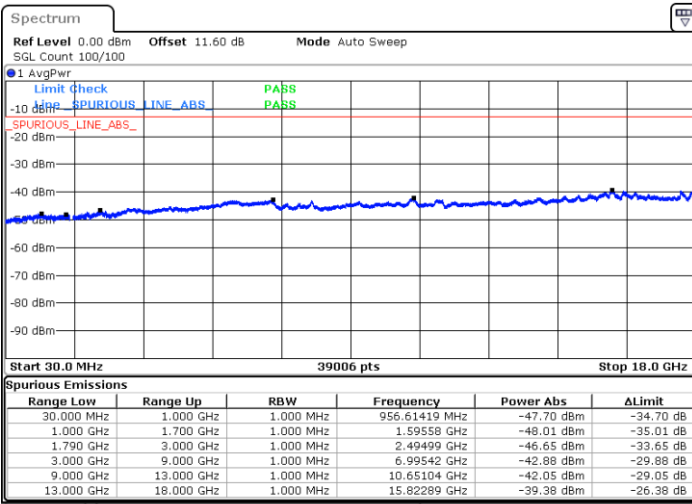

Lowest Channel / FullIRB

N/A

Date: 9.OCT.2020 15:59:33

LTE Band 66C / 20MHz+15MHz

16QAM

Middle Channel / 1RB0 and 1RB74

Middle Channel / 1RB99 and 1RB0

Date: 9.OCT.2020 16:10:01

Date: 9.OCT.2020 16:12:35

Middle Channel / FullIRB

N/A

Date: 9.OCT.2020 16:05:43

LTE Band 66C / 20MHz+15MHz

16QAM

Highest Channel / 1RB0 and 1RB74

Highest Channel / 1RB99 and 1RB0

Date: 9.OCT.2020 16:32:18

Date: 9.OCT.2020 16:28:01

Highest Channel / FullIRB

N/A

Date: 9.OCT.2020 16:34:53

LTE Band 66C / 20MHz+20MHz

16QAM

Lowest Channel / 1RB0 and 1RB99

Lowest Channel / 1RB99 and 1RB0

Date: 9.OCT.2020 18:48:58

Date: 9.OCT.2020 18:46:23

Lowest Channel / FullIRB

N/A

Date: 9.OCT.2020 18:55:24

LTE Band 66C / 20MHz+20MHz

16QAM