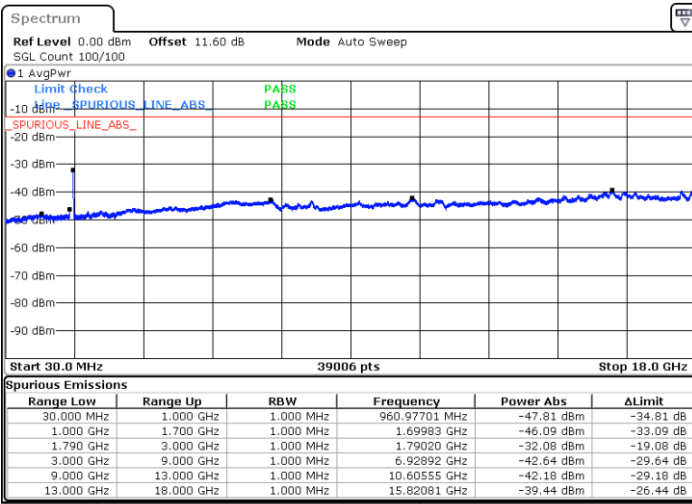

Lowest Channel / 1RB0 and 1RB74

Lowest Channel / 1RB74 and 1RB0

Date: 9.OCT.2020 13:54:58

Date: 9.OCT.2020 13:52:23

Lowest Channel / FullIRB

N/A

Date: 9.OCT.2020 13:59:15

LTE Band 66C / 15MHz+15MHz

LTE Band 66C / 15MHz+15MHz

16QAM

Highest Channel / 1RB0 and 1RB74

Highest Channel / 1RB74 and 1RB0

Date: 9.OCT.2020 14:30:46

Date: 9.OCT.2020 14:26:28

Highest Channel / FullIRB

N/A

Date: 9.OCT.2020 14:33:20

LTE Band 66C / 15MHz+20MHz

16QAM

Lowest Channel / 1RB0 and 1RB99

Lowest Channel / 1RB74 and 1RB0

Date: 9.OCT.2020 15:01:17

Date: 9.OCT.2020 14:58:43

Lowest Channel / FullIRB