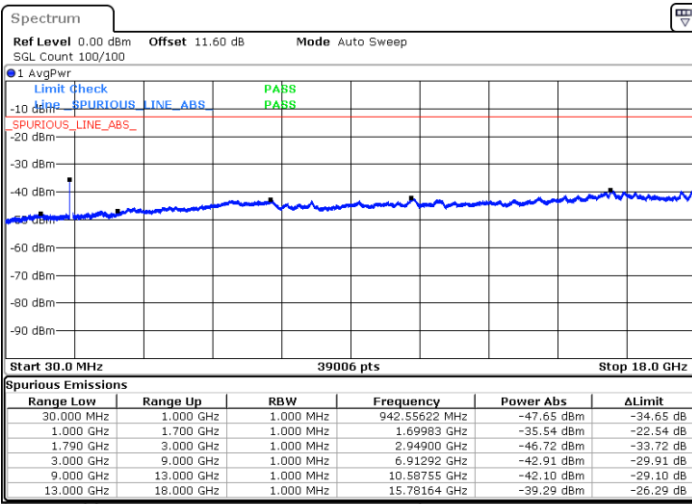

Highest Channel / 1RB74 and 1RB0

Date: 9.OCT.2020 10:44:24

Date: 9.OCT.2020 10:40:06

Highest Channel / FullIRB

N/A

Date: 9.OCT.2020 10:46:58

LTE Band 66C / 15MHz+15MHz

16QAM

Lowest Channel / 1RB0 and 1RB74

Lowest Channel / 1RB74 and 1RB0

Date: 9.OCT.2020 13:54:58

Date: 9.OCT.2020 13:52:23

Lowest Channel / FullIRB

N/A

Date: 9.OCT.2020 13:59:15

LTE Band 66C / 15MHz+15MHz

LTE Band 66C / 15MHz+15MHz

16QAM

Highest Channel / 1RB0 and 1RB74

Highest Channel / 1RB74 and 1RB0

Date: 9.OCT.2020 14:30:46

Date: 9.OCT.2020 14:26:28

Highest Channel / FullIRB

N/A