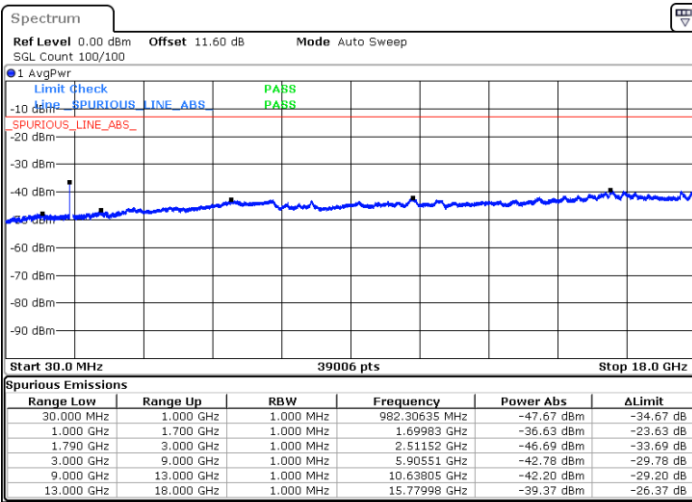

N/A

Date: 9.OCT.2020 11:46:07

LTE Band 66C / 10MHz+20MHz

16QAM

Highest Channel / 1RB0 and 1RB99

Highest Channel / 1RB49 and 1RB0

Date: 9.OCT.2020 12:12:52

Date: 9.OCT.2020 12:08:34

Highest Channel / FullIRB

N/A

Date: 9.OCT.2020 12:15:26

LTE Band 66C / 15MHz+10MHz

16QAM

Lowest Channel / 1RB0 and 1RB49

Lowest Channel / 1RB74 and 1RB0

Date: 9.OCT.2020 10:10:22

Date: 9.OCT.2020 10:07:47

Lowest Channel / FullIRB

N/A

Date: 9.OCT.2020 10:14:40

LTE Band 66C / 15MHz+10MHz

16QAM

Middle Channel / 1RB0 and 1RB49

Middle Channel / 1RB74 and 1RB0

Date: 9.OCT.2020 10:25:14

Date: 9.OCT.2020 10:27:49

Middle Channel / FullIRB

N/A

Date: 9.OCT.2020 10:20:56

LTE Band 66C / 15MHz+10MHz

16QAM

Highest Channel / 1RB0 and 1RB49