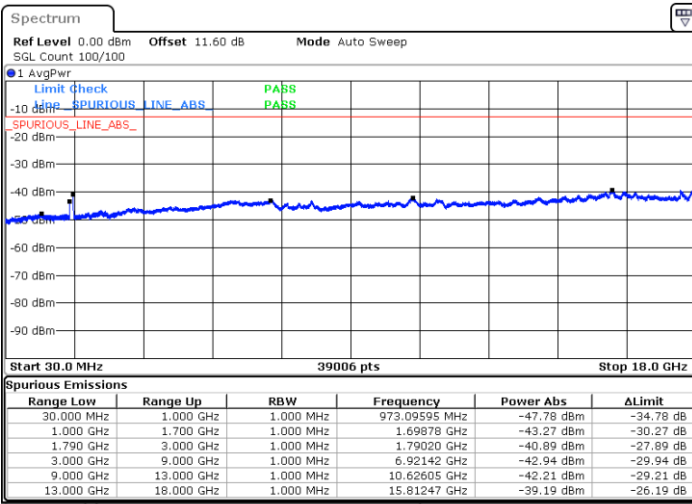

Date: 9.OCT.2020 14:33:20

LTE Band 66C / 15MHz+20MHz

16QAM

Lowest Channel / 1RB0 and 1RB99

Lowest Channel / 1RB74 and 1RB0

Date: 9.OCT.2020 15:01:17

Date: 9.OCT.2020 14:58:43

Lowest Channel / FullIRB

N/A

Date: 9.OCT.2020 15:05:35

LTE Band 66C / 15MHz+20MHz

16QAM

Middle Channel / 1RB0 and 1RB99

Middle Channel / 1RB74 and 1RB0

Date: 9.OCT.2020 15:16:04

Date: 9.OCT.2020 15:18:38

Middle Channel / FullIRB

N/A

Date: 9.OCT.2020 15:11:46

LTE Band 66C / 15MHz+20MHz

16QAM

Highest Channel / 1RB0 and 1RB99

Highest Channel / 1RB74 and 1RB0

Date: 9.OCT.2020 15:35:23

Date: 9.OCT.2020 15:31:05

Highest Channel / FullIRB

N/A

Date: 9.OCT.2020 15:37:57

LTE Band 66C / 20MHz+5MHz

16QAM

Lowest Channel / 1RB0 and 1RB24

Lowest Channel / 1RB99 and 1RB0