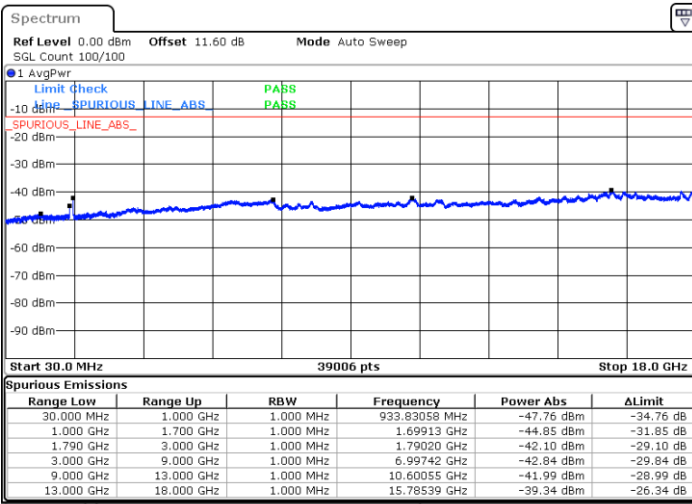

LTE Band 66C / 10MHz+20MHz

16QAM

Lowest Channel / 1RB0 and 1RB99

Lowest Channel / 1RB49 and 1RB0

Date: 9.OCT.2020 11:33:50

Date: 9.OCT.2020 11:31:16

Lowest Channel / FullIRB

N/A

Date: 9.OCT.2020 11:38:07

LTE Band 66C / 10MHz+20MHz

16QAM

Middle Channel / 1RB0 and 1RB99

Middle Channel / 1RB49 and 1RB0

Date: 9.OCT.2020 11:50:25

Date: 9.OCT.2020 11:53:00

Middle Channel / FullIRB

N/A

Date: 9.OCT.2020 11:46:07

LTE Band 66C / 10MHz+20MHz

16QAM

Highest Channel / 1RB0 and 1RB99

Highest Channel / 1RB49 and 1RB0

Date: 9.OCT.2020 12:12:52

Date: 9.OCT.2020 12:08:34

Highest Channel / FullIRB

N/A

Date: 9.OCT.2020 12:15:26

LTE Band 66C / 15MHz+10MHz

16QAM

Lowest Channel / 1RB0 and 1RB49

Lowest Channel / 1RB74 and 1RB0

Date: 9.OCT.2020 10:10:22