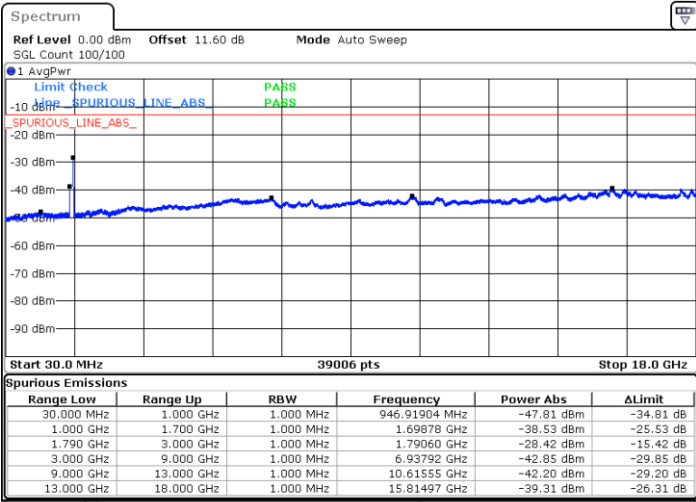

Lowest Channel / 1RB99 and 1RB0

Date: 9.OCT.2020 18:48:58

Date: 9.OCT.2020 18:46:23

Lowest Channel / FullIRB

N/A

Date: 9.OCT.2020 18:55:24

LTE Band 66C / 20MHz+20MHz

16QAM

MiddleChannel / 1RB0 and 1RB99

Middle Channel / 1RB99 and 1RB0

Date: 9.OCT.2020 19:42:14

Date: 9.OCT.2020 19:44:48

Middle Channel / FullIRB

N/A

Date: 9.OCT.2020 19:37:57

LTE Band 66C / 20MHz+20MHz

16QAM

Highest Channel / 1RB0 and 1RB99

Highest Channel / 1RB99 and 1RB0

Date: 9.OCT.2020 19:28:06

Date: 9.OCT.2020 19:23:49

Highest Channel / FullIRB

N/A

Date: 9.OCT.2020 19:30:40

LTE Band 66C / 5MHz+20MHz

64QAM

Lowest Channel / 1RB0 and 1RB99

Lowest Channel / 1RB24 and 1RB0

Date: 9.OCT.2020 17:57:28

Date: 9.OCT.2020 17:53:11

Lowest Channel / FullIRB

N/A