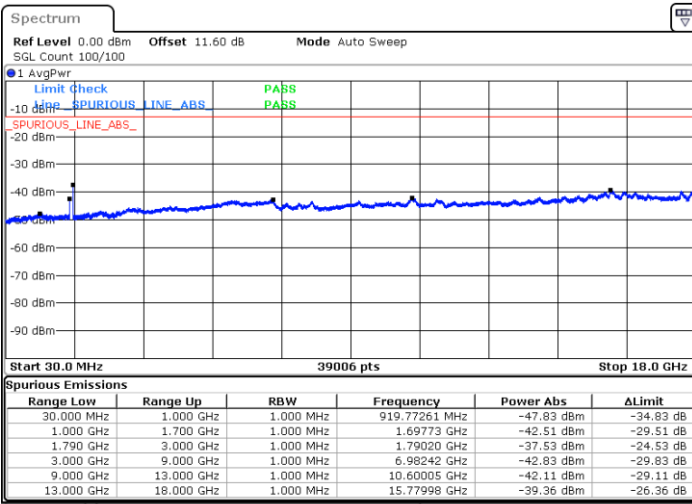

N/A

Date: 9.OCT.2020 18:07:55

LTE Band 66C / 5MHz+20MHz

64QAM

Highest Channel / 1RB0 and 1RB99

Highest Channel / 1RB24 and 1RB0

Date: 9.OCT.2020 18:29:45

Date: 9.OCT.2020 18:27:11

Highest Channel / FullIRB

N/A

Date: 9.OCT.2020 18:34:03

LTE Band 66C / 10MHz+15MHz

64QAM

Lowest Channel / 1RB0 and 1RB74

Lowest Channel / 1RB49 and 1RB0

Date: 9.OCT.2020 09:15:18

Date: 9.OCT.2020 09:11:01

Lowest Channel / FullIRB

N/A

Date: 9.OCT.2020 09:17:53

LTE Band 66C / 10MHz+15MHz

64QAM

MiddleChannel / 1RB0 and 1RB74

Middle Channel / 1RB49 and 1RB0

Date: 9.OCT.2020 09:48:49

Date: 9.OCT.2020 09:53:06

Middle Channel / FullIRB

N/A

Date: 9.OCT.2020 09:46:14

LTE Band 66C / 10MHz+15MHz

64QAM

Highest Channel / 1RB0 and 1RB74