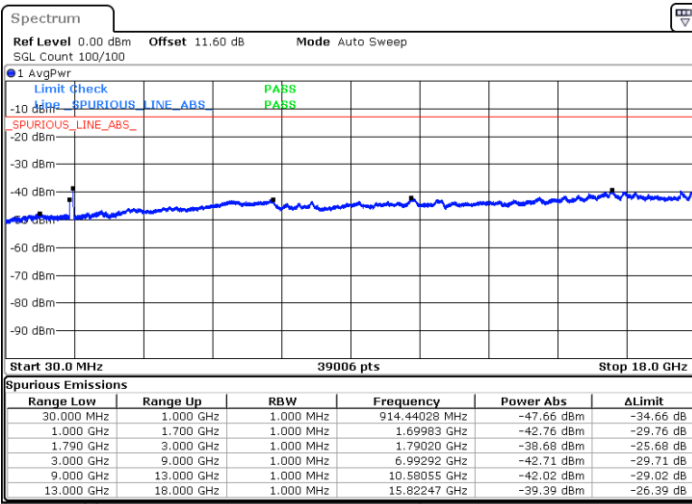

N/A

Date: 9.OCT.2020 13:16:50

LTE Band 66C / 20MHz+15MHz

16QAM

Lowest Channel / 1RB0 and 1RB74

Lowest Channel / 1RB99 and 1RB0

Date: 9.OCT.2020 15:55:15

Date: 9.OCT.2020 15:52:41

Lowest Channel / FullIRB

N/A

Date: 9.OCT.2020 15:59:33

LTE Band 66C / 20MHz+15MHz

16QAM

Middle Channel / 1RB0 and 1RB74

Middle Channel / 1RB99 and 1RB0

Date: 9.OCT.2020 16:10:01

Date: 9.OCT.2020 16:12:35

Middle Channel / FullIRB

N/A

Date: 9.OCT.2020 16:05:43

LTE Band 66C / 20MHz+15MHz

16QAM

Highest Channel / 1RB0 and 1RB74

Highest Channel / 1RB99 and 1RB0

Date: 9.OCT.2020 16:32:18

Date: 9.OCT.2020 16:28:01

Highest Channel / FullIRB

N/A

Date: 9.OCT.2020 16:34:53

LTE Band 66C / 20MHz+20MHz

16QAM

Lowest Channel / 1RB0 and 1RB99