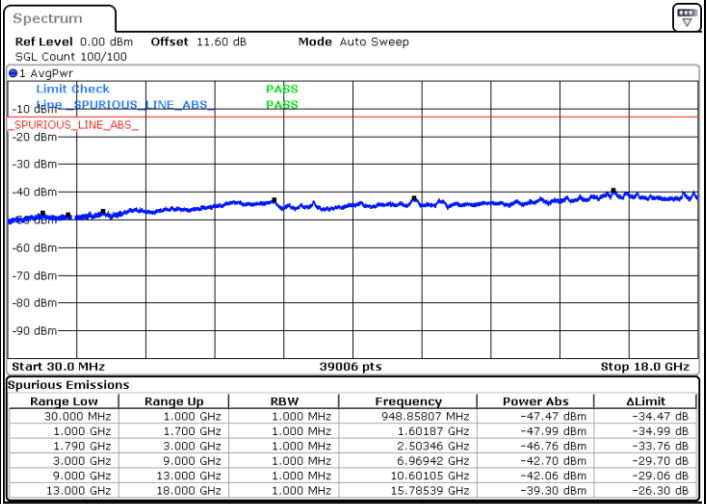

Date: 9.OCT.2020 16:12:35

Middle Channel / FullIRB

N/A

Date: 9.OCT.2020 16:05:43

LTE Band 66C / 20MHz+15MHz

16QAM

Highest Channel / 1RB0 and 1RB74

Highest Channel / 1RB99 and 1RB0

Date: 9.OCT.2020 16:32:18

Date: 9.OCT.2020 16:28:01

Highest Channel / FullIRB

N/A

Date: 9.OCT.2020 16:34:53

LTE Band 66C / 20MHz+20MHz

16QAM

Lowest Channel / 1RB0 and 1RB99

Lowest Channel / 1RB99 and 1RB0

Date: 9.OCT.2020 18:48:58

Date: 9.OCT.2020 18:46:23

Lowest Channel / FullIRB

N/A

Date: 9.OCT.2020 18:55:24

LTE Band 66C / 20MHz+20MHz

16QAM

MiddleChannel / 1RB0 and 1RB99

Middle Channel / 1RB99 and 1RB0

Date: 9.OCT.2020 19:42:14

Date: 9.OCT.2020 19:44:48

Middle Channel / FullIRB

N/A

Date: 9.OCT.2020 19:37:57

LTE Band 66C / 20MHz+20MHz