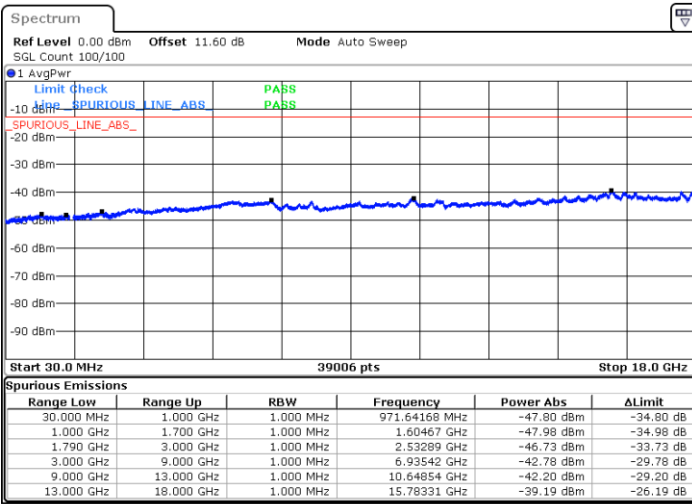

LTE Band 66C / 15MHz+15MHz

16QAM

Middle Channel / 1RB0 and 1RB74

Middle Channel / 1RB74 and 1RB0

Date: 9.OCT.2020 14:09:53

Date: 9.OCT.2020 14:12:28