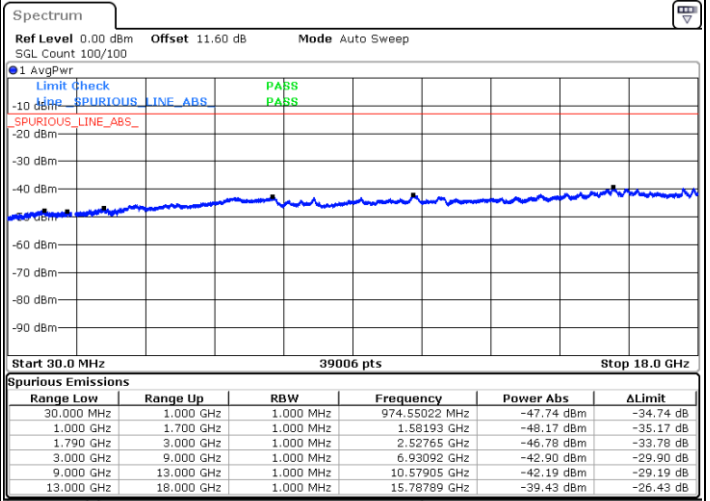

Date: 9.OCT.2020 16:32:18

Date: 9.OCT.2020 16:28:01

Highest Channel / FullIRB

N/A

Date: 9.OCT.2020 16:34:53

LTE Band 66C / 20MHz+20MHz

16QAM

Lowest Channel / 1RB0 and 1RB99

Lowest Channel / 1RB99 and 1RB0

Date: 9.OCT.2020 18:48:58

Date: 9.OCT.2020 18:46:23

Lowest Channel / FullIRB

N/A

Date: 9.OCT.2020 18:55:24

LTE Band 66C / 20MHz+20MHz

16QAM

MiddleChannel / 1RB0 and 1RB99

Middle Channel / 1RB99 and 1RB0

Date: 9.OCT.2020 19:42:14

Date: 9.OCT.2020 19:44:48

Middle Channel / FullIRB

N/A

Date: 9.OCT.2020 19:37:57

LTE Band 66C / 20MHz+20MHz

16QAM

Highest Channel / 1RB0 and 1RB99

Highest Channel / 1RB99 and 1RB0

Date: 9.OCT.2020 19:28:06

Date: 9.OCT.2020 19:23:49

Highest Channel / FullIRB

N/A

Date: 9.OCT.2020 19:30:40