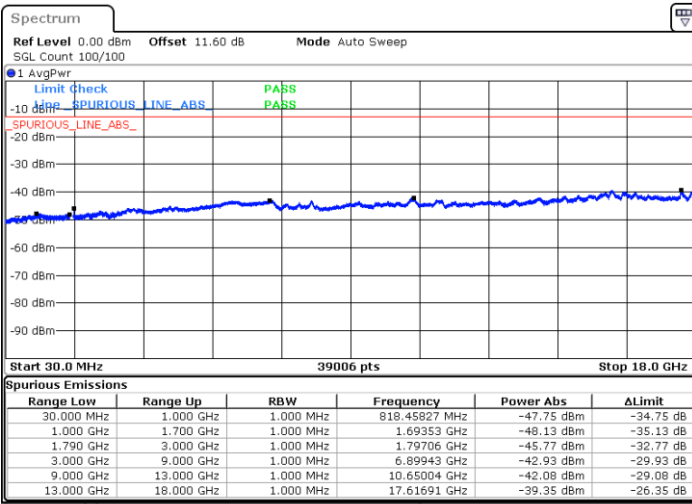

Highest Channel / 1RB0 and 1RB24

Highest Channel / 1RB99 and 1RB0

Date: 9.OCT.2020 17:20:48

Date: 9.OCT.2020 17:16:31

Highest Channel / FullIRB

N/A

Date: 9.OCT.2020 17:23:23

LTE Band 66C / 20MHz+10MHz

16QAM

Lowest Channel / 1RB0 and 1RB49

Lowest Channel / 1RB99 and 1RB0

Date: 9.OCT.2020 12:37:26

Date: 9.OCT.2020 12:34:52

Lowest Channel / FullIRB

N/A

Date: 9.OCT.2020 12:41:43

LTE Band 66C / 20MHz+10MHz

16QAM

Middle Channel / 1RB0 and 1RB49

Middle Channel / 1RB99 and 1RB0

Date: 9.OCT.2020 12:54:57

Date: 9.OCT.2020 12:57:32

Middle Channel / FullIRB

N/A

Date: 9.OCT.2020 12:50:40

LTE Band 66C / 20MHz+10MHz

16QAM

Highest Channel / 1RB0 and 1RB49

Highest Channel / 1RB99 and 1RB0

Date: 9.OCT.2020 13:14:16

Date: 9.OCT.2020 13:09:58

Highest Channel / FullIRB