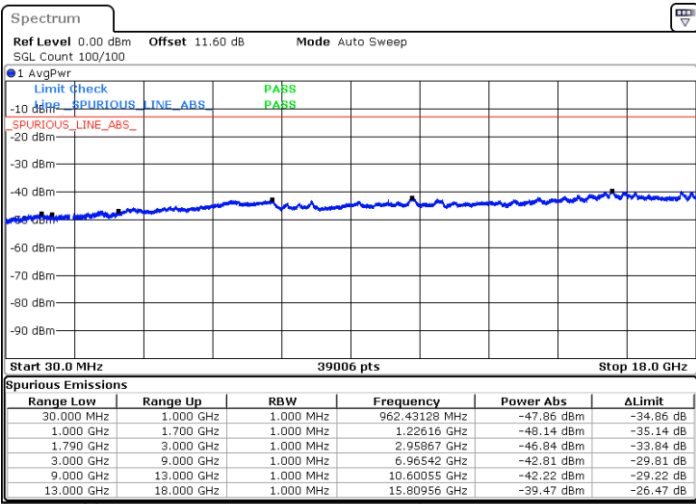

Middle Channel / 1RB99 and 1RB0

Date: 9.OCT.2020 17:38:13

Date: 9.OCT.2020 17:40:47

Middle Channel / FullIRB

N/A

Date: 9.OCT.2020 17:33:55

LTE Band 66C / 20MHz+5MHz

16QAM

Highest Channel / 1RB0 and 1RB24

Highest Channel / 1RB99 and 1RB0

Date: 9.OCT.2020 17:20:48

Date: 9.OCT.2020 17:16:31

Highest Channel / FullIRB

N/A

Date: 9.OCT.2020 17:23:23

LTE Band 66C / 20MHz+10MHz

16QAM

Lowest Channel / 1RB0 and 1RB49

Lowest Channel / 1RB99 and 1RB0

Date: 9.OCT.2020 12:37:26

Date: 9.OCT.2020 12:34:52

Lowest Channel / FullIRB

N/A

Date: 9.OCT.2020 12:41:43