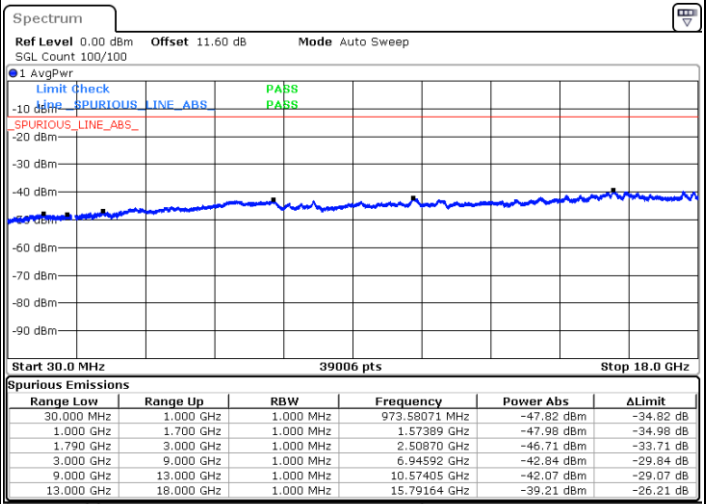

LTE Band 66C / 20MHz+10MHz

16QAM

Middle Channel / 1RB0 and 1RB49

Middle Channel / 1RB99 and 1RB0

Date: 9.OCT.2020 12:54:57

Date: 9.OCT.2020 12:57:32

Middle Channel / FullIRB

N/A

Date: 9.OCT.2020 12:50:40

LTE Band 66C / 20MHz+10MHz

16QAM

Highest Channel / 1RB0 and 1RB49

Highest Channel / 1RB99 and 1RB0

Date: 9.OCT.2020 13:14:16

Date: 9.OCT.2020 13:09:58

Highest Channel / FullIRB

N/A

Date: 9.OCT.2020 13:16:50

LTE Band 66C / 20MHz+15MHz

16QAM

Lowest Channel / 1RB0 and 1RB74

Lowest Channel / 1RB99 and 1RB0

Date: 9.OCT.2020 15:55:15

Date: 9.OCT.2020 15:52:41