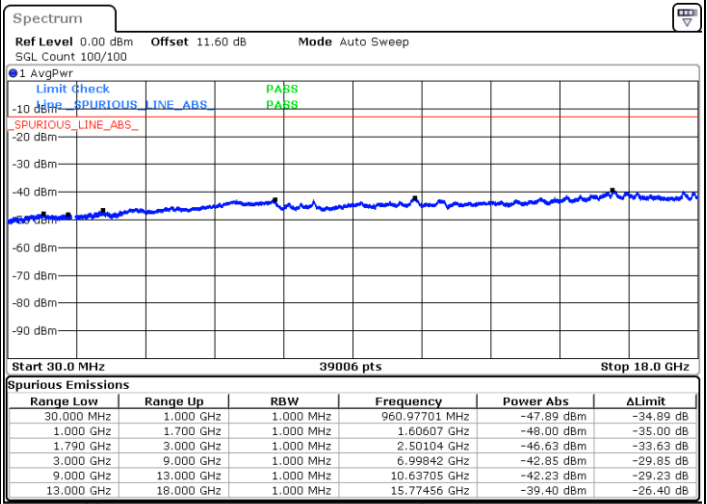

Date: 9.OCT.2020 12:50:40

LTE Band 66C / 20MHz+10MHz

16QAM

Highest Channel / 1RB0 and 1RB49

Highest Channel / 1RB99 and 1RB0

Date: 9.OCT.2020 13:14:16

Date: 9.OCT.2020 13:09:58

Highest Channel / FullIRB

N/A

Date: 9.OCT.2020 13:16:50

LTE Band 66C / 20MHz+15MHz

16QAM

Lowest Channel / 1RB0 and 1RB74

Lowest Channel / 1RB99 and 1RB0

Date: 9.OCT.2020 15:55:15

Date: 9.OCT.2020 15:52:41

Lowest Channel / FullIRB

N/A

Date: 9.OCT.2020 15:59:33

LTE Band 66C / 20MHz+15MHz

16QAM

Middle Channel / 1RB0 and 1RB74

Middle Channel / 1RB99 and 1RB0

Date: 9.OCT.2020 16:10:01

Date: 9.OCT.2020 16:12:35

Middle Channel / FullIRB

N/A

Date: 9.OCT.2020 16:05:43

LTE Band 66C / 20MHz+15MHz

16QAM

Highest Channel / 1RB0 and 1RB74

Highest Channel / 1RB99 and 1RB0