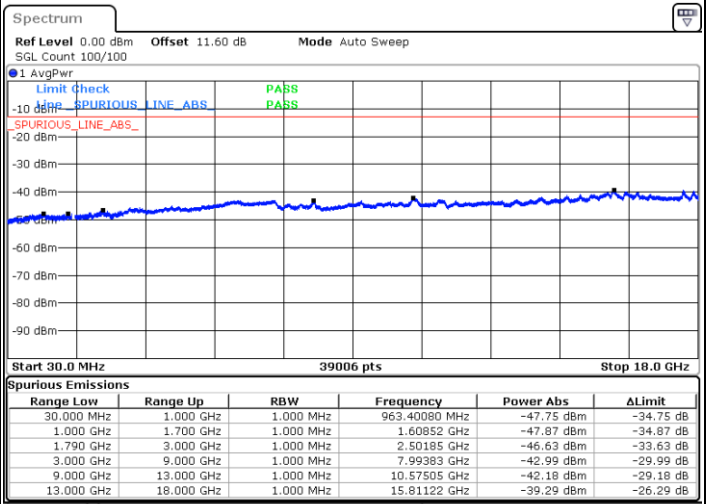

LTE Band 66C / 10MHz+20MHz

16QAM

Lowest Channel / 1RB0 and 1RB99

Lowest Channel / 1RB49 and 1RB0

Date: 9.OCT.2020 11:33:50

Date: 9.OCT.2020 11:31:16

Lowest Channel / FullIRB

N/A

Date: 9.OCT.2020 11:38:07

LTE Band 66C / 10MHz+20MHz

16QAM

Middle Channel / 1RB0 and 1RB99

Middle Channel / 1RB49 and 1RB0

Date: 9.OCT.2020 11:50:25

Date: 9.OCT.2020 11:53:00

Middle Channel / FullIRB

N/A

Date: 9.OCT.2020 11:46:07

LTE Band 66C / 10MHz+20MHz

16QAM

Highest Channel / 1RB0 and 1RB99

Highest Channel / 1RB49 and 1RB0

Date: 9.OCT.2020 12:12:52

Date: 9.OCT.2020 12:08:34

Highest Channel / FullIRB

N/A

Date: 9.OCT.2020 12:15:26

LTE Band 66C / 15MHz+10MHz

16QAM

Lowest Channel / 1RB0 and 1RB49

Lowest Channel / 1RB74 and 1RB0

Date: 9.OCT.2020 10:10:22