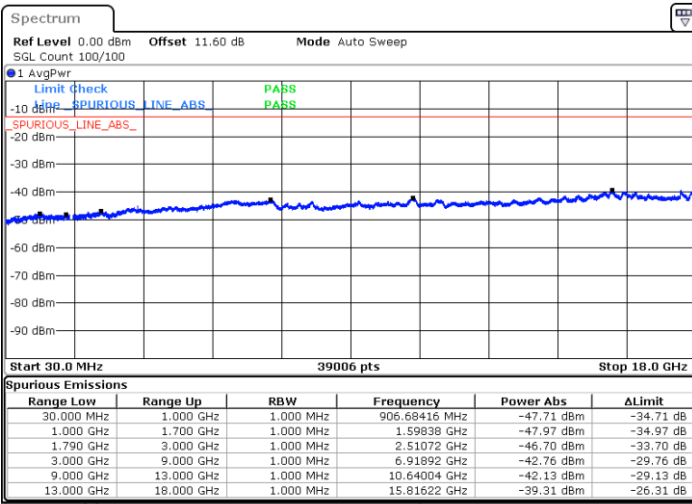

N/A

Date: 9.OCT.2020 18:07:55

LTE Band 66C / 5MHz+20MHz

64QAM

Highest Channel / 1RB0 and 1RB99

Highest Channel / 1RB24 and 1RB0

Date: 9.OCT.2020 18:29:45

Date: 9.OCT.2020 18:27:11

Highest Channel / FullIRB

N/A

Date: 9.OCT.2020 18:34:03

LTE Band 66C / 10MHz+15MHz

64QAM

Lowest Channel / 1RB0 and 1RB74

Lowest Channel / 1RB49 and 1RB0

Date: 9.OCT.2020 09:15:18

Date: 9.OCT.2020 09:11:01

Lowest Channel / FullIRB

N/A

Date: 9.OCT.2020 09:17:53

LTE Band 66C / 10MHz+15MHz

64QAM

MiddleChannel / 1RB0 and 1RB74

Middle Channel / 1RB49 and 1RB0

Date: 9.OCT.2020 09:48:49

Date: 9.OCT.2020 09:53:06

Middle Channel / FullIRB

N/A

Date: 9.OCT.2020 09:46:14

LTE Band 66C / 10MHz+15MHz

64QAM

Highest Channel / 1RB0 and 1RB74