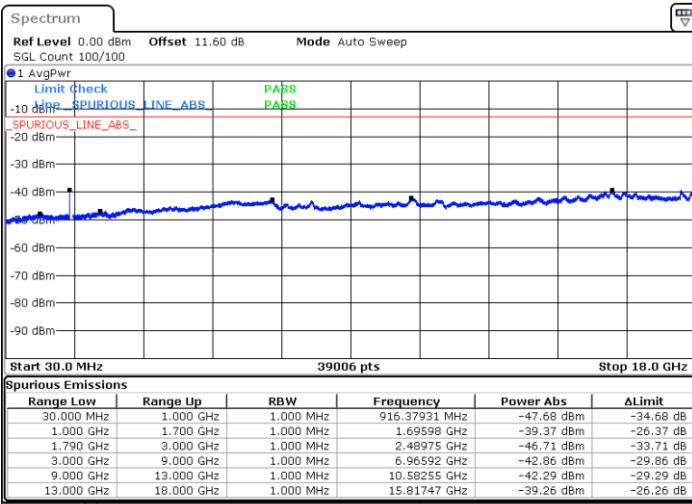

Date: 9.OCT.2020 11:38:07

LTE Band 66C / 10MHz+20MHz

16QAM

Middle Channel / 1RB0 and 1RB99

Middle Channel / 1RB49 and 1RB0

Date: 9.OCT.2020 11:50:25

Date: 9.OCT.2020 11:53:00

Middle Channel / FullIRB

N/A

Date: 9.OCT.2020 11:46:07

LTE Band 66C / 10MHz+20MHz

16QAM

Highest Channel / 1RB0 and 1RB99

Highest Channel / 1RB49 and 1RB0

Date: 9.OCT.2020 12:12:52

Date: 9.OCT.2020 12:08:34

Highest Channel / FullIRB

N/A

Date: 9.OCT.2020 12:15:26

LTE Band 66C / 15MHz+10MHz

16QAM

Lowest Channel / 1RB0 and 1RB49

Lowest Channel / 1RB74 and 1RB0

Date: 9.OCT.2020 10:10:22

Date: 9.OCT.2020 10:07:47

Lowest Channel / FullIRB

N/A

Date: 9.OCT.2020 10:14:40

LTE Band 66C / 15MHz+10MHz

16QAM

Middle Channel / 1RB0 and 1RB49

Middle Channel / 1RB74 and 1RB0