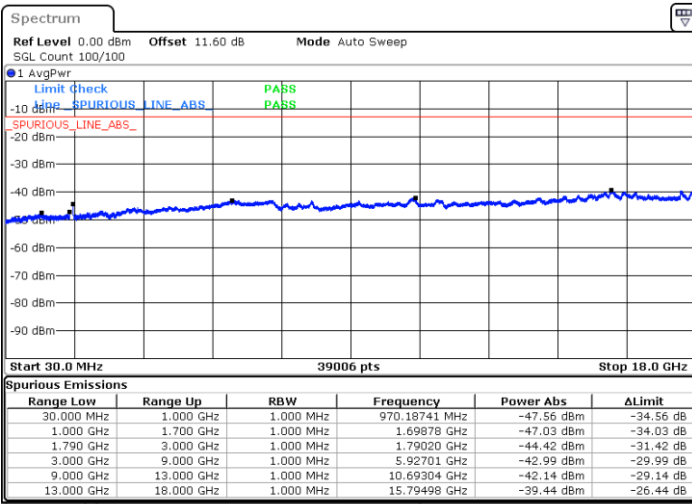

N/A

Date: 9.OCT.2020 18:07:55

LTE Band 66C / 5MHz+20MHz

64QAM

Highest Channel / 1RB0 and 1RB99

Highest Channel / 1RB24 and 1RB0

Date: 9.OCT.2020 18:29:45

Date: 9.OCT.2020 18:27:11

Highest Channel / FullIRB

N/A

Date: 9.OCT.2020 18:34:03

LTE Band 66C / 10MHz+15MHz

64QAM

Lowest Channel / 1RB0 and 1RB74

Lowest Channel / 1RB49 and 1RB0

Date: 9.OCT.2020 09:15:18

Date: 9.OCT.2020 09:11:01

Lowest Channel / FullIRB

N/A

Date: 9.OCT.2020 09:17:53

LTE Band 66C / 10MHz+15MHz

64QAM

MiddleChannel / 1RB0 and 1RB74

Middle Channel / 1RB49 and 1RB0

Date: 9.OCT.2020 09:48:49

Date: 9.OCT.2020 09:53:06

Middle Channel / FullIRB

N/A

Date: 9.OCT.2020 09:46:14

LTE Band 66C / 10MHz+15MHz

64QAM

Highest Channel / 1RB0 and 1RB74