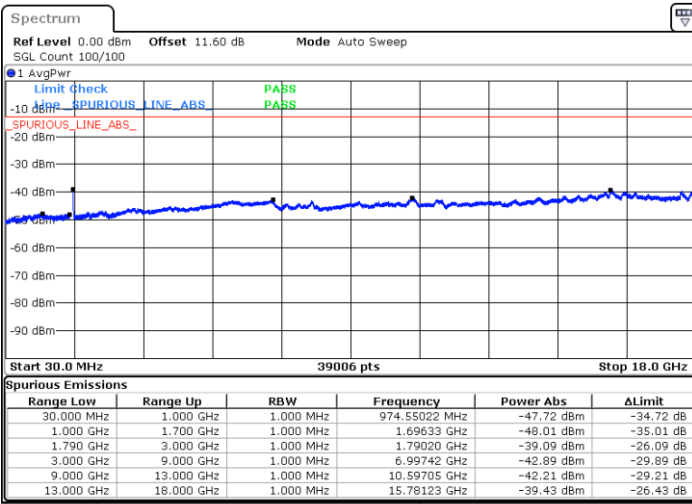

Date: 9.OCT.2020 11:38:07

LTE Band 66C / 10MHz+20MHz

16QAM

Middle Channel / 1RB0 and 1RB99

Middle Channel / 1RB49 and 1RB0

Date: 9.OCT.2020 11:50:25

Date: 9.OCT.2020 11:53:00

Middle Channel / FullIRB

N/A

Date: 9.OCT.2020 11:46:07

LTE Band 66C / 10MHz+20MHz

16QAM

Highest Channel / 1RB0 and 1RB99

Highest Channel / 1RB49 and 1RB0

Date: 9.OCT.2020 12:12:52

Date: 9.OCT.2020 12:08:34

Highest Channel / FullIRB

N/A

Date: 9.OCT.2020 12:15:26

LTE Band 66C / 15MHz+10MHz

16QAM

Lowest Channel / 1RB0 and 1RB49

Lowest Channel / 1RB74 and 1RB0

Date: 9.OCT.2020 10:10:22

Date: 9.OCT.2020 10:07:47

Lowest Channel / FullIRB

N/A

Date: 9.OCT.2020 10:14:40

LTE Band 66C / 15MHz+10MHz

16QAM

Middle Channel / 1RB0 and 1RB49

Middle Channel / 1RB74 and 1RB0