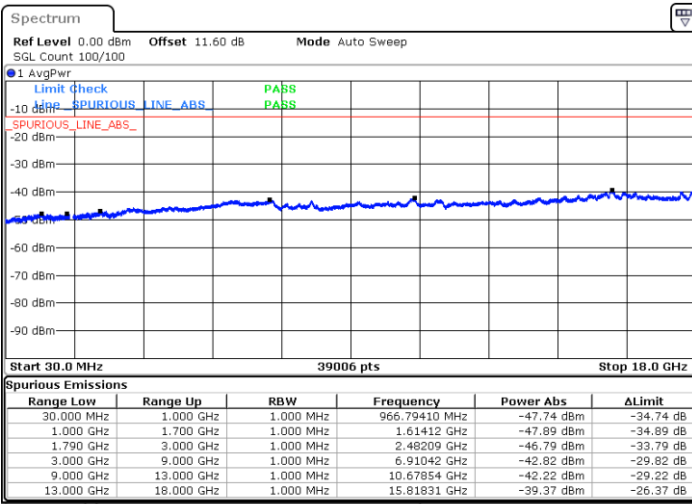

LTE Band 66C / 10MHz+20MHz

16QAM

Lowest Channel / 1RB0 and 1RB99

Lowest Channel / 1RB49 and 1RB0

Date: 9.OCT.2020 11:33:50

Date: 9.OCT.2020 11:31:16

Lowest Channel / FullIRB

N/A

Date: 9.OCT.2020 11:38:07

LTE Band 66C / 10MHz+20MHz

16QAM

Middle Channel / 1RB0 and 1RB99

Middle Channel / 1RB49 and 1RB0

Date: 9.OCT.2020 11:50:25

Date: 9.OCT.2020 11:53:00

Middle Channel / FullIRB

N/A

Date: 9.OCT.2020 11:46:07

LTE Band 66C / 10MHz+20MHz

16QAM

Highest Channel / 1RB0 and 1RB99

Highest Channel / 1RB49 and 1RB0

Date: 9.OCT.2020 12:12:52

Date: 9.OCT.2020 12:08:34

Highest Channel / FullIRB

N/A

Date: 9.OCT.2020 12:15:26

LTE Band 66C / 15MHz+10MHz

16QAM

Lowest Channel / 1RB0 and 1RB49

Lowest Channel / 1RB74 and 1RB0

Date: 9.OCT.2020 10:10:22