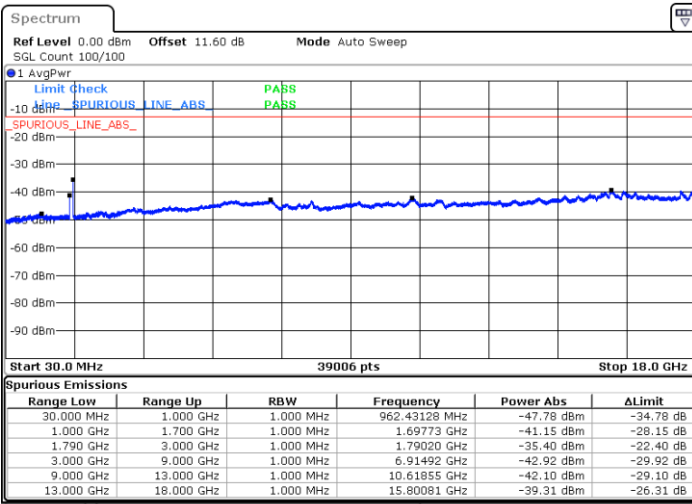

Highest Channel / FullIRB

N/A

Date: 9.OCT.2020 12:15:26

LTE Band 66C / 15MHz+10MHz

16QAM

Lowest Channel / 1RB0 and 1RB49

Lowest Channel / 1RB74 and 1RB0

Date: 9.OCT.2020 10:10:22

Date: 9.OCT.2020 10:07:47

Lowest Channel / FullIRB

N/A

Date: 9.OCT.2020 10:14:40

LTE Band 66C / 15MHz+10MHz

16QAM

Middle Channel / 1RB0 and 1RB49

Middle Channel / 1RB74 and 1RB0

Date: 9.OCT.2020 10:25:14

Date: 9.OCT.2020 10:27:49

Middle Channel / FullIRB

N/A

Date: 9.OCT.2020 10:20:56

LTE Band 66C / 15MHz+10MHz

16QAM

Highest Channel / 1RB0 and 1RB49

Highest Channel / 1RB74 and 1RB0

Date: 9.OCT.2020 10:44:24

Date: 9.OCT.2020 10:40:06

Highest Channel / FullIRB

N/A

Date: 9.OCT.2020 10:46:58

LTE Band 66C / 15MHz+15MHz

16QAM