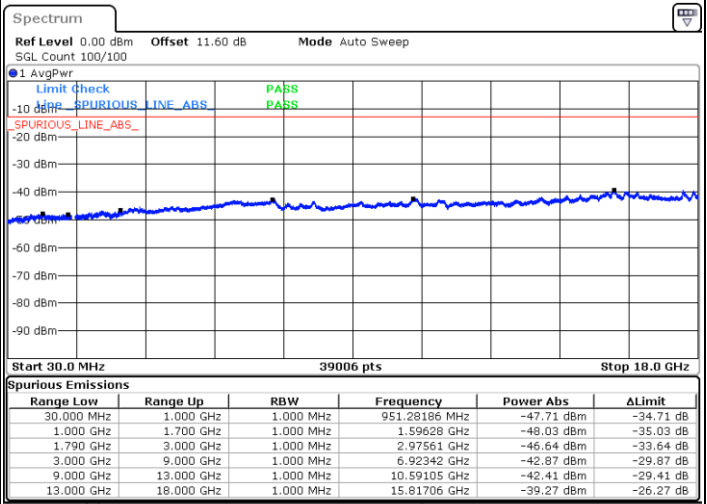

Highest Channel / 1RB0 and 1RB24

Highest Channel / 1RB99 and 1RB0

Date: 9.OCT.2020 17:20:48

Date: 9.OCT.2020 17:16:31

Highest Channel / FullIRB

N/A

Date: 9.OCT.2020 17:23:23

LTE Band 66C / 20MHz+10MHz

16QAM

Lowest Channel / 1RB0 and 1RB49

Lowest Channel / 1RB99 and 1RB0

Date: 9.OCT.2020 12:37:26

Date: 9.OCT.2020 12:34:52

Lowest Channel / FullIRB

N/A

Date: 9.OCT.2020 12:41:43

LTE Band 66C / 20MHz+10MHz

16QAM

Middle Channel / 1RB0 and 1RB49

Middle Channel / 1RB99 and 1RB0

Date: 9.OCT.2020 12:54:57

Date: 9.OCT.2020 12:57:32

Middle Channel / FullIRB

N/A

Date: 9.OCT.2020 12:50:40

LTE Band 66C / 20MHz+10MHz

16QAM

Highest Channel / 1RB0 and 1RB49

Highest Channel / 1RB99 and 1RB0

Date: 9.OCT.2020 13:14:16

Date: 9.OCT.2020 13:09:58

Highest Channel / FullIRB