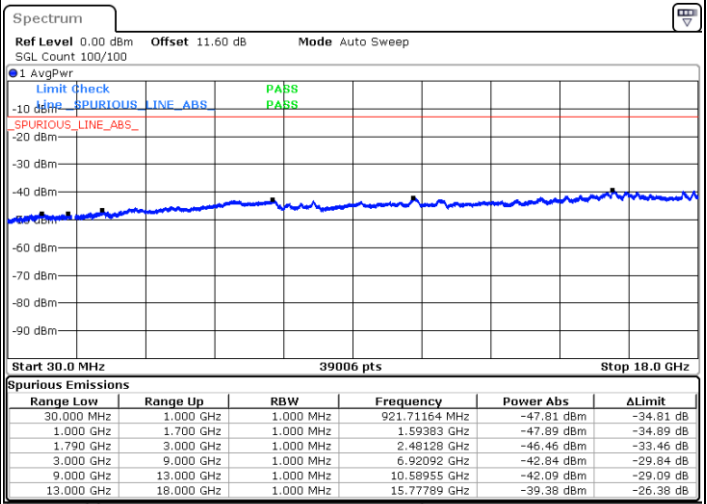

N/A

Date: 9.OCT.2020 18:07:55

LTE Band 66C / 5MHz+20MHz

64QAM

Highest Channel / 1RB0 and 1RB99

Highest Channel / 1RB24 and 1RB0

Date: 9.OCT.2020 18:29:45

Date: 9.OCT.2020 18:27:11

Highest Channel / FullIRB

N/A

Date: 9.OCT.2020 18:34:03

LTE Band 66C / 10MHz+15MHz

64QAM

Lowest Channel / 1RB0 and 1RB74

Lowest Channel / 1RB49 and 1RB0

Date: 9.OCT.2020 09:15:18

Date: 9.OCT.2020 09:11:01

Lowest Channel / FullIRB

N/A

Date: 9.OCT.2020 09:17:53

LTE Band 66C / 10MHz+15MHz

64QAM

MiddleChannel / 1RB0 and 1RB74

Middle Channel / 1RB49 and 1RB0

Date: 9.OCT.2020 09:48:49

Date: 9.OCT.2020 09:53:06

Middle Channel / FullIRB

N/A

Date: 9.OCT.2020 09:46:14

LTE Band 66C / 10MHz+15MHz

64QAM

Highest Channel / 1RB0 and 1RB74