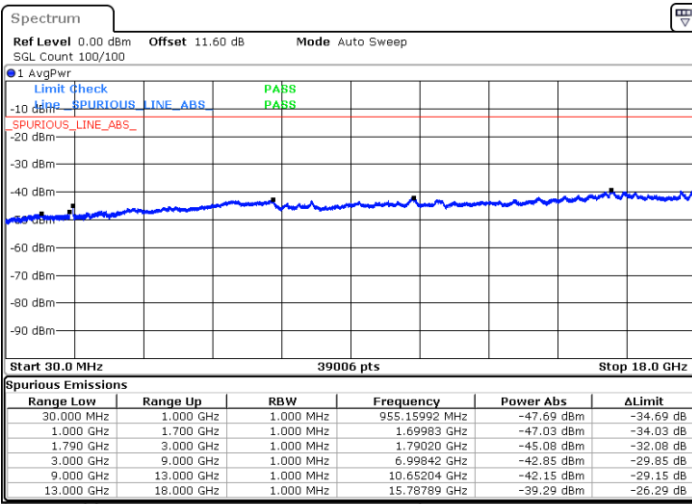

LTE Band 66C / 5MHz+20MHz

64QAM

Lowest Channel / 1RB0 and 1RB99

Lowest Channel / 1RB24 and 1RB0

Date: 9.OCT.2020 17:57:28

Date: 9.OCT.2020 17:53:11

Lowest Channel / FullIRB

N/A

Date: 9.OCT.2020 18:00:03

LTE Band 66C / 5MHz+20MHz

64QAM

Middle Channel / 1RB0 and 1RB99

Middle Channel / 1RB24 and 1RB0

Date: 9.OCT.2020 18:10:30

Date: 9.OCT.2020 18:14:47

Middle Channel / FullIRB

N/A

Date: 9.OCT.2020 18:07:55

LTE Band 66C / 5MHz+20MHz

64QAM

Highest Channel / 1RB0 and 1RB99

Highest Channel / 1RB24 and 1RB0

Date: 9.OCT.2020 18:29:45

Date: 9.OCT.2020 18:27:11

Highest Channel / FullIRB

N/A

Date: 9.OCT.2020 18:34:03

LTE Band 66C / 10MHz+15MHz

64QAM

Lowest Channel / 1RB0 and 1RB74

Lowest Channel / 1RB49 and 1RB0

Date: 9.OCT.2020 09:15:18