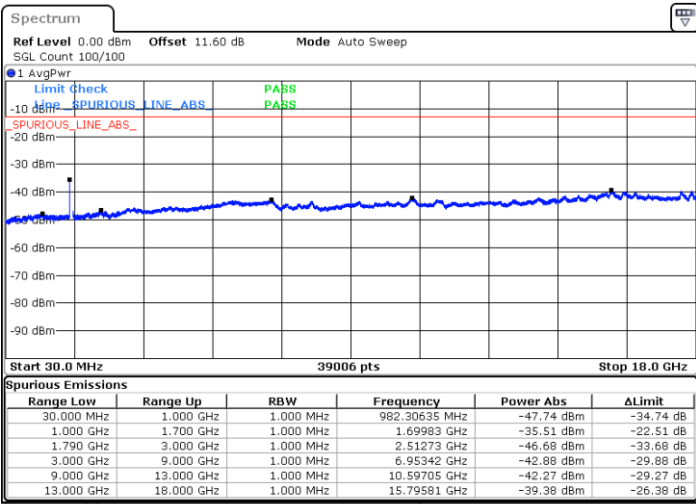

Highest Channel / 1RB0 and 1RB24

Highest Channel / 1RB99 and 1RB0

Date: 9.OCT.2020 17:20:48

Date: 9.OCT.2020 17:16:31

Highest Channel / FullIRB

N/A

Date: 9.OCT.2020 17:23:23

LTE Band 66C / 20MHz+10MHz

16QAM

Lowest Channel / 1RB0 and 1RB49

Lowest Channel / 1RB99 and 1RB0

Date: 9.OCT.2020 12:37:26

Date: 9.OCT.2020 12:34:52

Lowest Channel / FullIRB

N/A

Date: 9.OCT.2020 12:41:43

LTE Band 66C / 20MHz+10MHz

16QAM

Middle Channel / 1RB0 and 1RB49

Middle Channel / 1RB99 and 1RB0

Date: 9.OCT.2020 12:54:57

Date: 9.OCT.2020 12:57:32

Middle Channel / FullIRB

N/A

Date: 9.OCT.2020 12:50:40

LTE Band 66C / 20MHz+10MHz

16QAM

Highest Channel / 1RB0 and 1RB49

Highest Channel / 1RB99 and 1RB0

Date: 9.OCT.2020 13:14:16

Date: 9.OCT.2020 13:09:58

Highest Channel / FullIRB