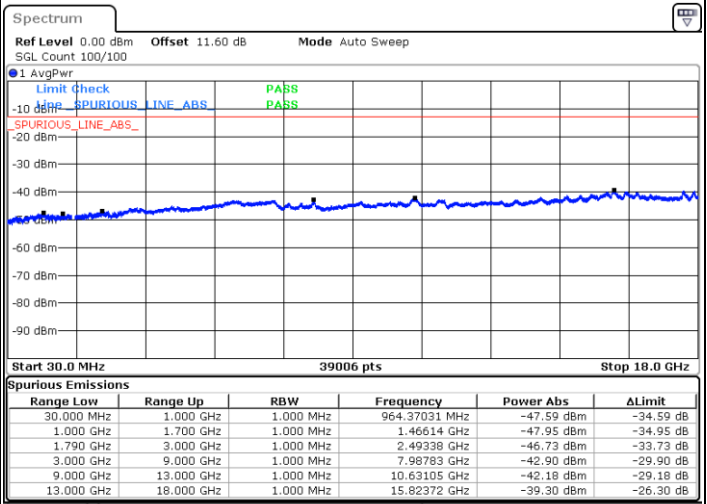

Date: 9.OCT.2020 10:07:47

Lowest Channel / FullIRB

N/A

Date: 9.OCT.2020 10:14:40

LTE Band 66C / 15MHz+10MHz

16QAM

Middle Channel / 1RB0 and 1RB49

Middle Channel / 1RB74 and 1RB0

Date: 9.OCT.2020 10:25:14

Date: 9.OCT.2020 10:27:49

Middle Channel / FullIRB

N/A

Date: 9.OCT.2020 10:20:56

LTE Band 66C / 15MHz+10MHz

16QAM

Highest Channel / 1RB0 and 1RB49

Highest Channel / 1RB74 and 1RB0

Date: 9.OCT.2020 10:44:24

Date: 9.OCT.2020 10:40:06

Highest Channel / FullIRB

N/A

Date: 9.OCT.2020 10:46:58

LTE Band 66C / 15MHz+15MHz

16QAM

Lowest Channel / 1RB0 and 1RB74

Lowest Channel / 1RB74 and 1RB0

Date: 9.OCT.2020 13:54:58

Date: 9.OCT.2020 13:52:23

Lowest Channel / FullIRB

N/A

Date: 9.OCT.2020 13:59:15

LTE Band 66C / 15MHz+15MHz