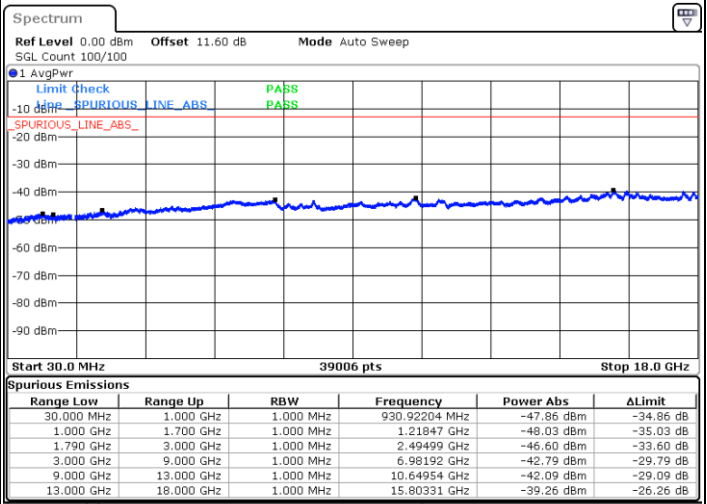

16QAM

Highest Channel / 1RB0 and 1RB99

Highest Channel / 1RB99 and 1RB0

Date: 9.OCT.2020 19:28:06

Date: 9.OCT.2020 19:23:49

Highest Channel / FullIRB

N/A

Date: 9.OCT.2020 19:30:40

LTE Band 66C / 5MHz+20MHz

64QAM

Lowest Channel / 1RB0 and 1RB99

Lowest Channel / 1RB24 and 1RB0

Date: 9.OCT.2020 17:57:28

Date: 9.OCT.2020 17:53:11

Lowest Channel / FullIRB

N/A

Date: 9.OCT.2020 18:00:03

LTE Band 66C / 5MHz+20MHz

64QAM

Middle Channel / 1RB0 and 1RB99

Middle Channel / 1RB24 and 1RB0

Date: 9.OCT.2020 18:10:30

Date: 9.OCT.2020 18:14:47

Middle Channel / FullIRB

N/A

Date: 9.OCT.2020 18:07:55

LTE Band 66C / 5MHz+20MHz

64QAM

Highest Channel / 1RB0 and 1RB99

Highest Channel / 1RB24 and 1RB0

Date: 9.OCT.2020 18:29:45

Date: 9.OCT.2020 18:27:11