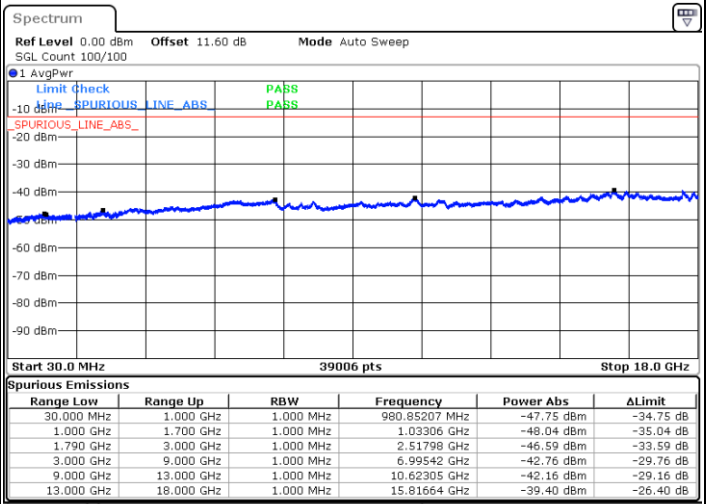

LTE Band 66C / 15MHz+15MHz

16QAM

Highest Channel / 1RB0 and 1RB74

Highest Channel / 1RB74 and 1RB0

Date: 9.OCT.2020 14:30:46

Date: 9.OCT.2020 14:26:28

Highest Channel / FullIRB

N/A

Date: 9.OCT.2020 14:33:20

LTE Band 66C / 15MHz+20MHz

16QAM

Lowest Channel / 1RB0 and 1RB99

Lowest Channel / 1RB74 and 1RB0

Date: 9.OCT.2020 15:01:17

Date: 9.OCT.2020 14:58:43

Lowest Channel / FullIRB

N/A

Date: 9.OCT.2020 15:05:35

LTE Band 66C / 15MHz+20MHz

16QAM

Middle Channel / 1RB0 and 1RB99

Middle Channel / 1RB74 and 1RB0

Date: 9.OCT.2020 15:16:04

Date: 9.OCT.2020 15:18:38

Middle Channel / FullIRB

N/A

Date: 9.OCT.2020 15:11:46

LTE Band 66C / 15MHz+20MHz

16QAM

Highest Channel / 1RB0 and 1RB99

Highest Channel / 1RB74 and 1RB0

Date: 9.OCT.2020 15:35:23