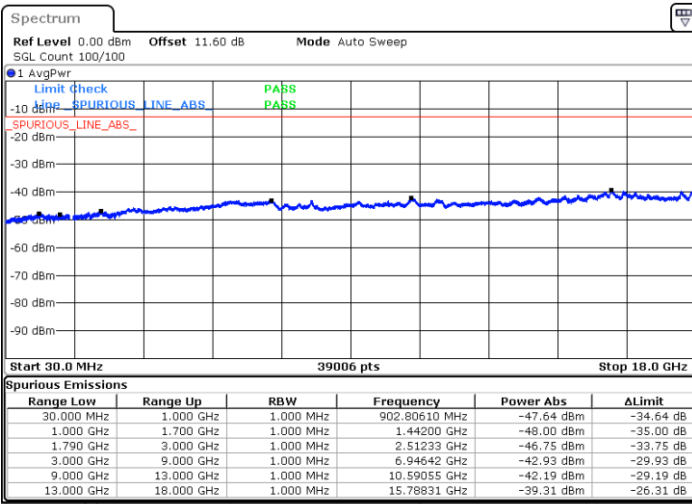

Date: 9.OCT.2020 15:31:05

Highest Channel / FullIRB

N/A

Date: 9.OCT.2020 15:37:57

LTE Band 66C / 20MHz+5MHz

16QAM

Lowest Channel / 1RB0 and 1RB24

Lowest Channel / 1RB99 and 1RB0

Date: 9.OCT.2020 16:57:55

Date: 9.OCT.2020 16:55:21

Lowest Channel / FullIRB

N/A

Date: 9.OCT.2020 17:02:13

LTE Band 66C / 20MHz+5MHz

16QAM

Middle Channel / 1RB0 and 1RB24

Middle Channel / 1RB99 and 1RB0

Date: 9.OCT.2020 17:38:13

Date: 9.OCT.2020 17:40:47

Middle Channel / FullIRB

N/A

Date: 9.OCT.2020 17:33:55

LTE Band 66C / 20MHz+5MHz

16QAM

Highest Channel / 1RB0 and 1RB24

Highest Channel / 1RB99 and 1RB0

Date: 9.OCT.2020 17:20:48

Date: 9.OCT.2020 17:16:31

Highest Channel / FullIRB

N/A

Date: 9.OCT.2020 17:23:23

LTE Band 66C / 20MHz+10MHz