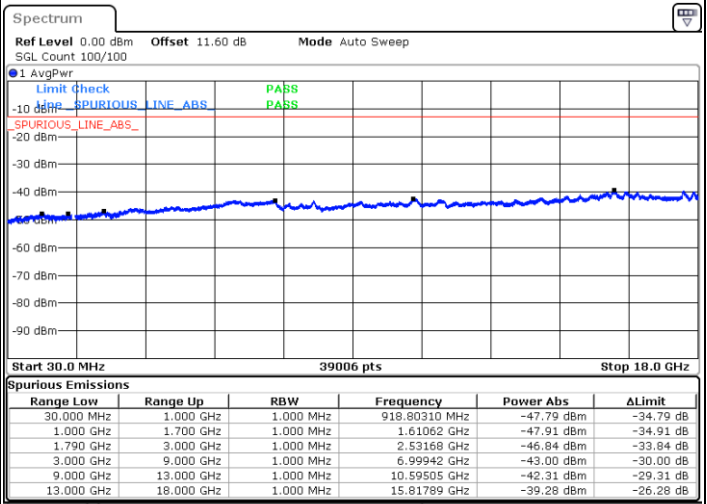

LTE Band 66C / 5MHz+20MHz

64QAM

Lowest Channel / 1RB0 and 1RB99

Lowest Channel / 1RB24 and 1RB0

Date: 9.OCT.2020 17:57:28

Date: 9.OCT.2020 17:53:11

Lowest Channel / FullIRB

N/A

Date: 9.OCT.2020 18:00:03

LTE Band 66C / 5MHz+20MHz

64QAM

Middle Channel / 1RB0 and 1RB99

Middle Channel / 1RB24 and 1RB0

Date: 9.OCT.2020 18:10:30

Date: 9.OCT.2020 18:14:47

Middle Channel / FullIRB

N/A

Date: 9.OCT.2020 18:07:55

LTE Band 66C / 5MHz+20MHz

64QAM

Highest Channel / 1RB0 and 1RB99

Highest Channel / 1RB24 and 1RB0

Date: 9.OCT.2020 18:29:45

Date: 9.OCT.2020 18:27:11

Highest Channel / FullIRB

N/A

Date: 9.OCT.2020 18:34:03

LTE Band 66C / 10MHz+15MHz

64QAM

Lowest Channel / 1RB0 and 1RB74

Lowest Channel / 1RB49 and 1RB0

Date: 9.OCT.2020 09:15:18