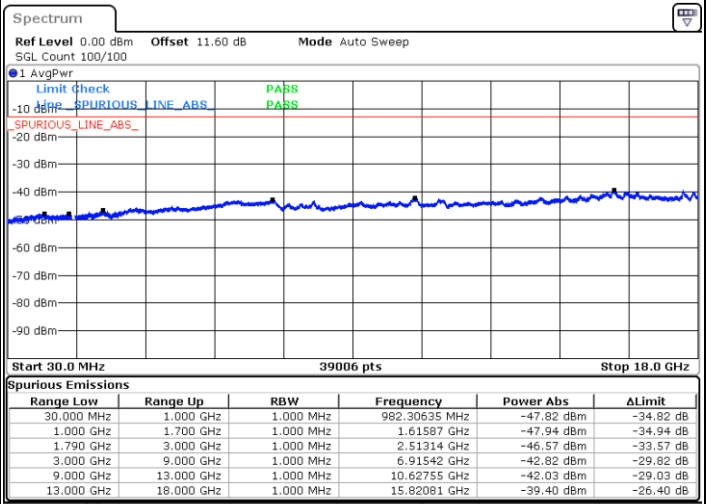

Date: 9.OCT.2020 14:33:20

LTE Band 66C / 15MHz+20MHz

16QAM

Lowest Channel / 1RB0 and 1RB99

Lowest Channel / 1RB74 and 1RB0

Date: 9.OCT.2020 15:01:17

Date: 9.OCT.2020 14:58:43

Lowest Channel / FullIRB

N/A

Date: 9.OCT.2020 15:05:35

LTE Band 66C / 15MHz+20MHz

16QAM

Middle Channel / 1RB0 and 1RB99

Middle Channel / 1RB74 and 1RB0

Date: 9.OCT.2020 15:16:04

Date: 9.OCT.2020 15:18:38

Middle Channel / FullIRB

N/A

Date: 9.OCT.2020 15:11:46

LTE Band 66C / 15MHz+20MHz

16QAM

Highest Channel / 1RB0 and 1RB99

Highest Channel / 1RB74 and 1RB0

Date: 9.OCT.2020 15:35:23

Date: 9.OCT.2020 15:31:05

Highest Channel / FullIRB

N/A

Date: 9.OCT.2020 15:37:57

LTE Band 66C / 20MHz+5MHz

16QAM

Lowest Channel / 1RB0 and 1RB24

Lowest Channel / 1RB99 and 1RB0