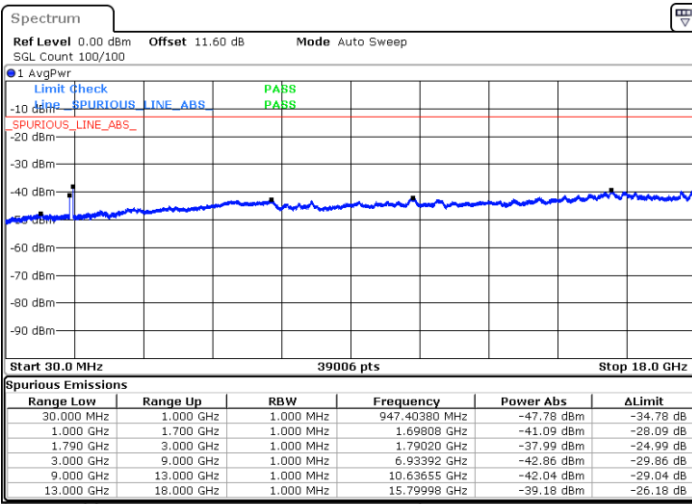

LTE Band 66C / 5MHz+20MHz

64QAM

Lowest Channel / 1RB0 and 1RB99

Lowest Channel / 1RB24 and 1RB0

Date: 9.OCT.2020 17:57:28

Date: 9.OCT.2020 17:53:11

Lowest Channel / FullIRB

N/A

Date: 9.OCT.2020 18:00:03

LTE Band 66C / 5MHz+20MHz

64QAM

Middle Channel / 1RB0 and 1RB99

Middle Channel / 1RB24 and 1RB0

Date: 9.OCT.2020 18:10:30

Date: 9.OCT.2020 18:14:47

Middle Channel / FullIRB

N/A

Date: 9.OCT.2020 18:07:55

LTE Band 66C / 5MHz+20MHz

64QAM

Highest Channel / 1RB0 and 1RB99

Highest Channel / 1RB24 and 1RB0

Date: 9.OCT.2020 18:29:45

Date: 9.OCT.2020 18:27:11

Highest Channel / FullIRB

N/A

Date: 9.OCT.2020 18:34:03

LTE Band 66C / 10MHz+15MHz

64QAM

Lowest Channel / 1RB0 and 1RB74

Lowest Channel / 1RB49 and 1RB0

Date: 9.OCT.2020 09:15:18