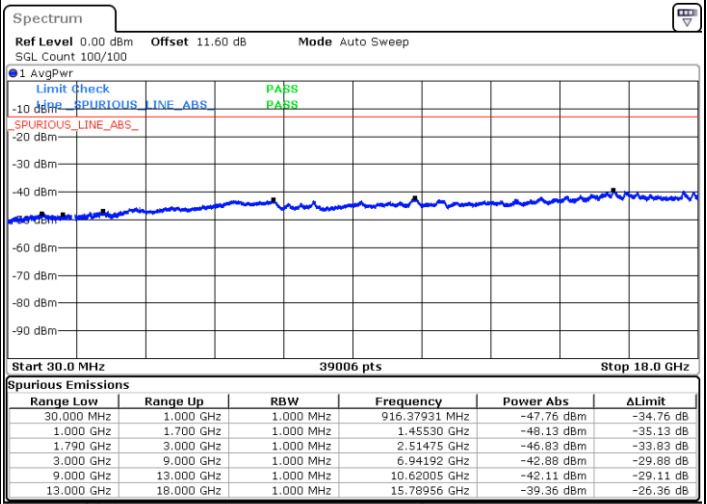

Date: 9.OCT.2020 16:32:18

Date: 9.OCT.2020 16:28:01

Highest Channel / FullIRB

N/A

Date: 9.OCT.2020 16:34:53

LTE Band 66C / 20MHz+20MHz

16QAM

Lowest Channel / 1RB0 and 1RB99

Lowest Channel / 1RB99 and 1RB0

Date: 9.OCT.2020 18:48:58

Date: 9.OCT.2020 18:46:23

Lowest Channel / FullIRB

N/A

Date: 9.OCT.2020 18:55:24

LTE Band 66C / 20MHz+20MHz

16QAM

MiddleChannel / 1RB0 and 1RB99

Middle Channel / 1RB99 and 1RB0

Date: 9.OCT.2020 19:42:14

Date: 9.OCT.2020 19:44:48

Middle Channel / FullIRB

N/A

Date: 9.OCT.2020 19:37:57

LTE Band 66C / 20MHz+20MHz