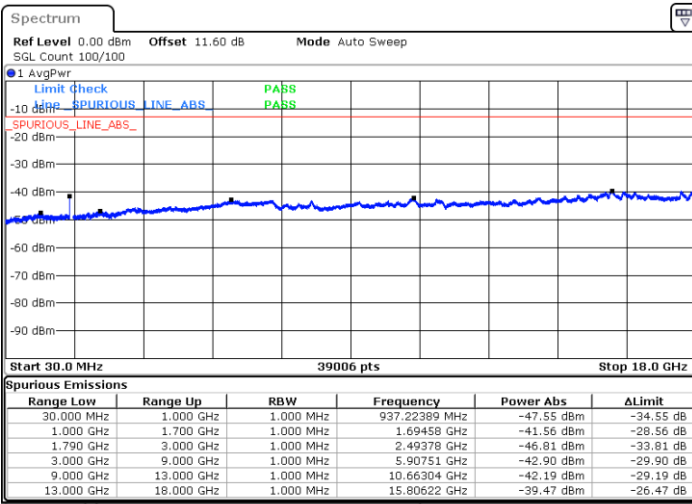

Highest Channel / 1RB74 and 1RB0

Date: 9.OCT.2020 10:44:24

Date: 9.OCT.2020 10:40:06

Highest Channel / FullIRB

N/A

Date: 9.OCT.2020 10:46:58

LTE Band 66C / 15MHz+15MHz

16QAM

Lowest Channel / 1RB0 and 1RB74

Lowest Channel / 1RB74 and 1RB0

Date: 9.OCT.2020 13:54:58

Date: 9.OCT.2020 13:52:23

Lowest Channel / FullIRB

N/A

Date: 9.OCT.2020 13:59:15

LTE Band 66C / 15MHz+15MHz

LTE Band 66C / 15MHz+15MHz

16QAM

Highest Channel / 1RB0 and 1RB74

Highest Channel / 1RB74 and 1RB0

Date: 9.OCT.2020 14:30:46

Date: 9.OCT.2020 14:26:28

Highest Channel / FullIRB

N/A

Date: 9.OCT.2020 14:33:20

LTE Band 66C / 15MHz+20MHz

16QAM

Lowest Channel / 1RB0 and 1RB99

Lowest Channel / 1RB74 and 1RB0

Date: 9.OCT.2020 15:01:17

Date: 9.OCT.2020 14:58:43

Lowest Channel / FullIRB