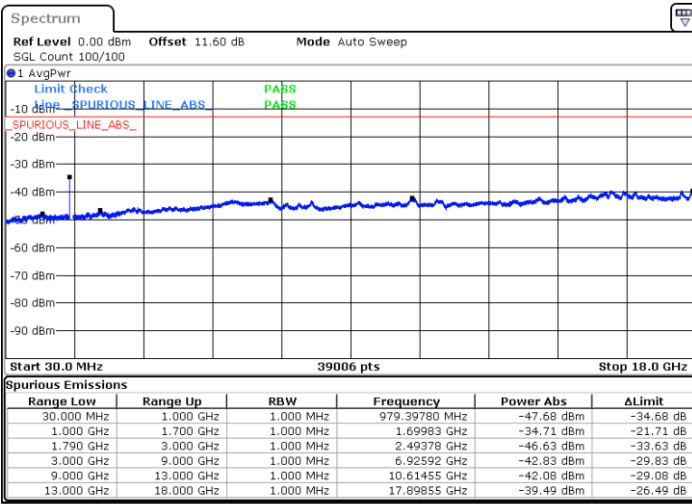

N/A

Date: 9.OCT.2020 18:07:55

LTE Band 66C / 5MHz+20MHz

64QAM

Highest Channel / 1RB0 and 1RB99

Highest Channel / 1RB24 and 1RB0

Date: 9.OCT.2020 18:29:45

Date: 9.OCT.2020 18:27:11

Highest Channel / FullIRB

N/A

Date: 9.OCT.2020 18:34:03

LTE Band 66C / 10MHz+15MHz

64QAM

Lowest Channel / 1RB0 and 1RB74

Lowest Channel / 1RB49 and 1RB0

Date: 9.OCT.2020 09:15:18

Date: 9.OCT.2020 09:11:01

Lowest Channel / FullIRB

N/A

Date: 9.OCT.2020 09:17:53

LTE Band 66C / 10MHz+15MHz

64QAM

MiddleChannel / 1RB0 and 1RB74

Middle Channel / 1RB49 and 1RB0

Date: 9.OCT.2020 09:48:49

Date: 9.OCT.2020 09:53:06

Middle Channel / FullIRB

N/A

Date: 9.OCT.2020 09:46:14

LTE Band 66C / 10MHz+15MHz

64QAM

Highest Channel / 1RB0 and 1RB74