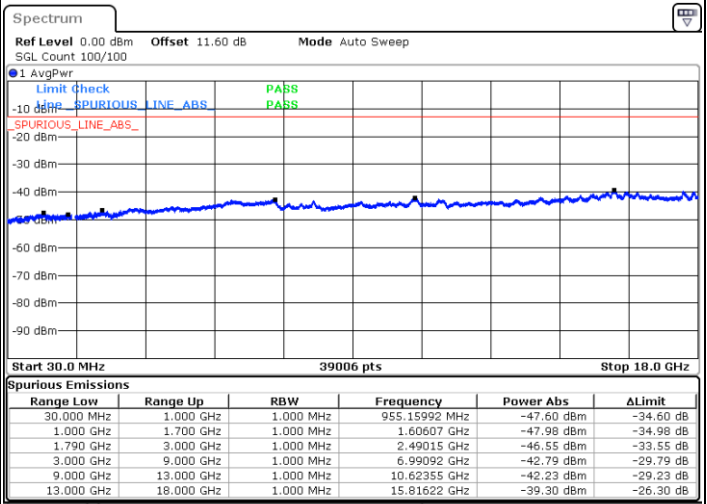

LTE Band 66C / 5MHz+20MHz

64QAM

Lowest Channel / 1RB0 and 1RB99

Lowest Channel / 1RB24 and 1RB0

Date: 9.OCT.2020 17:57:28

Date: 9.OCT.2020 17:53:11

Lowest Channel / FullIRB

N/A

Date: 9.OCT.2020 18:00:03

LTE Band 66C / 5MHz+20MHz

64QAM

Middle Channel / 1RB0 and 1RB99

Middle Channel / 1RB24 and 1RB0

Date: 9.OCT.2020 18:10:30

Date: 9.OCT.2020 18:14:47

Middle Channel / FullIRB

N/A

Date: 9.OCT.2020 18:07:55

LTE Band 66C / 5MHz+20MHz

64QAM

Highest Channel / 1RB0 and 1RB99

Highest Channel / 1RB24 and 1RB0

Date: 9.OCT.2020 18:29:45

Date: 9.OCT.2020 18:27:11

Highest Channel / FullIRB

N/A

Date: 9.OCT.2020 18:34:03

LTE Band 66C / 10MHz+15MHz

64QAM

Lowest Channel / 1RB0 and 1RB74

Lowest Channel / 1RB49 and 1RB0

Date: 9.OCT.2020 09:15:18