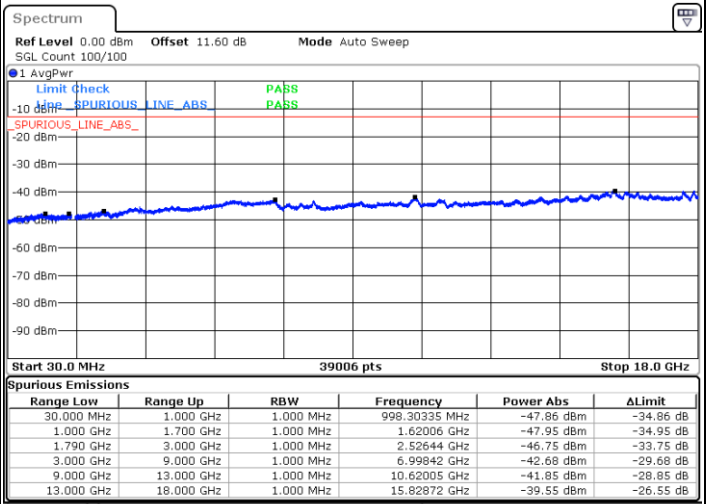

N/A

Date: 9.OCT.2020 18:07:55

LTE Band 66C / 5MHz+20MHz

64QAM

Highest Channel / 1RB0 and 1RB99

Highest Channel / 1RB24 and 1RB0

Date: 9.OCT.2020 18:29:45

Date: 9.OCT.2020 18:27:11

Highest Channel / FullIRB

N/A

Date: 9.OCT.2020 18:34:03

LTE Band 66C / 10MHz+15MHz

64QAM

Lowest Channel / 1RB0 and 1RB74

Lowest Channel / 1RB49 and 1RB0

Date: 9.OCT.2020 09:15:18

Date: 9.OCT.2020 09:11:01

Lowest Channel / FullIRB

N/A

Date: 9.OCT.2020 09:17:53

LTE Band 66C / 10MHz+15MHz

64QAM

MiddleChannel / 1RB0 and 1RB74

Middle Channel / 1RB49 and 1RB0

Date: 9.OCT.2020 09:48:49

Date: 9.OCT.2020 09:53:06

Middle Channel / FullIRB

N/A

Date: 9.OCT.2020 09:46:14

LTE Band 66C / 10MHz+15MHz

64QAM

Highest Channel / 1RB0 and 1RB74