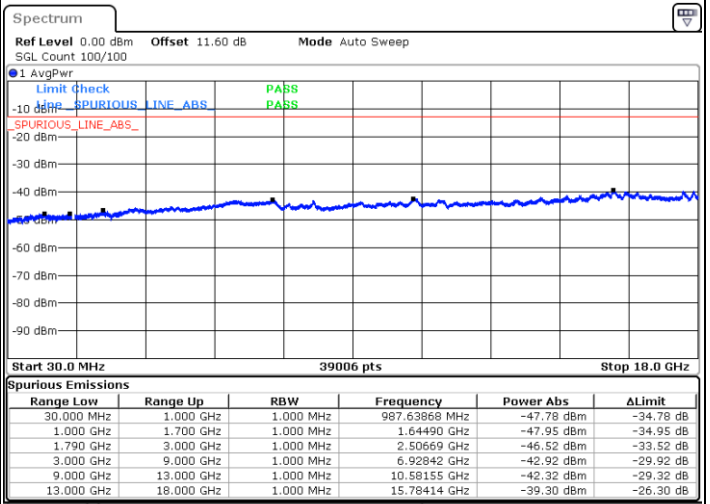

Date: 9.OCT.2020 15:31:05

Highest Channel / FullIRB

N/A

Date: 9.OCT.2020 15:37:57

LTE Band 66C / 20MHz+5MHz

16QAM

Lowest Channel / 1RB0 and 1RB24

Lowest Channel / 1RB99 and 1RB0

Date: 9.OCT.2020 16:57:55

Date: 9.OCT.2020 16:55:21

Lowest Channel / FullIRB

N/A

Date: 9.OCT.2020 17:02:13

LTE Band 66C / 20MHz+5MHz

16QAM

Middle Channel / 1RB0 and 1RB24

Middle Channel / 1RB99 and 1RB0

Date: 9.OCT.2020 17:38:13

Date: 9.OCT.2020 17:40:47

Middle Channel / FullIRB

N/A

Date: 9.OCT.2020 17:33:55

LTE Band 66C / 20MHz+5MHz

16QAM

Highest Channel / 1RB0 and 1RB24

Highest Channel / 1RB99 and 1RB0

Date: 9.OCT.2020 17:20:48

Date: 9.OCT.2020 17:16:31

Highest Channel / FullIRB

N/A

Date: 9.OCT.2020 17:23:23

LTE Band 66C / 20MHz+10MHz