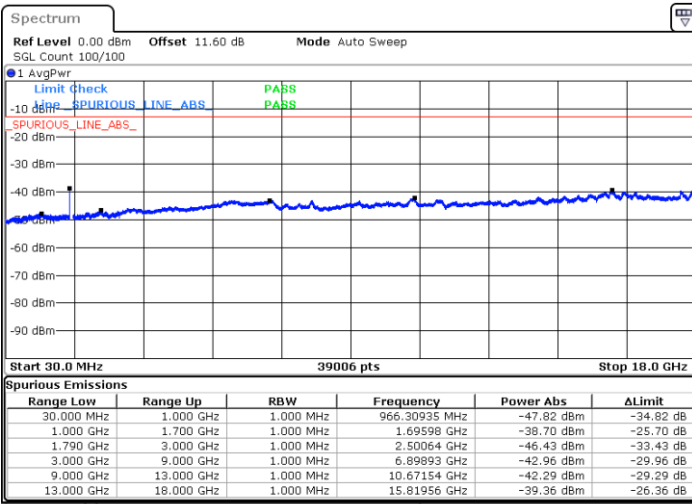

LTE Band 66C / 20MHz+10MHz

16QAM

Middle Channel / 1RB0 and 1RB49

Middle Channel / 1RB99 and 1RB0

Date: 9.OCT.2020 12:54:57

Date: 9.OCT.2020 12:57:32

Middle Channel / FullIRB

N/A

Date: 9.OCT.2020 12:50:40

LTE Band 66C / 20MHz+10MHz

16QAM

Highest Channel / 1RB0 and 1RB49

Highest Channel / 1RB99 and 1RB0

Date: 9.OCT.2020 13:14:16

Date: 9.OCT.2020 13:09:58

Highest Channel / FullIRB

N/A

Date: 9.OCT.2020 13:16:50

LTE Band 66C / 20MHz+15MHz

16QAM

Lowest Channel / 1RB0 and 1RB74

Lowest Channel / 1RB99 and 1RB0

Date: 9.OCT.2020 15:55:15

Date: 9.OCT.2020 15:52:41