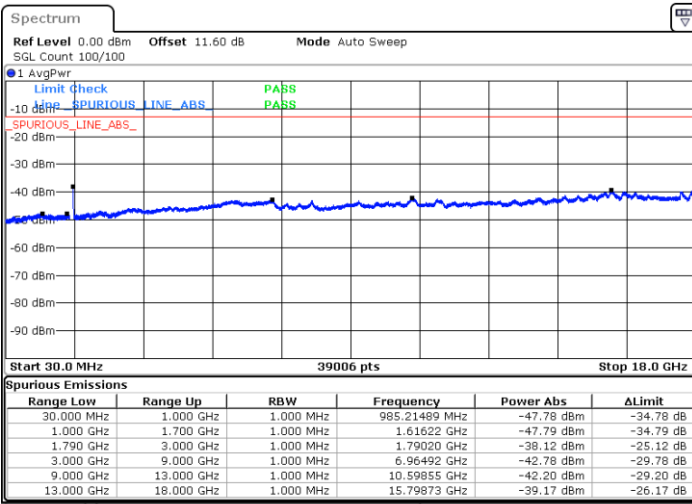

Date: 9.OCT.2020 09:11:01

Lowest Channel / FullIRB

N/A

Date: 9.OCT.2020 09:17:53

LTE Band 66C / 10MHz+15MHz

64QAM

MiddleChannel / 1RB0 and 1RB74

Middle Channel / 1RB49 and 1RB0

Date: 9.OCT.2020 09:48:49

Date: 9.OCT.2020 09:53:06

Middle Channel / FullIRB

N/A

Date: 9.OCT.2020 09:46:14

LTE Band 66C / 10MHz+15MHz

64QAM

Highest Channel / 1RB0 and 1RB74

Highest Channel / 1RB49 and 1RB0

Date: 9.OCT.2020 09:34:30

Date: 9.OCT.2020 09:31:56

Highest Channel / FullIRB

N/A

Date: 9.OCT.2020 09:38:48