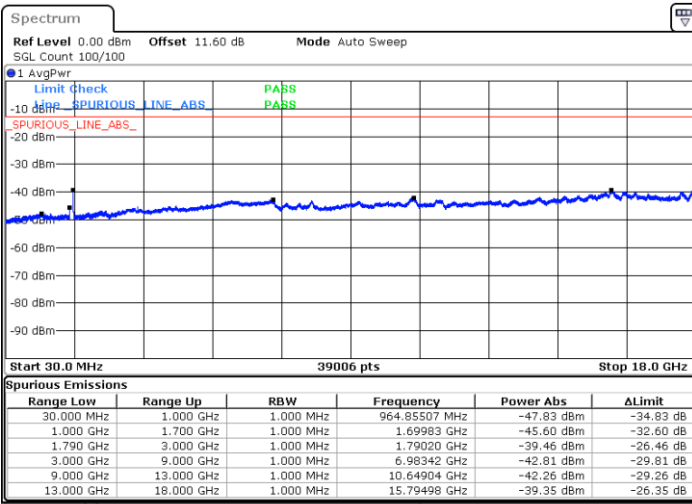

Highest Channel / 1RB0 and 1RB24

Highest Channel / 1RB99 and 1RB0

Date: 9.OCT.2020 17:20:48

Date: 9.OCT.2020 17:16:31

Highest Channel / FullIRB

N/A

Date: 9.OCT.2020 17:23:23

LTE Band 66C / 20MHz+10MHz

LTE Band 66C / 20MHz+10MHz

16QAM

Middle Channel / 1RB0 and 1RB49

Middle Channel / 1RB99 and 1RB0

Date: 9.OCT.2020 12:54:57

Date: 9.OCT.2020 12:57:32

Middle Channel / FullIRB

N/A

Date: 9.OCT.2020 12:50:40

LTE Band 66C / 20MHz+10MHz

16QAM

Highest Channel / 1RB0 and 1RB49

Highest Channel / 1RB99 and 1RB0

Date: 9.OCT.2020 13:14:16

Date: 9.OCT.2020 13:09:58

Highest Channel / FullIRB