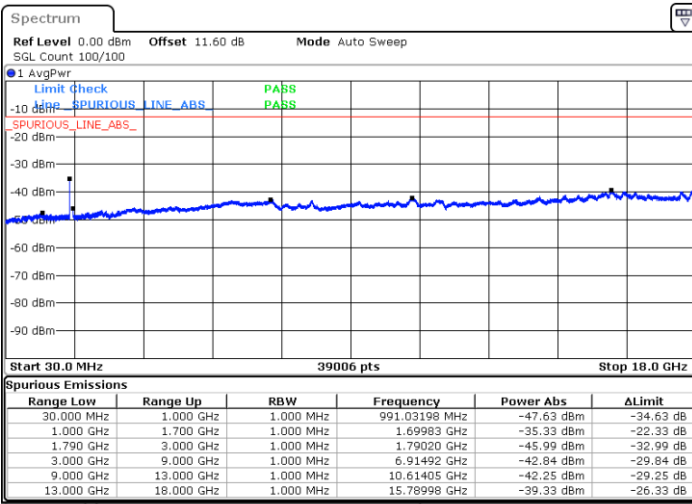

LTE Band 66C / 15MHz+15MHz

16QAM

Highest Channel / 1RB0 and 1RB74

Highest Channel / 1RB74 and 1RB0

Date: 9.OCT.2020 14:30:46

Date: 9.OCT.2020 14:26:28

Highest Channel / FullIRB

N/A

Date: 9.OCT.2020 14:33:20

LTE Band 66C / 15MHz+20MHz

16QAM

Lowest Channel / 1RB0 and 1RB99

Lowest Channel / 1RB74 and 1RB0

Date: 9.OCT.2020 15:01:17

Date: 9.OCT.2020 14:58:43

Lowest Channel / FullIRB

N/A

Date: 9.OCT.2020 15:05:35

LTE Band 66C / 15MHz+20MHz

16QAM

Middle Channel / 1RB0 and 1RB99

Middle Channel / 1RB74 and 1RB0

Date: 9.OCT.2020 15:16:04

Date: 9.OCT.2020 15:18:38

Middle Channel / FullIRB

N/A

Date: 9.OCT.2020 15:11:46

LTE Band 66C / 15MHz+20MHz

16QAM

Highest Channel / 1RB0 and 1RB99

Highest Channel / 1RB74 and 1RB0

Date: 9.OCT.2020 15:35:23