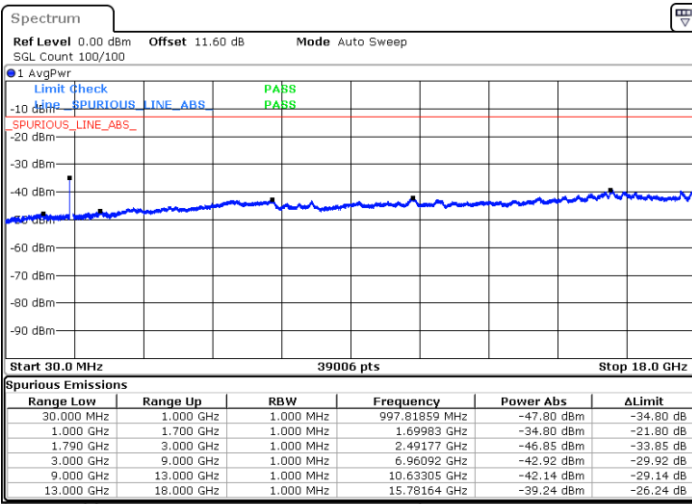

LTE Band 66C / 10MHz+20MHz

16QAM

Lowest Channel / 1RB0 and 1RB99

Lowest Channel / 1RB49 and 1RB0

Date: 9.OCT.2020 11:33:50

Date: 9.OCT.2020 11:31:16

Lowest Channel / FullIRB

N/A

Date: 9.OCT.2020 11:38:07

LTE Band 66C / 10MHz+20MHz

16QAM

Middle Channel / 1RB0 and 1RB99

Middle Channel / 1RB49 and 1RB0

Date: 9.OCT.2020 11:50:25

Date: 9.OCT.2020 11:53:00

Middle Channel / FullIRB

N/A

Date: 9.OCT.2020 11:46:07

LTE Band 66C / 10MHz+20MHz

16QAM

Highest Channel / 1RB0 and 1RB99

Highest Channel / 1RB49 and 1RB0

Date: 9.OCT.2020 12:12:52

Date: 9.OCT.2020 12:08:34

Highest Channel / FullIRB

N/A

Date: 9.OCT.2020 12:15:26

LTE Band 66C / 15MHz+10MHz

16QAM

Lowest Channel / 1RB0 and 1RB49

Lowest Channel / 1RB74 and 1RB0

Date: 9.OCT.2020 10:10:22