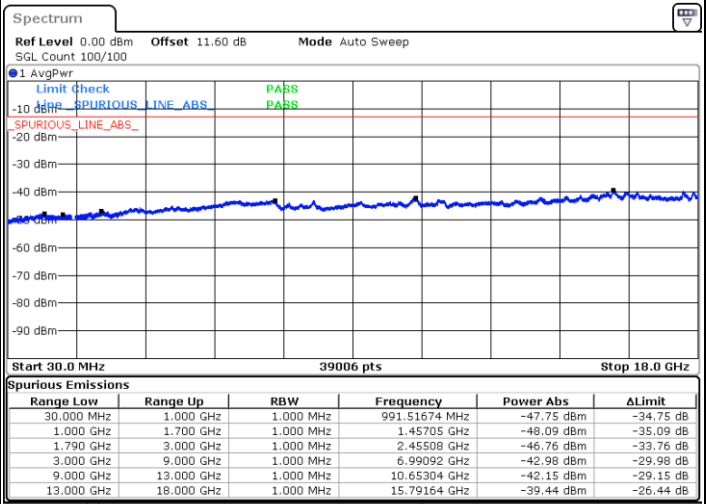

LTE Band 66C / 10MHz+20MHz

16QAM

Lowest Channel / 1RB0 and 1RB99

Lowest Channel / 1RB49 and 1RB0

Date: 9.OCT.2020 11:33:50

Date: 9.OCT.2020 11:31:16

Lowest Channel / FullIRB

N/A

Date: 9.OCT.2020 11:38:07

LTE Band 66C / 10MHz+20MHz

16QAM

Middle Channel / 1RB0 and 1RB99

Middle Channel / 1RB49 and 1RB0

Date: 9.OCT.2020 11:50:25

Date: 9.OCT.2020 11:53:00

Middle Channel / FullIRB

N/A

Date: 9.OCT.2020 11:46:07

LTE Band 66C / 10MHz+20MHz

16QAM

Highest Channel / 1RB0 and 1RB99

Highest Channel / 1RB49 and 1RB0

Date: 9.OCT.2020 12:12:52

Date: 9.OCT.2020 12:08:34

Highest Channel / FullIRB

N/A

Date: 9.OCT.2020 12:15:26

LTE Band 66C / 15MHz+10MHz

16QAM

Lowest Channel / 1RB0 and 1RB49

Lowest Channel / 1RB74 and 1RB0

Date: 9.OCT.2020 10:10:22