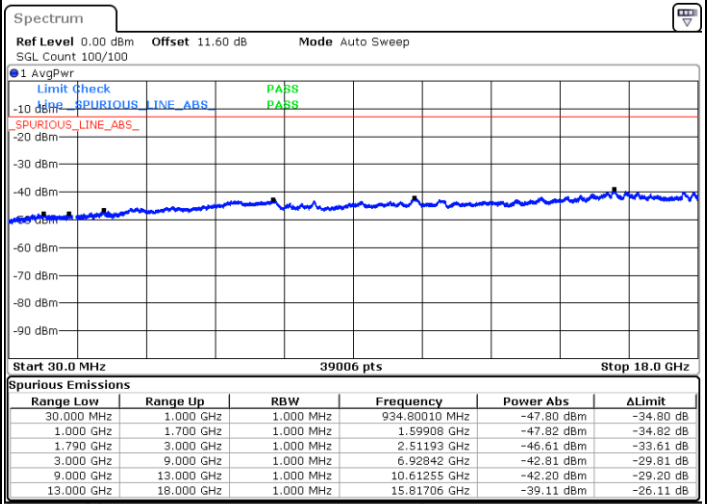

LTE Band 66C / 15MHz+15MHz

16QAM

Middle Channel / 1RB0 and 1RB74

Middle Channel / 1RB74 and 1RB0

Date: 9.OCT.2020 14:09:53

Date: 9.OCT.2020 14:12:28