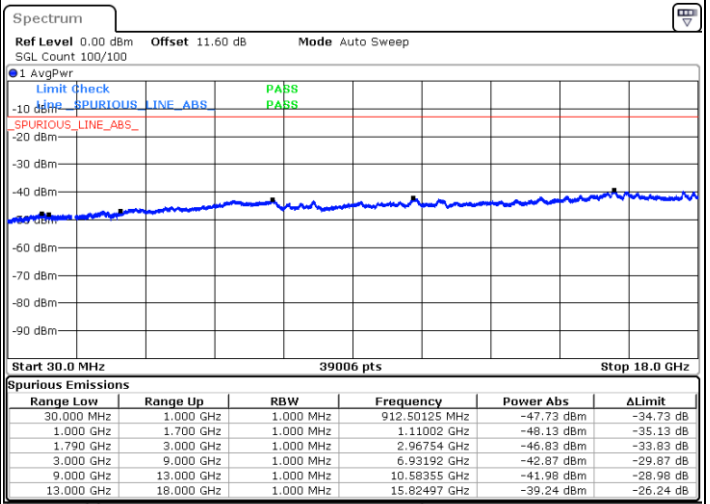

Middle Channel / 1RB99 and 1RB0

Date: 9.OCT.2020 17:38:13

Date: 9.OCT.2020 17:40:47

Middle Channel / FullIRB

N/A

Date: 9.OCT.2020 17:33:55

LTE Band 66C / 20MHz+5MHz

16QAM

Highest Channel / 1RB0 and 1RB24

Highest Channel / 1RB99 and 1RB0

Date: 9.OCT.2020 17:20:48

Date: 9.OCT.2020 17:16:31

Highest Channel / FullIRB

N/A

Date: 9.OCT.2020 17:23:23

LTE Band 66C / 20MHz+10MHz

16QAM

Lowest Channel / 1RB0 and 1RB49

Lowest Channel / 1RB99 and 1RB0

Date: 9.OCT.2020 12:37:26

Date: 9.OCT.2020 12:34:52

Lowest Channel / FullIRB

N/A

Date: 9.OCT.2020 12:41:43

LTE Band 66C / 20MHz+10MHz

16QAM

Middle Channel / 1RB0 and 1RB49

Middle Channel / 1RB99 and 1RB0

Date: 9.OCT.2020 12:54:57

Date: 9.OCT.2020 12:57:32

Middle Channel / FullIRB

N/A