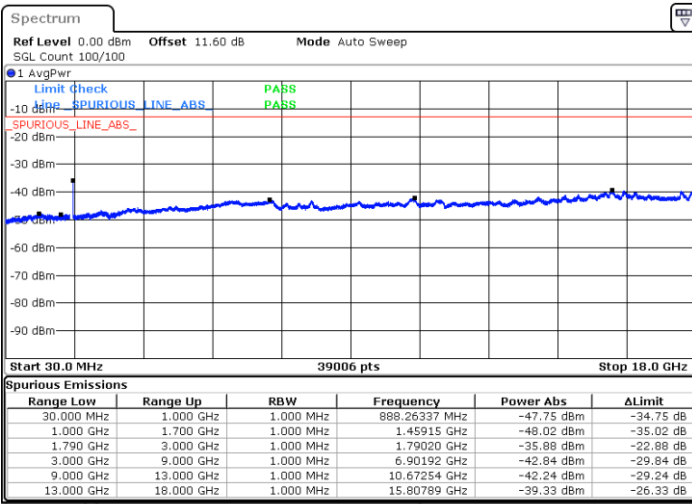

Date: 9.OCT.2020 16:12:35

Middle Channel / FullIRB

N/A

Date: 9.OCT.2020 16:05:43

LTE Band 66C / 20MHz+15MHz

16QAM

Highest Channel / 1RB0 and 1RB74

Highest Channel / 1RB99 and 1RB0

Date: 9.OCT.2020 16:32:18

Date: 9.OCT.2020 16:28:01

Highest Channel / FullIRB

N/A

Date: 9.OCT.2020 16:34:53

LTE Band 66C / 20MHz+20MHz

16QAM

Lowest Channel / 1RB0 and 1RB99

Lowest Channel / 1RB99 and 1RB0

Date: 9.OCT.2020 18:48:58

Date: 9.OCT.2020 18:46:23

Lowest Channel / FullIRB

N/A

Date: 9.OCT.2020 18:55:24

LTE Band 66C / 20MHz+20MHz

16QAM

MiddleChannel / 1RB0 and 1RB99

Middle Channel / 1RB99 and 1RB0

Date: 9.OCT.2020 19:42:14

Date: 9.OCT.2020 19:44:48

Middle Channel / FullIRB

N/A

Date: 9.OCT.2020 19:37:57

LTE Band 66C / 20MHz+20MHz