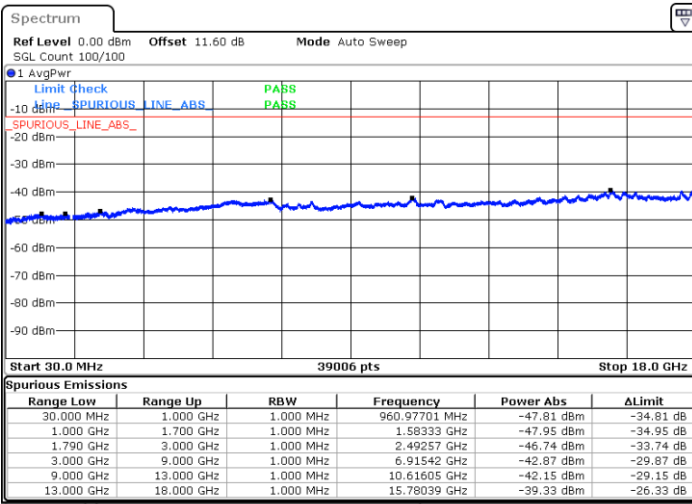

Highest Channel / FullIRB

N/A

Date: 9.OCT.2020 18:34:03

LTE Band 66C / 10MHz+15MHz

64QAM

Lowest Channel / 1RB0 and 1RB74

Lowest Channel / 1RB49 and 1RB0

Date: 9.OCT.2020 09:15:18

Date: 9.OCT.2020 09:11:01

Lowest Channel / FullIRB

N/A

Date: 9.OCT.2020 09:17:53

LTE Band 66C / 10MHz+15MHz

64QAM

MiddleChannel / 1RB0 and 1RB74

Middle Channel / 1RB49 and 1RB0

Date: 9.OCT.2020 09:48:49

Date: 9.OCT.2020 09:53:06

Middle Channel / FullIRB

N/A

Date: 9.OCT.2020 09:46:14

LTE Band 66C / 10MHz+15MHz

64QAM

Highest Channel / 1RB0 and 1RB74

Highest Channel / 1RB49 and 1RB0

Date: 9.OCT.2020 09:34:30

Date: 9.OCT.2020 09:31:56

Highest Channel / FullIRB

N/A

Date: 9.OCT.2020 09:38:48