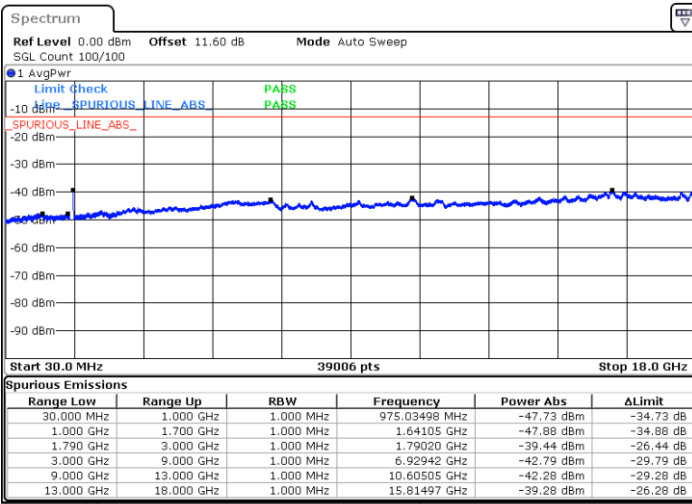

LTE Band 66C / 5MHz+20MHz

64QAM

Lowest Channel / 1RB0 and 1RB99

Lowest Channel / 1RB24 and 1RB0

Date: 9.OCT.2020 17:57:28

Date: 9.OCT.2020 17:53:11

Lowest Channel / FullIRB

N/A

Date: 9.OCT.2020 18:00:03

LTE Band 66C / 5MHz+20MHz

64QAM

Middle Channel / 1RB0 and 1RB99

Middle Channel / 1RB24 and 1RB0

Date: 9.OCT.2020 18:10:30

Date: 9.OCT.2020 18:14:47

Middle Channel / FullIRB

N/A

Date: 9.OCT.2020 18:07:55

LTE Band 66C / 5MHz+20MHz

64QAM

Highest Channel / 1RB0 and 1RB99

Highest Channel / 1RB24 and 1RB0

Date: 9.OCT.2020 18:29:45

Date: 9.OCT.2020 18:27:11

Highest Channel / FullIRB

N/A

Date: 9.OCT.2020 18:34:03

LTE Band 66C / 10MHz+15MHz

64QAM

Lowest Channel / 1RB0 and 1RB74

Lowest Channel / 1RB49 and 1RB0

Date: 9.OCT.2020 09:15:18