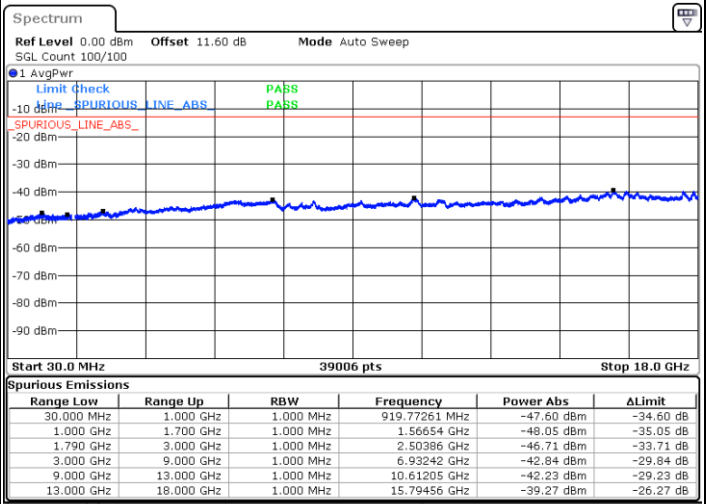

Lowest Channel / FullIRB

N/A

Date: 9.OCT.2020 15:59:33

LTE Band 66C / 20MHz+15MHz

16QAM

Middle Channel / 1RB0 and 1RB74

Middle Channel / 1RB99 and 1RB0

Date: 9.OCT.2020 16:10:01

Date: 9.OCT.2020 16:12:35

Middle Channel / FullIRB

N/A

Date: 9.OCT.2020 16:05:43

LTE Band 66C / 20MHz+15MHz

16QAM

Highest Channel / 1RB0 and 1RB74

Highest Channel / 1RB99 and 1RB0

Date: 9.OCT.2020 16:32:18

Date: 9.OCT.2020 16:28:01

Highest Channel / FullIRB

N/A

Date: 9.OCT.2020 16:34:53

LTE Band 66C / 20MHz+20MHz

16QAM

Lowest Channel / 1RB0 and 1RB99

Lowest Channel / 1RB99 and 1RB0

Date: 9.OCT.2020 18:48:58

Date: 9.OCT.2020 18:46:23

Lowest Channel / FullIRB

N/A

Date: 9.OCT.2020 18:55:24

LTE Band 66C / 20MHz+20MHz

16QAM