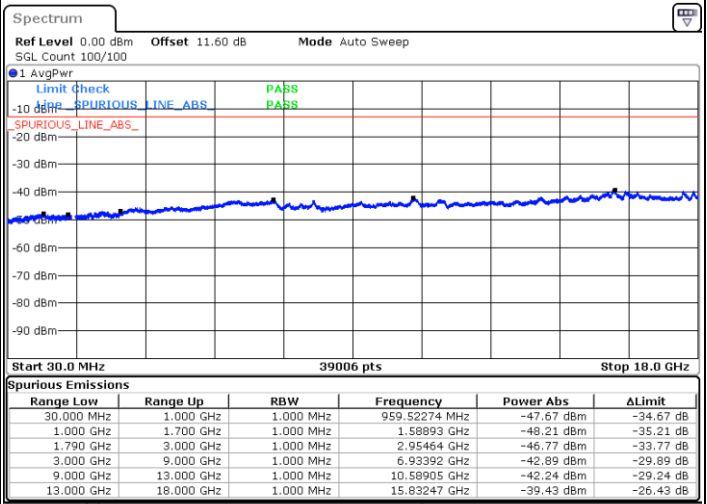

Date: 9.OCT.2020 11:38:07

LTE Band 66C / 10MHz+20MHz

16QAM

Middle Channel / 1RB0 and 1RB99

Middle Channel / 1RB49 and 1RB0

Date: 9.OCT.2020 11:50:25

Date: 9.OCT.2020 11:53:00

Middle Channel / FullIRB

N/A

Date: 9.OCT.2020 11:46:07

LTE Band 66C / 10MHz+20MHz

16QAM

Highest Channel / 1RB0 and 1RB99

Highest Channel / 1RB49 and 1RB0

Date: 9.OCT.2020 12:12:52

Date: 9.OCT.2020 12:08:34

Highest Channel / FullIRB

N/A

Date: 9.OCT.2020 12:15:26

LTE Band 66C / 15MHz+10MHz

16QAM

Lowest Channel / 1RB0 and 1RB49

Lowest Channel / 1RB74 and 1RB0

Date: 9.OCT.2020 10:10:22

Date: 9.OCT.2020 10:07:47

Lowest Channel / FullIRB

N/A

Date: 9.OCT.2020 10:14:40

LTE Band 66C / 15MHz+10MHz

16QAM

Middle Channel / 1RB0 and 1RB49

Middle Channel / 1RB74 and 1RB0