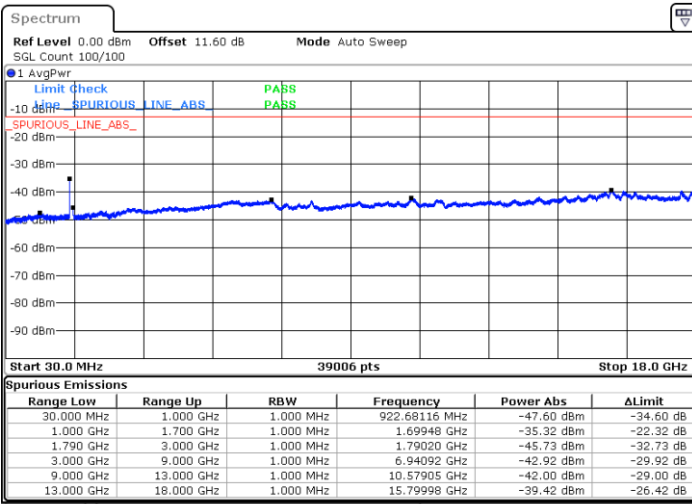

Date: 9.OCT.2020 12:50:40

LTE Band 66C / 20MHz+10MHz

16QAM

Highest Channel / 1RB0 and 1RB49

Highest Channel / 1RB99 and 1RB0

Date: 9.OCT.2020 13:14:16

Date: 9.OCT.2020 13:09:58

Highest Channel / FullIRB

N/A

Date: 9.OCT.2020 13:16:50

LTE Band 66C / 20MHz+15MHz

16QAM

Lowest Channel / 1RB0 and 1RB74

Lowest Channel / 1RB99 and 1RB0

Date: 9.OCT.2020 15:55:15

Date: 9.OCT.2020 15:52:41

Lowest Channel / FullIRB

N/A

Date: 9.OCT.2020 15:59:33

LTE Band 66C / 20MHz+15MHz

16QAM

Middle Channel / 1RB0 and 1RB74

Middle Channel / 1RB99 and 1RB0

Date: 9.OCT.2020 16:10:01

Date: 9.OCT.2020 16:12:35

Middle Channel / FullIRB

N/A

Date: 9.OCT.2020 16:05:43

LTE Band 66C / 20MHz+15MHz

16QAM

Highest Channel / 1RB0 and 1RB74

Highest Channel / 1RB99 and 1RB0