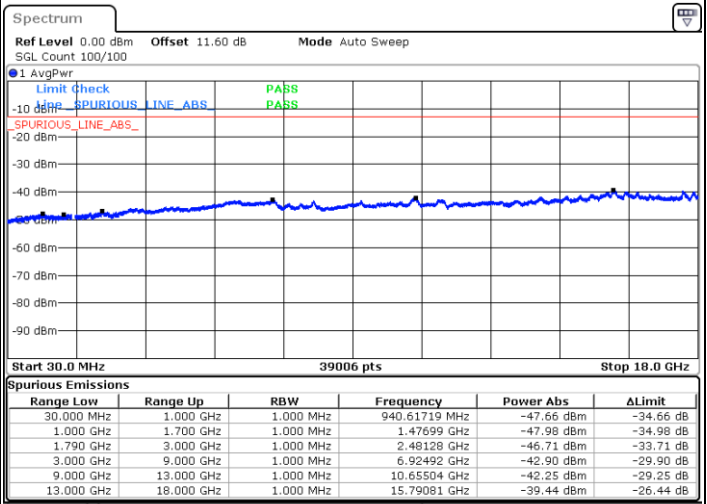

Date: 9.OCT.2020 15:31:05

Highest Channel / FullIRB

N/A

Date: 9.OCT.2020 15:37:57

LTE Band 66C / 20MHz+5MHz

16QAM

Lowest Channel / 1RB0 and 1RB24

Lowest Channel / 1RB99 and 1RB0

Date: 9.OCT.2020 16:57:55

Date: 9.OCT.2020 16:55:21

Lowest Channel / FullIRB

N/A

Date: 9.OCT.2020 17:02:13

LTE Band 66C / 20MHz+5MHz

16QAM

Middle Channel / 1RB0 and 1RB24

Middle Channel / 1RB99 and 1RB0

Date: 9.OCT.2020 17:38:13

Date: 9.OCT.2020 17:40:47

Middle Channel / FullIRB

N/A

Date: 9.OCT.2020 17:33:55

LTE Band 66C / 20MHz+5MHz

16QAM

Highest Channel / 1RB0 and 1RB24

Highest Channel / 1RB99 and 1RB0

Date: 9.OCT.2020 17:20:48

Date: 9.OCT.2020 17:16:31

Highest Channel / FullIRB

N/A

Date: 9.OCT.2020 17:23:23

LTE Band 66C / 20MHz+10MHz