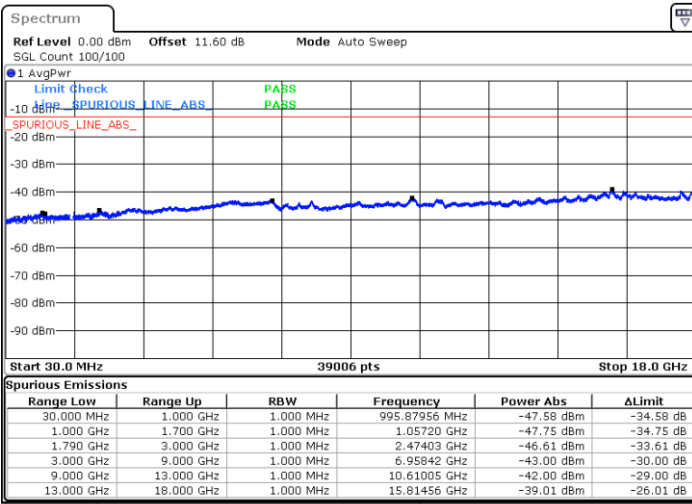

Date: 9.OCT.2020 10:25:14

Date: 9.OCT.2020 10:27:49

Middle Channel / FullIRB

N/A

Date: 9.OCT.2020 10:20:56

LTE Band 66C / 15MHz+10MHz

16QAM

Highest Channel / 1RB0 and 1RB49

Highest Channel / 1RB74 and 1RB0

Date: 9.OCT.2020 10:44:24

Date: 9.OCT.2020 10:40:06

Highest Channel / FullIRB

N/A

Date: 9.OCT.2020 10:46:58

LTE Band 66C / 15MHz+15MHz

16QAM

Lowest Channel / 1RB0 and 1RB74

Lowest Channel / 1RB74 and 1RB0

Date: 9.OCT.2020 13:54:58

Date: 9.OCT.2020 13:52:23

Lowest Channel / FullIRB

N/A

Date: 9.OCT.2020 13:59:15

LTE Band 66C / 15MHz+15MHz