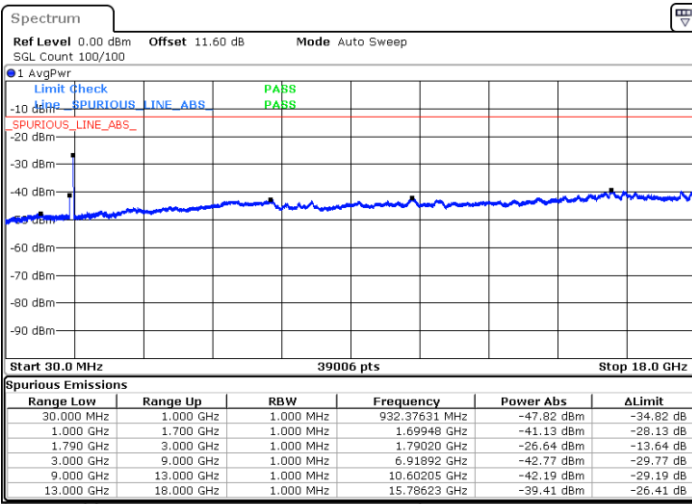

LTE Band 66C / 20MHz+10MHz

16QAM

Middle Channel / 1RB0 and 1RB49

Middle Channel / 1RB99 and 1RB0

Date: 9.OCT.2020 12:54:57

Date: 9.OCT.2020 12:57:32

Middle Channel / FullIRB

N/A

Date: 9.OCT.2020 12:50:40

LTE Band 66C / 20MHz+10MHz

16QAM

Highest Channel / 1RB0 and 1RB49

Highest Channel / 1RB99 and 1RB0

Date: 9.OCT.2020 13:14:16

Date: 9.OCT.2020 13:09:58

Highest Channel / FullIRB

N/A

Date: 9.OCT.2020 13:16:50

LTE Band 66C / 20MHz+15MHz

16QAM

Lowest Channel / 1RB0 and 1RB74

Lowest Channel / 1RB99 and 1RB0

Date: 9.OCT.2020 15:55:15

Date: 9.OCT.2020 15:52:41