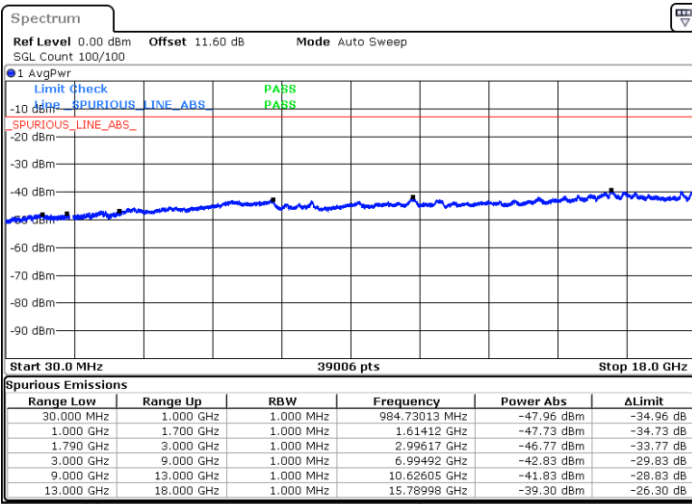

Date: 9.OCT.2020 10:07:47

Lowest Channel / FullIRB

N/A

Date: 9.OCT.2020 10:14:40

LTE Band 66C / 15MHz+10MHz

16QAM

Middle Channel / 1RB0 and 1RB49

Middle Channel / 1RB74 and 1RB0

Date: 9.OCT.2020 10:25:14

Date: 9.OCT.2020 10:27:49

Middle Channel / FullIRB

N/A

Date: 9.OCT.2020 10:20:56

LTE Band 66C / 15MHz+10MHz

16QAM

Highest Channel / 1RB0 and 1RB49

Highest Channel / 1RB74 and 1RB0

Date: 9.OCT.2020 10:44:24

Date: 9.OCT.2020 10:40:06

Highest Channel / FullIRB

N/A

Date: 9.OCT.2020 10:46:58

LTE Band 66C / 15MHz+15MHz

16QAM

Lowest Channel / 1RB0 and 1RB74

Lowest Channel / 1RB74 and 1RB0

Date: 9.OCT.2020 13:54:58

Date: 9.OCT.2020 13:52:23

Lowest Channel / FullIRB

N/A

Date: 9.OCT.2020 13:59:15

LTE Band 66C / 15MHz+15MHz