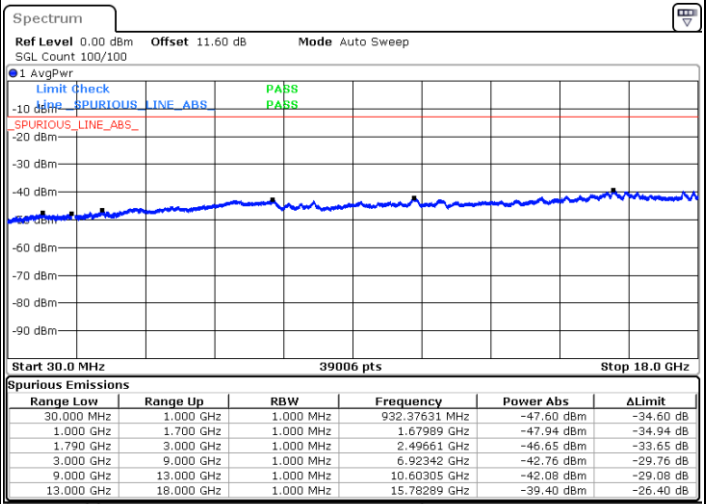

Highest Channel / FullIRB

N/A

Date: 9.OCT.2020 12:15:26

LTE Band 66C / 15MHz+10MHz

16QAM

Lowest Channel / 1RB0 and 1RB49

Lowest Channel / 1RB74 and 1RB0

Date: 9.OCT.2020 10:10:22

Date: 9.OCT.2020 10:07:47

Lowest Channel / FullIRB

N/A

Date: 9.OCT.2020 10:14:40

LTE Band 66C / 15MHz+10MHz

16QAM

Middle Channel / 1RB0 and 1RB49

Middle Channel / 1RB74 and 1RB0

Date: 9.OCT.2020 10:25:14

Date: 9.OCT.2020 10:27:49

Middle Channel / FullIRB

N/A

Date: 9.OCT.2020 10:20:56

LTE Band 66C / 15MHz+10MHz

16QAM

Highest Channel / 1RB0 and 1RB49

Highest Channel / 1RB74 and 1RB0

Date: 9.OCT.2020 10:44:24

Date: 9.OCT.2020 10:40:06

Highest Channel / FullIRB

N/A

Date: 9.OCT.2020 10:46:58

LTE Band 66C / 15MHz+15MHz

16QAM