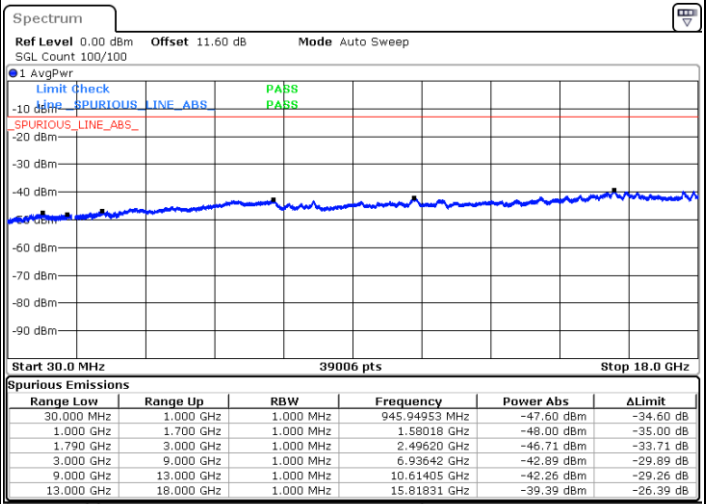

Middle Channel / FullIRB

N/A

Date: 9.OCT.2020 15:11:46

LTE Band 66C / 15MHz+20MHz

16QAM

Highest Channel / 1RB0 and 1RB99

Highest Channel / 1RB74 and 1RB0

Date: 9.OCT.2020 15:35:23

Date: 9.OCT.2020 15:31:05

Highest Channel / FullIRB

N/A

Date: 9.OCT.2020 15:37:57

LTE Band 66C / 20MHz+5MHz

16QAM

Lowest Channel / 1RB0 and 1RB24

Lowest Channel / 1RB99 and 1RB0

Date: 9.OCT.2020 16:57:55

Date: 9.OCT.2020 16:55:21

Lowest Channel / FullIRB

N/A

Date: 9.OCT.2020 17:02:13

LTE Band 66C / 20MHz+5MHz

16QAM

Middle Channel / 1RB0 and 1RB24

Highest Channel / 1RB0 and 1RB24

Highest Channel / 1RB99 and 1RB0

Date: 9.OCT.2020 17:20:48

Date: 9.OCT.2020 17:16:31

Highest Channel / FullIRB

N/A

Date: 9.OCT.2020 17:23:23

LTE Band 66C / 20MHz+10MHz