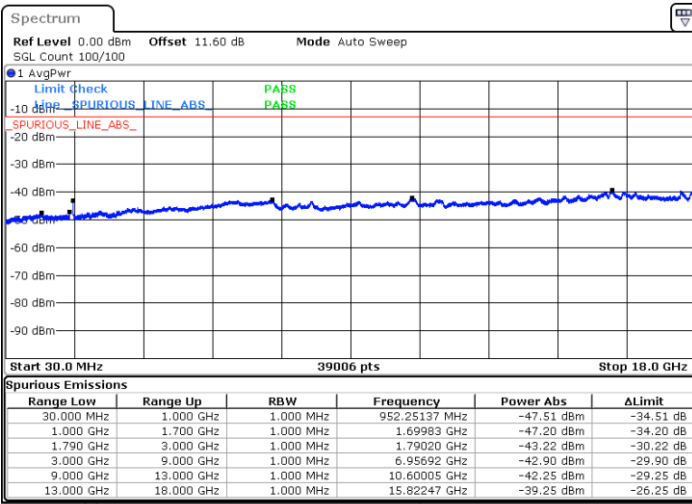

Highest Channel / FullIRB

N/A

Date: 9.OCT.2020 12:15:26

LTE Band 66C / 15MHz+10MHz

16QAM

Lowest Channel / 1RB0 and 1RB49

Lowest Channel / 1RB74 and 1RB0

Date: 9.OCT.2020 10:10:22

Date: 9.OCT.2020 10:07:47

Lowest Channel / FullIRB

N/A

Date: 9.OCT.2020 10:14:40

LTE Band 66C / 15MHz+10MHz

16QAM

Middle Channel / 1RB0 and 1RB49

Middle Channel / 1RB74 and 1RB0

Date: 9.OCT.2020 10:25:14

Date: 9.OCT.2020 10:27:49

Middle Channel / FullIRB

N/A

Date: 9.OCT.2020 10:20:56

LTE Band 66C / 15MHz+10MHz

16QAM

Highest Channel / 1RB0 and 1RB49

Highest Channel / 1RB74 and 1RB0

Date: 9.OCT.2020 10:44:24

Date: 9.OCT.2020 10:40:06

Highest Channel / FullIRB

N/A

Date: 9.OCT.2020 10:46:58

LTE Band 66C / 15MHz+15MHz

16QAM