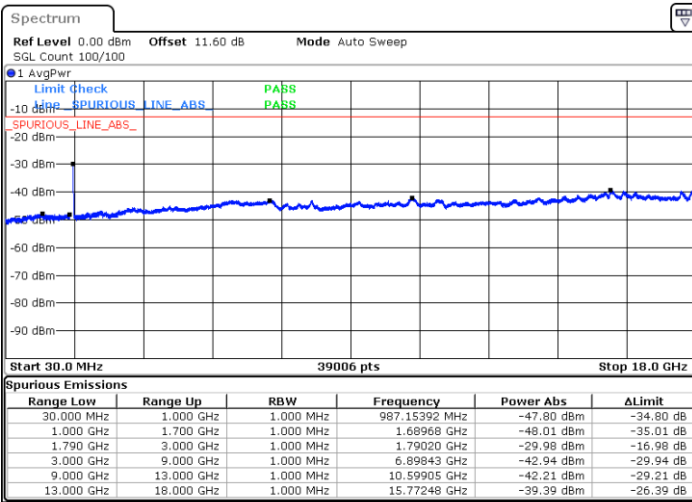

Middle Channel / 1RB99 and 1RB0

Date: 9.OCT.2020 17:38:13

Date: 9.OCT.2020 17:40:47

Middle Channel / FullIRB

N/A

Date: 9.OCT.2020 17:33:55

LTE Band 66C / 20MHz+5MHz

16QAM

Highest Channel / 1RB0 and 1RB24

Highest Channel / 1RB99 and 1RB0

Date: 9.OCT.2020 17:20:48

Date: 9.OCT.2020 17:16:31

Highest Channel / FullIRB

N/A

Date: 9.OCT.2020 17:23:23

LTE Band 66C / 20MHz+10MHz

16QAM

Lowest Channel / 1RB0 and 1RB49

Lowest Channel / 1RB99 and 1RB0

Date: 9.OCT.2020 12:37:26

Date: 9.OCT.2020 12:34:52

Lowest Channel / FullIRB

N/A

Date: 9.OCT.2020 12:41:43