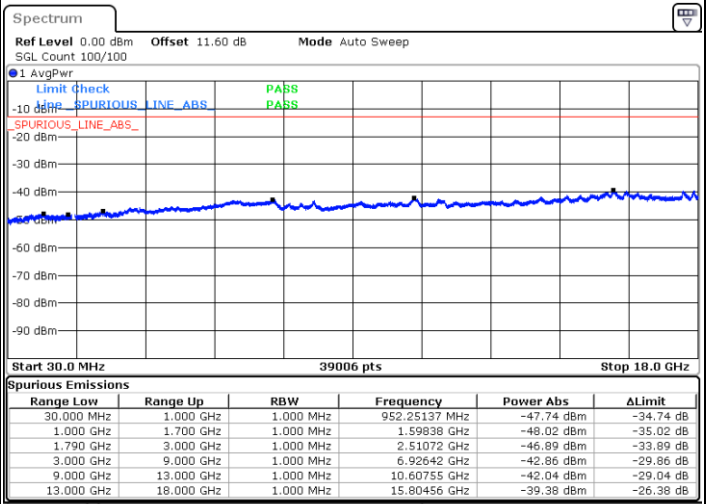

Highest Channel / FullIRB

N/A

Date: 9.OCT.2020 18:34:03

LTE Band 66C / 10MHz+15MHz

64QAM

Lowest Channel / 1RB0 and 1RB74

Lowest Channel / 1RB49 and 1RB0

Date: 9.OCT.2020 09:15:18

Date: 9.OCT.2020 09:11:01

Lowest Channel / FullIRB

N/A

Date: 9.OCT.2020 09:17:53

LTE Band 66C / 10MHz+15MHz

64QAM

MiddleChannel / 1RB0 and 1RB74

Middle Channel / 1RB49 and 1RB0

Date: 9.OCT.2020 09:48:49

Date: 9.OCT.2020 09:53:06

Middle Channel / FullIRB

N/A

Date: 9.OCT.2020 09:46:14

LTE Band 66C / 10MHz+15MHz

64QAM

Highest Channel / 1RB0 and 1RB74

Highest Channel / 1RB49 and 1RB0

Date: 9.OCT.2020 09:34:30

Date: 9.OCT.2020 09:31:56

Highest Channel / FullIRB

N/A

Date: 9.OCT.2020 09:38:48