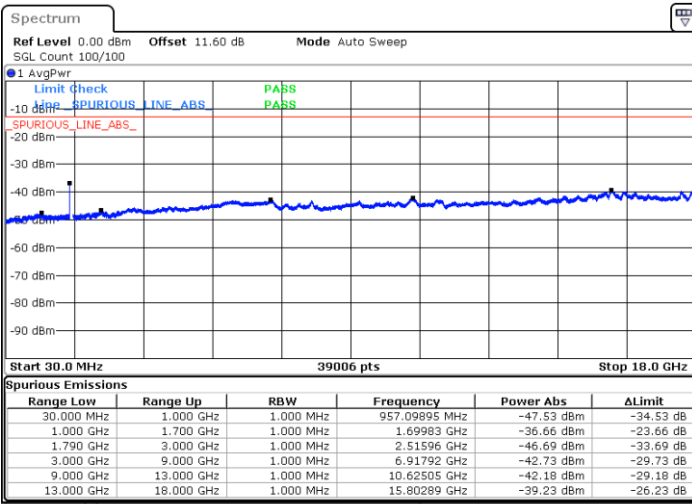

Middle Channel / FullIRB

N/A

Date: 9.OCT.2020 15:11:46

LTE Band 66C / 15MHz+20MHz

16QAM

Highest Channel / 1RB0 and 1RB99

Highest Channel / 1RB74 and 1RB0

Date: 9.OCT.2020 15:35:23

Date: 9.OCT.2020 15:31:05

Highest Channel / FullIRB

N/A

Date: 9.OCT.2020 15:37:57

LTE Band 66C / 20MHz+5MHz

16QAM

Lowest Channel / 1RB0 and 1RB24

Lowest Channel / 1RB99 and 1RB0

Date: 9.OCT.2020 16:57:55

Date: 9.OCT.2020 16:55:21

Lowest Channel / FullIRB

N/A

Date: 9.OCT.2020 17:02:13

LTE Band 66C / 20MHz+5MHz

16QAM

Middle Channel / 1RB0 and 1RB24

Highest Channel / 1RB0 and 1RB24

Highest Channel / 1RB99 and 1RB0

Date: 9.OCT.2020 17:20:48

Date: 9.OCT.2020 17:16:31

Highest Channel / FullIRB

N/A

Date: 9.OCT.2020 17:23:23

LTE Band 66C / 20MHz+10MHz