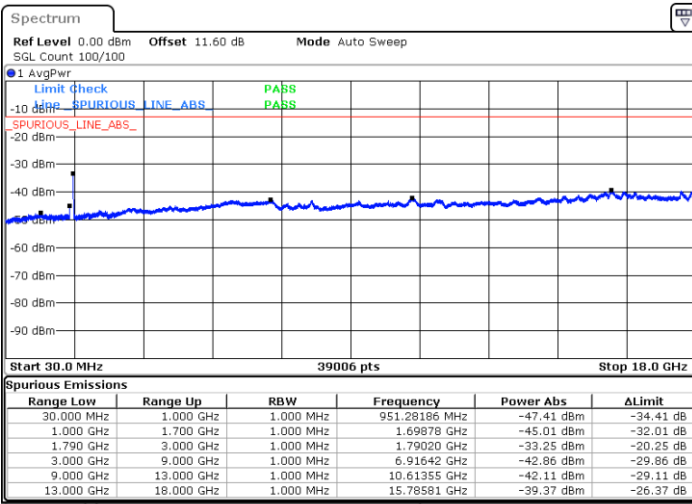

Middle Channel / FullIRB

N/A

Date: 9.OCT.2020 15:11:46

LTE Band 66C / 15MHz+20MHz

16QAM

Highest Channel / 1RB0 and 1RB99

Highest Channel / 1RB74 and 1RB0

Date: 9.OCT.2020 15:35:23

Date: 9.OCT.2020 15:31:05

Highest Channel / FullIRB

N/A

Date: 9.OCT.2020 15:37:57

LTE Band 66C / 20MHz+5MHz

16QAM

Lowest Channel / 1RB0 and 1RB24

Lowest Channel / 1RB99 and 1RB0

Date: 9.OCT.2020 16:57:55

Date: 9.OCT.2020 16:55:21

Lowest Channel / FullIRB

N/A

Date: 9.OCT.2020 17:02:13

LTE Band 66C / 20MHz+5MHz

16QAM

Middle Channel / 1RB0 and 1RB24