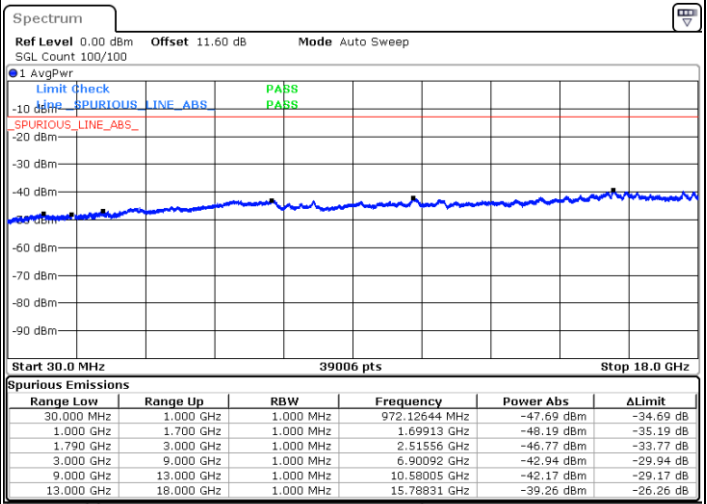

N/A

Date: 9.OCT.2020 11:46:07

LTE Band 66C / 10MHz+20MHz

16QAM

Highest Channel / 1RB0 and 1RB99

Highest Channel / 1RB49 and 1RB0

Date: 9.OCT.2020 12:12:52

Date: 9.OCT.2020 12:08:34

Highest Channel / FullIRB

N/A

Date: 9.OCT.2020 12:15:26

LTE Band 66C / 15MHz+10MHz

16QAM

Lowest Channel / 1RB0 and 1RB49

Lowest Channel / 1RB74 and 1RB0

Date: 9.OCT.2020 10:10:22

Date: 9.OCT.2020 10:07:47

Lowest Channel / FullIRB

N/A

Date: 9.OCT.2020 10:14:40

LTE Band 66C / 15MHz+10MHz

16QAM

Middle Channel / 1RB0 and 1RB49

Middle Channel / 1RB74 and 1RB0

Date: 9.OCT.2020 10:25:14

Date: 9.OCT.2020 10:27:49

Middle Channel / FullIRB

N/A

Date: 9.OCT.2020 10:20:56

LTE Band 66C / 15MHz+10MHz

16QAM

Highest Channel / 1RB0 and 1RB49