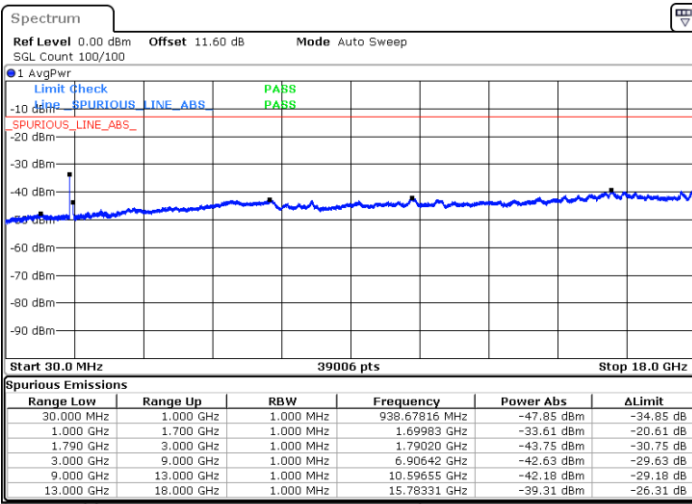

Date: 9.OCT.2020 16:12:35

Middle Channel / FullIRB

N/A

Date: 9.OCT.2020 16:05:43

LTE Band 66C / 20MHz+15MHz

16QAM

Highest Channel / 1RB0 and 1RB74

Highest Channel / 1RB99 and 1RB0

Date: 9.OCT.2020 16:32:18

Date: 9.OCT.2020 16:28:01

Highest Channel / FullIRB

N/A

Date: 9.OCT.2020 16:34:53

LTE Band 66C / 20MHz+20MHz

16QAM

Lowest Channel / 1RB0 and 1RB99

Lowest Channel / 1RB99 and 1RB0

Date: 9.OCT.2020 18:48:58

Date: 9.OCT.2020 18:46:23

Lowest Channel / FullIRB

N/A

Date: 9.OCT.2020 18:55:24

LTE Band 66C / 20MHz+20MHz

16QAM

MiddleChannel / 1RB0 and 1RB99

Middle Channel / 1RB99 and 1RB0

Date: 9.OCT.2020 19:42:14

Date: 9.OCT.2020 19:44:48

Middle Channel / FullIRB

N/A

Date: 9.OCT.2020 19:37:57

LTE Band 66C / 20MHz+20MHz