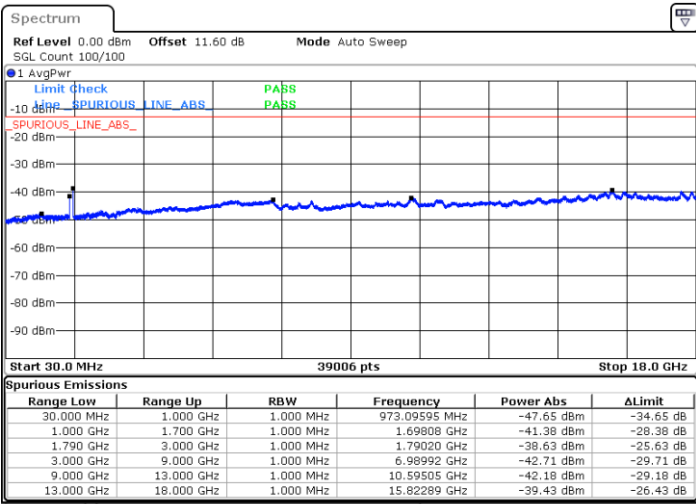

Date: 9.OCT.2020 15:31:05

Highest Channel / FullIRB

N/A

Date: 9.OCT.2020 15:37:57

LTE Band 66C / 20MHz+5MHz

16QAM

Lowest Channel / 1RB0 and 1RB24

Lowest Channel / 1RB99 and 1RB0

Date: 9.OCT.2020 16:57:55

Date: 9.OCT.2020 16:55:21

Lowest Channel / FullIRB

N/A

Date: 9.OCT.2020 17:02:13

LTE Band 66C / 20MHz+5MHz

16QAM

Middle Channel / 1RB0 and 1RB24

Middle Channel / 1RB99 and 1RB0

Date: 9.OCT.2020 17:38:13

Date: 9.OCT.2020 17:40:47

Middle Channel / FullIRB

N/A

Date: 9.OCT.2020 17:33:55

LTE Band 66C / 20MHz+5MHz

16QAM

Highest Channel / 1RB0 and 1RB24

Highest Channel / 1RB99 and 1RB0

Date: 9.OCT.2020 17:20:48

Date: 9.OCT.2020 17:16:31

Highest Channel / FullIRB

N/A

Date: 9.OCT.2020 17:23:23

LTE Band 66C / 20MHz+10MHz