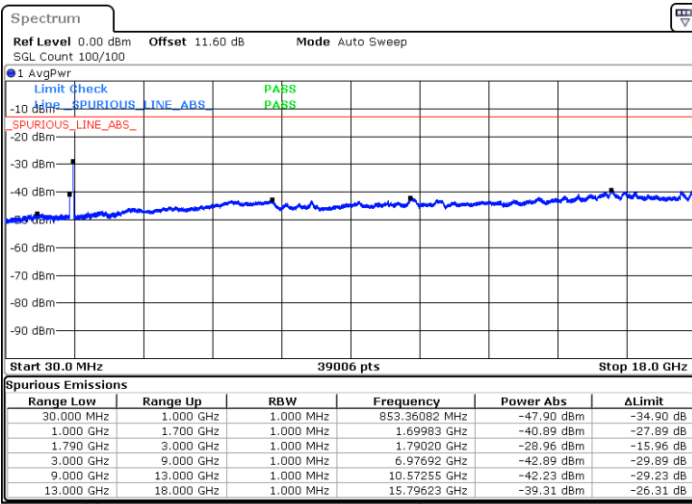

Lowest Channel / FullIRB

N/A

Date: 9.OCT.2020 15:59:33

LTE Band 66C / 20MHz+15MHz

16QAM

Middle Channel / 1RB0 and 1RB74

Middle Channel / 1RB99 and 1RB0

Date: 9.OCT.2020 16:10:01

Date: 9.OCT.2020 16:12:35

Middle Channel / FullIRB

N/A

Date: 9.OCT.2020 16:05:43

LTE Band 66C / 20MHz+15MHz

16QAM

Highest Channel / 1RB0 and 1RB74

Highest Channel / 1RB99 and 1RB0

Date: 9.OCT.2020 16:32:18

Date: 9.OCT.2020 16:28:01

Highest Channel / FullIRB

N/A

Date: 9.OCT.2020 16:34:53

LTE Band 66C / 20MHz+20MHz

16QAM

Lowest Channel / 1RB0 and 1RB99

Lowest Channel / 1RB99 and 1RB0

Date: 9.OCT.2020 18:48:58

Date: 9.OCT.2020 18:46:23

Lowest Channel / FullIRB

N/A

Date: 9.OCT.2020 18:55:24

LTE Band 66C / 20MHz+20MHz

16QAM