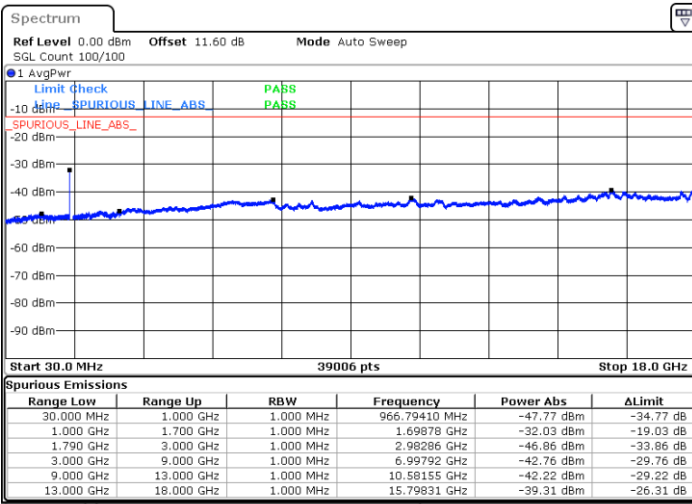

Date: 9.OCT.2020 16:12:35

Middle Channel / FullIRB

N/A

Date: 9.OCT.2020 16:05:43

LTE Band 66C / 20MHz+15MHz

16QAM

Highest Channel / 1RB0 and 1RB74

Highest Channel / 1RB99 and 1RB0

Date: 9.OCT.2020 16:32:18

Date: 9.OCT.2020 16:28:01

Highest Channel / FullIRB

N/A

Date: 9.OCT.2020 16:34:53

LTE Band 66C / 20MHz+20MHz

16QAM

Lowest Channel / 1RB0 and 1RB99

Lowest Channel / 1RB99 and 1RB0

Date: 9.OCT.2020 18:48:58

Date: 9.OCT.2020 18:46:23

Lowest Channel / FullIRB

N/A

Date: 9.OCT.2020 18:55:24

LTE Band 66C / 20MHz+20MHz

16QAM

MiddleChannel / 1RB0 and 1RB99

Middle Channel / 1RB99 and 1RB0

Date: 9.OCT.2020 19:42:14

Date: 9.OCT.2020 19:44:48

Middle Channel / FullIRB

N/A

Date: 9.OCT.2020 19:37:57

LTE Band 66C / 20MHz+20MHz