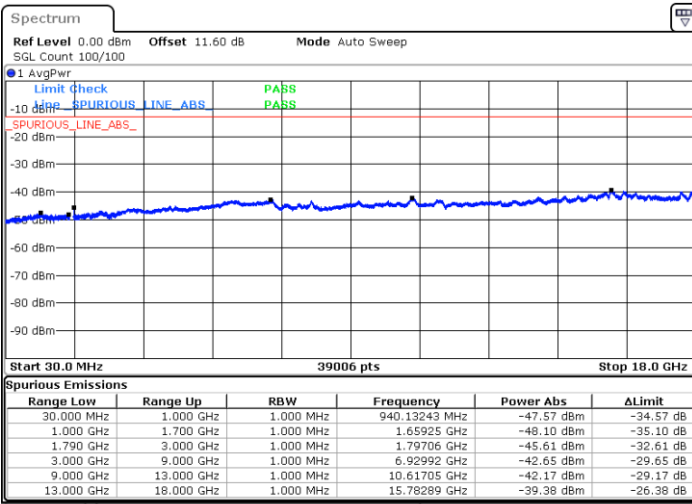

LTE Band 66C / 10MHz+20MHz

16QAM

Lowest Channel / 1RB0 and 1RB99

Lowest Channel / 1RB49 and 1RB0

Date: 9.OCT.2020 11:33:50

Date: 9.OCT.2020 11:31:16

Lowest Channel / FullIRB

N/A

Date: 9.OCT.2020 11:38:07

LTE Band 66C / 10MHz+20MHz

16QAM

Middle Channel / 1RB0 and 1RB99

Middle Channel / 1RB49 and 1RB0

Date: 9.OCT.2020 11:50:25

Date: 9.OCT.2020 11:53:00

Middle Channel / FullIRB

N/A

Date: 9.OCT.2020 11:46:07

LTE Band 66C / 10MHz+20MHz

16QAM

Highest Channel / 1RB0 and 1RB99

Highest Channel / 1RB49 and 1RB0

Date: 9.OCT.2020 12:12:52

Date: 9.OCT.2020 12:08:34

Highest Channel / FullIRB

N/A

Date: 9.OCT.2020 12:15:26

LTE Band 66C / 15MHz+10MHz

16QAM

Lowest Channel / 1RB0 and 1RB49

Lowest Channel / 1RB74 and 1RB0

Date: 9.OCT.2020 10:10:22