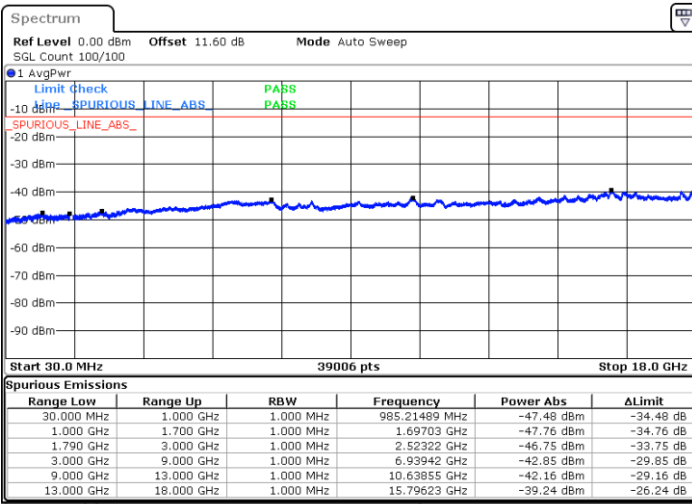

LTE Band 66C / 15MHz+15MHz

16QAM

Highest Channel / 1RB0 and 1RB74

Highest Channel / 1RB74 and 1RB0

Date: 9.OCT.2020 14:30:46

Date: 9.OCT.2020 14:26:28

Highest Channel / FullIRB

N/A

Date: 9.OCT.2020 14:33:20

LTE Band 66C / 15MHz+20MHz

16QAM

Lowest Channel / 1RB0 and 1RB99

Lowest Channel / 1RB74 and 1RB0

Date: 9.OCT.2020 15:01:17

Date: 9.OCT.2020 14:58:43

Lowest Channel / FullIRB

N/A

Date: 9.OCT.2020 15:05:35

LTE Band 66C / 15MHz+20MHz

16QAM

Middle Channel / 1RB0 and 1RB99

Middle Channel / 1RB74 and 1RB0

Date: 9.OCT.2020 15:16:04

Date: 9.OCT.2020 15:18:38

Middle Channel / FullIRB

N/A

Date: 9.OCT.2020 15:11:46

LTE Band 66C / 15MHz+20MHz

16QAM

Highest Channel / 1RB0 and 1RB99

Highest Channel / 1RB74 and 1RB0

Date: 9.OCT.2020 15:35:23