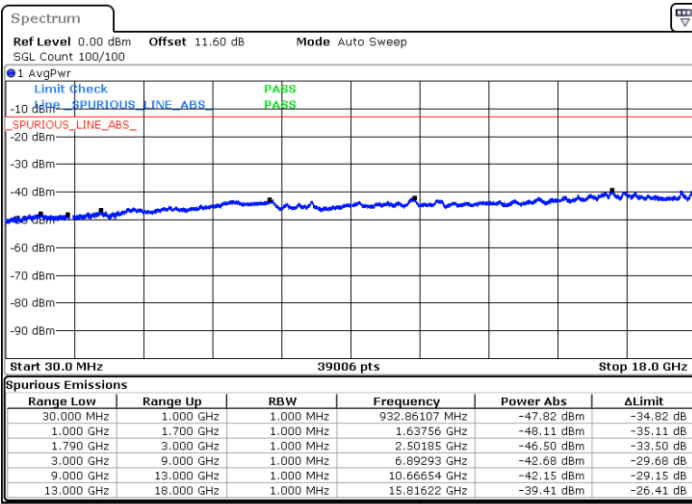

N/A

Date: 9.OCT.2020 13:16:50

LTE Band 66C / 20MHz+15MHz

16QAM

Lowest Channel / 1RB0 and 1RB74

Lowest Channel / 1RB99 and 1RB0

Date: 9.OCT.2020 15:55:15

Date: 9.OCT.2020 15:52:41

Lowest Channel / FullIRB

N/A

Date: 9.OCT.2020 15:59:33

LTE Band 66C / 20MHz+15MHz

16QAM

Middle Channel / 1RB0 and 1RB74

Middle Channel / 1RB99 and 1RB0

Date: 9.OCT.2020 16:10:01

Date: 9.OCT.2020 16:12:35

Middle Channel / FullIRB

N/A

Date: 9.OCT.2020 16:05:43

LTE Band 66C / 20MHz+15MHz

16QAM

Highest Channel / 1RB0 and 1RB74

Highest Channel / 1RB99 and 1RB0

Date: 9.OCT.2020 16:32:18

Date: 9.OCT.2020 16:28:01

Highest Channel / FullIRB

N/A

Date: 9.OCT.2020 16:34:53

LTE Band 66C / 20MHz+20MHz

16QAM

Lowest Channel / 1RB0 and 1RB99