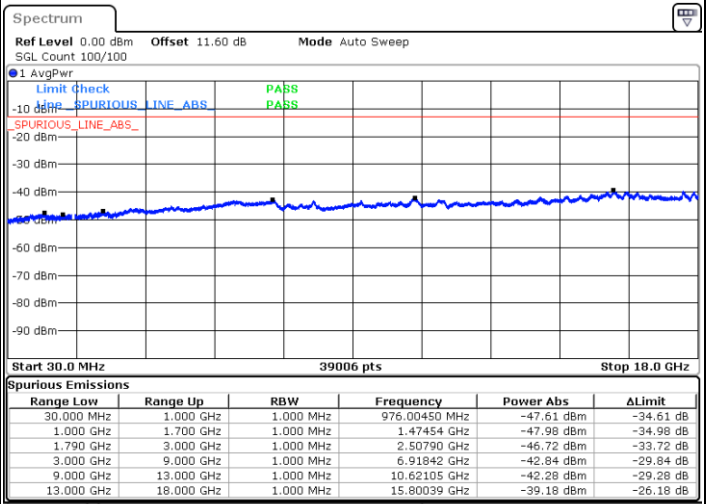

N/A

Date: 9.OCT.2020 15:05:35

LTE Band 66C / 15MHz+20MHz

16QAM

Middle Channel / 1RB0 and 1RB99

Middle Channel / 1RB74 and 1RB0

Date: 9.OCT.2020 15:16:04

Date: 9.OCT.2020 15:18:38

Middle Channel / FullIRB

N/A

Date: 9.OCT.2020 15:11:46

LTE Band 66C / 15MHz+20MHz

16QAM

Highest Channel / 1RB0 and 1RB99

Highest Channel / 1RB74 and 1RB0

Date: 9.OCT.2020 15:35:23

Date: 9.OCT.2020 15:31:05

Highest Channel / FullIRB

N/A

Date: 9.OCT.2020 15:37:57

LTE Band 66C / 20MHz+5MHz

16QAM

Lowest Channel / 1RB0 and 1RB24

Lowest Channel / 1RB99 and 1RB0

Date: 9.OCT.2020 16:57:55

Date: 9.OCT.2020 16:55:21

Lowest Channel / FullIRB

N/A

Date: 9.OCT.2020 17:02:13

LTE Band 66C / 20MHz+5MHz

16QAM

Middle Channel / 1RB0 and 1RB24