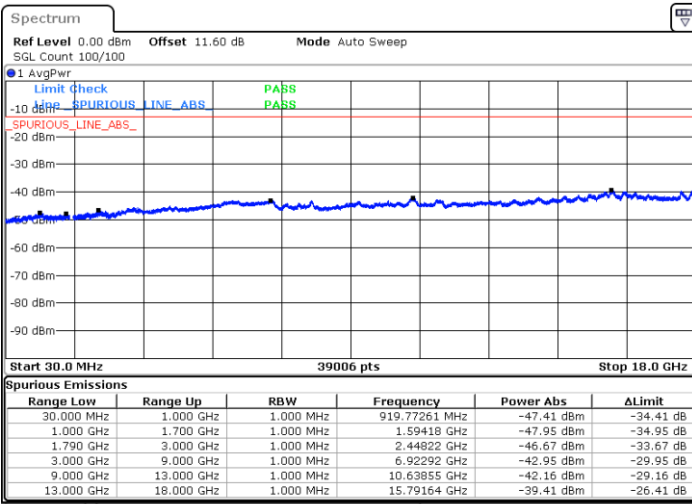

LTE Band 66C / 5MHz+20MHz

64QAM

Lowest Channel / 1RB0 and 1RB99

Lowest Channel / 1RB24 and 1RB0

Date: 9.OCT.2020 17:57:28

Date: 9.OCT.2020 17:53:11

Lowest Channel / FullIRB

N/A

Date: 9.OCT.2020 18:00:03

LTE Band 66C / 5MHz+20MHz

64QAM

Middle Channel / 1RB0 and 1RB99

Middle Channel / 1RB24 and 1RB0

Date: 9.OCT.2020 18:10:30

Date: 9.OCT.2020 18:14:47

Middle Channel / FullIRB

N/A

Date: 9.OCT.2020 18:07:55

LTE Band 66C / 5MHz+20MHz

64QAM

Highest Channel / 1RB0 and 1RB99

Highest Channel / 1RB24 and 1RB0

Date: 9.OCT.2020 18:29:45

Date: 9.OCT.2020 18:27:11

Highest Channel / FullIRB

N/A

Date: 9.OCT.2020 18:34:03

LTE Band 66C / 10MHz+15MHz

64QAM

Lowest Channel / 1RB0 and 1RB74

Lowest Channel / 1RB49 and 1RB0

Date: 9.OCT.2020 09:15:18