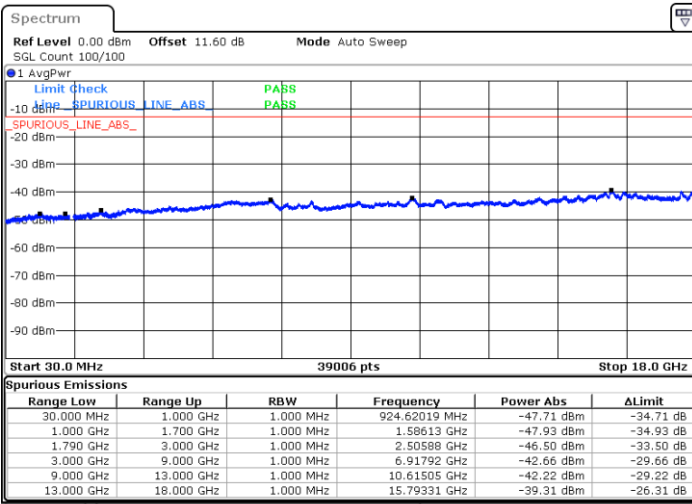

N/A

Date: 9.OCT.2020 11:46:07

LTE Band 66C / 10MHz+20MHz

16QAM

Highest Channel / 1RB0 and 1RB99

Highest Channel / 1RB49 and 1RB0

Date: 9.OCT.2020 12:12:52

Date: 9.OCT.2020 12:08:34

Highest Channel / FullIRB

N/A

Date: 9.OCT.2020 12:15:26

LTE Band 66C / 15MHz+10MHz

16QAM

Lowest Channel / 1RB0 and 1RB49

Lowest Channel / 1RB74 and 1RB0

Date: 9.OCT.2020 10:10:22

Date: 9.OCT.2020 10:07:47

Lowest Channel / FullIRB

N/A

Date: 9.OCT.2020 10:14:40

LTE Band 66C / 15MHz+10MHz

16QAM

Middle Channel / 1RB0 and 1RB49

Middle Channel / 1RB74 and 1RB0

Date: 9.OCT.2020 10:25:14

Date: 9.OCT.2020 10:27:49

Middle Channel / FullIRB

N/A

Date: 9.OCT.2020 10:20:56

LTE Band 66C / 15MHz+10MHz

16QAM

Highest Channel / 1RB0 and 1RB49