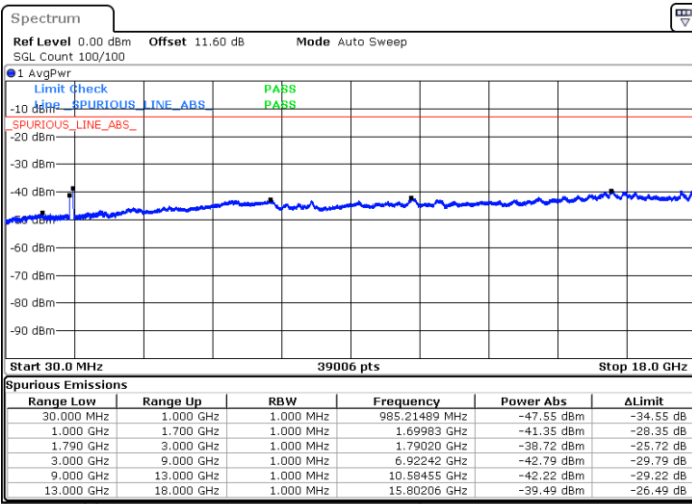

Lowest Channel / 1RB99 and 1RB0

Date: 9.OCT.2020 18:48:58

Date: 9.OCT.2020 18:46:23

Lowest Channel / FullIRB

N/A

Date: 9.OCT.2020 18:55:24

LTE Band 66C / 20MHz+20MHz

16QAM

MiddleChannel / 1RB0 and 1RB99

Middle Channel / 1RB99 and 1RB0

Date: 9.OCT.2020 19:42:14

Date: 9.OCT.2020 19:44:48

Middle Channel / FullIRB

N/A

Date: 9.OCT.2020 19:37:57

LTE Band 66C / 20MHz+20MHz

16QAM

Highest Channel / 1RB0 and 1RB99

Highest Channel / 1RB99 and 1RB0

Date: 9.OCT.2020 19:28:06

Date: 9.OCT.2020 19:23:49

Highest Channel / FullIRB

N/A

Date: 9.OCT.2020 19:30:40

LTE Band 66C / 5MHz+20MHz

64QAM

Lowest Channel / 1RB0 and 1RB99

Lowest Channel / 1RB24 and 1RB0

Date: 9.OCT.2020 17:57:28

Date: 9.OCT.2020 17:53:11

Lowest Channel / FullIRB

N/A