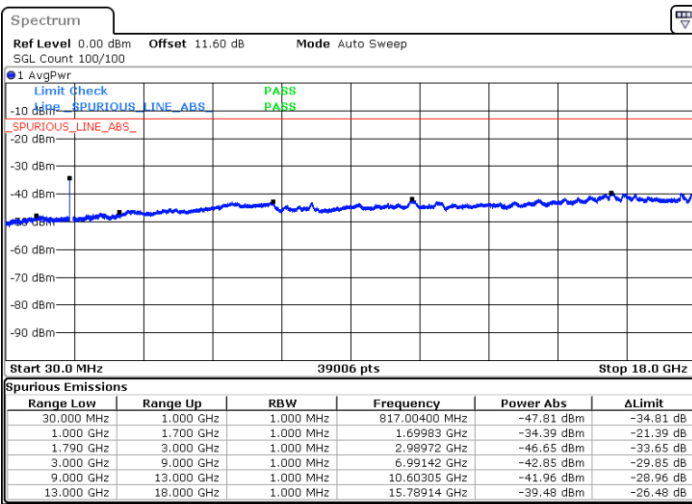

16QAM

Highest Channel / 1RB0 and 1RB99

Highest Channel / 1RB99 and 1RB0

Date: 9.OCT.2020 19:28:06

Date: 9.OCT.2020 19:23:49

Highest Channel / FullIRB

N/A

Date: 9.OCT.2020 19:30:40

LTE Band 66C / 5MHz+20MHz

64QAM

Lowest Channel / 1RB0 and 1RB99

Lowest Channel / 1RB24 and 1RB0

Date: 9.OCT.2020 17:57:28

Date: 9.OCT.2020 17:53:11

Lowest Channel / FullIRB

N/A

Date: 9.OCT.2020 18:00:03

LTE Band 66C / 5MHz+20MHz

64QAM

Middle Channel / 1RB0 and 1RB99

Middle Channel / 1RB24 and 1RB0

Date: 9.OCT.2020 18:10:30

Date: 9.OCT.2020 18:14:47

Middle Channel / FullIRB

N/A

Date: 9.OCT.2020 18:07:55

LTE Band 66C / 5MHz+20MHz

64QAM

Highest Channel / 1RB0 and 1RB99

Highest Channel / 1RB24 and 1RB0

Date: 9.OCT.2020 18:29:45

Date: 9.OCT.2020 18:27:11