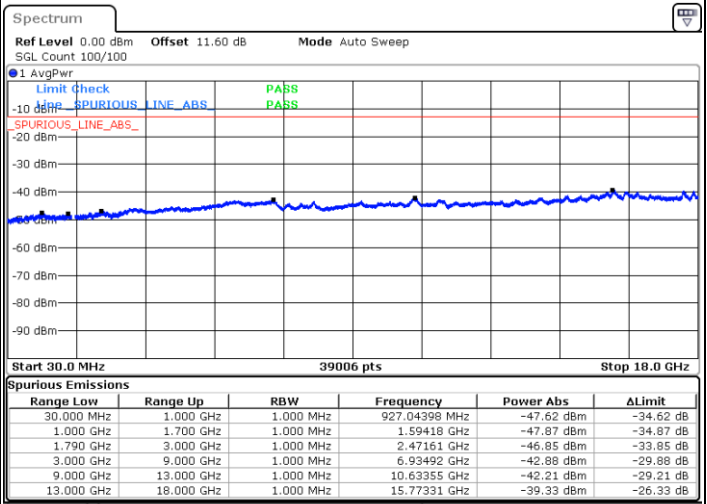

N/A

Date: 9.OCT.2020 13:16:50

LTE Band 66C / 20MHz+15MHz

16QAM

Lowest Channel / 1RB0 and 1RB74

Lowest Channel / 1RB99 and 1RB0

Date: 9.OCT.2020 15:55:15

Date: 9.OCT.2020 15:52:41

Lowest Channel / FullIRB

N/A

Date: 9.OCT.2020 15:59:33

LTE Band 66C / 20MHz+15MHz

16QAM

Middle Channel / 1RB0 and 1RB74

Middle Channel / 1RB99 and 1RB0

Date: 9.OCT.2020 16:10:01

Date: 9.OCT.2020 16:12:35

Middle Channel / FullIRB

N/A

Date: 9.OCT.2020 16:05:43

LTE Band 66C / 20MHz+15MHz

16QAM

Highest Channel / 1RB0 and 1RB74

Highest Channel / 1RB99 and 1RB0

Date: 9.OCT.2020 16:32:18

Date: 9.OCT.2020 16:28:01

Highest Channel / FullIRB

N/A

Date: 9.OCT.2020 16:34:53

LTE Band 66C / 20MHz+20MHz

16QAM

Lowest Channel / 1RB0 and 1RB99