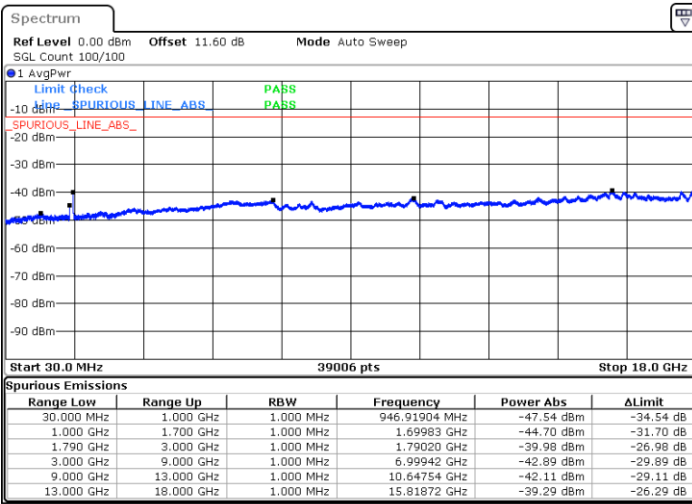

Middle Channel / FullIRB

N/A

Date: 9.OCT.2020 14:05:35