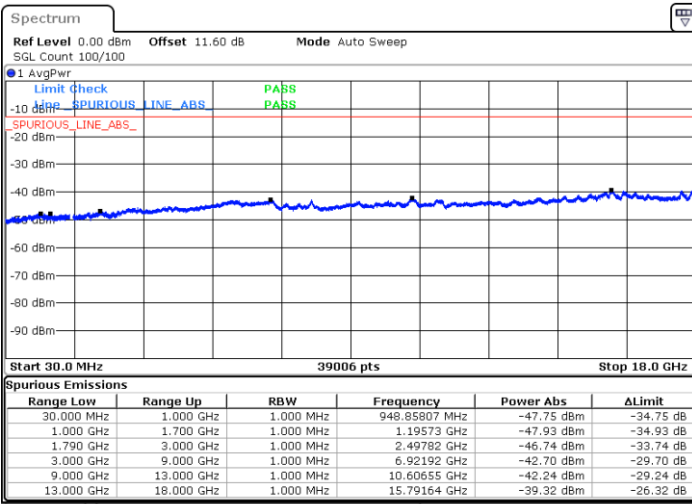

Date: 9.OCT.2020 14:33:20

LTE Band 66C / 15MHz+20MHz

16QAM

Lowest Channel / 1RB0 and 1RB99

Lowest Channel / 1RB74 and 1RB0

Date: 9.OCT.2020 15:01:17

Date: 9.OCT.2020 14:58:43

Lowest Channel / FullIRB

N/A

Date: 9.OCT.2020 15:05:35

LTE Band 66C / 15MHz+20MHz

16QAM

Middle Channel / 1RB0 and 1RB99

Middle Channel / 1RB74 and 1RB0

Date: 9.OCT.2020 15:16:04

Date: 9.OCT.2020 15:18:38

Middle Channel / FullIRB

N/A

Date: 9.OCT.2020 15:11:46

LTE Band 66C / 15MHz+20MHz

16QAM

Highest Channel / 1RB0 and 1RB99

Highest Channel / 1RB74 and 1RB0

Date: 9.OCT.2020 15:35:23

Date: 9.OCT.2020 15:31:05

Highest Channel / FullIRB

N/A

Date: 9.OCT.2020 15:37:57

LTE Band 66C / 20MHz+5MHz

16QAM

Lowest Channel / 1RB0 and 1RB24

Lowest Channel / 1RB99 and 1RB0