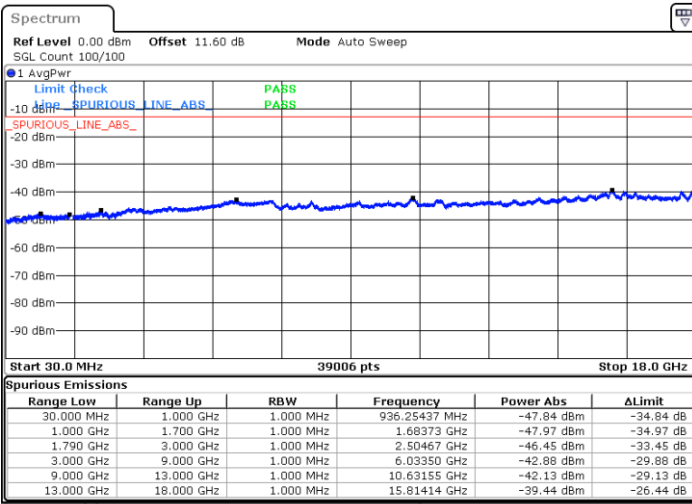

Middle Channel / FullIRB

N/A

Date: 9.OCT.2020 15:11:46

LTE Band 66C / 15MHz+20MHz

16QAM

Highest Channel / 1RB0 and 1RB99

Highest Channel / 1RB74 and 1RB0

Date: 9.OCT.2020 15:35:23

Date: 9.OCT.2020 15:31:05

Highest Channel / FullIRB

N/A

Date: 9.OCT.2020 15:37:57

LTE Band 66C / 20MHz+5MHz

16QAM

Lowest Channel / 1RB0 and 1RB24

Lowest Channel / 1RB99 and 1RB0

Date: 9.OCT.2020 16:57:55

Date: 9.OCT.2020 16:55:21

Lowest Channel / FullIRB

N/A

Date: 9.OCT.2020 17:02:13

LTE Band 66C / 20MHz+5MHz

16QAM

Middle Channel / 1RB0 and 1RB24