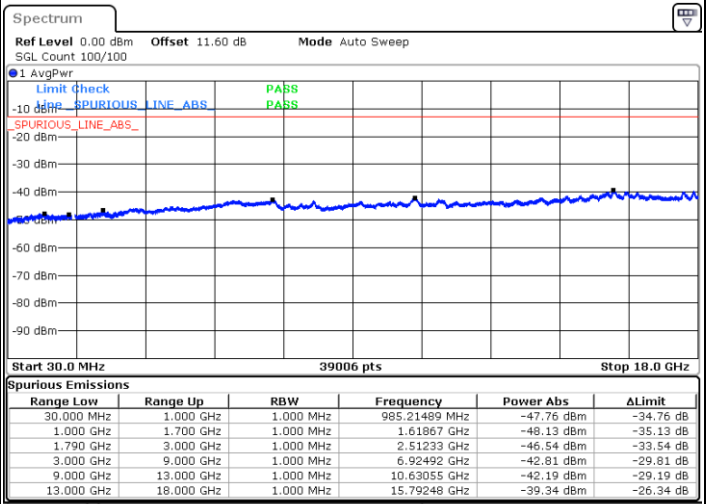

Date: 9.OCT.2020 10:25:14

Date: 9.OCT.2020 10:27:49

Middle Channel / FullIRB

N/A

Date: 9.OCT.2020 10:20:56

LTE Band 66C / 15MHz+10MHz

16QAM

Highest Channel / 1RB0 and 1RB49

Highest Channel / 1RB74 and 1RB0

Date: 9.OCT.2020 10:44:24

Date: 9.OCT.2020 10:40:06

Highest Channel / FullIRB

N/A

Date: 9.OCT.2020 10:46:58

LTE Band 66C / 15MHz+15MHz

16QAM

Lowest Channel / 1RB0 and 1RB74

Lowest Channel / 1RB74 and 1RB0

Date: 9.OCT.2020 13:54:58

Date: 9.OCT.2020 13:52:23

Lowest Channel / FullIRB

N/A

Date: 9.OCT.2020 13:59:15

LTE Band 66C / 15MHz+15MHz

LTE Band 66C / 15MHz+15MHz

16QAM

Highest Channel / 1RB0 and 1RB74

Highest Channel / 1RB74 and 1RB0

Date: 9.OCT.2020 14:30:46

Date: 9.OCT.2020 14:26:28

Highest Channel / FullIRB

N/A