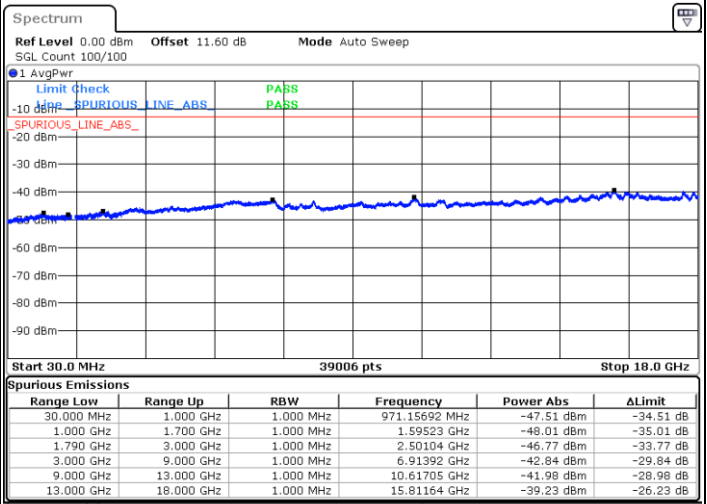

Lowest Channel / 1RB0 and 1RB74

Lowest Channel / 1RB74 and 1RB0

Date: 9.OCT.2020 13:54:58

Date: 9.OCT.2020 13:52:23

Lowest Channel / FullIRB

N/A

Date: 9.OCT.2020 13:59:15

LTE Band 66C / 15MHz+15MHz

LTE Band 66C / 15MHz+15MHz

16QAM

Highest Channel / 1RB0 and 1RB74

Highest Channel / 1RB74 and 1RB0

Date: 9.OCT.2020 14:30:46

Date: 9.OCT.2020 14:26:28

Highest Channel / FullIRB

N/A

Date: 9.OCT.2020 14:33:20

LTE Band 66C / 15MHz+20MHz

16QAM

Lowest Channel / 1RB0 and 1RB99

Lowest Channel / 1RB74 and 1RB0

Date: 9.OCT.2020 15:01:17

Date: 9.OCT.2020 14:58:43

Lowest Channel / FullIRB