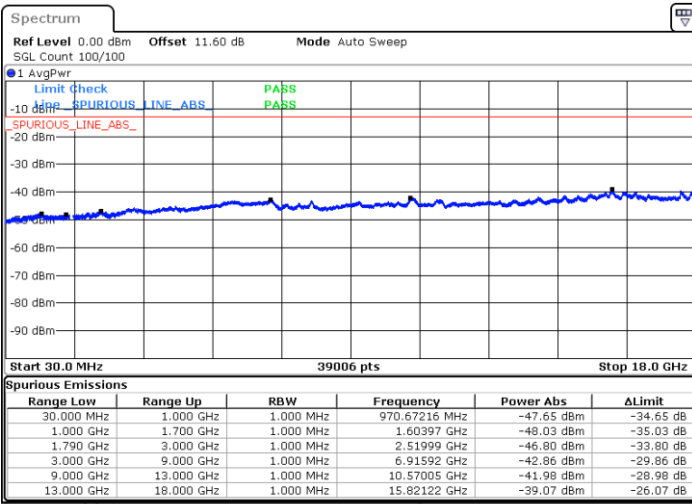

Date: 9.OCT.2020 12:50:40

LTE Band 66C / 20MHz+10MHz

16QAM

Highest Channel / 1RB0 and 1RB49

Highest Channel / 1RB99 and 1RB0

Date: 9.OCT.2020 13:14:16

Date: 9.OCT.2020 13:09:58

Highest Channel / FullIRB

N/A

Date: 9.OCT.2020 13:16:50

LTE Band 66C / 20MHz+15MHz

16QAM

Lowest Channel / 1RB0 and 1RB74

Lowest Channel / 1RB99 and 1RB0

Date: 9.OCT.2020 15:55:15

Date: 9.OCT.2020 15:52:41

Lowest Channel / FullIRB

N/A

Date: 9.OCT.2020 15:59:33

LTE Band 66C / 20MHz+15MHz

16QAM

Middle Channel / 1RB0 and 1RB74

Middle Channel / 1RB99 and 1RB0

Date: 9.OCT.2020 16:10:01

Date: 9.OCT.2020 16:12:35

Middle Channel / FullIRB

N/A

Date: 9.OCT.2020 16:05:43

LTE Band 66C / 20MHz+15MHz

16QAM

Highest Channel / 1RB0 and 1RB74

Highest Channel / 1RB99 and 1RB0