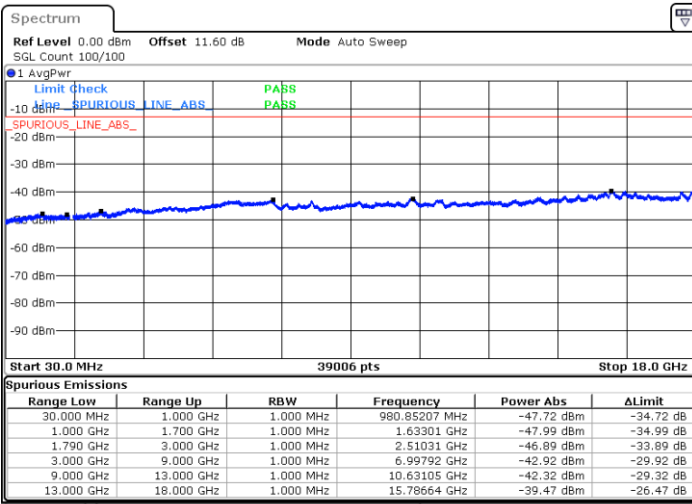

Lowest Channel / 1RB99 and 1RB0

Date: 9.OCT.2020 18:48:58

Date: 9.OCT.2020 18:46:23

Lowest Channel / FullIRB

N/A

Date: 9.OCT.2020 18:55:24

LTE Band 66C / 20MHz+20MHz

16QAM

MiddleChannel / 1RB0 and 1RB99

Middle Channel / 1RB99 and 1RB0

Date: 9.OCT.2020 19:42:14

Date: 9.OCT.2020 19:44:48

Middle Channel / FullIRB

N/A

Date: 9.OCT.2020 19:37:57

LTE Band 66C / 20MHz+20MHz

16QAM

Highest Channel / 1RB0 and 1RB99

Highest Channel / 1RB99 and 1RB0

Date: 9.OCT.2020 19:28:06

Date: 9.OCT.2020 19:23:49

Highest Channel / FullIRB

N/A

Date: 9.OCT.2020 19:30:40

LTE Band 66C / 5MHz+20MHz

64QAM

Lowest Channel / 1RB0 and 1RB99

Lowest Channel / 1RB24 and 1RB0

Date: 9.OCT.2020 17:57:28

Date: 9.OCT.2020 17:53:11

Lowest Channel / FullIRB

N/A