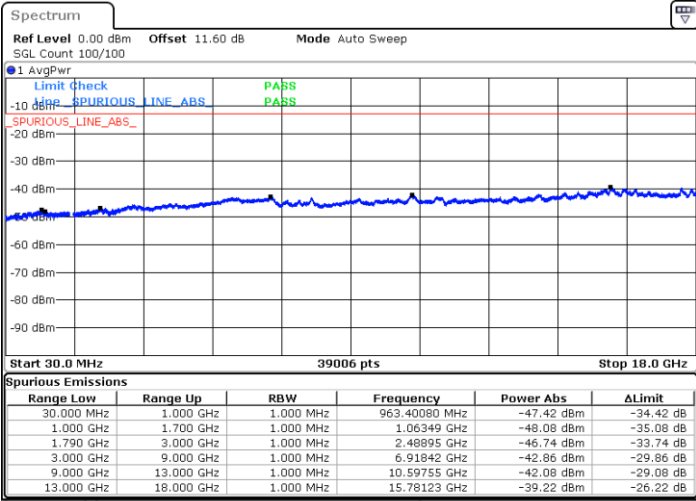

Lowest Channel / 1RB99 and 1RB0

Date: 9.OCT.2020 18:48:58

Date: 9.OCT.2020 18:46:23

Lowest Channel / FullIRB

N/A

Date: 9.OCT.2020 18:55:24

LTE Band 66C / 20MHz+20MHz

16QAM

MiddleChannel / 1RB0 and 1RB99

Middle Channel / 1RB99 and 1RB0

Date: 9.OCT.2020 19:42:14

Date: 9.OCT.2020 19:44:48

Middle Channel / FullIRB

N/A

Date: 9.OCT.2020 19:37:57

LTE Band 66C / 20MHz+20MHz

16QAM

Highest Channel / 1RB0 and 1RB99

Highest Channel / 1RB99 and 1RB0

Date: 9.OCT.2020 19:28:06

Date: 9.OCT.2020 19:23:49

Highest Channel / FullIRB

N/A

Date: 9.OCT.2020 19:30:40

LTE Band 66C / 5MHz+20MHz

64QAM

Lowest Channel / 1RB0 and 1RB99

Lowest Channel / 1RB24 and 1RB0

Date: 9.OCT.2020 17:57:28

Date: 9.OCT.2020 17:53:11

Lowest Channel / FullIRB

N/A