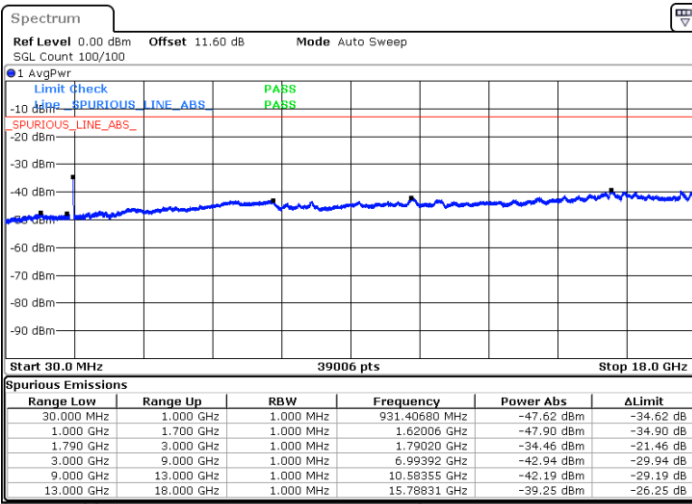

Date: 9.OCT.2020 10:25:14

Date: 9.OCT.2020 10:27:49

Middle Channel / FullIRB

N/A

Date: 9.OCT.2020 10:20:56

LTE Band 66C / 15MHz+10MHz

16QAM

Highest Channel / 1RB0 and 1RB49

Highest Channel / 1RB74 and 1RB0

Date: 9.OCT.2020 10:44:24

Date: 9.OCT.2020 10:40:06

Highest Channel / FullIRB

N/A

Date: 9.OCT.2020 10:46:58

LTE Band 66C / 15MHz+15MHz

16QAM

Lowest Channel / 1RB0 and 1RB74

Lowest Channel / 1RB74 and 1RB0

Date: 9.OCT.2020 13:54:58

Date: 9.OCT.2020 13:52:23

Lowest Channel / FullIRB

N/A

Date: 9.OCT.2020 13:59:15

LTE Band 66C / 15MHz+15MHz