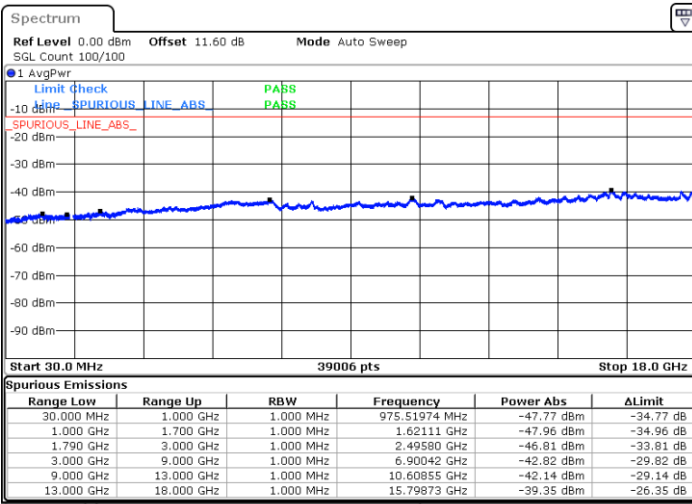

N/A

Date: 9.OCT.2020 15:05:35

LTE Band 66C / 15MHz+20MHz

16QAM

Middle Channel / 1RB0 and 1RB99

Middle Channel / 1RB74 and 1RB0

Date: 9.OCT.2020 15:16:04

Date: 9.OCT.2020 15:18:38

Middle Channel / FullIRB

N/A

Date: 9.OCT.2020 15:11:46

LTE Band 66C / 15MHz+20MHz

16QAM

Highest Channel / 1RB0 and 1RB99

Highest Channel / 1RB74 and 1RB0

Date: 9.OCT.2020 15:35:23

Date: 9.OCT.2020 15:31:05

Highest Channel / FullIRB

N/A

Date: 9.OCT.2020 15:37:57

LTE Band 66C / 20MHz+5MHz

16QAM

Lowest Channel / 1RB0 and 1RB24

Lowest Channel / 1RB99 and 1RB0

Date: 9.OCT.2020 16:57:55

Date: 9.OCT.2020 16:55:21

Lowest Channel / FullIRB

N/A

Date: 9.OCT.2020 17:02:13

LTE Band 66C / 20MHz+5MHz

16QAM

Middle Channel / 1RB0 and 1RB24