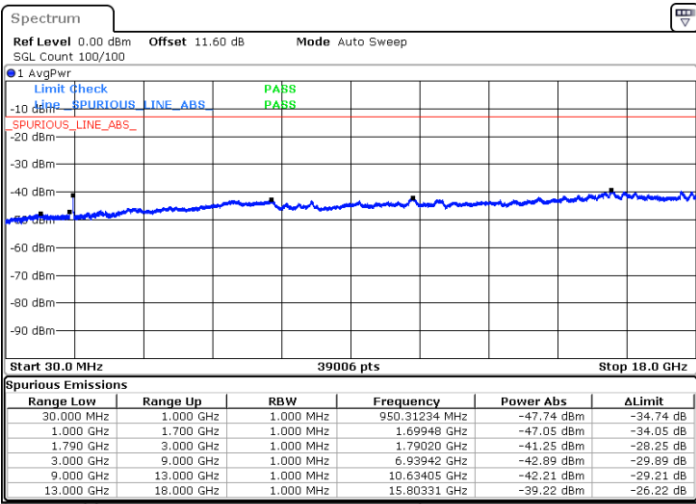

Date: 9.OCT.2020 16:57:55

Date: 9.OCT.2020 16:55:21

Lowest Channel / FullIRB

N/A

Date: 9.OCT.2020 17:02:13

LTE Band 66C / 20MHz+5MHz

16QAM

Middle Channel / 1RB0 and 1RB24

Middle Channel / 1RB99 and 1RB0

Date: 9.OCT.2020 17:38:13

Date: 9.OCT.2020 17:40:47

Middle Channel / FullIRB

N/A

Date: 9.OCT.2020 17:33:55

LTE Band 66C / 20MHz+5MHz

16QAM

Highest Channel / 1RB0 and 1RB24

Highest Channel / 1RB99 and 1RB0

Date: 9.OCT.2020 17:20:48

Date: 9.OCT.2020 17:16:31

Highest Channel / FullIRB

N/A

Date: 9.OCT.2020 17:23:23

LTE Band 66C / 20MHz+10MHz