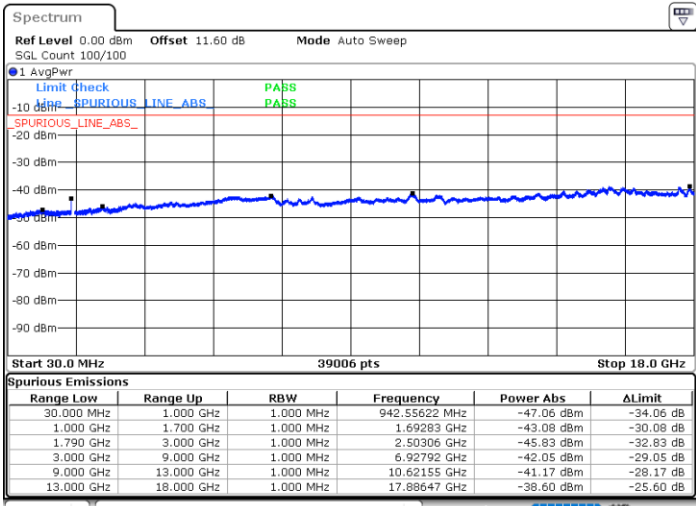

Middle Channel / 1RB24 and 1RB0

Date: 7.OCT.2020 18:23:52

Date: 7.OCT.2020 18:29:52

Middle Channel / FullIRB

N/A

Date: 7.OCT.2020 18:23:00

LTE Band 66B / 5MHz+10MHz

256QAM

Highest Channel / 1RB0 and 1RB49

Highest Channel / 1RB24 and 1RB0

Date: 7.OCT.2020 18:09:02

Date: 7.OCT.2020 18:08:11

Highest Channel / FullIRB

N/A

Date: 7.OCT.2020 18:15:03

LTE Band 66B / 5MHz+15MHz

256QAM

Lowest Channel / 1RB0 and 1RB74

Lowest Channel / 1RB24 and 1RB0

Date: 8.OCT.2020 12:09:36

Date: 8.OCT.2020 12:03:36

Lowest Channel / FullIRB

N/A

Date: 8.OCT.2020 12:10:28