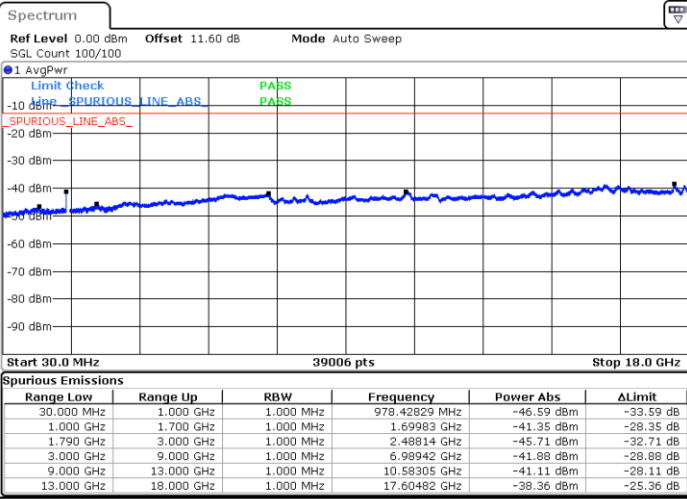

LTE Band 66B / 15MHz+5MHz

64QAM

Highest Channel / 1RB0 and 1RB24

Highest Channel / 1RB74 and 1RB0

Date: 8.OCT.2020 14:42:56

Date: 8.OCT.2020 14:40:22

Highest Channel / FullIRB

N/A

Date: 8.OCT.2020 14:47:14

LTE Band 66B / 5MHz+5MHz

256QAM

Lowest Channel / 1RB0 and 1RB24

Lowest Channel / 1RB24 and 1RB0

Date: 7.OCT.2020 16:55:44

Date: 7.OCT.2020 16:49:08

Lowest Channel / FullIRB

N/A

Date: 7.OCT.2020 16:56:40

LTE Band 66B / 5MHz+5MHz

256QAM

MiddleChannel / 1RB0 and 1RB24

Middle Channel / 1RB24 and 1RB0

Date: 7.OCT.2020 17:10:05

Date: 7.OCT.2020 17:16:40

Middle Channel / FullIRB

N/A

Date: 7.OCT.2020 17:09:08

LTE Band 66B / 5MHz+5MHz

256QAM

Highest Channel / 1RB0 and 1RB24

Highest Channel / 1RB24 and 1RB0

Date: 7.OCT.2020 17:30:17