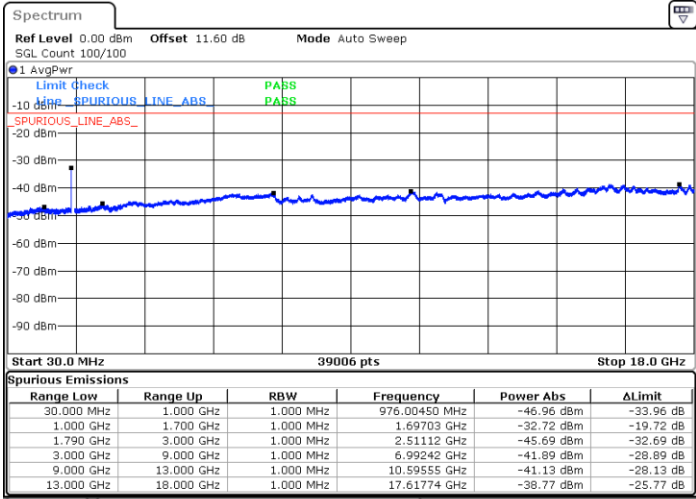

Middle Channel / FullIRB

N/A

Date: 7.OCT.2020 17:09:08

LTE Band 66B / 5MHz+5MHz

256QAM

Highest Channel / 1RB0 and 1RB24

Highest Channel / 1RB24 and 1RB0

Date: 7.OCT.2020 17:30:17

Date: 7.OCT.2020 17:29:25

Highest Channel / FullIRB

N/A

Date: 7.OCT.2020 17:36:17

LTE Band 66B / 5MHz+10MHz

256QAM

Lowest Channel / 1RB0 and 1RB49

Lowest Channel / 1RB24 and 1RB0

Date: 7.OCT.2020 17:52:23

Date: 7.OCT.2020 17:46:23

Lowest Channel / FullIRB

N/A

Date: 7.OCT.2020 17:53:15

LTE Band 66B / 5MHz+10MHz

256QAM

Middle Channel / 1RB0 and 1RB49