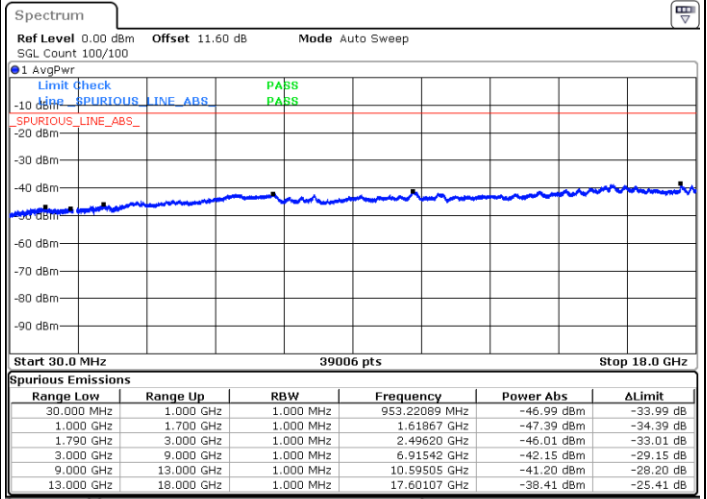

Highest Channel / 1RB0 and 1RB49

Highest Channel / 1RB24 and 1RB0

Date: 7.OCT.2020 18:09:02

Date: 7.OCT.2020 18:08:11

Highest Channel / FullIRB

N/A

Date: 7.OCT.2020 18:15:03

LTE Band 66B / 5MHz+15MHz

256QAM

Lowest Channel / 1RB0 and 1RB74

Lowest Channel / 1RB24 and 1RB0

Date: 8.OCT.2020 12:09:36

Date: 8.OCT.2020 12:03:36

Lowest Channel / FullIRB

N/A

Date: 8.OCT.2020 12:10:28

LTE Band 66B / 5MHz+15MHz

256QAM

Middle Channel / 1RB0 and 1RB74

Middle Channel / 1RB24 and 1RB0

Date: 8.OCT.2020 12:21:29

Date: 8.OCT.2020 12:27:30

Middle Channel / FullIRB

N/A

Date: 8.OCT.2020 12:20:38

LTE Band 66B / 5MHz+15MHz

256QAM

Highest Channel / 1RB0 and 1RB74

Highest Channel / 1RB24 and 1RB0

Date: 8.OCT.2020 12:49:06

Date: 8.OCT.2020 12:48:15

Highest Channel / FullIRB