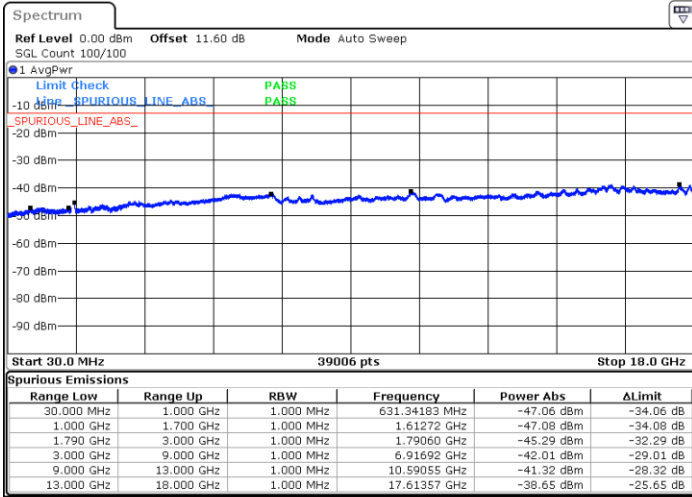

Highest Channel / 1RB0 and 1RB49

Highest Channel / 1RB24 and 1RB0

Date: 7.OCT.2020 18:09:02

Date: 7.OCT.2020 18:08:11

Highest Channel / FullIRB

N/A

Date: 7.OCT.2020 18:15:03

LTE Band 66B / 5MHz+15MHz

256QAM

Lowest Channel / 1RB0 and 1RB74

Lowest Channel / 1RB24 and 1RB0

Date: 8.OCT.2020 12:09:36

Date: 8.OCT.2020 12:03:36

Lowest Channel / FullIRB

N/A

Date: 8.OCT.2020 12:10:28

LTE Band 66B / 5MHz+15MHz

256QAM

Middle Channel / 1RB0 and 1RB74

Middle Channel / 1RB24 and 1RB0

Date: 8.OCT.2020 12:21:29

Date: 8.OCT.2020 12:27:30

Middle Channel / FullIRB

N/A

Date: 8.OCT.2020 12:20:38

LTE Band 66B / 5MHz+15MHz

256QAM

Highest Channel / 1RB0 and 1RB74

Highest Channel / 1RB24 and 1RB0

Date: 8.OCT.2020 12:49:06

Date: 8.OCT.2020 12:48:15

Highest Channel / FullIRB