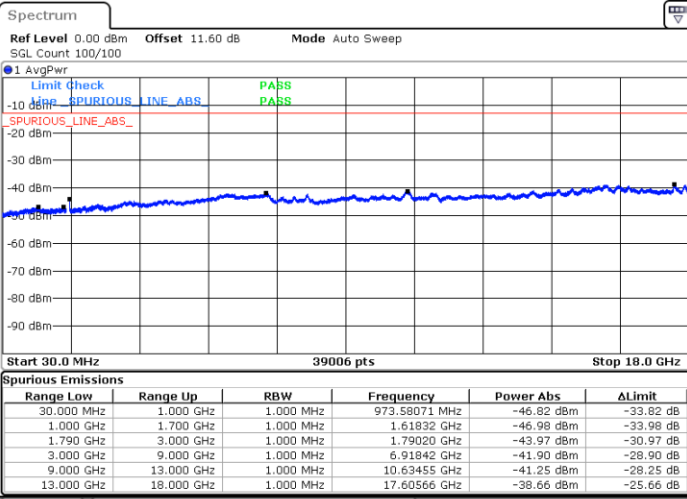

Date: 7.OCT.2020 17:29:25

Highest Channel / FullIRB

N/A

Date: 7.OCT.2020 17:36:17

LTE Band 66B / 5MHz+10MHz

256QAM

Lowest Channel / 1RB0 and 1RB49

Lowest Channel / 1RB24 and 1RB0

Date: 7.OCT.2020 17:52:23

Date: 7.OCT.2020 17:46:23

Lowest Channel / FullIRB

N/A

Date: 7.OCT.2020 17:53:15

LTE Band 66B / 5MHz+10MHz

256QAM

Middle Channel / 1RB0 and 1RB49

Middle Channel / 1RB24 and 1RB0

Date: 7.OCT.2020 18:23:52

Date: 7.OCT.2020 18:29:52

Middle Channel / FullIRB

N/A

Date: 7.OCT.2020 18:23:00

LTE Band 66B / 5MHz+10MHz

256QAM

Highest Channel / 1RB0 and 1RB49

Highest Channel / 1RB24 and 1RB0

Date: 7.OCT.2020 18:09:02

Date: 7.OCT.2020 18:08:11

Highest Channel / FullIRB

N/A

Date: 7.OCT.2020 18:15:03

LTE Band 66B / 5MHz+15MHz