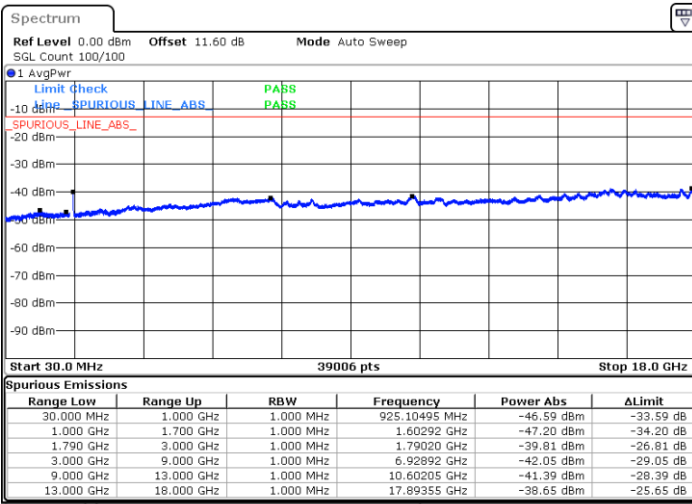

Date: 8.OCT.2020 09:51:05

LTE Band 66B / 10MHz+5MHz

64QAM

Middle Channel / 1RB0 and 1RB24

Middle Channel / 1RB49 and 1RB0

Date: 8.OCT.2020 10:01:36

Date: 8.OCT.2020 10:05:53

Middle Channel / FullIRB

N/A

Date: 8.OCT.2020 09:59:02

LTE Band 66B / 10MHz+5MHz

64QAM

Highest Channel / 1RB0 and 1RB24

Highest Channel / 1RB49 and 1RB0

Date: 8.OCT.2020 10:20:59

Date: 8.OCT.2020 10:18:24

Highest Channel / FullIRB

N/A

Date: 8.OCT.2020 10:25:16

LTE Band 66B / 10MHz+10MHz

64QAM

Lowest Channel / 1RB0 and 1RB49

Lowest Channel / 1RB49 and 1RB0

Date: 8.OCT.2020 10:44:53