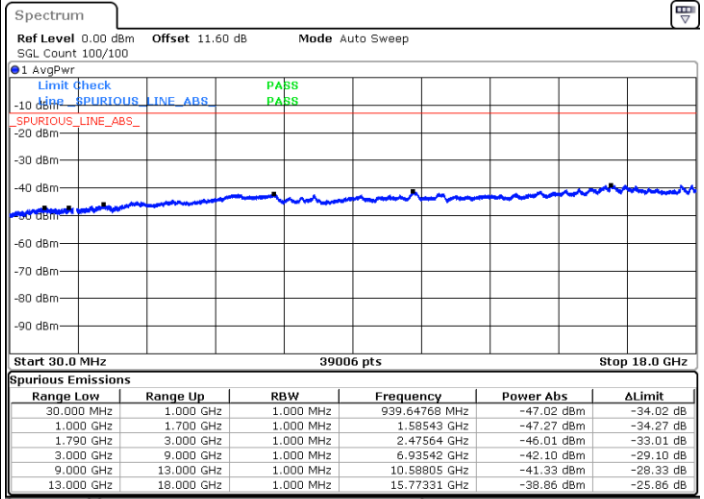

Lowest Channel / FullIRB

N/A

Date: 8.OCT.2020 09:50:14

LTE Band 66B / 10MHz+5MHz

256QAM

Middle Channel / 1RB0 and 1RB24

Middle Channel / 1RB49 and 1RB0

Date: 8.OCT.2020 10:00:45

Date: 8.OCT.2020 10:06:45

Middle Channel / FullIRB

N/A

Date: 8.OCT.2020 09:59:53

LTE Band 66B / 10MHz+5MHz

256QAM

Highest Channel / 1RB0 and 1RB24

Highest Channel / 1RB49 and 1RB0

Date: 8.OCT.2020 10:20:07

Date: 8.OCT.2020 10:19:16

Highest Channel / FullIRB

N/A

Date: 8.OCT.2020 10:26:08

LTE Band 66B / 10MHz+10MHz

256QAM

Lowest Channel / 1RB0 and 1RB49