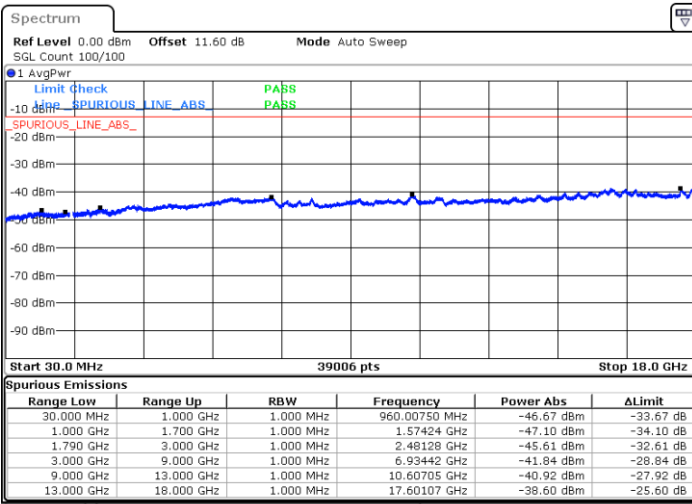

LTE Band 66B / 5MHz+5MHz

64QAM

MiddleChannel / 1RB0 and 1RB24

Middle Channel / 1RB24 and 1RB0

Date: 7.OCT.2020 17:11:01

Date: 7.OCT.2020 17:15:44

Middle Channel / FullIRB

N/A

Date: 7.OCT.2020 17:08:12

LTE Band 66B / 5MHz+5MHz

64QAM

Highest Channel / 1RB0 and 1RB24

Highest Channel / 1RB24 and 1RB0

Date: 7.OCT.2020 17:31:08

Date: 7.OCT.2020 17:28:34

Highest Channel / FullIRB

N/A

Date: 7.OCT.2020 17:35:26

LTE Band 66B / 5MHz+10MHz

64QAM

Lowest Channel / 1RB0 and 1RB49

Lowest Channel / 1RB24 and 1RB0

Date: 7.OCT.2020 17:51:32

Date: 7.OCT.2020 17:47:14