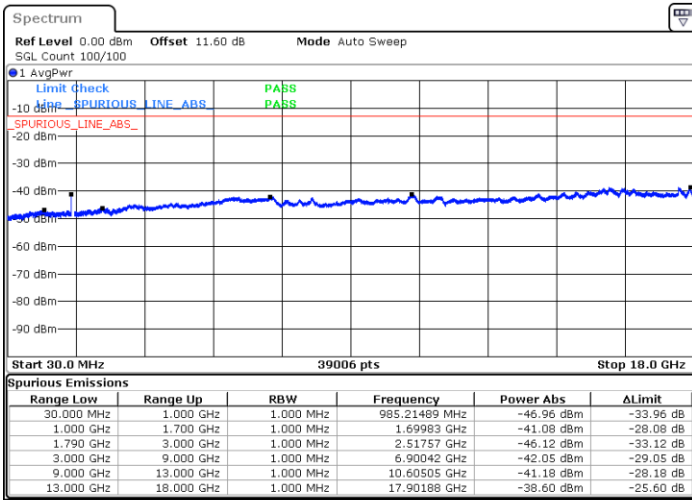

Date: 8.OCT.2020 12:20:38

LTE Band 66B / 5MHz+15MHz

256QAM

Highest Channel / 1RB0 and 1RB74

Highest Channel / 1RB24 and 1RB0

Date: 8.OCT.2020 12:49:06

Date: 8.OCT.2020 12:48:15

Highest Channel / FullIRB

N/A

Date: 8.OCT.2020 12:57:57

LTE Band 66B / 10MHz+5MHz

256QAM

Lowest Channel / 1RB0 and 1RB24

Lowest Channel / 1RB49 and 1RB0

Date: 8.OCT.2020 09:49:22

Date: 8.OCT.2020 09:43:22

Lowest Channel / FullIRB

N/A

Date: 8.OCT.2020 09:50:14

LTE Band 66B / 10MHz+5MHz

256QAM

Middle Channel / 1RB0 and 1RB24

Middle Channel / 1RB49 and 1RB0

Date: 8.OCT.2020 10:00:45

Date: 8.OCT.2020 10:06:45

Middle Channel / FullIRB

N/A

Date: 8.OCT.2020 09:59:53

LTE Band 66B / 10MHz+5MHz

256QAM

Highest Channel / 1RB0 and 1RB24

Highest Channel / 1RB49 and 1RB0