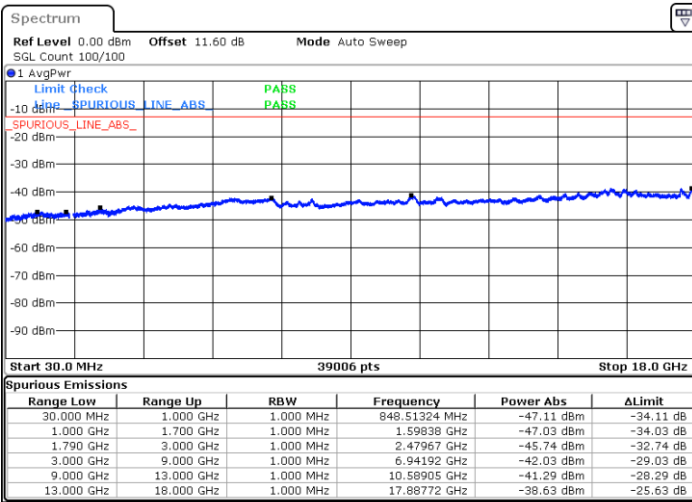

Lowest Channel / 1RB0 and 1RB24

Lowest Channel / 1RB74 and 1RB0

Date: 8.OCT.2020 13:14:09

Date: 8.OCT.2020 13:09:51

Lowest Channel / FullIRB

N/A

Date: 8.OCT.2020 13:16:43

LTE Band 66B / 15MHz+5MHz

64QAM

Middle Channel / 1RB0 and 1RB24

Middle Channel / 1RB74 and 1RB0

Date: 8.OCT.2020 14:23:20

Date: 8.OCT.2020 14:27:37

Middle Channel / FullIRB

N/A

Date: 8.OCT.2020 14:20:45

LTE Band 66B / 15MHz+5MHz

64QAM

Highest Channel / 1RB0 and 1RB24

Highest Channel / 1RB74 and 1RB0

Date: 8.OCT.2020 14:42:56

Date: 8.OCT.2020 14:40:22

Highest Channel / FullIRB

N/A

Date: 8.OCT.2020 14:47:14

LTE Band 66B / 5MHz+5MHz

256QAM

Lowest Channel / 1RB0 and 1RB24

Lowest Channel / 1RB24 and 1RB0

Date: 7.OCT.2020 16:55:44

Date: 7.OCT.2020 16:49:08

Lowest Channel / FullIRB