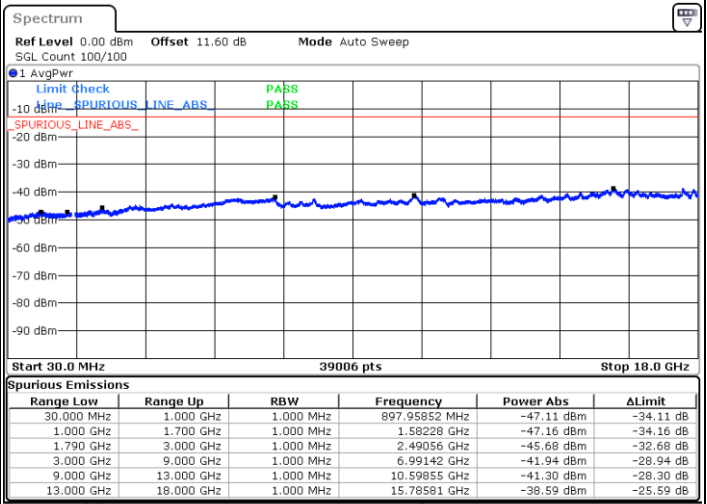

Date: 8.OCT.2020 09:51:05

LTE Band 66B / 10MHz+5MHz

64QAM

Middle Channel / 1RB0 and 1RB24

Middle Channel / 1RB49 and 1RB0

Date: 8.OCT.2020 10:01:36

Date: 8.OCT.2020 10:05:53

Middle Channel / FullIRB

N/A

Date: 8.OCT.2020 09:59:02

LTE Band 66B / 10MHz+5MHz

64QAM

Highest Channel / 1RB0 and 1RB24

Highest Channel / 1RB49 and 1RB0

Date: 8.OCT.2020 10:20:59

Date: 8.OCT.2020 10:18:24

Highest Channel / FullIRB

N/A

Date: 8.OCT.2020 10:25:16

LTE Band 66B / 10MHz+10MHz

64QAM

Lowest Channel / 1RB0 and 1RB49

Lowest Channel / 1RB49 and 1RB0

Date: 8.OCT.2020 10:44:53

Date: 8.OCT.2020 10:40:36

Lowest Channel / FullIRB

N/A

Date: 8.OCT.2020 10:47:28

LTE Band 66B / 10MHz+10MHz

64QAM

Middle Channel / 1RB0 and 1RB49

Middle Channel / 1RB49 and 1RB0