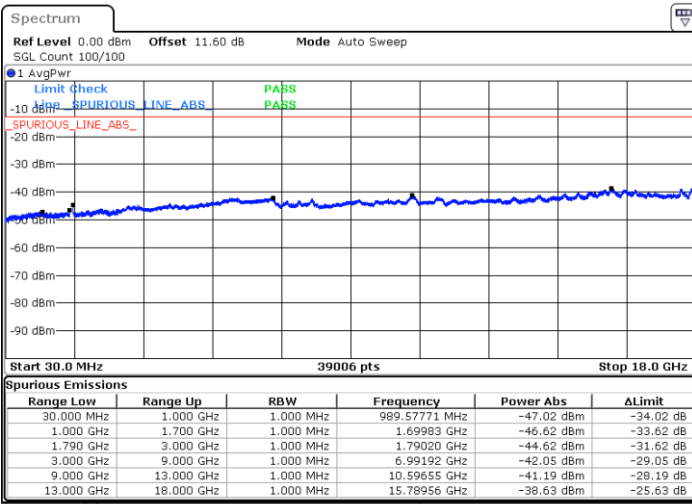

Lowest Channel / 1RB24 and 1RB0

Date: 8.OCT.2020 12:08:45

Date: 8.OCT.2020 12:04:28

Lowest Channel / FullIRB

N/A

Date: 8.OCT.2020 12:11:20

LTE Band 66B / 5MHz+15MHz

64QAM

Middle Channel / 1RB0 and 1RB74

Middle Channel / 1RB24 and 1RB0

Date: 8.OCT.2020 12:22:21

Date: 8.OCT.2020 12:26:38

Middle Channel / FullIRB

N/A

Date: 8.OCT.2020 12:19:46

LTE Band 66B / 5MHz+15MHz

64QAM

Highest Channel / 1RB0 and 1RB74

Highest Channel / 1RB24 and 1RB0

Date: 8.OCT.2020 12:49:58

Date: 8.OCT.2020 12:47:23

Highest Channel / FullIRB

N/A

Date: 8.OCT.2020 12:57:05

LTE Band 66B / 10MHz+5MHz

64QAM

Lowest Channel / 1RB0 and 1RB24

Lowest Channel / 1RB49 and 1RB0

Date: 8.OCT.2020 09:48:31

Date: 8.OCT.2020 09:44:13

Lowest Channel / FullIRB

N/A