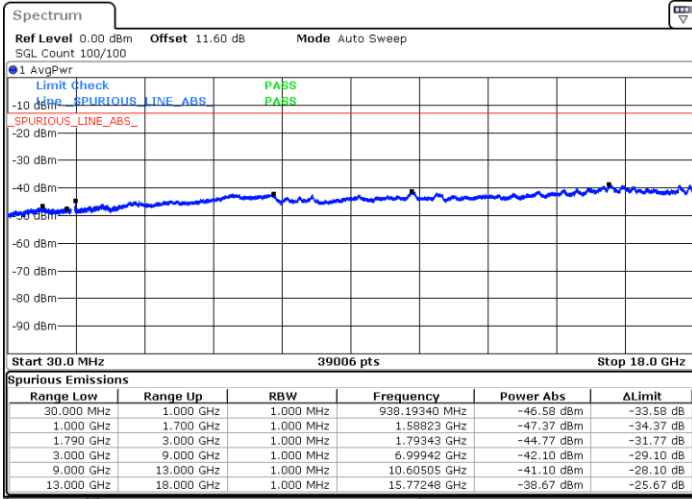

Lowest Channel / FullIRB

N/A

Date: 8.OCT.2020 09:50:14

LTE Band 66B / 10MHz+5MHz

256QAM

Middle Channel / 1RB0 and 1RB24

Middle Channel / 1RB49 and 1RB0

Date: 8.OCT.2020 10:00:45

Date: 8.OCT.2020 10:06:45

Middle Channel / FullIRB

N/A

Date: 8.OCT.2020 09:59:53

LTE Band 66B / 10MHz+5MHz

256QAM

Highest Channel / 1RB0 and 1RB24

Highest Channel / 1RB49 and 1RB0

Date: 8.OCT.2020 10:20:07

Date: 8.OCT.2020 10:19:16

Highest Channel / FullIRB

N/A

Date: 8.OCT.2020 10:26:08

LTE Band 66B / 10MHz+10MHz

256QAM

Lowest Channel / 1RB0 and 1RB49