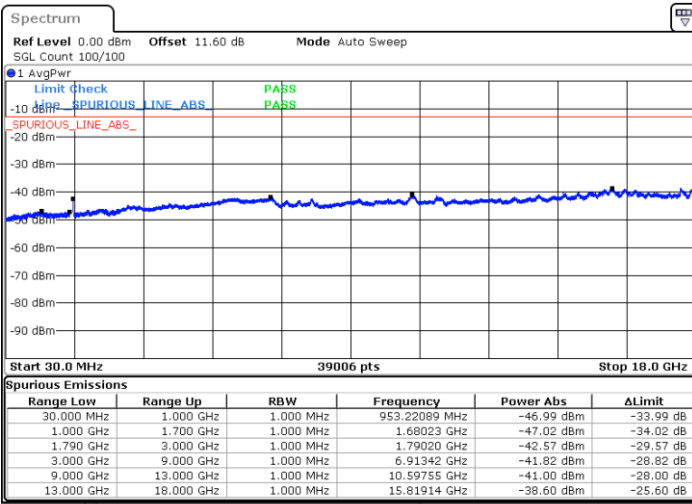

LTE Band 66B / 5MHz+5MHz

64QAM

MiddleChannel / 1RB0 and 1RB24

Middle Channel / 1RB24 and 1RB0

Date: 7.OCT.2020 17:11:01

Date: 7.OCT.2020 17:15:44

Middle Channel / FullIRB

N/A

Date: 7.OCT.2020 17:08:12

LTE Band 66B / 5MHz+5MHz

64QAM

Highest Channel / 1RB0 and 1RB24

Highest Channel / 1RB24 and 1RB0

Date: 7.OCT.2020 17:31:08

Date: 7.OCT.2020 17:28:34

Highest Channel / FullIRB

N/A

Date: 7.OCT.2020 17:35:26

LTE Band 66B / 5MHz+10MHz

64QAM

Lowest Channel / 1RB0 and 1RB49

Lowest Channel / 1RB24 and 1RB0

Date: 7.OCT.2020 17:51:32

Date: 7.OCT.2020 17:47:14

Lowest Channel / FullIRB

N/A

Date: 7.OCT.2020 17:54:06

LTE Band 66B / 5MHz+10MHz

64QAM

Middle Channel / 1RB0 and 1RB49

Middle Channel / 1RB24 and 1RB0

Date: 7.OCT.2020 18:24:43