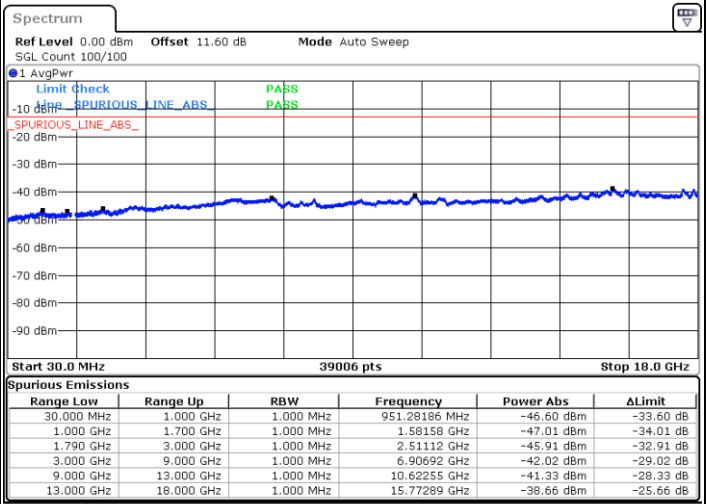

LTE Band 66B / 10MHz+5MHz

64QAM

Lowest Channel / 1RB0 and 1RB24

Lowest Channel / 1RB49 and 1RB0

Date: 8.OCT.2020 09:48:31

Date: 8.OCT.2020 09:44:13

Lowest Channel / FullIRB

N/A

Date: 8.OCT.2020 09:51:05

LTE Band 66B / 10MHz+5MHz

64QAM

Middle Channel / 1RB0 and 1RB24

Middle Channel / 1RB49 and 1RB0

Date: 8.OCT.2020 10:01:36

Date: 8.OCT.2020 10:05:53

Middle Channel / FullIRB

N/A

Date: 8.OCT.2020 09:59:02

LTE Band 66B / 10MHz+5MHz

64QAM

Highest Channel / 1RB0 and 1RB24

Highest Channel / 1RB49 and 1RB0

Date: 8.OCT.2020 10:20:59

Date: 8.OCT.2020 10:18:24