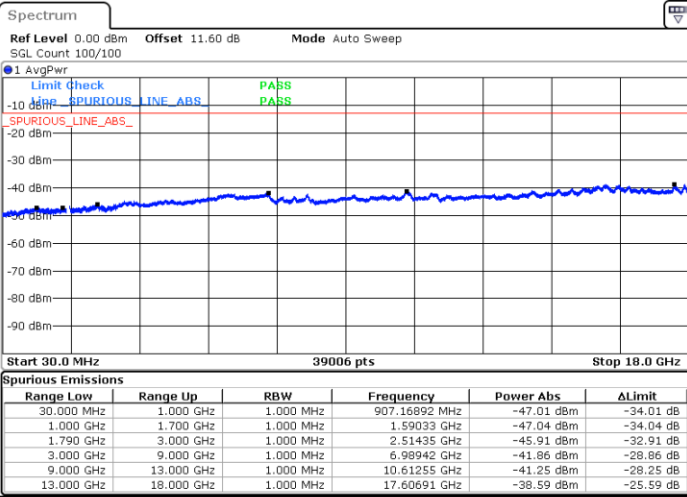

Date: 7.OCT.2020 17:29:25

Highest Channel / FullIRB

N/A

Date: 7.OCT.2020 17:36:17

LTE Band 66B / 5MHz+10MHz

256QAM

Lowest Channel / 1RB0 and 1RB49

Lowest Channel / 1RB24 and 1RB0

Date: 7.OCT.2020 17:52:23

Date: 7.OCT.2020 17:46:23

Lowest Channel / FullIRB

N/A

Date: 7.OCT.2020 17:53:15

LTE Band 66B / 5MHz+10MHz

256QAM

Middle Channel / 1RB0 and 1RB49

Middle Channel / 1RB24 and 1RB0

Date: 7.OCT.2020 18:23:52

Date: 7.OCT.2020 18:29:52

Middle Channel / FullIRB

N/A

Date: 7.OCT.2020 18:23:00

LTE Band 66B / 5MHz+10MHz

256QAM

Highest Channel / 1RB0 and 1RB49

Highest Channel / 1RB24 and 1RB0

Date: 7.OCT.2020 18:09:02

Date: 7.OCT.2020 18:08:11

Highest Channel / FullIRB

N/A

Date: 7.OCT.2020 18:15:03

LTE Band 66B / 5MHz+15MHz