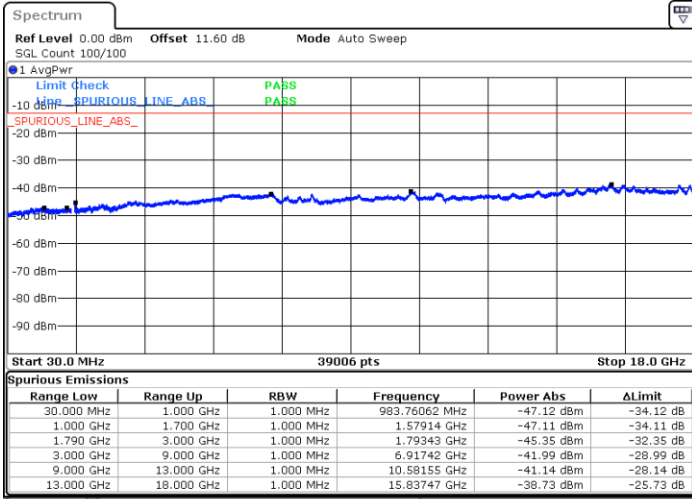

Date: 7.OCT.2020 17:29:25

Highest Channel / FullIRB

N/A

Date: 7.OCT.2020 17:36:17

LTE Band 66B / 5MHz+10MHz

256QAM

Lowest Channel / 1RB0 and 1RB49

Lowest Channel / 1RB24 and 1RB0

Date: 7.OCT.2020 17:52:23

Date: 7.OCT.2020 17:46:23

Lowest Channel / FullIRB

N/A

Date: 7.OCT.2020 17:53:15

LTE Band 66B / 5MHz+10MHz

256QAM

Middle Channel / 1RB0 and 1RB49

Middle Channel / 1RB24 and 1RB0

Date: 7.OCT.2020 18:23:52

Date: 7.OCT.2020 18:29:52

Middle Channel / FullIRB

N/A

Date: 7.OCT.2020 18:23:00

LTE Band 66B / 5MHz+10MHz

256QAM

Highest Channel / 1RB0 and 1RB49

Highest Channel / 1RB24 and 1RB0

Date: 7.OCT.2020 18:09:02

Date: 7.OCT.2020 18:08:11

Highest Channel / FullIRB

N/A

Date: 7.OCT.2020 18:15:03

LTE Band 66B / 5MHz+15MHz