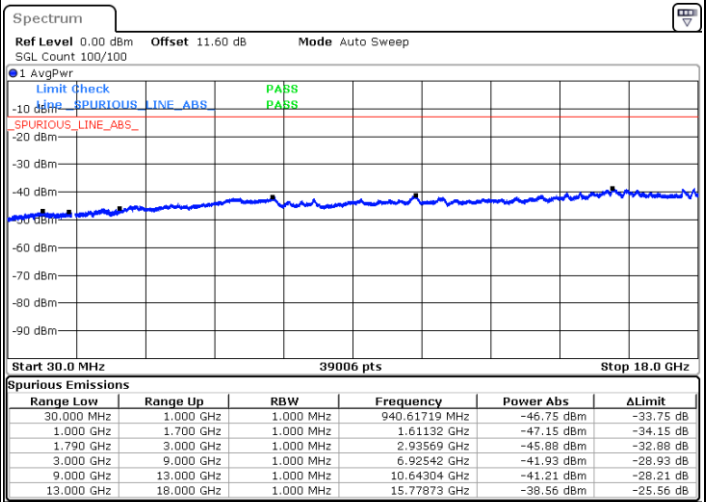

Lowest Channel / 1RB0 and 1RB24

Lowest Channel / 1RB74 and 1RB0

Date: 8.OCT.2020 13:14:09

Date: 8.OCT.2020 13:09:51

Lowest Channel / FullIRB

N/A

Date: 8.OCT.2020 13:16:43

LTE Band 66B / 15MHz+5MHz

LTE Band 66B / 15MHz+5MHz

64QAM

Highest Channel / 1RB0 and 1RB24

Highest Channel / 1RB74 and 1RB0

Date: 8.OCT.2020 14:42:56

Date: 8.OCT.2020 14:40:22

Highest Channel / FullIRB

N/A

Date: 8.OCT.2020 14:47:14

LTE Band 66B / 5MHz+5MHz

256QAM

Lowest Channel / 1RB0 and 1RB24

Lowest Channel / 1RB24 and 1RB0

Date: 7.OCT.2020 16:55:44

Date: 7.OCT.2020 16:49:08

Lowest Channel / FullIRB