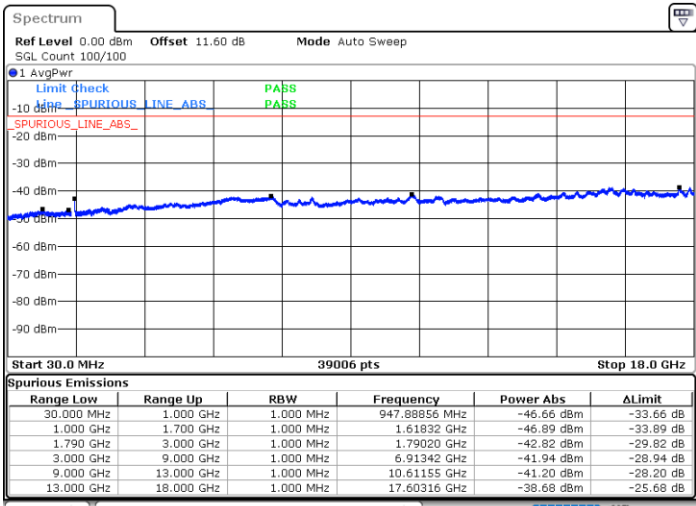

Middle Channel / FullIRB

N/A

Date: 7.OCT.2020 17:09:08

LTE Band 66B / 5MHz+5MHz

256QAM

Highest Channel / 1RB0 and 1RB24

Highest Channel / 1RB24 and 1RB0

Date: 7.OCT.2020 17:30:17

Date: 7.OCT.2020 17:29:25

Highest Channel / FullIRB

N/A

Date: 7.OCT.2020 17:36:17

LTE Band 66B / 5MHz+10MHz

256QAM

Lowest Channel / 1RB0 and 1RB49

Lowest Channel / 1RB24 and 1RB0

Date: 7.OCT.2020 17:52:23

Date: 7.OCT.2020 17:46:23

Lowest Channel / FullIRB

N/A

Date: 7.OCT.2020 17:53:15

LTE Band 66B / 5MHz+10MHz

256QAM

Middle Channel / 1RB0 and 1RB49