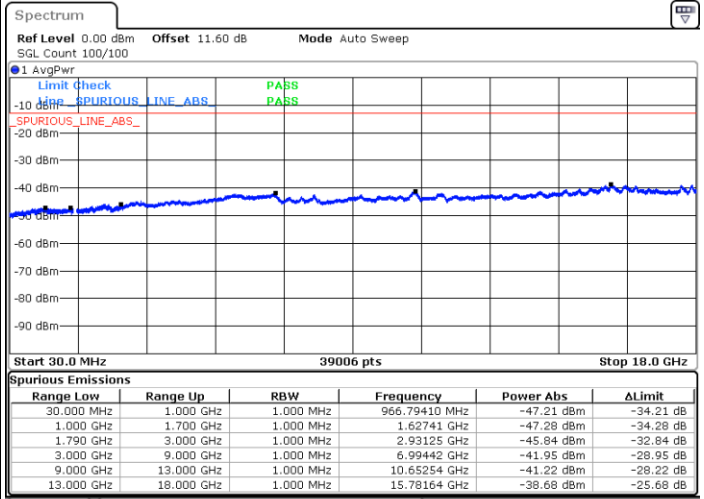

Date: 8.OCT.2020 12:20:38

LTE Band 66B / 5MHz+15MHz

256QAM

Highest Channel / 1RB0 and 1RB74

Highest Channel / 1RB24 and 1RB0

Date: 8.OCT.2020 12:49:06

Date: 8.OCT.2020 12:48:15

Highest Channel / FullIRB

N/A

Date: 8.OCT.2020 12:57:57

LTE Band 66B / 10MHz+5MHz

256QAM

Lowest Channel / 1RB0 and 1RB24

Lowest Channel / 1RB49 and 1RB0

Date: 8.OCT.2020 09:49:22

Date: 8.OCT.2020 09:43:22

Lowest Channel / FullIRB

N/A

Date: 8.OCT.2020 09:50:14

LTE Band 66B / 10MHz+5MHz

256QAM

Middle Channel / 1RB0 and 1RB24

Middle Channel / 1RB49 and 1RB0

Date: 8.OCT.2020 10:00:45

Date: 8.OCT.2020 10:06:45

Middle Channel / FullIRB

N/A

Date: 8.OCT.2020 09:59:53

LTE Band 66B / 10MHz+5MHz

256QAM

Highest Channel / 1RB0 and 1RB24

Highest Channel / 1RB49 and 1RB0