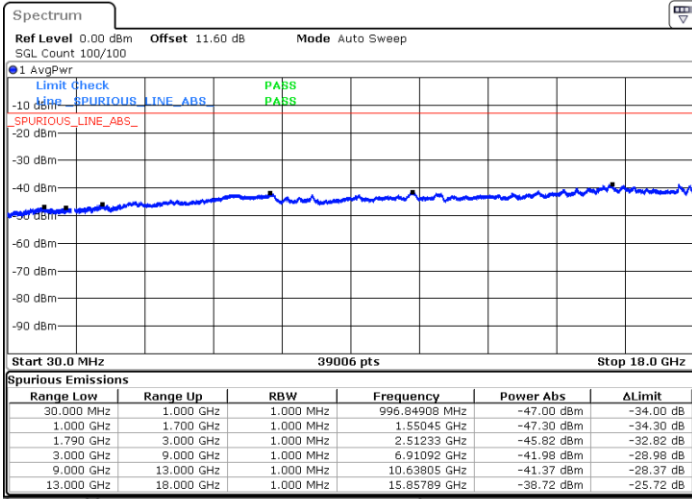

LTE Band 66B / 5MHz+15MHz

256QAM

Middle Channel / 1RB0 and 1RB74

Middle Channel / 1RB24 and 1RB0

Date: 8.OCT.2020 12:21:29

Date: 8.OCT.2020 12:27:30

Middle Channel / FullIRB

N/A

Date: 8.OCT.2020 12:20:38

LTE Band 66B / 5MHz+15MHz

256QAM

Highest Channel / 1RB0 and 1RB74

Highest Channel / 1RB24 and 1RB0

Date: 8.OCT.2020 12:49:06

Date: 8.OCT.2020 12:48:15

Highest Channel / FullIRB

N/A

Date: 8.OCT.2020 12:57:57

LTE Band 66B / 10MHz+5MHz

256QAM

Lowest Channel / 1RB0 and 1RB24

Lowest Channel / 1RB49 and 1RB0

Date: 8.OCT.2020 09:49:22

Date: 8.OCT.2020 09:43:22