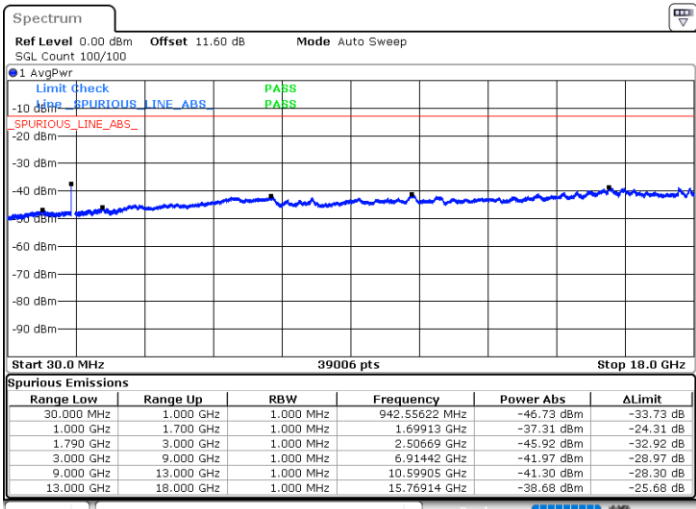

Highest Channel / 1RB0 and 1RB49

Highest Channel / 1RB24 and 1RB0

Date: 7.OCT.2020 18:09:02

Date: 7.OCT.2020 18:08:11

Highest Channel / FullIRB

N/A

Date: 7.OCT.2020 18:15:03

LTE Band 66B / 5MHz+15MHz

256QAM

Lowest Channel / 1RB0 and 1RB74

Lowest Channel / 1RB24 and 1RB0

Date: 8.OCT.2020 12:09:36

Date: 8.OCT.2020 12:03:36

Lowest Channel / FullIRB

N/A

Date: 8.OCT.2020 12:10:28

LTE Band 66B / 5MHz+15MHz

256QAM

Middle Channel / 1RB0 and 1RB74

Middle Channel / 1RB24 and 1RB0

Date: 8.OCT.2020 12:21:29

Date: 8.OCT.2020 12:27:30

Middle Channel / FullIRB

N/A

Date: 8.OCT.2020 12:20:38

LTE Band 66B / 5MHz+15MHz

256QAM

Highest Channel / 1RB0 and 1RB74

Highest Channel / 1RB24 and 1RB0

Date: 8.OCT.2020 12:49:06

Date: 8.OCT.2020 12:48:15

Highest Channel / FullIRB