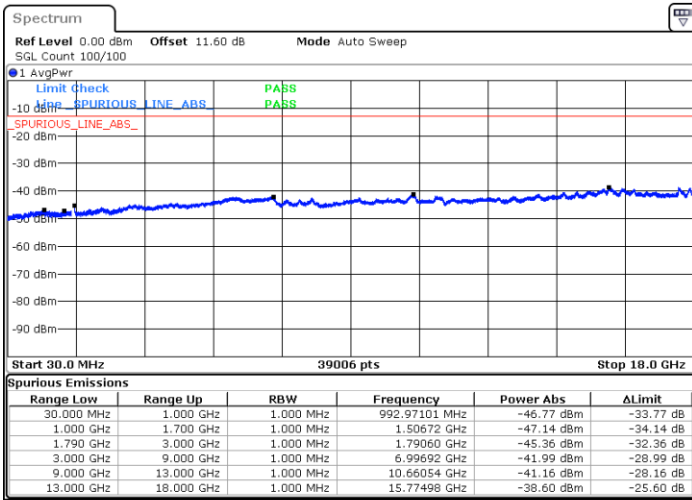

N/A

Date: 8.OCT.2020 12:57:57

LTE Band 66B / 10MHz+5MHz

256QAM

Lowest Channel / 1RB0 and 1RB24

Lowest Channel / 1RB49 and 1RB0

Date: 8.OCT.2020 09:49:22

Date: 8.OCT.2020 09:43:22

Lowest Channel / FullIRB

N/A

Date: 8.OCT.2020 09:50:14

LTE Band 66B / 10MHz+5MHz

256QAM

Middle Channel / 1RB0 and 1RB24

Middle Channel / 1RB49 and 1RB0

Date: 8.OCT.2020 10:00:45

Date: 8.OCT.2020 10:06:45

Middle Channel / FullIRB

N/A

Date: 8.OCT.2020 09:59:53

LTE Band 66B / 10MHz+5MHz

256QAM

Highest Channel / 1RB0 and 1RB24

Highest Channel / 1RB49 and 1RB0

Date: 8.OCT.2020 10:20:07

Date: 8.OCT.2020 10:19:16

Highest Channel / FullIRB

N/A

Date: 8.OCT.2020 10:26:08

LTE Band 66B / 10MHz+10MHz

256QAM

Lowest Channel / 1RB0 and 1RB49