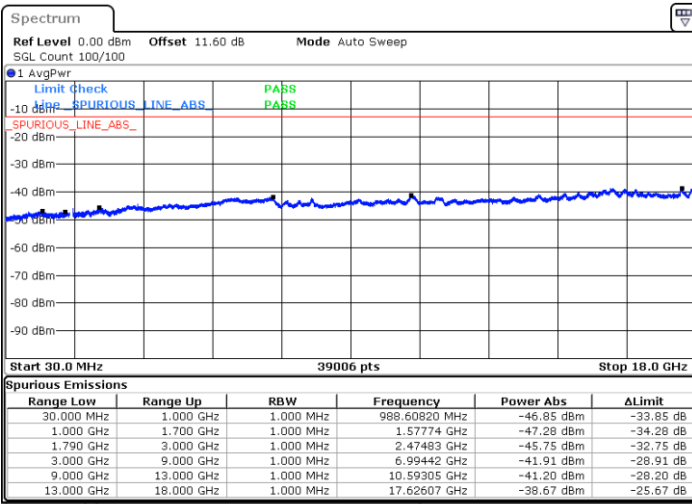

LTE Band 66B / 5MHz+5MHz

64QAM

MiddleChannel / 1RB0 and 1RB24

Middle Channel / 1RB24 and 1RB0

Date: 7.OCT.2020 17:11:01

Date: 7.OCT.2020 17:15:44

Middle Channel / FullIRB

N/A

Date: 7.OCT.2020 17:08:12

LTE Band 66B / 5MHz+5MHz

64QAM

Highest Channel / 1RB0 and 1RB24

Highest Channel / 1RB24 and 1RB0

Date: 7.OCT.2020 17:31:08

Date: 7.OCT.2020 17:28:34

Highest Channel / FullIRB

N/A

Date: 7.OCT.2020 17:35:26

LTE Band 66B / 5MHz+10MHz

64QAM

Lowest Channel / 1RB0 and 1RB49

Lowest Channel / 1RB24 and 1RB0

Date: 7.OCT.2020 17:51:32

Date: 7.OCT.2020 17:47:14

Lowest Channel / FullIRB

N/A

Date: 7.OCT.2020 17:54:06

LTE Band 66B / 5MHz+10MHz

64QAM

Middle Channel / 1RB0 and 1RB49

Middle Channel / 1RB24 and 1RB0

Date: 7.OCT.2020 18:24:43