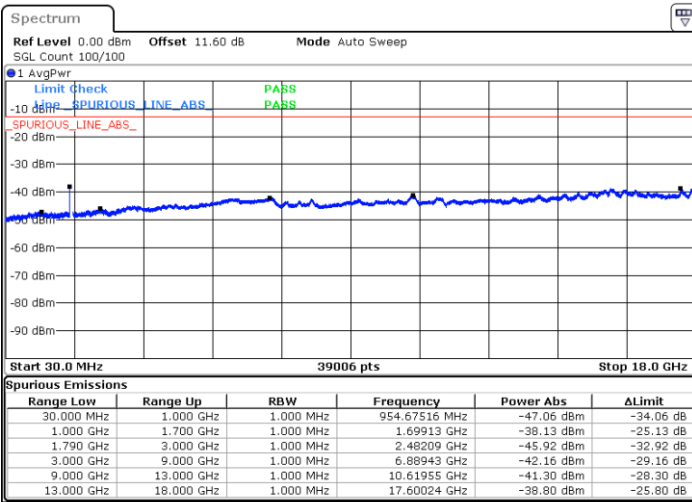

Highest Channel / 1RB49 and 1RB0

Date: 8.OCT.2020 11:24:23

Date: 8.OCT.2020 11:21:49

Highest Channel / FullIRB

N/A

Date: 8.OCT.2020 11:28:41

LTE Band 66B / 15MHz+5MHz

64QAM

Lowest Channel / 1RB0 and 1RB24

Lowest Channel / 1RB74 and 1RB0

Date: 8.OCT.2020 13:14:09

Date: 8.OCT.2020 13:09:51

Lowest Channel / FullIRB

N/A

Date: 8.OCT.2020 13:16:43

LTE Band 66B / 15MHz+5MHz

LTE Band 66B / 15MHz+5MHz

64QAM

Highest Channel / 1RB0 and 1RB24

Highest Channel / 1RB74 and 1RB0

Date: 8.OCT.2020 14:42:56

Date: 8.OCT.2020 14:40:22

Highest Channel / FullIRB

N/A