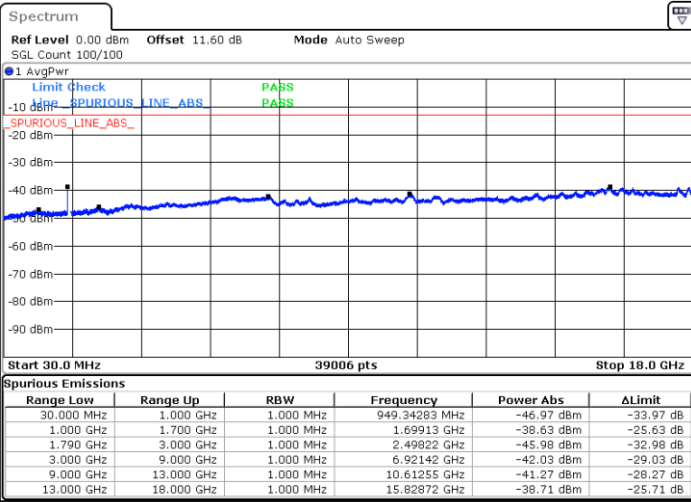

Date: 8.OCT.2020 10:06:45

Middle Channel / FullIRB

N/A

Date: 8.OCT.2020 09:59:53

LTE Band 66B / 10MHz+5MHz

256QAM

Highest Channel / 1RB0 and 1RB24

Highest Channel / 1RB49 and 1RB0

Date: 8.OCT.2020 10:20:07

Date: 8.OCT.2020 10:19:16

Highest Channel / FullIRB

N/A

Date: 8.OCT.2020 10:26:08

LTE Band 66B / 10MHz+10MHz

256QAM

Lowest Channel / 1RB0 and 1RB49

Lowest Channel / 1RB49 and 1RB0

Date: 8.OCT.2020 10:45:45

Date: 8.OCT.2020 10:39:44

Lowest Channel / FullIRB

N/A

Date: 8.OCT.2020 10:46:36