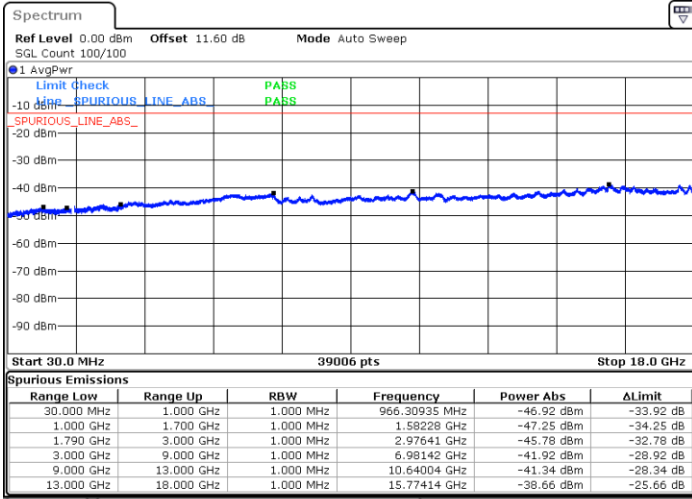

N/A

Date: 8.OCT.2020 12:57:57

LTE Band 66B / 10MHz+5MHz

256QAM

Lowest Channel / 1RB0 and 1RB24

Lowest Channel / 1RB49 and 1RB0

Date: 8.OCT.2020 09:49:22

Date: 8.OCT.2020 09:43:22

Lowest Channel / FullIRB

N/A

Date: 8.OCT.2020 09:50:14

LTE Band 66B / 10MHz+5MHz

256QAM

Middle Channel / 1RB0 and 1RB24

Middle Channel / 1RB49 and 1RB0

Date: 8.OCT.2020 10:00:45

Date: 8.OCT.2020 10:06:45

Middle Channel / FullIRB

N/A

Date: 8.OCT.2020 09:59:53

LTE Band 66B / 10MHz+5MHz

256QAM

Highest Channel / 1RB0 and 1RB24

Highest Channel / 1RB49 and 1RB0

Date: 8.OCT.2020 10:20:07

Date: 8.OCT.2020 10:19:16

Highest Channel / FullIRB

N/A

Date: 8.OCT.2020 10:26:08

LTE Band 66B / 10MHz+10MHz

256QAM

Lowest Channel / 1RB0 and 1RB49