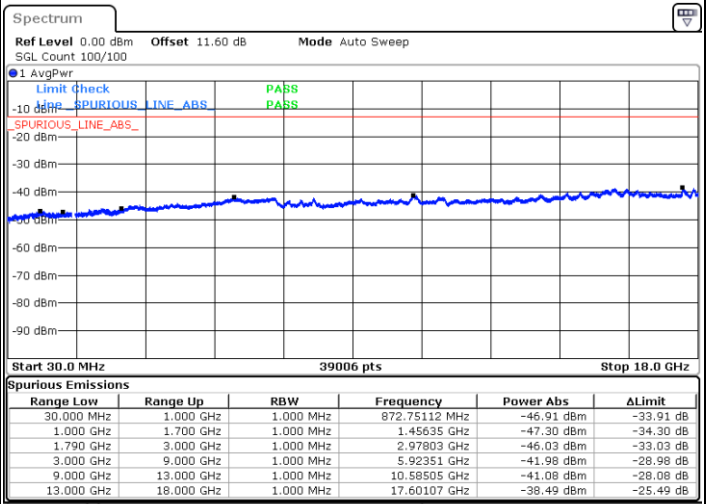

LTE Band 66B / 5MHz+5MHz

64QAM

MiddleChannel / 1RB0 and 1RB24

Middle Channel / 1RB24 and 1RB0

Date: 7.OCT.2020 17:11:01

Date: 7.OCT.2020 17:15:44

Middle Channel / FullIRB

N/A

Date: 7.OCT.2020 17:08:12

LTE Band 66B / 5MHz+5MHz

64QAM

Highest Channel / 1RB0 and 1RB24

Highest Channel / 1RB24 and 1RB0

Date: 7.OCT.2020 17:31:08

Date: 7.OCT.2020 17:28:34

Highest Channel / FullIRB

N/A

Date: 7.OCT.2020 17:35:26

LTE Band 66B / 5MHz+10MHz

64QAM

Lowest Channel / 1RB0 and 1RB49

Lowest Channel / 1RB24 and 1RB0

Date: 7.OCT.2020 17:51:32

Date: 7.OCT.2020 17:47:14