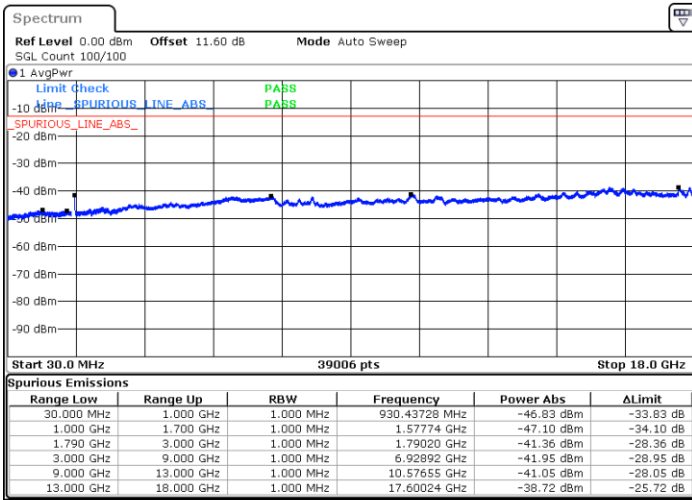

Date: 7.OCT.2020 17:52:23

Date: 7.OCT.2020 17:46:23

Lowest Channel / FullIRB

N/A

Date: 7.OCT.2020 17:53:15

LTE Band 66B / 5MHz+10MHz

256QAM

Middle Channel / 1RB0 and 1RB49

Middle Channel / 1RB24 and 1RB0

Date: 7.OCT.2020 18:23:52

Date: 7.OCT.2020 18:29:52

Middle Channel / FullIRB

N/A

Date: 7.OCT.2020 18:23:00

LTE Band 66B / 5MHz+10MHz

256QAM

Highest Channel / 1RB0 and 1RB49

Highest Channel / 1RB24 and 1RB0

Date: 7.OCT.2020 18:09:02

Date: 7.OCT.2020 18:08:11

Highest Channel / FullIRB

N/A

Date: 7.OCT.2020 18:15:03

LTE Band 66B / 5MHz+15MHz

256QAM

Lowest Channel / 1RB0 and 1RB74

Lowest Channel / 1RB24 and 1RB0

Date: 8.OCT.2020 12:09:36

Date: 8.OCT.2020 12:03:36

Lowest Channel / FullIRB

N/A

Date: 8.OCT.2020 12:10:28