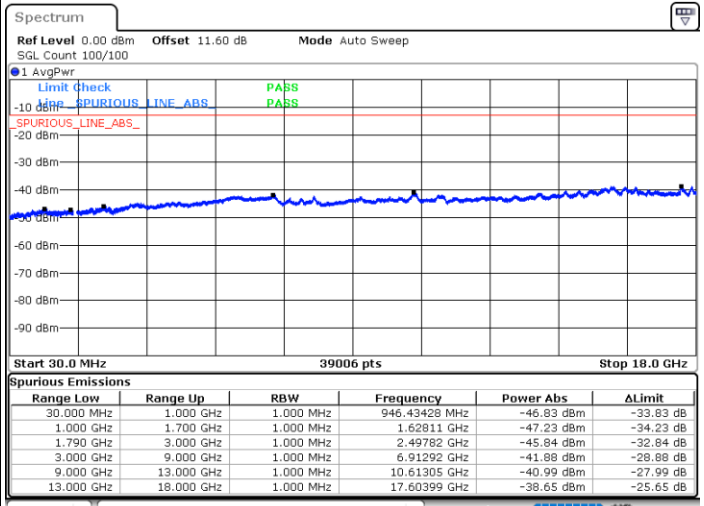

Middle Channel / FullIRB

N/A

Date: 7.OCT.2020 17:09:08

LTE Band 66B / 5MHz+5MHz

256QAM

Highest Channel / 1RB0 and 1RB24

Highest Channel / 1RB24 and 1RB0

Date: 7.OCT.2020 17:30:17

Date: 7.OCT.2020 17:29:25

Highest Channel / FullIRB

N/A

Date: 7.OCT.2020 17:36:17

LTE Band 66B / 5MHz+10MHz

256QAM

Lowest Channel / 1RB0 and 1RB49

Lowest Channel / 1RB24 and 1RB0