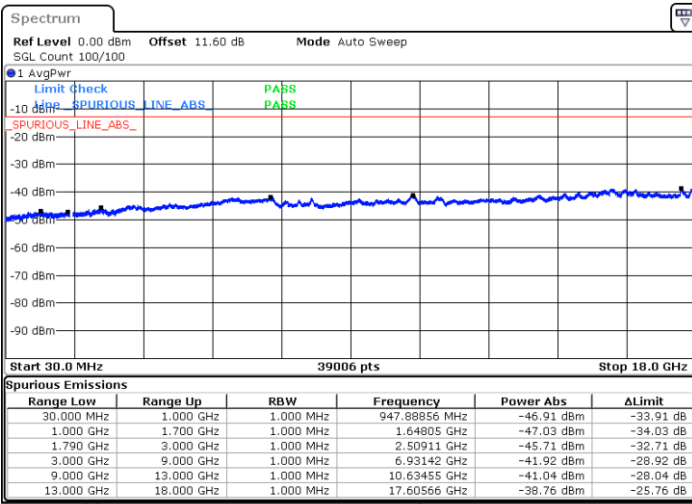

LTE Band 66B / 5MHz+5MHz

64QAM

MiddleChannel / 1RB0 and 1RB24

Middle Channel / 1RB24 and 1RB0

Date: 7.OCT.2020 17:11:01

Date: 7.OCT.2020 17:15:44

Middle Channel / FullIRB

N/A

Date: 7.OCT.2020 17:08:12

LTE Band 66B / 5MHz+5MHz

64QAM

Highest Channel / 1RB0 and 1RB24

Highest Channel / 1RB24 and 1RB0

Date: 7.OCT.2020 17:31:08

Date: 7.OCT.2020 17:28:34

Highest Channel / FullIRB

N/A

Date: 7.OCT.2020 17:35:26

LTE Band 66B / 5MHz+10MHz

64QAM

Lowest Channel / 1RB0 and 1RB49

Lowest Channel / 1RB24 and 1RB0

Date: 7.OCT.2020 17:51:32

Date: 7.OCT.2020 17:47:14