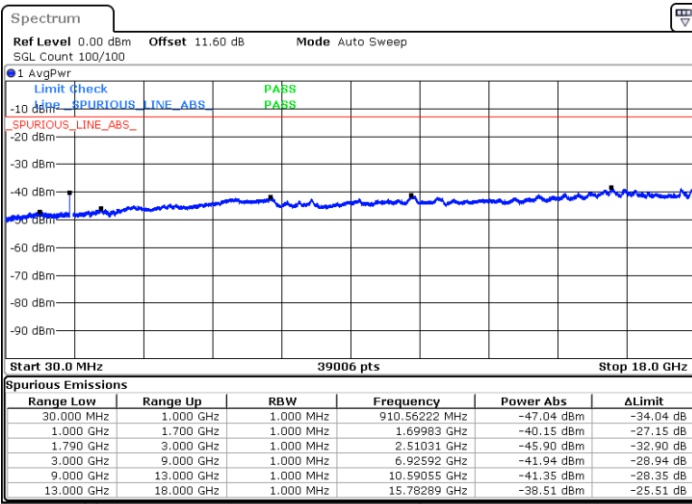

LTE Band 66B / 10MHz+5MHz

64QAM

Lowest Channel / 1RB0 and 1RB24

Lowest Channel / 1RB49 and 1RB0

Date: 8.OCT.2020 09:48:31

Date: 8.OCT.2020 09:44:13

Lowest Channel / FullIRB

N/A

Date: 8.OCT.2020 09:51:05

LTE Band 66B / 10MHz+5MHz

64QAM

Middle Channel / 1RB0 and 1RB24

Middle Channel / 1RB49 and 1RB0

Date: 8.OCT.2020 10:01:36

Date: 8.OCT.2020 10:05:53

Middle Channel / FullIRB

N/A

Date: 8.OCT.2020 09:59:02

LTE Band 66B / 10MHz+5MHz

64QAM

Highest Channel / 1RB0 and 1RB24

Highest Channel / 1RB49 and 1RB0

Date: 8.OCT.2020 10:20:59

Date: 8.OCT.2020 10:18:24