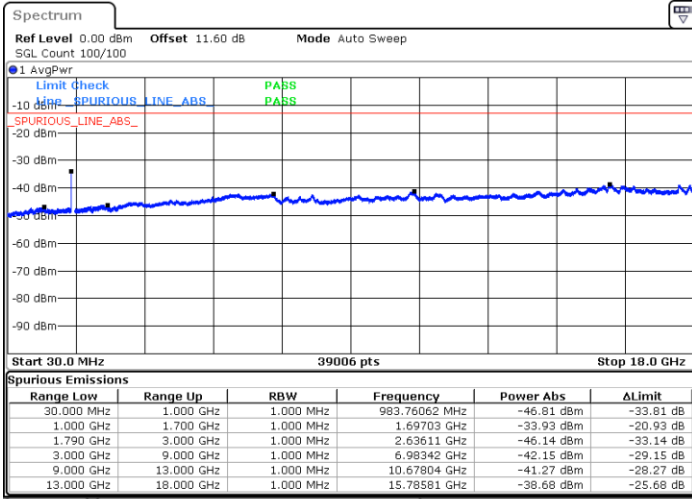

Date: 8.OCT.2020 12:20:38

LTE Band 66B / 5MHz+15MHz

256QAM

Highest Channel / 1RB0 and 1RB74

Highest Channel / 1RB24 and 1RB0

Date: 8.OCT.2020 12:49:06

Date: 8.OCT.2020 12:48:15

Highest Channel / FullIRB

N/A

Date: 8.OCT.2020 12:57:57

LTE Band 66B / 10MHz+5MHz

256QAM

Lowest Channel / 1RB0 and 1RB24

Lowest Channel / 1RB49 and 1RB0

Date: 8.OCT.2020 09:49:22

Date: 8.OCT.2020 09:43:22

Lowest Channel / FullIRB

N/A

Date: 8.OCT.2020 09:50:14

LTE Band 66B / 10MHz+5MHz

256QAM

Middle Channel / 1RB0 and 1RB24

Middle Channel / 1RB49 and 1RB0

Date: 8.OCT.2020 10:00:45

Date: 8.OCT.2020 10:06:45

Middle Channel / FullIRB

N/A

Date: 8.OCT.2020 09:59:53

LTE Band 66B / 10MHz+5MHz

256QAM

Highest Channel / 1RB0 and 1RB24

Highest Channel / 1RB49 and 1RB0