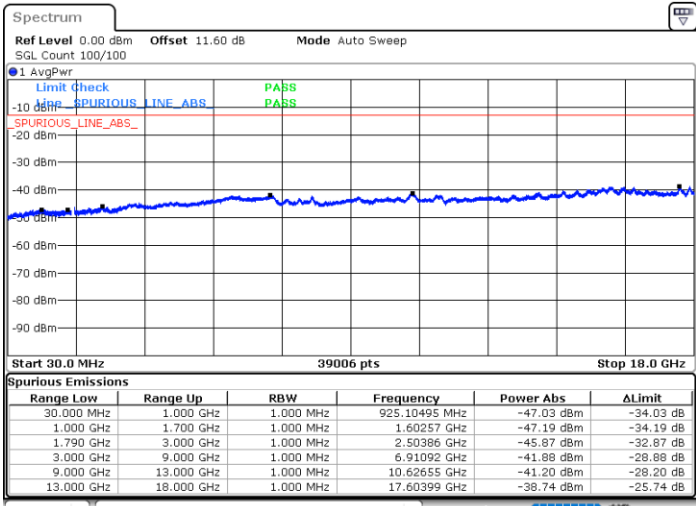

Middle Channel / FullIRB

N/A

Date: 7.OCT.2020 17:09:08

LTE Band 66B / 5MHz+5MHz

256QAM

Highest Channel / 1RB0 and 1RB24

Highest Channel / 1RB24 and 1RB0

Date: 7.OCT.2020 17:30:17

Date: 7.OCT.2020 17:29:25

Highest Channel / FullIRB

N/A

Date: 7.OCT.2020 17:36:17

LTE Band 66B / 5MHz+10MHz

256QAM

Lowest Channel / 1RB0 and 1RB49

Lowest Channel / 1RB24 and 1RB0