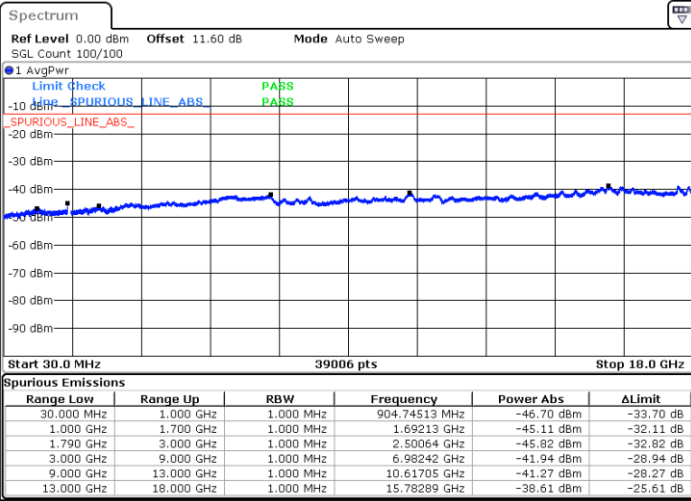

Lowest Channel / FullIRB

N/A

Date: 8.OCT.2020 09:50:14

LTE Band 66B / 10MHz+5MHz

256QAM

Middle Channel / 1RB0 and 1RB24

Middle Channel / 1RB49 and 1RB0

Date: 8.OCT.2020 10:00:45

Date: 8.OCT.2020 10:06:45

Middle Channel / FullIRB

N/A

Date: 8.OCT.2020 09:59:53

LTE Band 66B / 10MHz+5MHz

256QAM

Highest Channel / 1RB0 and 1RB24

Highest Channel / 1RB49 and 1RB0

Date: 8.OCT.2020 10:20:07

Date: 8.OCT.2020 10:19:16

Highest Channel / FullIRB

N/A

Date: 8.OCT.2020 10:26:08

LTE Band 66B / 10MHz+10MHz

256QAM

Lowest Channel / 1RB0 and 1RB49

Lowest Channel / 1RB49 and 1RB0

Date: 8.OCT.2020 10:45:45

Date: 8.OCT.2020 10:39:44

Lowest Channel / FullIRB

N/A

Date: 8.OCT.2020 10:46:36