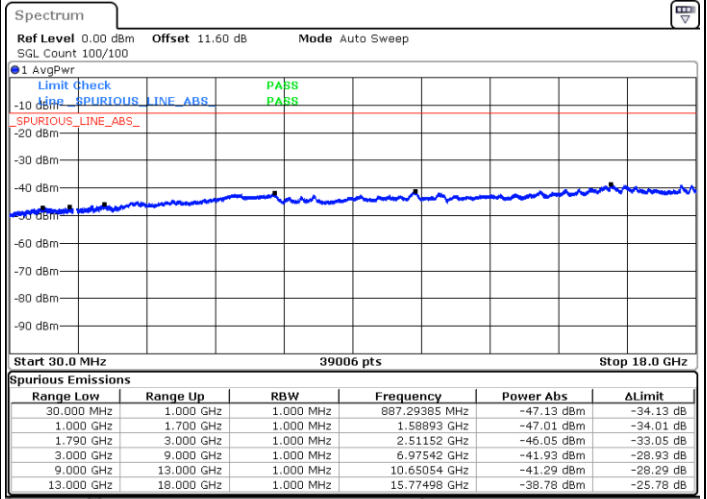

N/A

Date: 8.OCT.2020 12:57:57

LTE Band 66B / 10MHz+5MHz

256QAM

Lowest Channel / 1RB0 and 1RB24

Lowest Channel / 1RB49 and 1RB0

Date: 8.OCT.2020 09:49:22

Date: 8.OCT.2020 09:43:22

Lowest Channel / FullIRB

N/A

Date: 8.OCT.2020 09:50:14

LTE Band 66B / 10MHz+5MHz

256QAM

Middle Channel / 1RB0 and 1RB24

Middle Channel / 1RB49 and 1RB0

Date: 8.OCT.2020 10:00:45

Date: 8.OCT.2020 10:06:45

Middle Channel / FullIRB

N/A

Date: 8.OCT.2020 09:59:53

LTE Band 66B / 10MHz+5MHz

256QAM

Highest Channel / 1RB0 and 1RB24

Highest Channel / 1RB49 and 1RB0

Date: 8.OCT.2020 10:20:07

Date: 8.OCT.2020 10:19:16

Highest Channel / FullIRB

N/A

Date: 8.OCT.2020 10:26:08

LTE Band 66B / 10MHz+10MHz

256QAM

Lowest Channel / 1RB0 and 1RB49