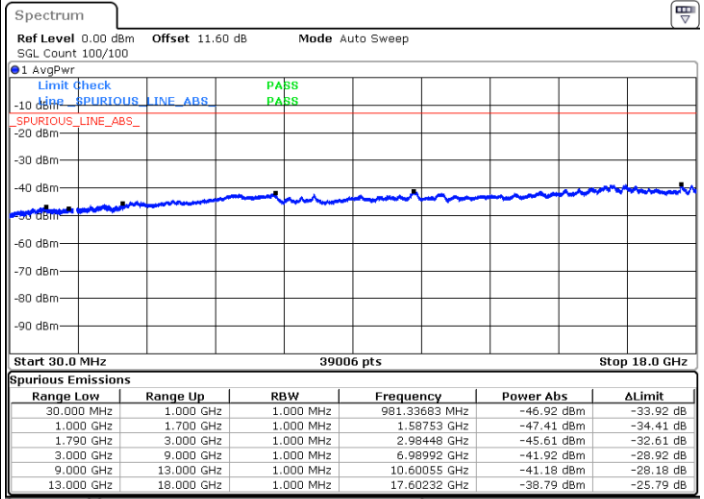

LTE Band 66B / 5MHz+15MHz

256QAM

Middle Channel / 1RB0 and 1RB74

Middle Channel / 1RB24 and 1RB0

Date: 8.OCT.2020 12:21:29

Date: 8.OCT.2020 12:27:30

Middle Channel / FullIRB

N/A

Date: 8.OCT.2020 12:20:38

LTE Band 66B / 5MHz+15MHz

256QAM

Highest Channel / 1RB0 and 1RB74

Highest Channel / 1RB24 and 1RB0

Date: 8.OCT.2020 12:49:06

Date: 8.OCT.2020 12:48:15

Highest Channel / FullIRB

N/A

Date: 8.OCT.2020 12:57:57

LTE Band 66B / 10MHz+5MHz

256QAM

Lowest Channel / 1RB0 and 1RB24

Lowest Channel / 1RB49 and 1RB0

Date: 8.OCT.2020 09:49:22

Date: 8.OCT.2020 09:43:22

Lowest Channel / FullIRB

N/A

Date: 8.OCT.2020 09:50:14

LTE Band 66B / 10MHz+5MHz

256QAM

Middle Channel / 1RB0 and 1RB24

Middle Channel / 1RB49 and 1RB0

Date: 8.OCT.2020 10:00:45