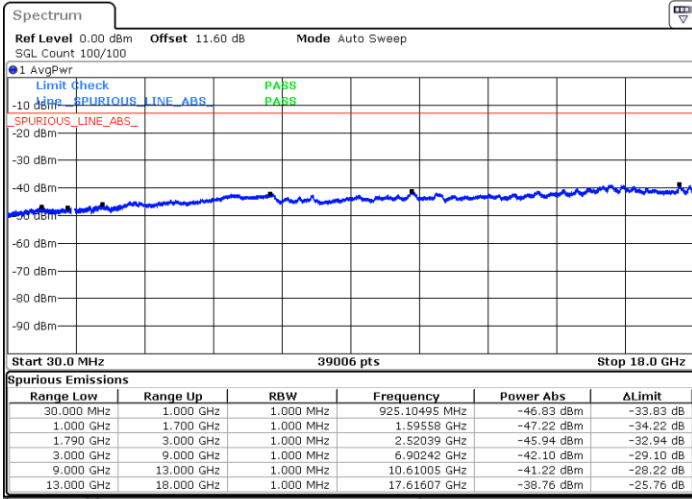

Highest Channel / 1RB0 and 1RB49

Highest Channel / 1RB24 and 1RB0

Date: 7.OCT.2020 18:09:02

Date: 7.OCT.2020 18:08:11

Highest Channel / FullIRB

N/A

Date: 7.OCT.2020 18:15:03

LTE Band 66B / 5MHz+15MHz

256QAM

Lowest Channel / 1RB0 and 1RB74

Lowest Channel / 1RB24 and 1RB0

Date: 8.OCT.2020 12:09:36

Date: 8.OCT.2020 12:03:36

Lowest Channel / FullIRB

N/A

Date: 8.OCT.2020 12:10:28

LTE Band 66B / 5MHz+15MHz

256QAM

Middle Channel / 1RB0 and 1RB74

Middle Channel / 1RB24 and 1RB0

Date: 8.OCT.2020 12:21:29

Date: 8.OCT.2020 12:27:30

Middle Channel / FullIRB

N/A

Date: 8.OCT.2020 12:20:38

LTE Band 66B / 5MHz+15MHz

256QAM

Highest Channel / 1RB0 and 1RB74

Highest Channel / 1RB24 and 1RB0

Date: 8.OCT.2020 12:49:06

Date: 8.OCT.2020 12:48:15

Highest Channel / FullIRB