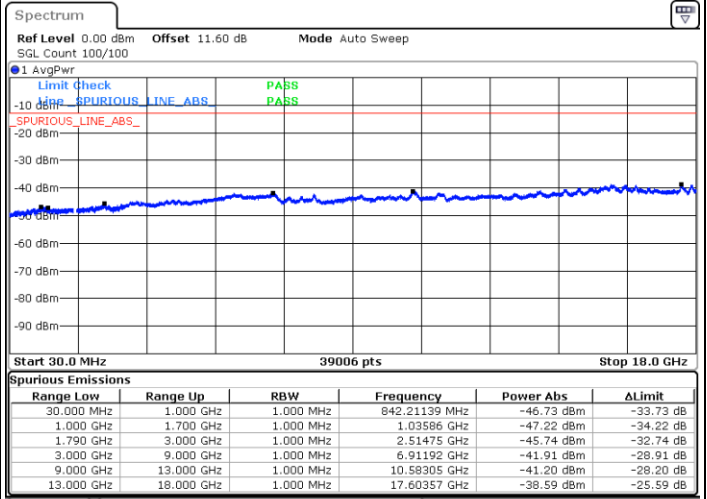

Date: 7.OCT.2020 17:29:25

Highest Channel / FullIRB

N/A

Date: 7.OCT.2020 17:36:17

LTE Band 66B / 5MHz+10MHz

256QAM

Lowest Channel / 1RB0 and 1RB49

Lowest Channel / 1RB24 and 1RB0

Date: 7.OCT.2020 17:52:23

Date: 7.OCT.2020 17:46:23

Lowest Channel / FullIRB

N/A

Date: 7.OCT.2020 17:53:15

LTE Band 66B / 5MHz+10MHz

256QAM

Middle Channel / 1RB0 and 1RB49

Middle Channel / 1RB24 and 1RB0

Date: 7.OCT.2020 18:23:52

Date: 7.OCT.2020 18:29:52

Middle Channel / FullIRB

N/A

Date: 7.OCT.2020 18:23:00

LTE Band 66B / 5MHz+10MHz

256QAM

Highest Channel / 1RB0 and 1RB49

Highest Channel / 1RB24 and 1RB0

Date: 7.OCT.2020 18:09:02

Date: 7.OCT.2020 18:08:11

Highest Channel / FullIRB

N/A

Date: 7.OCT.2020 18:15:03

LTE Band 66B / 5MHz+15MHz