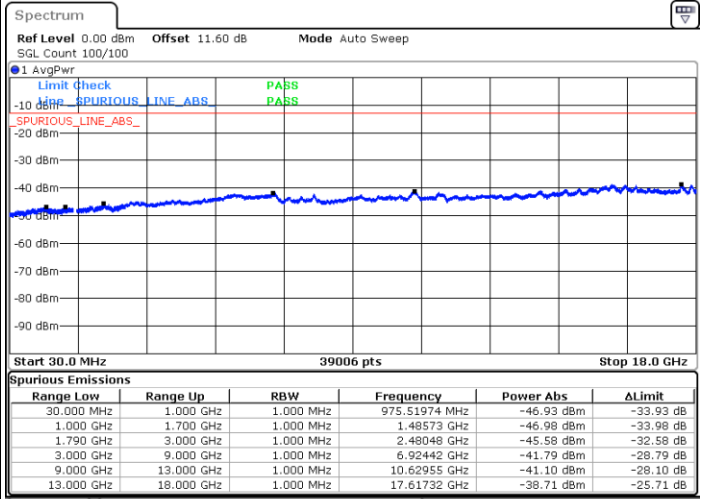

Date: 7.OCT.2020 17:29:25

Highest Channel / FullIRB

N/A

Date: 7.OCT.2020 17:36:17

LTE Band 66B / 5MHz+10MHz

256QAM

Lowest Channel / 1RB0 and 1RB49

Lowest Channel / 1RB24 and 1RB0

Date: 7.OCT.2020 17:52:23

Date: 7.OCT.2020 17:46:23

Lowest Channel / FullIRB

N/A

Date: 7.OCT.2020 17:53:15

LTE Band 66B / 5MHz+10MHz

256QAM

Middle Channel / 1RB0 and 1RB49

Middle Channel / 1RB24 and 1RB0

Date: 7.OCT.2020 18:23:52

Date: 7.OCT.2020 18:29:52

Middle Channel / FullIRB

N/A

Date: 7.OCT.2020 18:23:00

LTE Band 66B / 5MHz+10MHz

256QAM

Highest Channel / 1RB0 and 1RB49

Highest Channel / 1RB24 and 1RB0

Date: 7.OCT.2020 18:09:02

Date: 7.OCT.2020 18:08:11

Highest Channel / FullIRB

N/A

Date: 7.OCT.2020 18:15:03

LTE Band 66B / 5MHz+15MHz