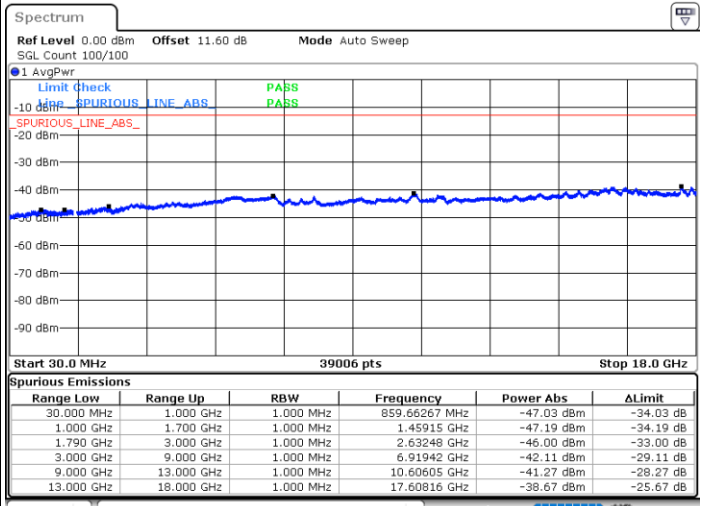

Middle Channel / 1RB24 and 1RB0

Date: 7.OCT.2020 18:23:52

Date: 7.OCT.2020 18:29:52

Middle Channel / FullIRB

N/A

Date: 7.OCT.2020 18:23:00

LTE Band 66B / 5MHz+10MHz

256QAM

Highest Channel / 1RB0 and 1RB49

Highest Channel / 1RB24 and 1RB0

Date: 7.OCT.2020 18:09:02

Date: 7.OCT.2020 18:08:11

Highest Channel / FullIRB

N/A

Date: 7.OCT.2020 18:15:03

LTE Band 66B / 5MHz+15MHz

256QAM

Lowest Channel / 1RB0 and 1RB74

Lowest Channel / 1RB24 and 1RB0

Date: 8.OCT.2020 12:09:36

Date: 8.OCT.2020 12:03:36

Lowest Channel / FullIRB

N/A

Date: 8.OCT.2020 12:10:28