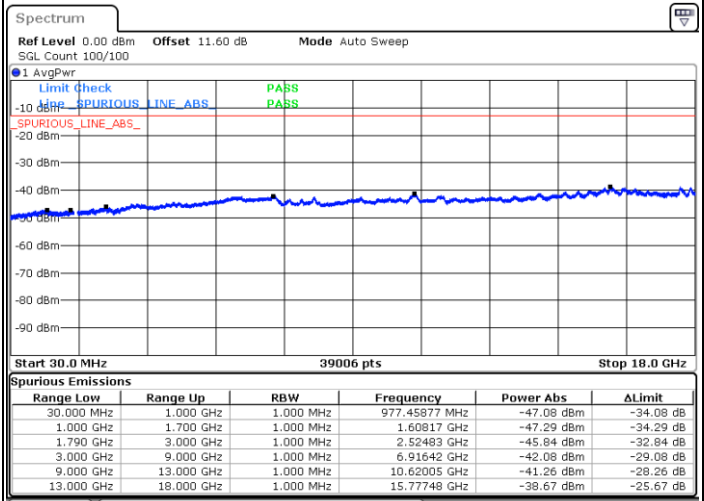

Date: 8.OCT.2020 10:06:45

Middle Channel / FullIRB

N/A

Date: 8.OCT.2020 09:59:53

LTE Band 66B / 10MHz+5MHz

256QAM

Highest Channel / 1RB0 and 1RB24

Highest Channel / 1RB49 and 1RB0

Date: 8.OCT.2020 10:20:07

Date: 8.OCT.2020 10:19:16

Highest Channel / FullIRB

N/A

Date: 8.OCT.2020 10:26:08

LTE Band 66B / 10MHz+10MHz

256QAM

Lowest Channel / 1RB0 and 1RB49

Lowest Channel / 1RB49 and 1RB0

Date: 8.OCT.2020 10:45:45

Date: 8.OCT.2020 10:39:44

Lowest Channel / FullIRB

N/A

Date: 8.OCT.2020 10:46:36