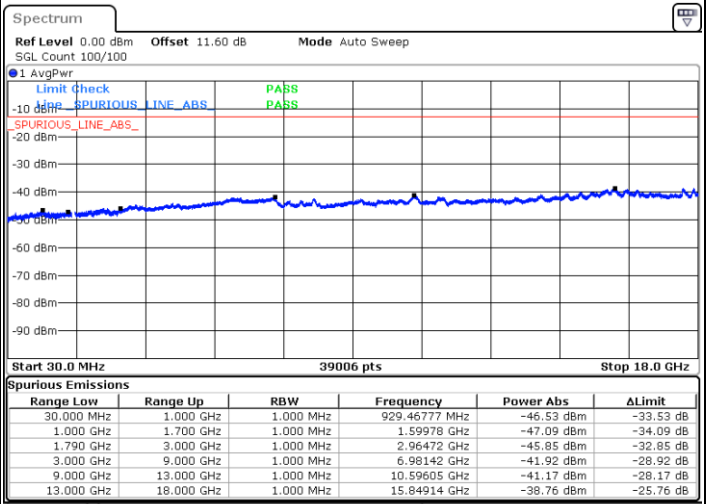

LTE Band 66B / 5MHz+5MHz

64QAM

MiddleChannel / 1RB0 and 1RB24

Middle Channel / 1RB24 and 1RB0

Date: 7.OCT.2020 17:11:01

Date: 7.OCT.2020 17:15:44

Middle Channel / FullIRB

N/A

Date: 7.OCT.2020 17:08:12

LTE Band 66B / 5MHz+5MHz

64QAM

Highest Channel / 1RB0 and 1RB24

Highest Channel / 1RB24 and 1RB0

Date: 7.OCT.2020 17:31:08

Date: 7.OCT.2020 17:28:34

Highest Channel / FullIRB

N/A

Date: 7.OCT.2020 17:35:26

LTE Band 66B / 5MHz+10MHz

64QAM

Lowest Channel / 1RB0 and 1RB49

Lowest Channel / 1RB24 and 1RB0

Date: 7.OCT.2020 17:51:32

Date: 7.OCT.2020 17:47:14

Lowest Channel / FullIRB

N/A

Date: 7.OCT.2020 17:54:06

LTE Band 66B / 5MHz+10MHz

64QAM

Middle Channel / 1RB0 and 1RB49

Middle Channel / 1RB24 and 1RB0

Date: 7.OCT.2020 18:24:43