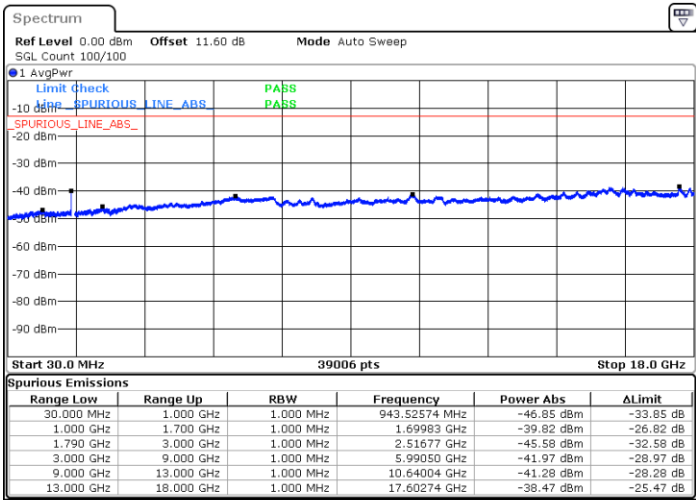

Middle Channel / FullIRB

N/A

Date: 7.OCT.2020 17:09:08

LTE Band 66B / 5MHz+5MHz

256QAM

Highest Channel / 1RB0 and 1RB24

Highest Channel / 1RB24 and 1RB0

Date: 7.OCT.2020 17:30:17

Date: 7.OCT.2020 17:29:25

Highest Channel / FullIRB

N/A

Date: 7.OCT.2020 17:36:17

LTE Band 66B / 5MHz+10MHz

256QAM

Lowest Channel / 1RB0 and 1RB49

Lowest Channel / 1RB24 and 1RB0

Date: 7.OCT.2020 17:52:23

Date: 7.OCT.2020 17:46:23

Lowest Channel / FullIRB

N/A

Date: 7.OCT.2020 17:53:15

LTE Band 66B / 5MHz+10MHz

256QAM

Middle Channel / 1RB0 and 1RB49