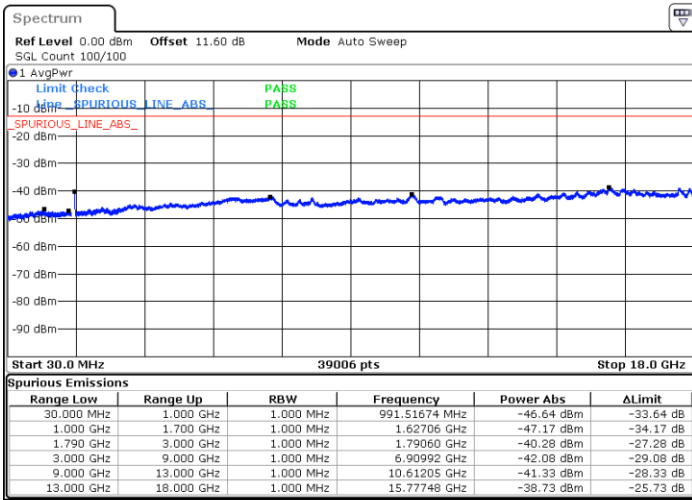

LTE Band 66B / 5MHz+15MHz

256QAM

Middle Channel / 1RB0 and 1RB74

Middle Channel / 1RB24 and 1RB0

Date: 8.OCT.2020 12:21:29

Date: 8.OCT.2020 12:27:30

Middle Channel / FullIRB

N/A

Date: 8.OCT.2020 12:20:38

LTE Band 66B / 5MHz+15MHz

256QAM

Highest Channel / 1RB0 and 1RB74

Highest Channel / 1RB24 and 1RB0

Date: 8.OCT.2020 12:49:06

Date: 8.OCT.2020 12:48:15

Highest Channel / FullIRB

N/A

Date: 8.OCT.2020 12:57:57

LTE Band 66B / 10MHz+5MHz

256QAM

Lowest Channel / 1RB0 and 1RB24

Lowest Channel / 1RB49 and 1RB0

Date: 8.OCT.2020 09:49:22

Date: 8.OCT.2020 09:43:22