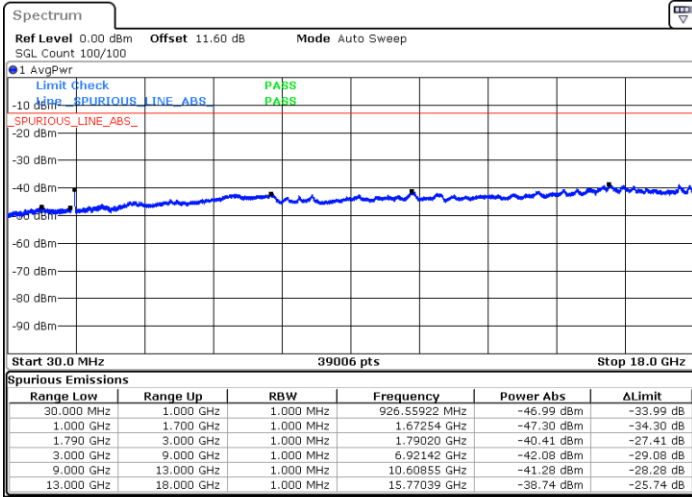

Lowest Channel / FullIRB

N/A

Date: 8.OCT.2020 09:50:14

LTE Band 66B / 10MHz+5MHz

256QAM

Middle Channel / 1RB0 and 1RB24

Middle Channel / 1RB49 and 1RB0

Date: 8.OCT.2020 10:00:45

Date: 8.OCT.2020 10:06:45

Middle Channel / FullIRB

N/A

Date: 8.OCT.2020 09:59:53

LTE Band 66B / 10MHz+5MHz

256QAM

Highest Channel / 1RB0 and 1RB24

Highest Channel / 1RB49 and 1RB0

Date: 8.OCT.2020 10:20:07

Date: 8.OCT.2020 10:19:16

Highest Channel / FullIRB

N/A

Date: 8.OCT.2020 10:26:08

LTE Band 66B / 10MHz+10MHz

256QAM

Lowest Channel / 1RB0 and 1RB49