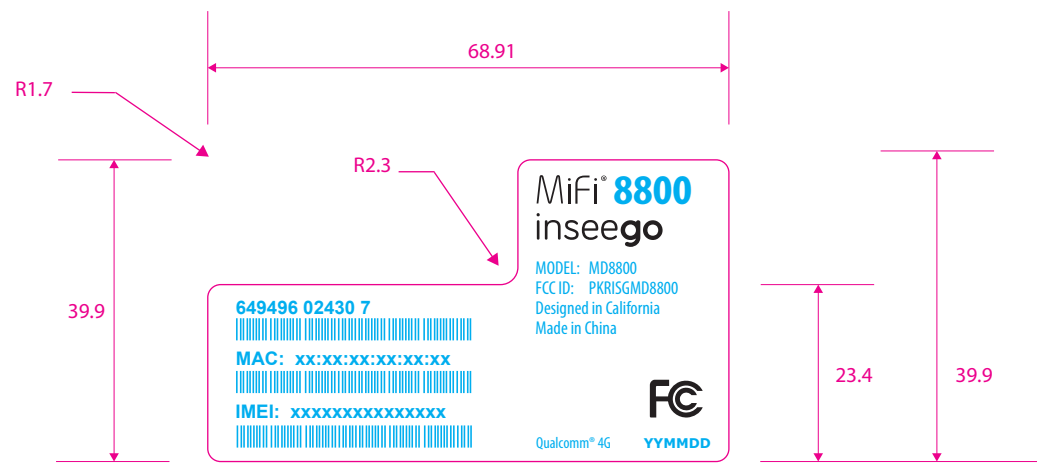

Inseego
9605 Scranton Road, Suite 300
San Diego, CA 92121
Phone: 858 812 3400

NOTES

MAGENTA DOES NOT PRINT

CYAN TEXT AND BARCODE ARE DYNAMIC INFORMATION AND NEED TO BE REPLACED WITH ACTUAL IMEI INFORMATION AT PRINT

FONTS
MYRIAD PRO CONDENSED
MYRIAD PRO BOLD CONDENSED
ARIAL BOLD
VERDANA BOLD

WHITE LABEL
ONE COLOR
BACKGROUND IS 30% BLACK
TEXT IS RICH BLACK

FILES
AW.25023213 Rev 2 Master Label Regulatory MiFi 8800L VZ.AI (AI CS5)
AW.25023213 Rev 2 Outline Label Regulatory MiFi 8800L VZ.AI (EPS)
AW.25023213 Rev 2 View Label Regulatory MiFi 8800L VZ.PDF
(DO NOT PRINT Reference PDF)

MATERIAL/FINISH:
MATERIAL INFORMATION PROVIDED ON MECHANICAL DRAWING
DM-25018972, Rev 1, Regulatory Label, Alpine

This Proof Indicates Approximate Color Only. For Accurate Color Match, Use Approved Color Standard.
DO NOT USE COLOR FORMULAS ON THIS FILE.

TITLE: ARTWORK LABEL REGULATORY MiFi 8800 VZ

P/N: 25023213   ECO: C05854

Rev A_08.07.2018 - S.Kim - Initial Release
Rev 1_03.20.2019 - J.Murphy - Added Widmer updates

"8800"
Myriad Pro Bold condensed – 9pt

"MODEL: MD8800
"FCC ID: PKRISGMF8800"
"IC
"Designed by Inseego in California"
"Made in China"
Myriad Pro condensed – 8pt

Barcode 128-B "649496 02430 7"
Text: "649496 02430 7" is the SKU number to use ON THIS LABEL ONLY for both the retail SKU and the FRU SKU
Arial – 7pt Bold

Barcode 128-B "xxxxxxxxxxxx"
Text: "MAC: xxxxxxxxxxxx"
xxxxxxxxxxxx is modem's MAC ID
Arial – 7pt Bold

Barcode 128-B "xxxxxxxxxxxx"
Text: "IMEI: xxxxxxxxxxxx"
xxxxxxxxxxxx is modem's 14 digit IMEI plus checksum digit on end
Arial – 7pt Bold

Text "YYMMDD"
Date Code
"YY" – Last 2 digits of year
"MM" – Month
"DD" – Day
Verdana – 5pt BOLD