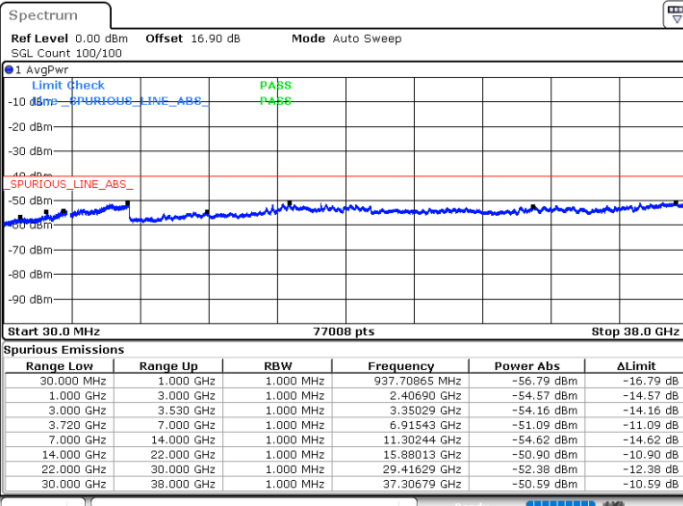

Date: 31.OCT.2020 01:04:08

Date: 31.OCT.2020 01:02:52

Highest Channel / FullRB

N/A

Date: 31.OCT.2020 01:10:28

LTE Band 48C / 10MHz+20MHz

64QAM

Lowest Channel / 1RB0 and 1RB99

Lowest Channel / 1RB49 and 1RB0

Date: 30.OCT.2020 16:14:55

Date: 30.OCT.2020 16:08:37

Lowest Channel / FullIRB

N/A

Date: 30.OCT.2020 16:18:42

LTE Band 48C / 10MHz+20MHz

64QAM

Middle Channel / 1RB0 and 1RB9

Middle Channel / 1RB49 and 1RB0

Date: 30.OCT.2020 17:06:55

Date: 30.OCT.2020 17:16:42

Middle Channel / FullRB

N/A

Date: 30.OCT.2020 17:03:08

LTE Band 48C / 10MHz+20MHz