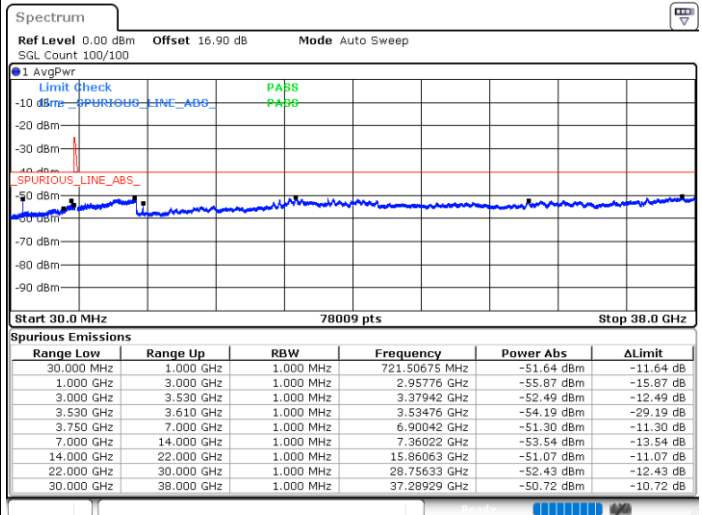

LTE Band 48C / 20MHz+20MHz

16QAM

MiddleChannel / 1RB0 and 1RB99

Middle Channel / 1RB99 and 1RB0

Date: 29.OCT.2020 19:52:37

Date: 29.OCT.2020 19:56:24

Middle Channel / FullIRB

N/A

Date: 29.OCT.2020 19:46:19

LTE Band 48C / 20MHz+20MHz

16QAM

Highest Channel / 1RB0 and 1RB99

Highest Channel / 1RB99 and 1RB0

Date: 29.OCT.2020 20:54:00

Date: 29.OCT.2020 20:47:41

Highest Channel / FullIRB

N/A

Date: 29.OCT.2020 20:57:48

LTE Band 48C / 5MHz+20MHz

64QAM

Lowest Channel / 1RB0 and 1RB99

Lowest Channel / 1RB24 and 1RB0

Date: 30.OCT.2020 23:06:50

Date: 30.OCT.2020 23:00:32