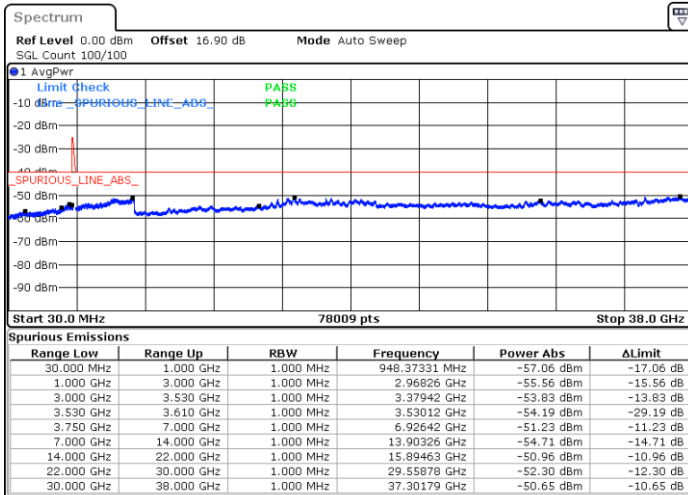

Date: 30.OCT.2020 20:35:42

Date: 30.OCT.2020 20:41:59

Middle Channel / FullRB

N/A

Date: 30.OCT.2020 20:34:27

LTE Band 48C / 20MHz+5MHz

64QAM

Highest Channel / 1RB0 and 1RB24

Highest Channel / 1RB99 and 1RB0

Date: 30.OCT.2020 21:40:34

Date: 30.OCT.2020 21:39:18

Highest Channel / FullRB

N/A

Date: 30.OCT.2020 21:46:53

LTE Band 48C / 20MHz+10MHz

64QAM

Lowest Channel / 1RB0 and 1RB49

Lowest Channel / 1RB99 and 1RB0

Date: 30.OCT.2020 12:22:14

Date: 30.OCT.2020 12:15:56

Lowest Channel / FullIRB

N/A

Date: 30.OCT.2020 12:26:01

LTE Band 48C / 20MHz+10MHz