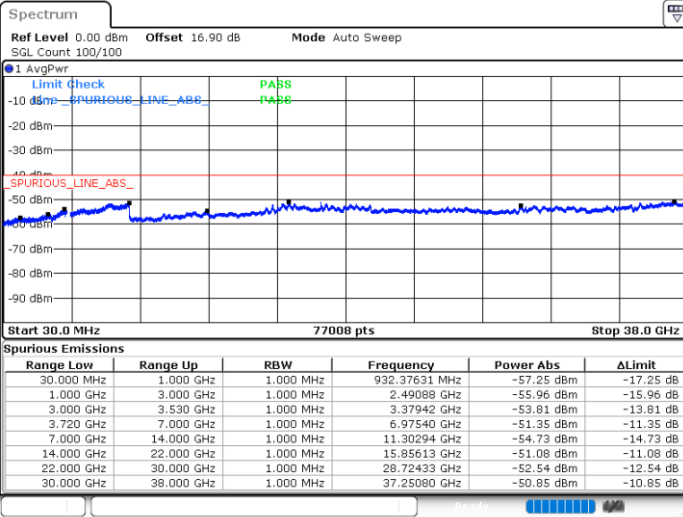

Date: 29.OCT.2020 22:02:29

Date: 29.OCT.2020 21:58:42

Lowest Channel / FullIRB

N/A

Date: 29.OCT.2020 22:08:47

LTE Band 48C / 20MHz+15MHz

16QAM

Middle Channel / 1RB0 and 1RB74

Middle Channel / 1RB99 and 1RB0

Date: 29.OCT.2020 23:10:44

Date: 29.OCT.2020 23:14:30

Middle Channel / FullRB

N/A

Date: 29.OCT.2020 23:04:26

LTE Band 48C / 20MHz+15MHz

16QAM

Highest Channel / 1RB0 and 1RB74

Highest Channel / 1RB99 and 1RB0

Date: 30.OCT.2020 00:07:15

Date: 30.OCT.2020 00:00:56

Highest Channel / FullRB

N/A

Date: 30.OCT.2020 00:11:03

LTE Band 48C / 20MHz+20MHz