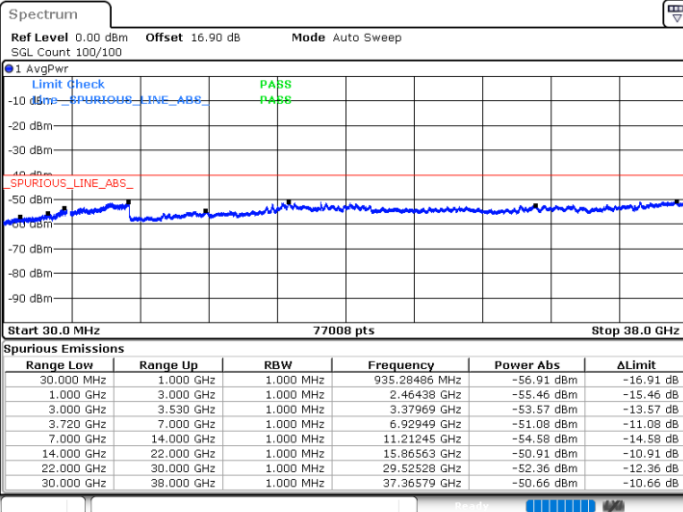

Lowest Channel / 1RB0 and 1RB24

Lowest Channel / 1RB99 and 1RB0

Date: 30.OCT.2020 19:13:37

Date: 30.OCT.2020 19:09:50

Lowest Channel / FullIRB

N/A

Date: 30.OCT.2020 19:17:23

LTE Band 48C / 20MHz+5MHz

16QAM

Middle Channel / 1RB0 and 1RB24

Middle Channel / 1RB99 and 1RB0

Date: 30.OCT.2020 20:36:58

Date: 30.OCT.2020 20:40:44

Middle Channel / FullRB

N/A

Date: 30.OCT.2020 20:33:12

LTE Band 48C / 20MHz+5MHz

16QAM

Highest Channel / 1RB0 and 1RB24

Highest Channel / 1RB99 and 1RB0

Date: 30.OCT.2020 21:41:50

Date: 30.OCT.2020 21:38:02

Highest Channel / FullRB

N/A

Date: 30.OCT.2020 21:45:37

LTE Band 48C / 20MHz+10MHz

16QAM

Lowest Channel / 1RB0 and 1RB49

Lowest Channel / 1RB99 and 1RB0

Date: 30.OCT.2020 12:20:58

Date: 30.OCT.2020 12:17:12

Lowest Channel / FullRB