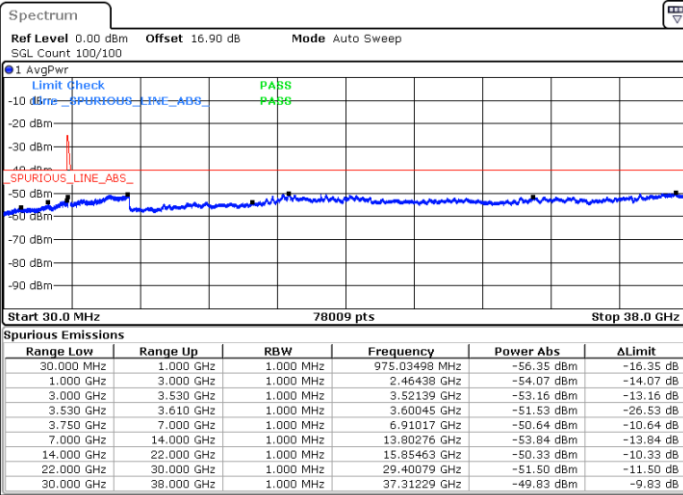

Date: 30.OCT.2020 01:12:27

LTE Band 48C / 15MHz+20MHz

64QAM

Middle Channel / 1RB0 and 1RB9

Middle Channel / 1RB74 and 1RB0

Date: 30.OCT.2020 09:32:04

Date: 30.OCT.2020 09:38:21

Middle Channel / FullRB

N/A

Date: 30.OCT.2020 09:28:17

LTE Band 48C / 15MHz+20MHz

64QAM

Highest Channel / 1RB0 and 1RB99

Highest Channel / 1RB74 and 1RB0

Date: 30.OCT.2020 10:55:55

Date: 30.OCT.2020 10:52:07

Highest Channel / FullRB

N/A

Date: 30.OCT.2020 11:02:15

LTE Band 48C / 20MHz+5MHz

64QAM

Lowest Channel / 1RB0 and 1RB24

Lowest Channel / 1RB99 and 1RB0

Date: 30.OCT.2020 19:14:52