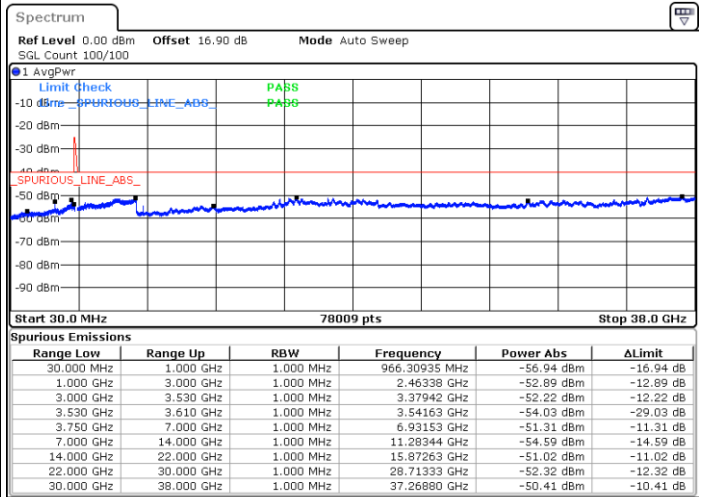

Date: 30.OCT.2020 19:08:35

Lowest Channel / FullRB

N/A

Date: 30.OCT.2020 19:16:08

LTE Band 48C / 20MHz+5MHz

64QAM

Middle Channel / 1RB0 and 1RB24

Middle Channel / 1RB99 and 1RB0

Date: 30.OCT.2020 20:35:42

Date: 30.OCT.2020 20:41:59

Middle Channel / FullRB

N/A

Date: 30.OCT.2020 20:34:27

LTE Band 48C / 20MHz+5MHz

64QAM

Highest Channel / 1RB0 and 1RB24

Highest Channel / 1RB99 and 1RB0

Date: 30.OCT.2020 21:40:34

Date: 30.OCT.2020 21:39:18

Highest Channel / FullRB

N/A

Date: 30.OCT.2020 21:46:53

LTE Band 48C / 20MHz+10MHz

64QAM

Lowest Channel / 1RB0 and 1RB49

Lowest Channel / 1RB99 and 1RB0

Date: 30.OCT.2020 12:22:14

Date: 30.OCT.2020 12:15:56

Lowest Channel / FullIRB

N/A

Date: 30.OCT.2020 12:26:01

LTE Band 48C / 20MHz+10MHz