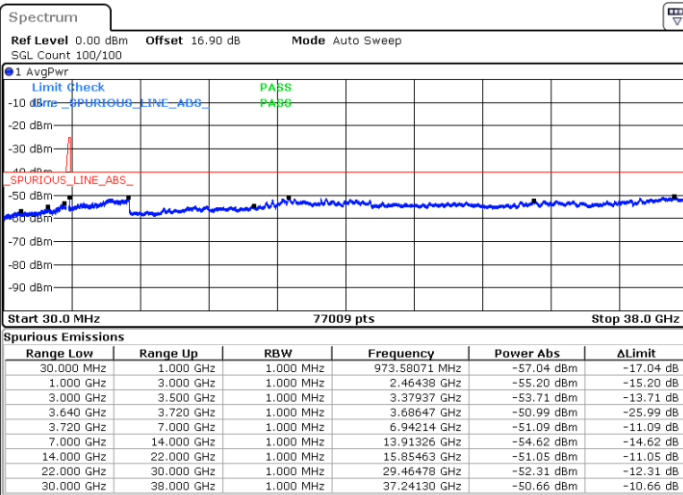

Date: 29.OCT.2020 19:46:19

LTE Band 48C / 20MHz+20MHz

16QAM

Highest Channel / 1RB0 and 1RB99

Highest Channel / 1RB99 and 1RB0

Date: 29.OCT.2020 20:54:00

Date: 29.OCT.2020 20:47:41

Highest Channel / FullIRB

N/A

Date: 29.OCT.2020 20:57:48

LTE Band 48C / 5MHz+20MHz

64QAM

Lowest Channel / 1RB0 and 1RB99

Lowest Channel / 1RB24 and 1RB0

Date: 30.OCT.2020 23:06:50

Date: 30.OCT.2020 23:00:32

Lowest Channel / FullRB

N/A

Date: 30.OCT.2020 23:08:05

LTE Band 48C / 5MHz+20MHz

64QAM

Middle Channel / 1RB0 and 1RB9

Middle Channel / 1RB24 and 1RB0

Date: 31.OCT.2020 00:03:01

Date: 31.OCT.2020 00:09:18

Middle Channel / FullRB

N/A

Date: 31.OCT.2020 00:01:45

LTE Band 48C / 5MHz+20MHz

64QAM

Highest Channel / 1RB0 and 1RB99

Highest Channel / 1RB24 and 1RB0