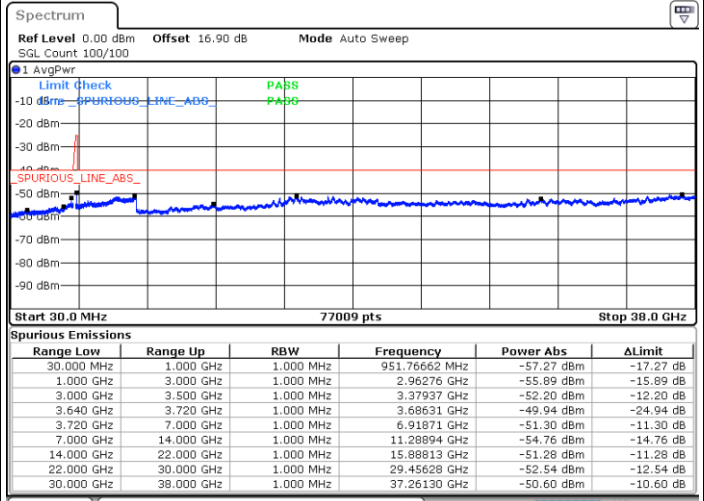

Middle Channel / FullRB

N/A

Date: 30.OCT.2020 14:17:46

LTE Band 48C / 20MHz+10MHz

16QAM

Highest Channel / 1RB0 and 1RB49

Highest Channel / 1RB99 and 1RB0

Date: 30.OCT.2020 15:11:18

Date: 30.OCT.2020 15:04:59

Highest Channel / FullRB

N/A

Date: 30.OCT.2020 15:15:06

LTE Band 48C / 20MHz+15MHz

16QAM

Lowest Channel / 1RB0 and 1RB74

Lowest Channel / 1RB99 and 1RB0

Date: 29.OCT.2020 22:02:29

Date: 29.OCT.2020 21:58:42

Lowest Channel / FullIRB

N/A

Date: 29.OCT.2020 22:08:47

LTE Band 48C / 20MHz+15MHz

16QAM

Middle Channel / 1RB0 and 1RB74