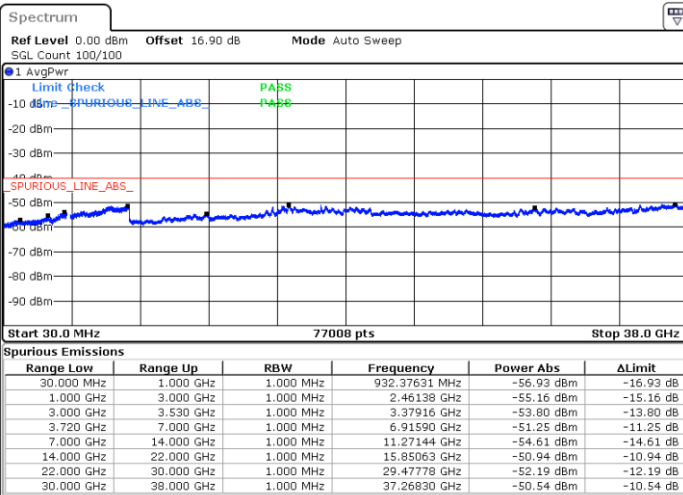

Highest Channel / 1RB99 and 1RB0

Date: 30.OCT.2020 21:40:34

Date: 30.OCT.2020 21:39:18

Highest Channel / FullRB

N/A

Date: 30.OCT.2020 21:46:53

LTE Band 48C / 20MHz+10MHz

64QAM

Lowest Channel / 1RB0 and 1RB49

Lowest Channel / 1RB99 and 1RB0

Date: 30.OCT.2020 12:22:14

Date: 30.OCT.2020 12:15:56

Lowest Channel / FullIRB

N/A

Date: 30.OCT.2020 12:26:01

LTE Band 48C / 20MHz+10MHz

64QAM

Middle Channel / 1RB0 and 1RB49

Middle Channel / 1RB99 and 1RB0

Date: 30.OCT.2020 14:22:48

Date: 30.OCT.2020 14:29:05

Middle Channel / FullRB

N/A

Date: 30.OCT.2020 14:19:01

LTE Band 48C / 20MHz+10MHz

64QAM

Highest Channel / 1RB0 and 1RB49

Highest Channel / 1RB99 and 1RB0

Date: 30.OCT.2020 15:10:02

Date: 30.OCT.2020 15:06:15

Highest Channel / FullRB

N/A