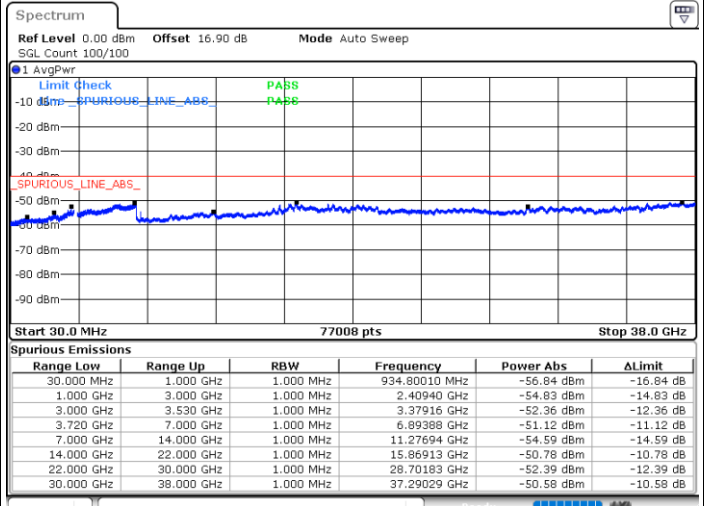

Date: 30.OCT.2020 21:45:37

LTE Band 48C / 20MHz+10MHz

16QAM

Lowest Channel / 1RB0 and 1RB49

Lowest Channel / 1RB99 and 1RB0

Date: 30.OCT.2020 12:20:58

Date: 30.OCT.2020 12:17:12

Lowest Channel / FullRB

N/A

Date: 30.OCT.2020 12:27:17

LTE Band 48C / 20MHz+10MHz

16QAM

Middle Channel / 1RB0 and 1RB49

Middle Channel / 1RB99 and 1RB0

Date: 30.OCT.2020 14:24:03

Date: 30.OCT.2020 14:27:49

Middle Channel / FullRB

N/A

Date: 30.OCT.2020 14:17:46

LTE Band 48C / 20MHz+10MHz

16QAM

Highest Channel / 1RB0 and 1RB49

Highest Channel / 1RB99 and 1RB0

Date: 30.OCT.2020 15:11:18

Date: 30.OCT.2020 15:04:59

Highest Channel / FullRB

N/A

Date: 30.OCT.2020 15:15:06

LTE Band 48C / 20MHz+15MHz

16QAM

Lowest Channel / 1RB0 and 1RB74

Lowest Channel / 1RB99 and 1RB0