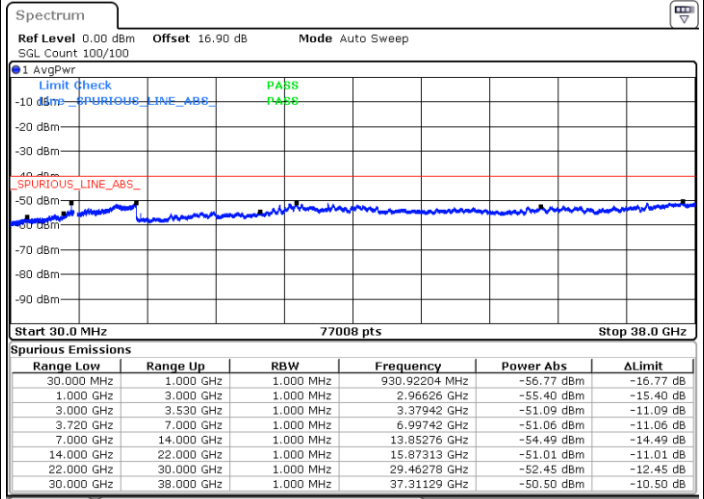

N/A

Date: 29.OCT.2020 20:57:48

LTE Band 48C / 5MHz+20MHz

64QAM

Lowest Channel / 1RB0 and 1RB99

Lowest Channel / 1RB24 and 1RB0

Date: 30.OCT.2020 23:06:50

Date: 30.OCT.2020 23:00:32

Lowest Channel / FullRB

N/A

Date: 30.OCT.2020 23:08:05

LTE Band 48C / 5MHz+20MHz

64QAM

Middle Channel / 1RB0 and 1RB9

Middle Channel / 1RB24 and 1RB0

Date: 31.OCT.2020 00:03:01

Date: 31.OCT.2020 00:09:18

Middle Channel / FullRB

N/A

Date: 31.OCT.2020 00:01:45

LTE Band 48C / 5MHz+20MHz

64QAM

Highest Channel / 1RB0 and 1RB99

Highest Channel / 1RB24 and 1RB0

Date: 31.OCT.2020 01:04:08

Date: 31.OCT.2020 01:02:52

Highest Channel / FullRB

N/A

Date: 31.OCT.2020 01:10:28

LTE Band 48C / 10MHz+20MHz

64QAM

Lowest Channel / 1RB0 and 1RB99