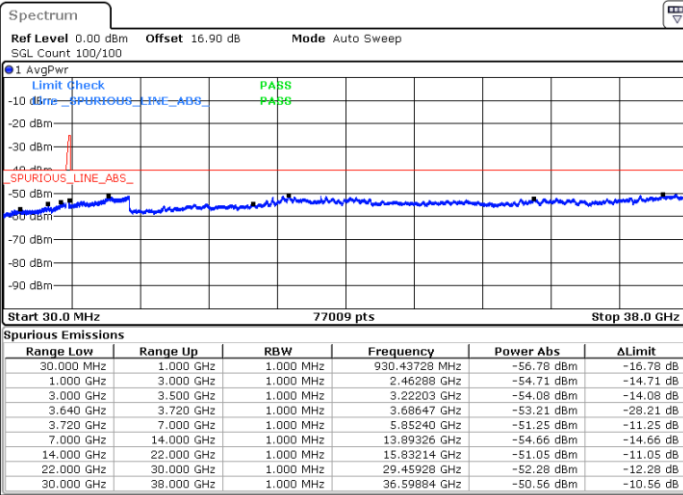

Date: 29.OCT.2020 19:46:19

LTE Band 48C / 20MHz+20MHz

16QAM

Highest Channel / 1RB0 and 1RB99

Highest Channel / 1RB99 and 1RB0

Date: 29.OCT.2020 20:54:00

Date: 29.OCT.2020 20:47:41

Highest Channel / FullIRB

N/A

Date: 29.OCT.2020 20:57:48

LTE Band 48C / 5MHz+20MHz

64QAM

Lowest Channel / 1RB0 and 1RB99

Lowest Channel / 1RB24 and 1RB0

Date: 30.OCT.2020 23:06:50

Date: 30.OCT.2020 23:00:32

Lowest Channel / FullRB

N/A

Date: 30.OCT.2020 23:08:05

LTE Band 48C / 5MHz+20MHz

64QAM

Middle Channel / 1RB0 and 1RB9

Middle Channel / 1RB24 and 1RB0

Date: 31.OCT.2020 00:03:01

Date: 31.OCT.2020 00:09:18

Middle Channel / FullRB

N/A

Date: 31.OCT.2020 00:01:45

LTE Band 48C / 5MHz+20MHz

64QAM

Highest Channel / 1RB0 and 1RB99

Highest Channel / 1RB24 and 1RB0