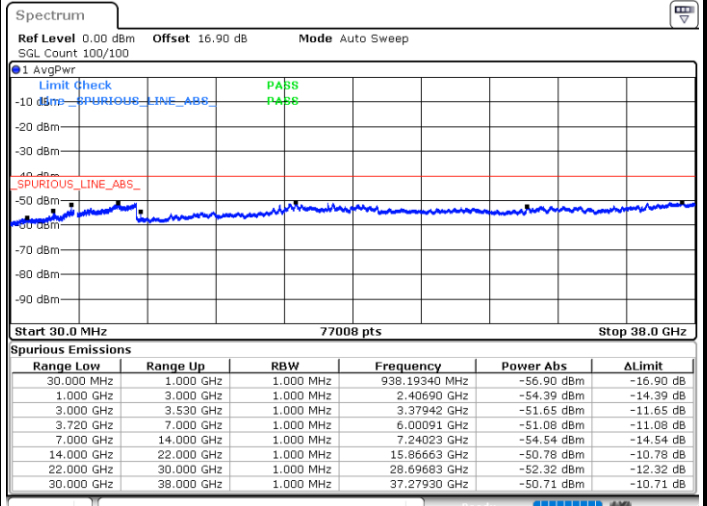

LTE Band 48C / 10MHz+20MHz

16QAM

Lowest Channel / 1RB0 and 1RB99

Lowest Channel / 1RB49 and 1RB0

Date: 30.OCT.2020 16:13:39

Date: 30.OCT.2020 16:09:53

Lowest Channel / FullRB

N/A

Date: 30.OCT.2020 16:19:57

LTE Band 48C / 10MHz+20MHz

16QAM

Middle Channel / 1RB0 and 1RB9

Middle Channel / 1RB49 and 1RB0

Date: 30.OCT.2020 17:32:35

Date: 30.OCT.2020 17:15:26

Middle Channel / FullRB

N/A

Date: 30.OCT.2020 17:01:53

LTE Band 48C / 10MHz+20MHz

16QAM

Highest Channel / 1RB0 and 1RB99

Highest Channel / 1RB49 and 1RB0

Date: 30.OCT.2020 18:12:14

Date: 30.OCT.2020 18:05:55

Highest Channel / FullIRB

N/A

Date: 30.OCT.2020 18:16:02

LTE Band 48C / 15MHz+20MHz

16QAM

Lowest Channel / 1RB0 and 1RB99

Lowest Channel / 1RB74 and 1RB0

Date: 30.OCT.2020 01:07:24