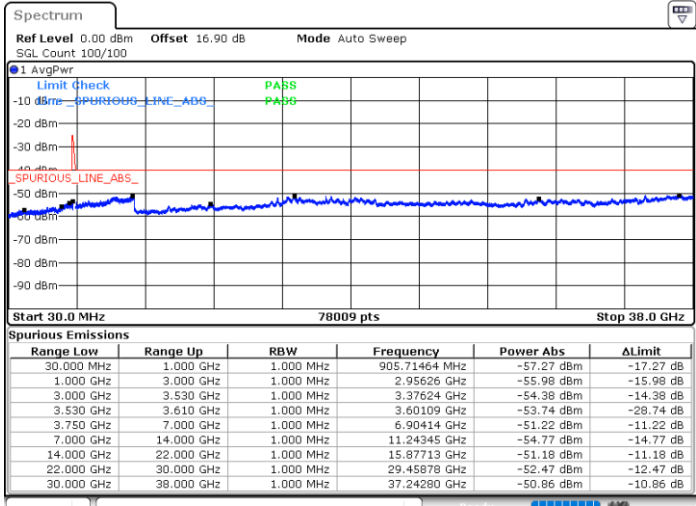

Date: 29.OCT.2020 22:02:29

Date: 29.OCT.2020 21:58:42

Lowest Channel / FullIRB

N/A

Date: 29.OCT.2020 22:08:47

LTE Band 48C / 20MHz+15MHz

16QAM

Middle Channel / 1RB0 and 1RB74

Middle Channel / 1RB99 and 1RB0

Date: 29.OCT.2020 23:10:44

Date: 29.OCT.2020 23:14:30

Middle Channel / FullRB

N/A

Date: 29.OCT.2020 23:04:26

LTE Band 48C / 20MHz+15MHz

16QAM

Highest Channel / 1RB0 and 1RB74

Highest Channel / 1RB99 and 1RB0

Date: 30.OCT.2020 00:07:15

Date: 30.OCT.2020 00:00:56

Highest Channel / FullRB

N/A

Date: 30.OCT.2020 00:11:03

LTE Band 48C / 20MHz+20MHz