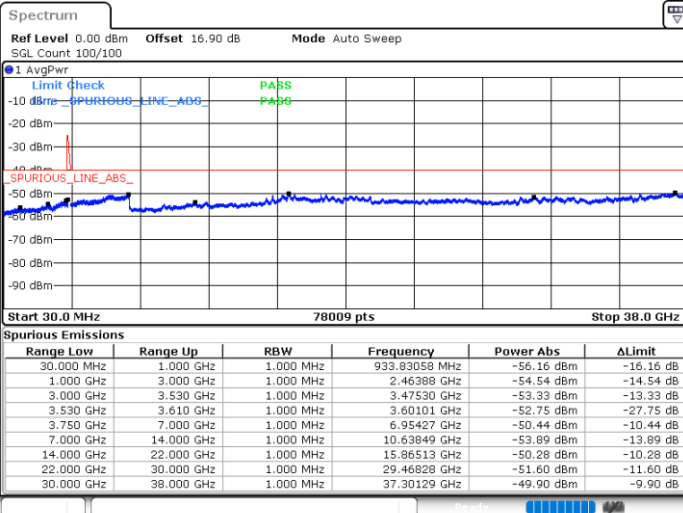

Date: 30.OCT.2020 01:03:38

Lowest Channel / FullIRB

N/A

Date: 30.OCT.2020 01:13:43

LTE Band 48C / 15MHz+20MHz

16QAM

Middle Channel / 1RB0 and 1RB9

Middle Channel / 1RB74 and 1RB0

Date: 30.OCT.2020 09:33:19

Date: 30.OCT.2020 09:37:05

Middle Channel / FullRB

N/A

Date: 30.OCT.2020 09:27:01

LTE Band 48C / 15MHz+20MHz

16QAM

Highest Channel / 1RB0 and 1RB99

Highest Channel / 1RB74 and 1RB0

Date: 30.OCT.2020 10:57:11

Date: 30.OCT.2020 10:50:51

Highest Channel / FullRB

N/A

Date: 30.OCT.2020 11:00:59

LTE Band 48C / 20MHz+5MHz

16QAM

Lowest Channel / 1RB0 and 1RB24

Lowest Channel / 1RB99 and 1RB0

Date: 30.OCT.2020 19:13:37

Date: 30.OCT.2020 19:09:50

Lowest Channel / FullIRB

N/A

Date: 30.OCT.2020 19:17:23

LTE Band 48C / 20MHz+5MHz