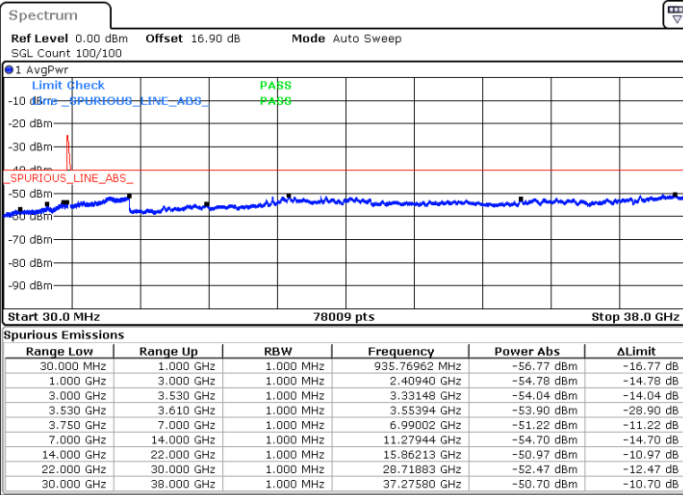

Date: 31.OCT.2020 01:04:08

Date: 31.OCT.2020 01:02:52

Highest Channel / FullRB

N/A

Date: 31.OCT.2020 01:10:28

LTE Band 48C / 10MHz+20MHz

64QAM

Lowest Channel / 1RB0 and 1RB99

Lowest Channel / 1RB49 and 1RB0

Date: 30.OCT.2020 16:14:55

Date: 30.OCT.2020 16:08:37

Lowest Channel / FullIRB

N/A

Date: 30.OCT.2020 16:18:42

LTE Band 48C / 10MHz+20MHz

64QAM

Middle Channel / 1RB0 and 1RB9

Middle Channel / 1RB49 and 1RB0

Date: 30.OCT.2020 17:06:55

Date: 30.OCT.2020 17:16:42

Middle Channel / FullRB

N/A

Date: 30.OCT.2020 17:03:08

LTE Band 48C / 10MHz+20MHz

64QAM

Highest Channel / 1RB0 and 1RB99

Highest Channel / 1RB49 and 1RB0

Date: 30.OCT.2020 18:10:58

Date: 30.OCT.2020 18:07:11

Highest Channel / FullRB

N/A

Date: 30.OCT.2020 18:17:18