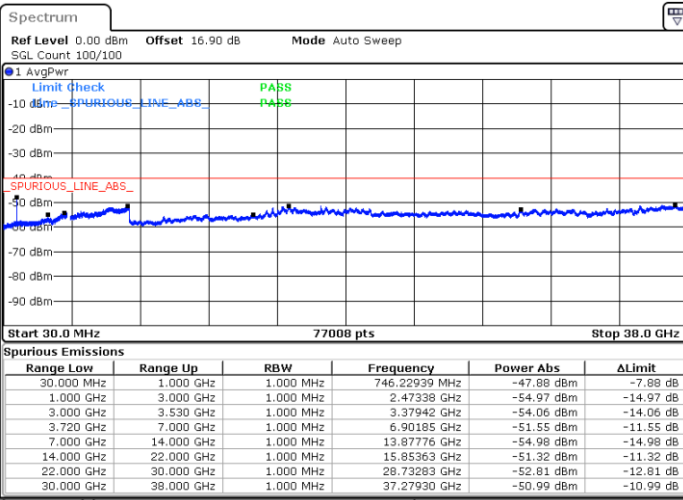

Highest Channel / FullIRB

N/A

Date: 30.OCT.2020 18:16:02

LTE Band 48C / 15MHz+20MHz

16QAM

Lowest Channel / 1RB0 and 1RB99

Lowest Channel / 1RB74 and 1RB0

Date: 30.OCT.2020 01:07:24

Date: 30.OCT.2020 01:03:38

Lowest Channel / FullIRB

N/A

Date: 30.OCT.2020 01:13:43

LTE Band 48C / 15MHz+20MHz

16QAM

Middle Channel / 1RB0 and 1RB9

Middle Channel / 1RB74 and 1RB0

Date: 30.OCT.2020 09:33:19

Date: 30.OCT.2020 09:37:05

Middle Channel / FullRB

N/A

Date: 30.OCT.2020 09:27:01

LTE Band 48C / 15MHz+20MHz

16QAM

Highest Channel / 1RB0 and 1RB99

Highest Channel / 1RB74 and 1RB0

Date: 30.OCT.2020 10:57:11

Date: 30.OCT.2020 10:50:51

Highest Channel / FullRB

N/A

Date: 30.OCT.2020 11:00:59

LTE Band 48C / 20MHz+5MHz

16QAM