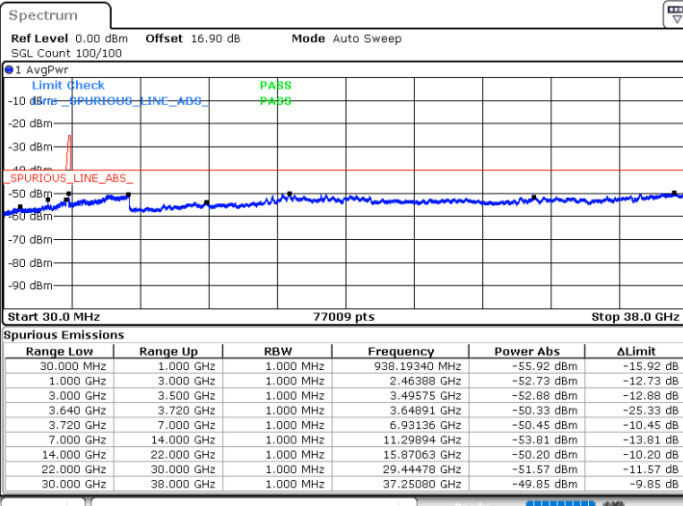

Date: 30.OCT.2020 20:35:42

Date: 30.OCT.2020 20:41:59

Middle Channel / FullRB

N/A

Date: 30.OCT.2020 20:34:27

LTE Band 48C / 20MHz+5MHz

64QAM

Highest Channel / 1RB0 and 1RB24

Highest Channel / 1RB99 and 1RB0

Date: 30.OCT.2020 21:40:34

Date: 30.OCT.2020 21:39:18

Highest Channel / FullRB

N/A

Date: 30.OCT.2020 21:46:53

LTE Band 48C / 20MHz+10MHz

64QAM

Lowest Channel / 1RB0 and 1RB49

Lowest Channel / 1RB99 and 1RB0

Date: 30.OCT.2020 12:22:14

Date: 30.OCT.2020 12:15:56

Lowest Channel / FullIRB

N/A

Date: 30.OCT.2020 12:26:01

LTE Band 48C / 20MHz+10MHz