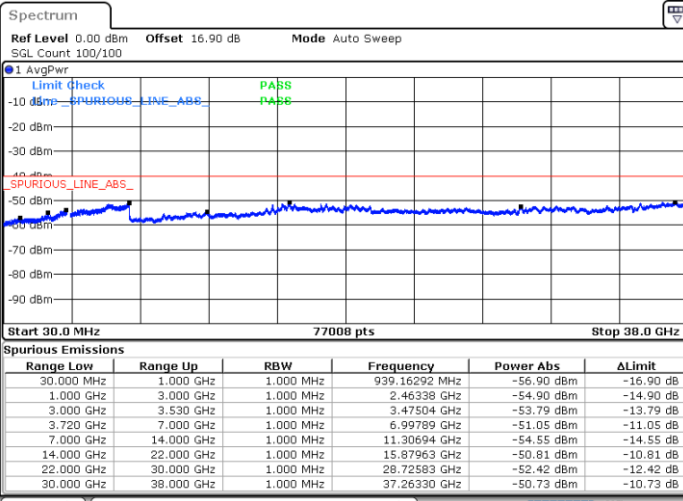

Highest Channel / FullRB

N/A

Date: 30.OCT.2020 11:02:15

LTE Band 48C / 20MHz+5MHz

64QAM

Lowest Channel / 1RB0 and 1RB24

Lowest Channel / 1RB99 and 1RB0

Date: 30.OCT.2020 19:14:52

Date: 30.OCT.2020 19:08:35

Lowest Channel / FullRB

N/A

Date: 30.OCT.2020 19:16:08

LTE Band 48C / 20MHz+5MHz

64QAM

Middle Channel / 1RB0 and 1RB24

Middle Channel / 1RB99 and 1RB0

Date: 30.OCT.2020 20:35:42

Date: 30.OCT.2020 20:41:59

Middle Channel / FullRB

N/A

Date: 30.OCT.2020 20:34:27

LTE Band 48C / 20MHz+5MHz

64QAM

Highest Channel / 1RB0 and 1RB24

Highest Channel / 1RB99 and 1RB0

Date: 30.OCT.2020 21:40:34

Date: 30.OCT.2020 21:39:18

Highest Channel / FullRB

N/A

Date: 30.OCT.2020 21:46:53

LTE Band 48C / 20MHz+10MHz

64QAM