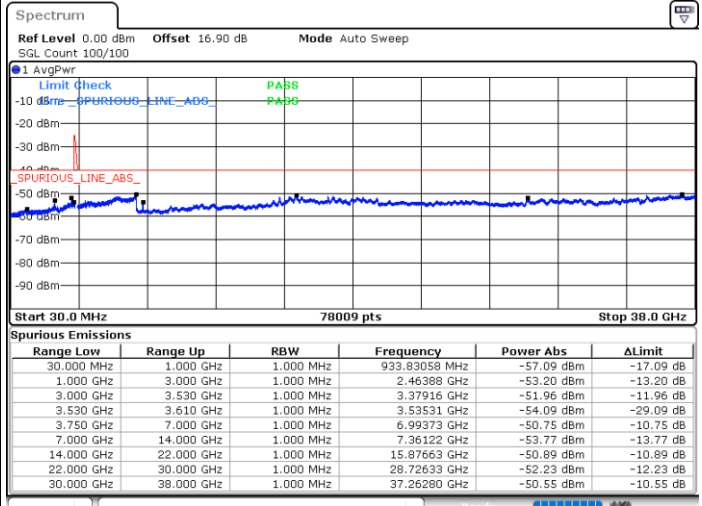

N/A

Date: 30.OCT.2020 17:01:53

LTE Band 48C / 10MHz+20MHz

16QAM

Highest Channel / 1RB0 and 1RB99

Highest Channel / 1RB49 and 1RB0

Date: 30.OCT.2020 18:12:14

Date: 30.OCT.2020 18:05:55

Highest Channel / FullIRB

N/A

Date: 30.OCT.2020 18:16:02

LTE Band 48C / 15MHz+20MHz

16QAM

Lowest Channel / 1RB0 and 1RB99

Lowest Channel / 1RB74 and 1RB0

Date: 30.OCT.2020 01:07:24

Date: 30.OCT.2020 01:03:38

Lowest Channel / FullIRB

N/A

Date: 30.OCT.2020 01:13:43

LTE Band 48C / 15MHz+20MHz

16QAM

Middle Channel / 1RB0 and 1RB9

Middle Channel / 1RB74 and 1RB0