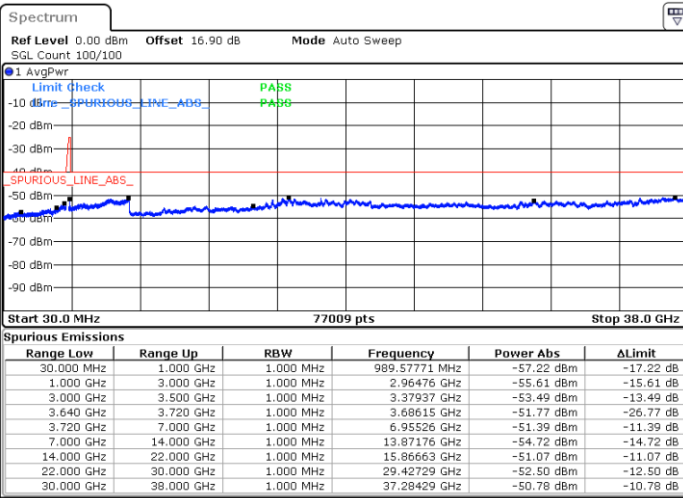

64QAM

Highest Channel / 1RB0 and 1RB99

Highest Channel / 1RB49 and 1RB0

Date: 30.OCT.2020 18:10:58

Date: 30.OCT.2020 18:07:11

Highest Channel / FullRB

N/A

Date: 30.OCT.2020 18:17:18

LTE Band 48C / 15MHz+20MHz

64QAM

Lowest Channel / 1RB0 and 1RB99

Lowest Channel / 1RB74 and 1RB0

Date: 30.OCT.2020 01:08:40

Date: 30.OCT.2020 01:02:22

Lowest Channel / FullIRB

N/A

Date: 30.OCT.2020 01:12:27

LTE Band 48C / 15MHz+20MHz

64QAM

Middle Channel / 1RB0 and 1RB9

Middle Channel / 1RB74 and 1RB0

Date: 30.OCT.2020 09:32:04

Date: 30.OCT.2020 09:38:21

Middle Channel / FullRB

N/A

Date: 30.OCT.2020 09:28:17

LTE Band 48C / 15MHz+20MHz

64QAM

Highest Channel / 1RB0 and 1RB99

Highest Channel / 1RB74 and 1RB0

Date: 30.OCT.2020 10:55:55

Date: 30.OCT.2020 10:52:07