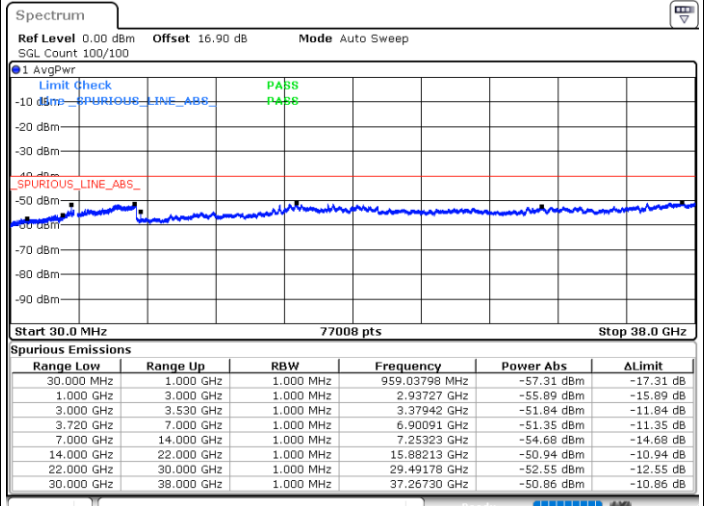

Date: 30.OCT.2020 15:04:59

Highest Channel / FullRB

N/A

Date: 30.OCT.2020 15:15:06

LTE Band 48C / 20MHz+15MHz

16QAM

Lowest Channel / 1RB0 and 1RB74

Lowest Channel / 1RB99 and 1RB0

Date: 29.OCT.2020 22:02:29

Date: 29.OCT.2020 21:58:42

Lowest Channel / FullIRB

N/A

Date: 29.OCT.2020 22:08:47

LTE Band 48C / 20MHz+15MHz

16QAM

Middle Channel / 1RB0 and 1RB74

Middle Channel / 1RB99 and 1RB0

Date: 29.OCT.2020 23:10:44

Date: 29.OCT.2020 23:14:30

Middle Channel / FullRB

N/A

Date: 29.OCT.2020 23:04:26

LTE Band 48C / 20MHz+15MHz

16QAM

Highest Channel / 1RB0 and 1RB74

Highest Channel / 1RB99 and 1RB0

Date: 30.OCT.2020 00:07:15

Date: 30.OCT.2020 00:00:56

Highest Channel / FullRB

N/A

Date: 30.OCT.2020 00:11:03

LTE Band 48C / 20MHz+20MHz