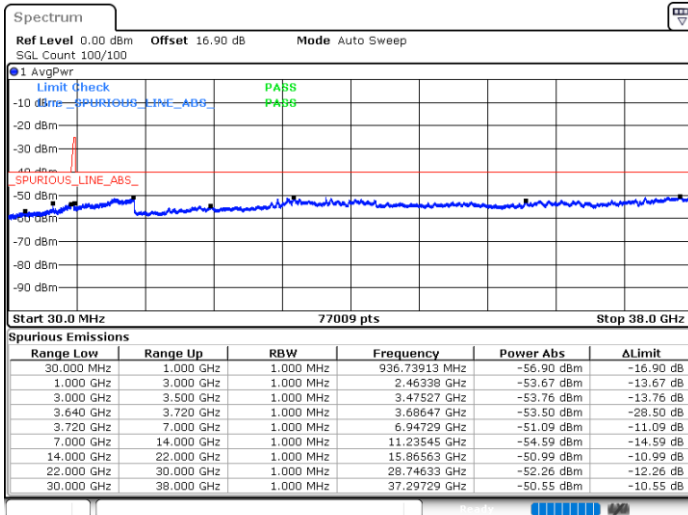

Date: 30.OCT.2020 09:33:19

Date: 30.OCT.2020 09:37:05

Middle Channel / FullRB

N/A

Date: 30.OCT.2020 09:27:01

LTE Band 48C / 15MHz+20MHz

16QAM

Highest Channel / 1RB0 and 1RB99

Highest Channel / 1RB74 and 1RB0

Date: 30.OCT.2020 10:57:11

Date: 30.OCT.2020 10:50:51

Highest Channel / FullRB

N/A

Date: 30.OCT.2020 11:00:59

LTE Band 48C / 20MHz+5MHz

16QAM

Lowest Channel / 1RB0 and 1RB24

Lowest Channel / 1RB99 and 1RB0

Date: 30.OCT.2020 19:13:37

Date: 30.OCT.2020 19:09:50

Lowest Channel / FullIRB

N/A

Date: 30.OCT.2020 19:17:23

LTE Band 48C / 20MHz+5MHz