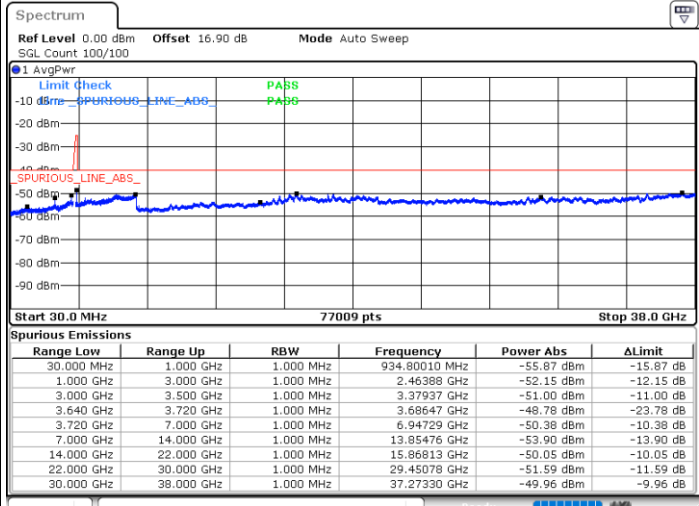

Date: 30.OCT.2020 20:35:42

Date: 30.OCT.2020 20:41:59

Middle Channel / FullRB

N/A

Date: 30.OCT.2020 20:34:27

LTE Band 48C / 20MHz+5MHz

64QAM

Highest Channel / 1RB0 and 1RB24

Highest Channel / 1RB99 and 1RB0

Date: 30.OCT.2020 21:40:34

Date: 30.OCT.2020 21:39:18

Highest Channel / FullRB

N/A

Date: 30.OCT.2020 21:46:53

LTE Band 48C / 20MHz+10MHz

64QAM

Lowest Channel / 1RB0 and 1RB49

Lowest Channel / 1RB99 and 1RB0

Date: 30.OCT.2020 12:22:14

Date: 30.OCT.2020 12:15:56

Lowest Channel / FullIRB

N/A

Date: 30.OCT.2020 12:26:01

LTE Band 48C / 20MHz+10MHz