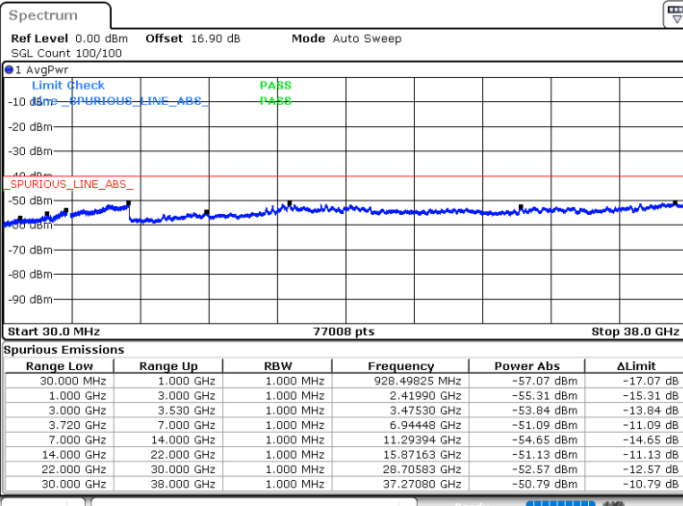

Highest Channel / 1RB0 and 1RB74

Highest Channel / 1RB99 and 1RB0

Date: 30.OCT.2020 00:07:15

Date: 30.OCT.2020 00:00:56

Highest Channel / FullRB

N/A

Date: 30.OCT.2020 00:11:03

LTE Band 48C / 20MHz+20MHz

16QAM

Lowest Channel / 1RB0 and 1RB99

Lowest Channel / 1RB99 and 1RB0

Date: 29.OCT.2020 17:54:14

Date: 29.OCT.2020 17:50:27

Lowest Channel / FullIRB

N/A

Date: 29.OCT.2020 18:00:32

LTE Band 48C / 20MHz+20MHz

16QAM

MiddleChannel / 1RB0 and 1RB99

Middle Channel / 1RB99 and 1RB0

Date: 29.OCT.2020 19:52:37

Date: 29.OCT.2020 19:56:24

Middle Channel / FullIRB

N/A

Date: 29.OCT.2020 19:46:19

LTE Band 48C / 20MHz+20MHz

16QAM

Highest Channel / 1RB0 and 1RB99

Highest Channel / 1RB99 and 1RB0

Date: 29.OCT.2020 20:54:00

Date: 29.OCT.2020 20:47:41

Highest Channel / FullIRB