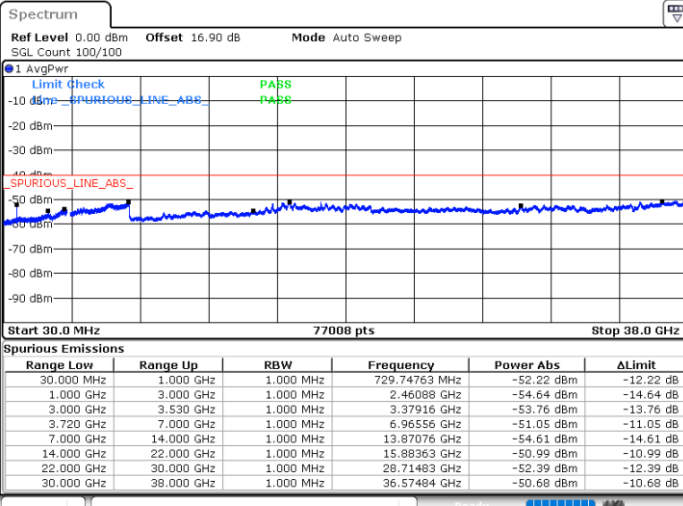

Date: 30.OCT.2020 21:45:37

LTE Band 48C / 20MHz+10MHz

16QAM

Lowest Channel / 1RB0 and 1RB49

Lowest Channel / 1RB99 and 1RB0

Date: 30.OCT.2020 12:20:58

Date: 30.OCT.2020 12:17:12

Lowest Channel / FullRB

N/A

Date: 30.OCT.2020 12:27:17

LTE Band 48C / 20MHz+10MHz

16QAM

Middle Channel / 1RB0 and 1RB49

Middle Channel / 1RB99 and 1RB0

Date: 30.OCT.2020 14:24:03

Date: 30.OCT.2020 14:27:49

Middle Channel / FullRB

N/A

Date: 30.OCT.2020 14:17:46

LTE Band 48C / 20MHz+10MHz

16QAM

Highest Channel / 1RB0 and 1RB49

Highest Channel / 1RB99 and 1RB0

Date: 30.OCT.2020 15:11:18

Date: 30.OCT.2020 15:04:59

Highest Channel / FullRB

N/A

Date: 30.OCT.2020 15:15:06

LTE Band 48C / 20MHz+15MHz

16QAM

Lowest Channel / 1RB0 and 1RB74

Lowest Channel / 1RB99 and 1RB0