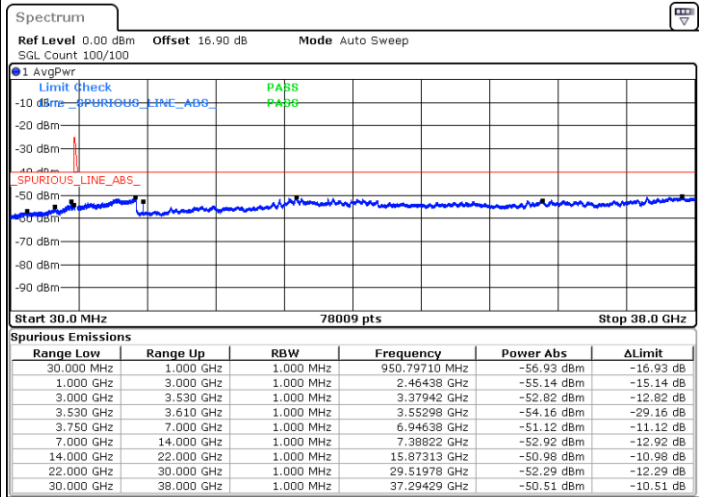

Lowest Channel / 1RB0 and 1RB24

Lowest Channel / 1RB99 and 1RB0

Date: 30.OCT.2020 19:13:37

Date: 30.OCT.2020 19:09:50

Lowest Channel / FullIRB

N/A

Date: 30.OCT.2020 19:17:23

LTE Band 48C / 20MHz+5MHz

LTE Band 48C / 20MHz+5MHz

16QAM

Highest Channel / 1RB0 and 1RB24

Highest Channel / 1RB99 and 1RB0

Date: 30.OCT.2020 21:41:50

Date: 30.OCT.2020 21:38:02

Highest Channel / FullRB

N/A

Date: 30.OCT.2020 21:45:37

LTE Band 48C / 20MHz+10MHz

16QAM

Lowest Channel / 1RB0 and 1RB49

Lowest Channel / 1RB99 and 1RB0

Date: 30.OCT.2020 12:20:58

Date: 30.OCT.2020 12:17:12

Lowest Channel / FullRB