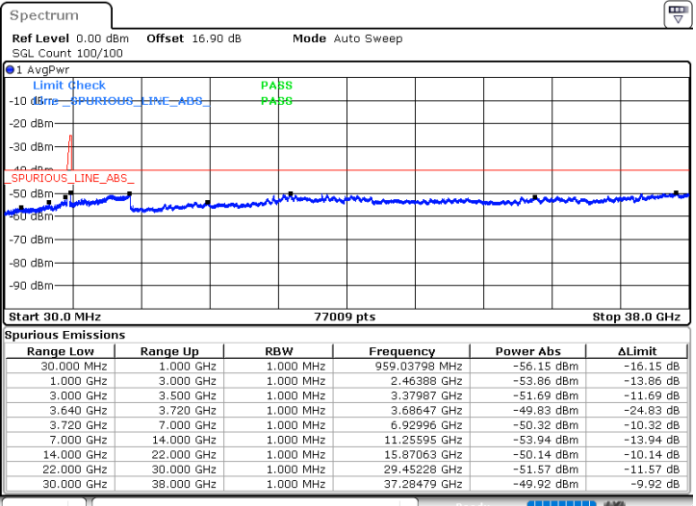

LTE Band 48C / 20MHz+5MHz

16QAM

Highest Channel / 1RB0 and 1RB24

Highest Channel / 1RB99 and 1RB0

Date: 30.OCT.2020 21:41:50

Date: 30.OCT.2020 21:38:02

Highest Channel / FullRB

N/A

Date: 30.OCT.2020 21:45:37

LTE Band 48C / 20MHz+10MHz

16QAM

Lowest Channel / 1RB0 and 1RB49

Lowest Channel / 1RB99 and 1RB0

Date: 30.OCT.2020 12:20:58

Date: 30.OCT.2020 12:17:12

Lowest Channel / FullRB

N/A

Date: 30.OCT.2020 12:27:17

LTE Band 48C / 20MHz+10MHz

16QAM

Middle Channel / 1RB0 and 1RB49

Middle Channel / 1RB99 and 1RB0

Date: 30.OCT.2020 14:24:03

Date: 30.OCT.2020 14:27:49

Middle Channel / FullRB

N/A

Date: 30.OCT.2020 14:17:46

LTE Band 48C / 20MHz+10MHz

16QAM

Highest Channel / 1RB0 and 1RB49

Highest Channel / 1RB99 and 1RB0

Date: 30.OCT.2020 15:11:18