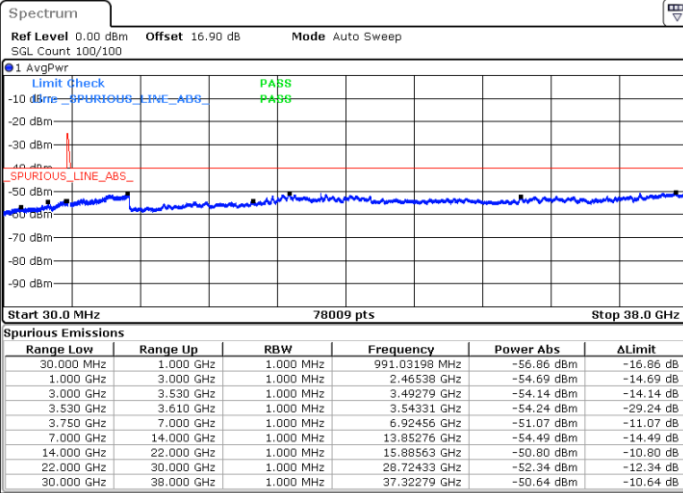

Highest Channel / 1RB99 and 1RB0

Date: 30.OCT.2020 21:40:34

Date: 30.OCT.2020 21:39:18

Highest Channel / FullRB

N/A

Date: 30.OCT.2020 21:46:53

LTE Band 48C / 20MHz+10MHz

64QAM

Lowest Channel / 1RB0 and 1RB49

Lowest Channel / 1RB99 and 1RB0

Date: 30.OCT.2020 12:22:14

Date: 30.OCT.2020 12:15:56

Lowest Channel / FullIRB

N/A

Date: 30.OCT.2020 12:26:01

LTE Band 48C / 20MHz+10MHz

64QAM

Middle Channel / 1RB0 and 1RB49

Middle Channel / 1RB99 and 1RB0

Date: 30.OCT.2020 14:22:48

Date: 30.OCT.2020 14:29:05

Middle Channel / FullRB

N/A

Date: 30.OCT.2020 14:19:01

LTE Band 48C / 20MHz+10MHz

64QAM

Highest Channel / 1RB0 and 1RB49

Highest Channel / 1RB99 and 1RB0

Date: 30.OCT.2020 15:10:02

Date: 30.OCT.2020 15:06:15

Highest Channel / FullRB

N/A