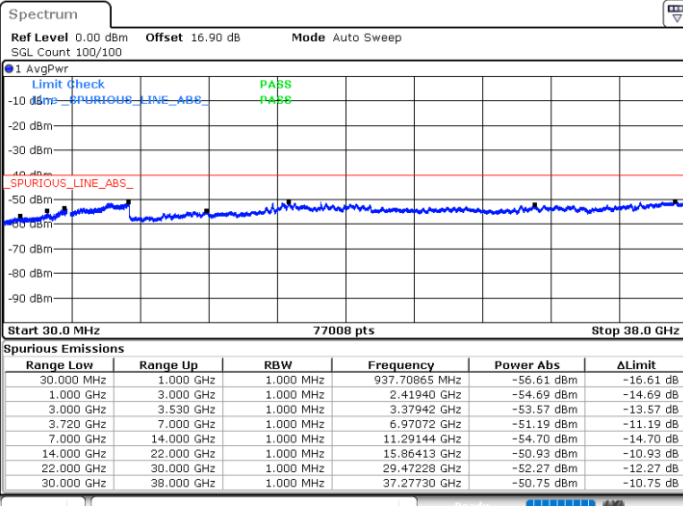

Date: 31.OCT.2020 01:04:08

Date: 31.OCT.2020 01:02:52

Highest Channel / FullRB

N/A

Date: 31.OCT.2020 01:10:28

LTE Band 48C / 10MHz+20MHz

64QAM

Lowest Channel / 1RB0 and 1RB99

Lowest Channel / 1RB49 and 1RB0

Date: 30.OCT.2020 16:14:55

Date: 30.OCT.2020 16:08:37

Lowest Channel / FullIRB

N/A

Date: 30.OCT.2020 16:18:42

LTE Band 48C / 10MHz+20MHz

64QAM

Middle Channel / 1RB0 and 1RB9

Middle Channel / 1RB49 and 1RB0

Date: 30.OCT.2020 17:06:55

Date: 30.OCT.2020 17:16:42

Middle Channel / FullRB

N/A

Date: 30.OCT.2020 17:03:08

LTE Band 48C / 10MHz+20MHz

64QAM

Highest Channel / 1RB0 and 1RB99

Highest Channel / 1RB49 and 1RB0

Date: 30.OCT.2020 18:10:58

Date: 30.OCT.2020 18:07:11

Highest Channel / FullRB

N/A

Date: 30.OCT.2020 18:17:18