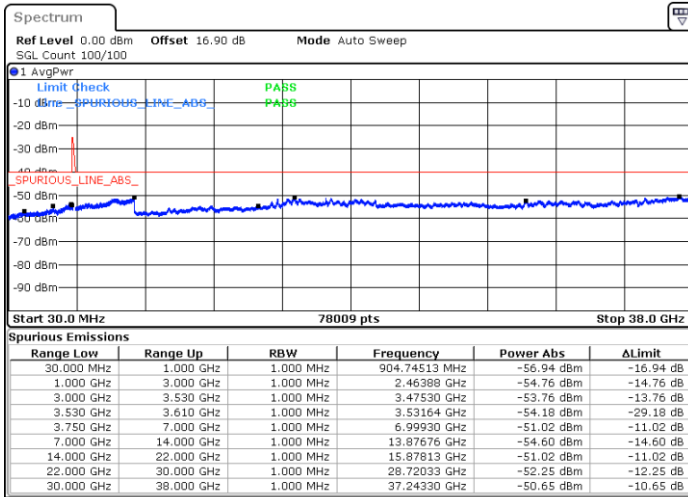

Lowest Channel / 1RB0 and 1RB24

Lowest Channel / 1RB99 and 1RB0

Date: 30.OCT.2020 19:13:37

Date: 30.OCT.2020 19:09:50

Lowest Channel / FullIRB

N/A

Date: 30.OCT.2020 19:17:23

LTE Band 48C / 20MHz+5MHz

16QAM

Middle Channel / 1RB0 and 1RB24

Middle Channel / 1RB99 and 1RB0

Date: 30.OCT.2020 20:36:58

Date: 30.OCT.2020 20:40:44

Middle Channel / FullRB

N/A

Date: 30.OCT.2020 20:33:12

LTE Band 48C / 20MHz+5MHz

16QAM

Highest Channel / 1RB0 and 1RB24

Highest Channel / 1RB99 and 1RB0

Date: 30.OCT.2020 21:41:50

Date: 30.OCT.2020 21:38:02

Highest Channel / FullRB

N/A

Date: 30.OCT.2020 21:45:37

LTE Band 48C / 20MHz+10MHz

16QAM

Lowest Channel / 1RB0 and 1RB49

Lowest Channel / 1RB99 and 1RB0

Date: 30.OCT.2020 12:20:58

Date: 30.OCT.2020 12:17:12

Lowest Channel / FullRB