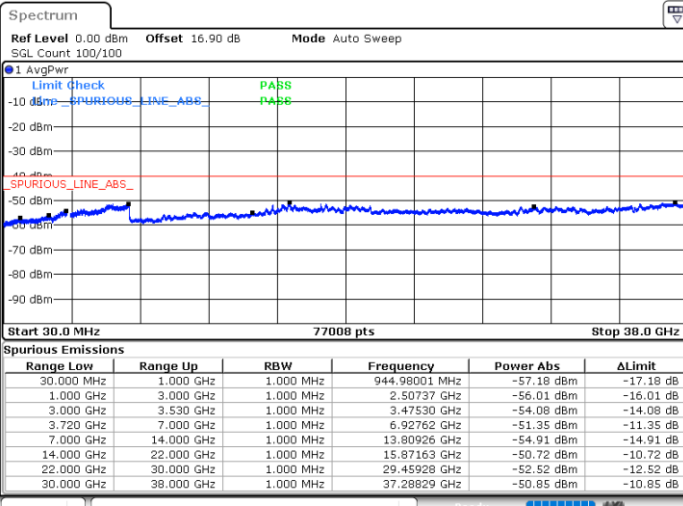

Date: 30.OCT.2020 15:04:59

Highest Channel / FullRB

N/A

Date: 30.OCT.2020 15:15:06

LTE Band 48C / 20MHz+15MHz

16QAM

Lowest Channel / 1RB0 and 1RB74

Lowest Channel / 1RB99 and 1RB0

Date: 29.OCT.2020 22:02:29

Date: 29.OCT.2020 21:58:42

Lowest Channel / FullIRB

N/A

Date: 29.OCT.2020 22:08:47

LTE Band 48C / 20MHz+15MHz

16QAM

Middle Channel / 1RB0 and 1RB74

Middle Channel / 1RB99 and 1RB0

Date: 29.OCT.2020 23:10:44

Date: 29.OCT.2020 23:14:30

Middle Channel / FullRB

N/A

Date: 29.OCT.2020 23:04:26

LTE Band 48C / 20MHz+15MHz

16QAM

Highest Channel / 1RB0 and 1RB74

Highest Channel / 1RB99 and 1RB0

Date: 30.OCT.2020 00:07:15

Date: 30.OCT.2020 00:00:56

Highest Channel / FullRB

N/A

Date: 30.OCT.2020 00:11:03

LTE Band 48C / 20MHz+20MHz