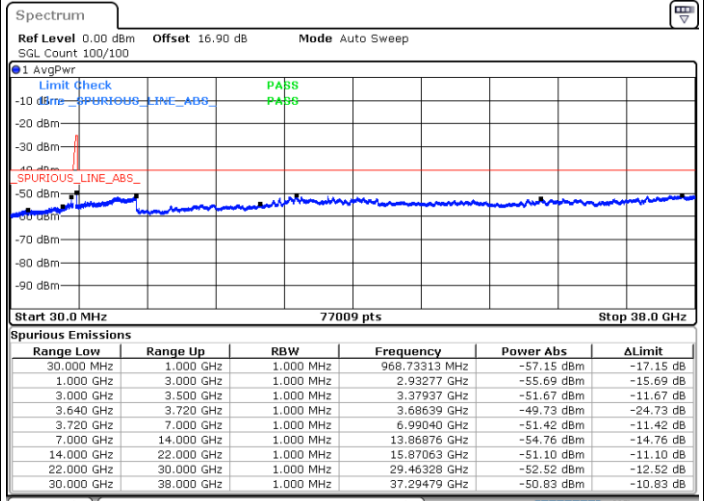

Middle Channel / 1RB99 and 1RB0

Date: 29.OCT.2020 23:10:44

Date: 29.OCT.2020 23:14:30

Middle Channel / FullRB

N/A

Date: 29.OCT.2020 23:04:26

LTE Band 48C / 20MHz+15MHz

16QAM

Highest Channel / 1RB0 and 1RB74

Highest Channel / 1RB99 and 1RB0

Date: 30.OCT.2020 00:07:15

Date: 30.OCT.2020 00:00:56

Highest Channel / FullRB

N/A

Date: 30.OCT.2020 00:11:03

LTE Band 48C / 20MHz+20MHz

16QAM

Lowest Channel / 1RB0 and 1RB99

Lowest Channel / 1RB99 and 1RB0

Date: 29.OCT.2020 17:54:14

Date: 29.OCT.2020 17:50:27

Lowest Channel / FullIRB

N/A

Date: 29.OCT.2020 18:00:32