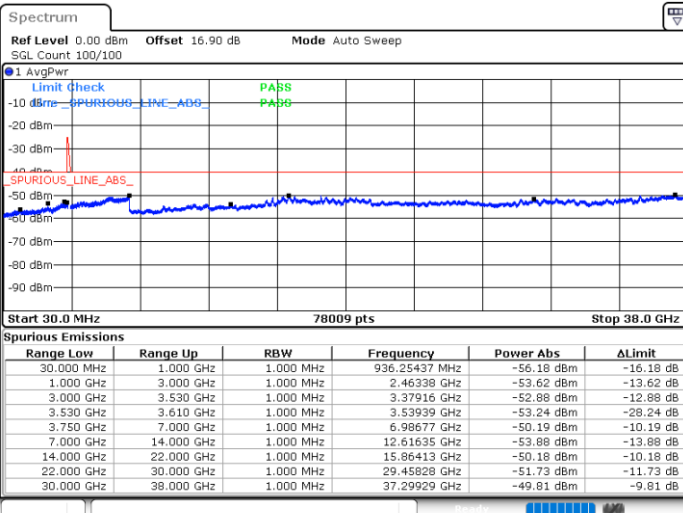

Date: 30.OCT.2020 09:33:19

Date: 30.OCT.2020 09:37:05

Middle Channel / FullRB

N/A

Date: 30.OCT.2020 09:27:01

LTE Band 48C / 15MHz+20MHz

16QAM

Highest Channel / 1RB0 and 1RB99

Highest Channel / 1RB74 and 1RB0

Date: 30.OCT.2020 10:57:11

Date: 30.OCT.2020 10:50:51

Highest Channel / FullRB

N/A

Date: 30.OCT.2020 11:00:59

LTE Band 48C / 20MHz+5MHz

16QAM

Lowest Channel / 1RB0 and 1RB24

Lowest Channel / 1RB99 and 1RB0

Date: 30.OCT.2020 19:13:37

Date: 30.OCT.2020 19:09:50

Lowest Channel / FullIRB

N/A

Date: 30.OCT.2020 19:17:23

LTE Band 48C / 20MHz+5MHz