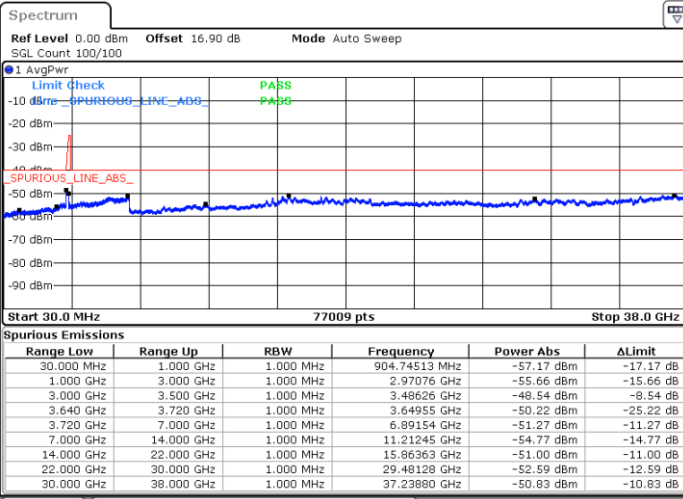

Lowest Channel / 1RB49 and 1RB0

Date: 30.OCT.2020 16:14:55

Date: 30.OCT.2020 16:08:37

Lowest Channel / FullIRB

N/A

Date: 30.OCT.2020 16:18:42

LTE Band 48C / 10MHz+20MHz

64QAM

Middle Channel / 1RB0 and 1RB9

Middle Channel / 1RB49 and 1RB0

Date: 30.OCT.2020 17:06:55

Date: 30.OCT.2020 17:16:42

Middle Channel / FullRB

N/A

Date: 30.OCT.2020 17:03:08

LTE Band 48C / 10MHz+20MHz

64QAM

Highest Channel / 1RB0 and 1RB99

Highest Channel / 1RB49 and 1RB0

Date: 30.OCT.2020 18:10:58

Date: 30.OCT.2020 18:07:11

Highest Channel / FullRB

N/A

Date: 30.OCT.2020 18:17:18

LTE Band 48C / 15MHz+20MHz

64QAM

Lowest Channel / 1RB0 and 1RB99

Lowest Channel / 1RB74 and 1RB0

Date: 30.OCT.2020 01:08:40

Date: 30.OCT.2020 01:02:22

Lowest Channel / FullIRB

N/A