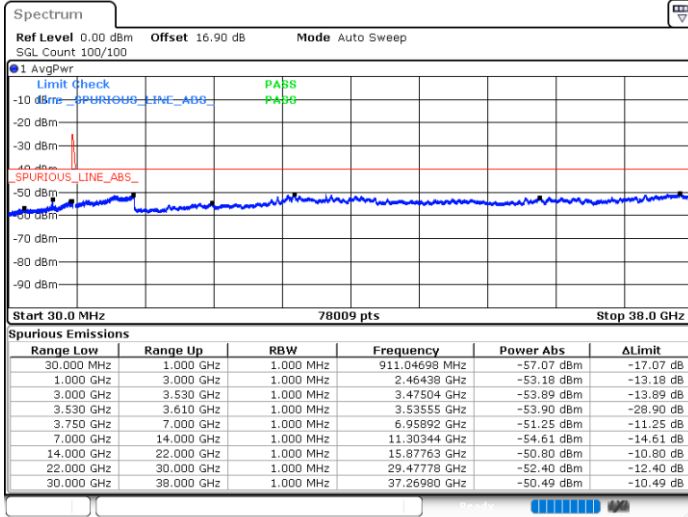

Date: 30.OCT.2020 16:19:57

LTE Band 48C / 10MHz+20MHz

16QAM

Middle Channel / 1RB0 and 1RB9

Middle Channel / 1RB49 and 1RB0

Date: 30.OCT.2020 17:32:35

Date: 30.OCT.2020 17:15:26

Middle Channel / FullRB

N/A

Date: 30.OCT.2020 17:01:53

LTE Band 48C / 10MHz+20MHz

16QAM

Highest Channel / 1RB0 and 1RB99

Highest Channel / 1RB49 and 1RB0

Date: 30.OCT.2020 18:12:14

Date: 30.OCT.2020 18:05:55

Highest Channel / FullIRB

N/A

Date: 30.OCT.2020 18:16:02

LTE Band 48C / 15MHz+20MHz

16QAM

Lowest Channel / 1RB0 and 1RB99

Lowest Channel / 1RB74 and 1RB0

Date: 30.OCT.2020 01:07:24

Date: 30.OCT.2020 01:03:38

Lowest Channel / FullIRB

N/A

Date: 30.OCT.2020 01:13:43

LTE Band 48C / 15MHz+20MHz

16QAM

Middle Channel / 1RB0 and 1RB9

Middle Channel / 1RB74 and 1RB0