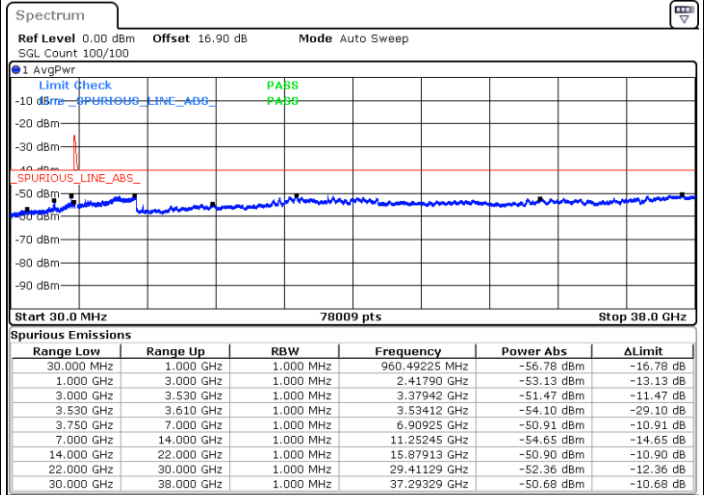

Date: 31.OCT.2020 01:04:08

Date: 31.OCT.2020 01:02:52

Highest Channel / FullRB

N/A

Date: 31.OCT.2020 01:10:28

LTE Band 48C / 10MHz+20MHz

64QAM

Lowest Channel / 1RB0 and 1RB99

Lowest Channel / 1RB49 and 1RB0

Date: 30.OCT.2020 16:14:55

Date: 30.OCT.2020 16:08:37

Lowest Channel / FullIRB

N/A

Date: 30.OCT.2020 16:18:42

LTE Band 48C / 10MHz+20MHz

64QAM

Middle Channel / 1RB0 and 1RB9

Middle Channel / 1RB49 and 1RB0

Date: 30.OCT.2020 17:06:55

Date: 30.OCT.2020 17:16:42

Middle Channel / FullRB

N/A

Date: 30.OCT.2020 17:03:08

LTE Band 48C / 10MHz+20MHz

64QAM

Highest Channel / 1RB0 and 1RB99

Highest Channel / 1RB49 and 1RB0

Date: 30.OCT.2020 18:10:58

Date: 30.OCT.2020 18:07:11

Highest Channel / FullRB

N/A

Date: 30.OCT.2020 18:17:18