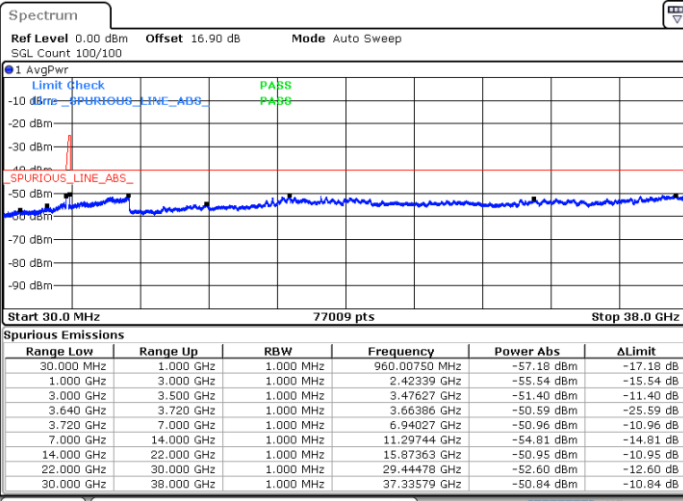

Highest Channel / 1RB0 and 1RB74

Highest Channel / 1RB99 and 1RB0

Date: 30.OCT.2020 00:07:15

Date: 30.OCT.2020 00:00:56

Highest Channel / FullRB

N/A

Date: 30.OCT.2020 00:11:03

LTE Band 48C / 20MHz+20MHz

16QAM

Lowest Channel / 1RB0 and 1RB99

Lowest Channel / 1RB99 and 1RB0

Date: 29.OCT.2020 17:54:14

Date: 29.OCT.2020 17:50:27

Lowest Channel / FullIRB

N/A

Date: 29.OCT.2020 18:00:32