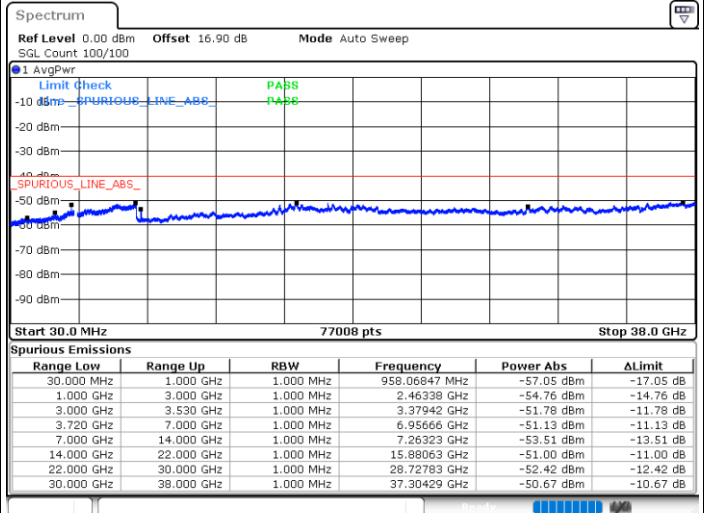

LTE Band 48C / 20MHz+5MHz

16QAM

Middle Channel / 1RB0 and 1RB24

Middle Channel / 1RB99 and 1RB0

Date: 30.OCT.2020 20:36:58

Date: 30.OCT.2020 20:40:44