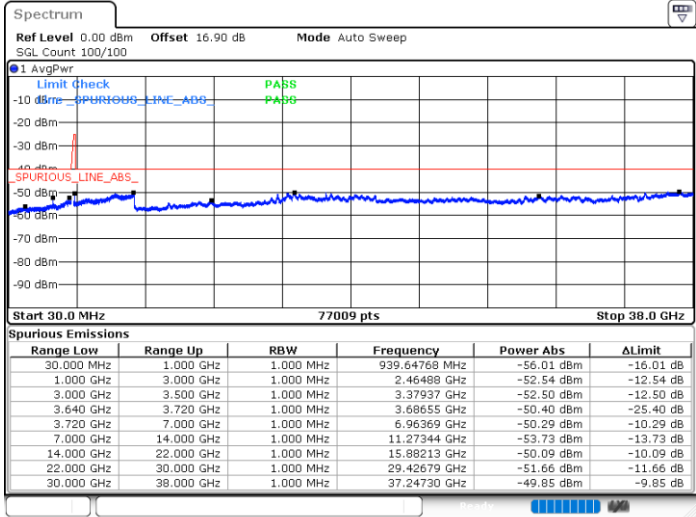

LTE Band 48C / 20MHz+5MHz

16QAM

Highest Channel / 1RB0 and 1RB24

Highest Channel / 1RB99 and 1RB0

Date: 30.OCT.2020 21:41:50

Date: 30.OCT.2020 21:38:02

Highest Channel / FullRB

N/A

Date: 30.OCT.2020 21:45:37

LTE Band 48C / 20MHz+10MHz

16QAM

Lowest Channel / 1RB0 and 1RB49

Lowest Channel / 1RB99 and 1RB0

Date: 30.OCT.2020 12:20:58

Date: 30.OCT.2020 12:17:12

Lowest Channel / FullRB

N/A

Date: 30.OCT.2020 12:27:17

LTE Band 48C / 20MHz+10MHz

16QAM

Middle Channel / 1RB0 and 1RB49

Middle Channel / 1RB99 and 1RB0

Date: 30.OCT.2020 14:24:03

Date: 30.OCT.2020 14:27:49

Middle Channel / FullRB

N/A

Date: 30.OCT.2020 14:17:46

LTE Band 48C / 20MHz+10MHz

16QAM

Highest Channel / 1RB0 and 1RB49

Highest Channel / 1RB99 and 1RB0

Date: 30.OCT.2020 15:11:18