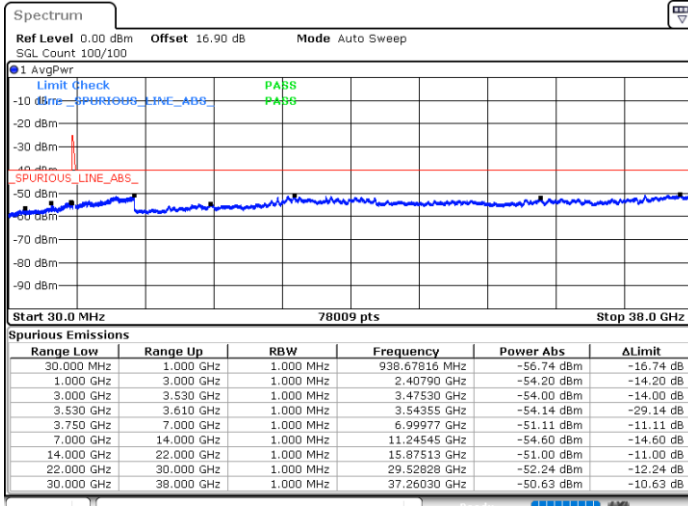

N/A

Date: 30.OCT.2020 17:01:53

LTE Band 48C / 10MHz+20MHz

16QAM

Highest Channel / 1RB0 and 1RB99

Highest Channel / 1RB49 and 1RB0

Date: 30.OCT.2020 18:12:14

Date: 30.OCT.2020 18:05:55

Highest Channel / FullIRB

N/A

Date: 30.OCT.2020 18:16:02

LTE Band 48C / 15MHz+20MHz

16QAM

Lowest Channel / 1RB0 and 1RB99

Lowest Channel / 1RB74 and 1RB0

Date: 30.OCT.2020 01:07:24