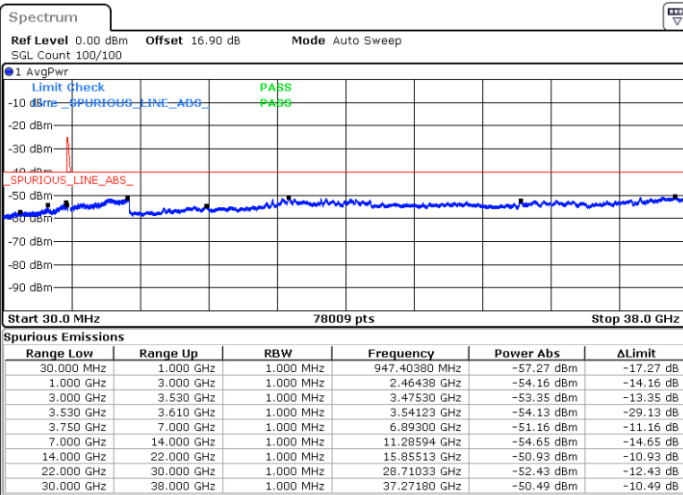

N/A

Date: 30.OCT.2020 12:27:17

LTE Band 48C / 20MHz+10MHz

16QAM

Middle Channel / 1RB0 and 1RB49

Middle Channel / 1RB99 and 1RB0

Date: 30.OCT.2020 14:24:03

Date: 30.OCT.2020 14:27:49

Middle Channel / FullRB

N/A

Date: 30.OCT.2020 14:17:46

LTE Band 48C / 20MHz+10MHz

16QAM

Highest Channel / 1RB0 and 1RB49

Highest Channel / 1RB99 and 1RB0

Date: 30.OCT.2020 15:11:18

Date: 30.OCT.2020 15:04:59

Highest Channel / FullRB

N/A

Date: 30.OCT.2020 15:15:06

LTE Band 48C / 20MHz+15MHz

16QAM

Lowest Channel / 1RB0 and 1RB74

Lowest Channel / 1RB99 and 1RB0

Date: 29.OCT.2020 22:02:29

Date: 29.OCT.2020 21:58:42

Lowest Channel / FullIRB

N/A

Date: 29.OCT.2020 22:08:47

LTE Band 48C / 20MHz+15MHz

16QAM

Middle Channel / 1RB0 and 1RB74