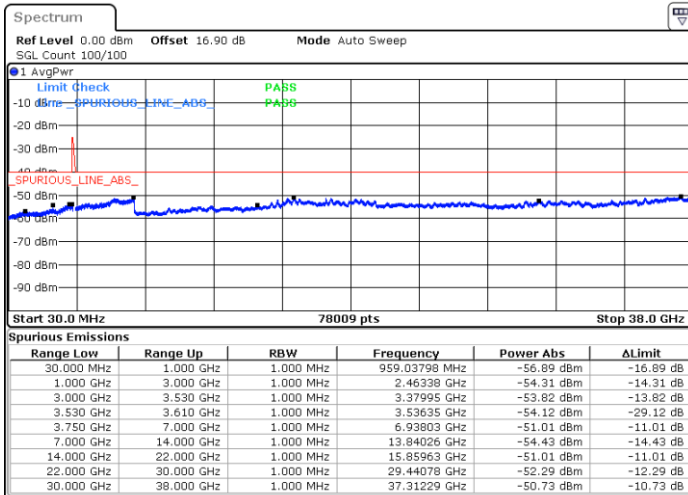

Lowest Channel / FullRB

N/A

Date: 30.OCT.2020 23:08:05

LTE Band 48C / 5MHz+20MHz

64QAM

Middle Channel / 1RB0 and 1RB9

Middle Channel / 1RB24 and 1RB0

Date: 31.OCT.2020 00:03:01

Date: 31.OCT.2020 00:09:18

Middle Channel / FullRB

N/A

Date: 31.OCT.2020 00:01:45

LTE Band 48C / 5MHz+20MHz

64QAM

Highest Channel / 1RB0 and 1RB99

Highest Channel / 1RB24 and 1RB0

Date: 31.OCT.2020 01:04:08

Date: 31.OCT.2020 01:02:52

Highest Channel / FullRB

N/A

Date: 31.OCT.2020 01:10:28

LTE Band 48C / 10MHz+20MHz

64QAM

Lowest Channel / 1RB0 and 1RB99

Lowest Channel / 1RB49 and 1RB0

Date: 30.OCT.2020 16:14:55

Date: 30.OCT.2020 16:08:37

Lowest Channel / FullIRB

N/A

Date: 30.OCT.2020 16:18:42

LTE Band 48C / 10MHz+20MHz

64QAM