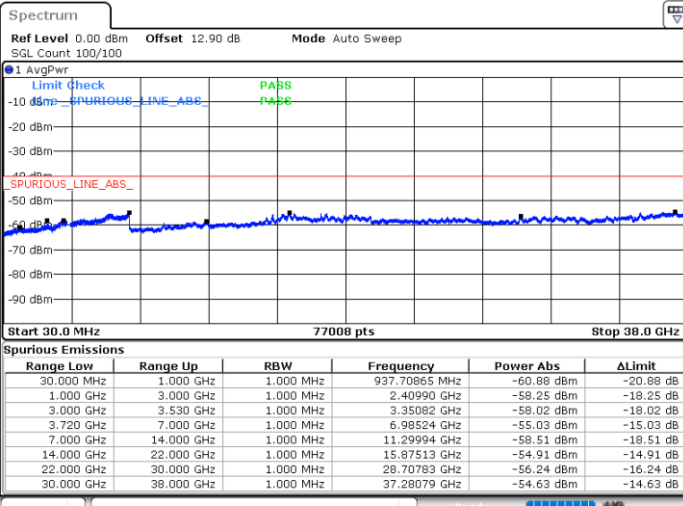

LTE Band 48C / 10MHz+20MHz

16QAM

Lowest Channel / 1RB0 and 1RB99

Lowest Channel / 1RB49 and 1RB0

Date: 30.OCT.2020 16:13:39

Date: 30.OCT.2020 16:09:53

Lowest Channel / FullRB

N/A

Date: 30.OCT.2020 16:19:57

LTE Band 48C / 10MHz+20MHz

16QAM

Middle Channel / 1RB0 and 1RB9

Middle Channel / 1RB49 and 1RB0

Date: 30.OCT.2020 17:32:35

Date: 30.OCT.2020 17:15:26

Middle Channel / FullRB

N/A

Date: 30.OCT.2020 17:01:53

LTE Band 48C / 10MHz+20MHz

16QAM

Highest Channel / 1RB0 and 1RB99

Highest Channel / 1RB49 and 1RB0

Date: 30.OCT.2020 18:12:14

Date: 30.OCT.2020 18:05:55

Highest Channel / FullIRB

N/A

Date: 30.OCT.2020 18:16:02

LTE Band 48C / 15MHz+20MHz

16QAM

Lowest Channel / 1RB0 and 1RB99

Lowest Channel / 1RB74 and 1RB0

Date: 30.OCT.2020 01:07:24