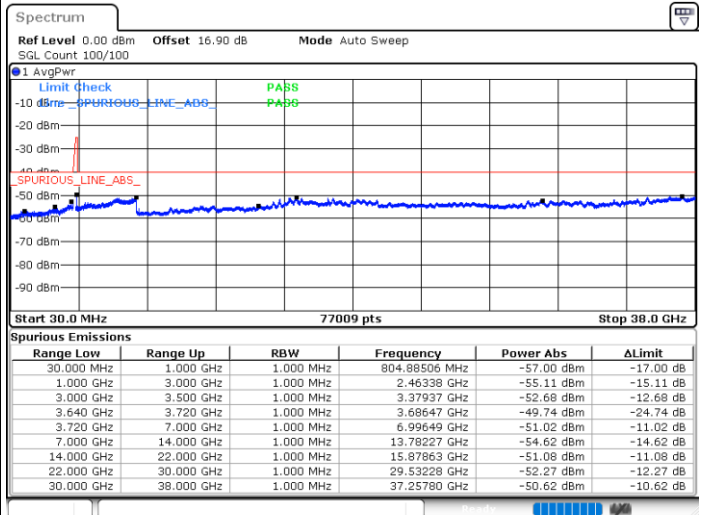

Date: 30.OCT.2020 09:33:19

Date: 30.OCT.2020 09:37:05

Middle Channel / FullRB

N/A

Date: 30.OCT.2020 09:27:01

LTE Band 48C / 15MHz+20MHz

16QAM

Highest Channel / 1RB0 and 1RB99

Highest Channel / 1RB74 and 1RB0

Date: 30.OCT.2020 10:57:11

Date: 30.OCT.2020 10:50:51

Highest Channel / FullRB

N/A

Date: 30.OCT.2020 11:00:59

LTE Band 48C / 20MHz+5MHz

16QAM

Lowest Channel / 1RB0 and 1RB24

Lowest Channel / 1RB99 and 1RB0

Date: 30.OCT.2020 19:13:37

Date: 30.OCT.2020 19:09:50

Lowest Channel / FullIRB

N/A

Date: 30.OCT.2020 19:17:23

LTE Band 48C / 20MHz+5MHz