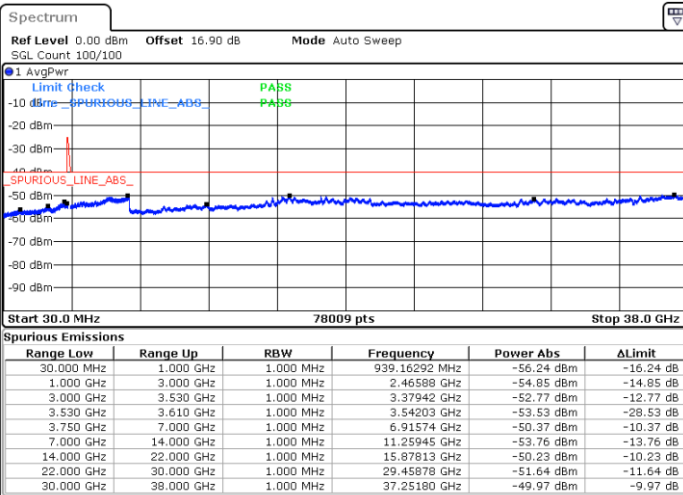

Date: 30.OCT.2020 01:12:27

LTE Band 48C / 15MHz+20MHz

64QAM

Middle Channel / 1RB0 and 1RB9

Middle Channel / 1RB74 and 1RB0

Date: 30.OCT.2020 09:32:04

Date: 30.OCT.2020 09:38:21

Middle Channel / FullRB

N/A

Date: 30.OCT.2020 09:28:17

LTE Band 48C / 15MHz+20MHz

64QAM

Highest Channel / 1RB0 and 1RB99

Highest Channel / 1RB74 and 1RB0

Date: 30.OCT.2020 10:55:55

Date: 30.OCT.2020 10:52:07

Highest Channel / FullRB

N/A

Date: 30.OCT.2020 11:02:15

LTE Band 48C / 20MHz+5MHz

64QAM

Lowest Channel / 1RB0 and 1RB24

Lowest Channel / 1RB99 and 1RB0

Date: 30.OCT.2020 19:14:52