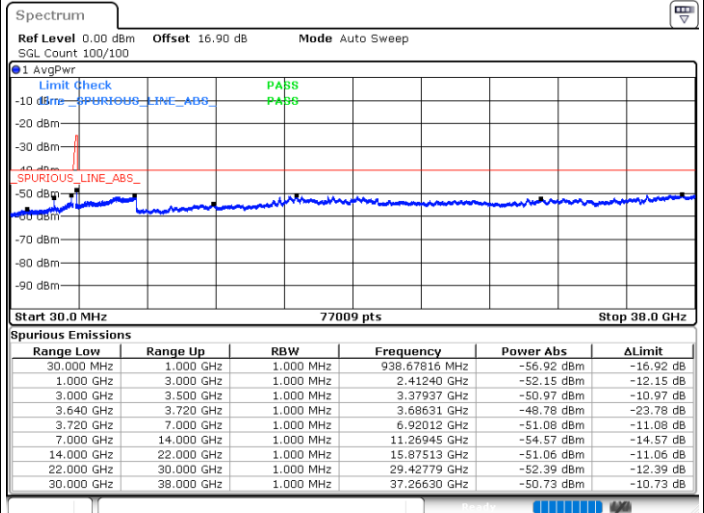

Date: 31.OCT.2020 00:09:18

Middle Channel / FullRB

N/A

Date: 31.OCT.2020 00:01:45

LTE Band 48C / 5MHz+20MHz

64QAM

Highest Channel / 1RB0 and 1RB99

Highest Channel / 1RB24 and 1RB0

Date: 31.OCT.2020 01:04:08

Date: 31.OCT.2020 01:02:52

Highest Channel / FullRB

N/A

Date: 31.OCT.2020 01:10:28

LTE Band 48C / 10MHz+20MHz

64QAM

Lowest Channel / 1RB0 and 1RB99

Lowest Channel / 1RB49 and 1RB0

Date: 30.OCT.2020 16:14:55

Date: 30.OCT.2020 16:08:37

Lowest Channel / FullIRB

N/A

Date: 30.OCT.2020 16:18:42

LTE Band 48C / 10MHz+20MHz

64QAM

Middle Channel / 1RB0 and 1RB9

Middle Channel / 1RB49 and 1RB0

Date: 30.OCT.2020 17:06:55

Date: 30.OCT.2020 17:16:42

Middle Channel / FullRB

N/A

Date: 30.OCT.2020 17:03:08

LTE Band 48C / 10MHz+20MHz