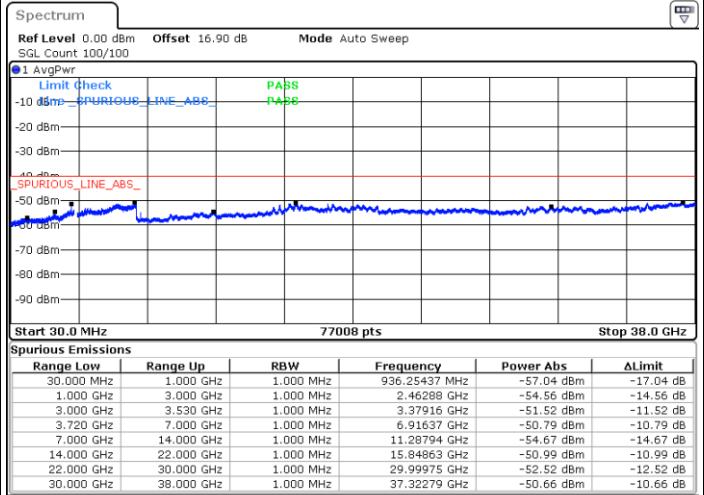

LTE Band 48C / 20MHz+10MHz

64QAM

Middle Channel / 1RB0 and 1RB49

Middle Channel / 1RB99 and 1RB0

Date: 30.OCT.2020 14:22:48

Date: 30.OCT.2020 14:29:05