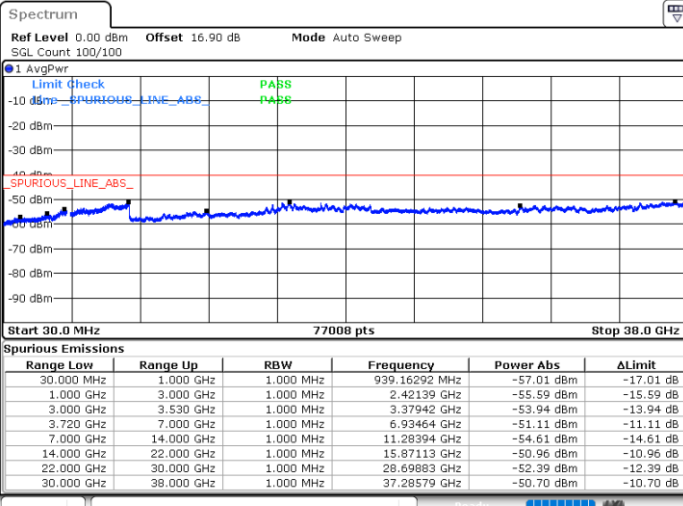

Highest Channel / 1RB0 and 1RB74

Highest Channel / 1RB99 and 1RB0

Date: 30.OCT.2020 00:07:15

Date: 30.OCT.2020 00:00:56

Highest Channel / FullRB

N/A

Date: 30.OCT.2020 00:11:03

LTE Band 48C / 20MHz+20MHz

LTE Band 48C / 20MHz+20MHz

16QAM

MiddleChannel / 1RB0 and 1RB99

Middle Channel / 1RB99 and 1RB0

Date: 29.OCT.2020 19:52:37

Date: 29.OCT.2020 19:56:24

Middle Channel / FullIRB

N/A

Date: 29.OCT.2020 19:46:19

LTE Band 48C / 20MHz+20MHz

16QAM

Highest Channel / 1RB0 and 1RB99

Highest Channel / 1RB99 and 1RB0

Date: 29.OCT.2020 20:54:00

Date: 29.OCT.2020 20:47:41

Highest Channel / FullIRB