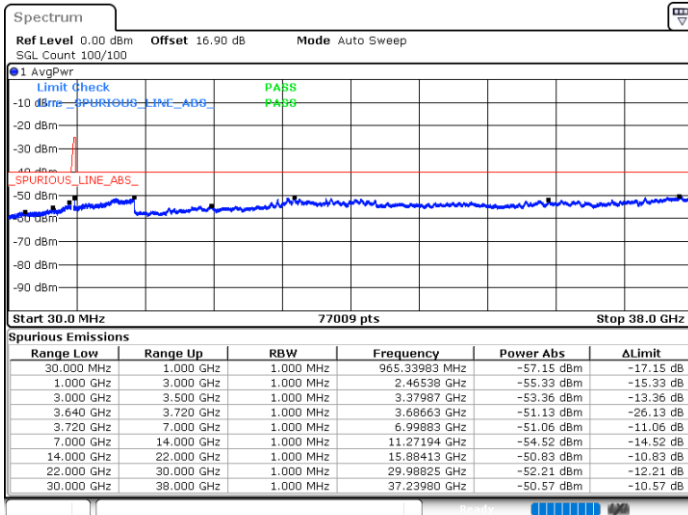

Highest Channel / 1RB74 and 1RB0

Date: 30.OCT.2020 10:57:11

Date: 30.OCT.2020 10:50:51

Highest Channel / FullRB

N/A

Date: 30.OCT.2020 11:00:59

LTE Band 48C / 20MHz+5MHz

16QAM

Lowest Channel / 1RB0 and 1RB24

Lowest Channel / 1RB99 and 1RB0

Date: 30.OCT.2020 19:13:37

Date: 30.OCT.2020 19:09:50

Lowest Channel / FullIRB

N/A

Date: 30.OCT.2020 19:17:23

LTE Band 48C / 20MHz+5MHz

LTE Band 48C / 20MHz+5MHz

16QAM

Highest Channel / 1RB0 and 1RB24

Highest Channel / 1RB99 and 1RB0

Date: 30.OCT.2020 21:41:50

Date: 30.OCT.2020 21:38:02

Highest Channel / FullRB

N/A