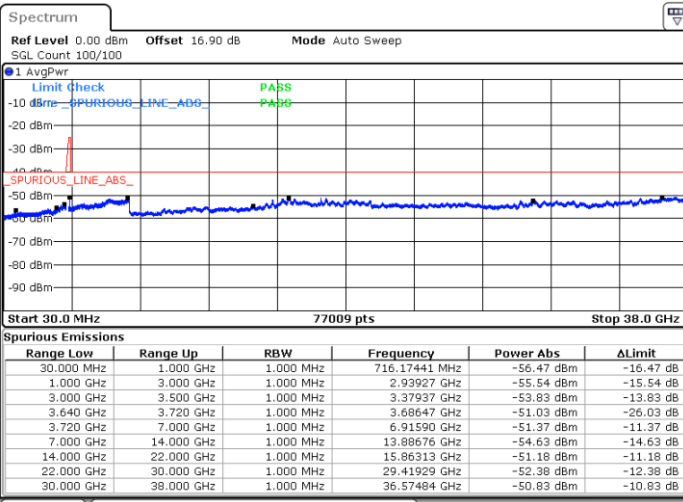

Middle Channel / FullRB

N/A

Date: 30.OCT.2020 14:17:46

LTE Band 48C / 20MHz+10MHz

16QAM

Highest Channel / 1RB0 and 1RB49

Highest Channel / 1RB99 and 1RB0

Date: 30.OCT.2020 15:11:18

Date: 30.OCT.2020 15:04:59

Highest Channel / FullRB

N/A

Date: 30.OCT.2020 15:15:06

LTE Band 48C / 20MHz+15MHz

16QAM

Lowest Channel / 1RB0 and 1RB74

Lowest Channel / 1RB99 and 1RB0

Date: 29.OCT.2020 22:02:29

Date: 29.OCT.2020 21:58:42

Lowest Channel / FullIRB

N/A

Date: 29.OCT.2020 22:08:47

LTE Band 48C / 20MHz+15MHz

16QAM

Middle Channel / 1RB0 and 1RB74

Highest Channel / 1RB0 and 1RB74

Highest Channel / 1RB99 and 1RB0

Date: 30.OCT.2020 00:07:15

Date: 30.OCT.2020 00:00:56

Highest Channel / FullRB

N/A

Date: 30.OCT.2020 00:11:03

LTE Band 48C / 20MHz+20MHz