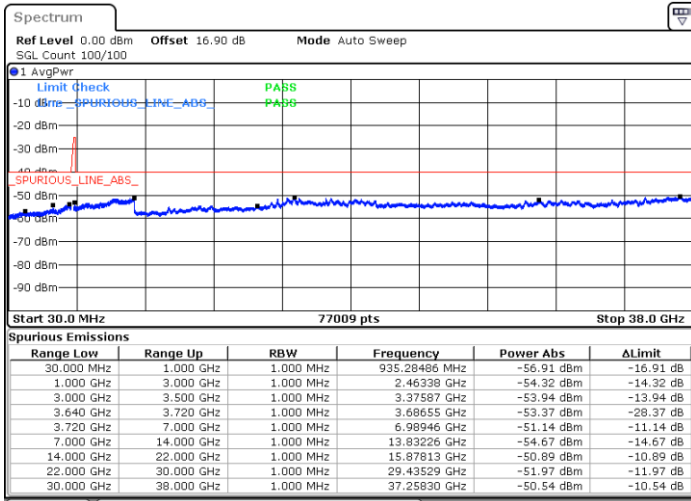

N/A

Date: 30.OCT.2020 09:28:17

LTE Band 48C / 15MHz+20MHz

64QAM

Highest Channel / 1RB0 and 1RB99

Highest Channel / 1RB74 and 1RB0

Date: 30.OCT.2020 10:55:55

Date: 30.OCT.2020 10:52:07

Highest Channel / FullRB

N/A

Date: 30.OCT.2020 11:02:15

LTE Band 48C / 20MHz+5MHz

64QAM

Lowest Channel / 1RB0 and 1RB24

Lowest Channel / 1RB99 and 1RB0

Date: 30.OCT.2020 19:14:52

Date: 30.OCT.2020 19:08:35

Lowest Channel / FullRB

N/A

Date: 30.OCT.2020 19:16:08

LTE Band 48C / 20MHz+5MHz

64QAM

Middle Channel / 1RB0 and 1RB24

Middle Channel / 1RB99 and 1RB0

Date: 30.OCT.2020 20:35:42

Date: 30.OCT.2020 20:41:59

Middle Channel / FullRB

N/A

Date: 30.OCT.2020 20:34:27

LTE Band 48C / 20MHz+5MHz

64QAM

Highest Channel / 1RB0 and 1RB24