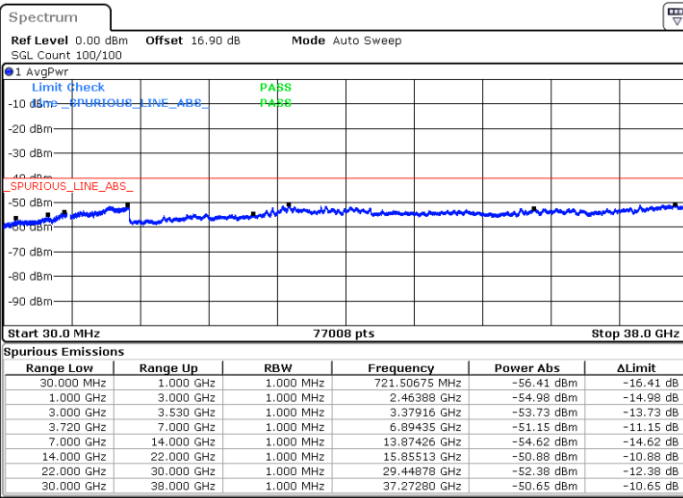

N/A

Date: 29.OCT.2020 20:57:48

LTE Band 48C / 5MHz+20MHz

64QAM

Lowest Channel / 1RB0 and 1RB99

Lowest Channel / 1RB24 and 1RB0

Date: 30.OCT.2020 23:06:50

Date: 30.OCT.2020 23:00:32

Lowest Channel / FullRB

N/A

Date: 30.OCT.2020 23:08:05

LTE Band 48C / 5MHz+20MHz

64QAM

Middle Channel / 1RB0 and 1RB9

Middle Channel / 1RB24 and 1RB0

Date: 31.OCT.2020 00:03:01

Date: 31.OCT.2020 00:09:18

Middle Channel / FullRB

N/A

Date: 31.OCT.2020 00:01:45

LTE Band 48C / 5MHz+20MHz

64QAM

Highest Channel / 1RB0 and 1RB99

Highest Channel / 1RB24 and 1RB0

Date: 31.OCT.2020 01:04:08

Date: 31.OCT.2020 01:02:52

Highest Channel / FullRB

N/A

Date: 31.OCT.2020 01:10:28

LTE Band 48C / 10MHz+20MHz

64QAM

Lowest Channel / 1RB0 and 1RB99