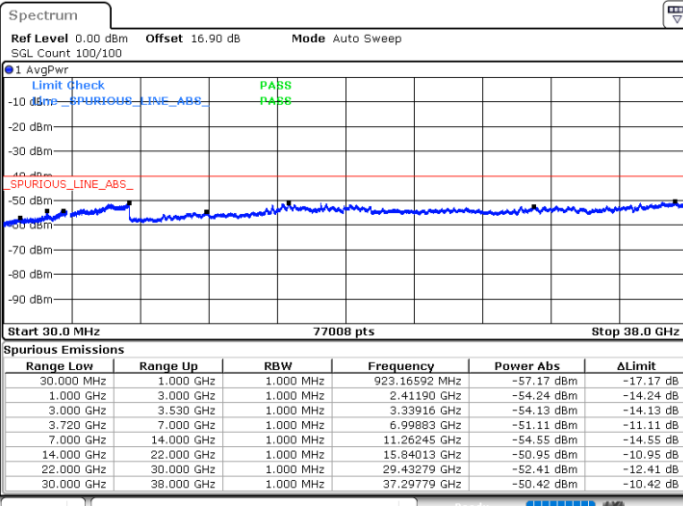

Date: 30.OCT.2020 21:45:37

LTE Band 48C / 20MHz+10MHz

16QAM

Lowest Channel / 1RB0 and 1RB49

Lowest Channel / 1RB99 and 1RB0

Date: 30.OCT.2020 12:20:58

Date: 30.OCT.2020 12:17:12

Lowest Channel / FullRB

N/A

Date: 30.OCT.2020 12:27:17

LTE Band 48C / 20MHz+10MHz

16QAM

Middle Channel / 1RB0 and 1RB49

Middle Channel / 1RB99 and 1RB0

Date: 30.OCT.2020 14:24:03

Date: 30.OCT.2020 14:27:49

Middle Channel / FullRB

N/A

Date: 30.OCT.2020 14:17:46

LTE Band 48C / 20MHz+10MHz

16QAM

Highest Channel / 1RB0 and 1RB49

Highest Channel / 1RB99 and 1RB0

Date: 30.OCT.2020 15:11:18

Date: 30.OCT.2020 15:04:59

Highest Channel / FullRB

N/A

Date: 30.OCT.2020 15:15:06

LTE Band 48C / 20MHz+15MHz

16QAM

Lowest Channel / 1RB0 and 1RB74

Lowest Channel / 1RB99 and 1RB0