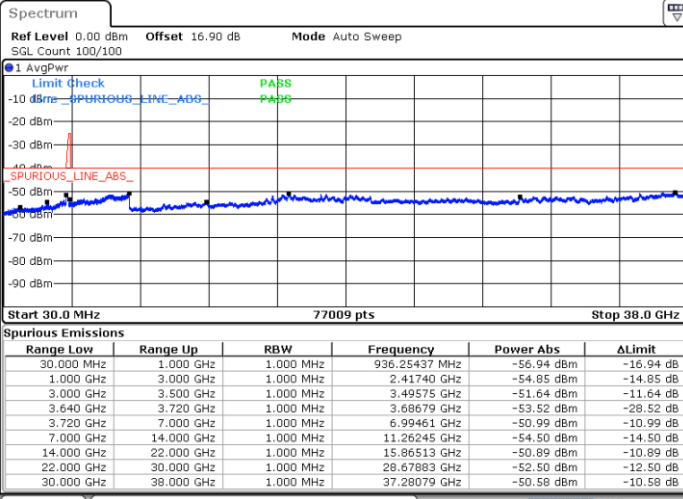

LTE Band 48C / 10MHz+20MHz

16QAM

Lowest Channel / 1RB0 and 1RB99

Lowest Channel / 1RB49 and 1RB0

Date: 30.OCT.2020 16:13:39

Date: 30.OCT.2020 16:09:53

Lowest Channel / FullRB

N/A

Date: 30.OCT.2020 16:19:57

LTE Band 48C / 10MHz+20MHz

16QAM

Middle Channel / 1RB0 and 1RB9

Middle Channel / 1RB49 and 1RB0

Date: 30.OCT.2020 17:32:35

Date: 30.OCT.2020 17:15:26

Middle Channel / FullRB

N/A

Date: 30.OCT.2020 17:01:53

LTE Band 48C / 10MHz+20MHz

16QAM

Highest Channel / 1RB0 and 1RB99

Highest Channel / 1RB49 and 1RB0

Date: 30.OCT.2020 18:12:14

Date: 30.OCT.2020 18:05:55

Highest Channel / FullIRB

N/A

Date: 30.OCT.2020 18:16:02

LTE Band 48C / 15MHz+20MHz

16QAM

Lowest Channel / 1RB0 and 1RB99

Lowest Channel / 1RB74 and 1RB0

Date: 30.OCT.2020 01:07:24