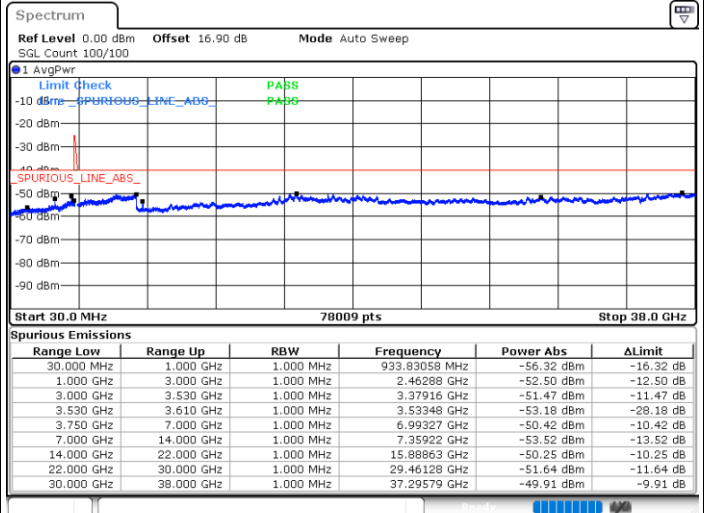

Date: 30.OCT.2020 01:03:38

Lowest Channel / FullIRB

N/A

Date: 30.OCT.2020 01:13:43

LTE Band 48C / 15MHz+20MHz

16QAM

Middle Channel / 1RB0 and 1RB9

Middle Channel / 1RB74 and 1RB0

Date: 30.OCT.2020 09:33:19

Date: 30.OCT.2020 09:37:05

Middle Channel / FullRB

N/A

Date: 30.OCT.2020 09:27:01

LTE Band 48C / 15MHz+20MHz

16QAM

Highest Channel / 1RB0 and 1RB99

Highest Channel / 1RB74 and 1RB0

Date: 30.OCT.2020 10:57:11

Date: 30.OCT.2020 10:50:51

Highest Channel / FullRB

N/A

Date: 30.OCT.2020 11:00:59

LTE Band 48C / 20MHz+5MHz

16QAM

Lowest Channel / 1RB0 and 1RB24

Lowest Channel / 1RB99 and 1RB0

Date: 30.OCT.2020 19:13:37

Date: 30.OCT.2020 19:09:50

Lowest Channel / FullIRB

N/A

Date: 30.OCT.2020 19:17:23

LTE Band 48C / 20MHz+5MHz