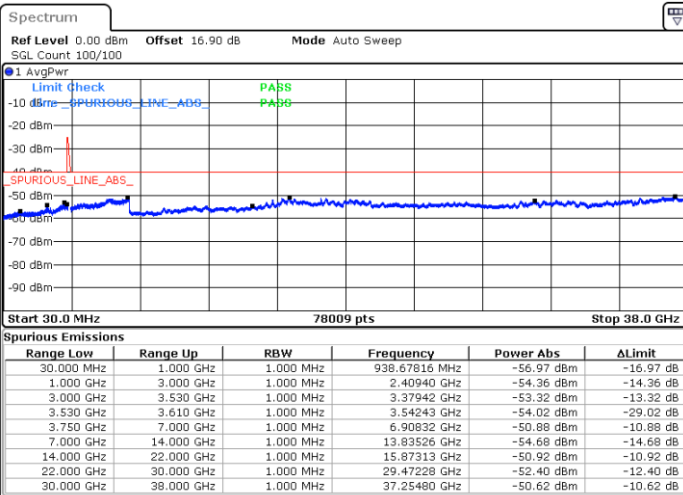

Lowest Channel / 1RB49 and 1RB0

Date: 30.OCT.2020 16:14:55

Date: 30.OCT.2020 16:08:37

Lowest Channel / FullIRB

N/A

Date: 30.OCT.2020 16:18:42

LTE Band 48C / 10MHz+20MHz

64QAM

Middle Channel / 1RB0 and 1RB9

Middle Channel / 1RB49 and 1RB0

Date: 30.OCT.2020 17:06:55

Date: 30.OCT.2020 17:16:42

Middle Channel / FullRB

N/A

Date: 30.OCT.2020 17:03:08

LTE Band 48C / 10MHz+20MHz

64QAM

Highest Channel / 1RB0 and 1RB99

Highest Channel / 1RB49 and 1RB0

Date: 30.OCT.2020 18:10:58

Date: 30.OCT.2020 18:07:11

Highest Channel / FullRB

N/A

Date: 30.OCT.2020 18:17:18

LTE Band 48C / 15MHz+20MHz

64QAM

Lowest Channel / 1RB0 and 1RB99

Lowest Channel / 1RB74 and 1RB0

Date: 30.OCT.2020 01:08:40

Date: 30.OCT.2020 01:02:22

Lowest Channel / FullIRB

N/A