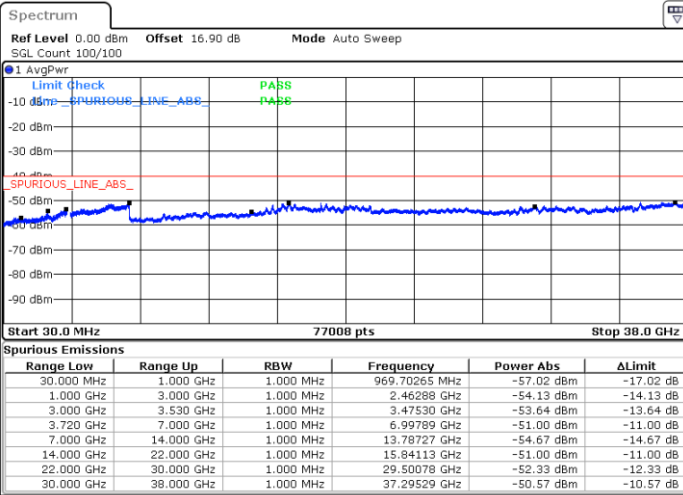

LTE Band 48C / 20MHz+10MHz

64QAM

Middle Channel / 1RB0 and 1RB49

Middle Channel / 1RB99 and 1RB0

Date: 30.OCT.2020 14:22:48

Date: 30.OCT.2020 14:29:05