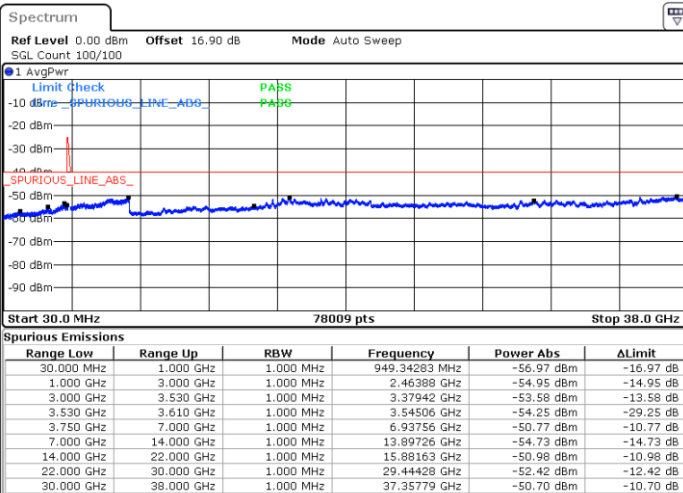

Lowest Channel / 1RB0 and 1RB49

Lowest Channel / 1RB99 and 1RB0

Date: 30.OCT.2020 12:22:14

Date: 30.OCT.2020 12:15:56

Lowest Channel / FullIRB

N/A

Date: 30.OCT.2020 12:26:01

LTE Band 48C / 20MHz+10MHz

LTE Band 48C / 20MHz+10MHz

64QAM

Highest Channel / 1RB0 and 1RB49

Highest Channel / 1RB99 and 1RB0

Date: 30.OCT.2020 15:10:02

Date: 30.OCT.2020 15:06:15

Highest Channel / FullRB

N/A