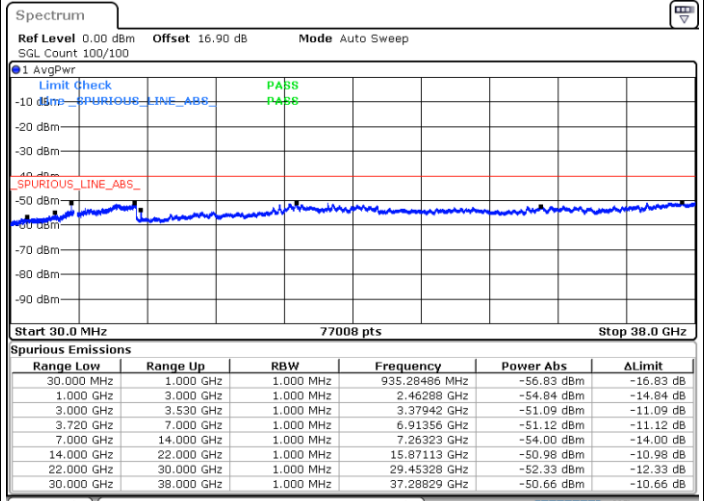

Highest Channel / FullRB

N/A

Date: 30.OCT.2020 11:02:15

LTE Band 48C / 20MHz+5MHz

64QAM

Lowest Channel / 1RB0 and 1RB24

Lowest Channel / 1RB99 and 1RB0

Date: 30.OCT.2020 19:14:52

Date: 30.OCT.2020 19:08:35

Lowest Channel / FullRB

N/A

Date: 30.OCT.2020 19:16:08

LTE Band 48C / 20MHz+5MHz

64QAM

Middle Channel / 1RB0 and 1RB24

Middle Channel / 1RB99 and 1RB0

Date: 30.OCT.2020 20:35:42

Date: 30.OCT.2020 20:41:59

Middle Channel / FullRB

N/A

Date: 30.OCT.2020 20:34:27

LTE Band 48C / 20MHz+5MHz

64QAM

Highest Channel / 1RB0 and 1RB24

Highest Channel / 1RB99 and 1RB0

Date: 30.OCT.2020 21:40:34

Date: 30.OCT.2020 21:39:18

Highest Channel / FullRB

N/A

Date: 30.OCT.2020 21:46:53

LTE Band 48C / 20MHz+10MHz

64QAM