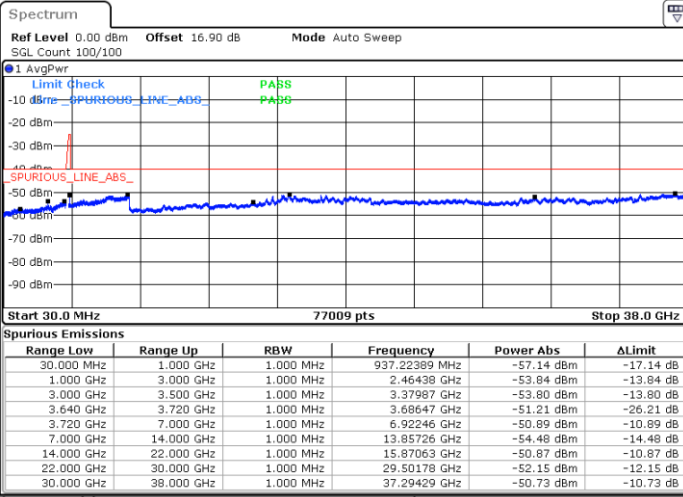

LTE Band 48C / 10MHz+20MHz

16QAM

Lowest Channel / 1RB0 and 1RB99

Lowest Channel / 1RB49 and 1RB0

Date: 30.OCT.2020 16:13:39

Date: 30.OCT.2020 16:09:53

Lowest Channel / FullRB

N/A

Date: 30.OCT.2020 16:19:57

LTE Band 48C / 10MHz+20MHz

16QAM

Middle Channel / 1RB0 and 1RB9

Middle Channel / 1RB49 and 1RB0

Date: 30.OCT.2020 17:32:35

Date: 30.OCT.2020 17:15:26

Middle Channel / FullRB

N/A

Date: 30.OCT.2020 17:01:53

LTE Band 48C / 10MHz+20MHz

16QAM

Highest Channel / 1RB0 and 1RB99

Highest Channel / 1RB49 and 1RB0

Date: 30.OCT.2020 18:12:14

Date: 30.OCT.2020 18:05:55

Highest Channel / FullIRB

N/A

Date: 30.OCT.2020 18:16:02

LTE Band 48C / 15MHz+20MHz

16QAM

Lowest Channel / 1RB0 and 1RB99

Lowest Channel / 1RB74 and 1RB0

Date: 30.OCT.2020 01:07:24