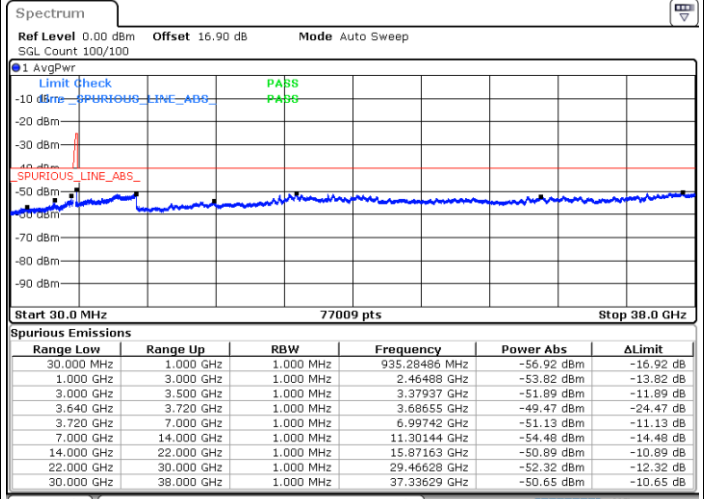

LTE Band 48C / 10MHz+20MHz

16QAM

Lowest Channel / 1RB0 and 1RB99

Lowest Channel / 1RB49 and 1RB0

Date: 30.OCT.2020 16:13:39

Date: 30.OCT.2020 16:09:53

Lowest Channel / FullRB

N/A

Date: 30.OCT.2020 16:19:57

LTE Band 48C / 10MHz+20MHz

16QAM

Middle Channel / 1RB0 and 1RB9

Middle Channel / 1RB49 and 1RB0

Date: 30.OCT.2020 17:32:35

Date: 30.OCT.2020 17:15:26

Middle Channel / FullRB

N/A

Date: 30.OCT.2020 17:01:53

LTE Band 48C / 10MHz+20MHz

16QAM

Highest Channel / 1RB0 and 1RB99

Highest Channel / 1RB49 and 1RB0

Date: 30.OCT.2020 18:12:14

Date: 30.OCT.2020 18:05:55

Highest Channel / FullIRB

N/A

Date: 30.OCT.2020 18:16:02

LTE Band 48C / 15MHz+20MHz

16QAM

Lowest Channel / 1RB0 and 1RB99

Lowest Channel / 1RB74 and 1RB0

Date: 30.OCT.2020 01:07:24