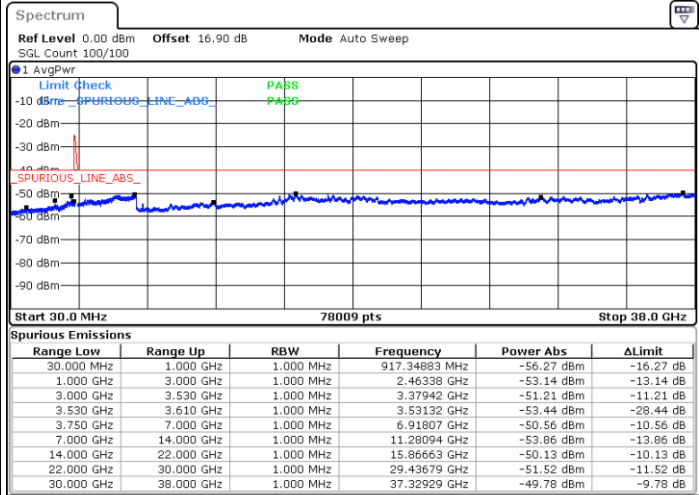

LTE Band 48C / 15MHz+20MHz

64QAM

Lowest Channel / 1RB0 and 1RB99

Lowest Channel / 1RB74 and 1RB0

Date: 30.OCT.2020 01:08:40

Date: 30.OCT.2020 01:02:22

Lowest Channel / FullIRB

N/A

Date: 30.OCT.2020 01:12:27

LTE Band 48C / 15MHz+20MHz

64QAM

Middle Channel / 1RB0 and 1RB9

Middle Channel / 1RB74 and 1RB0

Date: 30.OCT.2020 09:32:04

Date: 30.OCT.2020 09:38:21

Middle Channel / FullRB

N/A

Date: 30.OCT.2020 09:28:17

LTE Band 48C / 15MHz+20MHz

64QAM

Highest Channel / 1RB0 and 1RB99

Highest Channel / 1RB74 and 1RB0

Date: 30.OCT.2020 10:55:55

Date: 30.OCT.2020 10:52:07

Highest Channel / FullRB

N/A

Date: 30.OCT.2020 11:02:15

LTE Band 48C / 20MHz+5MHz

64QAM

Lowest Channel / 1RB0 and 1RB24

Lowest Channel / 1RB99 and 1RB0

Date: 30.OCT.2020 19:14:52