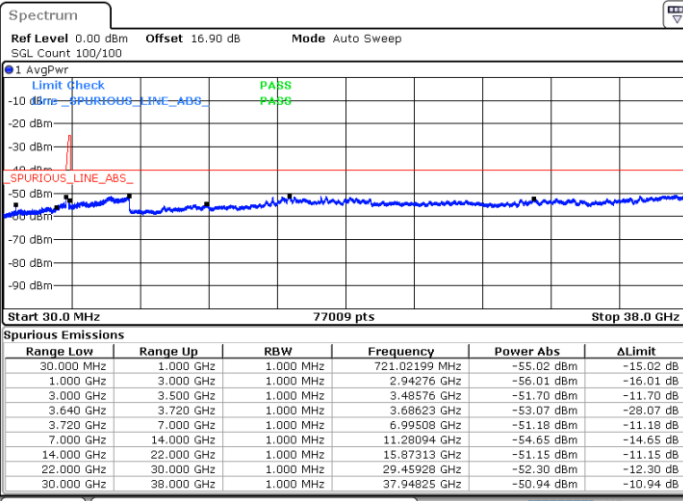

Middle Channel / FullRB

N/A

Date: 30.OCT.2020 14:17:46

LTE Band 48C / 20MHz+10MHz

16QAM

Highest Channel / 1RB0 and 1RB49

Highest Channel / 1RB99 and 1RB0

Date: 30.OCT.2020 15:11:18

Date: 30.OCT.2020 15:04:59

Highest Channel / FullRB

N/A

Date: 30.OCT.2020 15:15:06

LTE Band 48C / 20MHz+15MHz

16QAM

Lowest Channel / 1RB0 and 1RB74

Lowest Channel / 1RB99 and 1RB0

Date: 29.OCT.2020 22:02:29

Date: 29.OCT.2020 21:58:42

Lowest Channel / FullIRB

N/A

Date: 29.OCT.2020 22:08:47

LTE Band 48C / 20MHz+15MHz

16QAM

Middle Channel / 1RB0 and 1RB74