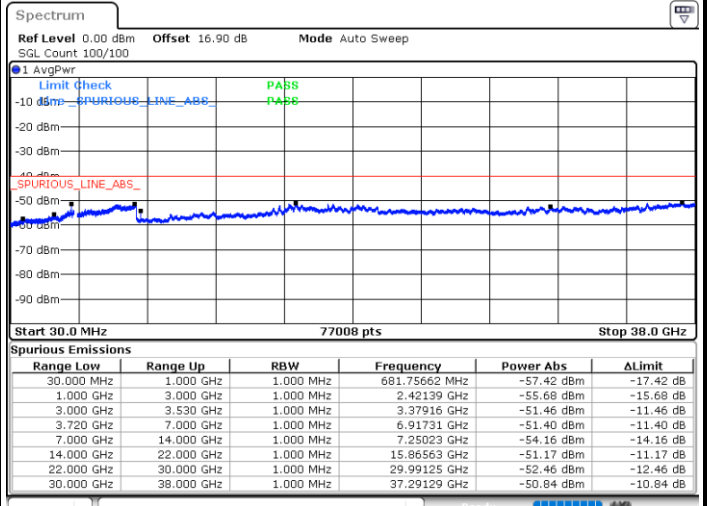

Highest Channel / 1RB0 and 1RB74

Highest Channel / 1RB99 and 1RB0

Date: 30.OCT.2020 00:07:15

Date: 30.OCT.2020 00:00:56

Highest Channel / FullRB

N/A

Date: 30.OCT.2020 00:11:03

LTE Band 48C / 20MHz+20MHz

16QAM

Lowest Channel / 1RB0 and 1RB99

Lowest Channel / 1RB99 and 1RB0

Date: 29.OCT.2020 17:54:14

Date: 29.OCT.2020 17:50:27

Lowest Channel / FullIRB

N/A

Date: 29.OCT.2020 18:00:32

LTE Band 48C / 20MHz+20MHz

16QAM

MiddleChannel / 1RB0 and 1RB99

Middle Channel / 1RB99 and 1RB0

Date: 29.OCT.2020 19:52:37

Date: 29.OCT.2020 19:56:24

Middle Channel / FullIRB

N/A

Date: 29.OCT.2020 19:46:19

LTE Band 48C / 20MHz+20MHz

16QAM

Highest Channel / 1RB0 and 1RB99

Highest Channel / 1RB99 and 1RB0

Date: 29.OCT.2020 20:54:00

Date: 29.OCT.2020 20:47:41

Highest Channel / FullIRB