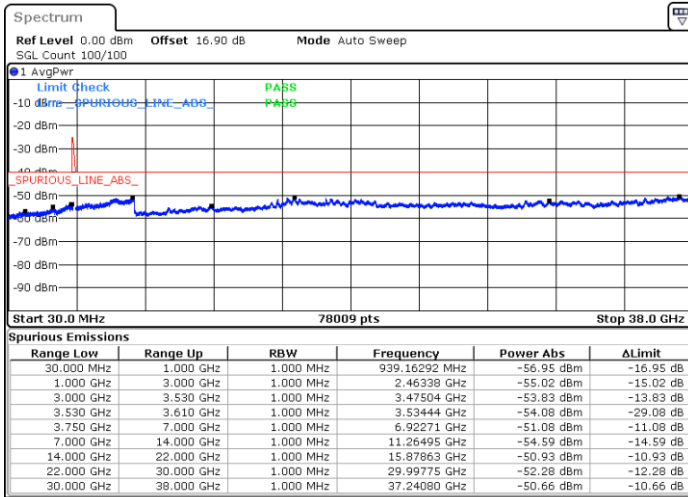

Date: 30.OCT.2020 19:08:35

Lowest Channel / FullRB

N/A

Date: 30.OCT.2020 19:16:08

LTE Band 48C / 20MHz+5MHz

64QAM

Middle Channel / 1RB0 and 1RB24

Middle Channel / 1RB99 and 1RB0

Date: 30.OCT.2020 20:35:42

Date: 30.OCT.2020 20:41:59

Middle Channel / FullRB

N/A

Date: 30.OCT.2020 20:34:27

LTE Band 48C / 20MHz+5MHz

64QAM

Highest Channel / 1RB0 and 1RB24

Highest Channel / 1RB99 and 1RB0

Date: 30.OCT.2020 21:40:34

Date: 30.OCT.2020 21:39:18

Highest Channel / FullRB

N/A

Date: 30.OCT.2020 21:46:53

LTE Band 48C / 20MHz+10MHz

64QAM

Lowest Channel / 1RB0 and 1RB49

Lowest Channel / 1RB99 and 1RB0

Date: 30.OCT.2020 12:22:14

Date: 30.OCT.2020 12:15:56

Lowest Channel / FullIRB

N/A

Date: 30.OCT.2020 12:26:01

LTE Band 48C / 20MHz+10MHz