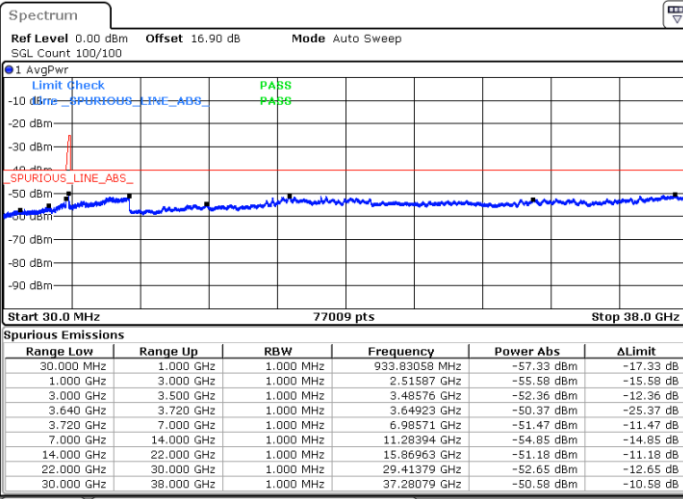

N/A

Date: 30.OCT.2020 17:01:53

LTE Band 48C / 10MHz+20MHz

16QAM

Highest Channel / 1RB0 and 1RB99

Highest Channel / 1RB49 and 1RB0

Date: 30.OCT.2020 18:12:14

Date: 30.OCT.2020 18:05:55

Highest Channel / FullIRB

N/A

Date: 30.OCT.2020 18:16:02

LTE Band 48C / 15MHz+20MHz

16QAM

Lowest Channel / 1RB0 and 1RB99

Lowest Channel / 1RB74 and 1RB0

Date: 30.OCT.2020 01:07:24

Date: 30.OCT.2020 01:03:38

Lowest Channel / FullIRB

N/A

Date: 30.OCT.2020 01:13:43

LTE Band 48C / 15MHz+20MHz

16QAM

Middle Channel / 1RB0 and 1RB9

Middle Channel / 1RB74 and 1RB0

Date: 30.OCT.2020 09:33:19

Date: 30.OCT.2020 09:37:05

Middle Channel / FullRB

N/A

Date: 30.OCT.2020 09:27:01

LTE Band 48C / 15MHz+20MHz

16QAM

Highest Channel / 1RB0 and 1RB99