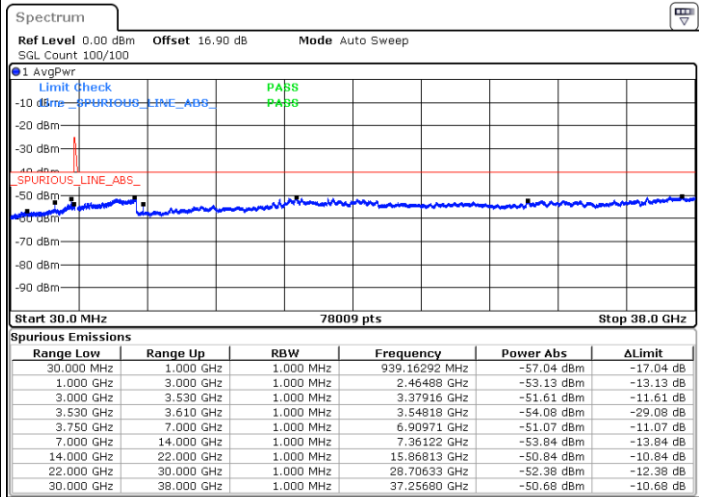

Lowest Channel / FullRB

N/A

Date: 30.OCT.2020 23:08:05

LTE Band 48C / 5MHz+20MHz

64QAM

Middle Channel / 1RB0 and 1RB9

Middle Channel / 1RB24 and 1RB0

Date: 31.OCT.2020 00:03:01

Date: 31.OCT.2020 00:09:18

Middle Channel / FullRB

N/A

Date: 31.OCT.2020 00:01:45

LTE Band 48C / 5MHz+20MHz

64QAM

Highest Channel / 1RB0 and 1RB99

Highest Channel / 1RB24 and 1RB0

Date: 31.OCT.2020 01:04:08

Date: 31.OCT.2020 01:02:52

Highest Channel / FullRB

N/A

Date: 31.OCT.2020 01:10:28

LTE Band 48C / 10MHz+20MHz

64QAM

Lowest Channel / 1RB0 and 1RB99

Lowest Channel / 1RB49 and 1RB0

Date: 30.OCT.2020 16:14:55

Date: 30.OCT.2020 16:08:37

Lowest Channel / FullIRB

N/A

Date: 30.OCT.2020 16:18:42

LTE Band 48C / 10MHz+20MHz

64QAM