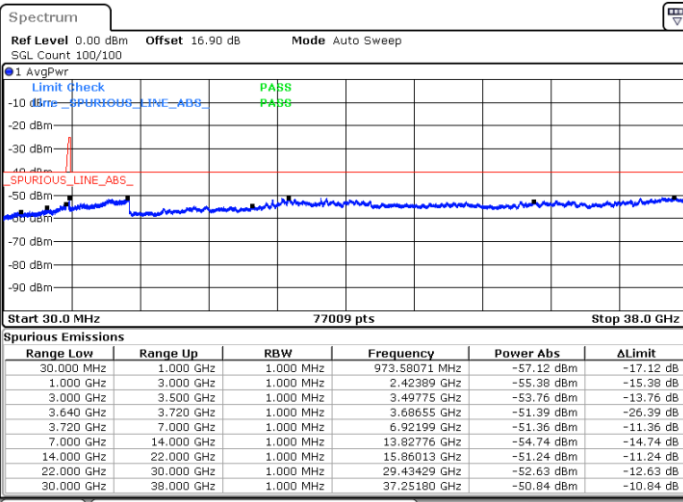

Highest Channel / 1RB0 and 1RB74

Highest Channel / 1RB99 and 1RB0

Date: 30.OCT.2020 00:07:15

Date: 30.OCT.2020 00:00:56

Highest Channel / FullRB

N/A

Date: 30.OCT.2020 00:11:03

LTE Band 48C / 20MHz+20MHz

16QAM

Lowest Channel / 1RB0 and 1RB99

Lowest Channel / 1RB99 and 1RB0

Date: 29.OCT.2020 17:54:14

Date: 29.OCT.2020 17:50:27

Lowest Channel / FullIRB

N/A

Date: 29.OCT.2020 18:00:32

LTE Band 48C / 20MHz+20MHz

16QAM

MiddleChannel / 1RB0 and 1RB99

Middle Channel / 1RB99 and 1RB0

Date: 29.OCT.2020 19:52:37

Date: 29.OCT.2020 19:56:24

Middle Channel / FullIRB

N/A

Date: 29.OCT.2020 19:46:19

LTE Band 48C / 20MHz+20MHz

16QAM

Highest Channel / 1RB0 and 1RB99

Highest Channel / 1RB99 and 1RB0

Date: 29.OCT.2020 20:54:00

Date: 29.OCT.2020 20:47:41

Highest Channel / FullIRB