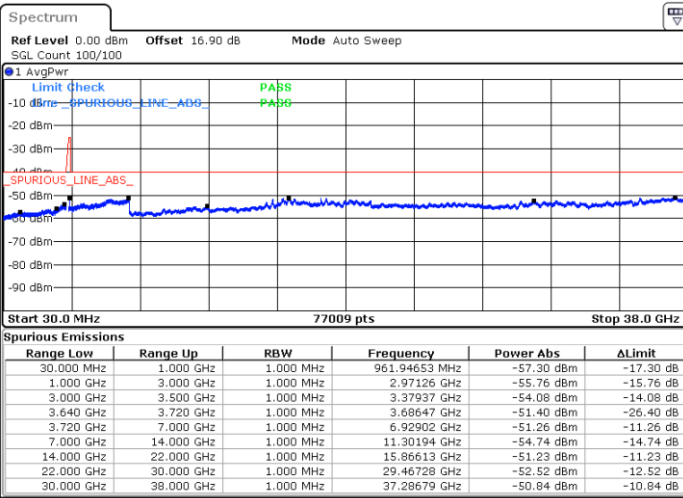

N/A

Date: 30.OCT.2020 17:01:53

LTE Band 48C / 10MHz+20MHz

16QAM

Highest Channel / 1RB0 and 1RB99

Highest Channel / 1RB49 and 1RB0

Date: 30.OCT.2020 18:12:14

Date: 30.OCT.2020 18:05:55

Highest Channel / FullIRB

N/A

Date: 30.OCT.2020 18:16:02

LTE Band 48C / 15MHz+20MHz

16QAM

Lowest Channel / 1RB0 and 1RB99

Lowest Channel / 1RB74 and 1RB0

Date: 30.OCT.2020 01:07:24

Date: 30.OCT.2020 01:03:38

Lowest Channel / FullIRB

N/A

Date: 30.OCT.2020 01:13:43

LTE Band 48C / 15MHz+20MHz

16QAM

Middle Channel / 1RB0 and 1RB9

Middle Channel / 1RB74 and 1RB0

Date: 30.OCT.2020 09:33:19

Date: 30.OCT.2020 09:37:05

Middle Channel / FullRB

N/A

Date: 30.OCT.2020 09:27:01

LTE Band 48C / 15MHz+20MHz

16QAM

Highest Channel / 1RB0 and 1RB99