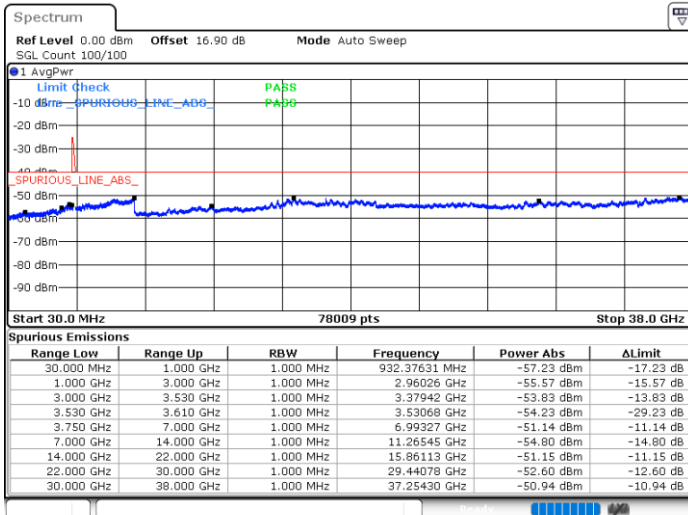

LTE Band 48C / 20MHz+20MHz

16QAM

MiddleChannel / 1RB0 and 1RB99

Middle Channel / 1RB99 and 1RB0

Date: 29.OCT.2020 19:52:37

Date: 29.OCT.2020 19:56:24

Middle Channel / FullIRB

N/A

Date: 29.OCT.2020 19:46:19

LTE Band 48C / 20MHz+20MHz

16QAM

Highest Channel / 1RB0 and 1RB99

Highest Channel / 1RB99 and 1RB0

Date: 29.OCT.2020 20:54:00

Date: 29.OCT.2020 20:47:41

Highest Channel / FullIRB

N/A

Date: 29.OCT.2020 20:57:48

LTE Band 48C / 5MHz+20MHz

64QAM

Lowest Channel / 1RB0 and 1RB99

Lowest Channel / 1RB24 and 1RB0

Date: 30.OCT.2020 23:06:50

Date: 30.OCT.2020 23:00:32

Lowest Channel / FullRB

N/A

Date: 30.OCT.2020 23:08:05

LTE Band 48C / 5MHz+20MHz

64QAM

Middle Channel / 1RB0 and 1RB9

Middle Channel / 1RB24 and 1RB0

Date: 31.OCT.2020 00:03:01