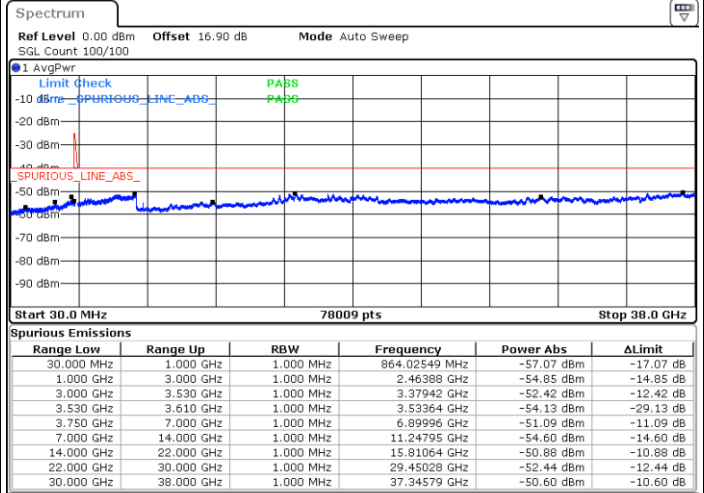

Highest Channel / 1RB99 and 1RB0

Date: 30.OCT.2020 21:40:34

Date: 30.OCT.2020 21:39:18

Highest Channel / FullRB

N/A

Date: 30.OCT.2020 21:46:53

LTE Band 48C / 20MHz+10MHz

64QAM

Lowest Channel / 1RB0 and 1RB49

Lowest Channel / 1RB99 and 1RB0

Date: 30.OCT.2020 12:22:14

Date: 30.OCT.2020 12:15:56

Lowest Channel / FullIRB

N/A

Date: 30.OCT.2020 12:26:01

LTE Band 48C / 20MHz+10MHz

64QAM

Middle Channel / 1RB0 and 1RB49

Middle Channel / 1RB99 and 1RB0

Date: 30.OCT.2020 14:22:48

Date: 30.OCT.2020 14:29:05

Middle Channel / FullRB

N/A

Date: 30.OCT.2020 14:19:01

LTE Band 48C / 20MHz+10MHz

64QAM

Highest Channel / 1RB0 and 1RB49

Highest Channel / 1RB99 and 1RB0

Date: 30.OCT.2020 15:10:02

Date: 30.OCT.2020 15:06:15

Highest Channel / FullRB

N/A