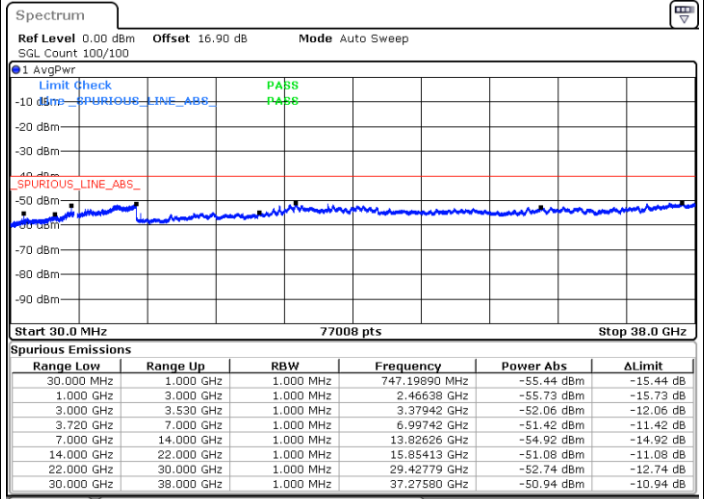

LTE Band 48C / 15MHz+20MHz

64QAM

Lowest Channel / 1RB0 and 1RB99

Lowest Channel / 1RB74 and 1RB0

Date: 30.OCT.2020 01:08:40

Date: 30.OCT.2020 01:02:22

Lowest Channel / FullIRB

N/A

Date: 30.OCT.2020 01:12:27

LTE Band 48C / 15MHz+20MHz

64QAM

Middle Channel / 1RB0 and 1RB9

Middle Channel / 1RB74 and 1RB0

Date: 30.OCT.2020 09:32:04

Date: 30.OCT.2020 09:38:21

Middle Channel / FullRB

N/A

Date: 30.OCT.2020 09:28:17

LTE Band 48C / 15MHz+20MHz

64QAM

Highest Channel / 1RB0 and 1RB99

Highest Channel / 1RB74 and 1RB0

Date: 30.OCT.2020 10:55:55

Date: 30.OCT.2020 10:52:07

Highest Channel / FullRB

N/A

Date: 30.OCT.2020 11:02:15

LTE Band 48C / 20MHz+5MHz

64QAM

Lowest Channel / 1RB0 and 1RB24

Lowest Channel / 1RB99 and 1RB0

Date: 30.OCT.2020 19:14:52