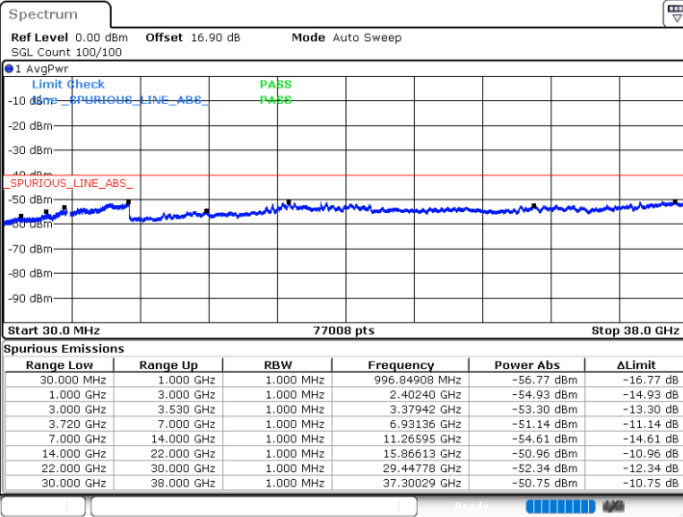

LTE Band 48C / 10MHz+20MHz

16QAM

Lowest Channel / 1RB0 and 1RB99

Lowest Channel / 1RB49 and 1RB0

Date: 30.OCT.2020 16:13:39

Date: 30.OCT.2020 16:09:53

Lowest Channel / FullRB

N/A

Date: 30.OCT.2020 16:19:57

LTE Band 48C / 10MHz+20MHz

16QAM

Middle Channel / 1RB0 and 1RB9

Middle Channel / 1RB49 and 1RB0

Date: 30.OCT.2020 17:32:35

Date: 30.OCT.2020 17:15:26

Middle Channel / FullRB

N/A

Date: 30.OCT.2020 17:01:53

LTE Band 48C / 10MHz+20MHz

16QAM

Highest Channel / 1RB0 and 1RB99

Highest Channel / 1RB49 and 1RB0

Date: 30.OCT.2020 18:12:14

Date: 30.OCT.2020 18:05:55

Highest Channel / FullIRB

N/A

Date: 30.OCT.2020 18:16:02

LTE Band 48C / 15MHz+20MHz

16QAM

Lowest Channel / 1RB0 and 1RB99

Lowest Channel / 1RB74 and 1RB0

Date: 30.OCT.2020 01:07:24