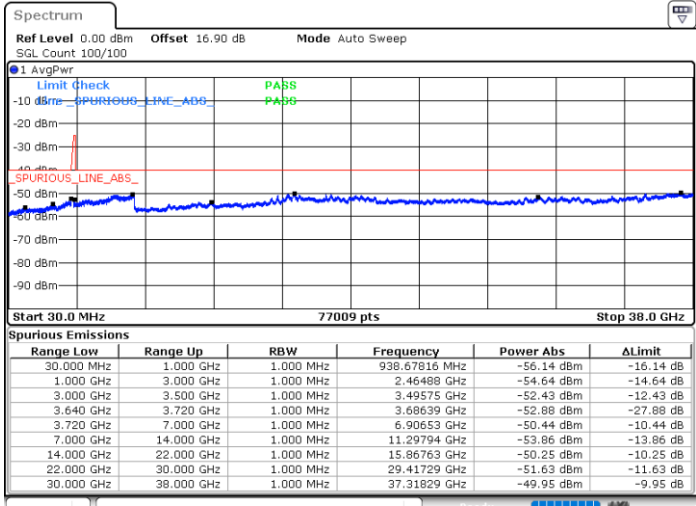

LTE Band 48C / 20MHz+5MHz

16QAM

Highest Channel / 1RB0 and 1RB24

Highest Channel / 1RB99 and 1RB0

Date: 30.OCT.2020 21:41:50

Date: 30.OCT.2020 21:38:02

Highest Channel / FullRB

N/A

Date: 30.OCT.2020 21:45:37

LTE Band 48C / 20MHz+10MHz

16QAM

Lowest Channel / 1RB0 and 1RB49

Lowest Channel / 1RB99 and 1RB0

Date: 30.OCT.2020 12:20:58

Date: 30.OCT.2020 12:17:12

Lowest Channel / FullRB

N/A

Date: 30.OCT.2020 12:27:17

LTE Band 48C / 20MHz+10MHz

16QAM

Middle Channel / 1RB0 and 1RB49

Middle Channel / 1RB99 and 1RB0

Date: 30.OCT.2020 14:24:03

Date: 30.OCT.2020 14:27:49

Middle Channel / FullRB

N/A

Date: 30.OCT.2020 14:17:46

LTE Band 48C / 20MHz+10MHz

16QAM

Highest Channel / 1RB0 and 1RB49

Highest Channel / 1RB99 and 1RB0

Date: 30.OCT.2020 15:11:18