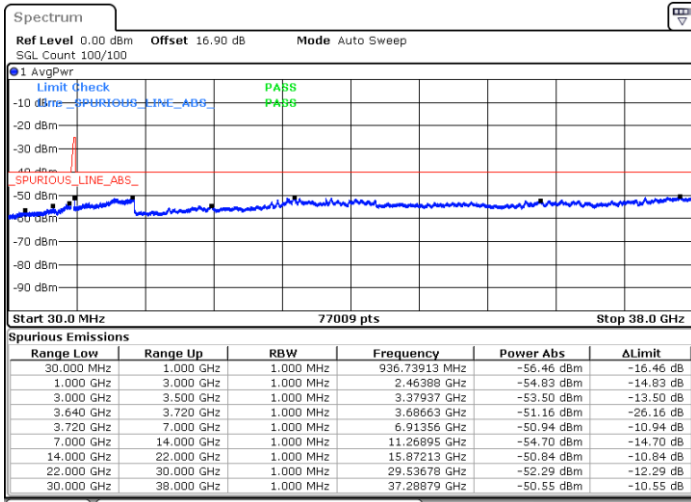

N/A

Date: 30.OCT.2020 09:28:17

LTE Band 48C / 15MHz+20MHz

64QAM

Highest Channel / 1RB0 and 1RB99

Highest Channel / 1RB74 and 1RB0

Date: 30.OCT.2020 10:55:55

Date: 30.OCT.2020 10:52:07

Highest Channel / FullRB

N/A

Date: 30.OCT.2020 11:02:15

LTE Band 48C / 20MHz+5MHz

64QAM

Lowest Channel / 1RB0 and 1RB24

Lowest Channel / 1RB99 and 1RB0

Date: 30.OCT.2020 19:14:52

Date: 30.OCT.2020 19:08:35

Lowest Channel / FullRB

N/A

Date: 30.OCT.2020 19:16:08

LTE Band 48C / 20MHz+5MHz

64QAM

Middle Channel / 1RB0 and 1RB24

Middle Channel / 1RB99 and 1RB0

Date: 30.OCT.2020 20:35:42

Date: 30.OCT.2020 20:41:59

Middle Channel / FullRB

N/A

Date: 30.OCT.2020 20:34:27

LTE Band 48C / 20MHz+5MHz

64QAM

Highest Channel / 1RB0 and 1RB24