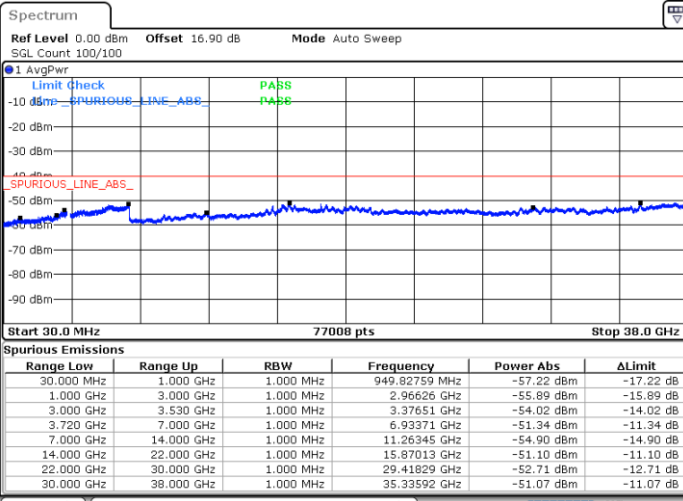

Highest Channel / FullIRB

N/A

Date: 30.OCT.2020 18:16:02

LTE Band 48C / 15MHz+20MHz

16QAM

Lowest Channel / 1RB0 and 1RB99

Lowest Channel / 1RB74 and 1RB0

Date: 30.OCT.2020 01:07:24

Date: 30.OCT.2020 01:03:38

Lowest Channel / FullIRB

N/A

Date: 30.OCT.2020 01:13:43

LTE Band 48C / 15MHz+20MHz

16QAM

Middle Channel / 1RB0 and 1RB9

Middle Channel / 1RB74 and 1RB0

Date: 30.OCT.2020 09:33:19

Date: 30.OCT.2020 09:37:05

Middle Channel / FullRB

N/A

Date: 30.OCT.2020 09:27:01

LTE Band 48C / 15MHz+20MHz

16QAM

Highest Channel / 1RB0 and 1RB99

Highest Channel / 1RB74 and 1RB0

Date: 30.OCT.2020 10:57:11

Date: 30.OCT.2020 10:50:51

Highest Channel / FullRB

N/A

Date: 30.OCT.2020 11:00:59

LTE Band 48C / 20MHz+5MHz

16QAM