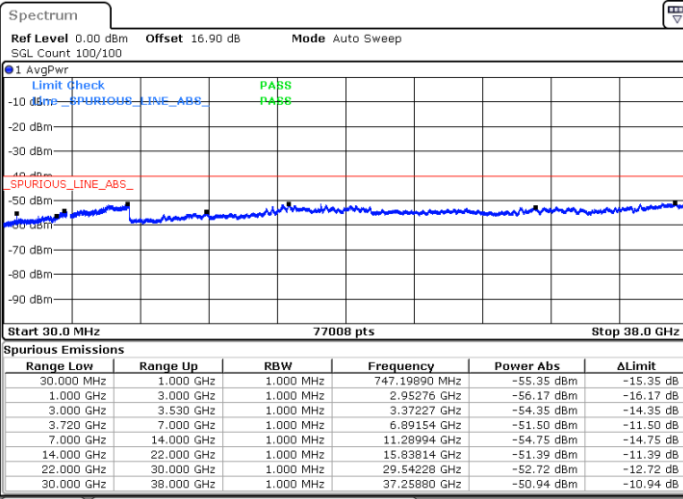

LTE Band 48C / 15MHz+20MHz

64QAM

Lowest Channel / 1RB0 and 1RB99

Lowest Channel / 1RB74 and 1RB0

Date: 30.OCT.2020 01:08:40

Date: 30.OCT.2020 01:02:22

Lowest Channel / FullIRB

N/A

Date: 30.OCT.2020 01:12:27

LTE Band 48C / 15MHz+20MHz

64QAM

Middle Channel / 1RB0 and 1RB9

Middle Channel / 1RB74 and 1RB0

Date: 30.OCT.2020 09:32:04

Date: 30.OCT.2020 09:38:21

Middle Channel / FullRB

N/A

Date: 30.OCT.2020 09:28:17

LTE Band 48C / 15MHz+20MHz

64QAM

Highest Channel / 1RB0 and 1RB99

Highest Channel / 1RB74 and 1RB0

Date: 30.OCT.2020 10:55:55

Date: 30.OCT.2020 10:52:07

Highest Channel / FullRB

N/A

Date: 30.OCT.2020 11:02:15

LTE Band 48C / 20MHz+5MHz

64QAM

Lowest Channel / 1RB0 and 1RB24

Lowest Channel / 1RB99 and 1RB0

Date: 30.OCT.2020 19:14:52