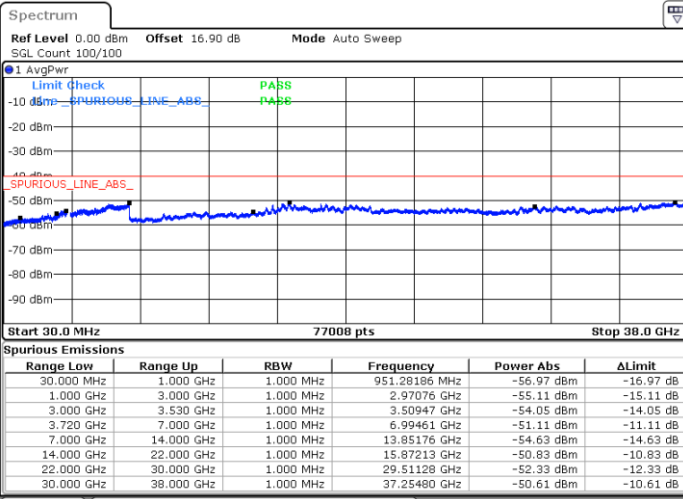

N/A

Date: 29.OCT.2020 20:57:48

LTE Band 48C / 5MHz+20MHz

64QAM

Lowest Channel / 1RB0 and 1RB99

Lowest Channel / 1RB24 and 1RB0

Date: 30.OCT.2020 23:06:50

Date: 30.OCT.2020 23:00:32

Lowest Channel / FullRB

N/A

Date: 30.OCT.2020 23:08:05

LTE Band 48C / 5MHz+20MHz

64QAM

Middle Channel / 1RB0 and 1RB9

Middle Channel / 1RB24 and 1RB0

Date: 31.OCT.2020 00:03:01

Date: 31.OCT.2020 00:09:18

Middle Channel / FullRB

N/A

Date: 31.OCT.2020 00:01:45

LTE Band 48C / 5MHz+20MHz

64QAM

Highest Channel / 1RB0 and 1RB99

Highest Channel / 1RB24 and 1RB0

Date: 31.OCT.2020 01:04:08

Date: 31.OCT.2020 01:02:52

Highest Channel / FullRB

N/A

Date: 31.OCT.2020 01:10:28

LTE Band 48C / 10MHz+20MHz

64QAM

Lowest Channel / 1RB0 and 1RB99