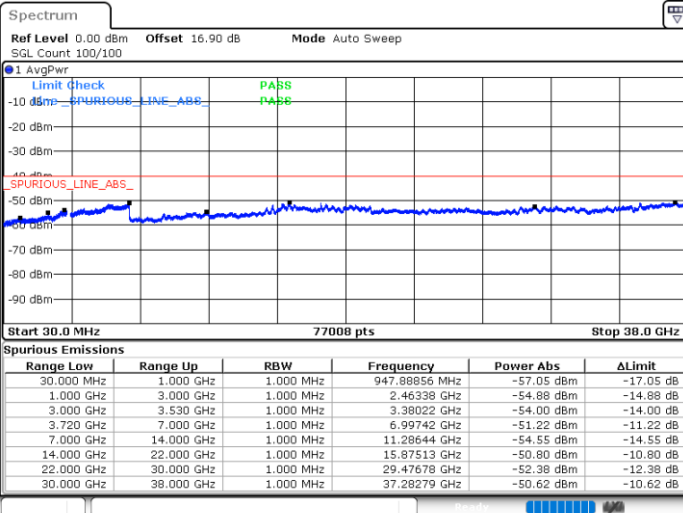

LTE Band 48C / 20MHz+5MHz

16QAM

Middle Channel / 1RB0 and 1RB24

Middle Channel / 1RB99 and 1RB0

Date: 30.OCT.2020 20:36:58

Date: 30.OCT.2020 20:40:44