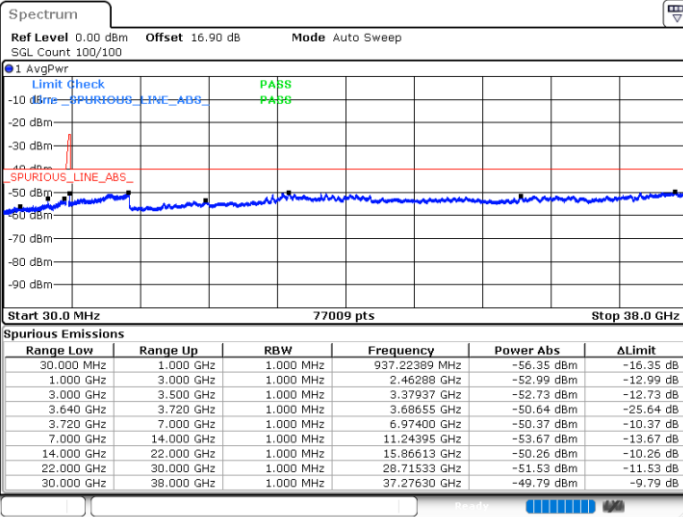

Date: 30.OCT.2020 20:35:42

Date: 30.OCT.2020 20:41:59

Middle Channel / FullRB

N/A

Date: 30.OCT.2020 20:34:27

LTE Band 48C / 20MHz+5MHz

64QAM

Highest Channel / 1RB0 and 1RB24

Highest Channel / 1RB99 and 1RB0

Date: 30.OCT.2020 21:40:34

Date: 30.OCT.2020 21:39:18

Highest Channel / FullRB

N/A

Date: 30.OCT.2020 21:46:53

LTE Band 48C / 20MHz+10MHz

64QAM

Lowest Channel / 1RB0 and 1RB49

Lowest Channel / 1RB99 and 1RB0

Date: 30.OCT.2020 12:22:14

Date: 30.OCT.2020 12:15:56

Lowest Channel / FullIRB

N/A

Date: 30.OCT.2020 12:26:01

LTE Band 48C / 20MHz+10MHz

LTE Band 48C / 20MHz+10MHz

64QAM

Highest Channel / 1RB0 and 1RB49

Highest Channel / 1RB99 and 1RB0

Date: 30.OCT.2020 15:10:02

Date: 30.OCT.2020 15:06:15

Highest Channel / FullRB

N/A