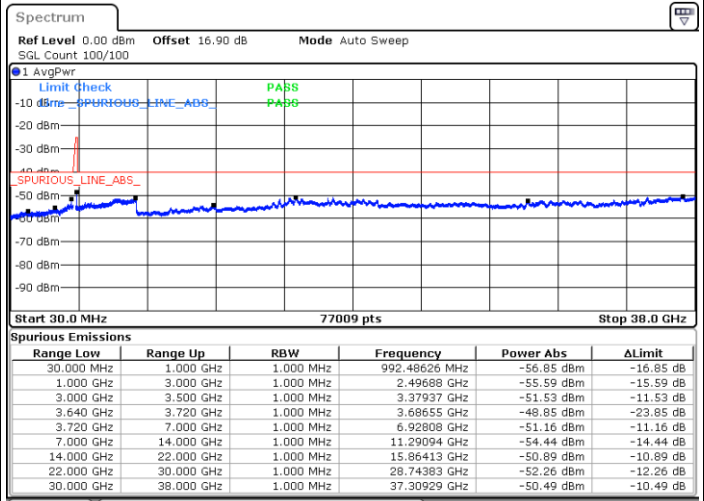

N/A

Date: 30.OCT.2020 09:28:17

LTE Band 48C / 15MHz+20MHz

64QAM

Highest Channel / 1RB0 and 1RB99

Highest Channel / 1RB74 and 1RB0

Date: 30.OCT.2020 10:55:55

Date: 30.OCT.2020 10:52:07

Highest Channel / FullRB

N/A

Date: 30.OCT.2020 11:02:15

LTE Band 48C / 20MHz+5MHz

64QAM

Lowest Channel / 1RB0 and 1RB24

Lowest Channel / 1RB99 and 1RB0

Date: 30.OCT.2020 19:14:52

Date: 30.OCT.2020 19:08:35

Lowest Channel / FullRB

N/A

Date: 30.OCT.2020 19:16:08

LTE Band 48C / 20MHz+5MHz

64QAM

Middle Channel / 1RB0 and 1RB24

Middle Channel / 1RB99 and 1RB0