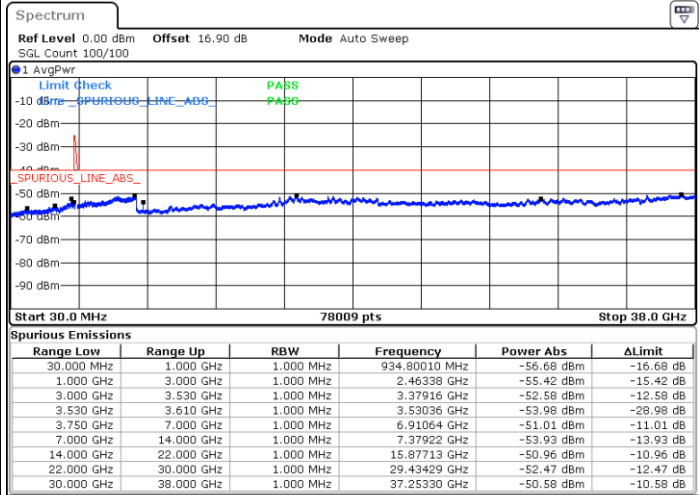

N/A

Date: 30.OCT.2020 12:27:17

LTE Band 48C / 20MHz+10MHz

16QAM

Middle Channel / 1RB0 and 1RB49

Middle Channel / 1RB99 and 1RB0

Date: 30.OCT.2020 14:24:03

Date: 30.OCT.2020 14:27:49

Middle Channel / FullRB

N/A

Date: 30.OCT.2020 14:17:46

LTE Band 48C / 20MHz+10MHz

16QAM

Highest Channel / 1RB0 and 1RB49

Highest Channel / 1RB99 and 1RB0

Date: 30.OCT.2020 15:11:18

Date: 30.OCT.2020 15:04:59

Highest Channel / FullRB

N/A

Date: 30.OCT.2020 15:15:06

LTE Band 48C / 20MHz+15MHz

16QAM

Lowest Channel / 1RB0 and 1RB74

Lowest Channel / 1RB99 and 1RB0

Date: 29.OCT.2020 22:02:29

Date: 29.OCT.2020 21:58:42

Lowest Channel / FullIRB

N/A

Date: 29.OCT.2020 22:08:47

LTE Band 48C / 20MHz+15MHz

16QAM

Middle Channel / 1RB0 and 1RB74