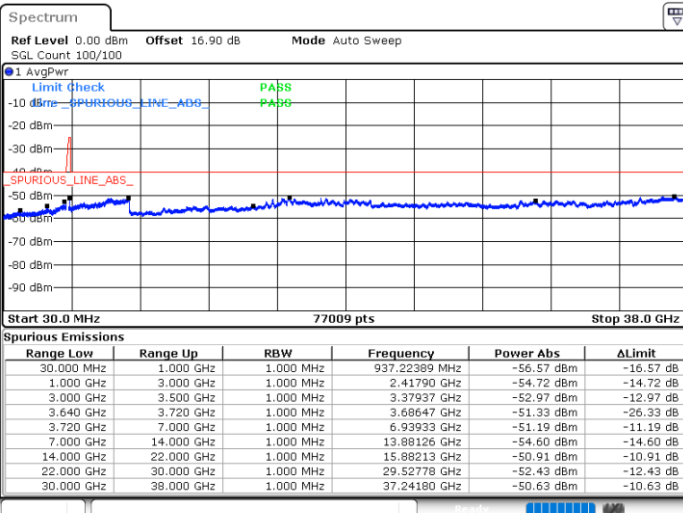

Date: 31.OCT.2020 01:04:08

Date: 31.OCT.2020 01:02:52

Highest Channel / FullRB

N/A

Date: 31.OCT.2020 01:10:28

LTE Band 48C / 10MHz+20MHz

64QAM

Lowest Channel / 1RB0 and 1RB99

Lowest Channel / 1RB49 and 1RB0

Date: 30.OCT.2020 16:14:55

Date: 30.OCT.2020 16:08:37

Lowest Channel / FullIRB

N/A

Date: 30.OCT.2020 16:18:42

LTE Band 48C / 10MHz+20MHz

64QAM

Middle Channel / 1RB0 and 1RB9

Middle Channel / 1RB49 and 1RB0

Date: 30.OCT.2020 17:06:55

Date: 30.OCT.2020 17:16:42

Middle Channel / FullRB

N/A

Date: 30.OCT.2020 17:03:08

LTE Band 48C / 10MHz+20MHz