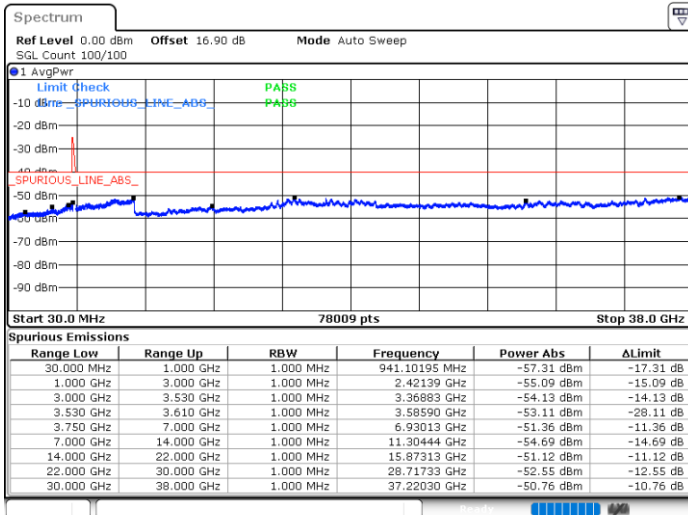

LTE Band 48C / 20MHz+20MHz

16QAM

MiddleChannel / 1RB0 and 1RB99

Middle Channel / 1RB99 and 1RB0

Date: 29.OCT.2020 19:52:37

Date: 29.OCT.2020 19:56:24

Middle Channel / FullIRB

N/A

Date: 29.OCT.2020 19:46:19

LTE Band 48C / 20MHz+20MHz

16QAM

Highest Channel / 1RB0 and 1RB99

Highest Channel / 1RB99 and 1RB0

Date: 29.OCT.2020 20:54:00

Date: 29.OCT.2020 20:47:41

Highest Channel / FullIRB

N/A

Date: 29.OCT.2020 20:57:48

LTE Band 48C / 5MHz+20MHz

64QAM

Lowest Channel / 1RB0 and 1RB99

Lowest Channel / 1RB24 and 1RB0

Date: 30.OCT.2020 23:06:50

Date: 30.OCT.2020 23:00:32

Lowest Channel / FullRB

N/A

Date: 30.OCT.2020 23:08:05

LTE Band 48C / 5MHz+20MHz

64QAM

Middle Channel / 1RB0 and 1RB9

Middle Channel / 1RB24 and 1RB0

Date: 31.OCT.2020 00:03:01