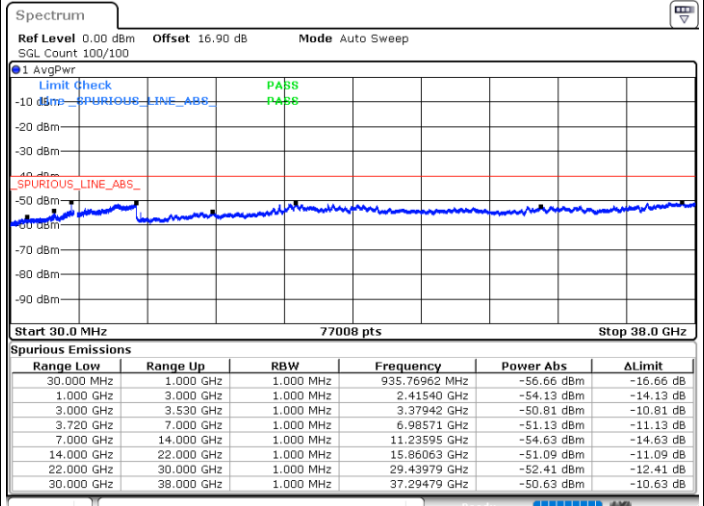

Date: 31.OCT.2020 01:04:08

Date: 31.OCT.2020 01:02:52

Highest Channel / FullRB

N/A

Date: 31.OCT.2020 01:10:28

LTE Band 48C / 10MHz+20MHz

64QAM

Lowest Channel / 1RB0 and 1RB99

Lowest Channel / 1RB49 and 1RB0

Date: 30.OCT.2020 16:14:55

Date: 30.OCT.2020 16:08:37

Lowest Channel / FullIRB

N/A

Date: 30.OCT.2020 16:18:42

LTE Band 48C / 10MHz+20MHz

64QAM

Middle Channel / 1RB0 and 1RB9

Middle Channel / 1RB49 and 1RB0

Date: 30.OCT.2020 17:06:55

Date: 30.OCT.2020 17:16:42

Middle Channel / FullRB

N/A

Date: 30.OCT.2020 17:03:08

LTE Band 48C / 10MHz+20MHz