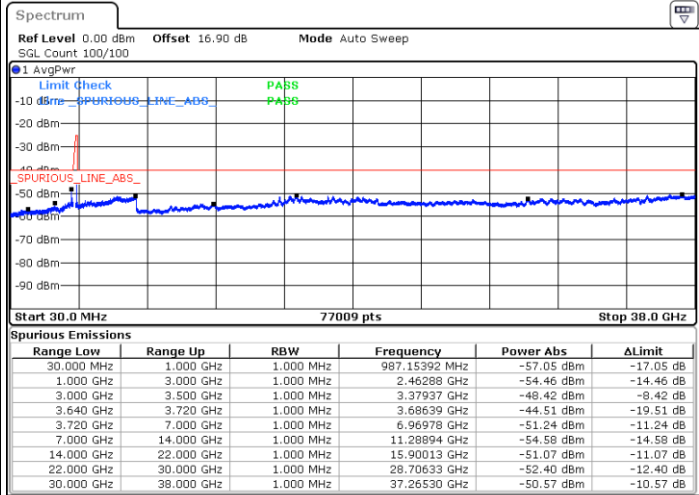

Date: 29.OCT.2020 19:46:19

LTE Band 48C / 20MHz+20MHz

16QAM

Highest Channel / 1RB0 and 1RB99

Highest Channel / 1RB99 and 1RB0

Date: 29.OCT.2020 20:54:00

Date: 29.OCT.2020 20:47:41

Highest Channel / FullIRB

N/A

Date: 29.OCT.2020 20:57:48

LTE Band 48C / 5MHz+20MHz

64QAM

Lowest Channel / 1RB0 and 1RB99

Lowest Channel / 1RB24 and 1RB0

Date: 30.OCT.2020 23:06:50

Date: 30.OCT.2020 23:00:32

Lowest Channel / FullRB

N/A

Date: 30.OCT.2020 23:08:05

LTE Band 48C / 5MHz+20MHz

64QAM

Middle Channel / 1RB0 and 1RB9

Middle Channel / 1RB24 and 1RB0

Date: 31.OCT.2020 00:03:01

Date: 31.OCT.2020 00:09:18

Middle Channel / FullRB

N/A

Date: 31.OCT.2020 00:01:45

LTE Band 48C / 5MHz+20MHz

64QAM

Highest Channel / 1RB0 and 1RB99

Highest Channel / 1RB24 and 1RB0