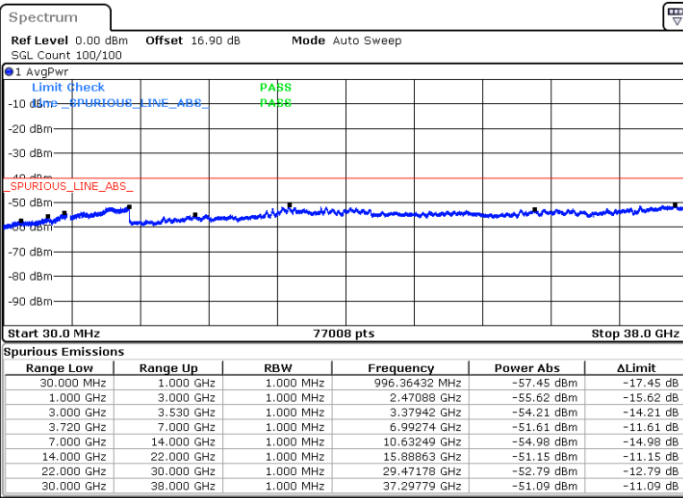

LTE Band 48C / 15MHz+20MHz

64QAM

Lowest Channel / 1RB0 and 1RB99

Lowest Channel / 1RB74 and 1RB0

Date: 30.OCT.2020 01:08:40

Date: 30.OCT.2020 01:02:22

Lowest Channel / FullIRB

N/A

Date: 30.OCT.2020 01:12:27

LTE Band 48C / 15MHz+20MHz

64QAM

Middle Channel / 1RB0 and 1RB9

Middle Channel / 1RB74 and 1RB0

Date: 30.OCT.2020 09:32:04

Date: 30.OCT.2020 09:38:21

Middle Channel / FullRB

N/A

Date: 30.OCT.2020 09:28:17

LTE Band 48C / 15MHz+20MHz

64QAM

Highest Channel / 1RB0 and 1RB99

Highest Channel / 1RB74 and 1RB0

Date: 30.OCT.2020 10:55:55

Date: 30.OCT.2020 10:52:07

Highest Channel / FullRB

N/A

Date: 30.OCT.2020 11:02:15

LTE Band 48C / 20MHz+5MHz

64QAM

Lowest Channel / 1RB0 and 1RB24

Lowest Channel / 1RB99 and 1RB0

Date: 30.OCT.2020 19:14:52