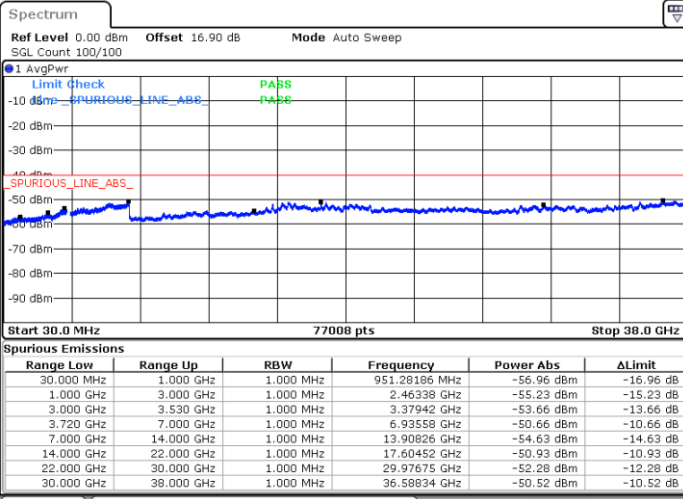

Highest Channel / FullRB

N/A

Date: 30.OCT.2020 11:02:15

LTE Band 48C / 20MHz+5MHz

64QAM

Lowest Channel / 1RB0 and 1RB24

Lowest Channel / 1RB99 and 1RB0

Date: 30.OCT.2020 19:14:52

Date: 30.OCT.2020 19:08:35

Lowest Channel / FullRB

N/A

Date: 30.OCT.2020 19:16:08

LTE Band 48C / 20MHz+5MHz

64QAM

Middle Channel / 1RB0 and 1RB24

Middle Channel / 1RB99 and 1RB0

Date: 30.OCT.2020 20:35:42

Date: 30.OCT.2020 20:41:59

Middle Channel / FullRB

N/A

Date: 30.OCT.2020 20:34:27

LTE Band 48C / 20MHz+5MHz

64QAM

Highest Channel / 1RB0 and 1RB24

Highest Channel / 1RB99 and 1RB0

Date: 30.OCT.2020 21:40:34

Date: 30.OCT.2020 21:39:18

Highest Channel / FullRB

N/A

Date: 30.OCT.2020 21:46:53

LTE Band 48C / 20MHz+10MHz

64QAM