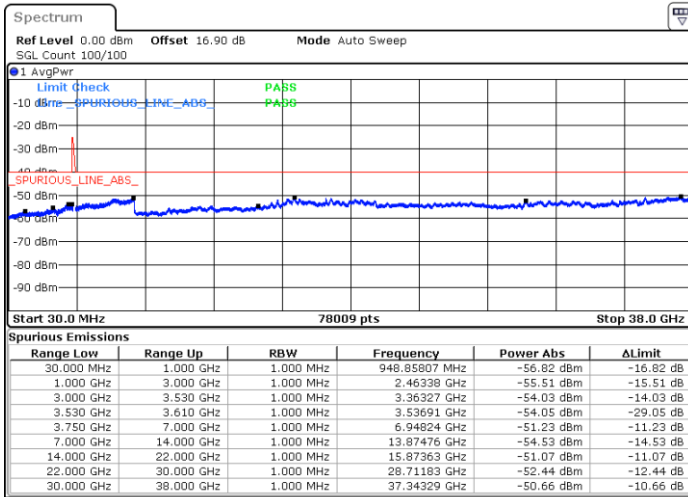

Lowest Channel / FullRB

N/A

Date: 30.OCT.2020 23:08:05

LTE Band 48C / 5MHz+20MHz

64QAM

Middle Channel / 1RB0 and 1RB9

Middle Channel / 1RB24 and 1RB0

Date: 31.OCT.2020 00:03:01

Date: 31.OCT.2020 00:09:18

Middle Channel / FullRB

N/A

Date: 31.OCT.2020 00:01:45

LTE Band 48C / 5MHz+20MHz

64QAM

Highest Channel / 1RB0 and 1RB99

Highest Channel / 1RB24 and 1RB0

Date: 31.OCT.2020 01:04:08

Date: 31.OCT.2020 01:02:52

Highest Channel / FullRB

N/A

Date: 31.OCT.2020 01:10:28

LTE Band 48C / 10MHz+20MHz

64QAM

Lowest Channel / 1RB0 and 1RB99

Lowest Channel / 1RB49 and 1RB0

Date: 30.OCT.2020 16:14:55

Date: 30.OCT.2020 16:08:37

Lowest Channel / FullIRB

N/A

Date: 30.OCT.2020 16:18:42

LTE Band 48C / 10MHz+20MHz

64QAM