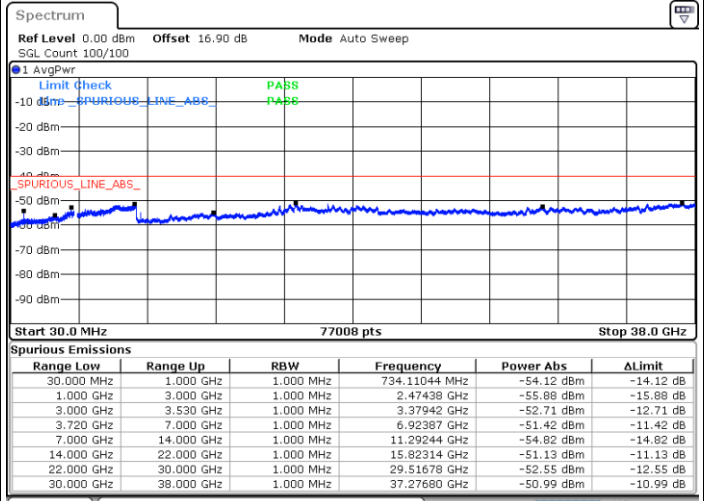

Highest Channel / FullIRB

N/A

Date: 30.OCT.2020 18:16:02

LTE Band 48C / 15MHz+20MHz

16QAM

Lowest Channel / 1RB0 and 1RB99

Lowest Channel / 1RB74 and 1RB0

Date: 30.OCT.2020 01:07:24

Date: 30.OCT.2020 01:03:38

Lowest Channel / FullIRB

N/A

Date: 30.OCT.2020 01:13:43

LTE Band 48C / 15MHz+20MHz

16QAM

Middle Channel / 1RB0 and 1RB9

Middle Channel / 1RB74 and 1RB0

Date: 30.OCT.2020 09:33:19

Date: 30.OCT.2020 09:37:05

Middle Channel / FullRB

N/A

Date: 30.OCT.2020 09:27:01

LTE Band 48C / 15MHz+20MHz

16QAM

Highest Channel / 1RB0 and 1RB99

Highest Channel / 1RB74 and 1RB0

Date: 30.OCT.2020 10:57:11

Date: 30.OCT.2020 10:50:51

Highest Channel / FullRB

N/A

Date: 30.OCT.2020 11:00:59

LTE Band 48C / 20MHz+5MHz

16QAM