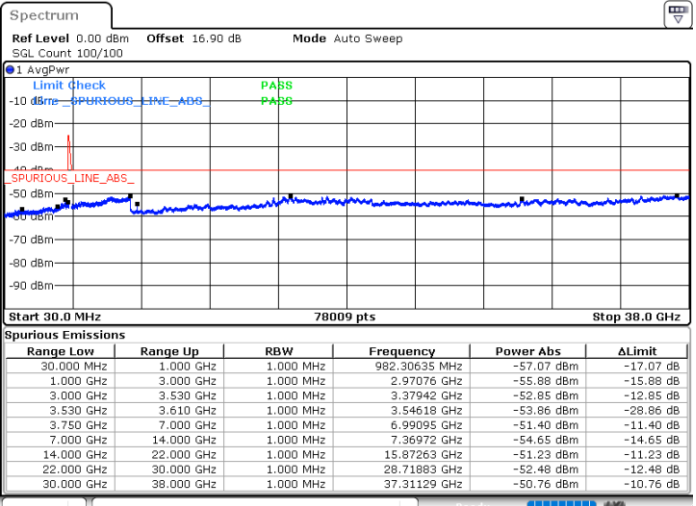

Date: 29.OCT.2020 22:02:29

Date: 29.OCT.2020 21:58:42

Lowest Channel / FullIRB

N/A

Date: 29.OCT.2020 22:08:47

LTE Band 48C / 20MHz+15MHz

16QAM

Middle Channel / 1RB0 and 1RB74

Middle Channel / 1RB99 and 1RB0

Date: 29.OCT.2020 23:10:44

Date: 29.OCT.2020 23:14:30

Middle Channel / FullRB

N/A

Date: 29.OCT.2020 23:04:26

LTE Band 48C / 20MHz+15MHz

16QAM

Highest Channel / 1RB0 and 1RB74

Highest Channel / 1RB99 and 1RB0

Date: 30.OCT.2020 00:07:15

Date: 30.OCT.2020 00:00:56

Highest Channel / FullRB

N/A

Date: 30.OCT.2020 00:11:03

LTE Band 48C / 20MHz+20MHz