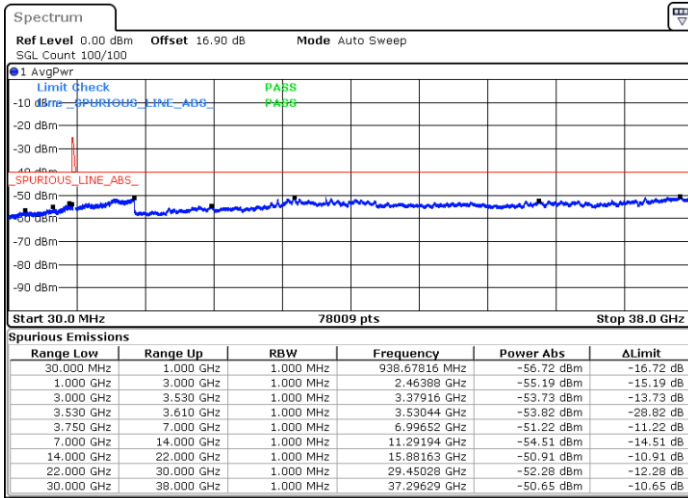

Lowest Channel / 1RB0 and 1RB24

Lowest Channel / 1RB99 and 1RB0

Date: 30.OCT.2020 19:13:37

Date: 30.OCT.2020 19:09:50

Lowest Channel / FullIRB

N/A

Date: 30.OCT.2020 19:17:23

LTE Band 48C / 20MHz+5MHz

LTE Band 48C / 20MHz+5MHz

16QAM

Highest Channel / 1RB0 and 1RB24

Highest Channel / 1RB99 and 1RB0

Date: 30.OCT.2020 21:41:50

Date: 30.OCT.2020 21:38:02

Highest Channel / FullRB

N/A

Date: 30.OCT.2020 21:45:37

LTE Band 48C / 20MHz+10MHz

16QAM

Lowest Channel / 1RB0 and 1RB49

Lowest Channel / 1RB99 and 1RB0

Date: 30.OCT.2020 12:20:58

Date: 30.OCT.2020 12:17:12

Lowest Channel / FullRB