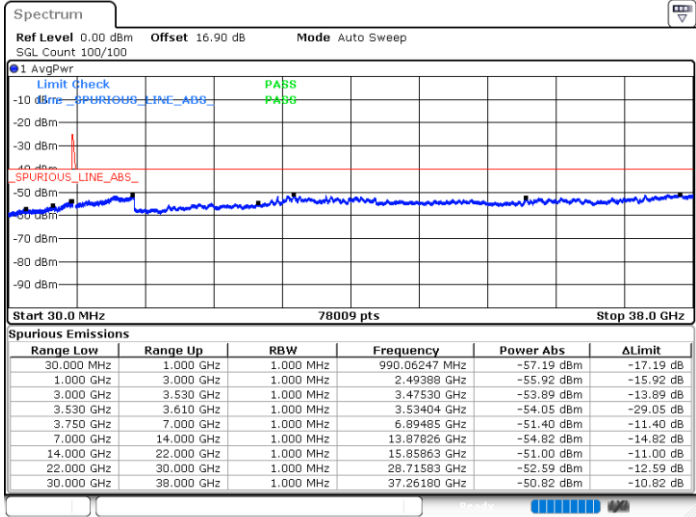

Highest Channel / 1RB0 and 1RB74

Highest Channel / 1RB99 and 1RB0

Date: 30.OCT.2020 00:07:15

Date: 30.OCT.2020 00:00:56

Highest Channel / FullRB

N/A

Date: 30.OCT.2020 00:11:03

LTE Band 48C / 20MHz+20MHz

16QAM

Lowest Channel / 1RB0 and 1RB99

Lowest Channel / 1RB99 and 1RB0

Date: 29.OCT.2020 17:54:14

Date: 29.OCT.2020 17:50:27

Lowest Channel / FullIRB

N/A

Date: 29.OCT.2020 18:00:32