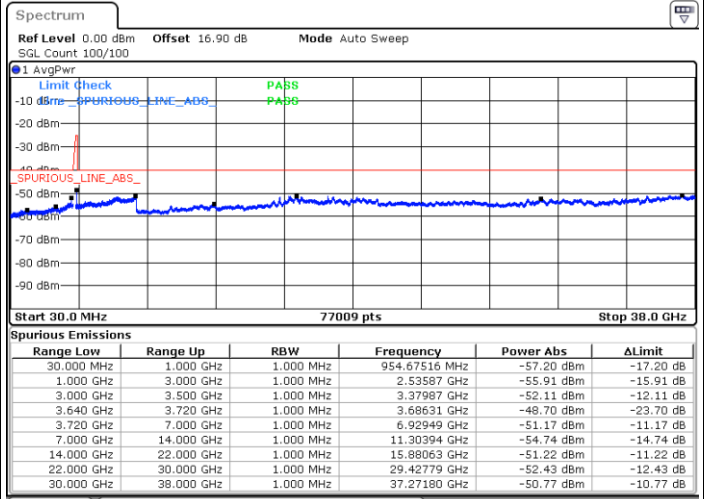

N/A

Date: 30.OCT.2020 17:01:53

LTE Band 48C / 10MHz+20MHz

16QAM

Highest Channel / 1RB0 and 1RB99

Highest Channel / 1RB49 and 1RB0

Date: 30.OCT.2020 18:12:14

Date: 30.OCT.2020 18:05:55

Highest Channel / FullIRB

N/A

Date: 30.OCT.2020 18:16:02

LTE Band 48C / 15MHz+20MHz

16QAM

Lowest Channel / 1RB0 and 1RB99

Lowest Channel / 1RB74 and 1RB0

Date: 30.OCT.2020 01:07:24

Date: 30.OCT.2020 01:03:38

Lowest Channel / FullIRB

N/A

Date: 30.OCT.2020 01:13:43

LTE Band 48C / 15MHz+20MHz

16QAM

Middle Channel / 1RB0 and 1RB9

Middle Channel / 1RB74 and 1RB0

Date: 30.OCT.2020 09:33:19

Date: 30.OCT.2020 09:37:05

Middle Channel / FullRB

N/A

Date: 30.OCT.2020 09:27:01

LTE Band 48C / 15MHz+20MHz

16QAM

Highest Channel / 1RB0 and 1RB99