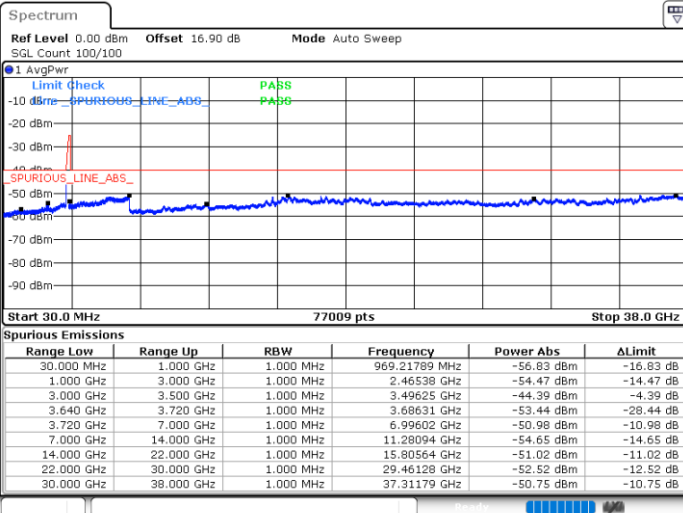

Date: 31.OCT.2020 00:09:18

Middle Channel / FullRB

N/A

Date: 31.OCT.2020 00:01:45

LTE Band 48C / 5MHz+20MHz

64QAM

Highest Channel / 1RB0 and 1RB99

Highest Channel / 1RB24 and 1RB0

Date: 31.OCT.2020 01:04:08

Date: 31.OCT.2020 01:02:52

Highest Channel / FullRB

N/A

Date: 31.OCT.2020 01:10:28

LTE Band 48C / 10MHz+20MHz

64QAM

Lowest Channel / 1RB0 and 1RB99

Lowest Channel / 1RB49 and 1RB0

Date: 30.OCT.2020 16:14:55

Date: 30.OCT.2020 16:08:37

Lowest Channel / FullIRB

N/A

Date: 30.OCT.2020 16:18:42

LTE Band 48C / 10MHz+20MHz

64QAM

Middle Channel / 1RB0 and 1RB9

Middle Channel / 1RB49 and 1RB0

Date: 30.OCT.2020 17:06:55

Date: 30.OCT.2020 17:16:42

Middle Channel / FullRB

N/A

Date: 30.OCT.2020 17:03:08

LTE Band 48C / 10MHz+20MHz