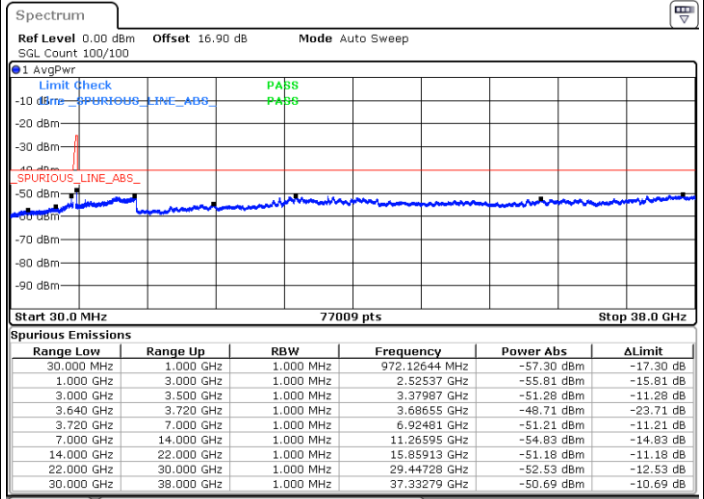

Lowest Channel / 1RB49 and 1RB0

Date: 30.OCT.2020 16:14:55

Date: 30.OCT.2020 16:08:37

Lowest Channel / FullIRB

N/A

Date: 30.OCT.2020 16:18:42

LTE Band 48C / 10MHz+20MHz

64QAM

Middle Channel / 1RB0 and 1RB9

Middle Channel / 1RB49 and 1RB0

Date: 30.OCT.2020 17:06:55

Date: 30.OCT.2020 17:16:42

Middle Channel / FullRB

N/A

Date: 30.OCT.2020 17:03:08

LTE Band 48C / 10MHz+20MHz

64QAM

Highest Channel / 1RB0 and 1RB99

Highest Channel / 1RB49 and 1RB0

Date: 30.OCT.2020 18:10:58

Date: 30.OCT.2020 18:07:11

Highest Channel / FullRB

N/A

Date: 30.OCT.2020 18:17:18

LTE Band 48C / 15MHz+20MHz

64QAM

Lowest Channel / 1RB0 and 1RB99

Lowest Channel / 1RB74 and 1RB0

Date: 30.OCT.2020 01:08:40

Date: 30.OCT.2020 01:02:22

Lowest Channel / FullIRB

N/A