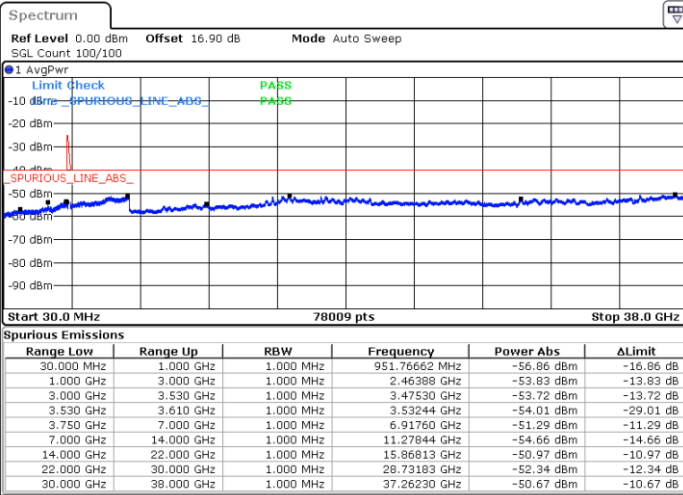

N/A

Date: 30.OCT.2020 12:27:17

LTE Band 48C / 20MHz+10MHz

16QAM

Middle Channel / 1RB0 and 1RB49

Middle Channel / 1RB99 and 1RB0

Date: 30.OCT.2020 14:24:03

Date: 30.OCT.2020 14:27:49

Middle Channel / FullRB

N/A

Date: 30.OCT.2020 14:17:46

LTE Band 48C / 20MHz+10MHz

16QAM

Highest Channel / 1RB0 and 1RB49

Highest Channel / 1RB99 and 1RB0

Date: 30.OCT.2020 15:11:18

Date: 30.OCT.2020 15:04:59

Highest Channel / FullRB

N/A

Date: 30.OCT.2020 15:15:06

LTE Band 48C / 20MHz+15MHz

16QAM

Lowest Channel / 1RB0 and 1RB74

Lowest Channel / 1RB99 and 1RB0

Date: 29.OCT.2020 22:02:29

Date: 29.OCT.2020 21:58:42

Lowest Channel / FullIRB

N/A

Date: 29.OCT.2020 22:08:47

LTE Band 48C / 20MHz+15MHz

16QAM

Middle Channel / 1RB0 and 1RB74