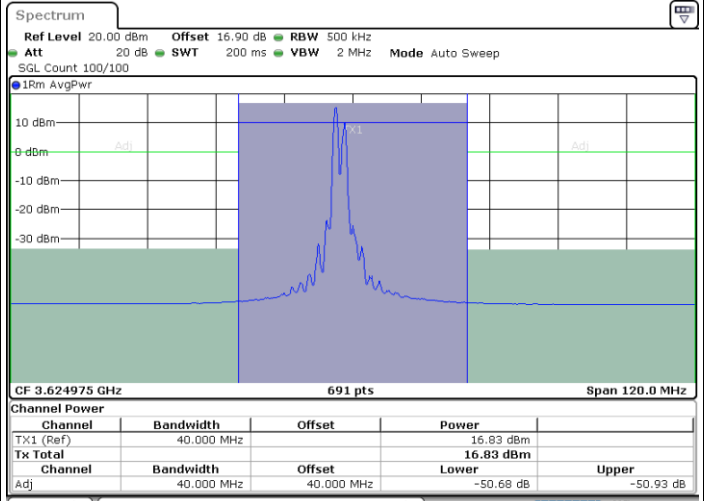

Date: 30.OCT.2020 10:46:40