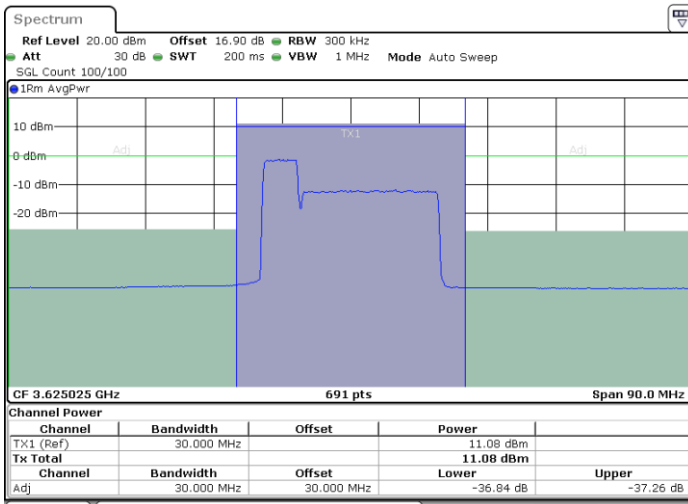

N/A

Date: 30.OCT.2020 23:21:12

LTE Band 48C / 5MHz+20MHz

256QAM

Middle Channel / 1RB0 and 1RB99

Middle Channel / 1RB24 and 1RB0

Date: 31.OCT.2020 00:20:33

Date: 31.OCT.2020 00:21:14

Middle Channel / FullRB

N/A

Date: 31.OCT.2020 00:19:52

LTE Band 48C / 5MHz+20MHz

256QAM

Highest Channel / 1RB0 and 1RB99

Highest Channel / 1RB24 and 1RB0

Date: 31.OCT.2020 01:21:45