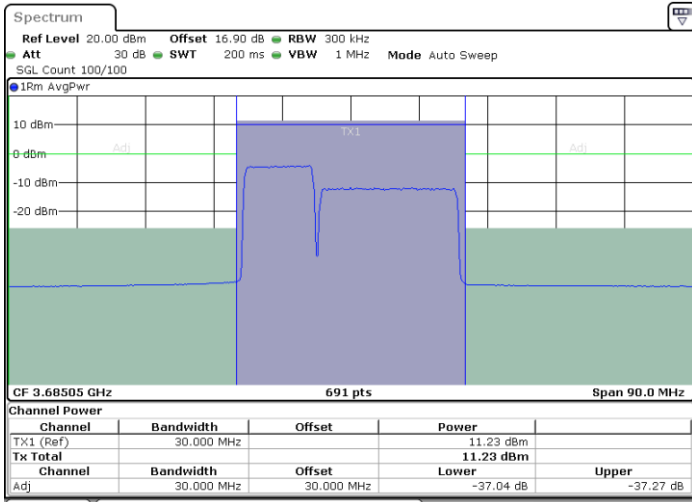

Highest Channel / 1RB0 and 1RB99

Highest Channel / 1RB49 and 1RB0

Date: 30.OCT.2020 18:24:00

Date: 30.OCT.2020 18:24:40

Highest Channel / FullRB

N/A

Date: 30.OCT.2020 18:19:14

LTE Band 48C / 15MHz+20MHz

256QAM

Lowest Channel / 1RB0 and 1RB99

Lowest Channel / 1RB74 and 1RB0

Lowest Channel / FullIRB

N/A

LTE Band 48C / 15MHz+20MHz

256QAM

Middle Channel / 1RB0 and 1RB99