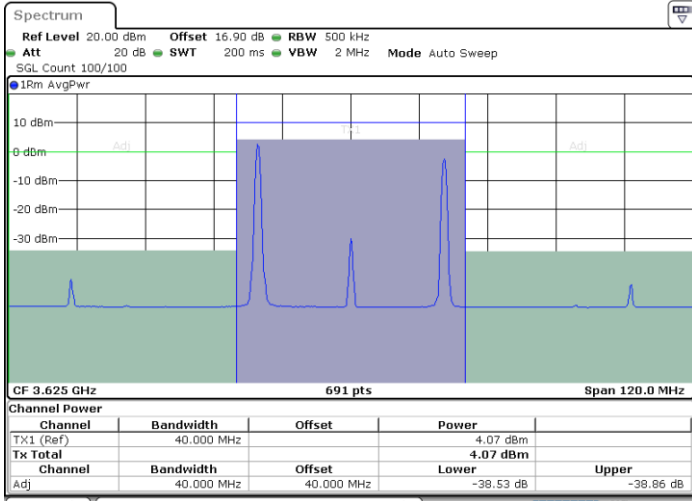

N/A

Date: 30.OCT.2020 15:18:18

LTE Band 48C / 20MHz+15MHz

256QAM

Lowest Channel / 1RB0 and 1RB74

Lowest Channel / 1RB99 and 1RB0

Date: 29.OCT.2020 22:19:47

Date: 29.OCT.2020 22:24:35

Lowest Channel / FullIRB

N/A

Date: 29.OCT.2020 22:19:05

LTE Band 48C / 20MHz+15MHz

256QAM

Middle Channel / 1RB0 and 1RB74

Middle Channel / 1RB99 and 1RB0

Date: 29.OCT.2020 23:20:29

Date: 29.OCT.2020 23:25:17

Middle Channel / FullRB

N/A

Date: 29.OCT.2020 23:19:47

LTE Band 48C / 20MHz+15MHz

256QAM

Highest Channel / 1RB0 and 1RB74

Highest Channel / 1RB99 and 1RB0