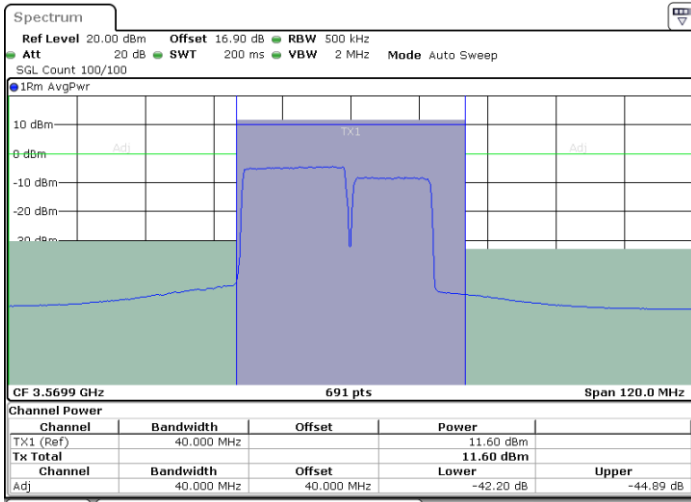

Lowest Channel / FullIRB

N/A

Date: 29.OCT.2020 22:17:43