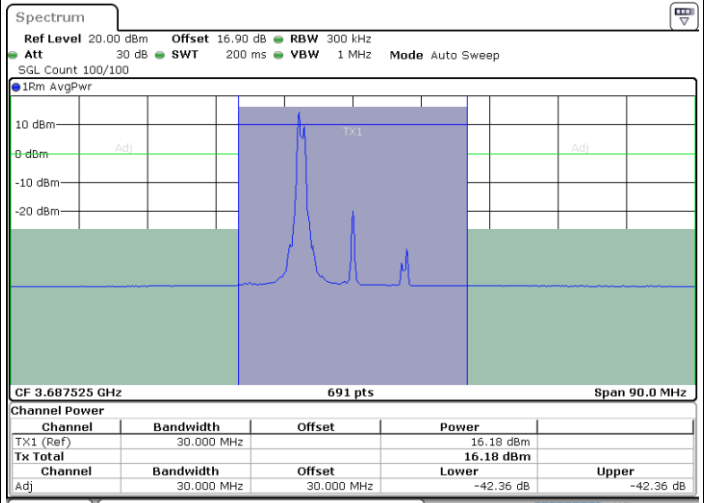

Date: 31.OCT.2020 00:15:07

LTE Band 48C / 5MHz+20MHz

64QAM

Highest Channel / 1RB0 and 1RB99

Highest Channel / 1RB24 and 1RB0

Date: 31.OCT.2020 01:18:21

Date: 31.OCT.2020 01:19:01

Highest Channel / FullIRB