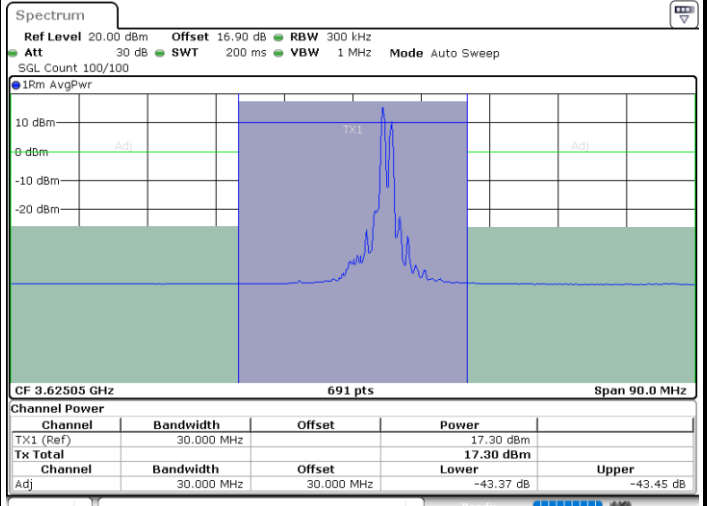

N/A

Date: 30.OCT.2020 12:29:54

LTE Band 48C / 20MHz+10MHz

16QAM

Middle Channel / 1RB0 and 1RB49

Middle Channel / 1RB99 and 1RB0

Date: 30.OCT.2020 14:35:07

Date: 30.OCT.2020 14:37:09