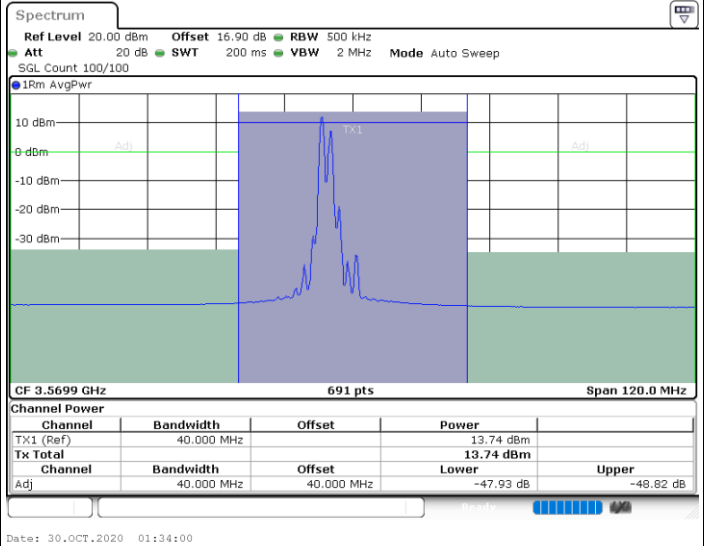

Highest Channel / 1RB0 and 1RB99

Highest Channel / 1RB49 and 1RB0

Date: 30.OCT.2020 18:24:00

Date: 30.OCT.2020 18:24:40

Highest Channel / FullRB

N/A

Date: 30.OCT.2020 18:19:14

LTE Band 48C / 15MHz+20MHz

256QAM

Lowest Channel / 1RB0 and 1RB99

Lowest Channel / 1RB74 and 1RB0

Lowest Channel / FullIRB

N/A

LTE Band 48C / 15MHz+20MHz

256QAM

Middle Channel / 1RB0 and 1RB99