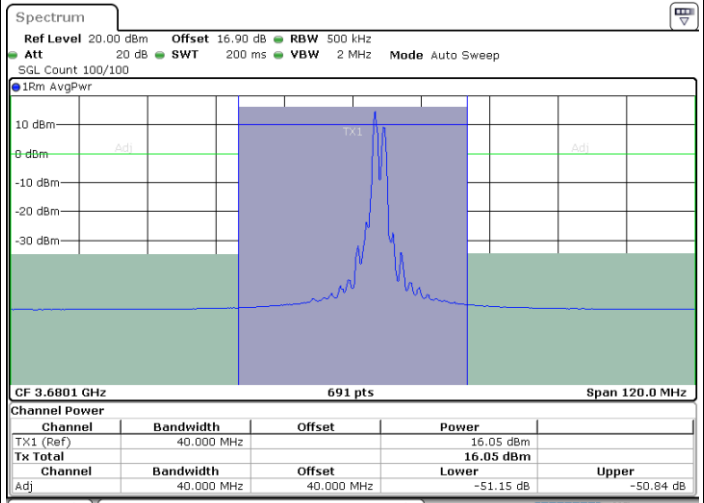

Date: 29.OCT.2020 23:21:10

Date: 29.OCT.2020 23:24:36

Middle Channel / FullRB

N/A

Date: 29.OCT.2020 23:19:06

LTE Band 48C / 20MHz+15MHz

64QAM

Highest Channel / 1RB0 and 1RB74

Highest Channel / 1RB99 and 1RB0

Date: 30.OCT.2020 00:18:22

Date: 30.OCT.2020 00:20:24

Highest Channel / FullIRB

N/A

Date: 30.OCT.2020 00:14:57

LTE Band 48C / 20MHz+20MHz

64QAM