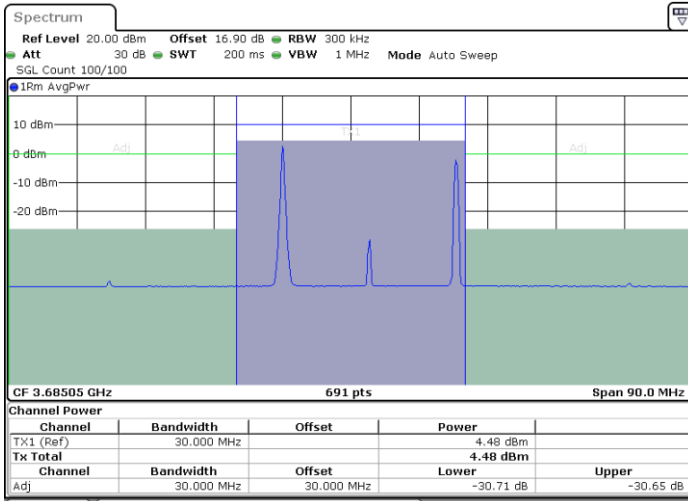

LTE Band 48C / 20MHz+5MHz

16QAM

Highest Channel / 1RB0 and 1RB24

Highest Channel / 1RB99 and 1RB0

Date: 30.OCT.2020 21:54:05

Date: 30.OCT.2020 21:56:08

Highest Channel / FullIRB

N/A