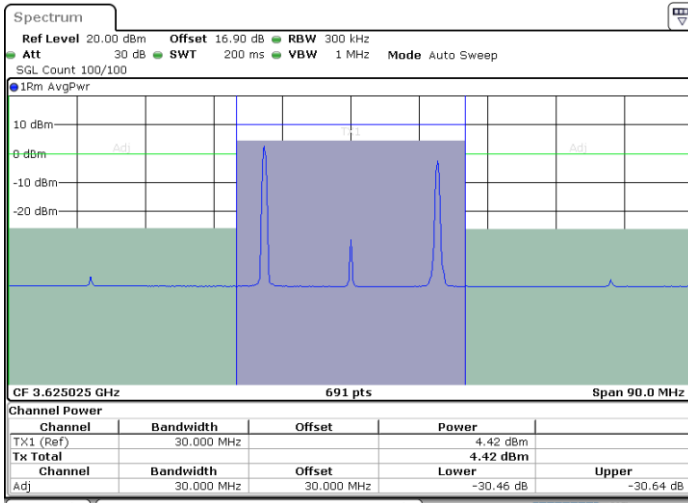

Date: 29.OCT.2020 21:01:42

LTE Band 48C / 5MHz+20MHz

256QAM

Lowest Channel / 1RB0 and 1RB99

Lowest Channel / 1RB24 and 1RB0

Date: 30.OCT.2020 23:21:53

Date: 30.OCT.2020 23:22:34

Lowest Channel / FullIRB

N/A

Date: 30.OCT.2020 23:21:12

LTE Band 48C / 5MHz+20MHz

256QAM

Middle Channel / 1RB0 and 1RB99

Middle Channel / 1RB24 and 1RB0

Date: 31.OCT.2020 00:20:33

Date: 31.OCT.2020 00:21:14

Middle Channel / FullRB

N/A

Date: 31.OCT.2020 00:19:52

LTE Band 48C / 5MHz+20MHz

256QAM

Highest Channel / 1RB0 and 1RB99

Highest Channel / 1RB24 and 1RB0

Date: 31.OCT.2020 01:21:45