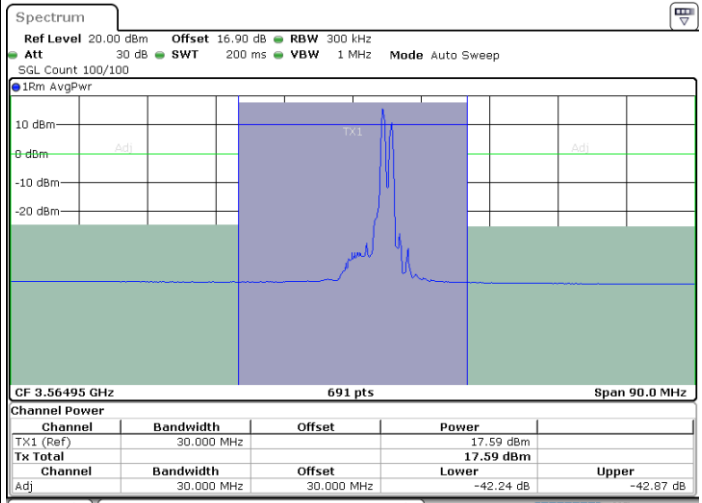

N/A

Date: 30.OCT.2020 20:47:48

LTE Band 48C / 20MHz+5MHz

64QAM

Highest Channel / 1RB0 and 1RB24

Highest Channel / 1RB99 and 1RB0

Highest Channel / FullIRB

N/A

LTE Band 48C / 20MHz+10MHz

64QAM

Lowest Channel / 1RB0 and 1RB49

Lowest Channel / 1RB99 and 1RB0

Date: 30.OCT.2020 12:32:38

Date: 30.OCT.2020 12:36:02

Lowest Channel / FullIRB

N/A