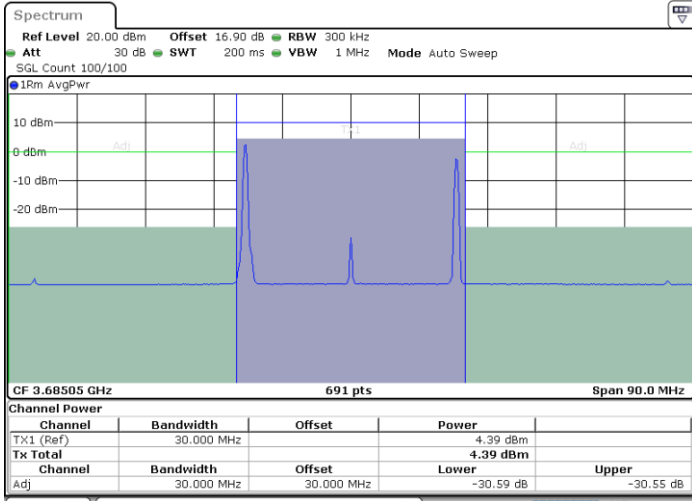

N/A

Date: 30.OCT.2020 14:32:24

LTE Band 48C / 20MHz+10MHz

64QAM

Highest Channel / 1RB0 and 1RB49

Highest Channel / 1RB99 and 1RB0

Date: 30.OCT.2020 15:22:23

Date: 30.OCT.2020 15:24:25

Highest Channel / FullIRB

N/A

Date: 30.OCT.2020 15:18:59

LTE Band 48C / 20MHz+15MHz

64QAM

Lowest Channel / 1RB0 and 1RB74

Lowest Channel / 1RB99 and 1RB0

Date: 29.OCT.2020 22:20:28