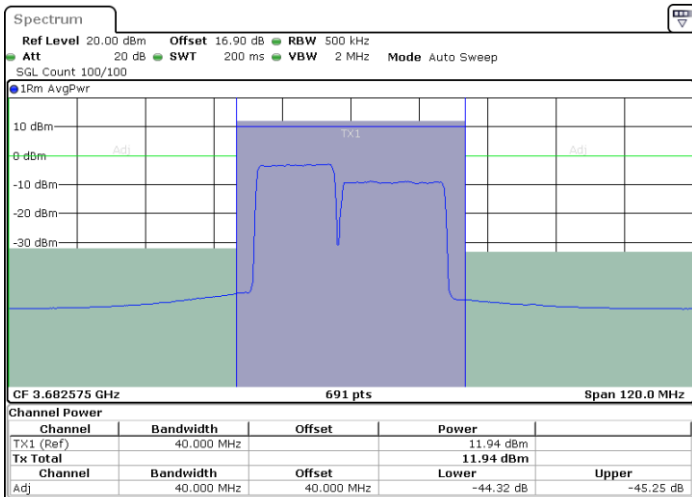

Highest Channel / 1RB0 and 1RB99

Highest Channel / 1RB74 and 1RB0

Date: 30.OCT.2020 11:08:58

Date: 30.OCT.2020 11:09:39

Highest Channel / FullIRB

N/A

Date: 30.OCT.2020 11:04:12

LTE Band 48C / 20MHz+5MHz