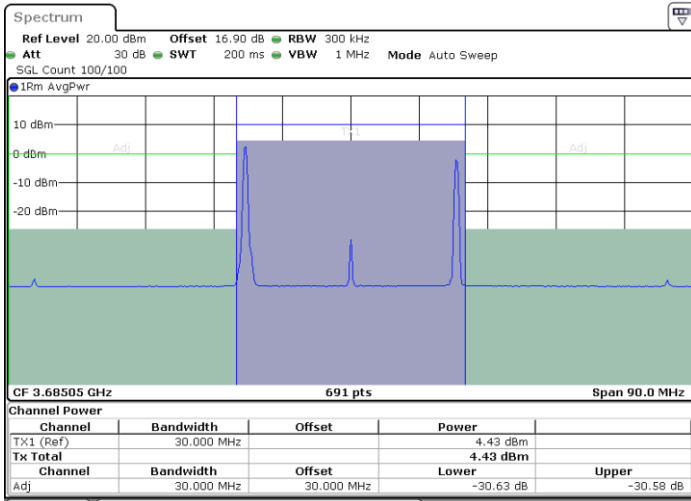

Date: 30.OCT.2020 14:33:05

LTE Band 48C / 20MHz+10MHz

256QAM

Highest Channel / 1RB0 and 1RB49

Highest Channel / 1RB99 and 1RB0

Date: 30.OCT.2020 15:23:04

Date: 30.OCT.2020 15:23:44

Highest Channel / FullIRB

N/A

Date: 30.OCT.2020 15:18:18

LTE Band 48C / 20MHz+15MHz

256QAM

Lowest Channel / 1RB0 and 1RB74

Lowest Channel / 1RB99 and 1RB0

Date: 29.OCT.2020 22:19:47

Date: 29.OCT.2020 22:24:35