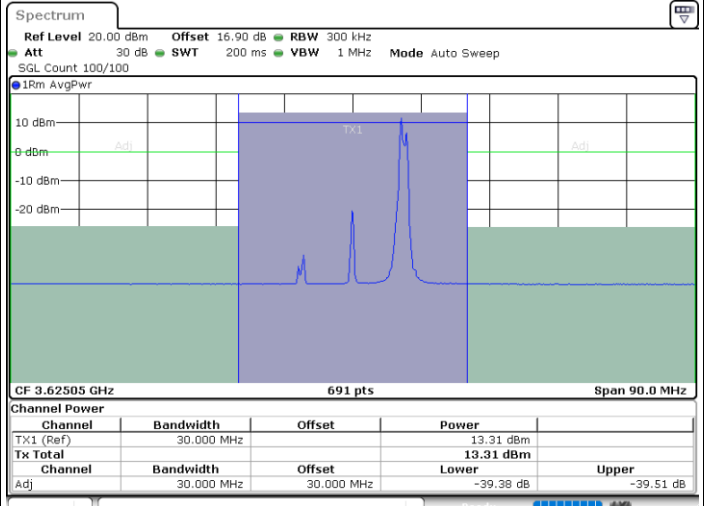

LTE Band 48C / 20MHz+5MHz

256QAM

Middle Channel / 1RB0 and 1RB24

Middle Channel / 1RB99 and 1RB0

Date: 30.OCT.2020 20:53:15

Date: 30.OCT.2020 20:53:55