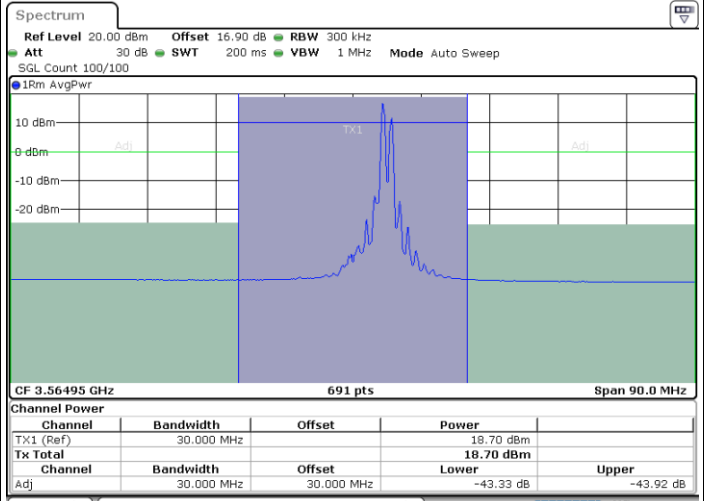

Date: 30.OCT.2020 21:52:03

LTE Band 48C / 20MHz+10MHz

16QAM

Lowest Channel / 1RB0 and 1RB49

Lowest Channel / 1RB99 and 1RB0

Date: 30.OCT.2020 12:33:19

Date: 30.OCT.2020 12:35:21

Lowest Channel / FullIRB