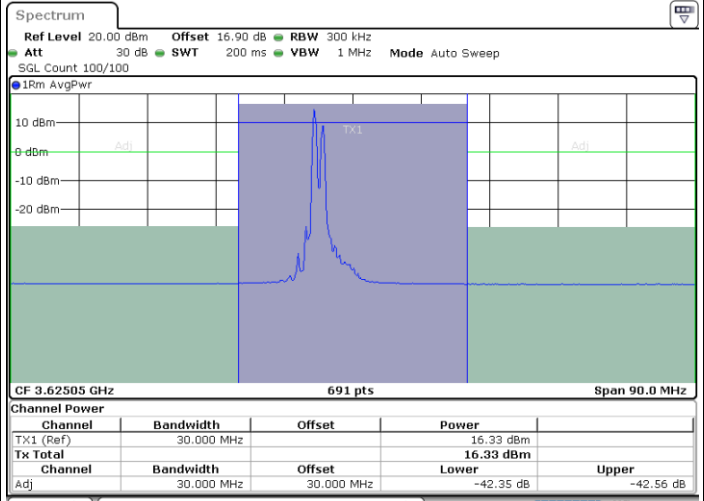

Lowest Channel / FullRB

N/A

Date: 30.OCT.2020 16:23:15

LTE Band 48C / 10MHz+20MHz

64QAM

Middle Channel / 1RB0 and 1RB99

Middle Channel / 1RB49 and 1RB0

Date: 30.OCT.2020 17:22:02

Date: 30.OCT.2020 17:25:26

Middle Channel / FullRB

N/A

Date: 30.OCT.2020 17:20:00

LTE Band 48C / 10MHz+20MHz

64QAM

Highest Channel / 1RB0 and 1RB99

Highest Channel / 1RB49 and 1RB0