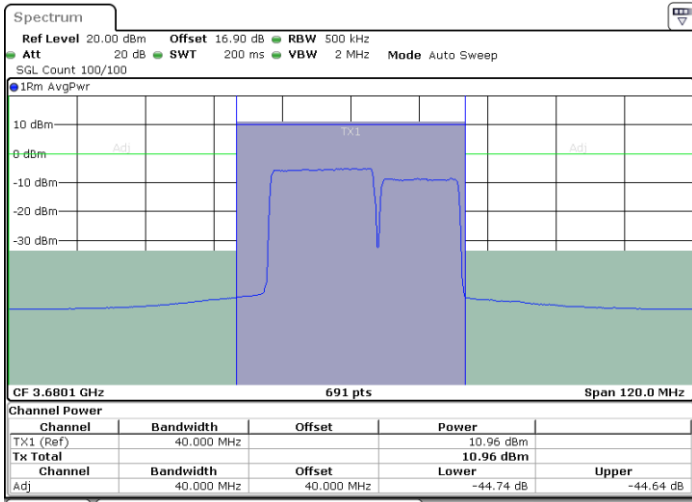

Date: 29.OCT.2020 23:21:10

Date: 29.OCT.2020 23:24:36

Middle Channel / FullRB

N/A

Date: 29.OCT.2020 23:19:06

LTE Band 48C / 20MHz+15MHz

64QAM

Highest Channel / 1RB0 and 1RB74

Highest Channel / 1RB99 and 1RB0

Date: 30.OCT.2020 00:18:22

Date: 30.OCT.2020 00:20:24

Highest Channel / FullIRB

N/A

Date: 30.OCT.2020 00:14:57

LTE Band 48C / 20MHz+20MHz

64QAM

Lowest Channel / 1RB0 and 1RB99

Lowest Channel / 1RB99 and 1RB0

Date: 29.OCT.2020 18:05:55

Date: 29.OCT.2020 18:09:21

Lowest Channel / FullIRB

N/A

Date: 29.OCT.2020 18:03:52

LTE Band 48C / 20MHz+20MHz