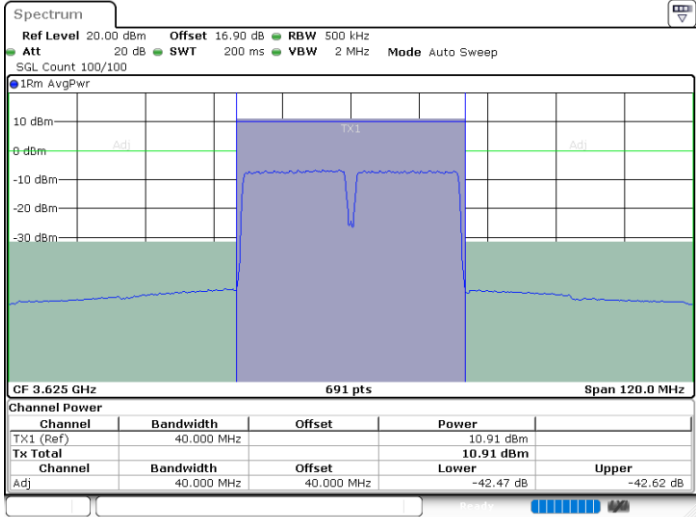

Middle Channel / FullRB

N/A

Date: 29.OCT.2020 20:00:59