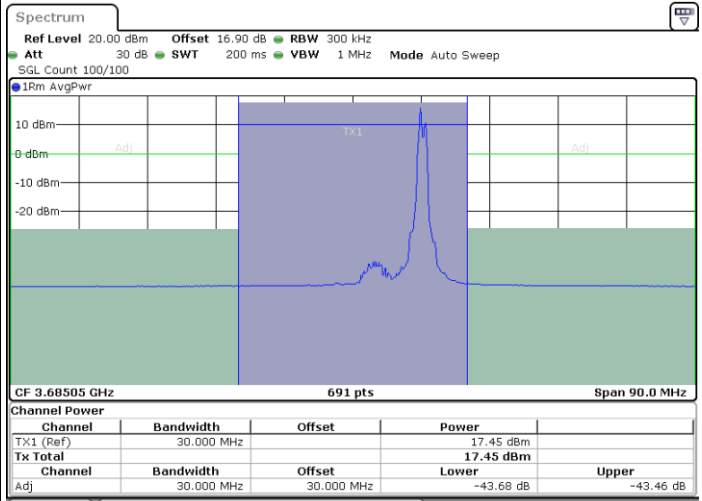

LTE Band 48C / 20MHz+5MHz

16QAM

Highest Channel / 1RB0 and 1RB24

Highest Channel / 1RB99 and 1RB0

Date: 30.OCT.2020 21:54:05

Date: 30.OCT.2020 21:56:08

Highest Channel / FullIRB

N/A