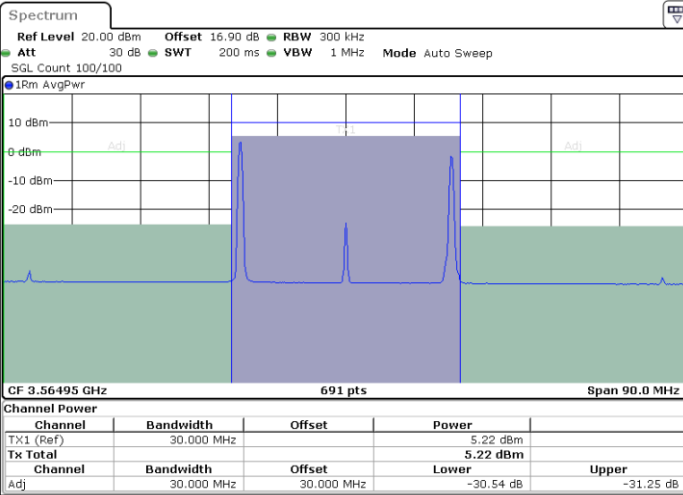

Middle Channel / FullRB

N/A

Date: 31.OCT.2020 00:19:52

LTE Band 48C / 5MHz+20MHz

256QAM

Highest Channel / 1RB0 and 1RB99

Highest Channel / 1RB24 and 1RB0

Date: 31.OCT.2020 01:21:45

Date: 31.OCT.2020 01:22:25

Highest Channel / FullIRB

N/A

Date: 31.OCT.2020 01:21:04

LTE Band 48C / 10MHz+20MHz

256QAM

Lowest Channel / 1RB0 and 1RB99

Lowest Channel / 1RB49 and 1RB0

Date: 30.OCT.2020 16:24:37

Date: 30.OCT.2020 16:29:22

Lowest Channel / FullIRB

N/A

Date: 30.OCT.2020 16:23:56

LTE Band 48C / 10MHz+20MHz

256QAM

Middle Channel / 1RB0 and 1RB99