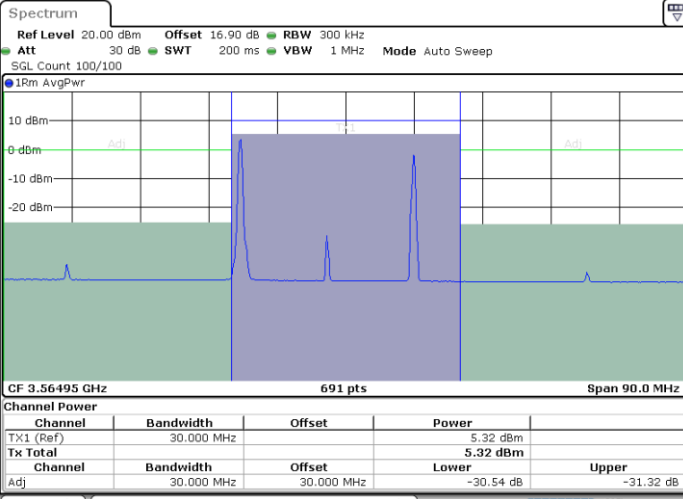

64QAM

Highest Channel / 1RB0 and 1RB99

Highest Channel / 1RB74 and 1RB0

Date: 30.OCT.2020 11:08:18

Date: 30.OCT.2020 11:10:20

Highest Channel / FullIRB

N/A

Date: 30.OCT.2020 11:04:53

LTE Band 48C / 20MHz+5MHz

64QAM

Lowest Channel / 1RB0 and 1RB24

Lowest Channel / 1RB99 and 1RB0

Date: 30.OCT.2020 19:25:09

Date: 30.OCT.2020 19:28:33

Lowest Channel / FullIRB

N/A