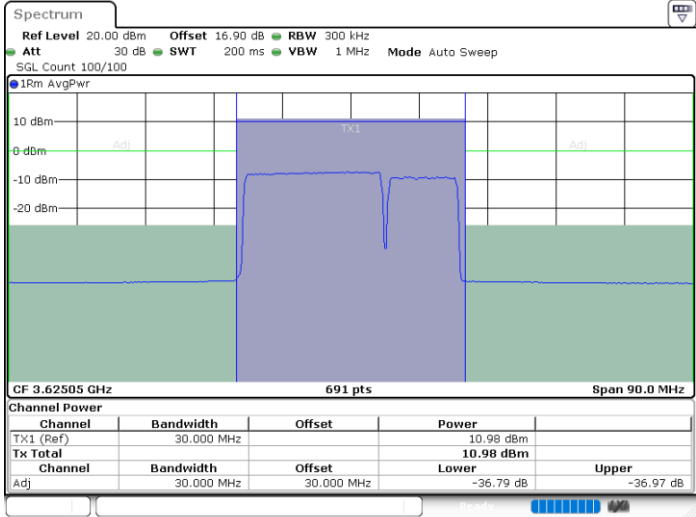

N/A

Date: 30.OCT.2020 12:29:54

LTE Band 48C / 20MHz+10MHz

16QAM

Middle Channel / 1RB0 and 1RB49

Middle Channel / 1RB99 and 1RB0

Date: 30.OCT.2020 14:35:07

Date: 30.OCT.2020 14:37:09

Middle Channel / FullRB

N/A

Date: 30.OCT.2020 14:31:43

LTE Band 48C / 20MHz+10MHz

16QAM

Highest Channel / 1RB0 and 1RB49

Highest Channel / 1RB99 and 1RB0

Date: 30.OCT.2020 15:21:42