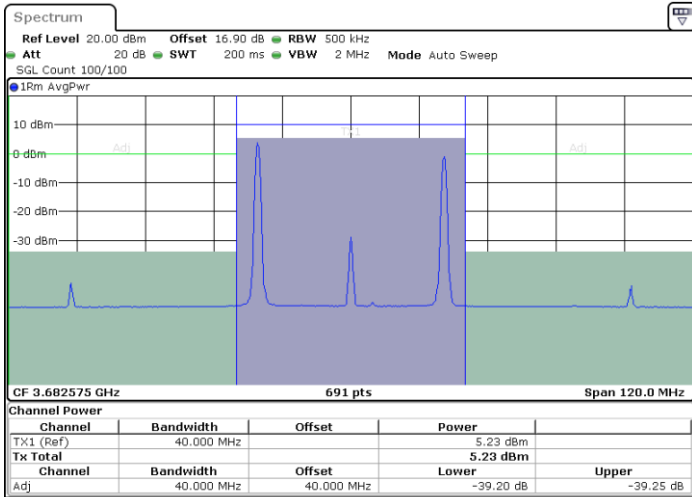

Middle Channel / 1RB74 and 1RB0

Date: 30.OCT.2020 10:42:33

Date: 30.OCT.2020 10:47:22

Middle Channel / FullRB

N/A

Date: 30.OCT.2020 10:41:52

LTE Band 48C / 15MHz+20MHz

256QAM

Highest Channel / 1RB0 and 1RB99

Highest Channel / 1RB74 and 1RB0

Date: 30.OCT.2020 11:08:58

Date: 30.OCT.2020 11:09:39

Highest Channel / FullIRB

N/A

Date: 30.OCT.2020 11:04:12

LTE Band 48C / 20MHz+5MHz