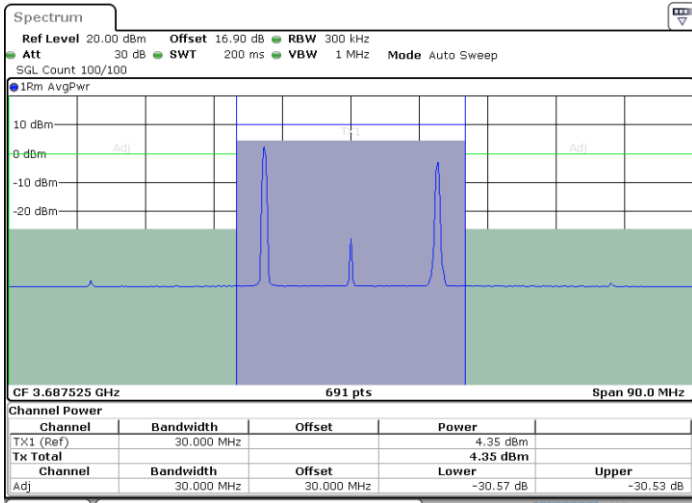

Date: 31.OCT.2020 00:15:07

LTE Band 48C / 5MHz+20MHz

64QAM

Highest Channel / 1RB0 and 1RB99

Highest Channel / 1RB24 and 1RB0

Date: 31.OCT.2020 01:18:21

Date: 31.OCT.2020 01:19:01

Highest Channel / FullIRB