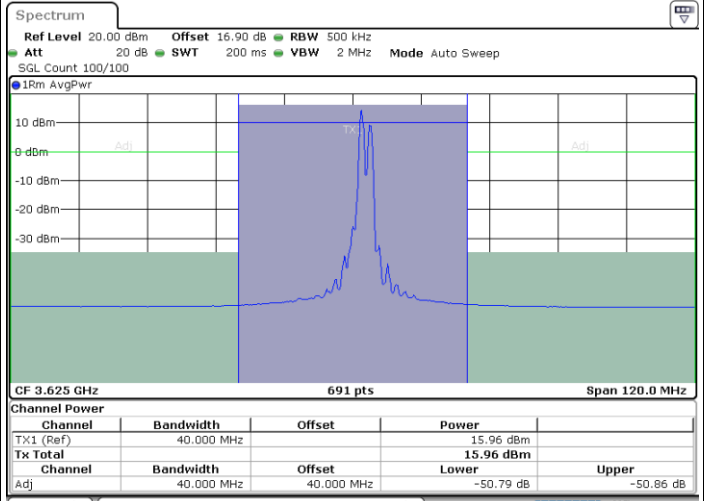

Highest Channel / FullIRB

N/A

Date: 30.OCT.2020 15:18:59

LTE Band 48C / 20MHz+15MHz

64QAM

Lowest Channel / 1RB0 and 1RB74

Lowest Channel / 1RB99 and 1RB0

Date: 29.OCT.2020 22:20:28

Date: 29.OCT.2020 22:23:54

Lowest Channel / FullIRB

N/A

Date: 29.OCT.2020 22:18:24

LTE Band 48C / 20MHz+15MHz

64QAM

Middle Channel / 1RB0 and 1RB74

Middle Channel / 1RB99 and 1RB0

Date: 29.OCT.2020 23:21:10

Date: 29.OCT.2020 23:24:36

Middle Channel / FullRB

N/A

Date: 29.OCT.2020 23:19:06

LTE Band 48C / 20MHz+15MHz

64QAM

Highest Channel / 1RB0 and 1RB74