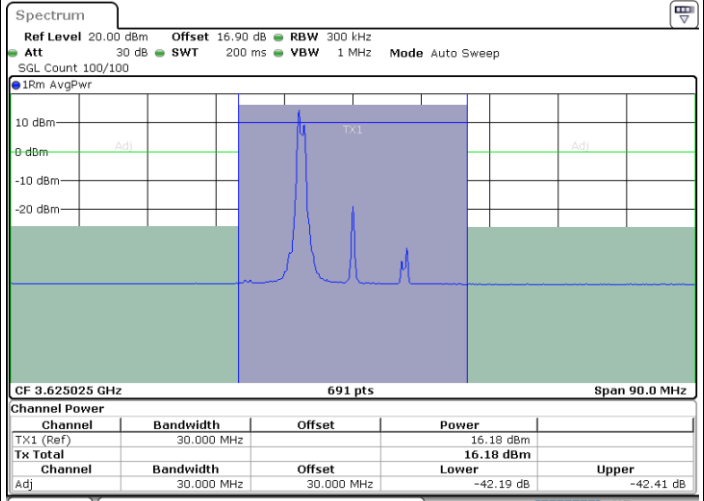

LTE Band 48C / 5MHz+20MHz

64QAM

Middle Channel / 1RB0 and 1RB99

Middle Channel / 1RB24 and 1RB0

Date: 31.OCT.2020 00:15:48

Date: 31.OCT.2020 00:19:11

Middle Channel / FullRB

N/A

Date: 31.OCT.2020 00:15:07

LTE Band 48C / 5MHz+20MHz

64QAM

Highest Channel / 1RB0 and 1RB99

Highest Channel / 1RB24 and 1RB0

Date: 31.OCT.2020 01:18:21

Date: 31.OCT.2020 01:19:01

Highest Channel / FullIRB