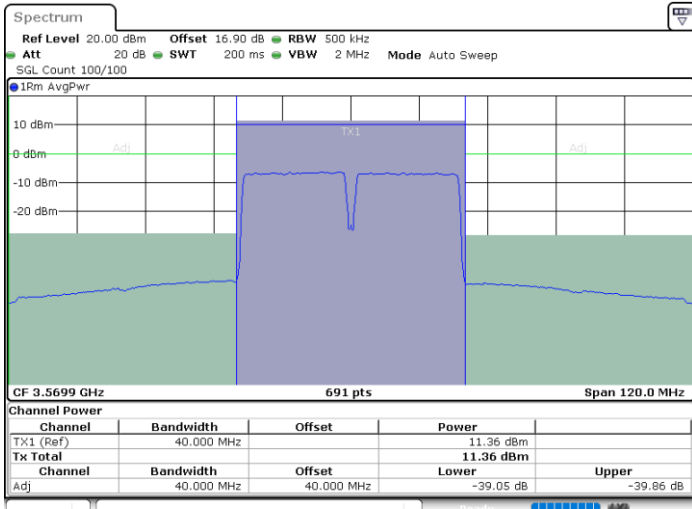

Highest Channel / 1RB99 and 1RB0

Date: 30.OCT.2020 00:18:22

Date: 30.OCT.2020 00:20:24

Highest Channel / FullIRB

N/A

Date: 30.OCT.2020 00:14:57

LTE Band 48C / 20MHz+20MHz

64QAM

Lowest Channel / 1RB0 and 1RB99

Lowest Channel / 1RB99 and 1RB0

Date: 29.OCT.2020 18:05:55

Date: 29.OCT.2020 18:09:21

Lowest Channel / FullIRB

N/A

Date: 29.OCT.2020 18:03:52

LTE Band 48C / 20MHz+20MHz