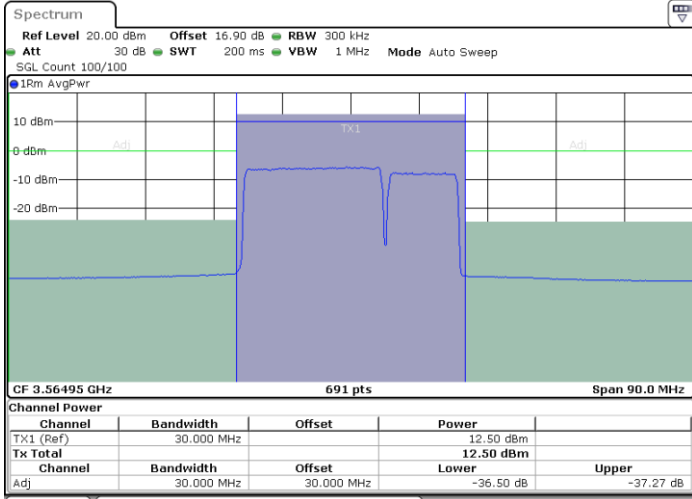

Lowest Channel / FullIRB

N/A

Date: 30.OCT.2020 12:29:54