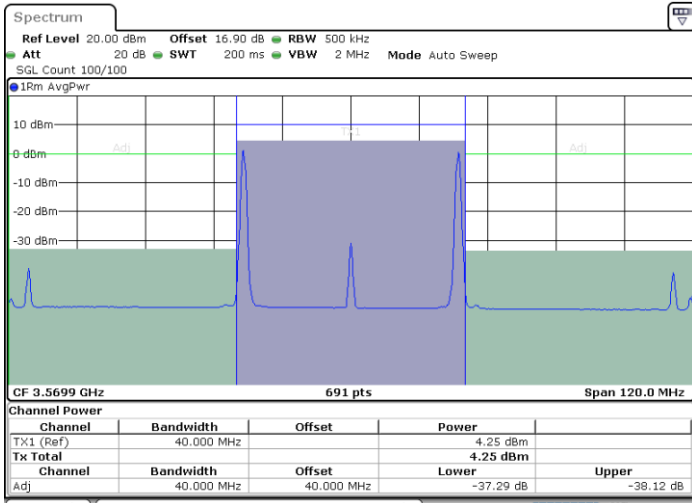

Highest Channel / 1RB99 and 1RB0

Date: 30.OCT.2020 00:18:22

Date: 30.OCT.2020 00:20:24

Highest Channel / FullIRB

N/A

Date: 30.OCT.2020 00:14:57

LTE Band 48C / 20MHz+20MHz

64QAM

Lowest Channel / 1RB0 and 1RB99

Lowest Channel / 1RB99 and 1RB0

Date: 29.OCT.2020 18:05:55

Date: 29.OCT.2020 18:09:21

Lowest Channel / FullIRB

N/A

Date: 29.OCT.2020 18:03:52

LTE Band 48C / 20MHz+20MHz