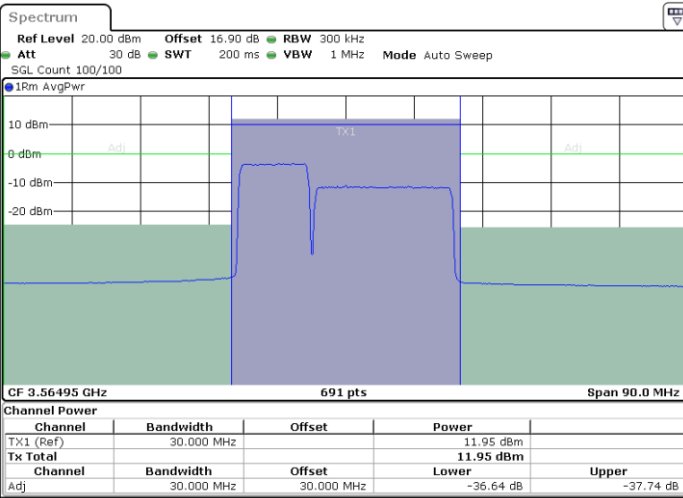

Middle Channel / FullRB

N/A

Date: 31.OCT.2020 00:19:52

LTE Band 48C / 5MHz+20MHz

256QAM

Highest Channel / 1RB0 and 1RB99

Highest Channel / 1RB24 and 1RB0

Date: 31.OCT.2020 01:21:45

Date: 31.OCT.2020 01:22:25

Highest Channel / FullIRB

N/A

Date: 31.OCT.2020 01:21:04

LTE Band 48C / 10MHz+20MHz

256QAM

Lowest Channel / 1RB0 and 1RB99

Lowest Channel / 1RB49 and 1RB0

Date: 30.OCT.2020 16:24:37

Date: 30.OCT.2020 16:29:22

Lowest Channel / FullIRB

N/A

Date: 30.OCT.2020 16:23:56

LTE Band 48C / 10MHz+20MHz

256QAM

Middle Channel / 1RB0 and 1RB99