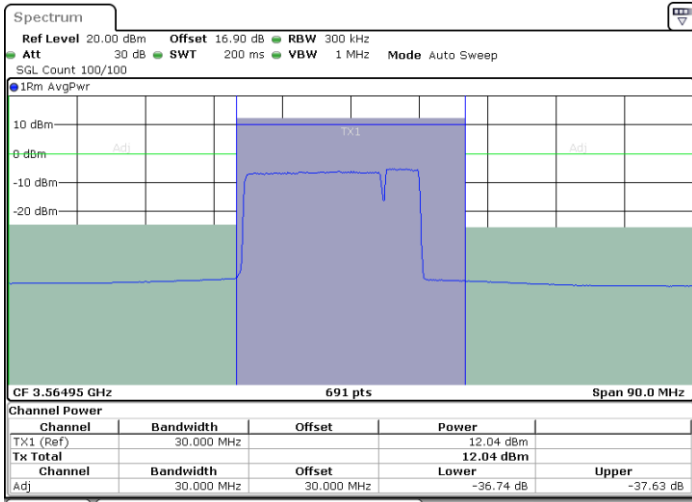

Highest Channel / 1RB0 and 1RB99

Highest Channel / 1RB74 and 1RB0

Date: 30.OCT.2020 11:08:58

Date: 30.OCT.2020 11:09:39

Highest Channel / FullIRB

N/A

Date: 30.OCT.2020 11:04:12

LTE Band 48C / 20MHz+5MHz

256QAM

Lowest Channel / 1RB0 and 1RB24

Lowest Channel / 1RB99 and 1RB0

Date: 30.OCT.2020 19:29:55

Date: 30.OCT.2020 19:30:35

Lowest Channel / FullIRB

N/A

Date: 30.OCT.2020 19:29:14

LTE Band 48C / 20MHz+5MHz

256QAM

Middle Channel / 1RB0 and 1RB24

Middle Channel / 1RB99 and 1RB0

Date: 30.OCT.2020 20:53:15

Date: 30.OCT.2020 20:53:55

Middle Channel / FullRB

N/A

Date: 30.OCT.2020 20:52:34

LTE Band 48C / 20MHz+5MHz

256QAM

Highest Channel / 1RB0 and 1RB24

Highest Channel / 1RB99 and 1RB0

Highest Channel / FullIRB

N/A

LTE Band 48C / 20MHz+10MHz