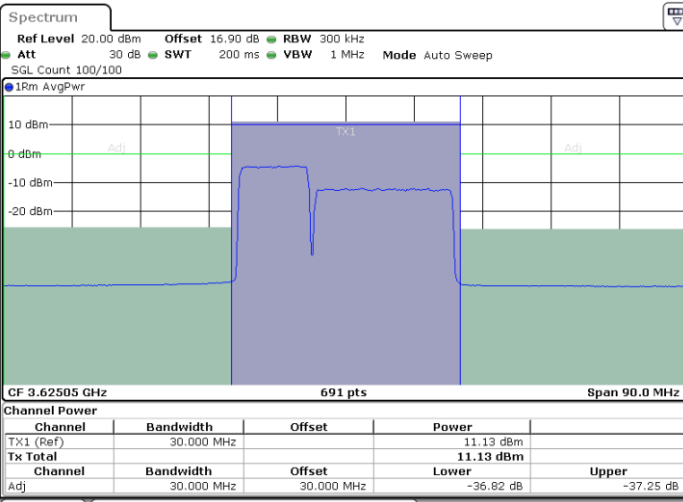

Lowest Channel / FullRB

N/A

Date: 30.OCT.2020 16:23:15

LTE Band 48C / 10MHz+20MHz

64QAM

Middle Channel / 1RB0 and 1RB99

Middle Channel / 1RB49 and 1RB0

Date: 30.OCT.2020 17:22:02

Date: 30.OCT.2020 17:25:26

Middle Channel / FullRB

N/A

Date: 30.OCT.2020 17:20:00

LTE Band 48C / 10MHz+20MHz

64QAM

Highest Channel / 1RB0 and 1RB99

Highest Channel / 1RB49 and 1RB0