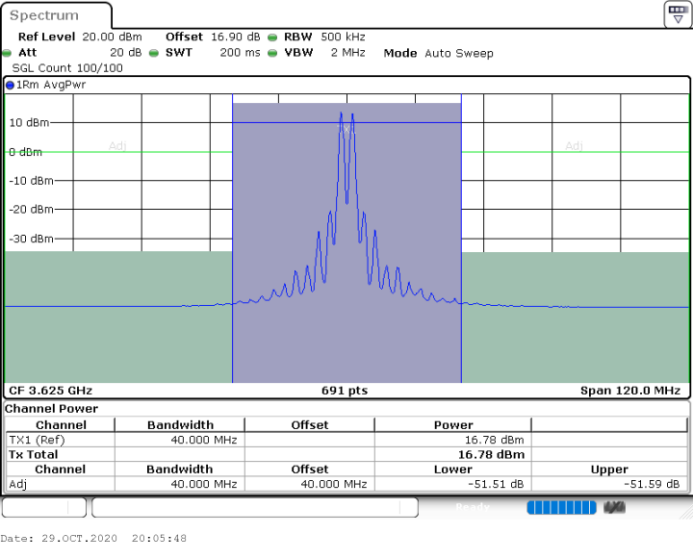

Highest Channel / 1RB0 and 1RB74

Highest Channel / 1RB99 and 1RB0

Date: 30.OCT.2020 00:17:41

Date: 30.OCT.2020 00:21:05

Highest Channel / FullIRB

N/A

Date: 30.OCT.2020 00:15:38

LTE Band 48C / 20MHz+20MHz

LTE Band 48C / 20MHz+20MHz

16QAM

MiddleChannel / 1RB0 and 1RB99

Middle Channel / 1RB99 and 1RB0

Middle Channel / FullIRB

N/A

LTE Band 48C / 20MHz+20MHz

16QAM

Highest Channel / 1RB0 and 1RB99

Highest Channel / 1RB99 and 1RB0

Date: 29.OCT.2020 21:04:26

Date: 29.OCT.2020 21:07:50

Highest Channel / FullIRB

N/A

Date: 29.OCT.2020 21:02:23

LTE Band 48C / 5MHz+20MHz