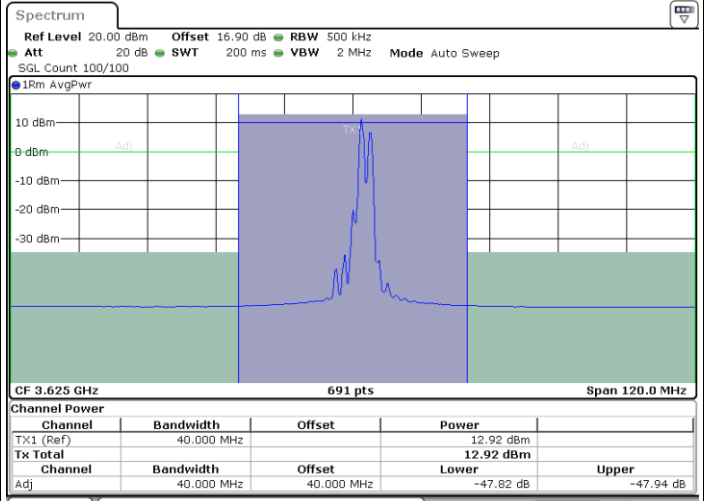

N/A

Date: 30.OCT.2020 15:18:18

LTE Band 48C / 20MHz+15MHz

256QAM

Lowest Channel / 1RB0 and 1RB74

Lowest Channel / 1RB99 and 1RB0

Date: 29.OCT.2020 22:19:47

Date: 29.OCT.2020 22:24:35

Lowest Channel / FullIRB

N/A

Date: 29.OCT.2020 22:19:05

LTE Band 48C / 20MHz+15MHz

256QAM

Middle Channel / 1RB0 and 1RB74

Middle Channel / 1RB99 and 1RB0

Date: 29.OCT.2020 23:20:29

Date: 29.OCT.2020 23:25:17

Middle Channel / FullRB

N/A

Date: 29.OCT.2020 23:19:47

LTE Band 48C / 20MHz+15MHz

256QAM

Highest Channel / 1RB0 and 1RB74

Highest Channel / 1RB99 and 1RB0