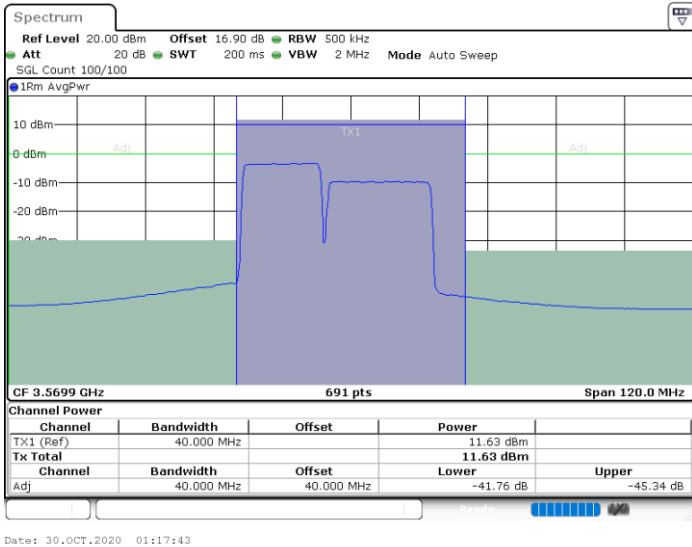

Highest Channel / 1RB0 and 1RB99

Highest Channel / 1RB49 and 1RB0

Date: 30.OCT.2020 18:24:00

Date: 30.OCT.2020 18:24:40

Highest Channel / FullRB

N/A

Date: 30.OCT.2020 18:19:14

LTE Band 48C / 15MHz+20MHz

256QAM

Lowest Channel / 1RB0 and 1RB99

Lowest Channel / 1RB74 and 1RB0

Lowest Channel / FullIRB

N/A

LTE Band 48C / 15MHz+20MHz

256QAM

Middle Channel / 1RB0 and 1RB99