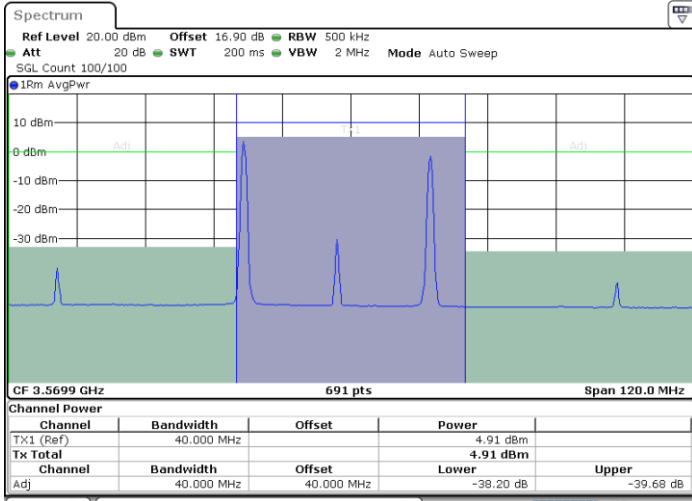

Date: 30.OCT.2020 18:23:19

Date: 30.OCT.2020 18:25:21

Highest Channel / FullIRB

N/A

Date: 30.OCT.2020 18:19:55

LTE Band 48C / 15MHz+20MHz

64QAM

Lowest Channel / 1RB0 and 1RB99

Lowest Channel / 1RB74 and 1RB0

Date: 30.OCT.2020 01:19:06

Date: 30.OCT.2020 01:33:19

Lowest Channel / FullIRB

N/A

Date: 30.OCT.2020 01:17:02

LTE Band 48C / 15MHz+20MHz

64QAM