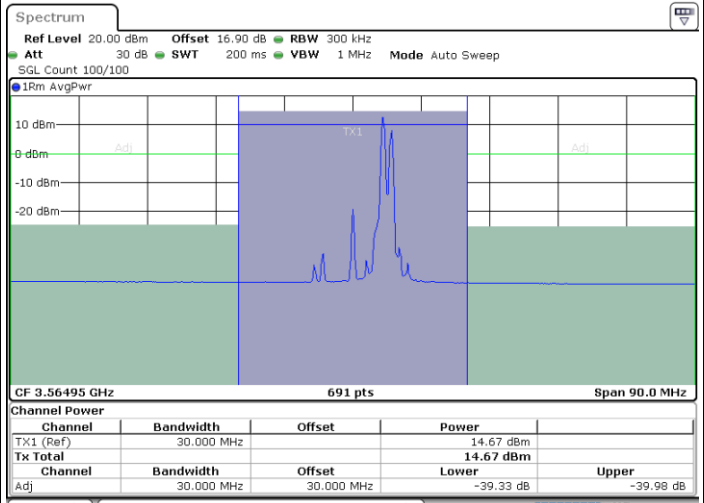

Date: 30.OCT.2020 12:36:43