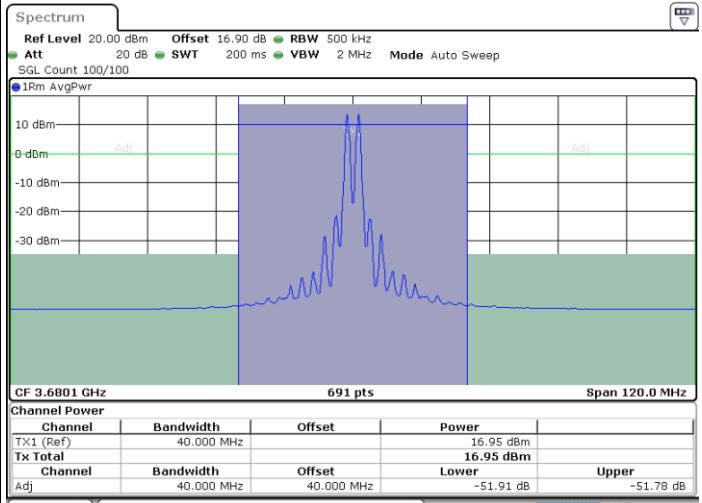

LTE Band 48C / 20MHz+20MHz

16QAM

MiddleChannel / 1RB0 and 1RB99

Middle Channel / 1RB99 and 1RB0

Middle Channel / FullIRB

N/A

LTE Band 48C / 20MHz+20MHz

16QAM

Highest Channel / 1RB0 and 1RB99

Highest Channel / 1RB99 and 1RB0

Date: 29.OCT.2020 21:04:26

Date: 29.OCT.2020 21:07:50

Highest Channel / FullIRB

N/A

Date: 29.OCT.2020 21:02:23

LTE Band 48C / 5MHz+20MHz