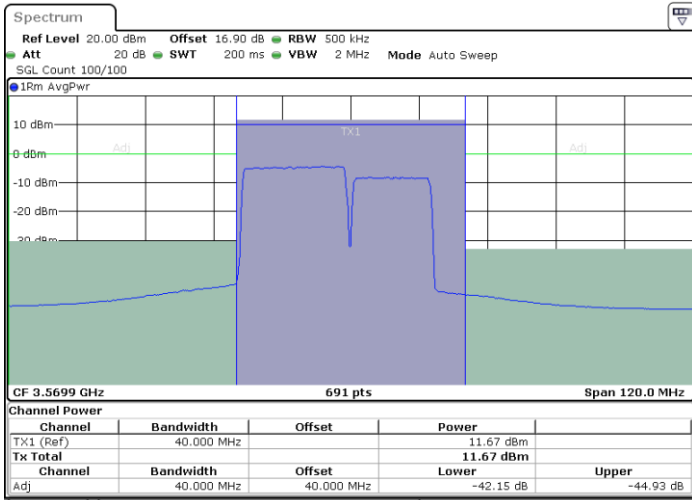

N/A

Date: 30.OCT.2020 14:32:24

LTE Band 48C / 20MHz+10MHz

64QAM

Highest Channel / 1RB0 and 1RB49

Highest Channel / 1RB99 and 1RB0

Date: 30.OCT.2020 15:22:23

Date: 30.OCT.2020 15:24:25

Highest Channel / FullIRB

N/A

Date: 30.OCT.2020 15:18:59

LTE Band 48C / 20MHz+15MHz

64QAM

Lowest Channel / 1RB0 and 1RB74

Lowest Channel / 1RB99 and 1RB0

Date: 29.OCT.2020 22:20:28

Date: 29.OCT.2020 22:23:54

Lowest Channel / FullIRB

N/A

Date: 29.OCT.2020 22:18:24

LTE Band 48C / 20MHz+15MHz

64QAM

Middle Channel / 1RB0 and 1RB74

Middle Channel / 1RB99 and 1RB0