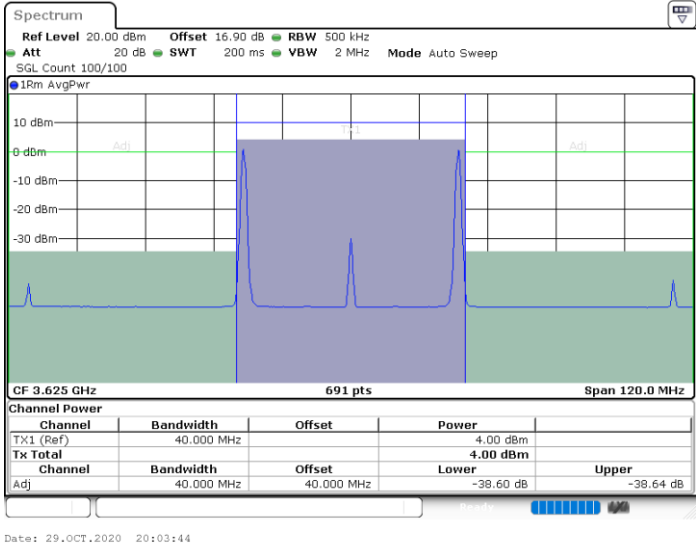

Highest Channel / 1RB0 and 1RB74

Highest Channel / 1RB99 and 1RB0

Date: 30.OCT.2020 00:17:41

Date: 30.OCT.2020 00:21:05

Highest Channel / FullIRB

N/A

Date: 30.OCT.2020 00:15:38

LTE Band 48C / 20MHz+20MHz

LTE Band 48C / 20MHz+20MHz

16QAM

MiddleChannel / 1RB0 and 1RB99

Middle Channel / 1RB99 and 1RB0

Middle Channel / FullIRB

N/A

LTE Band 48C / 20MHz+20MHz

16QAM

Highest Channel / 1RB0 and 1RB99

Highest Channel / 1RB99 and 1RB0

Date: 29.OCT.2020 21:04:26

Date: 29.OCT.2020 21:07:50

Highest Channel / FullIRB

N/A

Date: 29.OCT.2020 21:02:23

LTE Band 48C / 5MHz+20MHz