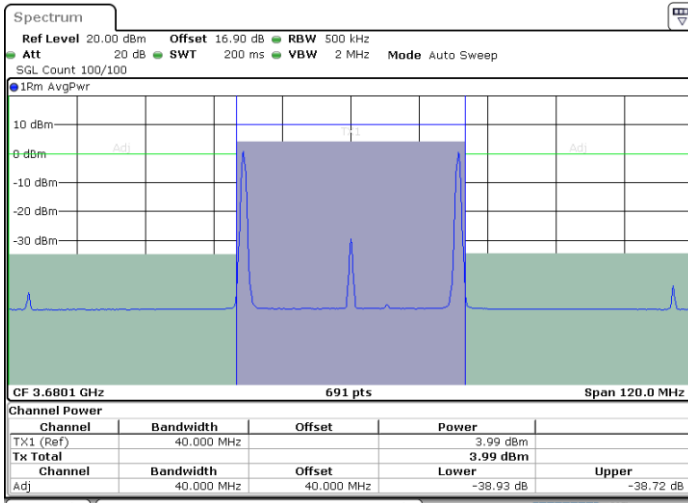

LTE Band 48C / 20MHz+20MHz

16QAM

MiddleChannel / 1RB0 and 1RB99

Middle Channel / 1RB99 and 1RB0

Middle Channel / FullIRB

N/A

LTE Band 48C / 20MHz+20MHz

16QAM

Highest Channel / 1RB0 and 1RB99

Highest Channel / 1RB99 and 1RB0

Date: 29.OCT.2020 21:04:26

Date: 29.OCT.2020 21:07:50

Highest Channel / FullIRB

N/A

Date: 29.OCT.2020 21:02:23

LTE Band 48C / 5MHz+20MHz