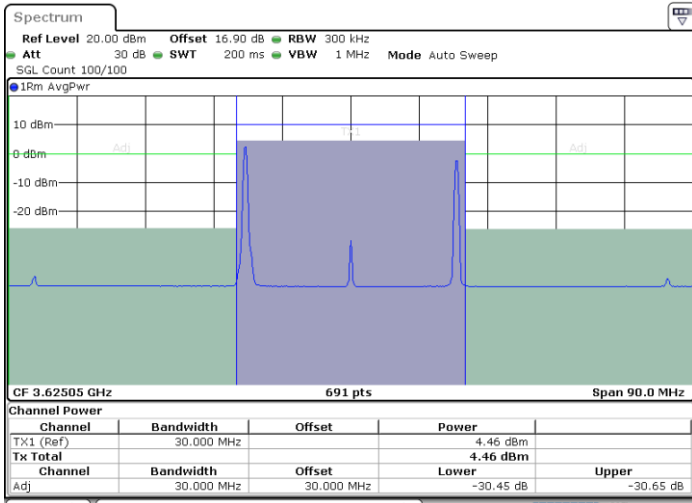

Date: 30.OCT.2020 20:52:34

LTE Band 48C / 20MHz+5MHz

256QAM

Highest Channel / 1RB0 and 1RB24

Highest Channel / 1RB99 and 1RB0

Highest Channel / FullIRB

N/A

LTE Band 48C / 20MHz+10MHz

256QAM

Lowest Channel / 1RB0 and 1RB49

Lowest Channel / 1RB99 and 1RB0

Date: 30.OCT.2020 12:31:57

Date: 30.OCT.2020 12:36:43

Lowest Channel / FullIRB

N/A

Date: 30.OCT.2020 12:31:16

LTE Band 48C / 20MHz+10MHz

256QAM

Middle Channel / 1RB0 and 1RB49

Middle Channel / 1RB99 and 1RB0

Date: 30.OCT.2020 14:33:46

Date: 30.OCT.2020 14:38:31

Middle Channel / FullRB

N/A

Date: 30.OCT.2020 14:33:05

LTE Band 48C / 20MHz+10MHz

256QAM

Highest Channel / 1RB0 and 1RB49

Highest Channel / 1RB99 and 1RB0

Date: 30.OCT.2020 15:23:04

Date: 30.OCT.2020 15:23:44

Highest Channel / FullIRB