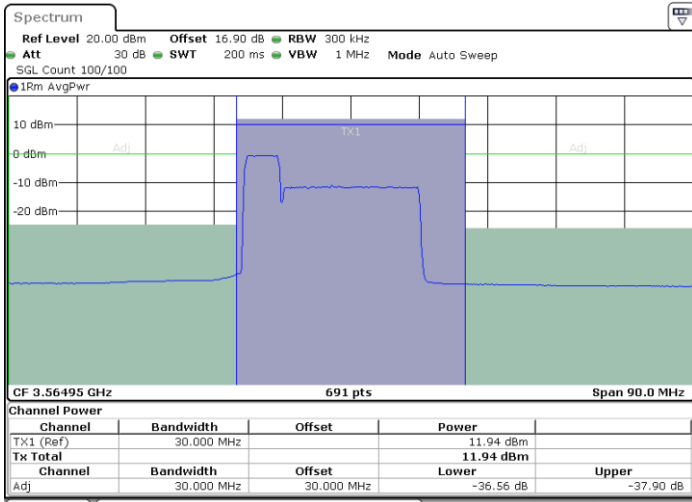

Lowest Channel / FullIRB

N/A

Date: 30.OCT.2020 23:21:12