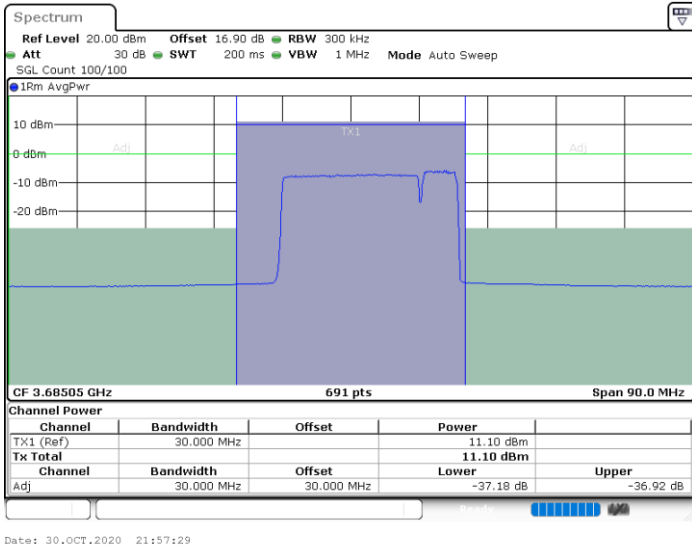

Date: 30.OCT.2020 20:52:34

LTE Band 48C / 20MHz+5MHz

256QAM

Highest Channel / 1RB0 and 1RB24

Highest Channel / 1RB99 and 1RB0

Highest Channel / FullIRB

N/A

LTE Band 48C / 20MHz+10MHz