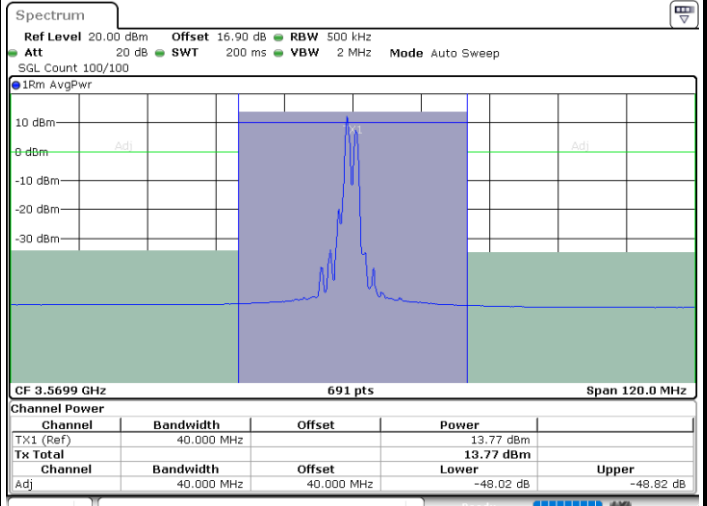

Date: 30.OCT.2020 14:33:05

LTE Band 48C / 20MHz+10MHz

256QAM

Highest Channel / 1RB0 and 1RB49

Highest Channel / 1RB99 and 1RB0

Date: 30.OCT.2020 15:23:04

Date: 30.OCT.2020 15:23:44

Highest Channel / FullIRB

N/A

Date: 30.OCT.2020 15:18:18

LTE Band 48C / 20MHz+15MHz

256QAM

Lowest Channel / 1RB0 and 1RB74

Lowest Channel / 1RB99 and 1RB0

Date: 29.OCT.2020 22:19:47

Date: 29.OCT.2020 22:24:35

Lowest Channel / FullIRB

N/A

Date: 29.OCT.2020 22:19:05

LTE Band 48C / 20MHz+15MHz

256QAM

Middle Channel / 1RB0 and 1RB74

Middle Channel / 1RB99 and 1RB0

Date: 29.OCT.2020 23:20:29