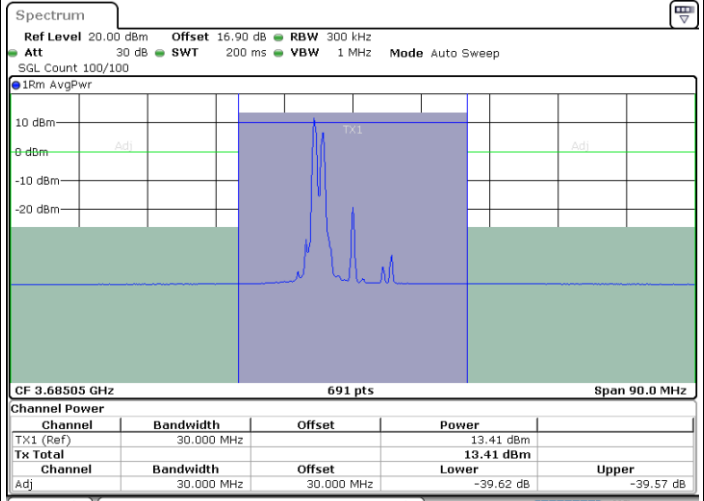

Middle Channel / 1RB49 and 1RB0

Date: 30.OCT.2020 17:21:21

Date: 30.OCT.2020 17:26:07

Middle Channel / FullRB

N/A

Date: 30.OCT.2020 17:20:41

LTE Band 48C / 10MHz+20MHz

256QAM

Highest Channel / 1RB0 and 1RB99

Highest Channel / 1RB49 and 1RB0

Date: 30.OCT.2020 18:24:00

Date: 30.OCT.2020 18:24:40

Highest Channel / FullRB

N/A

Date: 30.OCT.2020 18:19:14

LTE Band 48C / 15MHz+20MHz