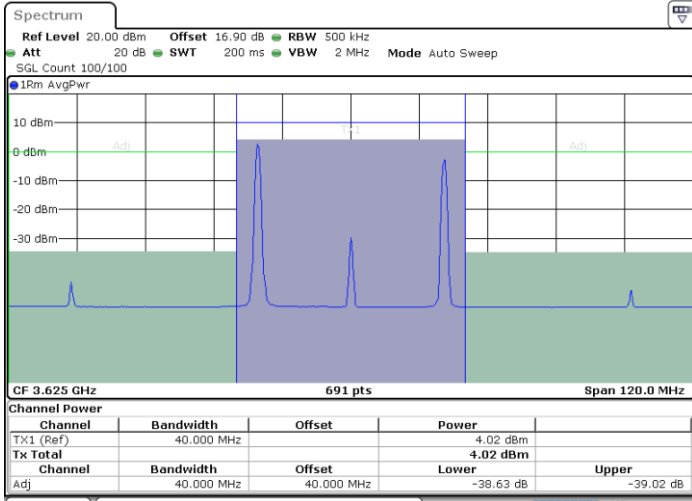

Highest Channel / FullIRB

N/A

Date: 30.OCT.2020 15:18:59

LTE Band 48C / 20MHz+15MHz

64QAM

Lowest Channel / 1RB0 and 1RB74

Lowest Channel / 1RB99 and 1RB0

Date: 29.OCT.2020 22:20:28

Date: 29.OCT.2020 22:23:54

Lowest Channel / FullIRB

N/A

Date: 29.OCT.2020 22:18:24

LTE Band 48C / 20MHz+15MHz

64QAM

Middle Channel / 1RB0 and 1RB74

Middle Channel / 1RB99 and 1RB0

Date: 29.OCT.2020 23:21:10

Date: 29.OCT.2020 23:24:36

Middle Channel / FullRB

N/A

Date: 29.OCT.2020 23:19:06

LTE Band 48C / 20MHz+15MHz

64QAM

Highest Channel / 1RB0 and 1RB74