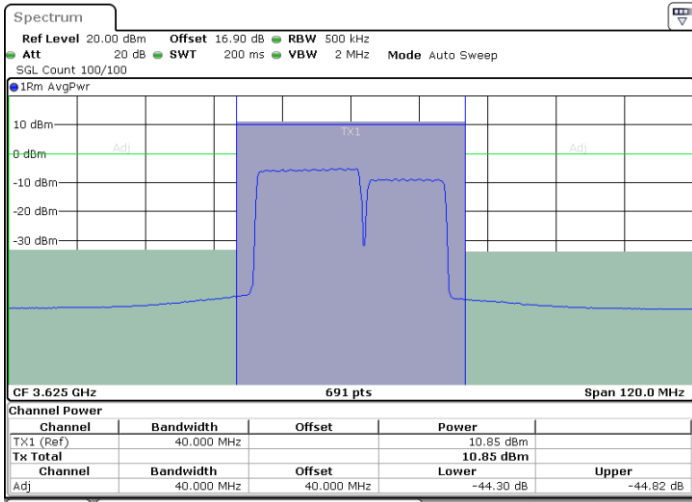

Highest Channel / FullIRB

N/A

Date: 30.OCT.2020 15:18:59

LTE Band 48C / 20MHz+15MHz

64QAM

Lowest Channel / 1RB0 and 1RB74

Lowest Channel / 1RB99 and 1RB0

Date: 29.OCT.2020 22:20:28

Date: 29.OCT.2020 22:23:54

Lowest Channel / FullIRB

N/A

Date: 29.OCT.2020 22:18:24

LTE Band 48C / 20MHz+15MHz

64QAM

Middle Channel / 1RB0 and 1RB74

Middle Channel / 1RB99 and 1RB0

Date: 29.OCT.2020 23:21:10

Date: 29.OCT.2020 23:24:36

Middle Channel / FullRB

N/A

Date: 29.OCT.2020 23:19:06

LTE Band 48C / 20MHz+15MHz

64QAM

Highest Channel / 1RB0 and 1RB74

Highest Channel / 1RB99 and 1RB0

Date: 30.OCT.2020 00:18:22

Date: 30.OCT.2020 00:20:24

Highest Channel / FullIRB

N/A

Date: 30.OCT.2020 00:14:57

LTE Band 48C / 20MHz+20MHz

64QAM