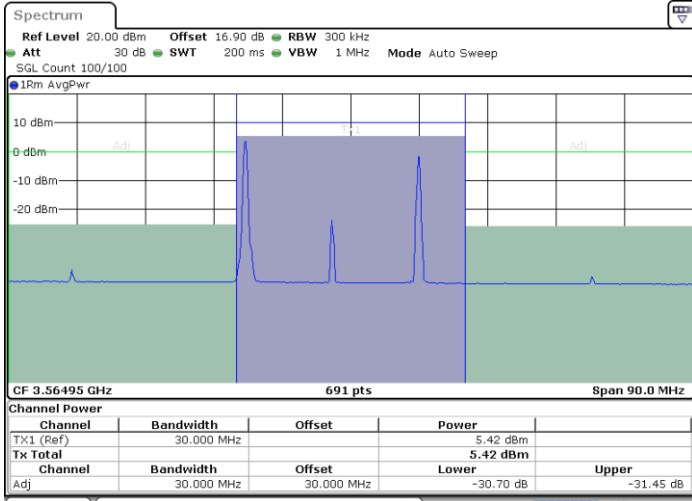

LTE Band 48C / 20MHz+5MHz

256QAM

Lowest Channel / 1RB0 and 1RB24

Lowest Channel / 1RB99 and 1RB0

Date: 30.OCT.2020 19:29:55

Date: 30.OCT.2020 19:30:35