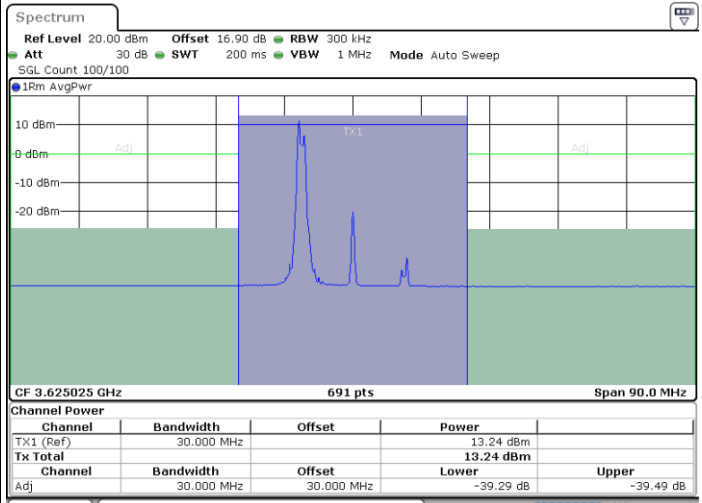

Date: 29.OCT.2020 21:01:42

LTE Band 48C / 5MHz+20MHz

256QAM

Lowest Channel / 1RB0 and 1RB99

Lowest Channel / 1RB24 and 1RB0

Date: 30.OCT.2020 23:21:53

Date: 30.OCT.2020 23:22:34

Lowest Channel / FullIRB

N/A

Date: 30.OCT.2020 23:21:12

LTE Band 48C / 5MHz+20MHz

256QAM

Middle Channel / 1RB0 and 1RB99

Middle Channel / 1RB24 and 1RB0

Date: 31.OCT.2020 00:20:33

Date: 31.OCT.2020 00:21:14

Middle Channel / FullRB

N/A

Date: 31.OCT.2020 00:19:52

LTE Band 48C / 5MHz+20MHz

256QAM

Highest Channel / 1RB0 and 1RB99

Highest Channel / 1RB24 and 1RB0

Date: 31.OCT.2020 01:21:45