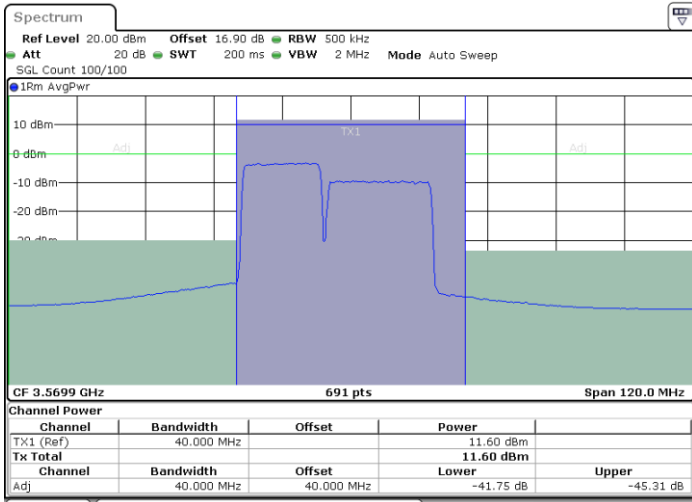

Date: 30.OCT.2020 18:23:19

Date: 30.OCT.2020 18:25:21

Highest Channel / FullIRB

N/A

Date: 30.OCT.2020 18:19:55

LTE Band 48C / 15MHz+20MHz

64QAM

Lowest Channel / 1RB0 and 1RB99

Lowest Channel / 1RB74 and 1RB0

Date: 30.OCT.2020 01:19:06

Date: 30.OCT.2020 01:33:19

Lowest Channel / FullIRB

N/A

Date: 30.OCT.2020 01:17:02

LTE Band 48C / 15MHz+20MHz

64QAM

Middle Channel / 1RB0 and 1RB99

Middle Channel / 1RB74 and 1RB0

Date: 30.OCT.2020 10:43:15

Date: 30.OCT.2020 10:46:40

Middle Channel / FullRB

N/A

Date: 30.OCT.2020 10:41:11

LTE Band 48C / 15MHz+20MHz