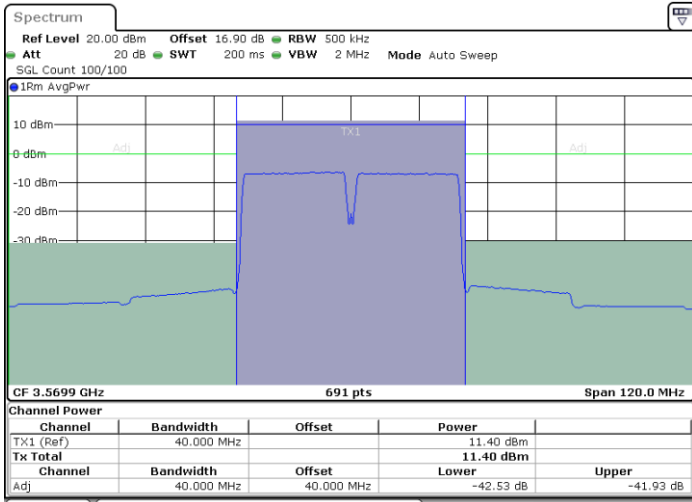

Date: 30.OCT.2020 00:19:03

Date: 30.OCT.2020 00:19:43

Highest Channel / FullIRB

N/A

Date: 30.OCT.2020 00:14:16

LTE Band 48C / 20MHz+20MHz

256QAM

Lowest Channel / 1RB0 and 1RB99

Lowest Channel / 1RB99 and 1RB0

Date: 29.OCT.2020 18:05:14

Date: 29.OCT.2020 18:10:02

Lowest Channel / FullIRB

N/A

Date: 29.OCT.2020 18:04:33