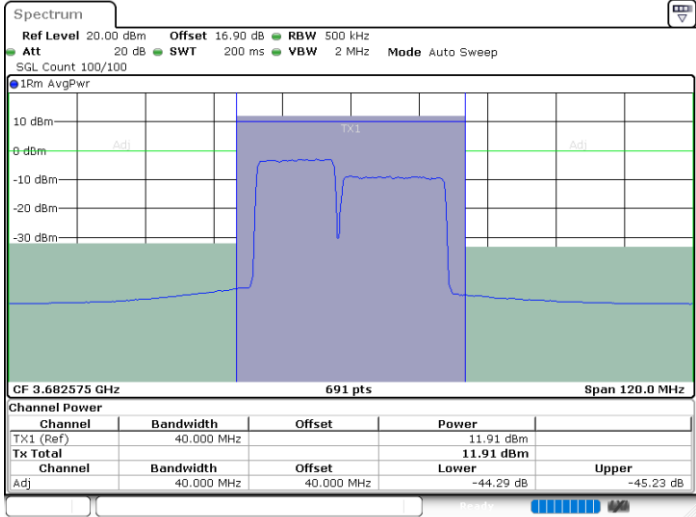

64QAM

Highest Channel / 1RB0 and 1RB99

Highest Channel / 1RB74 and 1RB0

Date: 30.OCT.2020 11:08:18

Date: 30.OCT.2020 11:10:20

Highest Channel / FullIRB

N/A

Date: 30.OCT.2020 11:04:53

LTE Band 48C / 20MHz+5MHz

64QAM

Lowest Channel / 1RB0 and 1RB24

Lowest Channel / 1RB99 and 1RB0

Date: 30.OCT.2020 19:25:09

Date: 30.OCT.2020 19:28:33

Lowest Channel / FullIRB

N/A