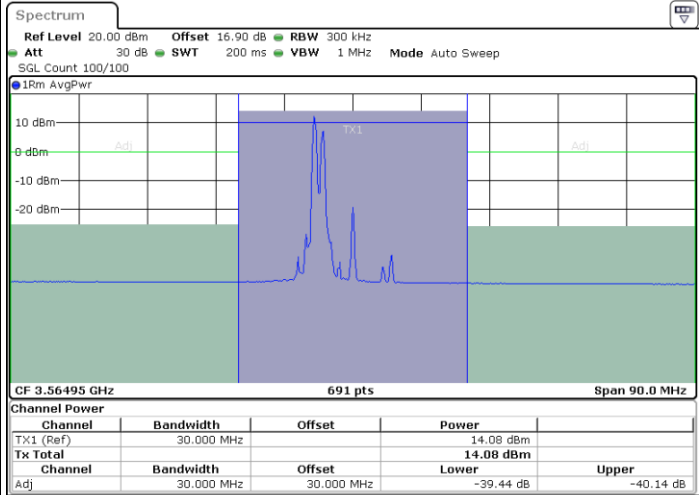

Middle Channel / FullRB

N/A

Date: 31.OCT.2020 00:19:52

LTE Band 48C / 5MHz+20MHz

256QAM

Highest Channel / 1RB0 and 1RB99

Highest Channel / 1RB24 and 1RB0

Date: 31.OCT.2020 01:21:45

Date: 31.OCT.2020 01:22:25

Highest Channel / FullIRB

N/A

Date: 31.OCT.2020 01:21:04

LTE Band 48C / 10MHz+20MHz

256QAM

Lowest Channel / 1RB0 and 1RB99

Lowest Channel / 1RB49 and 1RB0

Date: 30.OCT.2020 16:24:37

Date: 30.OCT.2020 16:29:22

Lowest Channel / FullIRB

N/A

Date: 30.OCT.2020 16:23:56

LTE Band 48C / 10MHz+20MHz

256QAM

Middle Channel / 1RB0 and 1RB99