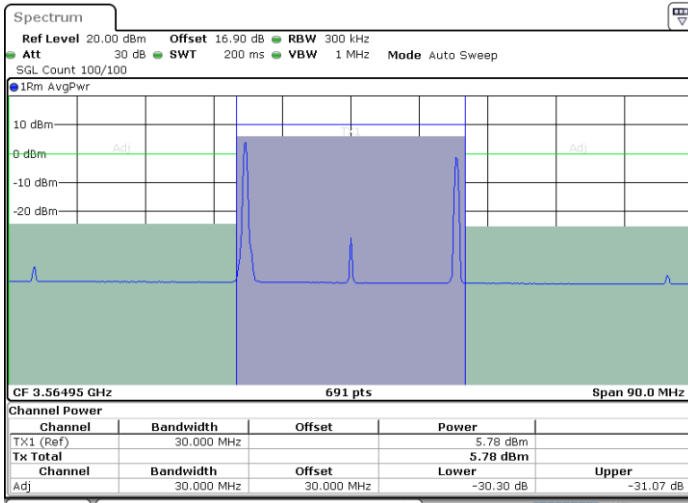

N/A

Date: 30.OCT.2020 20:47:48

LTE Band 48C / 20MHz+5MHz

64QAM

Highest Channel / 1RB0 and 1RB24

Highest Channel / 1RB99 and 1RB0

Highest Channel / FullIRB

N/A

LTE Band 48C / 20MHz+10MHz

64QAM

Lowest Channel / 1RB0 and 1RB49

Lowest Channel / 1RB99 and 1RB0

Date: 30.OCT.2020 12:32:38

Date: 30.OCT.2020 12:36:02

Lowest Channel / FullIRB

N/A