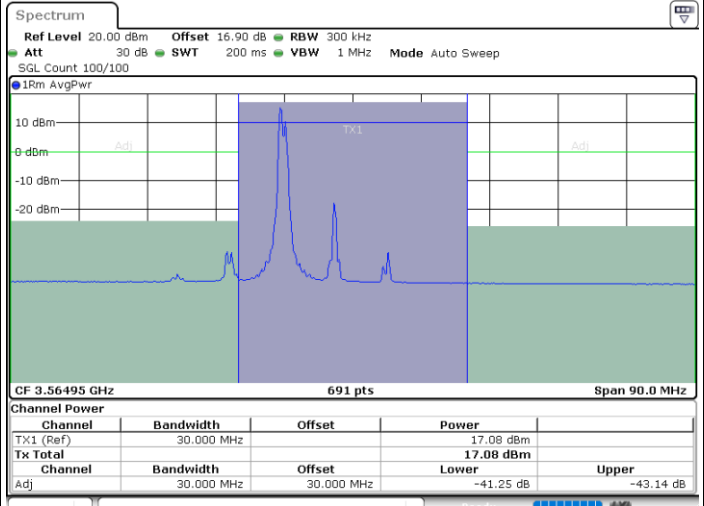

LTE Band 48C / 5MHz+20MHz

64QAM

Lowest Channel / 1RB0 and 1RB99

Lowest Channel / 1RB24 and 1RB0

Date: 30.OCT.2020 23:17:07

Date: 30.OCT.2020 23:20:31