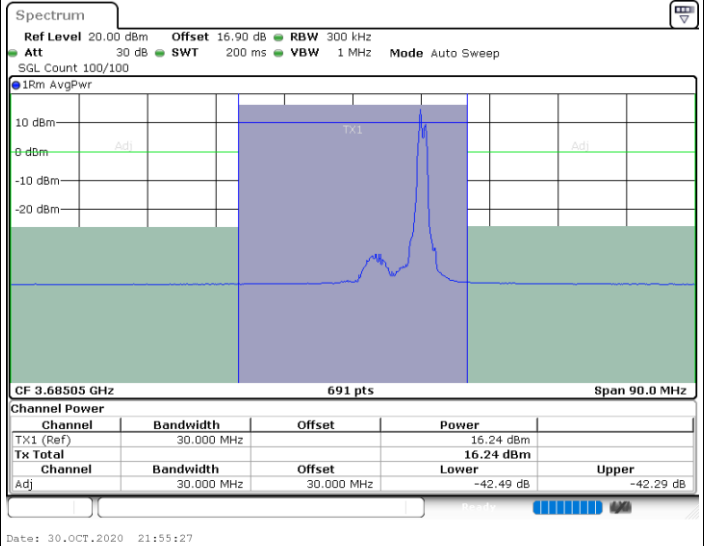

N/A

Date: 30.OCT.2020 20:47:48

LTE Band 48C / 20MHz+5MHz

64QAM

Highest Channel / 1RB0 and 1RB24

Highest Channel / 1RB99 and 1RB0

Highest Channel / FullIRB

N/A

LTE Band 48C / 20MHz+10MHz

64QAM

Lowest Channel / 1RB0 and 1RB49

Lowest Channel / 1RB99 and 1RB0

Date: 30.OCT.2020 12:32:38

Date: 30.OCT.2020 12:36:02

Lowest Channel / FullIRB

N/A