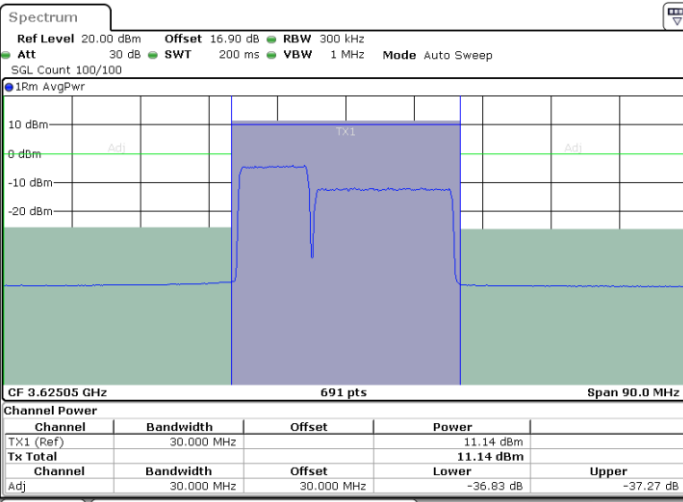

Middle Channel / 1RB49 and 1RB0

Date: 30.OCT.2020 17:21:21

Date: 30.OCT.2020 17:26:07

Middle Channel / FullRB

N/A

Date: 30.OCT.2020 17:20:41

LTE Band 48C / 10MHz+20MHz

256QAM

Highest Channel / 1RB0 and 1RB99

Highest Channel / 1RB49 and 1RB0

Date: 30.OCT.2020 18:24:00

Date: 30.OCT.2020 18:24:40

Highest Channel / FullRB

N/A

Date: 30.OCT.2020 18:19:14

LTE Band 48C / 15MHz+20MHz