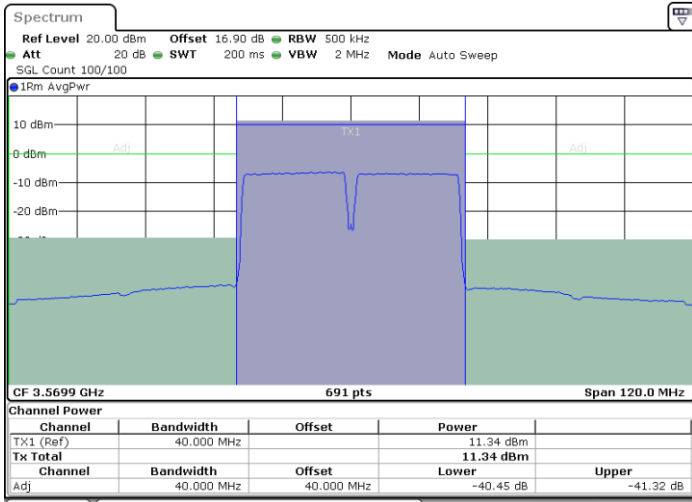

Highest Channel / 1RB0 and 1RB74

Highest Channel / 1RB99 and 1RB0

Date: 30.OCT.2020 00:17:41

Date: 30.OCT.2020 00:21:05

Highest Channel / FullIRB

N/A

Date: 30.OCT.2020 00:15:38

LTE Band 48C / 20MHz+20MHz

16QAM

Lowest Channel / 1RB0 and 1RB99

Lowest Channel / 1RB99 and 1RB0

Date: 29.OCT.2020 18:06:37

Date: 29.OCT.2020 18:08:40

Lowest Channel / FullIRB

N/A

Date: 29.OCT.2020 18:03:10

LTE Band 48C / 20MHz+20MHz

16QAM

MiddleChannel / 1RB0 and 1RB99

Middle Channel / 1RB99 and 1RB0

Middle Channel / FullIRB

N/A

LTE Band 48C / 20MHz+20MHz

16QAM

Highest Channel / 1RB0 and 1RB99

Highest Channel / 1RB99 and 1RB0

Date: 29.OCT.2020 21:04:26

Date: 29.OCT.2020 21:07:50

Highest Channel / FullIRB

N/A

Date: 29.OCT.2020 21:02:23

LTE Band 48C / 5MHz+20MHz