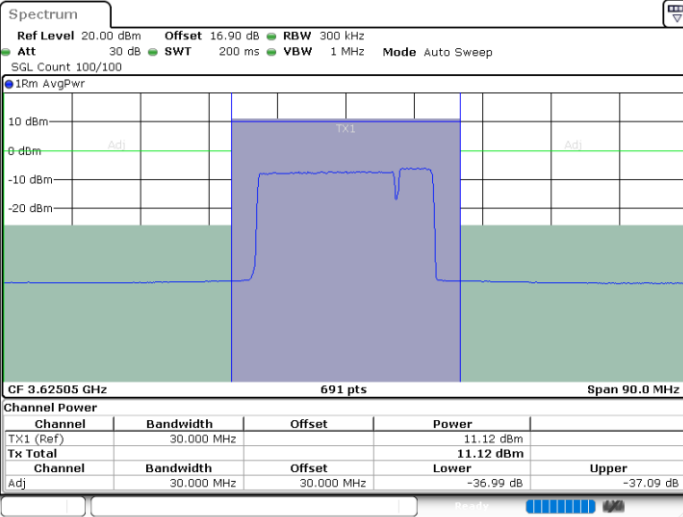

LTE Band 48C / 20MHz+5MHz

64QAM

Lowest Channel / 1RB0 and 1RB24

Lowest Channel / 1RB99 and 1RB0

Date: 30.OCT.2020 19:25:09

Date: 30.OCT.2020 19:28:33

Lowest Channel / FullIRB

N/A

Date: 30.OCT.2020 19:24:28

LTE Band 48C / 20MHz+5MHz

64QAM

Middle Channel / 1RB0 and 1RB24

Middle Channel / 1RB99 and 1RB0

Date: 30.OCT.2020 20:48:29

Date: 30.OCT.2020 20:51:53

Middle Channel / FullRB

N/A

Date: 30.OCT.2020 20:47:48

LTE Band 48C / 20MHz+5MHz

64QAM

Highest Channel / 1RB0 and 1RB24

Highest Channel / 1RB99 and 1RB0

Highest Channel / FullIRB

N/A