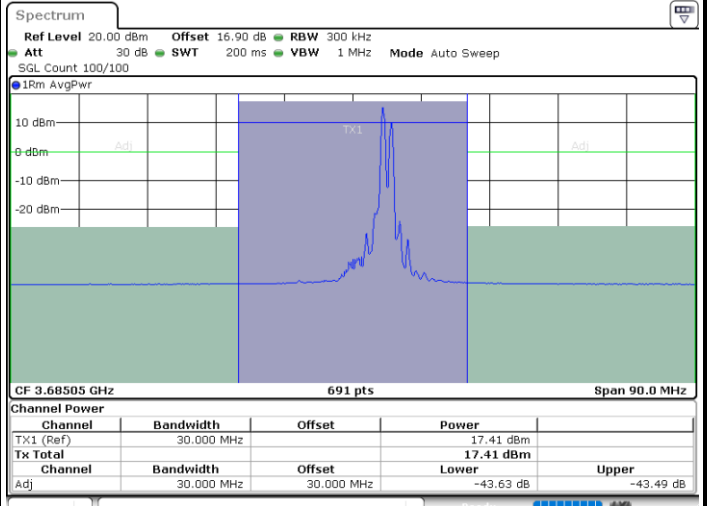

Middle Channel / FullRB

N/A

Date: 30.OCT.2020 14:31:43

LTE Band 48C / 20MHz+10MHz

16QAM

Highest Channel / 1RB0 and 1RB49

Highest Channel / 1RB99 and 1RB0

Date: 30.OCT.2020 15:21:42