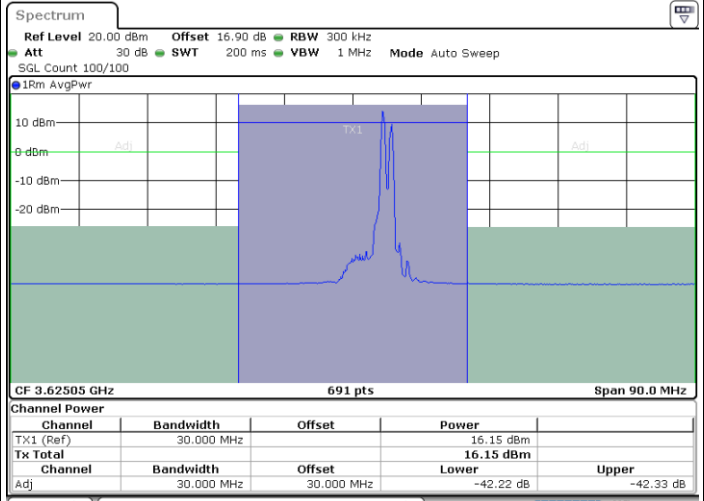

Date: 30.OCT.2020 12:30:35

LTE Band 48C / 20MHz+10MHz

64QAM

Middle Channel / 1RB0 and 1RB49

Middle Channel / 1RB99 and 1RB0

Date: 30.OCT.2020 14:34:26

Date: 30.OCT.2020 14:37:50

Middle Channel / FullRB

N/A

Date: 30.OCT.2020 14:32:24

LTE Band 48C / 20MHz+10MHz

64QAM

Highest Channel / 1RB0 and 1RB49

Highest Channel / 1RB99 and 1RB0

Date: 30.OCT.2020 15:22:23

Date: 30.OCT.2020 15:24:25