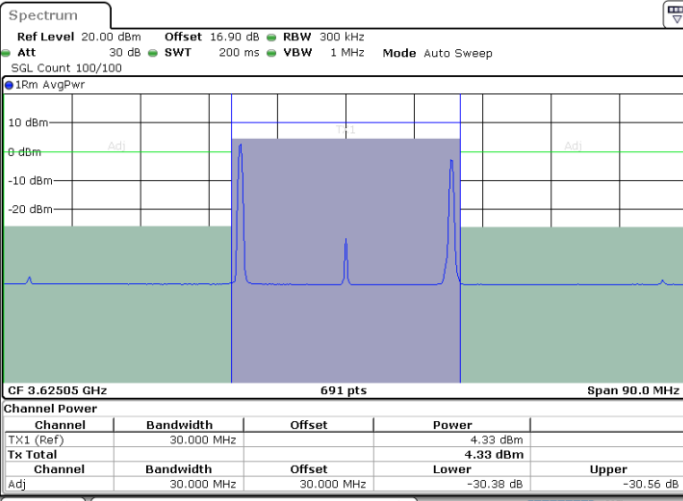

Lowest Channel / FullRB

N/A

Date: 30.OCT.2020 16:23:15

LTE Band 48C / 10MHz+20MHz

64QAM

Middle Channel / 1RB0 and 1RB99

Middle Channel / 1RB49 and 1RB0

Date: 30.OCT.2020 17:22:02

Date: 30.OCT.2020 17:25:26

Middle Channel / FullRB

N/A

Date: 30.OCT.2020 17:20:00

LTE Band 48C / 10MHz+20MHz

64QAM

Highest Channel / 1RB0 and 1RB99

Highest Channel / 1RB49 and 1RB0