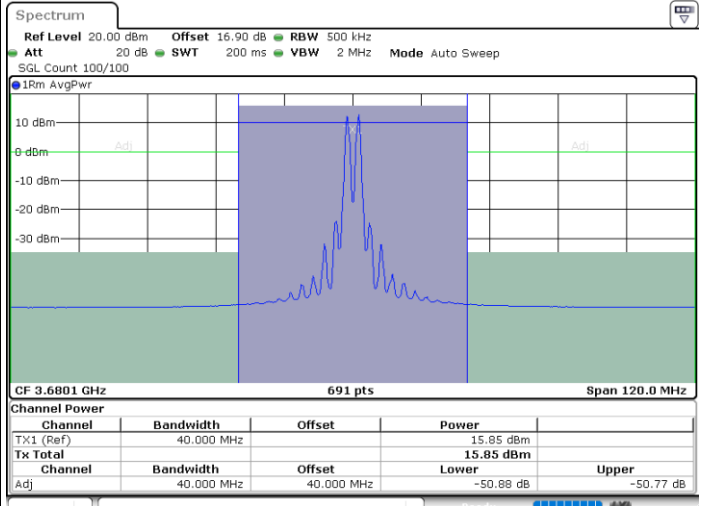

LTE Band 48C / 20MHz+20MHz

64QAM

Highest Channel / 1RB0 and 1RB99

Highest Channel / 1RB99 and 1RB0

Date: 29.OCT.2020 21:05:07

Date: 29.OCT.2020 21:07:09

Highest Channel / FullIRB

N/A

Date: 29.OCT.2020 21:01:42

LTE Band 48C / 5MHz+20MHz

256QAM

Lowest Channel / 1RB0 and 1RB99

Lowest Channel / 1RB24 and 1RB0

Date: 30.OCT.2020 23:21:53

Date: 30.OCT.2020 23:22:34

Lowest Channel / FullIRB