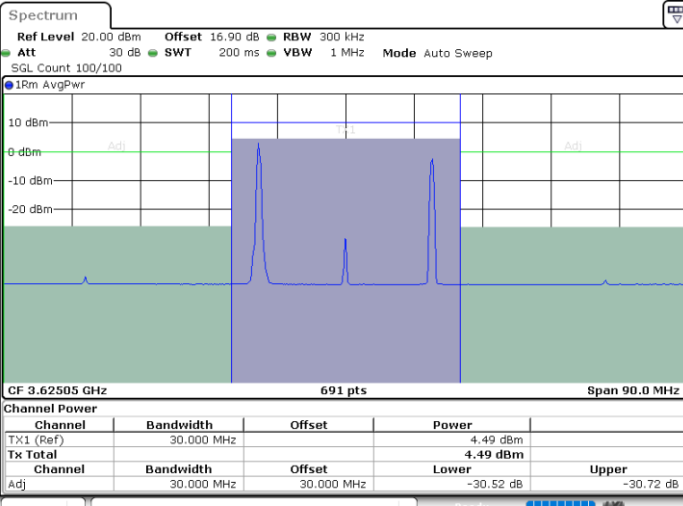

Date: 30.OCT.2020 19:24:28

LTE Band 48C / 20MHz+5MHz

64QAM

Middle Channel / 1RB0 and 1RB24

Middle Channel / 1RB99 and 1RB0

Date: 30.OCT.2020 20:48:29

Date: 30.OCT.2020 20:51:53

Middle Channel / FullRB

N/A

Date: 30.OCT.2020 20:47:48

LTE Band 48C / 20MHz+5MHz

64QAM

Highest Channel / 1RB0 and 1RB24

Highest Channel / 1RB99 and 1RB0

Highest Channel / FullIRB

N/A