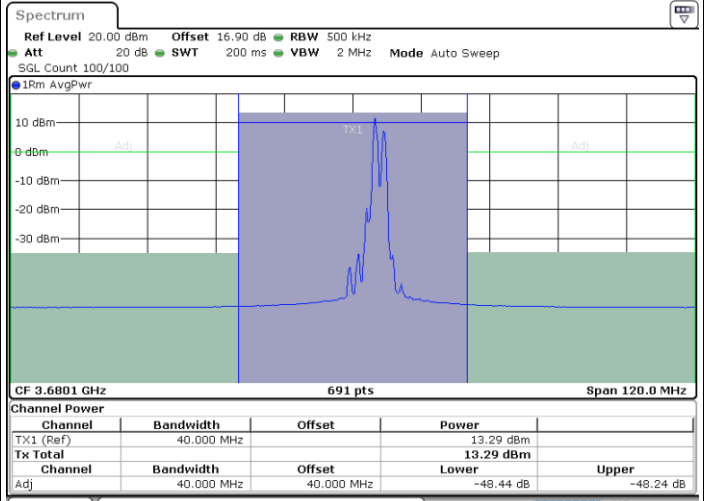

Lowest Channel / FullIRB

N/A

Date: 29.OCT.2020 22:19:05

LTE Band 48C / 20MHz+15MHz

256QAM

Middle Channel / 1RB0 and 1RB74

Middle Channel / 1RB99 and 1RB0

Date: 29.OCT.2020 23:20:29

Date: 29.OCT.2020 23:25:17

Middle Channel / FullRB

N/A

Date: 29.OCT.2020 23:19:47

LTE Band 48C / 20MHz+15MHz

256QAM

Highest Channel / 1RB0 and 1RB74

Highest Channel / 1RB99 and 1RB0

Date: 30.OCT.2020 00:19:03

Date: 30.OCT.2020 00:19:43

Highest Channel / FullIRB

N/A

Date: 30.OCT.2020 00:14:16

LTE Band 48C / 20MHz+20MHz

256QAM

Lowest Channel / 1RB0 and 1RB99