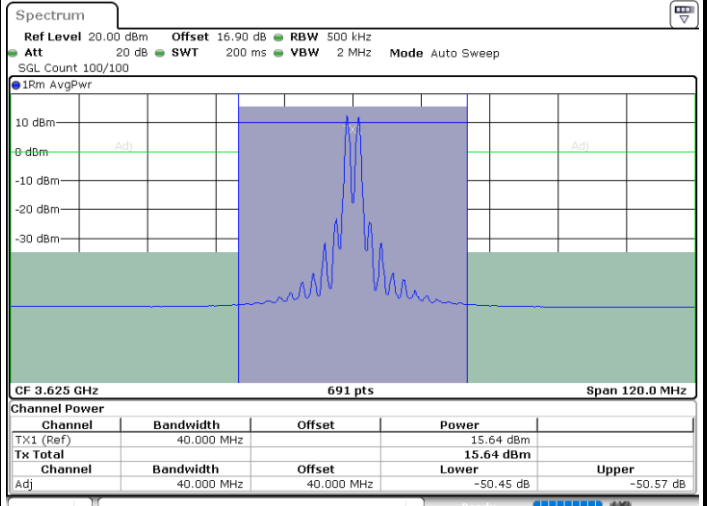

Date: 29.OCT.2020 20:06:29