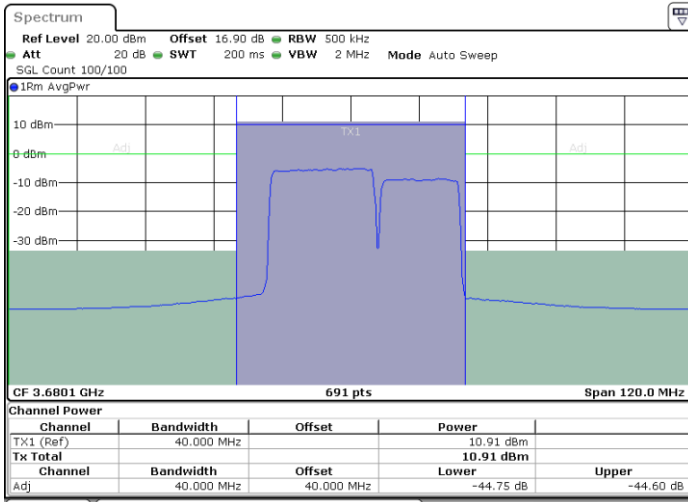

Highest Channel / 1RB0 and 1RB74

Highest Channel / 1RB99 and 1RB0

Date: 30.OCT.2020 00:17:41

Date: 30.OCT.2020 00:21:05

Highest Channel / FullIRB

N/A

Date: 30.OCT.2020 00:15:38

LTE Band 48C / 20MHz+20MHz