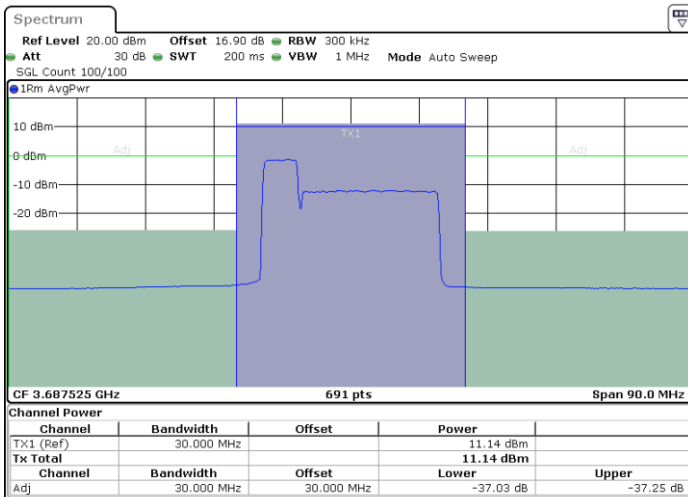

Middle Channel / FullRB

N/A

Date: 31.OCT.2020 00:19:52

LTE Band 48C / 5MHz+20MHz

256QAM

Highest Channel / 1RB0 and 1RB99

Highest Channel / 1RB24 and 1RB0

Date: 31.OCT.2020 01:21:45

Date: 31.OCT.2020 01:22:25

Highest Channel / FullIRB

N/A

Date: 31.OCT.2020 01:21:04

LTE Band 48C / 10MHz+20MHz

256QAM

Lowest Channel / 1RB0 and 1RB99

Lowest Channel / 1RB49 and 1RB0