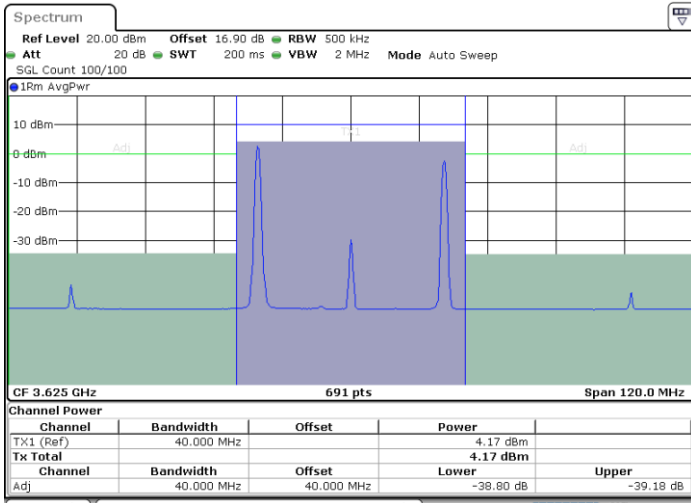

LTE Band 48C / 20MHz+15MHz

16QAM

Middle Channel / 1RB0 and 1RB74

Middle Channel / 1RB99 and 1RB0

Date: 29.OCT.2020 23:21:51