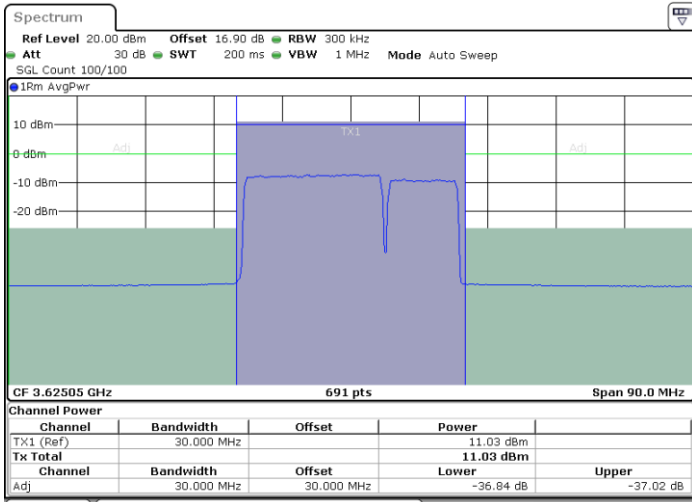

LTE Band 48C / 20MHz+10MHz

64QAM

Lowest Channel / 1RB0 and 1RB49

Lowest Channel / 1RB99 and 1RB0

Date: 30.OCT.2020 12:32:38

Date: 30.OCT.2020 12:36:02

Lowest Channel / FullIRB

N/A

Date: 30.OCT.2020 12:30:35

LTE Band 48C / 20MHz+10MHz

64QAM

Middle Channel / 1RB0 and 1RB49

Middle Channel / 1RB99 and 1RB0

Date: 30.OCT.2020 14:34:26

Date: 30.OCT.2020 14:37:50

Middle Channel / FullRB

N/A

Date: 30.OCT.2020 14:32:24

LTE Band 48C / 20MHz+10MHz

64QAM

Highest Channel / 1RB0 and 1RB49

Highest Channel / 1RB99 and 1RB0

Date: 30.OCT.2020 15:22:23

Date: 30.OCT.2020 15:24:25