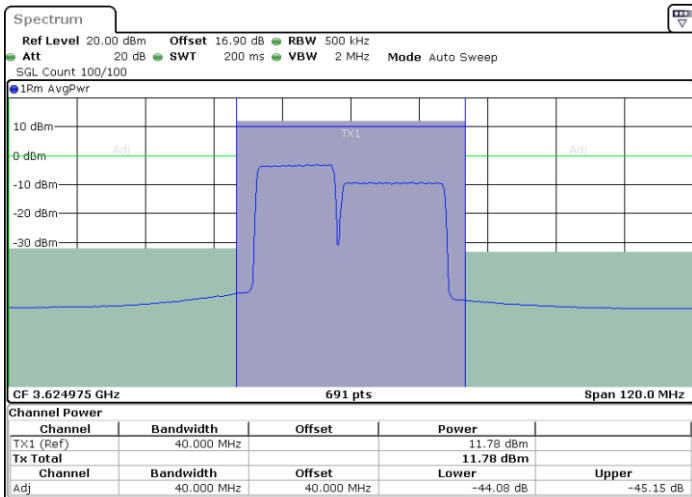

256QAM

Lowest Channel / 1RB0 and 1RB99

Lowest Channel / 1RB74 and 1RB0

Lowest Channel / FullIRB

N/A

LTE Band 48C / 15MHz+20MHz

256QAM

Middle Channel / 1RB0 and 1RB99

Middle Channel / 1RB74 and 1RB0

Date: 30.OCT.2020 10:42:33

Date: 30.OCT.2020 10:47:22

Middle Channel / FullRB

N/A

Date: 30.OCT.2020 10:41:52

LTE Band 48C / 15MHz+20MHz

256QAM

Highest Channel / 1RB0 and 1RB99

Highest Channel / 1RB74 and 1RB0

Date: 30.OCT.2020 11:08:58

Date: 30.OCT.2020 11:09:39

Highest Channel / FullIRB

N/A

Date: 30.OCT.2020 11:04:12

LTE Band 48C / 20MHz+5MHz