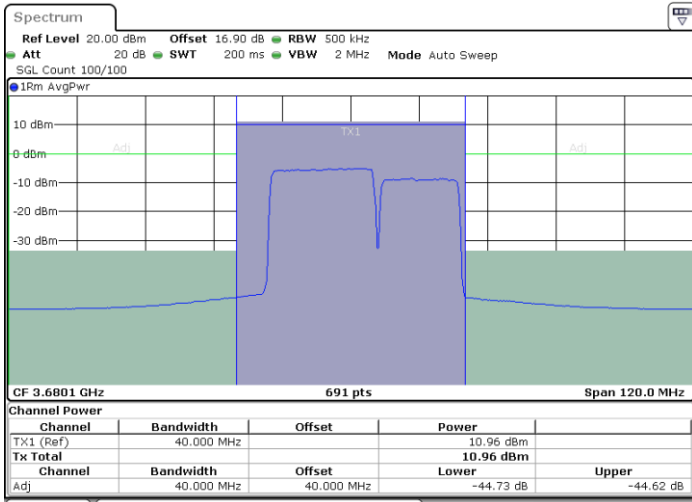

Lowest Channel / FullIRB

N/A

Date: 29.OCT.2020 22:19:05

LTE Band 48C / 20MHz+15MHz

256QAM

Middle Channel / 1RB0 and 1RB74

Middle Channel / 1RB99 and 1RB0

Date: 29.OCT.2020 23:20:29

Date: 29.OCT.2020 23:25:17

Middle Channel / FullRB

N/A

Date: 29.OCT.2020 23:19:47

LTE Band 48C / 20MHz+15MHz

256QAM

Highest Channel / 1RB0 and 1RB74

Highest Channel / 1RB99 and 1RB0

Date: 30.OCT.2020 00:19:03

Date: 30.OCT.2020 00:19:43

Highest Channel / FullIRB

N/A

Date: 30.OCT.2020 00:14:16

LTE Band 48C / 20MHz+20MHz

256QAM

Lowest Channel / 1RB0 and 1RB99