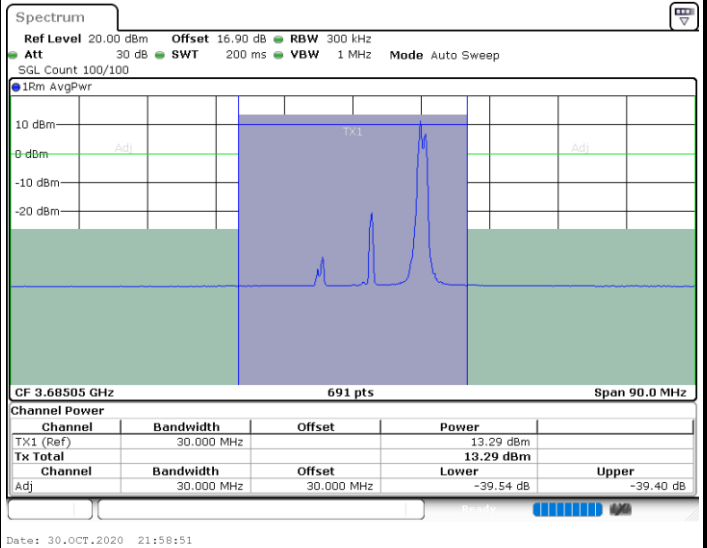

Date: 30.OCT.2020 20:52:34

LTE Band 48C / 20MHz+5MHz

256QAM

Highest Channel / 1RB0 and 1RB24

Highest Channel / 1RB99 and 1RB0

Highest Channel / FullIRB

N/A

LTE Band 48C / 20MHz+10MHz