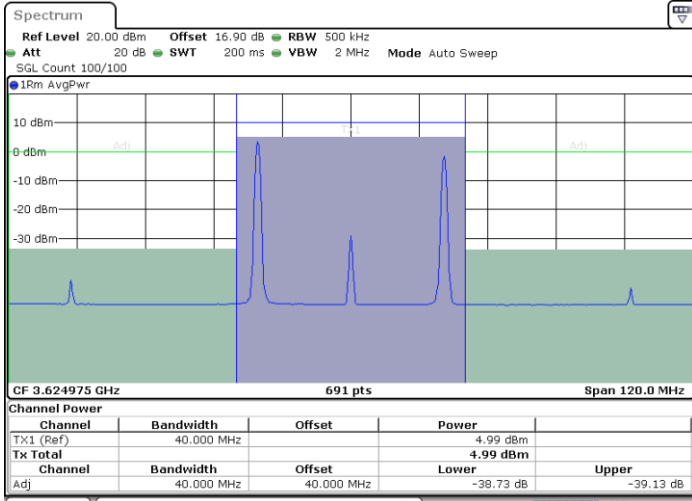

LTE Band 48C / 15MHz+20MHz

64QAM

Middle Channel / 1RB0 and 1RB99

Middle Channel / 1RB74 and 1RB0

Date: 30.OCT.2020 10:43:15