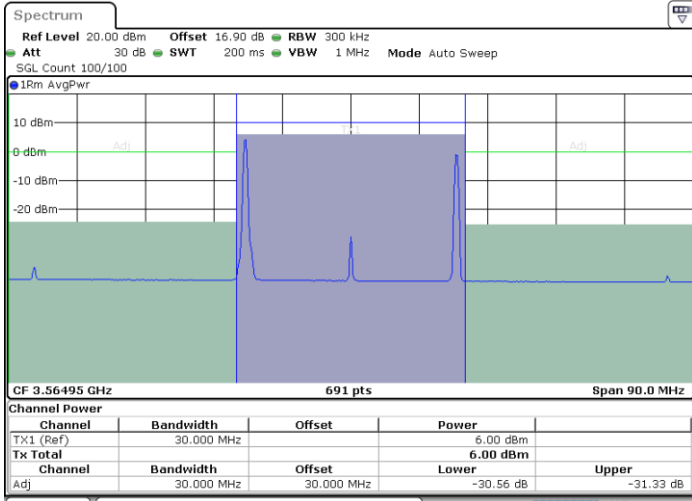

LTE Band 48C / 20MHz+5MHz

16QAM

Highest Channel / 1RB0 and 1RB24

Highest Channel / 1RB99 and 1RB0

Date: 30.OCT.2020 21:54:05

Date: 30.OCT.2020 21:56:08

Highest Channel / FullIRB

N/A

Date: 30.OCT.2020 21:52:03

LTE Band 48C / 20MHz+10MHz

16QAM

Lowest Channel / 1RB0 and 1RB49

Lowest Channel / 1RB99 and 1RB0

Date: 30.OCT.2020 12:33:19

Date: 30.OCT.2020 12:35:21

Lowest Channel / FullIRB