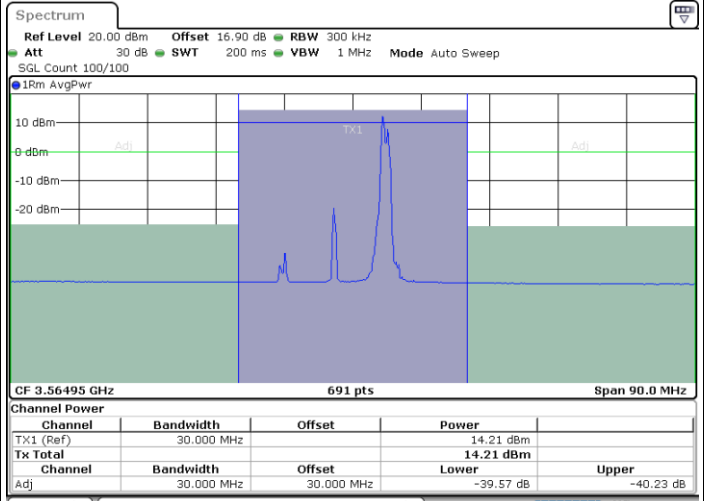

LTE Band 48C / 20MHz+5MHz

256QAM

Lowest Channel / 1RB0 and 1RB24

Lowest Channel / 1RB99 and 1RB0

Date: 30.OCT.2020 19:29:55

Date: 30.OCT.2020 19:30:35