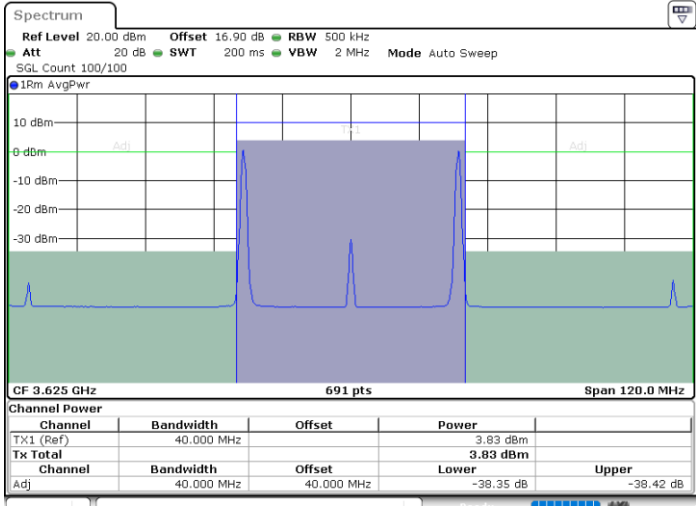

LTE Band 48C / 20MHz+20MHz

64QAM

MiddleChannel / 1RB0 and 1RB99

Middle Channel / 1RB99 and 1RB0

Date: 29.OCT.2020 20:03:03