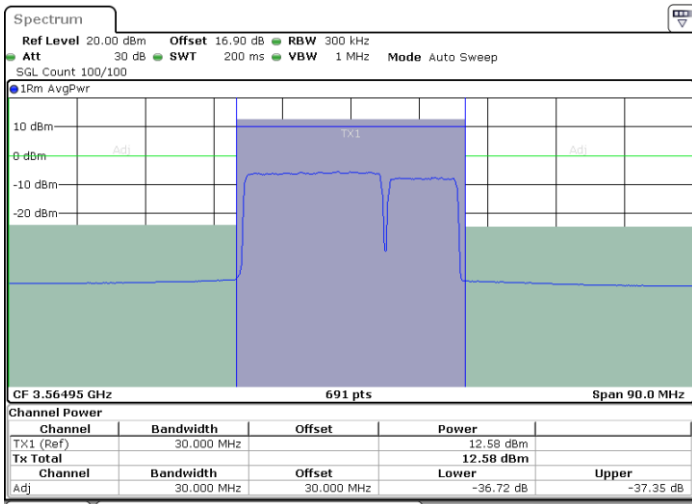

Date: 30.OCT.2020 20:52:34

LTE Band 48C / 20MHz+5MHz

256QAM

Highest Channel / 1RB0 and 1RB24

Highest Channel / 1RB99 and 1RB0

Highest Channel / FullIRB

N/A

LTE Band 48C / 20MHz+10MHz

256QAM

Lowest Channel / 1RB0 and 1RB49

Lowest Channel / 1RB99 and 1RB0

Date: 30.OCT.2020 12:31:57

Date: 30.OCT.2020 12:36:43

Lowest Channel / FullIRB

N/A

Date: 30.OCT.2020 12:31:16

LTE Band 48C / 20MHz+10MHz

256QAM

Middle Channel / 1RB0 and 1RB49

Middle Channel / 1RB99 and 1RB0

Date: 30.OCT.2020 14:33:46

Date: 30.OCT.2020 14:38:31

Middle Channel / FullRB

N/A

Date: 30.OCT.2020 14:33:05

LTE Band 48C / 20MHz+10MHz

256QAM

Highest Channel / 1RB0 and 1RB49

Highest Channel / 1RB99 and 1RB0

Date: 30.OCT.2020 15:23:04

Date: 30.OCT.2020 15:23:44

Highest Channel / FullIRB