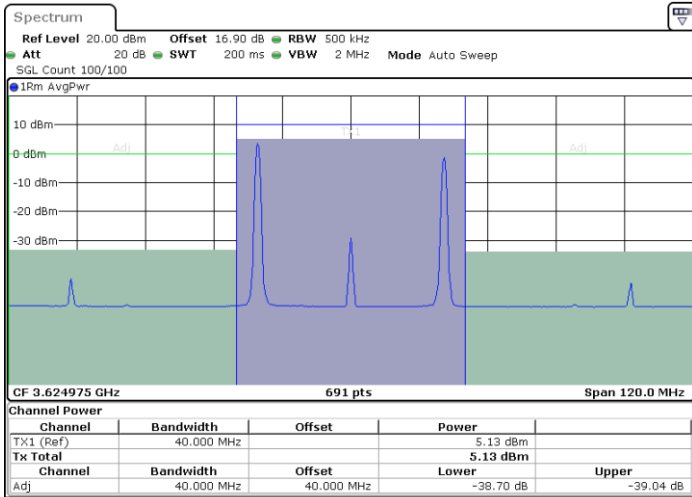

LTE Band 48C / 15MHz+20MHz

256QAM

Middle Channel / 1RB0 and 1RB99

Middle Channel / 1RB74 and 1RB0

Date: 30.OCT.2020 10:42:33