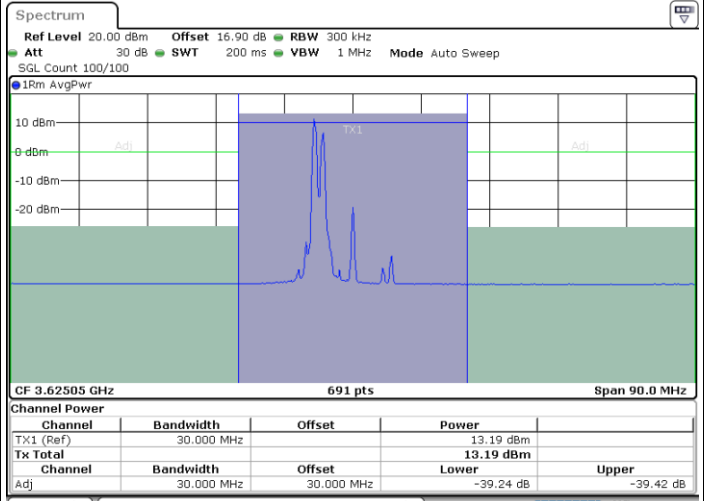

LTE Band 48C / 10MHz+20MHz

256QAM

Middle Channel / 1RB0 and 1RB99

Middle Channel / 1RB49 and 1RB0

Date: 30.OCT.2020 17:21:21

Date: 30.OCT.2020 17:26:07