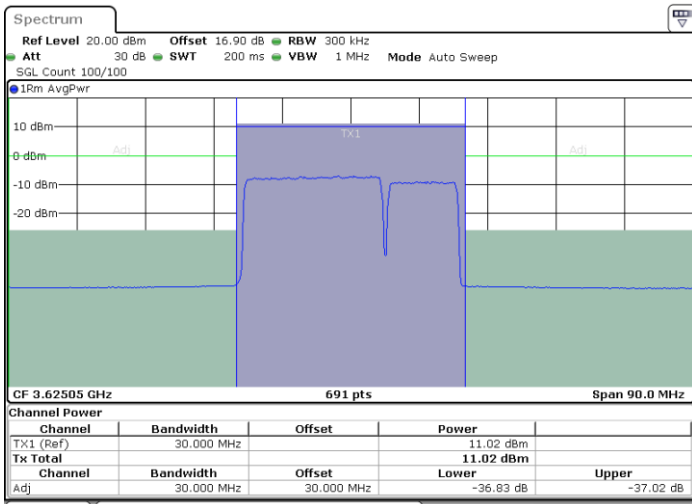

LTE Band 48C / 20MHz+10MHz

256QAM

Middle Channel / 1RB0 and 1RB49

Middle Channel / 1RB99 and 1RB0

Date: 30.OCT.2020 14:33:46

Date: 30.OCT.2020 14:38:31

Middle Channel / FullRB

N/A

Date: 30.OCT.2020 14:33:05

LTE Band 48C / 20MHz+10MHz

256QAM

Highest Channel / 1RB0 and 1RB49

Highest Channel / 1RB99 and 1RB0

Date: 30.OCT.2020 15:23:04

Date: 30.OCT.2020 15:23:44

Highest Channel / FullIRB