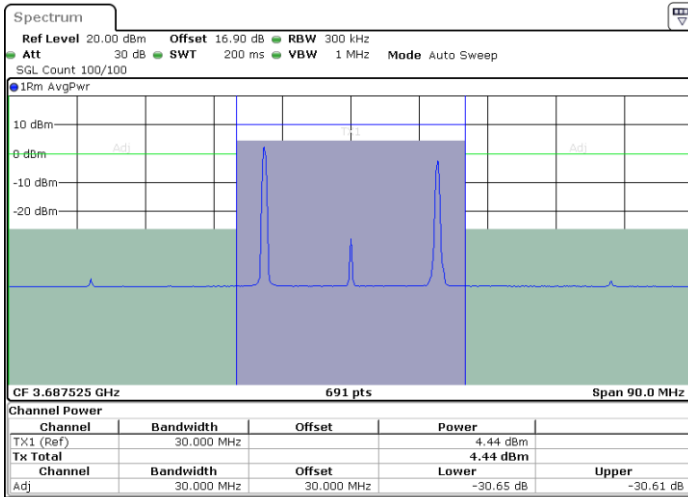

Middle Channel / FullRB

N/A

Date: 31.OCT.2020 00:19:52

LTE Band 48C / 5MHz+20MHz

256QAM

Highest Channel / 1RB0 and 1RB99

Highest Channel / 1RB24 and 1RB0

Date: 31.OCT.2020 01:21:45

Date: 31.OCT.2020 01:22:25

Highest Channel / FullIRB

N/A

Date: 31.OCT.2020 01:21:04

LTE Band 48C / 10MHz+20MHz

256QAM

Lowest Channel / 1RB0 and 1RB99

Lowest Channel / 1RB49 and 1RB0