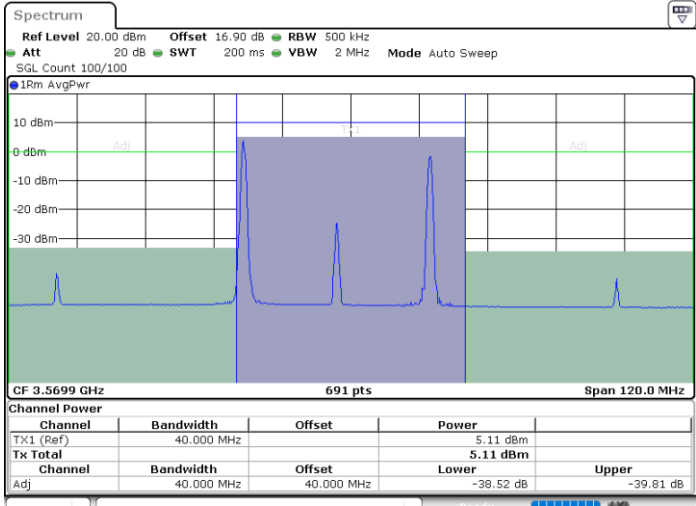

Date: 30.OCT.2020 14:33:05

LTE Band 48C / 20MHz+10MHz

256QAM

Highest Channel / 1RB0 and 1RB49

Highest Channel / 1RB99 and 1RB0

Date: 30.OCT.2020 15:23:04

Date: 30.OCT.2020 15:23:44

Highest Channel / FullIRB

N/A

Date: 30.OCT.2020 15:18:18

LTE Band 48C / 20MHz+15MHz

256QAM

Lowest Channel / 1RB0 and 1RB74

Lowest Channel / 1RB99 and 1RB0

Date: 29.OCT.2020 22:19:47

Date: 29.OCT.2020 22:24:35

Lowest Channel / FullIRB

N/A

Date: 29.OCT.2020 22:19:05

LTE Band 48C / 20MHz+15MHz

256QAM

Middle Channel / 1RB0 and 1RB74

Middle Channel / 1RB99 and 1RB0

Date: 29.OCT.2020 23:20:29