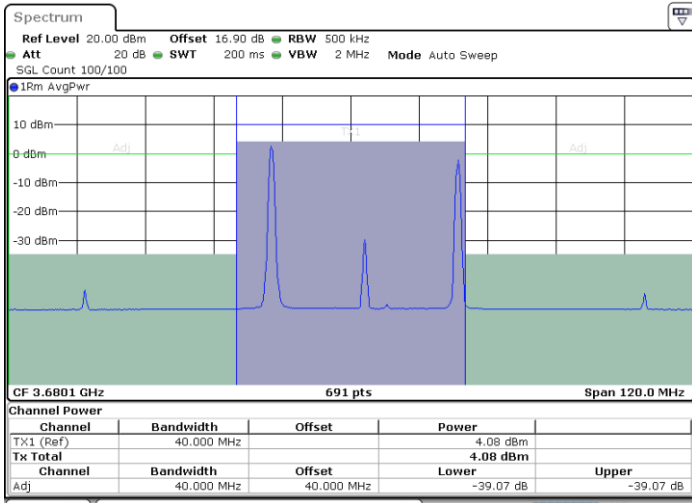

Date: 29.OCT.2020 23:21:10

Date: 29.OCT.2020 23:24:36

Middle Channel / FullRB

N/A

Date: 29.OCT.2020 23:19:06

LTE Band 48C / 20MHz+15MHz

64QAM

Highest Channel / 1RB0 and 1RB74

Highest Channel / 1RB99 and 1RB0

Date: 30.OCT.2020 00:18:22

Date: 30.OCT.2020 00:20:24

Highest Channel / FullIRB

N/A

Date: 30.OCT.2020 00:14:57

LTE Band 48C / 20MHz+20MHz

64QAM