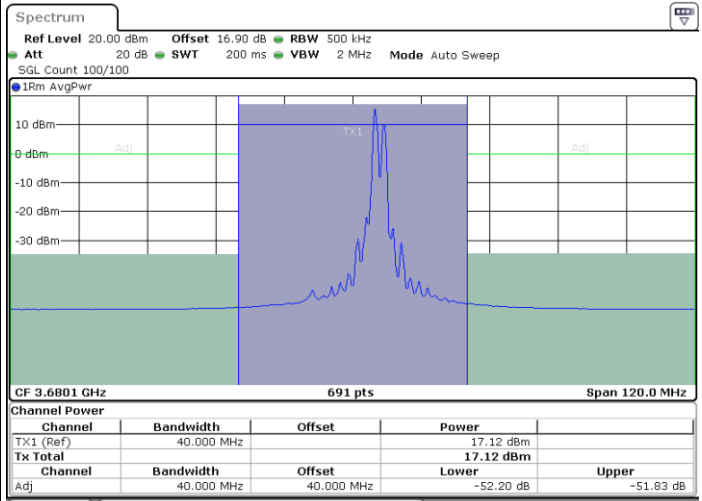

Middle Channel / 1RB99 and 1RB0

Date: 29.OCT.2020 23:21:51

Date: 29.OCT.2020 23:23:55

Middle Channel / FullRB

N/A

Date: 29.OCT.2020 23:18:25

LTE Band 48C / 20MHz+15MHz

16QAM

Highest Channel / 1RB0 and 1RB74

Highest Channel / 1RB99 and 1RB0

Date: 30.OCT.2020 00:17:41

Date: 30.OCT.2020 00:21:05

Highest Channel / FullIRB

N/A

Date: 30.OCT.2020 00:15:38

LTE Band 48C / 20MHz+20MHz