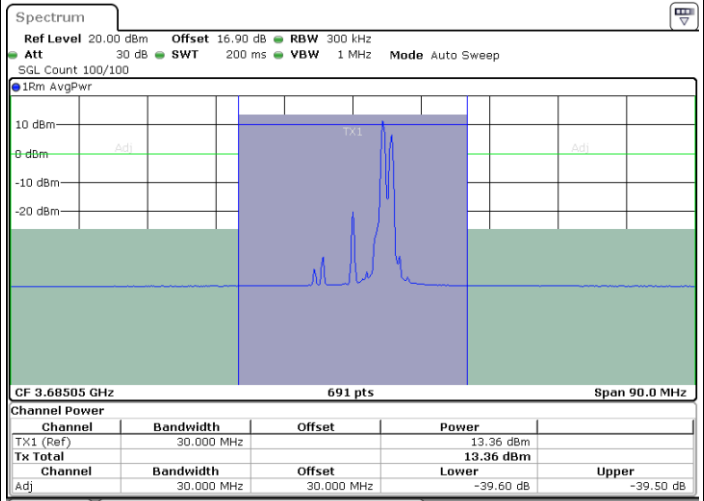

Date: 30.OCT.2020 14:33:05

LTE Band 48C / 20MHz+10MHz

256QAM

Highest Channel / 1RB0 and 1RB49

Highest Channel / 1RB99 and 1RB0

Date: 30.OCT.2020 15:23:04

Date: 30.OCT.2020 15:23:44

Highest Channel / FullIRB

N/A

Date: 30.OCT.2020 15:18:18

LTE Band 48C / 20MHz+15MHz

256QAM

Lowest Channel / 1RB0 and 1RB74

Lowest Channel / 1RB99 and 1RB0

Date: 29.OCT.2020 22:19:47

Date: 29.OCT.2020 22:24:35