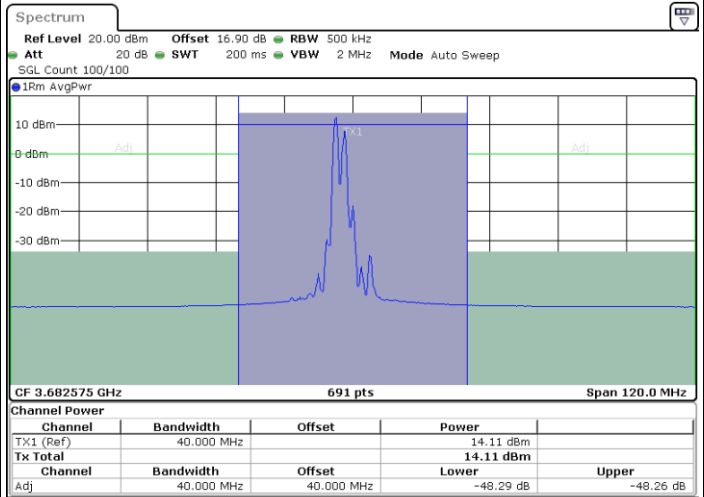

256QAM

Lowest Channel / 1RB0 and 1RB99

Lowest Channel / 1RB74 and 1RB0

Lowest Channel / FullIRB

N/A

LTE Band 48C / 15MHz+20MHz

256QAM

Middle Channel / 1RB0 and 1RB99

Middle Channel / 1RB74 and 1RB0

Date: 30.OCT.2020 10:42:33

Date: 30.OCT.2020 10:47:22

Middle Channel / FullRB

N/A

Date: 30.OCT.2020 10:41:52

LTE Band 48C / 15MHz+20MHz

256QAM

Highest Channel / 1RB0 and 1RB99

Highest Channel / 1RB74 and 1RB0

Date: 30.OCT.2020 11:08:58

Date: 30.OCT.2020 11:09:39

Highest Channel / FullIRB

N/A

Date: 30.OCT.2020 11:04:12

LTE Band 48C / 20MHz+5MHz