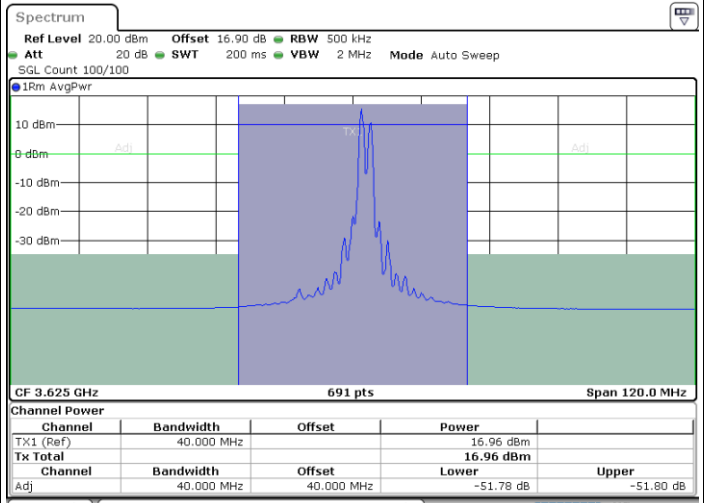

Date: 29.OCT.2020 23:23:55