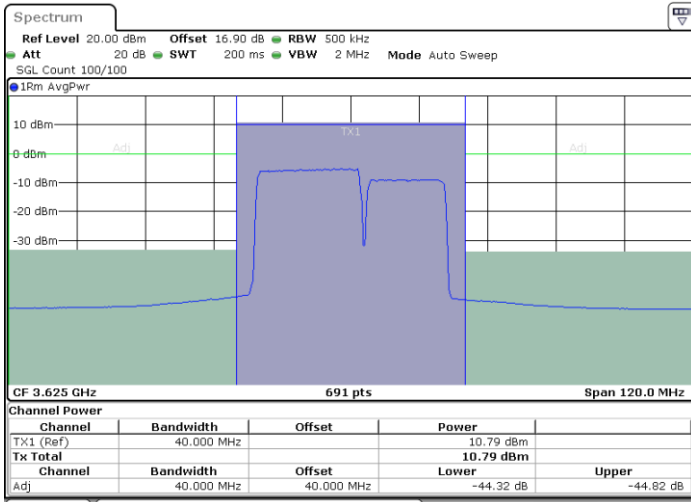

Middle Channel / 1RB99 and 1RB0

Date: 29.OCT.2020 23:21:51

Date: 29.OCT.2020 23:23:55

Middle Channel / FullRB

N/A

Date: 29.OCT.2020 23:18:25

LTE Band 48C / 20MHz+15MHz

16QAM

Highest Channel / 1RB0 and 1RB74

Highest Channel / 1RB99 and 1RB0

Date: 30.OCT.2020 00:17:41

Date: 30.OCT.2020 00:21:05

Highest Channel / FullIRB

N/A

Date: 30.OCT.2020 00:15:38

LTE Band 48C / 20MHz+20MHz