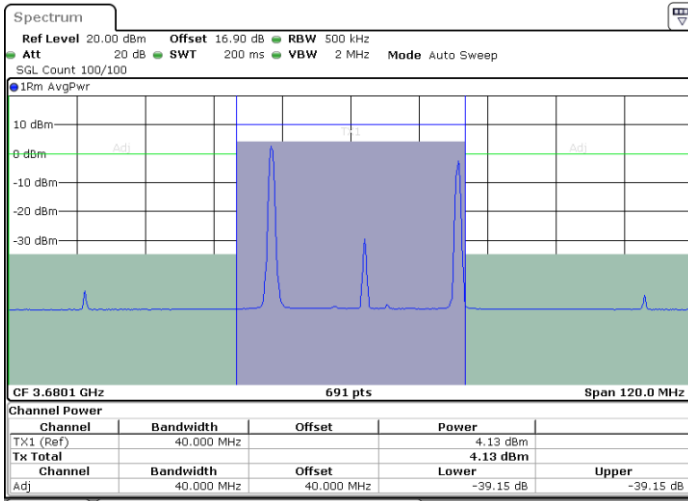

Highest Channel / 1RB0 and 1RB74

Highest Channel / 1RB99 and 1RB0

Date: 30.OCT.2020 00:17:41

Date: 30.OCT.2020 00:21:05

Highest Channel / FullIRB

N/A

Date: 30.OCT.2020 00:15:38

LTE Band 48C / 20MHz+20MHz