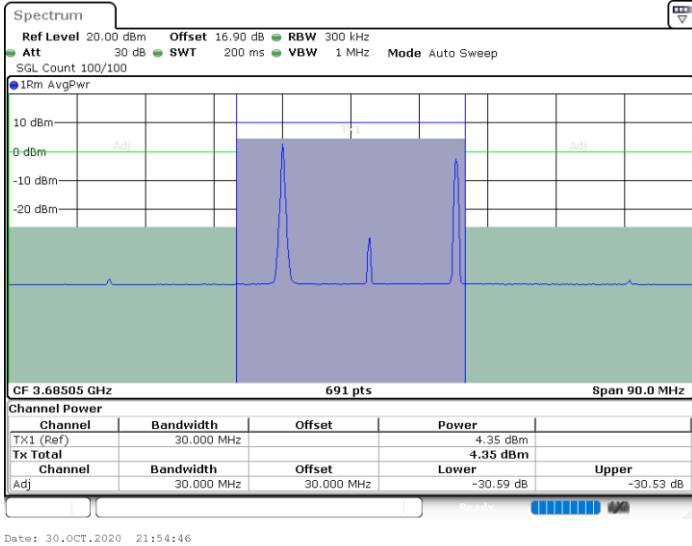

N/A

Date: 30.OCT.2020 20:47:48

LTE Band 48C / 20MHz+5MHz

64QAM

Highest Channel / 1RB0 and 1RB24

Highest Channel / 1RB99 and 1RB0

Highest Channel / FullIRB

N/A