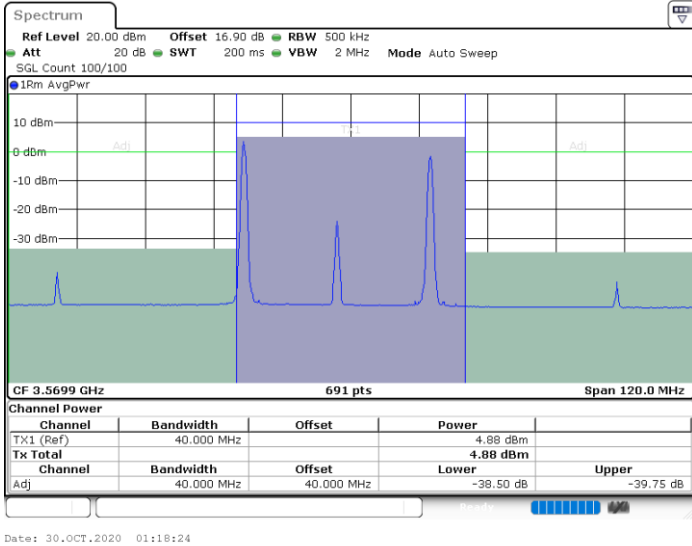

Highest Channel / 1RB0 and 1RB99

Highest Channel / 1RB49 and 1RB0

Date: 30.OCT.2020 18:24:00

Date: 30.OCT.2020 18:24:40

Highest Channel / FullRB

N/A

Date: 30.OCT.2020 18:19:14

LTE Band 48C / 15MHz+20MHz

256QAM

Lowest Channel / 1RB0 and 1RB99

Lowest Channel / 1RB74 and 1RB0

Lowest Channel / FullIRB

N/A

LTE Band 48C / 15MHz+20MHz

256QAM

Middle Channel / 1RB0 and 1RB99