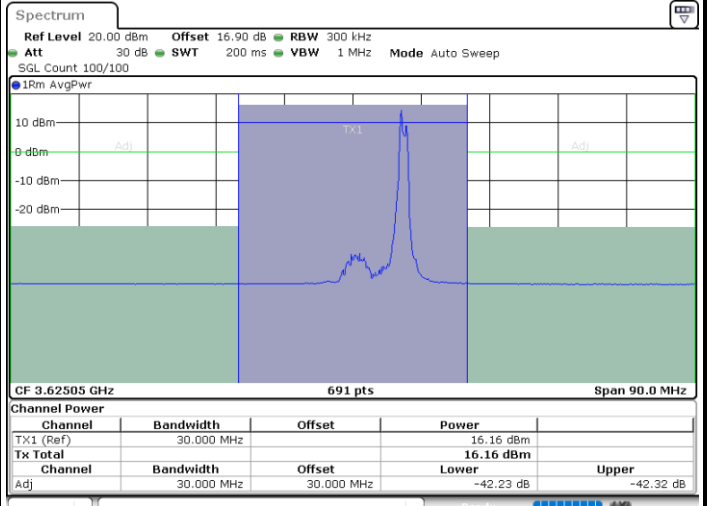

Date: 30.OCT.2020 19:24:28

LTE Band 48C / 20MHz+5MHz

64QAM

Middle Channel / 1RB0 and 1RB24

Middle Channel / 1RB99 and 1RB0

Date: 30.OCT.2020 20:48:29

Date: 30.OCT.2020 20:51:53

Middle Channel / FullRB

N/A

Date: 30.OCT.2020 20:47:48

LTE Band 48C / 20MHz+5MHz

64QAM

Highest Channel / 1RB0 and 1RB24

Highest Channel / 1RB99 and 1RB0

Highest Channel / FullIRB

N/A