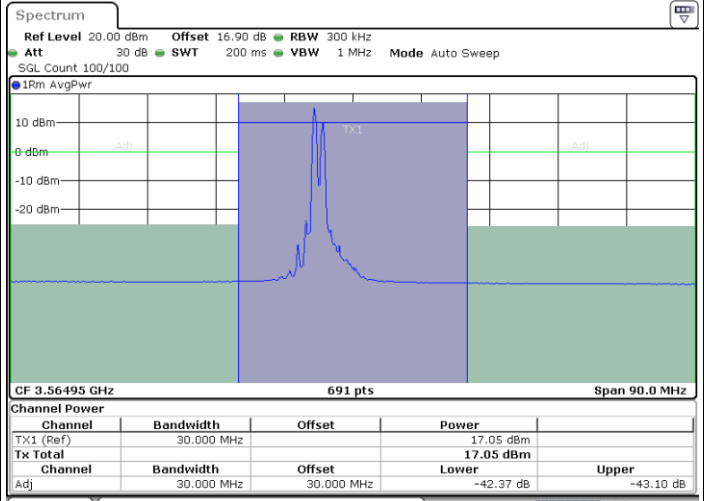

Date: 31.OCT.2020 00:15:07

LTE Band 48C / 5MHz+20MHz

64QAM

Highest Channel / 1RB0 and 1RB99

Highest Channel / 1RB24 and 1RB0

Date: 31.OCT.2020 01:18:21

Date: 31.OCT.2020 01:19:01

Highest Channel / FullIRB

N/A

Date: 31.OCT.2020 01:14:56

LTE Band 48C / 10MHz+20MHz

64QAM

Lowest Channel / 1RB0 and 1RB99

Lowest Channel / 1RB49 and 1RB0

Date: 30.OCT.2020 16:25:18

Date: 30.OCT.2020 16:28:42