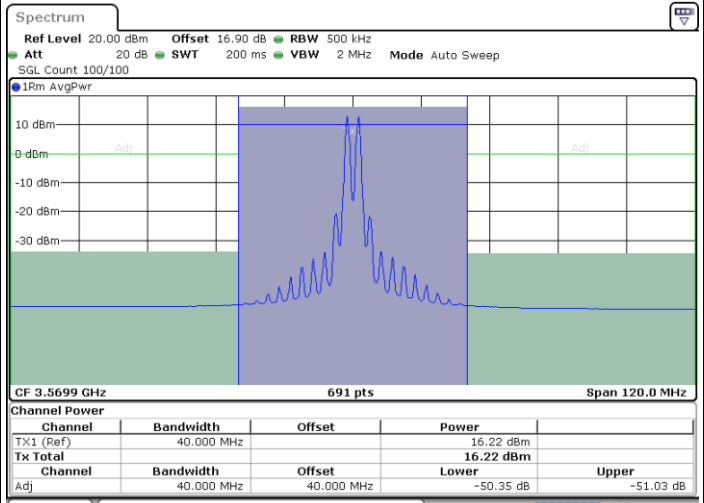

Date: 29.OCT.2020 23:21:10

Date: 29.OCT.2020 23:24:36

Middle Channel / FullRB

N/A

Date: 29.OCT.2020 23:19:06

LTE Band 48C / 20MHz+15MHz

64QAM

Highest Channel / 1RB0 and 1RB74

Highest Channel / 1RB99 and 1RB0

Date: 30.OCT.2020 00:18:22

Date: 30.OCT.2020 00:20:24

Highest Channel / FullIRB

N/A

Date: 30.OCT.2020 00:14:57

LTE Band 48C / 20MHz+20MHz

64QAM

Lowest Channel / 1RB0 and 1RB99

Lowest Channel / 1RB99 and 1RB0

Date: 29.OCT.2020 18:05:55

Date: 29.OCT.2020 18:09:21

Lowest Channel / FullIRB

N/A

Date: 29.OCT.2020 18:03:52

LTE Band 48C / 20MHz+20MHz