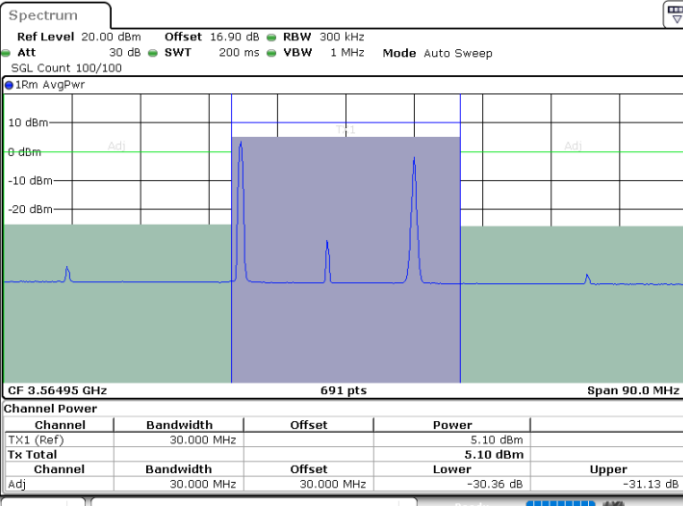

LTE Band 48C / 5MHz+20MHz

64QAM

Lowest Channel / 1RB0 and 1RB99

Lowest Channel / 1RB24 and 1RB0

Date: 30.OCT.2020 23:17:07

Date: 30.OCT.2020 23:20:31