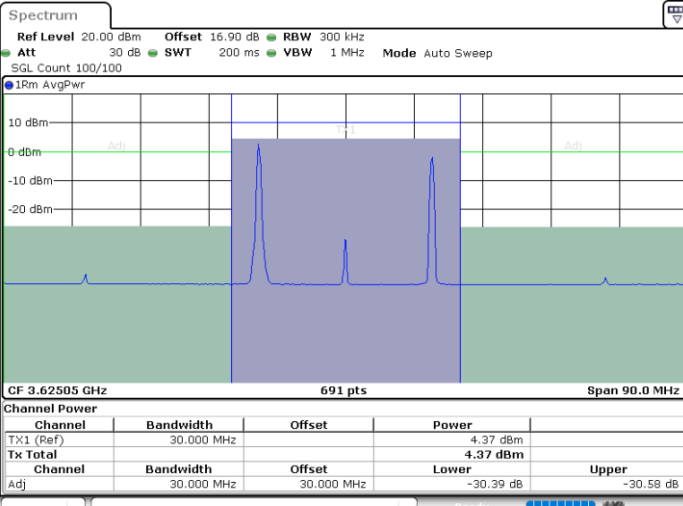

LTE Band 48C / 20MHz+5MHz

256QAM

Middle Channel / 1RB0 and 1RB24

Middle Channel / 1RB99 and 1RB0

Date: 30.OCT.2020 20:53:15

Date: 30.OCT.2020 20:53:55