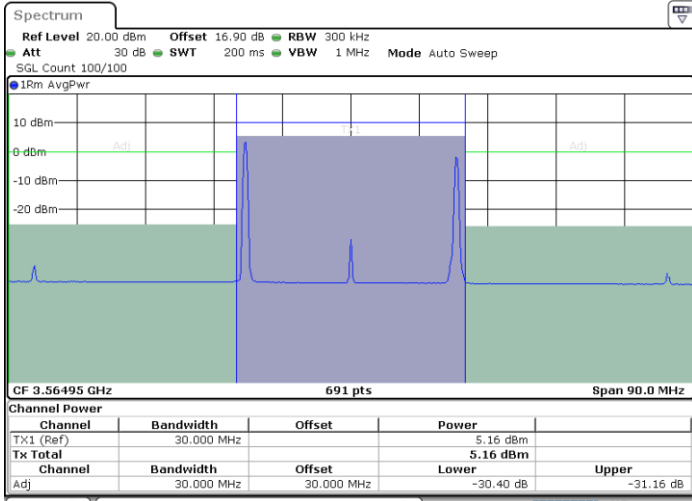

Date: 31.OCT.2020 00:15:07

LTE Band 48C / 5MHz+20MHz

64QAM

Highest Channel / 1RB0 and 1RB99

Highest Channel / 1RB24 and 1RB0

Date: 31.OCT.2020 01:18:21

Date: 31.OCT.2020 01:19:01

Highest Channel / FullIRB

N/A

Date: 31.OCT.2020 01:14:56

LTE Band 48C / 10MHz+20MHz

64QAM

Lowest Channel / 1RB0 and 1RB99

Lowest Channel / 1RB49 and 1RB0

Date: 30.OCT.2020 16:25:18

Date: 30.OCT.2020 16:28:42