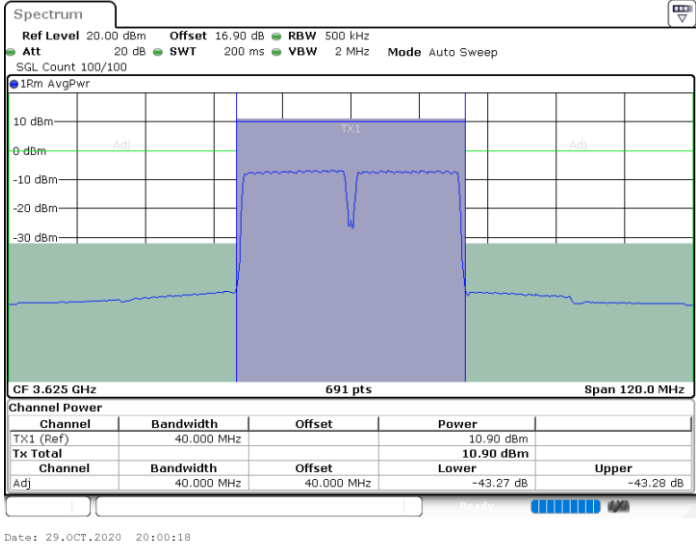

LTE Band 48C / 20MHz+20MHz

16QAM

MiddleChannel / 1RB0 and 1RB99

Middle Channel / 1RB99 and 1RB0

Middle Channel / FullIRB

N/A

LTE Band 48C / 20MHz+20MHz

16QAM

Highest Channel / 1RB0 and 1RB99

Highest Channel / 1RB99 and 1RB0

Date: 29.OCT.2020 21:04:26

Date: 29.OCT.2020 21:07:50

Highest Channel / FullIRB

N/A

Date: 29.OCT.2020 21:02:23

LTE Band 48C / 5MHz+20MHz