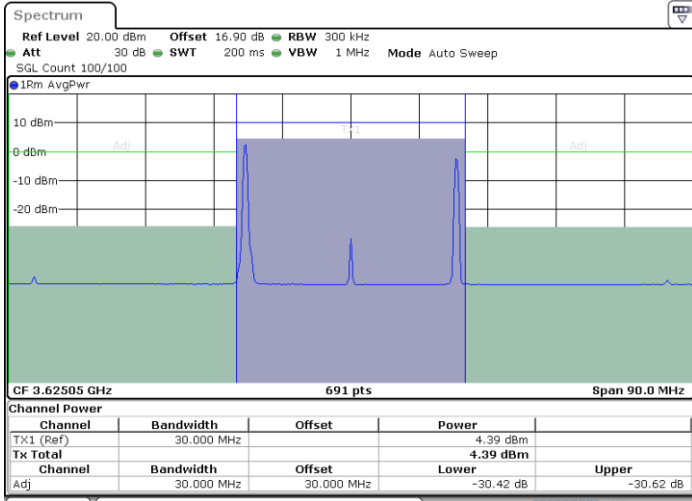

LTE Band 48C / 20MHz+10MHz

64QAM

Lowest Channel / 1RB0 and 1RB49

Lowest Channel / 1RB99 and 1RB0

Date: 30.OCT.2020 12:32:38

Date: 30.OCT.2020 12:36:02

Lowest Channel / FullIRB

N/A

Date: 30.OCT.2020 12:30:35

LTE Band 48C / 20MHz+10MHz

64QAM

Middle Channel / 1RB0 and 1RB49

Middle Channel / 1RB99 and 1RB0

Date: 30.OCT.2020 14:34:26

Date: 30.OCT.2020 14:37:50

Middle Channel / FullRB

N/A

Date: 30.OCT.2020 14:32:24

LTE Band 48C / 20MHz+10MHz

64QAM

Highest Channel / 1RB0 and 1RB49

Highest Channel / 1RB99 and 1RB0

Date: 30.OCT.2020 15:22:23

Date: 30.OCT.2020 15:24:25