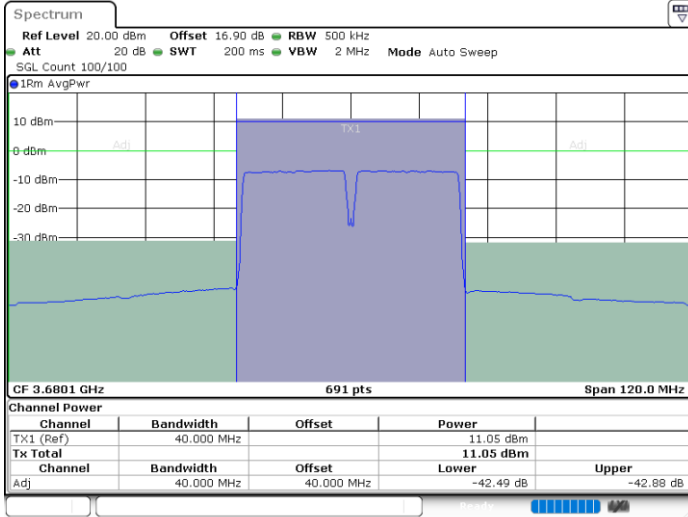

Lowest Channel / 1RB0 and 1RB99

Lowest Channel / 1RB99 and 1RB0

Date: 29.OCT.2020 18:05:55

Date: 29.OCT.2020 18:09:21

Lowest Channel / FullIRB

N/A

Date: 29.OCT.2020 18:03:52

LTE Band 48C / 20MHz+20MHz

LTE Band 48C / 20MHz+20MHz

64QAM

Highest Channel / 1RB0 and 1RB99

Highest Channel / 1RB99 and 1RB0

Date: 29.OCT.2020 21:05:07

Date: 29.OCT.2020 21:07:09

Highest Channel / FullIRB

N/A

Date: 29.OCT.2020 21:01:42

LTE Band 48C / 5MHz+20MHz

256QAM

Lowest Channel / 1RB0 and 1RB99

Lowest Channel / 1RB24 and 1RB0

Date: 30.OCT.2020 23:21:53

Date: 30.OCT.2020 23:22:34

Lowest Channel / FullIRB