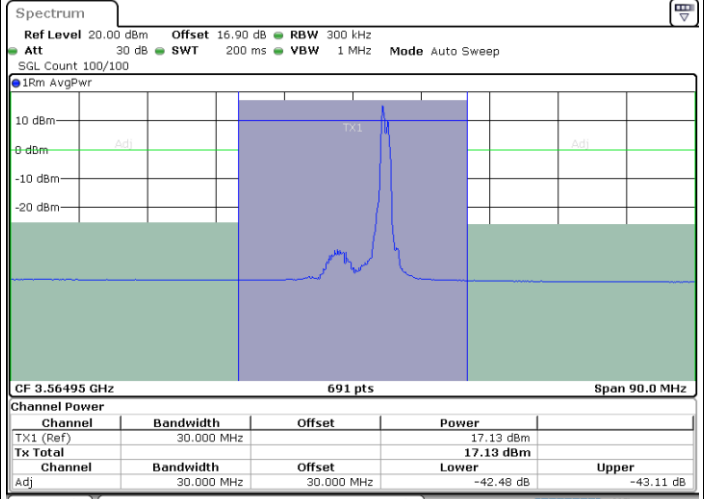

LTE Band 48C / 20MHz+5MHz

64QAM

Lowest Channel / 1RB0 and 1RB24

Lowest Channel / 1RB99 and 1RB0

Date: 30.OCT.2020 19:25:09

Date: 30.OCT.2020 19:28:33