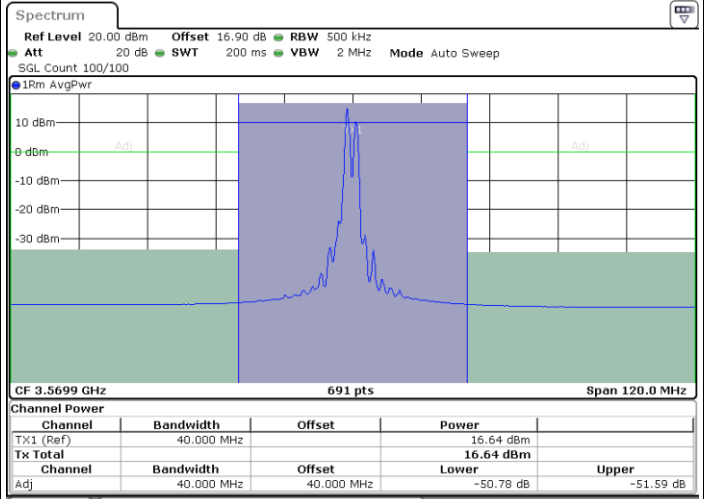

Highest Channel / FullIRB

N/A

Date: 30.OCT.2020 15:18:59

LTE Band 48C / 20MHz+15MHz

64QAM

Lowest Channel / 1RB0 and 1RB74

Lowest Channel / 1RB99 and 1RB0

Date: 29.OCT.2020 22:20:28