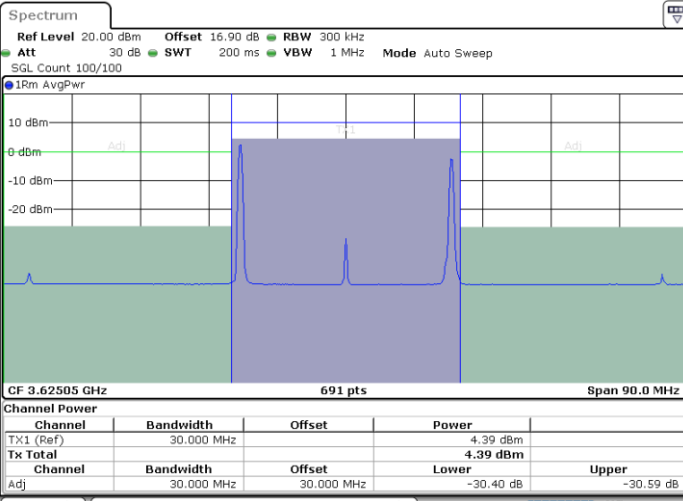

LTE Band 48C / 10MHz+20MHz

256QAM

Middle Channel / 1RB0 and 1RB99

Middle Channel / 1RB49 and 1RB0

Date: 30.OCT.2020 17:21:21

Date: 30.OCT.2020 17:26:07