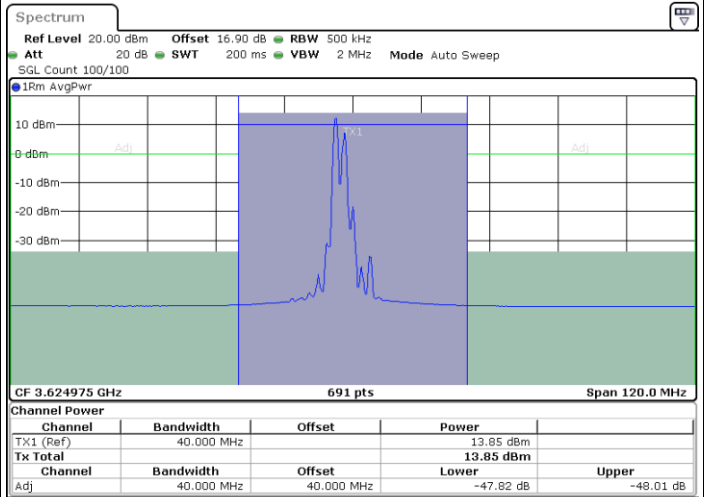

Date: 30.OCT.2020 10:47:22