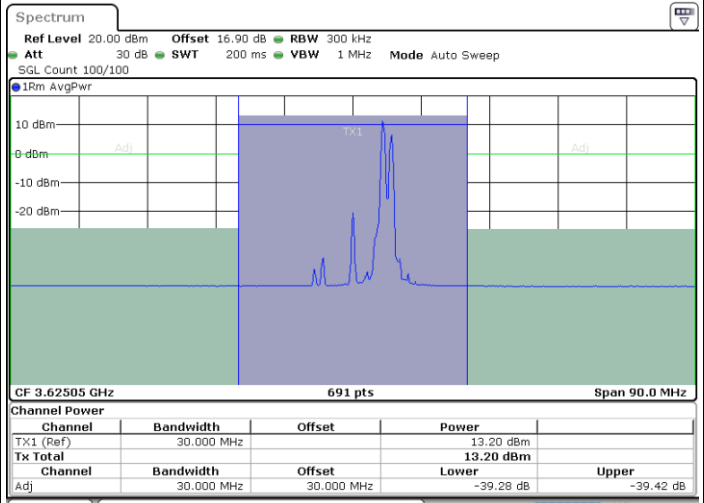

LTE Band 48C / 20MHz+10MHz

256QAM

Middle Channel / 1RB0 and 1RB49

Middle Channel / 1RB99 and 1RB0

Date: 30.OCT.2020 14:33:46

Date: 30.OCT.2020 14:38:31

Middle Channel / FullRB

N/A

Date: 30.OCT.2020 14:33:05

LTE Band 48C / 20MHz+10MHz

256QAM

Highest Channel / 1RB0 and 1RB49

Highest Channel / 1RB99 and 1RB0

Date: 30.OCT.2020 15:23:04

Date: 30.OCT.2020 15:23:44

Highest Channel / FullIRB