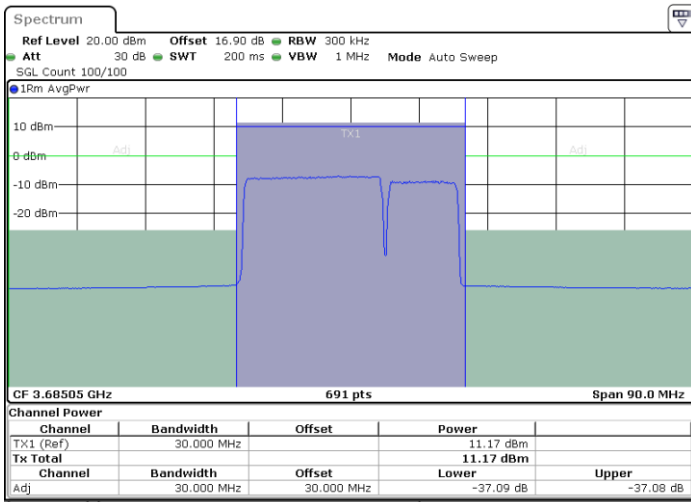

Date: 30.OCT.2020 14:33:05

LTE Band 48C / 20MHz+10MHz

256QAM

Highest Channel / 1RB0 and 1RB49

Highest Channel / 1RB99 and 1RB0

Date: 30.OCT.2020 15:23:04

Date: 30.OCT.2020 15:23:44

Highest Channel / FullIRB

N/A

Date: 30.OCT.2020 15:18:18

LTE Band 48C / 20MHz+15MHz

256QAM

Lowest Channel / 1RB0 and 1RB74

Lowest Channel / 1RB99 and 1RB0

Date: 29.OCT.2020 22:19:47

Date: 29.OCT.2020 22:24:35