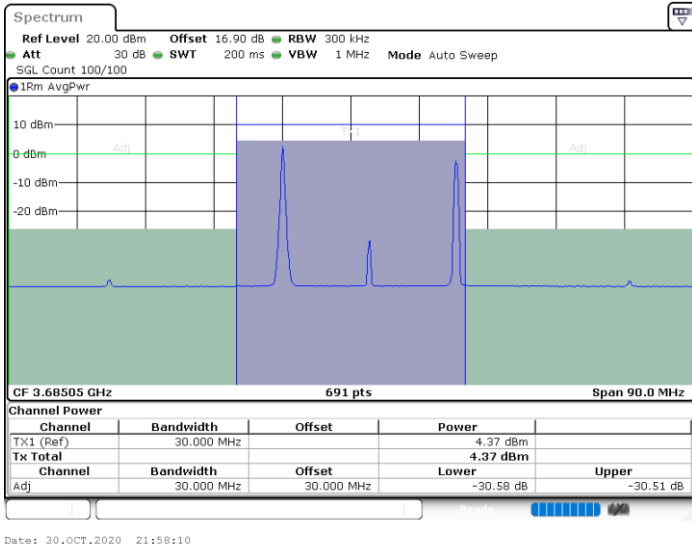

Date: 30.OCT.2020 20:52:34

LTE Band 48C / 20MHz+5MHz

256QAM

Highest Channel / 1RB0 and 1RB24

Highest Channel / 1RB99 and 1RB0

Highest Channel / FullIRB

N/A

LTE Band 48C / 20MHz+10MHz