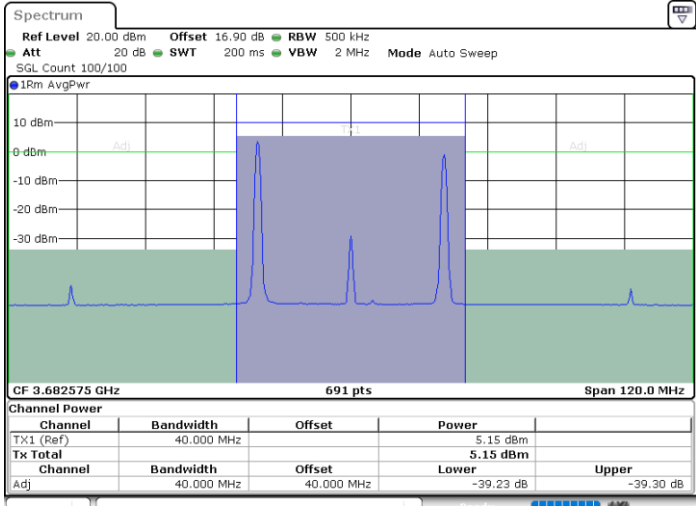

LTE Band 48C / 15MHz+20MHz

64QAM

Highest Channel / 1RB0 and 1RB99

Highest Channel / 1RB74 and 1RB0

Date: 30.OCT.2020 11:08:18