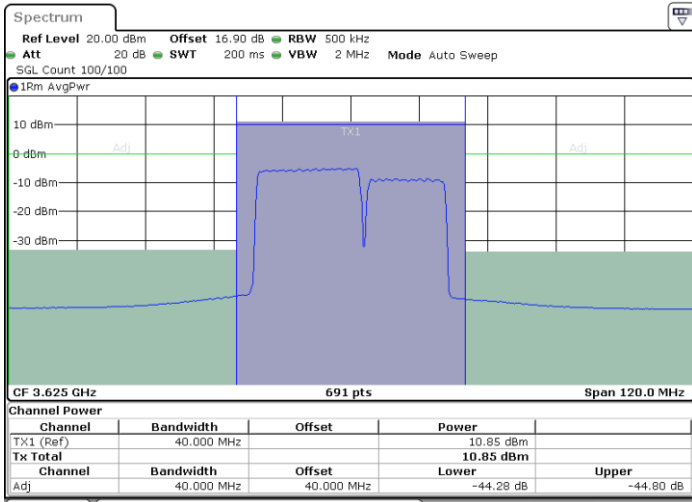

Date: 30.OCT.2020 14:33:05

LTE Band 48C / 20MHz+10MHz

256QAM

Highest Channel / 1RB0 and 1RB49

Highest Channel / 1RB99 and 1RB0

Date: 30.OCT.2020 15:23:04

Date: 30.OCT.2020 15:23:44

Highest Channel / FullIRB

N/A

Date: 30.OCT.2020 15:18:18

LTE Band 48C / 20MHz+15MHz

256QAM

Lowest Channel / 1RB0 and 1RB74

Lowest Channel / 1RB99 and 1RB0

Date: 29.OCT.2020 22:19:47

Date: 29.OCT.2020 22:24:35

Lowest Channel / FullIRB

N/A

Date: 29.OCT.2020 22:19:05

LTE Band 48C / 20MHz+15MHz

256QAM

Middle Channel / 1RB0 and 1RB74

Middle Channel / 1RB99 and 1RB0

Date: 29.OCT.2020 23:20:29

Date: 29.OCT.2020 23:25:17

Middle Channel / FullRB

N/A

Date: 29.OCT.2020 23:19:47

LTE Band 48C / 20MHz+15MHz

256QAM

Highest Channel / 1RB0 and 1RB74

Highest Channel / 1RB99 and 1RB0