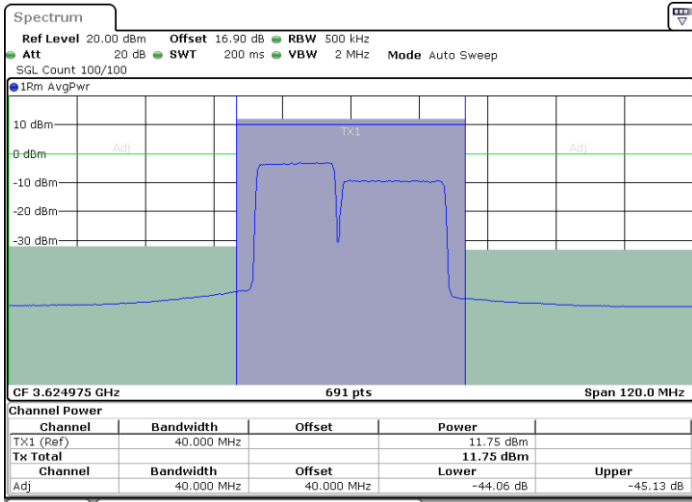

Lowest Channel / 1RB74 and 1RB0

Date: 30.OCT.2020 01:19:06

Date: 30.OCT.2020 01:33:19

Lowest Channel / FullIRB

N/A

Date: 30.OCT.2020 01:17:02

LTE Band 48C / 15MHz+20MHz

64QAM

Middle Channel / 1RB0 and 1RB99

Middle Channel / 1RB74 and 1RB0

Date: 30.OCT.2020 10:43:15

Date: 30.OCT.2020 10:46:40

Middle Channel / FullRB

N/A

Date: 30.OCT.2020 10:41:11

LTE Band 48C / 15MHz+20MHz