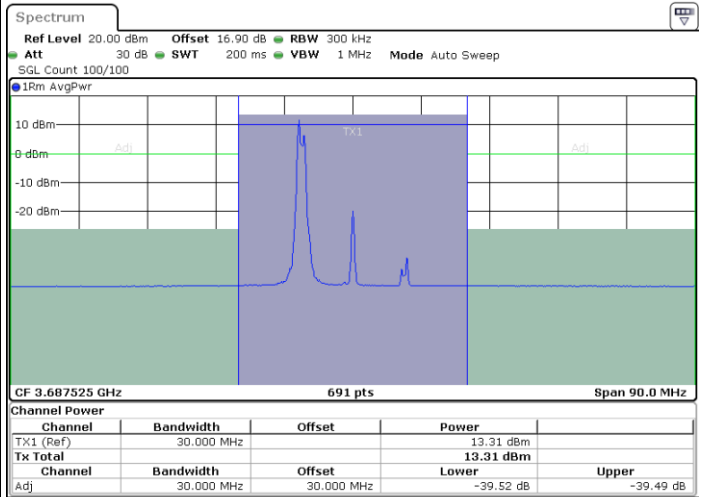

Middle Channel / FullRB

N/A

Date: 31.OCT.2020 00:19:52

LTE Band 48C / 5MHz+20MHz

256QAM

Highest Channel / 1RB0 and 1RB99

Highest Channel / 1RB24 and 1RB0

Date: 31.OCT.2020 01:21:45

Date: 31.OCT.2020 01:22:25

Highest Channel / FullIRB

N/A

Date: 31.OCT.2020 01:21:04

LTE Band 48C / 10MHz+20MHz

256QAM

Lowest Channel / 1RB0 and 1RB99

Lowest Channel / 1RB49 and 1RB0