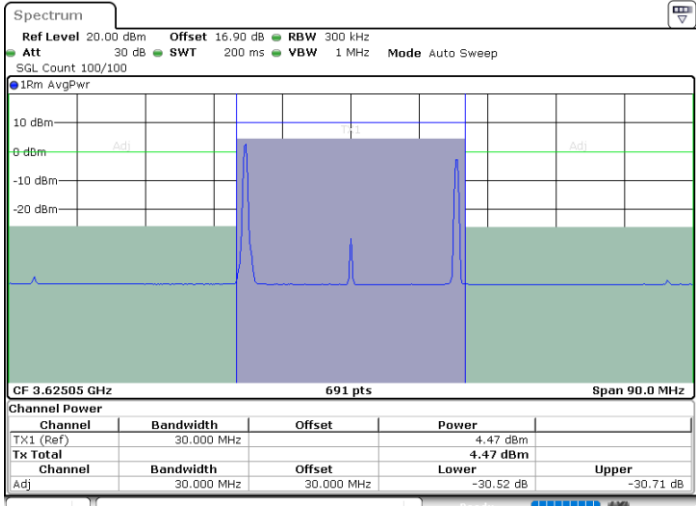

N/A

Date: 30.OCT.2020 12:29:54

LTE Band 48C / 20MHz+10MHz

16QAM

Middle Channel / 1RB0 and 1RB49

Middle Channel / 1RB99 and 1RB0

Date: 30.OCT.2020 14:35:07

Date: 30.OCT.2020 14:37:09

Middle Channel / FullRB

N/A

Date: 30.OCT.2020 14:31:43

LTE Band 48C / 20MHz+10MHz

16QAM

Highest Channel / 1RB0 and 1RB49

Highest Channel / 1RB99 and 1RB0

Date: 30.OCT.2020 15:21:42