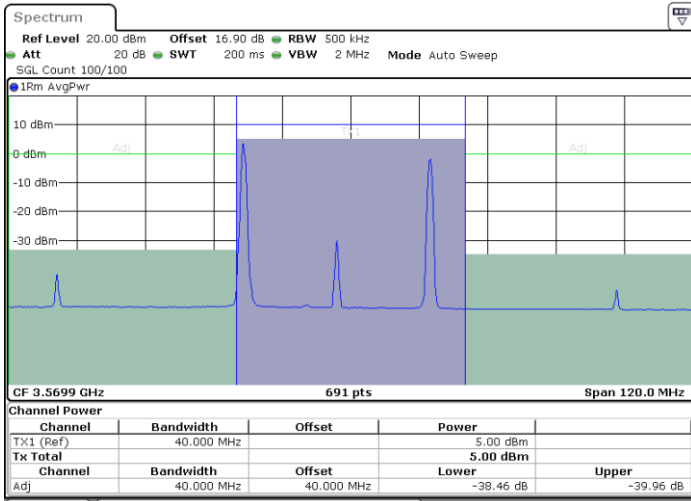

Date: 30.OCT.2020 15:25:06

Highest Channel / FullRB

N/A

Date: 30.OCT.2020 15:19:40

LTE Band 48C / 20MHz+15MHz

16QAM

Lowest Channel / 1RB0 and 1RB74

Lowest Channel / 1RB99 and 1RB0