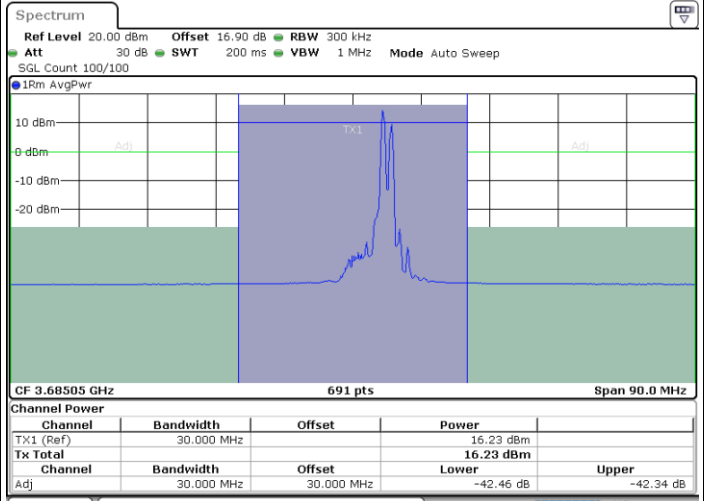

N/A

Date: 30.OCT.2020 14:32:24

LTE Band 48C / 20MHz+10MHz

64QAM

Highest Channel / 1RB0 and 1RB49

Highest Channel / 1RB99 and 1RB0

Date: 30.OCT.2020 15:22:23

Date: 30.OCT.2020 15:24:25

Highest Channel / FullIRB

N/A

Date: 30.OCT.2020 15:18:59

LTE Band 48C / 20MHz+15MHz

64QAM

Lowest Channel / 1RB0 and 1RB74

Lowest Channel / 1RB99 and 1RB0

Date: 29.OCT.2020 22:20:28