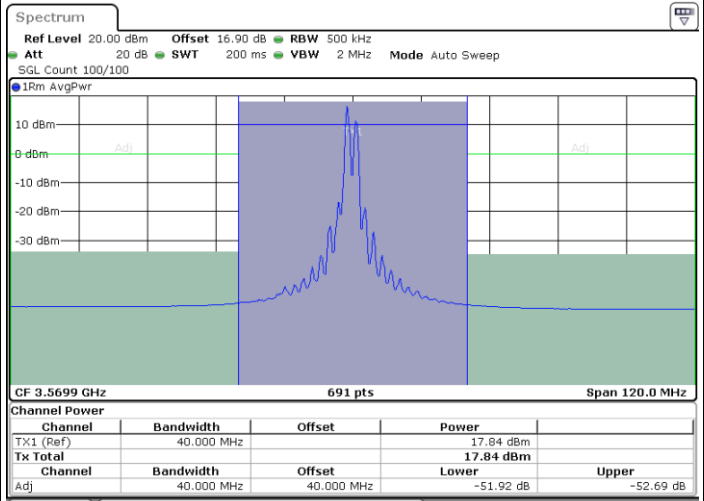

Date: 29.OCT.2020 22:23:12