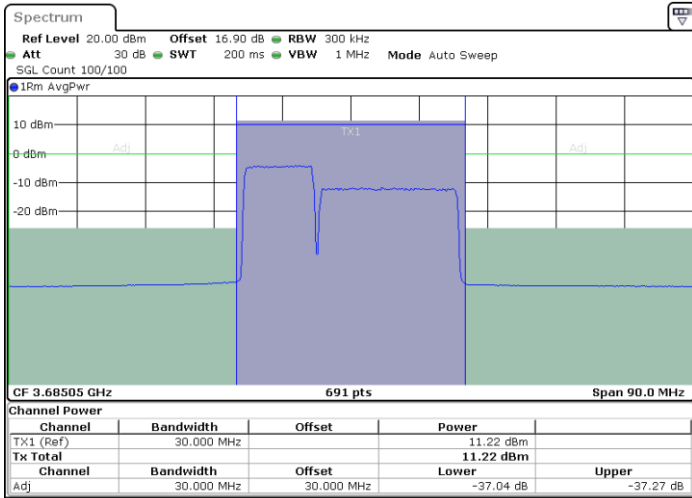

Date: 30.OCT.2020 17:25:26

Middle Channel / FullRB

N/A

Date: 30.OCT.2020 17:20:00

LTE Band 48C / 10MHz+20MHz

64QAM

Highest Channel / 1RB0 and 1RB99

Highest Channel / 1RB49 and 1RB0

Date: 30.OCT.2020 18:23:19

Date: 30.OCT.2020 18:25:21

Highest Channel / FullIRB

N/A

Date: 30.OCT.2020 18:19:55

LTE Band 48C / 15MHz+20MHz

64QAM

Lowest Channel / 1RB0 and 1RB99