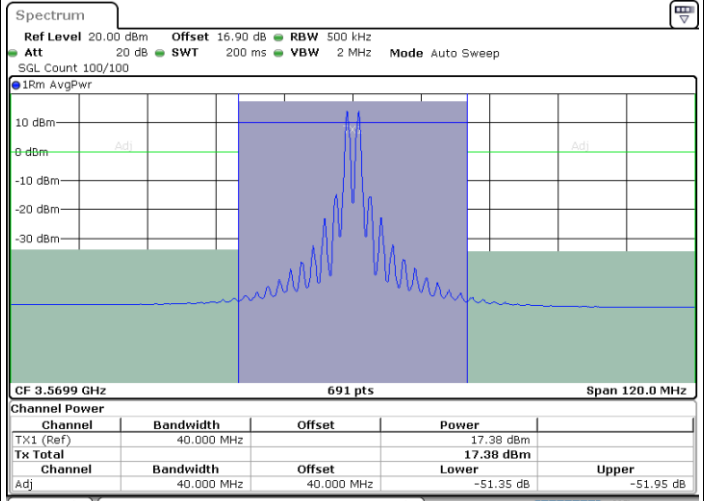

Date: 29.OCT.2020 18:08:40