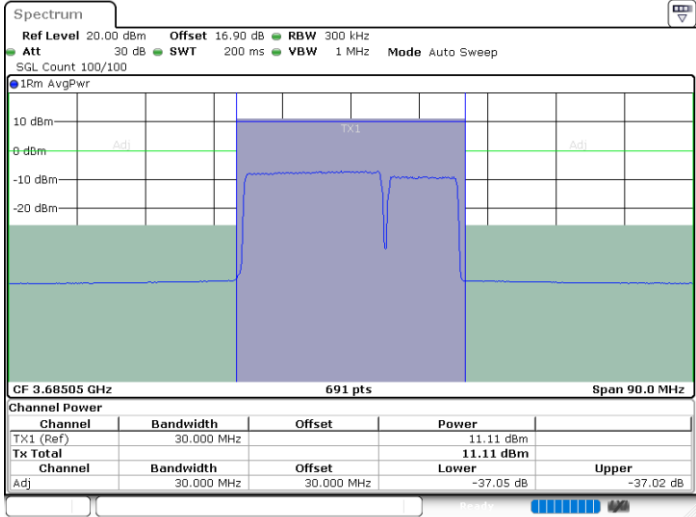

Middle Channel / FullRB

N/A

Date: 30.OCT.2020 14:31:43

LTE Band 48C / 20MHz+10MHz

16QAM

Highest Channel / 1RB0 and 1RB49

Highest Channel / 1RB99 and 1RB0

Date: 30.OCT.2020 15:21:42

Date: 30.OCT.2020 15:25:06

Highest Channel / FullRB

N/A

Date: 30.OCT.2020 15:19:40

LTE Band 48C / 20MHz+15MHz

16QAM

Lowest Channel / 1RB0 and 1RB74

Lowest Channel / 1RB99 and 1RB0