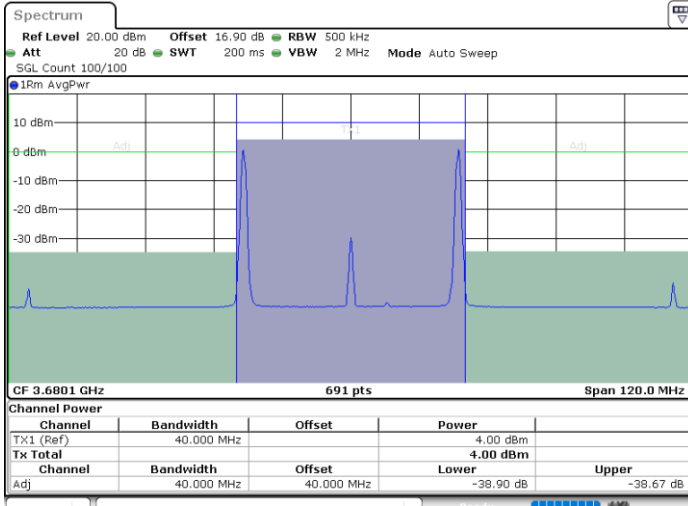

Lowest Channel / 1RB0 and 1RB99

Lowest Channel / 1RB99 and 1RB0

Date: 29.OCT.2020 18:05:55

Date: 29.OCT.2020 18:09:21

Lowest Channel / FullIRB

N/A

Date: 29.OCT.2020 18:03:52

LTE Band 48C / 20MHz+20MHz

LTE Band 48C / 20MHz+20MHz

64QAM

Highest Channel / 1RB0 and 1RB99

Highest Channel / 1RB99 and 1RB0

Date: 29.OCT.2020 21:05:07

Date: 29.OCT.2020 21:07:09

Highest Channel / FullIRB

N/A