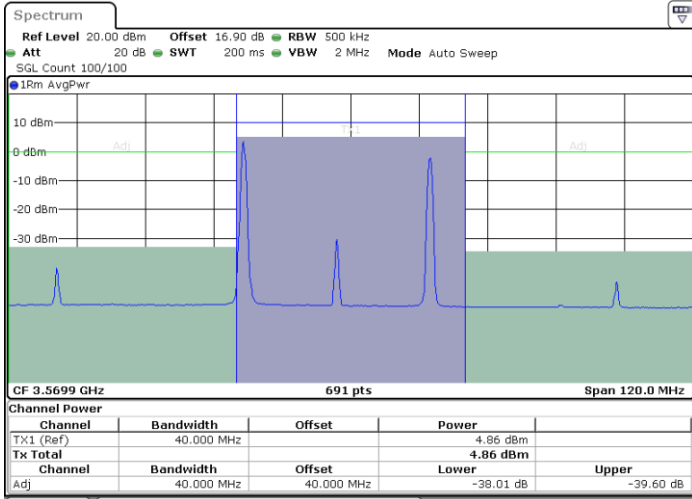

Highest Channel / FullIRB

N/A

Date: 30.OCT.2020 15:18:59

LTE Band 48C / 20MHz+15MHz

64QAM

Lowest Channel / 1RB0 and 1RB74

Lowest Channel / 1RB99 and 1RB0

Date: 29.OCT.2020 22:20:28