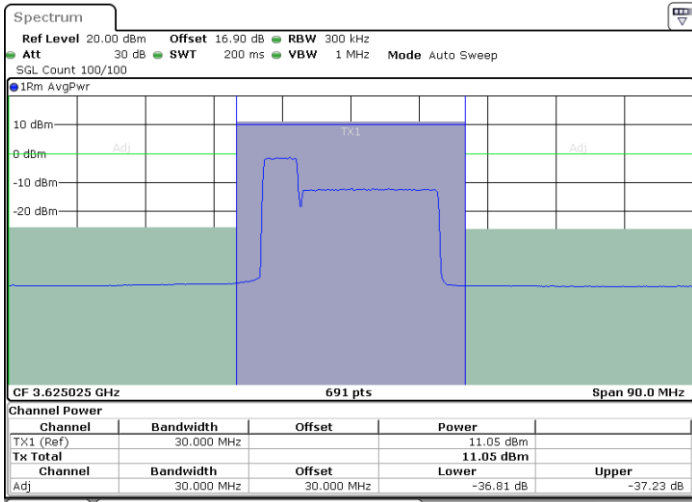

LTE Band 48C / 5MHz+20MHz

64QAM

Middle Channel / 1RB0 and 1RB99

Middle Channel / 1RB24 and 1RB0

Date: 31.OCT.2020 00:15:48

Date: 31.OCT.2020 00:19:11

Middle Channel / FullRB

N/A

Date: 31.OCT.2020 00:15:07

LTE Band 48C / 5MHz+20MHz

64QAM

Highest Channel / 1RB0 and 1RB99

Highest Channel / 1RB24 and 1RB0

Date: 31.OCT.2020 01:18:21

Date: 31.OCT.2020 01:19:01

Highest Channel / FullIRB