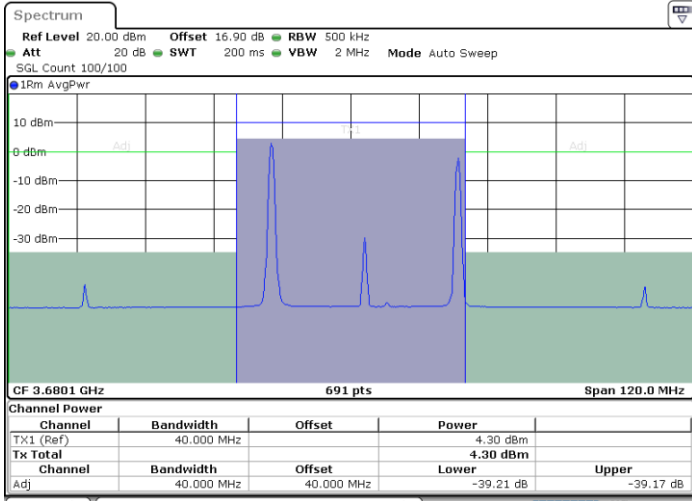

Lowest Channel / FullIRB

N/A

Date: 29.OCT.2020 22:19:05

LTE Band 48C / 20MHz+15MHz

256QAM

Middle Channel / 1RB0 and 1RB74

Middle Channel / 1RB99 and 1RB0

Date: 29.OCT.2020 23:20:29

Date: 29.OCT.2020 23:25:17

Middle Channel / FullRB

N/A

Date: 29.OCT.2020 23:19:47

LTE Band 48C / 20MHz+15MHz

256QAM

Highest Channel / 1RB0 and 1RB74

Highest Channel / 1RB99 and 1RB0

Date: 30.OCT.2020 00:19:03

Date: 30.OCT.2020 00:19:43

Highest Channel / FullIRB

N/A

Date: 30.OCT.2020 00:14:16

LTE Band 48C / 20MHz+20MHz

256QAM

Lowest Channel / 1RB0 and 1RB99