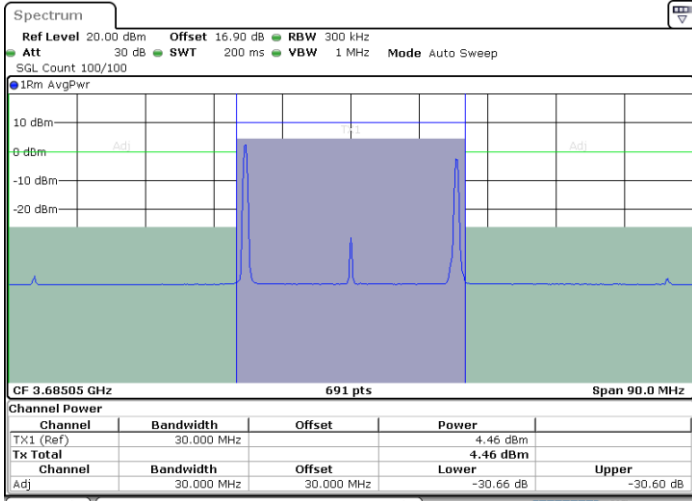

Middle Channel / 1RB49 and 1RB0

Date: 30.OCT.2020 17:21:21

Date: 30.OCT.2020 17:26:07

Middle Channel / FullRB

N/A

Date: 30.OCT.2020 17:20:41

LTE Band 48C / 10MHz+20MHz

256QAM

Highest Channel / 1RB0 and 1RB99

Highest Channel / 1RB49 and 1RB0

Date: 30.OCT.2020 18:24:00

Date: 30.OCT.2020 18:24:40

Highest Channel / FullRB

N/A

Date: 30.OCT.2020 18:19:14

LTE Band 48C / 15MHz+20MHz