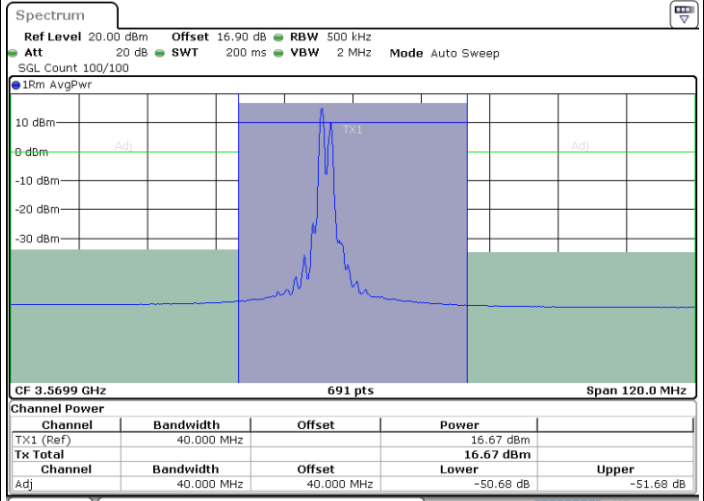

Date: 30.OCT.2020 17:25:26

Middle Channel / FullRB

N/A

Date: 30.OCT.2020 17:20:00

LTE Band 48C / 10MHz+20MHz

64QAM

Highest Channel / 1RB0 and 1RB99

Highest Channel / 1RB49 and 1RB0

Date: 30.OCT.2020 18:23:19

Date: 30.OCT.2020 18:25:21

Highest Channel / FullIRB

N/A

Date: 30.OCT.2020 18:19:55

LTE Band 48C / 15MHz+20MHz

64QAM

Lowest Channel / 1RB0 and 1RB99

Lowest Channel / 1RB74 and 1RB0

Date: 30.OCT.2020 01:19:06

Date: 30.OCT.2020 01:33:19

Lowest Channel / FullIRB

N/A

Date: 30.OCT.2020 01:17:02

LTE Band 48C / 15MHz+20MHz

64QAM