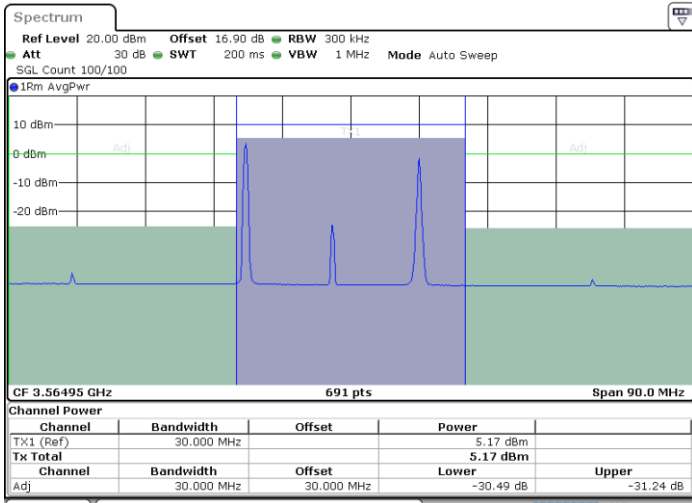

LTE Band 48C / 20MHz+20MHz

64QAM

Highest Channel / 1RB0 and 1RB99

Highest Channel / 1RB99 and 1RB0

Date: 29.OCT.2020 21:05:07

Date: 29.OCT.2020 21:07:09

Highest Channel / FullIRB

N/A

Date: 29.OCT.2020 21:01:42

LTE Band 48C / 5MHz+20MHz

256QAM

Lowest Channel / 1RB0 and 1RB99

Lowest Channel / 1RB24 and 1RB0

Date: 30.OCT.2020 23:21:53

Date: 30.OCT.2020 23:22:34

Lowest Channel / FullIRB