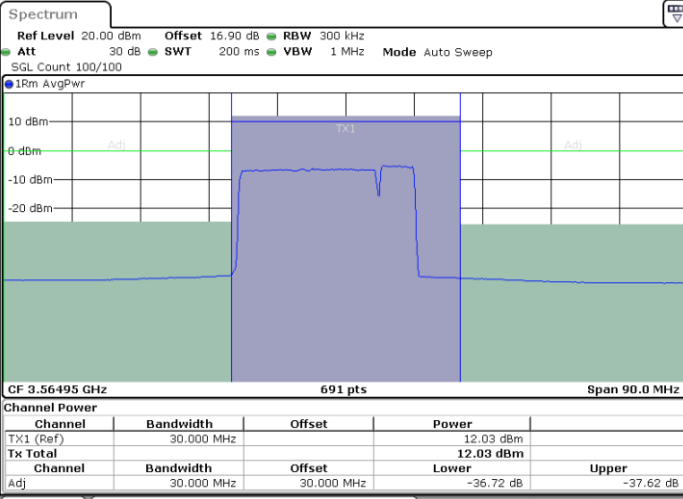

LTE Band 48C / 20MHz+5MHz

64QAM

Lowest Channel / 1RB0 and 1RB24

Lowest Channel / 1RB99 and 1RB0

Date: 30.OCT.2020 19:25:09

Date: 30.OCT.2020 19:28:33

Lowest Channel / FullIRB

N/A