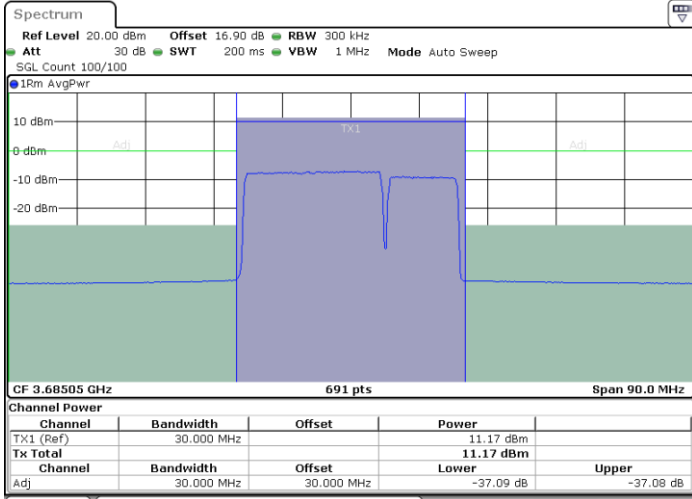

N/A

Date: 30.OCT.2020 14:32:24

LTE Band 48C / 20MHz+10MHz

64QAM

Highest Channel / 1RB0 and 1RB49

Highest Channel / 1RB99 and 1RB0

Date: 30.OCT.2020 15:22:23

Date: 30.OCT.2020 15:24:25

Highest Channel / FullIRB

N/A

Date: 30.OCT.2020 15:18:59

LTE Band 48C / 20MHz+15MHz

64QAM

Lowest Channel / 1RB0 and 1RB74

Lowest Channel / 1RB99 and 1RB0

Date: 29.OCT.2020 22:20:28