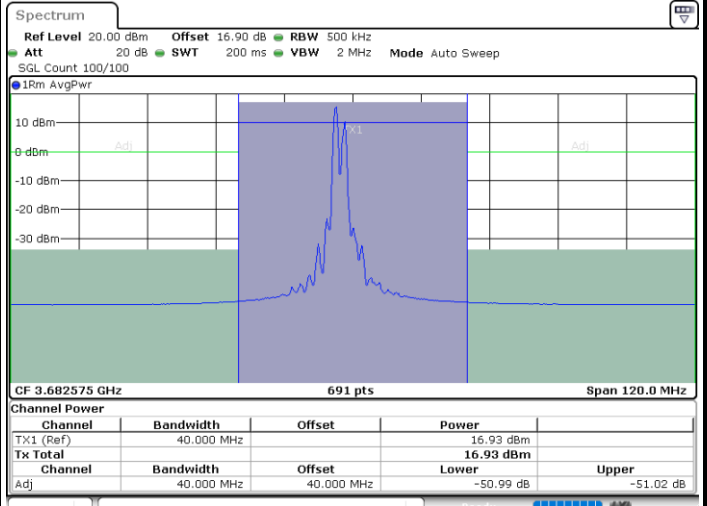

Date: 30.OCT.2020 11:10:20