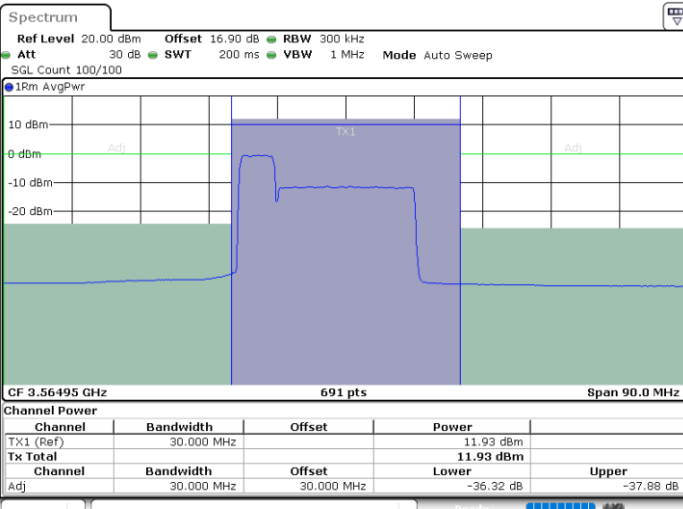

Lowest Channel / FullRB

N/A

Date: 30.OCT.2020 23:16:26