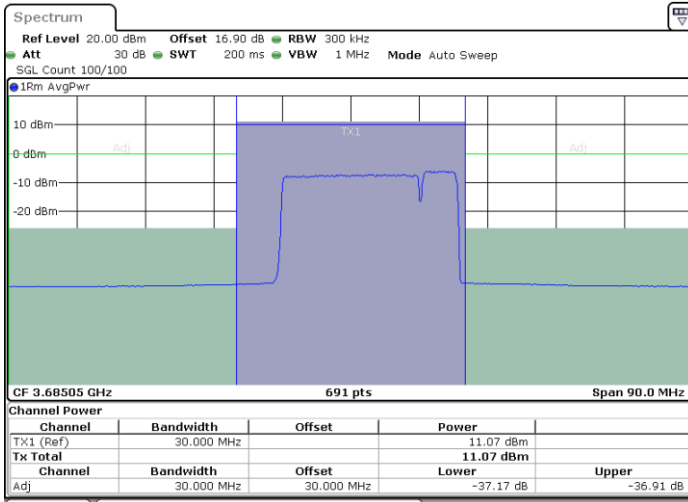

LTE Band 48C / 20MHz+5MHz

16QAM

Highest Channel / 1RB0 and 1RB24

Highest Channel / 1RB99 and 1RB0

Date: 30.OCT.2020 21:54:05

Date: 30.OCT.2020 21:56:08

Highest Channel / FullIRB

N/A