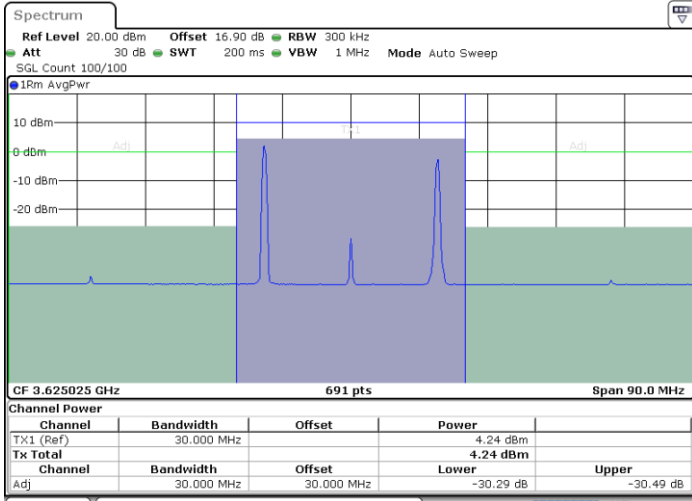

LTE Band 48C / 5MHz+20MHz

64QAM

Middle Channel / 1RB0 and 1RB99

Middle Channel / 1RB24 and 1RB0

Date: 31.OCT.2020 00:15:48