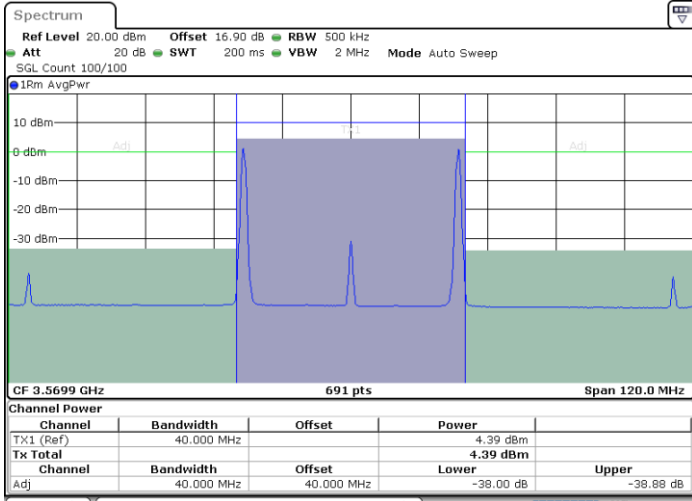

LTE Band 48C / 20MHz+20MHz

16QAM

Lowest Channel / 1RB0 and 1RB99

Lowest Channel / 1RB99 and 1RB0

Date: 29.OCT.2020 18:06:37