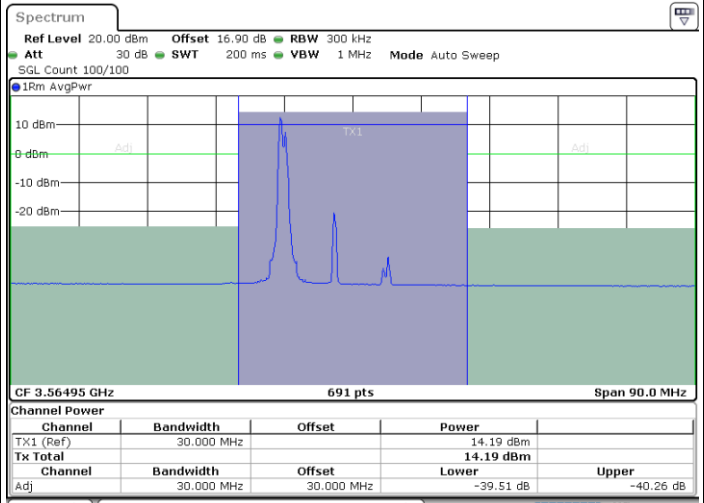

LTE Band 48C / 20MHz+20MHz

64QAM

Highest Channel / 1RB0 and 1RB99

Highest Channel / 1RB99 and 1RB0

Date: 29.OCT.2020 21:05:07

Date: 29.OCT.2020 21:07:09

Highest Channel / FullIRB

N/A

Date: 29.OCT.2020 21:01:42

LTE Band 48C / 5MHz+20MHz

256QAM

Lowest Channel / 1RB0 and 1RB99

Lowest Channel / 1RB24 and 1RB0

Date: 30.OCT.2020 23:21:53

Date: 30.OCT.2020 23:22:34

Lowest Channel / FullIRB