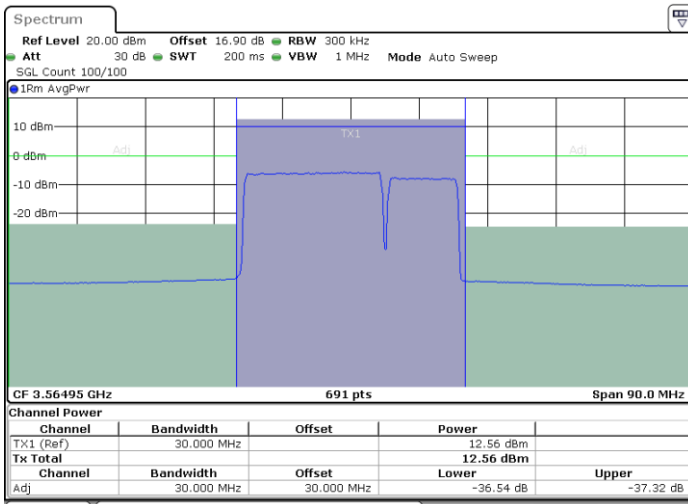

N/A

Date: 30.OCT.2020 20:47:48

LTE Band 48C / 20MHz+5MHz

64QAM

Highest Channel / 1RB0 and 1RB24

Highest Channel / 1RB99 and 1RB0

Highest Channel / FullIRB

N/A

LTE Band 48C / 20MHz+10MHz

64QAM

Lowest Channel / 1RB0 and 1RB49

Lowest Channel / 1RB99 and 1RB0

Date: 30.OCT.2020 12:32:38

Date: 30.OCT.2020 12:36:02

Lowest Channel / FullIRB

N/A