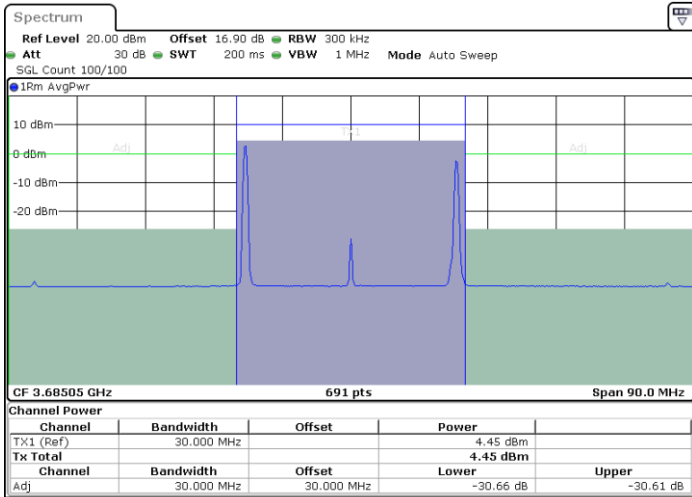

Date: 30.OCT.2020 17:25:26

Middle Channel / FullRB

N/A

Date: 30.OCT.2020 17:20:00

LTE Band 48C / 10MHz+20MHz

64QAM

Highest Channel / 1RB0 and 1RB99

Highest Channel / 1RB49 and 1RB0

Date: 30.OCT.2020 18:23:19

Date: 30.OCT.2020 18:25:21

Highest Channel / FullIRB

N/A

Date: 30.OCT.2020 18:19:55

LTE Band 48C / 15MHz+20MHz

64QAM

Lowest Channel / 1RB0 and 1RB99