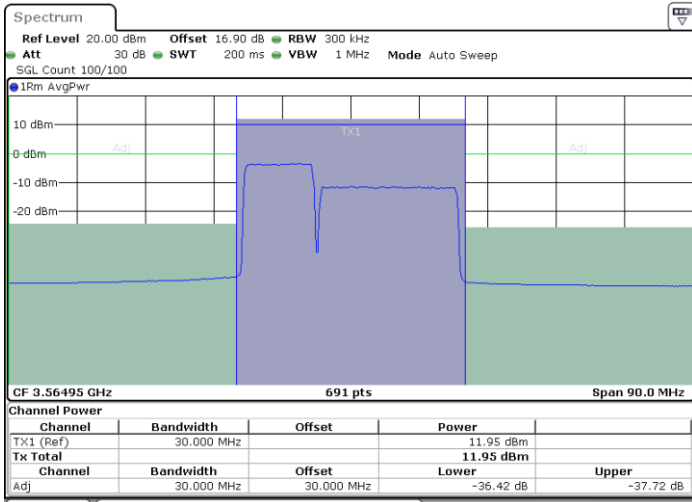

Date: 31.OCT.2020 00:15:07

LTE Band 48C / 5MHz+20MHz

64QAM

Highest Channel / 1RB0 and 1RB99

Highest Channel / 1RB24 and 1RB0

Date: 31.OCT.2020 01:18:21

Date: 31.OCT.2020 01:19:01

Highest Channel / FullIRB

N/A

Date: 31.OCT.2020 01:14:56

LTE Band 48C / 10MHz+20MHz

64QAM

Lowest Channel / 1RB0 and 1RB99

Lowest Channel / 1RB49 and 1RB0

Date: 30.OCT.2020 16:25:18

Date: 30.OCT.2020 16:28:42

Lowest Channel / FullRB

N/A

Date: 30.OCT.2020 16:23:15

LTE Band 48C / 10MHz+20MHz

64QAM

Middle Channel / 1RB0 and 1RB99

Middle Channel / 1RB49 and 1RB0

Date: 30.OCT.2020 17:22:02