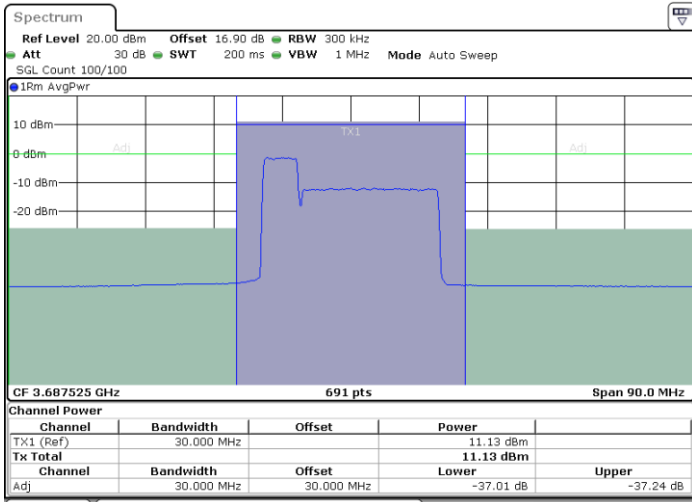

Date: 31.OCT.2020 00:15:07

LTE Band 48C / 5MHz+20MHz

64QAM

Highest Channel / 1RB0 and 1RB99

Highest Channel / 1RB24 and 1RB0

Date: 31.OCT.2020 01:18:21

Date: 31.OCT.2020 01:19:01

Highest Channel / FullIRB

N/A

Date: 31.OCT.2020 01:14:56

LTE Band 48C / 10MHz+20MHz

64QAM

Lowest Channel / 1RB0 and 1RB99

Lowest Channel / 1RB49 and 1RB0

Date: 30.OCT.2020 16:25:18

Date: 30.OCT.2020 16:28:42