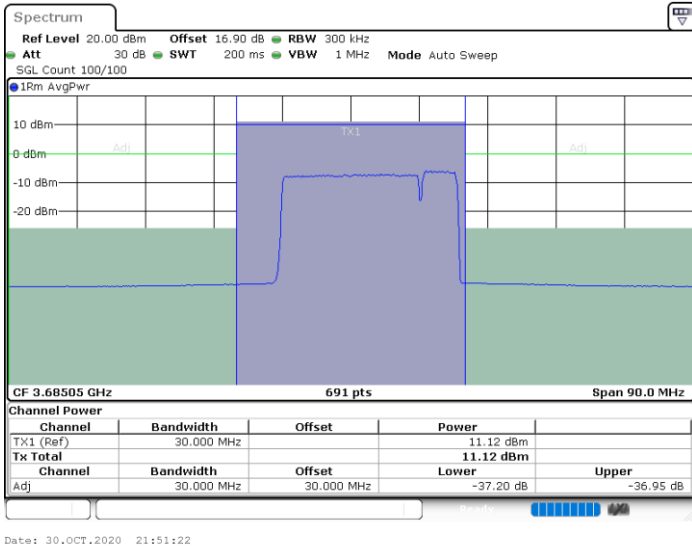

N/A

Date: 30.OCT.2020 20:47:48

LTE Band 48C / 20MHz+5MHz

64QAM

Highest Channel / 1RB0 and 1RB24

Highest Channel / 1RB99 and 1RB0

Highest Channel / FullIRB

N/A