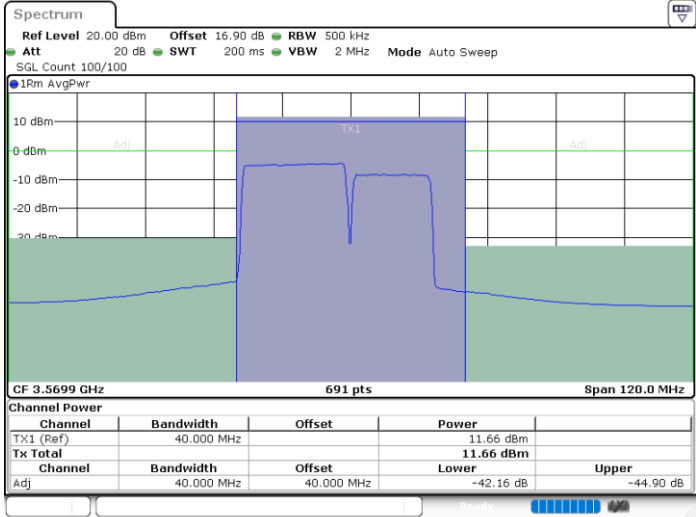

Date: 30.OCT.2020 14:33:05

LTE Band 48C / 20MHz+10MHz

256QAM

Highest Channel / 1RB0 and 1RB49

Highest Channel / 1RB99 and 1RB0

Date: 30.OCT.2020 15:23:04

Date: 30.OCT.2020 15:23:44

Highest Channel / FullIRB

N/A

Date: 30.OCT.2020 15:18:18

LTE Band 48C / 20MHz+15MHz

256QAM

Lowest Channel / 1RB0 and 1RB74

Lowest Channel / 1RB99 and 1RB0

Date: 29.OCT.2020 22:19:47

Date: 29.OCT.2020 22:24:35

Lowest Channel / FullIRB

N/A

Date: 29.OCT.2020 22:19:05

LTE Band 48C / 20MHz+15MHz

256QAM

Middle Channel / 1RB0 and 1RB74

Middle Channel / 1RB99 and 1RB0

Date: 29.OCT.2020 23:20:29

Date: 29.OCT.2020 23:25:17

Middle Channel / FullRB

N/A

Date: 29.OCT.2020 23:19:47

LTE Band 48C / 20MHz+15MHz

256QAM

Highest Channel / 1RB0 and 1RB74

Highest Channel / 1RB99 and 1RB0