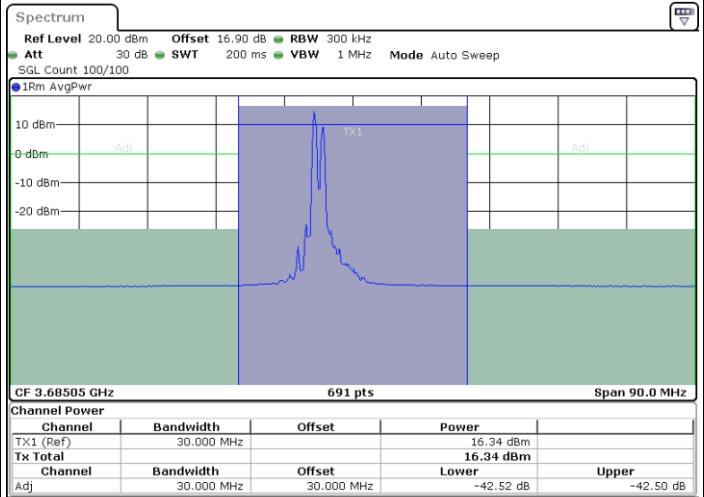

Date: 30.OCT.2020 17:25:26

Middle Channel / FullRB

N/A

Date: 30.OCT.2020 17:20:00

LTE Band 48C / 10MHz+20MHz

64QAM

Highest Channel / 1RB0 and 1RB99

Highest Channel / 1RB49 and 1RB0

Date: 30.OCT.2020 18:23:19

Date: 30.OCT.2020 18:25:21

Highest Channel / FullIRB

N/A

Date: 30.OCT.2020 18:19:55

LTE Band 48C / 15MHz+20MHz

64QAM

Lowest Channel / 1RB0 and 1RB99