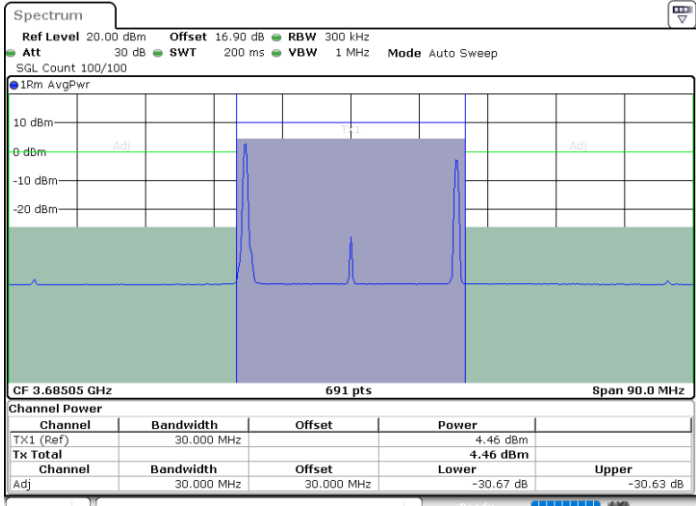

Middle Channel / FullRB

N/A

Date: 30.OCT.2020 14:31:43

LTE Band 48C / 20MHz+10MHz

16QAM

Highest Channel / 1RB0 and 1RB49

Highest Channel / 1RB99 and 1RB0

Date: 30.OCT.2020 15:21:42

Date: 30.OCT.2020 15:25:06

Highest Channel / FullRB

N/A

Date: 30.OCT.2020 15:19:40

LTE Band 48C / 20MHz+15MHz

16QAM

Lowest Channel / 1RB0 and 1RB74

Lowest Channel / 1RB99 and 1RB0