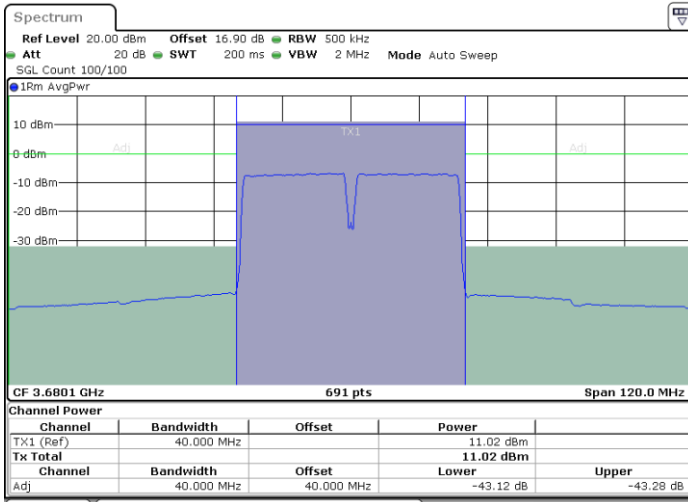

LTE Band 48C / 20MHz+20MHz

16QAM

MiddleChannel / 1RB0 and 1RB99

Middle Channel / 1RB99 and 1RB0

Middle Channel / FullIRB

N/A

LTE Band 48C / 20MHz+20MHz

16QAM

Highest Channel / 1RB0 and 1RB99

Highest Channel / 1RB99 and 1RB0

Date: 29.OCT.2020 21:04:26

Date: 29.OCT.2020 21:07:50

Highest Channel / FullIRB

N/A

Date: 29.OCT.2020 21:02:23

LTE Band 48C / 5MHz+20MHz