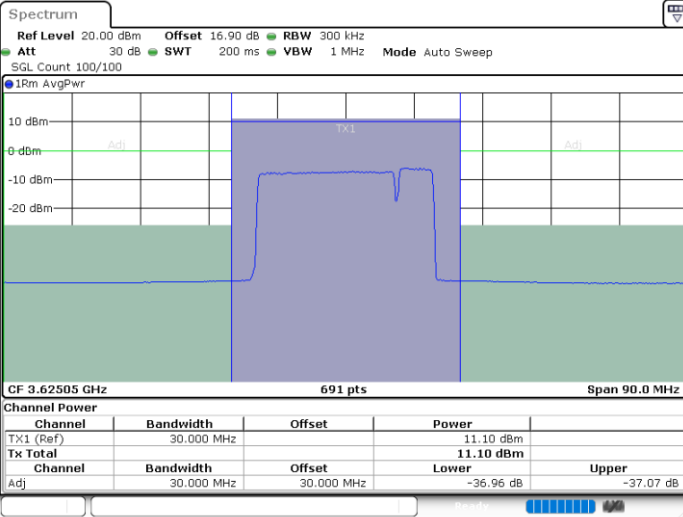

Highest Channel / 1RB0 and 1RB99

Highest Channel / 1RB74 and 1RB0

Date: 30.OCT.2020 11:08:58

Date: 30.OCT.2020 11:09:39

Highest Channel / FullIRB

N/A

Date: 30.OCT.2020 11:04:12

LTE Band 48C / 20MHz+5MHz

LTE Band 48C / 20MHz+5MHz

256QAM

Middle Channel / 1RB0 and 1RB24

Middle Channel / 1RB99 and 1RB0

Date: 30.OCT.2020 20:53:15

Date: 30.OCT.2020 20:53:55

Middle Channel / FullRB

N/A

Date: 30.OCT.2020 20:52:34

LTE Band 48C / 20MHz+5MHz

256QAM

Highest Channel / 1RB0 and 1RB24

Highest Channel / 1RB99 and 1RB0

Highest Channel / FullIRB

N/A

LTE Band 48C / 20MHz+10MHz