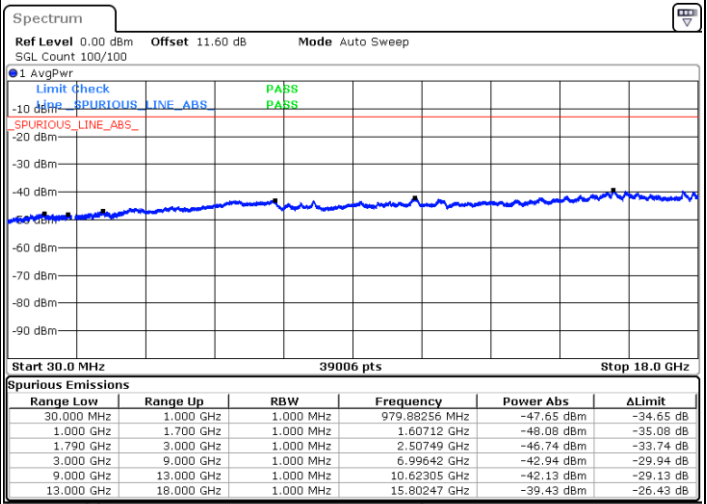

Middle Channel / 1RB99 and 1RB0

Date: 9.OCT.2020 17:39:04

Date: 9.OCT.2020 17:39:56

Middle Channel / FullIRB

N/A

Date: 9.OCT.2020 17:33:03

LTE Band 66C / 20MHz+5MHz

QPSK

Highest Channel / 1RB0 and 1RB24

Highest Channel / 1RB99 and 1RB0

Date: 9.OCT.2020 17:21:40

Date: 9.OCT.2020 17:15:39

Highest Channel / FullIRB

N/A

Date: 9.OCT.2020 17:22:31

LTE Band 66C / 20MHz+10MHz

QPSK

Lowest Channel / 1RB0 and 1RB49

Lowest Channel / 1RB99 and 1RB0

Date: 9.OCT.2020 12:36:34

Date: 9.OCT.2020 12:35:43

Lowest Channel / FullIRB

N/A

Date: 9.OCT.2020 12:42:35