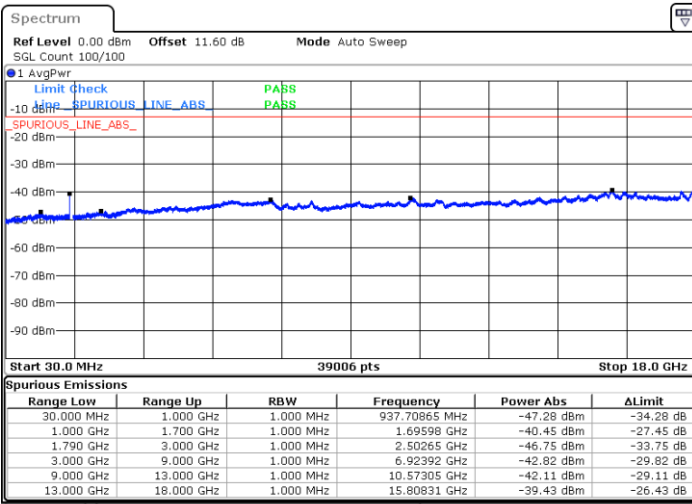

Date: 9.OCT.2020 11:38:59

LTE Band 66C / 10MHz+20MHz

QPSK

Middle Channel / 1RB0 and 1RB99

Middle Channel / 1RB49 and 1RB0

Date: 9.OCT.2020 11:51:17

Date: 9.OCT.2020 11:52:08

Middle Channel / FullIRB

N/A

Date: 9.OCT.2020 11:45:16

LTE Band 66C / 10MHz+20MHz

QPSK

Highest Channel / 1RB0 and 1RB99

Highest Channel / 1RB49 and 1RB0

Date: 9.OCT.2020 12:13:43

Date: 9.OCT.2020 12:07:43

Highest Channel / FullIRB

N/A

Date: 9.OCT.2020 12:14:35

LTE Band 66C / 15MHz+10MHz

QPSK

Lowest Channel / 1RB0 and 1RB49

Lowest Channel / 1RB74 and 1RB0

Date: 9.OCT.2020 10:09:30

Date: 9.OCT.2020 10:08:39

Lowest Channel / FullIRB

N/A

Date: 9.OCT.2020 10:20:05

LTE Band 66C / 15MHz+10MHz

QPSK

Middle Channel / 1RB0 and 1RB49

Middle Channel / 1RB74 and 1RB0