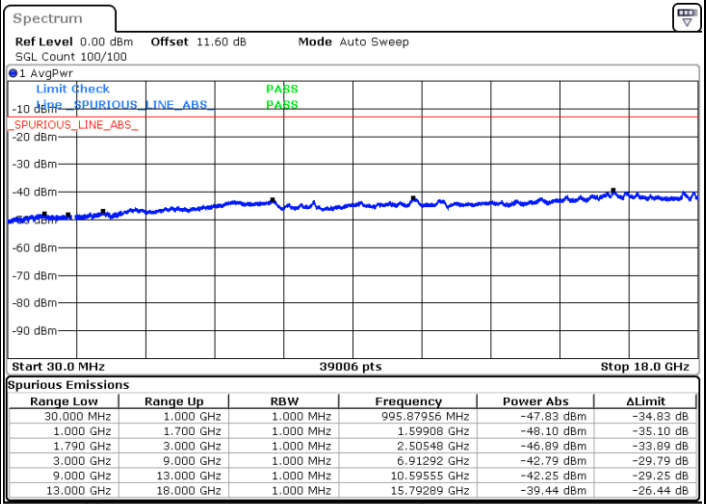

Date: 9.OCT.2020 12:49:48

LTE Band 66C / 20MHz+10MHz

QPSK

Highest Channel / 1RB0 and 1RB49

Highest Channel / 1RB99 and 1RB0

Date: 9.OCT.2020 13:15:07

Date: 9.OCT.2020 13:09:06

Highest Channel / FullIRB

N/A

Date: 9.OCT.2020 13:15:59

LTE Band 66C / 20MHz+15MHz

QPSK

Lowest Channel / 1RB0 and 1RB74

Lowest Channel / 1RB99 and 1RB0

Date: 9.OCT.2020 15:54:23

Date: 9.OCT.2020 15:53:32

Lowest Channel / FullIRB

N/A

Date: 9.OCT.2020 16:00:24

LTE Band 66C / 20MHz+15MHz

QPSK

Middle Channel / 1RB0 and 1RB74

Middle Channel / 1RB99 and 1RB0

Date: 9.OCT.2020 16:10:53

Date: 9.OCT.2020 16:11:44

Middle Channel / FullIRB

N/A

Date: 9.OCT.2020 16:04:52

LTE Band 66C / 20MHz+15MHz

QPSK

Highest Channel / 1RB0 and 1RB74

Highest Channel / 1RB99 and 1RB0