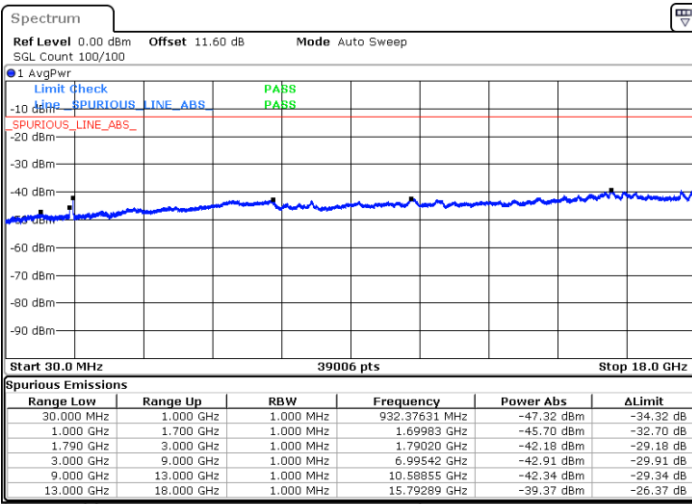

Highest Channel / FullIRB

N/A

Date: 9.OCT.2020 12:14:35

LTE Band 66C / 15MHz+10MHz

QPSK

Lowest Channel / 1RB0 and 1RB49

Lowest Channel / 1RB74 and 1RB0

Date: 9.OCT.2020 10:09:30

Date: 9.OCT.2020 10:08:39

Lowest Channel / FullIRB

N/A

Date: 9.OCT.2020 10:20:05

LTE Band 66C / 15MHz+10MHz

QPSK

Middle Channel / 1RB0 and 1RB49

Middle Channel / 1RB74 and 1RB0

Date: 9.OCT.2020 10:15:31

Date: 9.OCT.2020 10:26:57

Middle Channel / FullIRB

N/A

Date: 9.OCT.2020 10:20:05

LTE Band 66C / 15MHz+10MHz

QPSK

Highest Channel / 1RB0 and 1RB49

Highest Channel / 1RB74 and 1RB0

Date: 9.OCT.2020 10:45:15

Date: 9.OCT.2020 10:39:15

Highest Channel / FullIRB

N/A

Date: 9.OCT.2020 10:46:07

LTE Band 66C / 15MHz+15MHz

QPSK