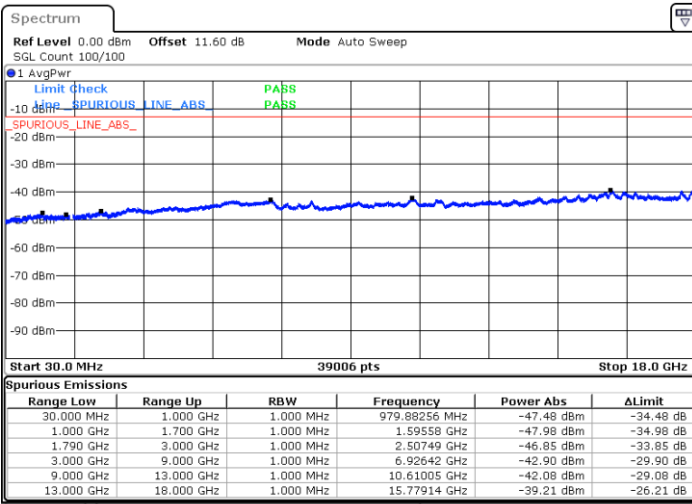

Highest Channel / FullIRB

N/A

Date: 9.OCT.2020 18:33:11

LTE Band 66C / 10MHz+15MHz

16QAM

Lowest Channel / 1RB0 and 1RB74

Lowest Channel / 1RB49 and 1RB0

Date: 9.OCT.2020 09:14:27

Date: 9.OCT.2020 09:11:52

Lowest Channel / FullIRB

N/A

Date: 9.OCT.2020 09:18:44

LTE Band 66C / 10MHz+15MHz

16QAM

MiddleChannel / 1RB0 and 1RB74

Middle Channel / 1RB49 and 1RB0

Date: 9.OCT.2020 09:49:40

Date: 9.OCT.2020 09:52:14

Middle Channel / FullIRB

N/A

Date: 9.OCT.2020 09:45:23

LTE Band 66C / 10MHz+15MHz

16QAM

Highest Channel / 1RB0 and 1RB74

Highest Channel / 1RB49 and 1RB0

Date: 9.OCT.2020 09:35:22

Date: 9.OCT.2020 09:31:05

Highest Channel / FullIRB

N/A

Date: 9.OCT.2020 09:37:56