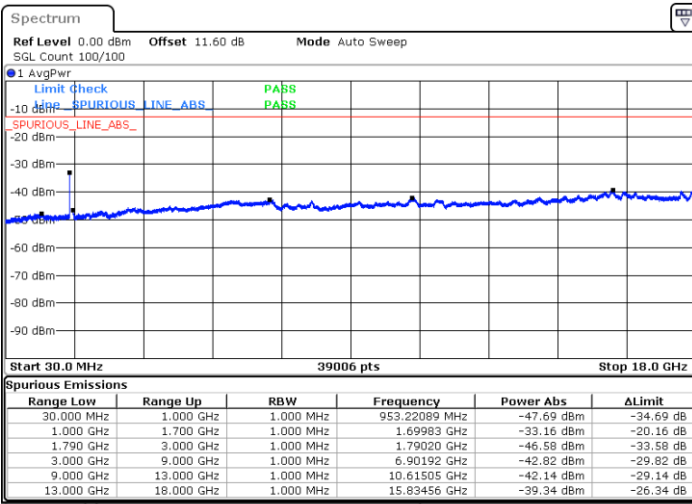

LTE Band 66C / 15MHz+15MHz

QPSK

Highest Channel / 1RB0 and 1RB74

Highest Channel / 1RB74 and 1RB0

Date: 9.OCT.2020 14:31:37

Date: 9.OCT.2020 14:25:37

Highest Channel / FullIRB

N/A

Date: 9.OCT.2020 14:32:29

LTE Band 66C / 15MHz+20MHz

QPSK

Lowest Channel / 1RB0 and 1RB99

Lowest Channel / 1RB74 and 1RB0

Date: 9.OCT.2020 15:00:26

Date: 9.OCT.2020 14:59:34

Lowest Channel / FullIRB

N/A

Date: 9.OCT.2020 15:06:26

LTE Band 66C / 15MHz+20MHz

QPSK

Middle Channel / 1RB0 and 1RB99

Middle Channel / 1RB74 and 1RB0

Date: 9.OCT.2020 15:16:55

Date: 9.OCT.2020 15:17:46

Middle Channel / FullIRB

N/A

Date: 9.OCT.2020 15:10:54

LTE Band 66C / 15MHz+20MHz

QPSK

Highest Channel / 1RB0 and 1RB99

Highest Channel / 1RB74 and 1RB0

Date: 9.OCT.2020 15:36:14