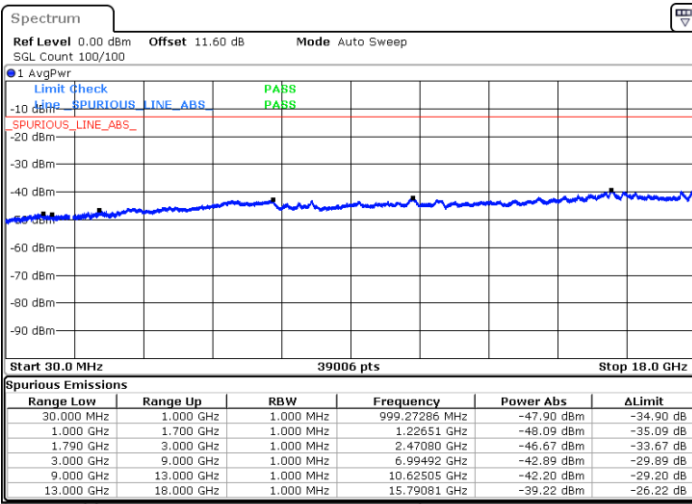

N/A

Date: 9.OCT.2020 11:45:16

LTE Band 66C / 10MHz+20MHz

QPSK

Highest Channel / 1RB0 and 1RB99

Highest Channel / 1RB49 and 1RB0

Date: 9.OCT.2020 12:13:43

Date: 9.OCT.2020 12:07:43

Highest Channel / FullIRB

N/A

Date: 9.OCT.2020 12:14:35

LTE Band 66C / 15MHz+10MHz

QPSK

Lowest Channel / 1RB0 and 1RB49

Lowest Channel / 1RB74 and 1RB0

Date: 9.OCT.2020 10:09:30

Date: 9.OCT.2020 10:08:39

Lowest Channel / FullIRB

N/A

Date: 9.OCT.2020 10:20:05

LTE Band 66C / 15MHz+10MHz

QPSK

Middle Channel / 1RB0 and 1RB49

Middle Channel / 1RB74 and 1RB0

Date: 9.OCT.2020 10:15:31

Date: 9.OCT.2020 10:26:57

Middle Channel / FullIRB

N/A

Date: 9.OCT.2020 10:20:05

LTE Band 66C / 15MHz+10MHz

QPSK

Highest Channel / 1RB0 and 1RB49