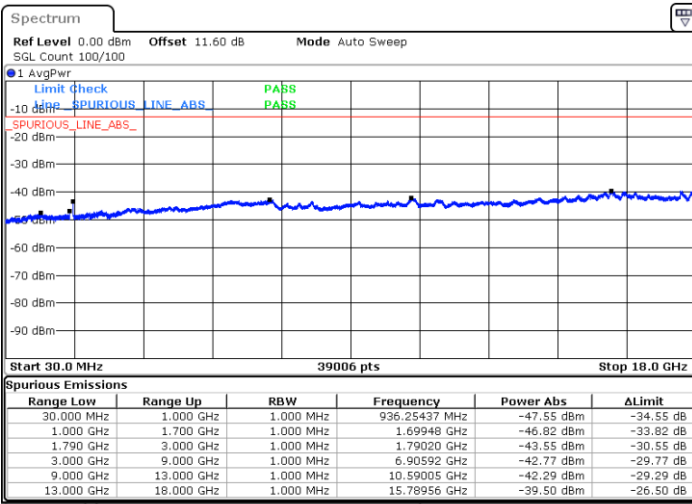

N/A

Date: 9.OCT.2020 18:07:04

LTE Band 66C / 5MHz+20MHz

16QAM

Highest Channel / 1RB0 and 1RB99

Highest Channel / 1RB24 and 1RB0

Date: 9.OCT.2020 18:30:37

Date: 9.OCT.2020 18:26:19

Highest Channel / FullIRB

N/A

Date: 9.OCT.2020 18:33:11

LTE Band 66C / 10MHz+15MHz

16QAM

Lowest Channel / 1RB0 and 1RB74

Lowest Channel / 1RB49 and 1RB0

Date: 9.OCT.2020 09:14:27

Date: 9.OCT.2020 09:11:52

Lowest Channel / FullIRB

N/A

Date: 9.OCT.2020 09:18:44

LTE Band 66C / 10MHz+15MHz

16QAM

MiddleChannel / 1RB0 and 1RB74

Middle Channel / 1RB49 and 1RB0

Date: 9.OCT.2020 09:49:40

Date: 9.OCT.2020 09:52:14

Middle Channel / FullIRB

N/A

Date: 9.OCT.2020 09:45:23

LTE Band 66C / 10MHz+15MHz

16QAM

Highest Channel / 1RB0 and 1RB74