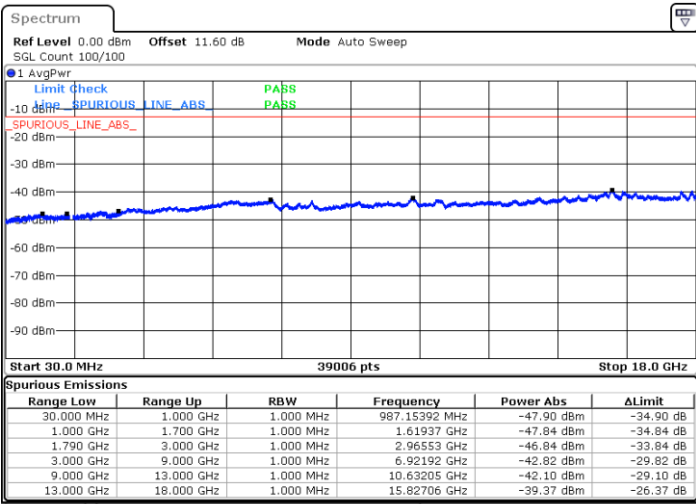

LTE Band 66C / 10MHz+20MHz

QPSK

Lowest Channel / 1RB0 and 1RB99

Lowest Channel / 1RB49 and 1RB0

Date: 9.OCT.2020 11:32:58

Date: 9.OCT.2020 11:32:07

Lowest Channel / FullIRB

N/A

Date: 9.OCT.2020 11:38:59

LTE Band 66C / 10MHz+20MHz

QPSK

Middle Channel / 1RB0 and 1RB99

Middle Channel / 1RB49 and 1RB0

Date: 9.OCT.2020 11:51:17

Date: 9.OCT.2020 11:52:08

Middle Channel / FullIRB

N/A

Date: 9.OCT.2020 11:45:16

LTE Band 66C / 10MHz+20MHz

QPSK

Highest Channel / 1RB0 and 1RB99

Highest Channel / 1RB49 and 1RB0

Date: 9.OCT.2020 12:13:43

Date: 9.OCT.2020 12:07:43

Highest Channel / FullIRB

N/A

Date: 9.OCT.2020 12:14:35

LTE Band 66C / 15MHz+10MHz

QPSK

Lowest Channel / 1RB0 and 1RB49

Lowest Channel / 1RB74 and 1RB0

Date: 9.OCT.2020 10:09:30