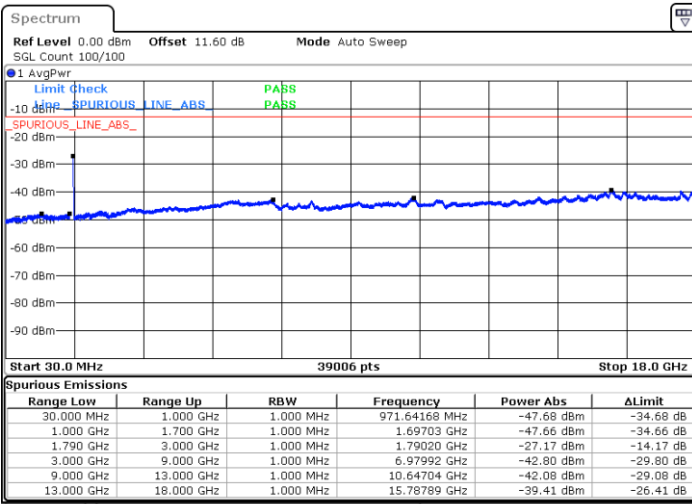

Date: 9.OCT.2020 16:57:03

Date: 9.OCT.2020 16:56:12

Lowest Channel / FullIRB

N/A

Date: 9.OCT.2020 17:03:04

LTE Band 66C / 20MHz+5MHz

QPSK

Middle Channel / 1RB0 and 1RB24

Middle Channel / 1RB99 and 1RB0

Date: 9.OCT.2020 17:39:04

Date: 9.OCT.2020 17:39:56

Middle Channel / FullIRB

N/A

Date: 9.OCT.2020 17:33:03

LTE Band 66C / 20MHz+5MHz

QPSK

Highest Channel / 1RB0 and 1RB24

Highest Channel / 1RB99 and 1RB0

Date: 9.OCT.2020 17:21:40

Date: 9.OCT.2020 17:15:39

Highest Channel / FullIRB

N/A

Date: 9.OCT.2020 17:22:31

LTE Band 66C / 20MHz+10MHz

QPSK

Lowest Channel / 1RB0 and 1RB49

Lowest Channel / 1RB99 and 1RB0

Date: 9.OCT.2020 12:36:34

Date: 9.OCT.2020 12:35:43

Lowest Channel / FullIRB

N/A

Date: 9.OCT.2020 12:42:35