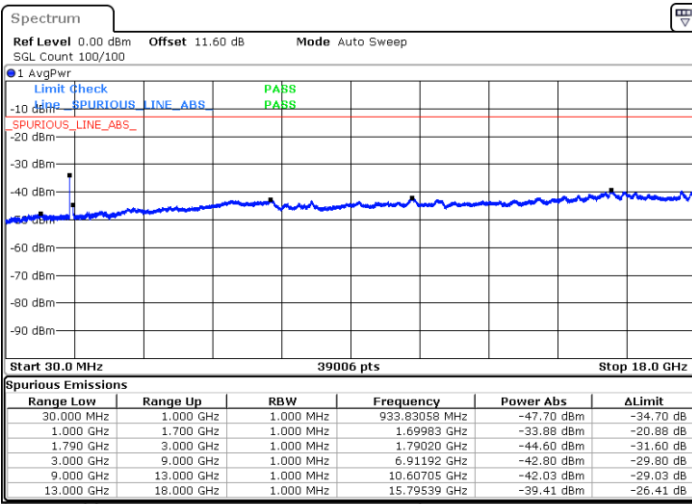

Date: 9.OCT.2020 12:49:48

LTE Band 66C / 20MHz+10MHz

QPSK

Highest Channel / 1RB0 and 1RB49

Highest Channel / 1RB99 and 1RB0

Date: 9.OCT.2020 13:15:07

Date: 9.OCT.2020 13:09:06

Highest Channel / FullIRB

N/A

Date: 9.OCT.2020 13:15:59

LTE Band 66C / 20MHz+15MHz

QPSK

Lowest Channel / 1RB0 and 1RB74

Lowest Channel / 1RB99 and 1RB0

Date: 9.OCT.2020 15:54:23

Date: 9.OCT.2020 15:53:32

Lowest Channel / FullIRB

N/A

Date: 9.OCT.2020 16:00:24

LTE Band 66C / 20MHz+15MHz

QPSK

Middle Channel / 1RB0 and 1RB74

Middle Channel / 1RB99 and 1RB0

Date: 9.OCT.2020 16:10:53

Date: 9.OCT.2020 16:11:44

Middle Channel / FullIRB

N/A

Date: 9.OCT.2020 16:04:52

LTE Band 66C / 20MHz+15MHz

QPSK

Highest Channel / 1RB0 and 1RB74

Highest Channel / 1RB99 and 1RB0