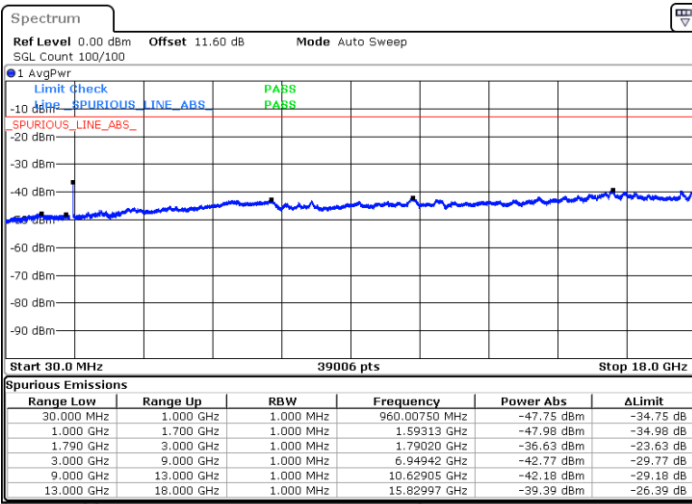

Date: 9.OCT.2020 16:11:44

Middle Channel / FullIRB

N/A

Date: 9.OCT.2020 16:04:52

LTE Band 66C / 20MHz+15MHz

QPSK

Highest Channel / 1RB0 and 1RB74

Highest Channel / 1RB99 and 1RB0

Date: 9.OCT.2020 16:33:10

Date: 9.OCT.2020 16:27:09

Highest Channel / FullIRB

N/A

Date: 9.OCT.2020 16:34:02

LTE Band 66C / 20MHz+20MHz

QPSK

Lowest Channel / 1RB0 and 1RB99

Lowest Channel / 1RB99 and 1RB0

Date: 9.OCT.2020 18:48:06

Date: 9.OCT.2020 18:47:15

Lowest Channel / FullIRB

N/A

Date: 9.OCT.2020 18:56:16

LTE Band 66C / 20MHz+20MHz

QPSK

MiddleChannel / 1RB0 and 1RB99

Middle Channel / 1RB99 and 1RB0

Date: 9.OCT.2020 19:43:06

Date: 9.OCT.2020 19:43:57

Middle Channel / FullIRB

N/A

Date: 9.OCT.2020 19:37:05

LTE Band 66C / 20MHz+20MHz