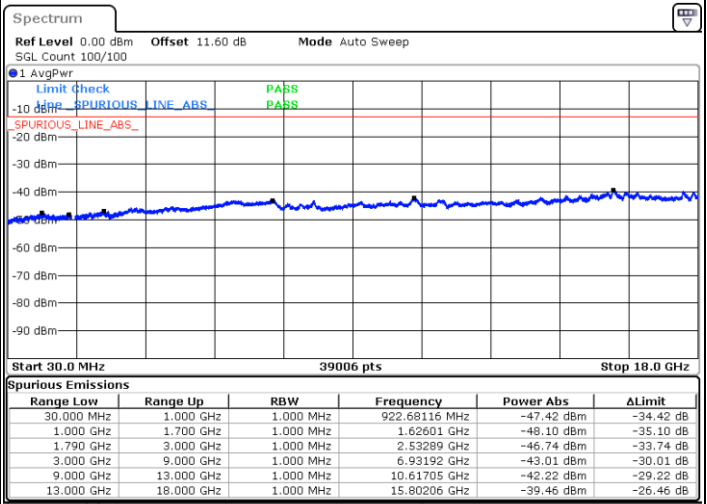

Date: 9.OCT.2020 11:38:59

LTE Band 66C / 10MHz+20MHz

QPSK

Middle Channel / 1RB0 and 1RB99

Middle Channel / 1RB49 and 1RB0

Date: 9.OCT.2020 11:51:17

Date: 9.OCT.2020 11:52:08

Middle Channel / FullIRB

N/A

Date: 9.OCT.2020 11:45:16

LTE Band 66C / 10MHz+20MHz

QPSK

Highest Channel / 1RB0 and 1RB99

Highest Channel / 1RB49 and 1RB0

Date: 9.OCT.2020 12:13:43

Date: 9.OCT.2020 12:07:43

Highest Channel / FullIRB

N/A

Date: 9.OCT.2020 12:14:35

LTE Band 66C / 15MHz+10MHz

QPSK

Lowest Channel / 1RB0 and 1RB49

Lowest Channel / 1RB74 and 1RB0

Date: 9.OCT.2020 10:09:30

Date: 9.OCT.2020 10:08:39

Lowest Channel / FullIRB

N/A

Date: 9.OCT.2020 10:20:05

LTE Band 66C / 15MHz+10MHz

QPSK

Middle Channel / 1RB0 and 1RB49

Middle Channel / 1RB74 and 1RB0