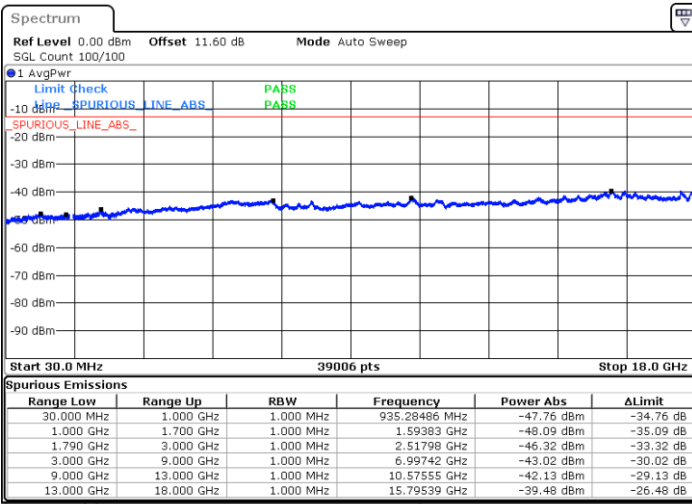

Lowest Channel / 1RB99 and 1RB0

Date: 9.OCT.2020 18:48:06

Date: 9.OCT.2020 18:47:15

Lowest Channel / FullIRB

N/A

Date: 9.OCT.2020 18:56:16

LTE Band 66C / 20MHz+20MHz

QPSK

MiddleChannel / 1RB0 and 1RB99

Middle Channel / 1RB99 and 1RB0

Date: 9.OCT.2020 19:43:06

Date: 9.OCT.2020 19:43:57

Middle Channel / FullIRB

N/A

Date: 9.OCT.2020 19:37:05

LTE Band 66C / 20MHz+20MHz

QPSK

Highest Channel / 1RB0 and 1RB99

Highest Channel / 1RB99 and 1RB0

Date: 9.OCT.2020 19:28:57

Date: 9.OCT.2020 19:22:57

Highest Channel / FullIRB

N/A

Date: 9.OCT.2020 19:29:49

LTE Band 66C / 5MHz+20MHz

16QAM

Lowest Channel / 1RB0 and 1RB99

Lowest Channel / 1RB24 and 1RB0

Date: 9.OCT.2020 17:56:37

Date: 9.OCT.2020 17:54:02

Lowest Channel / FullIRB

N/A