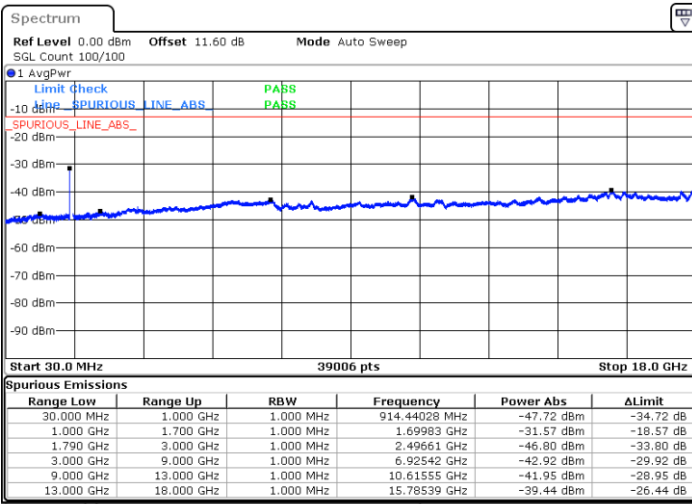

LTE Band 66C / 10MHz+20MHz

QPSK

Lowest Channel / 1RB0 and 1RB99

Lowest Channel / 1RB49 and 1RB0

Date: 9.OCT.2020 11:32:58

Date: 9.OCT.2020 11:32:07

Lowest Channel / FullIRB

N/A

Date: 9.OCT.2020 11:38:59

LTE Band 66C / 10MHz+20MHz

QPSK

Middle Channel / 1RB0 and 1RB99

Middle Channel / 1RB49 and 1RB0

Date: 9.OCT.2020 11:51:17

Date: 9.OCT.2020 11:52:08

Middle Channel / FullIRB

N/A

Date: 9.OCT.2020 11:45:16

LTE Band 66C / 10MHz+20MHz

QPSK

Highest Channel / 1RB0 and 1RB99

Highest Channel / 1RB49 and 1RB0

Date: 9.OCT.2020 12:13:43

Date: 9.OCT.2020 12:07:43

Highest Channel / FullIRB

N/A

Date: 9.OCT.2020 12:14:35

LTE Band 66C / 15MHz+10MHz

QPSK

Lowest Channel / 1RB0 and 1RB49

Lowest Channel / 1RB74 and 1RB0

Date: 9.OCT.2020 10:09:30