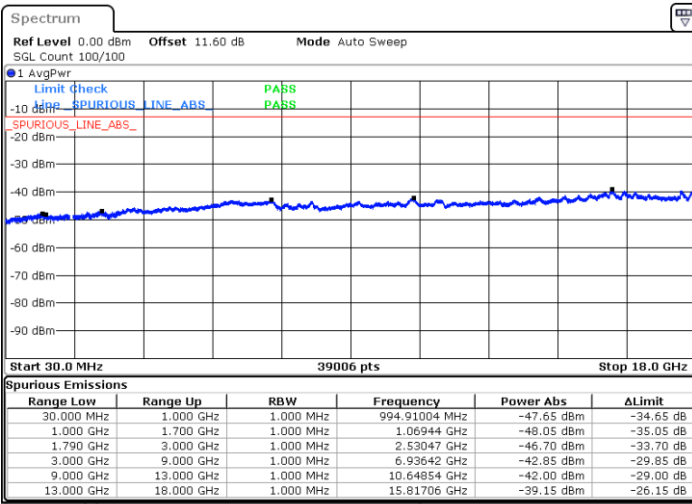

LTE Band 66C / 5MHz+20MHz

16QAM

Lowest Channel / 1RB0 and 1RB99

Lowest Channel / 1RB24 and 1RB0

Date: 9.OCT.2020 17:56:37

Date: 9.OCT.2020 17:54:02

Lowest Channel / FullIRB

N/A

Date: 9.OCT.2020 18:00:54

LTE Band 66C / 5MHz+20MHz

16QAM

Middle Channel / 1RB0 and 1RB99

Middle Channel / 1RB24 and 1RB0

Date: 9.OCT.2020 18:11:21

Date: 9.OCT.2020 18:13:56

Middle Channel / FullIRB

N/A

Date: 9.OCT.2020 18:07:04

LTE Band 66C / 5MHz+20MHz

16QAM

Highest Channel / 1RB0 and 1RB99

Highest Channel / 1RB24 and 1RB0

Date: 9.OCT.2020 18:30:37

Date: 9.OCT.2020 18:26:19

Highest Channel / FullIRB

N/A

Date: 9.OCT.2020 18:33:11

LTE Band 66C / 10MHz+15MHz

16QAM

Lowest Channel / 1RB0 and 1RB74

Lowest Channel / 1RB49 and 1RB0

Date: 9.OCT.2020 09:14:27