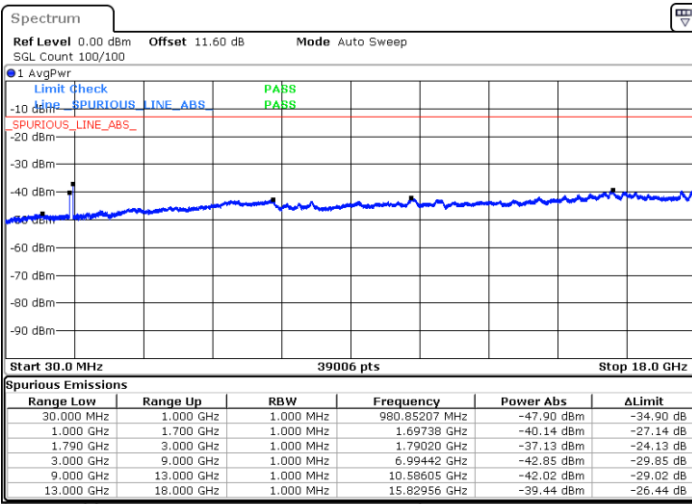

N/A

Date: 9.OCT.2020 18:07:04

LTE Band 66C / 5MHz+20MHz

16QAM

Highest Channel / 1RB0 and 1RB99

Highest Channel / 1RB24 and 1RB0

Date: 9.OCT.2020 18:30:37

Date: 9.OCT.2020 18:26:19

Highest Channel / FullIRB

N/A

Date: 9.OCT.2020 18:33:11

LTE Band 66C / 10MHz+15MHz

16QAM

Lowest Channel / 1RB0 and 1RB74

Lowest Channel / 1RB49 and 1RB0

Date: 9.OCT.2020 09:14:27

Date: 9.OCT.2020 09:11:52

Lowest Channel / FullIRB

N/A

Date: 9.OCT.2020 09:18:44

LTE Band 66C / 10MHz+15MHz

16QAM

MiddleChannel / 1RB0 and 1RB74

Middle Channel / 1RB49 and 1RB0

Date: 9.OCT.2020 09:49:40

Date: 9.OCT.2020 09:52:14

Middle Channel / FullIRB

N/A

Date: 9.OCT.2020 09:45:23

LTE Band 66C / 10MHz+15MHz

16QAM

Highest Channel / 1RB0 and 1RB74