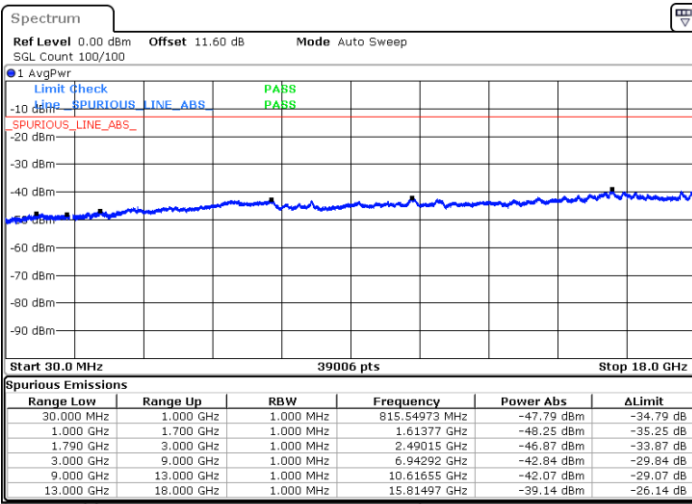

LTE Band 66C / 10MHz+20MHz

QPSK

Lowest Channel / 1RB0 and 1RB99

Lowest Channel / 1RB49 and 1RB0

Date: 9.OCT.2020 11:32:58

Date: 9.OCT.2020 11:32:07

Lowest Channel / FullIRB

N/A

Date: 9.OCT.2020 11:38:59

LTE Band 66C / 10MHz+20MHz

QPSK

Middle Channel / 1RB0 and 1RB99

Middle Channel / 1RB49 and 1RB0

Date: 9.OCT.2020 11:51:17

Date: 9.OCT.2020 11:52:08

Middle Channel / FullIRB

N/A

Date: 9.OCT.2020 11:45:16

LTE Band 66C / 10MHz+20MHz

QPSK

Highest Channel / 1RB0 and 1RB99

Highest Channel / 1RB49 and 1RB0

Date: 9.OCT.2020 12:13:43

Date: 9.OCT.2020 12:07:43

Highest Channel / FullIRB

N/A

Date: 9.OCT.2020 12:14:35

LTE Band 66C / 15MHz+10MHz

QPSK

Lowest Channel / 1RB0 and 1RB49

Lowest Channel / 1RB74 and 1RB0

Date: 9.OCT.2020 10:09:30