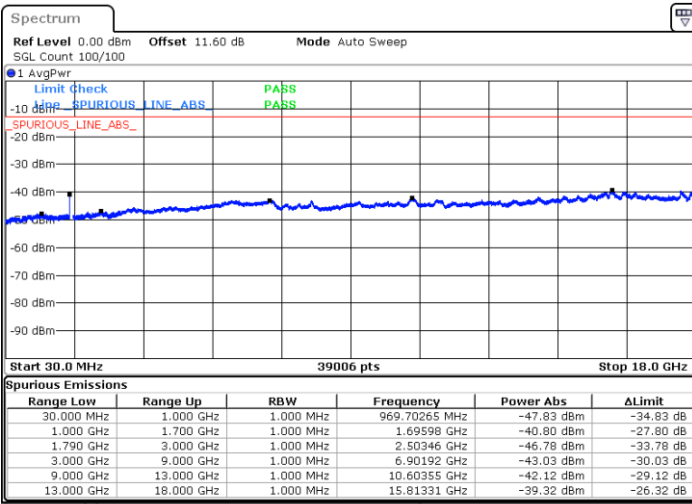

LTE Band 66C / 20MHz+10MHz

QPSK

Middle Channel / 1RB0 and 1RB49

Middle Channel / 1RB99 and 1RB0

Date: 9.OCT.2020 12:55:49

Date: 9.OCT.2020 12:56:40

Middle Channel / FullIRB

N/A

Date: 9.OCT.2020 12:49:48

LTE Band 66C / 20MHz+10MHz

QPSK

Highest Channel / 1RB0 and 1RB49

Highest Channel / 1RB99 and 1RB0

Date: 9.OCT.2020 13:15:07

Date: 9.OCT.2020 13:09:06

Highest Channel / FullIRB

N/A

Date: 9.OCT.2020 13:15:59

LTE Band 66C / 20MHz+15MHz

QPSK

Lowest Channel / 1RB0 and 1RB74

Lowest Channel / 1RB99 and 1RB0

Date: 9.OCT.2020 15:54:23

Date: 9.OCT.2020 15:53:32

Lowest Channel / FullIRB

N/A

Date: 9.OCT.2020 16:00:24

LTE Band 66C / 20MHz+15MHz

QPSK

Middle Channel / 1RB0 and 1RB74

Middle Channel / 1RB99 and 1RB0

Date: 9.OCT.2020 16:10:53