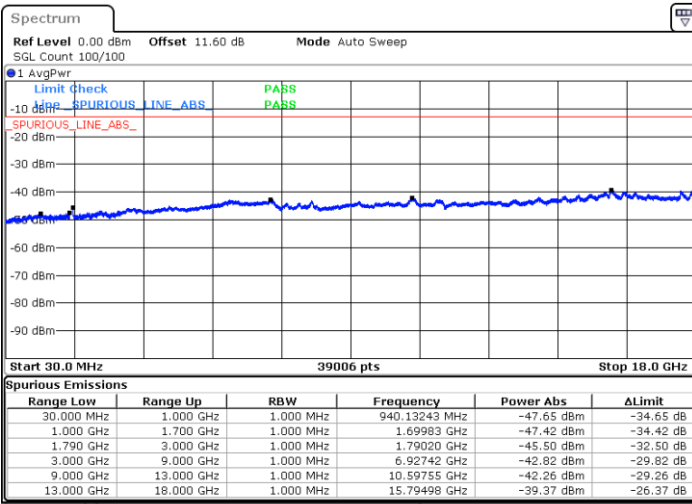

LTE Band 66C / 5MHz+20MHz

16QAM

Lowest Channel / 1RB0 and 1RB99

Lowest Channel / 1RB24 and 1RB0

Date: 9.OCT.2020 17:56:37

Date: 9.OCT.2020 17:54:02

Lowest Channel / FullIRB

N/A

Date: 9.OCT.2020 18:00:54

LTE Band 66C / 5MHz+20MHz

16QAM

Middle Channel / 1RB0 and 1RB99

Middle Channel / 1RB24 and 1RB0

Date: 9.OCT.2020 18:11:21

Date: 9.OCT.2020 18:13:56

Middle Channel / FullIRB

N/A

Date: 9.OCT.2020 18:07:04

LTE Band 66C / 5MHz+20MHz

16QAM

Highest Channel / 1RB0 and 1RB99

Highest Channel / 1RB24 and 1RB0

Date: 9.OCT.2020 18:30:37

Date: 9.OCT.2020 18:26:19

Highest Channel / FullIRB

N/A

Date: 9.OCT.2020 18:33:11

LTE Band 66C / 10MHz+15MHz

16QAM

Lowest Channel / 1RB0 and 1RB74

Lowest Channel / 1RB49 and 1RB0

Date: 9.OCT.2020 09:14:27