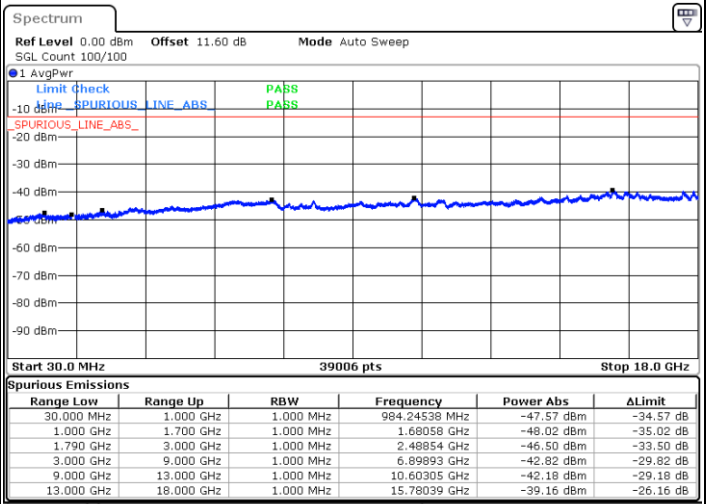

LTE Band 66C / 15MHz+15MHz

QPSK

Highest Channel / 1RB0 and 1RB74

Highest Channel / 1RB74 and 1RB0

Date: 9.OCT.2020 14:31:37

Date: 9.OCT.2020 14:25:37

Highest Channel / FullIRB

N/A

Date: 9.OCT.2020 14:32:29

LTE Band 66C / 15MHz+20MHz

QPSK

Lowest Channel / 1RB0 and 1RB99

Lowest Channel / 1RB74 and 1RB0

Date: 9.OCT.2020 15:00:26

Date: 9.OCT.2020 14:59:34

Lowest Channel / FullIRB

N/A

Date: 9.OCT.2020 15:06:26

LTE Band 66C / 15MHz+20MHz

QPSK

Middle Channel / 1RB0 and 1RB99

Middle Channel / 1RB74 and 1RB0

Date: 9.OCT.2020 15:16:55

Date: 9.OCT.2020 15:17:46

Middle Channel / FullIRB

N/A

Date: 9.OCT.2020 15:10:54

LTE Band 66C / 15MHz+20MHz

QPSK

Highest Channel / 1RB0 and 1RB99

Highest Channel / 1RB74 and 1RB0

Date: 9.OCT.2020 15:36:14