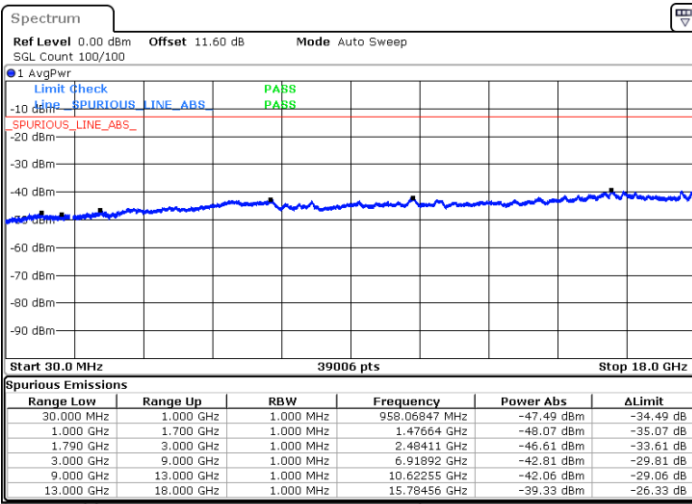

N/A

Date: 9.OCT.2020 15:06:26

LTE Band 66C / 15MHz+20MHz

QPSK

Middle Channel / 1RB0 and 1RB99

Middle Channel / 1RB74 and 1RB0

Date: 9.OCT.2020 15:16:55

Date: 9.OCT.2020 15:17:46

Middle Channel / FullIRB

N/A

Date: 9.OCT.2020 15:10:54

LTE Band 66C / 15MHz+20MHz

QPSK

Highest Channel / 1RB0 and 1RB99

Highest Channel / 1RB74 and 1RB0

Date: 9.OCT.2020 15:36:14

Date: 9.OCT.2020 15:30:14

Highest Channel / FullIRB

N/A

Date: 9.OCT.2020 15:37:06

LTE Band 66C / 20MHz+5MHz

QPSK

Lowest Channel / 1RB0 and 1RB24

Lowest Channel / 1RB99 and 1RB0

Date: 9.OCT.2020 16:57:03

Date: 9.OCT.2020 16:56:12

Lowest Channel / FullIRB

N/A

Date: 9.OCT.2020 17:03:04

LTE Band 66C / 20MHz+5MHz

QPSK

Middle Channel / 1RB0 and 1RB24