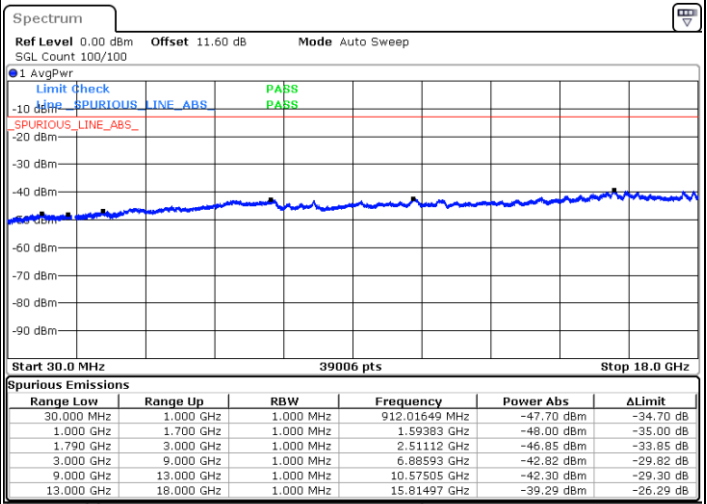

Date: 9.OCT.2020 16:11:44

Middle Channel / FullIRB

N/A

Date: 9.OCT.2020 16:04:52

LTE Band 66C / 20MHz+15MHz

QPSK

Highest Channel / 1RB0 and 1RB74

Highest Channel / 1RB99 and 1RB0

Date: 9.OCT.2020 16:33:10

Date: 9.OCT.2020 16:27:09

Highest Channel / FullIRB

N/A

Date: 9.OCT.2020 16:34:02

LTE Band 66C / 20MHz+20MHz

QPSK

Lowest Channel / 1RB0 and 1RB99

Lowest Channel / 1RB99 and 1RB0

Date: 9.OCT.2020 18:48:06

Date: 9.OCT.2020 18:47:15

Lowest Channel / FullIRB

N/A

Date: 9.OCT.2020 18:56:16

LTE Band 66C / 20MHz+20MHz

QPSK

MiddleChannel / 1RB0 and 1RB99

Middle Channel / 1RB99 and 1RB0

Date: 9.OCT.2020 19:43:06

Date: 9.OCT.2020 19:43:57

Middle Channel / FullIRB

N/A

Date: 9.OCT.2020 19:37:05

LTE Band 66C / 20MHz+20MHz