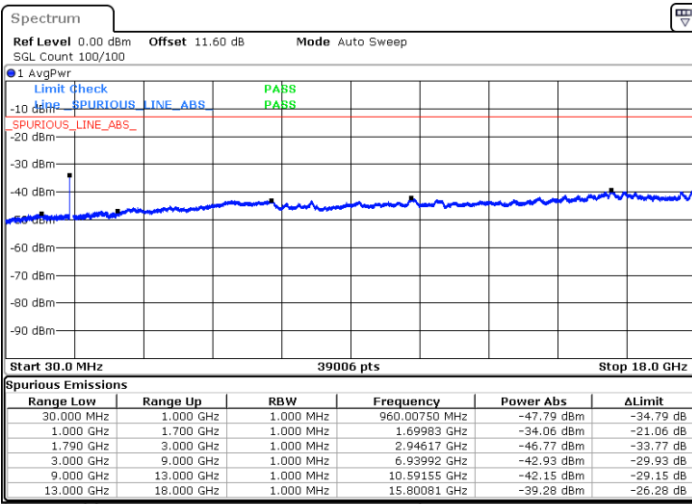

Highest Channel / FullIRB

N/A

Date: 9.OCT.2020 12:14:35

LTE Band 66C / 15MHz+10MHz

QPSK

Lowest Channel / 1RB0 and 1RB49

Lowest Channel / 1RB74 and 1RB0

Date: 9.OCT.2020 10:09:30

Date: 9.OCT.2020 10:08:39

Lowest Channel / FullIRB

N/A

Date: 9.OCT.2020 10:20:05

LTE Band 66C / 15MHz+10MHz

QPSK

Middle Channel / 1RB0 and 1RB49

Middle Channel / 1RB74 and 1RB0

Date: 9.OCT.2020 10:15:31

Date: 9.OCT.2020 10:26:57

Middle Channel / FullIRB

N/A

Date: 9.OCT.2020 10:20:05

LTE Band 66C / 15MHz+10MHz

QPSK

Highest Channel / 1RB0 and 1RB49

Highest Channel / 1RB74 and 1RB0

Date: 9.OCT.2020 10:45:15

Date: 9.OCT.2020 10:39:15

Highest Channel / FullIRB

N/A

Date: 9.OCT.2020 10:46:07

LTE Band 66C / 15MHz+15MHz

QPSK