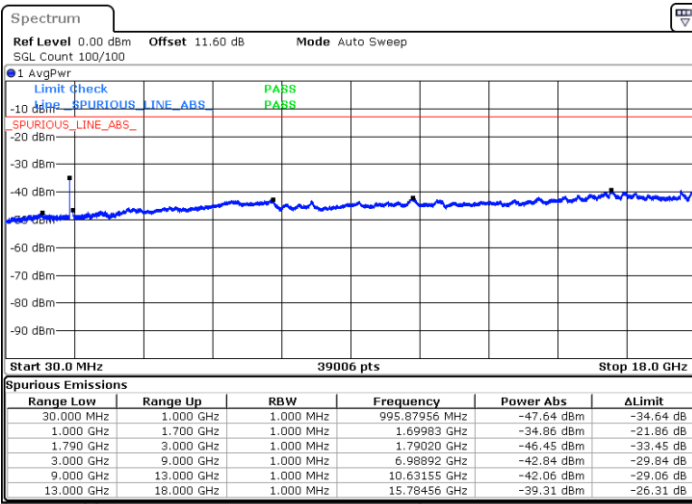

Highest Channel / 1RB0 and 1RB24

Highest Channel / 1RB99 and 1RB0

Date: 9.OCT.2020 17:21:40

Date: 9.OCT.2020 17:15:39

Highest Channel / FullIRB

N/A

Date: 9.OCT.2020 17:22:31

LTE Band 66C / 20MHz+10MHz

QPSK

Lowest Channel / 1RB0 and 1RB49

Lowest Channel / 1RB99 and 1RB0

Date: 9.OCT.2020 12:36:34

Date: 9.OCT.2020 12:35:43

Lowest Channel / FullIRB

N/A

Date: 9.OCT.2020 12:42:35

LTE Band 66C / 20MHz+10MHz

QPSK

Middle Channel / 1RB0 and 1RB49

Middle Channel / 1RB99 and 1RB0

Date: 9.OCT.2020 12:55:49

Date: 9.OCT.2020 12:56:40

Middle Channel / FullIRB

N/A

Date: 9.OCT.2020 12:49:48

LTE Band 66C / 20MHz+10MHz

QPSK

Highest Channel / 1RB0 and 1RB49

Highest Channel / 1RB99 and 1RB0

Date: 9.OCT.2020 13:15:07

Date: 9.OCT.2020 13:09:06

Highest Channel / FullIRB