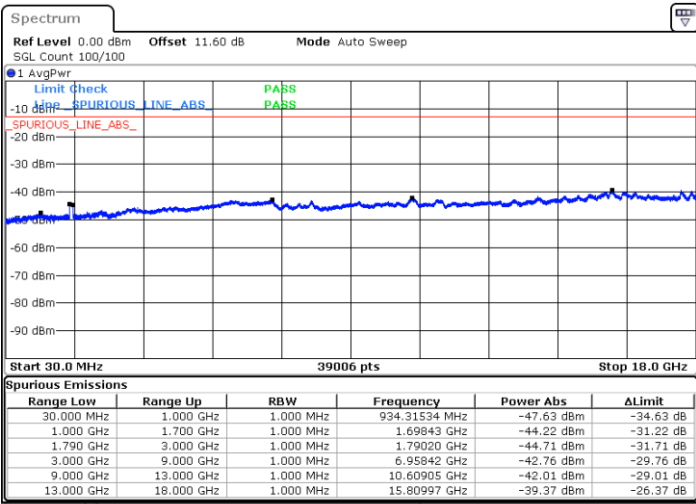

Date: 9.OCT.2020 15:30:14

Highest Channel / FullIRB

N/A

Date: 9.OCT.2020 15:37:06

LTE Band 66C / 20MHz+5MHz

QPSK

Lowest Channel / 1RB0 and 1RB24

Lowest Channel / 1RB99 and 1RB0

Date: 9.OCT.2020 16:57:03

Date: 9.OCT.2020 16:56:12

Lowest Channel / FullIRB

N/A

Date: 9.OCT.2020 17:03:04

LTE Band 66C / 20MHz+5MHz

QPSK

Middle Channel / 1RB0 and 1RB24

Middle Channel / 1RB99 and 1RB0

Date: 9.OCT.2020 17:39:04

Date: 9.OCT.2020 17:39:56

Middle Channel / FullIRB

N/A

Date: 9.OCT.2020 17:33:03

LTE Band 66C / 20MHz+5MHz

QPSK

Highest Channel / 1RB0 and 1RB24

Highest Channel / 1RB99 and 1RB0

Date: 9.OCT.2020 17:21:40

Date: 9.OCT.2020 17:15:39

Highest Channel / FullIRB

N/A

Date: 9.OCT.2020 17:22:31

LTE Band 66C / 20MHz+10MHz