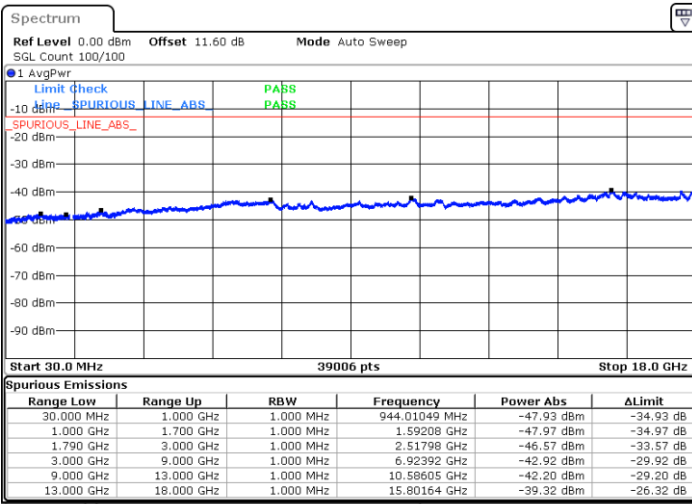

Date: 9.OCT.2020 12:49:48

LTE Band 66C / 20MHz+10MHz

QPSK

Highest Channel / 1RB0 and 1RB49

Highest Channel / 1RB99 and 1RB0

Date: 9.OCT.2020 13:15:07

Date: 9.OCT.2020 13:09:06

Highest Channel / FullIRB

N/A

Date: 9.OCT.2020 13:15:59

LTE Band 66C / 20MHz+15MHz

QPSK

Lowest Channel / 1RB0 and 1RB74

Lowest Channel / 1RB99 and 1RB0

Date: 9.OCT.2020 15:54:23

Date: 9.OCT.2020 15:53:32

Lowest Channel / FullIRB

N/A

Date: 9.OCT.2020 16:00:24

LTE Band 66C / 20MHz+15MHz

QPSK

Middle Channel / 1RB0 and 1RB74

Middle Channel / 1RB99 and 1RB0

Date: 9.OCT.2020 16:10:53

Date: 9.OCT.2020 16:11:44

Middle Channel / FullIRB

N/A

Date: 9.OCT.2020 16:04:52

LTE Band 66C / 20MHz+15MHz

QPSK

Highest Channel / 1RB0 and 1RB74

Highest Channel / 1RB99 and 1RB0