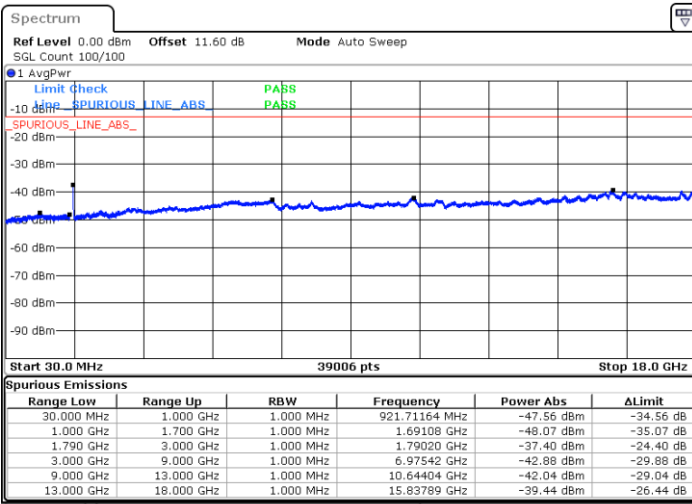

Date: 9.OCT.2020 09:11:52

Lowest Channel / FullIRB

N/A

Date: 9.OCT.2020 09:18:44

LTE Band 66C / 10MHz+15MHz

16QAM

MiddleChannel / 1RB0 and 1RB74

Middle Channel / 1RB49 and 1RB0

Date: 9.OCT.2020 09:49:40

Date: 9.OCT.2020 09:52:14

Middle Channel / FullIRB

N/A

Date: 9.OCT.2020 09:45:23

LTE Band 66C / 10MHz+15MHz

16QAM

Highest Channel / 1RB0 and 1RB74

Highest Channel / 1RB49 and 1RB0

Date: 9.OCT.2020 09:35:22

Date: 9.OCT.2020 09:31:05

Highest Channel / FullIRB

N/A

Date: 9.OCT.2020 09:37:56