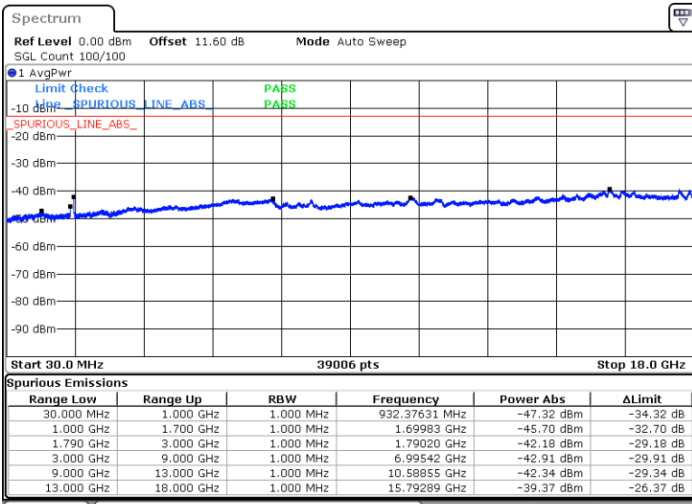

N/A

Date: 9.OCT.2020 11:45:16

LTE Band 66C / 10MHz+20MHz

QPSK

Highest Channel / 1RB0 and 1RB99

Highest Channel / 1RB49 and 1RB0

Date: 9.OCT.2020 12:13:43

Date: 9.OCT.2020 12:07:43

Highest Channel / FullIRB

N/A

Date: 9.OCT.2020 12:14:35

LTE Band 66C / 15MHz+10MHz

QPSK

Lowest Channel / 1RB0 and 1RB49

Lowest Channel / 1RB74 and 1RB0

Date: 9.OCT.2020 10:09:30

Date: 9.OCT.2020 10:08:39

Lowest Channel / FullIRB

N/A

Date: 9.OCT.2020 10:20:05

LTE Band 66C / 15MHz+10MHz

QPSK

Middle Channel / 1RB0 and 1RB49

Middle Channel / 1RB74 and 1RB0

Date: 9.OCT.2020 10:15:31

Date: 9.OCT.2020 10:26:57

Middle Channel / FullIRB

N/A

Date: 9.OCT.2020 10:20:05

LTE Band 66C / 15MHz+10MHz

QPSK

Highest Channel / 1RB0 and 1RB49