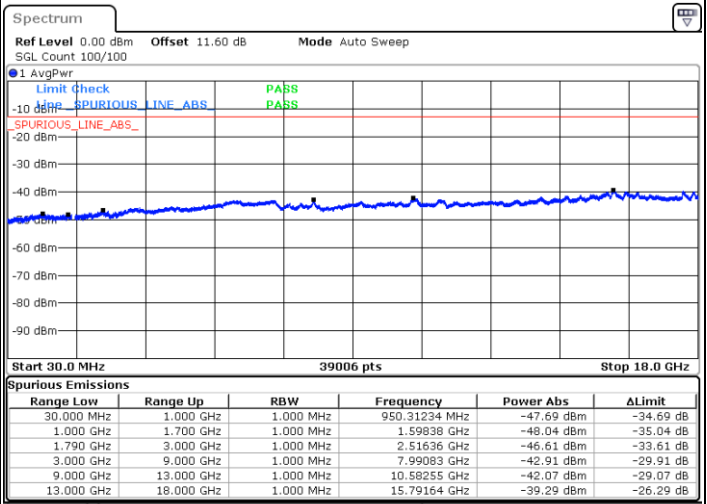

LTE Band 66C / 10MHz+20MHz

QPSK

Lowest Channel / 1RB0 and 1RB99

Lowest Channel / 1RB49 and 1RB0

Date: 9.OCT.2020 11:32:58

Date: 9.OCT.2020 11:32:07

Lowest Channel / FullIRB

N/A

Date: 9.OCT.2020 11:38:59

LTE Band 66C / 10MHz+20MHz

QPSK

Middle Channel / 1RB0 and 1RB99

Middle Channel / 1RB49 and 1RB0

Date: 9.OCT.2020 11:51:17

Date: 9.OCT.2020 11:52:08

Middle Channel / FullIRB

N/A

Date: 9.OCT.2020 11:45:16

LTE Band 66C / 10MHz+20MHz

QPSK

Highest Channel / 1RB0 and 1RB99

Highest Channel / 1RB49 and 1RB0

Date: 9.OCT.2020 12:13:43

Date: 9.OCT.2020 12:07:43

Highest Channel / FullIRB

N/A

Date: 9.OCT.2020 12:14:35

LTE Band 66C / 15MHz+10MHz

QPSK

Lowest Channel / 1RB0 and 1RB49

Lowest Channel / 1RB74 and 1RB0

Date: 9.OCT.2020 10:09:30