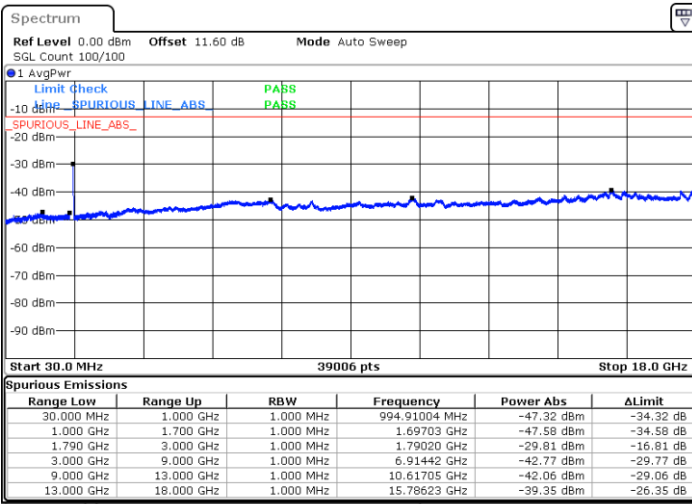

Date: 9.OCT.2020 10:15:31

Date: 9.OCT.2020 10:26:57

Middle Channel / FullIRB

N/A

Date: 9.OCT.2020 10:20:05

LTE Band 66C / 15MHz+10MHz

QPSK

Highest Channel / 1RB0 and 1RB49

Highest Channel / 1RB74 and 1RB0

Date: 9.OCT.2020 10:45:15

Date: 9.OCT.2020 10:39:15

Highest Channel / FullIRB

N/A

Date: 9.OCT.2020 10:46:07

LTE Band 66C / 15MHz+15MHz

QPSK

Lowest Channel / 1RB0 and 1RB74

Lowest Channel / 1RB74 and 1RB0

Date: 9.OCT.2020 13:54:06

Date: 9.OCT.2020 13:53:15

Lowest Channel / FullIRB

N/A

Date: 9.OCT.2020 14:00:07

LTE Band 66C / 15MHz+15MHz

LTE Band 66C / 15MHz+15MHz

QPSK

Highest Channel / 1RB0 and 1RB74

Highest Channel / 1RB74 and 1RB0

Date: 9.OCT.2020 14:31:37

Date: 9.OCT.2020 14:25:37

Highest Channel / FullIRB

N/A