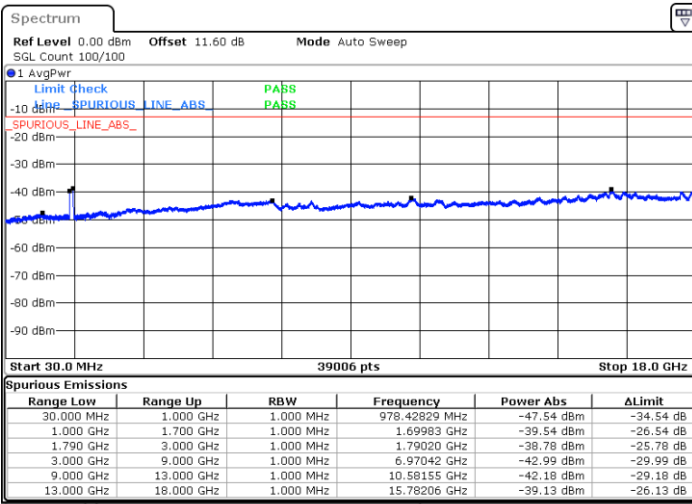

Date: 9.OCT.2020 14:32:29

LTE Band 66C / 15MHz+20MHz

QPSK

Lowest Channel / 1RB0 and 1RB99

Lowest Channel / 1RB74 and 1RB0

Date: 9.OCT.2020 15:00:26

Date: 9.OCT.2020 14:59:34

Lowest Channel / FullIRB

N/A

Date: 9.OCT.2020 15:06:26

LTE Band 66C / 15MHz+20MHz

QPSK

Middle Channel / 1RB0 and 1RB99

Middle Channel / 1RB74 and 1RB0

Date: 9.OCT.2020 15:16:55

Date: 9.OCT.2020 15:17:46

Middle Channel / FullIRB

N/A

Date: 9.OCT.2020 15:10:54

LTE Band 66C / 15MHz+20MHz

QPSK

Highest Channel / 1RB0 and 1RB99

Highest Channel / 1RB74 and 1RB0

Date: 9.OCT.2020 15:36:14

Date: 9.OCT.2020 15:30:14

Highest Channel / FullIRB

N/A

Date: 9.OCT.2020 15:37:06

LTE Band 66C / 20MHz+5MHz

QPSK

Lowest Channel / 1RB0 and 1RB24

Lowest Channel / 1RB99 and 1RB0