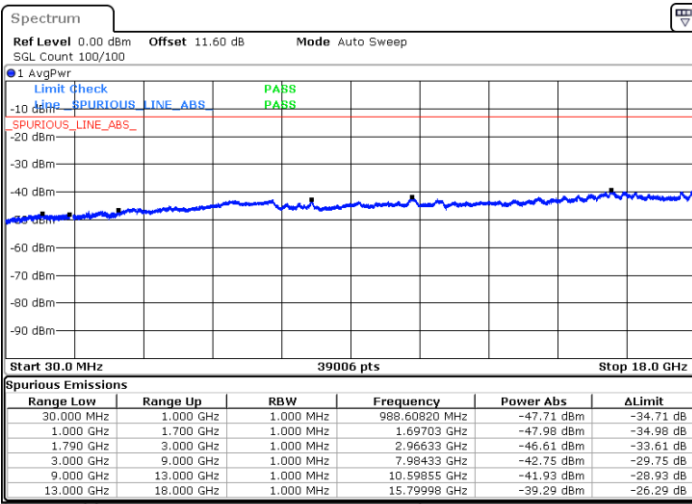

Date: 9.OCT.2020 10:15:31

Date: 9.OCT.2020 10:26:57

Middle Channel / FullIRB

N/A

Date: 9.OCT.2020 10:20:05

LTE Band 66C / 15MHz+10MHz

QPSK

Highest Channel / 1RB0 and 1RB49

Highest Channel / 1RB74 and 1RB0

Date: 9.OCT.2020 10:45:15

Date: 9.OCT.2020 10:39:15

Highest Channel / FullIRB

N/A

Date: 9.OCT.2020 10:46:07

LTE Band 66C / 15MHz+15MHz

QPSK

Lowest Channel / 1RB0 and 1RB74

Lowest Channel / 1RB74 and 1RB0

Date: 9.OCT.2020 13:54:06

Date: 9.OCT.2020 13:53:15

Lowest Channel / FullIRB

N/A

Date: 9.OCT.2020 14:00:07

LTE Band 66C / 15MHz+15MHz

LTE Band 66C / 15MHz+15MHz

QPSK

Highest Channel / 1RB0 and 1RB74

Highest Channel / 1RB74 and 1RB0

Date: 9.OCT.2020 14:31:37

Date: 9.OCT.2020 14:25:37

Highest Channel / FullIRB

N/A