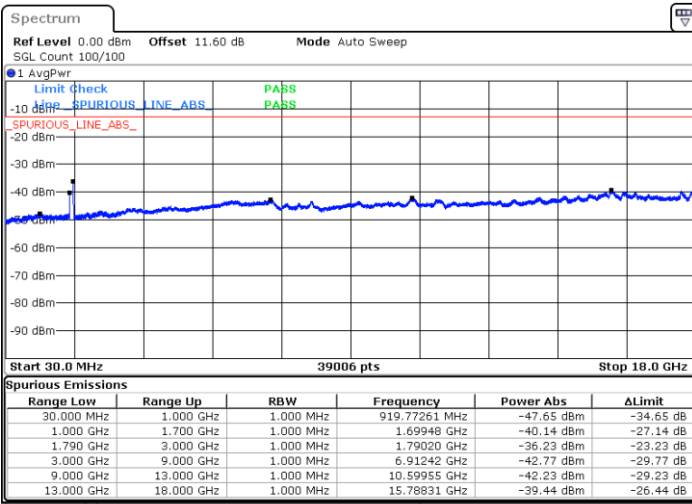

N/A

Date: 9.OCT.2020 13:15:59

LTE Band 66C / 20MHz+15MHz

QPSK

Lowest Channel / 1RB0 and 1RB74

Lowest Channel / 1RB99 and 1RB0

Date: 9.OCT.2020 15:54:23

Date: 9.OCT.2020 15:53:32

Lowest Channel / FullIRB

N/A

Date: 9.OCT.2020 16:00:24

LTE Band 66C / 20MHz+15MHz

QPSK

Middle Channel / 1RB0 and 1RB74

Middle Channel / 1RB99 and 1RB0

Date: 9.OCT.2020 16:10:53

Date: 9.OCT.2020 16:11:44

Middle Channel / FullIRB

N/A

Date: 9.OCT.2020 16:04:52

LTE Band 66C / 20MHz+15MHz

QPSK

Highest Channel / 1RB0 and 1RB74

Highest Channel / 1RB99 and 1RB0

Date: 9.OCT.2020 16:33:10

Date: 9.OCT.2020 16:27:09

Highest Channel / FullIRB

N/A

Date: 9.OCT.2020 16:34:02

LTE Band 66C / 20MHz+20MHz

QPSK

Lowest Channel / 1RB0 and 1RB99