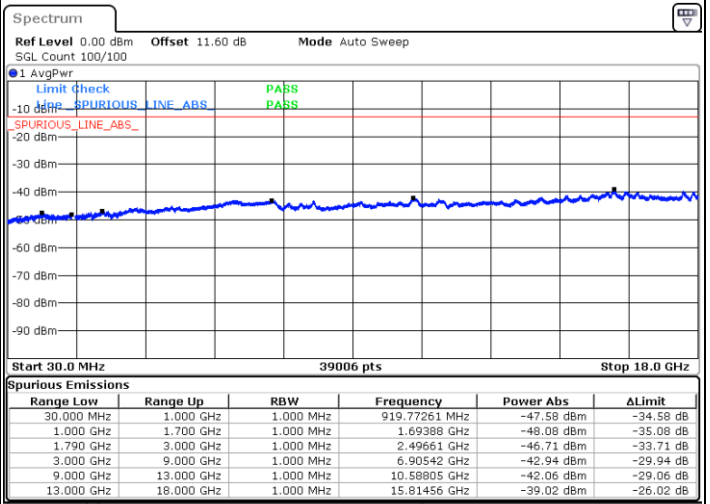

Middle Channel / FullIRB

N/A

Date: 9.OCT.2020 15:10:54

LTE Band 66C / 15MHz+20MHz

QPSK

Highest Channel / 1RB0 and 1RB99

Highest Channel / 1RB74 and 1RB0

Date: 9.OCT.2020 15:36:14

Date: 9.OCT.2020 15:30:14

Highest Channel / FullIRB

N/A

Date: 9.OCT.2020 15:37:06

LTE Band 66C / 20MHz+5MHz

QPSK

Lowest Channel / 1RB0 and 1RB24

Lowest Channel / 1RB99 and 1RB0

Date: 9.OCT.2020 16:57:03

Date: 9.OCT.2020 16:56:12

Lowest Channel / FullIRB

N/A

Date: 9.OCT.2020 17:03:04

LTE Band 66C / 20MHz+5MHz

QPSK

Middle Channel / 1RB0 and 1RB24

Highest Channel / 1RB0 and 1RB24

Highest Channel / 1RB99 and 1RB0

Date: 9.OCT.2020 17:21:40

Date: 9.OCT.2020 17:15:39

Highest Channel / FullIRB

N/A

Date: 9.OCT.2020 17:22:31

LTE Band 66C / 20MHz+10MHz