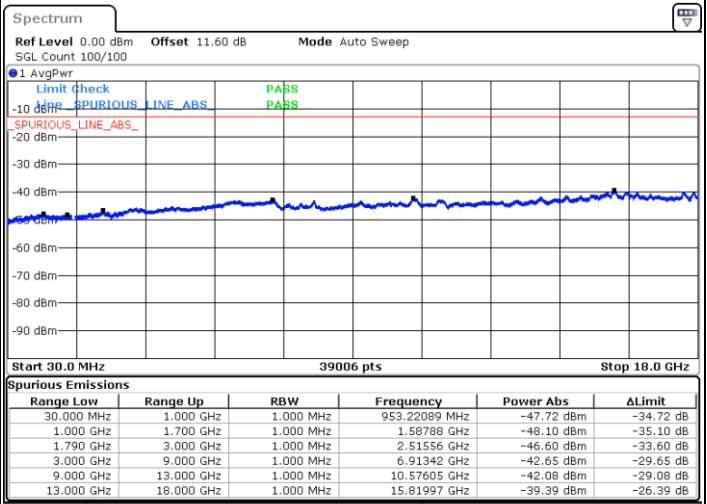

Date: 9.OCT.2020 16:33:10

Date: 9.OCT.2020 16:27:09

Highest Channel / FullIRB

N/A

Date: 9.OCT.2020 16:34:02

LTE Band 66C / 20MHz+20MHz

QPSK

Lowest Channel / 1RB0 and 1RB99

Lowest Channel / 1RB99 and 1RB0

Date: 9.OCT.2020 18:48:06

Date: 9.OCT.2020 18:47:15

Lowest Channel / FullIRB

N/A

Date: 9.OCT.2020 18:56:16

LTE Band 66C / 20MHz+20MHz

QPSK

MiddleChannel / 1RB0 and 1RB99

Middle Channel / 1RB99 and 1RB0

Date: 9.OCT.2020 19:43:06

Date: 9.OCT.2020 19:43:57

Middle Channel / FullIRB

N/A

Date: 9.OCT.2020 19:37:05

LTE Band 66C / 20MHz+20MHz

QPSK

Highest Channel / 1RB0 and 1RB99

Highest Channel / 1RB99 and 1RB0

Date: 9.OCT.2020 19:28:57

Date: 9.OCT.2020 19:22:57

Highest Channel / FullIRB

N/A

Date: 9.OCT.2020 19:29:49