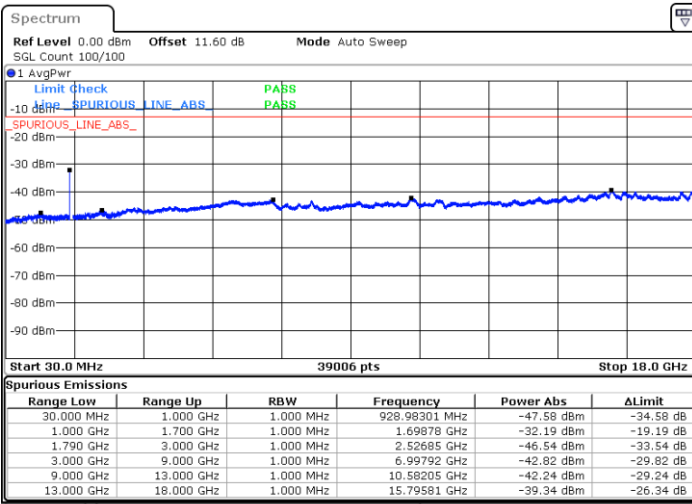

Date: 9.OCT.2020 16:33:10

Date: 9.OCT.2020 16:27:09

Highest Channel / FullIRB

N/A

Date: 9.OCT.2020 16:34:02

LTE Band 66C / 20MHz+20MHz

QPSK

Lowest Channel / 1RB0 and 1RB99

Lowest Channel / 1RB99 and 1RB0

Date: 9.OCT.2020 18:48:06

Date: 9.OCT.2020 18:47:15

Lowest Channel / FullIRB

N/A

Date: 9.OCT.2020 18:56:16

LTE Band 66C / 20MHz+20MHz

QPSK

MiddleChannel / 1RB0 and 1RB99

Middle Channel / 1RB99 and 1RB0

Date: 9.OCT.2020 19:43:06

Date: 9.OCT.2020 19:43:57

Middle Channel / FullIRB

N/A

Date: 9.OCT.2020 19:37:05

LTE Band 66C / 20MHz+20MHz

QPSK

Highest Channel / 1RB0 and 1RB99

Highest Channel / 1RB99 and 1RB0

Date: 9.OCT.2020 19:28:57

Date: 9.OCT.2020 19:22:57

Highest Channel / FullIRB

N/A

Date: 9.OCT.2020 19:29:49