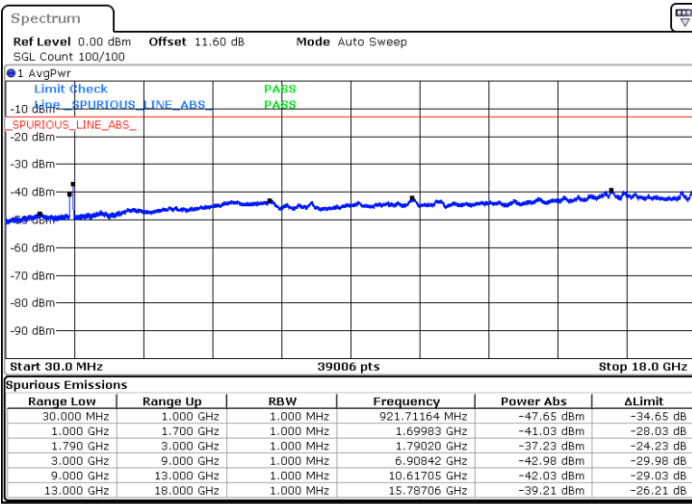

Lowest Channel / 1RB0 and 1RB74

Lowest Channel / 1RB74 and 1RB0

Date: 9.OCT.2020 13:54:06

Date: 9.OCT.2020 13:53:15

Lowest Channel / FullIRB

N/A

Date: 9.OCT.2020 14:00:07

LTE Band 66C / 15MHz+15MHz

QPSK

Middle Channel / 1RB0 and 1RB74

Middle Channel / 1RB74 and 1RB0

Date: 9.OCT.2020 14:10:45

Date: 9.OCT.2020 14:11:36

Middle Channel / FullIRB

N/A

Date: 9.OCT.2020 14:04:43

LTE Band 66C / 15MHz+15MHz

QPSK

Highest Channel / 1RB0 and 1RB74

Highest Channel / 1RB74 and 1RB0

Date: 9.OCT.2020 14:31:37

Date: 9.OCT.2020 14:25:37

Highest Channel / FullIRB

N/A

Date: 9.OCT.2020 14:32:29

LTE Band 66C / 15MHz+20MHz

QPSK

Lowest Channel / 1RB0 and 1RB99

Lowest Channel / 1RB74 and 1RB0

Date: 9.OCT.2020 15:00:26

Date: 9.OCT.2020 14:59:34

Lowest Channel / FullIRB