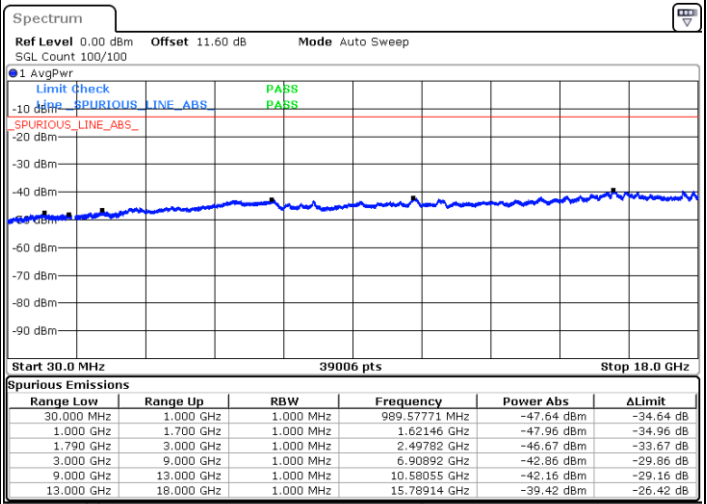

LTE Band 66C / 5MHz+20MHz

16QAM

Lowest Channel / 1RB0 and 1RB99

Lowest Channel / 1RB24 and 1RB0

Date: 9.OCT.2020 17:56:37

Date: 9.OCT.2020 17:54:02

Lowest Channel / FullIRB

N/A

Date: 9.OCT.2020 18:00:54

LTE Band 66C / 5MHz+20MHz

16QAM

Middle Channel / 1RB0 and 1RB99

Middle Channel / 1RB24 and 1RB0

Date: 9.OCT.2020 18:11:21

Date: 9.OCT.2020 18:13:56

Middle Channel / FullIRB

N/A

Date: 9.OCT.2020 18:07:04

LTE Band 66C / 5MHz+20MHz

16QAM

Highest Channel / 1RB0 and 1RB99

Highest Channel / 1RB24 and 1RB0

Date: 9.OCT.2020 18:30:37

Date: 9.OCT.2020 18:26:19

Highest Channel / FullIRB

N/A

Date: 9.OCT.2020 18:33:11

LTE Band 66C / 10MHz+15MHz

16QAM

Lowest Channel / 1RB0 and 1RB74

Lowest Channel / 1RB49 and 1RB0

Date: 9.OCT.2020 09:14:27