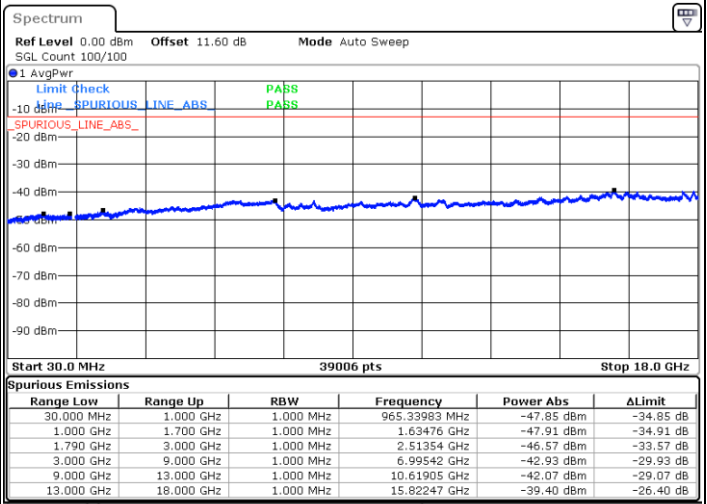

Lowest Channel / FullIRB

N/A

Date: 9.OCT.2020 16:00:24

LTE Band 66C / 20MHz+15MHz

QPSK

Middle Channel / 1RB0 and 1RB74

Middle Channel / 1RB99 and 1RB0

Date: 9.OCT.2020 16:10:53

Date: 9.OCT.2020 16:11:44

Middle Channel / FullIRB

N/A

Date: 9.OCT.2020 16:04:52

LTE Band 66C / 20MHz+15MHz

QPSK

Highest Channel / 1RB0 and 1RB74

Highest Channel / 1RB99 and 1RB0

Date: 9.OCT.2020 16:33:10

Date: 9.OCT.2020 16:27:09

Highest Channel / FullIRB

N/A

Date: 9.OCT.2020 16:34:02

LTE Band 66C / 20MHz+20MHz

QPSK

Lowest Channel / 1RB0 and 1RB99

Lowest Channel / 1RB99 and 1RB0

Date: 9.OCT.2020 18:48:06

Date: 9.OCT.2020 18:47:15

Lowest Channel / FullIRB

N/A

Date: 9.OCT.2020 18:56:16

LTE Band 66C / 20MHz+20MHz

QPSK