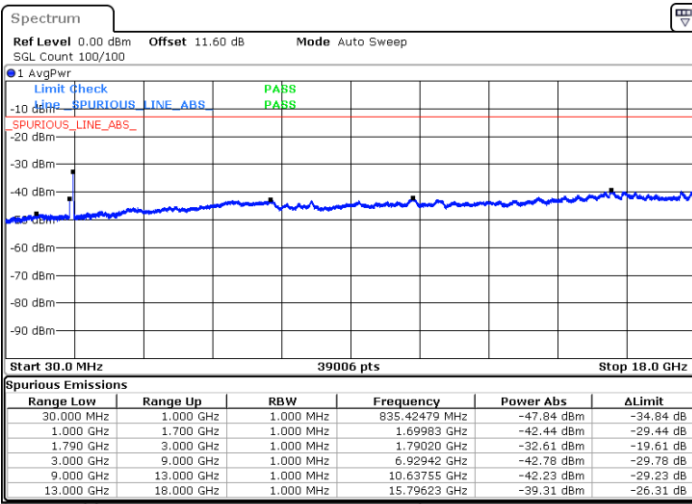

N/A

Date: 9.OCT.2020 15:06:26

LTE Band 66C / 15MHz+20MHz

QPSK

Middle Channel / 1RB0 and 1RB99

Middle Channel / 1RB74 and 1RB0

Date: 9.OCT.2020 15:16:55

Date: 9.OCT.2020 15:17:46

Middle Channel / FullIRB

N/A

Date: 9.OCT.2020 15:10:54

LTE Band 66C / 15MHz+20MHz

QPSK

Highest Channel / 1RB0 and 1RB99

Highest Channel / 1RB74 and 1RB0

Date: 9.OCT.2020 15:36:14

Date: 9.OCT.2020 15:30:14

Highest Channel / FullIRB

N/A

Date: 9.OCT.2020 15:37:06

LTE Band 66C / 20MHz+5MHz

QPSK

Lowest Channel / 1RB0 and 1RB24

Lowest Channel / 1RB99 and 1RB0

Date: 9.OCT.2020 16:57:03

Date: 9.OCT.2020 16:56:12

Lowest Channel / FullIRB

N/A

Date: 9.OCT.2020 17:03:04

LTE Band 66C / 20MHz+5MHz

QPSK

Middle Channel / 1RB0 and 1RB24