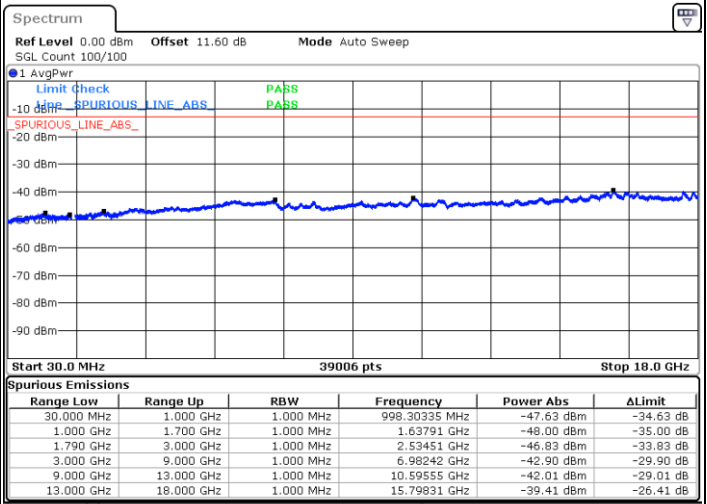

LTE Band 66C / 20MHz+10MHz

QPSK

Middle Channel / 1RB0 and 1RB49

Middle Channel / 1RB99 and 1RB0

Date: 9.OCT.2020 12:55:49

Date: 9.OCT.2020 12:56:40

Middle Channel / FullIRB

N/A

Date: 9.OCT.2020 12:49:48

LTE Band 66C / 20MHz+10MHz

QPSK

Highest Channel / 1RB0 and 1RB49

Highest Channel / 1RB99 and 1RB0

Date: 9.OCT.2020 13:15:07

Date: 9.OCT.2020 13:09:06

Highest Channel / FullIRB

N/A

Date: 9.OCT.2020 13:15:59

LTE Band 66C / 20MHz+15MHz

QPSK

Lowest Channel / 1RB0 and 1RB74

Lowest Channel / 1RB99 and 1RB0

Date: 9.OCT.2020 15:54:23

Date: 9.OCT.2020 15:53:32

Lowest Channel / FullIRB

N/A

Date: 9.OCT.2020 16:00:24

LTE Band 66C / 20MHz+15MHz

QPSK

Middle Channel / 1RB0 and 1RB74

Middle Channel / 1RB99 and 1RB0

Date: 9.OCT.2020 16:10:53