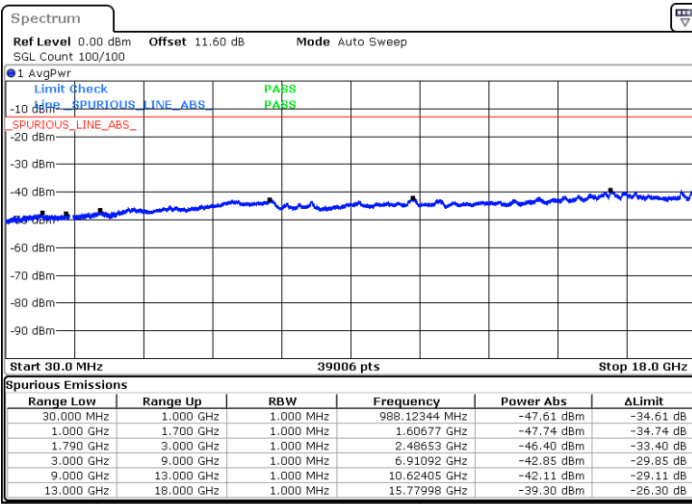

N/A

Date: 9.OCT.2020 18:07:04

LTE Band 66C / 5MHz+20MHz

16QAM

Highest Channel / 1RB0 and 1RB99

Highest Channel / 1RB24 and 1RB0

Date: 9.OCT.2020 18:30:37

Date: 9.OCT.2020 18:26:19

Highest Channel / FullIRB

N/A

Date: 9.OCT.2020 18:33:11

LTE Band 66C / 10MHz+15MHz

16QAM

Lowest Channel / 1RB0 and 1RB74

Lowest Channel / 1RB49 and 1RB0

Date: 9.OCT.2020 09:14:27

Date: 9.OCT.2020 09:11:52

Lowest Channel / FullIRB

N/A

Date: 9.OCT.2020 09:18:44

LTE Band 66C / 10MHz+15MHz

16QAM

MiddleChannel / 1RB0 and 1RB74

Middle Channel / 1RB49 and 1RB0

Date: 9.OCT.2020 09:49:40

Date: 9.OCT.2020 09:52:14

Middle Channel / FullIRB

N/A

Date: 9.OCT.2020 09:45:23

LTE Band 66C / 10MHz+15MHz

16QAM

Highest Channel / 1RB0 and 1RB74