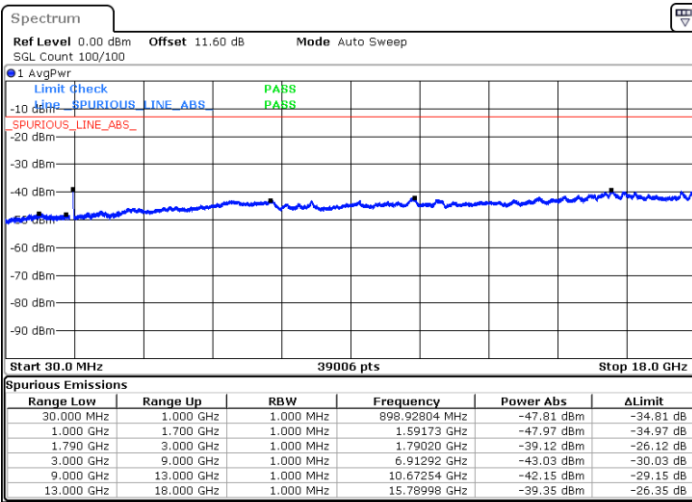

Date: 9.OCT.2020 18:00:54

LTE Band 66C / 5MHz+20MHz

16QAM

Middle Channel / 1RB0 and 1RB99

Middle Channel / 1RB24 and 1RB0

Date: 9.OCT.2020 18:11:21

Date: 9.OCT.2020 18:13:56

Middle Channel / FullIRB

N/A

Date: 9.OCT.2020 18:07:04

LTE Band 66C / 5MHz+20MHz

16QAM

Highest Channel / 1RB0 and 1RB99

Highest Channel / 1RB24 and 1RB0

Date: 9.OCT.2020 18:30:37

Date: 9.OCT.2020 18:26:19

Highest Channel / FullIRB

N/A

Date: 9.OCT.2020 18:33:11

LTE Band 66C / 10MHz+15MHz

16QAM

Lowest Channel / 1RB0 and 1RB74

Lowest Channel / 1RB49 and 1RB0

Date: 9.OCT.2020 09:14:27

Date: 9.OCT.2020 09:11:52

Lowest Channel / FullIRB

N/A

Date: 9.OCT.2020 09:18:44

LTE Band 66C / 10MHz+15MHz

16QAM

MiddleChannel / 1RB0 and 1RB74

Middle Channel / 1RB49 and 1RB0