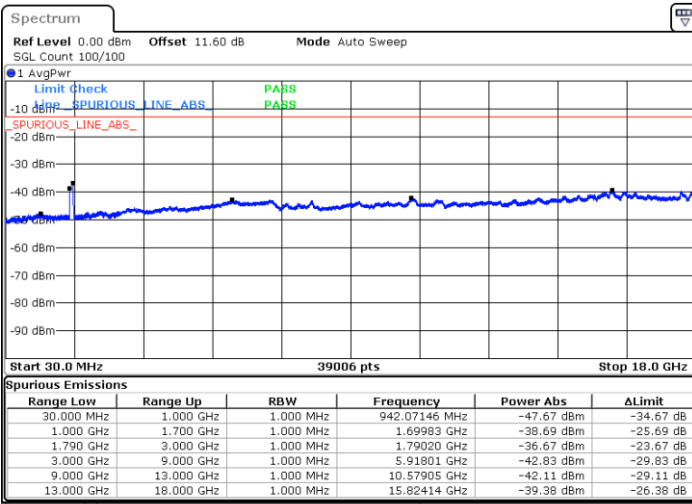

Date: 9.OCT.2020 16:33:10

Date: 9.OCT.2020 16:27:09

Highest Channel / FullIRB

N/A

Date: 9.OCT.2020 16:34:02

LTE Band 66C / 20MHz+20MHz

QPSK

Lowest Channel / 1RB0 and 1RB99

Lowest Channel / 1RB99 and 1RB0

Date: 9.OCT.2020 18:48:06

Date: 9.OCT.2020 18:47:15

Lowest Channel / FullIRB

N/A

Date: 9.OCT.2020 18:56:16

LTE Band 66C / 20MHz+20MHz

QPSK

MiddleChannel / 1RB0 and 1RB99

Middle Channel / 1RB99 and 1RB0

Date: 9.OCT.2020 19:43:06

Date: 9.OCT.2020 19:43:57

Middle Channel / FullIRB

N/A

Date: 9.OCT.2020 19:37:05

LTE Band 66C / 20MHz+20MHz

QPSK

Highest Channel / 1RB0 and 1RB99

Highest Channel / 1RB99 and 1RB0

Date: 9.OCT.2020 19:28:57

Date: 9.OCT.2020 19:22:57

Highest Channel / FullIRB

N/A

Date: 9.OCT.2020 19:29:49