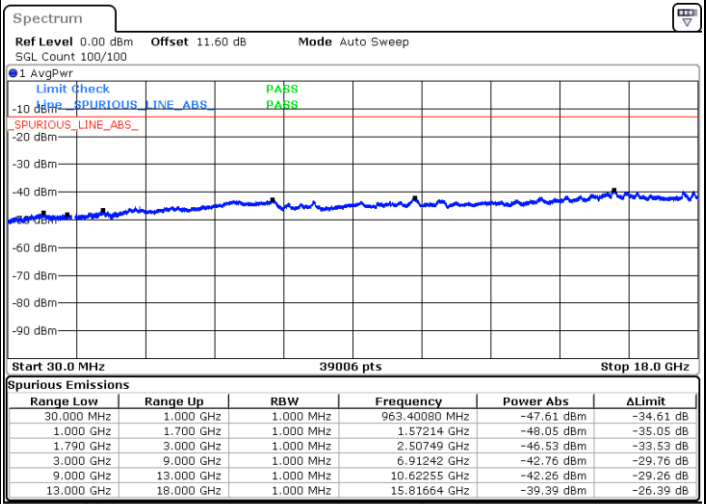

Date: 9.OCT.2020 16:33:10

Date: 9.OCT.2020 16:27:09

Highest Channel / FullIRB

N/A

Date: 9.OCT.2020 16:34:02

LTE Band 66C / 20MHz+20MHz

QPSK

Lowest Channel / 1RB0 and 1RB99

Lowest Channel / 1RB99 and 1RB0

Date: 9.OCT.2020 18:48:06

Date: 9.OCT.2020 18:47:15

Lowest Channel / FullIRB

N/A

Date: 9.OCT.2020 18:56:16

LTE Band 66C / 20MHz+20MHz

QPSK

MiddleChannel / 1RB0 and 1RB99

Middle Channel / 1RB99 and 1RB0

Date: 9.OCT.2020 19:43:06

Date: 9.OCT.2020 19:43:57

Middle Channel / FullIRB

N/A

Date: 9.OCT.2020 19:37:05

LTE Band 66C / 20MHz+20MHz

QPSK

Highest Channel / 1RB0 and 1RB99

Highest Channel / 1RB99 and 1RB0

Date: 9.OCT.2020 19:28:57

Date: 9.OCT.2020 19:22:57

Highest Channel / FullIRB

N/A

Date: 9.OCT.2020 19:29:49