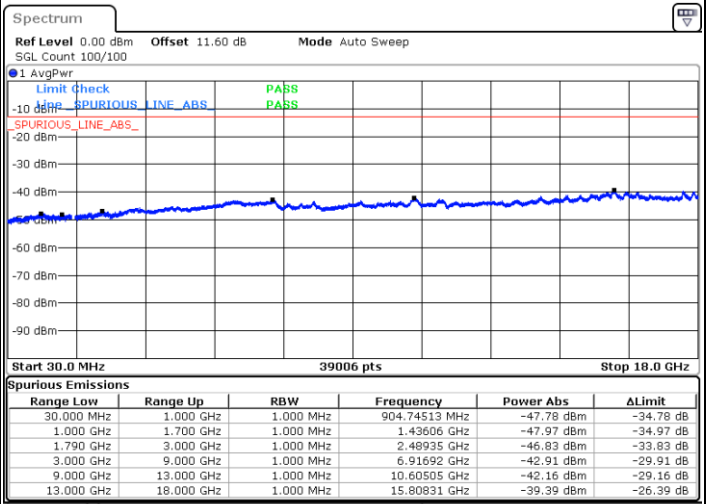

N/A

Date: 9.OCT.2020 15:06:26

LTE Band 66C / 15MHz+20MHz

QPSK

Middle Channel / 1RB0 and 1RB99

Middle Channel / 1RB74 and 1RB0

Date: 9.OCT.2020 15:16:55

Date: 9.OCT.2020 15:17:46

Middle Channel / FullIRB

N/A

Date: 9.OCT.2020 15:10:54

LTE Band 66C / 15MHz+20MHz

QPSK

Highest Channel / 1RB0 and 1RB99

Highest Channel / 1RB74 and 1RB0

Date: 9.OCT.2020 15:36:14

Date: 9.OCT.2020 15:30:14

Highest Channel / FullIRB

N/A

Date: 9.OCT.2020 15:37:06

LTE Band 66C / 20MHz+5MHz

QPSK

Lowest Channel / 1RB0 and 1RB24

Lowest Channel / 1RB99 and 1RB0

Date: 9.OCT.2020 16:57:03

Date: 9.OCT.2020 16:56:12

Lowest Channel / FullIRB

N/A

Date: 9.OCT.2020 17:03:04

LTE Band 66C / 20MHz+5MHz

QPSK

Middle Channel / 1RB0 and 1RB24