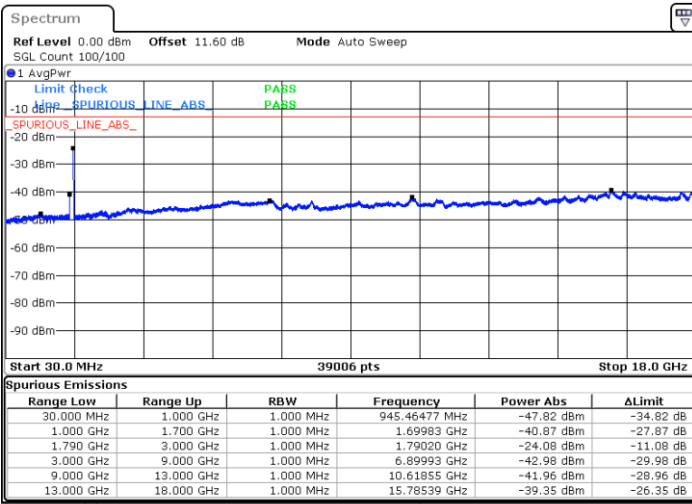

LTE Band 66C / 20MHz+10MHz

QPSK

Middle Channel / 1RB0 and 1RB49

Middle Channel / 1RB99 and 1RB0

Date: 9.OCT.2020 12:55:49

Date: 9.OCT.2020 12:56:40

Middle Channel / FullIRB

N/A

Date: 9.OCT.2020 12:49:48

LTE Band 66C / 20MHz+10MHz

QPSK

Highest Channel / 1RB0 and 1RB49

Highest Channel / 1RB99 and 1RB0

Date: 9.OCT.2020 13:15:07

Date: 9.OCT.2020 13:09:06

Highest Channel / FullIRB

N/A

Date: 9.OCT.2020 13:15:59

LTE Band 66C / 20MHz+15MHz

QPSK

Lowest Channel / 1RB0 and 1RB74

Lowest Channel / 1RB99 and 1RB0

Date: 9.OCT.2020 15:54:23

Date: 9.OCT.2020 15:53:32

Lowest Channel / FullIRB

N/A

Date: 9.OCT.2020 16:00:24

LTE Band 66C / 20MHz+15MHz

QPSK

Middle Channel / 1RB0 and 1RB74

Middle Channel / 1RB99 and 1RB0

Date: 9.OCT.2020 16:10:53