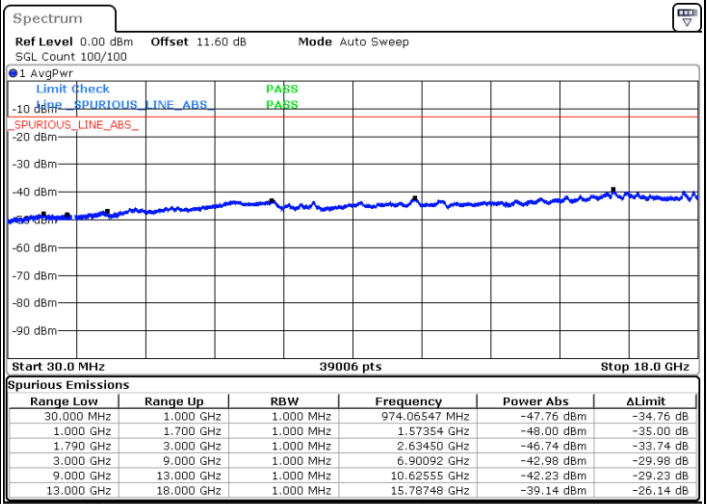

Highest Channel / 1RB0 and 1RB24

Highest Channel / 1RB99 and 1RB0

Date: 9.OCT.2020 17:21:40

Date: 9.OCT.2020 17:15:39

Highest Channel / FullIRB

N/A

Date: 9.OCT.2020 17:22:31

LTE Band 66C / 20MHz+10MHz

QPSK

Lowest Channel / 1RB0 and 1RB49

Lowest Channel / 1RB99 and 1RB0

Date: 9.OCT.2020 12:36:34

Date: 9.OCT.2020 12:35:43

Lowest Channel / FullIRB

N/A

Date: 9.OCT.2020 12:42:35

LTE Band 66C / 20MHz+10MHz

QPSK

Middle Channel / 1RB0 and 1RB49

Middle Channel / 1RB99 and 1RB0

Date: 9.OCT.2020 12:55:49

Date: 9.OCT.2020 12:56:40

Middle Channel / FullIRB

N/A

Date: 9.OCT.2020 12:49:48

LTE Band 66C / 20MHz+10MHz

QPSK

Highest Channel / 1RB0 and 1RB49

Highest Channel / 1RB99 and 1RB0

Date: 9.OCT.2020 13:15:07

Date: 9.OCT.2020 13:09:06

Highest Channel / FullIRB