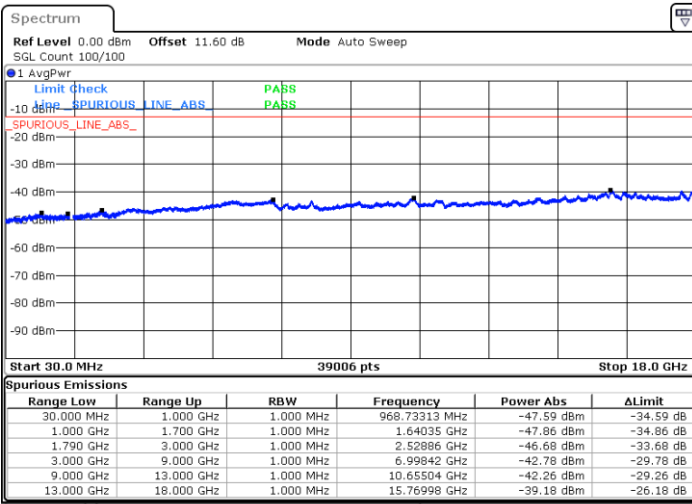

Middle Channel / 1RB99 and 1RB0

Date: 9.OCT.2020 17:39:04

Date: 9.OCT.2020 17:39:56

Middle Channel / FullIRB

N/A

Date: 9.OCT.2020 17:33:03

LTE Band 66C / 20MHz+5MHz

QPSK

Highest Channel / 1RB0 and 1RB24

Highest Channel / 1RB99 and 1RB0

Date: 9.OCT.2020 17:21:40

Date: 9.OCT.2020 17:15:39

Highest Channel / FullIRB

N/A

Date: 9.OCT.2020 17:22:31

LTE Band 66C / 20MHz+10MHz

QPSK

Lowest Channel / 1RB0 and 1RB49

Lowest Channel / 1RB99 and 1RB0

Date: 9.OCT.2020 12:36:34

Date: 9.OCT.2020 12:35:43

Lowest Channel / FullIRB

N/A

Date: 9.OCT.2020 12:42:35