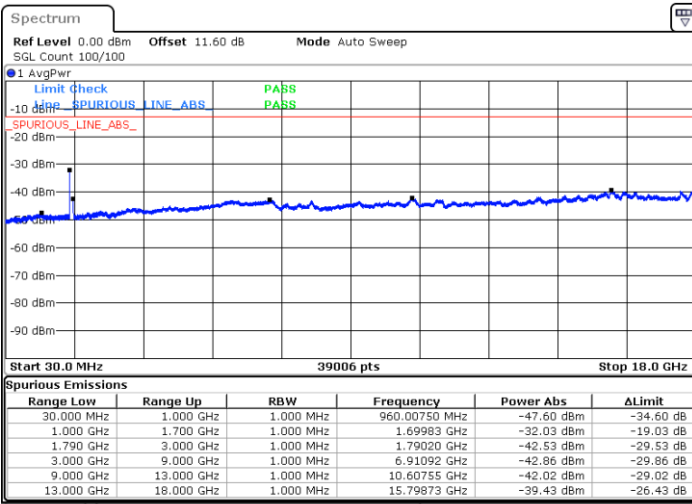

Date: 9.OCT.2020 16:33:10

Date: 9.OCT.2020 16:27:09

Highest Channel / FullIRB

N/A

Date: 9.OCT.2020 16:34:02

LTE Band 66C / 20MHz+20MHz

QPSK

Lowest Channel / 1RB0 and 1RB99

Lowest Channel / 1RB99 and 1RB0

Date: 9.OCT.2020 18:48:06

Date: 9.OCT.2020 18:47:15

Lowest Channel / FullIRB

N/A

Date: 9.OCT.2020 18:56:16

LTE Band 66C / 20MHz+20MHz

QPSK

MiddleChannel / 1RB0 and 1RB99

Middle Channel / 1RB99 and 1RB0

Date: 9.OCT.2020 19:43:06

Date: 9.OCT.2020 19:43:57

Middle Channel / FullIRB

N/A

Date: 9.OCT.2020 19:37:05

LTE Band 66C / 20MHz+20MHz

QPSK

Highest Channel / 1RB0 and 1RB99

Highest Channel / 1RB99 and 1RB0

Date: 9.OCT.2020 19:28:57

Date: 9.OCT.2020 19:22:57

Highest Channel / FullIRB

N/A

Date: 9.OCT.2020 19:29:49