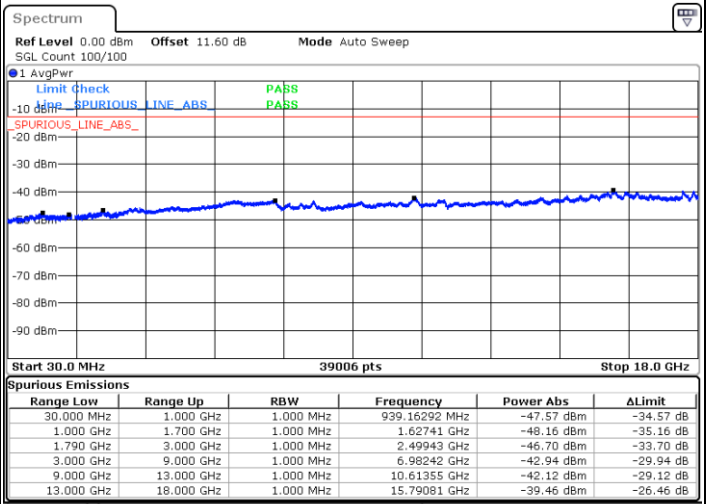

Date: 9.OCT.2020 15:30:14

Highest Channel / FullIRB

N/A

Date: 9.OCT.2020 15:37:06

LTE Band 66C / 20MHz+5MHz

QPSK

Lowest Channel / 1RB0 and 1RB24

Lowest Channel / 1RB99 and 1RB0

Date: 9.OCT.2020 16:57:03

Date: 9.OCT.2020 16:56:12

Lowest Channel / FullIRB

N/A

Date: 9.OCT.2020 17:03:04

LTE Band 66C / 20MHz+5MHz

QPSK

Middle Channel / 1RB0 and 1RB24

Middle Channel / 1RB99 and 1RB0

Date: 9.OCT.2020 17:39:04

Date: 9.OCT.2020 17:39:56

Middle Channel / FullIRB

N/A

Date: 9.OCT.2020 17:33:03

LTE Band 66C / 20MHz+5MHz

QPSK

Highest Channel / 1RB0 and 1RB24

Highest Channel / 1RB99 and 1RB0

Date: 9.OCT.2020 17:21:40

Date: 9.OCT.2020 17:15:39

Highest Channel / FullIRB

N/A

Date: 9.OCT.2020 17:22:31

LTE Band 66C / 20MHz+10MHz