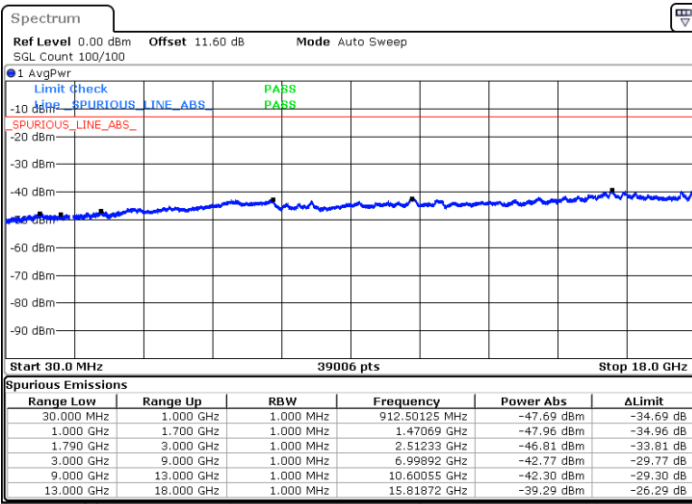

Date: 9.OCT.2020 10:08:39

Lowest Channel / FullIRB

N/A

Date: 9.OCT.2020 10:20:05

LTE Band 66C / 15MHz+10MHz

QPSK

Middle Channel / 1RB0 and 1RB49

Middle Channel / 1RB74 and 1RB0

Date: 9.OCT.2020 10:15:31

Date: 9.OCT.2020 10:26:57

Middle Channel / FullIRB

N/A

Date: 9.OCT.2020 10:20:05

LTE Band 66C / 15MHz+10MHz

QPSK

Highest Channel / 1RB0 and 1RB49

Highest Channel / 1RB74 and 1RB0

Date: 9.OCT.2020 10:45:15

Date: 9.OCT.2020 10:39:15

Highest Channel / FullIRB

N/A

Date: 9.OCT.2020 10:46:07

LTE Band 66C / 15MHz+15MHz

QPSK

Lowest Channel / 1RB0 and 1RB74

Lowest Channel / 1RB74 and 1RB0

Date: 9.OCT.2020 13:54:06

Date: 9.OCT.2020 13:53:15

Lowest Channel / FullIRB

N/A

Date: 9.OCT.2020 14:00:07

LTE Band 66C / 15MHz+15MHz