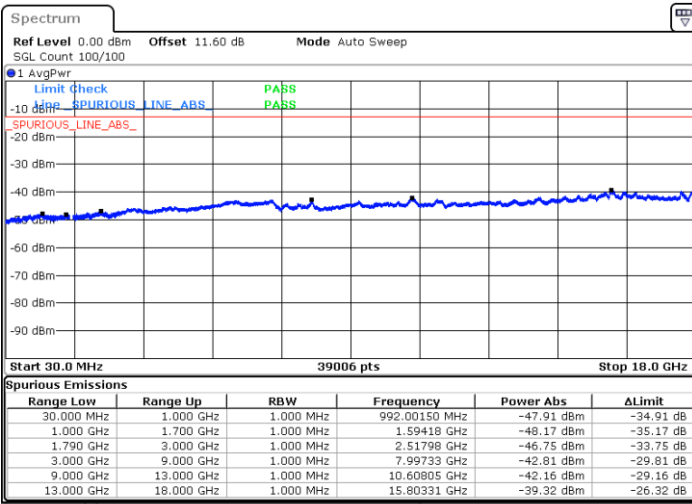

Date: 9.OCT.2020 14:32:29

LTE Band 66C / 15MHz+20MHz

QPSK

Lowest Channel / 1RB0 and 1RB99

Lowest Channel / 1RB74 and 1RB0

Date: 9.OCT.2020 15:00:26

Date: 9.OCT.2020 14:59:34

Lowest Channel / FullIRB

N/A

Date: 9.OCT.2020 15:06:26

LTE Band 66C / 15MHz+20MHz

QPSK

Middle Channel / 1RB0 and 1RB99

Middle Channel / 1RB74 and 1RB0

Date: 9.OCT.2020 15:16:55

Date: 9.OCT.2020 15:17:46

Middle Channel / FullIRB

N/A

Date: 9.OCT.2020 15:10:54

LTE Band 66C / 15MHz+20MHz

QPSK

Highest Channel / 1RB0 and 1RB99

Highest Channel / 1RB74 and 1RB0

Date: 9.OCT.2020 15:36:14

Date: 9.OCT.2020 15:30:14

Highest Channel / FullIRB

N/A

Date: 9.OCT.2020 15:37:06

LTE Band 66C / 20MHz+5MHz

QPSK

Lowest Channel / 1RB0 and 1RB24

Lowest Channel / 1RB99 and 1RB0