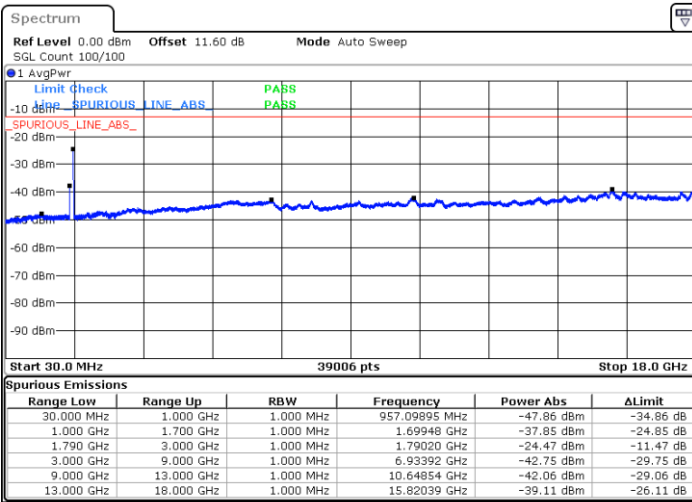

Lowest Channel / FullIRB

N/A

Date: 9.OCT.2020 16:00:24

LTE Band 66C / 20MHz+15MHz

QPSK

Middle Channel / 1RB0 and 1RB74

Middle Channel / 1RB99 and 1RB0

Date: 9.OCT.2020 16:10:53

Date: 9.OCT.2020 16:11:44

Middle Channel / FullIRB

N/A

Date: 9.OCT.2020 16:04:52

LTE Band 66C / 20MHz+15MHz

QPSK

Highest Channel / 1RB0 and 1RB74

Highest Channel / 1RB99 and 1RB0

Date: 9.OCT.2020 16:33:10

Date: 9.OCT.2020 16:27:09

Highest Channel / FullIRB

N/A

Date: 9.OCT.2020 16:34:02

LTE Band 66C / 20MHz+20MHz

QPSK

Lowest Channel / 1RB0 and 1RB99

Lowest Channel / 1RB99 and 1RB0

Date: 9.OCT.2020 18:48:06

Date: 9.OCT.2020 18:47:15

Lowest Channel / FullIRB

N/A

Date: 9.OCT.2020 18:56:16

LTE Band 66C / 20MHz+20MHz

QPSK