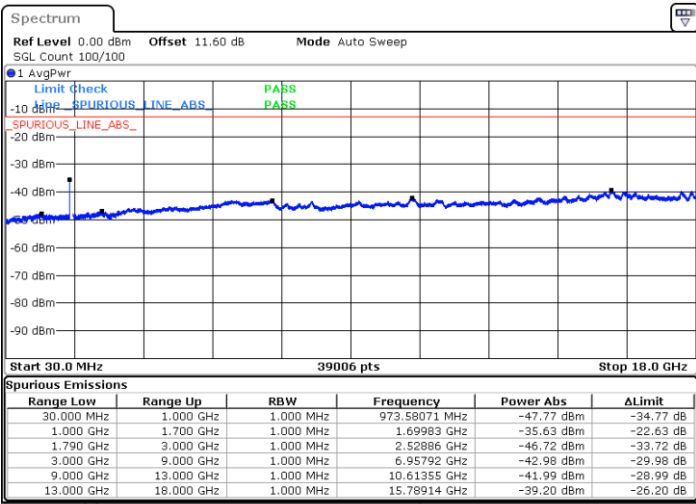

Middle Channel / FullIRB

N/A

Date: 9.OCT.2020 15:10:54

LTE Band 66C / 15MHz+20MHz

QPSK

Highest Channel / 1RB0 and 1RB99

Highest Channel / 1RB74 and 1RB0

Date: 9.OCT.2020 15:36:14

Date: 9.OCT.2020 15:30:14

Highest Channel / FullIRB

N/A

Date: 9.OCT.2020 15:37:06

LTE Band 66C / 20MHz+5MHz

QPSK

Lowest Channel / 1RB0 and 1RB24

Lowest Channel / 1RB99 and 1RB0

Date: 9.OCT.2020 16:57:03

Date: 9.OCT.2020 16:56:12

Lowest Channel / FullIRB

N/A

Date: 9.OCT.2020 17:03:04

LTE Band 66C / 20MHz+5MHz

QPSK

Middle Channel / 1RB0 and 1RB24