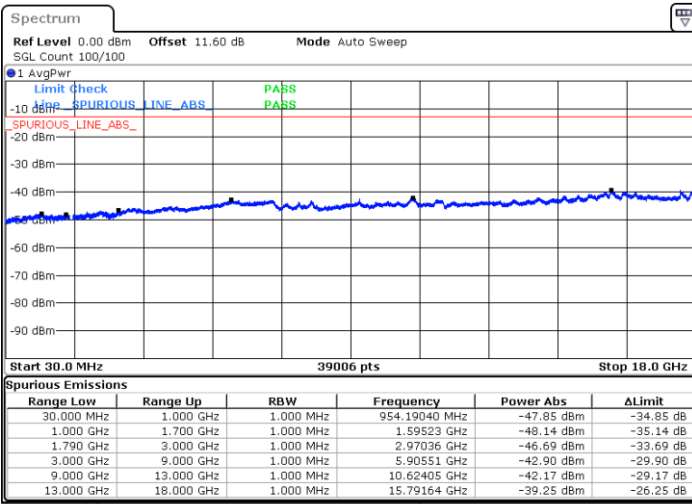

LTE Band 66C / 15MHz+15MHz

QPSK

Middle Channel / 1RB0 and 1RB74

Middle Channel / 1RB74 and 1RB0

Date: 9.OCT.2020 14:10:45