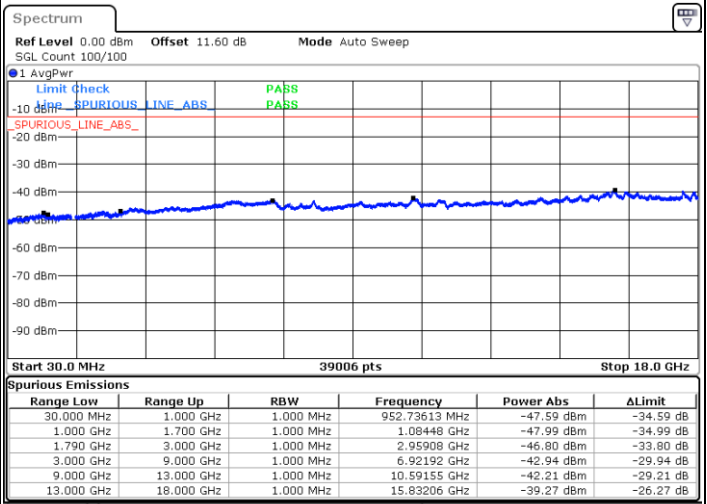

N/A

Date: 9.OCT.2020 13:15:59

LTE Band 66C / 20MHz+15MHz

QPSK

Lowest Channel / 1RB0 and 1RB74

Lowest Channel / 1RB99 and 1RB0

Date: 9.OCT.2020 15:54:23

Date: 9.OCT.2020 15:53:32

Lowest Channel / FullIRB

N/A

Date: 9.OCT.2020 16:00:24

LTE Band 66C / 20MHz+15MHz

QPSK

Middle Channel / 1RB0 and 1RB74

Middle Channel / 1RB99 and 1RB0

Date: 9.OCT.2020 16:10:53

Date: 9.OCT.2020 16:11:44

Middle Channel / FullIRB

N/A

Date: 9.OCT.2020 16:04:52

LTE Band 66C / 20MHz+15MHz

QPSK

Highest Channel / 1RB0 and 1RB74

Highest Channel / 1RB99 and 1RB0

Date: 9.OCT.2020 16:33:10

Date: 9.OCT.2020 16:27:09

Highest Channel / FullIRB

N/A

Date: 9.OCT.2020 16:34:02

LTE Band 66C / 20MHz+20MHz

QPSK

Lowest Channel / 1RB0 and 1RB99