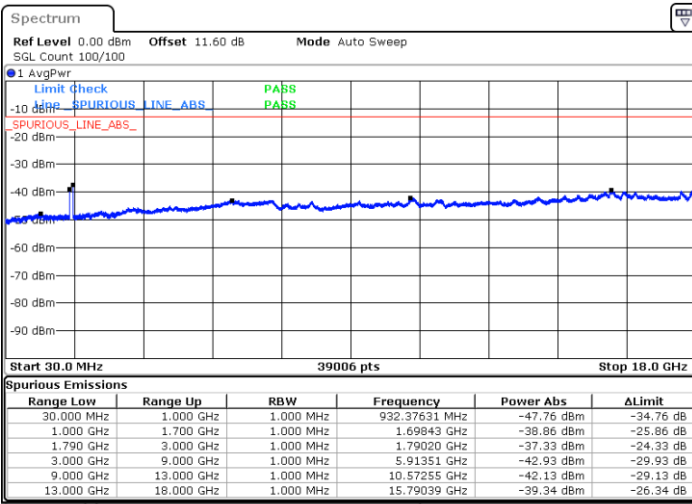

LTE Band 66C / 5MHz+20MHz

16QAM

Lowest Channel / 1RB0 and 1RB99

Lowest Channel / 1RB24 and 1RB0

Date: 9.OCT.2020 17:56:37

Date: 9.OCT.2020 17:54:02

Lowest Channel / FullIRB

N/A

Date: 9.OCT.2020 18:00:54

LTE Band 66C / 5MHz+20MHz

16QAM

Middle Channel / 1RB0 and 1RB99

Middle Channel / 1RB24 and 1RB0

Date: 9.OCT.2020 18:11:21

Date: 9.OCT.2020 18:13:56

Middle Channel / FullIRB

N/A

Date: 9.OCT.2020 18:07:04

LTE Band 66C / 5MHz+20MHz

16QAM

Highest Channel / 1RB0 and 1RB99

Highest Channel / 1RB24 and 1RB0

Date: 9.OCT.2020 18:30:37

Date: 9.OCT.2020 18:26:19

Highest Channel / FullIRB

N/A

Date: 9.OCT.2020 18:33:11

LTE Band 66C / 10MHz+15MHz

16QAM

Lowest Channel / 1RB0 and 1RB74

Lowest Channel / 1RB49 and 1RB0

Date: 9.OCT.2020 09:14:27