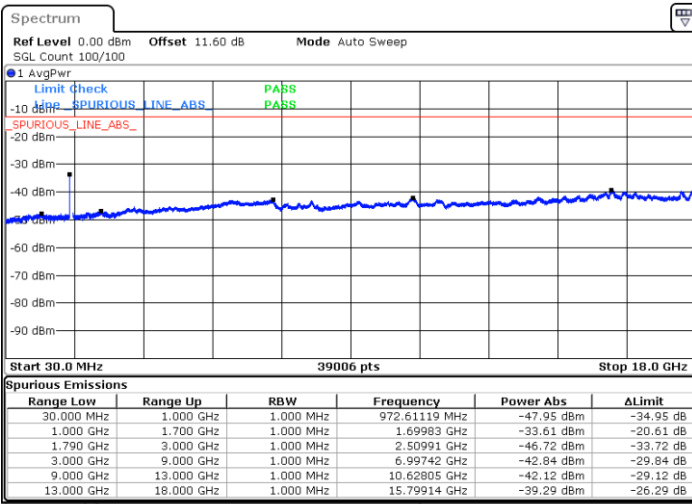

Highest Channel / 1RB74 and 1RB0

Date: 9.OCT.2020 10:45:15

Date: 9.OCT.2020 10:39:15

Highest Channel / FullIRB

N/A

Date: 9.OCT.2020 10:46:07

LTE Band 66C / 15MHz+15MHz

QPSK

Lowest Channel / 1RB0 and 1RB74

Lowest Channel / 1RB74 and 1RB0

Date: 9.OCT.2020 13:54:06

Date: 9.OCT.2020 13:53:15

Lowest Channel / FullIRB

N/A

Date: 9.OCT.2020 14:00:07

LTE Band 66C / 15MHz+15MHz

LTE Band 66C / 15MHz+15MHz

QPSK

Highest Channel / 1RB0 and 1RB74

Highest Channel / 1RB74 and 1RB0

Date: 9.OCT.2020 14:31:37

Date: 9.OCT.2020 14:25:37

Highest Channel / FullIRB

N/A