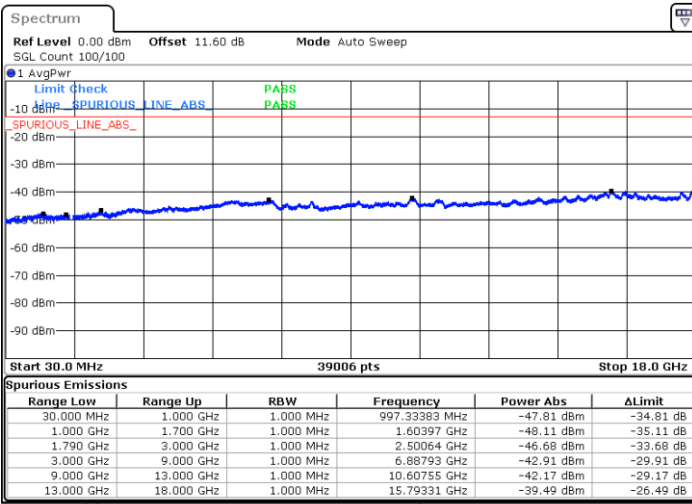

Lowest Channel / FullIRB

N/A

Date: 9.OCT.2020 16:00:24

LTE Band 66C / 20MHz+15MHz

QPSK

Middle Channel / 1RB0 and 1RB74

Middle Channel / 1RB99 and 1RB0

Date: 9.OCT.2020 16:10:53

Date: 9.OCT.2020 16:11:44

Middle Channel / FullIRB

N/A

Date: 9.OCT.2020 16:04:52

LTE Band 66C / 20MHz+15MHz

QPSK

Highest Channel / 1RB0 and 1RB74

Highest Channel / 1RB99 and 1RB0

Date: 9.OCT.2020 16:33:10

Date: 9.OCT.2020 16:27:09

Highest Channel / FullIRB

N/A

Date: 9.OCT.2020 16:34:02

LTE Band 66C / 20MHz+20MHz

QPSK

Lowest Channel / 1RB0 and 1RB99

Lowest Channel / 1RB99 and 1RB0

Date: 9.OCT.2020 18:48:06

Date: 9.OCT.2020 18:47:15

Lowest Channel / FullIRB

N/A

Date: 9.OCT.2020 18:56:16

LTE Band 66C / 20MHz+20MHz

QPSK