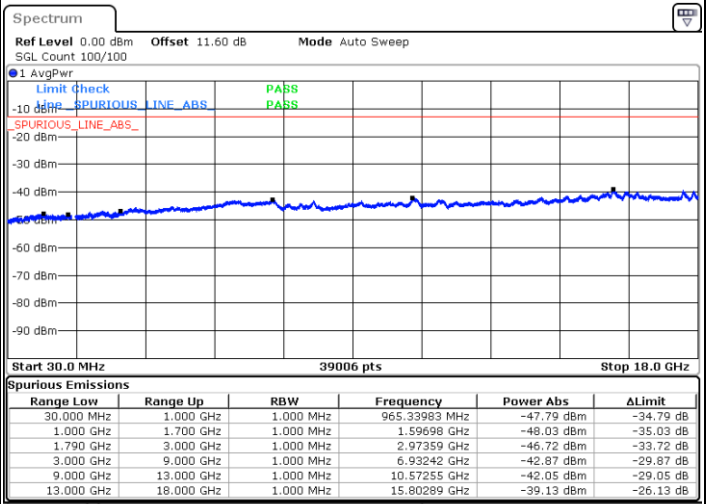

N/A

Date: 9.OCT.2020 11:45:16

LTE Band 66C / 10MHz+20MHz

QPSK

Highest Channel / 1RB0 and 1RB99

Highest Channel / 1RB49 and 1RB0

Date: 9.OCT.2020 12:13:43

Date: 9.OCT.2020 12:07:43

Highest Channel / FullIRB

N/A

Date: 9.OCT.2020 12:14:35

LTE Band 66C / 15MHz+10MHz

QPSK

Lowest Channel / 1RB0 and 1RB49

Lowest Channel / 1RB74 and 1RB0

Date: 9.OCT.2020 10:09:30

Date: 9.OCT.2020 10:08:39

Lowest Channel / FullIRB

N/A

Date: 9.OCT.2020 10:20:05

LTE Band 66C / 15MHz+10MHz

QPSK

Middle Channel / 1RB0 and 1RB49

Middle Channel / 1RB74 and 1RB0

Date: 9.OCT.2020 10:15:31

Date: 9.OCT.2020 10:26:57

Middle Channel / FullIRB

N/A

Date: 9.OCT.2020 10:20:05

LTE Band 66C / 15MHz+10MHz

QPSK

Highest Channel / 1RB0 and 1RB49