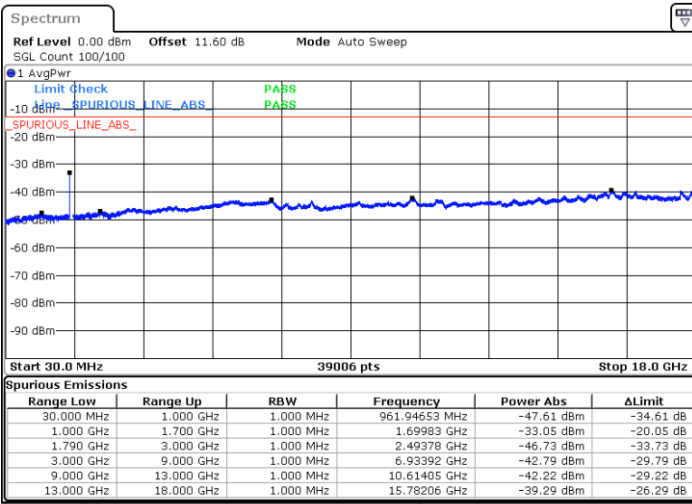

QPSK

Highest Channel / 1RB0 and 1RB99

Highest Channel / 1RB99 and 1RB0

Date: 9.OCT.2020 19:28:57

Date: 9.OCT.2020 19:22:57

Highest Channel / FullIRB

N/A

Date: 9.OCT.2020 19:29:49

LTE Band 66C / 5MHz+20MHz

16QAM

Lowest Channel / 1RB0 and 1RB99

Lowest Channel / 1RB24 and 1RB0

Date: 9.OCT.2020 17:56:37

Date: 9.OCT.2020 17:54:02

Lowest Channel / FullIRB

N/A

Date: 9.OCT.2020 18:00:54

LTE Band 66C / 5MHz+20MHz

16QAM

Middle Channel / 1RB0 and 1RB99

Middle Channel / 1RB24 and 1RB0

Date: 9.OCT.2020 18:11:21

Date: 9.OCT.2020 18:13:56

Middle Channel / FullIRB

N/A

Date: 9.OCT.2020 18:07:04

LTE Band 66C / 5MHz+20MHz

16QAM

Highest Channel / 1RB0 and 1RB99

Highest Channel / 1RB24 and 1RB0

Date: 9.OCT.2020 18:30:37

Date: 9.OCT.2020 18:26:19