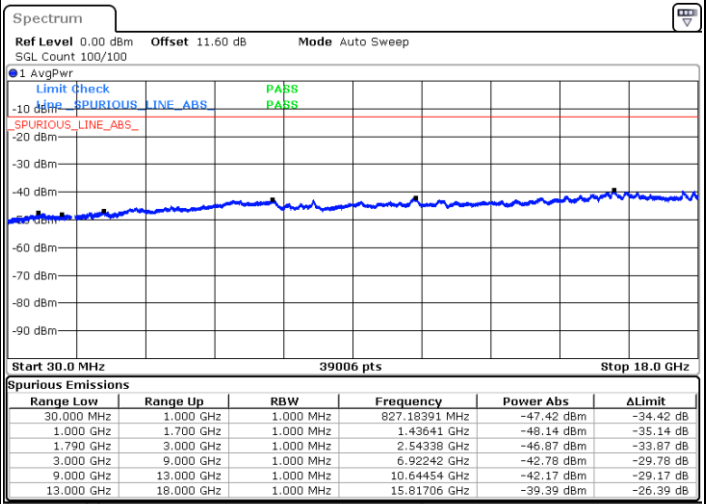

Date: 9.OCT.2020 14:11:36