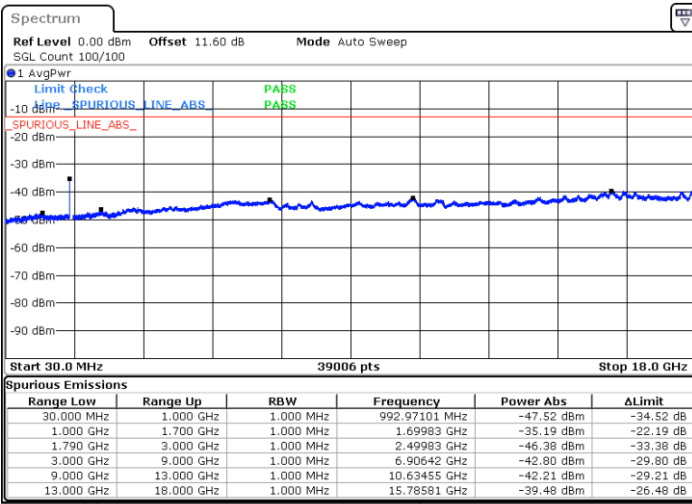

N/A

Date: 9.OCT.2020 18:07:04

LTE Band 66C / 5MHz+20MHz

16QAM

Highest Channel / 1RB0 and 1RB99

Highest Channel / 1RB24 and 1RB0

Date: 9.OCT.2020 18:30:37

Date: 9.OCT.2020 18:26:19

Highest Channel / FullIRB

N/A

Date: 9.OCT.2020 18:33:11

LTE Band 66C / 10MHz+15MHz

16QAM

Lowest Channel / 1RB0 and 1RB74

Lowest Channel / 1RB49 and 1RB0

Date: 9.OCT.2020 09:14:27

Date: 9.OCT.2020 09:11:52

Lowest Channel / FullIRB

N/A

Date: 9.OCT.2020 09:18:44

LTE Band 66C / 10MHz+15MHz

16QAM

MiddleChannel / 1RB0 and 1RB74

Middle Channel / 1RB49 and 1RB0

Date: 9.OCT.2020 09:49:40

Date: 9.OCT.2020 09:52:14

Middle Channel / FullIRB

N/A

Date: 9.OCT.2020 09:45:23

LTE Band 66C / 10MHz+15MHz

16QAM

Highest Channel / 1RB0 and 1RB74