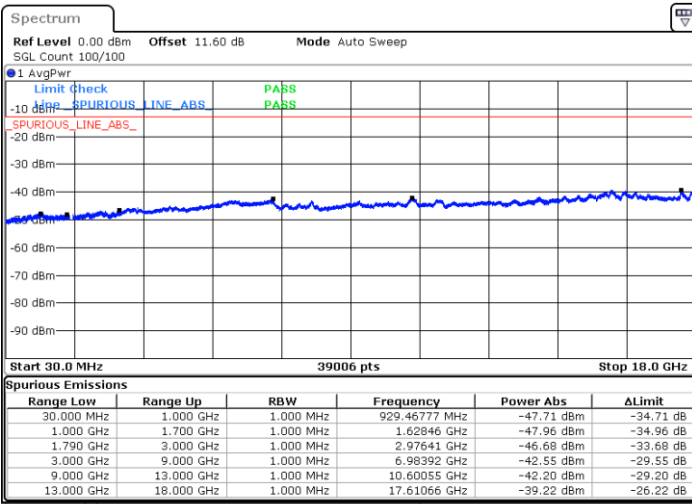

Date: 9.OCT.2020 16:33:10

Date: 9.OCT.2020 16:27:09

Highest Channel / FullIRB

N/A

Date: 9.OCT.2020 16:34:02

LTE Band 66C / 20MHz+20MHz

QPSK

Lowest Channel / 1RB0 and 1RB99

Lowest Channel / 1RB99 and 1RB0

Date: 9.OCT.2020 18:48:06

Date: 9.OCT.2020 18:47:15

Lowest Channel / FullIRB

N/A

Date: 9.OCT.2020 18:56:16

LTE Band 66C / 20MHz+20MHz

QPSK

MiddleChannel / 1RB0 and 1RB99

Middle Channel / 1RB99 and 1RB0

Date: 9.OCT.2020 19:43:06

Date: 9.OCT.2020 19:43:57

Middle Channel / FullIRB

N/A

Date: 9.OCT.2020 19:37:05

LTE Band 66C / 20MHz+20MHz

QPSK

Highest Channel / 1RB0 and 1RB99

Highest Channel / 1RB99 and 1RB0

Date: 9.OCT.2020 19:28:57

Date: 9.OCT.2020 19:22:57

Highest Channel / FullIRB

N/A

Date: 9.OCT.2020 19:29:49