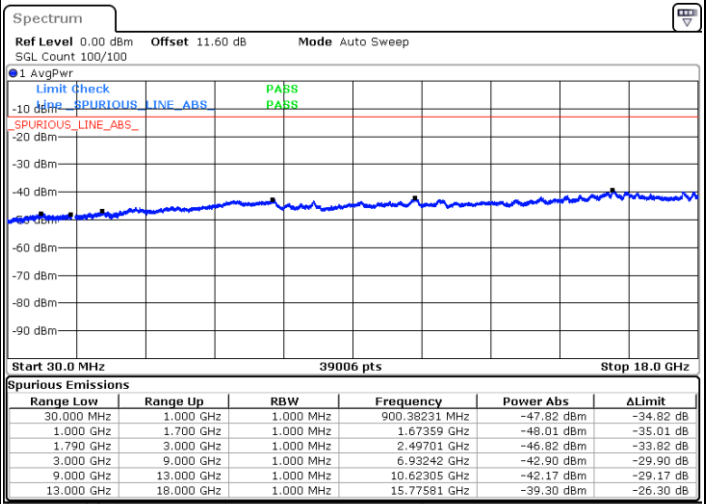

Highest Channel / FullIRB

N/A

Date: 9.OCT.2020 12:14:35

LTE Band 66C / 15MHz+10MHz

QPSK

Lowest Channel / 1RB0 and 1RB49

Lowest Channel / 1RB74 and 1RB0

Date: 9.OCT.2020 10:09:30

Date: 9.OCT.2020 10:08:39

Lowest Channel / FullIRB

N/A

Date: 9.OCT.2020 10:20:05

LTE Band 66C / 15MHz+10MHz

QPSK

Middle Channel / 1RB0 and 1RB49

Middle Channel / 1RB74 and 1RB0

Date: 9.OCT.2020 10:15:31

Date: 9.OCT.2020 10:26:57

Middle Channel / FullIRB

N/A

Date: 9.OCT.2020 10:20:05

LTE Band 66C / 15MHz+10MHz

QPSK

Highest Channel / 1RB0 and 1RB49

Highest Channel / 1RB74 and 1RB0

Date: 9.OCT.2020 10:45:15

Date: 9.OCT.2020 10:39:15

Highest Channel / FullIRB

N/A

Date: 9.OCT.2020 10:46:07

LTE Band 66C / 15MHz+15MHz

QPSK