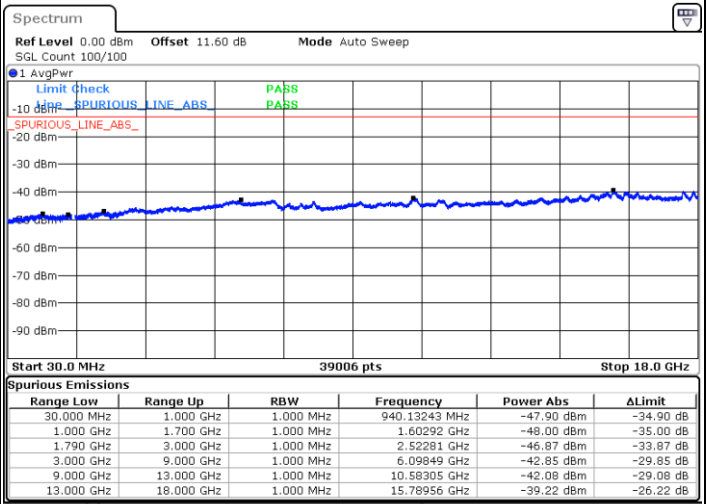

Highest Channel / FullIRB

N/A

Date: 9.OCT.2020 18:33:11

LTE Band 66C / 10MHz+15MHz

16QAM

Lowest Channel / 1RB0 and 1RB74

Lowest Channel / 1RB49 and 1RB0

Date: 9.OCT.2020 09:14:27

Date: 9.OCT.2020 09:11:52

Lowest Channel / FullIRB

N/A

Date: 9.OCT.2020 09:18:44

LTE Band 66C / 10MHz+15MHz

16QAM

MiddleChannel / 1RB0 and 1RB74

Middle Channel / 1RB49 and 1RB0

Date: 9.OCT.2020 09:49:40

Date: 9.OCT.2020 09:52:14

Middle Channel / FullIRB

N/A

Date: 9.OCT.2020 09:45:23

LTE Band 66C / 10MHz+15MHz

16QAM

Highest Channel / 1RB0 and 1RB74

Highest Channel / 1RB49 and 1RB0

Date: 9.OCT.2020 09:35:22

Date: 9.OCT.2020 09:31:05

Highest Channel / FullIRB

N/A

Date: 9.OCT.2020 09:37:56