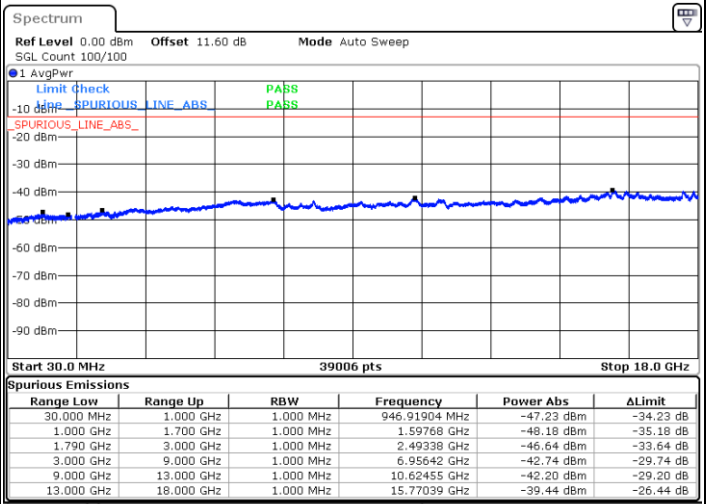

Date: 9.OCT.2020 15:30:14

Highest Channel / FullIRB

N/A

Date: 9.OCT.2020 15:37:06

LTE Band 66C / 20MHz+5MHz

QPSK

Lowest Channel / 1RB0 and 1RB24

Lowest Channel / 1RB99 and 1RB0

Date: 9.OCT.2020 16:57:03

Date: 9.OCT.2020 16:56:12

Lowest Channel / FullIRB

N/A

Date: 9.OCT.2020 17:03:04

LTE Band 66C / 20MHz+5MHz

QPSK

Middle Channel / 1RB0 and 1RB24

Middle Channel / 1RB99 and 1RB0

Date: 9.OCT.2020 17:39:04

Date: 9.OCT.2020 17:39:56

Middle Channel / FullIRB

N/A

Date: 9.OCT.2020 17:33:03

LTE Band 66C / 20MHz+5MHz

QPSK

Highest Channel / 1RB0 and 1RB24

Highest Channel / 1RB99 and 1RB0

Date: 9.OCT.2020 17:21:40

Date: 9.OCT.2020 17:15:39

Highest Channel / FullIRB

N/A

Date: 9.OCT.2020 17:22:31

LTE Band 66C / 20MHz+10MHz