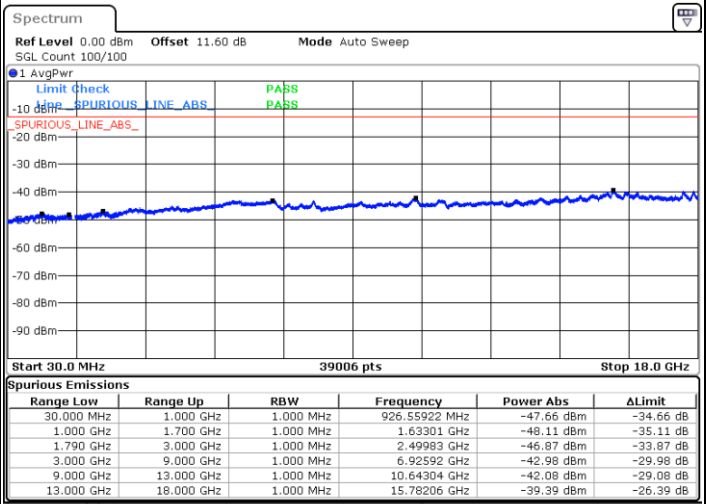

Date: 9.OCT.2020 10:08:39

Lowest Channel / FullIRB

N/A

Date: 9.OCT.2020 10:20:05

LTE Band 66C / 15MHz+10MHz

QPSK

Middle Channel / 1RB0 and 1RB49

Middle Channel / 1RB74 and 1RB0

Date: 9.OCT.2020 10:15:31

Date: 9.OCT.2020 10:26:57

Middle Channel / FullIRB

N/A

Date: 9.OCT.2020 10:20:05

LTE Band 66C / 15MHz+10MHz

QPSK

Highest Channel / 1RB0 and 1RB49

Highest Channel / 1RB74 and 1RB0

Date: 9.OCT.2020 10:45:15

Date: 9.OCT.2020 10:39:15

Highest Channel / FullIRB

N/A

Date: 9.OCT.2020 10:46:07

LTE Band 66C / 15MHz+15MHz

QPSK

Lowest Channel / 1RB0 and 1RB74

Lowest Channel / 1RB74 and 1RB0

Date: 9.OCT.2020 13:54:06

Date: 9.OCT.2020 13:53:15

Lowest Channel / FullIRB

N/A

Date: 9.OCT.2020 14:00:07

LTE Band 66C / 15MHz+15MHz