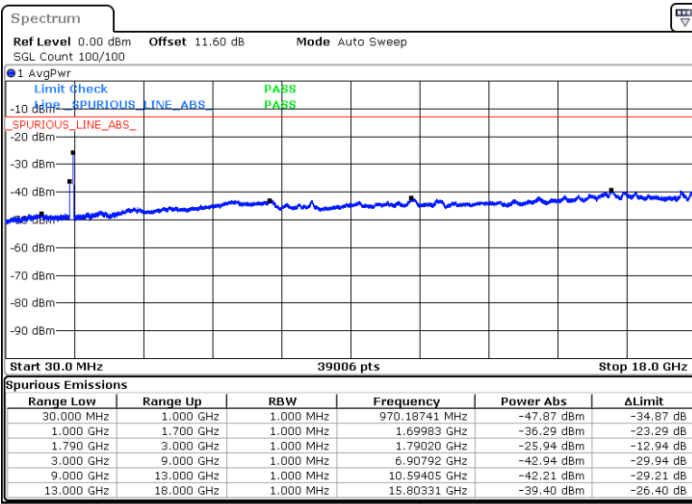

Lowest Channel / 1RB99 and 1RB0

Date: 9.OCT.2020 18:48:06

Date: 9.OCT.2020 18:47:15

Lowest Channel / FullIRB

N/A

Date: 9.OCT.2020 18:56:16

LTE Band 66C / 20MHz+20MHz

QPSK

MiddleChannel / 1RB0 and 1RB99

Middle Channel / 1RB99 and 1RB0

Date: 9.OCT.2020 19:43:06

Date: 9.OCT.2020 19:43:57

Middle Channel / FullIRB

N/A

Date: 9.OCT.2020 19:37:05

LTE Band 66C / 20MHz+20MHz

QPSK

Highest Channel / 1RB0 and 1RB99

Highest Channel / 1RB99 and 1RB0

Date: 9.OCT.2020 19:28:57

Date: 9.OCT.2020 19:22:57

Highest Channel / FullIRB

N/A

Date: 9.OCT.2020 19:29:49

LTE Band 66C / 5MHz+20MHz

16QAM

Lowest Channel / 1RB0 and 1RB99

Lowest Channel / 1RB24 and 1RB0

Date: 9.OCT.2020 17:56:37

Date: 9.OCT.2020 17:54:02

Lowest Channel / FullIRB

N/A