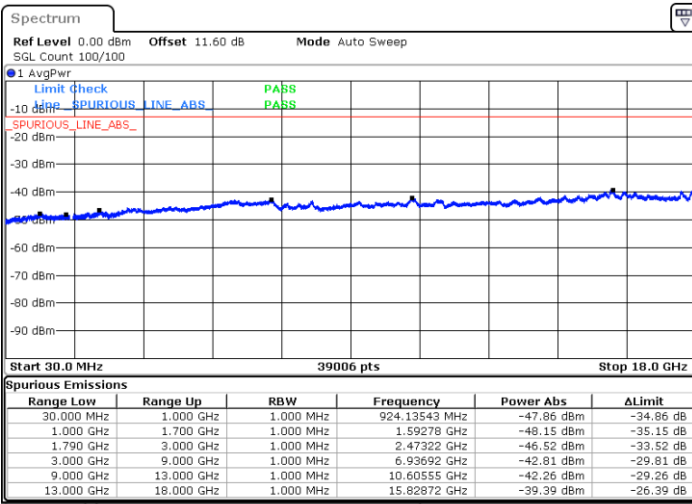

N/A

Date: 9.OCT.2020 13:15:59

LTE Band 66C / 20MHz+15MHz

QPSK

Lowest Channel / 1RB0 and 1RB74

Lowest Channel / 1RB99 and 1RB0

Date: 9.OCT.2020 15:54:23

Date: 9.OCT.2020 15:53:32

Lowest Channel / FullIRB

N/A

Date: 9.OCT.2020 16:00:24

LTE Band 66C / 20MHz+15MHz

QPSK

Middle Channel / 1RB0 and 1RB74

Middle Channel / 1RB99 and 1RB0

Date: 9.OCT.2020 16:10:53

Date: 9.OCT.2020 16:11:44

Middle Channel / FullIRB

N/A

Date: 9.OCT.2020 16:04:52

LTE Band 66C / 20MHz+15MHz

QPSK

Highest Channel / 1RB0 and 1RB74

Highest Channel / 1RB99 and 1RB0

Date: 9.OCT.2020 16:33:10

Date: 9.OCT.2020 16:27:09

Highest Channel / FullIRB

N/A

Date: 9.OCT.2020 16:34:02

LTE Band 66C / 20MHz+20MHz

QPSK

Lowest Channel / 1RB0 and 1RB99