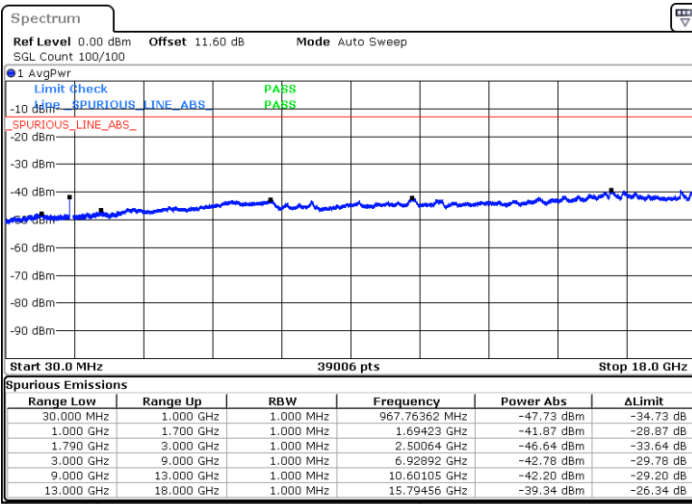

Lowest Channel / 1RB0 and 1RB74

Lowest Channel / 1RB74 and 1RB0

Date: 9.OCT.2020 13:54:06

Date: 9.OCT.2020 13:53:15

Lowest Channel / FullIRB

N/A

Date: 9.OCT.2020 14:00:07

LTE Band 66C / 15MHz+15MHz

QPSK

Middle Channel / 1RB0 and 1RB74

Middle Channel / 1RB74 and 1RB0

Date: 9.OCT.2020 14:10:45

Date: 9.OCT.2020 14:11:36

Middle Channel / FullIRB

N/A

Date: 9.OCT.2020 14:04:43

LTE Band 66C / 15MHz+15MHz

QPSK

Highest Channel / 1RB0 and 1RB74

Highest Channel / 1RB74 and 1RB0

Date: 9.OCT.2020 14:31:37

Date: 9.OCT.2020 14:25:37

Highest Channel / FullIRB

N/A

Date: 9.OCT.2020 14:32:29

LTE Band 66C / 15MHz+20MHz

QPSK

Lowest Channel / 1RB0 and 1RB99

Lowest Channel / 1RB74 and 1RB0

Date: 9.OCT.2020 15:00:26

Date: 9.OCT.2020 14:59:34

Lowest Channel / FullIRB