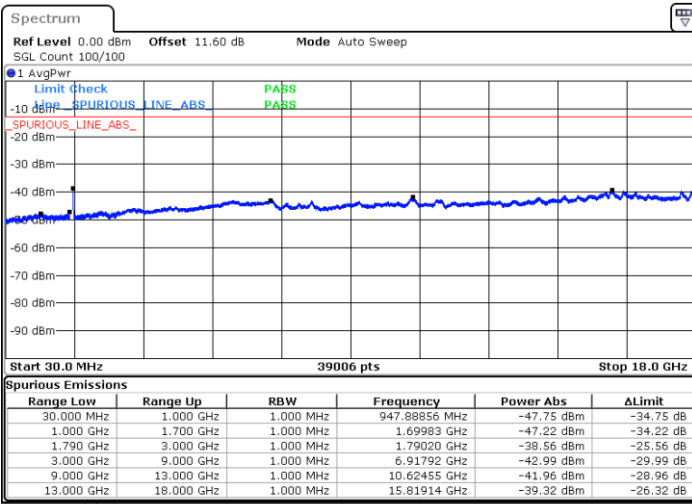

Date: 9.OCT.2020 11:38:59

LTE Band 66C / 10MHz+20MHz

QPSK

Middle Channel / 1RB0 and 1RB99

Middle Channel / 1RB49 and 1RB0

Date: 9.OCT.2020 11:51:17

Date: 9.OCT.2020 11:52:08

Middle Channel / FullIRB

N/A

Date: 9.OCT.2020 11:45:16

LTE Band 66C / 10MHz+20MHz

QPSK

Highest Channel / 1RB0 and 1RB99

Highest Channel / 1RB49 and 1RB0

Date: 9.OCT.2020 12:13:43

Date: 9.OCT.2020 12:07:43

Highest Channel / FullIRB

N/A

Date: 9.OCT.2020 12:14:35

LTE Band 66C / 15MHz+10MHz

QPSK

Lowest Channel / 1RB0 and 1RB49

Lowest Channel / 1RB74 and 1RB0

Date: 9.OCT.2020 10:09:30

Date: 9.OCT.2020 10:08:39

Lowest Channel / FullIRB

N/A

Date: 9.OCT.2020 10:20:05

LTE Band 66C / 15MHz+10MHz

QPSK

Middle Channel / 1RB0 and 1RB49

Middle Channel / 1RB74 and 1RB0