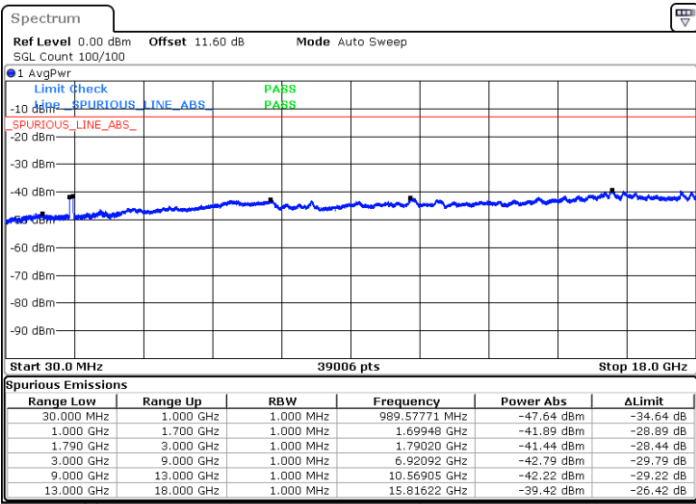

LTE Band 66C / 10MHz+20MHz

QPSK

Lowest Channel / 1RB0 and 1RB99

Lowest Channel / 1RB49 and 1RB0

Date: 9.OCT.2020 11:32:58

Date: 9.OCT.2020 11:32:07

Lowest Channel / FullIRB

N/A

Date: 9.OCT.2020 11:38:59

LTE Band 66C / 10MHz+20MHz

QPSK

Middle Channel / 1RB0 and 1RB99

Middle Channel / 1RB49 and 1RB0

Date: 9.OCT.2020 11:51:17

Date: 9.OCT.2020 11:52:08

Middle Channel / FullIRB

N/A

Date: 9.OCT.2020 11:45:16

LTE Band 66C / 10MHz+20MHz

QPSK

Highest Channel / 1RB0 and 1RB99

Highest Channel / 1RB49 and 1RB0

Date: 9.OCT.2020 12:13:43

Date: 9.OCT.2020 12:07:43

Highest Channel / FullIRB

N/A

Date: 9.OCT.2020 12:14:35

LTE Band 66C / 15MHz+10MHz

QPSK

Lowest Channel / 1RB0 and 1RB49

Lowest Channel / 1RB74 and 1RB0

Date: 9.OCT.2020 10:09:30