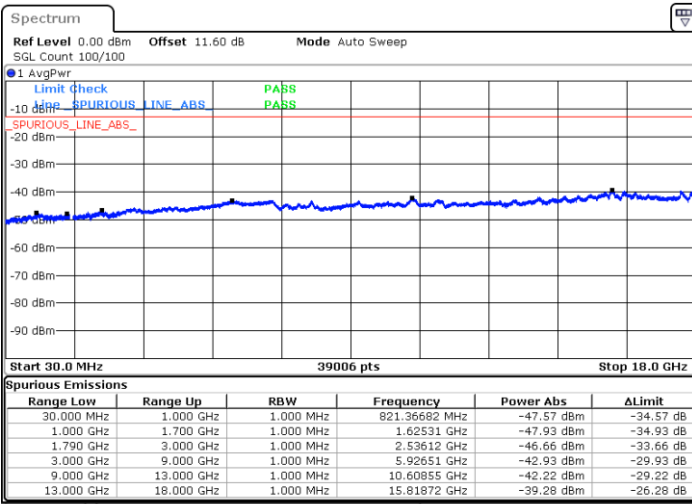

Date: 9.OCT.2020 15:30:14

Highest Channel / FullIRB

N/A

Date: 9.OCT.2020 15:37:06

LTE Band 66C / 20MHz+5MHz

QPSK

Lowest Channel / 1RB0 and 1RB24

Lowest Channel / 1RB99 and 1RB0

Date: 9.OCT.2020 16:57:03

Date: 9.OCT.2020 16:56:12

Lowest Channel / FullIRB

N/A

Date: 9.OCT.2020 17:03:04

LTE Band 66C / 20MHz+5MHz

QPSK

Middle Channel / 1RB0 and 1RB24

Middle Channel / 1RB99 and 1RB0

Date: 9.OCT.2020 17:39:04

Date: 9.OCT.2020 17:39:56

Middle Channel / FullIRB

N/A

Date: 9.OCT.2020 17:33:03

LTE Band 66C / 20MHz+5MHz

QPSK

Highest Channel / 1RB0 and 1RB24

Highest Channel / 1RB99 and 1RB0

Date: 9.OCT.2020 17:21:40

Date: 9.OCT.2020 17:15:39

Highest Channel / FullIRB

N/A

Date: 9.OCT.2020 17:22:31

LTE Band 66C / 20MHz+10MHz