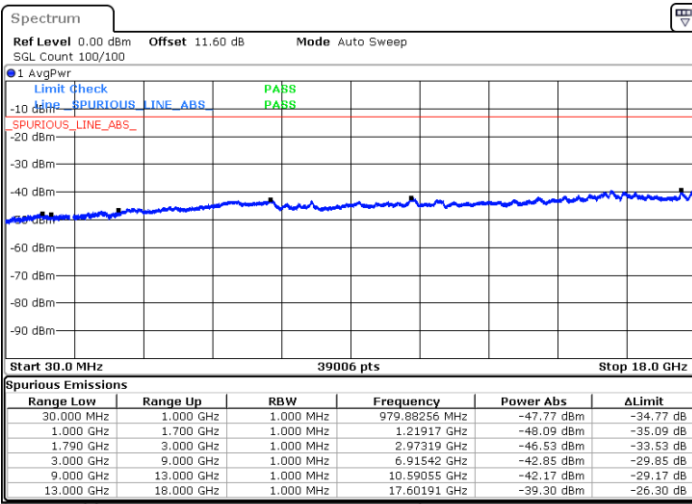

Highest Channel / 1RB0 and 1RB24

Highest Channel / 1RB99 and 1RB0

Date: 9.OCT.2020 17:21:40

Date: 9.OCT.2020 17:15:39

Highest Channel / FullIRB

N/A

Date: 9.OCT.2020 17:22:31

LTE Band 66C / 20MHz+10MHz

QPSK

Lowest Channel / 1RB0 and 1RB49

Lowest Channel / 1RB99 and 1RB0

Date: 9.OCT.2020 12:36:34

Date: 9.OCT.2020 12:35:43

Lowest Channel / FullIRB

N/A

Date: 9.OCT.2020 12:42:35

LTE Band 66C / 20MHz+10MHz

QPSK

Middle Channel / 1RB0 and 1RB49

Middle Channel / 1RB99 and 1RB0

Date: 9.OCT.2020 12:55:49

Date: 9.OCT.2020 12:56:40

Middle Channel / FullIRB

N/A

Date: 9.OCT.2020 12:49:48

LTE Band 66C / 20MHz+10MHz

QPSK

Highest Channel / 1RB0 and 1RB49

Highest Channel / 1RB99 and 1RB0

Date: 9.OCT.2020 13:15:07

Date: 9.OCT.2020 13:09:06

Highest Channel / FullIRB