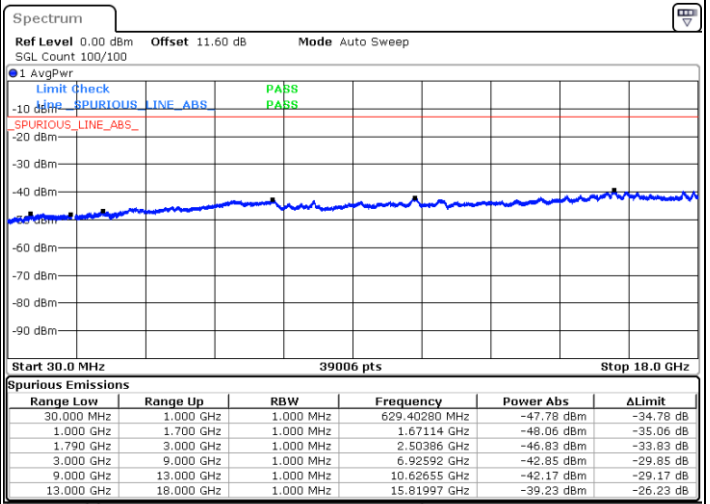

LTE Band 66C / 10MHz+20MHz

QPSK

Lowest Channel / 1RB0 and 1RB99

Lowest Channel / 1RB49 and 1RB0

Date: 9.OCT.2020 11:32:58

Date: 9.OCT.2020 11:32:07

Lowest Channel / FullIRB

N/A

Date: 9.OCT.2020 11:38:59

LTE Band 66C / 10MHz+20MHz

QPSK

Middle Channel / 1RB0 and 1RB99

Middle Channel / 1RB49 and 1RB0

Date: 9.OCT.2020 11:51:17

Date: 9.OCT.2020 11:52:08

Middle Channel / FullIRB

N/A

Date: 9.OCT.2020 11:45:16

LTE Band 66C / 10MHz+20MHz

QPSK

Highest Channel / 1RB0 and 1RB99

Highest Channel / 1RB49 and 1RB0

Date: 9.OCT.2020 12:13:43

Date: 9.OCT.2020 12:07:43

Highest Channel / FullIRB

N/A

Date: 9.OCT.2020 12:14:35

LTE Band 66C / 15MHz+10MHz

QPSK

Lowest Channel / 1RB0 and 1RB49

Lowest Channel / 1RB74 and 1RB0

Date: 9.OCT.2020 10:09:30