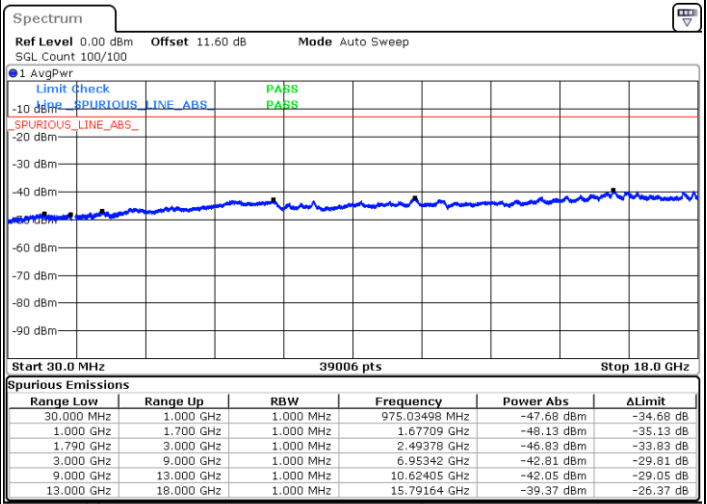

LTE Band 66C / 5MHz+20MHz

16QAM

Lowest Channel / 1RB0 and 1RB99

Lowest Channel / 1RB24 and 1RB0

Date: 9.OCT.2020 17:56:37

Date: 9.OCT.2020 17:54:02

Lowest Channel / FullIRB

N/A

Date: 9.OCT.2020 18:00:54

LTE Band 66C / 5MHz+20MHz

16QAM

Middle Channel / 1RB0 and 1RB99

Middle Channel / 1RB24 and 1RB0

Date: 9.OCT.2020 18:11:21

Date: 9.OCT.2020 18:13:56

Middle Channel / FullIRB

N/A

Date: 9.OCT.2020 18:07:04

LTE Band 66C / 5MHz+20MHz

16QAM

Highest Channel / 1RB0 and 1RB99

Highest Channel / 1RB24 and 1RB0

Date: 9.OCT.2020 18:30:37

Date: 9.OCT.2020 18:26:19

Highest Channel / FullIRB

N/A

Date: 9.OCT.2020 18:33:11

LTE Band 66C / 10MHz+15MHz

16QAM

Lowest Channel / 1RB0 and 1RB74

Lowest Channel / 1RB49 and 1RB0

Date: 9.OCT.2020 09:14:27