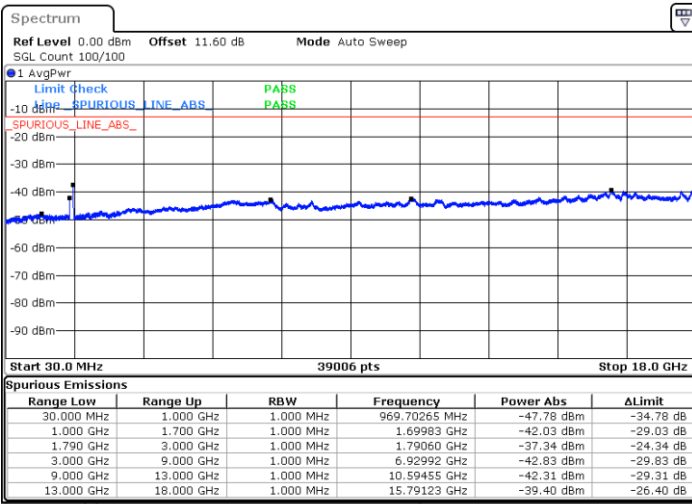

Highest Channel / 1RB0 and 1RB24

Highest Channel / 1RB99 and 1RB0

Date: 9.OCT.2020 17:21:40

Date: 9.OCT.2020 17:15:39

Highest Channel / FullIRB

N/A

Date: 9.OCT.2020 17:22:31

LTE Band 66C / 20MHz+10MHz

QPSK

Lowest Channel / 1RB0 and 1RB49

Lowest Channel / 1RB99 and 1RB0

Date: 9.OCT.2020 12:36:34

Date: 9.OCT.2020 12:35:43

Lowest Channel / FullIRB

N/A

Date: 9.OCT.2020 12:42:35

LTE Band 66C / 20MHz+10MHz

QPSK

Middle Channel / 1RB0 and 1RB49

Middle Channel / 1RB99 and 1RB0

Date: 9.OCT.2020 12:55:49

Date: 9.OCT.2020 12:56:40

Middle Channel / FullIRB

N/A

Date: 9.OCT.2020 12:49:48

LTE Band 66C / 20MHz+10MHz

QPSK

Highest Channel / 1RB0 and 1RB49

Highest Channel / 1RB99 and 1RB0

Date: 9.OCT.2020 13:15:07

Date: 9.OCT.2020 13:09:06

Highest Channel / FullIRB