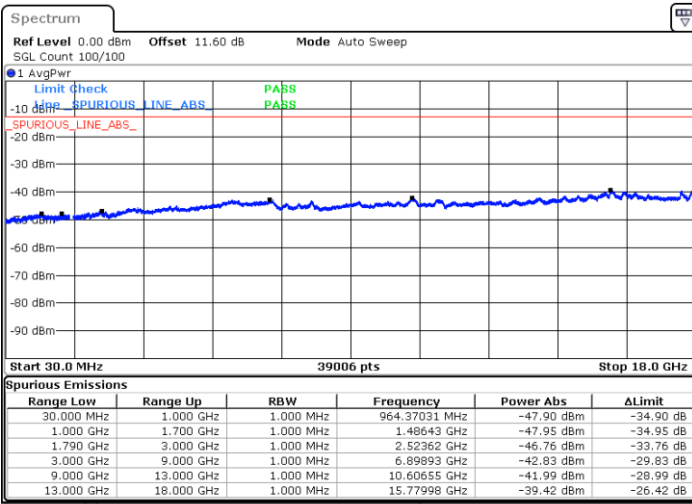

LTE Band 66C / 15MHz+15MHz

QPSK

Highest Channel / 1RB0 and 1RB74

Highest Channel / 1RB74 and 1RB0

Date: 9.OCT.2020 14:31:37

Date: 9.OCT.2020 14:25:37

Highest Channel / FullIRB

N/A

Date: 9.OCT.2020 14:32:29

LTE Band 66C / 15MHz+20MHz

QPSK

Lowest Channel / 1RB0 and 1RB99

Lowest Channel / 1RB74 and 1RB0

Date: 9.OCT.2020 15:00:26

Date: 9.OCT.2020 14:59:34

Lowest Channel / FullIRB

N/A

Date: 9.OCT.2020 15:06:26

LTE Band 66C / 15MHz+20MHz

QPSK

Middle Channel / 1RB0 and 1RB99

Middle Channel / 1RB74 and 1RB0

Date: 9.OCT.2020 15:16:55

Date: 9.OCT.2020 15:17:46

Middle Channel / FullIRB

N/A

Date: 9.OCT.2020 15:10:54

LTE Band 66C / 15MHz+20MHz

QPSK

Highest Channel / 1RB0 and 1RB99

Highest Channel / 1RB74 and 1RB0

Date: 9.OCT.2020 15:36:14