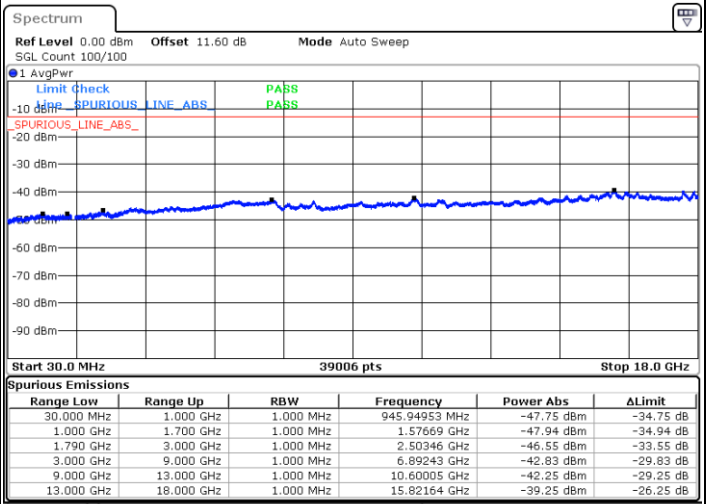

Date: 9.OCT.2020 14:32:29

LTE Band 66C / 15MHz+20MHz

QPSK

Lowest Channel / 1RB0 and 1RB99

Lowest Channel / 1RB74 and 1RB0

Date: 9.OCT.2020 15:00:26

Date: 9.OCT.2020 14:59:34

Lowest Channel / FullIRB

N/A

Date: 9.OCT.2020 15:06:26

LTE Band 66C / 15MHz+20MHz

QPSK

Middle Channel / 1RB0 and 1RB99

Middle Channel / 1RB74 and 1RB0

Date: 9.OCT.2020 15:16:55

Date: 9.OCT.2020 15:17:46

Middle Channel / FullIRB

N/A

Date: 9.OCT.2020 15:10:54

LTE Band 66C / 15MHz+20MHz

QPSK

Highest Channel / 1RB0 and 1RB99

Highest Channel / 1RB74 and 1RB0

Date: 9.OCT.2020 15:36:14

Date: 9.OCT.2020 15:30:14

Highest Channel / FullIRB

N/A

Date: 9.OCT.2020 15:37:06

LTE Band 66C / 20MHz+5MHz

QPSK

Lowest Channel / 1RB0 and 1RB24

Lowest Channel / 1RB99 and 1RB0