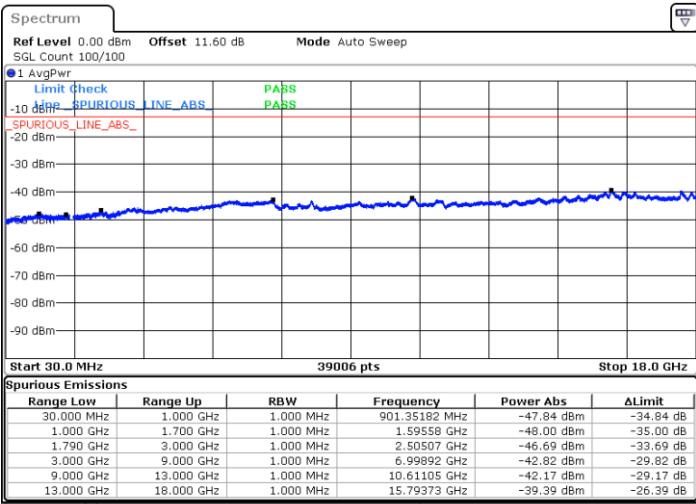

Middle Channel / FullIRB

N/A

Date: 9.OCT.2020 15:10:54

LTE Band 66C / 15MHz+20MHz

QPSK

Highest Channel / 1RB0 and 1RB99

Highest Channel / 1RB74 and 1RB0

Date: 9.OCT.2020 15:36:14

Date: 9.OCT.2020 15:30:14

Highest Channel / FullIRB

N/A

Date: 9.OCT.2020 15:37:06

LTE Band 66C / 20MHz+5MHz

QPSK

Lowest Channel / 1RB0 and 1RB24

Lowest Channel / 1RB99 and 1RB0

Date: 9.OCT.2020 16:57:03

Date: 9.OCT.2020 16:56:12

Lowest Channel / FullIRB

N/A

Date: 9.OCT.2020 17:03:04

LTE Band 66C / 20MHz+5MHz

QPSK

Middle Channel / 1RB0 and 1RB24