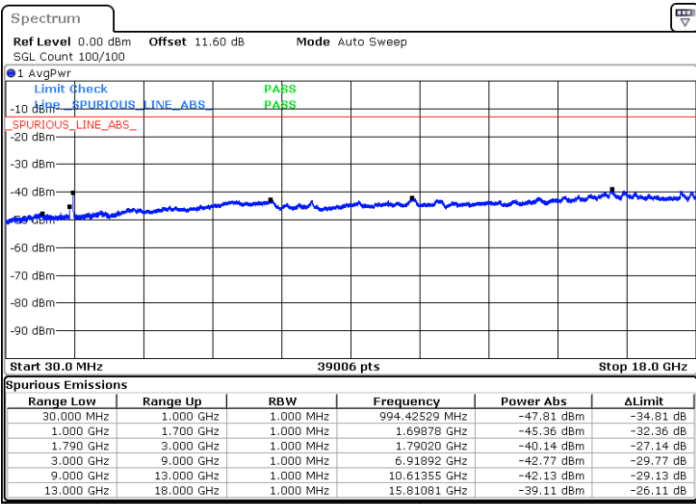

Date: 9.OCT.2020 15:30:14

Highest Channel / FullIRB

N/A

Date: 9.OCT.2020 15:37:06

LTE Band 66C / 20MHz+5MHz

QPSK

Lowest Channel / 1RB0 and 1RB24

Lowest Channel / 1RB99 and 1RB0

Date: 9.OCT.2020 16:57:03

Date: 9.OCT.2020 16:56:12

Lowest Channel / FullIRB

N/A

Date: 9.OCT.2020 17:03:04

LTE Band 66C / 20MHz+5MHz

QPSK

Middle Channel / 1RB0 and 1RB24

Middle Channel / 1RB99 and 1RB0

Date: 9.OCT.2020 17:39:04

Date: 9.OCT.2020 17:39:56

Middle Channel / FullIRB

N/A

Date: 9.OCT.2020 17:33:03

LTE Band 66C / 20MHz+5MHz

QPSK

Highest Channel / 1RB0 and 1RB24

Highest Channel / 1RB99 and 1RB0

Date: 9.OCT.2020 17:21:40

Date: 9.OCT.2020 17:15:39

Highest Channel / FullIRB

N/A

Date: 9.OCT.2020 17:22:31

LTE Band 66C / 20MHz+10MHz