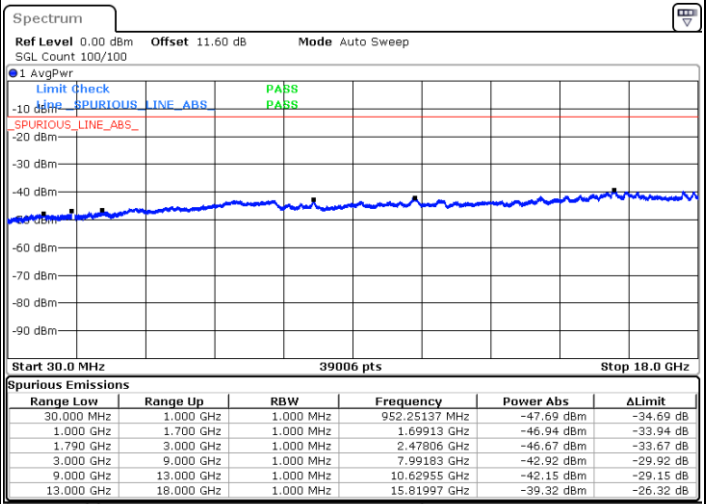

QPSK

Highest Channel / 1RB0 and 1RB99

Highest Channel / 1RB99 and 1RB0

Date: 9.OCT.2020 19:28:57

Date: 9.OCT.2020 19:22:57

Highest Channel / FullIRB

N/A

Date: 9.OCT.2020 19:29:49

LTE Band 66C / 5MHz+20MHz

16QAM

Lowest Channel / 1RB0 and 1RB99

Lowest Channel / 1RB24 and 1RB0

Date: 9.OCT.2020 17:56:37

Date: 9.OCT.2020 17:54:02

Lowest Channel / FullIRB

N/A

Date: 9.OCT.2020 18:00:54

LTE Band 66C / 5MHz+20MHz

16QAM

Middle Channel / 1RB0 and 1RB99

Middle Channel / 1RB24 and 1RB0

Date: 9.OCT.2020 18:11:21

Date: 9.OCT.2020 18:13:56

Middle Channel / FullIRB

N/A

Date: 9.OCT.2020 18:07:04

LTE Band 66C / 5MHz+20MHz

16QAM

Highest Channel / 1RB0 and 1RB99

Highest Channel / 1RB24 and 1RB0

Date: 9.OCT.2020 18:30:37

Date: 9.OCT.2020 18:26:19