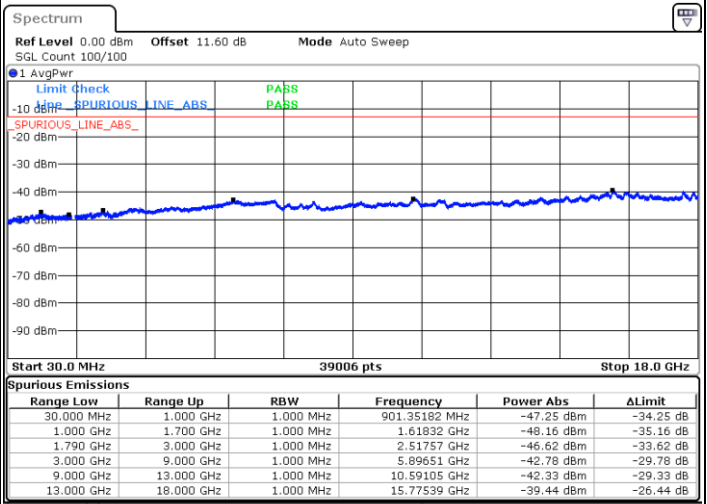

Highest Channel / FullIRB

N/A

Date: 9.OCT.2020 18:33:11

LTE Band 66C / 10MHz+15MHz

16QAM

Lowest Channel / 1RB0 and 1RB74

Lowest Channel / 1RB49 and 1RB0

Date: 9.OCT.2020 09:14:27

Date: 9.OCT.2020 09:11:52

Lowest Channel / FullIRB

N/A

Date: 9.OCT.2020 09:18:44

LTE Band 66C / 10MHz+15MHz

16QAM

MiddleChannel / 1RB0 and 1RB74

Middle Channel / 1RB49 and 1RB0

Date: 9.OCT.2020 09:49:40

Date: 9.OCT.2020 09:52:14

Middle Channel / FullIRB

N/A

Date: 9.OCT.2020 09:45:23

LTE Band 66C / 10MHz+15MHz

16QAM

Highest Channel / 1RB0 and 1RB74