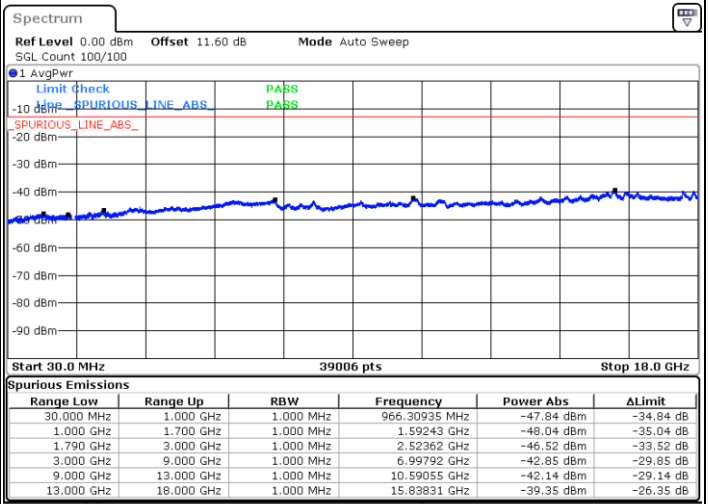

Date: 9.OCT.2020 10:15:31

Date: 9.OCT.2020 10:26:57

Middle Channel / FullIRB

N/A

Date: 9.OCT.2020 10:20:05

LTE Band 66C / 15MHz+10MHz

QPSK

Highest Channel / 1RB0 and 1RB49

Highest Channel / 1RB74 and 1RB0

Date: 9.OCT.2020 10:45:15

Date: 9.OCT.2020 10:39:15

Highest Channel / FullIRB

N/A

Date: 9.OCT.2020 10:46:07

LTE Band 66C / 15MHz+15MHz

QPSK

Lowest Channel / 1RB0 and 1RB74

Lowest Channel / 1RB74 and 1RB0

Date: 9.OCT.2020 13:54:06

Date: 9.OCT.2020 13:53:15

Lowest Channel / FullIRB

N/A

Date: 9.OCT.2020 14:00:07

LTE Band 66C / 15MHz+15MHz