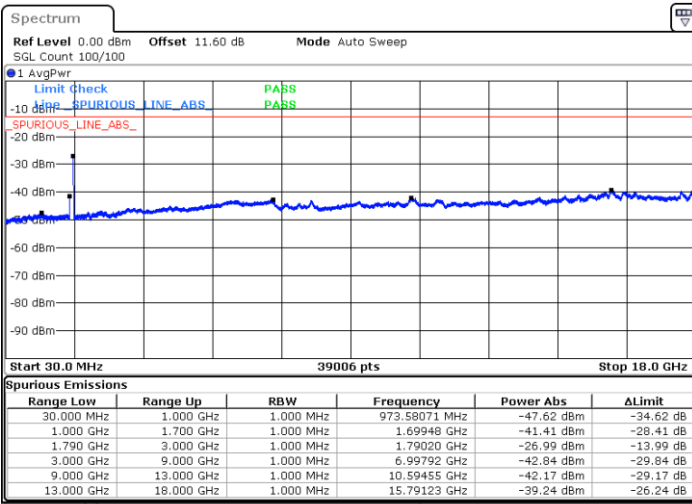

LTE Band 66C / 15MHz+15MHz

QPSK

Highest Channel / 1RB0 and 1RB74

Highest Channel / 1RB74 and 1RB0

Date: 9.OCT.2020 14:31:37

Date: 9.OCT.2020 14:25:37

Highest Channel / FullIRB

N/A

Date: 9.OCT.2020 14:32:29

LTE Band 66C / 15MHz+20MHz

QPSK

Lowest Channel / 1RB0 and 1RB99

Lowest Channel / 1RB74 and 1RB0

Date: 9.OCT.2020 15:00:26

Date: 9.OCT.2020 14:59:34

Lowest Channel / FullIRB