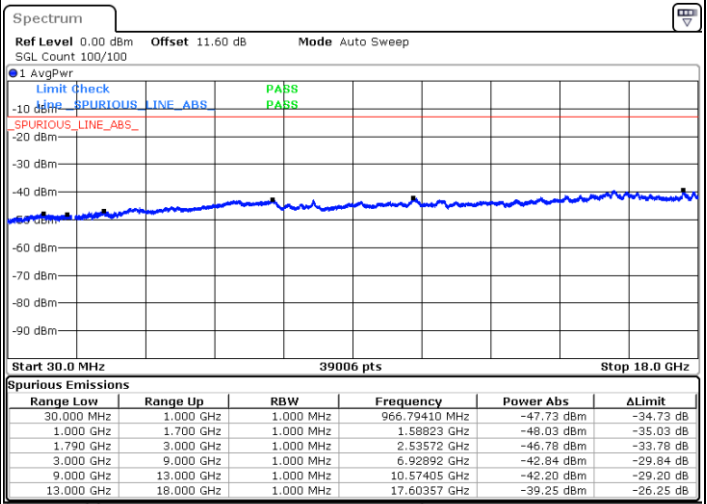

Lowest Channel / 1RB0 and 1RB74

Lowest Channel / 1RB74 and 1RB0

Date: 9.OCT.2020 13:54:06

Date: 9.OCT.2020 13:53:15

Lowest Channel / FullIRB

N/A

Date: 9.OCT.2020 14:00:07

LTE Band 66C / 15MHz+15MHz

QPSK

Middle Channel / 1RB0 and 1RB74

Middle Channel / 1RB74 and 1RB0

Date: 9.OCT.2020 14:10:45

Date: 9.OCT.2020 14:11:36

Middle Channel / FullIRB

N/A

Date: 9.OCT.2020 14:04:43

LTE Band 66C / 15MHz+15MHz

QPSK

Highest Channel / 1RB0 and 1RB74

Highest Channel / 1RB74 and 1RB0

Date: 9.OCT.2020 14:31:37

Date: 9.OCT.2020 14:25:37

Highest Channel / FullIRB

N/A

Date: 9.OCT.2020 14:32:29

LTE Band 66C / 15MHz+20MHz

QPSK

Lowest Channel / 1RB0 and 1RB99

Lowest Channel / 1RB74 and 1RB0

Date: 9.OCT.2020 15:00:26

Date: 9.OCT.2020 14:59:34

Lowest Channel / FullIRB