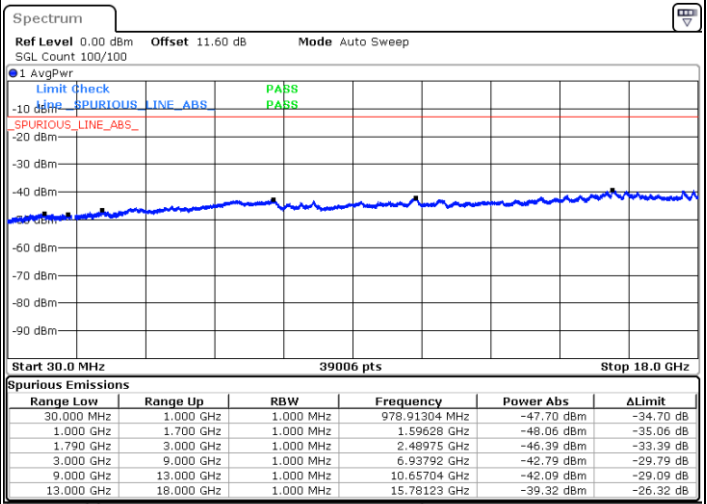

N/A

Date: 9.OCT.2020 18:07:04

LTE Band 66C / 5MHz+20MHz

16QAM

Highest Channel / 1RB0 and 1RB99

Highest Channel / 1RB24 and 1RB0

Date: 9.OCT.2020 18:30:37

Date: 9.OCT.2020 18:26:19

Highest Channel / FullIRB

N/A

Date: 9.OCT.2020 18:33:11

LTE Band 66C / 10MHz+15MHz

16QAM

Lowest Channel / 1RB0 and 1RB74

Lowest Channel / 1RB49 and 1RB0

Date: 9.OCT.2020 09:14:27

Date: 9.OCT.2020 09:11:52

Lowest Channel / FullIRB

N/A

Date: 9.OCT.2020 09:18:44

LTE Band 66C / 10MHz+15MHz

16QAM

MiddleChannel / 1RB0 and 1RB74

Middle Channel / 1RB49 and 1RB0

Date: 9.OCT.2020 09:49:40

Date: 9.OCT.2020 09:52:14

Middle Channel / FullIRB

N/A

Date: 9.OCT.2020 09:45:23

LTE Band 66C / 10MHz+15MHz

16QAM

Highest Channel / 1RB0 and 1RB74