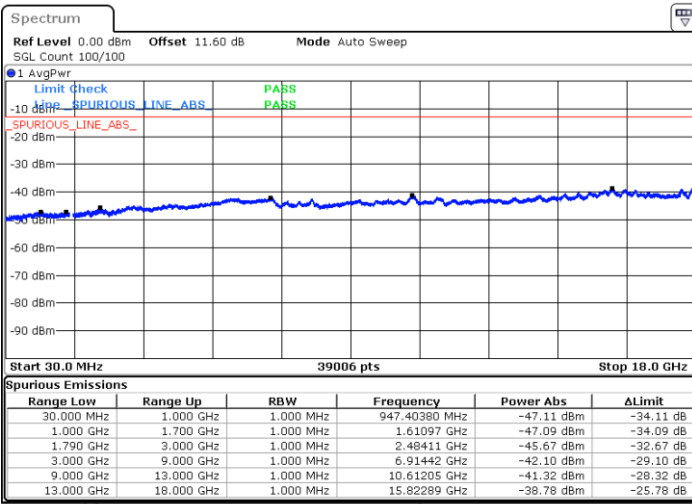

LTE Band 66B / 5MHz+15MHz

QPSK

Middle Channel / 1RB0 and 1RB74

Middle Channel / 1RB24 and 1RB0

Date: 8.OCT.2020 12:24:04

Date: 8.OCT.2020 12:24:55

Middle Channel / FullIRB

N/A

Date: 8.OCT.2020 12:18:03

LTE Band 66B / 5MHz+15MHz

QPSK

Highest Channel / 1RB0 and 1RB74

Highest Channel / 1RB24 and 1RB0

Date: 8.OCT.2020 12:54:31

Date: 8.OCT.2020 12:45:40

Highest Channel / FullIRB

N/A

Date: 8.OCT.2020 12:55:22

LTE Band 66B / 10MHz+5MHz

QPSK

Lowest Channel / 1RB0 and 1RB24

Lowest Channel / 1RB49 and 1RB0

Date: 8.OCT.2020 09:46:48

Date: 8.OCT.2020 09:45:56