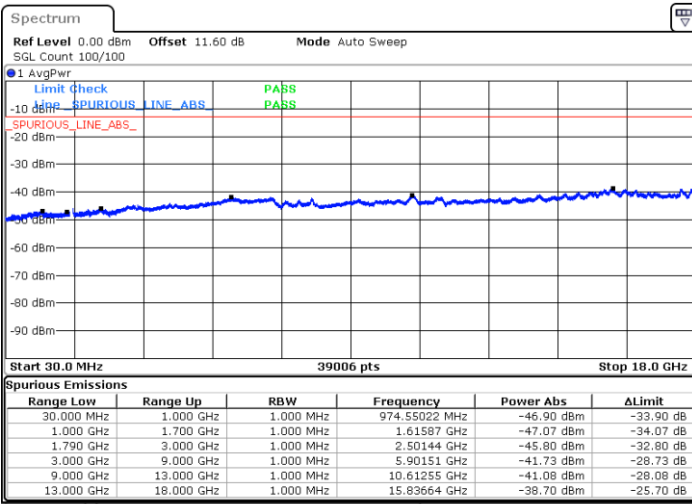

Middle Channel / FullIRB

N/A

Date: 7.OCT.2020 18:21:17