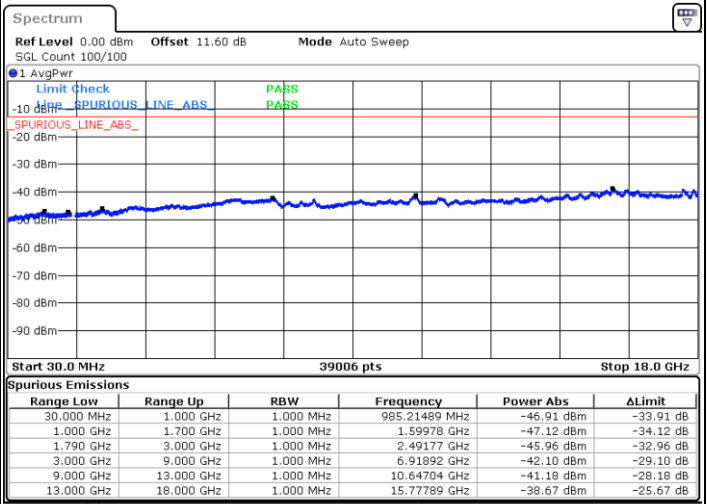

Date: 8.OCT.2020 09:47:39

Date: 8.OCT.2020 09:45:05

Lowest Channel / FullIRB

N/A

Date: 8.OCT.2020 09:51:57

LTE Band 66B / 10MHz+5MHz

16QAM

Middle Channel / 1RB0 and 1RB24

Middle Channel / 1RB49 and 1RB0

Date: 8.OCT.2020 10:02:28

Date: 8.OCT.2020 10:05:02

Middle Channel / FullIRB

N/A

Date: 8.OCT.2020 09:58:10

LTE Band 66B / 10MHz+5MHz

16QAM

Highest Channel / 1RB0 and 1RB24

Highest Channel / 1RB49 and 1RB0

Date: 8.OCT.2020 10:21:50

Date: 8.OCT.2020 10:17:33

Highest Channel / FullIRB

N/A

Date: 8.OCT.2020 10:24:25

LTE Band 66B / 10MHz+10MHz

16QAM

Lowest Channel / 1RB0 and 1RB49

Lowest Channel / 1RB49 and 1RB0

Date: 8.OCT.2020 10:44:01

Date: 8.OCT.2020 10:41:27

Lowest Channel / FullIRB

N/A

Date: 8.OCT.2020 10:48:19