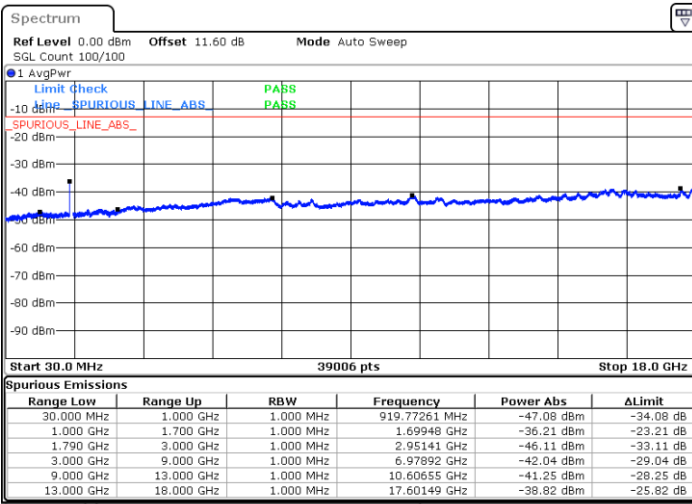

Date: 8.OCT.2020 10:22:42

Date: 8.OCT.2020 10:16:41

Highest Channel / FullIRB

N/A

Date: 8.OCT.2020 10:23:33

LTE Band 66B / 10MHz+10MHz

QPSK

Lowest Channel / 1RB0 and 1RB49

Lowest Channel / 1RB49 and 1RB0

Date: 8.OCT.2020 10:43:10

Date: 8.OCT.2020 10:42:19

Lowest Channel / FullIRB

N/A

Date: 8.OCT.2020 10:49:11

LTE Band 66B / 10MHz+10MHz

QPSK

Middle Channel / 1RB0 and 1RB49

Middle Channel / 1RB49 and 1RB0

Date: 8.OCT.2020 11:03:20

Date: 8.OCT.2020 11:04:11

Middle Channel / FullIRB

N/A

Date: 8.OCT.2020 10:57:19

LTE Band 66B / 10MHz+10MHz