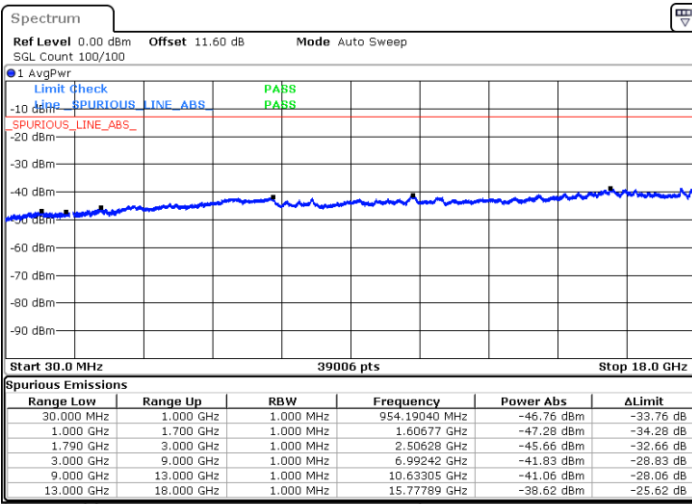

Highest Channel / FullIRB

N/A

Date: 8.OCT.2020 14:45:30

LTE Band 66B / 5MHz+5MHz

16QAM

Lowest Channel / 1RB0 and 1RB24

Lowest Channel / 1RB24 and 1RB0

Date: 7.OCT.2020 16:53:51

Date: 7.OCT.2020 16:51:02

Lowest Channel / FullIRB

N/A

Date: 7.OCT.2020 16:58:34

LTE Band 66B / 5MHz+5MHz

16QAM

MiddleChannel / 1RB0 and 1RB24

Middle Channel / 1RB24 and 1RB0

Date: 7.OCT.2020 17:11:58

Date: 7.OCT.2020 17:14:47

Middle Channel / FullIRB

N/A

Date: 7.OCT.2020 17:07:15

LTE Band 66B / 5MHz+5MHz

16QAM

Highest Channel / 1RB0 and 1RB24

Highest Channel / 1RB24 and 1RB0

Date: 7.OCT.2020 17:32:00

Date: 7.OCT.2020 17:27:42

Highest Channel / FullIRB

N/A

Date: 7.OCT.2020 17:34:34

LTE Band 66B / 5MHz+10MHz

16QAM