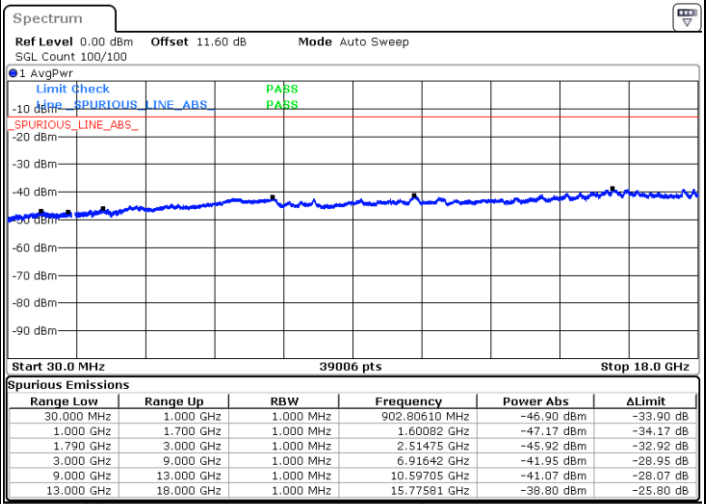

Lowest Channel / 1RB49 and 1RB0

Date: 8.OCT.2020 10:43:10

Date: 8.OCT.2020 10:42:19

Lowest Channel / FullIRB

N/A

Date: 8.OCT.2020 10:49:11

LTE Band 66B / 10MHz+10MHz

QPSK

Middle Channel / 1RB0 and 1RB49

Middle Channel / 1RB49 and 1RB0

Date: 8.OCT.2020 11:03:20

Date: 8.OCT.2020 11:04:11

Middle Channel / FullIRB

N/A

Date: 8.OCT.2020 10:57:19

LTE Band 66B / 10MHz+10MHz

QPSK

Highest Channel / 1RB0 and 1RB49

Highest Channel / 1RB49 and 1RB0

Date: 8.OCT.2020 11:26:06

Date: 8.OCT.2020 11:20:05

Highest Channel / FullIRB

N/A

Date: 8.OCT.2020 11:26:58

LTE Band 66B / 15MHz+5MHz

QPSK

Lowest Channel / 1RB0 and 1RB24

Lowest Channel / 1RB74 and 1RB0

Date: 8.OCT.2020 13:12:26

Date: 8.OCT.2020 13:11:35

Lowest Channel / FullIRB

N/A