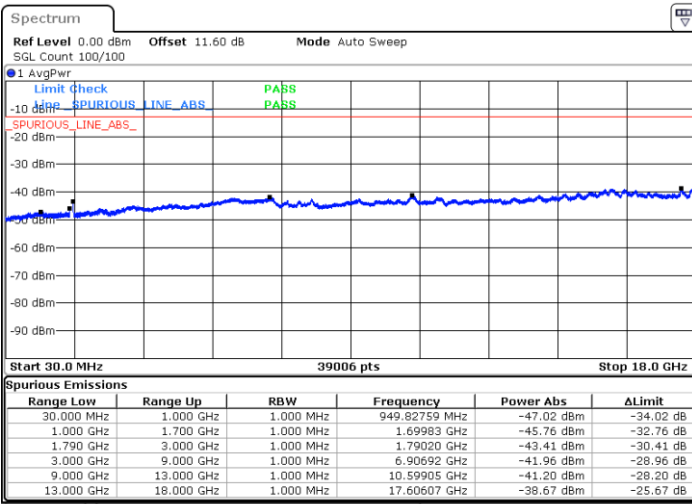

Lowest Channel / 1RB49 and 1RB0

Date: 8.OCT.2020 10:43:10

Date: 8.OCT.2020 10:42:19

Lowest Channel / FullIRB

N/A

Date: 8.OCT.2020 10:49:11

LTE Band 66B / 10MHz+10MHz

QPSK

Middle Channel / 1RB0 and 1RB49

Middle Channel / 1RB49 and 1RB0

Date: 8.OCT.2020 11:03:20

Date: 8.OCT.2020 11:04:11

Middle Channel / FullIRB

N/A

Date: 8.OCT.2020 10:57:19

LTE Band 66B / 10MHz+10MHz

QPSK

Highest Channel / 1RB0 and 1RB49

Highest Channel / 1RB49 and 1RB0

Date: 8.OCT.2020 11:26:06

Date: 8.OCT.2020 11:20:05

Highest Channel / FullIRB

N/A

Date: 8.OCT.2020 11:26:58

LTE Band 66B / 15MHz+5MHz

QPSK

Lowest Channel / 1RB0 and 1RB24

Lowest Channel / 1RB74 and 1RB0

Date: 8.OCT.2020 13:12:26

Date: 8.OCT.2020 13:11:35

Lowest Channel / FullIRB

N/A