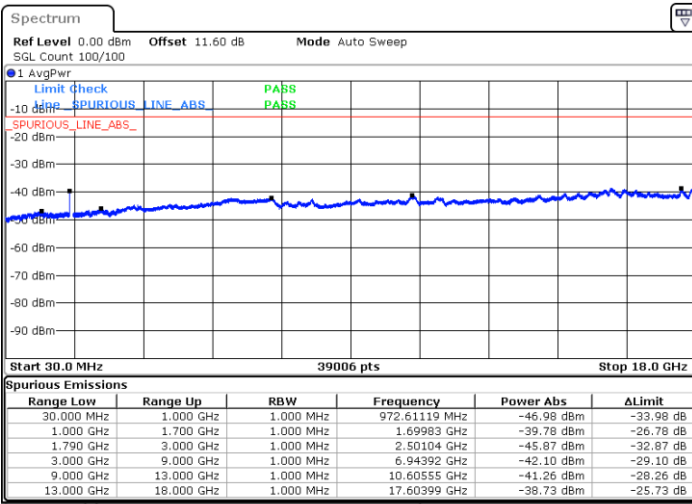

Middle Channel / FullIRB

N/A

Date: 8.OCT.2020 12:18:55

LTE Band 66B / 5MHz+15MHz

16QAM

Highest Channel / 1RB0 and 1RB74

Highest Channel / 1RB24 and 1RB0

Date: 8.OCT.2020 12:53:39

Date: 8.OCT.2020 12:46:32

Highest Channel / FullIRB

N/A

Date: 8.OCT.2020 12:56:14

LTE Band 66B / 10MHz+5MHz

16QAM

Lowest Channel / 1RB0 and 1RB24

Lowest Channel / 1RB49 and 1RB0

Date: 8.OCT.2020 09:47:39

Date: 8.OCT.2020 09:45:05

Lowest Channel / FullIRB

N/A

Date: 8.OCT.2020 09:51:57

LTE Band 66B / 10MHz+5MHz

16QAM

Middle Channel / 1RB0 and 1RB24