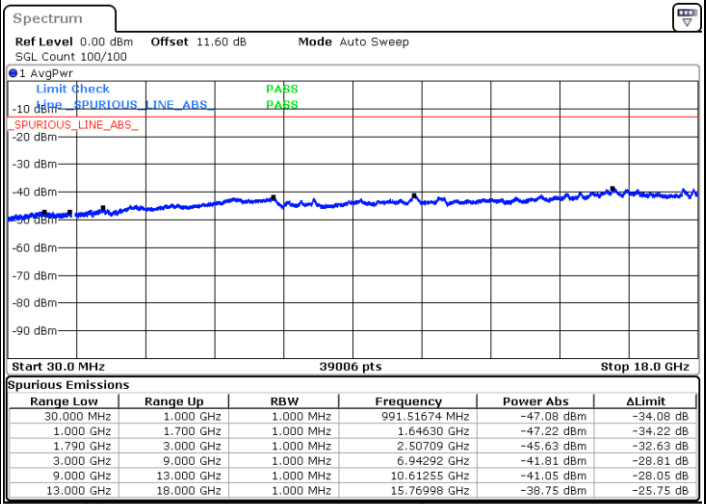

Date: 8.OCT.2020 14:26:45

Middle Channel / FullIRB

N/A

Date: 8.OCT.2020 14:19:54

LTE Band 66B / 15MHz+5MHz

16QAM

Highest Channel / 1RB0 and 1RB24

Highest Channel / 1RB74 and 1RB0

Date: 8.OCT.2020 14:43:47

Date: 8.OCT.2020 14:39:30

Highest Channel / FullIRB

N/A

Date: 8.OCT.2020 14:46:22

LTE Band 66B / 5MHz+5MHz

64QAM

Lowest Channel / 1RB0 and 1RB24

Lowest Channel / 1RB24 and 1RB0

Date: 7.OCT.2020 16:54:47

Date: 7.OCT.2020 16:50:05

Lowest Channel / FullIRB

N/A

Date: 7.OCT.2020 16:57:37