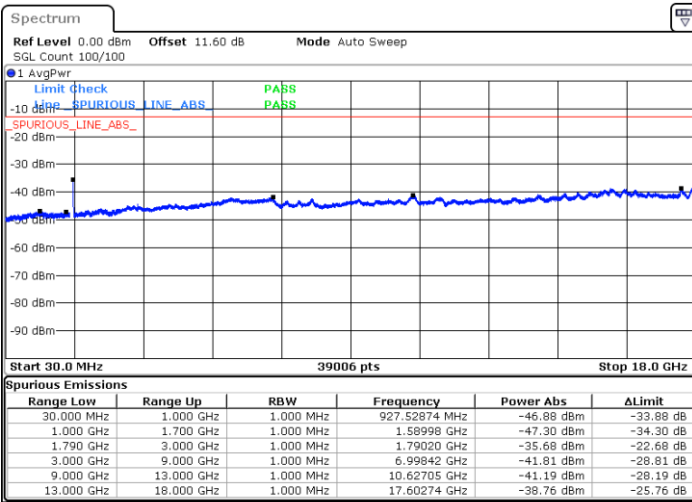

Lowest Channel / FullIRB

N/A

Date: 8.OCT.2020 09:52:48

LTE Band 66B / 10MHz+5MHz

QPSK

Middle Channel / 1RB0 and 1RB24

Middle Channel / 1RB49 and 1RB0

Date: 8.OCT.2020 10:03:19

Date: 8.OCT.2020 10:04:10

Middle Channel / FullIRB

N/A

Date: 8.OCT.2020 09:57:19

LTE Band 66B / 10MHz+5MHz

QPSK

Highest Channel / 1RB0 and 1RB24

Highest Channel / 1RB49 and 1RB0

Date: 8.OCT.2020 10:22:42

Date: 8.OCT.2020 10:16:41

Highest Channel / FullIRB

N/A

Date: 8.OCT.2020 10:23:33

LTE Band 66B / 10MHz+10MHz

QPSK

Lowest Channel / 1RB0 and 1RB49

Lowest Channel / 1RB49 and 1RB0

Date: 8.OCT.2020 10:43:10

Date: 8.OCT.2020 10:42:19

Lowest Channel / FullIRB

N/A

Date: 8.OCT.2020 10:49:11

LTE Band 66B / 10MHz+10MHz

QPSK