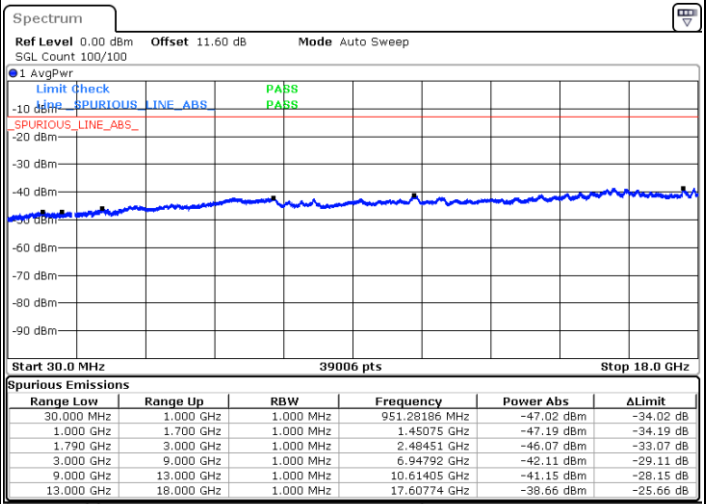

N/A

Date: 8.OCT.2020 11:27:49

LTE Band 66B / 15MHz+5MHz

16QAM

Lowest Channel / 1RB0 and 1RB24

Lowest Channel / 1RB74 and 1RB0

Date: 8.OCT.2020 13:13:17

Date: 8.OCT.2020 13:10:43

Lowest Channel / FullIRB

N/A

Date: 8.OCT.2020 13:17:35

LTE Band 66B / 15MHz+5MHz

16QAM

Middle Channel / 1RB24 and 1RB49

Middle Channel / 1RB74 and 1RB0

Date: 8.OCT.2020 14:24:11

Date: 8.OCT.2020 14:26:45

Middle Channel / FullIRB

N/A

Date: 8.OCT.2020 14:19:54

LTE Band 66B / 15MHz+5MHz

16QAM

Highest Channel / 1RB0 and 1RB24

Highest Channel / 1RB74 and 1RB0

Date: 8.OCT.2020 14:43:47

Date: 8.OCT.2020 14:39:30

Highest Channel / FullIRB

N/A

Date: 8.OCT.2020 14:46:22

LTE Band 66B / 5MHz+5MHz

64QAM

Lowest Channel / 1RB0 and 1RB24