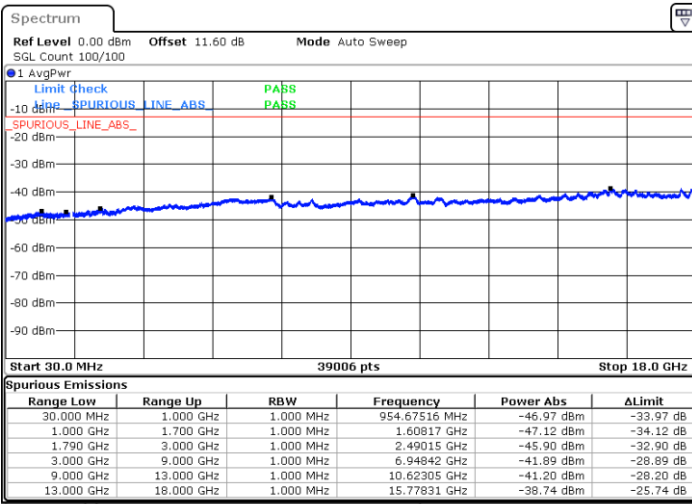

N/A

Date: 8.OCT.2020 12:55:22

LTE Band 66B / 10MHz+5MHz

QPSK

Lowest Channel / 1RB0 and 1RB24

Lowest Channel / 1RB49 and 1RB0

Date: 8.OCT.2020 09:46:48

Date: 8.OCT.2020 09:45:56

Lowest Channel / FullIRB

N/A

Date: 8.OCT.2020 09:52:48

LTE Band 66B / 10MHz+5MHz

QPSK

Middle Channel / 1RB0 and 1RB24

Middle Channel / 1RB49 and 1RB0

Date: 8.OCT.2020 10:03:19

Date: 8.OCT.2020 10:04:10

Middle Channel / FullIRB

N/A

Date: 8.OCT.2020 09:57:19

LTE Band 66B / 10MHz+5MHz

QPSK

Highest Channel / 1RB0 and 1RB24

Highest Channel / 1RB49 and 1RB0

Date: 8.OCT.2020 10:22:42

Date: 8.OCT.2020 10:16:41

Highest Channel / FullIRB

N/A

Date: 8.OCT.2020 10:23:33

LTE Band 66B / 10MHz+10MHz

QPSK

Lowest Channel / 1RB0 and 1RB49