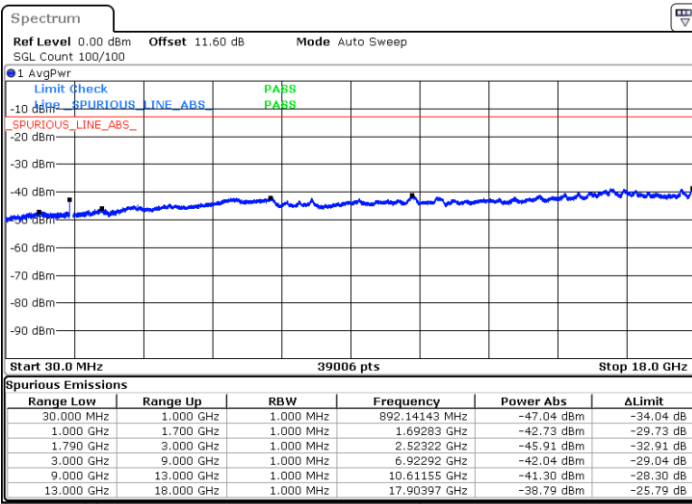

LTE Band 66B / 5MHz+10MHz

16QAM

Highest Channel / 1RB0 and 1RB49

Highest Channel / 1RB24 and 1RB0

Date: 7.OCT.2020 18:10:45

Date: 7.OCT.2020 18:06:28

Highest Channel / FullIRB

N/A

Date: 7.OCT.2020 18:13:19

LTE Band 66B / 5MHz+15MHz

16QAM

Lowest Channel / 1RB0 and 1RB74

Lowest Channel / 1RB24 and 1RB0

Date: 8.OCT.2020 12:07:53

Date: 8.OCT.2020 12:05:19

Lowest Channel / FullIRB

N/A

Date: 8.OCT.2020 12:12:11

LTE Band 66B / 5MHz+15MHz

16QAM

Middle Channel / 1RB0 and 1RB74

Middle Channel / 1RB24 and 1RB0

Date: 8.OCT.2020 12:23:13

Date: 8.OCT.2020 12:25:47

Middle Channel / FullIRB

N/A

Date: 8.OCT.2020 12:18:55

LTE Band 66B / 5MHz+15MHz

16QAM

Highest Channel / 1RB0 and 1RB74

Highest Channel / 1RB24 and 1RB0

Date: 8.OCT.2020 12:53:39