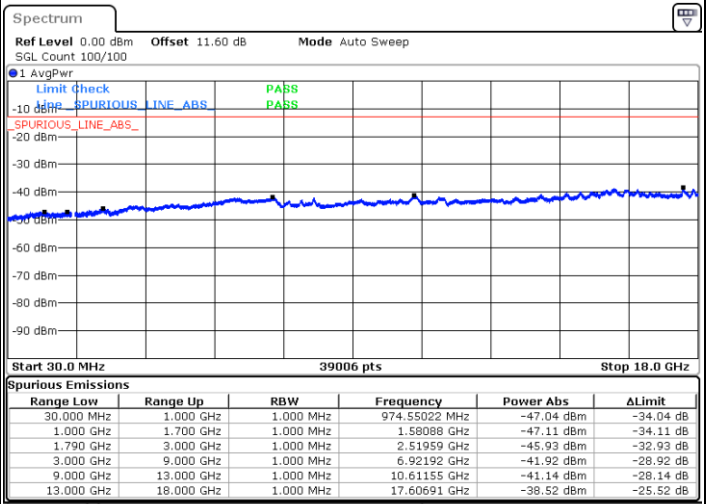

Highest Channel / FullIRB

N/A

Date: 8.OCT.2020 14:45:30

LTE Band 66B / 5MHz+5MHz

16QAM

Lowest Channel / 1RB0 and 1RB24

Lowest Channel / 1RB24 and 1RB0

Date: 7.OCT.2020 16:53:51

Date: 7.OCT.2020 16:51:02

Lowest Channel / FullIRB

N/A

Date: 7.OCT.2020 16:58:34

LTE Band 66B / 5MHz+5MHz

16QAM

MiddleChannel / 1RB0 and 1RB24

Middle Channel / 1RB24 and 1RB0

Date: 7.OCT.2020 17:11:58

Date: 7.OCT.2020 17:14:47

Middle Channel / FullIRB

N/A

Date: 7.OCT.2020 17:07:15

LTE Band 66B / 5MHz+5MHz

16QAM

Highest Channel / 1RB0 and 1RB24

Highest Channel / 1RB24 and 1RB0

Date: 7.OCT.2020 17:32:00

Date: 7.OCT.2020 17:27:42

Highest Channel / FullIRB

N/A

Date: 7.OCT.2020 17:34:34

LTE Band 66B / 5MHz+10MHz

16QAM