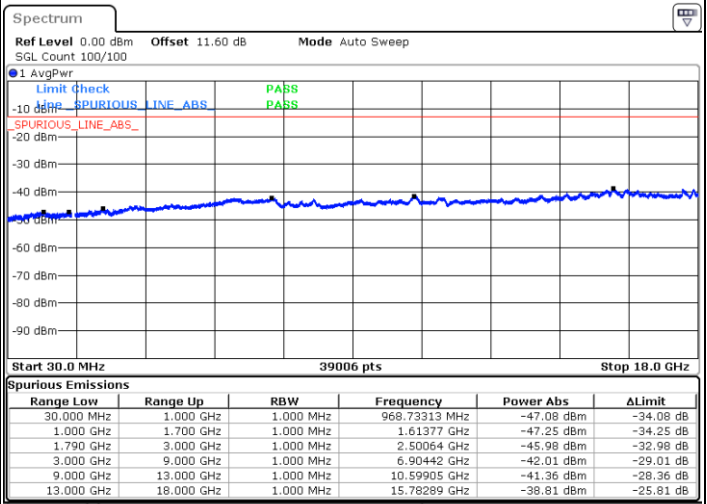

LTE Band 66B / 10MHz+10MHz

16QAM

Middle Channel / 1RB0 and 1RB49

Middle Channel / 1RB49 and 1RB0

Date: 8.OCT.2020 11:02:28

Date: 8.OCT.2020 11:05:02

Middle Channel / FullIRB

N/A

Date: 8.OCT.2020 10:58:10

LTE Band 66B / 10MHz+10MHz

16QAM

Highest Channel / 1RB0 and 1RB49

Highest Channel / 1RB49 and 1RB0

Date: 8.OCT.2020 11:25:15

Date: 8.OCT.2020 11:20:57

Highest Channel / FullIRB

N/A

Date: 8.OCT.2020 11:27:49

LTE Band 66B / 15MHz+5MHz

16QAM

Lowest Channel / 1RB0 and 1RB24

Lowest Channel / 1RB74 and 1RB0

Date: 8.OCT.2020 13:13:17

Date: 8.OCT.2020 13:10:43