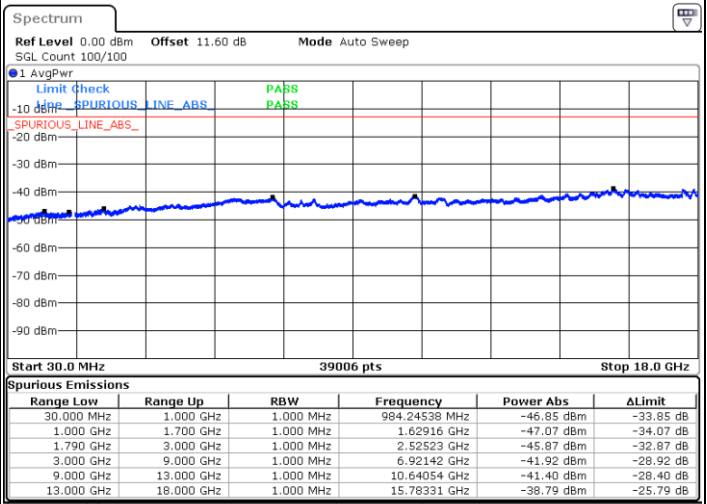

Middle Channel / 1RB0 and 1RB49

Middle Channel / 1RB49 and 1RB0

Date: 8.OCT.2020 11:03:20

Date: 8.OCT.2020 11:04:11

Middle Channel / FullIRB

N/A

Date: 8.OCT.2020 10:57:19

LTE Band 66B / 10MHz+10MHz

QPSK

Highest Channel / 1RB0 and 1RB49

Highest Channel / 1RB49 and 1RB0

Date: 8.OCT.2020 11:26:06

Date: 8.OCT.2020 11:20:05

Highest Channel / FullIRB

N/A

Date: 8.OCT.2020 11:26:58

LTE Band 66B / 15MHz+5MHz

QPSK

Lowest Channel / 1RB0 and 1RB24

Lowest Channel / 1RB74 and 1RB0

Date: 8.OCT.2020 13:12:26

Date: 8.OCT.2020 13:11:35

Lowest Channel / FullIRB

N/A