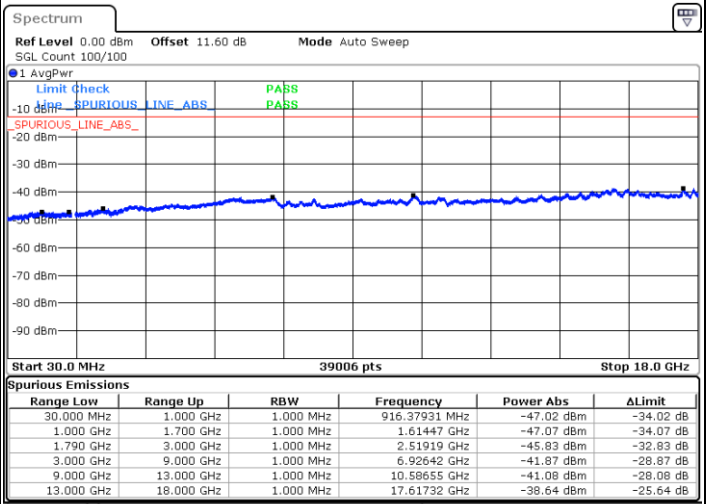

LTE Band 66B / 5MHz+10MHz

16QAM

Middle Channel / 1RB0 and 1RB49

Middle Channel / 1RB24 and 1RB0

Date: 7.OCT.2020 18:25:35

Date: 7.OCT.2020 18:28:09