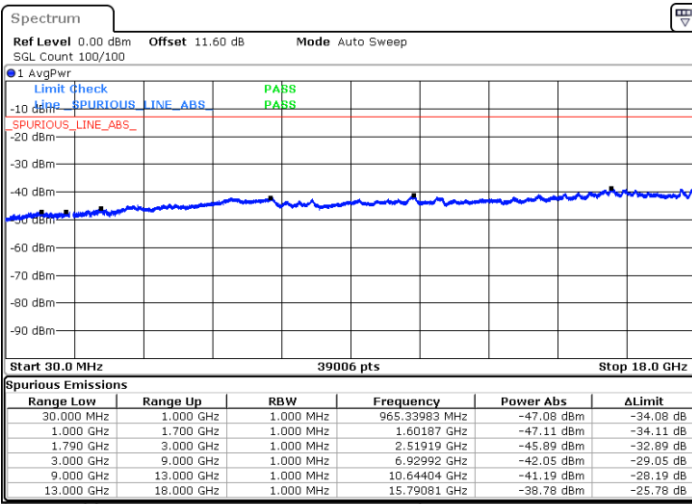

Date: 8.OCT.2020 13:18:26

LTE Band 66B / 15MHz+5MHz

QPSK

Middle Channel / 1RB0 and 1RB24

Middle Channel / 1RB74 and 1RB0

Date: 8.OCT.2020 14:25:03

Date: 8.OCT.2020 14:25:54

Middle Channel / FullIRB

N/A

Date: 8.OCT.2020 14:19:02

LTE Band 66B / 15MHz+5MHz

QPSK

Highest Channel / 1RB0 and 1RB24

Highest Channel / 1RB74 and 1RB0

Date: 8.OCT.2020 14:44:39

Date: 8.OCT.2020 14:38:39

Highest Channel / FullIRB

N/A

Date: 8.OCT.2020 14:45:30

LTE Band 66B / 5MHz+5MHz

16QAM

Lowest Channel / 1RB0 and 1RB24

Lowest Channel / 1RB24 and 1RB0

Date: 7.OCT.2020 16:53:51