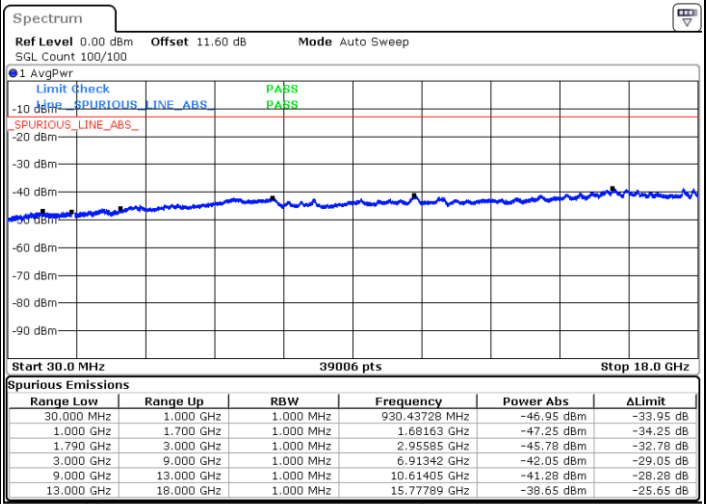

Date: 7.OCT.2020 18:13:19

LTE Band 66B / 5MHz+15MHz

16QAM

Lowest Channel / 1RB0 and 1RB74

Lowest Channel / 1RB24 and 1RB0

Date: 8.OCT.2020 12:07:53

Date: 8.OCT.2020 12:05:19

Lowest Channel / FullIRB

N/A

Date: 8.OCT.2020 12:12:11

LTE Band 66B / 5MHz+15MHz

16QAM

Middle Channel / 1RB0 and 1RB74

Middle Channel / 1RB24 and 1RB0

Date: 8.OCT.2020 12:23:13

Date: 8.OCT.2020 12:25:47

Middle Channel / FullIRB

N/A

Date: 8.OCT.2020 12:18:55

LTE Band 66B / 5MHz+15MHz

16QAM

Highest Channel / 1RB0 and 1RB74

Highest Channel / 1RB24 and 1RB0

Date: 8.OCT.2020 12:53:39

Date: 8.OCT.2020 12:46:32

Highest Channel / FullIRB

N/A

Date: 8.OCT.2020 12:56:14

LTE Band 66B / 10MHz+5MHz

16QAM

Lowest Channel / 1RB0 and 1RB24

Lowest Channel / 1RB49 and 1RB0