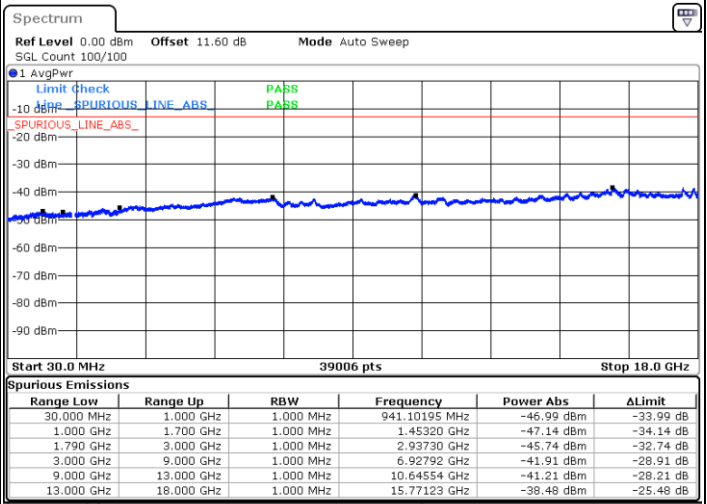

LTE Band 66B / 15MHz+5MHz

QPSK

Lowest Channel / 1RB0 and 1RB24

Lowest Channel / 1RB74 and 1RB0

Date: 8.OCT.2020 13:12:26

Date: 8.OCT.2020 13:11:35

Lowest Channel / FullIRB

N/A

Date: 8.OCT.2020 13:18:26

LTE Band 66B / 15MHz+5MHz

QPSK

Middle Channel / 1RB0 and 1RB24

Middle Channel / 1RB74 and 1RB0

Date: 8.OCT.2020 14:25:03

Date: 8.OCT.2020 14:25:54

Middle Channel / FullIRB

N/A

Date: 8.OCT.2020 14:19:02

LTE Band 66B / 15MHz+5MHz

QPSK

Highest Channel / 1RB0 and 1RB24

Highest Channel / 1RB74 and 1RB0

Date: 8.OCT.2020 14:44:39

Date: 8.OCT.2020 14:38:39

Highest Channel / FullIRB

N/A

Date: 8.OCT.2020 14:45:30

LTE Band 66B / 5MHz+5MHz

16QAM

Lowest Channel / 1RB0 and 1RB24

Lowest Channel / 1RB24 and 1RB0

Date: 7.OCT.2020 16:53:51