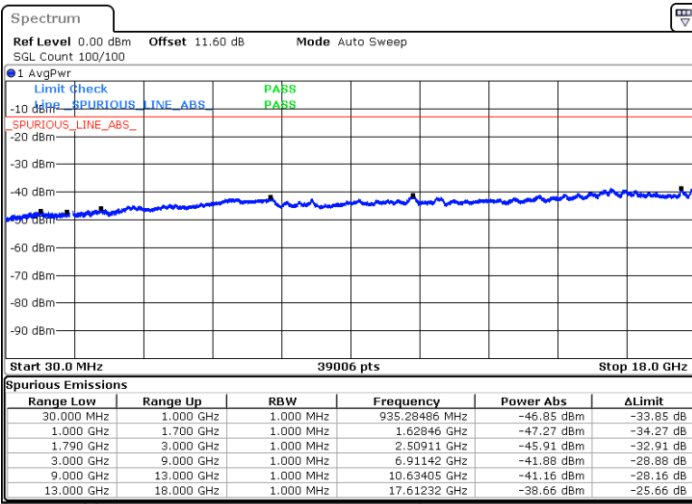

Date: 8.OCT.2020 12:46:32

Highest Channel / FullIRB

N/A

Date: 8.OCT.2020 12:56:14

LTE Band 66B / 10MHz+5MHz

16QAM

Lowest Channel / 1RB0 and 1RB24

Lowest Channel / 1RB49 and 1RB0

Date: 8.OCT.2020 09:47:39

Date: 8.OCT.2020 09:45:05

Lowest Channel / FullIRB

N/A

Date: 8.OCT.2020 09:51:57

LTE Band 66B / 10MHz+5MHz

16QAM

Middle Channel / 1RB0 and 1RB24

Middle Channel / 1RB49 and 1RB0

Date: 8.OCT.2020 10:02:28

Date: 8.OCT.2020 10:05:02

Middle Channel / FullIRB

N/A

Date: 8.OCT.2020 09:58:10

LTE Band 66B / 10MHz+5MHz

16QAM

Highest Channel / 1RB0 and 1RB24

Highest Channel / 1RB49 and 1RB0

Date: 8.OCT.2020 10:21:50

Date: 8.OCT.2020 10:17:33

Highest Channel / FullIRB

N/A

Date: 8.OCT.2020 10:24:25

LTE Band 66B / 10MHz+10MHz