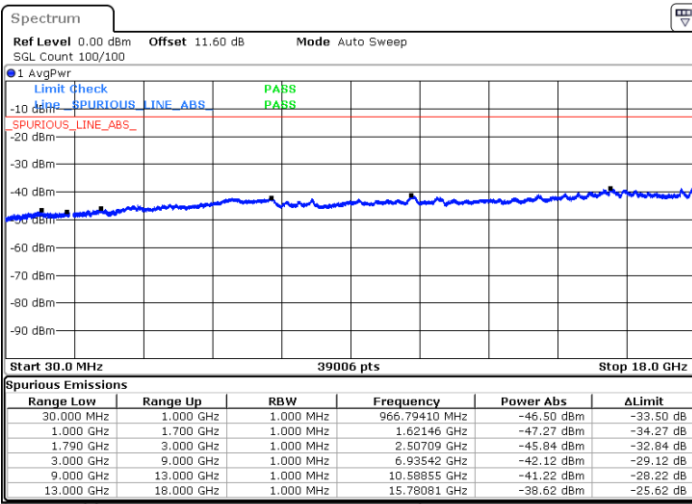

Lowest Channel / 1RB49 and 1RB0

Date: 8.OCT.2020 10:43:10

Date: 8.OCT.2020 10:42:19

Lowest Channel / FullIRB

N/A

Date: 8.OCT.2020 10:49:11

LTE Band 66B / 10MHz+10MHz

QPSK

Middle Channel / 1RB0 and 1RB49

Middle Channel / 1RB49 and 1RB0

Date: 8.OCT.2020 11:03:20

Date: 8.OCT.2020 11:04:11

Middle Channel / FullIRB

N/A

Date: 8.OCT.2020 10:57:19

LTE Band 66B / 10MHz+10MHz

QPSK

Highest Channel / 1RB0 and 1RB49

Highest Channel / 1RB49 and 1RB0

Date: 8.OCT.2020 11:26:06

Date: 8.OCT.2020 11:20:05

Highest Channel / FullIRB

N/A

Date: 8.OCT.2020 11:26:58

LTE Band 66B / 15MHz+5MHz

QPSK

Lowest Channel / 1RB0 and 1RB24

Lowest Channel / 1RB74 and 1RB0

Date: 8.OCT.2020 13:12:26

Date: 8.OCT.2020 13:11:35

Lowest Channel / FullIRB

N/A