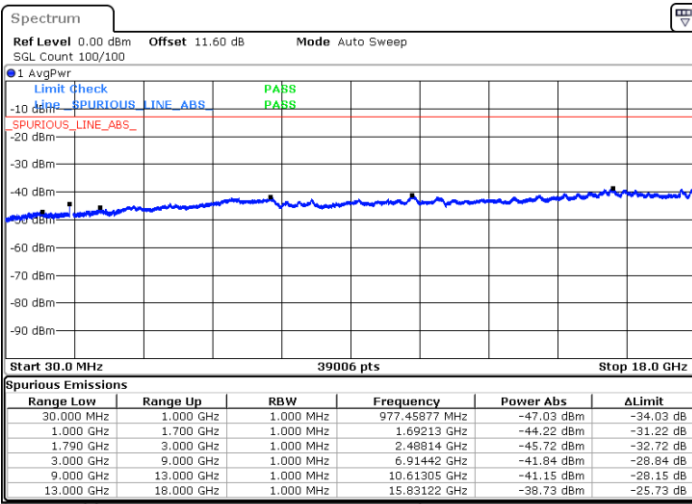

Date: 8.OCT.2020 10:04:10

Middle Channel / FullIRB

N/A

Date: 8.OCT.2020 09:57:19

LTE Band 66B / 10MHz+5MHz

QPSK

Highest Channel / 1RB0 and 1RB24

Highest Channel / 1RB49 and 1RB0

Date: 8.OCT.2020 10:22:42

Date: 8.OCT.2020 10:16:41

Highest Channel / FullIRB

N/A

Date: 8.OCT.2020 10:23:33

LTE Band 66B / 10MHz+10MHz

QPSK

Lowest Channel / 1RB0 and 1RB49

Lowest Channel / 1RB49 and 1RB0

Date: 8.OCT.2020 10:43:10

Date: 8.OCT.2020 10:42:19

Lowest Channel / FullIRB

N/A

Date: 8.OCT.2020 10:49:11

LTE Band 66B / 10MHz+10MHz

QPSK