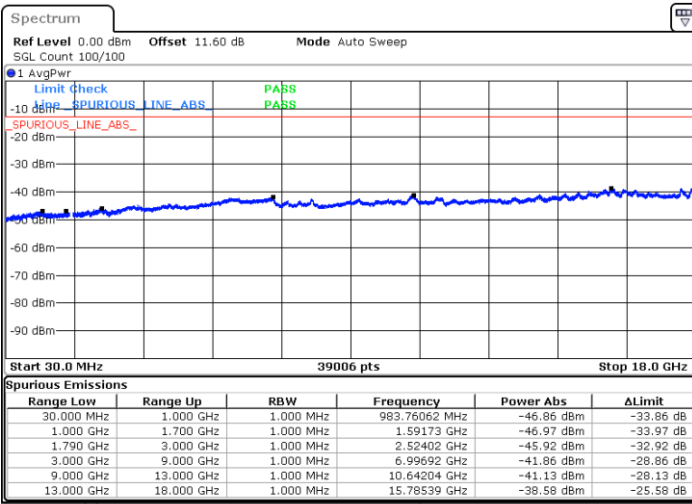

Lowest Channel / FullIRB

N/A

Date: 8.OCT.2020 13:17:35

LTE Band 66B / 15MHz+5MHz

16QAM

Middle Channel / 1RB24 and 1RB49

Middle Channel / 1RB74 and 1RB0

Date: 8.OCT.2020 14:24:11

Date: 8.OCT.2020 14:26:45

Middle Channel / FullIRB

N/A

Date: 8.OCT.2020 14:19:54

LTE Band 66B / 15MHz+5MHz

16QAM

Highest Channel / 1RB0 and 1RB24

Highest Channel / 1RB74 and 1RB0

Date: 8.OCT.2020 14:43:47

Date: 8.OCT.2020 14:39:30

Highest Channel / FullIRB

N/A

Date: 8.OCT.2020 14:46:22

LTE Band 66B / 5MHz+5MHz

64QAM

Lowest Channel / 1RB0 and 1RB24