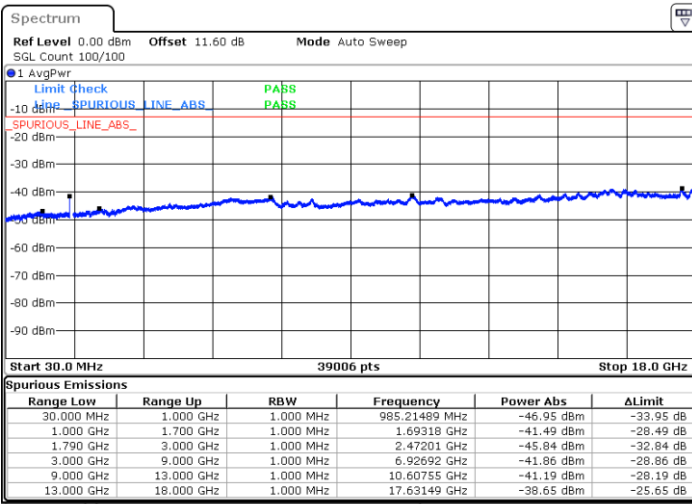

Lowest Channel / 1RB49 and 1RB0

Date: 8.OCT.2020 10:43:10

Date: 8.OCT.2020 10:42:19

Lowest Channel / FullIRB

N/A

Date: 8.OCT.2020 10:49:11

LTE Band 66B / 10MHz+10MHz

QPSK

Middle Channel / 1RB0 and 1RB49

Middle Channel / 1RB49 and 1RB0

Date: 8.OCT.2020 11:03:20

Date: 8.OCT.2020 11:04:11

Middle Channel / FullIRB

N/A

Date: 8.OCT.2020 10:57:19

LTE Band 66B / 10MHz+10MHz

QPSK

Highest Channel / 1RB0 and 1RB49

Highest Channel / 1RB49 and 1RB0

Date: 8.OCT.2020 11:26:06

Date: 8.OCT.2020 11:20:05

Highest Channel / FullIRB

N/A

Date: 8.OCT.2020 11:26:58

LTE Band 66B / 15MHz+5MHz

QPSK

Lowest Channel / 1RB0 and 1RB24

Lowest Channel / 1RB74 and 1RB0

Date: 8.OCT.2020 13:12:26

Date: 8.OCT.2020 13:11:35

Lowest Channel / FullIRB

N/A