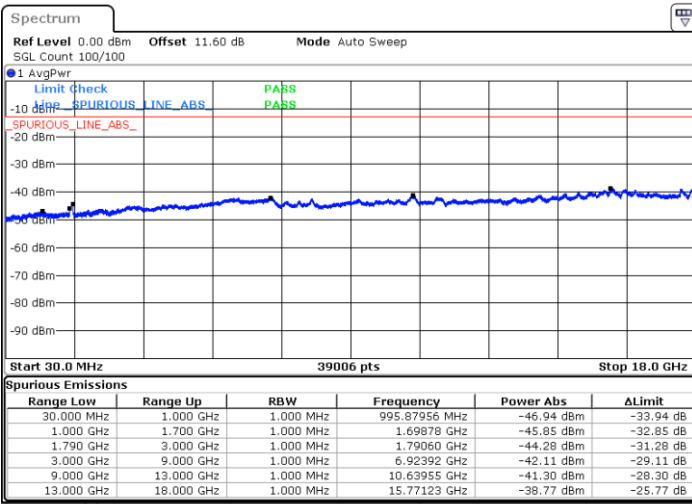

LTE Band 66B / 5MHz+15MHz

QPSK

Middle Channel / 1RB0 and 1RB74

Middle Channel / 1RB24 and 1RB0

Date: 8.OCT.2020 12:24:04

Date: 8.OCT.2020 12:24:55

Middle Channel / FullIRB

N/A

Date: 8.OCT.2020 12:18:03

LTE Band 66B / 5MHz+15MHz

QPSK

Highest Channel / 1RB0 and 1RB74

Highest Channel / 1RB24 and 1RB0

Date: 8.OCT.2020 12:54:31

Date: 8.OCT.2020 12:45:40

Highest Channel / FullIRB