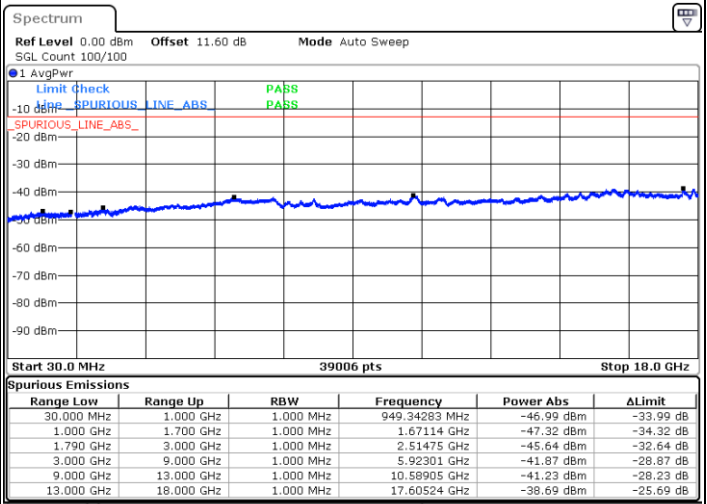

Lowest Channel / FullIRB

N/A

Date: 8.OCT.2020 09:52:48

LTE Band 66B / 10MHz+5MHz

QPSK

Middle Channel / 1RB0 and 1RB24

Middle Channel / 1RB49 and 1RB0

Date: 8.OCT.2020 10:03:19

Date: 8.OCT.2020 10:04:10

Middle Channel / FullIRB

N/A

Date: 8.OCT.2020 09:57:19

LTE Band 66B / 10MHz+5MHz

QPSK

Highest Channel / 1RB0 and 1RB24

Highest Channel / 1RB49 and 1RB0

Date: 8.OCT.2020 10:22:42

Date: 8.OCT.2020 10:16:41

Highest Channel / FullIRB

N/A

Date: 8.OCT.2020 10:23:33

LTE Band 66B / 10MHz+10MHz

QPSK

Lowest Channel / 1RB0 and 1RB49

Lowest Channel / 1RB49 and 1RB0

Date: 8.OCT.2020 10:43:10

Date: 8.OCT.2020 10:42:19

Lowest Channel / FullIRB

N/A

Date: 8.OCT.2020 10:49:11

LTE Band 66B / 10MHz+10MHz

QPSK