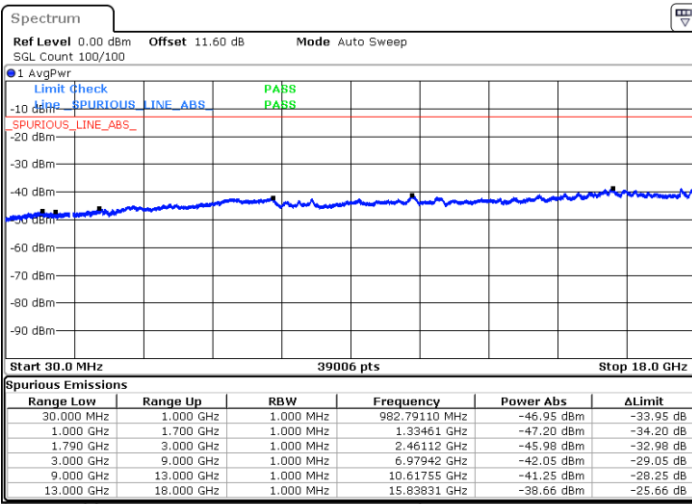

Middle Channel / FullIRB

N/A

Date: 8.OCT.2020 12:18:55

LTE Band 66B / 5MHz+15MHz

16QAM

Highest Channel / 1RB0 and 1RB74

Highest Channel / 1RB24 and 1RB0

Date: 8.OCT.2020 12:53:39

Date: 8.OCT.2020 12:46:32

Highest Channel / FullIRB

N/A

Date: 8.OCT.2020 12:56:14

LTE Band 66B / 10MHz+5MHz

16QAM

Lowest Channel / 1RB0 and 1RB24

Lowest Channel / 1RB49 and 1RB0

Date: 8.OCT.2020 09:47:39

Date: 8.OCT.2020 09:45:05

Lowest Channel / FullIRB

N/A

Date: 8.OCT.2020 09:51:57

LTE Band 66B / 10MHz+5MHz

16QAM

Middle Channel / 1RB0 and 1RB24