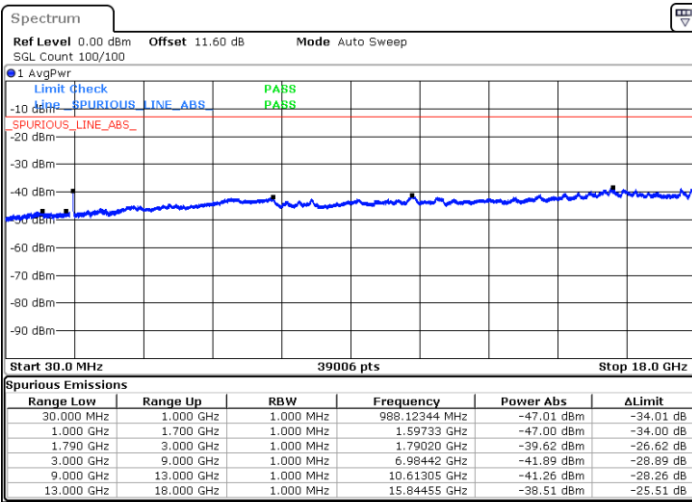

Date: 8.OCT.2020 09:47:39

Date: 8.OCT.2020 09:45:05

Lowest Channel / FullIRB

N/A

Date: 8.OCT.2020 09:51:57

LTE Band 66B / 10MHz+5MHz

16QAM

Middle Channel / 1RB0 and 1RB24

Middle Channel / 1RB49 and 1RB0

Date: 8.OCT.2020 10:02:28

Date: 8.OCT.2020 10:05:02

Middle Channel / FullIRB

N/A

Date: 8.OCT.2020 09:58:10

LTE Band 66B / 10MHz+5MHz

16QAM

Highest Channel / 1RB0 and 1RB24

Highest Channel / 1RB49 and 1RB0

Date: 8.OCT.2020 10:21:50

Date: 8.OCT.2020 10:17:33

Highest Channel / FullIRB

N/A

Date: 8.OCT.2020 10:24:25

LTE Band 66B / 10MHz+10MHz

16QAM

Lowest Channel / 1RB0 and 1RB49

Lowest Channel / 1RB49 and 1RB0

Date: 8.OCT.2020 10:44:01

Date: 8.OCT.2020 10:41:27

Lowest Channel / FullIRB

N/A

Date: 8.OCT.2020 10:48:19