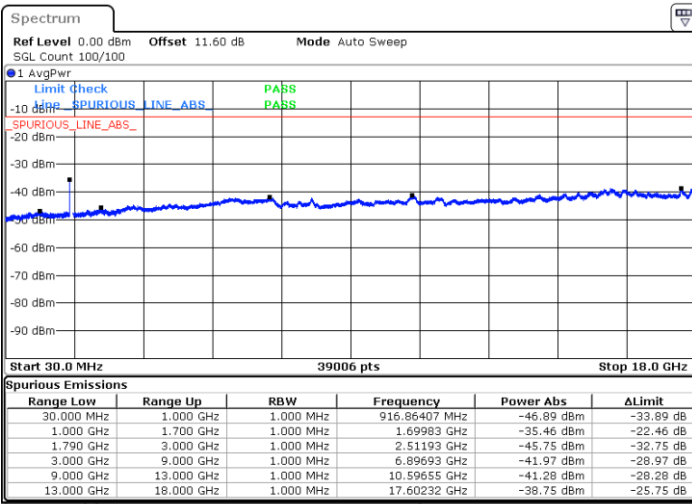

QPSK

Highest Channel / 1RB0 and 1RB49

Highest Channel / 1RB49 and 1RB0

Date: 8.OCT.2020 11:26:06

Date: 8.OCT.2020 11:20:05

Highest Channel / FullIRB

N/A

Date: 8.OCT.2020 11:26:58

LTE Band 66B / 15MHz+5MHz

QPSK

Lowest Channel / 1RB0 and 1RB24

Lowest Channel / 1RB74 and 1RB0

Date: 8.OCT.2020 13:12:26

Date: 8.OCT.2020 13:11:35

Lowest Channel / FullIRB

N/A

Date: 8.OCT.2020 13:18:26

LTE Band 66B / 15MHz+5MHz

QPSK

Middle Channel / 1RB0 and 1RB24

Middle Channel / 1RB74 and 1RB0

Date: 8.OCT.2020 14:25:03

Date: 8.OCT.2020 14:25:54

Middle Channel / FullIRB

N/A

Date: 8.OCT.2020 14:19:02

LTE Band 66B / 15MHz+5MHz

QPSK

Highest Channel / 1RB0 and 1RB24

Highest Channel / 1RB74 and 1RB0

Date: 8.OCT.2020 14:44:39

Date: 8.OCT.2020 14:38:39