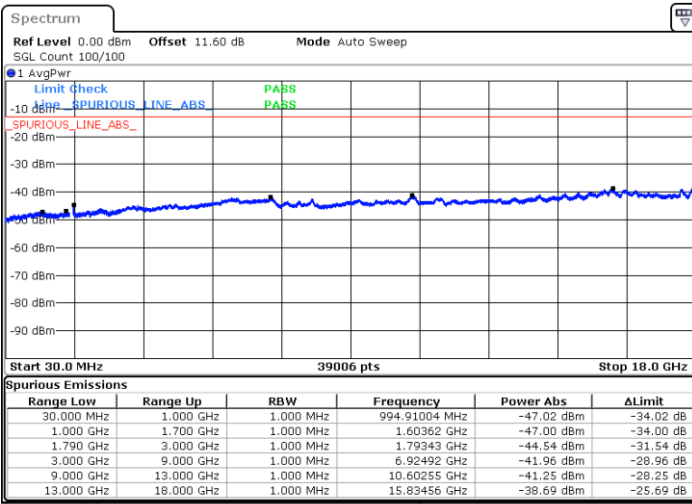

Date: 8.OCT.2020 12:46:32

Highest Channel / FullIRB

N/A

Date: 8.OCT.2020 12:56:14

LTE Band 66B / 10MHz+5MHz

16QAM

Lowest Channel / 1RB0 and 1RB24

Lowest Channel / 1RB49 and 1RB0

Date: 8.OCT.2020 09:47:39

Date: 8.OCT.2020 09:45:05

Lowest Channel / FullIRB

N/A

Date: 8.OCT.2020 09:51:57

LTE Band 66B / 10MHz+5MHz

16QAM

Middle Channel / 1RB0 and 1RB24

Middle Channel / 1RB49 and 1RB0

Date: 8.OCT.2020 10:02:28

Date: 8.OCT.2020 10:05:02

Middle Channel / FullIRB

N/A

Date: 8.OCT.2020 09:58:10

LTE Band 66B / 10MHz+5MHz

16QAM

Highest Channel / 1RB0 and 1RB24

Highest Channel / 1RB49 and 1RB0

Date: 8.OCT.2020 10:21:50

Date: 8.OCT.2020 10:17:33

Highest Channel / FullIRB

N/A

Date: 8.OCT.2020 10:24:25

LTE Band 66B / 10MHz+10MHz