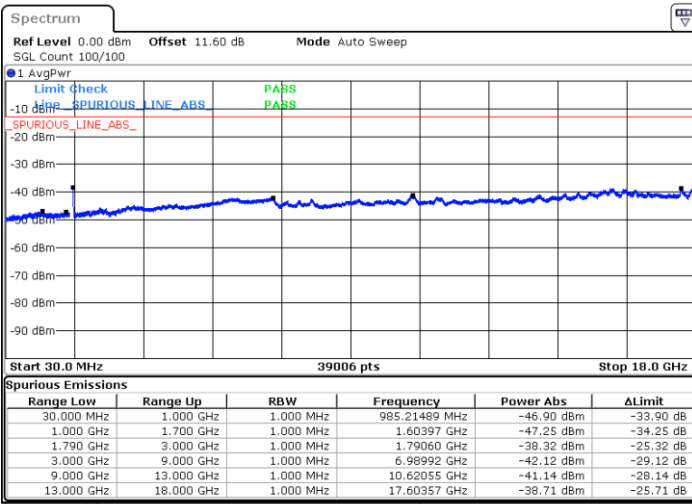

LTE Band 66B / 5MHz+15MHz

QPSK

Middle Channel / 1RB0 and 1RB74

Middle Channel / 1RB24 and 1RB0

Date: 8.OCT.2020 12:24:04

Date: 8.OCT.2020 12:24:55

Middle Channel / FullIRB

N/A

Date: 8.OCT.2020 12:18:03

LTE Band 66B / 5MHz+15MHz

QPSK

Highest Channel / 1RB0 and 1RB74

Highest Channel / 1RB24 and 1RB0

Date: 8.OCT.2020 12:54:31

Date: 8.OCT.2020 12:45:40

Highest Channel / FullIRB

N/A

Date: 8.OCT.2020 12:55:22

LTE Band 66B / 10MHz+5MHz

QPSK

Lowest Channel / 1RB0 and 1RB24

Lowest Channel / 1RB49 and 1RB0

Date: 8.OCT.2020 09:46:48

Date: 8.OCT.2020 09:45:56

Lowest Channel / FullIRB

N/A

Date: 8.OCT.2020 09:52:48

LTE Band 66B / 10MHz+5MHz

QPSK

Middle Channel / 1RB0 and 1RB24

Middle Channel / 1RB49 and 1RB0

Date: 8.OCT.2020 10:03:19