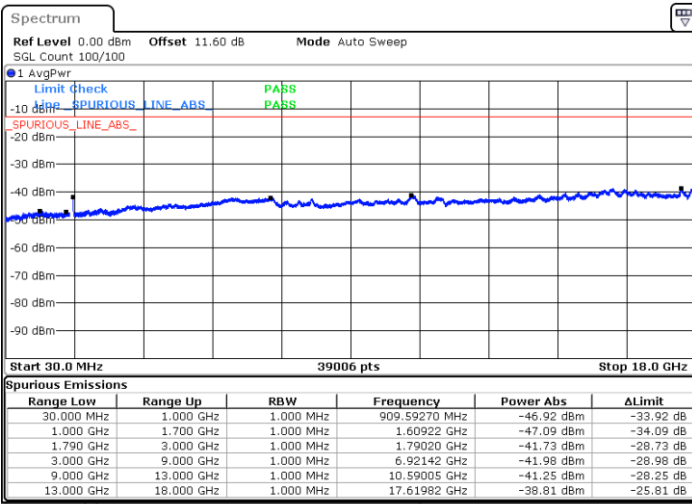

Date: 7.OCT.2020 17:11:58

Date: 7.OCT.2020 17:14:47

Middle Channel / FullIRB

N/A

Date: 7.OCT.2020 17:07:15

LTE Band 66B / 5MHz+5MHz

16QAM

Highest Channel / 1RB0 and 1RB24

Highest Channel / 1RB24 and 1RB0

Date: 7.OCT.2020 17:32:00

Date: 7.OCT.2020 17:27:42

Highest Channel / FullIRB

N/A

Date: 7.OCT.2020 17:34:34

LTE Band 66B / 5MHz+10MHz

16QAM

Lowest Channel / 1RB0 and 1RB49

Lowest Channel / 1RB24 and 1RB0

Date: 7.OCT.2020 17:50:40

Date: 7.OCT.2020 17:48:06

Lowest Channel / FullIRB

N/A

Date: 7.OCT.2020 17:54:58

LTE Band 66B / 5MHz+10MHz