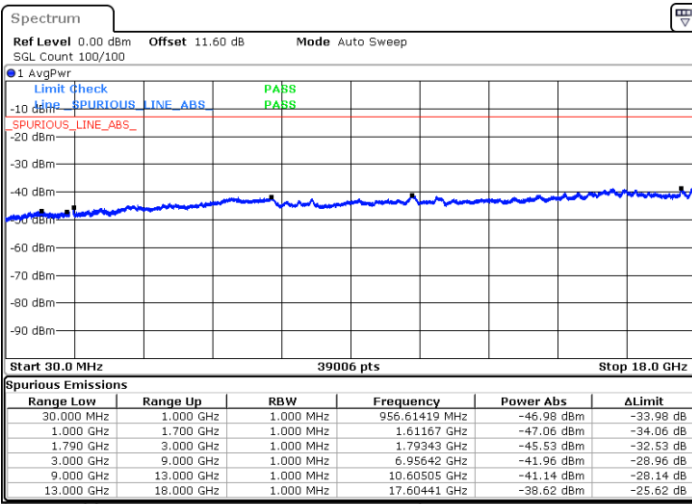

Highest Channel / 1RB24 and 1RB0

Date: 7.OCT.2020 17:32:00

Date: 7.OCT.2020 17:27:42

Highest Channel / FullIRB

N/A

Date: 7.OCT.2020 17:34:34

LTE Band 66B / 5MHz+10MHz

16QAM

Lowest Channel / 1RB0 and 1RB49

Lowest Channel / 1RB24 and 1RB0

Date: 7.OCT.2020 17:50:40

Date: 7.OCT.2020 17:48:06

Lowest Channel / FullIRB

N/A

Date: 7.OCT.2020 17:54:58

LTE Band 66B / 5MHz+10MHz

16QAM

Middle Channel / 1RB0 and 1RB49

Middle Channel / 1RB24 and 1RB0

Date: 7.OCT.2020 18:25:35

Date: 7.OCT.2020 18:28:09

Middle Channel / FullIRB

N/A

Date: 7.OCT.2020 18:21:17

LTE Band 66B / 5MHz+10MHz

16QAM

Highest Channel / 1RB0 and 1RB49

Highest Channel / 1RB24 and 1RB0

Date: 7.OCT.2020 18:10:45

Date: 7.OCT.2020 18:06:28

Highest Channel / FullIRB

N/A