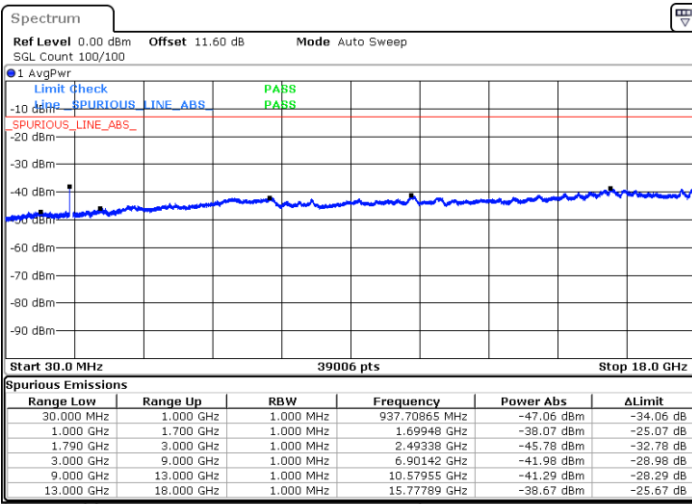

Date: 8.OCT.2020 12:18:03

LTE Band 66B / 5MHz+15MHz

QPSK

Highest Channel / 1RB0 and 1RB74

Highest Channel / 1RB24 and 1RB0

Date: 8.OCT.2020 12:54:31

Date: 8.OCT.2020 12:45:40

Highest Channel / FullIRB

N/A

Date: 8.OCT.2020 12:55:22

LTE Band 66B / 10MHz+5MHz

QPSK

Lowest Channel / 1RB0 and 1RB24

Lowest Channel / 1RB49 and 1RB0

Date: 8.OCT.2020 09:46:48

Date: 8.OCT.2020 09:45:56

Lowest Channel / FullIRB

N/A

Date: 8.OCT.2020 09:52:48

LTE Band 66B / 10MHz+5MHz

QPSK

Middle Channel / 1RB0 and 1RB24

Middle Channel / 1RB49 and 1RB0

Date: 8.OCT.2020 10:03:19

Date: 8.OCT.2020 10:04:10

Middle Channel / FullIRB

N/A

Date: 8.OCT.2020 09:57:19

LTE Band 66B / 10MHz+5MHz

QPSK

Highest Channel / 1RB0 and 1RB24

Highest Channel / 1RB49 and 1RB0