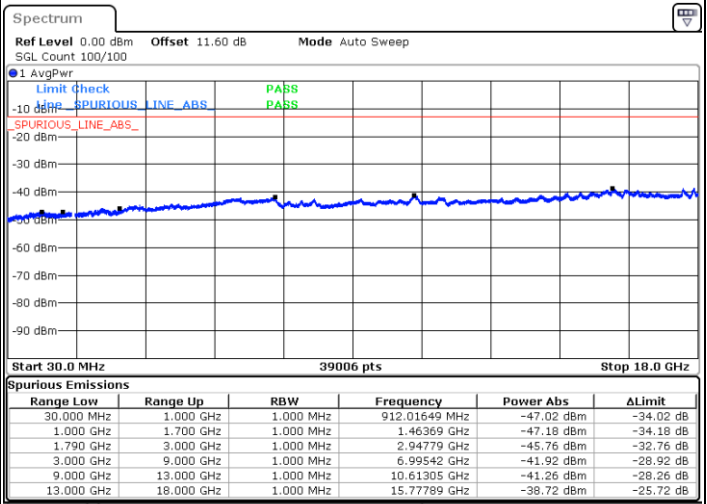

Middle Channel / FullIRB

N/A

Date: 8.OCT.2020 12:18:55

LTE Band 66B / 5MHz+15MHz

16QAM

Highest Channel / 1RB0 and 1RB74

Highest Channel / 1RB24 and 1RB0

Date: 8.OCT.2020 12:53:39

Date: 8.OCT.2020 12:46:32

Highest Channel / FullIRB

N/A

Date: 8.OCT.2020 12:56:14

LTE Band 66B / 10MHz+5MHz

16QAM

Lowest Channel / 1RB0 and 1RB24

Lowest Channel / 1RB49 and 1RB0

Date: 8.OCT.2020 09:47:39

Date: 8.OCT.2020 09:45:05

Lowest Channel / FullIRB

N/A

Date: 8.OCT.2020 09:51:57

LTE Band 66B / 10MHz+5MHz

16QAM

Middle Channel / 1RB0 and 1RB24