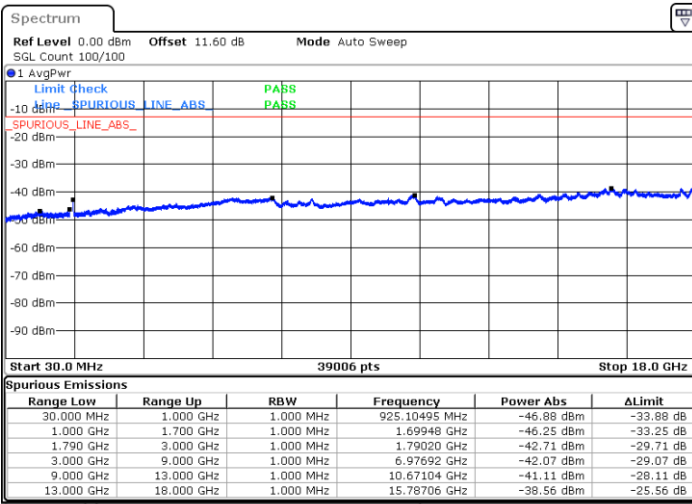

N/A

Date: 8.OCT.2020 11:27:49

LTE Band 66B / 15MHz+5MHz

16QAM

Lowest Channel / 1RB0 and 1RB24

Lowest Channel / 1RB74 and 1RB0

Date: 8.OCT.2020 13:13:17

Date: 8.OCT.2020 13:10:43

Lowest Channel / FullIRB

N/A

Date: 8.OCT.2020 13:17:35

LTE Band 66B / 15MHz+5MHz

16QAM

Middle Channel / 1RB24 and 1RB49

Middle Channel / 1RB74 and 1RB0

Date: 8.OCT.2020 14:24:11

Date: 8.OCT.2020 14:26:45

Middle Channel / FullIRB

N/A

Date: 8.OCT.2020 14:19:54

LTE Band 66B / 15MHz+5MHz

16QAM

Highest Channel / 1RB0 and 1RB24

Highest Channel / 1RB74 and 1RB0

Date: 8.OCT.2020 14:43:47

Date: 8.OCT.2020 14:39:30

Highest Channel / FullIRB

N/A

Date: 8.OCT.2020 14:46:22

LTE Band 66B / 5MHz+5MHz

64QAM

Lowest Channel / 1RB0 and 1RB24