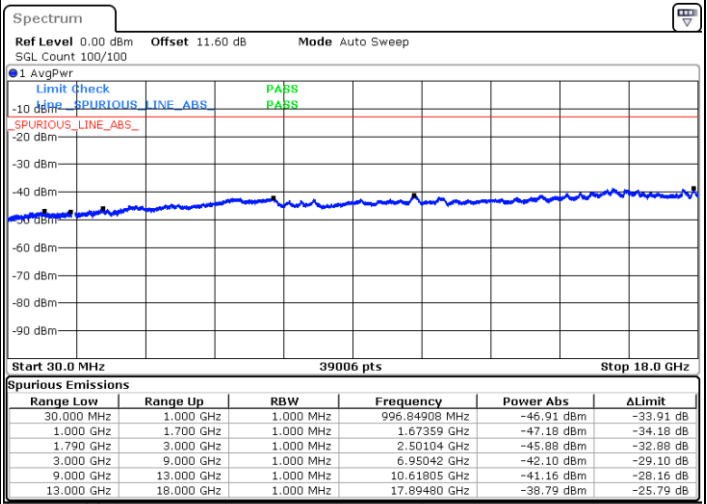

Date: 8.OCT.2020 13:18:26

LTE Band 66B / 15MHz+5MHz

QPSK

Middle Channel / 1RB0 and 1RB24

Middle Channel / 1RB74 and 1RB0

Date: 8.OCT.2020 14:25:03

Date: 8.OCT.2020 14:25:54

Middle Channel / FullIRB

N/A

Date: 8.OCT.2020 14:19:02

LTE Band 66B / 15MHz+5MHz

QPSK

Highest Channel / 1RB0 and 1RB24

Highest Channel / 1RB74 and 1RB0

Date: 8.OCT.2020 14:44:39

Date: 8.OCT.2020 14:38:39

Highest Channel / FullIRB

N/A

Date: 8.OCT.2020 14:45:30

LTE Band 66B / 5MHz+5MHz

16QAM

Lowest Channel / 1RB0 and 1RB24

Lowest Channel / 1RB24 and 1RB0

Date: 7.OCT.2020 16:53:51

Date: 7.OCT.2020 16:51:02

Lowest Channel / FullIRB

N/A

Date: 7.OCT.2020 16:58:34

LTE Band 66B / 5MHz+5MHz

16QAM

MiddleChannel / 1RB0 and 1RB24

Middle Channel / 1RB24 and 1RB0