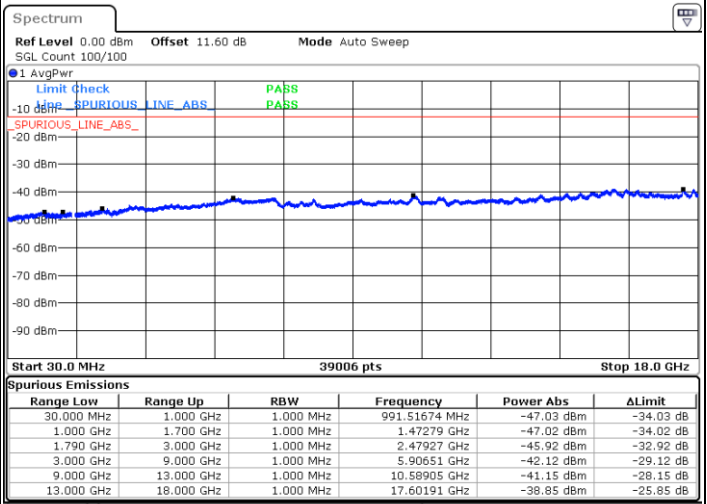

Date: 8.OCT.2020 10:22:42

Date: 8.OCT.2020 10:16:41

Highest Channel / FullIRB

N/A

Date: 8.OCT.2020 10:23:33

LTE Band 66B / 10MHz+10MHz

QPSK

Lowest Channel / 1RB0 and 1RB49

Lowest Channel / 1RB49 and 1RB0

Date: 8.OCT.2020 10:43:10

Date: 8.OCT.2020 10:42:19

Lowest Channel / FullIRB

N/A

Date: 8.OCT.2020 10:49:11

LTE Band 66B / 10MHz+10MHz

QPSK

Middle Channel / 1RB0 and 1RB49

Middle Channel / 1RB49 and 1RB0

Date: 8.OCT.2020 11:03:20

Date: 8.OCT.2020 11:04:11

Middle Channel / FullIRB

N/A

Date: 8.OCT.2020 10:57:19

LTE Band 66B / 10MHz+10MHz

QPSK

Highest Channel / 1RB0 and 1RB49

Highest Channel / 1RB49 and 1RB0

Date: 8.OCT.2020 11:26:06

Date: 8.OCT.2020 11:20:05

Highest Channel / FullIRB

N/A

Date: 8.OCT.2020 11:26:58