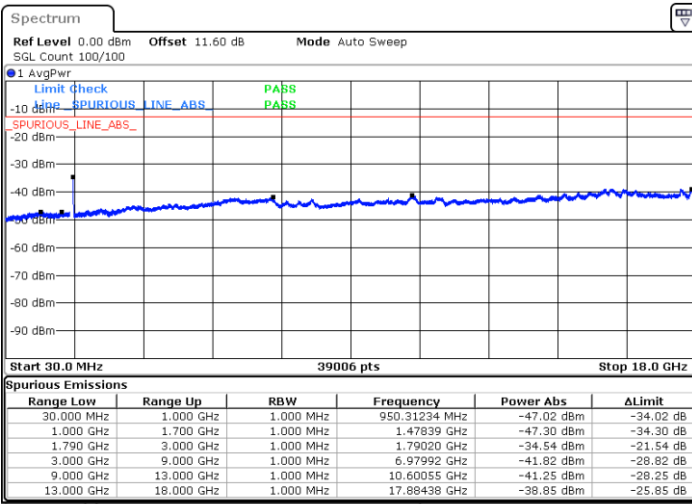

Lowest Channel / FullIRB

N/A

Date: 8.OCT.2020 13:17:35

LTE Band 66B / 15MHz+5MHz

16QAM

Middle Channel / 1RB24 and 1RB49

Middle Channel / 1RB74 and 1RB0

Date: 8.OCT.2020 14:24:11

Date: 8.OCT.2020 14:26:45

Middle Channel / FullIRB

N/A

Date: 8.OCT.2020 14:19:54

LTE Band 66B / 15MHz+5MHz

16QAM

Highest Channel / 1RB0 and 1RB24

Highest Channel / 1RB74 and 1RB0

Date: 8.OCT.2020 14:43:47

Date: 8.OCT.2020 14:39:30

Highest Channel / FullIRB

N/A

Date: 8.OCT.2020 14:46:22

LTE Band 66B / 5MHz+5MHz

64QAM

Lowest Channel / 1RB0 and 1RB24