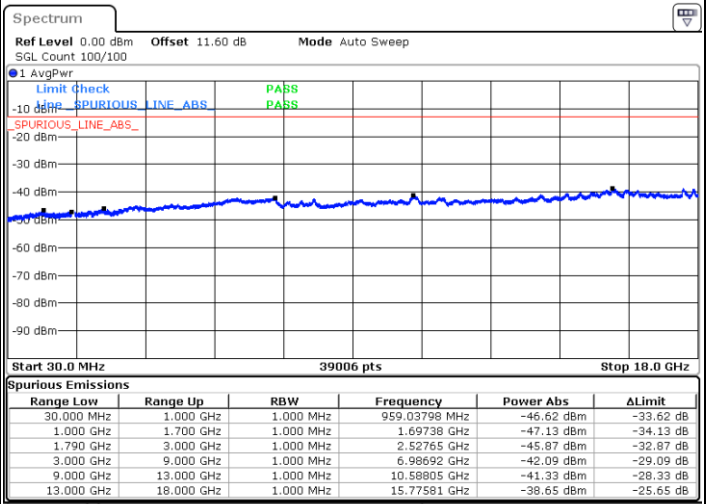

LTE Band 66B / 5MHz+10MHz

16QAM

Highest Channel / 1RB0 and 1RB49

Highest Channel / 1RB24 and 1RB0

Date: 7.OCT.2020 18:10:45

Date: 7.OCT.2020 18:06:28

Highest Channel / FullIRB

N/A

Date: 7.OCT.2020 18:13:19

LTE Band 66B / 5MHz+15MHz

16QAM

Lowest Channel / 1RB0 and 1RB74

Lowest Channel / 1RB24 and 1RB0

Date: 8.OCT.2020 12:07:53

Date: 8.OCT.2020 12:05:19

Lowest Channel / FullIRB

N/A

Date: 8.OCT.2020 12:12:11

LTE Band 66B / 5MHz+15MHz

16QAM

Middle Channel / 1RB0 and 1RB74

Middle Channel / 1RB24 and 1RB0

Date: 8.OCT.2020 12:23:13

Date: 8.OCT.2020 12:25:47

Middle Channel / FullIRB

N/A

Date: 8.OCT.2020 12:18:55

LTE Band 66B / 5MHz+15MHz

16QAM

Highest Channel / 1RB0 and 1RB74

Highest Channel / 1RB24 and 1RB0

Date: 8.OCT.2020 12:53:39