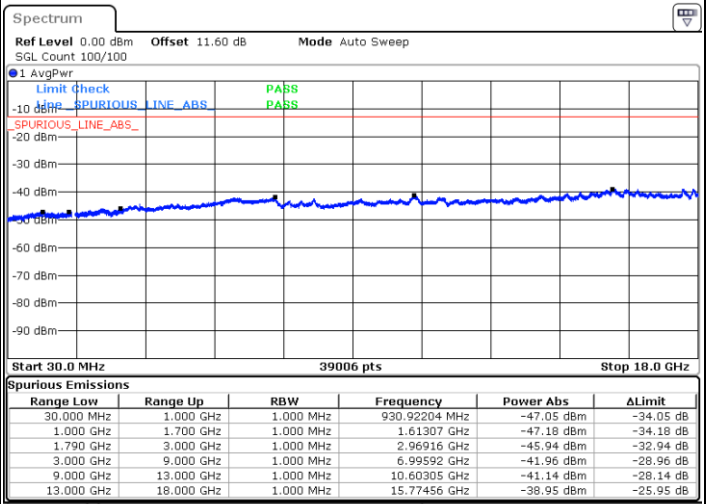

Middle Channel / FullIRB

N/A

Date: 8.OCT.2020 12:18:55

LTE Band 66B / 5MHz+15MHz

16QAM

Highest Channel / 1RB0 and 1RB74

Highest Channel / 1RB24 and 1RB0

Date: 8.OCT.2020 12:53:39

Date: 8.OCT.2020 12:46:32

Highest Channel / FullIRB

N/A

Date: 8.OCT.2020 12:56:14

LTE Band 66B / 10MHz+5MHz

16QAM

Lowest Channel / 1RB0 and 1RB24

Lowest Channel / 1RB49 and 1RB0

Date: 8.OCT.2020 09:47:39

Date: 8.OCT.2020 09:45:05

Lowest Channel / FullIRB

N/A

Date: 8.OCT.2020 09:51:57

LTE Band 66B / 10MHz+5MHz

16QAM

Middle Channel / 1RB0 and 1RB24