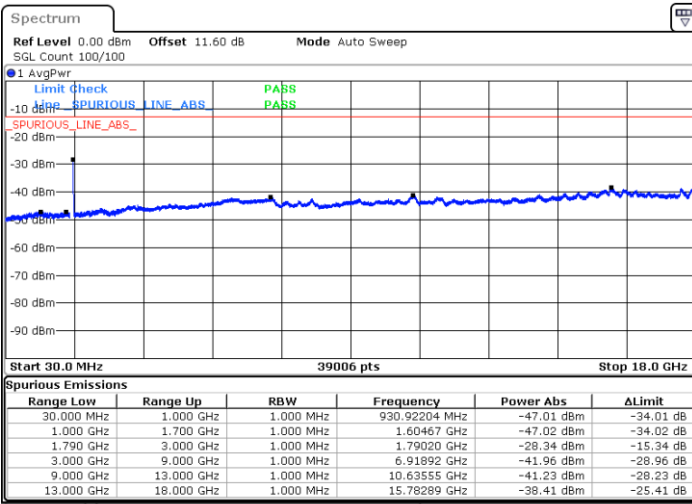

Date: 8.OCT.2020 13:18:26

LTE Band 66B / 15MHz+5MHz

QPSK

Middle Channel / 1RB0 and 1RB24

Middle Channel / 1RB74 and 1RB0

Date: 8.OCT.2020 14:25:03

Date: 8.OCT.2020 14:25:54

Middle Channel / FullIRB

N/A

Date: 8.OCT.2020 14:19:02

LTE Band 66B / 15MHz+5MHz

QPSK

Highest Channel / 1RB0 and 1RB24

Highest Channel / 1RB74 and 1RB0

Date: 8.OCT.2020 14:44:39

Date: 8.OCT.2020 14:38:39

Highest Channel / FullIRB

N/A

Date: 8.OCT.2020 14:45:30

LTE Band 66B / 5MHz+5MHz

16QAM

Lowest Channel / 1RB0 and 1RB24

Lowest Channel / 1RB24 and 1RB0

Date: 7.OCT.2020 16:53:51