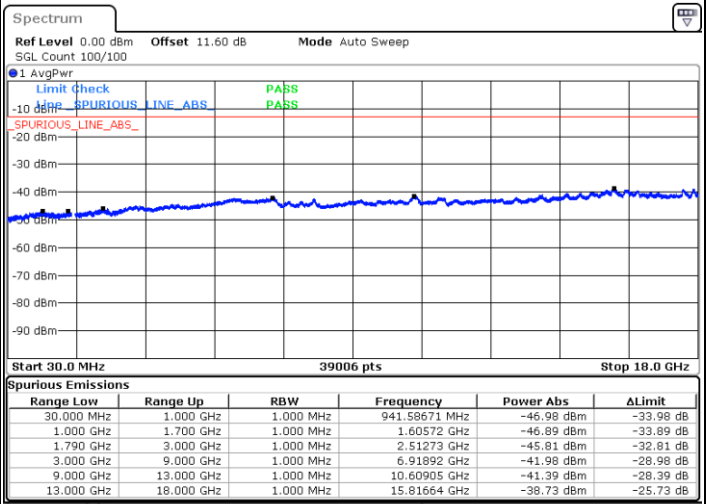

Date: 8.OCT.2020 12:46:32

Highest Channel / FullIRB

N/A

Date: 8.OCT.2020 12:56:14

LTE Band 66B / 10MHz+5MHz

16QAM

Lowest Channel / 1RB0 and 1RB24

Lowest Channel / 1RB49 and 1RB0

Date: 8.OCT.2020 09:47:39

Date: 8.OCT.2020 09:45:05

Lowest Channel / FullIRB

N/A

Date: 8.OCT.2020 09:51:57

LTE Band 66B / 10MHz+5MHz

16QAM

Middle Channel / 1RB0 and 1RB24

Middle Channel / 1RB49 and 1RB0

Date: 8.OCT.2020 10:02:28

Date: 8.OCT.2020 10:05:02

Middle Channel / FullIRB

N/A

Date: 8.OCT.2020 09:58:10

LTE Band 66B / 10MHz+5MHz

16QAM

Highest Channel / 1RB0 and 1RB24

Highest Channel / 1RB49 and 1RB0

Date: 8.OCT.2020 10:21:50

Date: 8.OCT.2020 10:17:33

Highest Channel / FullIRB

N/A

Date: 8.OCT.2020 10:24:25

LTE Band 66B / 10MHz+10MHz