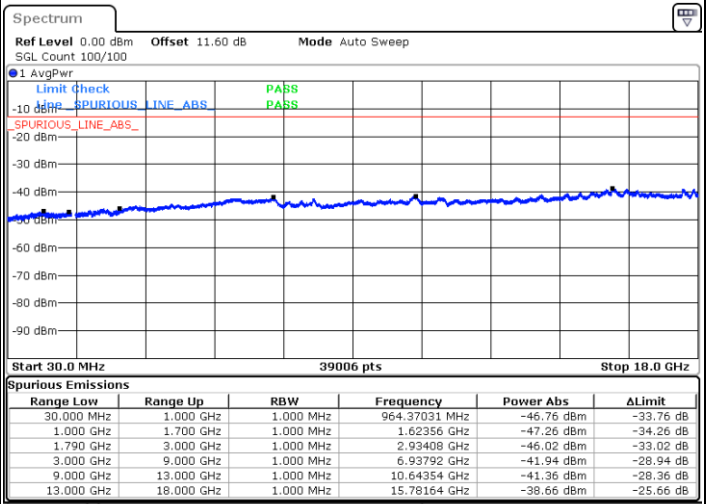

Date: 8.OCT.2020 10:04:10

Middle Channel / FullIRB

N/A

Date: 8.OCT.2020 09:57:19

LTE Band 66B / 10MHz+5MHz

QPSK

Highest Channel / 1RB0 and 1RB24

Highest Channel / 1RB49 and 1RB0

Date: 8.OCT.2020 10:22:42

Date: 8.OCT.2020 10:16:41

Highest Channel / FullIRB

N/A

Date: 8.OCT.2020 10:23:33

LTE Band 66B / 10MHz+10MHz

QPSK

Lowest Channel / 1RB0 and 1RB49

Lowest Channel / 1RB49 and 1RB0

Date: 8.OCT.2020 10:43:10

Date: 8.OCT.2020 10:42:19

Lowest Channel / FullIRB

N/A

Date: 8.OCT.2020 10:49:11

LTE Band 66B / 10MHz+10MHz

QPSK