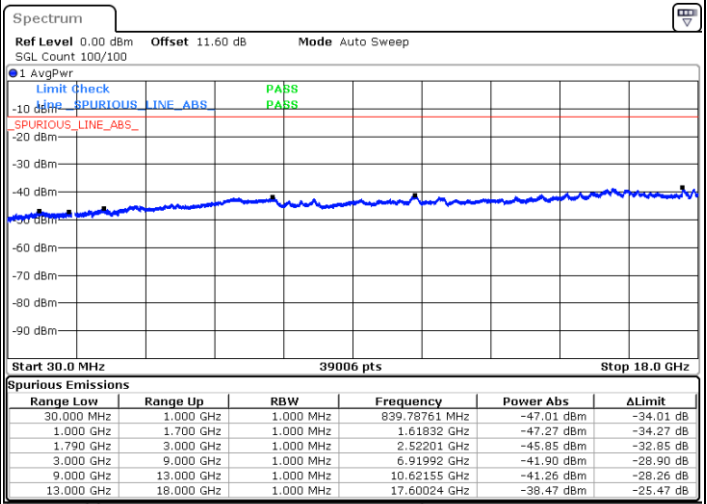

Lowest Channel / FullIRB

N/A

Date: 8.OCT.2020 13:17:35

LTE Band 66B / 15MHz+5MHz

16QAM

Middle Channel / 1RB24 and 1RB49

Middle Channel / 1RB74 and 1RB0

Date: 8.OCT.2020 14:24:11

Date: 8.OCT.2020 14:26:45

Middle Channel / FullIRB

N/A

Date: 8.OCT.2020 14:19:54

LTE Band 66B / 15MHz+5MHz

16QAM

Highest Channel / 1RB0 and 1RB24

Highest Channel / 1RB74 and 1RB0

Date: 8.OCT.2020 14:43:47

Date: 8.OCT.2020 14:39:30

Highest Channel / FullIRB

N/A

Date: 8.OCT.2020 14:46:22

LTE Band 66B / 5MHz+5MHz

64QAM

Lowest Channel / 1RB0 and 1RB24