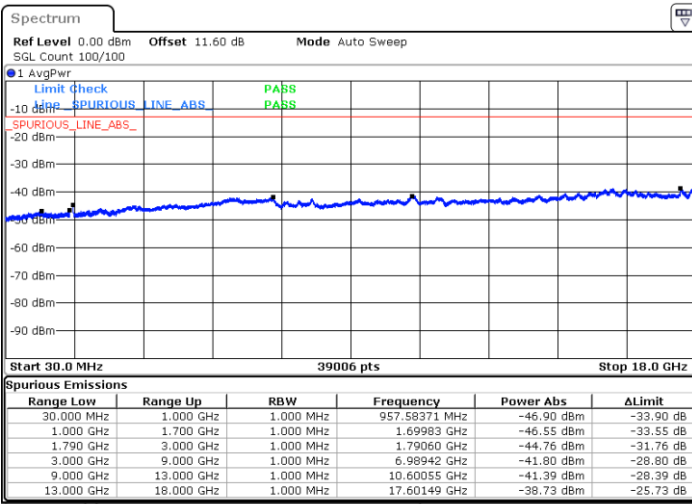

Date: 7.OCT.2020 18:13:19

LTE Band 66B / 5MHz+15MHz

16QAM

Lowest Channel / 1RB0 and 1RB74

Lowest Channel / 1RB24 and 1RB0

Date: 8.OCT.2020 12:07:53

Date: 8.OCT.2020 12:05:19

Lowest Channel / FullIRB

N/A

Date: 8.OCT.2020 12:12:11

LTE Band 66B / 5MHz+15MHz

16QAM

Middle Channel / 1RB0 and 1RB74

Middle Channel / 1RB24 and 1RB0

Date: 8.OCT.2020 12:23:13

Date: 8.OCT.2020 12:25:47

Middle Channel / FullIRB

N/A

Date: 8.OCT.2020 12:18:55

LTE Band 66B / 5MHz+15MHz

16QAM

Highest Channel / 1RB0 and 1RB74

Highest Channel / 1RB24 and 1RB0

Date: 8.OCT.2020 12:53:39

Date: 8.OCT.2020 12:46:32

Highest Channel / FullIRB

N/A

Date: 8.OCT.2020 12:56:14

LTE Band 66B / 10MHz+5MHz

16QAM

Lowest Channel / 1RB0 and 1RB24

Lowest Channel / 1RB49 and 1RB0