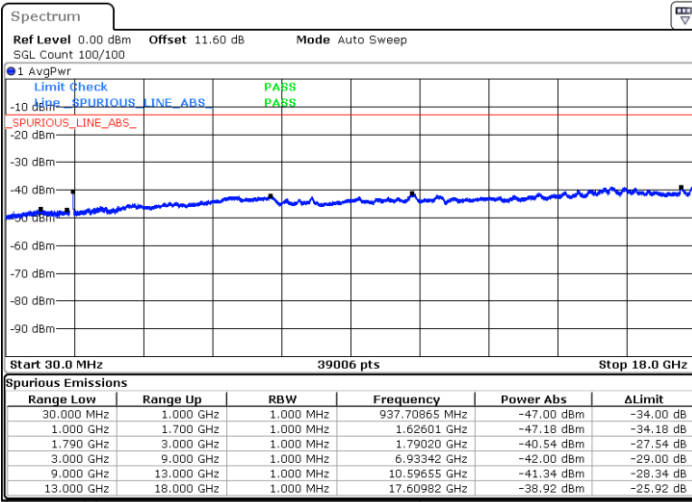

N/A

Date: 8.OCT.2020 12:12:11

LTE Band 66B / 5MHz+15MHz

16QAM

Middle Channel / 1RB0 and 1RB74

Middle Channel / 1RB24 and 1RB0

Date: 8.OCT.2020 12:23:13

Date: 8.OCT.2020 12:25:47

Middle Channel / FullIRB

N/A

Date: 8.OCT.2020 12:18:55

LTE Band 66B / 5MHz+15MHz

16QAM

Highest Channel / 1RB0 and 1RB74

Highest Channel / 1RB24 and 1RB0

Date: 8.OCT.2020 12:53:39

Date: 8.OCT.2020 12:46:32

Highest Channel / FullIRB

N/A

Date: 8.OCT.2020 12:56:14

LTE Band 66B / 10MHz+5MHz

16QAM

Lowest Channel / 1RB0 and 1RB24

Lowest Channel / 1RB49 and 1RB0

Date: 8.OCT.2020 09:47:39

Date: 8.OCT.2020 09:45:05

Lowest Channel / FullIRB

N/A

Date: 8.OCT.2020 09:51:57

LTE Band 66B / 10MHz+5MHz

16QAM

Middle Channel / 1RB0 and 1RB24