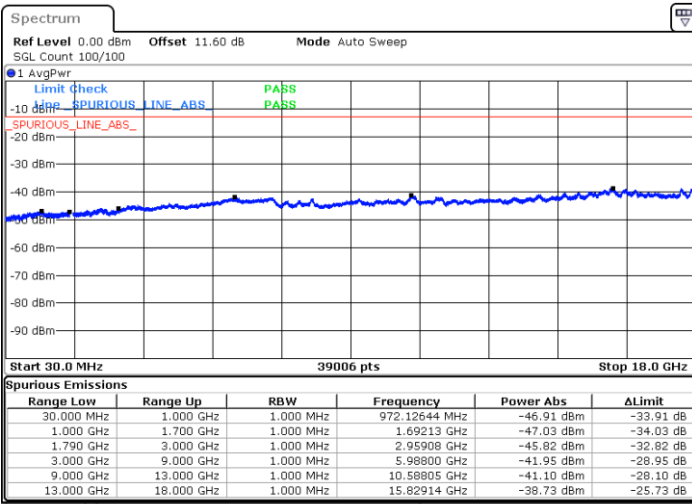

N/A

Date: 8.OCT.2020 14:19:02

LTE Band 66B / 15MHz+5MHz

QPSK

Highest Channel / 1RB0 and 1RB24

Highest Channel / 1RB74 and 1RB0

Date: 8.OCT.2020 14:44:39

Date: 8.OCT.2020 14:38:39

Highest Channel / FullIRB

N/A

Date: 8.OCT.2020 14:45:30

LTE Band 66B / 5MHz+5MHz

16QAM

Lowest Channel / 1RB0 and 1RB24

Lowest Channel / 1RB24 and 1RB0

Date: 7.OCT.2020 16:53:51

Date: 7.OCT.2020 16:51:02

Lowest Channel / FullIRB

N/A

Date: 7.OCT.2020 16:58:34

LTE Band 66B / 5MHz+5MHz

16QAM

MiddleChannel / 1RB0 and 1RB24

Middle Channel / 1RB24 and 1RB0

Date: 7.OCT.2020 17:11:58

Date: 7.OCT.2020 17:14:47

Middle Channel / FullIRB

N/A

Date: 7.OCT.2020 17:07:15

LTE Band 66B / 5MHz+5MHz

16QAM

Highest Channel / 1RB0 and 1RB24