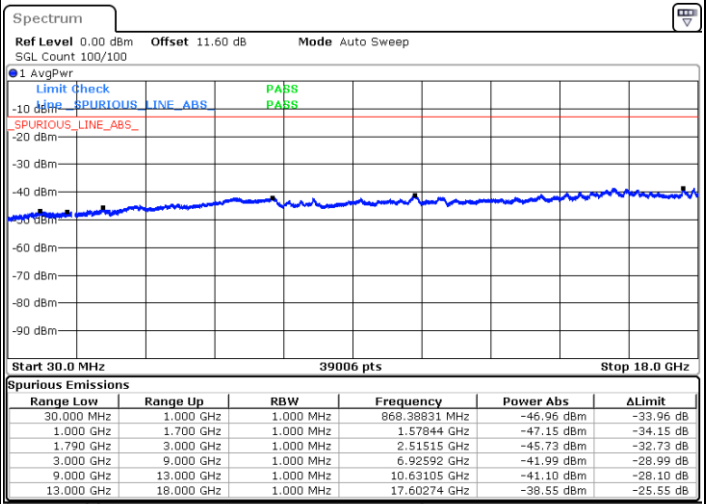

N/A

Date: 8.OCT.2020 14:19:02

LTE Band 66B / 15MHz+5MHz

QPSK

Highest Channel / 1RB0 and 1RB24

Highest Channel / 1RB74 and 1RB0

Date: 8.OCT.2020 14:44:39

Date: 8.OCT.2020 14:38:39

Highest Channel / FullIRB

N/A

Date: 8.OCT.2020 14:45:30

LTE Band 66B / 5MHz+5MHz

16QAM

Lowest Channel / 1RB0 and 1RB24

Lowest Channel / 1RB24 and 1RB0

Date: 7.OCT.2020 16:53:51

Date: 7.OCT.2020 16:51:02

Lowest Channel / FullIRB

N/A

Date: 7.OCT.2020 16:58:34

LTE Band 66B / 5MHz+5MHz

16QAM

MiddleChannel / 1RB0 and 1RB24

Middle Channel / 1RB24 and 1RB0

Date: 7.OCT.2020 17:11:58

Date: 7.OCT.2020 17:14:47

Middle Channel / FullIRB

N/A

Date: 7.OCT.2020 17:07:15

LTE Band 66B / 5MHz+5MHz

16QAM

Highest Channel / 1RB0 and 1RB24