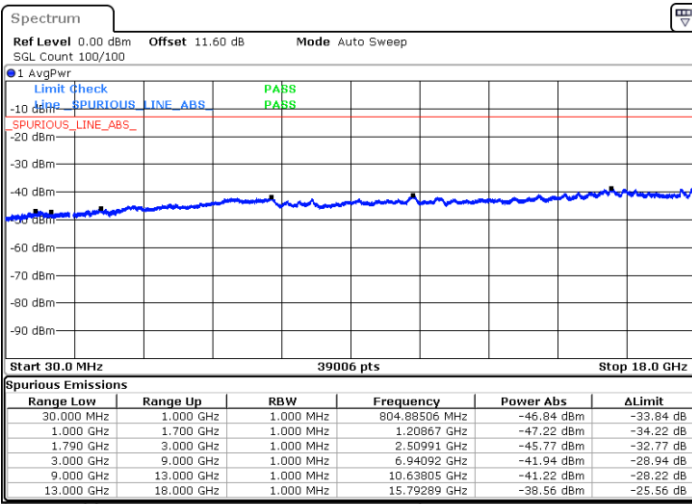

LTE Band 66B / 15MHz+5MHz

QPSK

Lowest Channel / 1RB0 and 1RB24

Lowest Channel / 1RB74 and 1RB0

Date: 8.OCT.2020 13:12:26

Date: 8.OCT.2020 13:11:35

Lowest Channel / FullIRB

N/A

Date: 8.OCT.2020 13:18:26

LTE Band 66B / 15MHz+5MHz

QPSK

Middle Channel / 1RB0 and 1RB24

Middle Channel / 1RB74 and 1RB0

Date: 8.OCT.2020 14:25:03

Date: 8.OCT.2020 14:25:54

Middle Channel / FullIRB

N/A

Date: 8.OCT.2020 14:19:02

LTE Band 66B / 15MHz+5MHz

QPSK

Highest Channel / 1RB0 and 1RB24

Highest Channel / 1RB74 and 1RB0

Date: 8.OCT.2020 14:44:39

Date: 8.OCT.2020 14:38:39

Highest Channel / FullIRB

N/A

Date: 8.OCT.2020 14:45:30

LTE Band 66B / 5MHz+5MHz

16QAM

Lowest Channel / 1RB0 and 1RB24

Lowest Channel / 1RB24 and 1RB0

Date: 7.OCT.2020 16:53:51