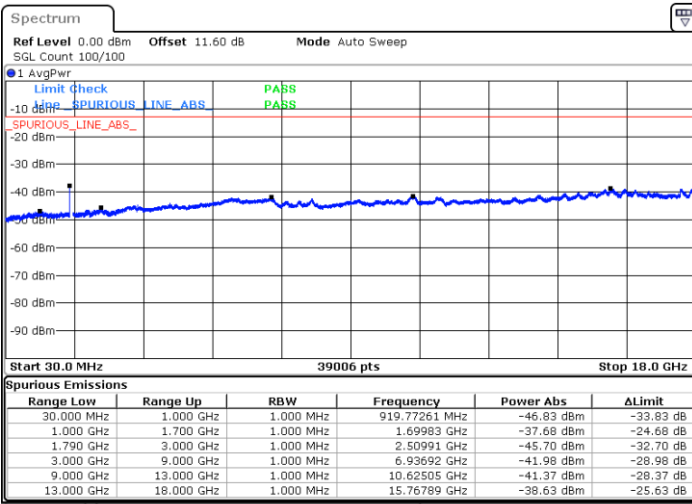

Highest Channel / 1RB0 and 1RB24

Highest Channel / 1RB49 and 1RB0

Date: 8.OCT.2020 10:21:50

Date: 8.OCT.2020 10:17:33

Highest Channel / FullIRB

N/A

Date: 8.OCT.2020 10:24:25

LTE Band 66B / 10MHz+10MHz

16QAM

Lowest Channel / 1RB0 and 1RB49

Lowest Channel / 1RB49 and 1RB0

Date: 8.OCT.2020 10:44:01

Date: 8.OCT.2020 10:41:27

Lowest Channel / FullIRB

N/A

Date: 8.OCT.2020 10:48:19

LTE Band 66B / 10MHz+10MHz

16QAM

Middle Channel / 1RB0 and 1RB49

Middle Channel / 1RB49 and 1RB0

Date: 8.OCT.2020 11:02:28

Date: 8.OCT.2020 11:05:02

Middle Channel / FullIRB

N/A

Date: 8.OCT.2020 10:58:10

LTE Band 66B / 10MHz+10MHz

16QAM

Highest Channel / 1RB0 and 1RB49

Highest Channel / 1RB49 and 1RB0

Date: 8.OCT.2020 11:25:15

Date: 8.OCT.2020 11:20:57

Highest Channel / FullIRB