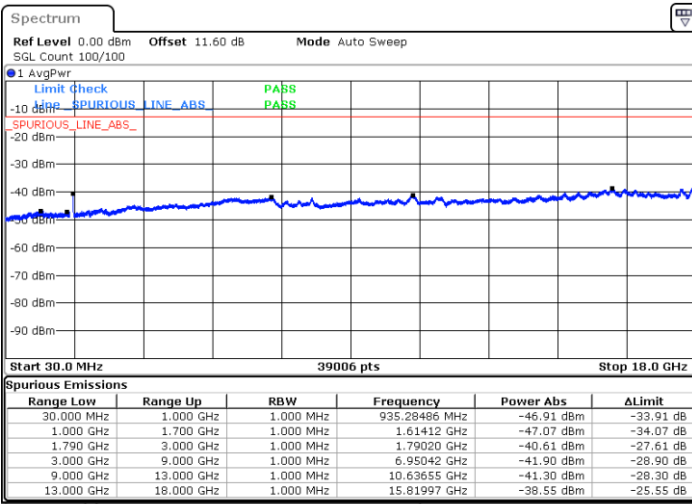

Lowest Channel / 1RB0 and 1RB49

Lowest Channel / 1RB24 and 1RB0

Date: 7.OCT.2020 17:50:40

Date: 7.OCT.2020 17:48:06

Lowest Channel / FullIRB

N/A

Date: 7.OCT.2020 17:54:58

LTE Band 66B / 5MHz+10MHz

LTE Band 66B / 5MHz+10MHz

16QAM

Highest Channel / 1RB0 and 1RB49

Highest Channel / 1RB24 and 1RB0

Date: 7.OCT.2020 18:10:45

Date: 7.OCT.2020 18:06:28

Highest Channel / FullIRB

N/A

Date: 7.OCT.2020 18:13:19

LTE Band 66B / 5MHz+15MHz

16QAM

Lowest Channel / 1RB0 and 1RB74

Lowest Channel / 1RB24 and 1RB0

Date: 8.OCT.2020 12:07:53

Date: 8.OCT.2020 12:05:19

Lowest Channel / FullIRB