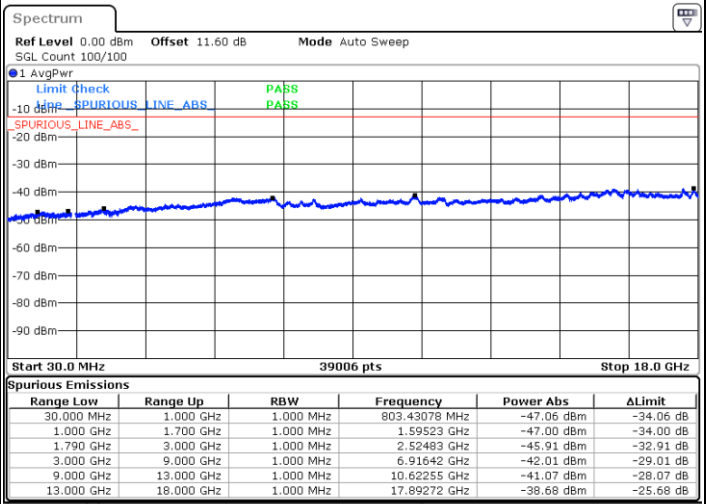

LTE Band 66B / 5MHz+15MHz

QPSK

Middle Channel / 1RB0 and 1RB74

Middle Channel / 1RB24 and 1RB0

Date: 8.OCT.2020 12:24:04

Date: 8.OCT.2020 12:24:55

Middle Channel / FullIRB

N/A

Date: 8.OCT.2020 12:18:03

LTE Band 66B / 5MHz+15MHz

QPSK

Highest Channel / 1RB0 and 1RB74

Highest Channel / 1RB24 and 1RB0

Date: 8.OCT.2020 12:54:31

Date: 8.OCT.2020 12:45:40

Highest Channel / FullIRB

N/A

Date: 8.OCT.2020 12:55:22

LTE Band 66B / 10MHz+5MHz

QPSK

Lowest Channel / 1RB0 and 1RB24

Lowest Channel / 1RB49 and 1RB0

Date: 8.OCT.2020 09:46:48

Date: 8.OCT.2020 09:45:56

Lowest Channel / FullIRB

N/A

Date: 8.OCT.2020 09:52:48

LTE Band 66B / 10MHz+5MHz

QPSK

Middle Channel / 1RB0 and 1RB24

Middle Channel / 1RB49 and 1RB0

Date: 8.OCT.2020 10:03:19