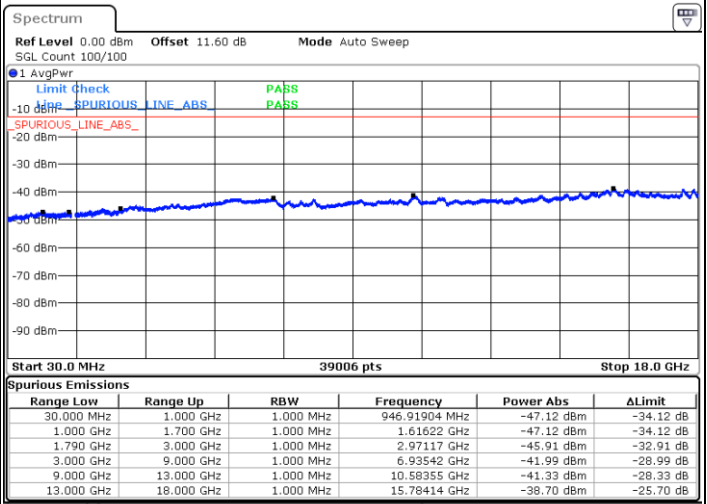

Highest Channel / 1RB0 and 1RB24

Highest Channel / 1RB49 and 1RB0

Date: 8.OCT.2020 10:21:50

Date: 8.OCT.2020 10:17:33

Highest Channel / FullIRB

N/A

Date: 8.OCT.2020 10:24:25

LTE Band 66B / 10MHz+10MHz

16QAM

Lowest Channel / 1RB0 and 1RB49

Lowest Channel / 1RB49 and 1RB0

Date: 8.OCT.2020 10:44:01

Date: 8.OCT.2020 10:41:27

Lowest Channel / FullIRB

N/A

Date: 8.OCT.2020 10:48:19

LTE Band 66B / 10MHz+10MHz

16QAM

Middle Channel / 1RB0 and 1RB49

Middle Channel / 1RB49 and 1RB0

Date: 8.OCT.2020 11:02:28

Date: 8.OCT.2020 11:05:02

Middle Channel / FullIRB

N/A

Date: 8.OCT.2020 10:58:10

LTE Band 66B / 10MHz+10MHz

16QAM

Highest Channel / 1RB0 and 1RB49

Highest Channel / 1RB49 and 1RB0

Date: 8.OCT.2020 11:25:15

Date: 8.OCT.2020 11:20:57

Highest Channel / FullIRB