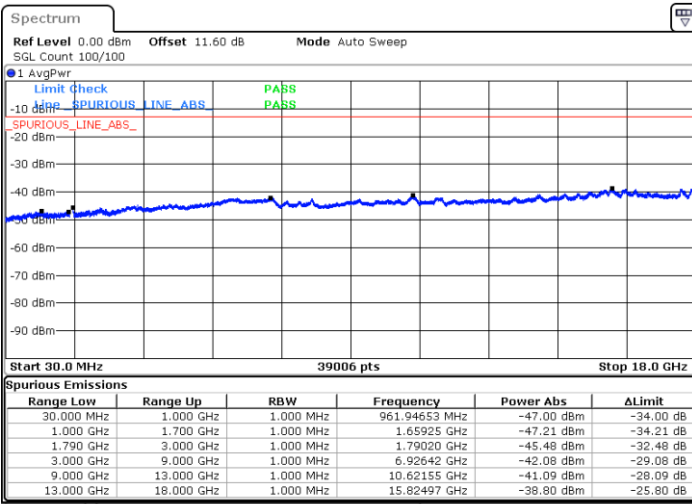

N/A

Date: 8.OCT.2020 12:55:22

LTE Band 66B / 10MHz+5MHz

QPSK

Lowest Channel / 1RB0 and 1RB24

Lowest Channel / 1RB49 and 1RB0

Date: 8.OCT.2020 09:46:48

Date: 8.OCT.2020 09:45:56

Lowest Channel / FullIRB

N/A

Date: 8.OCT.2020 09:52:48

LTE Band 66B / 10MHz+5MHz

QPSK

Middle Channel / 1RB0 and 1RB24

Middle Channel / 1RB49 and 1RB0

Date: 8.OCT.2020 10:03:19

Date: 8.OCT.2020 10:04:10

Middle Channel / FullIRB

N/A

Date: 8.OCT.2020 09:57:19

LTE Band 66B / 10MHz+5MHz

QPSK

Highest Channel / 1RB0 and 1RB24

Highest Channel / 1RB49 and 1RB0

Date: 8.OCT.2020 10:22:42

Date: 8.OCT.2020 10:16:41

Highest Channel / FullIRB

N/A

Date: 8.OCT.2020 10:23:33

LTE Band 66B / 10MHz+10MHz

QPSK

Lowest Channel / 1RB0 and 1RB49