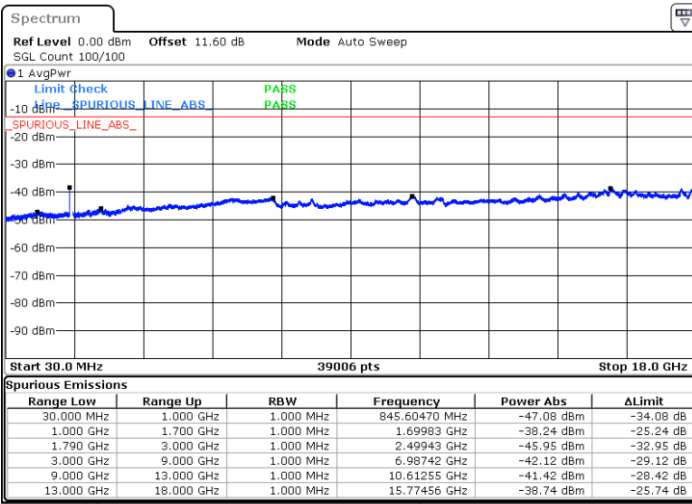

Date: 8.OCT.2020 10:58:10

LTE Band 66B / 10MHz+10MHz

16QAM

Highest Channel / 1RB0 and 1RB49

Highest Channel / 1RB49 and 1RB0

Date: 8.OCT.2020 11:25:15

Date: 8.OCT.2020 11:20:57

Highest Channel / FullIRB

N/A

Date: 8.OCT.2020 11:27:49

LTE Band 66B / 15MHz+5MHz

16QAM

Lowest Channel / 1RB0 and 1RB24

Lowest Channel / 1RB74 and 1RB0

Date: 8.OCT.2020 13:13:17

Date: 8.OCT.2020 13:10:43

Lowest Channel / FullIRB

N/A

Date: 8.OCT.2020 13:17:35

LTE Band 66B / 15MHz+5MHz

16QAM

Middle Channel / 1RB24 and 1RB49

Middle Channel / 1RB74 and 1RB0

Date: 8.OCT.2020 14:24:11

Date: 8.OCT.2020 14:26:45

Middle Channel / FullIRB

N/A

Date: 8.OCT.2020 14:19:54

LTE Band 66B / 15MHz+5MHz

16QAM

Highest Channel / 1RB0 and 1RB24

Highest Channel / 1RB74 and 1RB0