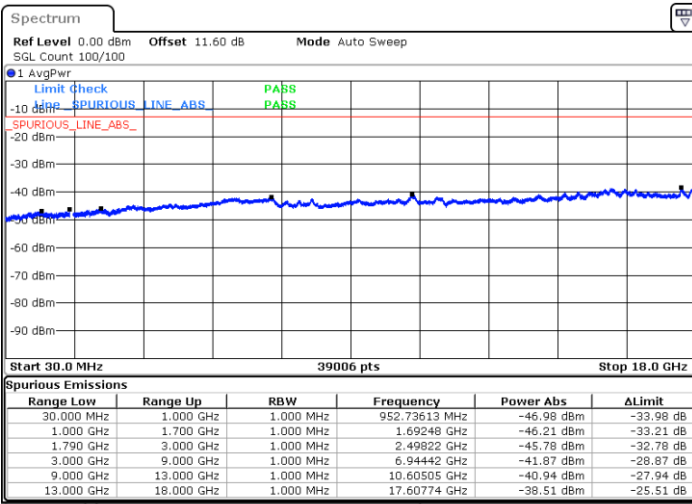

Lowest Channel / FullIRB

N/A

Date: 8.OCT.2020 13:17:35

LTE Band 66B / 15MHz+5MHz

16QAM

Middle Channel / 1RB24 and 1RB49

Middle Channel / 1RB74 and 1RB0

Date: 8.OCT.2020 14:24:11

Date: 8.OCT.2020 14:26:45

Middle Channel / FullIRB

N/A

Date: 8.OCT.2020 14:19:54

LTE Band 66B / 15MHz+5MHz

16QAM

Highest Channel / 1RB0 and 1RB24

Highest Channel / 1RB74 and 1RB0

Date: 8.OCT.2020 14:43:47

Date: 8.OCT.2020 14:39:30

Highest Channel / FullIRB

N/A

Date: 8.OCT.2020 14:46:22

LTE Band 66B / 5MHz+5MHz

64QAM

Lowest Channel / 1RB0 and 1RB24

Lowest Channel / 1RB24 and 1RB0

Date: 7.OCT.2020 16:54:47

Date: 7.OCT.2020 16:50:05

Lowest Channel / FullIRB

N/A

Date: 7.OCT.2020 16:57:37