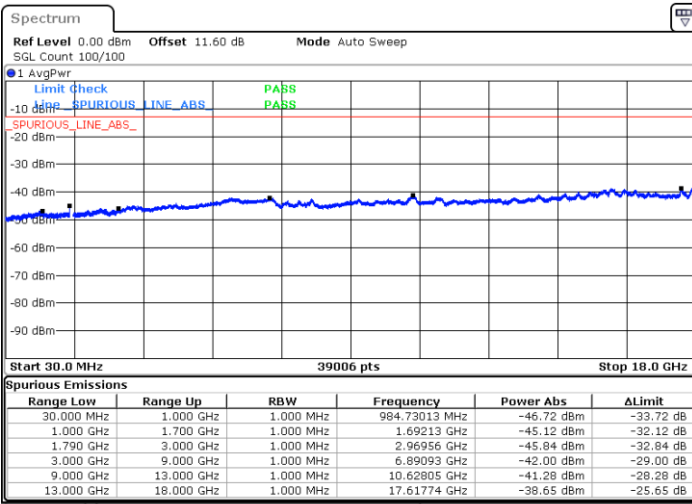

Date: 8.OCT.2020 09:47:39

Date: 8.OCT.2020 09:45:05

Lowest Channel / FullIRB

N/A

Date: 8.OCT.2020 09:51:57

LTE Band 66B / 10MHz+5MHz

16QAM

Middle Channel / 1RB0 and 1RB24

Middle Channel / 1RB49 and 1RB0

Date: 8.OCT.2020 10:02:28

Date: 8.OCT.2020 10:05:02

Middle Channel / FullIRB

N/A

Date: 8.OCT.2020 09:58:10

LTE Band 66B / 10MHz+5MHz

16QAM

Highest Channel / 1RB0 and 1RB24

Highest Channel / 1RB49 and 1RB0

Date: 8.OCT.2020 10:21:50

Date: 8.OCT.2020 10:17:33

Highest Channel / FullIRB

N/A

Date: 8.OCT.2020 10:24:25

LTE Band 66B / 10MHz+10MHz

16QAM

Lowest Channel / 1RB0 and 1RB49

Lowest Channel / 1RB49 and 1RB0

Date: 8.OCT.2020 10:44:01

Date: 8.OCT.2020 10:41:27

Lowest Channel / FullIRB

N/A

Date: 8.OCT.2020 10:48:19