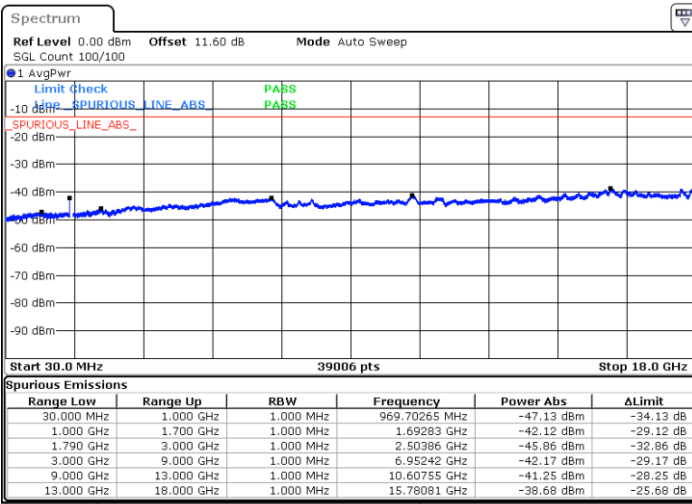

Date: 8.OCT.2020 10:58:10

LTE Band 66B / 10MHz+10MHz

16QAM

Highest Channel / 1RB0 and 1RB49

Highest Channel / 1RB49 and 1RB0

Date: 8.OCT.2020 11:25:15

Date: 8.OCT.2020 11:20:57

Highest Channel / FullIRB

N/A

Date: 8.OCT.2020 11:27:49

LTE Band 66B / 15MHz+5MHz

16QAM

Lowest Channel / 1RB0 and 1RB24

Lowest Channel / 1RB74 and 1RB0

Date: 8.OCT.2020 13:13:17

Date: 8.OCT.2020 13:10:43

Lowest Channel / FullIRB

N/A

Date: 8.OCT.2020 13:17:35

LTE Band 66B / 15MHz+5MHz

16QAM

Middle Channel / 1RB24 and 1RB49

Middle Channel / 1RB74 and 1RB0

Date: 8.OCT.2020 14:24:11

Date: 8.OCT.2020 14:26:45

Middle Channel / FullIRB

N/A

Date: 8.OCT.2020 14:19:54

LTE Band 66B / 15MHz+5MHz

16QAM

Highest Channel / 1RB0 and 1RB24

Highest Channel / 1RB74 and 1RB0