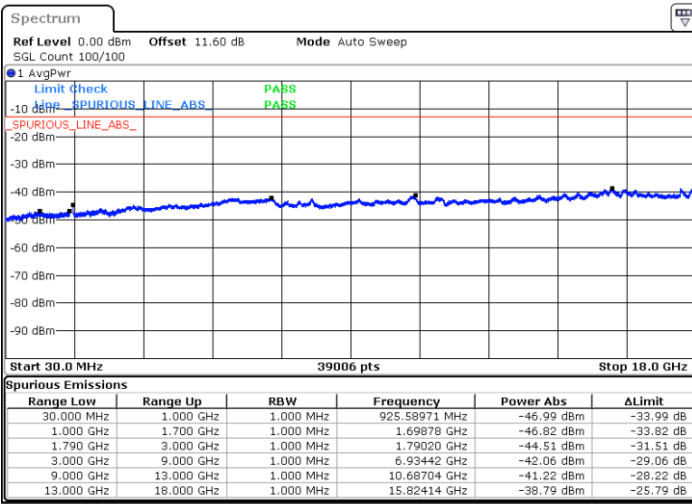

Highest Channel / 1RB0 and 1RB24

Highest Channel / 1RB49 and 1RB0

Date: 8.OCT.2020 10:21:50

Date: 8.OCT.2020 10:17:33

Highest Channel / FullIRB

N/A

Date: 8.OCT.2020 10:24:25

LTE Band 66B / 10MHz+10MHz

16QAM

Lowest Channel / 1RB0 and 1RB49

Lowest Channel / 1RB49 and 1RB0

Date: 8.OCT.2020 10:44:01

Date: 8.OCT.2020 10:41:27

Lowest Channel / FullIRB

N/A

Date: 8.OCT.2020 10:48:19

LTE Band 66B / 10MHz+10MHz

16QAM

Middle Channel / 1RB0 and 1RB49

Middle Channel / 1RB49 and 1RB0

Date: 8.OCT.2020 11:02:28

Date: 8.OCT.2020 11:05:02

Middle Channel / FullIRB

N/A

Date: 8.OCT.2020 10:58:10

LTE Band 66B / 10MHz+10MHz

16QAM

Highest Channel / 1RB0 and 1RB49

Highest Channel / 1RB49 and 1RB0

Date: 8.OCT.2020 11:25:15

Date: 8.OCT.2020 11:20:57

Highest Channel / FullIRB