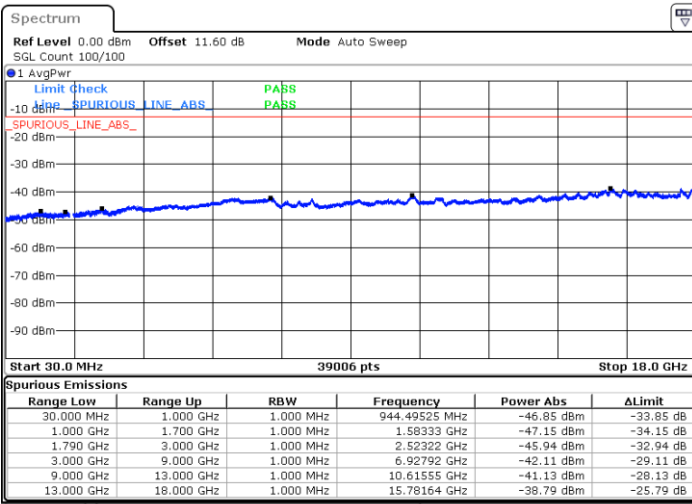

Highest Channel / 1RB0 and 1RB24

Highest Channel / 1RB49 and 1RB0

Date: 8.OCT.2020 10:21:50

Date: 8.OCT.2020 10:17:33

Highest Channel / FullIRB

N/A

Date: 8.OCT.2020 10:24:25

LTE Band 66B / 10MHz+10MHz

16QAM

Lowest Channel / 1RB0 and 1RB49

Lowest Channel / 1RB49 and 1RB0

Date: 8.OCT.2020 10:44:01

Date: 8.OCT.2020 10:41:27

Lowest Channel / FullIRB

N/A

Date: 8.OCT.2020 10:48:19

LTE Band 66B / 10MHz+10MHz

16QAM

Middle Channel / 1RB0 and 1RB49

Middle Channel / 1RB49 and 1RB0

Date: 8.OCT.2020 11:02:28

Date: 8.OCT.2020 11:05:02

Middle Channel / FullIRB

N/A

Date: 8.OCT.2020 10:58:10

LTE Band 66B / 10MHz+10MHz

16QAM

Highest Channel / 1RB0 and 1RB49

Highest Channel / 1RB49 and 1RB0

Date: 8.OCT.2020 11:25:15

Date: 8.OCT.2020 11:20:57

Highest Channel / FullIRB