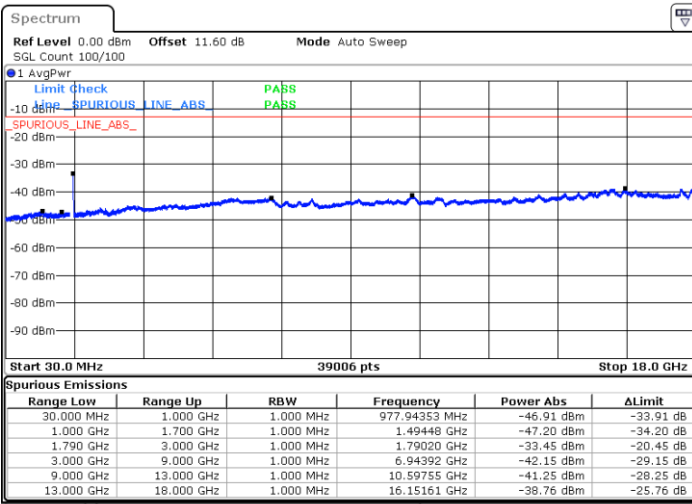

Middle Channel / 1RB0 and 1RB49

Middle Channel / 1RB49 and 1RB0

Date: 8.OCT.2020 11:03:20

Date: 8.OCT.2020 11:04:11

Middle Channel / FullIRB

N/A

Date: 8.OCT.2020 10:57:19

LTE Band 66B / 10MHz+10MHz

QPSK

Highest Channel / 1RB0 and 1RB49

Highest Channel / 1RB49 and 1RB0

Date: 8.OCT.2020 11:26:06

Date: 8.OCT.2020 11:20:05

Highest Channel / FullIRB

N/A

Date: 8.OCT.2020 11:26:58

LTE Band 66B / 15MHz+5MHz

QPSK

Lowest Channel / 1RB0 and 1RB24

Lowest Channel / 1RB74 and 1RB0

Date: 8.OCT.2020 13:12:26

Date: 8.OCT.2020 13:11:35

Lowest Channel / FullIRB

N/A