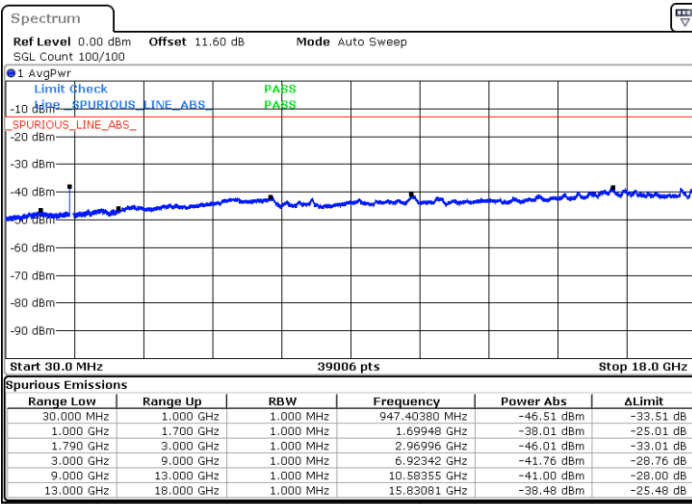

Date: 8.OCT.2020 14:26:45

Middle Channel / FullIRB

N/A

Date: 8.OCT.2020 14:19:54

LTE Band 66B / 15MHz+5MHz

16QAM

Highest Channel / 1RB0 and 1RB24

Highest Channel / 1RB74 and 1RB0

Date: 8.OCT.2020 14:43:47

Date: 8.OCT.2020 14:39:30

Highest Channel / FullIRB

N/A

Date: 8.OCT.2020 14:46:22

LTE Band 66B / 5MHz+5MHz

64QAM

Lowest Channel / 1RB0 and 1RB24

Lowest Channel / 1RB24 and 1RB0

Date: 7.OCT.2020 16:54:47

Date: 7.OCT.2020 16:50:05

Lowest Channel / FullIRB

N/A

Date: 7.OCT.2020 16:57:37