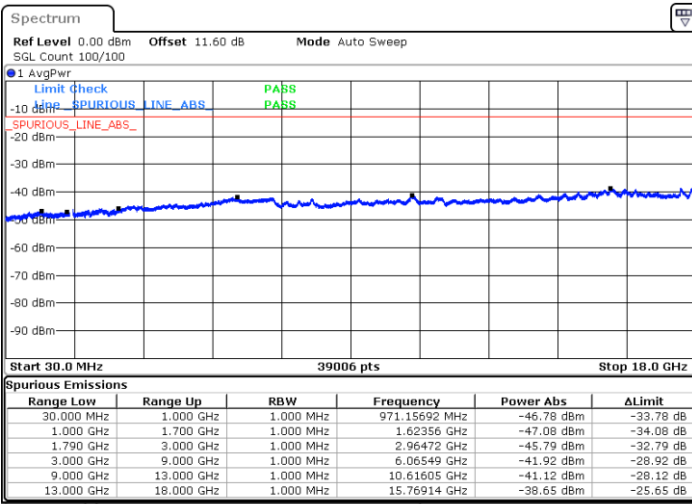

Date: 7.OCT.2020 16:51:02

Lowest Channel / FullIRB

N/A

Date: 7.OCT.2020 16:58:34

LTE Band 66B / 5MHz+5MHz

16QAM

MiddleChannel / 1RB0 and 1RB24

Middle Channel / 1RB24 and 1RB0

Date: 7.OCT.2020 17:11:58

Date: 7.OCT.2020 17:14:47

Middle Channel / FullIRB

N/A

Date: 7.OCT.2020 17:07:15

LTE Band 66B / 5MHz+5MHz

16QAM

Highest Channel / 1RB0 and 1RB24

Highest Channel / 1RB24 and 1RB0

Date: 7.OCT.2020 17:32:00

Date: 7.OCT.2020 17:27:42

Highest Channel / FullIRB

N/A

Date: 7.OCT.2020 17:34:34

LTE Band 66B / 5MHz+10MHz

16QAM

Lowest Channel / 1RB0 and 1RB49

Lowest Channel / 1RB24 and 1RB0

Date: 7.OCT.2020 17:50:40

Date: 7.OCT.2020 17:48:06

Lowest Channel / FullIRB

N/A

Date: 7.OCT.2020 17:54:58

LTE Band 66B / 5MHz+10MHz