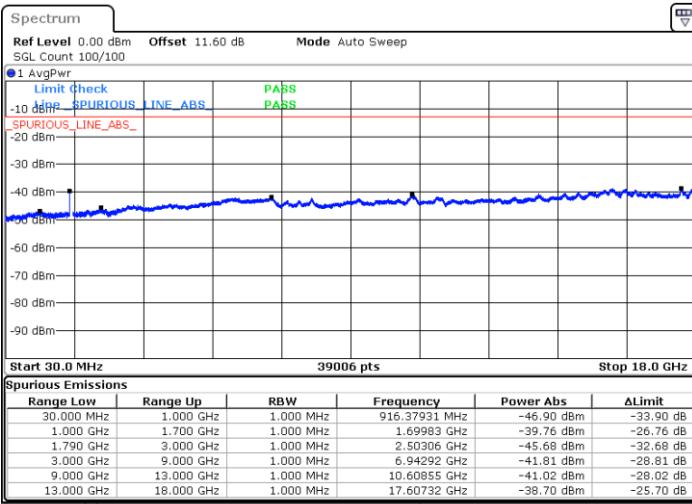

N/A

Date: 8.OCT.2020 14:19:02

LTE Band 66B / 15MHz+5MHz

QPSK

Highest Channel / 1RB0 and 1RB24

Highest Channel / 1RB74 and 1RB0

Date: 8.OCT.2020 14:44:39

Date: 8.OCT.2020 14:38:39

Highest Channel / FullIRB

N/A

Date: 8.OCT.2020 14:45:30

LTE Band 66B / 5MHz+5MHz

16QAM

Lowest Channel / 1RB0 and 1RB24

Lowest Channel / 1RB24 and 1RB0

Date: 7.OCT.2020 16:53:51

Date: 7.OCT.2020 16:51:02

Lowest Channel / FullIRB

N/A

Date: 7.OCT.2020 16:58:34

LTE Band 66B / 5MHz+5MHz

16QAM

MiddleChannel / 1RB0 and 1RB24

Middle Channel / 1RB24 and 1RB0

Date: 7.OCT.2020 17:11:58

Date: 7.OCT.2020 17:14:47

Middle Channel / FullIRB

N/A

Date: 7.OCT.2020 17:07:15

LTE Band 66B / 5MHz+5MHz

16QAM

Highest Channel / 1RB0 and 1RB24