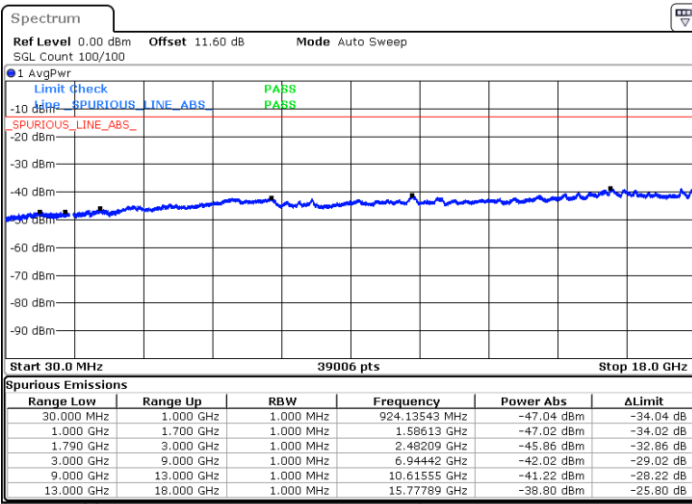

Date: 8.OCT.2020 10:22:42

Date: 8.OCT.2020 10:16:41

Highest Channel / FullIRB

N/A

Date: 8.OCT.2020 10:23:33

LTE Band 66B / 10MHz+10MHz

QPSK

Lowest Channel / 1RB0 and 1RB49

Lowest Channel / 1RB49 and 1RB0

Date: 8.OCT.2020 10:43:10

Date: 8.OCT.2020 10:42:19

Lowest Channel / FullIRB

N/A

Date: 8.OCT.2020 10:49:11

LTE Band 66B / 10MHz+10MHz

QPSK

Middle Channel / 1RB0 and 1RB49

Middle Channel / 1RB49 and 1RB0

Date: 8.OCT.2020 11:03:20

Date: 8.OCT.2020 11:04:11

Middle Channel / FullIRB

N/A

Date: 8.OCT.2020 10:57:19

LTE Band 66B / 10MHz+10MHz