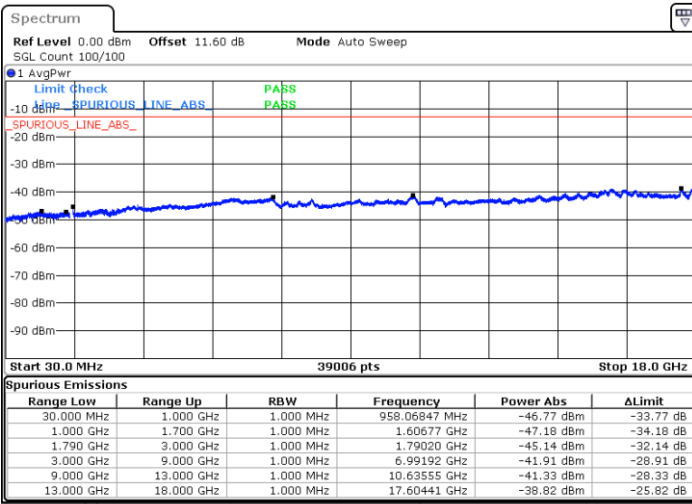

Date: 8.OCT.2020 12:46:32

Highest Channel / FullIRB

N/A

Date: 8.OCT.2020 12:56:14

LTE Band 66B / 10MHz+5MHz

16QAM

Lowest Channel / 1RB0 and 1RB24

Lowest Channel / 1RB49 and 1RB0

Date: 8.OCT.2020 09:47:39

Date: 8.OCT.2020 09:45:05

Lowest Channel / FullIRB

N/A

Date: 8.OCT.2020 09:51:57

LTE Band 66B / 10MHz+5MHz

16QAM

Middle Channel / 1RB0 and 1RB24

Middle Channel / 1RB49 and 1RB0

Date: 8.OCT.2020 10:02:28

Date: 8.OCT.2020 10:05:02

Middle Channel / FullIRB

N/A

Date: 8.OCT.2020 09:58:10

LTE Band 66B / 10MHz+5MHz

16QAM

Highest Channel / 1RB0 and 1RB24

Highest Channel / 1RB49 and 1RB0

Date: 8.OCT.2020 10:21:50

Date: 8.OCT.2020 10:17:33

Highest Channel / FullIRB

N/A

Date: 8.OCT.2020 10:24:25

LTE Band 66B / 10MHz+10MHz