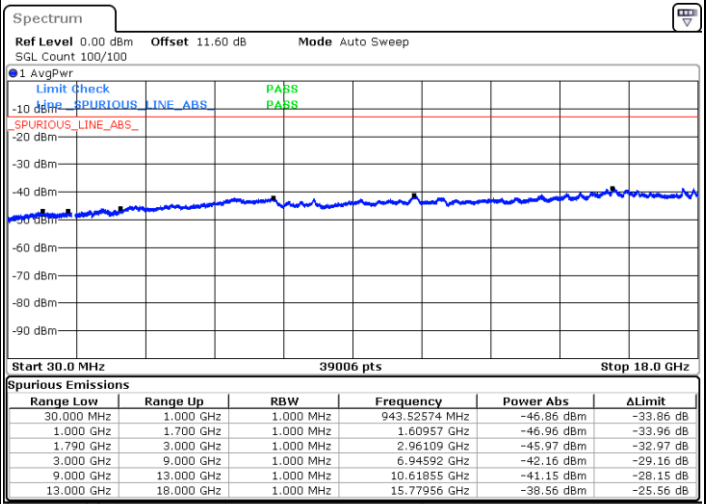

N/A

Date: 8.OCT.2020 12:55:22

LTE Band 66B / 10MHz+5MHz

QPSK

Lowest Channel / 1RB0 and 1RB24

Lowest Channel / 1RB49 and 1RB0

Date: 8.OCT.2020 09:46:48

Date: 8.OCT.2020 09:45:56

Lowest Channel / FullIRB

N/A

Date: 8.OCT.2020 09:52:48

LTE Band 66B / 10MHz+5MHz

QPSK

Middle Channel / 1RB0 and 1RB24

Middle Channel / 1RB49 and 1RB0

Date: 8.OCT.2020 10:03:19

Date: 8.OCT.2020 10:04:10

Middle Channel / FullIRB

N/A

Date: 8.OCT.2020 09:57:19

LTE Band 66B / 10MHz+5MHz

QPSK

Highest Channel / 1RB0 and 1RB24

Highest Channel / 1RB49 and 1RB0

Date: 8.OCT.2020 10:22:42

Date: 8.OCT.2020 10:16:41

Highest Channel / FullIRB

N/A

Date: 8.OCT.2020 10:23:33

LTE Band 66B / 10MHz+10MHz

QPSK

Lowest Channel / 1RB0 and 1RB49