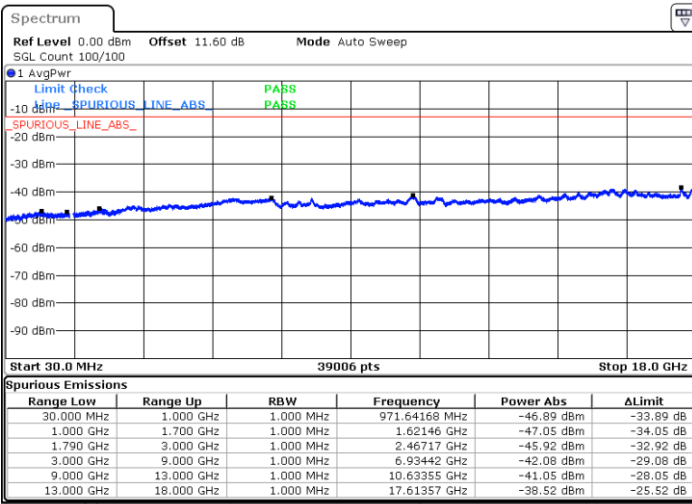

Date: 7.OCT.2020 18:13:19

LTE Band 66B / 5MHz+15MHz

16QAM

Lowest Channel / 1RB0 and 1RB74

Lowest Channel / 1RB24 and 1RB0

Date: 8.OCT.2020 12:07:53

Date: 8.OCT.2020 12:05:19

Lowest Channel / FullIRB

N/A

Date: 8.OCT.2020 12:12:11

LTE Band 66B / 5MHz+15MHz

16QAM

Middle Channel / 1RB0 and 1RB74

Middle Channel / 1RB24 and 1RB0

Date: 8.OCT.2020 12:23:13

Date: 8.OCT.2020 12:25:47

Middle Channel / FullIRB

N/A

Date: 8.OCT.2020 12:18:55

LTE Band 66B / 5MHz+15MHz

16QAM

Highest Channel / 1RB0 and 1RB74

Highest Channel / 1RB24 and 1RB0

Date: 8.OCT.2020 12:53:39

Date: 8.OCT.2020 12:46:32

Highest Channel / FullIRB

N/A

Date: 8.OCT.2020 12:56:14

LTE Band 66B / 10MHz+5MHz

16QAM

Lowest Channel / 1RB0 and 1RB24

Lowest Channel / 1RB49 and 1RB0