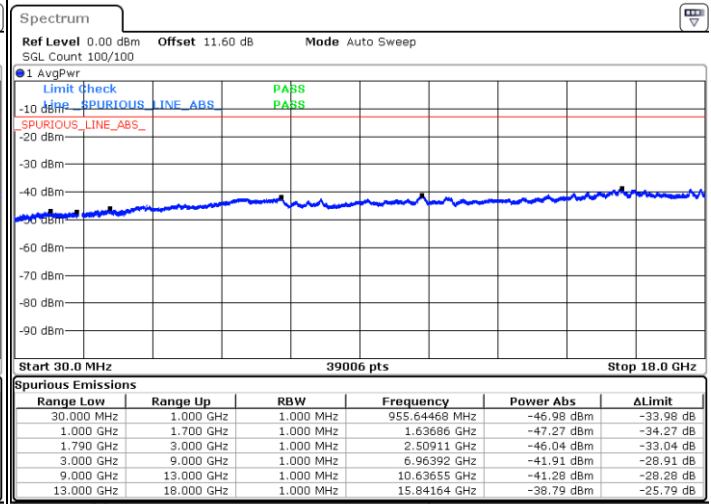

Date: 8.OCT.2020 10:58:10

LTE Band 66B / 10MHz+10MHz

16QAM

Highest Channel / 1RB0 and 1RB49

Highest Channel / 1RB49 and 1RB0

Date: 8.OCT.2020 11:25:15

Date: 8.OCT.2020 11:20:57

Highest Channel / FullIRB

N/A

Date: 8.OCT.2020 11:27:49

LTE Band 66B / 15MHz+5MHz

16QAM

Lowest Channel / 1RB0 and 1RB24

Lowest Channel / 1RB74 and 1RB0

Date: 8.OCT.2020 13:13:17

Date: 8.OCT.2020 13:10:43

Lowest Channel / FullIRB

N/A

Date: 8.OCT.2020 13:17:35

LTE Band 66B / 15MHz+5MHz

16QAM

Middle Channel / 1RB24 and 1RB49

Middle Channel / 1RB74 and 1RB0

Date: 8.OCT.2020 14:24:11

Date: 8.OCT.2020 14:26:45

Middle Channel / FullIRB

N/A

Date: 8.OCT.2020 14:19:54

LTE Band 66B / 15MHz+5MHz

16QAM

Highest Channel / 1RB0 and 1RB24

Highest Channel / 1RB74 and 1RB0