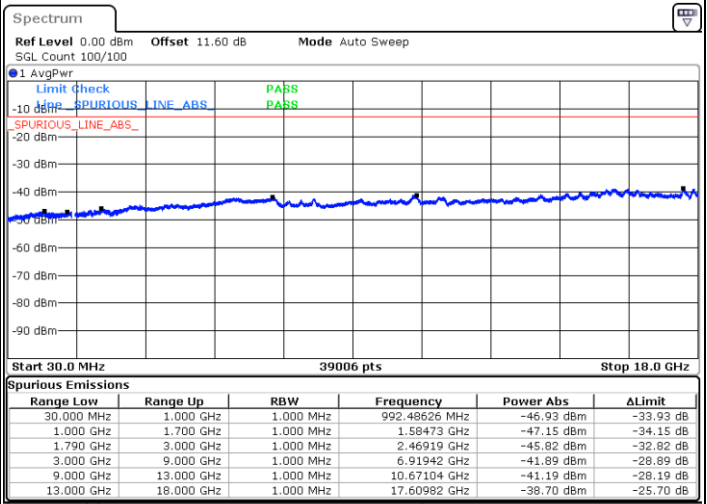

Date: 7.OCT.2020 17:11:58

Date: 7.OCT.2020 17:14:47

Middle Channel / FullIRB

N/A

Date: 7.OCT.2020 17:07:15

LTE Band 66B / 5MHz+5MHz

16QAM

Highest Channel / 1RB0 and 1RB24

Highest Channel / 1RB24 and 1RB0

Date: 7.OCT.2020 17:32:00

Date: 7.OCT.2020 17:27:42

Highest Channel / FullIRB

N/A

Date: 7.OCT.2020 17:34:34

LTE Band 66B / 5MHz+10MHz

16QAM

Lowest Channel / 1RB0 and 1RB49

Lowest Channel / 1RB24 and 1RB0

Date: 7.OCT.2020 17:50:40

Date: 7.OCT.2020 17:48:06

Lowest Channel / FullIRB

N/A

Date: 7.OCT.2020 17:54:58

LTE Band 66B / 5MHz+10MHz