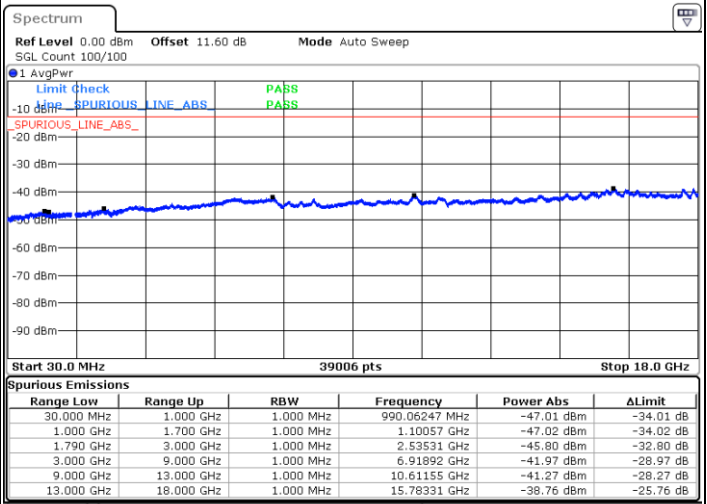

LTE Band 66B / 5MHz+15MHz

QPSK

Middle Channel / 1RB0 and 1RB74

Middle Channel / 1RB24 and 1RB0

Date: 8.OCT.2020 12:24:04

Date: 8.OCT.2020 12:24:55

Middle Channel / FullIRB

N/A

Date: 8.OCT.2020 12:18:03

LTE Band 66B / 5MHz+15MHz

QPSK

Highest Channel / 1RB0 and 1RB74

Highest Channel / 1RB24 and 1RB0

Date: 8.OCT.2020 12:54:31

Date: 8.OCT.2020 12:45:40

Highest Channel / FullIRB