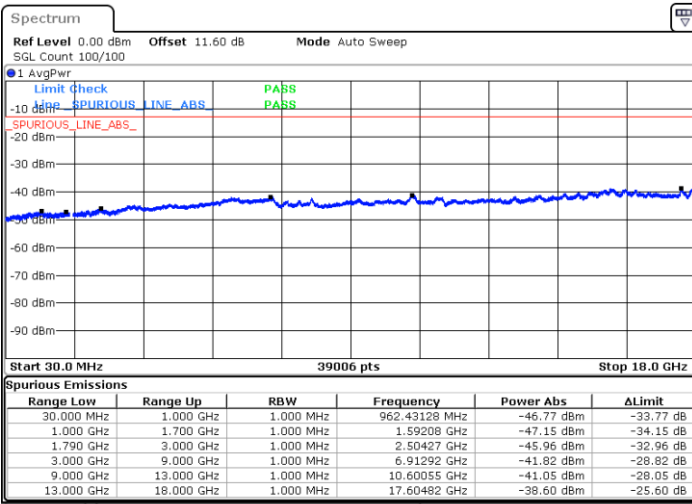

Highest Channel / FullIRB

N/A

Date: 8.OCT.2020 14:45:30

LTE Band 66B / 5MHz+5MHz

16QAM

Lowest Channel / 1RB0 and 1RB24

Lowest Channel / 1RB24 and 1RB0

Date: 7.OCT.2020 16:53:51

Date: 7.OCT.2020 16:51:02

Lowest Channel / FullIRB

N/A

Date: 7.OCT.2020 16:58:34

LTE Band 66B / 5MHz+5MHz

16QAM

MiddleChannel / 1RB0 and 1RB24

Middle Channel / 1RB24 and 1RB0

Date: 7.OCT.2020 17:11:58

Date: 7.OCT.2020 17:14:47

Middle Channel / FullIRB

N/A

Date: 7.OCT.2020 17:07:15

LTE Band 66B / 5MHz+5MHz

16QAM

Highest Channel / 1RB0 and 1RB24

Highest Channel / 1RB24 and 1RB0

Date: 7.OCT.2020 17:32:00

Date: 7.OCT.2020 17:27:42

Highest Channel / FullIRB

N/A

Date: 7.OCT.2020 17:34:34

LTE Band 66B / 5MHz+10MHz

16QAM