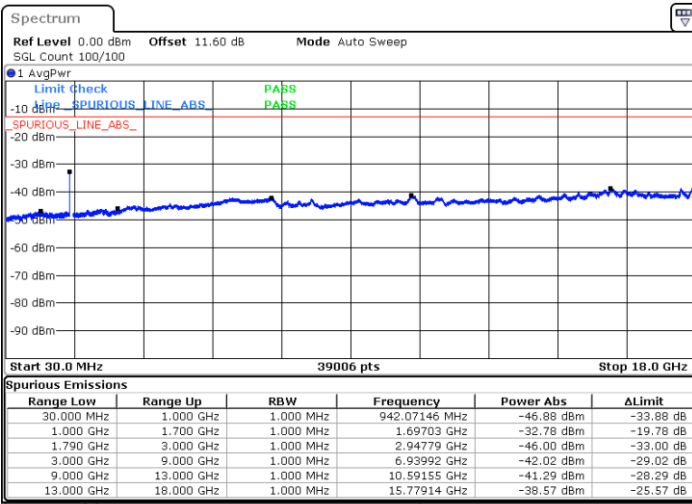

Date: 8.OCT.2020 12:18:03

LTE Band 66B / 5MHz+15MHz

QPSK

Highest Channel / 1RB0 and 1RB74

Highest Channel / 1RB24 and 1RB0

Date: 8.OCT.2020 12:54:31

Date: 8.OCT.2020 12:45:40

Highest Channel / FullIRB

N/A

Date: 8.OCT.2020 12:55:22

LTE Band 66B / 10MHz+5MHz

QPSK

Lowest Channel / 1RB0 and 1RB24

Lowest Channel / 1RB49 and 1RB0

Date: 8.OCT.2020 09:46:48

Date: 8.OCT.2020 09:45:56

Lowest Channel / FullIRB

N/A

Date: 8.OCT.2020 09:52:48

LTE Band 66B / 10MHz+5MHz

QPSK

Middle Channel / 1RB0 and 1RB24

Middle Channel / 1RB49 and 1RB0

Date: 8.OCT.2020 10:03:19

Date: 8.OCT.2020 10:04:10

Middle Channel / FullIRB

N/A

Date: 8.OCT.2020 09:57:19

LTE Band 66B / 10MHz+5MHz

QPSK

Highest Channel / 1RB0 and 1RB24

Highest Channel / 1RB49 and 1RB0