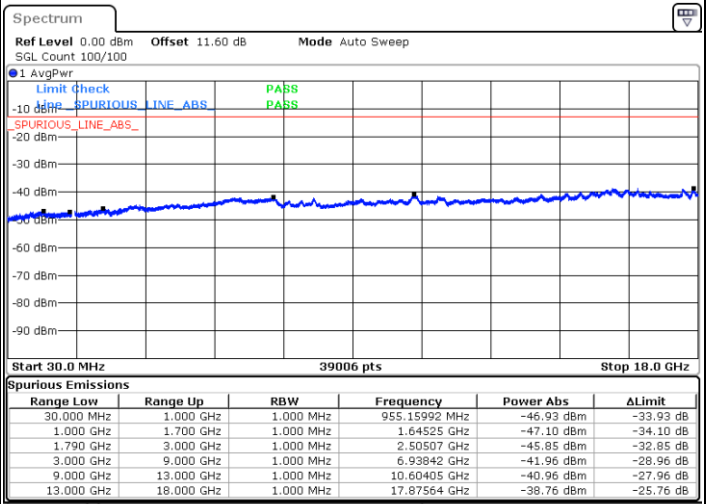

Date: 7.OCT.2020 16:51:02

Lowest Channel / FullIRB

N/A

Date: 7.OCT.2020 16:58:34

LTE Band 66B / 5MHz+5MHz

16QAM

MiddleChannel / 1RB0 and 1RB24

Middle Channel / 1RB24 and 1RB0

Date: 7.OCT.2020 17:11:58

Date: 7.OCT.2020 17:14:47

Middle Channel / FullIRB

N/A

Date: 7.OCT.2020 17:07:15

LTE Band 66B / 5MHz+5MHz

16QAM

Highest Channel / 1RB0 and 1RB24

Highest Channel / 1RB24 and 1RB0

Date: 7.OCT.2020 17:32:00

Date: 7.OCT.2020 17:27:42

Highest Channel / FullIRB

N/A

Date: 7.OCT.2020 17:34:34

LTE Band 66B / 5MHz+10MHz

16QAM

Lowest Channel / 1RB0 and 1RB49

Lowest Channel / 1RB24 and 1RB0

Date: 7.OCT.2020 17:50:40

Date: 7.OCT.2020 17:48:06

Lowest Channel / FullIRB

N/A

Date: 7.OCT.2020 17:54:58

LTE Band 66B / 5MHz+10MHz