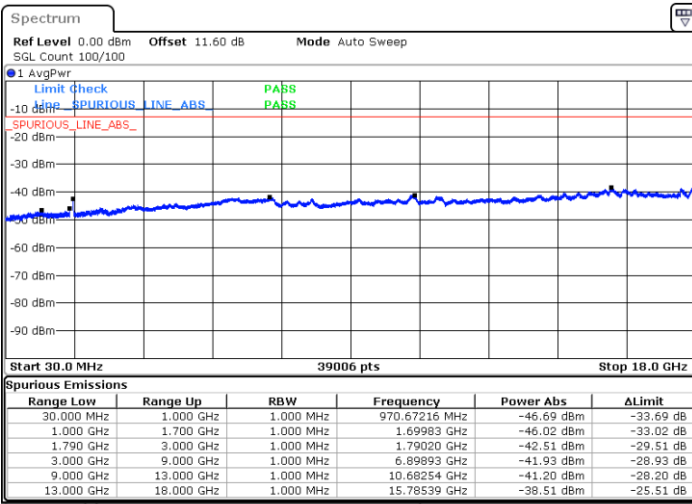

LTE Band 66B / 15MHz+5MHz

QPSK

Lowest Channel / 1RB0 and 1RB24

Lowest Channel / 1RB74 and 1RB0

Date: 8.OCT.2020 13:12:26

Date: 8.OCT.2020 13:11:35

Lowest Channel / FullIRB

N/A

Date: 8.OCT.2020 13:18:26

LTE Band 66B / 15MHz+5MHz

QPSK

Middle Channel / 1RB0 and 1RB24

Middle Channel / 1RB74 and 1RB0

Date: 8.OCT.2020 14:25:03

Date: 8.OCT.2020 14:25:54

Middle Channel / FullIRB

N/A

Date: 8.OCT.2020 14:19:02

LTE Band 66B / 15MHz+5MHz

QPSK

Highest Channel / 1RB0 and 1RB24

Highest Channel / 1RB74 and 1RB0

Date: 8.OCT.2020 14:44:39

Date: 8.OCT.2020 14:38:39

Highest Channel / FullIRB

N/A

Date: 8.OCT.2020 14:45:30

LTE Band 66B / 5MHz+5MHz

16QAM

Lowest Channel / 1RB0 and 1RB24

Lowest Channel / 1RB24 and 1RB0

Date: 7.OCT.2020 16:53:51