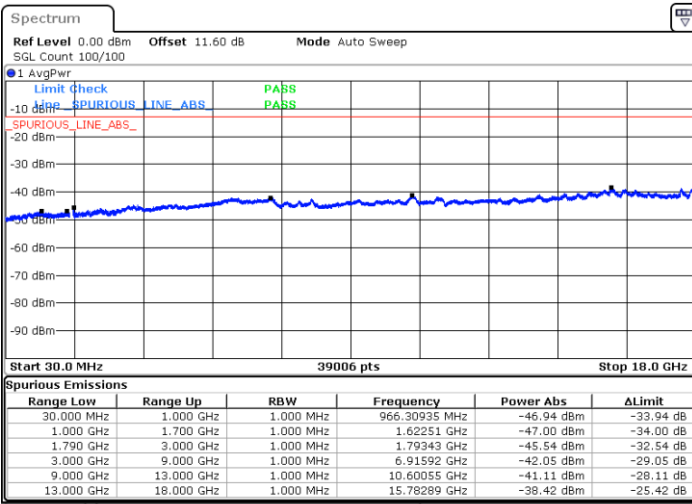

Lowest Channel / FullIRB

N/A

Date: 8.OCT.2020 09:52:48

LTE Band 66B / 10MHz+5MHz

QPSK

Middle Channel / 1RB0 and 1RB24

Middle Channel / 1RB49 and 1RB0

Date: 8.OCT.2020 10:03:19

Date: 8.OCT.2020 10:04:10

Middle Channel / FullIRB

N/A

Date: 8.OCT.2020 09:57:19

LTE Band 66B / 10MHz+5MHz

QPSK

Highest Channel / 1RB0 and 1RB24

Highest Channel / 1RB49 and 1RB0

Date: 8.OCT.2020 10:22:42

Date: 8.OCT.2020 10:16:41

Highest Channel / FullIRB

N/A

Date: 8.OCT.2020 10:23:33

LTE Band 66B / 10MHz+10MHz

QPSK

Lowest Channel / 1RB0 and 1RB49

Lowest Channel / 1RB49 and 1RB0

Date: 8.OCT.2020 10:43:10

Date: 8.OCT.2020 10:42:19

Lowest Channel / FullIRB

N/A

Date: 8.OCT.2020 10:49:11

LTE Band 66B / 10MHz+10MHz

QPSK