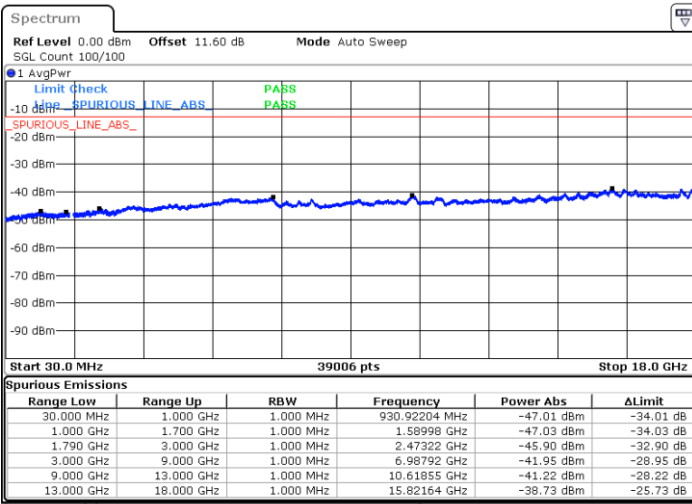

LTE Band 66B / 10MHz+10MHz

16QAM

Middle Channel / 1RB0 and 1RB49

Middle Channel / 1RB49 and 1RB0

Date: 8.OCT.2020 11:02:28

Date: 8.OCT.2020 11:05:02

Middle Channel / FullIRB

N/A

Date: 8.OCT.2020 10:58:10

LTE Band 66B / 10MHz+10MHz

16QAM

Highest Channel / 1RB0 and 1RB49

Highest Channel / 1RB49 and 1RB0

Date: 8.OCT.2020 11:25:15

Date: 8.OCT.2020 11:20:57

Highest Channel / FullIRB

N/A

Date: 8.OCT.2020 11:27:49

LTE Band 66B / 15MHz+5MHz

16QAM

Lowest Channel / 1RB0 and 1RB24

Lowest Channel / 1RB74 and 1RB0

Date: 8.OCT.2020 13:13:17

Date: 8.OCT.2020 13:10:43

Lowest Channel / FullIRB

N/A

Date: 8.OCT.2020 13:17:35

LTE Band 66B / 15MHz+5MHz

16QAM

Middle Channel / 1RB24 and 1RB49

Middle Channel / 1RB74 and 1RB0

Date: 8.OCT.2020 14:24:11