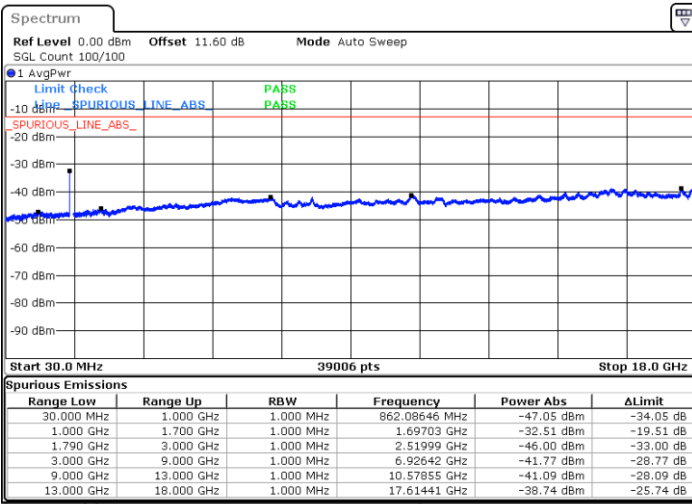

Date: 7.OCT.2020 17:11:58

Date: 7.OCT.2020 17:14:47

Middle Channel / FullIRB

N/A

Date: 7.OCT.2020 17:07:15

LTE Band 66B / 5MHz+5MHz

16QAM

Highest Channel / 1RB0 and 1RB24

Highest Channel / 1RB24 and 1RB0

Date: 7.OCT.2020 17:32:00

Date: 7.OCT.2020 17:27:42

Highest Channel / FullIRB

N/A

Date: 7.OCT.2020 17:34:34

LTE Band 66B / 5MHz+10MHz

16QAM

Lowest Channel / 1RB0 and 1RB49

Lowest Channel / 1RB24 and 1RB0

Date: 7.OCT.2020 17:50:40

Date: 7.OCT.2020 17:48:06

Lowest Channel / FullIRB

N/A

Date: 7.OCT.2020 17:54:58

LTE Band 66B / 5MHz+10MHz