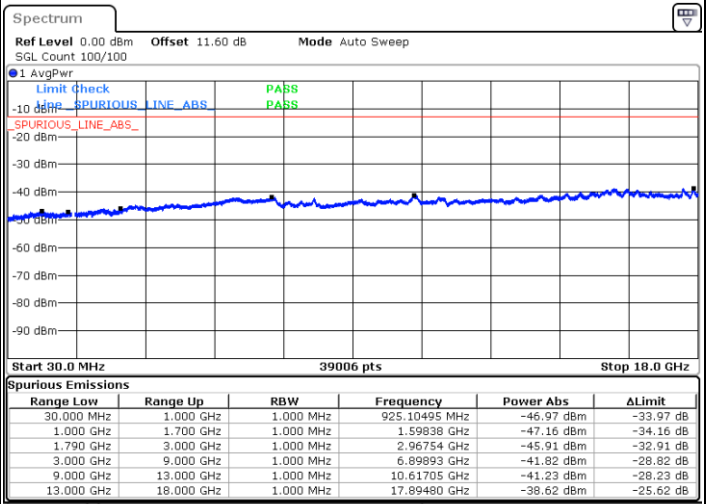

Highest Channel / 1RB24 and 1RB0

Date: 7.OCT.2020 17:32:00

Date: 7.OCT.2020 17:27:42

Highest Channel / FullIRB

N/A

Date: 7.OCT.2020 17:34:34

LTE Band 66B / 5MHz+10MHz

16QAM

Lowest Channel / 1RB0 and 1RB49

Lowest Channel / 1RB24 and 1RB0

Date: 7.OCT.2020 17:50:40

Date: 7.OCT.2020 17:48:06

Lowest Channel / FullIRB

N/A

Date: 7.OCT.2020 17:54:58

LTE Band 66B / 5MHz+10MHz

LTE Band 66B / 5MHz+10MHz

16QAM

Highest Channel / 1RB0 and 1RB49

Highest Channel / 1RB24 and 1RB0

Date: 7.OCT.2020 18:10:45

Date: 7.OCT.2020 18:06:28

Highest Channel / FullIRB

N/A

Date: 7.OCT.2020 18:13:19

LTE Band 66B / 5MHz+15MHz

16QAM

Lowest Channel / 1RB0 and 1RB74

Lowest Channel / 1RB24 and 1RB0

Date: 8.OCT.2020 12:07:53

Date: 8.OCT.2020 12:05:19

Lowest Channel / FullIRB