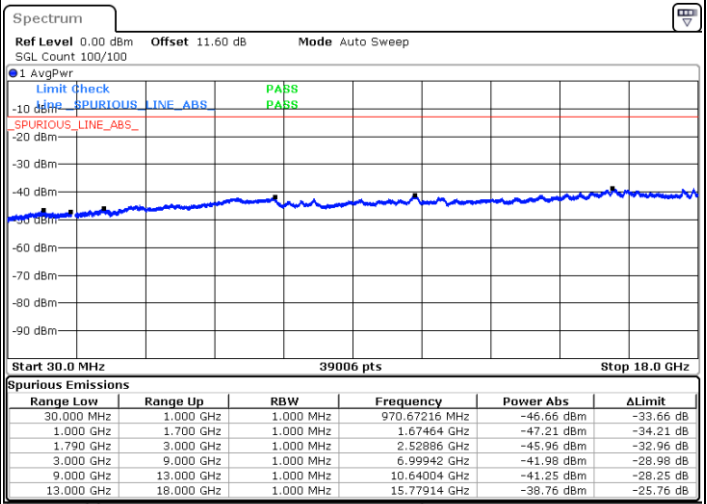

Date: 8.OCT.2020 12:18:03

LTE Band 66B / 5MHz+15MHz

QPSK

Highest Channel / 1RB0 and 1RB74

Highest Channel / 1RB24 and 1RB0

Date: 8.OCT.2020 12:54:31

Date: 8.OCT.2020 12:45:40

Highest Channel / FullIRB

N/A

Date: 8.OCT.2020 12:55:22

LTE Band 66B / 10MHz+5MHz

QPSK

Lowest Channel / 1RB0 and 1RB24

Lowest Channel / 1RB49 and 1RB0

Date: 8.OCT.2020 09:46:48

Date: 8.OCT.2020 09:45:56

Lowest Channel / FullIRB

N/A

Date: 8.OCT.2020 09:52:48

LTE Band 66B / 10MHz+5MHz

QPSK

Middle Channel / 1RB0 and 1RB24

Middle Channel / 1RB49 and 1RB0

Date: 8.OCT.2020 10:03:19

Date: 8.OCT.2020 10:04:10

Middle Channel / FullIRB

N/A

Date: 8.OCT.2020 09:57:19

LTE Band 66B / 10MHz+5MHz

QPSK

Highest Channel / 1RB0 and 1RB24

Highest Channel / 1RB49 and 1RB0