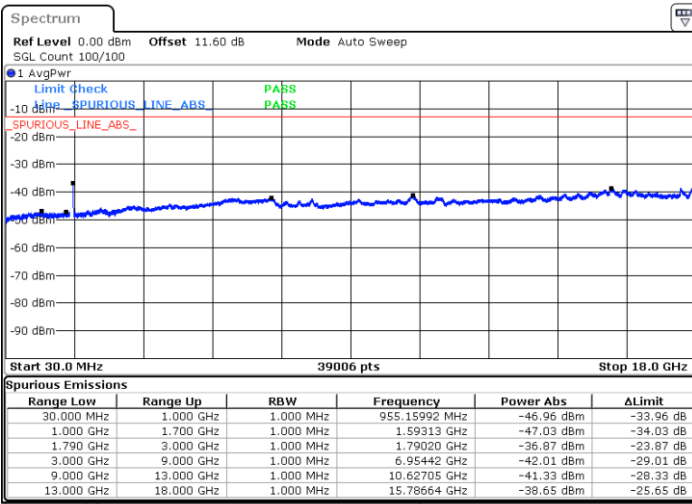

LTE Band 66B / 10MHz+10MHz

16QAM

Middle Channel / 1RB0 and 1RB49

Middle Channel / 1RB49 and 1RB0

Date: 8.OCT.2020 11:02:28

Date: 8.OCT.2020 11:05:02

Middle Channel / FullIRB

N/A

Date: 8.OCT.2020 10:58:10

LTE Band 66B / 10MHz+10MHz

16QAM

Highest Channel / 1RB0 and 1RB49

Highest Channel / 1RB49 and 1RB0

Date: 8.OCT.2020 11:25:15

Date: 8.OCT.2020 11:20:57

Highest Channel / FullIRB

N/A

Date: 8.OCT.2020 11:27:49

LTE Band 66B / 15MHz+5MHz

16QAM

Lowest Channel / 1RB0 and 1RB24

Lowest Channel / 1RB74 and 1RB0

Date: 8.OCT.2020 13:13:17

Date: 8.OCT.2020 13:10:43

Lowest Channel / FullIRB

N/A

Date: 8.OCT.2020 13:17:35

LTE Band 66B / 15MHz+5MHz

16QAM

Middle Channel / 1RB24 and 1RB49

Middle Channel / 1RB74 and 1RB0

Date: 8.OCT.2020 14:24:11