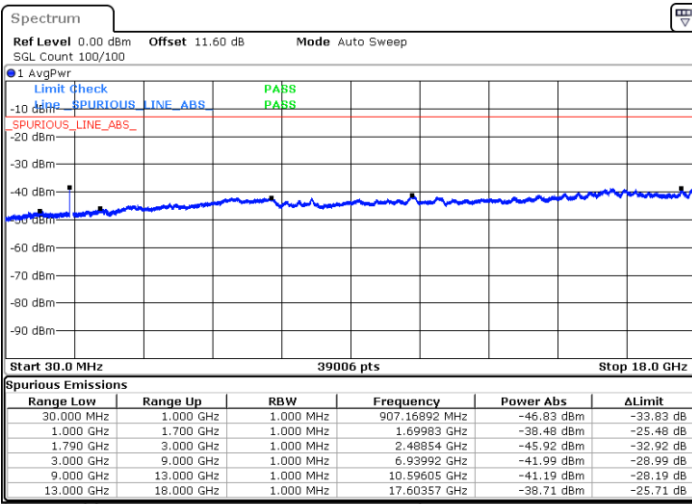

Highest Channel / 1RB24 and 1RB0

Date: 7.OCT.2020 17:32:00

Date: 7.OCT.2020 17:27:42

Highest Channel / FullIRB

N/A

Date: 7.OCT.2020 17:34:34

LTE Band 66B / 5MHz+10MHz

16QAM

Lowest Channel / 1RB0 and 1RB49

Lowest Channel / 1RB24 and 1RB0

Date: 7.OCT.2020 17:50:40

Date: 7.OCT.2020 17:48:06

Lowest Channel / FullIRB

N/A

Date: 7.OCT.2020 17:54:58

LTE Band 66B / 5MHz+10MHz

LTE Band 66B / 5MHz+10MHz

16QAM

Highest Channel / 1RB0 and 1RB49

Highest Channel / 1RB24 and 1RB0

Date: 7.OCT.2020 18:10:45

Date: 7.OCT.2020 18:06:28

Highest Channel / FullIRB

N/A