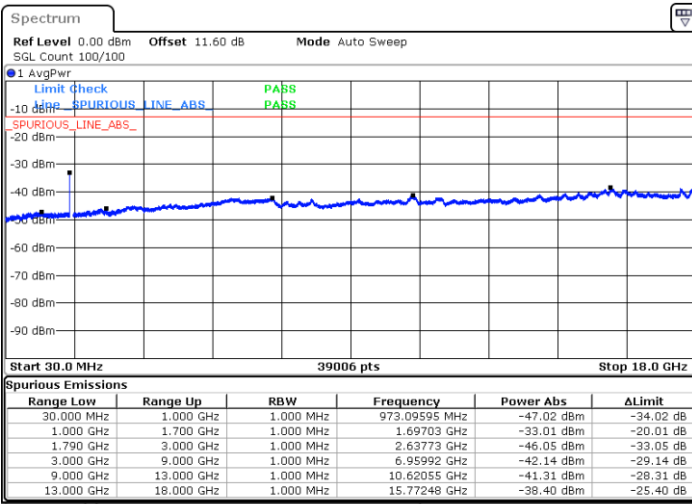

Middle Channel / FullIRB

N/A

Date: 8.OCT.2020 12:18:55

LTE Band 66B / 5MHz+15MHz

16QAM

Highest Channel / 1RB0 and 1RB74

Highest Channel / 1RB24 and 1RB0

Date: 8.OCT.2020 12:53:39

Date: 8.OCT.2020 12:46:32

Highest Channel / FullIRB

N/A

Date: 8.OCT.2020 12:56:14

LTE Band 66B / 10MHz+5MHz

16QAM

Lowest Channel / 1RB0 and 1RB24

Lowest Channel / 1RB49 and 1RB0

Date: 8.OCT.2020 09:47:39

Date: 8.OCT.2020 09:45:05

Lowest Channel / FullIRB

N/A

Date: 8.OCT.2020 09:51:57

LTE Band 66B / 10MHz+5MHz

16QAM

Middle Channel / 1RB0 and 1RB24