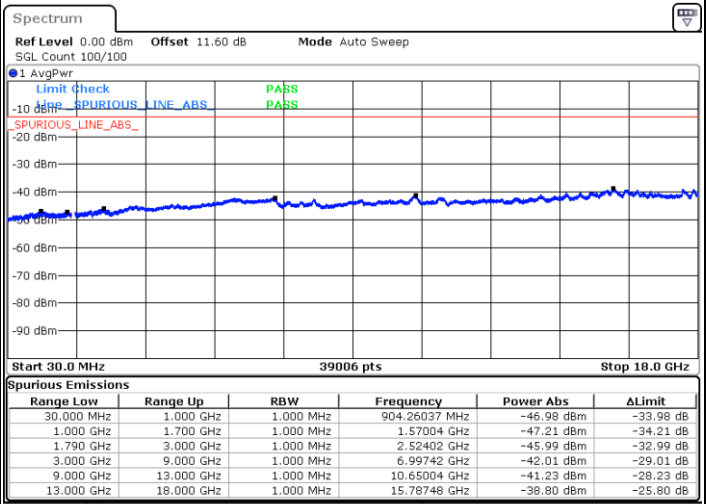

Date: 8.OCT.2020 12:46:32

Highest Channel / FullIRB

N/A

Date: 8.OCT.2020 12:56:14

LTE Band 66B / 10MHz+5MHz

16QAM

Lowest Channel / 1RB0 and 1RB24

Lowest Channel / 1RB49 and 1RB0

Date: 8.OCT.2020 09:47:39

Date: 8.OCT.2020 09:45:05

Lowest Channel / FullIRB

N/A

Date: 8.OCT.2020 09:51:57

LTE Band 66B / 10MHz+5MHz

16QAM

Middle Channel / 1RB0 and 1RB24

Middle Channel / 1RB49 and 1RB0

Date: 8.OCT.2020 10:02:28

Date: 8.OCT.2020 10:05:02

Middle Channel / FullIRB

N/A

Date: 8.OCT.2020 09:58:10

LTE Band 66B / 10MHz+5MHz

16QAM

Highest Channel / 1RB0 and 1RB24

Highest Channel / 1RB49 and 1RB0

Date: 8.OCT.2020 10:21:50

Date: 8.OCT.2020 10:17:33

Highest Channel / FullIRB

N/A

Date: 8.OCT.2020 10:24:25

LTE Band 66B / 10MHz+10MHz