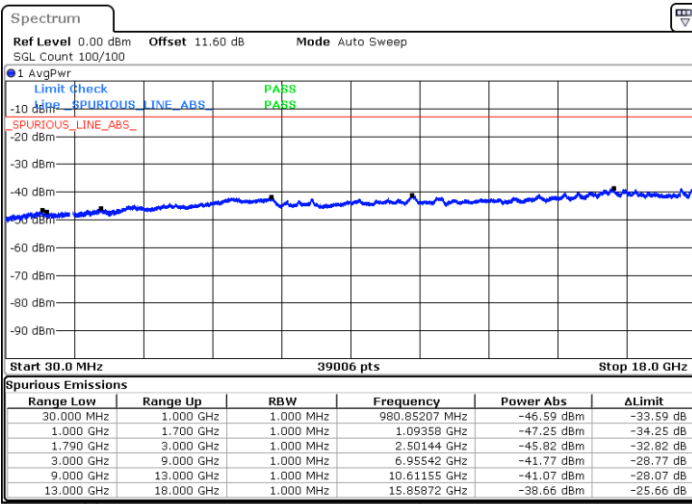

LTE Band 66B / 5MHz+10MHz

16QAM

Middle Channel / 1RB0 and 1RB49

Middle Channel / 1RB24 and 1RB0

Date: 7.OCT.2020 18:25:35

Date: 7.OCT.2020 18:28:09