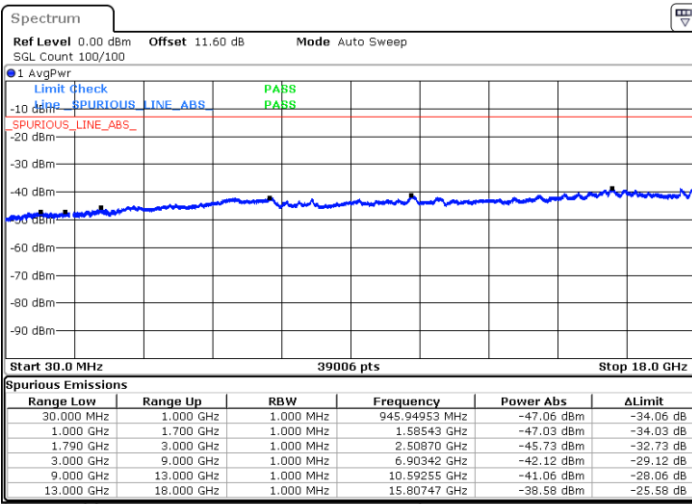

LTE Band 66B / 5MHz+15MHz

QPSK

Middle Channel / 1RB0 and 1RB74

Middle Channel / 1RB24 and 1RB0

Date: 8.OCT.2020 12:24:04

Date: 8.OCT.2020 12:24:55

Middle Channel / FullIRB

N/A

Date: 8.OCT.2020 12:18:03

LTE Band 66B / 5MHz+15MHz

QPSK

Highest Channel / 1RB0 and 1RB74

Highest Channel / 1RB24 and 1RB0

Date: 8.OCT.2020 12:54:31

Date: 8.OCT.2020 12:45:40

Highest Channel / FullIRB

N/A

Date: 8.OCT.2020 12:55:22

LTE Band 66B / 10MHz+5MHz

QPSK

Lowest Channel / 1RB0 and 1RB24

Lowest Channel / 1RB49 and 1RB0

Date: 8.OCT.2020 09:46:48

Date: 8.OCT.2020 09:45:56

Lowest Channel / FullIRB

N/A

Date: 8.OCT.2020 09:52:48

LTE Band 66B / 10MHz+5MHz

QPSK

Middle Channel / 1RB0 and 1RB24

Middle Channel / 1RB49 and 1RB0

Date: 8.OCT.2020 10:03:19