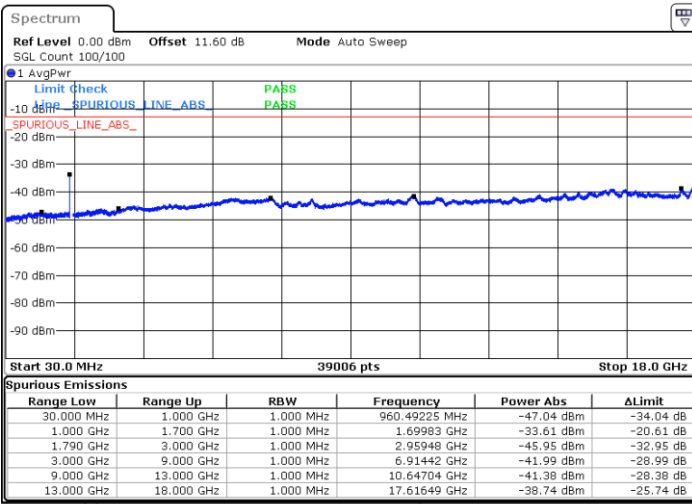

LTE Band 66B / 5MHz+10MHz

16QAM

Highest Channel / 1RB0 and 1RB49

Highest Channel / 1RB24 and 1RB0

Date: 7.OCT.2020 18:10:45

Date: 7.OCT.2020 18:06:28

Highest Channel / FullIRB

N/A

Date: 7.OCT.2020 18:13:19

LTE Band 66B / 5MHz+15MHz

16QAM

Lowest Channel / 1RB0 and 1RB74

Lowest Channel / 1RB24 and 1RB0

Date: 8.OCT.2020 12:07:53

Date: 8.OCT.2020 12:05:19

Lowest Channel / FullIRB

N/A

Date: 8.OCT.2020 12:12:11

LTE Band 66B / 5MHz+15MHz

16QAM

Middle Channel / 1RB0 and 1RB74

Middle Channel / 1RB24 and 1RB0

Date: 8.OCT.2020 12:23:13

Date: 8.OCT.2020 12:25:47

Middle Channel / FullIRB

N/A

Date: 8.OCT.2020 12:18:55

LTE Band 66B / 5MHz+15MHz

16QAM

Highest Channel / 1RB0 and 1RB74

Highest Channel / 1RB24 and 1RB0

Date: 8.OCT.2020 12:53:39