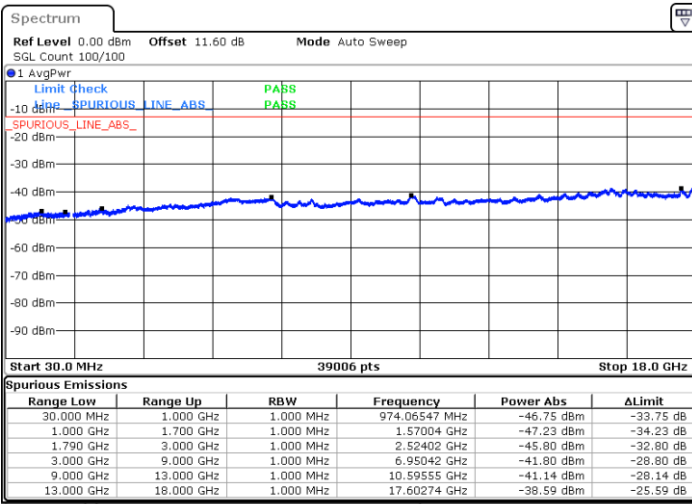

N/A

Date: 8.OCT.2020 11:27:49

LTE Band 66B / 15MHz+5MHz

16QAM

Lowest Channel / 1RB0 and 1RB24

Lowest Channel / 1RB74 and 1RB0

Date: 8.OCT.2020 13:13:17

Date: 8.OCT.2020 13:10:43

Lowest Channel / FullIRB

N/A

Date: 8.OCT.2020 13:17:35

LTE Band 66B / 15MHz+5MHz

16QAM

Middle Channel / 1RB24 and 1RB49

Middle Channel / 1RB74 and 1RB0

Date: 8.OCT.2020 14:24:11

Date: 8.OCT.2020 14:26:45

Middle Channel / FullIRB

N/A

Date: 8.OCT.2020 14:19:54

LTE Band 66B / 15MHz+5MHz

16QAM

Highest Channel / 1RB0 and 1RB24

Highest Channel / 1RB74 and 1RB0

Date: 8.OCT.2020 14:43:47

Date: 8.OCT.2020 14:39:30

Highest Channel / FullIRB

N/A

Date: 8.OCT.2020 14:46:22

LTE Band 66B / 5MHz+5MHz

64QAM

Lowest Channel / 1RB0 and 1RB24