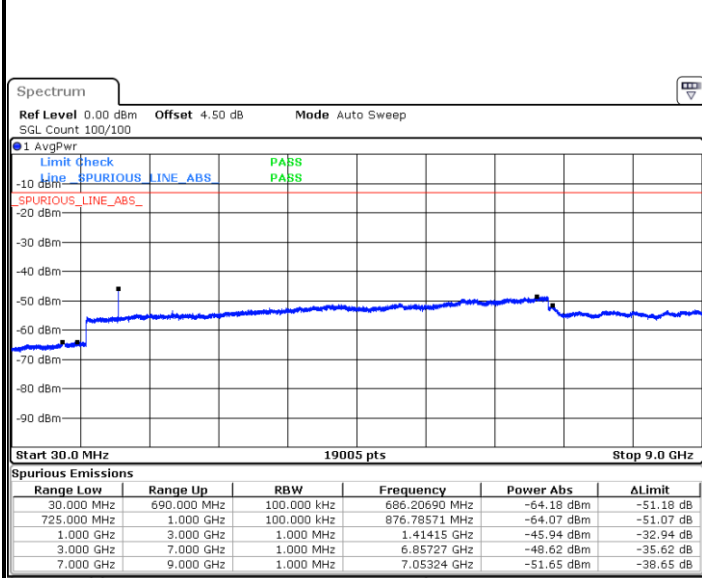

Date: 6 MAY.2019 22:02:20

Date: 6 MAY.2019 22:03:13

Highest Channel / 64QAM

Date: 6 MAY.2019 22:04:07

LTE Band 7 / 20MHz

Lowest Channel / 64QAM

Middle Channel / 64QAM

Date: 6 MAY.2019 22:10:29

Date: 6 MAY.2019 22:11:23

Highest Channel / 64QAM

Date: 6 MAY.2019 22:12:16

LTE Band 12 / 1.4MHz

Lowest Channel / QPSK

Date: 6 MAY.2019 05:53:27

Lowest Channel / 16QAM

Date: 6 MAY.2019 05:54:48

Middle Channel / QPSK

Date: 6 MAY.2019 05:56:35

Middle Channel / 16QAM

Date: 6 MAY.2019 05:55:41

LTE Band 12 / 1.4MHz

Highest Channel / QPSK

Date: 6 MAY 2019 05:57:29

Highest Channel / 16QAM