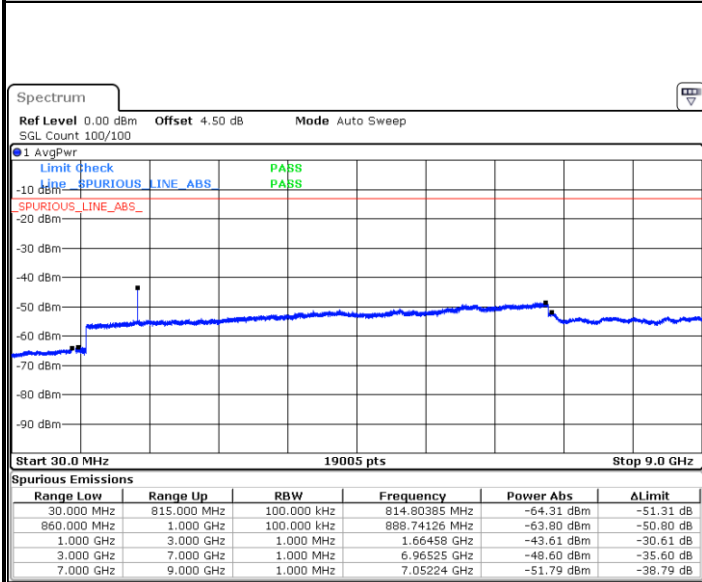

LTE Band 5 / 5MHz

Highest Channel / QPSK

Date: 6 MAY.2019 03:08:28

Highest Channel / 16QAM

Date: 6 MAY.2019 03:09:22

LTE Band 5 / 10MHz

Lowest Channel / QPSK

Date: 6 MAY.2019 03:17:24

Lowest Channel / 16QAM

Date: 6 MAY.2019 03:18:18

LTE Band 5 / 10MHz

Middle Channel / QPSK

Date: 6 MAY.2019 03:19:52

Middle Channel / 16QAM

Date: 6 MAY.2019 03:20:45

Highest Channel / QPSK

Date: 6 MAY.2019 03:28:47

Highest Channel / 16QAM

Date: 6 MAY.2019 04:13:27

LTE Band 5 / 1.4MHz

Lowest Channel / 64QAM

Middle Channel / 64QAM

Date: 6 MAY.2019 03:33:15

Date: 6 MAY.2019 03:34:09

Highest Channel / 64QAM

Date: 6 MAY.2019 03:38:57

LTE Band 5 / 3MHz

Lowest Channel / 64QAM

Middle Channel / 64QAM

Date: 6 MAY.2019 03:43:25

Date: 6 MAY.2019 03:44:18

Highest Channel / 64QAM