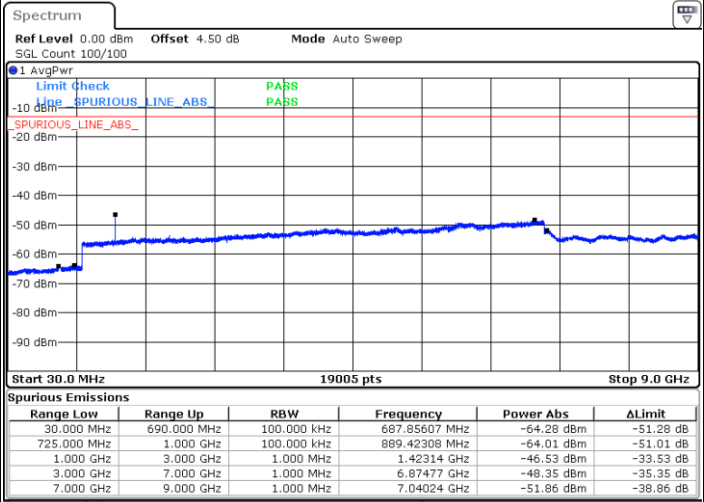

Middle Channel / 16QAM

Date: 6 MAY.2019 06:12:54

Date: 6 MAY.2019 06:12:00

Highest Channel / QPSK

Highest Channel / 16QAM

Date: 6 MAY.2019 06:13:47

Date: 6 MAY.2019 06:14:41

LTE Band 12 / 5MHz

Lowest Channel / QPSK

Date: 6 MAY.2019 06:26:32

Lowest Channel / 16QAM

Date: 6 MAY.2019 06:27:26

Middle Channel / QPSK

Date: 6 MAY.2019 06:29:13

Middle Channel / 16QAM

Date: 6 MAY.2019 06:28:19

LTE Band 12 / 5MHz

Highest Channel / QPSK

Date: 6 MAY.2019 06:30:05

Highest Channel / 16QAM

Date: 6 MAY.2019 06:31:00

LTE Band 12 / 10MHz

Lowest Channel / QPSK

Date: 6 MAY.2019 06:42:51