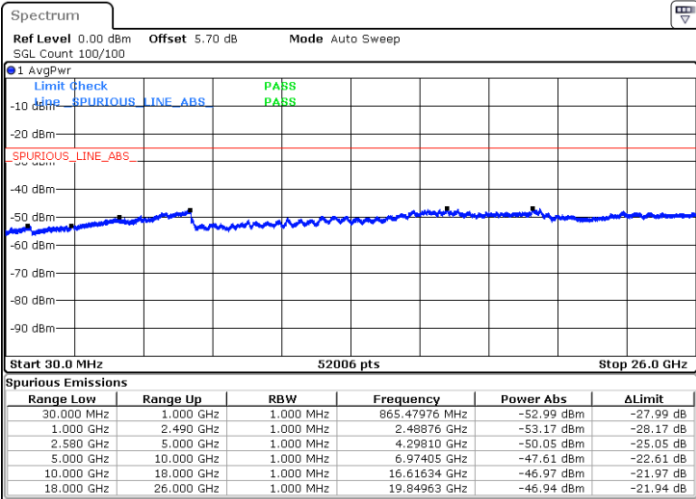

LTE Band 7 / 5MHz

Highest Channel / QPSK

Date: 6 MAY.2019 07:49:50

Highest Channel / 16QAM

Date: 6 MAY.2019 07:50:43

LTE Band 7 / 10MHz

Lowest Channel / QPSK

Date: 6 MAY.2019 08:02:35

Lowest Channel / 16QAM

Date: 6 MAY.2019 08:03:28

LTE Band 7 / 10MHz

Middle Channel / QPSK

Middle Channel / 16QAM

Date: 6 MAY.2019 08:05:15

Date: 6 MAY.2019 08:04:22

Highest Channel / QPSK

Highest Channel / 16QAM

Date: 6 MAY.2019 08:06:09

Date: 6 MAY.2019 08:07:02

LTE Band 7 / 15MHz

Lowest Channel / QPSK

Lowest Channel / 16QAM

Date: 6 MAY.2019 08:18:55

Date: 6 MAY.2019 08:19:49