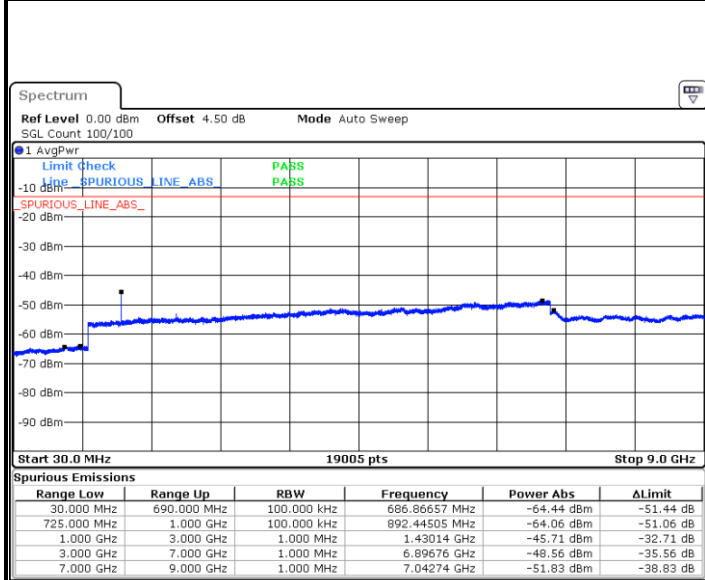

Date: 6 MAY.2019 22:11:23

Highest Channel / 64QAM

Date: 6 MAY.2019 22:12:16

LTE Band 12 / 1.4MHz

Lowest Channel / QPSK

Date: 6 MAY.2019 05:53:27

Lowest Channel / 16QAM

Date: 6 MAY.2019 05:54:48

Middle Channel / QPSK

Date: 6 MAY.2019 05:56:35

Middle Channel / 16QAM

Date: 6 MAY.2019 05:55:41

LTE Band 12 / 1.4MHz

Highest Channel / QPSK

Date: 6 MAY 2019 05:57:29

Highest Channel / 16QAM

Date: 6 MAY 2019 05:58:22

LTE Band 12 / 3MHz

Lowest Channel / QPSK

Date: 6 MAY 2019 06:10:13

Lowest Channel / 16QAM

Date: 6 MAY 2019 06:11:06

LTE Band 12 / 3MHz

Middle Channel / QPSK

Middle Channel / 16QAM

Date: 6 MAY.2019 06:12:54

Date: 6 MAY.2019 06:12:00

Highest Channel / QPSK

Highest Channel / 16QAM

Date: 6 MAY.2019 06:13:47

Date: 6 MAY.2019 06:14:41

LTE Band 12 / 5MHz