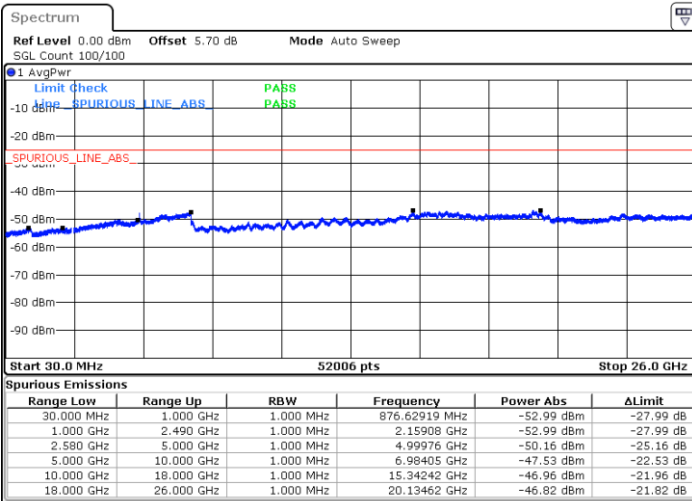

Lowest Channel / 16QAM

Date: 6 MAY.2019 08:03:28

LTE Band 7 / 10MHz

Middle Channel / QPSK

Middle Channel / 16QAM

Date: 6 MAY.2019 08:05:15

Date: 6 MAY.2019 08:04:22

Highest Channel / QPSK

Highest Channel / 16QAM

Date: 6 MAY.2019 08:06:09

Date: 6 MAY.2019 08:07:02

LTE Band 7 / 15MHz

Lowest Channel / QPSK

Lowest Channel / 16QAM

Date: 6 MAY.2019 08:18:55

Date: 6 MAY.2019 08:19:49

Middle Channel / QPSK

Middle Channel / 16QAM

Date: 6 MAY.2019 08:21:36

Date: 6 MAY.2019 08:20:42

LTE Band7 / 15MHz

Highest Channel / QPSK

Date: 6 MAY.2019 08:22:29

Highest Channel / 16QAM