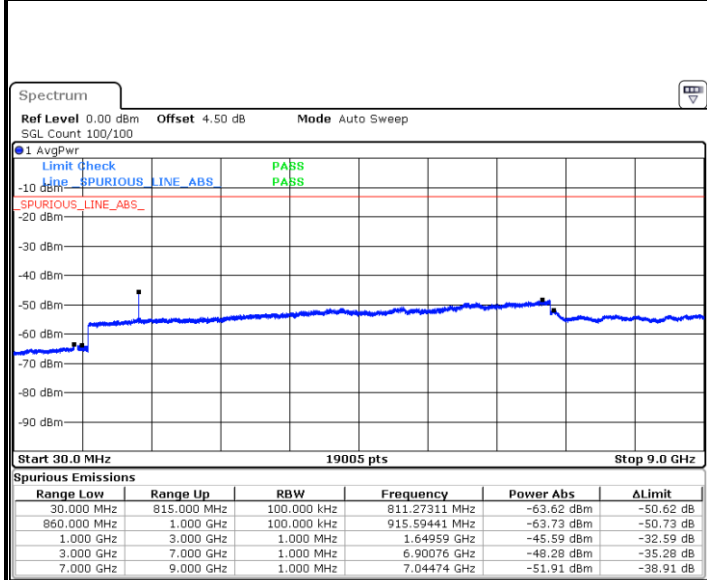

Highest Channel / 64QAM

Date: 6 MAY.2019 03:38:57

LTE Band 5 / 3MHz

Lowest Channel / 64QAM

Middle Channel / 64QAM

Date: 6 MAY.2019 03:43:25

Date: 6 MAY.2019 03:44:18

Highest Channel / 64QAM

Date: 6 MAY.2019 03:49:06

LTE Band 5 / 5MHz

Lowest Channel / 64QAM

Middle Channel / 64QAM

Date: 6 MAY.2019 03:53:34

Date: 6 MAY.2019 03:54:28

Highest Channel / 64QAM

Date: 6 MAY.2019 03:59:16

**LTE Band 5 / 10MHz**

**Lowest Channel / 64QAM**

Date: 6 MAY.2019 04:03:43

**Middle Channel / 64QAM**

Date: 6 MAY.2019 04:04:37

**Highest Channel / 64QAM**

Date: 6 MAY.2019 04:09:25

LTE Band 7 / 5MHz