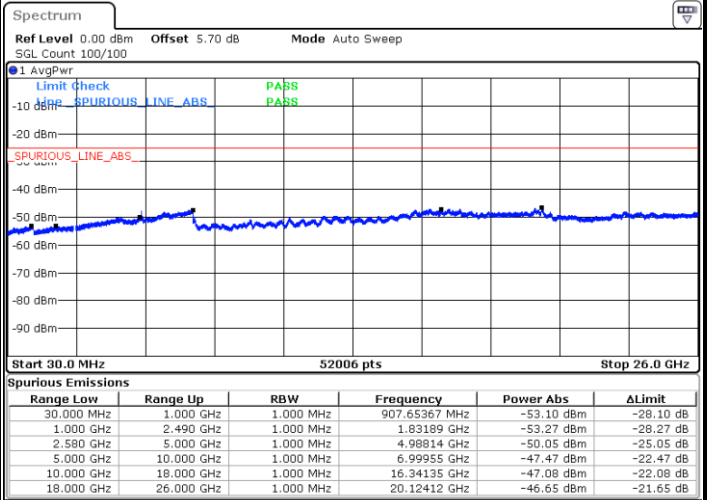

LTE Band 7 / 5MHz

Highest Channel / QPSK

Date: 6 MAY.2019 07:49:50

Highest Channel / 16QAM

Date: 6 MAY.2019 07:50:43

LTE Band 7 / 10MHz

Lowest Channel / QPSK

Date: 6 MAY.2019 08:02:35

Lowest Channel / 16QAM

Date: 6 MAY.2019 08:03:28

LTE Band 7 / 10MHz

Middle Channel / QPSK

Middle Channel / 16QAM

Date: 6 MAY.2019 08:05:15

Date: 6 MAY.2019 08:04:22

Highest Channel / QPSK

Highest Channel / 16QAM

Date: 6 MAY.2019 08:06:09

Date: 6 MAY.2019 08:07:02

LTE Band 7 / 15MHz

Lowest Channel / QPSK

Lowest Channel / 16QAM

Date: 6 MAY.2019 08:18:55

Date: 6 MAY.2019 08:19:49