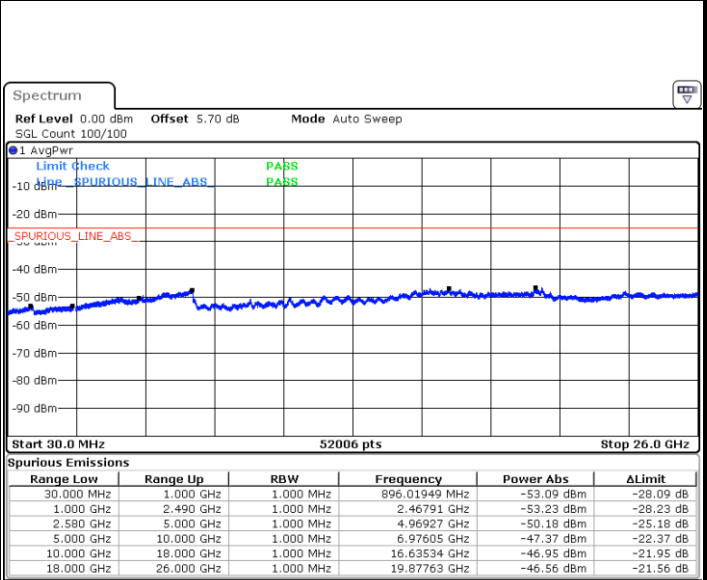

Highest Channel / 16QAM

Date: 6 MAY.2019 08:06:09

Date: 6 MAY.2019 08:07:02

LTE Band 7 / 15MHz

Lowest Channel / QPSK

Lowest Channel / 16QAM

Date: 6 MAY.2019 08:18:55

Date: 6 MAY.2019 08:19:49

Middle Channel / QPSK

Middle Channel / 16QAM

Date: 6 MAY.2019 08:21:36

Date: 6 MAY.2019 08:20:42

LTE Band7 / 15MHz

Highest Channel / QPSK

Date: 6 MAY.2019 08:22:29

Highest Channel / 16QAM

Date: 6 MAY.2019 08:23:22

LTE Band 7 / 20MHz

Lowest Channel / QPSK

Date: 6 MAY.2019 21:35:10

Lowest Channel / 16QAM

Date: 6 MAY.2019 21:36:04

LTE Band 7 / 20MHz

Middle Channel / QPSK