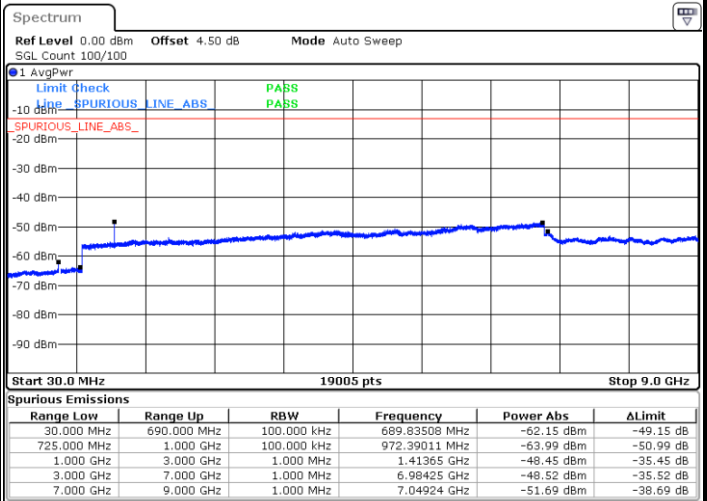

LTE Band 12 / 5MHz

Highest Channel / QPSK

Date: 6 MAY.2019 06:30:05

Highest Channel / 16QAM

Date: 6 MAY.2019 06:31:00

LTE Band 12 / 10MHz

Lowest Channel / QPSK

Date: 6 MAY.2019 06:42:51

Lowest Channel / 16QAM

Date: 6 MAY.2019 06:43:45

LTE Band 12 / 10MHz

Middle Channel / QPSK

Middle Channel / 16QAM

Date: 6 MAY.2019 06:45:32

Date: 6 MAY.2019 06:44:38

Highest Channel / QPSK

Highest Channel / 16QAM

Date: 6 MAY.2019 06:46:25

Date: 6 MAY.2019 06:47:19

LTE Band 12 / 1.4MHz

Lowest Channel / 64QAM

Middle Channel / 64QAM

Date: 6 MAY.2019 07:02:37

Date: 6 MAY.2019 07:03:31

Highest Channel / 64QAM

Date: 6 MAY.2019 07:04:25

**LTE Band 12 / 3MHz**

**Lowest Channel / 64QAM**

Date: 6 MAY.2019 07:05:18

**Middle Channel / 64QAM**

Date: 6 MAY.2019 07:06:12

**Highest Channel / 64QAM**