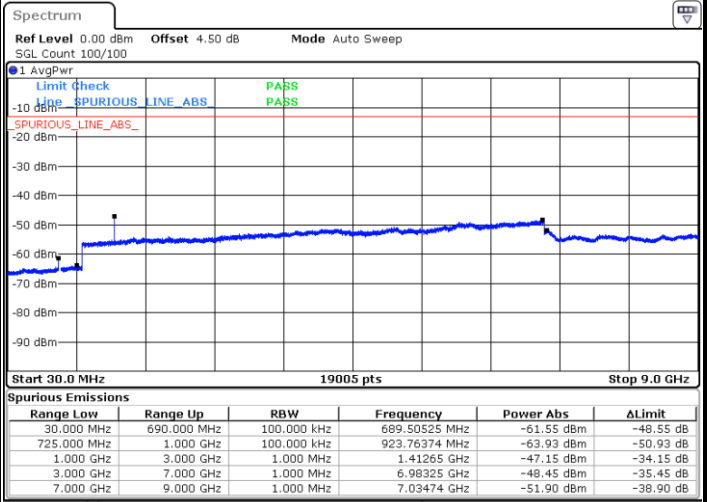

Middle Channel / QPSK

Date: 6 MAY.2019 05:56:35

Middle Channel / 16QAM

Date: 6 MAY.2019 05:55:41

LTE Band 12 / 1.4MHz

Highest Channel / QPSK

Date: 6 MAY 2019 05:57:29

Highest Channel / 16QAM

Date: 6 MAY 2019 05:58:22

LTE Band 12 / 3MHz

Lowest Channel / QPSK

Date: 6 MAY 2019 06:10:13

Lowest Channel / 16QAM

Date: 6 MAY 2019 06:11:06

LTE Band 12 / 3MHz

Middle Channel / QPSK

Middle Channel / 16QAM

Date: 6 MAY.2019 06:12:54

Date: 6 MAY.2019 06:12:00

Highest Channel / QPSK

Highest Channel / 16QAM

Date: 6 MAY.2019 06:13:47

Date: 6 MAY.2019 06:14:41

LTE Band 12 / 5MHz