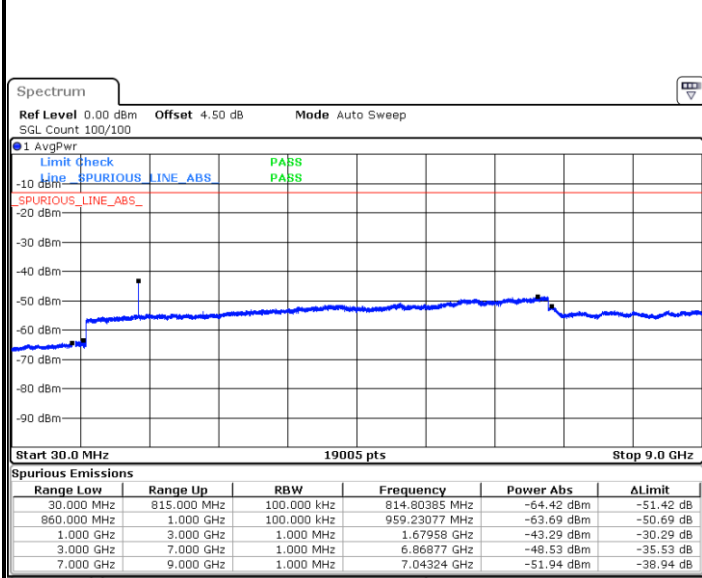

LTE Band 5 / 5MHz

Highest Channel / QPSK

Date: 6 MAY.2019 03:08:28

Highest Channel / 16QAM

Date: 6 MAY.2019 03:09:22

LTE Band 5 / 10MHz

Lowest Channel / QPSK

Date: 6 MAY.2019 03:17:24

Lowest Channel / 16QAM

Date: 6 MAY.2019 03:18:18

LTE Band 5 / 10MHz

Middle Channel / QPSK

Date: 6 MAY.2019 03:19:52

Middle Channel / 16QAM

Date: 6 MAY.2019 03:20:45

Highest Channel / QPSK

Date: 6 MAY.2019 03:28:47

Highest Channel / 16QAM

Date: 6 MAY.2019 04:13:27

LTE Band 5 / 1.4MHz

Lowest Channel / 64QAM

Middle Channel / 64QAM

Date: 6 MAY.2019 03:33:15

Date: 6 MAY.2019 03:34:09

Highest Channel / 64QAM

Date: 6 MAY.2019 03:38:57

LTE Band 5 / 3MHz

Lowest Channel / 64QAM

Middle Channel / 64QAM

Date: 6 MAY.2019 03:43:25

Date: 6 MAY.2019 03:44:18

Highest Channel / 64QAM