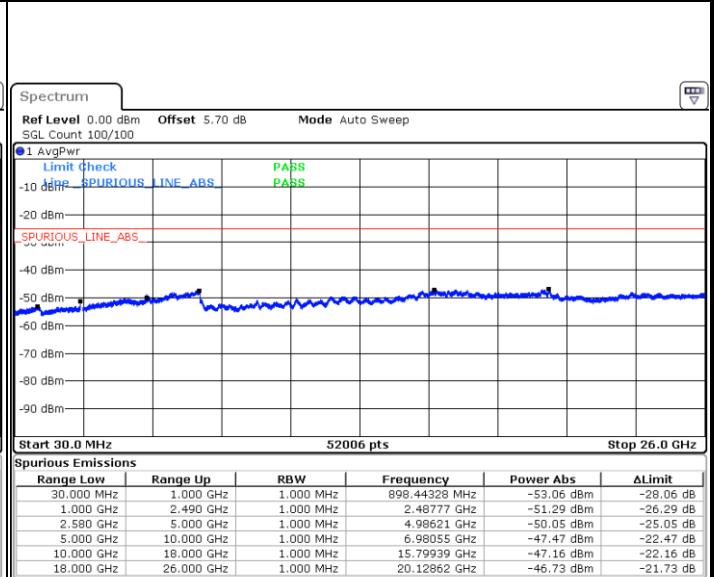

LTE Band 7 / 5MHz

Highest Channel / QPSK

Date: 6 MAY.2019 07:49:50

Highest Channel / 16QAM

Date: 6 MAY.2019 07:50:43

LTE Band 7 / 10MHz

Lowest Channel / QPSK

Date: 6 MAY.2019 08:02:35

Lowest Channel / 16QAM

Date: 6 MAY.2019 08:03:28

LTE Band 7 / 10MHz

Middle Channel / QPSK

Middle Channel / 16QAM

Date: 6 MAY.2019 08:05:15

Date: 6 MAY.2019 08:04:22

Highest Channel / QPSK

Highest Channel / 16QAM

Date: 6 MAY.2019 08:06:09

Date: 6 MAY.2019 08:07:02

LTE Band 7 / 15MHz

Lowest Channel / QPSK

Lowest Channel / 16QAM

Date: 6 MAY.2019 08:18:55

Date: 6 MAY.2019 08:19:49