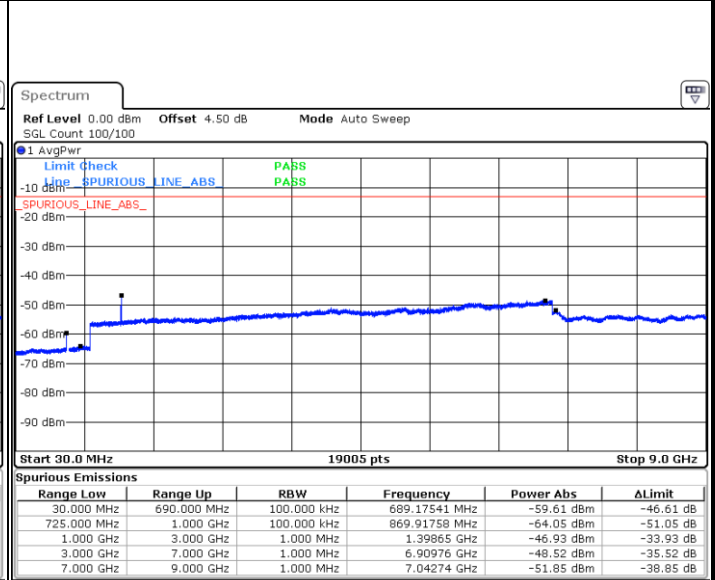

Date: 6 MAY.2019 22:02:20

Date: 6 MAY.2019 22:03:13

Highest Channel / 64QAM

Date: 6 MAY.2019 22:04:07

LTE Band 7 / 20MHz

Lowest Channel / 64QAM

Middle Channel / 64QAM

Date: 6 MAY.2019 22:10:29

Date: 6 MAY.2019 22:11:23

Highest Channel / 64QAM

Date: 6 MAY.2019 22:12:16

LTE Band 12 / 1.4MHz

Lowest Channel / QPSK

Date: 6 MAY.2019 05:53:27

Lowest Channel / 16QAM

Date: 6 MAY.2019 05:54:48

Middle Channel / QPSK

Date: 6 MAY.2019 05:56:35

Middle Channel / 16QAM

Date: 6 MAY.2019 05:55:41

LTE Band 12 / 1.4MHz

Highest Channel / QPSK

Date: 6 MAY 2019 05:57:29

Highest Channel / 16QAM