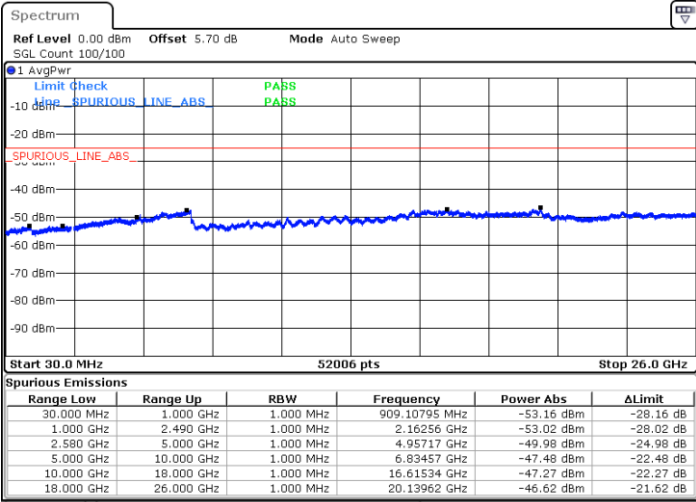

Middle Channel / 16QAM

Date: 6 MAY.2019 22:21:05

Date: 6 MAY.2019 21:36:57

Highest Channel / QPSK

Highest Channel / 16QAM

Date: 6 MAY.2019 21:38:44

Date: 6 MAY.2019 21:39:37

LTE Band 7 / 5MHz

Lowest Channel / 64QAM

Middle Channel / 64QAM

Date: 6 MAY.2019 21:41:32

Date: 6 MAY.2019 21:42:25

Highest Channel / 64QAM

Date: 6 MAY.2019 21:43:18

LTE Band 7 / 10MHz

Lowest Channel / 64QAM