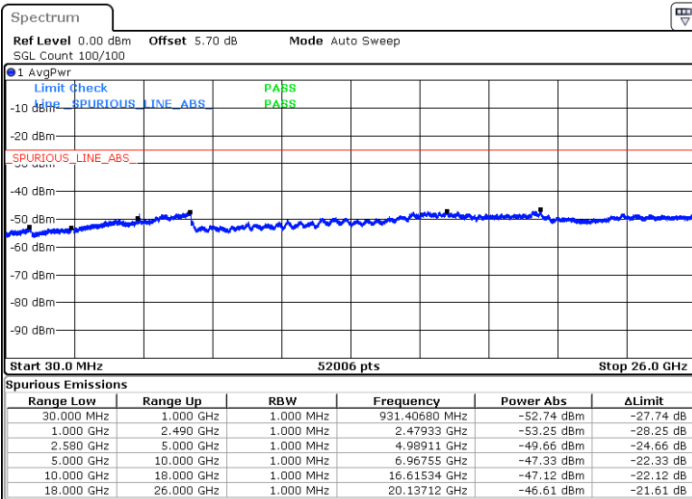

Middle Channel / QPSK

Middle Channel / 16QAM

Date: 6 MAY.2019 07:48:57

Date: 6 MAY.2019 07:48:03