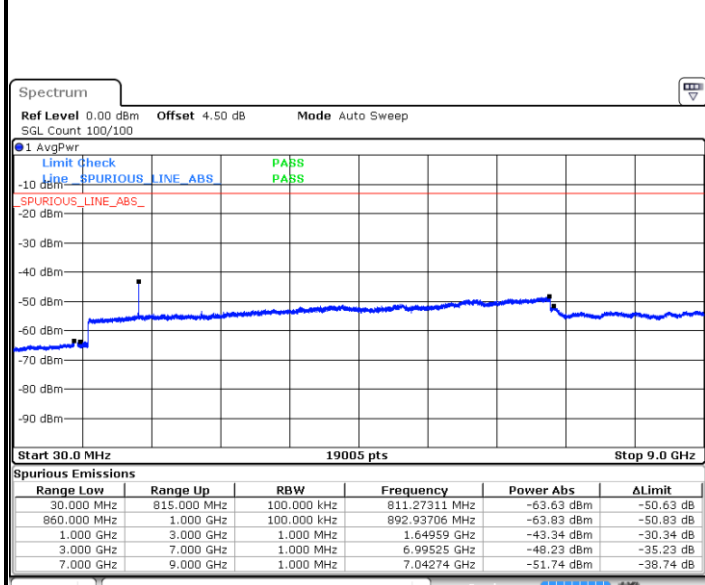

LTE Band 5 / 5MHz

Highest Channel / QPSK

Date: 6 MAY.2019 03:08:28

Highest Channel / 16QAM

Date: 6 MAY.2019 03:09:22

LTE Band 5 / 10MHz

Lowest Channel / QPSK

Date: 6 MAY.2019 03:17:24

Lowest Channel / 16QAM

Date: 6 MAY.2019 03:18:18

LTE Band 5 / 10MHz

Middle Channel / QPSK

Date: 6 MAY.2019 03:19:52

Middle Channel / 16QAM

Date: 6 MAY.2019 03:20:45

Highest Channel / QPSK

Date: 6 MAY.2019 03:28:47

Highest Channel / 16QAM

Date: 6 MAY.2019 04:13:27

LTE Band 5 / 1.4MHz

Lowest Channel / 64QAM

Middle Channel / 64QAM

Date: 6 MAY.2019 03:33:15

Date: 6 MAY.2019 03:34:09