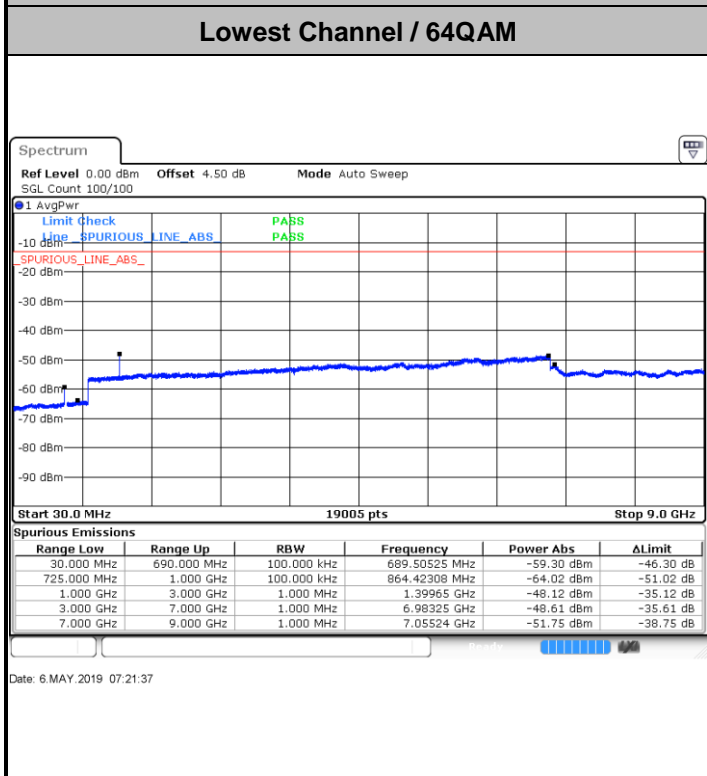

Highest Channel / 16QAM

Date: 6 MAY.2019 06:46:25

Date: 6 MAY.2019 06:47:19

LTE Band 12 / 1.4MHz

Lowest Channel / 64QAM

Middle Channel / 64QAM

Date: 6 MAY.2019 07:02:37

Date: 6 MAY.2019 07:03:31

Highest Channel / 64QAM

Date: 6 MAY.2019 07:04:25

**LTE Band 12 / 3MHz**

**Lowest Channel / 64QAM**

Date: 6 MAY.2019 07:05:18

**Middle Channel / 64QAM**

Date: 6 MAY.2019 07:06:12

**Highest Channel / 64QAM**

Date: 6 MAY.2019 07:07:05

**LTE Band 12 / 5MHz**

**Lowest Channel / 64QAM**

Date: 6 MAY.2019 07:18:56

**Middle Channel / 64QAM**

Date: 6 MAY.2019 07:19:50

**Highest Channel / 64QAM**

Date: 6 MAY.2019 07:20:43

**LTE Band 12 / 10MHz**

LTE Band 13 / 5MHz

Lowest Channel / QPSK

Date: 6 MAY.2019 04:56:17

Lowest Channel / 16QAM

Date: 6 MAY.2019 04:55:24

Middle Channel / QPSK

Date: 6 MAY.2019 04:57:51