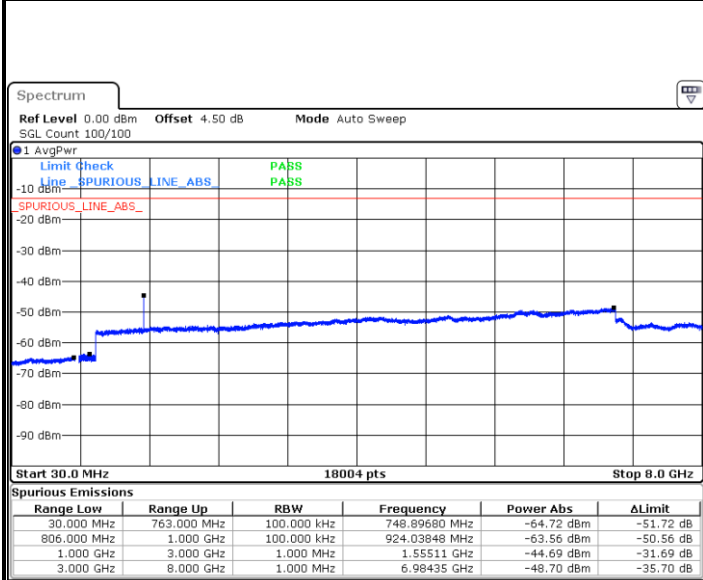

Highest Channel / 16QAM

Date: 6 MAY.2019 06:46:25

Date: 6 MAY.2019 06:47:19

LTE Band 12 / 1.4MHz

Lowest Channel / 64QAM

Middle Channel / 64QAM

Date: 6 MAY.2019 07:02:37

Date: 6 MAY.2019 07:03:31

Highest Channel / 64QAM

Date: 6 MAY.2019 07:04:25

**LTE Band 12 / 3MHz**

**Lowest Channel / 64QAM**

Date: 6 MAY.2019 07:05:18

**Middle Channel / 64QAM**

Date: 6 MAY.2019 07:06:12

**Highest Channel / 64QAM**

Date: 6 MAY.2019 07:07:05

**LTE Band 12 / 5MHz**

**Lowest Channel / 64QAM**

Date: 6 MAY.2019 07:18:56

**Middle Channel / 64QAM**

Date: 6 MAY.2019 07:19:50

**Highest Channel / 64QAM**

Date: 6 MAY.2019 07:20:43

**LTE Band 12 / 10MHz**

LTE Band 13 / 5MHz

Lowest Channel / QPSK

Date: 6 MAY.2019 04:56:17

Lowest Channel / 16QAM

Date: 6 MAY.2019 04:55:24

Middle Channel / QPSK

Date: 6 MAY.2019 04:57:51