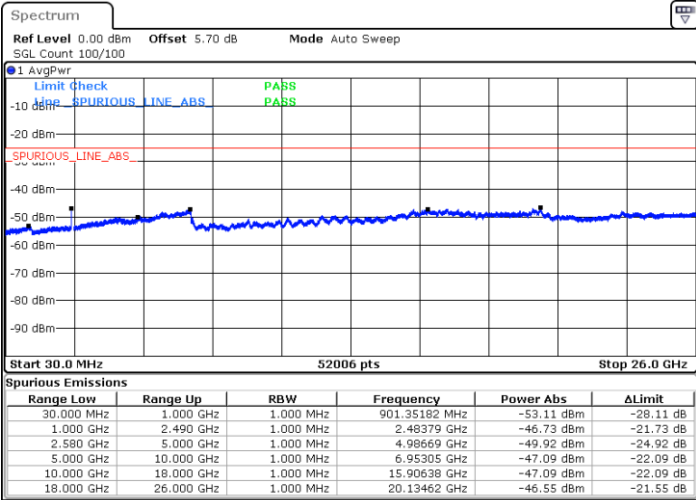

Middle Channel / 64QAM

Date: 6 MAY.2019 21:49:41

Date: 6 MAY.2019 21:50:35

Highest Channel / 64QAM

Date: 6 MAY.2019 21:51:29

LTE Band 7 / 15MHz

Lowest Channel / 64QAM

Middle Channel / 64QAM

Date: 6 MAY.2019 22:02:20

Date: 6 MAY.2019 22:03:13

Highest Channel / 64QAM

Date: 6 MAY.2019 22:04:07

LTE Band 7 / 20MHz

Lowest Channel / 64QAM

Middle Channel / 64QAM

Date: 6 MAY.2019 22:10:29

Date: 6 MAY.2019 22:11:23

Highest Channel / 64QAM

Date: 6 MAY.2019 22:12:16

LTE Band 12 / 1.4MHz

Lowest Channel / QPSK

Date: 6 MAY.2019 05:53:27

Lowest Channel / 16QAM

Date: 6 MAY.2019 05:54:48