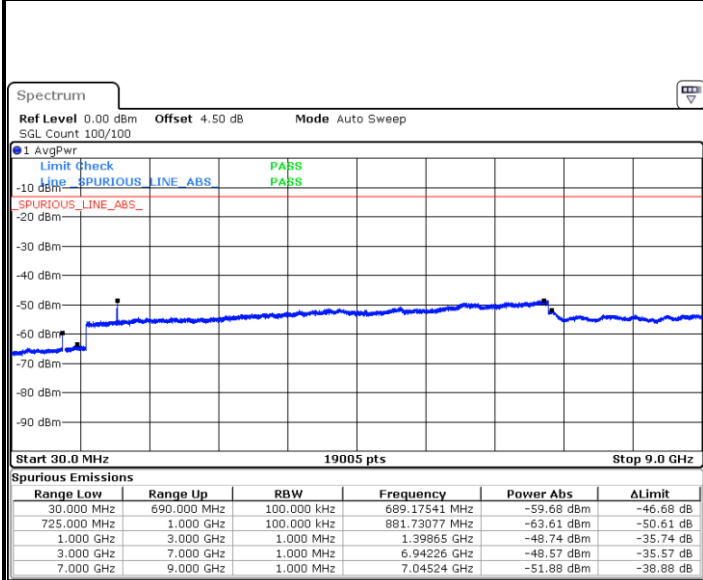

Highest Channel / 16QAM

Date: 6 MAY.2019 06:46:25

Date: 6 MAY.2019 06:47:19

LTE Band 12 / 1.4MHz

Lowest Channel / 64QAM

Middle Channel / 64QAM

Date: 6 MAY.2019 07:02:37

Date: 6 MAY.2019 07:03:31

Highest Channel / 64QAM

Date: 6 MAY.2019 07:04:25

**LTE Band 12 / 3MHz**

**Lowest Channel / 64QAM**

Date: 6 MAY.2019 07:05:18

**Middle Channel / 64QAM**

Date: 6 MAY.2019 07:06:12

**Highest Channel / 64QAM**

Date: 6 MAY.2019 07:07:05

**LTE Band 12 / 5MHz**

**Lowest Channel / 64QAM**

Date: 6 MAY.2019 07:18:56

**Middle Channel / 64QAM**

Date: 6 MAY.2019 07:19:50

**Highest Channel / 64QAM**

Date: 6 MAY.2019 07:20:43