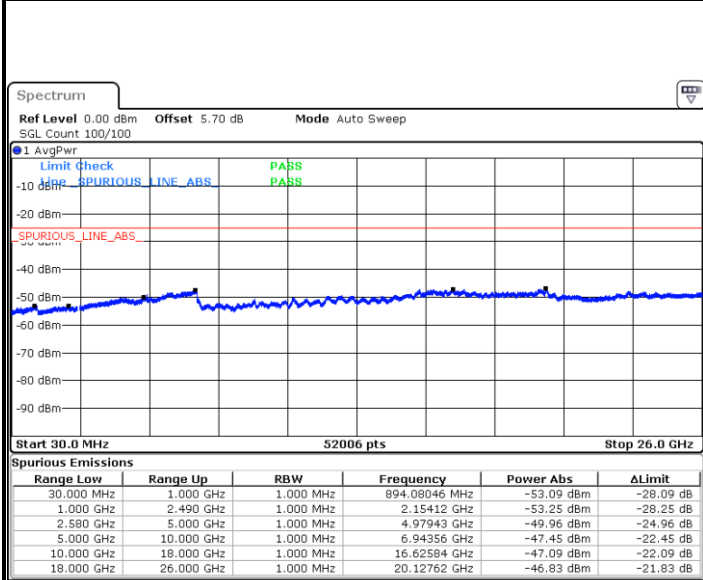

Highest Channel / 16QAM

Date: 6 MAY.2019 08:06:09

Date: 6 MAY.2019 08:07:02

LTE Band 7 / 15MHz

Lowest Channel / QPSK

Lowest Channel / 16QAM

Date: 6 MAY.2019 08:18:55

Date: 6 MAY.2019 08:19:49

Middle Channel / QPSK

Middle Channel / 16QAM

Date: 6 MAY.2019 08:21:36

Date: 6 MAY.2019 08:20:42

LTE Band7 / 15MHz

Highest Channel / QPSK

Date: 6 MAY.2019 08:22:29

Highest Channel / 16QAM

Date: 6 MAY.2019 08:23:22

LTE Band 7 / 20MHz

Lowest Channel / QPSK

Date: 6 MAY.2019 21:35:10

Lowest Channel / 16QAM

Date: 6 MAY.2019 21:36:04

LTE Band 7 / 20MHz

Middle Channel / QPSK

Middle Channel / 16QAM

Date: 6 MAY.2019 22:21:05

Date: 6 MAY.2019 21:36:57

Highest Channel / QPSK

Highest Channel / 16QAM

Date: 6 MAY.2019 21:38:44

Date: 6 MAY.2019 21:39:37

LTE Band 7 / 5MHz