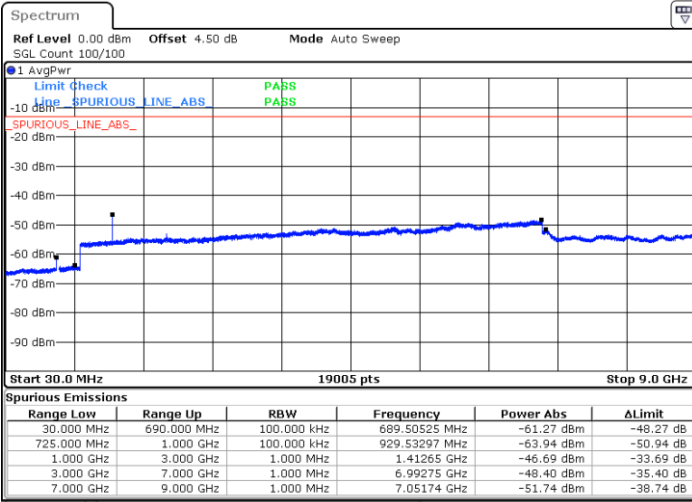

Middle Channel / QPSK

Date: 6 MAY.2019 05:56:35

Middle Channel / 16QAM

Date: 6 MAY.2019 05:55:41

LTE Band 12 / 1.4MHz

Highest Channel / QPSK

Date: 6 MAY 2019 05:57:29

Highest Channel / 16QAM

Date: 6 MAY 2019 05:58:22

LTE Band 12 / 3MHz

Lowest Channel / QPSK

Date: 6 MAY 2019 06:10:13

Lowest Channel / 16QAM

Date: 6 MAY 2019 06:11:06

LTE Band 12 / 3MHz

Middle Channel / QPSK

Middle Channel / 16QAM

Date: 6 MAY.2019 06:12:54

Date: 6 MAY.2019 06:12:00

Highest Channel / QPSK

Highest Channel / 16QAM

Date: 6 MAY.2019 06:13:47

Date: 6 MAY.2019 06:14:41

LTE Band 12 / 5MHz