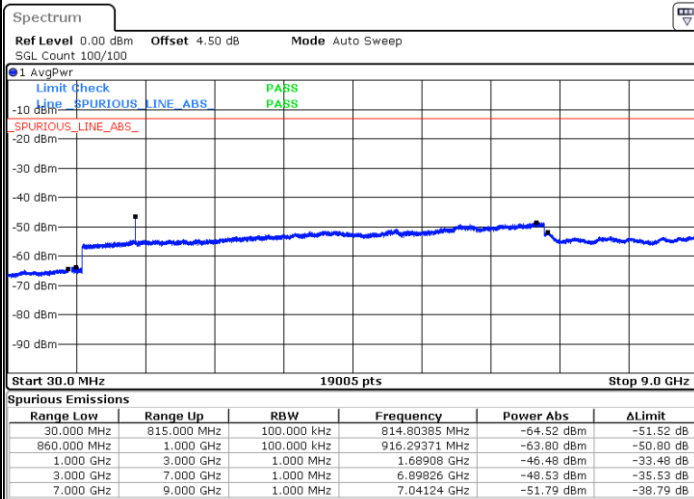

Highest Channel / 64QAM

Date: 6 MAY.2019 03:38:57

LTE Band 5 / 3MHz

Lowest Channel / 64QAM

Middle Channel / 64QAM

Date: 6 MAY.2019 03:43:25

Date: 6 MAY.2019 03:44:18

Highest Channel / 64QAM

Date: 6 MAY.2019 03:49:06

LTE Band 5 / 5MHz

Lowest Channel / 64QAM

Middle Channel / 64QAM

Date: 6 MAY.2019 03:53:34

Date: 6 MAY.2019 03:54:28

Highest Channel / 64QAM

Date: 6 MAY.2019 03:59:16

**LTE Band 5 / 10MHz**

**Lowest Channel / 64QAM**

Date: 6 MAY.2019 04:03:43

**Middle Channel / 64QAM**

Date: 6 MAY.2019 04:04:37

**Highest Channel / 64QAM**

Date: 6 MAY.2019 04:09:25

LTE Band 7 / 5MHz