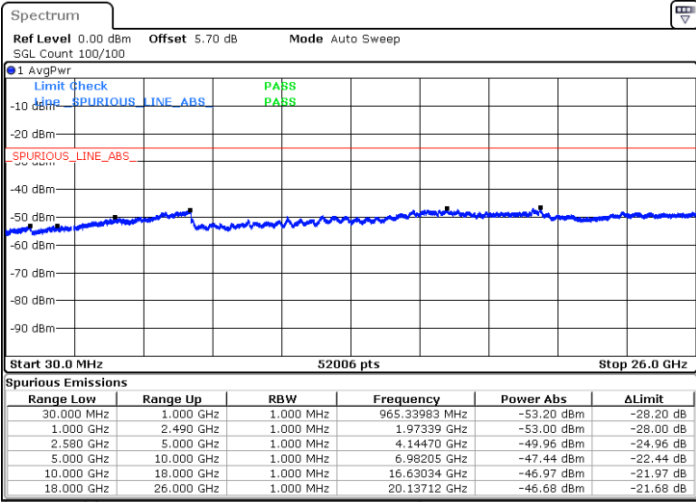

Lowest Channel / 64QAM

Middle Channel / 64QAM

Date: 6 MAY.2019 21:41:32

Date: 6 MAY.2019 21:42:25

Highest Channel / 64QAM

Date: 6 MAY.2019 21:43:18

LTE Band 7 / 10MHz

Lowest Channel / 64QAM

Middle Channel / 64QAM

Date: 6 MAY.2019 21:49:41

Date: 6 MAY.2019 21:50:35

Highest Channel / 64QAM

Date: 6 MAY.2019 21:51:29

LTE Band 7 / 15MHz

Lowest Channel / 64QAM

Middle Channel / 64QAM

Date: 6 MAY.2019 22:02:20

Date: 6 MAY.2019 22:03:13

Highest Channel / 64QAM

Date: 6 MAY.2019 22:04:07

LTE Band 7 / 20MHz

Lowest Channel / 64QAM

Middle Channel / 64QAM

Date: 6 MAY.2019 22:10:29