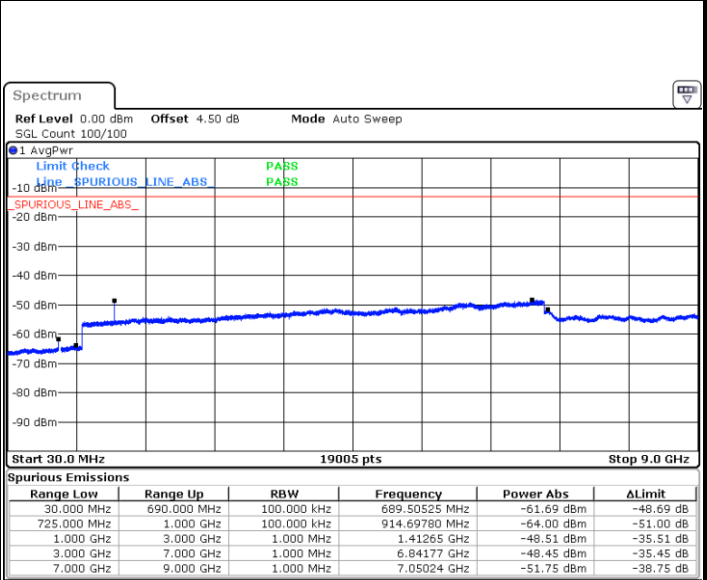

Highest Channel / 16QAM

Date: 6 MAY.2019 06:46:25

Date: 6 MAY.2019 06:47:19

LTE Band 12 / 1.4MHz

Lowest Channel / 64QAM

Middle Channel / 64QAM

Date: 6 MAY.2019 07:02:37

Date: 6 MAY.2019 07:03:31

Highest Channel / 64QAM

Date: 6 MAY.2019 07:04:25

**LTE Band 12 / 3MHz**

**Lowest Channel / 64QAM**

Date: 6 MAY.2019 07:05:18

**Middle Channel / 64QAM**

Date: 6 MAY.2019 07:06:12

**Highest Channel / 64QAM**

Date: 6 MAY.2019 07:07:05

**LTE Band 12 / 5MHz**

**Lowest Channel / 64QAM**

Date: 6 MAY.2019 07:18:56

**Middle Channel / 64QAM**

Date: 6 MAY.2019 07:19:50

**Highest Channel / 64QAM**

Date: 6 MAY.2019 07:20:43

**LTE Band 12 / 10MHz**

LTE Band 13 / 5MHz

Lowest Channel / QPSK

Date: 6 MAY.2019 04:56:17

Lowest Channel / 16QAM

Date: 6 MAY.2019 04:55:24

Middle Channel / QPSK

Date: 6 MAY.2019 04:57:51