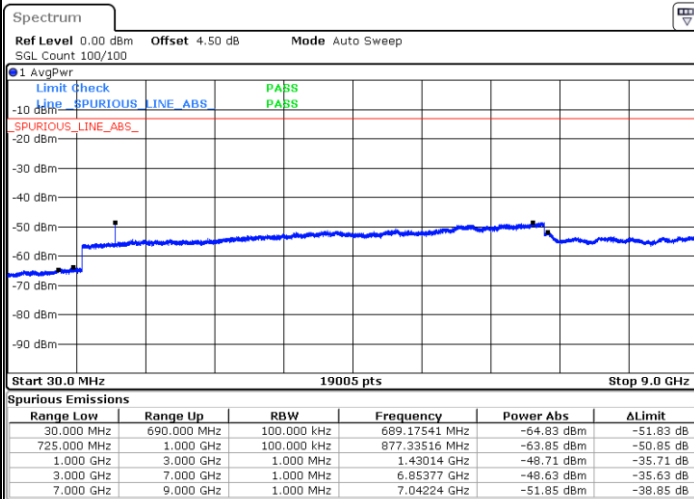

Lowest Channel / 16QAM

Date: 6 MAY.2019 06:43:45

LTE Band 12 / 10MHz

Middle Channel / QPSK

Middle Channel / 16QAM

Date: 6 MAY.2019 06:45:32

Date: 6 MAY.2019 06:44:38

Highest Channel / QPSK

Highest Channel / 16QAM

Date: 6 MAY.2019 06:46:25

Date: 6 MAY.2019 06:47:19

LTE Band 12 / 1.4MHz

Lowest Channel / 64QAM

Middle Channel / 64QAM

Date: 6 MAY.2019 07:02:37

Date: 6 MAY.2019 07:03:31

Highest Channel / 64QAM

Date: 6 MAY.2019 07:04:25

**LTE Band 12 / 3MHz**

**Lowest Channel / 64QAM**

Date: 6 MAY.2019 07:05:18

**Middle Channel / 64QAM**

Date: 6 MAY.2019 07:06:12

**Highest Channel / 64QAM**

Date: 6 MAY.2019 07:07:05

**LTE Band 12 / 5MHz**

**Lowest Channel / 64QAM**

Date: 6 MAY.2019 07:18:56

**Middle Channel / 64QAM**

Date: 6 MAY.2019 07:19:50

**Highest Channel / 64QAM**

Date: 6 MAY.2019 07:20:43