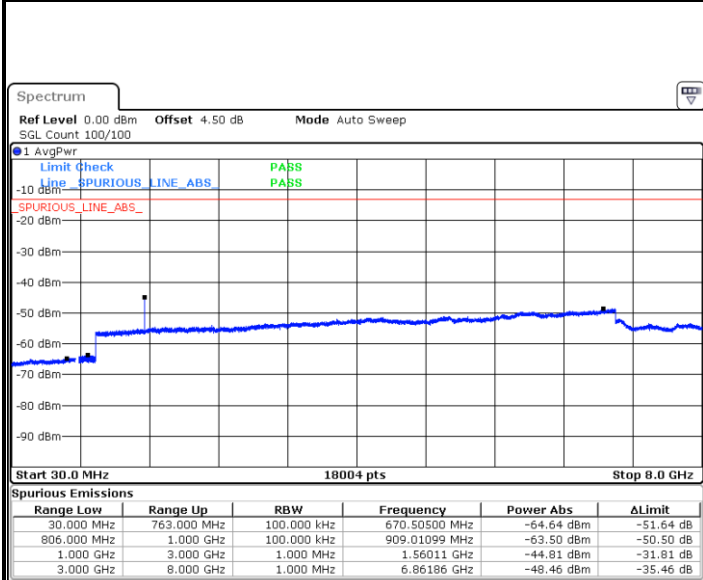

Highest Channel / 64QAM

Date: 6 MAY.2019 07:04:25

**LTE Band 12 / 3MHz**

**Lowest Channel / 64QAM**

Date: 6 MAY.2019 07:05:18

**Middle Channel / 64QAM**

Date: 6 MAY.2019 07:06:12

**Highest Channel / 64QAM**

Date: 6 MAY.2019 07:07:05

**LTE Band 12 / 5MHz**

**Lowest Channel / 64QAM**

Date: 6 MAY.2019 07:18:56

**Middle Channel / 64QAM**

Date: 6 MAY.2019 07:19:50

**Highest Channel / 64QAM**

Date: 6 MAY.2019 07:20:43

**LTE Band 12 / 10MHz**

LTE Band 13 / 5MHz

Lowest Channel / QPSK

Date: 6 MAY.2019 04:56:17

Lowest Channel / 16QAM

Date: 6 MAY.2019 04:55:24

Middle Channel / QPSK

Date: 6 MAY.2019 04:57:51