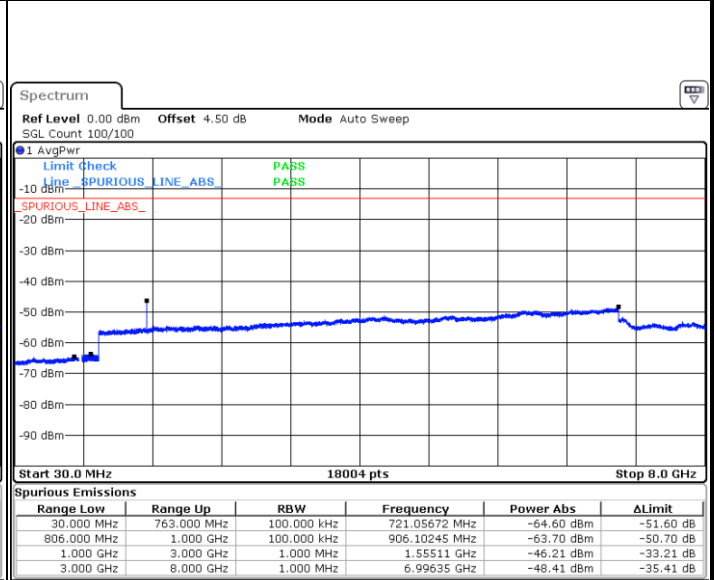

Date: 6 MAY.2019 07:07:05

**LTE Band 12 / 5MHz**

**Lowest Channel / 64QAM**

Date: 6 MAY.2019 07:18:56

**Middle Channel / 64QAM**

Date: 6 MAY.2019 07:19:50

**Highest Channel / 64QAM**

Date: 6 MAY.2019 07:20:43

**LTE Band 12 / 10MHz**

LTE Band 13 / 5MHz

Lowest Channel / QPSK

Date: 6 MAY.2019 04:56:17

Lowest Channel / 16QAM

Date: 6 MAY.2019 04:55:24

Middle Channel / QPSK

Date: 6 MAY.2019 04:57:51