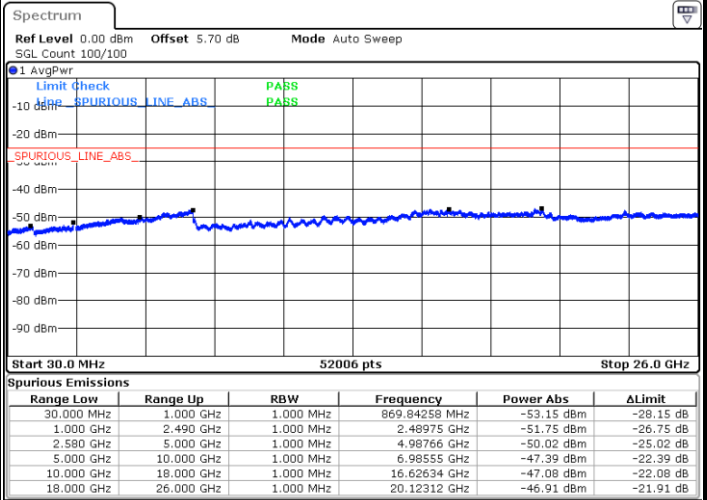

LTE Band 7 / 5MHz

Lowest Channel / QPSK

Lowest Channel / 16QAM

Date: 6 MAY.2019 07:46:16

Date: 6 MAY.2019 07:47:10