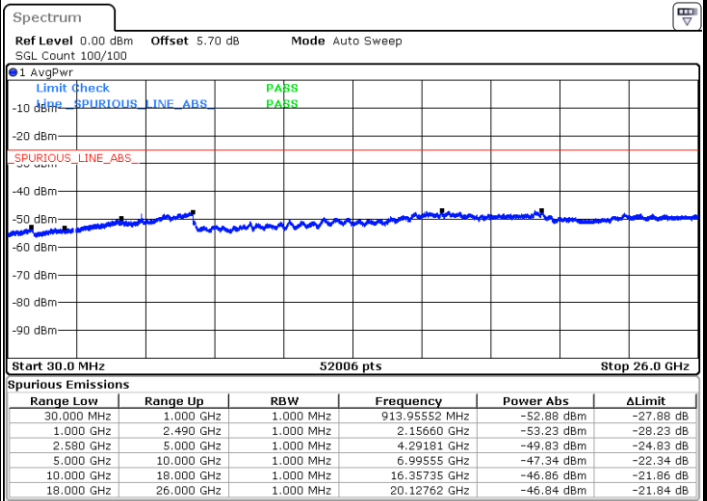

Lowest Channel / 16QAM

Date: 6 MAY.2019 08:03:28

LTE Band 7 / 10MHz

Middle Channel / QPSK

Middle Channel / 16QAM

Date: 6 MAY.2019 08:05:15

Date: 6 MAY.2019 08:04:22

Highest Channel / QPSK

Highest Channel / 16QAM

Date: 6 MAY.2019 08:06:09

Date: 6 MAY.2019 08:07:02

LTE Band 7 / 15MHz

Lowest Channel / QPSK

Lowest Channel / 16QAM

Date: 6 MAY.2019 08:18:55

Date: 6 MAY.2019 08:19:49

Middle Channel / QPSK

Middle Channel / 16QAM

Date: 6 MAY.2019 08:21:36

Date: 6 MAY.2019 08:20:42

LTE Band7 / 15MHz

Highest Channel / QPSK

Date: 6 MAY.2019 08:22:29

Highest Channel / 16QAM