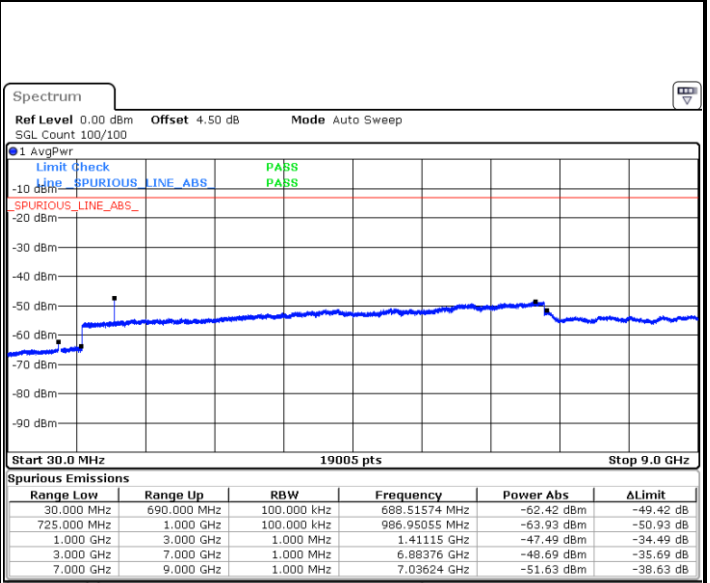

Middle Channel / 16QAM

Date: 6 MAY.2019 06:12:54

Date: 6 MAY.2019 06:12:00

Highest Channel / QPSK

Highest Channel / 16QAM

Date: 6 MAY.2019 06:13:47

Date: 6 MAY.2019 06:14:41

LTE Band 12 / 5MHz

Lowest Channel / QPSK

Date: 6 MAY.2019 06:26:32

Lowest Channel / 16QAM

Date: 6 MAY.2019 06:27:26

Middle Channel / QPSK

Date: 6 MAY.2019 06:29:13

Middle Channel / 16QAM

Date: 6 MAY.2019 06:28:19

LTE Band 12 / 5MHz

Highest Channel / QPSK

Date: 6 MAY.2019 06:30:05

Highest Channel / 16QAM

Date: 6 MAY.2019 06:31:00

LTE Band 12 / 10MHz

Lowest Channel / QPSK

Date: 6 MAY.2019 06:42:51