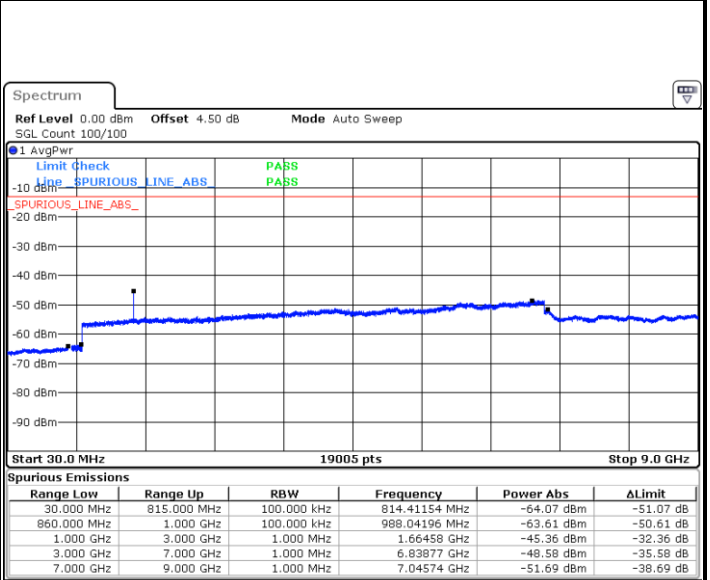

Highest Channel / 64QAM

Date: 6 MAY.2019 03:38:57

LTE Band 5 / 3MHz

Lowest Channel / 64QAM

Middle Channel / 64QAM

Date: 6 MAY.2019 03:43:25

Date: 6 MAY.2019 03:44:18

Highest Channel / 64QAM

Date: 6 MAY.2019 03:49:06

LTE Band 5 / 5MHz

Lowest Channel / 64QAM

Middle Channel / 64QAM

Date: 6 MAY.2019 03:53:34

Date: 6 MAY.2019 03:54:28

Highest Channel / 64QAM

Date: 6 MAY.2019 03:59:16

**LTE Band 5 / 10MHz**

**Lowest Channel / 64QAM**

Date: 6 MAY.2019 04:03:43

**Middle Channel / 64QAM**

Date: 6 MAY.2019 04:04:37

**Highest Channel / 64QAM**

Date: 6 MAY.2019 04:09:25

LTE Band 7 / 5MHz