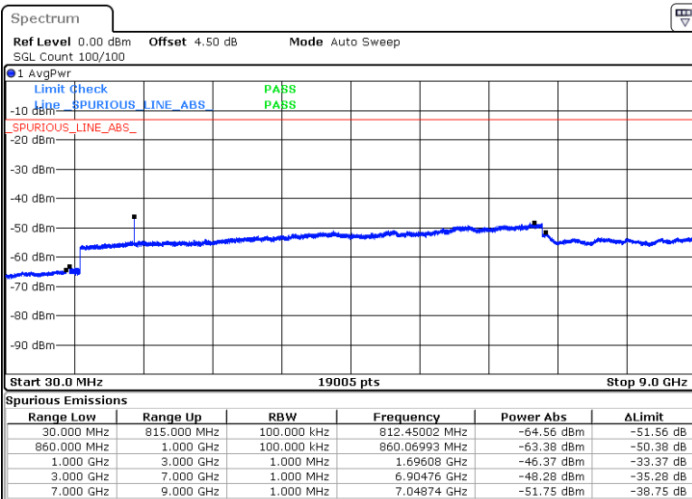

Date: 6 MAY.2019 03:28:47

Highest Channel / 16QAM

Date: 6 MAY.2019 04:13:27

LTE Band 5 / 1.4MHz

Lowest Channel / 64QAM

Middle Channel / 64QAM

Date: 6 MAY.2019 03:33:15

Date: 6 MAY.2019 03:34:09

Highest Channel / 64QAM

Date: 6 MAY.2019 03:38:57

LTE Band 5 / 3MHz

Lowest Channel / 64QAM

Middle Channel / 64QAM

Date: 6 MAY.2019 03:43:25

Date: 6 MAY.2019 03:44:18

Highest Channel / 64QAM