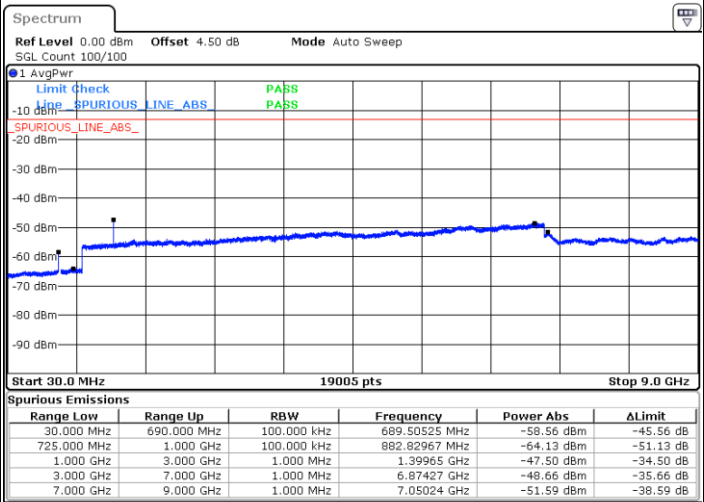

LTE Band 12 / 5MHz

Highest Channel / QPSK

Date: 6 MAY.2019 06:30:05

Highest Channel / 16QAM

Date: 6 MAY.2019 06:31:00

LTE Band 12 / 10MHz

Lowest Channel / QPSK

Date: 6 MAY.2019 06:42:51

Lowest Channel / 16QAM

Date: 6 MAY.2019 06:43:45

LTE Band 12 / 10MHz

Middle Channel / QPSK

Middle Channel / 16QAM

Date: 6 MAY.2019 06:45:32

Date: 6 MAY.2019 06:44:38

Highest Channel / QPSK

Highest Channel / 16QAM

Date: 6 MAY.2019 06:46:25

Date: 6 MAY.2019 06:47:19

LTE Band 12 / 1.4MHz

Lowest Channel / 64QAM

Middle Channel / 64QAM

Date: 6 MAY.2019 07:02:37

Date: 6 MAY.2019 07:03:31