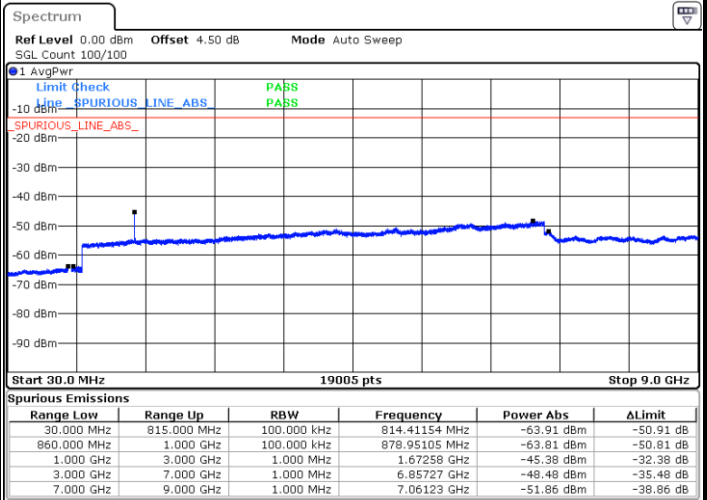

Date: 6 MAY.2019 03:28:47

Highest Channel / 16QAM

Date: 6 MAY.2019 04:13:27

LTE Band 5 / 1.4MHz

Lowest Channel / 64QAM

Middle Channel / 64QAM

Date: 6 MAY.2019 03:33:15

Date: 6 MAY.2019 03:34:09

Highest Channel / 64QAM

Date: 6 MAY.2019 03:38:57

LTE Band 5 / 3MHz

Lowest Channel / 64QAM

Middle Channel / 64QAM

Date: 6 MAY.2019 03:43:25

Date: 6 MAY.2019 03:44:18

Highest Channel / 64QAM