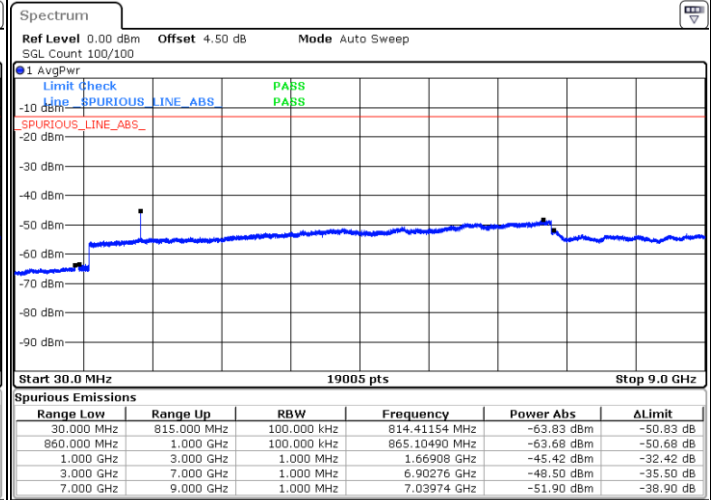

Highest Channel / 64QAM

Date: 6 MAY.2019 03:38:57

LTE Band 5 / 3MHz

Lowest Channel / 64QAM

Middle Channel / 64QAM

Date: 6 MAY.2019 03:43:25

Date: 6 MAY.2019 03:44:18

Highest Channel / 64QAM

Date: 6 MAY.2019 03:49:06

LTE Band 5 / 5MHz

Lowest Channel / 64QAM

Middle Channel / 64QAM

Date: 6 MAY.2019 03:53:34

Date: 6 MAY.2019 03:54:28

Highest Channel / 64QAM

Date: 6 MAY.2019 03:59:16

**LTE Band 5 / 10MHz**

**Lowest Channel / 64QAM**

Date: 6 MAY.2019 04:03:43

**Middle Channel / 64QAM**

Date: 6 MAY.2019 04:04:37

**Highest Channel / 64QAM**

Date: 6 MAY.2019 04:09:25

LTE Band 7 / 5MHz