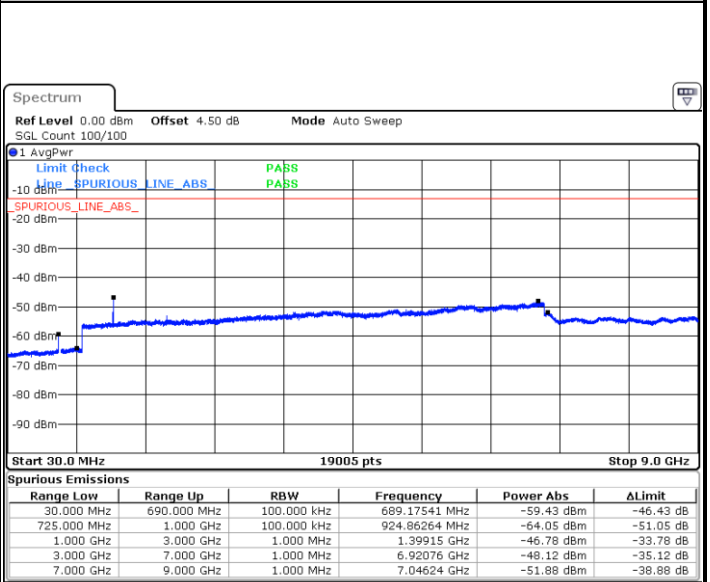

Date: 6 MAY 2019 05:58:22

LTE Band 12 / 3MHz

Lowest Channel / QPSK

Date: 6 MAY 2019 06:10:13

Lowest Channel / 16QAM

Date: 6 MAY 2019 06:11:06

LTE Band 12 / 3MHz

Middle Channel / QPSK

Middle Channel / 16QAM

Date: 6 MAY.2019 06:12:54

Date: 6 MAY.2019 06:12:00

Highest Channel / QPSK

Highest Channel / 16QAM

Date: 6 MAY.2019 06:13:47

Date: 6 MAY.2019 06:14:41

LTE Band 12 / 5MHz

Lowest Channel / QPSK

Date: 6 MAY.2019 06:26:32

Lowest Channel / 16QAM

Date: 6 MAY.2019 06:27:26

Middle Channel / QPSK

Date: 6 MAY.2019 06:29:13

Middle Channel / 16QAM

Date: 6 MAY.2019 06:28:19

LTE Band 12 / 5MHz

Highest Channel / QPSK

Date: 6 MAY.2019 06:30:05

Highest Channel / 16QAM

Date: 6 MAY.2019 06:31:00

LTE Band 12 / 10MHz

Lowest Channel / QPSK

Date: 6 MAY.2019 06:42:51