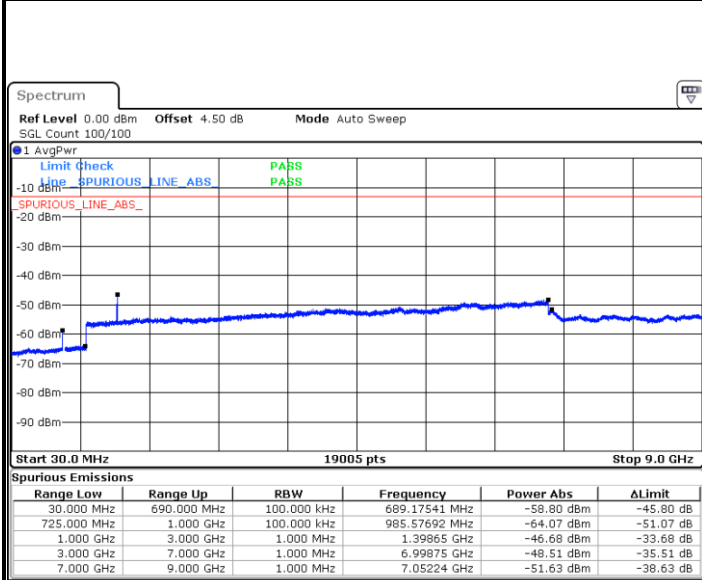

Date: 6 MAY.2019 22:02:20

Date: 6 MAY.2019 22:03:13

Highest Channel / 64QAM

Date: 6 MAY.2019 22:04:07

LTE Band 7 / 20MHz

Lowest Channel / 64QAM

Middle Channel / 64QAM

Date: 6 MAY.2019 22:10:29

Date: 6 MAY.2019 22:11:23

Highest Channel / 64QAM

Date: 6 MAY.2019 22:12:16

LTE Band 12 / 1.4MHz

Lowest Channel / QPSK

Date: 6 MAY.2019 05:53:27

Lowest Channel / 16QAM

Date: 6 MAY.2019 05:54:48

Middle Channel / QPSK

Date: 6 MAY.2019 05:56:35

Middle Channel / 16QAM

Date: 6 MAY.2019 05:55:41

LTE Band 12 / 1.4MHz

Highest Channel / QPSK

Date: 6 MAY 2019 05:57:29

Highest Channel / 16QAM