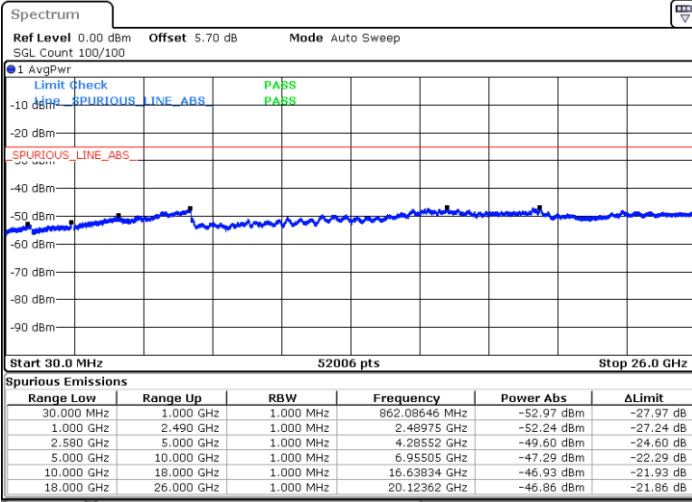

Middle Channel / 16QAM

Date: 6 MAY.2019 22:21:05

Date: 6 MAY.2019 21:36:57

Highest Channel / QPSK

Highest Channel / 16QAM

Date: 6 MAY.2019 21:38:44

Date: 6 MAY.2019 21:39:37

LTE Band 7 / 5MHz

Lowest Channel / 64QAM

Middle Channel / 64QAM

Date: 6 MAY.2019 21:41:32

Date: 6 MAY.2019 21:42:25

Highest Channel / 64QAM

Date: 6 MAY.2019 21:43:18

LTE Band 7 / 10MHz

Lowest Channel / 64QAM