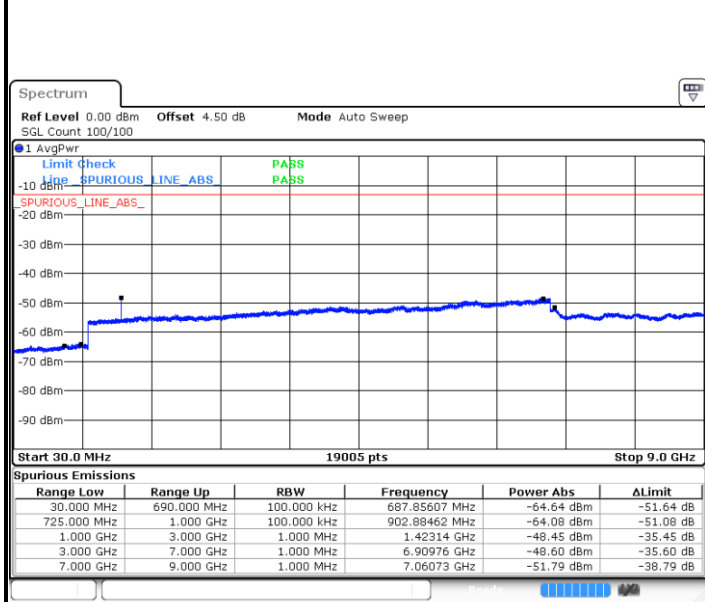

Highest Channel / 16QAM

Date: 6 MAY.2019 06:46:25

Date: 6 MAY.2019 06:47:19

LTE Band 12 / 1.4MHz

Lowest Channel / 64QAM

Middle Channel / 64QAM

Date: 6 MAY.2019 07:02:37

Date: 6 MAY.2019 07:03:31

Highest Channel / 64QAM

Date: 6 MAY.2019 07:04:25

**LTE Band 12 / 3MHz**

**Lowest Channel / 64QAM**

Date: 6 MAY.2019 07:05:18

**Middle Channel / 64QAM**

Date: 6 MAY.2019 07:06:12

**Highest Channel / 64QAM**

Date: 6 MAY.2019 07:07:05

**LTE Band 12 / 5MHz**

**Lowest Channel / 64QAM**

Date: 6 MAY.2019 07:18:56

**Middle Channel / 64QAM**

Date: 6 MAY.2019 07:19:50

**Highest Channel / 64QAM**

Date: 6 MAY.2019 07:20:43

**LTE Band 12 / 10MHz**

LTE Band 13 / 5MHz

Lowest Channel / QPSK

Date: 6 MAY.2019 04:56:17

Lowest Channel / 16QAM

Date: 6 MAY.2019 04:55:24

Middle Channel / QPSK

Date: 6 MAY.2019 04:57:51