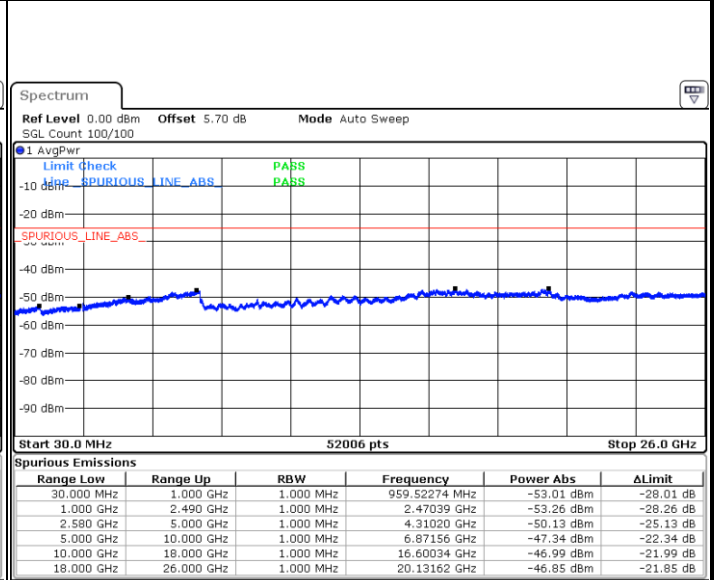

**LTE Band 5 / 10MHz**

**Lowest Channel / 64QAM**

Date: 6 MAY.2019 04:03:43

**Middle Channel / 64QAM**

Date: 6 MAY.2019 04:04:37

**Highest Channel / 64QAM**

Date: 6 MAY.2019 04:09:25

LTE Band 7 / 5MHz

Lowest Channel / QPSK

Lowest Channel / 16QAM

Date: 6 MAY.2019 07:46:16

Date: 6 MAY.2019 07:47:10

Middle Channel / QPSK

Middle Channel / 16QAM

Date: 6 MAY.2019 07:48:57

Date: 6 MAY.2019 07:48:03

LTE Band 7 / 5MHz

Highest Channel / QPSK

Date: 6 MAY.2019 07:49:50

Highest Channel / 16QAM

Date: 6 MAY.2019 07:50:43

LTE Band 7 / 10MHz

Lowest Channel / QPSK

Date: 6 MAY.2019 08:02:35