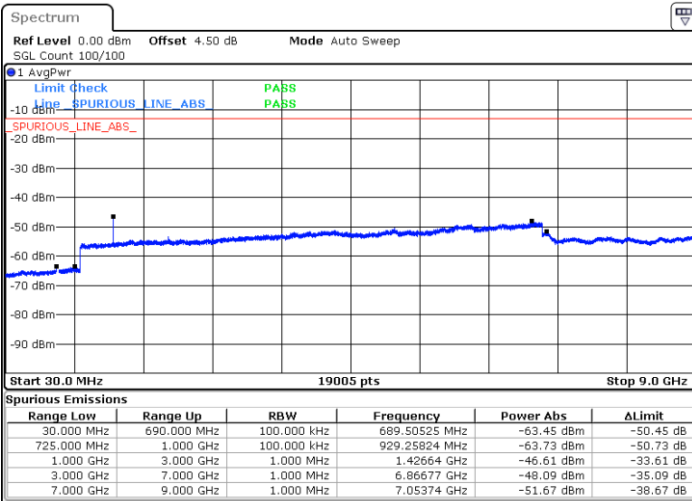

Middle Channel / 16QAM

Date: 6 MAY.2019 06:12:54

Date: 6 MAY.2019 06:12:00

Highest Channel / QPSK

Highest Channel / 16QAM

Date: 6 MAY.2019 06:13:47

Date: 6 MAY.2019 06:14:41

LTE Band 12 / 5MHz