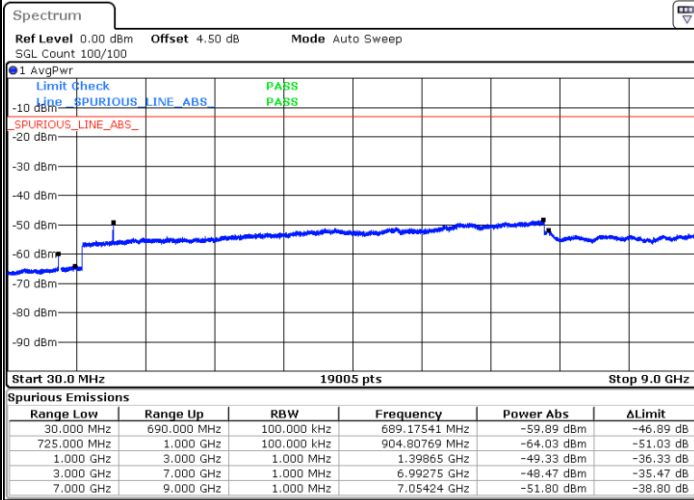

Lowest Channel / 16QAM

Date: 6 MAY.2019 06:43:45

LTE Band 12 / 10MHz

Middle Channel / QPSK

Middle Channel / 16QAM

Date: 6 MAY.2019 06:45:32

Date: 6 MAY.2019 06:44:38

Highest Channel / QPSK

Highest Channel / 16QAM

Date: 6 MAY.2019 06:46:25

Date: 6 MAY.2019 06:47:19

LTE Band 12 / 1.4MHz

Lowest Channel / 64QAM

Middle Channel / 64QAM

Date: 6 MAY.2019 07:02:37

Date: 6 MAY.2019 07:03:31

Highest Channel / 64QAM

Date: 6 MAY.2019 07:04:25

**LTE Band 12 / 3MHz**

**Lowest Channel / 64QAM**

Date: 6 MAY.2019 07:05:18

**Middle Channel / 64QAM**

Date: 6 MAY.2019 07:06:12

**Highest Channel / 64QAM**

Date: 6 MAY.2019 07:07:05

**LTE Band 12 / 5MHz**

**Lowest Channel / 64QAM**

Date: 6 MAY.2019 07:18:56

**Middle Channel / 64QAM**

Date: 6 MAY.2019 07:19:50

**Highest Channel / 64QAM**

Date: 6 MAY.2019 07:20:43