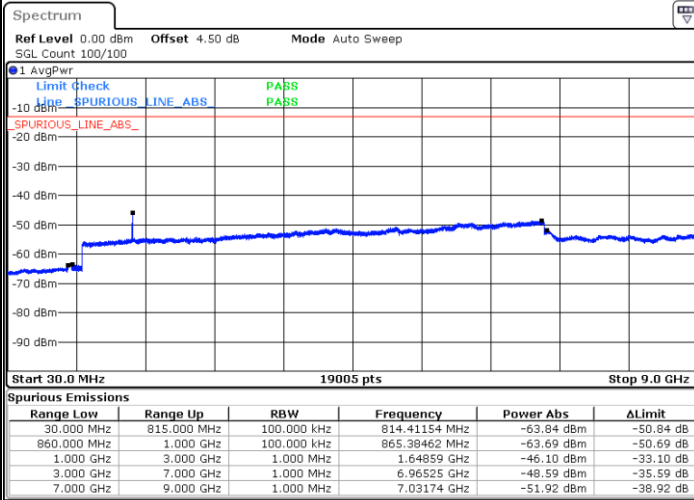

Date: 6 MAY.2019 03:28:47

Highest Channel / 16QAM

Date: 6 MAY.2019 04:13:27

LTE Band 5 / 1.4MHz

Lowest Channel / 64QAM

Middle Channel / 64QAM

Date: 6 MAY.2019 03:33:15

Date: 6 MAY.2019 03:34:09

Highest Channel / 64QAM

Date: 6 MAY.2019 03:38:57

LTE Band 5 / 3MHz

Lowest Channel / 64QAM

Middle Channel / 64QAM

Date: 6 MAY.2019 03:43:25

Date: 6 MAY.2019 03:44:18

Highest Channel / 64QAM

Date: 6 MAY.2019 03:49:06

LTE Band 5 / 5MHz

Lowest Channel / 64QAM

Middle Channel / 64QAM

Date: 6 MAY.2019 03:53:34

Date: 6 MAY.2019 03:54:28

Highest Channel / 64QAM

Date: 6 MAY.2019 03:59:16