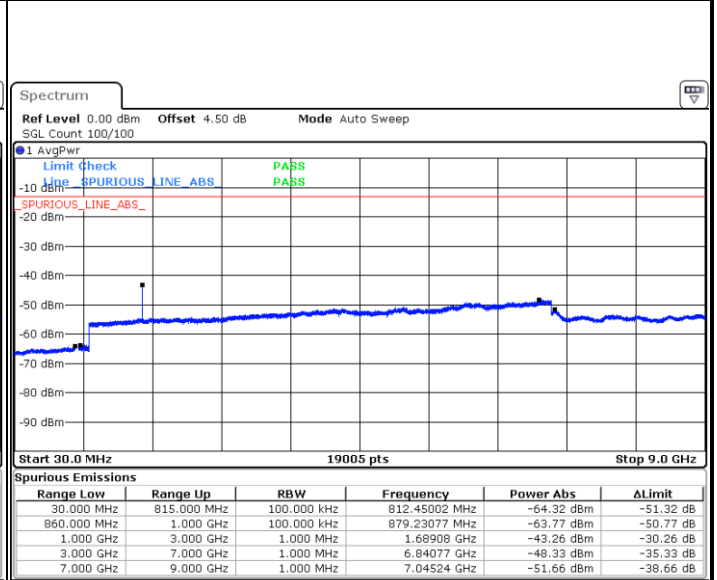

LTE Band 5 / 5MHz

Highest Channel / QPSK

Date: 6 MAY.2019 03:08:28

Highest Channel / 16QAM

Date: 6 MAY.2019 03:09:22

LTE Band 5 / 10MHz

Lowest Channel / QPSK

Date: 6 MAY.2019 03:17:24

Lowest Channel / 16QAM

Date: 6 MAY.2019 03:18:18

LTE Band 5 / 10MHz

Middle Channel / QPSK

Date: 6 MAY.2019 03:19:52

Middle Channel / 16QAM

Date: 6 MAY.2019 03:20:45

Highest Channel / QPSK

Date: 6 MAY.2019 03:28:47

Highest Channel / 16QAM

Date: 6 MAY.2019 04:13:27

LTE Band 5 / 1.4MHz

Lowest Channel / 64QAM

Middle Channel / 64QAM

Date: 6 MAY.2019 03:33:15

Date: 6 MAY.2019 03:34:09