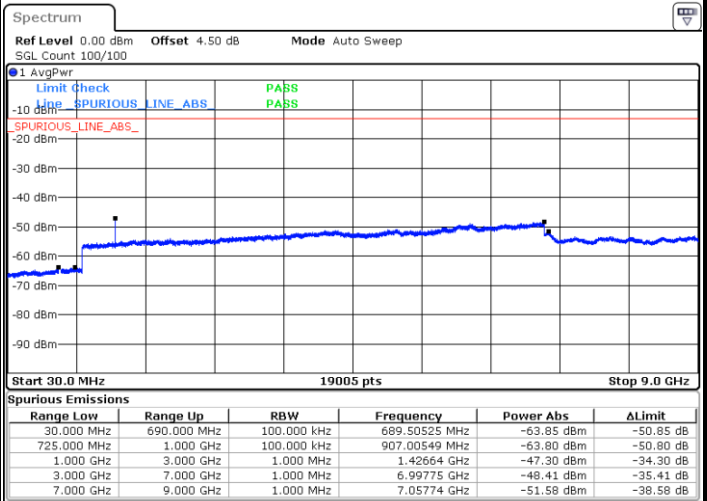

Date: 6 MAY 2019 05:58:22

LTE Band 12 / 3MHz

Lowest Channel / QPSK

Date: 6 MAY 2019 06:10:13

Lowest Channel / 16QAM

Date: 6 MAY 2019 06:11:06

LTE Band 12 / 3MHz

Middle Channel / QPSK

Middle Channel / 16QAM

Date: 6 MAY.2019 06:12:54

Date: 6 MAY.2019 06:12:00

Highest Channel / QPSK

Highest Channel / 16QAM

Date: 6 MAY.2019 06:13:47

Date: 6 MAY.2019 06:14:41

LTE Band 12 / 5MHz

Lowest Channel / QPSK

Date: 6 MAY.2019 06:26:32

Lowest Channel / 16QAM

Date: 6 MAY.2019 06:27:26

Middle Channel / QPSK

Date: 6 MAY.2019 06:29:13

Middle Channel / 16QAM

Date: 6 MAY.2019 06:28:19

LTE Band 12 / 5MHz

Highest Channel / QPSK

Date: 6 MAY.2019 06:30:05

Highest Channel / 16QAM

Date: 6 MAY.2019 06:31:00

LTE Band 12 / 10MHz

Lowest Channel / QPSK

Date: 6 MAY.2019 06:42:51