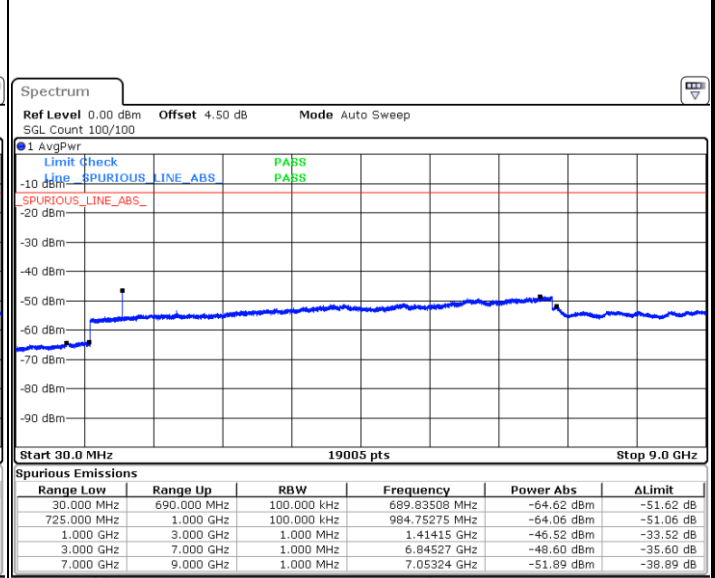

Date: 6 MAY.2019 22:02:20

Date: 6 MAY.2019 22:03:13

Highest Channel / 64QAM

Date: 6 MAY.2019 22:04:07

LTE Band 7 / 20MHz

Lowest Channel / 64QAM

Middle Channel / 64QAM

Date: 6 MAY.2019 22:10:29

Date: 6 MAY.2019 22:11:23

Highest Channel / 64QAM

Date: 6 MAY.2019 22:12:16

LTE Band 12 / 1.4MHz

Lowest Channel / QPSK

Date: 6 MAY.2019 05:53:27

Lowest Channel / 16QAM

Date: 6 MAY.2019 05:54:48

Middle Channel / QPSK

Date: 6 MAY.2019 05:56:35

Middle Channel / 16QAM

Date: 6 MAY.2019 05:55:41

LTE Band 12 / 1.4MHz

Highest Channel / QPSK

Date: 6 MAY 2019 05:57:29

Highest Channel / 16QAM