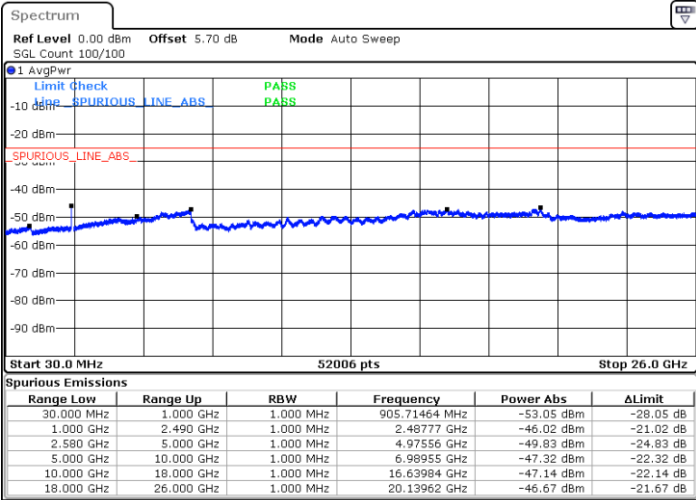

Lowest Channel / 64QAM

Middle Channel / 64QAM

Date: 6 MAY.2019 21:41:32

Date: 6 MAY.2019 21:42:25

Highest Channel / 64QAM

Date: 6 MAY.2019 21:43:18

LTE Band 7 / 10MHz

Lowest Channel / 64QAM

Middle Channel / 64QAM

Date: 6 MAY.2019 21:49:41

Date: 6 MAY.2019 21:50:35

Highest Channel / 64QAM

Date: 6 MAY.2019 21:51:29

LTE Band 7 / 15MHz

Lowest Channel / 64QAM

Middle Channel / 64QAM

Date: 6 MAY.2019 22:02:20

Date: 6 MAY.2019 22:03:13

Highest Channel / 64QAM

Date: 6 MAY.2019 22:04:07

LTE Band 7 / 20MHz

Lowest Channel / 64QAM

Middle Channel / 64QAM

Date: 6 MAY.2019 22:10:29