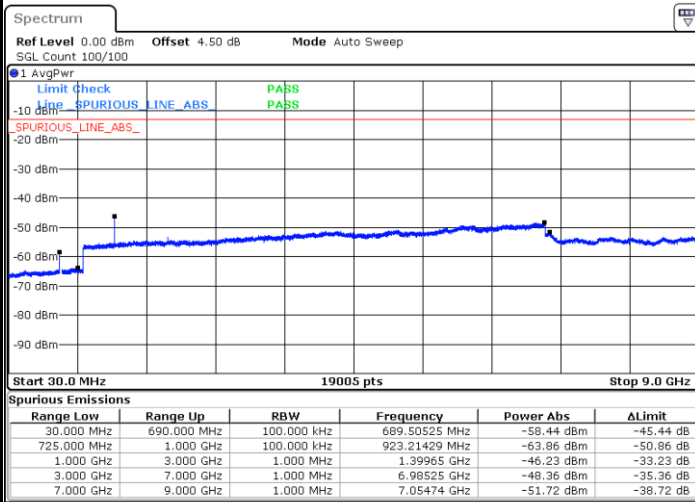

LTE Band 12 / 5MHz

Highest Channel / QPSK

Date: 6 MAY.2019 06:30:05

Highest Channel / 16QAM

Date: 6 MAY.2019 06:31:00

LTE Band 12 / 10MHz

Lowest Channel / QPSK

Date: 6 MAY.2019 06:42:51

Lowest Channel / 16QAM

Date: 6 MAY.2019 06:43:45

LTE Band 12 / 10MHz

Middle Channel / QPSK

Middle Channel / 16QAM

Date: 6 MAY.2019 06:45:32

Date: 6 MAY.2019 06:44:38

Highest Channel / QPSK

Highest Channel / 16QAM

Date: 6 MAY.2019 06:46:25

Date: 6 MAY.2019 06:47:19

LTE Band 12 / 1.4MHz

Lowest Channel / 64QAM

Middle Channel / 64QAM

Date: 6 MAY.2019 07:02:37

Date: 6 MAY.2019 07:03:31