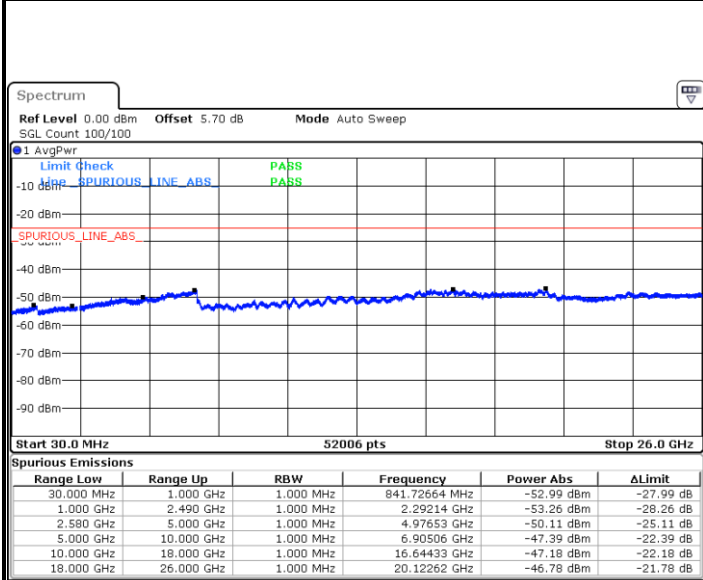

**LTE Band 5 / 10MHz**

**Lowest Channel / 64QAM**

Date: 6 MAY.2019 04:03:43

**Middle Channel / 64QAM**

Date: 6 MAY.2019 04:04:37

**Highest Channel / 64QAM**

Date: 6 MAY.2019 04:09:25

LTE Band 7 / 5MHz

Lowest Channel / QPSK

Lowest Channel / 16QAM

Date: 6 MAY.2019 07:46:16

Date: 6 MAY.2019 07:47:10

Middle Channel / QPSK

Middle Channel / 16QAM

Date: 6 MAY.2019 07:48:57

Date: 6 MAY.2019 07:48:03

LTE Band 7 / 5MHz

Highest Channel / QPSK

Date: 6 MAY.2019 07:49:50

Highest Channel / 16QAM

Date: 6 MAY.2019 07:50:43

LTE Band 7 / 10MHz

Lowest Channel / QPSK

Date: 6 MAY.2019 08:02:35

Lowest Channel / 16QAM

Date: 6 MAY.2019 08:03:28

LTE Band 7 / 10MHz

Middle Channel / QPSK

Middle Channel / 16QAM

Date: 6 MAY.2019 08:05:15

Date: 6 MAY.2019 08:04:22

Highest Channel / QPSK