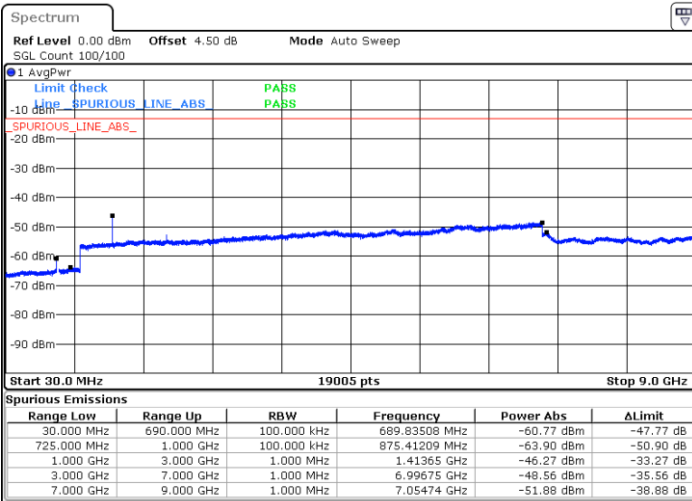

LTE Band 12 / 5MHz

Highest Channel / QPSK

Date: 6 MAY.2019 06:30:05

Highest Channel / 16QAM

Date: 6 MAY.2019 06:31:00

LTE Band 12 / 10MHz

Lowest Channel / QPSK

Date: 6 MAY.2019 06:42:51

Lowest Channel / 16QAM

Date: 6 MAY.2019 06:43:45

LTE Band 12 / 10MHz

Middle Channel / QPSK

Middle Channel / 16QAM

Date: 6 MAY.2019 06:45:32

Date: 6 MAY.2019 06:44:38

Highest Channel / QPSK

Highest Channel / 16QAM

Date: 6 MAY.2019 06:46:25

Date: 6 MAY.2019 06:47:19

LTE Band 12 / 1.4MHz

Lowest Channel / 64QAM

Middle Channel / 64QAM

Date: 6 MAY.2019 07:02:37

Date: 6 MAY.2019 07:03:31