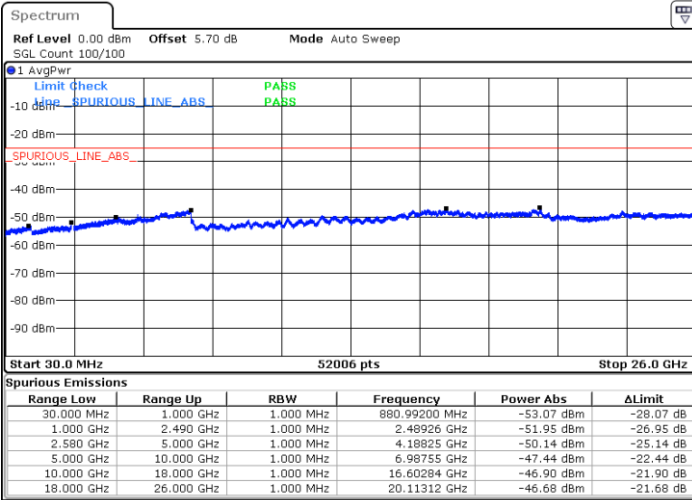

LTE Band 7 / 5MHz

Lowest Channel / QPSK

Lowest Channel / 16QAM

Date: 6 MAY.2019 07:46:16

Date: 6 MAY.2019 07:47:10