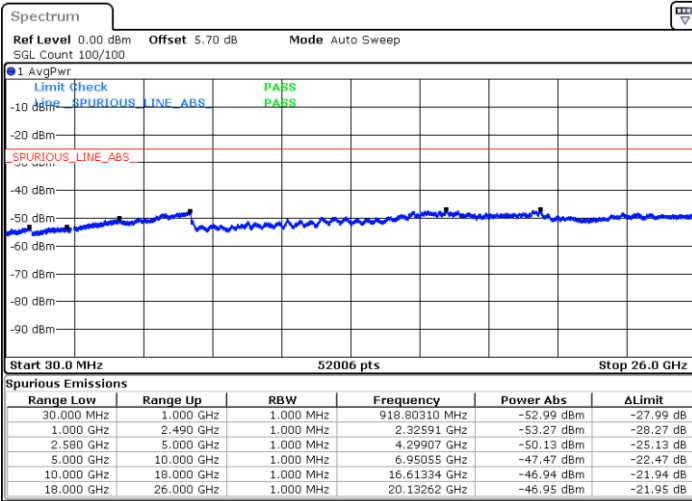

Middle Channel / 16QAM

Date: 6 MAY.2019 22:21:05

Date: 6 MAY.2019 21:36:57

Highest Channel / QPSK

Highest Channel / 16QAM

Date: 6 MAY.2019 21:38:44

Date: 6 MAY.2019 21:39:37

LTE Band 7 / 5MHz

Lowest Channel / 64QAM

Middle Channel / 64QAM

Date: 6 MAY.2019 21:41:32

Date: 6 MAY.2019 21:42:25

Highest Channel / 64QAM

Date: 6 MAY.2019 21:43:18

LTE Band 7 / 10MHz

Lowest Channel / 64QAM

Middle Channel / 64QAM

Date: 6 MAY.2019 21:49:41

Date: 6 MAY.2019 21:50:35

Highest Channel / 64QAM

Date: 6 MAY.2019 21:51:29

LTE Band 7 / 15MHz

Lowest Channel / 64QAM

Middle Channel / 64QAM