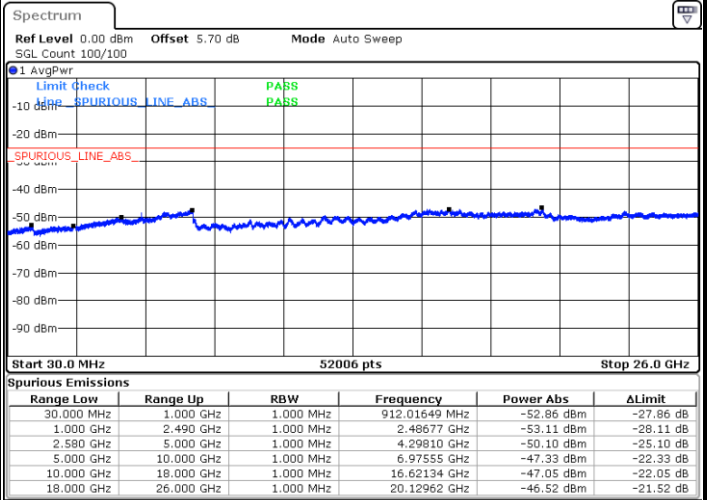

Middle Channel / QPSK

Middle Channel / 16QAM

Date: 6 MAY.2019 08:21:36

Date: 6 MAY.2019 08:20:42

LTE Band7 / 15MHz

Highest Channel / QPSK

Date: 6 MAY.2019 08:22:29

Highest Channel / 16QAM

Date: 6 MAY.2019 08:23:22

LTE Band 7 / 20MHz

Lowest Channel / QPSK

Date: 6 MAY.2019 21:35:10

Lowest Channel / 16QAM

Date: 6 MAY.2019 21:36:04

LTE Band 7 / 20MHz

Middle Channel / QPSK

Middle Channel / 16QAM

Date: 6 MAY.2019 22:21:05

Date: 6 MAY.2019 21:36:57

Highest Channel / QPSK

Highest Channel / 16QAM

Date: 6 MAY.2019 21:38:44

Date: 6 MAY.2019 21:39:37

LTE Band 7 / 5MHz