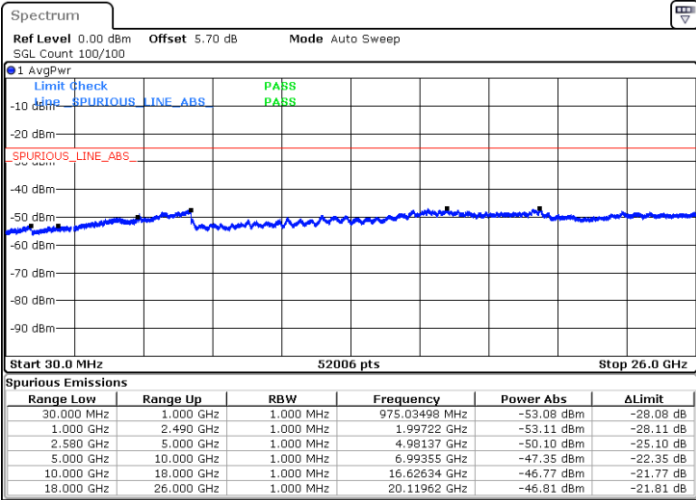

Middle Channel / QPSK

Middle Channel / 16QAM

Date: 6 MAY.2019 08:21:36

Date: 6 MAY.2019 08:20:42

LTE Band7 / 15MHz

Highest Channel / QPSK

Date: 6 MAY.2019 08:22:29

Highest Channel / 16QAM

Date: 6 MAY.2019 08:23:22

LTE Band 7 / 20MHz

Lowest Channel / QPSK

Date: 6 MAY.2019 21:35:10

Lowest Channel / 16QAM

Date: 6 MAY.2019 21:36:04

LTE Band 7 / 20MHz

Middle Channel / QPSK

Middle Channel / 16QAM

Date: 6 MAY.2019 22:21:05

Date: 6 MAY.2019 21:36:57

Highest Channel / QPSK

Highest Channel / 16QAM

Date: 6 MAY.2019 21:38:44

Date: 6 MAY.2019 21:39:37

LTE Band 7 / 5MHz