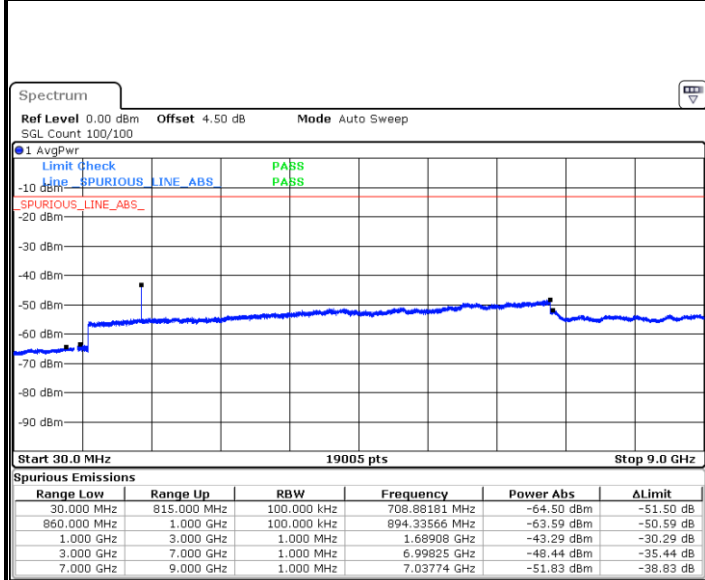

LTE Band 5 / 5MHz

Highest Channel / QPSK

Date: 6 MAY.2019 03:08:28

Highest Channel / 16QAM

Date: 6 MAY.2019 03:09:22

LTE Band 5 / 10MHz

Lowest Channel / QPSK

Date: 6 MAY.2019 03:17:24

Lowest Channel / 16QAM

Date: 6 MAY.2019 03:18:18

LTE Band 5 / 10MHz

Middle Channel / QPSK

Date: 6 MAY.2019 03:19:52

Middle Channel / 16QAM

Date: 6 MAY.2019 03:20:45

Highest Channel / QPSK

Date: 6 MAY.2019 03:28:47

Highest Channel / 16QAM

Date: 6 MAY.2019 04:13:27

LTE Band 5 / 1.4MHz

Lowest Channel / 64QAM

Middle Channel / 64QAM

Date: 6 MAY.2019 03:33:15

Date: 6 MAY.2019 03:34:09