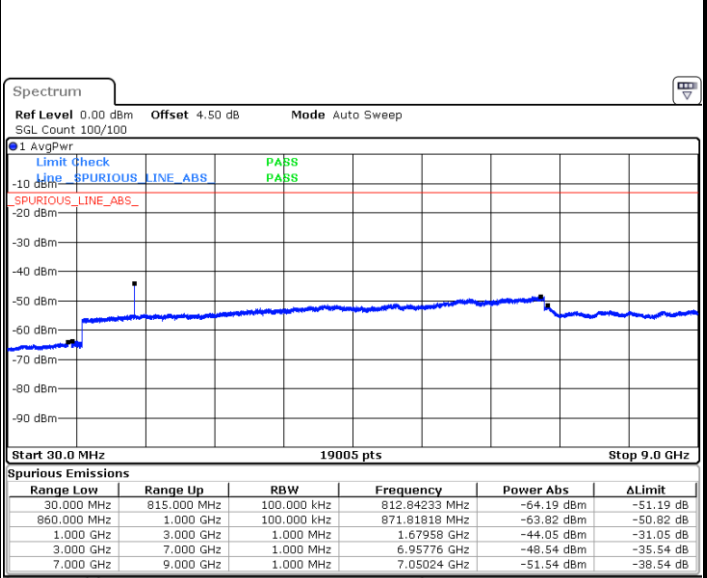

LTE Band 5 / 5MHz

Highest Channel / QPSK

Date: 6 MAY.2019 03:08:28

Highest Channel / 16QAM

Date: 6 MAY.2019 03:09:22

LTE Band 5 / 10MHz

Lowest Channel / QPSK

Date: 6 MAY.2019 03:17:24

Lowest Channel / 16QAM

Date: 6 MAY.2019 03:18:18

LTE Band 5 / 10MHz

Middle Channel / QPSK

Date: 6 MAY.2019 03:19:52

Middle Channel / 16QAM

Date: 6 MAY.2019 03:20:45

Highest Channel / QPSK

Date: 6 MAY.2019 03:28:47

Highest Channel / 16QAM

Date: 6 MAY.2019 04:13:27

LTE Band 5 / 1.4MHz

Lowest Channel / 64QAM

Middle Channel / 64QAM

Date: 6 MAY.2019 03:33:15

Date: 6 MAY.2019 03:34:09

Highest Channel / 64QAM

Date: 6 MAY.2019 03:38:57

LTE Band 5 / 3MHz

Lowest Channel / 64QAM

Middle Channel / 64QAM

Date: 6 MAY.2019 03:43:25

Date: 6 MAY.2019 03:44:18

Highest Channel / 64QAM