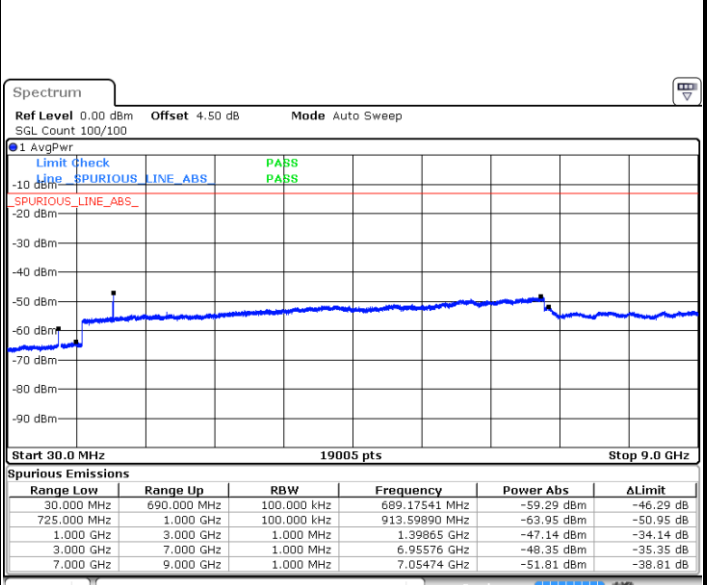

Date: 6 MAY.2019 22:11:23

Highest Channel / 64QAM

Date: 6 MAY.2019 22:12:16

LTE Band 12 / 1.4MHz

Lowest Channel / QPSK

Date: 6 MAY.2019 05:53:27

Lowest Channel / 16QAM

Date: 6 MAY.2019 05:54:48

Middle Channel / QPSK

Date: 6 MAY.2019 05:56:35

Middle Channel / 16QAM

Date: 6 MAY.2019 05:55:41

LTE Band 12 / 1.4MHz

Highest Channel / QPSK

Date: 6 MAY 2019 05:57:29

Highest Channel / 16QAM

Date: 6 MAY 2019 05:58:22

LTE Band 12 / 3MHz

Lowest Channel / QPSK

Date: 6 MAY 2019 06:10:13

Lowest Channel / 16QAM

Date: 6 MAY 2019 06:11:06

LTE Band 12 / 3MHz

Middle Channel / QPSK

Middle Channel / 16QAM

Date: 6 MAY.2019 06:12:54

Date: 6 MAY.2019 06:12:00

Highest Channel / QPSK

Highest Channel / 16QAM

Date: 6 MAY.2019 06:13:47

Date: 6 MAY.2019 06:14:41

LTE Band 12 / 5MHz