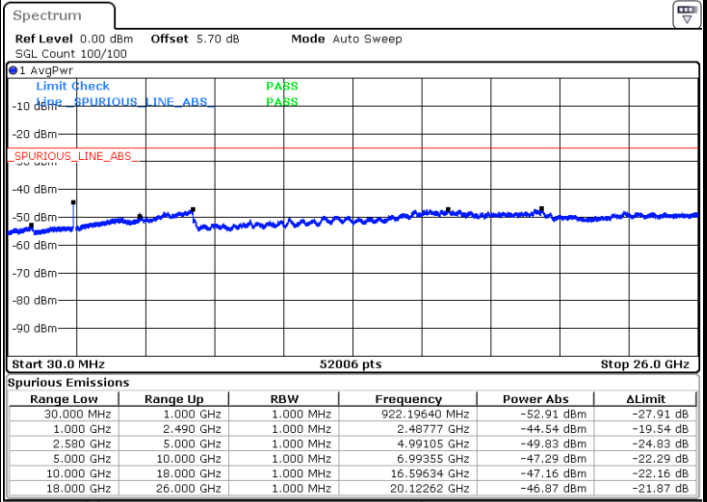

Highest Channel / 16QAM

Date: 6 MAY.2019 08:06:09

Date: 6 MAY.2019 08:07:02

LTE Band 7 / 15MHz

Lowest Channel / QPSK

Lowest Channel / 16QAM

Date: 6 MAY.2019 08:18:55

Date: 6 MAY.2019 08:19:49

Middle Channel / QPSK

Middle Channel / 16QAM

Date: 6 MAY.2019 08:21:36

Date: 6 MAY.2019 08:20:42

LTE Band7 / 15MHz

Highest Channel / QPSK

Date: 6 MAY.2019 08:22:29

Highest Channel / 16QAM