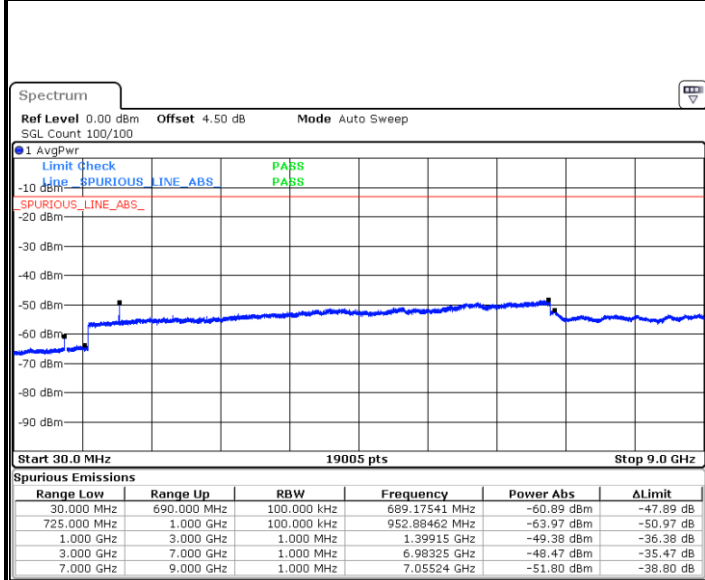

Highest Channel / 16QAM

Date: 6 MAY.2019 06:46:25

Date: 6 MAY.2019 06:47:19

LTE Band 12 / 1.4MHz

Lowest Channel / 64QAM

Middle Channel / 64QAM

Date: 6 MAY.2019 07:02:37

Date: 6 MAY.2019 07:03:31

Highest Channel / 64QAM

Date: 6 MAY.2019 07:04:25

**LTE Band 12 / 3MHz**

**Lowest Channel / 64QAM**

Date: 6 MAY.2019 07:05:18

**Middle Channel / 64QAM**

Date: 6 MAY.2019 07:06:12

**Highest Channel / 64QAM**

Date: 6 MAY.2019 07:07:05

**LTE Band 12 / 5MHz**

**Lowest Channel / 64QAM**

Date: 6 MAY.2019 07:18:56

**Middle Channel / 64QAM**

Date: 6 MAY.2019 07:19:50

**Highest Channel / 64QAM**

Date: 6 MAY.2019 07:20:43

**LTE Band 12 / 10MHz**

LTE Band 13 / 5MHz

Lowest Channel / QPSK

Date: 6 MAY.2019 04:56:17

Lowest Channel / 16QAM

Date: 6 MAY.2019 04:55:24

Middle Channel / QPSK

Date: 6 MAY.2019 04:57:51