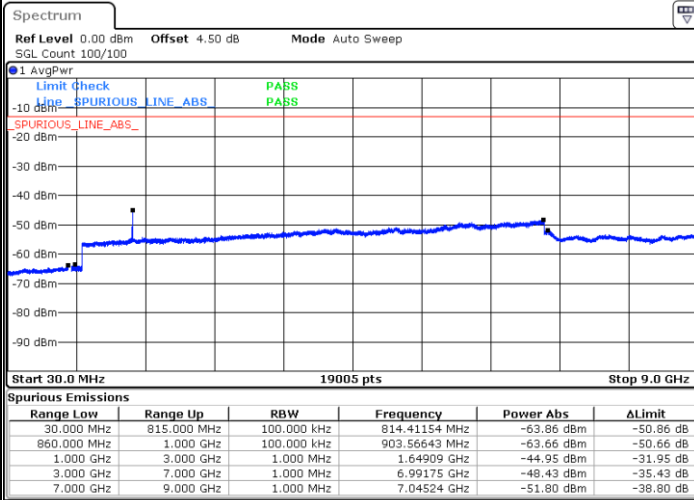

Date: 6 MAY.2019 03:28:47

Highest Channel / 16QAM

Date: 6 MAY.2019 04:13:27

LTE Band 5 / 1.4MHz

Lowest Channel / 64QAM

Middle Channel / 64QAM

Date: 6 MAY.2019 03:33:15

Date: 6 MAY.2019 03:34:09

Highest Channel / 64QAM

Date: 6 MAY.2019 03:38:57

LTE Band 5 / 3MHz

Lowest Channel / 64QAM

Middle Channel / 64QAM

Date: 6 MAY.2019 03:43:25

Date: 6 MAY.2019 03:44:18

Highest Channel / 64QAM

Date: 6 MAY.2019 03:49:06

LTE Band 5 / 5MHz

Lowest Channel / 64QAM

Middle Channel / 64QAM

Date: 6 MAY.2019 03:53:34

Date: 6 MAY.2019 03:54:28

Highest Channel / 64QAM

Date: 6 MAY.2019 03:59:16