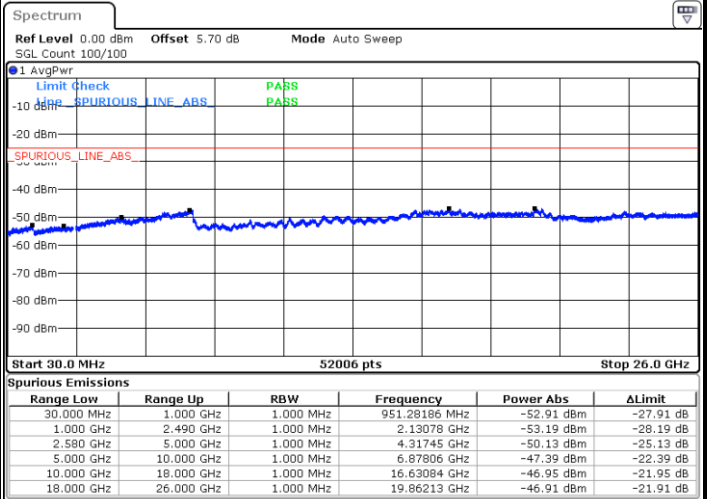

LTE Band 7 / 5MHz

Highest Channel / QPSK

Date: 6 MAY.2019 07:49:50

Highest Channel / 16QAM

Date: 6 MAY.2019 07:50:43

LTE Band 7 / 10MHz

Lowest Channel / QPSK

Date: 6 MAY.2019 08:02:35

Lowest Channel / 16QAM

Date: 6 MAY.2019 08:03:28

LTE Band 7 / 10MHz

Middle Channel / QPSK

Middle Channel / 16QAM

Date: 6 MAY.2019 08:05:15

Date: 6 MAY.2019 08:04:22

Highest Channel / QPSK

Highest Channel / 16QAM

Date: 6 MAY.2019 08:06:09

Date: 6 MAY.2019 08:07:02

LTE Band 7 / 15MHz

Lowest Channel / QPSK

Lowest Channel / 16QAM

Date: 6 MAY.2019 08:18:55

Date: 6 MAY.2019 08:19:49