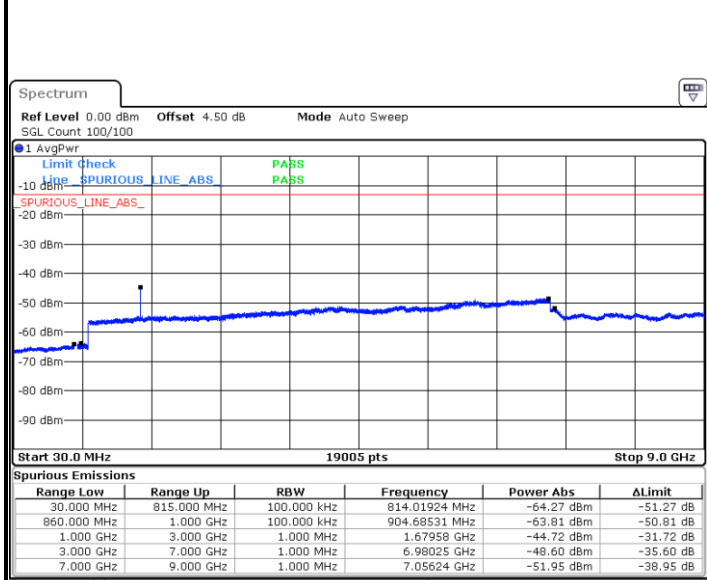

Date: 6 MAY.2019 03:49:06

LTE Band 5 / 5MHz

Lowest Channel / 64QAM

Middle Channel / 64QAM

Date: 6 MAY.2019 03:53:34

Date: 6 MAY.2019 03:54:28

Highest Channel / 64QAM

Date: 6 MAY.2019 03:59:16

**LTE Band 5 / 10MHz**

**Lowest Channel / 64QAM**

Date: 6 MAY.2019 04:03:43

**Middle Channel / 64QAM**

Date: 6 MAY.2019 04:04:37

**Highest Channel / 64QAM**

Date: 6 MAY.2019 04:09:25

LTE Band 7 / 5MHz

Lowest Channel / QPSK

Lowest Channel / 16QAM

Date: 6 MAY.2019 07:46:16

Date: 6 MAY.2019 07:47:10

Middle Channel / QPSK

Middle Channel / 16QAM

Date: 6 MAY.2019 07:48:57

Date: 6 MAY.2019 07:48:03

LTE Band 7 / 5MHz

Highest Channel / QPSK

Date: 6 MAY.2019 07:49:50

Highest Channel / 16QAM

Date: 6 MAY.2019 07:50:43

LTE Band 7 / 10MHz

Lowest Channel / QPSK

Date: 6 MAY.2019 08:02:35