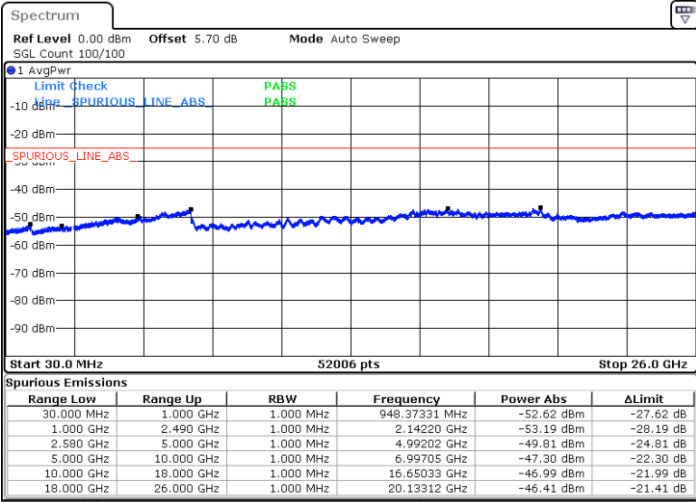

Middle Channel / 16QAM

Date: 6 MAY.2019 22:21:05

Date: 6 MAY.2019 21:36:57

Highest Channel / QPSK

Highest Channel / 16QAM

Date: 6 MAY.2019 21:38:44

Date: 6 MAY.2019 21:39:37

LTE Band 7 / 5MHz

Lowest Channel / 64QAM

Middle Channel / 64QAM

Date: 6 MAY.2019 21:41:32

Date: 6 MAY.2019 21:42:25

Highest Channel / 64QAM

Date: 6 MAY.2019 21:43:18

LTE Band 7 / 10MHz

Lowest Channel / 64QAM

Middle Channel / 64QAM

Date: 6 MAY.2019 21:49:41

Date: 6 MAY.2019 21:50:35

Highest Channel / 64QAM

Date: 6 MAY.2019 21:51:29

LTE Band 7 / 15MHz

Lowest Channel / 64QAM

Middle Channel / 64QAM