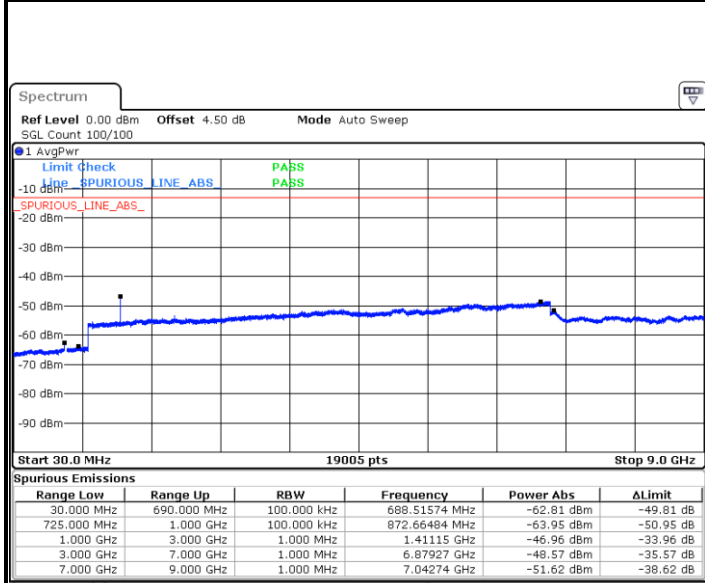

Middle Channel / 16QAM

Date: 6 MAY.2019 06:12:54

Date: 6 MAY.2019 06:12:00

Highest Channel / QPSK

Highest Channel / 16QAM

Date: 6 MAY.2019 06:13:47

Date: 6 MAY.2019 06:14:41

LTE Band 12 / 5MHz

Lowest Channel / QPSK

Date: 6 MAY.2019 06:26:32

Lowest Channel / 16QAM

Date: 6 MAY.2019 06:27:26

Middle Channel / QPSK

Date: 6 MAY.2019 06:29:13

Middle Channel / 16QAM

Date: 6 MAY.2019 06:28:19

LTE Band 12 / 5MHz

Highest Channel / QPSK

Date: 6 MAY.2019 06:30:05

Highest Channel / 16QAM

Date: 6 MAY.2019 06:31:00

LTE Band 12 / 10MHz

Lowest Channel / QPSK

Date: 6 MAY.2019 06:42:51