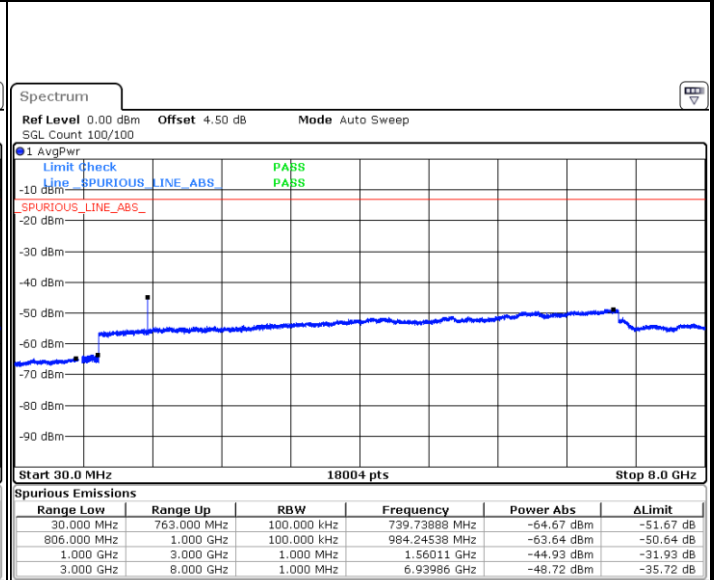

Middle Channel / 16QAM

Date: 6 MAY.2019 04:58:44