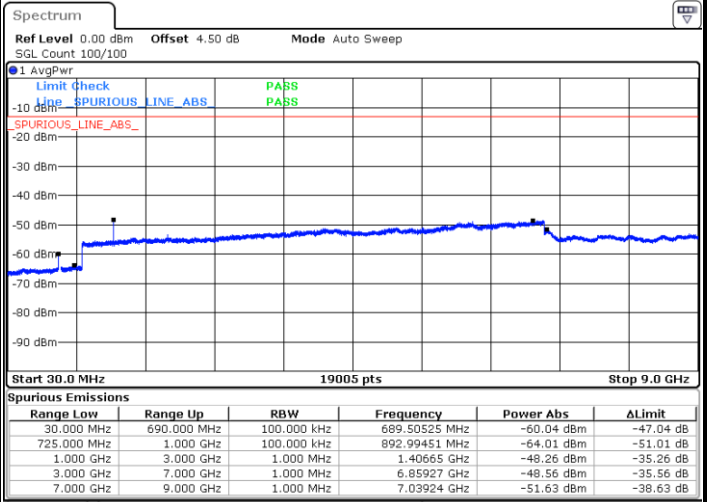

LTE Band 12 / 5MHz

Highest Channel / QPSK

Date: 6 MAY.2019 06:30:05

Highest Channel / 16QAM

Date: 6 MAY.2019 06:31:00

LTE Band 12 / 10MHz

Lowest Channel / QPSK

Date: 6 MAY.2019 06:42:51

Lowest Channel / 16QAM

Date: 6 MAY.2019 06:43:45

LTE Band 12 / 10MHz

Middle Channel / QPSK

Middle Channel / 16QAM

Date: 6 MAY.2019 06:45:32

Date: 6 MAY.2019 06:44:38

Highest Channel / QPSK

Highest Channel / 16QAM

Date: 6 MAY.2019 06:46:25

Date: 6 MAY.2019 06:47:19

LTE Band 12 / 1.4MHz

Lowest Channel / 64QAM

Middle Channel / 64QAM

Date: 6 MAY.2019 07:02:37

Date: 6 MAY.2019 07:03:31

Highest Channel / 64QAM

Date: 6 MAY.2019 07:04:25

**LTE Band 12 / 3MHz**

**Lowest Channel / 64QAM**

Date: 6 MAY.2019 07:05:18

**Middle Channel / 64QAM**

Date: 6 MAY.2019 07:06:12

**Highest Channel / 64QAM**