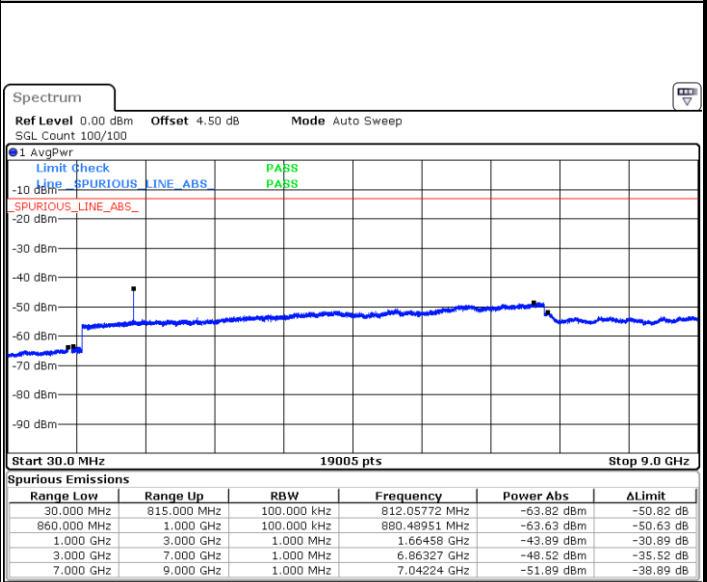

LTE Band 5 / 5MHz

Highest Channel / QPSK

Date: 6 MAY.2019 03:08:28

Highest Channel / 16QAM

Date: 6 MAY.2019 03:09:22

LTE Band 5 / 10MHz

Lowest Channel / QPSK

Date: 6 MAY.2019 03:17:24

Lowest Channel / 16QAM

Date: 6 MAY.2019 03:18:18

LTE Band 5 / 10MHz

Middle Channel / QPSK

Date: 6 MAY.2019 03:19:52

Middle Channel / 16QAM

Date: 6 MAY.2019 03:20:45

Highest Channel / QPSK

Date: 6 MAY.2019 03:28:47

Highest Channel / 16QAM

Date: 6 MAY.2019 04:13:27

LTE Band 5 / 1.4MHz

Lowest Channel / 64QAM

Middle Channel / 64QAM

Date: 6 MAY.2019 03:33:15

Date: 6 MAY.2019 03:34:09

Highest Channel / 64QAM

Date: 6 MAY.2019 03:38:57

LTE Band 5 / 3MHz

Lowest Channel / 64QAM

Middle Channel / 64QAM

Date: 6 MAY.2019 03:43:25

Date: 6 MAY.2019 03:44:18

Highest Channel / 64QAM