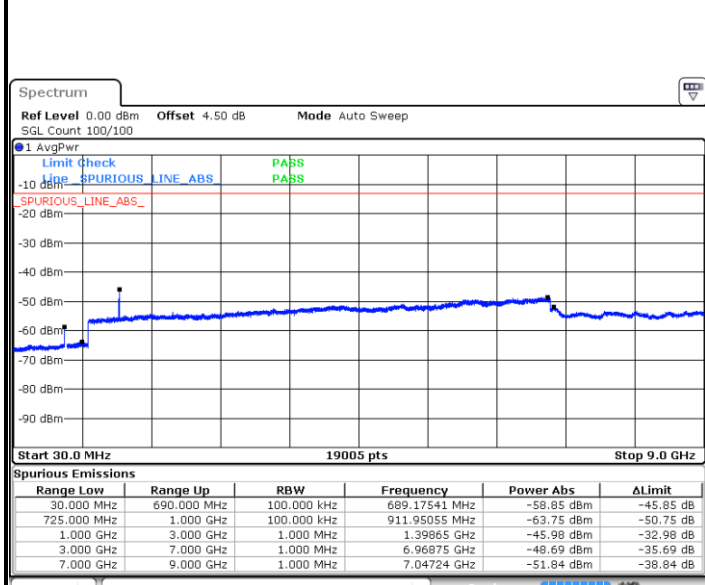

Date: 6 MAY.2019 22:11:23

Highest Channel / 64QAM

Date: 6 MAY.2019 22:12:16

LTE Band 12 / 1.4MHz

Lowest Channel / QPSK

Date: 6 MAY.2019 05:53:27

Lowest Channel / 16QAM

Date: 6 MAY.2019 05:54:48

Middle Channel / QPSK

Date: 6 MAY.2019 05:56:35

Middle Channel / 16QAM

Date: 6 MAY.2019 05:55:41

LTE Band 12 / 1.4MHz

Highest Channel / QPSK

Date: 6 MAY 2019 05:57:29

Highest Channel / 16QAM

Date: 6 MAY 2019 05:58:22

LTE Band 12 / 3MHz

Lowest Channel / QPSK

Date: 6 MAY 2019 06:10:13

Lowest Channel / 16QAM

Date: 6 MAY 2019 06:11:06

LTE Band 12 / 3MHz

Middle Channel / QPSK

Middle Channel / 16QAM

Date: 6 MAY.2019 06:12:54

Date: 6 MAY.2019 06:12:00

Highest Channel / QPSK

Highest Channel / 16QAM

Date: 6 MAY.2019 06:13:47

Date: 6 MAY.2019 06:14:41

LTE Band 12 / 5MHz