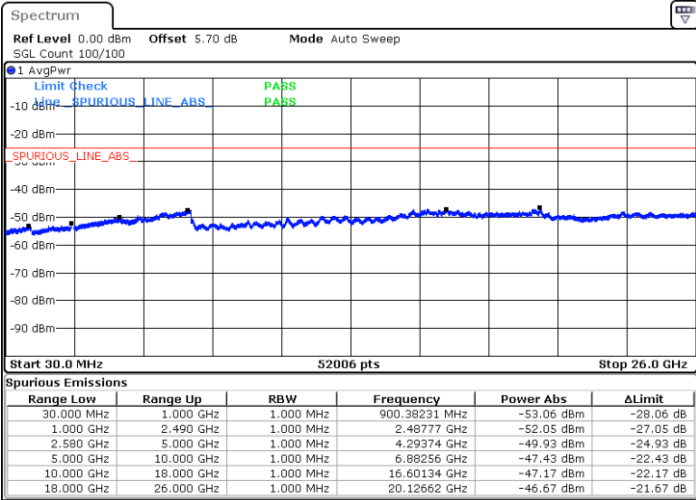

Middle Channel / 16QAM

Date: 6 MAY.2019 22:21:05

Date: 6 MAY.2019 21:36:57

Highest Channel / QPSK

Highest Channel / 16QAM

Date: 6 MAY.2019 21:38:44

Date: 6 MAY.2019 21:39:37

LTE Band 7 / 5MHz

Lowest Channel / 64QAM

Middle Channel / 64QAM

Date: 6 MAY.2019 21:41:32

Date: 6 MAY.2019 21:42:25

Highest Channel / 64QAM

Date: 6 MAY.2019 21:43:18

LTE Band 7 / 10MHz

Lowest Channel / 64QAM

Middle Channel / 64QAM

Date: 6 MAY.2019 21:49:41

Date: 6 MAY.2019 21:50:35

Highest Channel / 64QAM

Date: 6 MAY.2019 21:51:29

LTE Band 7 / 15MHz

Lowest Channel / 64QAM

Middle Channel / 64QAM

Date: 6 MAY.2019 22:02:20

Date: 6 MAY.2019 22:03:13

Highest Channel / 64QAM

Date: 6 MAY.2019 22:04:07

LTE Band 7 / 20MHz

Lowest Channel / 64QAM

Middle Channel / 64QAM

Date: 6 MAY.2019 22:10:29