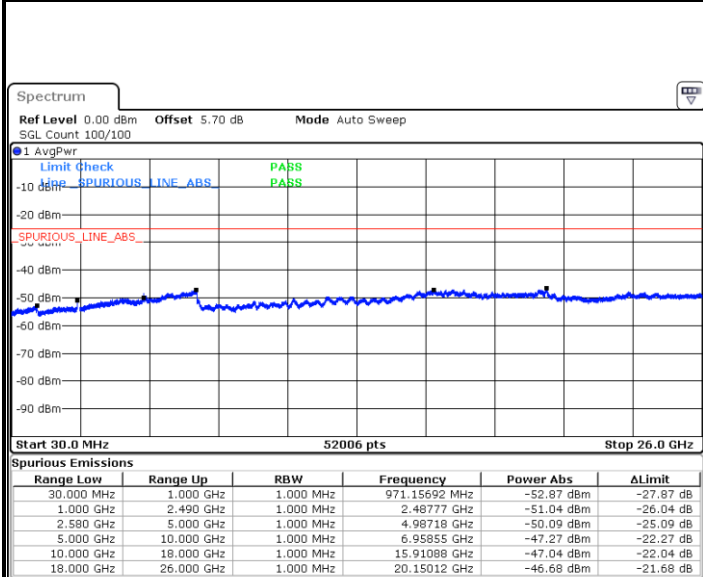

LTE Band 7 / 5MHz

Highest Channel / QPSK

Date: 6 MAY.2019 07:49:50

Highest Channel / 16QAM

Date: 6 MAY.2019 07:50:43

LTE Band 7 / 10MHz

Lowest Channel / QPSK

Date: 6 MAY.2019 08:02:35

Lowest Channel / 16QAM

Date: 6 MAY.2019 08:03:28

LTE Band 7 / 10MHz

Middle Channel / QPSK

Middle Channel / 16QAM

Date: 6 MAY.2019 08:05:15

Date: 6 MAY.2019 08:04:22

Highest Channel / QPSK

Highest Channel / 16QAM

Date: 6 MAY.2019 08:06:09

Date: 6 MAY.2019 08:07:02

LTE Band 7 / 15MHz

Lowest Channel / QPSK

Lowest Channel / 16QAM

Date: 6 MAY.2019 08:18:55

Date: 6 MAY.2019 08:19:49