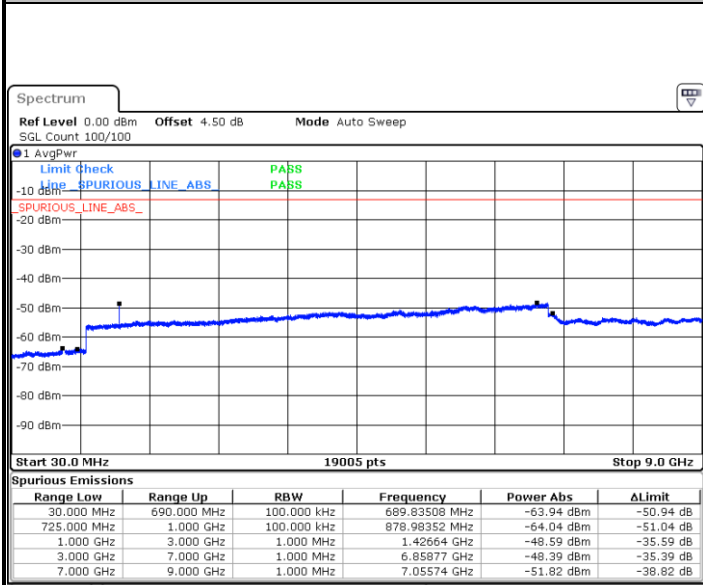

Highest Channel / 16QAM

Date: 6 MAY.2019 06:46:25

Date: 6 MAY.2019 06:47:19

LTE Band 12 / 1.4MHz

Lowest Channel / 64QAM

Middle Channel / 64QAM

Date: 6 MAY.2019 07:02:37

Date: 6 MAY.2019 07:03:31

Highest Channel / 64QAM

Date: 6 MAY.2019 07:04:25

**LTE Band 12 / 3MHz**

**Lowest Channel / 64QAM**

Date: 6 MAY.2019 07:05:18

**Middle Channel / 64QAM**

Date: 6 MAY.2019 07:06:12

**Highest Channel / 64QAM**

Date: 6 MAY.2019 07:07:05

**LTE Band 12 / 5MHz**

**Lowest Channel / 64QAM**

Date: 6 MAY.2019 07:18:56

**Middle Channel / 64QAM**

Date: 6 MAY.2019 07:19:50

**Highest Channel / 64QAM**

Date: 6 MAY.2019 07:20:43