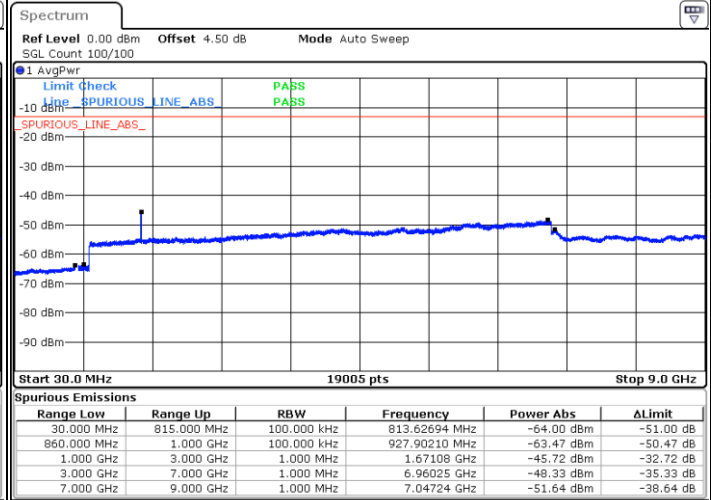

Date: 6 MAY.2019 03:28:47

Highest Channel / 16QAM

Date: 6 MAY.2019 04:13:27

LTE Band 5 / 1.4MHz

Lowest Channel / 64QAM

Middle Channel / 64QAM

Date: 6 MAY.2019 03:33:15

Date: 6 MAY.2019 03:34:09

Highest Channel / 64QAM

Date: 6 MAY.2019 03:38:57

LTE Band 5 / 3MHz

Lowest Channel / 64QAM

Middle Channel / 64QAM

Date: 6 MAY.2019 03:43:25

Date: 6 MAY.2019 03:44:18

Highest Channel / 64QAM

Date: 6 MAY.2019 03:49:06

LTE Band 5 / 5MHz

Lowest Channel / 64QAM

Middle Channel / 64QAM

Date: 6 MAY.2019 03:53:34

Date: 6 MAY.2019 03:54:28

Highest Channel / 64QAM

Date: 6 MAY.2019 03:59:16