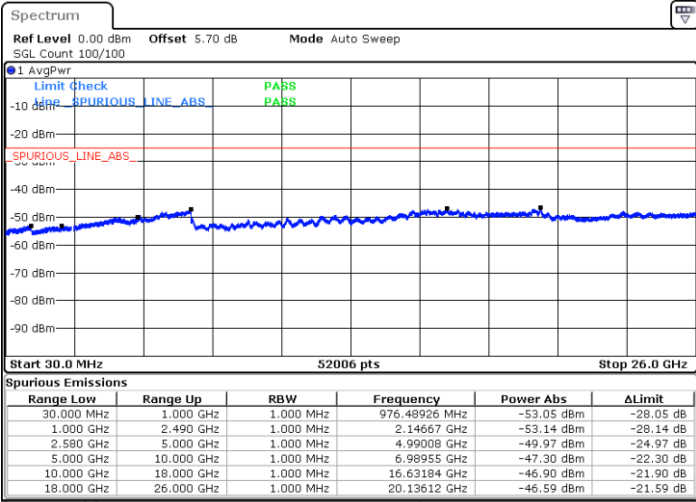

Date: 6 MAY.2019 22:02:20

Date: 6 MAY.2019 22:03:13

Highest Channel / 64QAM

Date: 6 MAY.2019 22:04:07

LTE Band 7 / 20MHz

Lowest Channel / 64QAM

Middle Channel / 64QAM

Date: 6 MAY.2019 22:10:29

Date: 6 MAY.2019 22:11:23

Highest Channel / 64QAM

Date: 6 MAY.2019 22:12:16

LTE Band 12 / 1.4MHz

Lowest Channel / QPSK

Date: 6 MAY.2019 05:53:27

Lowest Channel / 16QAM

Date: 6 MAY.2019 05:54:48