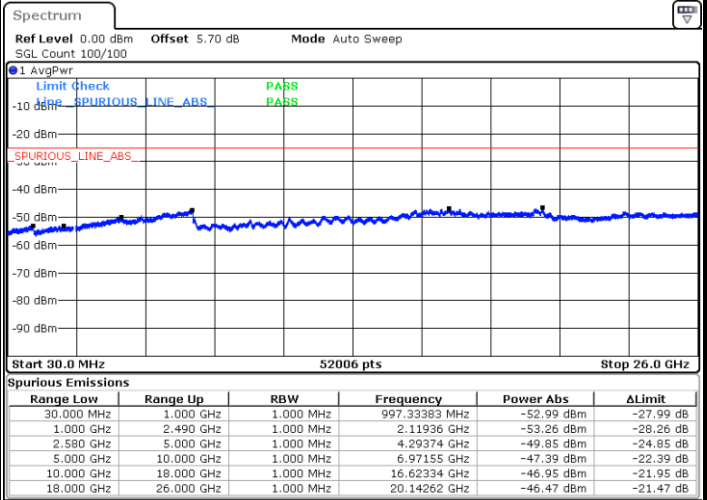

Middle Channel / 64QAM

Date: 6 MAY.2019 21:49:41

Date: 6 MAY.2019 21:50:35

Highest Channel / 64QAM

Date: 6 MAY.2019 21:51:29

LTE Band 7 / 15MHz

Lowest Channel / 64QAM

Middle Channel / 64QAM

Date: 6 MAY.2019 22:02:20

Date: 6 MAY.2019 22:03:13

Highest Channel / 64QAM

Date: 6 MAY.2019 22:04:07

LTE Band 7 / 20MHz

Lowest Channel / 64QAM

Middle Channel / 64QAM

Date: 6 MAY.2019 22:10:29

Date: 6 MAY.2019 22:11:23

Highest Channel / 64QAM

Date: 6 MAY.2019 22:12:16

LTE Band 12 / 1.4MHz

Lowest Channel / QPSK

Date: 6 MAY.2019 05:53:27

Lowest Channel / 16QAM

Date: 6 MAY.2019 05:54:48