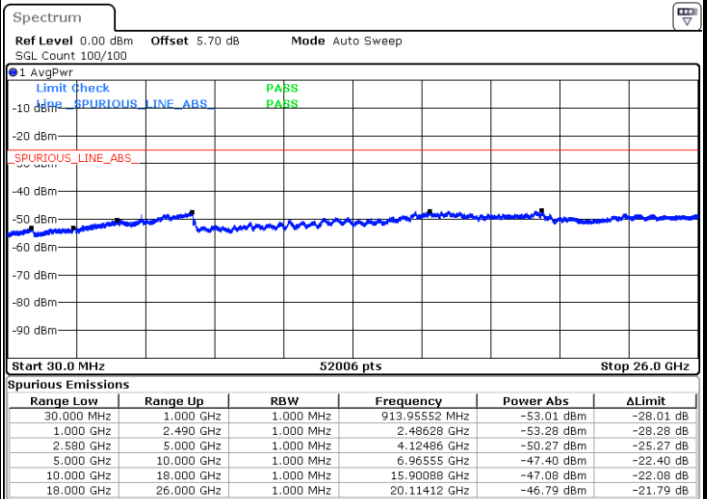

**LTE Band 5 / 10MHz**

**Lowest Channel / 64QAM**

Date: 6 MAY.2019 04:03:43

**Middle Channel / 64QAM**

Date: 6 MAY.2019 04:04:37

**Highest Channel / 64QAM**

Date: 6 MAY.2019 04:09:25

LTE Band 7 / 5MHz

Lowest Channel / QPSK

Lowest Channel / 16QAM

Date: 6 MAY.2019 07:46:16

Date: 6 MAY.2019 07:47:10

Middle Channel / QPSK

Middle Channel / 16QAM

Date: 6 MAY.2019 07:48:57

Date: 6 MAY.2019 07:48:03

LTE Band 7 / 5MHz

Highest Channel / QPSK

Date: 6 MAY.2019 07:49:50

Highest Channel / 16QAM

Date: 6 MAY.2019 07:50:43

LTE Band 7 / 10MHz

Lowest Channel / QPSK

Date: 6 MAY.2019 08:02:35