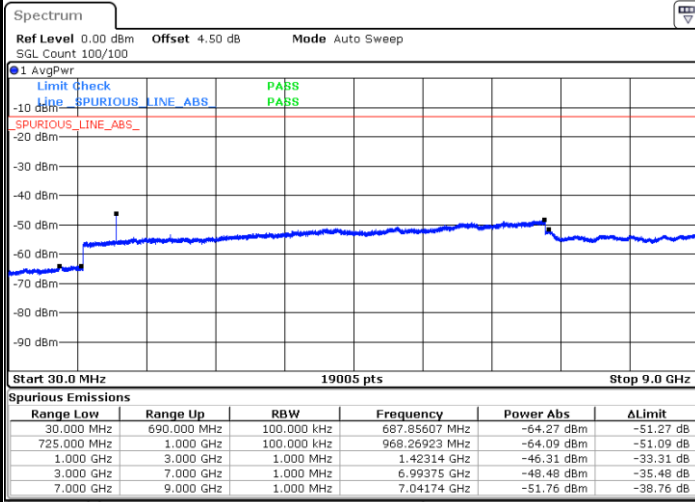

Middle Channel / 16QAM

Date: 6 MAY.2019 06:12:54

Date: 6 MAY.2019 06:12:00

Highest Channel / QPSK

Highest Channel / 16QAM

Date: 6 MAY.2019 06:13:47

Date: 6 MAY.2019 06:14:41

LTE Band 12 / 5MHz

Lowest Channel / QPSK

Date: 6 MAY.2019 06:26:32

Lowest Channel / 16QAM

Date: 6 MAY.2019 06:27:26

Middle Channel / QPSK

Date: 6 MAY.2019 06:29:13

Middle Channel / 16QAM

Date: 6 MAY.2019 06:28:19

LTE Band 12 / 5MHz

Highest Channel / QPSK

Date: 6 MAY.2019 06:30:05

Highest Channel / 16QAM

Date: 6 MAY.2019 06:31:00

LTE Band 12 / 10MHz

Lowest Channel / QPSK

Date: 6 MAY.2019 06:42:51