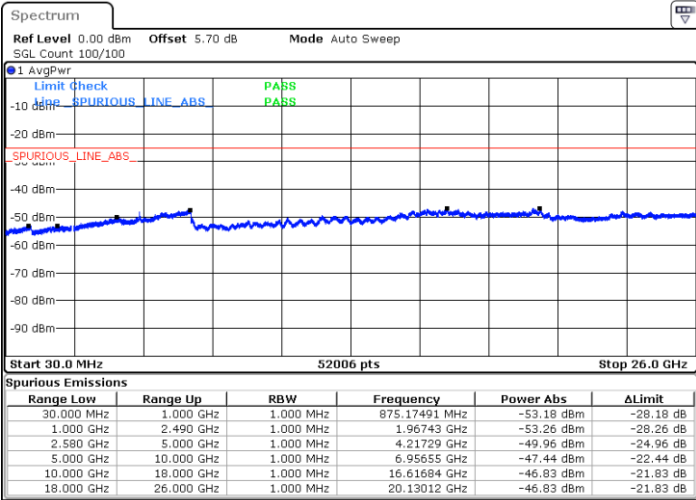

LTE Band 7 / 5MHz

Highest Channel / QPSK

Date: 6 MAY.2019 07:49:50

Highest Channel / 16QAM

Date: 6 MAY.2019 07:50:43

LTE Band 7 / 10MHz

Lowest Channel / QPSK

Date: 6 MAY.2019 08:02:35

Lowest Channel / 16QAM

Date: 6 MAY.2019 08:03:28

LTE Band 7 / 10MHz

Middle Channel / QPSK

Middle Channel / 16QAM

Date: 6 MAY.2019 08:05:15

Date: 6 MAY.2019 08:04:22

Highest Channel / QPSK

Highest Channel / 16QAM

Date: 6 MAY.2019 08:06:09

Date: 6 MAY.2019 08:07:02

LTE Band 7 / 15MHz

Lowest Channel / QPSK

Lowest Channel / 16QAM

Date: 6 MAY.2019 08:18:55

Date: 6 MAY.2019 08:19:49