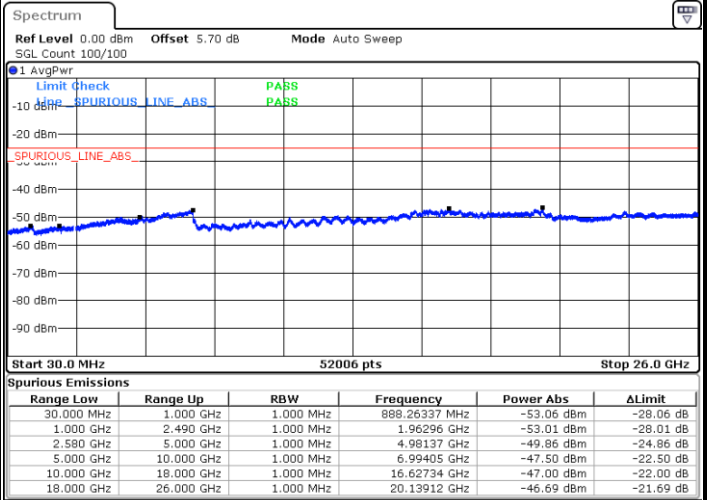

Middle Channel / 16QAM

Date: 6 MAY.2019 22:21:05

Date: 6 MAY.2019 21:36:57

Highest Channel / QPSK

Highest Channel / 16QAM

Date: 6 MAY.2019 21:38:44

Date: 6 MAY.2019 21:39:37

LTE Band 7 / 5MHz

Lowest Channel / 64QAM

Middle Channel / 64QAM

Date: 6 MAY.2019 21:41:32

Date: 6 MAY.2019 21:42:25

Highest Channel / 64QAM

Date: 6 MAY.2019 21:43:18

LTE Band 7 / 10MHz

Lowest Channel / 64QAM

Middle Channel / 64QAM

Date: 6 MAY.2019 21:49:41

Date: 6 MAY.2019 21:50:35

Highest Channel / 64QAM

Date: 6 MAY.2019 21:51:29

LTE Band 7 / 15MHz

Lowest Channel / 64QAM

Middle Channel / 64QAM