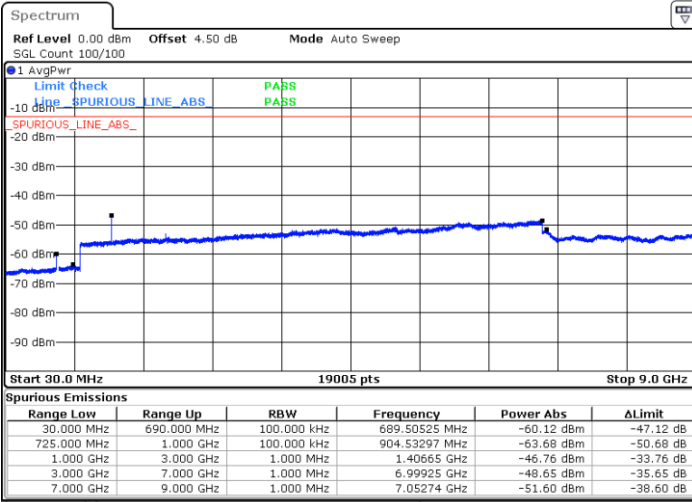

LTE Band 12 / 5MHz

Highest Channel / QPSK

Date: 6 MAY.2019 06:30:05

Highest Channel / 16QAM

Date: 6 MAY.2019 06:31:00

LTE Band 12 / 10MHz

Lowest Channel / QPSK

Date: 6 MAY.2019 06:42:51

Lowest Channel / 16QAM

Date: 6 MAY.2019 06:43:45

LTE Band 12 / 10MHz

Middle Channel / QPSK

Middle Channel / 16QAM

Date: 6 MAY.2019 06:45:32

Date: 6 MAY.2019 06:44:38

Highest Channel / QPSK

Highest Channel / 16QAM

Date: 6 MAY.2019 06:46:25

Date: 6 MAY.2019 06:47:19

LTE Band 12 / 1.4MHz

Lowest Channel / 64QAM

Middle Channel / 64QAM

Date: 6 MAY.2019 07:02:37

Date: 6 MAY.2019 07:03:31

Highest Channel / 64QAM

Date: 6 MAY.2019 07:04:25

**LTE Band 12 / 3MHz**

**Lowest Channel / 64QAM**

Date: 6 MAY.2019 07:05:18

**Middle Channel / 64QAM**

Date: 6 MAY.2019 07:06:12

**Highest Channel / 64QAM**