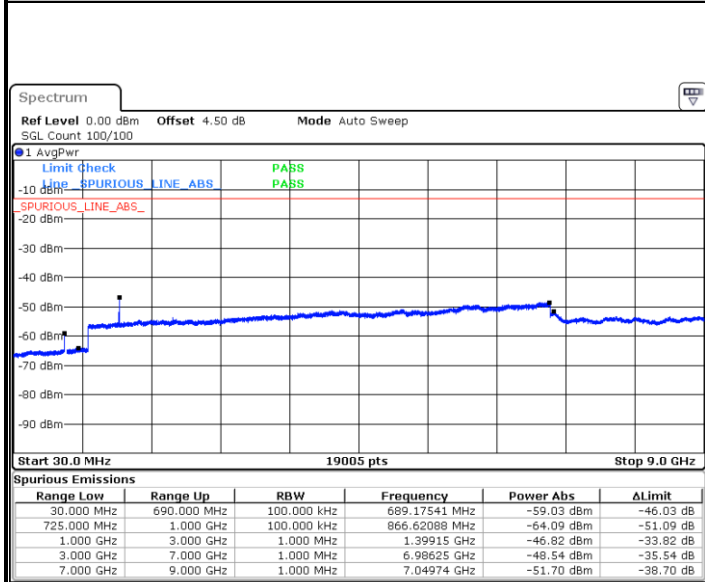

Date: 6 MAY 2019 05:58:22

LTE Band 12 / 3MHz

Lowest Channel / QPSK

Date: 6 MAY 2019 06:10:13

Lowest Channel / 16QAM

Date: 6 MAY 2019 06:11:06

LTE Band 12 / 3MHz

Middle Channel / QPSK

Middle Channel / 16QAM

Date: 6 MAY.2019 06:12:54

Date: 6 MAY.2019 06:12:00

Highest Channel / QPSK

Highest Channel / 16QAM

Date: 6 MAY.2019 06:13:47

Date: 6 MAY.2019 06:14:41

LTE Band 12 / 5MHz

Lowest Channel / QPSK

Date: 6 MAY.2019 06:26:32

Lowest Channel / 16QAM

Date: 6 MAY.2019 06:27:26

Middle Channel / QPSK

Date: 6 MAY.2019 06:29:13

Middle Channel / 16QAM

Date: 6 MAY.2019 06:28:19

LTE Band 12 / 5MHz

Highest Channel / QPSK

Date: 6 MAY.2019 06:30:05

Highest Channel / 16QAM

Date: 6 MAY.2019 06:31:00

LTE Band 12 / 10MHz

Lowest Channel / QPSK

Date: 6 MAY.2019 06:42:51