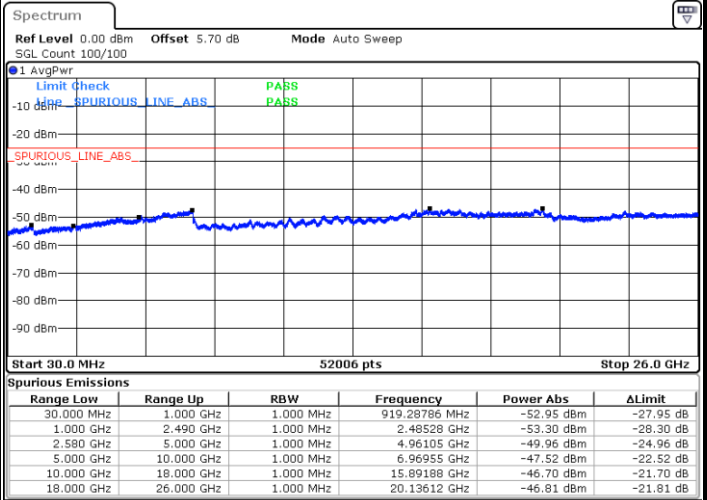

Lowest Channel / 64QAM

Middle Channel / 64QAM

Date: 6 MAY.2019 21:41:32

Date: 6 MAY.2019 21:42:25

Highest Channel / 64QAM

Date: 6 MAY.2019 21:43:18

LTE Band 7 / 10MHz

Lowest Channel / 64QAM

Middle Channel / 64QAM

Date: 6 MAY.2019 21:49:41

Date: 6 MAY.2019 21:50:35

Highest Channel / 64QAM

Date: 6 MAY.2019 21:51:29

LTE Band 7 / 15MHz

Lowest Channel / 64QAM

Middle Channel / 64QAM

Date: 6 MAY.2019 22:02:20

Date: 6 MAY.2019 22:03:13

Highest Channel / 64QAM

Date: 6 MAY.2019 22:04:07

LTE Band 7 / 20MHz

Lowest Channel / 64QAM

Middle Channel / 64QAM

Date: 6 MAY.2019 22:10:29