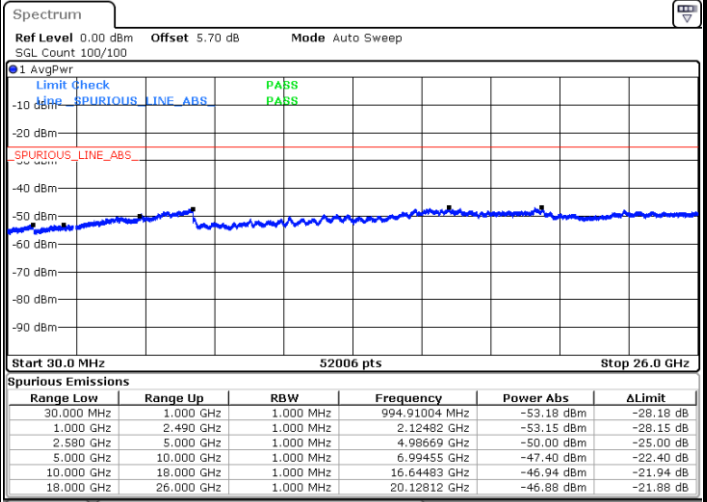

Middle Channel / 16QAM

Date: 6 MAY.2019 22:21:05

Date: 6 MAY.2019 21:36:57

Highest Channel / QPSK

Highest Channel / 16QAM

Date: 6 MAY.2019 21:38:44

Date: 6 MAY.2019 21:39:37

LTE Band 7 / 5MHz

Lowest Channel / 64QAM

Middle Channel / 64QAM

Date: 6 MAY.2019 21:41:32

Date: 6 MAY.2019 21:42:25

Highest Channel / 64QAM

Date: 6 MAY.2019 21:43:18

LTE Band 7 / 10MHz

Lowest Channel / 64QAM