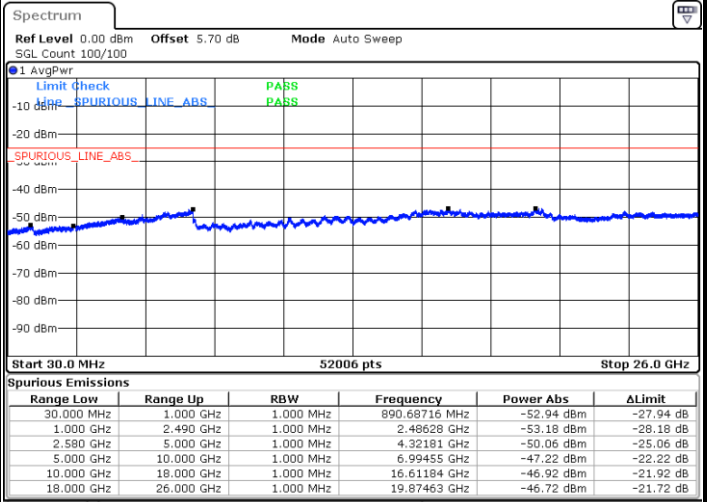

Middle Channel / 16QAM

Date: 6 MAY.2019 22:21:05

Date: 6 MAY.2019 21:36:57

Highest Channel / QPSK

Highest Channel / 16QAM

Date: 6 MAY.2019 21:38:44

Date: 6 MAY.2019 21:39:37

LTE Band 7 / 5MHz

Lowest Channel / 64QAM

Middle Channel / 64QAM

Date: 6 MAY.2019 21:41:32

Date: 6 MAY.2019 21:42:25

Highest Channel / 64QAM

Date: 6 MAY.2019 21:43:18

LTE Band 7 / 10MHz

Lowest Channel / 64QAM