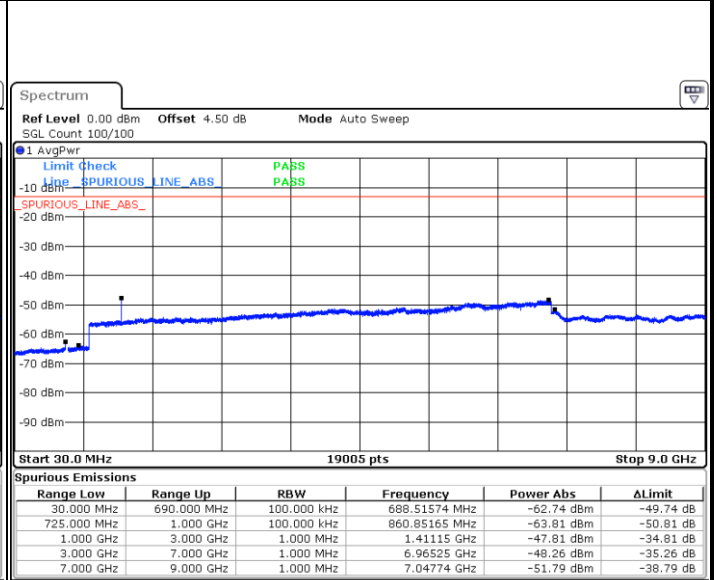

Highest Channel / 16QAM

Date: 6 MAY.2019 06:46:25

Date: 6 MAY.2019 06:47:19

LTE Band 12 / 1.4MHz

Lowest Channel / 64QAM

Middle Channel / 64QAM

Date: 6 MAY.2019 07:02:37

Date: 6 MAY.2019 07:03:31

Highest Channel / 64QAM

Date: 6 MAY.2019 07:04:25

**LTE Band 12 / 3MHz**

**Lowest Channel / 64QAM**

Date: 6 MAY.2019 07:05:18

**Middle Channel / 64QAM**

Date: 6 MAY.2019 07:06:12

**Highest Channel / 64QAM**

Date: 6 MAY.2019 07:07:05

**LTE Band 12 / 5MHz**

**Lowest Channel / 64QAM**

Date: 6 MAY.2019 07:18:56

**Middle Channel / 64QAM**

Date: 6 MAY.2019 07:19:50

**Highest Channel / 64QAM**

Date: 6 MAY.2019 07:20:43

**LTE Band 12 / 10MHz**

LTE Band 13 / 5MHz

Lowest Channel / QPSK

Date: 6 MAY.2019 04:56:17

Lowest Channel / 16QAM

Date: 6 MAY.2019 04:55:24

Middle Channel / QPSK

Date: 6 MAY.2019 04:57:51