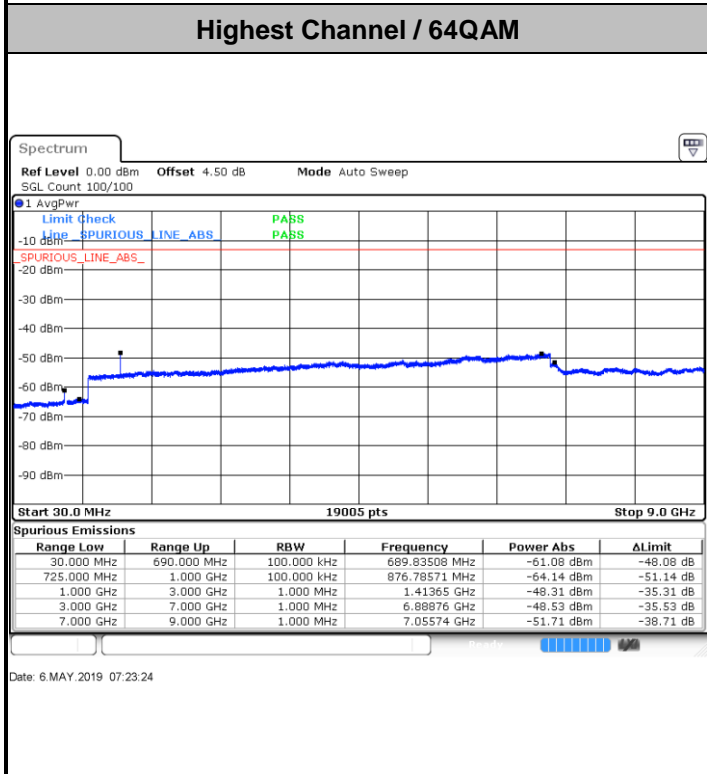

Highest Channel / 16QAM

Date: 6 MAY.2019 06:46:25

Date: 6 MAY.2019 06:47:19

LTE Band 12 / 1.4MHz

Lowest Channel / 64QAM

Middle Channel / 64QAM

Date: 6 MAY.2019 07:02:37

Date: 6 MAY.2019 07:03:31

Highest Channel / 64QAM

Date: 6 MAY.2019 07:04:25

**LTE Band 12 / 3MHz**

**Lowest Channel / 64QAM**

Date: 6 MAY.2019 07:05:18

**Middle Channel / 64QAM**

Date: 6 MAY.2019 07:06:12

**Highest Channel / 64QAM**

Date: 6 MAY.2019 07:07:05

**LTE Band 12 / 5MHz**

**Lowest Channel / 64QAM**

Date: 6 MAY.2019 07:18:56

**Middle Channel / 64QAM**

Date: 6 MAY.2019 07:19:50

**Highest Channel / 64QAM**

Date: 6 MAY.2019 07:20:43

**LTE Band 12 / 10MHz**

LTE Band 13 / 5MHz

Lowest Channel / QPSK

Date: 6 MAY.2019 04:56:17

Lowest Channel / 16QAM

Date: 6 MAY.2019 04:55:24

Middle Channel / QPSK

Date: 6 MAY.2019 04:57:51