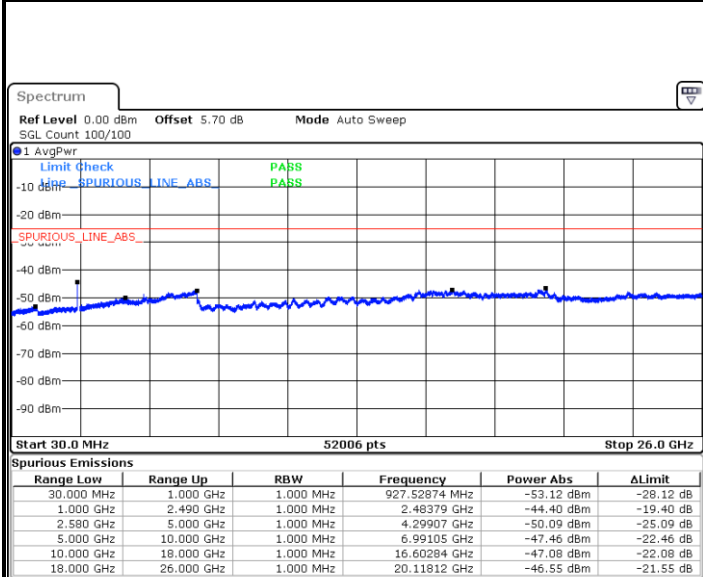

Highest Channel / 16QAM

Date: 6 MAY.2019 08:06:09

Date: 6 MAY.2019 08:07:02

LTE Band 7 / 15MHz

Lowest Channel / QPSK

Lowest Channel / 16QAM

Date: 6 MAY.2019 08:18:55

Date: 6 MAY.2019 08:19:49

Middle Channel / QPSK

Middle Channel / 16QAM

Date: 6 MAY.2019 08:21:36

Date: 6 MAY.2019 08:20:42

LTE Band7 / 15MHz

Highest Channel / QPSK

Date: 6 MAY.2019 08:22:29

Highest Channel / 16QAM

Date: 6 MAY.2019 08:23:22

LTE Band 7 / 20MHz

Lowest Channel / QPSK

Date: 6 MAY.2019 21:35:10

Lowest Channel / 16QAM

Date: 6 MAY.2019 21:36:04

LTE Band 7 / 20MHz

Middle Channel / QPSK

Middle Channel / 16QAM

Date: 6 MAY.2019 22:21:05

Date: 6 MAY.2019 21:36:57

Highest Channel / QPSK

Highest Channel / 16QAM

Date: 6 MAY.2019 21:38:44

Date: 6 MAY.2019 21:39:37

LTE Band 7 / 5MHz