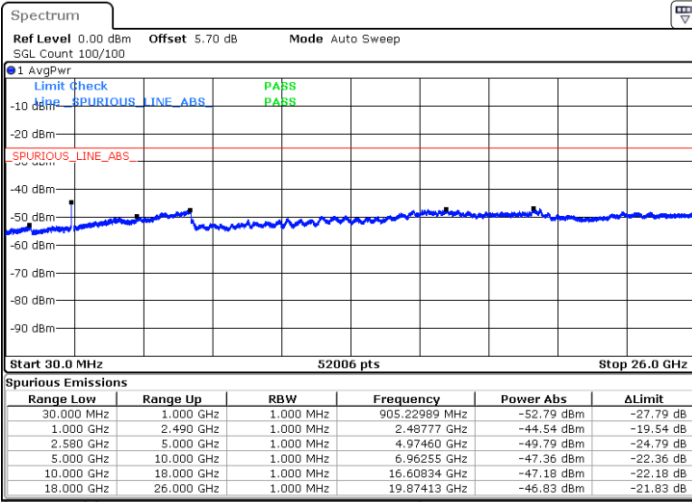

Lowest Channel / 16QAM

Date: 6 MAY.2019 08:03:28

LTE Band 7 / 10MHz

Middle Channel / QPSK

Middle Channel / 16QAM

Date: 6 MAY.2019 08:05:15

Date: 6 MAY.2019 08:04:22

Highest Channel / QPSK

Highest Channel / 16QAM

Date: 6 MAY.2019 08:06:09

Date: 6 MAY.2019 08:07:02

LTE Band 7 / 15MHz

Lowest Channel / QPSK

Lowest Channel / 16QAM

Date: 6 MAY.2019 08:18:55

Date: 6 MAY.2019 08:19:49

Middle Channel / QPSK

Middle Channel / 16QAM

Date: 6 MAY.2019 08:21:36

Date: 6 MAY.2019 08:20:42

LTE Band7 / 15MHz

Highest Channel / QPSK

Date: 6 MAY.2019 08:22:29

Highest Channel / 16QAM