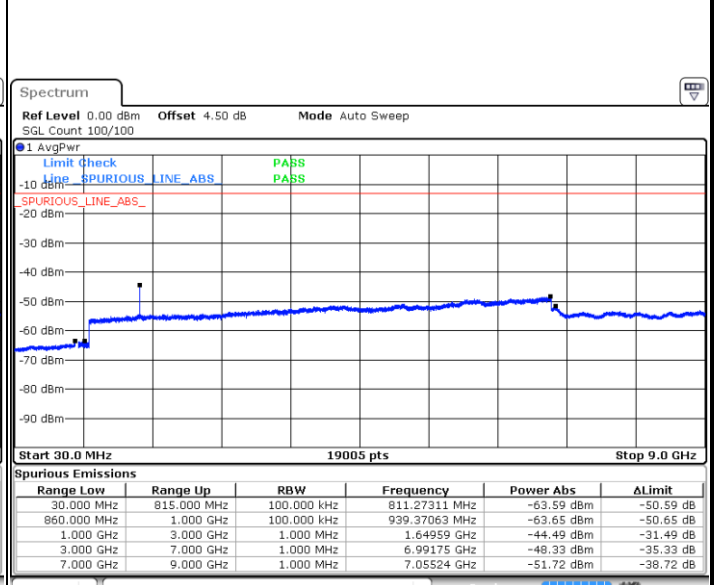

LTE Band 5 / 5MHz

Highest Channel / QPSK

Date: 6 MAY.2019 03:08:28

Highest Channel / 16QAM

Date: 6 MAY.2019 03:09:22

LTE Band 5 / 10MHz

Lowest Channel / QPSK

Date: 6 MAY.2019 03:17:24

Lowest Channel / 16QAM

Date: 6 MAY.2019 03:18:18

LTE Band 5 / 10MHz

Middle Channel / QPSK

Date: 6 MAY.2019 03:19:52

Middle Channel / 16QAM

Date: 6 MAY.2019 03:20:45

Highest Channel / QPSK

Date: 6 MAY.2019 03:28:47

Highest Channel / 16QAM

Date: 6 MAY.2019 04:13:27

LTE Band 5 / 1.4MHz

Lowest Channel / 64QAM

Middle Channel / 64QAM

Date: 6 MAY.2019 03:33:15

Date: 6 MAY.2019 03:34:09