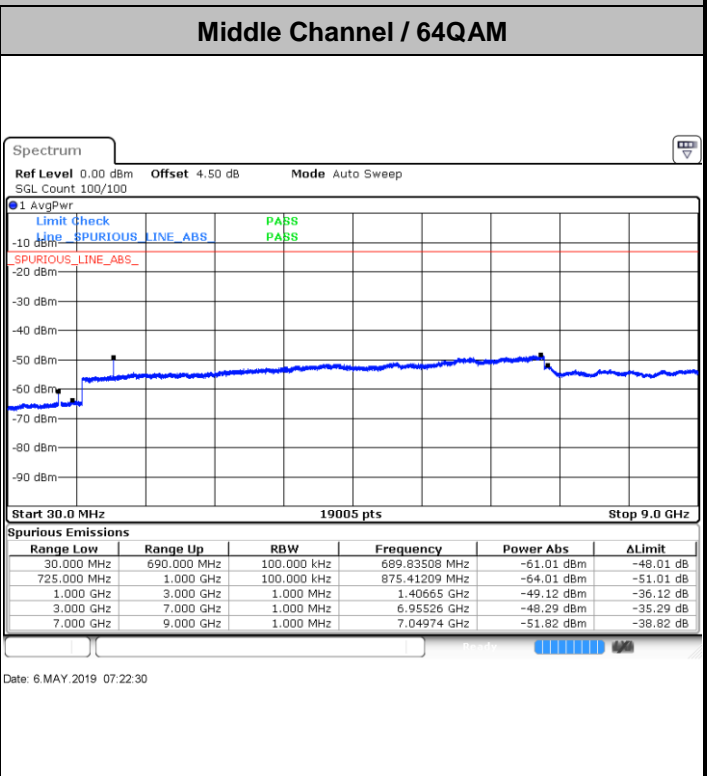

Highest Channel / 16QAM

Date: 6 MAY.2019 06:46:25

Date: 6 MAY.2019 06:47:19

LTE Band 12 / 1.4MHz

Lowest Channel / 64QAM

Middle Channel / 64QAM

Date: 6 MAY.2019 07:02:37

Date: 6 MAY.2019 07:03:31

Highest Channel / 64QAM

Date: 6 MAY.2019 07:04:25

**LTE Band 12 / 3MHz**

**Lowest Channel / 64QAM**

Date: 6 MAY.2019 07:05:18

**Middle Channel / 64QAM**

Date: 6 MAY.2019 07:06:12

**Highest Channel / 64QAM**

Date: 6 MAY.2019 07:07:05

**LTE Band 12 / 5MHz**

**Lowest Channel / 64QAM**

Date: 6 MAY.2019 07:18:56

**Middle Channel / 64QAM**

Date: 6 MAY.2019 07:19:50

**Highest Channel / 64QAM**

Date: 6 MAY.2019 07:20:43

**LTE Band 12 / 10MHz**

LTE Band 13 / 5MHz

Lowest Channel / QPSK

Date: 6 MAY.2019 04:56:17

Lowest Channel / 16QAM

Date: 6 MAY.2019 04:55:24

Middle Channel / QPSK

Date: 6 MAY.2019 04:57:51