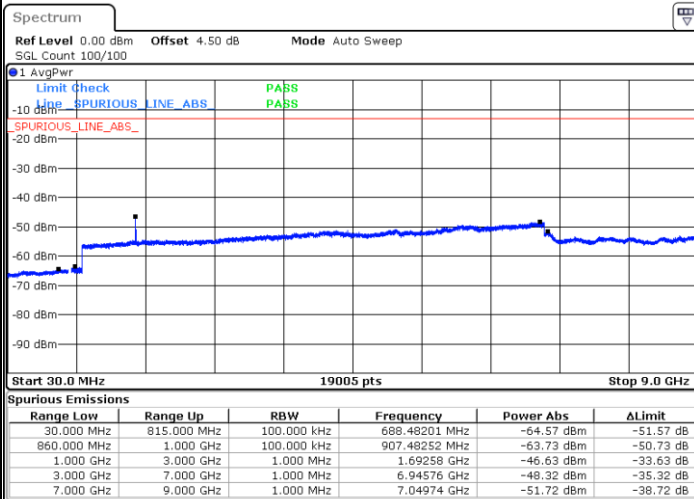

Date: 6 MAY.2019 03:28:47

Highest Channel / 16QAM

Date: 6 MAY.2019 04:13:27

LTE Band 5 / 1.4MHz

Lowest Channel / 64QAM

Middle Channel / 64QAM

Date: 6 MAY.2019 03:33:15

Date: 6 MAY.2019 03:34:09

Highest Channel / 64QAM

Date: 6 MAY.2019 03:38:57

LTE Band 5 / 3MHz

Lowest Channel / 64QAM

Middle Channel / 64QAM

Date: 6 MAY.2019 03:43:25

Date: 6 MAY.2019 03:44:18

Highest Channel / 64QAM

Date: 6 MAY.2019 03:49:06

LTE Band 5 / 5MHz

Lowest Channel / 64QAM

Middle Channel / 64QAM

Date: 6 MAY.2019 03:53:34

Date: 6 MAY.2019 03:54:28

Highest Channel / 64QAM

Date: 6 MAY.2019 03:59:16