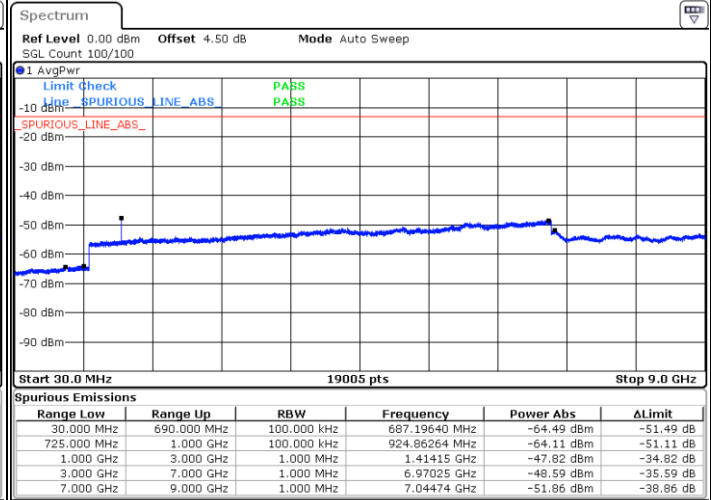

Lowest Channel / 16QAM

Date: 6 MAY.2019 06:43:45

LTE Band 12 / 10MHz

Middle Channel / QPSK

Middle Channel / 16QAM

Date: 6 MAY.2019 06:45:32

Date: 6 MAY.2019 06:44:38

Highest Channel / QPSK

Highest Channel / 16QAM

Date: 6 MAY.2019 06:46:25

Date: 6 MAY.2019 06:47:19

LTE Band 12 / 1.4MHz

Lowest Channel / 64QAM

Middle Channel / 64QAM

Date: 6 MAY.2019 07:02:37

Date: 6 MAY.2019 07:03:31

Highest Channel / 64QAM

Date: 6 MAY.2019 07:04:25

**LTE Band 12 / 3MHz**

**Lowest Channel / 64QAM**

Date: 6 MAY.2019 07:05:18

**Middle Channel / 64QAM**

Date: 6 MAY.2019 07:06:12

**Highest Channel / 64QAM**

Date: 6 MAY.2019 07:07:05

**LTE Band 12 / 5MHz**

**Lowest Channel / 64QAM**

Date: 6 MAY.2019 07:18:56

**Middle Channel / 64QAM**

Date: 6 MAY.2019 07:19:50

**Highest Channel / 64QAM**

Date: 6 MAY.2019 07:20:43