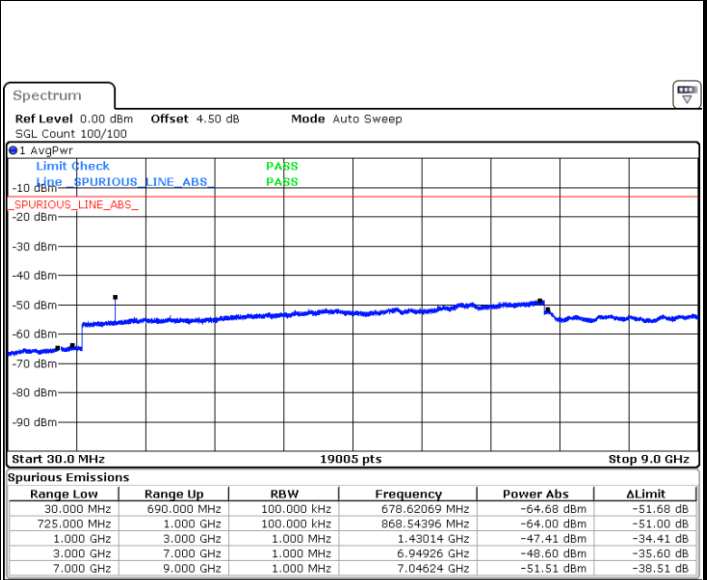

Date: 6 MAY.2019 22:11:23

Highest Channel / 64QAM

Date: 6 MAY.2019 22:12:16

LTE Band 12 / 1.4MHz

Lowest Channel / QPSK

Date: 6 MAY.2019 05:53:27

Lowest Channel / 16QAM

Date: 6 MAY.2019 05:54:48

Middle Channel / QPSK

Date: 6 MAY.2019 05:56:35

Middle Channel / 16QAM

Date: 6 MAY.2019 05:55:41

LTE Band 12 / 1.4MHz

Highest Channel / QPSK

Date: 6 MAY 2019 05:57:29

Highest Channel / 16QAM

Date: 6 MAY 2019 05:58:22

LTE Band 12 / 3MHz

Lowest Channel / QPSK

Date: 6 MAY 2019 06:10:13

Lowest Channel / 16QAM

Date: 6 MAY 2019 06:11:06

LTE Band 12 / 3MHz

Middle Channel / QPSK