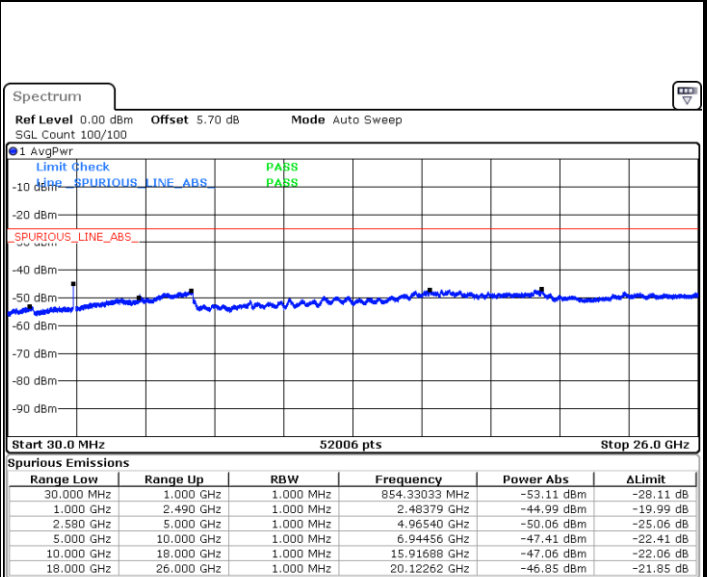

Middle Channel / QPSK

Middle Channel / 16QAM

Date: 6 MAY.2019 08:21:36

Date: 6 MAY.2019 08:20:42

LTE Band7 / 15MHz

Highest Channel / QPSK

Date: 6 MAY.2019 08:22:29

Highest Channel / 16QAM

Date: 6 MAY.2019 08:23:22

LTE Band 7 / 20MHz

Lowest Channel / QPSK

Date: 6 MAY.2019 21:35:10

Lowest Channel / 16QAM

Date: 6 MAY.2019 21:36:04

LTE Band 7 / 20MHz

Middle Channel / QPSK

Middle Channel / 16QAM

Date: 6 MAY.2019 22:21:05

Date: 6 MAY.2019 21:36:57

Highest Channel / QPSK

Highest Channel / 16QAM

Date: 6 MAY.2019 21:38:44

Date: 6 MAY.2019 21:39:37

LTE Band 7 / 5MHz