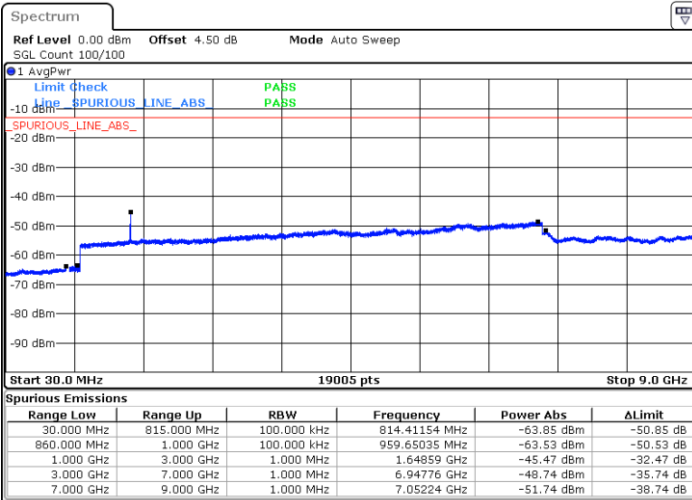

Date: 6 MAY.2019 03:28:47

Highest Channel / 16QAM

Date: 6 MAY.2019 04:13:27

LTE Band 5 / 1.4MHz

Lowest Channel / 64QAM

Middle Channel / 64QAM

Date: 6 MAY.2019 03:33:15

Date: 6 MAY.2019 03:34:09

Highest Channel / 64QAM

Date: 6 MAY.2019 03:38:57

LTE Band 5 / 3MHz

Lowest Channel / 64QAM

Middle Channel / 64QAM

Date: 6 MAY.2019 03:43:25

Date: 6 MAY.2019 03:44:18

Highest Channel / 64QAM