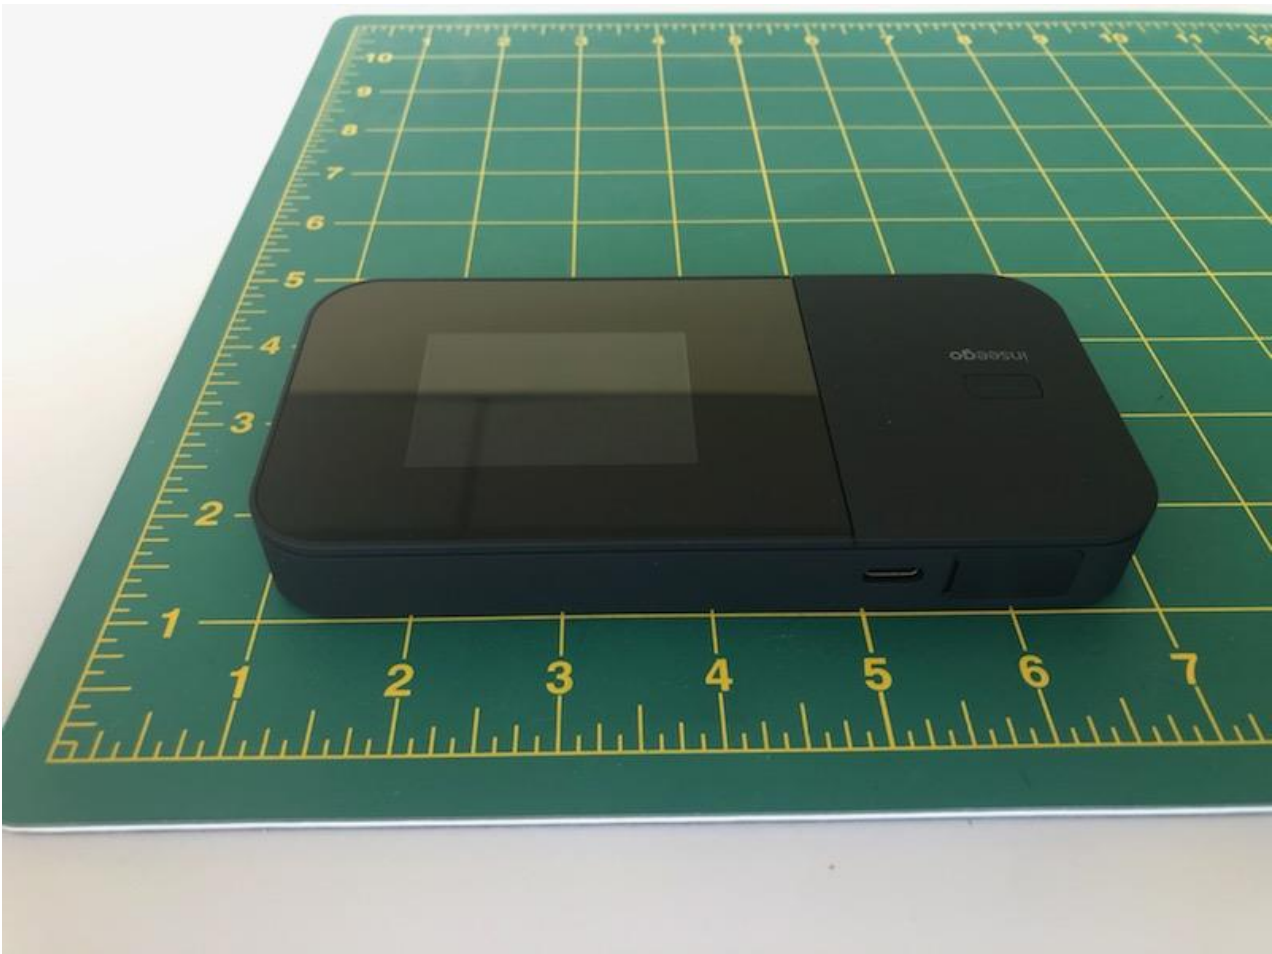

1. External Photograph of EUT

Brand Name: Inseego / Model Name: M3100 / Marketing Name: M3100

2. Photograph of Accessory

Brand Name: Inseego / Model Name: M3100 / Marketing Name: M3100

| Specification of Accessory | | |
|----------------------------|------------|--------------------|
| AC Adapter | Brand Name | Inseego |
| | Model Name | MCUS-12015018Q1 |
| Battery | Brand Name | Inseego |
| | Model Name | 160006 |
| USB Cable | Brand Name | Awesome Smart Link |
| | Model Name | INSGUSB3.0 |

Remark: For accessories equipped with this EUT, please refer to the following photos.

AC Adapter

Battery

—THE END—