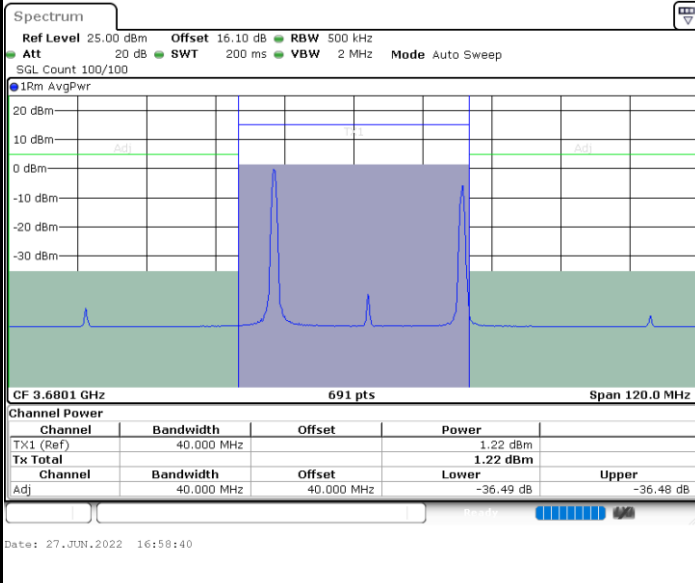

LTE Band 48C / 15MHz+20MHz

64QAM

Highest Channel / 1RB0 and 1RB99

Highest Channel / 1RB74 and 1RB0

Highest Channel / FullIRB

N/A

LTE Band 48C / 20MHz+5MHz

64QAM

Lowest Channel / 1RB0 and 1RB24

Lowest Channel / 1RB99 and 1RB0

Date: 27.JUN.2022 11:39:39

Date: 27.JUN.2022 11:43:34

Lowest Channel / FullIRB

N/A

Date: 27.JUN.2022 11:38:52

LTE Band 48C / 20MHz+5MHz