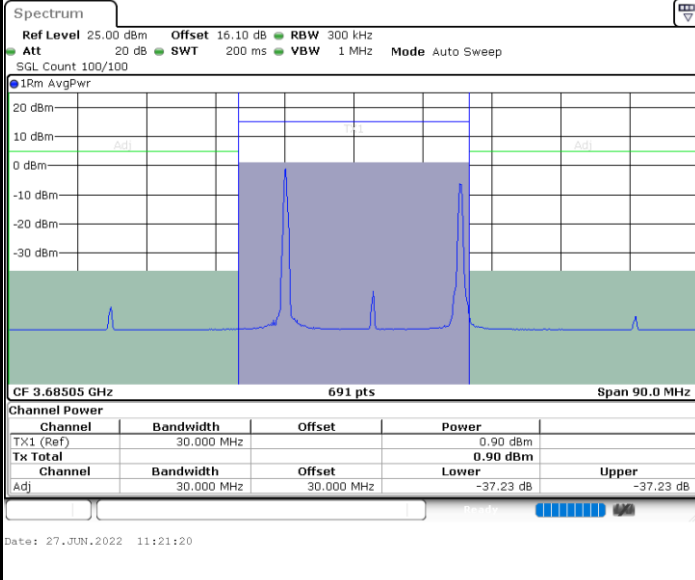

Middle Channel / 1RB24 and 1RB0

Middle Channel / FullIRB

N/A

LTE Band 48C / 5MHz+20MHz

64QAM

Highest Channel / 1RB0 and 1RB99

Highest Channel / 1RB24 and 1RB0

Highest Channel / FullIRB

N/A

LTE Band 48C / 10MHz+20MHz

64QAM

Lowest Channel / 1RB0 and 1RB99

Lowest Channel / 1RB49 and 1RB0

Date: 27.JUN.2022 13:49:01

Date: 27.JUN.2022 13:52:56

Lowest Channel / FullIRB