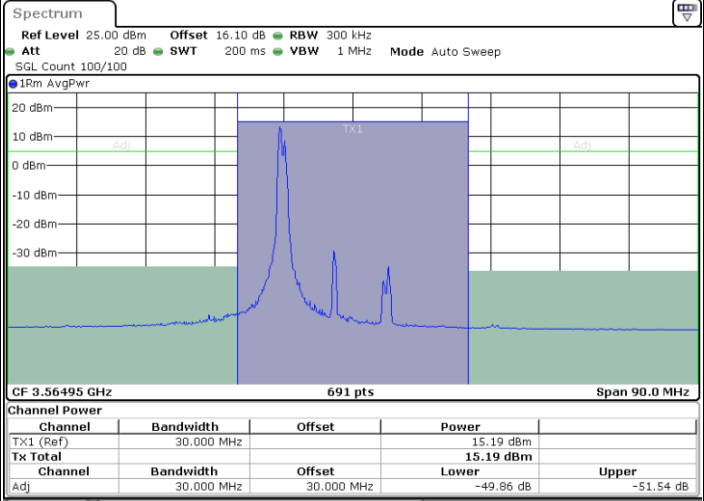

Highest Channel / 1RB0 and 1RB99

Highest Channel / 1RB99 and 1RB0

Highest Channel / FullIRB

N/A

LTE Band 48C / 5MHz+20MHz

64QAM

Lowest Channel / 1RB0 and 1RB99

Lowest Channel / 1RB24 and 1RB0

Date: 27.JUN.2022 10:38:18

Date: 27.JUN.2022 10:42:12

Lowest Channel / FullIRB

N/A

Date: 27.JUN.2022 10:37:31

LTE Band 48C / 5MHz+20MHz

64QAM

Middle Channel / 1RB0 and 1RB99