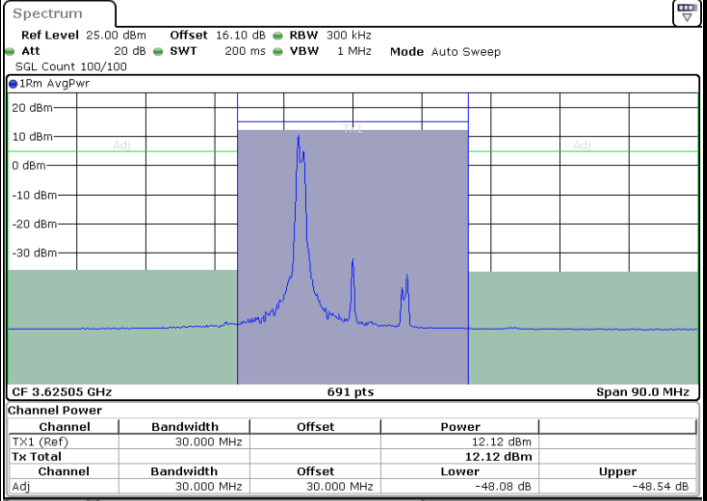

LTE Band 48C / 20MHz+20MHz

64QAM

MiddleChannel / 1RB0 and 1RB99

Middle Channel / 1RB99 and 1RB0

Middle Channel / FullIRB

N/A

LTE Band 48C / 20MHz+20MHz

64QAM

Highest Channel / 1RB0 and 1RB99

Highest Channel / 1RB99 and 1RB0

Highest Channel / FullIRB

N/A

LTE Band 48C / 5MHz+20MHz

256QAM

Middle Channel / 1RB0 and 1RB99

Middle Channel / 1RB24 and 1RB0

Date: 28 JUN.2022 09:58:53

Date: 28 JUN.2022 09:59:41

Middle Channel / FullIRB

N/A

Date: 28 JUN.2022 09:58:05

LTE Band 48C / 10MHz+20MHz

256QAM

Lowest Channel / 1RB0 and 1RB99