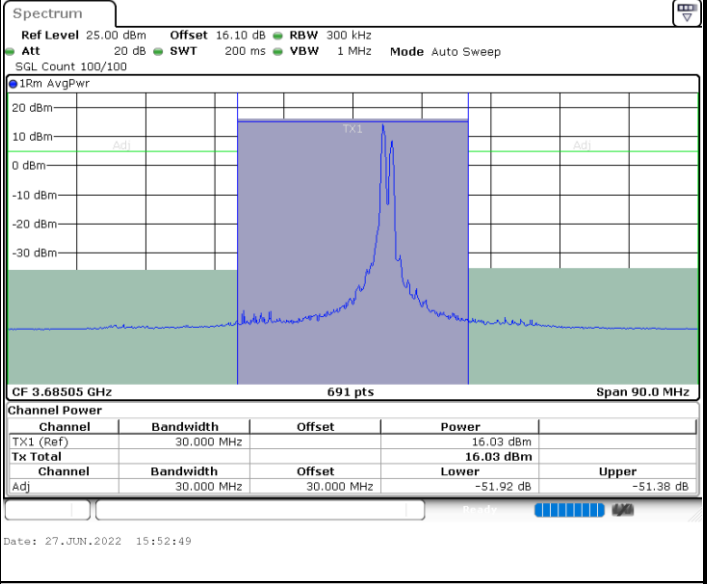

Date: 27.JUN.2022 15:09:27

LTE Band 48C / 20MHz+10MHz

16QAM

Middle Channel / 1RB0 and 1RB49

Middle Channel / 1RB99 and 1RB0

Middle Channel / FullIRB

N/A

LTE Band 48C / 20MHz+10MHz

16QAM

Highest Channel / 1RB0 and 1RB49

Highest Channel / 1RB99 and 1RB0

Highest Channel / FullIRB

N/A

LTE Band 48C / 20MHz+15MHz

16QAM

Lowest Channel / 1RB0 and 1RB74