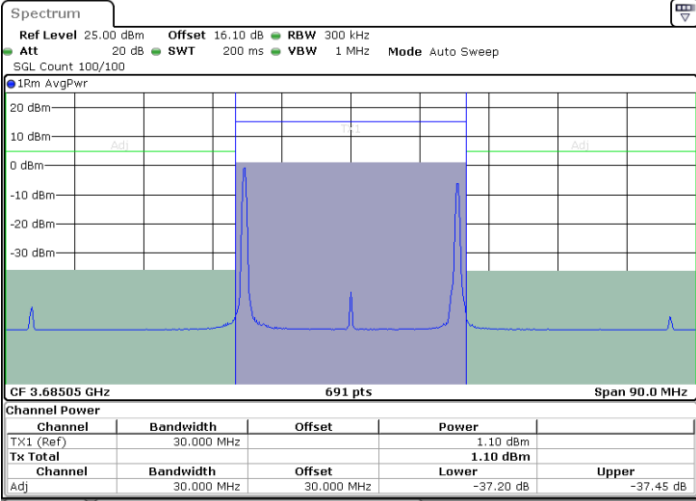

N/A

Date: 27.JUN.2022 13:48:13

LTE Band 48C / 10MHz+20MHz

64QAM

Middle Channel / 1RB0 and 1RB99

Middle Channel / 1RB49 and 1RB0

Middle Channel / FullIRB

N/A

LTE Band 48C / 10MHz+20MHz

64QAM

Highest Channel / 1RB0 and 1RB99

Highest Channel / 1RB49 and 1RB0

Date: 27.JUN.2022 14:29:22

Date: 27.JUN.2022 14:30:10

Highest Channel / FullIRB

N/A