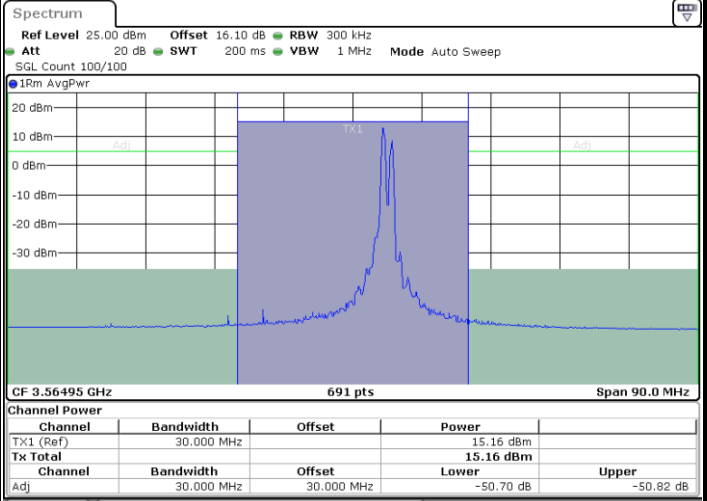

LTE Band 48C / 20MHz+5MHz

64QAM

Highest Channel / 1RB0 and 1RB24

Highest Channel / 1RB99 and 1RB0

Date: 27.JUN.2022 12:24:13

Date: 27.JUN.2022 12:25:01

Highest Channel / FullIRB

N/A

Date: 27.JUN.2022 12:20:18

LTE Band 48C / 20MHz+10MHz

64QAM

Lowest Channel / 1RB0 and 1RB49

Lowest Channel / 1RB99 and 1RB0

Date: 27.JUN.2022 15:11:02

Date: 27.JUN.2022 15:14:58

Lowest Channel / FullIRB