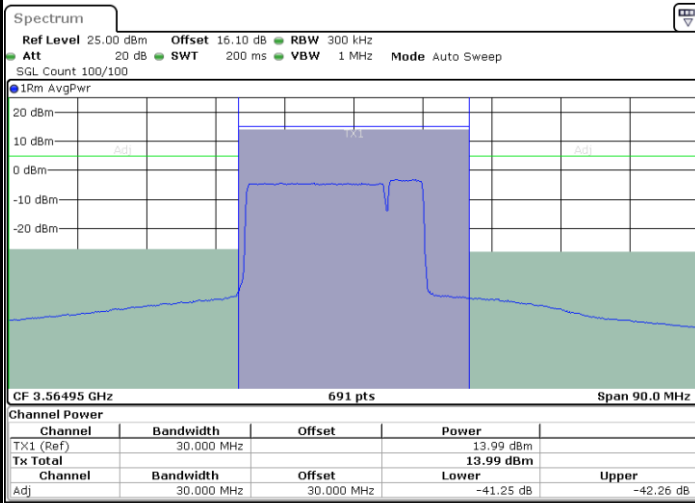

LTE Band 48C / 15MHz+20MHz

64QAM

Highest Channel / 1RB0 and 1RB99

Highest Channel / 1RB74 and 1RB0

Highest Channel / FullIRB

N/A

LTE Band 48C / 20MHz+5MHz

64QAM

Lowest Channel / 1RB0 and 1RB24

Lowest Channel / 1RB99 and 1RB0

Date: 27.JUN.2022 11:39:39

Date: 27.JUN.2022 11:43:34

Lowest Channel / FullIRB

N/A

Date: 27.JUN.2022 11:38:52

LTE Band 48C / 20MHz+5MHz

LTE Band 48C / 20MHz+5MHz

64QAM

Highest Channel / 1RB0 and 1RB24

Highest Channel / 1RB99 and 1RB0

Date: 27.JUN.2022 12:24:13

Date: 27.JUN.2022 12:25:01

Highest Channel / FullIRB

N/A