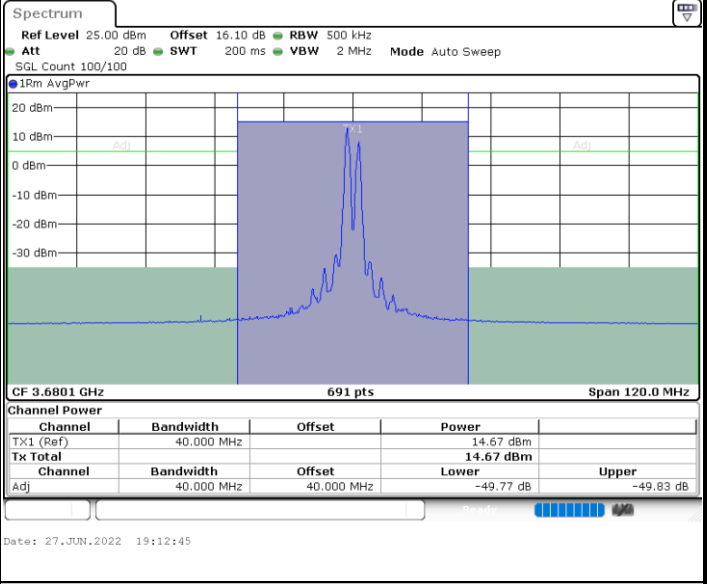

64QAM

Lowest Channel / 1RB0 and 1RB99

Lowest Channel / 1RB99 and 1RB0

Date: 27.JUN.2022 18:15:43

Date: 27.JUN.2022 18:19:38

Lowest Channel / FullIRB

N/A

Date: 27.JUN.2022 18:14:55

LTE Band 48C / 20MHz+20MHz

64QAM

MiddleChannel / 1RB0 and 1RB99

Middle Channel / 1RB99 and 1RB0

Middle Channel / FullIRB

N/A

LTE Band 48C / 20MHz+20MHz

64QAM

Highest Channel / 1RB0 and 1RB99

Highest Channel / 1RB99 and 1RB0

Highest Channel / FullIRB

N/A

LTE Band 48C / 5MHz+20MHz

256QAM

Middle Channel / 1RB0 and 1RB99

Middle Channel / 1RB24 and 1RB0