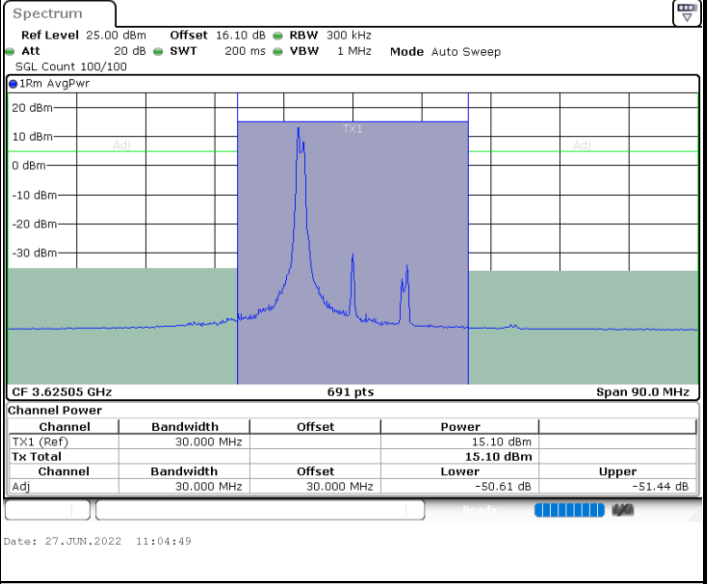

Highest Channel / 1RB0 and 1RB99

Highest Channel / 1RB99 and 1RB0

Highest Channel / FullIRB

N/A

LTE Band 48C / 5MHz+20MHz

64QAM

Lowest Channel / 1RB0 and 1RB99

Lowest Channel / 1RB24 and 1RB0

Date: 27.JUN.2022 10:38:18

Date: 27.JUN.2022 10:42:12

Lowest Channel / FullIRB

N/A

Date: 27.JUN.2022 10:37:31

LTE Band 48C / 5MHz+20MHz

64QAM

Middle Channel / 1RB0 and 1RB99

Middle Channel / 1RB24 and 1RB0

Middle Channel / FullIRB

N/A

LTE Band 48C / 5MHz+20MHz

64QAM

Highest Channel / 1RB0 and 1RB99

Highest Channel / 1RB24 and 1RB0

Highest Channel / FullIRB