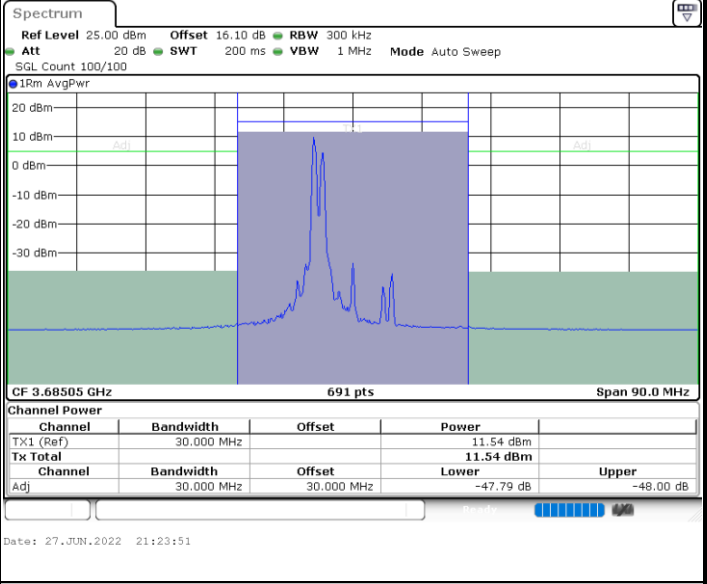

Lowest Channel / 1RB49 and 1RB0

Lowest Channel / FullIRB

N/A

LTE Band 48C / 10MHz+20MHz

256QAM

Middle Channel / 1RB0 and 1RB99

Middle Channel / 1RB49 and 1RB0

Middle Channel / FullIRB

N/A

LTE Band 48C / 10MHz+20MHz

256QAM

Highest Channel / 1RB0 and 1RB99

Highest Channel / 1RB49 and 1RB0

Highest Channel / FullIRB

N/A

LTE Band 48C / 15MHz+20MHz

256QAM

Middle Channel / 1RB0 and 1RB99

Middle Channel / 1RB74 and 1RB0

Middle Channel / FullIRB

N/A

LTE Band 48C / 15MHz+20MHz

256QAM

Highest Channel / 1RB0 and 1RB99