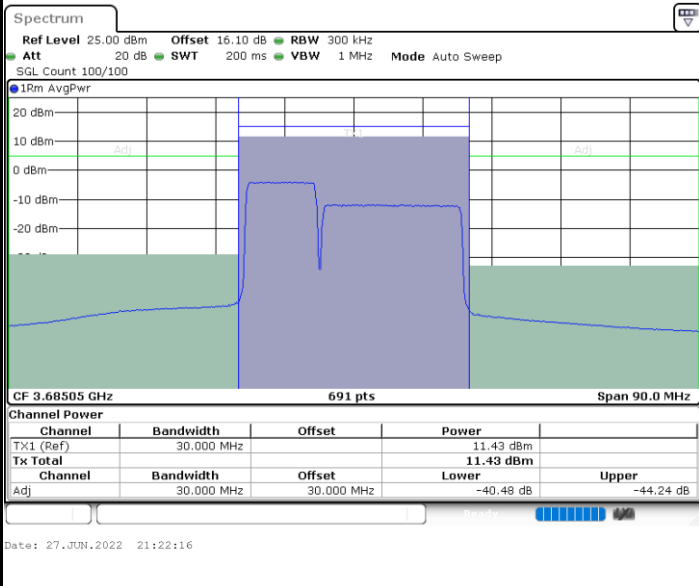

Lowest Channel / 1RB49 and 1RB0

Lowest Channel / FullIRB

N/A

LTE Band 48C / 10MHz+20MHz

256QAM

Middle Channel / 1RB0 and 1RB99

Middle Channel / 1RB49 and 1RB0

Middle Channel / FullIRB

N/A

LTE Band 48C / 10MHz+20MHz

256QAM

Highest Channel / 1RB0 and 1RB99

Highest Channel / 1RB49 and 1RB0

Highest Channel / FullIRB

N/A

LTE Band 48C / 15MHz+20MHz

256QAM

Middle Channel / 1RB0 and 1RB99

Middle Channel / 1RB74 and 1RB0

Middle Channel / FullIRB

N/A

LTE Band 48C / 15MHz+20MHz

256QAM

Highest Channel / 1RB0 and 1RB99