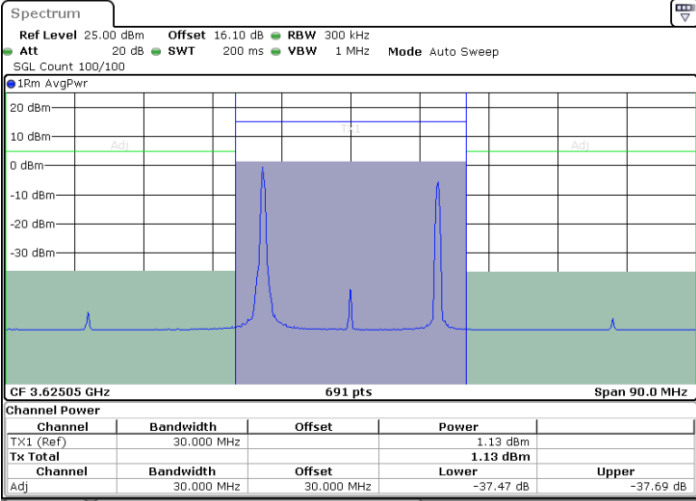

LTE Band 48C / 20MHz+5MHz

64QAM

Middle Channel / 1RB0 and 1RB24

Middle Channel / 1RB99 and 1RB0

Date: 27.JUN.2022 12:03:47

Date: 27.JUN.2022 12:07:42