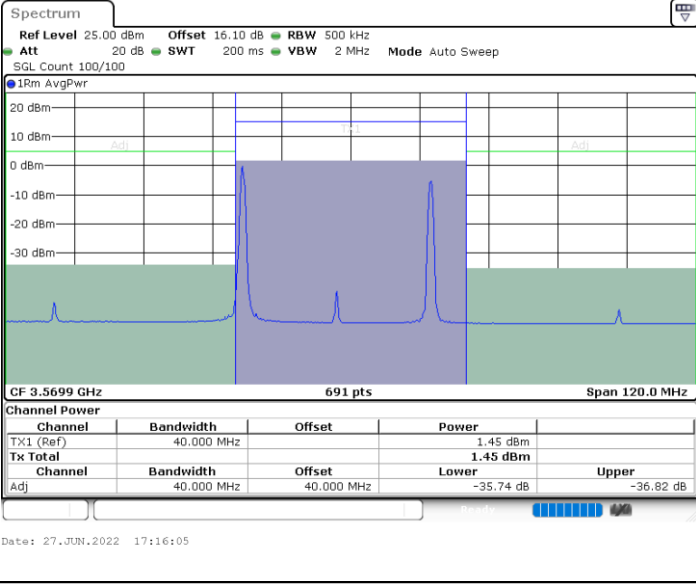

LTE Band 48C / 20MHz+10MHz

64QAM

Highest Channel / 1RB0 and 1RB49

Highest Channel / 1RB99 and 1RB0

Date: 27.JUN.2022 15:51:14

Date: 27.JUN.2022 15:52:02

Highest Channel / FullIRB

N/A

Date: 27.JUN.2022 15:47:19

LTE Band 48C / 20MHz+15MHz

64QAM

Lowest Channel / 1RB0 and 1RB74

Lowest Channel / 1RB99 and 1RB0

Lowest Channel / FullIRB

N/A

LTE Band 48C / 20MHz+20MHz

64QAM

Lowest Channel / 1RB0 and 1RB99

Lowest Channel / 1RB99 and 1RB0

Date: 27.JUN.2022 18:15:43

Date: 27.JUN.2022 18:19:38

Lowest Channel / FullIRB

N/A

Date: 27.JUN.2022 18:14:55