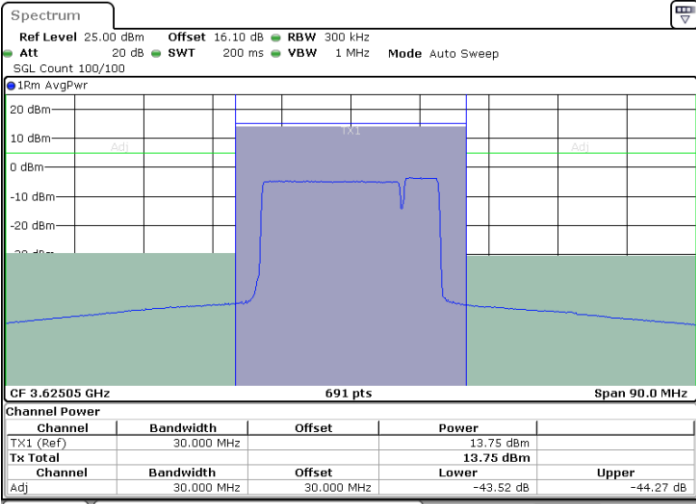

Lowest Channel / 1RB0 and 1RB24

Lowest Channel / 1RB99 and 1RB0

Date: 27.JUN.2022 11:39:39

Date: 27.JUN.2022 11:43:34

Lowest Channel / FullIRB

N/A

Date: 27.JUN.2022 11:38:52

LTE Band 48C / 20MHz+5MHz

64QAM

Middle Channel / 1RB0 and 1RB24

Middle Channel / 1RB99 and 1RB0

Date: 27.JUN.2022 12:03:47

Date: 27.JUN.2022 12:07:42

Middle Channel / FullIRB

N/A

Date: 27.JUN.2022 12:02:59

LTE Band 48C / 20MHz+5MHz

64QAM

Highest Channel / 1RB0 and 1RB24

Highest Channel / 1RB99 and 1RB0

Date: 27.JUN.2022 12:24:13

Date: 27.JUN.2022 12:25:01

Highest Channel / FullIRB

N/A