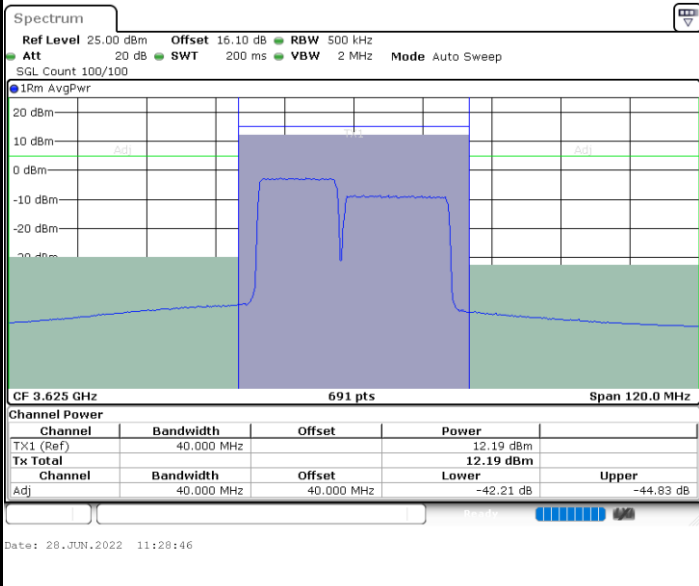

N/A

LTE Band 48C / 10MHz+20MHz

256QAM

Highest Channel / 1RB0 and 1RB99

Highest Channel / 1RB49 and 1RB0

Highest Channel / FullIRB

N/A

LTE Band 48C / 15MHz+20MHz

256QAM

Middle Channel / 1RB0 and 1RB99

Middle Channel / 1RB74 and 1RB0

Middle Channel / FullIRB

N/A

LTE Band 48C / 15MHz+20MHz

256QAM

Highest Channel / 1RB0 and 1RB99

Highest Channel / 1RB74 and 1RB0

Highest Channel / FullIRB

N/A