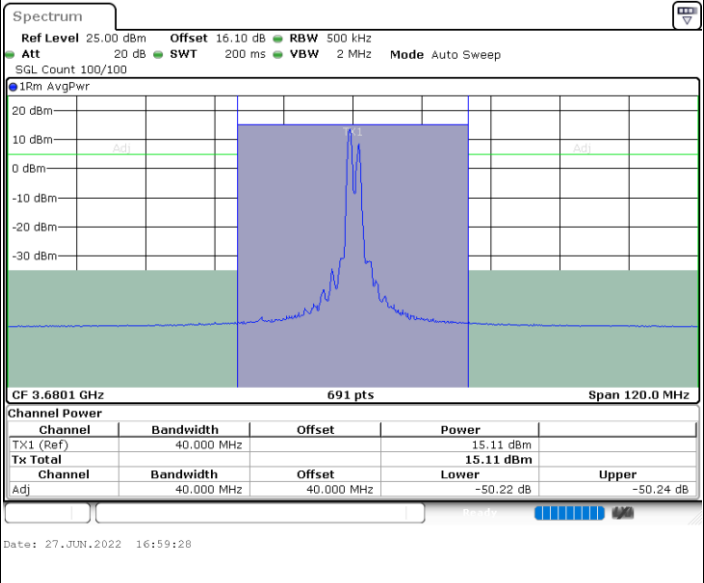

LTE Band 48C / 15MHz+20MHz

64QAM

Highest Channel / 1RB0 and 1RB99

Highest Channel / 1RB74 and 1RB0

Highest Channel / FullIRB

N/A

LTE Band 48C / 20MHz+5MHz

64QAM

Lowest Channel / 1RB0 and 1RB24

Lowest Channel / 1RB99 and 1RB0

Date: 27.JUN.2022 11:39:39

Date: 27.JUN.2022 11:43:34

Lowest Channel / FullIRB

N/A

Date: 27.JUN.2022 11:38:52

LTE Band 48C / 20MHz+5MHz