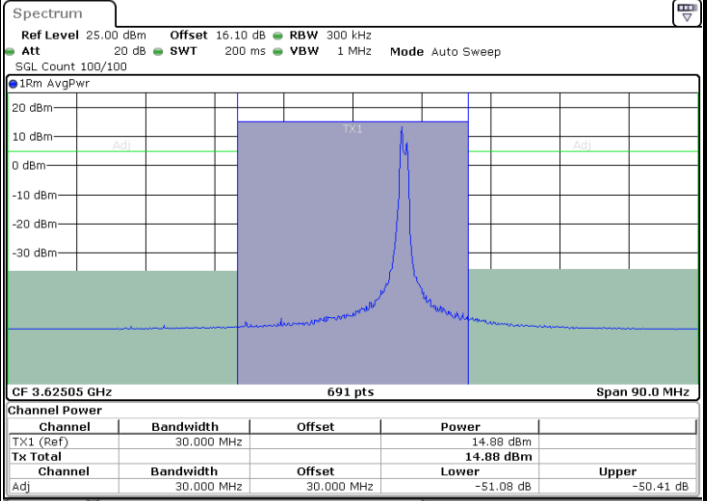

LTE Band 48C / 20MHz+5MHz

64QAM

Middle Channel / 1RB0 and 1RB24

Middle Channel / 1RB99 and 1RB0

Date: 27.JUN.2022 12:03:47

Date: 27.JUN.2022 12:07:42