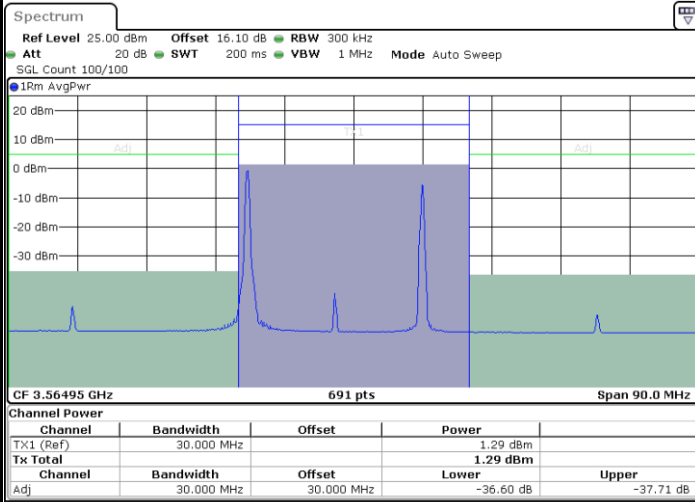

LTE Band 48C / 15MHz+20MHz

64QAM

Highest Channel / 1RB0 and 1RB99

Highest Channel / 1RB74 and 1RB0

Highest Channel / FullIRB

N/A

LTE Band 48C / 20MHz+5MHz

64QAM

Lowest Channel / 1RB0 and 1RB24

Lowest Channel / 1RB99 and 1RB0

Date: 27.JUN.2022 11:39:39

Date: 27.JUN.2022 11:43:34

Lowest Channel / FullIRB

N/A

Date: 27.JUN.2022 11:38:52

LTE Band 48C / 20MHz+5MHz