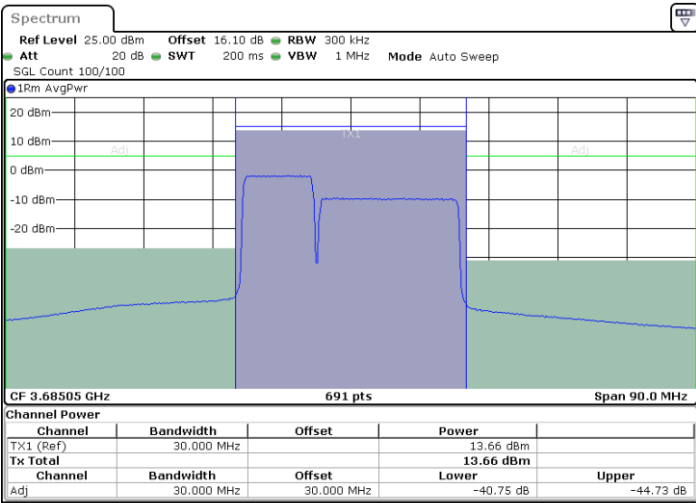

LTE Band 48C / 10MHz+20MHz

64QAM

Highest Channel / 1RB0 and 1RB99

Highest Channel / 1RB49 and 1RB0

Date: 27.JUN.2022 14:29:22

Date: 27.JUN.2022 14:30:10

Highest Channel / FullIRB

N/A

Date: 27.JUN.2022 14:25:26

LTE Band 48C / 15MHz+20MHz

64QAM

Lowest Channel / 1RB0 and 1RB99

Lowest Channel / 1RB74 and 1RB0

Lowest Channel / FullIRB

N/A

LTE Band 48C / 15MHz+20MHz