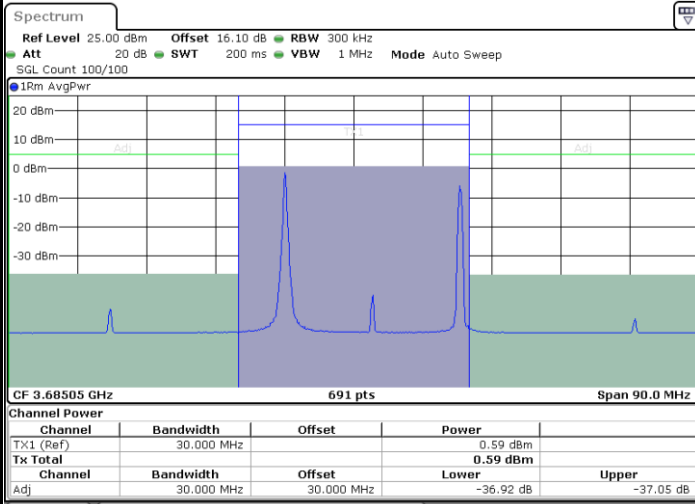

Lowest Channel / 1RB0 and 1RB24

Lowest Channel / 1RB99 and 1RB0

Date: 27.JUN.2022 11:39:39

Date: 27.JUN.2022 11:43:34

Lowest Channel / FullIRB

N/A

Date: 27.JUN.2022 11:38:52

LTE Band 48C / 20MHz+5MHz

LTE Band 48C / 20MHz+5MHz

64QAM

Highest Channel / 1RB0 and 1RB24

Highest Channel / 1RB99 and 1RB0

Date: 27.JUN.2022 12:24:13

Date: 27.JUN.2022 12:25:01

Highest Channel / FullIRB

N/A