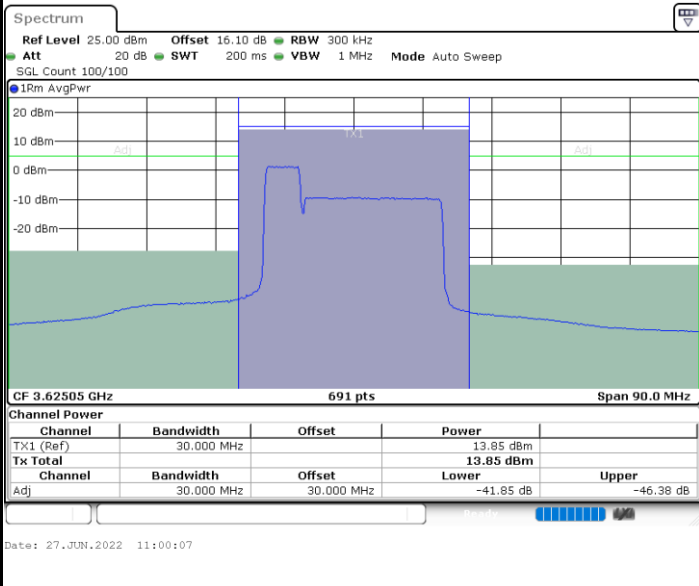

Highest Channel / 1RB0 and 1RB99

Highest Channel / 1RB99 and 1RB0

Highest Channel / FullIRB

N/A

LTE Band 48C / 5MHz+20MHz

64QAM

Lowest Channel / 1RB0 and 1RB99

Lowest Channel / 1RB24 and 1RB0

Date: 27.JUN.2022 10:38:18

Date: 27.JUN.2022 10:42:12

Lowest Channel / FullIRB

N/A

Date: 27.JUN.2022 10:37:31

LTE Band 48C / 5MHz+20MHz

64QAM

Middle Channel / 1RB0 and 1RB99

Middle Channel / 1RB24 and 1RB0

Middle Channel / FullIRB

N/A

LTE Band 48C / 5MHz+20MHz

64QAM

Highest Channel / 1RB0 and 1RB99

Highest Channel / 1RB24 and 1RB0

Highest Channel / FullIRB