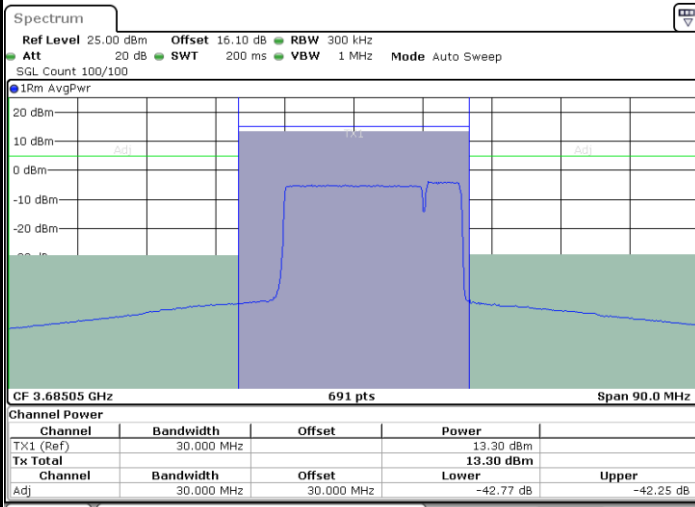

LTE Band 48C / 20MHz+5MHz

64QAM

Highest Channel / 1RB0 and 1RB24

Highest Channel / 1RB99 and 1RB0

Date: 27.JUN.2022 12:24:13

Date: 27.JUN.2022 12:25:01

Highest Channel / FullIRB

N/A

Date: 27.JUN.2022 12:20:18

LTE Band 48C / 20MHz+10MHz

64QAM

Lowest Channel / 1RB0 and 1RB49

Lowest Channel / 1RB99 and 1RB0

Date: 27.JUN.2022 15:11:02

Date: 27.JUN.2022 15:14:58

Lowest Channel / FullIRB