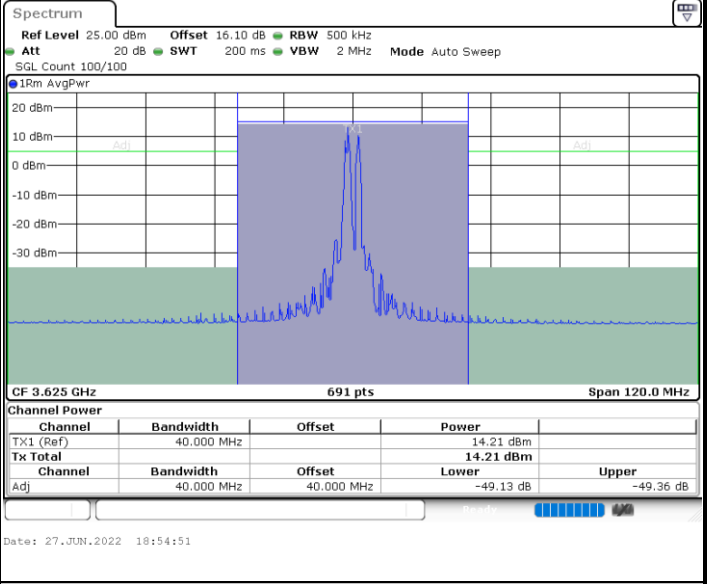

Date: 27.JUN.2022 15:47:19

LTE Band 48C / 20MHz+15MHz

64QAM

Lowest Channel / 1RB0 and 1RB74

Lowest Channel / 1RB99 and 1RB0

Lowest Channel / FullIRB

N/A

LTE Band 48C / 20MHz+20MHz

64QAM

Lowest Channel / 1RB0 and 1RB99

Lowest Channel / 1RB99 and 1RB0

Date: 27.JUN.2022 18:15:43

Date: 27.JUN.2022 18:19:38

Lowest Channel / FullIRB

N/A

Date: 27.JUN.2022 18:14:55

LTE Band 48C / 20MHz+20MHz

64QAM

MiddleChannel / 1RB0 and 1RB99

Middle Channel / 1RB99 and 1RB0

Middle Channel / FullIRB

N/A

LTE Band 48C / 20MHz+20MHz

64QAM

Highest Channel / 1RB0 and 1RB99

Highest Channel / 1RB99 and 1RB0

Highest Channel / FullIRB

N/A

LTE Band 48C / 5MHz+20MHz

256QAM

Middle Channel / 1RB0 and 1RB99

Middle Channel / 1RB24 and 1RB0