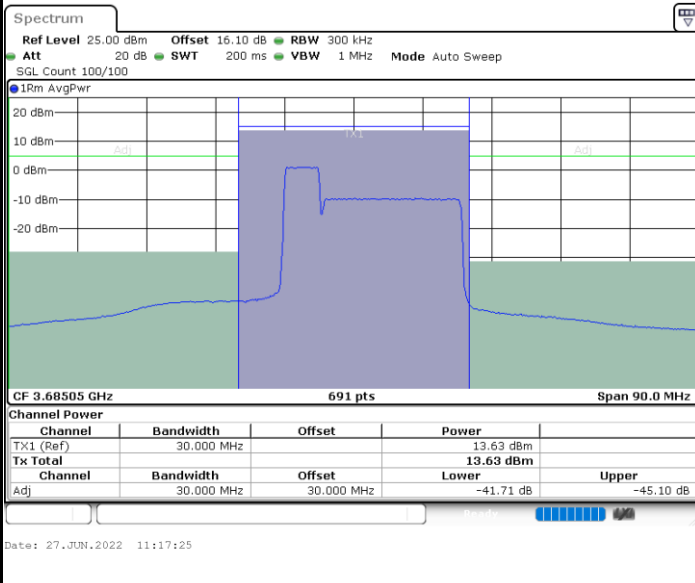

Middle Channel / 1RB24 and 1RB0

Middle Channel / FullIRB

N/A

LTE Band 48C / 5MHz+20MHz

64QAM

Highest Channel / 1RB0 and 1RB99

Highest Channel / 1RB24 and 1RB0

Highest Channel / FullIRB

N/A

LTE Band 48C / 10MHz+20MHz

64QAM

Lowest Channel / 1RB0 and 1RB99

Lowest Channel / 1RB49 and 1RB0

Date: 27.JUN.2022 13:49:01

Date: 27.JUN.2022 13:52:56

Lowest Channel / FullIRB