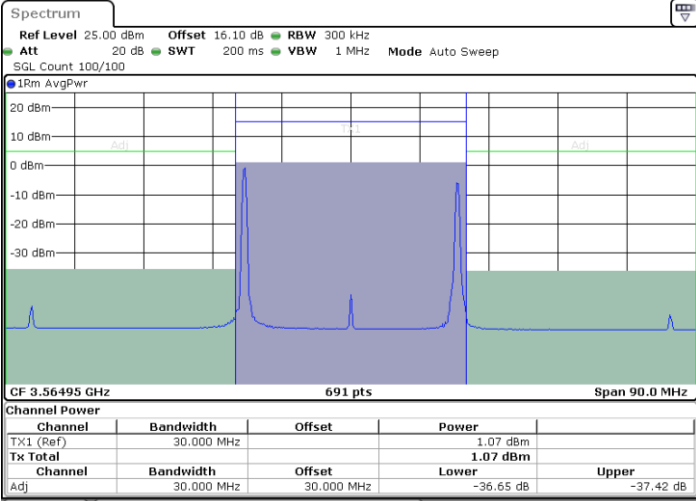

Middle Channel / 1RB24 and 1RB0

Middle Channel / FullIRB

N/A

LTE Band 48C / 5MHz+20MHz

64QAM

Highest Channel / 1RB0 and 1RB99

Highest Channel / 1RB24 and 1RB0

Highest Channel / FullIRB

N/A

LTE Band 48C / 10MHz+20MHz

64QAM

Lowest Channel / 1RB0 and 1RB99

Lowest Channel / 1RB49 and 1RB0

Date: 27.JUN.2022 13:49:01

Date: 27.JUN.2022 13:52:56

Lowest Channel / FullIRB