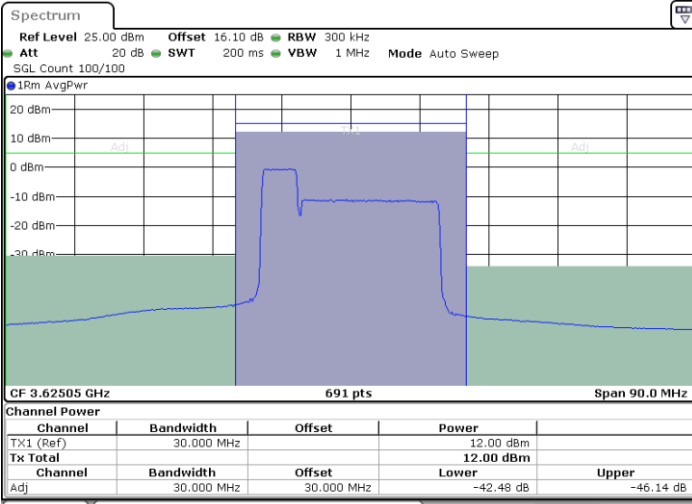

LTE Band 48C / 20MHz+20MHz

64QAM

MiddleChannel / 1RB0 and 1RB99

Middle Channel / 1RB99 and 1RB0

Middle Channel / FullIRB

N/A

LTE Band 48C / 20MHz+20MHz

64QAM

Highest Channel / 1RB0 and 1RB99

Highest Channel / 1RB99 and 1RB0

Highest Channel / FullIRB

N/A

LTE Band 48C / 5MHz+20MHz

256QAM

Middle Channel / 1RB0 and 1RB99

Middle Channel / 1RB24 and 1RB0

Date: 28 JUN.2022 09:58:53

Date: 28 JUN.2022 09:59:41

Middle Channel / FullIRB

N/A

Date: 28 JUN.2022 09:58:05

LTE Band 48C / 10MHz+20MHz

256QAM

Lowest Channel / 1RB0 and 1RB99