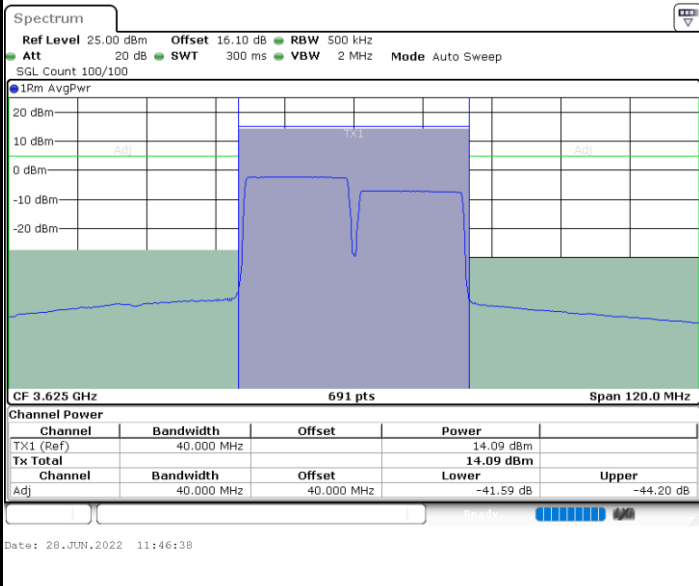

64QAM

Lowest Channel / 1RB0 and 1RB99

Lowest Channel / 1RB99 and 1RB0

Date: 27.JUN.2022 18:15:43

Date: 27.JUN.2022 18:19:38

Lowest Channel / FullIRB

N/A

Date: 27.JUN.2022 18:14:55

LTE Band 48C / 20MHz+20MHz

64QAM

MiddleChannel / 1RB0 and 1RB99

Middle Channel / 1RB99 and 1RB0

Middle Channel / FullIRB

N/A

LTE Band 48C / 20MHz+20MHz

64QAM

Highest Channel / 1RB0 and 1RB99

Highest Channel / 1RB99 and 1RB0

Highest Channel / FullIRB

N/A

LTE Band 48C / 5MHz+20MHz

256QAM

Middle Channel / 1RB0 and 1RB99

Middle Channel / 1RB24 and 1RB0