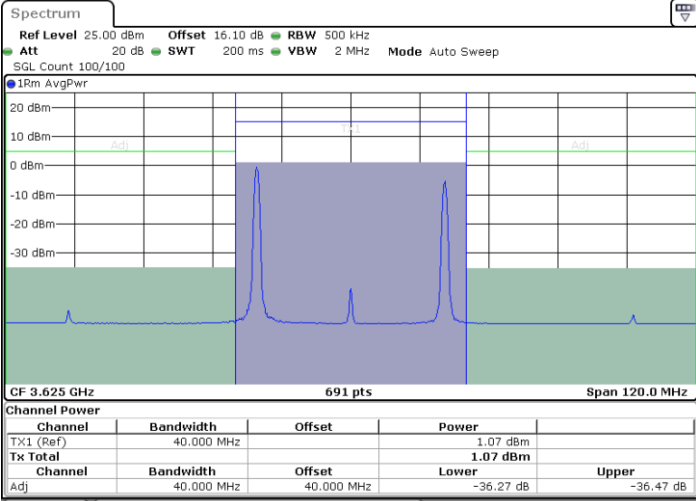

LTE Band 48C / 15MHz+20MHz

64QAM

Middle Channel / 1RB0 and 1RB99

Middle Channel / 1RB74 and 1RB0

Date: 27.JUN.2022 16:29:35

Date: 27.JUN.2022 16:33:30