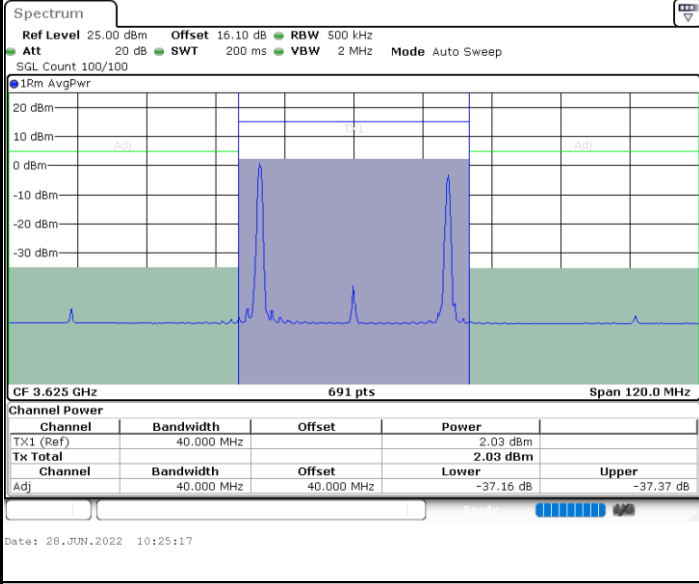

Lowest Channel / 1RB49 and 1RB0

Lowest Channel / FullIRB

N/A

LTE Band 48C / 10MHz+20MHz

256QAM

Middle Channel / 1RB0 and 1RB99

Middle Channel / 1RB49 and 1RB0

Middle Channel / FullIRB

N/A

LTE Band 48C / 10MHz+20MHz

256QAM

Highest Channel / 1RB0 and 1RB99

Highest Channel / 1RB49 and 1RB0

Highest Channel / FullIRB

N/A

LTE Band 48C / 15MHz+20MHz

256QAM

Middle Channel / 1RB0 and 1RB99

Middle Channel / 1RB74 and 1RB0

Middle Channel / FullIRB

N/A

LTE Band 48C / 15MHz+20MHz

256QAM

Highest Channel / 1RB0 and 1RB99