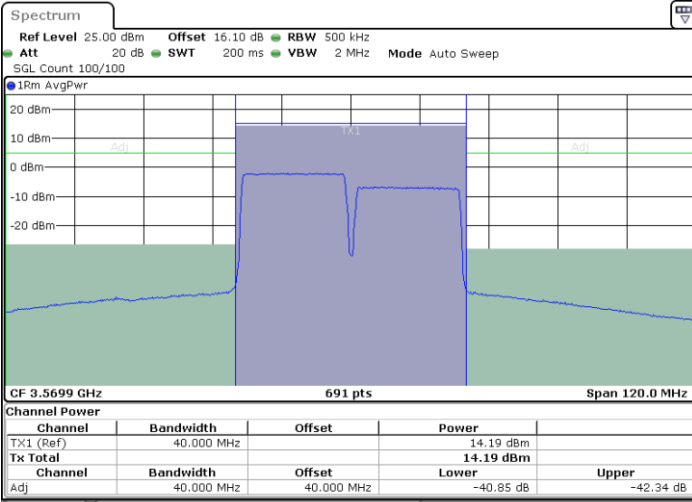

Lowest Channel / 1RB99 and 1RB0

Date: 27.JUN.2022 17:16:52

Date: 27.JUN.2022 17:19:16

Lowest Channel / FullIRB

N/A

Date: 27.JUN.2022 17:14:31

LTE Band 48C / 20MHz+15MHz

16QAM

Highest Channel / 1RB0 and 1RB74

Highest Channel / 1RB99 and 1RB0

Highest Channel / FullIRB

N/A

LTE Band 48C / 20MHz+20MHz

16QAM

Lowest Channel / 1RB0 and 1RB99

Lowest Channel / 1RB99 and 1RB0

Date: 27.JUN.2022 18:16:31

Date: 27.JUN.2022 18:18:52

Lowest Channel / FullIRB

N/A

Date: 27.JUN.2022 18:14:09

LTE Band 48C / 20MHz+20MHz

16QAM

MiddleChannel / 1RB0 and 1RB99