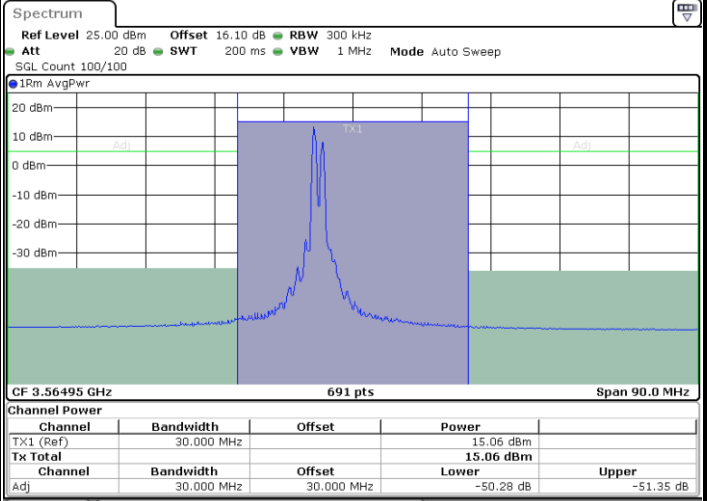

Middle Channel / 1RB24 and 1RB0

Middle Channel / FullIRB

N/A

LTE Band 48C / 5MHz+20MHz

64QAM

Highest Channel / 1RB0 and 1RB99

Highest Channel / 1RB24 and 1RB0

Highest Channel / FullIRB

N/A

LTE Band 48C / 10MHz+20MHz

64QAM

Lowest Channel / 1RB0 and 1RB99

Lowest Channel / 1RB49 and 1RB0

Date: 27.JUN.2022 13:49:01

Date: 27.JUN.2022 13:52:56

Lowest Channel / FullIRB