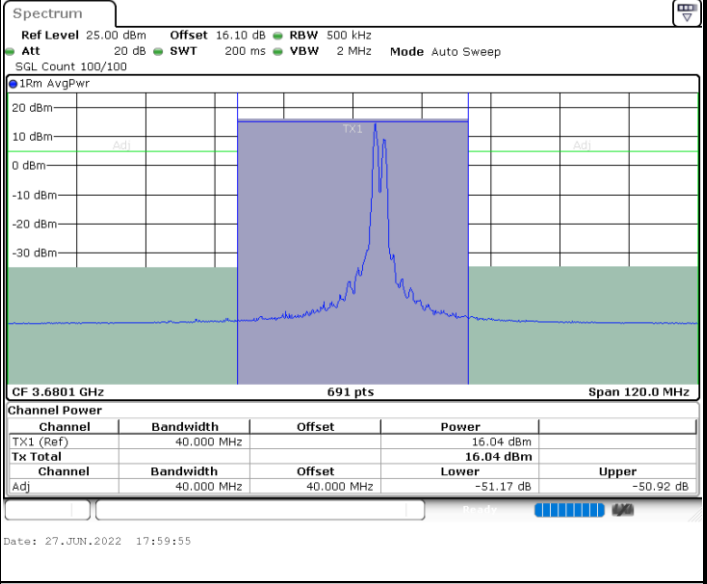

16QAM

Highest Channel / 1RB0 and 1RB49

Highest Channel / 1RB99 and 1RB0

Highest Channel / FullIRB

N/A

LTE Band 48C / 20MHz+15MHz

16QAM

Lowest Channel / 1RB0 and 1RB74

Lowest Channel / 1RB99 and 1RB0

Date: 27.JUN.2022 17:16:52

Date: 27.JUN.2022 17:19:16

Lowest Channel / FullIRB

N/A

Date: 27.JUN.2022 17:14:31

LTE Band 48C / 20MHz+15MHz

16QAM

Highest Channel / 1RB0 and 1RB74

Highest Channel / 1RB99 and 1RB0

Highest Channel / FullIRB

N/A

LTE Band 48C / 20MHz+20MHz

16QAM

Lowest Channel / 1RB0 and 1RB99

Lowest Channel / 1RB99 and 1RB0