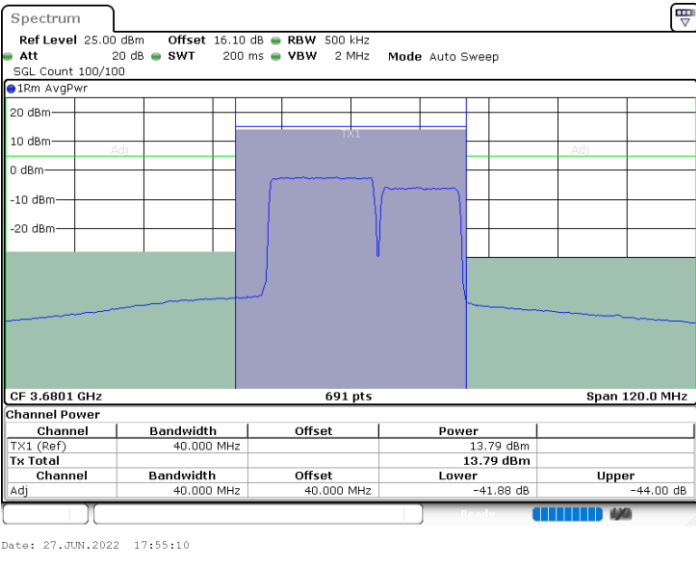

16QAM

Highest Channel / 1RB0 and 1RB49

Highest Channel / 1RB99 and 1RB0

Highest Channel / FullIRB

N/A

LTE Band 48C / 20MHz+15MHz

16QAM

Lowest Channel / 1RB0 and 1RB74

Lowest Channel / 1RB99 and 1RB0

Date: 27.JUN.2022 17:16:52

Date: 27.JUN.2022 17:19:16

Lowest Channel / FullIRB

N/A

Date: 27.JUN.2022 17:14:31

LTE Band 48C / 20MHz+15MHz

16QAM

Highest Channel / 1RB0 and 1RB74

Highest Channel / 1RB99 and 1RB0

Highest Channel / FullIRB

N/A

LTE Band 48C / 20MHz+20MHz

16QAM

Lowest Channel / 1RB0 and 1RB99

Lowest Channel / 1RB99 and 1RB0