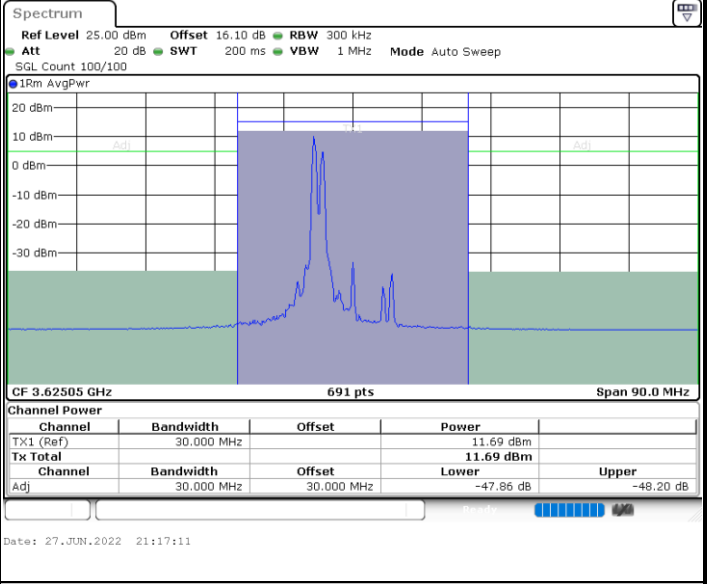

Date: 28 JUN.2022 09:58:53

Date: 28 JUN.2022 09:59:41

Middle Channel / FullIRB

N/A

Date: 28 JUN.2022 09:58:05

LTE Band 48C / 10MHz+20MHz

256QAM

Lowest Channel / 1RB0 and 1RB99

Lowest Channel / 1RB49 and 1RB0

Lowest Channel / FullIRB

N/A

LTE Band 48C / 10MHz+20MHz

256QAM

Middle Channel / 1RB0 and 1RB99

Middle Channel / 1RB49 and 1RB0

Middle Channel / FullIRB

N/A

LTE Band 48C / 10MHz+20MHz

256QAM

Highest Channel / 1RB0 and 1RB99

Highest Channel / 1RB49 and 1RB0

Highest Channel / FullIRB

N/A

LTE Band 48C / 15MHz+20MHz