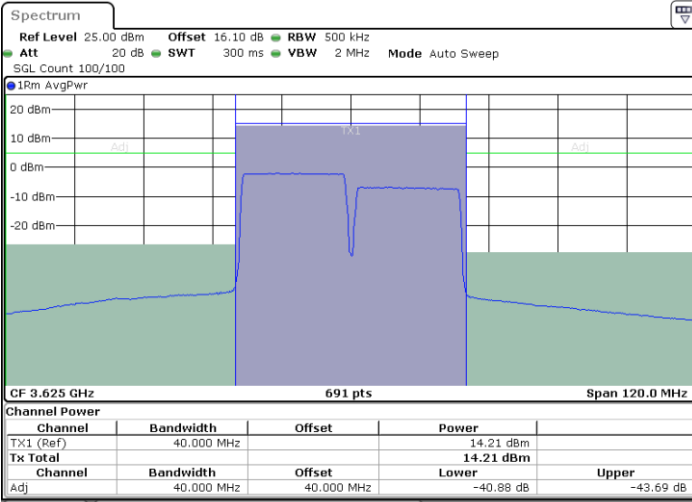

Middle Channel / 1RB99 and 1RB0

Date: 27.JUN.2022 18:51:42

Date: 27.JUN.2022 18:54:03

Middle Channel / FullIRB

N/A

Date: 28.JUN.2022 11:44:42

LTE Band 48C / 20MHz+20MHz

16QAM

Highest Channel / 1RB0 and 1RB99

Highest Channel / 1RB99 and 1RB0

Highest Channel / FullIRB

N/A

LTE Band 48C / 5MHz+20MHz

64QAM

Lowest Channel / 1RB0 and 1RB99

Lowest Channel / 1RB24 and 1RB0