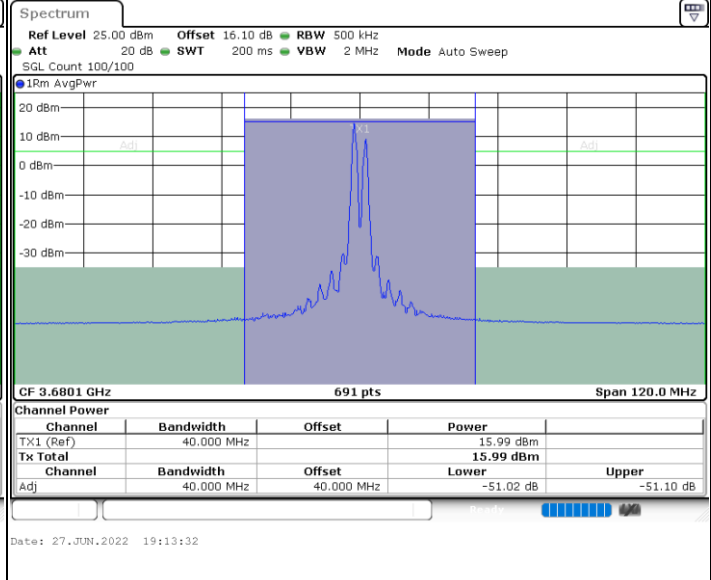

Middle Channel / 1RB99 and 1RB0

Date: 27.JUN.2022 18:51:42

Date: 27.JUN.2022 18:54:03

Middle Channel / FullIRB

N/A

Date: 28.JUN.2022 11:44:42

LTE Band 48C / 20MHz+20MHz

16QAM

Highest Channel / 1RB0 and 1RB99

Highest Channel / 1RB99 and 1RB0

Highest Channel / FullIRB

N/A

LTE Band 48C / 5MHz+20MHz

64QAM

Lowest Channel / 1RB0 and 1RB99

Lowest Channel / 1RB24 and 1RB0