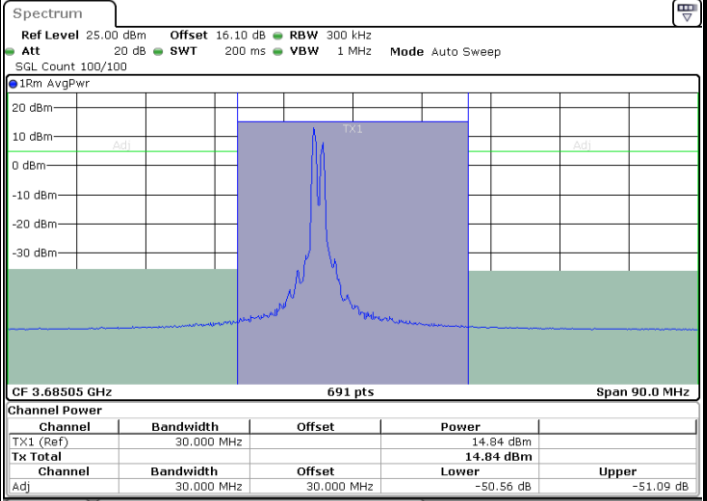

N/A

Date: 27.JUN.2022 13:48:13

LTE Band 48C / 10MHz+20MHz

64QAM

Middle Channel / 1RB0 and 1RB99

Middle Channel / 1RB49 and 1RB0

Middle Channel / FullIRB

N/A

LTE Band 48C / 10MHz+20MHz

64QAM

Highest Channel / 1RB0 and 1RB99

Highest Channel / 1RB49 and 1RB0

Date: 27.JUN.2022 14:29:22

Date: 27.JUN.2022 14:30:10

Highest Channel / FullIRB

N/A