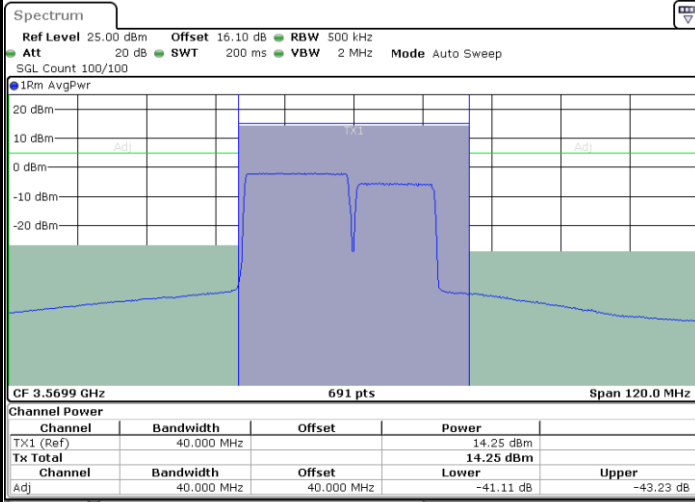

16QAM

Highest Channel / 1RB0 and 1RB49

Highest Channel / 1RB99 and 1RB0

Highest Channel / FullIRB

N/A

LTE Band 48C / 20MHz+15MHz

16QAM

Lowest Channel / 1RB0 and 1RB74

Lowest Channel / 1RB99 and 1RB0

Date: 27.JUN.2022 17:16:52

Date: 27.JUN.2022 17:19:16

Lowest Channel / FullIRB

N/A

Date: 27.JUN.2022 17:14:31

LTE Band 48C / 20MHz+15MHz

16QAM

Highest Channel / 1RB0 and 1RB74

Highest Channel / 1RB99 and 1RB0

Highest Channel / FullIRB

N/A

LTE Band 48C / 20MHz+20MHz

16QAM

Lowest Channel / 1RB0 and 1RB99

Lowest Channel / 1RB99 and 1RB0