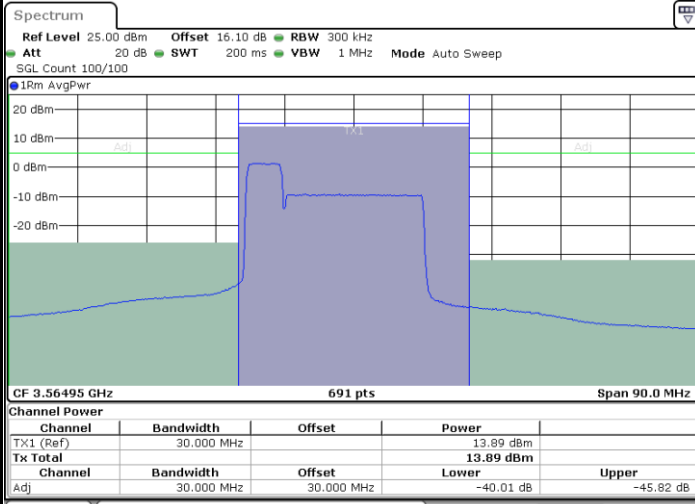

Highest Channel / 1RB0 and 1RB99

Highest Channel / 1RB99 and 1RB0

Highest Channel / FullIRB

N/A

LTE Band 48C / 5MHz+20MHz

64QAM

Lowest Channel / 1RB0 and 1RB99

Lowest Channel / 1RB24 and 1RB0

Date: 27.JUN.2022 10:38:18

Date: 27.JUN.2022 10:42:12

Lowest Channel / FullIRB

N/A

Date: 27.JUN.2022 10:37:31

LTE Band 48C / 5MHz+20MHz

64QAM

Middle Channel / 1RB0 and 1RB99

Middle Channel / 1RB24 and 1RB0

Middle Channel / FullIRB

N/A

LTE Band 48C / 5MHz+20MHz

64QAM

Highest Channel / 1RB0 and 1RB99

Highest Channel / 1RB24 and 1RB0

Highest Channel / FullIRB