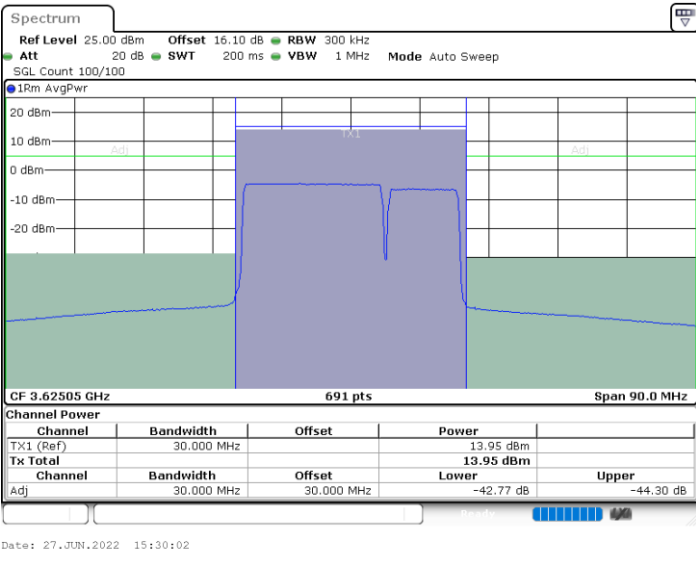

Date: 27.JUN.2022 12:20:18

LTE Band 48C / 20MHz+10MHz

64QAM

Lowest Channel / 1RB0 and 1RB49

Lowest Channel / 1RB99 and 1RB0

Date: 27.JUN.2022 15:11:02

Date: 27.JUN.2022 15:14:58

Lowest Channel / FullIRB

N/A

Date: 27.JUN.2022 15:10:14

LTE Band 48C / 20MHz+10MHz

64QAM

Middle Channel / 1RB0 and 1RB49

Middle Channel / 1RB99 and 1RB0

Middle Channel / FullIRB

N/A

LTE Band 48C / 20MHz+10MHz

64QAM

Highest Channel / 1RB0 and 1RB49

Highest Channel / 1RB99 and 1RB0

Date: 27.JUN.2022 15:51:14

Date: 27.JUN.2022 15:52:02

Highest Channel / FullIRB

N/A