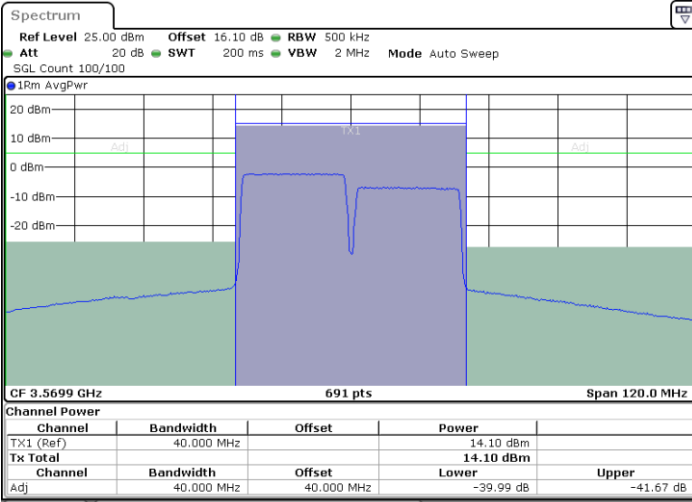

Date: 27.JUN.2022 15:47:19

LTE Band 48C / 20MHz+15MHz

64QAM

Lowest Channel / 1RB0 and 1RB74

Lowest Channel / 1RB99 and 1RB0

Lowest Channel / FullIRB

N/A

LTE Band 48C / 20MHz+20MHz

64QAM

Lowest Channel / 1RB0 and 1RB99

Lowest Channel / 1RB99 and 1RB0

Date: 27.JUN.2022 18:15:43

Date: 27.JUN.2022 18:19:38

Lowest Channel / FullIRB

N/A

Date: 27.JUN.2022 18:14:55

LTE Band 48C / 20MHz+20MHz

64QAM

MiddleChannel / 1RB0 and 1RB99

Middle Channel / 1RB99 and 1RB0

Middle Channel / FullIRB

N/A

LTE Band 48C / 20MHz+20MHz

64QAM

Highest Channel / 1RB0 and 1RB99

Highest Channel / 1RB99 and 1RB0

Highest Channel / FullIRB

N/A

LTE Band 48C / 5MHz+20MHz

256QAM

Middle Channel / 1RB0 and 1RB99

Middle Channel / 1RB24 and 1RB0