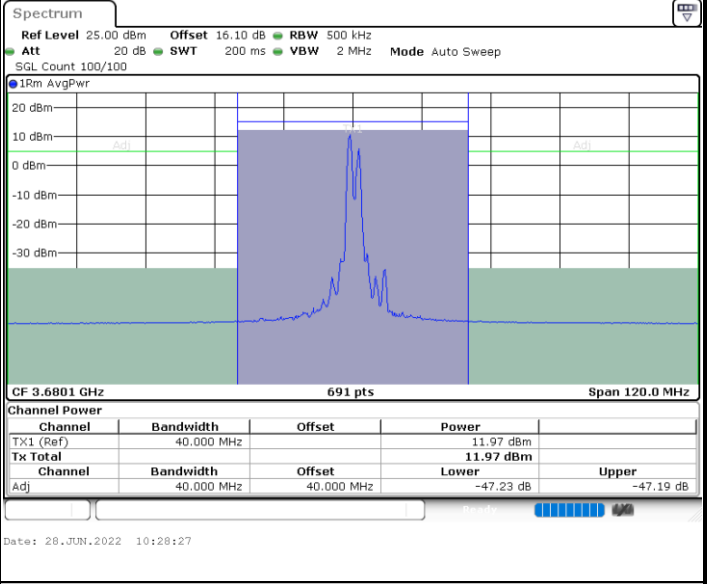

N/A

LTE Band 48C / 10MHz+20MHz

256QAM

Highest Channel / 1RB0 and 1RB99

Highest Channel / 1RB49 and 1RB0

Highest Channel / FullIRB

N/A

LTE Band 48C / 15MHz+20MHz

256QAM

Middle Channel / 1RB0 and 1RB99

Middle Channel / 1RB74 and 1RB0

Middle Channel / FullIRB

N/A

LTE Band 48C / 15MHz+20MHz

256QAM

Highest Channel / 1RB0 and 1RB99

Highest Channel / 1RB74 and 1RB0

Highest Channel / FullIRB

N/A