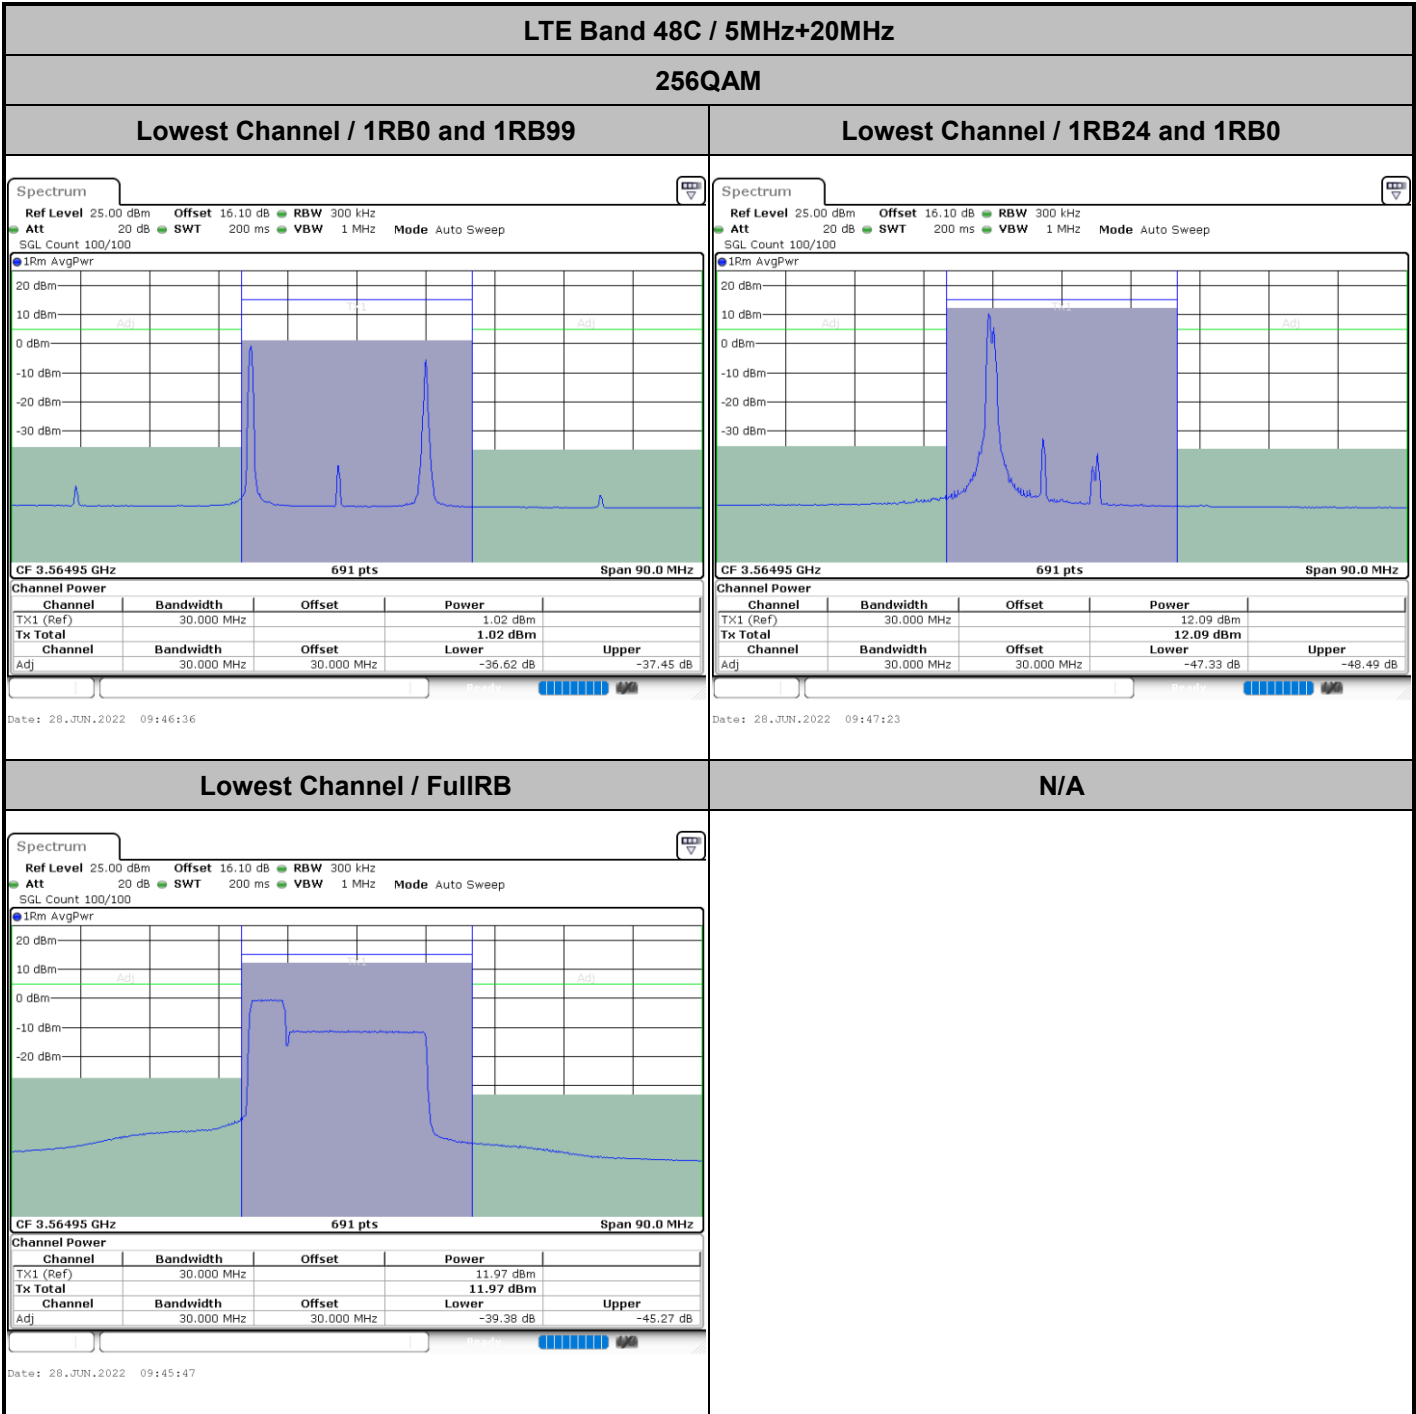

LTE Band 48C / 20MHz+20MHz

64QAM

MiddleChannel / 1RB0 and 1RB99

Middle Channel / 1RB99 and 1RB0

Middle Channel / FullIRB

N/A

LTE Band 48C / 20MHz+20MHz

64QAM

Highest Channel / 1RB0 and 1RB99

Highest Channel / 1RB99 and 1RB0

Highest Channel / FullIRB

N/A

LTE Band 48C / 5MHz+20MHz

256QAM

Middle Channel / 1RB0 and 1RB99

Middle Channel / 1RB24 and 1RB0

Date: 28 JUN.2022 09:58:53

Date: 28 JUN.2022 09:59:41

Middle Channel / FullIRB

N/A

Date: 28 JUN.2022 09:58:05

LTE Band 48C / 10MHz+20MHz

256QAM

Lowest Channel / 1RB0 and 1RB99

Lowest Channel / 1RB49 and 1RB0

Lowest Channel / FullIRB

N/A

LTE Band 48C / 10MHz+20MHz

256QAM

Middle Channel / 1RB0 and 1RB99

Middle Channel / 1RB49 and 1RB0

Middle Channel / FullIRB