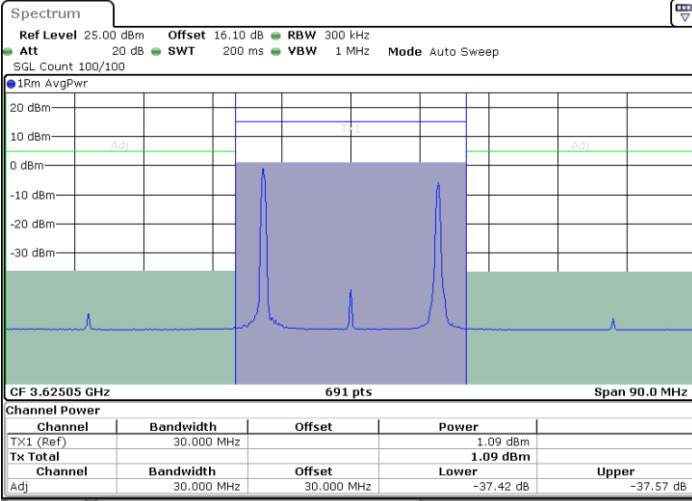

LTE Band 48C / 20MHz+20MHz

64QAM

MiddleChannel / 1RB0 and 1RB99

Middle Channel / 1RB99 and 1RB0

Middle Channel / FullIRB

N/A

LTE Band 48C / 20MHz+20MHz

64QAM

Highest Channel / 1RB0 and 1RB99

Highest Channel / 1RB99 and 1RB0

Highest Channel / FullIRB

N/A

LTE Band 48C / 5MHz+20MHz

256QAM

Middle Channel / 1RB0 and 1RB99

Middle Channel / 1RB24 and 1RB0

Date: 28 JUN.2022 09:58:53

Date: 28 JUN.2022 09:59:41

Middle Channel / FullIRB

N/A

Date: 28 JUN.2022 09:58:05

LTE Band 48C / 10MHz+20MHz

256QAM

Lowest Channel / 1RB0 and 1RB99