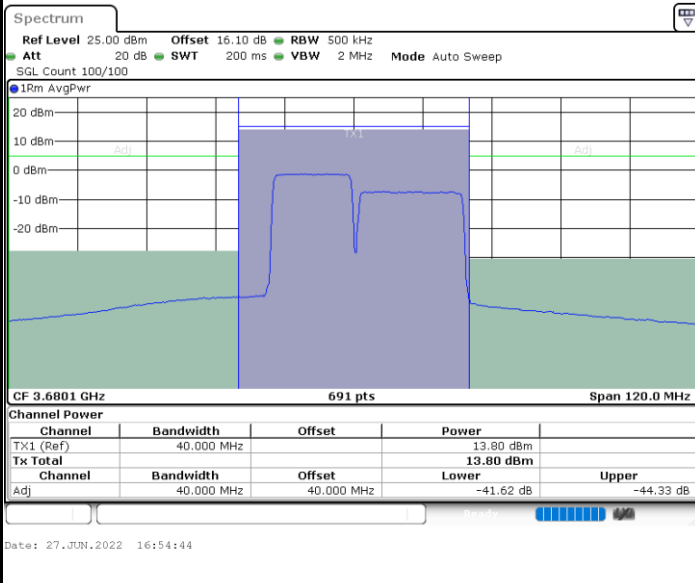

LTE Band 48C / 15MHz+20MHz

64QAM

Highest Channel / 1RB0 and 1RB99

Highest Channel / 1RB74 and 1RB0

Highest Channel / FullIRB

N/A

LTE Band 48C / 20MHz+5MHz

64QAM

Lowest Channel / 1RB0 and 1RB24

Lowest Channel / 1RB99 and 1RB0

Date: 27.JUN.2022 11:39:39

Date: 27.JUN.2022 11:43:34

Lowest Channel / FullIRB

N/A

Date: 27.JUN.2022 11:38:52

LTE Band 48C / 20MHz+5MHz