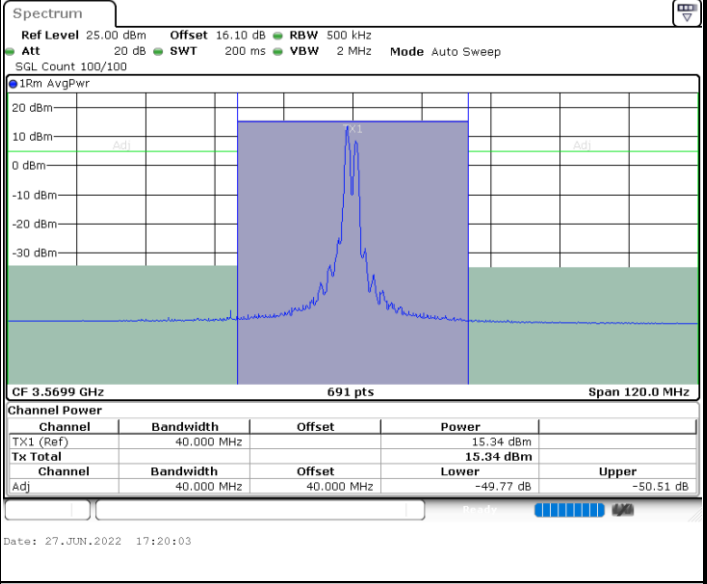

LTE Band 48C / 20MHz+10MHz

64QAM

Highest Channel / 1RB0 and 1RB49

Highest Channel / 1RB99 and 1RB0

Date: 27.JUN.2022 15:51:14

Date: 27.JUN.2022 15:52:02

Highest Channel / FullIRB

N/A

Date: 27.JUN.2022 15:47:19

LTE Band 48C / 20MHz+15MHz

64QAM

Lowest Channel / 1RB0 and 1RB74

Lowest Channel / 1RB99 and 1RB0

Lowest Channel / FullIRB

N/A

LTE Band 48C / 20MHz+20MHz

64QAM

Lowest Channel / 1RB0 and 1RB99

Lowest Channel / 1RB99 and 1RB0

Date: 27.JUN.2022 18:15:43

Date: 27.JUN.2022 18:19:38

Lowest Channel / FullIRB

N/A

Date: 27.JUN.2022 18:14:55