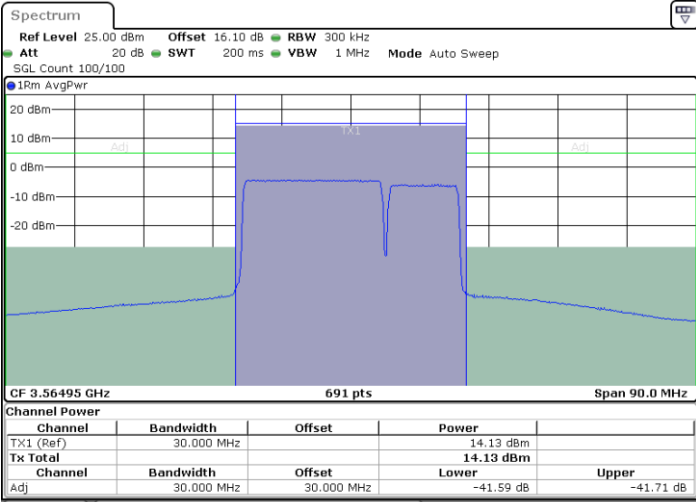

LTE Band 48C / 20MHz+10MHz

16QAM

Lowest Channel / 1RB0 and 1RB49

Lowest Channel / 1RB99 and 1RB0

Date: 27.JUN.2022 15:11:49

Date: 27.JUN.2022 15:14:10

Lowest Channel / FullIRB

N/A