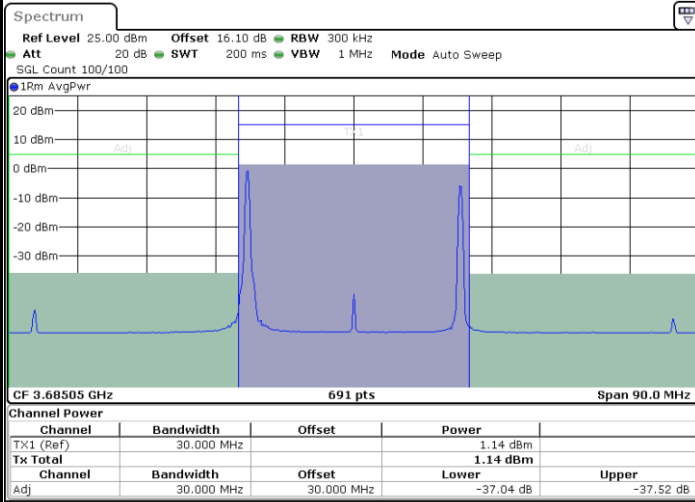

Date: 27.JUN.2022 12:20:18

LTE Band 48C / 20MHz+10MHz

64QAM

Lowest Channel / 1RB0 and 1RB49

Lowest Channel / 1RB99 and 1RB0

Date: 27.JUN.2022 15:11:02

Date: 27.JUN.2022 15:14:58

Lowest Channel / FullIRB

N/A

Date: 27.JUN.2022 15:10:14

LTE Band 48C / 20MHz+10MHz

64QAM

Middle Channel / 1RB0 and 1RB49

Middle Channel / 1RB99 and 1RB0

Middle Channel / FullIRB

N/A

LTE Band 48C / 20MHz+10MHz

64QAM

Highest Channel / 1RB0 and 1RB49

Highest Channel / 1RB99 and 1RB0

Date: 27.JUN.2022 15:51:14

Date: 27.JUN.2022 15:52:02

Highest Channel / FullIRB

N/A