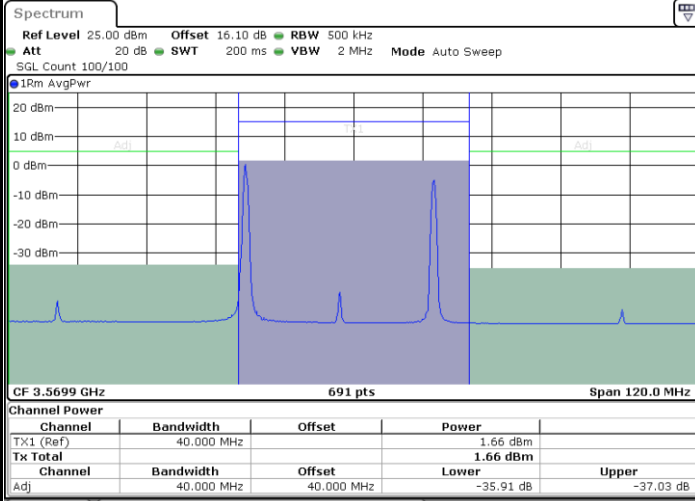

16QAM

Highest Channel / 1RB0 and 1RB49

Highest Channel / 1RB99 and 1RB0

Highest Channel / FullIRB

N/A

LTE Band 48C / 20MHz+15MHz

16QAM

Lowest Channel / 1RB0 and 1RB74

Lowest Channel / 1RB99 and 1RB0

Date: 27.JUN.2022 17:16:52

Date: 27.JUN.2022 17:19:16

Lowest Channel / FullIRB

N/A

Date: 27.JUN.2022 17:14:31

LTE Band 48C / 20MHz+15MHz

16QAM

Highest Channel / 1RB0 and 1RB74

Highest Channel / 1RB99 and 1RB0

Highest Channel / FullIRB

N/A

LTE Band 48C / 20MHz+20MHz

16QAM

Lowest Channel / 1RB0 and 1RB99

Lowest Channel / 1RB99 and 1RB0