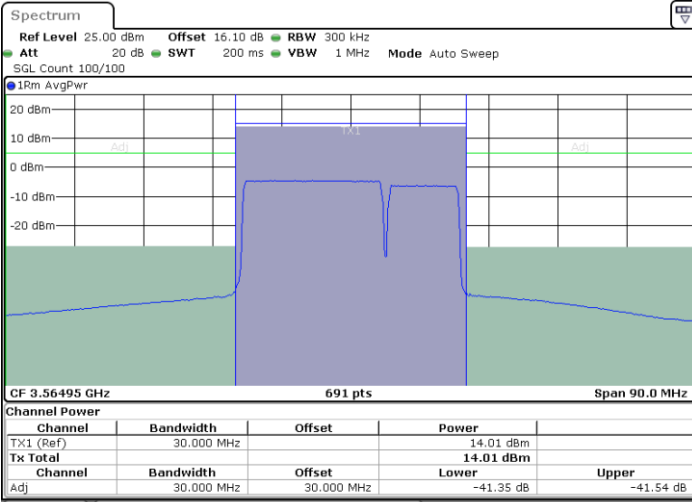

LTE Band 48C / 20MHz+5MHz

64QAM

Highest Channel / 1RB0 and 1RB24

Highest Channel / 1RB99 and 1RB0

Date: 27.JUN.2022 12:24:13

Date: 27.JUN.2022 12:25:01

Highest Channel / FullIRB

N/A

Date: 27.JUN.2022 12:20:18

LTE Band 48C / 20MHz+10MHz

64QAM

Lowest Channel / 1RB0 and 1RB49

Lowest Channel / 1RB99 and 1RB0

Date: 27.JUN.2022 15:11:02

Date: 27.JUN.2022 15:14:58

Lowest Channel / FullIRB

N/A

Date: 27.JUN.2022 15:10:14

LTE Band 48C / 20MHz+10MHz

64QAM

Middle Channel / 1RB0 and 1RB49

Middle Channel / 1RB99 and 1RB0

Middle Channel / FullIRB

N/A