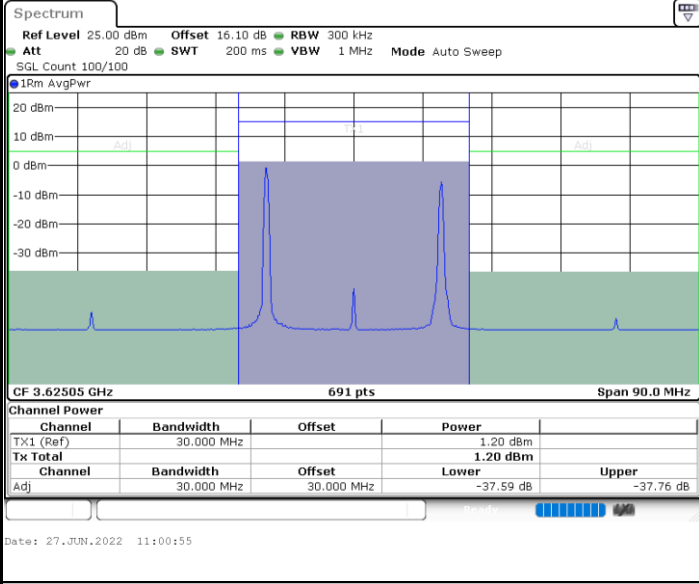

Highest Channel / 1RB0 and 1RB99

Highest Channel / 1RB99 and 1RB0

Highest Channel / FullIRB

N/A

LTE Band 48C / 5MHz+20MHz

64QAM

Lowest Channel / 1RB0 and 1RB99

Lowest Channel / 1RB24 and 1RB0

Date: 27.JUN.2022 10:38:18

Date: 27.JUN.2022 10:42:12

Lowest Channel / FullIRB

N/A

Date: 27.JUN.2022 10:37:31

LTE Band 48C / 5MHz+20MHz

64QAM

Middle Channel / 1RB0 and 1RB99

Middle Channel / 1RB24 and 1RB0

Middle Channel / FullIRB

N/A

LTE Band 48C / 5MHz+20MHz

64QAM

Highest Channel / 1RB0 and 1RB99

Highest Channel / 1RB24 and 1RB0

Highest Channel / FullIRB