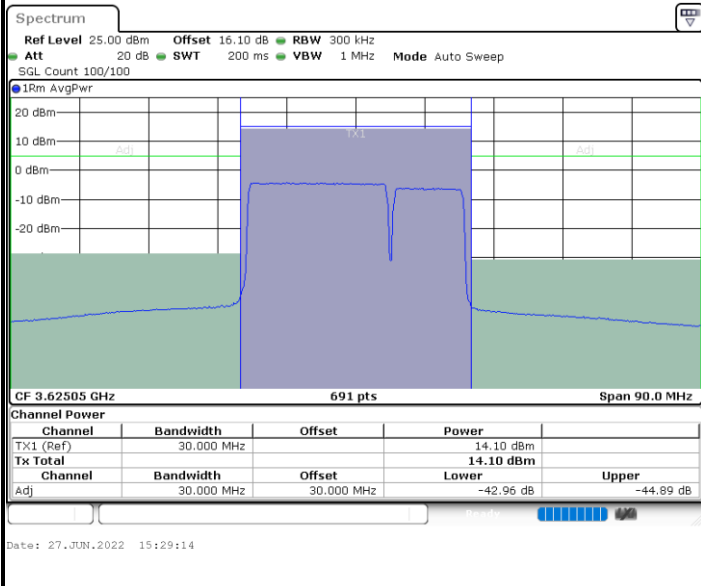

Date: 27.JUN.2022 15:09:27

LTE Band 48C / 20MHz+10MHz

16QAM

Middle Channel / 1RB0 and 1RB49

Middle Channel / 1RB99 and 1RB0

Middle Channel / FullIRB

N/A

LTE Band 48C / 20MHz+10MHz

16QAM

Highest Channel / 1RB0 and 1RB49

Highest Channel / 1RB99 and 1RB0

Highest Channel / FullIRB

N/A

LTE Band 48C / 20MHz+15MHz

16QAM

Lowest Channel / 1RB0 and 1RB74