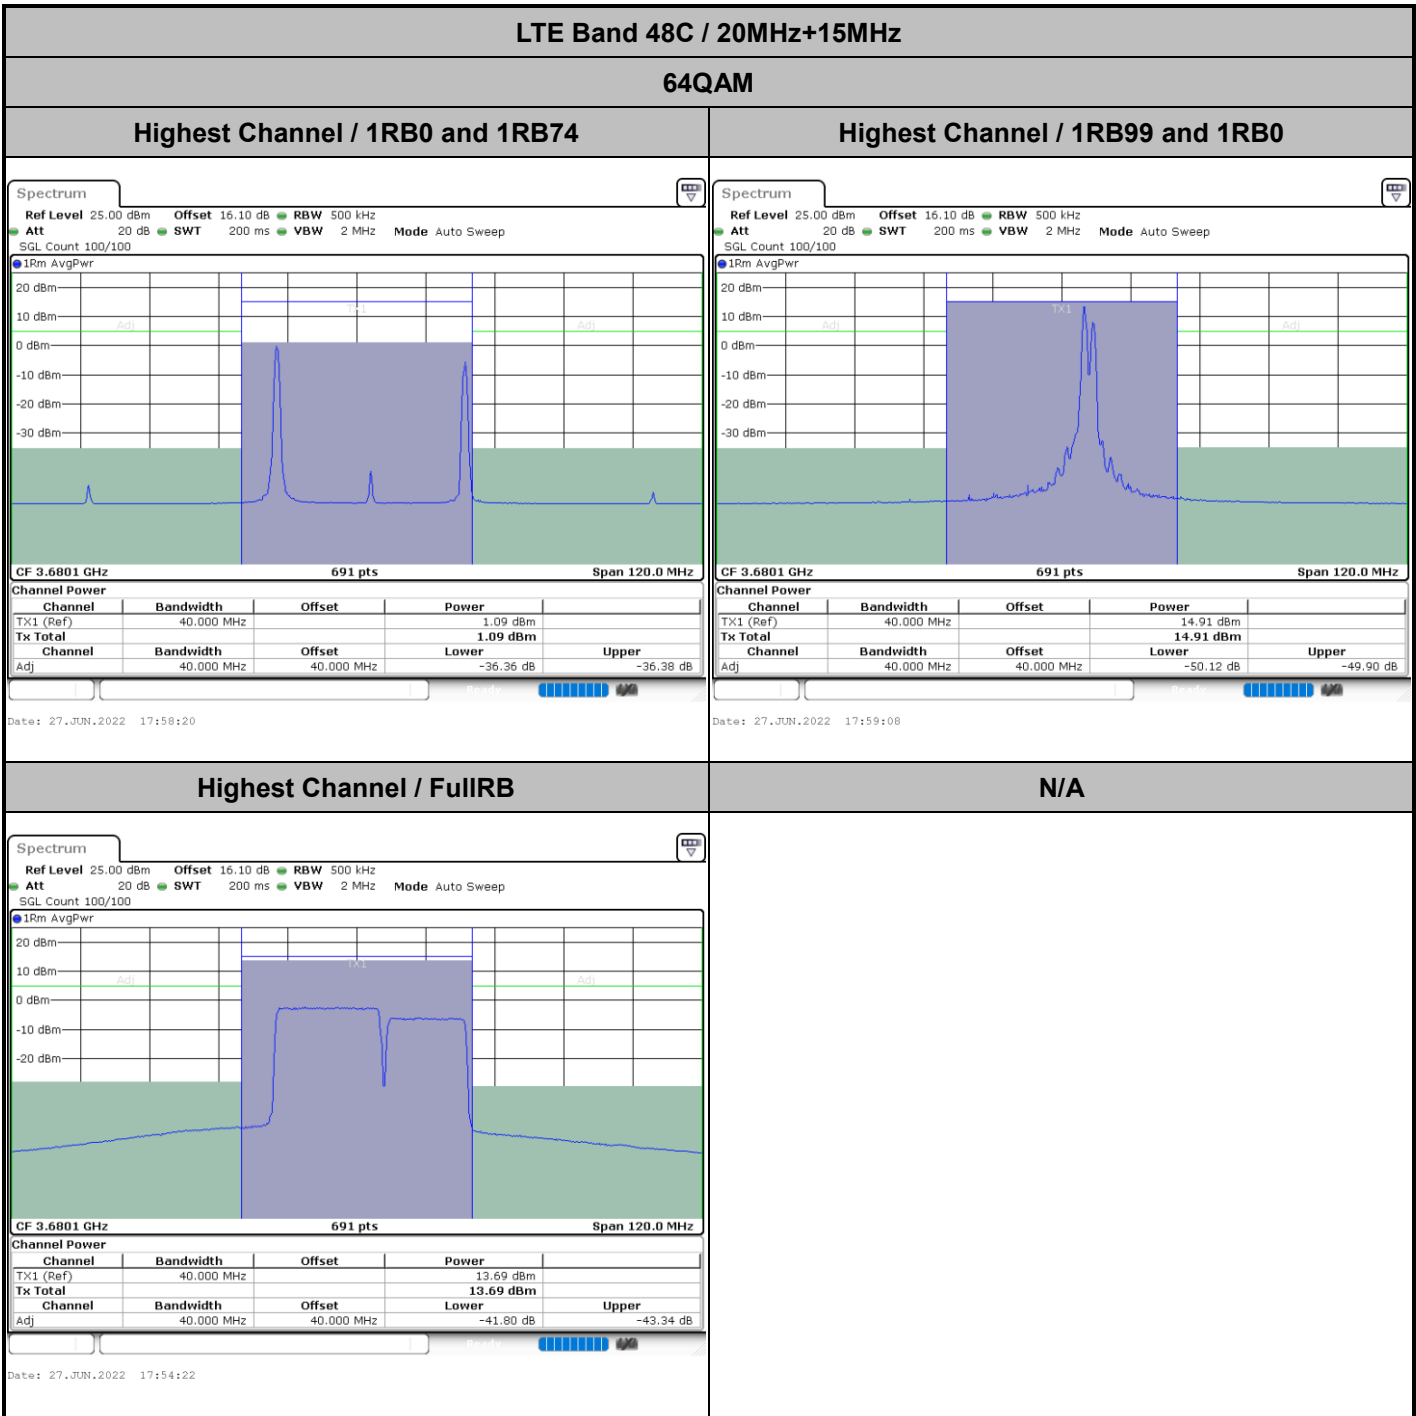

LTE Band 48C / 20MHz+10MHz

64QAM

Highest Channel / 1RB0 and 1RB49

Highest Channel / 1RB99 and 1RB0

Date: 27.JUN.2022 15:51:14

Date: 27.JUN.2022 15:52:02

Highest Channel / FullIRB

N/A

Date: 27.JUN.2022 15:47:19

LTE Band 48C / 20MHz+15MHz

64QAM

Lowest Channel / 1RB0 and 1RB74

Lowest Channel / 1RB99 and 1RB0

Lowest Channel / FullIRB

N/A

LTE Band 48C / 20MHz+20MHz

64QAM

Lowest Channel / 1RB0 and 1RB99

Lowest Channel / 1RB99 and 1RB0

Date: 27.JUN.2022 18:15:43

Date: 27.JUN.2022 18:19:38

Lowest Channel / FullIRB

N/A

Date: 27.JUN.2022 18:14:55

LTE Band 48C / 20MHz+20MHz

64QAM

MiddleChannel / 1RB0 and 1RB99

Middle Channel / 1RB99 and 1RB0

Middle Channel / FullIRB

N/A

LTE Band 48C / 20MHz+20MHz

64QAM