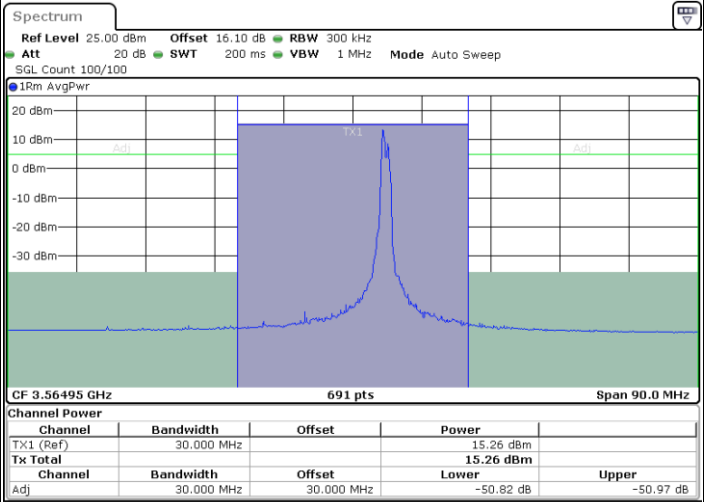

LTE Band 48C / 15MHz+20MHz

64QAM

Highest Channel / 1RB0 and 1RB99

Highest Channel / 1RB74 and 1RB0

Highest Channel / FullIRB

N/A

LTE Band 48C / 20MHz+5MHz

64QAM

Lowest Channel / 1RB0 and 1RB24

Lowest Channel / 1RB99 and 1RB0

Date: 27.JUN.2022 11:39:39

Date: 27.JUN.2022 11:43:34

Lowest Channel / FullIRB

N/A

Date: 27.JUN.2022 11:38:52

LTE Band 48C / 20MHz+5MHz