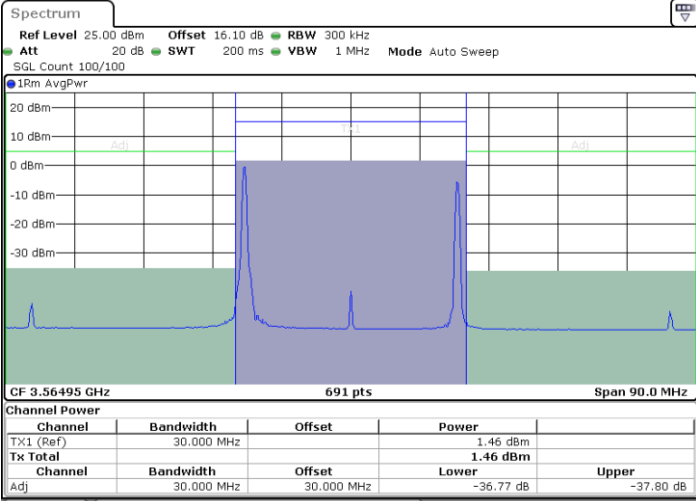

LTE Band 48C / 20MHz+10MHz

16QAM

Lowest Channel / 1RB0 and 1RB49

Lowest Channel / 1RB99 and 1RB0

Date: 27.JUN.2022 15:11:49

Date: 27.JUN.2022 15:14:10

Lowest Channel / FullIRB

N/A