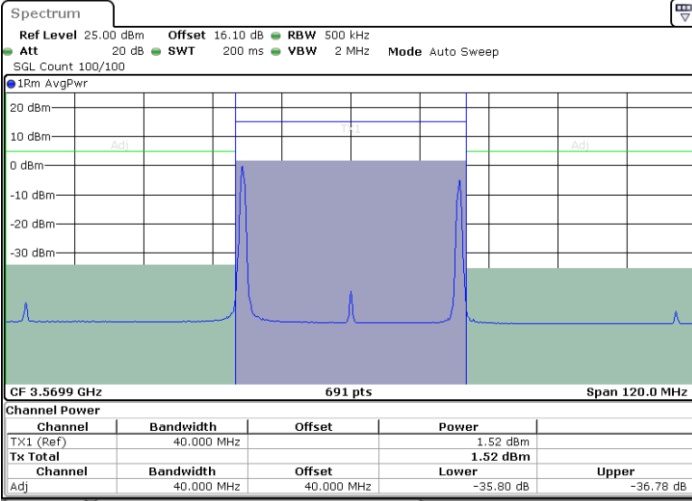

Highest Channel / 1RB0 and 1RB74

Highest Channel / 1RB99 and 1RB0

Highest Channel / FullIRB

N/A

LTE Band 48C / 20MHz+20MHz

16QAM

Lowest Channel / 1RB0 and 1RB99

Lowest Channel / 1RB99 and 1RB0