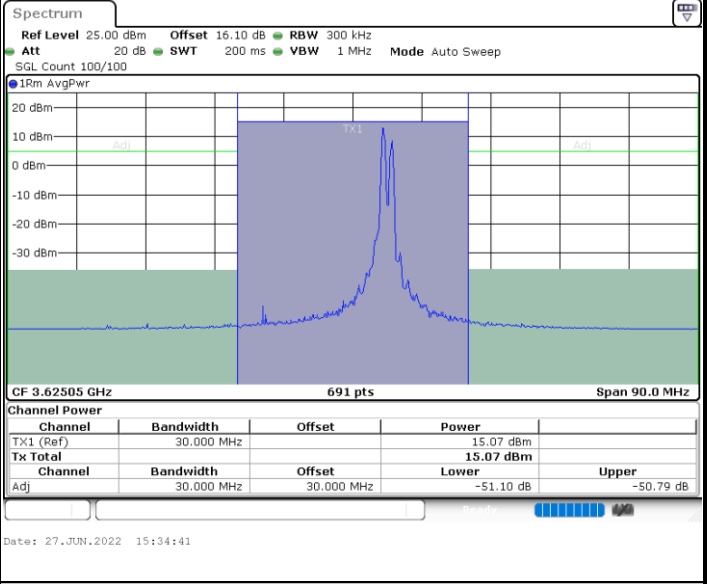

Date: 27.JUN.2022 12:20:18

LTE Band 48C / 20MHz+10MHz

64QAM

Lowest Channel / 1RB0 and 1RB49

Lowest Channel / 1RB99 and 1RB0

Date: 27.JUN.2022 15:11:02

Date: 27.JUN.2022 15:14:58

Lowest Channel / FullIRB

N/A

Date: 27.JUN.2022 15:10:14

LTE Band 48C / 20MHz+10MHz

64QAM

Middle Channel / 1RB0 and 1RB49

Middle Channel / 1RB99 and 1RB0

Middle Channel / FullIRB

N/A

LTE Band 48C / 20MHz+10MHz

64QAM

Highest Channel / 1RB0 and 1RB49

Highest Channel / 1RB99 and 1RB0

Date: 27.JUN.2022 15:51:14

Date: 27.JUN.2022 15:52:02

Highest Channel / FullIRB

N/A