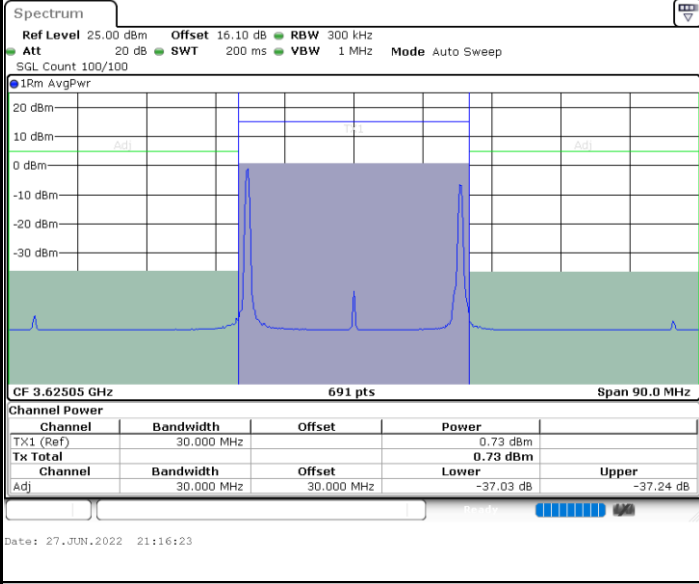

Date: 28 JUN.2022 09:58:53

Date: 28 JUN.2022 09:59:41

Middle Channel / FullIRB

N/A

Date: 28 JUN.2022 09:58:05

LTE Band 48C / 10MHz+20MHz

256QAM

Lowest Channel / 1RB0 and 1RB99

Lowest Channel / 1RB49 and 1RB0

Lowest Channel / FullIRB

N/A

LTE Band 48C / 10MHz+20MHz

256QAM

Middle Channel / 1RB0 and 1RB99

Middle Channel / 1RB49 and 1RB0

Middle Channel / FullIRB

N/A

LTE Band 48C / 10MHz+20MHz

256QAM

Highest Channel / 1RB0 and 1RB99

Highest Channel / 1RB49 and 1RB0

Highest Channel / FullIRB

N/A

LTE Band 48C / 15MHz+20MHz

256QAM

Middle Channel / 1RB0 and 1RB99

Middle Channel / 1RB74 and 1RB0

Middle Channel / FullIRB

N/A

LTE Band 48C / 15MHz+20MHz

256QAM

Highest Channel / 1RB0 and 1RB99