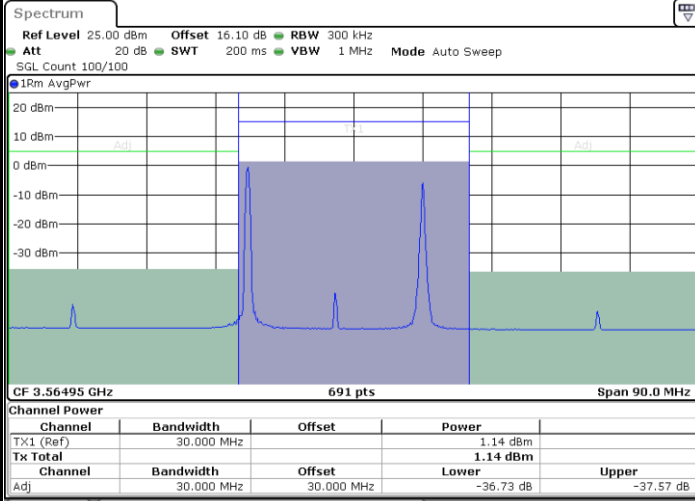

Highest Channel / 1RB0 and 1RB99

Highest Channel / 1RB99 and 1RB0

Highest Channel / FullIRB

N/A

LTE Band 48C / 5MHz+20MHz

64QAM

Lowest Channel / 1RB0 and 1RB99

Lowest Channel / 1RB24 and 1RB0