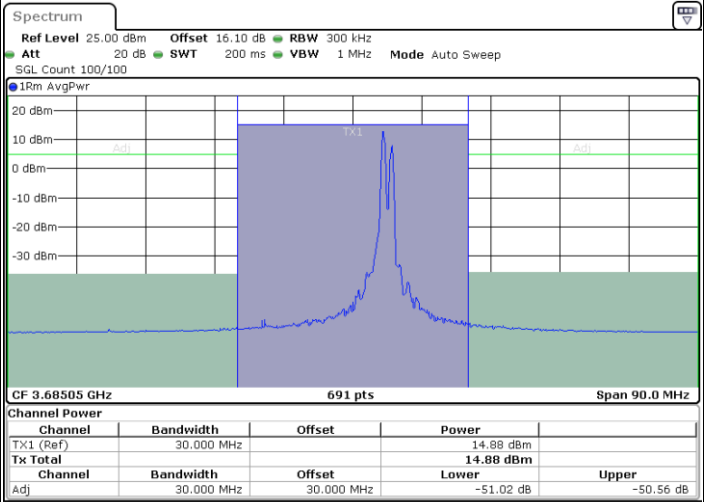

Date: 27.JUN.2022 12:20:18

LTE Band 48C / 20MHz+10MHz

64QAM

Lowest Channel / 1RB0 and 1RB49

Lowest Channel / 1RB99 and 1RB0

Date: 27.JUN.2022 15:11:02

Date: 27.JUN.2022 15:14:58

Lowest Channel / FullIRB

N/A

Date: 27.JUN.2022 15:10:14

LTE Band 48C / 20MHz+10MHz

64QAM

Middle Channel / 1RB0 and 1RB49

Middle Channel / 1RB99 and 1RB0

Middle Channel / FullIRB

N/A

LTE Band 48C / 20MHz+10MHz

64QAM

Highest Channel / 1RB0 and 1RB49

Highest Channel / 1RB99 and 1RB0

Date: 27.JUN.2022 15:51:14

Date: 27.JUN.2022 15:52:02

Highest Channel / FullIRB

N/A