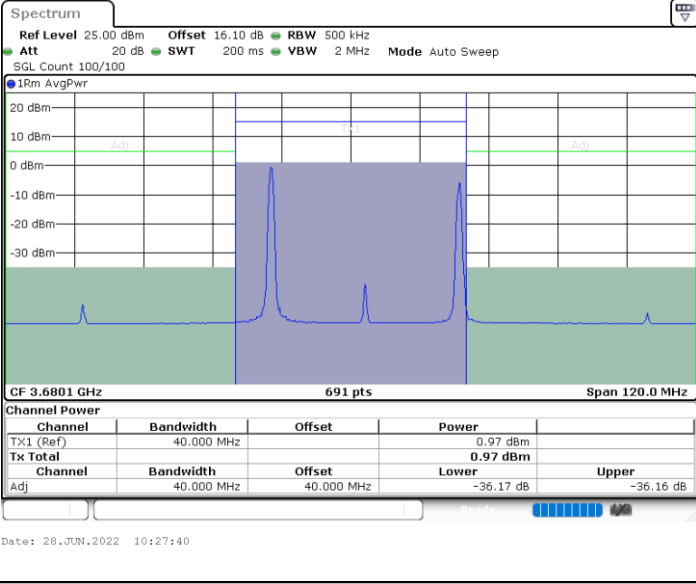

N/A

LTE Band 48C / 10MHz+20MHz

256QAM

Highest Channel / 1RB0 and 1RB99

Highest Channel / 1RB49 and 1RB0

Highest Channel / FullIRB

N/A

LTE Band 48C / 15MHz+20MHz

256QAM

Middle Channel / 1RB0 and 1RB99

Middle Channel / 1RB74 and 1RB0

Middle Channel / FullIRB

N/A

LTE Band 48C / 15MHz+20MHz

256QAM

Highest Channel / 1RB0 and 1RB99

Highest Channel / 1RB74 and 1RB0

Highest Channel / FullIRB

N/A