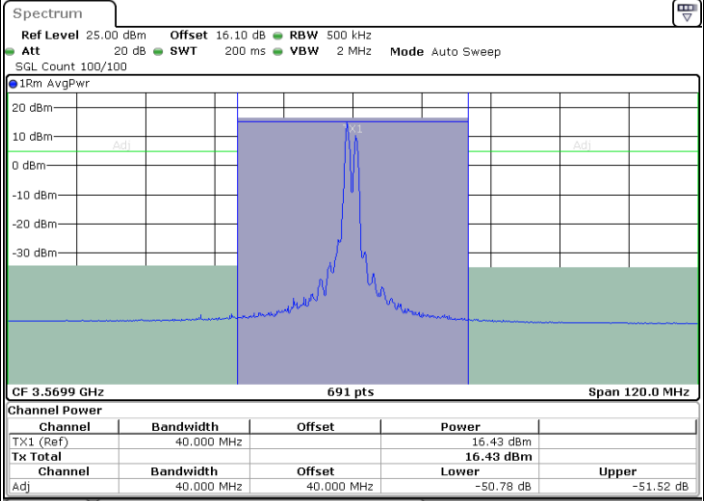

16QAM

Highest Channel / 1RB0 and 1RB49

Highest Channel / 1RB99 and 1RB0

Highest Channel / FullIRB

N/A

LTE Band 48C / 20MHz+15MHz

16QAM

Lowest Channel / 1RB0 and 1RB74

Lowest Channel / 1RB99 and 1RB0

Date: 27.JUN.2022 17:16:52

Date: 27.JUN.2022 17:19:16

Lowest Channel / FullIRB

N/A

Date: 27.JUN.2022 17:14:31

LTE Band 48C / 20MHz+15MHz

16QAM

Highest Channel / 1RB0 and 1RB74

Highest Channel / 1RB99 and 1RB0

Highest Channel / FullIRB

N/A

LTE Band 48C / 20MHz+20MHz

16QAM

Lowest Channel / 1RB0 and 1RB99

Lowest Channel / 1RB99 and 1RB0