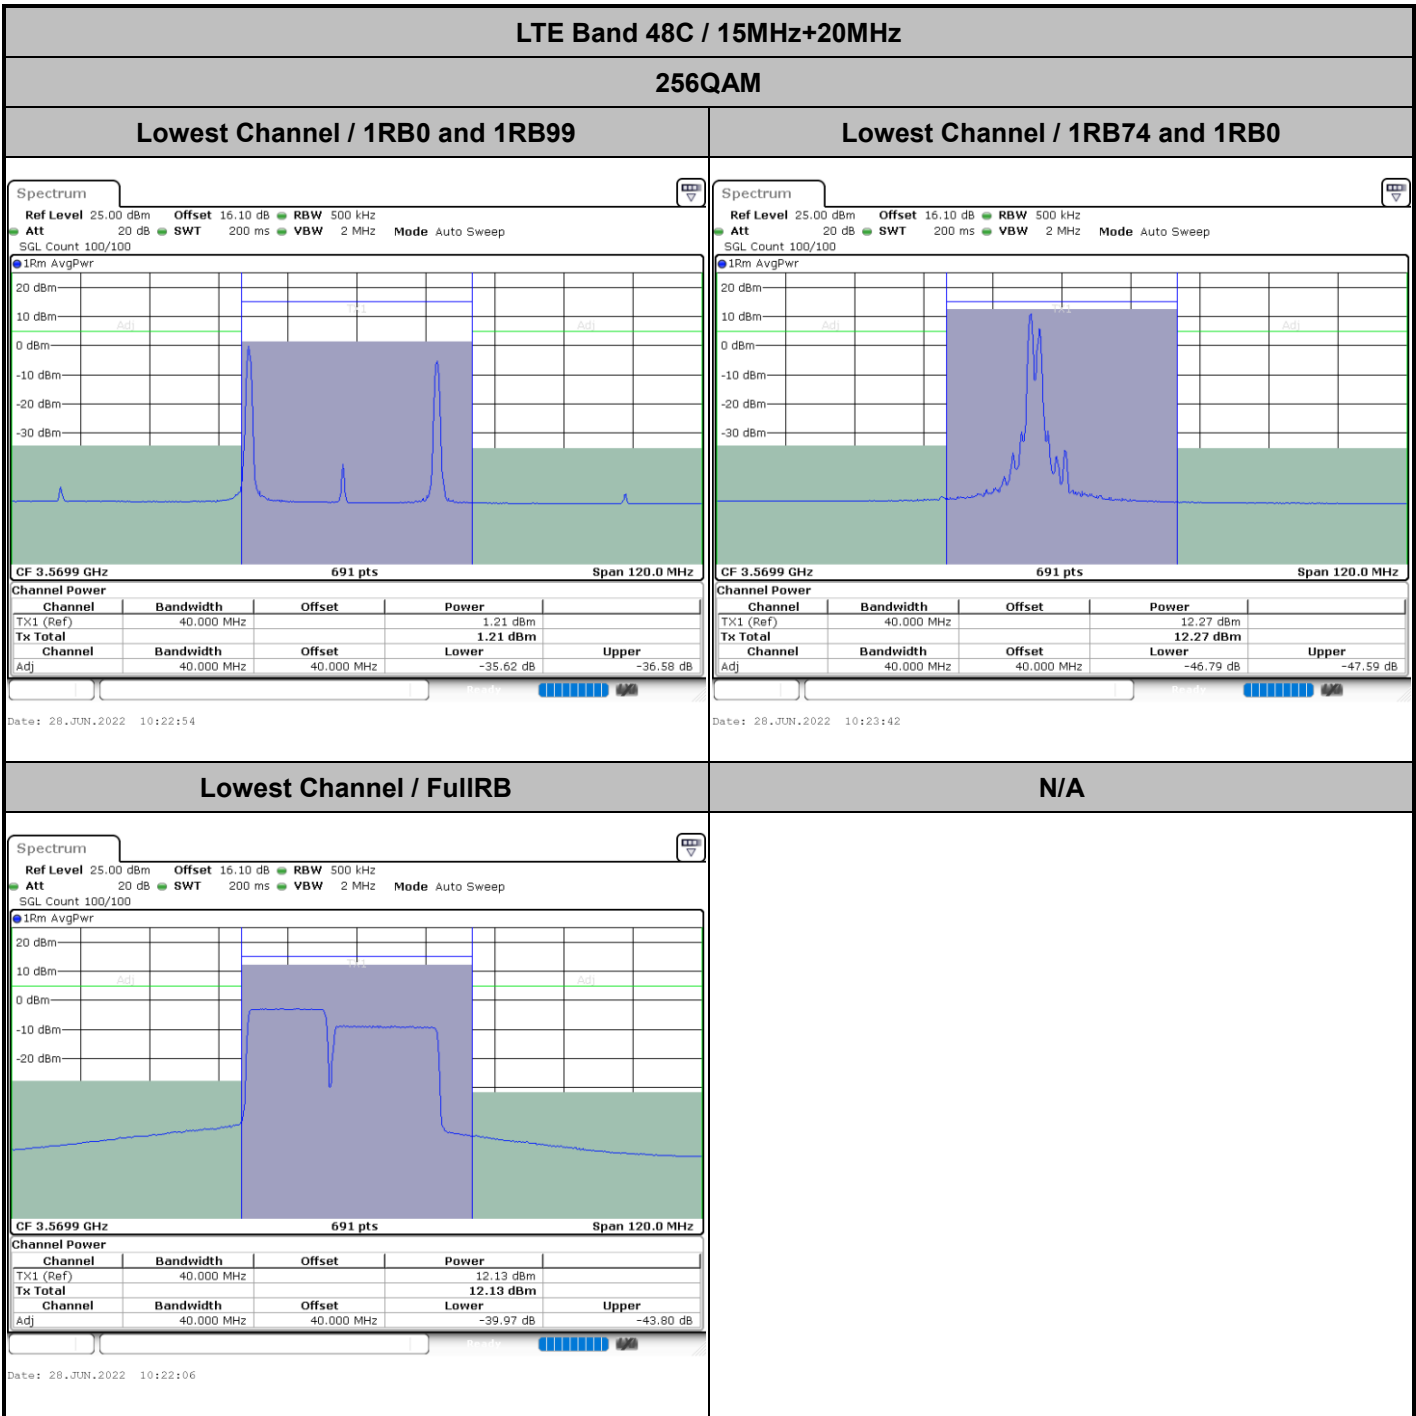

Lowest Channel / 1RB49 and 1RB0

Lowest Channel / FullIRB

N/A

LTE Band 48C / 10MHz+20MHz

256QAM

Middle Channel / 1RB0 and 1RB99

Middle Channel / 1RB49 and 1RB0

Middle Channel / FullIRB

N/A

LTE Band 48C / 10MHz+20MHz

256QAM

Highest Channel / 1RB0 and 1RB99

Highest Channel / 1RB49 and 1RB0

Highest Channel / FullIRB

N/A

LTE Band 48C / 15MHz+20MHz

256QAM

Middle Channel / 1RB0 and 1RB99

Middle Channel / 1RB74 and 1RB0

Middle Channel / FullIRB

N/A

LTE Band 48C / 15MHz+20MHz

256QAM

Highest Channel / 1RB0 and 1RB99