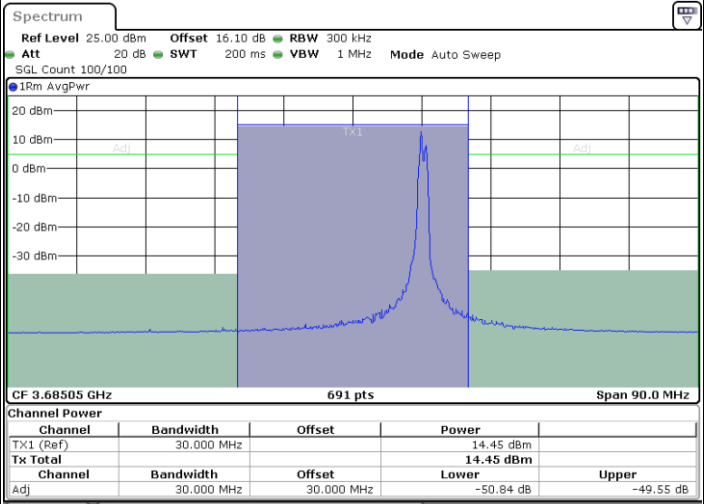

Lowest Channel / 1RB0 and 1RB24

Lowest Channel / 1RB99 and 1RB0

Date: 27.JUN.2022 11:39:39

Date: 27.JUN.2022 11:43:34

Lowest Channel / FullIRB

N/A

Date: 27.JUN.2022 11:38:52

LTE Band 48C / 20MHz+5MHz

64QAM

Middle Channel / 1RB0 and 1RB24

Middle Channel / 1RB99 and 1RB0

Date: 27.JUN.2022 12:03:47

Date: 27.JUN.2022 12:07:42

Middle Channel / FullIRB

N/A

Date: 27.JUN.2022 12:02:59

LTE Band 48C / 20MHz+5MHz

64QAM

Highest Channel / 1RB0 and 1RB24

Highest Channel / 1RB99 and 1RB0

Date: 27.JUN.2022 12:24:13

Date: 27.JUN.2022 12:25:01

Highest Channel / FullIRB

N/A