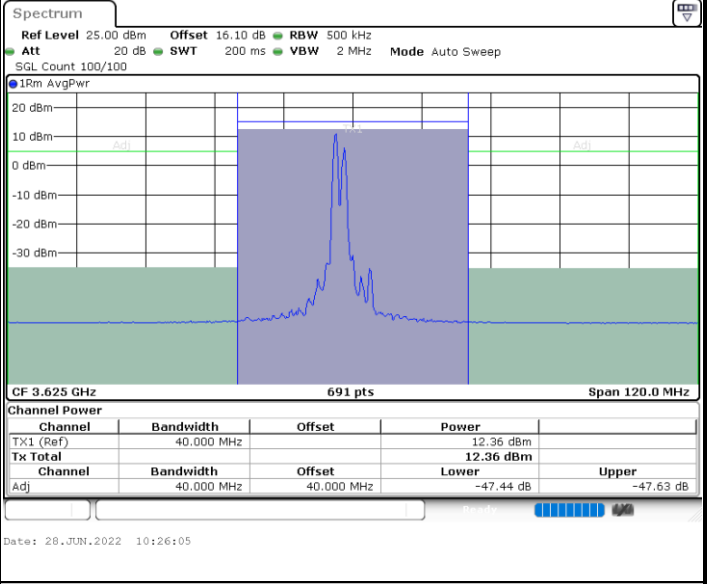

Lowest Channel / 1RB49 and 1RB0

Lowest Channel / FullIRB

N/A

LTE Band 48C / 10MHz+20MHz

256QAM

Middle Channel / 1RB0 and 1RB99

Middle Channel / 1RB49 and 1RB0

Middle Channel / FullIRB

N/A

LTE Band 48C / 10MHz+20MHz

256QAM

Highest Channel / 1RB0 and 1RB99

Highest Channel / 1RB49 and 1RB0

Highest Channel / FullIRB

N/A

LTE Band 48C / 15MHz+20MHz

256QAM

Middle Channel / 1RB0 and 1RB99

Middle Channel / 1RB74 and 1RB0

Middle Channel / FullIRB

N/A

LTE Band 48C / 15MHz+20MHz

256QAM

Highest Channel / 1RB0 and 1RB99