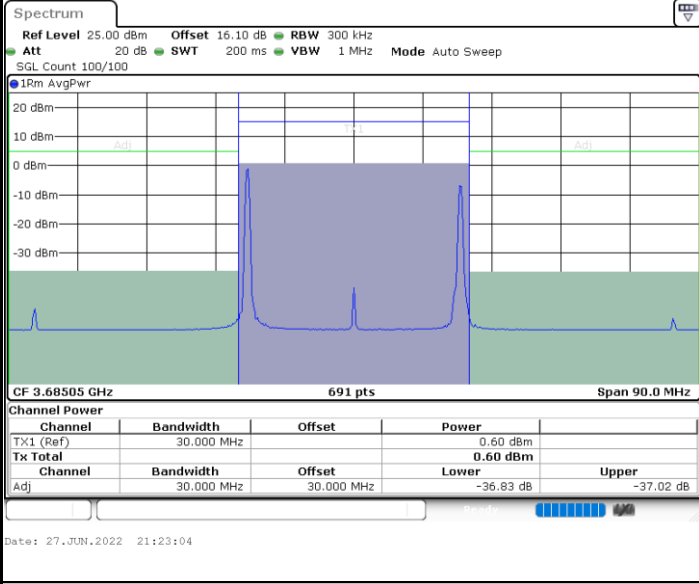

Lowest Channel / 1RB49 and 1RB0

Lowest Channel / FullIRB

N/A

LTE Band 48C / 10MHz+20MHz

256QAM

Middle Channel / 1RB0 and 1RB99

Middle Channel / 1RB49 and 1RB0

Middle Channel / FullIRB

N/A

LTE Band 48C / 10MHz+20MHz

256QAM

Highest Channel / 1RB0 and 1RB99

Highest Channel / 1RB49 and 1RB0

Highest Channel / FullIRB

N/A

LTE Band 48C / 15MHz+20MHz

256QAM

Middle Channel / 1RB0 and 1RB99

Middle Channel / 1RB74 and 1RB0

Middle Channel / FullIRB

N/A

LTE Band 48C / 15MHz+20MHz

256QAM

Highest Channel / 1RB0 and 1RB99