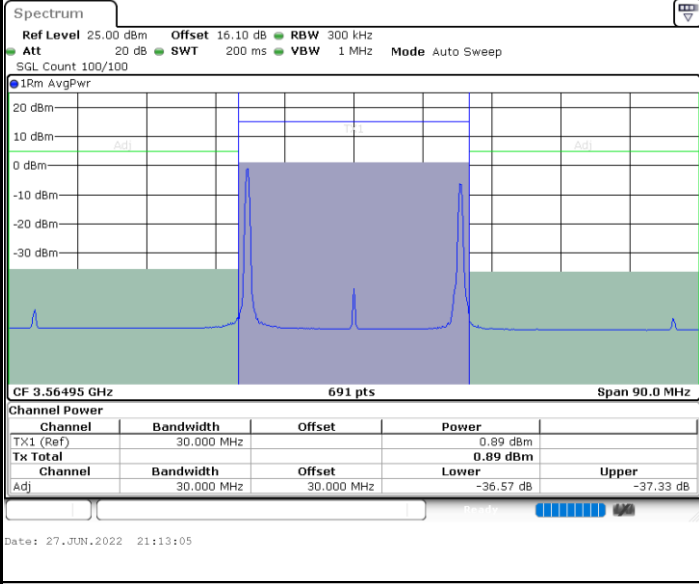

Highest Channel / 1RB0 and 1RB99

Highest Channel / 1RB99 and 1RB0

Highest Channel / FullIRB

N/A

LTE Band 48C / 5MHz+20MHz

256QAM

Middle Channel / 1RB0 and 1RB99

Middle Channel / 1RB24 and 1RB0

Date: 28 JUN.2022 09:58:53

Date: 28 JUN.2022 09:59:41

Middle Channel / FullIRB

N/A

Date: 28 JUN.2022 09:58:05

LTE Band 48C / 10MHz+20MHz

256QAM

Lowest Channel / 1RB0 and 1RB99

Lowest Channel / 1RB49 and 1RB0

Lowest Channel / FullIRB

N/A

LTE Band 48C / 10MHz+20MHz

256QAM

Middle Channel / 1RB0 and 1RB99

Middle Channel / 1RB49 and 1RB0

Middle Channel / FullIRB