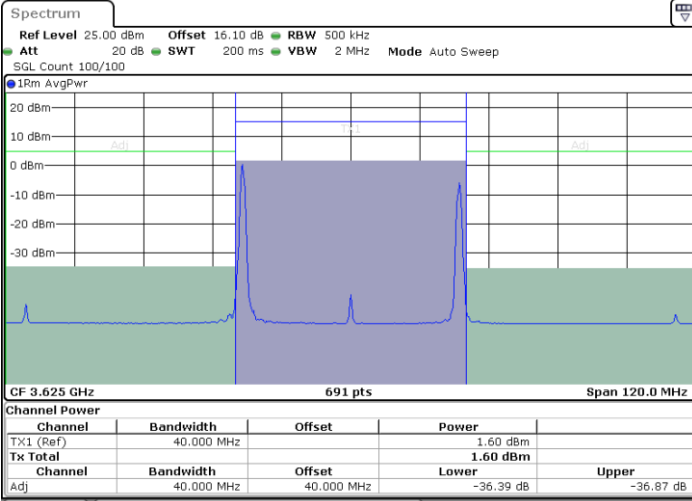

LTE Band 48C / 20MHz+20MHz

16QAM

MiddleChannel / 1RB0 and 1RB99

Middle Channel / 1RB99 and 1RB0

Date: 27.JUN.2022 18:51:42

Date: 27.JUN.2022 18:54:03