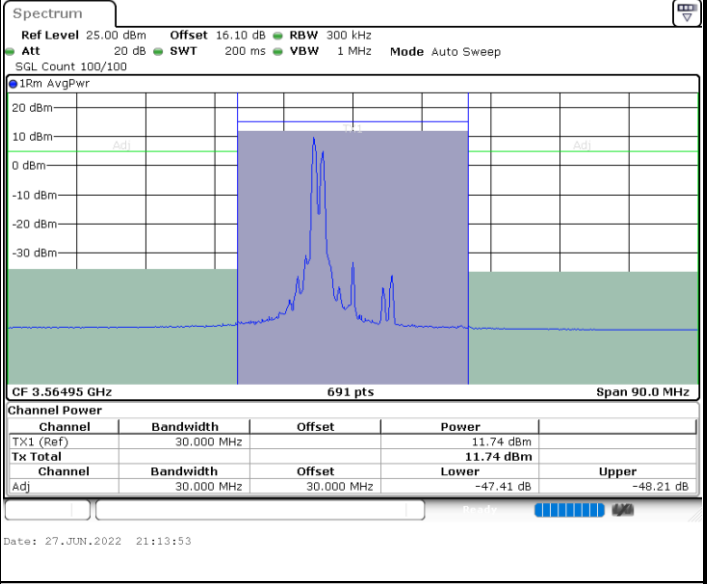

Highest Channel / 1RB0 and 1RB99

Highest Channel / 1RB99 and 1RB0

Highest Channel / FullIRB

N/A

LTE Band 48C / 5MHz+20MHz

256QAM

Middle Channel / 1RB0 and 1RB99

Middle Channel / 1RB24 and 1RB0

Date: 28 JUN.2022 09:58:53

Date: 28 JUN.2022 09:59:41

Middle Channel / FullIRB

N/A

Date: 28 JUN.2022 09:58:05

LTE Band 48C / 10MHz+20MHz

256QAM

Lowest Channel / 1RB0 and 1RB99

Lowest Channel / 1RB49 and 1RB0

Lowest Channel / FullIRB

N/A

LTE Band 48C / 10MHz+20MHz

256QAM

Middle Channel / 1RB0 and 1RB99

Middle Channel / 1RB49 and 1RB0

Middle Channel / FullIRB