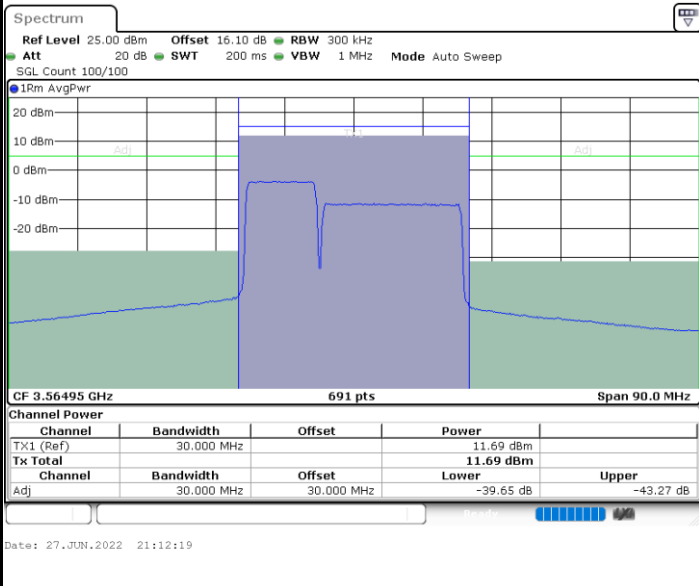

Highest Channel / 1RB0 and 1RB99

Highest Channel / 1RB99 and 1RB0

Highest Channel / FullIRB

N/A

LTE Band 48C / 5MHz+20MHz

256QAM

Middle Channel / 1RB0 and 1RB99

Middle Channel / 1RB24 and 1RB0

Date: 28 JUN.2022 09:58:53

Date: 28 JUN.2022 09:59:41

Middle Channel / FullIRB

N/A

Date: 28 JUN.2022 09:58:05

LTE Band 48C / 10MHz+20MHz

256QAM

Lowest Channel / 1RB0 and 1RB99

Lowest Channel / 1RB49 and 1RB0

Lowest Channel / FullIRB

N/A

LTE Band 48C / 10MHz+20MHz

256QAM

Middle Channel / 1RB0 and 1RB99

Middle Channel / 1RB49 and 1RB0

Middle Channel / FullIRB