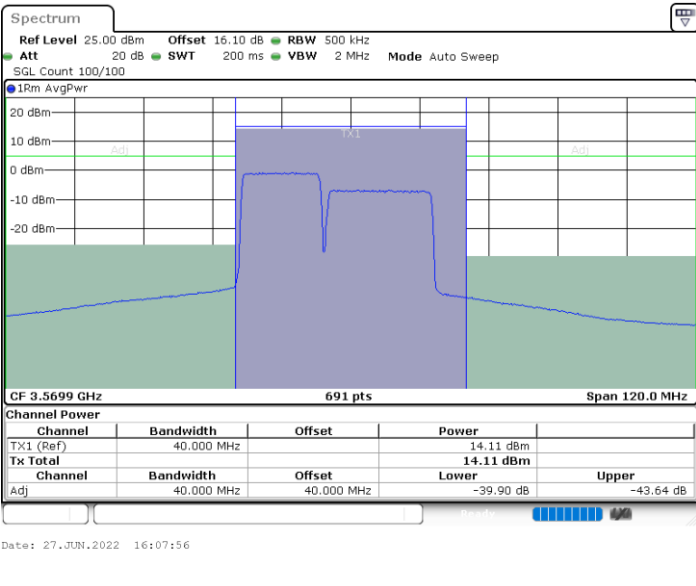

LTE Band 48C / 10MHz+20MHz

64QAM

Highest Channel / 1RB0 and 1RB99

Highest Channel / 1RB49 and 1RB0

Date: 27.JUN.2022 14:29:22

Date: 27.JUN.2022 14:30:10

Highest Channel / FullIRB

N/A

Date: 27.JUN.2022 14:25:26

LTE Band 48C / 15MHz+20MHz

64QAM

Lowest Channel / 1RB0 and 1RB99

Lowest Channel / 1RB74 and 1RB0

Lowest Channel / FullIRB

N/A

LTE Band 48C / 15MHz+20MHz

LTE Band 48C / 15MHz+20MHz

64QAM

Highest Channel / 1RB0 and 1RB99

Highest Channel / 1RB74 and 1RB0

Highest Channel / FullIRB

N/A

LTE Band 48C / 20MHz+5MHz

64QAM