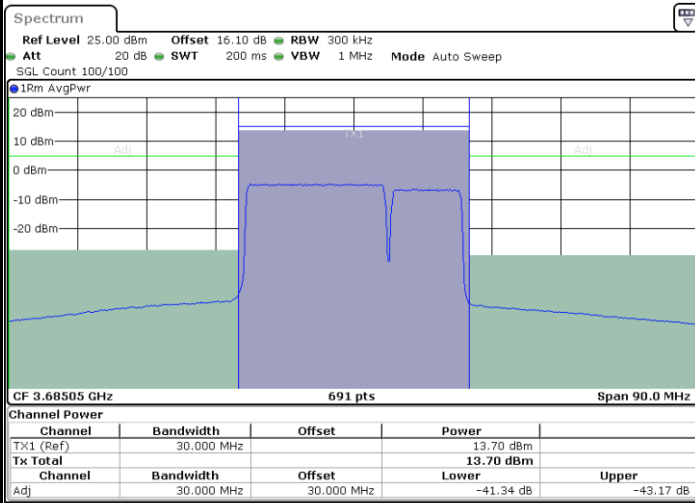

LTE Band 48C / 20MHz+10MHz

64QAM

Highest Channel / 1RB0 and 1RB49

Highest Channel / 1RB99 and 1RB0

Date: 27.JUN.2022 15:51:14

Date: 27.JUN.2022 15:52:02

Highest Channel / FullIRB

N/A

Date: 27.JUN.2022 15:47:19

LTE Band 48C / 20MHz+15MHz

64QAM

Lowest Channel / 1RB0 and 1RB74

Lowest Channel / 1RB99 and 1RB0

Lowest Channel / FullIRB

N/A

LTE Band 48C / 20MHz+20MHz