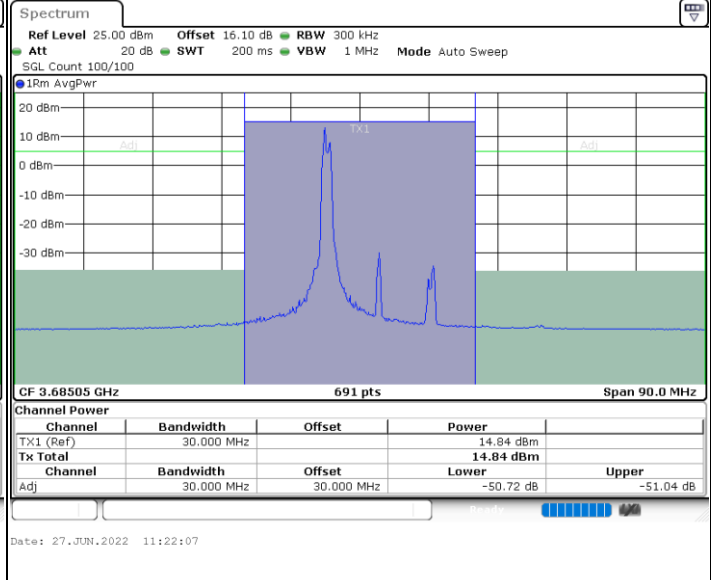

Middle Channel / 1RB24 and 1RB0

Middle Channel / FullIRB

N/A

LTE Band 48C / 5MHz+20MHz

64QAM

Highest Channel / 1RB0 and 1RB99

Highest Channel / 1RB24 and 1RB0

Highest Channel / FullIRB

N/A

LTE Band 48C / 10MHz+20MHz

64QAM

Lowest Channel / 1RB0 and 1RB99

Lowest Channel / 1RB49 and 1RB0

Date: 27.JUN.2022 13:49:01

Date: 27.JUN.2022 13:52:56

Lowest Channel / FullIRB