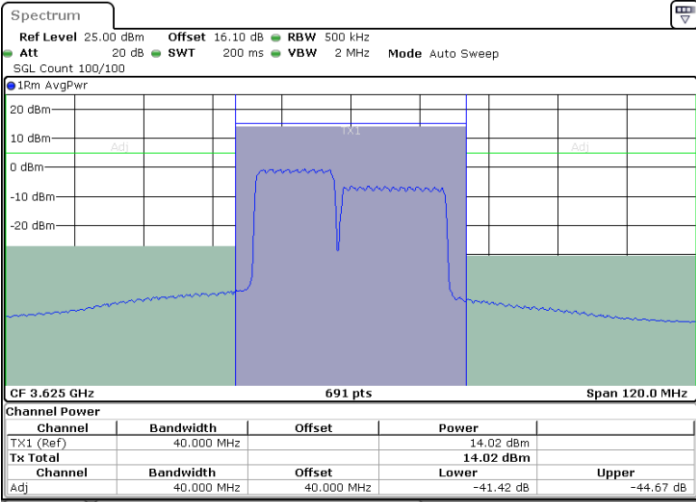

Middle Channel / FullIRB

N/A

Date: 27.JUN.2022 16:28:47