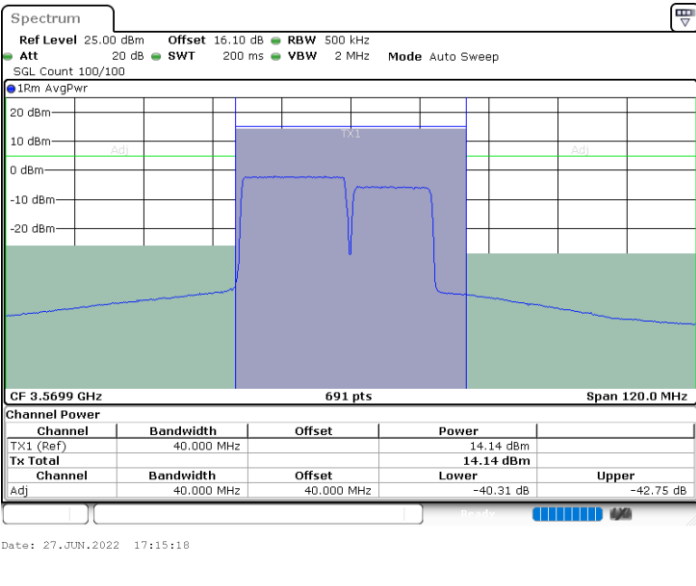

LTE Band 48C / 20MHz+10MHz

64QAM

Highest Channel / 1RB0 and 1RB49

Highest Channel / 1RB99 and 1RB0

Date: 27.JUN.2022 15:51:14

Date: 27.JUN.2022 15:52:02

Highest Channel / FullIRB

N/A

Date: 27.JUN.2022 15:47:19

LTE Band 48C / 20MHz+15MHz

64QAM

Lowest Channel / 1RB0 and 1RB74

Lowest Channel / 1RB99 and 1RB0

Lowest Channel / FullIRB

N/A

LTE Band 48C / 20MHz+20MHz

64QAM

Lowest Channel / 1RB0 and 1RB99

Lowest Channel / 1RB99 and 1RB0

Date: 27.JUN.2022 18:15:43

Date: 27.JUN.2022 18:19:38

Lowest Channel / FullIRB

N/A

Date: 27.JUN.2022 18:14:55