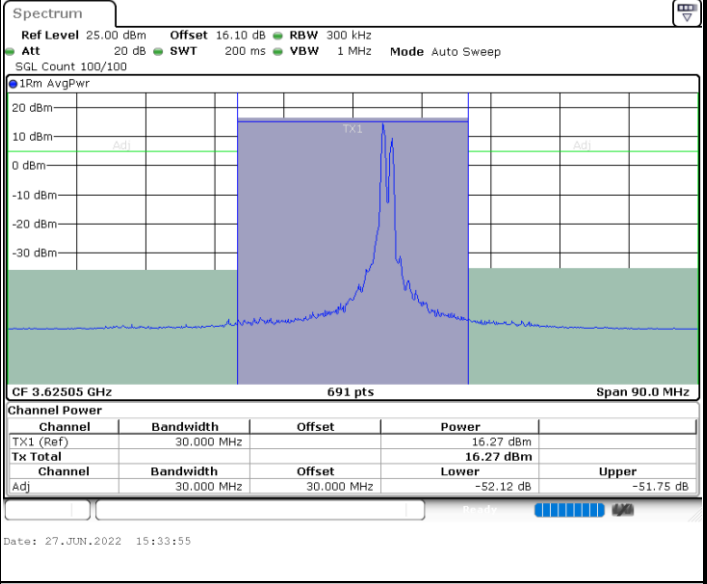

Date: 27.JUN.2022 15:09:27

LTE Band 48C / 20MHz+10MHz

16QAM

Middle Channel / 1RB0 and 1RB49

Middle Channel / 1RB99 and 1RB0

Middle Channel / FullIRB

N/A

LTE Band 48C / 20MHz+10MHz

16QAM

Highest Channel / 1RB0 and 1RB49

Highest Channel / 1RB99 and 1RB0

Highest Channel / FullIRB

N/A

LTE Band 48C / 20MHz+15MHz

16QAM

Lowest Channel / 1RB0 and 1RB74