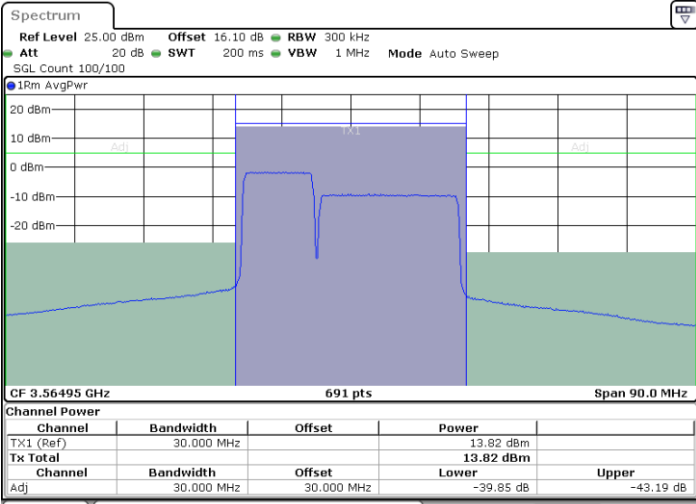

Middle Channel / 1RB24 and 1RB0

Middle Channel / FullIRB

N/A

LTE Band 48C / 5MHz+20MHz

64QAM

Highest Channel / 1RB0 and 1RB99

Highest Channel / 1RB24 and 1RB0

Highest Channel / FullIRB

N/A

LTE Band 48C / 10MHz+20MHz

64QAM

Lowest Channel / 1RB0 and 1RB99

Lowest Channel / 1RB49 and 1RB0

Date: 27.JUN.2022 13:49:01

Date: 27.JUN.2022 13:52:56

Lowest Channel / FullIRB

N/A

Date: 27.JUN.2022 13:48:13

LTE Band 48C / 10MHz+20MHz

64QAM

Middle Channel / 1RB0 and 1RB99

Middle Channel / 1RB49 and 1RB0

Middle Channel / FullIRB

N/A