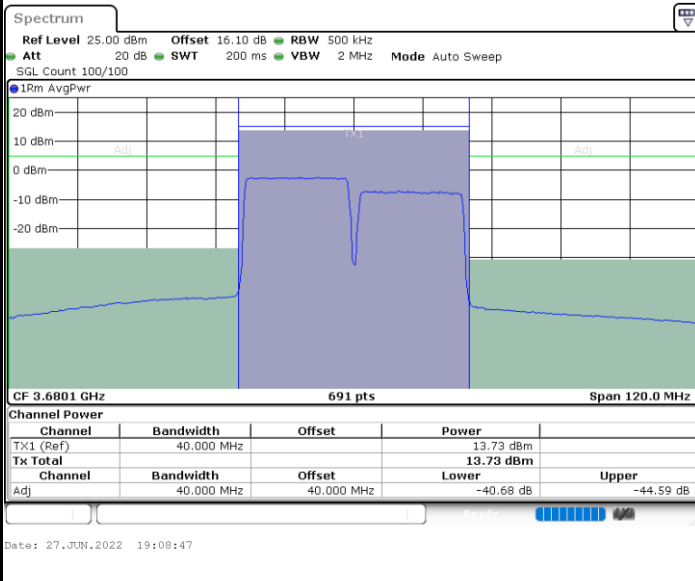

Middle Channel / 1RB99 and 1RB0

Date: 27.JUN.2022 18:51:42

Date: 27.JUN.2022 18:54:03

Middle Channel / FullIRB

N/A

Date: 28.JUN.2022 11:44:42

LTE Band 48C / 20MHz+20MHz

16QAM

Highest Channel / 1RB0 and 1RB99

Highest Channel / 1RB99 and 1RB0

Highest Channel / FullIRB

N/A

LTE Band 48C / 5MHz+20MHz

64QAM

Lowest Channel / 1RB0 and 1RB99

Lowest Channel / 1RB24 and 1RB0