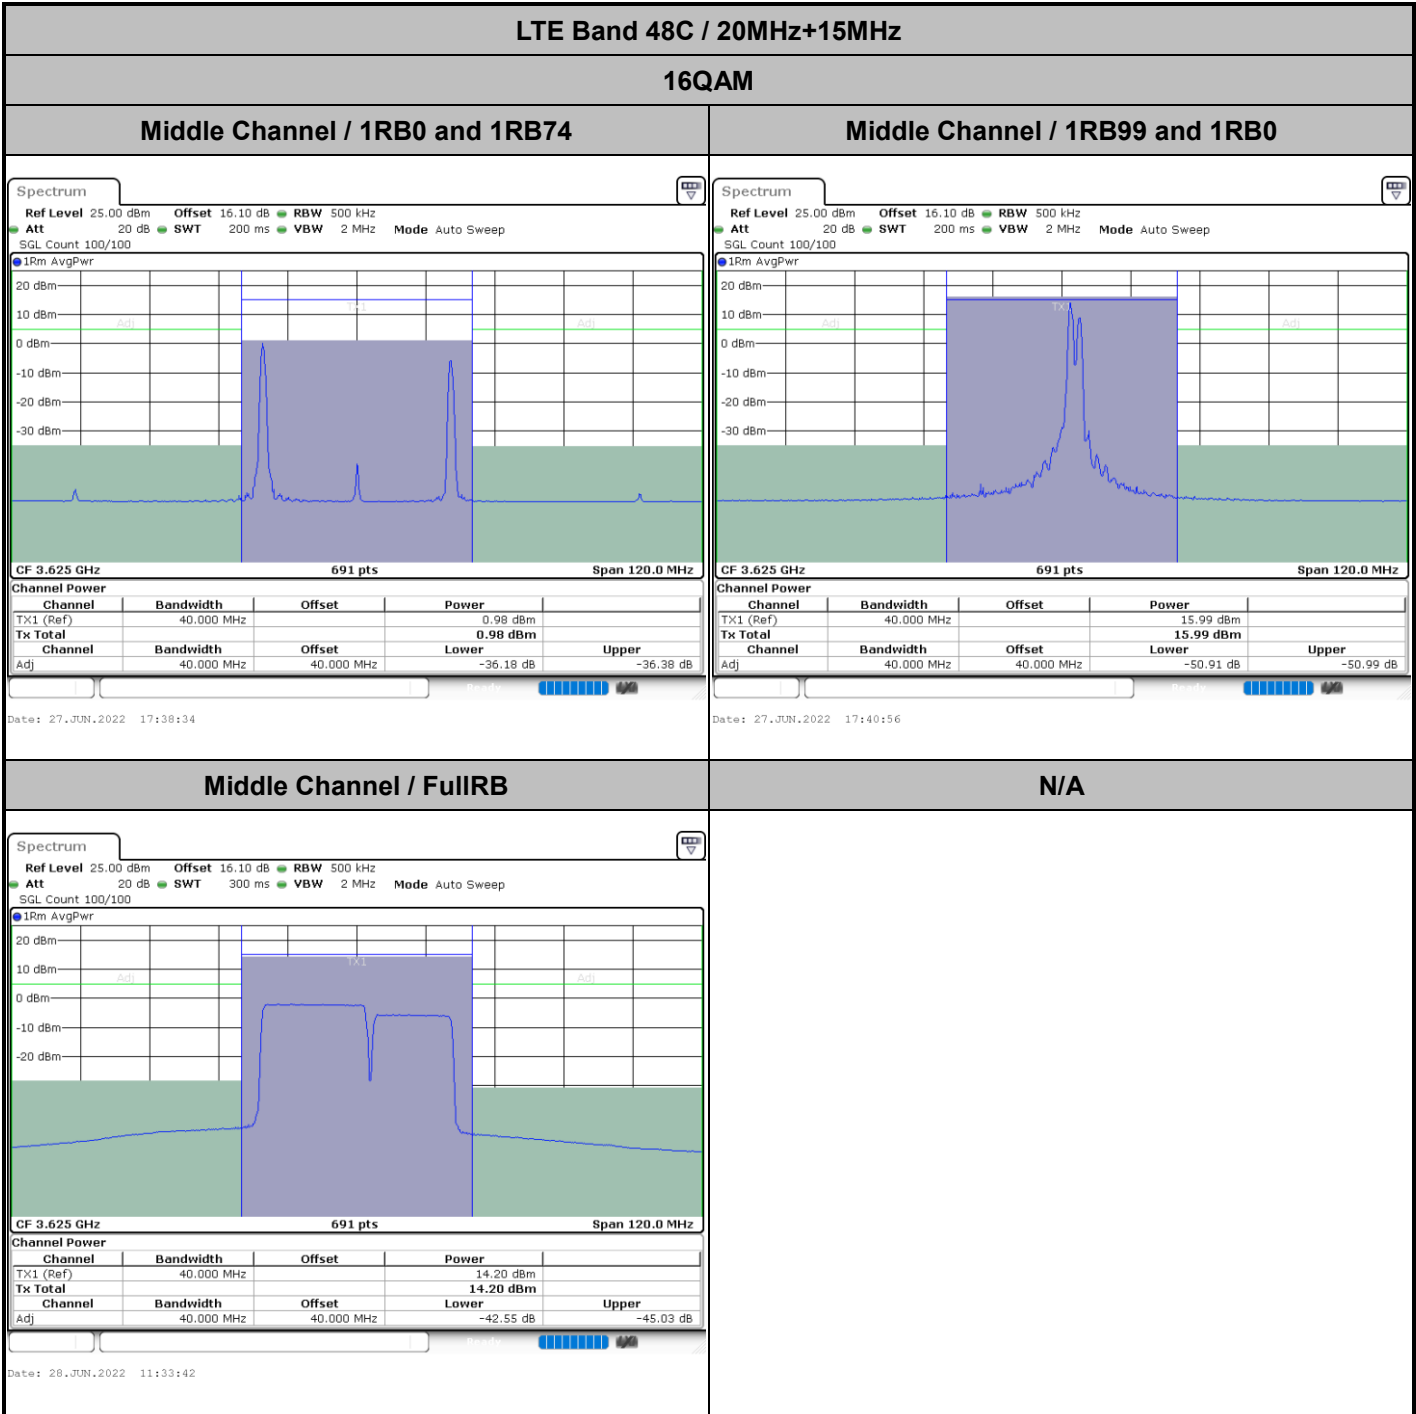

16QAM

Highest Channel / 1RB0 and 1RB49

Highest Channel / 1RB99 and 1RB0

Highest Channel / FullIRB

N/A

LTE Band 48C / 20MHz+15MHz

16QAM

Lowest Channel / 1RB0 and 1RB74

Lowest Channel / 1RB99 and 1RB0

Date: 27.JUN.2022 17:16:52

Date: 27.JUN.2022 17:19:16

Lowest Channel / FullIRB

N/A

Date: 27.JUN.2022 17:14:31

LTE Band 48C / 20MHz+15MHz

16QAM

Highest Channel / 1RB0 and 1RB74

Highest Channel / 1RB99 and 1RB0

Highest Channel / FullIRB

N/A

LTE Band 48C / 20MHz+20MHz

16QAM

Lowest Channel / 1RB0 and 1RB99

Lowest Channel / 1RB99 and 1RB0