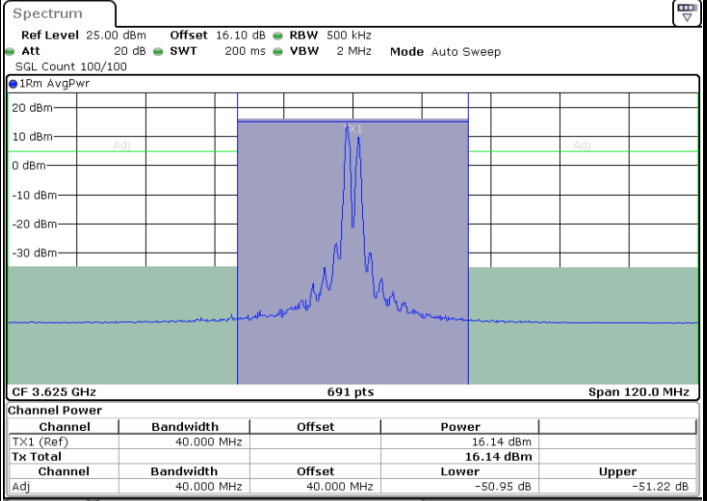

LTE Band 48C / 20MHz+20MHz

16QAM

MiddleChannel / 1RB0 and 1RB99

Middle Channel / 1RB99 and 1RB0

Date: 27.JUN.2022 18:51:42

Date: 27.JUN.2022 18:54:03