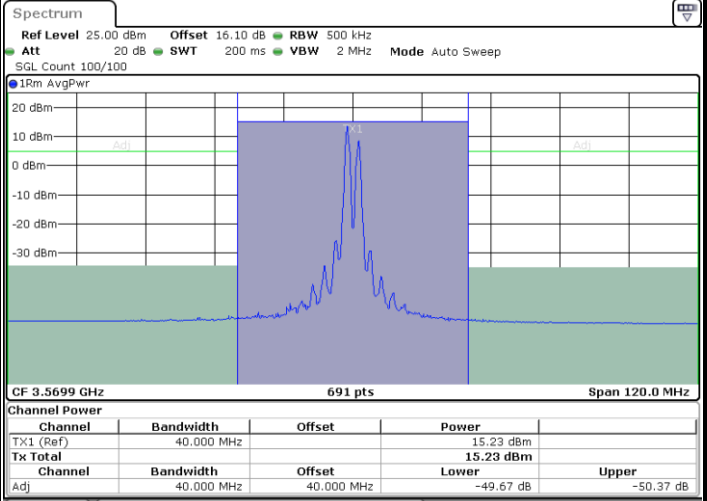

LTE Band 48C / 20MHz+20MHz

64QAM

Lowest Channel / 1RB0 and 1RB99

Lowest Channel / 1RB99 and 1RB0

Date: 27.JUN.2022 18:15:43

Date: 27.JUN.2022 18:19:38