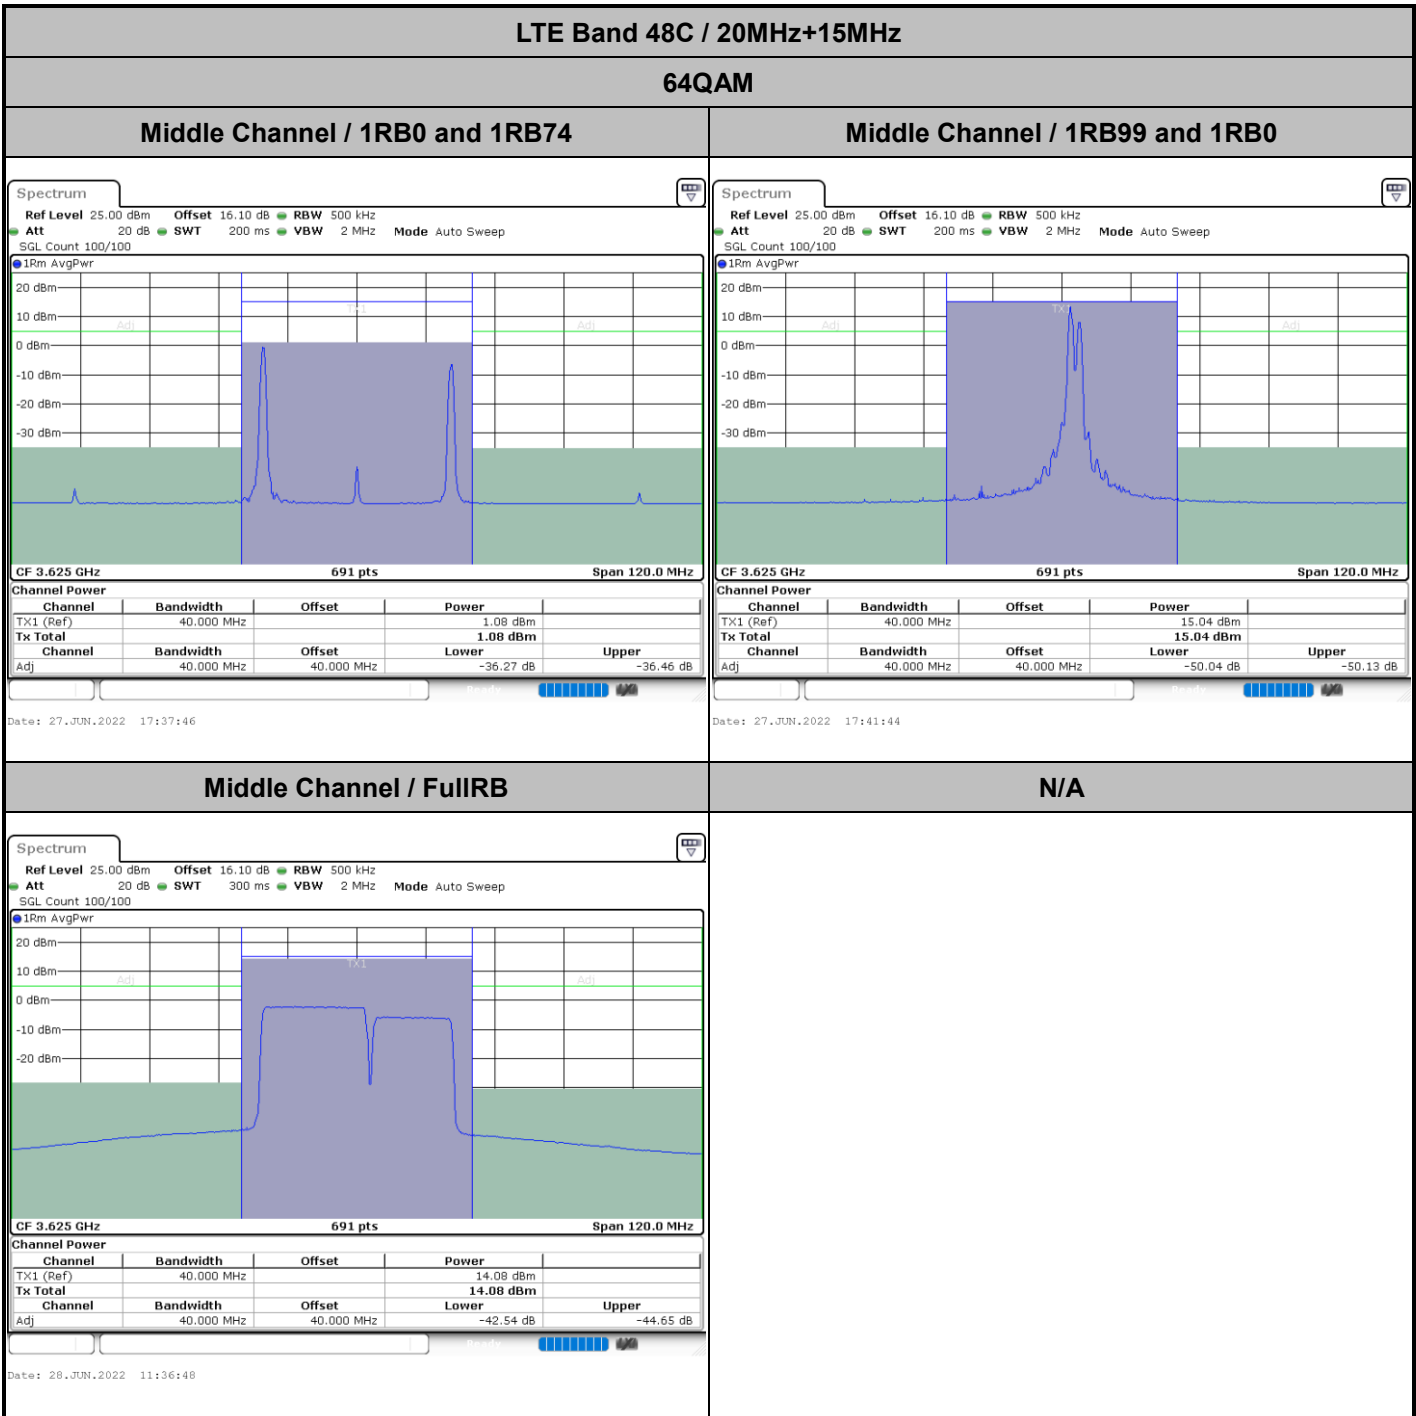

LTE Band 48C / 20MHz+10MHz

64QAM

Highest Channel / 1RB0 and 1RB49

Highest Channel / 1RB99 and 1RB0

Date: 27.JUN.2022 15:51:14

Date: 27.JUN.2022 15:52:02

Highest Channel / FullIRB

N/A

Date: 27.JUN.2022 15:47:19

LTE Band 48C / 20MHz+15MHz

64QAM

Lowest Channel / 1RB0 and 1RB74

Lowest Channel / 1RB99 and 1RB0

Lowest Channel / FullIRB

N/A

LTE Band 48C / 20MHz+20MHz

64QAM

Lowest Channel / 1RB0 and 1RB99

Lowest Channel / 1RB99 and 1RB0

Date: 27.JUN.2022 18:15:43

Date: 27.JUN.2022 18:19:38

Lowest Channel / FullIRB

N/A

Date: 27.JUN.2022 18:14:55

LTE Band 48C / 20MHz+20MHz

64QAM

MiddleChannel / 1RB0 and 1RB99

Middle Channel / 1RB99 and 1RB0

Middle Channel / FullIRB

N/A

LTE Band 48C / 20MHz+20MHz

64QAM