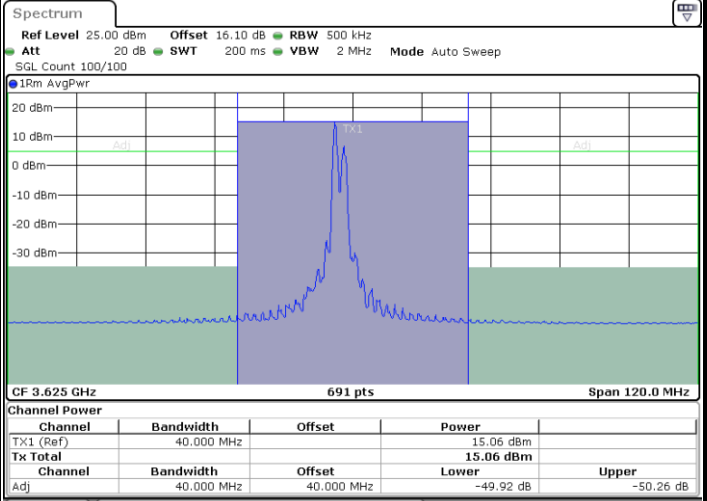

LTE Band 48C / 15MHz+20MHz

64QAM

Middle Channel / 1RB0 and 1RB99

Middle Channel / 1RB74 and 1RB0

Date: 27.JUN.2022 16:29:35

Date: 27.JUN.2022 16:33:30