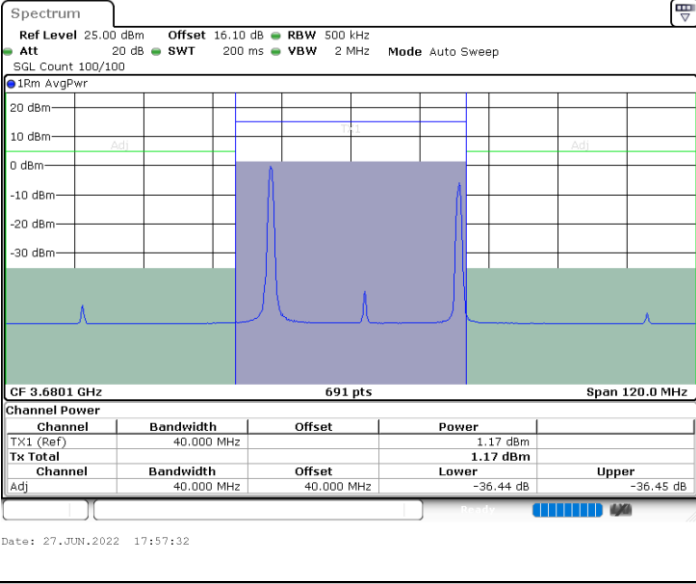

16QAM

Highest Channel / 1RB0 and 1RB49

Highest Channel / 1RB99 and 1RB0

Highest Channel / FullIRB

N/A

LTE Band 48C / 20MHz+15MHz

16QAM

Lowest Channel / 1RB0 and 1RB74

Lowest Channel / 1RB99 and 1RB0

Date: 27.JUN.2022 17:16:52

Date: 27.JUN.2022 17:19:16

Lowest Channel / FullIRB

N/A

Date: 27.JUN.2022 17:14:31

LTE Band 48C / 20MHz+15MHz

16QAM

Highest Channel / 1RB0 and 1RB74

Highest Channel / 1RB99 and 1RB0

Highest Channel / FullIRB

N/A

LTE Band 48C / 20MHz+20MHz

16QAM

Lowest Channel / 1RB0 and 1RB99

Lowest Channel / 1RB99 and 1RB0