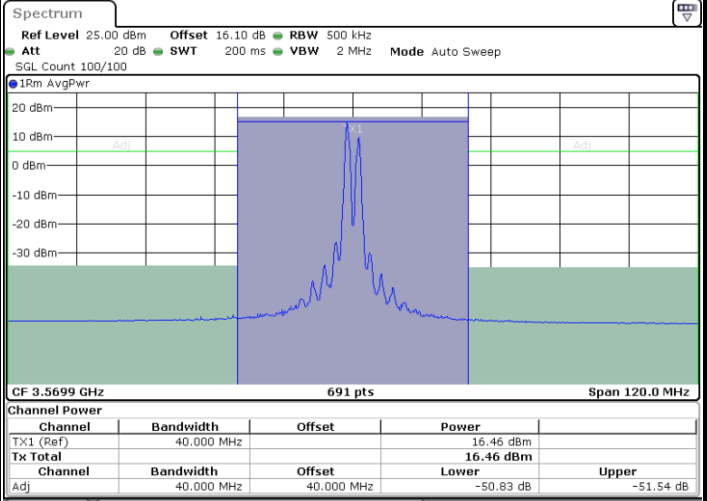

Highest Channel / 1RB0 and 1RB74

Highest Channel / 1RB99 and 1RB0

Highest Channel / FullIRB

N/A

LTE Band 48C / 20MHz+20MHz

16QAM

Lowest Channel / 1RB0 and 1RB99

Lowest Channel / 1RB99 and 1RB0