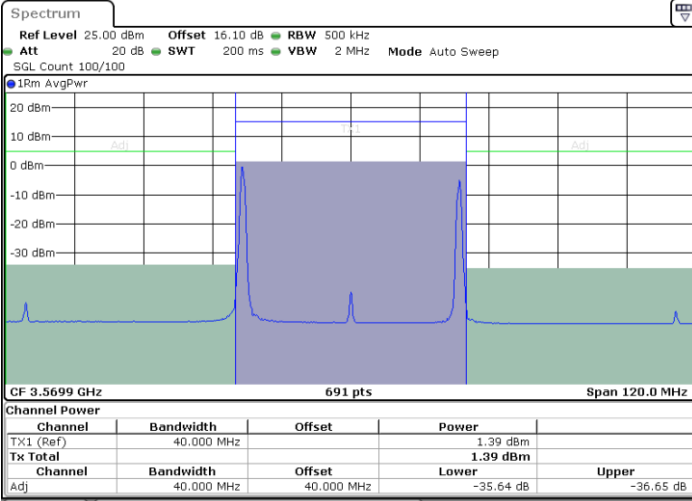

LTE Band 48C / 20MHz+10MHz

64QAM

Highest Channel / 1RB0 and 1RB49

Highest Channel / 1RB99 and 1RB0

Date: 27.JUN.2022 15:51:14

Date: 27.JUN.2022 15:52:02

Highest Channel / FullIRB

N/A

Date: 27.JUN.2022 15:47:19

LTE Band 48C / 20MHz+15MHz

64QAM

Lowest Channel / 1RB0 and 1RB74

Lowest Channel / 1RB99 and 1RB0

Lowest Channel / FullIRB

N/A

LTE Band 48C / 20MHz+20MHz

64QAM

Lowest Channel / 1RB0 and 1RB99

Lowest Channel / 1RB99 and 1RB0

Date: 27.JUN.2022 18:15:43

Date: 27.JUN.2022 18:19:38

Lowest Channel / FullIRB

N/A

Date: 27.JUN.2022 18:14:55