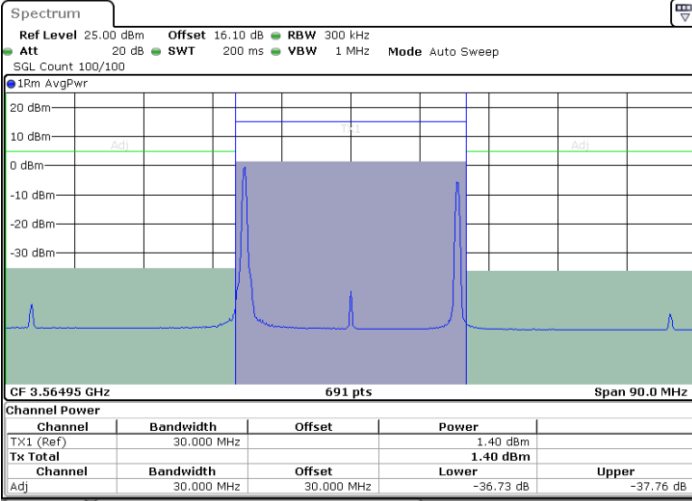

LTE Band 48C / 20MHz+5MHz

64QAM

Highest Channel / 1RB0 and 1RB24

Highest Channel / 1RB99 and 1RB0

Date: 27.JUN.2022 12:24:13

Date: 27.JUN.2022 12:25:01

Highest Channel / FullIRB

N/A

Date: 27.JUN.2022 12:20:18

LTE Band 48C / 20MHz+10MHz

64QAM

Lowest Channel / 1RB0 and 1RB49

Lowest Channel / 1RB99 and 1RB0

Date: 27.JUN.2022 15:11:02

Date: 27.JUN.2022 15:14:58

Lowest Channel / FullIRB

N/A

Date: 27.JUN.2022 15:10:14

LTE Band 48C / 20MHz+10MHz

64QAM

Middle Channel / 1RB0 and 1RB49

Middle Channel / 1RB99 and 1RB0

Middle Channel / FullIRB

N/A