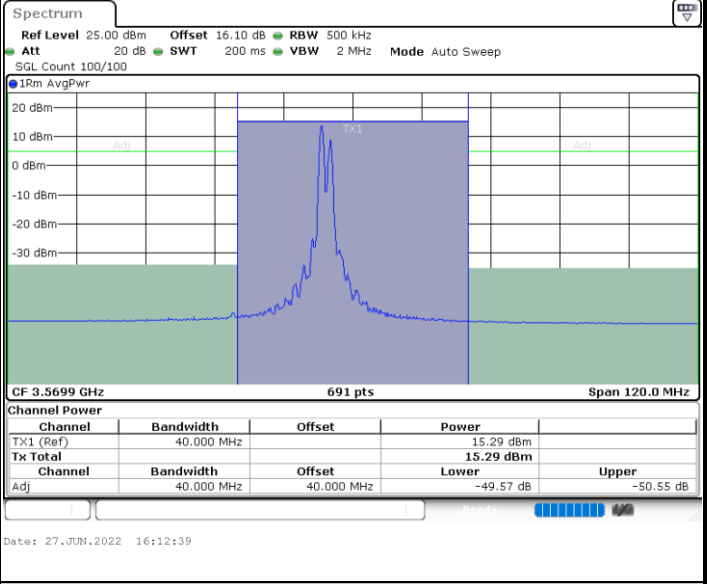

LTE Band 48C / 10MHz+20MHz

64QAM

Highest Channel / 1RB0 and 1RB99

Highest Channel / 1RB49 and 1RB0

Date: 27.JUN.2022 14:29:22

Date: 27.JUN.2022 14:30:10

Highest Channel / FullIRB

N/A

Date: 27.JUN.2022 14:25:26

LTE Band 48C / 15MHz+20MHz

64QAM

Lowest Channel / 1RB0 and 1RB99

Lowest Channel / 1RB74 and 1RB0

Lowest Channel / FullIRB

N/A

LTE Band 48C / 15MHz+20MHz

LTE Band 48C / 15MHz+20MHz

64QAM

Highest Channel / 1RB0 and 1RB99

Highest Channel / 1RB74 and 1RB0

Highest Channel / FullIRB

N/A

LTE Band 48C / 20MHz+5MHz

64QAM