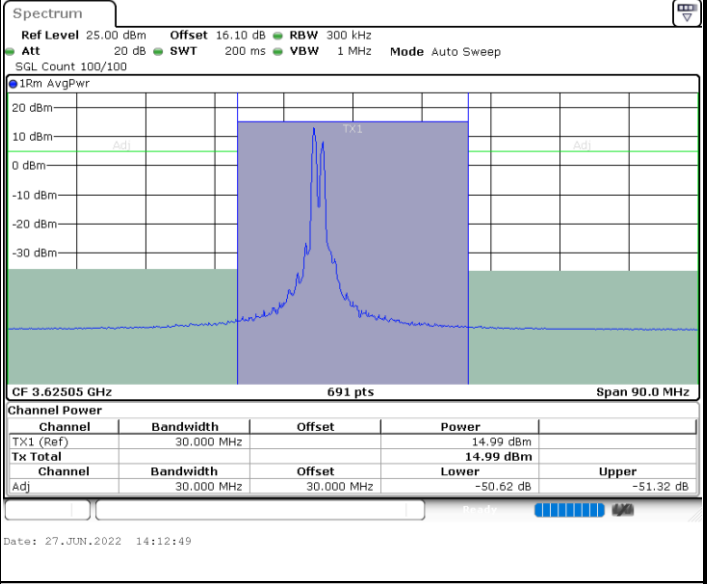

N/A

Date: 27.JUN.2022 13:48:13

LTE Band 48C / 10MHz+20MHz

64QAM

Middle Channel / 1RB0 and 1RB99

Middle Channel / 1RB49 and 1RB0

Middle Channel / FullIRB

N/A

LTE Band 48C / 10MHz+20MHz

64QAM

Highest Channel / 1RB0 and 1RB99

Highest Channel / 1RB49 and 1RB0

Date: 27.JUN.2022 14:29:22

Date: 27.JUN.2022 14:30:10

Highest Channel / FullIRB

N/A