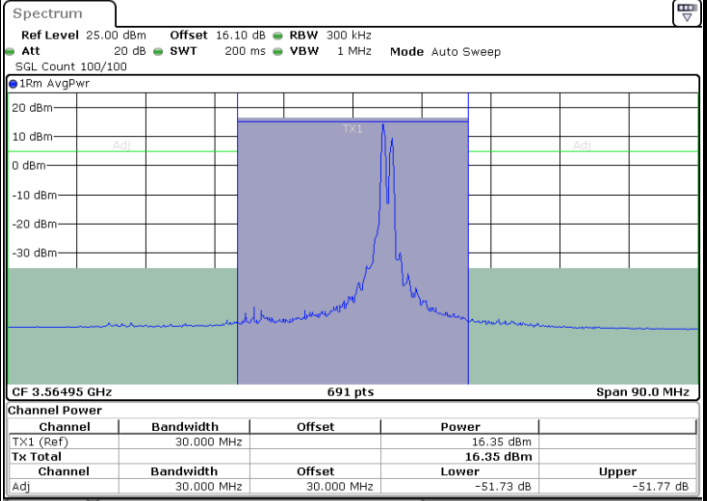

LTE Band 48C / 20MHz+10MHz

16QAM

Lowest Channel / 1RB0 and 1RB49

Lowest Channel / 1RB99 and 1RB0

Date: 27.JUN.2022 15:11:49

Date: 27.JUN.2022 15:14:10

Lowest Channel / FullIRB

N/A