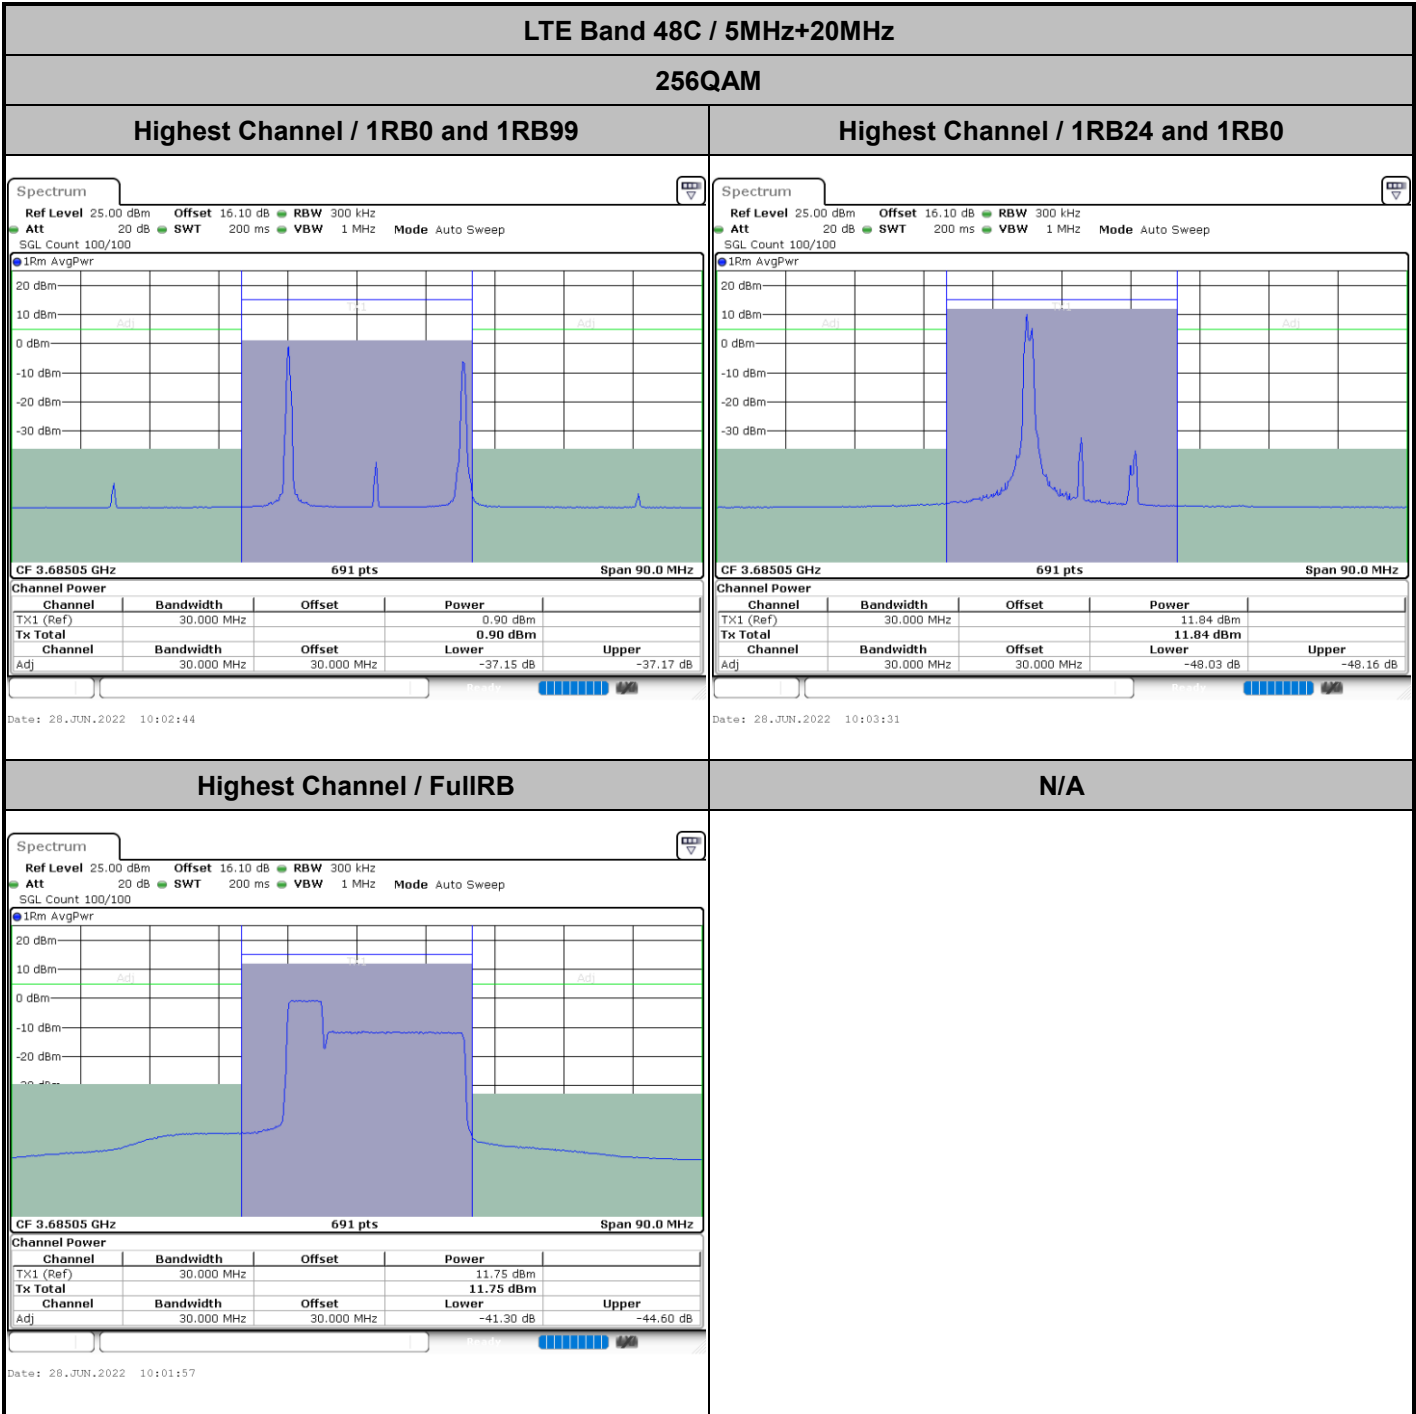

Highest Channel / 1RB0 and 1RB99

Highest Channel / 1RB99 and 1RB0

Highest Channel / FullIRB

N/A

LTE Band 48C / 5MHz+20MHz

256QAM

Middle Channel / 1RB0 and 1RB99

Middle Channel / 1RB24 and 1RB0

Date: 28 JUN.2022 09:58:53

Date: 28 JUN.2022 09:59:41

Middle Channel / FullIRB

N/A

Date: 28 JUN.2022 09:58:05

LTE Band 48C / 10MHz+20MHz

256QAM

Lowest Channel / 1RB0 and 1RB99

Lowest Channel / 1RB49 and 1RB0

Lowest Channel / FullIRB

N/A

LTE Band 48C / 10MHz+20MHz

256QAM

Middle Channel / 1RB0 and 1RB99

Middle Channel / 1RB49 and 1RB0

Middle Channel / FullIRB

N/A

LTE Band 48C / 10MHz+20MHz

256QAM

Highest Channel / 1RB0 and 1RB99

Highest Channel / 1RB49 and 1RB0

Highest Channel / FullIRB

N/A

LTE Band 48C / 15MHz+20MHz