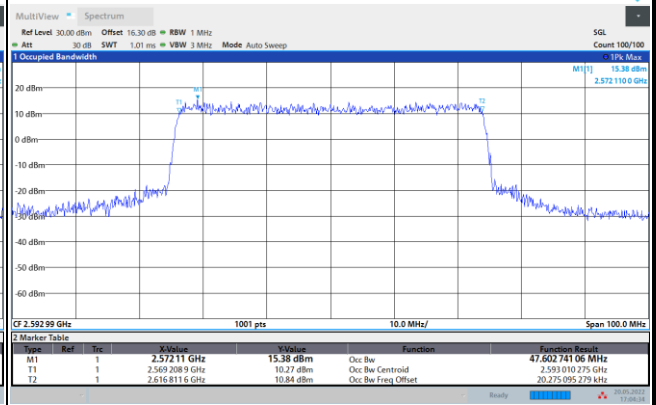

FR1 n41 / 50MHz / CP OFDM / Middle Channel / Full RB

QPSK

16QAM