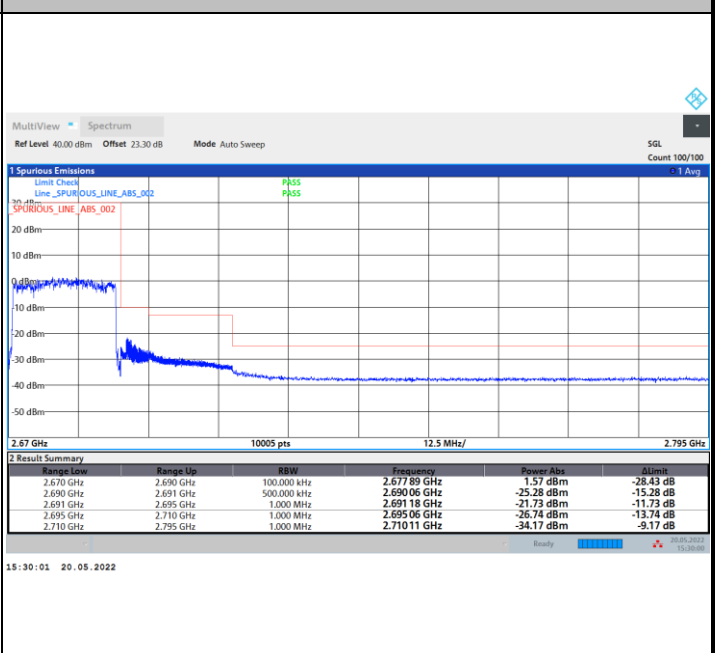

# Conducted Band Edge

FR1 n41 / 20MHz / CP OFDM / QPSK

Lowest Band Edge / 1RB0

Highest Band Edge / 1RBmax

Lowest Band Edge / Full RB

Highest Band Edge / Full RB

FR1 n41 / 20MHz / CP OFDM / 16QAM

Lowest Band Edge / 1RB0

Highest Band Edge / 1RBmax

Lowest Band Edge / Full RB

Highest Band Edge / Full RB

FR1 n41 / 20MHz / CP OFDM / 64QAM

Lowest Band Edge / 1RB0

Highest Band Edge / 1RBmax

Lowest Band Edge / Full RB

Highest Band Edge / Full RB