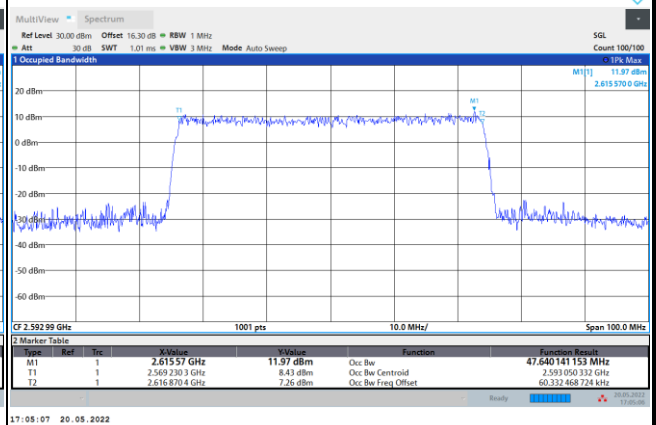

64QAM

256QAM