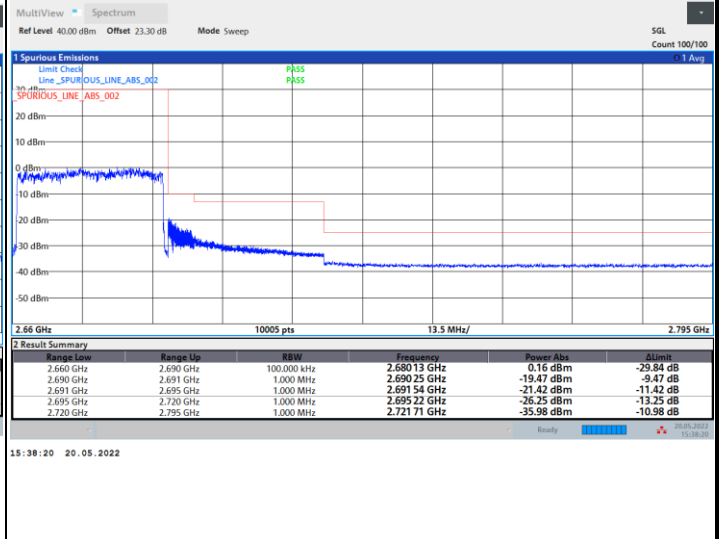

Highest Band Edge / 1RBmax

Lowest Band Edge / Full RB

Highest Band Edge / Full RB

FR1 n41 / 20MHz / CP OFDM / 64QAM

Lowest Band Edge / 1RB0

Highest Band Edge / 1RBmax

Lowest Band Edge / Full RB

Highest Band Edge / Full RB

FR1 n41 / 20MHz / CP OFDM / 256QAM

Lowest Band Edge / 1RB0

Highest Band Edge / 1RBmax

Lowest Band Edge / Full RB

Highest Band Edge / Full RB

FR1 n41 / 30MHz / CP OFDM / QPSK

Lowest Band Edge / Full RB

Highest Band Edge / Full RB

FR1 n41 / 30MHz / CP OFDM / 16QAM

Lowest Band Edge / Full RB

Highest Band Edge / Full RB

FR1 n41 / 30MHz / CP OFDM / 64QAM

Lowest Band Edge / Full RB

Highest Band Edge / Full RB

FR1 n41 / 30MHz / CP OFDM / 256QAM