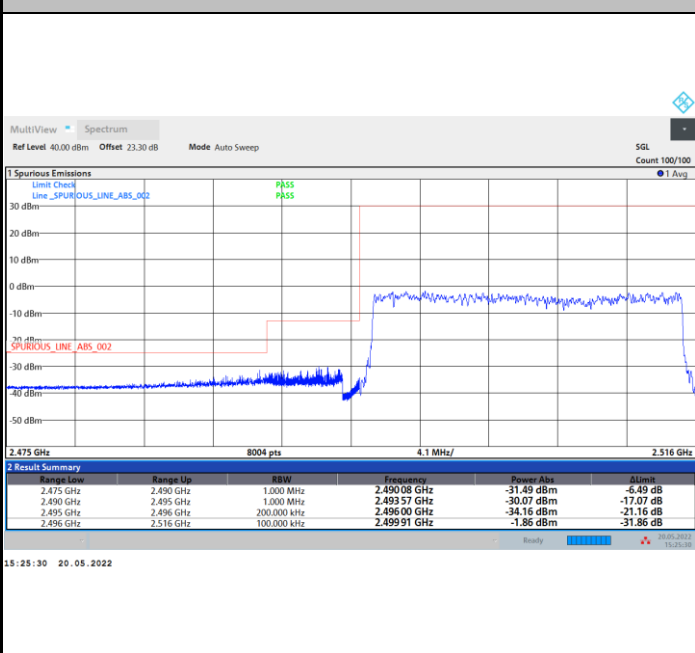

FR1 n41 / 20MHz / CP OFDM / 256QAM

Lowest Band Edge / 1RB0

Highest Band Edge / 1RBmax

Lowest Band Edge / Full RB

Highest Band Edge / Full RB

FR1 n41 / 30MHz / CP OFDM / QPSK

Lowest Band Edge / Full RB

Highest Band Edge / Full RB

FR1 n41 / 30MHz / CP OFDM / 16QAM

Lowest Band Edge / Full RB

Highest Band Edge / Full RB

FR1 n41 / 30MHz / CP OFDM / 64QAM

Lowest Band Edge / Full RB

Highest Band Edge / Full RB

FR1 n41 / 30MHz / CP OFDM / 256QAM