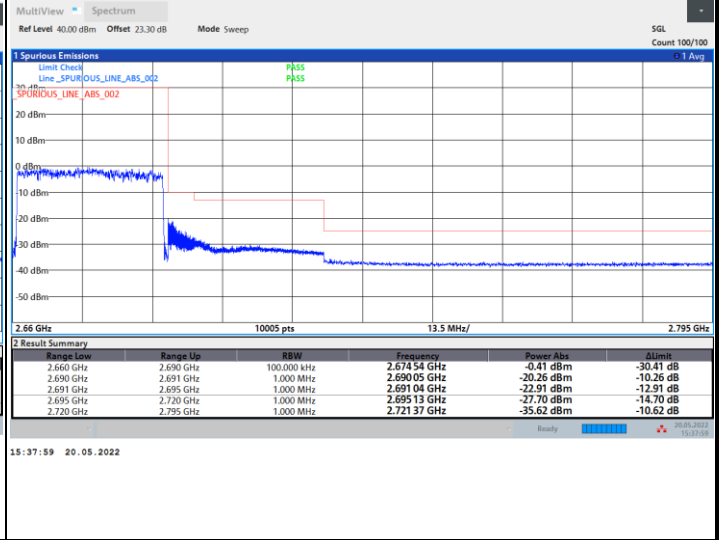

FR1 n41 / 20MHz / CP OFDM / 256QAM

Lowest Band Edge / 1RB0

Highest Band Edge / 1RBmax

Lowest Band Edge / Full RB

Highest Band Edge / Full RB

FR1 n41 / 30MHz / CP OFDM / QPSK

Lowest Band Edge / Full RB

Highest Band Edge / Full RB

FR1 n41 / 30MHz / CP OFDM / 16QAM

Lowest Band Edge / Full RB

Highest Band Edge / Full RB

FR1 n41 / 30MHz / CP OFDM / 64QAM

Lowest Band Edge / Full RB

Highest Band Edge / Full RB

FR1 n41 / 30MHz / CP OFDM / 256QAM

Lowest Band Edge / Full RB

Highest Band Edge / Full RB

FR1 n41 / 40MHz / CP OFDM / QPSK

Lowest Band Edge / Full RB

Highest Band Edge / Full RB

FR1 n41 / 40MHz / CP OFDM / 16QAM

Lowest Band Edge / Full RB

Highest Band Edge / Full RB