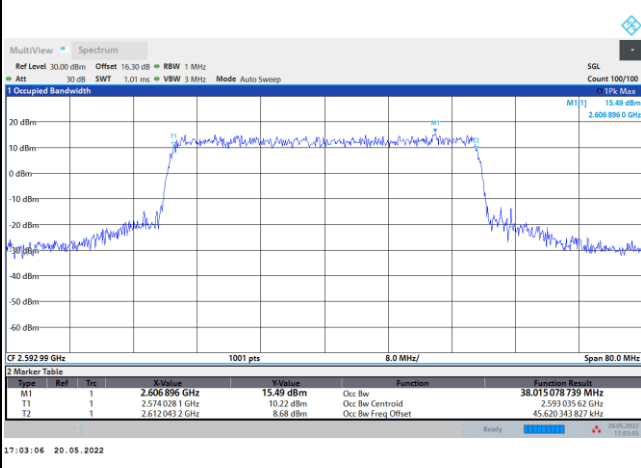

64QAM

256QAM

FR1 n41 / 40MHz / CP OFDM / Middle Channel / Full RB

QPSK

16QAM

64QAM

256QAM

FR1 n41 / 50MHz / CP OFDM / Middle Channel / Full RB