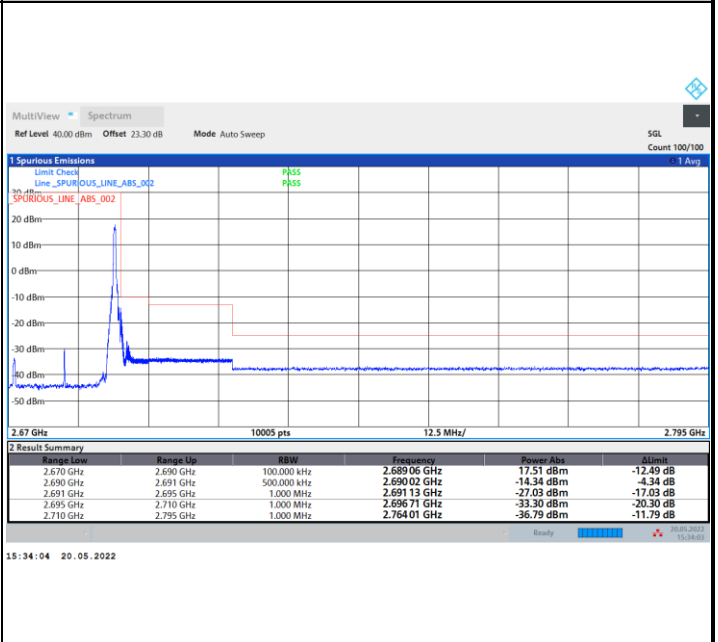

# Conducted Band Edge

FR1 n41 / 20MHz / CP OFDM / QPSK

Lowest Band Edge / 1RB0

Highest Band Edge / 1RBmax

Lowest Band Edge / Full RB

Highest Band Edge / Full RB

FR1 n41 / 20MHz / CP OFDM / 16QAM

Lowest Band Edge / 1RB0