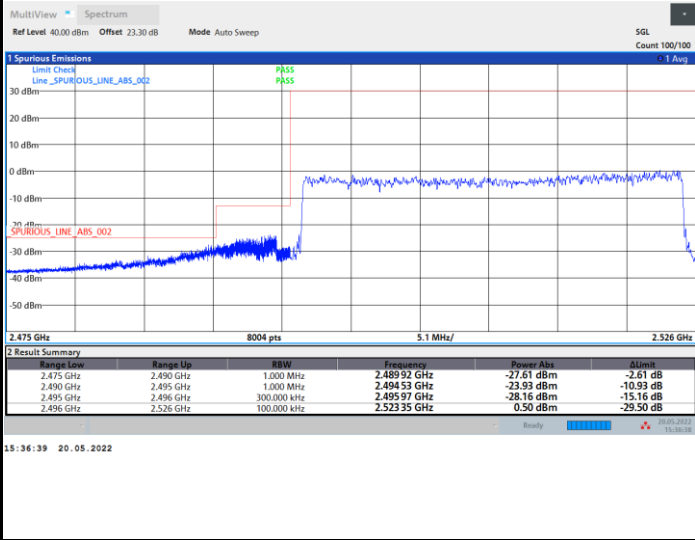

FR1 n41 / 30MHz / CP OFDM / 16QAM

Lowest Band Edge / Full RB

Highest Band Edge / Full RB

FR1 n41 / 30MHz / CP OFDM / 64QAM

Lowest Band Edge / Full RB

Highest Band Edge / Full RB

FR1 n41 / 30MHz / CP OFDM / 256QAM

Lowest Band Edge / Full RB

Highest Band Edge / Full RB

FR1 n41 / 40MHz / CP OFDM / QPSK

Lowest Band Edge / Full RB

Highest Band Edge / Full RB

FR1 n41 / 40MHz / CP OFDM / 16QAM

Lowest Band Edge / Full RB

Highest Band Edge / Full RB