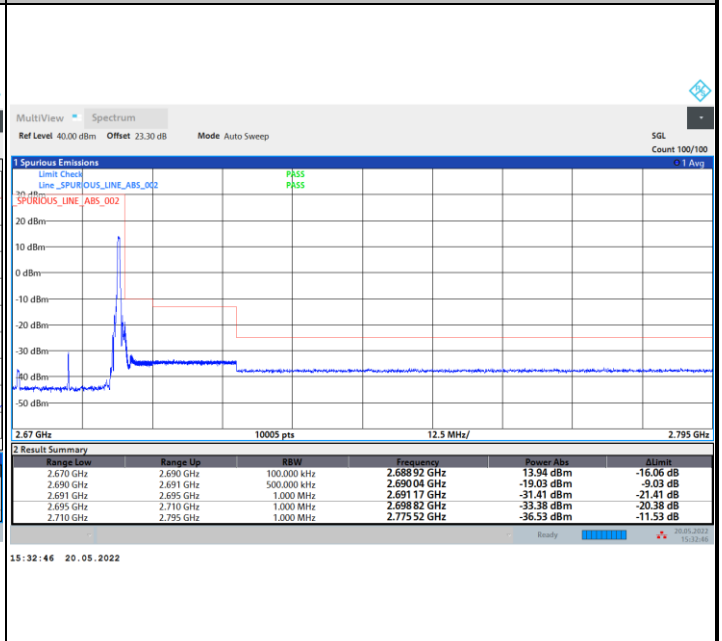

Highest Band Edge / 1RBmax

Lowest Band Edge / Full RB

Highest Band Edge / Full RB

FR1 n41 / 20MHz / CP OFDM / 64QAM

Lowest Band Edge / 1RB0

Highest Band Edge / 1RBmax

Lowest Band Edge / Full RB

Highest Band Edge / Full RB

FR1 n41 / 20MHz / CP OFDM / 256QAM

Lowest Band Edge / 1RB0

Highest Band Edge / 1RBmax

Lowest Band Edge / Full RB

Highest Band Edge / Full RB

FR1 n41 / 30MHz / CP OFDM / QPSK

Lowest Band Edge / Full RB

Highest Band Edge / Full RB