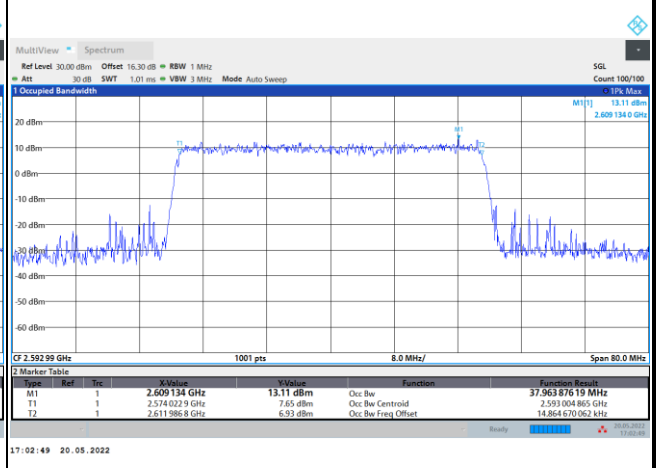

64QAM

256QAM

FR1 n41 / 40MHz / CP OFDM / Middle Channel / Full RB

QPSK

16QAM

64QAM

256QAM

FR1 n41 / 50MHz / CP OFDM / Middle Channel / Full RB