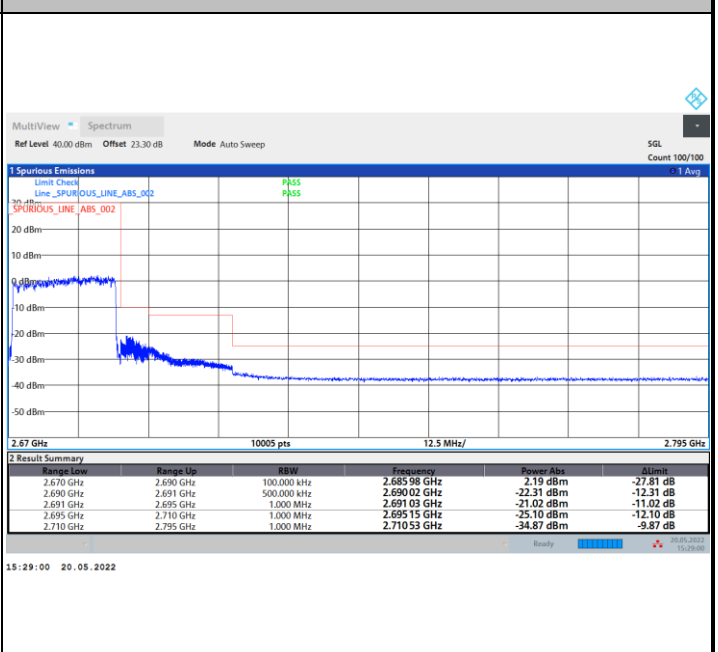

# Conducted Band Edge

FR1 n41 / 20MHz / CP OFDM / QPSK

Lowest Band Edge / 1RB0

Highest Band Edge / 1RBmax

Lowest Band Edge / Full RB

Highest Band Edge / Full RB

FR1 n41 / 20MHz / CP OFDM / 16QAM

Lowest Band Edge / 1RB0

Highest Band Edge / 1RBmax

Lowest Band Edge / Full RB

Highest Band Edge / Full RB

FR1 n41 / 20MHz / CP OFDM / 64QAM

Lowest Band Edge / 1RB0

Highest Band Edge / 1RBmax

Lowest Band Edge / Full RB

Highest Band Edge / Full RB