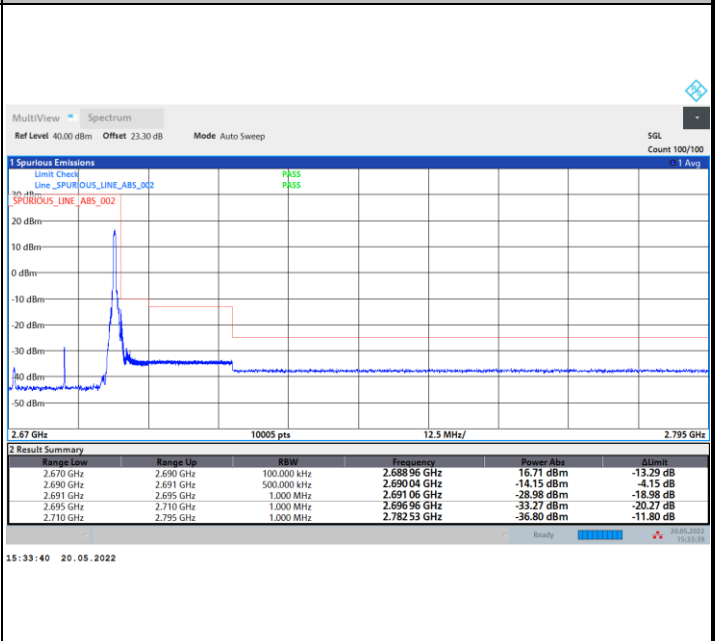

# Conducted Band Edge

FR1 n41 / 20MHz / CP OFDM / QPSK

Lowest Band Edge / 1RB0

Highest Band Edge / 1RBmax

Lowest Band Edge / Full RB

Highest Band Edge / Full RB

FR1 n41 / 20MHz / CP OFDM / 16QAM

Lowest Band Edge / 1RB0

Highest Band Edge / 1RBmax

Lowest Band Edge / Full RB

Highest Band Edge / Full RB

FR1 n41 / 20MHz / CP OFDM / 64QAM

Lowest Band Edge / 1RB0

Highest Band Edge / 1RBmax

Lowest Band Edge / Full RB

Highest Band Edge / Full RB