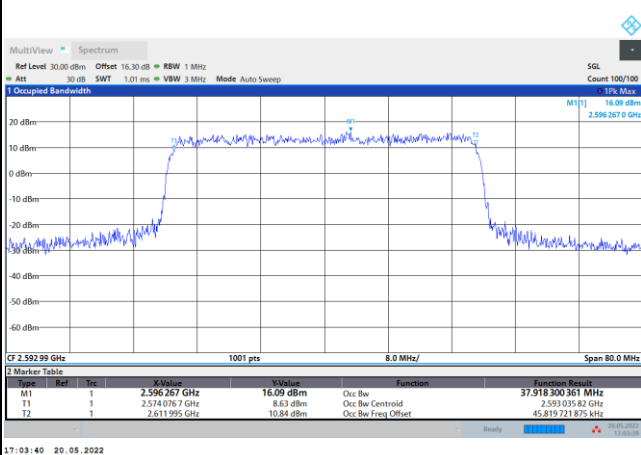

64QAM

256QAM

FR1 n41 / 40MHz / CP OFDM / Middle Channel / Full RB

QPSK

16QAM

64QAM

256QAM

FR1 n41 / 50MHz / CP OFDM / Middle Channel / Full RB