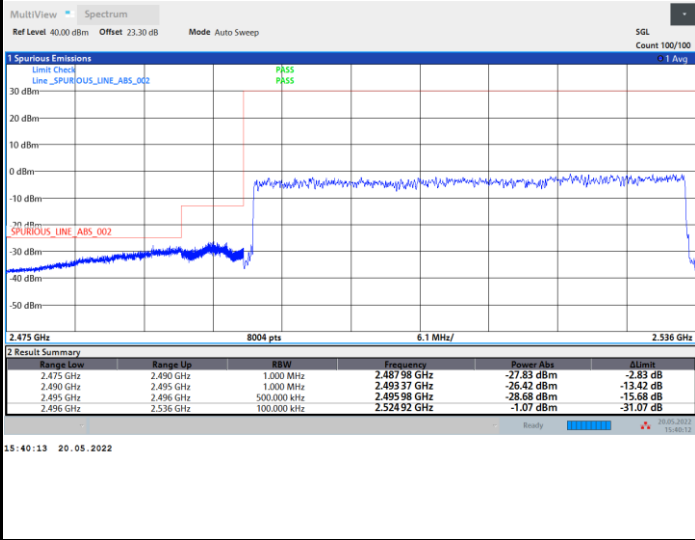

Lowest Band Edge / Full RB

Highest Band Edge / Full RB

FR1 n41 / 40MHz / CP OFDM / QPSK

Lowest Band Edge / Full RB

Highest Band Edge / Full RB

FR1 n41 / 40MHz / CP OFDM / 16QAM

Lowest Band Edge / Full RB

Highest Band Edge / Full RB