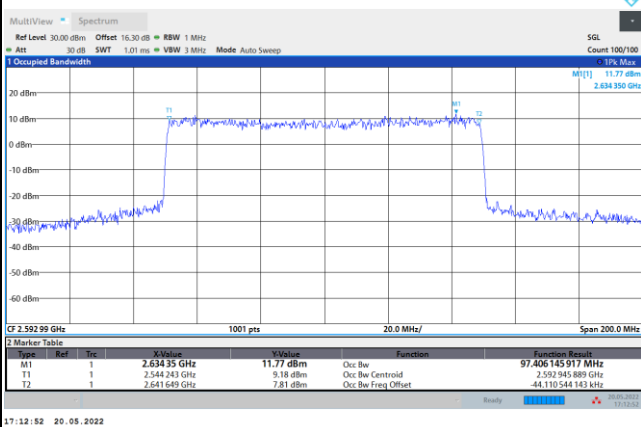

# Conducted Band Edge

FR1 n41 / 20MHz / CP OFDM / QPSK

Lowest Band Edge / 1RB0

Highest Band Edge / 1RBmax

Lowest Band Edge / Full RB

Highest Band Edge / Full RB

FR1 n41 / 20MHz / CP OFDM / 16QAM

Lowest Band Edge / 1RB0