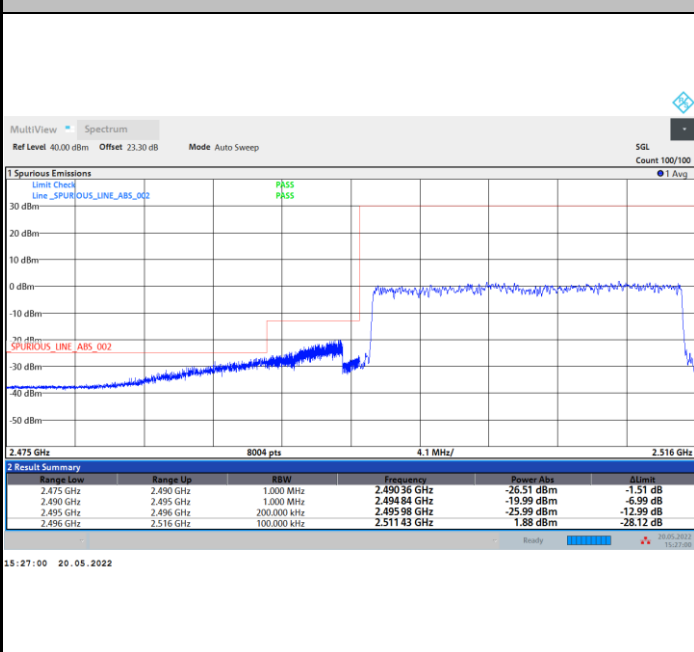

# Conducted Band Edge

FR1 n41 / 20MHz / CP OFDM / QPSK

Lowest Band Edge / 1RB0

Highest Band Edge / 1RBmax

Lowest Band Edge / Full RB

Highest Band Edge / Full RB

FR1 n41 / 20MHz / CP OFDM / 16QAM

Lowest Band Edge / 1RB0

Highest Band Edge / 1RBmax

Lowest Band Edge / Full RB

Highest Band Edge / Full RB

FR1 n41 / 20MHz / CP OFDM / 64QAM

Lowest Band Edge / 1RB0

Highest Band Edge / 1RBmax

Lowest Band Edge / Full RB

Highest Band Edge / Full RB