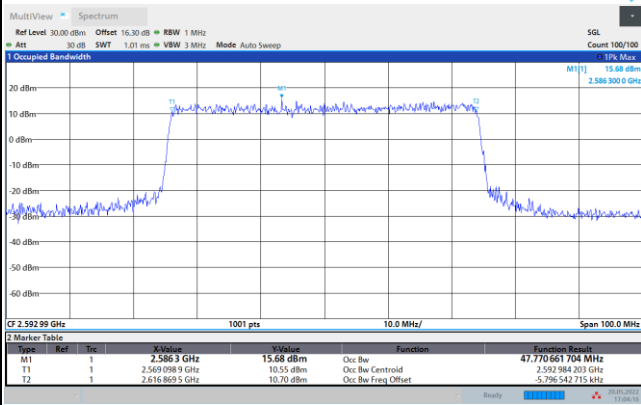

FR1 n41 / 50MHz / CP OFDM / Middle Channel / Full RB

QPSK

16QAM