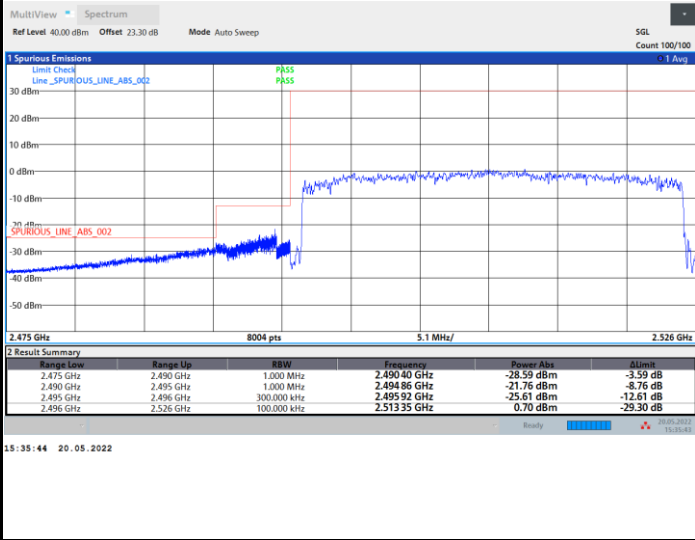

FR1 n41 / 20MHz / CP OFDM / 256QAM

Lowest Band Edge / 1RB0

Highest Band Edge / 1RBmax

Lowest Band Edge / Full RB

Highest Band Edge / Full RB

FR1 n41 / 30MHz / CP OFDM / QPSK

Lowest Band Edge / Full RB

Highest Band Edge / Full RB

FR1 n41 / 30MHz / CP OFDM / 16QAM

Lowest Band Edge / Full RB

Highest Band Edge / Full RB

FR1 n41 / 30MHz / CP OFDM / 64QAM

Lowest Band Edge / Full RB

Highest Band Edge / Full RB

FR1 n41 / 30MHz / CP OFDM / 256QAM