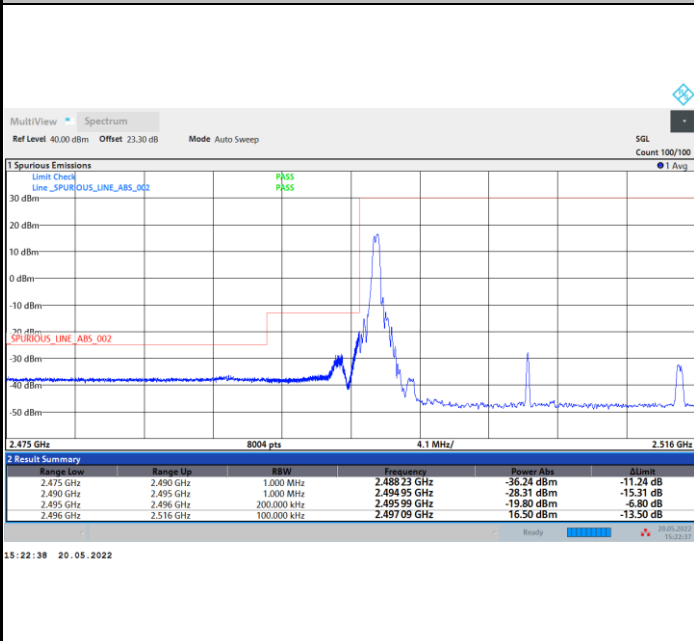

Highest Band Edge / 1RBmax

Lowest Band Edge / Full RB

Highest Band Edge / Full RB

FR1 n41 / 20MHz / CP OFDM / 64QAM

Lowest Band Edge / 1RB0

Highest Band Edge / 1RBmax

Lowest Band Edge / Full RB

Highest Band Edge / Full RB

FR1 n41 / 20MHz / CP OFDM / 256QAM

Lowest Band Edge / 1RB0

Highest Band Edge / 1RBmax

Lowest Band Edge / Full RB

Highest Band Edge / Full RB

FR1 n41 / 30MHz / CP OFDM / QPSK

Lowest Band Edge / Full RB

Highest Band Edge / Full RB