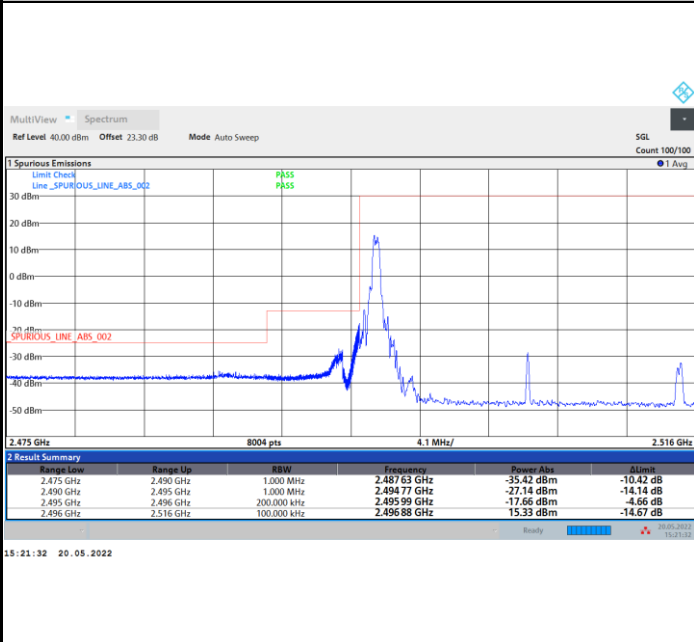

# Conducted Band Edge

FR1 n41 / 20MHz / CP OFDM / QPSK

Lowest Band Edge / 1RB0

Highest Band Edge / 1RBmax

Lowest Band Edge / Full RB

Highest Band Edge / Full RB

FR1 n41 / 20MHz / CP OFDM / 16QAM

Lowest Band Edge / 1RB0