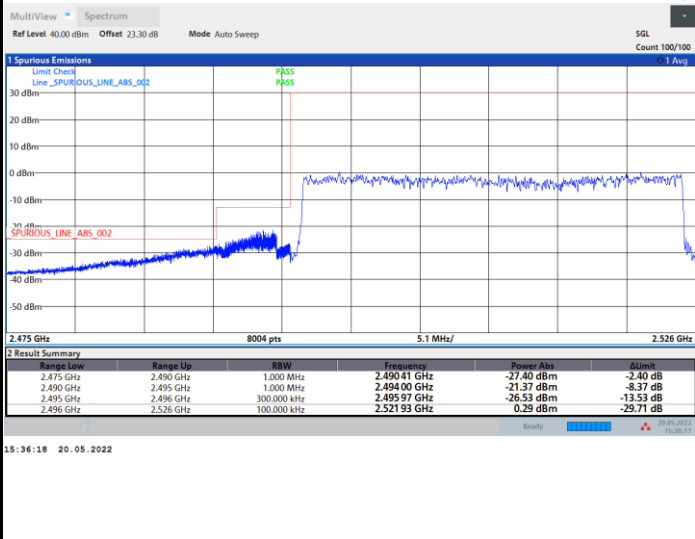

FR1 n41 / 30MHz / CP OFDM / QPSK

Lowest Band Edge / Full RB

Highest Band Edge / Full RB

FR1 n41 / 30MHz / CP OFDM / 16QAM

Lowest Band Edge / Full RB

Highest Band Edge / Full RB