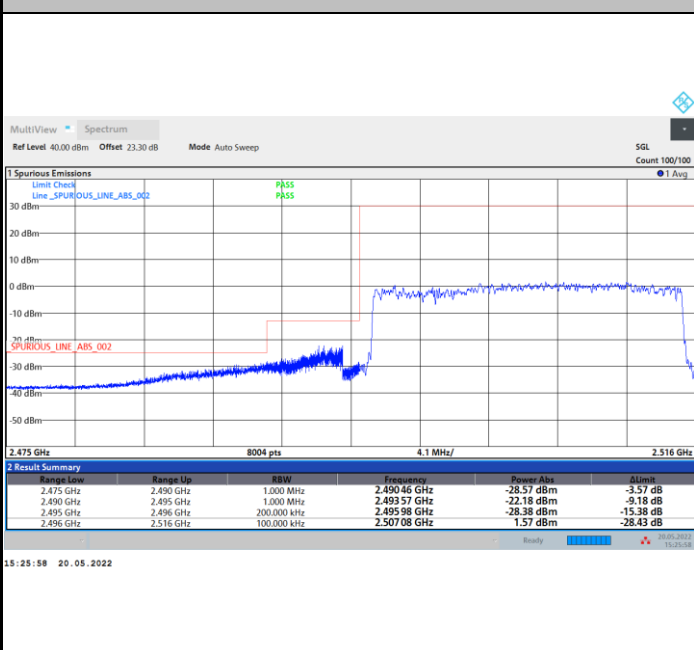

Highest Band Edge / 1RBmax

Lowest Band Edge / Full RB

Highest Band Edge / Full RB

FR1 n41 / 20MHz / CP OFDM / 64QAM

Lowest Band Edge / 1RB0

Highest Band Edge / 1RBmax

Lowest Band Edge / Full RB

Highest Band Edge / Full RB