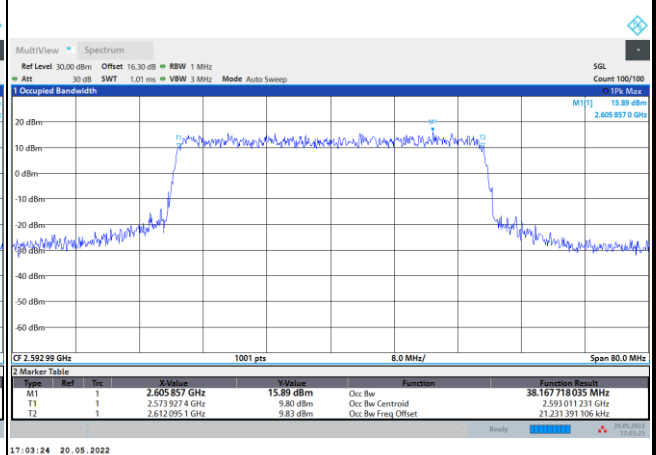

64QAM

256QAM

FR1 n41 / 40MHz / CP OFDM / Middle Channel / Full RB

QPSK

16QAM

64QAM

256QAM

FR1 n41 / 50MHz / CP OFDM / Middle Channel / Full RB