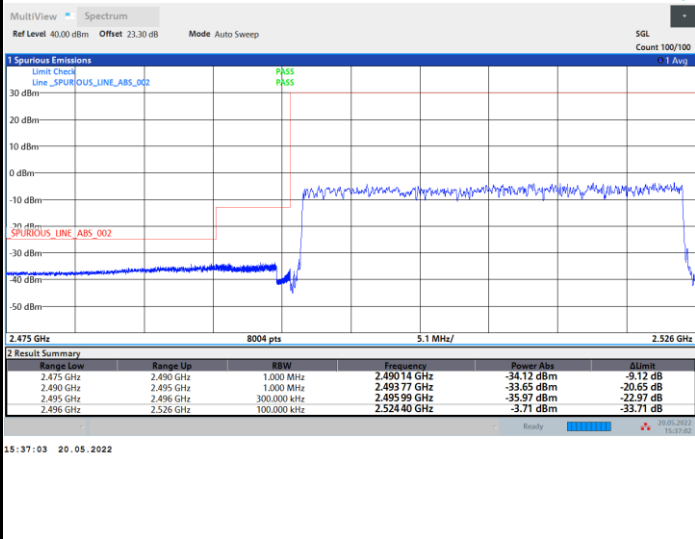

FR1 n41 / 30MHz / CP OFDM / 64QAM

Lowest Band Edge / Full RB

Highest Band Edge / Full RB

FR1 n41 / 30MHz / CP OFDM / 256QAM

Lowest Band Edge / Full RB

Highest Band Edge / Full RB