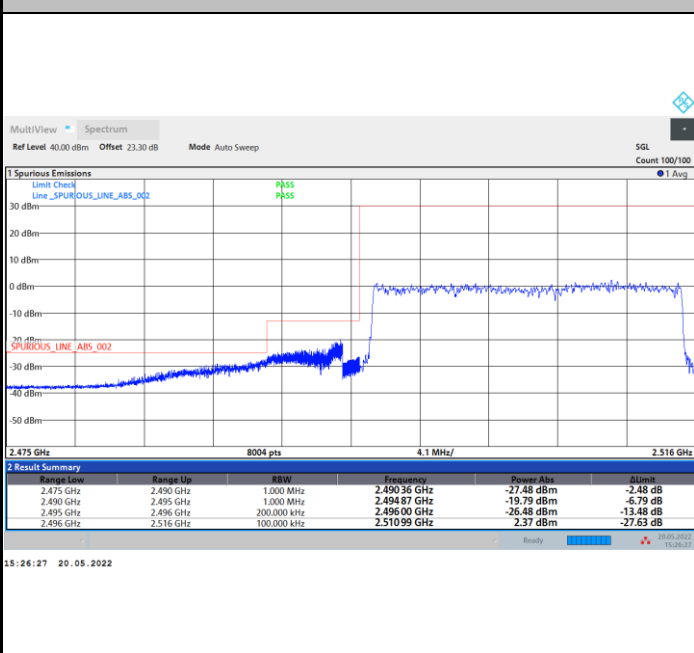

# Conducted Band Edge

FR1 n41 / 20MHz / CP OFDM / QPSK

Lowest Band Edge / 1RB0

Highest Band Edge / 1RBmax

Lowest Band Edge / Full RB

Highest Band Edge / Full RB

FR1 n41 / 20MHz / CP OFDM / 16QAM

Lowest Band Edge / 1RB0

Highest Band Edge / 1RBmax

Lowest Band Edge / Full RB

Highest Band Edge / Full RB

FR1 n41 / 20MHz / CP OFDM / 64QAM

Lowest Band Edge / 1RB0

Highest Band Edge / 1RBmax

Lowest Band Edge / Full RB

Highest Band Edge / Full RB