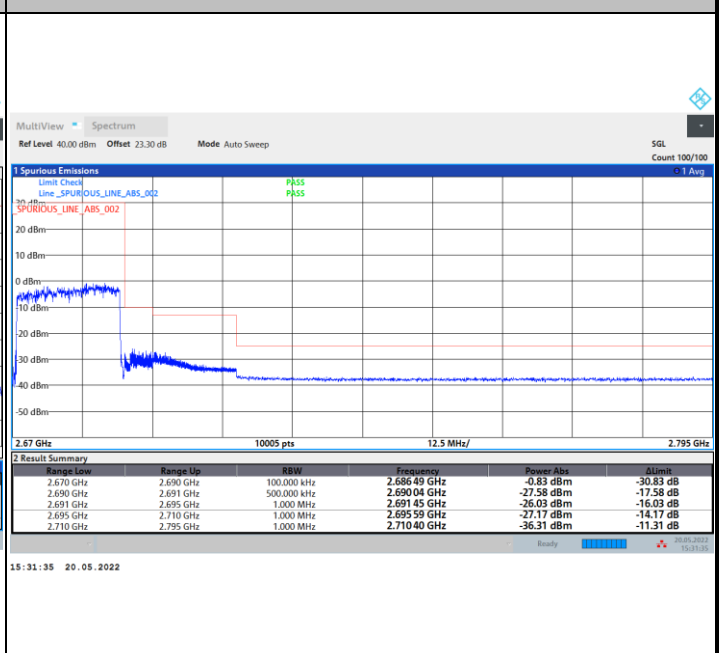

Highest Band Edge / 1RBmax

Lowest Band Edge / Full RB

Highest Band Edge / Full RB

FR1 n41 / 20MHz / CP OFDM / 64QAM

Lowest Band Edge / 1RB0

Highest Band Edge / 1RBmax

Lowest Band Edge / Full RB

Highest Band Edge / Full RB

FR1 n41 / 20MHz / CP OFDM / 256QAM

Lowest Band Edge / 1RB0

Highest Band Edge / 1RBmax

Lowest Band Edge / Full RB

Highest Band Edge / Full RB

FR1 n41 / 30MHz / CP OFDM / QPSK

Lowest Band Edge / Full RB

Highest Band Edge / Full RB

FR1 n41 / 30MHz / CP OFDM / 16QAM

Lowest Band Edge / Full RB

Highest Band Edge / Full RB

FR1 n41 / 30MHz / CP OFDM / 64QAM

Lowest Band Edge / Full RB

Highest Band Edge / Full RB

FR1 n41 / 30MHz / CP OFDM / 256QAM