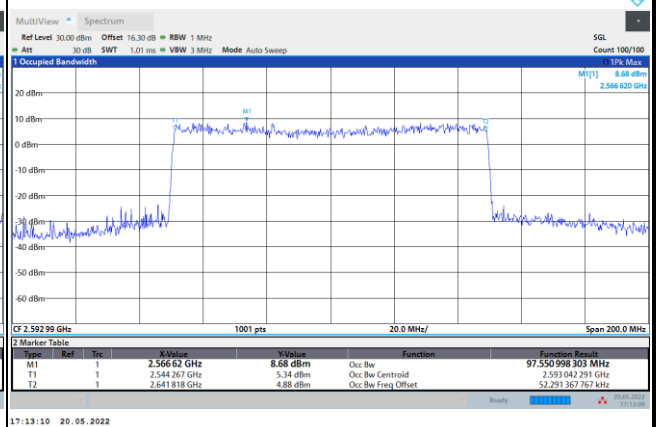

# Conducted Band Edge

FR1 n41 / 20MHz / CP OFDM / QPSK

Lowest Band Edge / 1RB0

Highest Band Edge / 1RBmax

Lowest Band Edge / Full RB

Highest Band Edge / Full RB

FR1 n41 / 20MHz / CP OFDM / 16QAM

Lowest Band Edge / 1RB0