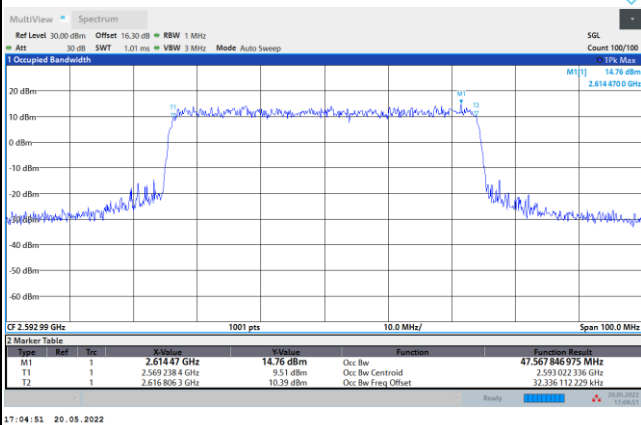

64QAM

256QAM