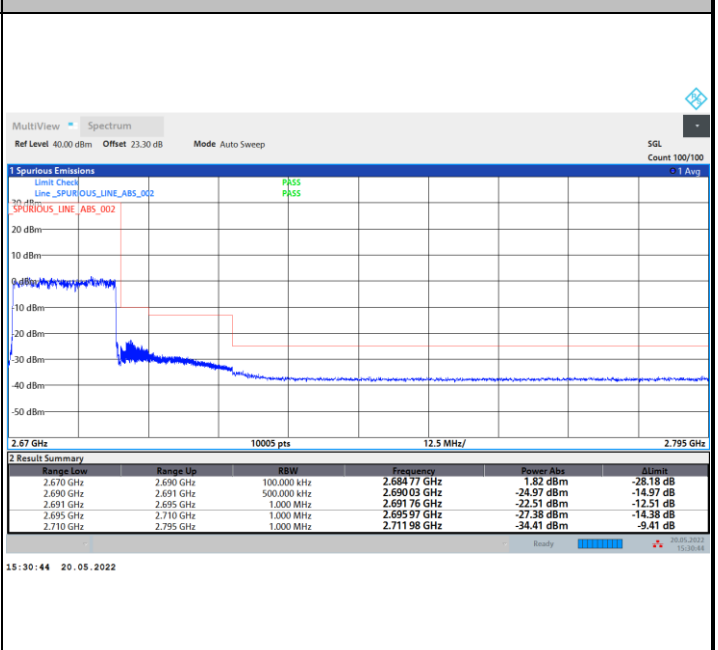

# Conducted Band Edge

FR1 n41 / 20MHz / CP OFDM / QPSK

Lowest Band Edge / 1RB0

Highest Band Edge / 1RBmax

Lowest Band Edge / Full RB

Highest Band Edge / Full RB

FR1 n41 / 20MHz / CP OFDM / 16QAM

Lowest Band Edge / 1RB0

Highest Band Edge / 1RBmax

Lowest Band Edge / Full RB

Highest Band Edge / Full RB

FR1 n41 / 20MHz / CP OFDM / 64QAM

Lowest Band Edge / 1RB0

Highest Band Edge / 1RBmax

Lowest Band Edge / Full RB

Highest Band Edge / Full RB

FR1 n41 / 20MHz / CP OFDM / 256QAM

Lowest Band Edge / 1RB0

Highest Band Edge / 1RBmax

Lowest Band Edge / Full RB

Highest Band Edge / Full RB

FR1 n41 / 30MHz / CP OFDM / QPSK

Lowest Band Edge / Full RB

Highest Band Edge / Full RB