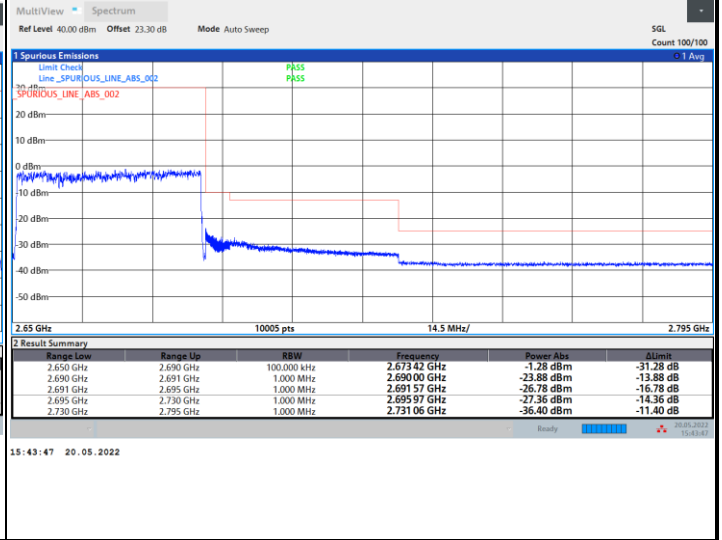

FR1 n41 / 30MHz / CP OFDM / 16QAM

Lowest Band Edge / Full RB

Highest Band Edge / Full RB

FR1 n41 / 30MHz / CP OFDM / 64QAM

Lowest Band Edge / Full RB

Highest Band Edge / Full RB

FR1 n41 / 30MHz / CP OFDM / 256QAM

Lowest Band Edge / Full RB

Highest Band Edge / Full RB

FR1 n41 / 40MHz / CP OFDM / QPSK

Lowest Band Edge / Full RB

Highest Band Edge / Full RB

FR1 n41 / 40MHz / CP OFDM / 16QAM

Lowest Band Edge / Full RB

Highest Band Edge / Full RB