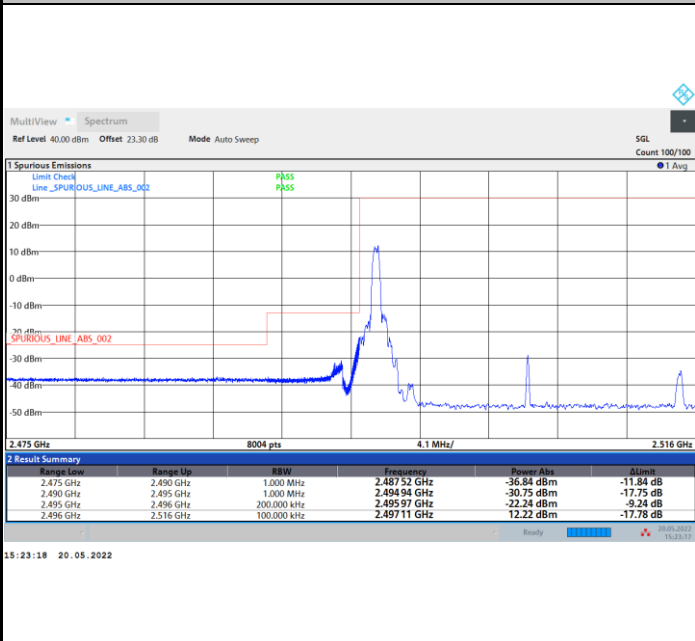

FR1 n41 / 20MHz / CP OFDM / 256QAM

Lowest Band Edge / 1RB0

Highest Band Edge / 1RBmax