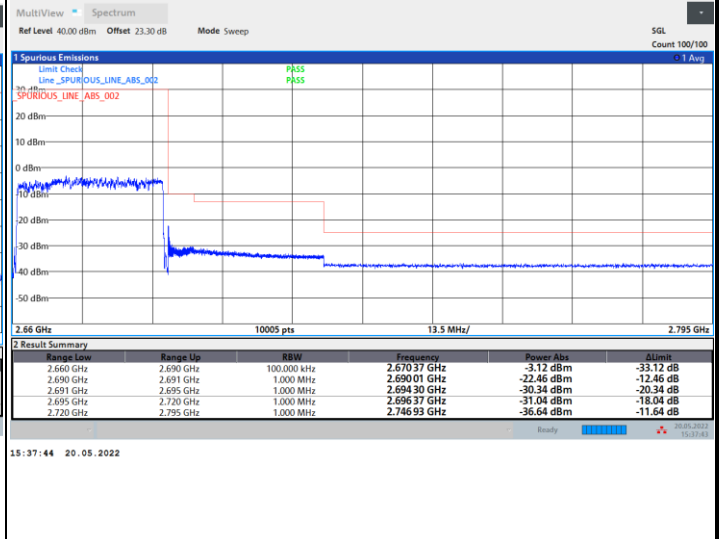

FR1 n41 / 30MHz / CP OFDM / 16QAM

Lowest Band Edge / Full RB

Highest Band Edge / Full RB

FR1 n41 / 30MHz / CP OFDM / 64QAM

Lowest Band Edge / Full RB

Highest Band Edge / Full RB

FR1 n41 / 30MHz / CP OFDM / 256QAM

Lowest Band Edge / Full RB

Highest Band Edge / Full RB

FR1 n41 / 40MHz / CP OFDM / QPSK

Lowest Band Edge / Full RB

Highest Band Edge / Full RB

FR1 n41 / 40MHz / CP OFDM / 16QAM

Lowest Band Edge / Full RB

Highest Band Edge / Full RB