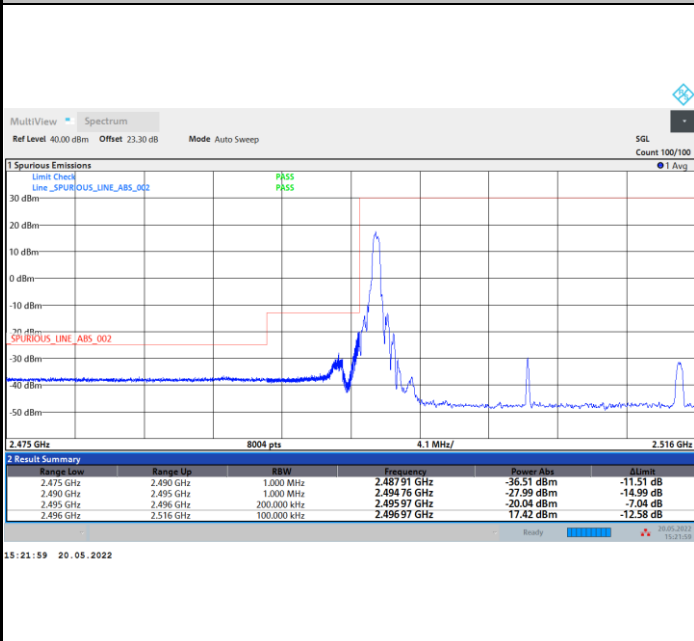

# Conducted Band Edge

FR1 n41 / 20MHz / CP OFDM / QPSK

Lowest Band Edge / 1RB0

Highest Band Edge / 1RBmax

Lowest Band Edge / Full RB

Highest Band Edge / Full RB

FR1 n41 / 20MHz / CP OFDM / 16QAM

Lowest Band Edge / 1RB0

Highest Band Edge / 1RBmax

Lowest Band Edge / Full RB

Highest Band Edge / Full RB

FR1 n41 / 20MHz / CP OFDM / 64QAM

Lowest Band Edge / 1RB0

Highest Band Edge / 1RBmax

Lowest Band Edge / Full RB

Highest Band Edge / Full RB