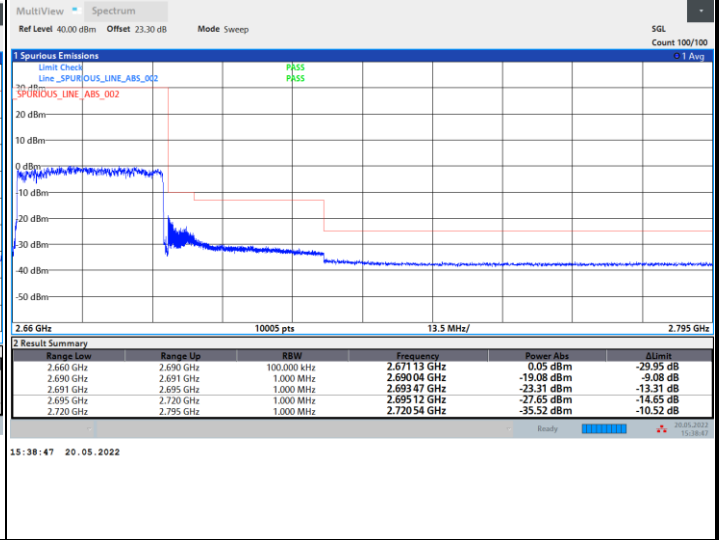

Highest Band Edge / 1RBmax

Lowest Band Edge / Full RB

Highest Band Edge / Full RB

FR1 n41 / 20MHz / CP OFDM / 64QAM

Lowest Band Edge / 1RB0

Highest Band Edge / 1RBmax

Lowest Band Edge / Full RB

Highest Band Edge / Full RB

FR1 n41 / 20MHz / CP OFDM / 256QAM

Lowest Band Edge / 1RB0

Highest Band Edge / 1RBmax

Lowest Band Edge / Full RB

Highest Band Edge / Full RB

FR1 n41 / 30MHz / CP OFDM / QPSK

Lowest Band Edge / Full RB

Highest Band Edge / Full RB

FR1 n41 / 30MHz / CP OFDM / 16QAM

Lowest Band Edge / Full RB

Highest Band Edge / Full RB

FR1 n41 / 30MHz / CP OFDM / 64QAM

Lowest Band Edge / Full RB

Highest Band Edge / Full RB

FR1 n41 / 30MHz / CP OFDM / 256QAM