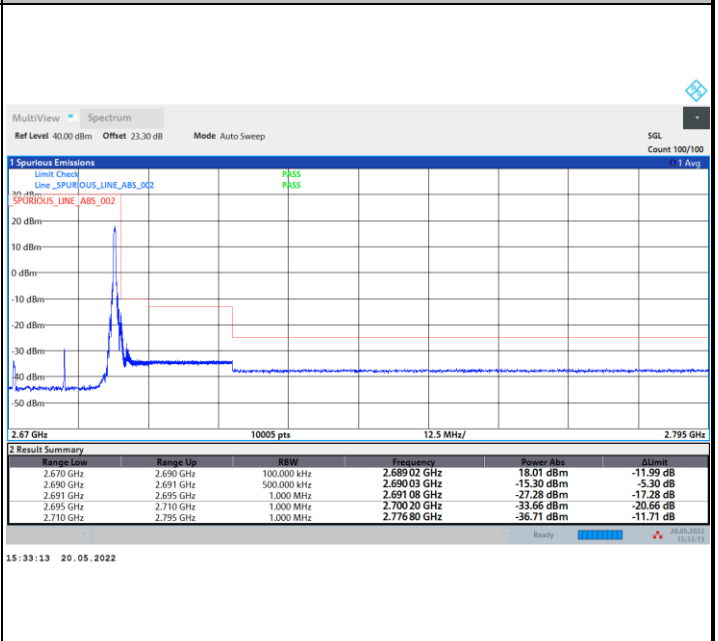

Highest Band Edge / 1RBmax

Lowest Band Edge / Full RB

Highest Band Edge / Full RB

FR1 n41 / 20MHz / CP OFDM / 64QAM

Lowest Band Edge / 1RB0

Highest Band Edge / 1RBmax

Lowest Band Edge / Full RB

Highest Band Edge / Full RB