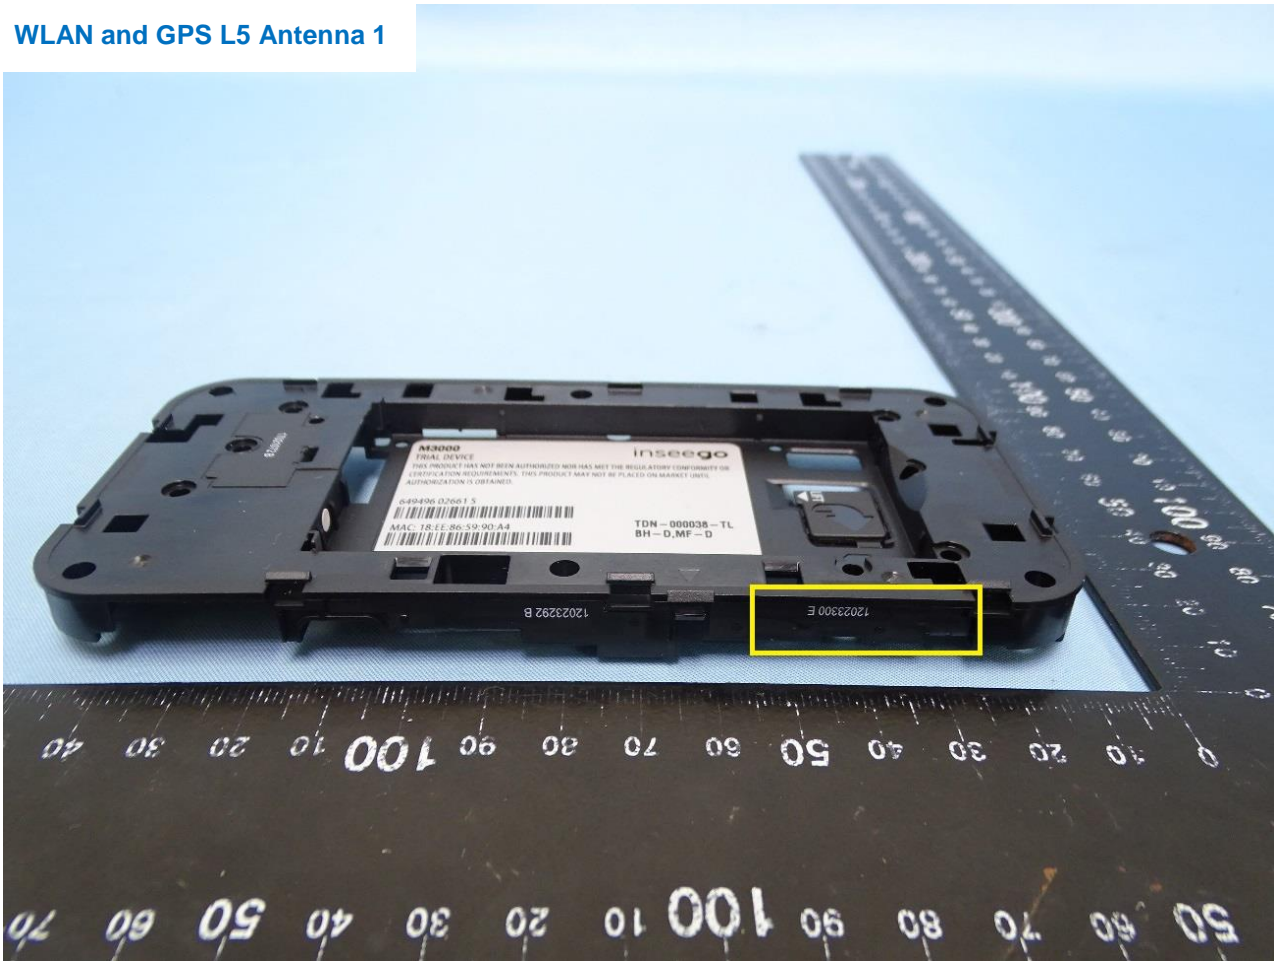

### 1. Internal Photograph of EUT

Brand Name: Inseego / Model Name: M3000D / Marketing Name: M3000

WWAN Antenna 0

WWAN Antenna 1

WWAN Antenna 2

WWAN Antenna 3

WWAN Antenna 4

WWAN Antenna 5

WWAN Antenna 6

WWAN Antenna 7

WWAN Antenna 8

WLAN and GPS L1 Antenna 0

WLAN and GPS L5 Antenna 1

—THE END—