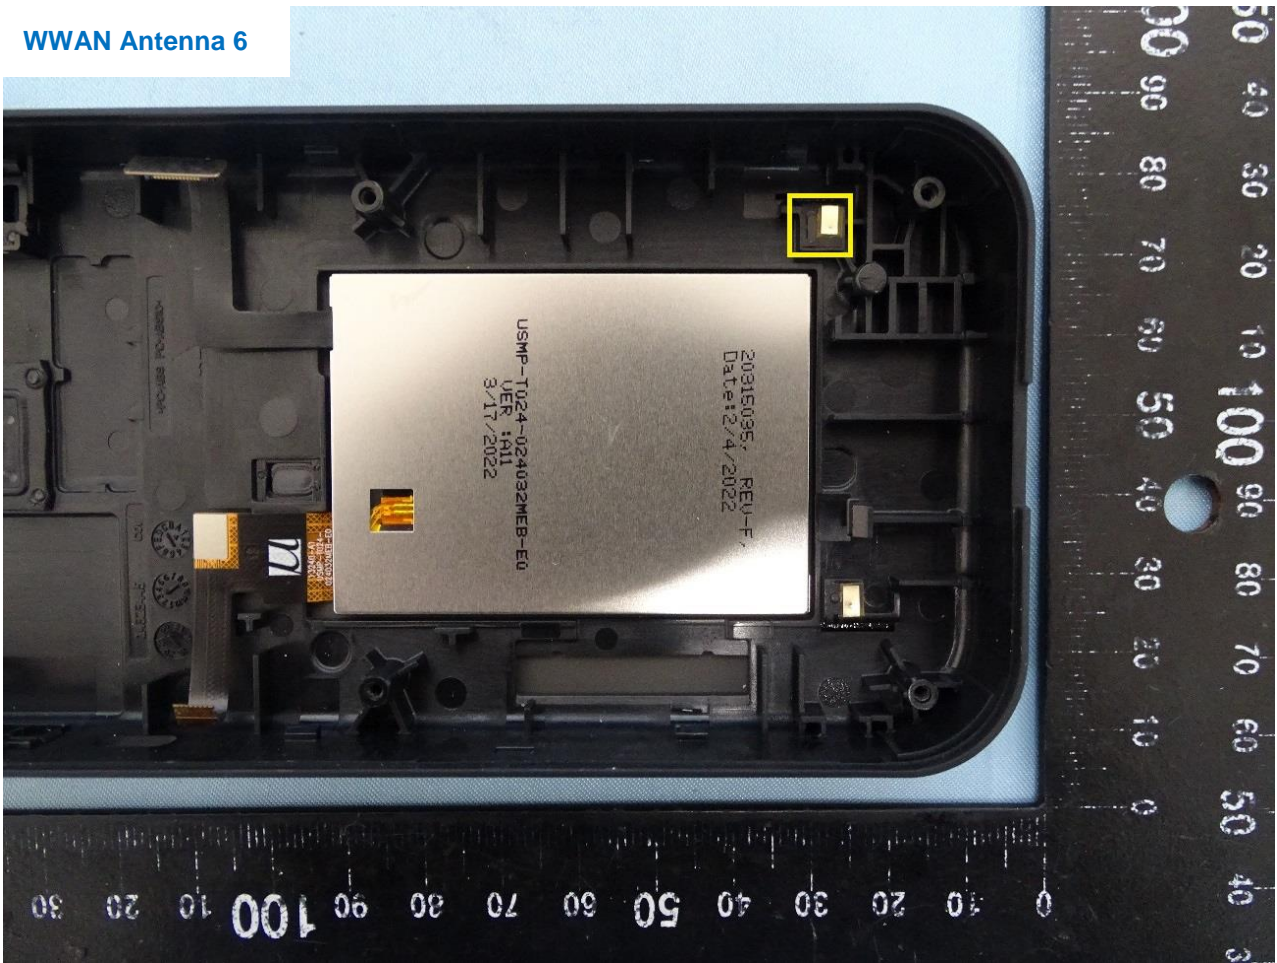

### 1. Internal Photograph of EUT

Brand Name: Inseego / Model Name: M3000D / Marketing Name: M3000

WWAN Antenna 0

WWAN Antenna 1

WWAN Antenna 2

WWAN Antenna 3

WWAN Antenna 4

WWAN Antenna 5

WWAN Antenna 6

WWAN Antenna 7

WWAN Antenna 8

WLAN and GPS L1 Antenna 0

WLAN and GPS L5 Antenna 1

—THE END—