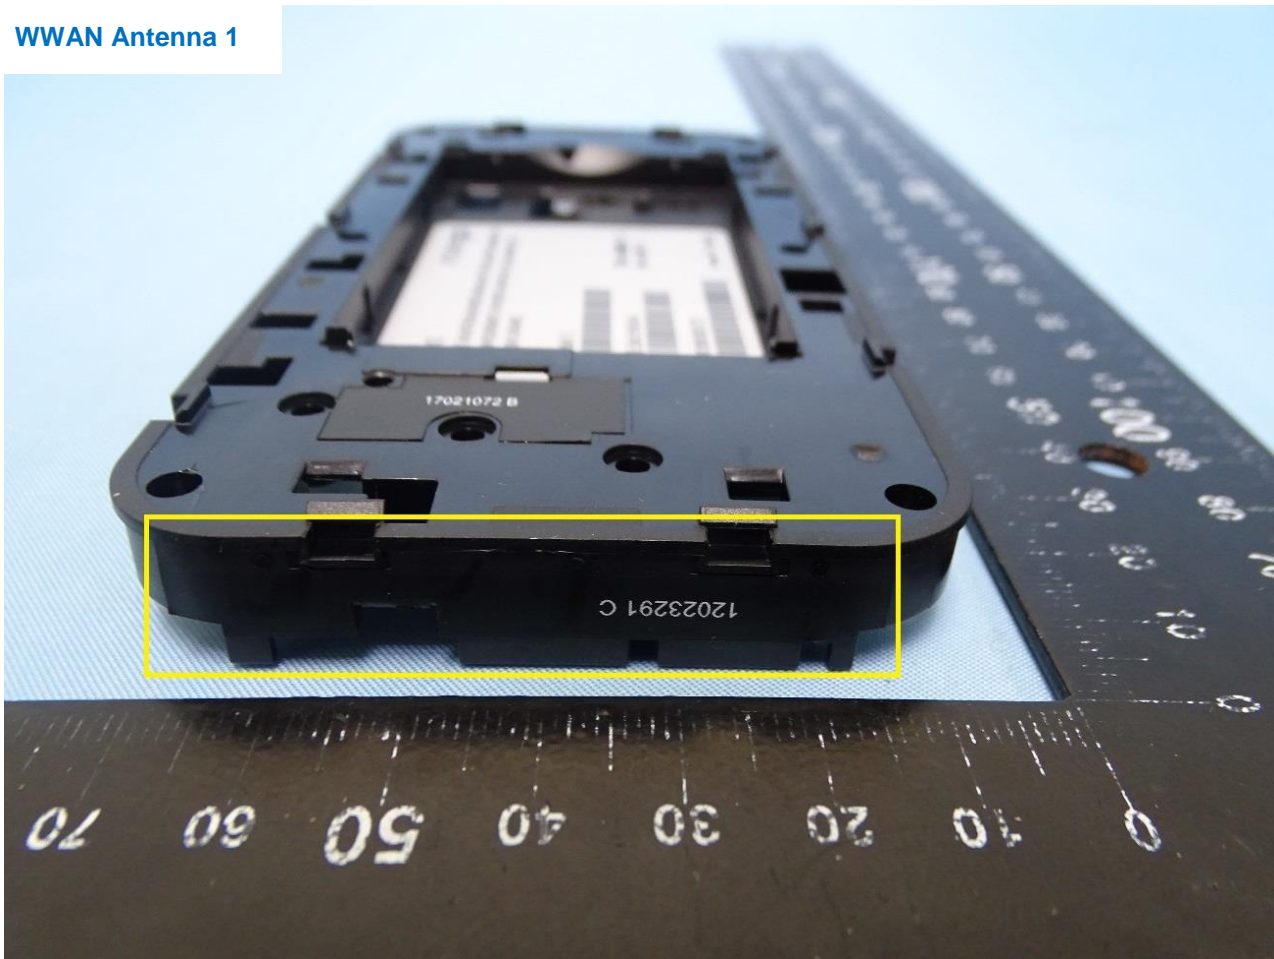

### 1. Internal Photograph of EUT

Brand Name: Inseego / Model Name: M3000D / Marketing Name: M3000

WWAN Antenna 0

WWAN Antenna 1

WWAN Antenna 2

WWAN Antenna 3

WWAN Antenna 4

WWAN Antenna 5

WWAN Antenna 6

WWAN Antenna 7

WWAN Antenna 8

WLAN and GPS L1 Antenna 0

WLAN and GPS L5 Antenna 1

—THE END—