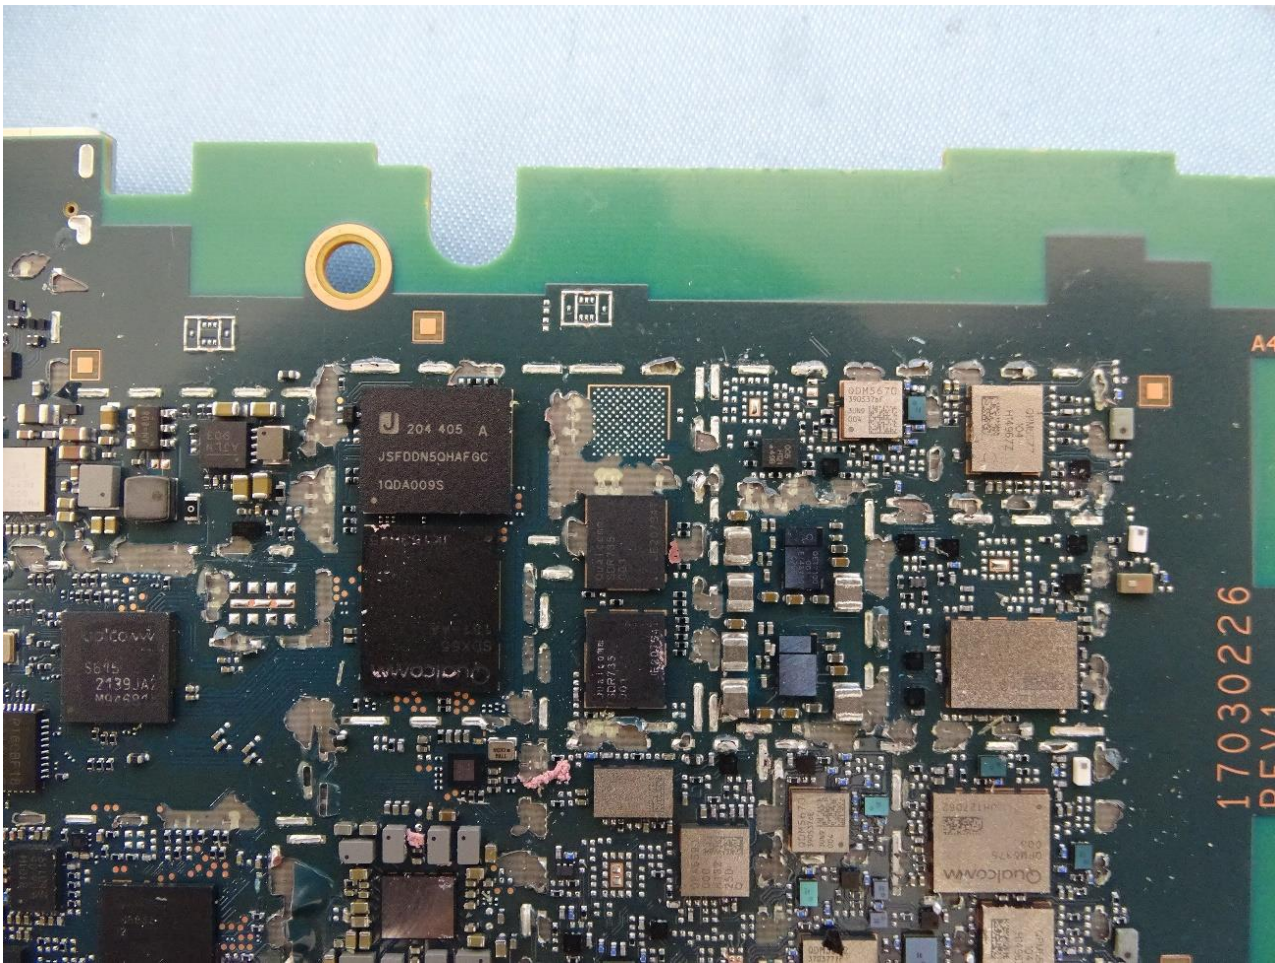

### 1. Internal Photograph of EUT

Brand Name: Inseego / Model Name: M3000D / Marketing Name: M3000

WWAN Antenna 0

WWAN Antenna 1

WWAN Antenna 2

WWAN Antenna 3

WWAN Antenna 4

WWAN Antenna 5

WWAN Antenna 6

WWAN Antenna 7

WWAN Antenna 8

WLAN and GPS L1 Antenna 0

WLAN and GPS L5 Antenna 1

—THE END—