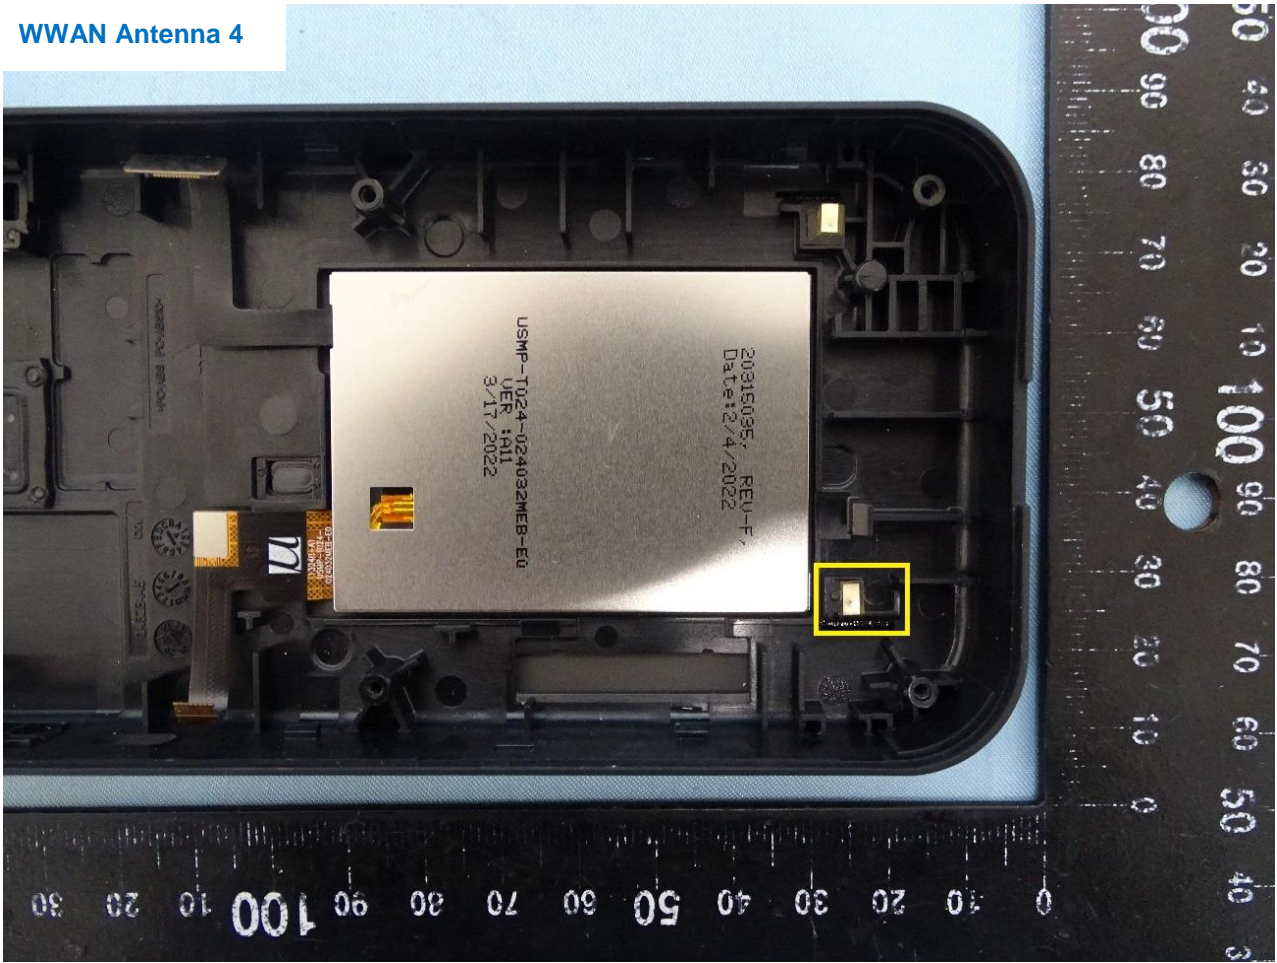

### 1. Internal Photograph of EUT

Brand Name: Inseego / Model Name: M3000D / Marketing Name: M3000

WWAN Antenna 0

WWAN Antenna 1

WWAN Antenna 2

WWAN Antenna 3

WWAN Antenna 4

WWAN Antenna 5