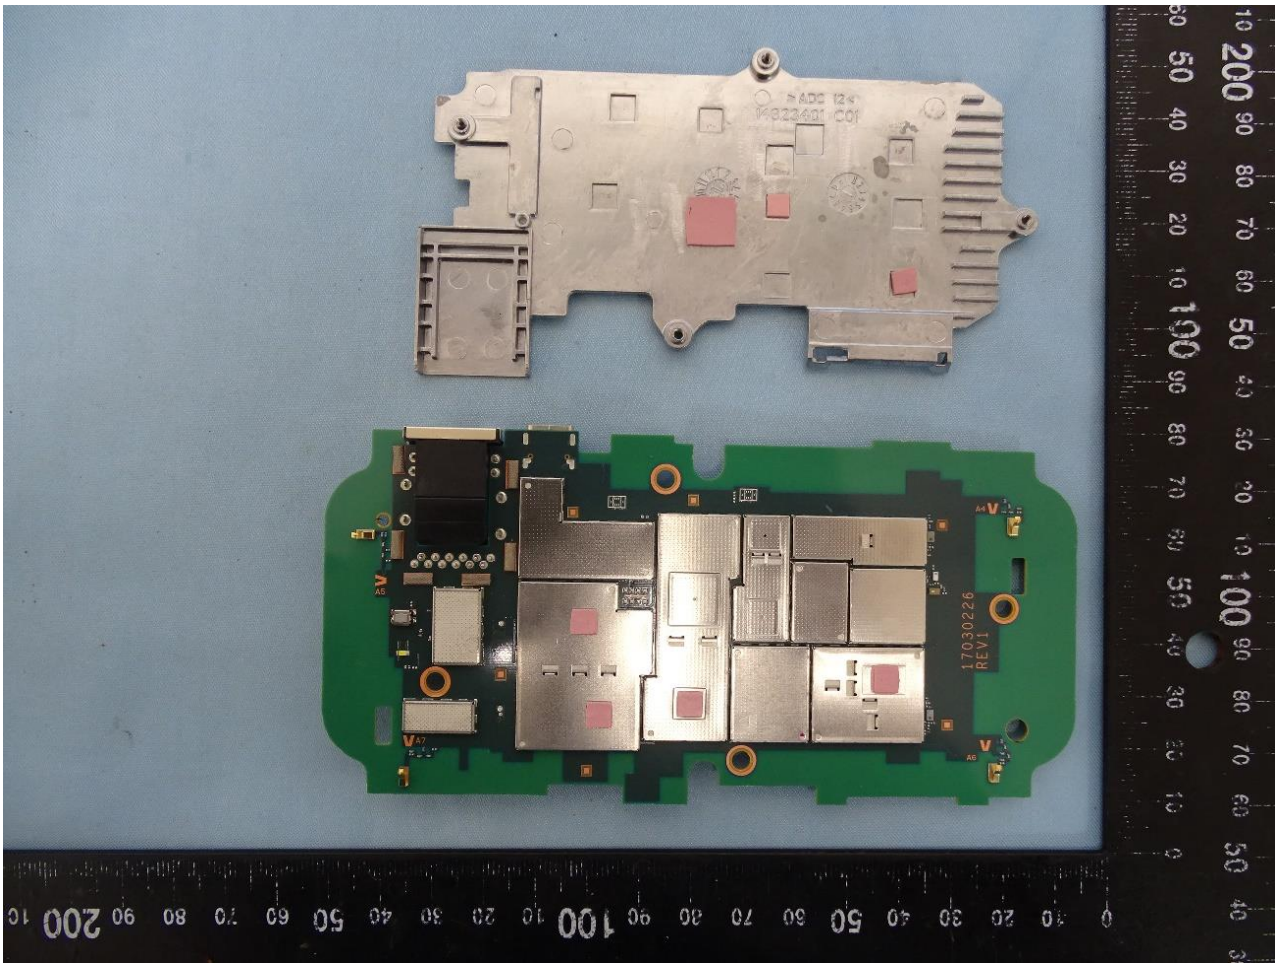

### 1. Internal Photograph of EUT

Brand Name: Inseego / Model Name: M3000D / Marketing Name: M3000

WWAN Antenna 0

WWAN Antenna 1

WWAN Antenna 2

WWAN Antenna 3

WWAN Antenna 4

WWAN Antenna 5

WWAN Antenna 6

WWAN Antenna 7

WWAN Antenna 8

WLAN and GPS L1 Antenna 0

WLAN and GPS L5 Antenna 1

—THE END—