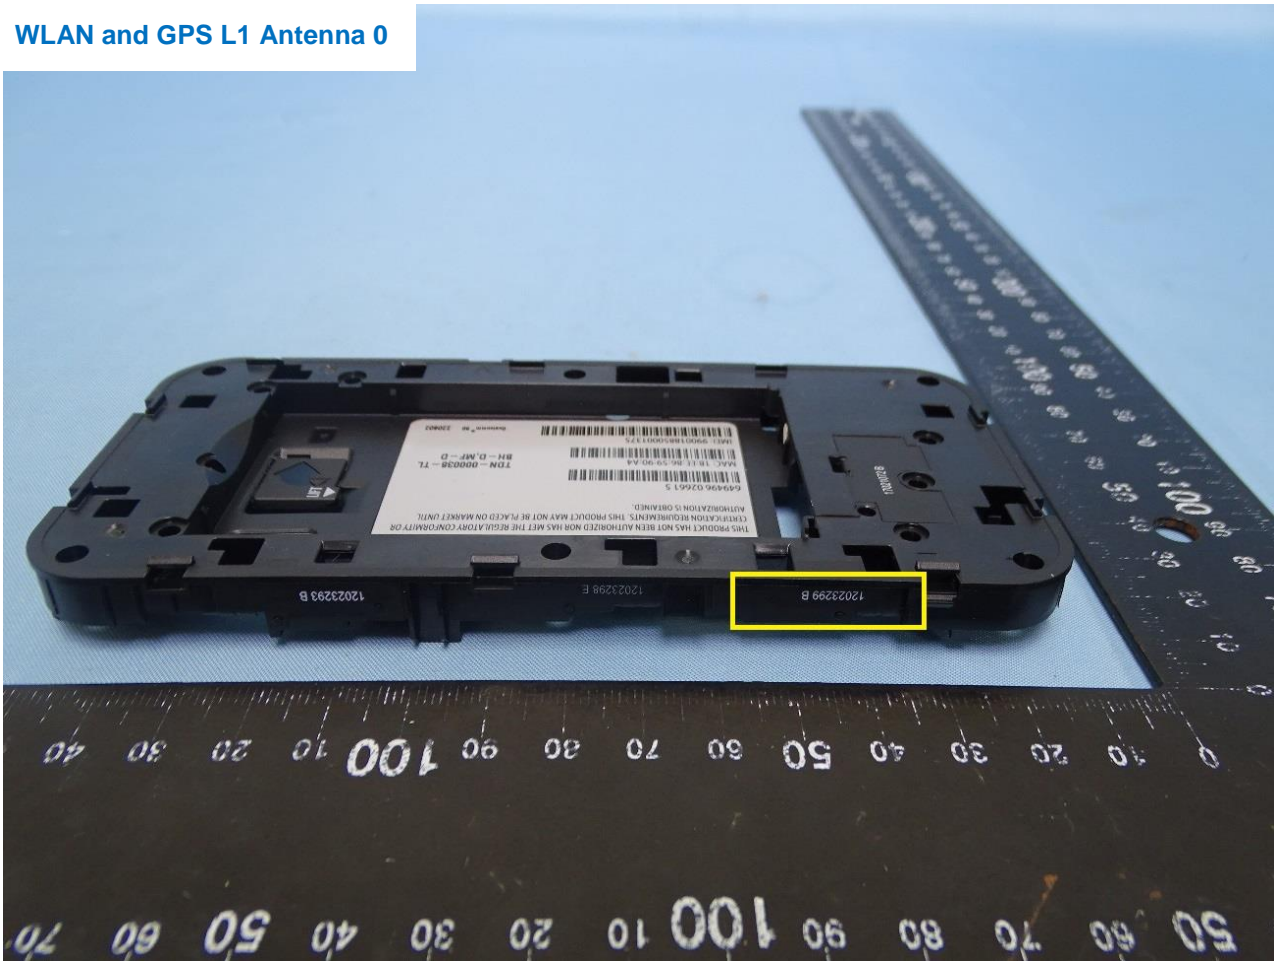

### 1. Internal Photograph of EUT

Brand Name: Inseego / Model Name: M3000D / Marketing Name: M3000

WWAN Antenna 0

WWAN Antenna 1

WWAN Antenna 2

WWAN Antenna 3

WWAN Antenna 4

WWAN Antenna 5

WWAN Antenna 6

WWAN Antenna 7

WWAN Antenna 8

WLAN and GPS L1 Antenna 0

WLAN and GPS L5 Antenna 1

—THE END—