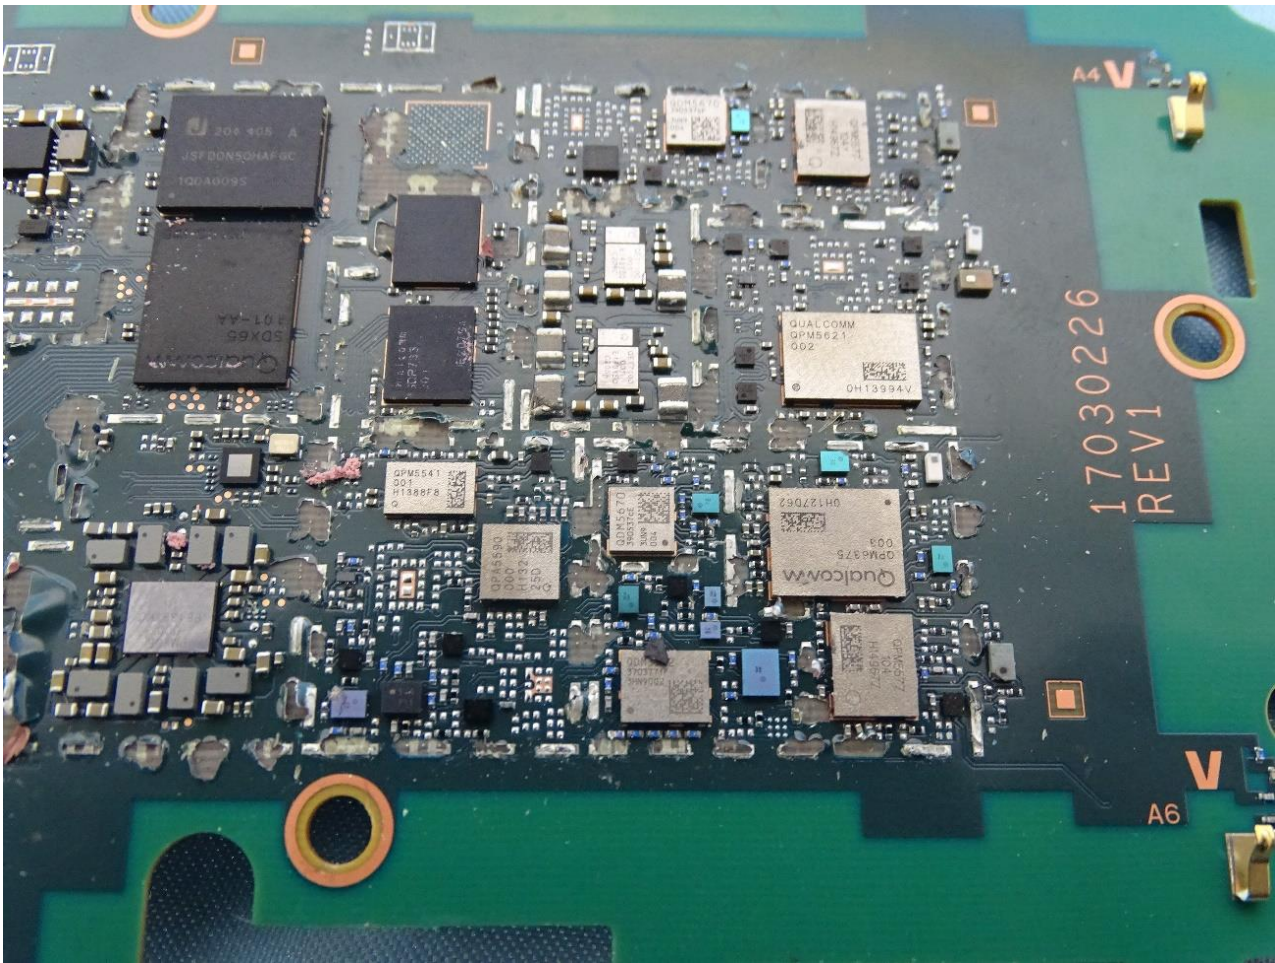

### 1. Internal Photograph of EUT

Brand Name: Inseego / Model Name: M3000D / Marketing Name: M3000

WWAN Antenna 0

WWAN Antenna 1

WWAN Antenna 2

WWAN Antenna 3

WWAN Antenna 4

WWAN Antenna 5