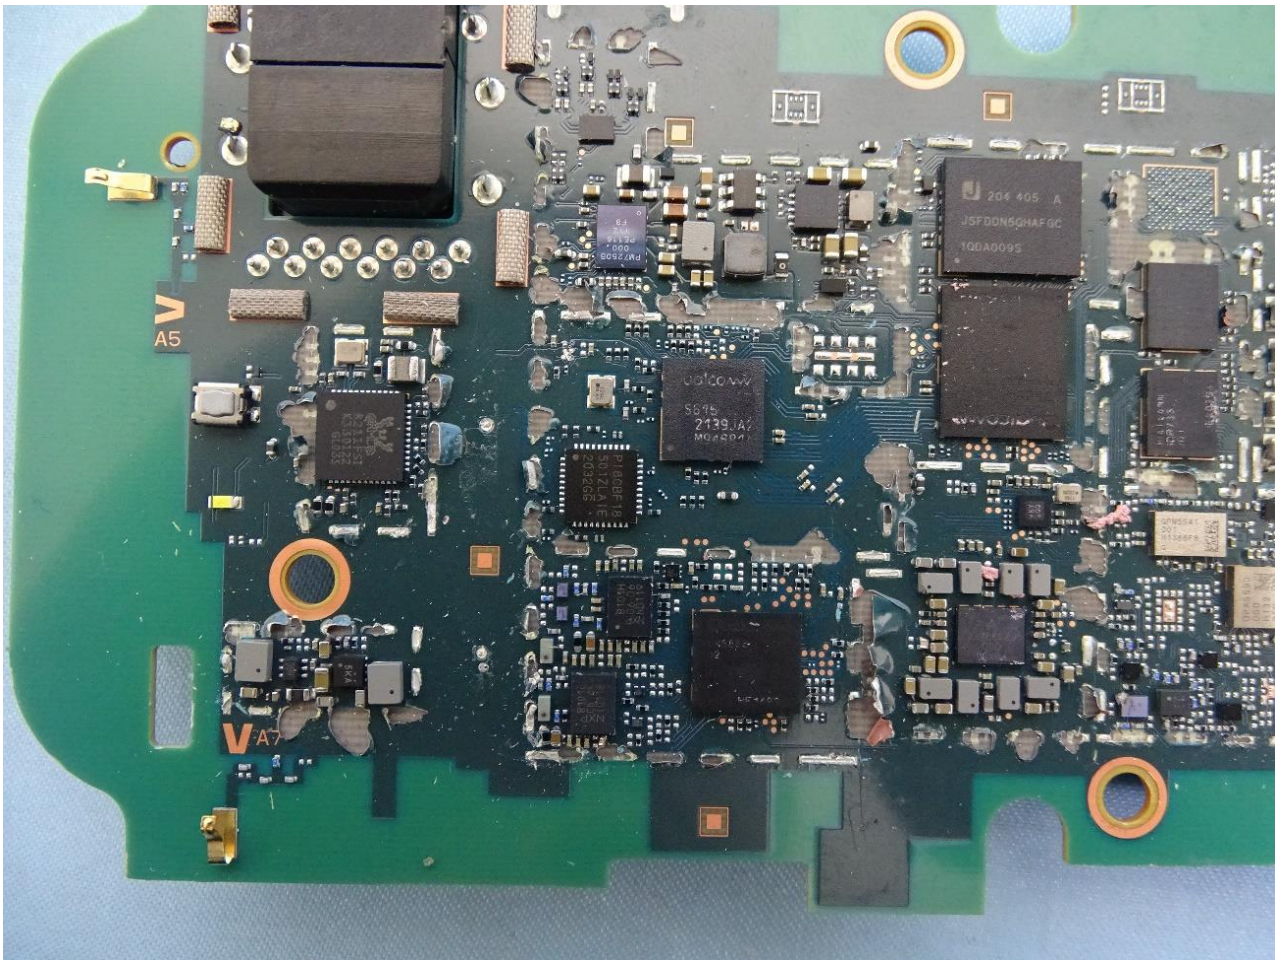

### 1. Internal Photograph of EUT

Brand Name: Inseego / Model Name: M3000D / Marketing Name: M3000

WWAN Antenna 0

WWAN Antenna 1

WWAN Antenna 2

WWAN Antenna 3

WWAN Antenna 4

WWAN Antenna 5

WWAN Antenna 6

WWAN Antenna 7

WWAN Antenna 8

WLAN and GPS L1 Antenna 0

WLAN and GPS L5 Antenna 1

—THE END—