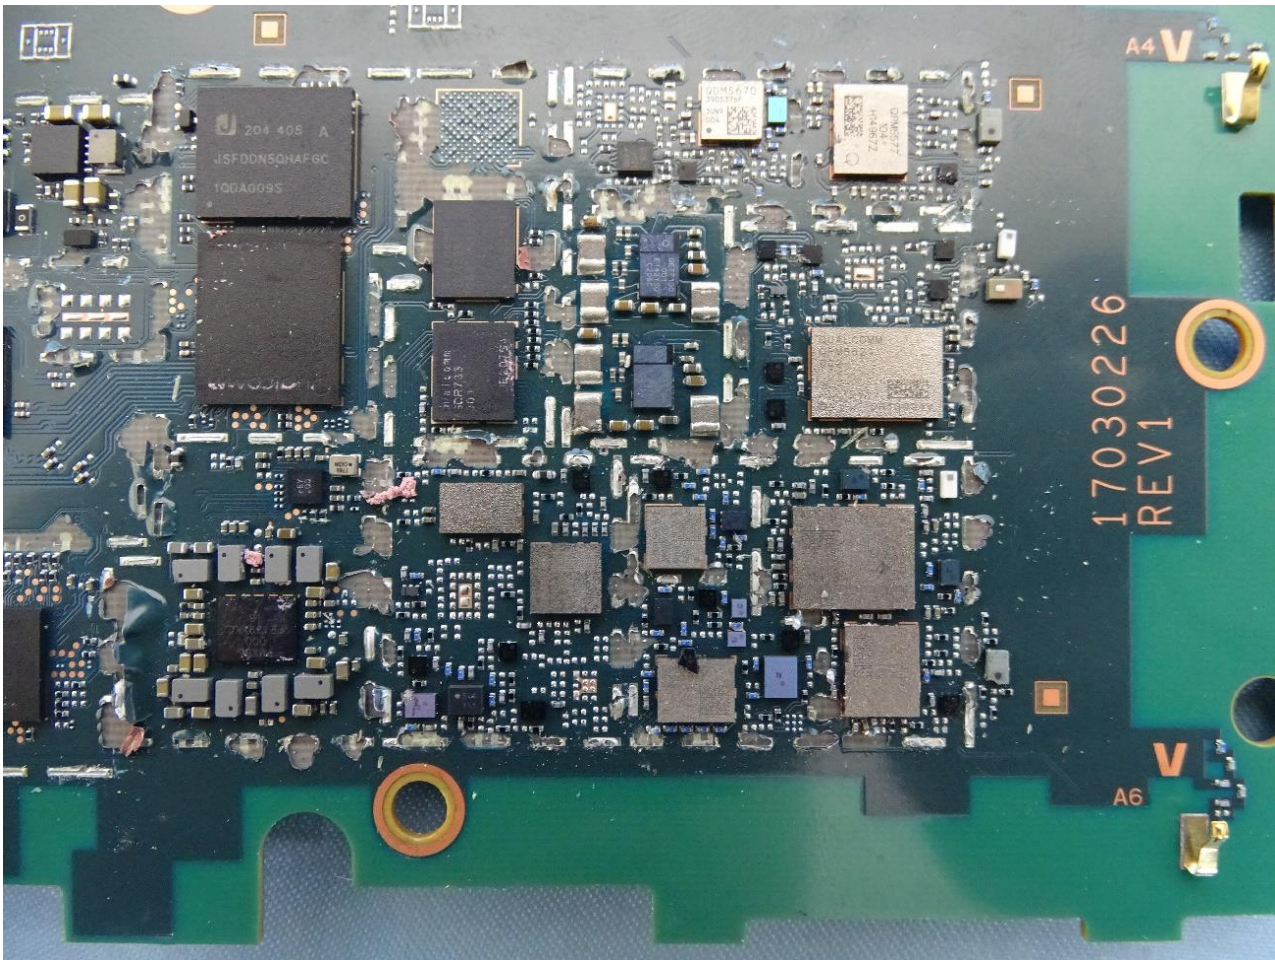

### 1. Internal Photograph of EUT

Brand Name: Inseego / Model Name: M3000D / Marketing Name: M3000

WWAN Antenna 0

WWAN Antenna 1

WWAN Antenna 2

WWAN Antenna 3

WWAN Antenna 4

WWAN Antenna 5

WWAN Antenna 6

WWAN Antenna 7

WWAN Antenna 8

WLAN and GPS L1 Antenna 0

WLAN and GPS L5 Antenna 1

—THE END—