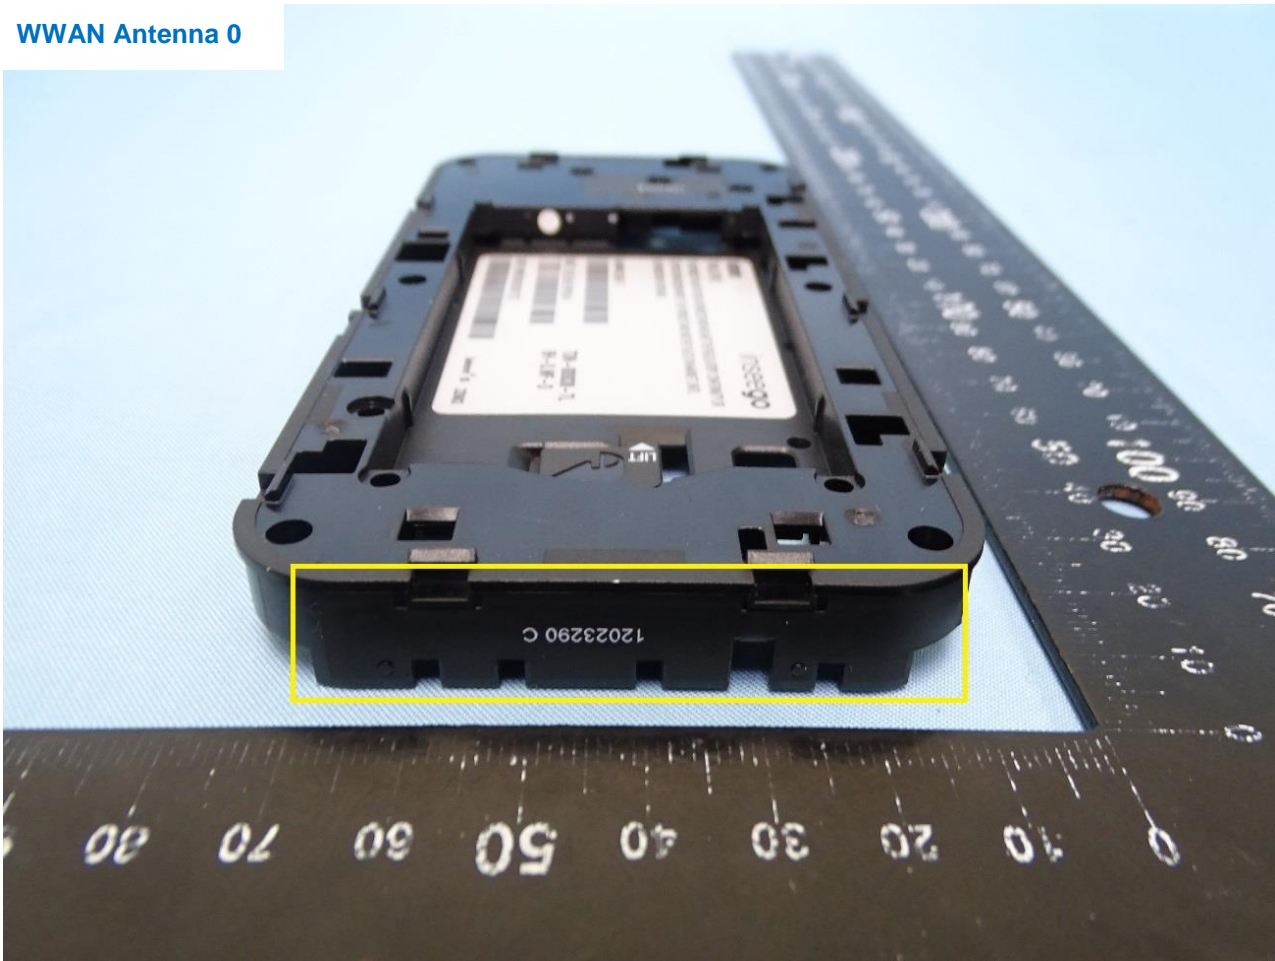

### 1. Internal Photograph of EUT

Brand Name: Inseego / Model Name: M3000D / Marketing Name: M3000

WWAN Antenna 0

WWAN Antenna 1

WWAN Antenna 2

WWAN Antenna 3

WWAN Antenna 4

WWAN Antenna 5

WWAN Antenna 6

WWAN Antenna 7

WWAN Antenna 8

WLAN and GPS L1 Antenna 0

WLAN and GPS L5 Antenna 1

—THE END—