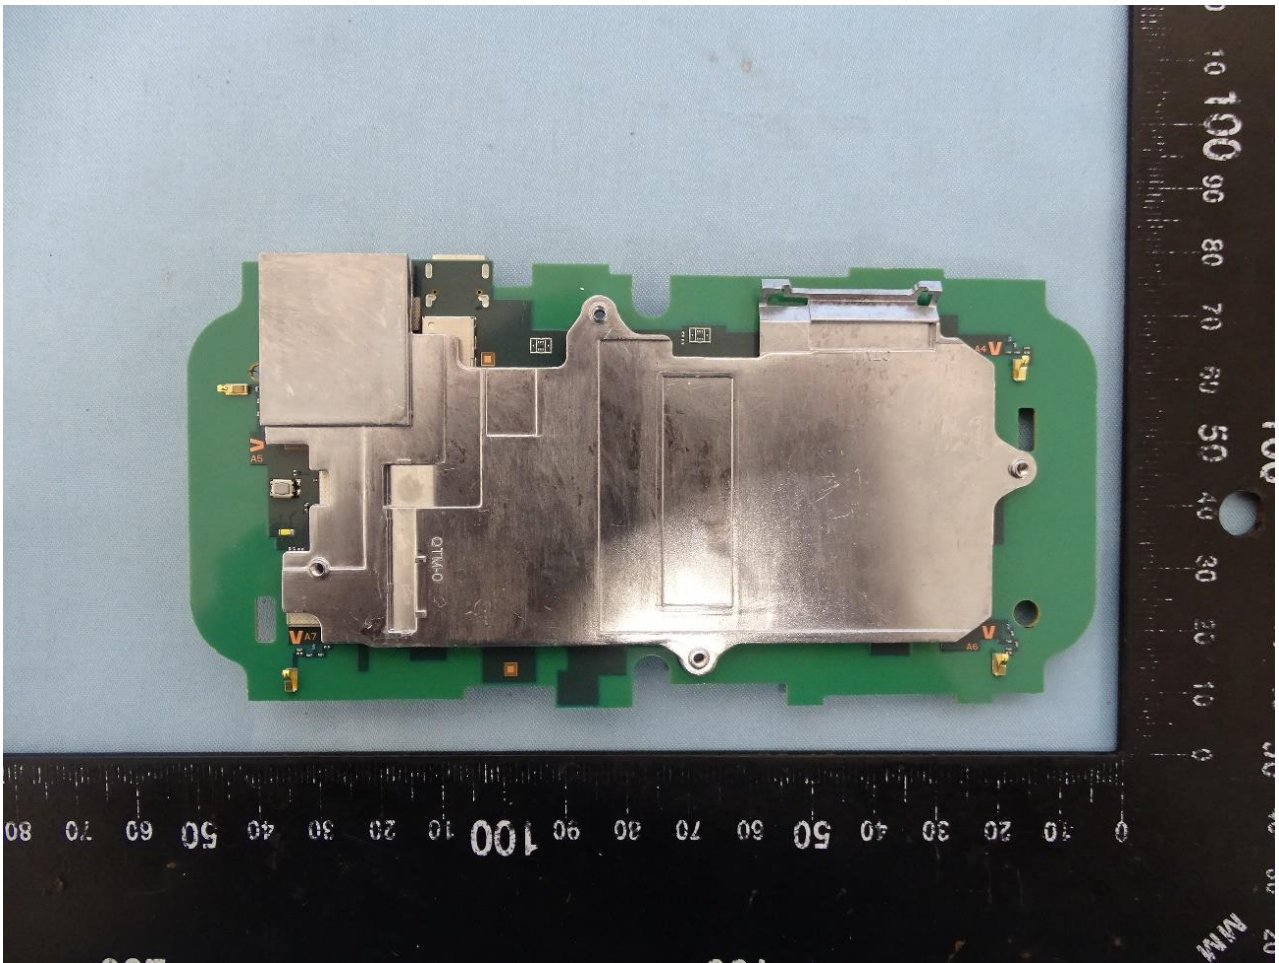

### 1. Internal Photograph of EUT

Brand Name: Inseego / Model Name: M3000D / Marketing Name: M3000

WWAN Antenna 0

WWAN Antenna 1

WWAN Antenna 2

WWAN Antenna 3

WWAN Antenna 4

WWAN Antenna 5

WWAN Antenna 6

WWAN Antenna 7

WWAN Antenna 8

WLAN and GPS L1 Antenna 0

WLAN and GPS L5 Antenna 1

—THE END—