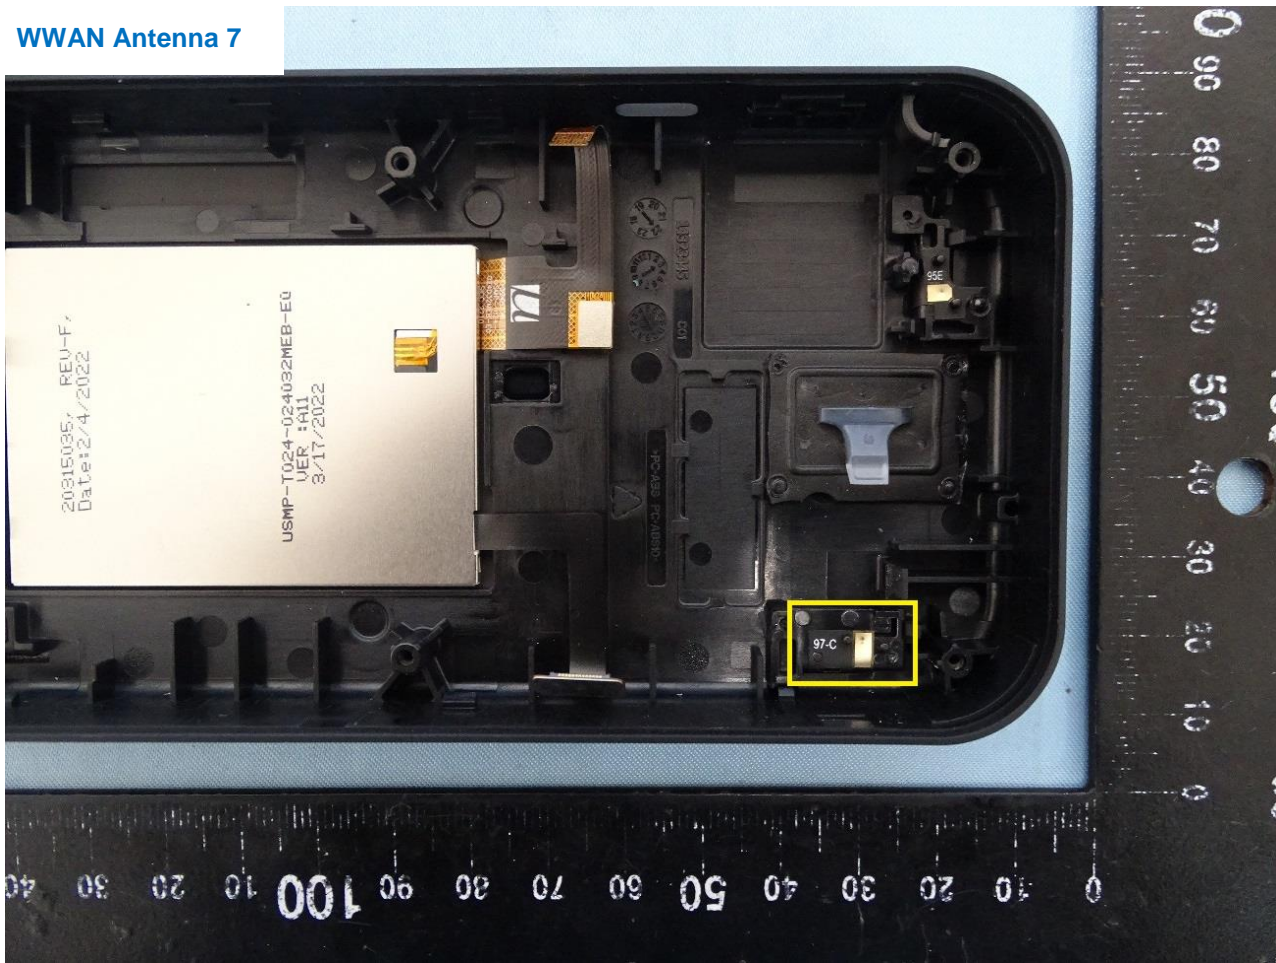

### 1. Internal Photograph of EUT

Brand Name: Inseego / Model Name: M3000D / Marketing Name: M3000

WWAN Antenna 0

WWAN Antenna 1

WWAN Antenna 2

WWAN Antenna 3

WWAN Antenna 4

WWAN Antenna 5

WWAN Antenna 6

WWAN Antenna 7

WWAN Antenna 8

WLAN and GPS L1 Antenna 0

WLAN and GPS L5 Antenna 1

—THE END—