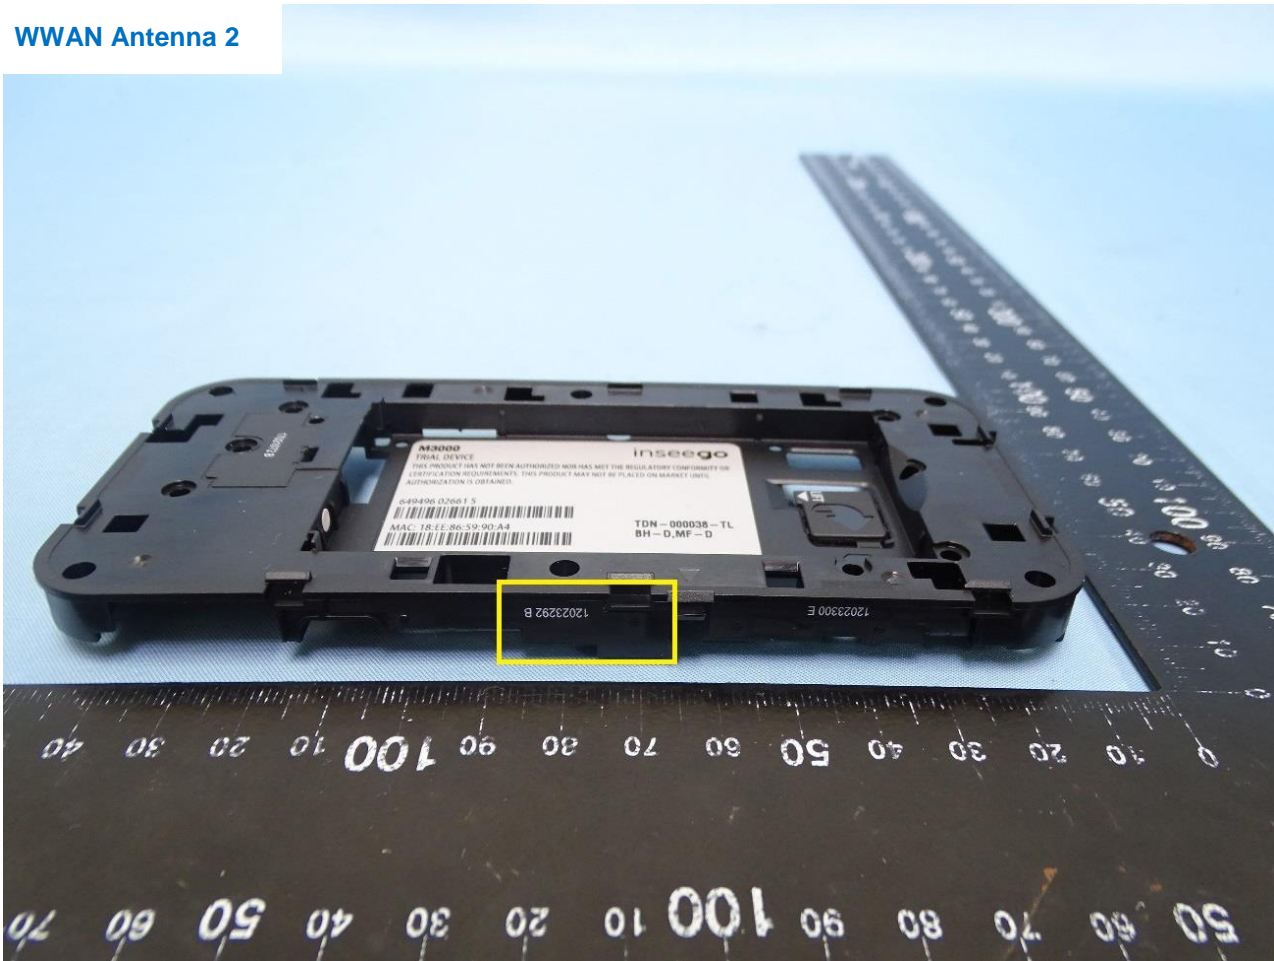

### 1. Internal Photograph of EUT

Brand Name: Inseego / Model Name: M3000D / Marketing Name: M3000

WWAN Antenna 0

WWAN Antenna 1

WWAN Antenna 2

WWAN Antenna 3

WWAN Antenna 4

WWAN Antenna 5