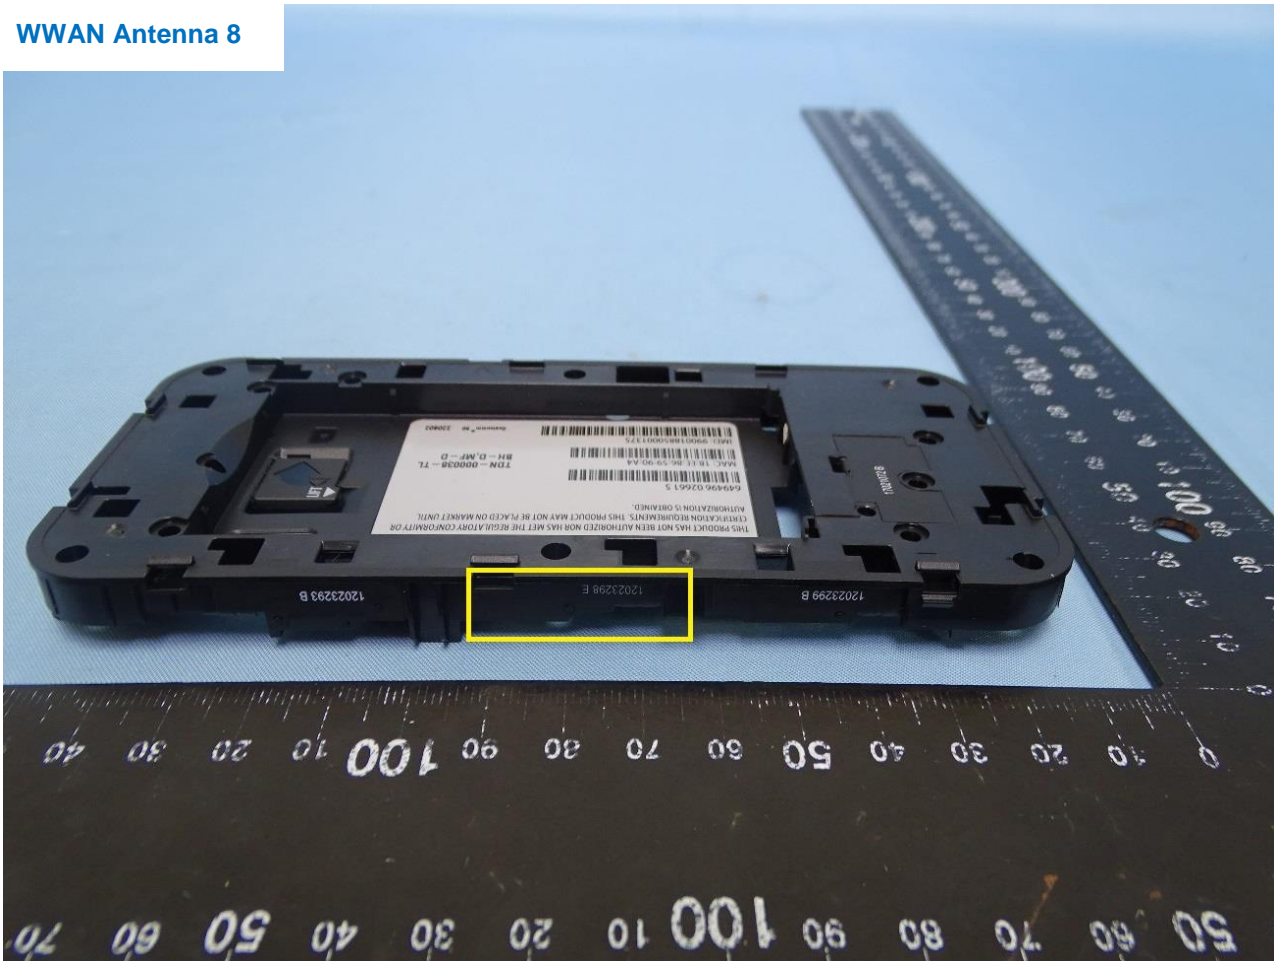

### 1. Internal Photograph of EUT

Brand Name: Inseego / Model Name: M3000D / Marketing Name: M3000

WWAN Antenna 0

WWAN Antenna 1

WWAN Antenna 2

WWAN Antenna 3

WWAN Antenna 4

WWAN Antenna 5

WWAN Antenna 6

WWAN Antenna 7

WWAN Antenna 8

WLAN and GPS L1 Antenna 0

WLAN and GPS L5 Antenna 1

—THE END—