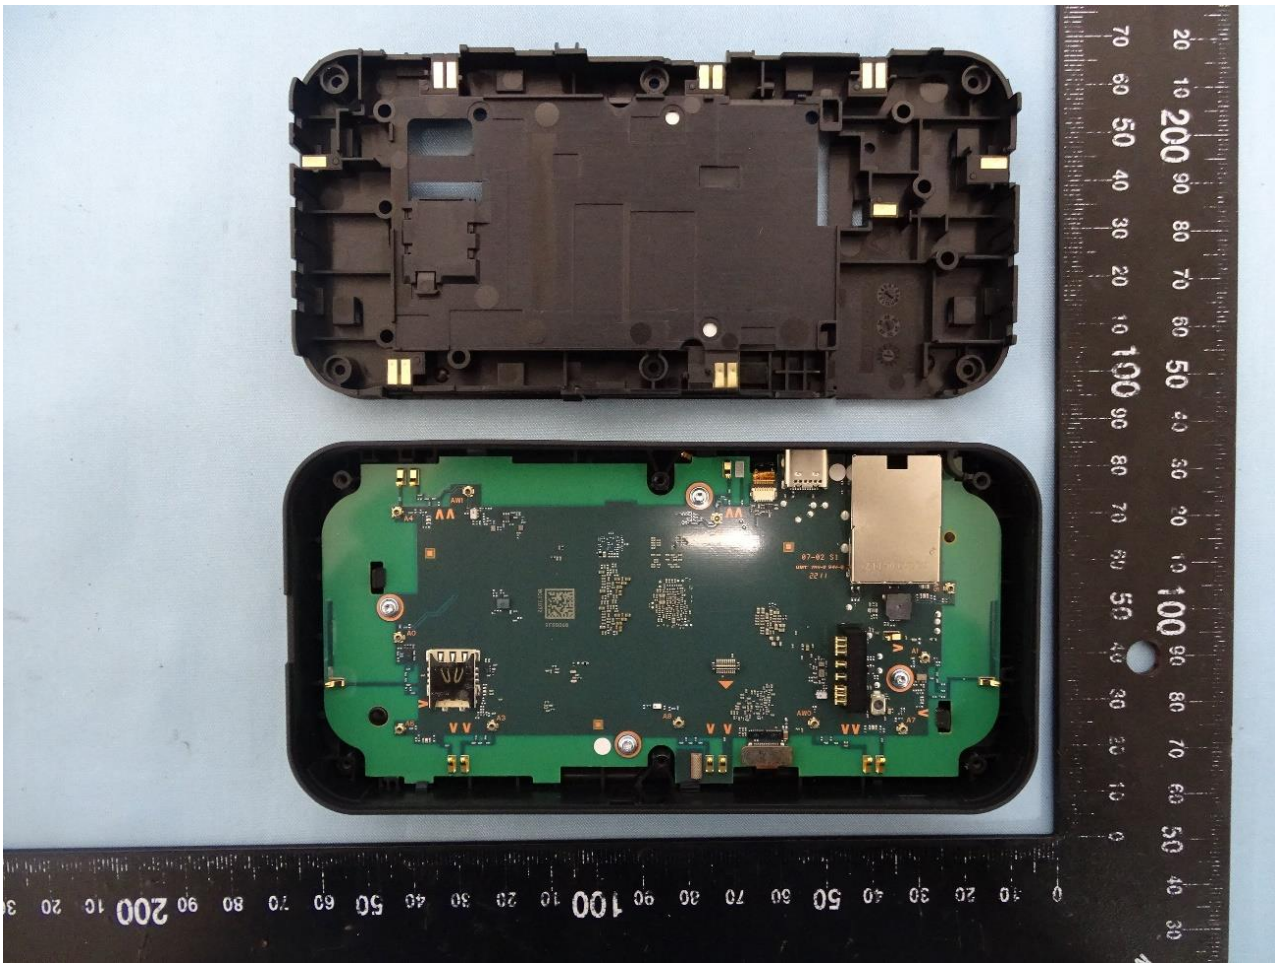

### 1. Internal Photograph of EUT

Brand Name: Inseego / Model Name: M3000D / Marketing Name: M3000

WWAN Antenna 0

WWAN Antenna 1

WWAN Antenna 2

WWAN Antenna 3

WWAN Antenna 4

WWAN Antenna 5

WWAN Antenna 6

WWAN Antenna 7

WWAN Antenna 8

WLAN and GPS L1 Antenna 0

WLAN and GPS L5 Antenna 1

—THE END—