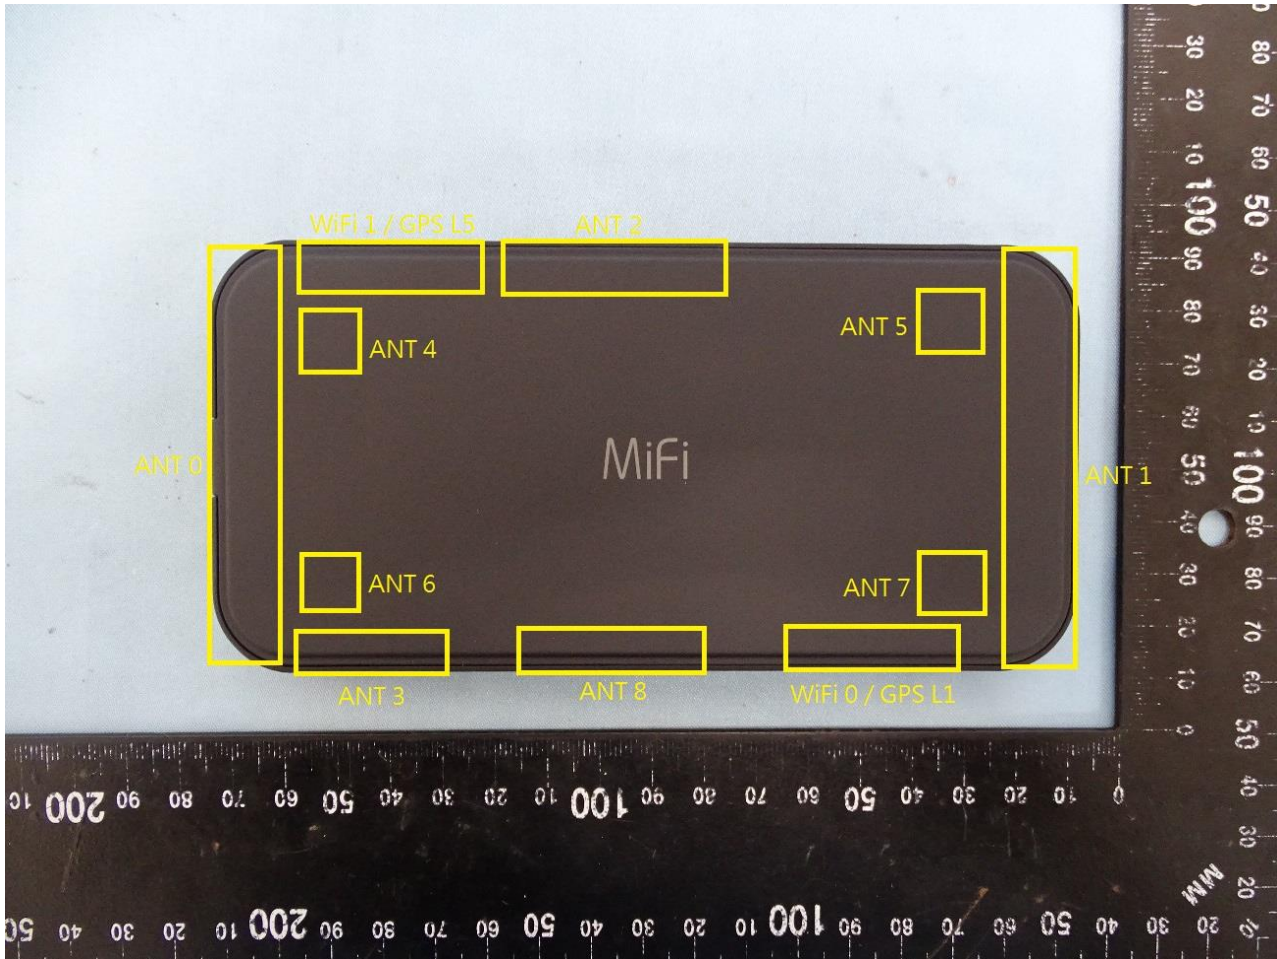

### 1. Internal Photograph of EUT

Brand Name: Inseego / Model Name: M3000D / Marketing Name: M3000

WWAN Antenna 0

WWAN Antenna 1

WWAN Antenna 2

WWAN Antenna 3

WWAN Antenna 4

WWAN Antenna 5

WWAN Antenna 6

WWAN Antenna 7

WWAN Antenna 8

WLAN and GPS L1 Antenna 0

WLAN and GPS L5 Antenna 1

—THE END—