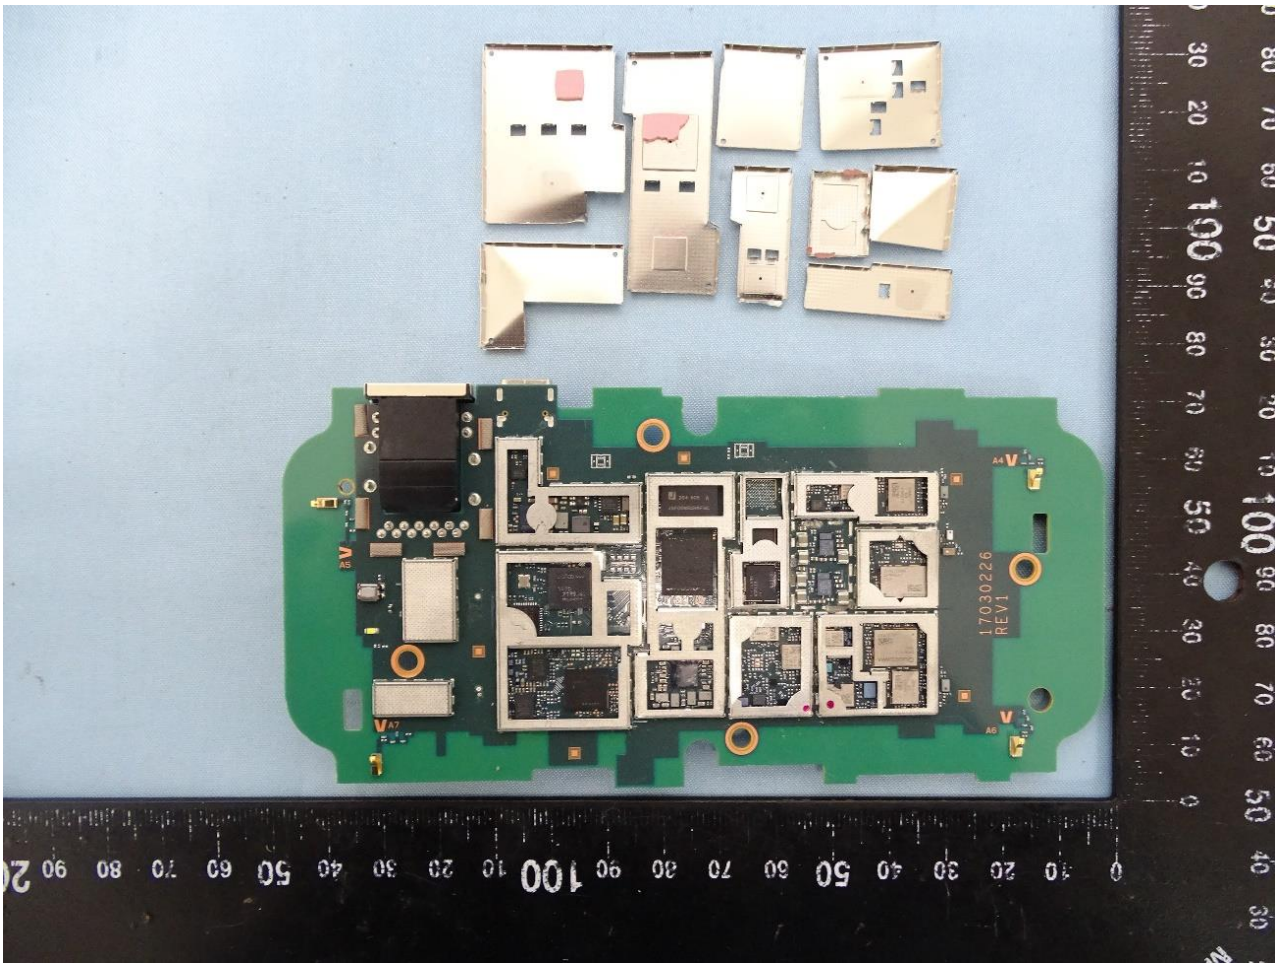

### 1. Internal Photograph of EUT

Brand Name: Inseego / Model Name: M3000D / Marketing Name: M3000

WWAN Antenna 0

WWAN Antenna 1

WWAN Antenna 2

WWAN Antenna 3

WWAN Antenna 4

WWAN Antenna 5

WWAN Antenna 6

WWAN Antenna 7

WWAN Antenna 8

WLAN and GPS L1 Antenna 0

WLAN and GPS L5 Antenna 1

—THE END—