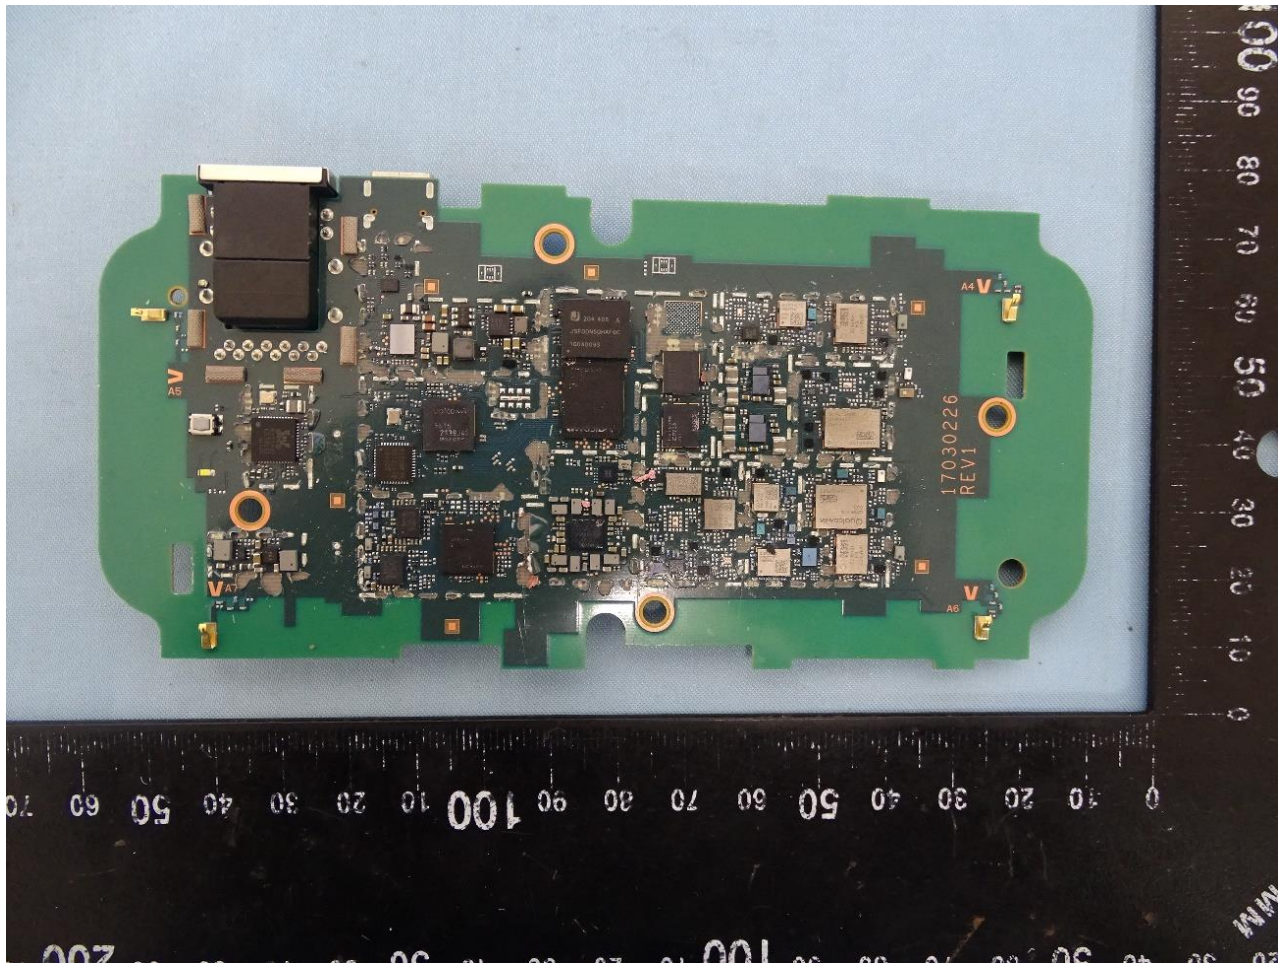

### 1. Internal Photograph of EUT

Brand Name: Inseego / Model Name: M3000D / Marketing Name: M3000

WWAN Antenna 0

WWAN Antenna 1

WWAN Antenna 2

WWAN Antenna 3

WWAN Antenna 4

WWAN Antenna 5

WWAN Antenna 6

WWAN Antenna 7

WWAN Antenna 8

WLAN and GPS L1 Antenna 0

WLAN and GPS L5 Antenna 1

—THE END—