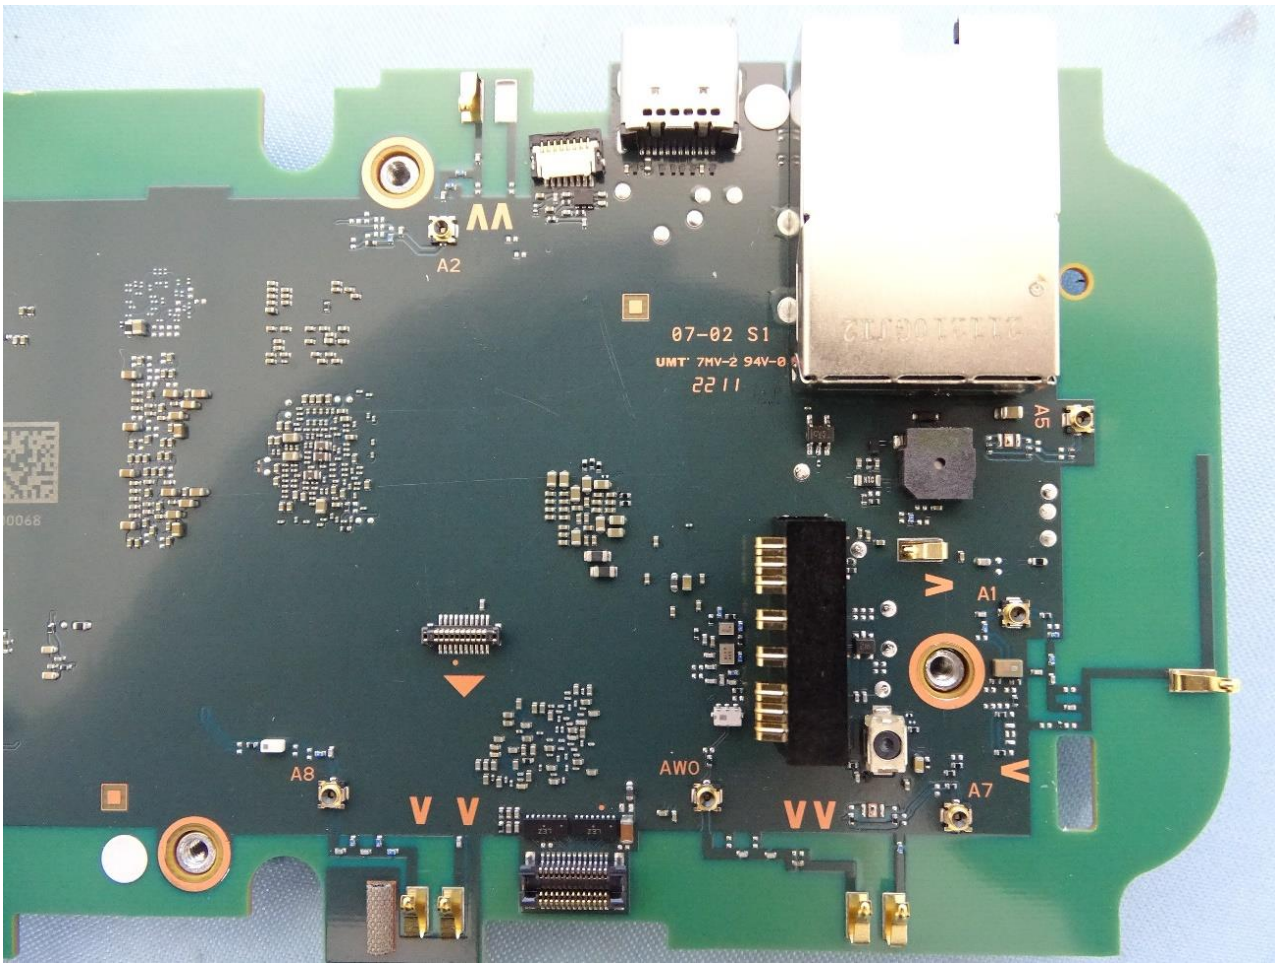

### 1. Internal Photograph of EUT

Brand Name: Inseego / Model Name: M3000D / Marketing Name: M3000

WWAN Antenna 0

WWAN Antenna 1

WWAN Antenna 2

WWAN Antenna 3

WWAN Antenna 4

WWAN Antenna 5

WWAN Antenna 6

WWAN Antenna 7

WWAN Antenna 8

WLAN and GPS L1 Antenna 0

WLAN and GPS L5 Antenna 1

—THE END—