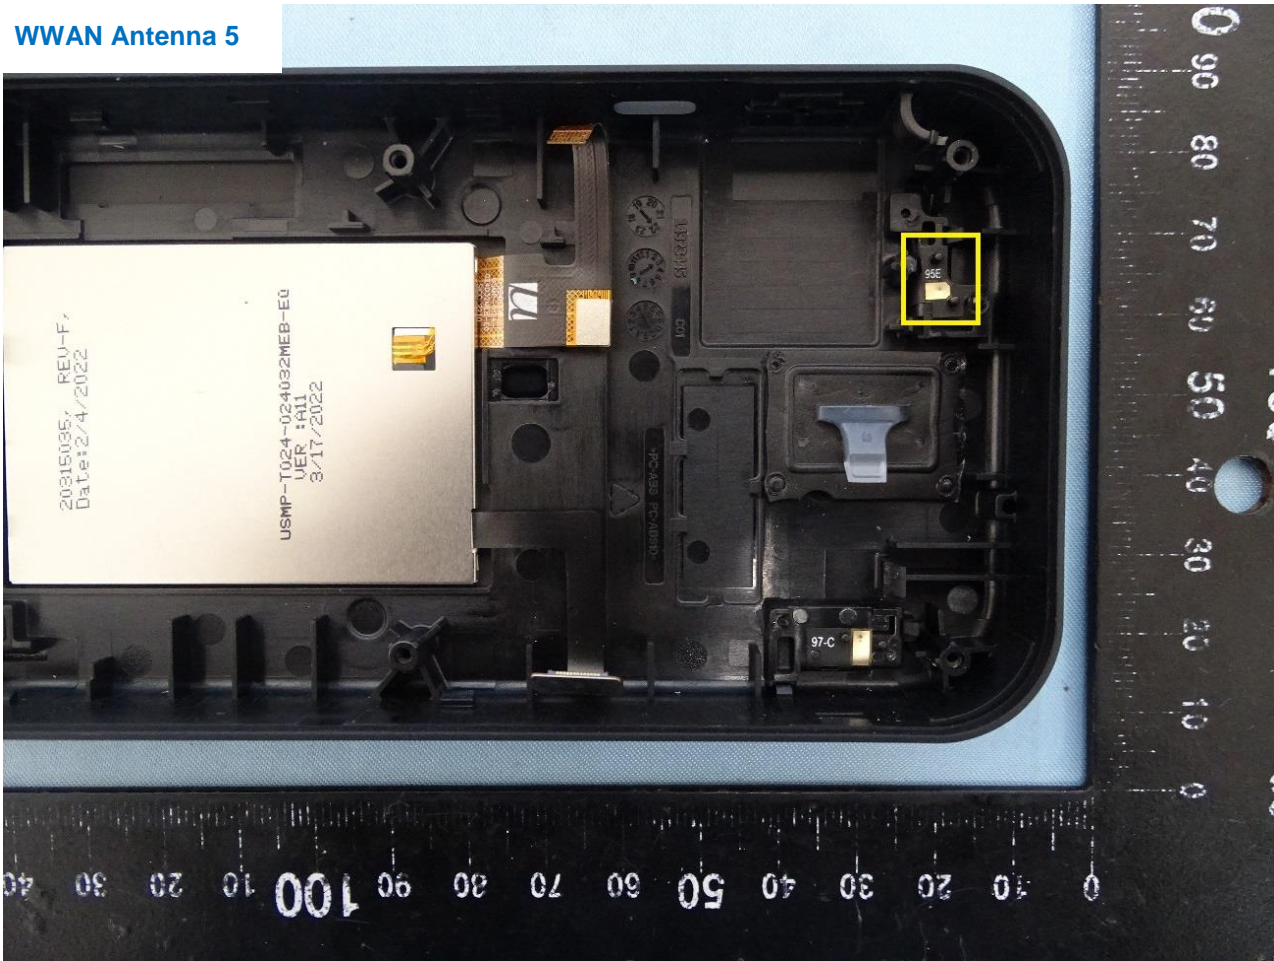

### 1. Internal Photograph of EUT

Brand Name: Inseego / Model Name: M3000D / Marketing Name: M3000

WWAN Antenna 0

WWAN Antenna 1

WWAN Antenna 2

WWAN Antenna 3

WWAN Antenna 4

WWAN Antenna 5

WWAN Antenna 6

WWAN Antenna 7

WWAN Antenna 8

WLAN and GPS L1 Antenna 0

WLAN and GPS L5 Antenna 1

—THE END—