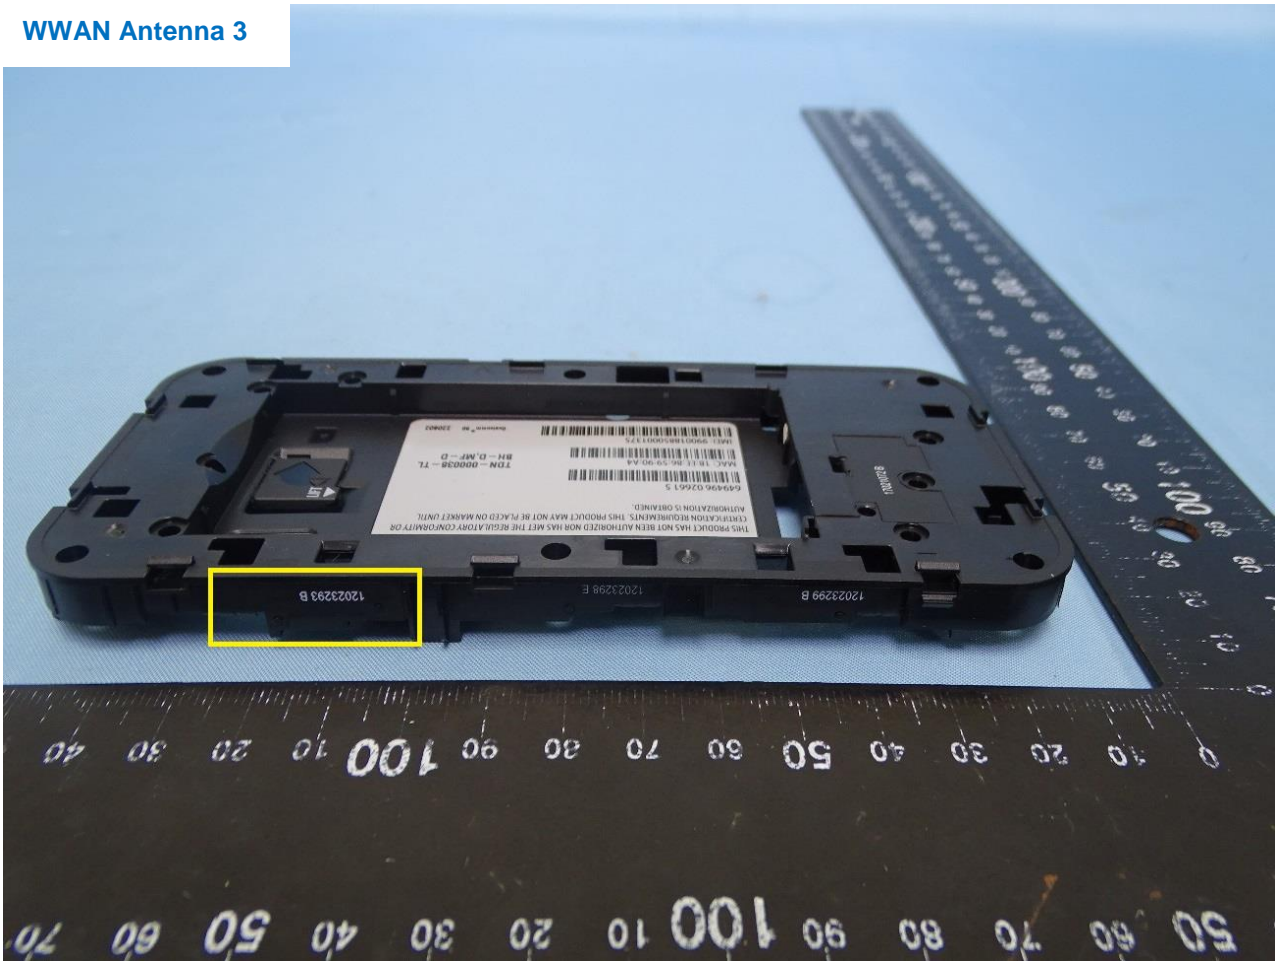

### 1. Internal Photograph of EUT

Brand Name: Inseego / Model Name: M3000D / Marketing Name: M3000

WWAN Antenna 0

WWAN Antenna 1

WWAN Antenna 2

WWAN Antenna 3

WWAN Antenna 4

WWAN Antenna 5