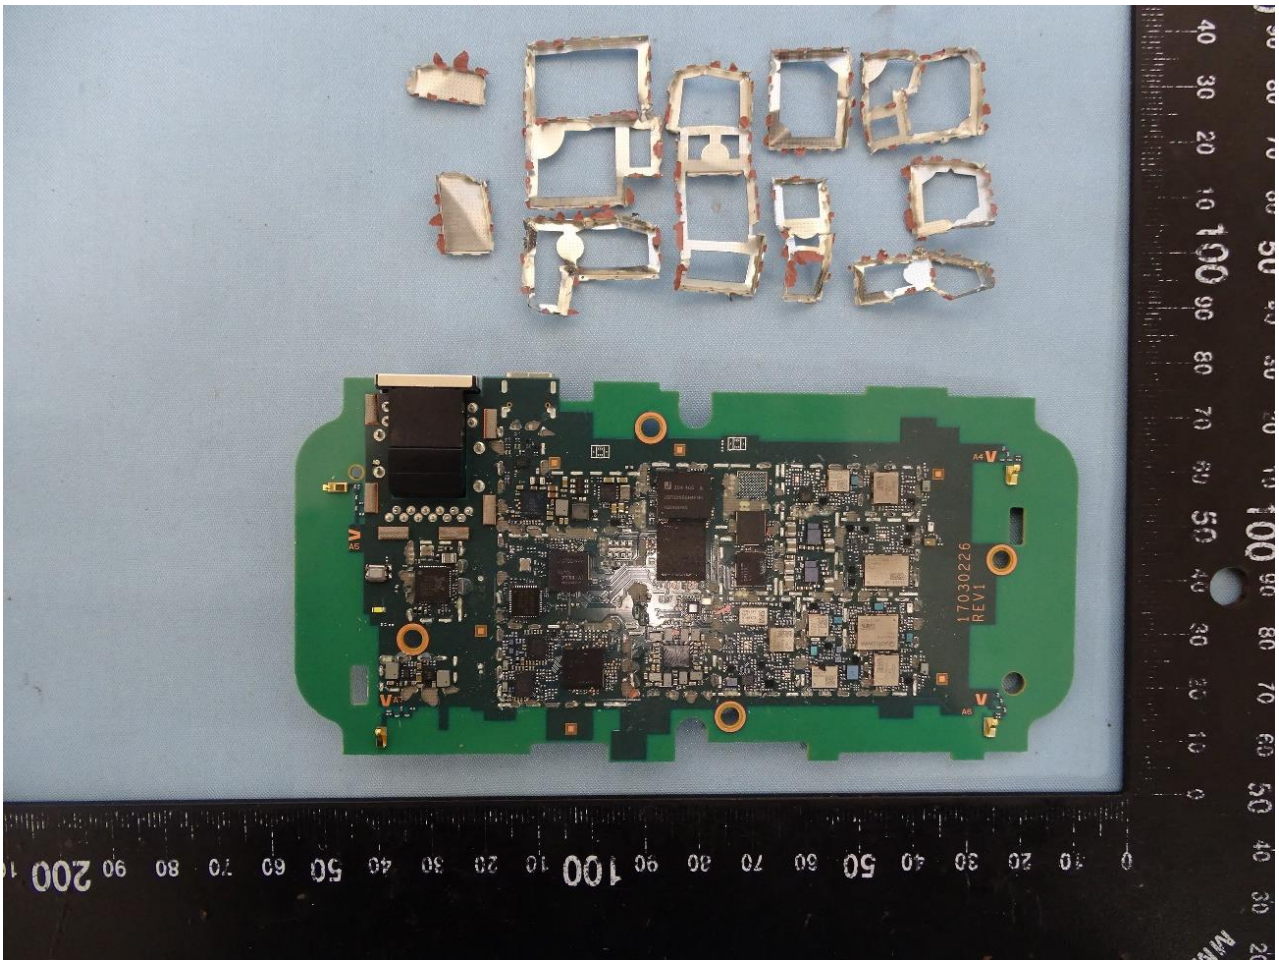

### 1. Internal Photograph of EUT

Brand Name: Inseego / Model Name: M3000D / Marketing Name: M3000

WWAN Antenna 0

WWAN Antenna 1

WWAN Antenna 2

WWAN Antenna 3

WWAN Antenna 4

WWAN Antenna 5

WWAN Antenna 6

WWAN Antenna 7

WWAN Antenna 8

WLAN and GPS L1 Antenna 0

WLAN and GPS L5 Antenna 1

—THE END—