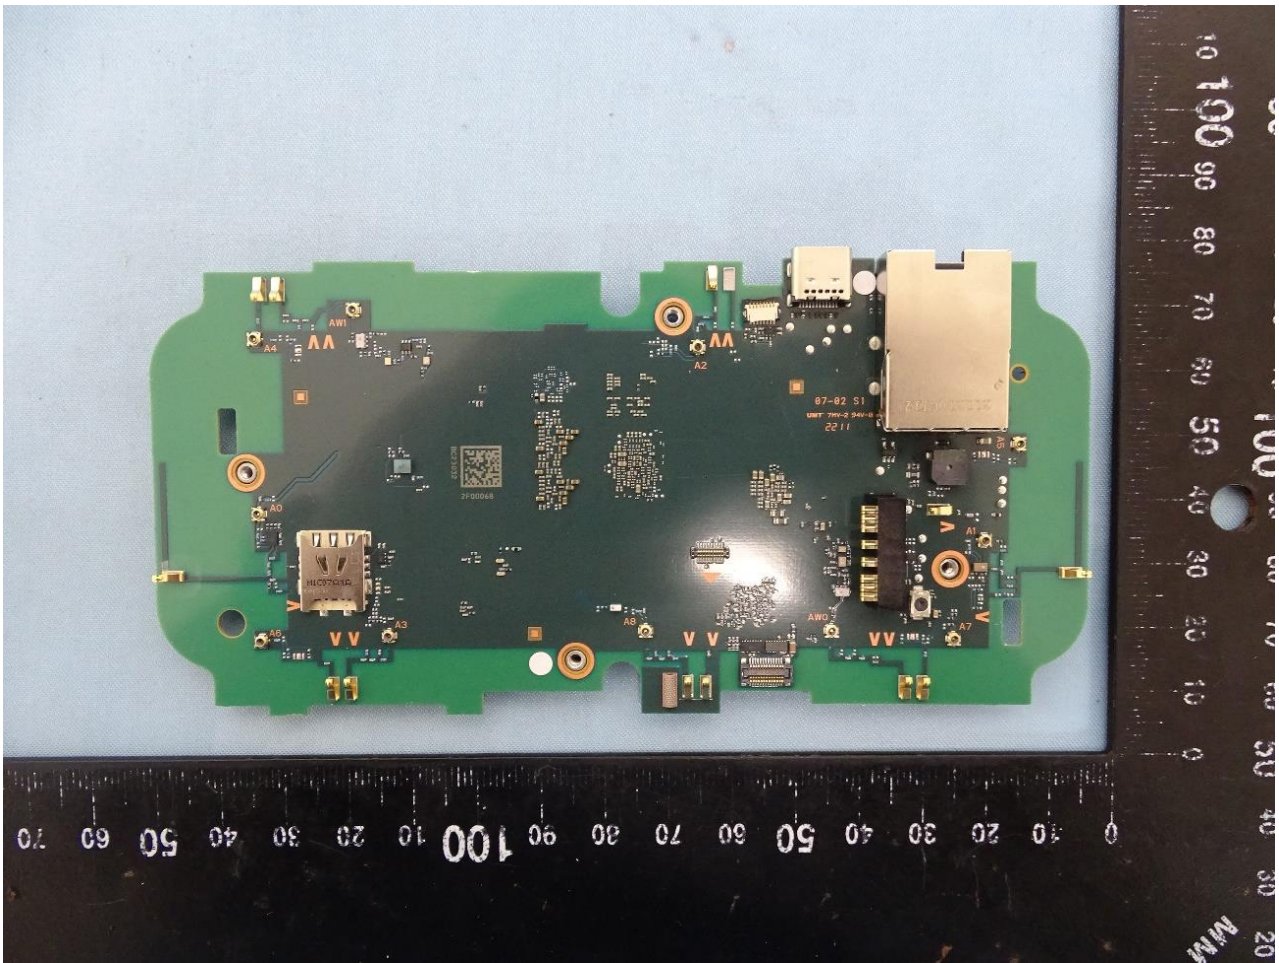

### 1. Internal Photograph of EUT

Brand Name: Inseego / Model Name: M3000D / Marketing Name: M3000

WWAN Antenna 0

WWAN Antenna 1

WWAN Antenna 2

WWAN Antenna 3

WWAN Antenna 4

WWAN Antenna 5

WWAN Antenna 6

WWAN Antenna 7

WWAN Antenna 8

WLAN and GPS L1 Antenna 0

WLAN and GPS L5 Antenna 1

—THE END—