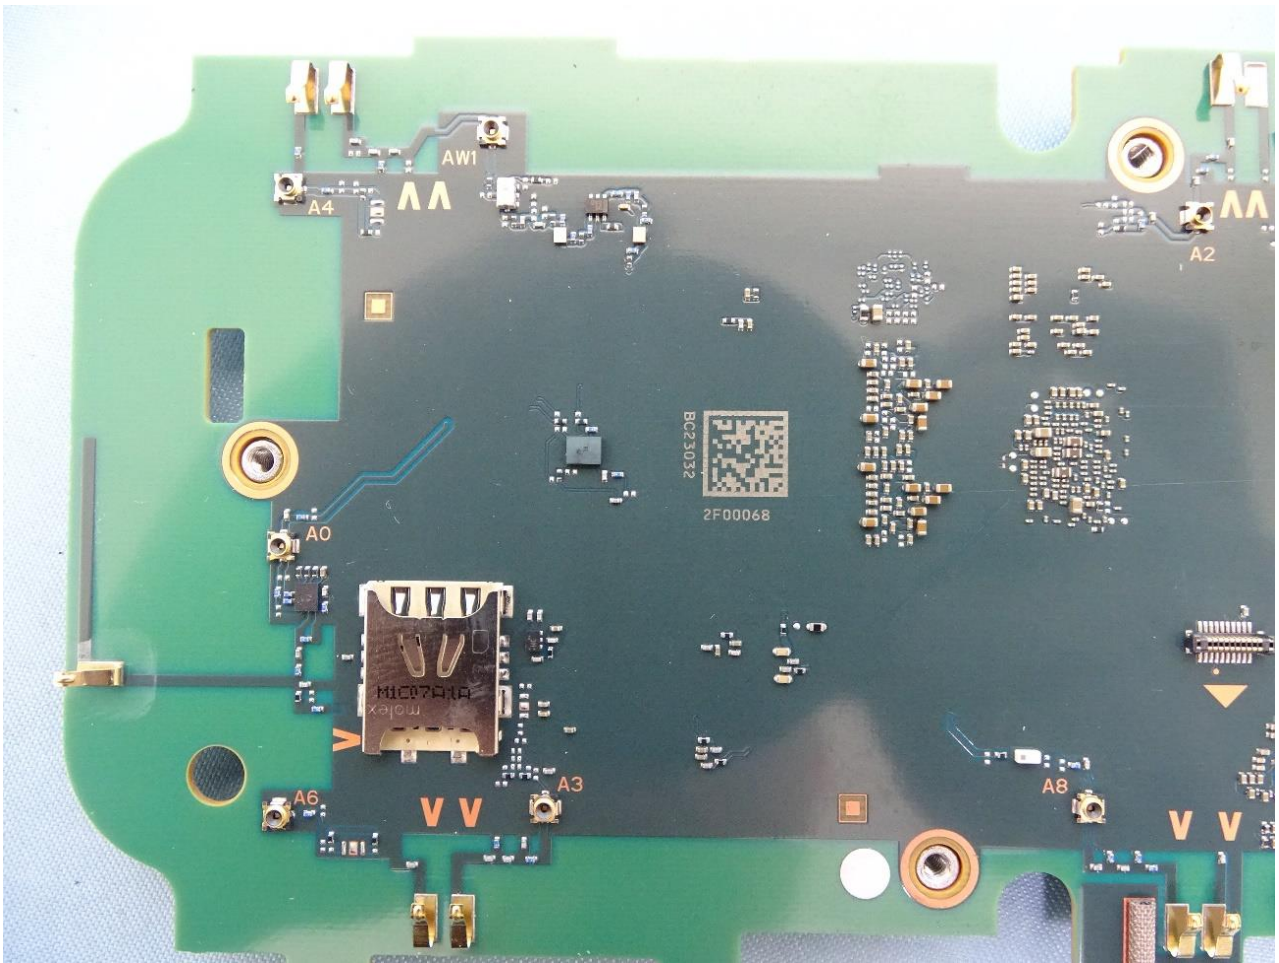

### 1. Internal Photograph of EUT

Brand Name: Inseego / Model Name: M3000D / Marketing Name: M3000

WWAN Antenna 0

WWAN Antenna 1

WWAN Antenna 2

WWAN Antenna 3

WWAN Antenna 4

WWAN Antenna 5

WWAN Antenna 6

WWAN Antenna 7

WWAN Antenna 8

WLAN and GPS L1 Antenna 0

WLAN and GPS L5 Antenna 1

—THE END—