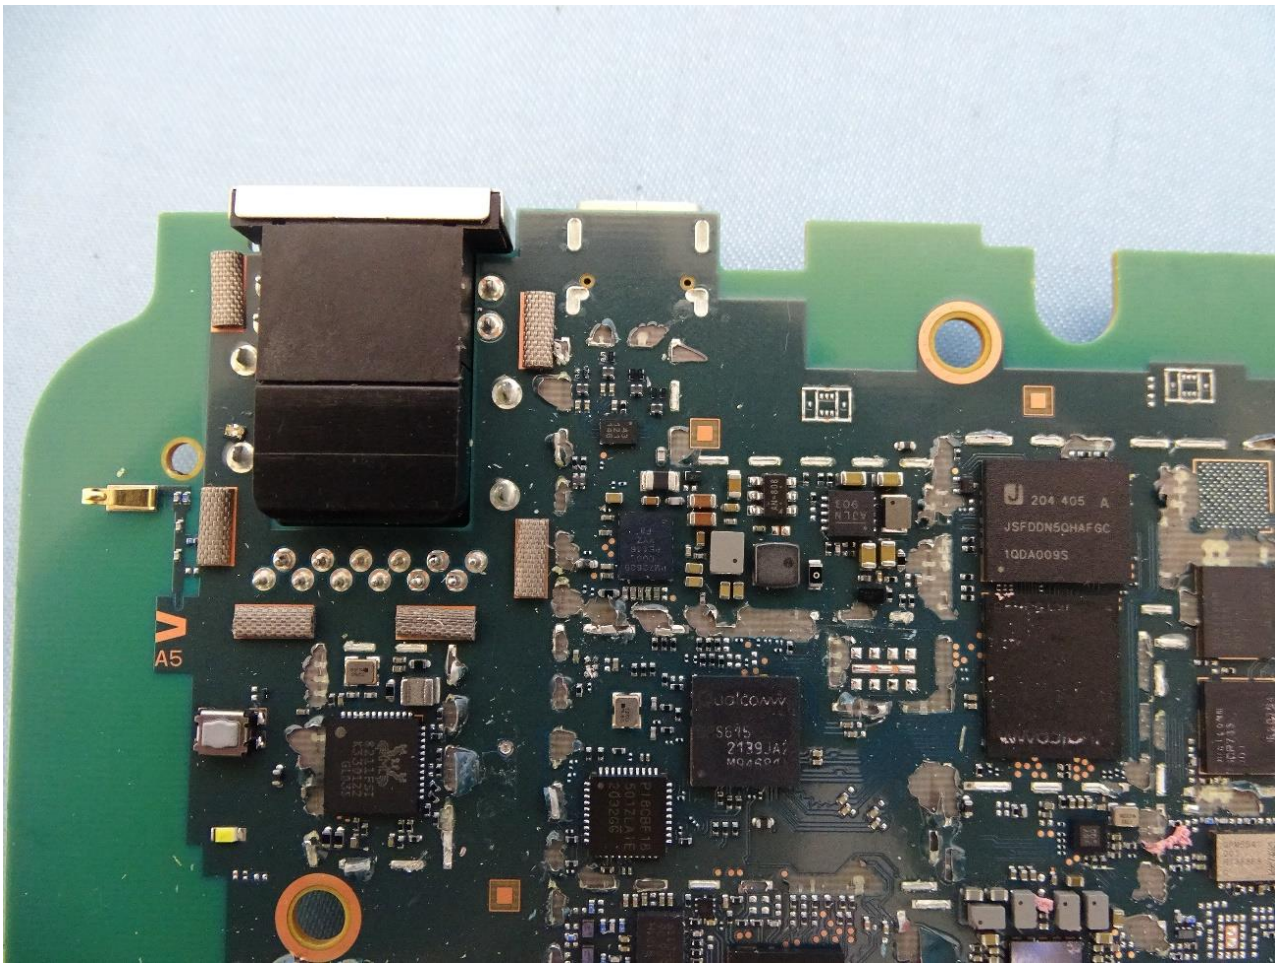

### 1. Internal Photograph of EUT

Brand Name: Inseego / Model Name: M3000D / Marketing Name: M3000

WWAN Antenna 0

WWAN Antenna 1

WWAN Antenna 2

WWAN Antenna 3

WWAN Antenna 4

WWAN Antenna 5

WWAN Antenna 6

WWAN Antenna 7

WWAN Antenna 8

WLAN and GPS L1 Antenna 0

WLAN and GPS L5 Antenna 1

—THE END—