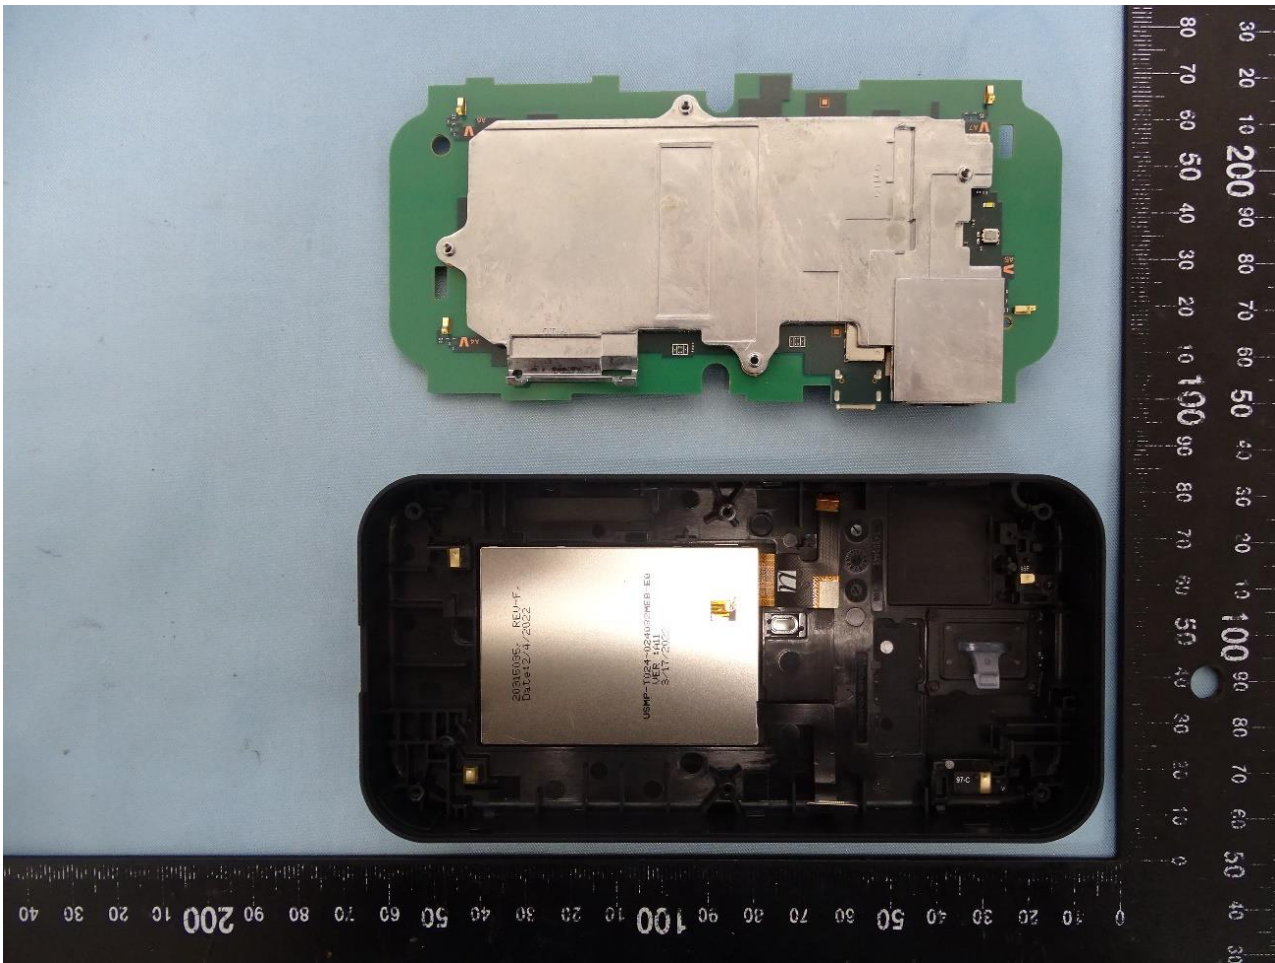

### 1. Internal Photograph of EUT

Brand Name: Inseego / Model Name: M3000D / Marketing Name: M3000

WWAN Antenna 0

WWAN Antenna 1

WWAN Antenna 2

WWAN Antenna 3

WWAN Antenna 4

WWAN Antenna 5

WWAN Antenna 6

WWAN Antenna 7

WWAN Antenna 8

WLAN and GPS L1 Antenna 0

WLAN and GPS L5 Antenna 1

—THE END—