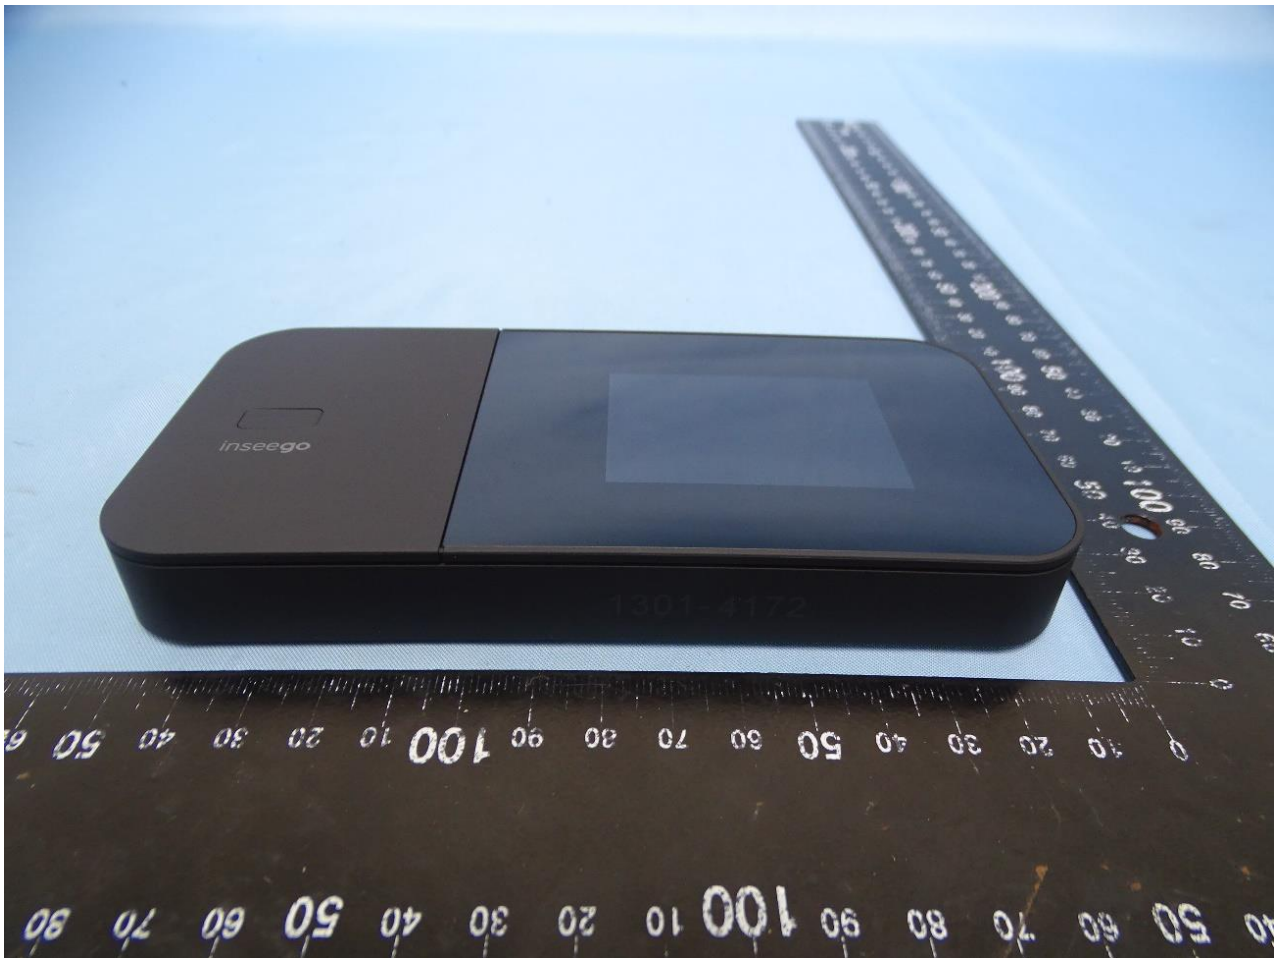

**1. External Photograph of EUT**

**Brand Name: Inseego / Model Name: M3000D / Marketing Name: M3000**

## 2. Photograph of Accessory

**Brand Name: Inseego / Model Name: M3000D / Marketing Name: M3000**

Specification of Accessory		
AC Adapter	Brand Name	Inseego
	Model Name	MCUS-12015018Q1
Battery	Brand Name	Inseego
	Model Name	160006
USB Cable	Brand Name	Awesome Smart Link
	Model Name	INSGUSB3.0