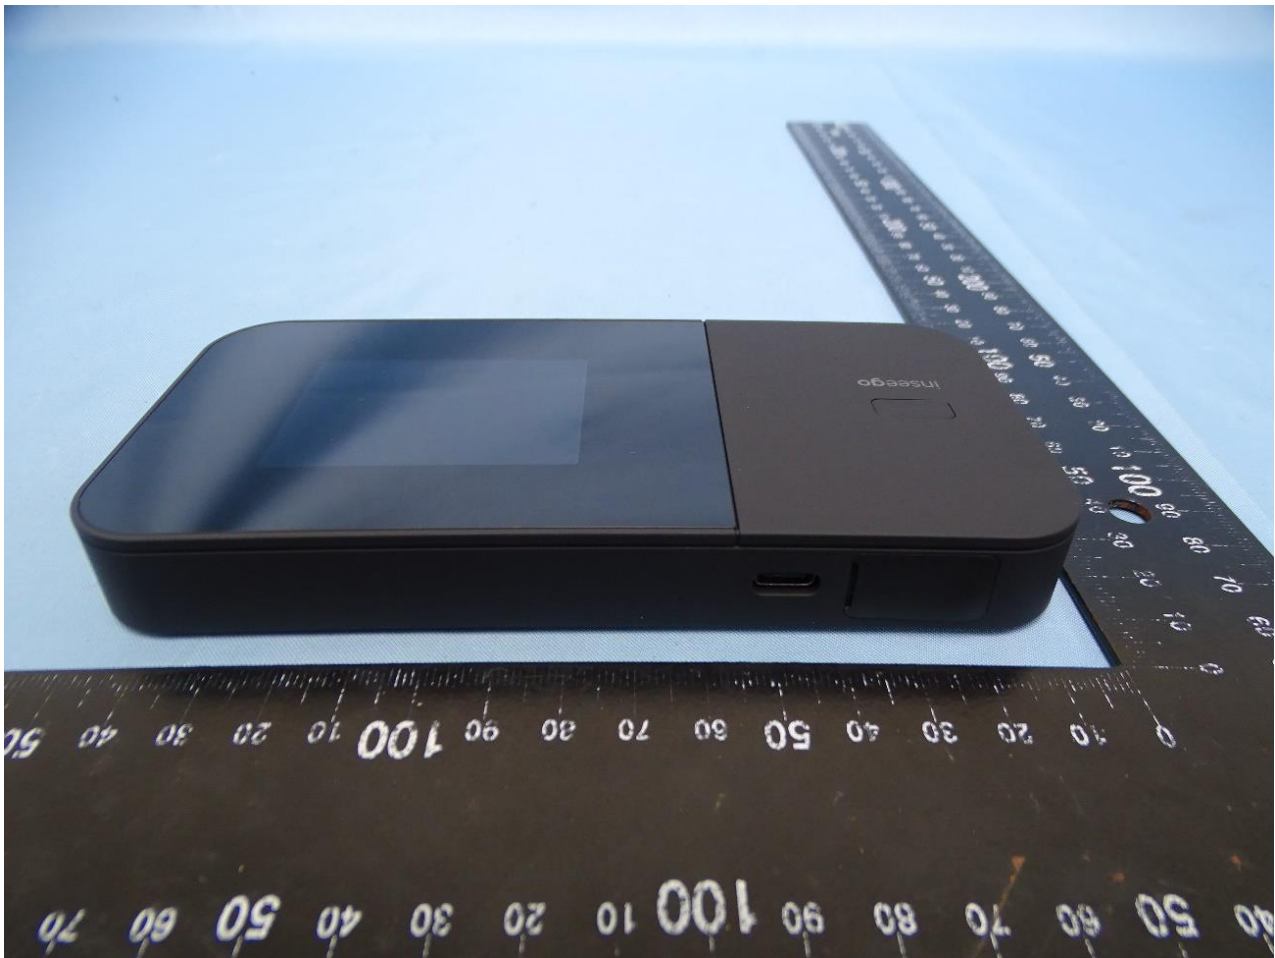

**1. External Photograph of EUT**

**Brand Name: Inseego / Model Name: M3000D / Marketing Name: M3000**

## 2. Photograph of Accessory

**Brand Name: Inseego / Model Name: M3000D / Marketing Name: M3000**

Specification of Accessory		
AC Adapter	Brand Name	Inseego
	Model Name	MCUS-12015018Q1
Battery	Brand Name	Inseego
	Model Name	160006
USB Cable	Brand Name	Awesome Smart Link
	Model Name	INSGUSB3.0