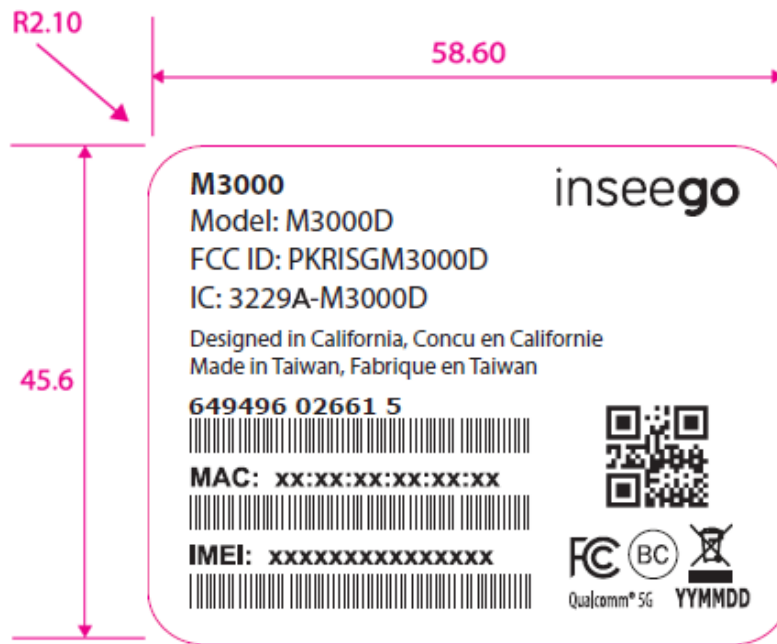

## M3000D Product Label and Placement Location

### 1.0 Product Label:

### 2.0 Label Location/Placement: