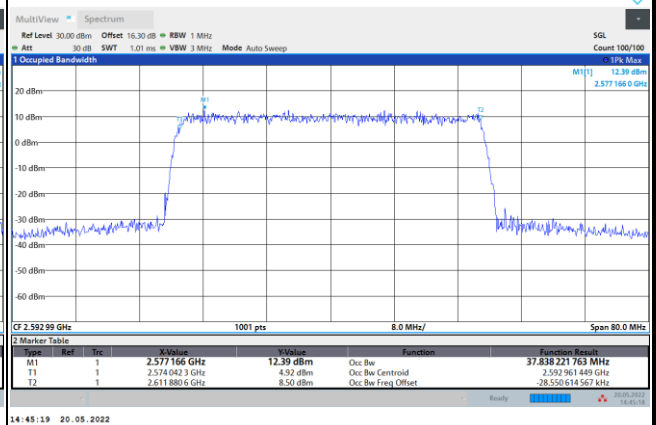

64QAM

256QAM

FR1 n41 / 40MHz / CP OFDM / Middle Channel / Full RB

QPSK

16QAM

64QAM

256QAM

FR1 n41 / 50MHz / CP OFDM / Middle Channel / Full RB