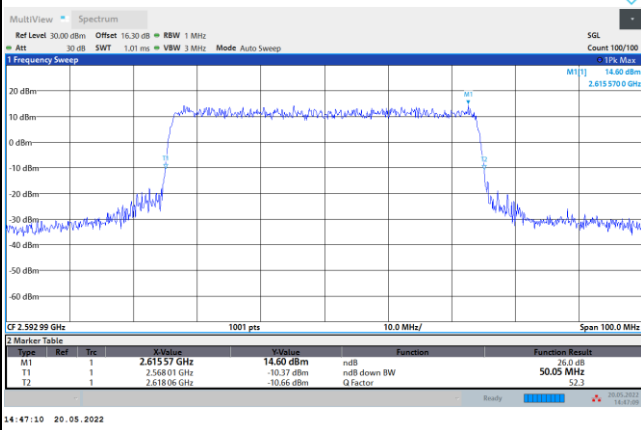

64QAM

256QAM