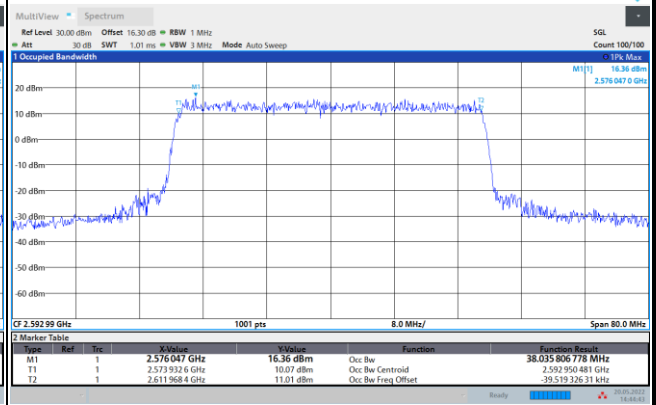

64QAM

256QAM

FR1 n41 / 40MHz / CP OFDM / Middle Channel / Full RB

QPSK

16QAM

64QAM

256QAM

FR1 n41 / 50MHz / CP OFDM / Middle Channel / Full RB