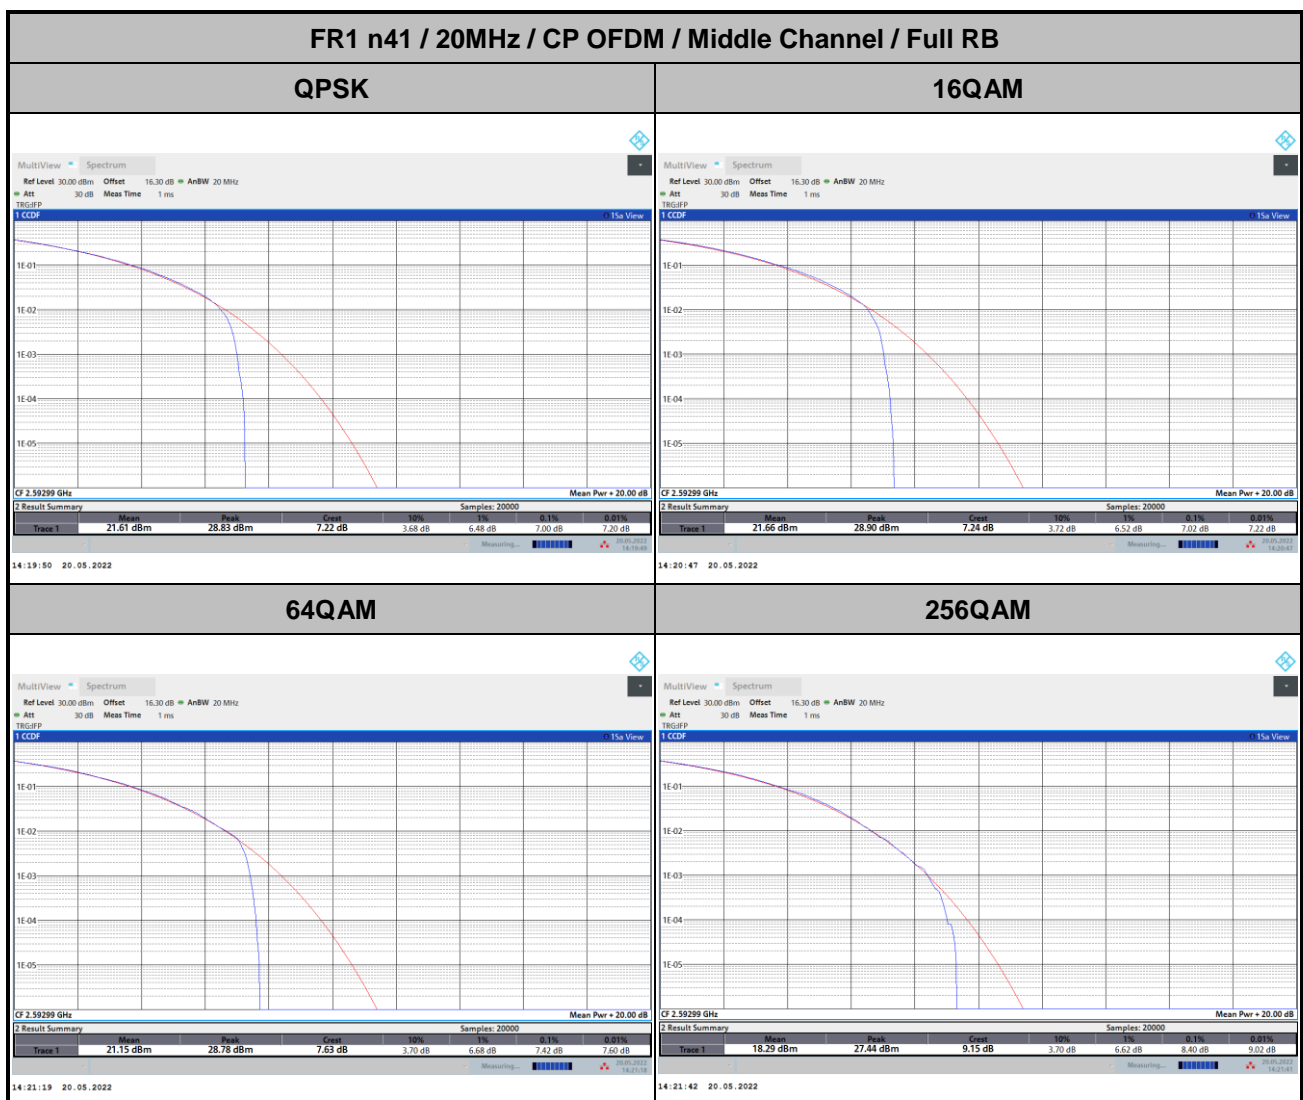

<MIMO Mode>
MIMO <Ant. 8>

FR1 n41

Peak-to-Average Ratio

Mode	FR1 n41 / 20MHz / CP OFDM				
Mod.	QPSK	16QAM	64QAM	256QAM	Limit: 13dB
RB Size	Full RB	Full RB	Full RB	Full RB	Result
Middle CH	7.00	7.02	7.42	8.40	PASS