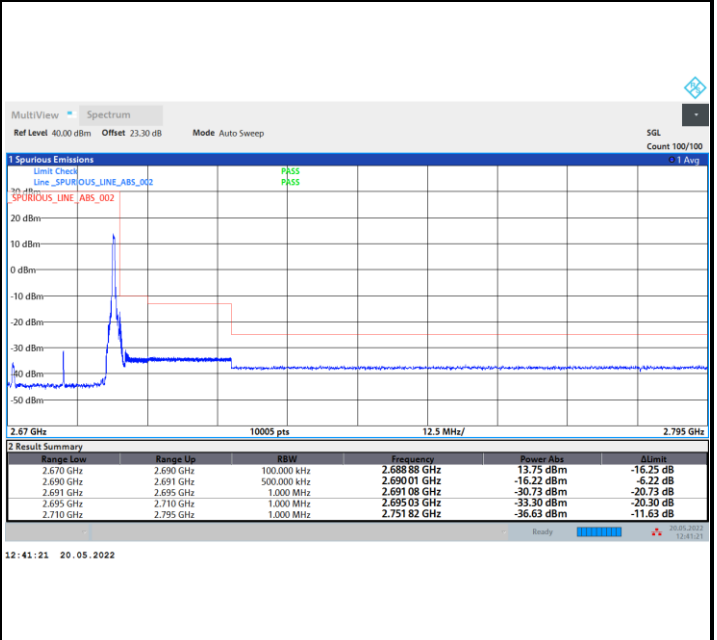

Lowest Band Edge / 1RB0

Highest Band Edge / 1RBmax

Lowest Band Edge / Full RB

Highest Band Edge / Full RB

FR1 n41 / 20MHz / CP OFDM / 64QAM

Lowest Band Edge / 1RB0

Highest Band Edge / 1RBmax

Lowest Band Edge / Full RB

Highest Band Edge / Full RB

FR1 n41 / 20MHz / CP OFDM / 256QAM

Lowest Band Edge / 1RB0

Highest Band Edge / 1RBmax

Lowest Band Edge / Full RB

Highest Band Edge / Full RB