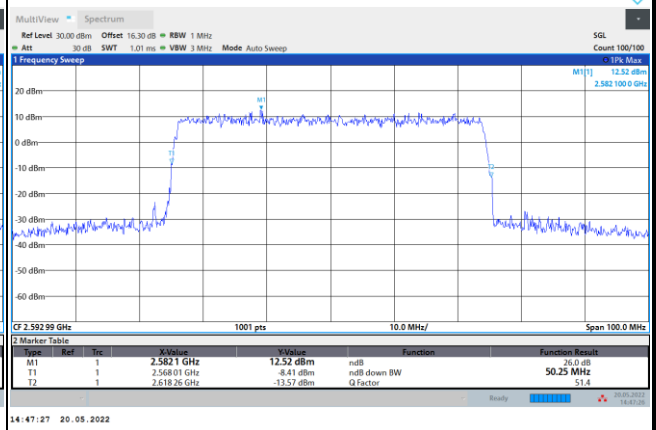

64QAM

256QAM