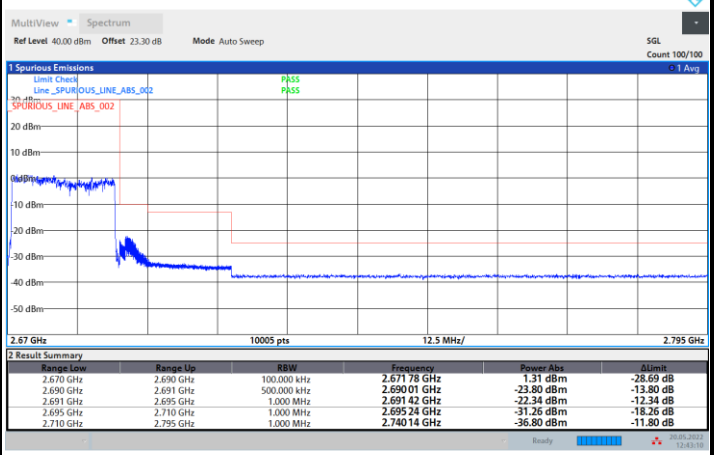

256QAM

Conducted Band Edge

FR1 n41 / 20MHz / CP OFDM / QPSK

Lowest Band Edge / 1RB0

Highest Band Edge / 1RBmax

Lowest Band Edge / Full RB

Highest Band Edge / Full RB

FR1 n41 / 20MHz / CP OFDM / 16QAM

Lowest Band Edge / 1RB0

Highest Band Edge / 1RBmax

Lowest Band Edge / Full RB

Highest Band Edge / Full RB

FR1 n41 / 20MHz / CP OFDM / 64QAM

Lowest Band Edge / 1RB0

Highest Band Edge / 1RBmax

Lowest Band Edge / Full RB