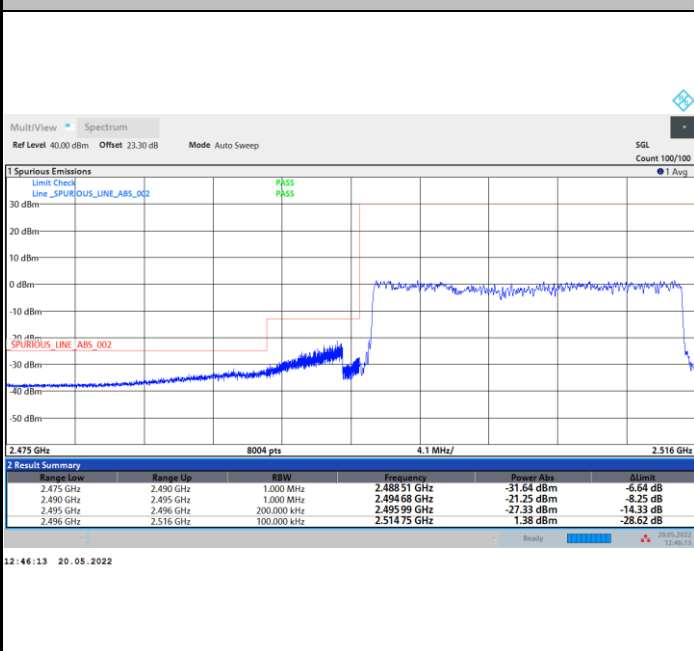

256QAM

Conducted Band Edge

FR1 n41 / 20MHz / CP OFDM / QPSK

Lowest Band Edge / 1RB0

Highest Band Edge / 1RBmax

Lowest Band Edge / Full RB

Highest Band Edge / Full RB

FR1 n41 / 20MHz / CP OFDM / 16QAM

Lowest Band Edge / 1RB0

Highest Band Edge / 1RBmax

Lowest Band Edge / Full RB

Highest Band Edge / Full RB

FR1 n41 / 20MHz / CP OFDM / 64QAM

Lowest Band Edge / 1RB0

Highest Band Edge / 1RBmax

Lowest Band Edge / Full RB