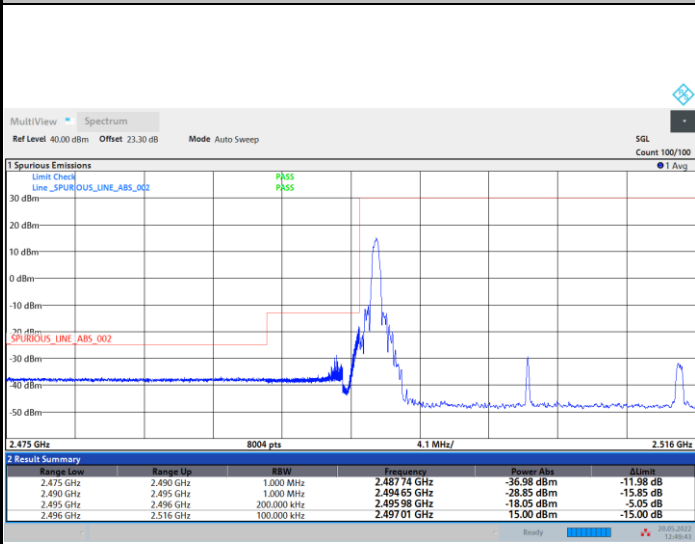

Lowest Band Edge / 1RB0

Highest Band Edge / 1RBmax

Lowest Band Edge / Full RB

Highest Band Edge / Full RB

FR1 n41 / 20MHz / CP OFDM / 64QAM

Lowest Band Edge / 1RB0

Highest Band Edge / 1RBmax

Lowest Band Edge / Full RB