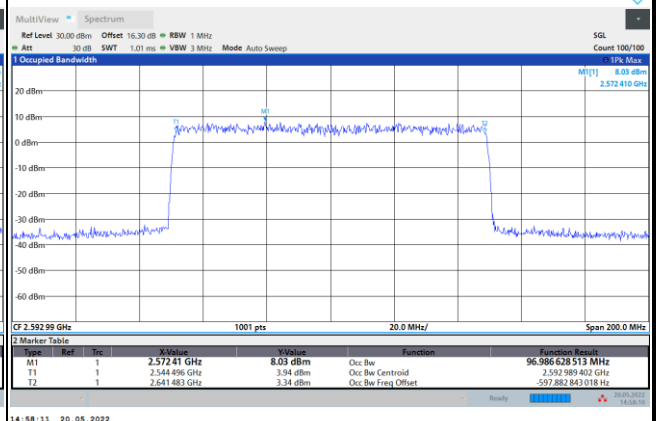

256QAM

Conducted Band Edge

FR1 n41 / 20MHz / CP OFDM / QPSK

Lowest Band Edge / 1RB0

Highest Band Edge / 1RBmax

Lowest Band Edge / Full RB

Highest Band Edge / Full RB

FR1 n41 / 20MHz / CP OFDM / 16QAM