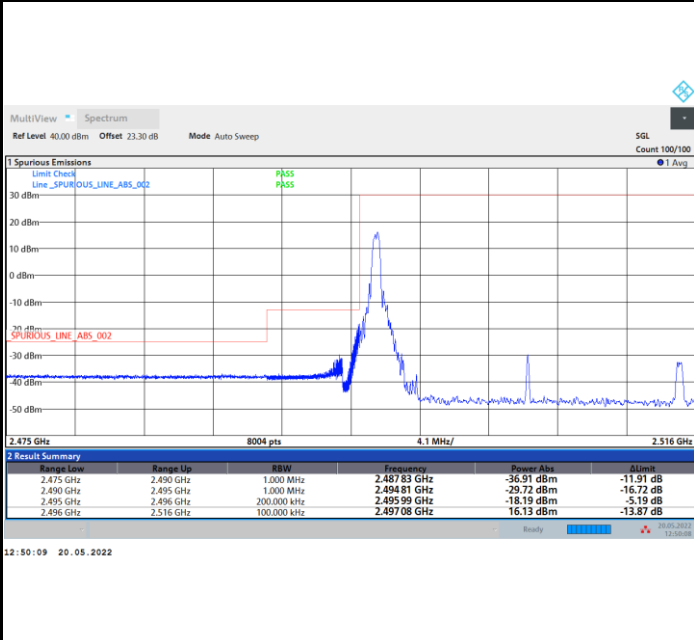

256QAM

Conducted Band Edge

FR1 n41 / 20MHz / CP OFDM / QPSK

Lowest Band Edge / 1RB0

Highest Band Edge / 1RBmax

Lowest Band Edge / Full RB

Highest Band Edge / Full RB

FR1 n41 / 20MHz / CP OFDM / 16QAM

Lowest Band Edge / 1RB0

Highest Band Edge / 1RBmax

Lowest Band Edge / Full RB

Highest Band Edge / Full RB

FR1 n41 / 20MHz / CP OFDM / 64QAM

Lowest Band Edge / 1RB0

Highest Band Edge / 1RBmax

Lowest Band Edge / Full RB