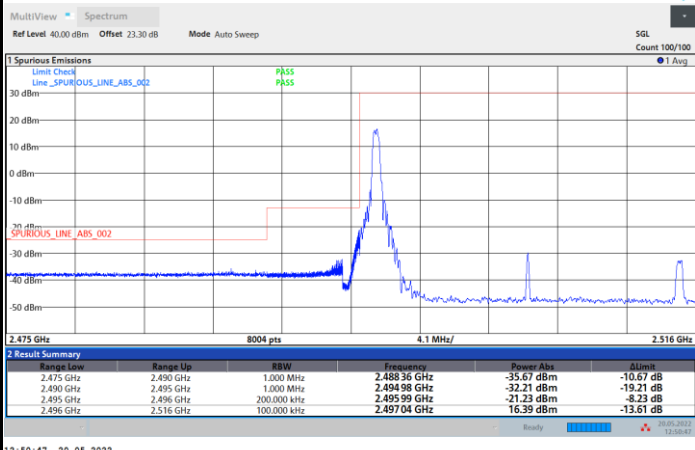

256QAM

Conducted Band Edge

FR1 n41 / 20MHz / CP OFDM / QPSK

Lowest Band Edge / 1RB0

Highest Band Edge / 1RBmax

Lowest Band Edge / Full RB

Highest Band Edge / Full RB

FR1 n41 / 20MHz / CP OFDM / 16QAM

Lowest Band Edge / 1RB0

Highest Band Edge / 1RBmax

Lowest Band Edge / Full RB

Highest Band Edge / Full RB

FR1 n41 / 20MHz / CP OFDM / 64QAM

Lowest Band Edge / 1RB0

Highest Band Edge / 1RBmax

Lowest Band Edge / Full RB