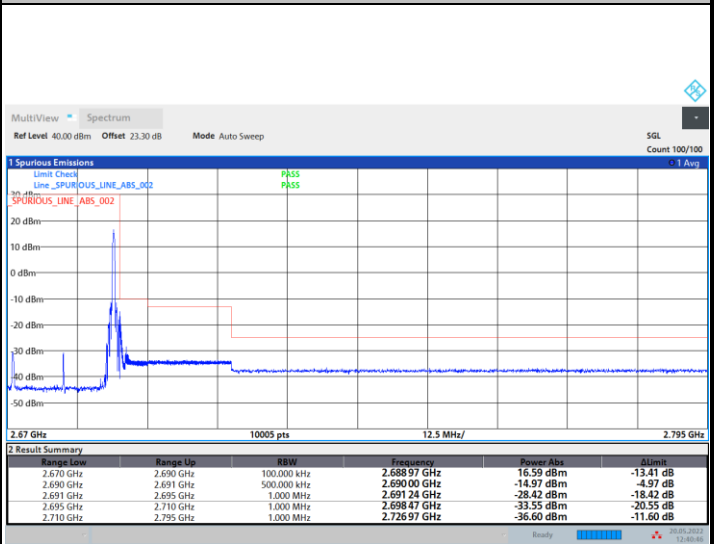

Lowest Band Edge / 1RB0

Highest Band Edge / 1RBmax

Lowest Band Edge / Full RB

Highest Band Edge / Full RB

FR1 n41 / 20MHz / CP OFDM / 64QAM

Lowest Band Edge / 1RB0

Highest Band Edge / 1RBmax

Lowest Band Edge / Full RB

Highest Band Edge / Full RB

FR1 n41 / 20MHz / CP OFDM / 256QAM

Lowest Band Edge / 1RB0

Highest Band Edge / 1RBmax

Lowest Band Edge / Full RB

Highest Band Edge / Full RB