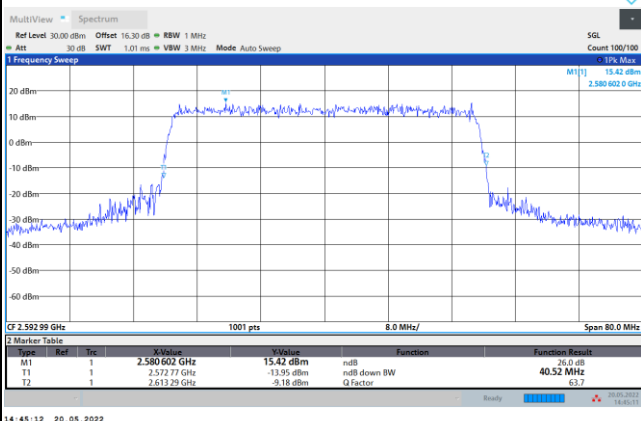

64QAM

256QAM

FR1 n41 / 40MHz / CP OFDM / Middle Channel / Full RB

QPSK

16QAM

64QAM

256QAM

FR1 n41 / 50MHz / CP OFDM / Middle Channel / Full RB