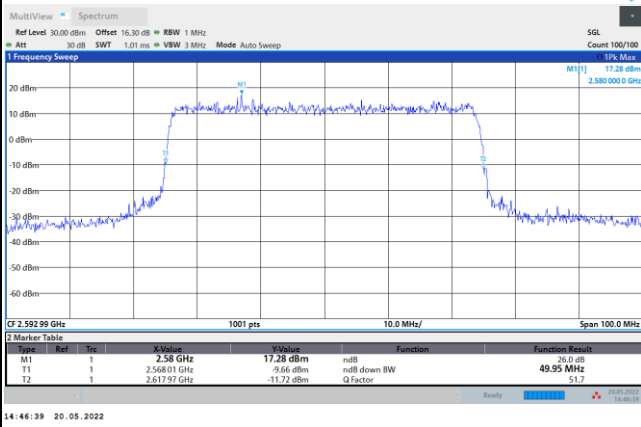

FR1 n41 / 50MHz / CP OFDM / Middle Channel / Full RB

QPSK

16QAM