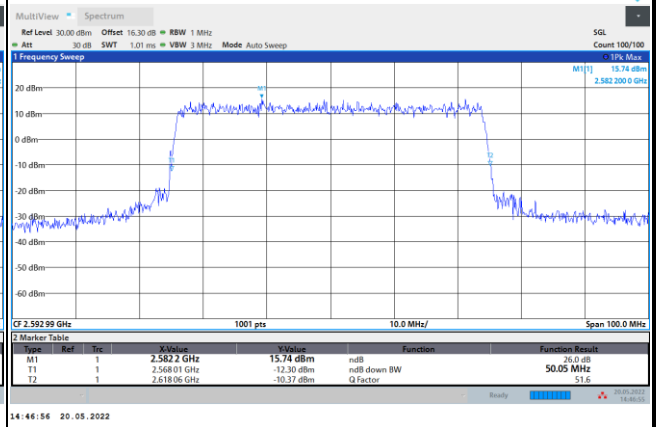

FR1 n41 / 50MHz / CP OFDM / Middle Channel / Full RB

QPSK

16QAM