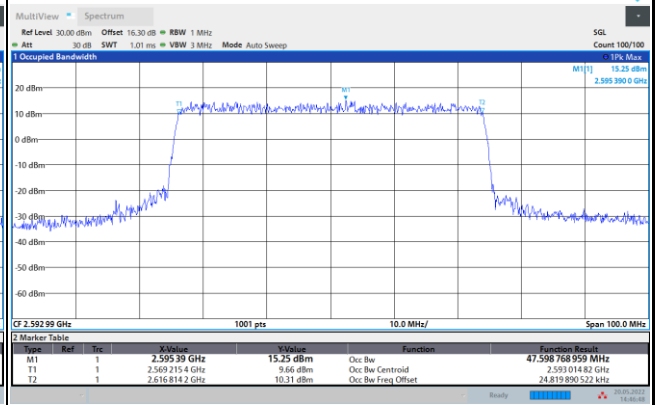

FR1 n41 / 50MHz / CP OFDM / Middle Channel / Full RB

QPSK

16QAM