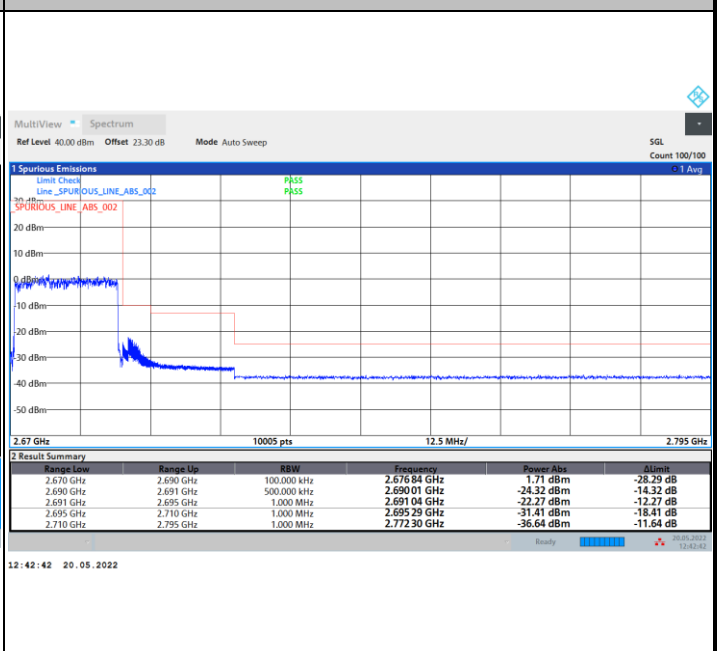

256QAM

Conducted Band Edge

FR1 n41 / 20MHz / CP OFDM / QPSK

Lowest Band Edge / 1RB0

Highest Band Edge / 1RBmax

Lowest Band Edge / Full RB

Highest Band Edge / Full RB

FR1 n41 / 20MHz / CP OFDM / 16QAM

Lowest Band Edge / 1RB0

Highest Band Edge / 1RBmax

Lowest Band Edge / Full RB

Highest Band Edge / Full RB

FR1 n41 / 20MHz / CP OFDM / 64QAM

Lowest Band Edge / 1RB0

Highest Band Edge / 1RBmax

Lowest Band Edge / Full RB