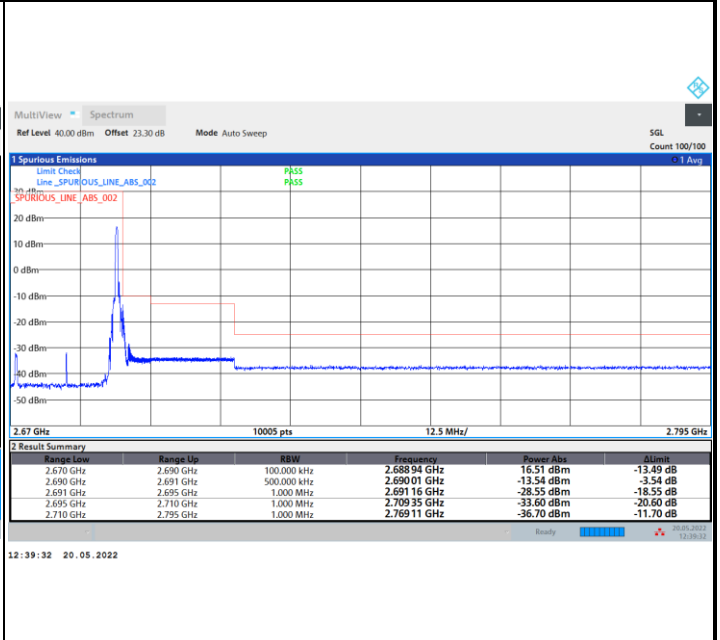

256QAM

Conducted Band Edge

FR1 n41 / 20MHz / CP OFDM / QPSK

Lowest Band Edge / 1RB0

Highest Band Edge / 1RBmax

Lowest Band Edge / Full RB

Highest Band Edge / Full RB

FR1 n41 / 20MHz / CP OFDM / 16QAM

Lowest Band Edge / 1RB0

Highest Band Edge / 1RBmax

Lowest Band Edge / Full RB

Highest Band Edge / Full RB

FR1 n41 / 20MHz / CP OFDM / 64QAM

Lowest Band Edge / 1RB0

Highest Band Edge / 1RBmax

Lowest Band Edge / Full RB