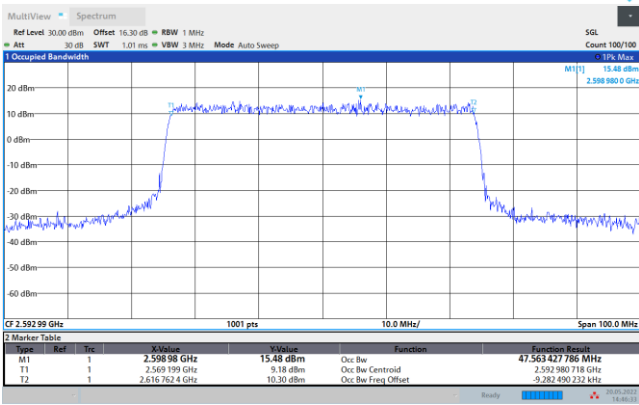

FR1 n41 / 50MHz / CP OFDM / Middle Channel / Full RB

QPSK

16QAM