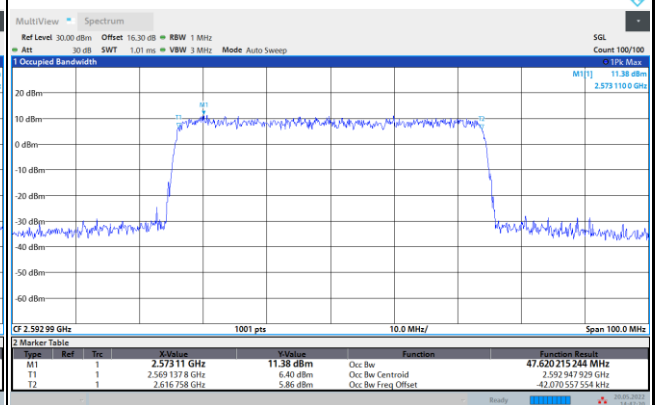

64QAM

256QAM