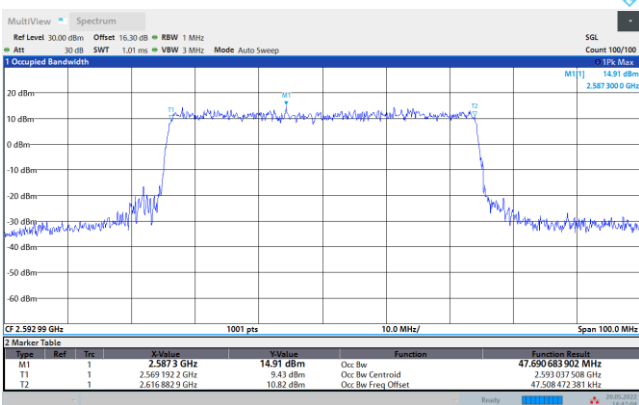

64QAM

256QAM