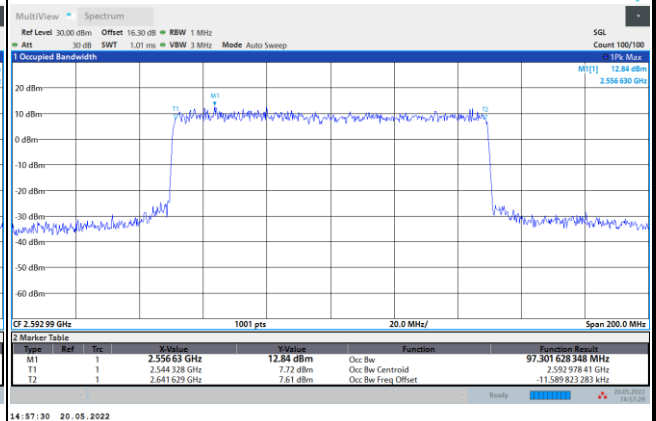

FR1 n41 / 100MHz / CP OFDM / Middle Channel / Full RB

QPSK

16QAM