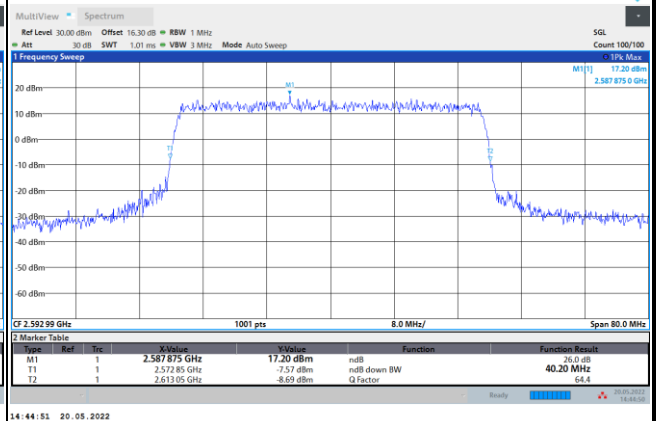

64QAM

256QAM

FR1 n41 / 40MHz / CP OFDM / Middle Channel / Full RB

QPSK

16QAM

64QAM

256QAM

FR1 n41 / 50MHz / CP OFDM / Middle Channel / Full RB