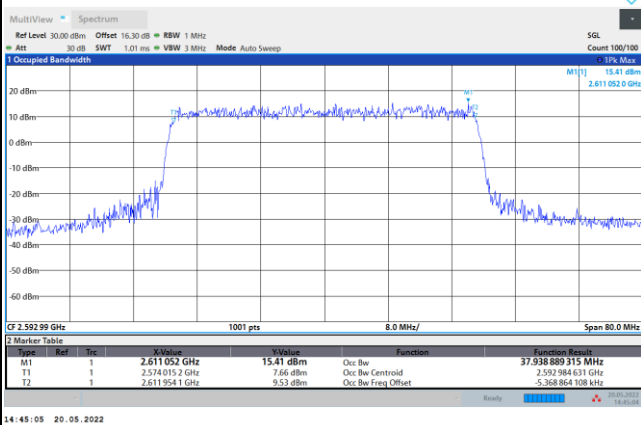

64QAM

256QAM

FR1 n41 / 40MHz / CP OFDM / Middle Channel / Full RB

QPSK

16QAM

64QAM

256QAM

FR1 n41 / 50MHz / CP OFDM / Middle Channel / Full RB