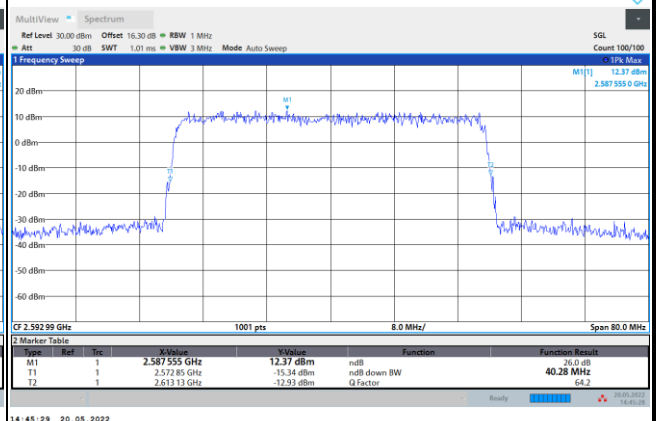

64QAM

256QAM

FR1 n41 / 40MHz / CP OFDM / Middle Channel / Full RB

QPSK

16QAM

64QAM

256QAM

FR1 n41 / 50MHz / CP OFDM / Middle Channel / Full RB