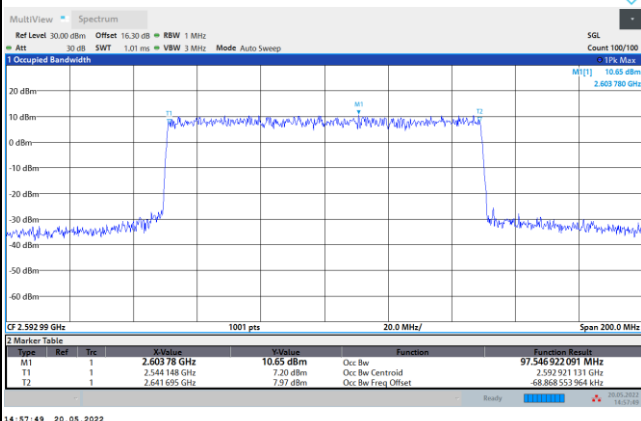

256QAM

Conducted Band Edge

FR1 n41 / 20MHz / CP OFDM / QPSK

Lowest Band Edge / 1RB0

Highest Band Edge / 1RBmax

Lowest Band Edge / Full RB

Highest Band Edge / Full RB

FR1 n41 / 20MHz / CP OFDM / 16QAM