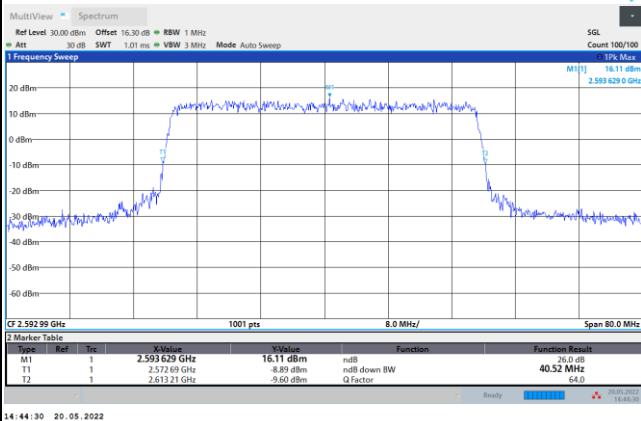

64QAM

256QAM

FR1 n41 / 40MHz / CP OFDM / Middle Channel / Full RB

QPSK

16QAM

64QAM

256QAM

FR1 n41 / 50MHz / CP OFDM / Middle Channel / Full RB