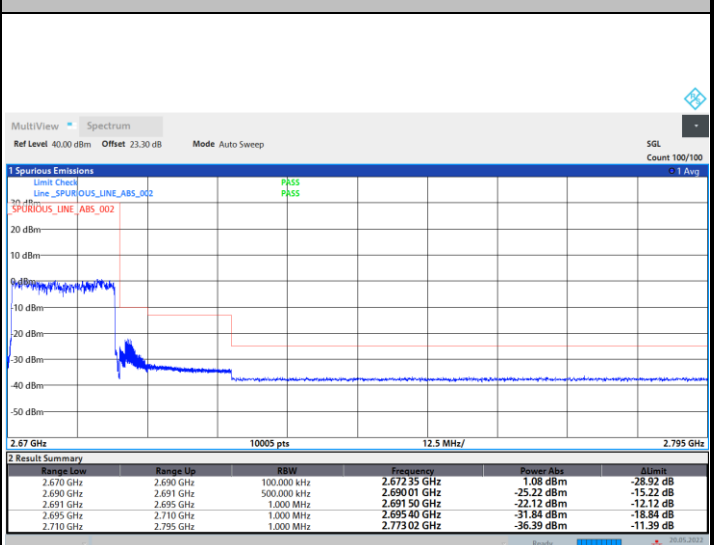

Lowest Band Edge / 1RB0

Highest Band Edge / 1RBmax

Lowest Band Edge / Full RB

Highest Band Edge / Full RB

FR1 n41 / 20MHz / CP OFDM / 64QAM

Lowest Band Edge / 1RB0

Highest Band Edge / 1RBmax

Lowest Band Edge / Full RB

Highest Band Edge / Full RB

FR1 n41 / 20MHz / CP OFDM / 256QAM

Lowest Band Edge / 1RB0

Highest Band Edge / 1RBmax

Lowest Band Edge / Full RB

Highest Band Edge / Full RB