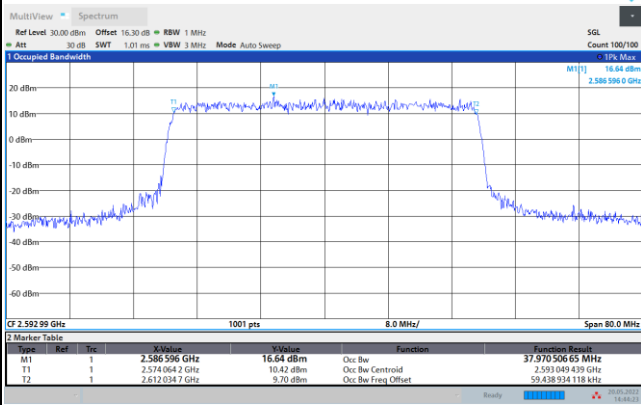

64QAM

256QAM

FR1 n41 / 40MHz / CP OFDM / Middle Channel / Full RB

QPSK

16QAM

64QAM

256QAM

FR1 n41 / 50MHz / CP OFDM / Middle Channel / Full RB