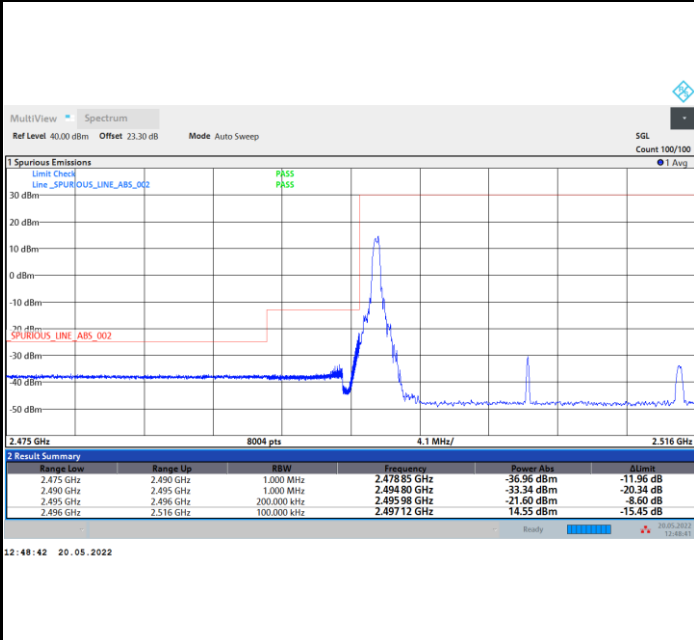

Lowest Band Edge / 1RB0

Highest Band Edge / 1RBmax

Lowest Band Edge / Full RB

Highest Band Edge / Full RB

FR1 n41 / 20MHz / CP OFDM / 64QAM

Lowest Band Edge / 1RB0

Highest Band Edge / 1RBmax

Lowest Band Edge / Full RB

Highest Band Edge / Full RB

FR1 n41 / 20MHz / CP OFDM / 256QAM

Lowest Band Edge / 1RB0

Highest Band Edge / 1RBmax

Lowest Band Edge / Full RB

Highest Band Edge / Full RB