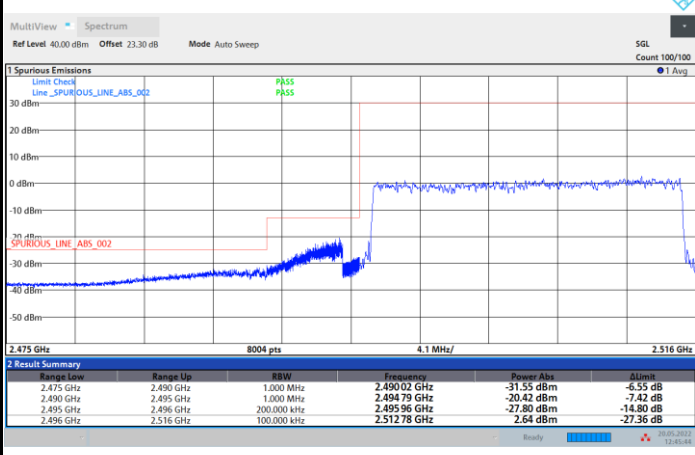

256QAM

Conducted Band Edge

FR1 n41 / 20MHz / CP OFDM / QPSK

Lowest Band Edge / 1RB0

Highest Band Edge / 1RBmax

Lowest Band Edge / Full RB

Highest Band Edge / Full RB

FR1 n41 / 20MHz / CP OFDM / 16QAM