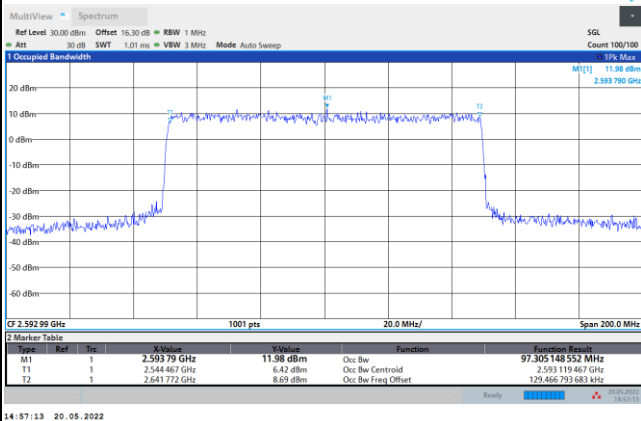

FR1 n41 / 100MHz / CP OFDM / Middle Channel / Full RB

QPSK

16QAM