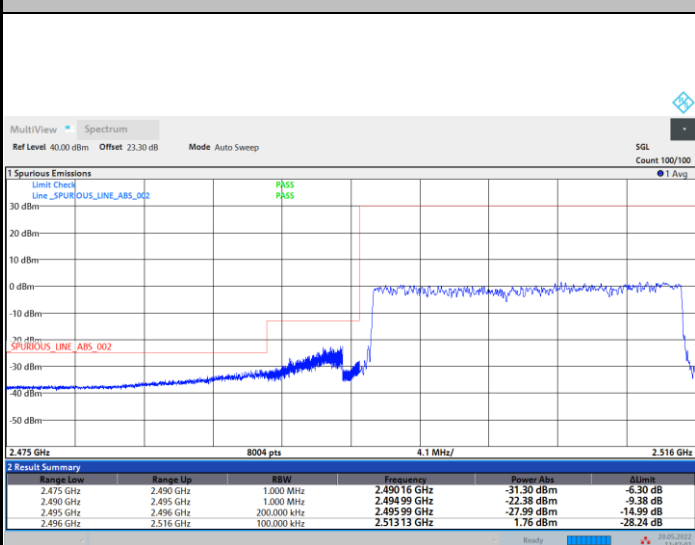

Lowest Band Edge / 1RB0

Highest Band Edge / 1RBmax

Lowest Band Edge / Full RB

Highest Band Edge / Full RB

FR1 n41 / 20MHz / CP OFDM / 64QAM

Lowest Band Edge / 1RB0

Highest Band Edge / 1RBmax

Lowest Band Edge / Full RB

Highest Band Edge / Full RB

FR1 n41 / 20MHz / CP OFDM / 256QAM

Lowest Band Edge / 1RB0

Highest Band Edge / 1RBmax

Lowest Band Edge / Full RB

Highest Band Edge / Full RB