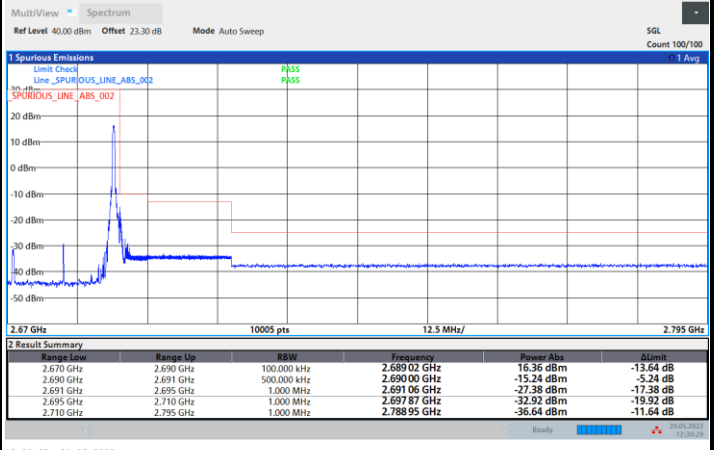

256QAM

Conducted Band Edge

FR1 n41 / 20MHz / CP OFDM / QPSK

Lowest Band Edge / 1RB0

Highest Band Edge / 1RBmax

Lowest Band Edge / Full RB

Highest Band Edge / Full RB

FR1 n41 / 20MHz / CP OFDM / 16QAM

Lowest Band Edge / 1RB0

Highest Band Edge / 1RBmax

Lowest Band Edge / Full RB

Highest Band Edge / Full RB

FR1 n41 / 20MHz / CP OFDM / 64QAM

Lowest Band Edge / 1RB0

Highest Band Edge / 1RBmax

Lowest Band Edge / Full RB