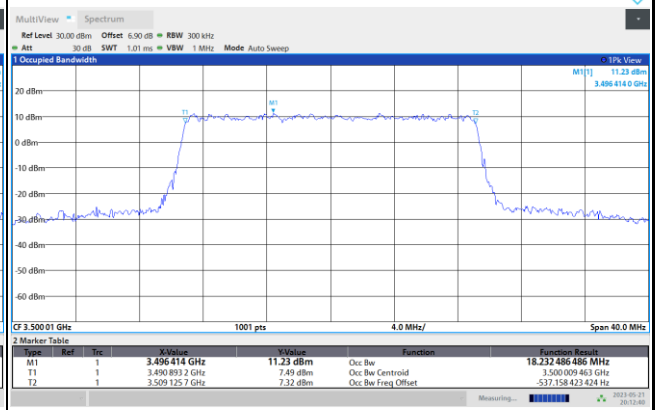

64QAM

256QAM