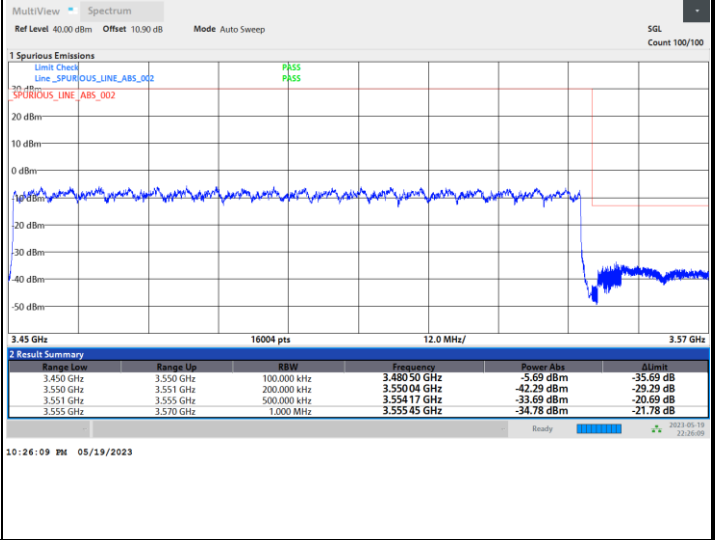

FR1 n77 / 100MHz / DFT-S OFDM / 256QAM

Lowest Band Edge / Full RB

Highest Band Edge / Full RB

FR1 n77 / 100MHz / CP OFDM / QPSK / Full RB

Lowest Band Edge

Highest Band Edge

Conducted Spurious Emission

FR1 n77 / 10MHz / DFT-S OFDM / QPSK / 1RB1

Lowest Channel

Middle Channel

Highest Channel

Frequency Stability

Test Conditions		FR1 n77 (PI/2 BPSK) / Middle Channel	Limit
Temperature (°C)	Voltage (Volt)	BW 20MHz	Note 2.
		Deviation (ppm)	Result
50	Normal Voltage	0.0009	PASS
40	Normal Voltage	0.0017	
30	Normal Voltage	0.0019	
20(Ref.)	Normal Voltage	0.0000	
10	Normal Voltage	0.0016	
0	Normal Voltage	0.0028	
-10	Normal Voltage	0.0010	
-20	Normal Voltage	0.0004	
-30	Normal Voltage	0.0029	
20	Maximum Voltage	0.0009	
20	Normal Voltage	0.0000	
20	Battery End Point	0.0012	