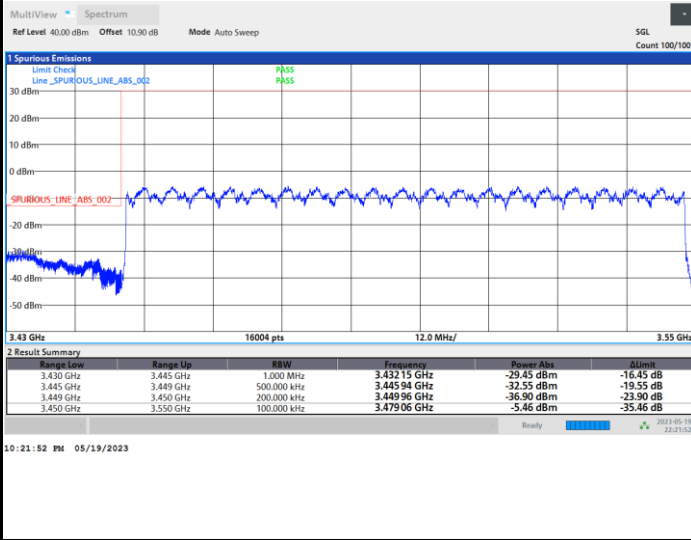

FR1 n77 / 100MHz / DFT-S OFDM / 256QAM

Lowest Band Edge / Full RB

Highest Band Edge / Full RB

FR1 n77 / 100MHz / CP OFDM / QPSK / Full RB

Lowest Band Edge

Highest Band Edge

Conducted Spurious Emission

FR1 n77 / 10MHz / DFT-S OFDM / QPSK / 1RB1

Lowest Channel

Middle Channel

Highest Channel

Frequency Stability

Test Conditions		FR1 n77 (PI/2 BPSK) / Middle Channel	Limit
Temperature (°C)	Voltage (Volt)	BW 20MHz	Note 2.
		Deviation (ppm)	Result
50	Normal Voltage	0.0009	PASS
40	Normal Voltage	0.0017	
30	Normal Voltage	0.0019	
20(Ref.)	Normal Voltage	0.0000	
10	Normal Voltage	0.0016	
0	Normal Voltage	0.0028	
-10	Normal Voltage	0.0010	
-20	Normal Voltage	0.0004	
-30	Normal Voltage	0.0029	
20	Maximum Voltage	0.0009	
20	Normal Voltage	0.0000	
20	Battery End Point	0.0012	

Note:

- 1. Normal Voltage = 3.85 V. ; Battery End Point (BEP) = 3.3 V. ; Maximum Voltage = 4.25 V.
- 2. The frequency fundamental emissions stay within the authorized frequency block.

<MIMO Mode>

MIMO <Ant. 4>