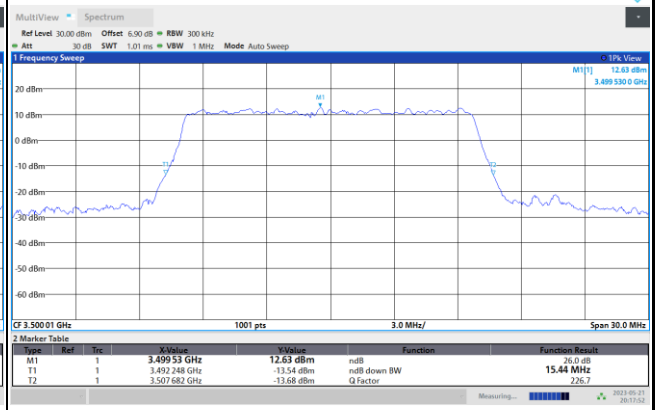

64QAM

256QAM