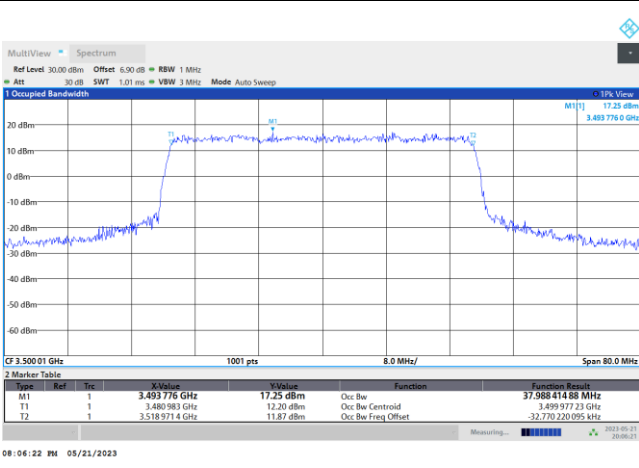

FR1 n77 / 40MHz / CP OFDM / Middle Channel / Full RB

QPSK

16QAM

64QAM

256QAM

FR1 n77 / 50MHz / CP OFDM / Middle Channel / Full RB

QPSK

16QAM