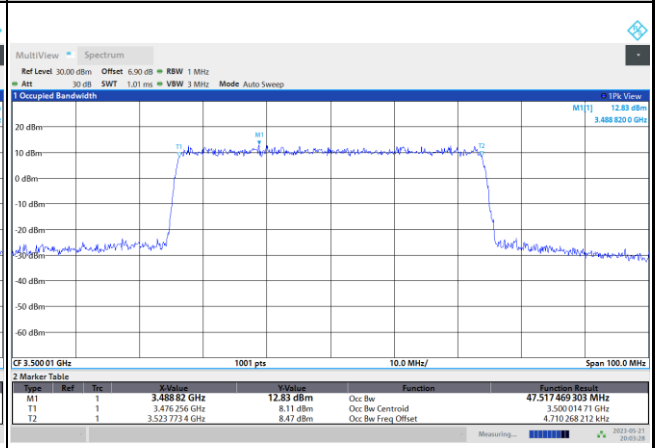

64QAM

256QAM

08:03:12 PM 05/21/2023

08:03:29 PM 05/21/2023