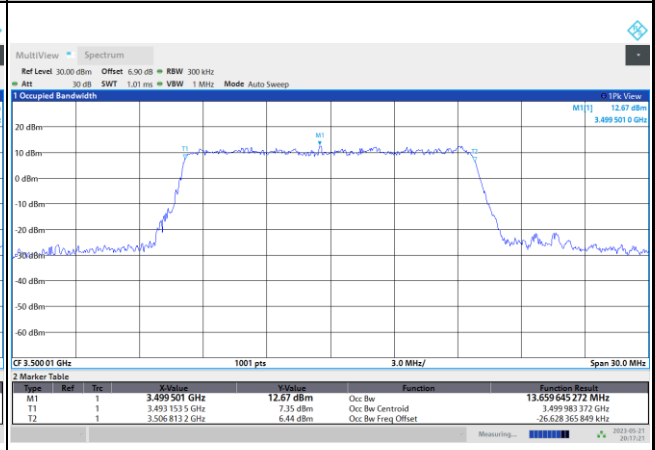

16QAM

08:18:48 PM 05/21/2023

64QAM

08:18:20 PM 05/21/2023

256QAM

08:17:21 PM 05/21/2023

FR1 n77 / 20MHz / CP OFDM / Middle Channel / Full RB

QPSK