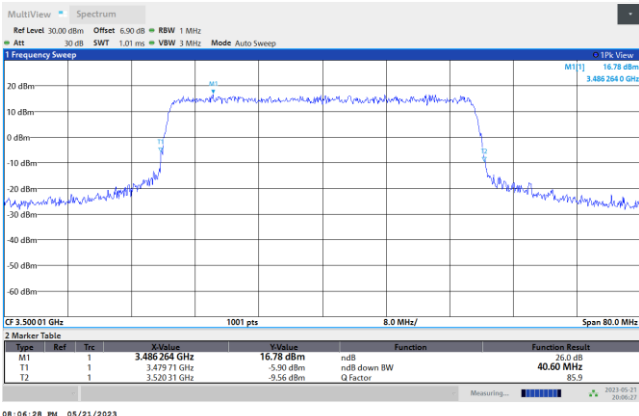

FR1 n77 / 40MHz / CP OFDM / Middle Channel / Full RB

QPSK

16QAM

64QAM

256QAM

FR1 n77 / 50MHz / CP OFDM / Middle Channel / Full RB

QPSK

16QAM