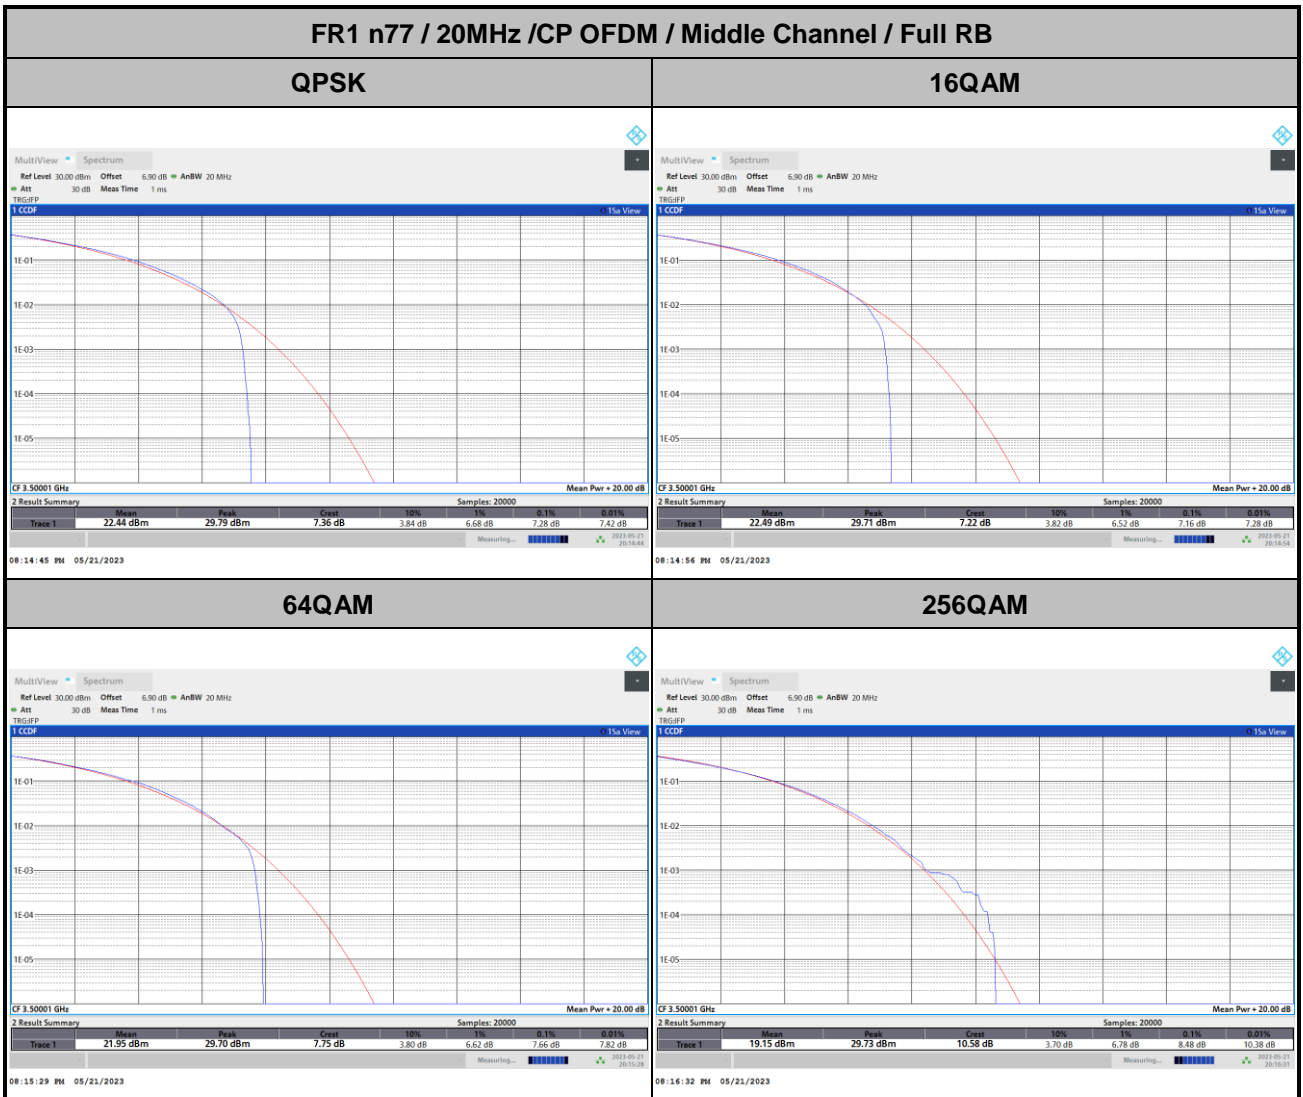

Lowest Channel

Middle Channel

Highest Channel

Frequency Stability

Test Conditions		FR1 n77 (PI/2 BPSK) / Middle Channel	Limit
Temperature (°C)	Voltage (Volt)	BW 20MHz	Note 2.
		Deviation (ppm)	Result
50	Normal Voltage	0.0009	PASS
40	Normal Voltage	0.0017	
30	Normal Voltage	0.0019	
20(Ref.)	Normal Voltage	0.0000	
10	Normal Voltage	0.0016	
0	Normal Voltage	0.0028	
-10	Normal Voltage	0.0010	
-20	Normal Voltage	0.0004	
-30	Normal Voltage	0.0029	
20	Maximum Voltage	0.0009	
20	Normal Voltage	0.0000	
20	Battery End Point	0.0012	

Note:

- 1. Normal Voltage = 3.85 V. ; Battery End Point (BEP) = 3.3 V. ; Maximum Voltage = 4.25 V.
- 2. The frequency fundamental emissions stay within the authorized frequency block.

<MIMO Mode>

MIMO <Ant. 4>

Peak-to-Average Ratio

Mode	FR1 n77 / 20MHz / CP OFDM				
Mod.	QPSK	16QAM	64QAM	256QAM	Limit: 13dB
RB Size	Full RB	Full RB	Full RB	Full RB	Result
Middle CH	7.28	7.16	7.66	8.48	PASS

26dB Bandwidth

Mode	FR1 n77 : 26dB BW(MHz) / CP OFDM							
BW	10MHz		15MHz		20MHz		25MHz	
Mod.	QPSK	16QAM	QPSK	16QAM	QPSK	16QAM	QPSK	16QAM
Middle CH	9.87	9.63	15.07	15.16	19.74	19.78	-	-
Mod.	64QAM	256QAM	64QAM	256QAM	64QAM	256QAM	64QAM	256QAM
Middle CH	9.53	9.59	15.55	15.44	19.82	19.78	-	-
BW	30MHz		40MHz		50MHz		60MHz	
Mod.	QPSK	16QAM	QPSK	16QAM	QPSK	16QAM	QPSK	16QAM
Middle CH	29.79	29.49	40.84	40.68	50.55	50.35	60.90	60.90
Mod.	64QAM	256QAM	64QAM	256QAM	64QAM	256QAM	64QAM	256QAM
Middle CH	29.61	29.61	40.60	40.60	50.25	50.45	60.78	60.78
BW	70MHz		80MHz		90MHz		100MHz	
Mod.	QPSK	16QAM	QPSK	16QAM	QPSK	16QAM	QPSK	16QAM
Middle CH	70.35	70.77	80.88	80.56	90.81	90.63	101.10	100.70
Mod.	64QAM	256QAM	64QAM	256QAM	64QAM	256QAM	64QAM	256QAM
Middle CH	70.63	70.77	80.56	80.40	90.99	90.99	100.70	100.70