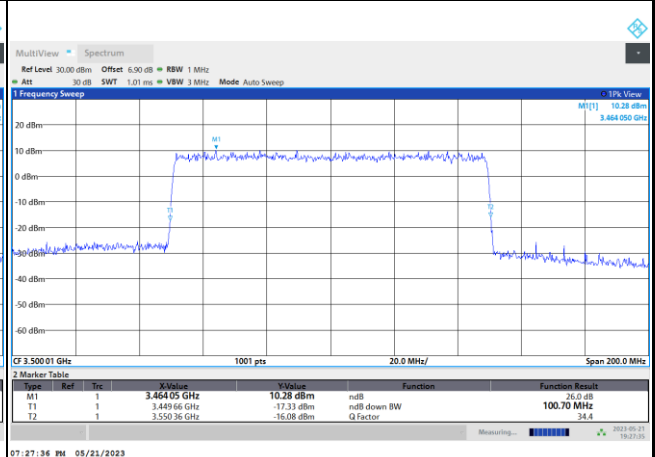

16QAM

07:28:27 PM 05/21/2023

07:28:02 PM 05/21/2023

64QAM

256QAM

07:27:48 PM 05/21/2023

07:27:36 PM 05/21/2023

Occupied Bandwidth