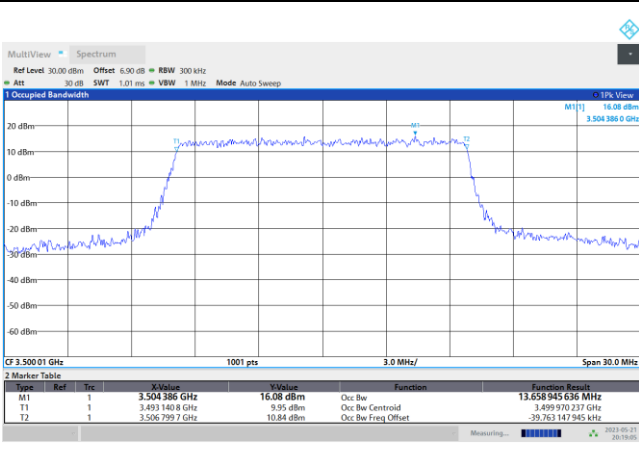

FR1 n77 / 10MHz / CP OFDM / Middle Channel / Full RB

QPSK

16QAM

64QAM

256QAM

FR1 n77 / 15MHz / CP OFDM / Middle Channel / Full RB

QPSK

08:19:05 PM 05/21/2023