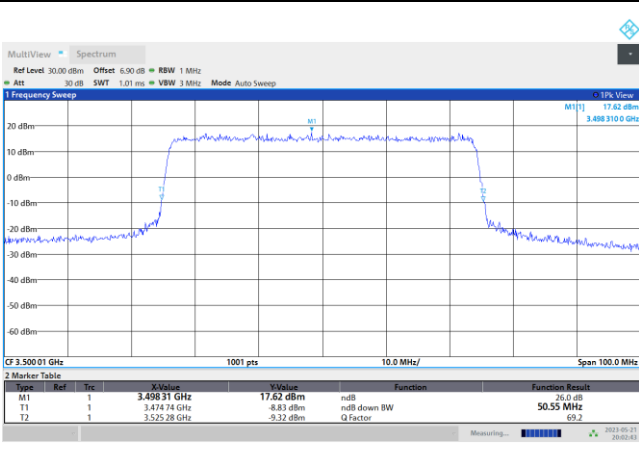

FR1 n77 / 40MHz / CP OFDM / Middle Channel / Full RB

QPSK

16QAM

64QAM

256QAM

FR1 n77 / 50MHz / CP OFDM / Middle Channel / Full RB

QPSK

16QAM