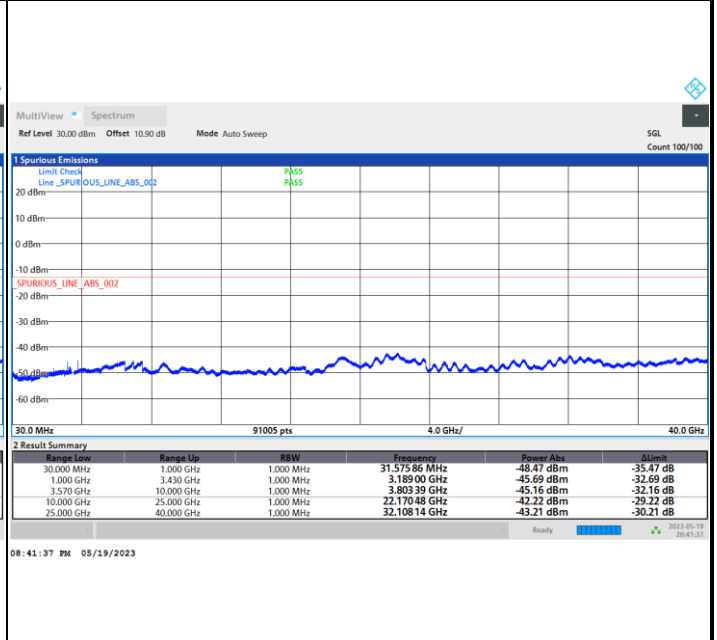

FR1 n77 / 100MHz / DFT-S OFDM / 256QAM

Lowest Band Edge / Full RB

Highest Band Edge / Full RB

FR1 n77 / 100MHz / CP OFDM / QPSK / Full RB

Lowest Band Edge

Highest Band Edge

Conducted Spurious Emission

FR1 n77 / 10MHz / DFT-S OFDM / QPSK / 1RB1

Lowest Channel

Middle Channel

Highest Channel

Frequency Stability

Test Conditions		FR1 n77 (PI/2 BPSK) / Middle Channel	Limit
Temperature (°C)	Voltage (Volt)	BW 20MHz	Note 2.
		Deviation (ppm)	Result
50	Normal Voltage	0.0009	PASS
40	Normal Voltage	0.0017	
30	Normal Voltage	0.0019	
20(Ref.)	Normal Voltage	0.0000	
10	Normal Voltage	0.0016	
0	Normal Voltage	0.0028	
-10	Normal Voltage	0.0010	
-20	Normal Voltage	0.0004	
-30	Normal Voltage	0.0029	
20	Maximum Voltage	0.0009	
20	Normal Voltage	0.0000	
20	Battery End Point	0.0012	

Note:

- 1. Normal Voltage = 3.85 V. ; Battery End Point (BEP) = 3.3 V. ; Maximum Voltage = 4.25 V.
- 2. The frequency fundamental emissions stay within the authorized frequency block.

<MIMO Mode>

MIMO <Ant. 4>