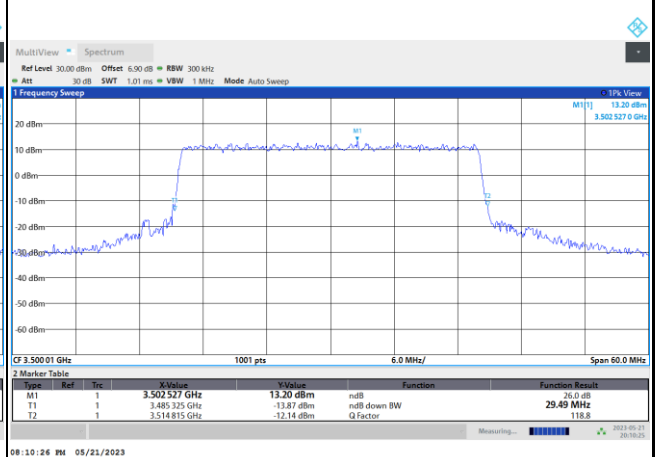

08:13:14 PM 05/21/2023

256QAM

08:12:53 PM 05/21/2023

FR1 n77 / 30MHz / CP OFDM / Middle Channel / Full RB

QPSK

16QAM

64QAM

256QAM