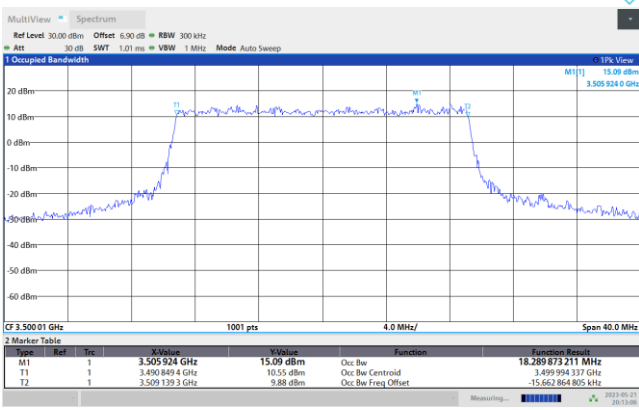

64QAM

256QAM