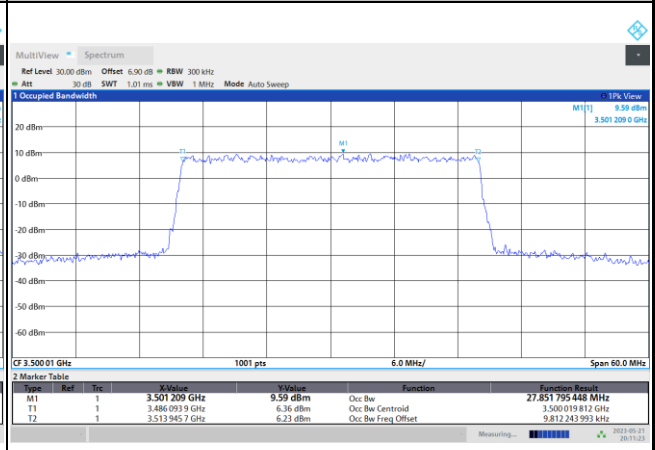

16QAM

64QAM

256QAM

FR1 n77 / 30MHz / CP OFDM / Middle Channel / Full RB

QPSK

16QAM

64QAM

256QAM