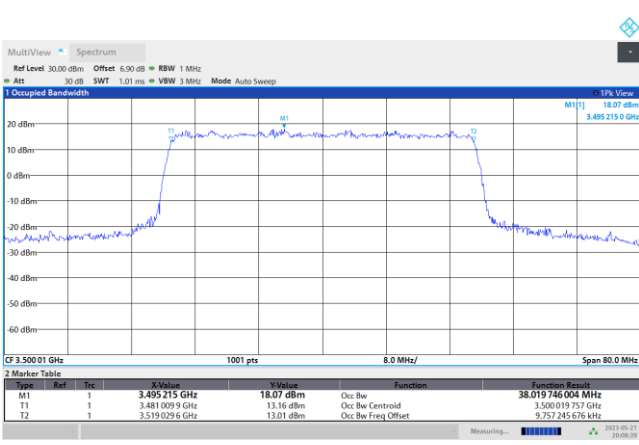

FR1 n77 / 40MHz / CP OFDM / Middle Channel / Full RB

QPSK

16QAM