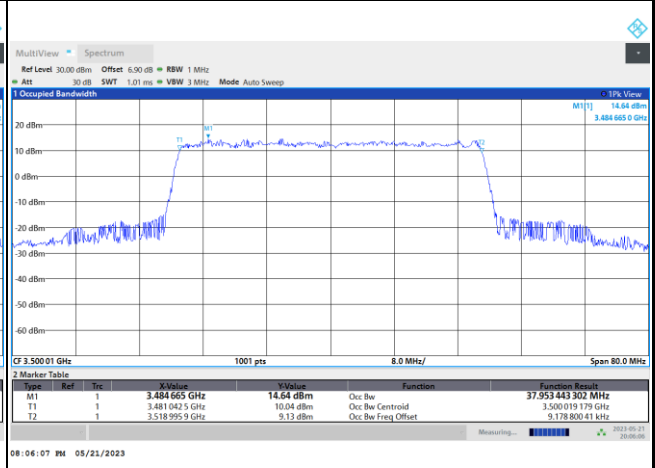

FR1 n77 / 40MHz / CP OFDM / Middle Channel / Full RB

QPSK

16QAM

64QAM

256QAM

FR1 n77 / 50MHz / CP OFDM / Middle Channel / Full RB

QPSK

16QAM