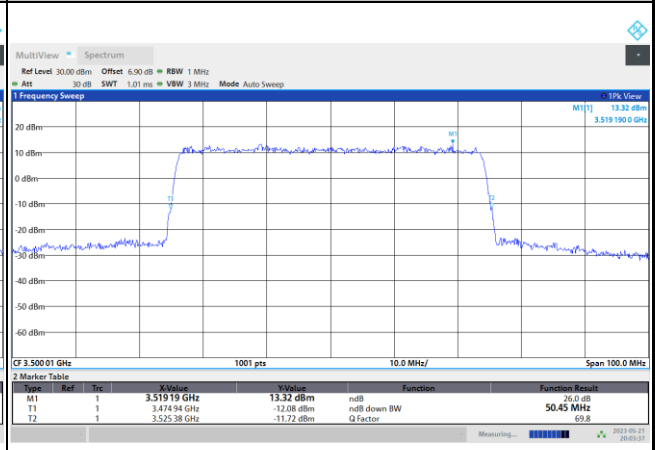

64QAM

256QAM