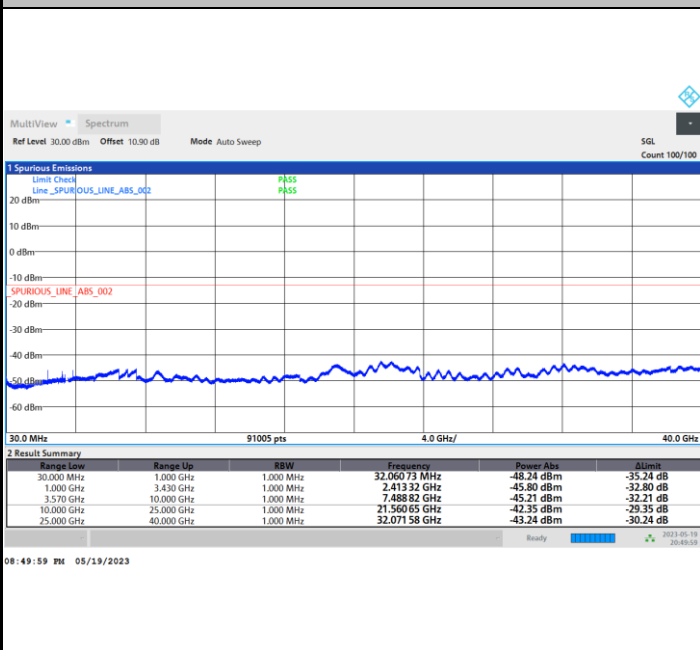

FR1 n77 / 100MHz / DFT-S OFDM / 256QAM

Lowest Band Edge / Full RB

Highest Band Edge / Full RB

FR1 n77 / 100MHz / CP OFDM / QPSK / Full RB

Lowest Band Edge

Highest Band Edge

Conducted Spurious Emission

FR1 n77 / 10MHz / DFT-S OFDM / QPSK / 1RB1

Lowest Channel

Middle Channel

Highest Channel

Frequency Stability

Test Conditions		FR1 n77 (PI/2 BPSK) / Middle Channel	Limit
Temperature (°C)	Voltage (Volt)	BW 20MHz	Note 2.
		Deviation (ppm)	Result
50	Normal Voltage	0.0009	PASS
40	Normal Voltage	0.0017	
30	Normal Voltage	0.0019	
20(Ref.)	Normal Voltage	0.0000	
10	Normal Voltage	0.0016	
0	Normal Voltage	0.0028	
-10	Normal Voltage	0.0010	
-20	Normal Voltage	0.0004	
-30	Normal Voltage	0.0029	
20	Maximum Voltage	0.0009	
20	Normal Voltage	0.0000	
20	Battery End Point	0.0012	