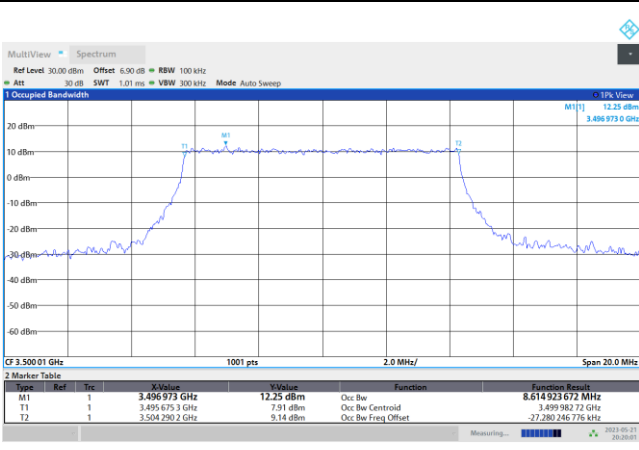

FR1 n77 / 10MHz / CP OFDM / Middle Channel / Full RB

QPSK

16QAM