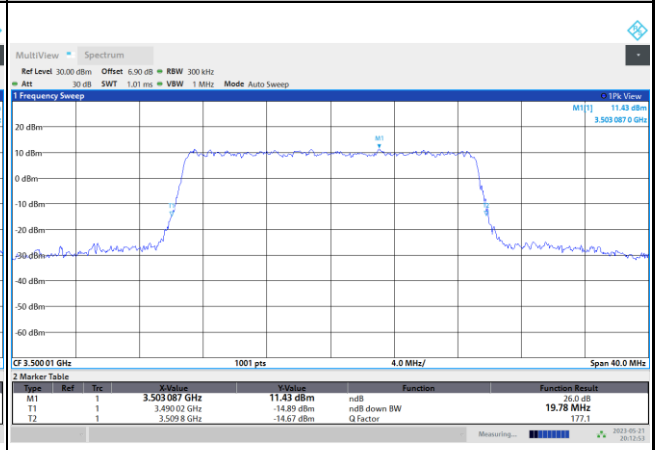

256QAM

08:12:53 PM 05/21/2023