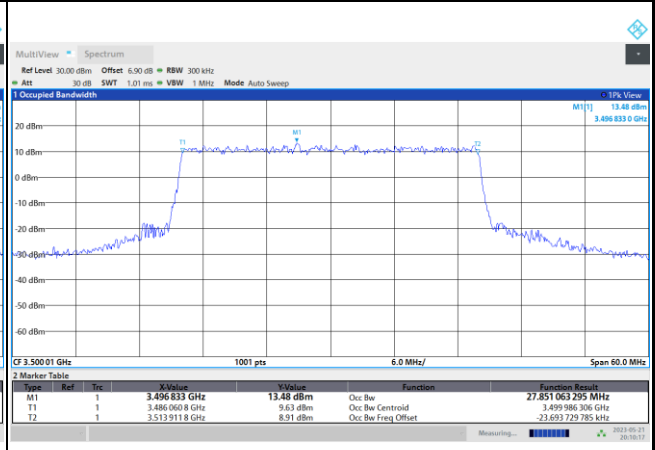

16QAM

64QAM

256QAM

FR1 n77 / 30MHz / CP OFDM / Middle Channel / Full RB

QPSK

16QAM

64QAM

256QAM