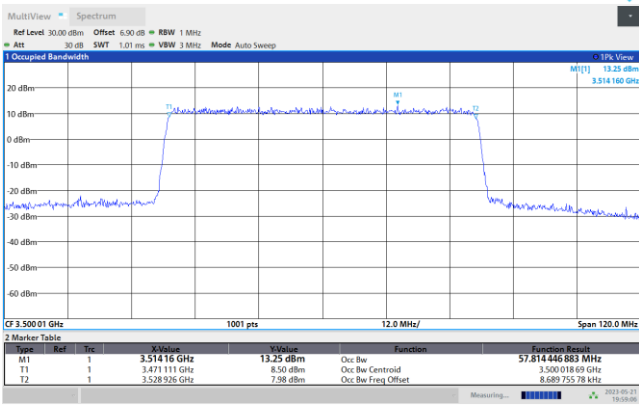

FR1 n77 / 60MHz / CP OFDM / Middle Channel / Full RB

QPSK

16QAM