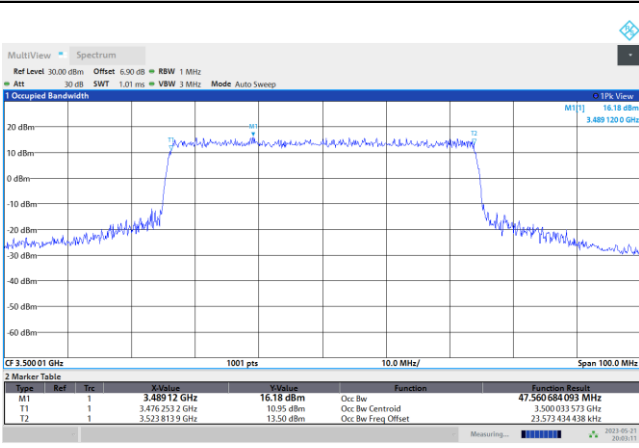

64QAM

256QAM

08:03:12 PM 05/21/2023

08:03:29 PM 05/21/2023