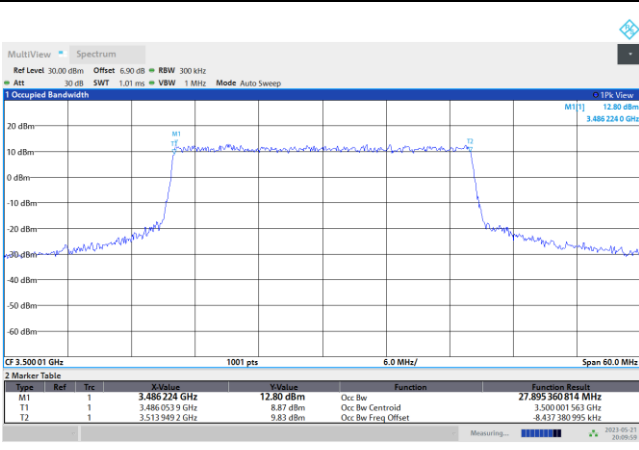

16QAM

64QAM

256QAM

FR1 n77 / 30MHz / CP OFDM / Middle Channel / Full RB

QPSK

16QAM

64QAM

256QAM