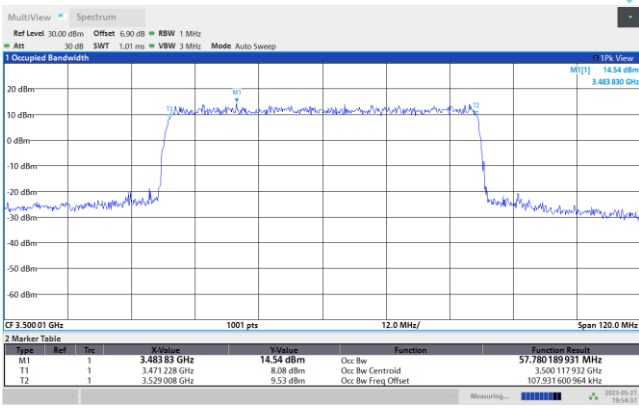

64QAM

256QAM