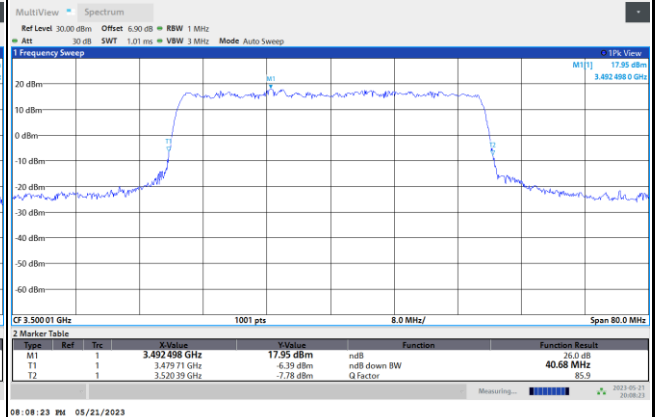

FR1 n77 / 40MHz / CP OFDM / Middle Channel / Full RB

QPSK

16QAM