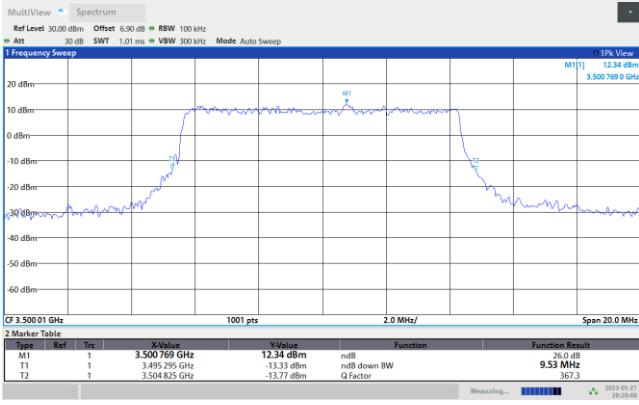

FR1 n77 / 10MHz / CP OFDM / Middle Channel / Full RB

QPSK

16QAM

64QAM

256QAM

FR1 n77 / 15MHz / CP OFDM / Middle Channel / Full RB

QPSK

16QAM