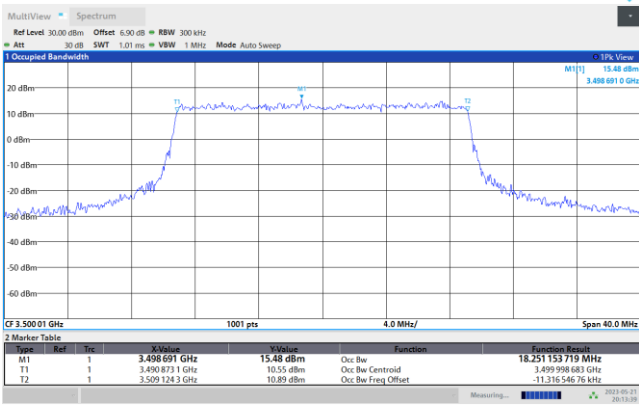

FR1 n77 / 20MHz / CP OFDM / Middle Channel / Full RB

QPSK

16QAM