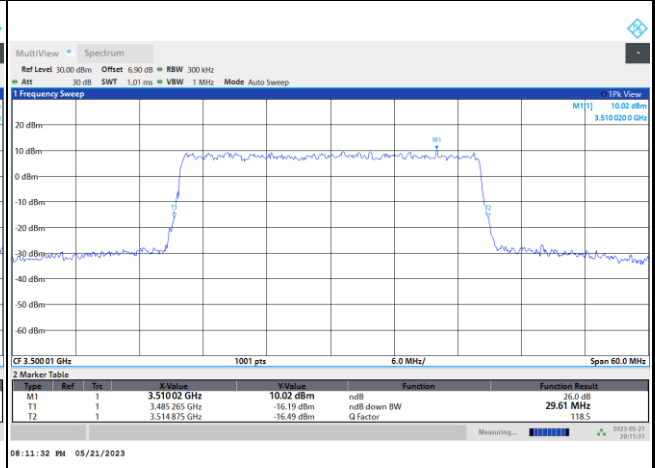

08:13:14 PM 05/21/2023

256QAM

08:12:53 PM 05/21/2023

FR1 n77 / 30MHz / CP OFDM / Middle Channel / Full RB

QPSK

16QAM

64QAM

256QAM