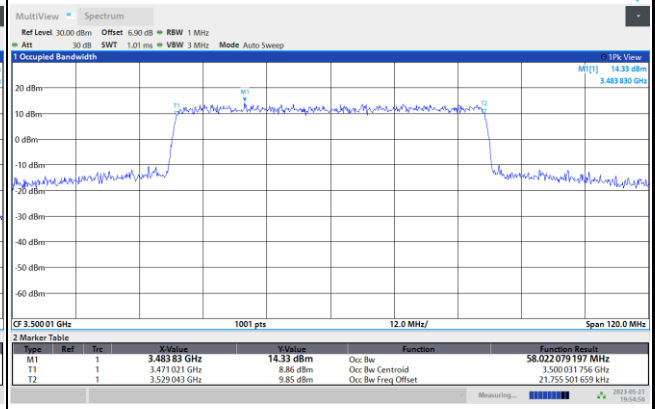

FR1 n77 / 60MHz / CP OFDM / Middle Channel / Full RB

QPSK

16QAM