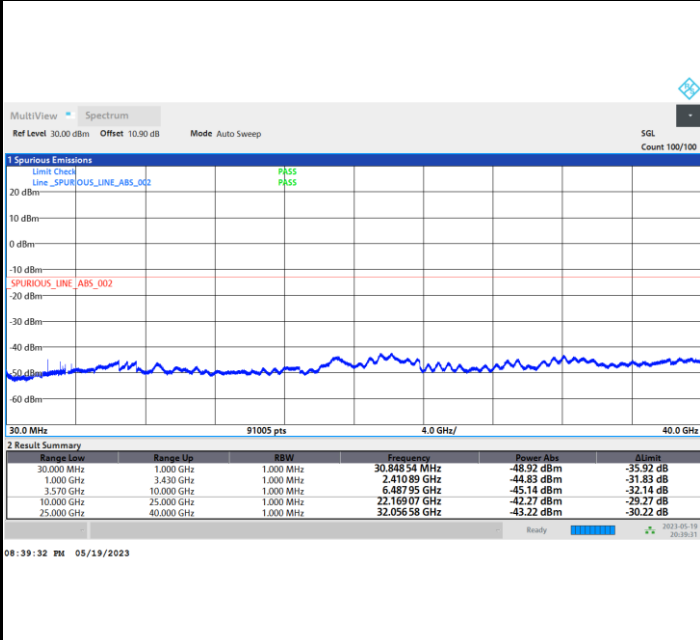

FR1 n77 / 100MHz / DFT-S OFDM / 256QAM

Lowest Band Edge / Full RB

Highest Band Edge / Full RB

FR1 n77 / 100MHz / CP OFDM / QPSK / Full RB

Lowest Band Edge

Highest Band Edge

Conducted Spurious Emission

FR1 n77 / 10MHz / DFT-S OFDM / QPSK / 1RB1

Lowest Channel

Middle Channel

Highest Channel

Frequency Stability

Test Conditions		FR1 n77 (PI/2 BPSK) / Middle Channel	Limit
Temperature (°C)	Voltage (Volt)	BW 20MHz	Note 2.
		Deviation (ppm)	Result
50	Normal Voltage	0.0009	PASS
40	Normal Voltage	0.0017	
30	Normal Voltage	0.0019	
20(Ref.)	Normal Voltage	0.0000	
10	Normal Voltage	0.0016	
0	Normal Voltage	0.0028	
-10	Normal Voltage	0.0010	
-20	Normal Voltage	0.0004	
-30	Normal Voltage	0.0029	
20	Maximum Voltage	0.0009	
20	Normal Voltage	0.0000	
20	Battery End Point	0.0012	