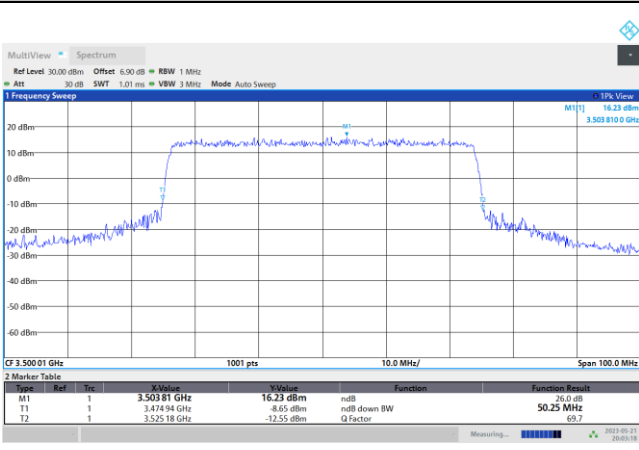

64QAM

256QAM