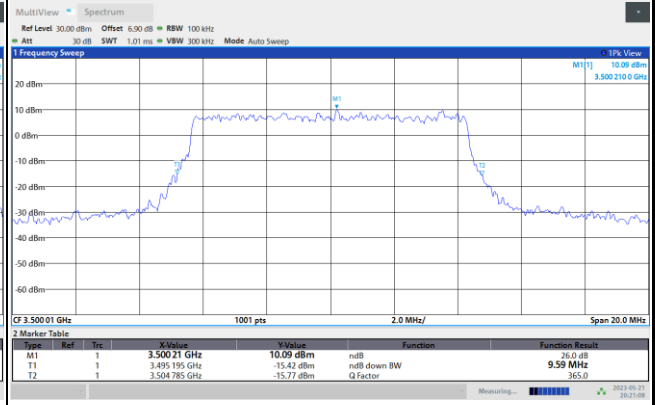

FR1 n77 / 10MHz / CP OFDM / Middle Channel / Full RB

QPSK

16QAM

64QAM

256QAM

FR1 n77 / 15MHz / CP OFDM / Middle Channel / Full RB

QPSK

16QAM