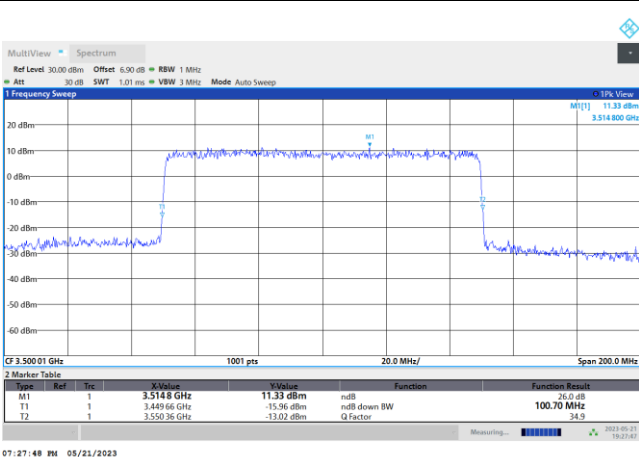

16QAM

07:28:27 PM 05/21/2023

07:28:02 PM 05/21/2023

64QAM

256QAM

07:27:48 PM 05/21/2023

07:27:36 PM 05/21/2023

Occupied Bandwidth