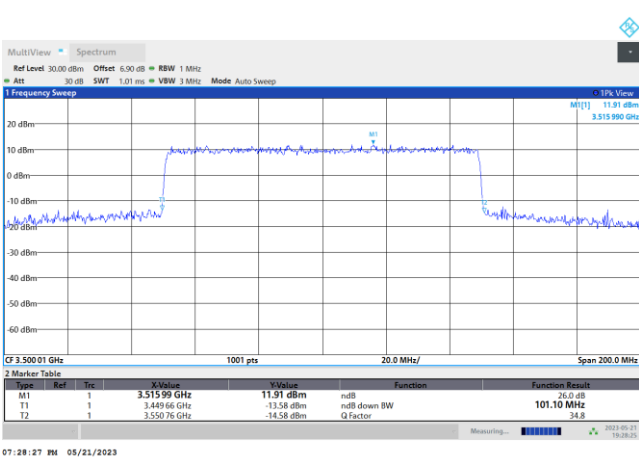

FR1 n77 / 100MHz / CP OFDM / Middle Channel / Full RB

QPSK

16QAM

07:28:27 PM 05/21/2023

07:28:02 PM 05/21/2023