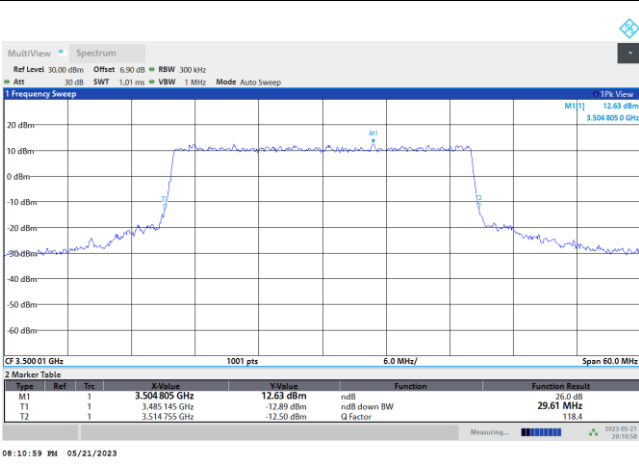

08:13:14 PM 05/21/2023

256QAM

08:12:53 PM 05/21/2023

FR1 n77 / 30MHz / CP OFDM / Middle Channel / Full RB

QPSK

16QAM

64QAM

256QAM