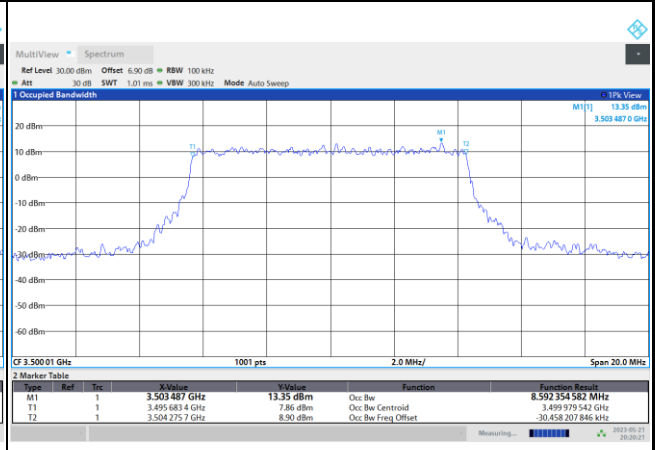

FR1 n77 / 10MHz / CP OFDM / Middle Channel / Full RB

QPSK

16QAM