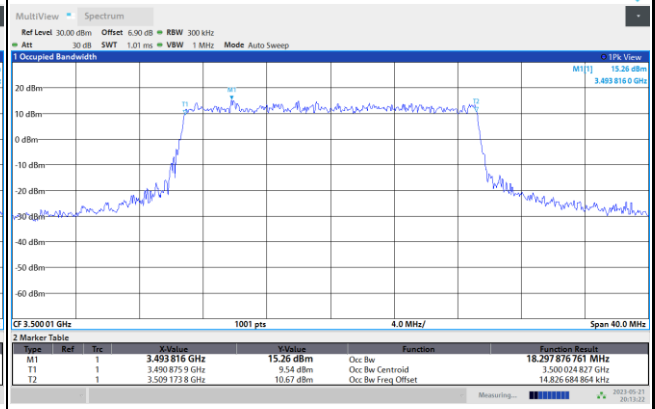

FR1 n77 / 20MHz / CP OFDM / Middle Channel / Full RB

QPSK

16QAM