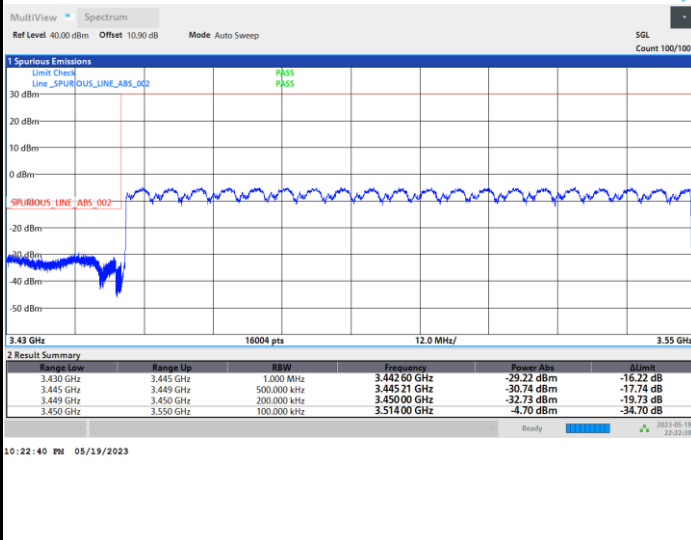

FR1 n77 / 100MHz / DFT-S OFDM / 256QAM

Lowest Band Edge / Full RB

Highest Band Edge / Full RB

FR1 n77 / 100MHz / CP OFDM / QPSK / Full RB

Lowest Band Edge

Highest Band Edge

Conducted Spurious Emission

FR1 n77 / 10MHz / DFT-S OFDM / QPSK / 1RB1

Lowest Channel

Middle Channel

Highest Channel

Frequency Stability

Test Conditions		FR1 n77 (PI/2 BPSK) / Middle Channel	Limit
Temperature (°C)	Voltage (Volt)	BW 20MHz	Note 2.
		Deviation (ppm)	Result
50	Normal Voltage	0.0009	PASS
40	Normal Voltage	0.0017	
30	Normal Voltage	0.0019	
20(Ref.)	Normal Voltage	0.0000	
10	Normal Voltage	0.0016	
0	Normal Voltage	0.0028	
-10	Normal Voltage	0.0010	
-20	Normal Voltage	0.0004	
-30	Normal Voltage	0.0029	
20	Maximum Voltage	0.0009	
20	Normal Voltage	0.0000	
20	Battery End Point	0.0012	

Note:

- 1. Normal Voltage = 3.85 V. ; Battery End Point (BEP) = 3.3 V. ; Maximum Voltage = 4.25 V.
- 2. The frequency fundamental emissions stay within the authorized frequency block.

<MIMO Mode>

MIMO <Ant. 4>