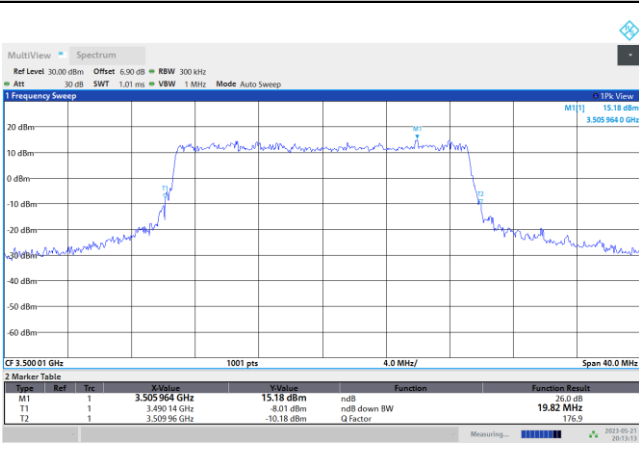

64QAM

256QAM

FR1 n77 / 20MHz / CP OFDM / Middle Channel / Full RB

QPSK

08:13:46 PM 05/21/2023

16QAM

08:13:29 PM 05/21/2023

64QAM