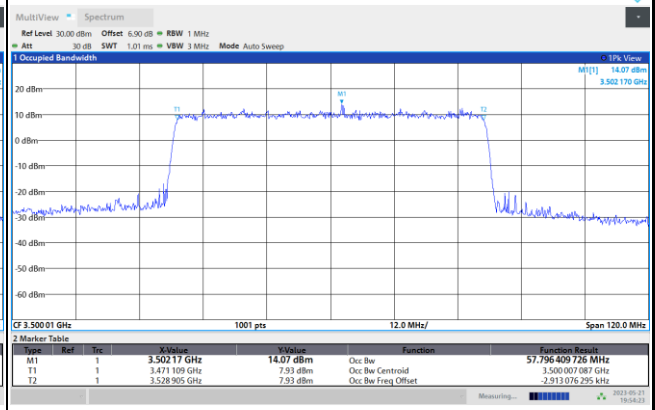

64QAM

256QAM