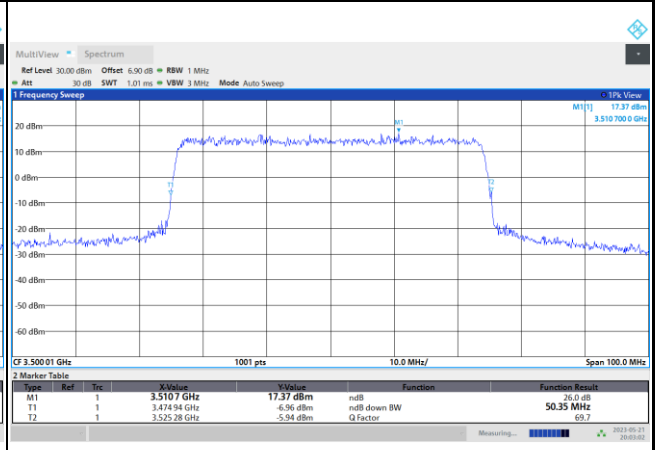

FR1 n77 / 40MHz / CP OFDM / Middle Channel / Full RB

QPSK

16QAM

64QAM

256QAM

FR1 n77 / 50MHz / CP OFDM / Middle Channel / Full RB

QPSK

16QAM