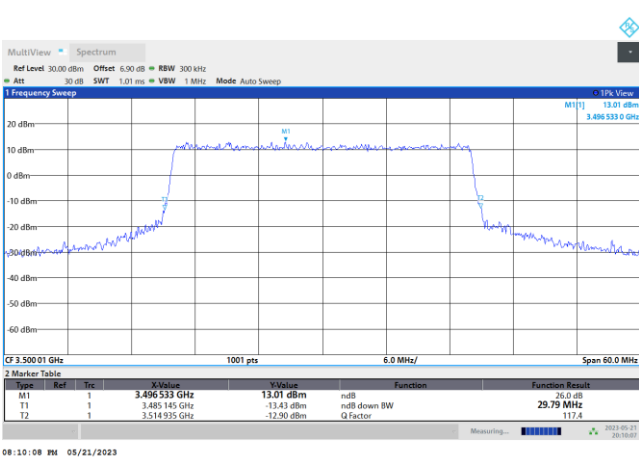

08:13:14 PM 05/21/2023

256QAM

08:12:53 PM 05/21/2023

FR1 n77 / 30MHz / CP OFDM / Middle Channel / Full RB

QPSK

16QAM

64QAM

256QAM