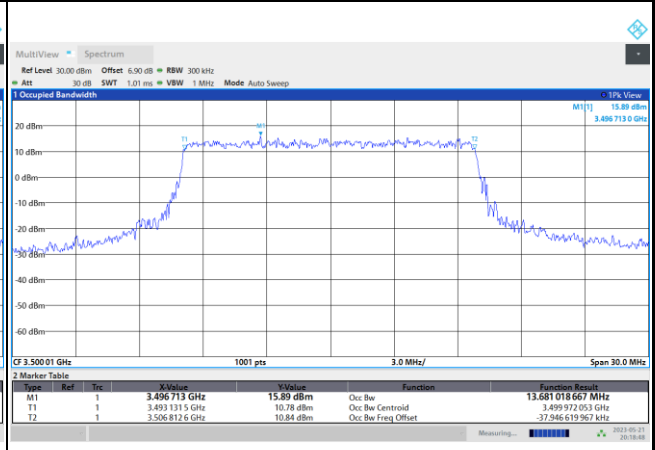

16QAM

08:18:48 PM 05/21/2023