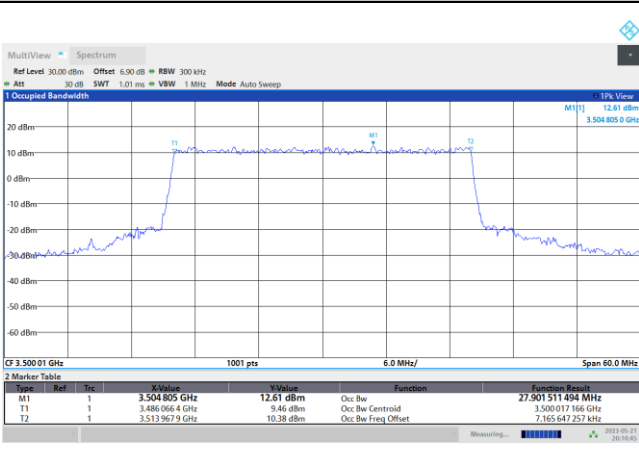

16QAM

64QAM

256QAM

FR1 n77 / 30MHz / CP OFDM / Middle Channel / Full RB

QPSK

16QAM

64QAM

256QAM