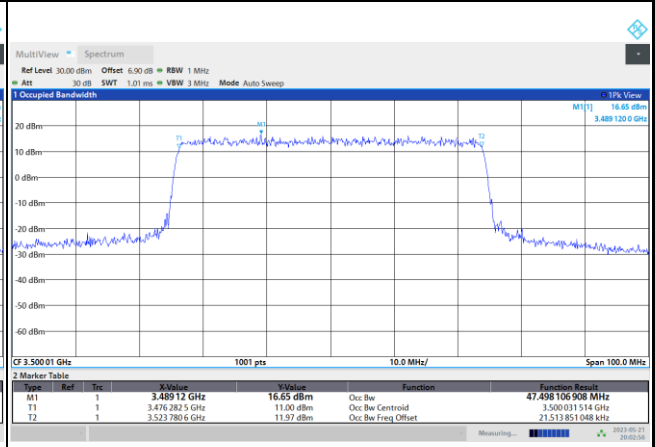

FR1 n77 / 40MHz / CP OFDM / Middle Channel / Full RB

QPSK

16QAM

64QAM

256QAM

FR1 n77 / 50MHz / CP OFDM / Middle Channel / Full RB

QPSK

16QAM