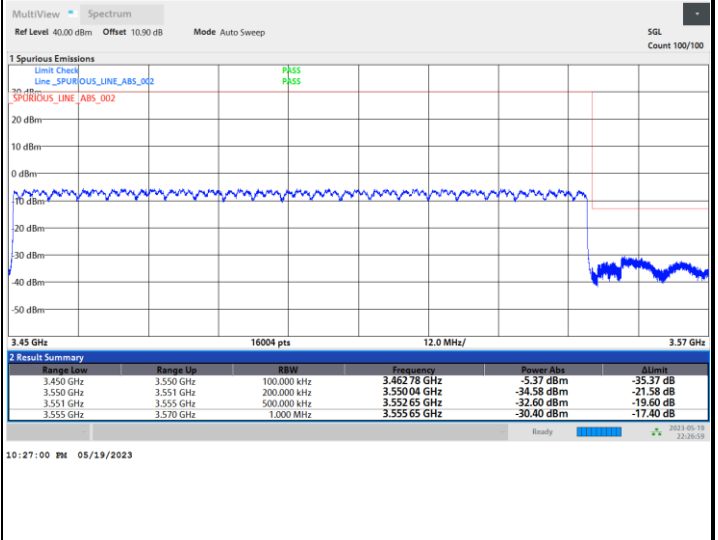

FR1 n77 / 100MHz / DFT-S OFDM / 256QAM

Lowest Band Edge / Full RB

Highest Band Edge / Full RB

FR1 n77 / 100MHz / CP OFDM / QPSK / Full RB

Lowest Band Edge

Highest Band Edge

Conducted Spurious Emission

FR1 n77 / 10MHz / DFT-S OFDM / QPSK / 1RB1

Lowest Channel

Middle Channel

Highest Channel

Frequency Stability

Test Conditions		FR1 n77 (PI/2 BPSK) / Middle Channel	Limit
Temperature (°C)	Voltage (Volt)	BW 20MHz	Note 2.
		Deviation (ppm)	Result
50	Normal Voltage	0.0009	PASS
40	Normal Voltage	0.0017	
30	Normal Voltage	0.0019	
20(Ref.)	Normal Voltage	0.0000	
10	Normal Voltage	0.0016	
0	Normal Voltage	0.0028	
-10	Normal Voltage	0.0010	
-20	Normal Voltage	0.0004	
-30	Normal Voltage	0.0029	
20	Maximum Voltage	0.0009	
20	Normal Voltage	0.0000	
20	Battery End Point	0.0012	

Note:

- 1. Normal Voltage = 3.85 V. ; Battery End Point (BEP) = 3.3 V. ; Maximum Voltage = 4.25 V.
- 2. The frequency fundamental emissions stay within the authorized frequency block.

<MIMO Mode>

MIMO <Ant. 4>