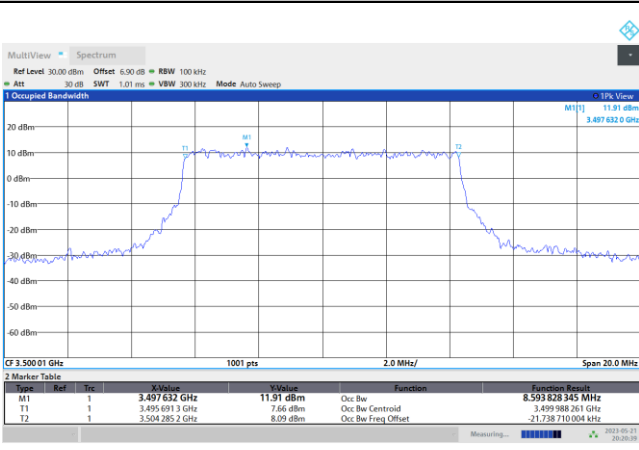

FR1 n77 / 10MHz / CP OFDM / Middle Channel / Full RB

QPSK

16QAM

64QAM

256QAM

FR1 n77 / 15MHz / CP OFDM / Middle Channel / Full RB

QPSK

08:19:05 PM 05/21/2023