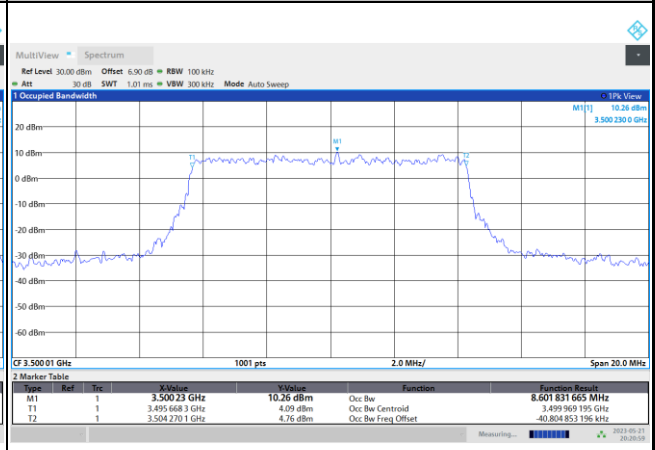

FR1 n77 / 10MHz / CP OFDM / Middle Channel / Full RB

QPSK

16QAM

64QAM

256QAM

FR1 n77 / 15MHz / CP OFDM / Middle Channel / Full RB

QPSK

08:19:05 PM 05/21/2023