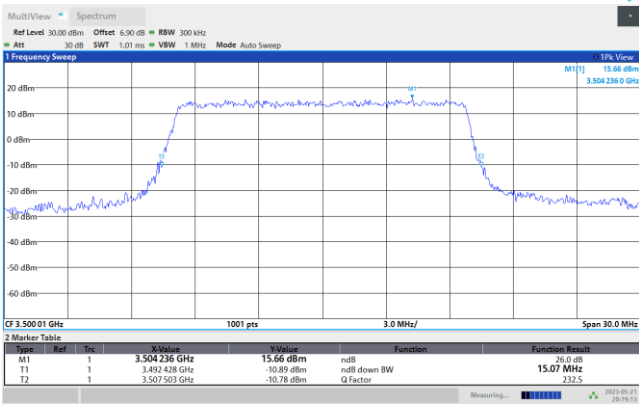

FR1 n77 / 10MHz / CP OFDM / Middle Channel / Full RB

QPSK

16QAM

64QAM

256QAM

FR1 n77 / 15MHz / CP OFDM / Middle Channel / Full RB

QPSK

16QAM