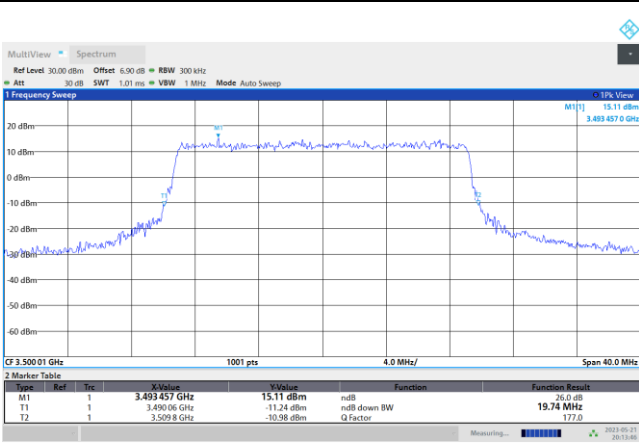

64QAM

256QAM

FR1 n77 / 20MHz / CP OFDM / Middle Channel / Full RB

QPSK

08:13:46 PM 05/21/2023

16QAM

08:13:29 PM 05/21/2023

64QAM