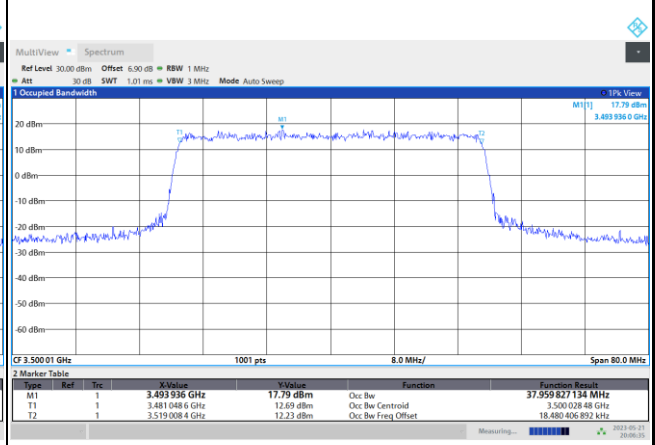

FR1 n77 / 40MHz / CP OFDM / Middle Channel / Full RB

QPSK

16QAM