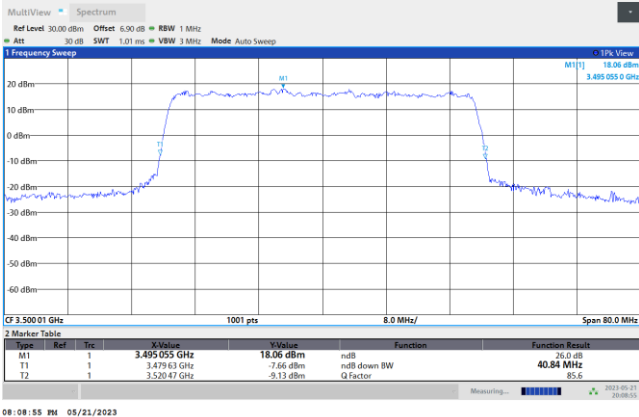

FR1 n77 / 40MHz / CP OFDM / Middle Channel / Full RB

QPSK

16QAM