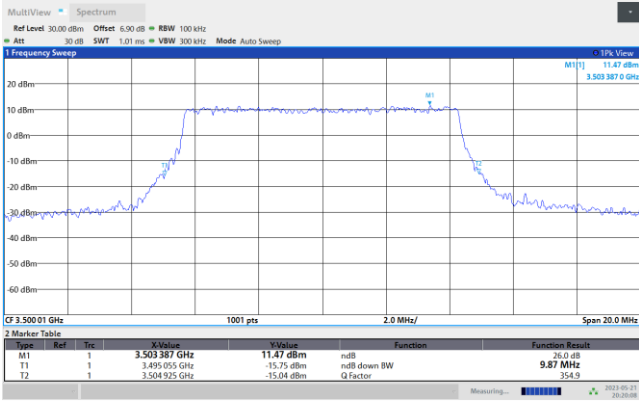

FR1 n77 / 10MHz / CP OFDM / Middle Channel / Full RB

QPSK

16QAM