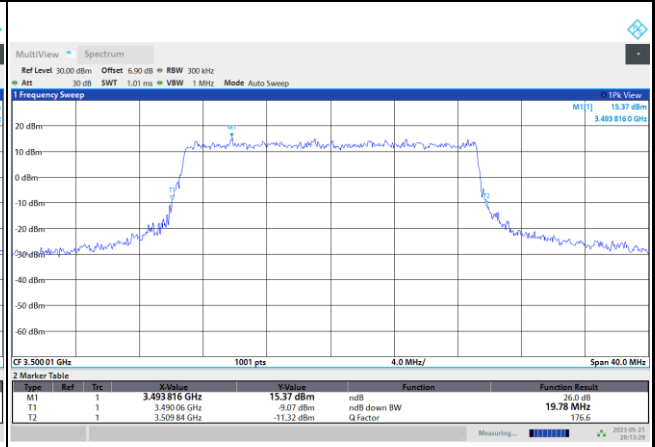

64QAM

256QAM

FR1 n77 / 20MHz / CP OFDM / Middle Channel / Full RB

QPSK

08:13:46 PM 05/21/2023

16QAM

08:13:29 PM 05/21/2023

64QAM