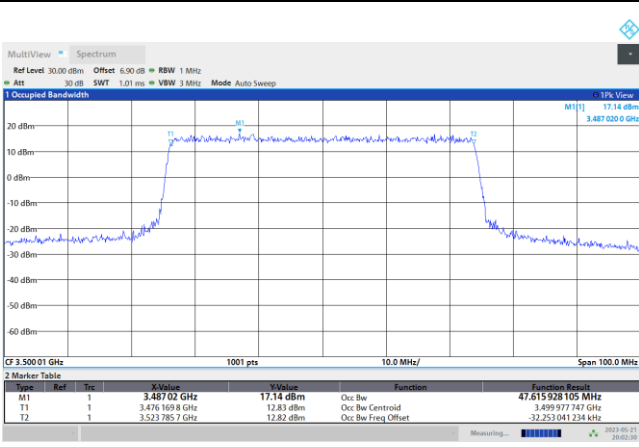

FR1 n77 / 40MHz / CP OFDM / Middle Channel / Full RB

QPSK

16QAM

64QAM

256QAM

FR1 n77 / 50MHz / CP OFDM / Middle Channel / Full RB

QPSK

16QAM