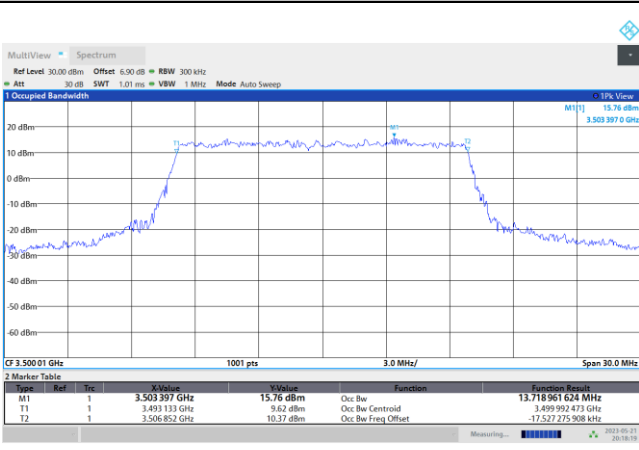

64QAM

08:18:20 PM 05/21/2023