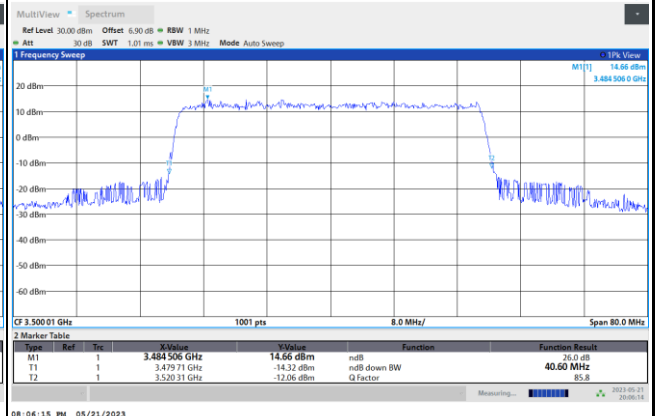

FR1 n77 / 40MHz / CP OFDM / Middle Channel / Full RB

QPSK

16QAM

64QAM

256QAM

FR1 n77 / 50MHz / CP OFDM / Middle Channel / Full RB

QPSK

16QAM