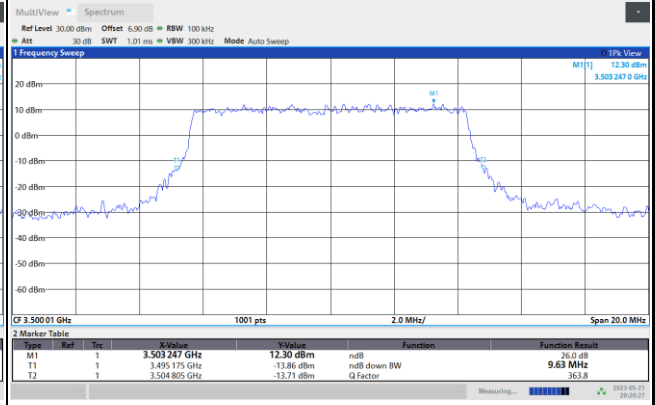

FR1 n77 / 10MHz / CP OFDM / Middle Channel / Full RB

QPSK

16QAM