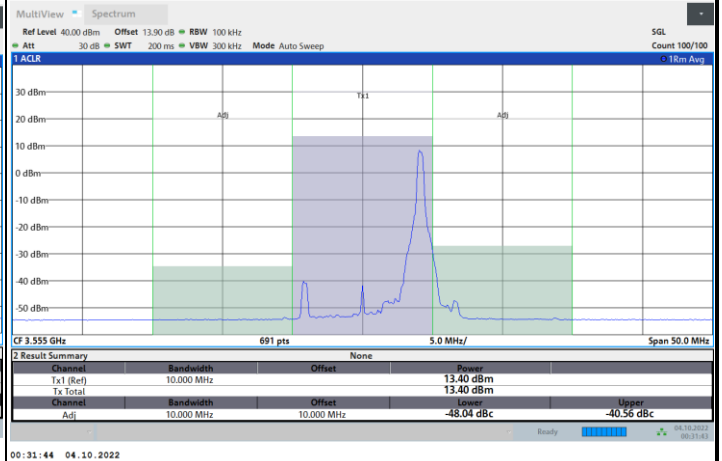

1RB0

1RBmax

Full RB

FR1 n48 / 10MHz / CP OFDM / 16QAM

Lowest Channel

1RB0

1RBmax

Full RB