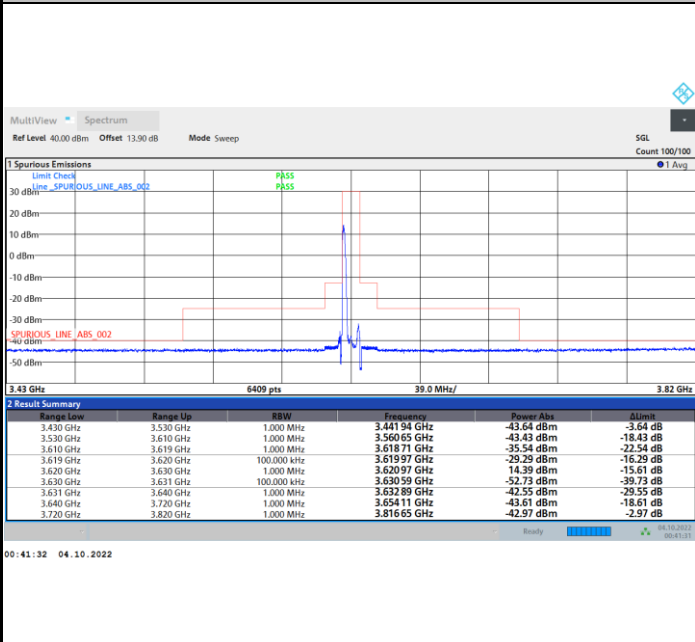

FR1 n48 / 10MHz / CP OFDM / QPSK

Middle Channel

1RB0

1RBmax