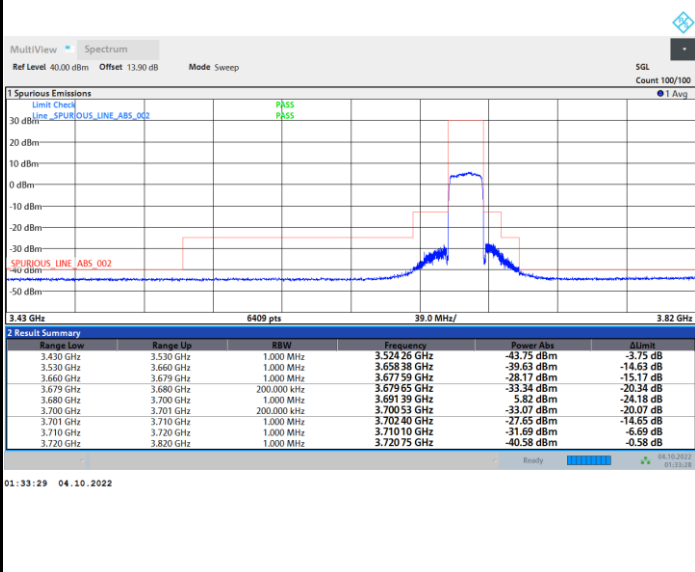

FR1 n48 / 20MHz / CP OFDM / 256QAM

Highest Channel

Full RB