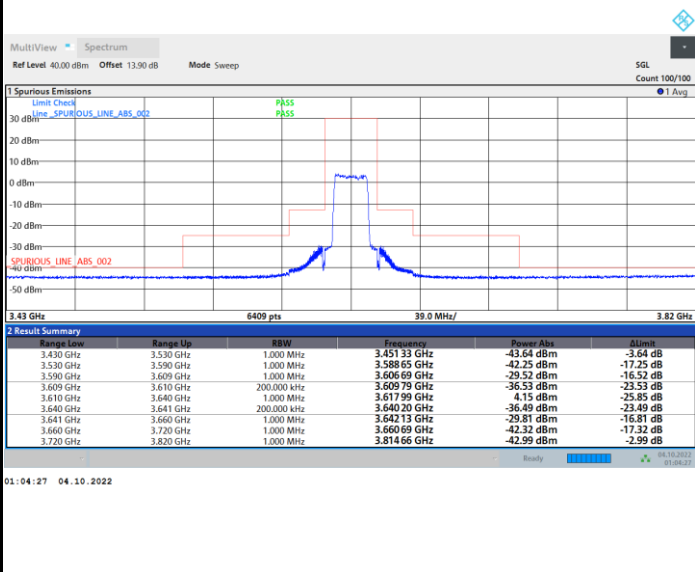

Lowest Channel

Full RB

FR1 n48 / 20MHz / CP OFDM / QPSK

Middle Channel

Full RB

FR1 n48 / 20MHz / CP OFDM / QPSK

Highest Channel

Full RB