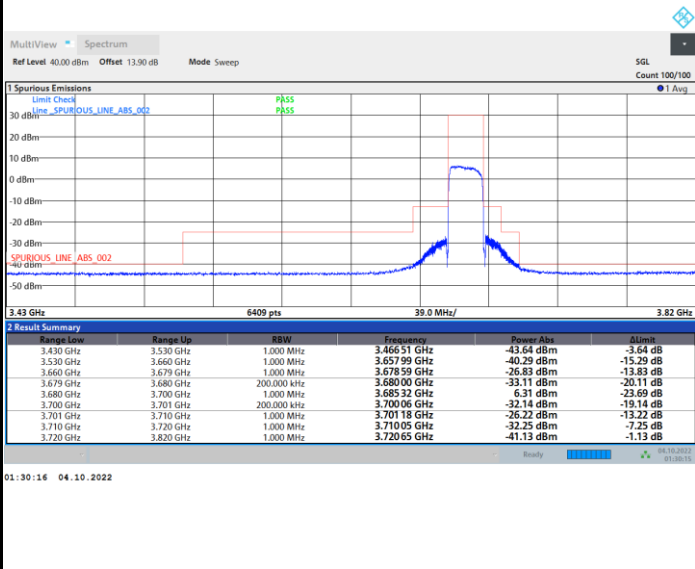

Lowest Channel

Full RB

FR1 n48 / 20MHz / CP OFDM / QPSK

Middle Channel

Full RB

FR1 n48 / 20MHz / CP OFDM / QPSK

Highest Channel

Full RB