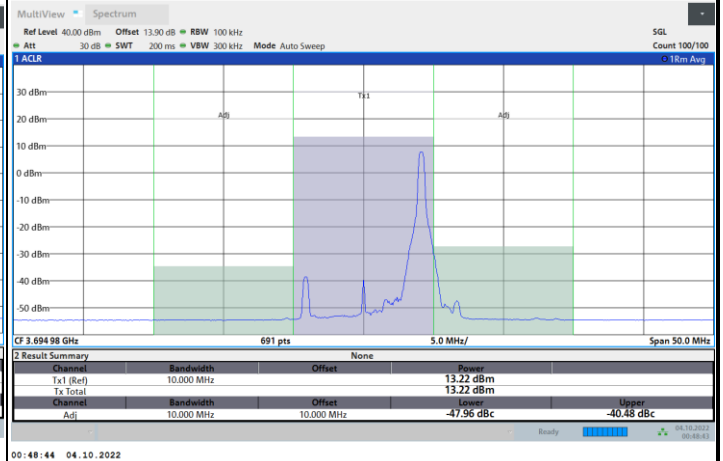

FR1 n48 / 10MHz / CP OFDM / QPSK

Highest Channel

1RB0

1RBmax