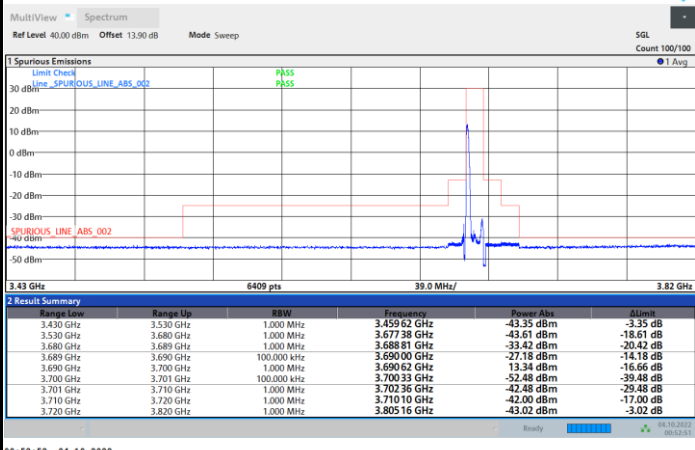

Middle Channel

1RB0

1RBmax

Full RB

FR1 n48 / 10MHz / CP OFDM / 16QAM

Highest Channel

1RB0

1RBmax