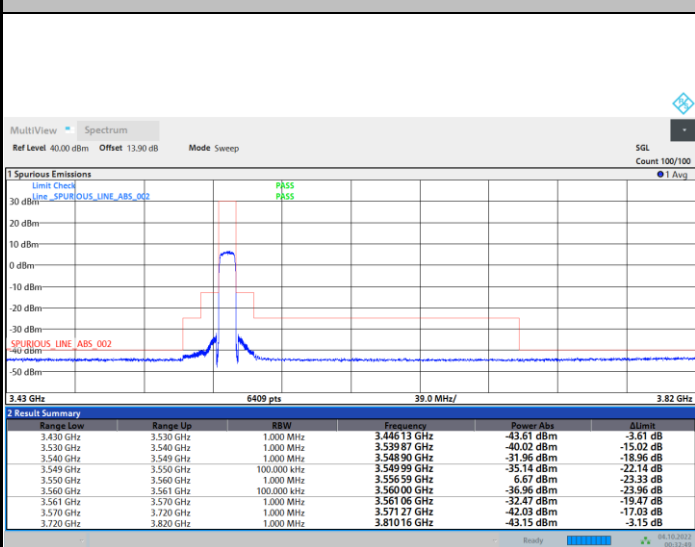

64QAM

256QAM

Unwanted Emission (MASK)

FR1 n48 / 10MHz / CP OFDM / QPSK

Lowest Channel

1RB0

1RBmax

Full RB