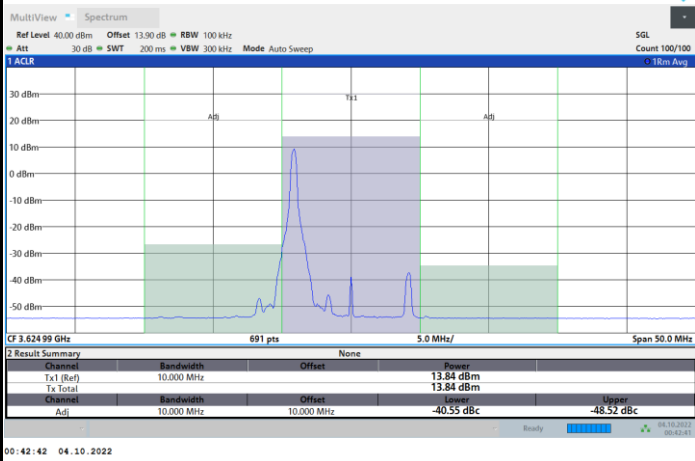

FR1 n48 / 10MHz / CP OFDM / 16QAM

Middle Channel

1RB0

1RBmax