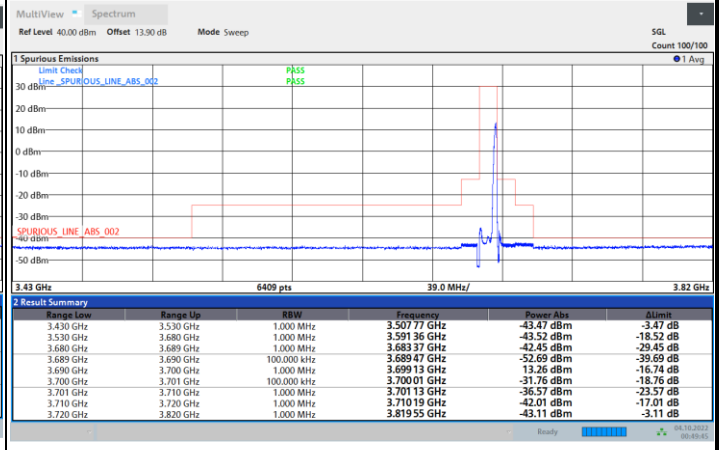

1RB0

1RBmax

Full RB

FR1 n48 / 10MHz / CP OFDM / 64QAM

Highest Channel

1RB0

1RBmax

Full RB