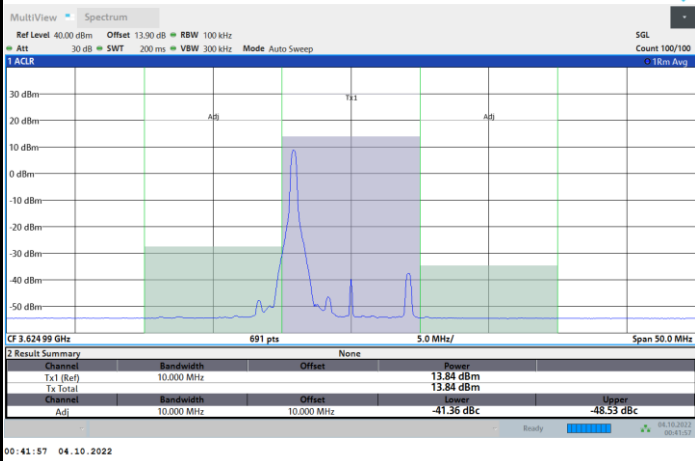

Full RB

FR1 n48 / 10MHz / CP OFDM / QPSK

Middle Channel

1RB0

1RBmax

Full RB

FR1 n48 / 10MHz / CP OFDM / QPSK

Highest Channel