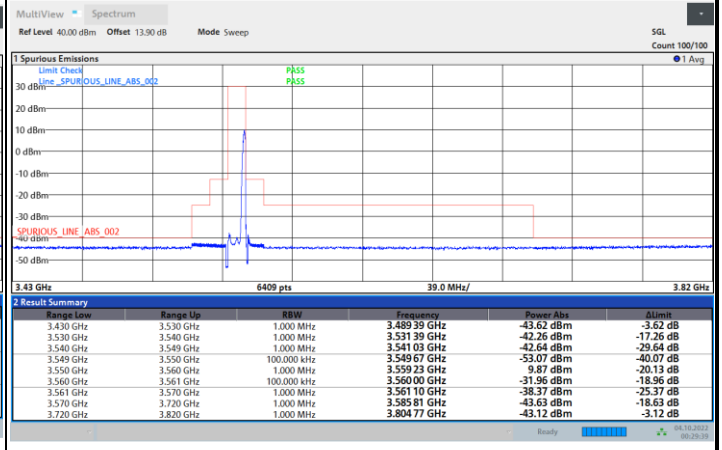

FR1 n48 / 10MHz / CP OFDM / 256QAM

Lowest Channel

1RB0

1RBmax