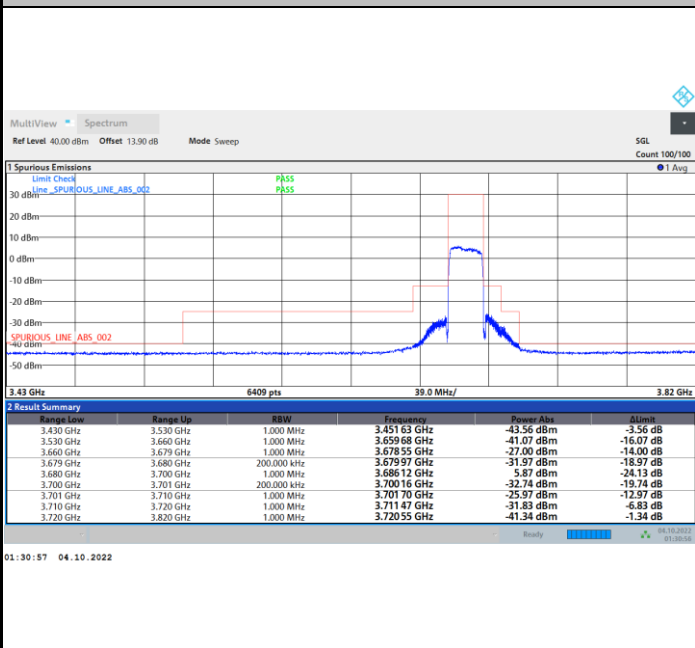

FR1 n48 / 20MHz / CP OFDM / 16QAM

Highest Channel

Full RB