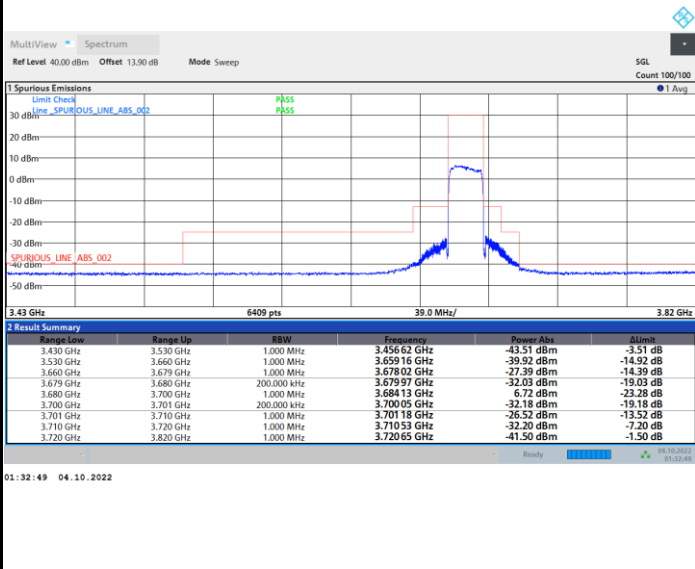

FR1 n48 / 20MHz / CP OFDM / 64QAM

Highest Channel

Full RB