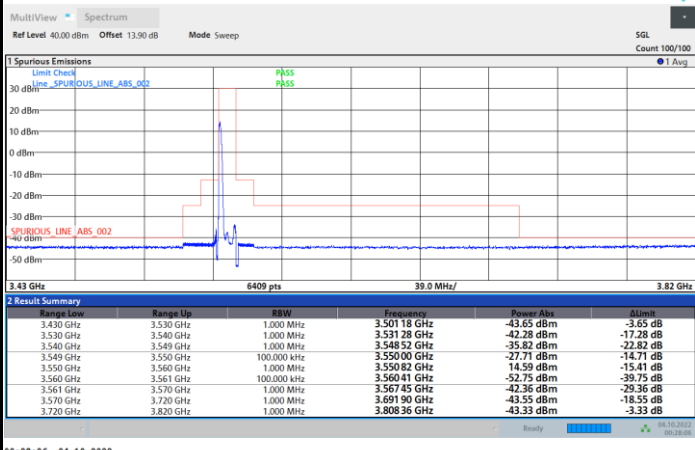

Full RB

FR1 n48 / 10MHz / CP OFDM / 64QAM

Lowest Channel

1RB0

1RBmax

Full RB

FR1 n48 / 10MHz / CP OFDM / 64QAM

Middle Channel