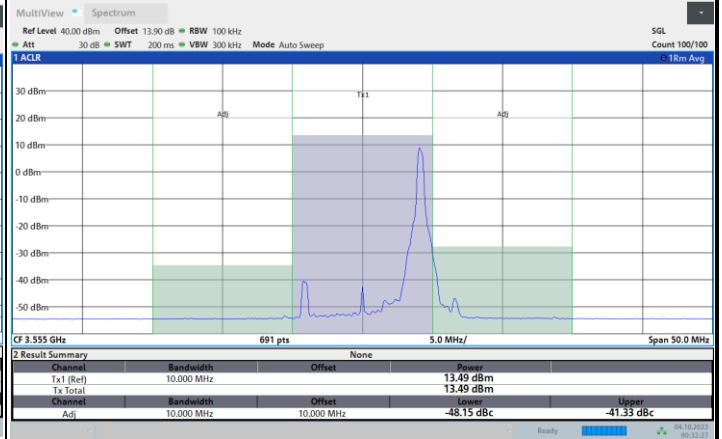

FR1 n48 / 20MHz / CP OFDM / 256QAM

Highest Channel

Full RB

Adjacent Channel Leakage Ratio (ACLR)

FR1 n48 / 10MHz / CP OFDM / QPSK

Lowest Channel

1RB0

1RBmax