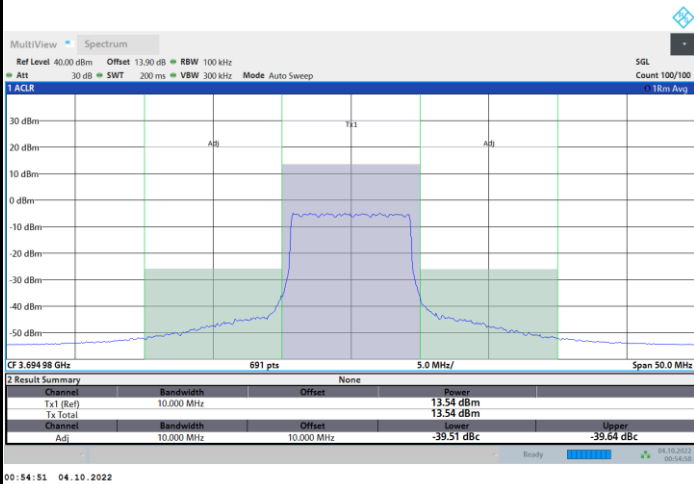

FR1 n48 / 10MHz / CP OFDM / QPSK

Highest Channel

1RB0

1RBmax

Full RB