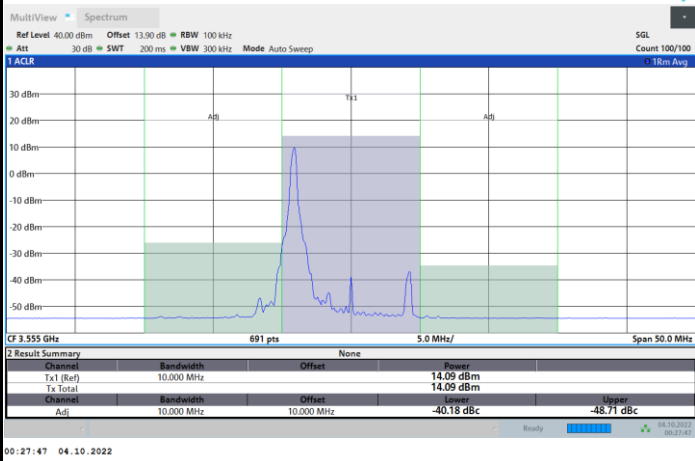

1RB0

1RBmax

Full RB

FR1 n48 / 10MHz / CP OFDM / 16QAM

Lowest Channel

1RB0

1RBmax

Full RB