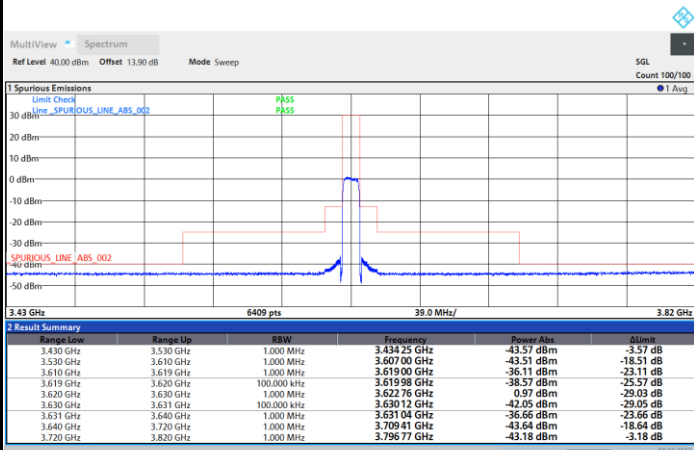

FR1 n48 / 10MHz / CP OFDM / 256QAM

Middle Channel

1RB0

1RBmax

Full RB