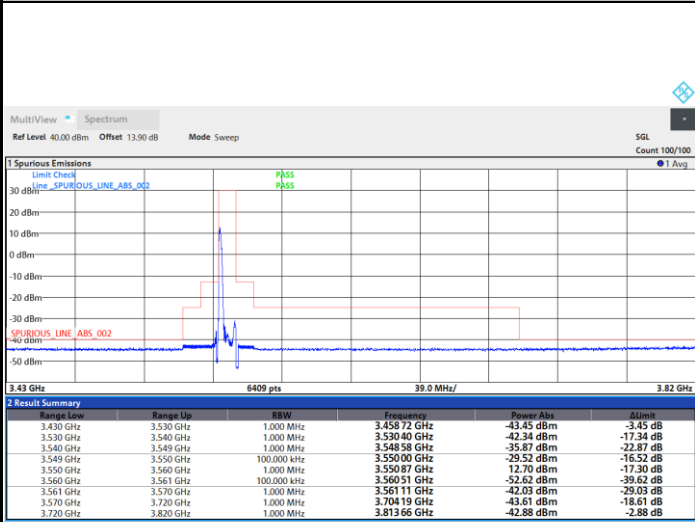

64QAM

256QAM

Unwanted Emission (MASK)

FR1 n48 / 10MHz / CP OFDM / QPSK

Lowest Channel

1RB0

1RBmax

Full RB