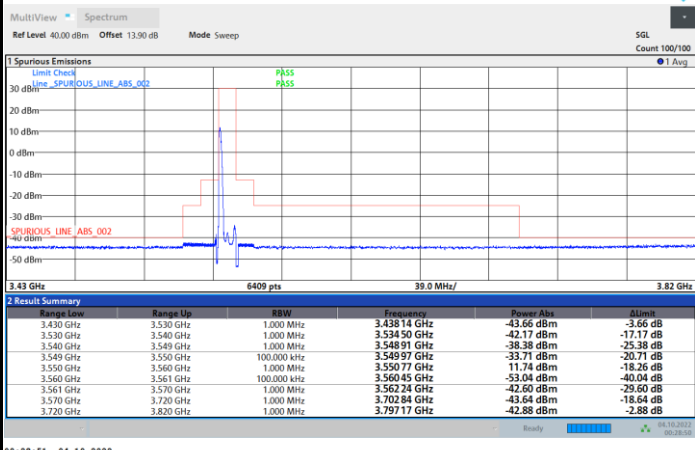

FR1 n48 / 10MHz / CP OFDM / 256QAM

Lowest Channel

1RB0

1RBmax