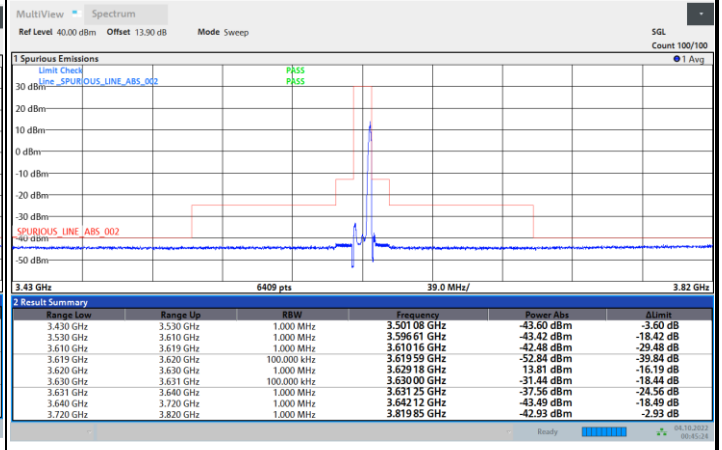

FR1 n48 / 10MHz / CP OFDM / 64QAM

Middle Channel

1RB0

1RBmax