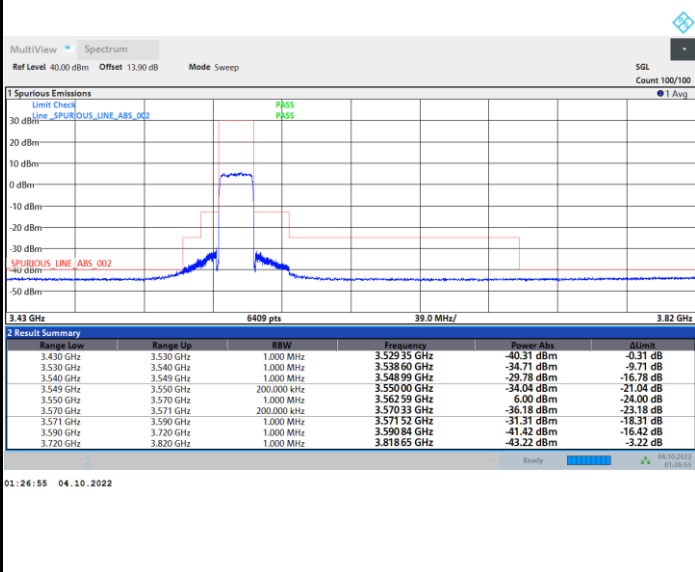

Highest Channel

Full RB

FR1 n48 / 20MHz / CP OFDM / 256QAM

Lowest Channel

Full RB

FR1 n48 / 20MHz / CP OFDM / 256QAM

Middle Channel

Full RB