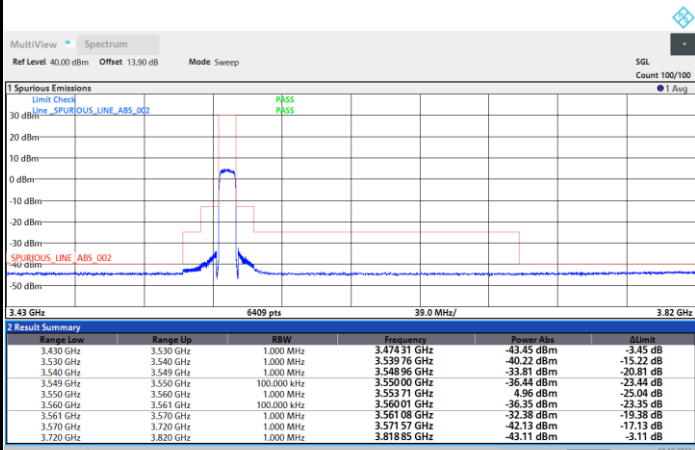

Full RB

FR1 n48 / 10MHz / CP OFDM / 64QAM

Lowest Channel

1RB0

1RBmax

Full RB

FR1 n48 / 10MHz / CP OFDM / 64QAM

Middle Channel