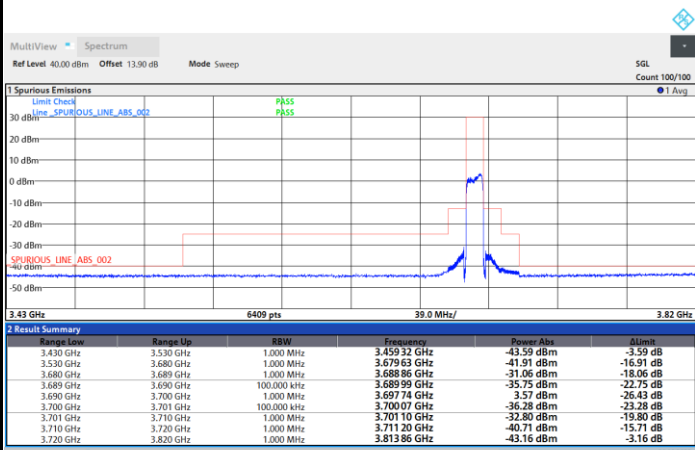

1RB0

1RBmax

Full RB

FR1 n48 / 10MHz / CP OFDM / 64QAM

Highest Channel

1RB0

1RBmax

Full RB