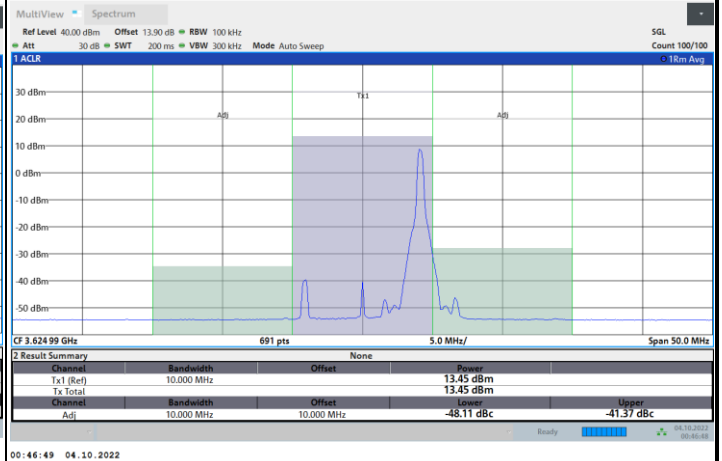

FR1 n48 / 10MHz / CP OFDM / 16QAM

Middle Channel

1RB0

1RBmax