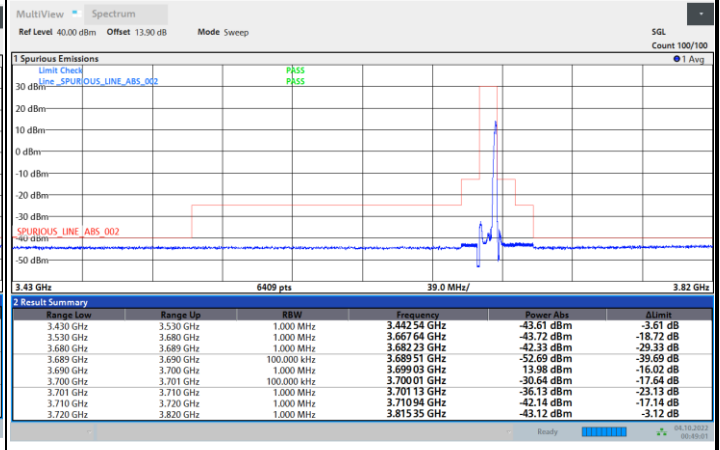

Middle Channel

1RB0

1RBmax

Full RB

FR1 n48 / 10MHz / CP OFDM / 16QAM

Highest Channel

1RB0

1RBmax