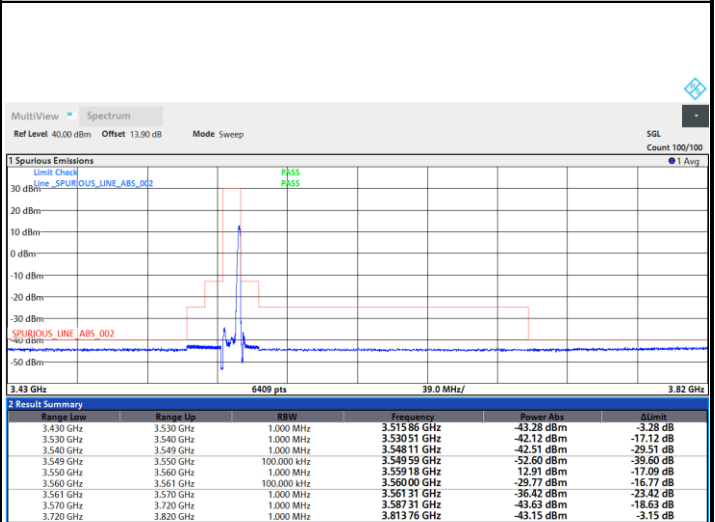

64QAM

256QAM

Unwanted Emission (MASK)

FR1 n48 / 10MHz / CP OFDM / QPSK

Lowest Channel

1RB0

1RBmax

Full RB