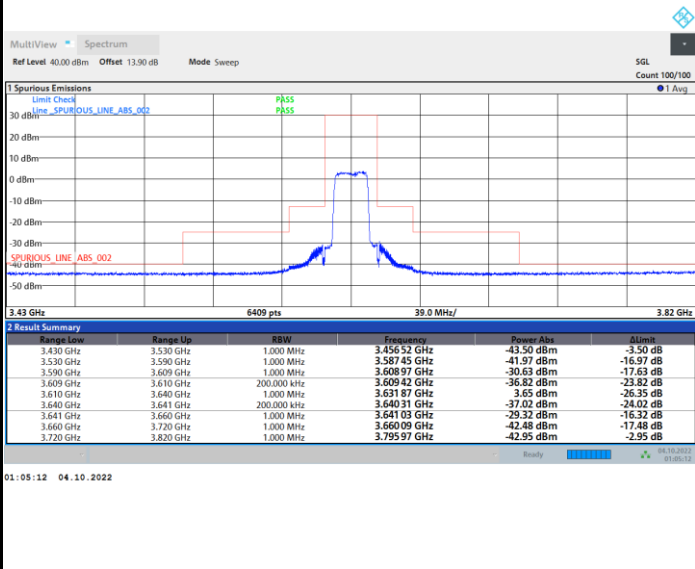

FR1 n48 / 20MHz / CP OFDM / 16QAM

Lowest Channel

Full RB

FR1 n48 / 20MHz / CP OFDM / 16QAM

Middle Channel

Full RB

FR1 n48 / 20MHz / CP OFDM / 16QAM

Highest Channel