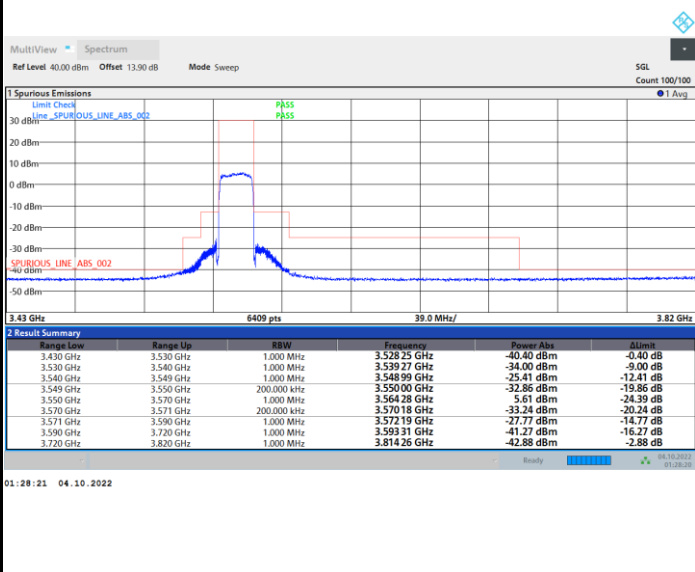

FR1 n48 / 20MHz / CP OFDM / 16QAM

Lowest Channel

Full RB