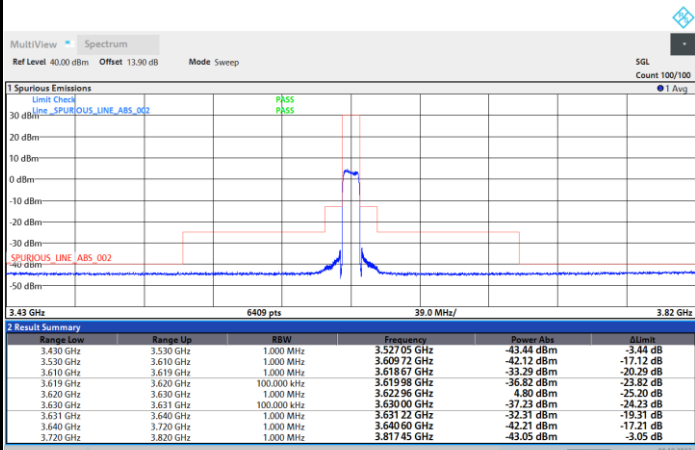

FR1 n48 / 10MHz / CP OFDM / 64QAM

Middle Channel

1RB0

1RBmax

Full RB