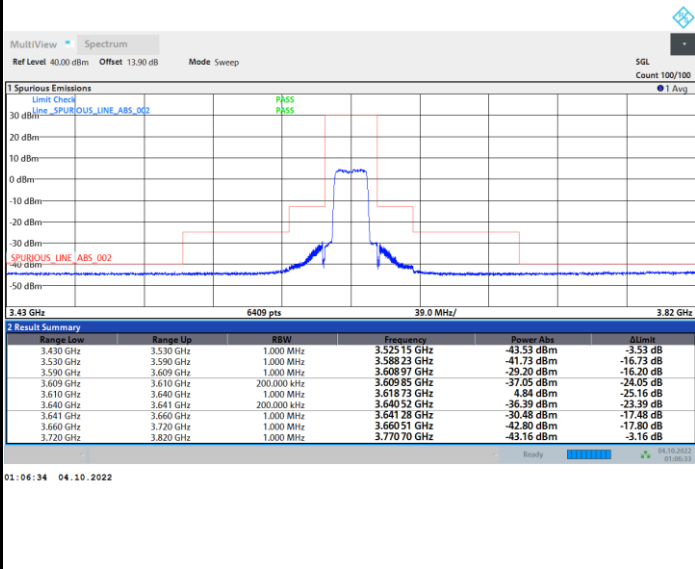

Highest Channel

Full RB

FR1 n48 / 20MHz / CP OFDM / 256QAM

Lowest Channel

Full RB

FR1 n48 / 20MHz / CP OFDM / 256QAM

Middle Channel

Full RB