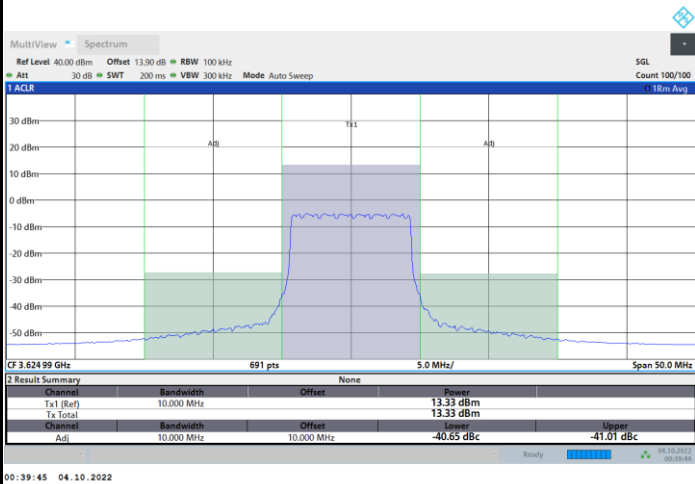

Full RB

FR1 n48 / 10MHz / CP OFDM / QPSK

Middle Channel

1RB0

1RBmax

Full RB

FR1 n48 / 10MHz / CP OFDM / QPSK

Highest Channel