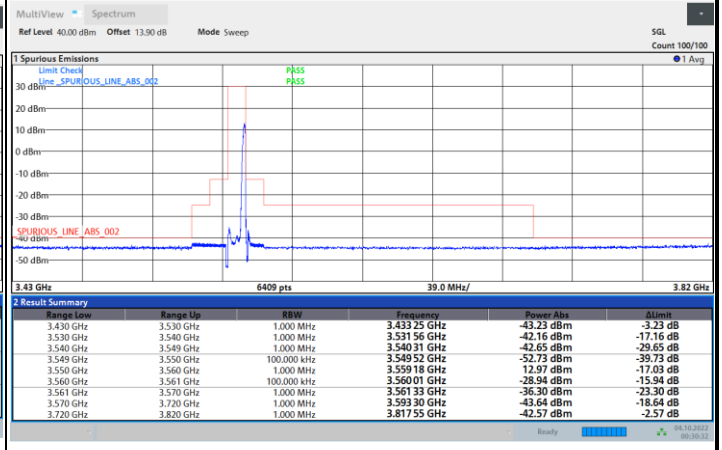

Full RB

FR1 n48 / 10MHz / CP OFDM / 64QAM

Lowest Channel

1RB0

1RBmax

Full RB

FR1 n48 / 10MHz / CP OFDM / 64QAM

Middle Channel

1RB0

1RBmax

Full RB

FR1 n48 / 10MHz / CP OFDM / 64QAM

Highest Channel

1RB0

1RBmax

Full RB