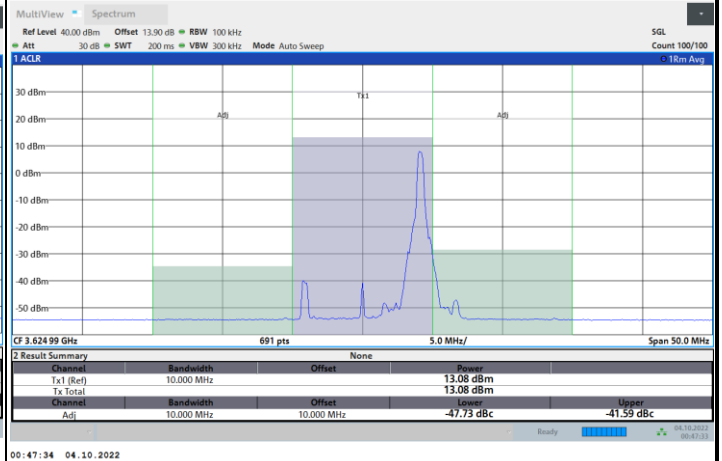

Full RB

FR1 n48 / 10MHz / CP OFDM / QPSK

Middle Channel

1RB0

1RBmax

Full RB

FR1 n48 / 10MHz / CP OFDM / QPSK

Highest Channel