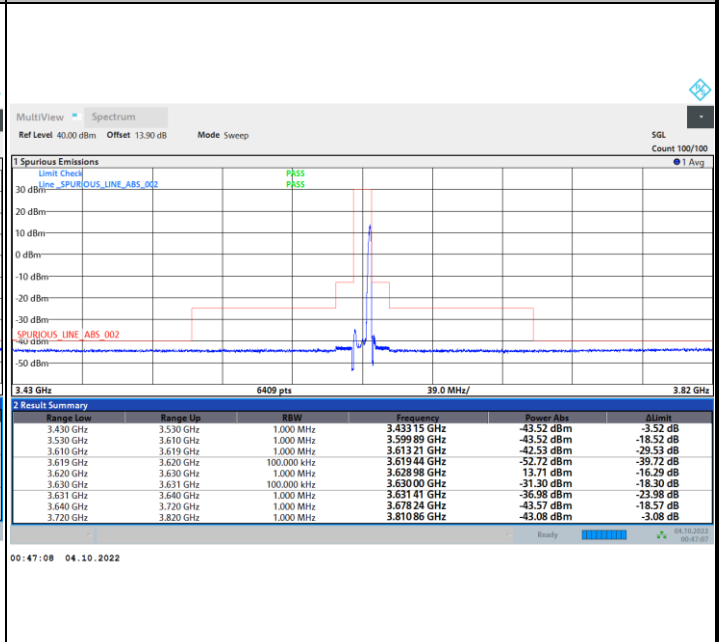

FR1 n48 / 10MHz / CP OFDM / QPSK

Middle Channel

1RB0

1RBmax