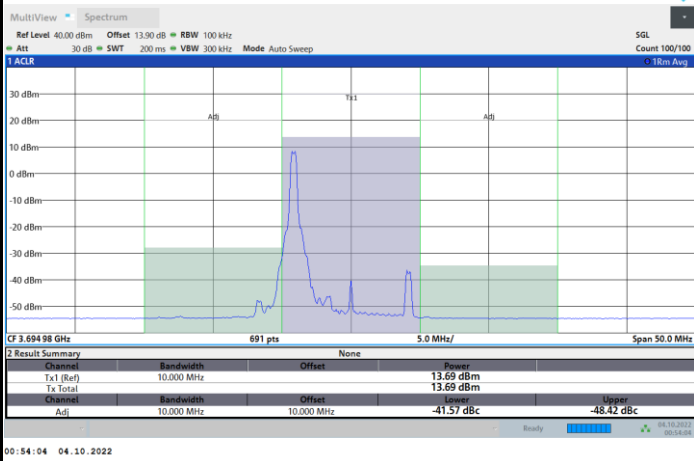

FR1 n48 / 10MHz / CP OFDM / QPSK

Highest Channel

1RB0

1RBmax