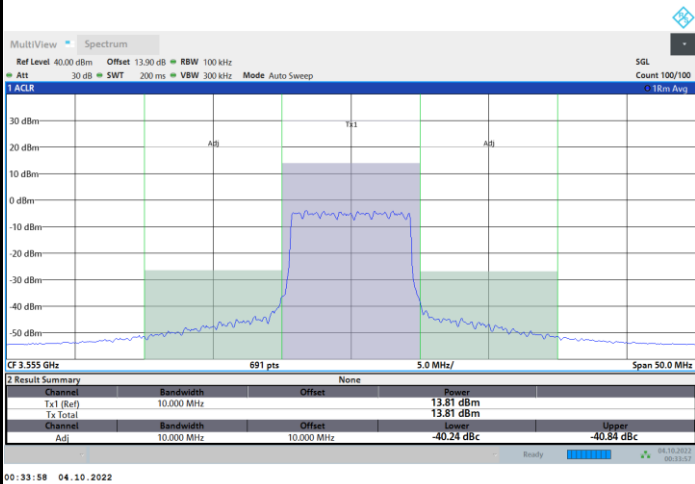

1RB0

1RBmax

Full RB

FR1 n48 / 10MHz / CP OFDM / 16QAM

Lowest Channel

1RB0

1RBmax

Full RB