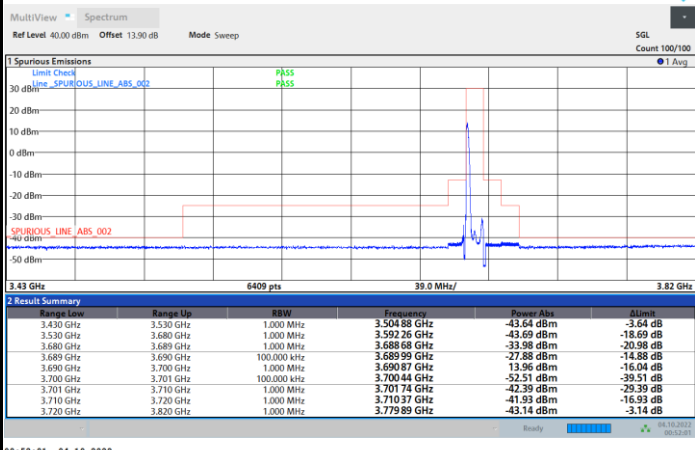

1RB0

1RBmax

Full RB

FR1 n48 / 10MHz / CP OFDM / 64QAM

Highest Channel

1RB0

1RBmax

Full RB