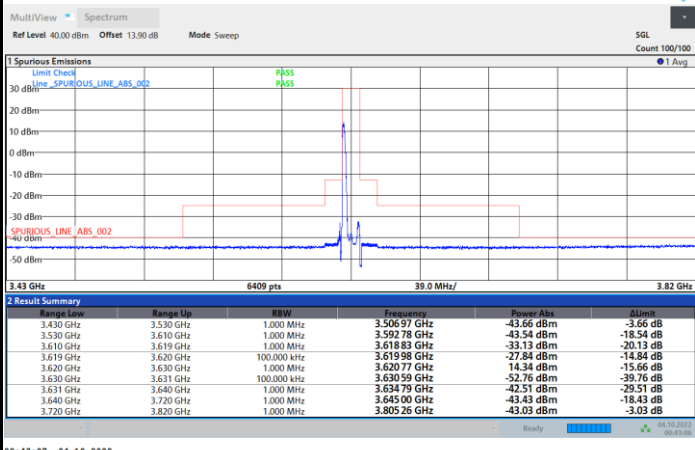

FR1 n48 / 10MHz / CP OFDM / 64QAM

Middle Channel

1RB0

1RBmax