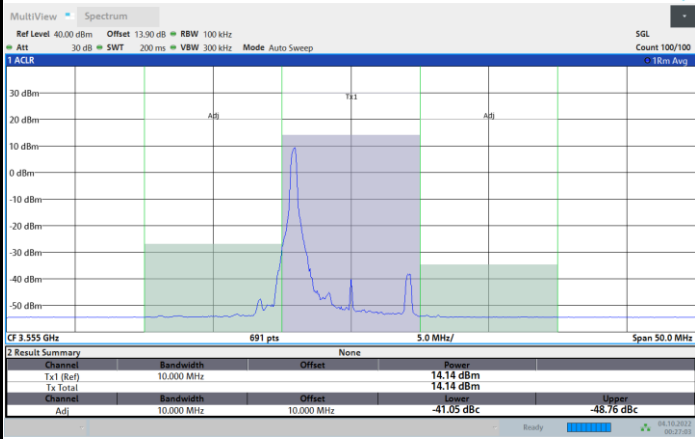

FR1 n48 / 20MHz / CP OFDM / 256QAM

Highest Channel

Full RB

Adjacent Channel Leakage Ratio (ACLR)

FR1 n48 / 10MHz / CP OFDM / QPSK

Lowest Channel

1RB0

1RBmax