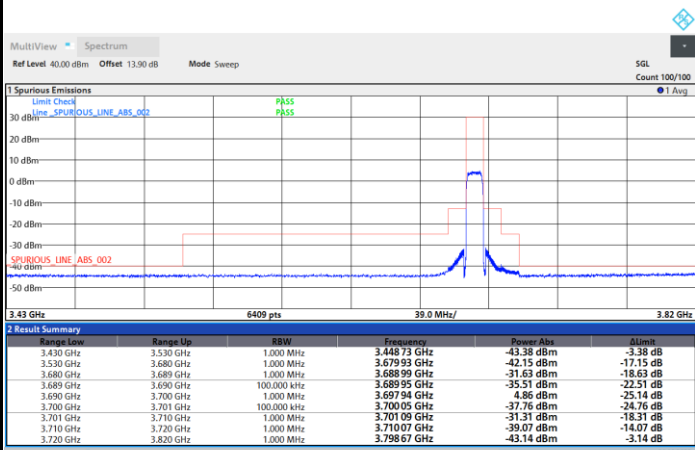

FR1 n48 / 10MHz / CP OFDM / 16QAM

Highest Channel

1RB0

1RBmax

Full RB