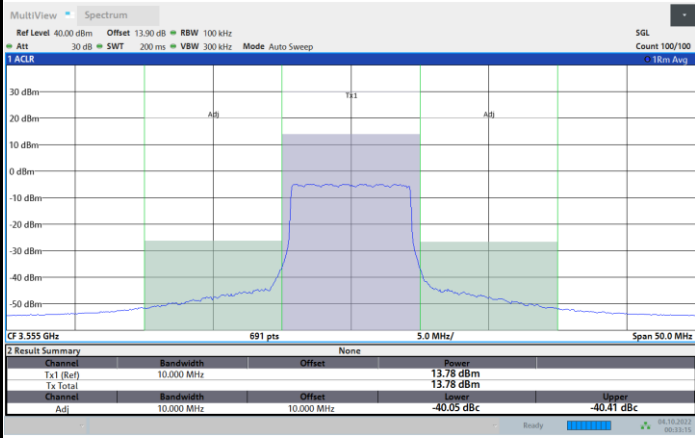

Adjacent Channel Leakage Ratio (ACLR)

FR1 n48 / 10MHz / CP OFDM / QPSK

Lowest Channel

1RB0

1RBmax

Full RB