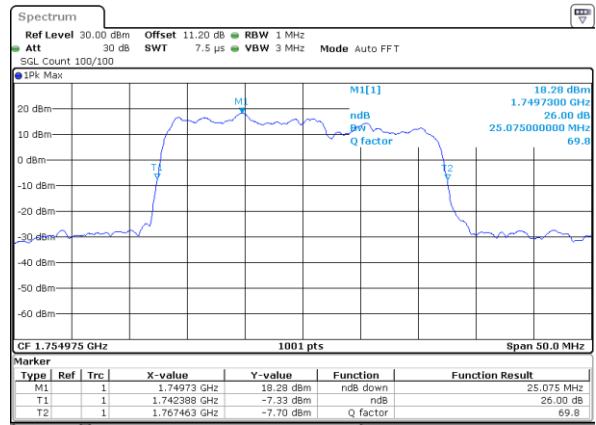

LTE Band 66C

64QAM

Middle Channel / 5MHz+20MHz

Date: 21.MAY.2022 04:18:32

Middle Channel / 10MHz+15MHz

Date: 21.MAY.2022 03:01:01

Middle Channel / 10MHz+20MHz

Date: 21.MAY.2022 01:59:23

Middle Channel / 15MHz+10MHz

Date: 20.MAY.2022 15:50:55

Middle Channel / 15MHz+15MHz

Date: 20.MAY.2022 15:09:29

Middle Channel / 15MHz+20MHz

Date: 20.MAY.2022 14:29:55

LTE Band 66C

64QAM