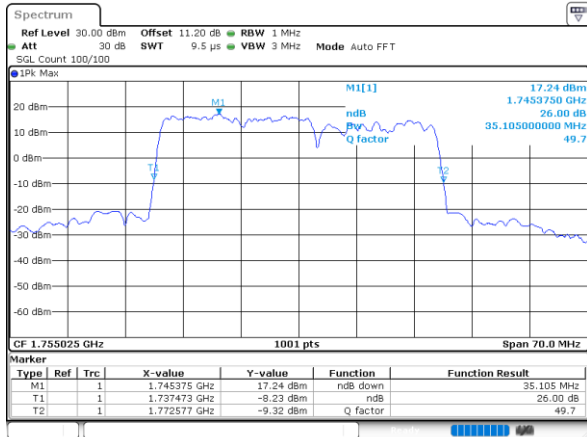

Middle Channel / 15MHz+10MHz

Date: 20.MAY.2022 15:49:01

Middle Channel / 15MHz+15MHz

Date: 20.MAY.2022 15:07:51

Middle Channel / 15MHz+20MHz

Date: 20.MAY.2022 14:28:01

LTE Band 66C

16QAM

Middle Channel / 20MHz+5MHz

Date: 20.MAY.2022 13:37:30

Middle Channel / 20MHz+10MHz

Date: 20.MAY.2022 12:54:31

Middle Channel / 20MHz+15MHz

Date: 20.MAY.2022 12:08:34

Middle Channel / 20MHz+20MHz

Date: 20.MAY.2022 10:48:33

LTE Band 66C

64QAM

Middle Channel / 5MHz+20MHz

Date: 21.MAY.2022 04:18:32

Middle Channel / 10MHz+15MHz

Date: 21.MAY.2022 03:01:01

Middle Channel / 10MHz+20MHz

Date: 21.MAY.2022 01:59:23