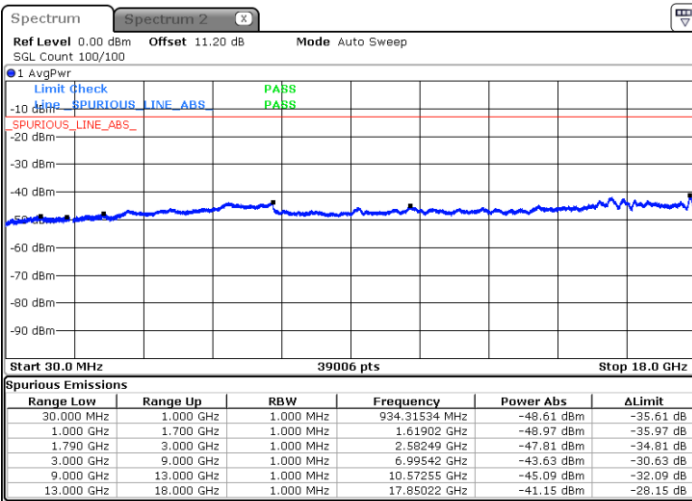

Date: 16.APR.2022 07:05:25

LTE Band 66B / 10MHz+5MHz

QPSK

Highest Channel / 1RB0 and 1RB24

Highest Channel / 1RB49 and 1RB0

Date: 16.APR.2022 07:18:23

Date: 16.APR.2022 07:17:00

LTE Band 66B / 10MHz+10MHz

QPSK

Lowest Channel / 1RB0 and 1RB49

Lowest Channel / 1RB49 and 1RB0

Date: 16.APR.2022 07:31:27

Date: 16.APR.2022 07:30:03

Middle Channel / 1RB0 and 1RB49

Middle Channel / 1RB49 and 1RB0

Date: 16.APR.2022 07:36:22

Date: 16.APR.2022 07:37:45

LTE Band 66B / 10MHz+10MHz

QPSK

Highest Channel / 1RB0 and 1RB49

Highest Channel / 1RB49 and 1RB0

Date: 16.APR.2022 08:17:09

Date: 16.APR.2022 08:15:44

LTE Band 66B / 15MHz+5MHz