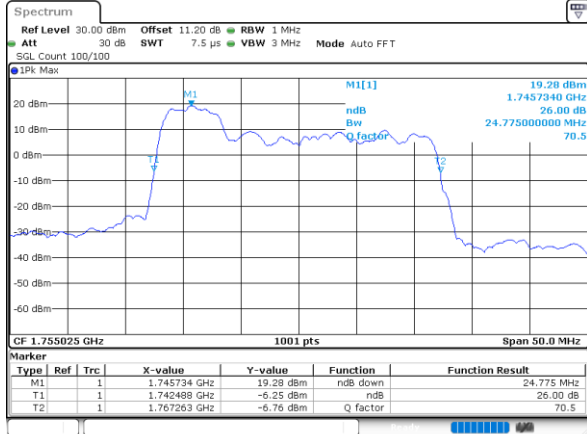

Middle Channel / 15MHz+10MHz

Date: 20.MAY.2022 15:50:55

Middle Channel / 15MHz+15MHz

Date: 20.MAY.2022 15:09:29

Middle Channel / 15MHz+20MHz

Date: 20.MAY.2022 14:29:55

LTE Band 66C

64QAM

Middle Channel / 20MHz+5MHz

Middle Channel / 20MHz+10MHz

Middle Channel / 20MHz+15MHz

Middle Channel / 20MHz+20MHz

LTE Band 66C

256QAM

Middle Channel / 5MHz+20MHz

Date: 21.MAY.2022 04:19:10