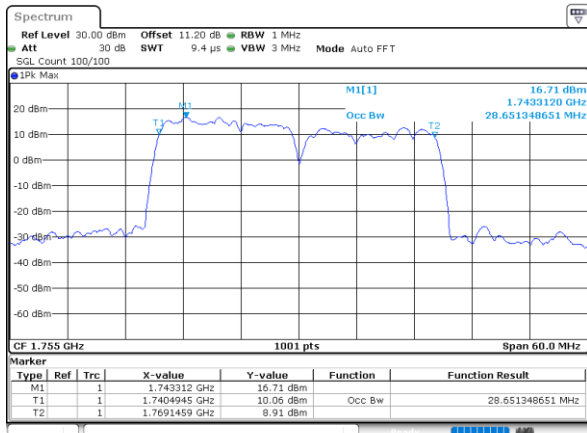

Middle Channel / 20MHz+15MHz

Date: 21.MAY.2022 11:55:43

Middle Channel / 20MHz+20MHz

Date: 21.MAY.2022 12:19:23

LTE Band 66C

256QAM

Middle Channel / 5MHz+20MHz

Date: 21.MAY.2022 12:13:45

Middle Channel / 10MHz+15MHz

Date: 21.MAY.2022 11:15:16

Middle Channel / 10MHz+20MHz

Date: 21.MAY.2022 11:28:01

Middle Channel / 15MHz+10MHz

Date: 21.MAY.2022 11:21:21

Middle Channel / 15MHz+15MHz

Date: 21.MAY.2022 11:42:05

Middle Channel / 15MHz+20MHz

Date: 21.MAY.2022 11:49:18

LTE Band 66C

256QAM

Middle Channel / 20MHz+5MHz

Date: 21.MAY.2022 12:03:48

Middle Channel / 20MHz+10MHz

Date: 21.MAY.2022 11:33:47