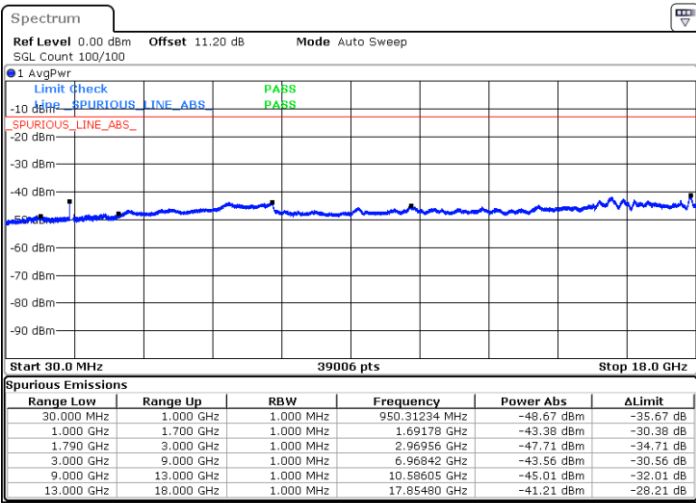

Date: 16.APR.2022 07:37:45

LTE Band 66B / 10MHz+10MHz

QPSK

Highest Channel / 1RB0 and 1RB49

Highest Channel / 1RB49 and 1RB0

Date: 16.APR.2022 08:17:09

Date: 16.APR.2022 08:15:44

LTE Band 66B / 15MHz+5MHz

QPSK

Lowest Channel / 1RB0 and 1RB49

Lowest Channel / 1RB49 and 1RB0

Date: 18.APR.2022 00:14:33

Date: 18.APR.2022 00:13:05

Middle Channel / 1RB0 and 1RB49

Middle Channel / 1RB49 and 1RB0

Date: 18.APR.2022 00:30:42

Date: 18.APR.2022 00:32:09

LTE Band 66B / 15MHz+5MHz

QPSK

Highest Channel / 1RB0 and 1RB49

Highest Channel / 1RB49 and 1RB0

Date: 18.APR.2022 00:44:33

Date: 18.APR.2022 00:43:06

# LTE Band 66C