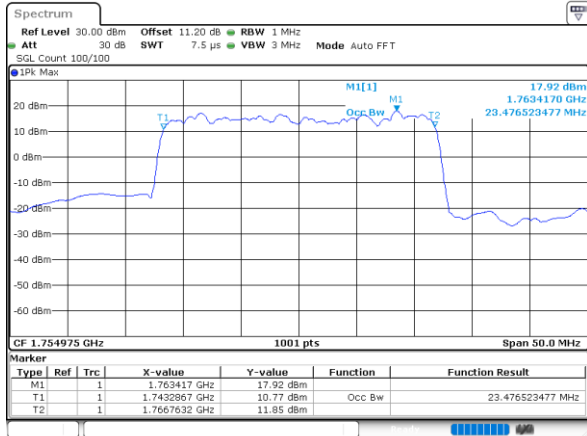

LTE Band 66C

16QAM

Middle Channel / 5MHz+20MHz

Date: 21.MAY.2022 12:12:49

Middle Channel / 10MHz+15MHz

Date: 21.MAY.2022 11:14:20

Middle Channel / 10MHz+20MHz

Date: 21.MAY.2022 11:27:05

Middle Channel / 15MHz+10MHz

Date: 21.MAY.2022 11:20:24

Middle Channel / 15MHz+15MHz

Date: 21.MAY.2022 11:41:09

Middle Channel / 15MHz+20MHz

Date: 21.MAY.2022 11:48:21

LTE Band 66C

16QAM

Middle Channel / 20MHz+5MHz

Middle Channel / 20MHz+10MHz

Middle Channel / 20MHz+15MHz

Middle Channel / 20MHz+20MHz

LTE Band 66C

64QAM

Middle Channel / 5MHz+20MHz

Date: 21.MAY.2022 12:13:17