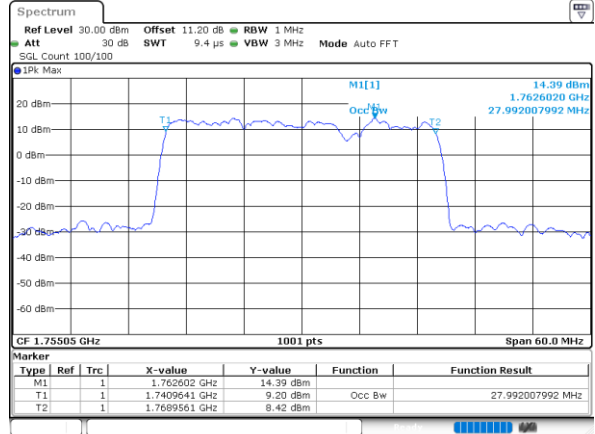

Middle Channel / 15MHz+20MHz

Date: 21.MAY.2022 11:49:18

LTE Band 66C

256QAM

Middle Channel / 20MHz+5MHz

Date: 21.MAY.2022 12:03:48

Middle Channel / 20MHz+10MHz

Date: 21.MAY.2022 11:33:47

Middle Channel / 20MHz+15MHz

Date: 21.MAY.2022 11:56:11

Middle Channel / 20MHz+20MHz

Date: 21.MAY.2022 12:19:51

## LTE Band 66C / 5MHz+20MHz