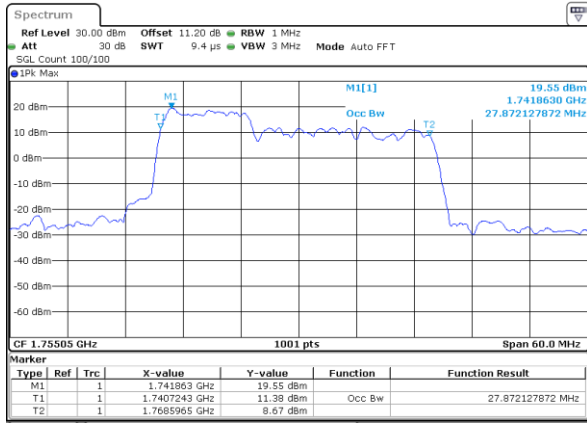

LTE Band 66C

16QAM

Middle Channel / 5MHz+20MHz

Date: 21.MAY.2022 12:12:49

Middle Channel / 10MHz+15MHz

Date: 21.MAY.2022 11:14:20

Middle Channel / 10MHz+20MHz

Date: 21.MAY.2022 11:27:05

Middle Channel / 15MHz+10MHz

Date: 21.MAY.2022 11:20:24

Middle Channel / 15MHz+15MHz

Date: 21.MAY.2022 11:41:09

Middle Channel / 15MHz+20MHz

Date: 21.MAY.2022 11:48:21

LTE Band 66C

16QAM