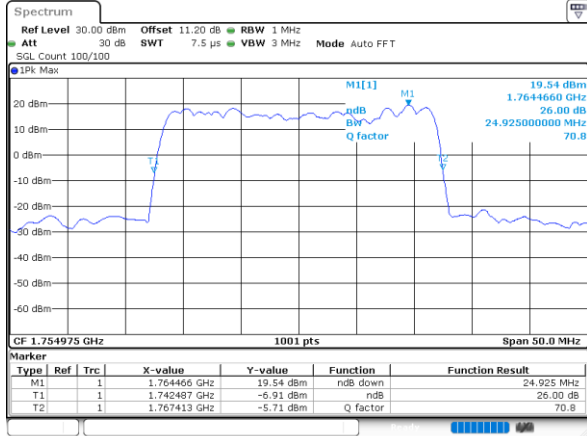

LTE Band 66C

16QAM

Middle Channel / 20MHz+5MHz

Date: 20.MAY.2022 13:37:30