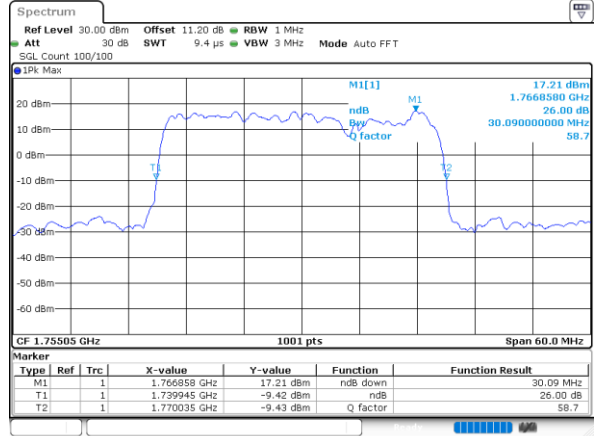

Middle Channel / 20MHz+10MHz

Date: 20.MAY.2022 12:54:31