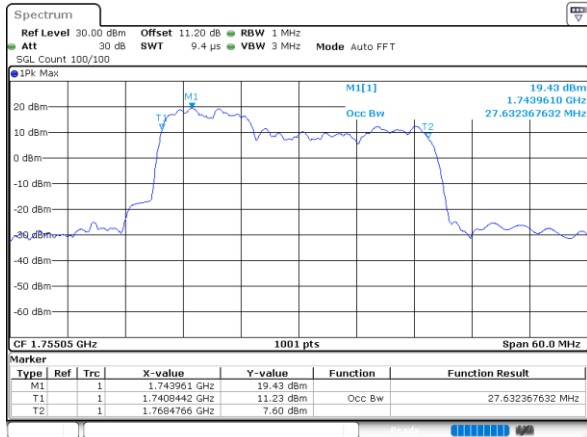

Middle Channel / 15MHz+10MHz

Date: 21.MAY.2022 11:20:24

Middle Channel / 15MHz+15MHz

Date: 21.MAY.2022 11:41:09

Middle Channel / 15MHz+20MHz

Date: 21.MAY.2022 11:48:21

LTE Band 66C

16QAM

Middle Channel / 20MHz+5MHz

Middle Channel / 20MHz+10MHz

Middle Channel / 20MHz+15MHz

Middle Channel / 20MHz+20MHz

LTE Band 66C

64QAM

Middle Channel / 5MHz+20MHz

Date: 21.MAY.2022 12:13:17

Middle Channel / 10MHz+15MHz

Date: 21.MAY.2022 11:14:48

Middle Channel / 10MHz+20MHz

Date: 21.MAY.2022 11:27:33

Middle Channel / 15MHz+10MHz

Date: 21.MAY.2022 11:20:52

Middle Channel / 15MHz+15MHz

Date: 21.MAY.2022 11:41:37