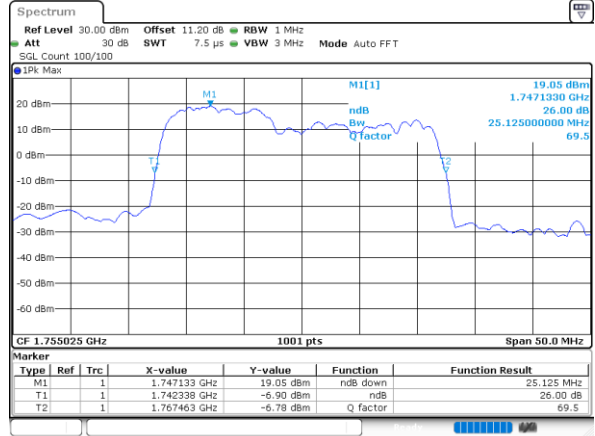

LTE Band 66C

16QAM

Middle Channel / 5MHz+20MHz

Date: 21.MAY.2022 04:16:38

Middle Channel / 10MHz+15MHz

Date: 21.MAY.2022 02:59:07

Middle Channel / 10MHz+20MHz

Date: 21.MAY.2022 01:57:29

Middle Channel / 15MHz+10MHz

Date: 20.MAY.2022 15:49:01

Middle Channel / 15MHz+15MHz

Date: 20.MAY.2022 15:07:51

Middle Channel / 15MHz+20MHz

Date: 20.MAY.2022 14:28:01

LTE Band 66C

16QAM