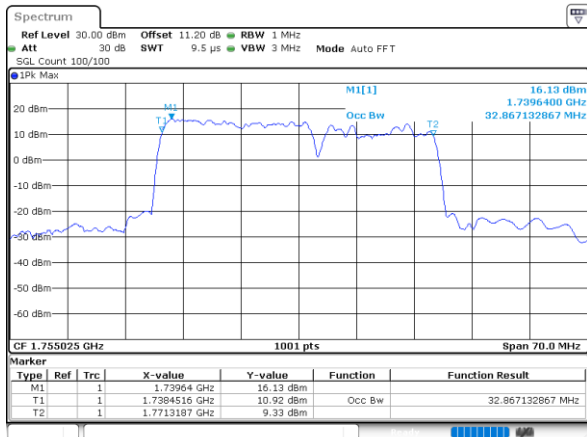

LTE Band 66C

16QAM

Middle Channel / 5MHz+20MHz

Date: 21.MAY.2022 12:12:49

Middle Channel / 10MHz+15MHz

Date: 21.MAY.2022 11:14:20

Middle Channel / 10MHz+20MHz

Date: 21.MAY.2022 11:27:05

Middle Channel / 15MHz+10MHz

Date: 21.MAY.2022 11:20:24

Middle Channel / 15MHz+15MHz

Date: 21.MAY.2022 11:41:09

Middle Channel / 15MHz+20MHz

Date: 21.MAY.2022 11:48:21

LTE Band 66C

16QAM

Middle Channel / 20MHz+5MHz

Middle Channel / 20MHz+10MHz

Middle Channel / 20MHz+15MHz

Middle Channel / 20MHz+20MHz

LTE Band 66C

64QAM

Middle Channel / 5MHz+20MHz

Date: 21.MAY.2022 12:13:17