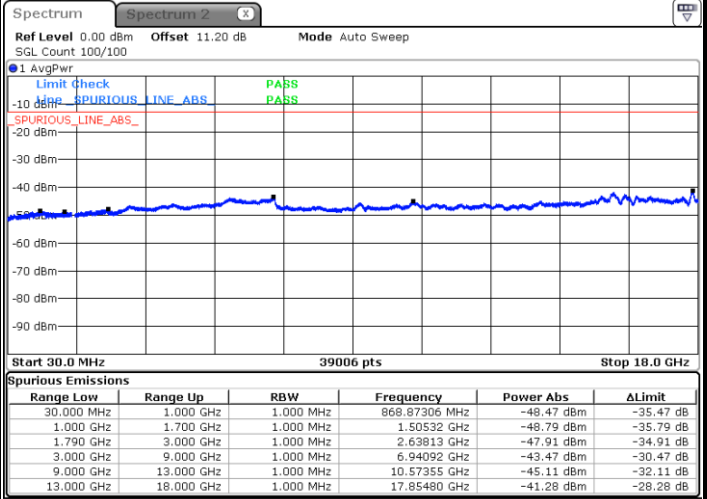

LTE Band 66B / 10MHz+10MHz

QPSK

Lowest Channel / 1RB0 and 1RB49

Lowest Channel / 1RB49 and 1RB0

Date: 16.APR.2022 07:31:27

Date: 16.APR.2022 07:30:03