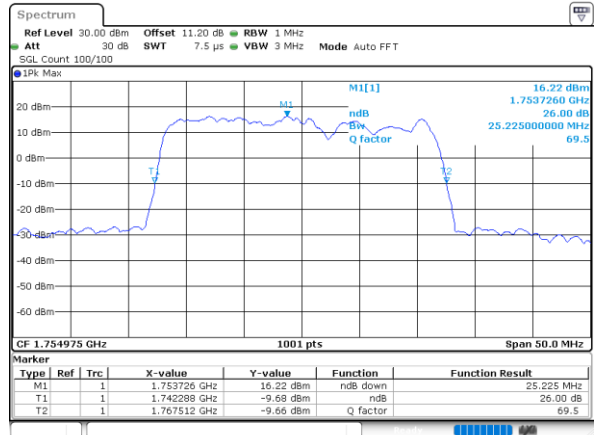

Middle Channel / 10MHz+15MHz

Date: 21.MAY.2022 03:01:39

Middle Channel / 10MHz+20MHz

Date: 21.MAY.2022 02:00:01

Middle Channel / 15MHz+10MHz

Date: 20.MAY.2022 15:51:33

Middle Channel / 15MHz+15MHz

Date: 20.MAY.2022 15:10:03

Middle Channel / 15MHz+20MHz

Date: 20.MAY.2022 14:30:33

LTE Band 66C

256QAM

Middle Channel / 20MHz+5MHz

Date: 20.MAY.2022 13:40:02

Middle Channel / 20MHz+10MHz

Date: 20.MAY.2022 12:57:04