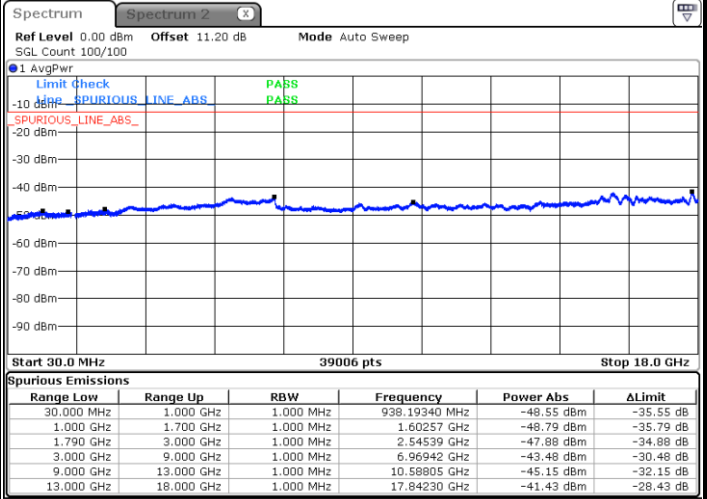

LTE Band 66B / 5MHz+15MHz

QPSK

Highest Channel / 1RB0 and 1RB49

Highest Channel / 1RB24 and 1RB0

Date: 16.APR.2022 09:08:38

Date: 16.APR.2022 09:07:11

LTE Band 66B / 10MHz+5MHz

QPSK

Lowest Channel / 1RB0 and 1RB24

Lowest Channel / 1RB49 and 1RB0

Date: 16.APR.2022 06:59:07

Date: 16.APR.2022 06:57:45

Middle Channel / 1RB0 and 1RB24

Middle Channel / 1RB49 and 1RB0

Date: 16.APR.2022 07:04:02

Date: 16.APR.2022 07:05:25

LTE Band 66B / 10MHz+5MHz

QPSK

Highest Channel / 1RB0 and 1RB24

Highest Channel / 1RB49 and 1RB0

Date: 16.APR.2022 07:18:23

Date: 16.APR.2022 07:17:00

LTE Band 66B / 10MHz+10MHz