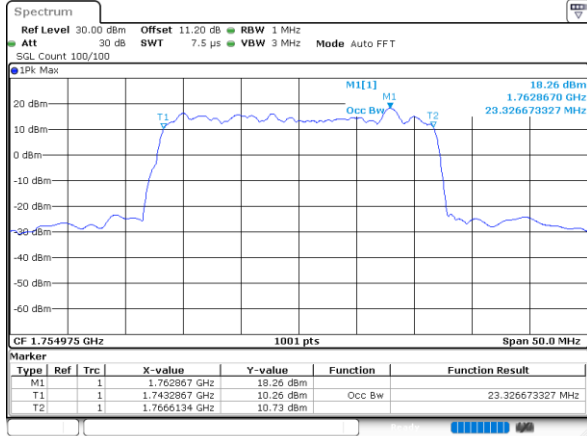

Middle Channel / 15MHz+20MHz

Date: 21.MAY.2022 11:48:50

LTE Band 66C

64QAM

Middle Channel / 20MHz+5MHz

Date: 21.MAY.2022 12:03:20

Middle Channel / 20MHz+10MHz

Date: 21.MAY.2022 11:33:18

Middle Channel / 20MHz+15MHz

Date: 21.MAY.2022 11:55:43

Middle Channel / 20MHz+20MHz

Date: 21.MAY.2022 12:19:23

LTE Band 66C

256QAM

Middle Channel / 5MHz+20MHz

Date: 21.MAY.2022 12:13:45