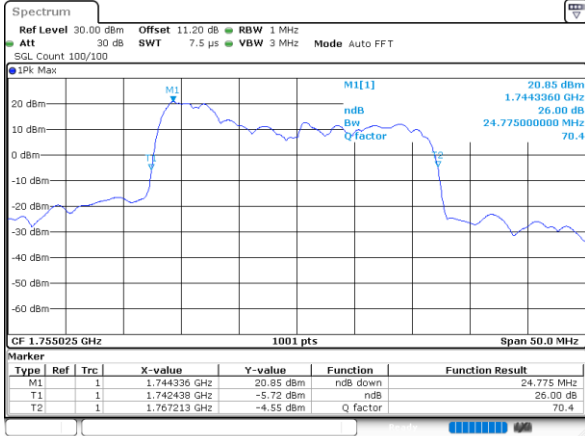

Middle Channel / 15MHz+10MHz

Date: 20.MAY.2022 15:48:23

Middle Channel / 15MHz+15MHz

Date: 20.MAY.2022 15:07:18

Middle Channel / 15MHz+20MHz

Date: 20.MAY.2022 14:27:23

LTE Band 66C

QPSK

Middle Channel / 20MHz+5MHz

Date: 20.MAY.2022 13:36:52

Middle Channel / 20MHz+10MHz

Date: 20.MAY.2022 12:53:53

Middle Channel / 20MHz+15MHz

Date: 20.MAY.2022 12:07:55

Middle Channel / 20MHz+20MHz

Date: 20.MAY.2022 10:48:00

LTE Band 66C

16QAM

Middle Channel / 5MHz+20MHz

Date: 21.MAY.2022 04:16:38

Middle Channel / 10MHz+15MHz

Date: 21.MAY.2022 02:59:07

Middle Channel / 10MHz+20MHz

Date: 21.MAY.2022 01:57:29