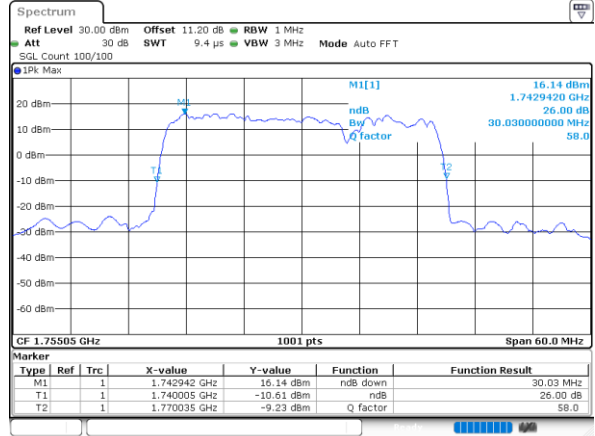

LTE Band 66C

64QAM

Middle Channel / 5MHz+20MHz

Date: 21.MAY.2022 04:18:32

Middle Channel / 10MHz+15MHz

Date: 21.MAY.2022 03:01:01

Middle Channel / 10MHz+20MHz

Date: 21.MAY.2022 01:59:23

Middle Channel / 15MHz+10MHz

Date: 20.MAY.2022 15:50:55

Middle Channel / 15MHz+15MHz

Date: 20.MAY.2022 15:09:29

Middle Channel / 15MHz+20MHz

Date: 20.MAY.2022 14:29:55

LTE Band 66C

64QAM

Middle Channel / 20MHz+5MHz

Middle Channel / 20MHz+10MHz

Middle Channel / 20MHz+15MHz

Middle Channel / 20MHz+20MHz

LTE Band 66C

256QAM

Middle Channel / 5MHz+20MHz

Date: 21.MAY.2022 04:19:10