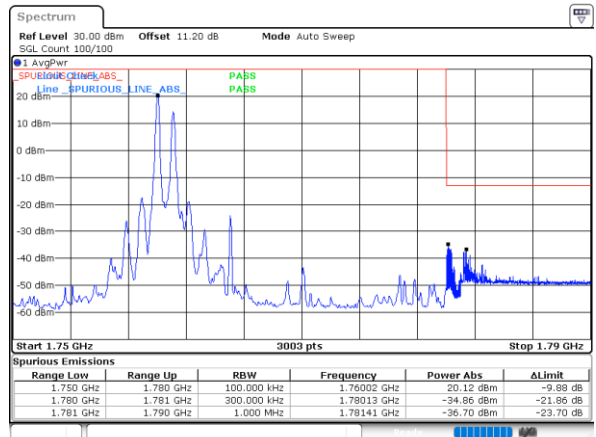

Highest Band Edge / 1RB49 and 1RB0

Date: 20.MAY.2022 16:04:04