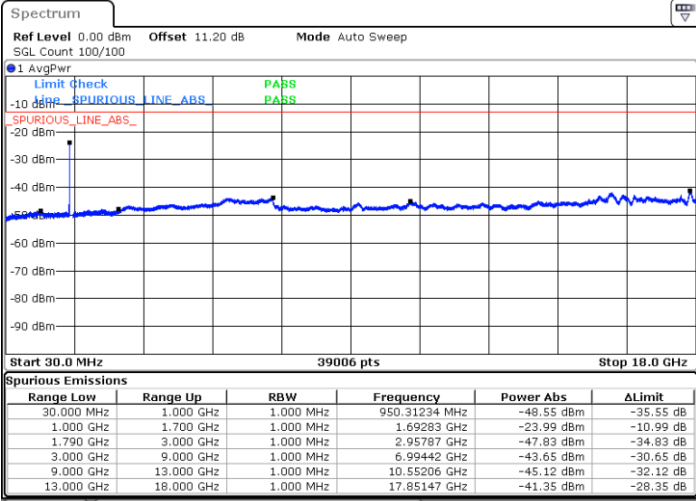

QPSK

Lowest Channel / 1RB0 and 1RB49

Lowest Channel / 1RB49 and 1RB0

Date: 16.APR.2022 07:31:27

Date: 16.APR.2022 07:30:03

Middle Channel / 1RB0 and 1RB49

Middle Channel / 1RB49 and 1RB0

Date: 16.APR.2022 07:36:22

Date: 16.APR.2022 07:37:45

LTE Band 66B / 10MHz+10MHz

QPSK

Highest Channel / 1RB0 and 1RB49

Highest Channel / 1RB49 and 1RB0

Date: 16.APR.2022 08:17:09

Date: 16.APR.2022 08:15:44

LTE Band 66B / 15MHz+5MHz

QPSK

Lowest Channel / 1RB0 and 1RB49

Lowest Channel / 1RB49 and 1RB0

Date: 18.APR.2022 00:14:33

Date: 18.APR.2022 00:13:05

Middle Channel / 1RB0 and 1RB49

Middle Channel / 1RB49 and 1RB0

Date: 18.APR.2022 00:30:42

Date: 18.APR.2022 00:32:09

LTE Band 66B / 15MHz+5MHz

QPSK

Highest Channel / 1RB0 and 1RB49

Highest Channel / 1RB49 and 1RB0

Date: 18.APR.2022 00:44:33

Date: 18.APR.2022 00:43:06