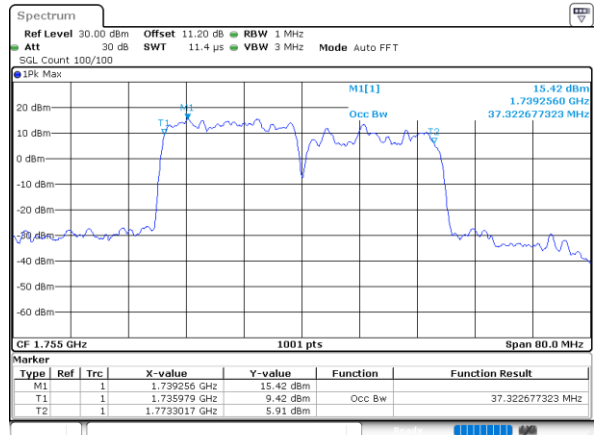

Middle Channel / 20MHz+20MHz

Date: 21.MAY.2022 12:19:51