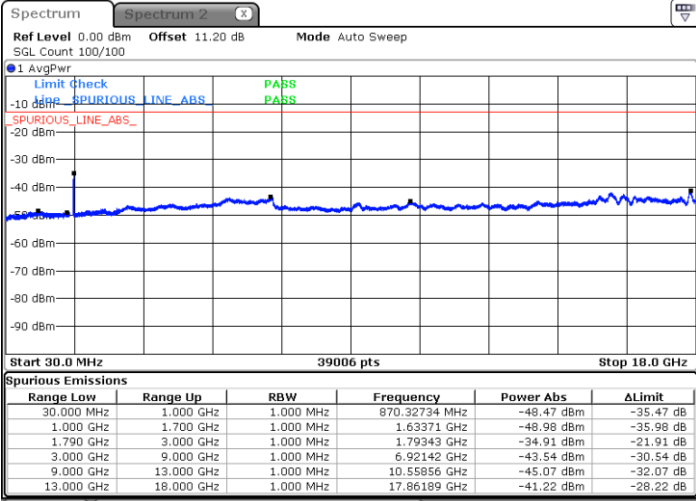

Lowest Channel / 1RB0 and 1RB24

Lowest Channel / 1RB49 and 1RB0

Date: 16.APR.2022 06:59:07

Date: 16.APR.2022 06:57:45

Middle Channel / 1RB0 and 1RB24

Middle Channel / 1RB49 and 1RB0

Date: 16.APR.2022 07:04:02

Date: 16.APR.2022 07:05:25

LTE Band 66B / 10MHz+5MHz

QPSK

Highest Channel / 1RB0 and 1RB24

Highest Channel / 1RB49 and 1RB0

Date: 16.APR.2022 07:18:23

Date: 16.APR.2022 07:17:00

LTE Band 66B / 10MHz+10MHz

QPSK

Lowest Channel / 1RB0 and 1RB49

Lowest Channel / 1RB49 and 1RB0

Date: 16.APR.2022 07:31:27

Date: 16.APR.2022 07:30:03

Middle Channel / 1RB0 and 1RB49

Middle Channel / 1RB49 and 1RB0

Date: 16.APR.2022 07:36:22

Date: 16.APR.2022 07:37:45

LTE Band 66B / 10MHz+10MHz

QPSK

Highest Channel / 1RB0 and 1RB49

Highest Channel / 1RB49 and 1RB0

Date: 16.APR.2022 08:17:09

Date: 16.APR.2022 08:15:44

LTE Band 66B / 15MHz+5MHz