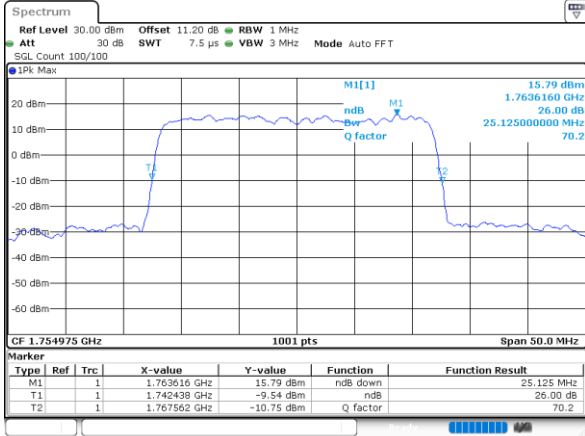

LTE Band 66C

64QAM

Middle Channel / 5MHz+20MHz

Date: 21.MAY.2022 04:18:32

Middle Channel / 10MHz+15MHz

Date: 21.MAY.2022 03:01:01

Middle Channel / 10MHz+20MHz

Date: 21.MAY.2022 01:59:23

Middle Channel / 15MHz+10MHz

Date: 20.MAY.2022 15:50:55

Middle Channel / 15MHz+15MHz

Date: 20.MAY.2022 15:09:29

Middle Channel / 15MHz+20MHz

Date: 20.MAY.2022 14:29:55

LTE Band 66C

64QAM

Middle Channel / 20MHz+5MHz

Middle Channel / 20MHz+10MHz

Middle Channel / 20MHz+15MHz

Middle Channel / 20MHz+20MHz

LTE Band 66C

256QAM

Middle Channel / 5MHz+20MHz

Date: 21.MAY.2022 04:19:10