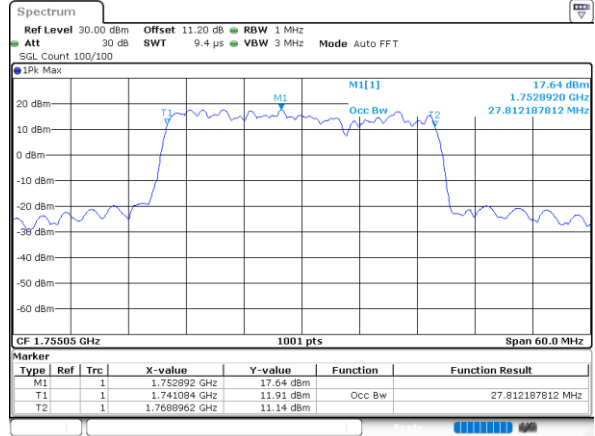

Middle Channel / 20MHz+10MHz

Date: 21.MAY.2022 11:32:22