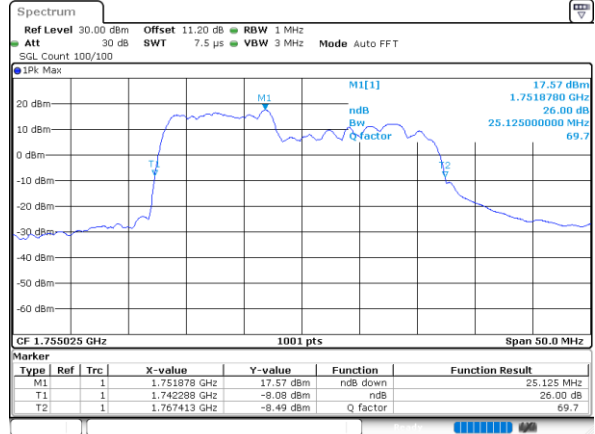

Middle Channel / 15MHz+10MHz

Date: 20.MAY.2022 15:50:55

Middle Channel / 15MHz+15MHz

Date: 20.MAY.2022 15:09:29

Middle Channel / 15MHz+20MHz

Date: 20.MAY.2022 14:29:55

LTE Band 66C

64QAM

Middle Channel / 20MHz+5MHz

Middle Channel / 20MHz+10MHz

Middle Channel / 20MHz+15MHz

Middle Channel / 20MHz+20MHz

LTE Band 66C

256QAM

Middle Channel / 5MHz+20MHz

Date: 21.MAY.2022 04:19:10

Middle Channel / 10MHz+15MHz

Date: 21.MAY.2022 03:01:39

Middle Channel / 10MHz+20MHz

Date: 21.MAY.2022 02:00:01

Middle Channel / 15MHz+10MHz

Date: 20.MAY.2022 15:51:33

Middle Channel / 15MHz+15MHz

Date: 20.MAY.2022 15:10:03