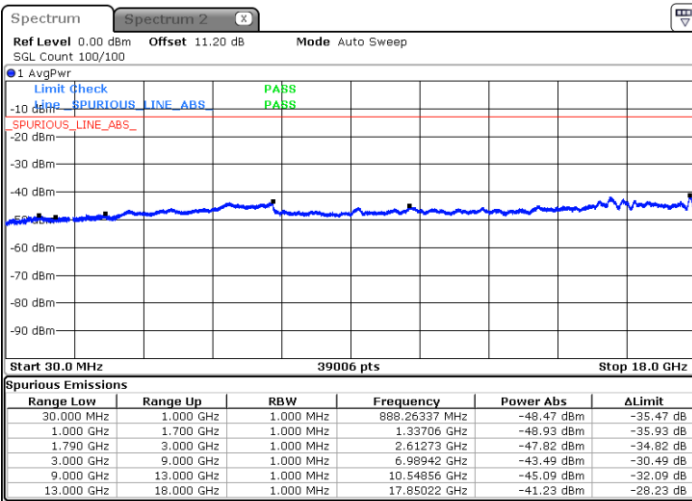

LTE Band 66B / 5MHz+15MHz

QPSK

Highest Channel / 1RB0 and 1RB49

Highest Channel / 1RB24 and 1RB0

Date: 16.APR.2022 09:08:38

Date: 16.APR.2022 09:07:11

LTE Band 66B / 10MHz+5MHz

QPSK

Lowest Channel / 1RB0 and 1RB24

Lowest Channel / 1RB49 and 1RB0

Date: 16.APR.2022 06:59:07

Date: 16.APR.2022 06:57:45

Middle Channel / 1RB0 and 1RB24

Middle Channel / 1RB49 and 1RB0

Date: 16.APR.2022 07:04:02

Date: 16.APR.2022 07:05:25

LTE Band 66B / 10MHz+5MHz

QPSK

Highest Channel / 1RB0 and 1RB24

Highest Channel / 1RB49 and 1RB0

Date: 16.APR.2022 07:18:23

Date: 16.APR.2022 07:17:00

LTE Band 66B / 10MHz+10MHz