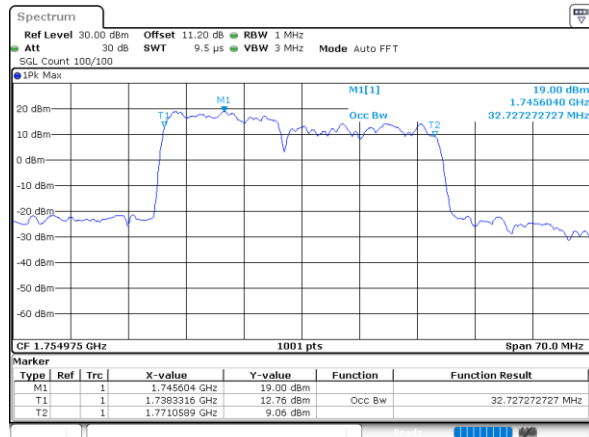

LTE Band 66C

QPSK

Middle Channel / 5MHz+20MHz

Date: 21.MAY.2022 12:12:21

Middle Channel / 10MHz+15MHz

Date: 21.MAY.2022 11:13:52

Middle Channel / 10MHz+20MHz

Date: 21.MAY.2022 11:26:37

Middle Channel / 15MHz+10MHz

Date: 21.MAY.2022 11:19:56

Middle Channel / 15MHz+15MHz

Date: 21.MAY.2022 11:40:41

Middle Channel / 15MHz+20MHz

Date: 21.MAY.2022 11:47:53

LTE Band 66C

QPSK