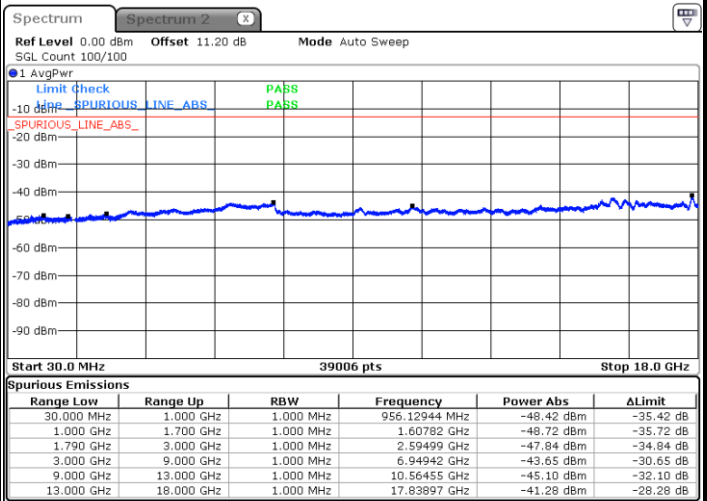

LTE Band 66B / 5MHz+15MHz

QPSK

Highest Channel / 1RB0 and 1RB49

Highest Channel / 1RB24 and 1RB0

Date: 16.APR.2022 09:08:38

Date: 16.APR.2022 09:07:11

LTE Band 66B / 10MHz+5MHz

QPSK

Lowest Channel / 1RB0 and 1RB24

Lowest Channel / 1RB49 and 1RB0

Date: 16.APR.2022 06:59:07

Date: 16.APR.2022 06:57:45

Middle Channel / 1RB0 and 1RB24

Middle Channel / 1RB49 and 1RB0

Date: 16.APR.2022 07:04:02

Date: 16.APR.2022 07:05:25

LTE Band 66B / 10MHz+5MHz

QPSK

Highest Channel / 1RB0 and 1RB24

Highest Channel / 1RB49 and 1RB0

Date: 16.APR.2022 07:18:23

Date: 16.APR.2022 07:17:00

LTE Band 66B / 10MHz+10MHz