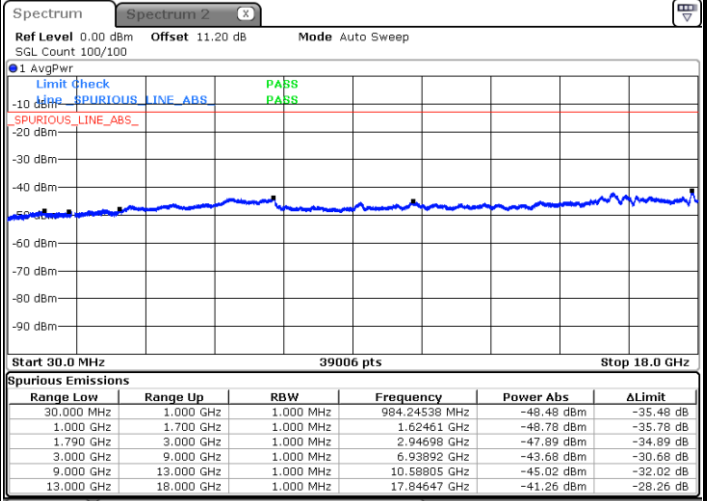

Date: 16.APR.2022 07:05:25

LTE Band 66B / 10MHz+5MHz

QPSK

Highest Channel / 1RB0 and 1RB24

Highest Channel / 1RB49 and 1RB0

Date: 16.APR.2022 07:18:23

Date: 16.APR.2022 07:17:00

LTE Band 66B / 10MHz+10MHz

Date: 16.APR.2022 07:37:45

LTE Band 66B / 10MHz+10MHz

QPSK

Highest Channel / 1RB0 and 1RB49

Highest Channel / 1RB49 and 1RB0

Date: 16.APR.2022 08:17:09

Date: 16.APR.2022 08:15:44

LTE Band 66B / 15MHz+5MHz

QPSK

Lowest Channel / 1RB0 and 1RB49

Lowest Channel / 1RB49 and 1RB0

Date: 18.APR.2022 00:14:33

Date: 18.APR.2022 00:13:05

Middle Channel / 1RB0 and 1RB49

Middle Channel / 1RB49 and 1RB0

Date: 18.APR.2022 00:30:42

Date: 18.APR.2022 00:32:09

LTE Band 66B / 15MHz+5MHz

QPSK

Highest Channel / 1RB0 and 1RB49

Highest Channel / 1RB49 and 1RB0

Date: 18.APR.2022 00:44:33

Date: 18.APR.2022 00:43:06