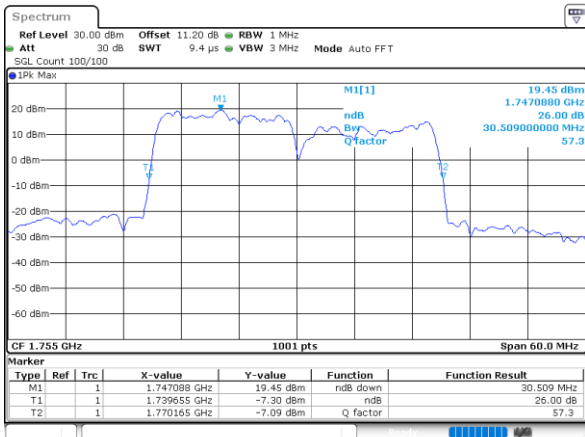

LTE Band 66C

16QAM

Middle Channel / 5MHz+20MHz

Date: 21.MAY.2022 04:16:38

Middle Channel / 10MHz+15MHz

Date: 21.MAY.2022 02:59:07

Middle Channel / 10MHz+20MHz

Date: 21.MAY.2022 01:57:29

Middle Channel / 15MHz+10MHz

Date: 20.MAY.2022 15:49:01

Middle Channel / 15MHz+15MHz

Date: 20.MAY.2022 15:07:51

Middle Channel / 15MHz+20MHz

Date: 20.MAY.2022 14:28:01

LTE Band 66C

16QAM