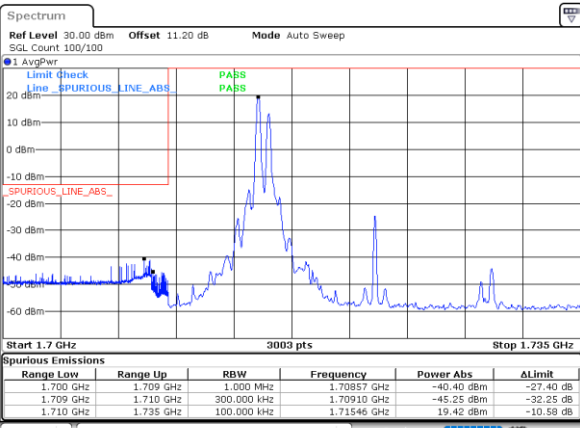

Lowest Band Edge / 1RB24 and 1RB0

Date: 21.MAY.2022 04:06:51