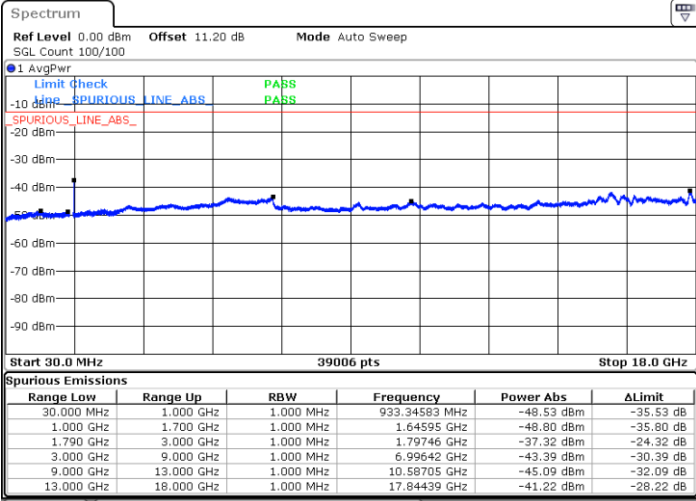

QPSK

Lowest Channel / 1RB0 and 1RB49

Lowest Channel / 1RB49 and 1RB0

Date: 18.APR.2022 00:14:33

Date: 18.APR.2022 00:13:05

Middle Channel / 1RB0 and 1RB49

Middle Channel / 1RB49 and 1RB0

Date: 18.APR.2022 00:30:42

Date: 18.APR.2022 00:32:09

LTE Band 66B / 15MHz+5MHz

QPSK

Highest Channel / 1RB0 and 1RB49

Highest Channel / 1RB49 and 1RB0

Date: 18.APR.2022 00:44:33

Date: 18.APR.2022 00:43:06

# LTE Band 66C

## 26dB Bandwidth

Mode	LTE Band 66C : 26dB BW(MHz)				
QPSK					
BW	5MHz+20MHz	10MHz+15MHz	10MHz+20MHz	15MHz+10MHz	15MHz+15MHz
Middle CH	24.93	25.13	29.91	25.23	30.51
BW	15MHz+20MHz	20MHz+5MHz	20MHz+10MHz	20MHz+15MHz	20MHz+20MHz
Middle CH	34.97	25.13	30.03	34.83	39.80