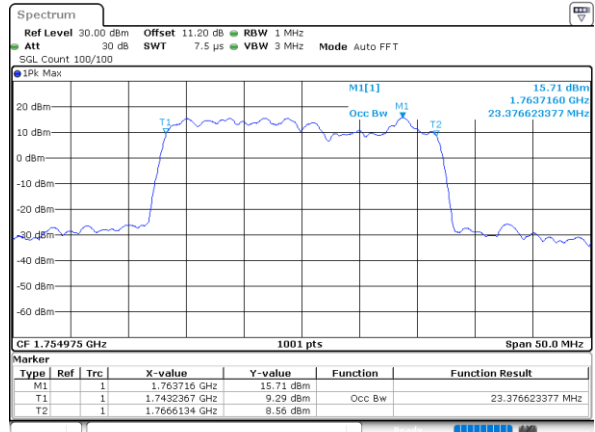

Middle Channel / 20MHz+15MHz

Date: 21.MAY.2022 11:55:43

Middle Channel / 20MHz+20MHz

Date: 21.MAY.2022 12:19:23

LTE Band 66C

256QAM

Middle Channel / 5MHz+20MHz

Date: 21.MAY.2022 12:13:45

Middle Channel / 10MHz+15MHz

Date: 21.MAY.2022 11:15:16

Middle Channel / 10MHz+20MHz

Date: 21.MAY.2022 11:28:01

Middle Channel / 15MHz+10MHz

Date: 21.MAY.2022 11:21:21

Middle Channel / 15MHz+15MHz

Date: 21.MAY.2022 11:42:05

Middle Channel / 15MHz+20MHz

Date: 21.MAY.2022 11:49:18

LTE Band 66C

256QAM

Middle Channel / 20MHz+5MHz

Date: 21.MAY.2022 12:03:48

Middle Channel / 20MHz+10MHz

Date: 21.MAY.2022 11:33:47