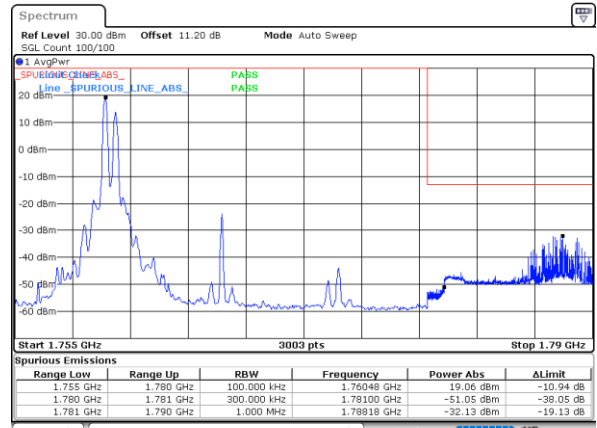

Highest Band Edge / 1RB24 and 1RB0

Date: 21.MAY.2022 03:50:13