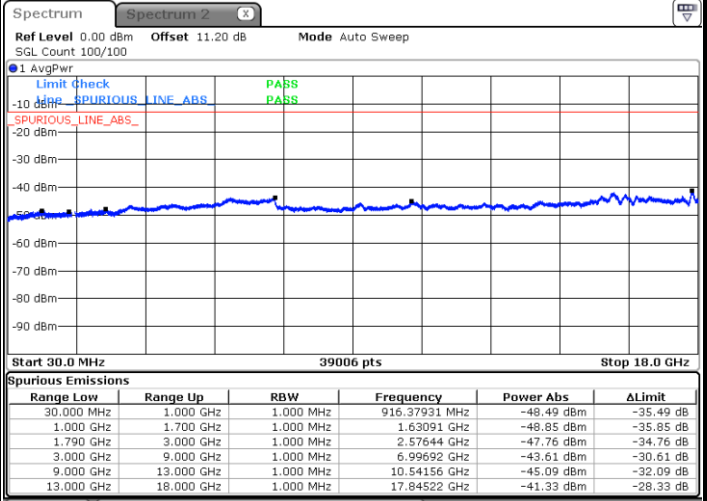

Lowest Channel / 1RB0 and 1RB24

Lowest Channel / 1RB49 and 1RB0

Date: 16.APR.2022 06:59:07

Date: 16.APR.2022 06:57:45

Middle Channel / 1RB0 and 1RB24

Middle Channel / 1RB49 and 1RB0

Date: 16.APR.2022 07:04:02

Date: 16.APR.2022 07:05:25

LTE Band 66B / 10MHz+5MHz

QPSK

Highest Channel / 1RB0 and 1RB24

Highest Channel / 1RB49 and 1RB0

Date: 16.APR.2022 07:18:23

Date: 16.APR.2022 07:17:00

LTE Band 66B / 10MHz+10MHz

QPSK

Lowest Channel / 1RB0 and 1RB49

Lowest Channel / 1RB49 and 1RB0

Date: 16.APR.2022 07:31:27

Date: 16.APR.2022 07:30:03

Middle Channel / 1RB0 and 1RB49

Middle Channel / 1RB49 and 1RB0

Date: 16.APR.2022 07:36:22

Date: 16.APR.2022 07:37:45

LTE Band 66B / 10MHz+10MHz

QPSK

Highest Channel / 1RB0 and 1RB49

Highest Channel / 1RB49 and 1RB0

Date: 16.APR.2022 08:17:09

Date: 16.APR.2022 08:15:44

LTE Band 66B / 15MHz+5MHz