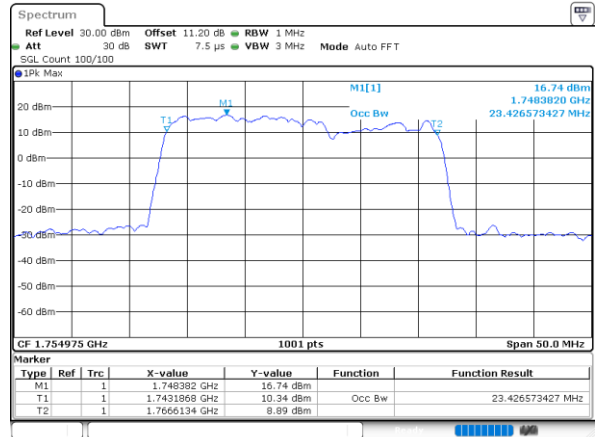

Middle Channel / 20MHz+5MHz

Middle Channel / 20MHz+10MHz

Middle Channel / 20MHz+15MHz

Middle Channel / 20MHz+20MHz

LTE Band 66C

64QAM

Middle Channel / 5MHz+20MHz

Date: 21.MAY.2022 12:13:17

Middle Channel / 10MHz+15MHz

Date: 21.MAY.2022 11:14:48

Middle Channel / 10MHz+20MHz

Date: 21.MAY.2022 11:27:33

Middle Channel / 15MHz+10MHz

Date: 21.MAY.2022 11:20:52

Middle Channel / 15MHz+15MHz

Date: 21.MAY.2022 11:41:37

Middle Channel / 15MHz+20MHz

Date: 21.MAY.2022 11:48:50

LTE Band 66C

64QAM

Middle Channel / 20MHz+5MHz

Date: 21.MAY.2022 12:03:20

Middle Channel / 20MHz+10MHz

Date: 21.MAY.2022 11:33:18