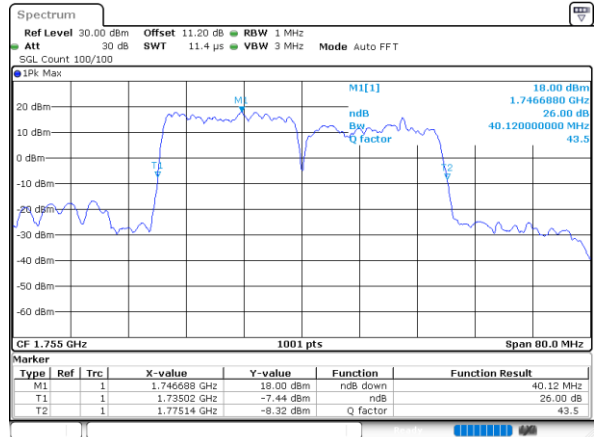

Middle Channel / 20MHz+5MHz

Middle Channel / 20MHz+10MHz

Middle Channel / 20MHz+15MHz

Middle Channel / 20MHz+20MHz

LTE Band 66C

256QAM

Middle Channel / 5MHz+20MHz

Date: 21.MAY.2022 04:19:10