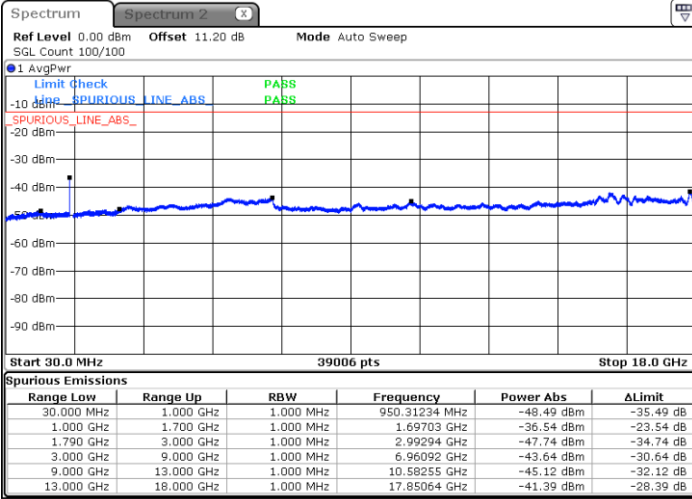

LTE Band 66B / 5MHz+15MHz

QPSK

Highest Channel / 1RB0 and 1RB49

Highest Channel / 1RB24 and 1RB0

Date: 16.APR.2022 09:08:38

Date: 16.APR.2022 09:07:11

LTE Band 66B / 10MHz+5MHz

QPSK

Lowest Channel / 1RB0 and 1RB24

Lowest Channel / 1RB49 and 1RB0

Date: 16.APR.2022 06:59:07

Date: 16.APR.2022 06:57:45

Middle Channel / 1RB0 and 1RB24

Middle Channel / 1RB49 and 1RB0

Date: 16.APR.2022 07:04:02

Date: 16.APR.2022 07:05:25

LTE Band 66B / 10MHz+5MHz

QPSK

Highest Channel / 1RB0 and 1RB24

Highest Channel / 1RB49 and 1RB0

Date: 16.APR.2022 07:18:23

Date: 16.APR.2022 07:17:00

LTE Band 66B / 10MHz+10MHz