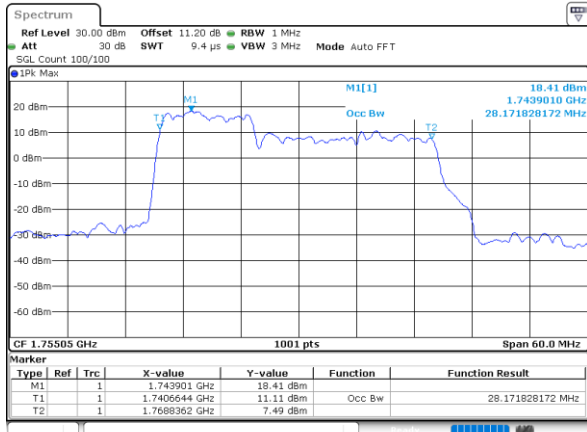

Middle Channel / 10MHz+20MHz

Date: 21.MAY.2022 11:28:01