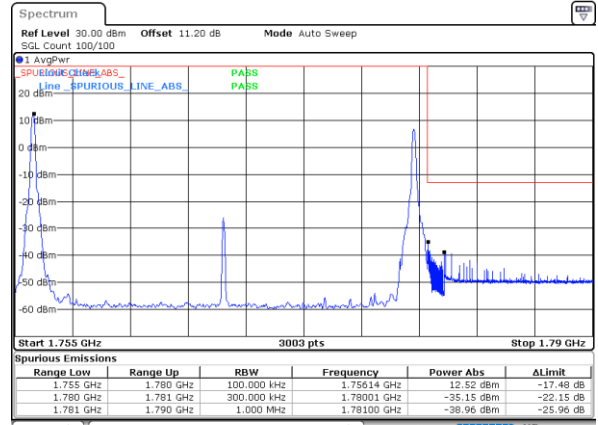

#### Highest Band Edge / Full RB

Date: 21.MAY.2022 03:39:45

LTE Band 66C / 10MHz+15MHz

QPSK

Lowest Band Edge / 1RB0 and 1RB74

Date: 21.MAY.2022 02:34:34

Highest Band Edge / 1RB0 and 1RB74

Date: 21.MAY.2022 02:17:58

LTE Band 66C / 10MHz+20MHz

QPSK

Lowest Band Edge / 1RB0 and 1RB99

Date: 20.MAY.2022 16:16:12

Highest Band Edge / 1RB0 and 1RB99

Date: 20.MAY.2022 15:59:32

Lowest Band Edge / 1RB49 and 1RB0

Date: 21.MAY.2022 01:47:42