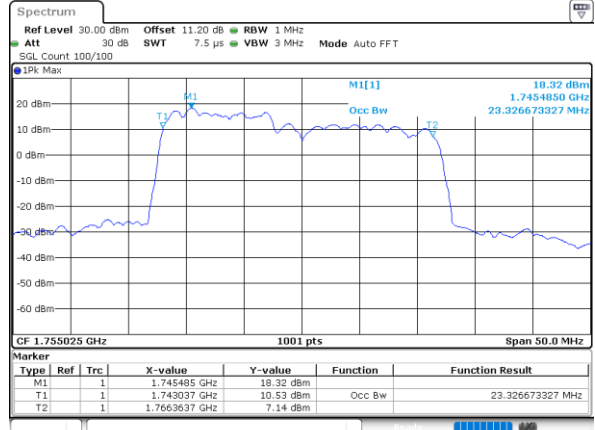

Middle Channel / 10MHz+15MHz

Date: 21.MAY.2022 11:15:16