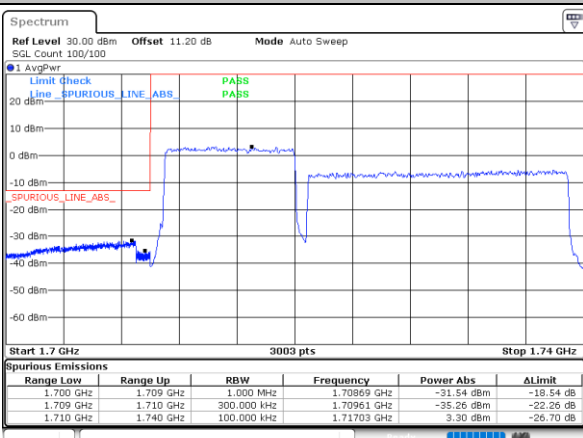

Lowest Band Edge / Full RB

Date: 20.MAY.2022 16:10:12