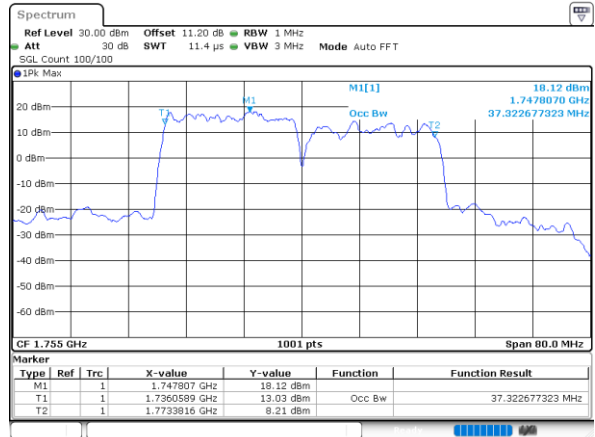

Middle Channel / 15MHz+10MHz

Date: 21.MAY.2022 11:19:56

Middle Channel / 15MHz+15MHz

Date: 21.MAY.2022 11:40:41

Middle Channel / 15MHz+20MHz

Date: 21.MAY.2022 11:47:53

LTE Band 66C

QPSK

Middle Channel / 20MHz+5MHz

Date: 21.MAY.2022 12:02:23

Middle Channel / 20MHz+10MHz

Date: 21.MAY.2022 11:32:22

Middle Channel / 20MHz+15MHz

Date: 21.MAY.2022 11:54:47

Middle Channel / 20MHz+20MHz

Date: 21.MAY.2022 12:18:26

LTE Band 66C

16QAM

Middle Channel / 5MHz+20MHz

Date: 21.MAY.2022 12:12:49

Middle Channel / 10MHz+15MHz

Date: 21.MAY.2022 11:14:20

Middle Channel / 10MHz+20MHz

Date: 21.MAY.2022 11:27:05