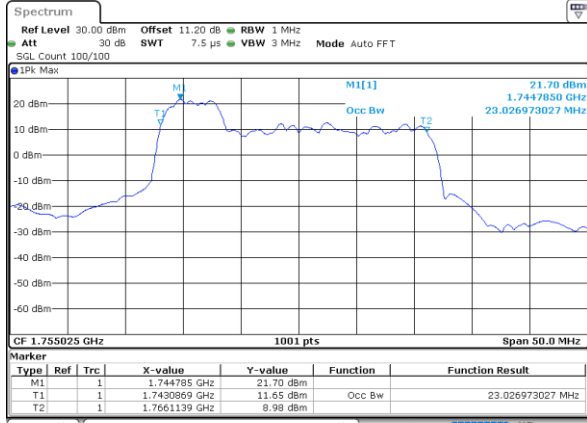

Middle Channel / 15MHz+10MHz

Date: 21.MAY.2022 11:19:56

Middle Channel / 15MHz+15MHz

Date: 21.MAY.2022 11:40:41

Middle Channel / 15MHz+20MHz

Date: 21.MAY.2022 11:47:53

LTE Band 66C

QPSK

Middle Channel / 20MHz+5MHz

Date: 21.MAY.2022 12:02:23

Middle Channel / 20MHz+10MHz

Date: 21.MAY.2022 11:32:22

Middle Channel / 20MHz+15MHz

Date: 21.MAY.2022 11:54:47

Middle Channel / 20MHz+20MHz

Date: 21.MAY.2022 12:18:26

LTE Band 66C

16QAM

Middle Channel / 5MHz+20MHz

Date: 21.MAY.2022 12:12:49

Middle Channel / 10MHz+15MHz

Date: 21.MAY.2022 11:14:20

Middle Channel / 10MHz+20MHz

Date: 21.MAY.2022 11:27:05