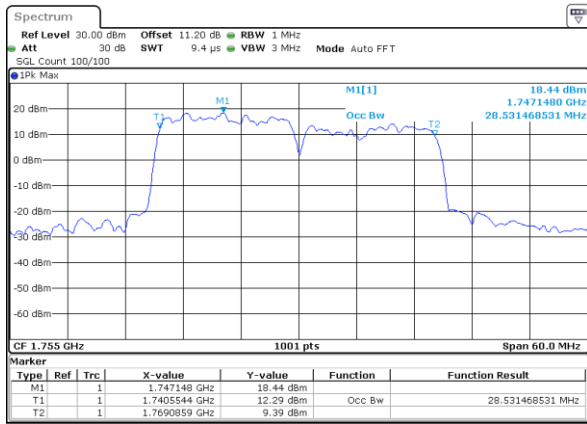

LTE Band 66C

16QAM

Middle Channel / 5MHz+20MHz

Date: 21.MAY.2022 12:12:49

Middle Channel / 10MHz+15MHz

Date: 21.MAY.2022 11:14:20

Middle Channel / 10MHz+20MHz

Date: 21.MAY.2022 11:27:05

Middle Channel / 15MHz+10MHz

Date: 21.MAY.2022 11:20:24

Middle Channel / 15MHz+15MHz

Date: 21.MAY.2022 11:41:09

Middle Channel / 15MHz+20MHz

Date: 21.MAY.2022 11:48:21

LTE Band 66C

16QAM