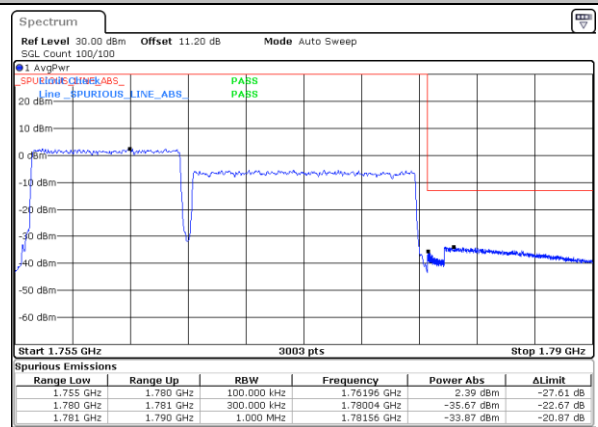

#### Highest Band Edge / Full RB

Date: 21.MAY.2022 03:39:45

LTE Band 66C / 10MHz+15MHz

QPSK

Lowest Band Edge / 1RB0 and 1RB74

Date: 21.MAY.2022 02:34:34

Highest Band Edge / 1RB0 and 1RB74

Date: 21.MAY.2022 02:17:58

Lowest Band Edge / 1RB49 and 1RB0

Date: 21.MAY.2022 02:39:05

Highest Band Edge / 1RB49 and 1RB0

Date: 21.MAY.2022 02:22:30

Lowest Band Edge / Full RB

Date: 21.MAY.2022 02:28:35

Highest Band Edge / Full RB

Date: 21.MAY.2022 02:11:59

LTE Band 66C / 10MHz+20MHz

QPSK

Lowest Band Edge / 1RB0 and 1RB99

Date: 20.MAY.2022 16:16:12

Highest Band Edge / 1RB0 and 1RB99

Date: 20.MAY.2022 15:59:32

Lowest Band Edge / 1RB49 and 1RB0

Date: 21.MAY.2022 01:47:42