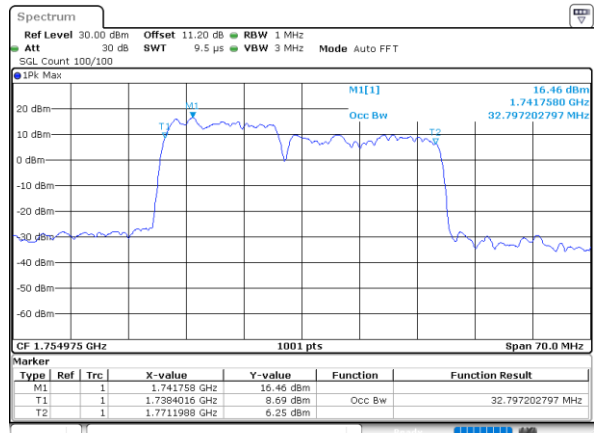

Middle Channel / 20MHz+15MHz

Date: 21.MAY.2022 11:55:43

Middle Channel / 20MHz+20MHz

Date: 21.MAY.2022 12:19:23

LTE Band 66C

256QAM

Middle Channel / 5MHz+20MHz

Date: 21.MAY.2022 12:13:45

Middle Channel / 10MHz+15MHz

Date: 21.MAY.2022 11:15:16

Middle Channel / 10MHz+20MHz

Date: 21.MAY.2022 11:28:01

Middle Channel / 15MHz+10MHz

Date: 21.MAY.2022 11:21:21

Middle Channel / 15MHz+15MHz

Date: 21.MAY.2022 11:42:05

Middle Channel / 15MHz+20MHz

Date: 21.MAY.2022 11:49:18

LTE Band 66C

256QAM

Middle Channel / 20MHz+5MHz

Date: 21.MAY.2022 12:03:48

Middle Channel / 20MHz+10MHz

Date: 21.MAY.2022 11:33:47