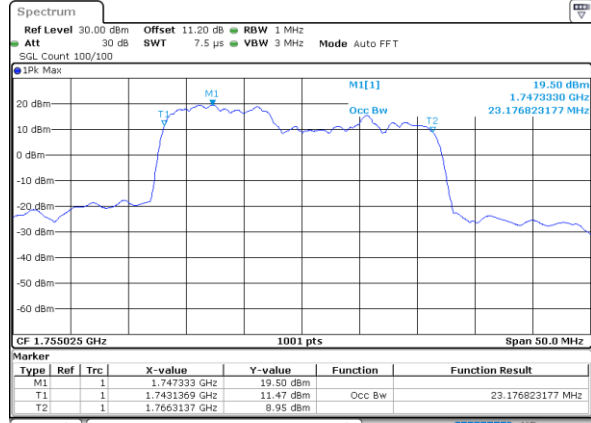

LTE Band 66C

16QAM

Middle Channel / 5MHz+20MHz

Date: 21.MAY.2022 12:12:49

Middle Channel / 10MHz+15MHz

Date: 21.MAY.2022 11:14:20

Middle Channel / 10MHz+20MHz

Date: 21.MAY.2022 11:27:05

Middle Channel / 15MHz+10MHz

Date: 21.MAY.2022 11:20:24

Middle Channel / 15MHz+15MHz

Date: 21.MAY.2022 11:41:09

Middle Channel / 15MHz+20MHz

Date: 21.MAY.2022 11:48:21

LTE Band 66C

16QAM