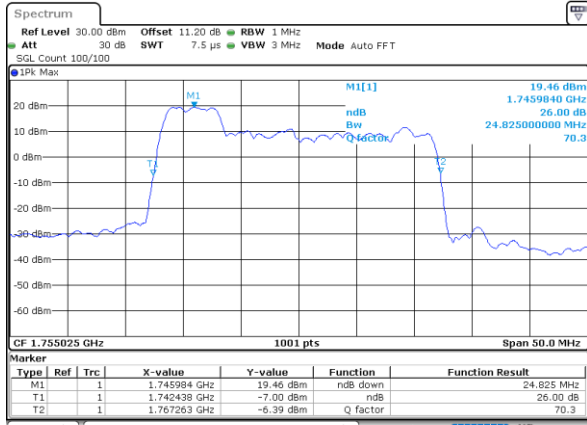

Middle Channel / 20MHz+5MHz

Date: 20.MAY.2022 13:37:30

Middle Channel / 20MHz+10MHz

Date: 20.MAY.2022 12:54:31

Middle Channel / 20MHz+15MHz

Date: 20.MAY.2022 12:08:34

Middle Channel / 20MHz+20MHz

Date: 20.MAY.2022 10:48:33

LTE Band 66C

64QAM

Middle Channel / 5MHz+20MHz

Date: 21.MAY.2022 04:18:32

Middle Channel / 10MHz+15MHz

Date: 21.MAY.2022 03:01:01

Middle Channel / 10MHz+20MHz

Date: 21.MAY.2022 01:59:23