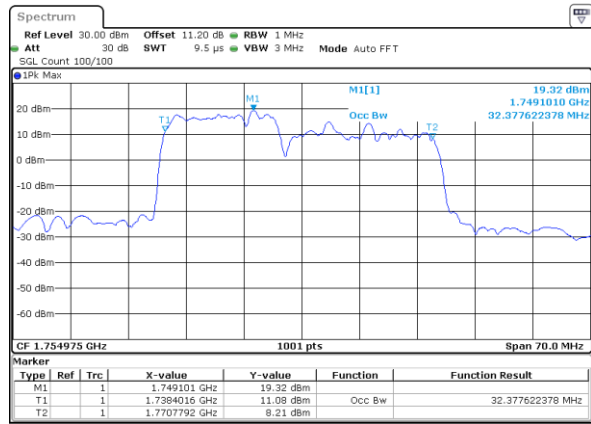

LTE Band 66C

16QAM

Middle Channel / 5MHz+20MHz

Date: 21.MAY.2022 12:12:49

Middle Channel / 10MHz+15MHz

Date: 21.MAY.2022 11:14:20

Middle Channel / 10MHz+20MHz

Date: 21.MAY.2022 11:27:05

Middle Channel / 15MHz+10MHz

Date: 21.MAY.2022 11:20:24

Middle Channel / 15MHz+15MHz

Date: 21.MAY.2022 11:41:09

Middle Channel / 15MHz+20MHz

Date: 21.MAY.2022 11:48:21

LTE Band 66C

16QAM

Middle Channel / 20MHz+5MHz

Middle Channel / 20MHz+10MHz

Middle Channel / 20MHz+15MHz

Middle Channel / 20MHz+20MHz

LTE Band 66C

64QAM

Middle Channel / 5MHz+20MHz

Date: 21.MAY.2022 12:13:17