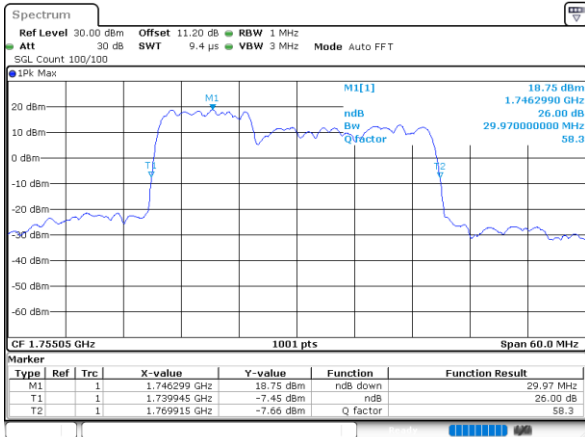

LTE Band 66C

16QAM

Middle Channel / 5MHz+20MHz

Date: 21.MAY.2022 04:16:38

Middle Channel / 10MHz+15MHz

Date: 21.MAY.2022 02:59:07

Middle Channel / 10MHz+20MHz

Date: 21.MAY.2022 01:57:29

Middle Channel / 15MHz+10MHz

Date: 20.MAY.2022 15:49:01

Middle Channel / 15MHz+15MHz

Date: 20.MAY.2022 15:07:51

Middle Channel / 15MHz+20MHz

Date: 20.MAY.2022 14:28:01

LTE Band 66C

16QAM