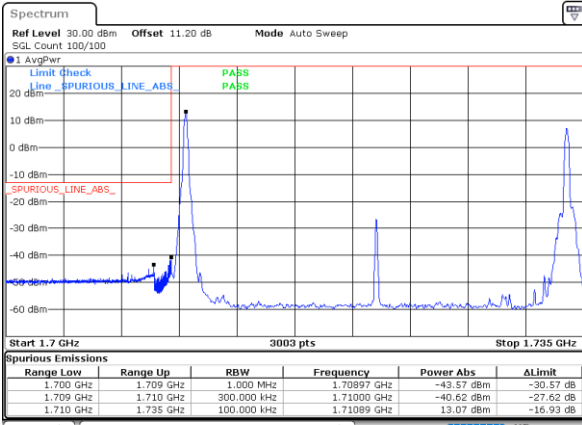

#### Highest Band Edge / Full RB

Date: 21.MAY.2022 03:39:45

LTE Band 66C / 10MHz+15MHz

QPSK

Lowest Band Edge / 1RB0 and 1RB74

Date: 21.MAY.2022 02:34:34

Highest Band Edge / 1RB0 and 1RB74

Date: 21.MAY.2022 02:17:58

LTE Band 66C / 10MHz+20MHz

QPSK

Lowest Band Edge / 1RB0 and 1RB99

Date: 20.MAY.2022 16:16:12

Highest Band Edge / 1RB0 and 1RB99

Date: 20.MAY.2022 15:59:32

Lowest Band Edge / 1RB49 and 1RB0

Date: 21.MAY.2022 01:47:42