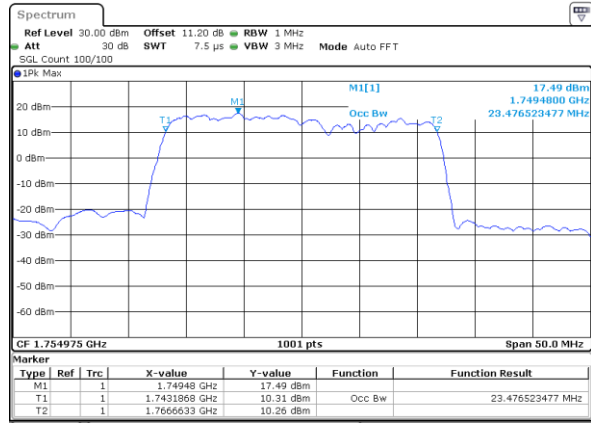

LTE Band 66C

16QAM

Middle Channel / 5MHz+20MHz

Date: 21.MAY.2022 12:12:49

Middle Channel / 10MHz+15MHz

Date: 21.MAY.2022 11:14:20

Middle Channel / 10MHz+20MHz

Date: 21.MAY.2022 11:27:05

Middle Channel / 15MHz+10MHz

Date: 21.MAY.2022 11:20:24

Middle Channel / 15MHz+15MHz

Date: 21.MAY.2022 11:41:09

Middle Channel / 15MHz+20MHz

Date: 21.MAY.2022 11:48:21

LTE Band 66C

16QAM