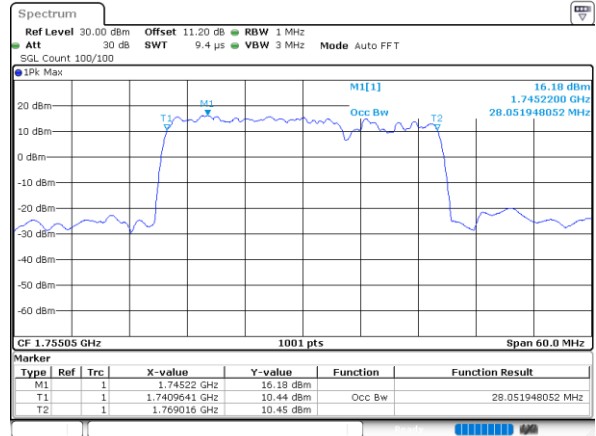

LTE Band 66C

16QAM

Middle Channel / 5MHz+20MHz

Date: 21.MAY.2022 12:12:49

Middle Channel / 10MHz+15MHz

Date: 21.MAY.2022 11:14:20

Middle Channel / 10MHz+20MHz

Date: 21.MAY.2022 11:27:05

Middle Channel / 15MHz+10MHz

Date: 21.MAY.2022 11:20:24

Middle Channel / 15MHz+15MHz

Date: 21.MAY.2022 11:41:09

Middle Channel / 15MHz+20MHz

Date: 21.MAY.2022 11:48:21

LTE Band 66C

16QAM

Middle Channel / 20MHz+5MHz

Middle Channel / 20MHz+10MHz

Middle Channel / 20MHz+15MHz

Middle Channel / 20MHz+20MHz

LTE Band 66C

64QAM

Middle Channel / 5MHz+20MHz

Date: 21.MAY.2022 12:13:17