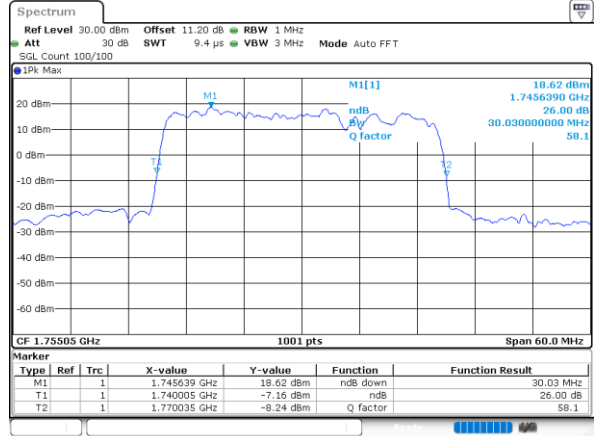

LTE Band 66C

QPSK

Middle Channel / 5MHz+20MHz

Date: 21.MAY.2022 04:15:59

Middle Channel / 10MHz+15MHz

Date: 21.MAY.2022 02:15:28

Middle Channel / 10MHz+20MHz

Date: 21.MAY.2022 01:56:51

Middle Channel / 15MHz+10MHz

Date: 20.MAY.2022 15:48:23

Middle Channel / 15MHz+15MHz

Date: 20.MAY.2022 15:07:18

Middle Channel / 15MHz+20MHz

Date: 20.MAY.2022 14:27:23

LTE Band 66C

QPSK

Middle Channel / 20MHz+5MHz

Date: 20.MAY.2022 13:36:52

Middle Channel / 20MHz+10MHz

Date: 20.MAY.2022 12:53:53

Middle Channel / 20MHz+15MHz

Date: 20.MAY.2022 12:07:55

Middle Channel / 20MHz+20MHz

Date: 20.MAY.2022 10:48:00