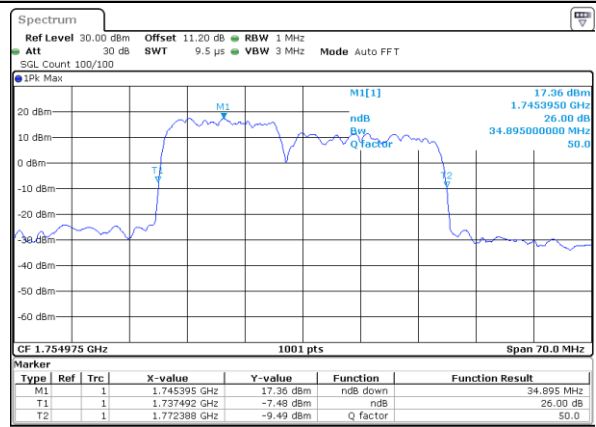

LTE Band 66C

64QAM

Middle Channel / 5MHz+20MHz

Date: 21.MAY.2022 04:18:32

Middle Channel / 10MHz+15MHz

Date: 21.MAY.2022 03:01:01

Middle Channel / 10MHz+20MHz

Date: 21.MAY.2022 01:59:23

Middle Channel / 15MHz+10MHz

Date: 20.MAY.2022 15:50:55

Middle Channel / 15MHz+15MHz

Date: 20.MAY.2022 15:09:29

Middle Channel / 15MHz+20MHz

Date: 20.MAY.2022 14:29:55

LTE Band 66C

64QAM

Middle Channel / 20MHz+5MHz

Middle Channel / 20MHz+10MHz

Middle Channel / 20MHz+15MHz

Middle Channel / 20MHz+20MHz

LTE Band 66C

256QAM

Middle Channel / 5MHz+20MHz

Date: 21.MAY.2022 04:19:10