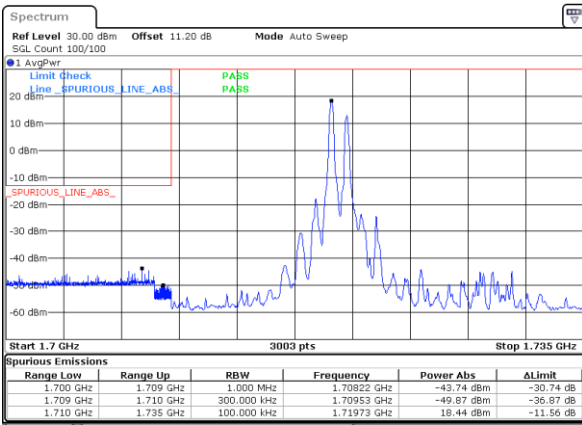

Lowest Band Edge / 1RB49 and 1RB0

Date: 21.MAY.2022 02:39:05