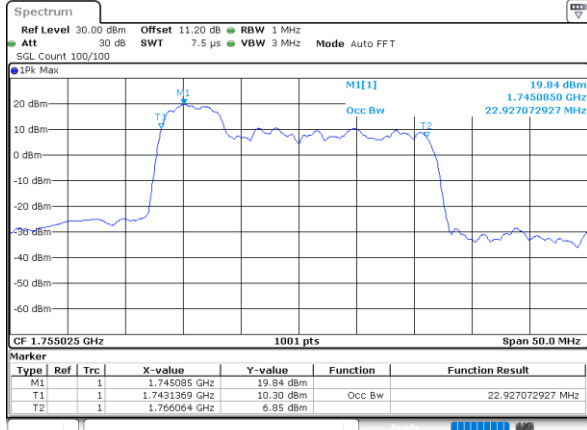

Middle Channel / 15MHz+20MHz

Date: 21.MAY.2022 11:48:50

LTE Band 66C

64QAM

Middle Channel / 20MHz+5MHz

Date: 21.MAY.2022 12:03:20

Middle Channel / 20MHz+10MHz

Date: 21.MAY.2022 11:33:18

Middle Channel / 20MHz+15MHz

Date: 21.MAY.2022 11:55:43

Middle Channel / 20MHz+20MHz

Date: 21.MAY.2022 12:19:23

LTE Band 66C

256QAM

Middle Channel / 5MHz+20MHz

Date: 21.MAY.2022 12:13:45

Middle Channel / 10MHz+15MHz

Date: 21.MAY.2022 11:15:16

Middle Channel / 10MHz+20MHz

Date: 21.MAY.2022 11:28:01

Middle Channel / 15MHz+10MHz

Date: 21.MAY.2022 11:21:21

Middle Channel / 15MHz+15MHz

Date: 21.MAY.2022 11:42:05