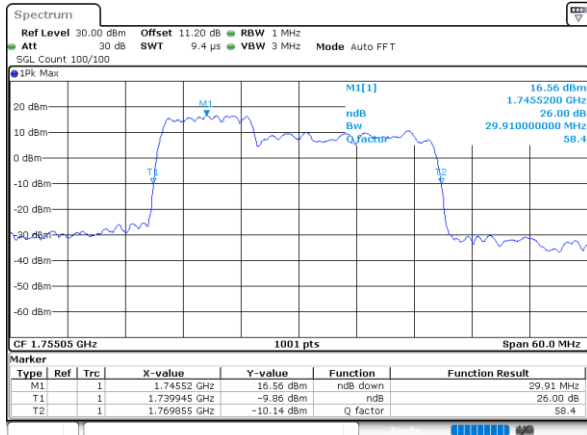

Middle Channel / 10MHz+20MHz

Date: 21.MAY.2022 02:00:01