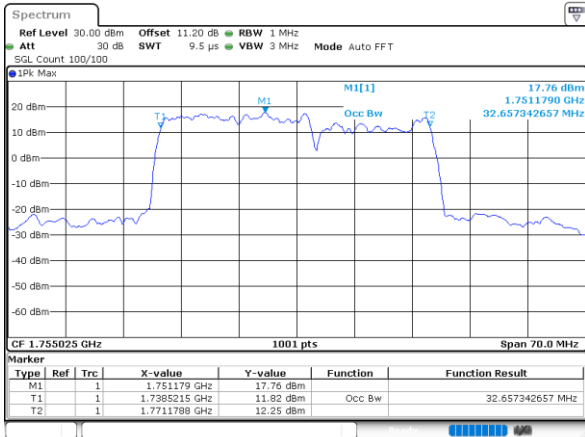

Middle Channel / 15MHz+10MHz

Date: 21.MAY.2022 11:19:56

Middle Channel / 15MHz+15MHz

Date: 21.MAY.2022 11:40:41

Middle Channel / 15MHz+20MHz

Date: 21.MAY.2022 11:47:53

LTE Band 66C

QPSK

Middle Channel / 20MHz+5MHz

Date: 21.MAY.2022 12:02:23

Middle Channel / 20MHz+10MHz

Date: 21.MAY.2022 11:32:22

Middle Channel / 20MHz+15MHz

Date: 21.MAY.2022 11:54:47

Middle Channel / 20MHz+20MHz

Date: 21.MAY.2022 12:18:26

LTE Band 66C

16QAM

Middle Channel / 5MHz+20MHz

Date: 21.MAY.2022 12:12:49

Middle Channel / 10MHz+15MHz

Date: 21.MAY.2022 11:14:20

Middle Channel / 10MHz+20MHz

Date: 21.MAY.2022 11:27:05