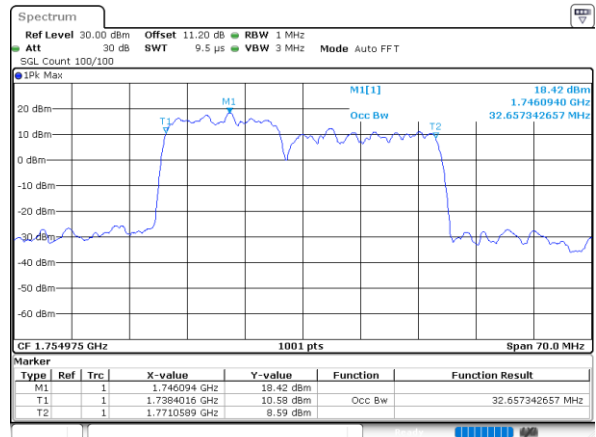

Middle Channel / 10MHz+15MHz

Date: 21.MAY.2022 11:14:48

Middle Channel / 10MHz+20MHz

Date: 21.MAY.2022 11:27:33

Middle Channel / 15MHz+10MHz

Date: 21.MAY.2022 11:20:52

Middle Channel / 15MHz+15MHz

Date: 21.MAY.2022 11:41:37

Middle Channel / 15MHz+20MHz

Date: 21.MAY.2022 11:48:50

LTE Band 66C

64QAM

Middle Channel / 20MHz+5MHz

Date: 21.MAY.2022 12:03:20

Middle Channel / 20MHz+10MHz

Date: 21.MAY.2022 11:33:18