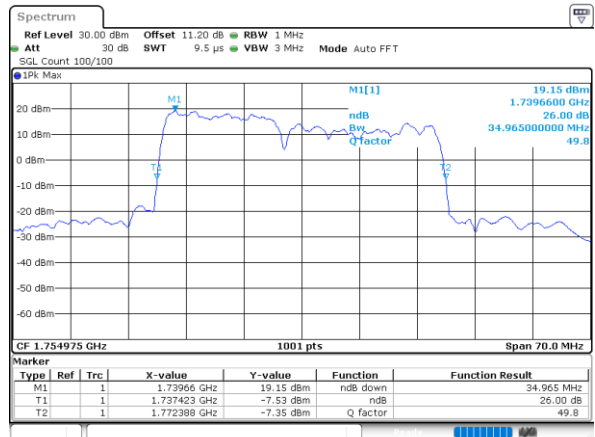

LTE Band 66C

QPSK

Middle Channel / 5MHz+20MHz

Date: 21.MAY.2022 04:15:59

Middle Channel / 10MHz+15MHz

Date: 21.MAY.2022 02:15:28

Middle Channel / 10MHz+20MHz

Date: 21.MAY.2022 01:56:51

Middle Channel / 15MHz+10MHz

Date: 20.MAY.2022 15:48:23

Middle Channel / 15MHz+15MHz

Date: 20.MAY.2022 15:07:18

Middle Channel / 15MHz+20MHz

Date: 20.MAY.2022 14:27:23

LTE Band 66C

QPSK