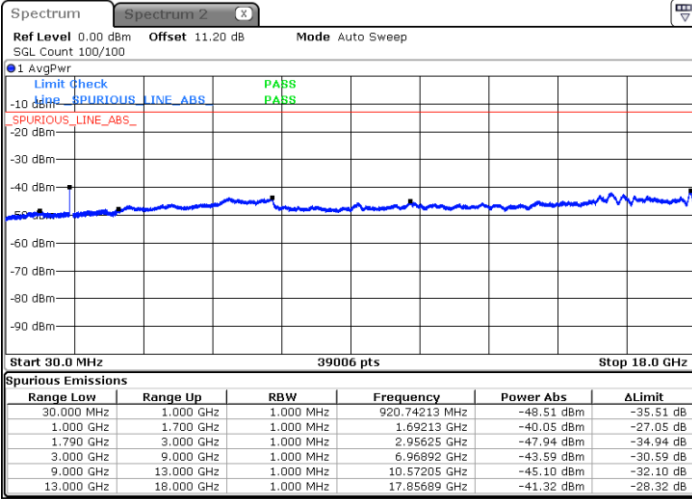

Lowest Channel / 1RB0 and 1RB24

Lowest Channel / 1RB49 and 1RB0

Date: 16.APR.2022 06:59:07

Date: 16.APR.2022 06:57:45

Middle Channel / 1RB0 and 1RB24

Middle Channel / 1RB49 and 1RB0

Date: 16.APR.2022 07:04:02

Date: 16.APR.2022 07:05:25

LTE Band 66B / 10MHz+5MHz

QPSK

Highest Channel / 1RB0 and 1RB24

Highest Channel / 1RB49 and 1RB0

Date: 16.APR.2022 07:18:23

Date: 16.APR.2022 07:17:00

LTE Band 66B / 10MHz+10MHz

QPSK

Lowest Channel / 1RB0 and 1RB49

Lowest Channel / 1RB49 and 1RB0

Date: 16.APR.2022 07:31:27

Date: 16.APR.2022 07:30:03

Middle Channel / 1RB0 and 1RB49

Middle Channel / 1RB49 and 1RB0

Date: 16.APR.2022 07:36:22

Date: 16.APR.2022 07:37:45

LTE Band 66B / 10MHz+10MHz

QPSK

Highest Channel / 1RB0 and 1RB49

Highest Channel / 1RB49 and 1RB0

Date: 16.APR.2022 08:17:09

Date: 16.APR.2022 08:15:44

LTE Band 66B / 15MHz+5MHz