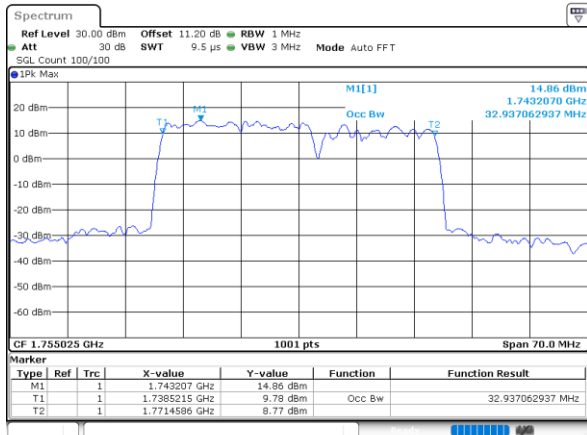

Middle Channel / 20MHz+15MHz

Date: 21.MAY.2022 11:56:11