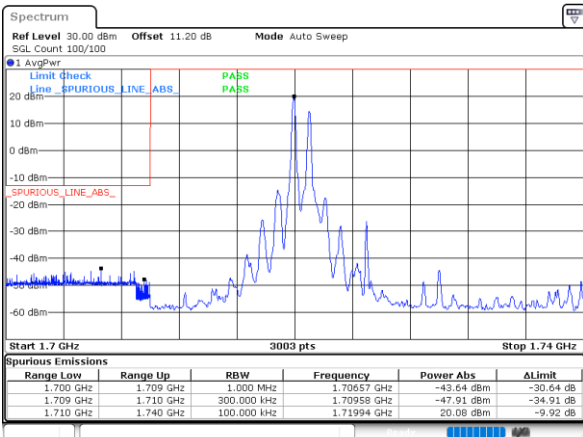

#### Highest Band Edge / Full RB

Date: 21.MAY.2022 03:39:45

LTE Band 66C / 10MHz+15MHz

QPSK

Lowest Band Edge / 1RB0 and 1RB74

Date: 21.MAY.2022 02:34:34

Highest Band Edge / 1RB0 and 1RB74

Date: 21.MAY.2022 02:17:58

LTE Band 66C / 10MHz+20MHz

QPSK

Lowest Band Edge / 1RB0 and 1RB99

Date: 20.MAY.2022 16:16:12

Highest Band Edge / 1RB0 and 1RB99

Date: 20.MAY.2022 15:59:32

Lowest Band Edge / 1RB49 and 1RB0

Date: 21.MAY.2022 01:47:42