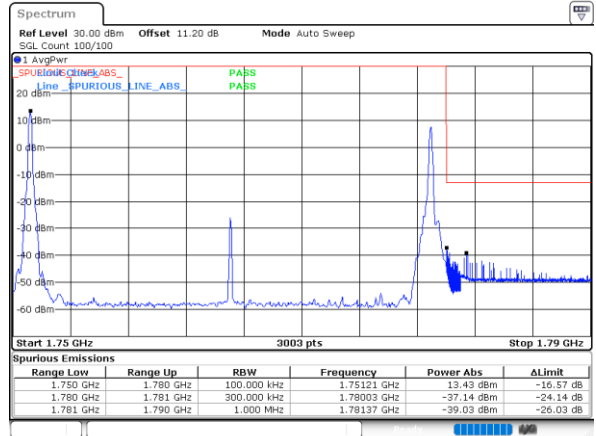

LTE Band 66C / 10MHz+20MHz

QPSK

Lowest Band Edge / 1RB0 and 1RB99

Date: 20.MAY.2022 16:16:12

Highest Band Edge / 1RB0 and 1RB99

Date: 20.MAY.2022 15:59:32

Lowest Band Edge / 1RB49 and 1RB0

Date: 21.MAY.2022 01:47:42