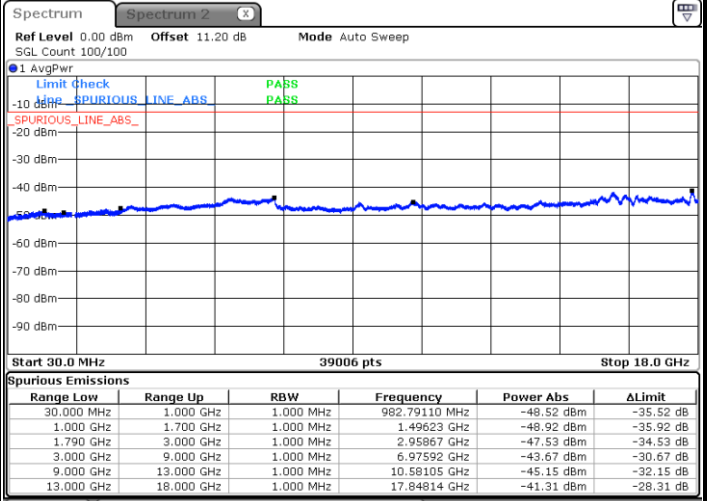

LTE Band 66B / 5MHz+15MHz

QPSK

Highest Channel / 1RB0 and 1RB49

Highest Channel / 1RB24 and 1RB0

Date: 16.APR.2022 09:08:38

Date: 16.APR.2022 09:07:11

LTE Band 66B / 10MHz+5MHz

QPSK

Lowest Channel / 1RB0 and 1RB24

Lowest Channel / 1RB49 and 1RB0

Date: 16.APR.2022 06:59:07

Date: 16.APR.2022 06:57:45

Middle Channel / 1RB0 and 1RB24

Middle Channel / 1RB49 and 1RB0

Date: 16.APR.2022 07:04:02

Date: 16.APR.2022 07:05:25

LTE Band 66B / 10MHz+5MHz

QPSK

Highest Channel / 1RB0 and 1RB24

Highest Channel / 1RB49 and 1RB0

Date: 16.APR.2022 07:18:23

Date: 16.APR.2022 07:17:00

LTE Band 66B / 10MHz+10MHz