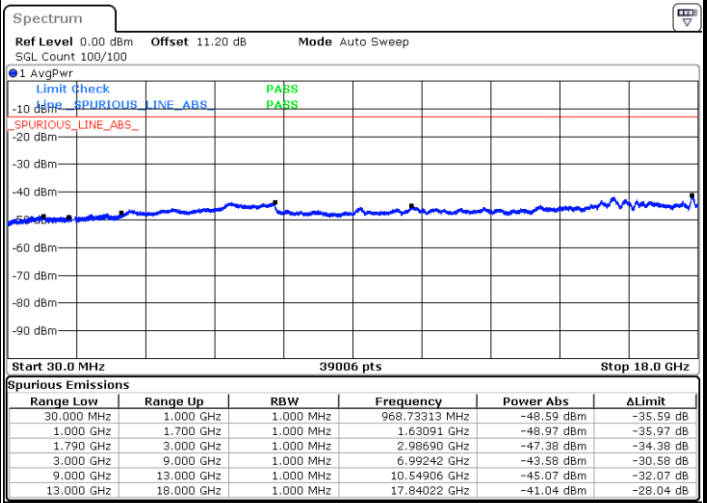

Date: 16.APR.2022 07:37:45

LTE Band 66B / 10MHz+10MHz

QPSK

Highest Channel / 1RB0 and 1RB49

Highest Channel / 1RB49 and 1RB0

Date: 16.APR.2022 08:17:09

Date: 16.APR.2022 08:15:44

LTE Band 66B / 15MHz+5MHz

QPSK

Lowest Channel / 1RB0 and 1RB49

Lowest Channel / 1RB49 and 1RB0

Date: 18.APR.2022 00:14:33

Date: 18.APR.2022 00:13:05

Middle Channel / 1RB0 and 1RB49

Middle Channel / 1RB49 and 1RB0

Date: 18.APR.2022 00:30:42

Date: 18.APR.2022 00:32:09

LTE Band 66B / 15MHz+5MHz

QPSK

Highest Channel / 1RB0 and 1RB49

Highest Channel / 1RB49 and 1RB0

Date: 18.APR.2022 00:44:33

Date: 18.APR.2022 00:43:06

# LTE Band 66C