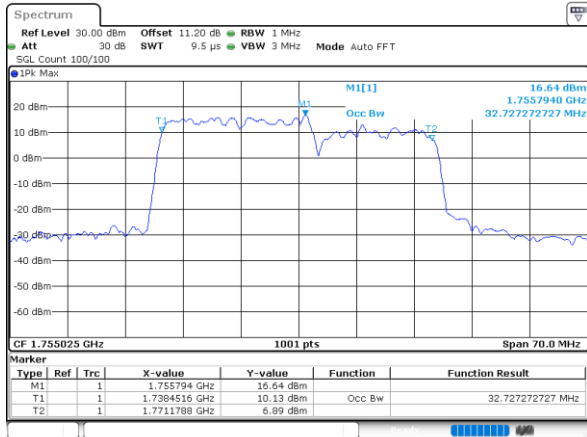

Middle Channel / 15MHz+20MHz

Date: 21.MAY.2022 11:48:50

LTE Band 66C

64QAM

Middle Channel / 20MHz+5MHz

Date: 21.MAY.2022 12:03:20

Middle Channel / 20MHz+10MHz

Date: 21.MAY.2022 11:33:18

Middle Channel / 20MHz+15MHz

Date: 21.MAY.2022 11:55:43

Middle Channel / 20MHz+20MHz

Date: 21.MAY.2022 12:19:23

LTE Band 66C

256QAM

Middle Channel / 5MHz+20MHz

Date: 21.MAY.2022 12:13:45