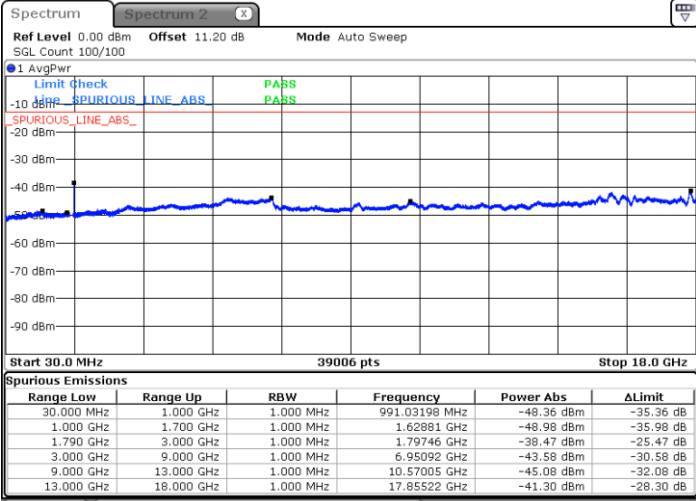

LTE Band 66B / 5MHz+15MHz

QPSK

Highest Channel / 1RB0 and 1RB49

Highest Channel / 1RB24 and 1RB0

Date: 16.APR.2022 09:08:38

Date: 16.APR.2022 09:07:11

LTE Band 66B / 10MHz+5MHz

QPSK

Lowest Channel / 1RB0 and 1RB24

Lowest Channel / 1RB49 and 1RB0

Date: 16.APR.2022 06:59:07

Date: 16.APR.2022 06:57:45

Middle Channel / 1RB0 and 1RB24

Middle Channel / 1RB49 and 1RB0

Date: 16.APR.2022 07:04:02

Date: 16.APR.2022 07:05:25

LTE Band 66B / 10MHz+5MHz

QPSK

Highest Channel / 1RB0 and 1RB24

Highest Channel / 1RB49 and 1RB0

Date: 16.APR.2022 07:18:23

Date: 16.APR.2022 07:17:00

LTE Band 66B / 10MHz+10MHz