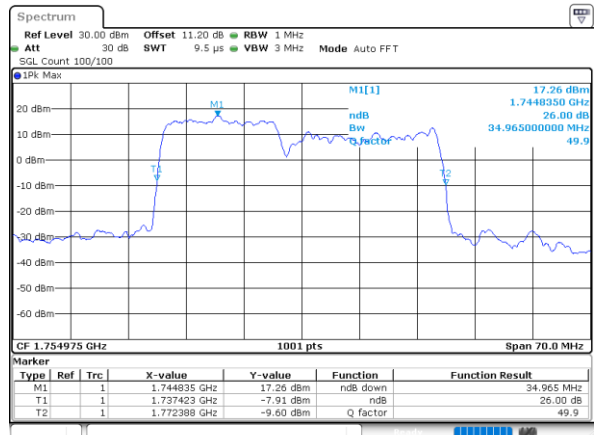

Middle Channel / 10MHz+15MHz

Date: 21.MAY.2022 03:01:39

Middle Channel / 10MHz+20MHz

Date: 21.MAY.2022 02:00:01

Middle Channel / 15MHz+10MHz

Date: 20.MAY.2022 15:51:33

Middle Channel / 15MHz+15MHz

Date: 20.MAY.2022 15:10:03

Middle Channel / 15MHz+20MHz

Date: 20.MAY.2022 14:30:33

LTE Band 66C

256QAM

Middle Channel / 20MHz+5MHz

Date: 20.MAY.2022 13:40:02

Middle Channel / 20MHz+10MHz

Date: 20.MAY.2022 12:57:04