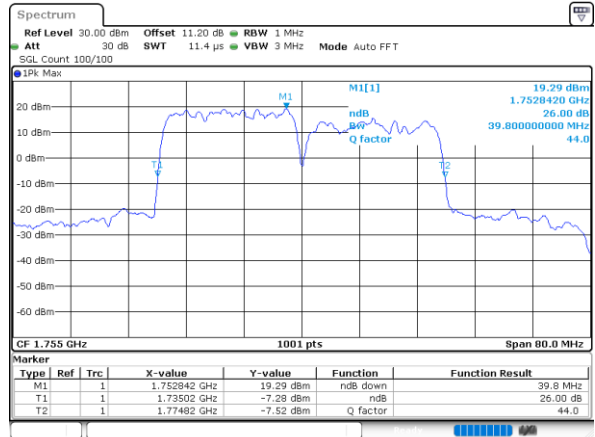

Middle Channel / 15MHz+10MHz

Date: 20.MAY.2022 15:48:23

Middle Channel / 15MHz+15MHz

Date: 20.MAY.2022 15:07:18

Middle Channel / 15MHz+20MHz

Date: 20.MAY.2022 14:27:23

LTE Band 66C

QPSK

Middle Channel / 20MHz+5MHz

Date: 20.MAY.2022 13:36:52

Middle Channel / 20MHz+10MHz

Date: 20.MAY.2022 12:53:53

Middle Channel / 20MHz+15MHz

Date: 20.MAY.2022 12:07:55

Middle Channel / 20MHz+20MHz

Date: 20.MAY.2022 10:48:00

LTE Band 66C

16QAM

Middle Channel / 5MHz+20MHz

Date: 21.MAY.2022 04:16:38

Middle Channel / 10MHz+15MHz

Date: 21.MAY.2022 02:59:07

Middle Channel / 10MHz+20MHz

Date: 21.MAY.2022 01:57:29