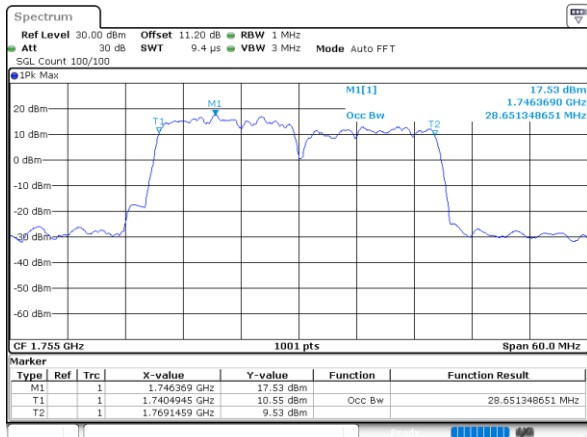

Middle Channel / 20MHz+5MHz

Middle Channel / 20MHz+10MHz

Middle Channel / 20MHz+15MHz

Middle Channel / 20MHz+20MHz

LTE Band 66C

64QAM

Middle Channel / 5MHz+20MHz

Date: 21.MAY.2022 12:13:17

Middle Channel / 10MHz+15MHz

Date: 21.MAY.2022 11:14:48

Middle Channel / 10MHz+20MHz

Date: 21.MAY.2022 11:27:33

Middle Channel / 15MHz+10MHz

Date: 21.MAY.2022 11:20:52

Middle Channel / 15MHz+15MHz

Date: 21.MAY.2022 11:41:37

Middle Channel / 15MHz+20MHz

Date: 21.MAY.2022 11:48:50

LTE Band 66C

64QAM

Middle Channel / 20MHz+5MHz

Date: 21.MAY.2022 12:03:20

Middle Channel / 20MHz+10MHz

Date: 21.MAY.2022 11:33:18