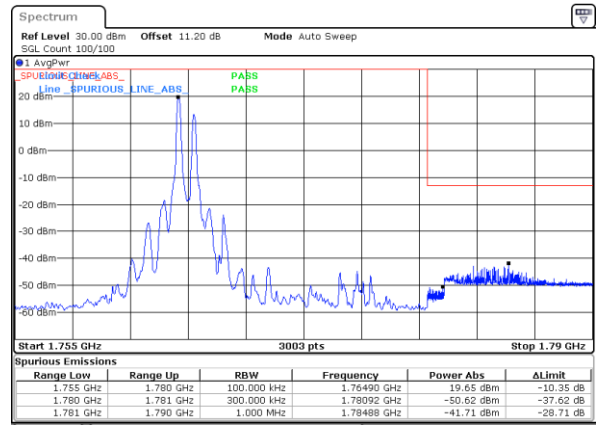

Highest Band Edge / 1RB49 and 1RB0

Date: 21.MAY.2022 02:22:30