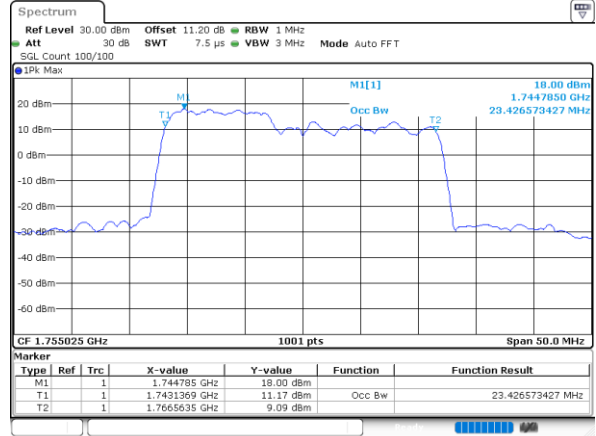

Middle Channel / 10MHz+15MHz

Date: 21.MAY.2022 11:14:48