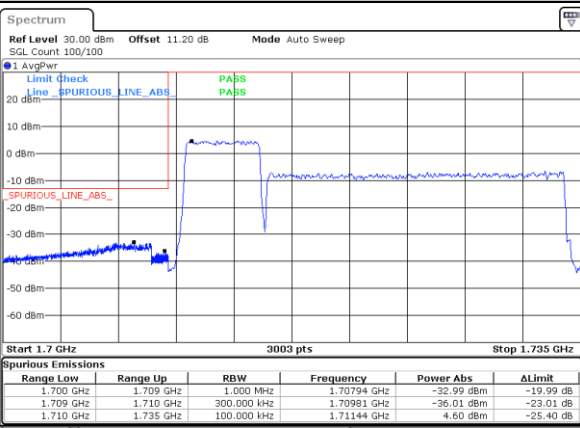

Lowest Band Edge / Full RB

Date: 21.MAY.2022 03:56:18