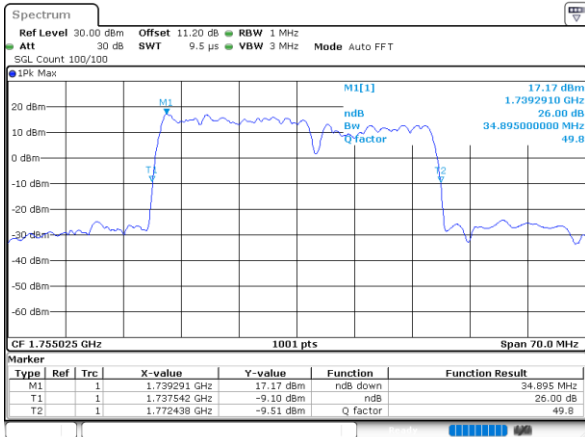

LTE Band 66C

64QAM

Middle Channel / 5MHz+20MHz

Date: 21.MAY.2022 04:18:32

Middle Channel / 10MHz+15MHz

Date: 21.MAY.2022 03:01:01

Middle Channel / 10MHz+20MHz

Date: 21.MAY.2022 01:59:23

Middle Channel / 15MHz+10MHz

Date: 20.MAY.2022 15:50:55

Middle Channel / 15MHz+15MHz

Date: 20.MAY.2022 15:09:29

Middle Channel / 15MHz+20MHz

Date: 20.MAY.2022 14:29:55

LTE Band 66C

64QAM

Middle Channel / 20MHz+5MHz

Middle Channel / 20MHz+10MHz

Middle Channel / 20MHz+15MHz

Middle Channel / 20MHz+20MHz

LTE Band 66C

256QAM

Middle Channel / 5MHz+20MHz

Date: 21.MAY.2022 04:19:10