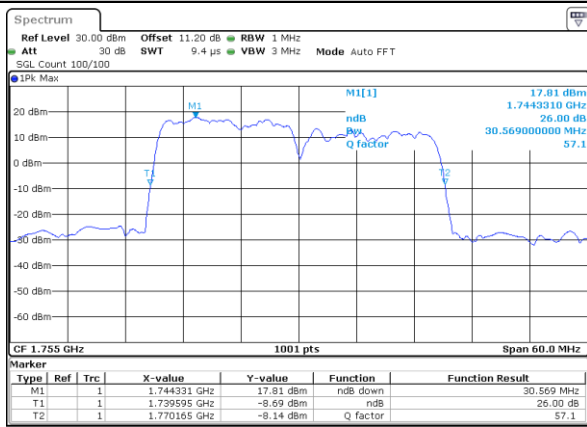

LTE Band 66C

64QAM

Middle Channel / 5MHz+20MHz

Date: 21.MAY.2022 04:18:32

Middle Channel / 10MHz+15MHz

Date: 21.MAY.2022 03:01:01

Middle Channel / 10MHz+20MHz

Date: 21.MAY.2022 01:59:23

Middle Channel / 15MHz+10MHz

Date: 20.MAY.2022 15:50:55

Middle Channel / 15MHz+15MHz

Date: 20.MAY.2022 15:09:29

Middle Channel / 15MHz+20MHz

Date: 20.MAY.2022 14:29:55

LTE Band 66C

64QAM