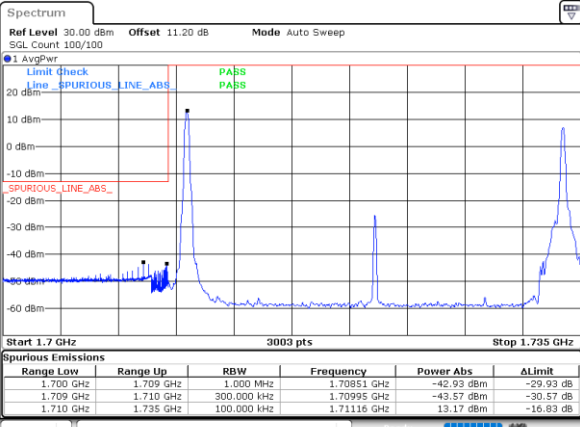

Conducted Band Edge

LTE Band 66C / 5MHz+20MHz

QPSK

Lowest Band Edge / 1RB0 and 1RB99

Date: 21.MAY.2022 04:02:20