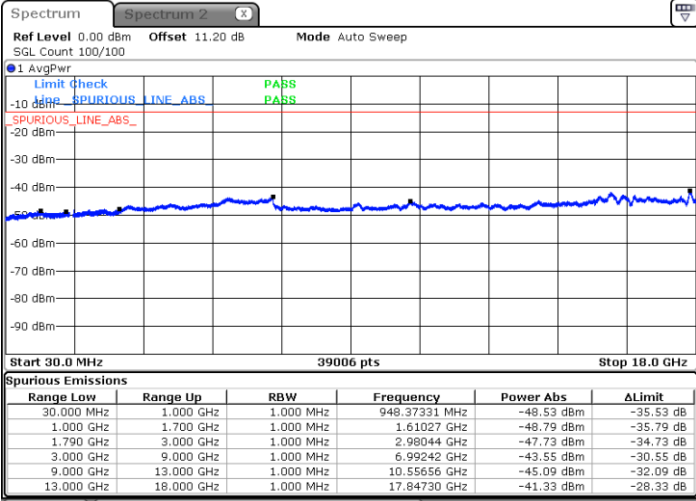

Date: 16.APR.2022 07:05:25

LTE Band 66B / 10MHz+5MHz

QPSK

Highest Channel / 1RB0 and 1RB24

Highest Channel / 1RB49 and 1RB0

Date: 16.APR.2022 07:18:23

Date: 16.APR.2022 07:17:00

LTE Band 66B / 10MHz+10MHz

Date: 16.APR.2022 07:37:45

LTE Band 66B / 10MHz+10MHz

QPSK

Highest Channel / 1RB0 and 1RB49

Highest Channel / 1RB49 and 1RB0

Date: 16.APR.2022 08:17:09

Date: 16.APR.2022 08:15:44

LTE Band 66B / 15MHz+5MHz

QPSK

Lowest Channel / 1RB0 and 1RB49

Lowest Channel / 1RB49 and 1RB0

Date: 18.APR.2022 00:14:33

Date: 18.APR.2022 00:13:05

Middle Channel / 1RB0 and 1RB49

Middle Channel / 1RB49 and 1RB0

Date: 18.APR.2022 00:30:42

Date: 18.APR.2022 00:32:09

LTE Band 66B / 15MHz+5MHz

QPSK

Highest Channel / 1RB0 and 1RB49

Highest Channel / 1RB49 and 1RB0

Date: 18.APR.2022 00:44:33

Date: 18.APR.2022 00:43:06