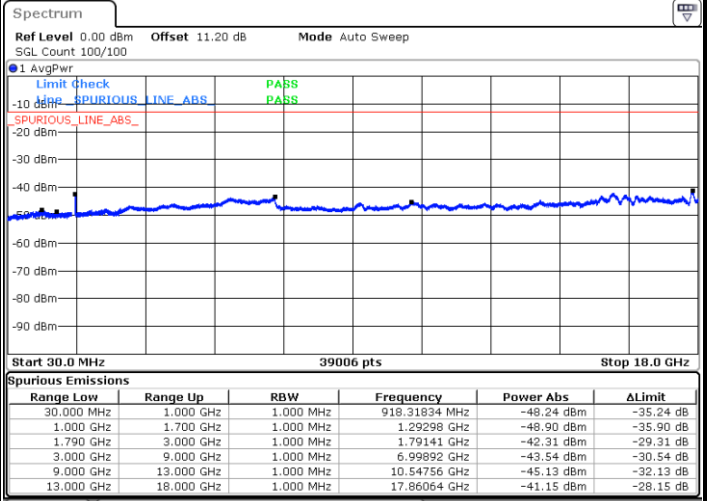

QPSK

Lowest Channel / 1RB0 and 1RB49

Lowest Channel / 1RB49 and 1RB0

Date: 18.APR.2022 00:14:33

Date: 18.APR.2022 00:13:05

Middle Channel / 1RB0 and 1RB49

Middle Channel / 1RB49 and 1RB0

Date: 18.APR.2022 00:30:42

Date: 18.APR.2022 00:32:09

LTE Band 66B / 15MHz+5MHz

QPSK

Highest Channel / 1RB0 and 1RB49

Highest Channel / 1RB49 and 1RB0

Date: 18.APR.2022 00:44:33

Date: 18.APR.2022 00:43:06

# LTE Band 66C

## 26dB Bandwidth

Mode	LTE Band 66C : 26dB BW(MHz)				
QPSK					
BW	5MHz+20MHz	10MHz+15MHz	10MHz+20MHz	15MHz+10MHz	15MHz+15MHz
Middle CH	24.93	25.13	29.91	25.23	30.51
BW	15MHz+20MHz	20MHz+5MHz	20MHz+10MHz	20MHz+15MHz	20MHz+20MHz
Middle CH	34.97	25.13	30.03	34.83	39.80