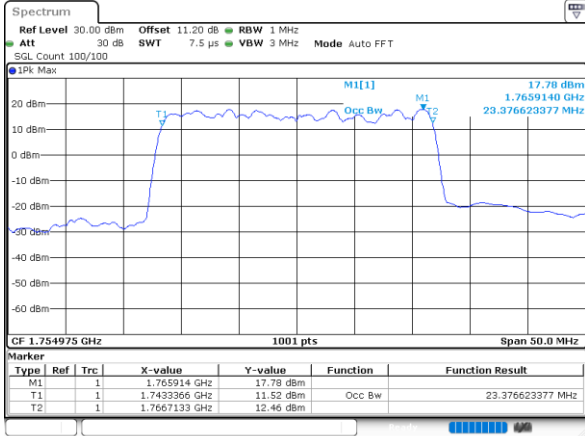

LTE Band 66C

QPSK

Middle Channel / 20MHz+5MHz

Date: 21.MAY.2022 12:02:23