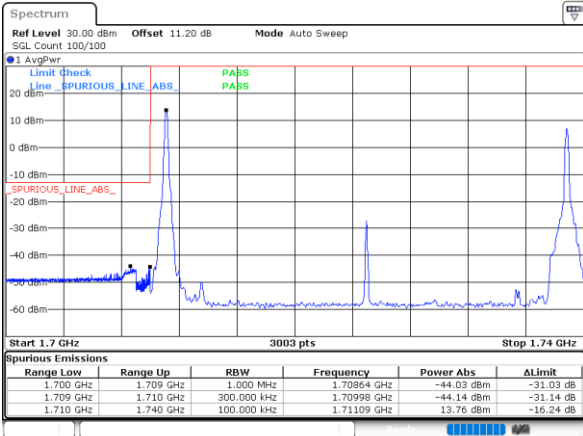

#### Highest Band Edge / Full RB

Date: 21.MAY.2022 03:39:45

LTE Band 66C / 10MHz+15MHz

QPSK

Lowest Band Edge / 1RB0 and 1RB74

Date: 21.MAY.2022 02:34:34

Highest Band Edge / 1RB0 and 1RB74

Date: 21.MAY.2022 02:17:58

Lowest Band Edge / 1RB49 and 1RB0

Date: 21.MAY.2022 02:39:05

Highest Band Edge / 1RB49 and 1RB0

Date: 21.MAY.2022 02:22:30

Lowest Band Edge / Full RB

Date: 21.MAY.2022 02:28:35

Highest Band Edge / Full RB

Date: 21.MAY.2022 02:11:59

LTE Band 66C / 10MHz+20MHz

QPSK

Lowest Band Edge / 1RB0 and 1RB99

Date: 20.MAY.2022 16:16:12

Highest Band Edge / 1RB0 and 1RB99

Date: 20.MAY.2022 15:59:32

Lowest Band Edge / 1RB49 and 1RB0

Date: 21.MAY.2022 01:47:42