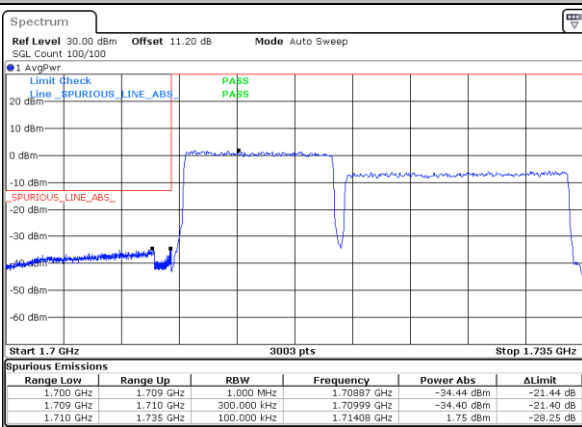

#### Highest Band Edge / Full RB

Date: 21.MAY.2022 03:39:45

LTE Band 66C / 10MHz+15MHz

QPSK

Lowest Band Edge / 1RB0 and 1RB74

Date: 21.MAY.2022 02:34:34

Highest Band Edge / 1RB0 and 1RB74

Date: 21.MAY.2022 02:17:58

Lowest Band Edge / 1RB49 and 1RB0

Date: 21.MAY.2022 02:39:05

Highest Band Edge / 1RB49 and 1RB0

Date: 21.MAY.2022 02:22:30

Lowest Band Edge / Full RB

Date: 21.MAY.2022 02:28:35

Highest Band Edge / Full RB

Date: 21.MAY.2022 02:11:59

LTE Band 66C / 10MHz+20MHz

QPSK

Lowest Band Edge / 1RB0 and 1RB99

Date: 20.MAY.2022 16:16:12

Highest Band Edge / 1RB0 and 1RB99

Date: 20.MAY.2022 15:59:32

Lowest Band Edge / 1RB49 and 1RB0

Date: 21.MAY.2022 01:47:42