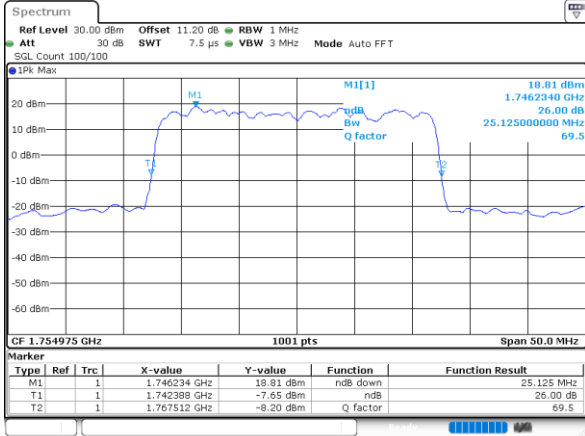

LTE Band 66C

QPSK

Middle Channel / 20MHz+5MHz

Date: 20.MAY.2022 13:36:52