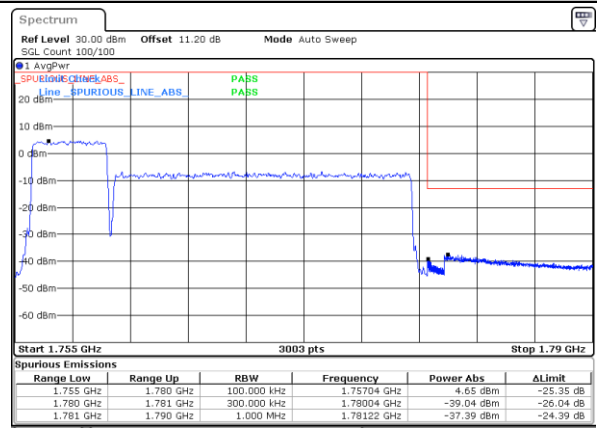

#### Highest Band Edge / 1RB24 and 1RB0

Date: 21.MAY.2022 03:50:13

#### Lowest Band Edge / Full RB

Date: 21.MAY.2022 03:56:18

#### Highest Band Edge / Full RB

Date: 21.MAY.2022 03:39:45

LTE Band 66C / 10MHz+15MHz

QPSK

Lowest Band Edge / 1RB0 and 1RB74

Date: 21.MAY.2022 02:34:34

Highest Band Edge / 1RB0 and 1RB74

Date: 21.MAY.2022 02:17:58