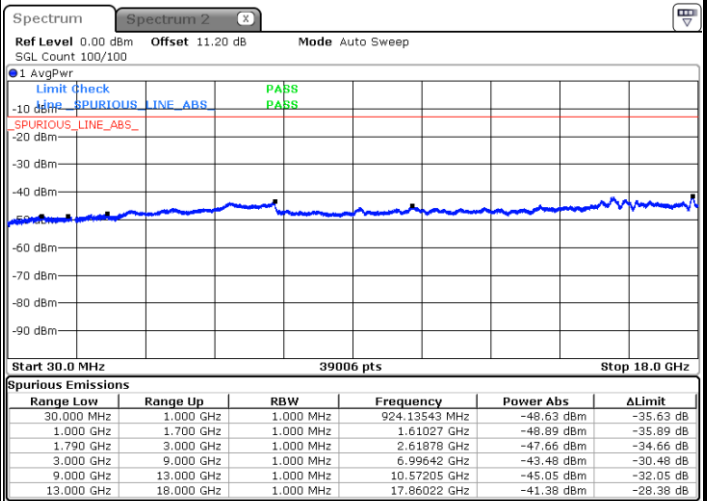

Date: 16.APR.2022 07:05:25

LTE Band 66B / 10MHz+5MHz

QPSK

Highest Channel / 1RB0 and 1RB24

Highest Channel / 1RB49 and 1RB0

Date: 16.APR.2022 07:18:23

Date: 16.APR.2022 07:17:00

LTE Band 66B / 10MHz+10MHz

QPSK

Lowest Channel / 1RB0 and 1RB49

Lowest Channel / 1RB49 and 1RB0

Date: 16.APR.2022 07:31:27

Date: 16.APR.2022 07:30:03

Middle Channel / 1RB0 and 1RB49

Middle Channel / 1RB49 and 1RB0

Date: 16.APR.2022 07:36:22

Date: 16.APR.2022 07:37:45

LTE Band 66B / 10MHz+10MHz

QPSK

Highest Channel / 1RB0 and 1RB49

Highest Channel / 1RB49 and 1RB0

Date: 16.APR.2022 08:17:09

Date: 16.APR.2022 08:15:44

LTE Band 66B / 15MHz+5MHz