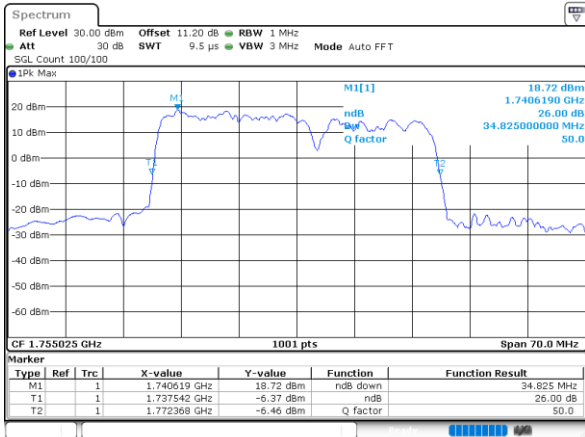

Middle Channel / 15MHz+10MHz

Date: 20.MAY.2022 15:48:23

Middle Channel / 15MHz+15MHz

Date: 20.MAY.2022 15:07:18

Middle Channel / 15MHz+20MHz

Date: 20.MAY.2022 14:27:23

LTE Band 66C

QPSK

Middle Channel / 20MHz+5MHz

Date: 20.MAY.2022 13:36:52

Middle Channel / 20MHz+10MHz

Date: 20.MAY.2022 12:53:53

Middle Channel / 20MHz+15MHz

Date: 20.MAY.2022 12:07:55

Middle Channel / 20MHz+20MHz

Date: 20.MAY.2022 10:48:00

LTE Band 66C

16QAM

Middle Channel / 5MHz+20MHz

Date: 21.MAY.2022 04:16:38

Middle Channel / 10MHz+15MHz

Date: 21.MAY.2022 02:59:07

Middle Channel / 10MHz+20MHz

Date: 21.MAY.2022 01:57:29