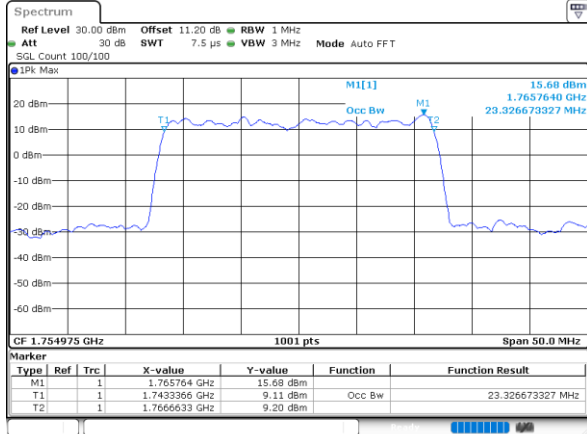

Middle Channel / 15MHz+20MHz

Date: 21.MAY.2022 11:49:18

LTE Band 66C

256QAM

Middle Channel / 20MHz+5MHz

Date: 21.MAY.2022 12:03:48

Middle Channel / 20MHz+10MHz

Date: 21.MAY.2022 11:33:47

## LTE Band 66C / 5MHz+20MHz