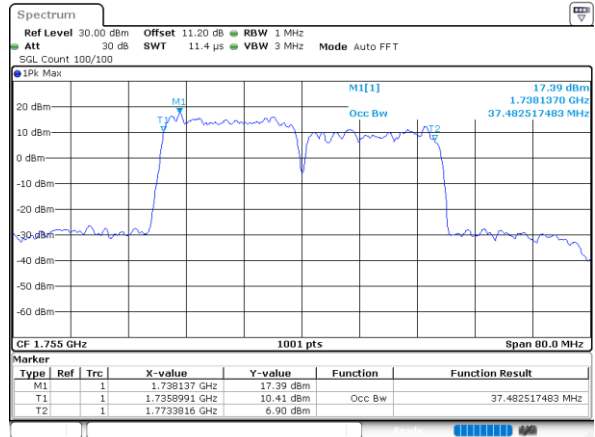

Middle Channel / 15MHz+20MHz

Date: 21.MAY.2022 11:48:50

LTE Band 66C

64QAM

Middle Channel / 20MHz+5MHz

Date: 21.MAY.2022 12:03:20

Middle Channel / 20MHz+10MHz

Date: 21.MAY.2022 11:33:18

Middle Channel / 20MHz+15MHz

Date: 21.MAY.2022 11:55:43

Middle Channel / 20MHz+20MHz

Date: 21.MAY.2022 12:19:23

LTE Band 66C

256QAM

Middle Channel / 5MHz+20MHz

Date: 21.MAY.2022 12:13:45