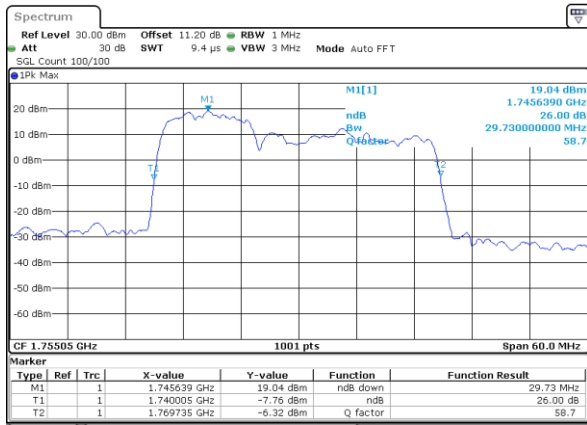

LTE Band 66C

64QAM

Middle Channel / 5MHz+20MHz

Date: 21.MAY.2022 04:18:32

Middle Channel / 10MHz+15MHz

Date: 21.MAY.2022 03:01:01

Middle Channel / 10MHz+20MHz

Date: 21.MAY.2022 01:59:23

Middle Channel / 15MHz+10MHz

Date: 20.MAY.2022 15:50:55

Middle Channel / 15MHz+15MHz

Date: 20.MAY.2022 15:09:29

Middle Channel / 15MHz+20MHz

Date: 20.MAY.2022 14:29:55

LTE Band 66C

64QAM