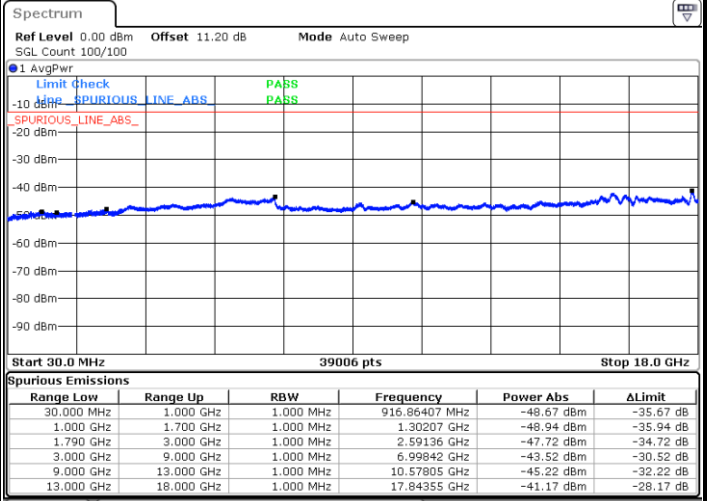

Date: 16.APR.2022 07:05:25

LTE Band 66B / 10MHz+5MHz

QPSK

Highest Channel / 1RB0 and 1RB24

Highest Channel / 1RB49 and 1RB0

Date: 16.APR.2022 07:18:23

Date: 16.APR.2022 07:17:00

LTE Band 66B / 10MHz+10MHz

Date: 16.APR.2022 07:37:45

LTE Band 66B / 10MHz+10MHz

QPSK

Highest Channel / 1RB0 and 1RB49

Highest Channel / 1RB49 and 1RB0

Date: 16.APR.2022 08:17:09

Date: 16.APR.2022 08:15:44

LTE Band 66B / 15MHz+5MHz

QPSK

Lowest Channel / 1RB0 and 1RB49

Lowest Channel / 1RB49 and 1RB0

Date: 18.APR.2022 00:14:33

Date: 18.APR.2022 00:13:05

Middle Channel / 1RB0 and 1RB49

Middle Channel / 1RB49 and 1RB0

Date: 18.APR.2022 00:30:42

Date: 18.APR.2022 00:32:09

LTE Band 66B / 15MHz+5MHz

QPSK

Highest Channel / 1RB0 and 1RB49

Highest Channel / 1RB49 and 1RB0

Date: 18.APR.2022 00:44:33

Date: 18.APR.2022 00:43:06