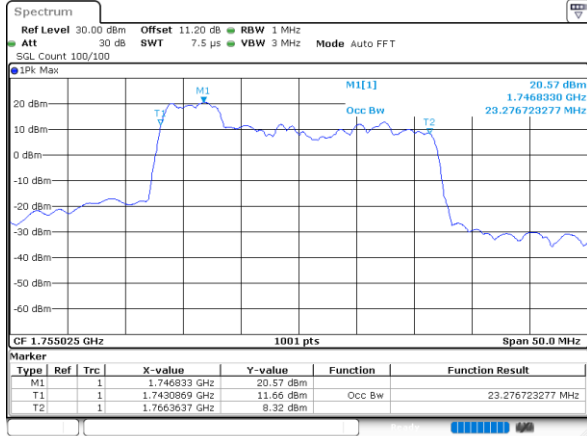

Middle Channel / 15MHz+10MHz

Date: 21.MAY.2022 11:20:24

Middle Channel / 15MHz+15MHz

Date: 21.MAY.2022 11:41:09

Middle Channel / 15MHz+20MHz

Date: 21.MAY.2022 11:48:21

LTE Band 66C

16QAM

Middle Channel / 20MHz+5MHz

Middle Channel / 20MHz+10MHz

Middle Channel / 20MHz+15MHz

Middle Channel / 20MHz+20MHz

LTE Band 66C

64QAM

Middle Channel / 5MHz+20MHz

Date: 21.MAY.2022 12:13:17