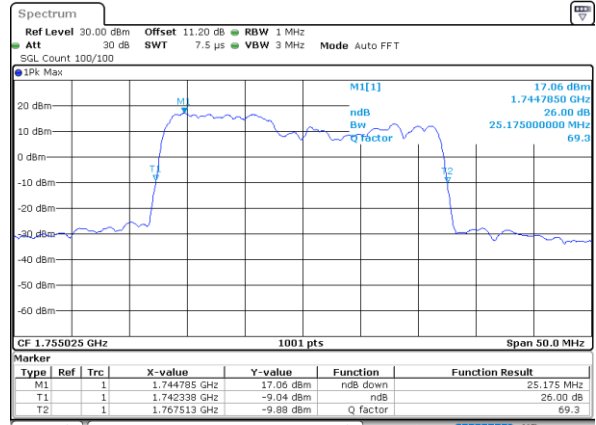

LTE Band 66C

64QAM

Middle Channel / 5MHz+20MHz

Date: 21.MAY.2022 04:18:32

Middle Channel / 10MHz+15MHz

Date: 21.MAY.2022 03:01:01

Middle Channel / 10MHz+20MHz

Date: 21.MAY.2022 01:59:23

Middle Channel / 15MHz+10MHz

Date: 20.MAY.2022 15:50:55

Middle Channel / 15MHz+15MHz

Date: 20.MAY.2022 15:09:29

Middle Channel / 15MHz+20MHz

Date: 20.MAY.2022 14:29:55

LTE Band 66C

64QAM