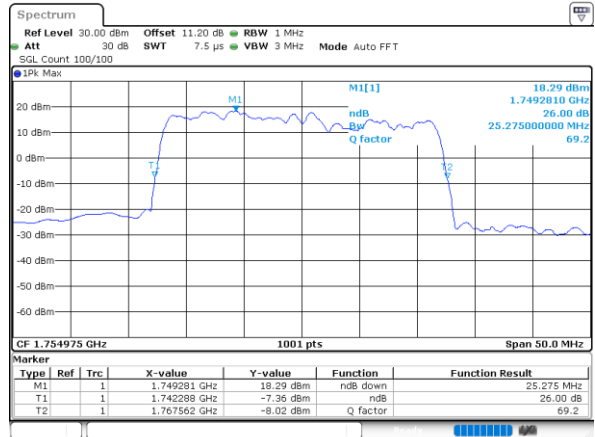

LTE Band 66C

16QAM

Middle Channel / 5MHz+20MHz

Date: 21.MAY.2022 04:16:38

Middle Channel / 10MHz+15MHz

Date: 21.MAY.2022 02:59:07

Middle Channel / 10MHz+20MHz

Date: 21.MAY.2022 01:57:29

Middle Channel / 15MHz+10MHz

Date: 20.MAY.2022 15:49:01

Middle Channel / 15MHz+15MHz

Date: 20.MAY.2022 15:07:51

Middle Channel / 15MHz+20MHz

Date: 20.MAY.2022 14:28:01

LTE Band 66C

16QAM