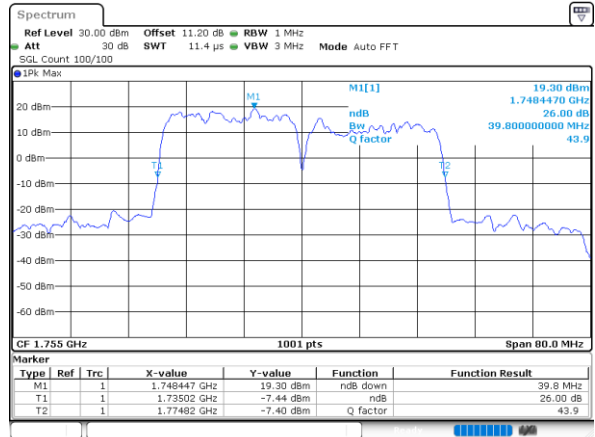

Middle Channel / 20MHz+5MHz

Date: 20.MAY.2022 13:37:30

Middle Channel / 20MHz+10MHz

Date: 20.MAY.2022 12:54:31

Middle Channel / 20MHz+15MHz

Date: 20.MAY.2022 12:08:34

Middle Channel / 20MHz+20MHz

Date: 20.MAY.2022 10:48:33

LTE Band 66C

64QAM

Middle Channel / 5MHz+20MHz

Date: 21.MAY.2022 04:18:32

Middle Channel / 10MHz+15MHz

Date: 21.MAY.2022 03:01:01

Middle Channel / 10MHz+20MHz

Date: 21.MAY.2022 01:59:23