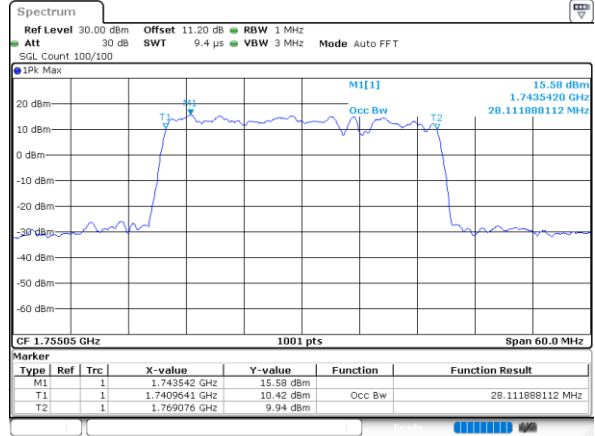

Middle Channel / 15MHz+20MHz

Date: 21.MAY.2022 11:48:50

LTE Band 66C

64QAM

Middle Channel / 20MHz+5MHz

Date: 21.MAY.2022 12:03:20

Middle Channel / 20MHz+10MHz

Date: 21.MAY.2022 11:33:18

Middle Channel / 20MHz+15MHz

Date: 21.MAY.2022 11:55:43

Middle Channel / 20MHz+20MHz

Date: 21.MAY.2022 12:19:23

LTE Band 66C

256QAM

Middle Channel / 5MHz+20MHz

Date: 21.MAY.2022 12:13:45