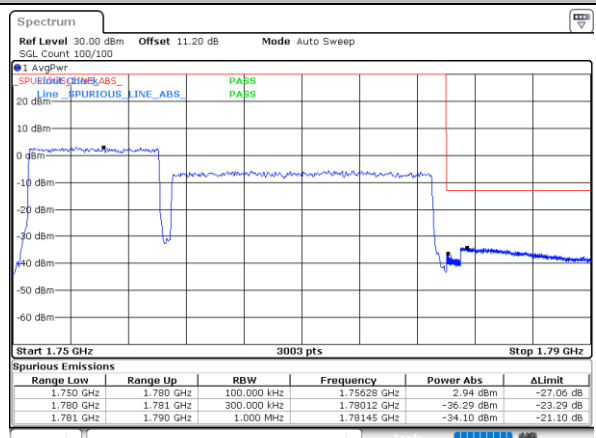

LTE Band 66C / 10MHz+20MHz

QPSK

Lowest Band Edge / 1RB0 and 1RB99

Date: 20.MAY.2022 16:16:12

Highest Band Edge / 1RB0 and 1RB99

Date: 20.MAY.2022 15:59:32

Lowest Band Edge / 1RB49 and 1RB0

Date: 21.MAY.2022 01:47:42

Highest Band Edge / 1RB49 and 1RB0

Date: 20.MAY.2022 16:04:04

Lowest Band Edge / Full RB

Date: 20.MAY.2022 16:10:12

Highest Band Edge / Full RB

Date: 20.MAY.2022 15:53:29