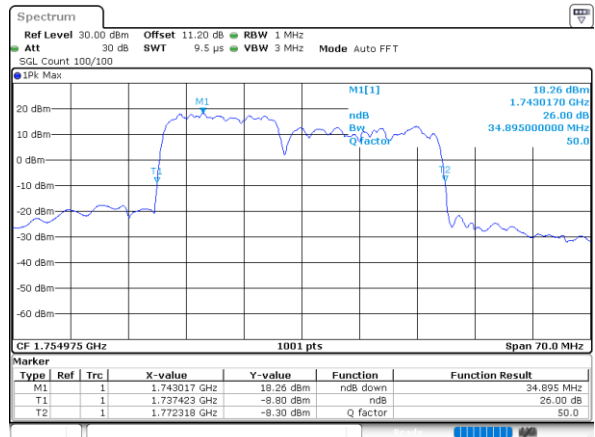

Middle Channel / 15MHz+10MHz

Date: 20.MAY.2022 15:49:01

Middle Channel / 15MHz+15MHz

Date: 20.MAY.2022 15:07:51

Middle Channel / 15MHz+20MHz

Date: 20.MAY.2022 14:28:01

LTE Band 66C

16QAM