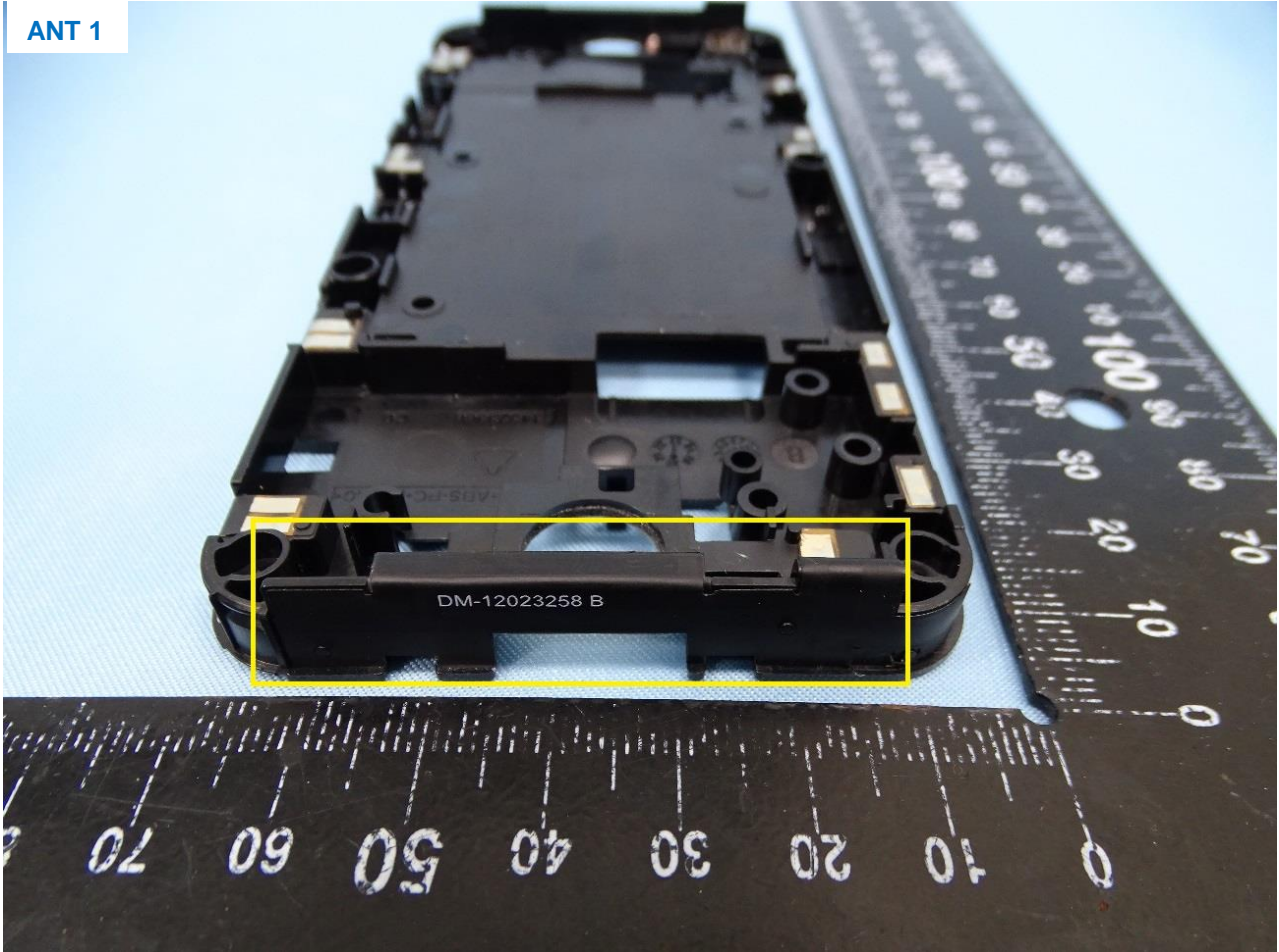

5G mmW ANT 1

Brand Name: Inseego/ Model Name: M2100/ Marketing Name: M2100

ANT 0

Brand Name: Inseego/ Model Name: M2100/ Marketing Name: M2100

ANT 1

Brand Name: Inseego/ Model Name: M2100/ Marketing Name: M2100

ANT 2

Brand Name: Inseego/ Model Name: M2100/ Marketing Name: M2100

ANT 3

Brand Name: Inseego/ Model Name: M2100/ Marketing Name: M2100

ANT 4

Brand Name: Inseego/ Model Name: M2100/ Marketing Name: M2100

ANT 5