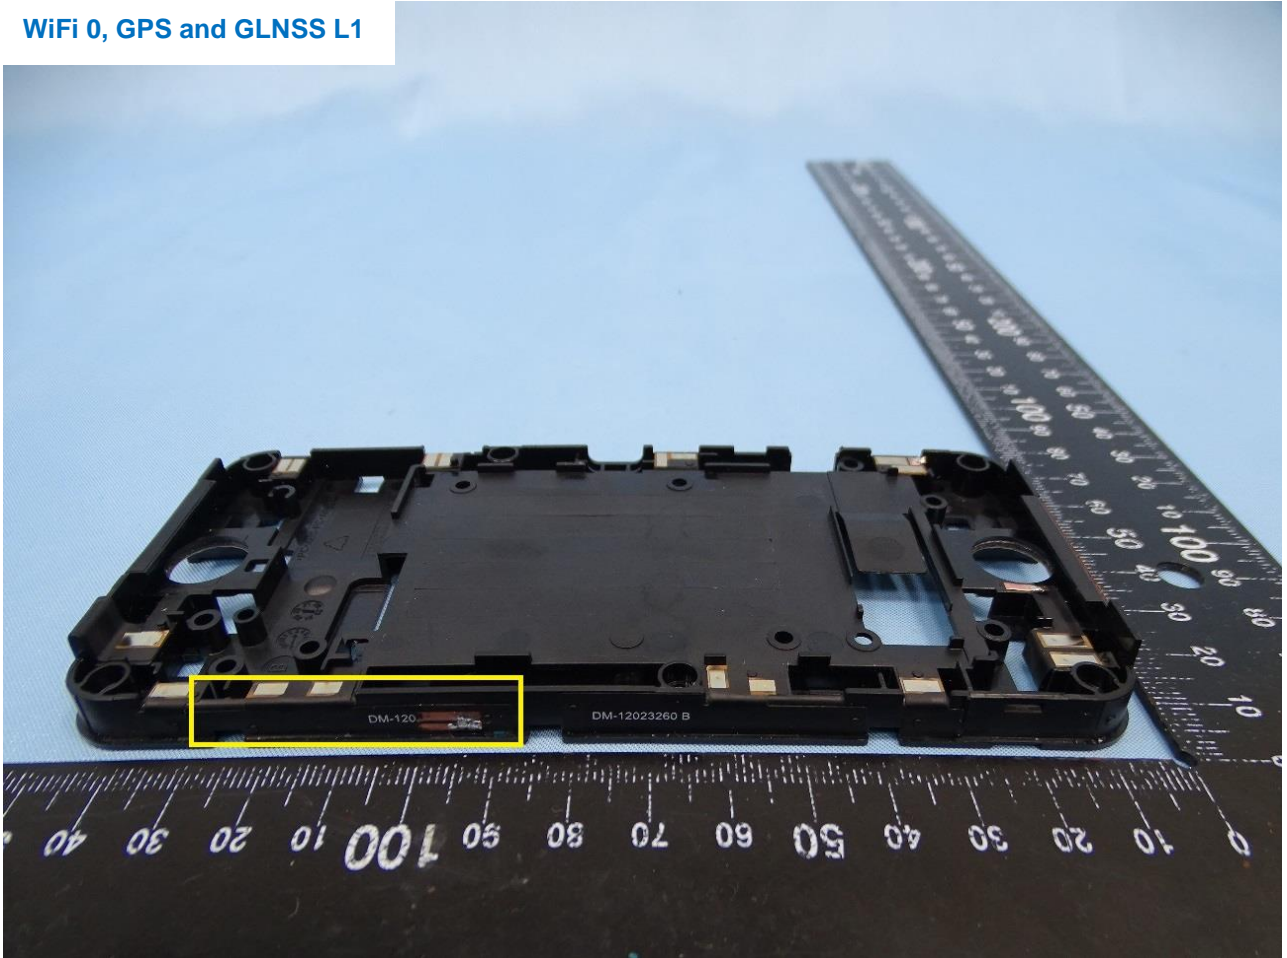

ANT 2

Brand Name: Inseego/ Model Name: M2100/ Marketing Name: M2100

ANT 3

Brand Name: Inseego/ Model Name: M2100/ Marketing Name: M2100

ANT 4

Brand Name: Inseego/ Model Name: M2100/ Marketing Name: M2100

ANT 5

Brand Name: Inseego/ Model Name: M2100/ Marketing Name: M2100

ANT 6

Brand Name: Inseego/ Model Name: M2100/ Marketing Name: M2100

ANT 7

Brand Name: Inseego/ Model Name: M2100/ Marketing Name: M2100

ANT 8

Brand Name: Inseego/ Model Name: M2100/ Marketing Name: M2100

WiFi 0, GPS and GLNSS L1

Brand Name: Inseego/ Model Name: M2100/ Marketing Name: M2100

WiFi 1 and GPS L5

————THE END————