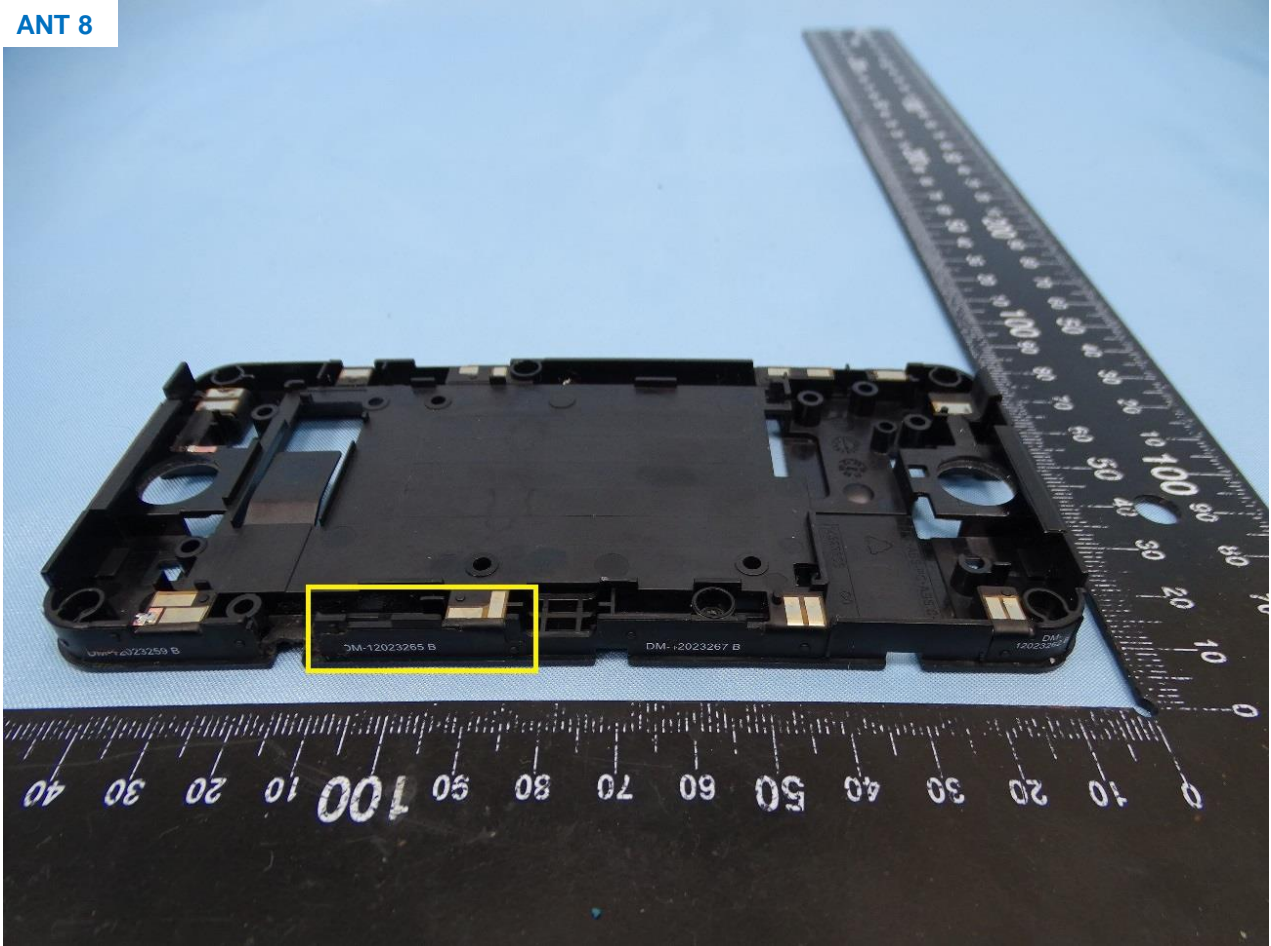

5G mmW ANT 1

Brand Name: Inseego/ Model Name: M2100/ Marketing Name: M2100

ANT 0

Brand Name: Inseego/ Model Name: M2100/ Marketing Name: M2100

ANT 1

Brand Name: Inseego/ Model Name: M2100/ Marketing Name: M2100

ANT 2

Brand Name: Inseego/ Model Name: M2100/ Marketing Name: M2100

ANT 3

Brand Name: Inseego/ Model Name: M2100/ Marketing Name: M2100

ANT 4

Brand Name: Inseego/ Model Name: M2100/ Marketing Name: M2100

ANT 5

Brand Name: Inseego/ Model Name: M2100/ Marketing Name: M2100

ANT 6

Brand Name: Inseego/ Model Name: M2100/ Marketing Name: M2100

ANT 7

Brand Name: Inseego/ Model Name: M2100/ Marketing Name: M2100

ANT 8

Brand Name: Inseego/ Model Name: M2100/ Marketing Name: M2100

WiFi 0, GPS and GLNSS L1

Brand Name: Inseego/ Model Name: M2100/ Marketing Name: M2100

WiFi 1 and GPS L5

————THE END————