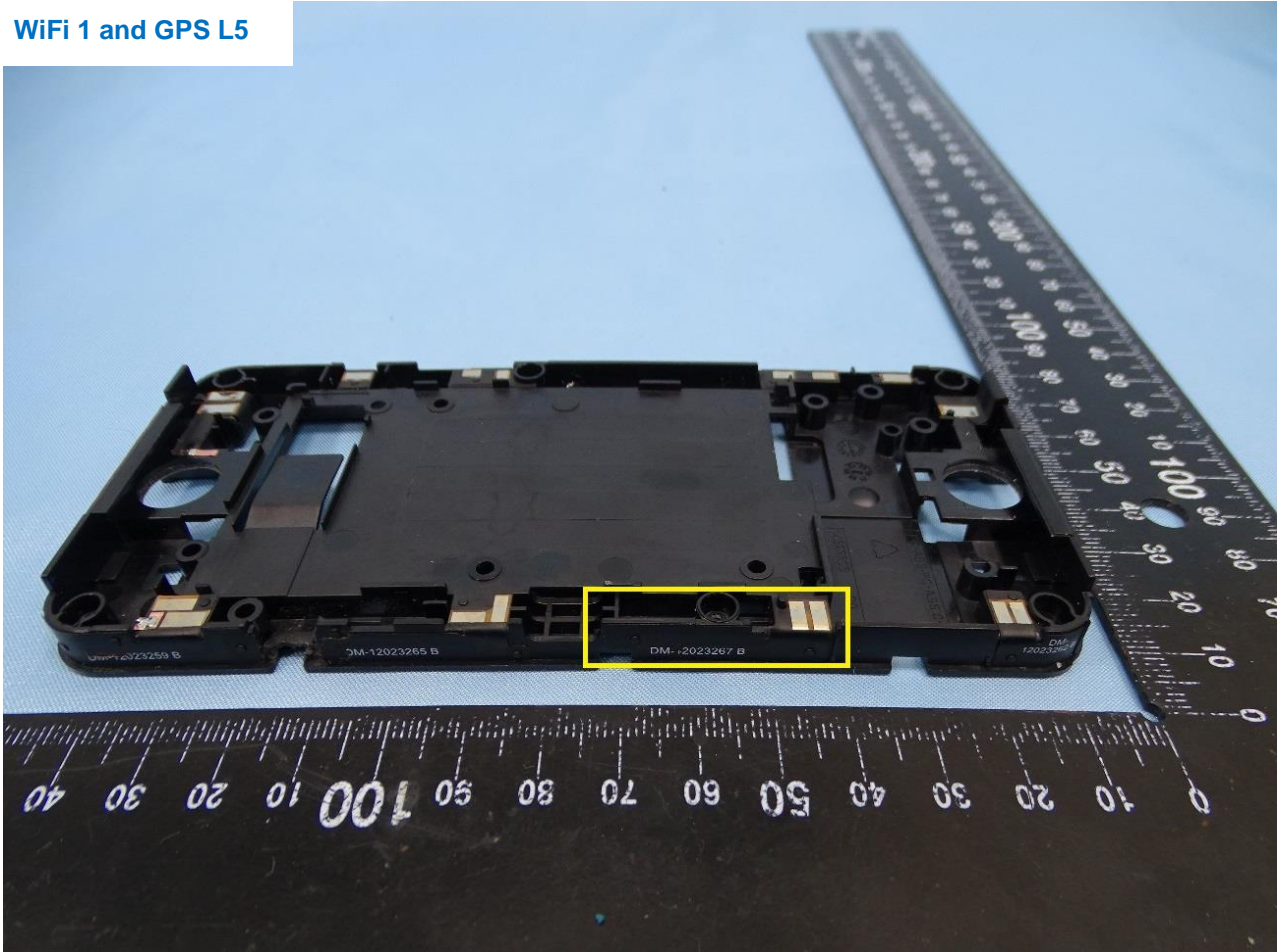

5G mmW ANT 1

Brand Name: Inseego/ Model Name: M2100/ Marketing Name: M2100

ANT 0

Brand Name: Inseego/ Model Name: M2100/ Marketing Name: M2100

ANT 1

Brand Name: Inseego/ Model Name: M2100/ Marketing Name: M2100

ANT 2

Brand Name: Inseego/ Model Name: M2100/ Marketing Name: M2100

ANT 3

Brand Name: Inseego/ Model Name: M2100/ Marketing Name: M2100

ANT 4

Brand Name: Inseego/ Model Name: M2100/ Marketing Name: M2100

ANT 5

Brand Name: Inseego/ Model Name: M2100/ Marketing Name: M2100

ANT 6

Brand Name: Inseego/ Model Name: M2100/ Marketing Name: M2100

ANT 7

Brand Name: Inseego/ Model Name: M2100/ Marketing Name: M2100

ANT 8

Brand Name: Inseego/ Model Name: M2100/ Marketing Name: M2100

WiFi 0, GPS and GLNSS L1

Brand Name: Inseego/ Model Name: M2100/ Marketing Name: M2100

WiFi 1 and GPS L5

————THE END————