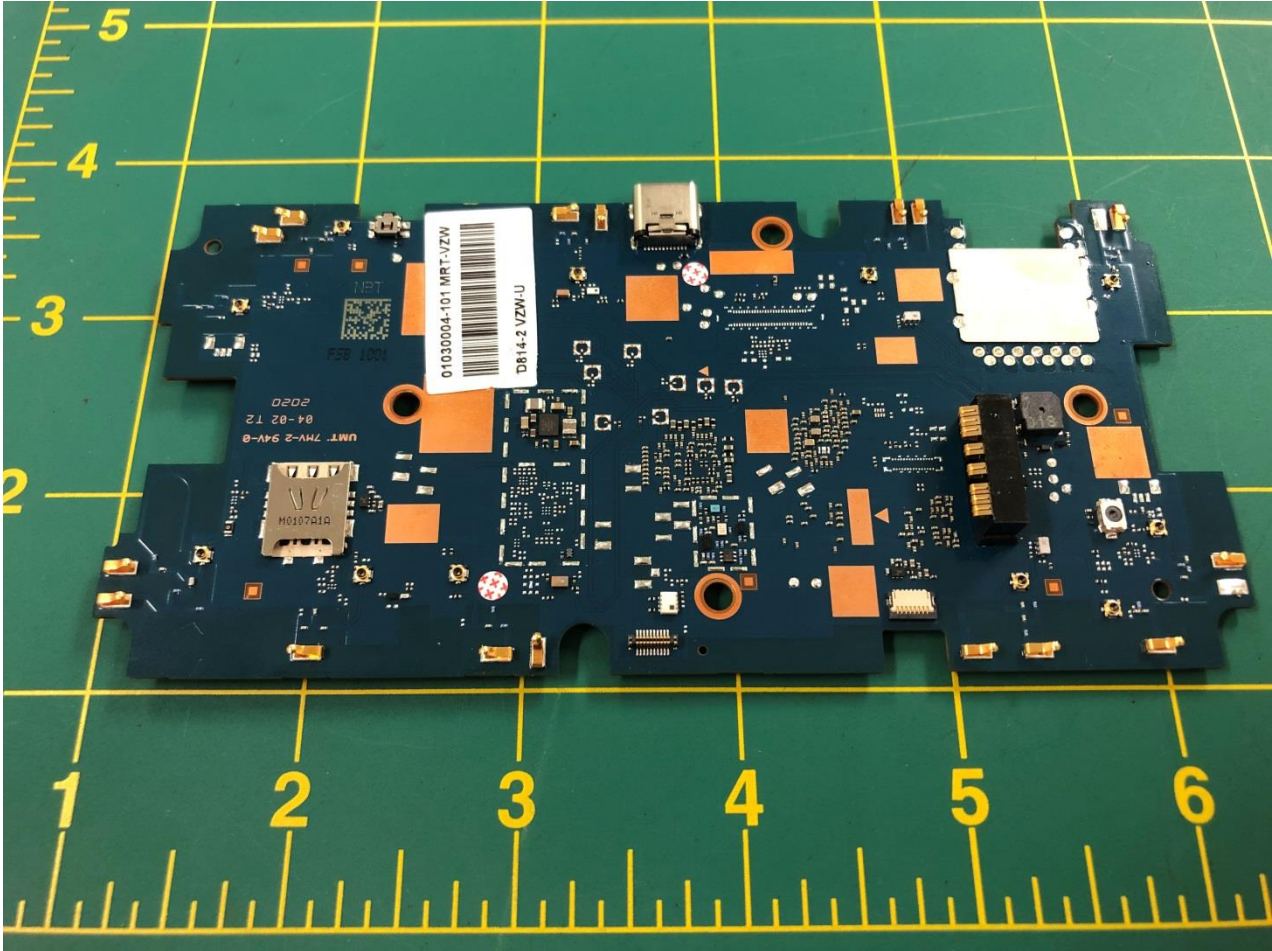

3. Internal Photograph of EUT

Brand Name: Inseego/ Model Name: M2100/ Marketing Name: M2100

Brand Name: Inseego/ Model Name: M2100/ Marketing Name: M2100

Brand Name: Inseego/ Model Name: M2100/ Marketing Name: M2100

Brand Name: Inseego/ Model Name: M2100/ Marketing Name: M2100

Brand Name: Inseego/ Model Name: M2100/ Marketing Name: M2100

Brand Name: Inseego/ Model Name: M2100/ Marketing Name: M2100

Brand Name: Inseego/ Model Name: M2100/ Marketing Name: M2100