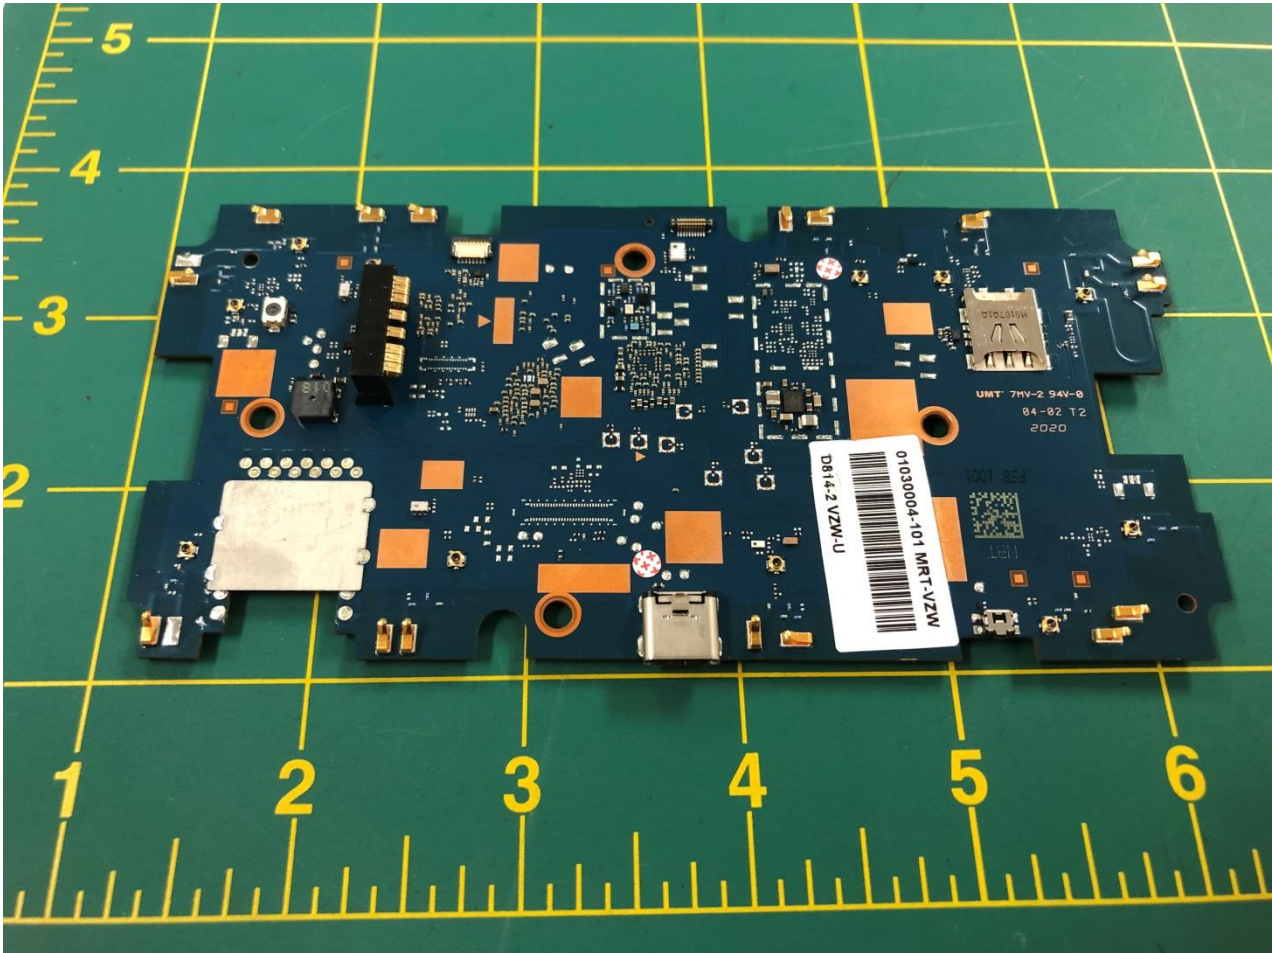

3. Internal Photograph of EUT

Brand Name: Inseego/ Model Name: M2100/ Marketing Name: M2100

Brand Name: Inseego/ Model Name: M2100/ Marketing Name: M2100

Brand Name: Inseego/ Model Name: M2100/ Marketing Name: M2100

Brand Name: Inseego/ Model Name: M2100/ Marketing Name: M2100

Brand Name: Inseego/ Model Name: M2100/ Marketing Name: M2100

Brand Name: Inseego/ Model Name: M2100/ Marketing Name: M2100

Brand Name: Inseego/ Model Name: M2100/ Marketing Name: M2100