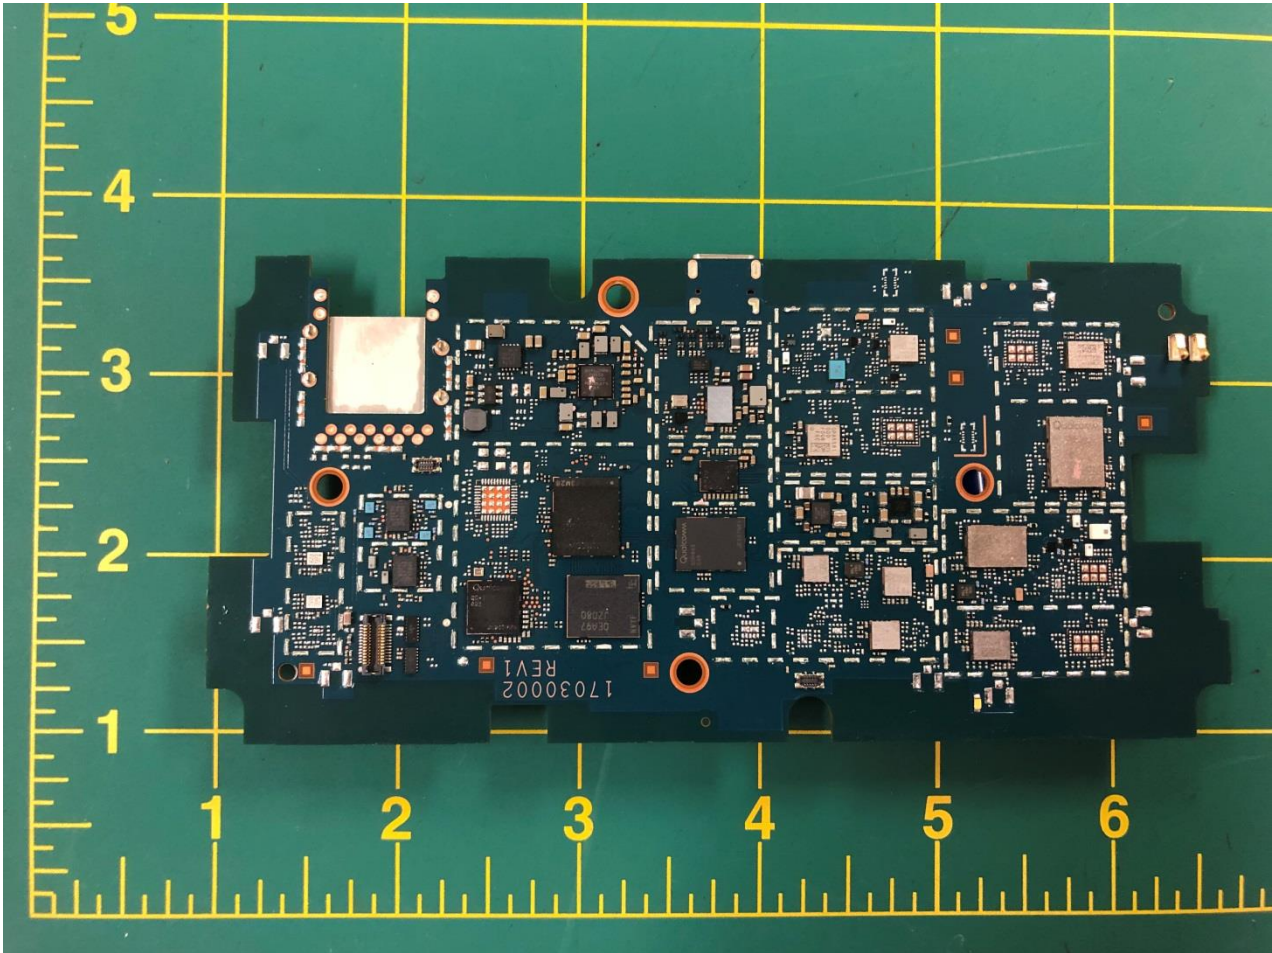

3. Internal Photograph of EUT

Brand Name: Inseego/ Model Name: M2100/ Marketing Name: M2100

Brand Name: Inseego/ Model Name: M2100/ Marketing Name: M2100

Brand Name: Inseego/ Model Name: M2100/ Marketing Name: M2100

Brand Name: Inseego/ Model Name: M2100/ Marketing Name: M2100

Brand Name: Inseego/ Model Name: M2100/ Marketing Name: M2100

Brand Name: Inseego/ Model Name: M2100/ Marketing Name: M2100

Brand Name: Inseego/ Model Name: M2100/ Marketing Name: M2100