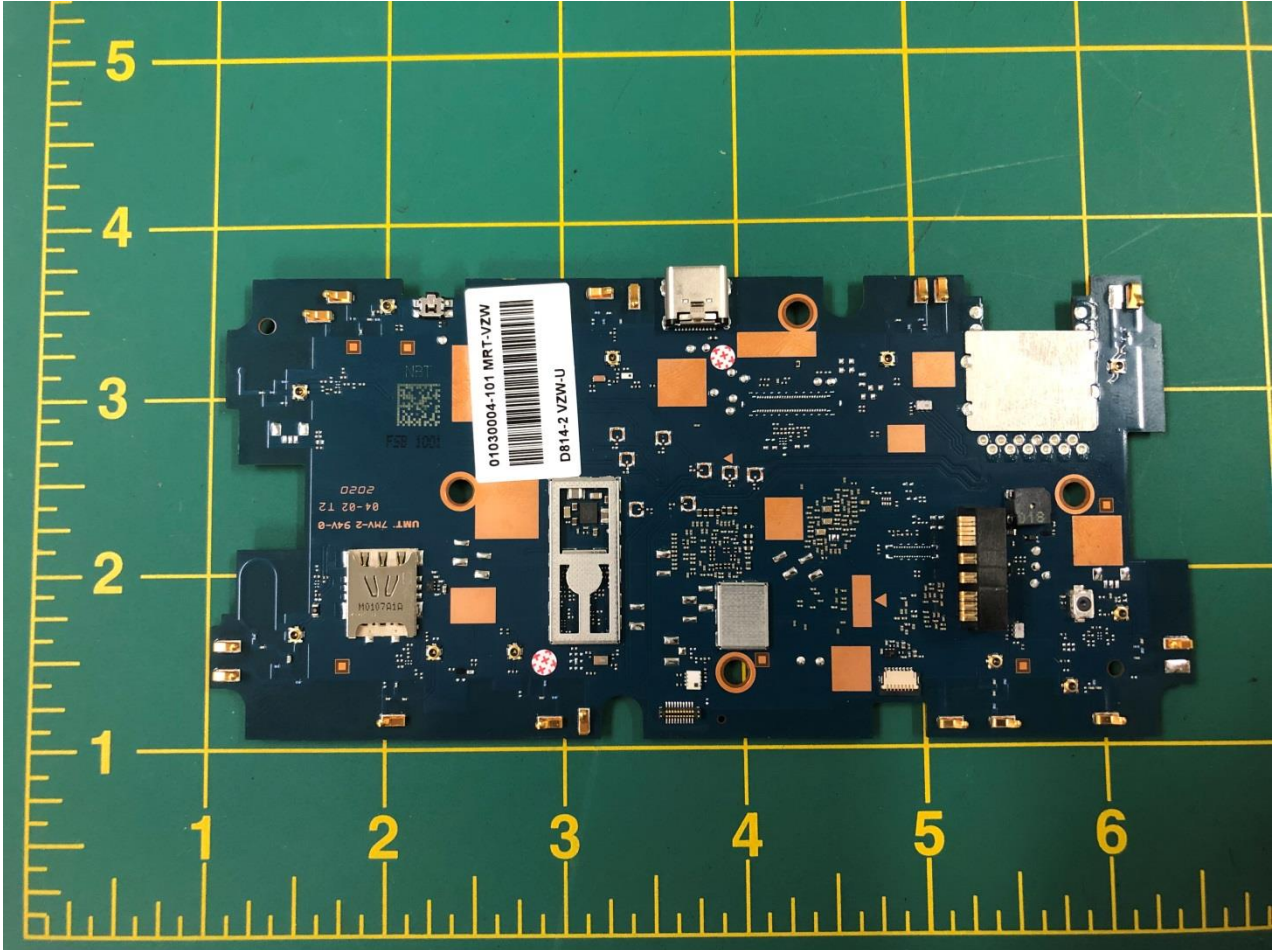

3. Internal Photograph of EUT

Brand Name: Inseego/ Model Name: M2100/ Marketing Name: M2100

Brand Name: Inseego/ Model Name: M2100/ Marketing Name: M2100

Brand Name: Inseego/ Model Name: M2100/ Marketing Name: M2100

Brand Name: Inseego/ Model Name: M2100/ Marketing Name: M2100

Brand Name: Inseego/ Model Name: M2100/ Marketing Name: M2100

Brand Name: Inseego/ Model Name: M2100/ Marketing Name: M2100

Brand Name: Inseego/ Model Name: M2100/ Marketing Name: M2100