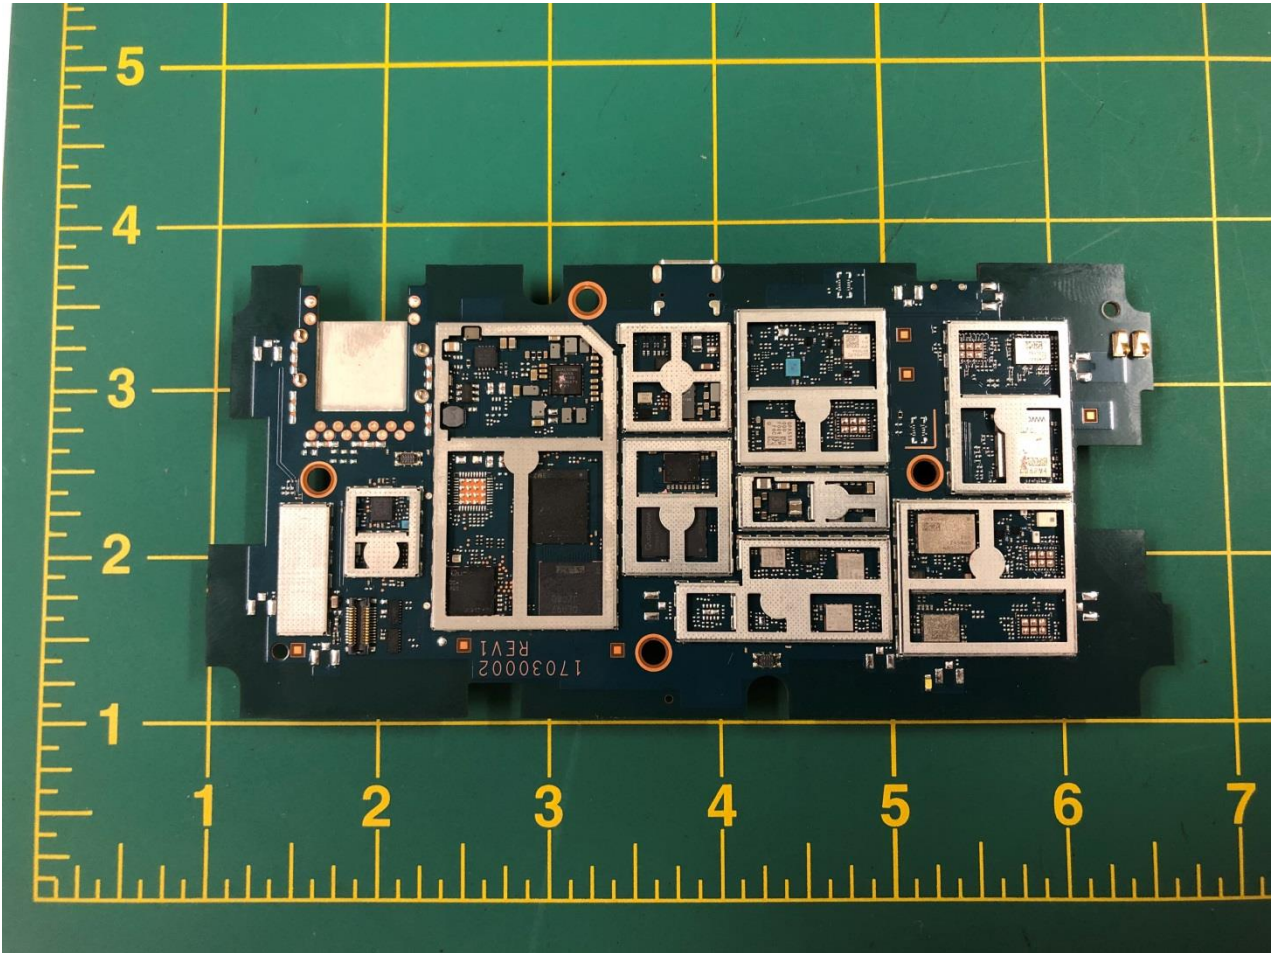

3. Internal Photograph of EUT

Brand Name: Inseego/ Model Name: M2100/ Marketing Name: M2100

Brand Name: Inseego/ Model Name: M2100/ Marketing Name: M2100

Brand Name: Inseego/ Model Name: M2100/ Marketing Name: M2100

Brand Name: Inseego/ Model Name: M2100/ Marketing Name: M2100

Brand Name: Inseego/ Model Name: M2100/ Marketing Name: M2100

Brand Name: Inseego/ Model Name: M2100/ Marketing Name: M2100

Brand Name: Inseego/ Model Name: M2100/ Marketing Name: M2100