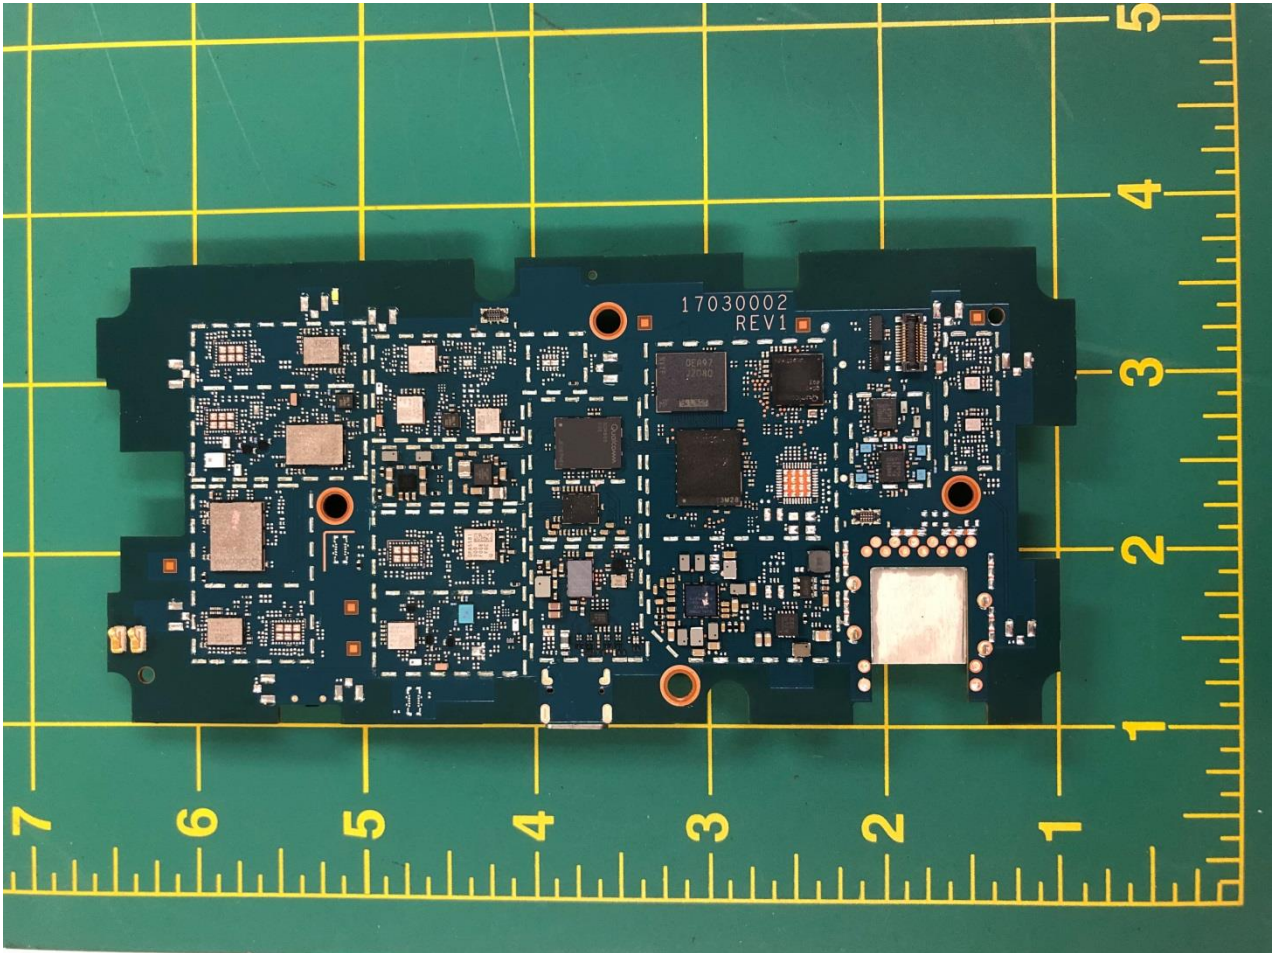

3. Internal Photograph of EUT

Brand Name: Inseego/ Model Name: M2100/ Marketing Name: M2100

Brand Name: Inseego/ Model Name: M2100/ Marketing Name: M2100

Brand Name: Inseego/ Model Name: M2100/ Marketing Name: M2100

Brand Name: Inseego/ Model Name: M2100/ Marketing Name: M2100

Brand Name: Inseego/ Model Name: M2100/ Marketing Name: M2100

Brand Name: Inseego/ Model Name: M2100/ Marketing Name: M2100

Brand Name: Inseego/ Model Name: M2100/ Marketing Name: M2100