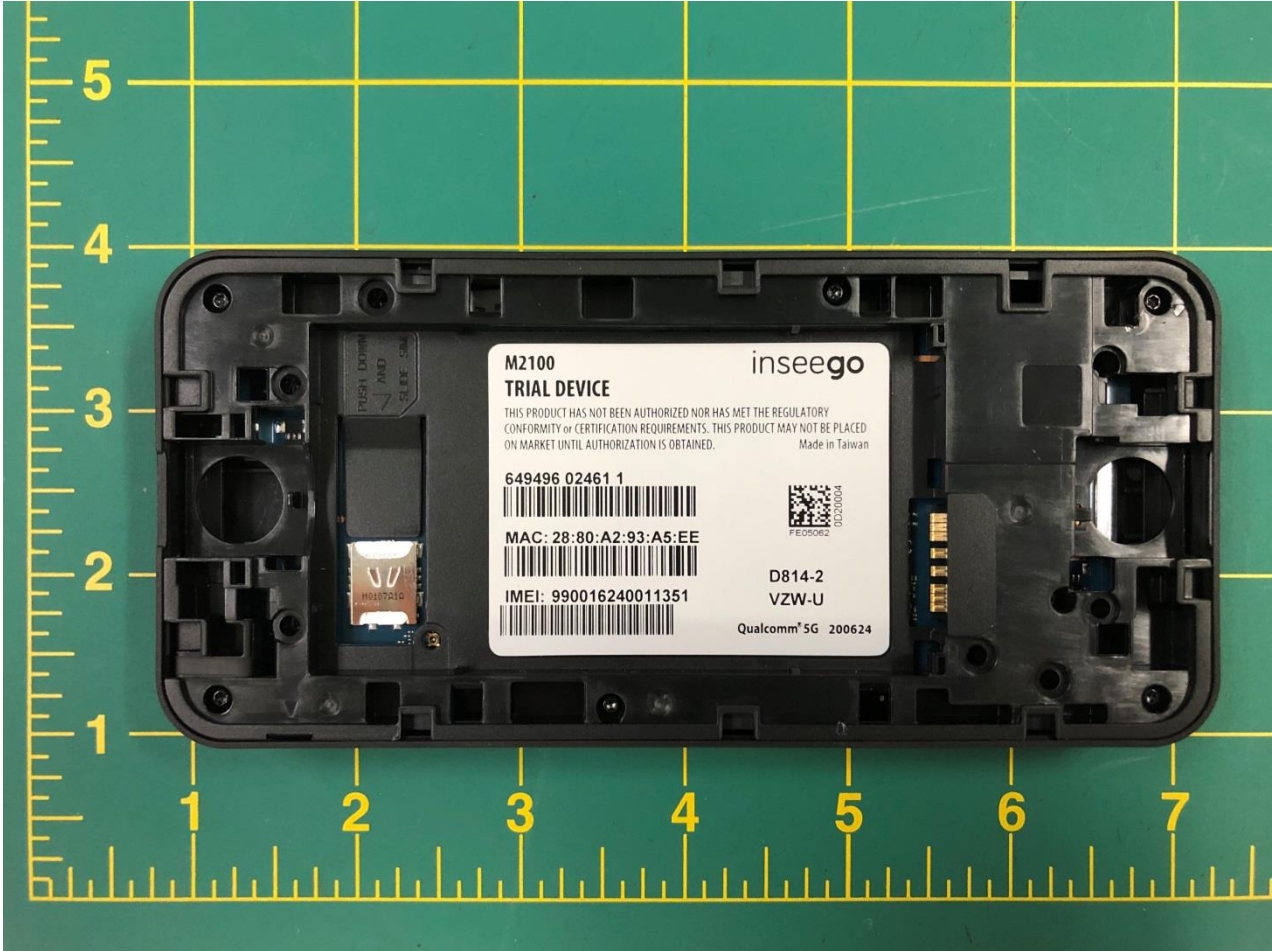

Brand Name: Inseego/ Model Name: M2100/ Marketing Name: M2100

Brand Name: Inseego/ Model Name: M2100/ Marketing Name: M2100

2. Photograph of Accessory

Brand Name: Inseego/ Model Name: M2100/ Marketing Name: M2100

Specification of Accessory		
AC Adapter	Brand Name	Inseego
	Model Name	MCUS-12015018Q1
Battery 1	Brand Name	Inseego
	Model Name	160007
Battery 2	Brand Name	Inseego
	Model Name	160006
USB Cable	Brand Name	Awesome Smart Link
	Model Name	INSGUSB3.0