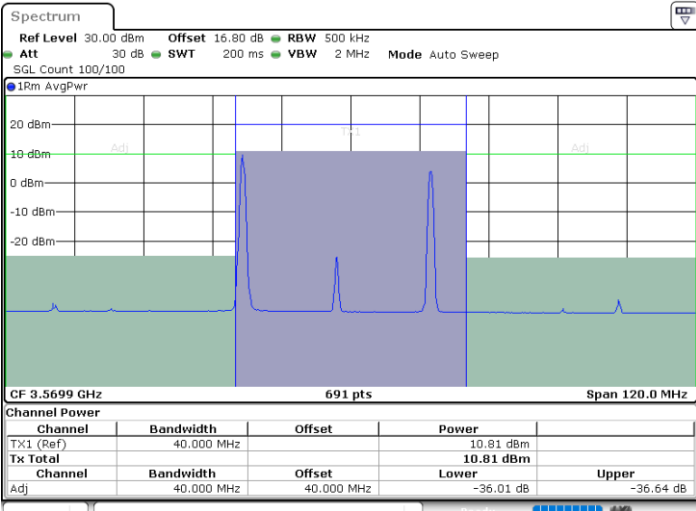

LTE Band 48C / 20MHz+10MHz

64QAM

Highest Channel / 1RB0 and 1RB49

Highest Channel / 1RB99 and 1RB0

Date: 11.JUL.2020 23:54:13

Date: 11.JUL.2020 23:54:54

Highest Channel / FullIRB

N/A

Date: 11.JUL.2020 23:50:45

LTE Band 48C / 20MHz+15MHz

64QAM

Lowest Channel / 1RB0 and 1RB74

Lowest Channel / 1RB99 and 1RB0

Date: 12.JUL.2020 17:58:38

Date: 12.JUL.2020 18:02:04

Lowest Channel / FullIRB