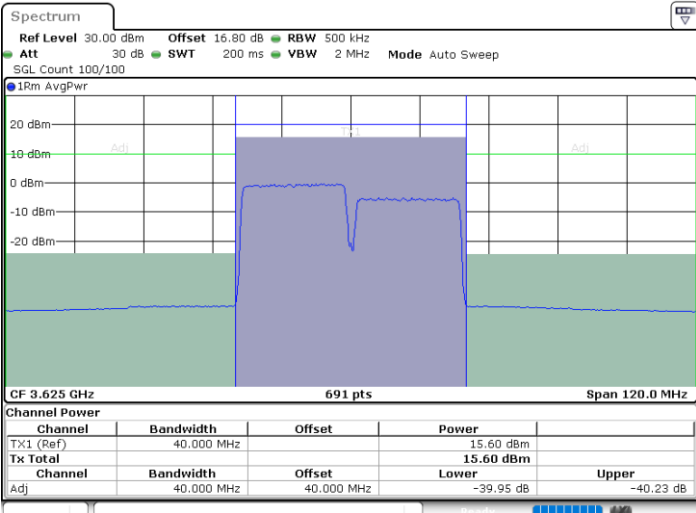

Middle Channel / 1RB99 and 1RB0

Date: 12.JUL.2020 16:36:35

Date: 12.JUL.2020 16:40:00

Middle Channel / FullIRB

N/A

Date: 12.JUL.2020 16:35:54

LTE Band 48C / 20MHz+20MHz

64QAM

Highest Channel / 1RB0 and 1RB99

Highest Channel / 1RB99 and 1RB0

Date: 12.JUL.2020 17:04:40

Date: 12.JUL.2020 17:05:20

Highest Channel / FullIRB

N/A

Date: 12.JUL.2020 17:01:15

LTE Band 48C / 5MHz+20MHz