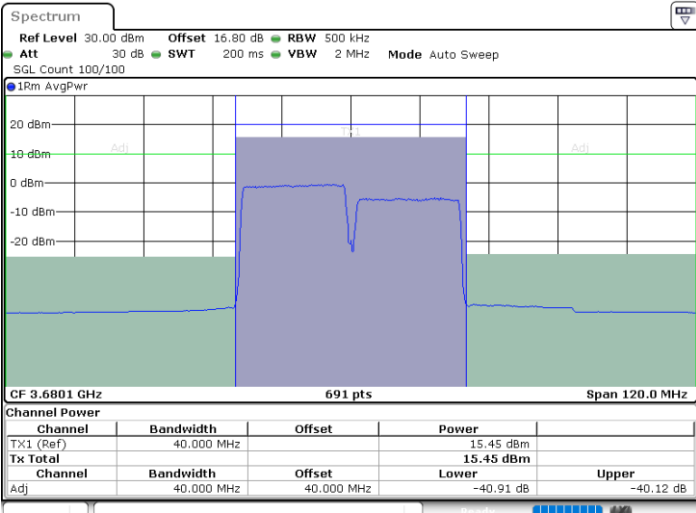

Highest Channel / FullIRB

N/A

Date: 12.JUL.2020 17:01:56