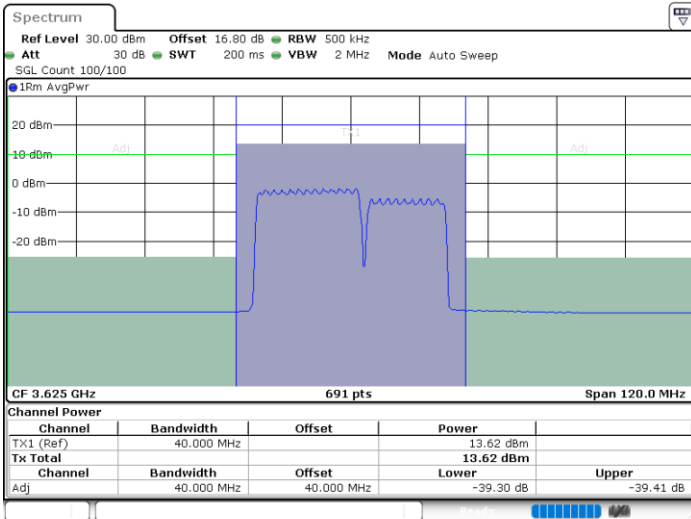

Lowest Channel / 1RB0 and 1RB74

Lowest Channel / 1RB99 and 1RB0

Date: 12.JUL.2020 18:14:12

Date: 12.JUL.2020 18:14:53

Lowest Channel / FullIRB

N/A

Date: 12.JUL.2020 18:13:31

LTE Band 48C / 20MHz+15MHz

256QAM

Middle Channel / 1RB0 and 1RB74

Middle Channel / 1RB99 and 1RB0

Date: 12.JUL.2020 20:03:50

Date: 12.JUL.2020 20:04:31

Middle Channel / FullIRB

N/A

Date: 12.JUL.2020 20:03:08

LTE Band 48C / 20MHz+15MHz

256QAM

Highest Channel / 1RB0 and 1RB74

Highest Channel / 1RB99 and 1RB0

Date: 12.JUL.2020 19:07:53

Date: 12.JUL.2020 19:08:34

Highest Channel / FullIRB

N/A