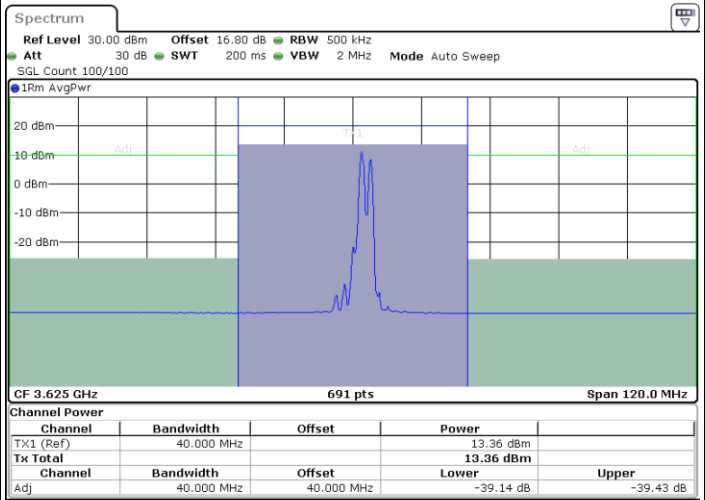

Date: 12.JUL.2020 20:04:31