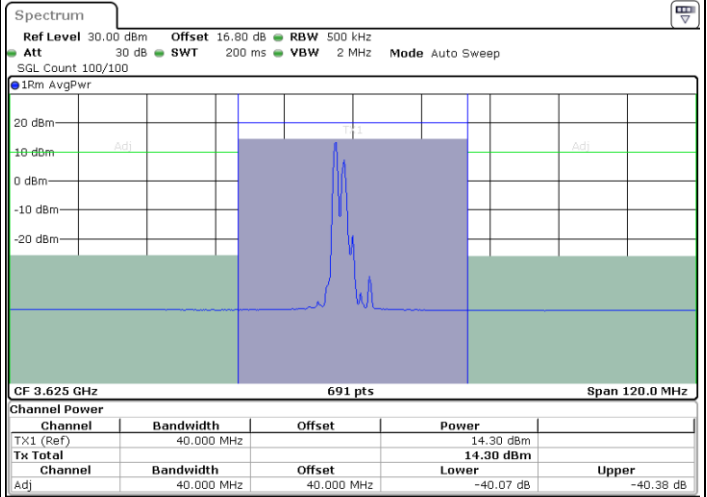

Date: 11.JUL.2020 21:25:04

Date: 11.JUL.2020 21:25:45

Highest Channel / FullIRB

N/A

Date: 11.JUL.2020 21:24:23

LTE Band 48C / 15MHz+20MHz

256QAM

Lowest Channel / 1RB0 and 1RB99

Lowest Channel / 1RB74 and 1RB0

Date: 12.JUL.2020 12:07:18

Date: 12.JUL.2020 12:07:59

Lowest Channel / FullIRB

N/A

Date: 12.JUL.2020 12:06:37

LTE Band 48C / 15MHz+20MHz

256QAM

Middle Channel / 1RB0 and 1RB99

Middle Channel / 1RB74 and 1RB0

Date: 12.JUL.2020 17:21:50

Date: 12.JUL.2020 17:22:31

Middle Channel / FullIRB

N/A

Date: 12.JUL.2020 17:21:09

LTE Band 48C / 15MHz+20MHz