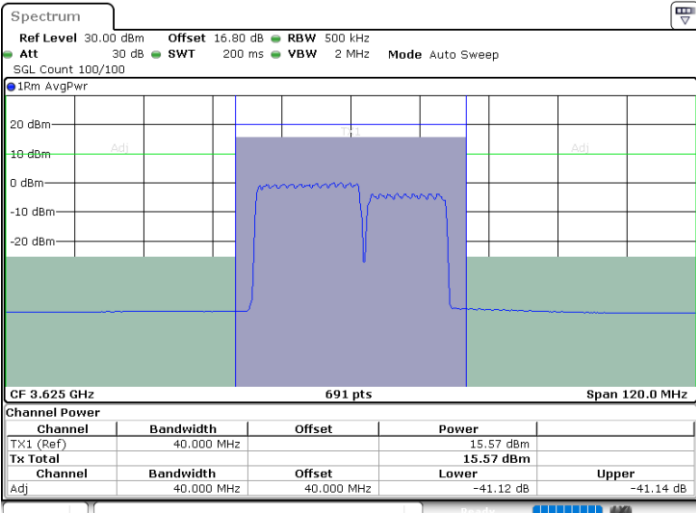

N/A

Date: 12.JUL.2020 17:57:57

LTE Band 48C / 20MHz+15MHz

64QAM

Middle Channel / 1RB0 and 1RB74

Middle Channel / 1RB99 and 1RB0

Date: 12.JUL.2020 19:48:08

Date: 12.JUL.2020 19:51:37

Middle Channel / FullIRB

N/A

Date: 12.JUL.2020 19:47:26

LTE Band 48C / 20MHz+15MHz

64QAM

Highest Channel / 1RB0 and 1RB74

Highest Channel / 1RB99 and 1RB0

Date: 12.JUL.2020 18:53:42