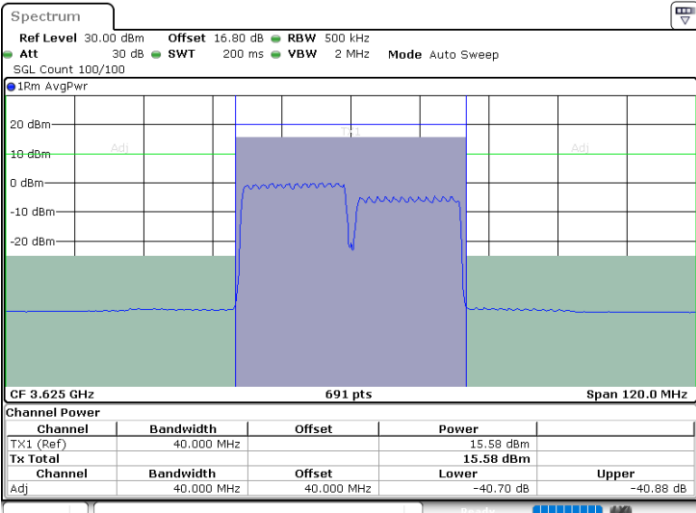

LTE Band 48C / 20MHz+20MHz

16QAM

MiddleChannel / 1RB0 and 1RB99

Middle Channel / 1RB99 and 1RB0

Date: 12.JUL.2020 16:37:16

Date: 12.JUL.2020 16:39:19

Middle Channel / FullIRB

N/A

Date: 12.JUL.2020 16:35:12

LTE Band 48C / 20MHz+20MHz

16QAM

Highest Channel / 1RB0 and 1RB99

Highest Channel / 1RB99 and 1RB0

Date: 12.JUL.2020 17:03:59

Date: 12.JUL.2020 17:06:01

Highest Channel / FullIRB