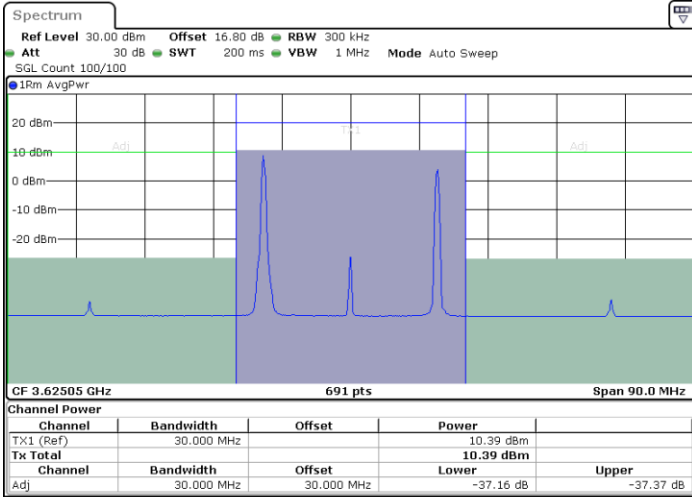

Date: 10.JUL.2020 17:30:33

LTE Band 48C / 20MHz+5MHz

256QAM

Middle Channel / 1RB0 and 1RB24

Middle Channel / 1RB99 and 1RB0

Date: 11.JUL.2020 19:24:01

Date: 11.JUL.2020 19:24:41

Middle Channel / FullIRB