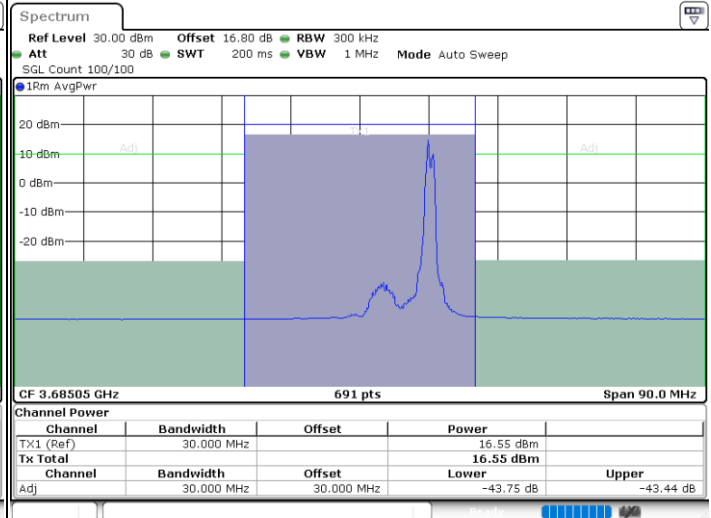

Date: 11.JUL.2020 19:27:29

Date: 11.JUL.2020 19:30:57

Middle Channel / FullIRB

N/A

Date: 11.JUL.2020 19:26:48

LTE Band 48C / 20MHz+5MHz

64QAM

Highest Channel / 1RB0 and 1RB24

Highest Channel / 1RB99 and 1RB0

Date: 11.JUL.2020 17:53:07

Date: 11.JUL.2020 17:53:47

Highest Channel / FullIRB

N/A

Date: 11.JUL.2020 17:49:38

LTE Band 48C / 20MHz+10MHz

64QAM