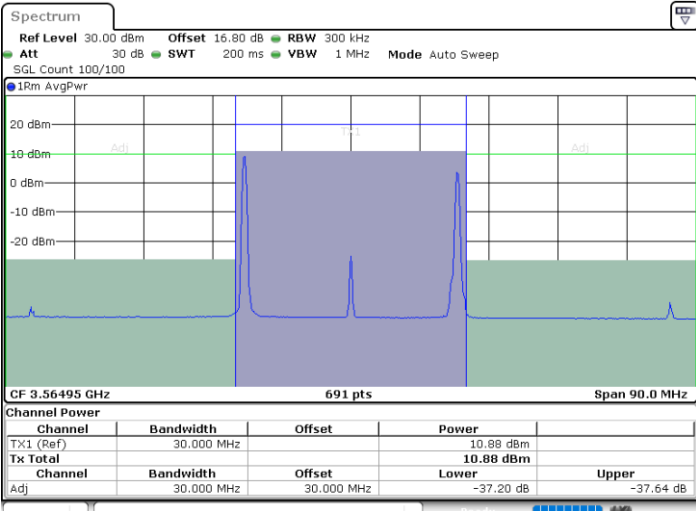

LTE Band 48C / 10MHz+20MHz

64QAM

Lowest Channel / 1RB0 and 1RB99

Lowest Channel / 1RB49 and 1RB0

Date: 11.JUL.2020 20:29:28