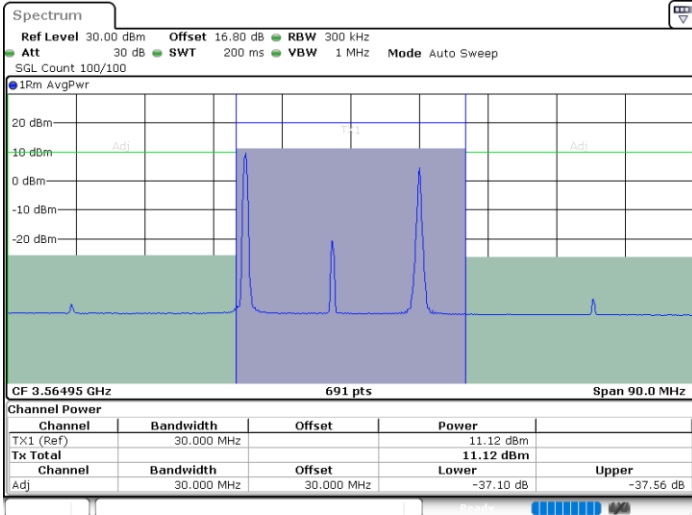

LTE Band 48C / 5MHz+20MHz

256QAM

Lowest Channel / 1RB0 and 1RB99

Lowest Channel / 1RB24 and 1RB0

Date: 10.JUL.2020 13:34:32