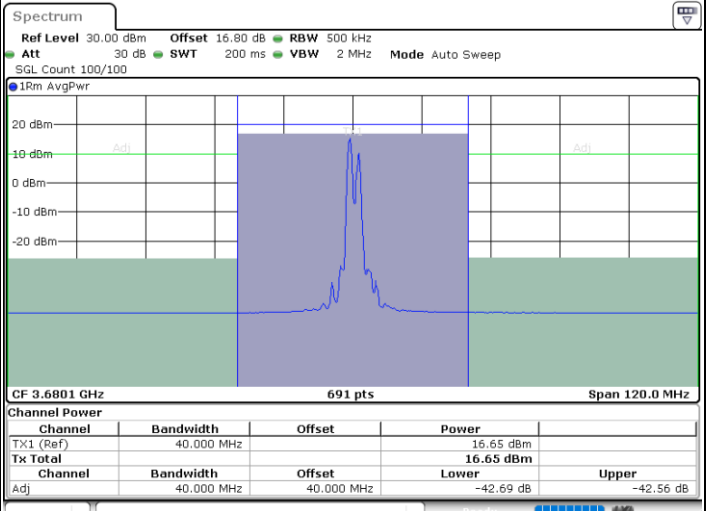

N/A

Date: 12.JUL.2020 17:16:21

LTE Band 48C / 15MHz+20MHz

64QAM

Highest Channel / 1RB0 and 1RB99

Highest Channel / 1RB74 and 1RB0

Date: 12.JUL.2020 14:43:45

Date: 12.JUL.2020 14:44:25

Highest Channel / FullIRB

N/A

Date: 12.JUL.2020 14:40:20

LTE Band 48C / 20MHz+5MHz

64QAM

Lowest Channel / 1RB0 and 1RB24

Lowest Channel / 1RB99 and 1RB0

Date: 10.JUL.2020 17:34:43