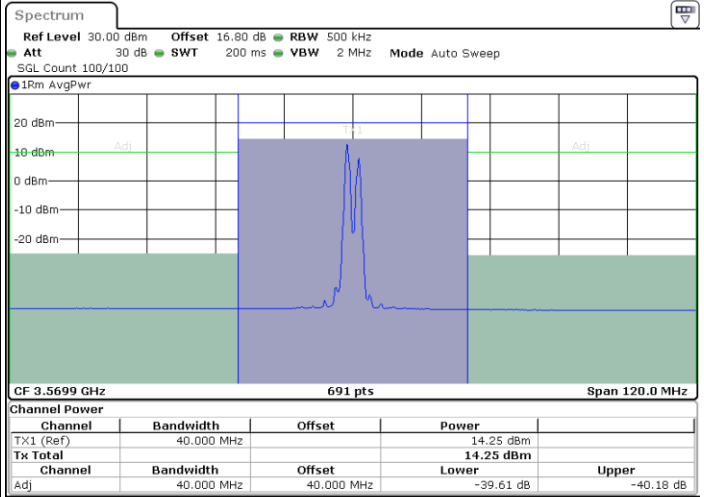

LTE Band 48C / 20MHz+15MHz

256QAM

Highest Channel / 1RB0 and 1RB74

Highest Channel / 1RB99 and 1RB0

Date: 12.JUL.2020 19:07:53

Date: 12.JUL.2020 19:08:34

Highest Channel / FullIRB

N/A

Date: 12.JUL.2020 19:07:13

LTE Band 48C / 20MHz+20MHz

256QAM

Lowest Channel / 1RB0 and 1RB99

Lowest Channel / 1RB99 and 1RB0

Date: 12.JUL.2020 16:19:26

Date: 12.JUL.2020 16:20:06

Lowest Channel / FullIRB