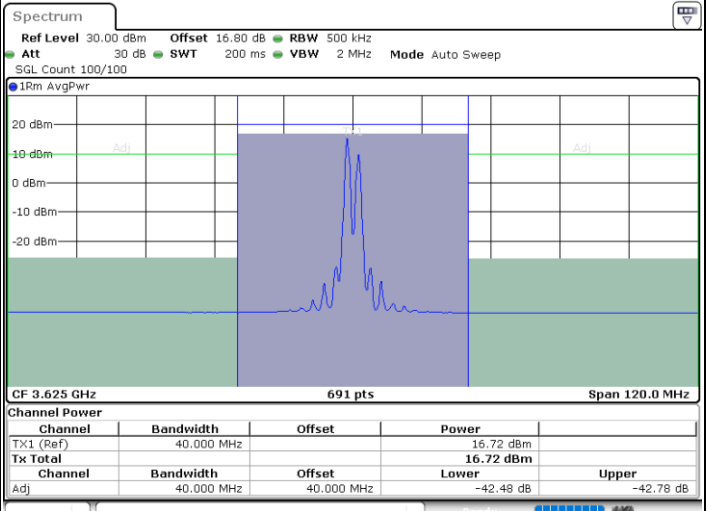

Date: 12.JUL.2020 18:54:22

Highest Channel / FullIRB

N/A

Date: 12.JUL.2020 18:50:17

LTE Band 48C / 20MHz+20MHz

64QAM

Lowest Channel / 1RB0 and 1RB99

Lowest Channel / 1RB99 and 1RB0

Date: 12.JUL.2020 16:10:26

Date: 12.JUL.2020 16:13:52

Lowest Channel / FullIRB

N/A

Date: 12.JUL.2020 16:09:45

LTE Band 48C / 20MHz+20MHz

64QAM

MiddleChannel / 1RB0 and 1RB99

Middle Channel / 1RB99 and 1RB0

Date: 12.JUL.2020 16:36:35

Date: 12.JUL.2020 16:40:00

Middle Channel / FullIRB

N/A

Date: 12.JUL.2020 16:35:54

LTE Band 48C / 20MHz+20MHz

64QAM

Highest Channel / 1RB0 and 1RB99

Highest Channel / 1RB99 and 1RB0

Date: 12.JUL.2020 17:04:40

Date: 12.JUL.2020 17:05:20

Highest Channel / FullIRB

N/A

Date: 12.JUL.2020 17:01:15

LTE Band 48C / 5MHz+20MHz