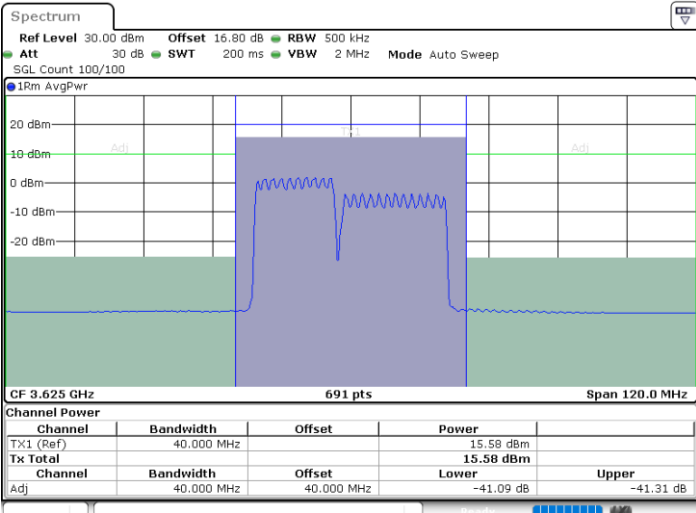

Date: 12.JUL.2020 11:51:03

LTE Band 48C / 15MHz+20MHz

64QAM

Middle Channel / 1RB0 and 1RB99

Middle Channel / 1RB74 and 1RB0

Date: 12.JUL.2020 17:17:02

Date: 12.JUL.2020 17:20:27

Middle Channel / FullIRB

N/A

Date: 12.JUL.2020 17:16:21

LTE Band 48C / 15MHz+20MHz

64QAM

Highest Channel / 1RB0 and 1RB99

Highest Channel / 1RB74 and 1RB0

Date: 12.JUL.2020 14:43:45

Date: 12.JUL.2020 14:44:25