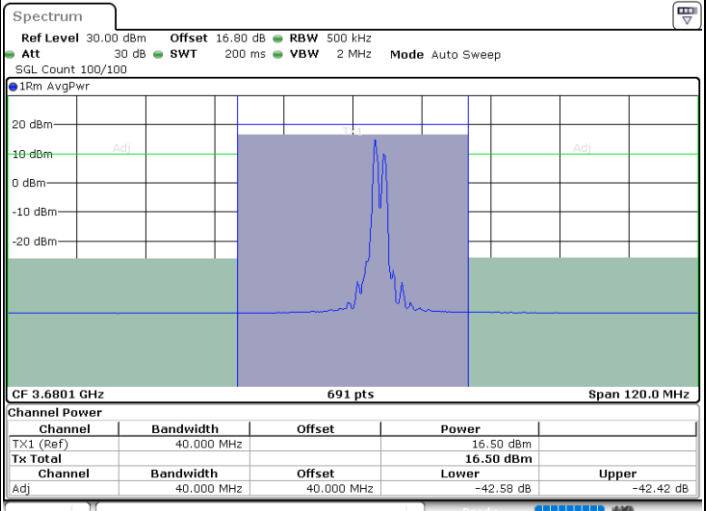

Middle Channel / FullIRB

N/A

Date: 12.JUL.2020 19:47:26

LTE Band 48C / 20MHz+15MHz

64QAM

Highest Channel / 1RB0 and 1RB74

Highest Channel / 1RB99 and 1RB0

Date: 12.JUL.2020 18:53:42

Date: 12.JUL.2020 18:54:22

Highest Channel / FullIRB

N/A

Date: 12.JUL.2020 18:50:17

LTE Band 48C / 20MHz+20MHz

64QAM

Lowest Channel / 1RB0 and 1RB99

Lowest Channel / 1RB99 and 1RB0