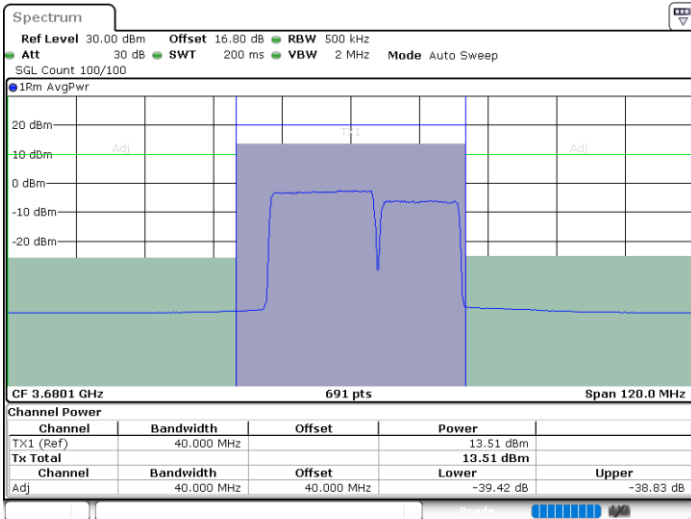

Lowest Channel / 1RB0 and 1RB74

Lowest Channel / 1RB99 and 1RB0

Date: 12.JUL.2020 18:14:12

Date: 12.JUL.2020 18:14:53

Lowest Channel / FullIRB

N/A

Date: 12.JUL.2020 18:13:31

LTE Band 48C / 20MHz+15MHz

LTE Band 48C / 20MHz+15MHz

256QAM

Highest Channel / 1RB0 and 1RB74

Highest Channel / 1RB99 and 1RB0

Date: 12.JUL.2020 19:07:53

Date: 12.JUL.2020 19:08:34

Highest Channel / FullIRB

N/A

Date: 12.JUL.2020 19:07:13

LTE Band 48C / 20MHz+20MHz

256QAM

Lowest Channel / 1RB0 and 1RB99

Lowest Channel / 1RB99 and 1RB0

Date: 12.JUL.2020 16:19:26

Date: 12.JUL.2020 16:20:06

Lowest Channel / FullIRB