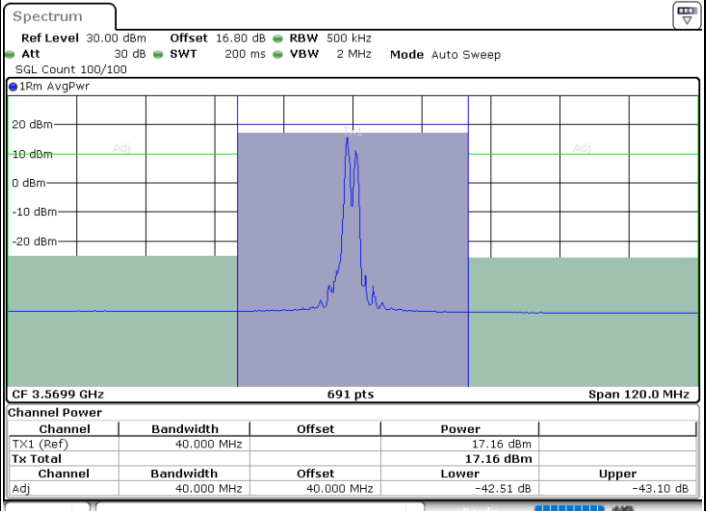

LTE Band 48C / 20MHz+10MHz

64QAM

Highest Channel / 1RB0 and 1RB49

Highest Channel / 1RB99 and 1RB0

Date: 11.JUL.2020 23:54:13

Date: 11.JUL.2020 23:54:54

Highest Channel / FullIRB

N/A

Date: 11.JUL.2020 23:50:45

LTE Band 48C / 20MHz+15MHz

64QAM

Lowest Channel / 1RB0 and 1RB74

Lowest Channel / 1RB99 and 1RB0

Date: 12.JUL.2020 17:58:38

Date: 12.JUL.2020 18:02:04

Lowest Channel / FullIRB