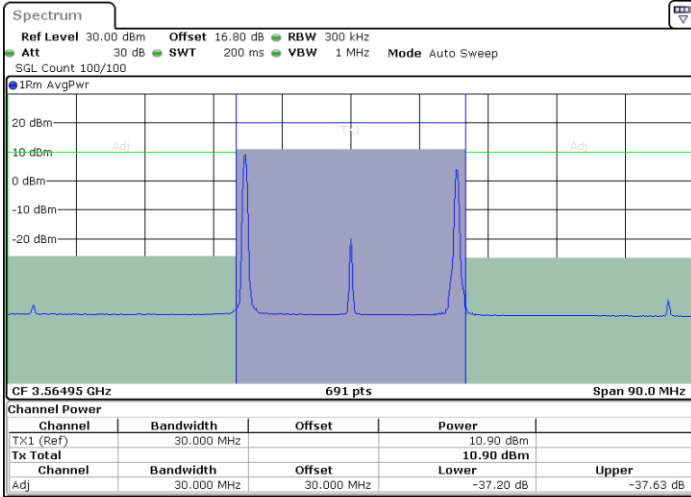

Date: 10.JUL.2020 15:53:51

LTE Band 48C / 5MHz+20MHz

256QAM

Highest Channel / 1RB0 and 1RB99

Highest Channel / 1RB24 and 1RB0

Date: 10.JUL.2020 14:24:51

Date: 10.JUL.2020 14:25:32

Highest Channel / FullIRB

N/A

Date: 10.JUL.2020 14:24:11

LTE Band 48C / 10MHz+20MHz

256QAM

Lowest Channel / 1RB0 and 1RB99

Lowest Channel / 1RB49 and 1RB0

Date: 11.JUL.2020 20:34:20

Date: 11.JUL.2020 20:35:01