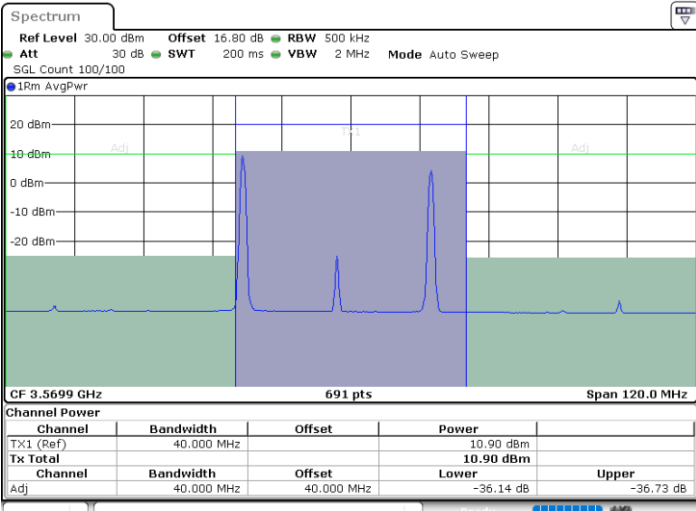

LTE Band 48C / 15MHz+20MHz

64QAM

Lowest Channel / 1RB0 and 1RB99

Lowest Channel / 1RB74 and 1RB0

Date: 12.JUL.2020 11:51:45

Date: 12.JUL.2020 11:55:10

Lowest Channel / FullIRB

N/A