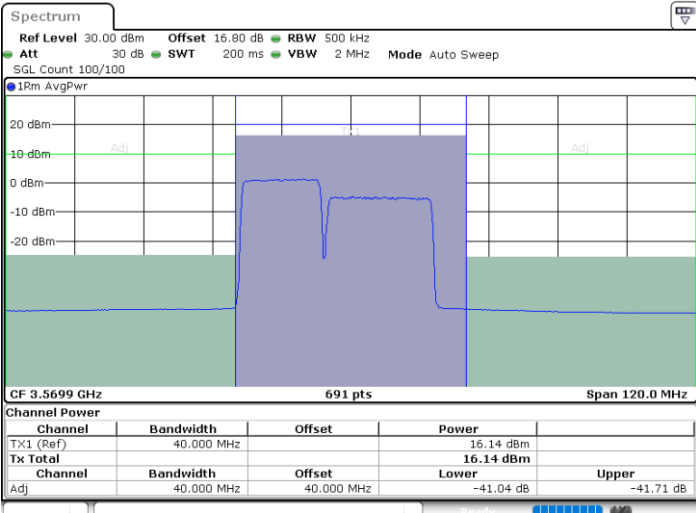

LTE Band 48C / 15MHz+20MHz

64QAM

Lowest Channel / 1RB0 and 1RB99

Lowest Channel / 1RB74 and 1RB0

Date: 12.JUL.2020 11:51:45

Date: 12.JUL.2020 11:55:10

Lowest Channel / FullIRB

N/A

Date: 12.JUL.2020 11:51:03

LTE Band 48C / 15MHz+20MHz

64QAM

Middle Channel / 1RB0 and 1RB99

Middle Channel / 1RB74 and 1RB0

Date: 12.JUL.2020 17:17:02

Date: 12.JUL.2020 17:20:27

Middle Channel / FullIRB