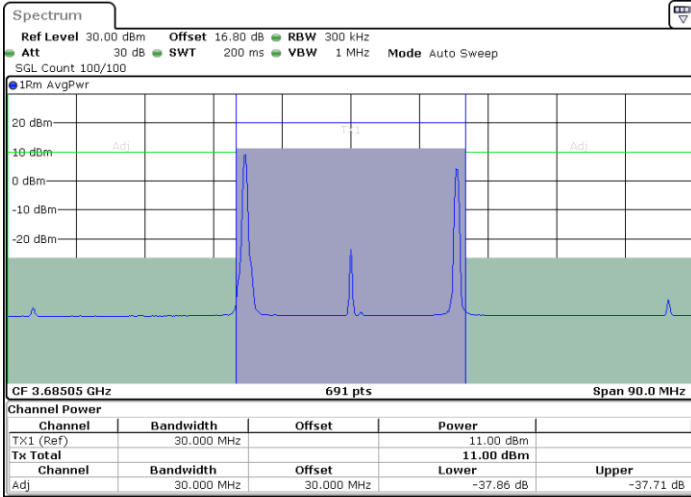

Date: 12.JUL.2020 11:05:06

Date: 12.JUL.2020 11:05:46

Middle Channel / FullIRB

N/A

Date: 12.JUL.2020 11:04:25

LTE Band 48C / 20MHz+10MHz

256QAM

Highest Channel / 1RB0 and 1RB49

Highest Channel / 1RB99 and 1RB0

Date: 12.JUL.2020 10:15:07

Date: 12.JUL.2020 10:15:48

Highest Channel / FullIRB

N/A

Date: 12.JUL.2020 10:14:26

LTE Band 48C / 20MHz+15MHz

256QAM

Lowest Channel / 1RB0 and 1RB74

Lowest Channel / 1RB99 and 1RB0

Date: 12.JUL.2020 18:14:12

Date: 12.JUL.2020 18:14:53

Lowest Channel / FullIRB

N/A

Date: 12.JUL.2020 18:13:31

LTE Band 48C / 20MHz+15MHz