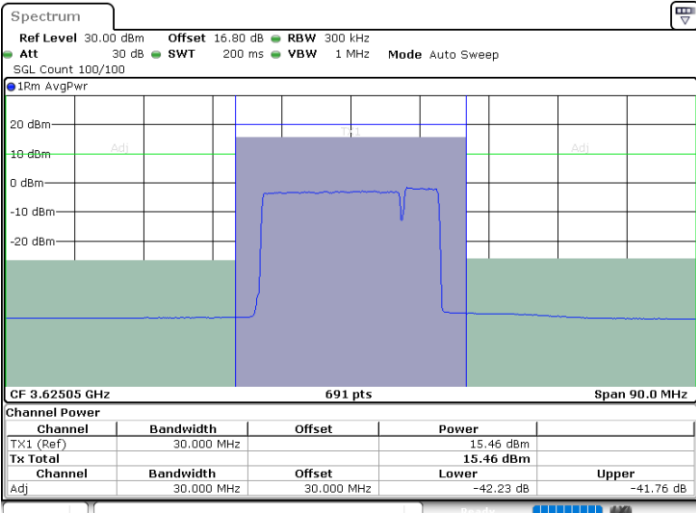

Highest Channel / FullIRB

N/A

Date: 12.JUL.2020 14:40:20

LTE Band 48C / 20MHz+5MHz

64QAM

Lowest Channel / 1RB0 and 1RB24

Lowest Channel / 1RB99 and 1RB0

Date: 10.JUL.2020 17:34:43

Date: 10.JUL.2020 17:38:11

Lowest Channel / FullIRB

N/A

Date: 10.JUL.2020 17:34:01

LTE Band 48C / 20MHz+5MHz

64QAM

Middle Channel / 1RB0 and 1RB24

Middle Channel / 1RB99 and 1RB0

Date: 11.JUL.2020 19:27:29

Date: 11.JUL.2020 19:30:57

Middle Channel / FullIRB

N/A

Date: 11.JUL.2020 19:26:48

LTE Band 48C / 20MHz+5MHz

64QAM

Highest Channel / 1RB0 and 1RB24