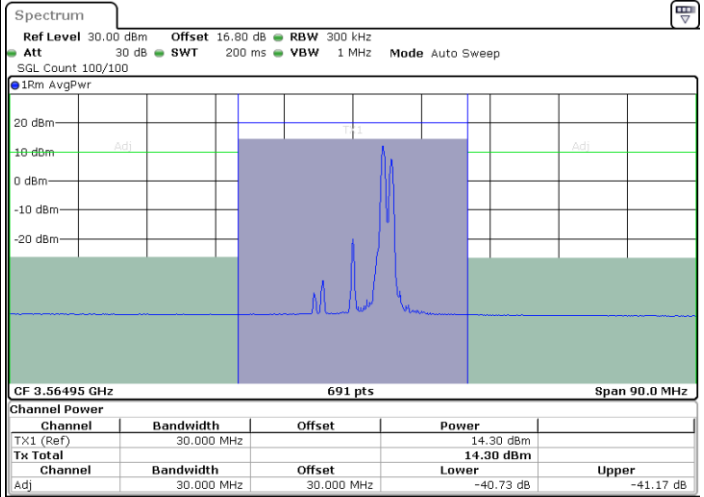

N/A

Date: 11.JUL.2020 19:23:19

LTE Band 48C / 20MHz+5MHz

256QAM

Highest Channel / 1RB0 and 1RB24

Highest Channel / 1RB99 and 1RB0

Date: 11.JUL.2020 18:06:52

Date: 11.JUL.2020 18:07:32

Highest Channel / FullIRB

N/A

Date: 11.JUL.2020 18:06:10

LTE Band 48C / 20MHz+10MHz

256QAM

Lowest Channel / 1RB0 and 1RB49

Lowest Channel / 1RB99 and 1RB0

Date: 11.JUL.2020 23:14:05

Date: 11.JUL.2020 23:14:46

Lowest Channel / FullIRB

N/A

Date: 11.JUL.2020 23:13:24

LTE Band 48C / 20MHz+10MHz

256QAM

Middle Channel / 1RB0 and 1RB49

Middle Channel / 1RB99 and 1RB0