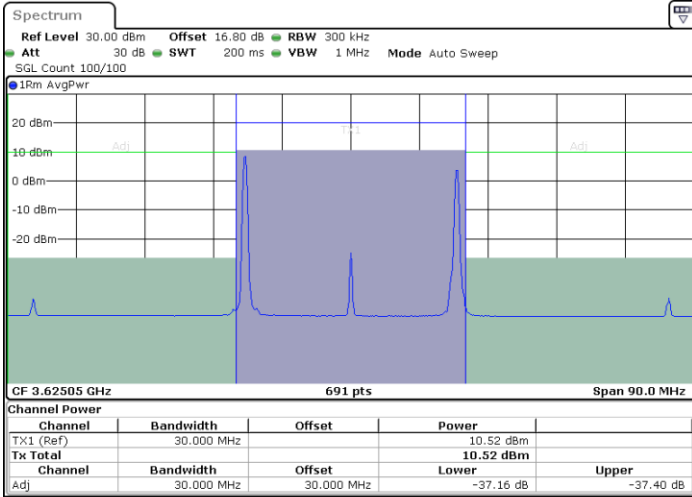

Lowest Channel / FullIRB

N/A

Date: 11.JUL.2020 20:33:38

LTE Band 48C / 10MHz+20MHz

256QAM

Middle Channel / 1RB0 and 1RB99

Middle Channel / 1RB49 and 1RB0

Date: 11.JUL.2020 22:22:15

Date: 11.JUL.2020 22:22:56

Middle Channel / FullIRB

N/A

Date: 11.JUL.2020 22:21:34

LTE Band 48C / 10MHz+20MHz

256QAM

Highest Channel / 1RB0 and 1RB99

Highest Channel / 1RB49 and 1RB0