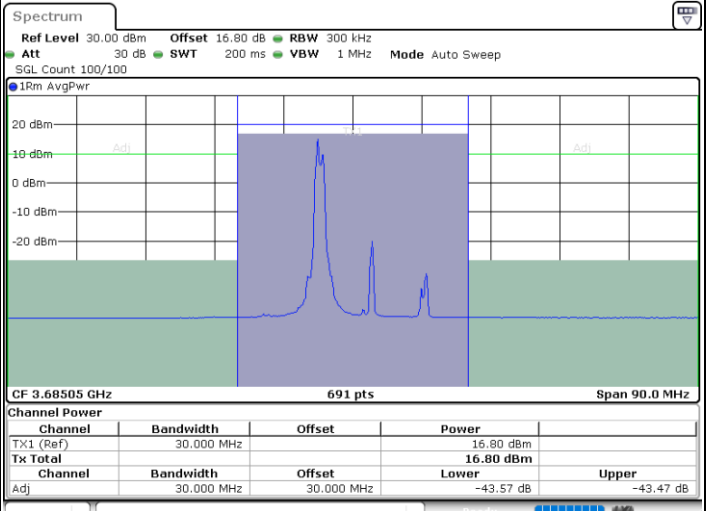

Date: 10.JUL.2020 16:30:14

Middle Channel / FullIRB

N/A

Date: 10.JUL.2020 16:26:04

LTE Band 48C / 5MHz+20MHz

64QAM

Highest Channel / 1RB0 and 1RB99

Highest Channel / 1RB24 and 1RB0

Date: 10.JUL.2020 14:56:02

Date: 10.JUL.2020 14:56:43

Highest Channel / FullIRB

N/A

Date: 10.JUL.2020 14:52:38

LTE Band 48C / 10MHz+20MHz

64QAM

Lowest Channel / 1RB0 and 1RB99