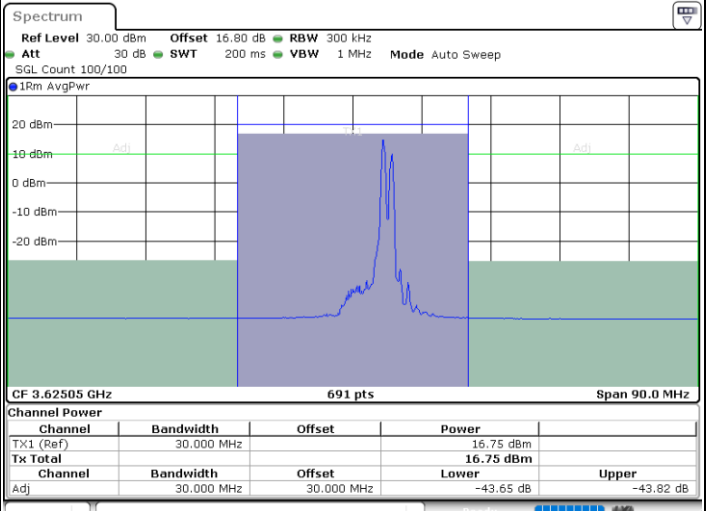

Date: 12.JUL.2020 10:54:58