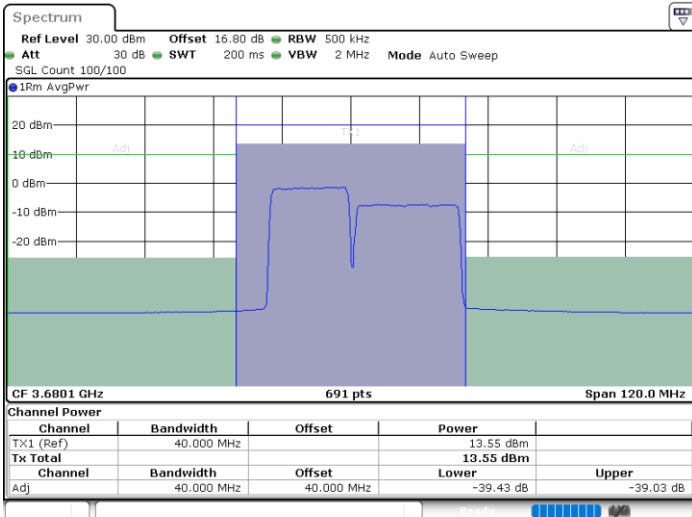

Middle Channel / 1RB0 and 1RB99

Middle Channel / 1RB74 and 1RB0

Date: 12.JUL.2020 17:21:50

Date: 12.JUL.2020 17:22:31

Middle Channel / FullIRB

N/A

Date: 12.JUL.2020 17:21:09

LTE Band 48C / 15MHz+20MHz

256QAM

Highest Channel / 1RB0 and 1RB99

Highest Channel / 1RB74 and 1RB0

Date: 12.JUL.2020 14:57:57

Date: 12.JUL.2020 14:58:37

Highest Channel / FullIRB

N/A

Date: 12.JUL.2020 14:57:16

LTE Band 48C / 20MHz+5MHz

256QAM

Lowest Channel / 1RB0 and 1RB24

Lowest Channel / 1RB99 and 1RB0

Date: 10.JUL.2020 17:31:15

Date: 10.JUL.2020 17:31:55

Lowest Channel / FullIRB

N/A