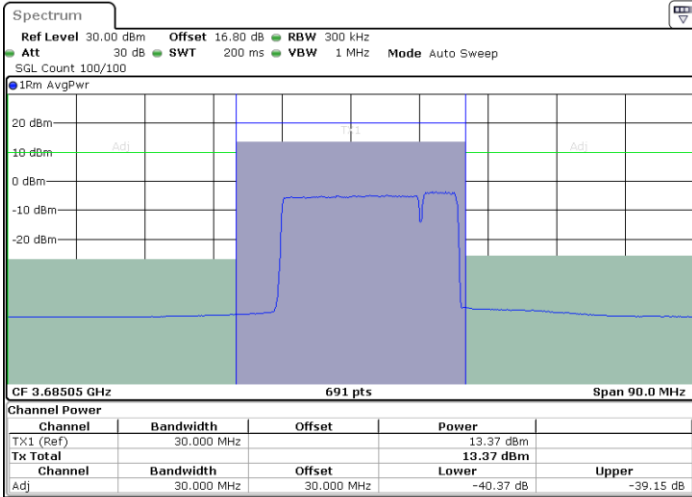

Date: 10.JUL.2020 17:30:33

LTE Band 48C / 20MHz+5MHz

256QAM

Middle Channel / 1RB0 and 1RB24

Middle Channel / 1RB99 and 1RB0

Date: 11.JUL.2020 19:24:01

Date: 11.JUL.2020 19:24:41

Middle Channel / FullIRB

N/A

Date: 11.JUL.2020 19:23:19

LTE Band 48C / 20MHz+5MHz

256QAM

Highest Channel / 1RB0 and 1RB24

Highest Channel / 1RB99 and 1RB0

Date: 11.JUL.2020 18:06:52

Date: 11.JUL.2020 18:07:32

Highest Channel / FullIRB

N/A

Date: 11.JUL.2020 18:06:10

LTE Band 48C / 20MHz+10MHz

256QAM

Lowest Channel / 1RB0 and 1RB49

Lowest Channel / 1RB99 and 1RB0

Date: 11.JUL.2020 23:14:05