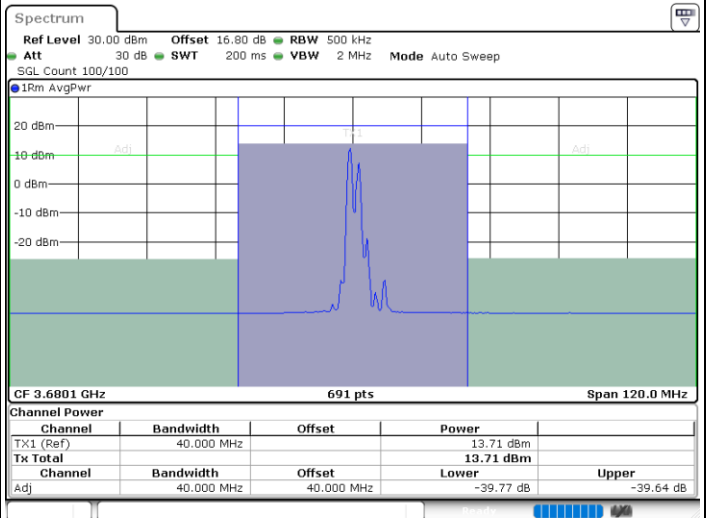

Date: 12.JUL.2020 14:58:37