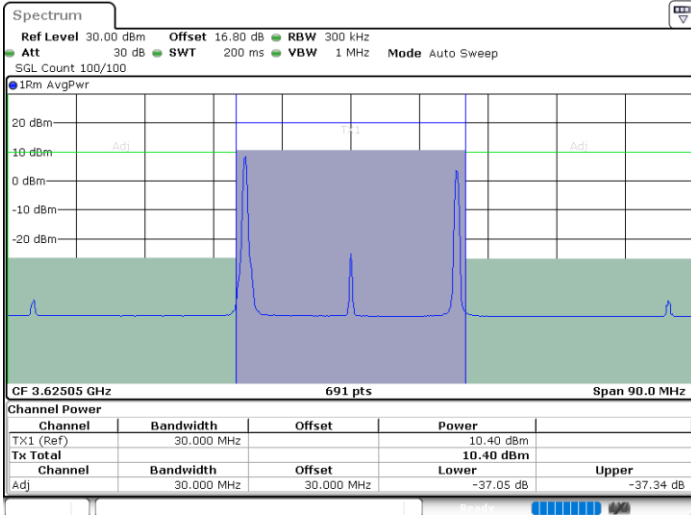

Highest Channel / FullIRB

N/A

Date: 11.JUL.2020 18:06:10

LTE Band 48C / 20MHz+10MHz

256QAM

Lowest Channel / 1RB0 and 1RB49

Lowest Channel / 1RB99 and 1RB0

Date: 11.JUL.2020 23:14:05

Date: 11.JUL.2020 23:14:46

Lowest Channel / FullIRB

N/A

Date: 11.JUL.2020 23:13:24

LTE Band 48C / 20MHz+10MHz

256QAM

Middle Channel / 1RB0 and 1RB49

Middle Channel / 1RB99 and 1RB0

Date: 12.JUL.2020 11:05:06

Date: 12.JUL.2020 11:05:46

Middle Channel / FullIRB

N/A

Date: 12.JUL.2020 11:04:25

LTE Band 48C / 20MHz+10MHz

256QAM

Highest Channel / 1RB0 and 1RB49