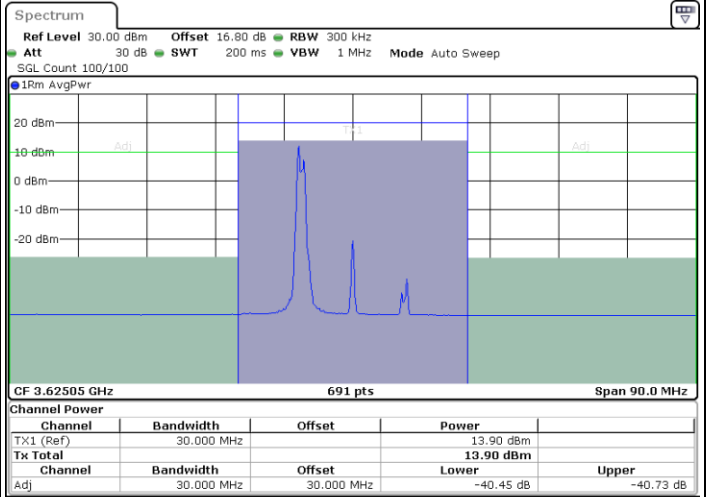

LTE Band 48C / 5MHz+20MHz

256QAM

Middle Channel / 1RB0 and 1RB99

Middle Channel / 1RB24 and 1RB0

Date: 10.JUL.2020 15:54:32

Date: 10.JUL.2020 15:55:13

Middle Channel / FullIRB

N/A

Date: 10.JUL.2020 15:53:51

LTE Band 48C / 5MHz+20MHz

256QAM

Highest Channel / 1RB0 and 1RB99

Highest Channel / 1RB24 and 1RB0

Date: 10.JUL.2020 14:24:51

Date: 10.JUL.2020 14:25:32

Highest Channel / FullIRB