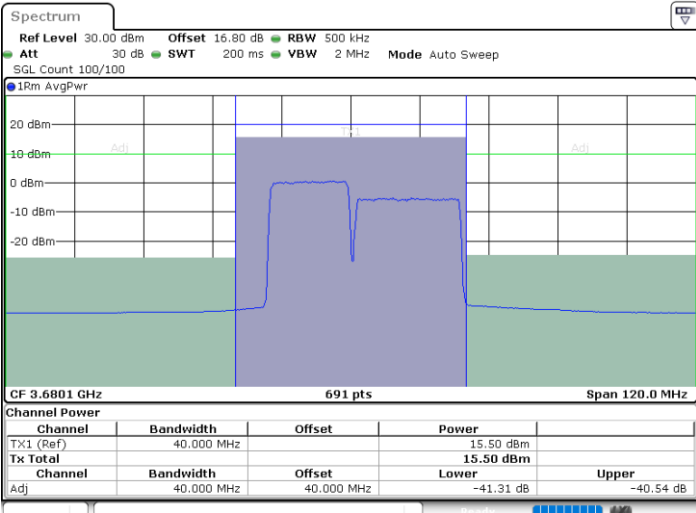

N/A

Date: 12.JUL.2020 17:16:21

LTE Band 48C / 15MHz+20MHz

64QAM

Highest Channel / 1RB0 and 1RB99

Highest Channel / 1RB74 and 1RB0

Date: 12.JUL.2020 14:43:45

Date: 12.JUL.2020 14:44:25

Highest Channel / FullIRB

N/A

Date: 12.JUL.2020 14:40:20

LTE Band 48C / 20MHz+5MHz

64QAM

Lowest Channel / 1RB0 and 1RB24

Lowest Channel / 1RB99 and 1RB0

Date: 10.JUL.2020 17:34:43