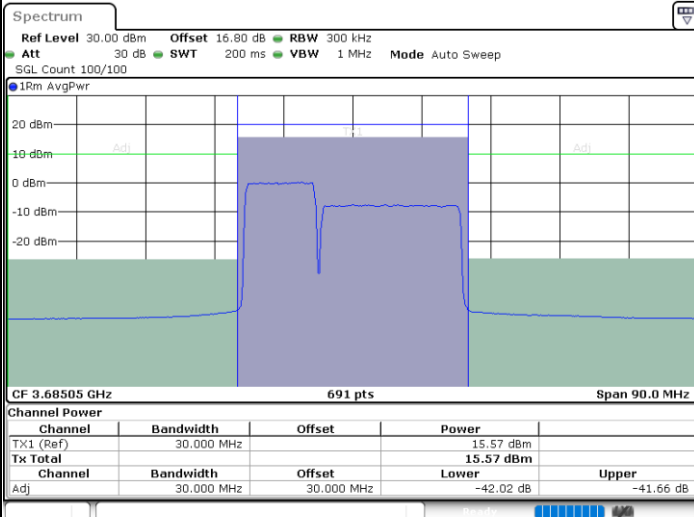

64QAM

Highest Channel / 1RB0 and 1RB99

Highest Channel / 1RB49 and 1RB0

Date: 11.JUL.2020 21:12:47

Date: 11.JUL.2020 21:13:28

Highest Channel / FullIRB

N/A

Date: 11.JUL.2020 21:09:19

LTE Band 48C / 15MHz+20MHz

64QAM

Lowest Channel / 1RB0 and 1RB99

Lowest Channel / 1RB74 and 1RB0

Date: 12.JUL.2020 11:51:45

Date: 12.JUL.2020 11:55:10

Lowest Channel / FullIRB

N/A