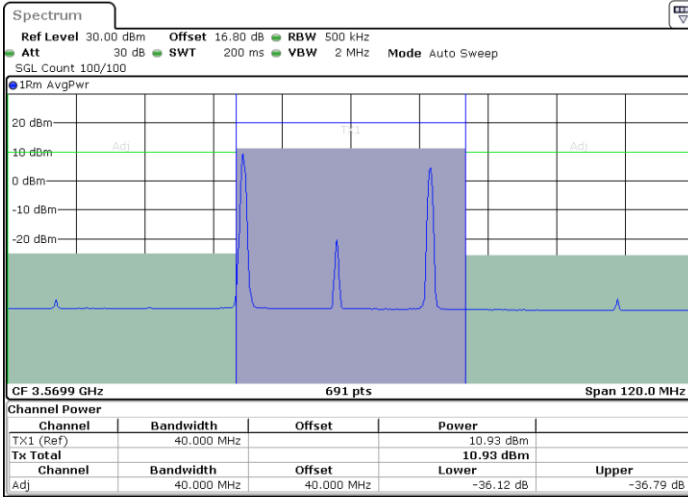

Date: 12.JUL.2020 11:05:06

Date: 12.JUL.2020 11:05:46

Middle Channel / FullIRB

N/A

Date: 12.JUL.2020 11:04:25

LTE Band 48C / 20MHz+10MHz

256QAM

Highest Channel / 1RB0 and 1RB49

Highest Channel / 1RB99 and 1RB0

Date: 12.JUL.2020 10:15:07

Date: 12.JUL.2020 10:15:48

Highest Channel / FullIRB

N/A

Date: 12.JUL.2020 10:14:26

LTE Band 48C / 20MHz+15MHz

256QAM

Lowest Channel / 1RB0 and 1RB74

Lowest Channel / 1RB99 and 1RB0

Date: 12.JUL.2020 18:14:12

Date: 12.JUL.2020 18:14:53

Lowest Channel / FullIRB

N/A

Date: 12.JUL.2020 18:13:31

LTE Band 48C / 20MHz+15MHz