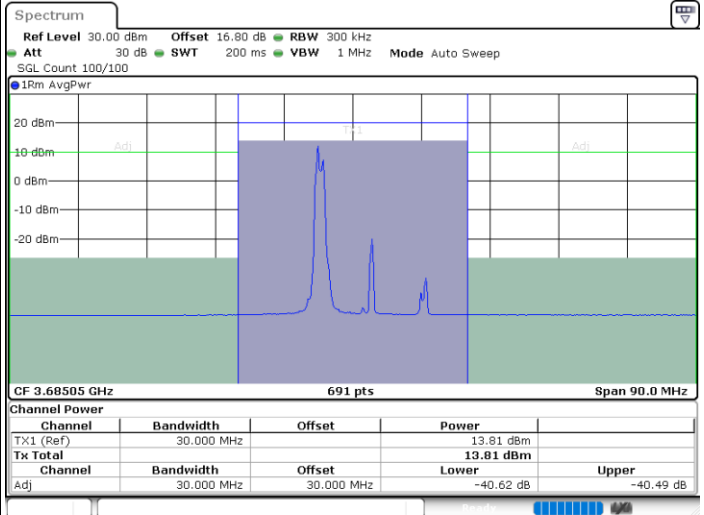

Date: 10.JUL.2020 15:53:51

LTE Band 48C / 5MHz+20MHz

256QAM

Highest Channel / 1RB0 and 1RB99

Highest Channel / 1RB24 and 1RB0

Date: 10.JUL.2020 14:24:51

Date: 10.JUL.2020 14:25:32

Highest Channel / FullIRB