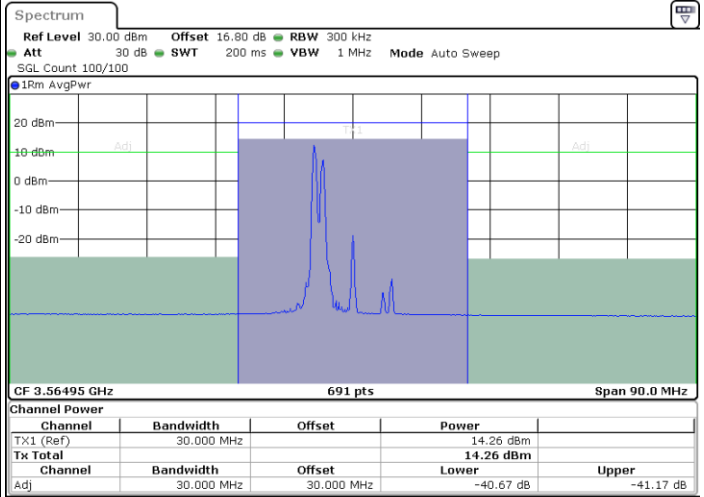

Date: 10.JUL.2020 15:53:51

LTE Band 48C / 5MHz+20MHz

256QAM

Highest Channel / 1RB0 and 1RB99

Highest Channel / 1RB24 and 1RB0

Date: 10.JUL.2020 14:24:51

Date: 10.JUL.2020 14:25:32

Highest Channel / FullIRB

N/A

Date: 10.JUL.2020 14:24:11

LTE Band 48C / 10MHz+20MHz

256QAM

Lowest Channel / 1RB0 and 1RB99

Lowest Channel / 1RB49 and 1RB0

Date: 11.JUL.2020 20:34:20

Date: 11.JUL.2020 20:35:01