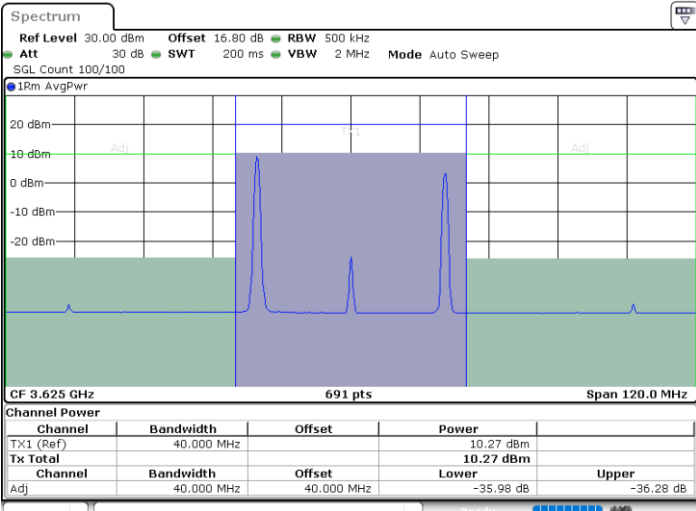

N/A

Date: 12.JUL.2020 17:57:57

LTE Band 48C / 20MHz+15MHz

64QAM

Middle Channel / 1RB0 and 1RB74

Middle Channel / 1RB99 and 1RB0

Date: 12.JUL.2020 19:48:08

Date: 12.JUL.2020 19:51:37

Middle Channel / FullIRB

N/A

Date: 12.JUL.2020 19:47:26

LTE Band 48C / 20MHz+15MHz

64QAM

Highest Channel / 1RB0 and 1RB74

Highest Channel / 1RB99 and 1RB0

Date: 12.JUL.2020 18:53:42