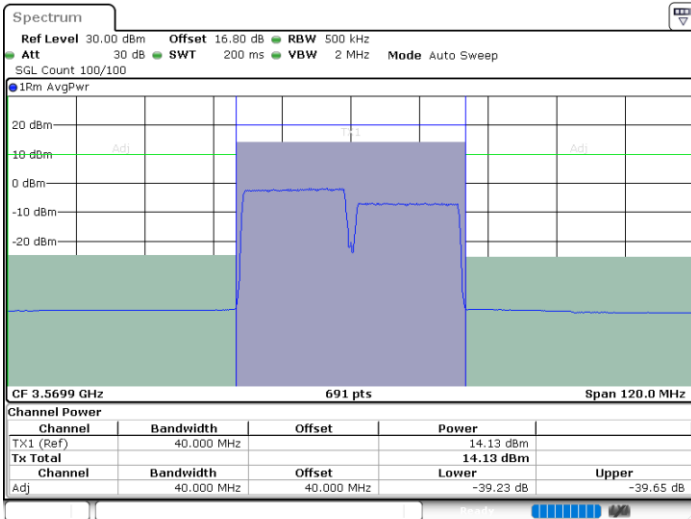

Lowest Channel / FullIRB

N/A

Date: 12.JUL.2020 16:18:45