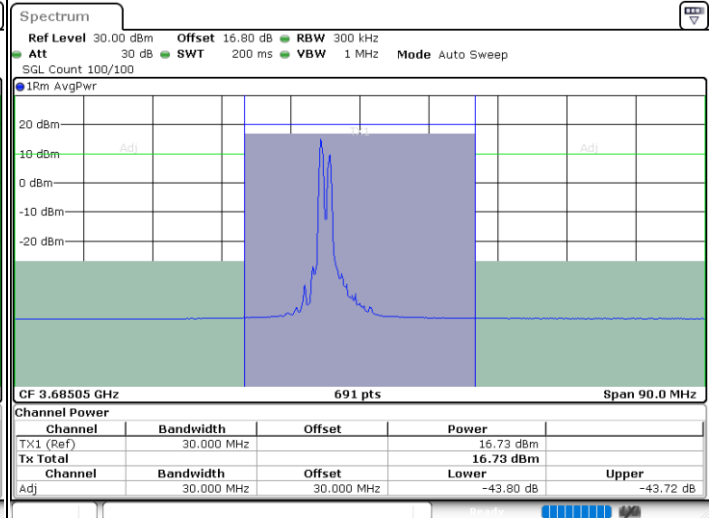

Date: 11.JUL.2020 21:13:28