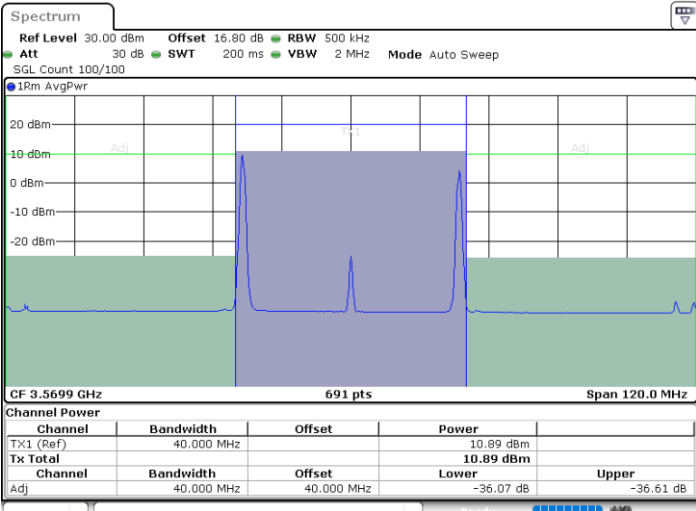

Middle Channel / FullIRB

N/A

Date: 12.JUL.2020 19:47:26

LTE Band 48C / 20MHz+15MHz

64QAM

Highest Channel / 1RB0 and 1RB74

Highest Channel / 1RB99 and 1RB0

Date: 12.JUL.2020 18:53:42

Date: 12.JUL.2020 18:54:22

Highest Channel / FullIRB

N/A

Date: 12.JUL.2020 18:50:17

LTE Band 48C / 20MHz+20MHz

64QAM

Lowest Channel / 1RB0 and 1RB99

Lowest Channel / 1RB99 and 1RB0

Date: 12.JUL.2020 16:10:26

Date: 12.JUL.2020 16:13:52

Lowest Channel / FullIRB

N/A

Date: 12.JUL.2020 16:09:45

LTE Band 48C / 20MHz+20MHz

64QAM

MiddleChannel / 1RB0 and 1RB99