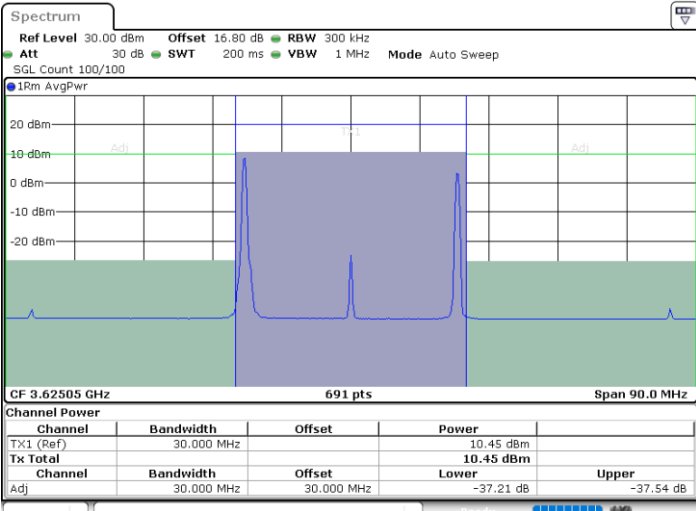

LTE Band 48C / 20MHz+10MHz

64QAM

Middle Channel / 1RB0 and 1RB49

Middle Channel / 1RB99 and 1RB0

Date: 12.JUL.2020 10:51:34