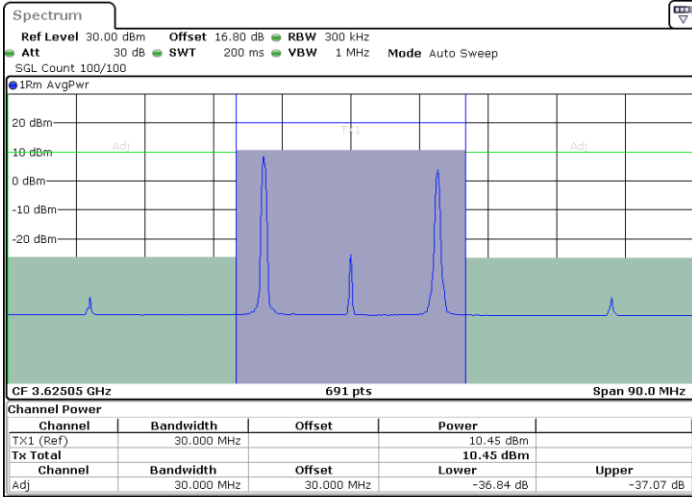

LTE Band 48C / 5MHz+20MHz

256QAM

Middle Channel / 1RB0 and 1RB99

Middle Channel / 1RB24 and 1RB0

Date: 10.JUL.2020 15:54:32