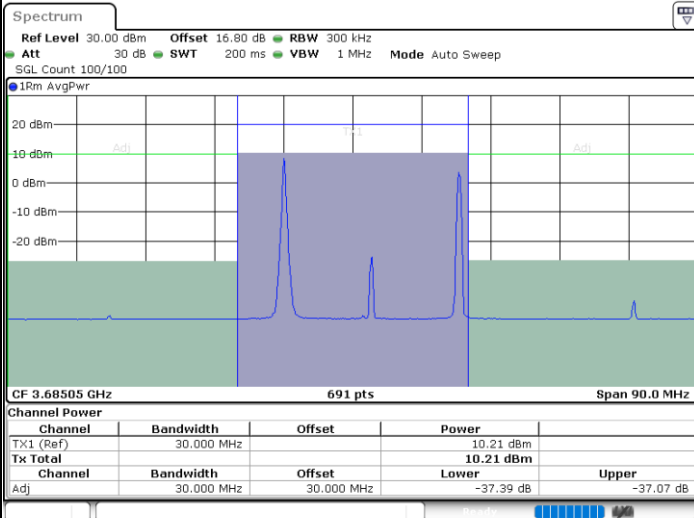

Date: 11.JUL.2020 19:27:29

Date: 11.JUL.2020 19:30:57

Middle Channel / FullIRB

N/A

Date: 11.JUL.2020 19:26:48

LTE Band 48C / 20MHz+5MHz

64QAM

Highest Channel / 1RB0 and 1RB24

Highest Channel / 1RB99 and 1RB0

Date: 11.JUL.2020 17:53:07

Date: 11.JUL.2020 17:53:47

Highest Channel / FullIRB

N/A

Date: 11.JUL.2020 17:49:38

LTE Band 48C / 20MHz+10MHz

64QAM