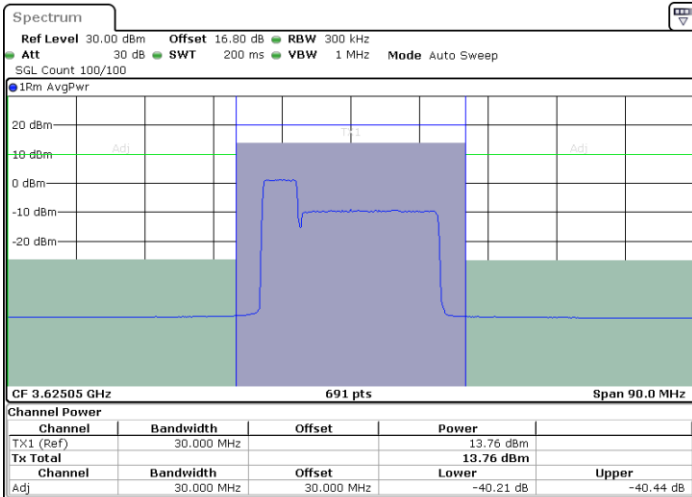

LTE Band 48C / 5MHz+20MHz

256QAM

Middle Channel / 1RB0 and 1RB99

Middle Channel / 1RB24 and 1RB0

Date: 10.JUL.2020 15:54:32

Date: 10.JUL.2020 15:55:13

Middle Channel / FullIRB

N/A

Date: 10.JUL.2020 15:53:51

LTE Band 48C / 5MHz+20MHz

256QAM

Highest Channel / 1RB0 and 1RB99

Highest Channel / 1RB24 and 1RB0

Date: 10.JUL.2020 14:24:51

Date: 10.JUL.2020 14:25:32

Highest Channel / FullIRB