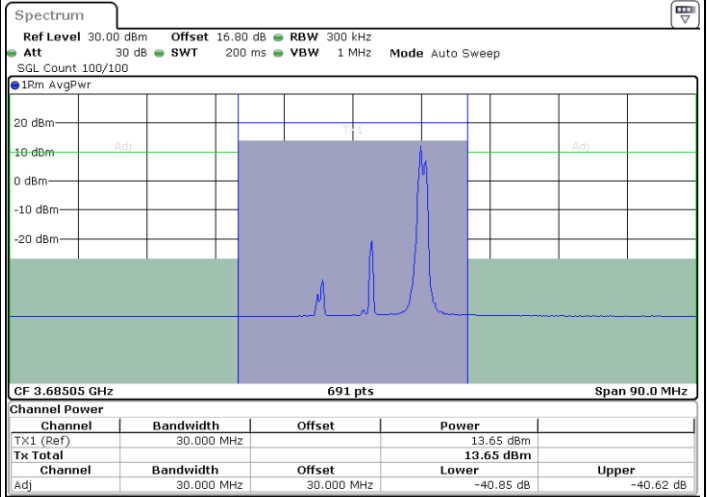

N/A

Date: 11.JUL.2020 19:23:19

LTE Band 48C / 20MHz+5MHz

256QAM

Highest Channel / 1RB0 and 1RB24

Highest Channel / 1RB99 and 1RB0

Date: 11.JUL.2020 18:06:52

Date: 11.JUL.2020 18:07:32

Highest Channel / FullIRB

N/A

Date: 11.JUL.2020 18:06:10

LTE Band 48C / 20MHz+10MHz

256QAM

Lowest Channel / 1RB0 and 1RB49

Lowest Channel / 1RB99 and 1RB0

Date: 11.JUL.2020 23:14:05