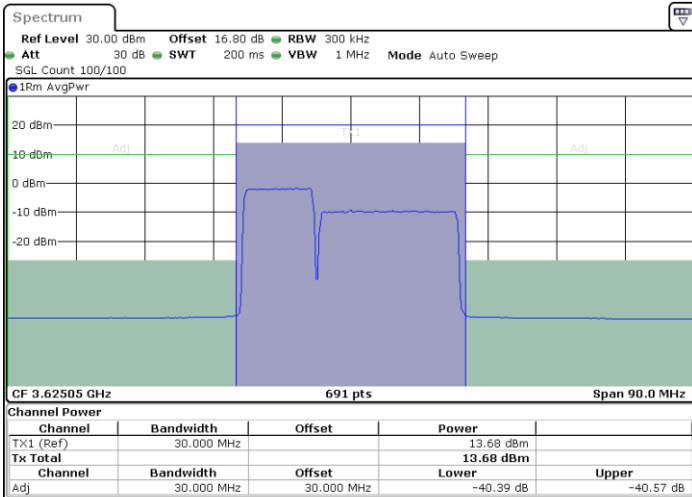

Lowest Channel / FullIRB

N/A

Date: 11.JUL.2020 20:33:38

LTE Band 48C / 10MHz+20MHz

256QAM

Middle Channel / 1RB0 and 1RB99

Middle Channel / 1RB49 and 1RB0

Date: 11.JUL.2020 22:22:15

Date: 11.JUL.2020 22:22:56

Middle Channel / FullIRB

N/A

Date: 11.JUL.2020 22:21:34

LTE Band 48C / 10MHz+20MHz

256QAM

Highest Channel / 1RB0 and 1RB99

Highest Channel / 1RB49 and 1RB0