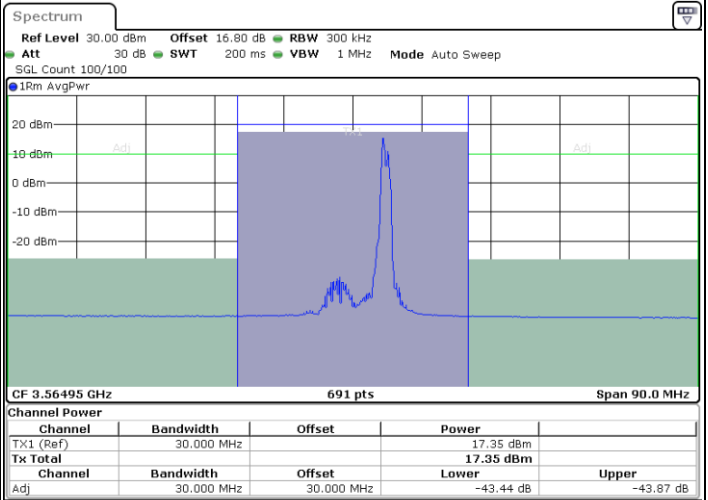

Highest Channel / FullIRB

N/A

Date: 12.JUL.2020 14:40:20

LTE Band 48C / 20MHz+5MHz

64QAM

Lowest Channel / 1RB0 and 1RB24

Lowest Channel / 1RB99 and 1RB0

Date: 10.JUL.2020 17:34:43