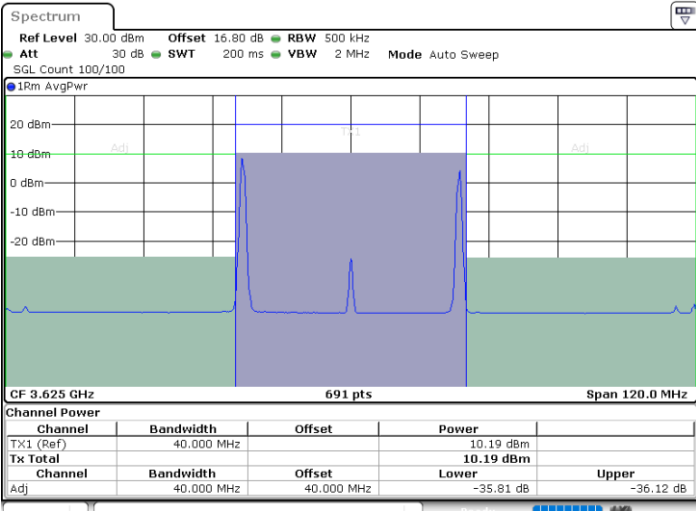

LTE Band 48C / 20MHz+20MHz

64QAM

MiddleChannel / 1RB0 and 1RB99

Middle Channel / 1RB99 and 1RB0

Date: 12.JUL.2020 16:36:35