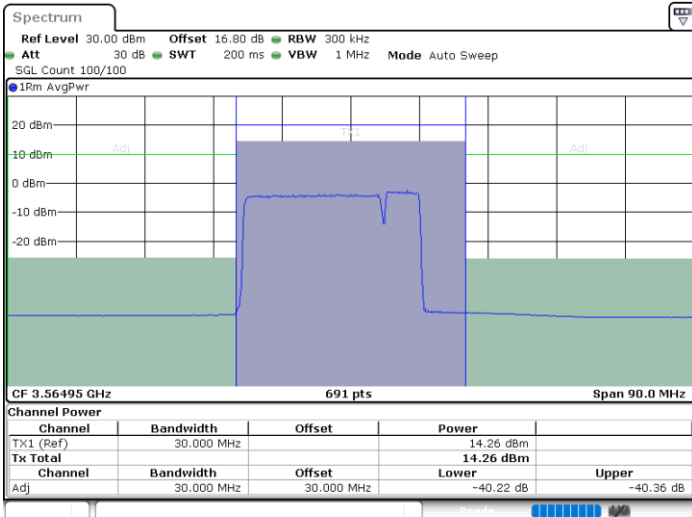

LTE Band 48C / 20MHz+5MHz

256QAM

Lowest Channel / 1RB0 and 1RB24

Lowest Channel / 1RB99 and 1RB0

Date: 10.JUL.2020 17:31:15

Date: 10.JUL.2020 17:31:55

Lowest Channel / FullIRB

N/A

Date: 10.JUL.2020 17:30:33

LTE Band 48C / 20MHz+5MHz

256QAM

Middle Channel / 1RB0 and 1RB24

Middle Channel / 1RB99 and 1RB0

Date: 11.JUL.2020 19:24:01

Date: 11.JUL.2020 19:24:41

Middle Channel / FullIRB