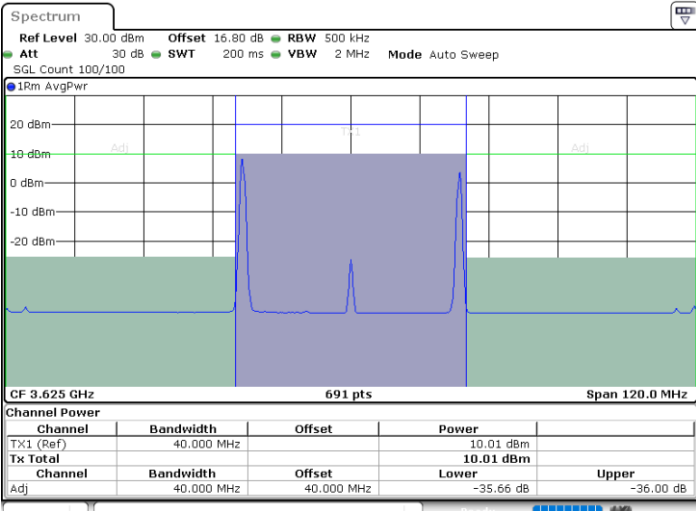

LTE Band 48C / 20MHz+20MHz

16QAM

MiddleChannel / 1RB0 and 1RB99

Middle Channel / 1RB99 and 1RB0

Date: 12.JUL.2020 16:37:16

Date: 12.JUL.2020 16:39:19

Middle Channel / FullIRB

N/A

Date: 12.JUL.2020 16:35:12

LTE Band 48C / 20MHz+20MHz

16QAM

Highest Channel / 1RB0 and 1RB99

Highest Channel / 1RB99 and 1RB0

Date: 12.JUL.2020 17:03:59

Date: 12.JUL.2020 17:06:01

Highest Channel / FullIRB