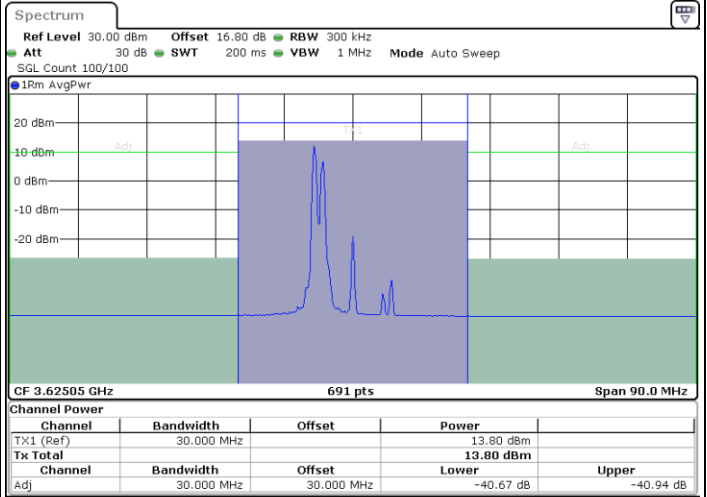

Lowest Channel / FullIRB

N/A

Date: 11.JUL.2020 20:33:38

LTE Band 48C / 10MHz+20MHz

256QAM

Middle Channel / 1RB0 and 1RB99

Middle Channel / 1RB49 and 1RB0

Date: 11.JUL.2020 22:22:15

Date: 11.JUL.2020 22:22:56

Middle Channel / FullIRB

N/A

Date: 11.JUL.2020 22:21:34

LTE Band 48C / 10MHz+20MHz

256QAM

Highest Channel / 1RB0 and 1RB99

Highest Channel / 1RB49 and 1RB0