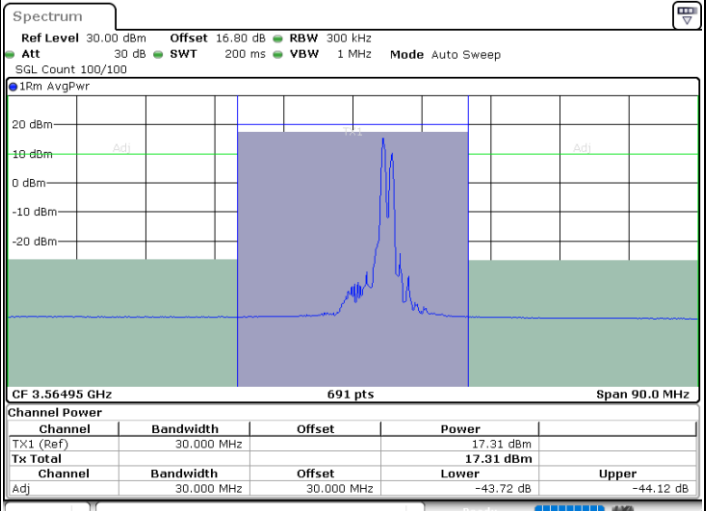

Highest Channel / 1RB99 and 1RB0

Date: 11.JUL.2020 17:53:07

Date: 11.JUL.2020 17:53:47

Highest Channel / FullIRB

N/A

Date: 11.JUL.2020 17:49:38

LTE Band 48C / 20MHz+10MHz

64QAM

Lowest Channel / 1RB0 and 1RB49

Lowest Channel / 1RB99 and 1RB0

Date: 11.JUL.2020 23:00:25

Date: 11.JUL.2020 23:03:53

Lowest Channel / FullIRB

N/A

Date: 11.JUL.2020 22:59:43

LTE Band 48C / 20MHz+10MHz