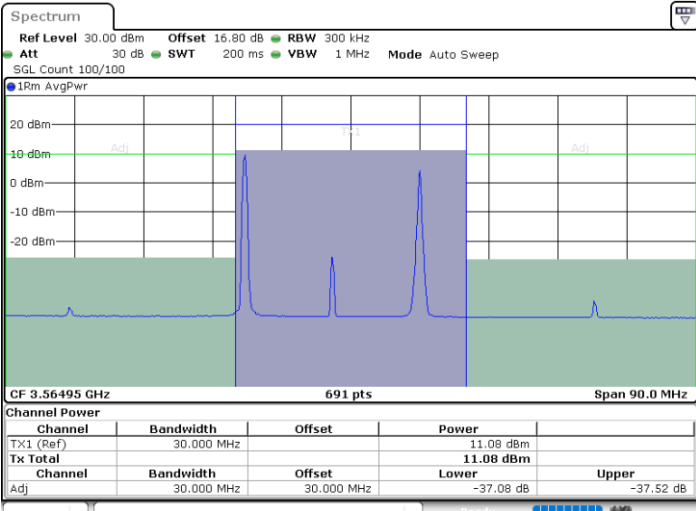

N/A

Date: 12.JUL.2020 17:01:56

LTE Band 48C / 5MHz+20MHz

64QAM

Lowest Channel / 1RB0 and 1RB99

Lowest Channel / 1RB24 and 1RB0

Date: 10.JUL.2020 13:38:52

Date: 10.JUL.2020 13:42:16