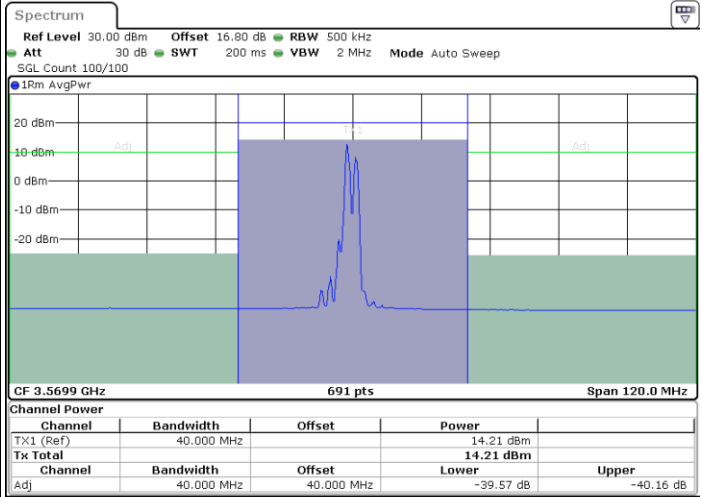

Date: 12.JUL.2020 11:05:06

Date: 12.JUL.2020 11:05:46

Middle Channel / FullIRB

N/A

Date: 12.JUL.2020 11:04:25

LTE Band 48C / 20MHz+10MHz

256QAM

Highest Channel / 1RB0 and 1RB49

Highest Channel / 1RB99 and 1RB0

Date: 12.JUL.2020 10:15:07

Date: 12.JUL.2020 10:15:48

Highest Channel / FullIRB

N/A

Date: 12.JUL.2020 10:14:26

LTE Band 48C / 20MHz+15MHz

256QAM

Lowest Channel / 1RB0 and 1RB74

Lowest Channel / 1RB99 and 1RB0

Date: 12.JUL.2020 18:14:12

Date: 12.JUL.2020 18:14:53

Lowest Channel / FullIRB

N/A

Date: 12.JUL.2020 18:13:31

LTE Band 48C / 20MHz+15MHz