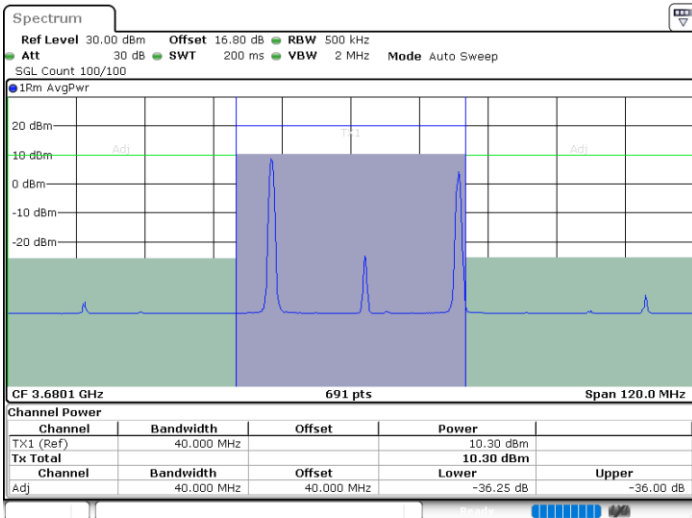

LTE Band 48C / 15MHz+20MHz

256QAM

Highest Channel / 1RB0 and 1RB99

Highest Channel / 1RB74 and 1RB0

Date: 12.JUL.2020 14:57:57