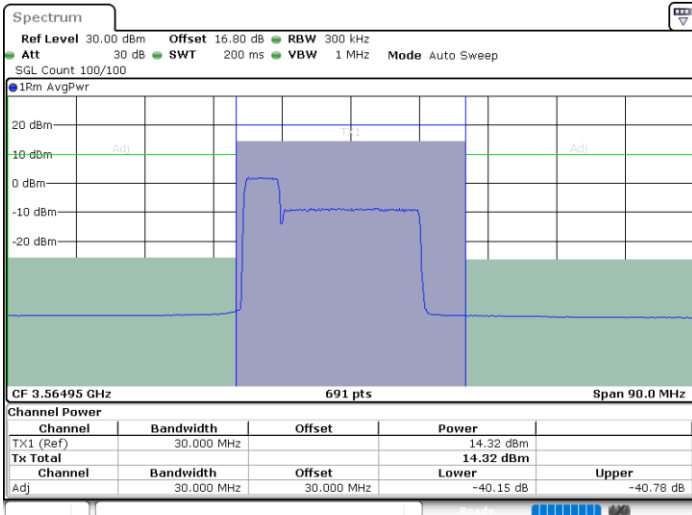

Highest Channel / 1RB0 and 1RB99

Highest Channel / 1RB99 and 1RB0

Date: 12.JUL.2020 17:04:40

Date: 12.JUL.2020 17:05:20

Highest Channel / FullIRB

N/A

Date: 12.JUL.2020 17:01:15

LTE Band 48C / 5MHz+20MHz

256QAM

Lowest Channel / 1RB0 and 1RB99

Lowest Channel / 1RB24 and 1RB0

Date: 10.JUL.2020 13:34:32

Date: 10.JUL.2020 13:35:12

Lowest Channel / FullIRB

N/A

Date: 10.JUL.2020 13:33:51

LTE Band 48C / 5MHz+20MHz

256QAM

Middle Channel / 1RB0 and 1RB99

Middle Channel / 1RB24 and 1RB0

Date: 10.JUL.2020 15:54:32

Date: 10.JUL.2020 15:55:13

Middle Channel / FullIRB

N/A