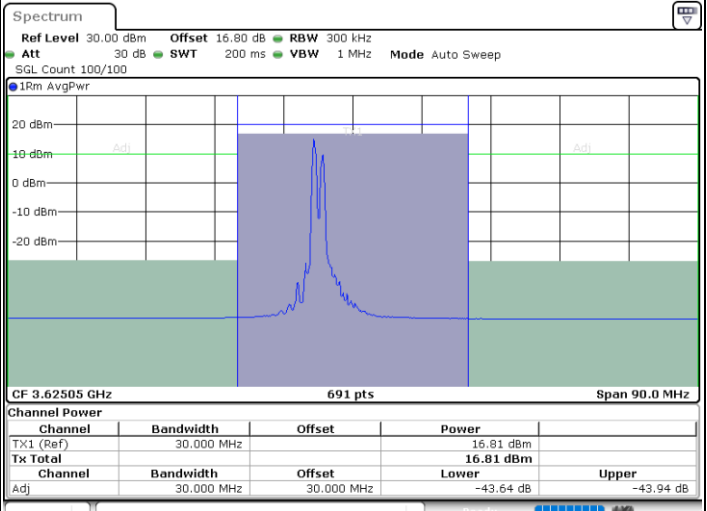

Date: 11.JUL.2020 22:12:03