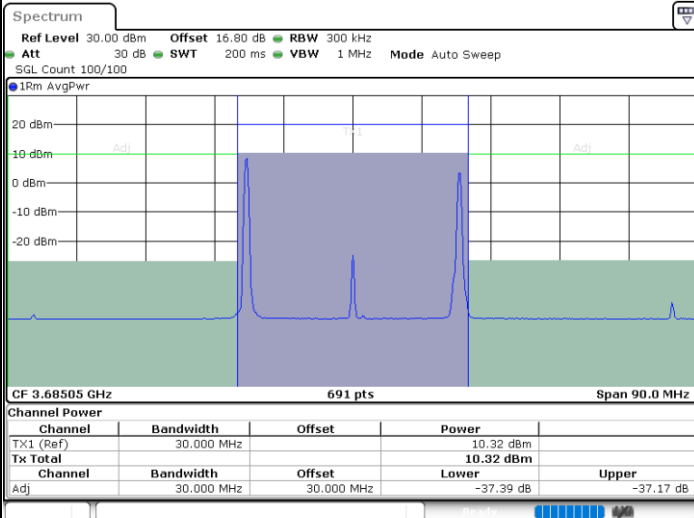

LTE Band 48C / 10MHz+20MHz

64QAM

Highest Channel / 1RB0 and 1RB99

Highest Channel / 1RB49 and 1RB0

Date: 11.JUL.2020 21:12:47