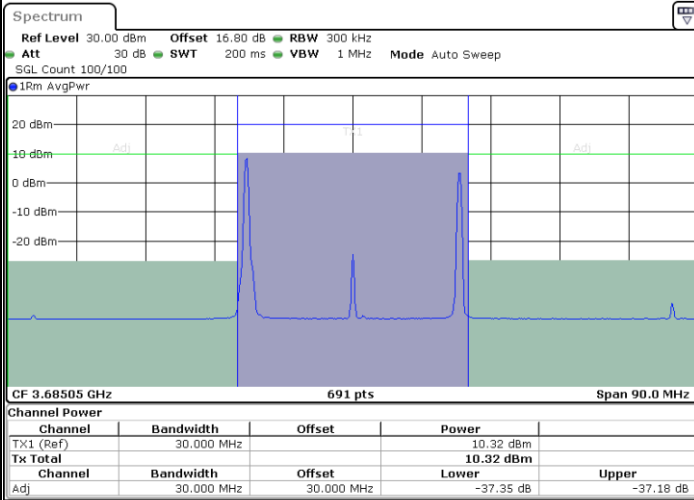

Lowest Channel / 1RB0 and 1RB49

Lowest Channel / 1RB99 and 1RB0

Date: 11.JUL.2020 23:00:25

Date: 11.JUL.2020 23:03:53

Lowest Channel / FullIRB

N/A

Date: 11.JUL.2020 22:59:43

LTE Band 48C / 20MHz+10MHz

LTE Band 48C / 20MHz+10MHz

64QAM

Highest Channel / 1RB0 and 1RB49

Highest Channel / 1RB99 and 1RB0

Date: 11.JUL.2020 23:54:13

Date: 11.JUL.2020 23:54:54

Highest Channel / FullIRB

N/A