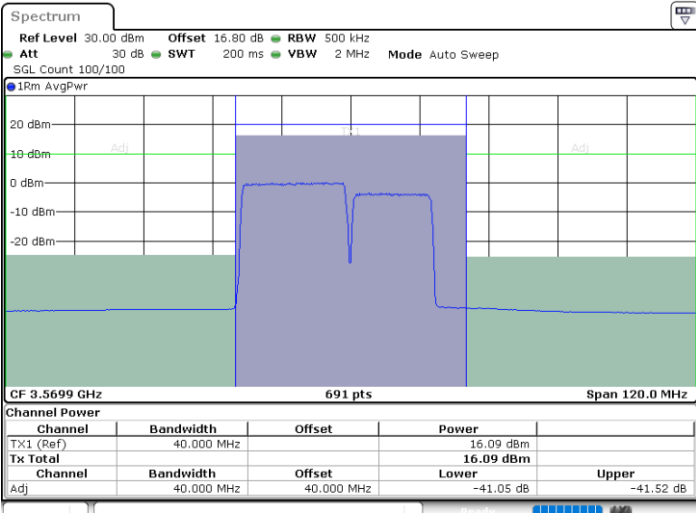

Lowest Channel / FullIRB

N/A

Date: 12.JUL.2020 17:57:57