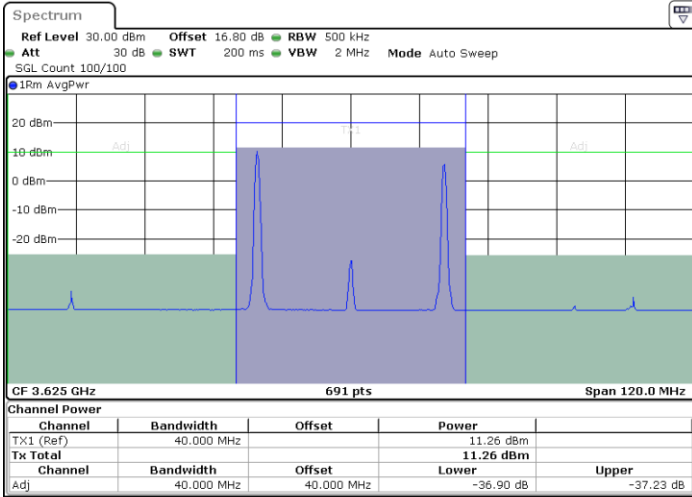

Date: 11.JUL.2020 21:25:04

Date: 11.JUL.2020 21:25:45

Highest Channel / FullIRB

N/A

Date: 11.JUL.2020 21:24:23

LTE Band 48C / 15MHz+20MHz

256QAM

Lowest Channel / 1RB0 and 1RB99

Lowest Channel / 1RB74 and 1RB0

Date: 12.JUL.2020 12:07:18

Date: 12.JUL.2020 12:07:59

Lowest Channel / FullIRB

N/A

Date: 12.JUL.2020 12:06:37

LTE Band 48C / 15MHz+20MHz

256QAM

Middle Channel / 1RB0 and 1RB99

Middle Channel / 1RB74 and 1RB0

Date: 12.JUL.2020 17:21:50

Date: 12.JUL.2020 17:22:31

Middle Channel / FullIRB

N/A

Date: 12.JUL.2020 17:21:09

LTE Band 48C / 15MHz+20MHz