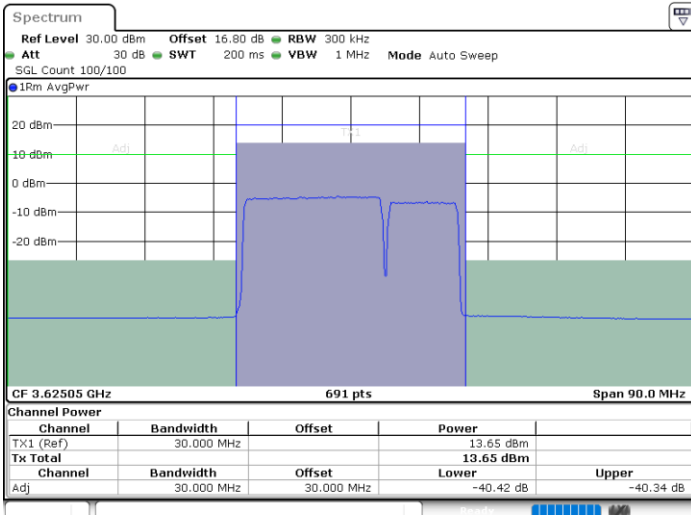

Highest Channel / FullIRB

N/A

Date: 11.JUL.2020 18:06:10

LTE Band 48C / 20MHz+10MHz

256QAM

Lowest Channel / 1RB0 and 1RB49

Lowest Channel / 1RB99 and 1RB0

Date: 11.JUL.2020 23:14:05

Date: 11.JUL.2020 23:14:46

Lowest Channel / FullIRB

N/A

Date: 11.JUL.2020 23:13:24

LTE Band 48C / 20MHz+10MHz

256QAM

Middle Channel / 1RB0 and 1RB49

Middle Channel / 1RB99 and 1RB0

Date: 12.JUL.2020 11:05:06

Date: 12.JUL.2020 11:05:46

Middle Channel / FullIRB

N/A

Date: 12.JUL.2020 11:04:25

LTE Band 48C / 20MHz+10MHz

256QAM

Highest Channel / 1RB0 and 1RB49

Highest Channel / 1RB99 and 1RB0

Date: 12.JUL.2020 10:15:07

Date: 12.JUL.2020 10:15:48

Highest Channel / FullIRB

N/A

Date: 12.JUL.2020 10:14:26

LTE Band 48C / 20MHz+15MHz

256QAM