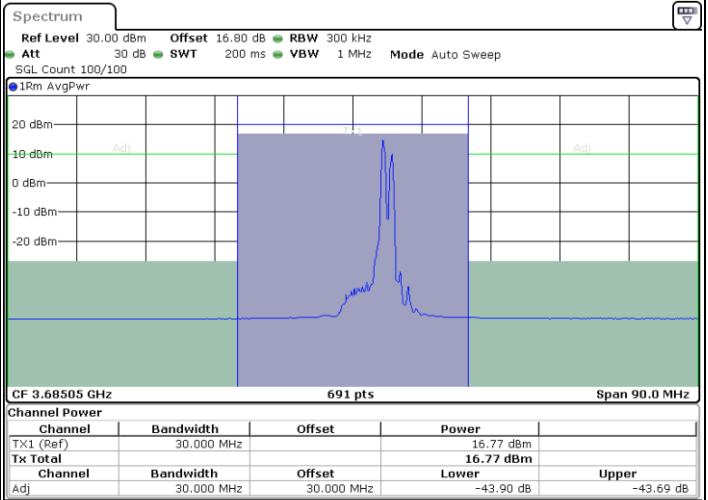

LTE Band 48C / 20MHz+10MHz

64QAM

Highest Channel / 1RB0 and 1RB49

Highest Channel / 1RB99 and 1RB0

Date: 11.JUL.2020 23:54:13

Date: 11.JUL.2020 23:54:54

Highest Channel / FullIRB

N/A

Date: 11.JUL.2020 23:50:45

LTE Band 48C / 20MHz+15MHz

64QAM

Lowest Channel / 1RB0 and 1RB74

Lowest Channel / 1RB99 and 1RB0

Date: 12.JUL.2020 17:58:38

Date: 12.JUL.2020 18:02:04

Lowest Channel / FullIRB