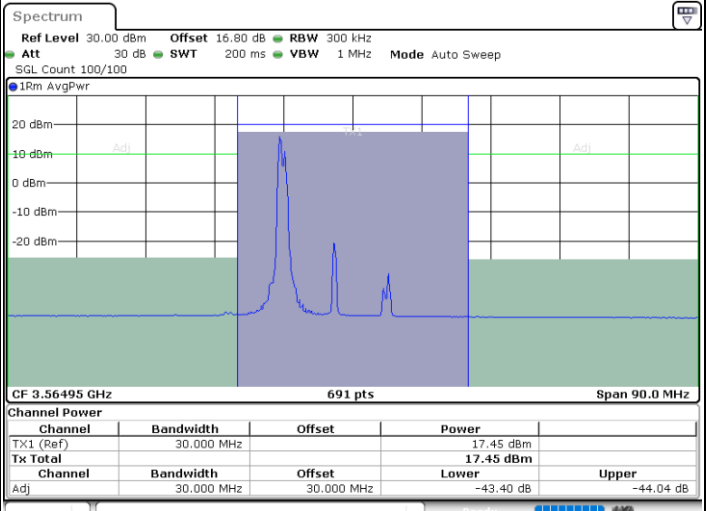

N/A

Date: 12.JUL.2020 17:01:56

LTE Band 48C / 5MHz+20MHz

64QAM

Lowest Channel / 1RB0 and 1RB99

Lowest Channel / 1RB24 and 1RB0

Date: 10.JUL.2020 13:38:52

Date: 10.JUL.2020 13:42:16