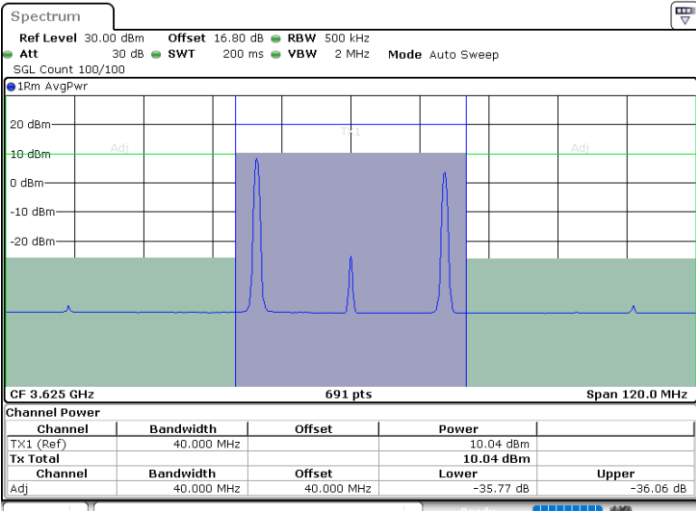

Date: 12.JUL.2020 11:51:03

LTE Band 48C / 15MHz+20MHz

64QAM

Middle Channel / 1RB0 and 1RB99

Middle Channel / 1RB74 and 1RB0

Date: 12.JUL.2020 17:17:02

Date: 12.JUL.2020 17:20:27

Middle Channel / FullIRB

N/A

Date: 12.JUL.2020 17:16:21

LTE Band 48C / 15MHz+20MHz

64QAM

Highest Channel / 1RB0 and 1RB99

Highest Channel / 1RB74 and 1RB0

Date: 12.JUL.2020 14:43:45

Date: 12.JUL.2020 14:44:25