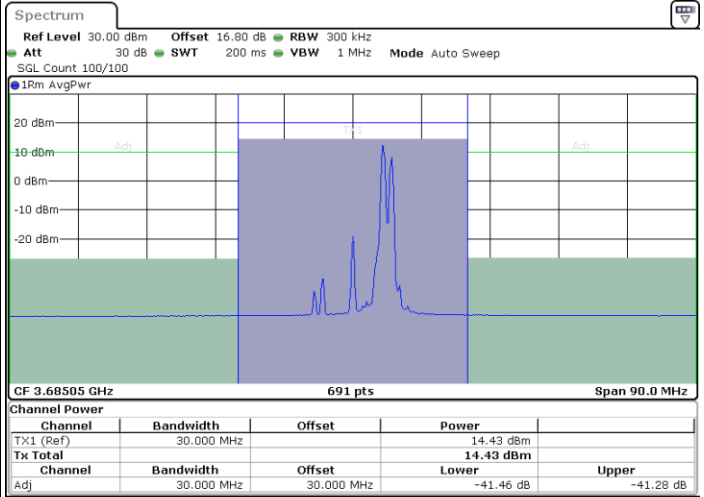

Date: 11.JUL.2020 23:14:46

Lowest Channel / FullIRB

N/A

Date: 11.JUL.2020 23:13:24

LTE Band 48C / 20MHz+10MHz

256QAM

Middle Channel / 1RB0 and 1RB49

Middle Channel / 1RB99 and 1RB0

Date: 12.JUL.2020 11:05:06

Date: 12.JUL.2020 11:05:46

Middle Channel / FullIRB

N/A

Date: 12.JUL.2020 11:04:25

LTE Band 48C / 20MHz+10MHz

256QAM

Highest Channel / 1RB0 and 1RB49

Highest Channel / 1RB99 and 1RB0

Date: 12.JUL.2020 10:15:07

Date: 12.JUL.2020 10:15:48

Highest Channel / FullIRB

N/A

Date: 12.JUL.2020 10:14:26

LTE Band 48C / 20MHz+15MHz

256QAM

Lowest Channel / 1RB0 and 1RB74

Lowest Channel / 1RB99 and 1RB0

Date: 12.JUL.2020 18:14:12

Date: 12.JUL.2020 18:14:53

Lowest Channel / FullIRB

N/A

Date: 12.JUL.2020 18:13:31

LTE Band 48C / 20MHz+15MHz