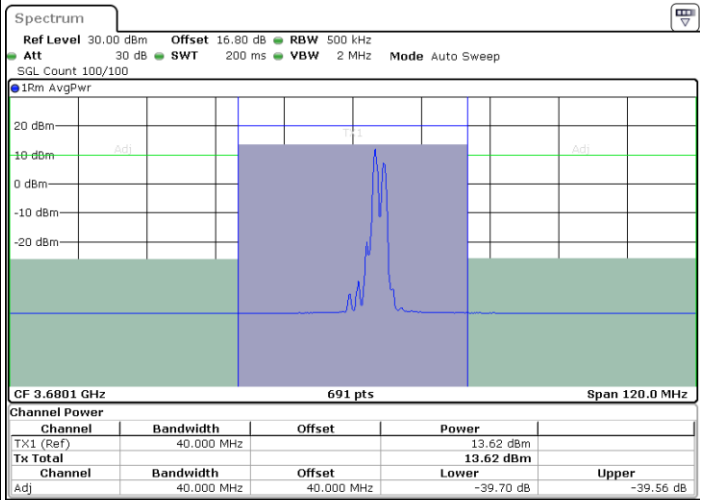

Lowest Channel / 1RB0 and 1RB74

Lowest Channel / 1RB99 and 1RB0

Date: 12.JUL.2020 18:14:12

Date: 12.JUL.2020 18:14:53

Lowest Channel / FullIRB

N/A

Date: 12.JUL.2020 18:13:31

LTE Band 48C / 20MHz+15MHz

LTE Band 48C / 20MHz+15MHz

256QAM

Highest Channel / 1RB0 and 1RB74

Highest Channel / 1RB99 and 1RB0

Date: 12.JUL.2020 19:07:53

Date: 12.JUL.2020 19:08:34

Highest Channel / FullIRB

N/A

Date: 12.JUL.2020 19:07:13

LTE Band 48C / 20MHz+20MHz

256QAM

Lowest Channel / 1RB0 and 1RB99

Lowest Channel / 1RB99 and 1RB0

Date: 12.JUL.2020 16:19:26

Date: 12.JUL.2020 16:20:06

Lowest Channel / FullIRB