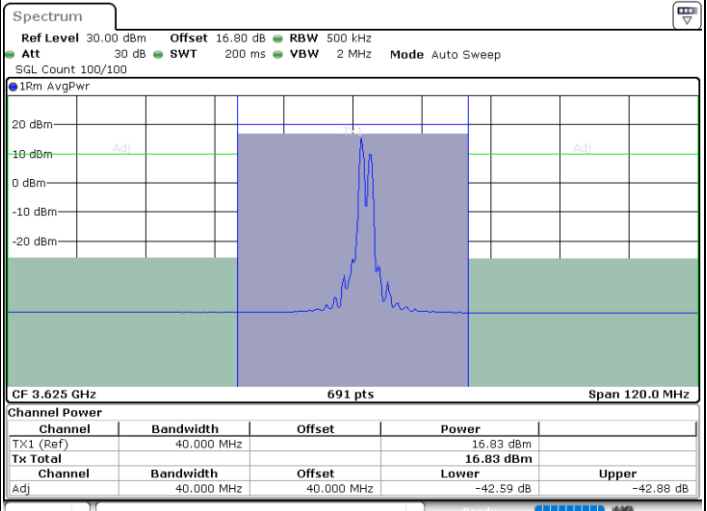

Date: 11.JUL.2020 23:50:45

LTE Band 48C / 20MHz+15MHz

64QAM

Lowest Channel / 1RB0 and 1RB74

Lowest Channel / 1RB99 and 1RB0

Date: 12.JUL.2020 17:58:38

Date: 12.JUL.2020 18:02:04

Lowest Channel / FullIRB

N/A

Date: 12.JUL.2020 17:57:57

LTE Band 48C / 20MHz+15MHz

64QAM

Middle Channel / 1RB0 and 1RB74

Middle Channel / 1RB99 and 1RB0

Date: 12.JUL.2020 19:48:08

Date: 12.JUL.2020 19:51:37

Middle Channel / FullIRB

N/A

Date: 12.JUL.2020 19:47:26

LTE Band 48C / 20MHz+15MHz

64QAM

Highest Channel / 1RB0 and 1RB74

Highest Channel / 1RB99 and 1RB0

Date: 12.JUL.2020 18:53:42