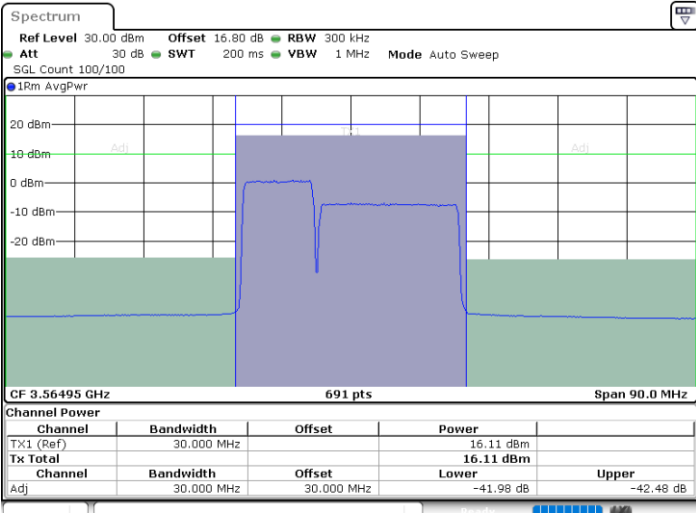

Date: 10.JUL.2020 14:56:02

Date: 10.JUL.2020 14:56:43

Highest Channel / FullIRB

N/A

Date: 10.JUL.2020 14:52:38

LTE Band 48C / 10MHz+20MHz

64QAM

Lowest Channel / 1RB0 and 1RB99

Lowest Channel / 1RB49 and 1RB0

Date: 11.JUL.2020 20:29:28

Date: 11.JUL.2020 20:32:55

Lowest Channel / FullIRB

N/A

Date: 11.JUL.2020 20:28:46

LTE Band 48C / 10MHz+20MHz

64QAM

Middle Channel / 1RB0 and 1RB99

Middle Channel / 1RB49 and 1RB0

Date: 11.JUL.2020 22:08:36

Date: 11.JUL.2020 22:12:03

Middle Channel / FullIRB

N/A

Date: 11.JUL.2020 22:07:54

LTE Band 48C / 10MHz+20MHz