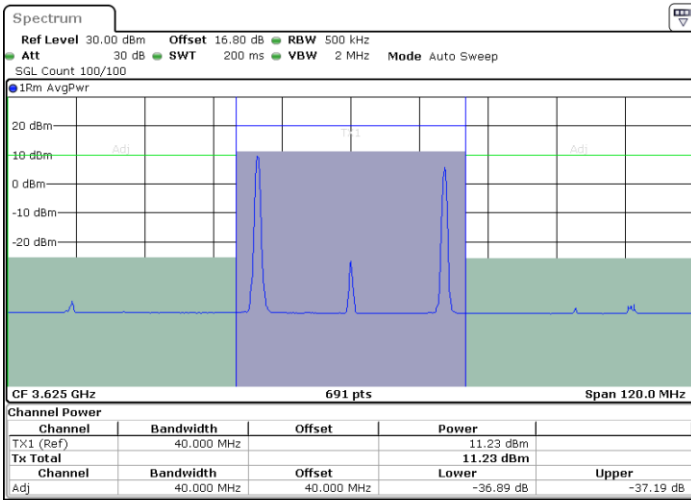

LTE Band 48C / 20MHz+15MHz

256QAM

Middle Channel / 1RB0 and 1RB74

Middle Channel / 1RB99 and 1RB0

Date: 12.JUL.2020 20:03:50