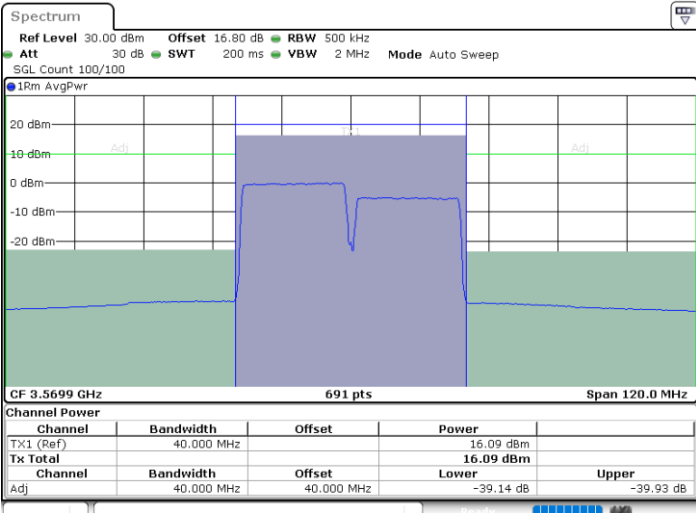

Middle Channel / FullIRB

N/A

Date: 12.JUL.2020 19:47:26

LTE Band 48C / 20MHz+15MHz

64QAM

Highest Channel / 1RB0 and 1RB74

Highest Channel / 1RB99 and 1RB0

Date: 12.JUL.2020 18:53:42

Date: 12.JUL.2020 18:54:22

Highest Channel / FullIRB

N/A

Date: 12.JUL.2020 18:50:17

LTE Band 48C / 20MHz+20MHz

64QAM

Lowest Channel / 1RB0 and 1RB99

Lowest Channel / 1RB99 and 1RB0

Date: 12.JUL.2020 16:10:26

Date: 12.JUL.2020 16:13:52

Lowest Channel / FullIRB

N/A

Date: 12.JUL.2020 16:09:45

LTE Band 48C / 20MHz+20MHz

64QAM

MiddleChannel / 1RB0 and 1RB99