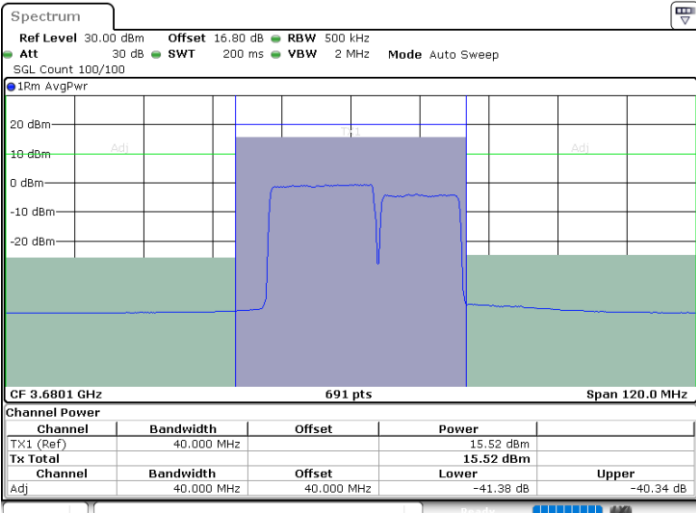

Middle Channel / FullIRB

N/A

Date: 12.JUL.2020 19:47:26

LTE Band 48C / 20MHz+15MHz

64QAM

Highest Channel / 1RB0 and 1RB74

Highest Channel / 1RB99 and 1RB0

Date: 12.JUL.2020 18:53:42

Date: 12.JUL.2020 18:54:22

Highest Channel / FullIRB

N/A

Date: 12.JUL.2020 18:50:17

LTE Band 48C / 20MHz+20MHz

64QAM

Lowest Channel / 1RB0 and 1RB99

Lowest Channel / 1RB99 and 1RB0