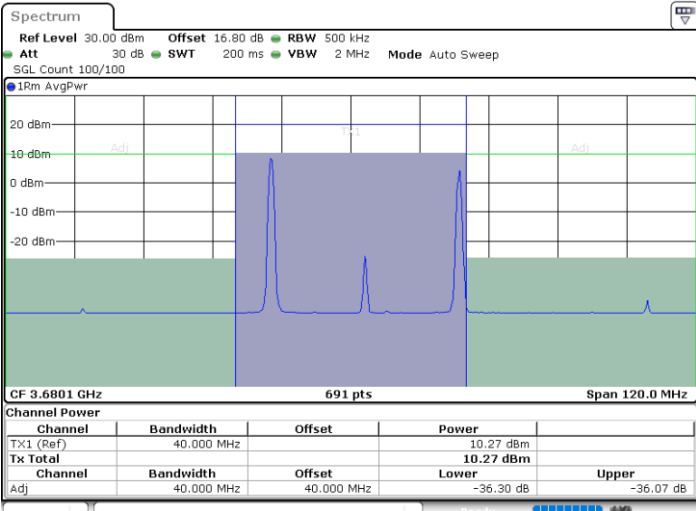

N/A

Date: 12.JUL.2020 17:16:21

LTE Band 48C / 15MHz+20MHz

64QAM

Highest Channel / 1RB0 and 1RB99

Highest Channel / 1RB74 and 1RB0

Date: 12.JUL.2020 14:43:45

Date: 12.JUL.2020 14:44:25

Highest Channel / FullIRB

N/A

Date: 12.JUL.2020 14:40:20

LTE Band 48C / 20MHz+5MHz

64QAM

Lowest Channel / 1RB0 and 1RB24

Lowest Channel / 1RB99 and 1RB0

Date: 10.JUL.2020 17:34:43