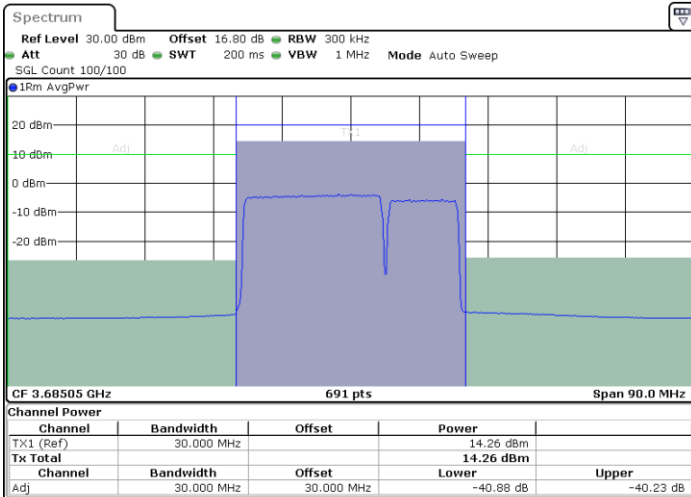

Date: 12.JUL.2020 11:05:06

Date: 12.JUL.2020 11:05:46

Middle Channel / FullIRB

N/A

Date: 12.JUL.2020 11:04:25

LTE Band 48C / 20MHz+10MHz

256QAM

Highest Channel / 1RB0 and 1RB49

Highest Channel / 1RB99 and 1RB0

Date: 12.JUL.2020 10:15:07

Date: 12.JUL.2020 10:15:48

Highest Channel / FullIRB

N/A

Date: 12.JUL.2020 10:14:26

LTE Band 48C / 20MHz+15MHz

256QAM

Lowest Channel / 1RB0 and 1RB74

Lowest Channel / 1RB99 and 1RB0

Date: 12.JUL.2020 18:14:12

Date: 12.JUL.2020 18:14:53

Lowest Channel / FullIRB

N/A

Date: 12.JUL.2020 18:13:31

LTE Band 48C / 20MHz+15MHz