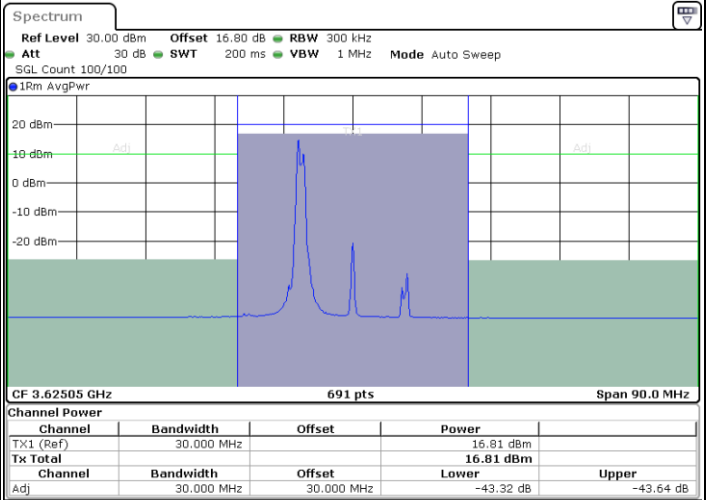

Lowest Channel / FullIRB

N/A

Date: 10.JUL.2020 13:38:12

LTE Band 48C / 5MHz+20MHz

64QAM

Middle Channel / 1RB0 and 1RB99

Middle Channel / 1RB24 and 1RB0

Date: 10.JUL.2020 16:26:46

Date: 10.JUL.2020 16:30:14

Middle Channel / FullIRB

N/A

Date: 10.JUL.2020 16:26:04

LTE Band 48C / 5MHz+20MHz

64QAM

Highest Channel / 1RB0 and 1RB99

Highest Channel / 1RB24 and 1RB0