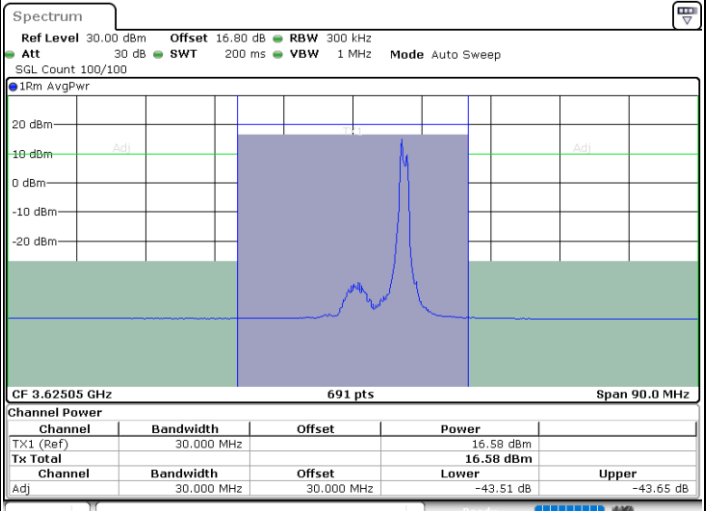

Highest Channel / FullIRB

N/A

Date: 12.JUL.2020 14:40:20

LTE Band 48C / 20MHz+5MHz

64QAM

Lowest Channel / 1RB0 and 1RB24

Lowest Channel / 1RB99 and 1RB0

Date: 10.JUL.2020 17:34:43

Date: 10.JUL.2020 17:38:11

Lowest Channel / FullIRB

N/A

Date: 10.JUL.2020 17:34:01

LTE Band 48C / 20MHz+5MHz

64QAM

Middle Channel / 1RB0 and 1RB24

Middle Channel / 1RB99 and 1RB0

Date: 11.JUL.2020 19:27:29

Date: 11.JUL.2020 19:30:57

Middle Channel / FullIRB

N/A

Date: 11.JUL.2020 19:26:48

LTE Band 48C / 20MHz+5MHz

64QAM

Highest Channel / 1RB0 and 1RB24

Highest Channel / 1RB99 and 1RB0

Date: 11.JUL.2020 17:53:07

Date: 11.JUL.2020 17:53:47

Highest Channel / FullIRB

N/A

Date: 11.JUL.2020 17:49:38

LTE Band 48C / 20MHz+10MHz

64QAM