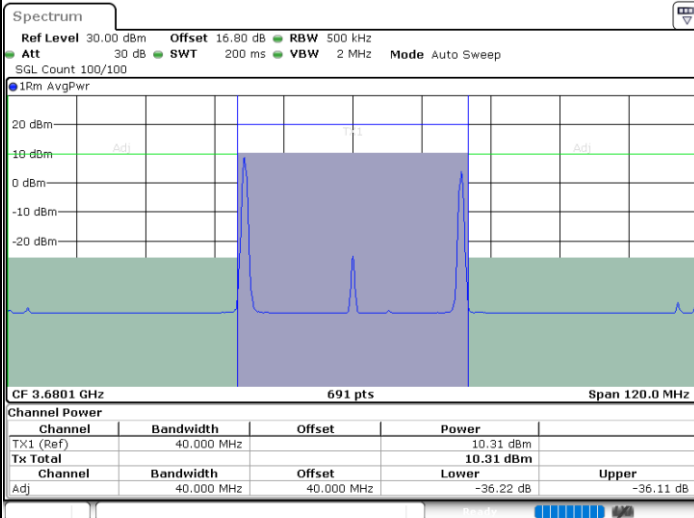

Middle Channel / 1RB99 and 1RB0

Date: 12.JUL.2020 16:36:35

Date: 12.JUL.2020 16:40:00

Middle Channel / FullIRB

N/A

Date: 12.JUL.2020 16:35:54

LTE Band 48C / 20MHz+20MHz

64QAM

Highest Channel / 1RB0 and 1RB99

Highest Channel / 1RB99 and 1RB0

Date: 12.JUL.2020 17:04:40

Date: 12.JUL.2020 17:05:20

Highest Channel / FullIRB

N/A

Date: 12.JUL.2020 17:01:15

LTE Band 48C / 5MHz+20MHz