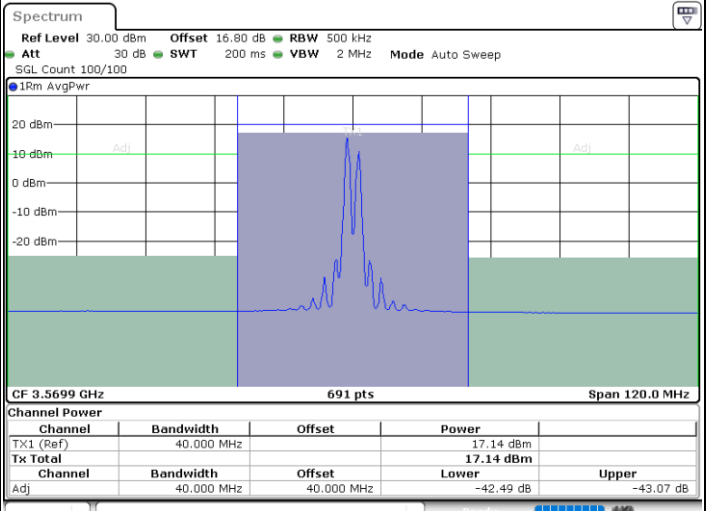

Middle Channel / FullIRB

N/A

Date: 12.JUL.2020 19:47:26

LTE Band 48C / 20MHz+15MHz

64QAM

Highest Channel / 1RB0 and 1RB74

Highest Channel / 1RB99 and 1RB0

Date: 12.JUL.2020 18:53:42

Date: 12.JUL.2020 18:54:22

Highest Channel / FullIRB

N/A

Date: 12.JUL.2020 18:50:17

LTE Band 48C / 20MHz+20MHz

64QAM

Lowest Channel / 1RB0 and 1RB99

Lowest Channel / 1RB99 and 1RB0

Date: 12.JUL.2020 16:10:26

Date: 12.JUL.2020 16:13:52

Lowest Channel / FullIRB

N/A

Date: 12.JUL.2020 16:09:45

LTE Band 48C / 20MHz+20MHz

64QAM

MiddleChannel / 1RB0 and 1RB99