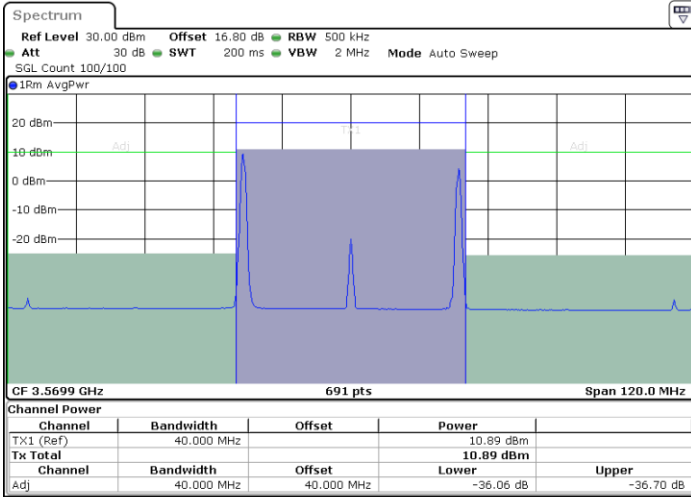

LTE Band 48C / 20MHz+15MHz

256QAM

Highest Channel / 1RB0 and 1RB74

Highest Channel / 1RB99 and 1RB0

Date: 12.JUL.2020 19:07:53

Date: 12.JUL.2020 19:08:34

Highest Channel / FullIRB

N/A

Date: 12.JUL.2020 19:07:13

LTE Band 48C / 20MHz+20MHz

256QAM

Lowest Channel / 1RB0 and 1RB99

Lowest Channel / 1RB99 and 1RB0

Date: 12.JUL.2020 16:19:26

Date: 12.JUL.2020 16:20:06

Lowest Channel / FullIRB