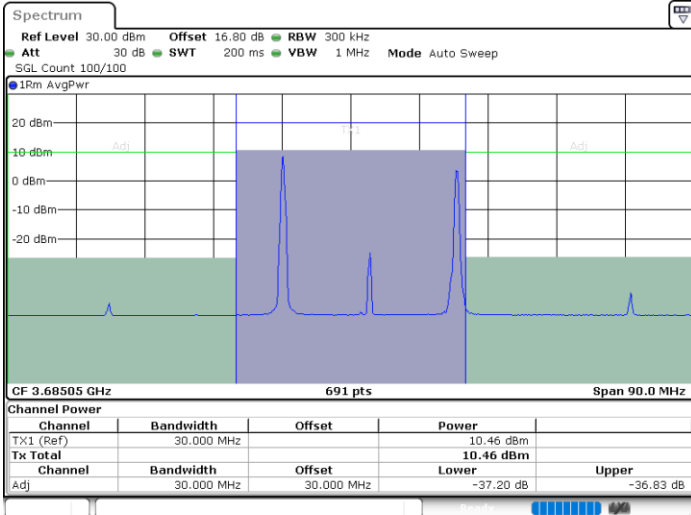

Date: 10.JUL.2020 15:53:51

LTE Band 48C / 5MHz+20MHz

256QAM

Highest Channel / 1RB0 and 1RB99

Highest Channel / 1RB24 and 1RB0

Date: 10.JUL.2020 14:24:51

Date: 10.JUL.2020 14:25:32

Highest Channel / FullIRB