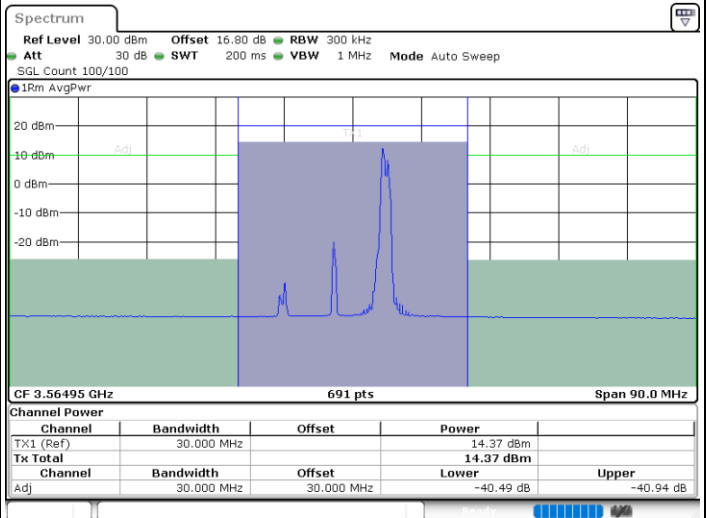

LTE Band 48C / 20MHz+5MHz

256QAM

Lowest Channel / 1RB0 and 1RB24

Lowest Channel / 1RB99 and 1RB0

Date: 10.JUL.2020 17:31:15

Date: 10.JUL.2020 17:31:55

Lowest Channel / FullIRB

N/A

Date: 10.JUL.2020 17:30:33

LTE Band 48C / 20MHz+5MHz

256QAM

Middle Channel / 1RB0 and 1RB24

Middle Channel / 1RB99 and 1RB0

Date: 11.JUL.2020 19:24:01

Date: 11.JUL.2020 19:24:41

Middle Channel / FullIRB