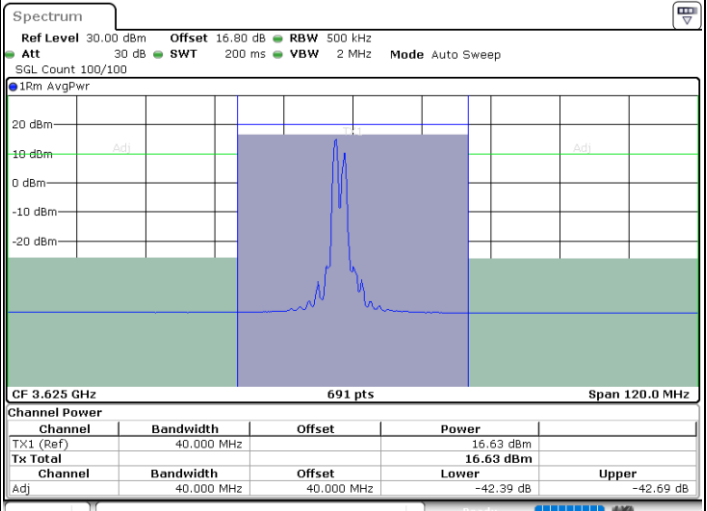

Date: 12.JUL.2020 11:51:03

LTE Band 48C / 15MHz+20MHz

64QAM

Middle Channel / 1RB0 and 1RB99

Middle Channel / 1RB74 and 1RB0

Date: 12.JUL.2020 17:17:02

Date: 12.JUL.2020 17:20:27

Middle Channel / FullIRB

N/A

Date: 12.JUL.2020 17:16:21

LTE Band 48C / 15MHz+20MHz

64QAM

Highest Channel / 1RB0 and 1RB99

Highest Channel / 1RB74 and 1RB0

Date: 12.JUL.2020 14:43:45

Date: 12.JUL.2020 14:44:25