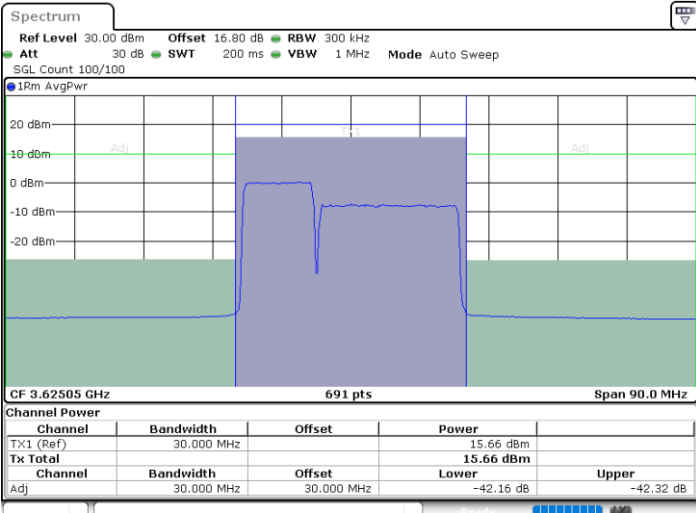

Middle Channel / 1RB0 and 1RB99

Middle Channel / 1RB49 and 1RB0

Date: 11.JUL.2020 22:08:36

Date: 11.JUL.2020 22:12:03

Middle Channel / FullIRB

N/A

Date: 11.JUL.2020 22:07:54

LTE Band 48C / 10MHz+20MHz