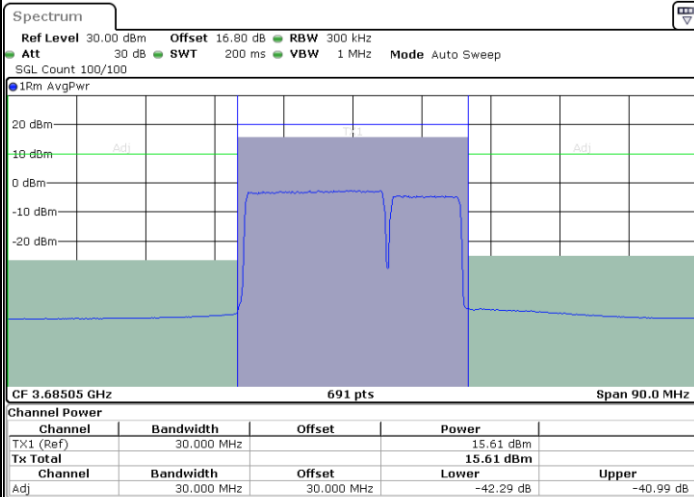

LTE Band 48C / 20MHz+10MHz

64QAM

Highest Channel / 1RB0 and 1RB49

Highest Channel / 1RB99 and 1RB0

Date: 11.JUL.2020 23:54:13

Date: 11.JUL.2020 23:54:54

Highest Channel / FullIRB

N/A

Date: 11.JUL.2020 23:50:45

LTE Band 48C / 20MHz+15MHz

64QAM

Lowest Channel / 1RB0 and 1RB74

Lowest Channel / 1RB99 and 1RB0

Date: 12.JUL.2020 17:58:38

Date: 12.JUL.2020 18:02:04

Lowest Channel / FullIRB