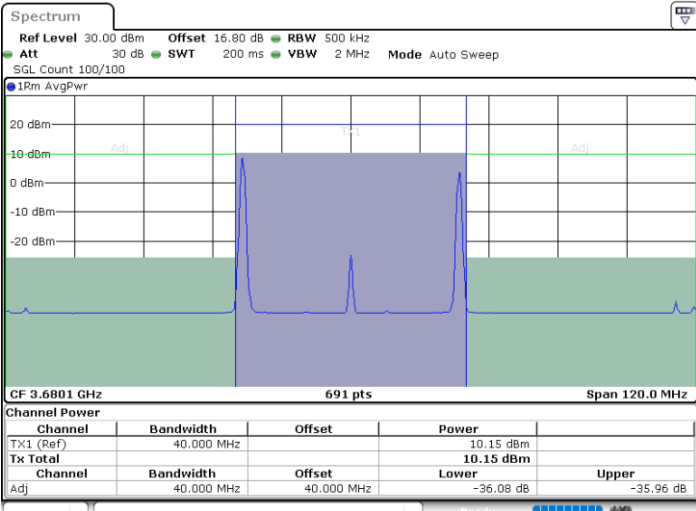

Date: 12.JUL.2020 16:35:12

LTE Band 48C / 20MHz+20MHz

16QAM

Highest Channel / 1RB0 and 1RB99

Highest Channel / 1RB99 and 1RB0

Date: 12.JUL.2020 17:03:59

Date: 12.JUL.2020 17:06:01

Highest Channel / FullIRB