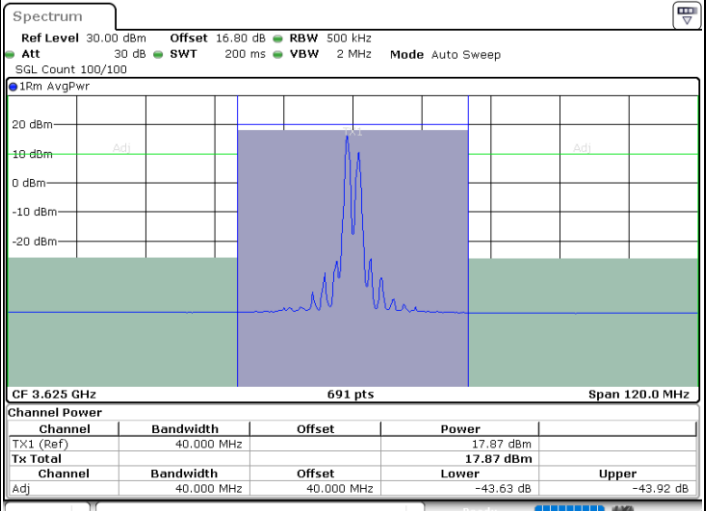

LTE Band 48C / 20MHz+20MHz

16QAM

MiddleChannel / 1RB0 and 1RB99

Middle Channel / 1RB99 and 1RB0

Date: 12.JUL.2020 16:37:16

Date: 12.JUL.2020 16:39:19

Middle Channel / FullIRB

N/A

Date: 12.JUL.2020 16:35:12

LTE Band 48C / 20MHz+20MHz

16QAM

Highest Channel / 1RB0 and 1RB99

Highest Channel / 1RB99 and 1RB0

Date: 12.JUL.2020 17:03:59

Date: 12.JUL.2020 17:06:01

Highest Channel / FullIRB