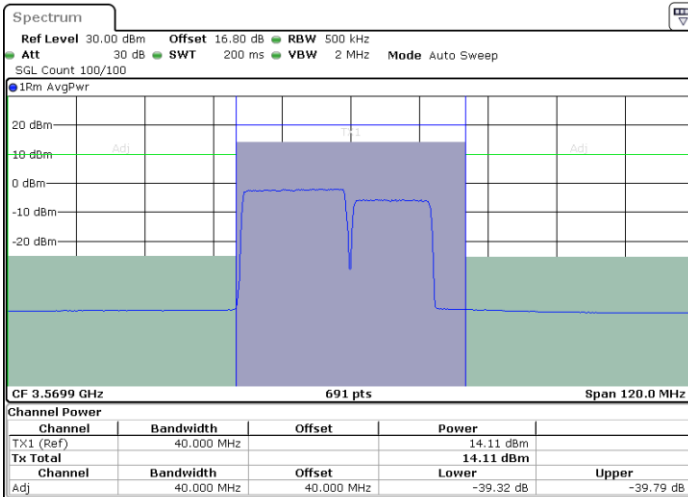

Highest Channel / 1RB99 and 1RB0

Date: 12.JUL.2020 10:15:07

Date: 12.JUL.2020 10:15:48

Highest Channel / FullIRB

N/A

Date: 12.JUL.2020 10:14:26

LTE Band 48C / 20MHz+15MHz

256QAM

Lowest Channel / 1RB0 and 1RB74

Lowest Channel / 1RB99 and 1RB0

Date: 12.JUL.2020 18:14:12

Date: 12.JUL.2020 18:14:53

Lowest Channel / FullIRB

N/A

Date: 12.JUL.2020 18:13:31

LTE Band 48C / 20MHz+15MHz