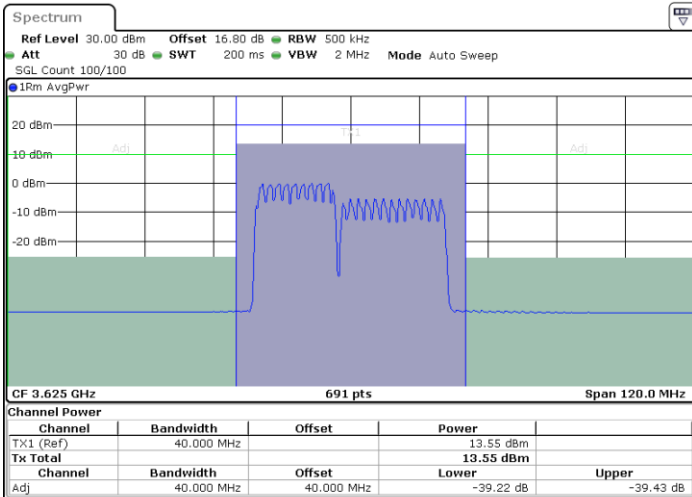

Lowest Channel / 1RB74 and 1RB0

Date: 12.JUL.2020 12:07:18

Date: 12.JUL.2020 12:07:59

Lowest Channel / FullIRB

N/A

Date: 12.JUL.2020 12:06:37

LTE Band 48C / 15MHz+20MHz

256QAM

Middle Channel / 1RB0 and 1RB99

Middle Channel / 1RB74 and 1RB0

Date: 12.JUL.2020 17:21:50

Date: 12.JUL.2020 17:22:31

Middle Channel / FullIRB

N/A

Date: 12.JUL.2020 17:21:09

LTE Band 48C / 15MHz+20MHz