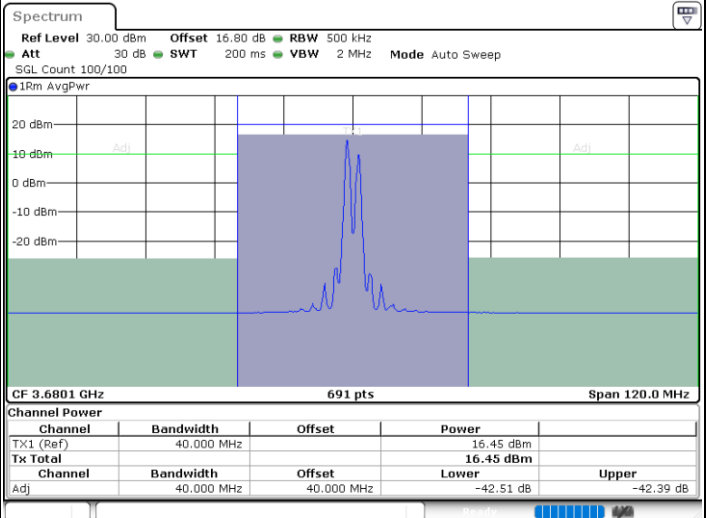

Middle Channel / 1RB99 and 1RB0

Date: 12.JUL.2020 16:36:35

Date: 12.JUL.2020 16:40:00

Middle Channel / FullIRB

N/A

Date: 12.JUL.2020 16:35:54

LTE Band 48C / 20MHz+20MHz

64QAM

Highest Channel / 1RB0 and 1RB99

Highest Channel / 1RB99 and 1RB0

Date: 12.JUL.2020 17:04:40

Date: 12.JUL.2020 17:05:20

Highest Channel / FullIRB

N/A

Date: 12.JUL.2020 17:01:15

LTE Band 48C / 5MHz+20MHz