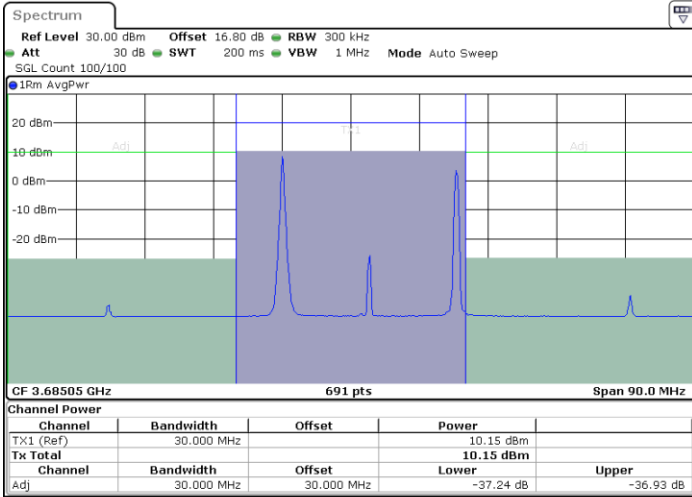

N/A

Date: 11.JUL.2020 19:23:19

LTE Band 48C / 20MHz+5MHz

256QAM

Highest Channel / 1RB0 and 1RB24

Highest Channel / 1RB99 and 1RB0

Date: 11.JUL.2020 18:06:52

Date: 11.JUL.2020 18:07:32

Highest Channel / FullIRB

N/A

Date: 11.JUL.2020 18:06:10

LTE Band 48C / 20MHz+10MHz

256QAM

Lowest Channel / 1RB0 and 1RB49

Lowest Channel / 1RB99 and 1RB0

Date: 11.JUL.2020 23:14:05