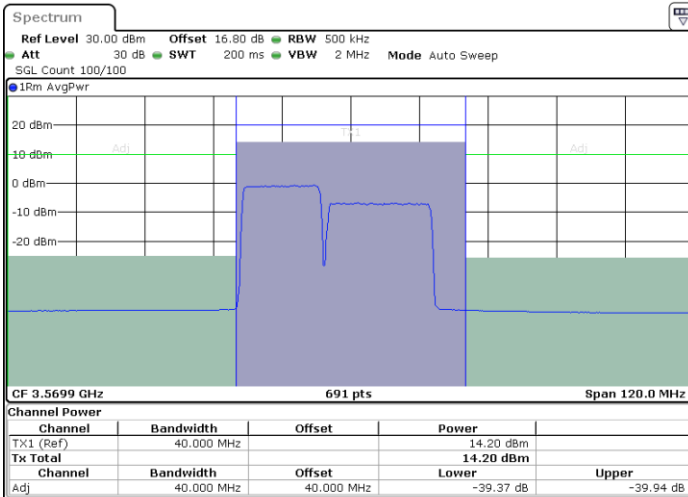

Date: 11.JUL.2020 21:25:04

Date: 11.JUL.2020 21:25:45

Highest Channel / FullIRB

N/A

Date: 11.JUL.2020 21:24:23

LTE Band 48C / 15MHz+20MHz

256QAM

Lowest Channel / 1RB0 and 1RB99

Lowest Channel / 1RB74 and 1RB0

Date: 12.JUL.2020 12:07:18

Date: 12.JUL.2020 12:07:59

Lowest Channel / FullIRB

N/A

Date: 12.JUL.2020 12:06:37

LTE Band 48C / 15MHz+20MHz

256QAM

Middle Channel / 1RB0 and 1RB99

Middle Channel / 1RB74 and 1RB0

Date: 12.JUL.2020 17:21:50

Date: 12.JUL.2020 17:22:31

Middle Channel / FullIRB

N/A

Date: 12.JUL.2020 17:21:09

LTE Band 48C / 15MHz+20MHz