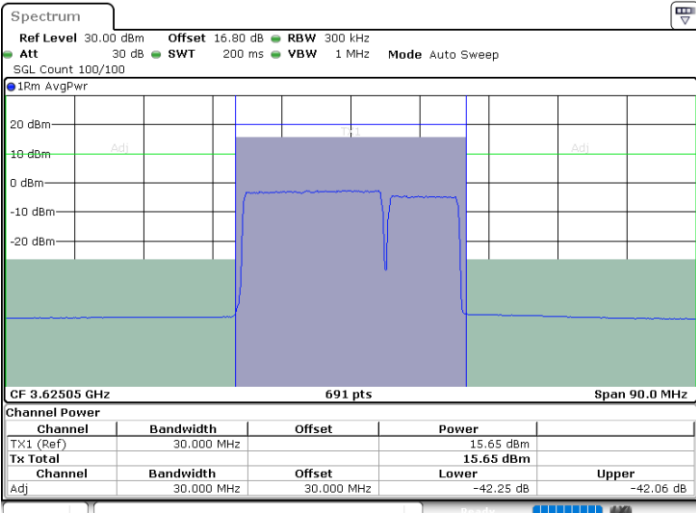

Middle Channel / FullIRB

N/A

Date: 12.JUL.2020 10:50:53