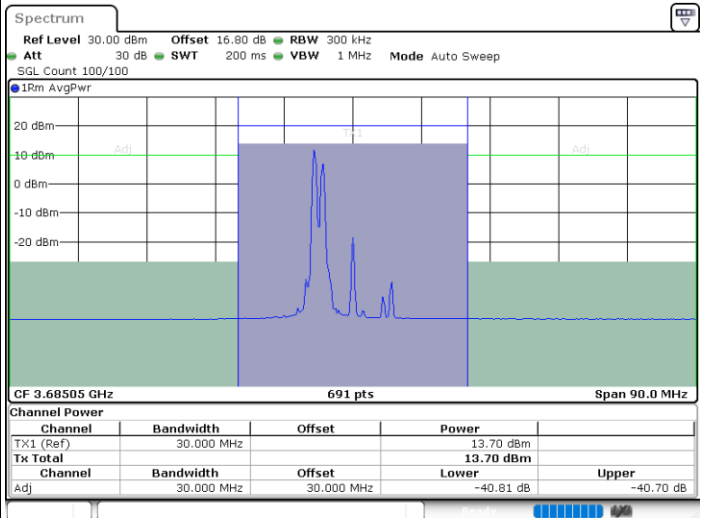

Date: 11.JUL.2020 22:22:56

Middle Channel / FullIRB

N/A

Date: 11.JUL.2020 22:21:34

LTE Band 48C / 10MHz+20MHz

256QAM

Highest Channel / 1RB0 and 1RB99

Highest Channel / 1RB49 and 1RB0

Date: 11.JUL.2020 21:25:04

Date: 11.JUL.2020 21:25:45

Highest Channel / FullIRB

N/A

Date: 11.JUL.2020 21:24:23

LTE Band 48C / 15MHz+20MHz

256QAM

Lowest Channel / 1RB0 and 1RB99