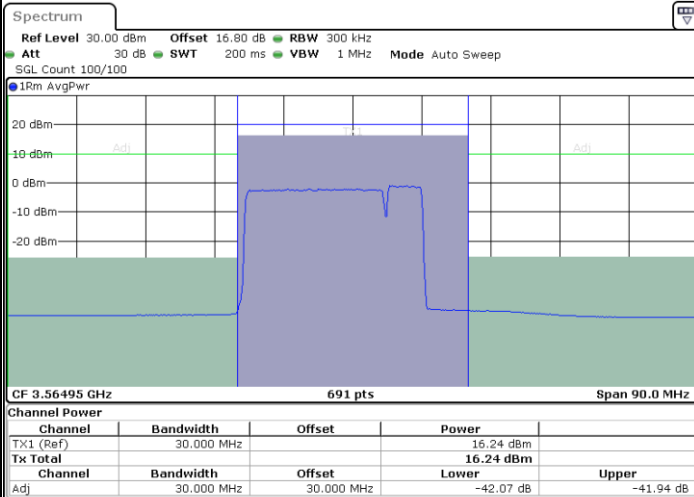

N/A

Date: 12.JUL.2020 17:16:21

LTE Band 48C / 15MHz+20MHz

64QAM

Highest Channel / 1RB0 and 1RB99

Highest Channel / 1RB74 and 1RB0

Date: 12.JUL.2020 14:43:45

Date: 12.JUL.2020 14:44:25

Highest Channel / FullIRB

N/A

Date: 12.JUL.2020 14:40:20

LTE Band 48C / 20MHz+5MHz

64QAM

Lowest Channel / 1RB0 and 1RB24

Lowest Channel / 1RB99 and 1RB0

Date: 10.JUL.2020 17:34:43

Date: 10.JUL.2020 17:38:11

Lowest Channel / FullIRB

N/A

Date: 10.JUL.2020 17:34:01

LTE Band 48C / 20MHz+5MHz

64QAM

Middle Channel / 1RB0 and 1RB24

Middle Channel / 1RB99 and 1RB0

Date: 11.JUL.2020 19:27:29

Date: 11.JUL.2020 19:30:57

Middle Channel / FullIRB

N/A

Date: 11.JUL.2020 19:26:48

LTE Band 48C / 20MHz+5MHz

64QAM

Highest Channel / 1RB0 and 1RB24