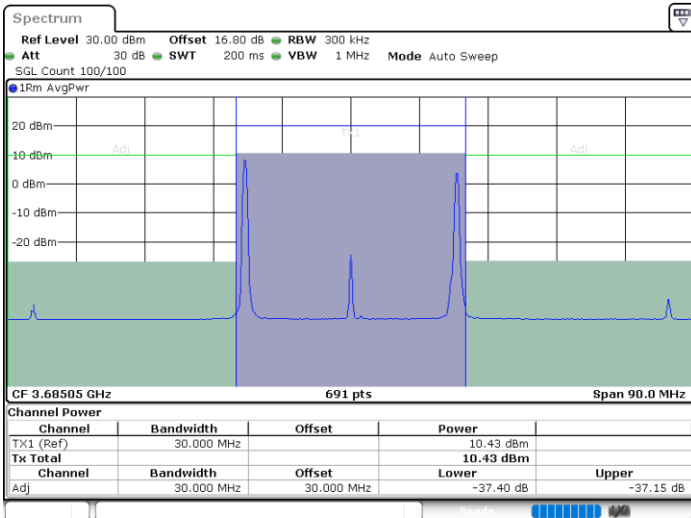

Date: 11.JUL.2020 22:22:56

Middle Channel / FullIRB

N/A

Date: 11.JUL.2020 22:21:34

LTE Band 48C / 10MHz+20MHz

256QAM

Highest Channel / 1RB0 and 1RB99

Highest Channel / 1RB49 and 1RB0

Date: 11.JUL.2020 21:25:04

Date: 11.JUL.2020 21:25:45

Highest Channel / FullIRB

N/A

Date: 11.JUL.2020 21:24:23

LTE Band 48C / 15MHz+20MHz

256QAM

Lowest Channel / 1RB0 and 1RB99