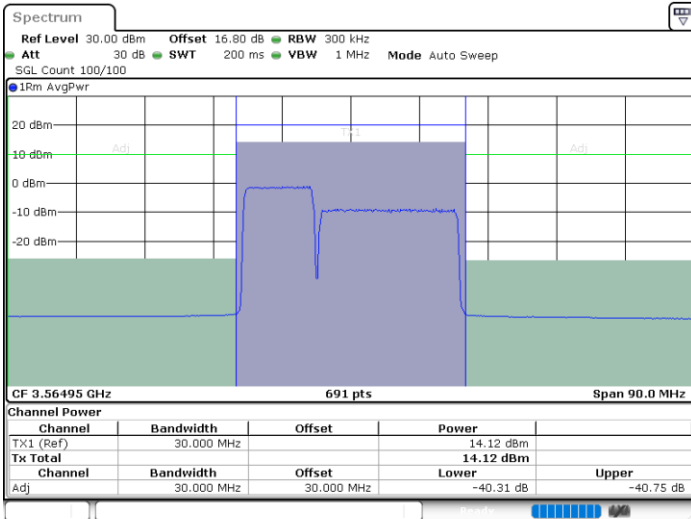

Date: 10.JUL.2020 15:53:51

LTE Band 48C / 5MHz+20MHz

256QAM

Highest Channel / 1RB0 and 1RB99

Highest Channel / 1RB24 and 1RB0

Date: 10.JUL.2020 14:24:51

Date: 10.JUL.2020 14:25:32

Highest Channel / FullIRB

N/A

Date: 10.JUL.2020 14:24:11

LTE Band 48C / 10MHz+20MHz

256QAM

Lowest Channel / 1RB0 and 1RB99

Lowest Channel / 1RB49 and 1RB0

Date: 11.JUL.2020 20:34:20

Date: 11.JUL.2020 20:35:01

Lowest Channel / FullIRB

N/A

Date: 11.JUL.2020 20:33:38

LTE Band 48C / 10MHz+20MHz

256QAM

Middle Channel / 1RB0 and 1RB99

Middle Channel / 1RB49 and 1RB0

Date: 11.JUL.2020 22:22:15