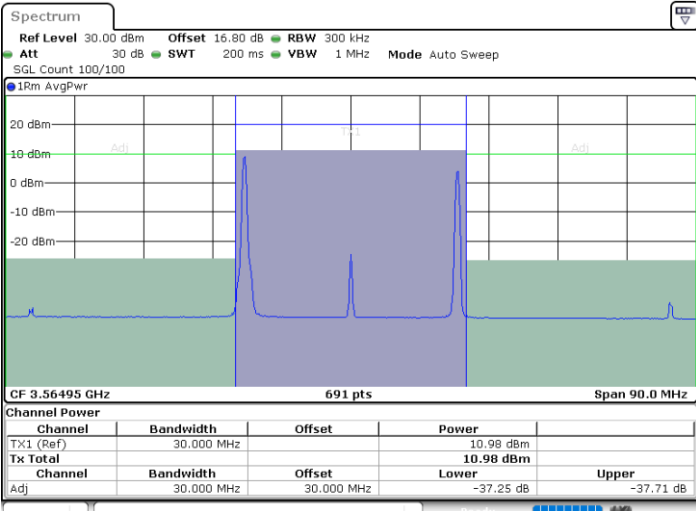

Highest Channel / 1RB99 and 1RB0

Date: 11.JUL.2020 17:53:07

Date: 11.JUL.2020 17:53:47

Highest Channel / FullIRB

N/A

Date: 11.JUL.2020 17:49:38

LTE Band 48C / 20MHz+10MHz

64QAM

Lowest Channel / 1RB0 and 1RB49

Lowest Channel / 1RB99 and 1RB0

Date: 11.JUL.2020 23:00:25

Date: 11.JUL.2020 23:03:53

Lowest Channel / FullIRB

N/A

Date: 11.JUL.2020 22:59:43

LTE Band 48C / 20MHz+10MHz