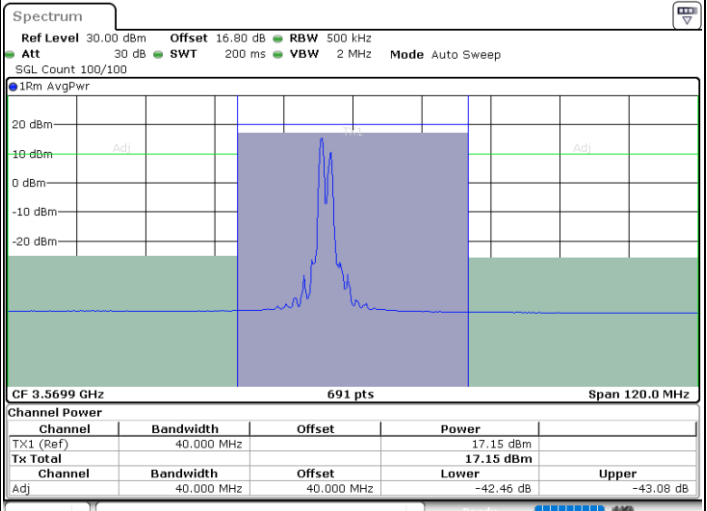

64QAM

Highest Channel / 1RB0 and 1RB99

Highest Channel / 1RB49 and 1RB0

Date: 11.JUL.2020 21:12:47

Date: 11.JUL.2020 21:13:28

Highest Channel / FullIRB

N/A

Date: 11.JUL.2020 21:09:19

LTE Band 48C / 15MHz+20MHz

64QAM

Lowest Channel / 1RB0 and 1RB99

Lowest Channel / 1RB74 and 1RB0

Date: 12.JUL.2020 11:51:45

Date: 12.JUL.2020 11:55:10

Lowest Channel / FullIRB

N/A