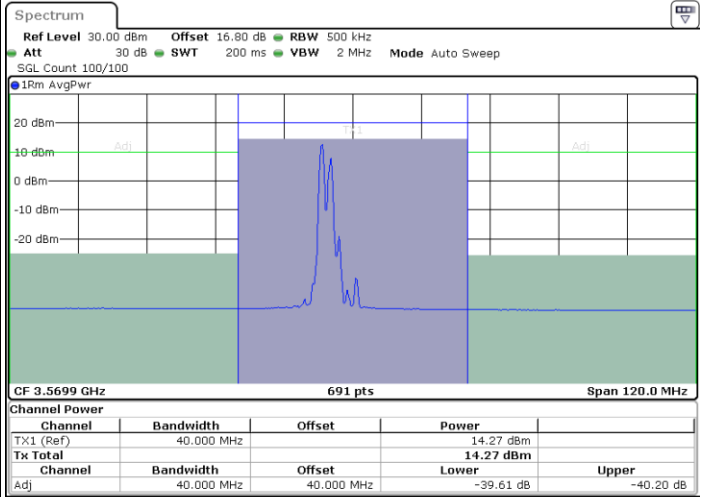

Date: 11.JUL.2020 22:22:56

Middle Channel / FullIRB

N/A

Date: 11.JUL.2020 22:21:34

LTE Band 48C / 10MHz+20MHz

256QAM

Highest Channel / 1RB0 and 1RB99

Highest Channel / 1RB49 and 1RB0

Date: 11.JUL.2020 21:25:04

Date: 11.JUL.2020 21:25:45

Highest Channel / FullIRB

N/A

Date: 11.JUL.2020 21:24:23

LTE Band 48C / 15MHz+20MHz

256QAM

Lowest Channel / 1RB0 and 1RB99

Lowest Channel / 1RB74 and 1RB0

Date: 12.JUL.2020 12:07:18

Date: 12.JUL.2020 12:07:59

Lowest Channel / FullIRB

N/A

Date: 12.JUL.2020 12:06:37

LTE Band 48C / 15MHz+20MHz

256QAM