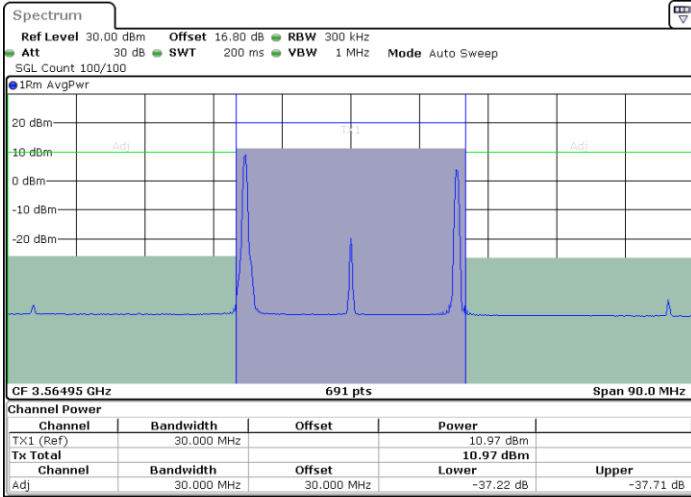

Highest Channel / FullIRB

N/A

Date: 11.JUL.2020 18:06:10

LTE Band 48C / 20MHz+10MHz

256QAM

Lowest Channel / 1RB0 and 1RB49

Lowest Channel / 1RB99 and 1RB0

Date: 11.JUL.2020 23:14:05

Date: 11.JUL.2020 23:14:46

Lowest Channel / FullIRB

N/A

Date: 11.JUL.2020 23:13:24

LTE Band 48C / 20MHz+10MHz

256QAM

Middle Channel / 1RB0 and 1RB49

Middle Channel / 1RB99 and 1RB0