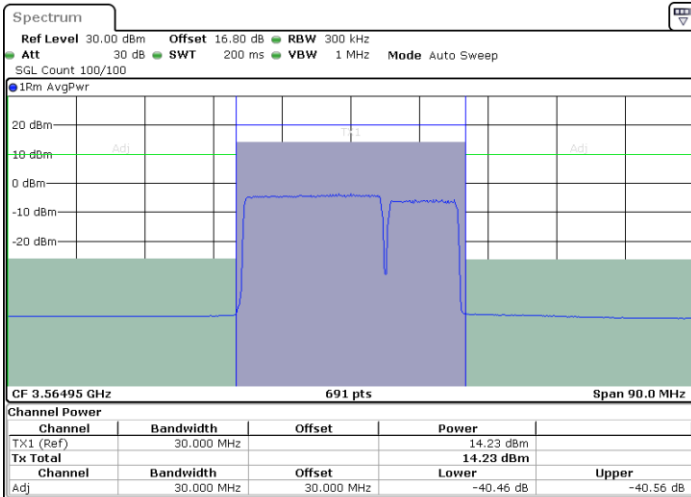

N/A

Date: 11.JUL.2020 19:23:19

LTE Band 48C / 20MHz+5MHz

256QAM

Highest Channel / 1RB0 and 1RB24

Highest Channel / 1RB99 and 1RB0

Date: 11.JUL.2020 18:06:52

Date: 11.JUL.2020 18:07:32

Highest Channel / FullIRB

N/A

Date: 11.JUL.2020 18:06:10

LTE Band 48C / 20MHz+10MHz

256QAM

Lowest Channel / 1RB0 and 1RB49

Lowest Channel / 1RB99 and 1RB0

Date: 11.JUL.2020 23:14:05

Date: 11.JUL.2020 23:14:46

Lowest Channel / FullIRB

N/A

Date: 11.JUL.2020 23:13:24

LTE Band 48C / 20MHz+10MHz

256QAM

Middle Channel / 1RB0 and 1RB49

Middle Channel / 1RB99 and 1RB0

Date: 12.JUL.2020 11:05:06

Date: 12.JUL.2020 11:05:46

Middle Channel / FullIRB

N/A

Date: 12.JUL.2020 11:04:25

LTE Band 48C / 20MHz+10MHz

256QAM

Highest Channel / 1RB0 and 1RB49