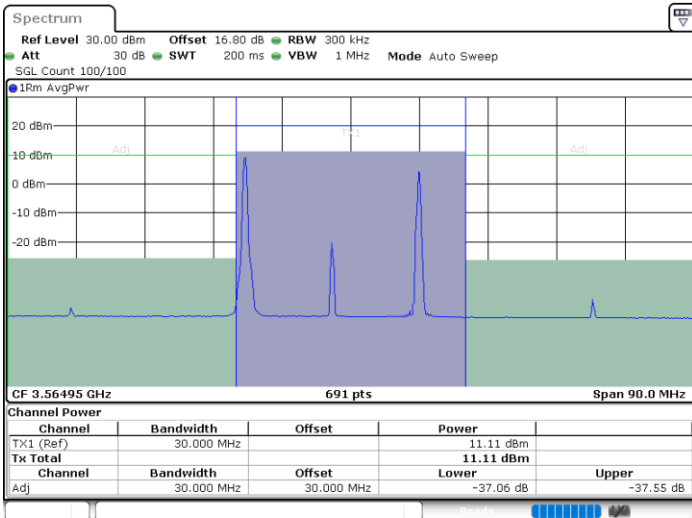

Middle Channel / 1RB0 and 1RB99

Middle Channel / 1RB74 and 1RB0

Date: 12.JUL.2020 17:21:50

Date: 12.JUL.2020 17:22:31

Middle Channel / FullIRB

N/A

Date: 12.JUL.2020 17:21:09

LTE Band 48C / 15MHz+20MHz

256QAM

Highest Channel / 1RB0 and 1RB99

Highest Channel / 1RB74 and 1RB0

Date: 12.JUL.2020 14:57:57

Date: 12.JUL.2020 14:58:37

Highest Channel / FullIRB

N/A

Date: 12.JUL.2020 14:57:16

LTE Band 48C / 20MHz+5MHz

256QAM

Lowest Channel / 1RB0 and 1RB24

Lowest Channel / 1RB99 and 1RB0

Date: 10.JUL.2020 17:31:15

Date: 10.JUL.2020 17:31:55

Lowest Channel / FullIRB

N/A