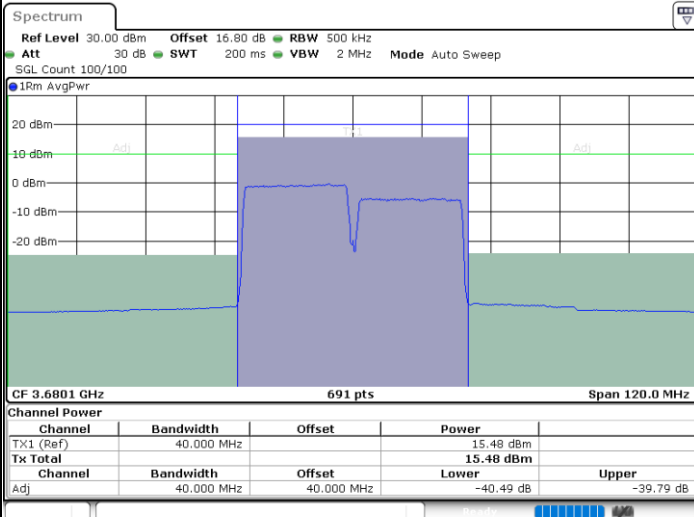

Highest Channel / 1RB0 and 1RB99

Highest Channel / 1RB99 and 1RB0

Date: 12.JUL.2020 17:04:40

Date: 12.JUL.2020 17:05:20

Highest Channel / FullIRB

N/A

Date: 12.JUL.2020 17:01:15

LTE Band 48C / 5MHz+20MHz