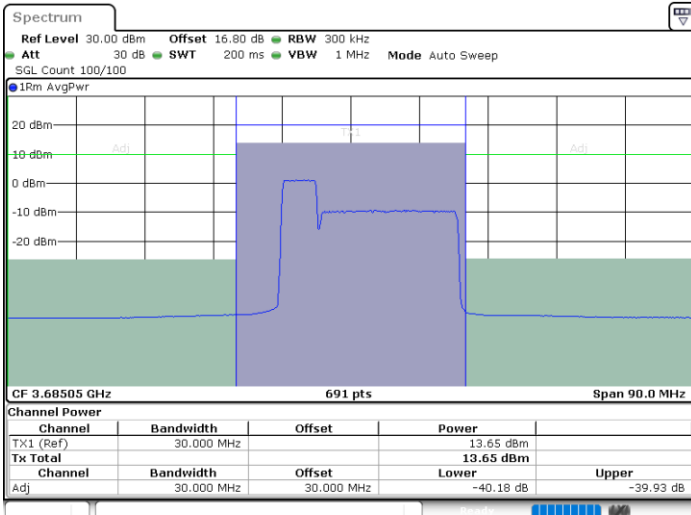

Date: 10.JUL.2020 15:53:51

LTE Band 48C / 5MHz+20MHz

256QAM

Highest Channel / 1RB0 and 1RB99

Highest Channel / 1RB24 and 1RB0

Date: 10.JUL.2020 14:24:51

Date: 10.JUL.2020 14:25:32

Highest Channel / FullIRB

N/A

Date: 10.JUL.2020 14:24:11

LTE Band 48C / 10MHz+20MHz

256QAM

Lowest Channel / 1RB0 and 1RB99

Lowest Channel / 1RB49 and 1RB0

Date: 11.JUL.2020 20:34:20

Date: 11.JUL.2020 20:35:01