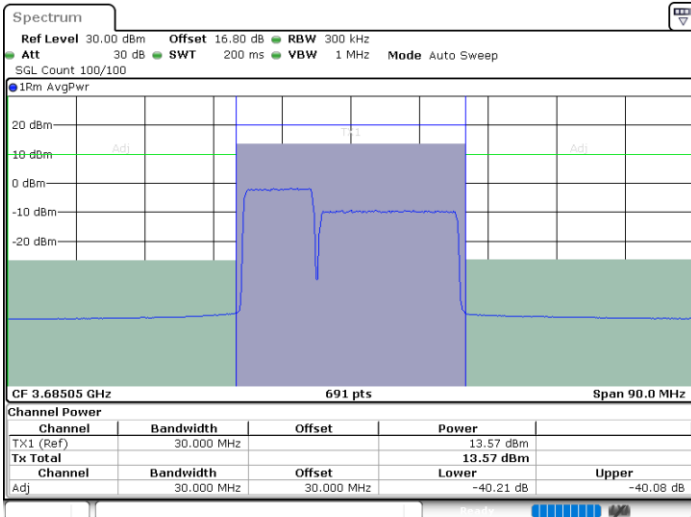

Date: 11.JUL.2020 22:22:56

Middle Channel / FullIRB

N/A

Date: 11.JUL.2020 22:21:34

LTE Band 48C / 10MHz+20MHz

256QAM

Highest Channel / 1RB0 and 1RB99

Highest Channel / 1RB49 and 1RB0

Date: 11.JUL.2020 21:25:04

Date: 11.JUL.2020 21:25:45

Highest Channel / FullIRB

N/A

Date: 11.JUL.2020 21:24:23

LTE Band 48C / 15MHz+20MHz

256QAM

Lowest Channel / 1RB0 and 1RB99