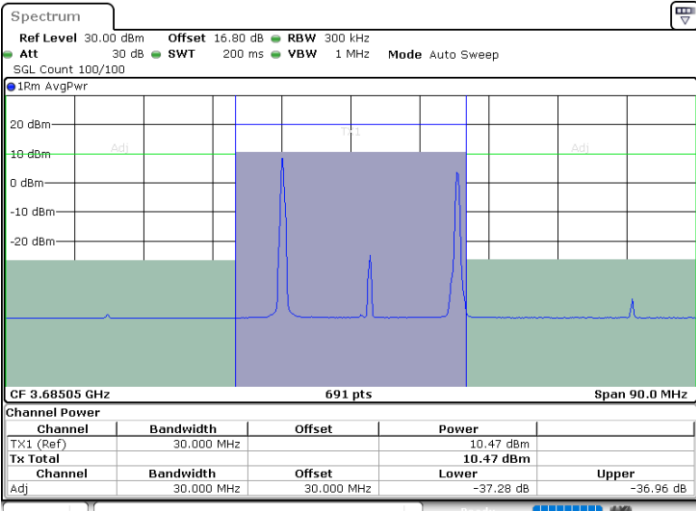

Date: 10.JUL.2020 16:30:14

Middle Channel / FullIRB

N/A

Date: 10.JUL.2020 16:26:04

LTE Band 48C / 5MHz+20MHz

64QAM

Highest Channel / 1RB0 and 1RB99

Highest Channel / 1RB24 and 1RB0

Date: 10.JUL.2020 14:56:02

Date: 10.JUL.2020 14:56:43

Highest Channel / FullIRB

N/A

Date: 10.JUL.2020 14:52:38

LTE Band 48C / 10MHz+20MHz

64QAM

Lowest Channel / 1RB0 and 1RB99