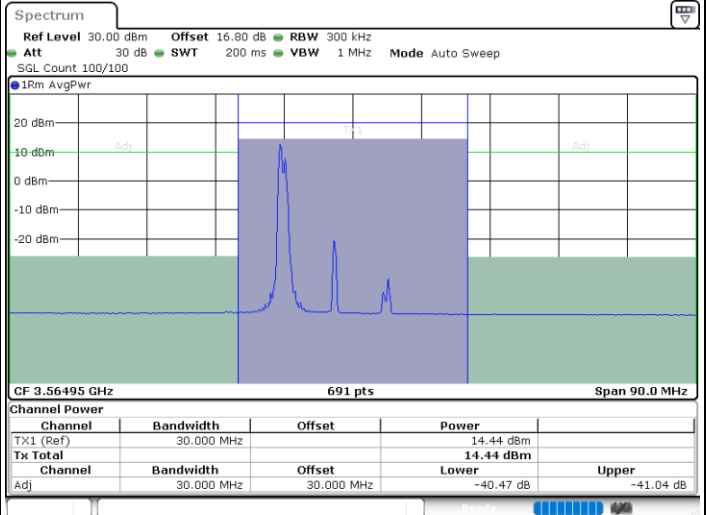

Date: 10.JUL.2020 13:35:12