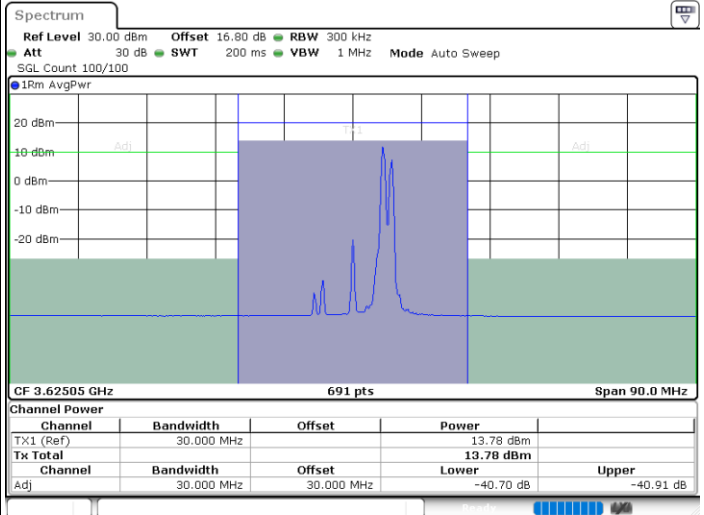

Highest Channel / FullIRB

N/A

Date: 11.JUL.2020 18:06:10

LTE Band 48C / 20MHz+10MHz

256QAM

Lowest Channel / 1RB0 and 1RB49

Lowest Channel / 1RB99 and 1RB0

Date: 11.JUL.2020 23:14:05

Date: 11.JUL.2020 23:14:46

Lowest Channel / FullIRB

N/A

Date: 11.JUL.2020 23:13:24

LTE Band 48C / 20MHz+10MHz

256QAM

Middle Channel / 1RB0 and 1RB49

Middle Channel / 1RB99 and 1RB0

Date: 12.JUL.2020 11:05:06

Date: 12.JUL.2020 11:05:46

Middle Channel / FullIRB

N/A

Date: 12.JUL.2020 11:04:25

LTE Band 48C / 20MHz+10MHz

256QAM

Highest Channel / 1RB0 and 1RB49