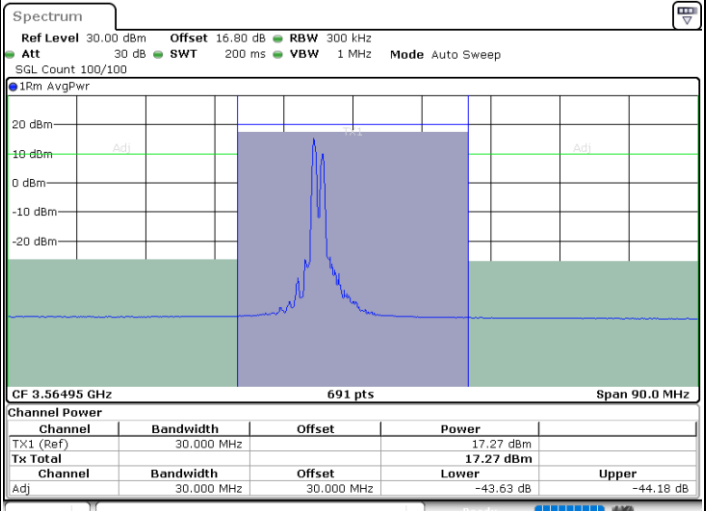

Date: 10.JUL.2020 14:56:02

Date: 10.JUL.2020 14:56:43

Highest Channel / FullIRB

N/A

Date: 10.JUL.2020 14:52:38

LTE Band 48C / 10MHz+20MHz

64QAM

Lowest Channel / 1RB0 and 1RB99

Lowest Channel / 1RB49 and 1RB0

Date: 11.JUL.2020 20:29:28

Date: 11.JUL.2020 20:32:55

Lowest Channel / FullIRB

N/A

Date: 11.JUL.2020 20:28:46

LTE Band 48C / 10MHz+20MHz

64QAM