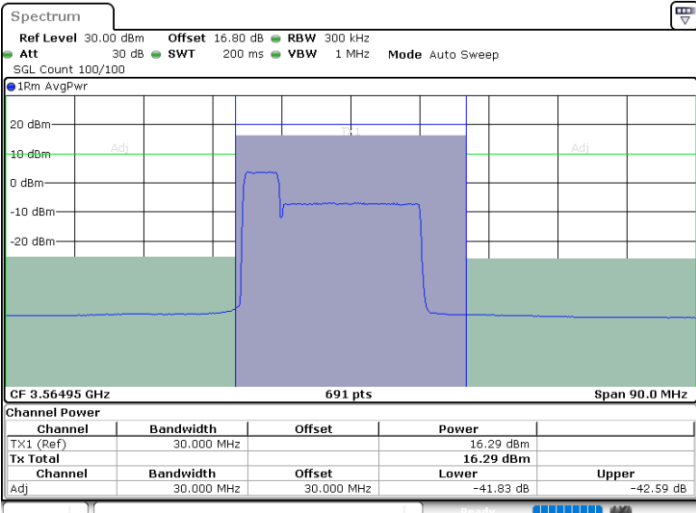

N/A

Date: 12.JUL.2020 17:01:56

LTE Band 48C / 5MHz+20MHz

64QAM

Lowest Channel / 1RB0 and 1RB99

Lowest Channel / 1RB24 and 1RB0

Date: 10.JUL.2020 13:38:52

Date: 10.JUL.2020 13:42:16

Lowest Channel / FullIRB

N/A

Date: 10.JUL.2020 13:38:12

LTE Band 48C / 5MHz+20MHz

64QAM

Middle Channel / 1RB0 and 1RB99

Middle Channel / 1RB24 and 1RB0

Date: 10.JUL.2020 16:26:46