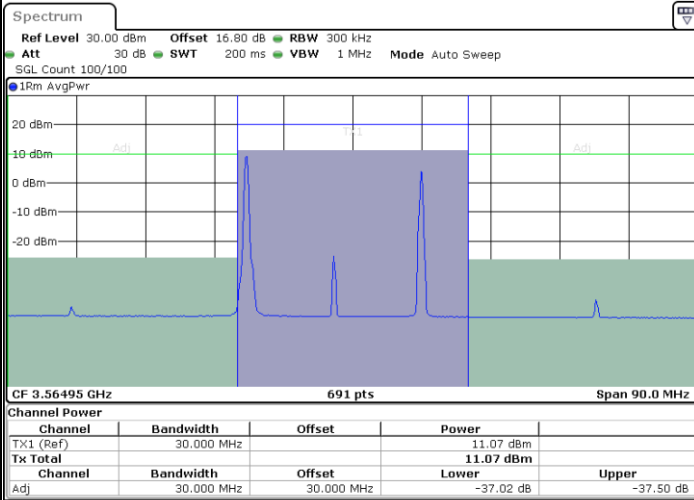

Highest Channel / FullIRB

N/A

Date: 12.JUL.2020 14:40:20

LTE Band 48C / 20MHz+5MHz

64QAM

Lowest Channel / 1RB0 and 1RB24

Lowest Channel / 1RB99 and 1RB0

Date: 10.JUL.2020 17:34:43