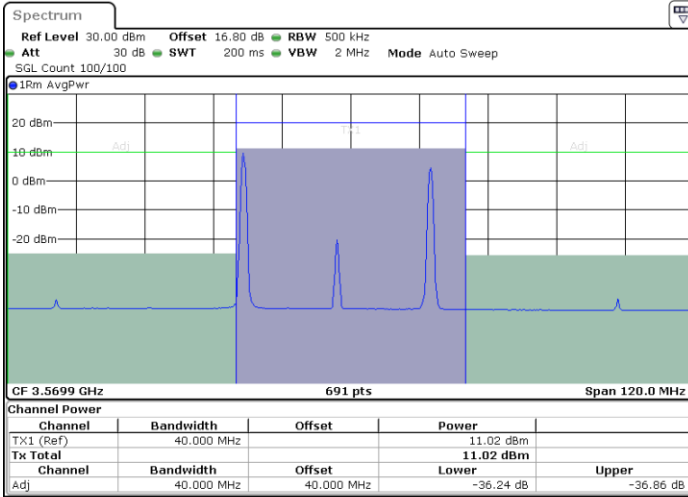

Date: 11.JUL.2020 22:22:56

Middle Channel / FullIRB

N/A

Date: 11.JUL.2020 22:21:34

LTE Band 48C / 10MHz+20MHz

256QAM

Highest Channel / 1RB0 and 1RB99

Highest Channel / 1RB49 and 1RB0

Date: 11.JUL.2020 21:25:04

Date: 11.JUL.2020 21:25:45

Highest Channel / FullIRB

N/A

Date: 11.JUL.2020 21:24:23

LTE Band 48C / 15MHz+20MHz

256QAM

Lowest Channel / 1RB0 and 1RB99

Lowest Channel / 1RB74 and 1RB0

Date: 12.JUL.2020 12:07:18

Date: 12.JUL.2020 12:07:59

Lowest Channel / FullIRB

N/A

Date: 12.JUL.2020 12:06:37

LTE Band 48C / 15MHz+20MHz

256QAM