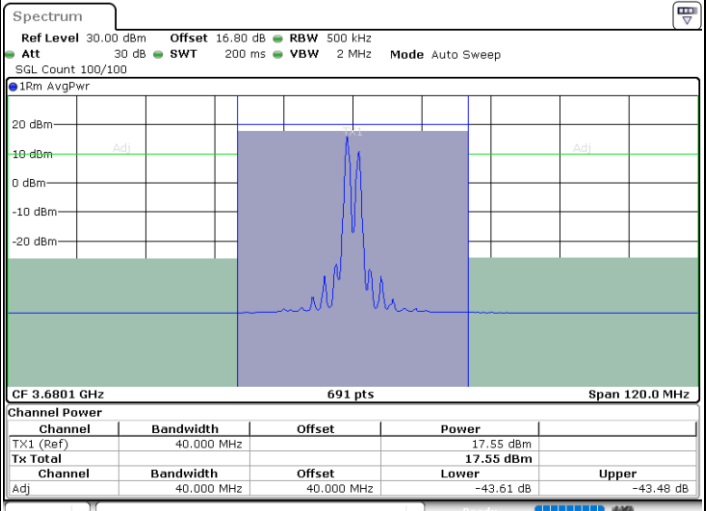

Date: 12.JUL.2020 16:35:12

LTE Band 48C / 20MHz+20MHz

16QAM

Highest Channel / 1RB0 and 1RB99

Highest Channel / 1RB99 and 1RB0

Date: 12.JUL.2020 17:03:59

Date: 12.JUL.2020 17:06:01

Highest Channel / FullIRB