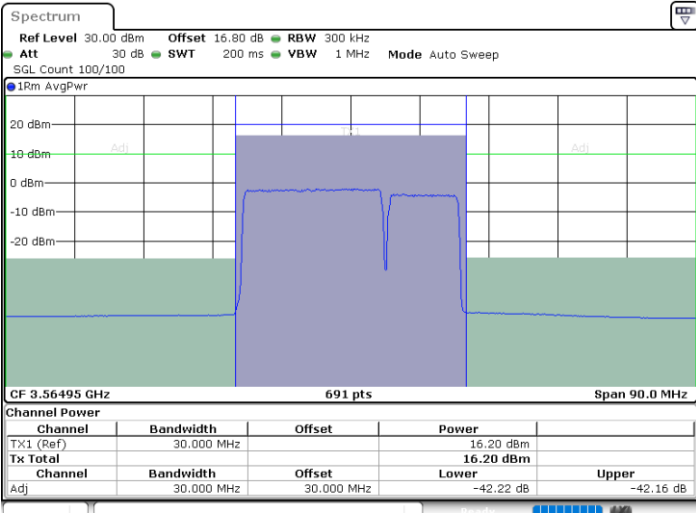

Highest Channel / 1RB99 and 1RB0

Date: 11.JUL.2020 17:53:07

Date: 11.JUL.2020 17:53:47

Highest Channel / FullIRB

N/A

Date: 11.JUL.2020 17:49:38

LTE Band 48C / 20MHz+10MHz

64QAM

Lowest Channel / 1RB0 and 1RB49

Lowest Channel / 1RB99 and 1RB0

Date: 11.JUL.2020 23:00:25

Date: 11.JUL.2020 23:03:53

Lowest Channel / FullIRB

N/A

Date: 11.JUL.2020 22:59:43

LTE Band 48C / 20MHz+10MHz