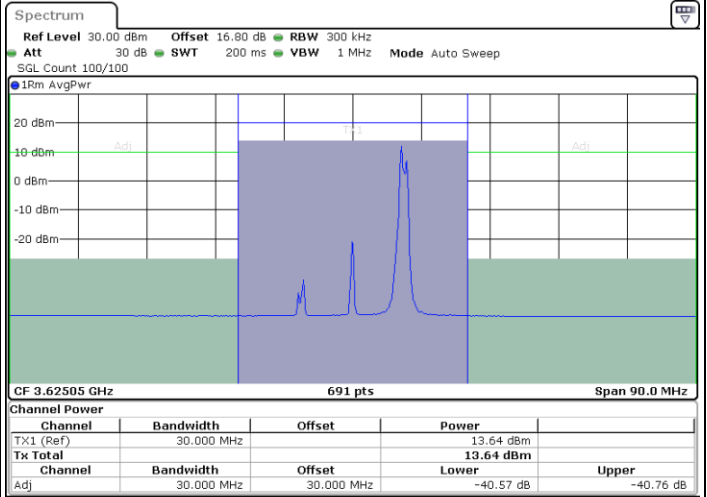

Date: 10.JUL.2020 17:30:33

LTE Band 48C / 20MHz+5MHz

256QAM

Middle Channel / 1RB0 and 1RB24

Middle Channel / 1RB99 and 1RB0

Date: 11.JUL.2020 19:24:01

Date: 11.JUL.2020 19:24:41

Middle Channel / FullIRB

N/A

Date: 11.JUL.2020 19:23:19

LTE Band 48C / 20MHz+5MHz

256QAM

Highest Channel / 1RB0 and 1RB24

Highest Channel / 1RB99 and 1RB0

Date: 11.JUL.2020 18:06:52

Date: 11.JUL.2020 18:07:32