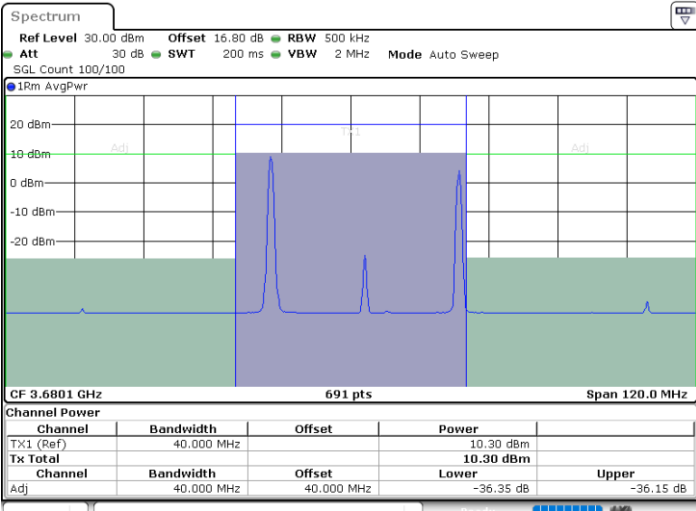

Middle Channel / FullIRB

N/A

Date: 12.JUL.2020 19:47:26

LTE Band 48C / 20MHz+15MHz

64QAM

Highest Channel / 1RB0 and 1RB74

Highest Channel / 1RB99 and 1RB0

Date: 12.JUL.2020 18:53:42

Date: 12.JUL.2020 18:54:22

Highest Channel / FullIRB

N/A

Date: 12.JUL.2020 18:50:17

LTE Band 48C / 20MHz+20MHz

64QAM

Lowest Channel / 1RB0 and 1RB99

Lowest Channel / 1RB99 and 1RB0