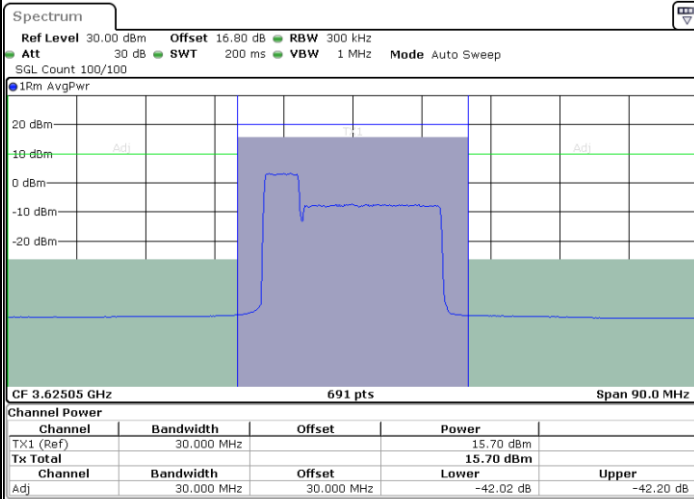

Lowest Channel / FullIRB

N/A

Date: 10.JUL.2020 13:38:12

LTE Band 48C / 5MHz+20MHz

64QAM

Middle Channel / 1RB0 and 1RB99

Middle Channel / 1RB24 and 1RB0

Date: 10.JUL.2020 16:26:46

Date: 10.JUL.2020 16:30:14

Middle Channel / FullIRB

N/A

Date: 10.JUL.2020 16:26:04

LTE Band 48C / 5MHz+20MHz

64QAM

Highest Channel / 1RB0 and 1RB99

Highest Channel / 1RB24 and 1RB0