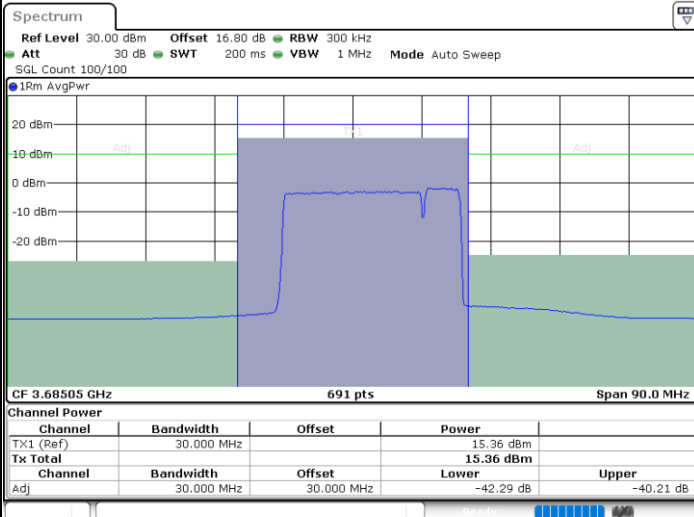

Date: 11.JUL.2020 19:27:29

Date: 11.JUL.2020 19:30:57

Middle Channel / FullIRB

N/A

Date: 11.JUL.2020 19:26:48

LTE Band 48C / 20MHz+5MHz

64QAM

Highest Channel / 1RB0 and 1RB24

Highest Channel / 1RB99 and 1RB0

Date: 11.JUL.2020 17:53:07

Date: 11.JUL.2020 17:53:47

Highest Channel / FullIRB

N/A

Date: 11.JUL.2020 17:49:38

LTE Band 48C / 20MHz+10MHz

64QAM

Lowest Channel / 1RB0 and 1RB49

Lowest Channel / 1RB99 and 1RB0

Date: 11.JUL.2020 23:00:25

Date: 11.JUL.2020 23:03:53

Lowest Channel / FullIRB

N/A

Date: 11.JUL.2020 22:59:43

LTE Band 48C / 20MHz+10MHz