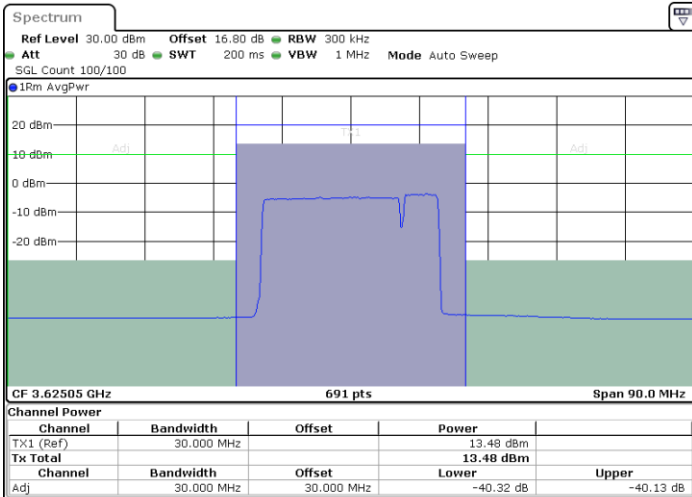

LTE Band 48C / 20MHz+5MHz

256QAM

Lowest Channel / 1RB0 and 1RB24

Lowest Channel / 1RB99 and 1RB0

Date: 10.JUL.2020 17:31:15

Date: 10.JUL.2020 17:31:55

Lowest Channel / FullIRB

N/A

Date: 10.JUL.2020 17:30:33

LTE Band 48C / 20MHz+5MHz

256QAM

Middle Channel / 1RB0 and 1RB24

Middle Channel / 1RB99 and 1RB0

Date: 11.JUL.2020 19:24:01

Date: 11.JUL.2020 19:24:41

Middle Channel / FullIRB

N/A

Date: 11.JUL.2020 19:23:19

LTE Band 48C / 20MHz+5MHz

256QAM

Highest Channel / 1RB0 and 1RB24

Highest Channel / 1RB99 and 1RB0

Date: 11.JUL.2020 18:06:52

Date: 11.JUL.2020 18:07:32