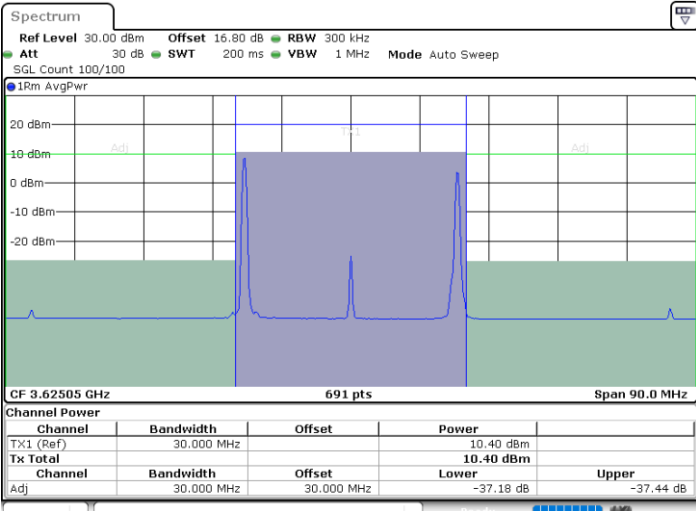

LTE Band 48C / 10MHz+20MHz

64QAM

Middle Channel / 1RB0 and 1RB99

Middle Channel / 1RB49 and 1RB0

Date: 11.JUL.2020 22:08:36