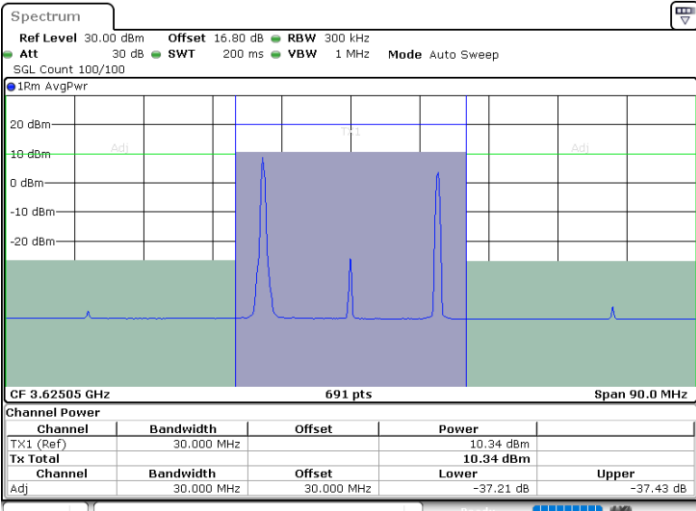

Highest Channel / FullIRB

N/A

Date: 12.JUL.2020 14:40:20

LTE Band 48C / 20MHz+5MHz

64QAM

Lowest Channel / 1RB0 and 1RB24

Lowest Channel / 1RB99 and 1RB0

Date: 10.JUL.2020 17:34:43

Date: 10.JUL.2020 17:38:11

Lowest Channel / FullIRB

N/A

Date: 10.JUL.2020 17:34:01

LTE Band 48C / 20MHz+5MHz

64QAM

Middle Channel / 1RB0 and 1RB24

Middle Channel / 1RB99 and 1RB0

Date: 11.JUL.2020 19:27:29

Date: 11.JUL.2020 19:30:57

Middle Channel / FullIRB

N/A

Date: 11.JUL.2020 19:26:48

LTE Band 48C / 20MHz+5MHz

64QAM

Highest Channel / 1RB0 and 1RB24