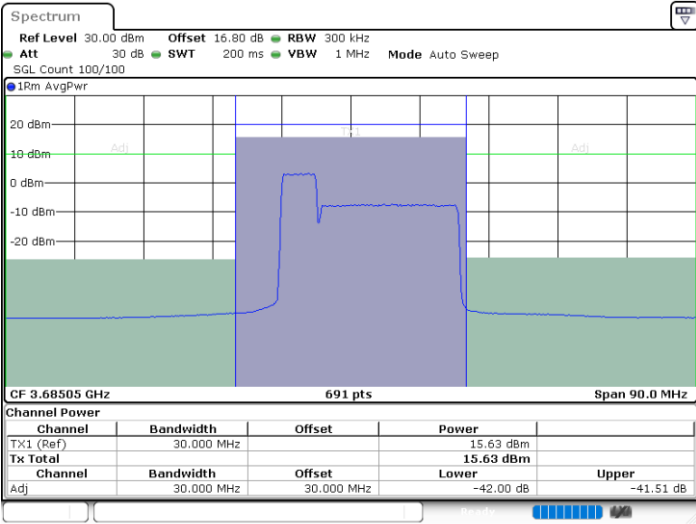

Date: 10.JUL.2020 16:30:14

Middle Channel / FullIRB

N/A

Date: 10.JUL.2020 16:26:04

LTE Band 48C / 5MHz+20MHz

64QAM

Highest Channel / 1RB0 and 1RB99

Highest Channel / 1RB24 and 1RB0

Date: 10.JUL.2020 14:56:02

Date: 10.JUL.2020 14:56:43

Highest Channel / FullIRB

N/A

Date: 10.JUL.2020 14:52:38

LTE Band 48C / 10MHz+20MHz

64QAM

Lowest Channel / 1RB0 and 1RB99