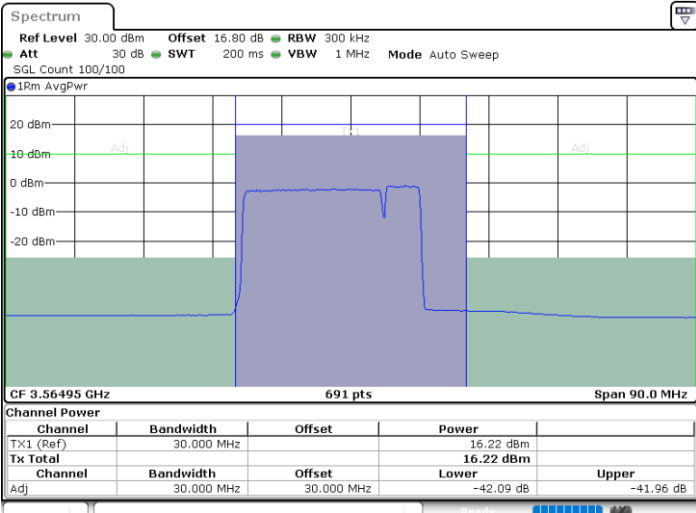

Date: 12.JUL.2020 17:15:40

LTE Band 48C / 15MHz+20MHz

16QAM

Highest Channel / 1RB0 and 1RB99

Highest Channel / 1RB74 and 1RB0

Date: 12.JUL.2020 14:43:04

Date: 12.JUL.2020 14:45:06

Highest Channel / FullIRB

N/A

Date: 12.JUL.2020 14:41:01

LTE Band 48C / 20MHz+5MHz

16QAM

Lowest Channel / 1RB0 and 1RB24

Lowest Channel / 1RB99 and 1RB0

Date: 10.JUL.2020 17:35:25

Date: 10.JUL.2020 17:37:29

Lowest Channel / FullIRB

N/A

Date: 10.JUL.2020 17:33:20

LTE Band 48C / 20MHz+5MHz

16QAM

Middle Channel / 1RB0 and 1RB24

Middle Channel / 1RB99 and 1RB0

Date: 11.JUL.2020 19:28:11