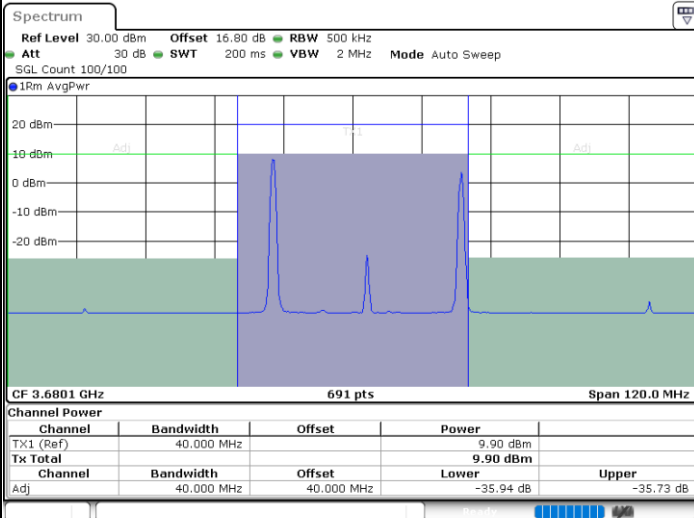

Date: 12.JUL.2020 17:19:05

Middle Channel / FullIRB

N/A

Date: 12.JUL.2020 17:14:58

LTE Band 48C / 15MHz+20MHz

QPSK

Highest Channel / 1RB0 and 1RB99

Highest Channel / 1RB74 and 1RB0

Date: 12.JUL.2020 14:42:23

Date: 12.JUL.2020 14:45:47

Highest Channel / FullIRB

N/A

Date: 12.JUL.2020 14:41:42

LTE Band 48C / 20MHz+5MHz

QPSK

Lowest Channel / 1RB0 and 1RB24