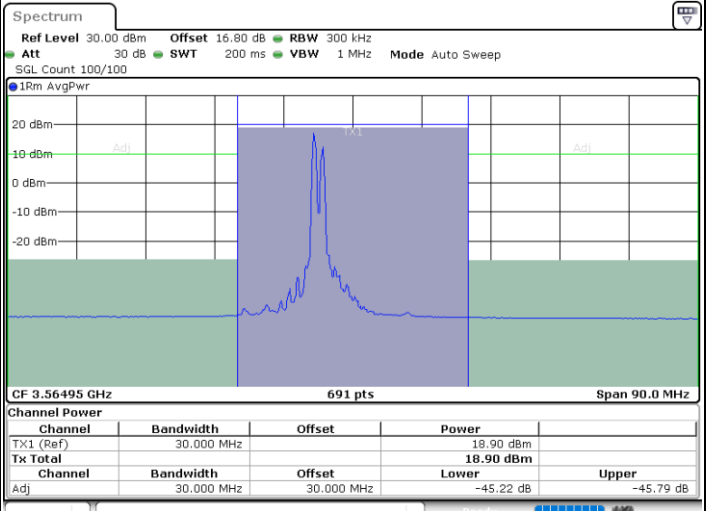

LTE Band 48C / 10MHz+20MHz

QPSK

Lowest Channel / 1RB0 and 1RB99

Lowest Channel / 1RB49 and 1RB0

Date: 11.JUL.2020 20:30:51

Date: 11.JUL.2020 20:31:32