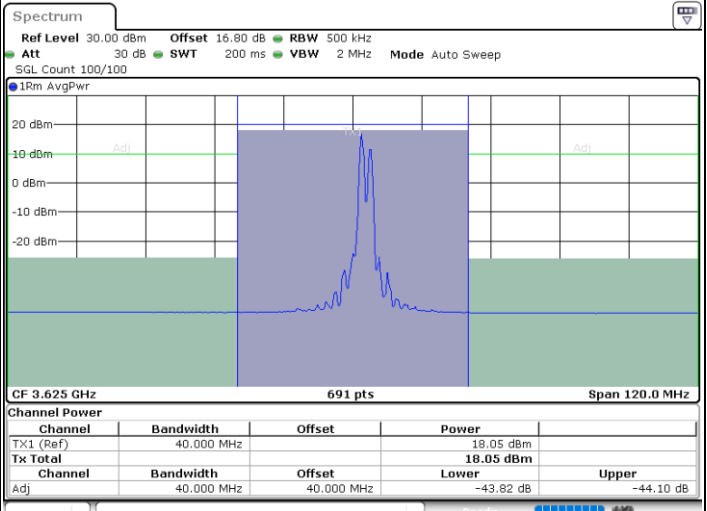

LTE Band 48C / 20MHz+15MHz

16QAM

Lowest Channel / 1RB0 and 1RB74

Lowest Channel / 1RB99 and 1RB0

Date: 12.JUL.2020 17:59:19

Date: 12.JUL.2020 18:01:23

Lowest Channel / FullIRB

N/A

Date: 12.JUL.2020 17:57:16

LTE Band 48C / 20MHz+15MHz

16QAM

Middle Channel / 1RB0 and 1RB74

Middle Channel / 1RB99 and 1RB0

Date: 12.JUL.2020 19:48:50

Date: 12.JUL.2020 19:50:55

Middle Channel / FullIRB

N/A

Date: 12.JUL.2020 19:46:44

LTE Band 48C / 20MHz+15MHz

16QAM

Highest Channel / 1RB0 and 1RB74

Highest Channel / 1RB99 and 1RB0

Date: 12.JUL.2020 18:53:01

Date: 12.JUL.2020 18:55:03