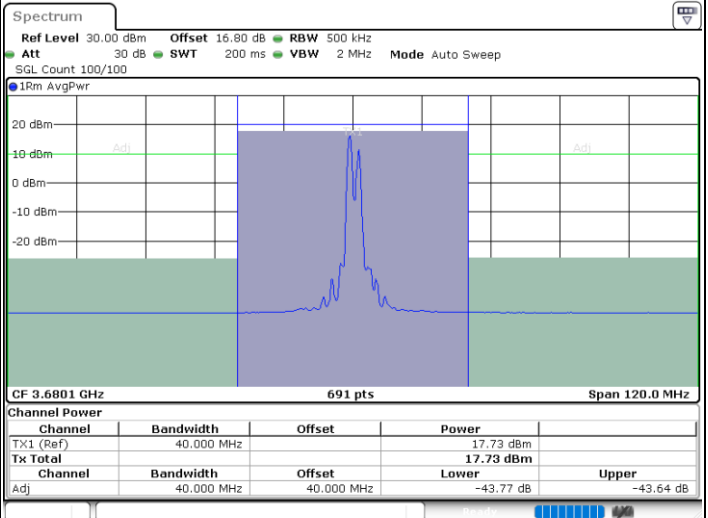

Date: 12.JUL.2020 17:15:40

LTE Band 48C / 15MHz+20MHz

16QAM

Highest Channel / 1RB0 and 1RB99

Highest Channel / 1RB74 and 1RB0

Date: 12.JUL.2020 14:43:04

Date: 12.JUL.2020 14:45:06

Highest Channel / FullIRB

N/A

Date: 12.JUL.2020 14:41:01

LTE Band 48C / 20MHz+5MHz

16QAM

Lowest Channel / 1RB0 and 1RB24

Lowest Channel / 1RB99 and 1RB0

Date: 10.JUL.2020 17:35:25

Date: 10.JUL.2020 17:37:29