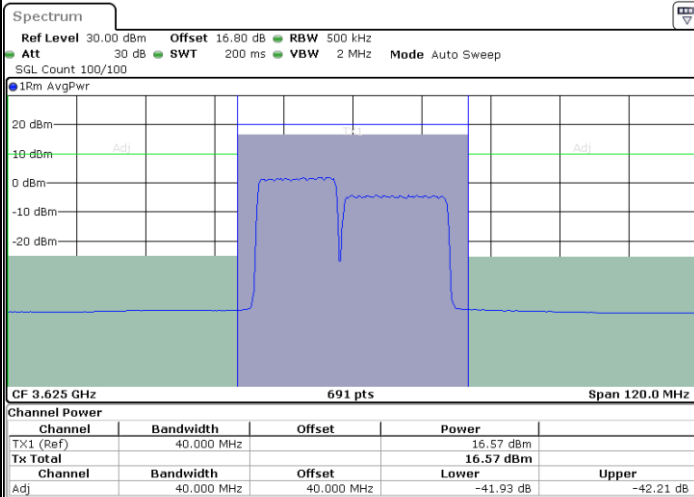

N/A

Date: 11.JUL.2020 21:10:42

LTE Band 48C / 15MHz+20MHz

QPSK

Lowest Channel / 1RB0 and 1RB99

Lowest Channel / 1RB74 and 1RB0

Date: 12.JUL.2020 11:53:07

Date: 12.JUL.2020 11:53:48

Lowest Channel / FullIRB

N/A

Date: 12.JUL.2020 11:49:41

LTE Band 48C / 15MHz+20MHz

QPSK

Middle Channel / 1RB0 and 1RB99

Middle Channel / 1RB74 and 1RB0

Date: 12.JUL.2020 17:18:24

Date: 12.JUL.2020 17:19:05

Middle Channel / FullIRB

N/A

Date: 12.JUL.2020 17:14:58

LTE Band 48C / 15MHz+20MHz

QPSK

Highest Channel / 1RB0 and 1RB99

Highest Channel / 1RB74 and 1RB0

Date: 12.JUL.2020 14:42:23

Date: 12.JUL.2020 14:45:47

Highest Channel / FullIRB

N/A

Date: 12.JUL.2020 14:41:42

LTE Band 48C / 20MHz+5MHz

QPSK

Lowest Channel / 1RB0 and 1RB24