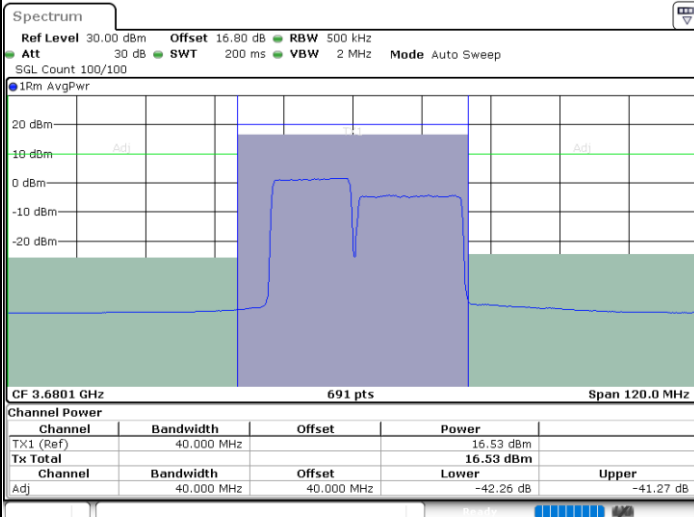

Lowest Channel / FullIRB

N/A

Date: 12.JUL.2020 11:49:41

LTE Band 48C / 15MHz+20MHz

QPSK

Middle Channel / 1RB0 and 1RB99

Middle Channel / 1RB74 and 1RB0

Date: 12.JUL.2020 17:18:24

Date: 12.JUL.2020 17:19:05

Middle Channel / FullIRB

N/A

Date: 12.JUL.2020 17:14:58

LTE Band 48C / 15MHz+20MHz

QPSK

Highest Channel / 1RB0 and 1RB99

Highest Channel / 1RB74 and 1RB0

Date: 12.JUL.2020 14:42:23

Date: 12.JUL.2020 14:45:47

Highest Channel / FullIRB

N/A

Date: 12.JUL.2020 14:41:42

LTE Band 48C / 20MHz+5MHz

QPSK

Lowest Channel / 1RB0 and 1RB24