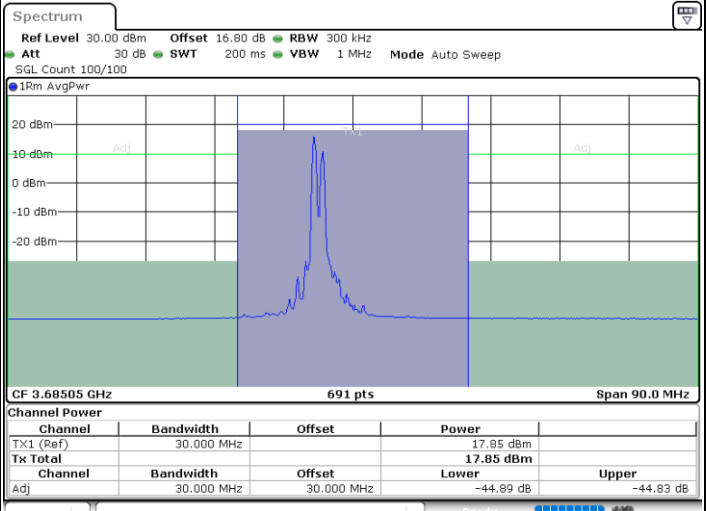

Date: 11.JUL.2020 20:30:09

Date: 11.JUL.2020 20:32:13

Lowest Channel / FullIRB

N/A

Date: 11.JUL.2020 20:28:04

LTE Band 48C / 10MHz+20MHz

16QAM

Middle Channel / 1RB0 and 1RB99

Middle Channel / 1RB49 and 1RB0

Date: 11.JUL.2020 22:09:17

Date: 11.JUL.2020 22:11:21

Middle Channel / FullIRB

N/A

Date: 11.JUL.2020 22:07:12

LTE Band 48C / 10MHz+20MHz

16QAM

Highest Channel / 1RB0 and 1RB99

Highest Channel / 1RB49 and 1RB0

Date: 11.JUL.2020 21:12:05

Date: 11.JUL.2020 21:14:10

Highest Channel / FullIRB

N/A

Date: 11.JUL.2020 21:10:00

LTE Band 48C / 15MHz+20MHz