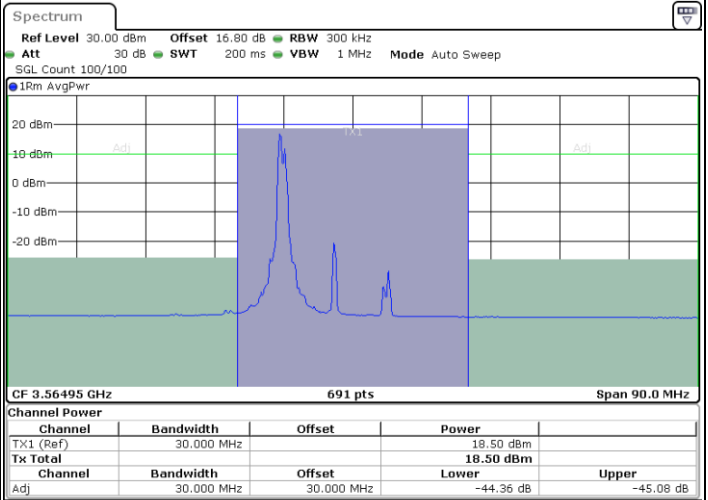

LTE Band 48C / 20MHz+20MHz

QPSK

Highest Channel / 1RB0 and 1RB99

Highest Channel / 1RB99 and 1RB0

Date: 12.JUL.2020 17:03:18

Date: 12.JUL.2020 17:06:42

Highest Channel / FullIRB

N/A

Date: 12.JUL.2020 17:02:37

LTE Band 48C / 5MHz+20MHz

16QAM

Lowest Channel / 1RB0 and 1RB99

Lowest Channel / 1RB24 and 1RB0

Date: 10.JUL.2020 13:39:33

Date: 10.JUL.2020 13:41:35

Lowest Channel / FullIRB