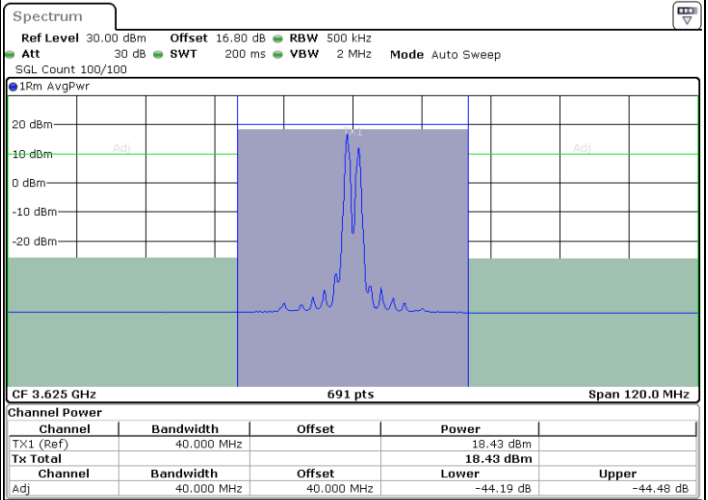

Date: 12.JUL.2020 16:38:38