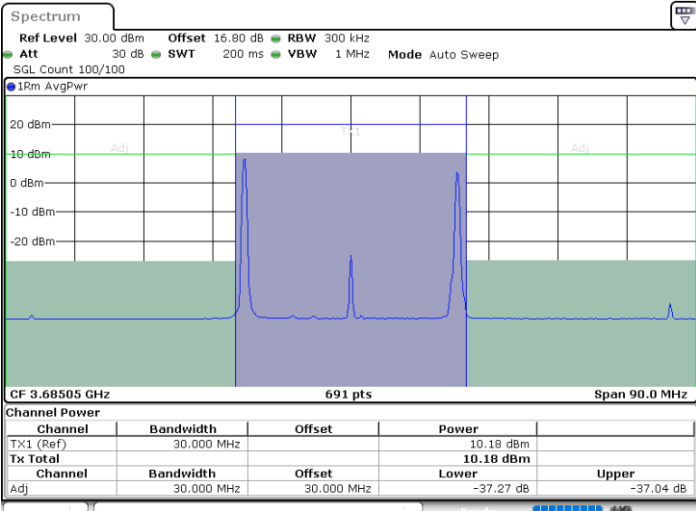

Date: 11.JUL.2020 22:06:31

LTE Band 48C / 10MHz+20MHz

QPSK

Highest Channel / 1RB0 and 1RB99

Highest Channel / 1RB49 and 1RB0

Date: 11.JUL.2020 21:11:24

Date: 11.JUL.2020 21:14:51

Highest Channel / FullIRB