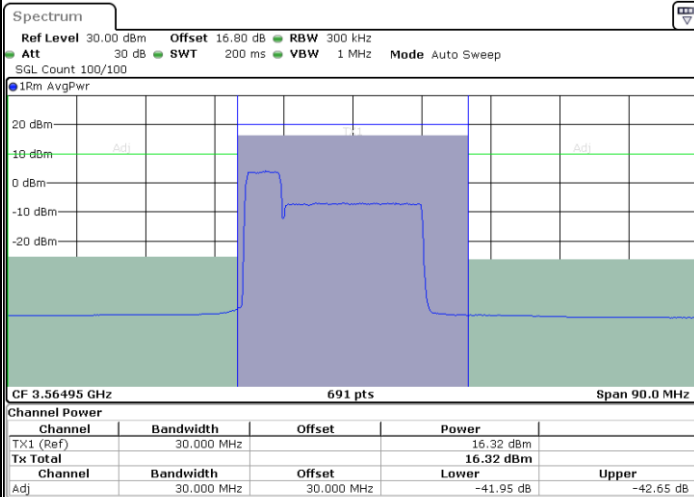

LTE Band 48C / 20MHz+20MHz

QPSK

Highest Channel / 1RB0 and 1RB99

Highest Channel / 1RB99 and 1RB0

Date: 12.JUL.2020 17:03:18

Date: 12.JUL.2020 17:06:42

Highest Channel / FullIRB

N/A

Date: 12.JUL.2020 17:02:37

LTE Band 48C / 5MHz+20MHz

16QAM

Lowest Channel / 1RB0 and 1RB99

Lowest Channel / 1RB24 and 1RB0

Date: 10.JUL.2020 13:39:33

Date: 10.JUL.2020 13:41:35

Lowest Channel / FullIRB

N/A

Date: 10.JUL.2020 13:37:31

LTE Band 48C / 5MHz+20MHz

16QAM

Middle Channel / 1RB0 and 1RB99

Middle Channel / 1RB24 and 1RB0

Date: 10.JUL.2020 16:27:28

Date: 10.JUL.2020 16:29:32