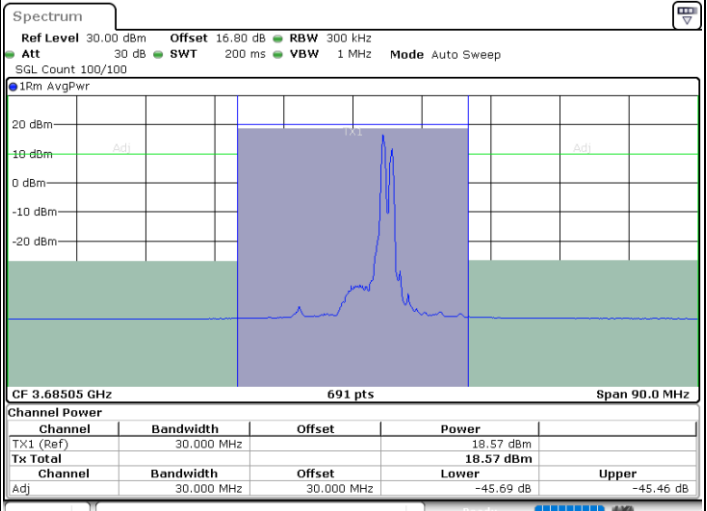

N/A

Date: 12.JUL.2020 10:49:31

LTE Band 48C / 20MHz+10MHz

QPSK

Highest Channel / 1RB0 and 1RB49

Highest Channel / 1RB99 and 1RB0

Date: 11.JUL.2020 23:52:50

Date: 11.JUL.2020 23:56:17

Highest Channel / FullIRB

N/A

Date: 11.JUL.2020 23:52:08

LTE Band 48C / 20MHz+15MHz

QPSK

Lowest Channel / 1RB0 and 1RB74

Lowest Channel / 1RB99 and 1RB0

Date: 12.JUL.2020 18:00:01