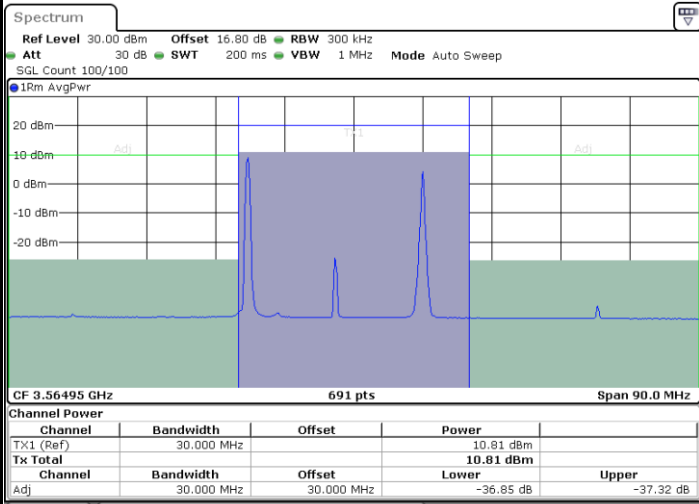

Highest Channel / 20MHz+20MHz

N/A

Date: 12_JUL_2020 13:44:16

ACLR

LTE Band 48C / 5MHz+20MHz

QPSK

Lowest Channel / 1RB0 and 1RB99

Lowest Channel / 1RB24 and 1RB0