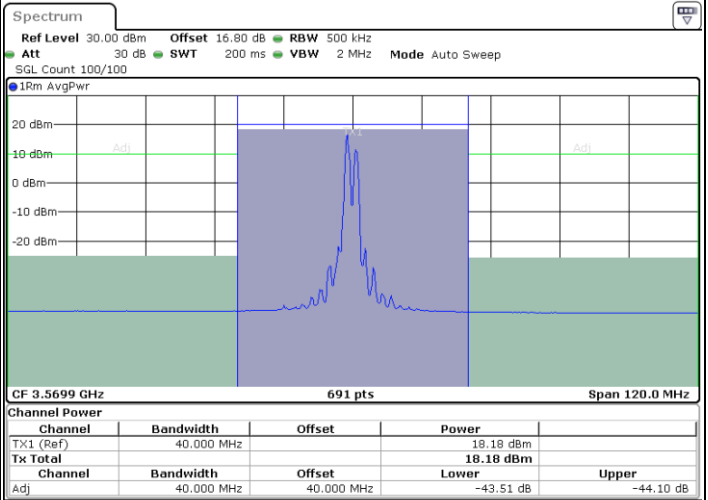

LTE Band 48C / 20MHz+15MHz

16QAM

Lowest Channel / 1RB0 and 1RB74

Lowest Channel / 1RB99 and 1RB0

Date: 12.JUL.2020 17:59:19

Date: 12.JUL.2020 18:01:23

Lowest Channel / FullIRB

N/A

Date: 12.JUL.2020 17:57:16

LTE Band 48C / 20MHz+15MHz

16QAM

Middle Channel / 1RB0 and 1RB74

Middle Channel / 1RB99 and 1RB0

Date: 12.JUL.2020 19:48:50

Date: 12.JUL.2020 19:50:55

Middle Channel / FullIRB