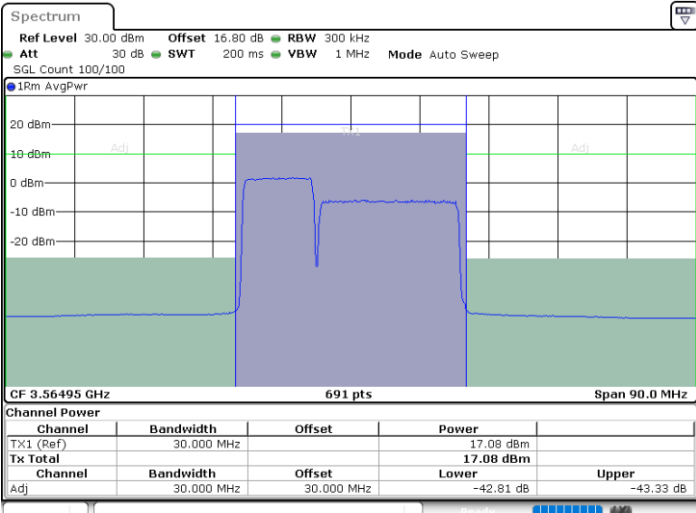

Highest Channel / 1RB0 and 1RB99

Highest Channel / 1RB24 and 1RB0

Date: 10.JUL.2020 14:54:40

Date: 10.JUL.2020 14:58:05

Highest Channel / FullIRB

N/A

Date: 10.JUL.2020 14:54:00

LTE Band 48C / 10MHz+20MHz

QPSK

Lowest Channel / 1RB0 and 1RB99

Lowest Channel / 1RB49 and 1RB0

Date: 11.JUL.2020 20:30:51

Date: 11.JUL.2020 20:31:32

Lowest Channel / FullIRB

N/A

Date: 11.JUL.2020 20:27:22