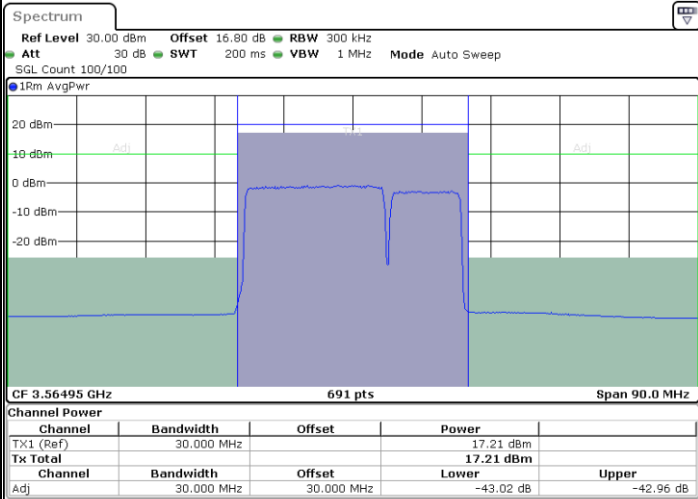

LTE Band 48C / 20MHz+10MHz

QPSK

Lowest Channel / 1RB0 and 1RB49

Lowest Channel / 1RB99 and 1RB0

Date: 11.JUL.2020 23:01:48

Date: 11.JUL.2020 23:02:29

Lowest Channel / FullIRB

N/A

Date: 11.JUL.2020 22:58:20

LTE Band 48C / 20MHz+10MHz

QPSK

Middle Channel / 1RB0 and 1RB49

Middle Channel / 1RB99 and 1RB0

Date: 12.JUL.2020 10:52:56

Date: 12.JUL.2020 10:53:36

Middle Channel / FullIRB