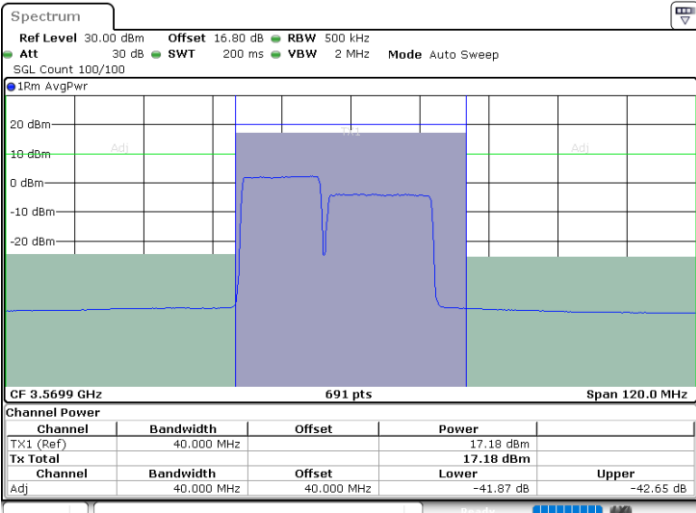

Date: 11.JUL.2020 22:06:31

LTE Band 48C / 10MHz+20MHz

QPSK

Highest Channel / 1RB0 and 1RB99

Highest Channel / 1RB49 and 1RB0

Date: 11.JUL.2020 21:11:24

Date: 11.JUL.2020 21:14:51

Highest Channel / FullIRB

N/A

Date: 11.JUL.2020 21:10:42

LTE Band 48C / 15MHz+20MHz

QPSK

Lowest Channel / 1RB0 and 1RB99

Lowest Channel / 1RB74 and 1RB0

Date: 12.JUL.2020 11:53:07

Date: 12.JUL.2020 11:53:48

Lowest Channel / FullIRB

N/A

Date: 12.JUL.2020 11:49:41

LTE Band 48C / 15MHz+20MHz

QPSK

Middle Channel / 1RB0 and 1RB99

Middle Channel / 1RB74 and 1RB0

Date: 12.JUL.2020 17:18:24