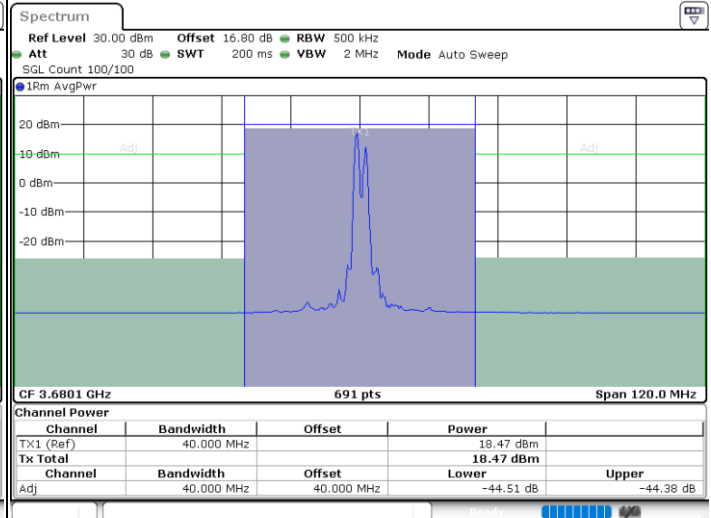

Date: 12.JUL.2020 17:19:05

Middle Channel / FullIRB

N/A

Date: 12.JUL.2020 17:14:58

LTE Band 48C / 15MHz+20MHz

QPSK

Highest Channel / 1RB0 and 1RB99

Highest Channel / 1RB74 and 1RB0

Date: 12.JUL.2020 14:42:23

Date: 12.JUL.2020 14:45:47

Highest Channel / FullIRB

N/A

Date: 12.JUL.2020 14:41:42

LTE Band 48C / 20MHz+5MHz

QPSK

Lowest Channel / 1RB0 and 1RB24