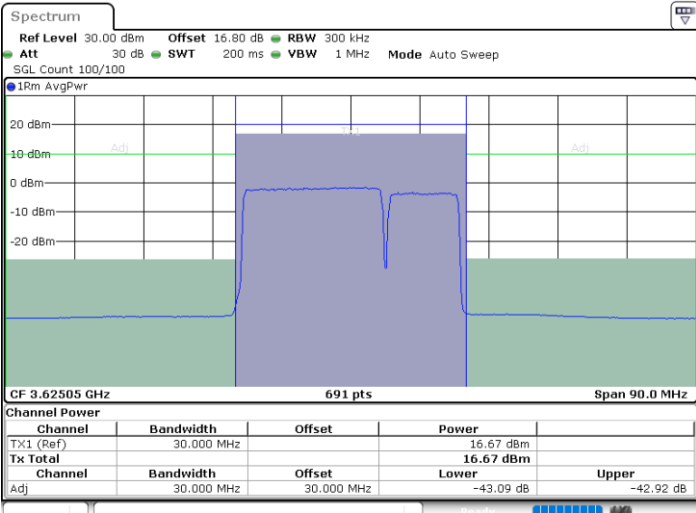

LTE Band 48C / 20MHz+10MHz

QPSK

Lowest Channel / 1RB0 and 1RB49

Lowest Channel / 1RB99 and 1RB0

Date: 11.JUL.2020 23:01:48

Date: 11.JUL.2020 23:02:29

Lowest Channel / FullIRB

N/A

Date: 11.JUL.2020 22:58:20

LTE Band 48C / 20MHz+10MHz

QPSK

Middle Channel / 1RB0 and 1RB49

Middle Channel / 1RB99 and 1RB0

Date: 12.JUL.2020 10:52:56

Date: 12.JUL.2020 10:53:36

Middle Channel / FullIRB

N/A

Date: 12.JUL.2020 10:49:31

LTE Band 48C / 20MHz+10MHz

QPSK

Highest Channel / 1RB0 and 1RB49

Highest Channel / 1RB99 and 1RB0

Date: 11.JUL.2020 23:52:50

Date: 11.JUL.2020 23:56:17