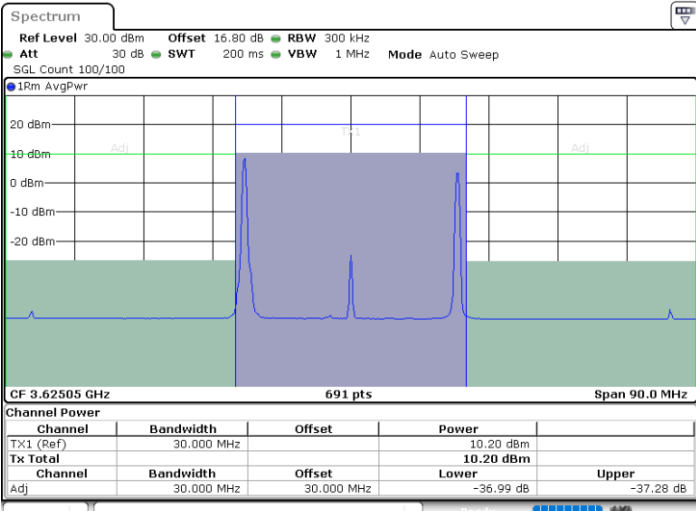

Date: 11.JUL.2020 22:58:20

LTE Band 48C / 20MHz+10MHz

QPSK

Middle Channel / 1RB0 and 1RB49

Middle Channel / 1RB99 and 1RB0

Date: 12.JUL.2020 10:52:56

Date: 12.JUL.2020 10:53:36

Middle Channel / FullIRB

N/A

Date: 12.JUL.2020 10:49:31

LTE Band 48C / 20MHz+10MHz

QPSK

Highest Channel / 1RB0 and 1RB49

Highest Channel / 1RB99 and 1RB0

Date: 11.JUL.2020 23:52:50

Date: 11.JUL.2020 23:56:17