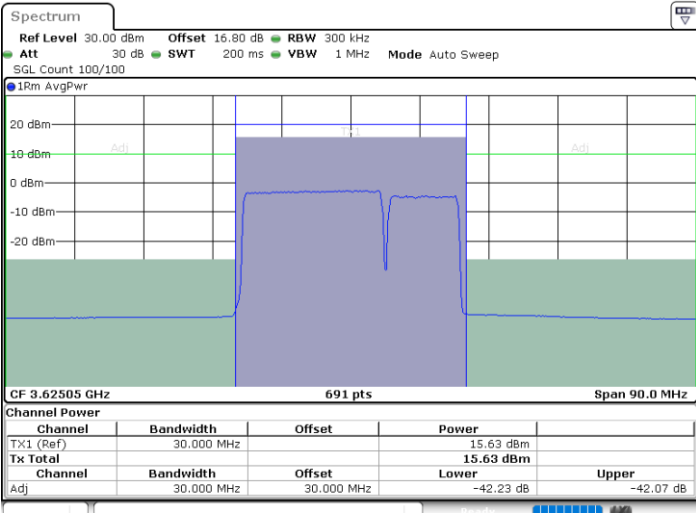

Lowest Channel / 1RB99 and 1RB0

Date: 11.JUL.2020 23:01:07

Date: 11.JUL.2020 23:03:11

Lowest Channel / FullIRB

N/A

Date: 11.JUL.2020 22:59:02

LTE Band 48C / 20MHz+10MHz

16QAM

Middle Channel / 1RB0 and 1RB49

Middle Channel / 1RB99 and 1RB0

Date: 12.JUL.2020 10:52:15

Date: 12.JUL.2020 10:54:17

Middle Channel / FullIRB

N/A

Date: 12.JUL.2020 10:50:12

LTE Band 48C / 20MHz+10MHz