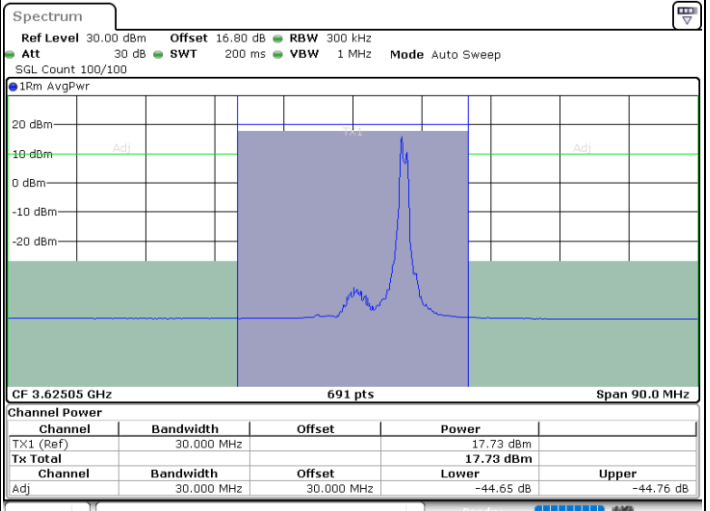

N/A

Date: 12.JUL.2020 14:41:01

LTE Band 48C / 20MHz+5MHz

16QAM

Lowest Channel / 1RB0 and 1RB24

Lowest Channel / 1RB99 and 1RB0

Date: 10.JUL.2020 17:35:25

Date: 10.JUL.2020 17:37:29

Lowest Channel / FullIRB

N/A

Date: 10.JUL.2020 17:33:20

LTE Band 48C / 20MHz+5MHz

16QAM

Middle Channel / 1RB0 and 1RB24

Middle Channel / 1RB99 and 1RB0

Date: 11.JUL.2020 19:28:11

Date: 11.JUL.2020 19:30:15

Middle Channel / FullIRB

N/A

Date: 11.JUL.2020 19:26:06

LTE Band 48C / 20MHz+5MHz

16QAM

Highest Channel / 1RB0 and 1RB24

Highest Channel / 1RB99 and 1RB0