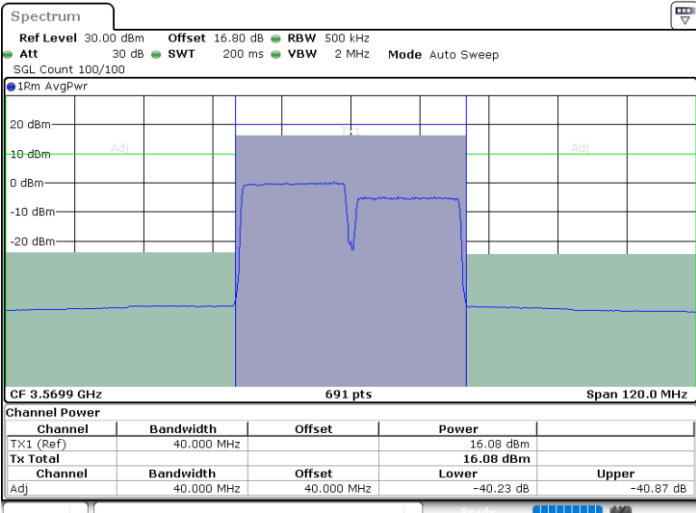

Lowest Channel / FullIRB

N/A

Date: 12.JUL.2020 16:09:03