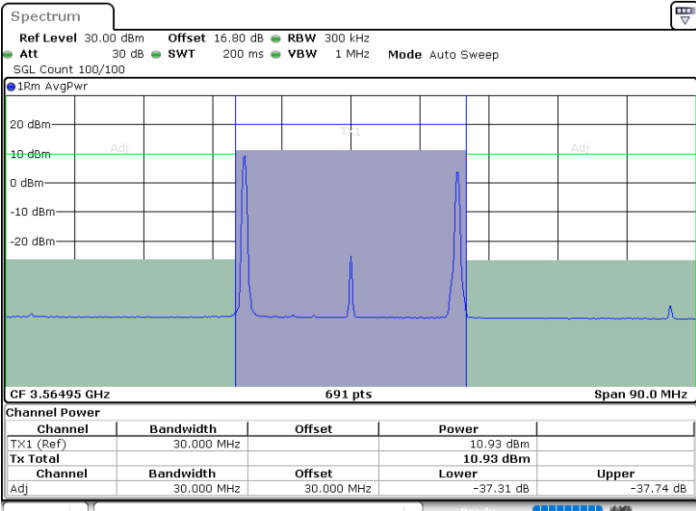

Date: 10.JUL.2020 14:57:24

Highest Channel / FullIRB

N/A

Date: 10.JUL.2020 14:53:19

LTE Band 48C / 10MHz+20MHz

16QAM

Lowest Channel / 1RB0 and 1RB99

Lowest Channel / 1RB49 and 1RB0

Date: 11.JUL.2020 20:30:09

Date: 11.JUL.2020 20:32:13

Lowest Channel / FullIRB

N/A

Date: 11.JUL.2020 20:28:04

LTE Band 48C / 10MHz+20MHz

16QAM

Middle Channel / 1RB0 and 1RB99