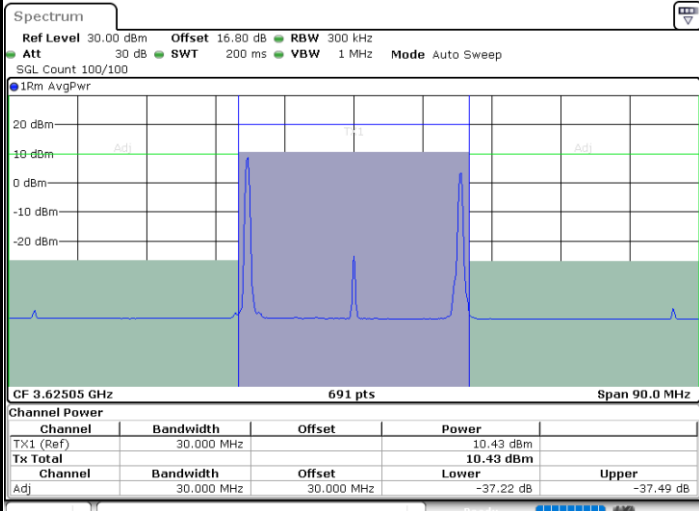

LTE Band 48C / 10MHz+20MHz

16QAM

Middle Channel / 1RB0 and 1RB99

Middle Channel / 1RB49 and 1RB0

Date: 11.JUL.2020 22:09:17