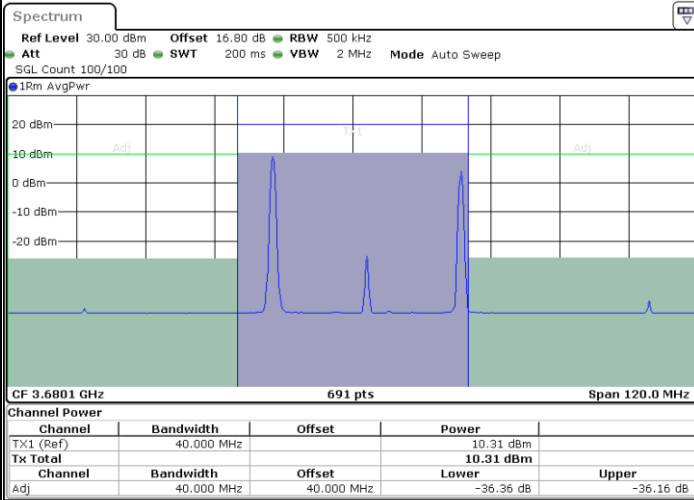

Date: 12.JUL.2020 17:57:16

LTE Band 48C / 20MHz+15MHz

16QAM

Middle Channel / 1RB0 and 1RB74

Middle Channel / 1RB99 and 1RB0

Date: 12.JUL.2020 19:48:50

Date: 12.JUL.2020 19:50:55

Middle Channel / FullIRB

N/A

Date: 12.JUL.2020 19:46:44

LTE Band 48C / 20MHz+15MHz

16QAM

Highest Channel / 1RB0 and 1RB74

Highest Channel / 1RB99 and 1RB0

Date: 12.JUL.2020 18:53:01

Date: 12.JUL.2020 18:55:03

Highest Channel / FullIRB

N/A

Date: 12.JUL.2020 18:50:58

LTE Band 48C / 20MHz+20MHz

16QAM

Lowest Channel / 1RB0 and 1RB99

Lowest Channel / 1RB99 and 1RB0

Date: 12.JUL.2020 16:11:07