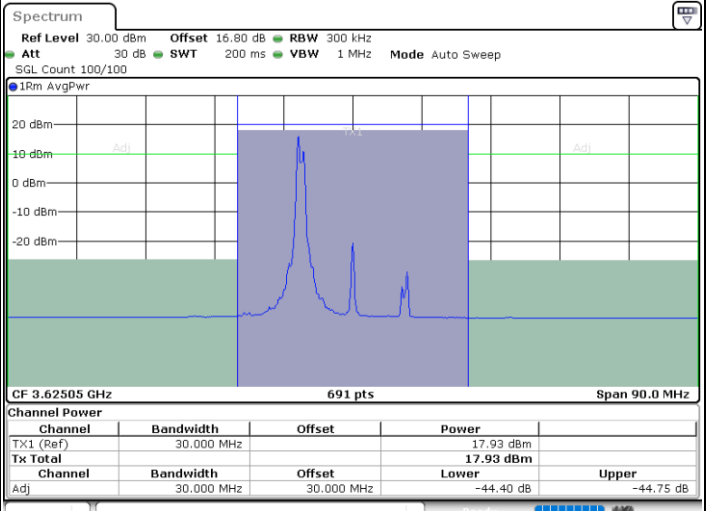

Date: 12.JUL.2020 17:02:37

LTE Band 48C / 5MHz+20MHz

16QAM

Lowest Channel / 1RB0 and 1RB99

Lowest Channel / 1RB24 and 1RB0

Date: 10.JUL.2020 13:39:33

Date: 10.JUL.2020 13:41:35

Lowest Channel / FullIRB

N/A

Date: 10.JUL.2020 13:37:31

LTE Band 48C / 5MHz+20MHz

16QAM

Middle Channel / 1RB0 and 1RB99

Middle Channel / 1RB24 and 1RB0

Date: 10.JUL.2020 16:27:28

Date: 10.JUL.2020 16:29:32

Middle Channel / FullIRB

N/A

Date: 10.JUL.2020 16:25:22

LTE Band 48C / 5MHz+20MHz

16QAM

Highest Channel / 1RB0 and 1RB99

Highest Channel / 1RB24 and 1RB0

Date: 10.JUL.2020 14:55:21