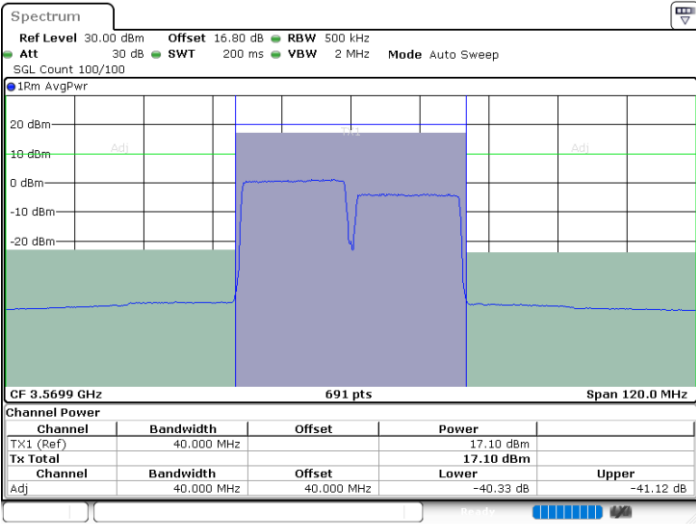

Highest Channel / 1RB99 and 1RB0

Date: 12.JUL.2020 18:52:20

Date: 12.JUL.2020 18:55:44

Highest Channel / FullIRB

N/A

Date: 12.JUL.2020 18:51:39

LTE Band 48C / 20MHz+20MHz

QPSK

Lowest Channel / 1RB0 and 1RB99

Lowest Channel / 1RB99 and 1RB0

Date: 12.JUL.2020 16:11:49

Date: 12.JUL.2020 16:12:29

Lowest Channel / FullIRB

N/A

Date: 12.JUL.2020 16:08:22

LTE Band 48C / 20MHz+20MHz