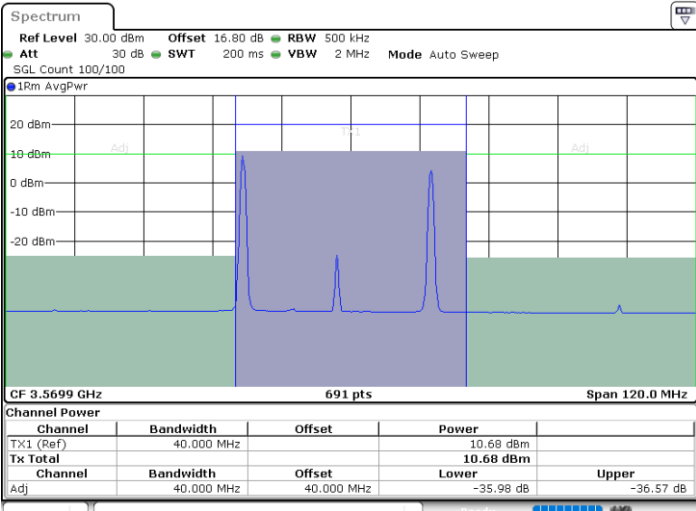

Date: 11.JUL.2020 22:06:31

LTE Band 48C / 10MHz+20MHz

QPSK

Highest Channel / 1RB0 and 1RB99

Highest Channel / 1RB49 and 1RB0

Date: 11.JUL.2020 21:11:24

Date: 11.JUL.2020 21:14:51

Highest Channel / FullIRB

N/A

Date: 11.JUL.2020 21:10:42

LTE Band 48C / 15MHz+20MHz

QPSK

Lowest Channel / 1RB0 and 1RB99

Lowest Channel / 1RB74 and 1RB0

Date: 12.JUL.2020 11:53:07

Date: 12.JUL.2020 11:53:48