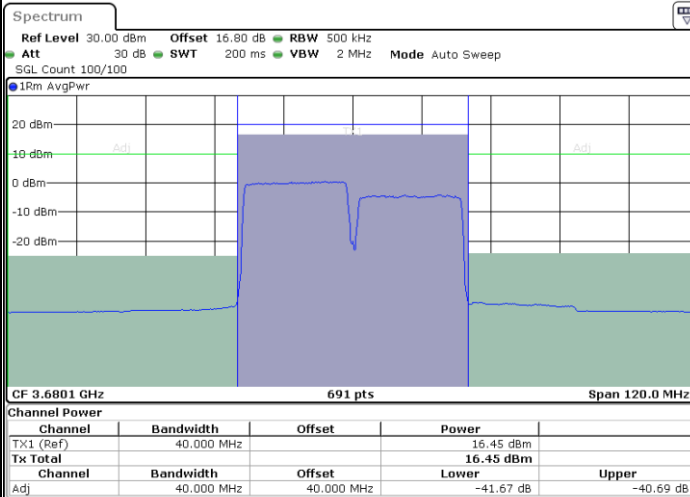

Lowest Channel / 1RB0 and 1RB99

Lowest Channel / 1RB99 and 1RB0

Date: 12.JUL.2020 16:11:49

Date: 12.JUL.2020 16:12:29

Lowest Channel / FullIRB

N/A

Date: 12.JUL.2020 16:08:22

LTE Band 48C / 20MHz+20MHz

LTE Band 48C / 20MHz+20MHz

QPSK

Highest Channel / 1RB0 and 1RB99

Highest Channel / 1RB99 and 1RB0

Date: 12.JUL.2020 17:03:18

Date: 12.JUL.2020 17:06:42

Highest Channel / FullIRB

N/A

Date: 12.JUL.2020 17:02:37

LTE Band 48C / 5MHz+20MHz

16QAM

Lowest Channel / 1RB0 and 1RB99

Lowest Channel / 1RB24 and 1RB0

Date: 10.JUL.2020 13:39:33

Date: 10.JUL.2020 13:41:35

Lowest Channel / FullIRB