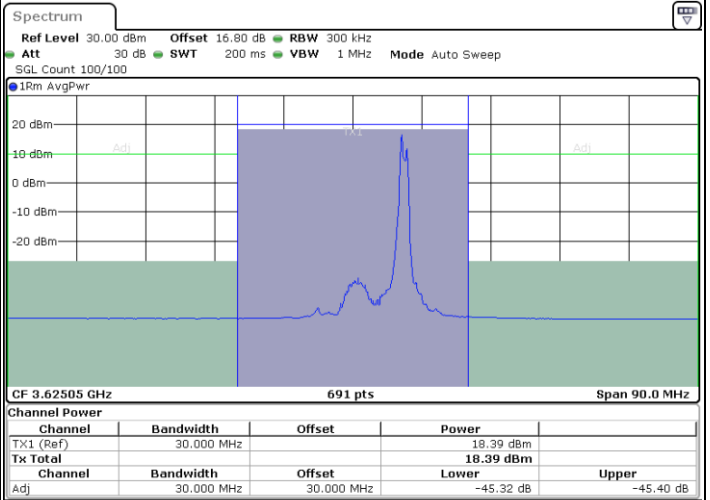

Date: 11.JUL.2020 19:29:33