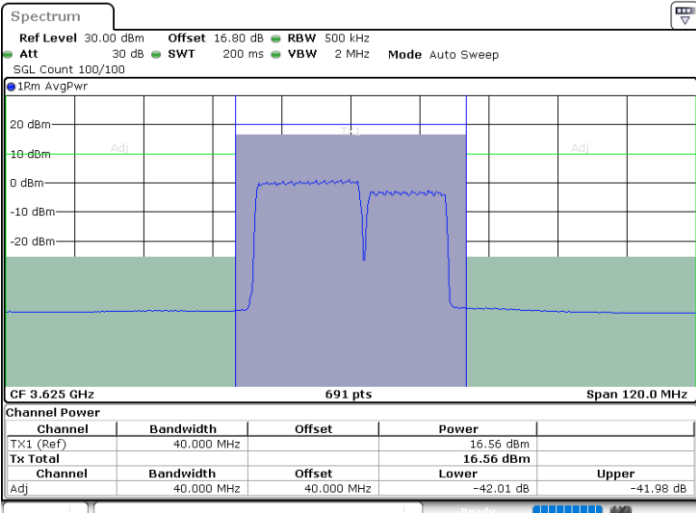

Highest Channel / FullIRB

N/A

Date: 11.JUL.2020 23:52:08

LTE Band 48C / 20MHz+15MHz

QPSK

Lowest Channel / 1RB0 and 1RB74

Lowest Channel / 1RB99 and 1RB0

Date: 12.JUL.2020 18:00:01

Date: 12.JUL.2020 18:00:41

Lowest Channel / FullIRB

N/A

Date: 12.JUL.2020 17:56:35

LTE Band 48C / 20MHz+15MHz

QPSK

Middle Channel / 1RB0 and 1RB74

Middle Channel / 1RB99 and 1RB0

Date: 12.JUL.2020 19:49:32

Date: 12.JUL.2020 19:50:13

Middle Channel / FullIRB

N/A

Date: 12.JUL.2020 19:46:01

LTE Band 48C / 20MHz+15MHz

QPSK

Highest Channel / 1RB0 and 1RB74