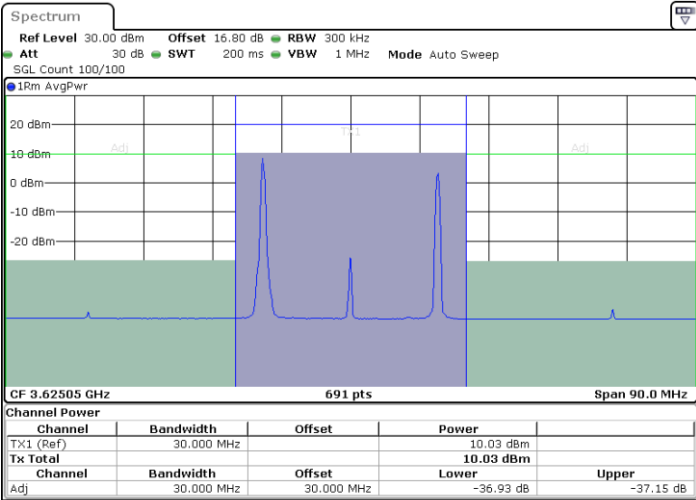

LTE Band 48C / 20MHz+5MHz

QPSK

Middle Channel / 1RB0 and 1RB24

Middle Channel / 1RB99 and 1RB0

Date: 11.JUL.2020 19:28:53