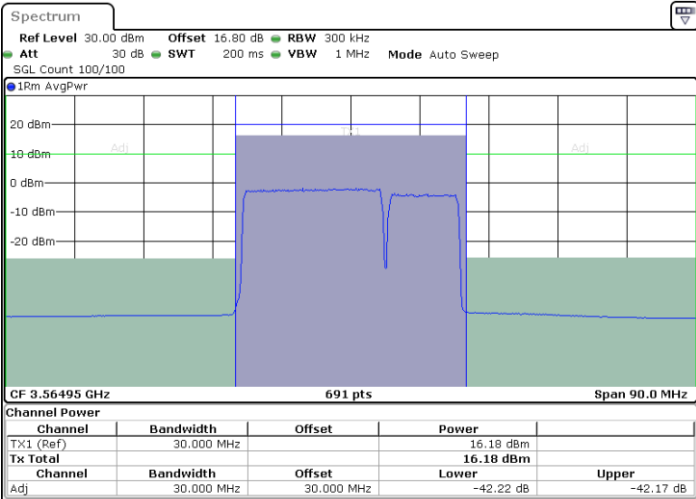

Date: 11.JUL.2020 17:52:25

Date: 11.JUL.2020 17:54:29

Highest Channel / FullIRB

N/A

Date: 11.JUL.2020 17:50:20

LTE Band 48C / 20MHz+10MHz

16QAM

Lowest Channel / 1RB0 and 1RB49

Lowest Channel / 1RB99 and 1RB0

Date: 11.JUL.2020 23:01:07

Date: 11.JUL.2020 23:03:11

Lowest Channel / FullIRB

N/A

Date: 11.JUL.2020 22:59:02

LTE Band 48C / 20MHz+10MHz

16QAM

Middle Channel / 1RB0 and 1RB49

Middle Channel / 1RB99 and 1RB0

Date: 12.JUL.2020 10:52:15

Date: 12.JUL.2020 10:54:17

Middle Channel / FullIRB

N/A

Date: 12.JUL.2020 10:50:12

LTE Band 48C / 20MHz+10MHz