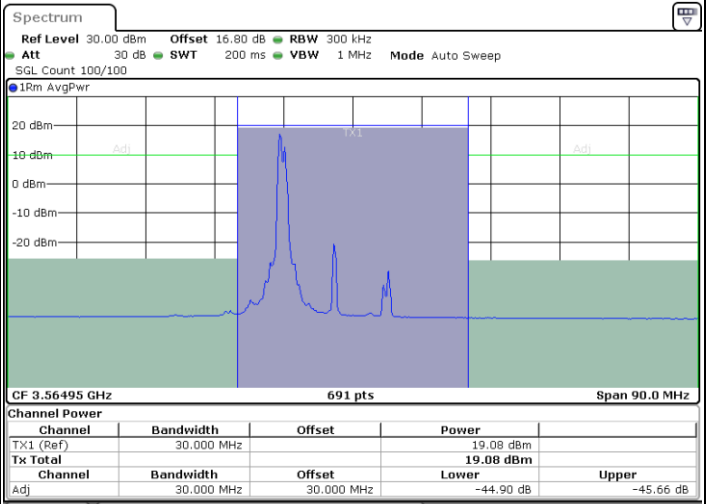

Highest Channel / 20MHz+20MHz

N/A

Date: 12_JUL_2020 13:44:16

ACLR

LTE Band 48C / 5MHz+20MHz

QPSK

Lowest Channel / 1RB0 and 1RB99

Lowest Channel / 1RB24 and 1RB0