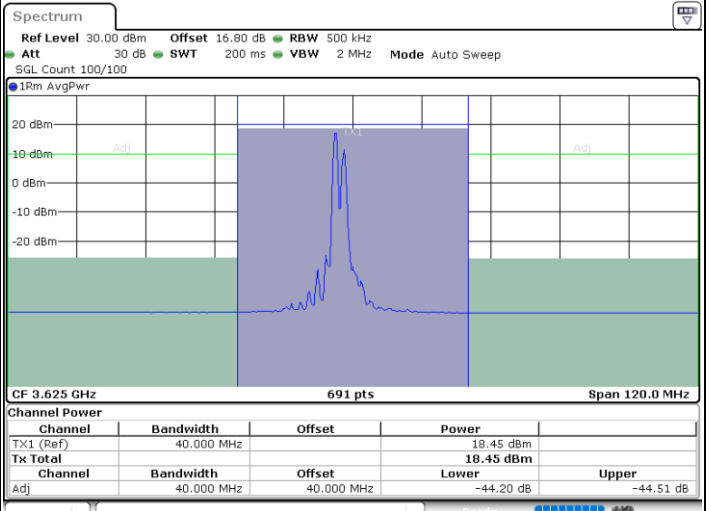

Highest Channel / 1RB0 and 1RB99

Highest Channel / 1RB49 and 1RB0

Date: 11.JUL.2020 21:12:05

Date: 11.JUL.2020 21:14:10

Highest Channel / FullIRB

N/A

Date: 11.JUL.2020 21:10:00

LTE Band 48C / 15MHz+20MHz

16QAM

Lowest Channel / 1RB0 and 1RB99

Lowest Channel / 1RB74 and 1RB0

Date: 12.JUL.2020 11:52:26

Date: 12.JUL.2020 11:54:29

Lowest Channel / FullIRB

N/A

Date: 12.JUL.2020 11:50:22

LTE Band 48C / 15MHz+20MHz

16QAM

Middle Channel / 1RB0 and 1RB99

Middle Channel / 1RB74 and 1RB0

Date: 12.JUL.2020 17:17:43

Date: 12.JUL.2020 17:19:46

Middle Channel / FullIRB

N/A