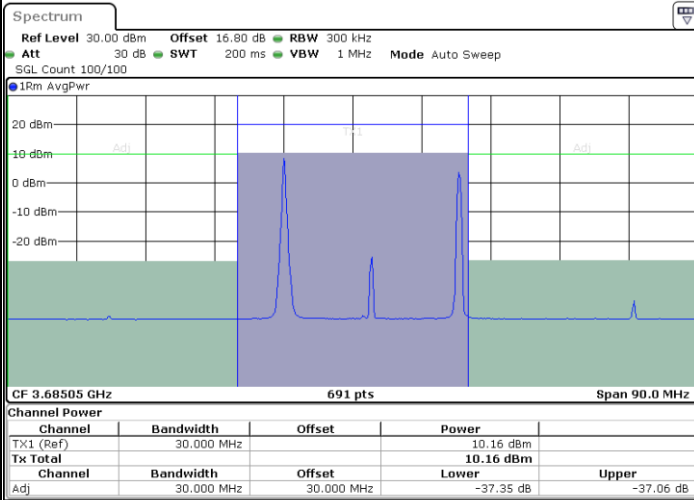

Date: 11.JUL.2020 19:30:15

Middle Channel / FullIRB

N/A

Date: 11.JUL.2020 19:26:06

LTE Band 48C / 20MHz+5MHz

16QAM

Highest Channel / 1RB0 and 1RB24

Highest Channel / 1RB99 and 1RB0

Date: 11.JUL.2020 17:52:25

Date: 11.JUL.2020 17:54:29

Highest Channel / FullIRB

N/A

Date: 11.JUL.2020 17:50:20

LTE Band 48C / 20MHz+10MHz

16QAM

Lowest Channel / 1RB0 and 1RB49