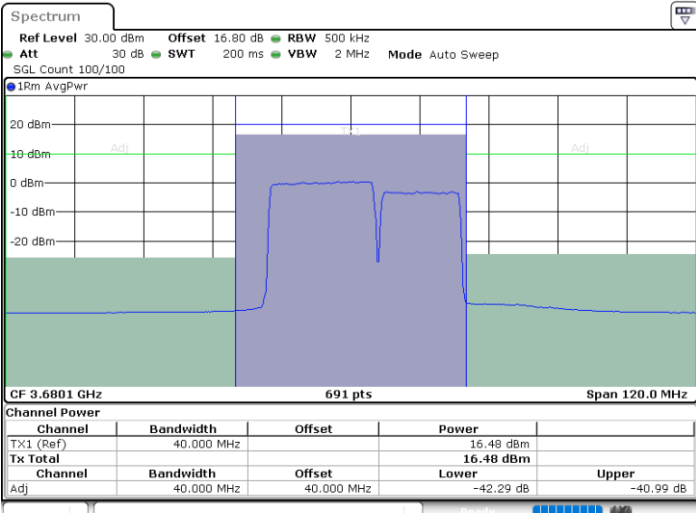

Date: 12.JUL.2020 19:49:32

Date: 12.JUL.2020 19:50:13

Middle Channel / FullIRB

N/A

Date: 12.JUL.2020 19:46:01

LTE Band 48C / 20MHz+15MHz

QPSK

Highest Channel / 1RB0 and 1RB74

Highest Channel / 1RB99 and 1RB0

Date: 12.JUL.2020 18:52:20

Date: 12.JUL.2020 18:55:44

Highest Channel / FullIRB

N/A

Date: 12.JUL.2020 18:51:39

LTE Band 48C / 20MHz+20MHz

QPSK

Lowest Channel / 1RB0 and 1RB99

Lowest Channel / 1RB99 and 1RB0

Date: 12.JUL.2020 16:11:49

Date: 12.JUL.2020 16:12:29

Lowest Channel / FullIRB

N/A

Date: 12.JUL.2020 16:08:22

LTE Band 48C / 20MHz+20MHz