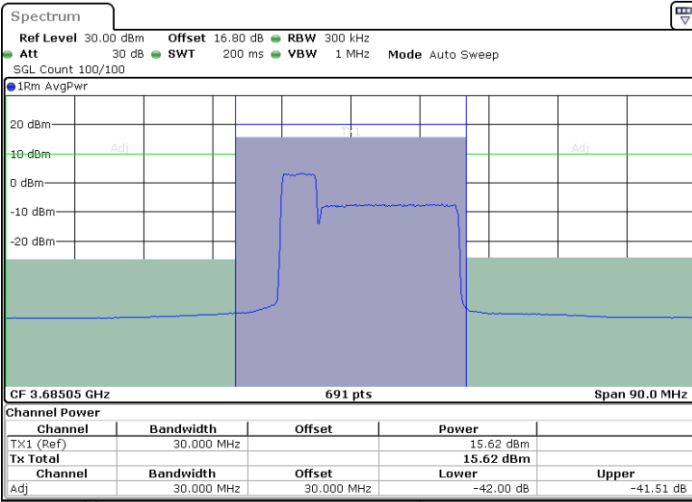

Middle Channel / FullIRB

N/A

Date: 10.JUL.2020 16:25:22

LTE Band 48C / 5MHz+20MHz

16QAM

Highest Channel / 1RB0 and 1RB99

Highest Channel / 1RB24 and 1RB0

Date: 10.JUL.2020 14:55:21

Date: 10.JUL.2020 14:57:24

Highest Channel / FullIRB

N/A

Date: 10.JUL.2020 14:53:19

LTE Band 48C / 10MHz+20MHz

16QAM

Lowest Channel / 1RB0 and 1RB99

Lowest Channel / 1RB49 and 1RB0