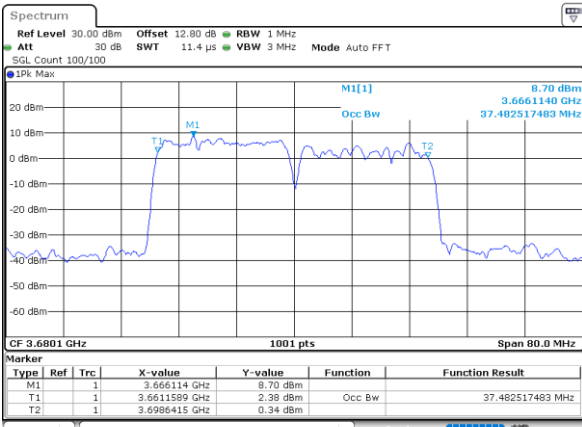

LTE Band 48C

256QAM

Lowest Channel / 20MHz+20MHz

N/A

Date: 12_JUL_2020 13:36:49

Middle Channel / 20MHz+20MHz

N/A

Date: 12_JUL_2020 13:40:40

Highest Channel / 20MHz+20MHz

N/A

Date: 12_JUL_2020 13:44:16

ACLR

LTE Band 48C / 5MHz+20MHz

QPSK

Lowest Channel / 1RB0 and 1RB99

Lowest Channel / 1RB24 and 1RB0