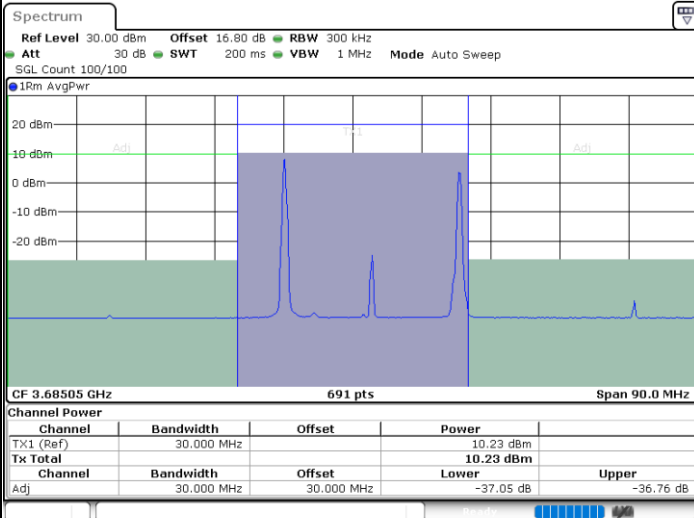

Highest Channel / 1RB0 and 1RB99

Highest Channel / 1RB24 and 1RB0

Date: 10.JUL.2020 14:54:40

Date: 10.JUL.2020 14:58:05

Highest Channel / FullIRB

N/A

Date: 10.JUL.2020 14:54:00

LTE Band 48C / 10MHz+20MHz