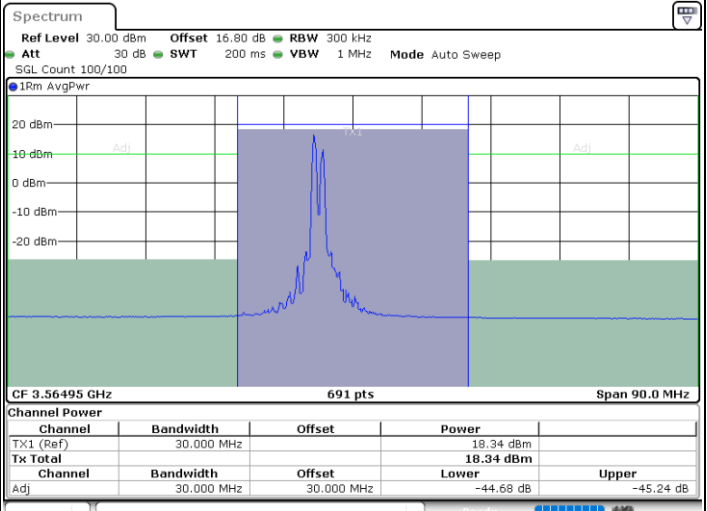

Middle Channel / FullIRB

N/A

Date: 10.JUL.2020 16:25:22

LTE Band 48C / 5MHz+20MHz

16QAM

Highest Channel / 1RB0 and 1RB99

Highest Channel / 1RB24 and 1RB0

Date: 10.JUL.2020 14:55:21

Date: 10.JUL.2020 14:57:24

Highest Channel / FullIRB

N/A

Date: 10.JUL.2020 14:53:19

LTE Band 48C / 10MHz+20MHz

16QAM

Lowest Channel / 1RB0 and 1RB99

Lowest Channel / 1RB49 and 1RB0

Date: 11.JUL.2020 20:30:09

Date: 11.JUL.2020 20:32:13

Lowest Channel / FullIRB

N/A

Date: 11.JUL.2020 20:28:04

LTE Band 48C / 10MHz+20MHz

16QAM

Middle Channel / 1RB0 and 1RB99