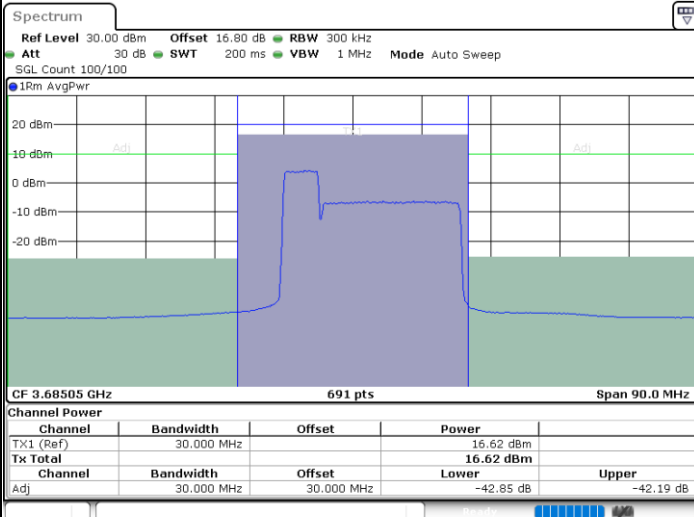

Highest Channel / 1RB0 and 1RB99

Highest Channel / 1RB24 and 1RB0

Date: 10.JUL.2020 14:54:40

Date: 10.JUL.2020 14:58:05

Highest Channel / FullIRB

N/A

Date: 10.JUL.2020 14:54:00

LTE Band 48C / 10MHz+20MHz