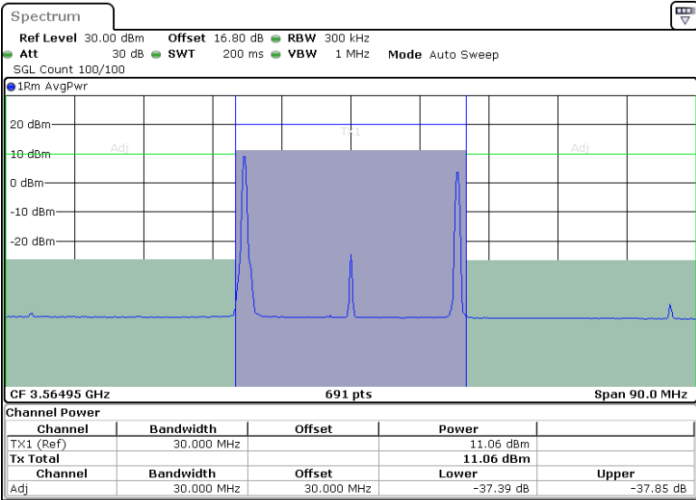

Date: 11.JUL.2020 19:30:15

Middle Channel / FullIRB

N/A

Date: 11.JUL.2020 19:26:06

LTE Band 48C / 20MHz+5MHz

16QAM

Highest Channel / 1RB0 and 1RB24

Highest Channel / 1RB99 and 1RB0

Date: 11.JUL.2020 17:52:25

Date: 11.JUL.2020 17:54:29

Highest Channel / FullIRB

N/A

Date: 11.JUL.2020 17:50:20

LTE Band 48C / 20MHz+10MHz

16QAM

Lowest Channel / 1RB0 and 1RB49

Lowest Channel / 1RB99 and 1RB0

Date: 11.JUL.2020 23:01:07

Date: 11.JUL.2020 23:03:11

Lowest Channel / FullIRB

N/A

Date: 11.JUL.2020 22:59:02

LTE Band 48C / 20MHz+10MHz

16QAM