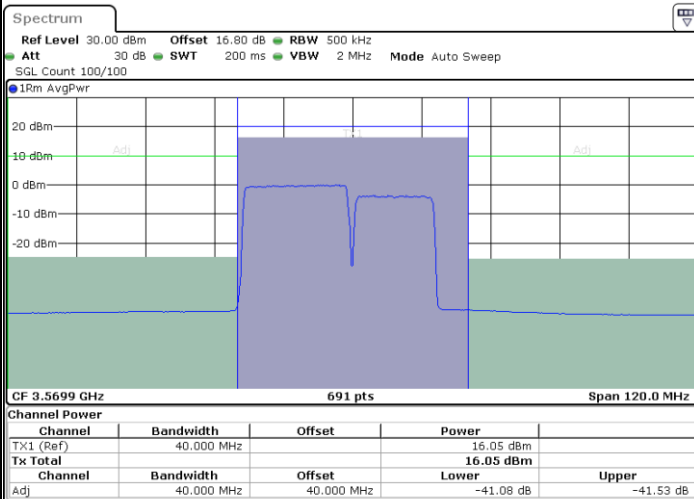

LTE Band 48C / 20MHz+15MHz

16QAM

Lowest Channel / 1RB0 and 1RB74

Lowest Channel / 1RB99 and 1RB0

Date: 12.JUL.2020 17:59:19

Date: 12.JUL.2020 18:01:23

Lowest Channel / FullIRB

N/A

Date: 12.JUL.2020 17:57:16

LTE Band 48C / 20MHz+15MHz

16QAM

Middle Channel / 1RB0 and 1RB74

Middle Channel / 1RB99 and 1RB0

Date: 12.JUL.2020 19:48:50

Date: 12.JUL.2020 19:50:55

Middle Channel / FullIRB

N/A

Date: 12.JUL.2020 19:46:44

LTE Band 48C / 20MHz+15MHz

16QAM

Highest Channel / 1RB0 and 1RB74

Highest Channel / 1RB99 and 1RB0

Date: 12.JUL.2020 18:53:01

Date: 12.JUL.2020 18:55:03