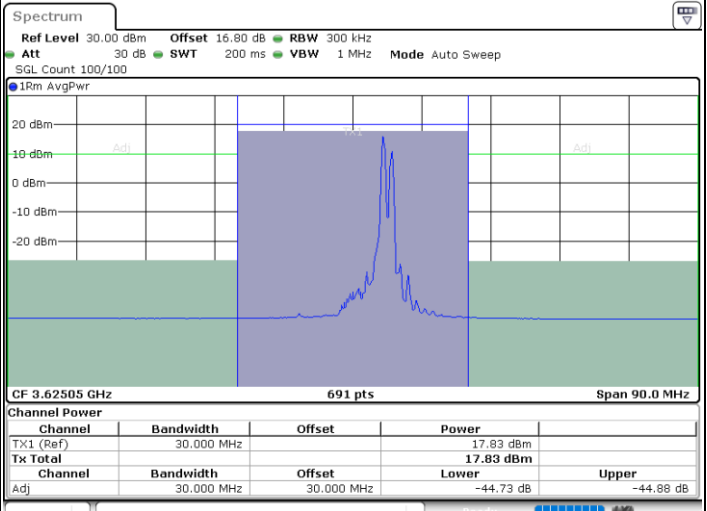

Date: 11.JUL.2020 17:52:25

Date: 11.JUL.2020 17:54:29

Highest Channel / FullIRB

N/A

Date: 11.JUL.2020 17:50:20

LTE Band 48C / 20MHz+10MHz

16QAM

Lowest Channel / 1RB0 and 1RB49

Lowest Channel / 1RB99 and 1RB0

Date: 11.JUL.2020 23:01:07

Date: 11.JUL.2020 23:03:11

Lowest Channel / FullIRB

N/A

Date: 11.JUL.2020 22:59:02

LTE Band 48C / 20MHz+10MHz

16QAM

Middle Channel / 1RB0 and 1RB49

Middle Channel / 1RB99 and 1RB0

Date: 12.JUL.2020 10:52:15

Date: 12.JUL.2020 10:54:17

Middle Channel / FullIRB

N/A

Date: 12.JUL.2020 10:50:12

LTE Band 48C / 20MHz+10MHz