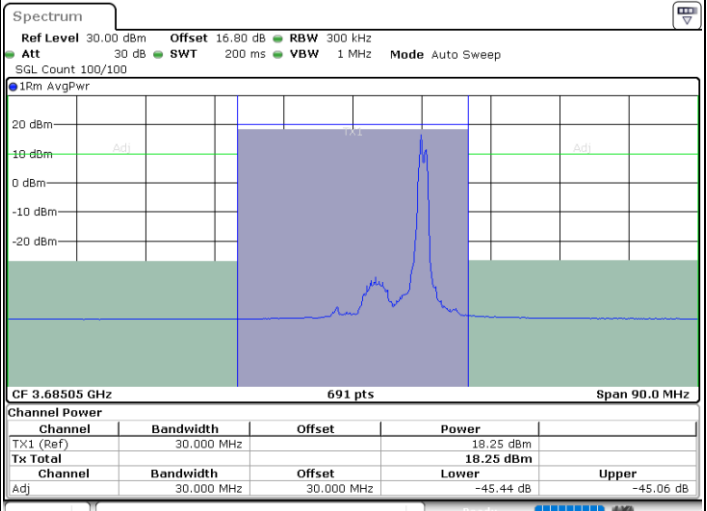

Lowest Channel / 1RB99 and 1RB0

Date: 10.JUL.2020 17:36:07

Date: 10.JUL.2020 17:36:47

Lowest Channel / FullIRB

N/A

Date: 10.JUL.2020 17:32:38

LTE Band 48C / 20MHz+5MHz

QPSK

Middle Channel / 1RB0 and 1RB24

Middle Channel / 1RB99 and 1RB0

Date: 11.JUL.2020 19:28:53

Date: 11.JUL.2020 19:29:33

Middle Channel / FullIRB

N/A

Date: 11.JUL.2020 19:25:24

LTE Band 48C / 20MHz+5MHz

QPSK

Highest Channel / 1RB0 and 1RB24

Highest Channel / 1RB99 and 1RB0

Date: 11.JUL.2020 17:51:43

Date: 11.JUL.2020 17:55:11

Highest Channel / FullIRB

N/A

Date: 11.JUL.2020 17:51:02