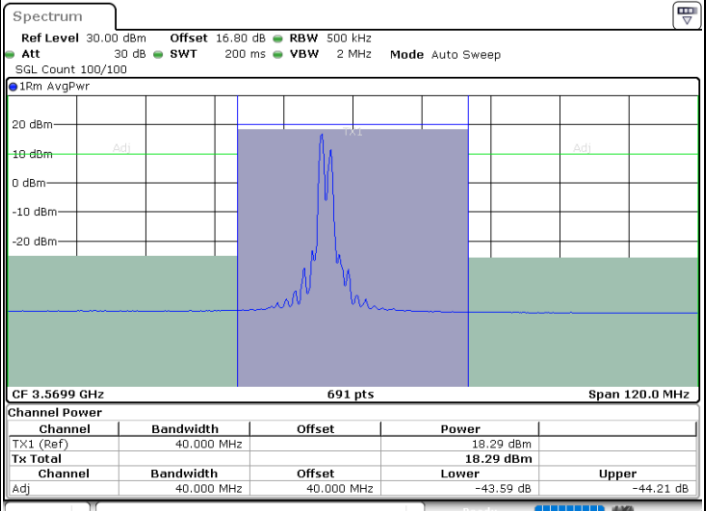

LTE Band 48C / 15MHz+20MHz

16QAM

Lowest Channel / 1RB0 and 1RB99

Lowest Channel / 1RB74 and 1RB0

Date: 12.JUL.2020 11:52:26

Date: 12.JUL.2020 11:54:29