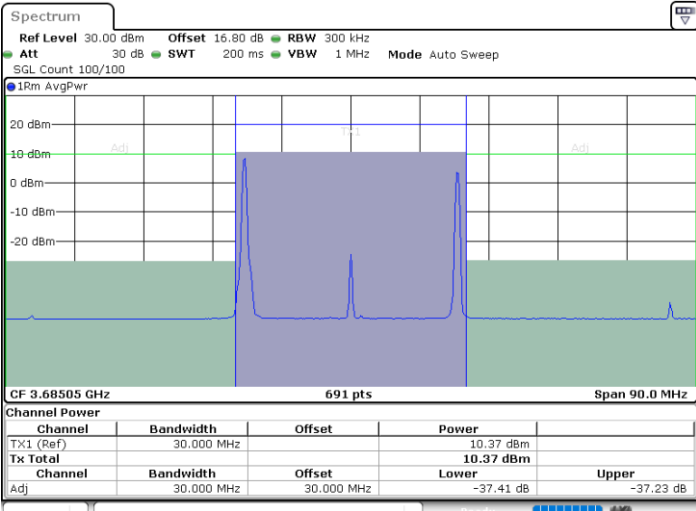

LTE Band 48C / 20MHz+10MHz

16QAM

Highest Channel / 1RB0 and 1RB49

Highest Channel / 1RB99 and 1RB0

Date: 11.JUL.2020 23:53:31