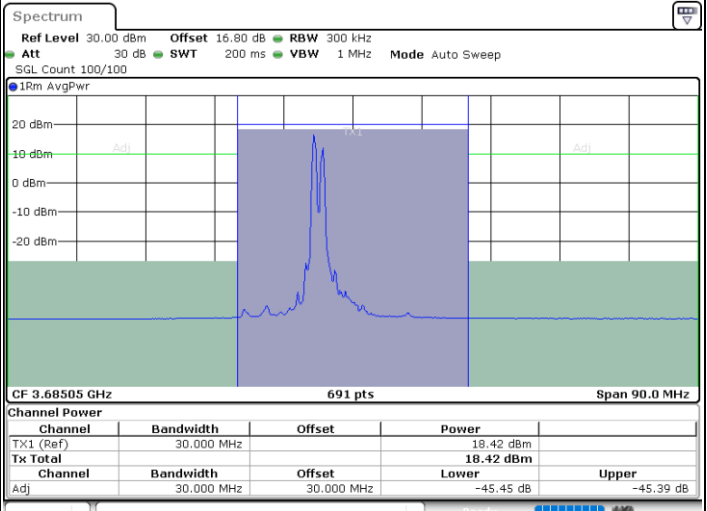

Date: 11.JUL.2020 22:06:31

LTE Band 48C / 10MHz+20MHz

QPSK

Highest Channel / 1RB0 and 1RB99

Highest Channel / 1RB49 and 1RB0

Date: 11.JUL.2020 21:11:24

Date: 11.JUL.2020 21:14:51

Highest Channel / FullIRB

N/A

Date: 11.JUL.2020 21:10:42

LTE Band 48C / 15MHz+20MHz

QPSK

Lowest Channel / 1RB0 and 1RB99

Lowest Channel / 1RB74 and 1RB0

Date: 12.JUL.2020 11:53:07

Date: 12.JUL.2020 11:53:48