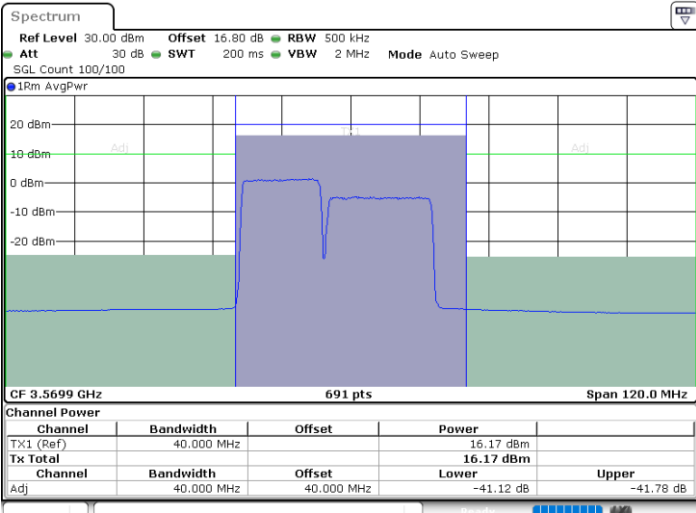

Highest Channel / 1RB0 and 1RB99

Highest Channel / 1RB49 and 1RB0

Date: 11.JUL.2020 21:12:05

Date: 11.JUL.2020 21:14:10

Highest Channel / FullIRB

N/A

Date: 11.JUL.2020 21:10:00

LTE Band 48C / 15MHz+20MHz

16QAM

Lowest Channel / 1RB0 and 1RB99

Lowest Channel / 1RB74 and 1RB0

Date: 12.JUL.2020 11:52:26

Date: 12.JUL.2020 11:54:29

Lowest Channel / FullIRB

N/A

Date: 12.JUL.2020 11:50:22

LTE Band 48C / 15MHz+20MHz

16QAM

Middle Channel / 1RB0 and 1RB99

Middle Channel / 1RB74 and 1RB0

Date: 12.JUL.2020 17:17:43

Date: 12.JUL.2020 17:19:46

Middle Channel / FullIRB

N/A