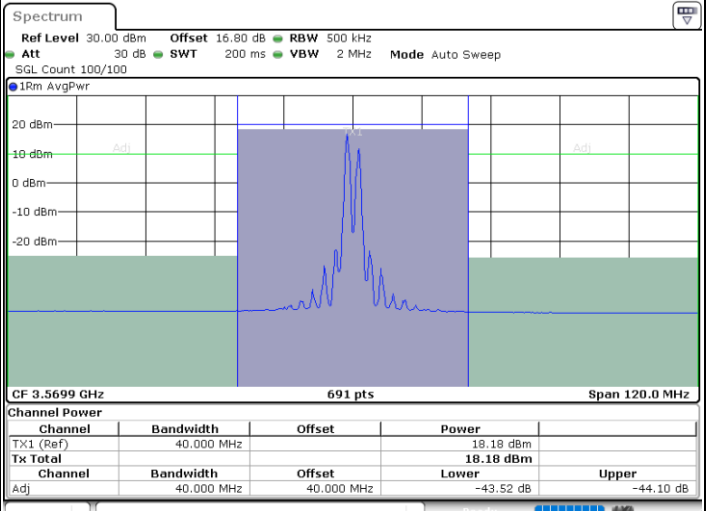

N/A

Date: 12.JUL.2020 19:46:44

LTE Band 48C / 20MHz+15MHz

16QAM

Highest Channel / 1RB0 and 1RB74

Highest Channel / 1RB99 and 1RB0

Date: 12.JUL.2020 18:53:01

Date: 12.JUL.2020 18:55:03

Highest Channel / FullIRB

N/A

Date: 12.JUL.2020 18:50:58

LTE Band 48C / 20MHz+20MHz

16QAM

Lowest Channel / 1RB0 and 1RB99

Lowest Channel / 1RB99 and 1RB0

Date: 12.JUL.2020 16:11:07