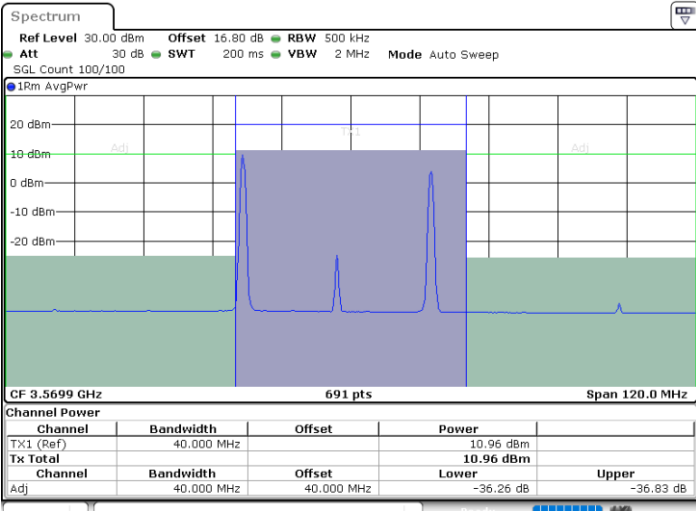

LTE Band 48C / 15MHz+20MHz

16QAM

Lowest Channel / 1RB0 and 1RB99

Lowest Channel / 1RB74 and 1RB0

Date: 12.JUL.2020 11:52:26

Date: 12.JUL.2020 11:54:29