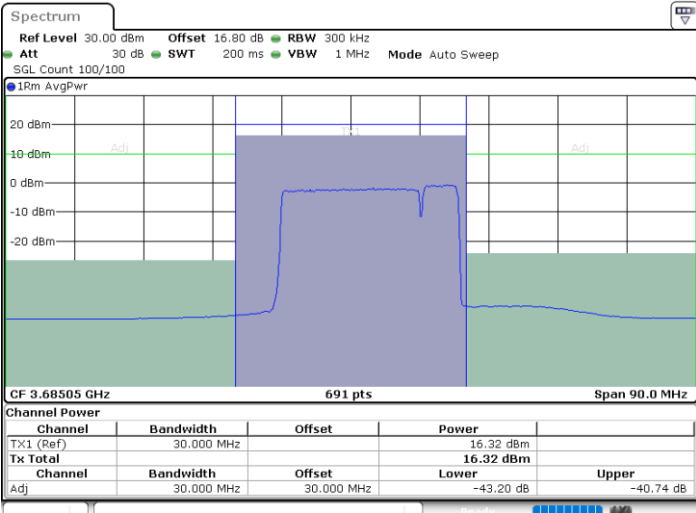

QPSK

Highest Channel / 1RB0 and 1RB24

Highest Channel / 1RB99 and 1RB0

Date: 11.JUL.2020 17:51:43

Date: 11.JUL.2020 17:55:11

Highest Channel / FullIRB

N/A

Date: 11.JUL.2020 17:51:02

LTE Band 48C / 20MHz+10MHz

QPSK

Lowest Channel / 1RB0 and 1RB49

Lowest Channel / 1RB99 and 1RB0

Date: 11.JUL.2020 23:01:48

Date: 11.JUL.2020 23:02:29

Lowest Channel / FullIRB

N/A