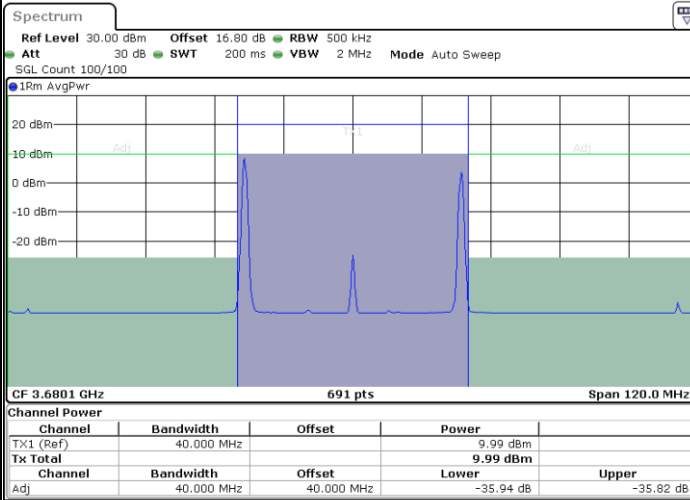

Lowest Channel / 1RB0 and 1RB99

Lowest Channel / 1RB99 and 1RB0

Date: 12.JUL.2020 16:11:49

Date: 12.JUL.2020 16:12:29

Lowest Channel / FullIRB

N/A

Date: 12.JUL.2020 16:08:22

LTE Band 48C / 20MHz+20MHz

LTE Band 48C / 20MHz+20MHz

QPSK

Highest Channel / 1RB0 and 1RB99

Highest Channel / 1RB99 and 1RB0

Date: 12.JUL.2020 17:03:18

Date: 12.JUL.2020 17:06:42

Highest Channel / FullIRB

N/A