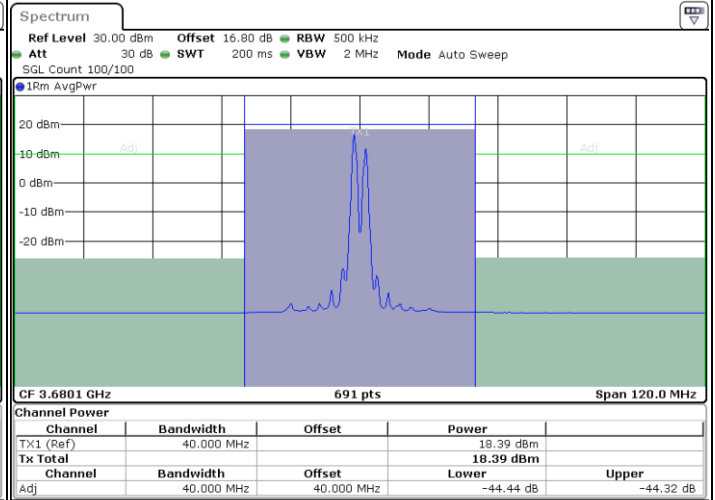

LTE Band 48C / 20MHz+20MHz

QPSK

Highest Channel / 1RB0 and 1RB99

Highest Channel / 1RB99 and 1RB0

Date: 12.JUL.2020 17:03:18

Date: 12.JUL.2020 17:06:42

Highest Channel / FullIRB

N/A

Date: 12.JUL.2020 17:02:37

LTE Band 48C / 5MHz+20MHz

16QAM

Lowest Channel / 1RB0 and 1RB99

Lowest Channel / 1RB24 and 1RB0

Date: 10.JUL.2020 13:39:33

Date: 10.JUL.2020 13:41:35

Lowest Channel / FullIRB