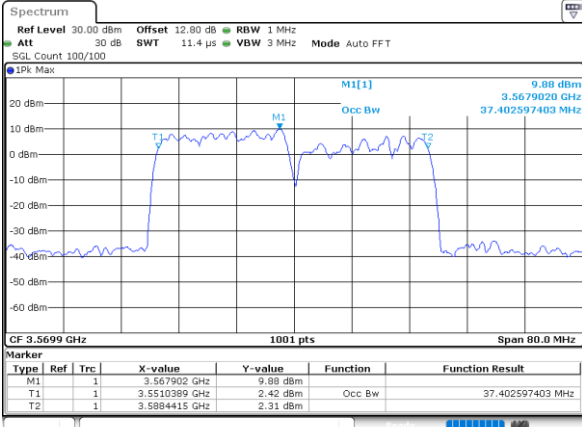

LTE Band 48C

256QAM

Lowest Channel / 20MHz+20MHz

N/A

Date: 12_JUL_2020 13:36:49

Middle Channel / 20MHz+20MHz

N/A

Date: 12_JUL_2020 13:40:40

Highest Channel / 20MHz+20MHz

N/A

Date: 12_JUL_2020 13:44:16

ACLR

LTE Band 48C / 5MHz+20MHz

QPSK

Lowest Channel / 1RB0 and 1RB99

Lowest Channel / 1RB24 and 1RB0