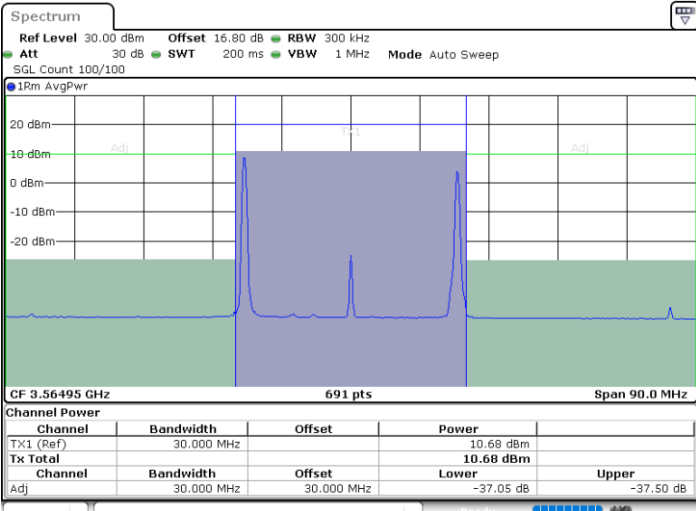

LTE Band 48C / 10MHz+20MHz

QPSK

Lowest Channel / 1RB0 and 1RB99

Lowest Channel / 1RB49 and 1RB0

Date: 11.JUL.2020 20:30:51

Date: 11.JUL.2020 20:31:32