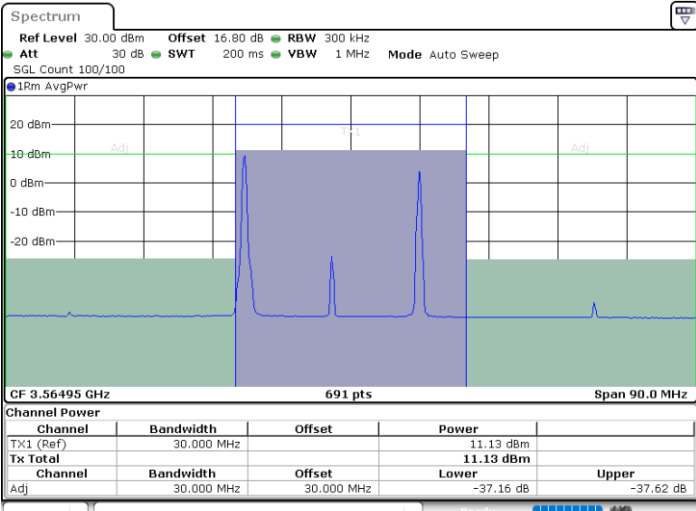

Date: 12.JUL.2020 17:15:40

LTE Band 48C / 15MHz+20MHz

16QAM

Highest Channel / 1RB0 and 1RB99

Highest Channel / 1RB74 and 1RB0

Date: 12.JUL.2020 14:43:04

Date: 12.JUL.2020 14:45:06

Highest Channel / FullIRB

N/A

Date: 12.JUL.2020 14:41:01

LTE Band 48C / 20MHz+5MHz

16QAM

Lowest Channel / 1RB0 and 1RB24

Lowest Channel / 1RB99 and 1RB0

Date: 10.JUL.2020 17:35:25

Date: 10.JUL.2020 17:37:29

Lowest Channel / FullIRB

N/A

Date: 10.JUL.2020 17:33:20

LTE Band 48C / 20MHz+5MHz

16QAM

Middle Channel / 1RB0 and 1RB24

Middle Channel / 1RB99 and 1RB0

Date: 11.JUL.2020 19:28:11