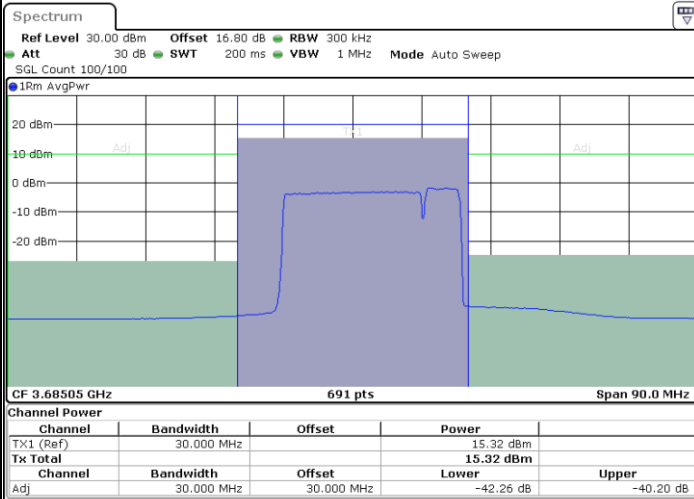

Lowest Channel / FullIRB

N/A

Date: 10.JUL.2020 17:33:20

LTE Band 48C / 20MHz+5MHz

16QAM

Middle Channel / 1RB0 and 1RB24

Middle Channel / 1RB99 and 1RB0

Date: 11.JUL.2020 19:28:11

Date: 11.JUL.2020 19:30:15

Middle Channel / FullIRB

N/A

Date: 11.JUL.2020 19:26:06

LTE Band 48C / 20MHz+5MHz

16QAM

Highest Channel / 1RB0 and 1RB24

Highest Channel / 1RB99 and 1RB0

Date: 11.JUL.2020 17:52:25

Date: 11.JUL.2020 17:54:29

Highest Channel / FullIRB

N/A

Date: 11.JUL.2020 17:50:20

LTE Band 48C / 20MHz+10MHz

16QAM

Lowest Channel / 1RB0 and 1RB49

Lowest Channel / 1RB99 and 1RB0

Date: 11.JUL.2020 23:01:07

Date: 11.JUL.2020 23:03:11

Lowest Channel / FullIRB

N/A

Date: 11.JUL.2020 22:59:02

LTE Band 48C / 20MHz+10MHz

16QAM