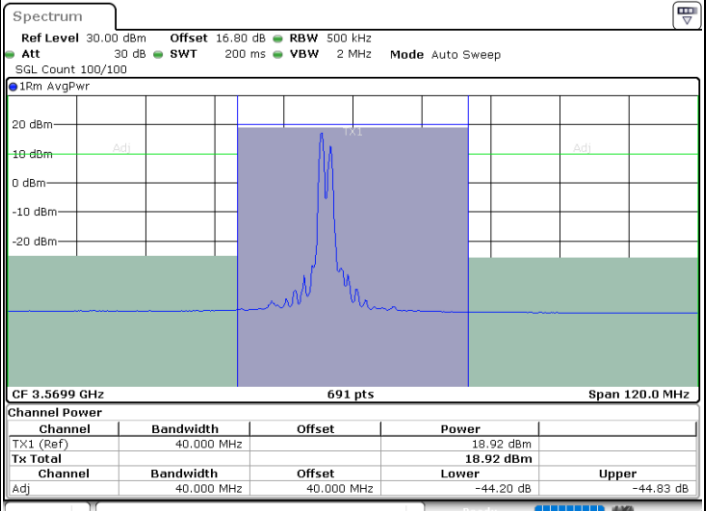

Date: 11.JUL.2020 22:06:31

LTE Band 48C / 10MHz+20MHz

QPSK

Highest Channel / 1RB0 and 1RB99

Highest Channel / 1RB49 and 1RB0

Date: 11.JUL.2020 21:11:24

Date: 11.JUL.2020 21:14:51

Highest Channel / FullIRB

N/A

Date: 11.JUL.2020 21:10:42

LTE Band 48C / 15MHz+20MHz

QPSK

Lowest Channel / 1RB0 and 1RB99

Lowest Channel / 1RB74 and 1RB0

Date: 12.JUL.2020 11:53:07

Date: 12.JUL.2020 11:53:48

Lowest Channel / FullIRB

N/A

Date: 12.JUL.2020 11:49:41

LTE Band 48C / 15MHz+20MHz

QPSK

Middle Channel / 1RB0 and 1RB99

Middle Channel / 1RB74 and 1RB0

Date: 12.JUL.2020 17:18:24