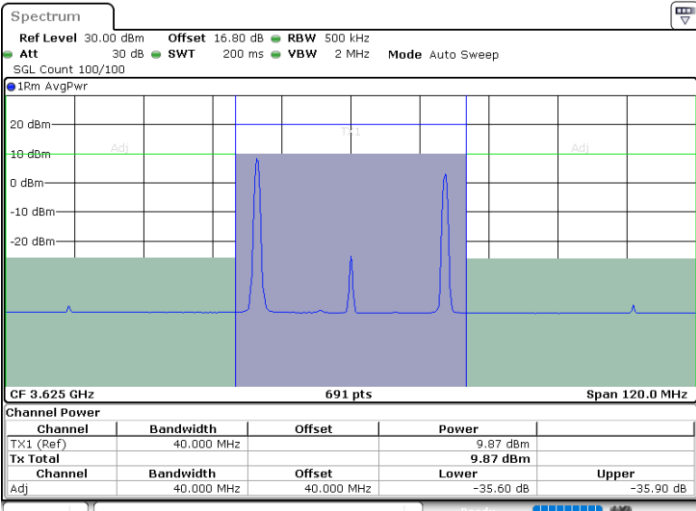

Highest Channel / FullIRB

N/A

Date: 11.JUL.2020 23:52:08

LTE Band 48C / 20MHz+15MHz

QPSK

Lowest Channel / 1RB0 and 1RB74

Lowest Channel / 1RB99 and 1RB0

Date: 12.JUL.2020 18:00:01

Date: 12.JUL.2020 18:00:41

Lowest Channel / FullIRB

N/A

Date: 12.JUL.2020 17:56:35

LTE Band 48C / 20MHz+15MHz

QPSK

Middle Channel / 1RB0 and 1RB74

Middle Channel / 1RB99 and 1RB0

Date: 12.JUL.2020 19:49:32

Date: 12.JUL.2020 19:50:13

Middle Channel / FullIRB

N/A

Date: 12.JUL.2020 19:46:01

LTE Band 48C / 20MHz+15MHz

QPSK

Highest Channel / 1RB0 and 1RB74