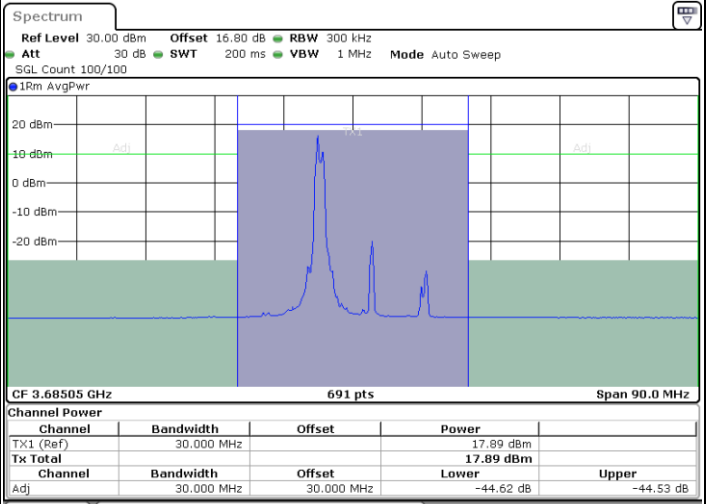

Middle Channel / FullIRB

N/A

Date: 10.JUL.2020 16:25:22

LTE Band 48C / 5MHz+20MHz

16QAM

Highest Channel / 1RB0 and 1RB99

Highest Channel / 1RB24 and 1RB0

Date: 10.JUL.2020 14:55:21

Date: 10.JUL.2020 14:57:24

Highest Channel / FullIRB

N/A

Date: 10.JUL.2020 14:53:19

LTE Band 48C / 10MHz+20MHz

16QAM

Lowest Channel / 1RB0 and 1RB99

Lowest Channel / 1RB49 and 1RB0