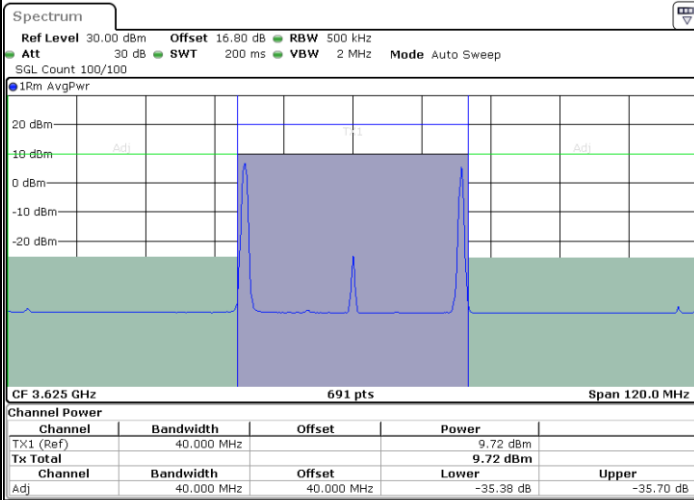

LTE Band 48C / 20MHz+20MHz

QPSK

MiddleChannel / 1RB0 and 1RB99

Middle Channel / 1RB99 and 1RB0

Date: 12.JUL.2020 16:37:57