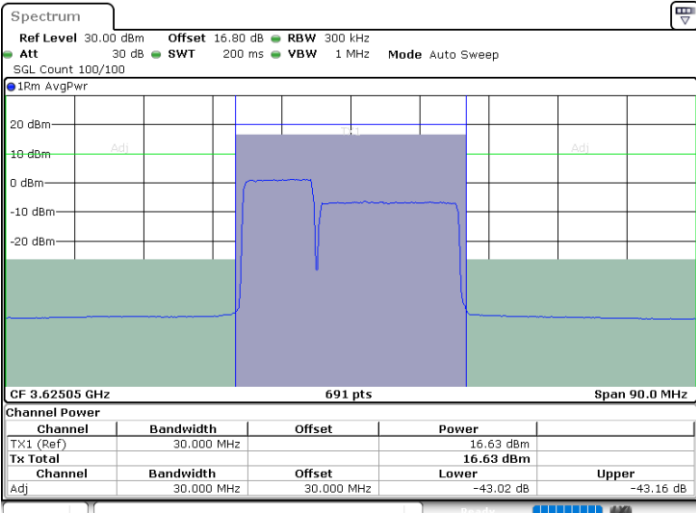

LTE Band 48C / 10MHz+20MHz

QPSK

Middle Channel / 1RB0 and 1RB99

Middle Channel / 1RB49 and 1RB0

Date: 11.JUL.2020 22:09:59

Date: 11.JUL.2020 22:10:39

Middle Channel / FullIRB

N/A

Date: 11.JUL.2020 22:06:31

LTE Band 48C / 10MHz+20MHz

QPSK

Highest Channel / 1RB0 and 1RB99

Highest Channel / 1RB49 and 1RB0

Date: 11.JUL.2020 21:11:24

Date: 11.JUL.2020 21:14:51

Highest Channel / FullIRB