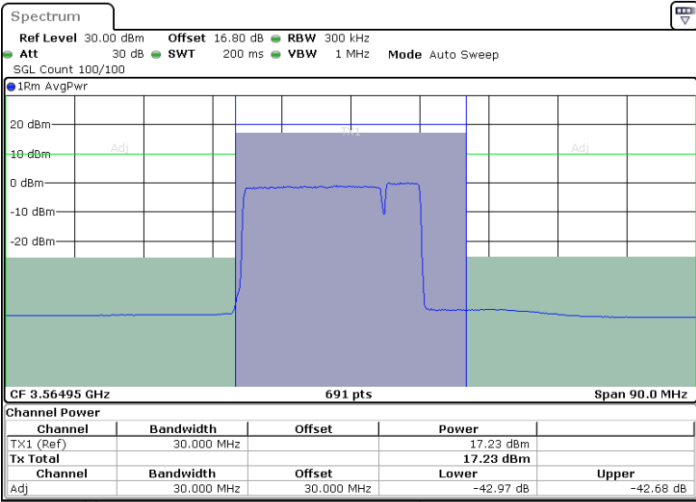

Date: 12.JUL.2020 14:42:23

Date: 12.JUL.2020 14:45:47

Highest Channel / FullIRB

N/A

Date: 12.JUL.2020 14:41:42

LTE Band 48C / 20MHz+5MHz

QPSK

Lowest Channel / 1RB0 and 1RB24

Lowest Channel / 1RB99 and 1RB0

Date: 10.JUL.2020 17:36:07

Date: 10.JUL.2020 17:36:47

Lowest Channel / FullIRB

N/A

Date: 10.JUL.2020 17:32:38

LTE Band 48C / 20MHz+5MHz

QPSK

Middle Channel / 1RB0 and 1RB24

Middle Channel / 1RB99 and 1RB0

Date: 11.JUL.2020 19:28:53

Date: 11.JUL.2020 19:29:33

Middle Channel / FullIRB

N/A

Date: 11.JUL.2020 19:25:24

LTE Band 48C / 20MHz+5MHz