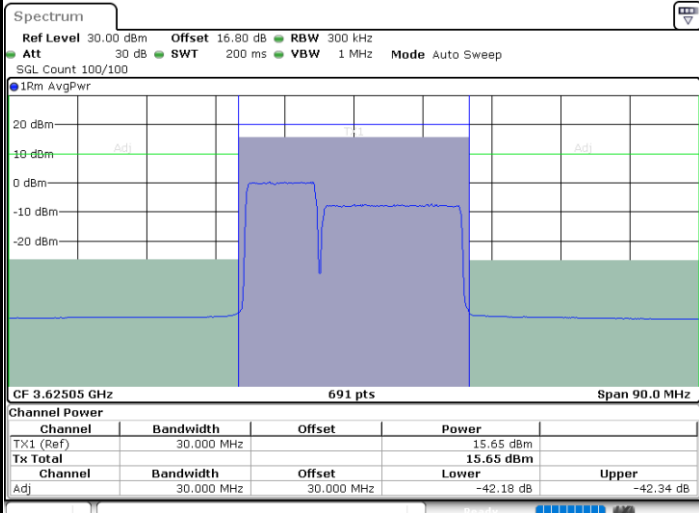

Date: 11.JUL.2020 20:30:09

Date: 11.JUL.2020 20:32:13

Lowest Channel / FullIRB

N/A

Date: 11.JUL.2020 20:28:04

LTE Band 48C / 10MHz+20MHz

16QAM

Middle Channel / 1RB0 and 1RB99

Middle Channel / 1RB49 and 1RB0

Date: 11.JUL.2020 22:09:17

Date: 11.JUL.2020 22:11:21

Middle Channel / FullIRB

N/A

Date: 11.JUL.2020 22:07:12

LTE Band 48C / 10MHz+20MHz

16QAM

Highest Channel / 1RB0 and 1RB99

Highest Channel / 1RB49 and 1RB0

Date: 11.JUL.2020 21:12:05

Date: 11.JUL.2020 21:14:10

Highest Channel / FullIRB

N/A

Date: 11.JUL.2020 21:10:00

LTE Band 48C / 15MHz+20MHz