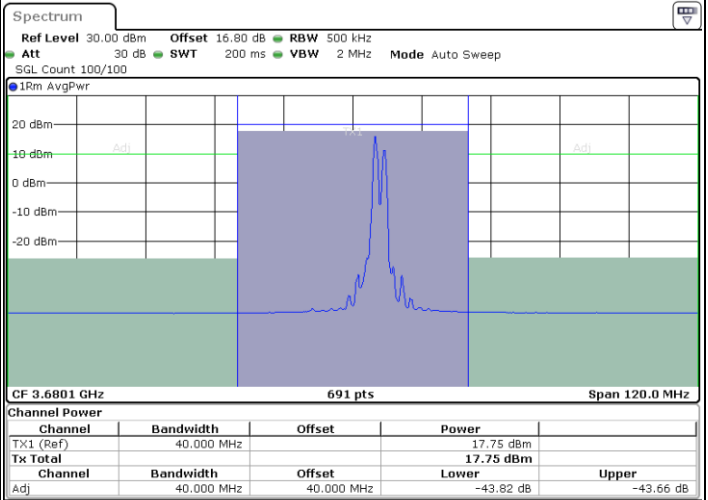

Date: 12.JUL.2020 17:57:16

LTE Band 48C / 20MHz+15MHz

16QAM

Middle Channel / 1RB0 and 1RB74

Middle Channel / 1RB99 and 1RB0

Date: 12.JUL.2020 19:48:50

Date: 12.JUL.2020 19:50:55

Middle Channel / FullIRB

N/A

Date: 12.JUL.2020 19:46:44

LTE Band 48C / 20MHz+15MHz

16QAM

Highest Channel / 1RB0 and 1RB74

Highest Channel / 1RB99 and 1RB0

Date: 12.JUL.2020 18:53:01

Date: 12.JUL.2020 18:55:03

Highest Channel / FullIRB

N/A

Date: 12.JUL.2020 18:50:58

LTE Band 48C / 20MHz+20MHz

16QAM

Lowest Channel / 1RB0 and 1RB99

Lowest Channel / 1RB99 and 1RB0

Date: 12.JUL.2020 16:11:07