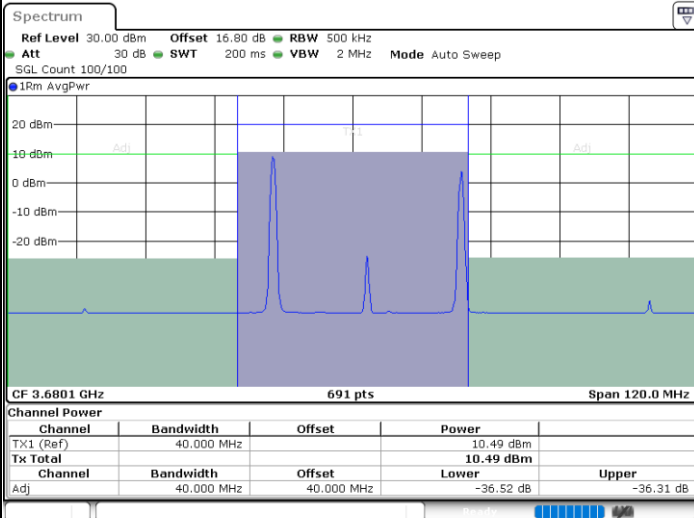

Date: 12.JUL.2020 17:15:40

LTE Band 48C / 15MHz+20MHz

16QAM

Highest Channel / 1RB0 and 1RB99

Highest Channel / 1RB74 and 1RB0

Date: 12.JUL.2020 14:43:04

Date: 12.JUL.2020 14:45:06

Highest Channel / FullIRB