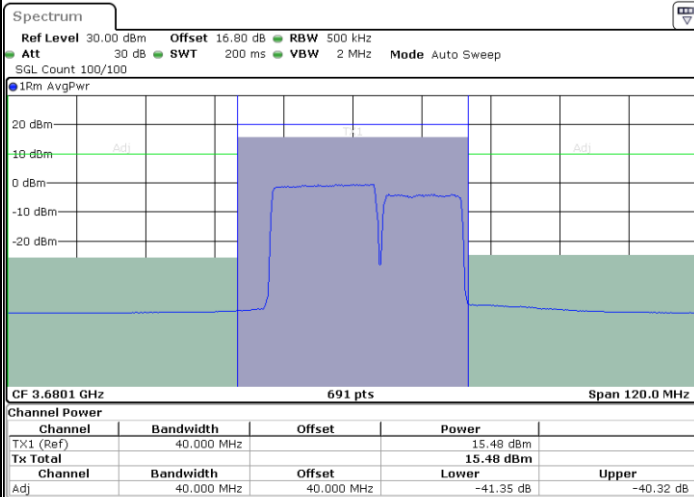

LTE Band 48C / 20MHz+15MHz

16QAM

Lowest Channel / 1RB0 and 1RB74

Lowest Channel / 1RB99 and 1RB0

Date: 12.JUL.2020 17:59:19

Date: 12.JUL.2020 18:01:23

Lowest Channel / FullIRB

N/A

Date: 12.JUL.2020 17:57:16

LTE Band 48C / 20MHz+15MHz

16QAM

Middle Channel / 1RB0 and 1RB74

Middle Channel / 1RB99 and 1RB0

Date: 12.JUL.2020 19:48:50

Date: 12.JUL.2020 19:50:55

Middle Channel / FullIRB

N/A

Date: 12.JUL.2020 19:46:44

LTE Band 48C / 20MHz+15MHz

16QAM

Highest Channel / 1RB0 and 1RB74

Highest Channel / 1RB99 and 1RB0

Date: 12.JUL.2020 18:53:01

Date: 12.JUL.2020 18:55:03

Highest Channel / FullIRB

N/A

Date: 12.JUL.2020 18:50:58

LTE Band 48C / 20MHz+20MHz

16QAM

Lowest Channel / 1RB0 and 1RB99

Lowest Channel / 1RB99 and 1RB0

Date: 12.JUL.2020 16:11:07