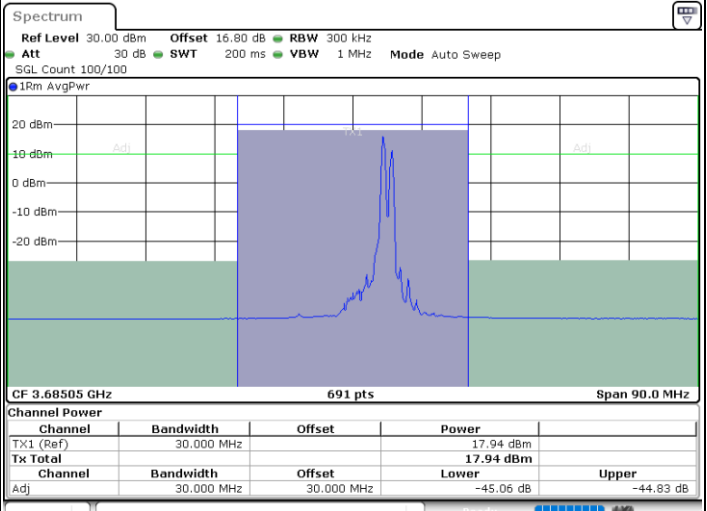

Date: 11.JUL.2020 23:55:36