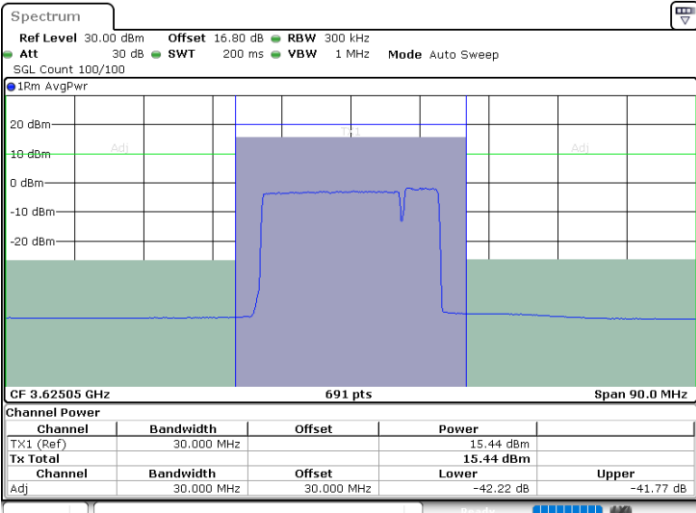

Lowest Channel / FullIRB

N/A

Date: 10.JUL.2020 17:33:20

LTE Band 48C / 20MHz+5MHz

16QAM

Middle Channel / 1RB0 and 1RB24

Middle Channel / 1RB99 and 1RB0

Date: 11.JUL.2020 19:28:11

Date: 11.JUL.2020 19:30:15

Middle Channel / FullIRB

N/A

Date: 11.JUL.2020 19:26:06

LTE Band 48C / 20MHz+5MHz

16QAM

Highest Channel / 1RB0 and 1RB24

Highest Channel / 1RB99 and 1RB0