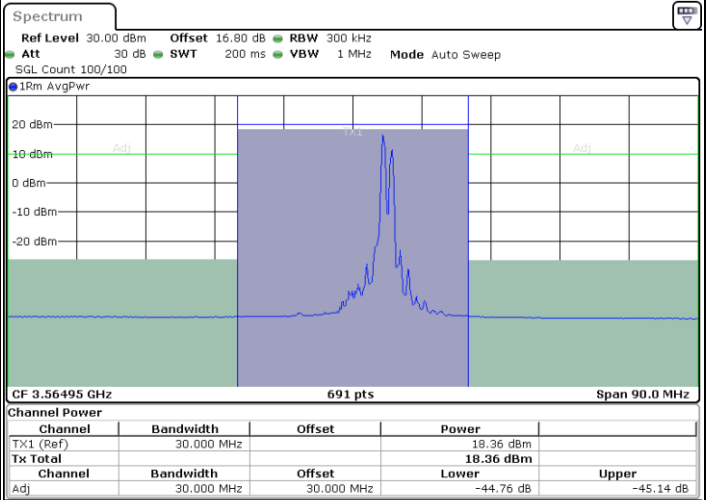

Date: 11.JUL.2020 19:30:15

Middle Channel / FullIRB

N/A

Date: 11.JUL.2020 19:26:06

LTE Band 48C / 20MHz+5MHz

16QAM

Highest Channel / 1RB0 and 1RB24

Highest Channel / 1RB99 and 1RB0

Date: 11.JUL.2020 17:52:25

Date: 11.JUL.2020 17:54:29

Highest Channel / FullIRB

N/A

Date: 11.JUL.2020 17:50:20

LTE Band 48C / 20MHz+10MHz

16QAM

Lowest Channel / 1RB0 and 1RB49

Lowest Channel / 1RB99 and 1RB0

Date: 11.JUL.2020 23:01:07

Date: 11.JUL.2020 23:03:11

Lowest Channel / FullIRB

N/A

Date: 11.JUL.2020 22:59:02

LTE Band 48C / 20MHz+10MHz

16QAM