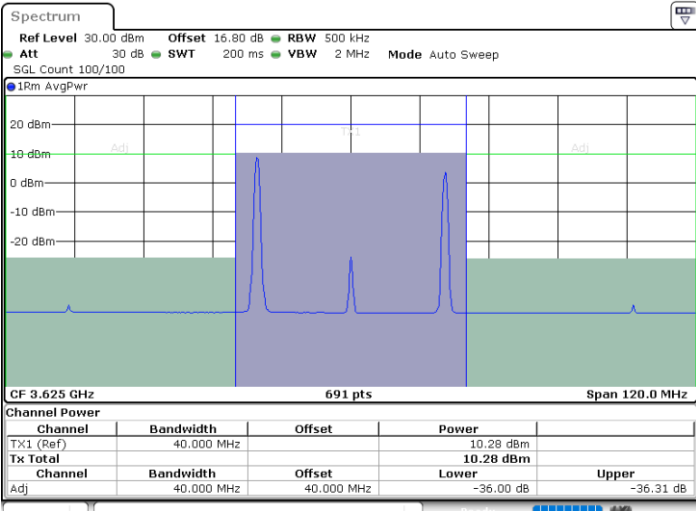

LTE Band 48C / 20MHz+15MHz

16QAM

Lowest Channel / 1RB0 and 1RB74

Lowest Channel / 1RB99 and 1RB0

Date: 12.JUL.2020 17:59:19

Date: 12.JUL.2020 18:01:23

Lowest Channel / FullIRB

N/A

Date: 12.JUL.2020 17:57:16

LTE Band 48C / 20MHz+15MHz

16QAM

Middle Channel / 1RB0 and 1RB74

Middle Channel / 1RB99 and 1RB0

Date: 12.JUL.2020 19:48:50

Date: 12.JUL.2020 19:50:55

Middle Channel / FullIRB

N/A

Date: 12.JUL.2020 19:46:44

LTE Band 48C / 20MHz+15MHz

16QAM

Highest Channel / 1RB0 and 1RB74

Highest Channel / 1RB99 and 1RB0

Date: 12.JUL.2020 18:53:01

Date: 12.JUL.2020 18:55:03