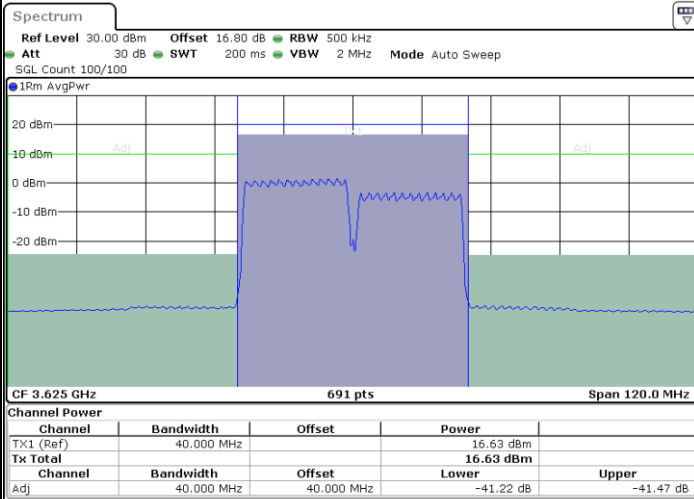

Middle Channel / FullIRB

N/A

Date: 12.JUL.2020 16:34:31