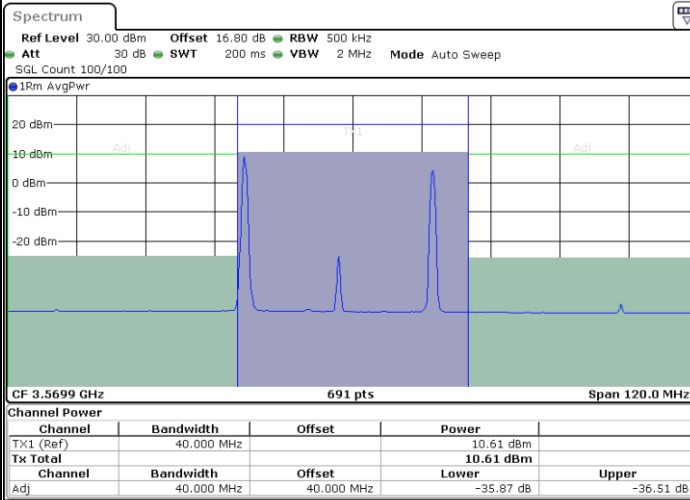

N/A

Date: 12.JUL.2020 10:49:31

LTE Band 48C / 20MHz+10MHz

QPSK

Highest Channel / 1RB0 and 1RB49

Highest Channel / 1RB99 and 1RB0

Date: 11.JUL.2020 23:52:50

Date: 11.JUL.2020 23:56:17

Highest Channel / FullIRB

N/A

Date: 11.JUL.2020 23:52:08

LTE Band 48C / 20MHz+15MHz

QPSK

Lowest Channel / 1RB0 and 1RB74

Lowest Channel / 1RB99 and 1RB0

Date: 12.JUL.2020 18:00:01

Date: 12.JUL.2020 18:00:41

Lowest Channel / FullIRB

N/A

Date: 12.JUL.2020 17:56:35

LTE Band 48C / 20MHz+15MHz

QPSK

Middle Channel / 1RB0 and 1RB74

Middle Channel / 1RB99 and 1RB0