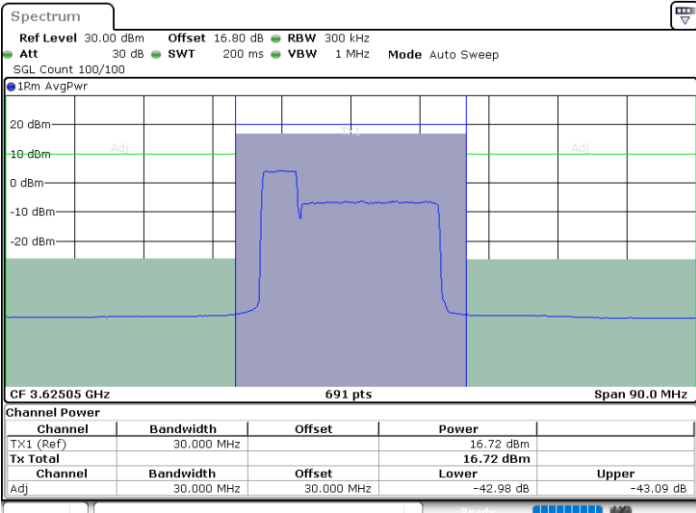

Middle Channel / 1RB24 and 1RB0

Date: 10.JUL.2020 16:28:10

Date: 10.JUL.2020 16:28:50

Middle Channel / FullIRB

N/A

Date: 10.JUL.2020 16:24:40

LTE Band 48C / 5MHz+20MHz

QPSK

Highest Channel / 1RB0 and 1RB99

Highest Channel / 1RB24 and 1RB0

Date: 10.JUL.2020 14:54:40

Date: 10.JUL.2020 14:58:05

Highest Channel / FullIRB

N/A

Date: 10.JUL.2020 14:54:00

LTE Band 48C / 10MHz+20MHz