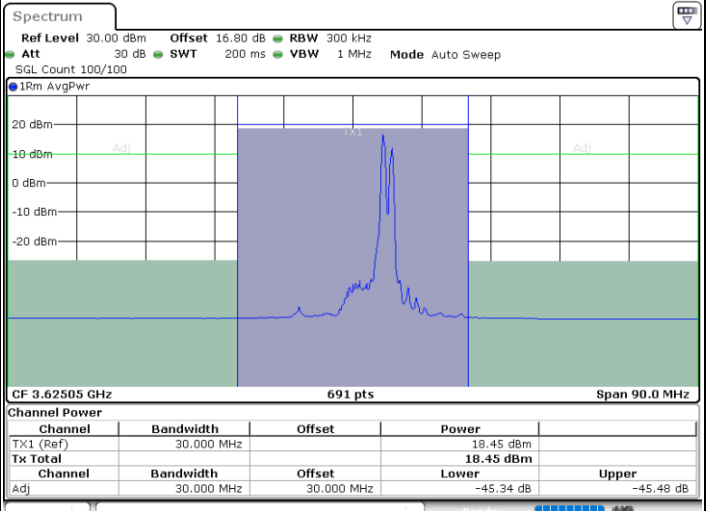

LTE Band 48C / 20MHz+10MHz

QPSK

Lowest Channel / 1RB0 and 1RB49

Lowest Channel / 1RB99 and 1RB0

Date: 11.JUL.2020 23:01:48

Date: 11.JUL.2020 23:02:29

Lowest Channel / FullIRB

N/A

Date: 11.JUL.2020 22:58:20

LTE Band 48C / 20MHz+10MHz

QPSK

Middle Channel / 1RB0 and 1RB49

Middle Channel / 1RB99 and 1RB0

Date: 12.JUL.2020 10:52:56

Date: 12.JUL.2020 10:53:36

Middle Channel / FullIRB

N/A

Date: 12.JUL.2020 10:49:31

LTE Band 48C / 20MHz+10MHz

QPSK

Highest Channel / 1RB0 and 1RB49

Highest Channel / 1RB99 and 1RB0

Date: 11.JUL.2020 23:52:50

Date: 11.JUL.2020 23:56:17