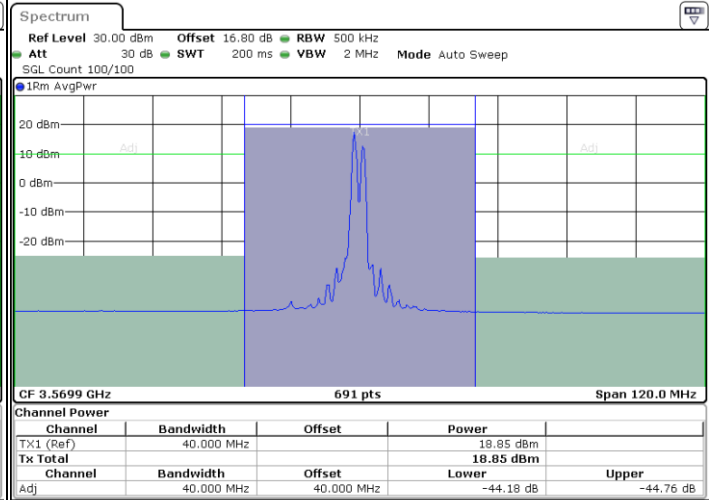

N/A

Date: 12.JUL.2020 10:49:31

LTE Band 48C / 20MHz+10MHz

QPSK

Highest Channel / 1RB0 and 1RB49

Highest Channel / 1RB99 and 1RB0

Date: 11.JUL.2020 23:52:50

Date: 11.JUL.2020 23:56:17

Highest Channel / FullIRB

N/A

Date: 11.JUL.2020 23:52:08

LTE Band 48C / 20MHz+15MHz

QPSK

Lowest Channel / 1RB0 and 1RB74

Lowest Channel / 1RB99 and 1RB0

Date: 12.JUL.2020 18:00:01

Date: 12.JUL.2020 18:00:41

Lowest Channel / FullIRB

N/A

Date: 12.JUL.2020 17:56:35

LTE Band 48C / 20MHz+15MHz

QPSK

Middle Channel / 1RB0 and 1RB74

Middle Channel / 1RB99 and 1RB0