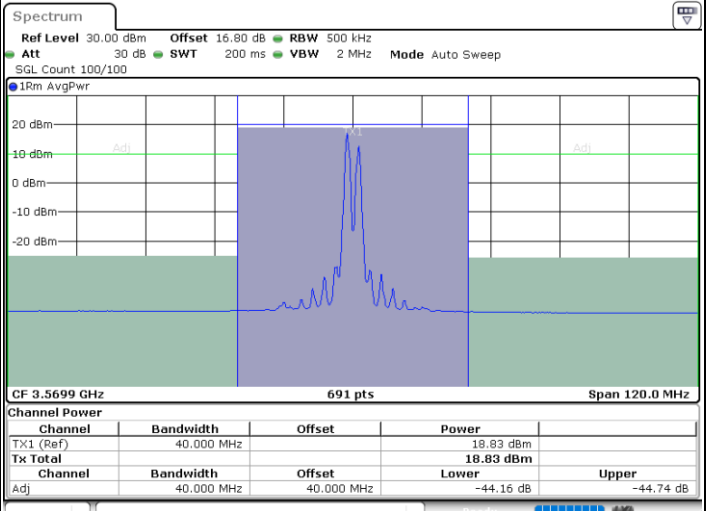

Date: 12.JUL.2020 19:49:32

Date: 12.JUL.2020 19:50:13

Middle Channel / FullIRB

N/A

Date: 12.JUL.2020 19:46:01

LTE Band 48C / 20MHz+15MHz

QPSK

Highest Channel / 1RB0 and 1RB74

Highest Channel / 1RB99 and 1RB0

Date: 12.JUL.2020 18:52:20

Date: 12.JUL.2020 18:55:44

Highest Channel / FullIRB

N/A

Date: 12.JUL.2020 18:51:39

LTE Band 48C / 20MHz+20MHz

QPSK

Lowest Channel / 1RB0 and 1RB99

Lowest Channel / 1RB99 and 1RB0

Date: 12.JUL.2020 16:11:49

Date: 12.JUL.2020 16:12:29

Lowest Channel / FullIRB

N/A

Date: 12.JUL.2020 16:08:22

LTE Band 48C / 20MHz+20MHz