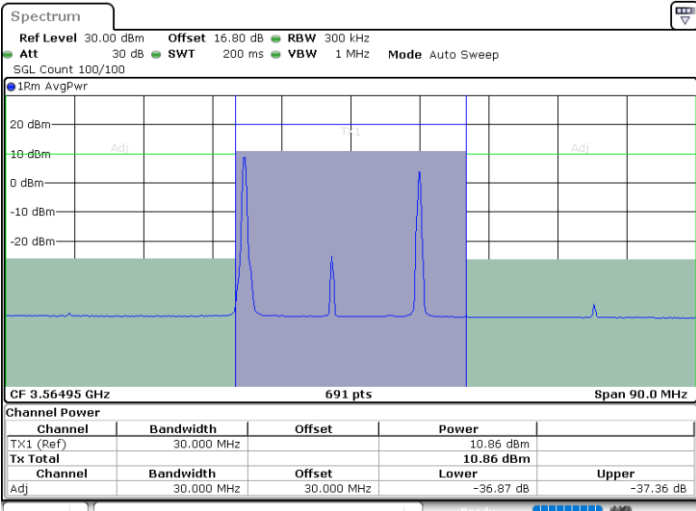

LTE Band 48C / 20MHz+5MHz

QPSK

Lowest Channel / 1RB0 and 1RB24

Lowest Channel / 1RB99 and 1RB0

Date: 10.JUL.2020 17:36:07