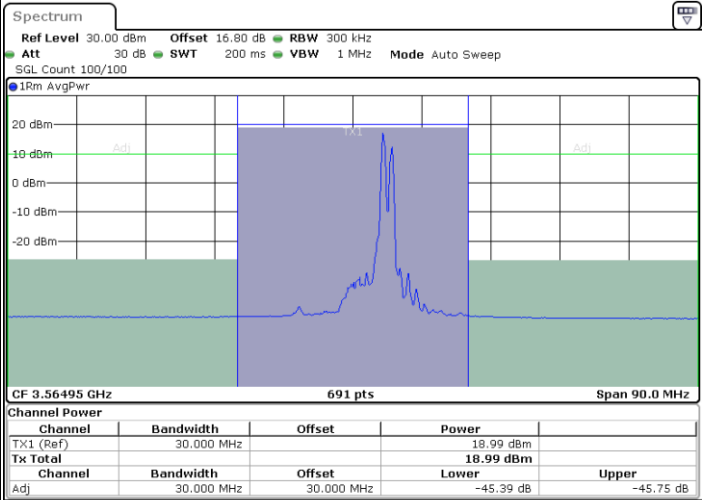

LTE Band 48C / 20MHz+10MHz

QPSK

Lowest Channel / 1RB0 and 1RB49

Lowest Channel / 1RB99 and 1RB0

Date: 11.JUL.2020 23:01:48

Date: 11.JUL.2020 23:02:29

Lowest Channel / FullIRB

N/A

Date: 11.JUL.2020 22:58:20

LTE Band 48C / 20MHz+10MHz

QPSK

Middle Channel / 1RB0 and 1RB49

Middle Channel / 1RB99 and 1RB0

Date: 12.JUL.2020 10:52:56

Date: 12.JUL.2020 10:53:36

Middle Channel / FullIRB