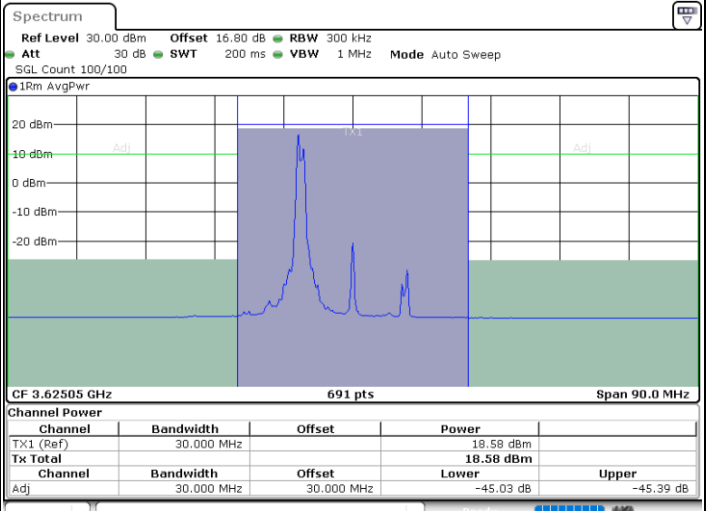

Date: 10.JUL.2020 16:28:50