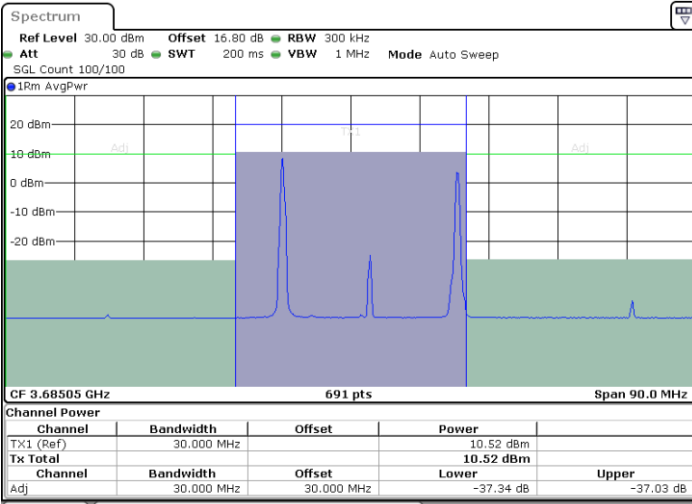

Middle Channel / FullIRB

N/A

Date: 10.JUL.2020 16:25:22

LTE Band 48C / 5MHz+20MHz

16QAM

Highest Channel / 1RB0 and 1RB99

Highest Channel / 1RB24 and 1RB0

Date: 10.JUL.2020 14:55:21

Date: 10.JUL.2020 14:57:24

Highest Channel / FullIRB

N/A

Date: 10.JUL.2020 14:53:19

LTE Band 48C / 10MHz+20MHz

16QAM

Lowest Channel / 1RB0 and 1RB99

Lowest Channel / 1RB49 and 1RB0