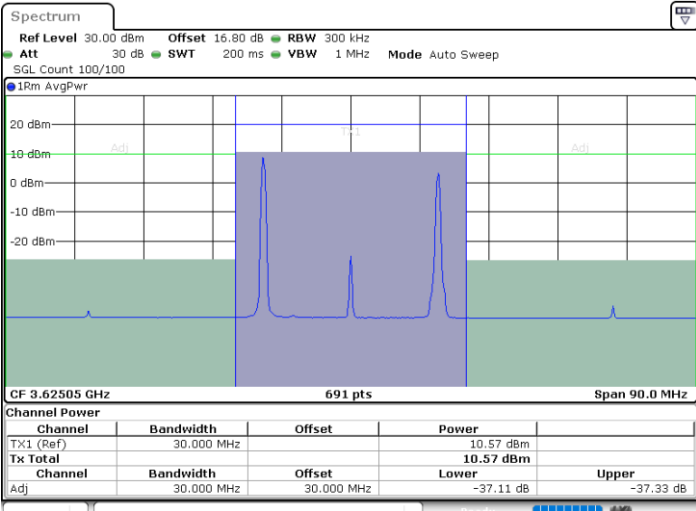

N/A

Date: 10.JUL.2020 13:37:31

LTE Band 48C / 5MHz+20MHz

16QAM

Middle Channel / 1RB0 and 1RB99

Middle Channel / 1RB24 and 1RB0

Date: 10.JUL.2020 16:27:28

Date: 10.JUL.2020 16:29:32

Middle Channel / FullIRB

N/A

Date: 10.JUL.2020 16:25:22

LTE Band 48C / 5MHz+20MHz

16QAM

Highest Channel / 1RB0 and 1RB99

Highest Channel / 1RB24 and 1RB0

Date: 10.JUL.2020 14:55:21