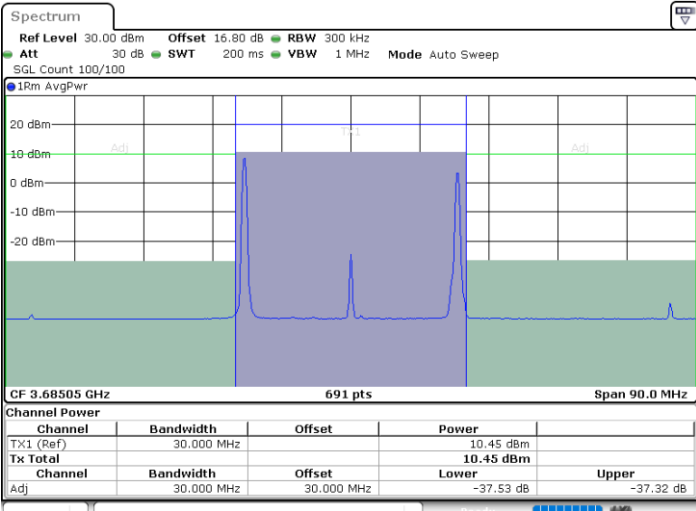

Middle Channel / 1RB49 and 1RB0

Date: 11.JUL.2020 22:09:17

Date: 11.JUL.2020 22:11:21

Middle Channel / FullIRB

N/A

Date: 11.JUL.2020 22:07:12

LTE Band 48C / 10MHz+20MHz

16QAM

Highest Channel / 1RB0 and 1RB99

Highest Channel / 1RB49 and 1RB0

Date: 11.JUL.2020 21:12:05

Date: 11.JUL.2020 21:14:10

Highest Channel / FullIRB

N/A

Date: 11.JUL.2020 21:10:00

LTE Band 48C / 15MHz+20MHz