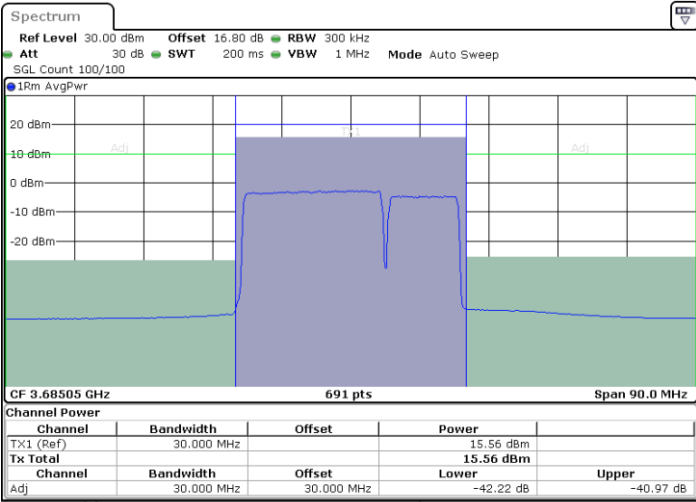

Middle Channel / 1RB0 and 1RB49

Middle Channel / 1RB99 and 1RB0

Date: 12.JUL.2020 10:52:15

Date: 12.JUL.2020 10:54:17

Middle Channel / FullIRB

N/A

Date: 12.JUL.2020 10:50:12

LTE Band 48C / 20MHz+10MHz

16QAM

Highest Channel / 1RB0 and 1RB49

Highest Channel / 1RB99 and 1RB0

Date: 11.JUL.2020 23:53:31

Date: 11.JUL.2020 23:55:36

Highest Channel / FullIRB

N/A

Date: 11.JUL.2020 23:51:26

LTE Band 48C / 20MHz+15MHz

16QAM

Lowest Channel / 1RB0 and 1RB74

Lowest Channel / 1RB99 and 1RB0

Date: 12.JUL.2020 17:59:19

Date: 12.JUL.2020 18:01:23

Lowest Channel / FullIRB

N/A