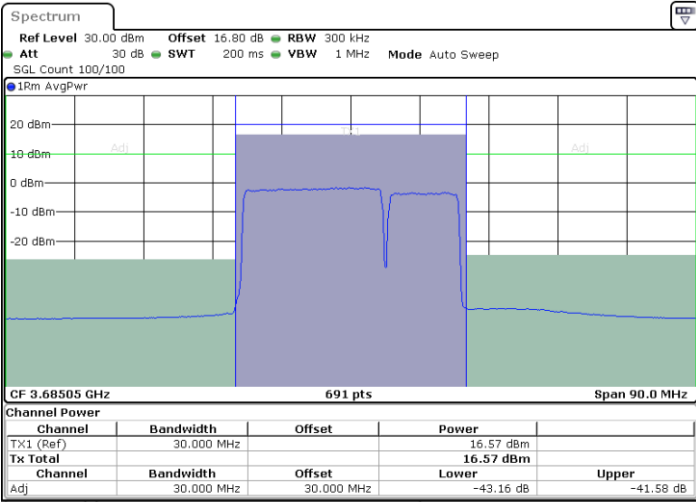

N/A

Date: 12.JUL.2020 10:49:31

LTE Band 48C / 20MHz+10MHz

QPSK

Highest Channel / 1RB0 and 1RB49

Highest Channel / 1RB99 and 1RB0

Date: 11.JUL.2020 23:52:50

Date: 11.JUL.2020 23:56:17

Highest Channel / FullIRB

N/A

Date: 11.JUL.2020 23:52:08

LTE Band 48C / 20MHz+15MHz

QPSK

Lowest Channel / 1RB0 and 1RB74

Lowest Channel / 1RB99 and 1RB0

Date: 12.JUL.2020 18:00:01