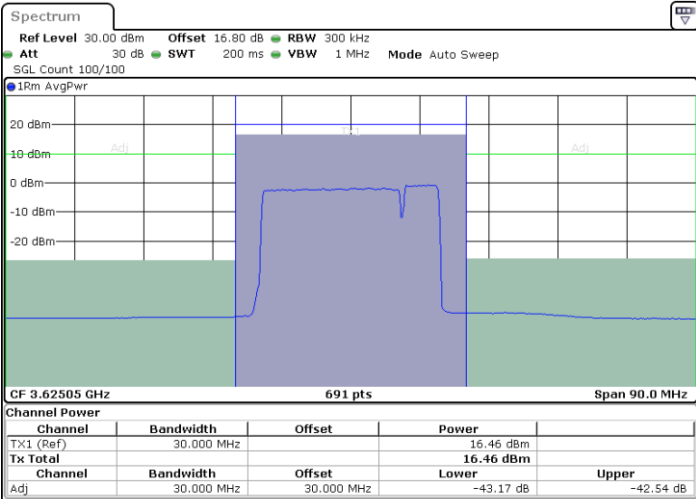

Lowest Channel / 1RB99 and 1RB0

Date: 10.JUL.2020 17:36:07

Date: 10.JUL.2020 17:36:47

Lowest Channel / FullIRB

N/A

Date: 10.JUL.2020 17:32:38

LTE Band 48C / 20MHz+5MHz

QPSK

Middle Channel / 1RB0 and 1RB24

Middle Channel / 1RB99 and 1RB0

Date: 11.JUL.2020 19:28:53

Date: 11.JUL.2020 19:29:33

Middle Channel / FullIRB

N/A

Date: 11.JUL.2020 19:25:24

LTE Band 48C / 20MHz+5MHz

QPSK

Highest Channel / 1RB0 and 1RB24

Highest Channel / 1RB99 and 1RB0

Date: 11.JUL.2020 17:51:43

Date: 11.JUL.2020 17:55:11

Highest Channel / FullIRB

N/A

Date: 11.JUL.2020 17:51:02