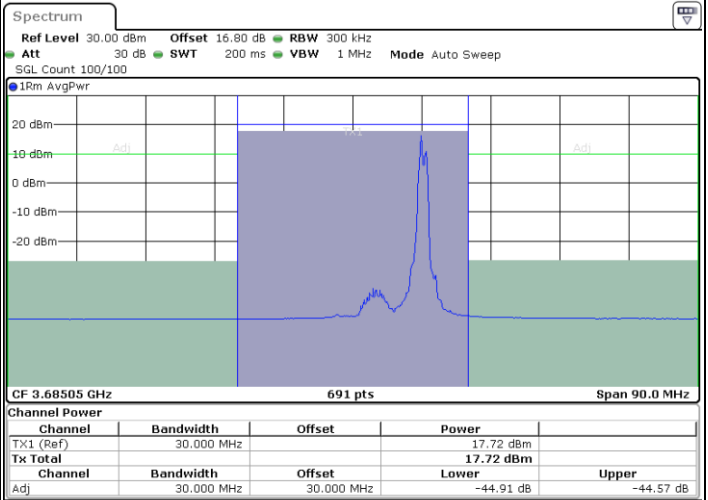

Lowest Channel / FullIRB

N/A

Date: 10.JUL.2020 17:33:20

LTE Band 48C / 20MHz+5MHz

16QAM

Middle Channel / 1RB0 and 1RB24

Middle Channel / 1RB99 and 1RB0

Date: 11.JUL.2020 19:28:11

Date: 11.JUL.2020 19:30:15

Middle Channel / FullIRB

N/A

Date: 11.JUL.2020 19:26:06

LTE Band 48C / 20MHz+5MHz

16QAM

Highest Channel / 1RB0 and 1RB24

Highest Channel / 1RB99 and 1RB0

Date: 11.JUL.2020 17:52:25

Date: 11.JUL.2020 17:54:29

Highest Channel / FullIRB

N/A

Date: 11.JUL.2020 17:50:20

LTE Band 48C / 20MHz+10MHz

16QAM

Lowest Channel / 1RB0 and 1RB49

Lowest Channel / 1RB99 and 1RB0

Date: 11.JUL.2020 23:01:07

Date: 11.JUL.2020 23:03:11

Lowest Channel / FullIRB

N/A

Date: 11.JUL.2020 22:59:02

LTE Band 48C / 20MHz+10MHz

16QAM