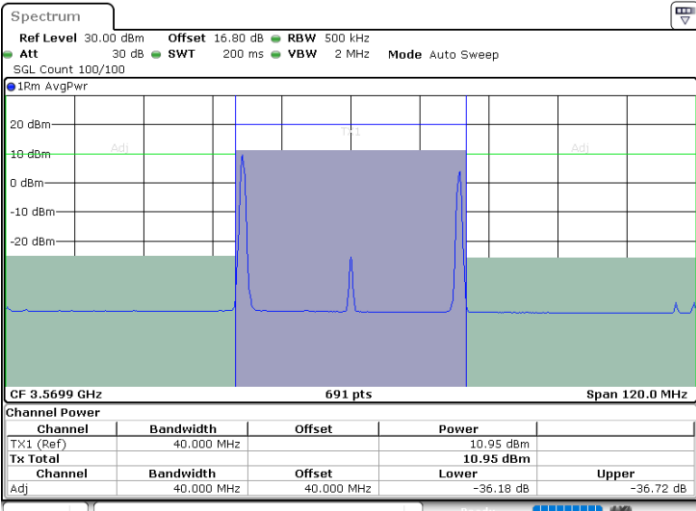

N/A

Date: 12.JUL.2020 19:46:44

LTE Band 48C / 20MHz+15MHz

16QAM

Highest Channel / 1RB0 and 1RB74

Highest Channel / 1RB99 and 1RB0

Date: 12.JUL.2020 18:53:01

Date: 12.JUL.2020 18:55:03

Highest Channel / FullIRB

N/A

Date: 12.JUL.2020 18:50:58

LTE Band 48C / 20MHz+20MHz

16QAM

Lowest Channel / 1RB0 and 1RB99

Lowest Channel / 1RB99 and 1RB0

Date: 12.JUL.2020 16:11:07