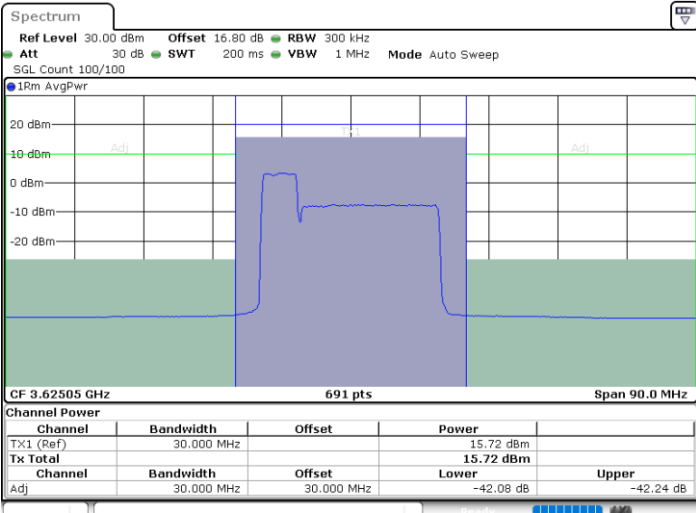

Date: 12.JUL.2020 17:02:37

LTE Band 48C / 5MHz+20MHz

16QAM

Lowest Channel / 1RB0 and 1RB99

Lowest Channel / 1RB24 and 1RB0

Date: 10.JUL.2020 13:39:33

Date: 10.JUL.2020 13:41:35

Lowest Channel / FullIRB

N/A

Date: 10.JUL.2020 13:37:31

LTE Band 48C / 5MHz+20MHz

16QAM

Middle Channel / 1RB0 and 1RB99

Middle Channel / 1RB24 and 1RB0

Date: 10.JUL.2020 16:27:28

Date: 10.JUL.2020 16:29:32

Middle Channel / FullIRB

N/A

Date: 10.JUL.2020 16:25:22

LTE Band 48C / 5MHz+20MHz

16QAM

Highest Channel / 1RB0 and 1RB99

Highest Channel / 1RB24 and 1RB0

Date: 10.JUL.2020 14:55:21