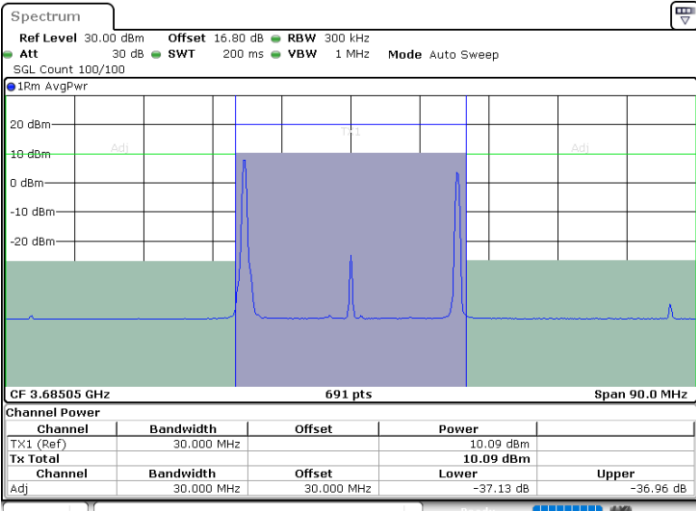

N/A

Date: 12.JUL.2020 10:49:31

LTE Band 48C / 20MHz+10MHz

QPSK

Highest Channel / 1RB0 and 1RB49

Highest Channel / 1RB99 and 1RB0

Date: 11.JUL.2020 23:52:50

Date: 11.JUL.2020 23:56:17

Highest Channel / FullIRB

N/A

Date: 11.JUL.2020 23:52:08

LTE Band 48C / 20MHz+15MHz

QPSK

Lowest Channel / 1RB0 and 1RB74

Lowest Channel / 1RB99 and 1RB0

Date: 12.JUL.2020 18:00:01