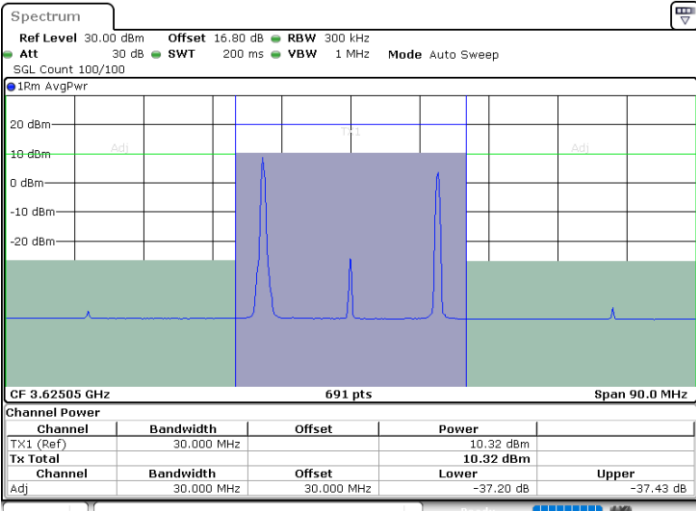

Lowest Channel / FullIRB

N/A

Date: 10.JUL.2020 17:33:20

LTE Band 48C / 20MHz+5MHz

16QAM

Middle Channel / 1RB0 and 1RB24

Middle Channel / 1RB99 and 1RB0

Date: 11.JUL.2020 19:28:11

Date: 11.JUL.2020 19:30:15

Middle Channel / FullIRB

N/A

Date: 11.JUL.2020 19:26:06

LTE Band 48C / 20MHz+5MHz

16QAM

Highest Channel / 1RB0 and 1RB24

Highest Channel / 1RB99 and 1RB0