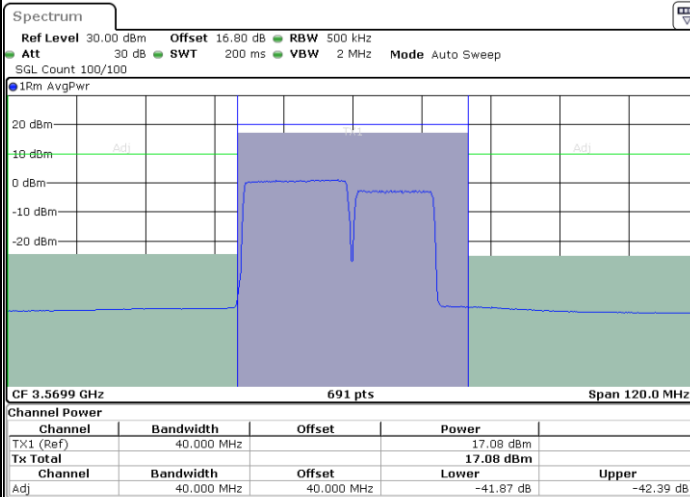

N/A

Date: 12.JUL.2020 10:49:31

LTE Band 48C / 20MHz+10MHz

QPSK

Highest Channel / 1RB0 and 1RB49

Highest Channel / 1RB99 and 1RB0

Date: 11.JUL.2020 23:52:50

Date: 11.JUL.2020 23:56:17

Highest Channel / FullIRB

N/A

Date: 11.JUL.2020 23:52:08

LTE Band 48C / 20MHz+15MHz

QPSK

Lowest Channel / 1RB0 and 1RB74

Lowest Channel / 1RB99 and 1RB0

Date: 12.JUL.2020 18:00:01

Date: 12.JUL.2020 18:00:41

Lowest Channel / FullIRB

N/A

Date: 12.JUL.2020 17:56:35

LTE Band 48C / 20MHz+15MHz

QPSK

Middle Channel / 1RB0 and 1RB74

Middle Channel / 1RB99 and 1RB0

Date: 12.JUL.2020 19:49:32

Date: 12.JUL.2020 19:50:13

Middle Channel / FullIRB

N/A

Date: 12.JUL.2020 19:46:01

LTE Band 48C / 20MHz+15MHz

QPSK

Highest Channel / 1RB0 and 1RB74