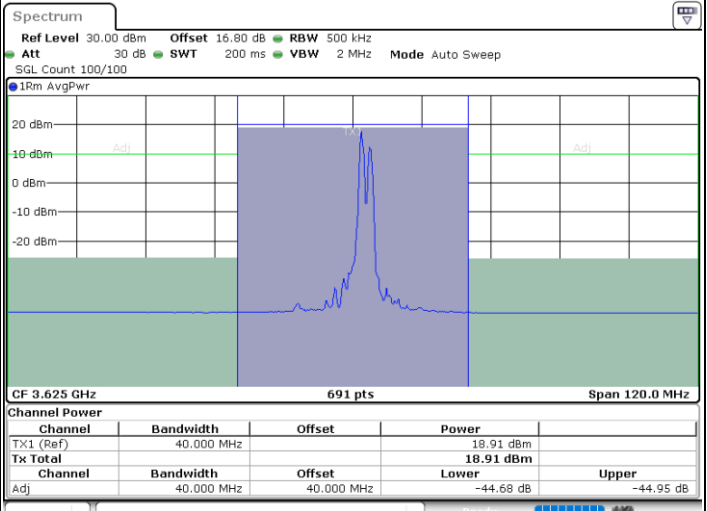

Highest Channel / FullIRB

N/A

Date: 11.JUL.2020 23:52:08

LTE Band 48C / 20MHz+15MHz

QPSK

Lowest Channel / 1RB0 and 1RB74

Lowest Channel / 1RB99 and 1RB0

Date: 12.JUL.2020 18:00:01

Date: 12.JUL.2020 18:00:41

Lowest Channel / FullIRB

N/A

Date: 12.JUL.2020 17:56:35

LTE Band 48C / 20MHz+15MHz

QPSK

Middle Channel / 1RB0 and 1RB74

Middle Channel / 1RB99 and 1RB0

Date: 12.JUL.2020 19:49:32

Date: 12.JUL.2020 19:50:13

Middle Channel / FullIRB

N/A

Date: 12.JUL.2020 19:46:01

LTE Band 48C / 20MHz+15MHz

QPSK

Highest Channel / 1RB0 and 1RB74

Highest Channel / 1RB99 and 1RB0

Date: 12.JUL.2020 18:52:20

Date: 12.JUL.2020 18:55:44

Highest Channel / FullIRB

N/A

Date: 12.JUL.2020 18:51:39

LTE Band 48C / 20MHz+20MHz

QPSK