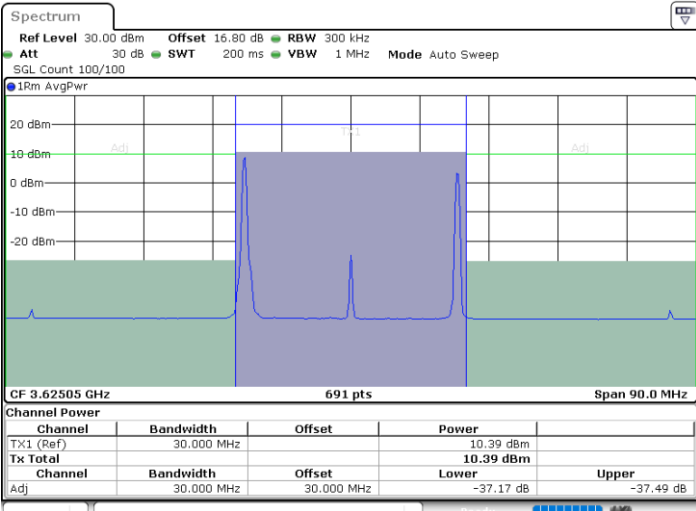

Date: 11.JUL.2020 17:52:25

Date: 11.JUL.2020 17:54:29

Highest Channel / FullIRB

N/A

Date: 11.JUL.2020 17:50:20

LTE Band 48C / 20MHz+10MHz

16QAM

Lowest Channel / 1RB0 and 1RB49

Lowest Channel / 1RB99 and 1RB0

Date: 11.JUL.2020 23:01:07

Date: 11.JUL.2020 23:03:11

Lowest Channel / FullIRB

N/A

Date: 11.JUL.2020 22:59:02

LTE Band 48C / 20MHz+10MHz

16QAM

Middle Channel / 1RB0 and 1RB49

Middle Channel / 1RB99 and 1RB0

Date: 12.JUL.2020 10:52:15

Date: 12.JUL.2020 10:54:17

Middle Channel / FullIRB

N/A

Date: 12.JUL.2020 10:50:12

LTE Band 48C / 20MHz+10MHz