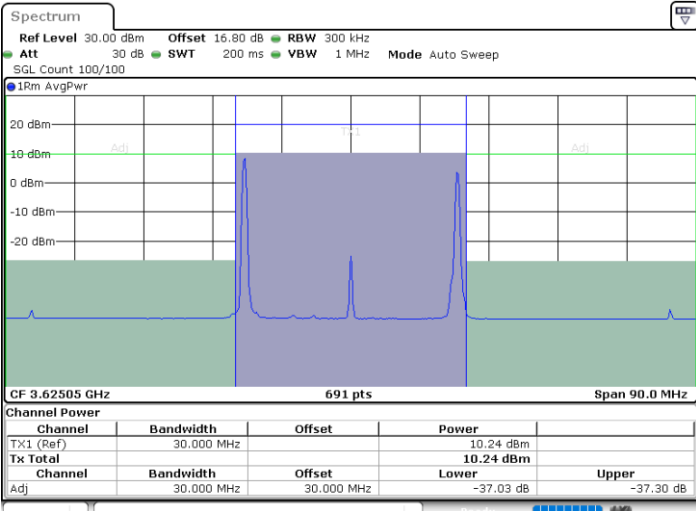

LTE Band 48C / 10MHz+20MHz

QPSK

Middle Channel / 1RB0 and 1RB99

Middle Channel / 1RB49 and 1RB0

Date: 11.JUL.2020 22:09:59