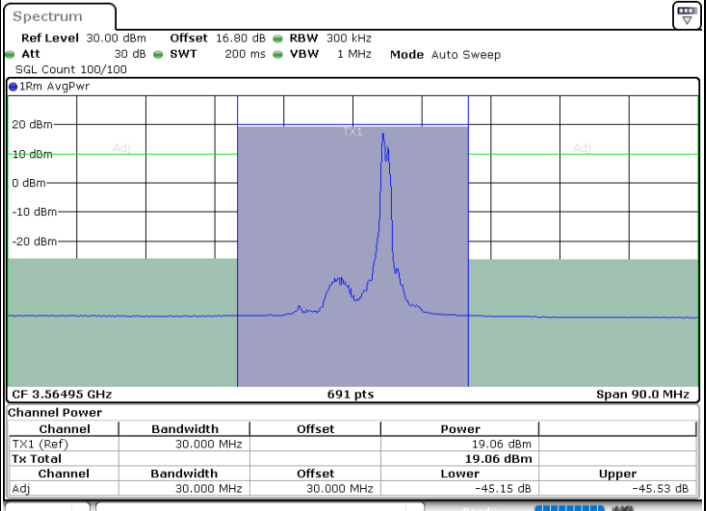

Date: 12.JUL.2020 17:19:05

Middle Channel / FullIRB

N/A

Date: 12.JUL.2020 17:14:58

LTE Band 48C / 15MHz+20MHz

QPSK

Highest Channel / 1RB0 and 1RB99

Highest Channel / 1RB74 and 1RB0

Date: 12.JUL.2020 14:42:23

Date: 12.JUL.2020 14:45:47

Highest Channel / FullIRB

N/A

Date: 12.JUL.2020 14:41:42

LTE Band 48C / 20MHz+5MHz

QPSK

Lowest Channel / 1RB0 and 1RB24

Lowest Channel / 1RB99 and 1RB0

Date: 10.JUL.2020 17:36:07

Date: 10.JUL.2020 17:36:47

Lowest Channel / FullIRB

N/A

Date: 10.JUL.2020 17:32:38

LTE Band 48C / 20MHz+5MHz

QPSK