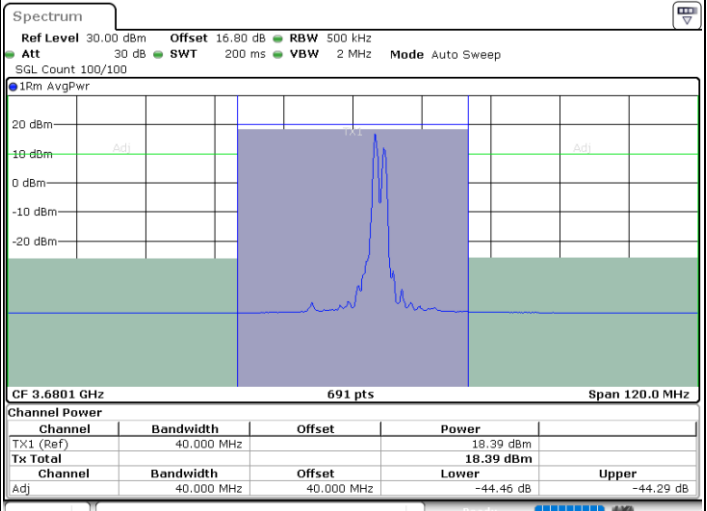

Date: 12.JUL.2020 18:00:41

Lowest Channel / FullIRB

N/A

Date: 12.JUL.2020 17:56:35

LTE Band 48C / 20MHz+15MHz

QPSK

Middle Channel / 1RB0 and 1RB74

Middle Channel / 1RB99 and 1RB0

Date: 12.JUL.2020 19:49:32

Date: 12.JUL.2020 19:50:13

Middle Channel / FullIRB

N/A

Date: 12.JUL.2020 19:46:01

LTE Band 48C / 20MHz+15MHz

QPSK

Highest Channel / 1RB0 and 1RB74

Highest Channel / 1RB99 and 1RB0

Date: 12.JUL.2020 18:52:20

Date: 12.JUL.2020 18:55:44

Highest Channel / FullIRB

N/A

Date: 12.JUL.2020 18:51:39

LTE Band 48C / 20MHz+20MHz

QPSK