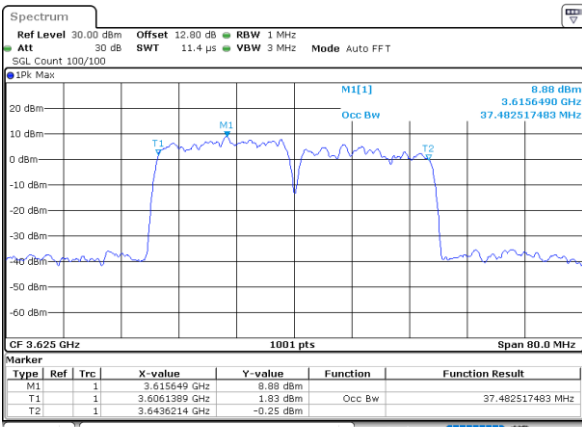

LTE Band 48C

256QAM

Lowest Channel / 20MHz+20MHz

N/A

Date: 12_JUL_2020 13:36:49

Middle Channel / 20MHz+20MHz

N/A

Date: 12_JUL_2020 13:40:40

Highest Channel / 20MHz+20MHz

N/A

Date: 12_JUL_2020 13:44:16

ACLR

LTE Band 48C / 5MHz+20MHz

QPSK

Lowest Channel / 1RB0 and 1RB99

Lowest Channel / 1RB24 and 1RB0