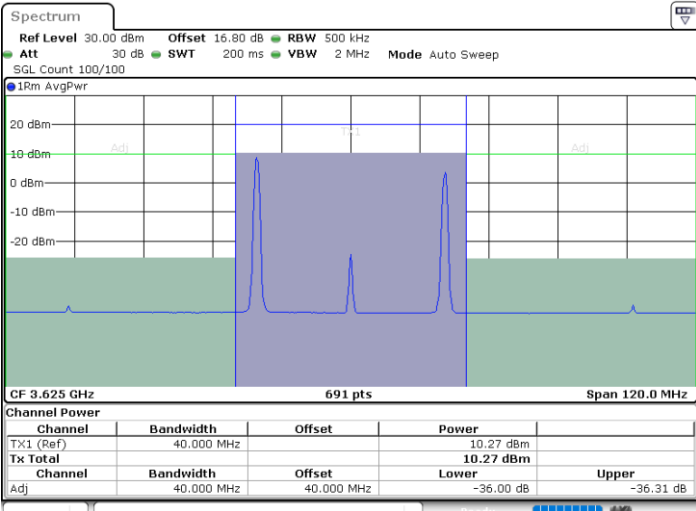

LTE Band 48C / 15MHz+20MHz

16QAM

Middle Channel / 1RB0 and 1RB99

Middle Channel / 1RB74 and 1RB0

Date: 12.JUL.2020 17:17:43

Date: 12.JUL.2020 17:19:46