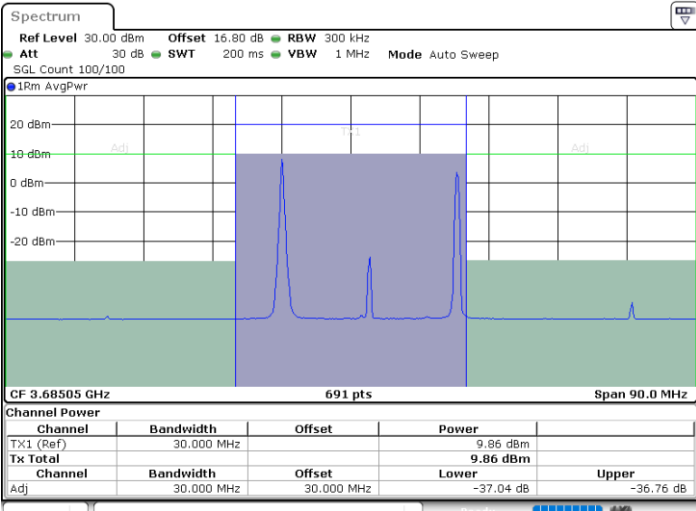

LTE Band 48C / 20MHz+5MHz

QPSK

Highest Channel / 1RB0 and 1RB24

Highest Channel / 1RB99 and 1RB0

Date: 11.JUL.2020 17:51:43

Date: 11.JUL.2020 17:55:11