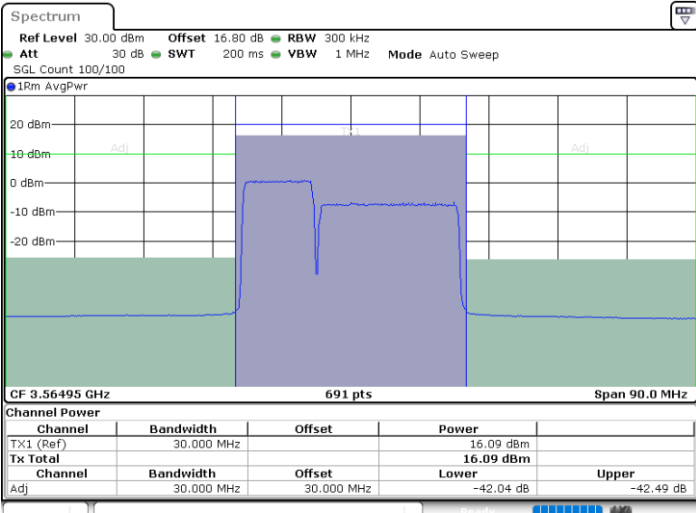

Middle Channel / FullIRB

N/A

Date: 10.JUL.2020 16:25:22

LTE Band 48C / 5MHz+20MHz

16QAM

Highest Channel / 1RB0 and 1RB99

Highest Channel / 1RB24 and 1RB0

Date: 10.JUL.2020 14:55:21

Date: 10.JUL.2020 14:57:24

Highest Channel / FullIRB

N/A

Date: 10.JUL.2020 14:53:19

LTE Band 48C / 10MHz+20MHz

16QAM

Lowest Channel / 1RB0 and 1RB99

Lowest Channel / 1RB49 and 1RB0

Date: 11.JUL.2020 20:30:09

Date: 11.JUL.2020 20:32:13

Lowest Channel / FullIRB

N/A

Date: 11.JUL.2020 20:28:04

LTE Band 48C / 10MHz+20MHz

16QAM

Middle Channel / 1RB0 and 1RB99