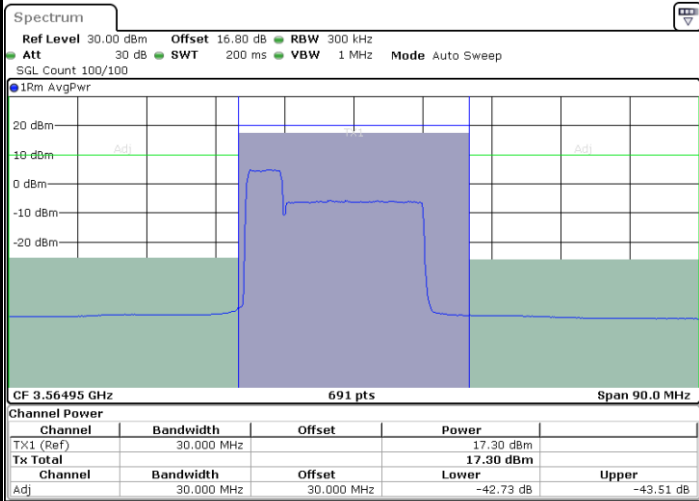

Lowest Channel / FullIRB

N/A

Date: 10.JUL.2020 13:36:50