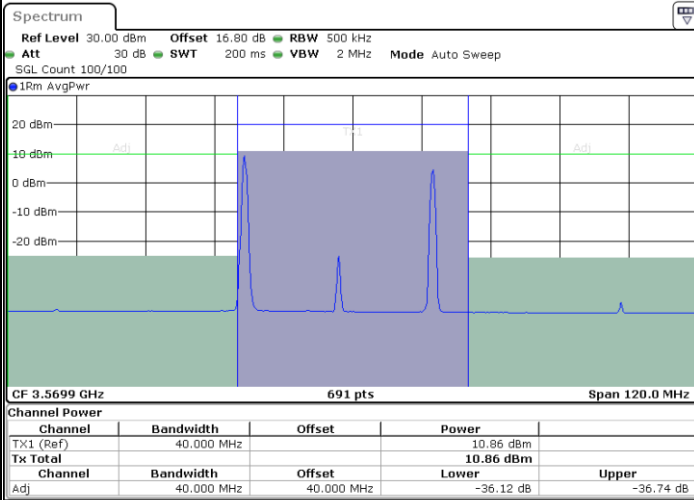

Middle Channel / 1RB0 and 1RB49

Middle Channel / 1RB99 and 1RB0

Date: 12.JUL.2020 10:52:15

Date: 12.JUL.2020 10:54:17

Middle Channel / FullIRB

N/A

Date: 12.JUL.2020 10:50:12

LTE Band 48C / 20MHz+10MHz

16QAM

Highest Channel / 1RB0 and 1RB49

Highest Channel / 1RB99 and 1RB0

Date: 11.JUL.2020 23:53:31

Date: 11.JUL.2020 23:55:36

Highest Channel / FullIRB

N/A

Date: 11.JUL.2020 23:51:26

LTE Band 48C / 20MHz+15MHz

16QAM

Lowest Channel / 1RB0 and 1RB74

Lowest Channel / 1RB99 and 1RB0

Date: 12.JUL.2020 17:59:19

Date: 12.JUL.2020 18:01:23

Lowest Channel / FullIRB

N/A