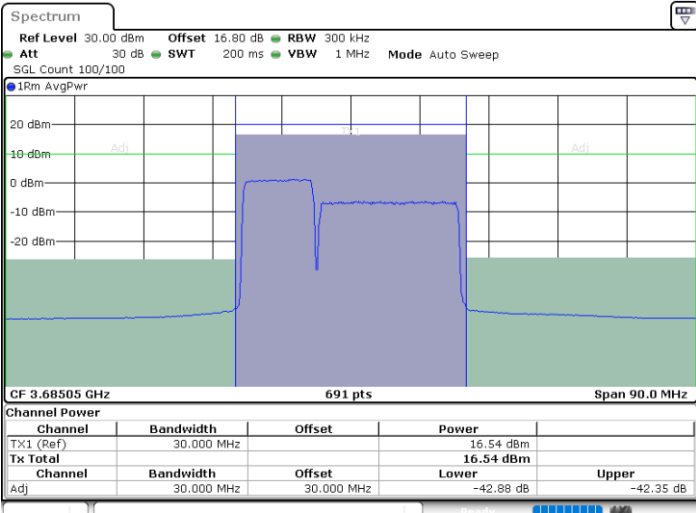

Date: 11.JUL.2020 22:06:31

LTE Band 48C / 10MHz+20MHz

QPSK

Highest Channel / 1RB0 and 1RB99

Highest Channel / 1RB49 and 1RB0

Date: 11.JUL.2020 21:11:24

Date: 11.JUL.2020 21:14:51

Highest Channel / FullIRB

N/A

Date: 11.JUL.2020 21:10:42

LTE Band 48C / 15MHz+20MHz

QPSK

Lowest Channel / 1RB0 and 1RB99

Lowest Channel / 1RB74 and 1RB0

Date: 12.JUL.2020 11:53:07

Date: 12.JUL.2020 11:53:48