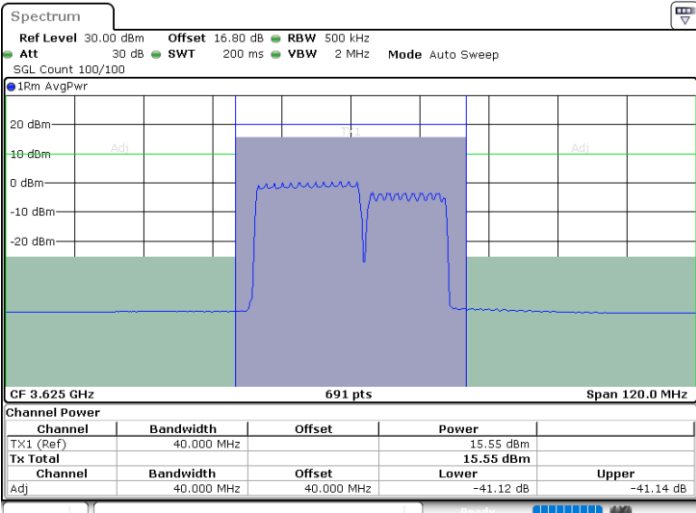

LTE Band 48C / 20MHz+15MHz

16QAM

Lowest Channel / 1RB0 and 1RB74

Lowest Channel / 1RB99 and 1RB0

Date: 12.JUL.2020 17:59:19

Date: 12.JUL.2020 18:01:23

Lowest Channel / FullIRB

N/A

Date: 12.JUL.2020 17:57:16

LTE Band 48C / 20MHz+15MHz

16QAM

Middle Channel / 1RB0 and 1RB74

Middle Channel / 1RB99 and 1RB0

Date: 12.JUL.2020 19:48:50

Date: 12.JUL.2020 19:50:55

Middle Channel / FullIRB

N/A

Date: 12.JUL.2020 19:46:44

LTE Band 48C / 20MHz+15MHz

16QAM

Highest Channel / 1RB0 and 1RB74

Highest Channel / 1RB99 and 1RB0

Date: 12.JUL.2020 18:53:01

Date: 12.JUL.2020 18:55:03