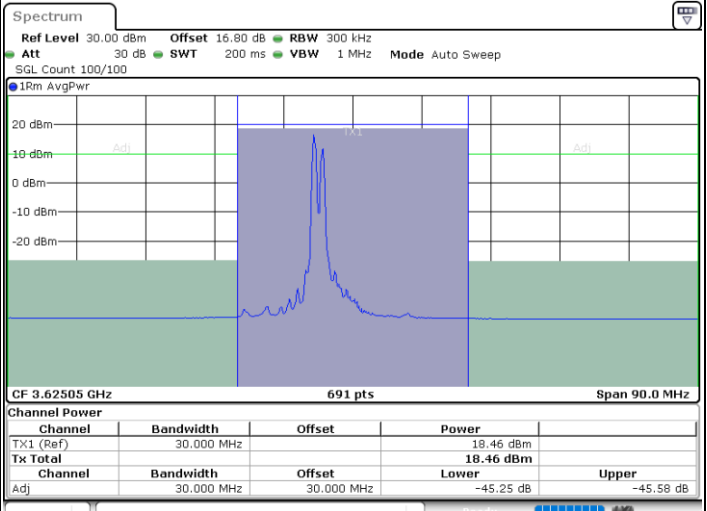

LTE Band 48C / 10MHz+20MHz

QPSK

Middle Channel / 1RB0 and 1RB99

Middle Channel / 1RB49 and 1RB0

Date: 11.JUL.2020 22:09:59

Date: 11.JUL.2020 22:10:39

Middle Channel / FullIRB

N/A

Date: 11.JUL.2020 22:06:31

LTE Band 48C / 10MHz+20MHz

QPSK

Highest Channel / 1RB0 and 1RB99

Highest Channel / 1RB49 and 1RB0

Date: 11.JUL.2020 21:11:24

Date: 11.JUL.2020 21:14:51

Highest Channel / FullIRB