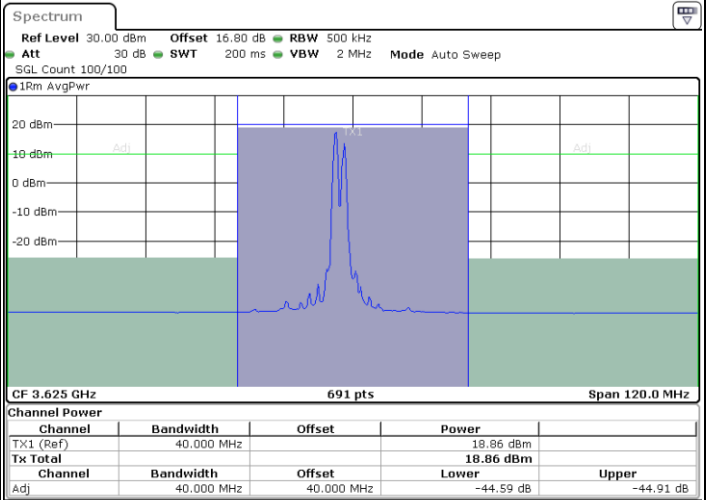

Lowest Channel / FullIRB

N/A

Date: 12.JUL.2020 11:49:41

LTE Band 48C / 15MHz+20MHz

QPSK

Middle Channel / 1RB0 and 1RB99

Middle Channel / 1RB74 and 1RB0

Date: 12.JUL.2020 17:18:24

Date: 12.JUL.2020 17:19:05

Middle Channel / FullIRB

N/A

Date: 12.JUL.2020 17:14:58

LTE Band 48C / 15MHz+20MHz

QPSK

Highest Channel / 1RB0 and 1RB99

Highest Channel / 1RB74 and 1RB0