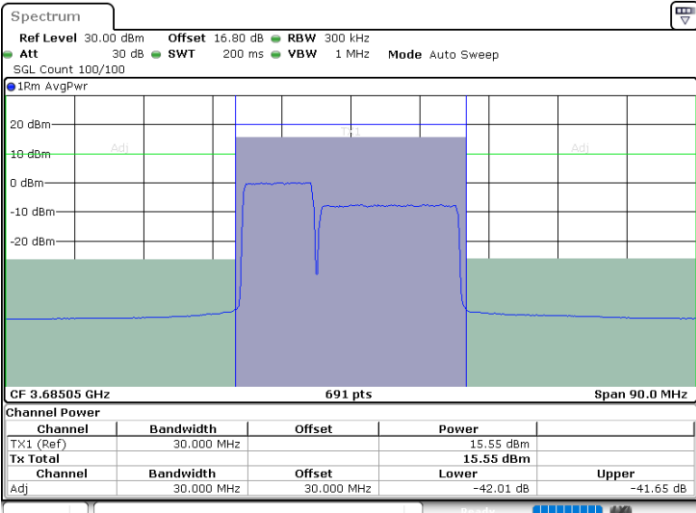

Highest Channel / 1RB0 and 1RB99

Highest Channel / 1RB49 and 1RB0

Date: 11.JUL.2020 21:12:05

Date: 11.JUL.2020 21:14:10

Highest Channel / FullIRB

N/A

Date: 11.JUL.2020 21:10:00

LTE Band 48C / 15MHz+20MHz