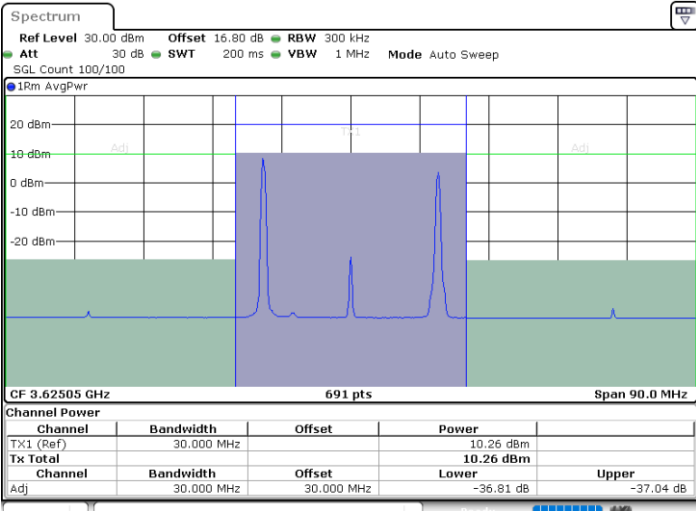

LTE Band 48C / 5MHz+20MHz

QPSK

Middle Channel / 1RB0 and 1RB99

Middle Channel / 1RB24 and 1RB0

Date: 10.JUL.2020 16:28:10