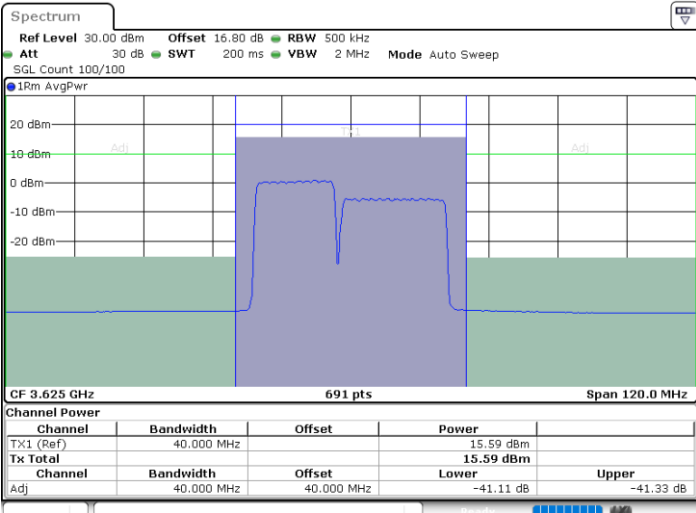

LTE Band 48C / 15MHz+20MHz

16QAM

Middle Channel / 1RB0 and 1RB99

Middle Channel / 1RB74 and 1RB0

Date: 12.JUL.2020 17:17:43

Date: 12.JUL.2020 17:19:46

Middle Channel / FullIRB

N/A

Date: 12.JUL.2020 17:15:40

LTE Band 48C / 15MHz+20MHz

16QAM

Highest Channel / 1RB0 and 1RB99

Highest Channel / 1RB74 and 1RB0

Date: 12.JUL.2020 14:43:04

Date: 12.JUL.2020 14:45:06

Highest Channel / FullIRB