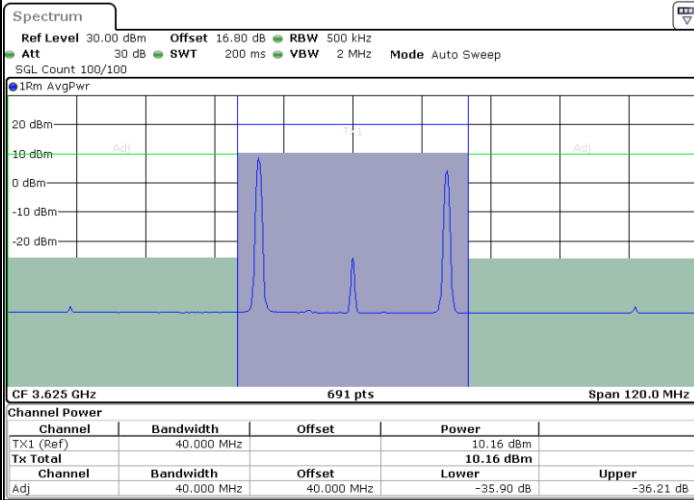

Lowest Channel / FullIRB

N/A

Date: 12.JUL.2020 11:49:41

LTE Band 48C / 15MHz+20MHz

QPSK

Middle Channel / 1RB0 and 1RB99

Middle Channel / 1RB74 and 1RB0

Date: 12.JUL.2020 17:18:24

Date: 12.JUL.2020 17:19:05

Middle Channel / FullIRB

N/A

Date: 12.JUL.2020 17:14:58

LTE Band 48C / 15MHz+20MHz

QPSK

Highest Channel / 1RB0 and 1RB99

Highest Channel / 1RB74 and 1RB0