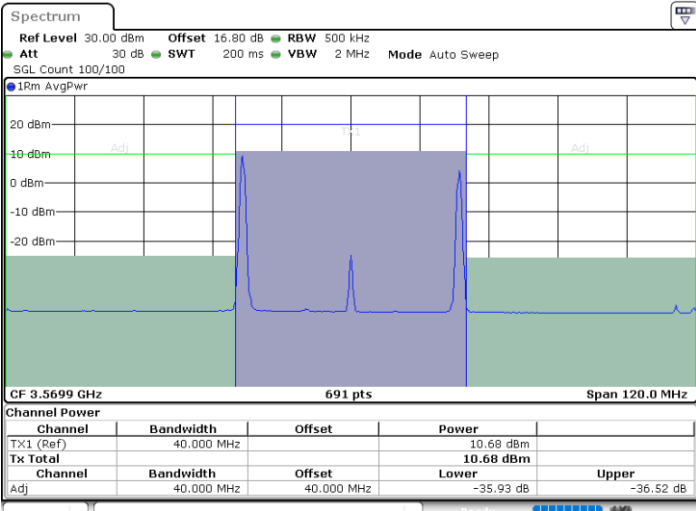

Highest Channel / 1RB99 and 1RB0

Date: 12.JUL.2020 18:52:20

Date: 12.JUL.2020 18:55:44

Highest Channel / FullIRB

N/A

Date: 12.JUL.2020 18:51:39

LTE Band 48C / 20MHz+20MHz

QPSK

Lowest Channel / 1RB0 and 1RB99

Lowest Channel / 1RB99 and 1RB0

Date: 12.JUL.2020 16:11:49

Date: 12.JUL.2020 16:12:29

Lowest Channel / FullIRB

N/A

Date: 12.JUL.2020 16:08:22

LTE Band 48C / 20MHz+20MHz