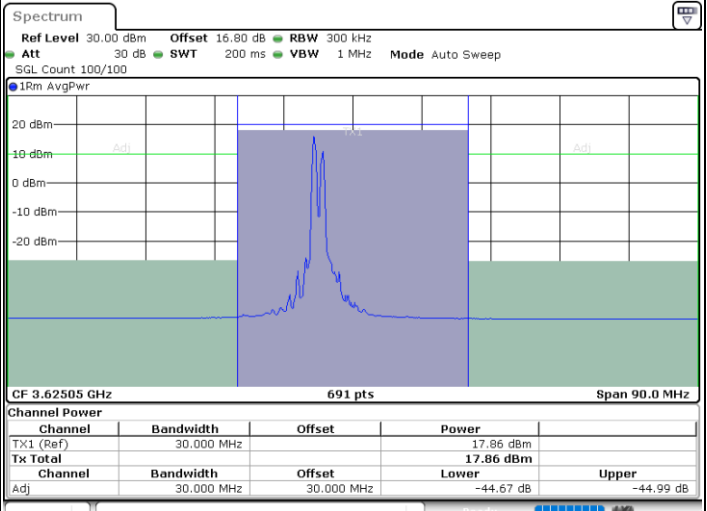

Date: 11.JUL.2020 22:11:21