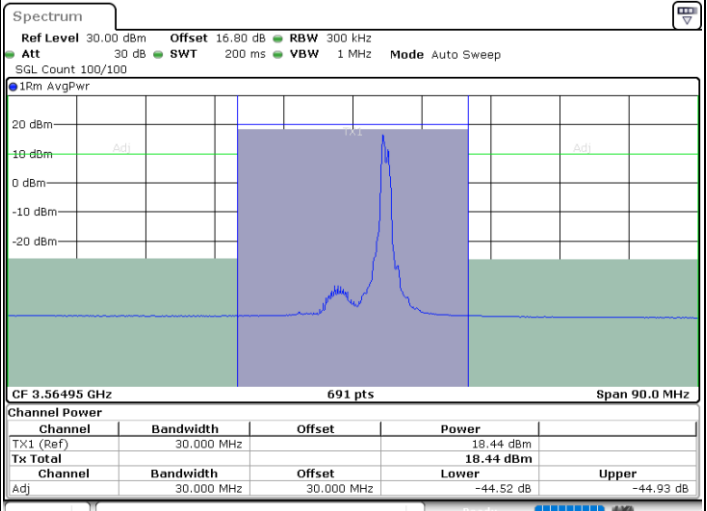

Date: 12.JUL.2020 17:15:40

LTE Band 48C / 15MHz+20MHz

16QAM

Highest Channel / 1RB0 and 1RB99

Highest Channel / 1RB74 and 1RB0

Date: 12.JUL.2020 14:43:04

Date: 12.JUL.2020 14:45:06

Highest Channel / FullIRB

N/A

Date: 12.JUL.2020 14:41:01

LTE Band 48C / 20MHz+5MHz

16QAM

Lowest Channel / 1RB0 and 1RB24

Lowest Channel / 1RB99 and 1RB0

Date: 10.JUL.2020 17:35:25

Date: 10.JUL.2020 17:37:29

Lowest Channel / FullIRB

N/A

Date: 10.JUL.2020 17:33:20

LTE Band 48C / 20MHz+5MHz

16QAM

Middle Channel / 1RB0 and 1RB24

Middle Channel / 1RB99 and 1RB0

Date: 11.JUL.2020 19:28:11