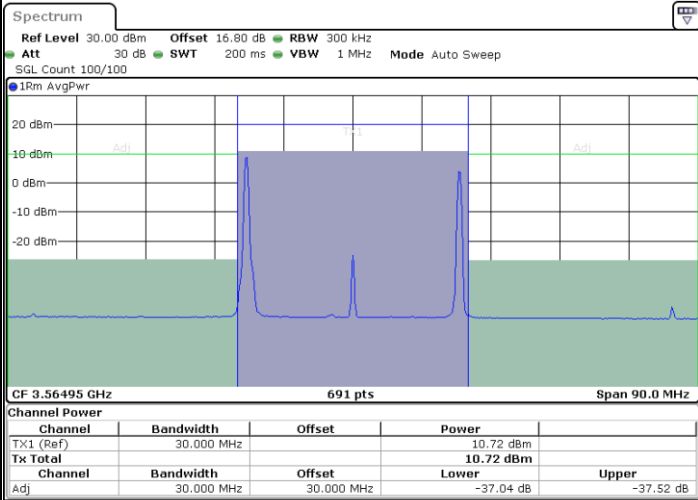

QPSK

Highest Channel / 1RB0 and 1RB24

Highest Channel / 1RB99 and 1RB0

Date: 11.JUL.2020 17:51:43

Date: 11.JUL.2020 17:55:11

Highest Channel / FullIRB

N/A

Date: 11.JUL.2020 17:51:02

LTE Band 48C / 20MHz+10MHz

QPSK

Lowest Channel / 1RB0 and 1RB49

Lowest Channel / 1RB99 and 1RB0

Date: 11.JUL.2020 23:01:48

Date: 11.JUL.2020 23:02:29

Lowest Channel / FullIRB

N/A