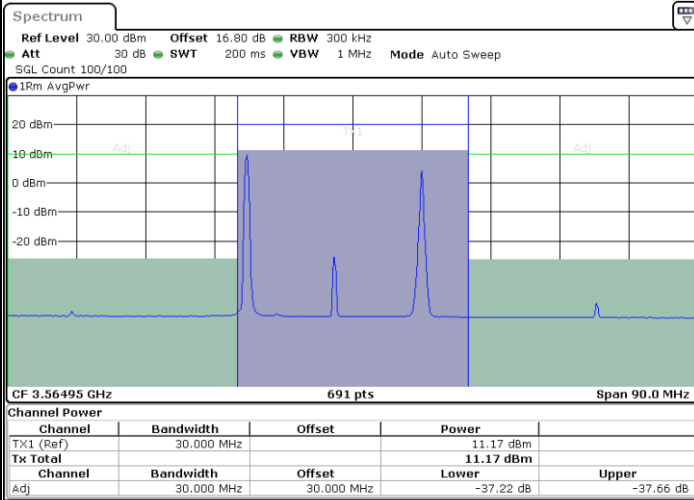

LTE Band 48C / 20MHz+20MHz

QPSK

Highest Channel / 1RB0 and 1RB99

Highest Channel / 1RB99 and 1RB0

Date: 12.JUL.2020 17:03:18

Date: 12.JUL.2020 17:06:42

Highest Channel / FullIRB

N/A

Date: 12.JUL.2020 17:02:37

LTE Band 48C / 5MHz+20MHz

16QAM

Lowest Channel / 1RB0 and 1RB99

Lowest Channel / 1RB24 and 1RB0

Date: 10.JUL.2020 13:39:33

Date: 10.JUL.2020 13:41:35

Lowest Channel / FullIRB