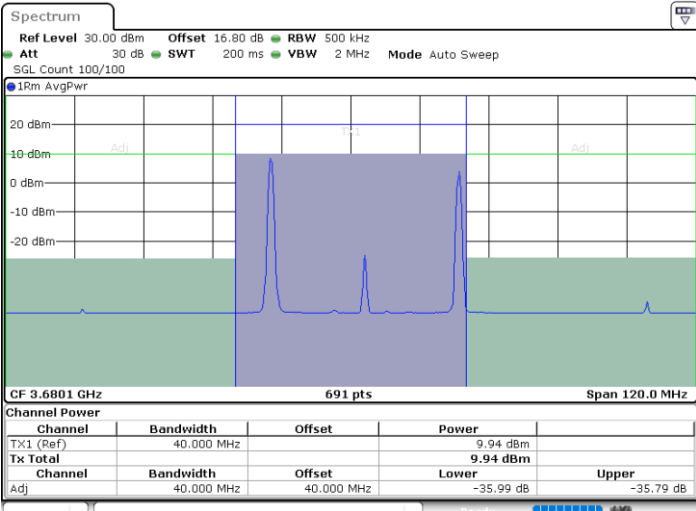

Date: 12.JUL.2020 19:49:32

Date: 12.JUL.2020 19:50:13

Middle Channel / FullIRB

N/A

Date: 12.JUL.2020 19:46:01

LTE Band 48C / 20MHz+15MHz

QPSK

Highest Channel / 1RB0 and 1RB74

Highest Channel / 1RB99 and 1RB0

Date: 12.JUL.2020 18:52:20

Date: 12.JUL.2020 18:55:44

Highest Channel / FullIRB

N/A

Date: 12.JUL.2020 18:51:39

LTE Band 48C / 20MHz+20MHz

QPSK