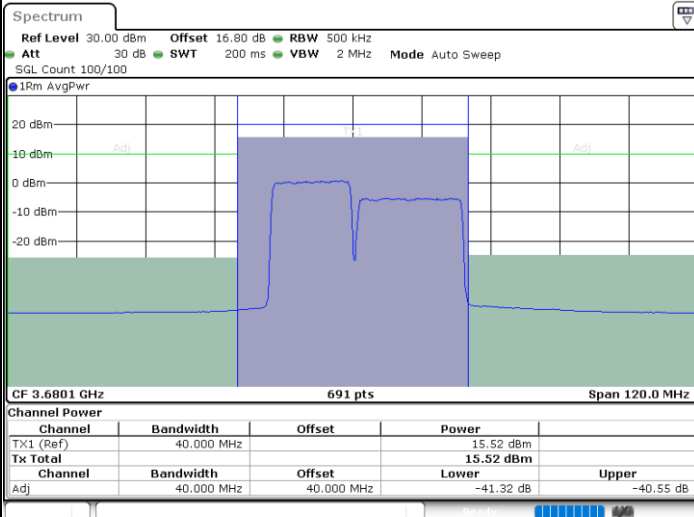

Date: 12.JUL.2020 17:15:40

LTE Band 48C / 15MHz+20MHz

16QAM

Highest Channel / 1RB0 and 1RB99

Highest Channel / 1RB74 and 1RB0

Date: 12.JUL.2020 14:43:04

Date: 12.JUL.2020 14:45:06

Highest Channel / FullIRB

N/A

Date: 12.JUL.2020 14:41:01

LTE Band 48C / 20MHz+5MHz

16QAM

Lowest Channel / 1RB0 and 1RB24

Lowest Channel / 1RB99 and 1RB0

Date: 10.JUL.2020 17:35:25

Date: 10.JUL.2020 17:37:29