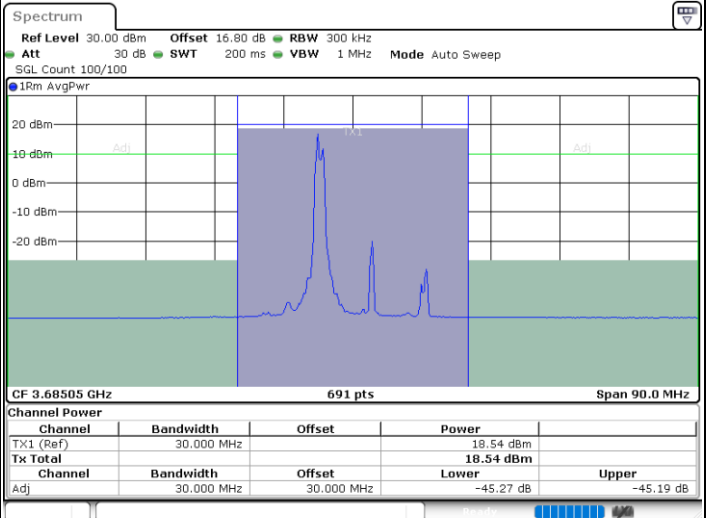

Highest Channel / 1RB0 and 1RB99

Highest Channel / 1RB24 and 1RB0

Date: 10.JUL.2020 14:54:40

Date: 10.JUL.2020 14:58:05

Highest Channel / FullIRB

N/A

Date: 10.JUL.2020 14:54:00

LTE Band 48C / 10MHz+20MHz