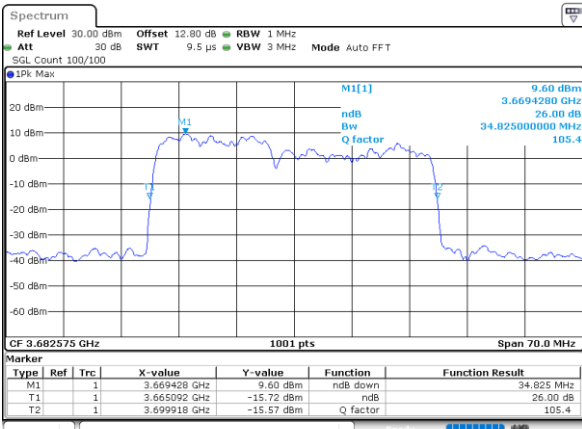

Highest Channel / 5MHz+20MHz

Date: 10_JUL.2020 14:09:45

Highest Channel / 10MHz+20MHz

Date: 11_JUL.2020 21:32:36

LTE Band 48C

256QAM

Lowest Channel / 15MHz+20MHz

Date: 12_JUL_2020 11:16:05

Lowest Channel / 20MHz+5MHz

Date: 10_JUL_2020 17:42:07

Middle Channel / 15MHz+20MHz

Date: 12_JUL_2020 13:16:46

Middle Channel / 20MHz+5MHz

Date: 11_JUL_2020 18:35:05

Highest Channel / 15MHz+20MHz

Date: 12_JUL_2020 13:20:23

Highest Channel / 20MHz+5MHz

Date: 11_JUL_2020 18:21:34

LTE Band 48C

256QAM

Lowest Channel / 20MHz+10MHz

Date: 11.JUL.2020 23:18:19

Lowest Channel / 20MHz+15MHz

Date: 12.JUL.2020 13:23:55