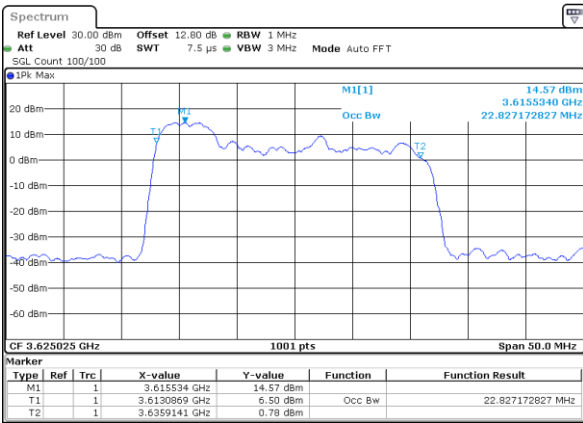

Highest Channel / 20MHz+15MHz

Date: 12_JUL_2020 13:31:47

LTE Band 48C

QPSK

Lowest Channel / 20MHz+20MHz

N/A

Date: 12-Jul-2020 13:34:34

Middle Channel / 20MHz+20MHz

N/A

Date: 12-Jul-2020 13:38:25

Highest Channel / 20MHz+20MHz

N/A

Date: 12-Jul-2020 13:42:46

LTE Band 48C

16QAM

Lowest Channel / 5MHz+20MHz

Date: 10_JUL_2020 13:45:15

Lowest Channel / 10MHz+20MHz

Date: 11_JUL_2020 20:13:19

Middle Channel / 5MHz+20MHz

Date: 10_JUL_2020 15:40:47

Middle Channel / 10MHz+20MHz

Date: 11_JUL_2020 21:13:10

Highest Channel / 5MHz+20MHz