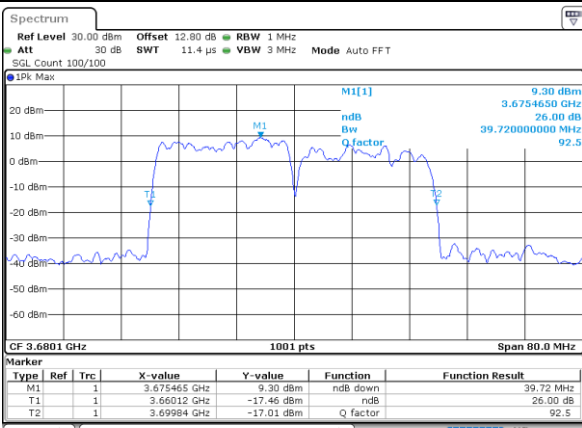

LTE Band 48C

256QAM

Lowest Channel / 20MHz+20MHz

N/A

Date: 12_JUL_2020 13:37:11

Middle Channel / 20MHz+20MHz

N/A

Date: 12_JUL_2020 13:41:02

Highest Channel / 20MHz+20MHz

N/A

Date: 12_JUL_2020 13:44:38

Occupied Bandwidth

Mode	LTE Band 48C : 99%OBW(MHz)			
QPSK				
BW	5MHz+20MHz	10MHz+20MHz	15MHz+20MHz	20MHz+5MHz
Lowest CH	23.18	27.69	32.73	23.08
Middle CH	23.28	27.99	32.87	23.33
Highest CH	23.18	28.05	33.01	23.23
BW	20MHz+10MHz	20MHz+15MHz	20MHz+20MHz	N/A
Lowest CH	27.69	32.66	37.64	-
Middle CH	27.87	32.59	37.72	-
Highest CH	28.11	32.80	37.64	-