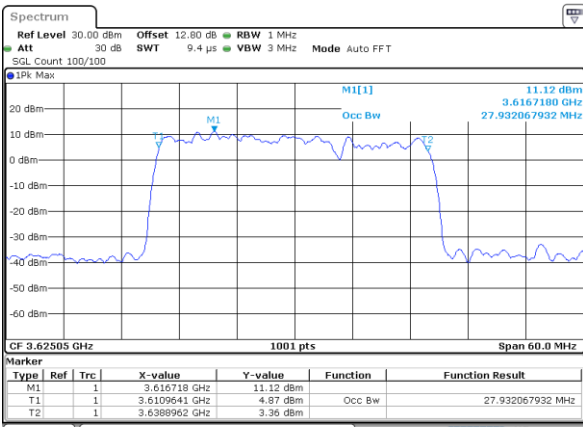

Date: 11_JUL_2020 18:19:14

LTE Band 48C

16QAM

Lowest Channel / 20MHz+10MHz

Date: 11_JUL_2020 23:16:02

Lowest Channel / 20MHz+15MHz

Date: 12_JUL_2020 13:22:03

Middle Channel / 20MHz+10MHz

Date: 12_JUL_2020 11:09:50

Middle Channel / 20MHz+15MHz

Date: 12_JUL_2020 13:25:38

Highest Channel / 20MHz+10MHz

Date: 11_JUL_2020 23:19:59

Highest Channel / 20MHz+15MHz

Date: 12_JUL_2020 13:31:25

LTE Band 48C