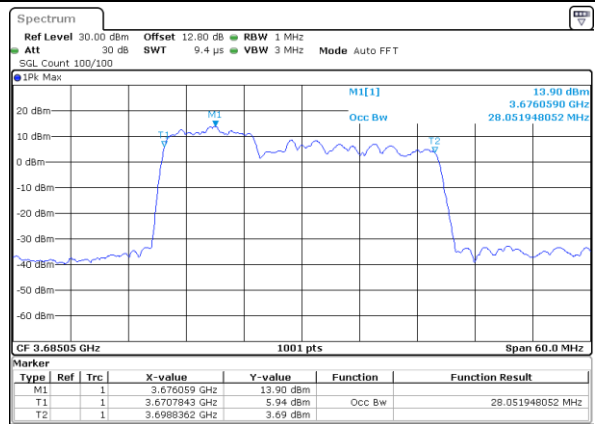

LTE Band 48C

QPSK

Lowest Channel / 5MHz+20MHz

Date: 10_JUL_2020 16:32:46

Lowest Channel / 10MHz+20MHz

Date: 11_JUL_2020 20:37:55

Middle Channel / 5MHz+20MHz

Date: 10_JUL_2020 15:40:24

Middle Channel / 10MHz+20MHz

Date: 11_JUL_2020 21:33:19

Highest Channel / 5MHz+20MHz

Date: 10_JUL_2020 14:07:52

Highest Channel / 10MHz+20MHz

Date: 11_JUL_2020 21:30:42

LTE Band 48C

QPSK

Lowest Channel / 15MHz+20MHz

Date: 12_JUL_2020 11:13:51

Lowest Channel / 20MHz+5MHz

Date: 10_JUL_2020 17:40:35

Middle Channel / 15MHz+20MHz

Date: 12_JUL_2020 13:14:32

Middle Channel / 20MHz+5MHz

Date: 11_JUL_2020 18:43:36

Highest Channel / 15MHz+20MHz

Date: 12_JUL_2020 13:18:54

Highest Channel / 20MHz+5MHz

Date: 11_JUL_2020 18:19:38

LTE Band 48C

QPSK

Lowest Channel / 20MHz+10MHz

Date: 11_JUL_2020 23:15:38