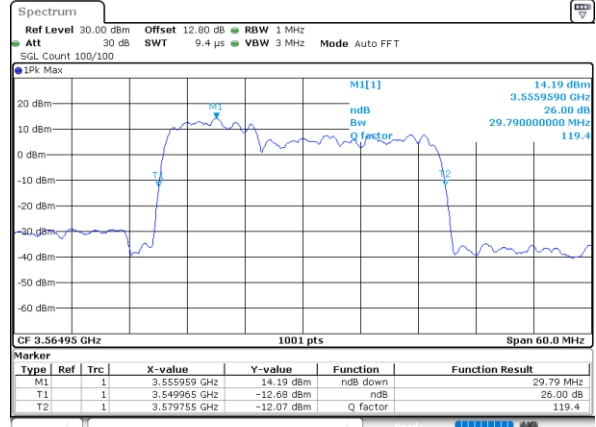

Date: 12-Jul-2020 13:43:30

LTE Band 48C

64QAM

Lowest Channel / 5MHz+20MHz

Date: 10_JUL_2020 13:46:00

Lowest Channel / 10MHz+15MHz

Date: 11_JUL_2020 20:13:04

Middle Channel / 5MHz+20MHz

Date: 10_JUL_2020 15:42:20

Middle Channel / 10MHz+20MHz

Date: 11_JUL_2020 21:13:47

Highest Channel / 5MHz+20MHz

Date: 10_JUL_2020 14:09:22

Highest Channel / 10MHz+20MHz

Date: 11_JUL_2020 21:13:50

LTE Band 48C