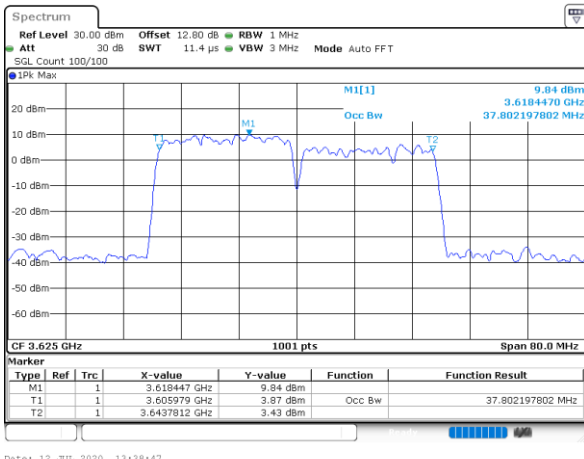

Middle Channel / 20MHz+20MHz

N/A

Date: 12_JUL_2020 13:38:47