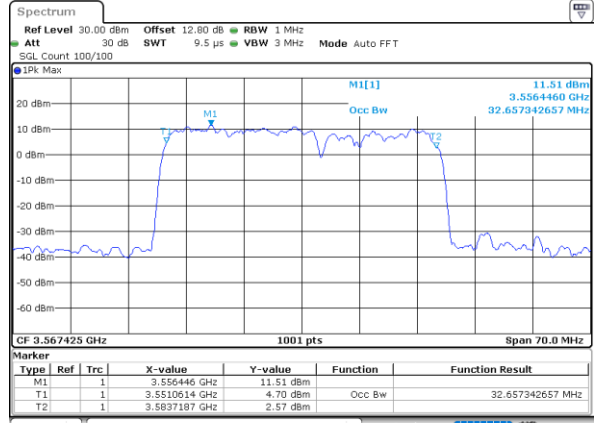

Highest Channel / 15MHz+20MHz

Date: 12_JUL_2020 13:18:54

Highest Channel / 20MHz+5MHz

Date: 11_JUL_2020 18:19:38

LTE Band 48C

QPSK

Lowest Channel / 20MHz+10MHz

Date: 11_JUL_2020 23:15:38

Lowest Channel / 20MHz+15MHz

Date: 12_JUL_2020 13:21:41

Middle Channel / 20MHz+10MHz

Date: 12_JUL_2020 11:09:28

Middle Channel / 20MHz+15MHz

Date: 12_JUL_2020 13:25:15

Highest Channel / 20MHz+10MHz

Date: 11_JUL_2020 23:20:21

Highest Channel / 20MHz+15MHz

Date: 12_JUL_2020 13:31:47

LTE Band 48C

QPSK

Lowest Channel / 20MHz+20MHz

N/A

Date: 12-Jul-2020 13:34:34

Middle Channel / 20MHz+20MHz