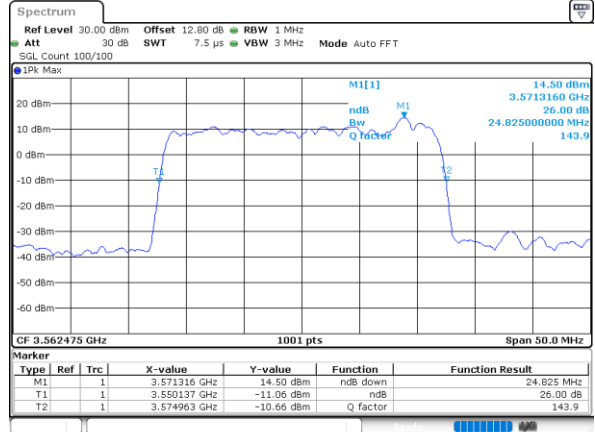

Lowest Channel / 15MHz+10MHz

Date: 10_JUL_2020 17:42:30