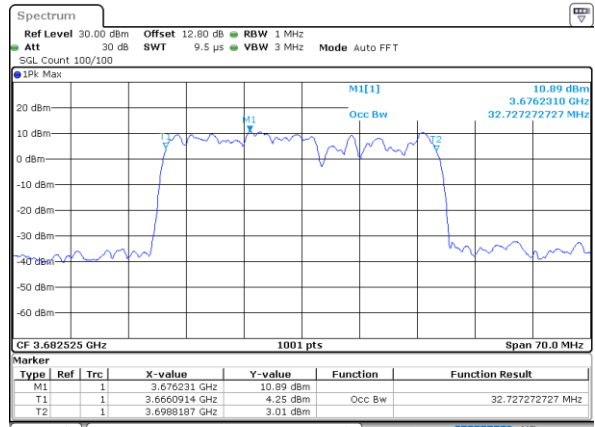

Middle Channel / 20MHz+5MHz

Date: 11_JUL_2020 18:34:20

Highest Channel / 15MHz+20MHz

Date: 12_JUL_2020 13:18:09

Highest Channel / 20MHz+5MHz

Date: 11_JUL_2020 18:18:51

LTE Band 48C

64QAM

Lowest Channel / 20MHz+10MHz

Date: 11_JUL_2020 23:16:25

Lowest Channel / 20MHz+15MHz

Date: 12_JUL_2020 13:22:26

Middle Channel / 20MHz+10MHz

Date: 12_JUL_2020 11:10:13

Middle Channel / 20MHz+15MHz

Date: 12_JUL_2020 13:26:01

Highest Channel / 20MHz+10MHz

Date: 11_JUL_2020 23:19:34

Highest Channel / 20MHz+15MHz

Date: 12_JUL_2020 13:31:02

LTE Band 48C

64QAM

Lowest Channel / 20MHz+20MHz

N/A

Date: 12_JUL_2020 13:35:19

Middle Channel / 20MHz+20MHz

N/A

Date: 12_JUL_2020 13:39:10

Highest Channel / 20MHz+20MHz

N/A

Date: 12_JUL_2020 13:42:01

LTE Band 48C