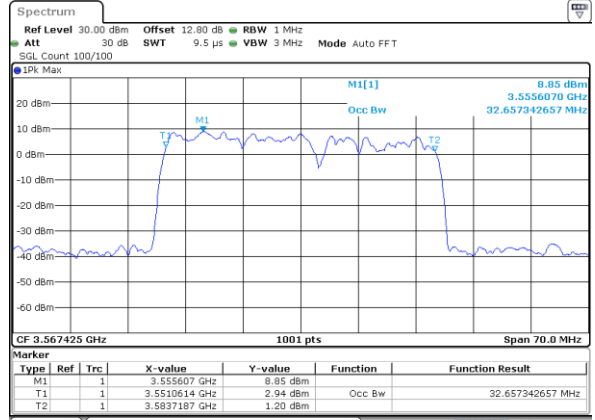

Date: 11_JUL.2020 21:35:57

Highest Channel / 5MHz+20MHz

Date: 10_JUL.2020 14:08:15

Highest Channel / 10MHz+20MHz

Date: 11_JUL.2020 21:32:14

LTE Band 48C

256QAM

Lowest Channel / 15MHz+20MHz

Date: 12_JUL.2020 11:16:27

Lowest Channel / 20MHz+5MHz

Date: 10_JUL.2020 17:41:45

Middle Channel / 15MHz+20MHz

Date: 12_JUL.2020 13:17:08

Middle Channel / 20MHz+5MHz

Date: 11_JUL.2020 18:24:43

Highest Channel / 15MHz+20MHz

Date: 12_JUL.2020 13:20:45

Highest Channel / 20MHz+5MHz

Date: 11_JUL.2020 18:20:01

LTE Band 48C

256QAM

Lowest Channel / 20MHz+10MHz

Date: 11.JUL.2020 23:17:57

Lowest Channel / 20MHz+15MHz

Date: 12.JUL.2020 13:24:17

Middle Channel / 20MHz+10MHz

Date: 12.JUL.2020 11:12:04

Middle Channel / 20MHz+15MHz

Date: 12.JUL.2020 13:27:52

Highest Channel / 20MHz+10MHz

Date: 11.JUL.2020 23:22:15

Highest Channel / 20MHz+15MHz