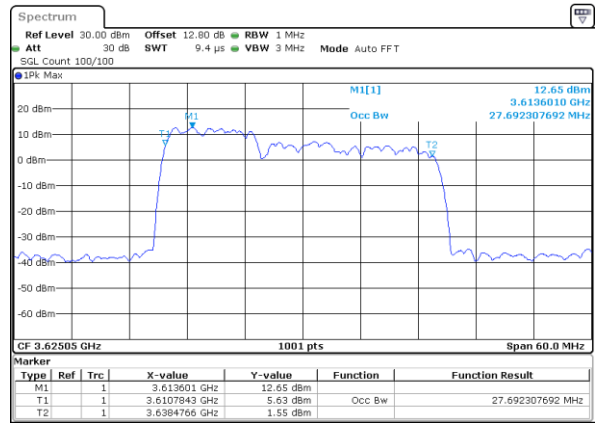

N/A

Date: 12-Jul-2020 13:38:25

Highest Channel / 20MHz+20MHz

N/A

Date: 12-Jul-2020 13:42:46

LTE Band 48C

16QAM

Lowest Channel / 5MHz+20MHz

Date: 10_JUL_2020 13:45:15

Lowest Channel / 10MHz+20MHz

Date: 11_JUL_2020 20:13:19

Middle Channel / 5MHz+20MHz

Date: 10_JUL_2020 15:40:47

Middle Channel / 10MHz+20MHz

Date: 11_JUL_2020 21:13:10

Highest Channel / 5MHz+20MHz

Date: 10_JUL_2020 14:07:30

Highest Channel / 10MHz+20MHz

Date: 11_JUL_2020 21:13:18

LTE Band 48C

16QAM

Lowest Channel / 15MHz+20MHz

Date: 12_JUL_2020 11:14:13

Lowest Channel / 20MHz+5MHz