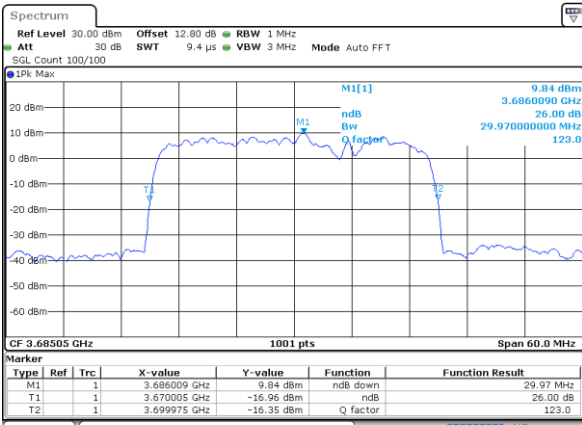

Highest Channel / 20MHz+5MHz

Date: 11_JUL_2020 18:21:34

LTE Band 48C

256QAM

Lowest Channel / 20MHz+10MHz

Date: 11.JUL.2020 23:18:19

Lowest Channel / 20MHz+15MHz

Date: 12.JUL.2020 13:23:55

Middle Channel / 20MHz+10MHz

Date: 12.JUL.2020 11:11:42

Middle Channel / 20MHz+15MHz

Date: 12.JUL.2020 13:27:30

Highest Channel / 20MHz+10MHz

Date: 11.JUL.2020 23:21:53

Highest Channel / 20MHz+15MHz

Date: 12.JUL.2020 13:33:17

LTE Band 48C

256QAM

Lowest Channel / 20MHz+20MHz

N/A

Date: 12_JUL_2020 13:37:11

Middle Channel / 20MHz+20MHz

N/A

Date: 12_JUL_2020 13:41:02

Highest Channel / 20MHz+20MHz

N/A

Date: 12_JUL_2020 13:44:38

Occupied Bandwidth

Mode	LTE Band 48C : 99%OBW(MHz)			
QPSK				
BW	5MHz+20MHz	10MHz+20MHz	15MHz+20MHz	20MHz+5MHz
Lowest CH	23.18	27.69	32.73	23.08
Middle CH	23.28	27.99	32.87	23.33
Highest CH	23.18	28.05	33.01	23.23
BW	20MHz+10MHz	20MHz+15MHz	20MHz+20MHz	N/A
Lowest CH	27.69	32.66	37.64	-
Middle CH	27.87	32.59	37.72	-
Highest CH	28.11	32.80	37.64	-