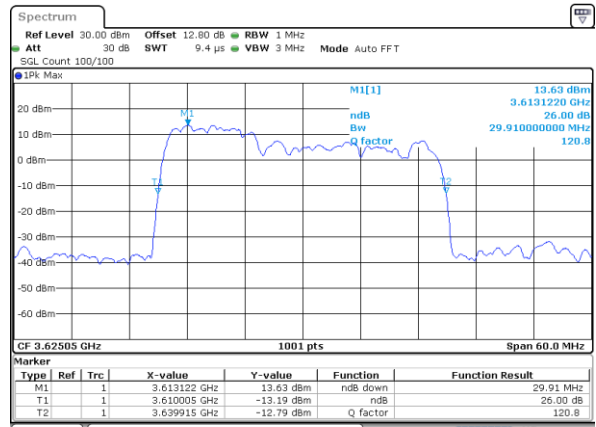

Lowest Channel / 20MHz+20MHz

N/A

Date: 12-Jul-2020 13:36:04

Middle Channel / 20MHz+20MHz

N/A

Date: 12-Jul-2020 13:39:54

Highest Channel / 20MHz+20MHz

N/A

Date: 12-Jul-2020 13:43:30

LTE Band 48C

64QAM

Lowest Channel / 5MHz+20MHz

Date: 10_JUL_2020 13:46:00

Lowest Channel / 10MHz+15MHz

Date: 11_JUL_2020 20:13:04

Middle Channel / 5MHz+20MHz

Date: 10_JUL_2020 15:42:20

Middle Channel / 10MHz+20MHz

Date: 11_JUL_2020 21:13:47

Highest Channel / 5MHz+20MHz

Date: 10_JUL_2020 14:09:22

Highest Channel / 10MHz+20MHz

Date: 11_JUL_2020 21:13:50

LTE Band 48C