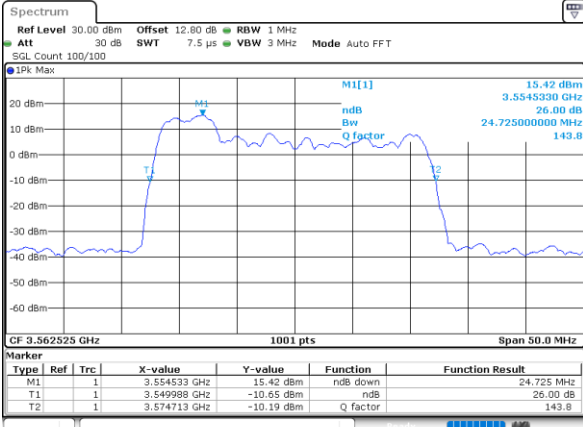

Middle Channel / 20MHz+15MHz

Date: 12_JUL_2020 13:26:45

Highest Channel / 20MHz+10MHz

Date: 11_JUL_2020 23:21:06

Highest Channel / 20MHz+15MHz

Date: 12_JUL_2020 13:32:32

LTE Band 48C

16QAM

Lowest Channel / 20MHz+20MHz

N/A

Date: 12-Jul-2020 13:36:04

Middle Channel / 20MHz+20MHz

N/A

Date: 12-Jul-2020 13:39:54

Highest Channel / 20MHz+20MHz

N/A

Date: 12-Jul-2020 13:43:30

LTE Band 48C

64QAM

Lowest Channel / 5MHz+20MHz

Date: 10_JUL_2020 13:46:00

Lowest Channel / 10MHz+15MHz

Date: 11_JUL_2020 20:13:04

Middle Channel / 5MHz+20MHz