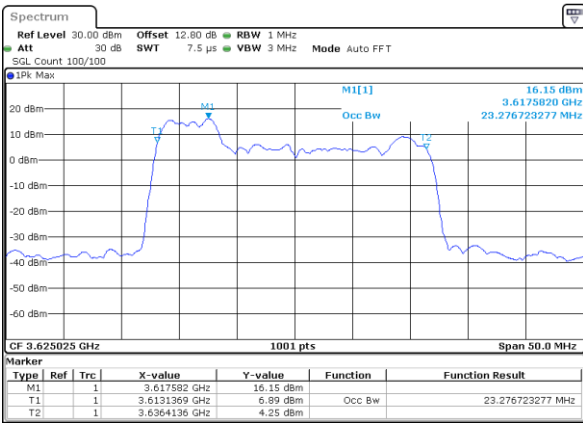

Mode	LTE Band 48C : 99%OBW(MHz)			
256QAM				
BW	5MHz+20MHz	10MHz+20MHz	15MHz+20MHz	20MHz+5MHz
Lowest CH	23.18	27.87	32.45	23.33
Middle CH	23.18	27.93	32.73	23.33
Highest CH	22.93	28.05	32.52	23.08
BW	20MHz+10MHz	20MHz+15MHz	20MHz+20MHz	N/A
Lowest CH	27.51	32.66	37.40	-
Middle CH	27.99	32.80	37.48	-
Highest CH	27.69	32.66	37.48	-

LTE Band 48C

QPSK

Lowest Channel / 5MHz+20MHz

Date: 10_JUL_2020 16:32:46

Lowest Channel / 10MHz+20MHz

Date: 11_JUL_2020 20:37:55

Middle Channel / 5MHz+20MHz

Date: 10_JUL_2020 15:40:24

Middle Channel / 10MHz+20MHz

Date: 11_JUL_2020 21:33:19

Highest Channel / 5MHz+20MHz

Date: 10_JUL_2020 14:07:52

Highest Channel / 10MHz+20MHz

Date: 11_JUL_2020 21:30:42

LTE Band 48C

QPSK