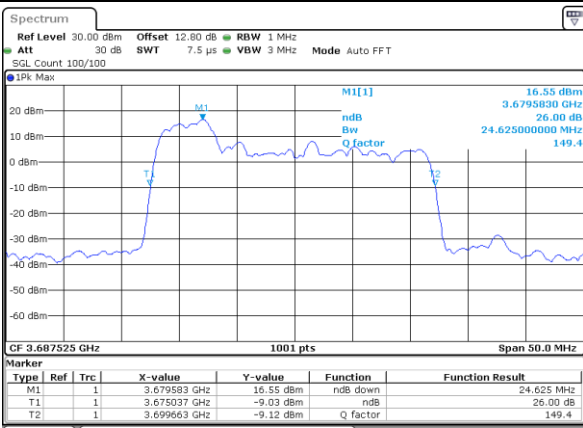

Date: 12-Jul-2020 13:43:30

LTE Band 48C

64QAM

Lowest Channel / 5MHz+20MHz

Date: 10_JUL_2020 13:46:00

Lowest Channel / 10MHz+15MHz

Date: 11_JUL_2020 20:13:04

Middle Channel / 5MHz+20MHz

Date: 10_JUL_2020 15:42:20

Middle Channel / 10MHz+20MHz

Date: 11_JUL_2020 21:13:47

Highest Channel / 5MHz+20MHz

Date: 10_JUL_2020 14:09:22

Highest Channel / 10MHz+20MHz

Date: 11_JUL_2020 21:13:50

LTE Band 48C