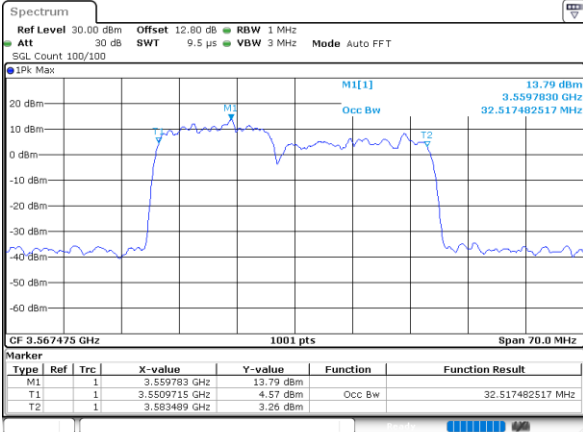

Date: 10_JUL_2020 14:07:30

Highest Channel / 10MHz+20MHz

Date: 11_JUL_2020 21:13:18

LTE Band 48C

16QAM

Lowest Channel / 15MHz+20MHz

Date: 12_JUL_2020 11:14:13

Lowest Channel / 20MHz+5MHz

Date: 10_JUL_2020 17:40:58

Middle Channel / 15MHz+20MHz

Date: 12_JUL_2020 13:14:54

Middle Channel / 20MHz+5MHz

Date: 11_JUL_2020 18:33:57

Highest Channel / 15MHz+20MHz

Date: 12_JUL_2020 13:18:31

Highest Channel / 20MHz+5MHz