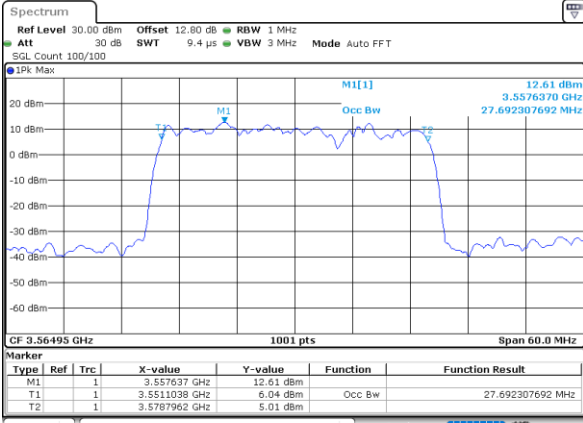

Highest Channel / 15MHz+20MHz

Date: 12_JUL_2020 13:18:54

Highest Channel / 20MHz+5MHz

Date: 11_JUL_2020 18:19:38

LTE Band 48C

QPSK

Lowest Channel / 20MHz+10MHz

Date: 11_JUL_2020 23:15:38

Lowest Channel / 20MHz+15MHz

Date: 12_JUL_2020 13:21:41

Middle Channel / 20MHz+10MHz

Date: 12_JUL_2020 11:09:28

Middle Channel / 20MHz+15MHz

Date: 12_JUL_2020 13:25:15

Highest Channel / 20MHz+10MHz

Date: 11_JUL_2020 23:20:21

Highest Channel / 20MHz+15MHz

Date: 12_JUL_2020 13:31:47

LTE Band 48C

QPSK

Lowest Channel / 20MHz+20MHz

N/A

Date: 12-Jul-2020 13:34:34

Middle Channel / 20MHz+20MHz