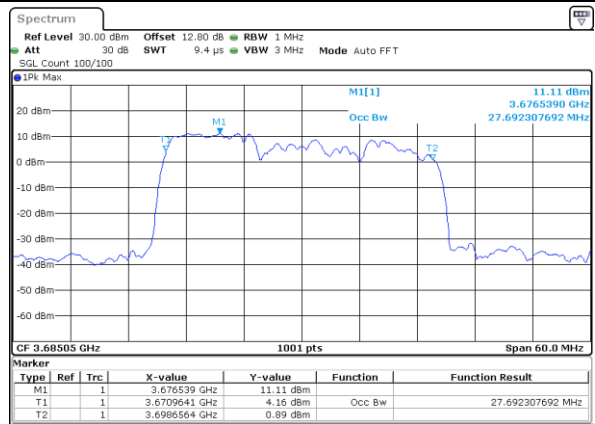

N/A

Date: 12_JUL_2020 13:42:24

LTE Band 48C

64QAM

Lowest Channel / 5MHz+20MHz

Date: 10_JUL_2020 13:45:38

Lowest Channel / 10MHz+20MHz

Date: 11_JUL_2020 20:38:42

Middle Channel / 5MHz+20MHz

Date: 10_JUL_2020 15:41:11

Middle Channel / 10MHz+20MHz

Date: 11_JUL_2020 21:34:25

Highest Channel / 5MHz+20MHz

Date: 10_JUL_2020 14:07:07

Highest Channel / 10MHz+20MHz

Date: 11_JUL_2020 21:29:55

LTE Band 48C

64QAM

Lowest Channel / 15MHz+20MHz

Date: 12_JUL_2020 11:14:36

Lowest Channel / 20MHz+5MHz

Date: 10_JUL_2020 17:41:21

Middle Channel / 15MHz+20MHz

Date: 12_JUL_2020 13:15:17

Middle Channel / 20MHz+5MHz

Date: 11_JUL_2020 18:34:20

Highest Channel / 15MHz+20MHz

Date: 12_JUL_2020 13:18:09

Highest Channel / 20MHz+5MHz

Date: 11_JUL_2020 18:18:51

LTE Band 48C

64QAM