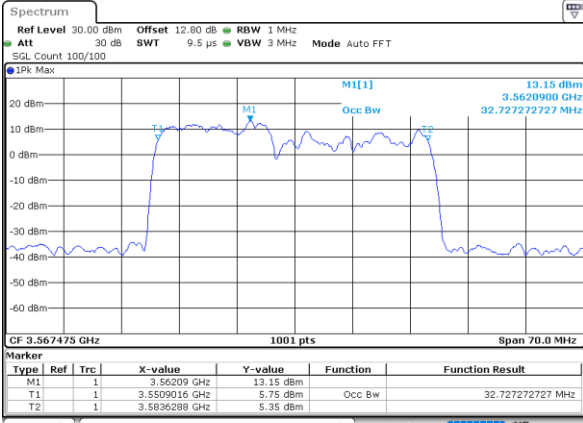

LTE Band 48C

QPSK

Lowest Channel / 15MHz+20MHz

Date: 12_JUL_2020 11:13:51