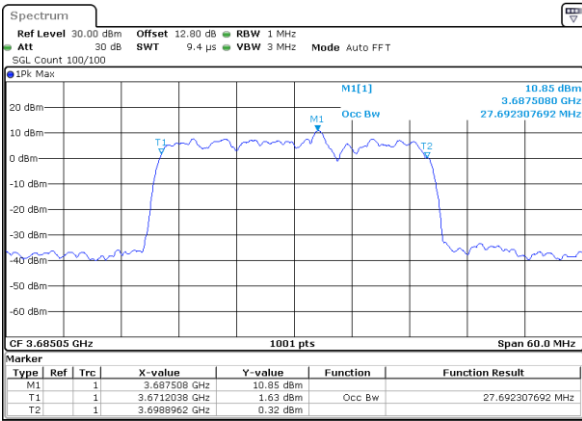

Date: 12_JUL.2020 13:20:45

Highest Channel / 20MHz+5MHz

Date: 11_JUL.2020 18:20:01

LTE Band 48C

256QAM

Lowest Channel / 20MHz+10MHz

Date: 11.JUL.2020 23:17:57

Lowest Channel / 20MHz+15MHz

Date: 12.JUL.2020 13:24:17

Middle Channel / 20MHz+10MHz

Date: 12.JUL.2020 11:12:04

Middle Channel / 20MHz+15MHz

Date: 12.JUL.2020 13:27:52

Highest Channel / 20MHz+10MHz

Date: 11.JUL.2020 23:22:15

Highest Channel / 20MHz+15MHz