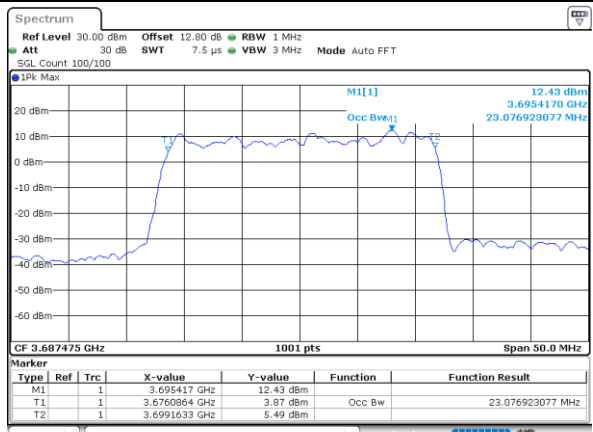

Date: 10_JUL_2020 14:07:30

Highest Channel / 10MHz+20MHz

Date: 11_JUL_2020 21:13:18

LTE Band 48C

16QAM

Lowest Channel / 15MHz+20MHz

Date: 12_JUL_2020 11:14:13

Lowest Channel / 20MHz+5MHz

Date: 10_JUL_2020 17:40:58

Middle Channel / 15MHz+20MHz

Date: 12_JUL_2020 13:14:54

Middle Channel / 20MHz+5MHz

Date: 11_JUL_2020 18:33:57

Highest Channel / 15MHz+20MHz

Date: 12_JUL_2020 13:18:31

Highest Channel / 20MHz+5MHz

Date: 11_JUL_2020 18:19:14

LTE Band 48C

16QAM

Lowest Channel / 20MHz+10MHz

Date: 11_JUL_2020 23:16:02

Lowest Channel / 20MHz+15MHz

Date: 12_JUL_2020 13:22:03

Middle Channel / 20MHz+10MHz

Date: 12_JUL_2020 11:09:50

Middle Channel / 20MHz+15MHz

Date: 12_JUL_2020 13:25:38

Highest Channel / 20MHz+10MHz

Date: 11_JUL_2020 23:19:59

Highest Channel / 20MHz+15MHz

Date: 12_JUL_2020 13:31:25

LTE Band 48C