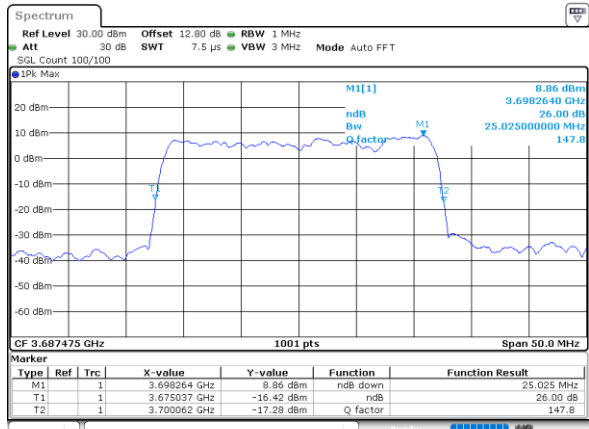

Highest Channel / 5MHz+20MHz

Date: 10_JUL.2020 14:09:45

Highest Channel / 10MHz+20MHz

Date: 11_JUL.2020 21:32:36

LTE Band 48C

256QAM

Lowest Channel / 15MHz+20MHz

Date: 12_JUL_2020 11:16:05

Lowest Channel / 20MHz+5MHz

Date: 10_JUL_2020 17:42:07

Middle Channel / 15MHz+20MHz

Date: 12_JUL_2020 13:16:46

Middle Channel / 20MHz+5MHz

Date: 11_JUL_2020 18:35:05

Highest Channel / 15MHz+20MHz

Date: 12_JUL_2020 13:20:23

Highest Channel / 20MHz+5MHz

Date: 11_JUL_2020 18:21:34

LTE Band 48C

256QAM

Lowest Channel / 20MHz+10MHz

Date: 11.JUL.2020 23:18:19

Lowest Channel / 20MHz+15MHz

Date: 12.JUL.2020 13:23:55