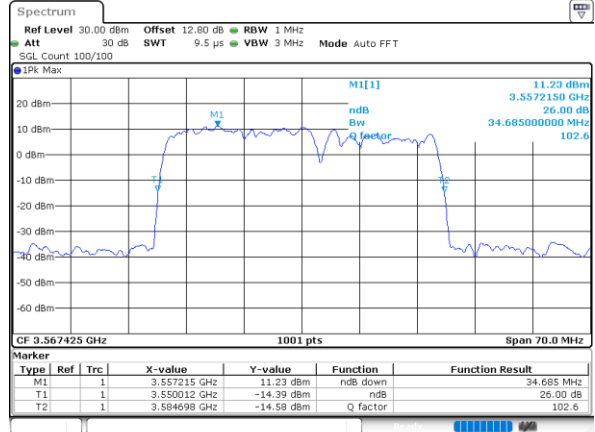

Date: 11_JUL_2020 18:35:29

Highest Channel / 15MHz+20MHz

Date: 12_JUL_2020 13:20:01

Highest Channel / 20MHz+5MHz

Date: 11_JUL_2020 18:21:11

LTE Band 48C

64QAM

Lowest Channel / 15MHz+15MHz

Date: 11_JUL_2020 23:16:47

Lowest Channel / 15MHz+20MHz

Date: 12_JUL_2020 13:22:48

Middle Channel / 20MHz+10MHz

Date: 12_JUL_2020 11:10:35

Middle Channel / 20MHz+15MHz

Date: 12_JUL_2020 13:22:23

Highest Channel / 20MHz+10MHz