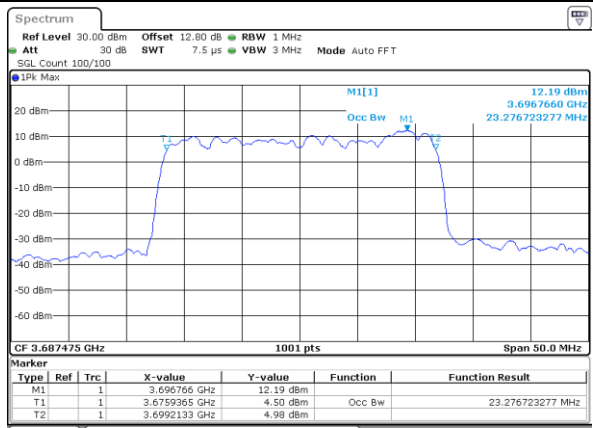

LTE Band 48C

64QAM

Lowest Channel / 15MHz+20MHz

Date: 12_JUL_2020 11:14:36

Lowest Channel / 20MHz+5MHz

Date: 10_JUL_2020 17:41:21

Middle Channel / 15MHz+20MHz

Date: 12_JUL_2020 13:15:17

Middle Channel / 20MHz+5MHz

Date: 11_JUL_2020 18:34:20

Highest Channel / 15MHz+20MHz

Date: 12_JUL_2020 13:18:09

Highest Channel / 20MHz+5MHz

Date: 11_JUL_2020 18:18:51

LTE Band 48C

64QAM