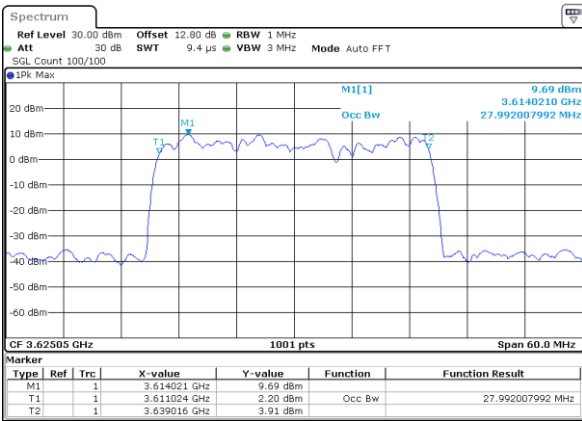

Middle Channel / 20MHz+10MHz

Date: 12.JUL.2020 11:12:04