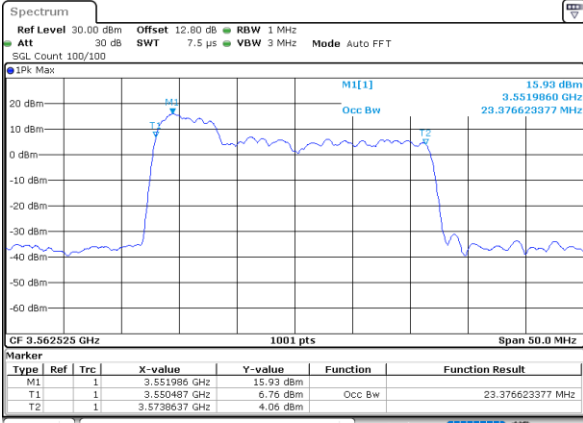

Highest Channel / 20MHz+15MHz

Date: 12_JUL_2020 13:31:47

LTE Band 48C

QPSK

Lowest Channel / 20MHz+20MHz

N/A

Date: 12-Jul-2020 13:34:34

Middle Channel / 20MHz+20MHz

N/A

Date: 12-Jul-2020 13:38:25

Highest Channel / 20MHz+20MHz

N/A

Date: 12-Jul-2020 13:42:46

LTE Band 48C

16QAM

Lowest Channel / 5MHz+20MHz

Date: 10_JUL_2020 13:45:15

Lowest Channel / 10MHz+20MHz

Date: 11_JUL_2020 20:13:19

Middle Channel / 5MHz+20MHz

Date: 10_JUL_2020 15:40:47

Middle Channel / 10MHz+20MHz

Date: 11_JUL_2020 21:13:10

Highest Channel / 5MHz+20MHz