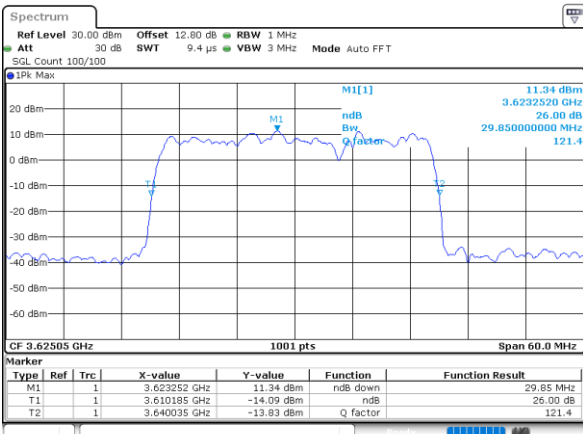

LTE Band 48C

16QAM

Lowest Channel / 15MHz+15MHz

Date: 11_JUL_2020 23:17:10

Lowest Channel / 15MHz+20MHz

Date: 12_JUL_2020 13:23:10

Middle Channel / 20MHz+10MHz

Date: 12_JUL_2020 11:19:57