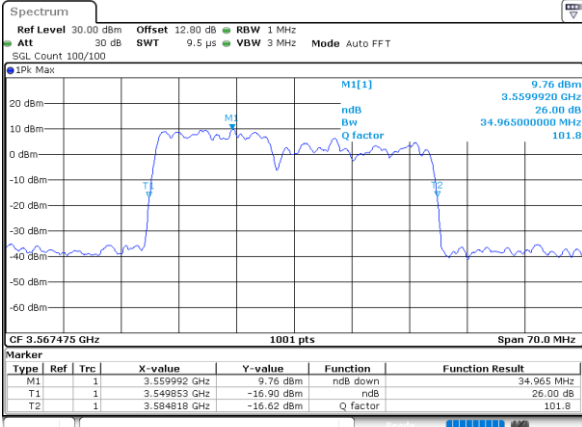

Highest Channel / 5MHz+20MHz

Date: 10_JUL.2020 14:09:45

Highest Channel / 10MHz+20MHz

Date: 11_JUL.2020 21:32:36

LTE Band 48C

256QAM

Lowest Channel / 15MHz+20MHz

Date: 12_JUL_2020 11:16:05

Lowest Channel / 20MHz+5MHz

Date: 10_JUL_2020 17:42:07

Middle Channel / 15MHz+20MHz

Date: 12_JUL_2020 13:16:46

Middle Channel / 20MHz+5MHz

Date: 11_JUL_2020 18:35:05

Highest Channel / 15MHz+20MHz

Date: 12_JUL_2020 13:20:23