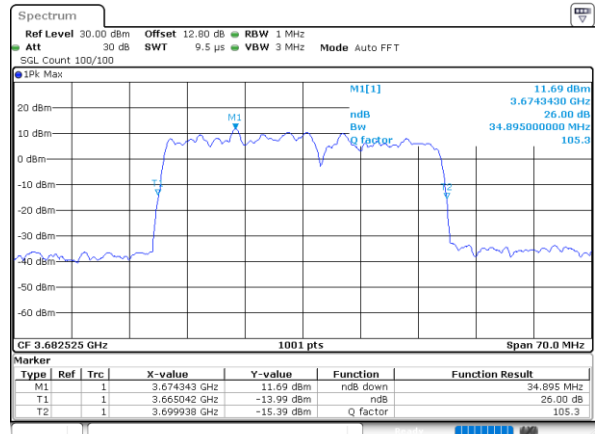

Middle Channel / 20MHz+15MHz

Date: 12_JUL_2020 13:26:45

Highest Channel / 20MHz+10MHz

Date: 11_JUL_2020 23:21:06

Highest Channel / 20MHz+15MHz

Date: 12_JUL_2020 13:32:32

LTE Band 48C

16QAM