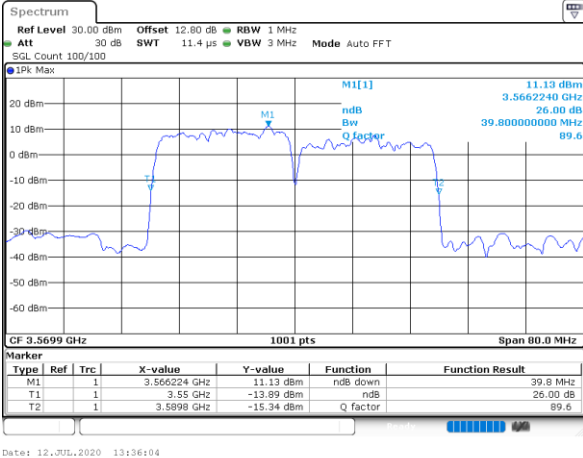

LTE Band 48C

16QAM

Lowest Channel / 20MHz+20MHz

N/A

Date: 12-Jul-2020 13:36:04