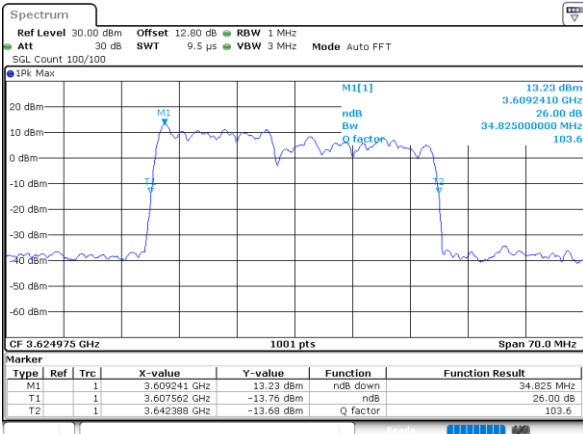

Date: 10_JUL_2020 15:42:20

Middle Channel / 10MHz+20MHz

Date: 11_JUL_2020 21:13:47

Highest Channel / 5MHz+20MHz

Date: 10_JUL_2020 14:09:22

Highest Channel / 10MHz+20MHz

Date: 11_JUL_2020 21:13:50

LTE Band 48C

64QAM

Lowest Channel / 10MHz+20MHz

Date: 12_JUL_2020 11:14:50

Lowest Channel / 15MHz+10MHz

Date: 10_JUL_2020 17:42:30

Middle Channel / 15MHz+20MHz

Date: 12_JUL_2020 13:15:39

Middle Channel / 20MHz+5MHz

Date: 11_JUL_2020 18:35:29

Highest Channel / 15MHz+20MHz

Date: 12_JUL_2020 13:20:01

Highest Channel / 20MHz+5MHz

Date: 11_JUL_2020 18:21:11

LTE Band 48C

64QAM

Lowest Channel / 15MHz+15MHz