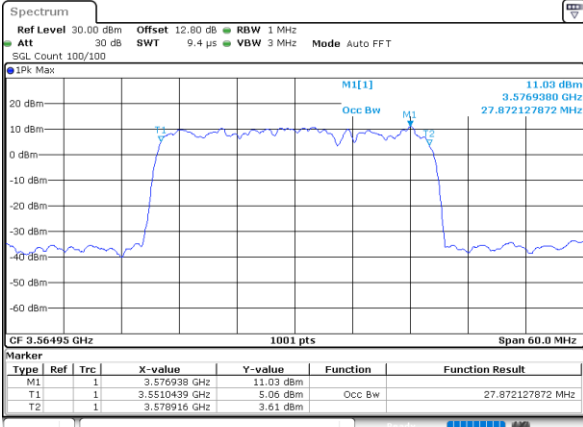

Date: 10_JUL_2020 14:07:30

Highest Channel / 10MHz+20MHz

Date: 11_JUL_2020 21:13:18

LTE Band 48C

16QAM

Lowest Channel / 15MHz+20MHz

Date: 12_JUL_2020 11:14:13

Lowest Channel / 20MHz+5MHz

Date: 10_JUL_2020 17:40:58

Middle Channel / 15MHz+20MHz

Date: 12_JUL_2020 13:14:54

Middle Channel / 20MHz+5MHz

Date: 11_JUL_2020 18:33:57

Highest Channel / 15MHz+20MHz

Date: 12_JUL_2020 13:18:31

Highest Channel / 20MHz+5MHz

Date: 11_JUL_2020 18:19:14

LTE Band 48C

16QAM

Lowest Channel / 20MHz+10MHz

Date: 11_JUL_2020 23:16:02

Lowest Channel / 20MHz+15MHz

Date: 12_JUL_2020 13:22:03

Middle Channel / 20MHz+10MHz

Date: 12_JUL_2020 11:09:50

Middle Channel / 20MHz+15MHz

Date: 12_JUL_2020 13:25:38

Highest Channel / 20MHz+10MHz

Date: 11_JUL_2020 23:19:59

Highest Channel / 20MHz+15MHz

Date: 12_JUL_2020 13:31:25

LTE Band 48C