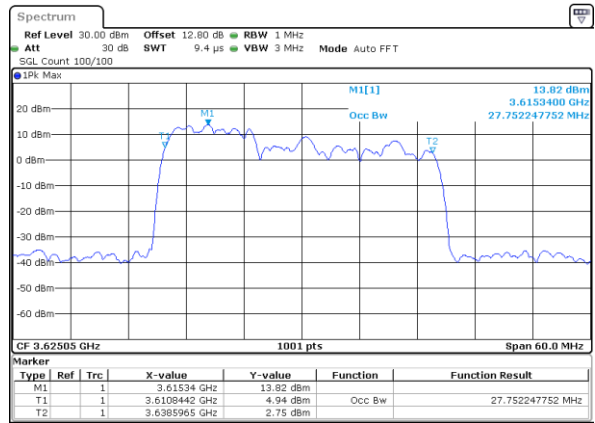

Date: 12_JUL_2020 11:09:50

Middle Channel / 20MHz+15MHz

Date: 12_JUL_2020 13:25:38

Highest Channel / 20MHz+10MHz

Date: 11_JUL_2020 23:19:59

Highest Channel / 20MHz+15MHz

Date: 12_JUL_2020 13:31:25

LTE Band 48C

N/A

Date: 12_JUL_2020 13:42:24

LTE Band 48C

64QAM

Lowest Channel / 5MHz+20MHz

Date: 10_JUL_2020 13:45:38

Lowest Channel / 10MHz+20MHz

Date: 11_JUL_2020 20:38:42

Middle Channel / 5MHz+20MHz

Date: 10_JUL_2020 15:41:11

Middle Channel / 10MHz+20MHz

Date: 11_JUL_2020 21:34:25

Highest Channel / 5MHz+20MHz

Date: 10_JUL_2020 14:07:07

Highest Channel / 10MHz+20MHz

Date: 11_JUL_2020 21:29:55