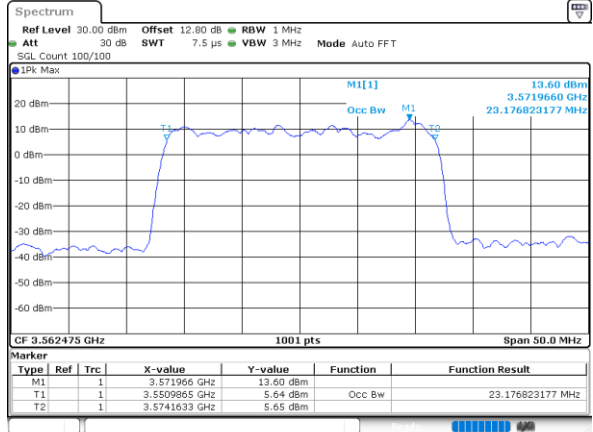

Date: 10_JUL_2020 14:07:30

Highest Channel / 10MHz+20MHz

Date: 11_JUL_2020 21:13:18

LTE Band 48C

16QAM

Lowest Channel / 15MHz+20MHz

Date: 12_JUL_2020 11:14:13

Lowest Channel / 20MHz+5MHz