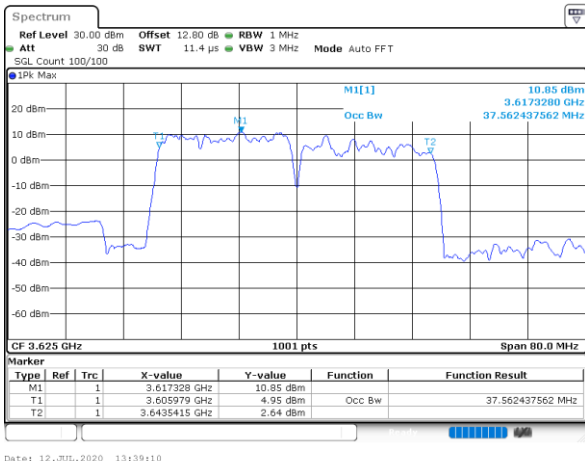

Lowest Channel / 20MHz+10MHz

Date: 11_JUL_2020 23:16:25

Lowest Channel / 20MHz+15MHz

Date: 12_JUL_2020 13:22:26

Middle Channel / 20MHz+10MHz

Date: 12_JUL_2020 11:10:13

Middle Channel / 20MHz+15MHz

Date: 12_JUL_2020 13:26:01

Highest Channel / 20MHz+10MHz

Date: 11_JUL_2020 23:19:34

Highest Channel / 20MHz+15MHz

Date: 12_JUL_2020 13:31:02

LTE Band 48C

64QAM

Lowest Channel / 20MHz+20MHz

N/A

Date: 12_JUL_2020 13:35:19

Middle Channel / 20MHz+20MHz

N/A

Date: 12_JUL_2020 13:39:10

Highest Channel / 20MHz+20MHz

N/A

Date: 12_JUL_2020 13:42:01

LTE Band 48C