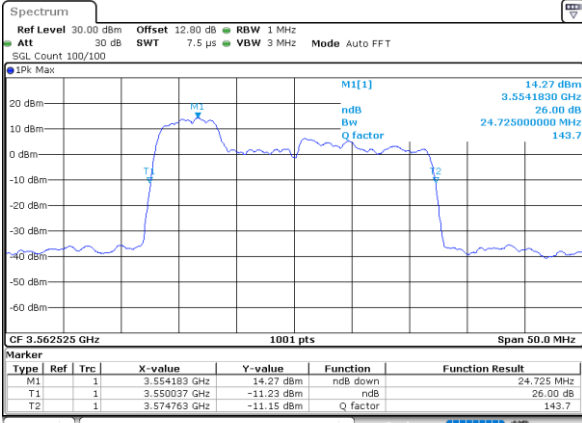

Date: 11_JUL_2020 23:21:30

Highest Channel / 20MHz+15MHz

Date: 12_JUL_2020 13:32:54

LTE Band 48C

64QAM

Lowest Channel / 20MHz+20MHz

N/A

Date: 12-Jul-2020 13:35:41

Middle Channel / 20MHz+20MHz

N/A

Date: 12-Jul-2020 13:39:32

Highest Channel / 20MHz+20MHz

N/A

Date: 12-Jul-2020 13:43:53

LTE Band 48C

256QAM

Lowest Channel / 5MHz+20MHz

Date: 10_JUL.2020 13:48:51

Lowest Channel / 10MHz+20MHz

Date: 11_JUL.2020 20:40:36

Middle Channel / 5MHz+20MHz

Date: 10_JUL.2020 15:41:56

Middle Channel / 10MHz+20MHz

Date: 11_JUL.2020 21:36:19