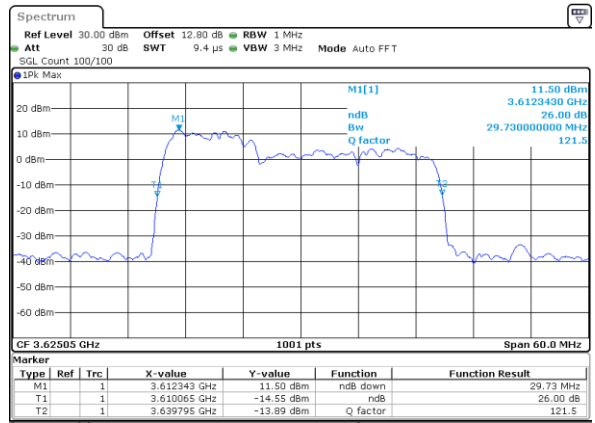

Middle Channel / 20MHz+20MHz

N/A

Date: 12-Jul-2020 13:39:32

Highest Channel / 20MHz+20MHz

N/A

Date: 12-Jul-2020 13:43:53

LTE Band 48C

256QAM

Lowest Channel / 5MHz+20MHz

Date: 10_JUL.2020 13:48:51

Lowest Channel / 10MHz+20MHz

Date: 11_JUL.2020 20:40:36

Middle Channel / 5MHz+20MHz

Date: 10_JUL.2020 15:41:56

Middle Channel / 10MHz+20MHz

Date: 11_JUL.2020 21:36:19

Highest Channel / 5MHz+20MHz

Date: 10_JUL.2020 14:09:45

Highest Channel / 10MHz+20MHz

Date: 11_JUL.2020 21:32:36

LTE Band 48C

256QAM

Lowest Channel / 15MHz+20MHz

Date: 12_JUL_2020 11:16:05