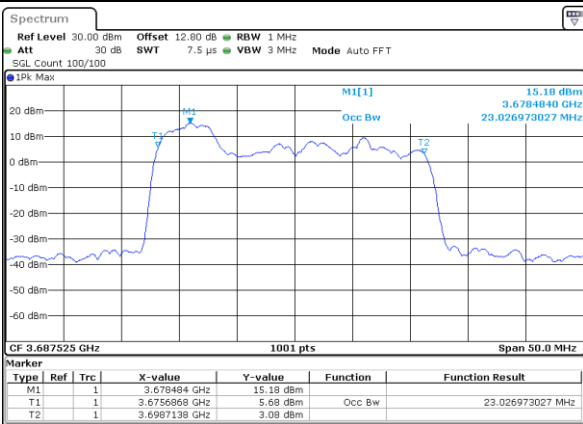

N/A

Date: 12_JUL_2020 13:42:24

LTE Band 48C

64QAM

Lowest Channel / 5MHz+20MHz

Date: 10_JUL_2020 13:45:38

Lowest Channel / 10MHz+20MHz

Date: 11_JUL_2020 20:38:42

Middle Channel / 5MHz+20MHz

Date: 10_JUL_2020 15:41:11

Middle Channel / 10MHz+20MHz

Date: 11_JUL_2020 21:34:25

Highest Channel / 5MHz+20MHz

Date: 10_JUL_2020 14:07:07

Highest Channel / 10MHz+20MHz

Date: 11_JUL_2020 21:29:55

LTE Band 48C

64QAM

Lowest Channel / 15MHz+20MHz

Date: 12_JUL_2020 11:14:36

Lowest Channel / 20MHz+5MHz

Date: 10_JUL_2020 17:41:21

Middle Channel / 15MHz+20MHz

Date: 12_JUL_2020 13:15:17

Middle Channel / 20MHz+5MHz

Date: 11_JUL_2020 18:34:20

Highest Channel / 15MHz+20MHz

Date: 12_JUL_2020 13:18:09

Highest Channel / 20MHz+5MHz

Date: 11_JUL_2020 18:18:51

LTE Band 48C

64QAM