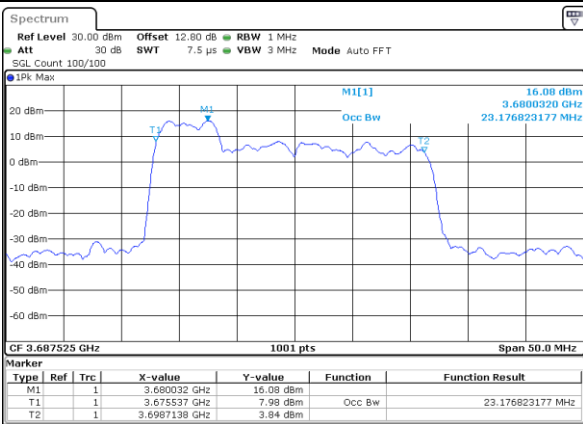

Mode	LTE Band 48C : 99%OBW(MHz)			
256QAM				
BW	5MHz+20MHz	10MHz+20MHz	15MHz+20MHz	20MHz+5MHz
Lowest CH	23.18	27.87	32.45	23.33
Middle CH	23.18	27.93	32.73	23.33
Highest CH	22.93	28.05	32.52	23.08
BW	20MHz+10MHz	20MHz+15MHz	20MHz+20MHz	N/A
Lowest CH	27.51	32.66	37.40	-
Middle CH	27.99	32.80	37.48	-
Highest CH	27.69	32.66	37.48	-

LTE Band 48C

QPSK

Lowest Channel / 5MHz+20MHz

Date: 10_JUL_2020 16:32:46

Lowest Channel / 10MHz+20MHz

Date: 11_JUL_2020 20:37:55

Middle Channel / 5MHz+20MHz

Date: 10_JUL_2020 15:40:24

Middle Channel / 10MHz+20MHz

Date: 11_JUL_2020 21:33:19

Highest Channel / 5MHz+20MHz

Date: 10_JUL_2020 14:07:52

Highest Channel / 10MHz+20MHz

Date: 11_JUL_2020 21:30:42

LTE Band 48C

QPSK