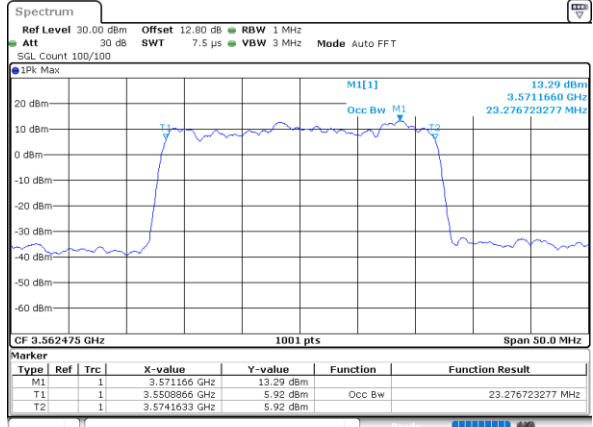

LTE Band 48C

64QAM

Lowest Channel / 15MHz+20MHz

Date: 12_JUL_2020 11:14:36

Lowest Channel / 20MHz+5MHz

Date: 10_JUL_2020 17:41:21

Middle Channel / 15MHz+20MHz

Date: 12_JUL_2020 13:15:17

Middle Channel / 20MHz+5MHz

Date: 11_JUL_2020 18:34:20

Highest Channel / 15MHz+20MHz

Date: 12_JUL_2020 13:18:09

Highest Channel / 20MHz+5MHz

Date: 11_JUL_2020 18:18:51

LTE Band 48C

64QAM