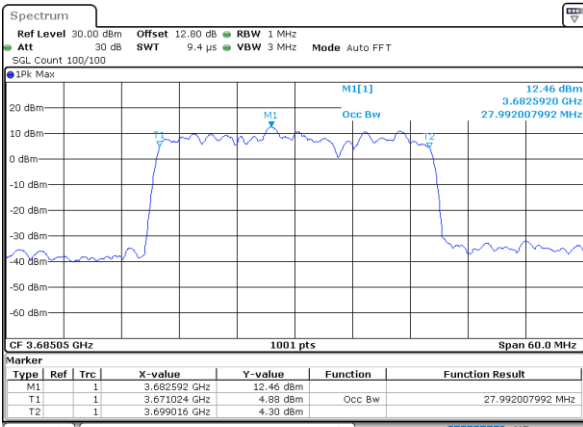

Date: 11_JUL_2020 18:19:14

LTE Band 48C

16QAM

Lowest Channel / 20MHz+10MHz

Date: 11_JUL_2020 23:16:02

Lowest Channel / 20MHz+15MHz

Date: 12_JUL_2020 13:22:03

Middle Channel / 20MHz+10MHz

Date: 12_JUL_2020 11:09:50

Middle Channel / 20MHz+15MHz

Date: 12_JUL_2020 13:25:38

Highest Channel / 20MHz+10MHz

Date: 11_JUL_2020 23:19:59

Highest Channel / 20MHz+15MHz

Date: 12_JUL_2020 13:31:25

LTE Band 48C