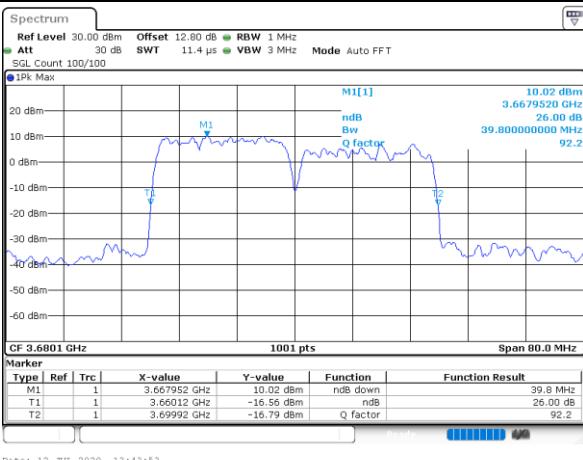

Middle Channel / 20MHz+20MHz

N/A

Date: 12-Jul-2020 13:39:32

Highest Channel / 20MHz+20MHz

N/A

Date: 12-Jul-2020 13:43:53

LTE Band 48C

256QAM