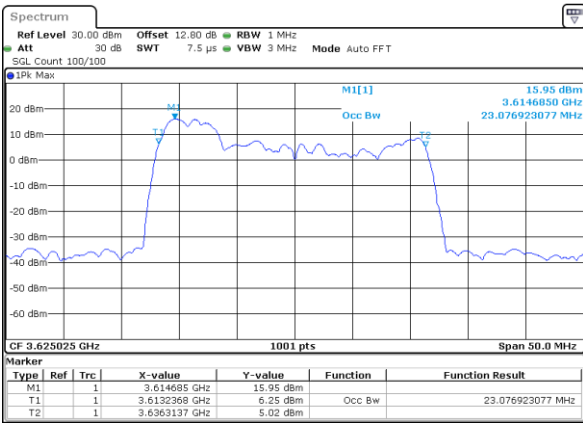

N/A

Date: 12_JUL_2020 13:42:24

LTE Band 48C

64QAM

Lowest Channel / 5MHz+20MHz

Date: 10_JUL_2020 13:45:38

Lowest Channel / 10MHz+20MHz

Date: 11_JUL_2020 20:38:42

Middle Channel / 5MHz+20MHz

Date: 10_JUL_2020 15:41:11

Middle Channel / 10MHz+20MHz

Date: 11_JUL_2020 21:34:25

Highest Channel / 5MHz+20MHz

Date: 10_JUL_2020 14:07:07

Highest Channel / 10MHz+20MHz

Date: 11_JUL_2020 21:29:55