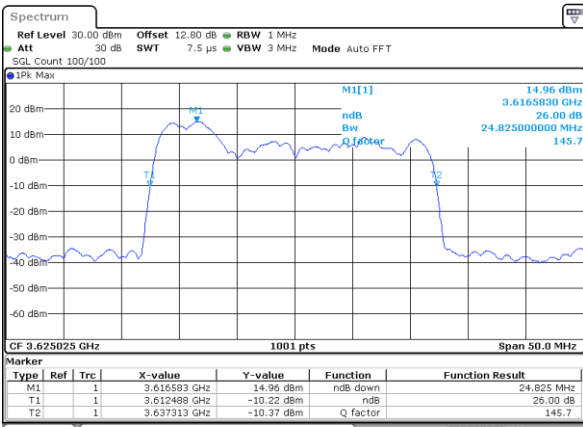

Date: 12-Jul-2020 13:43:30

LTE Band 48C

64QAM

Lowest Channel / 5MHz+20MHz

Date: 10_JUL_2020 13:46:00

Lowest Channel / 10MHz+15MHz

Date: 11_JUL_2020 20:13:04

Middle Channel / 5MHz+20MHz

Date: 10_JUL_2020 15:42:20

Middle Channel / 10MHz+20MHz

Date: 11_JUL_2020 21:13:47

Highest Channel / 5MHz+20MHz

Date: 10_JUL_2020 14:09:22

Highest Channel / 10MHz+20MHz

Date: 11_JUL_2020 21:13:50

LTE Band 48C