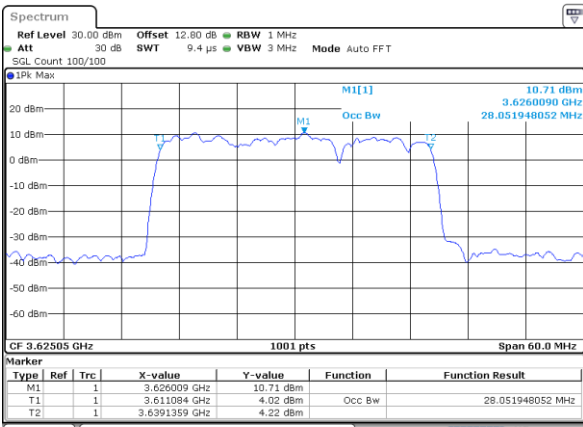

Middle Channel / 20MHz+5MHz

Date: 11_JUL_2020 18:34:20

Highest Channel / 15MHz+20MHz

Date: 12_JUL_2020 13:18:09

Highest Channel / 20MHz+5MHz

Date: 11_JUL_2020 18:18:51

LTE Band 48C

64QAM

Lowest Channel / 20MHz+10MHz

Date: 11_JUL_2020 23:16:25

Lowest Channel / 20MHz+15MHz

Date: 12_JUL_2020 13:22:26

Middle Channel / 20MHz+10MHz

Date: 12_JUL_2020 11:10:13

Middle Channel / 20MHz+15MHz

Date: 12_JUL_2020 13:26:01

Highest Channel / 20MHz+10MHz

Date: 11_JUL_2020 23:19:34

Highest Channel / 20MHz+15MHz

Date: 12_JUL_2020 13:31:02

LTE Band 48C

64QAM

Lowest Channel / 20MHz+20MHz

N/A