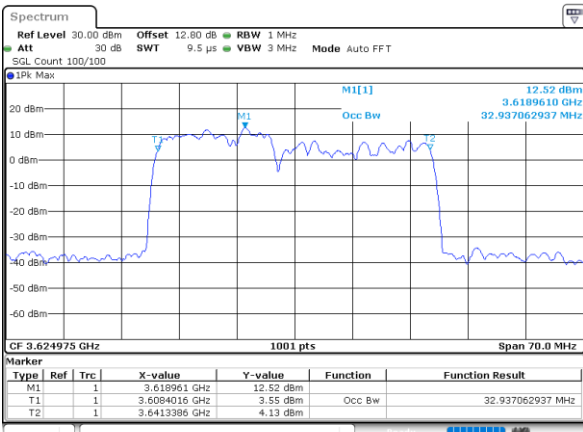

Middle Channel / 15MHz+20MHz

Date: 12_JUL_2020 13:14:54