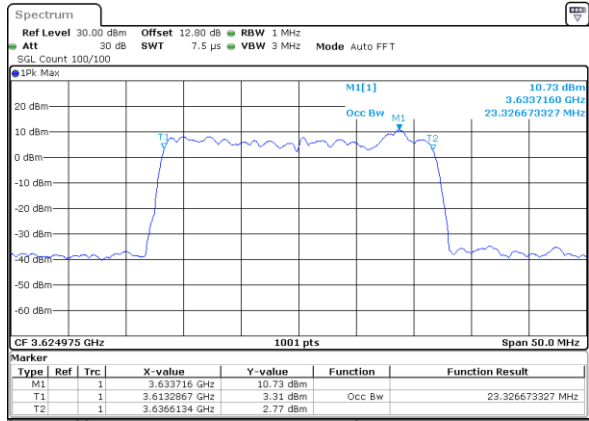

Date: 11_JUL.2020 21:35:57

Highest Channel / 5MHz+20MHz

Date: 10_JUL.2020 14:08:15

Highest Channel / 10MHz+20MHz

Date: 11_JUL.2020 21:32:14

LTE Band 48C

256QAM

Lowest Channel / 15MHz+20MHz

Date: 12_JUL.2020 11:16:27

Lowest Channel / 20MHz+5MHz

Date: 10_JUL.2020 17:41:45

Middle Channel / 15MHz+20MHz

Date: 12_JUL.2020 13:17:08

Middle Channel / 20MHz+5MHz

Date: 11_JUL.2020 18:24:43

Highest Channel / 15MHz+20MHz

Date: 12_JUL.2020 13:20:45

Highest Channel / 20MHz+5MHz

Date: 11_JUL.2020 18:20:01

LTE Band 48C

256QAM

Lowest Channel / 20MHz+10MHz

Date: 11.JUL.2020 23:17:57

Lowest Channel / 20MHz+15MHz