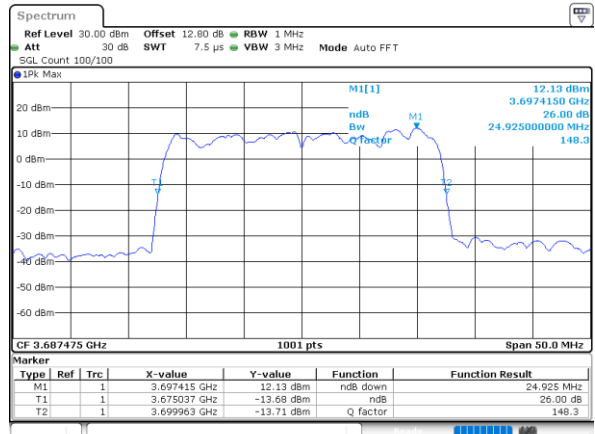

Date: 10_JUL_2020 15:42:20

Middle Channel / 10MHz+20MHz

Date: 11_JUL_2020 21:13:47

Highest Channel / 5MHz+20MHz

Date: 10_JUL_2020 14:09:22

Highest Channel / 10MHz+20MHz

Date: 11_JUL_2020 21:13:50

LTE Band 48C

Date: 11_JUL_2020 18:35:29

Highest Channel / 15MHz+20MHz

Date: 12_JUL_2020 13:20:01

Highest Channel / 20MHz+5MHz

Date: 11_JUL_2020 18:21:11

LTE Band 48C

64QAM

Lowest Channel / 15MHz+15MHz