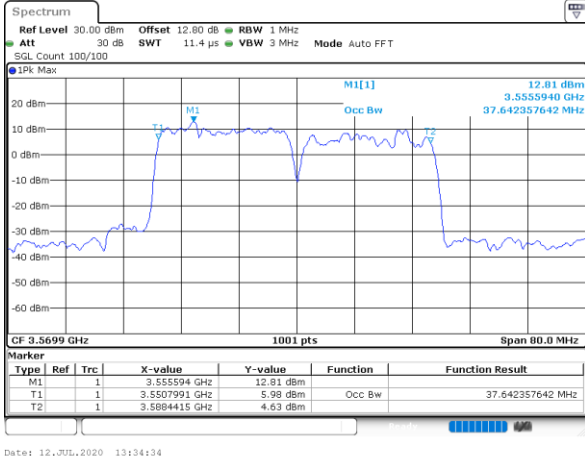

Highest Channel / 20MHz+15MHz

Date: 12_JUL_2020 13:31:47

LTE Band 48C

QPSK

Lowest Channel / 20MHz+20MHz

N/A

Date: 12-Jul-2020 13:34:34

Middle Channel / 20MHz+20MHz

N/A

Date: 12-Jul-2020 13:38:25

Highest Channel / 20MHz+20MHz

N/A

Date: 12-Jul-2020 13:42:46

LTE Band 48C

16QAM

Lowest Channel / 5MHz+20MHz