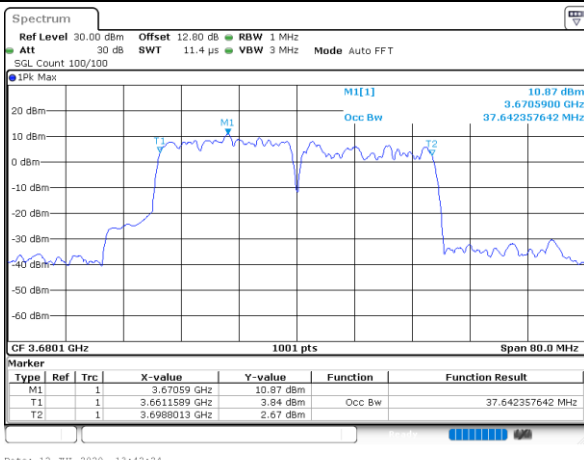

Date: 12_JUL_2020 11:09:50

Middle Channel / 20MHz+15MHz

Date: 12_JUL_2020 13:25:38

Highest Channel / 20MHz+10MHz

Date: 11_JUL_2020 23:19:59

Highest Channel / 20MHz+15MHz

Date: 12_JUL_2020 13:31:25

LTE Band 48C

16QAM

Lowest Channel / 20MHz+20MHz

N/A

Date: 12_JUL_2020 13:34:56

Middle Channel / 20MHz+20MHz

N/A

Date: 12_JUL_2020 13:38:47

Highest Channel / 20MHz+20MHz

N/A

Date: 12_JUL_2020 13:42:24

LTE Band 48C

64QAM

Lowest Channel / 5MHz+20MHz

Date: 10_JUL_2020 13:45:38

Lowest Channel / 10MHz+20MHz

Date: 11_JUL_2020 20:38:42