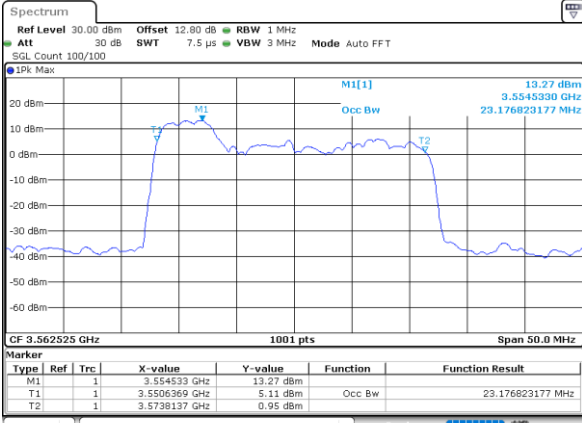

LTE Band 48C

256QAM

Lowest Channel / 5MHz+20MHz

Date: 10_JUL.2020 13:48:29