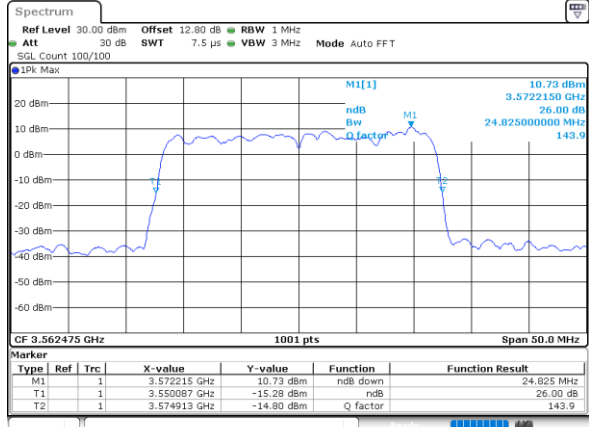

Lowest Channel / 20MHz+5MHz

Date: 10_JUL_2020 17:42:07