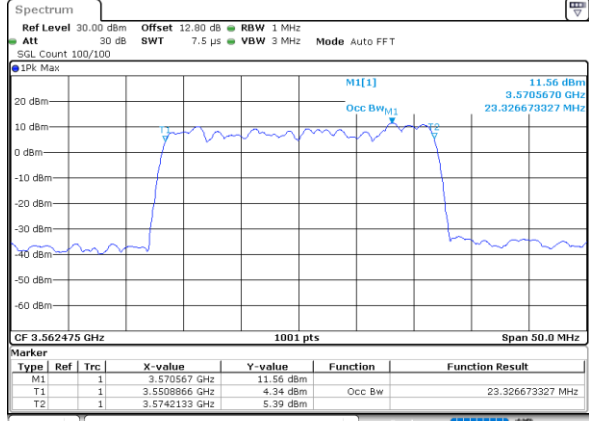

Date: 12_JUL_2020 13:35:19

Middle Channel / 20MHz+20MHz

N/A

Date: 12_JUL_2020 13:39:10

Highest Channel / 20MHz+20MHz

N/A

Date: 12_JUL_2020 13:42:01

LTE Band 48C

Date: 11_JUL.2020 21:35:57

Highest Channel / 5MHz+20MHz

Date: 10_JUL.2020 14:08:15

Highest Channel / 10MHz+20MHz

Date: 11_JUL.2020 21:32:14

LTE Band 48C

256QAM

Lowest Channel / 15MHz+20MHz

Date: 12_JUL.2020 11:16:27

Lowest Channel / 20MHz+5MHz

Date: 10_JUL.2020 17:41:45

Middle Channel / 15MHz+20MHz

Date: 12_JUL.2020 13:17:08

Middle Channel / 20MHz+5MHz

Date: 11_JUL.2020 18:24:43

Highest Channel / 15MHz+20MHz

Date: 12_JUL.2020 13:20:45

Highest Channel / 20MHz+5MHz

Date: 11_JUL.2020 18:20:01

LTE Band 48C

256QAM

Lowest Channel / 20MHz+10MHz

Date: 11.JUL.2020 23:17:57

Lowest Channel / 20MHz+15MHz