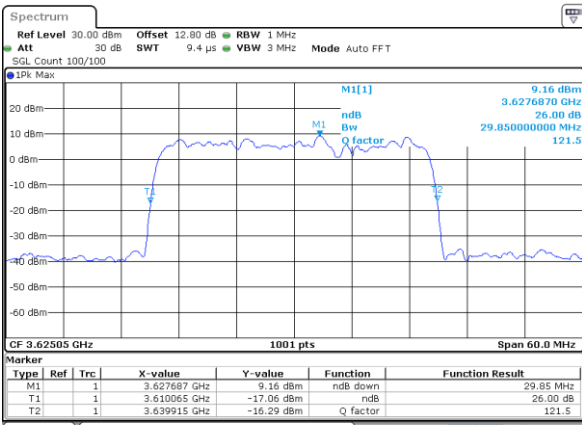

Highest Channel / 20MHz+5MHz

Date: 11_JUL_2020 18:21:34

LTE Band 48C

256QAM

Lowest Channel / 20MHz+10MHz

Date: 11.JUL.2020 23:18:19

Lowest Channel / 20MHz+15MHz

Date: 12.JUL.2020 13:23:55

Middle Channel / 20MHz+10MHz

Date: 12.JUL.2020 11:11:42

Middle Channel / 20MHz+15MHz

Date: 12.JUL.2020 13:27:30

Highest Channel / 20MHz+10MHz

Date: 11.JUL.2020 23:21:53

Highest Channel / 20MHz+15MHz

Date: 12.JUL.2020 13:33:17