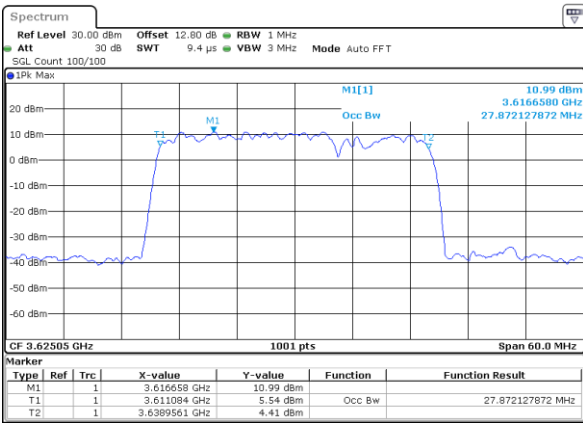

Highest Channel / 15MHz+20MHz

Date: 12_JUL_2020 13:18:54

Highest Channel / 20MHz+5MHz

Date: 11_JUL_2020 18:19:38

LTE Band 48C

QPSK

Lowest Channel / 20MHz+10MHz

Date: 11_JUL_2020 23:15:38

Lowest Channel / 20MHz+15MHz

Date: 12_JUL_2020 13:21:41

Middle Channel / 20MHz+10MHz

Date: 12_JUL_2020 11:09:28

Middle Channel / 20MHz+15MHz

Date: 12_JUL_2020 13:25:15

Highest Channel / 20MHz+10MHz

Date: 11_JUL_2020 23:20:21