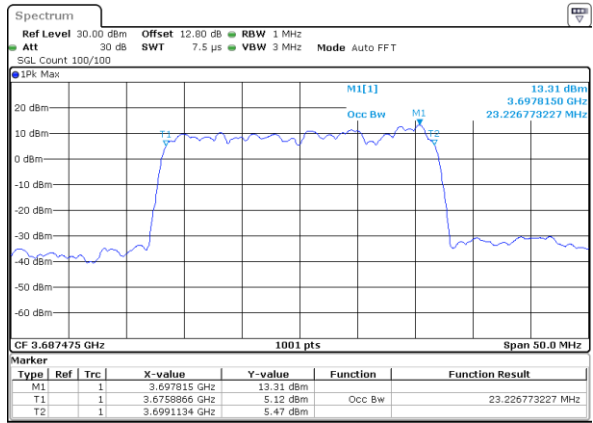

Middle Channel / 10MHz+20MHz

Date: 11_JUL_2020 21:33:19

Highest Channel / 5MHz+20MHz

Date: 10_JUL_2020 14:07:52

Highest Channel / 10MHz+20MHz

Date: 11_JUL_2020 21:30:42

LTE Band 48C

QPSK

Lowest Channel / 15MHz+20MHz

Date: 12_JUL_2020 11:13:51

Lowest Channel / 20MHz+5MHz

Date: 10_JUL_2020 17:40:35

Middle Channel / 15MHz+20MHz

Date: 12_JUL_2020 13:14:32

Middle Channel / 20MHz+5MHz

Date: 11_JUL_2020 18:43:36

Highest Channel / 15MHz+20MHz

Date: 12_JUL_2020 13:18:54

Highest Channel / 20MHz+5MHz

Date: 11_JUL_2020 18:19:38

LTE Band 48C

QPSK

Lowest Channel / 20MHz+10MHz

Date: 11_JUL_2020 23:15:38