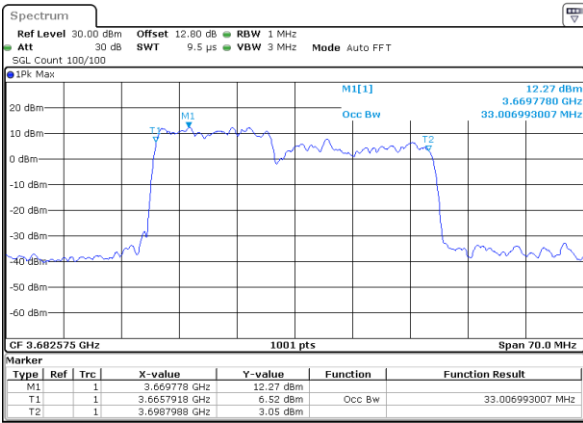

Middle Channel / 10MHz+20MHz

Date: 11_JUL_2020 21:33:19

Highest Channel / 5MHz+20MHz

Date: 10_JUL_2020 14:07:52

Highest Channel / 10MHz+20MHz

Date: 11_JUL_2020 21:30:42

LTE Band 48C

QPSK

Lowest Channel / 15MHz+20MHz

Date: 12_JUL_2020 11:13:51

Lowest Channel / 20MHz+5MHz

Date: 10_JUL_2020 17:40:35

Middle Channel / 15MHz+20MHz

Date: 12_JUL_2020 13:14:32

Middle Channel / 20MHz+5MHz

Date: 11_JUL_2020 18:43:36

Highest Channel / 15MHz+20MHz

Date: 12_JUL_2020 13:18:54

Highest Channel / 20MHz+5MHz

Date: 11_JUL_2020 18:19:38

LTE Band 48C

QPSK

Lowest Channel / 20MHz+10MHz

Date: 11_JUL_2020 23:15:38