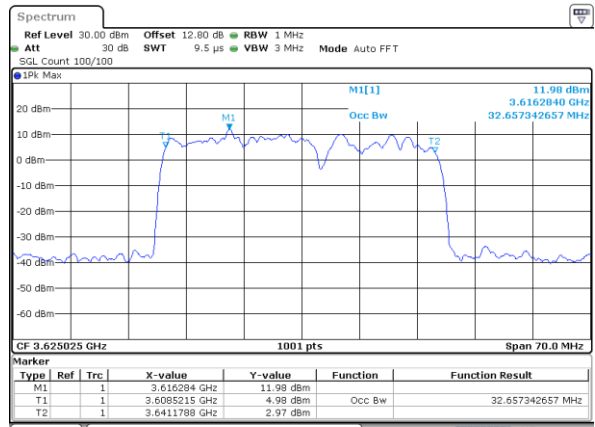

Date: 11_JUL_2020 18:19:14

LTE Band 48C

16QAM

Lowest Channel / 20MHz+10MHz

Date: 11_JUL_2020 23:16:02

Lowest Channel / 20MHz+15MHz

Date: 12_JUL_2020 13:22:03

Middle Channel / 20MHz+10MHz

Date: 12_JUL_2020 11:09:50

Middle Channel / 20MHz+15MHz

Date: 12_JUL_2020 13:25:38

Highest Channel / 20MHz+10MHz

Date: 11_JUL_2020 23:19:59

Highest Channel / 20MHz+15MHz

Date: 12_JUL_2020 13:31:25

LTE Band 48C