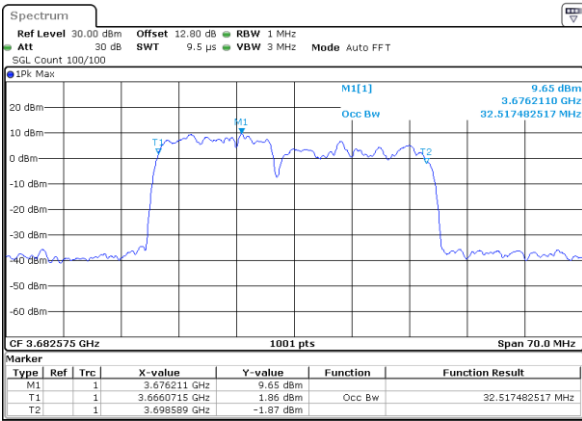

Date: 11_JUL.2020 21:35:57

Highest Channel / 5MHz+20MHz

Date: 10_JUL.2020 14:08:15

Highest Channel / 10MHz+20MHz

Date: 11_JUL.2020 21:32:14

LTE Band 48C

256QAM

Lowest Channel / 15MHz+20MHz

Date: 12_JUL.2020 11:16:27

Lowest Channel / 20MHz+5MHz

Date: 10_JUL.2020 17:41:45

Middle Channel / 15MHz+20MHz

Date: 12_JUL.2020 13:17:08

Middle Channel / 20MHz+5MHz

Date: 11_JUL.2020 18:24:43

Highest Channel / 15MHz+20MHz

Date: 12_JUL.2020 13:20:45

Highest Channel / 20MHz+5MHz

Date: 11_JUL.2020 18:20:01

LTE Band 48C

256QAM

Lowest Channel / 20MHz+10MHz

Date: 11.JUL.2020 23:17:57

Lowest Channel / 20MHz+15MHz