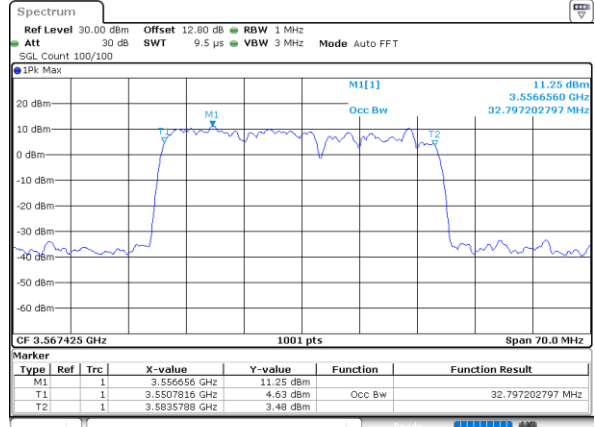

Date: 11_JUL_2020 18:19:14

LTE Band 48C

16QAM

Lowest Channel / 20MHz+10MHz

Date: 11_JUL_2020 23:16:02

Lowest Channel / 20MHz+15MHz

Date: 12_JUL_2020 13:22:03

Middle Channel / 20MHz+10MHz

Date: 12_JUL_2020 11:09:50

Middle Channel / 20MHz+15MHz

Date: 12_JUL_2020 13:25:38

Highest Channel / 20MHz+10MHz

Date: 11_JUL_2020 23:19:59

Highest Channel / 20MHz+15MHz

Date: 12_JUL_2020 13:31:25

LTE Band 48C