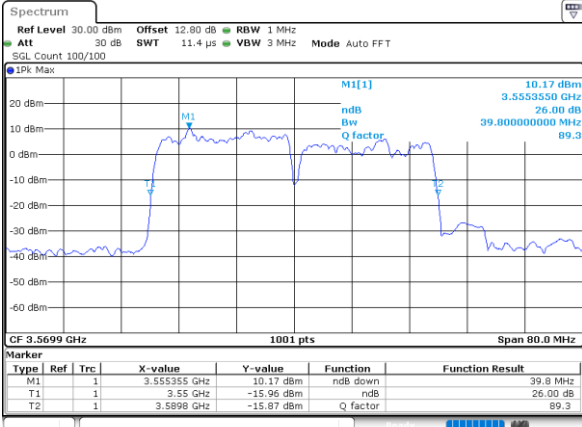

Highest Channel / 20MHz+5MHz

Date: 11_JUL_2020 18:21:34

LTE Band 48C

256QAM

Lowest Channel / 20MHz+10MHz

Date: 11.JUL.2020 23:18:19

Lowest Channel / 20MHz+15MHz

Date: 12.JUL.2020 13:23:55

Middle Channel / 20MHz+10MHz

Date: 12.JUL.2020 11:11:42

Middle Channel / 20MHz+15MHz

Date: 12.JUL.2020 13:27:30

Highest Channel / 20MHz+10MHz

Date: 11.JUL.2020 23:21:53

Highest Channel / 20MHz+15MHz

Date: 12.JUL.2020 13:33:17

LTE Band 48C

256QAM

Lowest Channel / 20MHz+20MHz

N/A

Date: 12_JUL_2020 13:37:11

Middle Channel / 20MHz+20MHz

N/A

Date: 12_JUL_2020 13:41:02

Highest Channel / 20MHz+20MHz

N/A

Date: 12_JUL_2020 13:44:38

Occupied Bandwidth

Mode	LTE Band 48C : 99%OBW(MHz)			
QPSK				
BW	5MHz+20MHz	10MHz+20MHz	15MHz+20MHz	20MHz+5MHz
Lowest CH	23.18	27.69	32.73	23.08
Middle CH	23.28	27.99	32.87	23.33
Highest CH	23.18	28.05	33.01	23.23
BW	20MHz+10MHz	20MHz+15MHz	20MHz+20MHz	N/A
Lowest CH	27.69	32.66	37.64	-
Middle CH	27.87	32.59	37.72	-
Highest CH	28.11	32.80	37.64	-