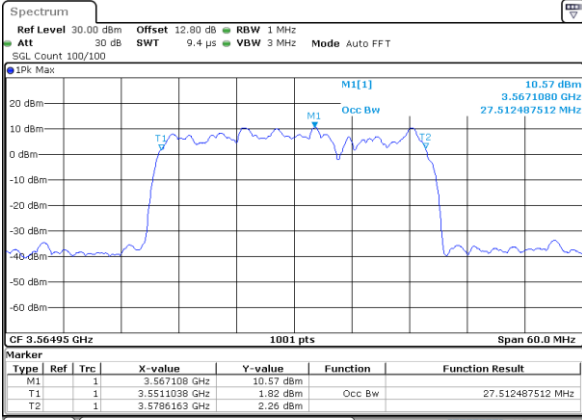

Date: 11_JUL.2020 21:35:57

Highest Channel / 5MHz+20MHz

Date: 10_JUL.2020 14:08:15

Highest Channel / 10MHz+20MHz

Date: 11_JUL.2020 21:32:14

LTE Band 48C

256QAM

Lowest Channel / 15MHz+20MHz

Date: 12_JUL.2020 13:20:45

Highest Channel / 20MHz+5MHz

Date: 11_JUL.2020 18:20:01

LTE Band 48C

256QAM

Lowest Channel / 20MHz+10MHz

Date: 11.JUL.2020 23:17:57

Lowest Channel / 20MHz+15MHz