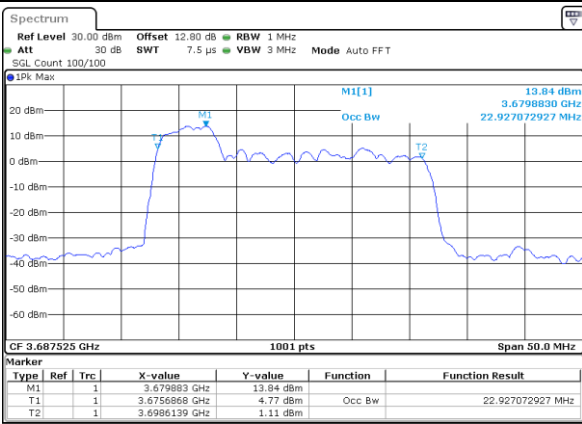

Highest Channel / 20MHz+10MHz

Date: 11_JUL_2020 23:19:34

Highest Channel / 20MHz+15MHz

Date: 12_JUL_2020 13:31:02

LTE Band 48C

64QAM

Lowest Channel / 20MHz+20MHz

N/A

Date: 12_JUL_2020 13:35:19

Middle Channel / 20MHz+20MHz

N/A

Date: 12_JUL_2020 13:39:10

Highest Channel / 20MHz+20MHz

N/A

Date: 12_JUL_2020 13:42:01

LTE Band 48C

256QAM

Lowest Channel / 5MHz+20MHz

Date: 10_JUL.2020 13:48:29

Lowest Channel / 10MHz+20MHz

Date: 11_JUL.2020 20:40:14

Middle Channel / 5MHz+20MHz

Date: 10_JUL.2020 15:41:34

Middle Channel / 10MHz+20MHz

Date: 11_JUL.2020 21:35:57

Highest Channel / 5MHz+20MHz

Date: 10_JUL.2020 14:08:15

Highest Channel / 10MHz+20MHz

Date: 11_JUL.2020 21:32:14

LTE Band 48C

256QAM

Lowest Channel / 15MHz+20MHz