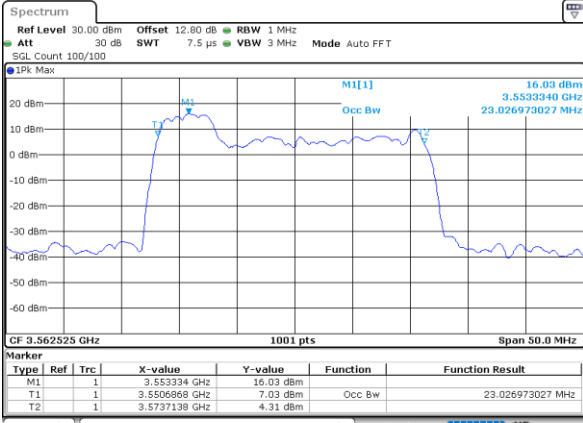

N/A

Date: 12_JUL_2020 13:42:24

LTE Band 48C

64QAM

Lowest Channel / 5MHz+20MHz

Date: 10_JUL_2020 13:45:38

Lowest Channel / 10MHz+20MHz

Date: 11_JUL_2020 20:38:42

Middle Channel / 5MHz+20MHz

Date: 10_JUL_2020 15:41:11

Middle Channel / 10MHz+20MHz

Date: 11_JUL_2020 21:34:25

Highest Channel / 5MHz+20MHz

Date: 10_JUL_2020 14:07:07

Highest Channel / 10MHz+20MHz

Date: 11_JUL_2020 21:29:55