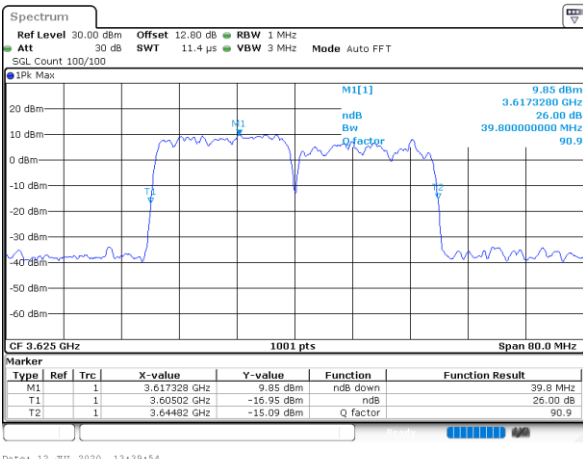

Lowest Channel / 20MHz+20MHz

N/A

Date: 12-Jul-2020 13:36:04

Middle Channel / 20MHz+20MHz

N/A

Date: 12-Jul-2020 13:39:54

Highest Channel / 20MHz+20MHz

N/A