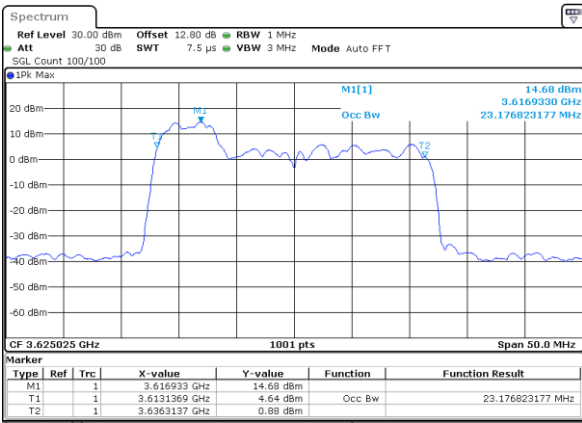

Date: 12_JUL_2020 13:35:19

Middle Channel / 20MHz+20MHz

N/A

Date: 12_JUL_2020 13:39:10

Highest Channel / 20MHz+20MHz

N/A

Date: 12_JUL_2020 13:42:01

LTE Band 48C

256QAM

Lowest Channel / 5MHz+20MHz

Date: 10_JUL.2020 13:48:29

Lowest Channel / 10MHz+20MHz

Date: 11_JUL.2020 20:40:14

Middle Channel / 5MHz+20MHz

Date: 10_JUL.2020 15:41:34

Middle Channel / 10MHz+20MHz

Date: 11_JUL.2020 21:35:57

Highest Channel / 5MHz+20MHz

Date: 10_JUL.2020 14:08:15

Highest Channel / 10MHz+20MHz

Date: 11_JUL.2020 21:32:14

LTE Band 48C

256QAM

Lowest Channel / 15MHz+20MHz