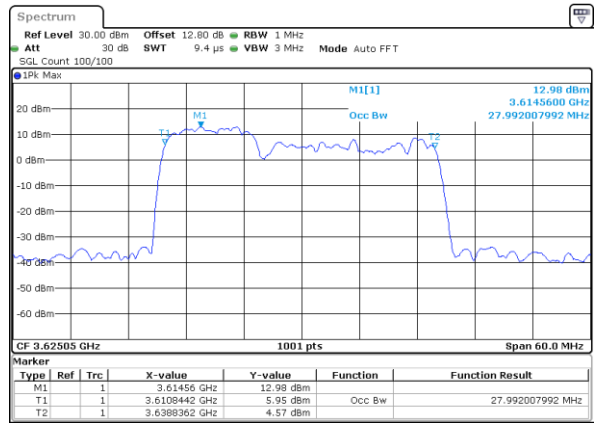

Mode	LTE Band 48C : 99%OBW(MHz)			
256QAM				
BW	5MHz+20MHz	10MHz+20MHz	15MHz+20MHz	20MHz+5MHz
Lowest CH	23.18	27.87	32.45	23.33
Middle CH	23.18	27.93	32.73	23.33
Highest CH	22.93	28.05	32.52	23.08
BW	20MHz+10MHz	20MHz+15MHz	20MHz+20MHz	N/A
Lowest CH	27.51	32.66	37.40	-
Middle CH	27.99	32.80	37.48	-
Highest CH	27.69	32.66	37.48	-

LTE Band 48C

QPSK

Lowest Channel / 5MHz+20MHz

Date: 10_JUL_2020 16:32:46

Lowest Channel / 10MHz+20MHz

Date: 11_JUL_2020 20:37:55

Middle Channel / 5MHz+20MHz

Date: 10_JUL_2020 15:40:24

Middle Channel / 10MHz+20MHz

Date: 11_JUL_2020 21:33:19

Highest Channel / 5MHz+20MHz

Date: 10_JUL_2020 14:07:52

Highest Channel / 10MHz+20MHz

Date: 11_JUL_2020 21:30:42

LTE Band 48C

QPSK