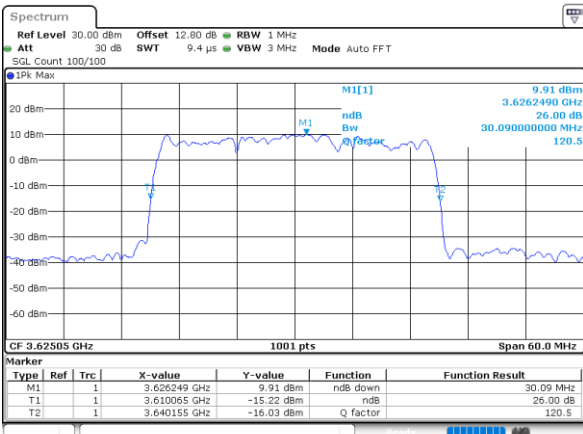

Middle Channel / 20MHz+10MHz

Date: 12_JUL_2020 11:10:35