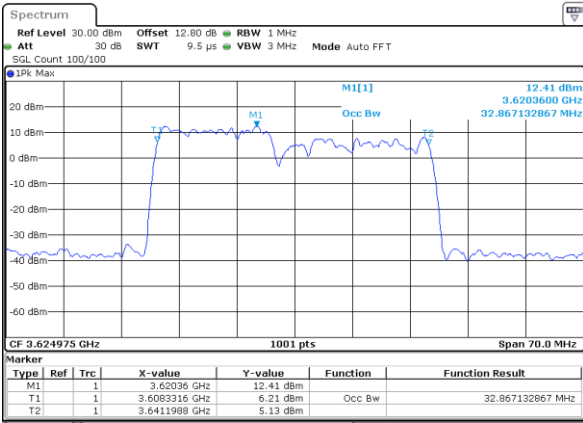

Middle Channel / 10MHz+20MHz

Date: 11_JUL_2020 21:33:19

Highest Channel / 5MHz+20MHz

Date: 10_JUL_2020 14:07:52

Highest Channel / 10MHz+20MHz

Date: 11_JUL_2020 21:30:42

LTE Band 48C

QPSK

Lowest Channel / 15MHz+20MHz

Date: 12_JUL_2020 11:13:51

Lowest Channel / 20MHz+5MHz

Date: 10_JUL_2020 17:40:35

Middle Channel / 15MHz+20MHz

Date: 12_JUL_2020 13:14:32

Middle Channel / 20MHz+5MHz

Date: 11_JUL_2020 18:43:36

Highest Channel / 15MHz+20MHz

Date: 12_JUL_2020 13:18:54

Highest Channel / 20MHz+5MHz

Date: 11_JUL_2020 18:19:38

LTE Band 48C

QPSK

Lowest Channel / 20MHz+10MHz

Date: 11_JUL_2020 23:15:38