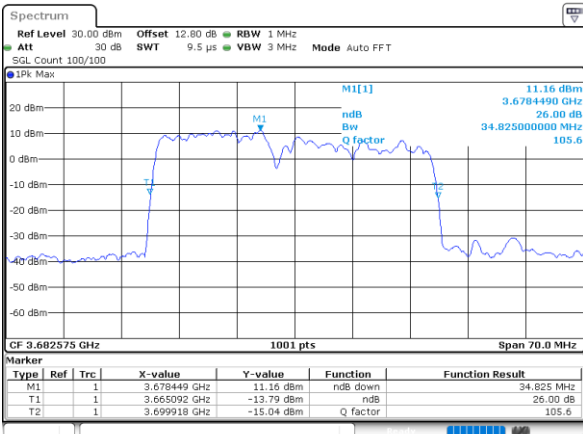

Date: 10_JUL_2020 15:42:20

Middle Channel / 10MHz+20MHz

Date: 11_JUL_2020 21:13:47

Highest Channel / 5MHz+20MHz

Date: 10_JUL_2020 14:09:22

Highest Channel / 10MHz+20MHz

Date: 11_JUL_2020 21:13:50

LTE Band 48C

64QAM

Lowest Channel / 10MHz+20MHz

Date: 12_JUL_2020 11:14:50

Lowest Channel / 15MHz+10MHz

Date: 10_JUL_2020 17:42:30

Middle Channel / 15MHz+20MHz

Date: 12_JUL_2020 13:15:39

Middle Channel / 20MHz+5MHz

Date: 11_JUL_2020 18:35:29

Highest Channel / 15MHz+20MHz

Date: 12_JUL_2020 13:20:01

Highest Channel / 20MHz+5MHz

Date: 11_JUL_2020 18:21:11

LTE Band 48C

64QAM

Lowest Channel / 15MHz+15MHz