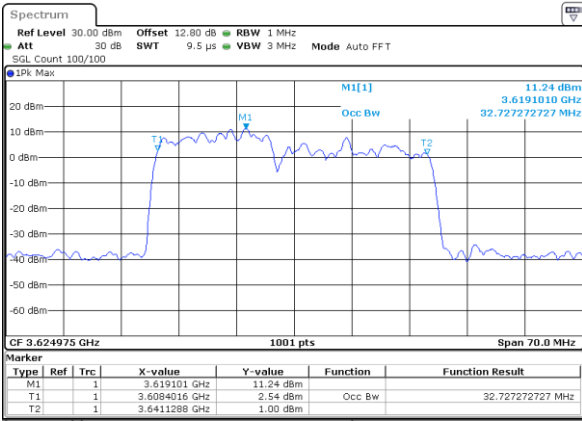

Date: 12_JUL_2020 13:35:19

Middle Channel / 20MHz+20MHz

N/A

Date: 12_JUL_2020 13:39:10

Highest Channel / 20MHz+20MHz

N/A

Date: 12_JUL_2020 13:42:01

LTE Band 48C

Date: 11_JUL.2020 21:35:57

Highest Channel / 5MHz+20MHz

Date: 10_JUL.2020 14:08:15

Highest Channel / 10MHz+20MHz

Date: 11_JUL.2020 21:32:14

LTE Band 48C

256QAM

Lowest Channel / 15MHz+20MHz

Date: 12_JUL.2020 11:16:27

Lowest Channel / 20MHz+5MHz

Date: 10_JUL.2020 17:41:45

Middle Channel / 15MHz+20MHz

Date: 12_JUL.2020 13:17:08

Middle Channel / 20MHz+5MHz

Date: 11_JUL.2020 18:24:43

Highest Channel / 15MHz+20MHz