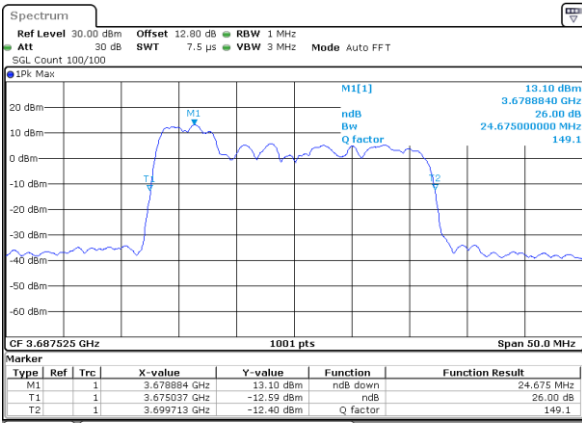

Middle Channel / 20MHz+20MHz

N/A

Date: 12-Jul-2020 13:39:32

Highest Channel / 20MHz+20MHz

N/A

Date: 12-Jul-2020 13:43:53

LTE Band 48C

256QAM

Lowest Channel / 5MHz+20MHz

Date: 10_JUL.2020 13:48:51

Lowest Channel / 10MHz+20MHz

Date: 11_JUL.2020 20:40:36

Middle Channel / 5MHz+20MHz

Date: 10_JUL.2020 15:41:56

Middle Channel / 10MHz+20MHz

Date: 11_JUL.2020 21:36:19

Highest Channel / 5MHz+20MHz

Date: 10_JUL.2020 14:09:45

Highest Channel / 10MHz+20MHz

Date: 11_JUL.2020 21:32:36

LTE Band 48C

256QAM

Lowest Channel / 15MHz+20MHz

Date: 12_JUL_2020 11:16:05