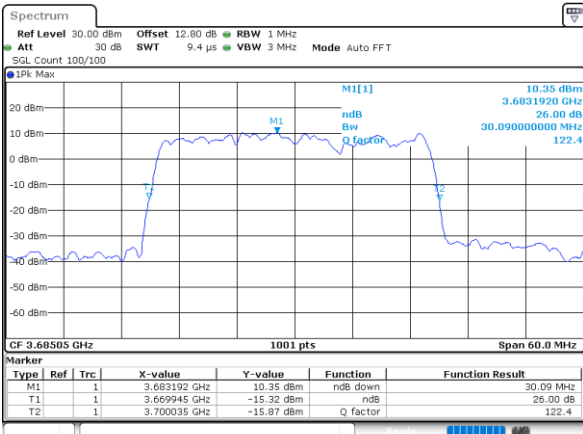

LTE Band 48C

16QAM

Lowest Channel / 15MHz+15MHz

Date: 11_JUL_2020 23:17:10

Lowest Channel / 15MHz+20MHz

Date: 12_JUL_2020 13:23:10

Middle Channel / 20MHz+10MHz

Date: 12_JUL_2020 11:19:57

Middle Channel / 20MHz+15MHz

Date: 12_JUL_2020 13:26:45

Highest Channel / 20MHz+10MHz

Date: 11_JUL_2020 23:21:06

Highest Channel / 20MHz+15MHz

Date: 12_JUL_2020 13:32:32

LTE Band 48C

16QAM