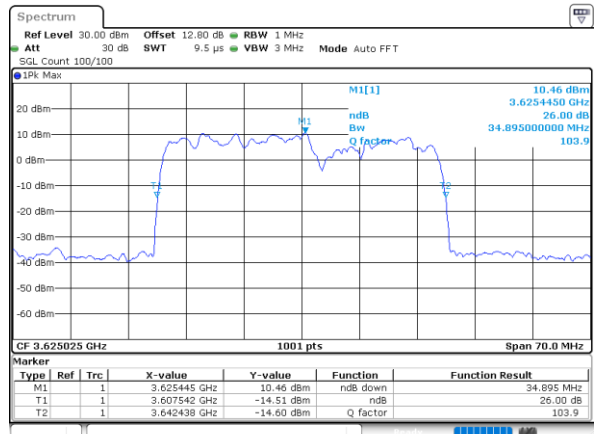

Date: 11_JUL_2020 18:35:29

Highest Channel / 15MHz+20MHz

Date: 12_JUL_2020 13:20:01

Highest Channel / 20MHz+5MHz

Date: 11_JUL_2020 18:21:11

LTE Band 48C

64QAM

Lowest Channel / 15MHz+15MHz

Date: 11_JUL_2020 23:16:47

Lowest Channel / 15MHz+20MHz

Date: 12_JUL_2020 13:22:48

Middle Channel / 20MHz+10MHz

Date: 12_JUL_2020 11:10:35

Middle Channel / 20MHz+15MHz

Date: 12_JUL_2020 13:22:23

Highest Channel / 20MHz+10MHz

Date: 11_JUL_2020 23:21:30

Highest Channel / 20MHz+15MHz

Date: 12_JUL_2020 13:32:54

LTE Band 48C

64QAM

Lowest Channel / 20MHz+20MHz

N/A

Date: 12-Jul-2020 13:35:41