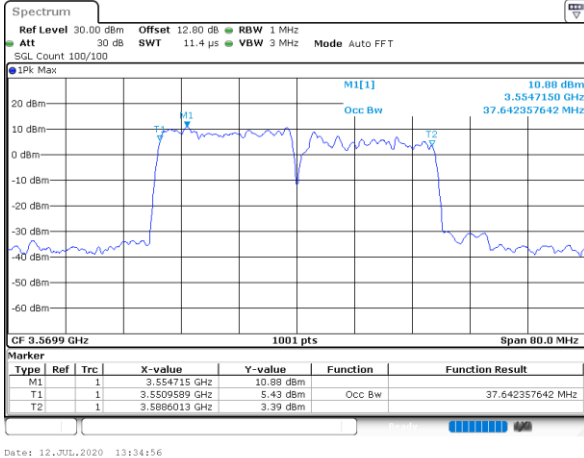

LTE Band 48C

16QAM

Lowest Channel / 20MHz+20MHz

N/A

Date: 12_JUL_2020 13:34:56