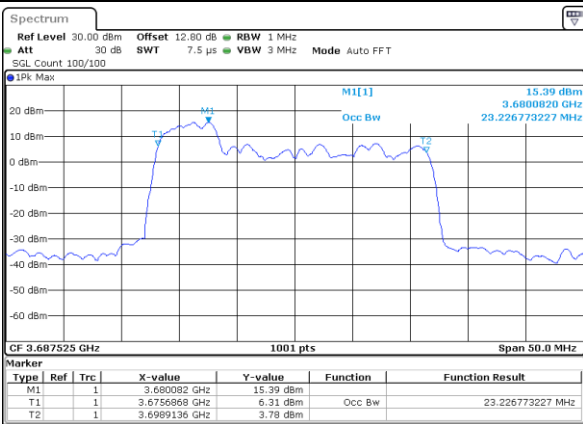

N/A

Date: 12-Jul-2020 13:38:25

Highest Channel / 20MHz+20MHz

N/A

Date: 12-Jul-2020 13:42:46

LTE Band 48C

16QAM

Lowest Channel / 5MHz+20MHz

Date: 10_JUL_2020 13:45:15

Lowest Channel / 10MHz+20MHz

Date: 11_JUL_2020 20:13:19

Middle Channel / 5MHz+20MHz

Date: 10_JUL_2020 15:40:47

Middle Channel / 10MHz+20MHz

Date: 11_JUL_2020 21:13:10

Highest Channel / 5MHz+20MHz

Date: 10_JUL_2020 14:07:30

Highest Channel / 10MHz+20MHz

Date: 11_JUL_2020 21:13:18

LTE Band 48C

16QAM

Lowest Channel / 15MHz+20MHz

Date: 12_JUL_2020 11:14:13

Lowest Channel / 20MHz+5MHz