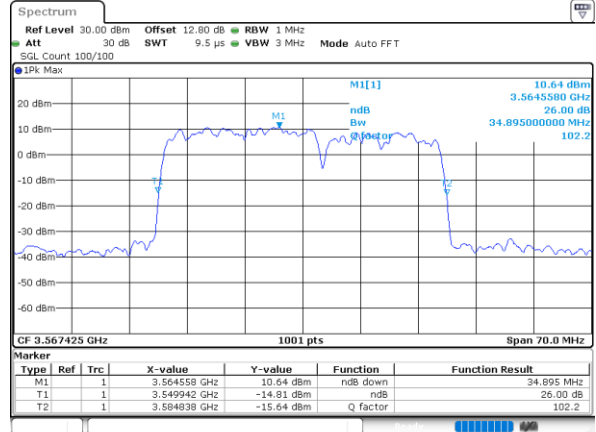

LTE Band 48C

16QAM

Lowest Channel / 15MHz+15MHz

Date: 11_JUL_2020 23:17:10

Lowest Channel / 15MHz+20MHz

Date: 12_JUL_2020 13:23:10

Middle Channel / 20MHz+10MHz

Date: 12_JUL_2020 11:19:57

Middle Channel / 20MHz+15MHz

Date: 12_JUL_2020 13:26:45

Highest Channel / 20MHz+10MHz

Date: 11_JUL_2020 23:21:06

Highest Channel / 20MHz+15MHz

Date: 12_JUL_2020 13:32:32

LTE Band 48C

16QAM