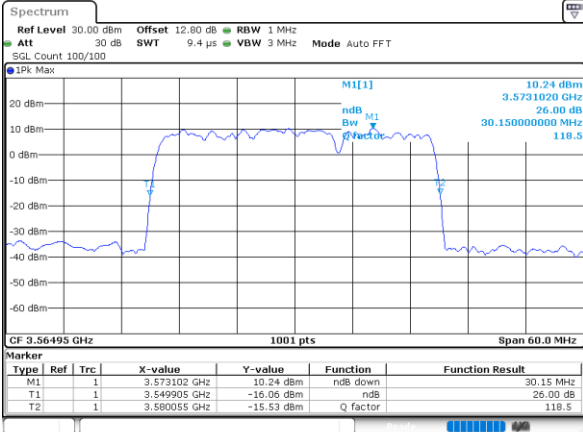

LTE Band 48C

16QAM

Lowest Channel / 15MHz+15MHz

Date: 11_JUL_2020 23:17:10

Lowest Channel / 15MHz+20MHz

Date: 12_JUL_2020 13:23:10

Middle Channel / 20MHz+10MHz

Date: 12_JUL_2020 11:19:57