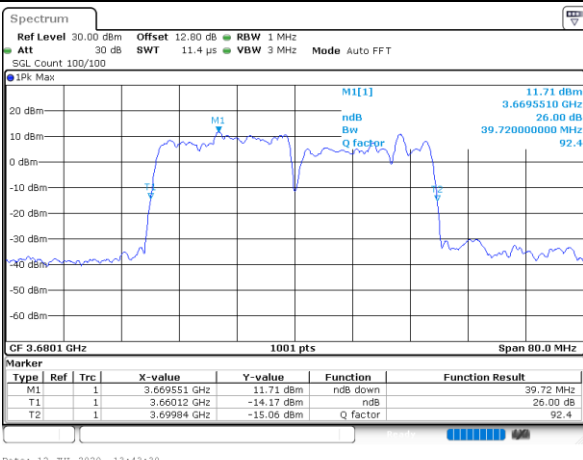

Lowest Channel / 20MHz+20MHz

N/A

Date: 12-Jul-2020 13:36:04

Middle Channel / 20MHz+20MHz

N/A

Date: 12-Jul-2020 13:39:54

Highest Channel / 20MHz+20MHz

N/A