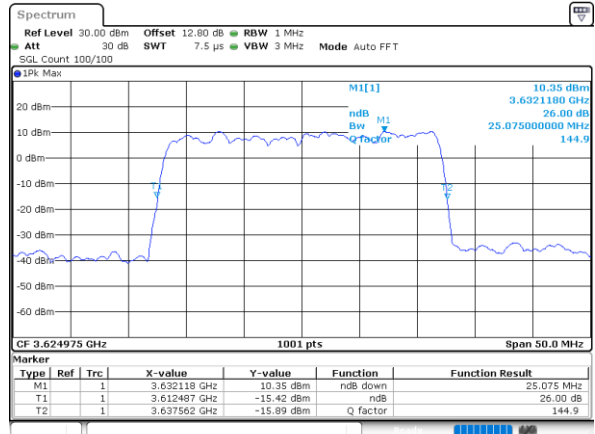

Date: 11_JUL_2020 18:35:29

Highest Channel / 15MHz+20MHz

Date: 12_JUL_2020 13:20:01

Highest Channel / 20MHz+5MHz

Date: 11_JUL_2020 18:21:11

LTE Band 48C

64QAM

Lowest Channel / 15MHz+15MHz