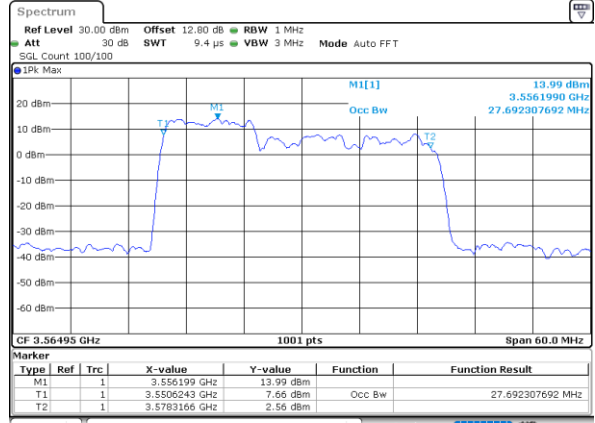

Mode	LTE Band 48C : 99%OBW(MHz)			
256QAM				
BW	5MHz+20MHz	10MHz+20MHz	15MHz+20MHz	20MHz+5MHz
Lowest CH	23.18	27.87	32.45	23.33
Middle CH	23.18	27.93	32.73	23.33
Highest CH	22.93	28.05	32.52	23.08
BW	20MHz+10MHz	20MHz+15MHz	20MHz+20MHz	N/A
Lowest CH	27.51	32.66	37.40	-
Middle CH	27.99	32.80	37.48	-
Highest CH	27.69	32.66	37.48	-

LTE Band 48C

QPSK

Lowest Channel / 5MHz+20MHz

Date: 10_JUL_2020 16:32:46

Lowest Channel / 10MHz+20MHz

Date: 11_JUL_2020 20:37:55

Middle Channel / 5MHz+20MHz

Date: 10_JUL_2020 15:40:24

Middle Channel / 10MHz+20MHz

Date: 11_JUL_2020 21:33:19

Highest Channel / 5MHz+20MHz

Date: 10_JUL_2020 14:07:52

Highest Channel / 10MHz+20MHz

Date: 11_JUL_2020 21:30:42

LTE Band 48C

QPSK