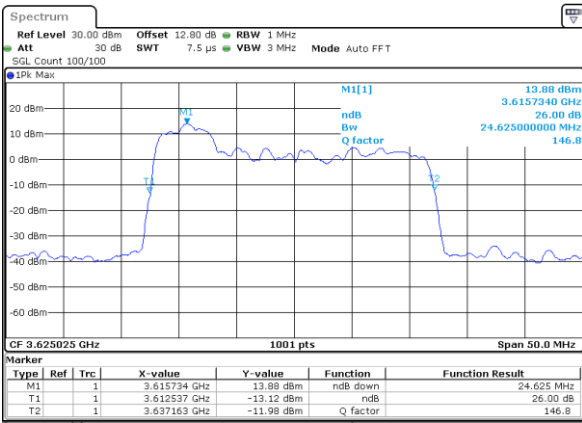

Middle Channel / 20MHz+20MHz

N/A

Date: 12-Jul-2020 13:39:32

Highest Channel / 20MHz+20MHz

N/A

Date: 12-Jul-2020 13:43:53

LTE Band 48C

256QAM

Lowest Channel / 5MHz+20MHz

Date: 10_JUL.2020 13:48:51

Lowest Channel / 10MHz+20MHz

Date: 11_JUL.2020 20:40:36

Middle Channel / 5MHz+20MHz

Date: 10_JUL.2020 15:41:56

Middle Channel / 10MHz+20MHz

Date: 11_JUL.2020 21:36:19

Highest Channel / 5MHz+20MHz

Date: 10_JUL.2020 14:09:45

Highest Channel / 10MHz+20MHz

Date: 11_JUL.2020 21:32:36

LTE Band 48C

256QAM

Lowest Channel / 15MHz+20MHz

Date: 12_JUL_2020 11:16:05