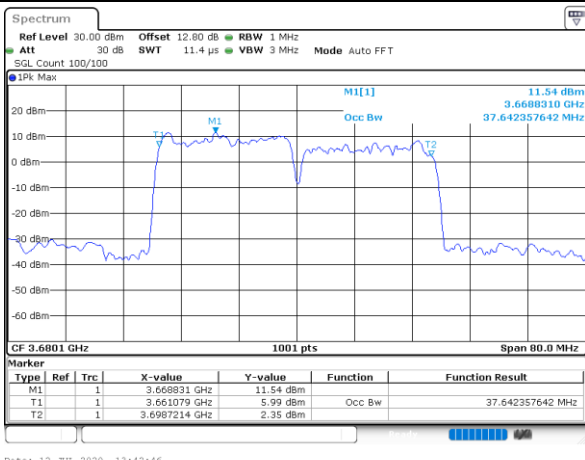

Highest Channel / 20MHz+15MHz

Date: 12_JUL_2020 13:31:47

LTE Band 48C

QPSK

Lowest Channel / 20MHz+20MHz

N/A

Date: 12-Jul-2020 13:34:34

Middle Channel / 20MHz+20MHz

N/A

Date: 12-Jul-2020 13:38:25

Highest Channel / 20MHz+20MHz

N/A

Date: 12-Jul-2020 13:42:46

LTE Band 48C

16QAM

Lowest Channel / 5MHz+20MHz