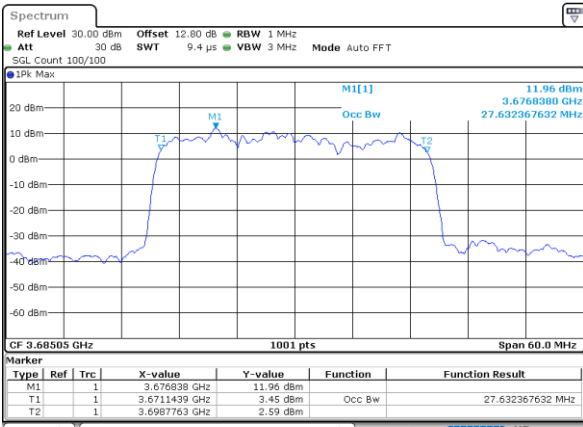

Middle Channel / 20MHz+5MHz

Date: 11_JUL_2020 18:34:20

Highest Channel / 15MHz+20MHz

Date: 12_JUL_2020 13:18:09

Highest Channel / 20MHz+5MHz

Date: 11_JUL_2020 18:18:51

LTE Band 48C

64QAM

Lowest Channel / 20MHz+10MHz

Date: 11_JUL_2020 23:16:25

Lowest Channel / 20MHz+15MHz

Date: 12_JUL_2020 13:22:26

Middle Channel / 20MHz+10MHz

Date: 12_JUL_2020 11:10:13

Middle Channel / 20MHz+15MHz

Date: 12_JUL_2020 13:26:01

Highest Channel / 20MHz+10MHz

Date: 11_JUL_2020 23:19:34

Highest Channel / 20MHz+15MHz

Date: 12_JUL_2020 13:31:02

LTE Band 48C

64QAM

Lowest Channel / 20MHz+20MHz

N/A

Date: 12_JUL_2020 13:35:19

Middle Channel / 20MHz+20MHz

N/A

Date: 12_JUL_2020 13:39:10

Highest Channel / 20MHz+20MHz

N/A

Date: 12_JUL_2020 13:42:01

LTE Band 48C