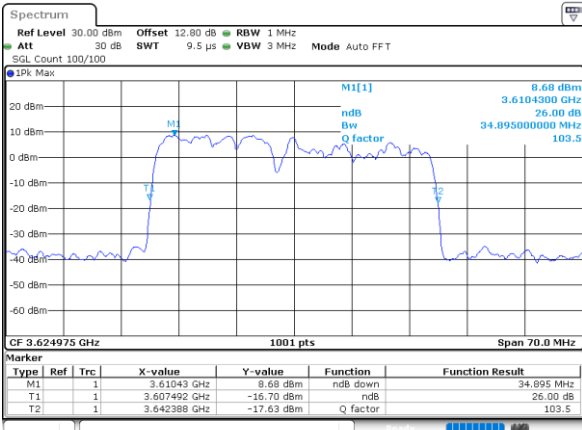

Middle Channel / 15MHz+20MHz

Date: 12_JUL_2020 13:16:46