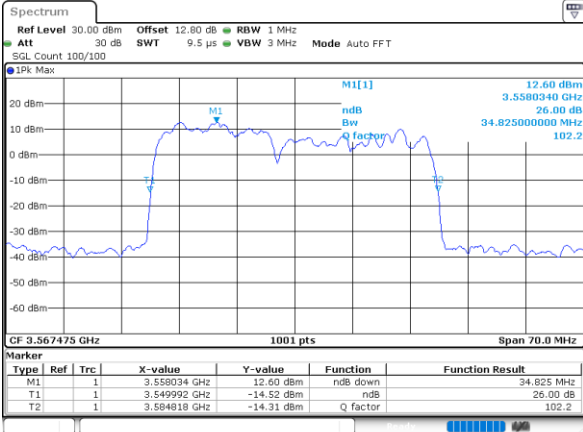

LTE Band 48C

64QAM

Lowest Channel / 10MHz+20MHz

Date: 12_JUL_2020 11:14:50