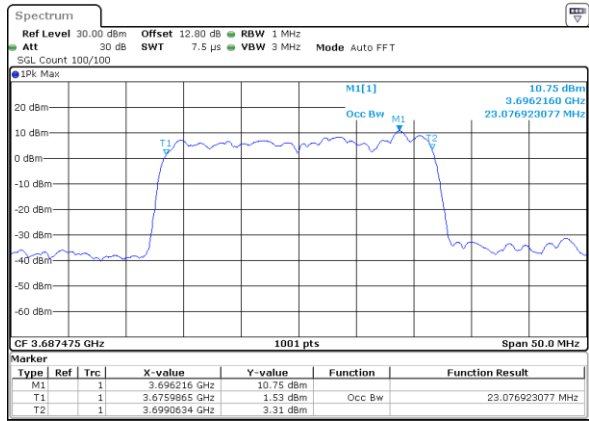

Date: 11_JUL.2020 21:35:57

Highest Channel / 5MHz+20MHz

Date: 10_JUL.2020 14:08:15

Highest Channel / 10MHz+20MHz

Date: 11_JUL.2020 21:32:14

LTE Band 48C

256QAM

Lowest Channel / 15MHz+20MHz

Date: 12_JUL.2020 11:16:27

Lowest Channel / 20MHz+5MHz

Date: 10_JUL.2020 17:41:45

Middle Channel / 15MHz+20MHz

Date: 12_JUL.2020 13:17:08

Middle Channel / 20MHz+5MHz

Date: 11_JUL.2020 18:24:43

Highest Channel / 15MHz+20MHz

Date: 12_JUL.2020 13:20:45

Highest Channel / 20MHz+5MHz

Date: 11_JUL.2020 18:20:01

LTE Band 48C

256QAM

Lowest Channel / 20MHz+10MHz

Date: 11.JUL.2020 23:17:57

Lowest Channel / 20MHz+15MHz