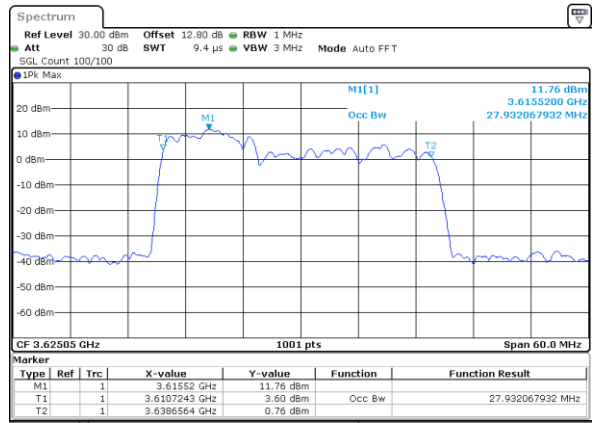

Highest Channel / 20MHz+10MHz

Date: 11_JUL_2020 23:19:34

Highest Channel / 20MHz+15MHz

Date: 12_JUL_2020 13:31:02

LTE Band 48C

64QAM

Lowest Channel / 20MHz+20MHz

N/A

Date: 12_JUL_2020 13:35:19

Middle Channel / 20MHz+20MHz

N/A

Date: 12_JUL_2020 13:39:10

Highest Channel / 20MHz+20MHz

N/A

Date: 12_JUL_2020 13:42:01

LTE Band 48C

256QAM

Lowest Channel / 5MHz+20MHz

Date: 10_JUL.2020 13:48:29

Lowest Channel / 10MHz+20MHz

Date: 11_JUL.2020 20:40:14

Middle Channel / 5MHz+20MHz

Date: 10_JUL.2020 15:41:34

Middle Channel / 10MHz+20MHz

Date: 11_JUL.2020 21:35:57

Highest Channel / 5MHz+20MHz

Date: 10_JUL.2020 14:08:15

Highest Channel / 10MHz+20MHz

Date: 11_JUL.2020 21:32:14

LTE Band 48C

256QAM

Lowest Channel / 15MHz+20MHz