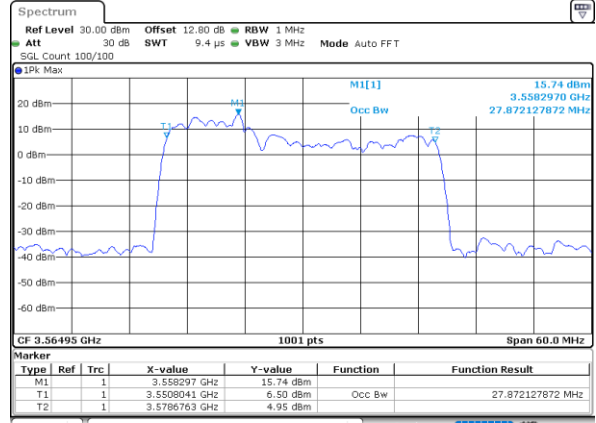

Highest Channel / 20MHz+15MHz

Date: 12_JUL_2020 13:31:47

LTE Band 48C

QPSK

Lowest Channel / 20MHz+20MHz

N/A

Date: 12-Jul-2020 13:34:34

Middle Channel / 20MHz+20MHz

N/A

Date: 12-Jul-2020 13:38:25

Highest Channel / 20MHz+20MHz

N/A

Date: 12-Jul-2020 13:42:46

LTE Band 48C

16QAM

Lowest Channel / 5MHz+20MHz

Date: 10_JUL_2020 13:45:15

Lowest Channel / 10MHz+20MHz

Date: 11_JUL_2020 20:13:19

Middle Channel / 5MHz+20MHz

Date: 10_JUL_2020 15:40:47

Middle Channel / 10MHz+20MHz

Date: 11_JUL_2020 21:13:10

Highest Channel / 5MHz+20MHz

Date: 10_JUL_2020 14:07:30

Highest Channel / 10MHz+20MHz

Date: 11_JUL_2020 21:13:18

LTE Band 48C

16QAM

Lowest Channel / 15MHz+20MHz

Date: 12_JUL_2020 11:14:13

Lowest Channel / 20MHz+5MHz