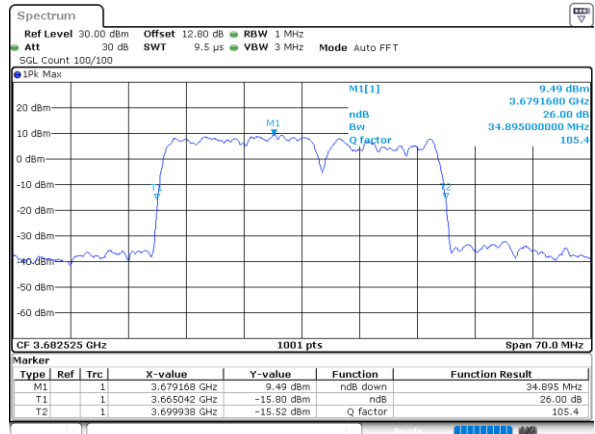

Date: 11_JUL_2020 23:16:47

Lowest Channel / 15MHz+20MHz

Date: 12_JUL_2020 13:22:48

Middle Channel / 20MHz+10MHz

Date: 12_JUL_2020 11:10:35

Middle Channel / 20MHz+15MHz

Date: 12_JUL_2020 13:22:23

Highest Channel / 20MHz+10MHz

Date: 11_JUL_2020 23:21:30

Highest Channel / 20MHz+15MHz

Date: 12_JUL_2020 13:32:54

LTE Band 48C

64QAM

Lowest Channel / 20MHz+20MHz

N/A

Date: 12-Jul-2020 13:35:41