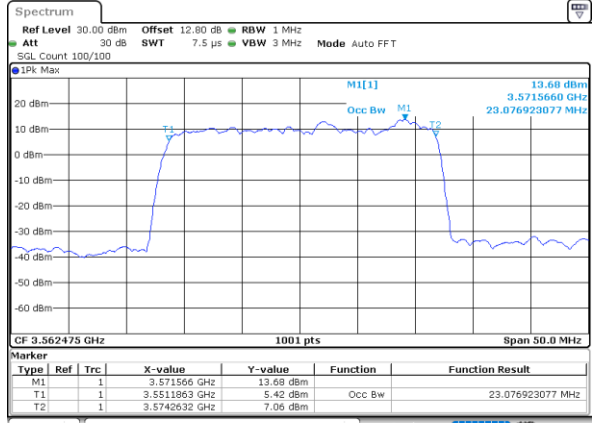

LTE Band 48C

QPSK

Lowest Channel / 5MHz+20MHz

Date: 10_JUL_2020 16:32:46

Lowest Channel / 10MHz+20MHz

Date: 11_JUL_2020 20:37:55

Middle Channel / 5MHz+20MHz

Date: 10_JUL_2020 15:40:24

Middle Channel / 10MHz+20MHz

Date: 11_JUL_2020 21:33:19

Highest Channel / 5MHz+20MHz

Date: 10_JUL_2020 14:07:52

Highest Channel / 10MHz+20MHz

Date: 11_JUL_2020 21:30:42

LTE Band 48C

QPSK

Lowest Channel / 15MHz+20MHz

Date: 12_JUL_2020 11:13:51

Lowest Channel / 20MHz+5MHz

Date: 10_JUL_2020 17:40:35

Middle Channel / 15MHz+20MHz

Date: 12_JUL_2020 13:14:32

Middle Channel / 20MHz+5MHz

Date: 11_JUL_2020 18:43:36

Highest Channel / 15MHz+20MHz

Date: 12_JUL_2020 13:18:54

Highest Channel / 20MHz+5MHz

Date: 11_JUL_2020 18:19:38

LTE Band 48C

QPSK

Lowest Channel / 20MHz+10MHz

Date: 11_JUL_2020 23:15:38