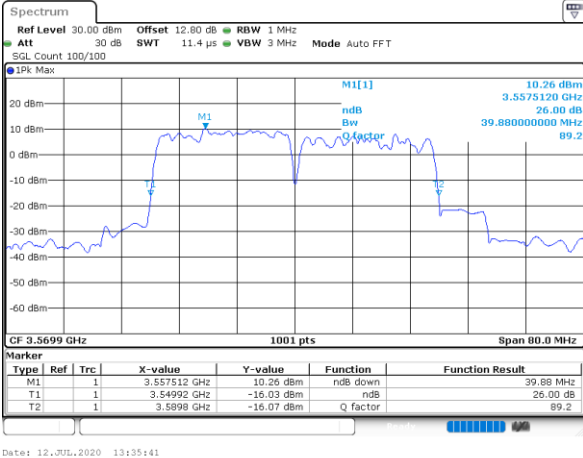

Date: 11_JUL_2020 23:21:30

Highest Channel / 20MHz+15MHz

Date: 12_JUL_2020 13:32:54

LTE Band 48C

64QAM

Lowest Channel / 20MHz+20MHz

N/A

Date: 12-Jul-2020 13:35:41

Middle Channel / 20MHz+20MHz

N/A

Date: 12-Jul-2020 13:39:32

Highest Channel / 20MHz+20MHz

N/A

Date: 12-Jul-2020 13:43:53

LTE Band 48C

256QAM