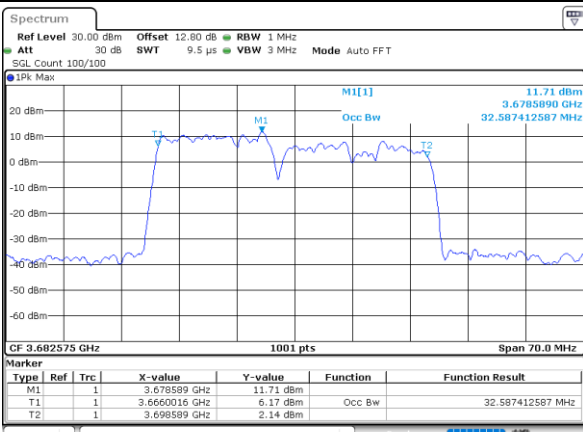

Date: 10_JUL_2020 14:07:30

Highest Channel / 10MHz+20MHz

Date: 11_JUL_2020 21:13:18

LTE Band 48C

16QAM

Lowest Channel / 15MHz+20MHz

Date: 12_JUL_2020 11:14:13

Lowest Channel / 20MHz+5MHz

Date: 10_JUL_2020 17:40:58

Middle Channel / 15MHz+20MHz

Date: 12_JUL_2020 13:14:54

Middle Channel / 20MHz+5MHz

Date: 11_JUL_2020 18:33:57

Highest Channel / 15MHz+20MHz

Date: 12_JUL_2020 13:18:31

Highest Channel / 20MHz+5MHz

Date: 11_JUL_2020 18:19:14

LTE Band 48C

16QAM

Lowest Channel / 20MHz+10MHz

Date: 11_JUL_2020 23:16:02

Lowest Channel / 20MHz+15MHz

Date: 12_JUL_2020 13:22:03

Middle Channel / 20MHz+10MHz

Date: 12_JUL_2020 11:09:50

Middle Channel / 20MHz+15MHz

Date: 12_JUL_2020 13:25:38

Highest Channel / 20MHz+10MHz

Date: 11_JUL_2020 23:19:59

Highest Channel / 20MHz+15MHz

Date: 12_JUL_2020 13:31:25

LTE Band 48C