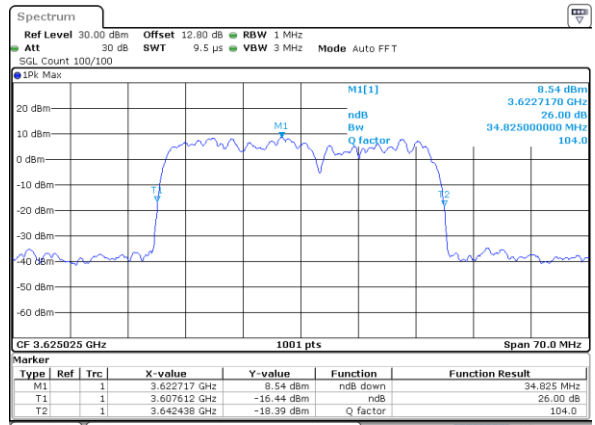

Lowest Channel / 20MHz+5MHz

Date: 10_JUL_2020 17:42:07

Middle Channel / 15MHz+20MHz

Date: 12_JUL_2020 13:16:46

Middle Channel / 20MHz+5MHz

Date: 11_JUL_2020 18:35:05

Highest Channel / 15MHz+20MHz

Date: 12_JUL_2020 13:20:23

Highest Channel / 20MHz+5MHz

Date: 11_JUL_2020 18:21:34

LTE Band 48C

256QAM

Lowest Channel / 20MHz+10MHz

Date: 11.JUL.2020 23:18:19

Lowest Channel / 20MHz+15MHz

Date: 12.JUL.2020 13:23:55

Middle Channel / 20MHz+10MHz

Date: 12.JUL.2020 11:11:42

Middle Channel / 20MHz+15MHz

Date: 12.JUL.2020 13:27:30

Highest Channel / 20MHz+10MHz

Date: 11.JUL.2020 23:21:53

Highest Channel / 20MHz+15MHz

Date: 12.JUL.2020 13:33:17