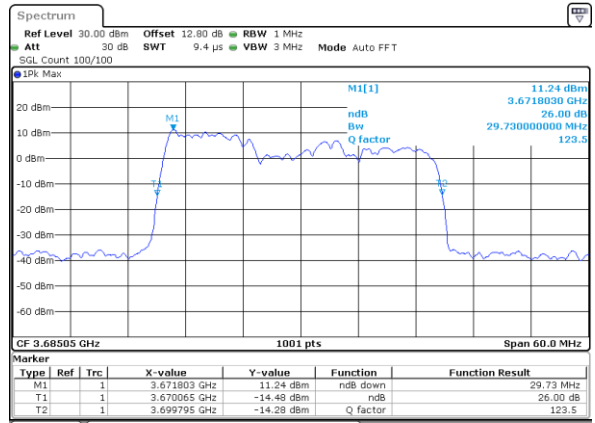

Middle Channel / 20MHz+20MHz

N/A

Date: 12-Jul-2020 13:39:32

Highest Channel / 20MHz+20MHz

N/A

Date: 12-Jul-2020 13:43:53

LTE Band 48C

256QAM

Lowest Channel / 5MHz+20MHz

Date: 10_JUL.2020 13:48:51

Lowest Channel / 10MHz+20MHz

Date: 11_JUL.2020 20:40:36

Middle Channel / 5MHz+20MHz

Date: 10_JUL.2020 15:41:56

Middle Channel / 10MHz+20MHz

Date: 11_JUL.2020 21:36:19

Highest Channel / 5MHz+20MHz

Date: 10_JUL.2020 14:09:45

Highest Channel / 10MHz+20MHz

Date: 11_JUL.2020 21:32:36

LTE Band 48C

256QAM

Lowest Channel / 15MHz+20MHz

Date: 12_JUL_2020 11:16:05