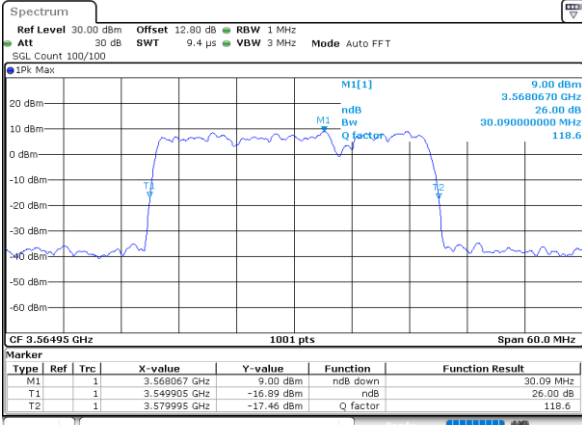

Highest Channel / 20MHz+5MHz

Date: 11_JUL_2020 18:21:34

LTE Band 48C

256QAM

Lowest Channel / 20MHz+10MHz

Date: 11.JUL.2020 23:18:19

Lowest Channel / 20MHz+15MHz

Date: 12.JUL.2020 13:23:55

Middle Channel / 20MHz+10MHz

Date: 12.JUL.2020 11:11:42

Middle Channel / 20MHz+15MHz

Date: 12.JUL.2020 13:27:30

Highest Channel / 20MHz+10MHz

Date: 11.JUL.2020 23:21:53

Highest Channel / 20MHz+15MHz

Date: 12.JUL.2020 13:33:17