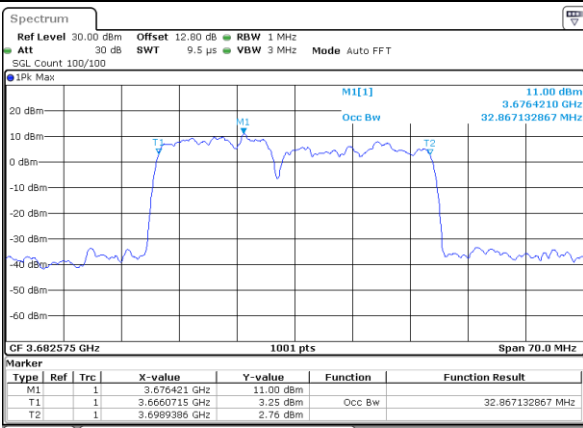

LTE Band 48C

64QAM

Lowest Channel / 15MHz+20MHz

Date: 12_JUL_2020 11:14:36

Lowest Channel / 20MHz+5MHz

Date: 10_JUL_2020 17:41:21

Middle Channel / 15MHz+20MHz

Date: 12_JUL_2020 13:15:17

Middle Channel / 20MHz+5MHz

Date: 11_JUL_2020 18:34:20

Highest Channel / 15MHz+20MHz

Date: 12_JUL_2020 13:18:09

Highest Channel / 20MHz+5MHz

Date: 11_JUL_2020 18:18:51

LTE Band 48C

64QAM