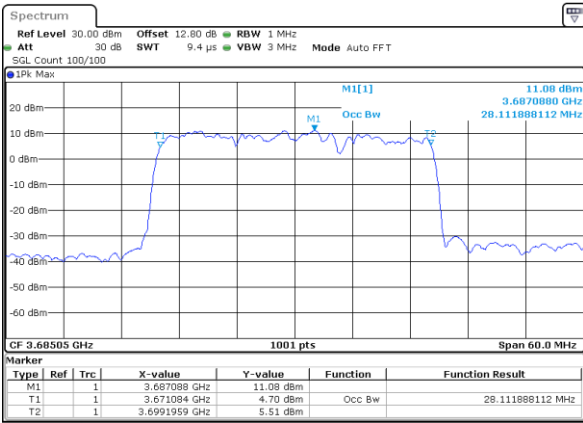

Highest Channel / 15MHz+20MHz

Date: 12_JUL_2020 13:18:54

Highest Channel / 20MHz+5MHz

Date: 11_JUL_2020 18:19:38

LTE Band 48C

QPSK

Lowest Channel / 20MHz+10MHz

Date: 11_JUL_2020 23:15:38

Lowest Channel / 20MHz+15MHz

Date: 12_JUL_2020 13:21:41

Middle Channel / 20MHz+10MHz

Date: 12_JUL_2020 11:09:28

Middle Channel / 20MHz+15MHz

Date: 12_JUL_2020 13:25:15

Highest Channel / 20MHz+10MHz

Date: 11_JUL_2020 23:20:21

Highest Channel / 20MHz+15MHz

Date: 12_JUL_2020 13:31:47

LTE Band 48C

QPSK

Lowest Channel / 20MHz+20MHz

N/A

Date: 12-Jul-2020 13:34:34

Middle Channel / 20MHz+20MHz

N/A

Date: 12-Jul-2020 13:38:25

Highest Channel / 20MHz+20MHz

N/A

Date: 12-Jul-2020 13:42:46

LTE Band 48C

16QAM

Lowest Channel / 5MHz+20MHz