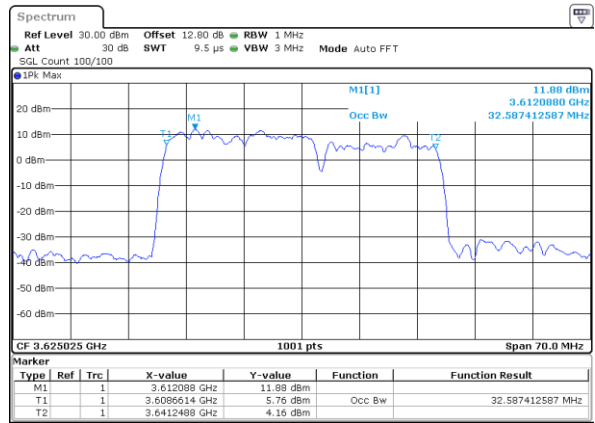

Highest Channel / 15MHz+20MHz

Date: 12_JUL_2020 13:18:54

Highest Channel / 20MHz+5MHz

Date: 11_JUL_2020 18:19:38

LTE Band 48C

QPSK

Lowest Channel / 20MHz+10MHz

Date: 11_JUL_2020 23:15:38

Lowest Channel / 20MHz+15MHz

Date: 12_JUL_2020 13:21:41

Middle Channel / 20MHz+10MHz

Date: 12_JUL_2020 11:09:28

Middle Channel / 20MHz+15MHz

Date: 12_JUL_2020 13:25:15

Highest Channel / 20MHz+10MHz

Date: 11_JUL_2020 23:20:21

Highest Channel / 20MHz+15MHz

Date: 12_JUL_2020 13:31:47

LTE Band 48C

QPSK

Lowest Channel / 20MHz+20MHz

N/A

Date: 12-Jul-2020 13:34:34

Middle Channel / 20MHz+20MHz