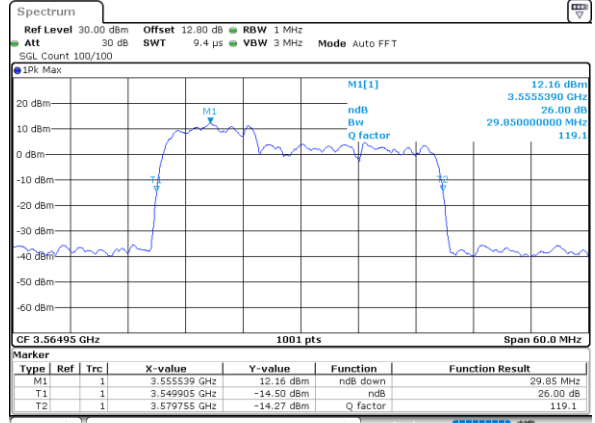

Date: 11_JUL_2020 23:21:30

Highest Channel / 20MHz+15MHz

Date: 12_JUL_2020 13:32:54

LTE Band 48C

64QAM

Lowest Channel / 20MHz+20MHz

N/A

Date: 12-Jul-2020 13:35:41

Middle Channel / 20MHz+20MHz

N/A

Date: 12-Jul-2020 13:39:32

Highest Channel / 20MHz+20MHz

N/A

Date: 12-Jul-2020 13:43:53

LTE Band 48C

256QAM

Lowest Channel / 5MHz+20MHz

Date: 10_JUL.2020 13:48:51

Lowest Channel / 10MHz+20MHz

Date: 11_JUL.2020 20:40:36

Middle Channel / 5MHz+20MHz

Date: 10_JUL.2020 15:41:56

Middle Channel / 10MHz+20MHz

Date: 11_JUL.2020 21:36:19

Highest Channel / 5MHz+20MHz

Date: 10_JUL.2020 14:09:45

Highest Channel / 10MHz+20MHz

Date: 11_JUL.2020 21:32:36

LTE Band 48C

256QAM

Lowest Channel / 15MHz+20MHz

Date: 12_JUL_2020 11:16:05