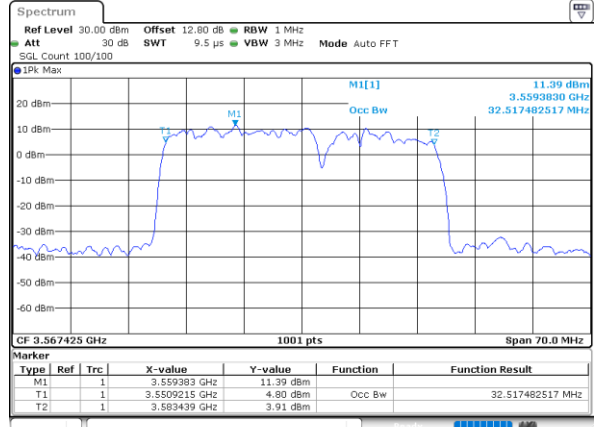

LTE Band 48C

64QAM

Lowest Channel / 15MHz+20MHz

Date: 12_JUL_2020 11:14:36

Lowest Channel / 20MHz+5MHz

Date: 10_JUL_2020 17:41:21

Middle Channel / 15MHz+20MHz

Date: 12_JUL_2020 13:15:17

Middle Channel / 20MHz+5MHz

Date: 11_JUL_2020 18:34:20

Highest Channel / 15MHz+20MHz

Date: 12_JUL_2020 13:18:09

Highest Channel / 20MHz+5MHz

Date: 11_JUL_2020 18:18:51

LTE Band 48C

64QAM

Lowest Channel / 20MHz+10MHz

Date: 11_JUL_2020 23:16:25

Lowest Channel / 20MHz+15MHz

Date: 12_JUL_2020 13:22:26

Middle Channel / 20MHz+10MHz

Date: 12_JUL_2020 11:10:13

Middle Channel / 20MHz+15MHz

Date: 12_JUL_2020 13:26:01

Highest Channel / 20MHz+10MHz

Date: 11_JUL_2020 23:19:34

Highest Channel / 20MHz+15MHz

Date: 12_JUL_2020 13:31:02

LTE Band 48C

64QAM

Lowest Channel / 20MHz+20MHz

N/A