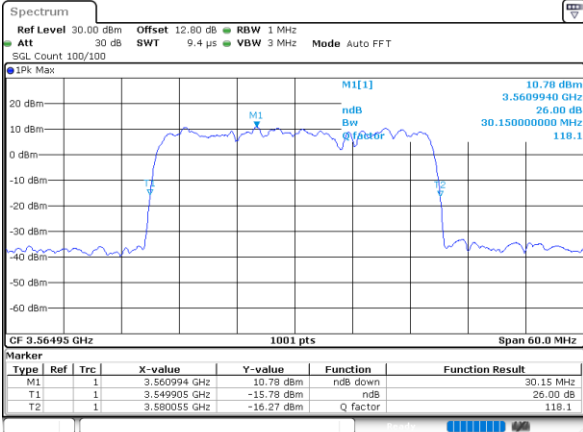

Date: 11_JUL_2020 18:35:29

Highest Channel / 15MHz+20MHz

Date: 12_JUL_2020 13:20:01

Highest Channel / 20MHz+5MHz

Date: 11_JUL_2020 18:21:11

LTE Band 48C

64QAM

Lowest Channel / 15MHz+15MHz