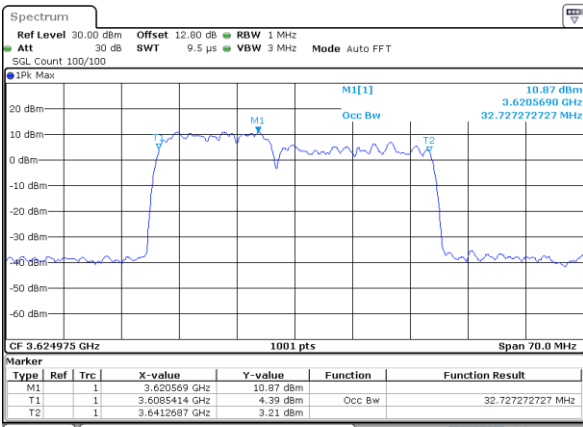

LTE Band 48C

64QAM

Lowest Channel / 15MHz+20MHz

Date: 12_JUL_2020 11:14:36

Lowest Channel / 20MHz+5MHz

Date: 10_JUL_2020 17:41:21

Middle Channel / 15MHz+20MHz

Date: 12_JUL_2020 13:15:17

Middle Channel / 20MHz+5MHz

Date: 11_JUL_2020 18:34:20

Highest Channel / 15MHz+20MHz

Date: 12_JUL_2020 13:18:09

Highest Channel / 20MHz+5MHz

Date: 11_JUL_2020 18:18:51

LTE Band 48C

64QAM