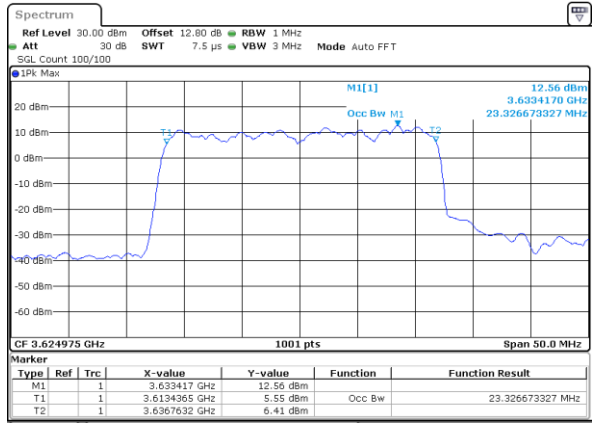

Middle Channel / 10MHz+20MHz

Date: 11_JUL_2020 21:33:19

Highest Channel / 5MHz+20MHz

Date: 10_JUL_2020 14:07:52

Highest Channel / 10MHz+20MHz

Date: 11_JUL_2020 21:30:42

LTE Band 48C

QPSK

Lowest Channel / 15MHz+20MHz

Date: 12_JUL_2020 11:13:51

Lowest Channel / 20MHz+5MHz

Date: 10_JUL_2020 17:40:35

Middle Channel / 15MHz+20MHz

Date: 12_JUL_2020 13:14:32

Middle Channel / 20MHz+5MHz

Date: 11_JUL_2020 18:43:36

Highest Channel / 15MHz+20MHz

Date: 12_JUL_2020 13:18:54

Highest Channel / 20MHz+5MHz

Date: 11_JUL_2020 18:19:38

LTE Band 48C

QPSK

Lowest Channel / 20MHz+10MHz

Date: 11_JUL_2020 23:15:38

Lowest Channel / 20MHz+15MHz

Date: 12_JUL_2020 13:21:41

Middle Channel / 20MHz+10MHz

Date: 12_JUL_2020 11:09:28

Middle Channel / 20MHz+15MHz

Date: 12_JUL_2020 13:25:15

Highest Channel / 20MHz+10MHz

Date: 11_JUL_2020 23:20:21