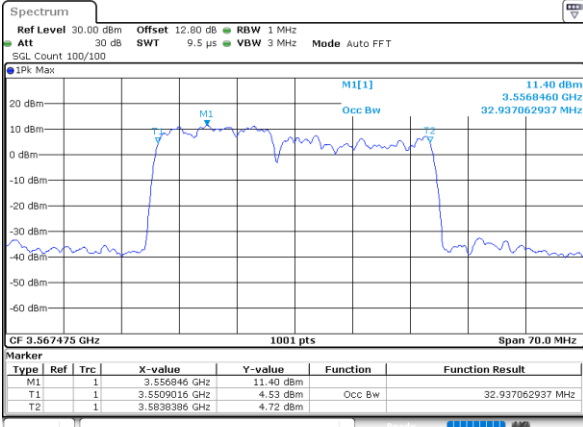

N/A

Date: 12_JUL_2020 13:42:24

LTE Band 48C

64QAM

Lowest Channel / 5MHz+20MHz

Date: 10_JUL_2020 13:45:38

Lowest Channel / 10MHz+20MHz

Date: 11_JUL_2020 20:38:42

Middle Channel / 5MHz+20MHz

Date: 10_JUL_2020 15:41:11

Middle Channel / 10MHz+20MHz

Date: 11_JUL_2020 21:34:25

Highest Channel / 5MHz+20MHz

Date: 10_JUL_2020 14:07:07

Highest Channel / 10MHz+20MHz

Date: 11_JUL_2020 21:29:55

LTE Band 48C

64QAM

Lowest Channel / 15MHz+20MHz

Date: 12_JUL_2020 11:14:36

Lowest Channel / 20MHz+5MHz

Date: 10_JUL_2020 17:41:21

Middle Channel / 15MHz+20MHz

Date: 12_JUL_2020 13:15:17