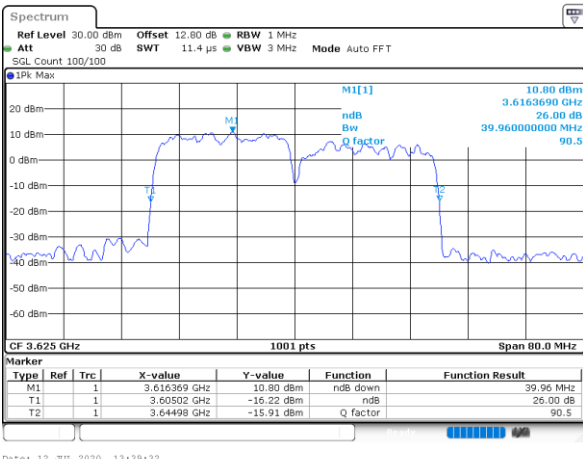

Date: 11_JUL_2020 23:21:30

Highest Channel / 20MHz+15MHz

Date: 12_JUL_2020 13:32:54

LTE Band 48C

64QAM

Lowest Channel / 20MHz+20MHz

N/A

Date: 12-Jul-2020 13:35:41

Middle Channel / 20MHz+20MHz

N/A

Date: 12-Jul-2020 13:39:32

Highest Channel / 20MHz+20MHz

N/A

Date: 12-Jul-2020 13:43:53

LTE Band 48C

256QAM