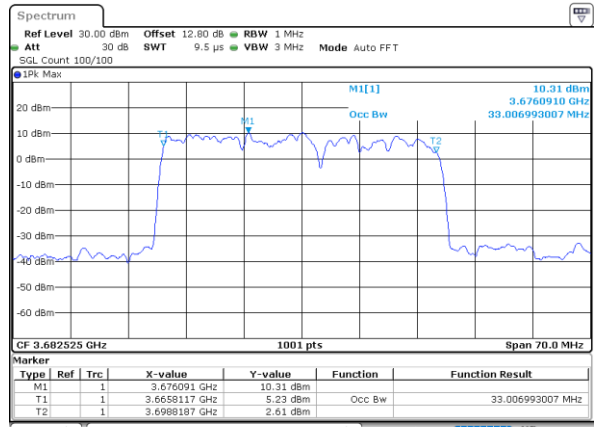

Date: 11_JUL_2020 18:19:14

LTE Band 48C

16QAM

Lowest Channel / 20MHz+10MHz

Date: 11_JUL_2020 23:16:02

Lowest Channel / 20MHz+15MHz

Date: 12_JUL_2020 13:22:03

Middle Channel / 20MHz+10MHz

Date: 12_JUL_2020 11:09:50

Middle Channel / 20MHz+15MHz

Date: 12_JUL_2020 13:25:38

Highest Channel / 20MHz+10MHz

Date: 11_JUL_2020 23:19:59

Highest Channel / 20MHz+15MHz

Date: 12_JUL_2020 13:31:25

LTE Band 48C