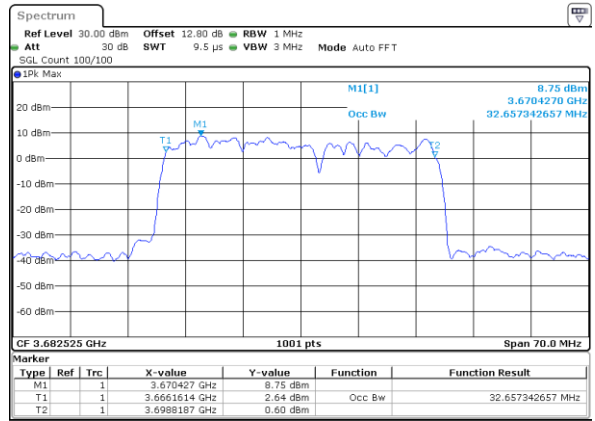

Date: 12_JUL.2020 13:20:45

Highest Channel / 20MHz+5MHz

Date: 11_JUL.2020 18:20:01

LTE Band 48C

256QAM

Lowest Channel / 20MHz+10MHz

Date: 11.JUL.2020 23:17:57

Lowest Channel / 20MHz+15MHz

Date: 12.JUL.2020 13:24:17

Middle Channel / 20MHz+10MHz

Date: 12.JUL.2020 11:12:04

Middle Channel / 20MHz+15MHz

Date: 12.JUL.2020 13:27:52

Highest Channel / 20MHz+10MHz

Date: 11.JUL.2020 23:22:15

Highest Channel / 20MHz+15MHz