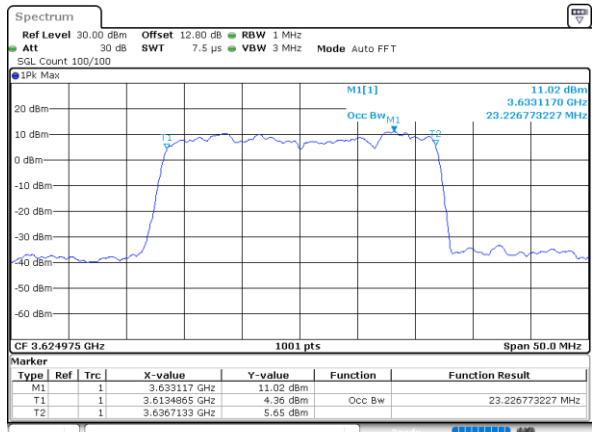

Middle Channel / 20MHz+5MHz

Date: 11_JUL_2020 18:33:57