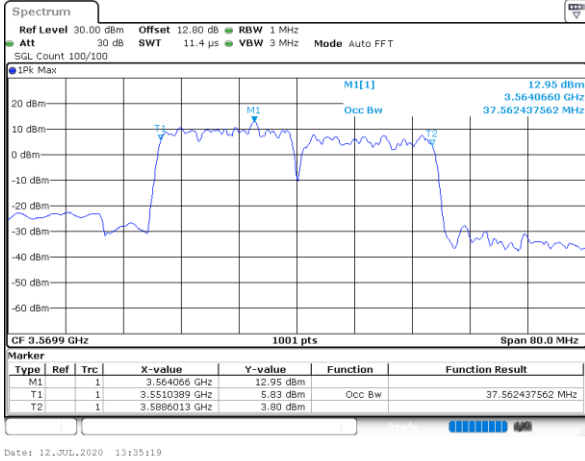

Lowest Channel / 20MHz+10MHz

Date: 11_JUL_2020 23:16:25

Lowest Channel / 20MHz+15MHz

Date: 12_JUL_2020 13:22:26

Middle Channel / 20MHz+10MHz

Date: 12_JUL_2020 11:10:13

Middle Channel / 20MHz+15MHz

Date: 12_JUL_2020 13:26:01

Highest Channel / 20MHz+10MHz

Date: 11_JUL_2020 23:19:34

Highest Channel / 20MHz+15MHz

Date: 12_JUL_2020 13:31:02

LTE Band 48C

64QAM

Lowest Channel / 20MHz+20MHz

N/A

Date: 12_JUL_2020 13:35:19

Middle Channel / 20MHz+20MHz

N/A

Date: 12_JUL_2020 13:39:10

Highest Channel / 20MHz+20MHz

N/A

Date: 12_JUL_2020 13:42:01

LTE Band 48C