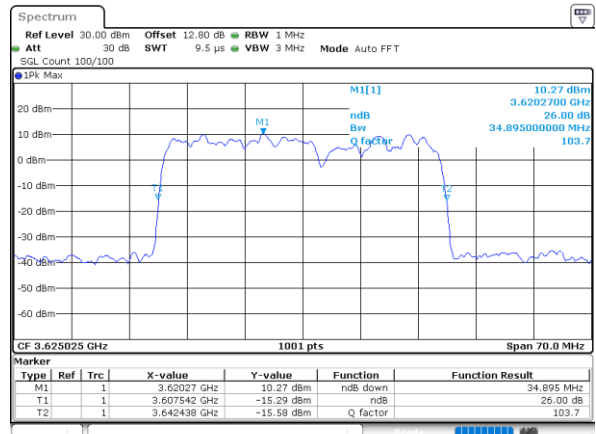

LTE Band 48C

16QAM

Lowest Channel / 15MHz+15MHz

Date: 11_JUL_2020 23:17:10

Lowest Channel / 15MHz+20MHz

Date: 12_JUL_2020 13:23:10

Middle Channel / 20MHz+10MHz

Date: 12_JUL_2020 11:19:57

Middle Channel / 20MHz+15MHz

Date: 12_JUL_2020 13:26:45

Highest Channel / 20MHz+10MHz

Date: 11_JUL_2020 23:21:06

Highest Channel / 20MHz+15MHz

Date: 12_JUL_2020 13:32:32

LTE Band 48C

16QAM