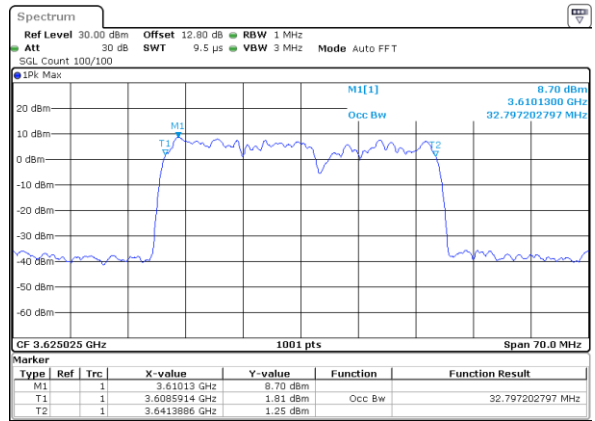

Date: 11_JUL.2020 21:35:57

Highest Channel / 5MHz+20MHz

Date: 10_JUL.2020 14:08:15

Highest Channel / 10MHz+20MHz

Date: 11_JUL.2020 21:32:14

LTE Band 48C

256QAM

Lowest Channel / 15MHz+20MHz

Date: 12_JUL.2020 11:16:27

Lowest Channel / 20MHz+5MHz

Date: 10_JUL.2020 17:41:45

Middle Channel / 15MHz+20MHz

Date: 12_JUL.2020 13:17:08

Middle Channel / 20MHz+5MHz

Date: 11_JUL.2020 18:24:43

Highest Channel / 15MHz+20MHz

Date: 12_JUL.2020 13:20:45

Highest Channel / 20MHz+5MHz

Date: 11_JUL.2020 18:20:01

LTE Band 48C

256QAM

Lowest Channel / 20MHz+10MHz

Date: 11.JUL.2020 23:17:57

Lowest Channel / 20MHz+15MHz

Date: 12.JUL.2020 13:24:17

Middle Channel / 20MHz+10MHz

Date: 12.JUL.2020 11:12:04

Middle Channel / 20MHz+15MHz

Date: 12.JUL.2020 13:27:52

Highest Channel / 20MHz+10MHz

Date: 11.JUL.2020 23:22:15

Highest Channel / 20MHz+15MHz