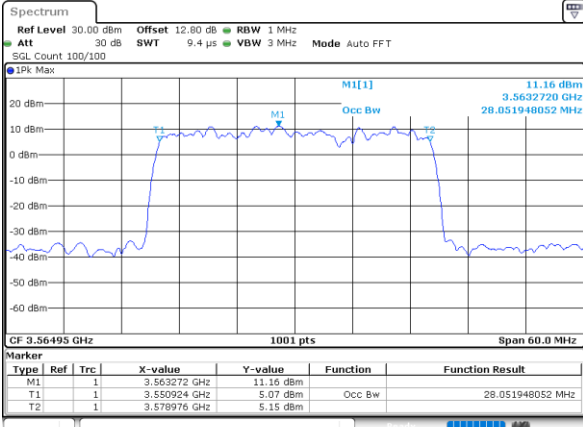

LTE Band 48C

64QAM

Lowest Channel / 20MHz+10MHz

Date: 11_JUL_2020 23:16:25