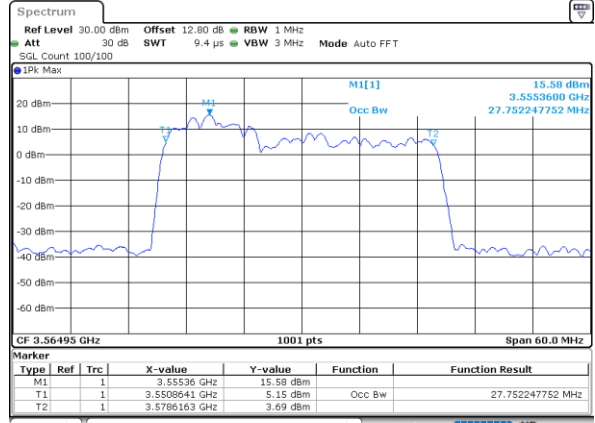

Date: 12_JUL_2020 11:09:50

Middle Channel / 20MHz+15MHz

Date: 12_JUL_2020 13:25:38

Highest Channel / 20MHz+10MHz

Date: 11_JUL_2020 23:19:59

Highest Channel / 20MHz+15MHz

Date: 12_JUL_2020 13:31:25

LTE Band 48C

N/A

Date: 12_JUL_2020 13:42:24

LTE Band 48C

64QAM

Lowest Channel / 5MHz+20MHz

Date: 10_JUL_2020 13:45:38

Lowest Channel / 10MHz+20MHz

Date: 11_JUL_2020 20:38:42

Middle Channel / 5MHz+20MHz

Date: 10_JUL_2020 15:41:11

Middle Channel / 10MHz+20MHz

Date: 11_JUL_2020 21:34:25

Highest Channel / 5MHz+20MHz

Date: 10_JUL_2020 14:07:07

Highest Channel / 10MHz+20MHz

Date: 11_JUL_2020 21:29:55