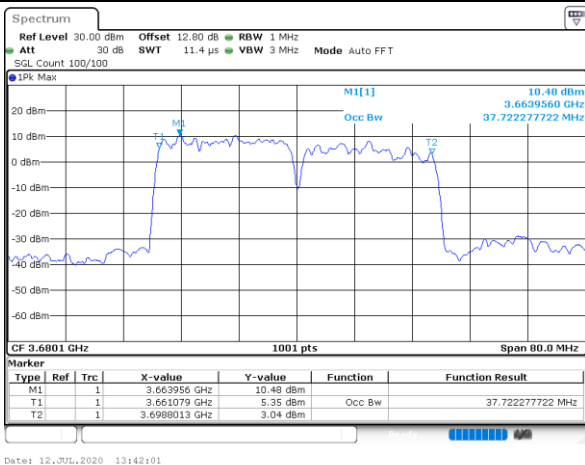

Highest Channel / 20MHz+10MHz

Date: 11_JUL_2020 23:19:34

Highest Channel / 20MHz+15MHz

Date: 12_JUL_2020 13:31:02

LTE Band 48C

64QAM

Lowest Channel / 20MHz+20MHz

N/A

Date: 12_JUL_2020 13:35:19

Middle Channel / 20MHz+20MHz

N/A

Date: 12_JUL_2020 13:39:10

Highest Channel / 20MHz+20MHz

N/A

Date: 12_JUL_2020 13:42:01

LTE Band 48C

Date: 11_JUL.2020 21:35:57

Highest Channel / 5MHz+20MHz

Date: 10_JUL.2020 14:08:15

Highest Channel / 10MHz+20MHz

Date: 11_JUL.2020 21:32:14

LTE Band 48C

256QAM

Lowest Channel / 15MHz+20MHz