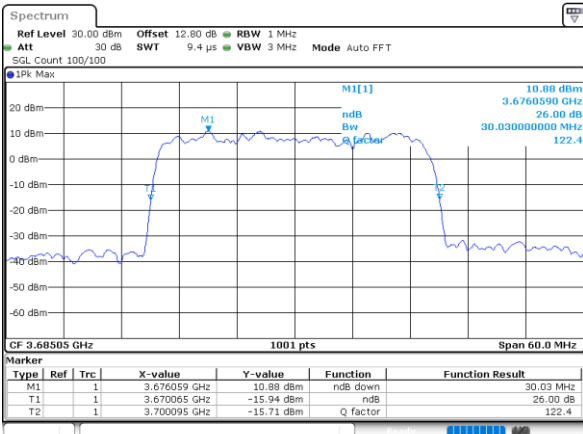

Date: 11_JUL_2020 23:16:47

Lowest Channel / 15MHz+20MHz

Date: 12_JUL_2020 13:22:48

Middle Channel / 20MHz+10MHz

Date: 12_JUL_2020 11:10:35

Middle Channel / 20MHz+15MHz

Date: 12_JUL_2020 13:22:23

Highest Channel / 20MHz+10MHz

Date: 11_JUL_2020 23:21:30

Highest Channel / 20MHz+15MHz

Date: 12_JUL_2020 13:32:54

LTE Band 48C

64QAM

Lowest Channel / 20MHz+20MHz

N/A

Date: 12-Jul-2020 13:35:41