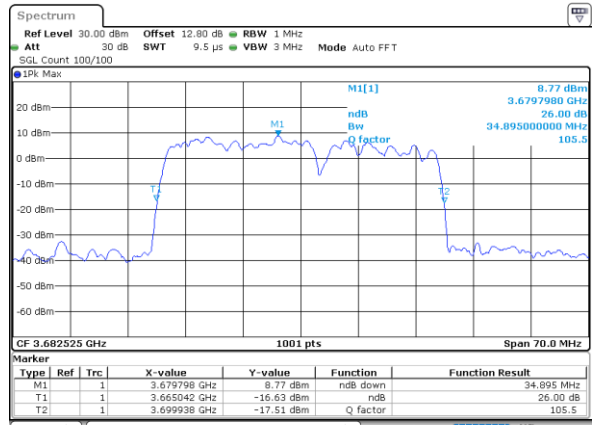

Highest Channel / 20MHz+5MHz

Date: 11_JUL_2020 18:21:34

LTE Band 48C

256QAM

Lowest Channel / 20MHz+10MHz

Date: 11.JUL.2020 23:18:19

Lowest Channel / 20MHz+15MHz

Date: 12.JUL.2020 13:23:55

Middle Channel / 20MHz+10MHz

Date: 12.JUL.2020 11:11:42

Middle Channel / 20MHz+15MHz

Date: 12.JUL.2020 13:27:30

Highest Channel / 20MHz+10MHz

Date: 11.JUL.2020 23:21:53

Highest Channel / 20MHz+15MHz

Date: 12.JUL.2020 13:33:17

LTE Band 48C

256QAM

Lowest Channel / 20MHz+20MHz

N/A

Date: 12_JUL_2020 13:37:11

Middle Channel / 20MHz+20MHz

N/A

Date: 12_JUL_2020 13:41:02

Highest Channel / 20MHz+20MHz

N/A

Date: 12_JUL_2020 13:44:38

Occupied Bandwidth

Mode	LTE Band 48C : 99%OBW(MHz)			
QPSK				
BW	5MHz+20MHz	10MHz+20MHz	15MHz+20MHz	20MHz+5MHz
Lowest CH	23.18	27.69	32.73	23.08
Middle CH	23.28	27.99	32.87	23.33
Highest CH	23.18	28.05	33.01	23.23
BW	20MHz+10MHz	20MHz+15MHz	20MHz+20MHz	N/A
Lowest CH	27.69	32.66	37.64	-
Middle CH	27.87	32.59	37.72	-
Highest CH	28.11	32.80	37.64	-