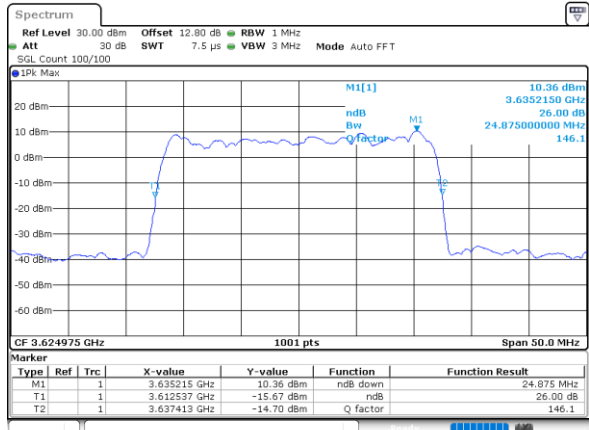

Lowest Channel / 20MHz+5MHz

Date: 10_JUL_2020 17:42:07

Middle Channel / 15MHz+20MHz

Date: 12_JUL_2020 13:16:46

Middle Channel / 20MHz+5MHz

Date: 11_JUL_2020 18:35:05

Highest Channel / 15MHz+20MHz

Date: 12_JUL_2020 13:20:23

Highest Channel / 20MHz+5MHz

Date: 11_JUL_2020 18:21:34

LTE Band 48C

256QAM

Lowest Channel / 20MHz+10MHz

Date: 11.JUL.2020 23:18:19

Lowest Channel / 20MHz+15MHz

Date: 12.JUL.2020 13:23:55