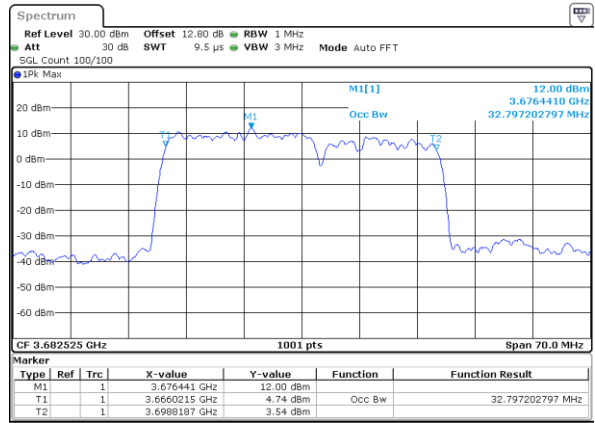

Highest Channel / 15MHz+20MHz

Date: 12_JUL_2020 13:18:54

Highest Channel / 20MHz+5MHz

Date: 11_JUL_2020 18:19:38

LTE Band 48C

QPSK

Lowest Channel / 20MHz+10MHz

Date: 11_JUL_2020 23:15:38

Lowest Channel / 20MHz+15MHz

Date: 12_JUL_2020 13:21:41

Middle Channel / 20MHz+10MHz

Date: 12_JUL_2020 11:09:28

Middle Channel / 20MHz+15MHz

Date: 12_JUL_2020 13:25:15

Highest Channel / 20MHz+10MHz

Date: 11_JUL_2020 23:20:21

Highest Channel / 20MHz+15MHz

Date: 12_JUL_2020 13:31:47

LTE Band 48C

QPSK

Lowest Channel / 20MHz+20MHz

N/A

Date: 12-Jul-2020 13:34:34

Middle Channel / 20MHz+20MHz

N/A

Date: 12-Jul-2020 13:38:25

Highest Channel / 20MHz+20MHz

N/A

Date: 12-Jul-2020 13:42:46

LTE Band 48C

16QAM

Lowest Channel / 5MHz+20MHz