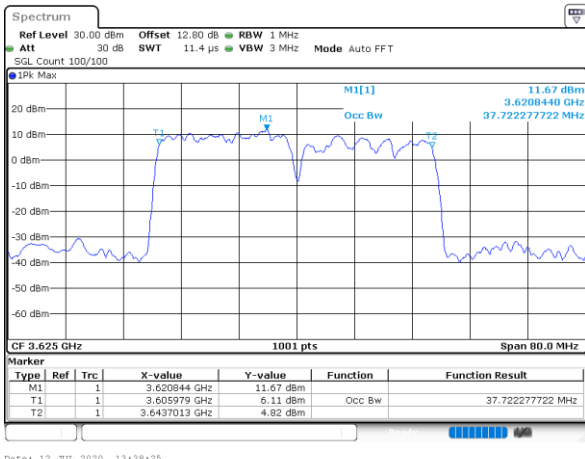

Highest Channel / 20MHz+15MHz

Date: 12_JUL_2020 13:31:47

LTE Band 48C

QPSK

Lowest Channel / 20MHz+20MHz

N/A

Date: 12-Jul-2020 13:34:34

Middle Channel / 20MHz+20MHz

N/A

Date: 12-Jul-2020 13:38:25

Highest Channel / 20MHz+20MHz

N/A

Date: 12-Jul-2020 13:42:46

LTE Band 48C

16QAM

Lowest Channel / 5MHz+20MHz