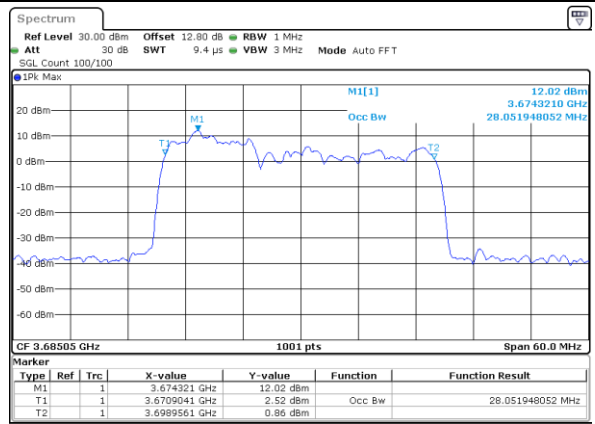

Date: 12_JUL_2020 13:35:19

Middle Channel / 20MHz+20MHz

N/A

Date: 12_JUL_2020 13:39:10

Highest Channel / 20MHz+20MHz

N/A

Date: 12_JUL_2020 13:42:01

LTE Band 48C

256QAM

Lowest Channel / 5MHz+20MHz

Date: 10_JUL.2020 13:48:29

Lowest Channel / 10MHz+20MHz

Date: 11_JUL.2020 20:40:14

Middle Channel / 5MHz+20MHz

Date: 10_JUL.2020 15:41:34

Middle Channel / 10MHz+20MHz

Date: 11_JUL.2020 21:35:57

Highest Channel / 5MHz+20MHz

Date: 10_JUL.2020 14:08:15

Highest Channel / 10MHz+20MHz

Date: 11_JUL.2020 21:32:14

LTE Band 48C

256QAM

Lowest Channel / 15MHz+20MHz