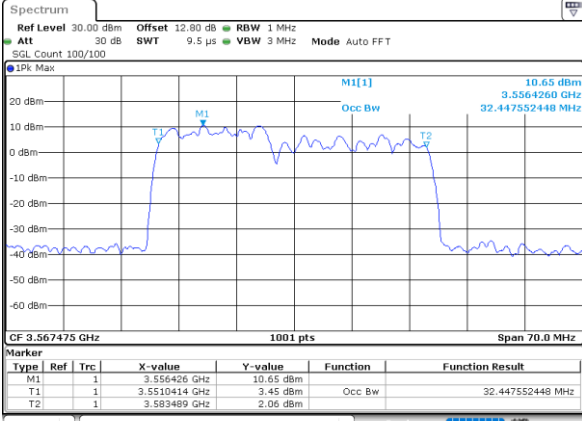

Date: 11_JUL.2020 21:35:57

Highest Channel / 5MHz+20MHz

Date: 10_JUL.2020 14:08:15

Highest Channel / 10MHz+20MHz

Date: 11_JUL.2020 21:32:14

LTE Band 48C

256QAM

Lowest Channel / 15MHz+20MHz