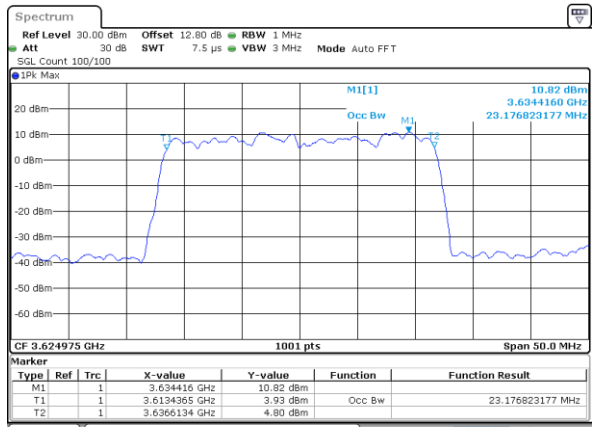

LTE Band 48C

64QAM

Lowest Channel / 15MHz+20MHz

Date: 12_JUL_2020 11:14:36

Lowest Channel / 20MHz+5MHz

Date: 10_JUL_2020 17:41:21

Middle Channel / 15MHz+20MHz

Date: 12_JUL_2020 13:15:17

Middle Channel / 20MHz+5MHz

Date: 11_JUL_2020 18:34:20

Highest Channel / 15MHz+20MHz

Date: 12_JUL_2020 13:18:09

Highest Channel / 20MHz+5MHz

Date: 11_JUL_2020 18:18:51

LTE Band 48C

64QAM