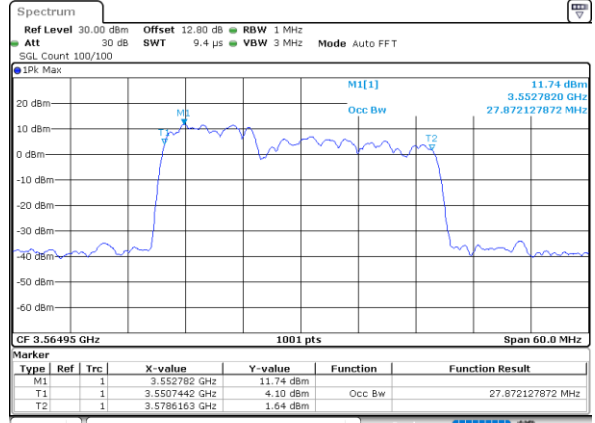

Lowest Channel / 10MHz+20MHz

Date: 11_JUL.2020 20:40:14