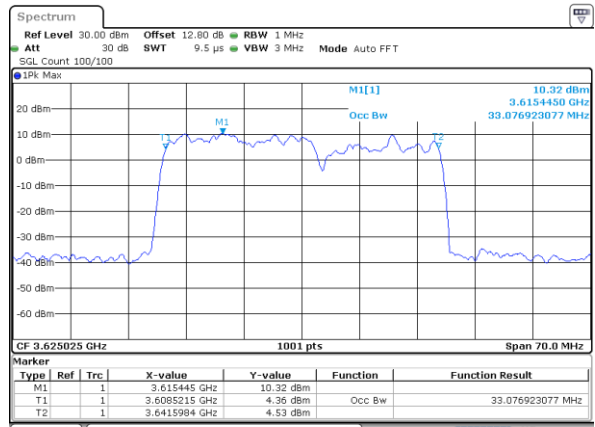

Middle Channel / 20MHz+5MHz

Date: 11_JUL_2020 18:34:20

Highest Channel / 15MHz+20MHz

Date: 12_JUL_2020 13:18:09

Highest Channel / 20MHz+5MHz

Date: 11_JUL_2020 18:18:51

LTE Band 48C

64QAM

Lowest Channel / 20MHz+10MHz

Date: 11_JUL_2020 23:16:25

Lowest Channel / 20MHz+15MHz

Date: 12_JUL_2020 13:22:26

Middle Channel / 20MHz+10MHz

Date: 12_JUL_2020 11:10:13

Middle Channel / 20MHz+15MHz

Date: 12_JUL_2020 13:26:01

Highest Channel / 20MHz+10MHz

Date: 11_JUL_2020 23:19:34

Highest Channel / 20MHz+15MHz

Date: 12_JUL_2020 13:31:02

LTE Band 48C

64QAM

Lowest Channel / 20MHz+20MHz

N/A

Date: 12_JUL_2020 13:35:19

Middle Channel / 20MHz+20MHz

N/A

Date: 12_JUL_2020 13:39:10

Highest Channel / 20MHz+20MHz

N/A

Date: 12_JUL_2020 13:42:01

LTE Band 48C