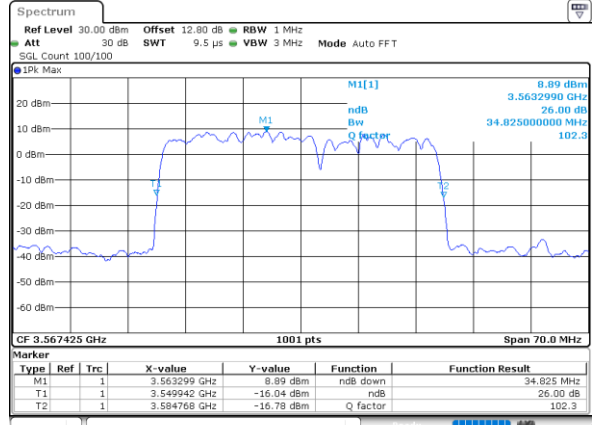

Lowest Channel / 20MHz+5MHz

Date: 10_JUL_2020 17:42:07

Middle Channel / 15MHz+20MHz

Date: 12_JUL_2020 13:16:46

Middle Channel / 20MHz+5MHz

Date: 11_JUL_2020 18:35:05

Highest Channel / 15MHz+20MHz

Date: 12_JUL_2020 13:20:23

Highest Channel / 20MHz+5MHz

Date: 11_JUL_2020 18:21:34

LTE Band 48C

256QAM

Lowest Channel / 20MHz+10MHz

Date: 11.JUL.2020 23:18:19

Lowest Channel / 20MHz+15MHz

Date: 12.JUL.2020 13:23:55

Middle Channel / 20MHz+10MHz

Date: 12.JUL.2020 11:11:42

Middle Channel / 20MHz+15MHz

Date: 12.JUL.2020 13:27:30

Highest Channel / 20MHz+10MHz

Date: 11.JUL.2020 23:21:53

Highest Channel / 20MHz+15MHz

Date: 12.JUL.2020 13:33:17