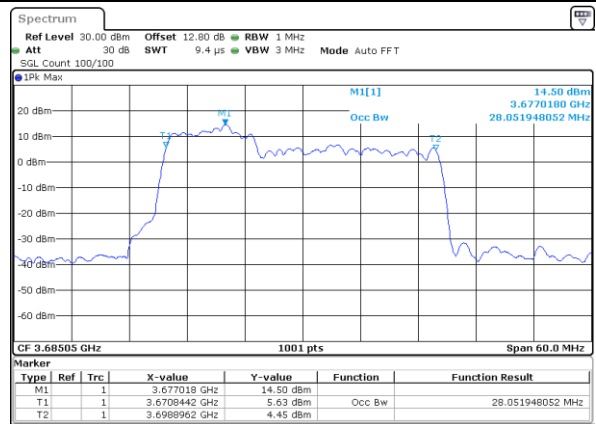

N/A

Date: 12-Jul-2020 13:38:25

Highest Channel / 20MHz+20MHz

N/A

Date: 12-Jul-2020 13:42:46

LTE Band 48C

16QAM

Lowest Channel / 5MHz+20MHz

Date: 10_JUL_2020 13:45:15

Lowest Channel / 10MHz+20MHz

Date: 11_JUL_2020 20:13:19

Middle Channel / 5MHz+20MHz

Date: 10_JUL_2020 15:40:47

Middle Channel / 10MHz+20MHz

Date: 11_JUL_2020 21:13:10

Highest Channel / 5MHz+20MHz

Date: 10_JUL_2020 14:07:30

Highest Channel / 10MHz+20MHz

Date: 11_JUL_2020 21:13:18

LTE Band 48C

16QAM

Lowest Channel / 15MHz+20MHz

Date: 12_JUL_2020 11:14:13

Lowest Channel / 20MHz+5MHz