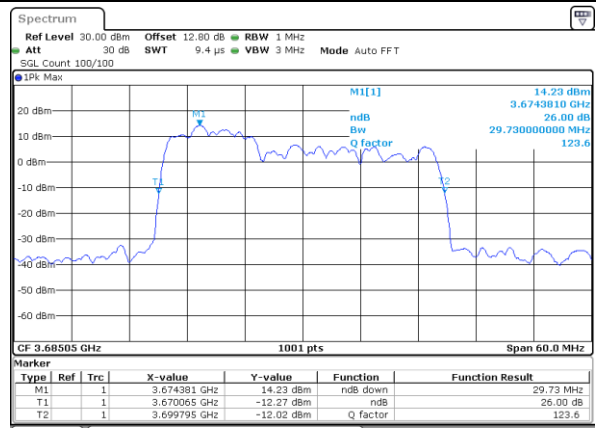

Date: 10_JUL_2020 15:42:20

Middle Channel / 10MHz+20MHz

Date: 11_JUL_2020 21:13:47

Highest Channel / 5MHz+20MHz

Date: 10_JUL_2020 14:09:22

Highest Channel / 10MHz+20MHz

Date: 11_JUL_2020 21:13:50

LTE Band 48C