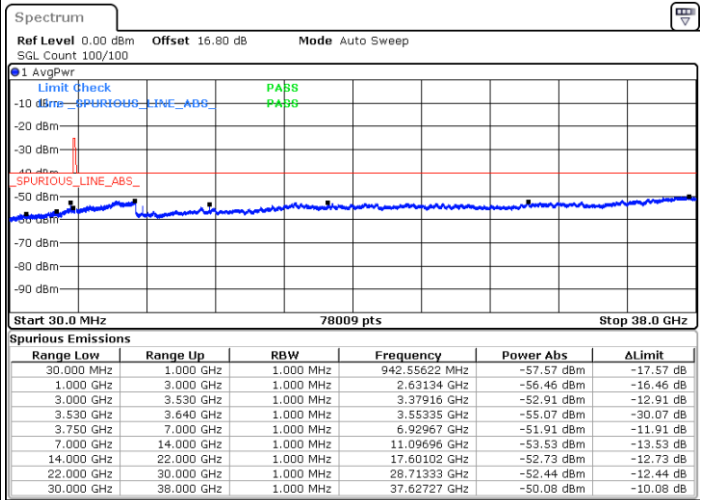

Date: 5.JUL.2020 00:17:03

LTE Band 48 / 20MHz

QPSK

Middle Channel / 1RB0

Middle Channel / 1RBmax

Date: 5.JUL.2020 00:27:47

Date: 5.JUL.2020 10:33:49

Middle Channel / FullIRB

N/A

Date: 5.JUL.2020 00:18:08

LTE Band 48 / 20MHz

QPSK

Highest Channel / 1RB0

Highest Channel / 1RBmax

Date: 5.JUL.2020 10:29:31

Date: 5.JUL.2020 10:39:12

Highest Channel / FullIRB

N/A

Date: 5.JUL.2020 00:23:29

LTE Band 48 / 5MHz

16QAM

Lowest Channel / 1RB0

Lowest Channel / 1RBmax

Date: 4.JUL.2020 22:05:07

Date: 4.JUL.2020 22:24:27

Lowest Channel / FullIRB

N/A

Date: 4.JUL.2020 22:14:47

LTE Band 48 / 5MHz

16QAM

Middle Channel / 1RB0

Middle Channel / 1RBmax