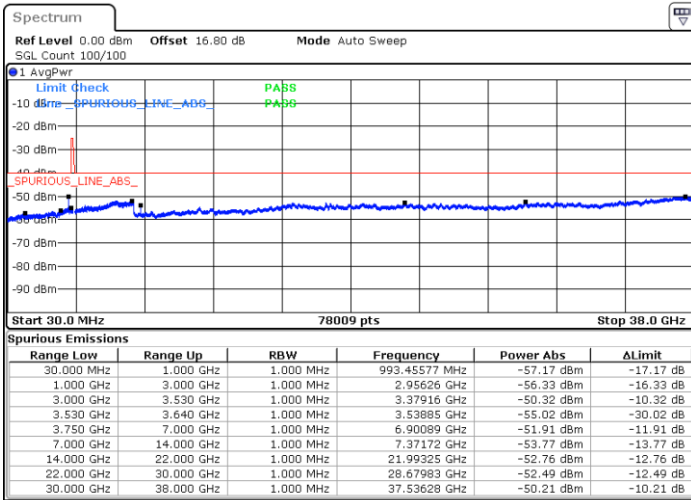

Lowest Channel / 1RBmax

Date: 4.JUL.2020 23:44:32

Date: 5.JUL.2020 00:03:51

Lowest Channel / FullIRB

N/A

Date: 4.JUL.2020 23:54:11

LTE Band 48 / 15MHz

QPSK

Middle Channel / 1RB0

Middle Channel / 1RBmax

Date: 4. JUL. 2020 23:49:52

Date: 5. JUL. 2020 00:09:12

Middle Channel / FullIRB

N/A

Date: 4. JUL. 2020 23:59:32

LTE Band 48 / 15MHz

QPSK

Highest Channel / 1RB0

Highest Channel / 1RBmax

Date: 4.JUL.2020 23:50:57

Date: 5.JUL.2020 00:10:17

Highest Channel / FullIRB

N/A

Date: 5.JUL.2020 00:00:37

LTE Band 48 / 20MHz

QPSK

Lowest Channel / 1RB0

Lowest Channel / 1RBmax

Date: 5.JUL.2020 00:26:43

Date: 5.JUL.2020 10:32:45

Lowest Channel / FullIRB

N/A