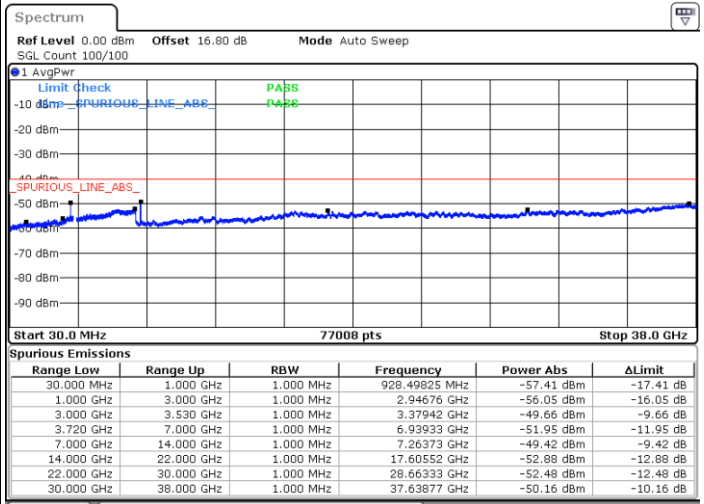

Date: 4.JUL.2020 22:50:14

LTE Band 48 / 15MHz

16QAM

Lowest Channel / 1RB0

Lowest Channel / 1RBmax

Date: 4.JUL.2020 23:45:36

Date: 5.JUL.2020 00:04:56

Lowest Channel / FullIRB

N/A

Date: 4.JUL.2020 23:55:16

LTE Band 48 / 15MHz

16QAM

Middle Channel / 1RB0

Middle Channel / 1RBmax

Date: 4. JUL. 2020 23:48:48

Date: 5. JUL. 2020 00:08:08

Middle Channel / FullIRB

N/A

Date: 4. JUL. 2020 23:58:28

LTE Band 48 / 15MHz

16QAM

Highest Channel / 1RB0

Highest Channel / 1RBmax

Date: 4.JUL.2020 23:52:02

Date: 5.JUL.2020 00:11:21

Highest Channel / FullIRB

N/A

Date: 5.JUL.2020 00:01:42

LTE Band 48 / 20MHz

16QAM

Lowest Channel / 1RB0

Lowest Channel / 1RBmax