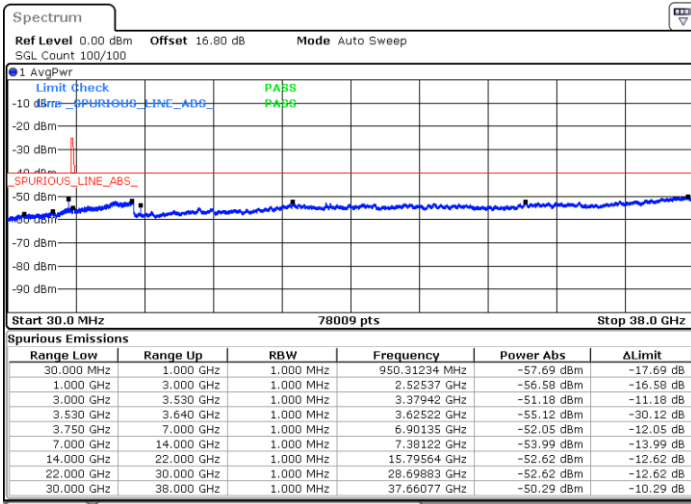

Lowest Channel / FullIRB

N/A

Date: 4.JUL.2020 22:44:53

LTE Band 48 / 10MHz

QPSK

MiddleChannel / 1RB0

Middle Channel / 1RBmax

Date: 4.JUL.2020 22:36:17

Date: 4.JUL.2020 22:55:37

Middle Channel / FullIRB

N/A

Date: 4.JUL.2020 22:45:57

LTE Band 48 / 10MHz

QPSK

Highest Channel / 1RB0

Highest Channel / 1RBmax

Date: 4.JUL.2020 22:41:39

Date: 4.JUL.2020 23:00:59

Highest Channel / FullIRB

N/A

Date: 4.JUL.2020 22:51:19

LTE Band 48 / 15MHz

QPSK

Lowest Channel / 1RB0

Lowest Channel / 1RBmax

Date: 4.JUL.2020 23:44:32

Date: 5.JUL.2020 00:03:51

Lowest Channel / FullIRB

N/A

Date: 4.JUL.2020 23:54:11

LTE Band 48 / 15MHz

QPSK