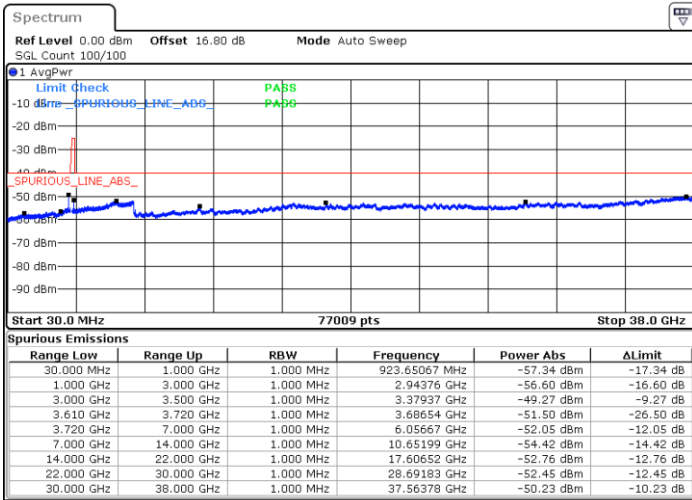

Date: 4.JUL.2020 22:19:04

LTE Band 48 / 5MHz

QPSK

Highest Channel / 1RB0

Highest Channel / 1RBmax

Date: 4.JUL.2020 22:10:28

Date: 4.JUL.2020 22:29:48

Highest Channel / FullIRB

N/A

Date: 4.JUL.2020 22:20:08

LTE Band 48 / 10MHz

QPSK

Lowest Channel / 1RB0

Lowest Channel / 1RBmax

Date: 4.JUL.2020 22:35:13

Date: 4.JUL.2020 22:54:33

Lowest Channel / FullIRB

N/A

Date: 4.JUL.2020 22:44:53

LTE Band 48 / 10MHz

QPSK

MiddleChannel / 1RB0

Middle Channel / 1RBmax

Date: 4.JUL.2020 22:36:17

Date: 4.JUL.2020 22:55:37

Middle Channel / FullIRB

N/A

Date: 4.JUL.2020 22:45:57

LTE Band 48 / 10MHz

QPSK

Highest Channel / 1RB0

Highest Channel / 1RBmax