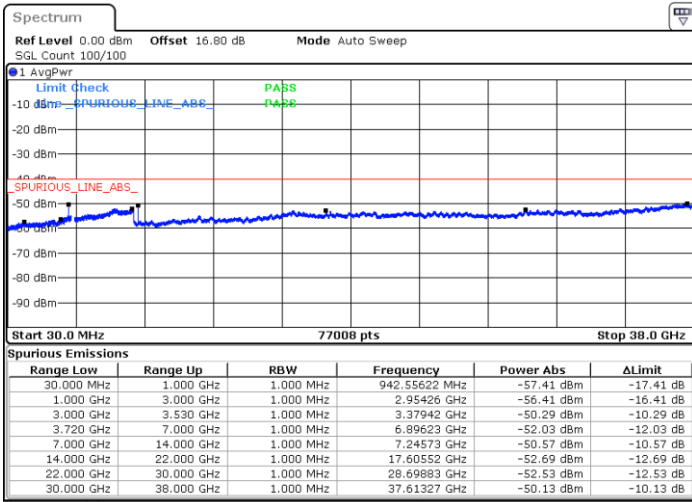

Highest Channel / FullIRB

N/A

Date: 5.JUL.2020 00:23:29

LTE Band 48 / 5MHz

16QAM

Lowest Channel / 1RB0

Lowest Channel / 1RBmax

Date: 4.JUL.2020 22:05:07

Date: 4.JUL.2020 22:24:27

Lowest Channel / FullIRB

N/A

Date: 4.JUL.2020 22:14:47

LTE Band 48 / 5MHz

16QAM

Middle Channel / 1RB0

Middle Channel / 1RBmax

Date: 4.JUL.2020 22:08:19

Date: 4.JUL.2020 22:27:40

Middle Channel / FullIRB

N/A

Date: 4.JUL.2020 22:18:00

LTE Band 48 / 5MHz

16QAM

Highest Channel / 1RB0

Highest Channel / 1RBmax

Date: 4.JUL.2020 22:11:33

Date: 4.JUL.2020 22:30:53

Highest Channel / FullIRB

N/A

Date: 4.JUL.2020 22:21:13

LTE Band 48 / 10MHz

16QAM