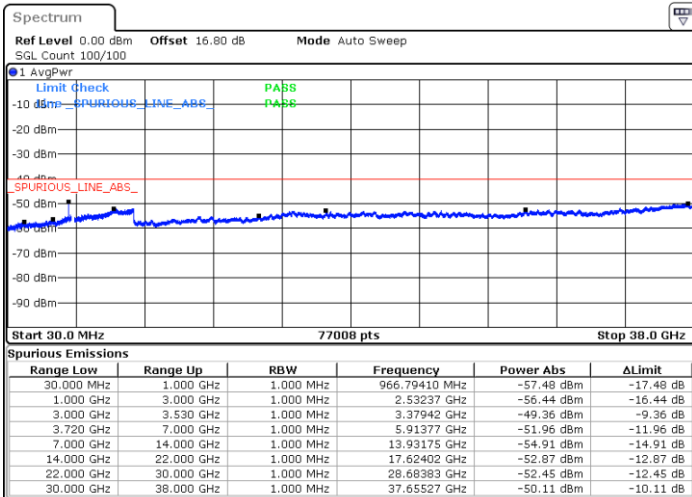

Date: 5.JUL.2020 00:11:21

Highest Channel / FullIRB

N/A

Date: 5.JUL.2020 00:01:42

LTE Band 48 / 20MHz

16QAM

Lowest Channel / 1RB0

Lowest Channel / 1RBmax

Date: 5.JUL.2020 00:25:38

Date: 5.JUL.2020 10:31:41

Lowest Channel / FullIRB

N/A

Date: 5.JUL.2020 00:15:59

LTE Band 48 / 20MHz

16QAM

Middle Channel / 1RB0

Middle Channel / 1RBmax

Date: 5.JUL.2020 00:28:51

Date: 5.JUL.2020 10:34:53

Middle Channel / FullIRB

N/A

Date: 5.JUL.2020 00:19:11

LTE Band 48 / 20MHz

16QAM

Highest Channel / 1RB0

Highest Channel / 1RBmax

Date: 5. JUL. 2020 10:28:26

Date: 5. JUL. 2020 10:38:07

Highest Channel / FullIRB

N/A

Date: 5. JUL. 2020 00:22:24

LTE Band 48 / 5MHz