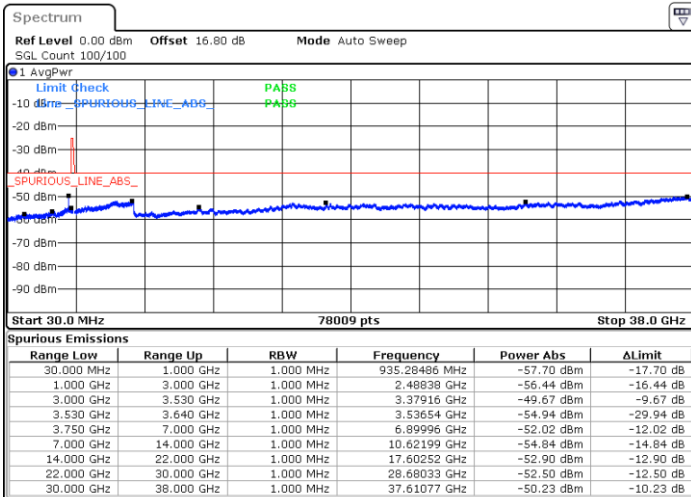

Date: 4.JUL.2020 22:08:19

Date: 4.JUL.2020 22:27:40

Middle Channel / FullIRB

N/A

Date: 4.JUL.2020 22:18:00

LTE Band 48 / 5MHz

16QAM

Highest Channel / 1RB0

Highest Channel / 1RBmax

Date: 4.JUL.2020 22:11:33

Date: 4.JUL.2020 22:30:53

Highest Channel / FullIRB

N/A

Date: 4.JUL.2020 22:21:13

LTE Band 48 / 10MHz

16QAM

Lowest Channel / 1RB0

Lowest Channel / 1RBmax

Date: 4.JUL.2020 22:34:09

Date: 4.JUL.2020 22:53:28

Lowest Channel / FullIRB

N/A

Date: 4.JUL.2020 22:43:49

LTE Band 48 / 10MHz