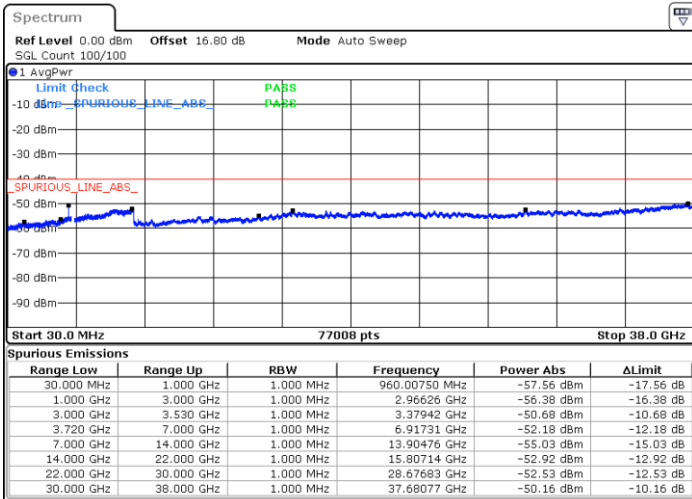

Highest Channel / 1RB0

Highest Channel / 1RBmax

Date: 5. JUL. 2020 10:28:26

Date: 5. JUL. 2020 10:38:07

Highest Channel / FullIRB

N/A

Date: 5. JUL. 2020 00:22:24

LTE Band 48 / 5MHz

64QAM

Lowest Channel / 1RB0

Lowest Channel / 1RBmax

Date: 4.JUL.2020 22:06:11

Date: 4.JUL.2020 22:25:32

Lowest Channel / FullIRB

N/A

Date: 4.JUL.2020 22:15:52

LTE Band 48 / 5MHz

64QAM

Middle Channel / 1RB0

Middle Channel / 1RBmax

Date: 4.JUL.2020 22:07:15

Date: 4.JUL.2020 22:26:36

Middle Channel / FullIRB

N/A

Date: 4.JUL.2020 22:16:56

LTE Band 48 / 5MHz

64QAM

Highest Channel / 1RB0

Highest Channel / 1RBmax

Date: 4.JUL.2020 22:12:38

Date: 4.JUL.2020 22:31:58

Highest Channel / FullIRB