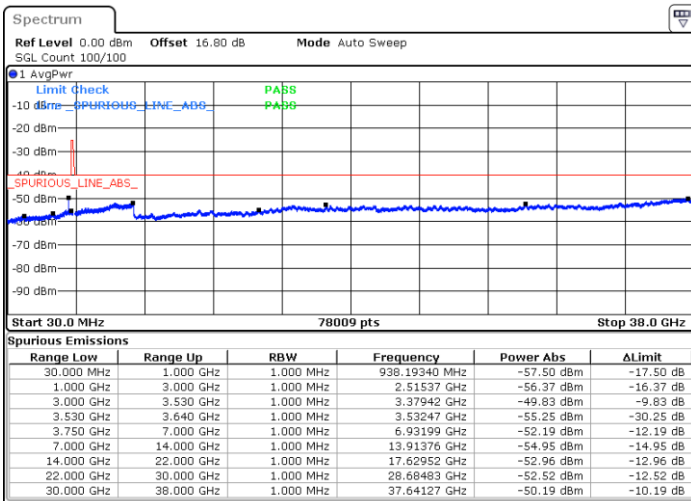

Lowest Channel / FullIRB

N/A

Date: 4.JUL.2020 22:44:53

LTE Band 48 / 10MHz

QPSK

MiddleChannel / 1RB0

Middle Channel / 1RBmax

Date: 4.JUL.2020 22:36:17

Date: 4.JUL.2020 22:55:37

Middle Channel / FullIRB

N/A

Date: 4.JUL.2020 22:45:57

LTE Band 48 / 10MHz

QPSK

Highest Channel / 1RB0

Highest Channel / 1RBmax

Date: 4.JUL.2020 22:41:39

Date: 4.JUL.2020 23:00:59

Highest Channel / FullIRB

N/A

Date: 4.JUL.2020 22:51:19

LTE Band 48 / 15MHz

QPSK

Lowest Channel / 1RB0

Lowest Channel / 1RBmax

Date: 4.JUL.2020 23:44:32

Date: 5.JUL.2020 00:03:51

Lowest Channel / FullIRB

N/A

Date: 4.JUL.2020 23:54:11

LTE Band 48 / 15MHz

QPSK