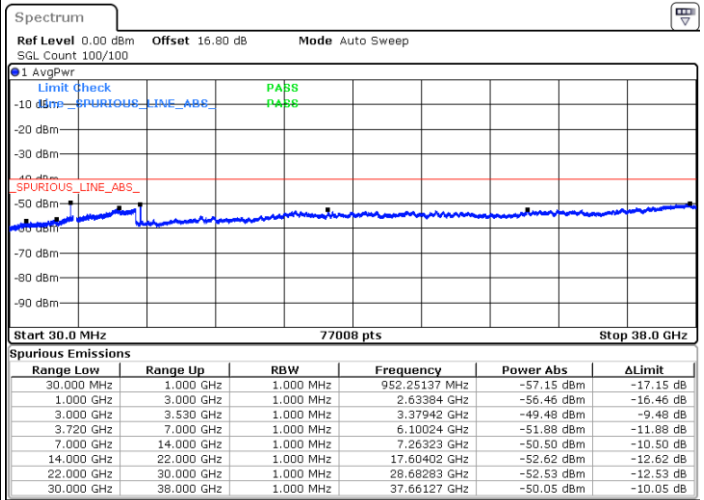

Date: 4.JUL.2020 22:41:39

Date: 4.JUL.2020 23:00:59

Highest Channel / FullIRB

N/A

Date: 4.JUL.2020 22:51:19

LTE Band 48 / 15MHz

QPSK

Lowest Channel / 1RB0

Lowest Channel / 1RBmax

Date: 4.JUL.2020 23:44:32

Date: 5.JUL.2020 00:03:51

Lowest Channel / FullIRB

N/A

Date: 4.JUL.2020 23:54:11

LTE Band 48 / 15MHz

QPSK

Middle Channel / 1RB0

Middle Channel / 1RBmax

Date: 4. JUL. 2020 23:49:52

Date: 5. JUL. 2020 00:09:12

Middle Channel / FullIRB

N/A

Date: 4. JUL. 2020 23:59:32

LTE Band 48 / 15MHz

QPSK

Highest Channel / 1RB0

Highest Channel / 1RBmax

Date: 4.JUL.2020 23:50:57

Date: 5.JUL.2020 00:10:17

Highest Channel / FullIRB

N/A

Date: 5.JUL.2020 00:00:37