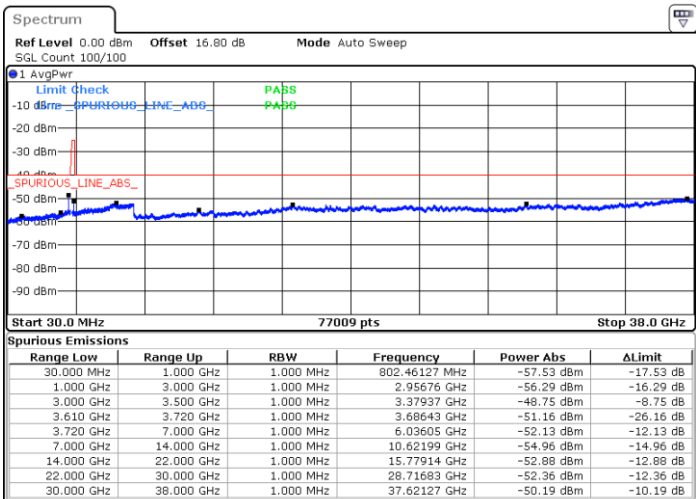

Date: 4.JUL.2020 22:41:39

Date: 4.JUL.2020 23:00:59

Highest Channel / FullIRB

N/A

Date: 4.JUL.2020 22:51:19

LTE Band 48 / 15MHz

QPSK

Lowest Channel / 1RB0

Lowest Channel / 1RBmax

Date: 4.JUL.2020 23:44:32

Date: 5.JUL.2020 00:03:51

Lowest Channel / FullIRB

N/A

Date: 4.JUL.2020 23:54:11

LTE Band 48 / 15MHz

QPSK

Middle Channel / 1RB0

Middle Channel / 1RBmax

Date: 4. JUL. 2020 23:49:52

Date: 5. JUL. 2020 00:09:12

Middle Channel / FullIRB

N/A

Date: 4. JUL. 2020 23:59:32

LTE Band 48 / 15MHz

QPSK

Highest Channel / 1RB0

Highest Channel / 1RBmax

Date: 4.JUL.2020 23:50:57

Date: 5.JUL.2020 00:10:17

Highest Channel / FullIRB

N/A

Date: 5.JUL.2020 00:00:37