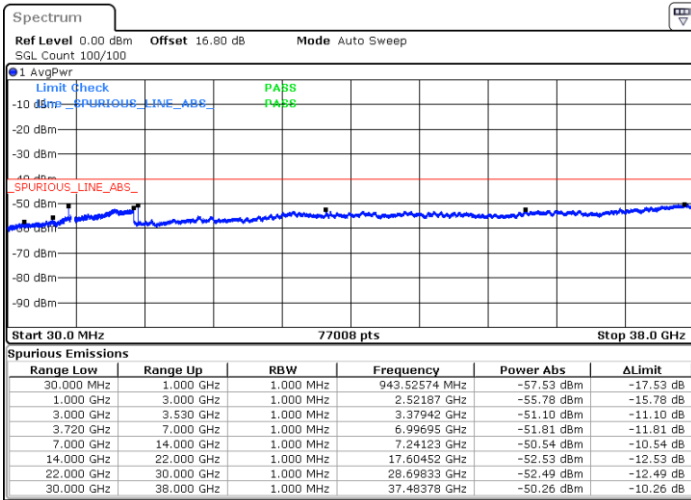

N/A

Date: 4.JUL.2020 22:20:08

LTE Band 48 / 10MHz

QPSK

Lowest Channel / 1RB0

Lowest Channel / 1RBmax

Date: 4.JUL.2020 22:35:13

Date: 4.JUL.2020 22:54:33

Lowest Channel / FullIRB

N/A

Date: 4.JUL.2020 22:44:53

LTE Band 48 / 10MHz

QPSK

MiddleChannel / 1RB0

Middle Channel / 1RBmax

Date: 4.JUL.2020 22:36:17

Date: 4.JUL.2020 22:55:37

Middle Channel / FullIRB

N/A

Date: 4.JUL.2020 22:45:57

LTE Band 48 / 10MHz

QPSK

Highest Channel / 1RB0

Highest Channel / 1RBmax

Date: 4.JUL.2020 22:41:39

Date: 4.JUL.2020 23:00:59

Highest Channel / FullIRB

N/A

Date: 4.JUL.2020 22:51:19

LTE Band 48 / 15MHz

QPSK

Lowest Channel / 1RB0