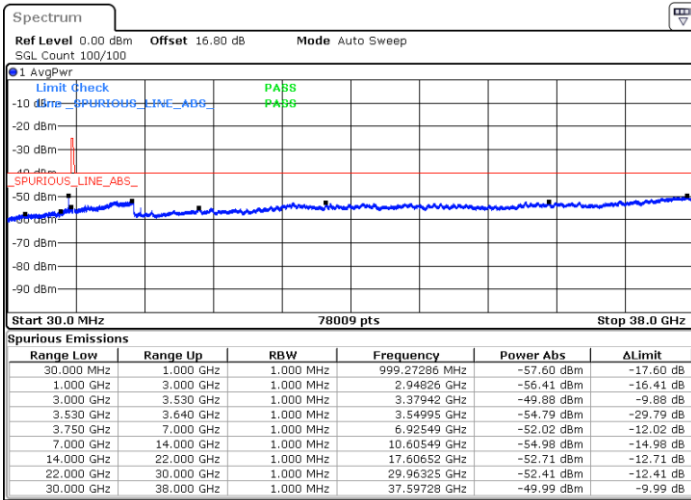

N/A

Date: 4.JUL.2020 23:55:16

LTE Band 48 / 15MHz

16QAM

Middle Channel / 1RB0

Middle Channel / 1RBmax

Date: 4. JUL. 2020 23:48:48

Date: 5. JUL. 2020 00:08:08

Middle Channel / FullIRB

N/A

Date: 4. JUL. 2020 23:58:28

LTE Band 48 / 15MHz

16QAM

Highest Channel / 1RB0

Highest Channel / 1RBmax

Date: 4.JUL.2020 23:52:02

Date: 5.JUL.2020 00:11:21

Highest Channel / FullIRB

N/A

Date: 5.JUL.2020 00:01:42

LTE Band 48 / 20MHz

16QAM

Lowest Channel / 1RB0

Lowest Channel / 1RBmax

Date: 5.JUL.2020 00:25:38

Date: 5.JUL.2020 10:31:41

Lowest Channel / FullIRB

N/A

Date: 5.JUL.2020 00:15:59

LTE Band 48 / 20MHz

16QAM

Middle Channel / 1RB0