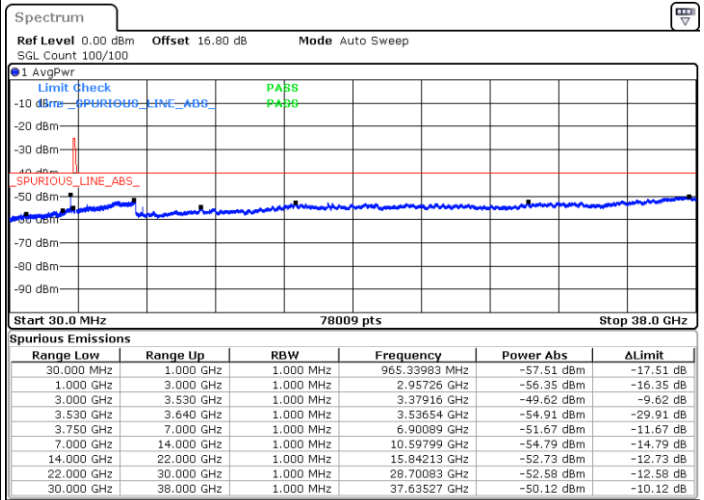

Date: 5.JUL.2020 00:11:21

Highest Channel / FullIRB

N/A

Date: 5.JUL.2020 00:01:42

LTE Band 48 / 20MHz

16QAM

Lowest Channel / 1RB0

Lowest Channel / 1RBmax

Date: 5.JUL.2020 00:25:38

Date: 5.JUL.2020 10:31:41

Lowest Channel / FullIRB

N/A

Date: 5.JUL.2020 00:15:59

LTE Band 48 / 20MHz

16QAM

Middle Channel / 1RB0

Middle Channel / 1RBmax

Date: 5.JUL.2020 00:28:51

Date: 5.JUL.2020 10:34:53

Middle Channel / FullIRB

N/A

Date: 5.JUL.2020 00:19:11

LTE Band 48 / 20MHz

16QAM

Highest Channel / 1RB0

Highest Channel / 1RBmax

Date: 5. JUL. 2020 10:28:26

Date: 5. JUL. 2020 10:38:07

Highest Channel / FullIRB

N/A

Date: 5. JUL. 2020 00:22:24

LTE Band 48 / 5MHz