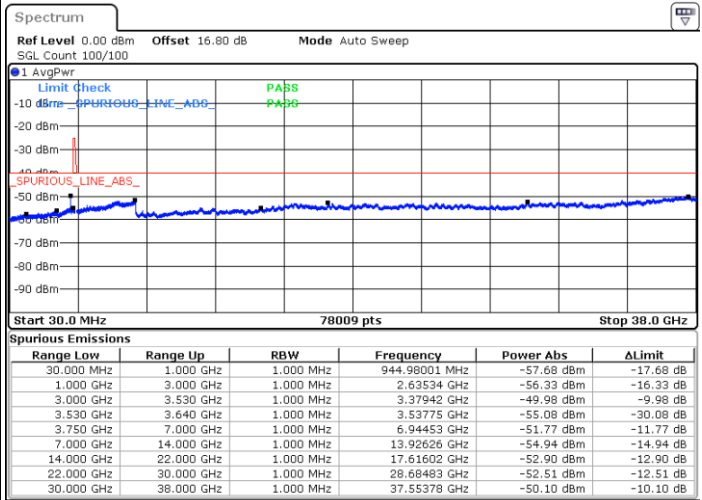

Lowest Channel / 1RB0

Lowest Channel / 1RBmax

Date: 4.JUL.2020 22:34:09

Date: 4.JUL.2020 22:53:28

Lowest Channel / FullIRB

N/A

Date: 4.JUL.2020 22:43:49

LTE Band 48 / 10MHz

LTE Band 48 / 10MHz

16QAM

Highest Channel / 1RB0

Highest Channel / 1RBmax

Date: 4.JUL.2020 22:40:35

Date: 4.JUL.2020 22:59:54

Highest Channel / FullIRB

N/A

Date: 4.JUL.2020 22:50:14

LTE Band 48 / 15MHz

16QAM

Lowest Channel / 1RB0

Lowest Channel / 1RBmax

Date: 4.JUL.2020 23:45:36

Date: 5.JUL.2020 00:04:56

Lowest Channel / FullIRB