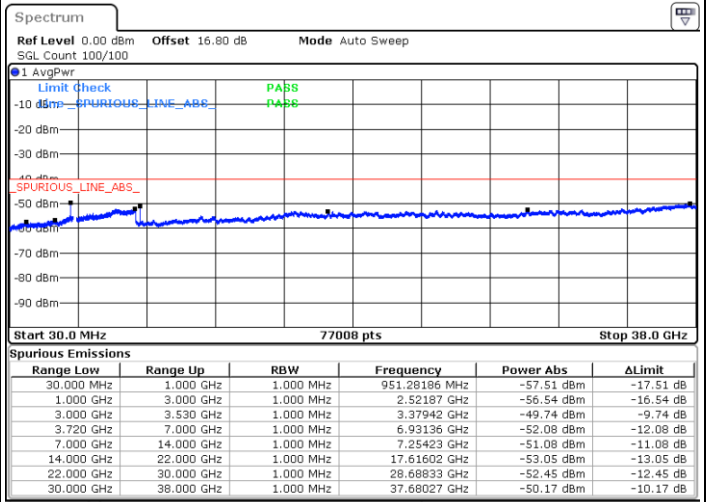

Highest Channel / FullIRB

N/A

Date: 5.JUL.2020 00:23:29

LTE Band 48 / 5MHz

16QAM

Lowest Channel / 1RB0

Lowest Channel / 1RBmax

Date: 4.JUL.2020 22:05:07

Date: 4.JUL.2020 22:24:27

Lowest Channel / FullIRB

N/A

Date: 4.JUL.2020 22:14:47

LTE Band 48 / 5MHz

16QAM

Middle Channel / 1RB0

Middle Channel / 1RBmax

Date: 4.JUL.2020 22:08:19

Date: 4.JUL.2020 22:27:40

Middle Channel / FullIRB

N/A

Date: 4.JUL.2020 22:18:00

LTE Band 48 / 5MHz

16QAM

Highest Channel / 1RB0

Highest Channel / 1RBmax

Date: 4.JUL.2020 22:11:33

Date: 4.JUL.2020 22:30:53

Highest Channel / FullIRB

N/A

Date: 4.JUL.2020 22:21:13

LTE Band 48 / 10MHz

16QAM