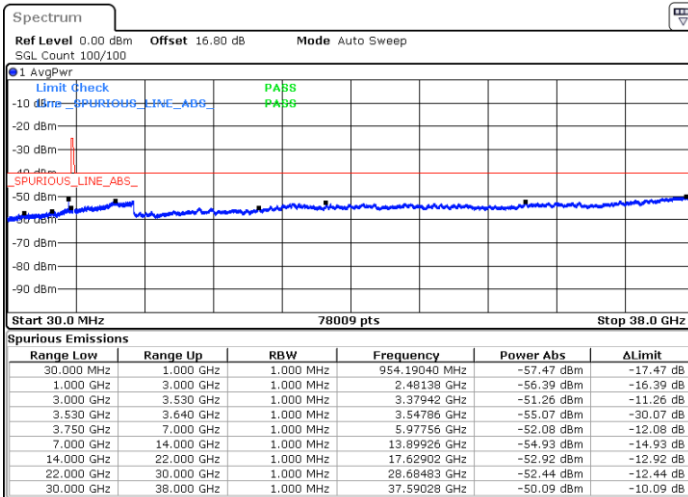

Date: 5.JUL.2020 00:17:03

LTE Band 48 / 20MHz

QPSK

Middle Channel / 1RB0

Middle Channel / 1RBmax

Date: 5.JUL.2020 00:27:47

Date: 5.JUL.2020 10:33:49

Middle Channel / FullIRB

N/A

Date: 5.JUL.2020 00:18:08

LTE Band 48 / 20MHz

QPSK

Highest Channel / 1RB0

Highest Channel / 1RBmax

Date: 5.JUL.2020 10:29:31

Date: 5.JUL.2020 10:39:12

Highest Channel / FullIRB

N/A

Date: 5.JUL.2020 00:23:29

LTE Band 48 / 5MHz

16QAM

Lowest Channel / 1RB0

Lowest Channel / 1RBmax

Date: 4.JUL.2020 22:05:07

Date: 4.JUL.2020 22:24:27

Lowest Channel / FullIRB

N/A

Date: 4.JUL.2020 22:14:47

LTE Band 48 / 5MHz

16QAM

Middle Channel / 1RB0

Middle Channel / 1RBmax