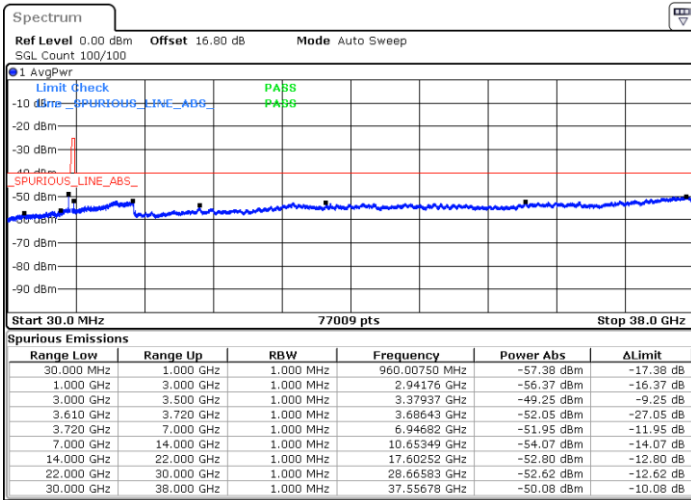

Middle Channel / FullIRB

N/A

Date: 4. JUL. 2020 23:58:28

LTE Band 48 / 15MHz

16QAM

Highest Channel / 1RB0

Highest Channel / 1RBmax

Date: 4.JUL.2020 23:52:02

Date: 5.JUL.2020 00:11:21

Highest Channel / FullIRB

N/A

Date: 5.JUL.2020 00:01:42

LTE Band 48 / 20MHz

16QAM

Lowest Channel / 1RB0

Lowest Channel / 1RBmax

Date: 5.JUL.2020 00:25:38

Date: 5.JUL.2020 10:31:41

Lowest Channel / FullIRB

N/A

Date: 5.JUL.2020 00:15:59

LTE Band 48 / 20MHz

16QAM

Middle Channel / 1RB0