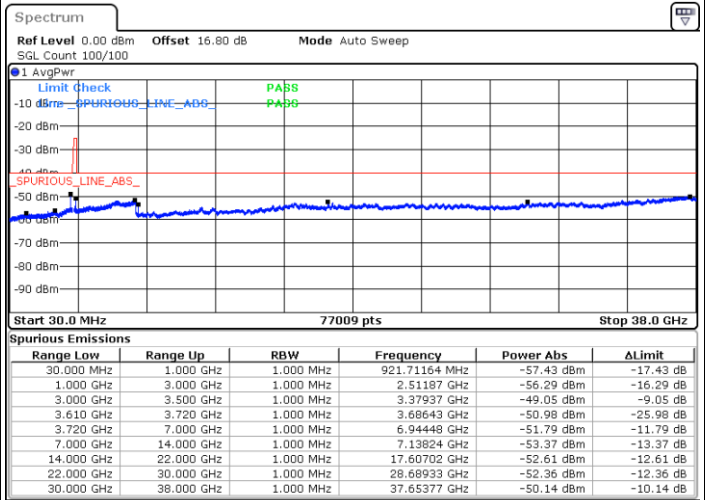

Middle Channel / 1RB0

Middle Channel / 1RBmax

Date: 4. JUL. 2020 23:49:52

Date: 5. JUL. 2020 00:09:12

Middle Channel / FullIRB

N/A

Date: 4. JUL. 2020 23:59:32

LTE Band 48 / 15MHz

QPSK

Highest Channel / 1RB0

Highest Channel / 1RBmax

Date: 4.JUL.2020 23:50:57

Date: 5.JUL.2020 00:10:17

Highest Channel / FullIRB

N/A

Date: 5.JUL.2020 00:00:37

LTE Band 48 / 20MHz

QPSK

Lowest Channel / 1RB0

Lowest Channel / 1RBmax

Date: 5.JUL.2020 00:26:43

Date: 5.JUL.2020 10:32:45

Lowest Channel / FullIRB

N/A