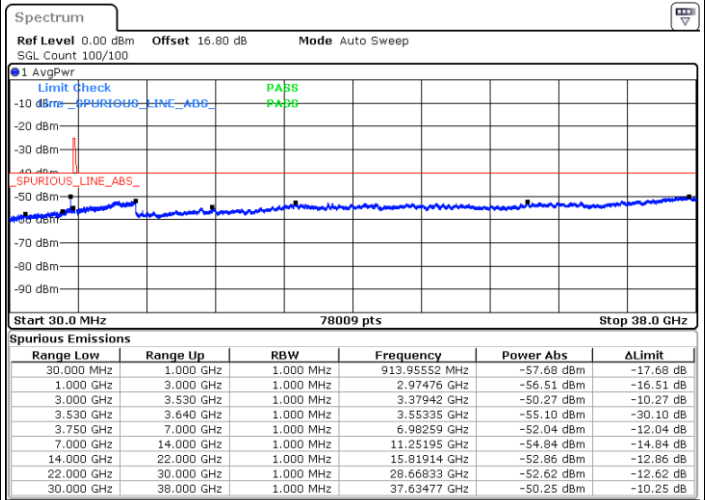

LTE Band 48 / 5MHz

64QAM

Middle Channel / 1RB0

Middle Channel / 1RBmax

Date: 4.JUL.2020 22:07:15

Date: 4.JUL.2020 22:26:36

Middle Channel / FullIRB

N/A

Date: 4.JUL.2020 22:16:56

LTE Band 48 / 5MHz

64QAM

Highest Channel / 1RB0

Highest Channel / 1RBmax

Date: 4.JUL.2020 22:12:38

Date: 4.JUL.2020 22:31:58

Highest Channel / FullIRB

N/A

Date: 4.JUL.2020 22:22:18

LTE Band 48 / 10MHz

64QAM

Lowest Channel / 1RB0

Lowest Channel / 1RBmax

Date: 4.JUL.2020 22:33:04

Date: 4.JUL.2020 22:52:24