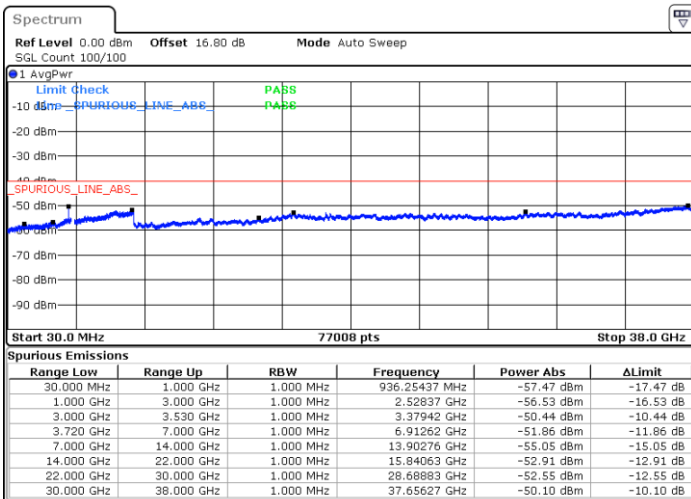

Highest Channel / 1RBmax

Date: 4.JUL.2020 22:11:33

Date: 4.JUL.2020 22:30:53

Highest Channel / FullIRB

N/A

Date: 4.JUL.2020 22:21:13

LTE Band 48 / 10MHz

16QAM

Lowest Channel / 1RB0

Lowest Channel / 1RBmax

Date: 4.JUL.2020 22:34:09

Date: 4.JUL.2020 22:53:28

Lowest Channel / FullIRB

N/A

Date: 4.JUL.2020 22:43:49

LTE Band 48 / 10MHz

16QAM

MiddleChannel / 1RB0

Middle Channel / 1RBmax

Date: 4.JUL.2020 22:37:21

Date: 4.JUL.2020 22:56:40

Middle Channel / FullIRB

N/A

Date: 4.JUL.2020 22:47:01

LTE Band 48 / 10MHz

16QAM

Highest Channel / 1RB0

Highest Channel / 1RBmax

Date: 4.JUL.2020 22:40:35

Date: 4.JUL.2020 22:59:54

Highest Channel / FullIRB

N/A