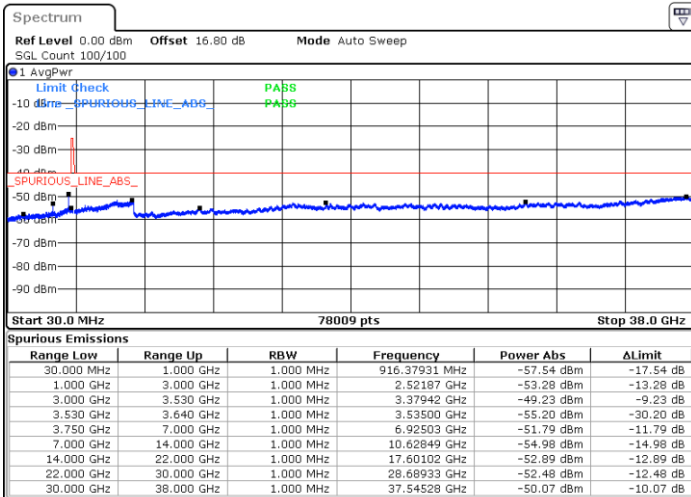

LTE Band 48 / 5MHz

64QAM

Middle Channel / 1RB0

Middle Channel / 1RBmax

Date: 4.JUL.2020 22:07:15

Date: 4.JUL.2020 22:26:36

Middle Channel / FullIRB

N/A

Date: 4.JUL.2020 22:16:56

LTE Band 48 / 5MHz

64QAM

Highest Channel / 1RB0

Highest Channel / 1RBmax

Date: 4.JUL.2020 22:12:38

Date: 4.JUL.2020 22:31:58

Highest Channel / FullIRB

N/A

Date: 4.JUL.2020 22:22:18

LTE Band 48 / 10MHz

64QAM

Lowest Channel / 1RB0

Lowest Channel / 1RBmax

Date: 4.JUL.2020 22:33:04

Date: 4.JUL.2020 22:52:24