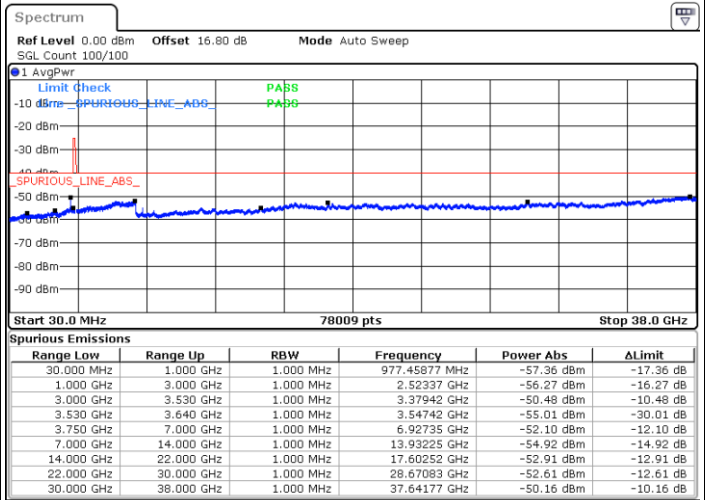

Lowest Channel / 1RBmax

Date: 4.JUL.2020 23:44:32

Date: 5.JUL.2020 00:03:51

Lowest Channel / FullIRB

N/A

Date: 4.JUL.2020 23:54:11

LTE Band 48 / 15MHz

QPSK

Middle Channel / 1RB0

Middle Channel / 1RBmax

Date: 4. JUL. 2020 23:49:52

Date: 5. JUL. 2020 00:09:12

Middle Channel / FullIRB

N/A

Date: 4. JUL. 2020 23:59:32

LTE Band 48 / 15MHz

QPSK

Highest Channel / 1RB0

Highest Channel / 1RBmax

Date: 4.JUL.2020 23:50:57

Date: 5.JUL.2020 00:10:17

Highest Channel / FullIRB

N/A

Date: 5.JUL.2020 00:00:37

LTE Band 48 / 20MHz

QPSK

Lowest Channel / 1RB0

Lowest Channel / 1RBmax

Date: 5.JUL.2020 00:26:43

Date: 5.JUL.2020 10:32:45

Lowest Channel / FullIRB

N/A