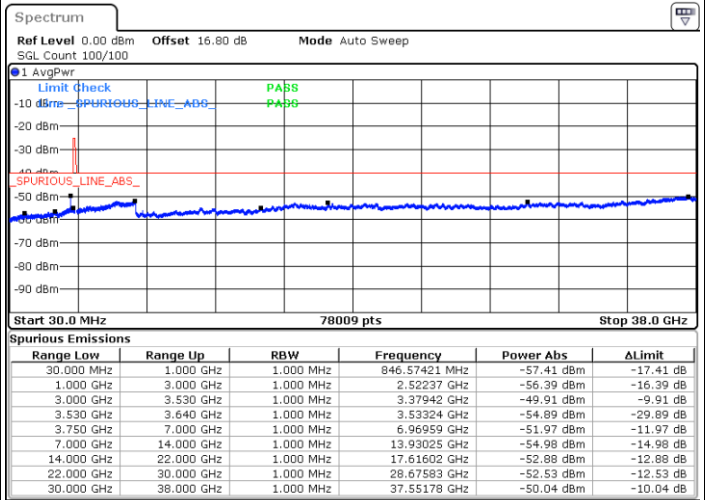

Middle Channel / FullIRB

N/A

Date: 4. JUL. 2020 23:58:28

LTE Band 48 / 15MHz

16QAM

Highest Channel / 1RB0

Highest Channel / 1RBmax

Date: 4.JUL.2020 23:52:02

Date: 5.JUL.2020 00:11:21

Highest Channel / FullIRB

N/A

Date: 5.JUL.2020 00:01:42

LTE Band 48 / 20MHz

16QAM

Lowest Channel / 1RB0

Lowest Channel / 1RBmax

Date: 5.JUL.2020 00:25:38

Date: 5.JUL.2020 10:31:41

Lowest Channel / FullIRB

N/A

Date: 5.JUL.2020 00:15:59

LTE Band 48 / 20MHz

16QAM

Middle Channel / 1RB0