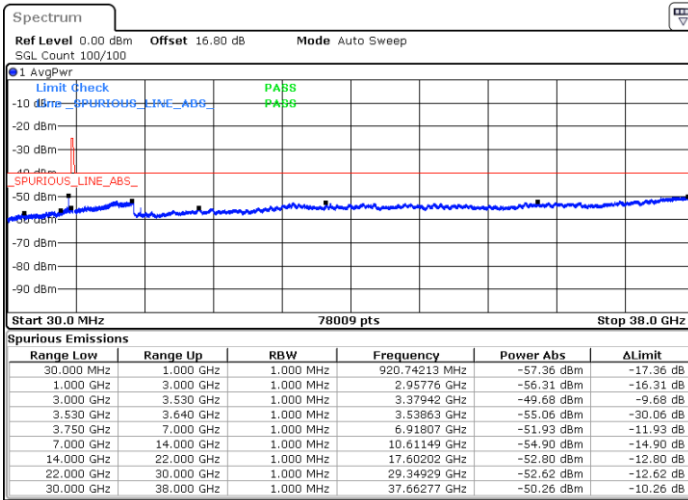

Highest Channel / 1RBmax

Date: 4.JUL.2020 22:11:33

Date: 4.JUL.2020 22:30:53

Highest Channel / FullIRB

N/A

Date: 4.JUL.2020 22:21:13

LTE Band 48 / 10MHz

16QAM

Lowest Channel / 1RB0

Lowest Channel / 1RBmax

Date: 4.JUL.2020 22:34:09

Date: 4.JUL.2020 22:53:28

Lowest Channel / FullIRB

N/A

Date: 4.JUL.2020 22:43:49

LTE Band 48 / 10MHz

16QAM

MiddleChannel / 1RB0

Middle Channel / 1RBmax

Date: 4.JUL.2020 22:37:21

Date: 4.JUL.2020 22:56:40

Middle Channel / FullIRB

N/A

Date: 4.JUL.2020 22:47:01

LTE Band 48 / 10MHz

16QAM

Highest Channel / 1RB0

Highest Channel / 1RBmax

Date: 4.JUL.2020 22:40:35

Date: 4.JUL.2020 22:59:54

Highest Channel / FullIRB

N/A