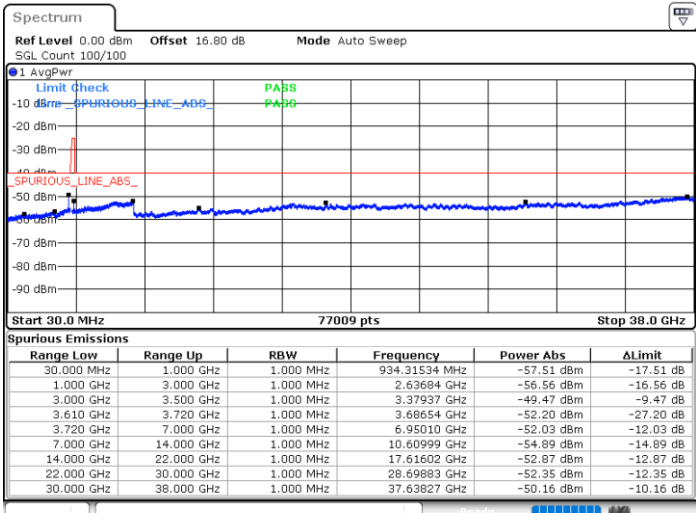

Highest Channel / 1RB0

Highest Channel / 1RBmax

Date: 5. JUL. 2020 10:28:26

Date: 5. JUL. 2020 10:38:07

Highest Channel / FullIRB

N/A

Date: 5. JUL. 2020 00:22:24

LTE Band 48 / 5MHz

64QAM

Lowest Channel / 1RB0

Lowest Channel / 1RBmax

Date: 4.JUL.2020 22:06:11

Date: 4.JUL.2020 22:25:32

Lowest Channel / FullIRB

N/A

Date: 4.JUL.2020 22:15:52

LTE Band 48 / 5MHz

64QAM

Middle Channel / 1RB0

Middle Channel / 1RBmax

Date: 4.JUL.2020 22:07:15

Date: 4.JUL.2020 22:26:36

Middle Channel / FullIRB

N/A

Date: 4.JUL.2020 22:16:56

LTE Band 48 / 5MHz

64QAM

Highest Channel / 1RB0

Highest Channel / 1RBmax

Date: 4.JUL.2020 22:12:38

Date: 4.JUL.2020 22:31:58

Highest Channel / FullIRB