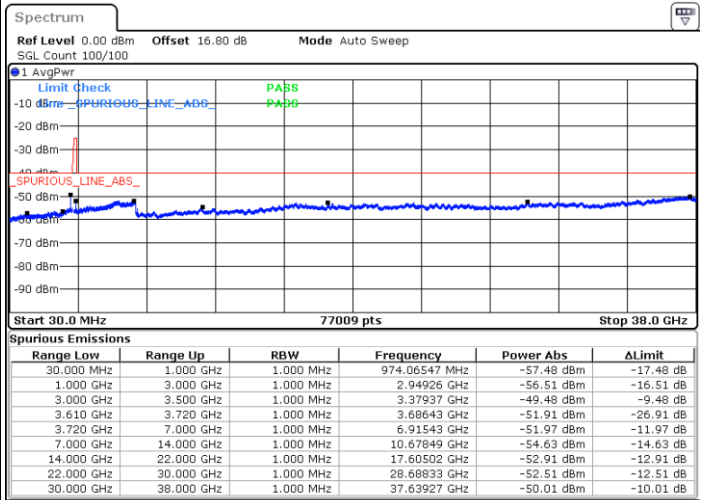

Date: 4.JUL.2020 22:08:19

Date: 4.JUL.2020 22:27:40

Middle Channel / FullIRB

N/A

Date: 4.JUL.2020 22:18:00

LTE Band 48 / 5MHz

16QAM

Highest Channel / 1RB0

Highest Channel / 1RBmax

Date: 4.JUL.2020 22:11:33

Date: 4.JUL.2020 22:30:53

Highest Channel / FullIRB

N/A

Date: 4.JUL.2020 22:21:13

LTE Band 48 / 10MHz

16QAM

Lowest Channel / 1RB0

Lowest Channel / 1RBmax

Date: 4.JUL.2020 22:34:09

Date: 4.JUL.2020 22:53:28

Lowest Channel / FullIRB

N/A

Date: 4.JUL.2020 22:43:49

LTE Band 48 / 10MHz