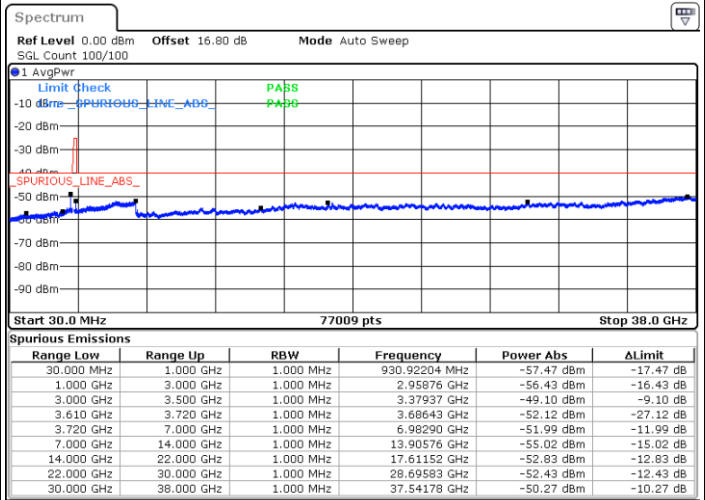

Date: 4.JUL.2020 22:16:56

LTE Band 48 / 5MHz

64QAM

Highest Channel / 1RB0

Highest Channel / 1RBmax

Date: 4.JUL.2020 22:12:38

Date: 4.JUL.2020 22:31:58

Highest Channel / FullIRB

N/A

Date: 4.JUL.2020 22:22:18

LTE Band 48 / 10MHz

64QAM

Lowest Channel / 1RB0

Lowest Channel / 1RBmax

Date: 4.JUL.2020 22:33:04

Date: 4.JUL.2020 22:52:24