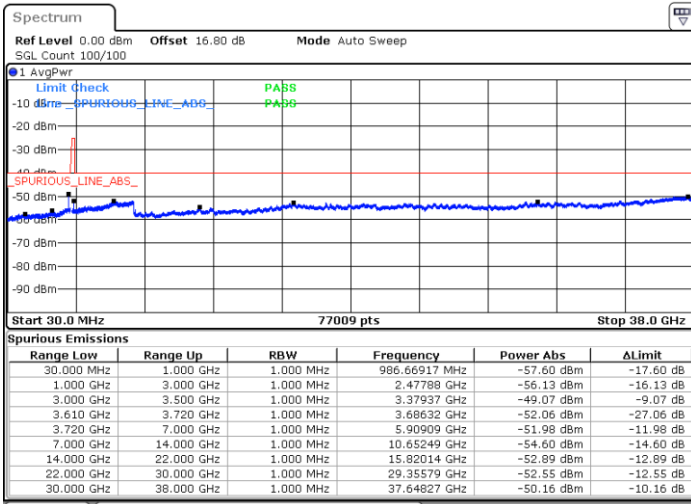

LTE Band 48 / 10MHz

16QAM

Highest Channel / 1RB0

Highest Channel / 1RBmax

Date: 4.JUL.2020 22:40:35

Date: 4.JUL.2020 22:59:54

Highest Channel / FullIRB

N/A

Date: 4.JUL.2020 22:50:14

LTE Band 48 / 15MHz

16QAM

Lowest Channel / 1RB0

Lowest Channel / 1RBmax

Date: 4.JUL.2020 23:45:36

Date: 5.JUL.2020 00:04:56

Lowest Channel / FullIRB

N/A

Date: 4.JUL.2020 23:55:16

LTE Band 48 / 15MHz

16QAM

Middle Channel / 1RB0

Middle Channel / 1RBmax

Date: 4. JUL. 2020 23:48:48

Date: 5. JUL. 2020 00:08:08

Middle Channel / FullIRB

N/A

Date: 4. JUL. 2020 23:58:28

LTE Band 48 / 15MHz

16QAM

Highest Channel / 1RB0

Highest Channel / 1RBmax

Date: 4.JUL.2020 23:52:02