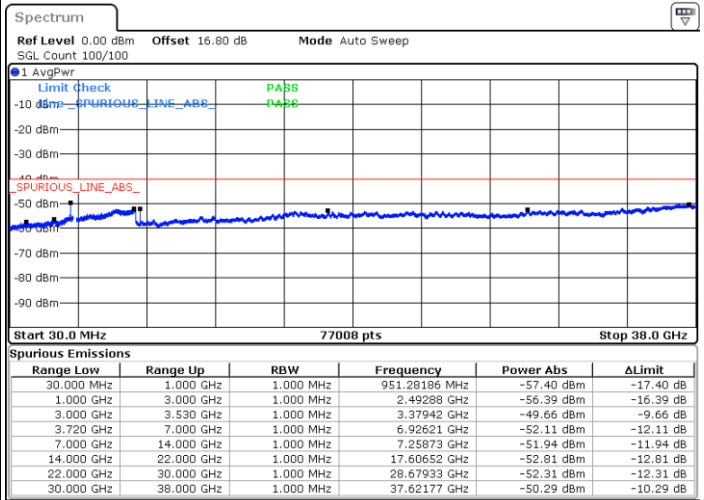

Date: 4.JUL.2020 22:56:40