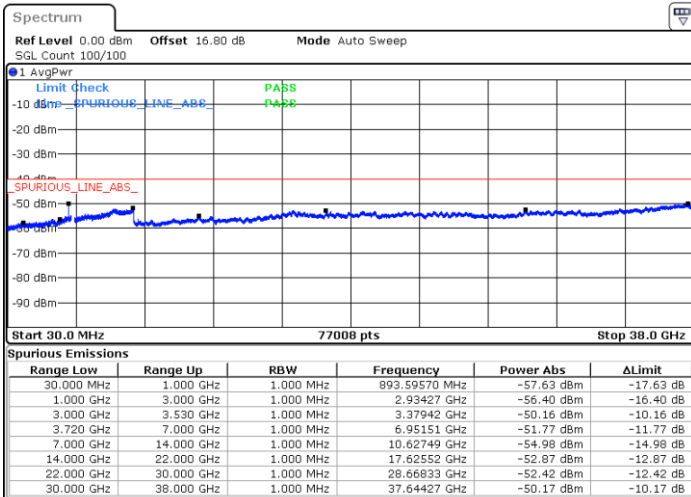

N/A

Date: 4.JUL.2020 22:20:08

LTE Band 48 / 10MHz

QPSK

Lowest Channel / 1RB0

Lowest Channel / 1RBmax

Date: 4.JUL.2020 22:35:13

Date: 4.JUL.2020 22:54:33

Lowest Channel / FullIRB

N/A

Date: 4.JUL.2020 22:44:53

LTE Band 48 / 10MHz

QPSK

MiddleChannel / 1RB0

Middle Channel / 1RBmax

Date: 4.JUL.2020 22:36:17

Date: 4.JUL.2020 22:55:37

Middle Channel / FullIRB

N/A

Date: 4.JUL.2020 22:45:57

LTE Band 48 / 10MHz

QPSK

Highest Channel / 1RB0

Highest Channel / 1RBmax

Date: 4.JUL.2020 22:41:39

Date: 4.JUL.2020 23:00:59

Highest Channel / FullIRB

N/A

Date: 4.JUL.2020 22:51:19

LTE Band 48 / 15MHz

QPSK

Lowest Channel / 1RB0