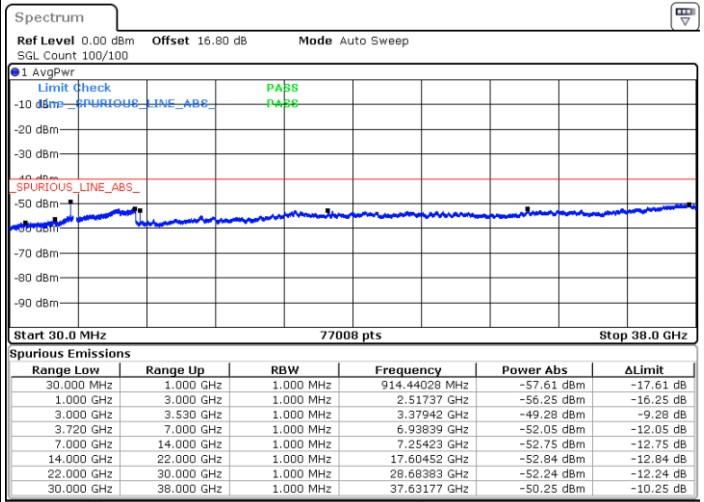

Highest Channel / 1RB0

Highest Channel / 1RBmax

Date: 5. JUL. 2020 10:28:26

Date: 5. JUL. 2020 10:38:07

Highest Channel / FullIRB

N/A

Date: 5. JUL. 2020 00:22:24

LTE Band 48 / 5MHz

64QAM

Lowest Channel / 1RB0

Lowest Channel / 1RBmax

Date: 4.JUL.2020 22:06:11

Date: 4.JUL.2020 22:25:32

Lowest Channel / FullIRB

N/A

Date: 4.JUL.2020 22:15:52

LTE Band 48 / 5MHz

64QAM

Middle Channel / 1RB0

Middle Channel / 1RBmax

Date: 4.JUL.2020 22:07:15

Date: 4.JUL.2020 22:26:36

Middle Channel / FullIRB

N/A

Date: 4.JUL.2020 22:16:56

LTE Band 48 / 5MHz

64QAM

Highest Channel / 1RB0

Highest Channel / 1RBmax

Date: 4.JUL.2020 22:12:38

Date: 4.JUL.2020 22:31:58

Highest Channel / FullIRB