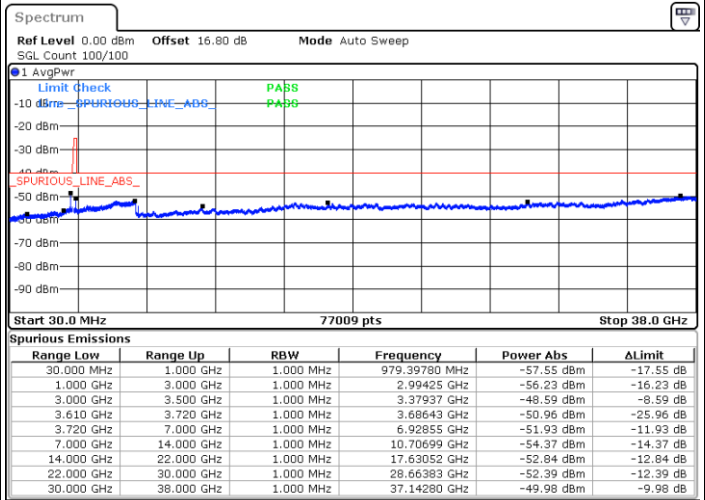

Middle Channel / FullIRB

N/A

Date: 4. JUL. 2020 23:58:28

LTE Band 48 / 15MHz

16QAM

Highest Channel / 1RB0

Highest Channel / 1RBmax

Date: 4.JUL.2020 23:52:02

Date: 5.JUL.2020 00:11:21

Highest Channel / FullIRB

N/A

Date: 5.JUL.2020 00:01:42

LTE Band 48 / 20MHz

16QAM

Lowest Channel / 1RB0

Lowest Channel / 1RBmax

Date: 5.JUL.2020 00:25:38

Date: 5.JUL.2020 10:31:41

Lowest Channel / FullIRB

N/A

Date: 5.JUL.2020 00:15:59

LTE Band 48 / 20MHz

16QAM

Middle Channel / 1RB0