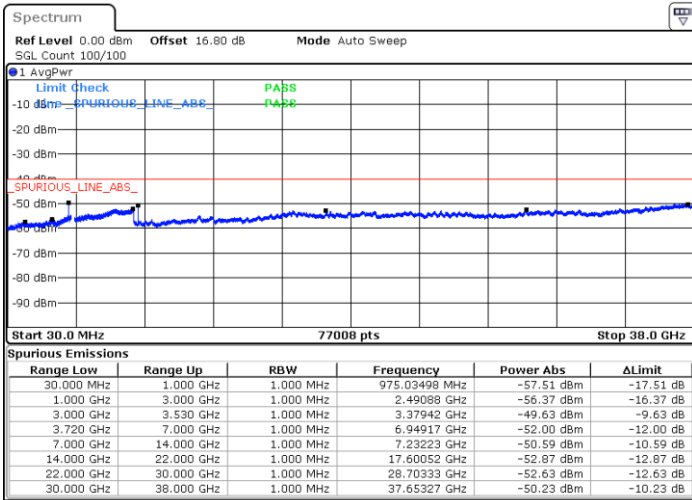

Date: 5.JUL.2020 00:11:21

Highest Channel / FullIRB

N/A

Date: 5.JUL.2020 00:01:42

LTE Band 48 / 20MHz

16QAM

Lowest Channel / 1RB0

Lowest Channel / 1RBmax

Date: 5.JUL.2020 00:25:38

Date: 5.JUL.2020 10:31:41

Lowest Channel / FullIRB

N/A

Date: 5.JUL.2020 00:15:59

LTE Band 48 / 20MHz

16QAM

Middle Channel / 1RB0

Middle Channel / 1RBmax

Date: 5.JUL.2020 00:28:51

Date: 5.JUL.2020 10:34:53

Middle Channel / FullIRB

N/A

Date: 5.JUL.2020 00:19:11

LTE Band 48 / 20MHz

16QAM

Highest Channel / 1RB0

Highest Channel / 1RBmax

Date: 5. JUL. 2020 10:28:26

Date: 5. JUL. 2020 10:38:07

Highest Channel / FullIRB

N/A

Date: 5. JUL. 2020 00:22:24

LTE Band 48 / 5MHz