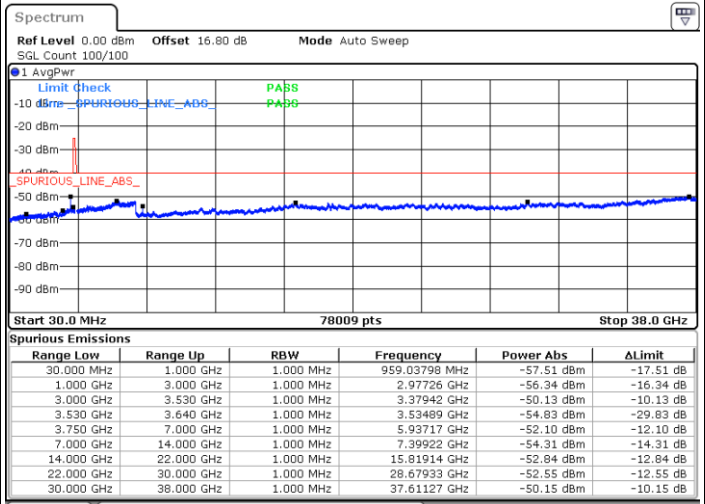

Lowest Channel / FullIRB

N/A

Date: 4.JUL.2020 22:44:53

LTE Band 48 / 10MHz

QPSK

MiddleChannel / 1RB0

Middle Channel / 1RBmax

Date: 4.JUL.2020 22:36:17

Date: 4.JUL.2020 22:55:37

Middle Channel / FullIRB

N/A

Date: 4.JUL.2020 22:45:57

LTE Band 48 / 10MHz

QPSK

Highest Channel / 1RB0

Highest Channel / 1RBmax

Date: 4.JUL.2020 22:41:39

Date: 4.JUL.2020 23:00:59

Highest Channel / FullIRB

N/A

Date: 4.JUL.2020 22:51:19

LTE Band 48 / 15MHz

QPSK

Lowest Channel / 1RB0

Lowest Channel / 1RBmax

Date: 4.JUL.2020 23:44:32

Date: 5.JUL.2020 00:03:51

Lowest Channel / FullIRB

N/A

Date: 4.JUL.2020 23:54:11

LTE Band 48 / 15MHz

QPSK