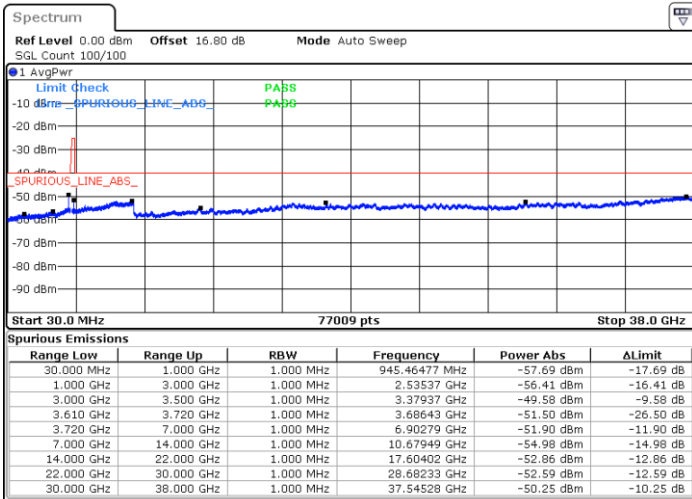

Date: 4.JUL.2020 22:19:04

LTE Band 48 / 5MHz

QPSK

Highest Channel / 1RB0

Highest Channel / 1RBmax

Date: 4.JUL.2020 22:10:28

Date: 4.JUL.2020 22:29:48

Highest Channel / FullIRB

N/A

Date: 4.JUL.2020 22:20:08

LTE Band 48 / 10MHz

QPSK

Lowest Channel / 1RB0

Lowest Channel / 1RBmax

Date: 4.JUL.2020 22:35:13

Date: 4.JUL.2020 22:54:33

Lowest Channel / FullIRB

N/A

Date: 4.JUL.2020 22:44:53

LTE Band 48 / 10MHz

QPSK

MiddleChannel / 1RB0

Middle Channel / 1RBmax

Date: 4.JUL.2020 22:36:17

Date: 4.JUL.2020 22:55:37

Middle Channel / FullIRB

N/A

Date: 4.JUL.2020 22:45:57

LTE Band 48 / 10MHz

QPSK

Highest Channel / 1RB0

Highest Channel / 1RBmax