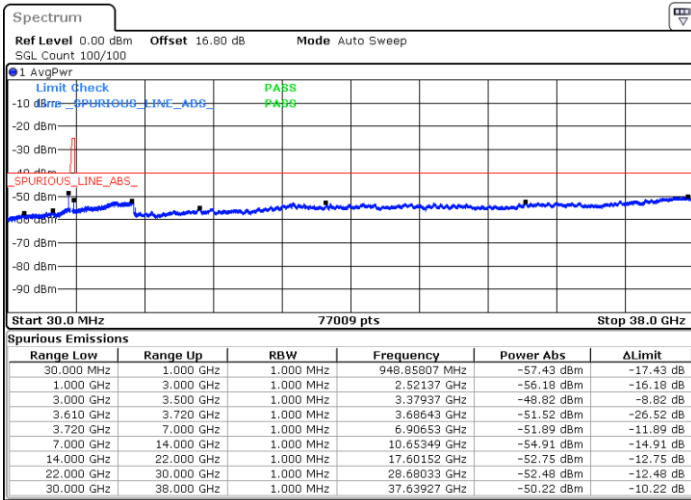

Middle Channel / 1RB0

Middle Channel / 1RBmax

Date: 4. JUL. 2020 23:49:52

Date: 5. JUL. 2020 00:09:12

Middle Channel / FullIRB

N/A

Date: 4. JUL. 2020 23:59:32

LTE Band 48 / 15MHz

QPSK

Highest Channel / 1RB0

Highest Channel / 1RBmax

Date: 4.JUL.2020 23:50:57

Date: 5.JUL.2020 00:10:17

Highest Channel / FullIRB

N/A

Date: 5.JUL.2020 00:00:37

LTE Band 48 / 20MHz

QPSK

Lowest Channel / 1RB0

Lowest Channel / 1RBmax

Date: 5.JUL.2020 00:26:43

Date: 5.JUL.2020 10:32:45

Lowest Channel / FullIRB

N/A

Date: 5.JUL.2020 00:17:03

LTE Band 48 / 20MHz

QPSK

Middle Channel / 1RB0

Middle Channel / 1RBmax

Date: 5.JUL.2020 00:27:47

Date: 5.JUL.2020 10:33:49

Middle Channel / FullIRB