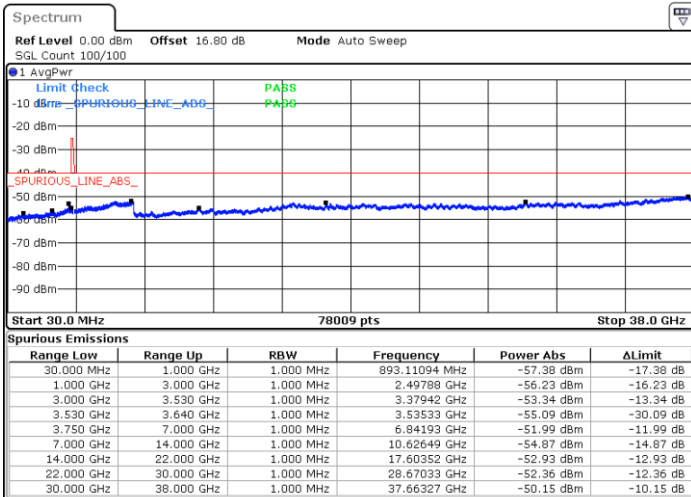

Middle Channel / 1RB0

Middle Channel / 1RBmax

Date: 4. JUL. 2020 23:49:52

Date: 5. JUL. 2020 00:09:12

Middle Channel / FullIRB

N/A

Date: 4. JUL. 2020 23:59:32

LTE Band 48 / 15MHz

QPSK

Highest Channel / 1RB0

Highest Channel / 1RBmax

Date: 4.JUL.2020 23:50:57

Date: 5.JUL.2020 00:10:17

Highest Channel / FullIRB

N/A

Date: 5.JUL.2020 00:00:37

LTE Band 48 / 20MHz

QPSK

Lowest Channel / 1RB0

Lowest Channel / 1RBmax

Date: 5.JUL.2020 00:26:43

Date: 5.JUL.2020 10:32:45

Lowest Channel / FullIRB

N/A

Date: 5.JUL.2020 00:17:03

LTE Band 48 / 20MHz

QPSK

Middle Channel / 1RB0

Middle Channel / 1RBmax

Date: 5.JUL.2020 00:27:47

Date: 5.JUL.2020 10:33:49

Middle Channel / FullIRB