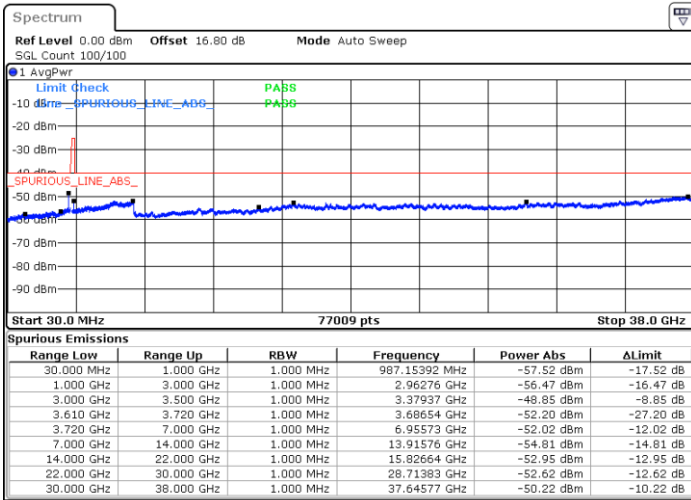

Date: 4.JUL.2020 22:16:56

LTE Band 48 / 5MHz

64QAM

Highest Channel / 1RB0

Highest Channel / 1RBmax

Date: 4.JUL.2020 22:12:38

Date: 4.JUL.2020 22:31:58

Highest Channel / FullIRB

N/A

Date: 4.JUL.2020 22:22:18

LTE Band 48 / 10MHz

64QAM

Lowest Channel / 1RB0

Lowest Channel / 1RBmax

Date: 4.JUL.2020 22:33:04

Date: 4.JUL.2020 22:52:24