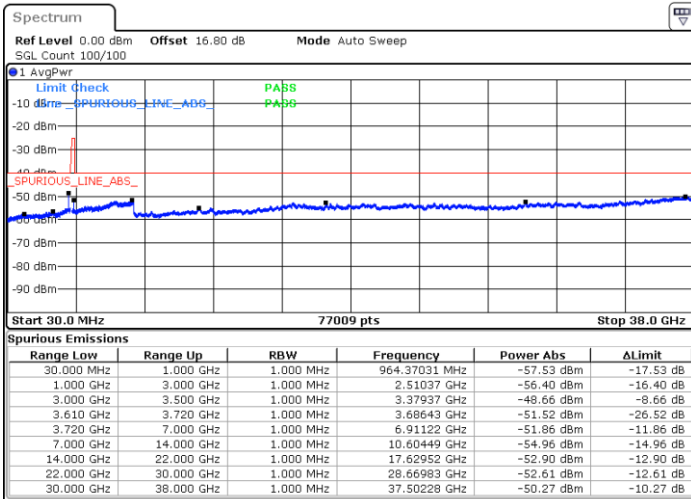

LTE Band 48 / 10MHz

16QAM

Highest Channel / 1RB0

Highest Channel / 1RBmax

Date: 4.JUL.2020 22:40:35

Date: 4.JUL.2020 22:59:54

Highest Channel / FullIRB

N/A

Date: 4.JUL.2020 22:50:14

LTE Band 48 / 15MHz

16QAM

Lowest Channel / 1RB0

Lowest Channel / 1RBmax

Date: 4.JUL.2020 23:45:36

Date: 5.JUL.2020 00:04:56

Lowest Channel / FullIRB

N/A

Date: 4.JUL.2020 23:55:16

LTE Band 48 / 15MHz

16QAM

Middle Channel / 1RB0

Middle Channel / 1RBmax

Date: 4. JUL. 2020 23:48:48

Date: 5. JUL. 2020 00:08:08

Middle Channel / FullIRB

N/A

Date: 4. JUL. 2020 23:58:28

LTE Band 48 / 15MHz

16QAM

Highest Channel / 1RB0

Highest Channel / 1RBmax

Date: 4.JUL.2020 23:52:02