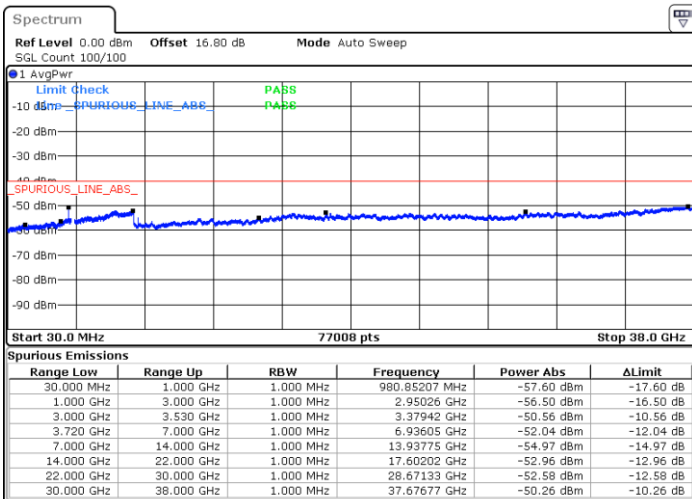

LTE Band 48 / 5MHz

QPSK

Middle Channel / 1RB0

Middle Channel / 1RBmax

Date: 4.JUL.2020 22:09:23

Date: 4.JUL.2020 22:28:43

Middle Channel / FullIRB

N/A

Date: 4.JUL.2020 22:19:04

LTE Band 48 / 5MHz

QPSK

Highest Channel / 1RB0

Highest Channel / 1RBmax

Date: 4.JUL.2020 22:10:28

Date: 4.JUL.2020 22:29:48

Highest Channel / FullIRB

N/A

Date: 4.JUL.2020 22:20:08

LTE Band 48 / 10MHz

QPSK

Lowest Channel / 1RB0

Lowest Channel / 1RBmax

Date: 4.JUL.2020 22:35:13

Date: 4.JUL.2020 22:54:33