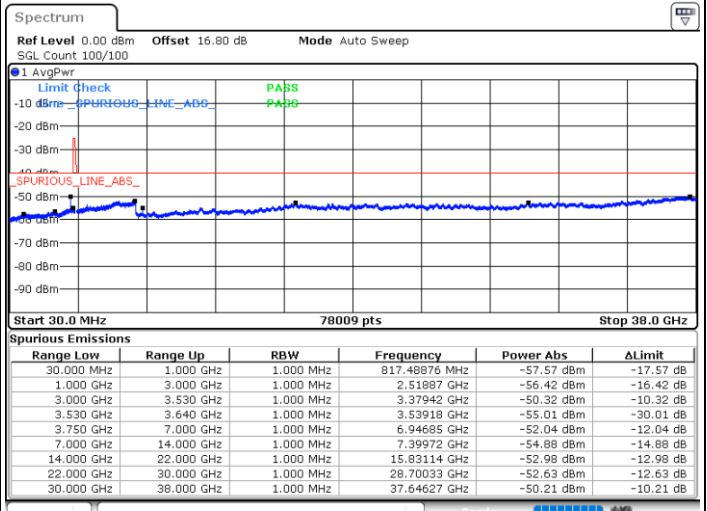

LTE Band 48 / 5MHz

QPSK

Middle Channel / 1RB0

Middle Channel / 1RBmax

Date: 4.JUL.2020 22:09:23

Date: 4.JUL.2020 22:28:43

Middle Channel / FullIRB

N/A

Date: 4.JUL.2020 22:19:04

LTE Band 48 / 5MHz

QPSK

Highest Channel / 1RB0

Highest Channel / 1RBmax

Date: 4.JUL.2020 22:10:28

Date: 4.JUL.2020 22:29:48

Highest Channel / FullIRB

N/A

Date: 4.JUL.2020 22:20:08

LTE Band 48 / 10MHz

QPSK

Lowest Channel / 1RB0

Lowest Channel / 1RBmax

Date: 4.JUL.2020 22:35:13

Date: 4.JUL.2020 22:54:33

Lowest Channel / FullIRB

N/A

Date: 4.JUL.2020 22:44:53

LTE Band 48 / 10MHz

QPSK

MiddleChannel / 1RB0

Middle Channel / 1RBmax

Date: 4.JUL.2020 22:36:17