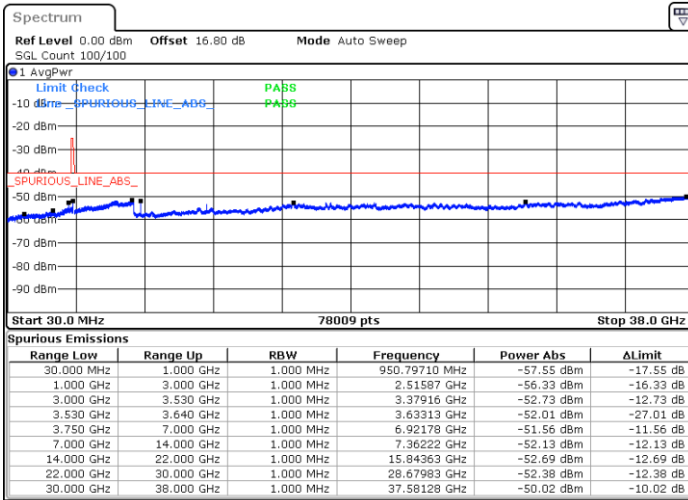

Date: 5.JUL.2020 00:17:03

LTE Band 48 / 20MHz

QPSK

Middle Channel / 1RB0

Middle Channel / 1RBmax

Date: 5.JUL.2020 00:27:47

Date: 5.JUL.2020 10:33:49

Middle Channel / FullIRB

N/A

Date: 5.JUL.2020 00:18:08

LTE Band 48 / 20MHz

QPSK

Highest Channel / 1RB0

Highest Channel / 1RBmax

Date: 5.JUL.2020 10:29:31

Date: 5.JUL.2020 10:39:12

Highest Channel / FullIRB

N/A

Date: 5.JUL.2020 00:23:29

LTE Band 48 / 5MHz

16QAM

Lowest Channel / 1RB0

Lowest Channel / 1RBmax

Date: 4.JUL.2020 22:05:07

Date: 4.JUL.2020 22:24:27

Lowest Channel / FullIRB

N/A

Date: 4.JUL.2020 22:14:47

LTE Band 48 / 5MHz

16QAM

Middle Channel / 1RB0

Middle Channel / 1RBmax