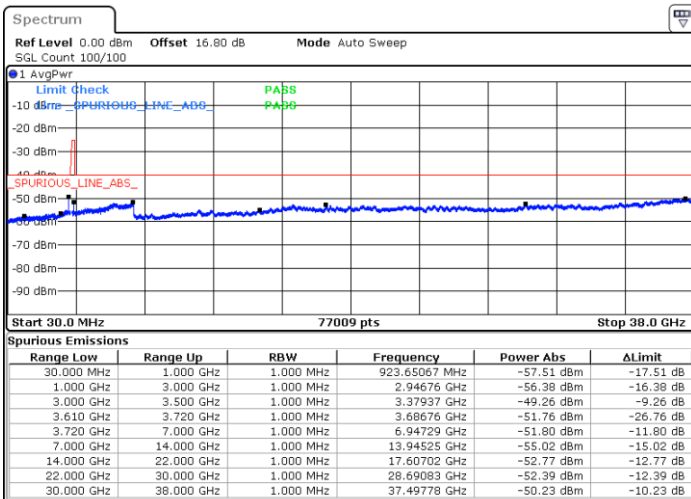

Highest Channel / 1RBmax

Date: 4.JUL.2020 22:11:33

Date: 4.JUL.2020 22:30:53

Highest Channel / FullIRB

N/A

Date: 4.JUL.2020 22:21:13

LTE Band 48 / 10MHz

16QAM

Lowest Channel / 1RB0

Lowest Channel / 1RBmax

Date: 4.JUL.2020 22:34:09

Date: 4.JUL.2020 22:53:28

Lowest Channel / FullIRB

N/A

Date: 4.JUL.2020 22:43:49

LTE Band 48 / 10MHz

LTE Band 48 / 10MHz

16QAM

Highest Channel / 1RB0

Highest Channel / 1RBmax

Date: 4.JUL.2020 22:40:35

Date: 4.JUL.2020 22:59:54

Highest Channel / FullIRB

N/A