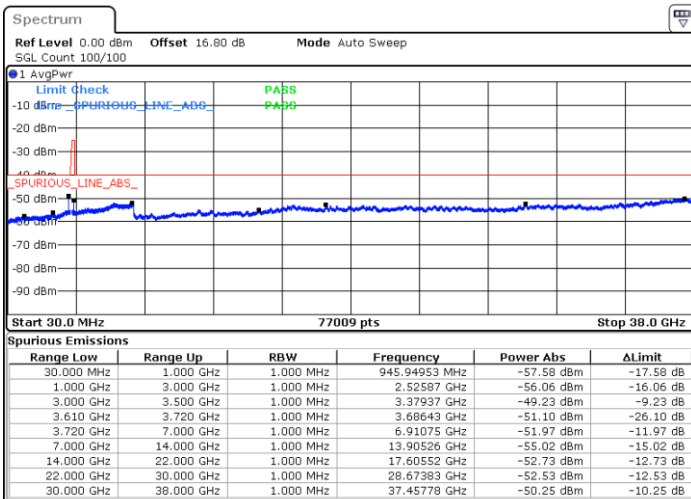

QPSK

Highest Channel / 1RB0

Highest Channel / 1RBmax

Date: 4.JUL.2020 23:50:57

Date: 5.JUL.2020 00:10:17

Highest Channel / FullIRB

N/A

Date: 5.JUL.2020 00:00:37

LTE Band 48 / 20MHz

QPSK

Lowest Channel / 1RB0

Lowest Channel / 1RBmax

Date: 5.JUL.2020 00:26:43

Date: 5.JUL.2020 10:32:45

Lowest Channel / FullIRB

N/A

Date: 5.JUL.2020 00:17:03

LTE Band 48 / 20MHz

QPSK

Middle Channel / 1RB0

Middle Channel / 1RBmax

Date: 5.JUL.2020 00:27:47

Date: 5.JUL.2020 10:33:49

Middle Channel / FullIRB

N/A

Date: 5.JUL.2020 00:18:08

LTE Band 48 / 20MHz

QPSK

Highest Channel / 1RB0

Highest Channel / 1RBmax

Date: 5.JUL.2020 10:29:31

Date: 5.JUL.2020 10:39:12