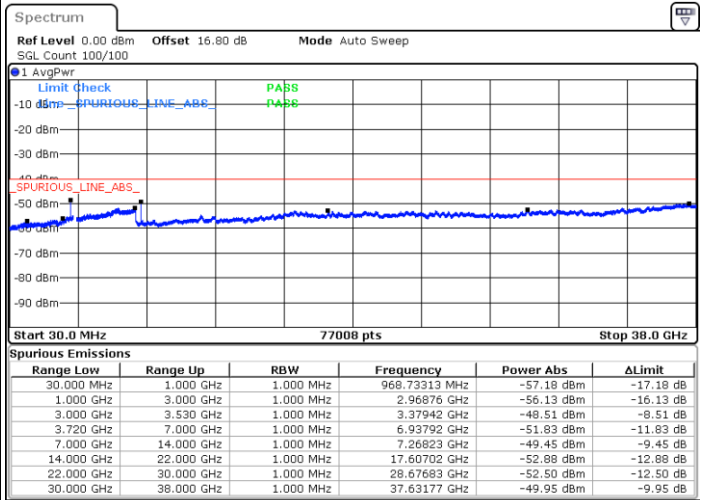

LTE Band 48 / 20MHz

QPSK

Lowest Channel / 1RB0

Lowest Channel / 1RBmax

Date: 5.JUL.2020 00:26:43

Date: 5.JUL.2020 10:32:45

Lowest Channel / FullIRB

N/A

Date: 5.JUL.2020 00:17:03

LTE Band 48 / 20MHz

QPSK

Middle Channel / 1RB0

Middle Channel / 1RBmax

Date: 5.JUL.2020 00:27:47

Date: 5.JUL.2020 10:33:49

Middle Channel / FullIRB

N/A

Date: 5.JUL.2020 00:18:08

LTE Band 48 / 20MHz

QPSK

Highest Channel / 1RB0

Highest Channel / 1RBmax

Date: 5.JUL.2020 10:29:31

Date: 5.JUL.2020 10:39:12

Highest Channel / FullIRB

N/A

Date: 5.JUL.2020 00:23:29

LTE Band 48 / 5MHz

16QAM

Lowest Channel / 1RB0

Lowest Channel / 1RBmax

Date: 4.JUL.2020 22:05:07