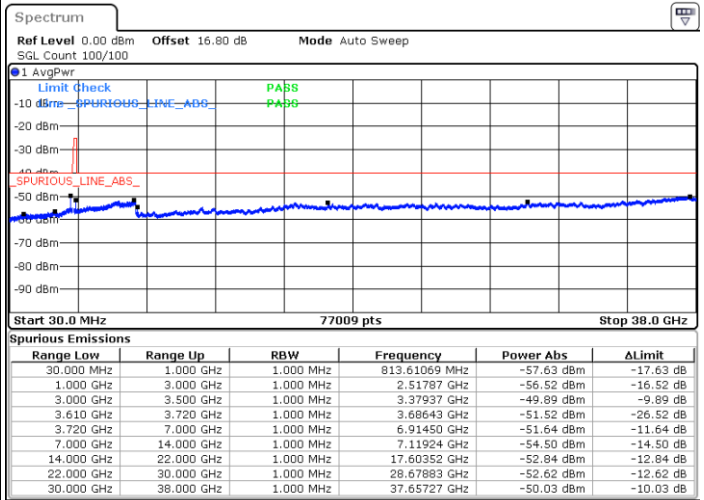

Date: 4.JUL.2020 22:19:04

LTE Band 48 / 5MHz

QPSK

Highest Channel / 1RB0

Highest Channel / 1RBmax

Date: 4.JUL.2020 22:10:28

Date: 4.JUL.2020 22:29:48

Highest Channel / FullIRB

N/A

Date: 4.JUL.2020 22:20:08

LTE Band 48 / 10MHz

QPSK

Lowest Channel / 1RB0

Lowest Channel / 1RBmax

Date: 4.JUL.2020 22:35:13

Date: 4.JUL.2020 22:54:33

Lowest Channel / FullIRB

N/A

Date: 4.JUL.2020 22:44:53

LTE Band 48 / 10MHz

QPSK

MiddleChannel / 1RB0

Middle Channel / 1RBmax

Date: 4.JUL.2020 22:36:17

Date: 4.JUL.2020 22:55:37

Middle Channel / FullIRB

N/A

Date: 4.JUL.2020 22:45:57

LTE Band 48 / 10MHz

QPSK

Highest Channel / 1RB0

Highest Channel / 1RBmax