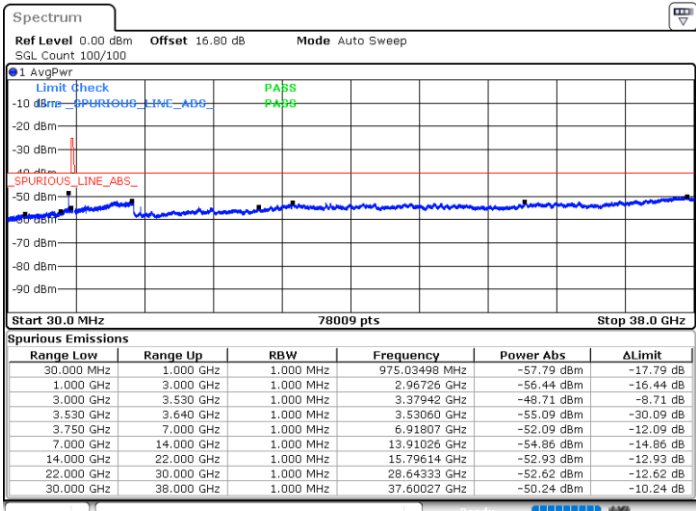

Date: 4.JUL.2020 22:19:04

LTE Band 48 / 5MHz

QPSK

Highest Channel / 1RB0

Highest Channel / 1RBmax

Date: 4.JUL.2020 22:10:28

Date: 4.JUL.2020 22:29:48

Highest Channel / FullIRB

N/A

Date: 4.JUL.2020 22:20:08

LTE Band 48 / 10MHz

QPSK

Lowest Channel / 1RB0

Lowest Channel / 1RBmax

Date: 4.JUL.2020 22:35:13

Date: 4.JUL.2020 22:54:33