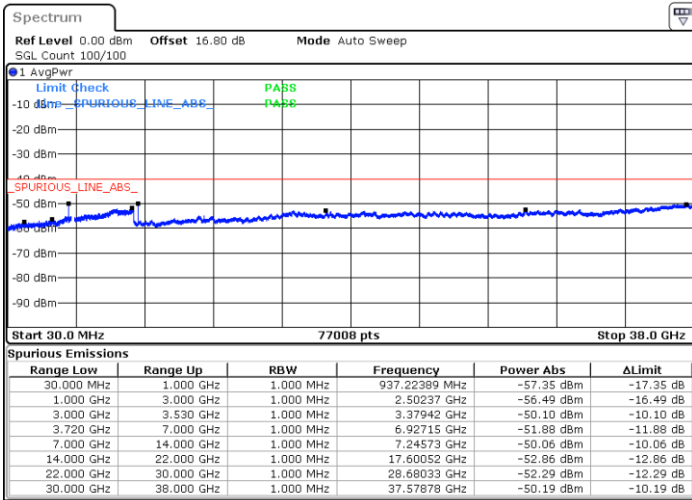

LTE Band 48 / 5MHz

QPSK

Middle Channel / 1RB0

Middle Channel / 1RBmax

Date: 4.JUL.2020 22:09:23

Date: 4.JUL.2020 22:28:43

Middle Channel / FullIRB

N/A

Date: 4.JUL.2020 22:19:04

LTE Band 48 / 5MHz

QPSK

Highest Channel / 1RB0

Highest Channel / 1RBmax

Date: 4.JUL.2020 22:10:28

Date: 4.JUL.2020 22:29:48

Highest Channel / FullIRB

N/A

Date: 4.JUL.2020 22:20:08

LTE Band 48 / 10MHz

QPSK

Lowest Channel / 1RB0

Lowest Channel / 1RBmax

Date: 4.JUL.2020 22:35:13

Date: 4.JUL.2020 22:54:33