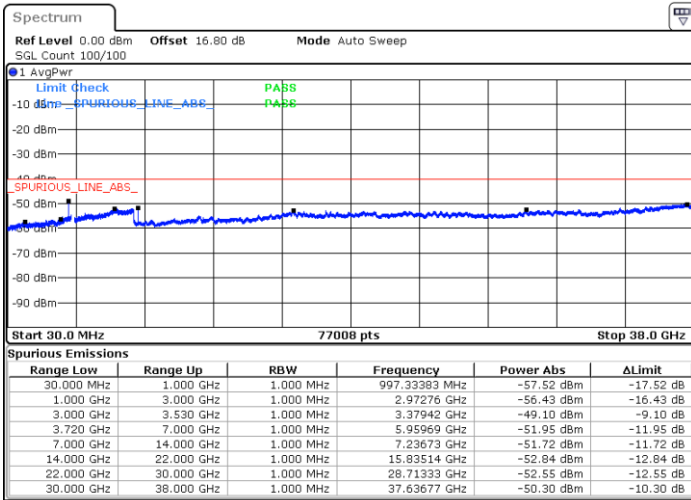

Date: 4.JUL.2020 22:41:39

Date: 4.JUL.2020 23:00:59

Highest Channel / FullIRB

N/A

Date: 4.JUL.2020 22:51:19

LTE Band 48 / 15MHz

QPSK

Lowest Channel / 1RB0

Lowest Channel / 1RBmax

Date: 4.JUL.2020 23:44:32

Date: 5.JUL.2020 00:03:51

Lowest Channel / FullIRB

N/A

Date: 4.JUL.2020 23:54:11

LTE Band 48 / 15MHz

QPSK

Middle Channel / 1RB0

Middle Channel / 1RBmax

Date: 4. JUL. 2020 23:49:52

Date: 5. JUL. 2020 00:09:12

Middle Channel / FullIRB

N/A

Date: 4. JUL. 2020 23:59:32

LTE Band 48 / 15MHz

QPSK

Highest Channel / 1RB0

Highest Channel / 1RBmax

Date: 4.JUL.2020 23:50:57

Date: 5.JUL.2020 00:10:17

Highest Channel / FullIRB

N/A

Date: 5.JUL.2020 00:00:37