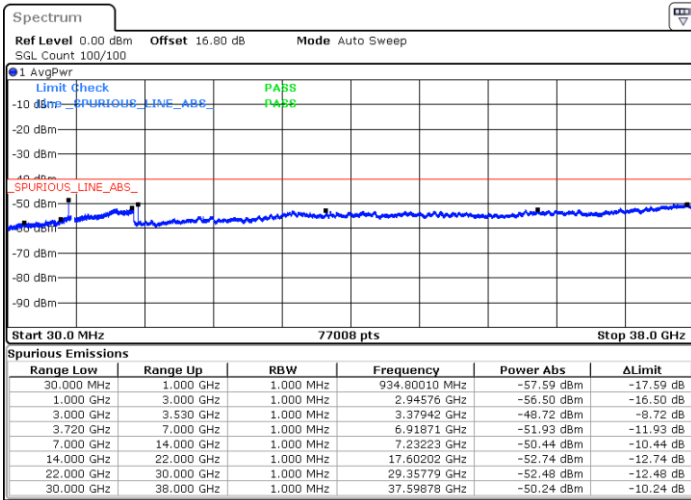

LTE Band 48 / 20MHz

QPSK

Lowest Channel / 1RB0

Lowest Channel / 1RBmax

Date: 5.JUL.2020 00:26:43

Date: 5.JUL.2020 10:32:45

Lowest Channel / FullIRB

N/A

Date: 5.JUL.2020 00:17:03

LTE Band 48 / 20MHz

QPSK

Middle Channel / 1RB0

Middle Channel / 1RBmax

Date: 5.JUL.2020 00:27:47

Date: 5.JUL.2020 10:33:49

Middle Channel / FullIRB

N/A

Date: 5.JUL.2020 00:18:08

LTE Band 48 / 20MHz

QPSK

Highest Channel / 1RB0

Highest Channel / 1RBmax

Date: 5.JUL.2020 10:29:31

Date: 5.JUL.2020 10:39:12

Highest Channel / FullIRB

N/A

Date: 5.JUL.2020 00:23:29

LTE Band 48 / 5MHz

16QAM

Lowest Channel / 1RB0

Lowest Channel / 1RBmax

Date: 4.JUL.2020 22:05:07