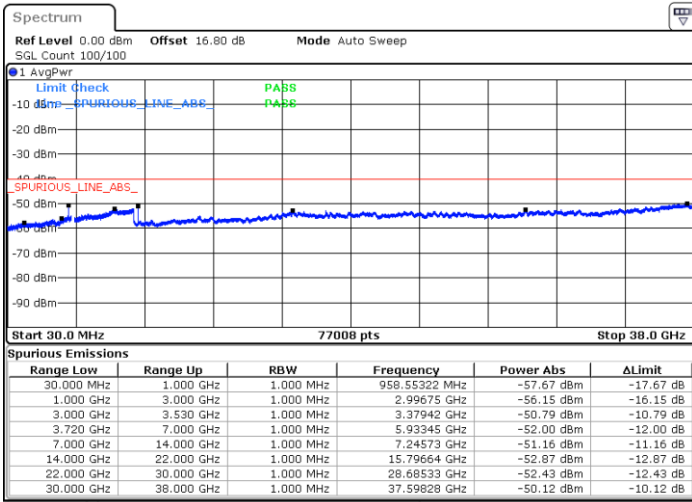

Highest Channel / 1RB0

Highest Channel / 1RBmax

Date: 5. JUL. 2020 10:28:26

Date: 5. JUL. 2020 10:38:07

Highest Channel / FullIRB

N/A

Date: 5. JUL. 2020 00:22:24

LTE Band 48 / 5MHz

64QAM

Lowest Channel / 1RB0

Lowest Channel / 1RBmax

Date: 4.JUL.2020 22:06:11

Date: 4.JUL.2020 22:25:32

Lowest Channel / FullIRB

N/A

Date: 4.JUL.2020 22:15:52

LTE Band 48 / 5MHz

64QAM

Middle Channel / 1RB0

Middle Channel / 1RBmax

Date: 4.JUL.2020 22:07:15

Date: 4.JUL.2020 22:26:36

Middle Channel / FullIRB

N/A

Date: 4.JUL.2020 22:16:56

LTE Band 48 / 5MHz

64QAM

Highest Channel / 1RB0

Highest Channel / 1RBmax

Date: 4.JUL.2020 22:12:38

Date: 4.JUL.2020 22:31:58

Highest Channel / FullIRB