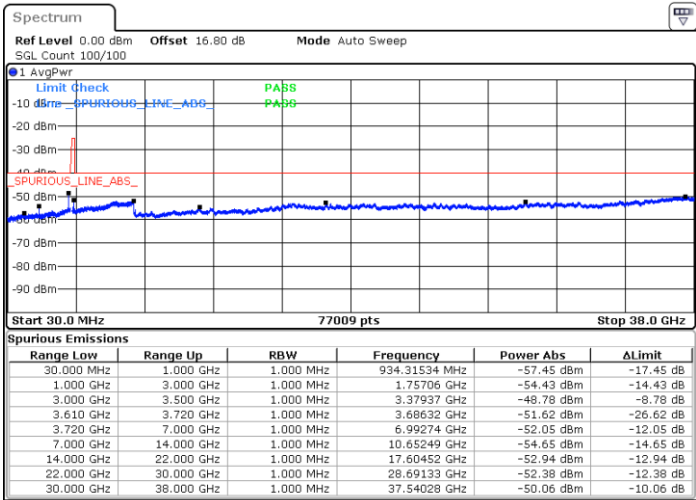

Date: 4.JUL.2020 22:55:37

Middle Channel / FullIRB

N/A

Date: 4.JUL.2020 22:45:57

LTE Band 48 / 10MHz

QPSK

Highest Channel / 1RB0

Highest Channel / 1RBmax

Date: 4.JUL.2020 22:41:39

Date: 4.JUL.2020 23:00:59

Highest Channel / FullIRB

N/A

Date: 4.JUL.2020 22:51:19

LTE Band 48 / 15MHz

QPSK

Lowest Channel / 1RB0

Lowest Channel / 1RBmax

Date: 4.JUL.2020 23:44:32

Date: 5.JUL.2020 00:03:51

Lowest Channel / FullIRB

N/A

Date: 4.JUL.2020 23:54:11

LTE Band 48 / 15MHz

QPSK

Middle Channel / 1RB0

Middle Channel / 1RBmax

Date: 4. JUL. 2020 23:49:52

Date: 5. JUL. 2020 00:09:12

Middle Channel / FullIRB

N/A

Date: 4. JUL. 2020 23:59:32

LTE Band 48 / 15MHz