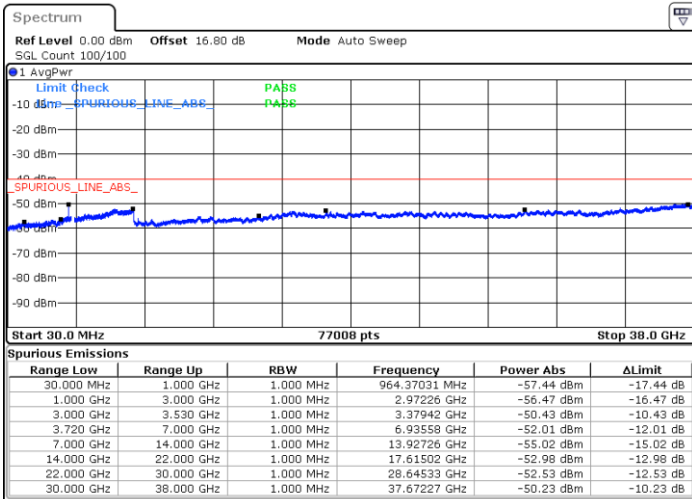

Highest Channel / FullIRB

N/A

Date: 5.JUL.2020 00:23:29

LTE Band 48 / 5MHz

16QAM

Lowest Channel / 1RB0

Lowest Channel / 1RBmax

Date: 4.JUL.2020 22:05:07

Date: 4.JUL.2020 22:24:27

Lowest Channel / FullIRB

N/A

Date: 4.JUL.2020 22:14:47

LTE Band 48 / 5MHz

16QAM

Middle Channel / 1RB0

Middle Channel / 1RBmax

Date: 4.JUL.2020 22:08:19

Date: 4.JUL.2020 22:27:40

Middle Channel / FullIRB

N/A

Date: 4.JUL.2020 22:18:00

LTE Band 48 / 5MHz

16QAM

Highest Channel / 1RB0

Highest Channel / 1RBmax

Date: 4.JUL.2020 22:11:33

Date: 4.JUL.2020 22:30:53

Highest Channel / FullIRB

N/A

Date: 4.JUL.2020 22:21:13

LTE Band 48 / 10MHz

16QAM