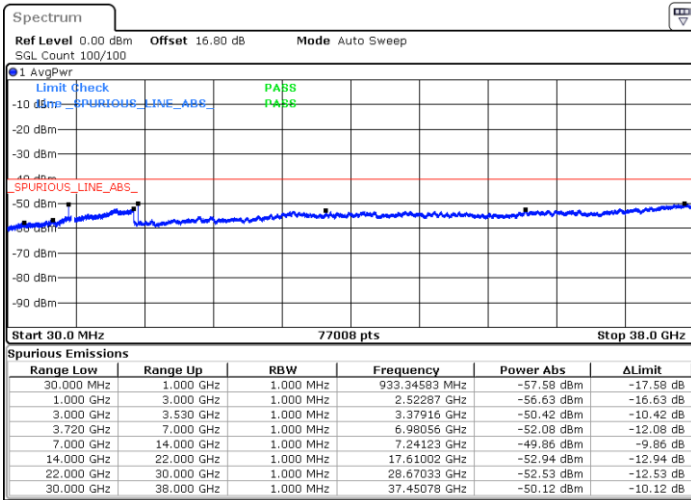

Highest Channel / 1RBmax

Date: 4.JUL.2020 22:11:33

Date: 4.JUL.2020 22:30:53

Highest Channel / FullIRB

N/A

Date: 4.JUL.2020 22:21:13

LTE Band 48 / 10MHz

16QAM

Lowest Channel / 1RB0

Lowest Channel / 1RBmax

Date: 4.JUL.2020 22:34:09

Date: 4.JUL.2020 22:53:28

Lowest Channel / FullIRB

N/A

Date: 4.JUL.2020 22:43:49

LTE Band 48 / 10MHz

16QAM

MiddleChannel / 1RB0

Middle Channel / 1RBmax

Date: 4.JUL.2020 22:37:21

Date: 4.JUL.2020 22:56:40

Middle Channel / FullIRB

N/A

Date: 4.JUL.2020 22:47:01

LTE Band 48 / 10MHz

16QAM

Highest Channel / 1RB0

Highest Channel / 1RBmax

Date: 4.JUL.2020 22:40:35

Date: 4.JUL.2020 22:59:54

Highest Channel / FullIRB

N/A