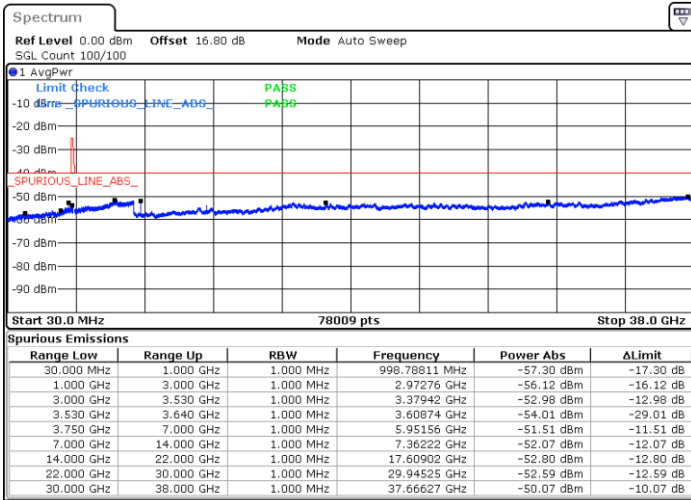

Date: 5.JUL.2020 00:11:21

Highest Channel / FullIRB

N/A

Date: 5.JUL.2020 00:01:42

LTE Band 48 / 20MHz

16QAM

Lowest Channel / 1RB0

Lowest Channel / 1RBmax

Date: 5.JUL.2020 00:25:38

Date: 5.JUL.2020 10:31:41

Lowest Channel / FullIRB

N/A

Date: 5.JUL.2020 00:15:59

LTE Band 48 / 20MHz

16QAM

Middle Channel / 1RB0

Middle Channel / 1RBmax

Date: 5.JUL.2020 00:28:51

Date: 5.JUL.2020 10:34:53

Middle Channel / FullIRB

N/A

Date: 5.JUL.2020 00:19:11

LTE Band 48 / 20MHz

16QAM

Highest Channel / 1RB0

Highest Channel / 1RBmax

Date: 5. JUL. 2020 10:28:26

Date: 5. JUL. 2020 10:38:07

Highest Channel / FullIRB

N/A

Date: 5. JUL. 2020 00:22:24

LTE Band 48 / 5MHz