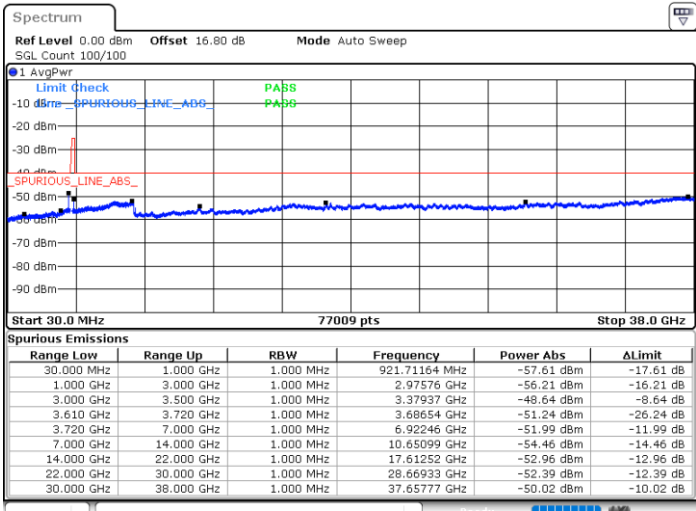

N/A

Date: 5.JUL.2020 00:18:08

LTE Band 48 / 20MHz

QPSK

Highest Channel / 1RB0

Highest Channel / 1RBmax

Date: 5.JUL.2020 10:29:31

Date: 5.JUL.2020 10:39:12

Highest Channel / FullIRB

N/A

Date: 5.JUL.2020 00:23:29

LTE Band 48 / 5MHz

16QAM

Lowest Channel / 1RB0

Lowest Channel / 1RBmax

Date: 4.JUL.2020 22:05:07

Date: 4.JUL.2020 22:24:27

Lowest Channel / FullIRB

N/A

Date: 4.JUL.2020 22:14:47

LTE Band 48 / 5MHz

16QAM

Middle Channel / 1RB0

Middle Channel / 1RBmax