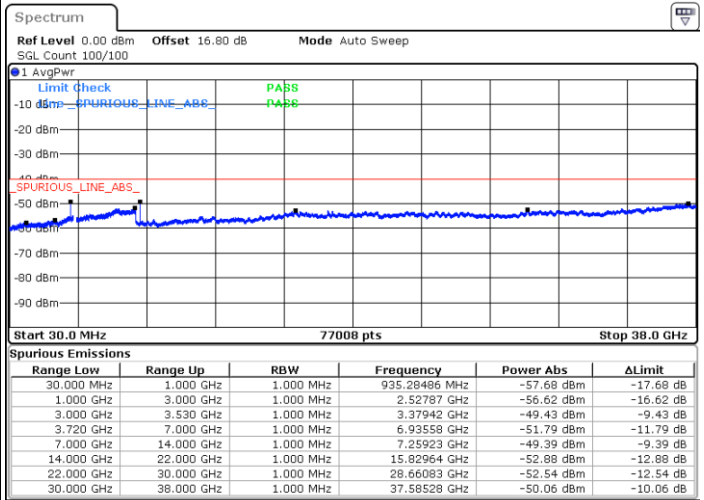

N/A

Date: 4.JUL.2020 22:20:08

LTE Band 48 / 10MHz

QPSK

Lowest Channel / 1RB0

Lowest Channel / 1RBmax

Date: 4.JUL.2020 22:35:13

Date: 4.JUL.2020 22:54:33

Lowest Channel / FullIRB

N/A

Date: 4.JUL.2020 22:44:53

LTE Band 48 / 10MHz

QPSK

MiddleChannel / 1RB0

Middle Channel / 1RBmax

Date: 4.JUL.2020 22:36:17

Date: 4.JUL.2020 22:55:37

Middle Channel / FullIRB

N/A

Date: 4.JUL.2020 22:45:57

LTE Band 48 / 10MHz

QPSK

Highest Channel / 1RB0

Highest Channel / 1RBmax

Date: 4.JUL.2020 22:41:39

Date: 4.JUL.2020 23:00:59

Highest Channel / FullIRB

N/A

Date: 4.JUL.2020 22:51:19

LTE Band 48 / 15MHz

QPSK

Lowest Channel / 1RB0