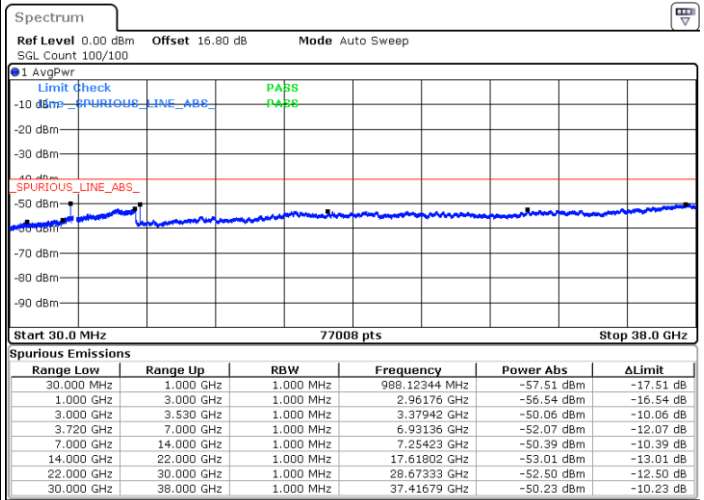

LTE Band 48 / 5MHz

QPSK

Middle Channel / 1RB0

Middle Channel / 1RBmax

Date: 4.JUL.2020 22:09:23

Date: 4.JUL.2020 22:28:43

Middle Channel / FullIRB

N/A

Date: 4.JUL.2020 22:19:04

LTE Band 48 / 5MHz

QPSK

Highest Channel / 1RB0

Highest Channel / 1RBmax

Date: 4.JUL.2020 22:10:28

Date: 4.JUL.2020 22:29:48

Highest Channel / FullIRB

N/A

Date: 4.JUL.2020 22:20:08

LTE Band 48 / 10MHz

QPSK

Lowest Channel / 1RB0

Lowest Channel / 1RBmax

Date: 4.JUL.2020 22:35:13

Date: 4.JUL.2020 22:54:33