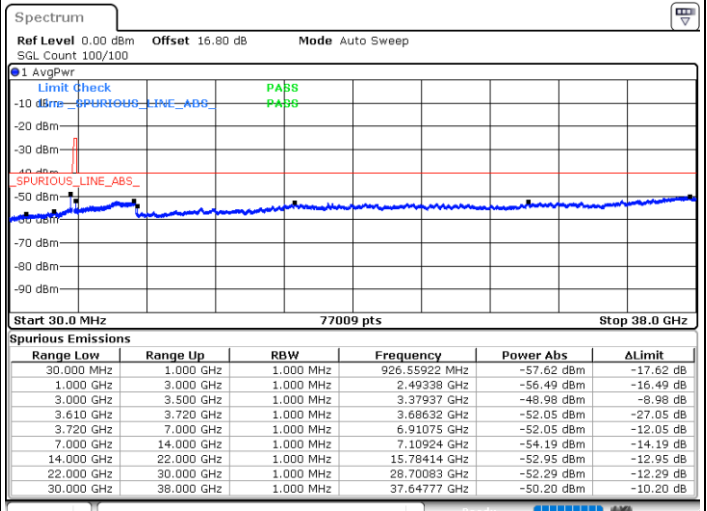

N/A

Date: 5.JUL.2020 00:18:08

LTE Band 48 / 20MHz

QPSK

Highest Channel / 1RB0

Highest Channel / 1RBmax

Date: 5.JUL.2020 10:29:31

Date: 5.JUL.2020 10:39:12

Highest Channel / FullIRB

N/A

Date: 5.JUL.2020 00:23:29

LTE Band 48 / 5MHz

16QAM

Lowest Channel / 1RB0

Lowest Channel / 1RBmax

Date: 4.JUL.2020 22:05:07

Date: 4.JUL.2020 22:24:27

Lowest Channel / FullIRB

N/A

Date: 4.JUL.2020 22:14:47

LTE Band 48 / 5MHz

16QAM

Middle Channel / 1RB0

Middle Channel / 1RBmax