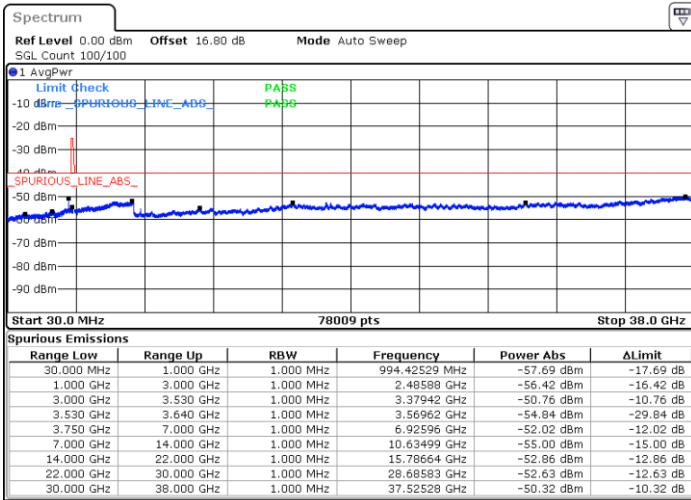

LTE Band 48 / 5MHz

64QAM

Middle Channel / 1RB0

Middle Channel / 1RBmax

Date: 4.JUL.2020 22:07:15

Date: 4.JUL.2020 22:26:36

Middle Channel / FullIRB

N/A

Date: 4.JUL.2020 22:16:56

LTE Band 48 / 5MHz

64QAM

Highest Channel / 1RB0

Highest Channel / 1RBmax

Date: 4.JUL.2020 22:12:38

Date: 4.JUL.2020 22:31:58

Highest Channel / FullIRB

N/A

Date: 4.JUL.2020 22:22:18

LTE Band 48 / 10MHz

64QAM

Lowest Channel / 1RB0

Lowest Channel / 1RBmax

Date: 4.JUL.2020 22:33:04

Date: 4.JUL.2020 22:52:24