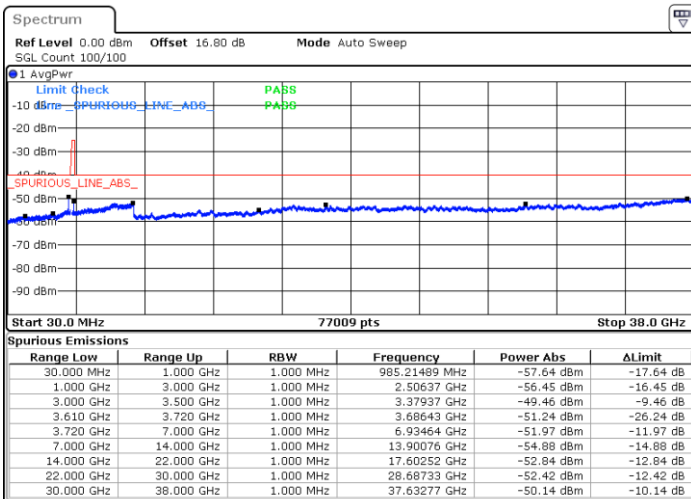

Lowest Channel / FullIRB

N/A

Date: 4.JUL.2020 22:42:44