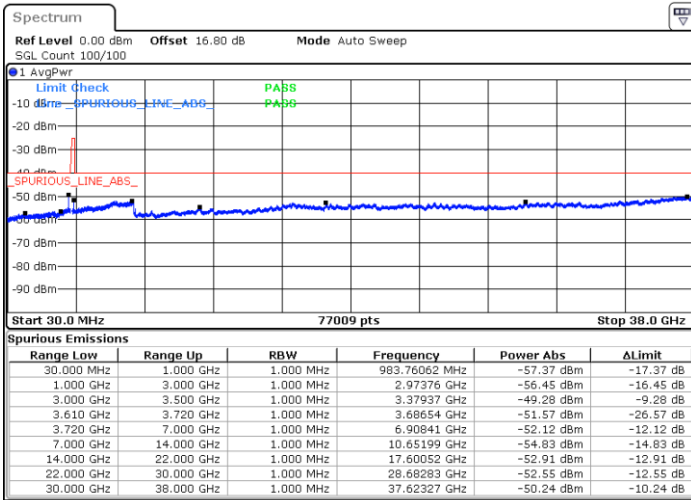

Date: 4.JUL.2020 22:08:19

Date: 4.JUL.2020 22:27:40

Middle Channel / FullIRB

N/A

Date: 4.JUL.2020 22:18:00

LTE Band 48 / 5MHz

16QAM

Highest Channel / 1RB0

Highest Channel / 1RBmax

Date: 4.JUL.2020 22:11:33

Date: 4.JUL.2020 22:30:53

Highest Channel / FullIRB

N/A

Date: 4.JUL.2020 22:21:13

LTE Band 48 / 10MHz

16QAM

Lowest Channel / 1RB0

Lowest Channel / 1RBmax

Date: 4.JUL.2020 22:34:09

Date: 4.JUL.2020 22:53:28

Lowest Channel / FullIRB

N/A

Date: 4.JUL.2020 22:43:49

LTE Band 48 / 10MHz