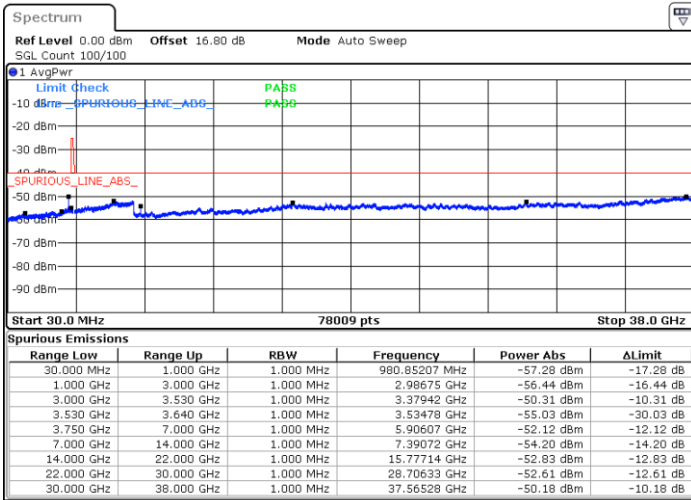

Date: 4.JUL.2020 22:24:27

Lowest Channel / FullIRB

N/A

Date: 4.JUL.2020 22:14:47

LTE Band 48 / 5MHz

16QAM

Middle Channel / 1RB0

Middle Channel / 1RBmax

Date: 4.JUL.2020 22:08:19

Date: 4.JUL.2020 22:27:40

Middle Channel / FullIRB

N/A

Date: 4.JUL.2020 22:18:00

LTE Band 48 / 5MHz

16QAM

Highest Channel / 1RB0

Highest Channel / 1RBmax

Date: 4.JUL.2020 22:11:33

Date: 4.JUL.2020 22:30:53

Highest Channel / FullIRB

N/A

Date: 4.JUL.2020 22:21:13

LTE Band 48 / 10MHz

16QAM

Lowest Channel / 1RB0

Lowest Channel / 1RBmax

Date: 4.JUL.2020 22:34:09

Date: 4.JUL.2020 22:53:28

Lowest Channel / FullIRB

N/A

Date: 4.JUL.2020 22:43:49

LTE Band 48 / 10MHz