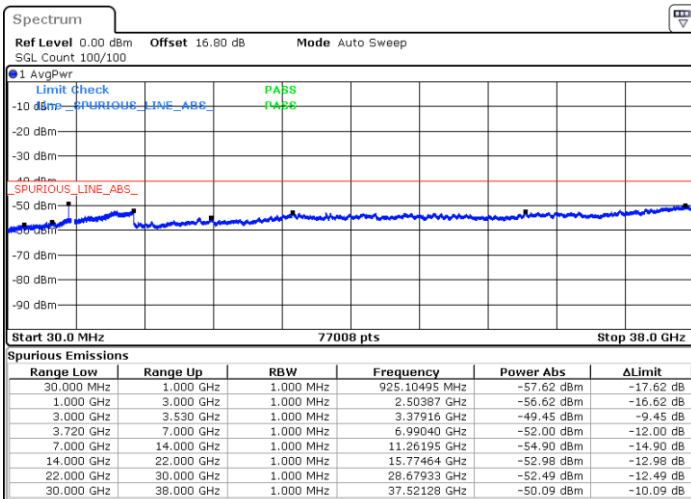

LTE Band 48 / 20MHz

QPSK

Lowest Channel / 1RB0

Lowest Channel / 1RBmax

Date: 5.JUL.2020 00:26:43

Date: 5.JUL.2020 10:32:45

Lowest Channel / FullIRB

N/A

Date: 5.JUL.2020 00:17:03

LTE Band 48 / 20MHz

QPSK

Middle Channel / 1RB0

Middle Channel / 1RBmax

Date: 5.JUL.2020 00:27:47

Date: 5.JUL.2020 10:33:49

Middle Channel / FullIRB

N/A

Date: 5.JUL.2020 00:18:08

LTE Band 48 / 20MHz

QPSK

Highest Channel / 1RB0

Highest Channel / 1RBmax

Date: 5.JUL.2020 10:29:31

Date: 5.JUL.2020 10:39:12

Highest Channel / FullIRB

N/A

Date: 5.JUL.2020 00:23:29

LTE Band 48 / 5MHz

16QAM

Lowest Channel / 1RB0

Lowest Channel / 1RBmax

Date: 4.JUL.2020 22:05:07