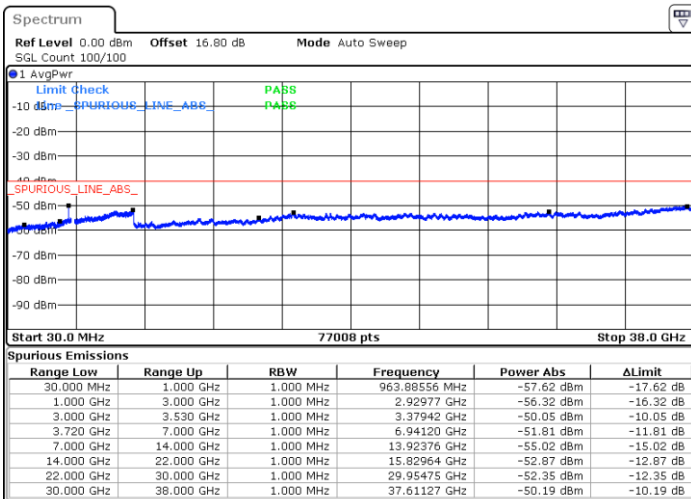

Lowest Channel / 1RBmax

Date: 4.JUL.2020 23:44:32

Date: 5.JUL.2020 00:03:51

Lowest Channel / FullIRB

N/A

Date: 4.JUL.2020 23:54:11

LTE Band 48 / 15MHz

QPSK

Middle Channel / 1RB0

Middle Channel / 1RBmax

Date: 4. JUL. 2020 23:49:52

Date: 5. JUL. 2020 00:09:12

Middle Channel / FullIRB

N/A

Date: 4. JUL. 2020 23:59:32

LTE Band 48 / 15MHz

QPSK

Highest Channel / 1RB0

Highest Channel / 1RBmax

Date: 4.JUL.2020 23:50:57

Date: 5.JUL.2020 00:10:17

Highest Channel / FullIRB

N/A

Date: 5.JUL.2020 00:00:37

LTE Band 48 / 20MHz

QPSK

Lowest Channel / 1RB0

Lowest Channel / 1RBmax

Date: 5.JUL.2020 00:26:43

Date: 5.JUL.2020 10:32:45

Lowest Channel / FullIRB

N/A