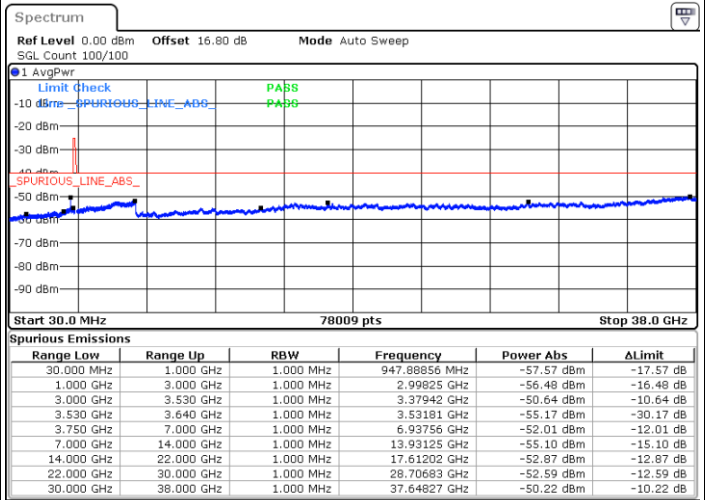

Date: 4.JUL.2020 22:24:27

Lowest Channel / FullIRB

N/A

Date: 4.JUL.2020 22:14:47

LTE Band 48 / 5MHz

16QAM

Middle Channel / 1RB0

Middle Channel / 1RBmax

Date: 4.JUL.2020 22:08:19

Date: 4.JUL.2020 22:27:40

Middle Channel / FullIRB

N/A

Date: 4.JUL.2020 22:18:00

LTE Band 48 / 5MHz

16QAM

Highest Channel / 1RB0

Highest Channel / 1RBmax

Date: 4.JUL.2020 22:11:33

Date: 4.JUL.2020 22:30:53

Highest Channel / FullIRB

N/A

Date: 4.JUL.2020 22:21:13

LTE Band 48 / 10MHz

16QAM

Lowest Channel / 1RB0

Lowest Channel / 1RBmax

Date: 4.JUL.2020 22:34:09

Date: 4.JUL.2020 22:53:28

Lowest Channel / FullIRB

N/A

Date: 4.JUL.2020 22:43:49

LTE Band 48 / 10MHz