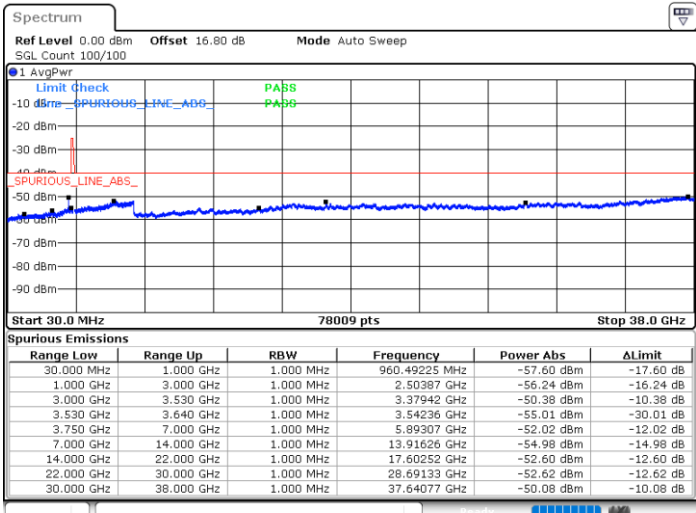

Date: 4.JUL.2020 22:19:04

LTE Band 48 / 5MHz

QPSK

Highest Channel / 1RB0

Highest Channel / 1RBmax

Date: 4.JUL.2020 22:10:28

Date: 4.JUL.2020 22:29:48

Highest Channel / FullIRB

N/A

Date: 4.JUL.2020 22:20:08

LTE Band 48 / 10MHz

QPSK

Lowest Channel / 1RB0

Lowest Channel / 1RBmax

Date: 4.JUL.2020 22:35:13

Date: 4.JUL.2020 22:54:33