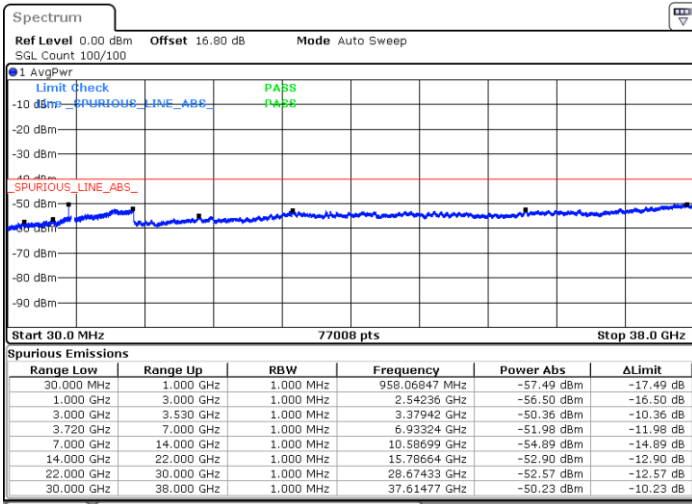

Date: 4.JUL.2020 22:50:14

LTE Band 48 / 15MHz

16QAM

Lowest Channel / 1RB0

Lowest Channel / 1RBmax

Date: 4.JUL.2020 23:45:36

Date: 5.JUL.2020 00:04:56

Lowest Channel / FullIRB

N/A

Date: 4.JUL.2020 23:55:16

LTE Band 48 / 15MHz

16QAM

Middle Channel / 1RB0

Middle Channel / 1RBmax

Date: 4. JUL. 2020 23:48:48

Date: 5. JUL. 2020 00:08:08

Middle Channel / FullIRB

N/A

Date: 4. JUL. 2020 23:58:28

LTE Band 48 / 15MHz

16QAM

Highest Channel / 1RB0

Highest Channel / 1RBmax

Date: 4.JUL.2020 23:52:02

Date: 5.JUL.2020 00:11:21

Highest Channel / FullIRB

N/A

Date: 5.JUL.2020 00:01:42

LTE Band 48 / 20MHz

16QAM

Lowest Channel / 1RB0

Lowest Channel / 1RBmax