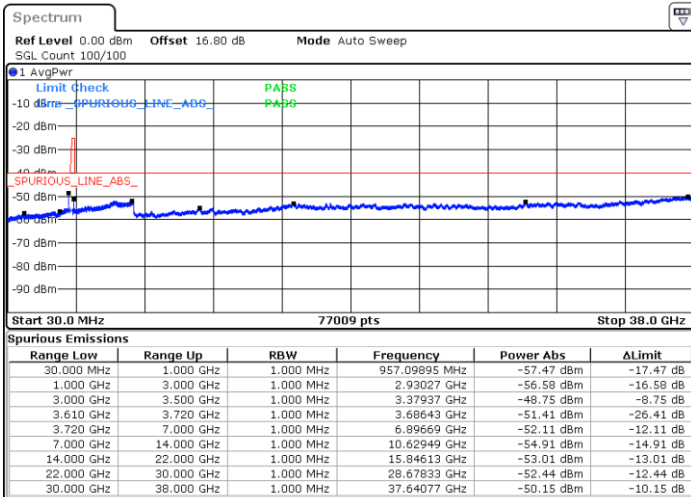

Middle Channel / FullIRB

N/A

Date: 4. JUL. 2020 23:58:28

LTE Band 48 / 15MHz

16QAM

Highest Channel / 1RB0

Highest Channel / 1RBmax

Date: 4.JUL.2020 23:52:02

Date: 5.JUL.2020 00:11:21

Highest Channel / FullIRB

N/A

Date: 5.JUL.2020 00:01:42

LTE Band 48 / 20MHz

16QAM

Lowest Channel / 1RB0

Lowest Channel / 1RBmax

Date: 5.JUL.2020 00:25:38

Date: 5.JUL.2020 10:31:41

Lowest Channel / FullIRB

N/A

Date: 5.JUL.2020 00:15:59

LTE Band 48 / 20MHz

16QAM

Middle Channel / 1RB0