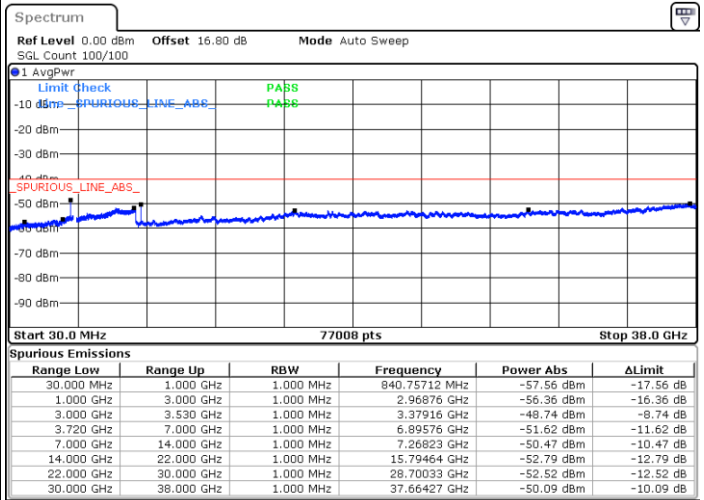

Date: 5.JUL.2020 00:11:21

Highest Channel / FullIRB

N/A

Date: 5.JUL.2020 00:01:42

LTE Band 48 / 20MHz

16QAM

Lowest Channel / 1RB0

Lowest Channel / 1RBmax

Date: 5.JUL.2020 00:25:38

Date: 5.JUL.2020 10:31:41

Lowest Channel / FullIRB

N/A

Date: 5.JUL.2020 00:15:59

LTE Band 48 / 20MHz

16QAM

Middle Channel / 1RB0

Middle Channel / 1RBmax

Date: 5.JUL.2020 00:28:51

Date: 5.JUL.2020 10:34:53

Middle Channel / FullIRB

N/A

Date: 5.JUL.2020 00:19:11

LTE Band 48 / 20MHz

16QAM

Highest Channel / 1RB0

Highest Channel / 1RBmax

Date: 5. JUL. 2020 10:28:26

Date: 5. JUL. 2020 10:38:07

Highest Channel / FullIRB

N/A

Date: 5. JUL. 2020 00:22:24

LTE Band 48 / 5MHz