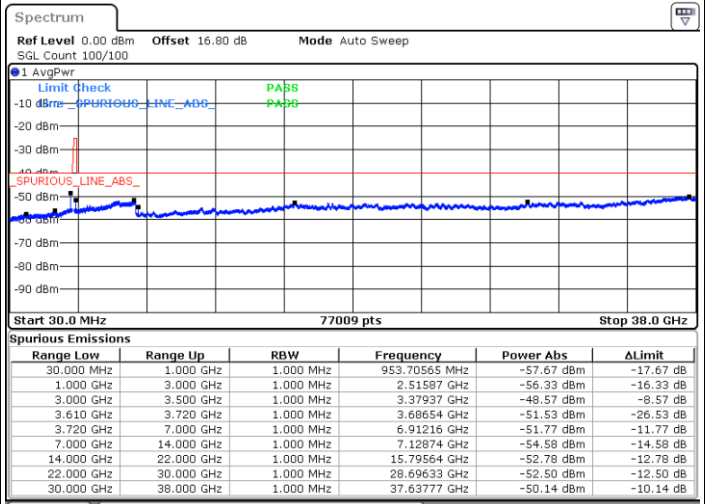

LTE Band 48 / 10MHz

16QAM

Highest Channel / 1RB0

Highest Channel / 1RBmax

Date: 4.JUL.2020 22:40:35

Date: 4.JUL.2020 22:59:54

Highest Channel / FullIRB

N/A

Date: 4.JUL.2020 22:50:14

LTE Band 48 / 15MHz

16QAM

Lowest Channel / 1RB0

Lowest Channel / 1RBmax

Date: 4.JUL.2020 23:45:36

Date: 5.JUL.2020 00:04:56

Lowest Channel / FullIRB

N/A

Date: 4.JUL.2020 23:55:16

LTE Band 48 / 15MHz

16QAM

Middle Channel / 1RB0

Middle Channel / 1RBmax

Date: 4. JUL. 2020 23:48:48

Date: 5. JUL. 2020 00:08:08

Middle Channel / FullIRB

N/A

Date: 4. JUL. 2020 23:58:28

LTE Band 48 / 15MHz

16QAM

Highest Channel / 1RB0

Highest Channel / 1RBmax

Date: 4.JUL.2020 23:52:02