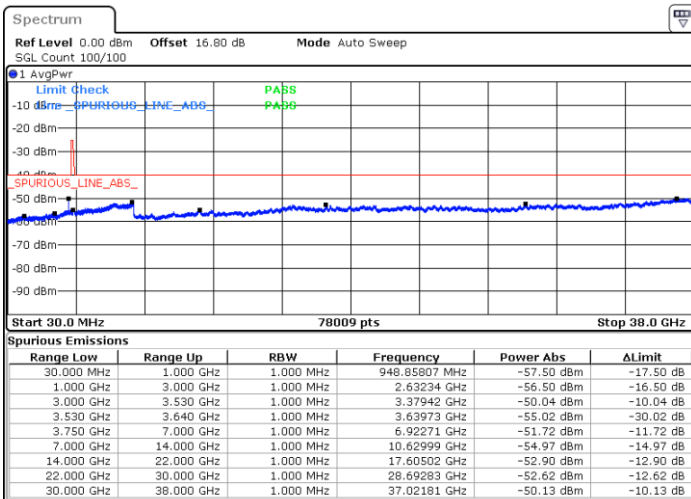

Middle Channel / 1RBmax

Date: 5.JUL.2020 00:28:51

Date: 5.JUL.2020 10:34:53

Middle Channel / FullIRB

N/A

Date: 5.JUL.2020 00:19:11

LTE Band 48 / 20MHz

16QAM

Highest Channel / 1RB0

Highest Channel / 1RBmax

Date: 5. JUL. 2020 10:28:26

Date: 5. JUL. 2020 10:38:07

Highest Channel / FullIRB

N/A

Date: 5. JUL. 2020 00:22:24

LTE Band 48 / 5MHz

64QAM

Lowest Channel / 1RB0

Lowest Channel / 1RBmax

Date: 4.JUL.2020 22:06:11

Date: 4.JUL.2020 22:25:32

Lowest Channel / FullIRB

N/A

Date: 4.JUL.2020 22:15:52