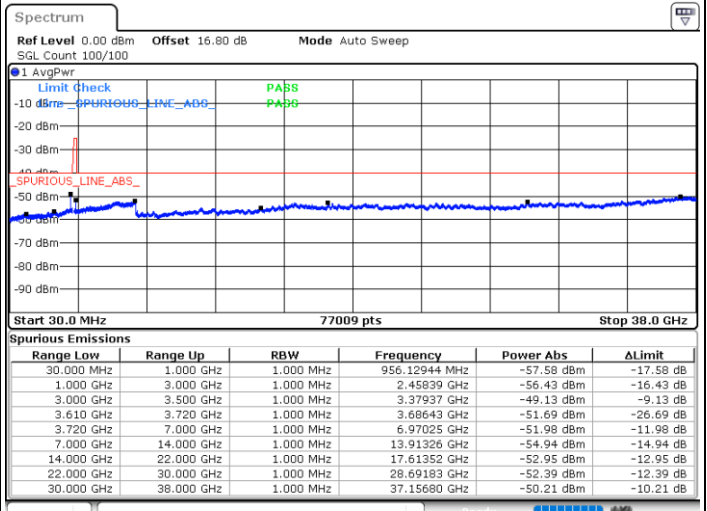

Middle Channel / 1RBmax

Date: 5.JUL.2020 00:28:51

Date: 5.JUL.2020 10:34:53

Middle Channel / FullIRB

N/A

Date: 5.JUL.2020 00:19:11

LTE Band 48 / 20MHz

16QAM

Highest Channel / 1RB0

Highest Channel / 1RBmax

Date: 5. JUL. 2020 10:28:26

Date: 5. JUL. 2020 10:38:07

Highest Channel / FullIRB

N/A

Date: 5. JUL. 2020 00:22:24

LTE Band 48 / 5MHz

64QAM

Lowest Channel / 1RB0

Lowest Channel / 1RBmax

Date: 4.JUL.2020 22:06:11

Date: 4.JUL.2020 22:25:32

Lowest Channel / FullIRB

N/A

Date: 4.JUL.2020 22:15:52