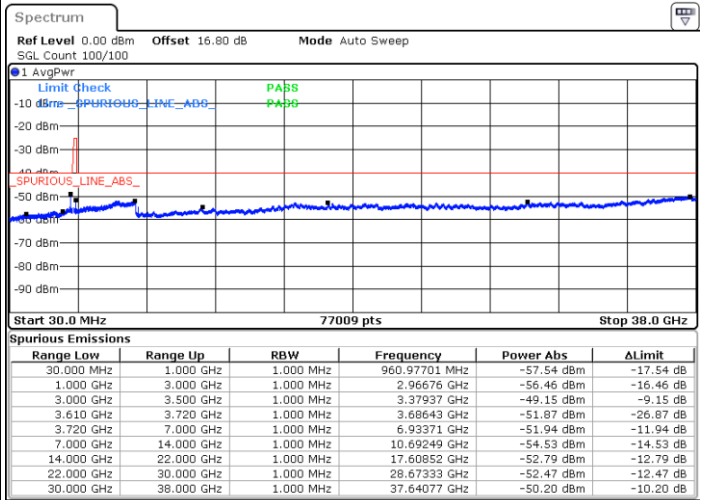

Date: 4.JUL.2020 22:55:37

Middle Channel / FullIRB

N/A

Date: 4.JUL.2020 22:45:57

LTE Band 48 / 10MHz

QPSK

Highest Channel / 1RB0

Highest Channel / 1RBmax

Date: 4.JUL.2020 22:41:39

Date: 4.JUL.2020 23:00:59

Highest Channel / FullIRB

N/A

Date: 4.JUL.2020 22:51:19

LTE Band 48 / 15MHz

QPSK

Lowest Channel / 1RB0

Lowest Channel / 1RBmax

Date: 4.JUL.2020 23:44:32

Date: 5.JUL.2020 00:03:51

Lowest Channel / FullIRB

N/A

Date: 4.JUL.2020 23:54:11

LTE Band 48 / 15MHz

QPSK