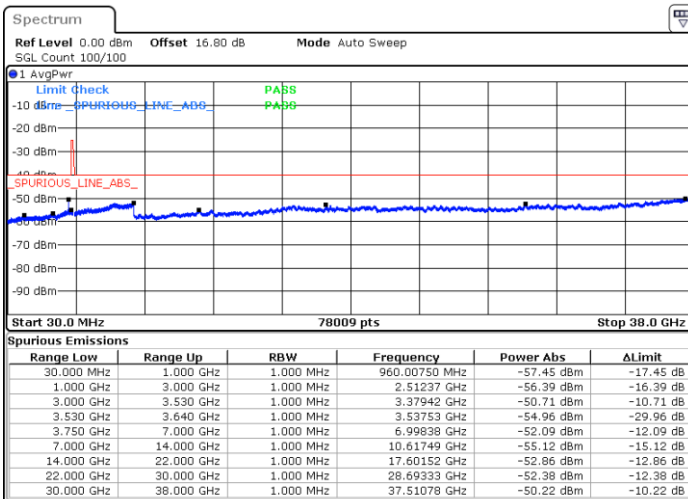

Lowest Channel / 1RB0

Lowest Channel / 1RBmax

Date: 4.JUL.2020 22:34:09

Date: 4.JUL.2020 22:53:28

Lowest Channel / FullIRB

N/A

Date: 4.JUL.2020 22:43:49

LTE Band 48 / 10MHz

LTE Band 48 / 10MHz

16QAM

Highest Channel / 1RB0

Highest Channel / 1RBmax

Date: 4.JUL.2020 22:40:35

Date: 4.JUL.2020 22:59:54

Highest Channel / FullIRB

N/A

Date: 4.JUL.2020 22:50:14

LTE Band 48 / 15MHz

16QAM

Lowest Channel / 1RB0

Lowest Channel / 1RBmax

Date: 4.JUL.2020 23:45:36

Date: 5.JUL.2020 00:04:56

Lowest Channel / FullIRB