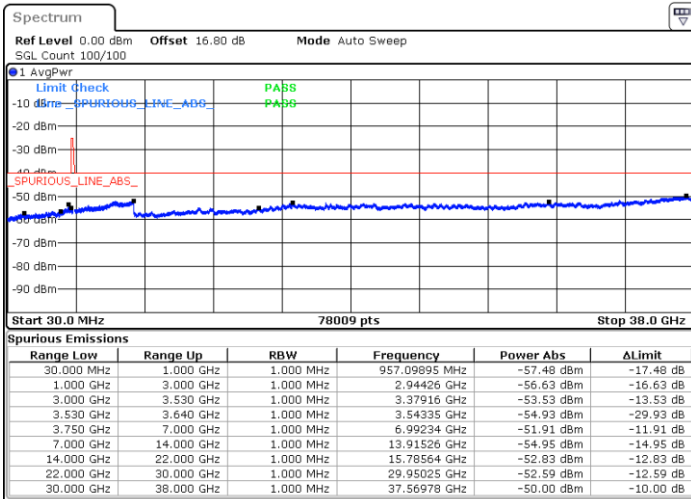

N/A

Date: 4.JUL.2020 23:55:16

LTE Band 48 / 15MHz

16QAM

Middle Channel / 1RB0

Middle Channel / 1RBmax

Date: 4. JUL. 2020 23:48:48

Date: 5. JUL. 2020 00:08:08

Middle Channel / FullIRB

N/A

Date: 4. JUL. 2020 23:58:28

LTE Band 48 / 15MHz

16QAM

Highest Channel / 1RB0

Highest Channel / 1RBmax

Date: 4.JUL.2020 23:52:02

Date: 5.JUL.2020 00:11:21

Highest Channel / FullIRB

N/A

Date: 5.JUL.2020 00:01:42

LTE Band 48 / 20MHz

16QAM

Lowest Channel / 1RB0

Lowest Channel / 1RBmax

Date: 5.JUL.2020 00:25:38

Date: 5.JUL.2020 10:31:41

Lowest Channel / FullIRB

N/A

Date: 5.JUL.2020 00:15:59

LTE Band 48 / 20MHz

16QAM

Middle Channel / 1RB0