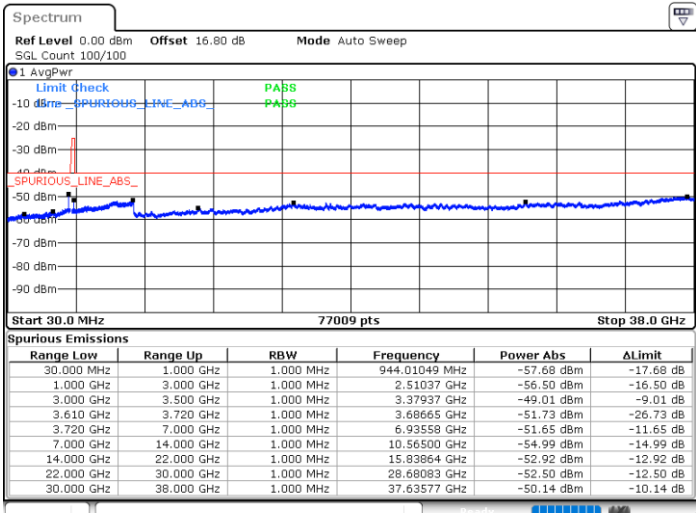

N/A

Date: 5.JUL.2020 00:18:08

LTE Band 48 / 20MHz

QPSK

Highest Channel / 1RB0

Highest Channel / 1RBmax

Date: 5.JUL.2020 10:29:31

Date: 5.JUL.2020 10:39:12

Highest Channel / FullIRB

N/A

Date: 5.JUL.2020 00:23:29

LTE Band 48 / 5MHz

16QAM

Lowest Channel / 1RB0

Lowest Channel / 1RBmax

Date: 4.JUL.2020 22:05:07

Date: 4.JUL.2020 22:24:27

Lowest Channel / FullIRB

N/A

Date: 4.JUL.2020 22:14:47

LTE Band 48 / 5MHz

16QAM

Middle Channel / 1RB0

Middle Channel / 1RBmax