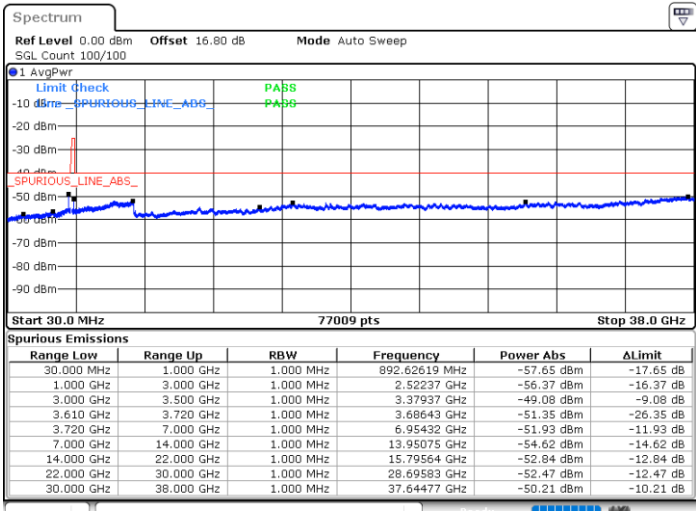

Middle Channel / 1RBmax

Date: 5.JUL.2020 00:28:51

Date: 5.JUL.2020 10:34:53

Middle Channel / FullIRB

N/A

Date: 5.JUL.2020 00:19:11

LTE Band 48 / 20MHz

16QAM

Highest Channel / 1RB0

Highest Channel / 1RBmax

Date: 5. JUL. 2020 10:28:26

Date: 5. JUL. 2020 10:38:07

Highest Channel / FullIRB

N/A

Date: 5. JUL. 2020 00:22:24

LTE Band 48 / 5MHz

64QAM

Lowest Channel / 1RB0

Lowest Channel / 1RBmax

Date: 4.JUL.2020 22:06:11

Date: 4.JUL.2020 22:25:32

Lowest Channel / FullIRB

N/A

Date: 4.JUL.2020 22:15:52