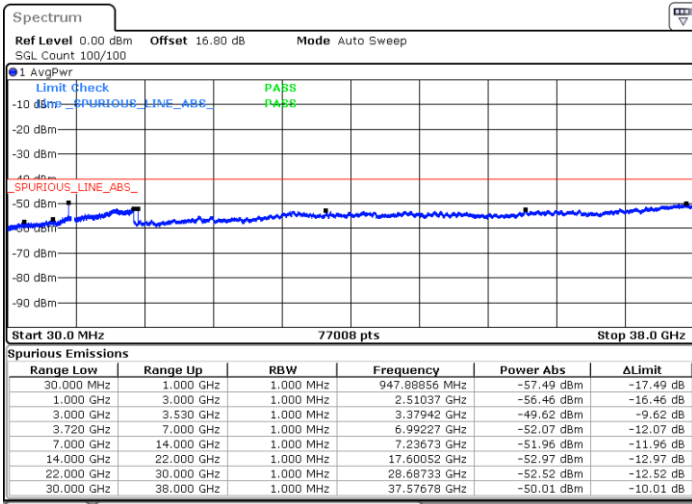

Date: 4.JUL.2020 22:50:14

LTE Band 48 / 15MHz

16QAM

Lowest Channel / 1RB0

Lowest Channel / 1RBmax

Date: 4.JUL.2020 23:45:36

Date: 5.JUL.2020 00:04:56

Lowest Channel / FullIRB

N/A

Date: 4.JUL.2020 23:55:16

LTE Band 48 / 15MHz

16QAM

Middle Channel / 1RB0

Middle Channel / 1RBmax

Date: 4. JUL. 2020 23:48:48

Date: 5. JUL. 2020 00:08:08

Middle Channel / FullIRB

N/A

Date: 4. JUL. 2020 23:58:28

LTE Band 48 / 15MHz

16QAM

Highest Channel / 1RB0

Highest Channel / 1RBmax

Date: 4.JUL.2020 23:52:02

Date: 5.JUL.2020 00:11:21

Highest Channel / FullIRB

N/A

Date: 5.JUL.2020 00:01:42

LTE Band 48 / 20MHz

16QAM

Lowest Channel / 1RB0

Lowest Channel / 1RBmax