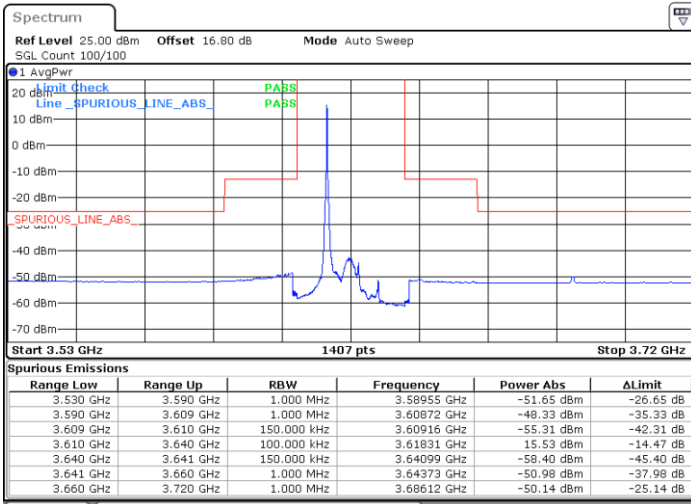

LTE Band 48 / 15MHz

QPSK

Lowest Channel / 1RB0

Lowest Channel / 1RBmax

Date: 4.JUL.2020 20:52:52

Date: 4.JUL.2020 21:16:39

Lowest Channel / FullIRB

N/A

Date: 4.JUL.2020 21:04:46

LTE Band 48 / 15MHz

QPSK

Middle Channel / 1RB0

Middle Channel / 1RBmax

Date: 4.JUL.2020 20:59:28

Date: 4.JUL.2020 21:23:15

Middle Channel / FullIRB

N/A

Date: 4.JUL.2020 21:11:21

LTE Band 48 / 15MHz

QPSK

Highest Channel / 1RB0

Highest Channel / 1RBmax

Date: 4.JUL.2020 21:00:47

Date: 4.JUL.2020 21:24:34

Highest Channel / FullIRB

N/A

Date: 4.JUL.2020 21:12:40

LTE Band 48 / 20MHz

QPSK

Lowest Channel / 1RB0

Lowest Channel / 1RBmax

Date: 4.JUL.2020 21:43:08