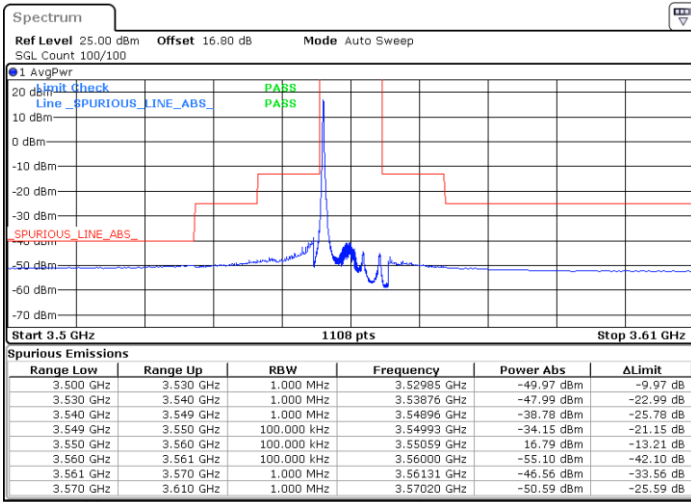

Date: 4.JUL.2020 20:11:51

Middle Channel / FullIRB

N/A

Date: 4.JUL.2020 19:59:57

LTE Band 48 / 5MHz

QPSK

Highest Channel / 1RB0

Highest Channel / 1RBmax

Date: 4.JUL.2020 19:49:22

Date: 4.JUL.2020 20:13:10

Highest Channel / FullIRB

N/A

Date: 4.JUL.2020 20:01:16

LTE Band 48 / 10MHz

QPSK

Lowest Channel / 1RB0

Lowest Channel / 1RBmax

Date: 4.JUL.2020 20:19:49

Date: 4.JUL.2020 20:43:36

Lowest Channel / FullIRB

N/A

Date: 4.JUL.2020 20:31:43

LTE Band 48 / 10MHz

QPSK