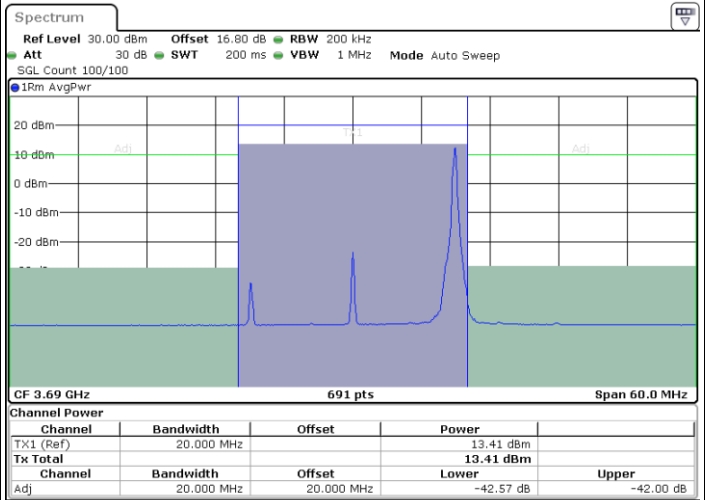

Date: 11.JUL.2020 17:06:55

LTE Band 48 / 20MHz

256QAM

Highest Channel / 1RB0

Highest Channel / 1RBmax

Date: 11.JUL.2020 17:14:06

Date: 11.JUL.2020 17:14:41

Highest Channel / FullIRB