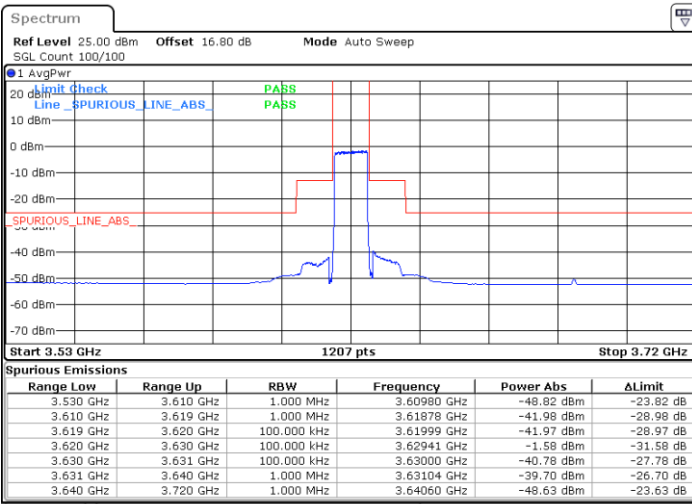

Lowest Channel / 1RBmax

Date: 4.JUL.2020 20:19:49

Date: 4.JUL.2020 20:43:36

Lowest Channel / FullIRB

N/A

Date: 4.JUL.2020 20:31:43

LTE Band 48 / 10MHz

QPSK

MiddleChannel / 1RB0

Middle Channel / 1RBmax

Date: 4.JUL.2020 20:21:09

Date: 4.JUL.2020 20:44:56

Middle Channel / FullIRB

N/A

Date: 4.JUL.2020 20:33:02

LTE Band 48 / 10MHz

QPSK

Highest Channel / 1RB0

Highest Channel / 1RBmax

Date: 4.JUL.2020 20:27:45

Date: 4.JUL.2020 20:51:31

Highest Channel / FullIRB

N/A

Date: 4.JUL.2020 20:39:38