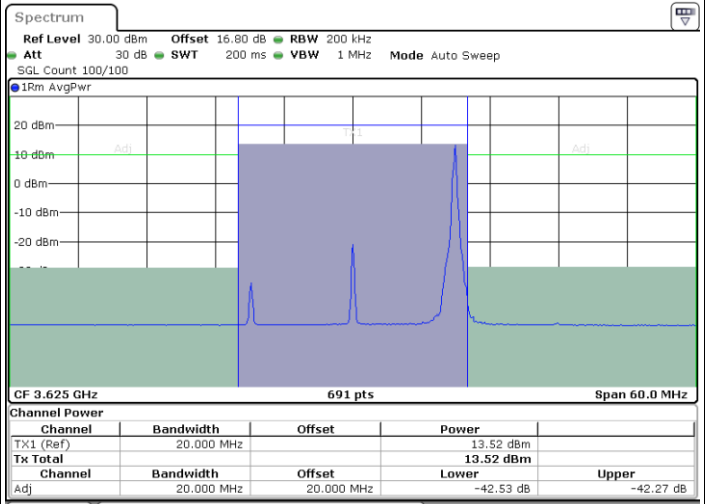

LTE Band 48 / 20MHz

256QAM

Middle Channel / 1RB0

Middle Channel / 1RBmax

Date: 11.JUL.2020 17:07:31

Date: 11.JUL.2020 17:08:14

Middle Channel / FullIRB

N/A

Date: 11.JUL.2020 17:06:55

LTE Band 48 / 20MHz

256QAM

Highest Channel / 1RB0

Highest Channel / 1RBmax

Date: 11.JUL.2020 17:14:06

Date: 11.JUL.2020 17:14:41

Highest Channel / FullIRB