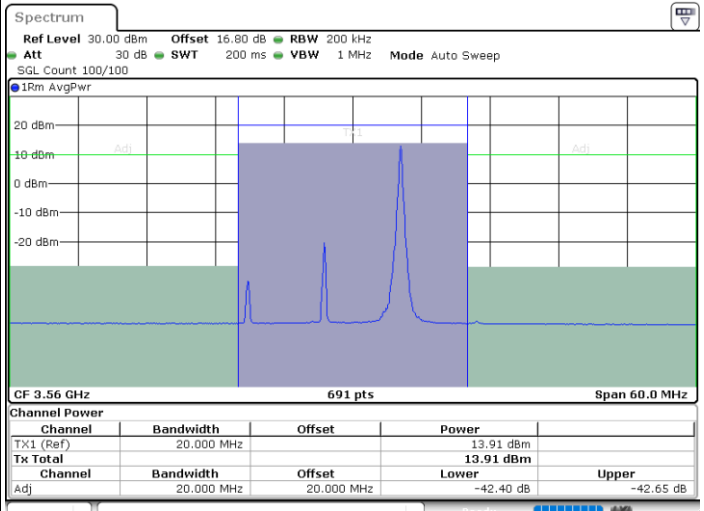

Date: 11.JUL.2020 16:59:15