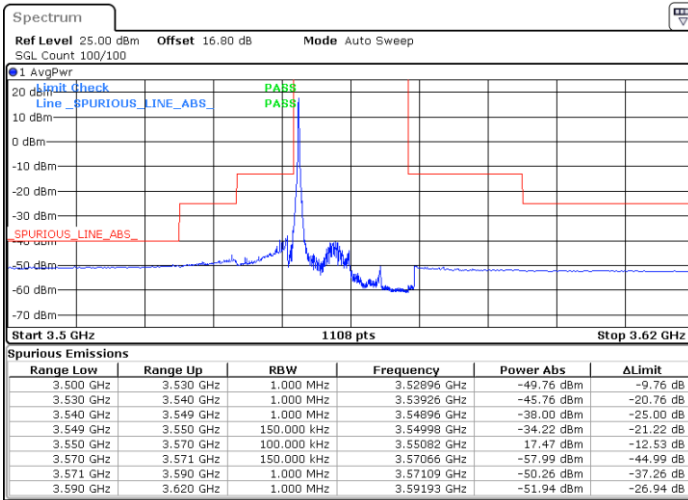

Lowest Channel / 1RBmax

Date: 4.JUL.2020 20:19:49

Date: 4.JUL.2020 20:43:36

Lowest Channel / FullIRB

N/A

Date: 4.JUL.2020 20:31:43

LTE Band 48 / 10MHz

QPSK

MiddleChannel / 1RB0

Middle Channel / 1RBmax

Date: 4.JUL.2020 20:21:09

Date: 4.JUL.2020 20:44:56

Middle Channel / FullIRB

N/A

Date: 4.JUL.2020 20:33:02

LTE Band 48 / 10MHz

QPSK

Highest Channel / 1RB0

Highest Channel / 1RBmax

Date: 4.JUL.2020 20:27:45

Date: 4.JUL.2020 20:51:31

Highest Channel / FullIRB

N/A

Date: 4.JUL.2020 20:39:38

LTE Band 48 / 15MHz

QPSK

Lowest Channel / 1RB0

Lowest Channel / 1RBmax

Date: 4.JUL.2020 20:52:52

Date: 4.JUL.2020 21:16:39

Lowest Channel / FullIRB

N/A