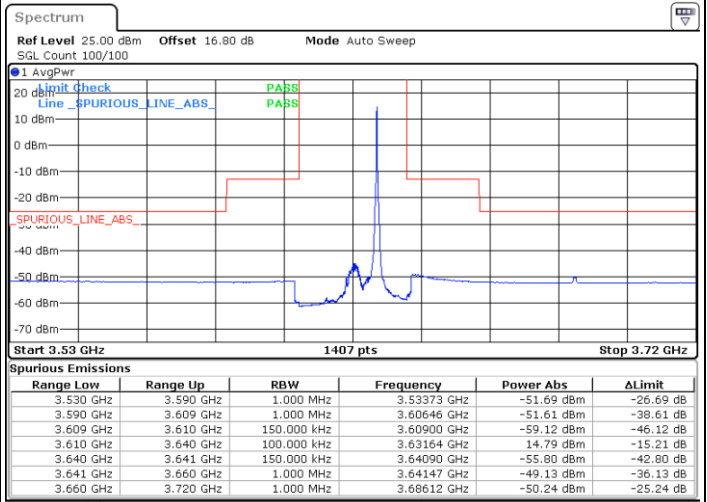

Middle Channel / FullIRB

N/A

Date: 4.JUL.2020 20:34:21

LTE Band 48 / 10MHz

16QAM

Highest Channel / 1RB0

Highest Channel / 1RBmax

Date: 4.JUL.2020 20:26:25

Date: 4.JUL.2020 20:50:12

Highest Channel / FullIRB

N/A

Date: 4.JUL.2020 20:38:18

LTE Band 48 / 15MHz

16QAM

Lowest Channel / 1RB0

Lowest Channel / 1RBmax

Date: 4.JUL.2020 20:54:12

Date: 4.JUL.2020 21:17:59

Lowest Channel / FullIRB

N/A

Date: 4.JUL.2020 21:06:05

LTE Band 48 / 15MHz

16QAM

Middle Channel / 1RB0

Middle Channel / 1RBmax

Date: 4.JUL.2020 20:58:09

Date: 4.JUL.2020 21:21:56

Middle Channel / FullIRB

N/A

Date: 4.JUL.2020 21:10:03

LTE Band 48 / 15MHz

16QAM