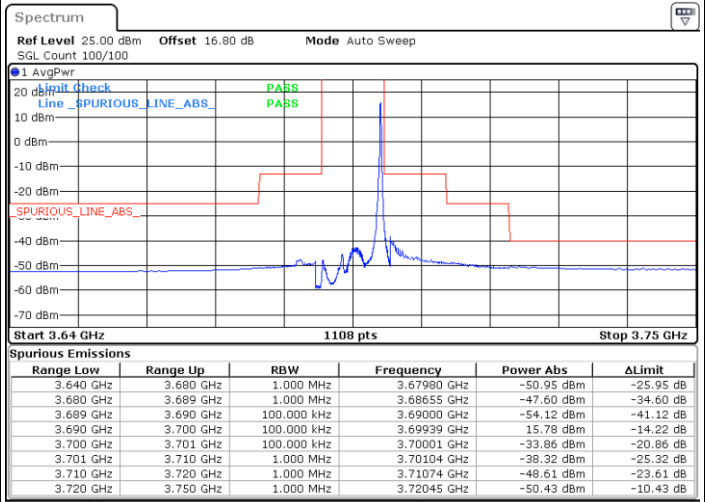

Lowest Channel / 1RBmax

Date: 4.JUL.2020 20:19:49

Date: 4.JUL.2020 20:43:36

Lowest Channel / FullIRB

N/A

Date: 4.JUL.2020 20:31:43

LTE Band 48 / 10MHz

QPSK

MiddleChannel / 1RB0

Middle Channel / 1RBmax

Date: 4.JUL.2020 20:21:09

Date: 4.JUL.2020 20:44:56

Middle Channel / FullIRB

N/A

Date: 4.JUL.2020 20:33:02

LTE Band 48 / 10MHz

QPSK

Highest Channel / 1RB0

Highest Channel / 1RBmax

Date: 4.JUL.2020 20:27:45

Date: 4.JUL.2020 20:51:31

Highest Channel / FullIRB

N/A

Date: 4.JUL.2020 20:39:38