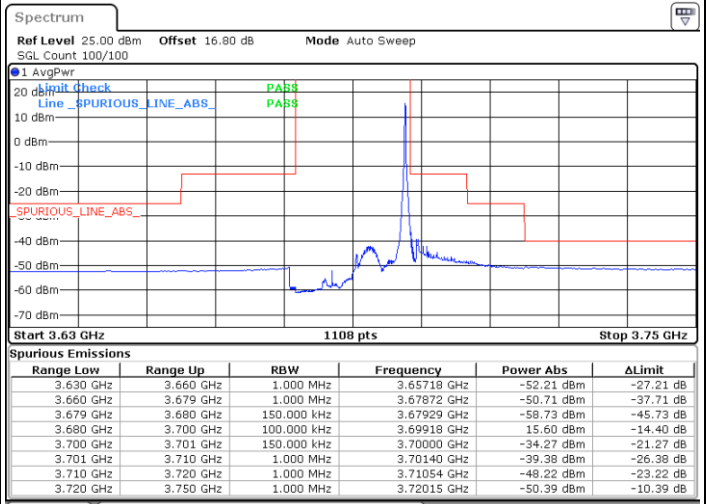

Date: 4.JUL.2020 21:04:46

LTE Band 48 / 15MHz

QPSK

Middle Channel / 1RB0

Middle Channel / 1RBmax

Date: 4.JUL.2020 20:59:28

Date: 4.JUL.2020 21:23:15

Middle Channel / FullIRB

N/A

Date: 4.JUL.2020 21:11:21

LTE Band 48 / 15MHz

QPSK

Highest Channel / 1RB0

Highest Channel / 1RBmax

Date: 4.JUL.2020 21:00:47

Date: 4.JUL.2020 21:24:34

Highest Channel / FullIRB

N/A

Date: 4.JUL.2020 21:12:40

LTE Band 48 / 20MHz

QPSK

Lowest Channel / 1RB0

Lowest Channel / 1RBmax

Date: 4.JUL.2020 21:43:08

Date: 4.JUL.2020 21:55:02

Lowest Channel / FullIRB

N/A

Date: 4.JUL.2020 21:31:14

LTE Band 48 / 20MHz

QPSK

Middle Channel / 1RB0

Middle Channel / 1RBmax