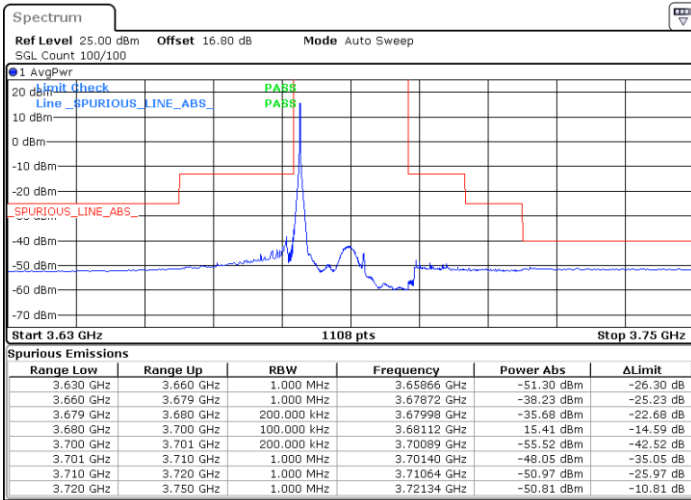

Date: 4.JUL.2020 21:55:02

Lowest Channel / FullIRB

N/A

Date: 4.JUL.2020 21:31:14

LTE Band 48 / 20MHz

QPSK

Middle Channel / 1RB0

Middle Channel / 1RBmax

Date: 4.JUL.2020 21:44:27

Date: 4.JUL.2020 21:56:21

Middle Channel / FullIRB

N/A

Date: 4.JUL.2020 21:32:33

LTE Band 48 / 20MHz

QPSK

Highest Channel / 1RB0

Highest Channel / 1RBmax

Date: 4.JUL.2020 21:51:02

Date: 4.JUL.2020 22:02:56

Highest Channel / FullIRB

N/A

Date: 4.JUL.2020 21:39:08

LTE Band 48 / 5MHz

16QAM

Lowest Channel / 1RB0

Lowest Channel / 1RBmax

Date: 4.JUL.2020 19:19:51

Date: 4.JUL.2020 20:06:34

Lowest Channel / FullIRB

N/A

Date: 4.JUL.2020 19:54:40

LTE Band 48 / 5MHz