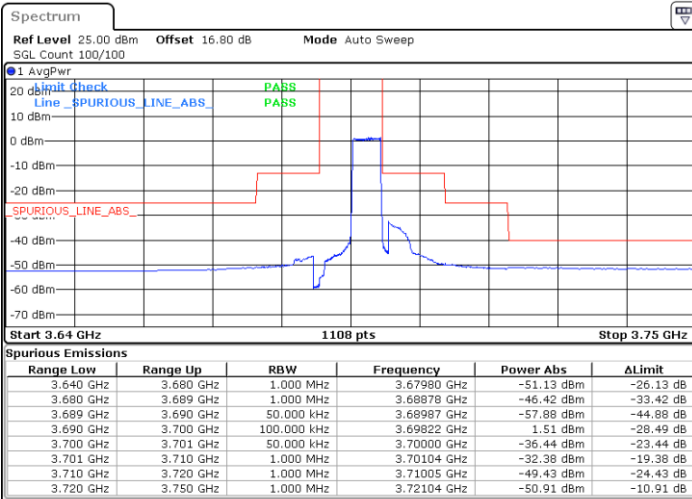

N/A

Date: 11.JUL.2020 17:13:30

Conducted Band Edge

LTE Band 48 / 5MHz

QPSK

Middle Channel / 1RB0

Middle Channel / 1RBmax

Date: 4.JUL.2020 19:48:03

Date: 4.JUL.2020 20:11:51

Middle Channel / FullIRB

N/A

Date: 4.JUL.2020 19:59:57

LTE Band 48 / 5MHz

QPSK

Highest Channel / 1RB0

Highest Channel / 1RBmax

Date: 4.JUL.2020 19:49:22

Date: 4.JUL.2020 20:13:10

Highest Channel / FullIRB

N/A

Date: 4.JUL.2020 20:01:16

LTE Band 48 / 10MHz

QPSK

Lowest Channel / 1RB0

Lowest Channel / 1RBmax

Date: 4.JUL.2020 20:19:49

Date: 4.JUL.2020 20:43:36

Lowest Channel / FullIRB

N/A

Date: 4.JUL.2020 20:31:43

LTE Band 48 / 10MHz

QPSK