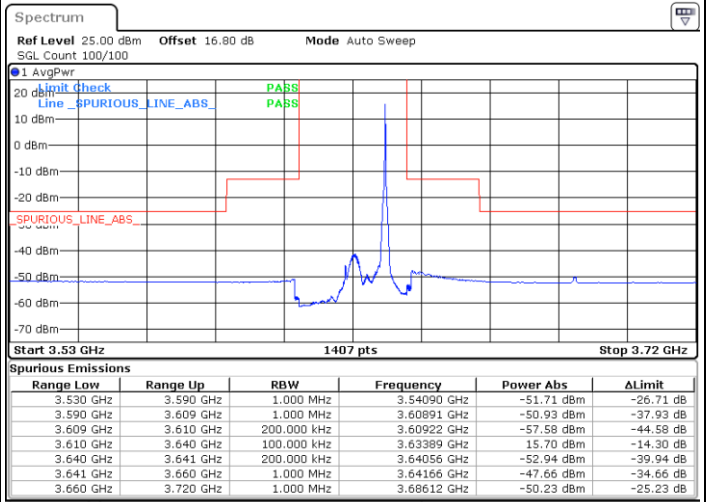

Highest Channel / FullIRB

N/A

Date: 4.JUL.2020 21:12:40

LTE Band 48 / 20MHz

QPSK

Lowest Channel / 1RB0

Lowest Channel / 1RBmax

Date: 4.JUL.2020 21:43:08

Date: 4.JUL.2020 21:55:02

Lowest Channel / FullIRB

N/A

Date: 4.JUL.2020 21:31:14

LTE Band 48 / 20MHz

QPSK

Middle Channel / 1RB0

Middle Channel / 1RBmax

Date: 4.JUL.2020 21:44:27

Date: 4.JUL.2020 21:56:21

Middle Channel / FullIRB

N/A

Date: 4.JUL.2020 21:32:33

LTE Band 48 / 20MHz

QPSK

Highest Channel / 1RB0

Highest Channel / 1RBmax

Date: 4.JUL.2020 21:51:02

Date: 4.JUL.2020 22:02:56

Highest Channel / FullIRB

N/A

Date: 4.JUL.2020 21:39:08

LTE Band 48 / 5MHz

16QAM