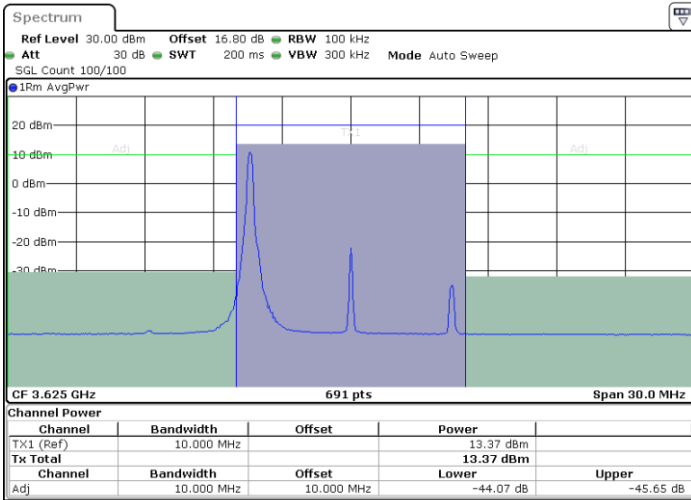

N/A

Date: 11.JUL.2020 16:47:15

LTE Band 48 / 10MHz

256QAM

MiddleChannel / 1RB0

Middle Channel / 1RBmax

Date: 11.JUL.2020 16:50:18

Date: 11.JUL.2020 16:49:41

Middle Channel / FullIRB

N/A

Date: 11.JUL.2020 16:51:12

LTE Band 48 / 10MHz

256QAM

Highest Channel / 1RB0

Highest Channel / 1RBmax

Date: 11.JUL.2020 16:52:56