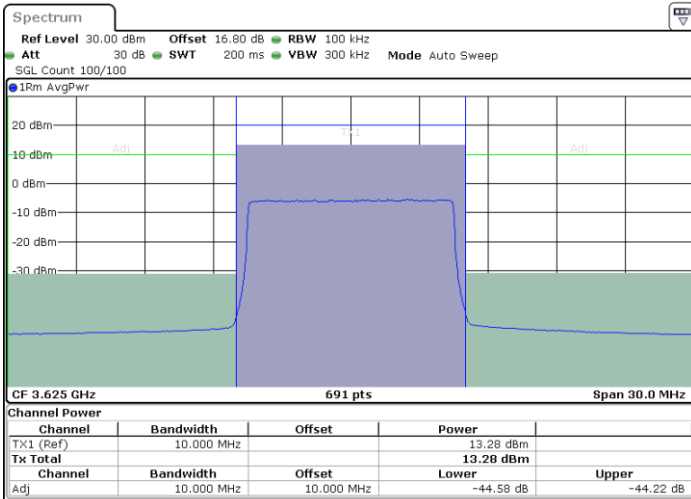

N/A

Date: 11.JUL.2020 16:47:15

LTE Band 48 / 10MHz

256QAM

MiddleChannel / 1RB0

Middle Channel / 1RBmax

Date: 11.JUL.2020 16:50:18

Date: 11.JUL.2020 16:49:41

Middle Channel / FullIRB

N/A

Date: 11.JUL.2020 16:51:12

LTE Band 48 / 10MHz

256QAM

Highest Channel / 1RB0

Highest Channel / 1RBmax

Date: 11.JUL.2020 16:52:56