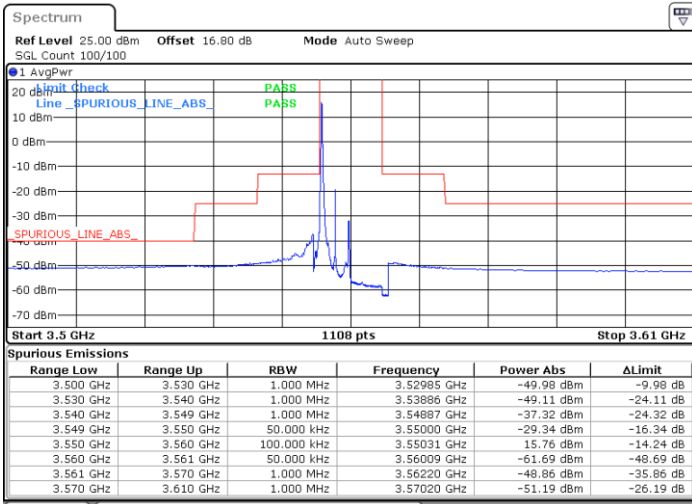

Date: 4.JUL.2020 21:44:27

Date: 4.JUL.2020 21:56:21

Middle Channel / FullIRB

N/A

Date: 4.JUL.2020 21:32:33

LTE Band 48 / 20MHz

QPSK

Highest Channel / 1RB0

Highest Channel / 1RBmax

Date: 4.JUL.2020 21:51:02

Date: 4.JUL.2020 22:02:56

Highest Channel / FullIRB

N/A

Date: 4.JUL.2020 21:39:08

LTE Band 48 / 5MHz

16QAM

Lowest Channel / 1RB0

Lowest Channel / 1RBmax

Date: 4.JUL.2020 19:19:51

Date: 4.JUL.2020 20:06:34

Lowest Channel / FullIRB

N/A

Date: 4.JUL.2020 19:54:40

LTE Band 48 / 5MHz