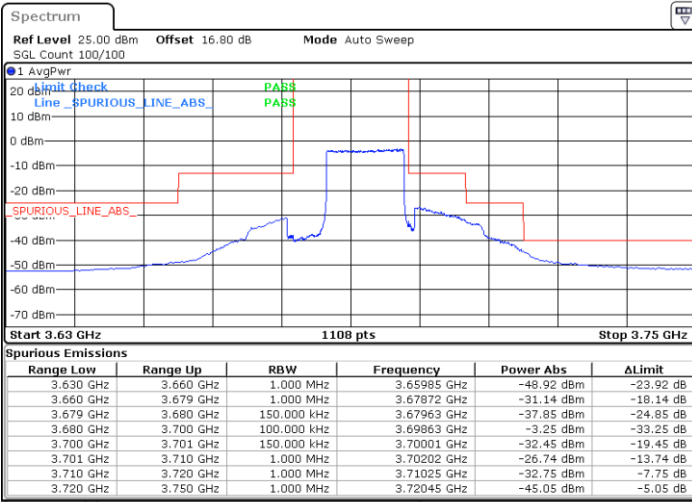

Date: 4.JUL.2020 21:04:46

LTE Band 48 / 15MHz

QPSK

Middle Channel / 1RB0

Middle Channel / 1RBmax

Date: 4.JUL.2020 20:59:28

Date: 4.JUL.2020 21:23:15

Middle Channel / FullIRB

N/A

Date: 4.JUL.2020 21:11:21

LTE Band 48 / 15MHz

QPSK

Highest Channel / 1RB0

Highest Channel / 1RBmax

Date: 4.JUL.2020 21:00:47

Date: 4.JUL.2020 21:24:34

Highest Channel / FullIRB

N/A

Date: 4.JUL.2020 21:12:40

LTE Band 48 / 20MHz

QPSK

Lowest Channel / 1RB0

Lowest Channel / 1RBmax

Date: 4.JUL.2020 21:43:08