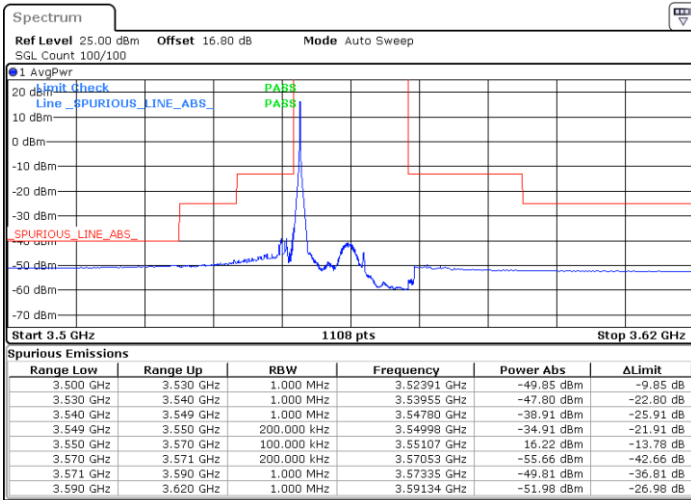

N/A

Date: 4.JUL.2020 21:11:21

LTE Band 48 / 15MHz

QPSK

Highest Channel / 1RB0

Highest Channel / 1RBmax

Date: 4.JUL.2020 21:00:47

Date: 4.JUL.2020 21:24:34

Highest Channel / FullIRB

N/A

Date: 4.JUL.2020 21:12:40

LTE Band 48 / 20MHz

QPSK

Lowest Channel / 1RB0

Lowest Channel / 1RBmax

Date: 4.JUL.2020 21:43:08

Date: 4.JUL.2020 21:55:02

Lowest Channel / FullIRB

N/A

Date: 4.JUL.2020 21:31:14

LTE Band 48 / 20MHz

QPSK

Middle Channel / 1RB0

Middle Channel / 1RBmax

Date: 4.JUL.2020 21:44:27

Date: 4.JUL.2020 21:56:21

Middle Channel / FullIRB

N/A

Date: 4.JUL.2020 21:32:33

LTE Band 48 / 20MHz

QPSK

Highest Channel / 1RB0