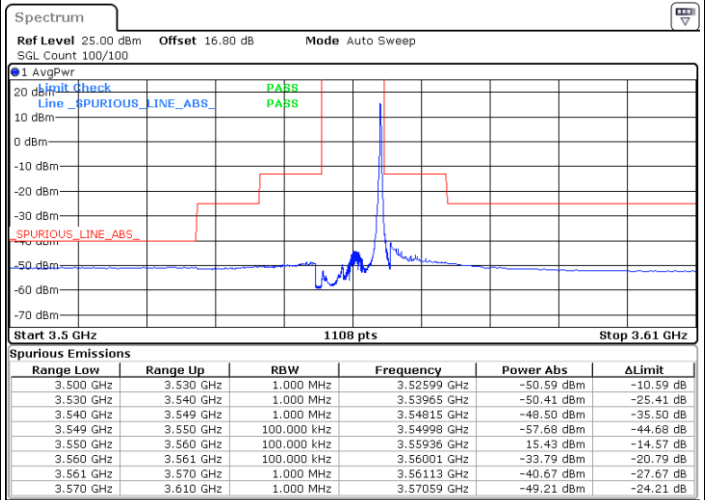

LTE Band 48 / 5MHz

16QAM

Highest Channel / 1RB0

Highest Channel / 1RBmax

Date: 4.JUL.2020 19:50:42

Date: 4.JUL.2020 20:14:30

Highest Channel / FullIRB

N/A

Date: 4.JUL.2020 20:02:36

LTE Band 48 / 10MHz

16QAM

Lowest Channel / 1RB0

Lowest Channel / 1RBmax

Date: 4.JUL.2020 20:18:29

Date: 4.JUL.2020 20:42:17

Lowest Channel / FullIRB

N/A

Date: 4.JUL.2020 20:30:23

LTE Band 48 / 10MHz

16QAM

MiddleChannel / 1RB0

Middle Channel / 1RBmax

Date: 12.JUL.2020 21:37:34

Date: 4.JUL.2020 20:46:15

Middle Channel / FullIRB

N/A

Date: 4.JUL.2020 20:34:21

LTE Band 48 / 10MHz

16QAM

Highest Channel / 1RB0

Highest Channel / 1RBmax

Date: 4.JUL.2020 20:26:25