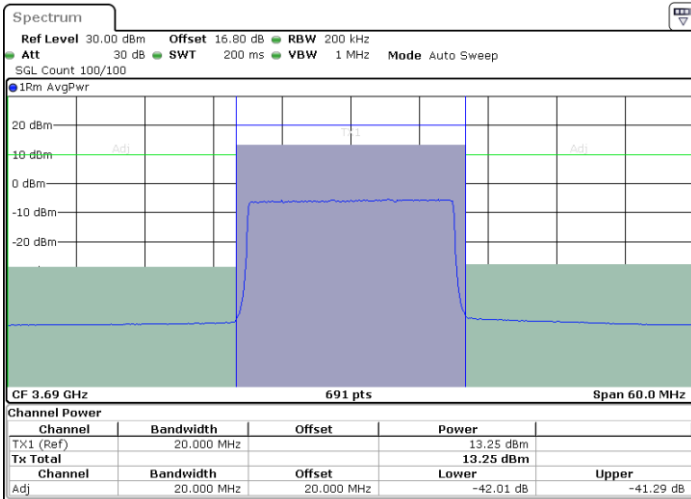

Date: 11.JUL.2020 17:06:55

LTE Band 48 / 20MHz

256QAM

Highest Channel / 1RB0

Highest Channel / 1RBmax

Date: 11.JUL.2020 17:14:06

Date: 11.JUL.2020 17:14:41

Highest Channel / FullIRB

N/A

Date: 11.JUL.2020 17:13:30

Conducted Band Edge

LTE Band 48 / 5MHz

QPSK

Middle Channel / 1RB0

Middle Channel / 1RBmax

Date: 4.JUL.2020 19:48:03

Date: 4.JUL.2020 20:11:51

Middle Channel / FullIRB

N/A

Date: 4.JUL.2020 19:59:57

LTE Band 48 / 5MHz

QPSK

Highest Channel / 1RB0

Highest Channel / 1RBmax