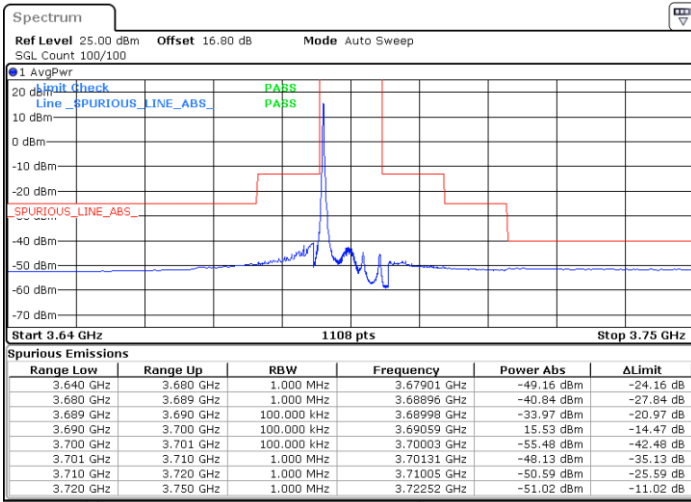

Lowest Channel / 1RBmax

Date: 4.JUL.2020 20:19:49

Date: 4.JUL.2020 20:43:36

Lowest Channel / FullIRB

N/A

Date: 4.JUL.2020 20:31:43

LTE Band 48 / 10MHz

QPSK

MiddleChannel / 1RB0

Middle Channel / 1RBmax

Date: 4.JUL.2020 20:21:09

Date: 4.JUL.2020 20:44:56

Middle Channel / FullIRB

N/A

Date: 4.JUL.2020 20:33:02

LTE Band 48 / 10MHz

QPSK

Highest Channel / 1RB0

Highest Channel / 1RBmax

Date: 4.JUL.2020 20:27:45

Date: 4.JUL.2020 20:51:31

Highest Channel / FullIRB

N/A

Date: 4.JUL.2020 20:39:38