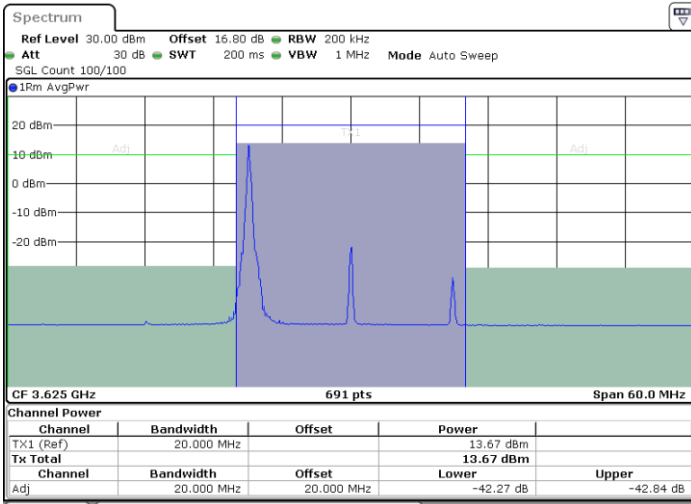

LTE Band 48 / 20MHz

256QAM

Middle Channel / 1RB0

Middle Channel / 1RBmax

Date: 11.JUL.2020 17:07:31