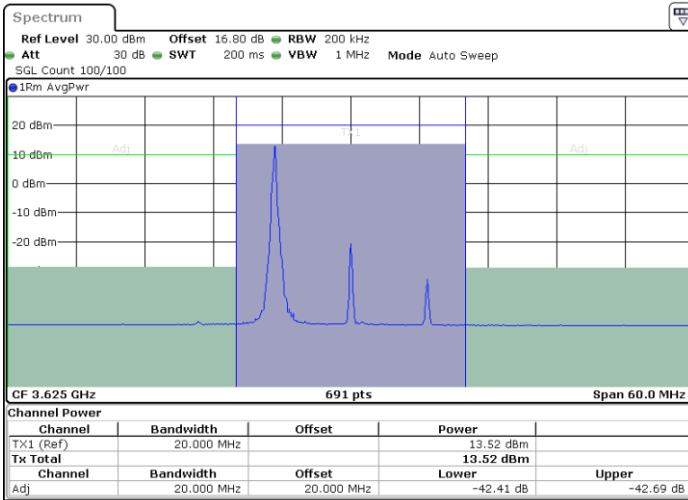

LTE Band 48 / 15MHz

256QAM

Middle Channel / 1RB0

Middle Channel / 1RBmax

Date: 11.JUL.2020 16:57:22