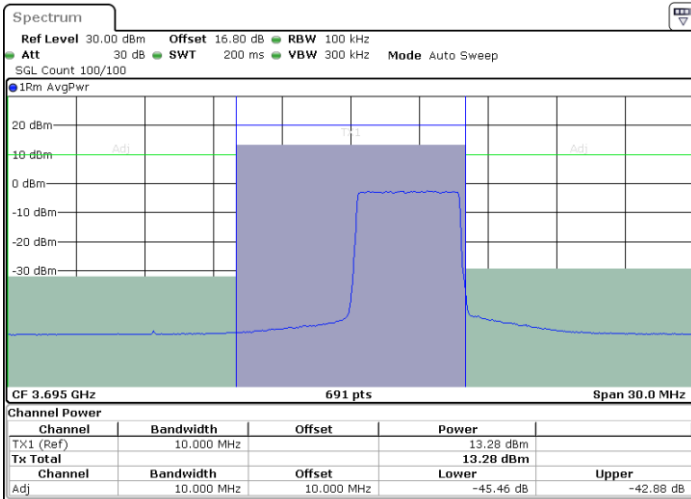

LTE Band 48 / 5MHz

256QAM

Highest Channel / 1RB0

Highest Channel / 1RBmax

Date: 11.JUL.2020 16:39:33

Date: 11.JUL.2020 16:45:38

Highest Channel / FullIRB

N/A

Date: 11.JUL.2020 16:40:44

LTE Band 48 / 10MHz

256QAM

Lowest Channel / 1RB0

Lowest Channel / 1RBmax

Date: 11.JUL.2020 16:48:02

Date: 11.JUL.2020 16:48:38

Lowest Channel / FullIRB