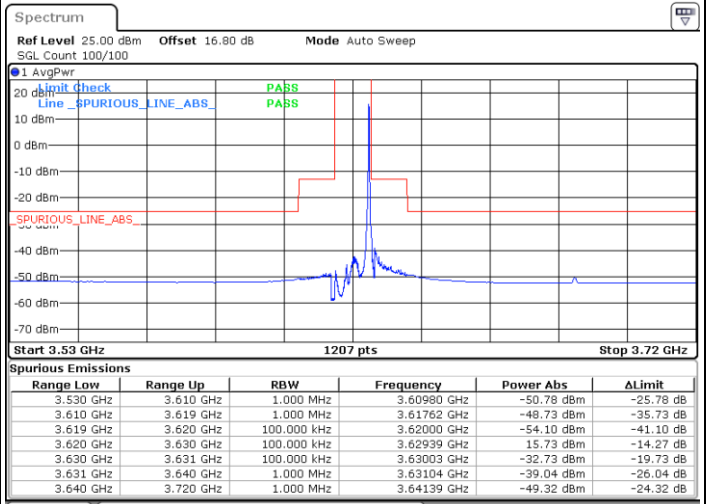

Date: 4.JUL.2020 19:49:22

Date: 4.JUL.2020 20:13:10

Highest Channel / FullIRB

N/A

Date: 4.JUL.2020 20:01:16

LTE Band 48 / 10MHz

QPSK

Lowest Channel / 1RB0

Lowest Channel / 1RBmax

Date: 4.JUL.2020 20:19:49

Date: 4.JUL.2020 20:43:36

Lowest Channel / FullIRB

N/A

Date: 4.JUL.2020 20:31:43

LTE Band 48 / 10MHz

QPSK

MiddleChannel / 1RB0

Middle Channel / 1RBmax

Date: 4.JUL.2020 20:21:09

Date: 4.JUL.2020 20:44:56

Middle Channel / FullIRB

N/A

Date: 4.JUL.2020 20:33:02

LTE Band 48 / 10MHz

QPSK

Highest Channel / 1RB0

Highest Channel / 1RBmax

Date: 4.JUL.2020 20:27:45

Date: 4.JUL.2020 20:51:31

Highest Channel / FullIRB

N/A

Date: 4.JUL.2020 20:39:38