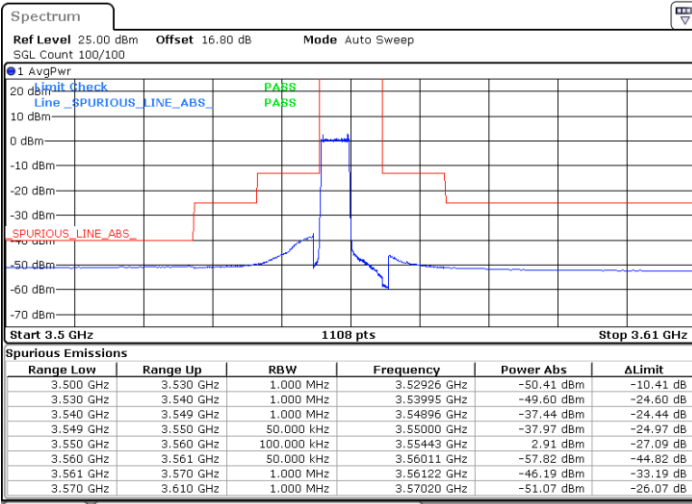

Highest Channel / 1RBmax

Date: 4.JUL.2020 21:51:02

Date: 4.JUL.2020 22:02:56

Highest Channel / FullIRB

N/A

Date: 4.JUL.2020 21:39:08

LTE Band 48 / 5MHz

16QAM

Lowest Channel / 1RB0

Lowest Channel / 1RBmax

Date: 4.JUL.2020 19:19:51

Date: 4.JUL.2020 20:06:34

Lowest Channel / FullIRB

N/A

Date: 4.JUL.2020 19:54:40

LTE Band 48 / 5MHz

LTE Band 48 / 5MHz

16QAM

Highest Channel / 1RB0

Highest Channel / 1RBmax

Date: 4.JUL.2020 19:50:42

Date: 4.JUL.2020 20:14:30

Highest Channel / FullIRB

N/A