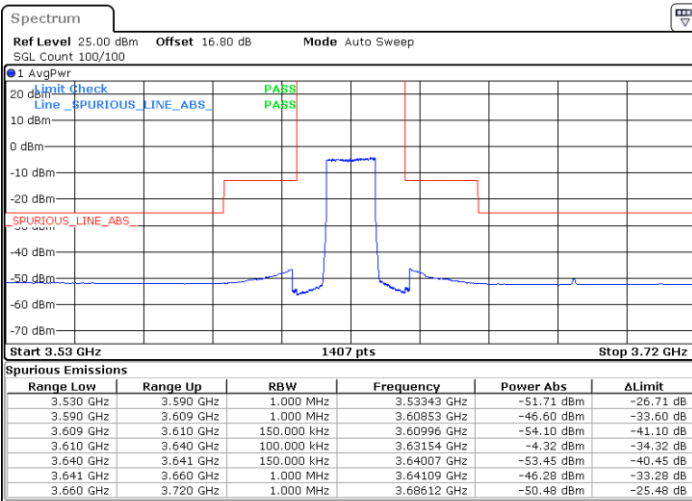

Date: 4.JUL.2020 20:50:12

Highest Channel / FullIRB

N/A

Date: 4.JUL.2020 20:38:18

LTE Band 48 / 15MHz

16QAM

Lowest Channel / 1RB0

Lowest Channel / 1RBmax

Date: 4.JUL.2020 20:54:12

Date: 4.JUL.2020 21:17:59

Lowest Channel / FullIRB

N/A

Date: 4.JUL.2020 21:06:05

LTE Band 48 / 15MHz

16QAM

Middle Channel / 1RB0

Middle Channel / 1RBmax

Date: 4.JUL.2020 20:58:09

Date: 4.JUL.2020 21:21:56

Middle Channel / FullIRB

N/A

Date: 4.JUL.2020 21:10:03

LTE Band 48 / 15MHz

16QAM

Highest Channel / 1RB0

Highest Channel / 1RBmax

Date: 4.JUL.2020 21:02:06

Date: 4.JUL.2020 21:25:53

Highest Channel / FullIRB

N/A

Date: 4.JUL.2020 21:14:00