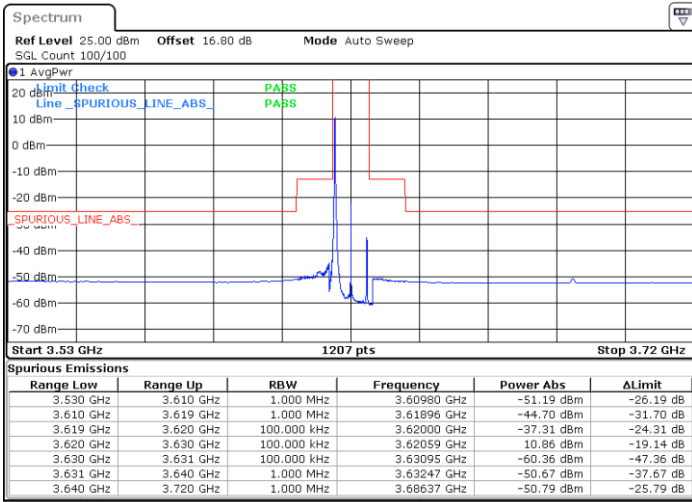

Date: 4.JUL.2020 20:02:36

LTE Band 48 / 10MHz

16QAM

Lowest Channel / 1RB0

Lowest Channel / 1RBmax

Date: 4.JUL.2020 20:18:29

Date: 4.JUL.2020 20:42:17

Lowest Channel / FullIRB

N/A

Date: 4.JUL.2020 20:30:23

LTE Band 48 / 10MHz

16QAM

MiddleChannel / 1RB0

Middle Channel / 1RBmax

Date: 12.JUL.2020 21:37:34

Date: 4.JUL.2020 20:46:15

Middle Channel / FullIRB

N/A

Date: 4.JUL.2020 20:34:21

LTE Band 48 / 10MHz

16QAM

Highest Channel / 1RB0

Highest Channel / 1RBmax

Date: 4.JUL.2020 20:26:25

Date: 4.JUL.2020 20:50:12

Highest Channel / FullIRB

N/A

Date: 4.JUL.2020 20:38:18

LTE Band 48 / 15MHz

16QAM

Lowest Channel / 1RB0

Lowest Channel / 1RBmax