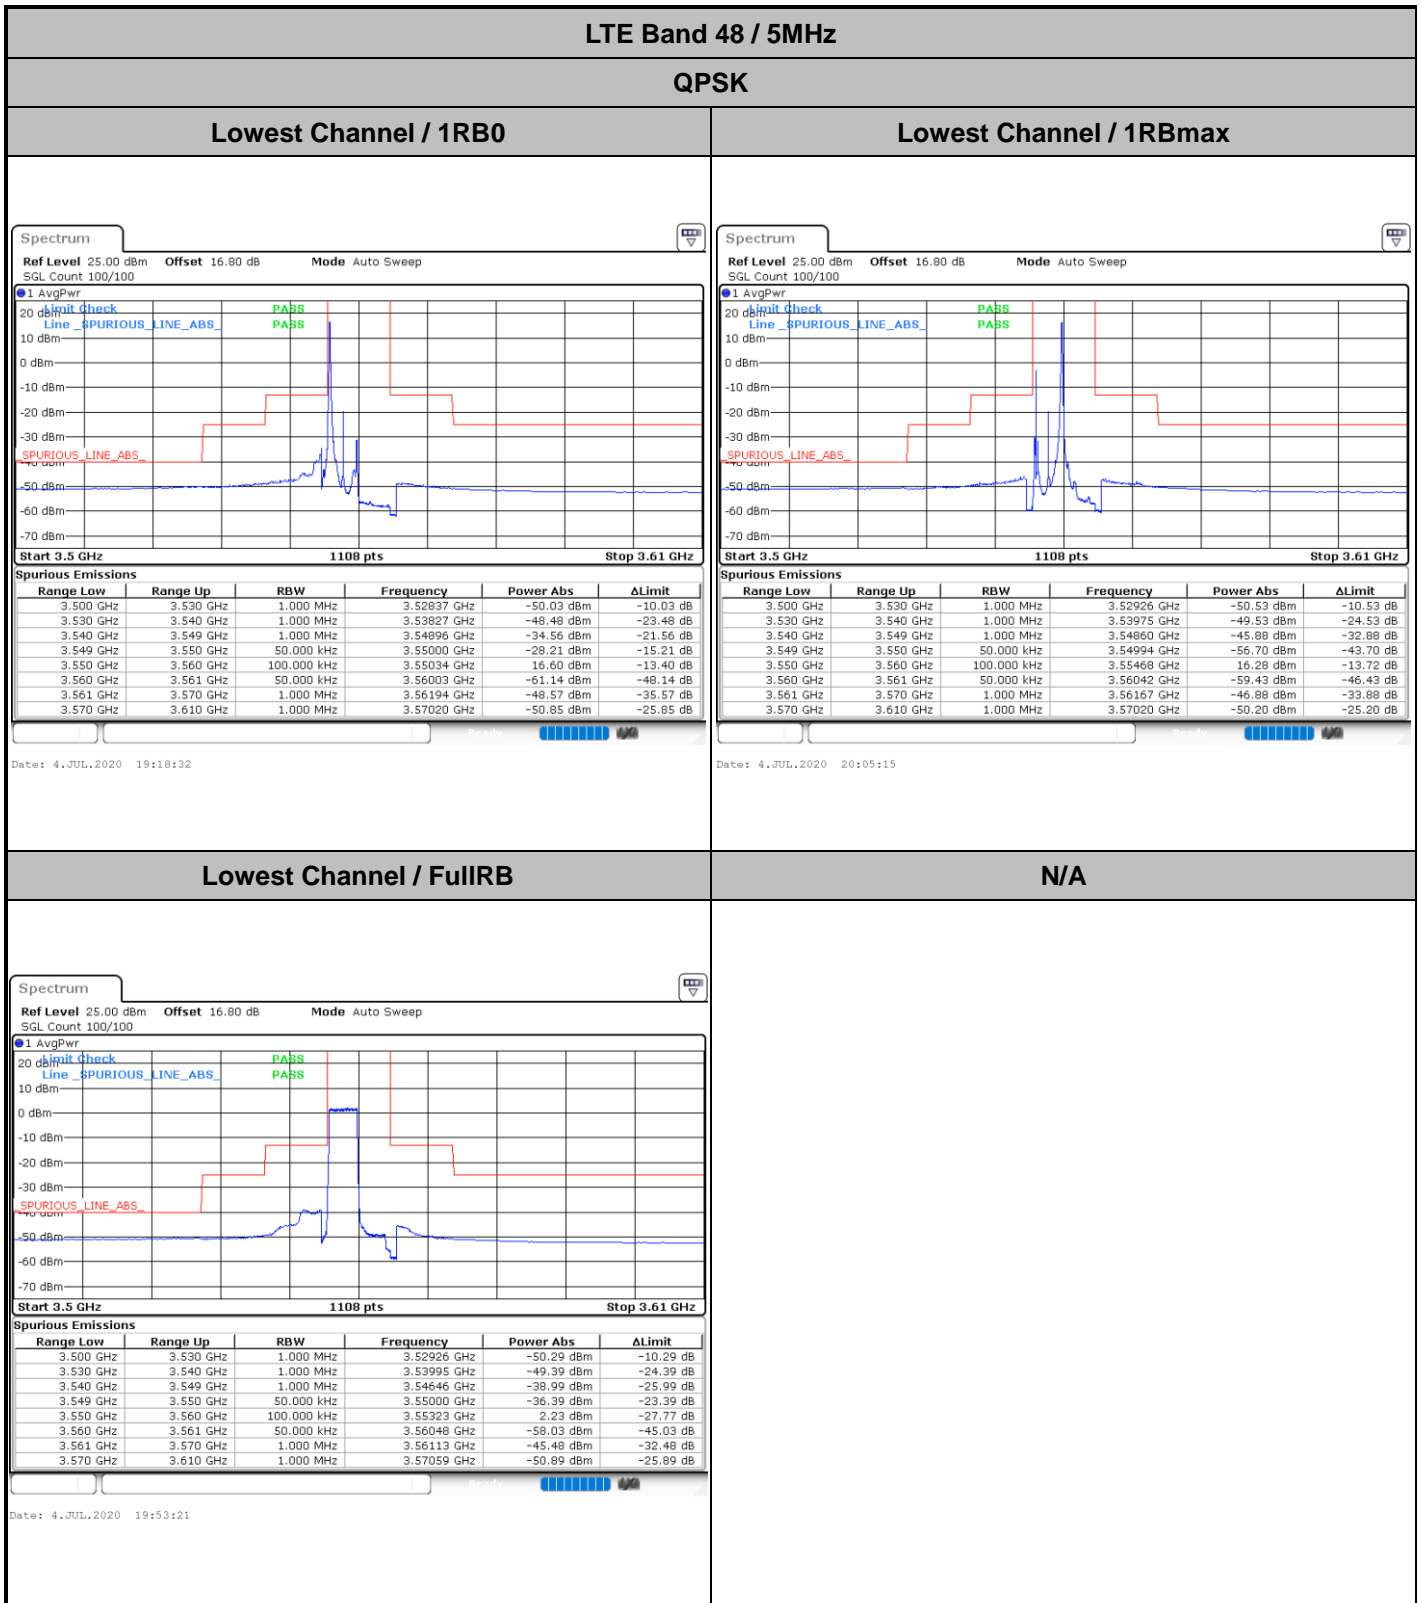

Date: 11.JUL.2020 17:06:55

LTE Band 48 / 20MHz

256QAM

Highest Channel / 1RB0

Highest Channel / 1RBmax

Date: 11.JUL.2020 17:14:06

Date: 11.JUL.2020 17:14:41

Highest Channel / FullIRB

N/A

Date: 11.JUL.2020 17:13:30

Conducted Band Edge

LTE Band 48 / 5MHz

QPSK

Middle Channel / 1RB0

Middle Channel / 1RBmax

Date: 4.JUL.2020 19:48:03