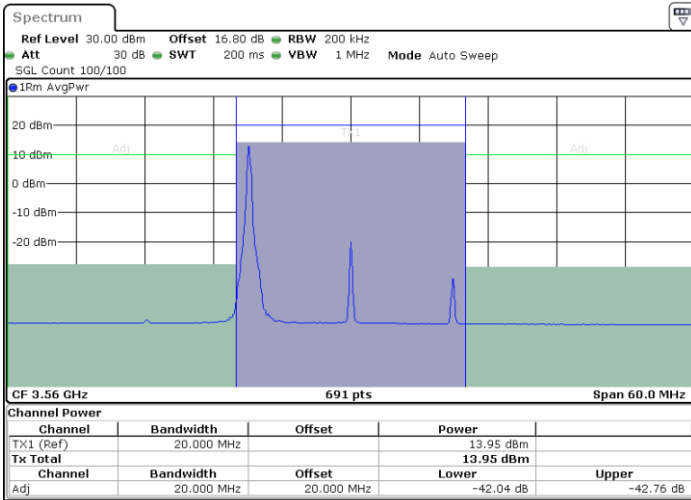

LTE Band 48 / 20MHz

256QAM

Lowest Channel / 1RB0

Lowest Channel / 1RBmax

Date: 11.JUL.2020 17:11:31