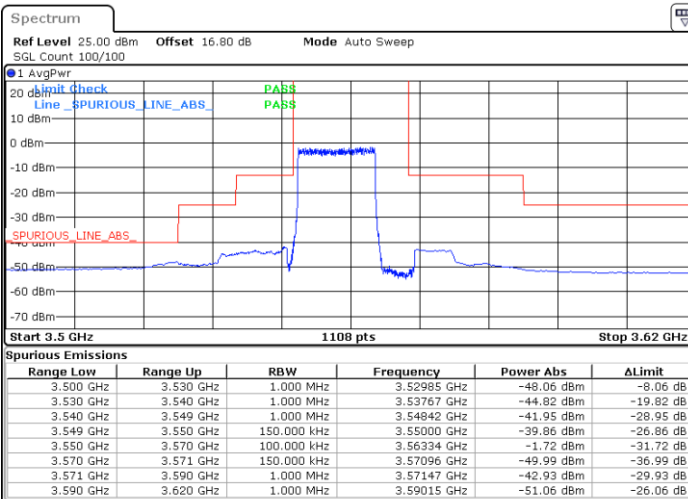

QPSK

Highest Channel / 1RB0

Highest Channel / 1RBmax

Date: 4.JUL.2020 20:27:45

Date: 4.JUL.2020 20:51:31

Highest Channel / FullIRB

N/A

Date: 4.JUL.2020 20:39:38

LTE Band 48 / 15MHz

QPSK

Lowest Channel / 1RB0

Lowest Channel / 1RBmax

Date: 4.JUL.2020 20:52:52

Date: 4.JUL.2020 21:16:39

Lowest Channel / FullIRB

N/A

Date: 4.JUL.2020 21:04:46

LTE Band 48 / 15MHz

QPSK

Middle Channel / 1RB0

Middle Channel / 1RBmax

Date: 4.JUL.2020 20:59:28

Date: 4.JUL.2020 21:23:15

Middle Channel / FullIRB

N/A

Date: 4.JUL.2020 21:11:21

LTE Band 48 / 15MHz

QPSK

Highest Channel / 1RB0

Highest Channel / 1RBmax

Date: 4.JUL.2020 21:00:47

Date: 4.JUL.2020 21:24:34