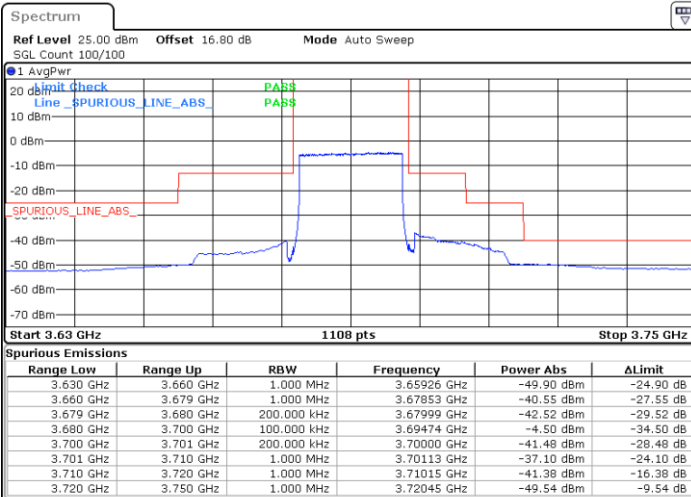

Date: 4.JUL.2020 21:44:27

Date: 4.JUL.2020 21:56:21

Middle Channel / FullIRB

N/A

Date: 4.JUL.2020 21:32:33

LTE Band 48 / 20MHz

QPSK

Highest Channel / 1RB0

Highest Channel / 1RBmax

Date: 4.JUL.2020 21:51:02

Date: 4.JUL.2020 22:02:56

Highest Channel / FullIRB

N/A

Date: 4.JUL.2020 21:39:08

LTE Band 48 / 5MHz

16QAM

Lowest Channel / 1RB0

Lowest Channel / 1RBmax

Date: 4.JUL.2020 19:19:51

Date: 4.JUL.2020 20:06:34

Lowest Channel / FullIRB

N/A

Date: 4.JUL.2020 19:54:40

LTE Band 48 / 5MHz