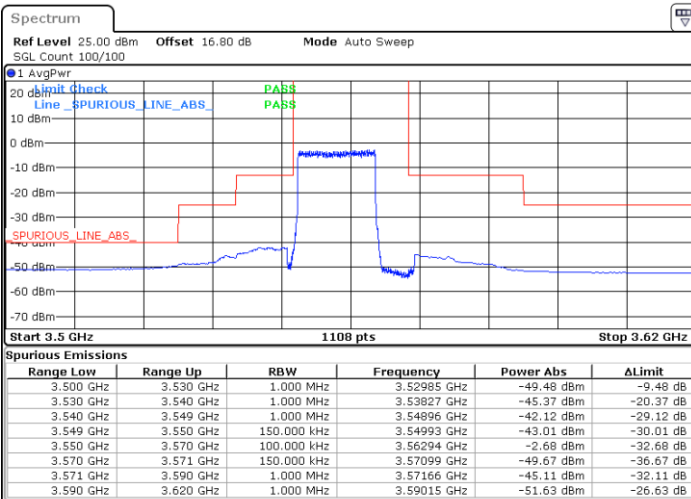

Middle Channel / FullIRB

N/A

Date: 4.JUL.2020 20:34:21

LTE Band 48 / 10MHz

16QAM

Highest Channel / 1RB0

Highest Channel / 1RBmax

Date: 4.JUL.2020 20:26:25

Date: 4.JUL.2020 20:50:12

Highest Channel / FullIRB

N/A

Date: 4.JUL.2020 20:38:18

LTE Band 48 / 15MHz

16QAM

Lowest Channel / 1RB0

Lowest Channel / 1RBmax

Date: 4.JUL.2020 20:54:12

Date: 4.JUL.2020 21:17:59

Lowest Channel / FullIRB

N/A

Date: 4.JUL.2020 21:06:05

LTE Band 48 / 15MHz

16QAM

Middle Channel / 1RB0