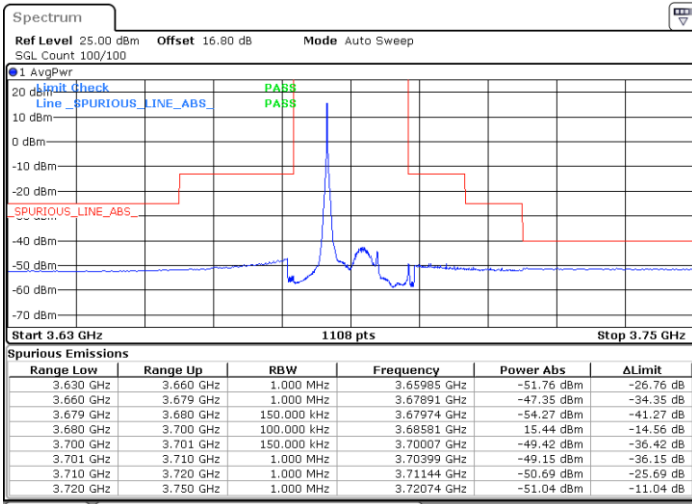

Date: 4.JUL.2020 21:04:46

LTE Band 48 / 15MHz

QPSK

Middle Channel / 1RB0

Middle Channel / 1RBmax

Date: 4.JUL.2020 20:59:28

Date: 4.JUL.2020 21:23:15

Middle Channel / FullIRB

N/A

Date: 4.JUL.2020 21:11:21

LTE Band 48 / 15MHz

QPSK

Highest Channel / 1RB0

Highest Channel / 1RBmax

Date: 4.JUL.2020 21:00:47

Date: 4.JUL.2020 21:24:34

Highest Channel / FullIRB

N/A

Date: 4.JUL.2020 21:12:40

LTE Band 48 / 20MHz

QPSK

Lowest Channel / 1RB0

Lowest Channel / 1RBmax

Date: 4.JUL.2020 21:43:08