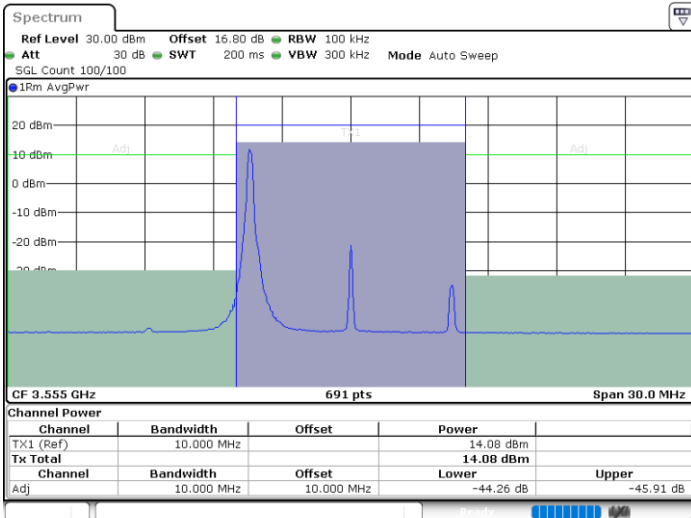

Date: 11.JUL.2020 16:40:44

LTE Band 48 / 10MHz

256QAM

Lowest Channel / 1RB0

Lowest Channel / 1RBmax

Date: 11.JUL.2020 16:48:02

Date: 11.JUL.2020 16:48:38

Lowest Channel / FullIRB