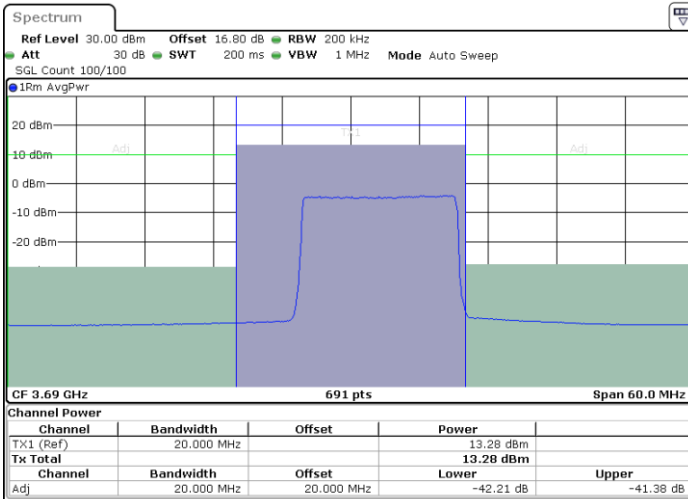

Highest Channel / 1RB0

Highest Channel / 1RBmax

Date: 11.JUL.2020 17:03:55

Date: 11.JUL.2020 17:04:31

Highest Channel / FullIRB

N/A

Date: 11.JUL.2020 17:02:57

LTE Band 48 / 20MHz