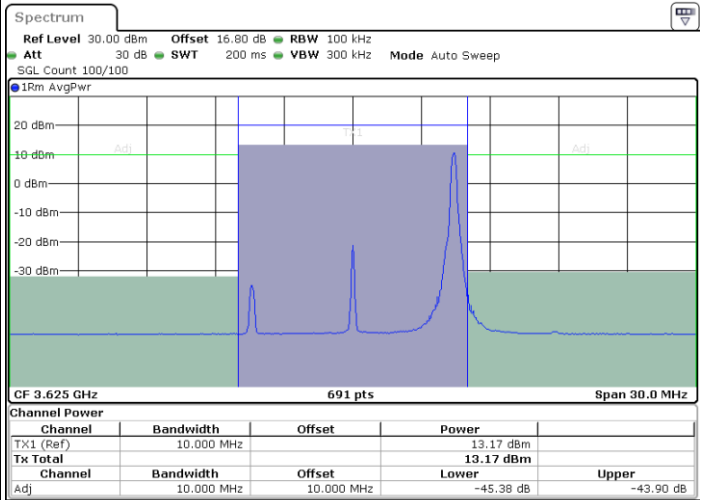

Date: 11.JUL.2020 16:49:41