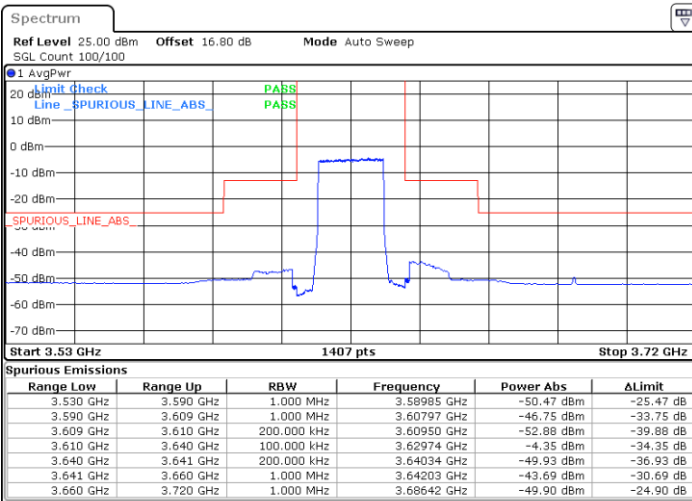

Highest Channel / FullIRB

N/A

Date: 4.JUL.2020 21:12:40

LTE Band 48 / 20MHz

QPSK

Lowest Channel / 1RB0

Lowest Channel / 1RBmax

Date: 4.JUL.2020 21:43:08

Date: 4.JUL.2020 21:55:02

Lowest Channel / FullIRB

N/A

Date: 4.JUL.2020 21:31:14

LTE Band 48 / 20MHz

QPSK

Middle Channel / 1RB0

Middle Channel / 1RBmax

Date: 4.JUL.2020 21:44:27

Date: 4.JUL.2020 21:56:21

Middle Channel / FullIRB

N/A

Date: 4.JUL.2020 21:32:33

LTE Band 48 / 20MHz

QPSK

Highest Channel / 1RB0

Highest Channel / 1RBmax

Date: 4.JUL.2020 21:51:02

Date: 4.JUL.2020 22:02:56

Highest Channel / FullIRB

N/A

Date: 4.JUL.2020 21:39:08

LTE Band 48 / 5MHz

16QAM