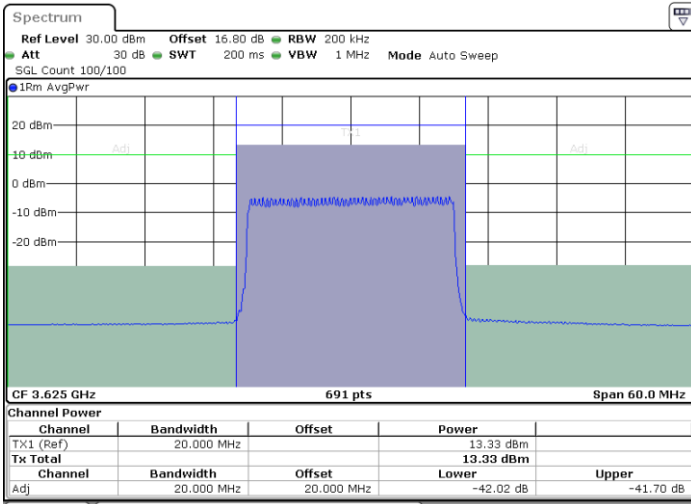

LTE Band 48 / 20MHz

256QAM

Middle Channel / 1RB0

Middle Channel / 1RBmax

Date: 11.JUL.2020 17:07:31

Date: 11.JUL.2020 17:08:14

Middle Channel / FullIRB

N/A

Date: 11.JUL.2020 17:06:55

LTE Band 48 / 20MHz

256QAM

Highest Channel / 1RB0

Highest Channel / 1RBmax

Date: 11.JUL.2020 17:14:06

Date: 11.JUL.2020 17:14:41

Highest Channel / FullIRB