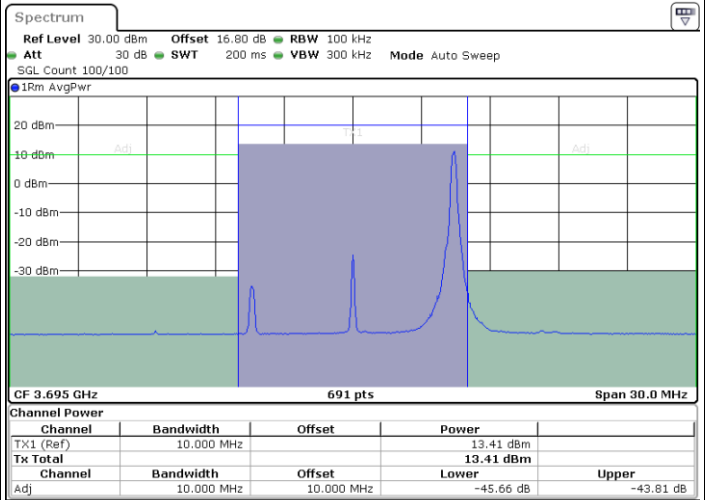

Middle Channel / FullIRB

N/A

Date: 11.JUL.2020 16:51:12

LTE Band 48 / 10MHz

256QAM

Highest Channel / 1RB0

Highest Channel / 1RBmax

Date: 11.JUL.2020 16:52:56

Date: 11.JUL.2020 16:53:49

Highest Channel / FullIRB

N/A

Date: 11.JUL.2020 16:52:12

LTE Band 48 / 15MHz

256QAM

Lowest Channel / 1RB0

Lowest Channel / 1RBmax