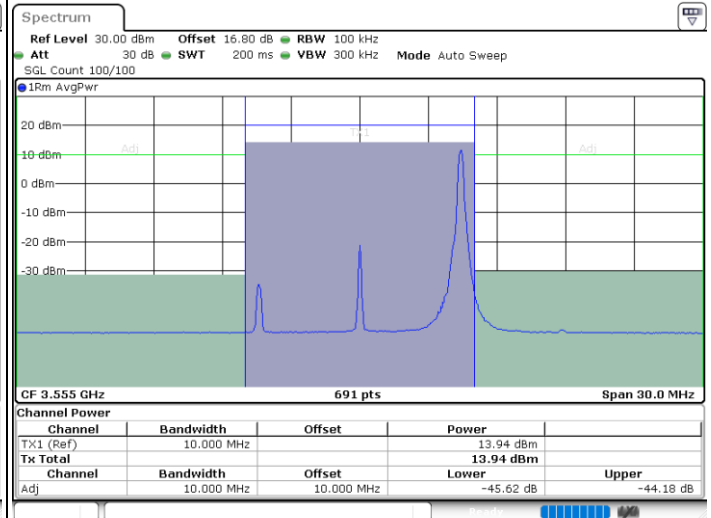

Date: 11.JUL.2020 16:40:44

LTE Band 48 / 10MHz

256QAM

Lowest Channel / 1RB0

Lowest Channel / 1RBmax

Date: 11.JUL.2020 16:48:02

Date: 11.JUL.2020 16:48:38

Lowest Channel / FullIRB