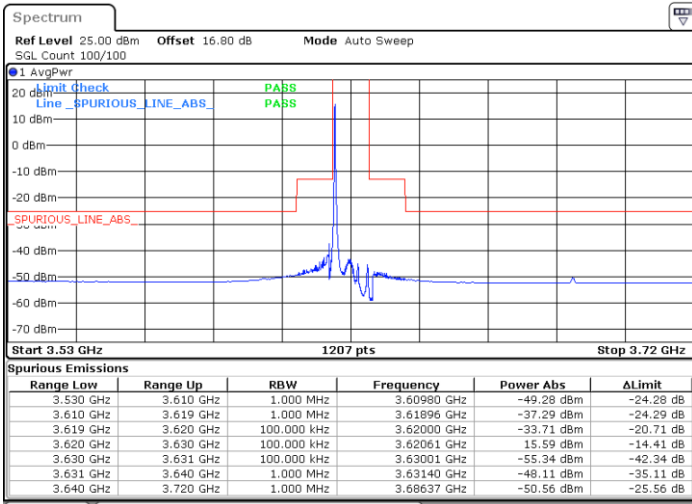

Date: 4.JUL.2020 19:49:22

Date: 4.JUL.2020 20:13:10

Highest Channel / FullIRB

N/A

Date: 4.JUL.2020 20:01:16

LTE Band 48 / 10MHz

QPSK

Lowest Channel / 1RB0

Lowest Channel / 1RBmax

Date: 4.JUL.2020 20:19:49

Date: 4.JUL.2020 20:43:36

Lowest Channel / FullIRB

N/A

Date: 4.JUL.2020 20:31:43

LTE Band 48 / 10MHz

QPSK

MiddleChannel / 1RB0

Middle Channel / 1RBmax

Date: 4.JUL.2020 20:21:09

Date: 4.JUL.2020 20:44:56

Middle Channel / FullIRB

N/A

Date: 4.JUL.2020 20:33:02

LTE Band 48 / 10MHz

QPSK

Highest Channel / 1RB0

Highest Channel / 1RBmax

Date: 4.JUL.2020 20:27:45

Date: 4.JUL.2020 20:51:31

Highest Channel / FullIRB

N/A

Date: 4.JUL.2020 20:39:38