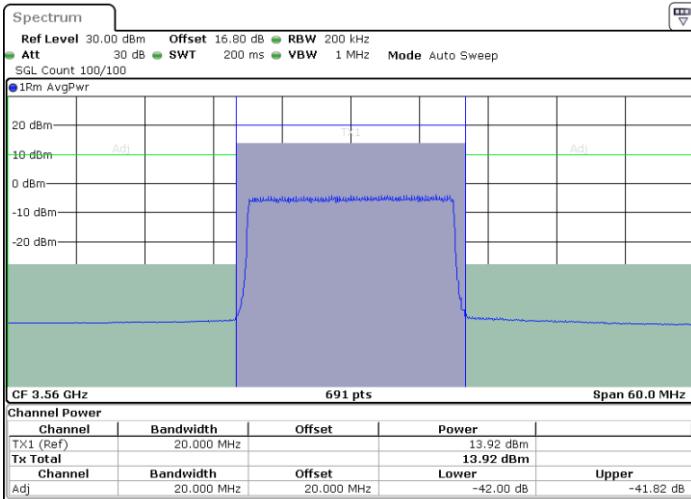

Highest Channel / 1RB0

Highest Channel / 1RBmax

Date: 11.JUL.2020 17:03:55

Date: 11.JUL.2020 17:04:31

Highest Channel / FullIRB

N/A

Date: 11.JUL.2020 17:02:57

LTE Band 48 / 20MHz

256QAM

Lowest Channel / 1RB0

Lowest Channel / 1RBmax

Date: 11.JUL.2020 17:11:31

Date: 11.JUL.2020 17:10:28

Lowest Channel / FullIRB

N/A

Date: 11.JUL.2020 17:12:11

LTE Band 48 / 20MHz

256QAM

Middle Channel / 1RB0

Middle Channel / 1RBmax

Date: 11.JUL.2020 17:07:31

Date: 11.JUL.2020 17:08:14

Middle Channel / FullIRB

N/A