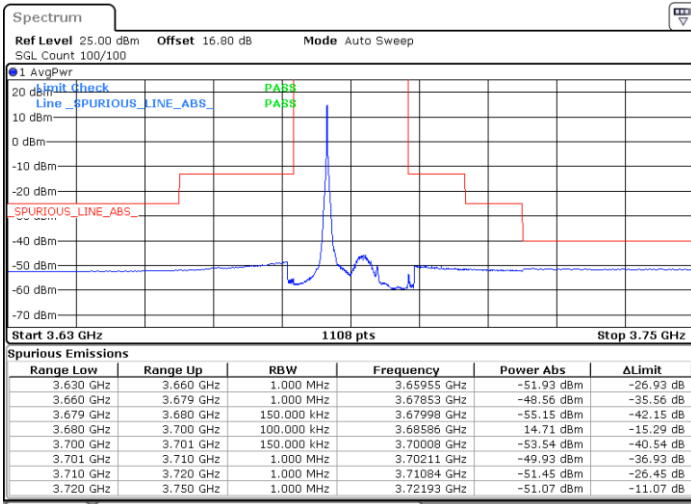

Date: 4.JUL.2020 20:50:12

Highest Channel / FullIRB

N/A

Date: 4.JUL.2020 20:38:18

LTE Band 48 / 15MHz

16QAM

Lowest Channel / 1RB0

Lowest Channel / 1RBmax

Date: 4.JUL.2020 20:54:12

Date: 4.JUL.2020 21:17:59

Lowest Channel / FullIRB

N/A

Date: 4.JUL.2020 21:06:05

LTE Band 48 / 15MHz

16QAM

Middle Channel / 1RB0

Middle Channel / 1RBmax

Date: 4.JUL.2020 20:58:09

Date: 4.JUL.2020 21:21:56

Middle Channel / FullIRB

N/A

Date: 4.JUL.2020 21:10:03

LTE Band 48 / 15MHz

16QAM

Highest Channel / 1RB0

Highest Channel / 1RBmax

Date: 4.JUL.2020 21:02:06

Date: 4.JUL.2020 21:25:53

Highest Channel / FullIRB

N/A

Date: 4.JUL.2020 21:14:00