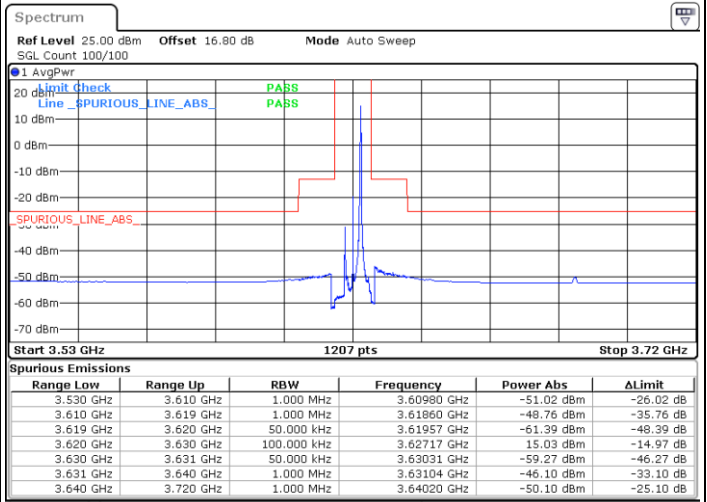

LTE Band 48 / 5MHz

16QAM

Middle Channel / 1RB0

Middle Channel / 1RBmax

Date: 4.JUL.2020 19:46:42

Date: 4.JUL.2020 20:10:32