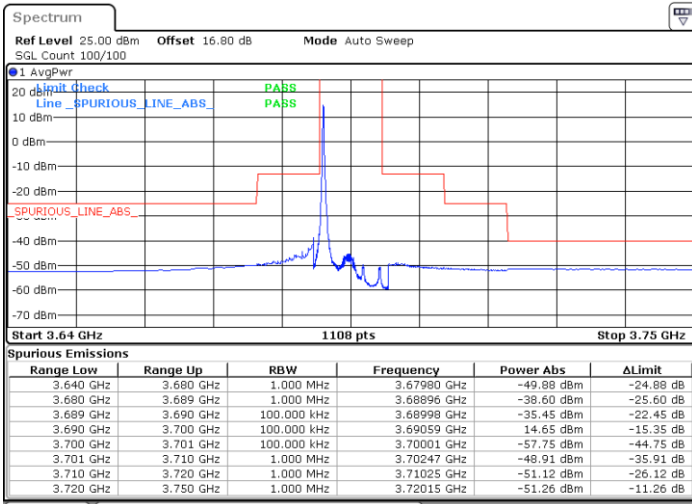

Date: 4.JUL.2020 20:02:36

LTE Band 48 / 10MHz

16QAM

Lowest Channel / 1RB0

Lowest Channel / 1RBmax

Date: 4.JUL.2020 20:18:29

Date: 4.JUL.2020 20:42:17

Lowest Channel / FullIRB

N/A

Date: 4.JUL.2020 20:30:23

LTE Band 48 / 10MHz

16QAM

MiddleChannel / 1RB0

Middle Channel / 1RBmax

Date: 12.JUL.2020 21:37:34

Date: 4.JUL.2020 20:46:15

Middle Channel / FullIRB

N/A

Date: 4.JUL.2020 20:34:21

LTE Band 48 / 10MHz

16QAM

Highest Channel / 1RB0

Highest Channel / 1RBmax

Date: 4.JUL.2020 20:26:25

Date: 4.JUL.2020 20:50:12

Highest Channel / FullIRB

N/A

Date: 4.JUL.2020 20:38:18

LTE Band 48 / 15MHz

16QAM

Lowest Channel / 1RB0

Lowest Channel / 1RBmax