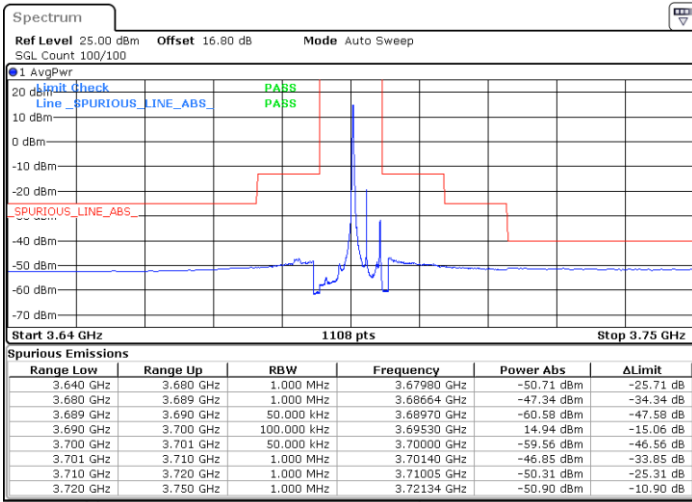

Lowest Channel / 1RB0

Lowest Channel / 1RBmax

Date: 4.JUL.2020 19:19:51

Date: 4.JUL.2020 20:06:34

Lowest Channel / FullIRB

N/A

Date: 4.JUL.2020 19:54:40

LTE Band 48 / 5MHz

16QAM

Middle Channel / 1RB0

Middle Channel / 1RBmax

Date: 4.JUL.2020 19:46:42

Date: 4.JUL.2020 20:10:32

Middle Channel / FullIRB

N/A

Date: 4.JUL.2020 19:58:38

LTE Band 48 / 5MHz

16QAM

Highest Channel / 1RB0

Highest Channel / 1RBmax

Date: 4.JUL.2020 19:50:42

Date: 4.JUL.2020 20:14:30

Highest Channel / FullIRB

N/A

Date: 4.JUL.2020 20:02:36

LTE Band 48 / 10MHz

16QAM

Lowest Channel / 1RB0

Lowest Channel / 1RBmax

Date: 4.JUL.2020 20:18:29

Date: 4.JUL.2020 20:42:17

Lowest Channel / FullIRB