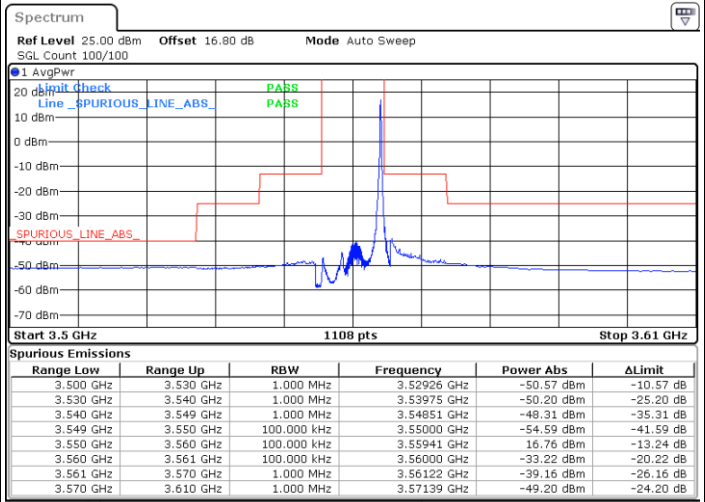

Date: 4.JUL.2020 20:11:51

Middle Channel / FullIRB

N/A

Date: 4.JUL.2020 19:59:57

LTE Band 48 / 5MHz

QPSK

Highest Channel / 1RB0

Highest Channel / 1RBmax

Date: 4.JUL.2020 19:49:22

Date: 4.JUL.2020 20:13:10

Highest Channel / FullIRB

N/A

Date: 4.JUL.2020 20:01:16

LTE Band 48 / 10MHz

QPSK

Lowest Channel / 1RB0

Lowest Channel / 1RBmax

Date: 4.JUL.2020 20:19:49

Date: 4.JUL.2020 20:43:36

Lowest Channel / FullIRB

N/A

Date: 4.JUL.2020 20:31:43

LTE Band 48 / 10MHz

QPSK