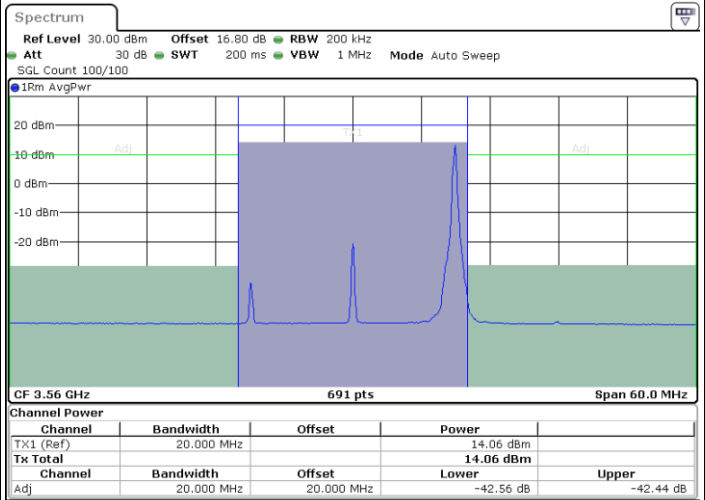

Date: 11.JUL.2020 17:10:28