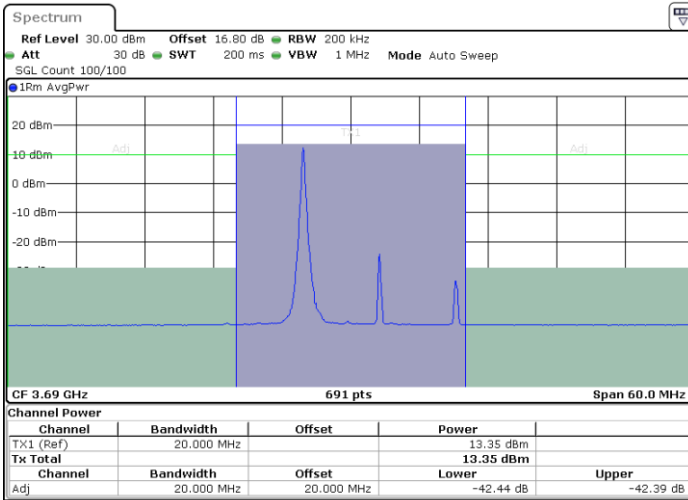

Middle Channel / 1RBmax

Date: 11.JUL.2020 16:57:22

Date: 11.JUL.2020 16:58:01

Middle Channel / FullIRB

N/A

Date: 11.JUL.2020 16:56:25

LTE Band 48 / 15MHz

256QAM

Highest Channel / 1RB0

Highest Channel / 1RBmax

Date: 11.JUL.2020 17:03:55

Date: 11.JUL.2020 17:04:31

Highest Channel / FullIRB

N/A

Date: 11.JUL.2020 17:02:57

LTE Band 48 / 20MHz