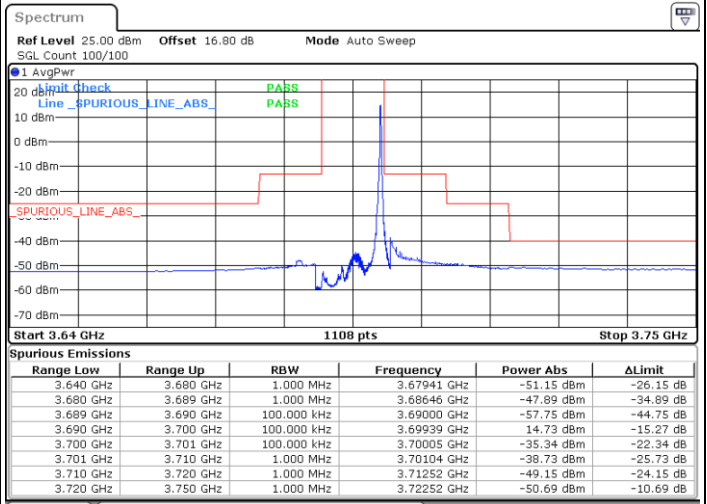

Date: 4.JUL.2020 20:02:36

LTE Band 48 / 10MHz

16QAM

Lowest Channel / 1RB0

Lowest Channel / 1RBmax

Date: 4.JUL.2020 20:18:29

Date: 4.JUL.2020 20:42:17

Lowest Channel / FullIRB

N/A

Date: 4.JUL.2020 20:30:23

LTE Band 48 / 10MHz

16QAM

MiddleChannel / 1RB0

Middle Channel / 1RBmax

Date: 12.JUL.2020 21:37:34

Date: 4.JUL.2020 20:46:15

Middle Channel / FullIRB

N/A

Date: 4.JUL.2020 20:34:21

LTE Band 48 / 10MHz

16QAM

Highest Channel / 1RB0

Highest Channel / 1RBmax

Date: 4.JUL.2020 20:26:25

Date: 4.JUL.2020 20:50:12

Highest Channel / FullIRB

N/A

Date: 4.JUL.2020 20:38:18

LTE Band 48 / 15MHz

16QAM

Lowest Channel / 1RB0

Lowest Channel / 1RBmax