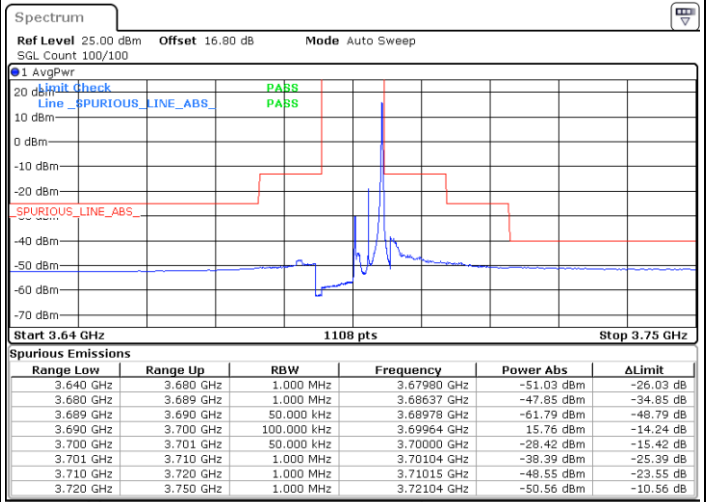

N/A

Date: 11.JUL.2020 17:13:30

Conducted Band Edge

LTE Band 48 / 5MHz

QPSK

Middle Channel / 1RB0

Middle Channel / 1RBmax

Date: 4.JUL.2020 19:48:03

Date: 4.JUL.2020 20:11:51

Middle Channel / FullIRB

N/A

Date: 4.JUL.2020 19:59:57

LTE Band 48 / 5MHz

QPSK

Highest Channel / 1RB0

Highest Channel / 1RBmax

Date: 4.JUL.2020 19:49:22

Date: 4.JUL.2020 20:13:10

Highest Channel / FullIRB

N/A

Date: 4.JUL.2020 20:01:16

LTE Band 48 / 10MHz

QPSK

Lowest Channel / 1RB0

Lowest Channel / 1RBmax

Date: 4.JUL.2020 20:19:49

Date: 4.JUL.2020 20:43:36

Lowest Channel / FullIRB

N/A

Date: 4.JUL.2020 20:31:43

LTE Band 48 / 10MHz

QPSK