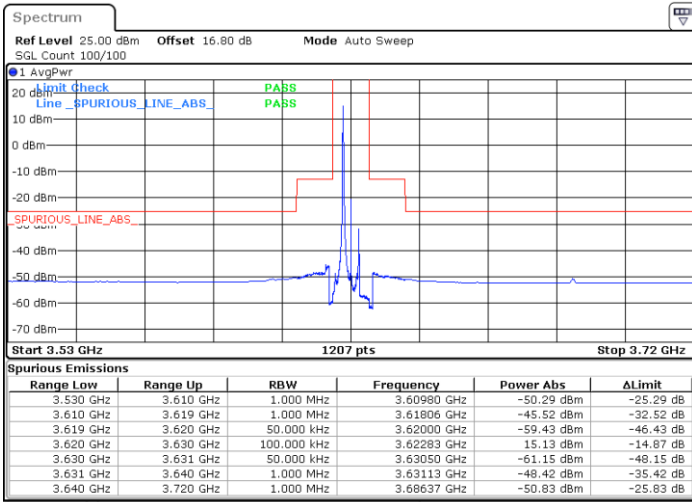

LTE Band 48 / 5MHz

16QAM

Middle Channel / 1RB0

Middle Channel / 1RBmax

Date: 4.JUL.2020 19:46:42

Date: 4.JUL.2020 20:10:32