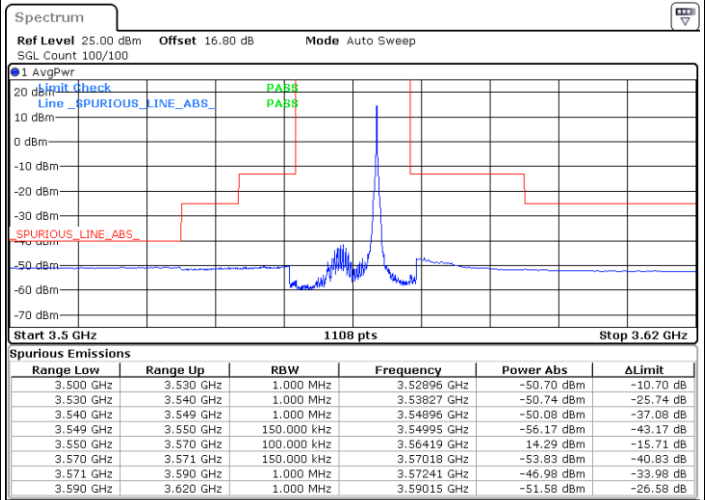

Middle Channel / FullIRB

N/A

Date: 4.JUL.2020 20:34:21

LTE Band 48 / 10MHz

16QAM

Highest Channel / 1RB0

Highest Channel / 1RBmax

Date: 4.JUL.2020 20:26:25

Date: 4.JUL.2020 20:50:12

Highest Channel / FullIRB

N/A

Date: 4.JUL.2020 20:38:18

LTE Band 48 / 15MHz

16QAM

Lowest Channel / 1RB0

Lowest Channel / 1RBmax

Date: 4.JUL.2020 20:54:12

Date: 4.JUL.2020 21:17:59

Lowest Channel / FullIRB

N/A

Date: 4.JUL.2020 21:06:05

LTE Band 48 / 15MHz

16QAM

Middle Channel / 1RB0