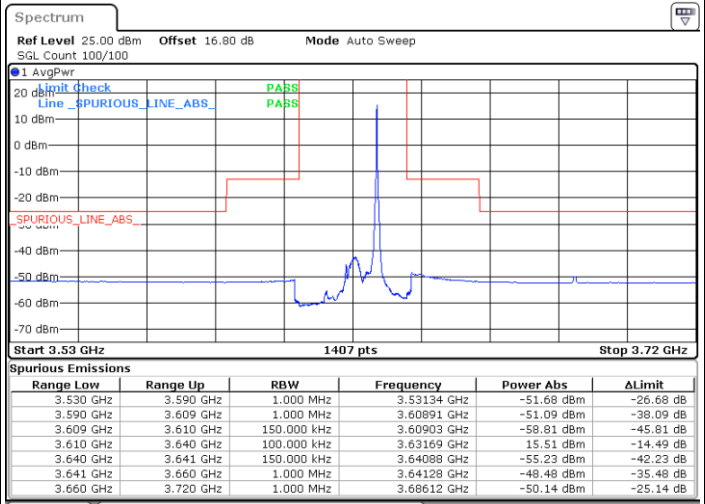

LTE Band 48 / 15MHz

QPSK

Lowest Channel / 1RB0

Lowest Channel / 1RBmax

Date: 4.JUL.2020 20:52:52

Date: 4.JUL.2020 21:16:39

Lowest Channel / FullIRB

N/A

Date: 4.JUL.2020 21:04:46

LTE Band 48 / 15MHz

QPSK

Middle Channel / 1RB0

Middle Channel / 1RBmax

Date: 4.JUL.2020 20:59:28

Date: 4.JUL.2020 21:23:15

Middle Channel / FullIRB

N/A

Date: 4.JUL.2020 21:11:21

LTE Band 48 / 15MHz

QPSK

Highest Channel / 1RB0

Highest Channel / 1RBmax

Date: 4.JUL.2020 21:00:47

Date: 4.JUL.2020 21:24:34

Highest Channel / FullIRB

N/A

Date: 4.JUL.2020 21:12:40

LTE Band 48 / 20MHz

QPSK

Lowest Channel / 1RB0

Lowest Channel / 1RBmax

Date: 4.JUL.2020 21:43:08