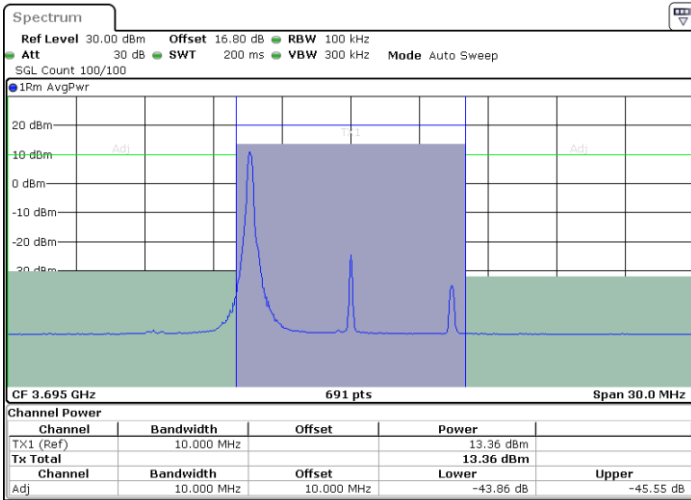

Middle Channel / FullIRB

N/A

Date: 11.JUL.2020 16:51:12

LTE Band 48 / 10MHz

256QAM

Highest Channel / 1RB0

Highest Channel / 1RBmax

Date: 11.JUL.2020 16:52:56

Date: 11.JUL.2020 16:53:49

Highest Channel / FullIRB

N/A

Date: 11.JUL.2020 16:52:12

LTE Band 48 / 15MHz

256QAM

Lowest Channel / 1RB0

Lowest Channel / 1RBmax