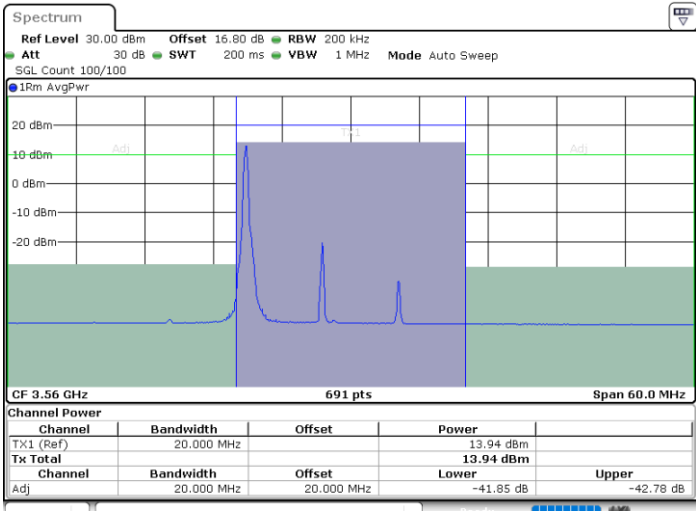

Date: 11.JUL.2020 16:53:49

Highest Channel / FullIRB

N/A

Date: 11.JUL.2020 16:52:12

LTE Band 48 / 15MHz

256QAM

Lowest Channel / 1RB0

Lowest Channel / 1RBmax