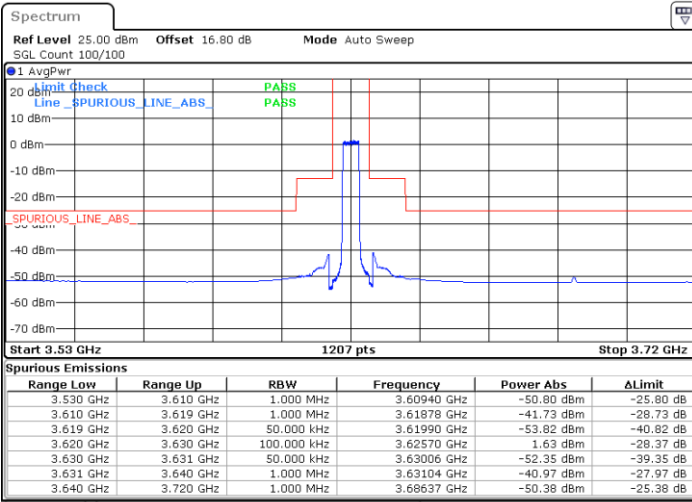

Date: 11.JUL.2020 17:06:55

LTE Band 48 / 20MHz

256QAM

Highest Channel / 1RB0

Highest Channel / 1RBmax

Date: 11.JUL.2020 17:14:06

Date: 11.JUL.2020 17:14:41

Highest Channel / FullIRB

N/A

Date: 11.JUL.2020 17:13:30

Conducted Band Edge

LTE Band 48 / 5MHz

QPSK

Middle Channel / 1RB0

Middle Channel / 1RBmax

Date: 4.JUL.2020 19:48:03

Date: 4.JUL.2020 20:11:51

Middle Channel / FullIRB

N/A

Date: 4.JUL.2020 19:59:57

LTE Band 48 / 5MHz

QPSK

Highest Channel / 1RB0

Highest Channel / 1RBmax