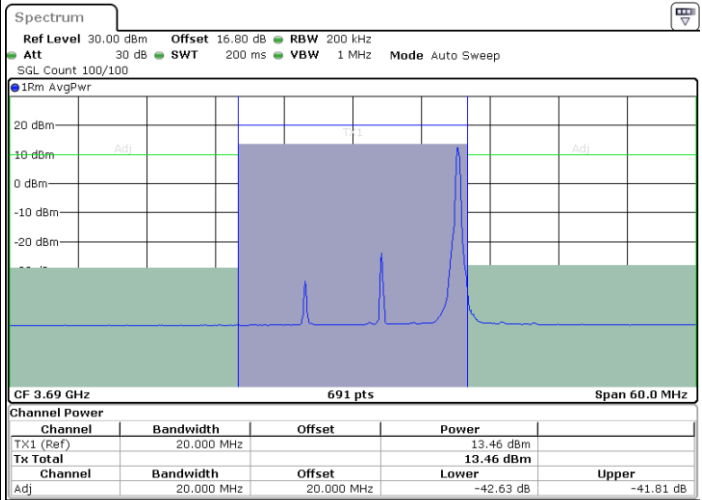

Middle Channel / 1RBmax

Date: 11.JUL.2020 16:57:22

Date: 11.JUL.2020 16:58:01

Middle Channel / FullIRB

N/A

Date: 11.JUL.2020 16:56:25

LTE Band 48 / 15MHz

256QAM

Highest Channel / 1RB0

Highest Channel / 1RBmax

Date: 11.JUL.2020 17:03:55

Date: 11.JUL.2020 17:04:31

Highest Channel / FullIRB

N/A

Date: 11.JUL.2020 17:02:57

LTE Band 48 / 20MHz