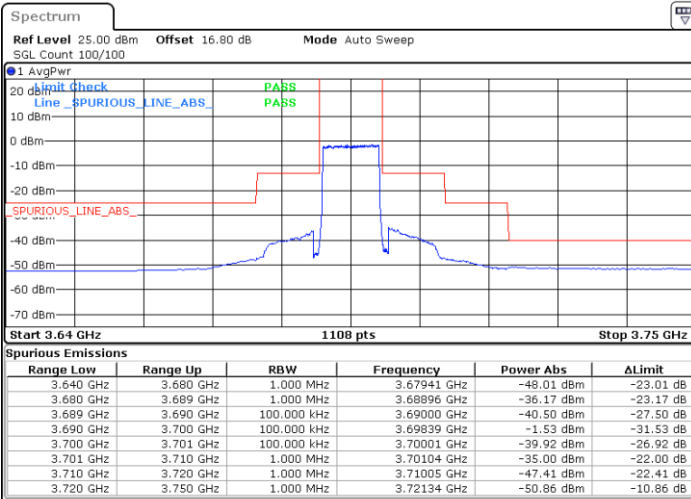

Lowest Channel / 1RBmax

Date: 4.JUL.2020 20:19:49

Date: 4.JUL.2020 20:43:36

Lowest Channel / FullIRB

N/A

Date: 4.JUL.2020 20:31:43

LTE Band 48 / 10MHz

QPSK

MiddleChannel / 1RB0

Middle Channel / 1RBmax

Date: 4.JUL.2020 20:21:09

Date: 4.JUL.2020 20:44:56

Middle Channel / FullIRB

N/A

Date: 4.JUL.2020 20:33:02

LTE Band 48 / 10MHz

QPSK

Highest Channel / 1RB0

Highest Channel / 1RBmax

Date: 4.JUL.2020 20:27:45

Date: 4.JUL.2020 20:51:31

Highest Channel / FullIRB

N/A

Date: 4.JUL.2020 20:39:38

LTE Band 48 / 15MHz

QPSK

Lowest Channel / 1RB0

Lowest Channel / 1RBmax

Date: 4.JUL.2020 20:52:52

Date: 4.JUL.2020 21:16:39

Lowest Channel / FullIRB

N/A