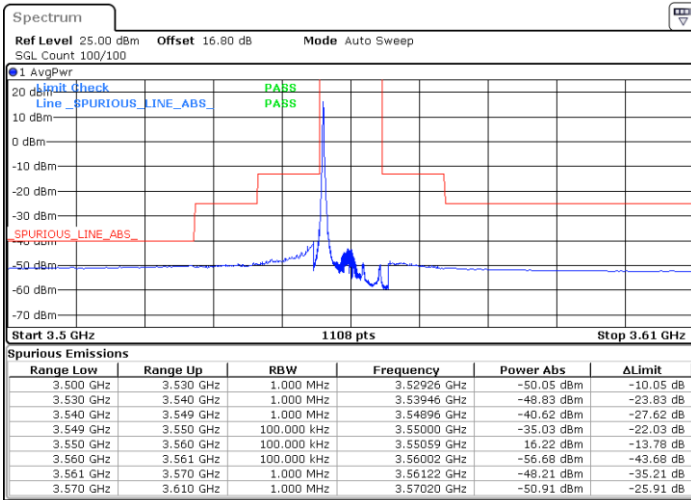

LTE Band 48 / 5MHz

16QAM

Highest Channel / 1RB0

Highest Channel / 1RBmax

Date: 4.JUL.2020 19:50:42

Date: 4.JUL.2020 20:14:30

Highest Channel / FullIRB

N/A

Date: 4.JUL.2020 20:02:36

LTE Band 48 / 10MHz

16QAM

Lowest Channel / 1RB0

Lowest Channel / 1RBmax

Date: 4.JUL.2020 20:18:29

Date: 4.JUL.2020 20:42:17

Lowest Channel / FullIRB

N/A

Date: 4.JUL.2020 20:30:23

LTE Band 48 / 10MHz

16QAM

MiddleChannel / 1RB0

Middle Channel / 1RBmax

Date: 12.JUL.2020 21:37:34

Date: 4.JUL.2020 20:46:15

Middle Channel / FullIRB

N/A

Date: 4.JUL.2020 20:34:21

LTE Band 48 / 10MHz

16QAM

Highest Channel / 1RB0

Highest Channel / 1RBmax

Date: 4.JUL.2020 20:26:25