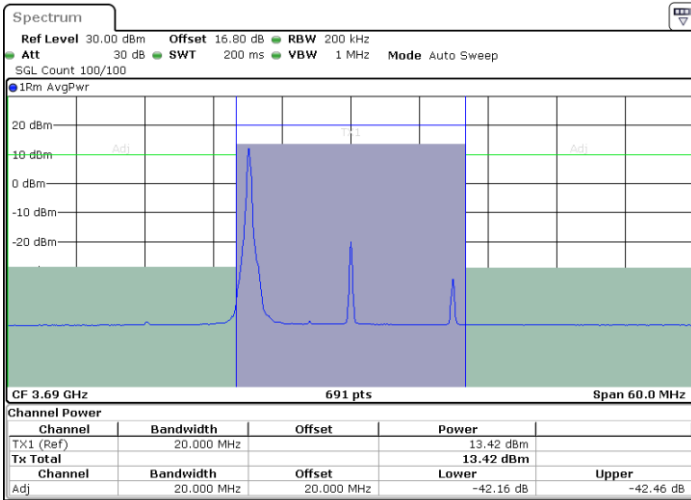

Date: 11.JUL.2020 17:06:55

LTE Band 48 / 20MHz

256QAM

Highest Channel / 1RB0

Highest Channel / 1RBmax

Date: 11.JUL.2020 17:14:06

Date: 11.JUL.2020 17:14:41

Highest Channel / FullIRB