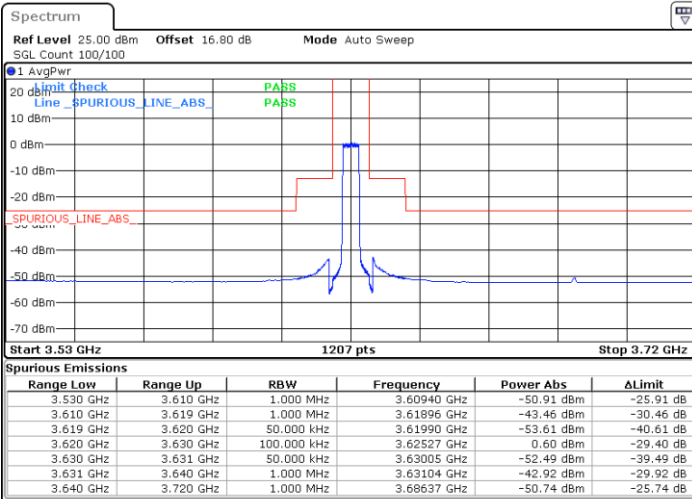

Lowest Channel / 1RB0

Lowest Channel / 1RBmax

Date: 4.JUL.2020 19:19:51

Date: 4.JUL.2020 20:06:34

Lowest Channel / FullIRB

N/A

Date: 4.JUL.2020 19:54:40

LTE Band 48 / 5MHz

16QAM

Middle Channel / 1RB0

Middle Channel / 1RBmax

Date: 4.JUL.2020 19:46:42

Date: 4.JUL.2020 20:10:32

Middle Channel / FullIRB

N/A

Date: 4.JUL.2020 19:58:38

LTE Band 48 / 5MHz

16QAM

Highest Channel / 1RB0

Highest Channel / 1RBmax

Date: 4.JUL.2020 19:50:42

Date: 4.JUL.2020 20:14:30

Highest Channel / FullIRB

N/A

Date: 4.JUL.2020 20:02:36

LTE Band 48 / 10MHz

16QAM

Lowest Channel / 1RB0

Lowest Channel / 1RBmax

Date: 4.JUL.2020 20:18:29

Date: 4.JUL.2020 20:42:17

Lowest Channel / FullIRB