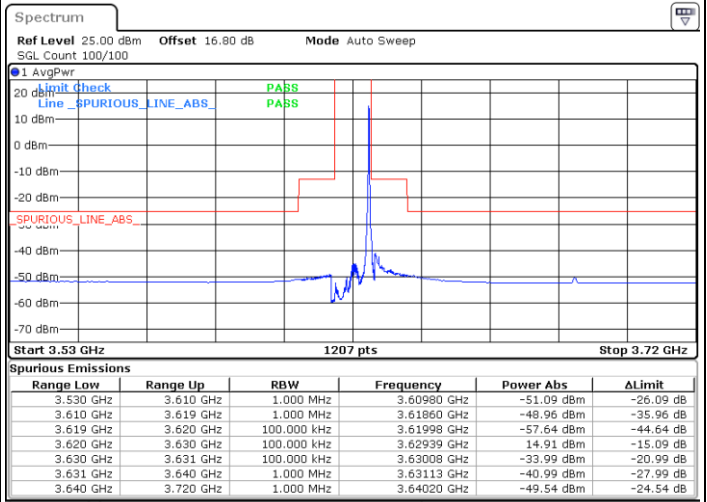

Date: 4.JUL.2020 20:02:36

LTE Band 48 / 10MHz

16QAM

Lowest Channel / 1RB0

Lowest Channel / 1RBmax

Date: 4.JUL.2020 20:18:29

Date: 4.JUL.2020 20:42:17

Lowest Channel / FullIRB

N/A

Date: 4.JUL.2020 20:30:23

LTE Band 48 / 10MHz

16QAM

MiddleChannel / 1RB0

Middle Channel / 1RBmax

Date: 12.JUL.2020 21:37:34

Date: 4.JUL.2020 20:46:15

Middle Channel / FullIRB

N/A

Date: 4.JUL.2020 20:34:21

LTE Band 48 / 10MHz

16QAM

Highest Channel / 1RB0

Highest Channel / 1RBmax

Date: 4.JUL.2020 20:26:25

Date: 4.JUL.2020 20:50:12

Highest Channel / FullIRB

N/A

Date: 4.JUL.2020 20:38:18

LTE Band 48 / 15MHz

16QAM

Lowest Channel / 1RB0

Lowest Channel / 1RBmax