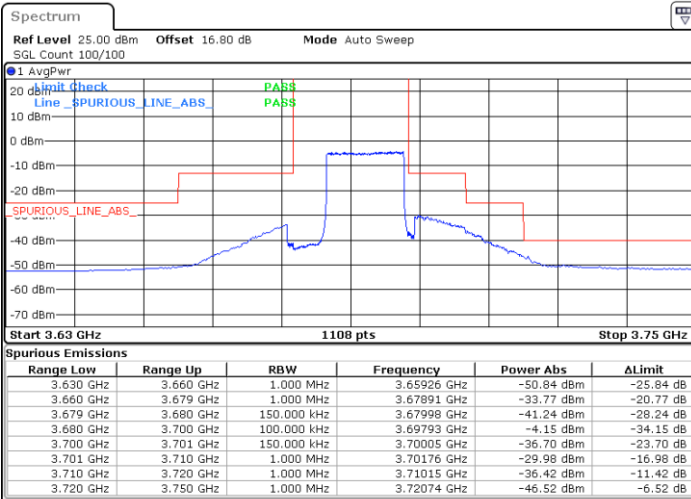

Middle Channel / 1RBmax

Date: 4.JUL.2020 20:58:09

Date: 4.JUL.2020 21:21:56

Middle Channel / FullIRB

N/A

Date: 4.JUL.2020 21:10:03

LTE Band 48 / 15MHz

16QAM

Highest Channel / 1RB0

Highest Channel / 1RBmax

Date: 4.JUL.2020 21:02:06

Date: 4.JUL.2020 21:25:53

Highest Channel / FullIRB

N/A

Date: 4.JUL.2020 21:14:00