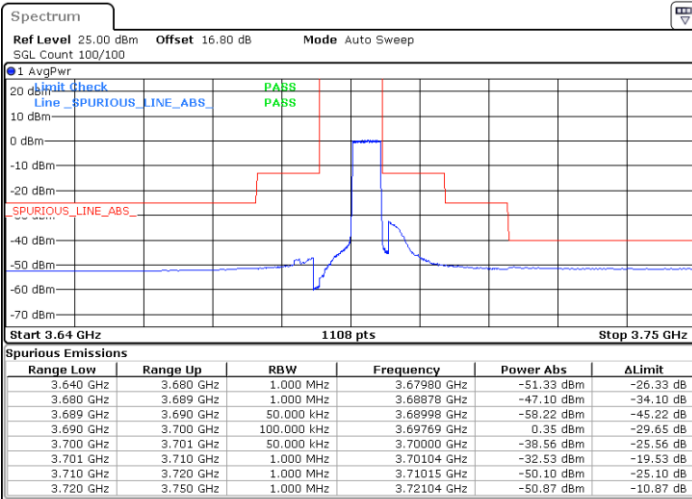

Lowest Channel / 1RB0

Lowest Channel / 1RBmax

Date: 4.JUL.2020 19:19:51

Date: 4.JUL.2020 20:06:34

Lowest Channel / FullIRB

N/A

Date: 4.JUL.2020 19:54:40

LTE Band 48 / 5MHz

LTE Band 48 / 5MHz

16QAM

Highest Channel / 1RB0

Highest Channel / 1RBmax

Date: 4.JUL.2020 19:50:42

Date: 4.JUL.2020 20:14:30

Highest Channel / FullIRB

N/A

Date: 4.JUL.2020 20:02:36

LTE Band 48 / 10MHz

16QAM

Lowest Channel / 1RB0

Lowest Channel / 1RBmax

Date: 4.JUL.2020 20:18:29

Date: 4.JUL.2020 20:42:17

Lowest Channel / FullIRB