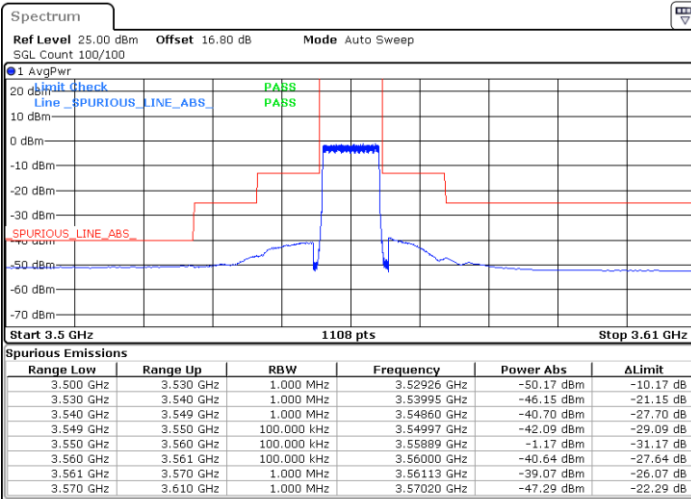

LTE Band 48 / 5MHz

16QAM

Highest Channel / 1RB0

Highest Channel / 1RBmax

Date: 4.JUL.2020 19:50:42

Date: 4.JUL.2020 20:14:30

Highest Channel / FullIRB

N/A

Date: 4.JUL.2020 20:02:36

LTE Band 48 / 10MHz

16QAM

Lowest Channel / 1RB0

Lowest Channel / 1RBmax

Date: 4.JUL.2020 20:18:29

Date: 4.JUL.2020 20:42:17

Lowest Channel / FullIRB

N/A

Date: 4.JUL.2020 20:30:23

LTE Band 48 / 10MHz

16QAM

MiddleChannel / 1RB0

Middle Channel / 1RBmax

Date: 12.JUL.2020 21:37:34

Date: 4.JUL.2020 20:46:15

Middle Channel / FullIRB

N/A

Date: 4.JUL.2020 20:34:21

LTE Band 48 / 10MHz

16QAM

Highest Channel / 1RB0

Highest Channel / 1RBmax

Date: 4.JUL.2020 20:26:25