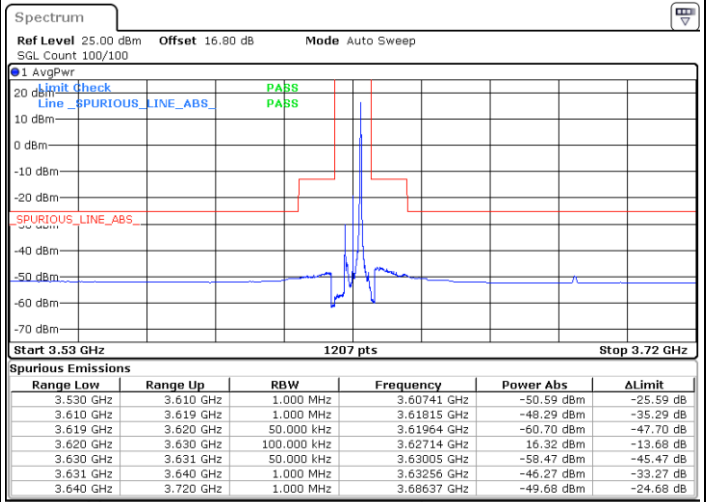

Date: 11.JUL.2020 17:06:55

LTE Band 48 / 20MHz

256QAM

Highest Channel / 1RB0

Highest Channel / 1RBmax

Date: 11.JUL.2020 17:14:06

Date: 11.JUL.2020 17:14:41

Highest Channel / FullIRB

N/A

Date: 11.JUL.2020 17:13:30

Conducted Band Edge

LTE Band 48 / 5MHz

QPSK

Middle Channel / 1RB0

Middle Channel / 1RBmax

Date: 4.JUL.2020 19:48:03

Date: 4.JUL.2020 20:11:51

Middle Channel / FullIRB

N/A

Date: 4.JUL.2020 19:59:57

LTE Band 48 / 5MHz

QPSK

Highest Channel / 1RB0

Highest Channel / 1RBmax

Date: 4.JUL.2020 19:49:22

Date: 4.JUL.2020 20:13:10

Highest Channel / FullIRB

N/A

Date: 4.JUL.2020 20:01:16

LTE Band 48 / 10MHz

QPSK

Lowest Channel / 1RB0