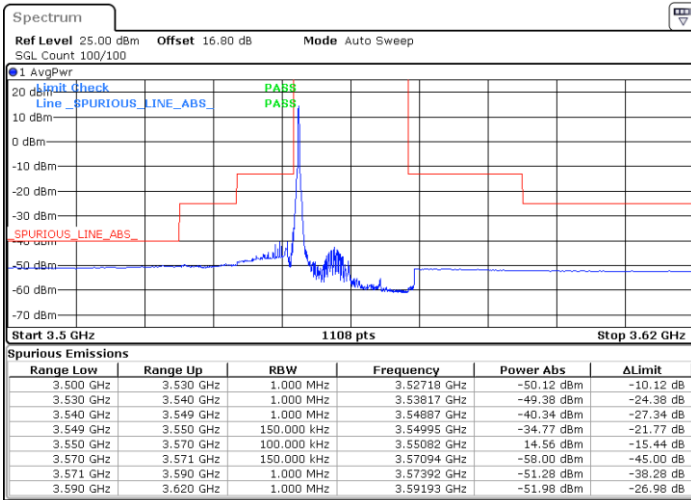

Middle Channel / FullIRB

N/A

Date: 4.JUL.2020 20:34:21

LTE Band 48 / 10MHz

16QAM

Highest Channel / 1RB0

Highest Channel / 1RBmax

Date: 4.JUL.2020 20:26:25

Date: 4.JUL.2020 20:50:12

Highest Channel / FullIRB

N/A

Date: 4.JUL.2020 20:38:18

LTE Band 48 / 15MHz

16QAM

Lowest Channel / 1RB0

Lowest Channel / 1RBmax

Date: 4.JUL.2020 20:54:12

Date: 4.JUL.2020 21:17:59

Lowest Channel / FullIRB

N/A

Date: 4.JUL.2020 21:06:05

LTE Band 48 / 15MHz

16QAM

Middle Channel / 1RB0