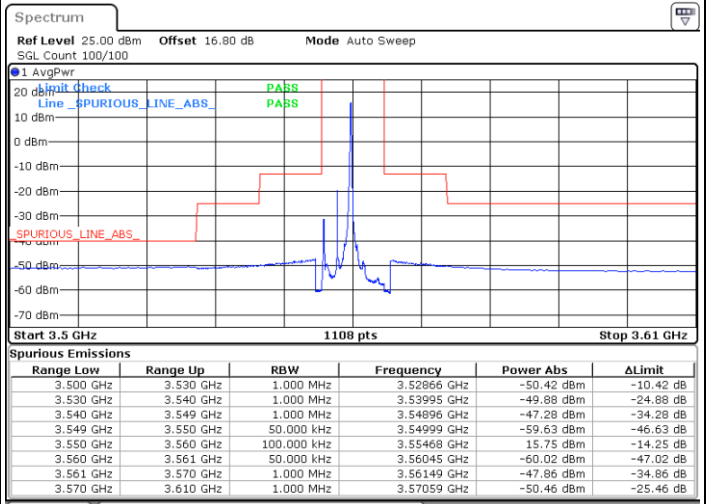

Date: 4.JUL.2020 21:44:27

Date: 4.JUL.2020 21:56:21

Middle Channel / FullIRB

N/A

Date: 4.JUL.2020 21:32:33

LTE Band 48 / 20MHz

QPSK

Highest Channel / 1RB0

Highest Channel / 1RBmax

Date: 4.JUL.2020 21:51:02

Date: 4.JUL.2020 22:02:56

Highest Channel / FullIRB

N/A

Date: 4.JUL.2020 21:39:08

LTE Band 48 / 5MHz

16QAM

Lowest Channel / 1RB0

Lowest Channel / 1RBmax

Date: 4.JUL.2020 19:19:51

Date: 4.JUL.2020 20:06:34

Lowest Channel / FullIRB

N/A

Date: 4.JUL.2020 19:54:40

LTE Band 48 / 5MHz