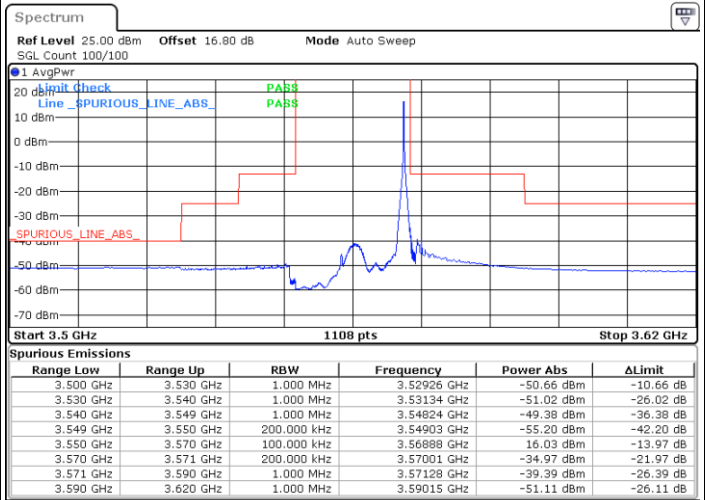

N/A

Date: 4.JUL.2020 21:11:21

LTE Band 48 / 15MHz

QPSK

Highest Channel / 1RB0

Highest Channel / 1RBmax

Date: 4.JUL.2020 21:00:47

Date: 4.JUL.2020 21:24:34

Highest Channel / FullIRB

N/A

Date: 4.JUL.2020 21:12:40

LTE Band 48 / 20MHz

QPSK

Lowest Channel / 1RB0

Lowest Channel / 1RBmax

Date: 4.JUL.2020 21:43:08

Date: 4.JUL.2020 21:55:02

Lowest Channel / FullIRB

N/A

Date: 4.JUL.2020 21:31:14

LTE Band 48 / 20MHz

QPSK

Middle Channel / 1RB0

Middle Channel / 1RBmax

Date: 4.JUL.2020 21:44:27

Date: 4.JUL.2020 21:56:21

Middle Channel / FullIRB

N/A

Date: 4.JUL.2020 21:32:33

LTE Band 48 / 20MHz

QPSK

Highest Channel / 1RB0