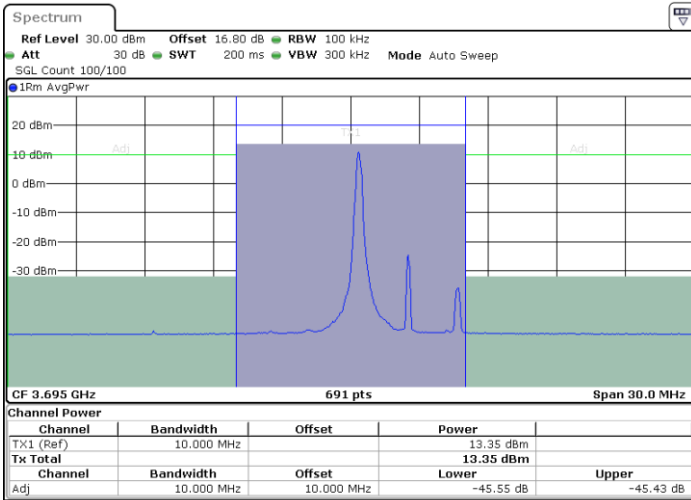

LTE Band 48 / 5MHz

256QAM

Highest Channel / 1RB0

Highest Channel / 1RBmax

Date: 11.JUL.2020 16:39:33

Date: 11.JUL.2020 16:45:38

Highest Channel / FullIRB

N/A