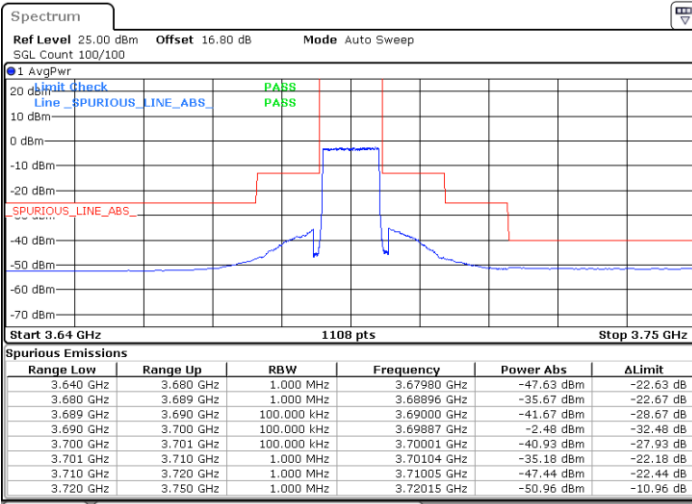

Date: 4.JUL.2020 20:02:36

LTE Band 48 / 10MHz

16QAM

Lowest Channel / 1RB0

Lowest Channel / 1RBmax

Date: 4.JUL.2020 20:18:29

Date: 4.JUL.2020 20:42:17

Lowest Channel / FullIRB

N/A

Date: 4.JUL.2020 20:30:23

LTE Band 48 / 10MHz

16QAM

MiddleChannel / 1RB0

Middle Channel / 1RBmax

Date: 12.JUL.2020 21:37:34

Date: 4.JUL.2020 20:46:15

Middle Channel / FullIRB

N/A

Date: 4.JUL.2020 20:34:21

LTE Band 48 / 10MHz

16QAM

Highest Channel / 1RB0

Highest Channel / 1RBmax

Date: 4.JUL.2020 20:26:25

Date: 4.JUL.2020 20:50:12

Highest Channel / FullIRB

N/A

Date: 4.JUL.2020 20:38:18

LTE Band 48 / 15MHz

16QAM

Lowest Channel / 1RB0

Lowest Channel / 1RBmax