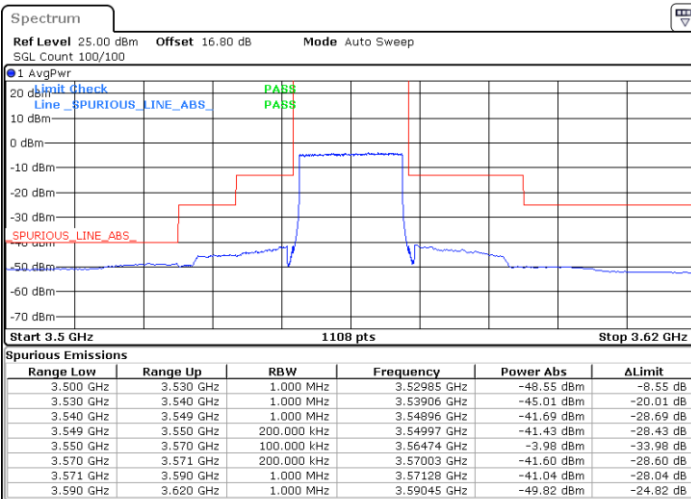

N/A

Date: 4.JUL.2020 21:11:21

LTE Band 48 / 15MHz

QPSK

Highest Channel / 1RB0

Highest Channel / 1RBmax

Date: 4.JUL.2020 21:00:47

Date: 4.JUL.2020 21:24:34

Highest Channel / FullIRB

N/A

Date: 4.JUL.2020 21:12:40

LTE Band 48 / 20MHz

QPSK

Lowest Channel / 1RB0

Lowest Channel / 1RBmax

Date: 4.JUL.2020 21:43:08

Date: 4.JUL.2020 21:55:02

Lowest Channel / FullIRB

N/A

Date: 4.JUL.2020 21:31:14

LTE Band 48 / 20MHz

QPSK

Middle Channel / 1RB0

Middle Channel / 1RBmax

Date: 4.JUL.2020 21:44:27

Date: 4.JUL.2020 21:56:21

Middle Channel / FullIRB

N/A

Date: 4.JUL.2020 21:32:33

LTE Band 48 / 20MHz

QPSK

Highest Channel / 1RB0