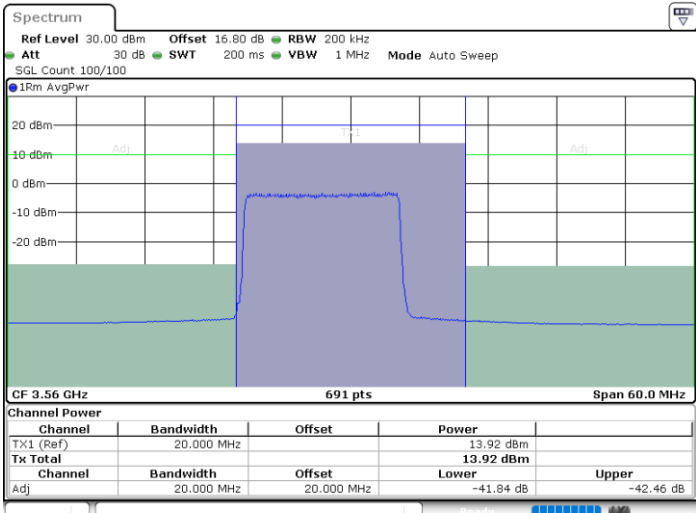

Lowest Channel / FullIRB

N/A

Date: 11.JUL.2020 17:01:57