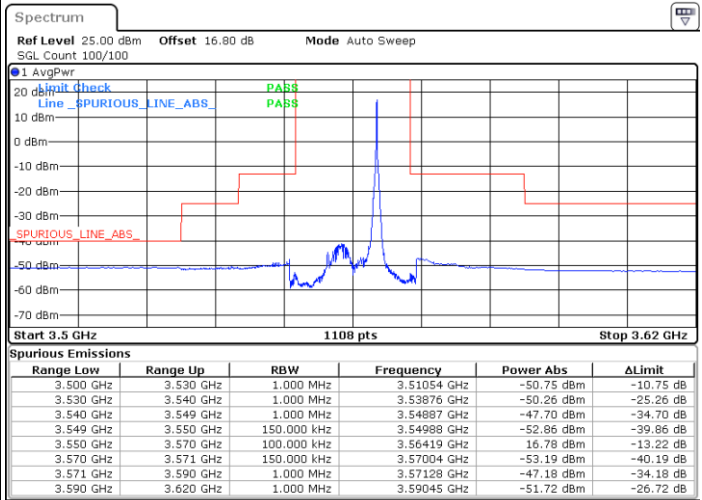

Lowest Channel / 1RBmax

Date: 4.JUL.2020 20:19:49

Date: 4.JUL.2020 20:43:36

Lowest Channel / FullIRB

N/A

Date: 4.JUL.2020 20:31:43

LTE Band 48 / 10MHz

QPSK

MiddleChannel / 1RB0

Middle Channel / 1RBmax

Date: 4.JUL.2020 20:21:09

Date: 4.JUL.2020 20:44:56

Middle Channel / FullIRB

N/A

Date: 4.JUL.2020 20:33:02

LTE Band 48 / 10MHz

QPSK

Highest Channel / 1RB0

Highest Channel / 1RBmax

Date: 4.JUL.2020 20:27:45

Date: 4.JUL.2020 20:51:31

Highest Channel / FullIRB

N/A

Date: 4.JUL.2020 20:39:38

LTE Band 48 / 15MHz

QPSK

Lowest Channel / 1RB0

Lowest Channel / 1RBmax

Date: 4.JUL.2020 20:52:52

Date: 4.JUL.2020 21:16:39

Lowest Channel / FullIRB

N/A