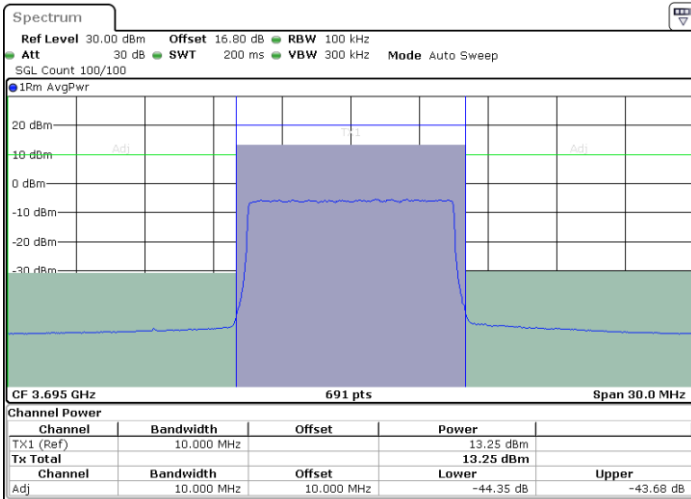

Middle Channel / FullIRB

N/A

Date: 11.JUL.2020 16:51:12

LTE Band 48 / 10MHz

256QAM

Highest Channel / 1RB0

Highest Channel / 1RBmax

Date: 11.JUL.2020 16:52:56

Date: 11.JUL.2020 16:53:49

Highest Channel / FullIRB

N/A

Date: 11.JUL.2020 16:52:12

LTE Band 48 / 15MHz

256QAM

Lowest Channel / 1RB0

Lowest Channel / 1RBmax