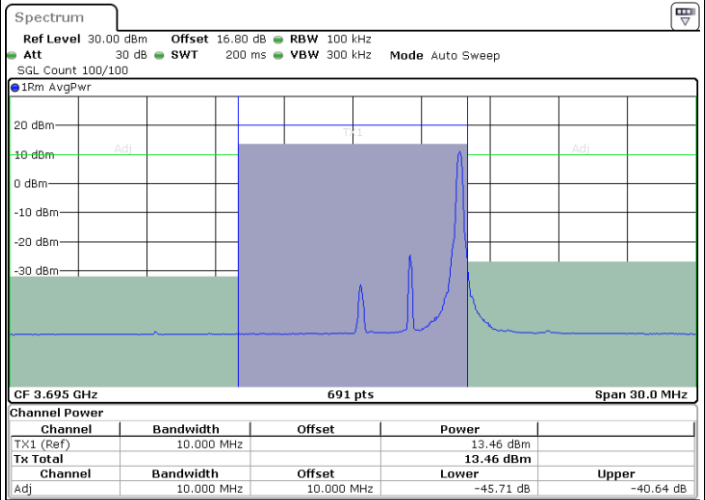

LTE Band 48 / 5MHz

256QAM

Highest Channel / 1RB0

Highest Channel / 1RBmax

Date: 11.JUL.2020 16:39:33

Date: 11.JUL.2020 16:45:38

Highest Channel / FullIRB

N/A