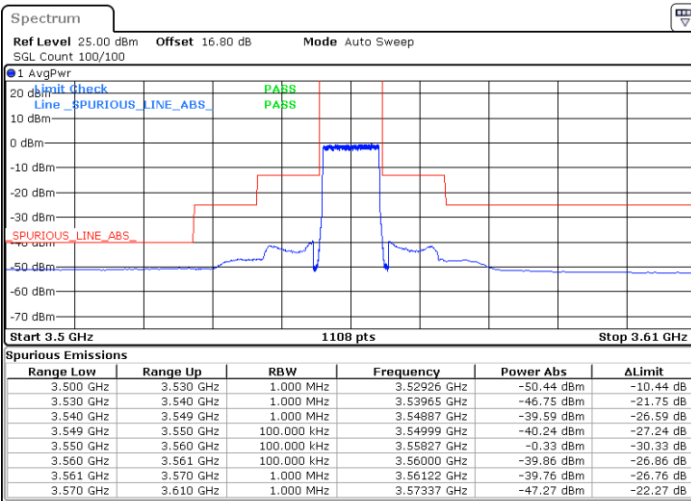

Date: 4.JUL.2020 19:49:22

Date: 4.JUL.2020 20:13:10

Highest Channel / FullIRB

N/A

Date: 4.JUL.2020 20:01:16

LTE Band 48 / 10MHz

QPSK

Lowest Channel / 1RB0

Lowest Channel / 1RBmax

Date: 4.JUL.2020 20:19:49

Date: 4.JUL.2020 20:43:36

Lowest Channel / FullIRB

N/A

Date: 4.JUL.2020 20:31:43

LTE Band 48 / 10MHz

QPSK

MiddleChannel / 1RB0

Middle Channel / 1RBmax

Date: 4.JUL.2020 20:21:09

Date: 4.JUL.2020 20:44:56

Middle Channel / FullIRB

N/A

Date: 4.JUL.2020 20:33:02

LTE Band 48 / 10MHz

QPSK

Highest Channel / 1RB0

Highest Channel / 1RBmax

Date: 4.JUL.2020 20:27:45

Date: 4.JUL.2020 20:51:31

Highest Channel / FullIRB

N/A

Date: 4.JUL.2020 20:39:38