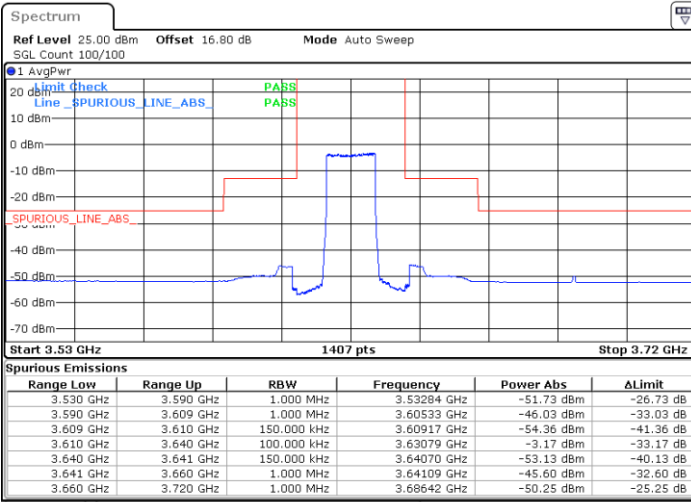

LTE Band 48 / 15MHz

QPSK

Lowest Channel / 1RB0

Lowest Channel / 1RBmax

Date: 4.JUL.2020 20:52:52

Date: 4.JUL.2020 21:16:39

Lowest Channel / FullIRB

N/A

Date: 4.JUL.2020 21:04:46

LTE Band 48 / 15MHz

QPSK

Middle Channel / 1RB0

Middle Channel / 1RBmax

Date: 4.JUL.2020 20:59:28

Date: 4.JUL.2020 21:23:15

Middle Channel / FullIRB

N/A

Date: 4.JUL.2020 21:11:21

LTE Band 48 / 15MHz

QPSK

Highest Channel / 1RB0

Highest Channel / 1RBmax

Date: 4.JUL.2020 21:00:47

Date: 4.JUL.2020 21:24:34

Highest Channel / FullIRB

N/A

Date: 4.JUL.2020 21:12:40

LTE Band 48 / 20MHz

QPSK

Lowest Channel / 1RB0

Lowest Channel / 1RBmax

Date: 4.JUL.2020 21:43:08