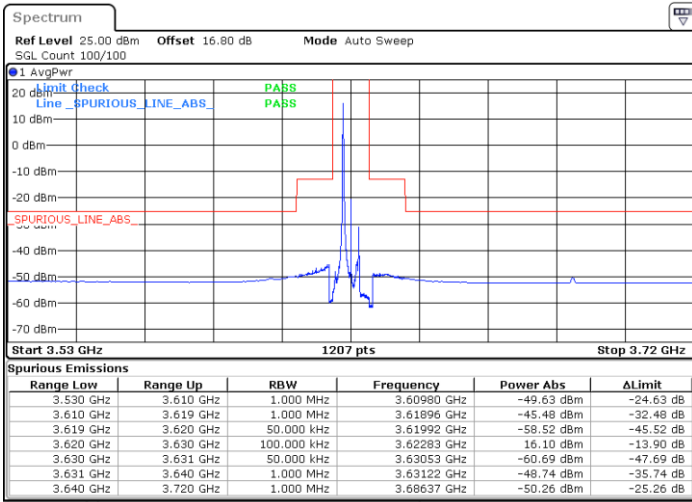

Date: 11.JUL.2020 17:06:55

LTE Band 48 / 20MHz

256QAM

Highest Channel / 1RB0

Highest Channel / 1RBmax

Date: 11.JUL.2020 17:14:06

Date: 11.JUL.2020 17:14:41

Highest Channel / FullIRB

N/A

Date: 11.JUL.2020 17:13:30

Conducted Band Edge

LTE Band 48 / 5MHz

QPSK

Middle Channel / 1RB0

Middle Channel / 1RBmax

Date: 4.JUL.2020 19:48:03

Date: 4.JUL.2020 20:11:51

Middle Channel / FullIRB

N/A

Date: 4.JUL.2020 19:59:57

LTE Band 48 / 5MHz

QPSK

Highest Channel / 1RB0

Highest Channel / 1RBmax