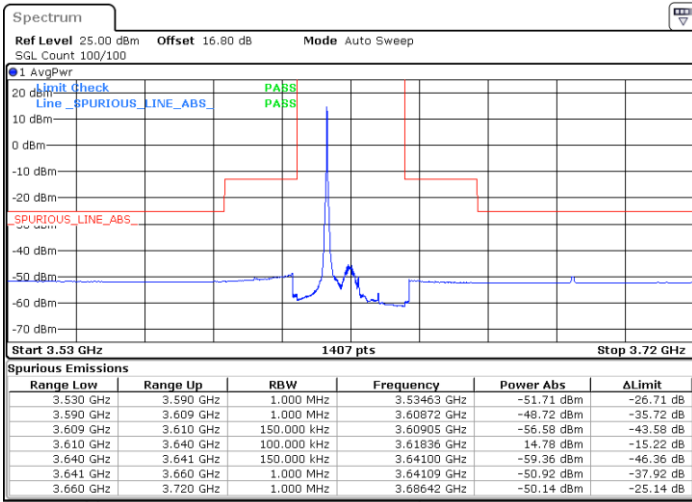

Date: 4.JUL.2020 20:50:12

Highest Channel / FullIRB

N/A

Date: 4.JUL.2020 20:38:18

LTE Band 48 / 15MHz

16QAM

Lowest Channel / 1RB0

Lowest Channel / 1RBmax

Date: 4.JUL.2020 20:54:12

Date: 4.JUL.2020 21:17:59

Lowest Channel / FullIRB

N/A

Date: 4.JUL.2020 21:06:05

LTE Band 48 / 15MHz

16QAM

Middle Channel / 1RB0

Middle Channel / 1RBmax

Date: 4.JUL.2020 20:58:09

Date: 4.JUL.2020 21:21:56

Middle Channel / FullIRB

N/A

Date: 4.JUL.2020 21:10:03

LTE Band 48 / 15MHz

16QAM