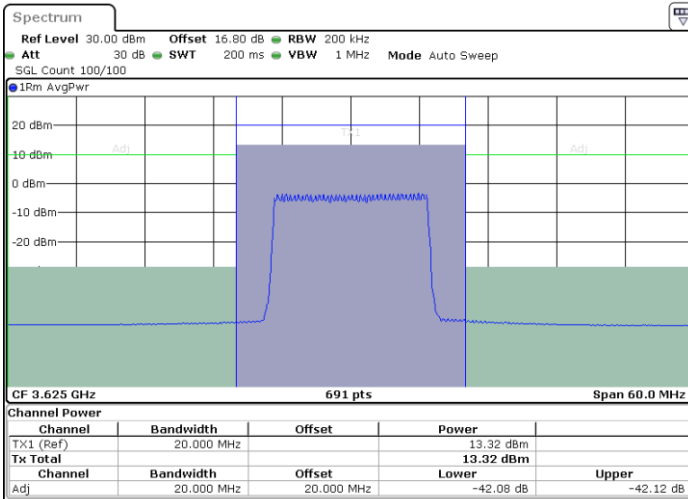

Middle Channel / 1RBmax

Date: 11.JUL.2020 16:57:22

Date: 11.JUL.2020 16:58:01

Middle Channel / FullIRB

N/A

Date: 11.JUL.2020 16:56:25

LTE Band 48 / 15MHz

256QAM

Highest Channel / 1RB0

Highest Channel / 1RBmax

Date: 11.JUL.2020 17:03:55

Date: 11.JUL.2020 17:04:31

Highest Channel / FullIRB

N/A

Date: 11.JUL.2020 17:02:57

LTE Band 48 / 20MHz