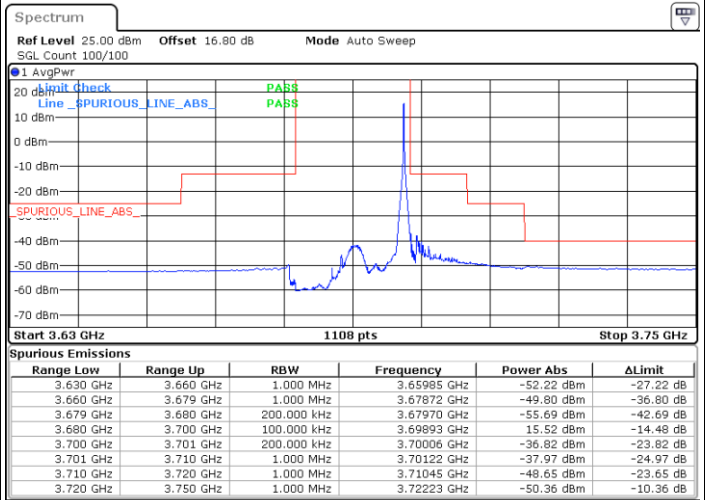

Date: 4.JUL.2020 21:55:02

Lowest Channel / FullIRB

N/A

Date: 4.JUL.2020 21:31:14

LTE Band 48 / 20MHz

QPSK

Middle Channel / 1RB0

Middle Channel / 1RBmax

Date: 4.JUL.2020 21:44:27

Date: 4.JUL.2020 21:56:21

Middle Channel / FullIRB

N/A

Date: 4.JUL.2020 21:32:33

LTE Band 48 / 20MHz

QPSK

Highest Channel / 1RB0

Highest Channel / 1RBmax

Date: 4.JUL.2020 21:51:02

Date: 4.JUL.2020 22:02:56

Highest Channel / FullIRB

N/A

Date: 4.JUL.2020 21:39:08

LTE Band 48 / 5MHz

16QAM

Lowest Channel / 1RB0

Lowest Channel / 1RBmax

Date: 4.JUL.2020 19:19:51

Date: 4.JUL.2020 20:06:34

Lowest Channel / FullIRB

N/A

Date: 4.JUL.2020 19:54:40

LTE Band 48 / 5MHz