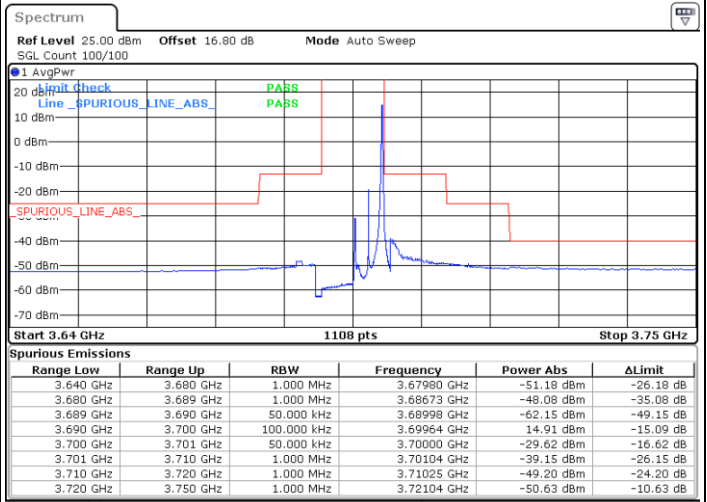

Lowest Channel / 1RB0

Lowest Channel / 1RBmax

Date: 4.JUL.2020 19:19:51

Date: 4.JUL.2020 20:06:34

Lowest Channel / FullIRB

N/A

Date: 4.JUL.2020 19:54:40

LTE Band 48 / 5MHz

LTE Band 48 / 5MHz

16QAM

Highest Channel / 1RB0

Highest Channel / 1RBmax

Date: 4.JUL.2020 19:50:42

Date: 4.JUL.2020 20:14:30

Highest Channel / FullIRB

N/A

Date: 4.JUL.2020 20:02:36

LTE Band 48 / 10MHz

16QAM

Lowest Channel / 1RB0

Lowest Channel / 1RBmax

Date: 4.JUL.2020 20:18:29

Date: 4.JUL.2020 20:42:17

Lowest Channel / FullIRB