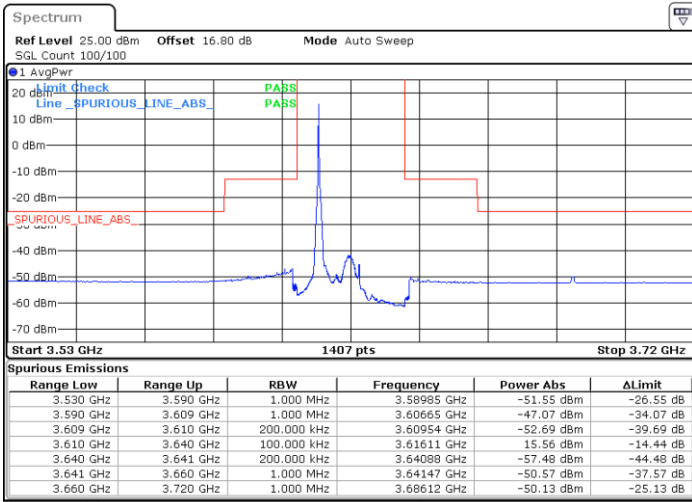

Highest Channel / FullIRB

N/A

Date: 4.JUL.2020 21:12:40

LTE Band 48 / 20MHz

QPSK

Lowest Channel / 1RB0

Lowest Channel / 1RBmax

Date: 4.JUL.2020 21:43:08

Date: 4.JUL.2020 21:55:02

Lowest Channel / FullIRB

N/A

Date: 4.JUL.2020 21:31:14

LTE Band 48 / 20MHz

QPSK

Middle Channel / 1RB0

Middle Channel / 1RBmax

Date: 4.JUL.2020 21:44:27

Date: 4.JUL.2020 21:56:21

Middle Channel / FullIRB

N/A

Date: 4.JUL.2020 21:32:33

LTE Band 48 / 20MHz

QPSK

Highest Channel / 1RB0

Highest Channel / 1RBmax

Date: 4.JUL.2020 21:51:02

Date: 4.JUL.2020 22:02:56

Highest Channel / FullIRB

N/A

Date: 4.JUL.2020 21:39:08

LTE Band 48 / 5MHz

16QAM