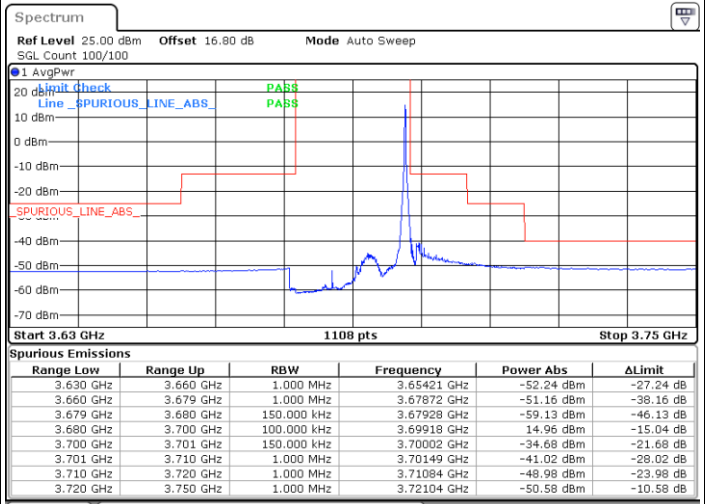

Date: 4.JUL.2020 20:54:12

Date: 4.JUL.2020 21:17:59

Lowest Channel / FullIRB

N/A

Date: 4.JUL.2020 21:06:05

LTE Band 48 / 15MHz

16QAM

Middle Channel / 1RB0

Middle Channel / 1RBmax

Date: 4.JUL.2020 20:58:09

Date: 4.JUL.2020 21:21:56

Middle Channel / FullIRB

N/A

Date: 4.JUL.2020 21:10:03

LTE Band 48 / 15MHz

16QAM

Highest Channel / 1RB0

Highest Channel / 1RBmax

Date: 4.JUL.2020 21:02:06

Date: 4.JUL.2020 21:25:53

Highest Channel / FullIRB

N/A

Date: 4.JUL.2020 21:14:00