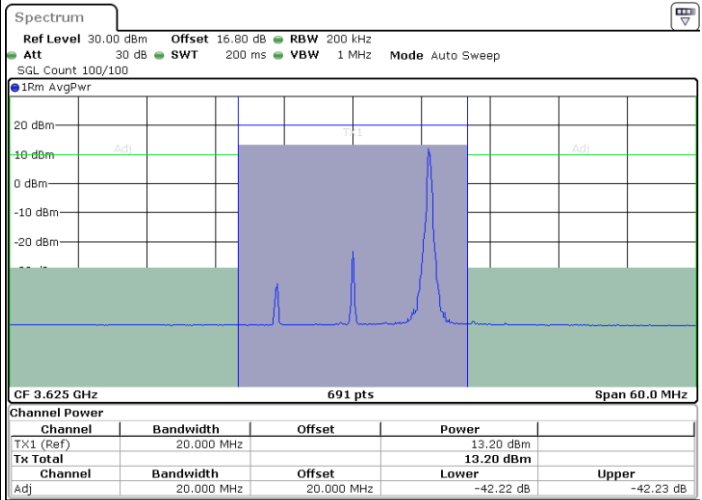

Date: 11.JUL.2020 16:58:01