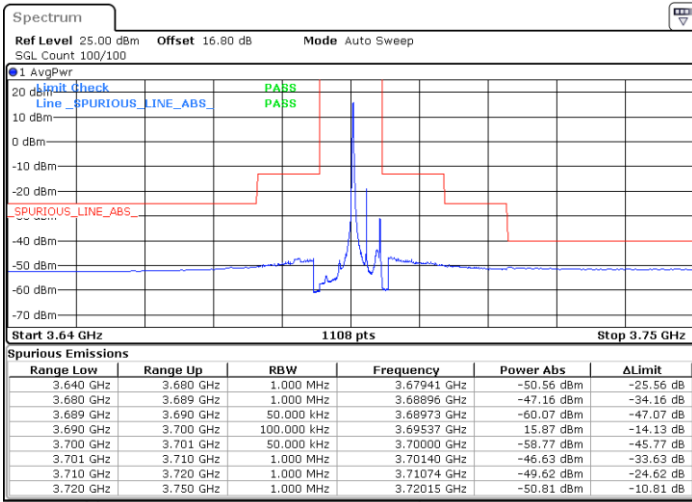

N/A

Date: 11.JUL.2020 17:13:30

Conducted Band Edge

LTE Band 48 / 5MHz

QPSK

Middle Channel / 1RB0

Middle Channel / 1RBmax

Date: 4.JUL.2020 19:48:03

Date: 4.JUL.2020 20:11:51

Middle Channel / FullIRB

N/A

Date: 4.JUL.2020 19:59:57

LTE Band 48 / 5MHz

QPSK

Highest Channel / 1RB0

Highest Channel / 1RBmax

Date: 4.JUL.2020 19:49:22

Date: 4.JUL.2020 20:13:10

Highest Channel / FullIRB

N/A

Date: 4.JUL.2020 20:01:16

LTE Band 48 / 10MHz

QPSK

Lowest Channel / 1RB0

Lowest Channel / 1RBmax

Date: 4.JUL.2020 20:19:49

Date: 4.JUL.2020 20:43:36

Lowest Channel / FullIRB

N/A

Date: 4.JUL.2020 20:31:43

LTE Band 48 / 10MHz

QPSK