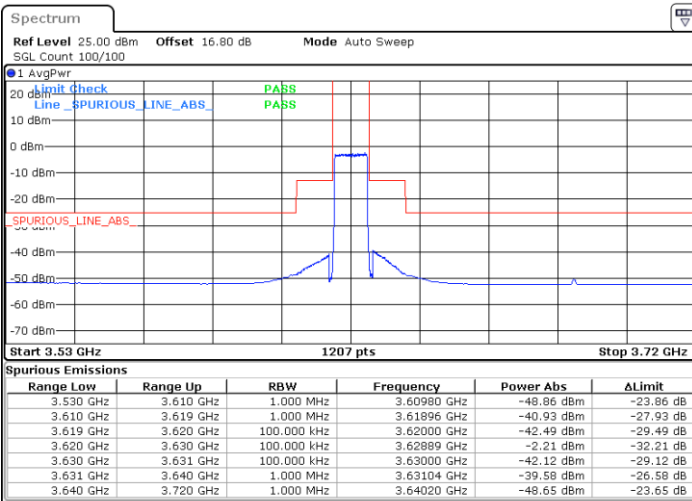

Date: 4.JUL.2020 20:02:36

LTE Band 48 / 10MHz

16QAM

Lowest Channel / 1RB0

Lowest Channel / 1RBmax

Date: 4.JUL.2020 20:18:29

Date: 4.JUL.2020 20:42:17

Lowest Channel / FullIRB

N/A

Date: 4.JUL.2020 20:30:23

LTE Band 48 / 10MHz

16QAM

MiddleChannel / 1RB0

Middle Channel / 1RBmax

Date: 12.JUL.2020 21:37:34

Date: 4.JUL.2020 20:46:15

Middle Channel / FullIRB

N/A

Date: 4.JUL.2020 20:34:21

LTE Band 48 / 10MHz

16QAM

Highest Channel / 1RB0

Highest Channel / 1RBmax

Date: 4.JUL.2020 20:26:25

Date: 4.JUL.2020 20:50:12

Highest Channel / FullIRB

N/A

Date: 4.JUL.2020 20:38:18

LTE Band 48 / 15MHz

16QAM

Lowest Channel / 1RB0

Lowest Channel / 1RBmax