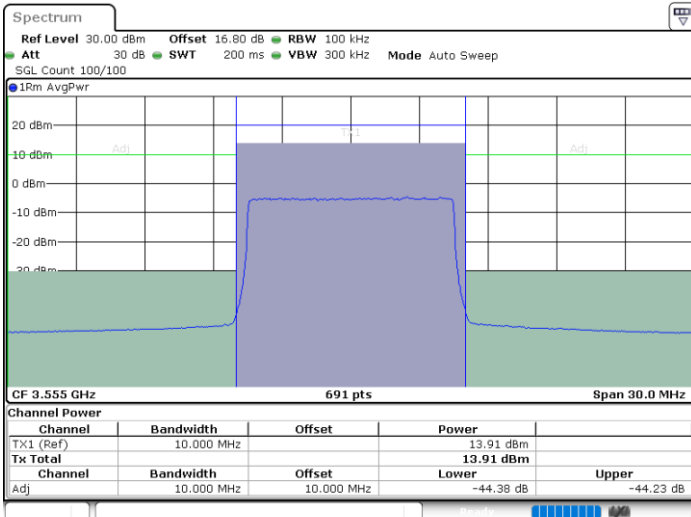

Lowest Channel / FullIRB

N/A

Date: 11.JUL.2020 16:47:15