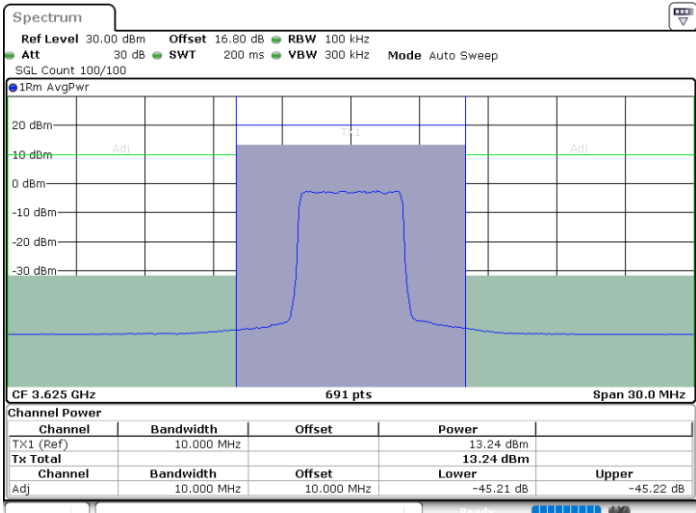

Middle Channel / FullIRB

N/A

Date: 11.JUL.2020 16:41:38