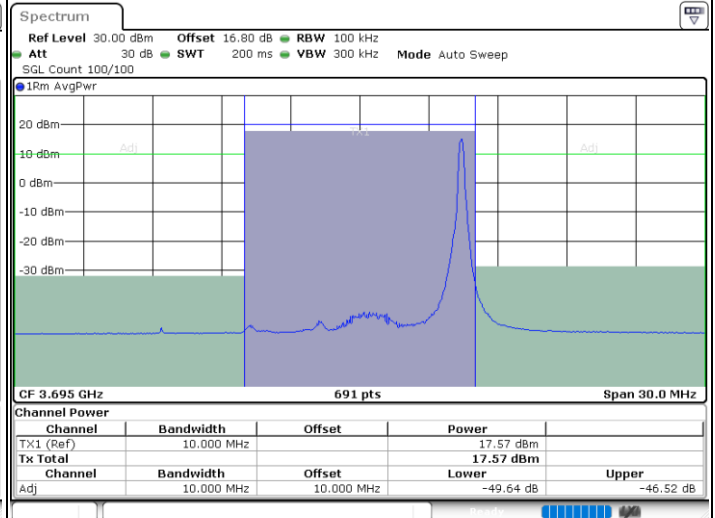

LTE Band 48 / 10MHz

16QAM

Highest Channel / 1RB0

Highest Channel / 1RBmax

Date: 11.JUL.2020 15:49:57

Date: 11.JUL.2020 15:59:13

Highest Channel / FullIRB

N/A