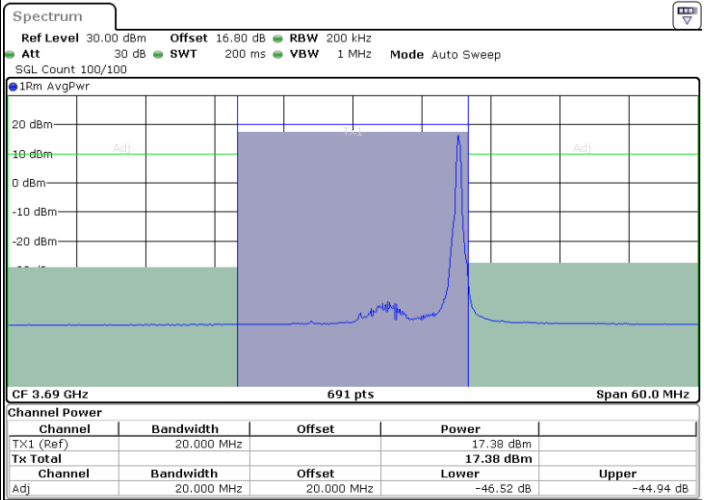

Middle Channel / FullRB

N/A

Date: 11.JUL.2020 16:06:41

LTE Band 48 / 15MHz

16QAM

Highest Channel / 1RB0

Highest Channel / 1RBmax

Date: 11.JUL.2020 16:03:43

Date: 11.JUL.2020 16:12:38

Highest Channel / FullIRB

N/A

Date: 11.JUL.2020 16:08:10

LTE Band 48 / 20MHz

16QAM

Lowest Channel / 1RB0

Lowest Channel / 1RBmax