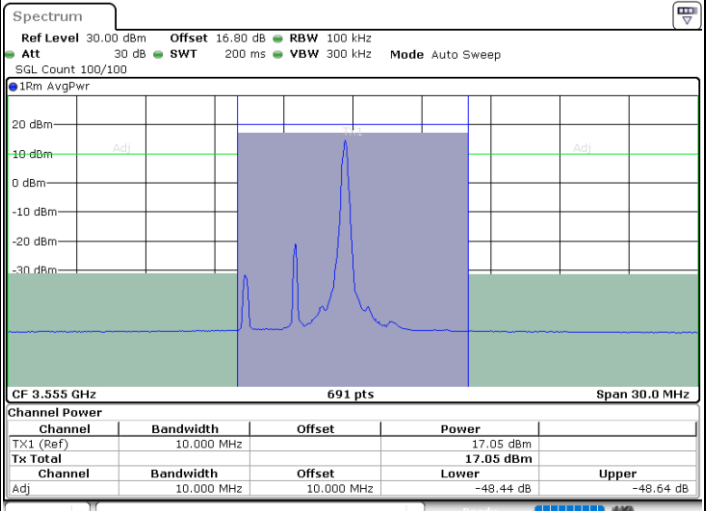

Date: 11.JUL.2020 15:42:44