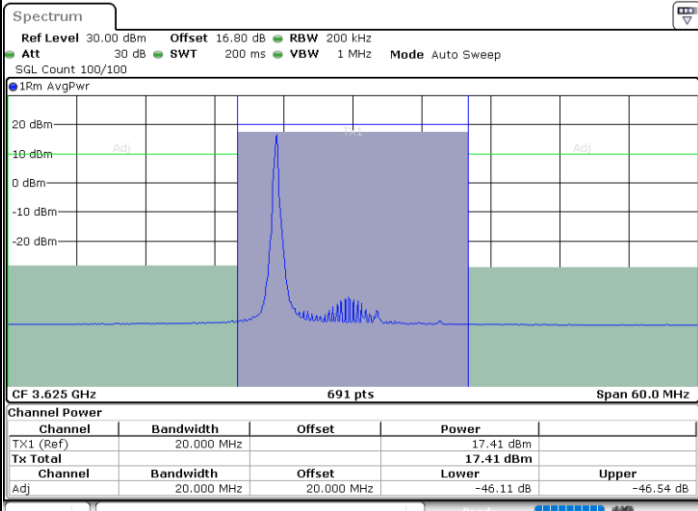

N/A

Date: 11.JUL.2020 16:05:13

LTE Band 48 / 15MHz

16QAM

Middle Channel / 1RB0

Middle Channel / 1RBmax

Date: 11.JUL.2020 16:02:14

Date: 11.JUL.2020 16:11:09