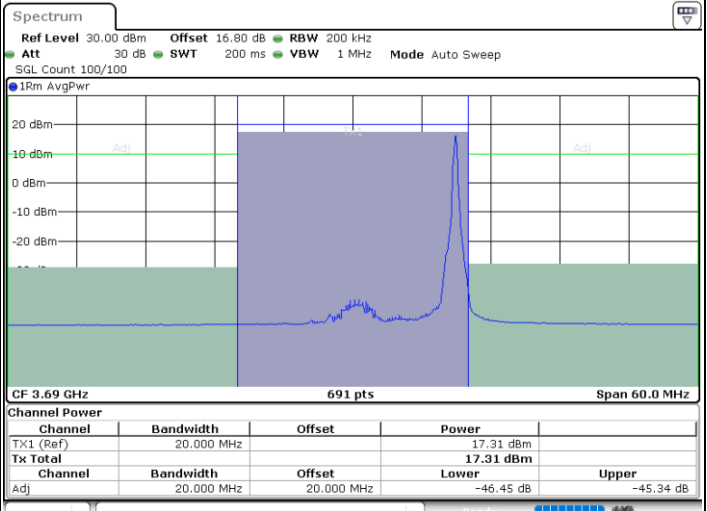

Middle Channel / 1RBmax

Date: 11.JUL.2020 16:20:05

Date: 11.JUL.2020 16:24:32

Middle Channel / FullIRB

N/A

Date: 11.JUL.2020 16:15:37

LTE Band 48 / 20MHz

16QAM

Highest Channel / 1RB0

Highest Channel / 1RBmax

Date: 11.JUL.2020 16:21:34

Date: 11.JUL.2020 16:26:01

Highest Channel / FullIRB

N/A

Date: 11.JUL.2020 16:17:06

LTE Band 48 / 5MHz