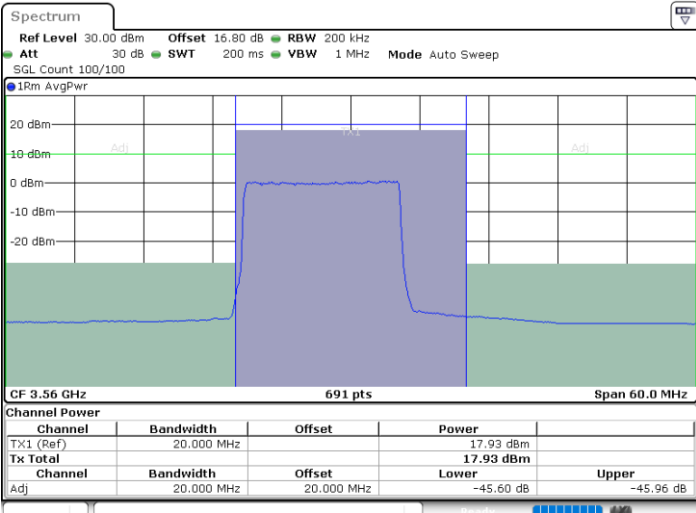

Lowest Channel / 1RBmax

Date: 11.JUL.2020 16:00:15

Date: 11.JUL.2020 16:09:10

Lowest Channel / FullIRB

N/A

Date: 11.JUL.2020 16:04:43

LTE Band 48 / 15MHz

QPSK

Middle Channel / 1RB0

Middle Channel / 1RBmax

Date: 11.JUL.2020 16:02:43

Date: 11.JUL.2020 16:11:38

Middle Channel / FullIRB

N/A

Date: 11.JUL.2020 16:07:11

LTE Band 48 / 15MHz