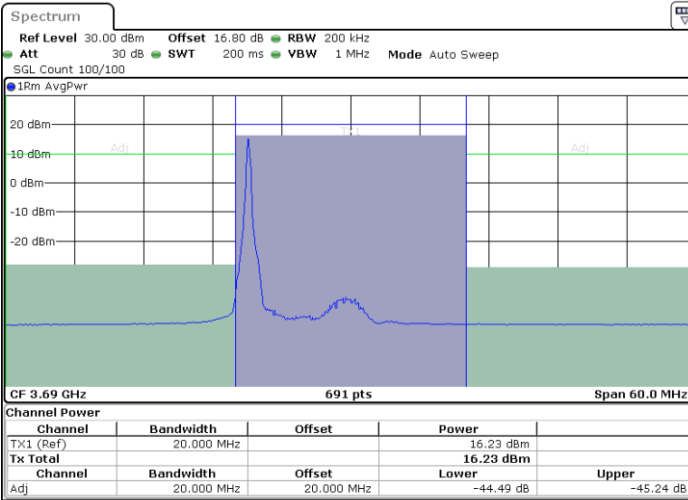

Date: 11.JUL.2020 16:13:38

LTE Band 48 / 20MHz

64QAM

Middle Channel / 1RB0

Middle Channel / 1RBmax

Date: 11.JUL.2020 16:20:34

Date: 11.JUL.2020 16:25:02

Middle Channel / FullIRB

N/A

Date: 11.JUL.2020 16:16:06

LTE Band 48 / 20MHz

64QAM

Highest Channel / 1RB0

Highest Channel / 1RBmax

Date: 11.JUL.2020 16:21:04

Date: 11.JUL.2020 16:25:31

Highest Channel / FullIRB

N/A

Date: 11.JUL.2020 16:16:36

LTE Band 48 / 5MHz

256QAM

Lowest Channel / 1RB0

Lowest Channel / 1RBmax

Date: 11.JUL.2020 16:27:57