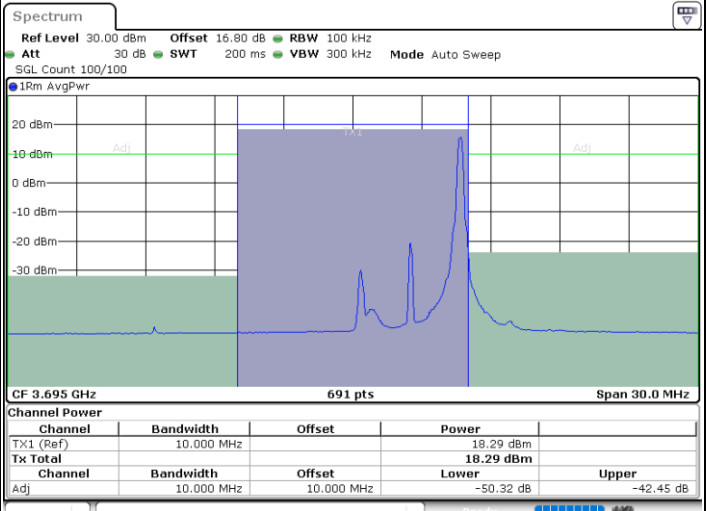

Date: 11.JUL.2020 15:39:38

LTE Band 48 / 5MHz

QPSK

Highest Channel / 1RB0

Highest Channel / 1RBmax

Date: 11.JUL.2020 15:35:30

Date: 11.JUL.2020 15:44:47

Highest Channel / FullIRB