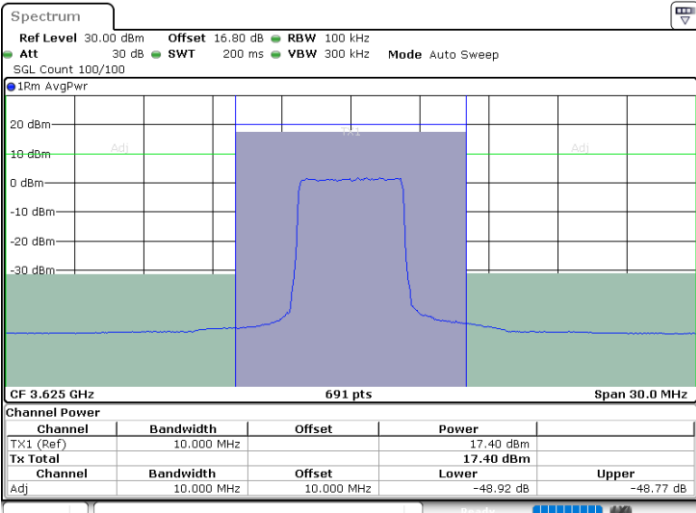

LTE Band 48 / 5MHz

QPSK

Middle Channel / 1RB0

Middle Channel / 1RBmax

Date: 11.JUL.2020 15:34:59

Date: 11.JUL.2020 15:44:16

Middle Channel / FullIRB

N/A

Date: 11.JUL.2020 15:39:38

LTE Band 48 / 5MHz

QPSK

Highest Channel / 1RB0

Highest Channel / 1RBmax

Date: 11.JUL.2020 15:35:30

Date: 11.JUL.2020 15:44:47

Highest Channel / FullIRB