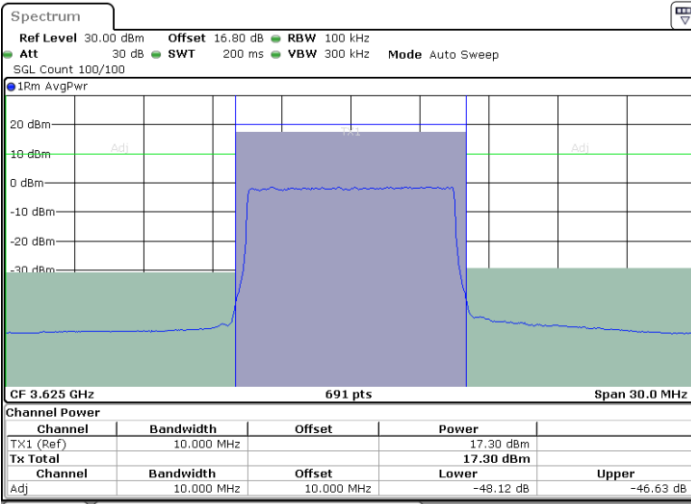

Lowest Channel / FullIRB

N/A

Date: 11.JUL.2020 15:52:01

LTE Band 48 / 10MHz

QPSK

MiddleChannel / 1RB0

Middle Channel / 1RBmax

Date: 11.JUL.2020 15:47:54

Date: 11.JUL.2020 15:57:09

Middle Channel / FullIRB

N/A

Date: 11.JUL.2020 15:52:31

LTE Band 48 / 10MHz

QPSK

Highest Channel / 1RB0

Highest Channel / 1RBmax