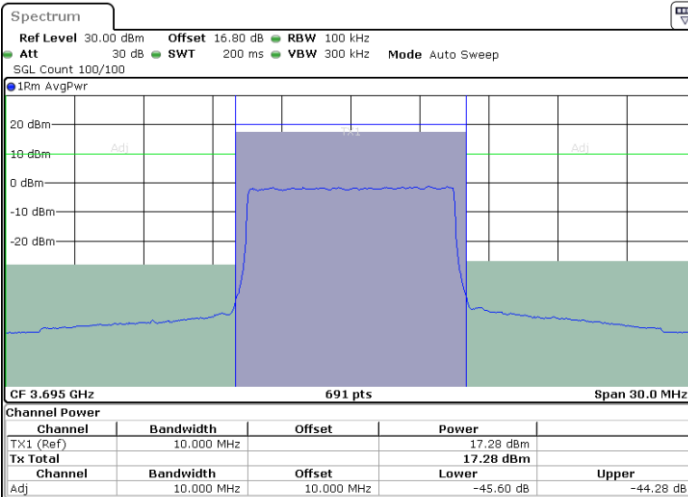

Lowest Channel / FullIRB

N/A

Date: 11.JUL.2020 15:52:01

LTE Band 48 / 10MHz

QPSK

MiddleChannel / 1RB0

Middle Channel / 1RBmax

Date: 11.JUL.2020 15:47:54

Date: 11.JUL.2020 15:57:09

Middle Channel / FullIRB

N/A

Date: 11.JUL.2020 15:52:31

LTE Band 48 / 10MHz

QPSK

Highest Channel / 1RB0

Highest Channel / 1RBmax

Date: 11.JUL.2020 15:50:29

Date: 11.JUL.2020 15:59:44

Highest Channel / FullIRB

N/A

Date: 11.JUL.2020 15:55:06

LTE Band 48 / 15MHz

QPSK

Lowest Channel / 1RB0