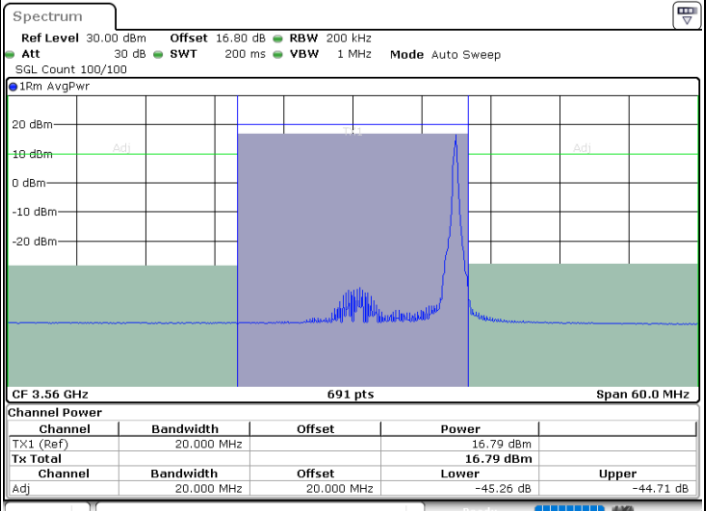

64QAM

Highest Channel / 1RB0

Highest Channel / 1RBmax

Date: 11.JUL.2020 16:04:13

Date: 11.JUL.2020 16:13:08

Highest Channel / FullIRB

N/A

Date: 11.JUL.2020 16:08:40

LTE Band 48 / 20MHz

64QAM

Lowest Channel / 1RB0

Lowest Channel / 1RBmax

Date: 11.JUL.2020 16:18:06

Date: 11.JUL.2020 16:22:33

Lowest Channel / FullIRB

N/A

Date: 11.JUL.2020 16:13:38

LTE Band 48 / 20MHz

64QAM

Middle Channel / 1RB0

Middle Channel / 1RBmax

Date: 11.JUL.2020 16:20:34

Date: 11.JUL.2020 16:25:02

Middle Channel / FullIRB