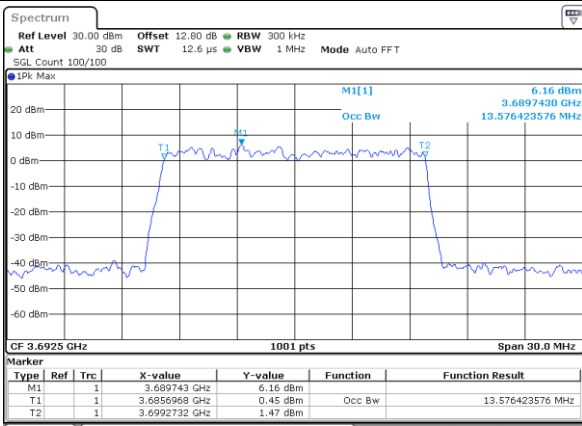

LTE Band 48

Lowest Channel / 15MHz / 256QAM

Lowest Channel / 20MHz / 256QAM

Middle Channel / 15MHz / 256QAM

Middle Channel / 20MHz / 256QAM

Highest Channel / 15MHz / 256QAM

Highest Channel / 20MHz / 256QAM

ACLR