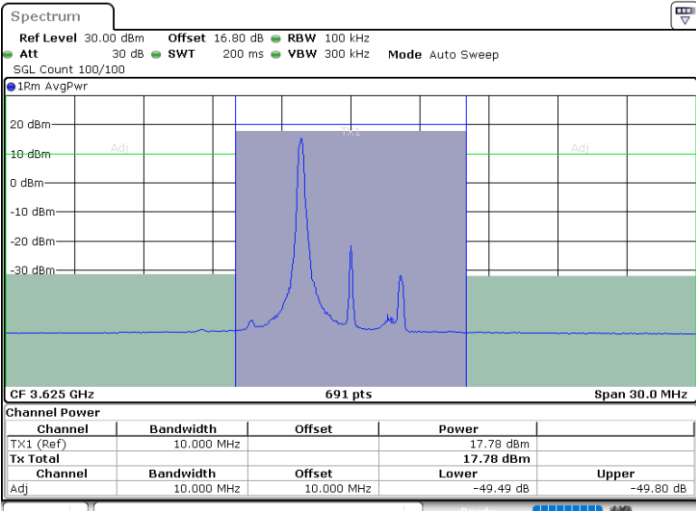

Highest Channel / FullIRB

N/A

Date: 11.JUL.2020 16:17:36

LTE Band 48 / 5MHz

16QAM

Lowest Channel / 1RB0

Lowest Channel / 1RBmax

Date: 11.JUL.2020 15:32:57

Date: 11.JUL.2020 15:42:13

Lowest Channel / FullIRB

N/A

Date: 11.JUL.2020 15:37:35

LTE Band 48 / 5MHz

16QAM

Middle Channel / 1RB0

Middle Channel / 1RBmax

Date: 11.JUL.2020 15:34:28

Date: 11.JUL.2020 15:43:45

Middle Channel / FullIRB

N/A

Date: 11.JUL.2020 15:39:08

LTE Band 48 / 5MHz

16QAM

Highest Channel / 1RB0