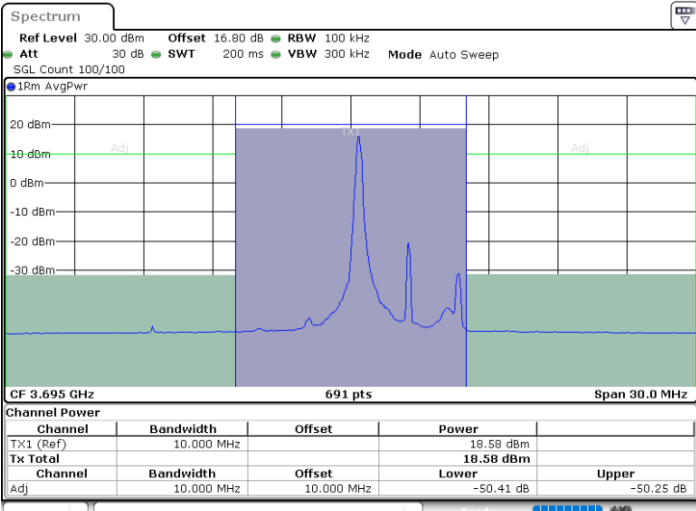

Date: 11.JUL.2020 15:39:38

LTE Band 48 / 5MHz

QPSK

Highest Channel / 1RB0

Highest Channel / 1RBmax

Date: 11.JUL.2020 15:35:30

Date: 11.JUL.2020 15:44:47

Highest Channel / FullIRB