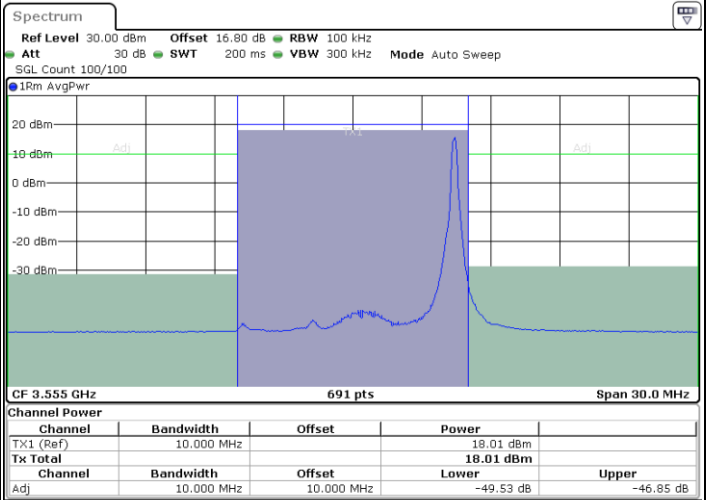

Highest Channel / 1RBmax

Date: 11.JUL.2020 15:36:02

Date: 11.JUL.2020 15:45:18

Highest Channel / FullIRB

N/A

Date: 11.JUL.2020 15:40:40

LTE Band 48 / 10MHz

16QAM

Lowest Channel / 1RB0

Lowest Channel / 1RBmax

Date: 11.JUL.2020 15:46:52

Date: 11.JUL.2020 15:56:08

Lowest Channel / FullIRB

N/A

Date: 11.JUL.2020 15:51:30

LTE Band 48 / 10MHz