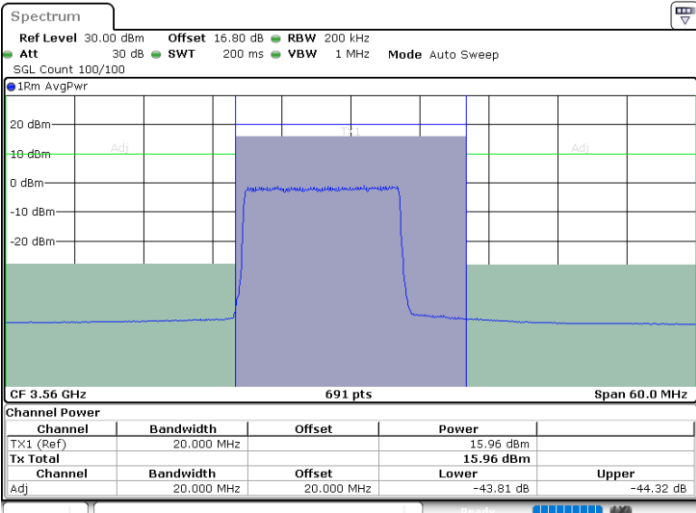

Date: 11.JUL.2020 15:49:26

Date: 11.JUL.2020 15:58:42

Highest Channel / FullIRB

N/A

Date: 11.JUL.2020 15:54:03

LTE Band 48 / 15MHz

64QAM

Lowest Channel / 1RB0

Lowest Channel / 1RBmax

Date: 11.JUL.2020 16:01:15

Date: 11.JUL.2020 16:10:10

Lowest Channel / FullIRB

N/A

Date: 11.JUL.2020 16:05:43

LTE Band 48 / 15MHz

64QAM

Middle Channel / 1RB0

Middle Channel / 1RBmax

Date: 11.JUL.2020 16:01:45

Date: 11.JUL.2020 16:10:40

Middle Channel / FullIRB

N/A

Date: 11.JUL.2020 16:06:12

LTE Band 48 / 15MHz