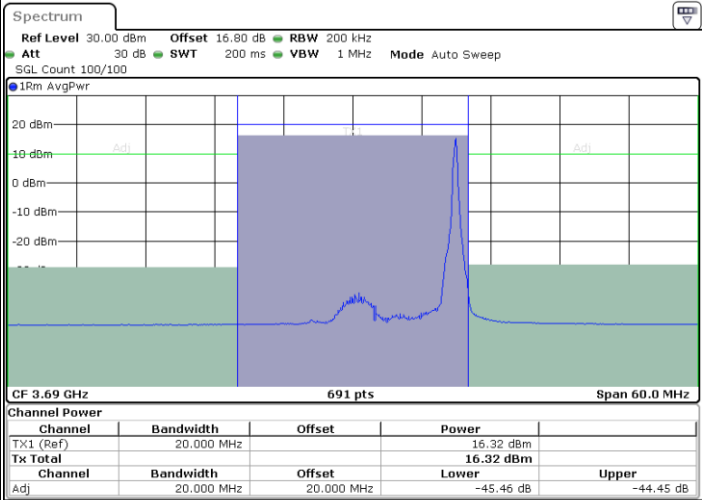

Date: 11.JUL.2020 16:13:38

LTE Band 48 / 20MHz

64QAM

Middle Channel / 1RB0

Middle Channel / 1RBmax

Date: 11.JUL.2020 16:20:34

Date: 11.JUL.2020 16:25:02

Middle Channel / FullIRB

N/A

Date: 11.JUL.2020 16:16:06

LTE Band 48 / 20MHz

64QAM

Highest Channel / 1RB0

Highest Channel / 1RBmax

Date: 11.JUL.2020 16:21:04

Date: 11.JUL.2020 16:25:31

Highest Channel / FullIRB

N/A

Date: 11.JUL.2020 16:16:36

LTE Band 48 / 5MHz

256QAM

Lowest Channel / 1RB0

Lowest Channel / 1RBmax

Date: 11.JUL.2020 16:27:57