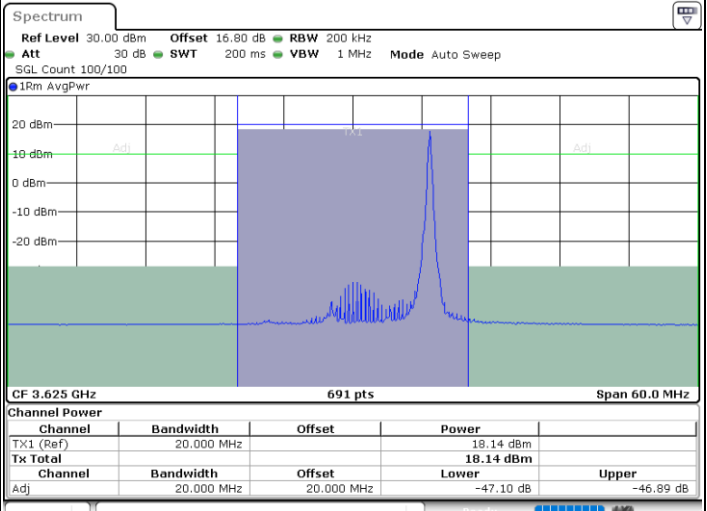

Date: 11.JUL.2020 15:50:29

Date: 11.JUL.2020 15:59:44

Highest Channel / FullIRB

N/A

Date: 11.JUL.2020 15:55:06

LTE Band 48 / 15MHz

QPSK

Lowest Channel / 1RB0

Lowest Channel / 1RBmax

Date: 11.JUL.2020 16:00:15

Date: 11.JUL.2020 16:09:10

Lowest Channel / FullIRB

N/A

Date: 11.JUL.2020 16:04:43

LTE Band 48 / 15MHz

QPSK

Middle Channel / 1RB0

Middle Channel / 1RBmax

Date: 11.JUL.2020 16:02:43

Date: 11.JUL.2020 16:11:38

Middle Channel / FullIRB

N/A

Date: 11.JUL.2020 16:07:11

LTE Band 48 / 15MHz