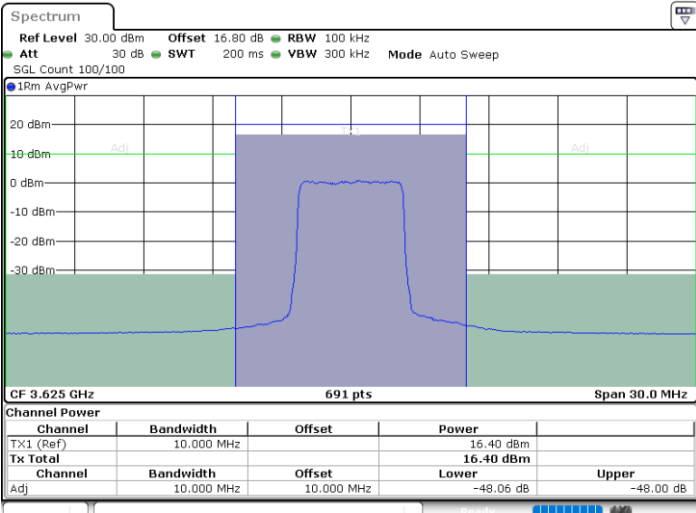

Highest Channel / FullIRB

N/A

Date: 11.JUL.2020 16:17:36

LTE Band 48 / 5MHz

16QAM

Lowest Channel / 1RB0

Lowest Channel / 1RBmax

Date: 11.JUL.2020 15:32:57

Date: 11.JUL.2020 15:42:13

Lowest Channel / FullIRB

N/A

Date: 11.JUL.2020 15:37:35

LTE Band 48 / 5MHz

16QAM

Middle Channel / 1RB0

Middle Channel / 1RBmax

Date: 11.JUL.2020 15:34:28

Date: 11.JUL.2020 15:43:45

Middle Channel / FullIRB

N/A

Date: 11.JUL.2020 15:39:08

LTE Band 48 / 5MHz

16QAM

Highest Channel / 1RB0