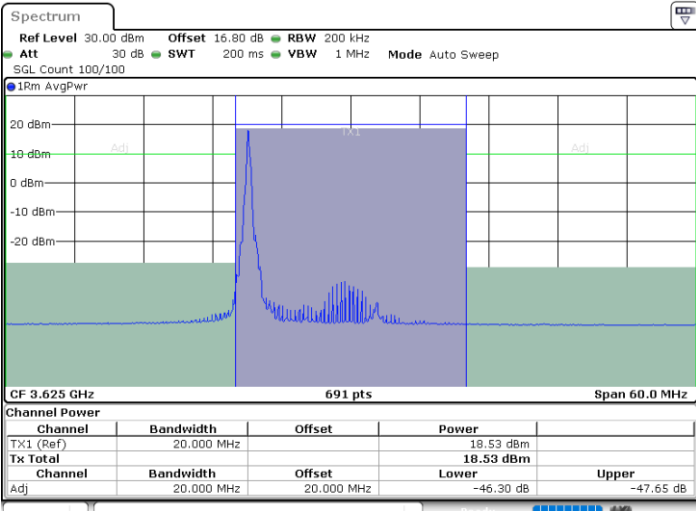

Date: 11.JUL.2020 16:14:38

LTE Band 48 / 20MHz

QPSK

Middle Channel / 1RB0

Middle Channel / 1RBmax

Date: 11.JUL.2020 16:19:35

Date: 11.JUL.2020 16:24:03

Middle Channel / FullIRB

N/A

Date: 11.JUL.2020 16:15:08

LTE Band 48 / 20MHz

QPSK

Highest Channel / 1RB0

Highest Channel / 1RBmax

Date: 11.JUL.2020 16:22:03

Date: 11.JUL.2020 16:26:31