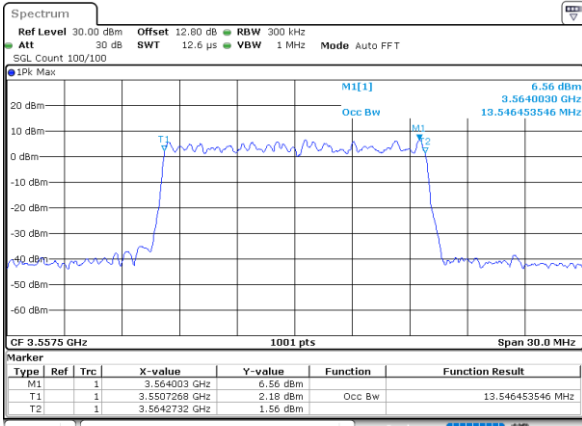

LTE Band 48

Lowest Channel / 15MHz / 256QAM

Lowest Channel / 20MHz / 256QAM

Middle Channel / 15MHz / 256QAM

Middle Channel / 20MHz / 256QAM

Highest Channel / 15MHz / 256QAM

Highest Channel / 20MHz / 256QAM

ACLR