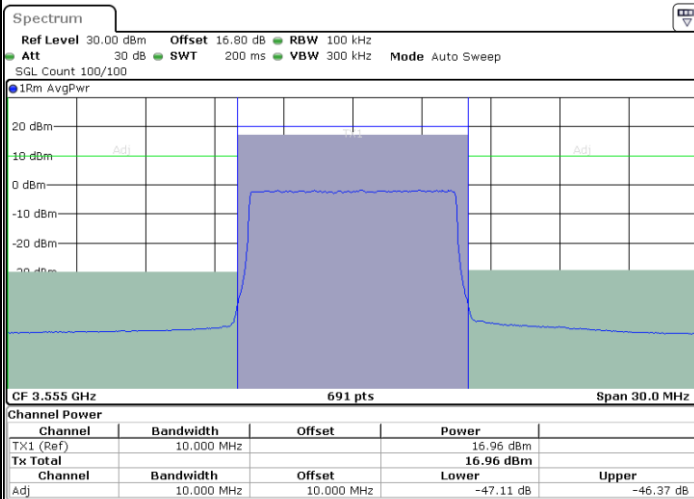

Highest Channel / 1RBmax

Date: 11.JUL.2020 15:36:02

Date: 11.JUL.2020 15:45:18

Highest Channel / FullIRB

N/A

Date: 11.JUL.2020 15:40:40

LTE Band 48 / 10MHz

16QAM

Lowest Channel / 1RB0

Lowest Channel / 1RBmax

Date: 11.JUL.2020 15:46:52

Date: 11.JUL.2020 15:56:08

Lowest Channel / FullIRB

N/A

Date: 11.JUL.2020 15:51:30

LTE Band 48 / 10MHz

LTE Band 48 / 10MHz

16QAM

Highest Channel / 1RB0

Highest Channel / 1RBmax

Date: 11.JUL.2020 15:49:57

Date: 11.JUL.2020 15:59:13

Highest Channel / FullIRB

N/A