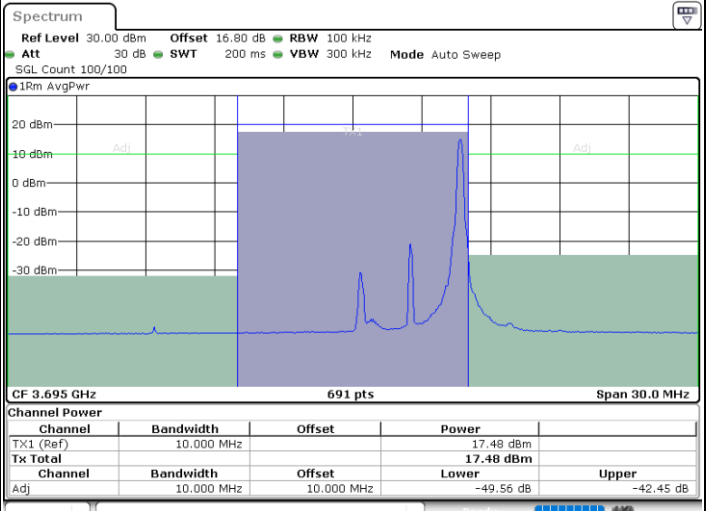

Date: 11.JUL.2020 15:34:28

Date: 11.JUL.2020 15:43:45

Middle Channel / FullIRB

N/A

Date: 11.JUL.2020 15:39:08

LTE Band 48 / 5MHz

16QAM

Highest Channel / 1RB0

Highest Channel / 1RBmax

Date: 11.JUL.2020 15:36:02

Date: 11.JUL.2020 15:45:18

Highest Channel / FullIRB

N/A

Date: 11.JUL.2020 15:40:40

LTE Band 48 / 10MHz

16QAM