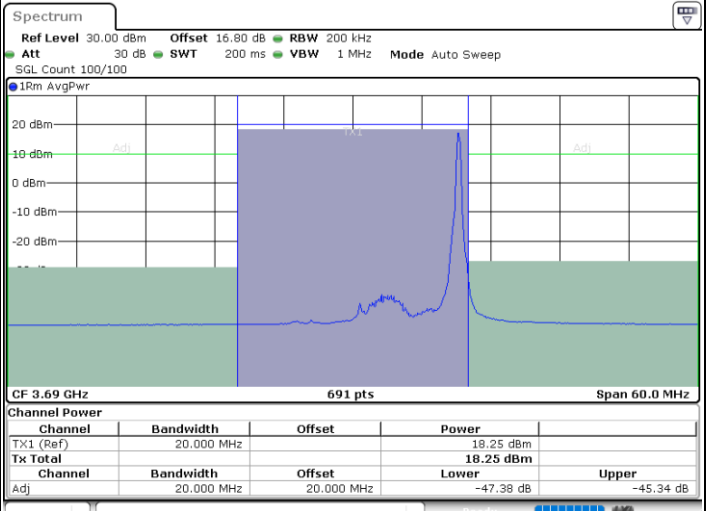

Lowest Channel / 1RBmax

Date: 11.JUL.2020 16:00:15

Date: 11.JUL.2020 16:09:10

Lowest Channel / FullIRB

N/A

Date: 11.JUL.2020 16:04:43

LTE Band 48 / 15MHz

QPSK

Middle Channel / 1RB0

Middle Channel / 1RBmax

Date: 11.JUL.2020 16:02:43

Date: 11.JUL.2020 16:11:38

Middle Channel / FullIRB

N/A

Date: 11.JUL.2020 16:07:11

LTE Band 48 / 15MHz

QPSK

Highest Channel / 1RB0

Highest Channel / 1RBmax

Date: 11.JUL.2020 16:03:13

Date: 11.JUL.2020 16:12:08

Highest Channel / FullIRB

N/A

Date: 11.JUL.2020 16:07:40