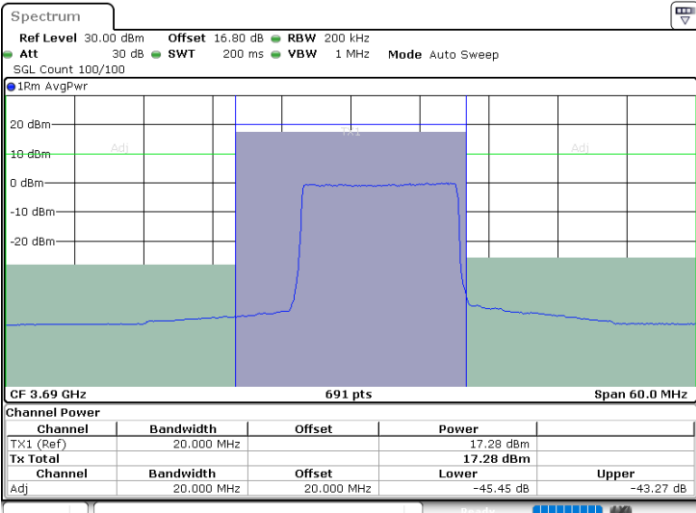

QPSK

Highest Channel / 1RB0

Highest Channel / 1RBmax

Date: 11.JUL.2020 16:03:13

Date: 11.JUL.2020 16:12:08

Highest Channel / FullIRB

N/A

Date: 11.JUL.2020 16:07:40

LTE Band 48 / 20MHz

QPSK

Lowest Channel / 1RB0

Lowest Channel / 1RBmax

Date: 11.JUL.2020 16:19:06

Date: 11.JUL.2020 16:23:33

Lowest Channel / FullIRB

N/A