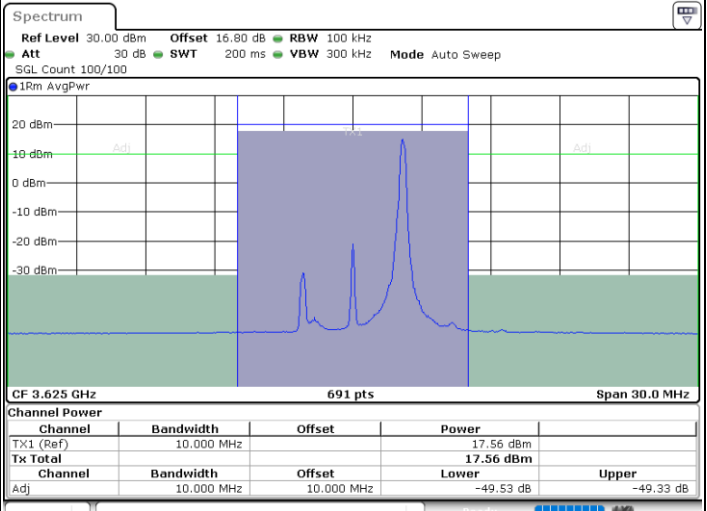

Highest Channel / FullIRB

N/A

Date: 11.JUL.2020 16:17:36

LTE Band 48 / 5MHz

16QAM

Lowest Channel / 1RB0

Lowest Channel / 1RBmax

Date: 11.JUL.2020 15:32:57

Date: 11.JUL.2020 15:42:13

Lowest Channel / FullIRB

N/A

Date: 11.JUL.2020 15:37:35

LTE Band 48 / 5MHz

16QAM

Middle Channel / 1RB0

Middle Channel / 1RBmax

Date: 11.JUL.2020 15:34:28

Date: 11.JUL.2020 15:43:45

Middle Channel / FullIRB

N/A

Date: 11.JUL.2020 15:39:08

LTE Band 48 / 5MHz

16QAM

Highest Channel / 1RB0