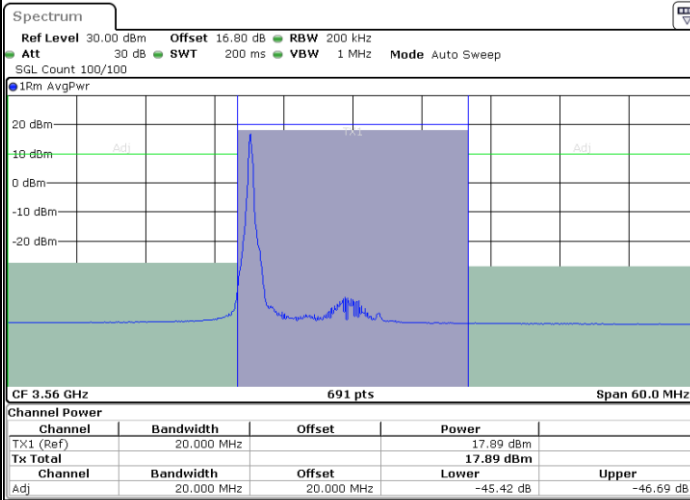

Date: 11.JUL.2020 16:12:38

Highest Channel / FullIRB

N/A

Date: 11.JUL.2020 16:08:10

LTE Band 48 / 20MHz

16QAM

Lowest Channel / 1RB0

Lowest Channel / 1RBmax

Date: 11.JUL.2020 16:18:36

Date: 11.JUL.2020 16:23:03

Lowest Channel / FullIRB

N/A

Date: 11.JUL.2020 16:14:08

LTE Band 48 / 20MHz

16QAM

Middle Channel / 1RB0