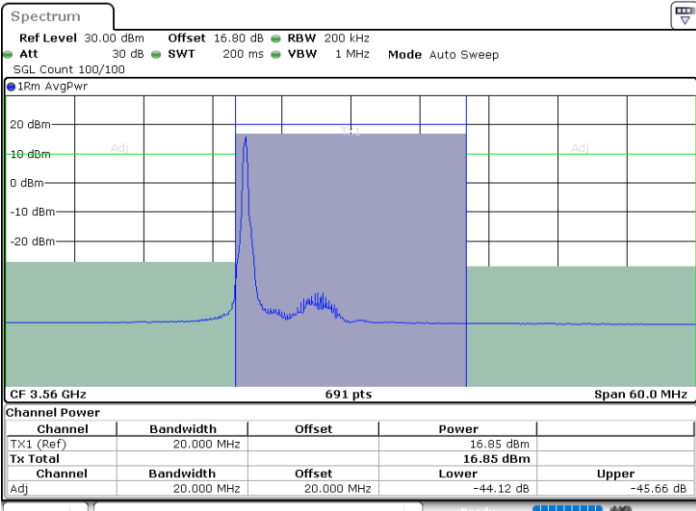

Date: 11.JUL.2020 15:58:10

Middle Channel / FullIRB

N/A

Date: 11.JUL.2020 15:53:32

LTE Band 48 / 10MHz

64QAM

Highest Channel / 1RB0

Highest Channel / 1RBmax

Date: 11.JUL.2020 15:49:26

Date: 11.JUL.2020 15:58:42

Highest Channel / FullIRB

N/A

Date: 11.JUL.2020 15:54:03

LTE Band 48 / 15MHz

64QAM

Lowest Channel / 1RB0

Lowest Channel / 1RBmax

Date: 11.JUL.2020 16:01:15

Date: 11.JUL.2020 16:10:10

Lowest Channel / FullIRB

N/A

Date: 11.JUL.2020 16:05:43

LTE Band 48 / 15MHz

64QAM