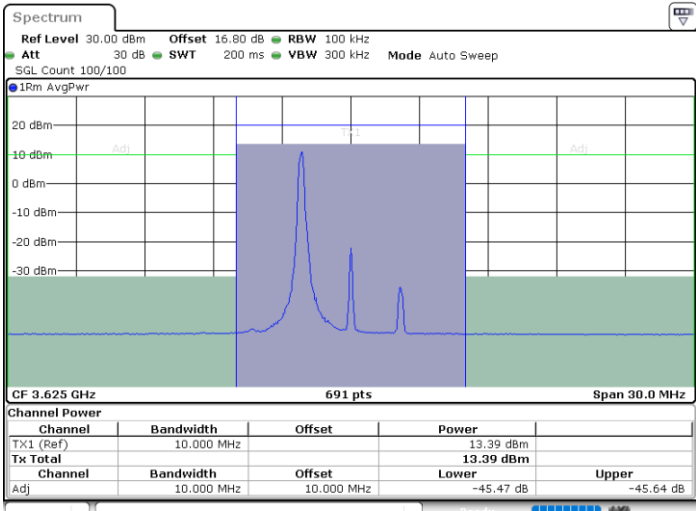

Highest Channel / FullIRB

N/A

Date: 11.JUL.2020 16:16:36

LTE Band 48 / 5MHz

256QAM

Lowest Channel / 1RB0

Lowest Channel / 1RBmax

Date: 11.JUL.2020 16:27:57

Date: 11.JUL.2020 16:43:45

Lowest Channel / FullIRB

N/A

Date: 11.JUL.2020 16:42:38

LTE Band 48 / 5MHz

256QAM

Middle Channel / 1RB0

Middle Channel / 1RBmax