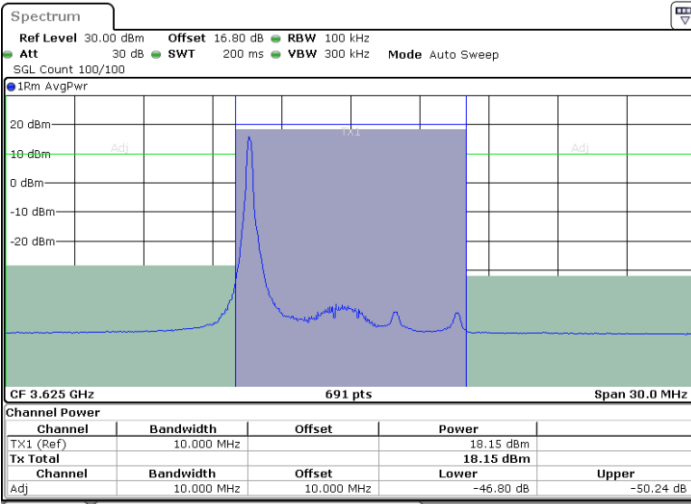

Lowest Channel / FullIRB

N/A

Date: 11.JUL.2020 15:52:01

LTE Band 48 / 10MHz

QPSK

MiddleChannel / 1RB0

Middle Channel / 1RBmax

Date: 11.JUL.2020 15:47:54