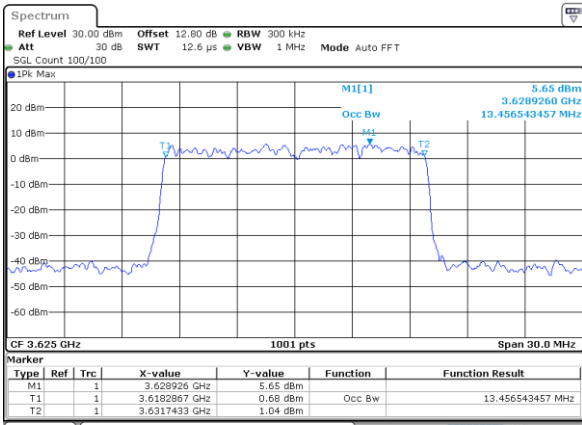

LTE Band 48

Lowest Channel / 15MHz / 256QAM

Lowest Channel / 20MHz / 256QAM

Middle Channel / 15MHz / 256QAM

Middle Channel / 20MHz / 256QAM

Highest Channel / 15MHz / 256QAM

Highest Channel / 20MHz / 256QAM

ACLR