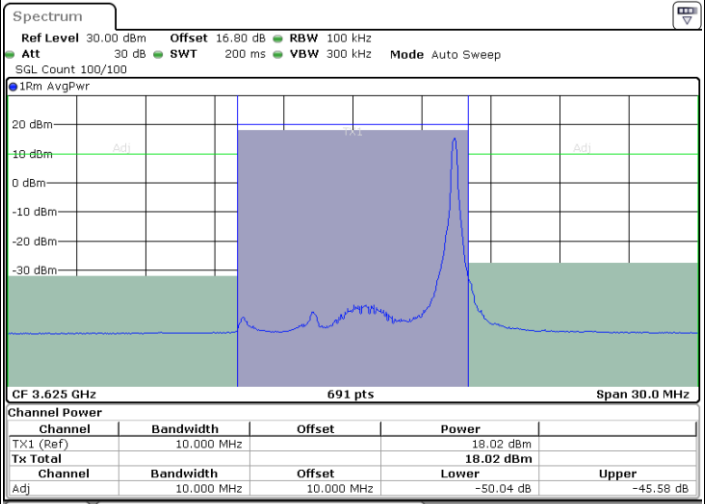

Lowest Channel / FullIRB

N/A

Date: 11.JUL.2020 15:52:01

LTE Band 48 / 10MHz

QPSK

MiddleChannel / 1RB0

Middle Channel / 1RBmax

Date: 11.JUL.2020 15:47:54

Date: 11.JUL.2020 15:57:09

Middle Channel / FullIRB

N/A

Date: 11.JUL.2020 15:52:31

LTE Band 48 / 10MHz

QPSK

Highest Channel / 1RB0

Highest Channel / 1RBmax