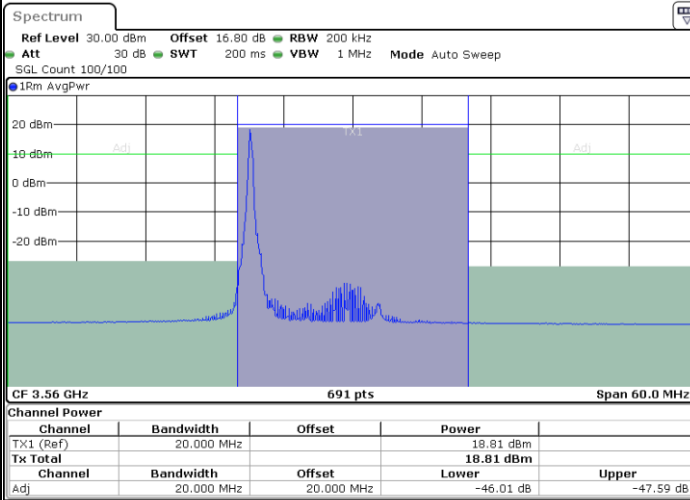

QPSK

Highest Channel / 1RB0

Highest Channel / 1RBmax

Date: 11.JUL.2020 16:03:13

Date: 11.JUL.2020 16:12:08

Highest Channel / FullIRB

N/A

Date: 11.JUL.2020 16:07:40

LTE Band 48 / 20MHz

QPSK

Lowest Channel / 1RB0

Lowest Channel / 1RBmax

Date: 11.JUL.2020 16:19:06

Date: 11.JUL.2020 16:23:33

Lowest Channel / FullIRB

N/A