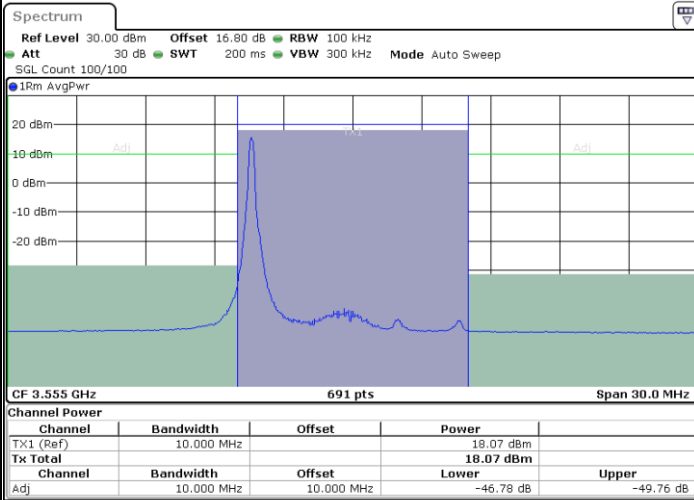

Date: 11.JUL.2020 15:34:28

Date: 11.JUL.2020 15:43:45

Middle Channel / FullIRB

N/A

Date: 11.JUL.2020 15:39:08

LTE Band 48 / 5MHz

16QAM

Highest Channel / 1RB0

Highest Channel / 1RBmax

Date: 11.JUL.2020 15:36:02

Date: 11.JUL.2020 15:45:18

Highest Channel / FullIRB

N/A

Date: 11.JUL.2020 15:40:40

LTE Band 48 / 10MHz

16QAM

Lowest Channel / 1RB0

Lowest Channel / 1RBmax

Date: 11.JUL.2020 15:46:52

Date: 11.JUL.2020 15:56:08

Lowest Channel / FullIRB

N/A

Date: 11.JUL.2020 15:51:30

LTE Band 48 / 10MHz