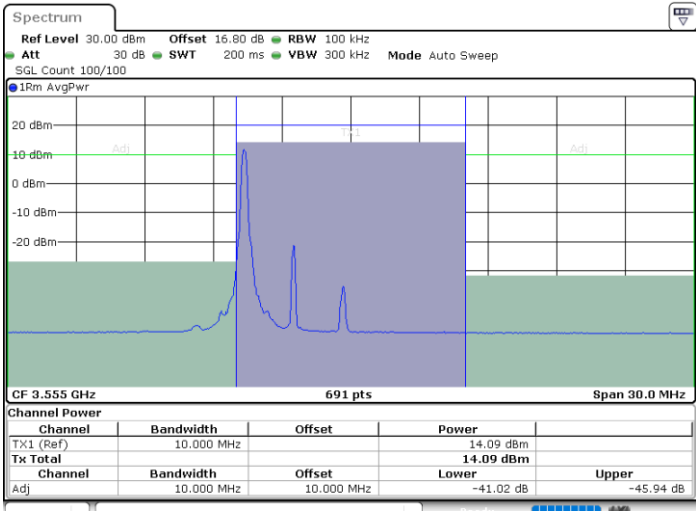

N/A

Date: 11.JUL.2020 16:16:06

LTE Band 48 / 20MHz

64QAM

Highest Channel / 1RB0

Highest Channel / 1RBmax

Date: 11.JUL.2020 16:21:04

Date: 11.JUL.2020 16:25:31

Highest Channel / FullIRB

N/A

Date: 11.JUL.2020 16:16:36

LTE Band 48 / 5MHz

256QAM

Lowest Channel / 1RB0

Lowest Channel / 1RBmax

Date: 11.JUL.2020 16:27:57