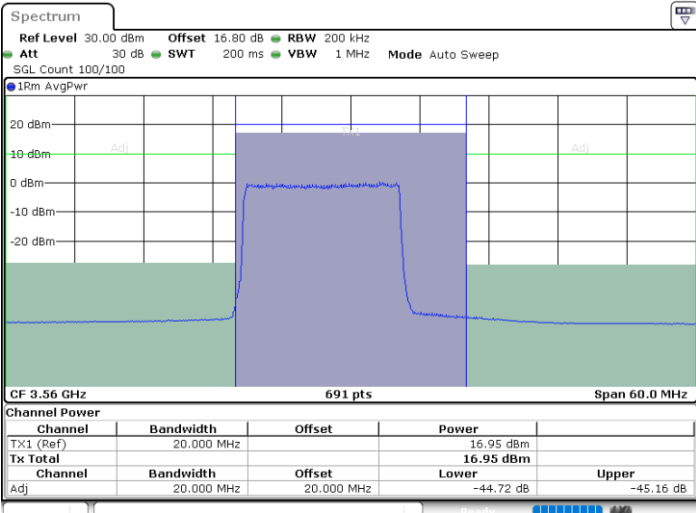

Lowest Channel / FullIRB

N/A

Date: 11.JUL.2020 16:05:13