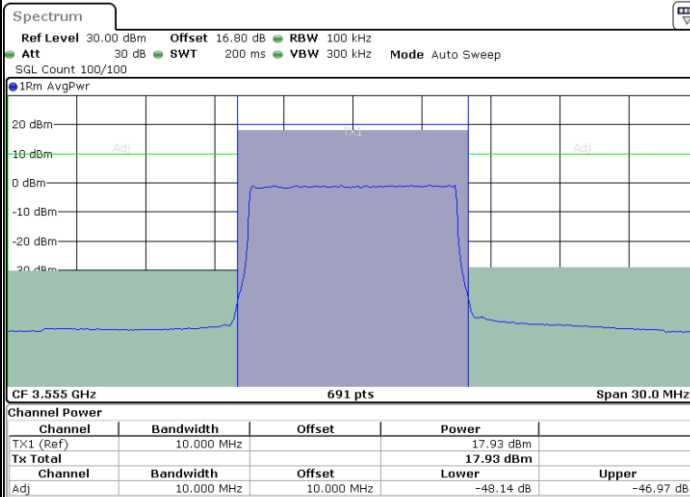

Date: 11.JUL.2020 15:39:38

LTE Band 48 / 5MHz

QPSK

Highest Channel / 1RB0

Highest Channel / 1RBmax

Date: 11.JUL.2020 15:35:30

Date: 11.JUL.2020 15:44:47

Highest Channel / FullIRB

N/A

Date: 11.JUL.2020 15:40:09

LTE Band 48 / 10MHz

QPSK

Lowest Channel / 1RB0

Lowest Channel / 1RBmax

Date: 11.JUL.2020 15:47:23

Date: 11.JUL.2020 15:56:39

Lowest Channel / FullIRB

N/A

Date: 11.JUL.2020 15:52:01

LTE Band 48 / 10MHz

QPSK

MiddleChannel / 1RB0

Middle Channel / 1RBmax

Date: 11.JUL.2020 15:47:54