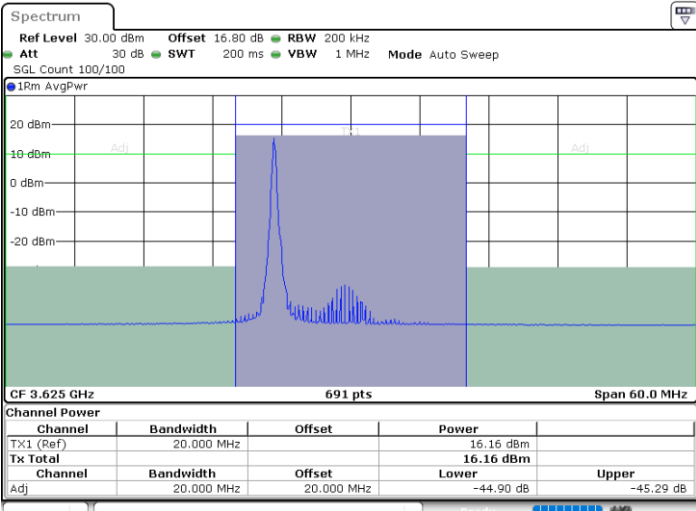

Date: 11.JUL.2020 15:49:26

Date: 11.JUL.2020 15:58:42

Highest Channel / FullIRB

N/A

Date: 11.JUL.2020 15:54:03

LTE Band 48 / 15MHz

64QAM

Lowest Channel / 1RB0

Lowest Channel / 1RBmax

Date: 11.JUL.2020 16:01:15

Date: 11.JUL.2020 16:10:10

Lowest Channel / FullIRB

N/A

Date: 11.JUL.2020 16:05:43

LTE Band 48 / 15MHz

64QAM

Middle Channel / 1RB0

Middle Channel / 1RBmax

Date: 11.JUL.2020 16:01:45

Date: 11.JUL.2020 16:10:40

Middle Channel / FullIRB

N/A

Date: 11.JUL.2020 16:06:12

LTE Band 48 / 15MHz