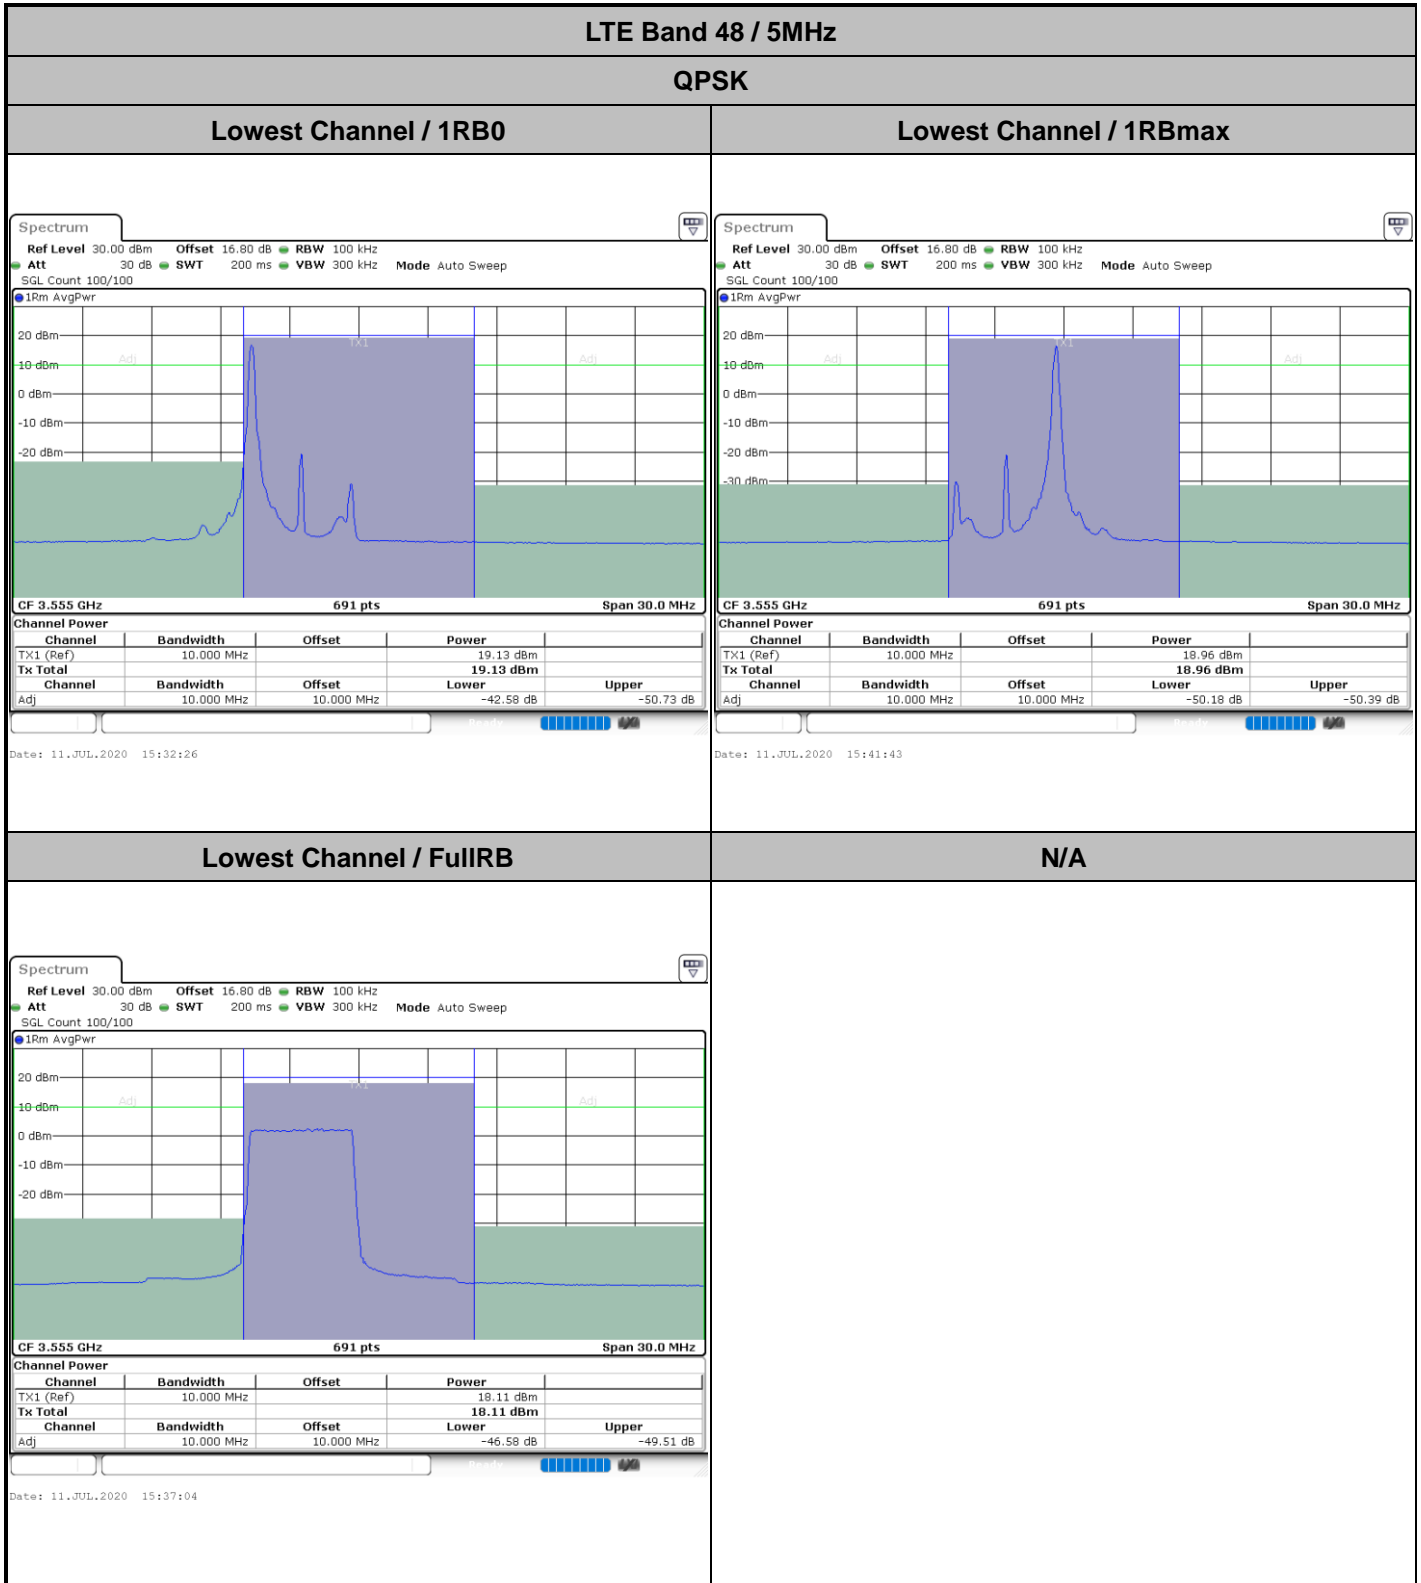

LTE Band 48

Lowest Channel / 15MHz / 256QAM

Lowest Channel / 20MHz / 256QAM

Middle Channel / 15MHz / 256QAM

Middle Channel / 20MHz / 256QAM

Highest Channel / 15MHz / 256QAM

Highest Channel / 20MHz / 256QAM

ACLR