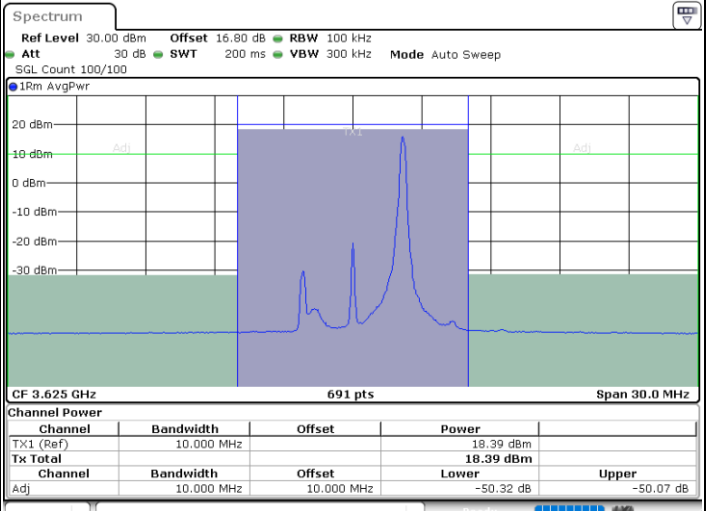

LTE Band 48

Lowest Channel / 15MHz / 256QAM

Lowest Channel / 20MHz / 256QAM

Middle Channel / 15MHz / 256QAM

Middle Channel / 20MHz / 256QAM

Highest Channel / 15MHz / 256QAM

Highest Channel / 20MHz / 256QAM

ACLR

LTE Band 48 / 5MHz

QPSK

Middle Channel / 1RB0

Middle Channel / 1RBmax

Date: 11.JUL.2020 15:34:59

Date: 11.JUL.2020 15:44:16

Middle Channel / FullIRB

N/A

Date: 11.JUL.2020 15:39:38

LTE Band 48 / 5MHz

QPSK

Highest Channel / 1RB0

Highest Channel / 1RBmax

Date: 11.JUL.2020 15:35:30

Date: 11.JUL.2020 15:44:47

Highest Channel / FullIRB