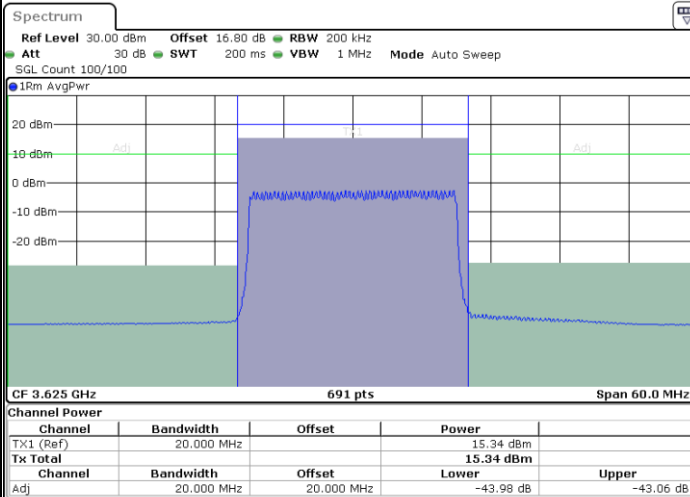

LTE Band 48 / 20MHz

64QAM

Lowest Channel / 1RB0

Lowest Channel / 1RBmax

Date: 11.JUL.2020 16:18:06

Date: 11.JUL.2020 16:22:33

Lowest Channel / FullIRB

N/A

Date: 11.JUL.2020 16:13:38

LTE Band 48 / 20MHz

64QAM

Middle Channel / 1RB0

Middle Channel / 1RBmax

Date: 11.JUL.2020 16:20:34

Date: 11.JUL.2020 16:25:02

Middle Channel / FullIRB

N/A

Date: 11.JUL.2020 16:16:06

LTE Band 48 / 20MHz

64QAM

Highest Channel / 1RB0

Highest Channel / 1RBmax

Date: 11.JUL.2020 16:21:04

Date: 11.JUL.2020 16:25:31

Highest Channel / FullIRB

N/A

Date: 11.JUL.2020 16:16:36

LTE Band 48 / 5MHz

256QAM

Lowest Channel / 1RB0

Lowest Channel / 1RBmax

Date: 11.JUL.2020 16:27:57