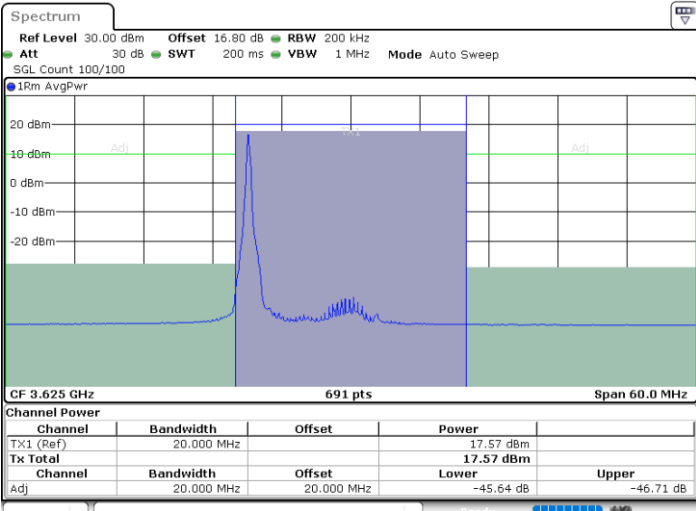

LTE Band 48 / 20MHz

16QAM

Middle Channel / 1RB0

Middle Channel / 1RBmax

Date: 11.JUL.2020 16:20:05