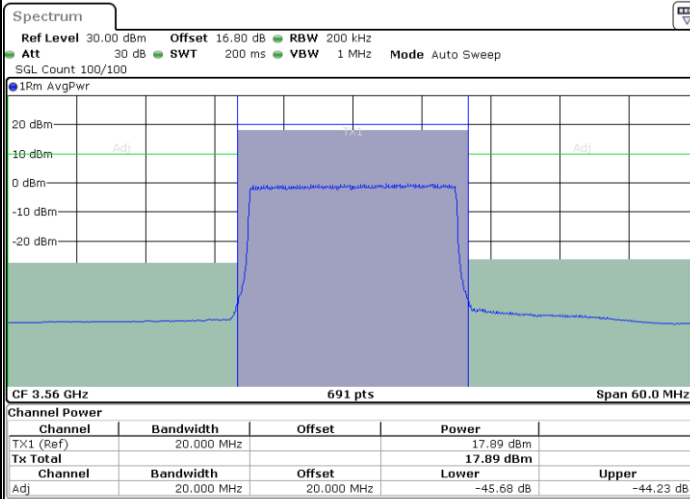

LTE Band 48 / 20MHz

QPSK

Lowest Channel / 1RB0

Lowest Channel / 1RBmax

Date: 11.JUL.2020 16:19:06

Date: 11.JUL.2020 16:23:33

Lowest Channel / FullIRB

N/A

Date: 11.JUL.2020 16:14:38

LTE Band 48 / 20MHz

QPSK

Middle Channel / 1RB0

Middle Channel / 1RBmax

Date: 11.JUL.2020 16:19:35

Date: 11.JUL.2020 16:24:03

Middle Channel / FullIRB