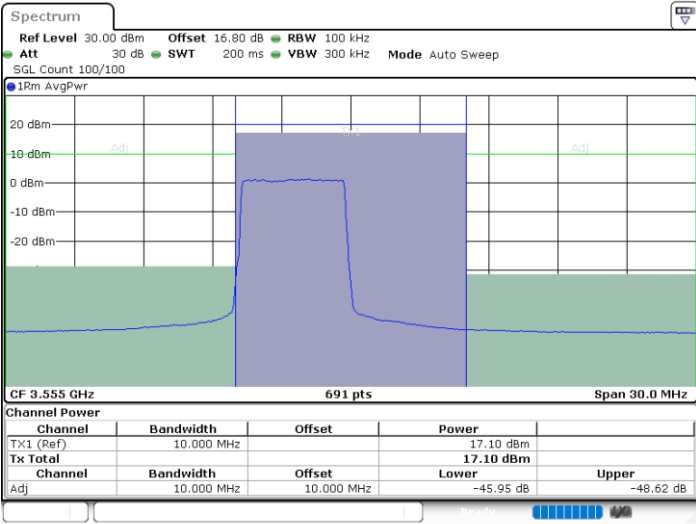

Lowest Channel / FullIRB

N/A

Date: 11.JUL.2020 15:37:35