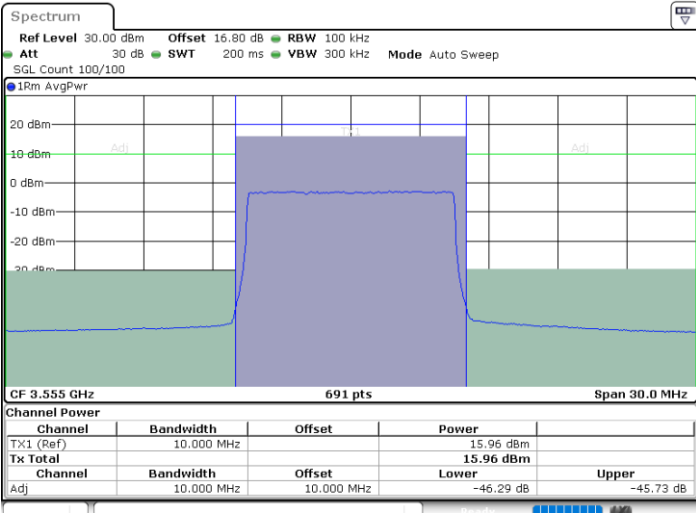

Date: 11.JUL.2020 15:38:36

LTE Band 48 / 5MHz

64QAM

Highest Channel / 1RB0

Highest Channel / 1RBmax

Date: 11.JUL.2020 15:36:34

Date: 11.JUL.2020 15:45:50

Highest Channel / FullIRB

N/A

Date: 11.JUL.2020 15:41:12

LTE Band 48 / 10MHz

64QAM

Lowest Channel / 1RB0

Lowest Channel / 1RBmax

Date: 11.JUL.2020 15:46:21

Date: 11.JUL.2020 15:55:37

Lowest Channel / FullIRB

N/A

Date: 11.JUL.2020 15:50:59

LTE Band 48 / 10MHz

64QAM

MiddleChannel / 1RB0

Middle Channel / 1RBmax

Date: 11.JUL.2020 15:48:54