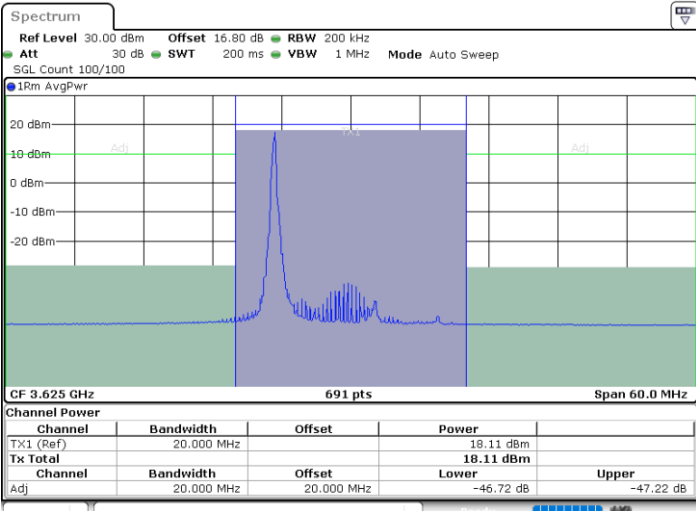

LTE Band 48 / 15MHz

QPSK

Middle Channel / 1RB0

Middle Channel / 1RBmax

Date: 11.JUL.2020 16:02:43