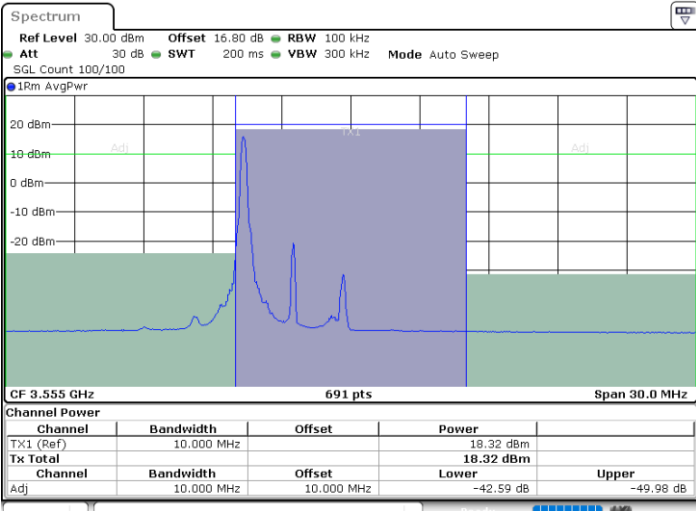

Highest Channel / FullIRB

N/A

Date: 11.JUL.2020 16:17:36

LTE Band 48 / 5MHz

16QAM

Lowest Channel / 1RB0

Lowest Channel / 1RBmax

Date: 11.JUL.2020 15:32:57