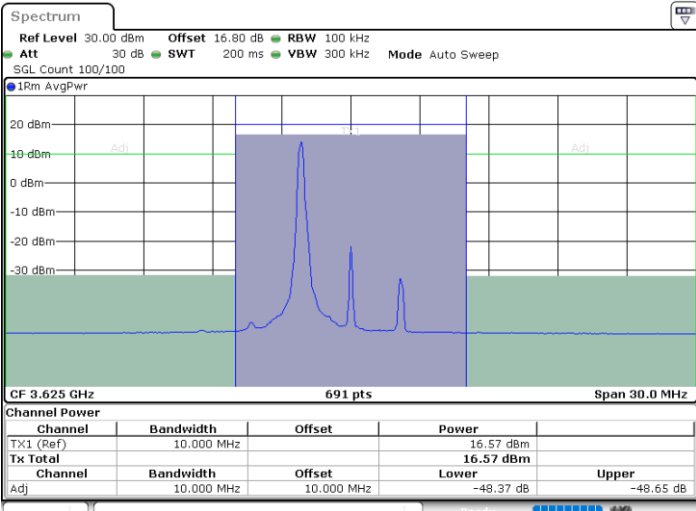

LTE Band 48 / 5MHz

64QAM

Middle Channel / 1RB0

Middle Channel / 1RBmax

Date: 11.JUL.2020 15:33:58