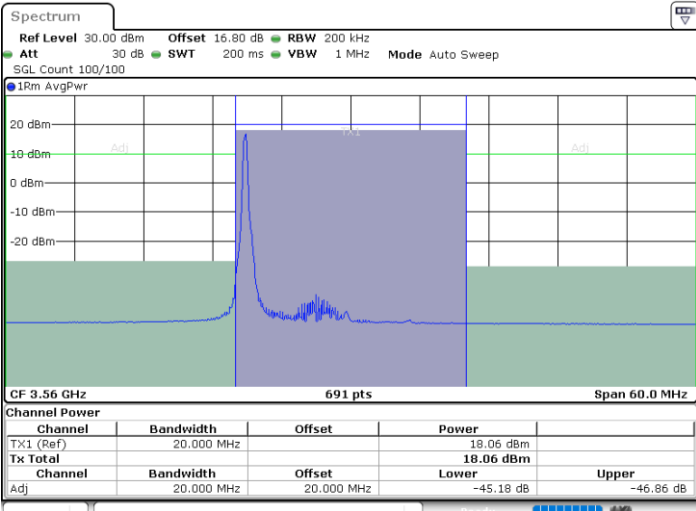

LTE Band 48 / 10MHz

16QAM

Highest Channel / 1RB0

Highest Channel / 1RBmax

Date: 11.JUL.2020 15:49:57

Date: 11.JUL.2020 15:59:13

Highest Channel / FullIRB

N/A

Date: 11.JUL.2020 15:54:35

LTE Band 48 / 15MHz

16QAM

Lowest Channel / 1RB0

Lowest Channel / 1RBmax

Date: 11.JUL.2020 16:00:45

Date: 11.JUL.2020 16:09:40

Lowest Channel / FullIRB