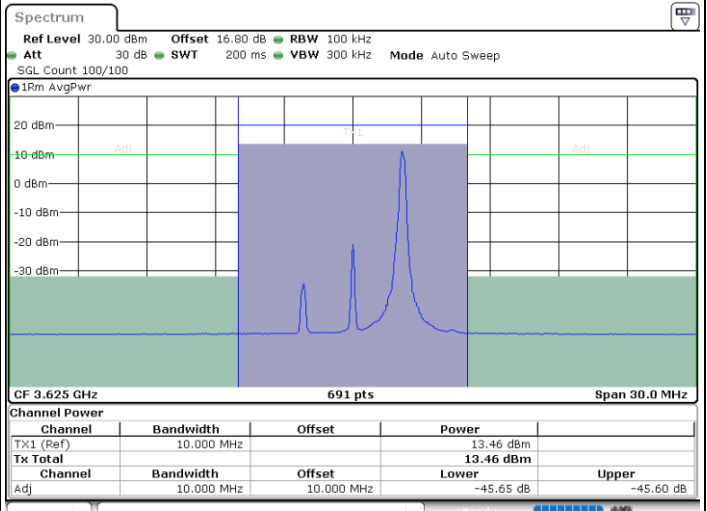

Date: 11.JUL.2020 16:44:40