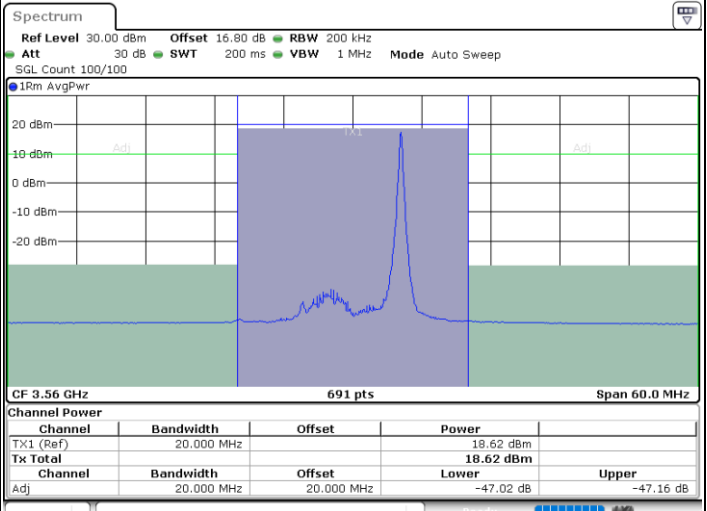

Date: 11.JUL.2020 15:57:09

Middle Channel / FullIRB

N/A

Date: 11.JUL.2020 15:52:31

LTE Band 48 / 10MHz

QPSK

Highest Channel / 1RB0

Highest Channel / 1RBmax

Date: 11.JUL.2020 15:50:29

Date: 11.JUL.2020 15:59:44

Highest Channel / FullIRB

N/A

Date: 11.JUL.2020 15:55:06

LTE Band 48 / 15MHz

QPSK

Lowest Channel / 1RB0

Lowest Channel / 1RBmax

Date: 11.JUL.2020 16:00:15

Date: 11.JUL.2020 16:09:10

Lowest Channel / FullIRB

N/A

Date: 11.JUL.2020 16:04:43

LTE Band 48 / 15MHz

QPSK