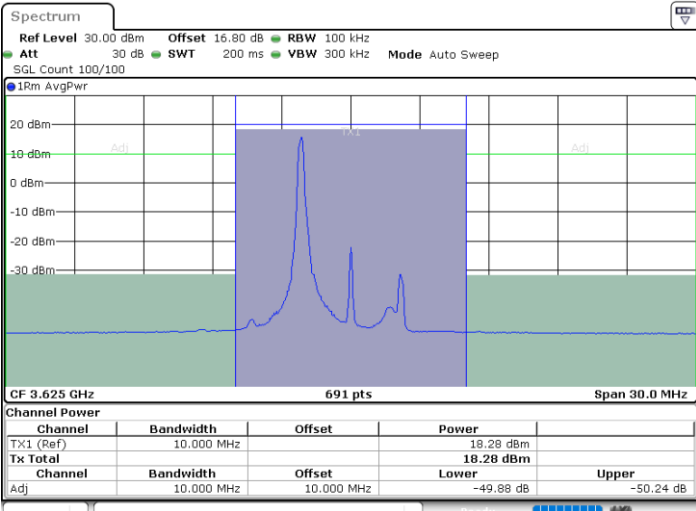

LTE Band 48 / 5MHz

QPSK

Middle Channel / 1RB0

Middle Channel / 1RBmax

Date: 11.JUL.2020 15:34:59