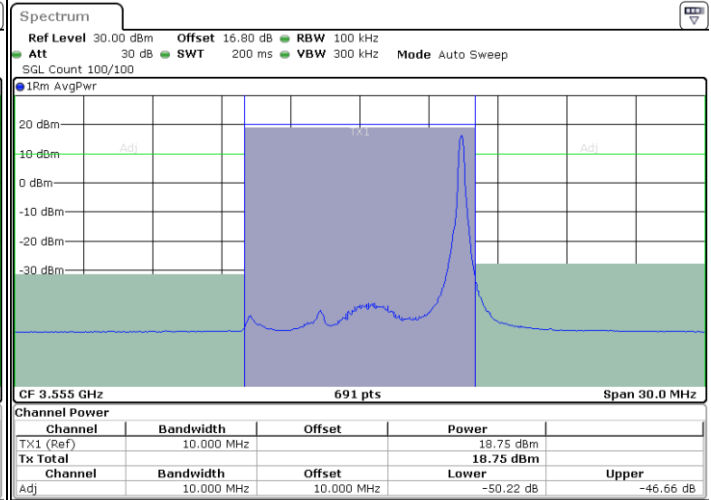

N/A

Date: 11.JUL.2020 15:40:09

LTE Band 48 / 10MHz

QPSK

Lowest Channel / 1RB0

Lowest Channel / 1RBmax

Date: 11.JUL.2020 15:47:23

Date: 11.JUL.2020 15:56:39