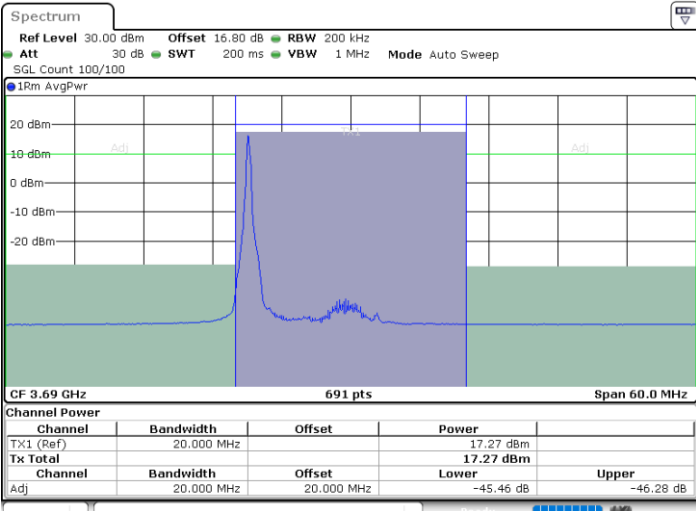

Middle Channel / 1RBmax

Date: 11.JUL.2020 16:20:05

Date: 11.JUL.2020 16:24:32

Middle Channel / FullIRB

N/A

Date: 11.JUL.2020 16:15:37

LTE Band 48 / 20MHz

16QAM

Highest Channel / 1RB0

Highest Channel / 1RBmax

Date: 11.JUL.2020 16:21:34

Date: 11.JUL.2020 16:26:01

Highest Channel / FullIRB

N/A

Date: 11.JUL.2020 16:17:06

LTE Band 48 / 5MHz