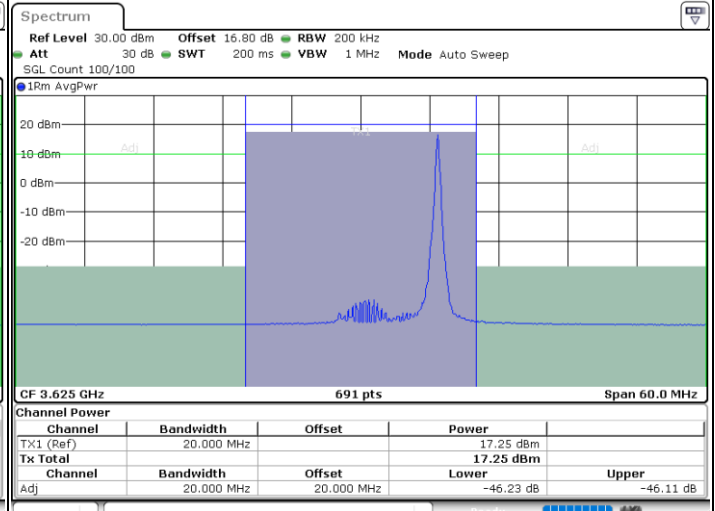

N/A

Date: 11.JUL.2020 16:05:13

LTE Band 48 / 15MHz

16QAM

Middle Channel / 1RB0

Middle Channel / 1RBmax

Date: 11.JUL.2020 16:02:14

Date: 11.JUL.2020 16:11:09