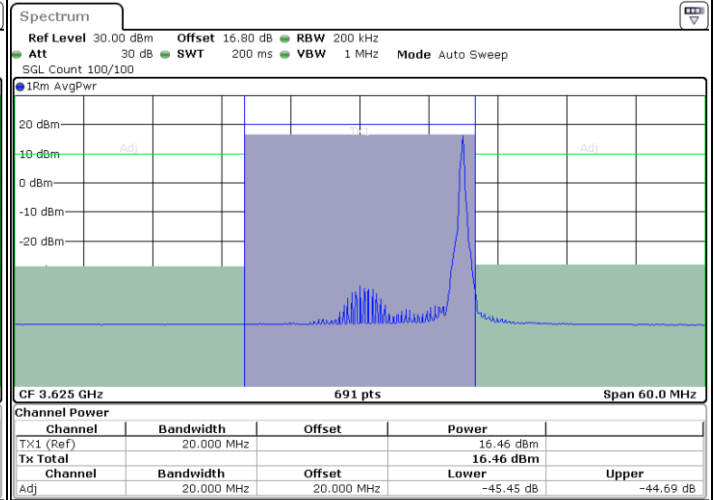

LTE Band 48 / 20MHz

64QAM

Lowest Channel / 1RB0

Lowest Channel / 1RBmax

Date: 11.JUL.2020 16:18:06

Date: 11.JUL.2020 16:22:33

Lowest Channel / FullIRB

N/A

Date: 11.JUL.2020 16:13:38

LTE Band 48 / 20MHz

64QAM

Middle Channel / 1RB0

Middle Channel / 1RBmax

Date: 11.JUL.2020 16:20:34

Date: 11.JUL.2020 16:25:02

Middle Channel / FullIRB

N/A

Date: 11.JUL.2020 16:16:06

LTE Band 48 / 20MHz

64QAM

Highest Channel / 1RB0

Highest Channel / 1RBmax

Date: 11.JUL.2020 16:21:04

Date: 11.JUL.2020 16:25:31