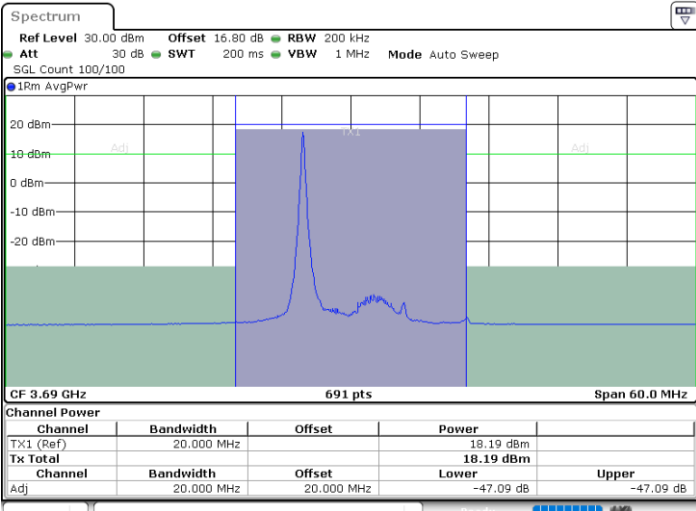

LTE Band 48 / 15MHz

QPSK

Highest Channel / 1RB0

Highest Channel / 1RBmax

Date: 11.JUL.2020 16:03:13