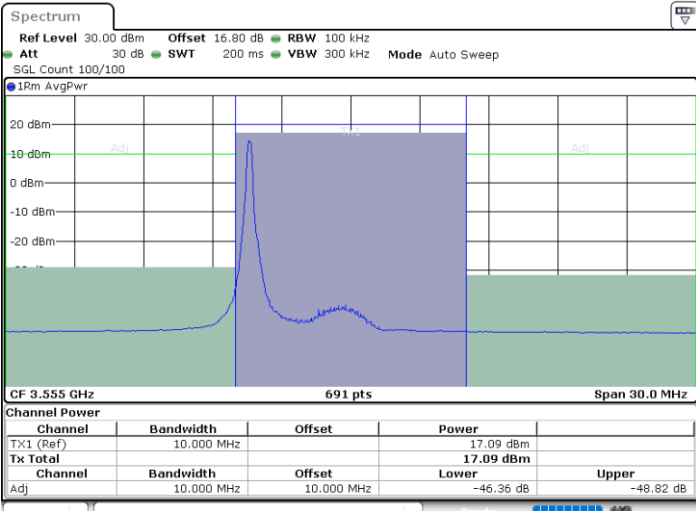

Date: 11.JUL.2020 15:38:36

LTE Band 48 / 5MHz

64QAM

Highest Channel / 1RB0

Highest Channel / 1RBmax

Date: 11.JUL.2020 15:36:34

Date: 11.JUL.2020 15:45:50

Highest Channel / FullIRB

N/A

Date: 11.JUL.2020 15:41:12

LTE Band 48 / 10MHz

64QAM

Lowest Channel / 1RB0

Lowest Channel / 1RBmax

Date: 11.JUL.2020 15:46:21

Date: 11.JUL.2020 15:55:37

Lowest Channel / FullIRB

N/A

Date: 11.JUL.2020 15:50:59

LTE Band 48 / 10MHz

64QAM

MiddleChannel / 1RB0

Middle Channel / 1RBmax

Date: 11.JUL.2020 15:48:54