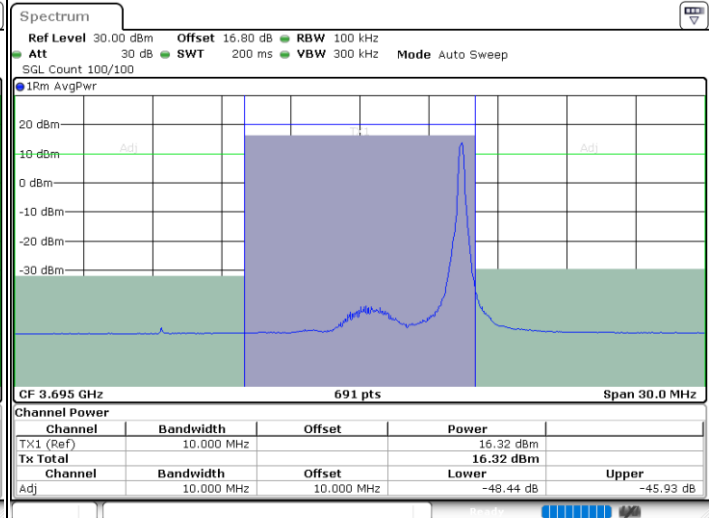

Lowest Channel / FullIRB

N/A

Date: 11.JUL.2020 15:50:59

LTE Band 48 / 10MHz

64QAM

MiddleChannel / 1RB0

Middle Channel / 1RBmax

Date: 11.JUL.2020 15:48:54

Date: 11.JUL.2020 15:58:10

Middle Channel / FullIRB

N/A

Date: 11.JUL.2020 15:53:32

LTE Band 48 / 10MHz

64QAM

Highest Channel / 1RB0

Highest Channel / 1RBmax

Date: 11.JUL.2020 15:49:26

Date: 11.JUL.2020 15:58:42

Highest Channel / FullIRB

N/A

Date: 11.JUL.2020 15:54:03

LTE Band 48 / 15MHz

64QAM

Lowest Channel / 1RB0