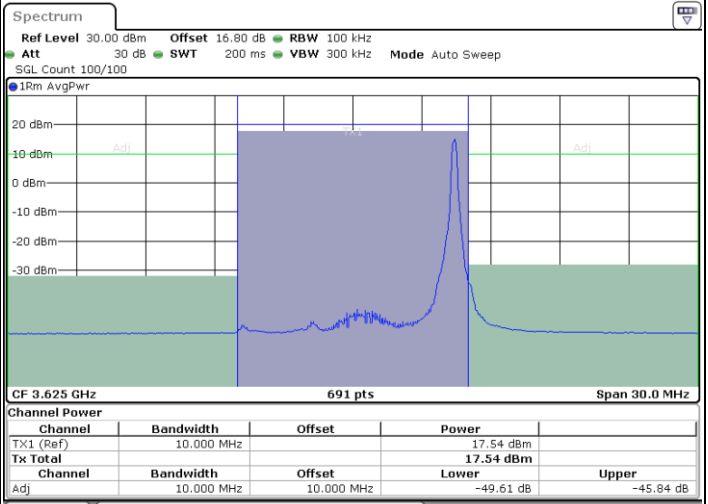

Date: 11.JUL.2020 15:57:40