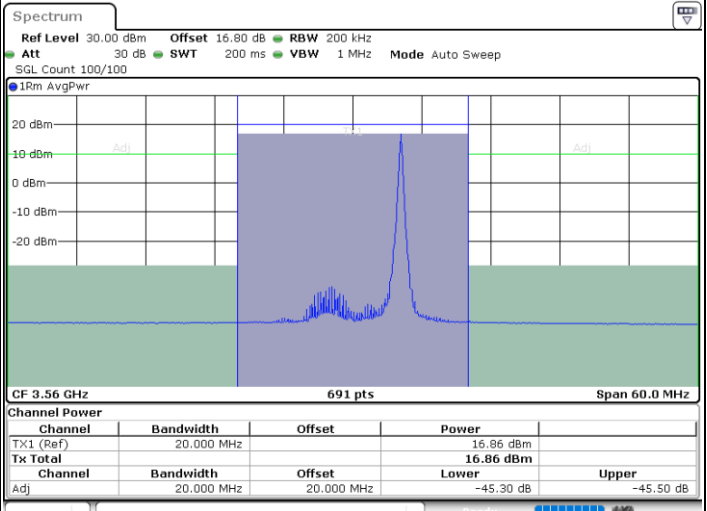

Date: 11.JUL.2020 15:58:10

Middle Channel / FullIRB

N/A

Date: 11.JUL.2020 15:53:32

LTE Band 48 / 10MHz

64QAM

Highest Channel / 1RB0

Highest Channel / 1RBmax

Date: 11.JUL.2020 15:49:26

Date: 11.JUL.2020 15:58:42

Highest Channel / FullIRB

N/A

Date: 11.JUL.2020 15:54:03

LTE Band 48 / 15MHz

64QAM

Lowest Channel / 1RB0

Lowest Channel / 1RBmax

Date: 11.JUL.2020 16:01:15

Date: 11.JUL.2020 16:10:10

Lowest Channel / FullIRB

N/A

Date: 11.JUL.2020 16:05:43

LTE Band 48 / 15MHz

64QAM