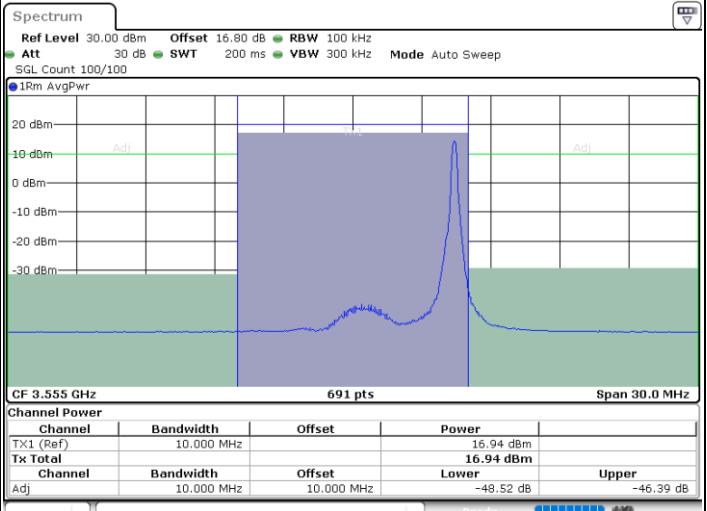

Date: 11.JUL.2020 15:38:36

LTE Band 48 / 5MHz

64QAM

Highest Channel / 1RB0

Highest Channel / 1RBmax

Date: 11.JUL.2020 15:36:34

Date: 11.JUL.2020 15:45:50

Highest Channel / FullIRB

N/A

Date: 11.JUL.2020 15:41:12

LTE Band 48 / 10MHz

64QAM

Lowest Channel / 1RB0

Lowest Channel / 1RBmax

Date: 11.JUL.2020 15:46:21

Date: 11.JUL.2020 15:55:37

Lowest Channel / FullIRB

N/A

Date: 11.JUL.2020 15:50:59

LTE Band 48 / 10MHz

64QAM

MiddleChannel / 1RB0

Middle Channel / 1RBmax

Date: 11.JUL.2020 15:48:54