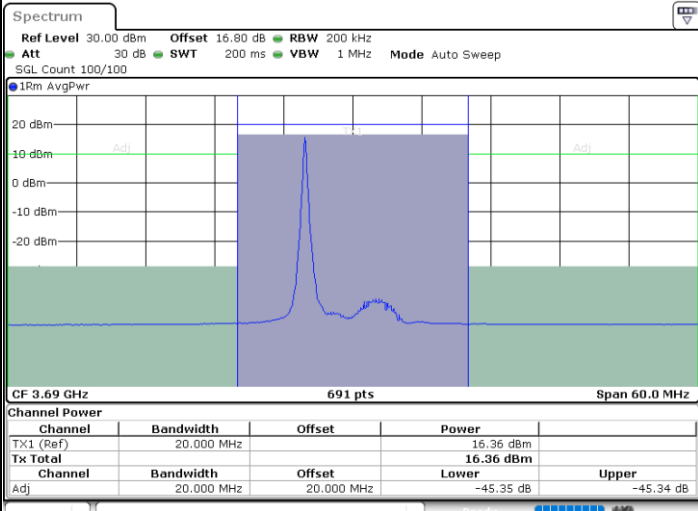

LTE Band 48 / 15MHz

64QAM

Highest Channel / 1RB0

Highest Channel / 1RBmax

Date: 11.JUL.2020 16:04:13