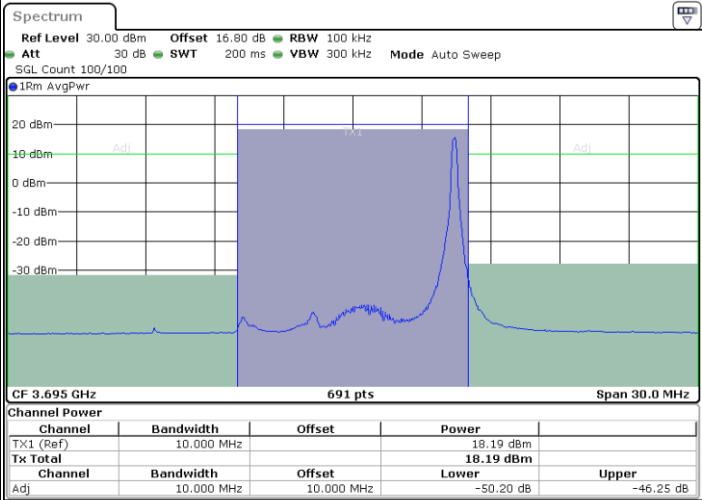

Date: 11.JUL.2020 15:57:09

Middle Channel / FullIRB

N/A

Date: 11.JUL.2020 15:52:31

LTE Band 48 / 10MHz

QPSK

Highest Channel / 1RB0

Highest Channel / 1RBmax

Date: 11.JUL.2020 15:50:29

Date: 11.JUL.2020 15:59:44

Highest Channel / FullIRB

N/A

Date: 11.JUL.2020 15:55:06

LTE Band 48 / 15MHz

QPSK

Lowest Channel / 1RB0