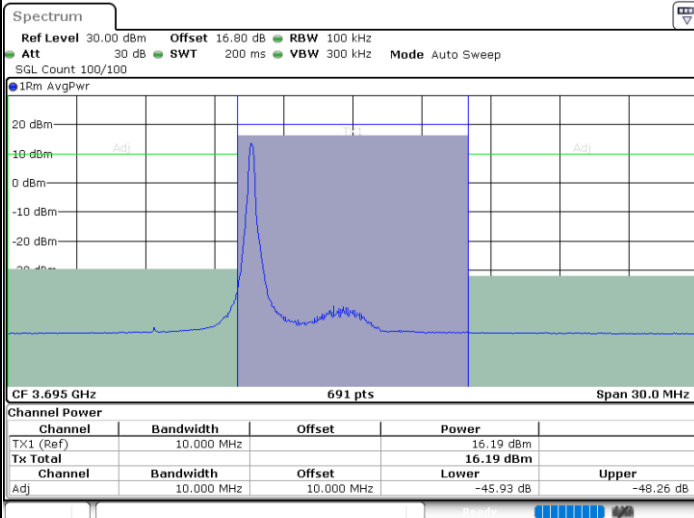

Lowest Channel / FullIRB

N/A

Date: 11.JUL.2020 15:50:59

LTE Band 48 / 10MHz

64QAM

MiddleChannel / 1RB0

Middle Channel / 1RBmax

Date: 11.JUL.2020 15:48:54

Date: 11.JUL.2020 15:58:10

Middle Channel / FullIRB

N/A

Date: 11.JUL.2020 15:53:32

LTE Band 48 / 10MHz

64QAM

Highest Channel / 1RB0

Highest Channel / 1RBmax

Date: 11.JUL.2020 15:49:26

Date: 11.JUL.2020 15:58:42

Highest Channel / FullIRB

N/A

Date: 11.JUL.2020 15:54:03

LTE Band 48 / 15MHz

64QAM

Lowest Channel / 1RB0