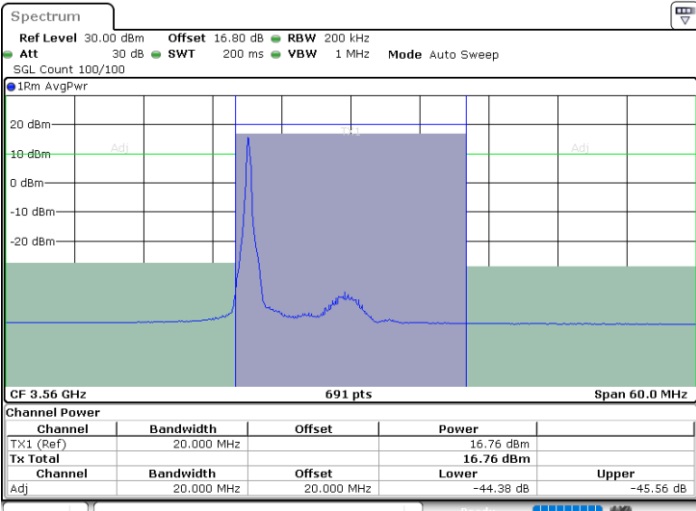

Middle Channel / 1RB0

Middle Channel / 1RBmax

Date: 11.JUL.2020 16:01:45

Date: 11.JUL.2020 16:10:40

Middle Channel / FullIRB

N/A

Date: 11.JUL.2020 16:06:12

LTE Band 48 / 15MHz

64QAM

Highest Channel / 1RB0

Highest Channel / 1RBmax

Date: 11.JUL.2020 16:04:13

Date: 11.JUL.2020 16:13:08

Highest Channel / FullIRB

N/A

Date: 11.JUL.2020 16:08:40

LTE Band 48 / 20MHz

64QAM

Lowest Channel / 1RB0

Lowest Channel / 1RBmax

Date: 11.JUL.2020 16:18:06

Date: 11.JUL.2020 16:22:33

Lowest Channel / FullIRB

N/A