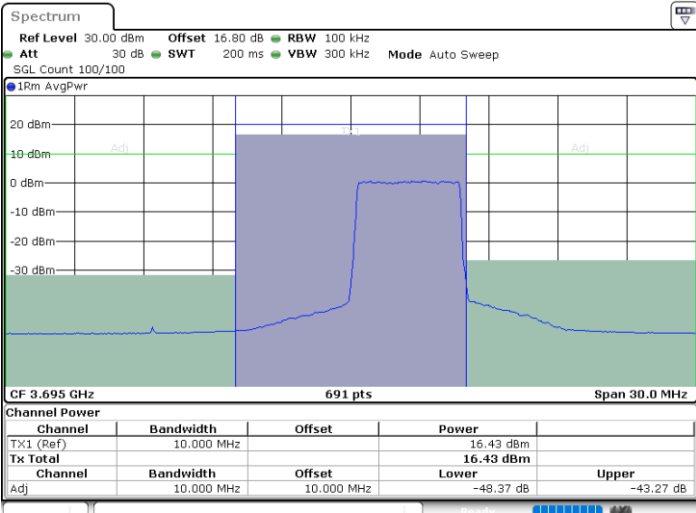

Date: 11.JUL.2020 15:34:28

Date: 11.JUL.2020 15:43:45

Middle Channel / FullIRB

N/A

Date: 11.JUL.2020 15:39:08

LTE Band 48 / 5MHz

16QAM

Highest Channel / 1RB0

Highest Channel / 1RBmax

Date: 11.JUL.2020 15:36:02

Date: 11.JUL.2020 15:45:18

Highest Channel / FullIRB

N/A

Date: 11.JUL.2020 15:40:40

LTE Band 48 / 10MHz

16QAM

Lowest Channel / 1RB0

Lowest Channel / 1RBmax

Date: 11.JUL.2020 15:46:52

Date: 11.JUL.2020 15:56:08

Lowest Channel / FullIRB

N/A

Date: 11.JUL.2020 15:51:30

LTE Band 48 / 10MHz