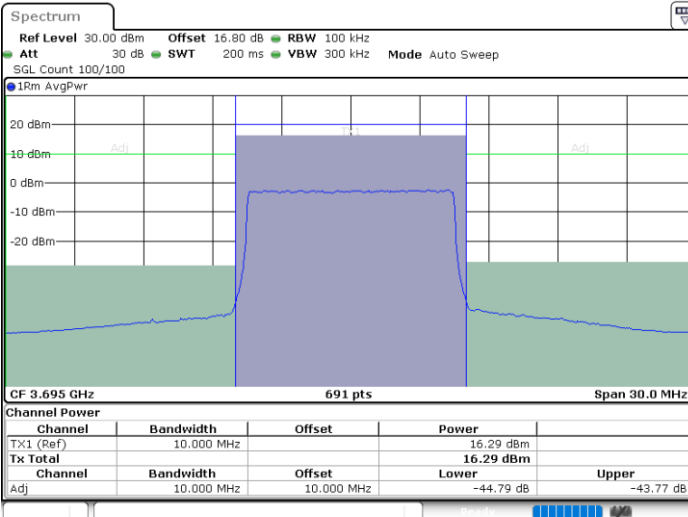

LTE Band 48 / 10MHz

16QAM

Highest Channel / 1RB0

Highest Channel / 1RBmax

Date: 11.JUL.2020 15:49:57

Date: 11.JUL.2020 15:59:13

Highest Channel / FullIRB

N/A

Date: 11.JUL.2020 15:54:35

LTE Band 48 / 15MHz

16QAM

Lowest Channel / 1RB0

Lowest Channel / 1RBmax

Date: 11.JUL.2020 16:00:45

Date: 11.JUL.2020 16:09:40

Lowest Channel / FullIRB