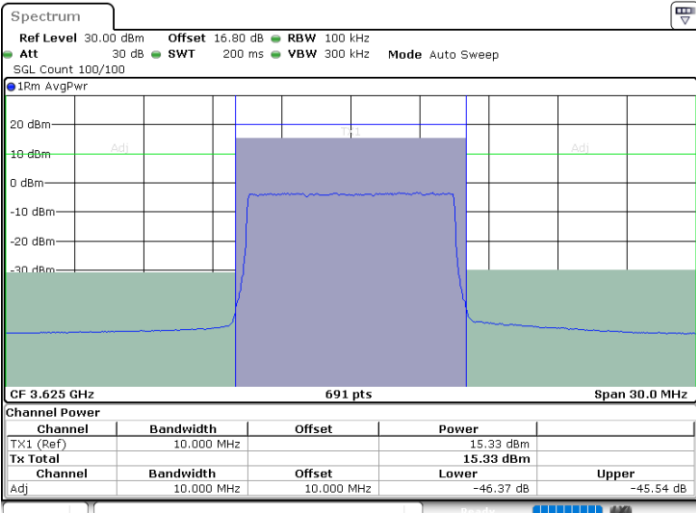

Lowest Channel / FullIRB

N/A

Date: 11.JUL.2020 15:50:59

LTE Band 48 / 10MHz

64QAM

MiddleChannel / 1RB0

Middle Channel / 1RBmax

Date: 11.JUL.2020 15:48:54

Date: 11.JUL.2020 15:58:10

Middle Channel / FullIRB

N/A

Date: 11.JUL.2020 15:53:32

LTE Band 48 / 10MHz

64QAM

Highest Channel / 1RB0

Highest Channel / 1RBmax