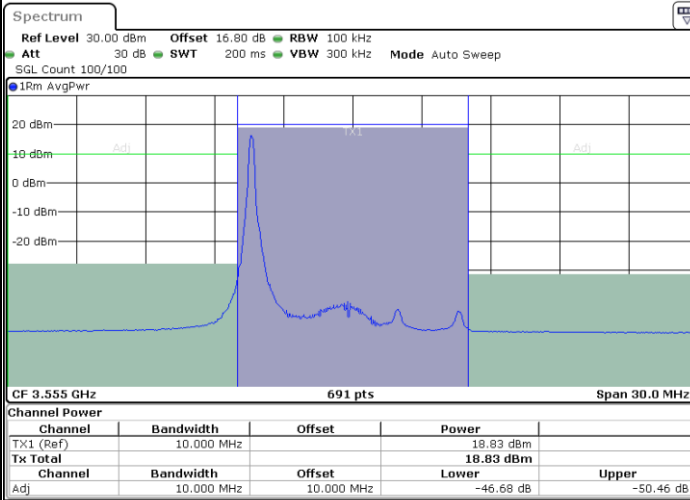

N/A

Date: 11.JUL.2020 15:40:09

LTE Band 48 / 10MHz

QPSK

Lowest Channel / 1RB0

Lowest Channel / 1RBmax

Date: 11.JUL.2020 15:47:23

Date: 11.JUL.2020 15:56:39