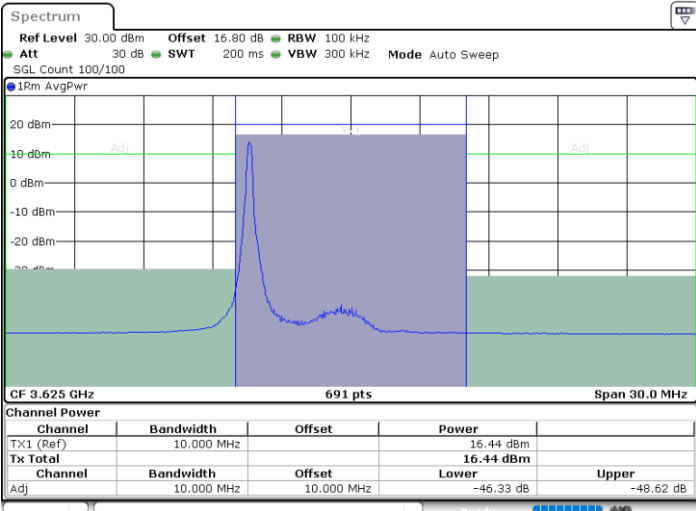

N/A

Date: 11.JUL.2020 15:41:12

LTE Band 48 / 10MHz

64QAM

Lowest Channel / 1RB0

Lowest Channel / 1RBmax

Date: 11.JUL.2020 15:46:21

Date: 11.JUL.2020 15:55:37

Lowest Channel / FullIRB

N/A

Date: 11.JUL.2020 15:50:59

LTE Band 48 / 10MHz

64QAM

MiddleChannel / 1RB0

Middle Channel / 1RBmax

Date: 11.JUL.2020 15:48:54

Date: 11.JUL.2020 15:58:10

Middle Channel / FullIRB

N/A

Date: 11.JUL.2020 15:53:32

LTE Band 48 / 10MHz

64QAM

Highest Channel / 1RB0

Highest Channel / 1RBmax