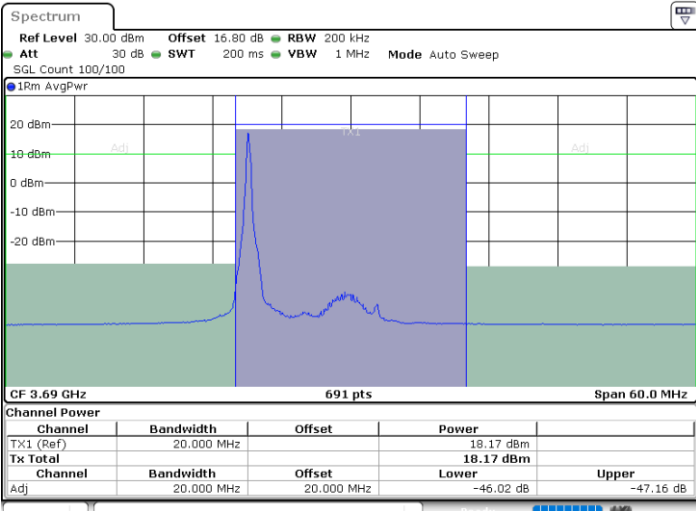

N/A

Date: 11.JUL.2020 16:15:08

LTE Band 48 / 20MHz

QPSK

Highest Channel / 1RB0

Highest Channel / 1RBmax

Date: 11.JUL.2020 16:22:03

Date: 11.JUL.2020 16:26:31

Highest Channel / FullIRB

N/A

Date: 11.JUL.2020 16:17:36

LTE Band 48 / 5MHz

16QAM

Lowest Channel / 1RB0

Lowest Channel / 1RBmax

Date: 11.JUL.2020 15:32:57