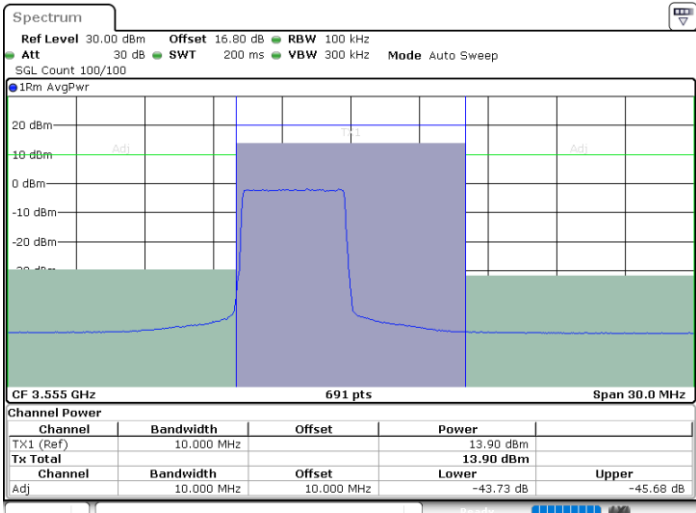

N/A

Date: 11.JUL.2020 16:16:06

LTE Band 48 / 20MHz

64QAM

Highest Channel / 1RB0

Highest Channel / 1RBmax

Date: 11.JUL.2020 16:21:04

Date: 11.JUL.2020 16:25:31

Highest Channel / FullIRB

N/A

Date: 11.JUL.2020 16:16:36

LTE Band 48 / 5MHz

256QAM

Lowest Channel / 1RB0

Lowest Channel / 1RBmax

Date: 11.JUL.2020 16:27:57

Date: 11.JUL.2020 16:43:45

Lowest Channel / FullIRB

N/A

Date: 11.JUL.2020 16:42:38

LTE Band 48 / 5MHz

256QAM

Middle Channel / 1RB0

Middle Channel / 1RBmax