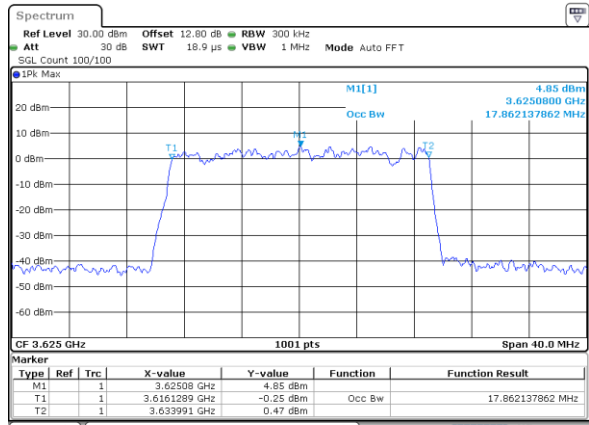

LTE Band 48

Lowest Channel / 15MHz / 256QAM

Lowest Channel / 20MHz / 256QAM

Middle Channel / 15MHz / 256QAM

Middle Channel / 20MHz / 256QAM

Highest Channel / 15MHz / 256QAM

Highest Channel / 20MHz / 256QAM

ACLR

LTE Band 48 / 5MHz

QPSK

Middle Channel / 1RB0

Middle Channel / 1RBmax

Date: 11.JUL.2020 15:34:59

Date: 11.JUL.2020 15:44:16

Middle Channel / FullIRB

N/A