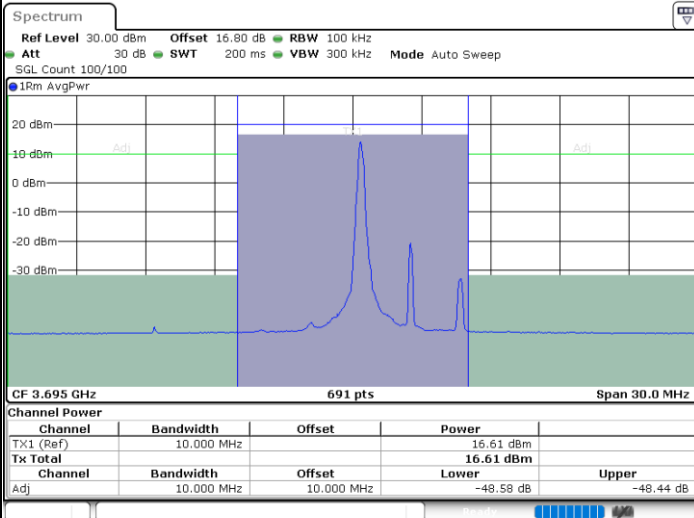

Date: 11.JUL.2020 15:38:36

LTE Band 48 / 5MHz

64QAM

Highest Channel / 1RB0

Highest Channel / 1RBmax

Date: 11.JUL.2020 15:36:34

Date: 11.JUL.2020 15:45:50

Highest Channel / FullIRB