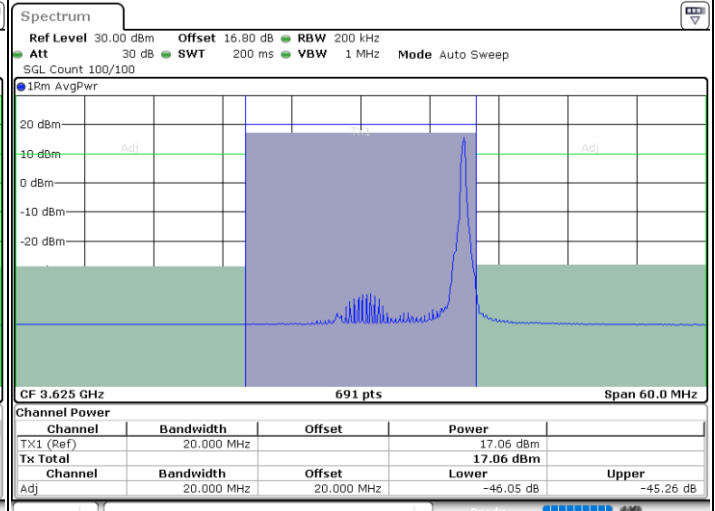

Date: 11.JUL.2020 16:24:32