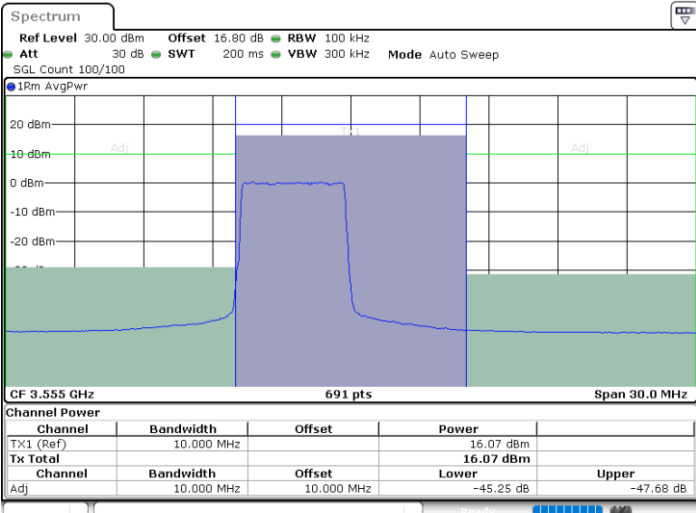

Highest Channel / 1RB0

Highest Channel / 1RBmax

Date: 11.JUL.2020 16:21:34

Date: 11.JUL.2020 16:26:01

Highest Channel / FullIRB

N/A

Date: 11.JUL.2020 16:17:06

LTE Band 48 / 5MHz

64QAM

Lowest Channel / 1RB0

Lowest Channel / 1RBmax

Date: 11.JUL.2020 15:33:27

Date: 11.JUL.2020 15:42:44

Lowest Channel / FullIRB

N/A

Date: 11.JUL.2020 15:38:06

LTE Band 48 / 5MHz

64QAM

Middle Channel / 1RB0

Middle Channel / 1RBmax

Date: 11.JUL.2020 15:33:58

Date: 11.JUL.2020 15:43:15

Middle Channel / FullIRB

N/A