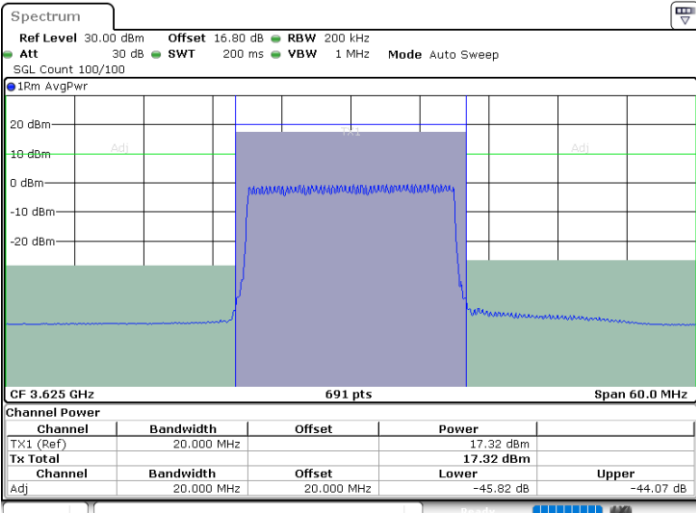

Date: 11.JUL.2020 16:14:38

LTE Band 48 / 20MHz

QPSK

Middle Channel / 1RB0

Middle Channel / 1RBmax

Date: 11.JUL.2020 16:19:35

Date: 11.JUL.2020 16:24:03

Middle Channel / FullIRB

N/A

Date: 11.JUL.2020 16:15:08

LTE Band 48 / 20MHz

QPSK

Highest Channel / 1RB0

Highest Channel / 1RBmax

Date: 11.JUL.2020 16:22:03

Date: 11.JUL.2020 16:26:31