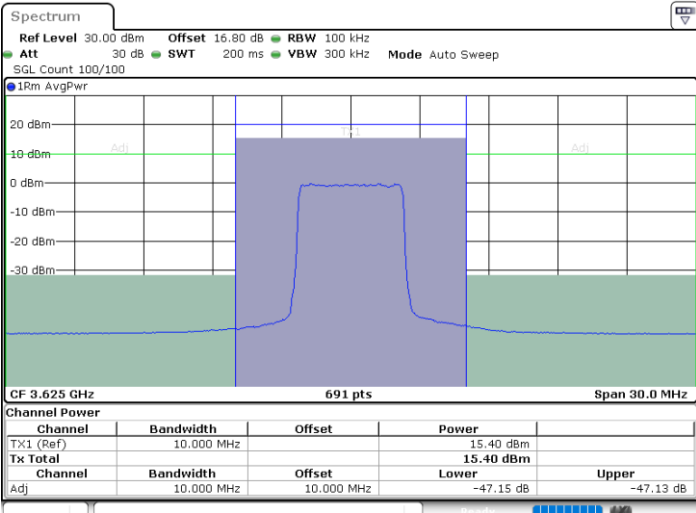

LTE Band 48 / 5MHz

64QAM

Middle Channel / 1RB0

Middle Channel / 1RBmax

Date: 11.JUL.2020 15:33:58

Date: 11.JUL.2020 15:43:15

Middle Channel / FullIRB

N/A

Date: 11.JUL.2020 15:38:36

LTE Band 48 / 5MHz

64QAM

Highest Channel / 1RB0

Highest Channel / 1RBmax

Date: 11.JUL.2020 15:36:34

Date: 11.JUL.2020 15:45:50

Highest Channel / FullIRB