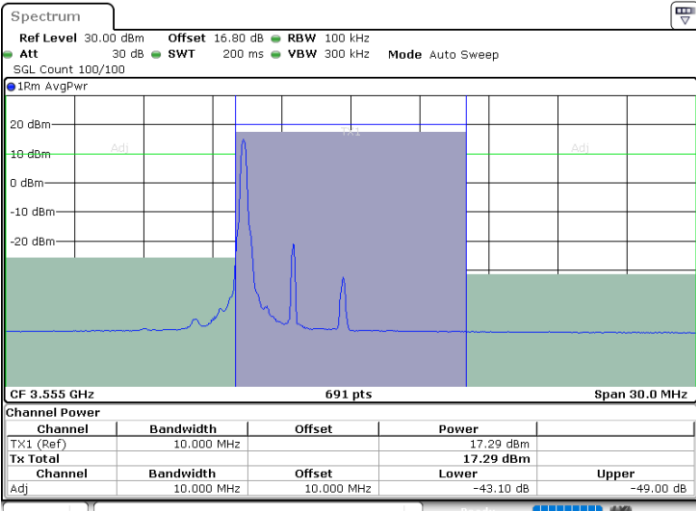

LTE Band 48 / 5MHz

64QAM

Lowest Channel / 1RB0

Lowest Channel / 1RBmax

Date: 11.JUL.2020 15:33:27