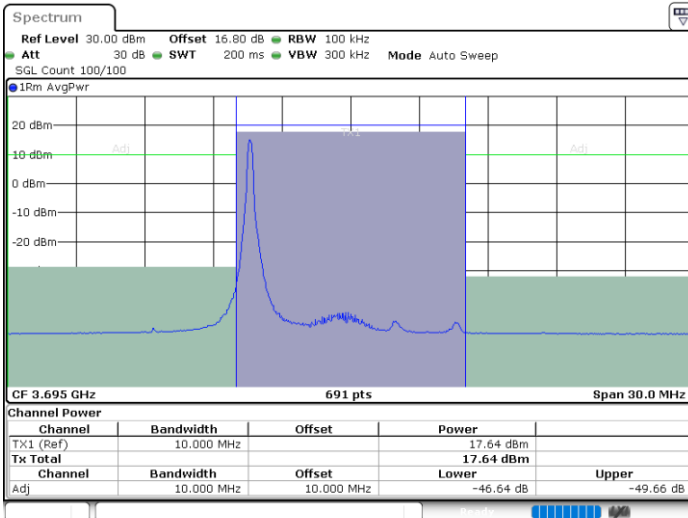

Lowest Channel / 1RB0

Lowest Channel / 1RBmax

Date: 11.JUL.2020 15:46:52

Date: 11.JUL.2020 15:56:08

Lowest Channel / FullIRB

N/A

Date: 11.JUL.2020 15:51:30

LTE Band 48 / 10MHz

LTE Band 48 / 10MHz

16QAM

Highest Channel / 1RB0

Highest Channel / 1RBmax

Date: 11.JUL.2020 15:49:57

Date: 11.JUL.2020 15:59:13

Highest Channel / FullIRB

N/A