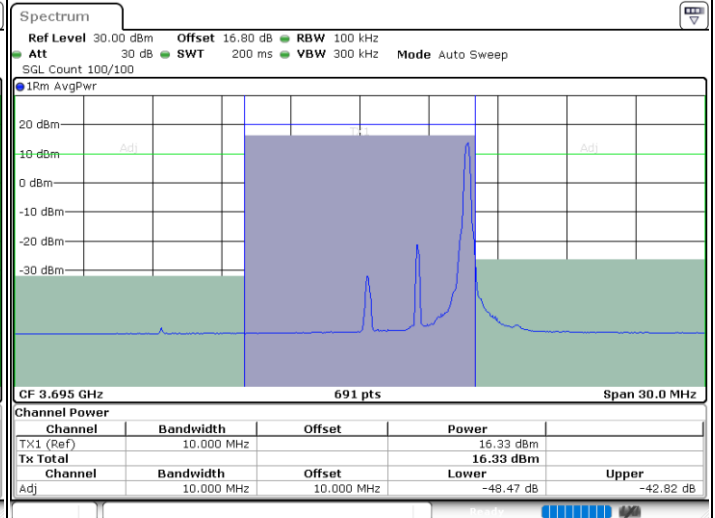

Date: 11.JUL.2020 15:38:36

LTE Band 48 / 5MHz

64QAM

Highest Channel / 1RB0

Highest Channel / 1RBmax

Date: 11.JUL.2020 15:36:34

Date: 11.JUL.2020 15:45:50

Highest Channel / FullIRB

N/A

Date: 11.JUL.2020 15:41:12

LTE Band 48 / 10MHz

64QAM

Lowest Channel / 1RB0

Lowest Channel / 1RBmax

Date: 11.JUL.2020 15:46:21

Date: 11.JUL.2020 15:55:37