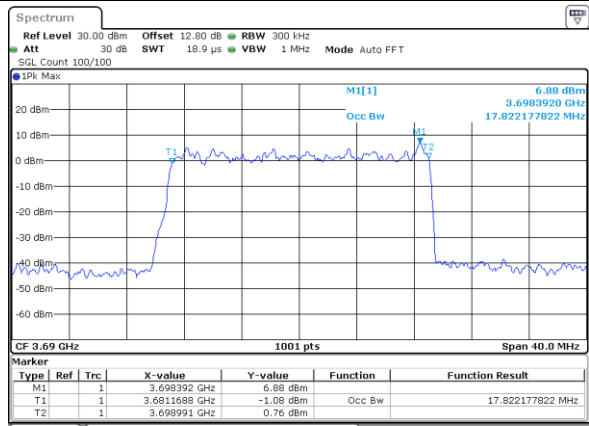

LTE Band 48

Lowest Channel / 15MHz / 256QAM

Lowest Channel / 20MHz / 256QAM

Middle Channel / 15MHz / 256QAM

Middle Channel / 20MHz / 256QAM

Highest Channel / 15MHz / 256QAM

Highest Channel / 20MHz / 256QAM

ACLR