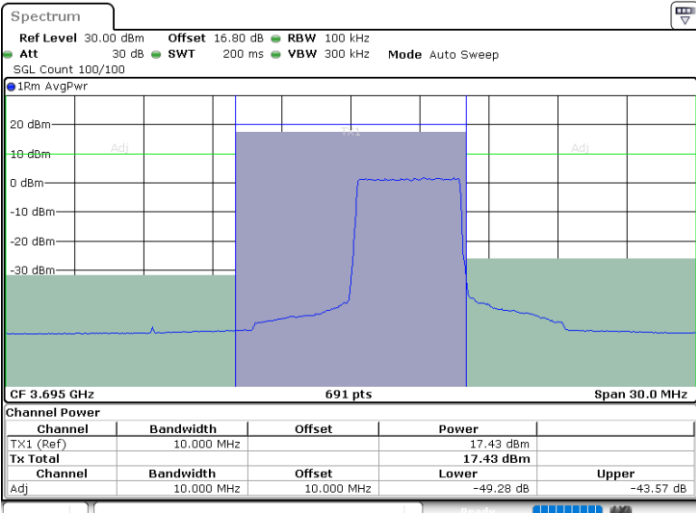

Highest Channel / FullIRB

N/A

Date: 11.JUL.2020 15:40:09