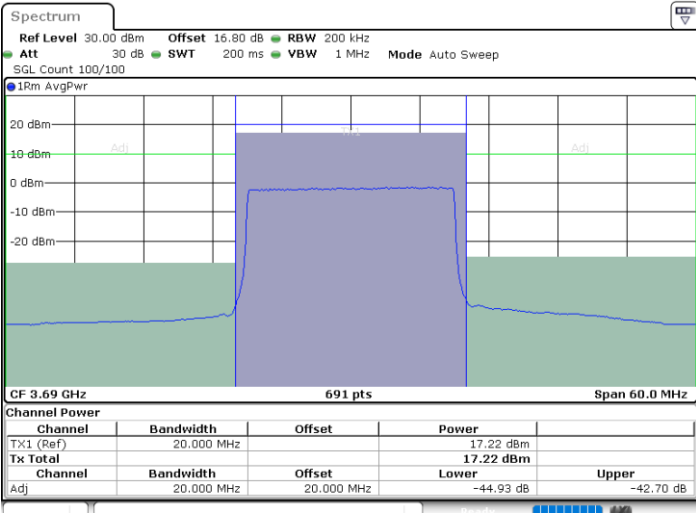

N/A

Date: 11.JUL.2020 16:15:08

LTE Band 48 / 20MHz

QPSK

Highest Channel / 1RB0

Highest Channel / 1RBmax

Date: 11.JUL.2020 16:22:03

Date: 11.JUL.2020 16:26:31

Highest Channel / FullIRB

N/A

Date: 11.JUL.2020 16:17:36

LTE Band 48 / 5MHz

16QAM

Lowest Channel / 1RB0

Lowest Channel / 1RBmax

Date: 11.JUL.2020 15:32:57