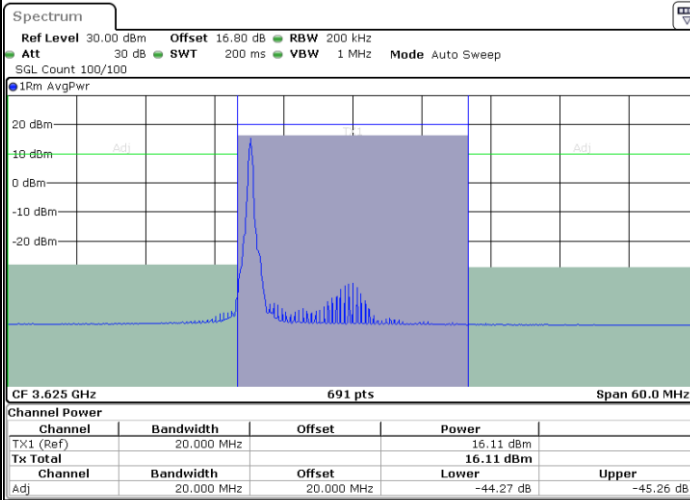

LTE Band 48 / 20MHz

64QAM

Lowest Channel / 1RB0

Lowest Channel / 1RBmax

Date: 11.JUL.2020 16:18:06

Date: 11.JUL.2020 16:22:33

Lowest Channel / FullIRB

N/A

Date: 11.JUL.2020 16:13:38

LTE Band 48 / 20MHz

64QAM

Middle Channel / 1RB0

Middle Channel / 1RBmax

Date: 11.JUL.2020 16:20:34

Date: 11.JUL.2020 16:25:02

Middle Channel / FullIRB

N/A

Date: 11.JUL.2020 16:16:06

LTE Band 48 / 20MHz

64QAM

Highest Channel / 1RB0

Highest Channel / 1RBmax

Date: 11.JUL.2020 16:21:04

Date: 11.JUL.2020 16:25:31