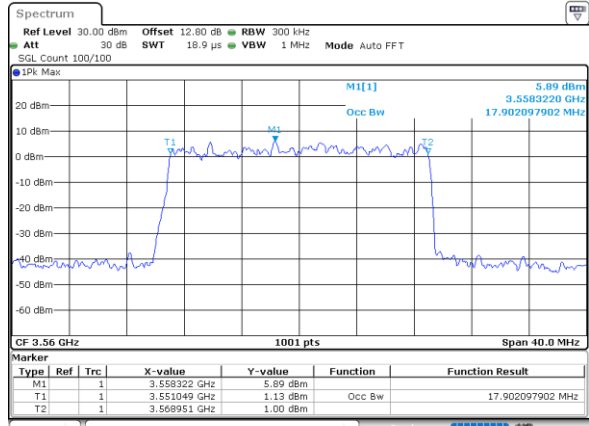

LTE Band 48

Lowest Channel / 15MHz / 256QAM

Lowest Channel / 20MHz / 256QAM

Middle Channel / 15MHz / 256QAM

Middle Channel / 20MHz / 256QAM

Highest Channel / 15MHz / 256QAM

Highest Channel / 20MHz / 256QAM

ACLR