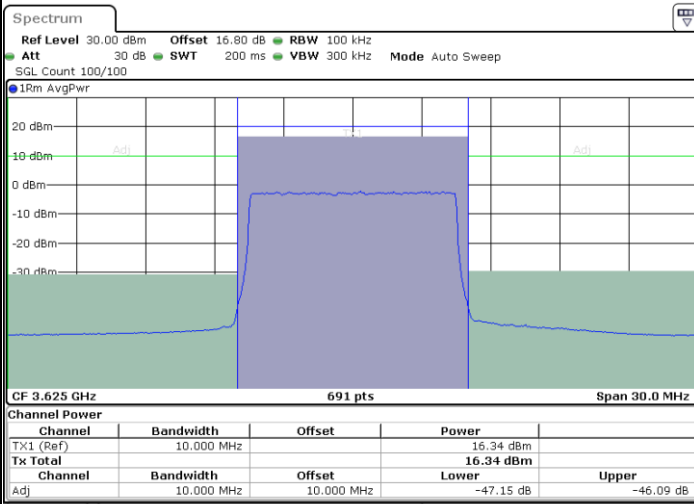

Middle Channel / FullIRB

N/A

Date: 11.JUL.2020 15:53:02