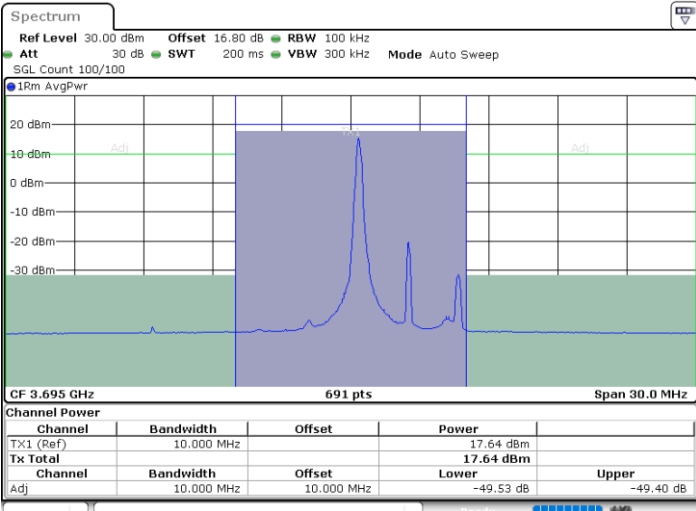

Date: 11.JUL.2020 15:34:28

Date: 11.JUL.2020 15:43:45

Middle Channel / FullIRB

N/A

Date: 11.JUL.2020 15:39:08

LTE Band 48 / 5MHz

16QAM

Highest Channel / 1RB0

Highest Channel / 1RBmax

Date: 11.JUL.2020 15:36:02

Date: 11.JUL.2020 15:45:18

Highest Channel / FullIRB

N/A

Date: 11.JUL.2020 15:40:40

LTE Band 48 / 10MHz

16QAM