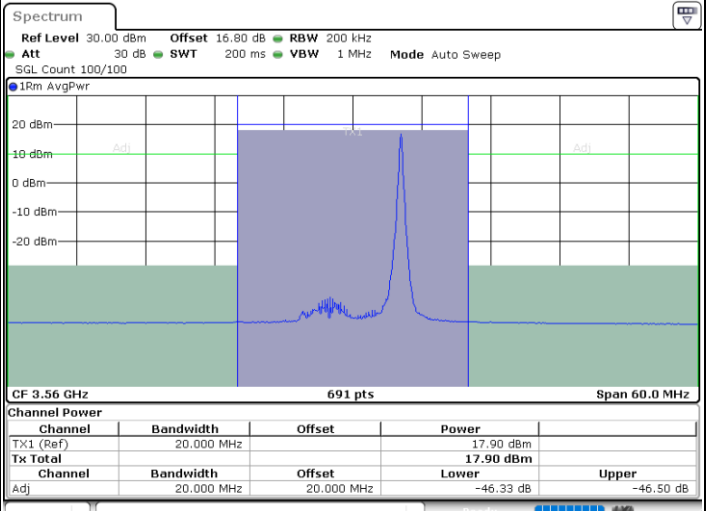

LTE Band 48 / 10MHz

16QAM

Highest Channel / 1RB0

Highest Channel / 1RBmax

Date: 11.JUL.2020 15:49:57

Date: 11.JUL.2020 15:59:13

Highest Channel / FullIRB

N/A

Date: 11.JUL.2020 15:54:35

LTE Band 48 / 15MHz

16QAM

Lowest Channel / 1RB0

Lowest Channel / 1RBmax

Date: 11.JUL.2020 16:00:45

Date: 11.JUL.2020 16:09:40

Lowest Channel / FullIRB