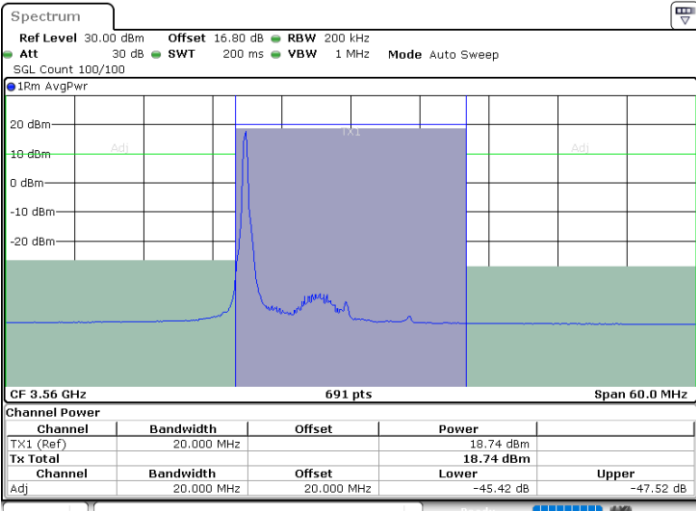

Date: 11.JUL.2020 15:50:29

Date: 11.JUL.2020 15:59:44

Highest Channel / FullIRB

N/A

Date: 11.JUL.2020 15:55:06

LTE Band 48 / 15MHz

QPSK

Lowest Channel / 1RB0

Lowest Channel / 1RBmax

Date: 11.JUL.2020 16:00:15

Date: 11.JUL.2020 16:09:10

Lowest Channel / FullIRB

N/A

Date: 11.JUL.2020 16:04:43

LTE Band 48 / 15MHz

QPSK