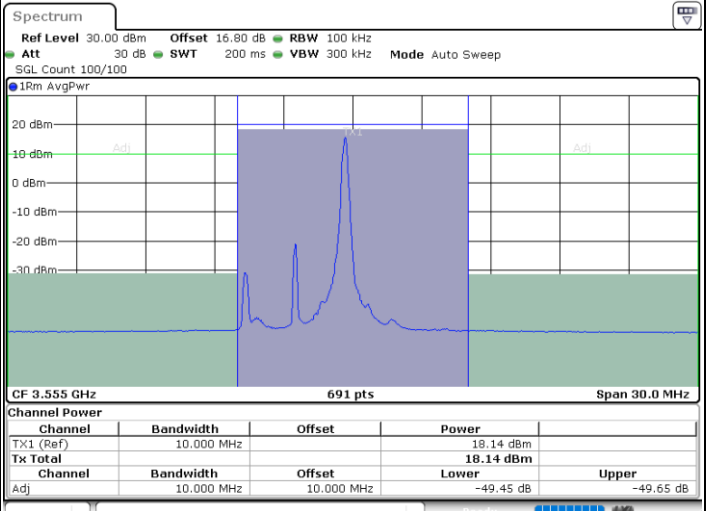

N/A

Date: 11.JUL.2020 16:15:08

LTE Band 48 / 20MHz

QPSK

Highest Channel / 1RB0

Highest Channel / 1RBmax

Date: 11.JUL.2020 16:22:03

Date: 11.JUL.2020 16:26:31

Highest Channel / FullIRB

N/A

Date: 11.JUL.2020 16:17:36

LTE Band 48 / 5MHz

16QAM

Lowest Channel / 1RB0

Lowest Channel / 1RBmax

Date: 11.JUL.2020 15:32:57

Date: 11.JUL.2020 15:42:13

Lowest Channel / FullIRB

N/A

Date: 11.JUL.2020 15:37:35

LTE Band 48 / 5MHz

16QAM

Middle Channel / 1RB0

Middle Channel / 1RBmax