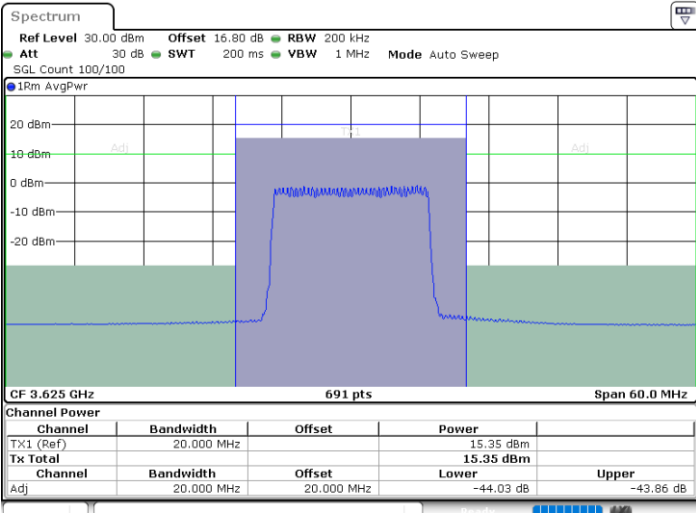

Lowest Channel / 1RBmax

Date: 11.JUL.2020 16:01:15

Date: 11.JUL.2020 16:10:10

Lowest Channel / FullIRB

N/A

Date: 11.JUL.2020 16:05:43

LTE Band 48 / 15MHz

64QAM

Middle Channel / 1RB0

Middle Channel / 1RBmax

Date: 11.JUL.2020 16:01:45

Date: 11.JUL.2020 16:10:40

Middle Channel / FullIRB

N/A

Date: 11.JUL.2020 16:06:12

LTE Band 48 / 15MHz