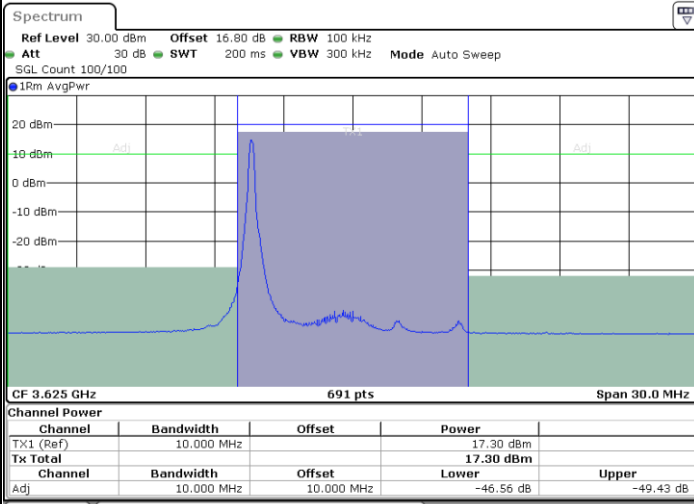

LTE Band 48 / 10MHz

16QAM

MiddleChannel / 1RB0

Middle Channel / 1RBmax

Date: 11.JUL.2020 15:48:24