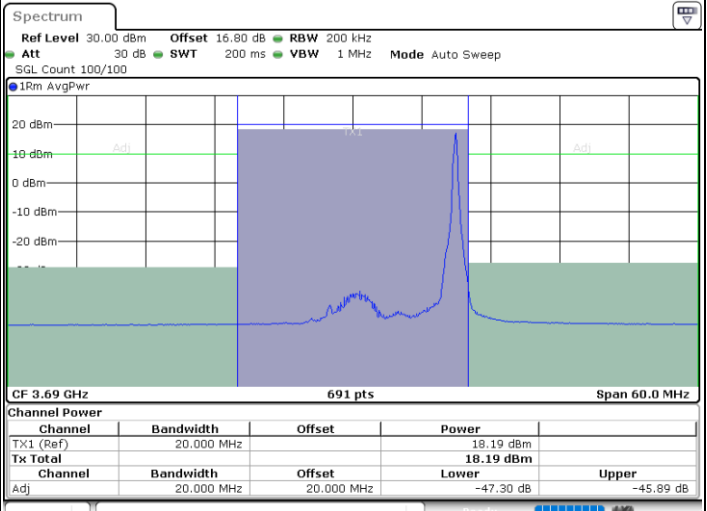

N/A

Date: 11.JUL.2020 16:15:08

LTE Band 48 / 20MHz

QPSK

Highest Channel / 1RB0

Highest Channel / 1RBmax

Date: 11.JUL.2020 16:22:03

Date: 11.JUL.2020 16:26:31

Highest Channel / FullIRB

N/A

Date: 11.JUL.2020 16:17:36

LTE Band 48 / 5MHz

16QAM

Lowest Channel / 1RB0

Lowest Channel / 1RBmax

Date: 11.JUL.2020 15:32:57