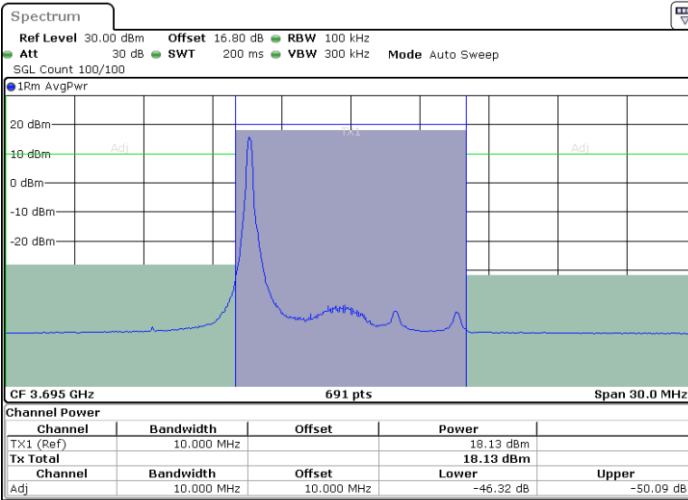

Date: 11.JUL.2020 15:57:09

Middle Channel / FullIRB

N/A

Date: 11.JUL.2020 15:52:31

LTE Band 48 / 10MHz

QPSK

Highest Channel / 1RB0

Highest Channel / 1RBmax

Date: 11.JUL.2020 15:50:29

Date: 11.JUL.2020 15:59:44

Highest Channel / FullIRB

N/A

Date: 11.JUL.2020 15:55:06

LTE Band 48 / 15MHz

QPSK

Lowest Channel / 1RB0