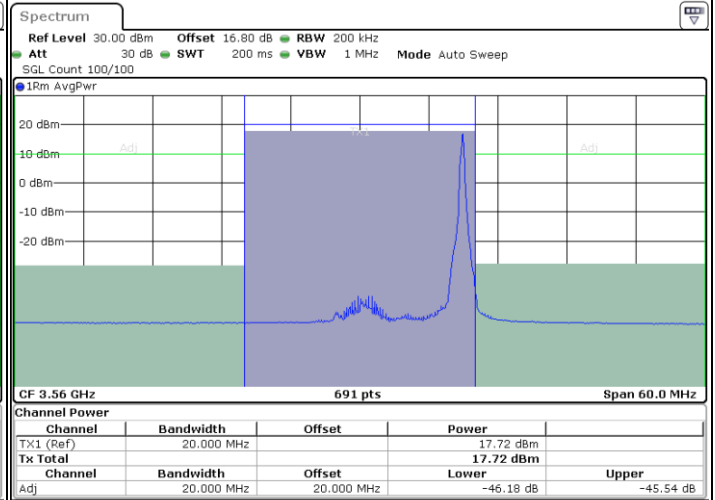

Date: 11.JUL.2020 16:12:38

Highest Channel / FullIRB

N/A

Date: 11.JUL.2020 16:08:10

LTE Band 48 / 20MHz

16QAM

Lowest Channel / 1RB0

Lowest Channel / 1RBmax

Date: 11.JUL.2020 16:18:36

Date: 11.JUL.2020 16:23:03

Lowest Channel / FullIRB

N/A

Date: 11.JUL.2020 16:14:08

LTE Band 48 / 20MHz

16QAM

Middle Channel / 1RB0