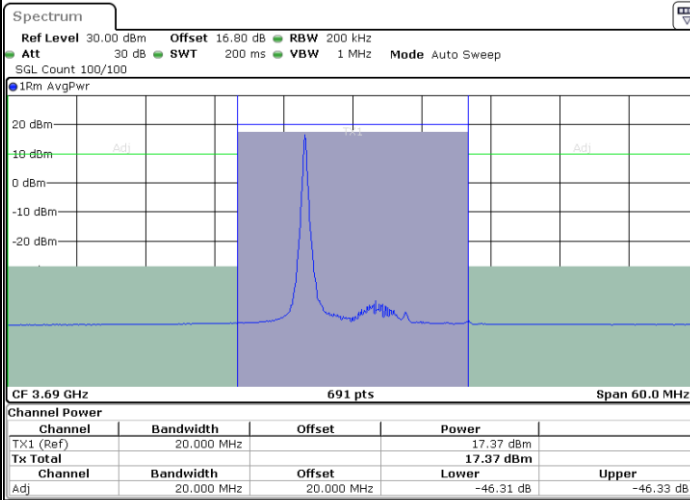

Middle Channel / FullRB

N/A

Date: 11.JUL.2020 16:06:41

LTE Band 48 / 15MHz

16QAM

Highest Channel / 1RB0

Highest Channel / 1RBmax

Date: 11.JUL.2020 16:03:43

Date: 11.JUL.2020 16:12:38

Highest Channel / FullIRB

N/A

Date: 11.JUL.2020 16:08:10

LTE Band 48 / 20MHz

16QAM

Lowest Channel / 1RB0

Lowest Channel / 1RBmax