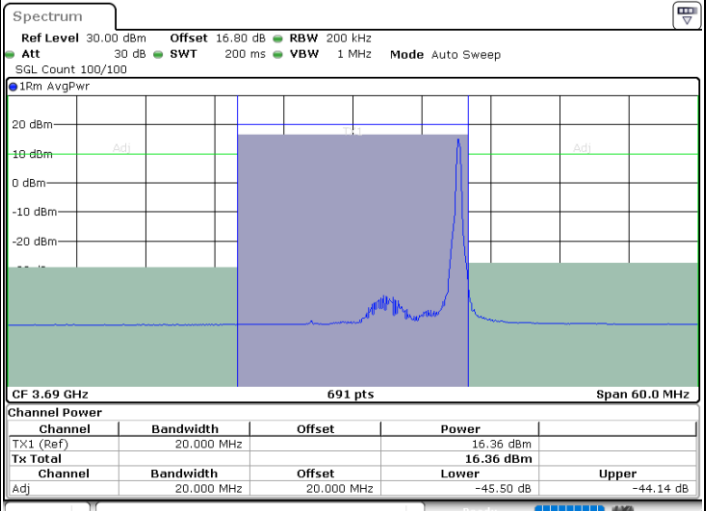

Lowest Channel / 1RBmax

Date: 11.JUL.2020 16:01:15

Date: 11.JUL.2020 16:10:10

Lowest Channel / FullIRB

N/A

Date: 11.JUL.2020 16:05:43

LTE Band 48 / 15MHz

64QAM

Middle Channel / 1RB0

Middle Channel / 1RBmax

Date: 11.JUL.2020 16:01:45

Date: 11.JUL.2020 16:10:40

Middle Channel / FullIRB

N/A

Date: 11.JUL.2020 16:06:12

LTE Band 48 / 15MHz

64QAM

Highest Channel / 1RB0

Highest Channel / 1RBmax

Date: 11.JUL.2020 16:04:13

Date: 11.JUL.2020 16:13:08

Highest Channel / FullIRB

N/A

Date: 11.JUL.2020 16:08:40