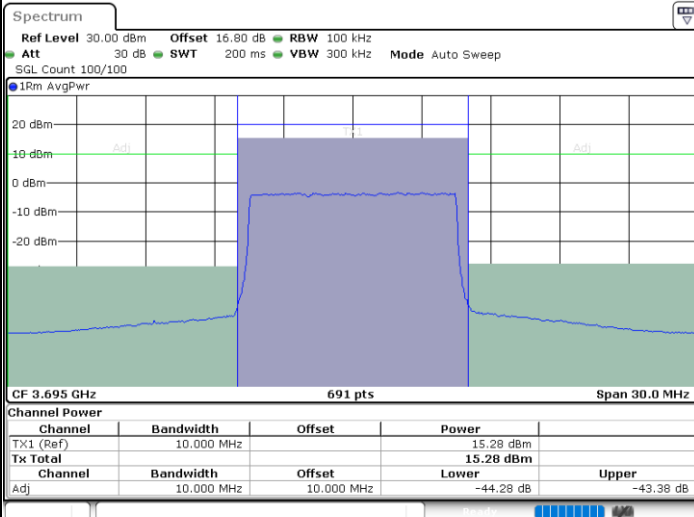

Lowest Channel / FullIRB

N/A

Date: 11.JUL.2020 15:50:59

LTE Band 48 / 10MHz

64QAM

MiddleChannel / 1RB0

Middle Channel / 1RBmax

Date: 11.JUL.2020 15:48:54

Date: 11.JUL.2020 15:58:10

Middle Channel / FullIRB

N/A

Date: 11.JUL.2020 15:53:32

LTE Band 48 / 10MHz

64QAM

Highest Channel / 1RB0

Highest Channel / 1RBmax

Date: 11.JUL.2020 15:49:26

Date: 11.JUL.2020 15:58:42

Highest Channel / FullIRB

N/A

Date: 11.JUL.2020 15:54:03

LTE Band 48 / 15MHz

64QAM

Lowest Channel / 1RB0