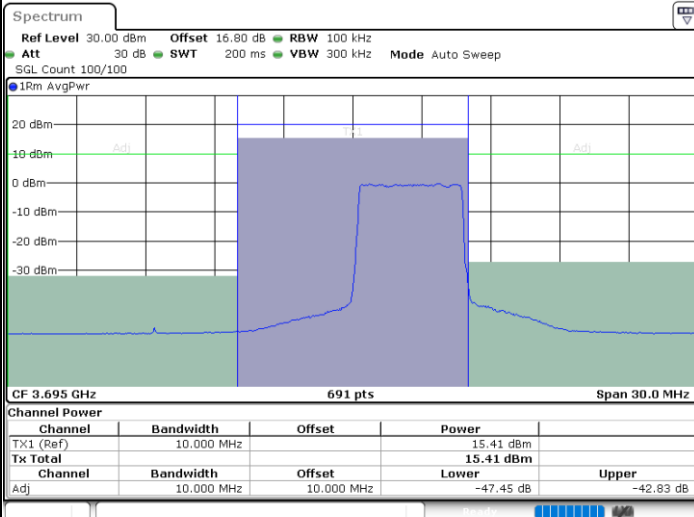

LTE Band 48 / 5MHz

64QAM

Middle Channel / 1RB0

Middle Channel / 1RBmax

Date: 11.JUL.2020 15:33:58

Date: 11.JUL.2020 15:43:15

Middle Channel / FullIRB

N/A

Date: 11.JUL.2020 15:38:36

LTE Band 48 / 5MHz

64QAM

Highest Channel / 1RB0

Highest Channel / 1RBmax

Date: 11.JUL.2020 15:36:34

Date: 11.JUL.2020 15:45:50

Highest Channel / FullIRB

N/A

Date: 11.JUL.2020 15:41:12

LTE Band 48 / 10MHz

64QAM

Lowest Channel / 1RB0

Lowest Channel / 1RBmax

Date: 11.JUL.2020 15:46:21

Date: 11.JUL.2020 15:55:37