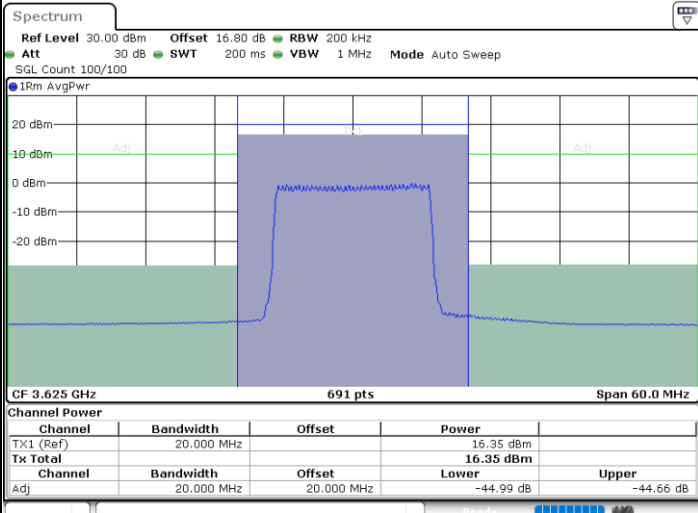

Middle Channel / FullRB

N/A

Date: 11.JUL.2020 16:06:41