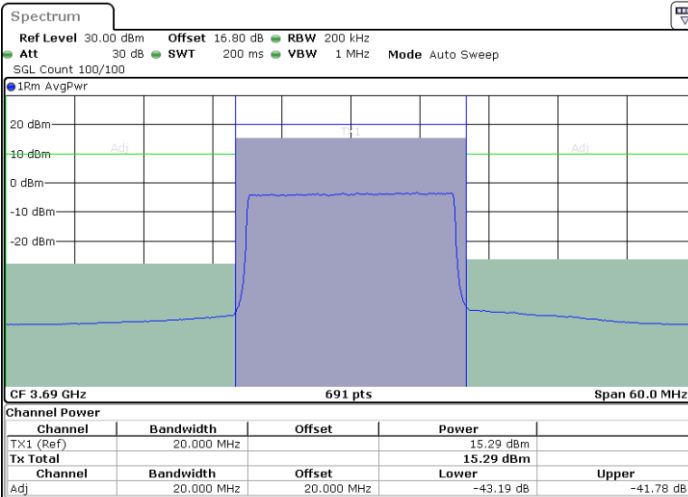

LTE Band 48 / 20MHz

64QAM

Lowest Channel / 1RB0

Lowest Channel / 1RBmax

Date: 11.JUL.2020 16:18:06

Date: 11.JUL.2020 16:22:33

Lowest Channel / FullIRB

N/A

Date: 11.JUL.2020 16:13:38

LTE Band 48 / 20MHz

64QAM

Middle Channel / 1RB0

Middle Channel / 1RBmax

Date: 11.JUL.2020 16:20:34

Date: 11.JUL.2020 16:25:02

Middle Channel / FullIRB

N/A

Date: 11.JUL.2020 16:16:06

LTE Band 48 / 20MHz

64QAM

Highest Channel / 1RB0

Highest Channel / 1RBmax

Date: 11.JUL.2020 16:21:04

Date: 11.JUL.2020 16:25:31

Highest Channel / FullIRB

N/A

Date: 11.JUL.2020 16:16:36

LTE Band 48 / 5MHz

256QAM

Lowest Channel / 1RB0

Lowest Channel / 1RBmax

Date: 11.JUL.2020 16:27:57