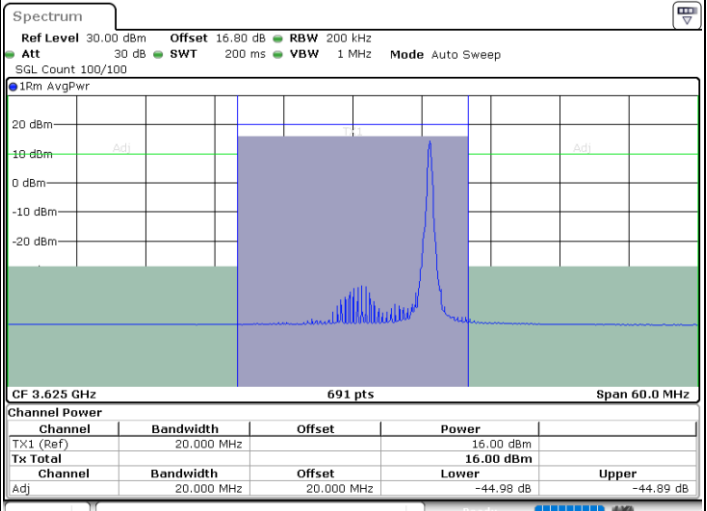

Date: 11.JUL.2020 15:49:26

Date: 11.JUL.2020 15:58:42

Highest Channel / FullIRB

N/A

Date: 11.JUL.2020 15:54:03

LTE Band 48 / 15MHz

64QAM

Lowest Channel / 1RB0

Lowest Channel / 1RBmax

Date: 11.JUL.2020 16:01:15

Date: 11.JUL.2020 16:10:10

Lowest Channel / FullIRB

N/A

Date: 11.JUL.2020 16:05:43

LTE Band 48 / 15MHz

64QAM

Middle Channel / 1RB0

Middle Channel / 1RBmax

Date: 11.JUL.2020 16:01:45

Date: 11.JUL.2020 16:10:40

Middle Channel / FullIRB

N/A

Date: 11.JUL.2020 16:06:12

LTE Band 48 / 15MHz