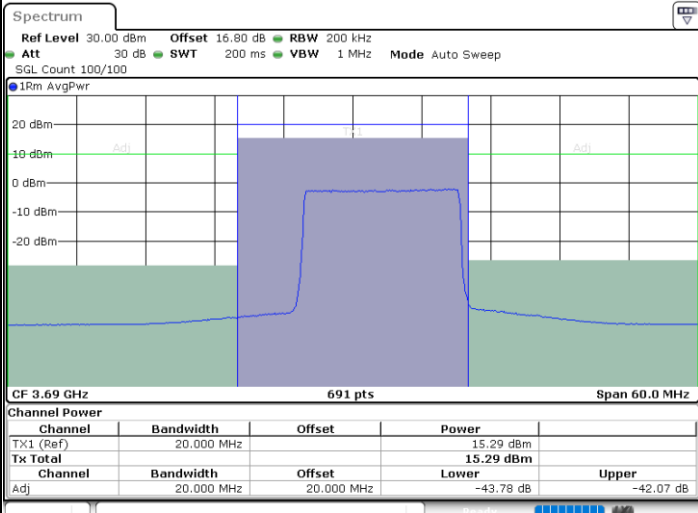

Middle Channel / 1RB0

Middle Channel / 1RBmax

Date: 11.JUL.2020 16:01:45

Date: 11.JUL.2020 16:10:40

Middle Channel / FullIRB

N/A

Date: 11.JUL.2020 16:06:12

LTE Band 48 / 15MHz

64QAM

Highest Channel / 1RB0

Highest Channel / 1RBmax

Date: 11.JUL.2020 16:04:13

Date: 11.JUL.2020 16:13:08

Highest Channel / FullIRB

N/A

Date: 11.JUL.2020 16:08:40

LTE Band 48 / 20MHz

64QAM

Lowest Channel / 1RB0

Lowest Channel / 1RBmax

Date: 11.JUL.2020 16:18:06

Date: 11.JUL.2020 16:22:33

Lowest Channel / FullIRB

N/A