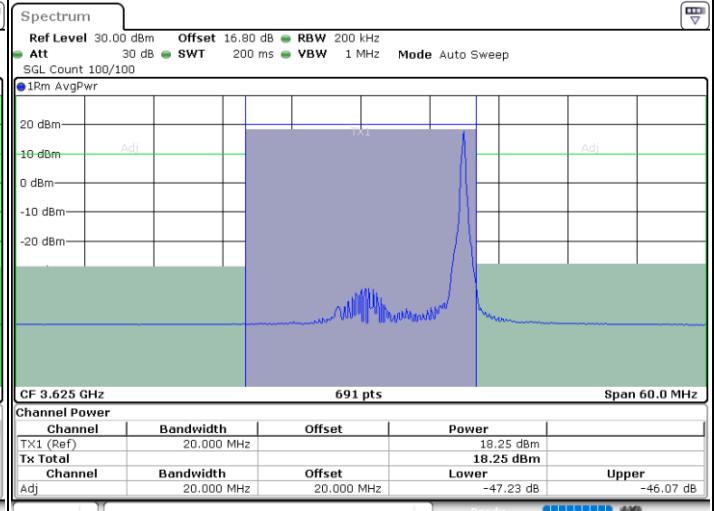

LTE Band 48 / 20MHz

QPSK

Lowest Channel / 1RB0

Lowest Channel / 1RBmax

Date: 11.JUL.2020 16:19:06

Date: 11.JUL.2020 16:23:33

Lowest Channel / FullIRB

N/A

Date: 11.JUL.2020 16:14:38

LTE Band 48 / 20MHz

QPSK

Middle Channel / 1RB0

Middle Channel / 1RBmax

Date: 11.JUL.2020 16:19:35

Date: 11.JUL.2020 16:24:03

Middle Channel / FullIRB

N/A

Date: 11.JUL.2020 16:15:08

LTE Band 48 / 20MHz

QPSK

Highest Channel / 1RB0

Highest Channel / 1RBmax

Date: 11.JUL.2020 16:22:03

Date: 11.JUL.2020 16:26:31