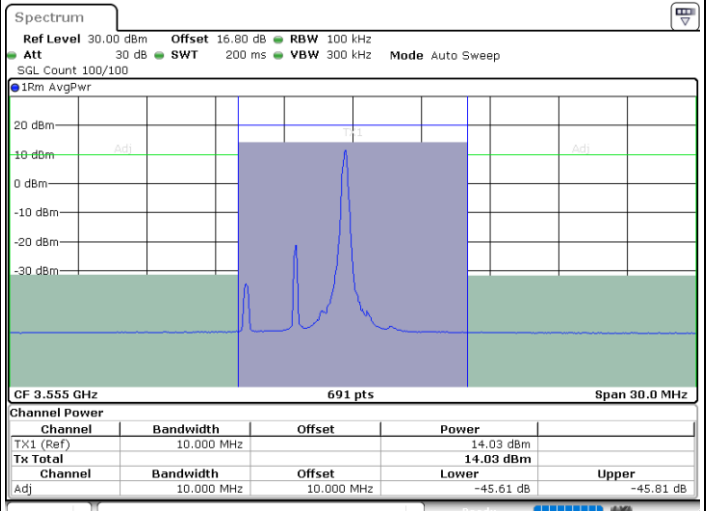

Highest Channel / FullIRB

N/A

Date: 11.JUL.2020 16:16:36

LTE Band 48 / 5MHz

256QAM

Lowest Channel / 1RB0

Lowest Channel / 1RBmax

Date: 11.JUL.2020 16:27:57