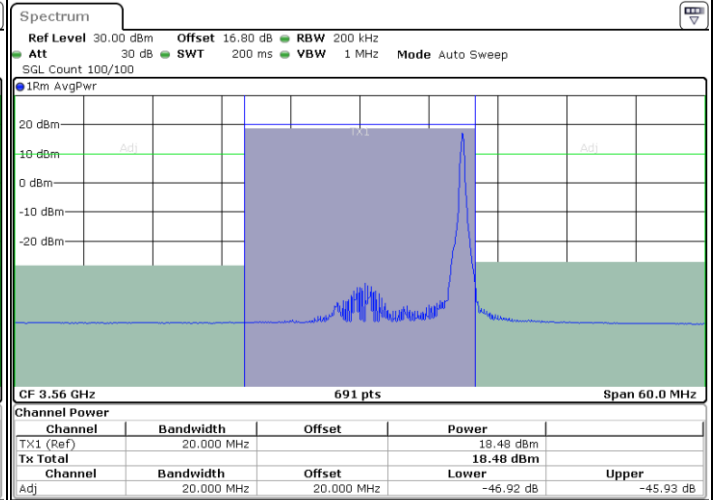

LTE Band 48 / 20MHz

QPSK

Lowest Channel / 1RB0

Lowest Channel / 1RBmax

Date: 11.JUL.2020 16:19:06

Date: 11.JUL.2020 16:23:33

Lowest Channel / FullIRB

N/A

Date: 11.JUL.2020 16:14:38

LTE Band 48 / 20MHz

QPSK

Middle Channel / 1RB0

Middle Channel / 1RBmax

Date: 11.JUL.2020 16:19:35

Date: 11.JUL.2020 16:24:03

Middle Channel / FullIRB