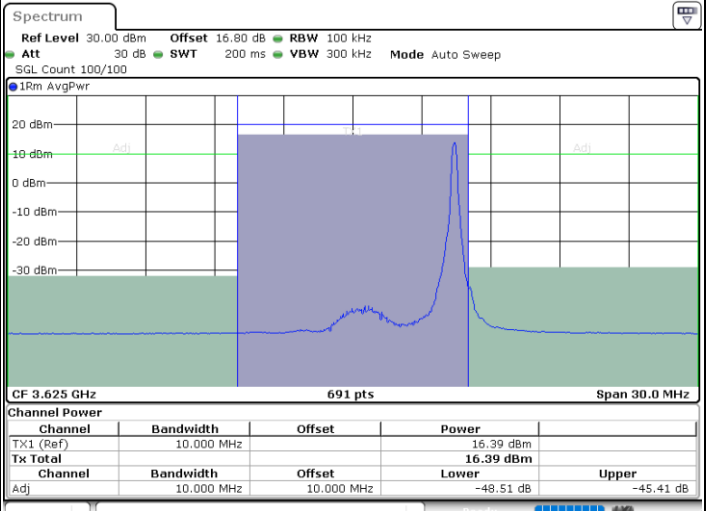

N/A

Date: 11.JUL.2020 15:41:12

LTE Band 48 / 10MHz

64QAM

Lowest Channel / 1RB0

Lowest Channel / 1RBmax

Date: 11.JUL.2020 15:46:21

Date: 11.JUL.2020 15:55:37

Lowest Channel / FullIRB

N/A

Date: 11.JUL.2020 15:50:59

LTE Band 48 / 10MHz

64QAM

MiddleChannel / 1RB0

Middle Channel / 1RBmax

Date: 11.JUL.2020 15:48:54

Date: 11.JUL.2020 15:58:10

Middle Channel / FullIRB

N/A

Date: 11.JUL.2020 15:53:32

LTE Band 48 / 10MHz

64QAM

Highest Channel / 1RB0

Highest Channel / 1RBmax