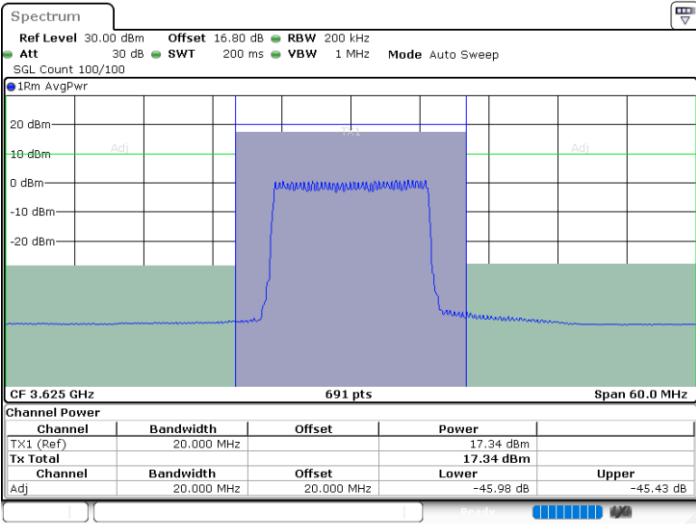

Middle Channel / 1RB0

Middle Channel / 1RBmax

Date: 11.JUL.2020 16:02:43

Date: 11.JUL.2020 16:11:38

Middle Channel / FullIRB

N/A

Date: 11.JUL.2020 16:07:11

LTE Band 48 / 15MHz