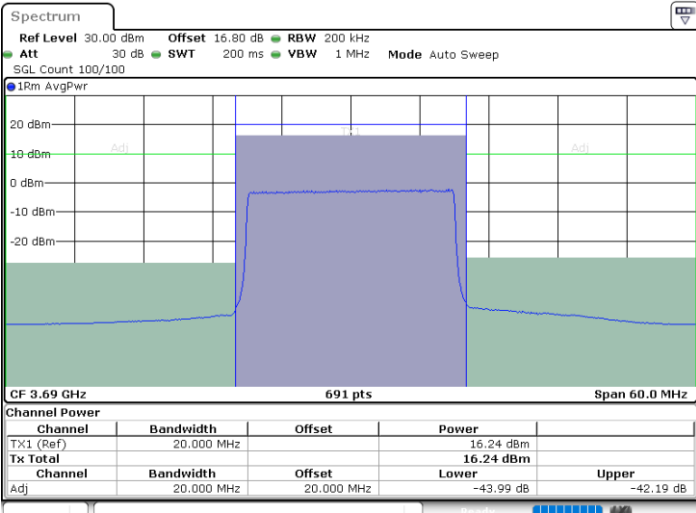

Highest Channel / 1RB0

Highest Channel / 1RBmax

Date: 11.JUL.2020 16:21:34

Date: 11.JUL.2020 16:26:01

Highest Channel / FullIRB

N/A

Date: 11.JUL.2020 16:17:06

LTE Band 48 / 5MHz