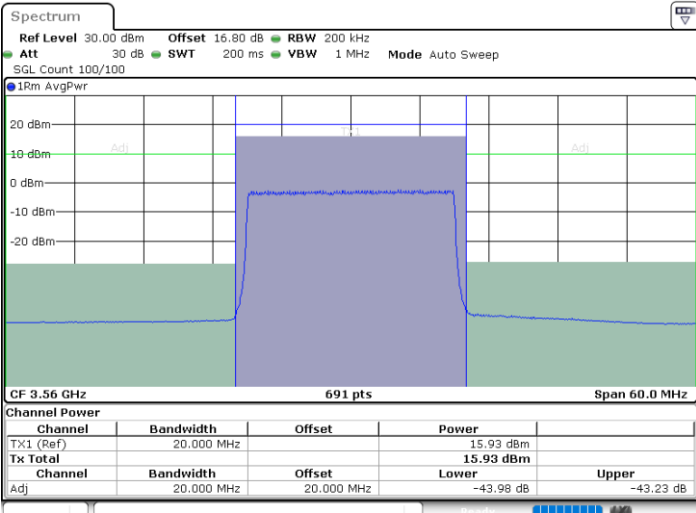

LTE Band 48 / 20MHz

64QAM

Lowest Channel / 1RB0

Lowest Channel / 1RBmax

Date: 11.JUL.2020 16:18:06

Date: 11.JUL.2020 16:22:33

Lowest Channel / FullIRB

N/A

Date: 11.JUL.2020 16:13:38

LTE Band 48 / 20MHz

64QAM

Middle Channel / 1RB0

Middle Channel / 1RBmax

Date: 11.JUL.2020 16:20:34

Date: 11.JUL.2020 16:25:02

Middle Channel / FullIRB