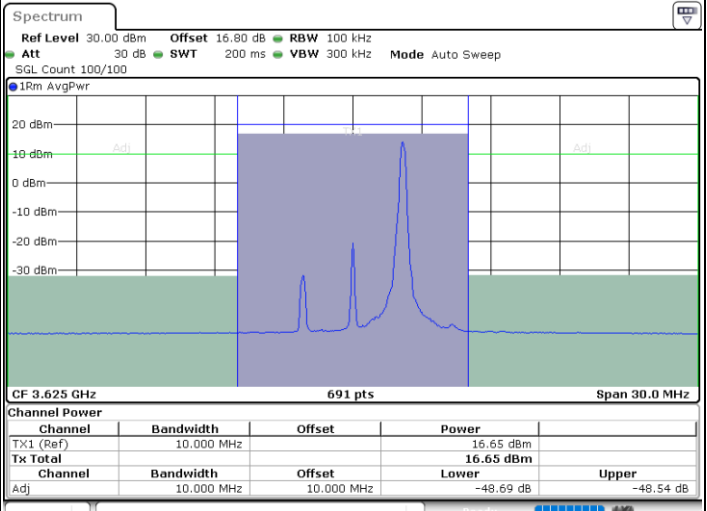

LTE Band 48 / 5MHz

64QAM

Middle Channel / 1RB0

Middle Channel / 1RBmax

Date: 11.JUL.2020 15:33:58

Date: 11.JUL.2020 15:43:15

Middle Channel / FullIRB

N/A

Date: 11.JUL.2020 15:38:36

LTE Band 48 / 5MHz

64QAM

Highest Channel / 1RB0

Highest Channel / 1RBmax

Date: 11.JUL.2020 15:36:34

Date: 11.JUL.2020 15:45:50

Highest Channel / FullIRB