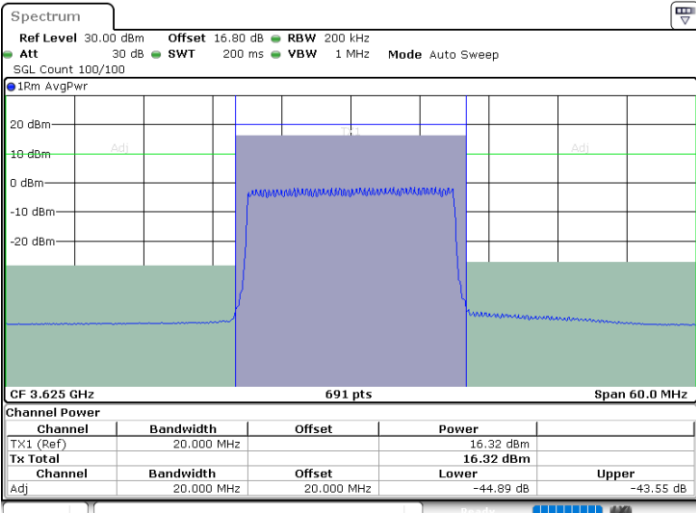

Middle Channel / 1RBmax

Date: 11.JUL.2020 16:20:05

Date: 11.JUL.2020 16:24:32

Middle Channel / FullIRB

N/A

Date: 11.JUL.2020 16:15:37

LTE Band 48 / 20MHz

16QAM

Highest Channel / 1RB0

Highest Channel / 1RBmax

Date: 11.JUL.2020 16:21:34

Date: 11.JUL.2020 16:26:01

Highest Channel / FullIRB

N/A

Date: 11.JUL.2020 16:17:06

LTE Band 48 / 5MHz