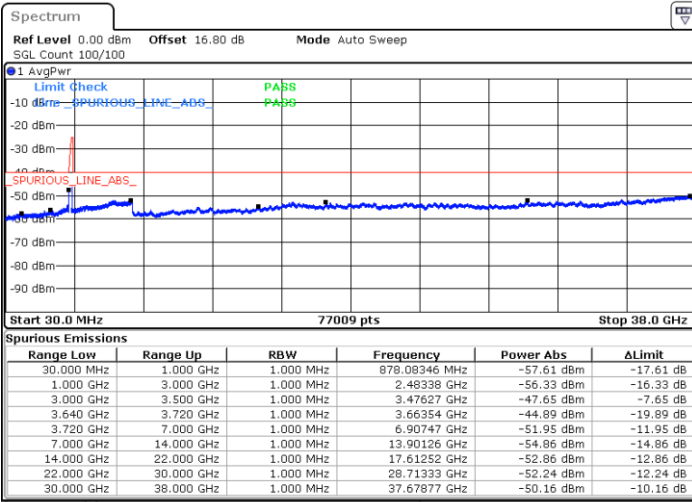

LTE Band 48C / 20MHz+15MHz

64QAM

Highest Channel / 1RB0 and 1RB74

Highest Channel / 1RB99 and 1RB0

Date: 12.JUL.2020 18:42:25

Date: 12.JUL.2020 18:41:01

Highest Channel / FullIRB

N/A

Date: 12.JUL.2020 18:49:28

LTE Band 48C / 20MHz+20MHz

64QAM

Lowest Channel / 1RB0 and 1RB99

Lowest Channel / 1RB99 and 1RB0

Date: 12.JUL.2020 16:03:21

Date: 12.JUL.2020 15:56:21

Lowest Channel / FullIRB

N/A

Date: 12.JUL.2020 16:04:45

LTE Band 48C / 20MHz+20MHz

64QAM

MiddleChannel / 1RB0 and 1RB99

Middle Channel / 1RB99 and 1RB0

Date: 12.JUL.2020 16:26:42

Date: 12.JUL.2020 16:33:41

Middle Channel / FullIRB

N/A

Date: 12.JUL.2020 16:25:18

LTE Band 48C / 20MHz+20MHz

64QAM

Highest Channel / 1RB0 and 1RB99

Highest Channel / 1RB99 and 1RB0

Date: 12.JUL.2020 16:53:24