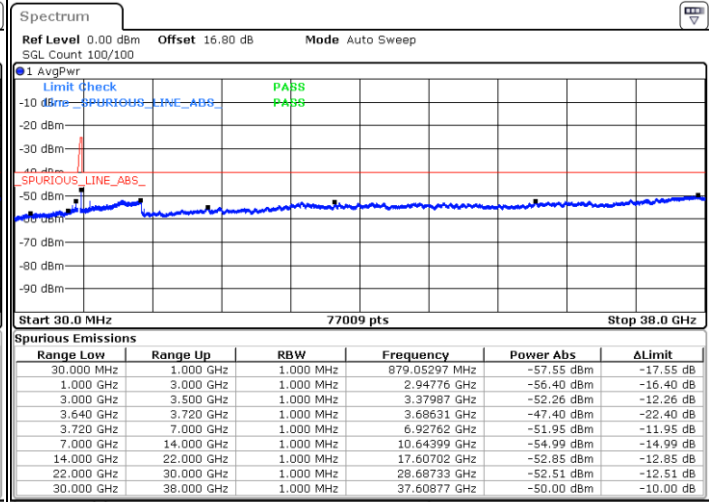

LTE Band 48C / 20MHz+15MHz

64QAM

Highest Channel / 1RB0 and 1RB74

Highest Channel / 1RB99 and 1RB0

Date: 12.JUL.2020 18:42:25

Date: 12.JUL.2020 18:41:01

Highest Channel / FullIRB

N/A

Date: 12.JUL.2020 18:49:28

LTE Band 48C / 20MHz+20MHz

64QAM

Lowest Channel / 1RB0 and 1RB99

Lowest Channel / 1RB99 and 1RB0

Date: 12.JUL.2020 16:03:21

Date: 12.JUL.2020 15:56:21

Lowest Channel / FullIRB

N/A

Date: 12.JUL.2020 16:04:45

LTE Band 48C / 20MHz+20MHz

64QAM

MiddleChannel / 1RB0 and 1RB99

Middle Channel / 1RB99 and 1RB0

Date: 12.JUL.2020 16:26:42

Date: 12.JUL.2020 16:33:41

Middle Channel / FullIRB

N/A

Date: 12.JUL.2020 16:25:18

LTE Band 48C / 20MHz+20MHz

64QAM

Highest Channel / 1RB0 and 1RB99

Highest Channel / 1RB99 and 1RB0

Date: 12.JUL.2020 16:53:24