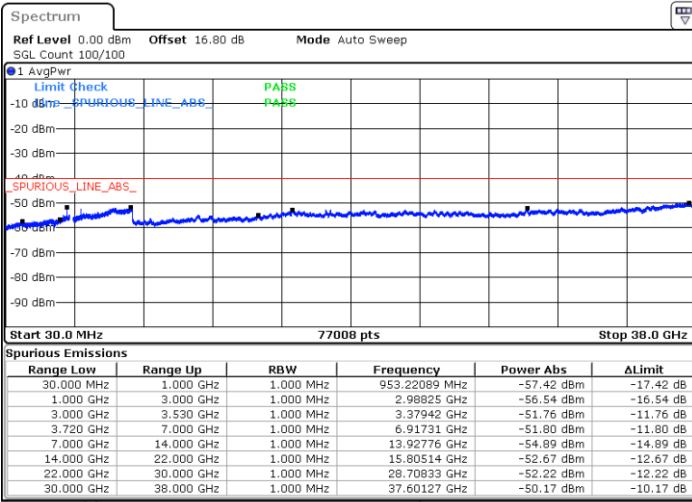

Highest Channel / FullIRB

N/A

Date: 11.JUL.2020 17:48:49

LTE Band 48C / 20MHz+10MHz

64QAM

Lowest Channel / 1RB0 and 1RB49

Lowest Channel / 1RB99 and 1RB0

Date: 11.JUL.2020 22:53:16

Date: 11.JUL.2020 22:46:13

Lowest Channel / FullIRB

N/A

Date: 11.JUL.2020 22:54:41

LTE Band 48C / 20MHz+10MHz

64QAM

Middle Channel / 1RB0 and 1RB49

Middle Channel / 1RB99 and 1RB0

Date: 12.JUL.2020 10:41:43

Date: 12.JUL.2020 10:48:41

Middle Channel / FullIRB

N/A

Date: 12.JUL.2020 10:40:20

LTE Band 48C / 20MHz+10MHz

64QAM

Highest Channel / 1RB0 and 1RB49

Highest Channel / 1RB99 and 1RB0

Date: 11.JUL.2020 23:42:49

Date: 11.JUL.2020 23:41:25

Highest Channel / FullIRB

N/A

Date: 11.JUL.2020 23:49:55

LTE Band 48C / 20MHz+15MHz

64QAM