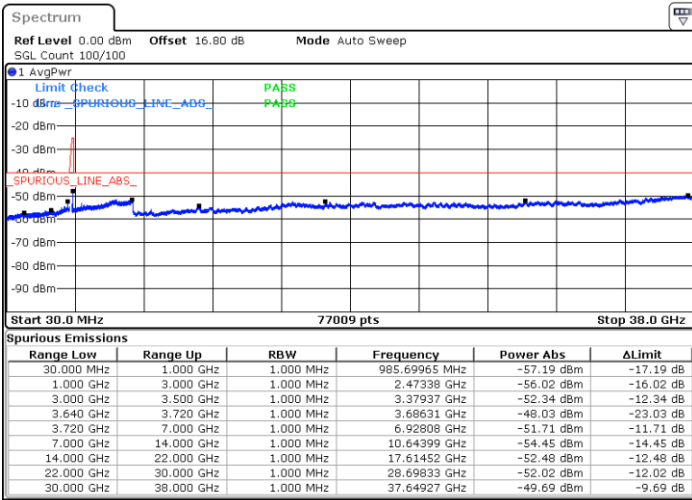

Middle Channel / FullIRB

N/A

Date: 12.JUL.2020 16:25:18

LTE Band 48C / 20MHz+20MHz

64QAM

Highest Channel / 1RB0 and 1RB99

Highest Channel / 1RB99 and 1RB0

Date: 12.JUL.2020 16:53:24

Date: 12.JUL.2020 16:52:00

Highest Channel / FullIRB

N/A

Date: 12.JUL.2020 17:00:26

LTE Band 48C / 5MHz+20MHz

256QAM

Lowest Channel / 1RB0 and 1RB99

Lowest Channel / 1RB24 and 1RB0

Date: 10.JUL.2020 12:57:43

Date: 10.JUL.2020 12:56:20

Lowest Channel / FullIRB

N/A

Date: 10.JUL.2020 12:59:07

LTE Band 48C / 5MHz+20MHz

256QAM

Middle Channel / 1RB0 and 1RB99