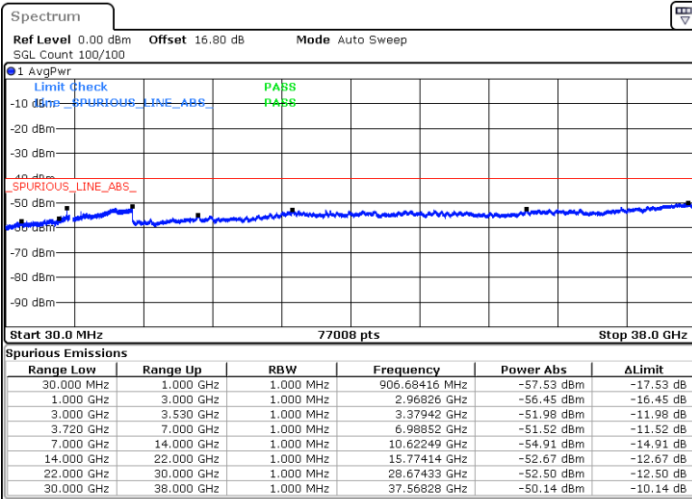

LTE Band 48C / 20MHz+5MHz

64QAM

Lowest Channel / 1RB0 and 1RB24

Lowest Channel / 1RB99 and 1RB0

Date: 10.JUL.2020 17:18:57

Date: 10.JUL.2020 17:11:54

Lowest Channel / FullIRB

N/A

Date: 10.JUL.2020 17:20:22

LTE Band 48C / 20MHz+5MHz

64QAM

Middle Channel / 1RB0 and 1RB24

Middle Channel / 1RB99 and 1RB0

Date: 11.JUL.2020 19:14:05

Date: 11.JUL.2020 19:21:07

Middle Channel / FullIRB

N/A

Date: 11.JUL.2020 19:12:40

LTE Band 48C / 20MHz+5MHz

64QAM

Highest Channel / 1RB0 and 1RB24

Highest Channel / 1RB99 and 1RB0

Date: 11.JUL.2020 17:41:42

Date: 11.JUL.2020 17:40:18

Highest Channel / FullIRB

N/A

Date: 11.JUL.2020 17:48:49

LTE Band 48C / 20MHz+10MHz

64QAM

Lowest Channel / 1RB0 and 1RB49

Lowest Channel / 1RB99 and 1RB0

Date: 11.JUL.2020 22:53:16