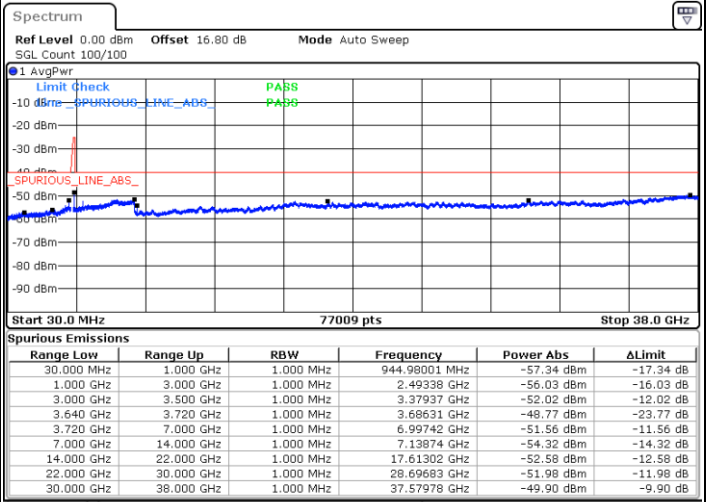

LTE Band 48C / 20MHz+5MHz

64QAM

Lowest Channel / 1RB0 and 1RB24

Lowest Channel / 1RB99 and 1RB0

Date: 10.JUL.2020 17:18:57

Date: 10.JUL.2020 17:11:54

Lowest Channel / FullIRB

N/A

Date: 10.JUL.2020 17:20:22

LTE Band 48C / 20MHz+5MHz

64QAM

Middle Channel / 1RB0 and 1RB24

Middle Channel / 1RB99 and 1RB0

Date: 11.JUL.2020 19:14:05

Date: 11.JUL.2020 19:21:07

Middle Channel / FullIRB

N/A

Date: 11.JUL.2020 19:12:40

LTE Band 48C / 20MHz+5MHz

64QAM

Highest Channel / 1RB0 and 1RB24

Highest Channel / 1RB99 and 1RB0

Date: 11.JUL.2020 17:41:42

Date: 11.JUL.2020 17:40:18