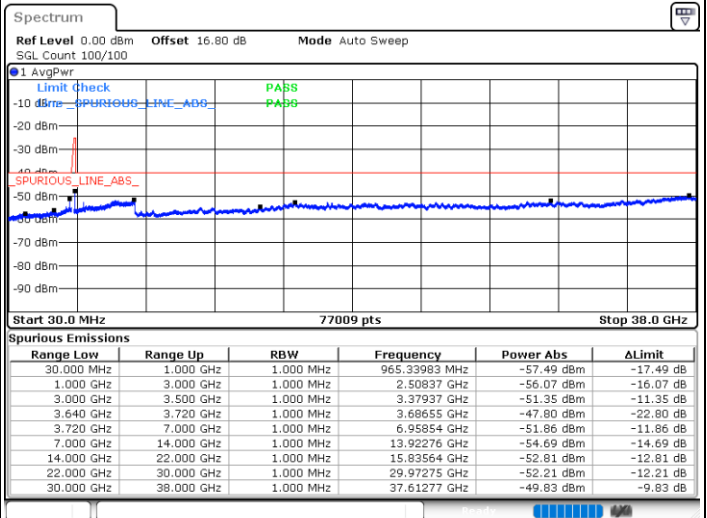

Date: 10.JUL.2020 12:57:43

Date: 10.JUL.2020 12:56:20

Lowest Channel / FullIRB

N/A

Date: 10.JUL.2020 12:59:07

LTE Band 48C / 5MHz+20MHz

256QAM

Middle Channel / 1RB0 and 1RB99

Middle Channel / 1RB24 and 1RB0

Date: 10.JUL.2020 15:51:37

Date: 10.JUL.2020 15:53:00

Middle Channel / FullIRB

N/A

Date: 10.JUL.2020 15:50:12

LTE Band 48C / 5MHz+20MHz

256QAM

Highest Channel / 1RB0 and 1RB99

Highest Channel / 1RB24 and 1RB0

Date: 10.JUL.2020 14:20:07

Date: 10.JUL.2020 14:18:43

Highest Channel / FullIRB

N/A

Date: 10.JUL.2020 14:21:31

LTE Band 48C / 10MHz+20MHz

256QAM

Lowest Channel / 1RB0 and 1RB99

Lowest Channel / 1RB49 and 1RB0

Date: 11.JUL.2020 20:23:56

Date: 11.JUL.2020 20:22:32

Lowest Channel / FullIRB

N/A

Date: 11.JUL.2020 20:25:22