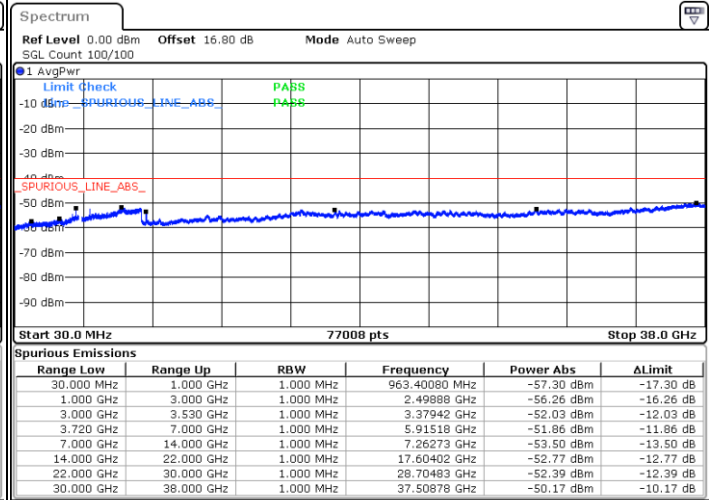

LTE Band 48C / 20MHz+5MHz

64QAM

Lowest Channel / 1RB0 and 1RB24

Lowest Channel / 1RB99 and 1RB0

Date: 10.JUL.2020 17:18:57

Date: 10.JUL.2020 17:11:54

Lowest Channel / FullIRB

N/A

Date: 10.JUL.2020 17:20:22

LTE Band 48C / 20MHz+5MHz

64QAM

Middle Channel / 1RB0 and 1RB24

Middle Channel / 1RB99 and 1RB0

Date: 11.JUL.2020 19:14:05

Date: 11.JUL.2020 19:21:07

Middle Channel / FullIRB

N/A

Date: 11.JUL.2020 19:12:40

LTE Band 48C / 20MHz+5MHz

64QAM

Highest Channel / 1RB0 and 1RB24

Highest Channel / 1RB99 and 1RB0

Date: 11.JUL.2020 17:41:42

Date: 11.JUL.2020 17:40:18

Highest Channel / FullIRB

N/A

Date: 11.JUL.2020 17:48:49

LTE Band 48C / 20MHz+10MHz

64QAM

Lowest Channel / 1RB0 and 1RB49

Lowest Channel / 1RB99 and 1RB0

Date: 11.JUL.2020 22:53:16