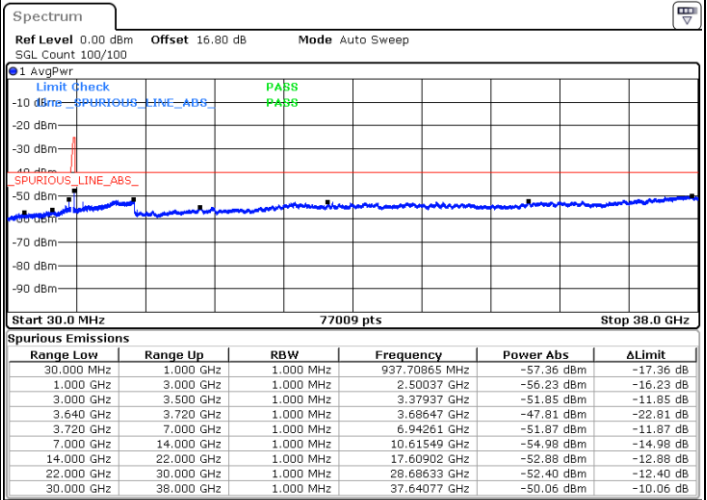

Date: 11.JUL.2020 22:05:39

Middle Channel / FullIRB

N/A

Date: 11.JUL.2020 21:57:13

LTE Band 48C / 10MHz+20MHz

64QAM

Highest Channel / 1RB0 and 1RB99

Highest Channel / 1RB49 and 1RB0

Date: 11.JUL.2020 21:01:23

Date: 11.JUL.2020 20:59:59

Highest Channel / FullIRB

N/A

Date: 11.JUL.2020 21:08:29

LTE Band 48C / 15MHz+20MHz

64QAM

Lowest Channel / 1RB0 and 1RB99

Lowest Channel / 1RB74 and 1RB0

Date: 12.JUL.2020 11:44:40

Date: 12.JUL.2020 11:37:41

Lowest Channel / FullIRB

N/A

Date: 12.JUL.2020 11:46:04

LTE Band 48C / 15MHz+20MHz

64QAM