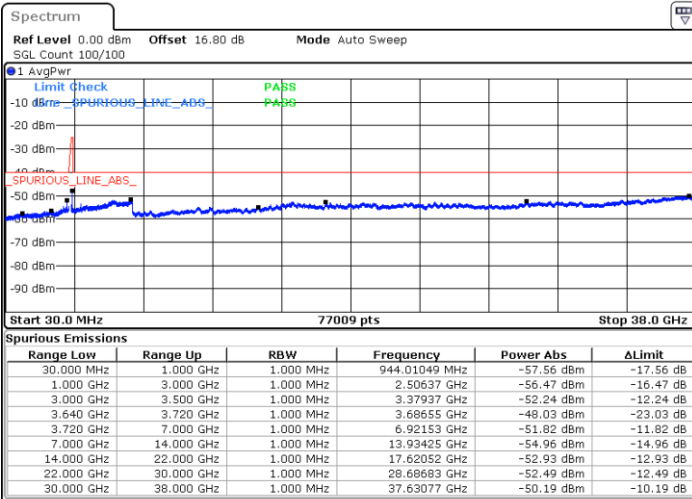

Highest Channel / 1RB99 and 1RB0

Date: 11.JUL.2020 23:42:49

Date: 11.JUL.2020 23:41:25

Highest Channel / FullIRB

N/A

Date: 11.JUL.2020 23:49:55

LTE Band 48C / 20MHz+15MHz

64QAM

Lowest Channel / 1RB0 and 1RB74

Lowest Channel / 1RB99 and 1RB0

Date: 12.JUL.2020 17:51:33

Date: 12.JUL.2020 17:44:33

Lowest Channel / FullIRB

N/A

Date: 12.JUL.2020 17:52:57

LTE Band 48C / 20MHz+15MHz

LTE Band 48C / 20MHz+15MHz

64QAM

Highest Channel / 1RB0 and 1RB74

Highest Channel / 1RB99 and 1RB0

Date: 12.JUL.2020 18:42:25

Date: 12.JUL.2020 18:41:01

Highest Channel / FullIRB

N/A