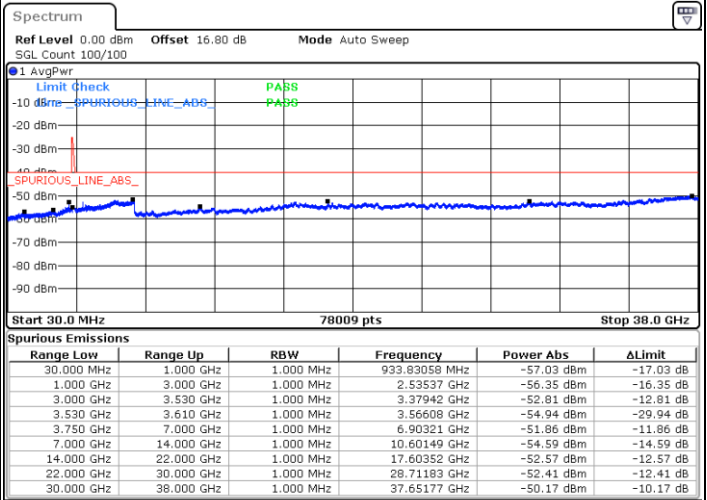

Date: 11.JUL.2020 22:46:13

Lowest Channel / FullIRB

N/A

Date: 11.JUL.2020 22:54:41

LTE Band 48C / 20MHz+10MHz

64QAM

Middle Channel / 1RB0 and 1RB49

Middle Channel / 1RB99 and 1RB0

Date: 12.JUL.2020 10:41:43

Date: 12.JUL.2020 10:48:41

Middle Channel / FullIRB

N/A

Date: 12.JUL.2020 10:40:20

LTE Band 48C / 20MHz+10MHz

64QAM

Highest Channel / 1RB0 and 1RB49

Highest Channel / 1RB99 and 1RB0

Date: 11.JUL.2020 23:42:49

Date: 11.JUL.2020 23:41:25

Highest Channel / FullIRB

N/A

Date: 11.JUL.2020 23:49:55

LTE Band 48C / 20MHz+15MHz

64QAM

Lowest Channel / 1RB0 and 1RB74

Lowest Channel / 1RB99 and 1RB0

Date: 12.JUL.2020 17:51:33

Date: 12.JUL.2020 17:44:33

Lowest Channel / FullIRB

N/A

Date: 12.JUL.2020 17:52:57

LTE Band 48C / 20MHz+15MHz