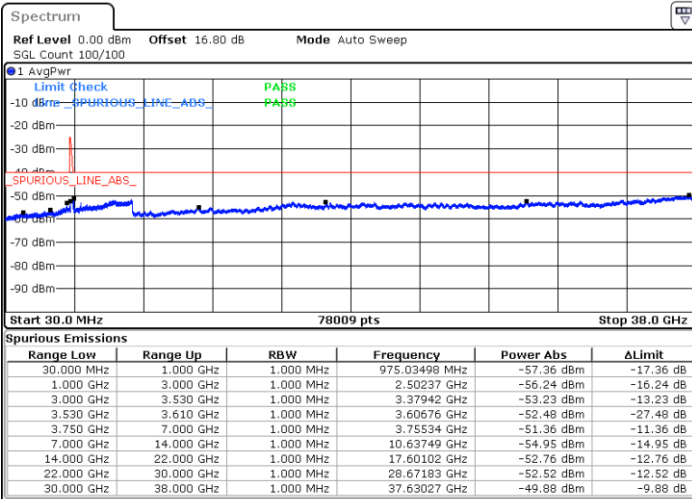

N/A

Date: 12.JUL.2020 16:04:45

LTE Band 48C / 20MHz+20MHz

64QAM

MiddleChannel / 1RB0 and 1RB99

Middle Channel / 1RB99 and 1RB0

Date: 12.JUL.2020 16:26:42

Date: 12.JUL.2020 16:33:41

Middle Channel / FullIRB

N/A

Date: 12.JUL.2020 16:25:18

LTE Band 48C / 20MHz+20MHz

64QAM

Highest Channel / 1RB0 and 1RB99

Highest Channel / 1RB99 and 1RB0

Date: 12.JUL.2020 16:53:24

Date: 12.JUL.2020 16:52:00

Highest Channel / FullIRB

N/A

Date: 12.JUL.2020 17:00:26

LTE Band 48C / 5MHz+20MHz

256QAM

Lowest Channel / 1RB0 and 1RB99

Lowest Channel / 1RB24 and 1RB0

Date: 10.JUL.2020 12:57:43

Date: 10.JUL.2020 12:56:20

Lowest Channel / FullIRB

N/A

Date: 10.JUL.2020 12:59:07

LTE Band 48C / 5MHz+20MHz

256QAM

Middle Channel / 1RB0 and 1RB99