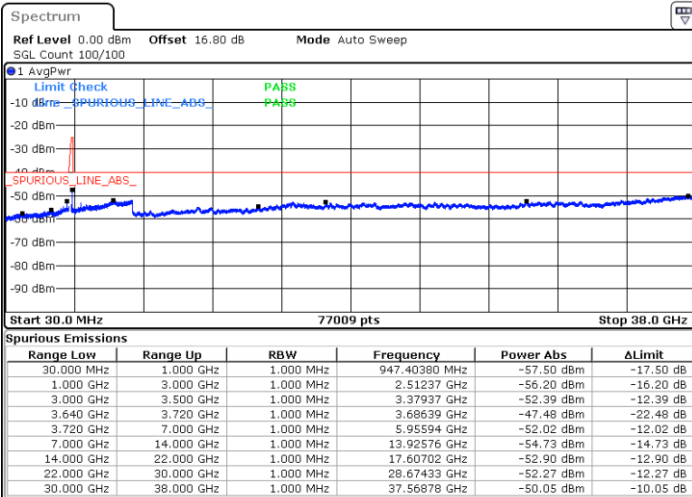

Date: 11.JUL.2020 21:01:23

Date: 11.JUL.2020 20:59:59

Highest Channel / FullIRB

N/A

Date: 11.JUL.2020 21:08:29

LTE Band 48C / 15MHz+20MHz

64QAM

Lowest Channel / 1RB0 and 1RB99

Lowest Channel / 1RB74 and 1RB0

Date: 12.JUL.2020 11:44:40

Date: 12.JUL.2020 11:37:41

Lowest Channel / FullIRB

N/A

Date: 12.JUL.2020 11:46:04

LTE Band 48C / 15MHz+20MHz

64QAM

Middle Channel / 1RB0 and 1RB99

Middle Channel / 1RB74 and 1RB0

Date: 12.JUL.2020 15:27:24

Date: 12.JUL.2020 15:34:23

Middle Channel / FullIRB

N/A

Date: 12.JUL.2020 15:26:00

LTE Band 48C / 15MHz+20MHz