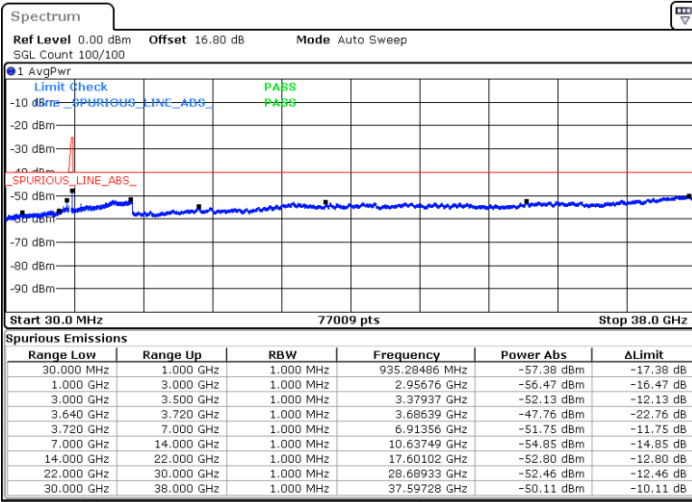

N/A

Date: 11.JUL.2020 19:12:40

LTE Band 48C / 20MHz+5MHz

64QAM

Highest Channel / 1RB0 and 1RB24

Highest Channel / 1RB99 and 1RB0

Date: 11.JUL.2020 17:41:42

Date: 11.JUL.2020 17:40:18

Highest Channel / FullIRB

N/A

Date: 11.JUL.2020 17:48:49

LTE Band 48C / 20MHz+10MHz

64QAM

Lowest Channel / 1RB0 and 1RB49

Lowest Channel / 1RB99 and 1RB0

Date: 11.JUL.2020 22:53:16

Date: 11.JUL.2020 22:46:13

Lowest Channel / FullIRB

N/A

Date: 11.JUL.2020 22:54:41

LTE Band 48C / 20MHz+10MHz

64QAM

Middle Channel / 1RB0 and 1RB49

Middle Channel / 1RB99 and 1RB0

Date: 12.JUL.2020 10:41:43

Date: 12.JUL.2020 10:48:41

Middle Channel / FullIRB

N/A

Date: 12.JUL.2020 10:40:20

LTE Band 48C / 20MHz+10MHz

64QAM

Highest Channel / 1RB0 and 1RB49