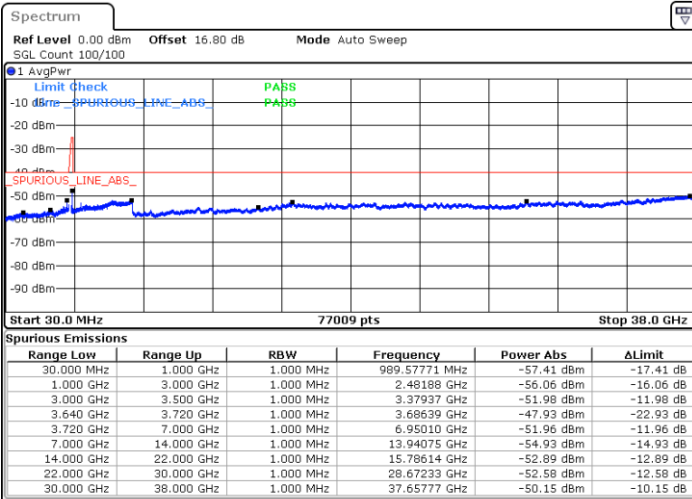

Date: 10.JUL.2020 16:15:22

LTE Band 48C / 5MHz+20MHz

64QAM

Highest Channel / 1RB0 and 1RB99

Highest Channel / 1RB24 and 1RB0

Date: 10.JUL.2020 14:44:46

Date: 10.JUL.2020 14:43:22

Highest Channel / FullIRB

N/A

Date: 10.JUL.2020 14:51:49

LTE Band 48C / 10MHz+20MHz

64QAM

Lowest Channel / 1RB0 and 1RB99

Lowest Channel / 1RB49 and 1RB0

Date: 11.JUL.2020 19:55:30

Date: 11.JUL.2020 19:48:27

Lowest Channel / FullIRB

N/A

Date: 11.JUL.2020 19:56:55

LTE Band 48C / 10MHz+20MHz

64QAM

Middle Channel / 1RB0 and 1RB99

Middle Channel / 1RB49 and 1RB0

Date: 11.JUL.2020 21:58:37

Date: 11.JUL.2020 22:05:39

Middle Channel / FullIRB

N/A

Date: 11.JUL.2020 21:57:13

LTE Band 48C / 10MHz+20MHz

64QAM

Highest Channel / 1RB0 and 1RB99

Highest Channel / 1RB49 and 1RB0