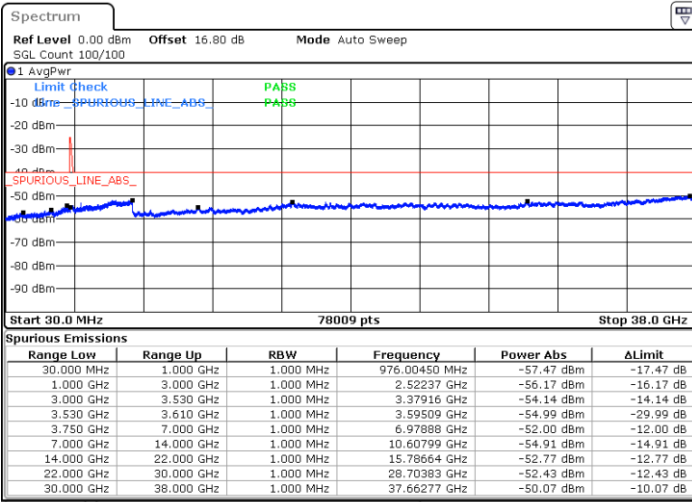

Middle Channel / 1RB0 and 1RB99

Middle Channel / 1RB74 and 1RB0

Date: 12.JUL.2020 15:27:24

Date: 12.JUL.2020 15:34:23

Middle Channel / FullIRB

N/A

Date: 12.JUL.2020 15:26:00

LTE Band 48C / 15MHz+20MHz

64QAM

Highest Channel / 1RB0 and 1RB99

Highest Channel / 1RB74 and 1RB0

Date: 12.JUL.2020 14:11:11

Date: 12.JUL.2020 14:09:47

Highest Channel / FullIRB

N/A

Date: 12.JUL.2020 14:10:13

LTE Band 48C / 20MHz+5MHz

64QAM

Lowest Channel / 1RB0 and 1RB24

Lowest Channel / 1RB99 and 1RB0

Date: 10.JUL.2020 17:18:57

Date: 10.JUL.2020 17:11:54

Lowest Channel / FullIRB

N/A