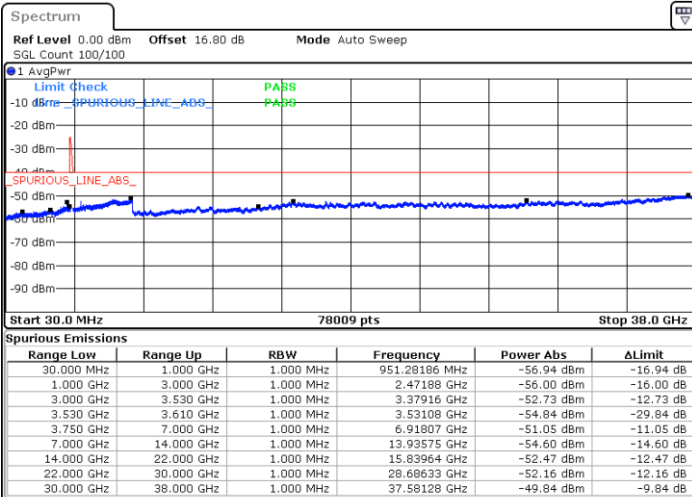

LTE Band 48C / 5MHz+20MHz

64QAM

Middle Channel / 1RB0 and 1RB9

Middle Channel / 1RB24 and 1RB0

Date: 10.JUL.2020 16:16:47

Date: 10.JUL.2020 16:23:49

Middle Channel / FullIRB

N/A

Date: 10.JUL.2020 16:15:22

LTE Band 48C / 5MHz+20MHz

64QAM

Highest Channel / 1RB0 and 1RB99

Highest Channel / 1RB24 and 1RB0

Date: 10.JUL.2020 14:44:46

Date: 10.JUL.2020 14:43:22

Highest Channel / FullIRB

N/A

Date: 10.JUL.2020 14:51:49

LTE Band 48C / 10MHz+20MHz

64QAM

Lowest Channel / 1RB0 and 1RB99

Lowest Channel / 1RB49 and 1RB0

Date: 11.JUL.2020 19:55:30

Date: 11.JUL.2020 19:48:27

Lowest Channel / FullIRB

N/A

Date: 11.JUL.2020 19:56:55

LTE Band 48C / 10MHz+20MHz

64QAM

Middle Channel / 1RB0 and 1RB99

Middle Channel / 1RB49 and 1RB0

Date: 11.JUL.2020 21:58:37