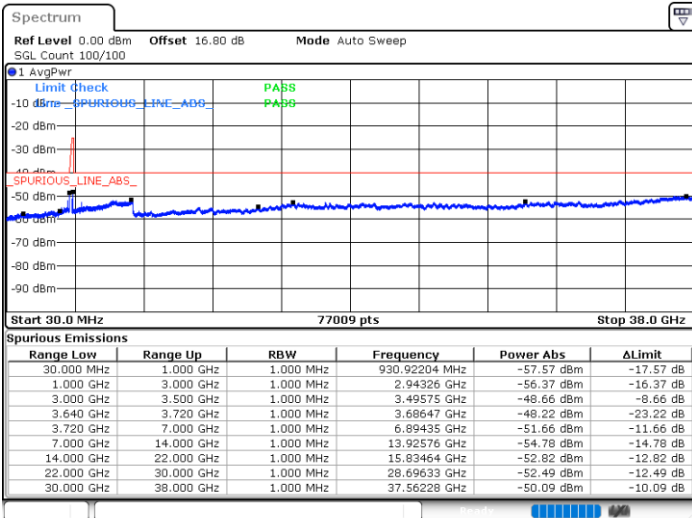

Date: 10.JUL.2020 12:57:43

Date: 10.JUL.2020 12:56:20

Lowest Channel / FullIRB

N/A

Date: 10.JUL.2020 12:59:07

LTE Band 48C / 5MHz+20MHz

256QAM

Middle Channel / 1RB0 and 1RB99

Middle Channel / 1RB24 and 1RB0

Date: 10.JUL.2020 15:51:37

Date: 10.JUL.2020 15:53:00

Middle Channel / FullIRB

N/A

Date: 10.JUL.2020 15:50:12

LTE Band 48C / 5MHz+20MHz

256QAM

Highest Channel / 1RB0 and 1RB99

Highest Channel / 1RB24 and 1RB0

Date: 10.JUL.2020 14:20:07

Date: 10.JUL.2020 14:18:43

Highest Channel / FullIRB

N/A

Date: 10.JUL.2020 14:21:31

LTE Band 48C / 10MHz+20MHz

256QAM

Lowest Channel / 1RB0 and 1RB99

Lowest Channel / 1RB49 and 1RB0

Date: 11.JUL.2020 20:23:56

Date: 11.JUL.2020 20:22:32

Lowest Channel / FullIRB

N/A

Date: 11.JUL.2020 20:25:22