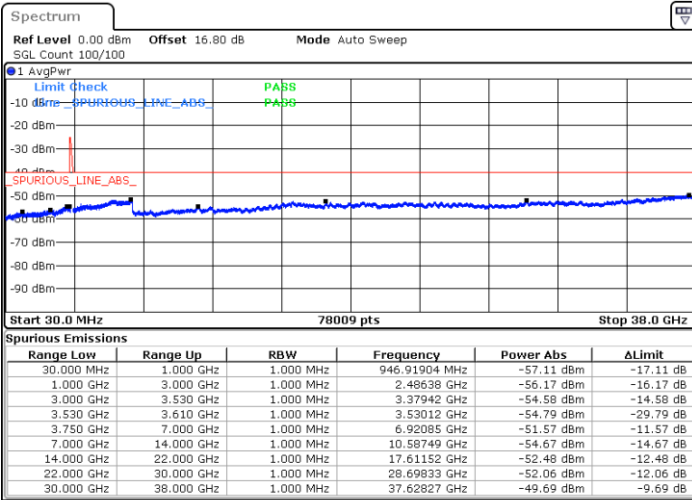

LTE Band 48C / 5MHz+20MHz

64QAM

Middle Channel / 1RB0 and 1RB9

Middle Channel / 1RB24 and 1RB0

Date: 10.JUL.2020 16:16:47

Date: 10.JUL.2020 16:23:49

Middle Channel / FullIRB

N/A

Date: 10.JUL.2020 16:15:22

LTE Band 48C / 5MHz+20MHz

64QAM

Highest Channel / 1RB0 and 1RB99

Highest Channel / 1RB24 and 1RB0

Date: 10.JUL.2020 14:44:46

Date: 10.JUL.2020 14:43:22

Highest Channel / FullIRB

N/A

Date: 10.JUL.2020 14:51:49

LTE Band 48C / 10MHz+20MHz

64QAM

Lowest Channel / 1RB0 and 1RB99

Lowest Channel / 1RB49 and 1RB0

Date: 11.JUL.2020 19:55:30

Date: 11.JUL.2020 19:48:27

Lowest Channel / FullIRB

N/A

Date: 11.JUL.2020 19:56:55

LTE Band 48C / 10MHz+20MHz

64QAM

Middle Channel / 1RB0 and 1RB99

Middle Channel / 1RB49 and 1RB0

Date: 11.JUL.2020 21:58:37