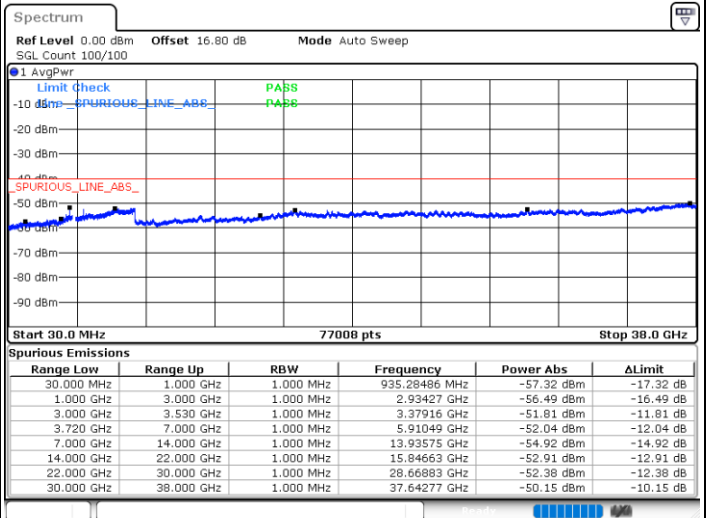

Highest Channel / 1RB0 and 1RB99

Highest Channel / 1RB24 and 1RB0

Date: 10.JUL.2020 14:20:07

Date: 10.JUL.2020 14:18:43

Highest Channel / FullIRB

N/A

Date: 10.JUL.2020 14:21:31

LTE Band 48C / 10MHz+20MHz

256QAM

Lowest Channel / 1RB0 and 1RB99

Lowest Channel / 1RB49 and 1RB0

Date: 11.JUL.2020 20:23:56

Date: 11.JUL.2020 20:22:32

Lowest Channel / FullIRB

N/A

Date: 11.JUL.2020 20:25:22

LTE Band 48C / 10MHz+20MHz

256QAM

Middle Channel / 1RB0 and 1RB99

Middle Channel / 1RB49 and 1RB0

Date: 11.JUL.2020 22:19:20

Date: 11.JUL.2020 22:17:57

Middle Channel / FullIRB

N/A

Date: 11.JUL.2020 22:20:45

LTE Band 48C / 10MHz+20MHz

256QAM

Highest Channel / 1RB0 and 1RB99

Highest Channel / 1RB49 and 1RB0

Date: 11.JUL.2020 21:22:08

Date: 11.JUL.2020 21:22:45

Highest Channel / FullIRB