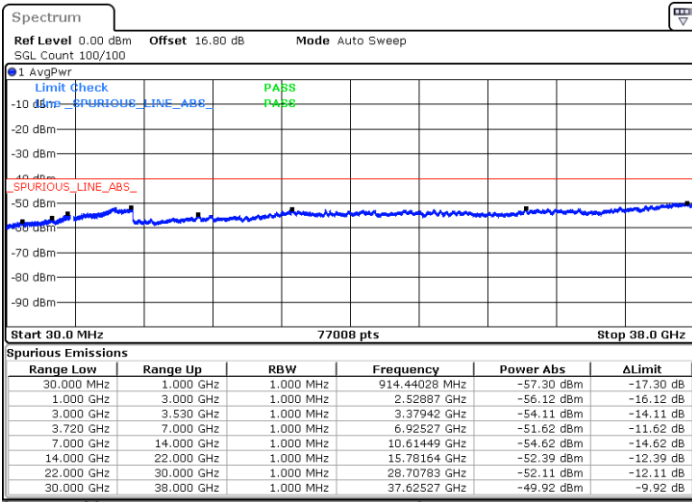

Date: 12.JUL.2020 16:52:00

Highest Channel / FullIRB

N/A

Date: 12.JUL.2020 17:00:26

LTE Band 48C / 5MHz+20MHz

256QAM

Lowest Channel / 1RB0 and 1RB99

Lowest Channel / 1RB24 and 1RB0

Date: 10.JUL.2020 12:57:43

Date: 10.JUL.2020 12:56:20

Lowest Channel / FullIRB

N/A

Date: 10.JUL.2020 12:59:07

LTE Band 48C / 5MHz+20MHz

256QAM

Middle Channel / 1RB0 and 1RB99

Middle Channel / 1RB24 and 1RB0

Date: 10.JUL.2020 15:51:37

Date: 10.JUL.2020 15:53:00

Middle Channel / FullIRB

N/A

Date: 10.JUL.2020 15:50:12

LTE Band 48C / 5MHz+20MHz

256QAM

Highest Channel / 1RB0 and 1RB99

Highest Channel / 1RB24 and 1RB0

Date: 10.JUL.2020 14:20:07

Date: 10.JUL.2020 14:18:43

Highest Channel / FullIRB

N/A

Date: 10.JUL.2020 14:21:31

LTE Band 48C / 10MHz+20MHz