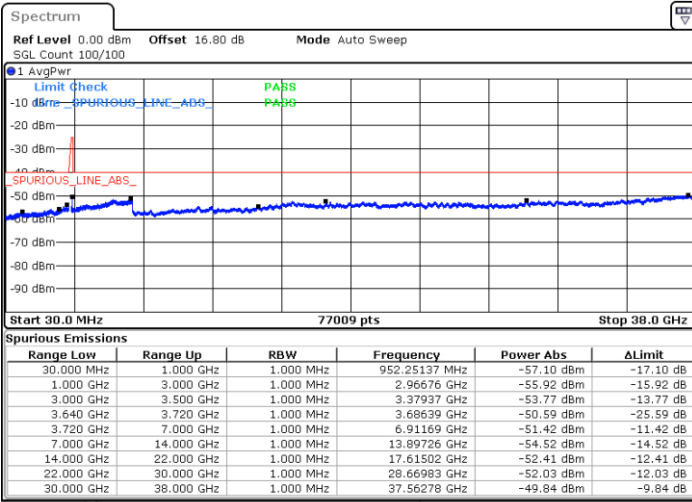

Middle Channel / 1RB0 and 1RB99

Middle Channel / 1RB74 and 1RB0

Date: 12.JUL.2020 15:27:24

Date: 12.JUL.2020 15:34:23

Middle Channel / FullIRB

N/A

Date: 12.JUL.2020 15:26:00

LTE Band 48C / 15MHz+20MHz

64QAM

Highest Channel / 1RB0 and 1RB99

Highest Channel / 1RB74 and 1RB0

Date: 12.JUL.2020 14:11:11

Date: 12.JUL.2020 14:09:47

Highest Channel / FullIRB

N/A

Date: 12.JUL.2020 14:10:13

LTE Band 48C / 20MHz+5MHz

64QAM

Lowest Channel / 1RB0 and 1RB24

Lowest Channel / 1RB99 and 1RB0

Date: 10.JUL.2020 17:18:57

Date: 10.JUL.2020 17:11:54

Lowest Channel / FullIRB

N/A