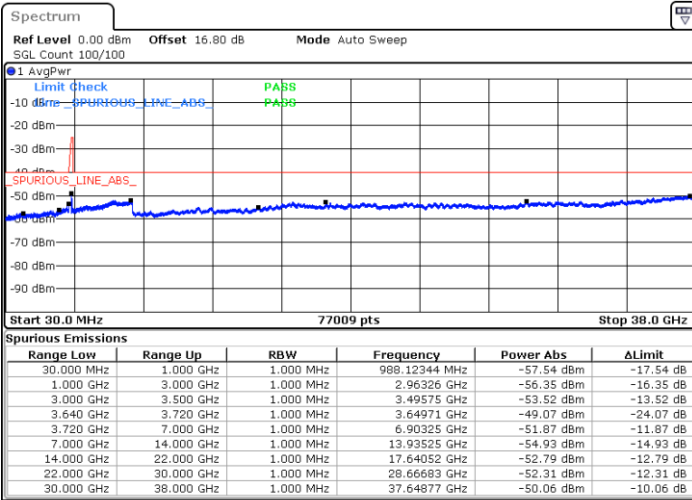

Date: 10.JUL.2020 16:15:22

LTE Band 48C / 5MHz+20MHz

64QAM

Highest Channel / 1RB0 and 1RB99

Highest Channel / 1RB24 and 1RB0

Date: 10.JUL.2020 14:44:46

Date: 10.JUL.2020 14:43:22

Highest Channel / FullIRB

N/A

Date: 10.JUL.2020 14:51:49

LTE Band 48C / 10MHz+20MHz

64QAM

Lowest Channel / 1RB0 and 1RB99

Lowest Channel / 1RB49 and 1RB0

Date: 11.JUL.2020 19:55:30

Date: 11.JUL.2020 19:48:27

Lowest Channel / FullIRB

N/A

Date: 11.JUL.2020 19:56:55

LTE Band 48C / 10MHz+20MHz

64QAM

Middle Channel / 1RB0 and 1RB99

Middle Channel / 1RB49 and 1RB0

Date: 11.JUL.2020 21:58:37

Date: 11.JUL.2020 22:05:39

Middle Channel / FullIRB

N/A

Date: 11.JUL.2020 21:57:13

LTE Band 48C / 10MHz+20MHz

64QAM

Highest Channel / 1RB0 and 1RB99

Highest Channel / 1RB49 and 1RB0