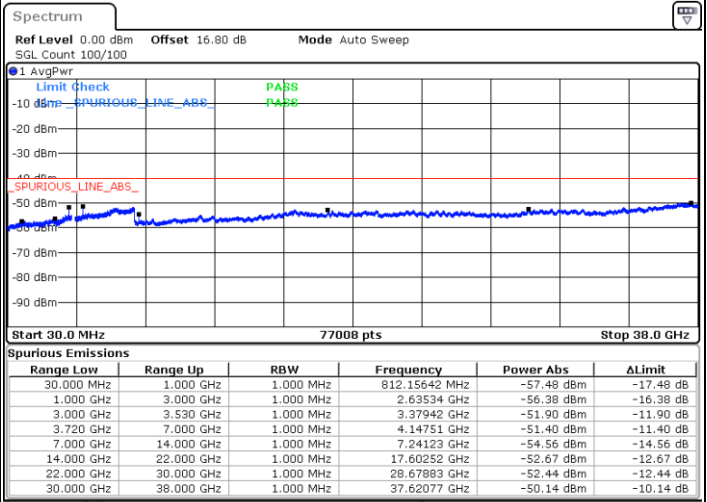

N/A

Date: 10.JUL.2020 14:51:49

LTE Band 48C / 10MHz+20MHz

64QAM

Lowest Channel / 1RB0 and 1RB99

Lowest Channel / 1RB49 and 1RB0

Date: 11.JUL.2020 19:55:30

Date: 11.JUL.2020 19:48:27

Lowest Channel / FullIRB

N/A

Date: 11.JUL.2020 19:56:55

LTE Band 48C / 10MHz+20MHz

64QAM

Middle Channel / 1RB0 and 1RB99

Middle Channel / 1RB49 and 1RB0

Date: 11.JUL.2020 21:58:37

Date: 11.JUL.2020 22:05:39

Middle Channel / FullIRB

N/A

Date: 11.JUL.2020 21:57:13

LTE Band 48C / 10MHz+20MHz

64QAM

Highest Channel / 1RB0 and 1RB99

Highest Channel / 1RB49 and 1RB0

Date: 11.JUL.2020 21:01:23

Date: 11.JUL.2020 20:59:59

Highest Channel / FullIRB

N/A

Date: 11.JUL.2020 21:08:29

LTE Band 48C / 15MHz+20MHz

64QAM

Lowest Channel / 1RB0 and 1RB99