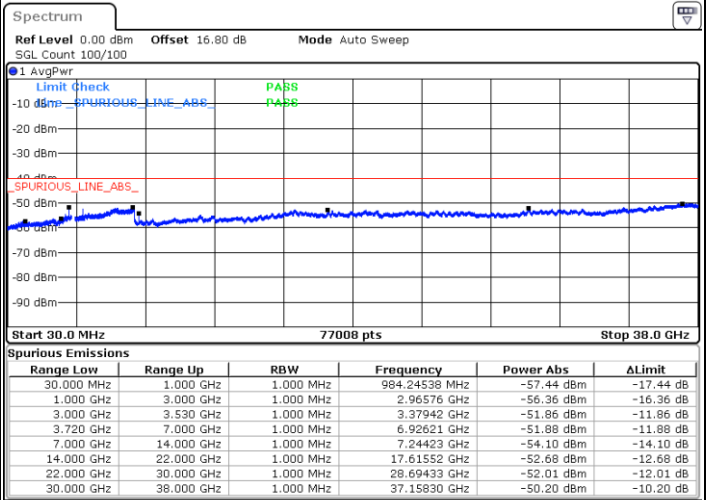

Date: 11.JUL.2020 21:01:23

Date: 11.JUL.2020 20:59:59

Highest Channel / FullIRB

N/A

Date: 11.JUL.2020 21:08:29

LTE Band 48C / 15MHz+20MHz

64QAM

Lowest Channel / 1RB0 and 1RB99

Lowest Channel / 1RB74 and 1RB0

Date: 12.JUL.2020 11:44:40

Date: 12.JUL.2020 11:37:41

Lowest Channel / FullIRB

N/A

Date: 12.JUL.2020 11:46:04

LTE Band 48C / 15MHz+20MHz

64QAM

Middle Channel / 1RB0 and 1RB99

Middle Channel / 1RB74 and 1RB0

Date: 12.JUL.2020 15:27:24

Date: 12.JUL.2020 15:34:23

Middle Channel / FullIRB

N/A

Date: 12.JUL.2020 15:26:00

LTE Band 48C / 15MHz+20MHz