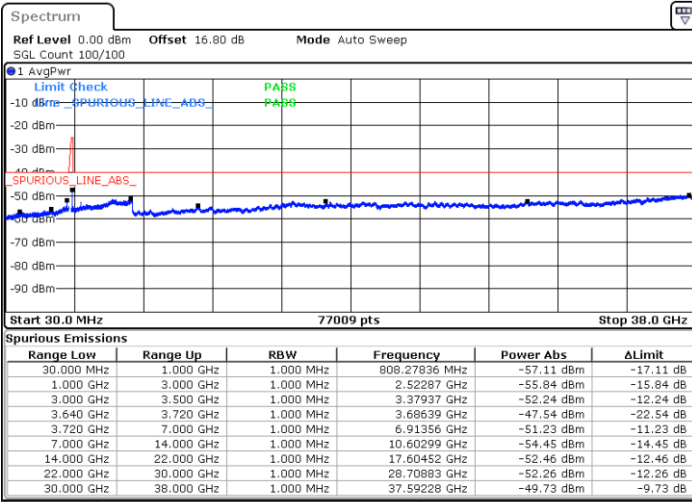

LTE Band 48C / 20MHz+5MHz

64QAM

Lowest Channel / 1RB0 and 1RB24

Lowest Channel / 1RB99 and 1RB0

Date: 10.JUL.2020 17:18:57

Date: 10.JUL.2020 17:11:54

Lowest Channel / FullIRB

N/A

Date: 10.JUL.2020 17:20:22

LTE Band 48C / 20MHz+5MHz

64QAM

Middle Channel / 1RB0 and 1RB24

Middle Channel / 1RB99 and 1RB0

Date: 11.JUL.2020 19:14:05

Date: 11.JUL.2020 19:21:07

Middle Channel / FullIRB

N/A

Date: 11.JUL.2020 19:12:40

LTE Band 48C / 20MHz+5MHz

64QAM

Highest Channel / 1RB0 and 1RB24

Highest Channel / 1RB99 and 1RB0

Date: 11.JUL.2020 17:41:42

Date: 11.JUL.2020 17:40:18