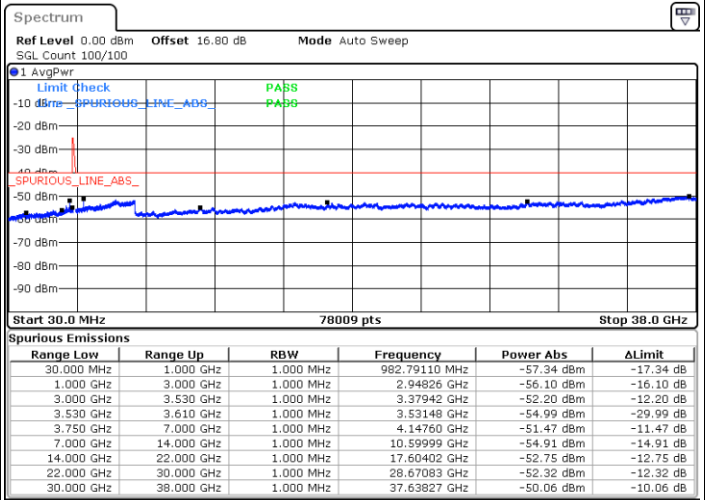

LTE Band 48C / 10MHz+20MHz

256QAM

Middle Channel / 1RB0 and 1RB99

Middle Channel / 1RB49 and 1RB0

Date: 11.JUL.2020 22:19:20

Date: 11.JUL.2020 22:17:57

Middle Channel / FullIRB

N/A

Date: 11.JUL.2020 22:20:45

LTE Band 48C / 10MHz+20MHz

256QAM

Highest Channel / 1RB0 and 1RB99

Highest Channel / 1RB49 and 1RB0

Date: 11.JUL.2020 21:22:08

Date: 11.JUL.2020 21:22:45

Highest Channel / FullIRB

N/A

Date: 11.JUL.2020 21:23:33

LTE Band 48C / 15MHz+20MHz

256QAM

Lowest Channel / 1RB0 and 1RB99

Lowest Channel / 1RB74 and 1RB0

Date: 12.JUL.2020 12:04:24

Date: 12.JUL.2020 12:03:00