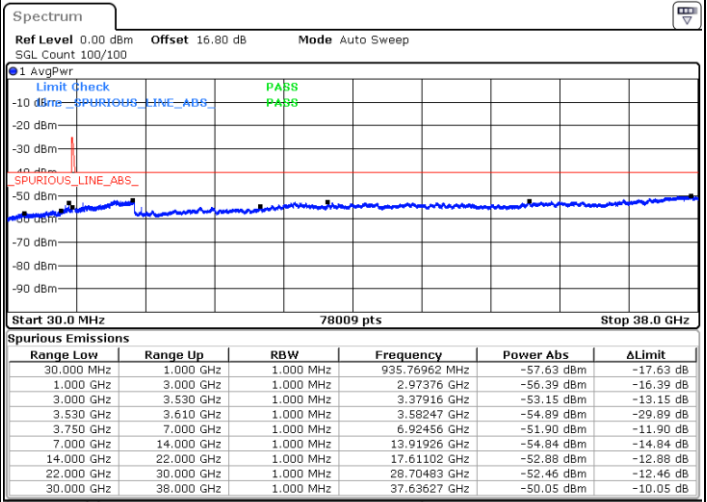

Date: 12.JUL.2020 14:09:47