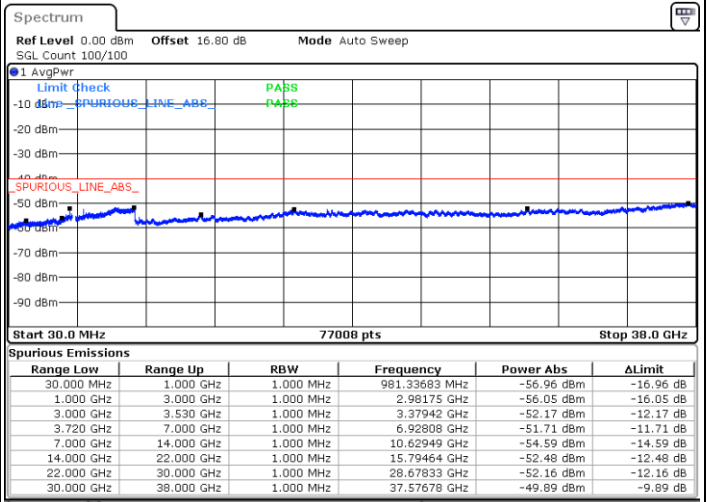

Date: 12.JUL.2020 16:52:00

Highest Channel / FullIRB

N/A

Date: 12.JUL.2020 17:00:26

LTE Band 48C / 5MHz+20MHz

256QAM

Lowest Channel / 1RB0 and 1RB99

Lowest Channel / 1RB24 and 1RB0

Date: 10.JUL.2020 12:57:43

Date: 10.JUL.2020 12:56:20

Lowest Channel / FullIRB

N/A

Date: 10.JUL.2020 12:59:07

LTE Band 48C / 5MHz+20MHz

256QAM

Middle Channel / 1RB0 and 1RB99

Middle Channel / 1RB24 and 1RB0

Date: 10.JUL.2020 15:51:37

Date: 10.JUL.2020 15:53:00

Middle Channel / FullIRB

N/A

Date: 10.JUL.2020 15:50:12

LTE Band 48C / 5MHz+20MHz

256QAM

Highest Channel / 1RB0 and 1RB99

Highest Channel / 1RB24 and 1RB0

Date: 10.JUL.2020 14:20:07

Date: 10.JUL.2020 14:18:43

Highest Channel / FullIRB

N/A

Date: 10.JUL.2020 14:21:31

LTE Band 48C / 10MHz+20MHz