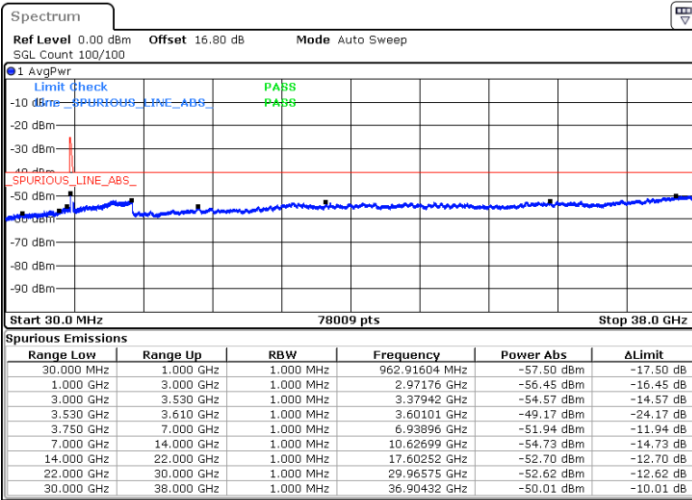

Lowest Channel / 1RB0 and 1RB74

Lowest Channel / 1RB99 and 1RB0

Date: 12.JUL.2020 17:51:33

Date: 12.JUL.2020 17:44:33

Lowest Channel / FullIRB

N/A

Date: 12.JUL.2020 17:52:57

LTE Band 48C / 20MHz+15MHz

64QAM

Middle Channel / 1RB0 and 1RB74

Middle Channel / 1RB99 and 1RB0

Date: 12.JUL.2020 19:38:07

Date: 12.JUL.2020 19:45:10

Middle Channel / FullIRB

N/A

Date: 12.JUL.2020 19:36:43

LTE Band 48C / 20MHz+15MHz

64QAM

Highest Channel / 1RB0 and 1RB74

Highest Channel / 1RB99 and 1RB0

Date: 12.JUL.2020 18:42:25

Date: 12.JUL.2020 18:41:01

Highest Channel / FullIRB

N/A

Date: 12.JUL.2020 18:49:28

LTE Band 48C / 20MHz+20MHz

64QAM

Lowest Channel / 1RB0 and 1RB99

Lowest Channel / 1RB99 and 1RB0

Date: 12.JUL.2020 16:03:21

Date: 12.JUL.2020 15:56:21

Lowest Channel / FullIRB