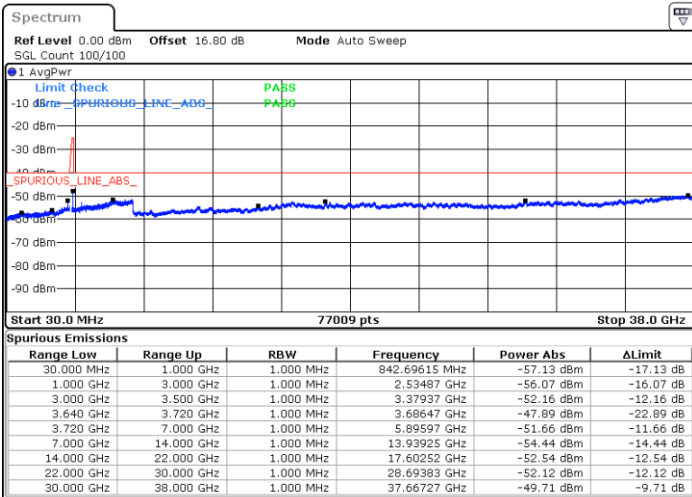

Middle Channel / FullIRB

N/A

Date: 12.JUL.2020 16:25:18

LTE Band 48C / 20MHz+20MHz

64QAM

Highest Channel / 1RB0 and 1RB99

Highest Channel / 1RB99 and 1RB0

Date: 12.JUL.2020 16:53:24

Date: 12.JUL.2020 16:52:00

Highest Channel / FullIRB

N/A

Date: 12.JUL.2020 17:00:26

LTE Band 48C / 5MHz+20MHz

256QAM

Lowest Channel / 1RB0 and 1RB99

Lowest Channel / 1RB24 and 1RB0

Date: 10.JUL.2020 12:57:43

Date: 10.JUL.2020 12:56:20

Lowest Channel / FullIRB

N/A

Date: 10.JUL.2020 12:59:07

LTE Band 48C / 5MHz+20MHz

256QAM

Middle Channel / 1RB0 and 1RB99