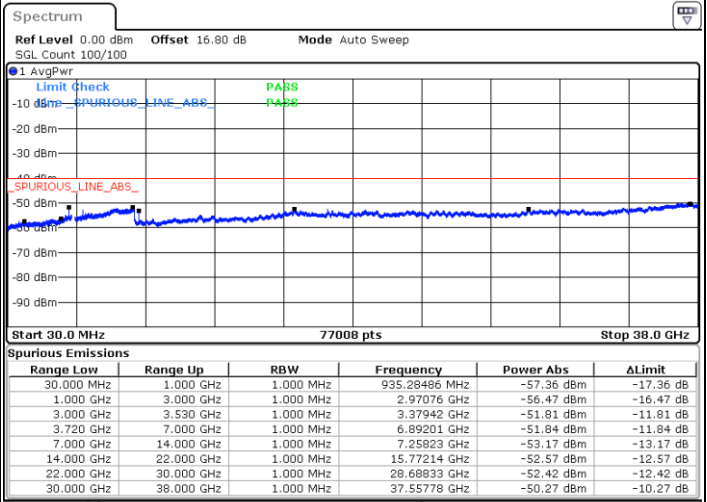

Highest Channel / FullIRB

N/A

Date: 11.JUL.2020 17:48:49

LTE Band 48C / 20MHz+10MHz

64QAM

Lowest Channel / 1RB0 and 1RB49

Lowest Channel / 1RB99 and 1RB0

Date: 11.JUL.2020 22:53:16

Date: 11.JUL.2020 22:46:13

Lowest Channel / FullIRB

N/A

Date: 11.JUL.2020 22:54:41

LTE Band 48C / 20MHz+10MHz

64QAM

Middle Channel / 1RB0 and 1RB49

Middle Channel / 1RB99 and 1RB0

Date: 12.JUL.2020 10:41:43

Date: 12.JUL.2020 10:48:41

Middle Channel / FullIRB

N/A

Date: 12.JUL.2020 10:40:20

LTE Band 48C / 20MHz+10MHz

64QAM

Highest Channel / 1RB0 and 1RB49

Highest Channel / 1RB99 and 1RB0

Date: 11.JUL.2020 23:42:49

Date: 11.JUL.2020 23:41:25

Highest Channel / FullIRB

N/A

Date: 11.JUL.2020 23:49:55

LTE Band 48C / 20MHz+15MHz

64QAM