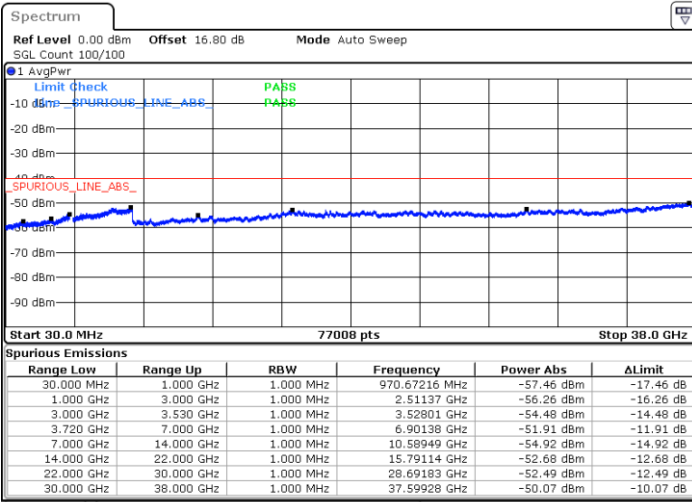

Highest Channel / FullIRB

N/A

Date: 11.JUL.2020 17:48:49

LTE Band 48C / 20MHz+10MHz

64QAM

Lowest Channel / 1RB0 and 1RB49

Lowest Channel / 1RB99 and 1RB0

Date: 11.JUL.2020 22:53:16

Date: 11.JUL.2020 22:46:13

Lowest Channel / FullIRB

N/A

Date: 11.JUL.2020 22:54:41

LTE Band 48C / 20MHz+10MHz

64QAM

Middle Channel / 1RB0 and 1RB49

Middle Channel / 1RB99 and 1RB0

Date: 12.JUL.2020 10:41:43

Date: 12.JUL.2020 10:48:41

Middle Channel / FullIRB

N/A

Date: 12.JUL.2020 10:40:20

LTE Band 48C / 20MHz+10MHz

64QAM

Highest Channel / 1RB0 and 1RB49

Highest Channel / 1RB99 and 1RB0

Date: 11.JUL.2020 23:42:49

Date: 11.JUL.2020 23:41:25

Highest Channel / FullIRB

N/A

Date: 11.JUL.2020 23:49:55

LTE Band 48C / 20MHz+15MHz

64QAM