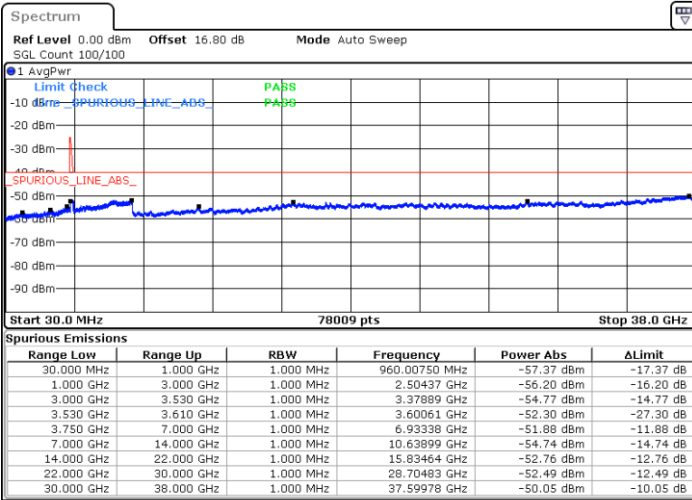

Date: 11.JUL.2020 22:46:13

Lowest Channel / FullIRB

N/A

Date: 11.JUL.2020 22:54:41

LTE Band 48C / 20MHz+10MHz

64QAM

Middle Channel / 1RB0 and 1RB49

Middle Channel / 1RB99 and 1RB0

Date: 12.JUL.2020 10:41:43

Date: 12.JUL.2020 10:48:41

Middle Channel / FullIRB

N/A

Date: 12.JUL.2020 10:40:20

LTE Band 48C / 20MHz+10MHz

64QAM

Highest Channel / 1RB0 and 1RB49

Highest Channel / 1RB99 and 1RB0

Date: 11.JUL.2020 23:42:49

Date: 11.JUL.2020 23:41:25

Highest Channel / FullIRB

N/A

Date: 11.JUL.2020 23:49:55

LTE Band 48C / 20MHz+15MHz

64QAM

Lowest Channel / 1RB0 and 1RB74

Lowest Channel / 1RB99 and 1RB0

Date: 12.JUL.2020 17:51:33

Date: 12.JUL.2020 17:44:33

Lowest Channel / FullIRB

N/A

Date: 12.JUL.2020 17:52:57

LTE Band 48C / 20MHz+15MHz