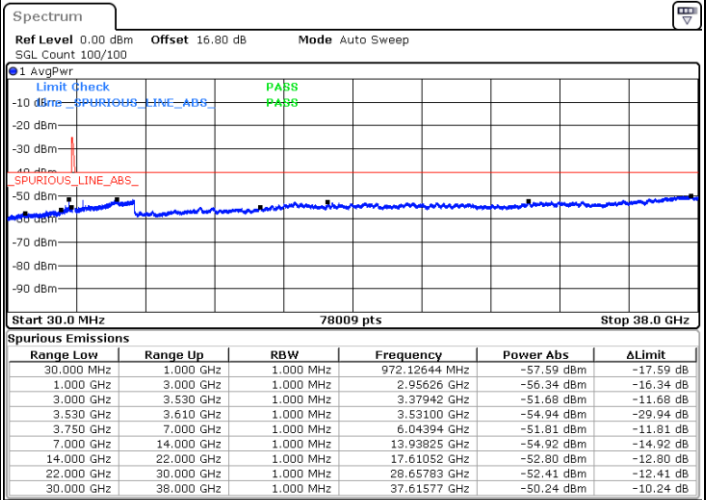

Lowest Channel / FullIRB

N/A

Date: 11.JUL.2020 19:56:55

LTE Band 48C / 10MHz+20MHz

64QAM

Middle Channel / 1RB0 and 1RB99

Middle Channel / 1RB49 and 1RB0

Date: 11.JUL.2020 21:58:37

Date: 11.JUL.2020 22:05:39

Middle Channel / FullIRB

N/A

Date: 11.JUL.2020 21:57:13

LTE Band 48C / 10MHz+20MHz

64QAM

Highest Channel / 1RB0 and 1RB99

Highest Channel / 1RB49 and 1RB0

Date: 11.JUL.2020 21:01:23

Date: 11.JUL.2020 20:59:59

Highest Channel / FullIRB

N/A

Date: 11.JUL.2020 21:08:29

LTE Band 48C / 15MHz+20MHz

64QAM

Lowest Channel / 1RB0 and 1RB99

Lowest Channel / 1RB74 and 1RB0

Date: 12.JUL.2020 11:44:40

Date: 12.JUL.2020 11:37:41

Lowest Channel / FullIRB

N/A

Date: 12.JUL.2020 11:46:04

LTE Band 48C / 15MHz+20MHz

64QAM