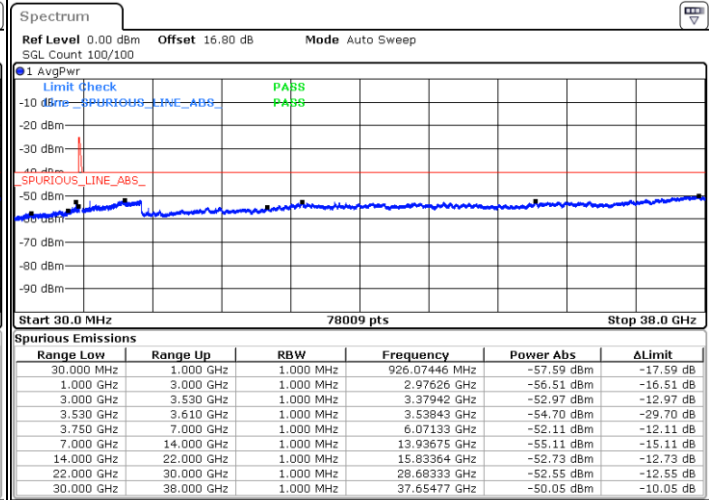

Date: 10.JUL.2020 17:20:22

LTE Band 48C / 20MHz+5MHz

64QAM

Middle Channel / 1RB0 and 1RB24

Middle Channel / 1RB99 and 1RB0

Date: 11.JUL.2020 19:14:05

Date: 11.JUL.2020 19:21:07

Middle Channel / FullIRB

N/A

Date: 11.JUL.2020 19:12:40

LTE Band 48C / 20MHz+5MHz

64QAM

Highest Channel / 1RB0 and 1RB24

Highest Channel / 1RB99 and 1RB0

Date: 11.JUL.2020 17:41:42

Date: 11.JUL.2020 17:40:18

Highest Channel / FullIRB

N/A

Date: 11.JUL.2020 17:48:49

LTE Band 48C / 20MHz+10MHz

64QAM

Lowest Channel / 1RB0 and 1RB49

Lowest Channel / 1RB99 and 1RB0

Date: 11.JUL.2020 22:53:16

Date: 11.JUL.2020 22:46:13

Lowest Channel / FullIRB

N/A

Date: 11.JUL.2020 22:54:41

LTE Band 48C / 20MHz+10MHz

64QAM

Middle Channel / 1RB0 and 1RB49

Middle Channel / 1RB99 and 1RB0