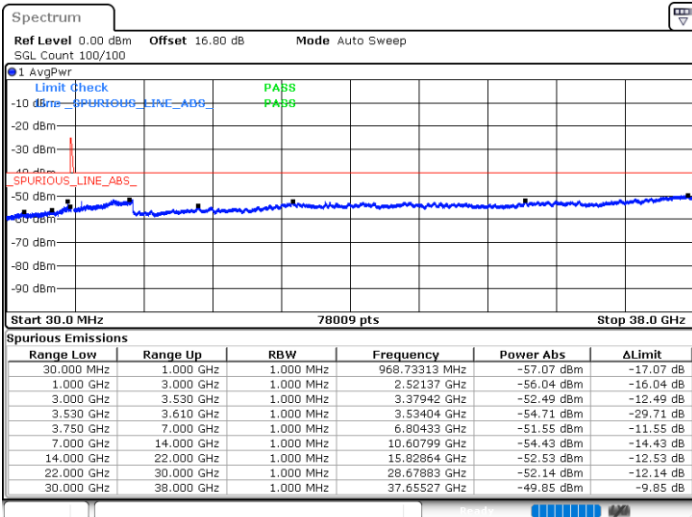

Date: 10.JUL.2020 12:57:43

Date: 10.JUL.2020 12:56:20

Lowest Channel / FullIRB

N/A

Date: 10.JUL.2020 12:59:07

LTE Band 48C / 5MHz+20MHz

256QAM

Middle Channel / 1RB0 and 1RB99

Middle Channel / 1RB24 and 1RB0

Date: 10.JUL.2020 15:51:37

Date: 10.JUL.2020 15:53:00

Middle Channel / FullIRB

N/A

Date: 10.JUL.2020 15:50:12

LTE Band 48C / 5MHz+20MHz

256QAM

Highest Channel / 1RB0 and 1RB99

Highest Channel / 1RB24 and 1RB0

Date: 10.JUL.2020 14:20:07

Date: 10.JUL.2020 14:18:43

Highest Channel / FullIRB

N/A

Date: 10.JUL.2020 14:21:31

LTE Band 48C / 10MHz+20MHz

256QAM

Lowest Channel / 1RB0 and 1RB99

Lowest Channel / 1RB49 and 1RB0

Date: 11.JUL.2020 20:23:56

Date: 11.JUL.2020 20:22:32

Lowest Channel / FullIRB

N/A

Date: 11.JUL.2020 20:25:22