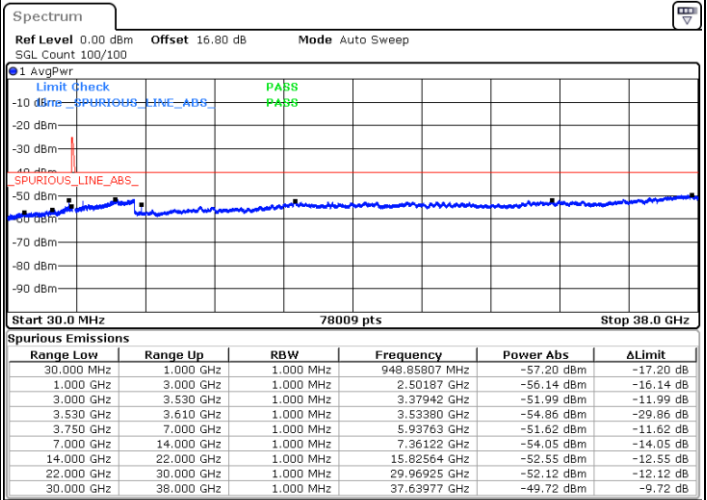

LTE Band 48C / 5MHz+20MHz

64QAM

Middle Channel / 1RB0 and 1RB9

Middle Channel / 1RB24 and 1RB0

Date: 10.JUL.2020 16:16:47

Date: 10.JUL.2020 16:23:49

Middle Channel / FullIRB

N/A

Date: 10.JUL.2020 16:15:22

LTE Band 48C / 5MHz+20MHz

64QAM

Highest Channel / 1RB0 and 1RB99

Highest Channel / 1RB24 and 1RB0

Date: 10.JUL.2020 14:44:46

Date: 10.JUL.2020 14:43:22

Highest Channel / FullIRB

N/A

Date: 10.JUL.2020 14:51:49

LTE Band 48C / 10MHz+20MHz

64QAM

Lowest Channel / 1RB0 and 1RB99

Lowest Channel / 1RB49 and 1RB0

Date: 11.JUL.2020 19:55:30

Date: 11.JUL.2020 19:48:27

Lowest Channel / FullIRB

N/A

Date: 11.JUL.2020 19:56:55

LTE Band 48C / 10MHz+20MHz

64QAM

Middle Channel / 1RB0 and 1RB99

Middle Channel / 1RB49 and 1RB0

Date: 11.JUL.2020 21:58:37