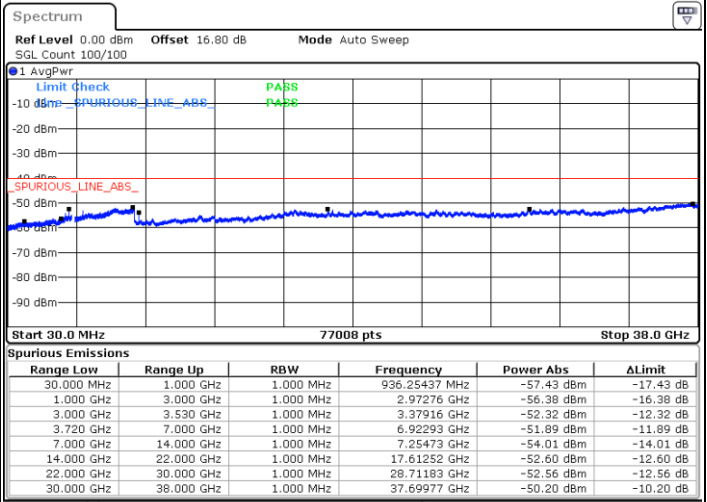

LTE Band 48C / 20MHz+15MHz

64QAM

Middle Channel / 1RB0 and 1RB74

Middle Channel / 1RB99 and 1RB0

Date: 12.JUL.2020 19:38:07

Date: 12.JUL.2020 19:45:10