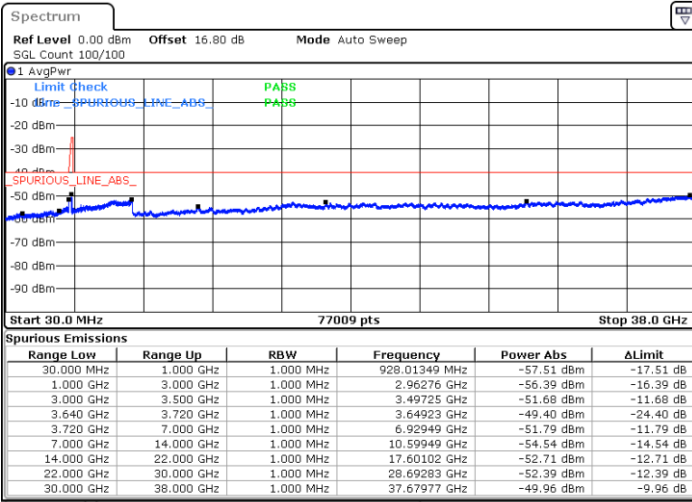

N/A

Date: 11.JUL.2020 19:12:40

LTE Band 48C / 20MHz+5MHz

64QAM

Highest Channel / 1RB0 and 1RB24

Highest Channel / 1RB99 and 1RB0

Date: 11.JUL.2020 17:41:42

Date: 11.JUL.2020 17:40:18

Highest Channel / FullIRB

N/A

Date: 11.JUL.2020 17:48:49

LTE Band 48C / 20MHz+10MHz

64QAM

Lowest Channel / 1RB0 and 1RB49

Lowest Channel / 1RB99 and 1RB0

Date: 11.JUL.2020 22:53:16

Date: 11.JUL.2020 22:46:13

Lowest Channel / FullIRB

N/A

Date: 11.JUL.2020 22:54:41

LTE Band 48C / 20MHz+10MHz

64QAM

Middle Channel / 1RB0 and 1RB49

Middle Channel / 1RB99 and 1RB0

Date: 12.JUL.2020 10:41:43

Date: 12.JUL.2020 10:48:41

Middle Channel / FullIRB

N/A

Date: 12.JUL.2020 10:40:20

LTE Band 48C / 20MHz+10MHz

64QAM

Highest Channel / 1RB0 and 1RB49