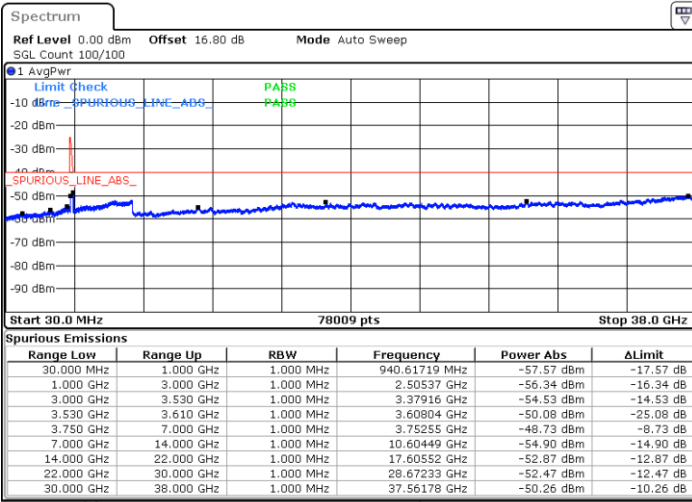

Lowest Channel / 1RB74 and 1RB0

Date: 12.JUL.2020 11:44:40

Date: 12.JUL.2020 11:37:41

Lowest Channel / FullIRB

N/A

Date: 12.JUL.2020 11:46:04

LTE Band 48C / 15MHz+20MHz

64QAM

Middle Channel / 1RB0 and 1RB99

Middle Channel / 1RB74 and 1RB0

Date: 12.JUL.2020 15:27:24

Date: 12.JUL.2020 15:34:23

Middle Channel / FullIRB

N/A

Date: 12.JUL.2020 15:26:00

LTE Band 48C / 15MHz+20MHz

64QAM

Highest Channel / 1RB0 and 1RB99

Highest Channel / 1RB74 and 1RB0

Date: 12.JUL.2020 14:11:11

Date: 12.JUL.2020 14:09:47

Highest Channel / FullIRB

N/A

Date: 12.JUL.2020 14:10:13

LTE Band 48C / 20MHz+5MHz

64QAM

Lowest Channel / 1RB0 and 1RB24

Lowest Channel / 1RB99 and 1RB0

Date: 10.JUL.2020 17:18:57

Date: 10.JUL.2020 17:11:54

Lowest Channel / FullIRB

N/A