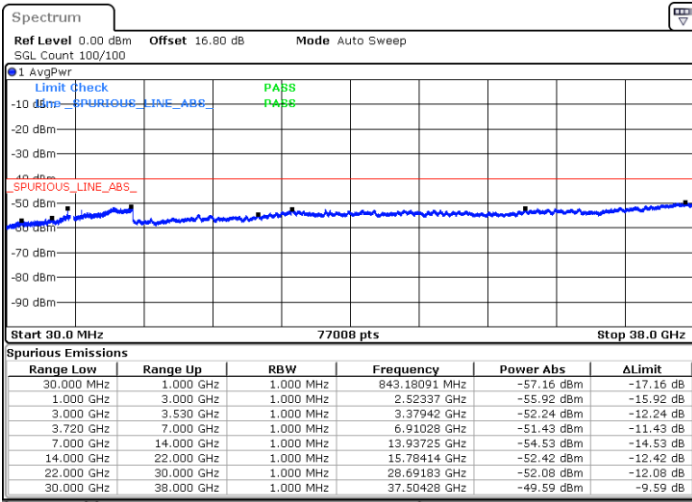

Date: 12.JUL.2020 16:52:00

Highest Channel / FullIRB

N/A

Date: 12.JUL.2020 17:00:26

LTE Band 48C / 5MHz+20MHz

256QAM

Lowest Channel / 1RB0 and 1RB99

Lowest Channel / 1RB24 and 1RB0

Date: 10.JUL.2020 12:57:43

Date: 10.JUL.2020 12:56:20

Lowest Channel / FullIRB

N/A

Date: 10.JUL.2020 12:59:07

LTE Band 48C / 5MHz+20MHz

256QAM

Middle Channel / 1RB0 and 1RB99

Middle Channel / 1RB24 and 1RB0

Date: 10.JUL.2020 15:51:37

Date: 10.JUL.2020 15:53:00

Middle Channel / FullIRB

N/A

Date: 10.JUL.2020 15:50:12

LTE Band 48C / 5MHz+20MHz

256QAM

Highest Channel / 1RB0 and 1RB99

Highest Channel / 1RB24 and 1RB0

Date: 10.JUL.2020 14:20:07

Date: 10.JUL.2020 14:18:43

Highest Channel / FullIRB

N/A

Date: 10.JUL.2020 14:21:31

LTE Band 48C / 10MHz+20MHz