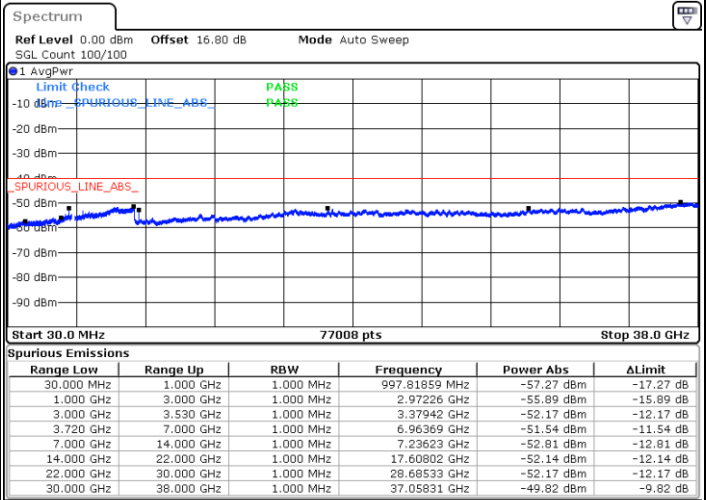

LTE Band 48C / 5MHz+20MHz

64QAM

Middle Channel / 1RB0 and 1RB9

Middle Channel / 1RB24 and 1RB0

Date: 10.JUL.2020 16:16:47

Date: 10.JUL.2020 16:23:49

Middle Channel / FullIRB

N/A

Date: 10.JUL.2020 16:15:22

LTE Band 48C / 5MHz+20MHz

64QAM

Highest Channel / 1RB0 and 1RB99

Highest Channel / 1RB24 and 1RB0

Date: 10.JUL.2020 14:44:46

Date: 10.JUL.2020 14:43:22

Highest Channel / FullIRB

N/A

Date: 10.JUL.2020 14:51:49

LTE Band 48C / 10MHz+20MHz

64QAM

Lowest Channel / 1RB0 and 1RB99

Lowest Channel / 1RB49 and 1RB0

Date: 11.JUL.2020 19:55:30

Date: 11.JUL.2020 19:48:27