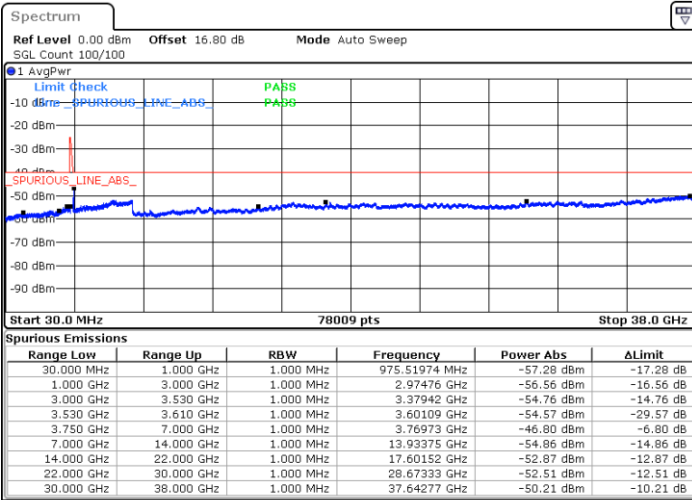

Lowest Channel / FullIRB

N/A

Date: 11.JUL.2020 19:56:55

LTE Band 48C / 10MHz+20MHz

64QAM

Middle Channel / 1RB0 and 1RB99

Middle Channel / 1RB49 and 1RB0

Date: 11.JUL.2020 21:58:37

Date: 11.JUL.2020 22:05:39

Middle Channel / FullIRB

N/A

Date: 11.JUL.2020 21:57:13

LTE Band 48C / 10MHz+20MHz

64QAM

Highest Channel / 1RB0 and 1RB99

Highest Channel / 1RB49 and 1RB0

Date: 11.JUL.2020 21:01:23

Date: 11.JUL.2020 20:59:59

Highest Channel / FullIRB

N/A

Date: 11.JUL.2020 21:08:29

LTE Band 48C / 15MHz+20MHz

64QAM

Lowest Channel / 1RB0 and 1RB99

Lowest Channel / 1RB74 and 1RB0

Date: 12.JUL.2020 11:44:40

Date: 12.JUL.2020 11:37:41

Lowest Channel / FullIRB

N/A

Date: 12.JUL.2020 11:46:04

LTE Band 48C / 15MHz+20MHz

64QAM