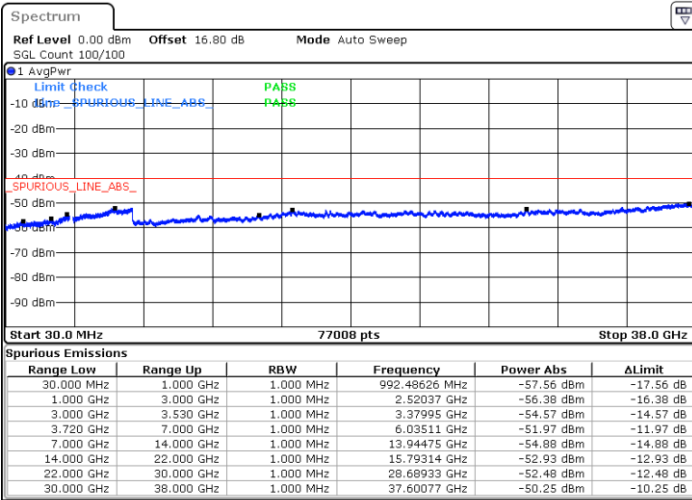

Date: 11.JUL.2020 22:05:39

Middle Channel / FullIRB

N/A

Date: 11.JUL.2020 21:57:13

LTE Band 48C / 10MHz+20MHz

64QAM

Highest Channel / 1RB0 and 1RB99

Highest Channel / 1RB49 and 1RB0

Date: 11.JUL.2020 21:01:23

Date: 11.JUL.2020 20:59:59

Highest Channel / FullIRB

N/A

Date: 11.JUL.2020 21:08:29

LTE Band 48C / 15MHz+20MHz

64QAM

Lowest Channel / 1RB0 and 1RB99

Lowest Channel / 1RB74 and 1RB0

Date: 12.JUL.2020 11:44:40

Date: 12.JUL.2020 11:37:41

Lowest Channel / FullIRB

N/A

Date: 12.JUL.2020 11:46:04

LTE Band 48C / 15MHz+20MHz

64QAM

Middle Channel / 1RB0 and 1RB99

Middle Channel / 1RB74 and 1RB0

Date: 12.JUL.2020 15:27:24

Date: 12.JUL.2020 15:34:23

Middle Channel / FullIRB

N/A

Date: 12.JUL.2020 15:26:00

LTE Band 48C / 15MHz+20MHz