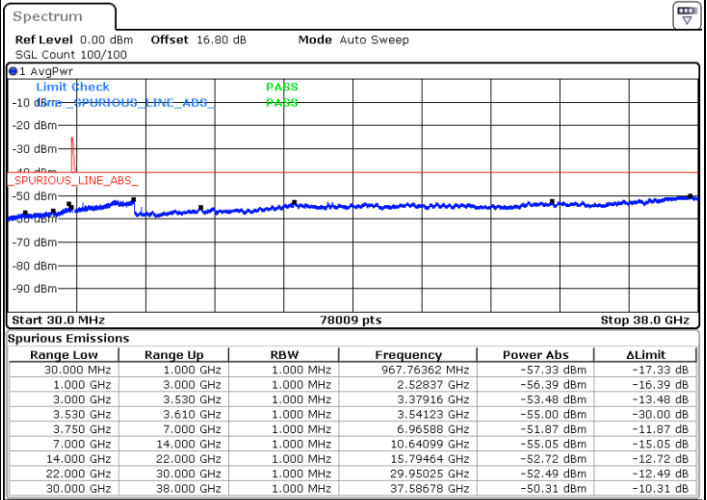

Lowest Channel / 1RB0 and 1RB74

Lowest Channel / 1RB99 and 1RB0

Date: 12.JUL.2020 17:51:33

Date: 12.JUL.2020 17:44:33

Lowest Channel / FullIRB

N/A

Date: 12.JUL.2020 17:52:57

LTE Band 48C / 20MHz+15MHz

LTE Band 48C / 20MHz+15MHz

64QAM

Highest Channel / 1RB0 and 1RB74

Highest Channel / 1RB99 and 1RB0

Date: 12.JUL.2020 18:42:25

Date: 12.JUL.2020 18:41:01

Highest Channel / FullIRB

N/A

Date: 12.JUL.2020 18:49:28

LTE Band 48C / 20MHz+20MHz

64QAM

Lowest Channel / 1RB0 and 1RB99

Lowest Channel / 1RB99 and 1RB0

Date: 12.JUL.2020 16:03:21

Date: 12.JUL.2020 15:56:21

Lowest Channel / FullIRB