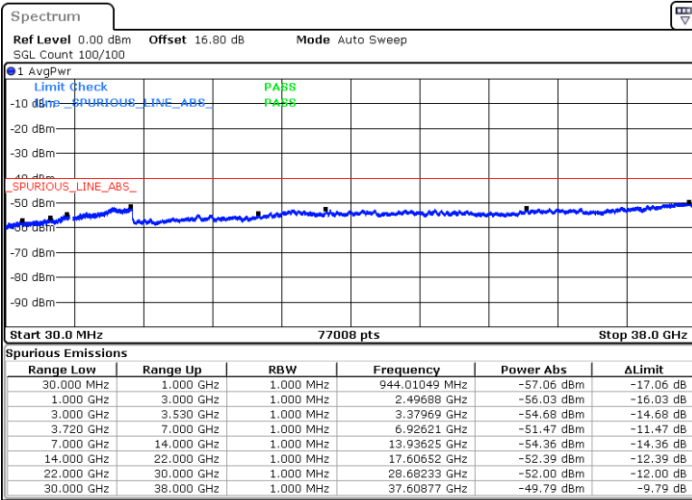

LTE Band 48C / 5MHz+20MHz

64QAM

Middle Channel / 1RB0 and 1RB9

Middle Channel / 1RB24 and 1RB0

Date: 10.JUL.2020 16:16:47

Date: 10.JUL.2020 16:23:49

Middle Channel / FullIRB

N/A

Date: 10.JUL.2020 16:15:22

LTE Band 48C / 5MHz+20MHz

64QAM

Highest Channel / 1RB0 and 1RB99

Highest Channel / 1RB24 and 1RB0

Date: 10.JUL.2020 14:44:46

Date: 10.JUL.2020 14:43:22

Highest Channel / FullIRB

N/A

Date: 10.JUL.2020 14:51:49

LTE Band 48C / 10MHz+20MHz

64QAM

Lowest Channel / 1RB0 and 1RB99

Lowest Channel / 1RB49 and 1RB0

Date: 11.JUL.2020 19:55:30

Date: 11.JUL.2020 19:48:27