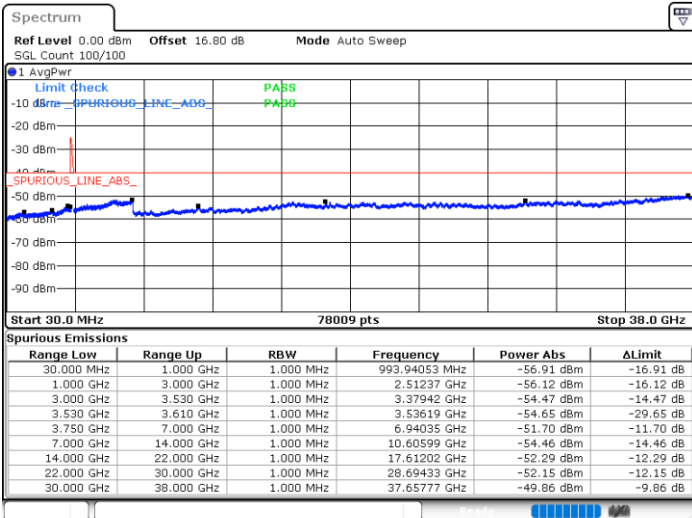

Date: 12.JUL.2020 16:52:00

Highest Channel / FullIRB

N/A

Date: 12.JUL.2020 17:00:26

LTE Band 48C / 5MHz+20MHz

256QAM

Lowest Channel / 1RB0 and 1RB99

Lowest Channel / 1RB24 and 1RB0

Date: 10.JUL.2020 12:57:43

Date: 10.JUL.2020 12:56:20

Lowest Channel / FullIRB

N/A

Date: 10.JUL.2020 12:59:07

LTE Band 48C / 5MHz+20MHz

256QAM

Middle Channel / 1RB0 and 1RB99

Middle Channel / 1RB24 and 1RB0

Date: 10.JUL.2020 15:51:37

Date: 10.JUL.2020 15:53:00

Middle Channel / FullIRB

N/A

Date: 10.JUL.2020 15:50:12

LTE Band 48C / 5MHz+20MHz

256QAM

Highest Channel / 1RB0 and 1RB99

Highest Channel / 1RB24 and 1RB0

Date: 10.JUL.2020 14:20:07

Date: 10.JUL.2020 14:18:43

Highest Channel / FullIRB

N/A

Date: 10.JUL.2020 14:21:31

LTE Band 48C / 10MHz+20MHz