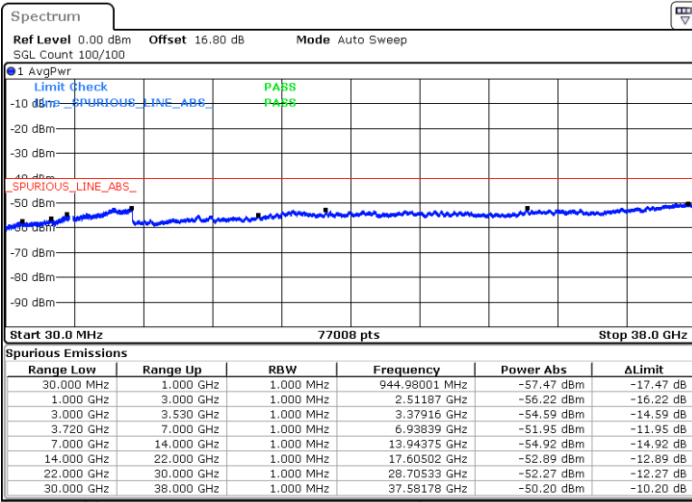

LTE Band 48C / 20MHz+15MHz

64QAM

Middle Channel / 1RB0 and 1RB74

Middle Channel / 1RB99 and 1RB0

Date: 12.JUL.2020 19:38:07

Date: 12.JUL.2020 19:45:10