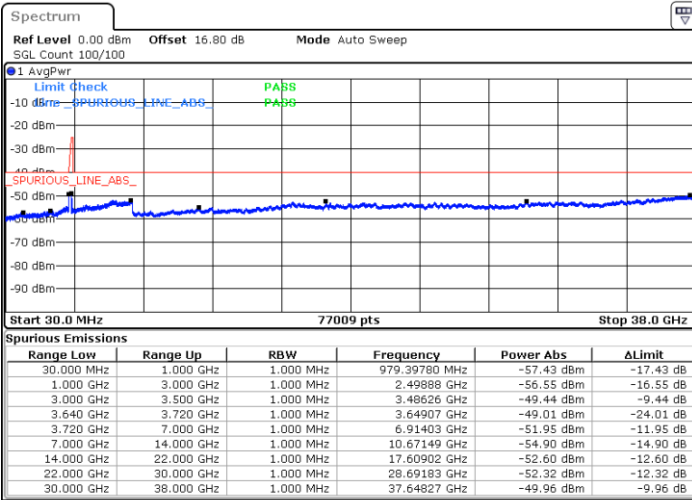

Date: 11.JUL.2020 22:05:39

Middle Channel / FullIRB

N/A

Date: 11.JUL.2020 21:57:13

LTE Band 48C / 10MHz+20MHz

64QAM

Highest Channel / 1RB0 and 1RB99

Highest Channel / 1RB49 and 1RB0

Date: 11.JUL.2020 21:01:23

Date: 11.JUL.2020 20:59:59

Highest Channel / FullIRB

N/A

Date: 11.JUL.2020 21:08:29

LTE Band 48C / 15MHz+20MHz

64QAM

Lowest Channel / 1RB0 and 1RB99

Lowest Channel / 1RB74 and 1RB0

Date: 12.JUL.2020 11:44:40

Date: 12.JUL.2020 11:37:41

Lowest Channel / FullIRB

N/A

Date: 12.JUL.2020 11:46:04

LTE Band 48C / 15MHz+20MHz

64QAM