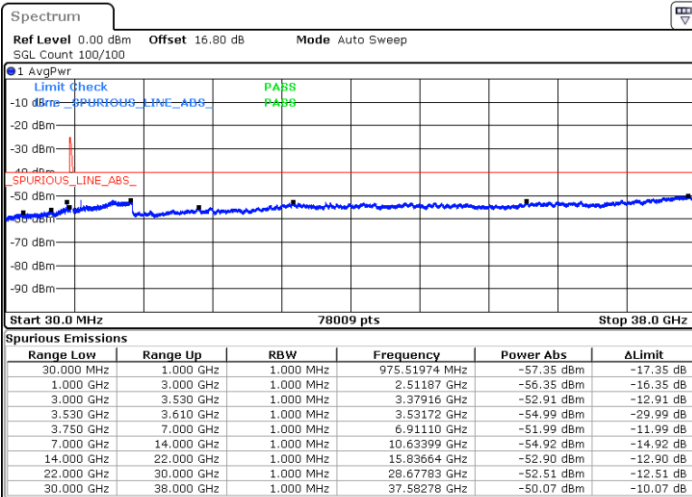

Date: 10.JUL.2020 17:20:22

LTE Band 48C / 20MHz+5MHz

64QAM

Middle Channel / 1RB0 and 1RB24

Middle Channel / 1RB99 and 1RB0

Date: 11.JUL.2020 19:14:05

Date: 11.JUL.2020 19:21:07

Middle Channel / FullIRB

N/A

Date: 11.JUL.2020 19:12:40

LTE Band 48C / 20MHz+5MHz

64QAM

Highest Channel / 1RB0 and 1RB24

Highest Channel / 1RB99 and 1RB0

Date: 11.JUL.2020 17:41:42

Date: 11.JUL.2020 17:40:18

Highest Channel / FullIRB

N/A

Date: 11.JUL.2020 17:48:49

LTE Band 48C / 20MHz+10MHz

64QAM

Lowest Channel / 1RB0 and 1RB49

Lowest Channel / 1RB99 and 1RB0

Date: 11.JUL.2020 22:53:16

Date: 11.JUL.2020 22:46:13

Lowest Channel / FullIRB

N/A

Date: 11.JUL.2020 22:54:41

LTE Band 48C / 20MHz+10MHz

64QAM

Middle Channel / 1RB0 and 1RB49

Middle Channel / 1RB99 and 1RB0