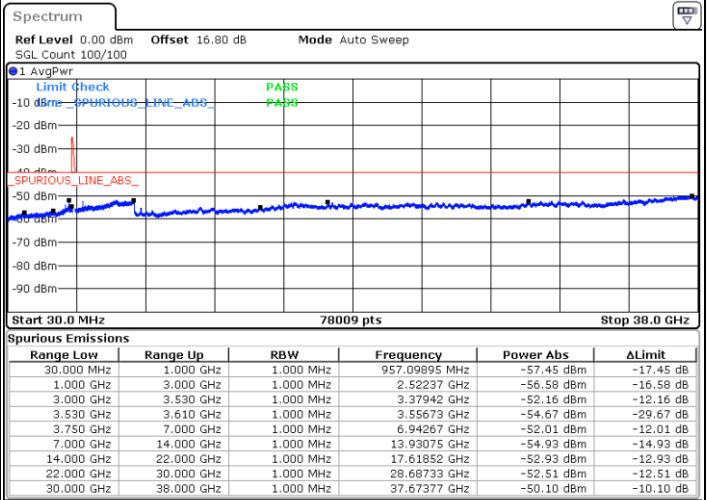

N/A

Date: 12.JUL.2020 16:04:45

LTE Band 48C / 20MHz+20MHz

64QAM

MiddleChannel / 1RB0 and 1RB99

Middle Channel / 1RB99 and 1RB0

Date: 12.JUL.2020 16:26:42

Date: 12.JUL.2020 16:33:41

Middle Channel / FullIRB

N/A

Date: 12.JUL.2020 16:25:18

LTE Band 48C / 20MHz+20MHz

64QAM

Highest Channel / 1RB0 and 1RB99

Highest Channel / 1RB99 and 1RB0

Date: 12.JUL.2020 16:53:24

Date: 12.JUL.2020 16:52:00

Highest Channel / FullIRB

N/A

Date: 12.JUL.2020 17:00:26

LTE Band 48C / 5MHz+20MHz

256QAM

Lowest Channel / 1RB0 and 1RB99

Lowest Channel / 1RB24 and 1RB0

Date: 10.JUL.2020 12:57:43

Date: 10.JUL.2020 12:56:20

Lowest Channel / FullIRB

N/A

Date: 10.JUL.2020 12:59:07

LTE Band 48C / 5MHz+20MHz

256QAM

Middle Channel / 1RB0 and 1RB99