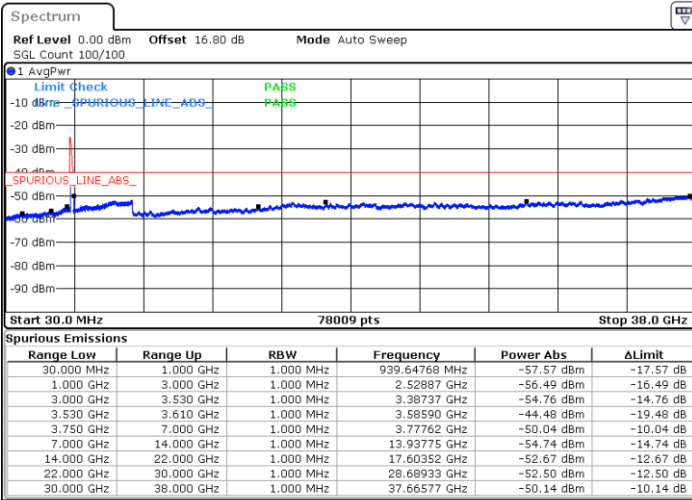

N/A

Date: 12.JUL.2020 16:04:45

LTE Band 48C / 20MHz+20MHz

64QAM

MiddleChannel / 1RB0 and 1RB99

Middle Channel / 1RB99 and 1RB0

Date: 12.JUL.2020 16:26:42

Date: 12.JUL.2020 16:33:41

Middle Channel / FullIRB

N/A

Date: 12.JUL.2020 16:25:18

LTE Band 48C / 20MHz+20MHz

64QAM

Highest Channel / 1RB0 and 1RB99

Highest Channel / 1RB99 and 1RB0

Date: 12.JUL.2020 16:53:24

Date: 12.JUL.2020 16:52:00

Highest Channel / FullIRB

N/A

Date: 12.JUL.2020 17:00:26

LTE Band 48C / 5MHz+20MHz

256QAM

Lowest Channel / 1RB0 and 1RB99

Lowest Channel / 1RB24 and 1RB0

Date: 10.JUL.2020 12:57:43

Date: 10.JUL.2020 12:56:20

Lowest Channel / FullIRB

N/A

Date: 10.JUL.2020 12:59:07

LTE Band 48C / 5MHz+20MHz

256QAM

Middle Channel / 1RB0 and 1RB99