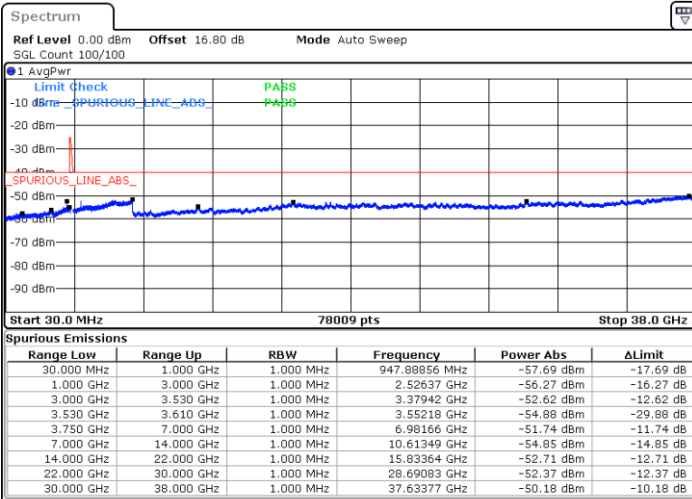

Date: 12.JUL.2020 10:41:43

Date: 12.JUL.2020 10:48:41

Middle Channel / FullIRB

N/A

Date: 12.JUL.2020 10:40:20

LTE Band 48C / 20MHz+10MHz

64QAM

Highest Channel / 1RB0 and 1RB49

Highest Channel / 1RB99 and 1RB0

Date: 11.JUL.2020 23:42:49

Date: 11.JUL.2020 23:41:25

Highest Channel / FullIRB

N/A

Date: 11.JUL.2020 23:49:55

LTE Band 48C / 20MHz+15MHz

64QAM

Lowest Channel / 1RB0 and 1RB74

Lowest Channel / 1RB99 and 1RB0

Date: 12.JUL.2020 17:51:33

Date: 12.JUL.2020 17:44:33

Lowest Channel / FullIRB

N/A

Date: 12.JUL.2020 17:52:57

LTE Band 48C / 20MHz+15MHz