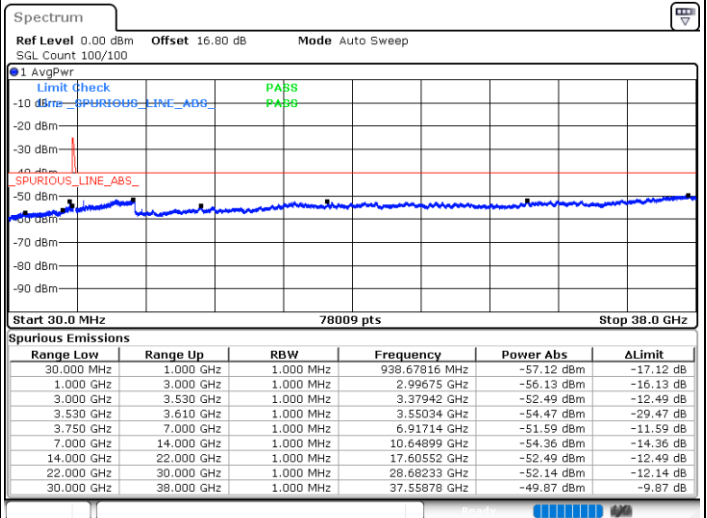

Date: 12.JUL.2020 16:52:00

Highest Channel / FullIRB

N/A

Date: 12.JUL.2020 17:00:26

LTE Band 48C / 5MHz+20MHz

256QAM

Lowest Channel / 1RB0 and 1RB99

Lowest Channel / 1RB24 and 1RB0

Date: 10.JUL.2020 12:57:43

Date: 10.JUL.2020 12:56:20

Lowest Channel / FullIRB

N/A

Date: 10.JUL.2020 12:59:07

LTE Band 48C / 5MHz+20MHz

256QAM

Middle Channel / 1RB0 and 1RB99

Middle Channel / 1RB24 and 1RB0

Date: 10.JUL.2020 15:51:37

Date: 10.JUL.2020 15:53:00

Middle Channel / FullIRB

N/A

Date: 10.JUL.2020 15:50:12

LTE Band 48C / 5MHz+20MHz

256QAM

Highest Channel / 1RB0 and 1RB99

Highest Channel / 1RB24 and 1RB0

Date: 10.JUL.2020 14:20:07

Date: 10.JUL.2020 14:18:43

Highest Channel / FullIRB

N/A

Date: 10.JUL.2020 14:21:31

LTE Band 48C / 10MHz+20MHz