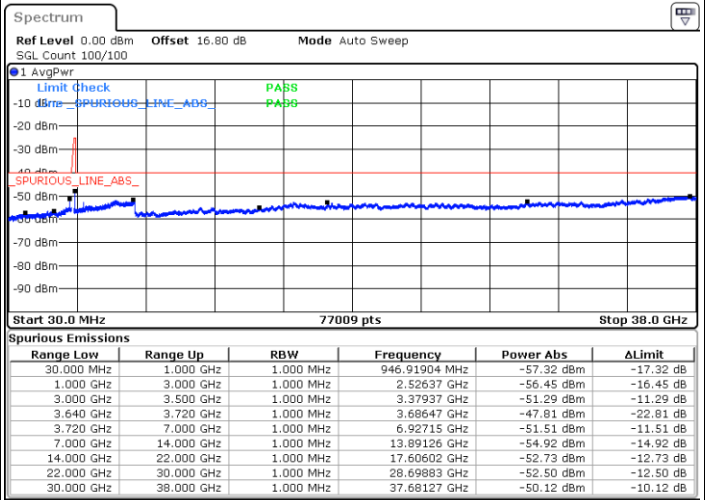

Date: 11.JUL.2020 22:20:45

LTE Band 48C / 10MHz+20MHz

256QAM

Highest Channel / 1RB0 and 1RB99

Highest Channel / 1RB49 and 1RB0

Date: 11.JUL.2020 21:22:08

Date: 11.JUL.2020 21:22:45

Highest Channel / FullIRB

N/A

Date: 11.JUL.2020 21:23:33

LTE Band 48C / 15MHz+20MHz

256QAM

Lowest Channel / 1RB0 and 1RB99

Lowest Channel / 1RB74 and 1RB0

Date: 12.JUL.2020 12:04:24

Date: 12.JUL.2020 12:03:00