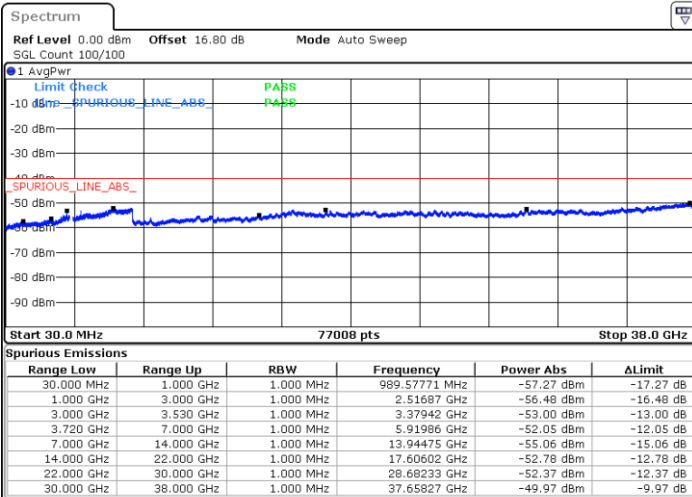

Lowest Channel / 1RB74 and 1RB0

Date: 12.JUL.2020 11:44:40

Date: 12.JUL.2020 11:37:41

Lowest Channel / FullIRB

N/A

Date: 12.JUL.2020 11:46:04

LTE Band 48C / 15MHz+20MHz

64QAM

Middle Channel / 1RB0 and 1RB99

Middle Channel / 1RB74 and 1RB0

Date: 12.JUL.2020 15:27:24

Date: 12.JUL.2020 15:34:23

Middle Channel / FullIRB

N/A

Date: 12.JUL.2020 15:26:00

LTE Band 48C / 15MHz+20MHz

64QAM

Highest Channel / 1RB0 and 1RB99

Highest Channel / 1RB74 and 1RB0

Date: 12.JUL.2020 14:11:11

Date: 12.JUL.2020 14:09:47

Highest Channel / FullIRB

N/A

Date: 12.JUL.2020 14:10:13

LTE Band 48C / 20MHz+5MHz

64QAM

Lowest Channel / 1RB0 and 1RB24

Lowest Channel / 1RB99 and 1RB0

Date: 10.JUL.2020 17:18:57

Date: 10.JUL.2020 17:11:54

Lowest Channel / FullIRB

N/A