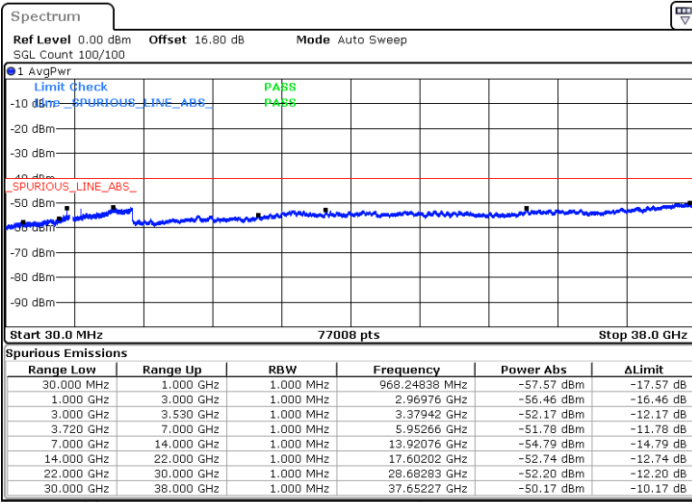

N/A

Date: 10.JUL.2020 14:51:49

LTE Band 48C / 10MHz+20MHz

64QAM

Lowest Channel / 1RB0 and 1RB99

Lowest Channel / 1RB49 and 1RB0

Date: 11.JUL.2020 19:55:30

Date: 11.JUL.2020 19:48:27

Lowest Channel / FullIRB

N/A

Date: 11.JUL.2020 19:56:55

LTE Band 48C / 10MHz+20MHz

64QAM

Middle Channel / 1RB0 and 1RB99

Middle Channel / 1RB49 and 1RB0

Date: 11.JUL.2020 21:58:37

Date: 11.JUL.2020 22:05:39

Middle Channel / FullIRB

N/A

Date: 11.JUL.2020 21:57:13

LTE Band 48C / 10MHz+20MHz

64QAM

Highest Channel / 1RB0 and 1RB99

Highest Channel / 1RB49 and 1RB0

Date: 11.JUL.2020 21:01:23

Date: 11.JUL.2020 20:59:59

Highest Channel / FullIRB

N/A

Date: 11.JUL.2020 21:08:29

LTE Band 48C / 15MHz+20MHz

64QAM

Lowest Channel / 1RB0 and 1RB99