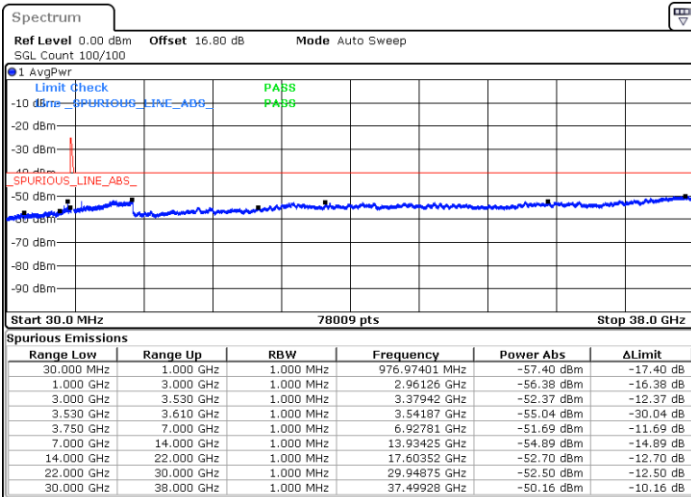

LTE Band 48C / 10MHz+20MHz

256QAM

Middle Channel / 1RB0 and 1RB99

Middle Channel / 1RB49 and 1RB0

Date: 11.JUL.2020 22:19:20

Date: 11.JUL.2020 22:17:57

Middle Channel / FullIRB

N/A

Date: 11.JUL.2020 22:20:45

LTE Band 48C / 10MHz+20MHz

256QAM

Highest Channel / 1RB0 and 1RB99

Highest Channel / 1RB49 and 1RB0

Date: 11.JUL.2020 21:22:08

Date: 11.JUL.2020 21:22:45

Highest Channel / FullIRB

N/A

Date: 11.JUL.2020 21:23:33

LTE Band 48C / 15MHz+20MHz

256QAM

Lowest Channel / 1RB0 and 1RB99

Lowest Channel / 1RB74 and 1RB0

Date: 12.JUL.2020 12:04:24

Date: 12.JUL.2020 12:03:00