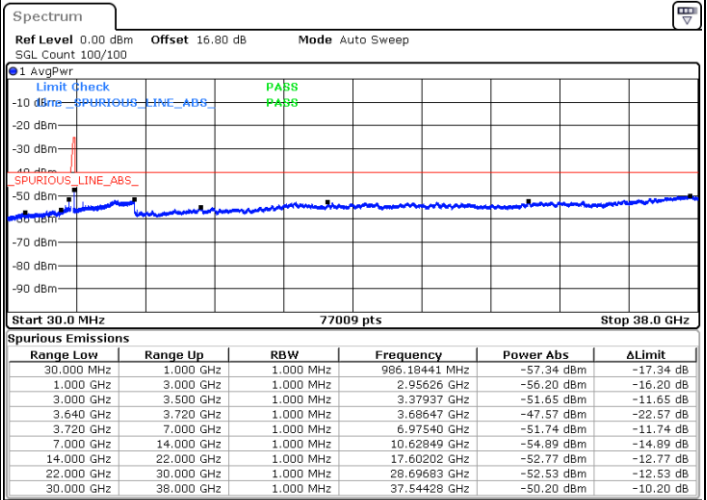

Date: 10.JUL.2020 16:15:22

LTE Band 48C / 5MHz+20MHz

64QAM

Highest Channel / 1RB0 and 1RB99

Highest Channel / 1RB24 and 1RB0

Date: 10.JUL.2020 14:44:46

Date: 10.JUL.2020 14:43:22

Highest Channel / FullIRB

N/A

Date: 10.JUL.2020 14:51:49

LTE Band 48C / 10MHz+20MHz

64QAM

Lowest Channel / 1RB0 and 1RB99

Lowest Channel / 1RB49 and 1RB0

Date: 11.JUL.2020 19:55:30

Date: 11.JUL.2020 19:48:27

Lowest Channel / FullIRB

N/A

Date: 11.JUL.2020 19:56:55

LTE Band 48C / 10MHz+20MHz

64QAM

Middle Channel / 1RB0 and 1RB99

Middle Channel / 1RB49 and 1RB0

Date: 11.JUL.2020 21:58:37

Date: 11.JUL.2020 22:05:39

Middle Channel / FullIRB

N/A

Date: 11.JUL.2020 21:57:13

LTE Band 48C / 10MHz+20MHz

64QAM

Highest Channel / 1RB0 and 1RB99

Highest Channel / 1RB49 and 1RB0