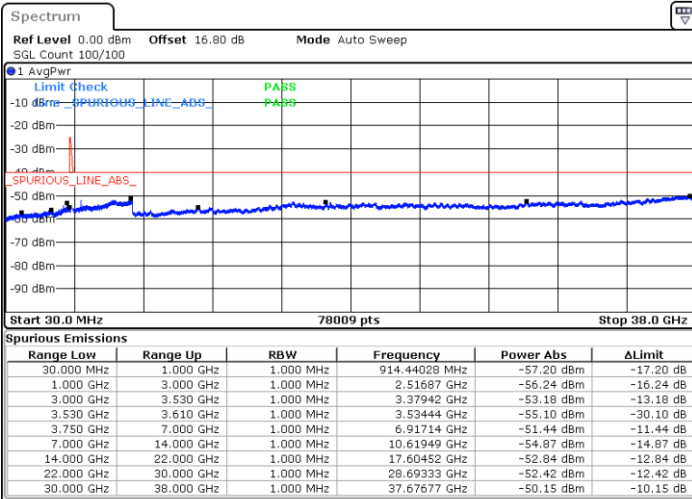

Lowest Channel / FullIRB

N/A

Date: 11.JUL.2020 19:56:55

LTE Band 48C / 10MHz+20MHz

64QAM

Middle Channel / 1RB0 and 1RB99

Middle Channel / 1RB49 and 1RB0

Date: 11.JUL.2020 21:58:37

Date: 11.JUL.2020 22:05:39

Middle Channel / FullIRB

N/A

Date: 11.JUL.2020 21:57:13

LTE Band 48C / 10MHz+20MHz

64QAM

Highest Channel / 1RB0 and 1RB99

Highest Channel / 1RB49 and 1RB0

Date: 11.JUL.2020 21:01:23

Date: 11.JUL.2020 20:59:59

Highest Channel / FullIRB

N/A

Date: 11.JUL.2020 21:08:29

LTE Band 48C / 15MHz+20MHz

64QAM

Lowest Channel / 1RB0 and 1RB99

Lowest Channel / 1RB74 and 1RB0

Date: 12.JUL.2020 11:44:40

Date: 12.JUL.2020 11:37:41

Lowest Channel / FullIRB

N/A

Date: 12.JUL.2020 11:46:04

LTE Band 48C / 15MHz+20MHz

64QAM