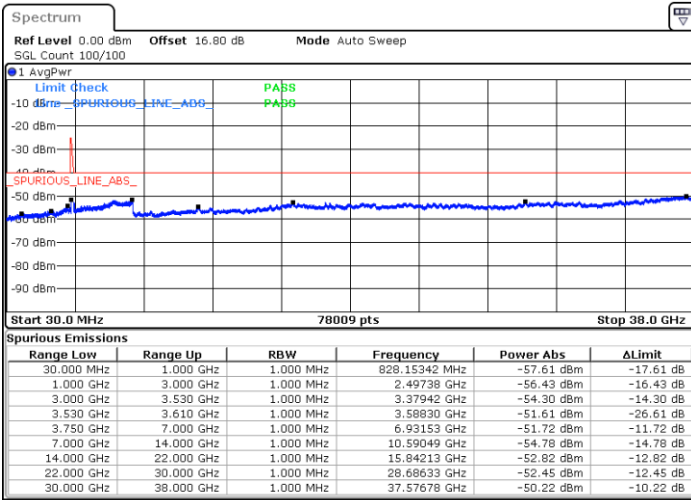

LTE Band 48C / 10MHz+20MHz

256QAM

Middle Channel / 1RB0 and 1RB99

Middle Channel / 1RB49 and 1RB0

Date: 11.JUL.2020 22:19:20

Date: 11.JUL.2020 22:17:57

Middle Channel / FullIRB

N/A

Date: 11.JUL.2020 22:20:45

LTE Band 48C / 10MHz+20MHz

256QAM

Highest Channel / 1RB0 and 1RB99

Highest Channel / 1RB49 and 1RB0

Date: 11.JUL.2020 21:22:08

Date: 11.JUL.2020 21:22:45

Highest Channel / FullIRB

N/A

Date: 11.JUL.2020 21:23:33

LTE Band 48C / 15MHz+20MHz

256QAM

Lowest Channel / 1RB0 and 1RB99

Lowest Channel / 1RB74 and 1RB0

Date: 12.JUL.2020 12:04:24

Date: 12.JUL.2020 12:03:00