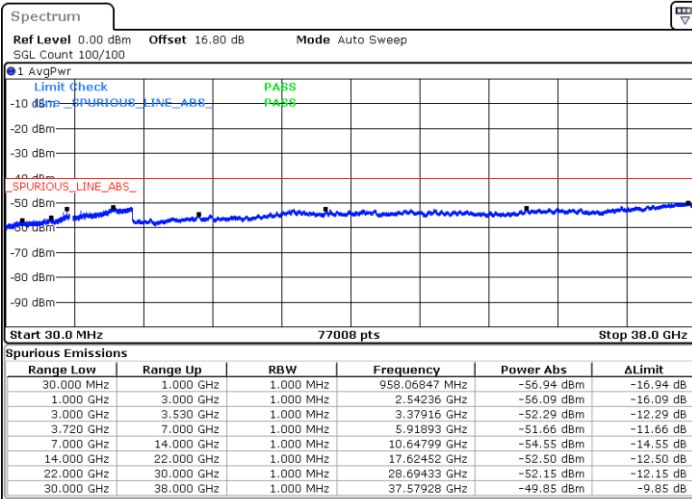

LTE Band 48C / 5MHz+20MHz

64QAM

Middle Channel / 1RB0 and 1RB9

Middle Channel / 1RB24 and 1RB0

Date: 10.JUL.2020 16:16:47

Date: 10.JUL.2020 16:23:49

Middle Channel / FullIRB

N/A

Date: 10.JUL.2020 16:15:22

LTE Band 48C / 5MHz+20MHz

64QAM

Highest Channel / 1RB0 and 1RB99

Highest Channel / 1RB24 and 1RB0

Date: 10.JUL.2020 14:44:46

Date: 10.JUL.2020 14:43:22

Highest Channel / FullIRB

N/A

Date: 10.JUL.2020 14:51:49

LTE Band 48C / 10MHz+20MHz

64QAM

Lowest Channel / 1RB0 and 1RB99

Lowest Channel / 1RB49 and 1RB0

Date: 11.JUL.2020 19:55:30

Date: 11.JUL.2020 19:48:27