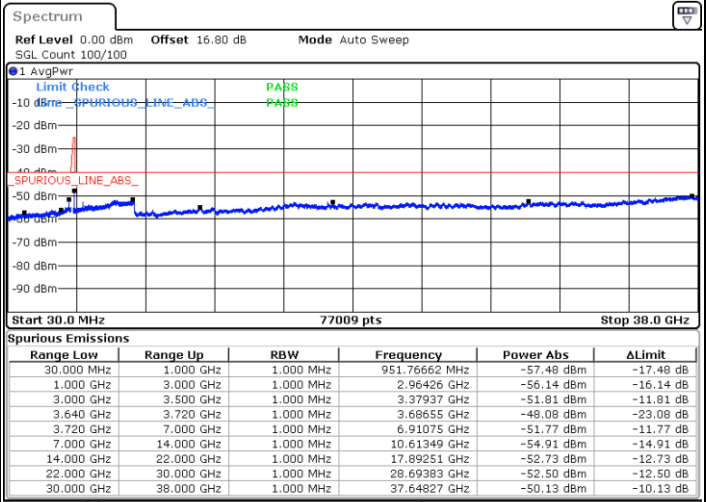

N/A

Date: 11.JUL.2020 19:12:40

LTE Band 48C / 20MHz+5MHz

64QAM

Highest Channel / 1RB0 and 1RB24

Highest Channel / 1RB99 and 1RB0

Date: 11.JUL.2020 17:41:42

Date: 11.JUL.2020 17:40:18

Highest Channel / FullIRB

N/A

Date: 11.JUL.2020 17:48:49

LTE Band 48C / 20MHz+10MHz

64QAM

Lowest Channel / 1RB0 and 1RB49

Lowest Channel / 1RB99 and 1RB0

Date: 11.JUL.2020 22:53:16

Date: 11.JUL.2020 22:46:13

Lowest Channel / FullIRB

N/A

Date: 11.JUL.2020 22:54:41

LTE Band 48C / 20MHz+10MHz

64QAM

Middle Channel / 1RB0 and 1RB49

Middle Channel / 1RB99 and 1RB0

Date: 12.JUL.2020 10:41:43

Date: 12.JUL.2020 10:48:41

Middle Channel / FullIRB

N/A

Date: 12.JUL.2020 10:40:20

LTE Band 48C / 20MHz+10MHz

64QAM

Highest Channel / 1RB0 and 1RB49