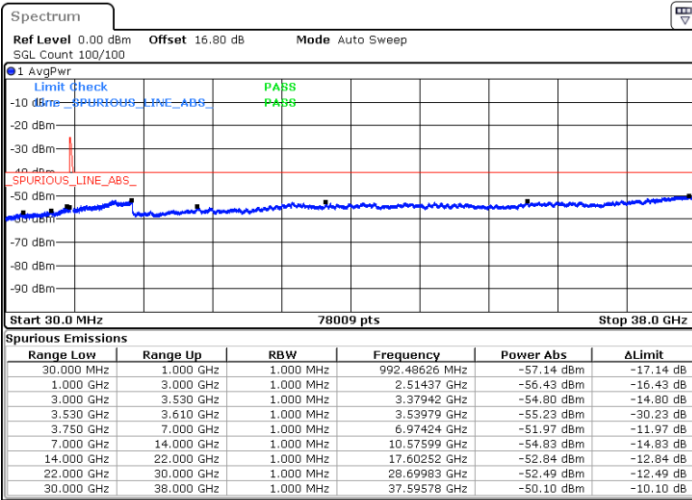

Date: 10.JUL.2020 17:20:22

LTE Band 48C / 20MHz+5MHz

64QAM

Middle Channel / 1RB0 and 1RB24

Middle Channel / 1RB99 and 1RB0

Date: 11.JUL.2020 19:14:05

Date: 11.JUL.2020 19:21:07

Middle Channel / FullIRB

N/A

Date: 11.JUL.2020 19:12:40

LTE Band 48C / 20MHz+5MHz

64QAM

Highest Channel / 1RB0 and 1RB24

Highest Channel / 1RB99 and 1RB0

Date: 11.JUL.2020 17:41:42

Date: 11.JUL.2020 17:40:18

Highest Channel / FullIRB

N/A

Date: 11.JUL.2020 17:48:49

LTE Band 48C / 20MHz+10MHz

64QAM

Lowest Channel / 1RB0 and 1RB49

Lowest Channel / 1RB99 and 1RB0

Date: 11.JUL.2020 22:53:16

Date: 11.JUL.2020 22:46:13

Lowest Channel / FullIRB

N/A

Date: 11.JUL.2020 22:54:41

LTE Band 48C / 20MHz+10MHz

64QAM

Middle Channel / 1RB0 and 1RB49

Middle Channel / 1RB99 and 1RB0