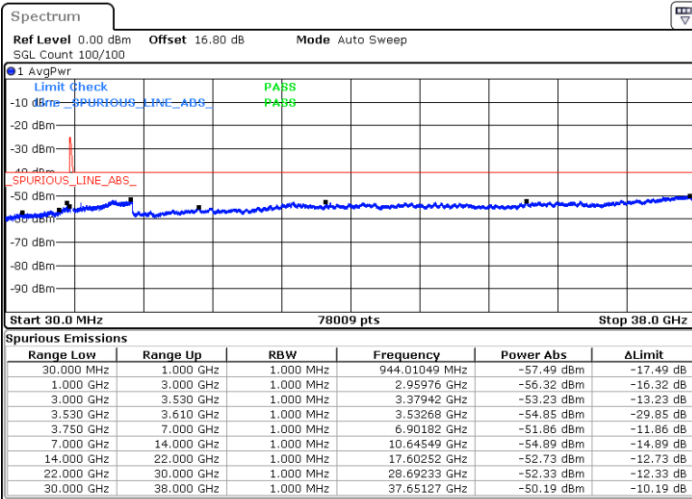

Lowest Channel / 1RB0 and 1RB74

Lowest Channel / 1RB99 and 1RB0

Date: 12.JUL.2020 17:51:33

Date: 12.JUL.2020 17:44:33

Lowest Channel / FullIRB

N/A

Date: 12.JUL.2020 17:52:57

LTE Band 48C / 20MHz+15MHz

LTE Band 48C / 20MHz+15MHz

64QAM

Highest Channel / 1RB0 and 1RB74

Highest Channel / 1RB99 and 1RB0

Date: 12.JUL.2020 18:42:25

Date: 12.JUL.2020 18:41:01

Highest Channel / FullIRB

N/A

Date: 12.JUL.2020 18:49:28

LTE Band 48C / 20MHz+20MHz

64QAM

Lowest Channel / 1RB0 and 1RB99

Lowest Channel / 1RB99 and 1RB0

Date: 12.JUL.2020 16:03:21

Date: 12.JUL.2020 15:56:21

Lowest Channel / FullIRB