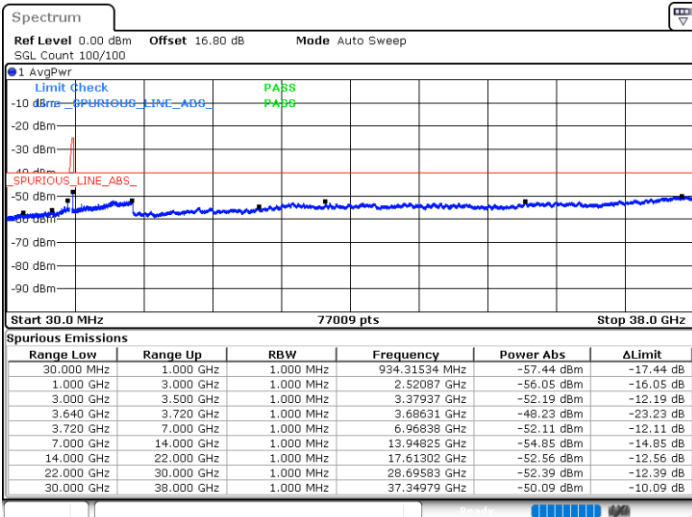

Highest Channel / 1RB0 and 1RB99

Highest Channel / 1RB24 and 1RB0

Date: 10.JUL.2020 14:20:07

Date: 10.JUL.2020 14:18:43

Highest Channel / FullIRB

N/A

Date: 10.JUL.2020 14:21:31

LTE Band 48C / 10MHz+20MHz

256QAM

Lowest Channel / 1RB0 and 1RB99

Lowest Channel / 1RB49 and 1RB0

Date: 11.JUL.2020 20:23:56

Date: 11.JUL.2020 20:22:32

Lowest Channel / FullIRB

N/A

Date: 11.JUL.2020 20:25:22

LTE Band 48C / 10MHz+20MHz

256QAM

Middle Channel / 1RB0 and 1RB99

Middle Channel / 1RB49 and 1RB0

Date: 11.JUL.2020 22:19:20

Date: 11.JUL.2020 22:17:57

Middle Channel / FullIRB

N/A

Date: 11.JUL.2020 22:20:45

LTE Band 48C / 10MHz+20MHz

256QAM

Highest Channel / 1RB0 and 1RB99

Highest Channel / 1RB49 and 1RB0

Date: 11.JUL.2020 21:22:08

Date: 11.JUL.2020 21:22:45

Highest Channel / FullIRB