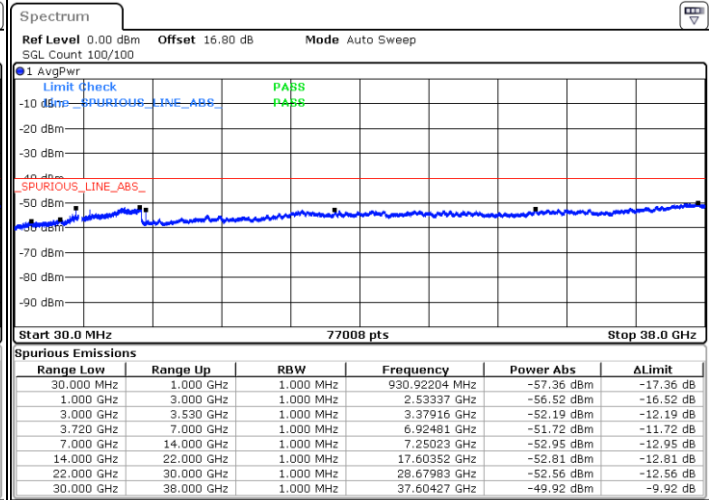

Date: 12.JUL.2020 18:49:28

LTE Band 48C / 20MHz+20MHz

64QAM

Lowest Channel / 1RB0 and 1RB99

Lowest Channel / 1RB99 and 1RB0

Date: 12.JUL.2020 16:03:21

Date: 12.JUL.2020 15:56:21

Lowest Channel / FullIRB

N/A

Date: 12.JUL.2020 16:04:45

LTE Band 48C / 20MHz+20MHz

64QAM

MiddleChannel / 1RB0 and 1RB99

Middle Channel / 1RB99 and 1RB0

Date: 12.JUL.2020 16:26:42

Date: 12.JUL.2020 16:33:41

Middle Channel / FullIRB

N/A

Date: 12.JUL.2020 16:25:18

LTE Band 48C / 20MHz+20MHz

64QAM

Highest Channel / 1RB0 and 1RB99

Highest Channel / 1RB99 and 1RB0

Date: 12.JUL.2020 16:53:24

Date: 12.JUL.2020 16:52:00

Highest Channel / FullIRB

N/A

Date: 12.JUL.2020 17:00:26

LTE Band 48C / 5MHz+20MHz

256QAM

Lowest Channel / 1RB0 and 1RB99

Lowest Channel / 1RB24 and 1RB0