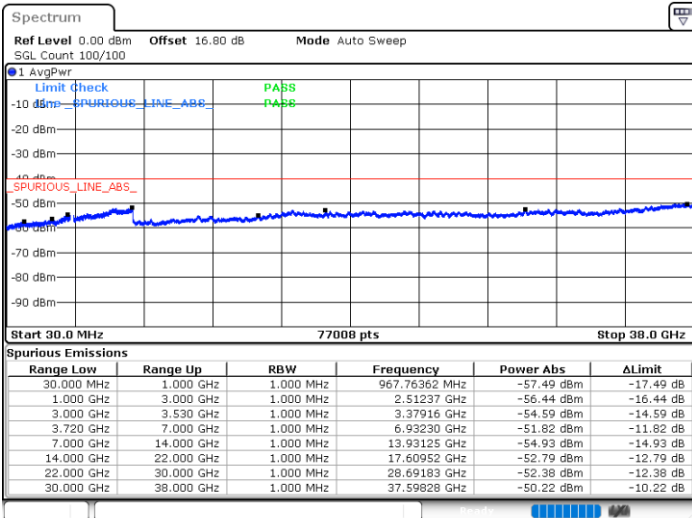

Highest Channel / 1RB0 and 1RB99

Highest Channel / 1RB24 and 1RB0

Date: 10.JUL.2020 14:20:07

Date: 10.JUL.2020 14:18:43

Highest Channel / FullIRB

N/A

Date: 10.JUL.2020 14:21:31

LTE Band 48C / 10MHz+20MHz

256QAM

Lowest Channel / 1RB0 and 1RB99

Lowest Channel / 1RB49 and 1RB0

Date: 11.JUL.2020 20:23:56

Date: 11.JUL.2020 20:22:32

Lowest Channel / FullIRB

N/A

Date: 11.JUL.2020 20:25:22

LTE Band 48C / 10MHz+20MHz

256QAM

Middle Channel / 1RB0 and 1RB99

Middle Channel / 1RB49 and 1RB0

Date: 11.JUL.2020 22:19:20

Date: 11.JUL.2020 22:17:57

Middle Channel / FullIRB

N/A

Date: 11.JUL.2020 22:20:45

LTE Band 48C / 10MHz+20MHz

256QAM

Highest Channel / 1RB0 and 1RB99

Highest Channel / 1RB49 and 1RB0

Date: 11.JUL.2020 21:22:08

Date: 11.JUL.2020 21:22:45

Highest Channel / FullIRB