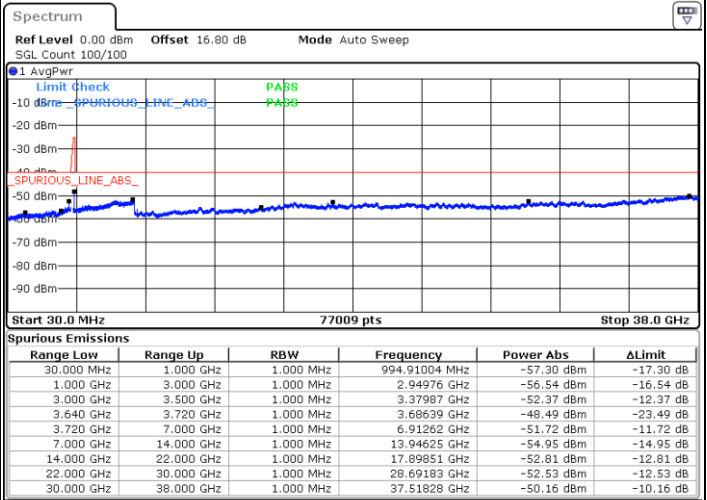

Date: 12.JUL.2020 10:41:43

Date: 12.JUL.2020 10:48:41

Middle Channel / FullIRB

N/A

Date: 12.JUL.2020 10:40:20

LTE Band 48C / 20MHz+10MHz

64QAM

Highest Channel / 1RB0 and 1RB49

Highest Channel / 1RB99 and 1RB0

Date: 11.JUL.2020 23:42:49

Date: 11.JUL.2020 23:41:25

Highest Channel / FullIRB

N/A

Date: 11.JUL.2020 23:49:55

LTE Band 48C / 20MHz+15MHz

64QAM

Lowest Channel / 1RB0 and 1RB74

Lowest Channel / 1RB99 and 1RB0

Date: 12.JUL.2020 17:51:33

Date: 12.JUL.2020 17:44:33

Lowest Channel / FullIRB

N/A

Date: 12.JUL.2020 17:52:57

LTE Band 48C / 20MHz+15MHz