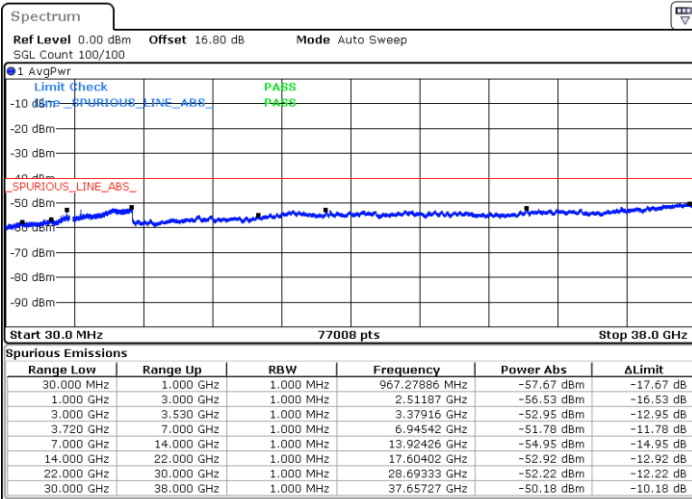

Lowest Channel / 1RB0 and 1RB74

Lowest Channel / 1RB99 and 1RB0

Date: 12.JUL.2020 17:51:33

Date: 12.JUL.2020 17:44:33

Lowest Channel / FullIRB

N/A

Date: 12.JUL.2020 17:52:57

LTE Band 48C / 20MHz+15MHz

64QAM

Middle Channel / 1RB0 and 1RB74

Middle Channel / 1RB99 and 1RB0

Date: 12.JUL.2020 19:38:07

Date: 12.JUL.2020 19:45:10

Middle Channel / FullIRB

N/A

Date: 12.JUL.2020 19:36:43

LTE Band 48C / 20MHz+15MHz

64QAM

Highest Channel / 1RB0 and 1RB74

Highest Channel / 1RB99 and 1RB0

Date: 12.JUL.2020 18:42:25

Date: 12.JUL.2020 18:41:01

Highest Channel / FullIRB

N/A

Date: 12.JUL.2020 18:49:28

LTE Band 48C / 20MHz+20MHz

64QAM

Lowest Channel / 1RB0 and 1RB99

Lowest Channel / 1RB99 and 1RB0

Date: 12.JUL.2020 16:03:21

Date: 12.JUL.2020 15:56:21

Lowest Channel / FullIRB