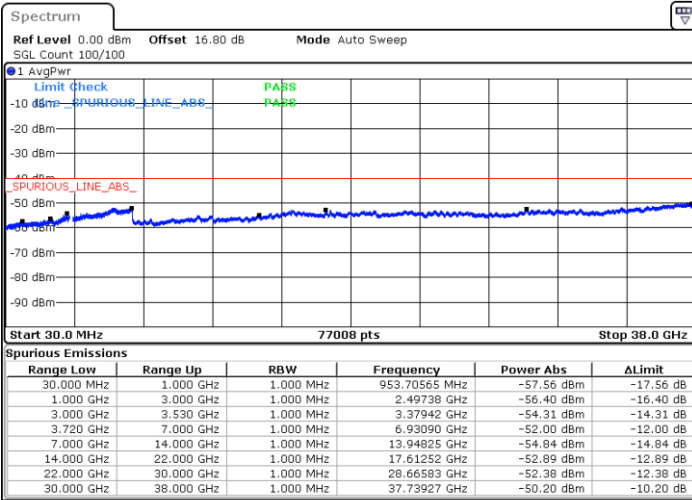

LTE Band 48C / 20MHz+5MHz

64QAM

Lowest Channel / 1RB0 and 1RB24

Lowest Channel / 1RB99 and 1RB0

Date: 10.JUL.2020 17:18:57

Date: 10.JUL.2020 17:11:54

Lowest Channel / FullIRB

N/A

Date: 10.JUL.2020 17:20:22

LTE Band 48C / 20MHz+5MHz

64QAM

Middle Channel / 1RB0 and 1RB24

Middle Channel / 1RB99 and 1RB0

Date: 11.JUL.2020 19:14:05

Date: 11.JUL.2020 19:21:07

Middle Channel / FullIRB

N/A

Date: 11.JUL.2020 19:12:40

LTE Band 48C / 20MHz+5MHz

64QAM

Highest Channel / 1RB0 and 1RB24

Highest Channel / 1RB99 and 1RB0

Date: 11.JUL.2020 17:41:42

Date: 11.JUL.2020 17:40:18

Highest Channel / FullIRB

N/A

Date: 11.JUL.2020 17:48:49

LTE Band 48C / 20MHz+10MHz

64QAM

Lowest Channel / 1RB0 and 1RB49

Lowest Channel / 1RB99 and 1RB0

Date: 11.JUL.2020 22:53:16