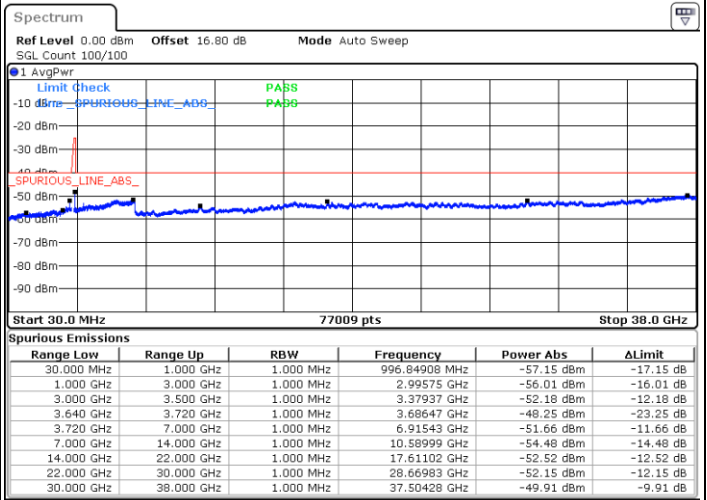

Middle Channel / FullIRB

N/A

Date: 12.JUL.2020 16:25:18

LTE Band 48C / 20MHz+20MHz

64QAM

Highest Channel / 1RB0 and 1RB99

Highest Channel / 1RB99 and 1RB0

Date: 12.JUL.2020 16:53:24

Date: 12.JUL.2020 16:52:00

Highest Channel / FullIRB

N/A

Date: 12.JUL.2020 17:00:26

LTE Band 48C / 5MHz+20MHz

256QAM

Lowest Channel / 1RB0 and 1RB99

Lowest Channel / 1RB24 and 1RB0

Date: 10.JUL.2020 12:57:43

Date: 10.JUL.2020 12:56:20

Lowest Channel / FullIRB

N/A

Date: 10.JUL.2020 12:59:07

LTE Band 48C / 5MHz+20MHz

256QAM

Middle Channel / 1RB0 and 1RB99