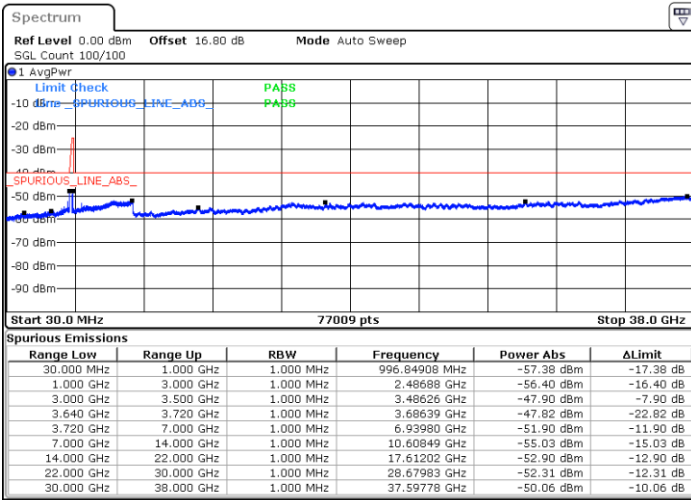

Date: 11.JUL.2020 22:20:45

LTE Band 48C / 10MHz+20MHz

256QAM

Highest Channel / 1RB0 and 1RB99

Highest Channel / 1RB49 and 1RB0

Date: 11.JUL.2020 21:22:08

Date: 11.JUL.2020 21:22:45

Highest Channel / FullIRB

N/A

Date: 11.JUL.2020 21:23:33

LTE Band 48C / 15MHz+20MHz

256QAM

Lowest Channel / 1RB0 and 1RB99

Lowest Channel / 1RB74 and 1RB0

Date: 12.JUL.2020 12:04:24

Date: 12.JUL.2020 12:03:00