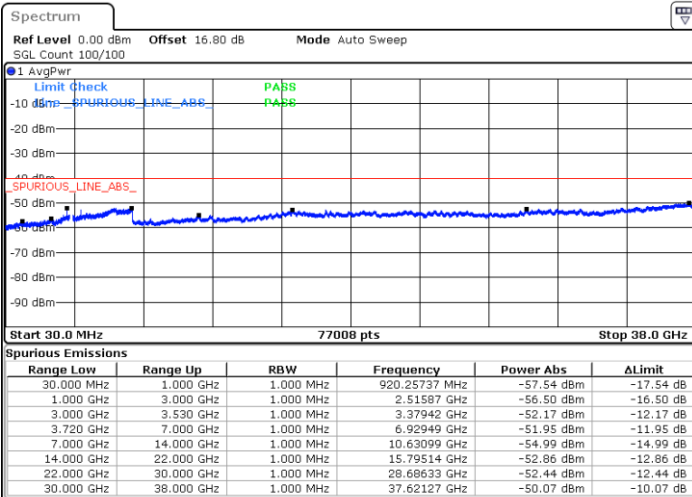

Date: 12.JUL.2020 18:49:28

LTE Band 48C / 20MHz+20MHz

64QAM

Lowest Channel / 1RB0 and 1RB99

Lowest Channel / 1RB99 and 1RB0

Date: 12.JUL.2020 16:03:21

Date: 12.JUL.2020 15:56:21

Lowest Channel / FullIRB

N/A

Date: 12.JUL.2020 16:04:45

LTE Band 48C / 20MHz+20MHz

64QAM

MiddleChannel / 1RB0 and 1RB99

Middle Channel / 1RB99 and 1RB0

Date: 12.JUL.2020 16:26:42

Date: 12.JUL.2020 16:33:41

Middle Channel / FullIRB

N/A

Date: 12.JUL.2020 16:25:18

LTE Band 48C / 20MHz+20MHz

64QAM

Highest Channel / 1RB0 and 1RB99

Highest Channel / 1RB99 and 1RB0

Date: 12.JUL.2020 16:53:24

Date: 12.JUL.2020 16:52:00

Highest Channel / FullIRB

N/A

Date: 12.JUL.2020 17:00:26

LTE Band 48C / 5MHz+20MHz

256QAM

Lowest Channel / 1RB0 and 1RB99

Lowest Channel / 1RB24 and 1RB0