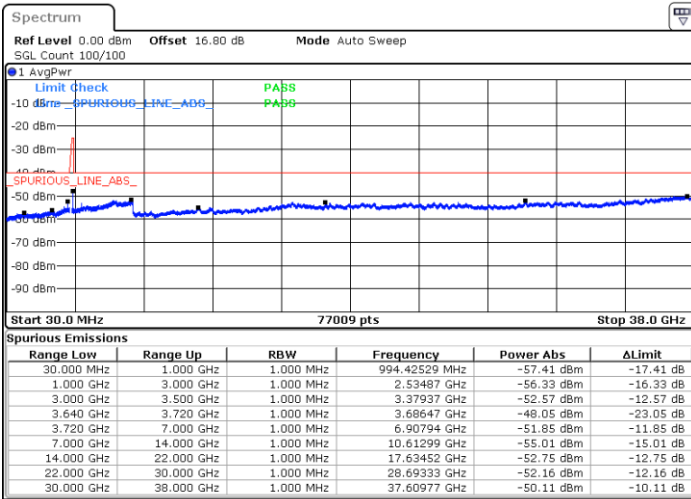

Lowest Channel / FullIRB

N/A

Date: 12.JUL.2020 12:05:48