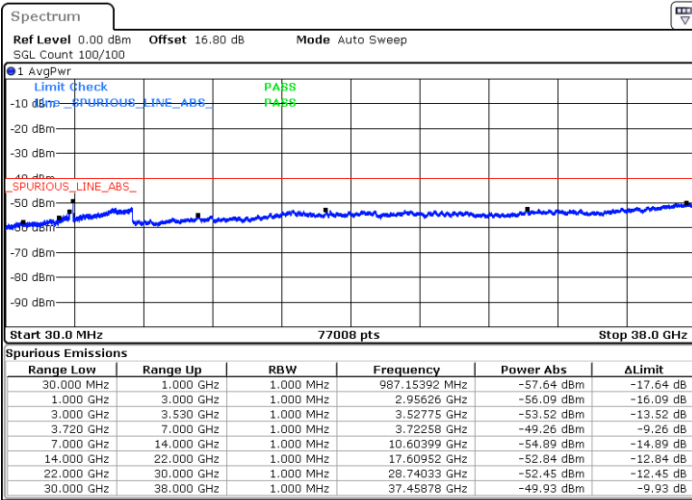

Date: 12.JUL.2020 18:49:28

LTE Band 48C / 20MHz+20MHz

64QAM

Lowest Channel / 1RB0 and 1RB99

Lowest Channel / 1RB99 and 1RB0

Date: 12.JUL.2020 16:03:21

Date: 12.JUL.2020 15:56:21

Lowest Channel / FullIRB

N/A

Date: 12.JUL.2020 16:04:45

LTE Band 48C / 20MHz+20MHz

64QAM

MiddleChannel / 1RB0 and 1RB99

Middle Channel / 1RB99 and 1RB0

Date: 12.JUL.2020 16:26:42

Date: 12.JUL.2020 16:33:41

Middle Channel / FullIRB

N/A

Date: 12.JUL.2020 16:25:18

LTE Band 48C / 20MHz+20MHz

64QAM

Highest Channel / 1RB0 and 1RB99

Highest Channel / 1RB99 and 1RB0

Date: 12.JUL.2020 16:53:24

Date: 12.JUL.2020 16:52:00

Highest Channel / FullIRB

N/A

Date: 12.JUL.2020 17:00:26

LTE Band 48C / 5MHz+20MHz

256QAM

Lowest Channel / 1RB0 and 1RB99

Lowest Channel / 1RB24 and 1RB0