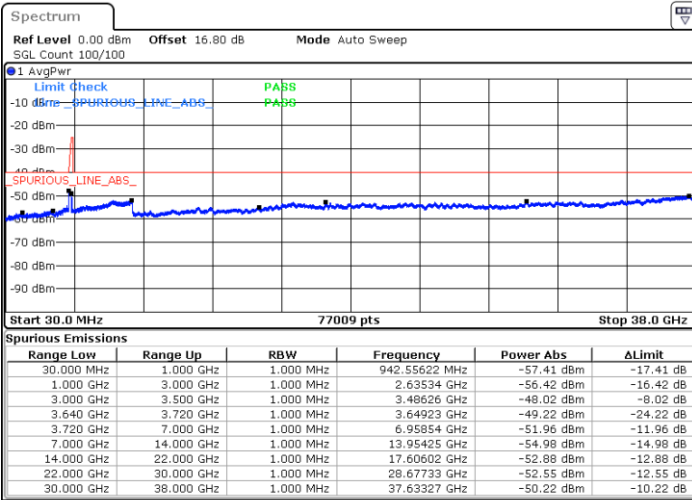

Date: 12.JUL.2020 10:41:43

Date: 12.JUL.2020 10:48:41

Middle Channel / FullIRB

N/A

Date: 12.JUL.2020 10:40:20

LTE Band 48C / 20MHz+10MHz

64QAM

Highest Channel / 1RB0 and 1RB49

Highest Channel / 1RB99 and 1RB0

Date: 11.JUL.2020 23:42:49

Date: 11.JUL.2020 23:41:25

Highest Channel / FullIRB

N/A

Date: 11.JUL.2020 23:49:55

LTE Band 48C / 20MHz+15MHz

64QAM

Lowest Channel / 1RB0 and 1RB74

Lowest Channel / 1RB99 and 1RB0

Date: 12.JUL.2020 17:51:33

Date: 12.JUL.2020 17:44:33

Lowest Channel / FullIRB

N/A

Date: 12.JUL.2020 17:52:57

LTE Band 48C / 20MHz+15MHz