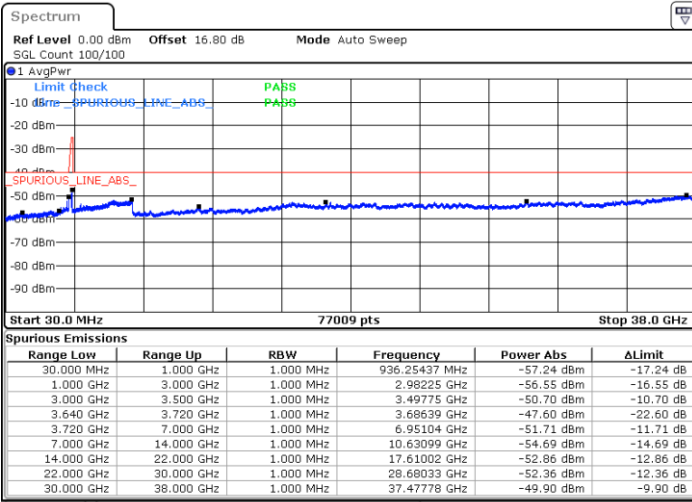

LTE Band 48C / 20MHz+15MHz

64QAM

Highest Channel / 1RB0 and 1RB74

Highest Channel / 1RB99 and 1RB0

Date: 12.JUL.2020 18:42:25

Date: 12.JUL.2020 18:41:01

Highest Channel / FullIRB

N/A

Date: 12.JUL.2020 18:49:28

LTE Band 48C / 20MHz+20MHz

64QAM

Lowest Channel / 1RB0 and 1RB99

Lowest Channel / 1RB99 and 1RB0

Date: 12.JUL.2020 16:03:21

Date: 12.JUL.2020 15:56:21

Lowest Channel / FullIRB

N/A

Date: 12.JUL.2020 16:04:45

LTE Band 48C / 20MHz+20MHz

64QAM

MiddleChannel / 1RB0 and 1RB99

Middle Channel / 1RB99 and 1RB0

Date: 12.JUL.2020 16:26:42

Date: 12.JUL.2020 16:33:41

Middle Channel / FullIRB

N/A

Date: 12.JUL.2020 16:25:18

LTE Band 48C / 20MHz+20MHz

64QAM

Highest Channel / 1RB0 and 1RB99

Highest Channel / 1RB99 and 1RB0

Date: 12.JUL.2020 16:53:24