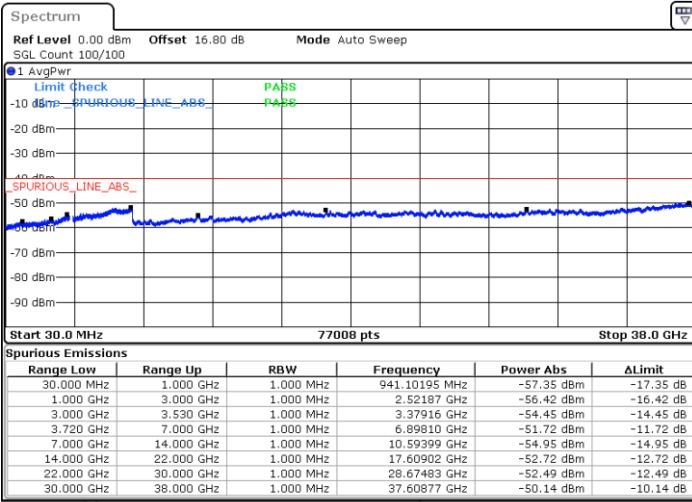

N/A

Date: 10.JUL.2020 14:51:49

LTE Band 48C / 10MHz+20MHz

64QAM

Lowest Channel / 1RB0 and 1RB99

Lowest Channel / 1RB49 and 1RB0

Date: 11.JUL.2020 19:55:30

Date: 11.JUL.2020 19:48:27

Lowest Channel / FullIRB

N/A

Date: 11.JUL.2020 19:56:55

LTE Band 48C / 10MHz+20MHz

64QAM

Middle Channel / 1RB0 and 1RB99

Middle Channel / 1RB49 and 1RB0

Date: 11.JUL.2020 21:58:37

Date: 11.JUL.2020 22:05:39

Middle Channel / FullIRB

N/A

Date: 11.JUL.2020 21:57:13

LTE Band 48C / 10MHz+20MHz

64QAM

Highest Channel / 1RB0 and 1RB99

Highest Channel / 1RB49 and 1RB0

Date: 11.JUL.2020 21:01:23

Date: 11.JUL.2020 20:59:59

Highest Channel / FullIRB

N/A

Date: 11.JUL.2020 21:08:29

LTE Band 48C / 15MHz+20MHz

64QAM

Lowest Channel / 1RB0 and 1RB99