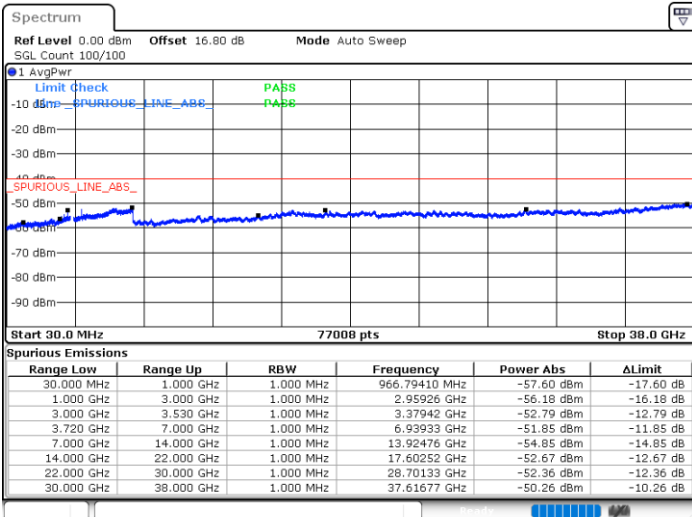

Highest Channel / 1RB0 and 1RB99

Highest Channel / 1RB24 and 1RB0

Date: 10.JUL.2020 14:20:07

Date: 10.JUL.2020 14:18:43

Highest Channel / FullIRB

N/A

Date: 10.JUL.2020 14:21:31

LTE Band 48C / 10MHz+20MHz

256QAM

Lowest Channel / 1RB0 and 1RB99

Lowest Channel / 1RB49 and 1RB0

Date: 11.JUL.2020 20:23:56

Date: 11.JUL.2020 20:22:32

Lowest Channel / FullIRB

N/A

Date: 11.JUL.2020 20:25:22

LTE Band 48C / 10MHz+20MHz

256QAM

Middle Channel / 1RB0 and 1RB99

Middle Channel / 1RB49 and 1RB0

Date: 11.JUL.2020 22:19:20

Date: 11.JUL.2020 22:17:57

Middle Channel / FullIRB

N/A

Date: 11.JUL.2020 22:20:45

LTE Band 48C / 10MHz+20MHz

256QAM

Highest Channel / 1RB0 and 1RB99

Highest Channel / 1RB49 and 1RB0

Date: 11.JUL.2020 21:22:08

Date: 11.JUL.2020 21:22:45

Highest Channel / FullIRB