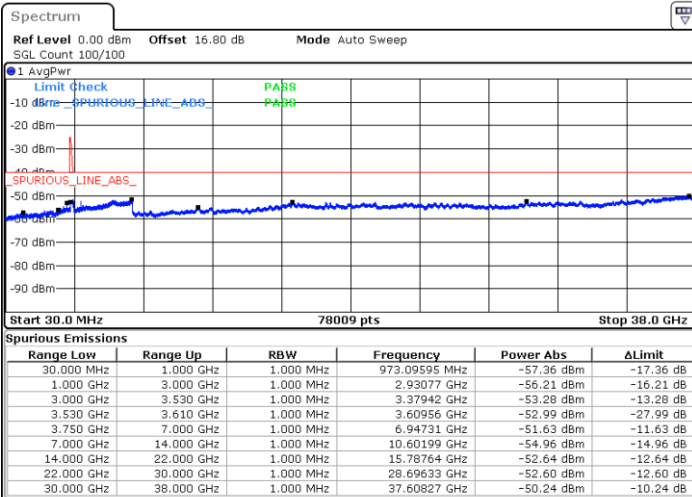

N/A

Date: 12.JUL.2020 16:07:33

LTE Band 48C / 20MHz+20MHz

QPSK

MiddleChannel / 1RB0 and 1RB99

Middle Channel / 1RB99 and 1RB0

Date: 12.JUL.2020 16:29:30

Date: 12.JUL.2020 16:30:53

Middle Channel / FullIRB

N/A

Date: 12.JUL.2020 16:22:29

LTE Band 48C / 20MHz+20MHz

QPSK

Highest Channel / 1RB0 and 1RB99

Highest Channel / 1RB99 and 1RB0

Date: 12.JUL.2020 16:56:13

Date: 12.JUL.2020 16:49:11

Highest Channel / FullIRB

N/A

Date: 12.JUL.2020 16:57:37

LTE Band 48C / 5MHz+20MHz

16QAM

Lowest Channel / 1RB0 and 1RB99

Lowest Channel / 1RB24 and 1RB0

Date: 10.JUL.2020 12:09:45

Date: 10.JUL.2020 12:05:33

Lowest Channel / FullIRB

N/A

Date: 10.JUL.2020 12:13:58

LTE Band 48C / 5MHz+20MHz

16QAM

Middle Channel / 1RB0 and 1RB99