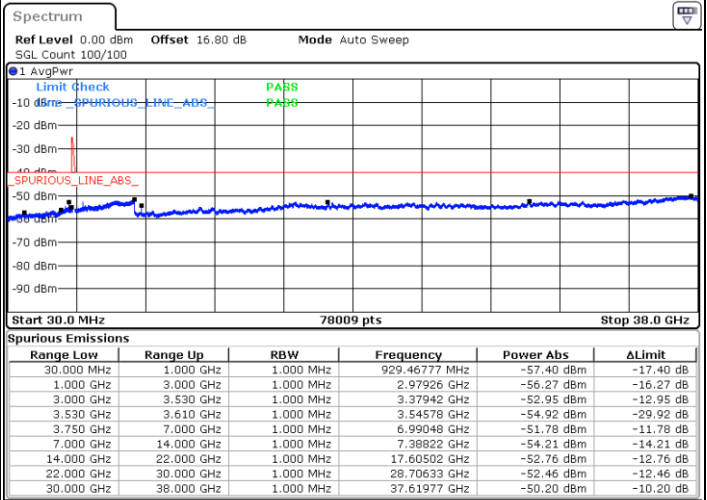

Lowest Channel / 1RB99 and 1RB0

Date: 10.JUL.2020 17:17:32

Date: 10.JUL.2020 17:13:19

Lowest Channel / FullIRB

N/A

Date: 10.JUL.2020 17:21:47

LTE Band 48C / 20MHz+5MHz

16QAM

Middle Channel / 1RB0 and 1RB24

Middle Channel / 1RB99 and 1RB0

Date: 11.JUL.2020 19:15:30

Date: 11.JUL.2020 19:19:42

Middle Channel / FullIRB

N/A

Date: 11.JUL.2020 19:11:15

LTE Band 48C / 20MHz+5MHz

16QAM

Highest Channel / 1RB0 and 1RB24

Highest Channel / 1RB99 and 1RB0

Date: 11.JUL.2020 17:43:07

Date: 11.JUL.2020 17:38:52

Highest Channel / FullIRB

N/A

Date: 11.JUL.2020 17:47:23

LTE Band 48C / 20MHz+10MHz

16QAM

Lowest Channel / 1RB0 and 1RB49

Lowest Channel / 1RB99 and 1RB0

Date: 11.JUL.2020 22:51:51

Date: 11.JUL.2020 22:47:38

Lowest Channel / FullIRB

N/A