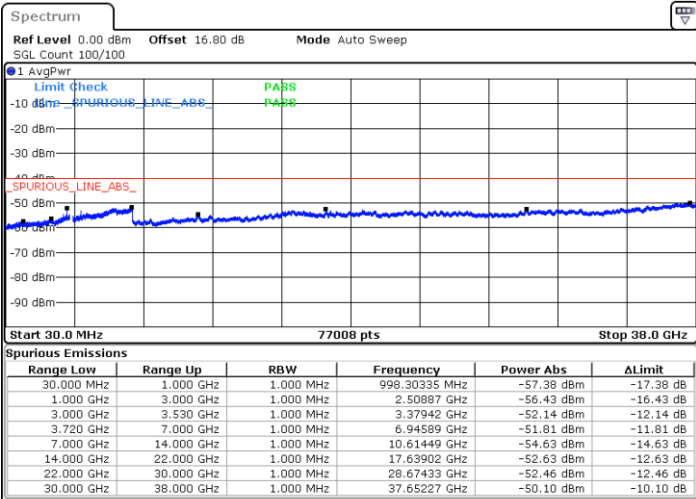

Highest Channel / 1RB0 and 1RB99

Highest Channel / 1RB24 and 1RB0

Date: 10.JUL.2020 14:46:11

Date: 10.JUL.2020 14:41:58

Highest Channel / FullIRB

N/A

Date: 10.JUL.2020 14:50:24

LTE Band 48C / 10MHz+20MHz

LTE Band 48C / 10MHz+20MHz

16QAM

Middle Channel / 1RB0 and 1RB99

Middle Channel / 1RB49 and 1RB0

Date: 11.JUL.2020 22:00:02

Date: 11.JUL.2020 22:04:14

Middle Channel / FullIRB

N/A

Date: 11.JUL.2020 21:55:48

LTE Band 48C / 10MHz+20MHz

16QAM

Highest Channel / 1RB0 and 1RB99

Highest Channel / 1RB49 and 1RB0

Date: 11.JUL.2020 21:02:49

Date: 11.JUL.2020 20:58:34

Highest Channel / FullIRB

N/A

Date: 11.JUL.2020 21:07:04

LTE Band 48C / 15MHz+20MHz

16QAM

Lowest Channel / 1RB0 and 1RB99

Lowest Channel / 1RB74 and 1RB0

Date: 12.JUL.2020 11:43:16

Date: 12.JUL.2020 11:39:05