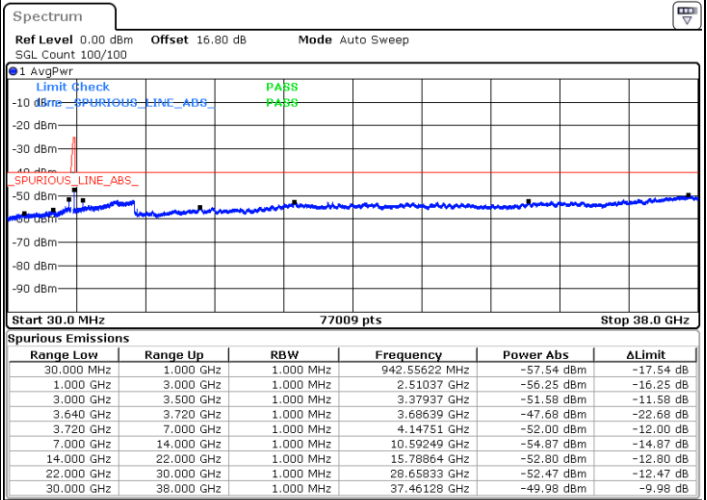

Date: 11.JUL.2020 21:55:48

LTE Band 48C / 10MHz+20MHz

16QAM

Highest Channel / 1RB0 and 1RB99

Highest Channel / 1RB49 and 1RB0

Date: 11.JUL.2020 21:02:49

Date: 11.JUL.2020 20:58:34

Highest Channel / FullIRB

N/A

Date: 11.JUL.2020 21:07:04

LTE Band 48C / 15MHz+20MHz

16QAM

Lowest Channel / 1RB0 and 1RB99

Lowest Channel / 1RB74 and 1RB0

Date: 12.JUL.2020 11:43:16

Date: 12.JUL.2020 11:39:05

Lowest Channel / FullIRB

N/A

Date: 12.JUL.2020 11:47:28

LTE Band 48C / 15MHz+20MHz

16QAM

Middle Channel / 1RB0 and 1RB99

Middle Channel / 1RB74 and 1RB0

Date: 12.JUL.2020 15:28:48

Date: 12.JUL.2020 15:32:59

Middle Channel / FullIRB

N/A

Date: 12.JUL.2020 15:24:36

LTE Band 48C / 15MHz+20MHz

16QAM

Highest Channel / 1RB0 and 1RB99

Highest Channel / 1RB74 and 1RB0