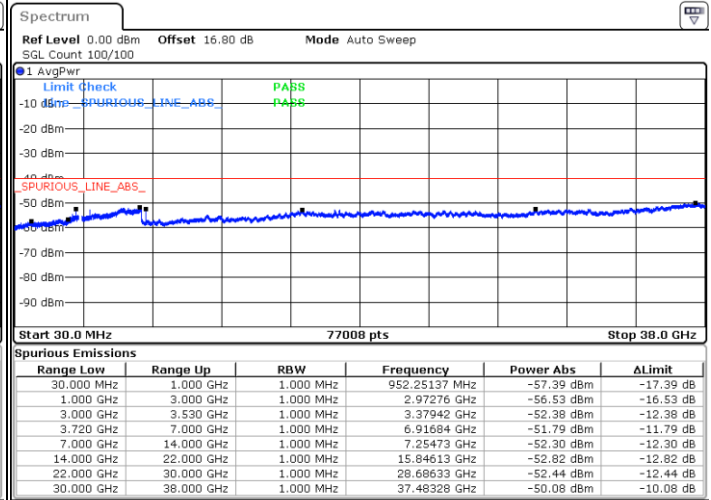

Highest Channel / FullIRB

N/A

Date: 11.JUL.2020 23:48:30

LTE Band 48C / 20MHz+15MHz

16QAM

Lowest Channel / 1RB0 and 1RB74

Lowest Channel / 1RB99 and 1RB0

Date: 12.JUL.2020 17:50:09

Date: 12.JUL.2020 17:45:57

Lowest Channel / FullIRB

N/A

Date: 12.JUL.2020 17:54:21

LTE Band 48C / 20MHz+15MHz

16QAM

Middle Channel / 1RB0 and 1RB74

Middle Channel / 1RB99 and 1RB0

Date: 12.JUL.2020 19:39:32

Date: 12.JUL.2020 19:43:45

Middle Channel / FullIRB

N/A

Date: 12.JUL.2020 19:35:18

LTE Band 48C / 20MHz+15MHz

16QAM

Highest Channel / 1RB0 and 1RB74

Highest Channel / 1RB99 and 1RB0

Date: 12.JUL.2020 18:43:50

Date: 12.JUL.2020 18:39:37

Highest Channel / FullIRB

N/A

Date: 12.JUL.2020 18:48:03

LTE Band 48C / 20MHz+20MHz

16QAM