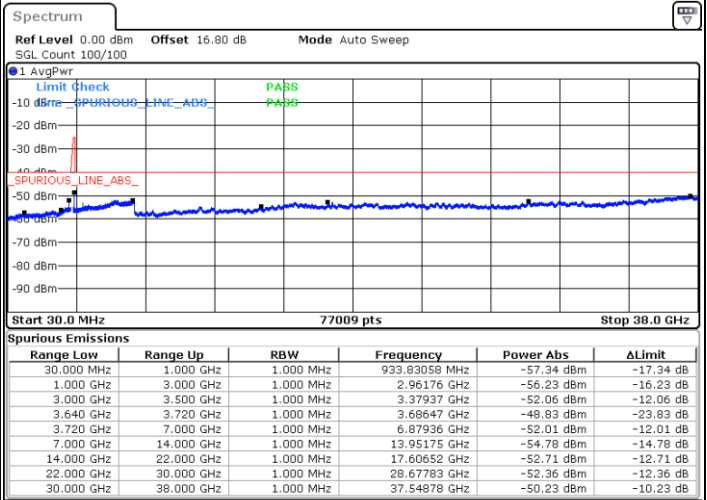

LTE Band 48C / 20MHz+10MHz

16QAM

Lowest Channel / 1RB0 and 1RB49

Lowest Channel / 1RB99 and 1RB0

Date: 11.JUL.2020 22:51:51

Date: 11.JUL.2020 22:47:38

Lowest Channel / FullIRB

N/A

Date: 11.JUL.2020 22:56:06

LTE Band 48C / 20MHz+10MHz

16QAM

Middle Channel / 1RB0 and 1RB49

Middle Channel / 1RB99 and 1RB0

Date: 12.JUL.2020 10:43:07

Date: 12.JUL.2020 10:47:18

Middle Channel / FullIRB