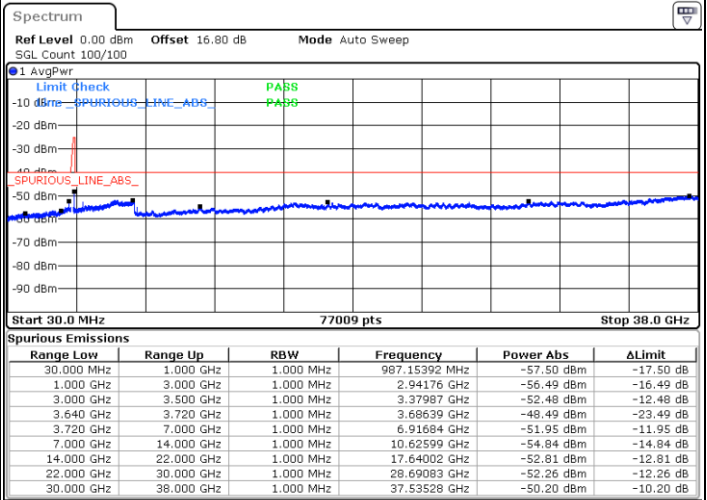

N/A

Date: 12.JUL.2020 10:38:56

LTE Band 48C / 20MHz+10MHz

16QAM

Highest Channel / 1RB0 and 1RB49

Highest Channel / 1RB99 and 1RB0

Date: 11.JUL.2020 23:44:14

Date: 11.JUL.2020 23:40:00

Highest Channel / FullIRB

N/A

Date: 11.JUL.2020 23:48:30

LTE Band 48C / 20MHz+15MHz

16QAM

Lowest Channel / 1RB0 and 1RB74

Lowest Channel / 1RB99 and 1RB0

Date: 12.JUL.2020 17:50:09

Date: 12.JUL.2020 17:45:57

Lowest Channel / FullIRB

N/A

Date: 12.JUL.2020 17:54:21

LTE Band 48C / 20MHz+15MHz

16QAM

Middle Channel / 1RB0 and 1RB74

Middle Channel / 1RB99 and 1RB0

Date: 12.JUL.2020 19:39:32

Date: 12.JUL.2020 19:43:45

Middle Channel / FullIRB

N/A

Date: 12.JUL.2020 19:35:18

LTE Band 48C / 20MHz+15MHz

16QAM

Highest Channel / 1RB0 and 1RB74