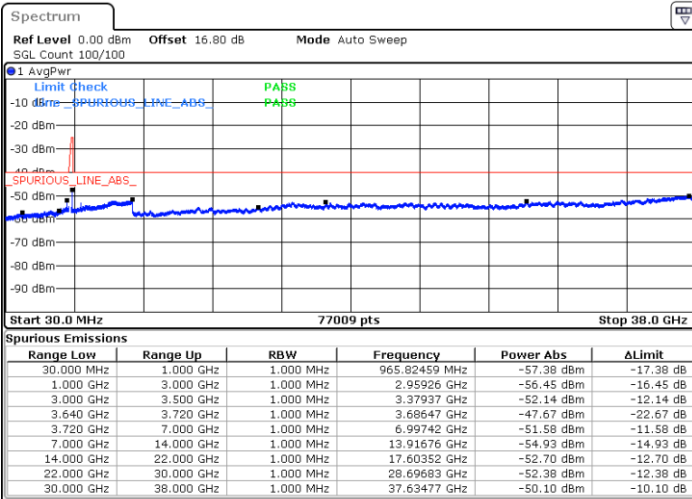

Date: 11.JUL.2020 21:55:48

LTE Band 48C / 10MHz+20MHz

16QAM

Highest Channel / 1RB0 and 1RB99

Highest Channel / 1RB49 and 1RB0

Date: 11.JUL.2020 21:02:49

Date: 11.JUL.2020 20:58:34

Highest Channel / FullIRB

N/A

Date: 11.JUL.2020 21:07:04

LTE Band 48C / 15MHz+20MHz

16QAM

Lowest Channel / 1RB0 and 1RB99

Lowest Channel / 1RB74 and 1RB0

Date: 12.JUL.2020 11:43:16

Date: 12.JUL.2020 11:39:05

Lowest Channel / FullIRB

N/A

Date: 12.JUL.2020 11:47:28

LTE Band 48C / 15MHz+20MHz

16QAM

Middle Channel / 1RB0 and 1RB99

Middle Channel / 1RB74 and 1RB0

Date: 12.JUL.2020 15:28:48

Date: 12.JUL.2020 15:32:59

Middle Channel / FullIRB

N/A

Date: 12.JUL.2020 15:24:36

LTE Band 48C / 15MHz+20MHz

16QAM

Highest Channel / 1RB0 and 1RB99

Highest Channel / 1RB74 and 1RB0