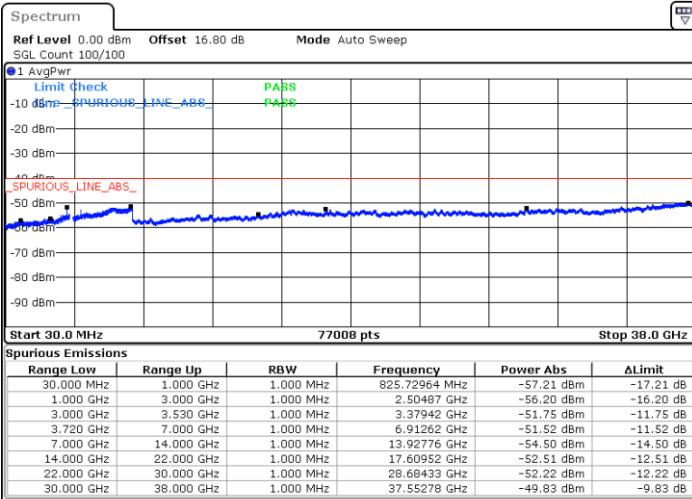

Date: 12.JUL.2020 16:49:11

Highest Channel / FullIRB

N/A

Date: 12.JUL.2020 16:57:37

LTE Band 48C / 5MHz+20MHz

16QAM

Lowest Channel / 1RB0 and 1RB99

Lowest Channel / 1RB24 and 1RB0

Date: 10.JUL.2020 12:09:45

Date: 10.JUL.2020 12:05:33

Lowest Channel / FullIRB

N/A

Date: 10.JUL.2020 12:13:58

LTE Band 48C / 5MHz+20MHz

16QAM

Middle Channel / 1RB0 and 1RB99

Middle Channel / 1RB24 and 1RB0

Date: 10.JUL.2020 16:18:11

Date: 10.JUL.2020 16:22:24

Middle Channel / FullIRB

N/A

Date: 10.JUL.2020 16:13:58

LTE Band 48C / 5MHz+20MHz

16QAM

Highest Channel / 1RB0 and 1RB99

Highest Channel / 1RB24 and 1RB0

Date: 10.JUL.2020 14:46:11

Date: 10.JUL.2020 14:41:58

Highest Channel / FullIRB

N/A

Date: 10.JUL.2020 14:50:24

LTE Band 48C / 10MHz+20MHz