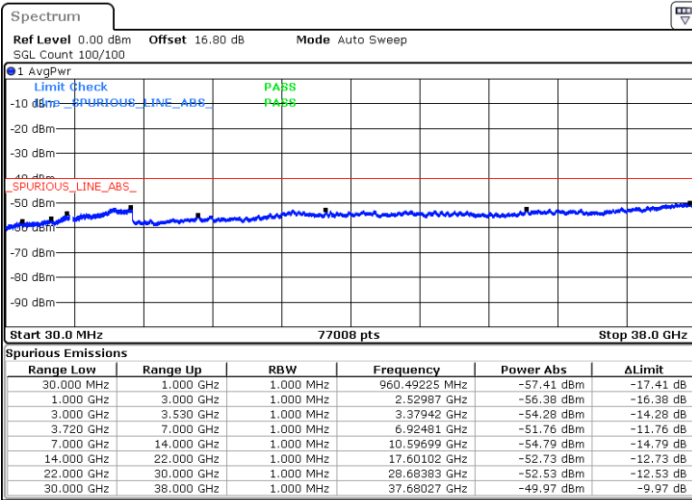

LTE Band 48C / 20MHz+10MHz

16QAM

Lowest Channel / 1RB0 and 1RB49

Lowest Channel / 1RB99 and 1RB0

Date: 11.JUL.2020 22:51:51

Date: 11.JUL.2020 22:47:38

Lowest Channel / FullIRB

N/A

Date: 11.JUL.2020 22:56:06

LTE Band 48C / 20MHz+10MHz

16QAM

Middle Channel / 1RB0 and 1RB49

Middle Channel / 1RB99 and 1RB0

Date: 12.JUL.2020 10:43:07

Date: 12.JUL.2020 10:47:18

Middle Channel / FullIRB

N/A

Date: 12.JUL.2020 10:38:56

LTE Band 48C / 20MHz+10MHz

16QAM

Highest Channel / 1RB0 and 1RB49

Highest Channel / 1RB99 and 1RB0

Date: 11.JUL.2020 23:44:14

Date: 11.JUL.2020 23:40:00

Highest Channel / FullIRB

N/A

Date: 11.JUL.2020 23:48:30

LTE Band 48C / 20MHz+15MHz

16QAM

Lowest Channel / 1RB0 and 1RB74

Lowest Channel / 1RB99 and 1RB0

Date: 12.JUL.2020 17:50:09