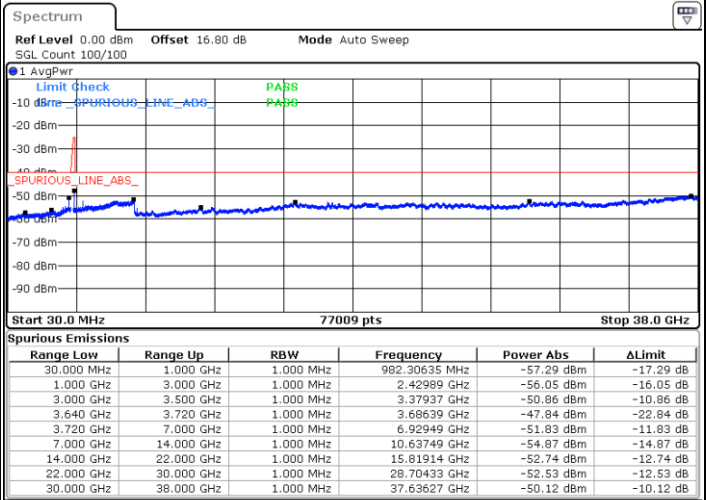

Date: 12.JUL.2020 19:39:32

Date: 12.JUL.2020 19:43:45

Middle Channel / FullIRB

N/A

Date: 12.JUL.2020 19:35:18

LTE Band 48C / 20MHz+15MHz

16QAM

Highest Channel / 1RB0 and 1RB74

Highest Channel / 1RB99 and 1RB0

Date: 12.JUL.2020 18:43:50

Date: 12.JUL.2020 18:39:37

Highest Channel / FullIRB

N/A

Date: 12.JUL.2020 18:48:03

LTE Band 48C / 20MHz+20MHz

16QAM

Lowest Channel / 1RB0 and 1RB99

Lowest Channel / 1RB99 and 1RB0

Date: 12.JUL.2020 16:01:57

Date: 12.JUL.2020 15:57:45

Lowest Channel / FullIRB

N/A

Date: 12.JUL.2020 16:06:09

LTE Band 48C / 20MHz+20MHz