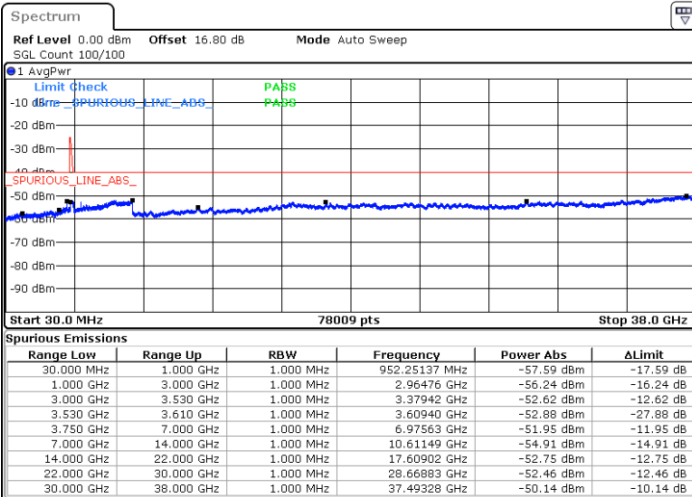

Lowest Channel / 1RB0 and 1RB99

Lowest Channel / 1RB99 and 1RB0

Date: 12.JUL.2020 16:01:57

Date: 12.JUL.2020 15:57:45

Lowest Channel / FullIRB

N/A

Date: 12.JUL.2020 16:06:09

LTE Band 48C / 20MHz+20MHz

LTE Band 48C / 20MHz+20MHz

16QAM

Highest Channel / 1RB0 and 1RB99

Highest Channel / 1RB99 and 1RB0

Date: 12.JUL.2020 16:54:48

Date: 12.JUL.2020 16:50:36

Highest Channel / FullIRB

N/A

Date: 12.JUL.2020 16:59:01

LTE Band 48C / 5MHz+20MHz

64QAM

Lowest Channel / 1RB0 and 1RB99

Lowest Channel / 1RB24 and 1RB0

Date: 10.JUL.2020 12:11:09

Date: 10.JUL.2020 12:04:09

Lowest Channel / FullIRB