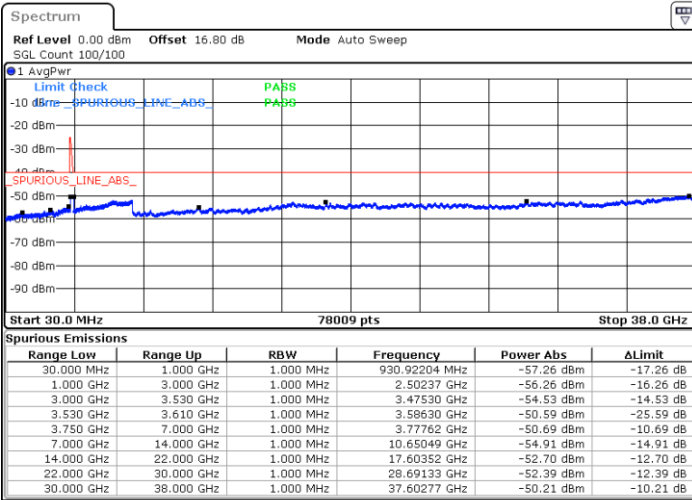

N/A

Date: 12.JUL.2020 16:07:33

LTE Band 48C / 20MHz+20MHz

QPSK

MiddleChannel / 1RB0 and 1RB99

Middle Channel / 1RB99 and 1RB0

Date: 12.JUL.2020 16:29:30

Date: 12.JUL.2020 16:30:53

Middle Channel / FullIRB

N/A

Date: 12.JUL.2020 16:22:29

LTE Band 48C / 20MHz+20MHz

QPSK

Highest Channel / 1RB0 and 1RB99

Highest Channel / 1RB99 and 1RB0

Date: 12.JUL.2020 16:56:13

Date: 12.JUL.2020 16:49:11

Highest Channel / FullIRB

N/A

Date: 12.JUL.2020 16:57:37

LTE Band 48C / 5MHz+20MHz

16QAM

Lowest Channel / 1RB0 and 1RB99

Lowest Channel / 1RB24 and 1RB0

Date: 10.JUL.2020 12:09:45

Date: 10.JUL.2020 12:05:33

Lowest Channel / FullIRB

N/A

Date: 10.JUL.2020 12:13:58

LTE Band 48C / 5MHz+20MHz

16QAM

Middle Channel / 1RB0 and 1RB99