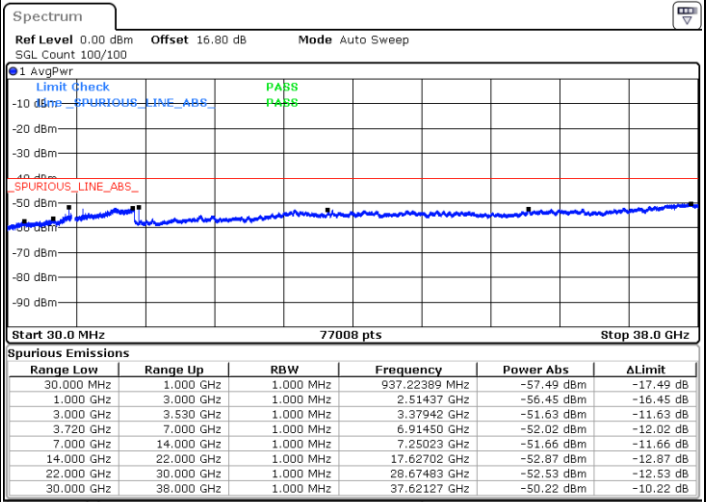

Date: 12.JUL.2020 16:32:17