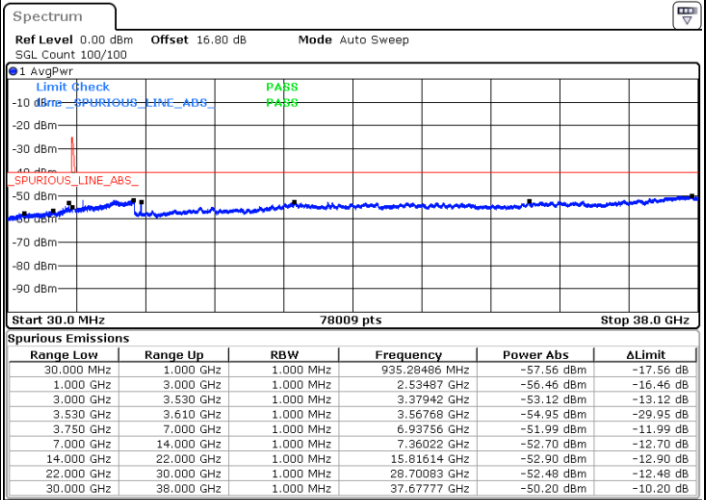

N/A

Date: 12.JUL.2020 16:07:33

LTE Band 48C / 20MHz+20MHz

QPSK

MiddleChannel / 1RB0 and 1RB99

Middle Channel / 1RB99 and 1RB0

Date: 12.JUL.2020 16:29:30

Date: 12.JUL.2020 16:30:53

Middle Channel / FullIRB

N/A

Date: 12.JUL.2020 16:22:29

LTE Band 48C / 20MHz+20MHz

QPSK

Highest Channel / 1RB0 and 1RB99

Highest Channel / 1RB99 and 1RB0

Date: 12.JUL.2020 16:56:13

Date: 12.JUL.2020 16:49:11

Highest Channel / FullIRB

N/A

Date: 12.JUL.2020 16:57:37

LTE Band 48C / 5MHz+20MHz

16QAM

Lowest Channel / 1RB0 and 1RB99

Lowest Channel / 1RB24 and 1RB0

Date: 10.JUL.2020 12:09:45

Date: 10.JUL.2020 12:05:33

Lowest Channel / FullIRB

N/A

Date: 10.JUL.2020 12:13:58

LTE Band 48C / 5MHz+20MHz

16QAM

Middle Channel / 1RB0 and 1RB99