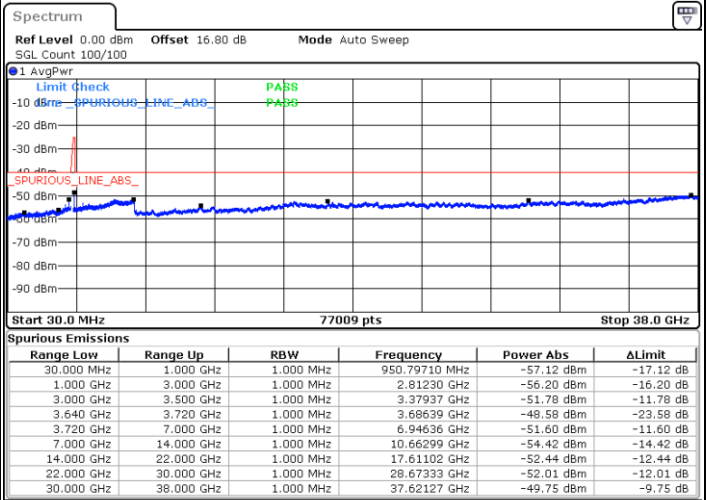

LTE Band 48C / 20MHz+20MHz

16QAM

Highest Channel / 1RB0 and 1RB99

Highest Channel / 1RB99 and 1RB0

Date: 12.JUL.2020 16:54:48

Date: 12.JUL.2020 16:50:36

Highest Channel / FullIRB

N/A

Date: 12.JUL.2020 16:59:01

LTE Band 48C / 5MHz+20MHz

64QAM

Lowest Channel / 1RB0 and 1RB99

Lowest Channel / 1RB24 and 1RB0

Date: 10.JUL.2020 12:11:09

Date: 10.JUL.2020 12:04:09

Lowest Channel / FullIRB