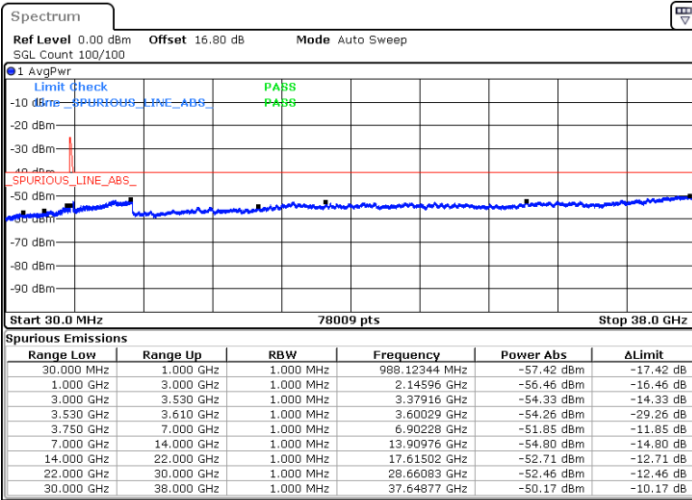

Date: 11.JUL.2020 22:56:06

LTE Band 48C / 20MHz+10MHz

16QAM

Middle Channel / 1RB0 and 1RB49

Middle Channel / 1RB99 and 1RB0

Date: 12.JUL.2020 10:43:07

Date: 12.JUL.2020 10:47:18

Middle Channel / FullIRB

N/A

Date: 12.JUL.2020 10:38:56

LTE Band 48C / 20MHz+10MHz

16QAM

Highest Channel / 1RB0 and 1RB49

Highest Channel / 1RB99 and 1RB0

Date: 11.JUL.2020 23:44:14

Date: 11.JUL.2020 23:40:00

Highest Channel / FullIRB

N/A

Date: 11.JUL.2020 23:48:30

LTE Band 48C / 20MHz+15MHz

16QAM

Lowest Channel / 1RB0 and 1RB74

Lowest Channel / 1RB99 and 1RB0

Date: 12.JUL.2020 17:50:09

Date: 12.JUL.2020 17:45:57

Lowest Channel / FullIRB

N/A

Date: 12.JUL.2020 17:54:21

LTE Band 48C / 20MHz+15MHz

16QAM

Middle Channel / 1RB0 and 1RB74

Middle Channel / 1RB99 and 1RB0