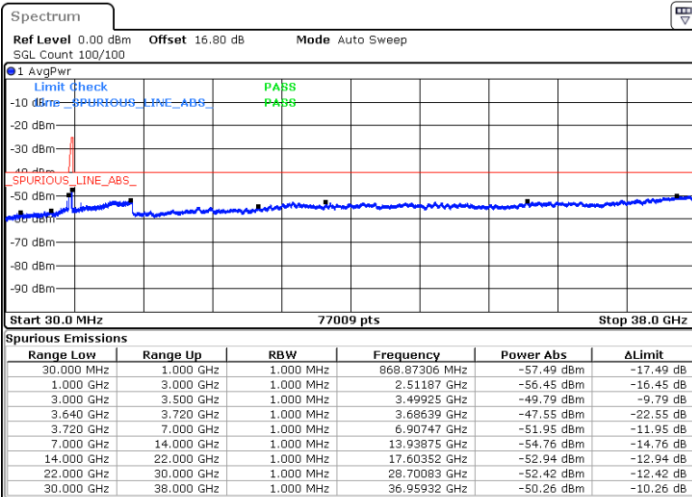

LTE Band 48C / 20MHz+15MHz

QPSK

Highest Channel / 1RB0 and 1RB74

Highest Channel / 1RB99 and 1RB0

Date: 12.JUL.2020 18:45:14

Date: 12.JUL.2020 18:38:13

Highest Channel / FullIRB

N/A

Date: 12.JUL.2020 18:46:39

LTE Band 48C / 20MHz+20MHz

QPSK

Lowest Channel / 1RB0 and 1RB99

Lowest Channel / 1RB99 and 1RB0

Date: 12.JUL.2020 16:00:32

Date: 12.JUL.2020 15:59:09

Lowest Channel / FullIRB

N/A

Date: 12.JUL.2020 16:07:33

LTE Band 48C / 20MHz+20MHz

QPSK

MiddleChannel / 1RB0 and 1RB99

Middle Channel / 1RB99 and 1RB0

Date: 12.JUL.2020 16:29:30

Date: 12.JUL.2020 16:30:53

Middle Channel / FullIRB

N/A

Date: 12.JUL.2020 16:22:29

LTE Band 48C / 20MHz+20MHz

QPSK

Highest Channel / 1RB0 and 1RB99

Highest Channel / 1RB99 and 1RB0

Date: 12.JUL.2020 16:56:13