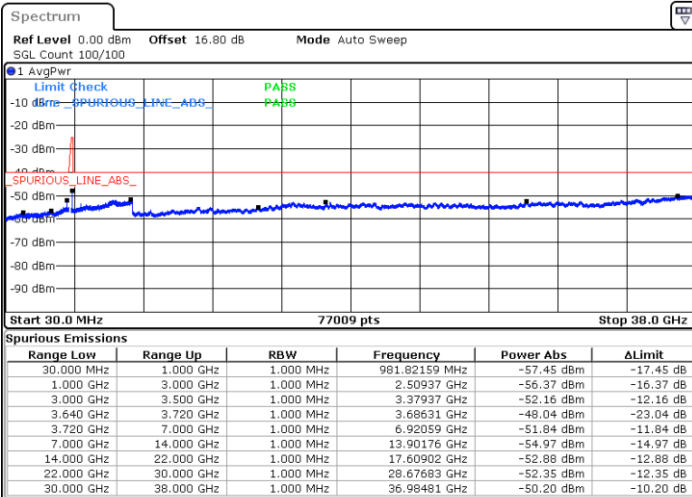

LTE Band 48C / 20MHz+10MHz

16QAM

Lowest Channel / 1RB0 and 1RB49

Lowest Channel / 1RB99 and 1RB0

Date: 11.JUL.2020 22:51:51

Date: 11.JUL.2020 22:47:38

Lowest Channel / FullIRB

N/A

Date: 11.JUL.2020 22:56:06

LTE Band 48C / 20MHz+10MHz

16QAM

Middle Channel / 1RB0 and 1RB49

Middle Channel / 1RB99 and 1RB0

Date: 12.JUL.2020 10:43:07

Date: 12.JUL.2020 10:47:18

Middle Channel / FullIRB

N/A

Date: 12.JUL.2020 10:38:56

LTE Band 48C / 20MHz+10MHz

16QAM

Highest Channel / 1RB0 and 1RB49

Highest Channel / 1RB99 and 1RB0

Date: 11.JUL.2020 23:44:14

Date: 11.JUL.2020 23:40:00