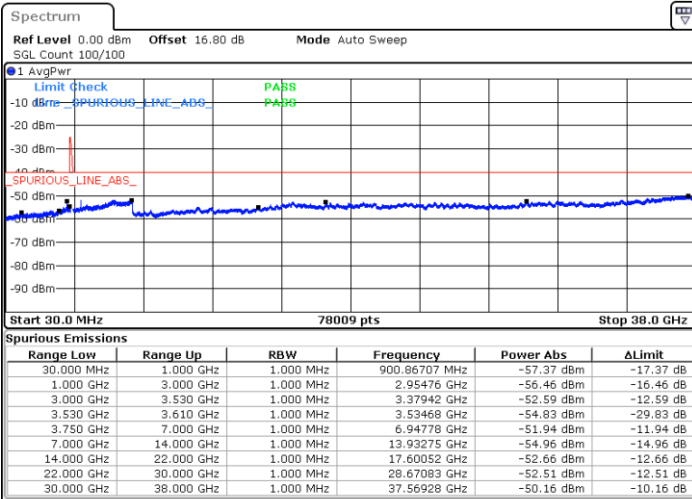

Date: 11.JUL.2020 22:56:06

LTE Band 48C / 20MHz+10MHz

16QAM

Middle Channel / 1RB0 and 1RB49

Middle Channel / 1RB99 and 1RB0

Date: 12.JUL.2020 10:43:07

Date: 12.JUL.2020 10:47:18

Middle Channel / FullIRB

N/A

Date: 12.JUL.2020 10:38:56

LTE Band 48C / 20MHz+10MHz

16QAM

Highest Channel / 1RB0 and 1RB49

Highest Channel / 1RB99 and 1RB0

Date: 11.JUL.2020 23:44:14

Date: 11.JUL.2020 23:40:00

Highest Channel / FullIRB

N/A

Date: 11.JUL.2020 23:48:30

LTE Band 48C / 20MHz+15MHz

16QAM

Lowest Channel / 1RB0 and 1RB74

Lowest Channel / 1RB99 and 1RB0

Date: 12.JUL.2020 17:50:09

Date: 12.JUL.2020 17:45:57

Lowest Channel / FullIRB

N/A

Date: 12.JUL.2020 17:54:21

LTE Band 48C / 20MHz+15MHz

16QAM

Middle Channel / 1RB0 and 1RB74

Middle Channel / 1RB99 and 1RB0