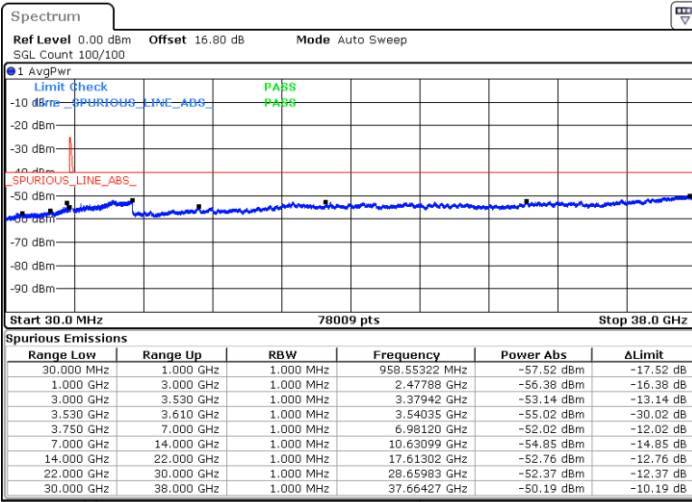

Lowest Channel / FullIRB

N/A

Date: 12.JUL.2020 11:47:28

LTE Band 48C / 15MHz+20MHz

16QAM

Middle Channel / 1RB0 and 1RB99

Middle Channel / 1RB74 and 1RB0

Date: 12.JUL.2020 15:28:48

Date: 12.JUL.2020 15:32:59

Middle Channel / FullIRB

N/A

Date: 12.JUL.2020 15:24:36

LTE Band 48C / 15MHz+20MHz

16QAM

Highest Channel / 1RB0 and 1RB99

Highest Channel / 1RB74 and 1RB0

Date: 12.JUL.2020 14:12:36

Date: 12.JUL.2020 14:08:23

Highest Channel / FullIRB

N/A

Date: 12.JUL.2020 14:16:49

LTE Band 48C / 20MHz+5MHz

16QAM

Lowest Channel / 1RB0 and 1RB24

Lowest Channel / 1RB99 and 1RB0

Date: 10.JUL.2020 17:17:32

Date: 10.JUL.2020 17:13:19

Lowest Channel / FullIRB

N/A

Date: 10.JUL.2020 17:21:47

LTE Band 48C / 20MHz+5MHz

16QAM