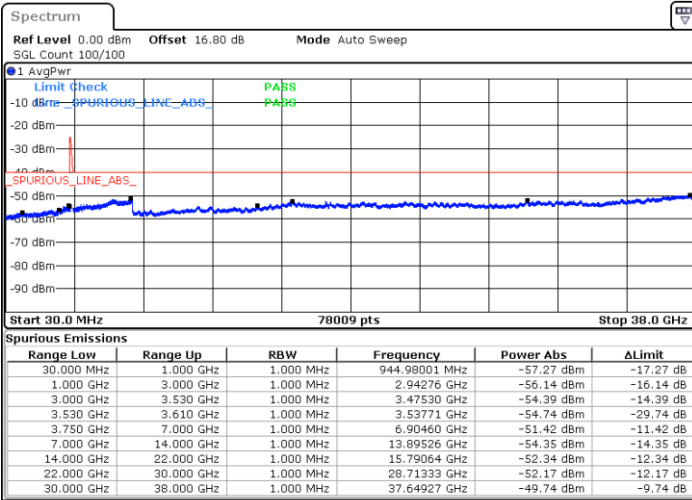

Date: 10.JUL.2020 12:09:45

Date: 10.JUL.2020 12:05:33

Lowest Channel / FullIRB

N/A

Date: 10.JUL.2020 12:13:58

LTE Band 48C / 5MHz+20MHz

16QAM

Middle Channel / 1RB0 and 1RB99

Middle Channel / 1RB24 and 1RB0

Date: 10.JUL.2020 16:18:11

Date: 10.JUL.2020 16:22:24

Middle Channel / FullIRB

N/A

Date: 10.JUL.2020 16:13:58

LTE Band 48C / 5MHz+20MHz

16QAM

Highest Channel / 1RB0 and 1RB99

Highest Channel / 1RB24 and 1RB0

Date: 10.JUL.2020 14:46:11

Date: 10.JUL.2020 14:41:58

Highest Channel / FullIRB

N/A

Date: 10.JUL.2020 14:50:24

LTE Band 48C / 10MHz+20MHz