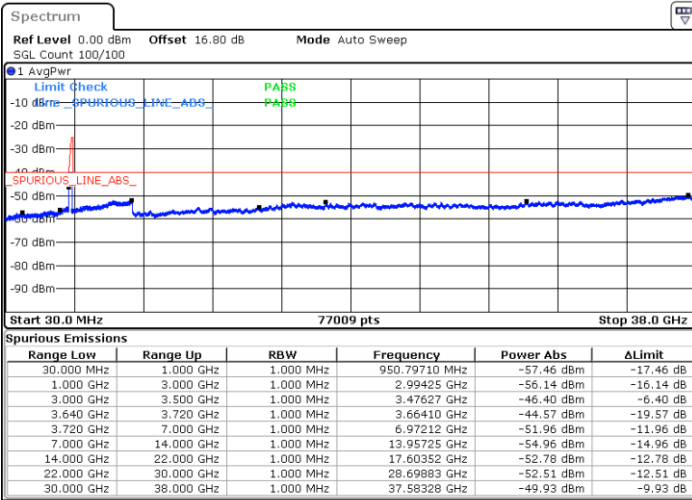

Date: 12.JUL.2020 19:39:32

Date: 12.JUL.2020 19:43:45

Middle Channel / FullIRB

N/A

Date: 12.JUL.2020 19:35:18

LTE Band 48C / 20MHz+15MHz

16QAM

Highest Channel / 1RB0 and 1RB74

Highest Channel / 1RB99 and 1RB0

Date: 12.JUL.2020 18:43:50

Date: 12.JUL.2020 18:39:37

Highest Channel / FullIRB

N/A

Date: 12.JUL.2020 18:48:03

LTE Band 48C / 20MHz+20MHz

16QAM

Lowest Channel / 1RB0 and 1RB99

Lowest Channel / 1RB99 and 1RB0

Date: 12.JUL.2020 16:01:57

Date: 12.JUL.2020 15:57:45

Lowest Channel / FullIRB

N/A

Date: 12.JUL.2020 16:06:09

LTE Band 48C / 20MHz+20MHz