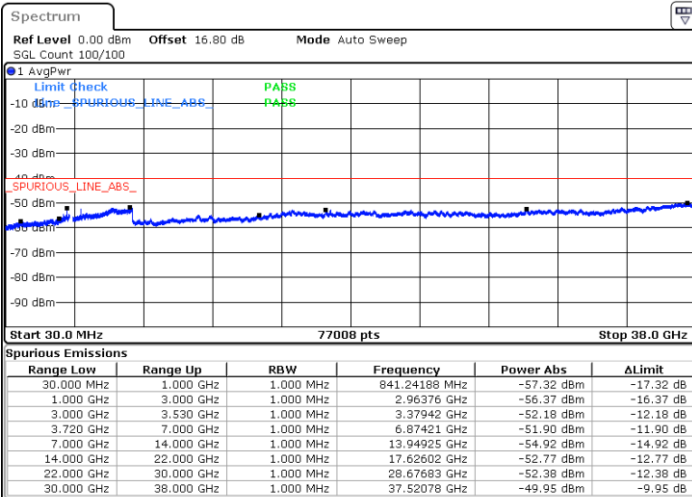

LTE Band 48C / 20MHz+10MHz

16QAM

Lowest Channel / 1RB0 and 1RB49

Lowest Channel / 1RB99 and 1RB0

Date: 11.JUL.2020 22:51:51

Date: 11.JUL.2020 22:47:38

Lowest Channel / FullIRB

N/A

Date: 11.JUL.2020 22:56:06

LTE Band 48C / 20MHz+10MHz

16QAM

Middle Channel / 1RB0 and 1RB49

Middle Channel / 1RB99 and 1RB0

Date: 12.JUL.2020 10:43:07

Date: 12.JUL.2020 10:47:18

Middle Channel / FullIRB

N/A

Date: 12.JUL.2020 10:38:56

LTE Band 48C / 20MHz+10MHz

16QAM

Highest Channel / 1RB0 and 1RB49

Highest Channel / 1RB99 and 1RB0

Date: 11.JUL.2020 23:44:14

Date: 11.JUL.2020 23:40:00

Highest Channel / FullIRB

N/A

Date: 11.JUL.2020 23:48:30

LTE Band 48C / 20MHz+15MHz

16QAM

Lowest Channel / 1RB0 and 1RB74

Lowest Channel / 1RB99 and 1RB0

Date: 12.JUL.2020 17:50:09