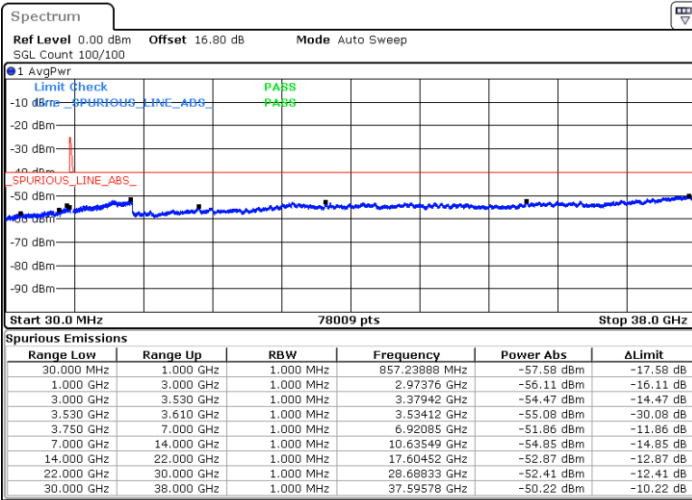

Lowest Channel / 1RB99 and 1RB0

Date: 10.JUL.2020 17:17:32

Date: 10.JUL.2020 17:13:19

Lowest Channel / FullIRB

N/A

Date: 10.JUL.2020 17:21:47

LTE Band 48C / 20MHz+5MHz

16QAM

Middle Channel / 1RB0 and 1RB24

Middle Channel / 1RB99 and 1RB0

Date: 11.JUL.2020 19:15:30

Date: 11.JUL.2020 19:19:42

Middle Channel / FullIRB

N/A

Date: 11.JUL.2020 19:11:15

LTE Band 48C / 20MHz+5MHz

16QAM

Highest Channel / 1RB0 and 1RB24

Highest Channel / 1RB99 and 1RB0

Date: 11.JUL.2020 17:43:07

Date: 11.JUL.2020 17:38:52

Highest Channel / FullIRB

N/A

Date: 11.JUL.2020 17:47:23

LTE Band 48C / 20MHz+10MHz

16QAM

Lowest Channel / 1RB0 and 1RB49

Lowest Channel / 1RB99 and 1RB0

Date: 11.JUL.2020 22:51:51

Date: 11.JUL.2020 22:47:38

Lowest Channel / FullIRB

N/A