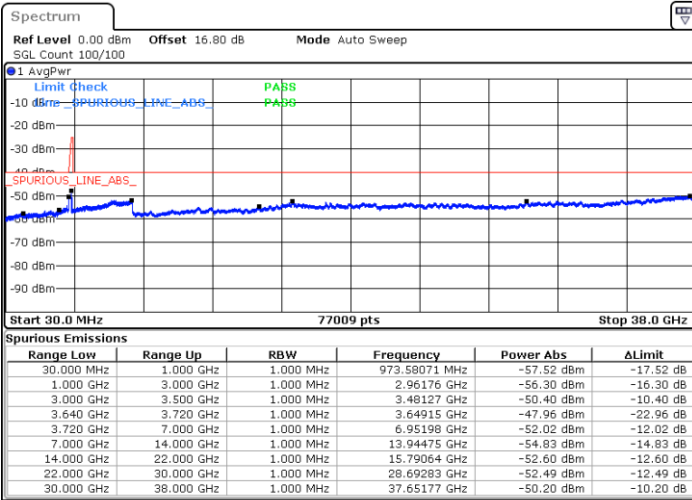

Middle Channel / 1RB24 and 1RB0

Date: 10.JUL.2020 16:18:11

Date: 10.JUL.2020 16:22:24

Middle Channel / FullIRB

N/A

Date: 10.JUL.2020 16:13:58

LTE Band 48C / 5MHz+20MHz

16QAM

Highest Channel / 1RB0 and 1RB99

Highest Channel / 1RB24 and 1RB0

Date: 10.JUL.2020 14:46:11

Date: 10.JUL.2020 14:41:58

Highest Channel / FullIRB

N/A

Date: 10.JUL.2020 14:50:24

LTE Band 48C / 10MHz+20MHz

16QAM

Lowest Channel / 1RB0 and 1RB99

Lowest Channel / 1RB49 and 1RB0

Date: 11.JUL.2020 19:54:05

Date: 11.JUL.2020 19:49:51

Lowest Channel / FullIRB

N/A

Date: 11.JUL.2020 19:58:19

LTE Band 48C / 10MHz+20MHz

16QAM

Middle Channel / 1RB0 and 1RB99

Middle Channel / 1RB49 and 1RB0

Date: 11.JUL.2020 22:00:02

Date: 11.JUL.2020 22:04:14

Middle Channel / FullIRB

N/A