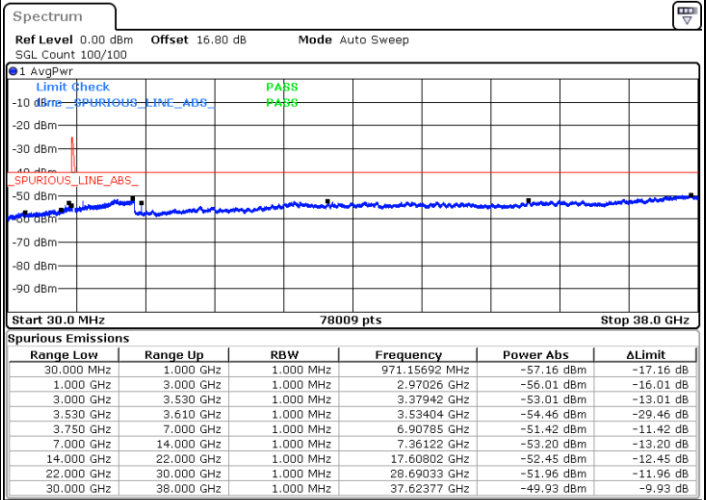

Date: 10.JUL.2020 12:09:45

Date: 10.JUL.2020 12:05:33

Lowest Channel / FullIRB

N/A

Date: 10.JUL.2020 12:13:58

LTE Band 48C / 5MHz+20MHz

16QAM

Middle Channel / 1RB0 and 1RB99

Middle Channel / 1RB24 and 1RB0

Date: 10.JUL.2020 16:18:11

Date: 10.JUL.2020 16:22:24

Middle Channel / FullIRB

N/A

Date: 10.JUL.2020 16:13:58

LTE Band 48C / 5MHz+20MHz

16QAM

Highest Channel / 1RB0 and 1RB99

Highest Channel / 1RB24 and 1RB0

Date: 10.JUL.2020 14:46:11

Date: 10.JUL.2020 14:41:58

Highest Channel / FullIRB

N/A

Date: 10.JUL.2020 14:50:24

LTE Band 48C / 10MHz+20MHz