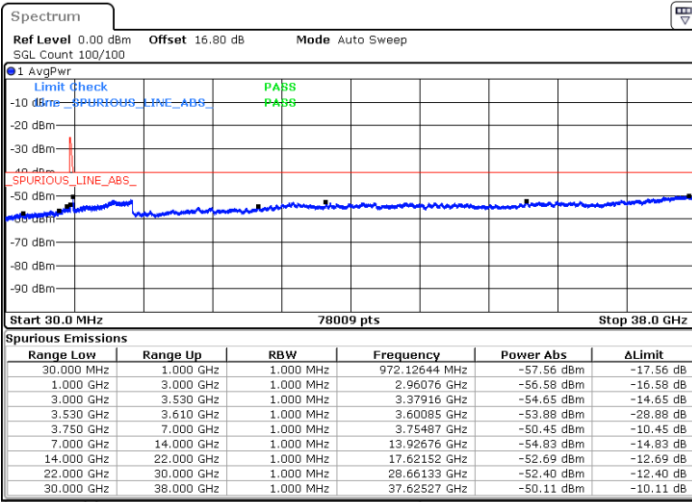

LTE Band 48C / 20MHz+15MHz

QPSK

Highest Channel / 1RB0 and 1RB74

Highest Channel / 1RB99 and 1RB0

Date: 12.JUL.2020 18:45:14

Date: 12.JUL.2020 18:38:13

Highest Channel / FullIRB

N/A

Date: 12.JUL.2020 18:46:39

LTE Band 48C / 20MHz+20MHz

QPSK

Lowest Channel / 1RB0 and 1RB99

Lowest Channel / 1RB99 and 1RB0

Date: 12.JUL.2020 16:00:32

Date: 12.JUL.2020 15:59:09

Lowest Channel / FullIRB

Middle Channel / FullIRB

N/A

Date: 12.JUL.2020 16:22:29

LTE Band 48C / 20MHz+20MHz

QPSK

Highest Channel / 1RB0 and 1RB99

Highest Channel / 1RB99 and 1RB0

Date: 12.JUL.2020 16:56:13