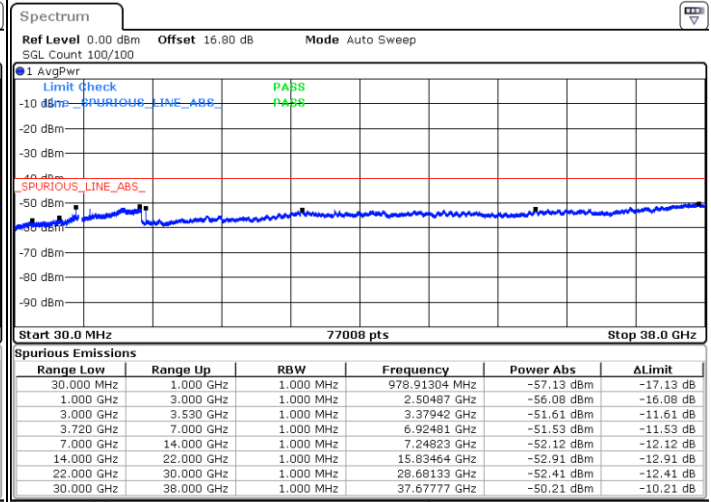

Date: 12.JUL.2020 18:46:39

LTE Band 48C / 20MHz+20MHz

QPSK

Lowest Channel / 1RB0 and 1RB99

Lowest Channel / 1RB99 and 1RB0

Date: 12.JUL.2020 16:00:32

Date: 12.JUL.2020 15:59:09

Lowest Channel / FullIRB

N/A

Date: 12.JUL.2020 16:07:33

LTE Band 48C / 20MHz+20MHz

QPSK

MiddleChannel / 1RB0 and 1RB99

Middle Channel / 1RB99 and 1RB0

Date: 12.JUL.2020 16:29:30

Date: 12.JUL.2020 16:30:53

Middle Channel / FullIRB

N/A

Date: 12.JUL.2020 16:22:29

LTE Band 48C / 20MHz+20MHz

QPSK

Highest Channel / 1RB0 and 1RB99

Highest Channel / 1RB99 and 1RB0

Date: 12.JUL.2020 16:56:13

Date: 12.JUL.2020 16:49:11

Highest Channel / FullIRB

N/A

Date: 12.JUL.2020 16:57:37

LTE Band 48C / 5MHz+20MHz

16QAM

Lowest Channel / 1RB0 and 1RB99

Lowest Channel / 1RB24 and 1RB0