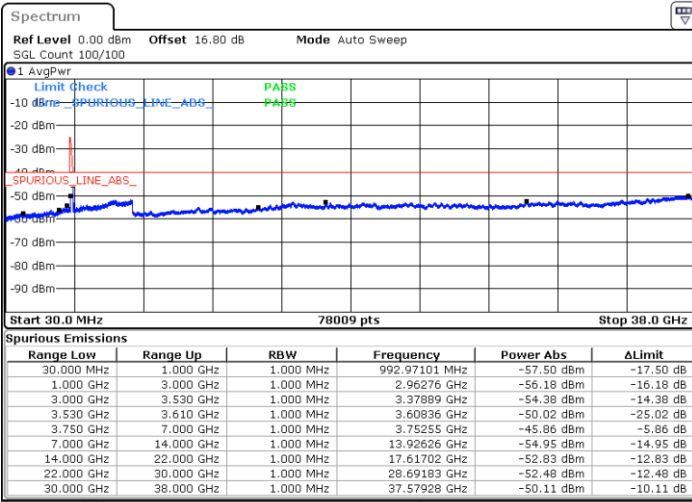

Lowest Channel / FullIRB

N/A

Date: 12.JUL.2020 11:47:28

LTE Band 48C / 15MHz+20MHz

16QAM

Middle Channel / 1RB0 and 1RB99

Middle Channel / 1RB74 and 1RB0

Date: 12.JUL.2020 15:28:48

Date: 12.JUL.2020 15:32:59

Middle Channel / FullIRB

N/A

Date: 12.JUL.2020 15:24:36

LTE Band 48C / 15MHz+20MHz

16QAM

Highest Channel / 1RB0 and 1RB99

Highest Channel / 1RB74 and 1RB0

Date: 12.JUL.2020 14:12:36

Date: 12.JUL.2020 14:08:23

Highest Channel / FullIRB

N/A

Date: 12.JUL.2020 14:16:49

LTE Band 48C / 20MHz+5MHz

16QAM

Lowest Channel / 1RB0 and 1RB24

Lowest Channel / 1RB99 and 1RB0

Date: 10.JUL.2020 17:17:32

Date: 10.JUL.2020 17:13:19

Lowest Channel / FullIRB

N/A

Date: 10.JUL.2020 17:21:47

LTE Band 48C / 20MHz+5MHz

16QAM