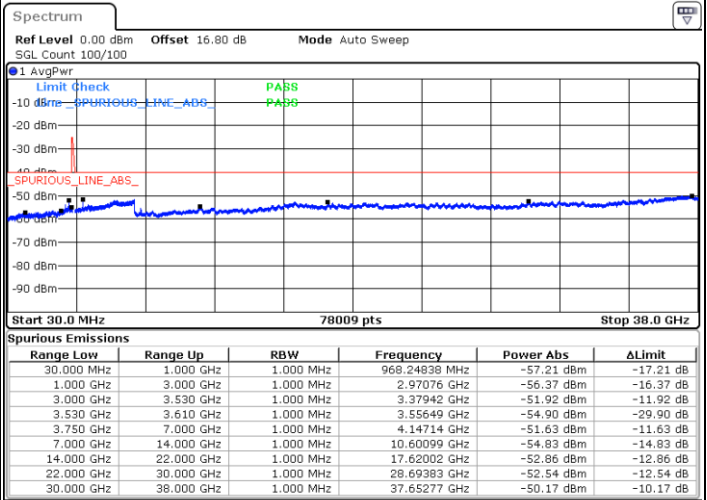

Lowest Channel / 1RB0 and 1RB99

Lowest Channel / 1RB99 and 1RB0

Date: 12.JUL.2020 16:01:57

Date: 12.JUL.2020 15:57:45

Lowest Channel / FullIRB

N/A

Date: 12.JUL.2020 16:06:09

LTE Band 48C / 20MHz+20MHz

16QAM

MiddleChannel / 1RB0 and 1RB99

Middle Channel / 1RB99 and 1RB0

Date: 12.JUL.2020 16:28:06

Date: 12.JUL.2020 16:32:17

Middle Channel / FullIRB

N/A

Date: 12.JUL.2020 16:23:54

LTE Band 48C / 20MHz+20MHz

16QAM

Highest Channel / 1RB0 and 1RB99

Highest Channel / 1RB99 and 1RB0

Date: 12.JUL.2020 16:54:48

Date: 12.JUL.2020 16:50:36

Highest Channel / FullIRB

N/A

Date: 12.JUL.2020 16:59:01

LTE Band 48C / 5MHz+20MHz

64QAM

Lowest Channel / 1RB0 and 1RB99

Lowest Channel / 1RB24 and 1RB0

Date: 10.JUL.2020 12:11:09

Date: 10.JUL.2020 12:04:09

Lowest Channel / FullIRB