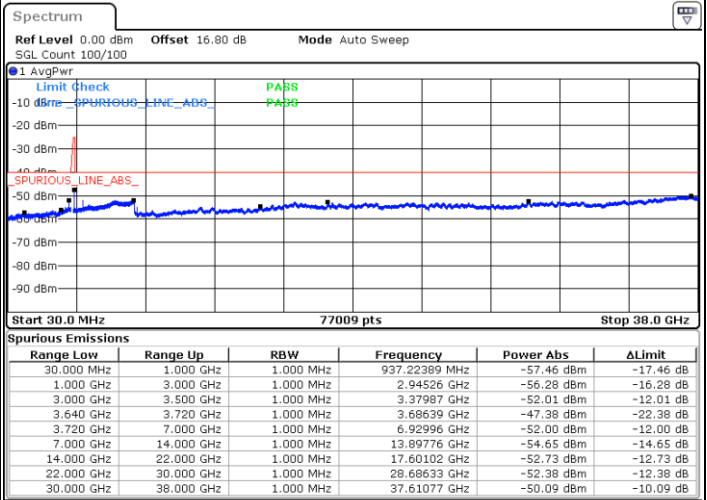

LTE Band 48C / 20MHz+15MHz

QPSK

Highest Channel / 1RB0 and 1RB74

Highest Channel / 1RB99 and 1RB0

Date: 12.JUL.2020 18:45:14

Date: 12.JUL.2020 18:38:13

Highest Channel / FullIRB

N/A

Date: 12.JUL.2020 18:46:39

LTE Band 48C / 20MHz+20MHz

QPSK

Lowest Channel / 1RB0 and 1RB99

Lowest Channel / 1RB99 and 1RB0

Date: 12.JUL.2020 16:00:32

Date: 12.JUL.2020 15:59:09

Lowest Channel / FullIRB

N/A

Date: 12.JUL.2020 16:07:33

LTE Band 48C / 20MHz+20MHz

QPSK

MiddleChannel / 1RB0 and 1RB99

Middle Channel / 1RB99 and 1RB0

Date: 12.JUL.2020 16:29:30

Date: 12.JUL.2020 16:30:53

Middle Channel / FullIRB

N/A

Date: 12.JUL.2020 16:22:29

LTE Band 48C / 20MHz+20MHz

QPSK

Highest Channel / 1RB0 and 1RB99

Highest Channel / 1RB99 and 1RB0

Date: 12.JUL.2020 16:56:13