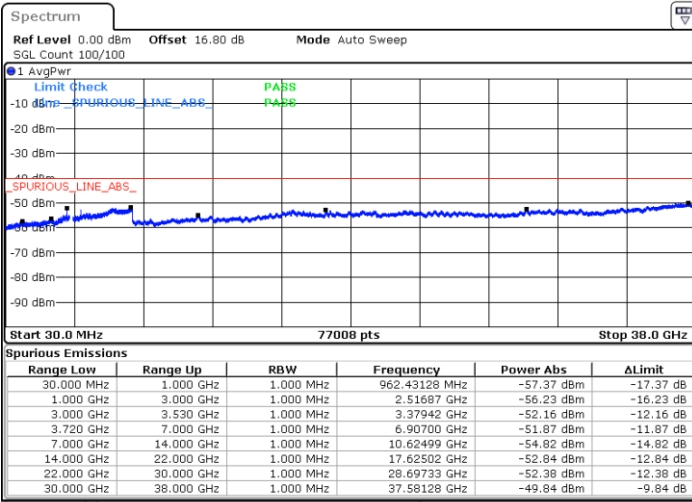

N/A

Date: 11.JUL.2020 21:07:04

LTE Band 48C / 15MHz+20MHz

16QAM

Lowest Channel / 1RB0 and 1RB99

Lowest Channel / 1RB74 and 1RB0

Date: 12.JUL.2020 11:43:16

Date: 12.JUL.2020 11:39:05

Lowest Channel / FullIRB

N/A

Date: 12.JUL.2020 11:47:28

LTE Band 48C / 15MHz+20MHz

16QAM

Middle Channel / 1RB0 and 1RB99

Middle Channel / 1RB74 and 1RB0

Date: 12.JUL.2020 15:28:48

Date: 12.JUL.2020 15:32:59

Middle Channel / FullIRB

N/A

Date: 12.JUL.2020 15:24:36

LTE Band 48C / 15MHz+20MHz

16QAM

Highest Channel / 1RB0 and 1RB99

Highest Channel / 1RB74 and 1RB0

Date: 12.JUL.2020 14:12:36

Date: 12.JUL.2020 14:08:23

Highest Channel / FullIRB

N/A

Date: 12.JUL.2020 14:16:49

LTE Band 48C / 20MHz+5MHz

16QAM

Lowest Channel / 1RB0 and 1RB24