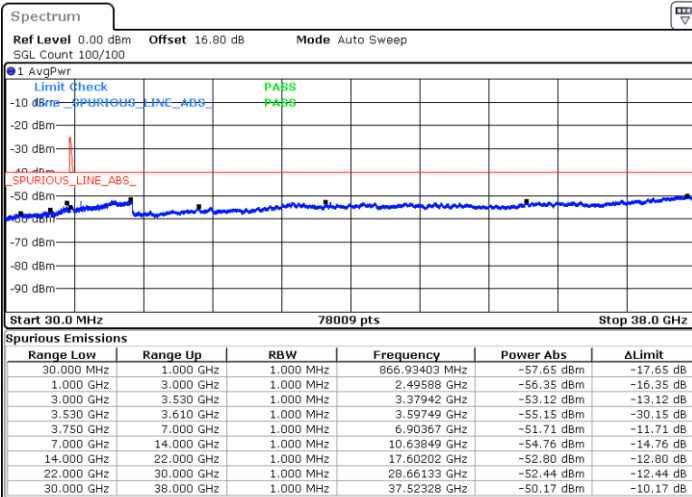

Date: 12.JUL.2020 19:39:32

Date: 12.JUL.2020 19:43:45

Middle Channel / FullIRB

N/A

Date: 12.JUL.2020 19:35:18

LTE Band 48C / 20MHz+15MHz

16QAM

Highest Channel / 1RB0 and 1RB74

Highest Channel / 1RB99 and 1RB0

Date: 12.JUL.2020 18:43:50

Date: 12.JUL.2020 18:39:37

Highest Channel / FullIRB

N/A

Date: 12.JUL.2020 18:48:03

LTE Band 48C / 20MHz+20MHz

16QAM

Lowest Channel / 1RB0 and 1RB99

Lowest Channel / 1RB99 and 1RB0

Date: 12.JUL.2020 16:01:57

Date: 12.JUL.2020 15:57:45

Lowest Channel / FullIRB

N/A

Date: 12.JUL.2020 16:06:09

LTE Band 48C / 20MHz+20MHz