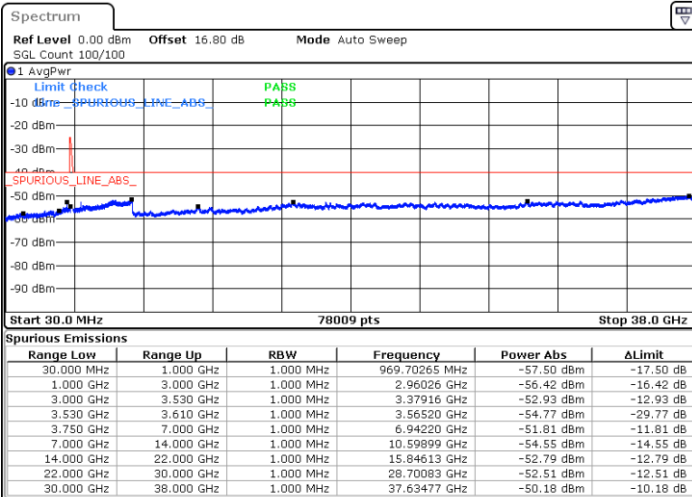

LTE Band 48C / 10MHz+20MHz

16QAM

Middle Channel / 1RB0 and 1RB99

Middle Channel / 1RB49 and 1RB0

Date: 11.JUL.2020 22:00:02

Date: 11.JUL.2020 22:04:14

Middle Channel / FullIRB

N/A

Date: 11.JUL.2020 21:55:48

LTE Band 48C / 10MHz+20MHz

16QAM

Highest Channel / 1RB0 and 1RB99

Highest Channel / 1RB49 and 1RB0

Date: 11.JUL.2020 21:02:49

Date: 11.JUL.2020 20:58:34

Highest Channel / FullIRB

N/A

Date: 11.JUL.2020 21:07:04

LTE Band 48C / 15MHz+20MHz

16QAM

Lowest Channel / 1RB0 and 1RB99

Lowest Channel / 1RB74 and 1RB0

Date: 12.JUL.2020 11:43:16

Date: 12.JUL.2020 11:39:05

Lowest Channel / FullIRB

N/A

Date: 12.JUL.2020 11:47:28

LTE Band 48C / 15MHz+20MHz

16QAM

Middle Channel / 1RB0 and 1RB99

Middle Channel / 1RB74 and 1RB0

Date: 12.JUL.2020 15:28:48