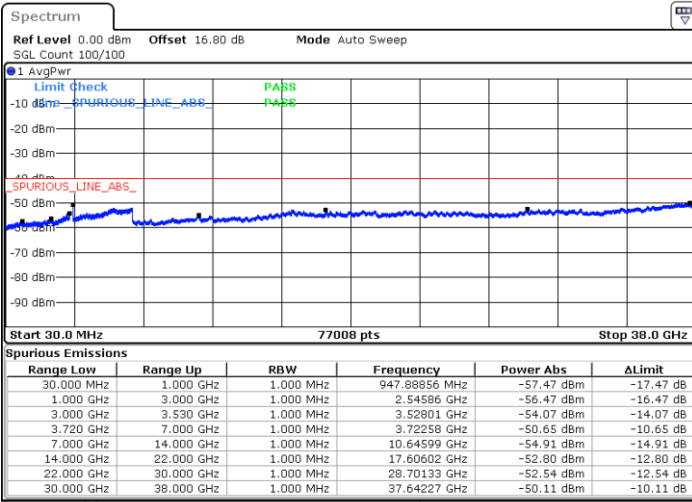

Date: 12.JUL.2020 18:46:39

LTE Band 48C / 20MHz+20MHz

QPSK

Lowest Channel / 1RB0 and 1RB99

Lowest Channel / 1RB99 and 1RB0

Date: 12.JUL.2020 16:00:32

Date: 12.JUL.2020 15:59:09

Lowest Channel / FullIRB

N/A

Date: 12.JUL.2020 16:07:33

LTE Band 48C / 20MHz+20MHz

QPSK

MiddleChannel / 1RB0 and 1RB99

Middle Channel / 1RB99 and 1RB0

Date: 12.JUL.2020 16:29:30

Date: 12.JUL.2020 16:30:53

Middle Channel / FullIRB

N/A

Date: 12.JUL.2020 16:22:29

LTE Band 48C / 20MHz+20MHz

QPSK

Highest Channel / 1RB0 and 1RB99

Highest Channel / 1RB99 and 1RB0

Date: 12.JUL.2020 16:56:13

Date: 12.JUL.2020 16:49:11

Highest Channel / FullIRB

N/A

Date: 12.JUL.2020 16:57:37

LTE Band 48C / 5MHz+20MHz

16QAM

Lowest Channel / 1RB0 and 1RB99

Lowest Channel / 1RB24 and 1RB0