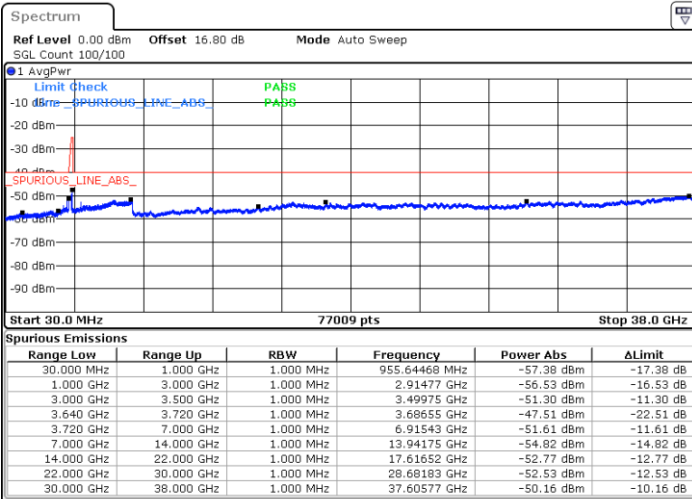

Highest Channel / 1RB99 and 1RB0

Date: 12.JUL.2020 18:43:50

Date: 12.JUL.2020 18:39:37

Highest Channel / FullIRB

N/A

Date: 12.JUL.2020 18:48:03

LTE Band 48C / 20MHz+20MHz

16QAM

Lowest Channel / 1RB0 and 1RB99

Lowest Channel / 1RB99 and 1RB0

Date: 12.JUL.2020 16:01:57

Date: 12.JUL.2020 15:57:45

Lowest Channel / FullIRB

N/A

Date: 12.JUL.2020 16:06:09

LTE Band 48C / 20MHz+20MHz

LTE Band 48C / 20MHz+20MHz

16QAM

Highest Channel / 1RB0 and 1RB99

Highest Channel / 1RB99 and 1RB0

Date: 12.JUL.2020 16:54:48

Date: 12.JUL.2020 16:50:36

Highest Channel / FullIRB

N/A