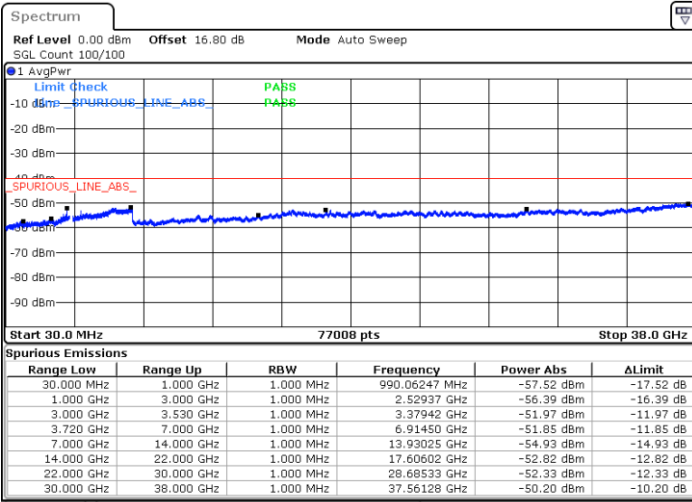

Lowest Channel / 1RB99 and 1RB0

Date: 10.JUL.2020 17:17:32

Date: 10.JUL.2020 17:13:19

Lowest Channel / FullIRB

N/A

Date: 10.JUL.2020 17:21:47

LTE Band 48C / 20MHz+5MHz

16QAM

Middle Channel / 1RB0 and 1RB24

Middle Channel / 1RB99 and 1RB0

Date: 11.JUL.2020 19:15:30

Date: 11.JUL.2020 19:19:42

Middle Channel / FullIRB

N/A

Date: 11.JUL.2020 19:11:15

LTE Band 48C / 20MHz+5MHz

16QAM

Highest Channel / 1RB0 and 1RB24

Highest Channel / 1RB99 and 1RB0

Date: 11.JUL.2020 17:43:07

Date: 11.JUL.2020 17:38:52

Highest Channel / FullIRB

N/A

Date: 11.JUL.2020 17:47:23

LTE Band 48C / 20MHz+10MHz

16QAM

Lowest Channel / 1RB0 and 1RB49

Lowest Channel / 1RB99 and 1RB0

Date: 11.JUL.2020 22:51:51

Date: 11.JUL.2020 22:47:38

Lowest Channel / FullIRB

N/A