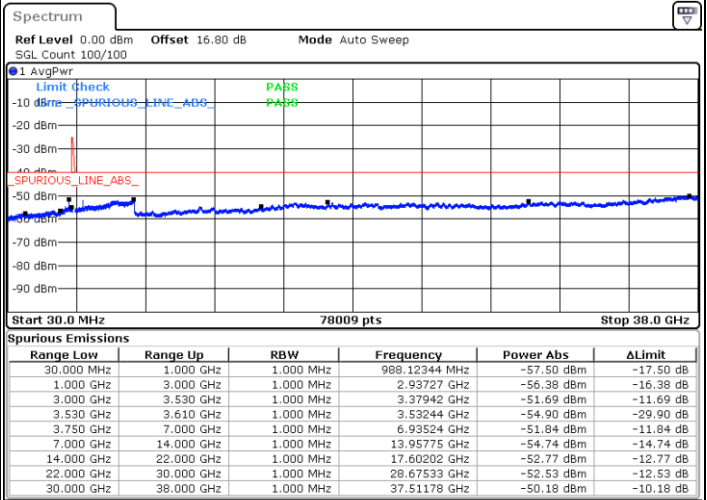

LTE Band 48C / 10MHz+20MHz

16QAM

Middle Channel / 1RB0 and 1RB99

Middle Channel / 1RB49 and 1RB0

Date: 11.JUL.2020 22:00:02

Date: 11.JUL.2020 22:04:14

Middle Channel / FullIRB

N/A

Date: 11.JUL.2020 21:55:48

LTE Band 48C / 10MHz+20MHz

16QAM

Highest Channel / 1RB0 and 1RB99

Highest Channel / 1RB49 and 1RB0

Date: 11.JUL.2020 21:02:49

Date: 11.JUL.2020 20:58:34

Highest Channel / FullIRB

N/A

Date: 11.JUL.2020 21:07:04

LTE Band 48C / 15MHz+20MHz

16QAM

Lowest Channel / 1RB0 and 1RB99

Lowest Channel / 1RB74 and 1RB0

Date: 12.JUL.2020 11:43:16

Date: 12.JUL.2020 11:39:05

Lowest Channel / FullIRB

N/A

Date: 12.JUL.2020 11:47:28

LTE Band 48C / 15MHz+20MHz

16QAM

Middle Channel / 1RB0 and 1RB99

Middle Channel / 1RB74 and 1RB0

Date: 12.JUL.2020 15:28:48