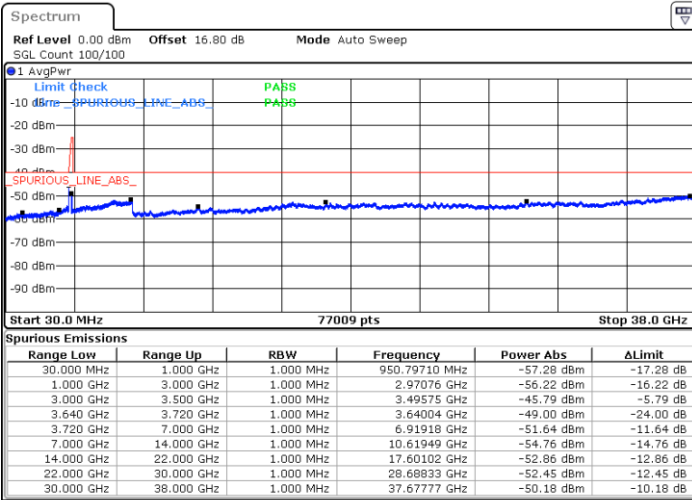

Date: 11.JUL.2020 21:55:48

LTE Band 48C / 10MHz+20MHz

16QAM

Highest Channel / 1RB0 and 1RB99

Highest Channel / 1RB49 and 1RB0

Date: 11.JUL.2020 21:02:49

Date: 11.JUL.2020 20:58:34

Highest Channel / FullIRB

N/A

Date: 11.JUL.2020 21:07:04

LTE Band 48C / 15MHz+20MHz

16QAM

Lowest Channel / 1RB0 and 1RB99

Lowest Channel / 1RB74 and 1RB0

Date: 12.JUL.2020 11:43:16

Date: 12.JUL.2020 11:39:05

Lowest Channel / FullIRB

N/A

Date: 12.JUL.2020 11:47:28

LTE Band 48C / 15MHz+20MHz

16QAM

Middle Channel / 1RB0 and 1RB99

Middle Channel / 1RB74 and 1RB0

Date: 12.JUL.2020 15:28:48

Date: 12.JUL.2020 15:32:59

Middle Channel / FullIRB

N/A

Date: 12.JUL.2020 15:24:36

LTE Band 48C / 15MHz+20MHz

16QAM

Highest Channel / 1RB0 and 1RB99

Highest Channel / 1RB74 and 1RB0