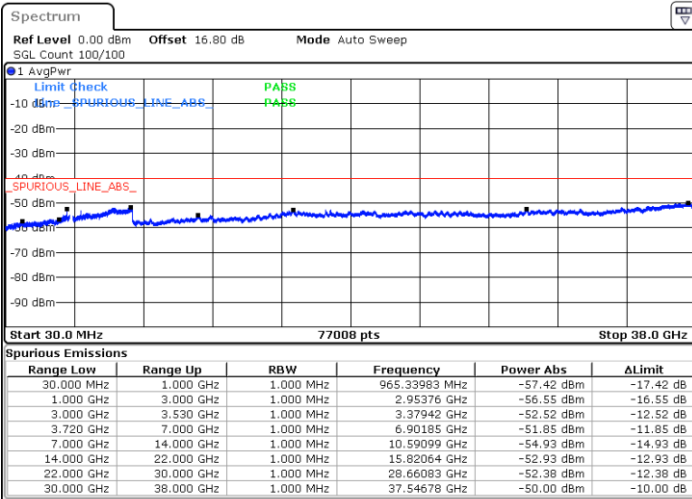

Highest Channel / 1RB99 and 1RB0

Date: 12.JUL.2020 18:43:50

Date: 12.JUL.2020 18:39:37

Highest Channel / FullIRB

N/A

Date: 12.JUL.2020 18:48:03

LTE Band 48C / 20MHz+20MHz

16QAM

Lowest Channel / 1RB0 and 1RB99

Lowest Channel / 1RB99 and 1RB0

Date: 12.JUL.2020 16:01:57

Date: 12.JUL.2020 15:57:45

Lowest Channel / FullIRB

N/A

Date: 12.JUL.2020 16:06:09

LTE Band 48C / 20MHz+20MHz

16QAM

MiddleChannel / 1RB0 and 1RB99

Middle Channel / 1RB99 and 1RB0

Date: 12.JUL.2020 16:28:06

Date: 12.JUL.2020 16:32:17

Middle Channel / FullIRB

N/A

Date: 12.JUL.2020 16:23:54

LTE Band 48C / 20MHz+20MHz

16QAM

Highest Channel / 1RB0 and 1RB99

Highest Channel / 1RB99 and 1RB0

Date: 12.JUL.2020 16:54:48

Date: 12.JUL.2020 16:50:36

Highest Channel / FullIRB

N/A