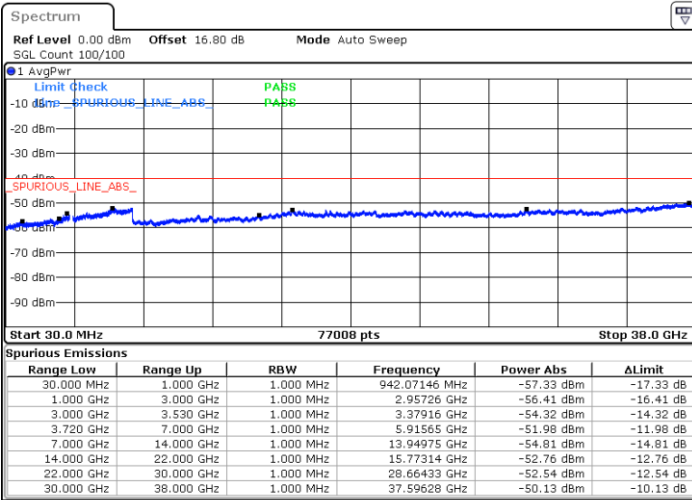

Highest Channel / FullIRB

N/A

Date: 11.JUL.2020 23:48:30

LTE Band 48C / 20MHz+15MHz

16QAM

Lowest Channel / 1RB0 and 1RB74

Lowest Channel / 1RB99 and 1RB0

Date: 12.JUL.2020 17:50:09

Date: 12.JUL.2020 17:45:57

Lowest Channel / FullIRB

N/A

Date: 12.JUL.2020 17:54:21

LTE Band 48C / 20MHz+15MHz

16QAM

Middle Channel / 1RB0 and 1RB74

Middle Channel / 1RB99 and 1RB0

Date: 12.JUL.2020 19:39:32

Date: 12.JUL.2020 19:43:45

Middle Channel / FullIRB

N/A

Date: 12.JUL.2020 19:35:18

LTE Band 48C / 20MHz+15MHz

16QAM

Highest Channel / 1RB0 and 1RB74

Highest Channel / 1RB99 and 1RB0

Date: 12.JUL.2020 18:43:50

Date: 12.JUL.2020 18:39:37

Highest Channel / FullIRB

N/A

Date: 12.JUL.2020 18:48:03

LTE Band 48C / 20MHz+20MHz

16QAM