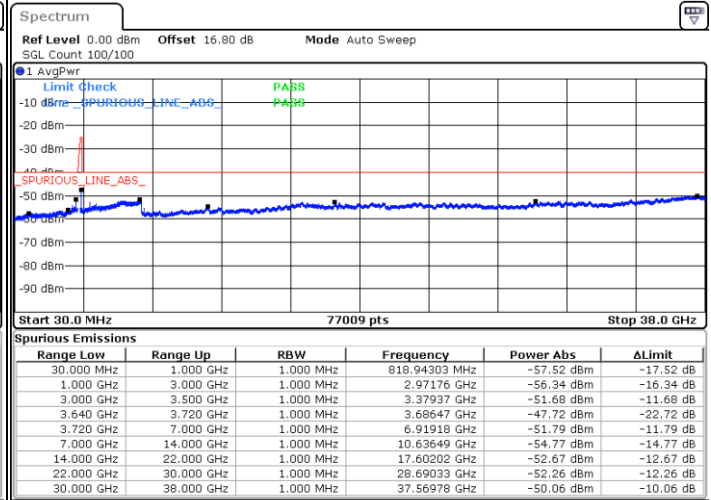

Highest Channel / 1RB0 and 1RB99

Highest Channel / 1RB24 and 1RB0

Date: 10.JUL.2020 14:46:11

Date: 10.JUL.2020 14:41:58

Highest Channel / FullIRB

N/A

Date: 10.JUL.2020 14:50:24

LTE Band 48C / 10MHz+20MHz

16QAM

Lowest Channel / 1RB0 and 1RB99

Lowest Channel / 1RB49 and 1RB0

Date: 11.JUL.2020 19:54:05

Date: 11.JUL.2020 19:49:51

Lowest Channel / FullIRB

N/A

Date: 11.JUL.2020 19:58:19