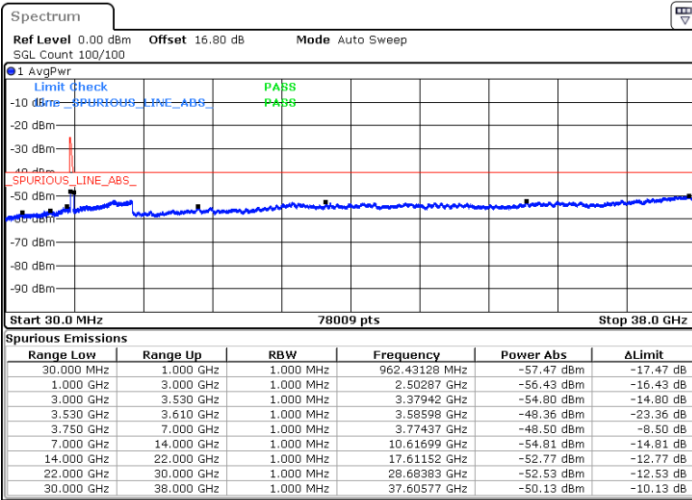

Highest Channel / 1RB99 and 1RB0

Date: 12.JUL.2020 18:43:50

Date: 12.JUL.2020 18:39:37

Highest Channel / FullIRB

N/A

Date: 12.JUL.2020 18:48:03

LTE Band 48C / 20MHz+20MHz

16QAM

Lowest Channel / 1RB0 and 1RB99

Lowest Channel / 1RB99 and 1RB0

Date: 12.JUL.2020 16:01:57

Date: 12.JUL.2020 15:57:45

Lowest Channel / FullIRB

N/A

Date: 12.JUL.2020 16:06:09

LTE Band 48C / 20MHz+20MHz

16QAM

MiddleChannel / 1RB0 and 1RB99

Middle Channel / 1RB99 and 1RB0

Date: 12.JUL.2020 16:28:06

Date: 12.JUL.2020 16:32:17

Middle Channel / FullIRB

N/A

Date: 12.JUL.2020 16:23:54

LTE Band 48C / 20MHz+20MHz

16QAM

Highest Channel / 1RB0 and 1RB99

Highest Channel / 1RB99 and 1RB0

Date: 12.JUL.2020 16:54:48

Date: 12.JUL.2020 16:50:36

Highest Channel / FullIRB

N/A