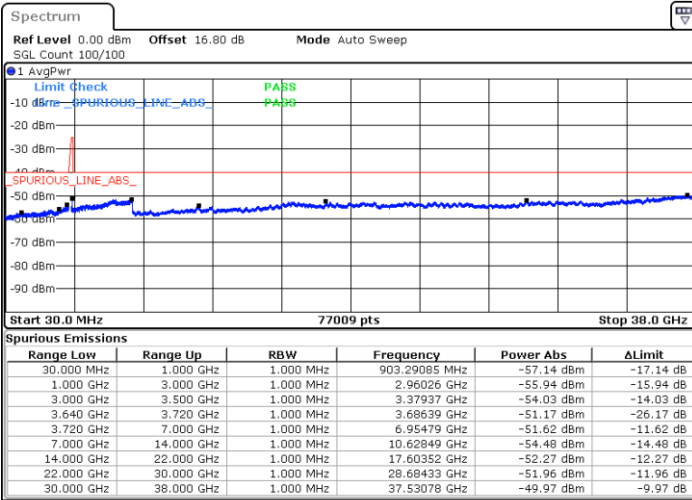

Date: 12.JUL.2020 15:32:59

Middle Channel / FullIRB

N/A

Date: 12.JUL.2020 15:24:36

LTE Band 48C / 15MHz+20MHz

16QAM

Highest Channel / 1RB0 and 1RB99

Highest Channel / 1RB74 and 1RB0

Date: 12.JUL.2020 14:12:36

Date: 12.JUL.2020 14:08:23

Highest Channel / FullIRB

N/A

Date: 12.JUL.2020 14:16:49

LTE Band 48C / 20MHz+5MHz

16QAM

Lowest Channel / 1RB0 and 1RB24

Lowest Channel / 1RB99 and 1RB0

Date: 10.JUL.2020 17:17:32

Date: 10.JUL.2020 17:13:19

Lowest Channel / FullIRB

N/A

Date: 10.JUL.2020 17:21:47

LTE Band 48C / 20MHz+5MHz

16QAM

Middle Channel / 1RB0 and 1RB24

Middle Channel / 1RB99 and 1RB0

Date: 11.JUL.2020 19:15:30

Date: 11.JUL.2020 19:19:42

Middle Channel / FullIRB

N/A

Date: 11.JUL.2020 19:11:15

LTE Band 48C / 20MHz+5MHz