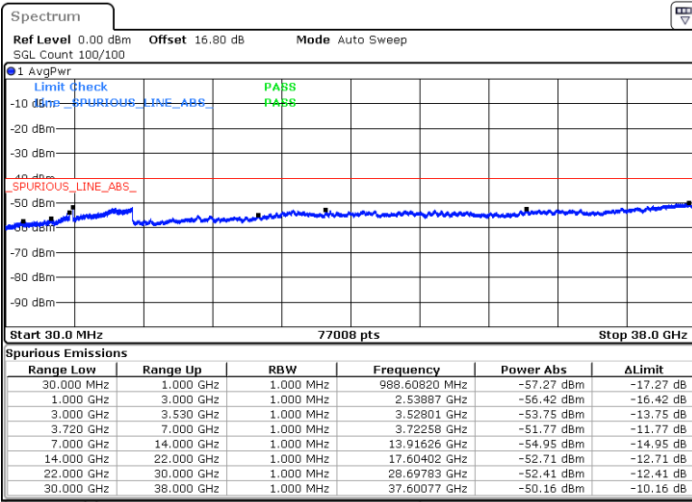

Highest Channel / 1RB99 and 1RB0

Date: 12.JUL.2020 18:43:50

Date: 12.JUL.2020 18:39:37

Highest Channel / FullIRB

N/A

Date: 12.JUL.2020 18:48:03

LTE Band 48C / 20MHz+20MHz

16QAM

Lowest Channel / 1RB0 and 1RB99

Lowest Channel / 1RB99 and 1RB0

Date: 12.JUL.2020 16:01:57

Date: 12.JUL.2020 15:57:45

Lowest Channel / FullIRB

N/A

Date: 12.JUL.2020 16:06:09

LTE Band 48C / 20MHz+20MHz

16QAM

MiddleChannel / 1RB0 and 1RB99

Middle Channel / 1RB99 and 1RB0

Date: 12.JUL.2020 16:28:06

Date: 12.JUL.2020 16:32:17

Middle Channel / FullIRB

N/A

Date: 12.JUL.2020 16:23:54

LTE Band 48C / 20MHz+20MHz

16QAM

Highest Channel / 1RB0 and 1RB99

Highest Channel / 1RB99 and 1RB0

Date: 12.JUL.2020 16:54:48

Date: 12.JUL.2020 16:50:36

Highest Channel / FullIRB

N/A