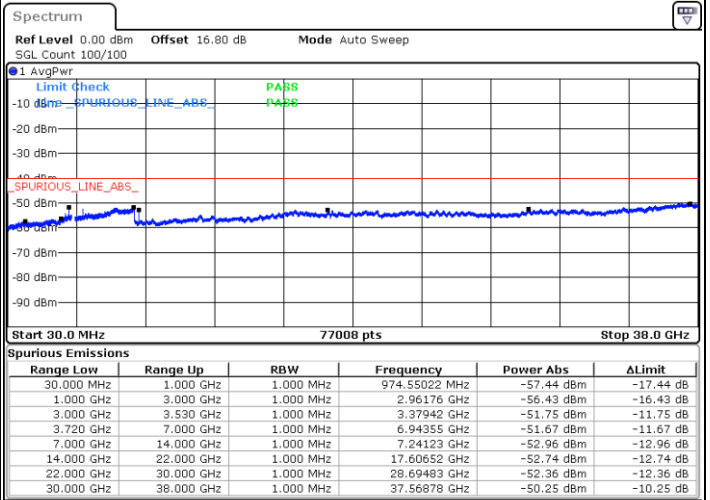

Highest Channel / 1RB0 and 1RB99

Highest Channel / 1RB24 and 1RB0

Date: 10.JUL.2020 14:46:11

Date: 10.JUL.2020 14:41:58

Highest Channel / FullIRB

N/A

Date: 10.JUL.2020 14:50:24

LTE Band 48C / 10MHz+20MHz

LTE Band 48C / 10MHz+20MHz

16QAM

Middle Channel / 1RB0 and 1RB99

Middle Channel / 1RB49 and 1RB0

Date: 11.JUL.2020 22:00:02

Date: 11.JUL.2020 22:04:14

Middle Channel / FullIRB

N/A

Date: 11.JUL.2020 21:55:48

LTE Band 48C / 10MHz+20MHz

16QAM

Highest Channel / 1RB0 and 1RB99

Highest Channel / 1RB49 and 1RB0

Date: 11.JUL.2020 21:02:49

Date: 11.JUL.2020 20:58:34

Highest Channel / FullIRB

N/A

Date: 11.JUL.2020 21:07:04

LTE Band 48C / 15MHz+20MHz

16QAM

Lowest Channel / 1RB0 and 1RB99

Lowest Channel / 1RB74 and 1RB0

Date: 12.JUL.2020 11:43:16

Date: 12.JUL.2020 11:39:05