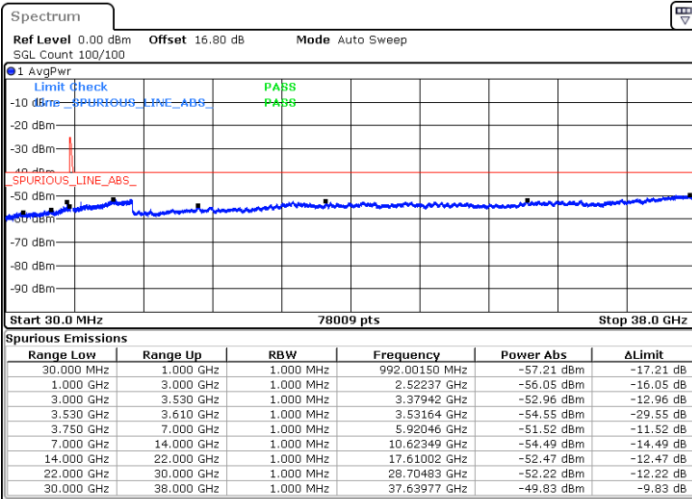

Middle Channel / 1RB24 and 1RB0

Date: 10.JUL.2020 16:18:11

Date: 10.JUL.2020 16:22:24

Middle Channel / FullIRB

N/A

Date: 10.JUL.2020 16:13:58

LTE Band 48C / 5MHz+20MHz

16QAM

Highest Channel / 1RB0 and 1RB99

Highest Channel / 1RB24 and 1RB0

Date: 10.JUL.2020 14:46:11

Date: 10.JUL.2020 14:41:58

Highest Channel / FullIRB

N/A

Date: 10.JUL.2020 14:50:24

LTE Band 48C / 10MHz+20MHz

16QAM

Lowest Channel / 1RB0 and 1RB99

Lowest Channel / 1RB49 and 1RB0

Date: 11.JUL.2020 19:54:05

Date: 11.JUL.2020 19:49:51

Lowest Channel / FullIRB

N/A

Date: 11.JUL.2020 19:58:19