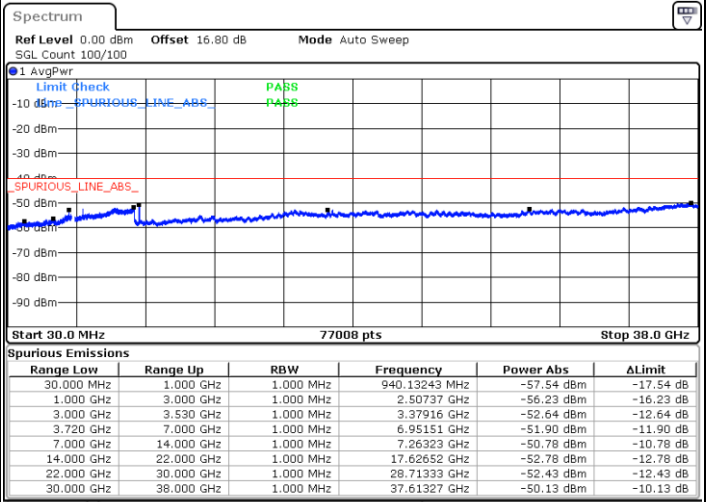

Date: 12.JUL.2020 14:12:36

Date: 12.JUL.2020 14:08:23

Highest Channel / FullIRB

N/A

Date: 12.JUL.2020 14:16:49

LTE Band 48C / 20MHz+5MHz

16QAM

Lowest Channel / 1RB0 and 1RB24

Lowest Channel / 1RB99 and 1RB0

Date: 10.JUL.2020 17:17:32

Date: 10.JUL.2020 17:13:19

Lowest Channel / FullIRB

N/A

Date: 10.JUL.2020 17:21:47

LTE Band 48C / 20MHz+5MHz

16QAM

Middle Channel / 1RB0 and 1RB24

Middle Channel / 1RB99 and 1RB0

Date: 11.JUL.2020 19:15:30

Date: 11.JUL.2020 19:19:42

Middle Channel / FullIRB

N/A

Date: 11.JUL.2020 19:11:15

LTE Band 48C / 20MHz+5MHz