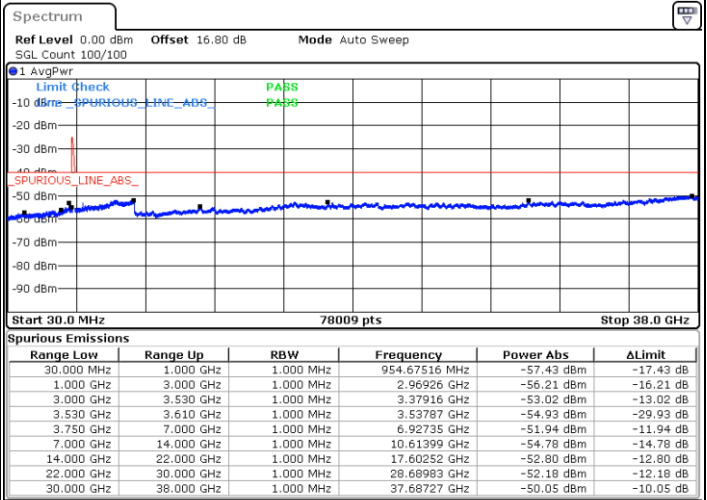

Date: 11.JUL.2020 22:56:06

LTE Band 48C / 20MHz+10MHz

16QAM

Middle Channel / 1RB0 and 1RB49

Middle Channel / 1RB99 and 1RB0

Date: 12.JUL.2020 10:43:07

Date: 12.JUL.2020 10:47:18

Middle Channel / FullIRB

N/A

Date: 12.JUL.2020 10:38:56

LTE Band 48C / 20MHz+10MHz

16QAM

Highest Channel / 1RB0 and 1RB49

Highest Channel / 1RB99 and 1RB0

Date: 11.JUL.2020 23:44:14

Date: 11.JUL.2020 23:40:00

Highest Channel / FullIRB

N/A

Date: 11.JUL.2020 23:48:30

LTE Band 48C / 20MHz+15MHz

16QAM

Lowest Channel / 1RB0 and 1RB74

Lowest Channel / 1RB99 and 1RB0

Date: 12.JUL.2020 17:50:09

Date: 12.JUL.2020 17:45:57

Lowest Channel / FullIRB

N/A

Date: 12.JUL.2020 17:54:21

LTE Band 48C / 20MHz+15MHz

16QAM

Middle Channel / 1RB0 and 1RB74

Middle Channel / 1RB99 and 1RB0