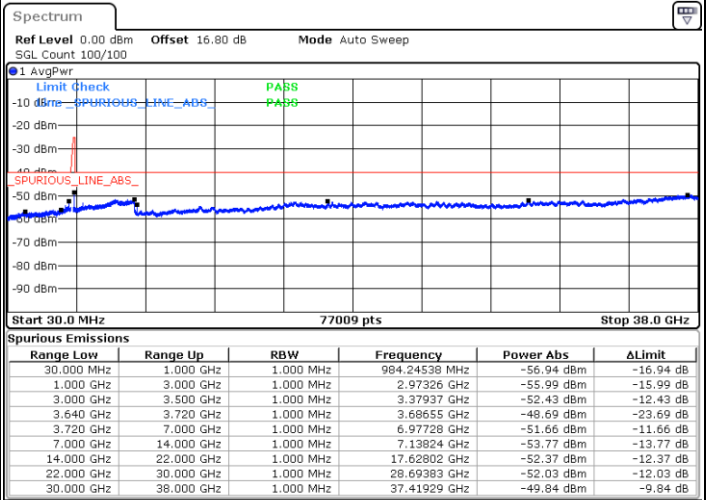

Date: 12.JUL.2020 15:32:59

Middle Channel / FullIRB

N/A

Date: 12.JUL.2020 15:24:36

LTE Band 48C / 15MHz+20MHz

16QAM

Highest Channel / 1RB0 and 1RB99

Highest Channel / 1RB74 and 1RB0

Date: 12.JUL.2020 14:12:36

Date: 12.JUL.2020 14:08:23

Highest Channel / FullIRB

N/A

Date: 12.JUL.2020 14:16:49

LTE Band 48C / 20MHz+5MHz

16QAM

Lowest Channel / 1RB0 and 1RB24

Lowest Channel / 1RB99 and 1RB0

Date: 10.JUL.2020 17:17:32

Date: 10.JUL.2020 17:13:19

Lowest Channel / FullIRB

N/A

Date: 10.JUL.2020 17:21:47

LTE Band 48C / 20MHz+5MHz

16QAM