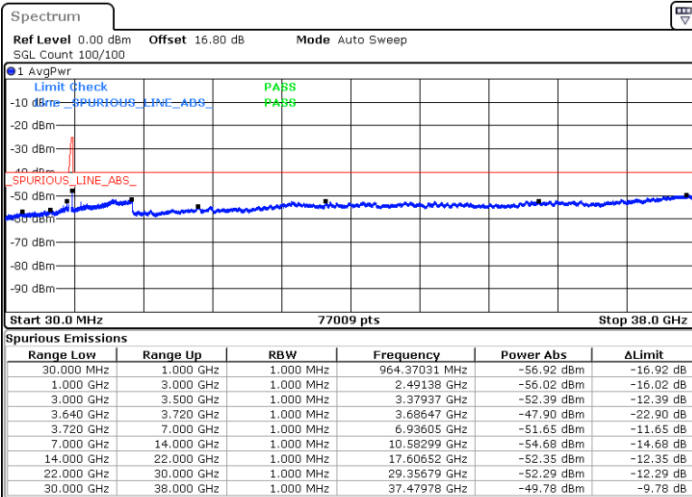

Lowest Channel / FullIRB

N/A

Date: 10.JUL.2020 12:12:34