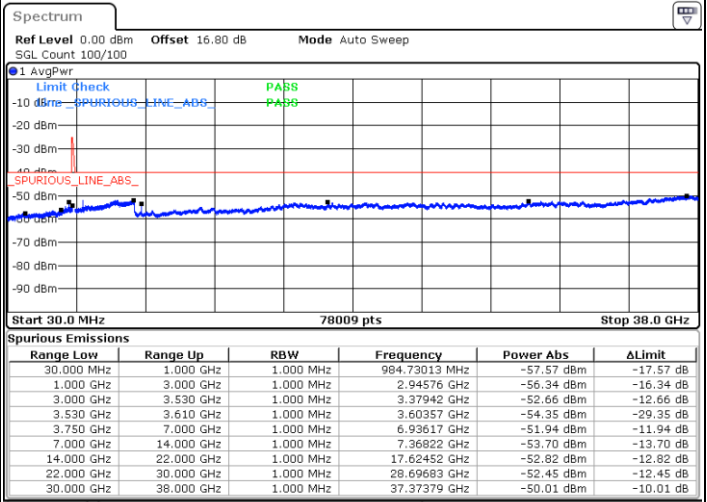

LTE Band 48C / 20MHz+15MHz

QPSK

Highest Channel / 1RB0 and 1RB74

Highest Channel / 1RB99 and 1RB0

Date: 12.JUL.2020 18:45:14

Date: 12.JUL.2020 18:38:13

Highest Channel / FullIRB

N/A

Date: 12.JUL.2020 18:46:39

LTE Band 48C / 20MHz+20MHz

QPSK

Lowest Channel / 1RB0 and 1RB99

Lowest Channel / 1RB99 and 1RB0

Date: 12.JUL.2020 16:00:32

Date: 12.JUL.2020 15:59:09

Lowest Channel / FullIRB