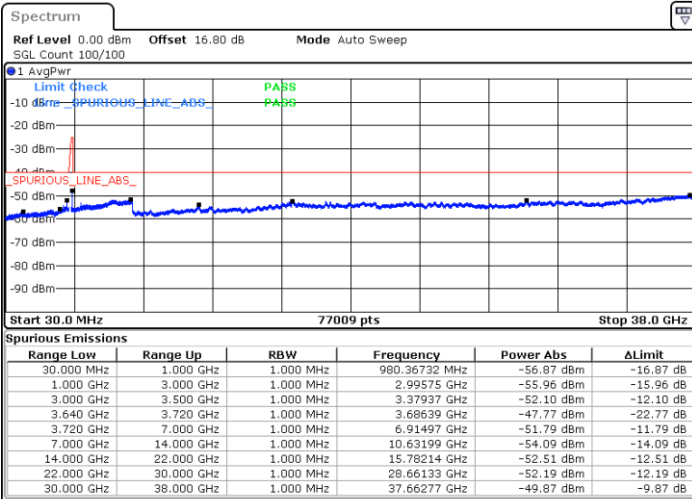

Date: 12.JUL.2020 14:12:36

Date: 12.JUL.2020 14:08:23

Highest Channel / FullIRB

N/A

Date: 12.JUL.2020 14:16:49

LTE Band 48C / 20MHz+5MHz

16QAM

Lowest Channel / 1RB0 and 1RB24

Lowest Channel / 1RB99 and 1RB0

Date: 10.JUL.2020 17:17:32

Date: 10.JUL.2020 17:13:19

Lowest Channel / FullIRB

N/A

Date: 10.JUL.2020 17:21:47

LTE Band 48C / 20MHz+5MHz

16QAM

Middle Channel / 1RB0 and 1RB24

Middle Channel / 1RB99 and 1RB0

Date: 11.JUL.2020 19:15:30

Date: 11.JUL.2020 19:19:42

Middle Channel / FullIRB

N/A

Date: 11.JUL.2020 19:11:15

LTE Band 48C / 20MHz+5MHz