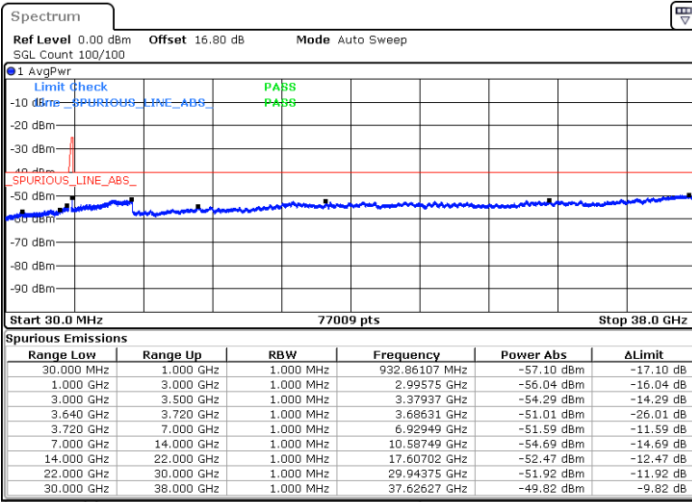

Middle Channel / FullIRB

N/A

Date: 12.JUL.2020 16:22:29

LTE Band 48C / 20MHz+20MHz

QPSK

Highest Channel / 1RB0 and 1RB99

Highest Channel / 1RB99 and 1RB0

Date: 12.JUL.2020 16:56:13

Date: 12.JUL.2020 16:49:11

Highest Channel / FullIRB

N/A

Date: 12.JUL.2020 16:57:37

LTE Band 48C / 5MHz+20MHz

16QAM

Lowest Channel / 1RB0 and 1RB99

Lowest Channel / 1RB24 and 1RB0

Date: 10.JUL.2020 12:09:45

Date: 10.JUL.2020 12:05:33

Lowest Channel / FullIRB

N/A

Date: 10.JUL.2020 12:13:58

LTE Band 48C / 5MHz+20MHz

16QAM

Middle Channel / 1RB0 and 1RB99

Highest Channel / 1RB0 and 1RB99

Highest Channel / 1RB24 and 1RB0

Date: 10.JUL.2020 14:46:11

Date: 10.JUL.2020 14:41:58

Highest Channel / FullIRB

N/A

Date: 10.JUL.2020 14:50:24

LTE Band 48C / 10MHz+20MHz