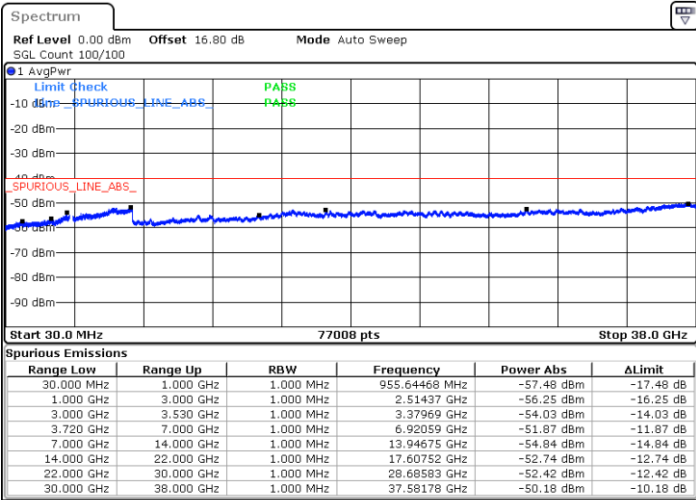

Highest Channel / 1RB0 and 1RB99

Highest Channel / 1RB24 and 1RB0

Date: 10.JUL.2020 14:46:11

Date: 10.JUL.2020 14:41:58

Highest Channel / FullIRB

N/A

Date: 10.JUL.2020 14:50:24

LTE Band 48C / 10MHz+20MHz

16QAM

Lowest Channel / 1RB0 and 1RB99

Lowest Channel / 1RB49 and 1RB0

Date: 11.JUL.2020 19:54:05

Date: 11.JUL.2020 19:49:51

Lowest Channel / FullIRB

N/A

Date: 11.JUL.2020 19:58:19

LTE Band 48C / 10MHz+20MHz

16QAM

Middle Channel / 1RB0 and 1RB99

Middle Channel / 1RB49 and 1RB0

Date: 11.JUL.2020 22:00:02

Date: 11.JUL.2020 22:04:14

Middle Channel / FullIRB

N/A

Date: 11.JUL.2020 21:55:48

LTE Band 48C / 10MHz+20MHz

16QAM

Highest Channel / 1RB0 and 1RB99

Highest Channel / 1RB49 and 1RB0

Date: 11.JUL.2020 21:02:49

Date: 11.JUL.2020 20:58:34

Highest Channel / FullIRB