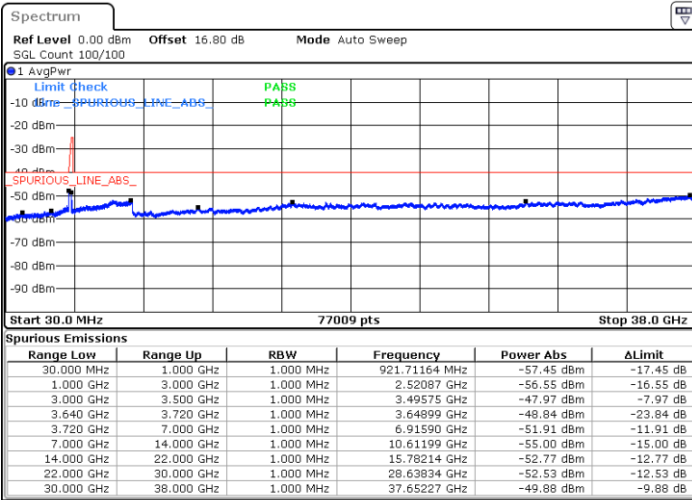

N/A

Date: 12.JUL.2020 10:38:56

LTE Band 48C / 20MHz+10MHz

16QAM

Highest Channel / 1RB0 and 1RB49

Highest Channel / 1RB99 and 1RB0

Date: 11.JUL.2020 23:44:14

Date: 11.JUL.2020 23:40:00

Highest Channel / FullIRB

N/A

Date: 11.JUL.2020 23:48:30

LTE Band 48C / 20MHz+15MHz

16QAM

Lowest Channel / 1RB0 and 1RB74

Lowest Channel / 1RB99 and 1RB0

Date: 12.JUL.2020 17:50:09

Date: 12.JUL.2020 17:45:57

Lowest Channel / FullIRB

N/A

Date: 12.JUL.2020 17:54:21

LTE Band 48C / 20MHz+15MHz

16QAM

Middle Channel / 1RB0 and 1RB74

Middle Channel / 1RB99 and 1RB0

Date: 12.JUL.2020 19:39:32

Date: 12.JUL.2020 19:43:45

Middle Channel / FullIRB

N/A

Date: 12.JUL.2020 19:35:18

LTE Band 48C / 20MHz+15MHz

16QAM

Highest Channel / 1RB0 and 1RB74