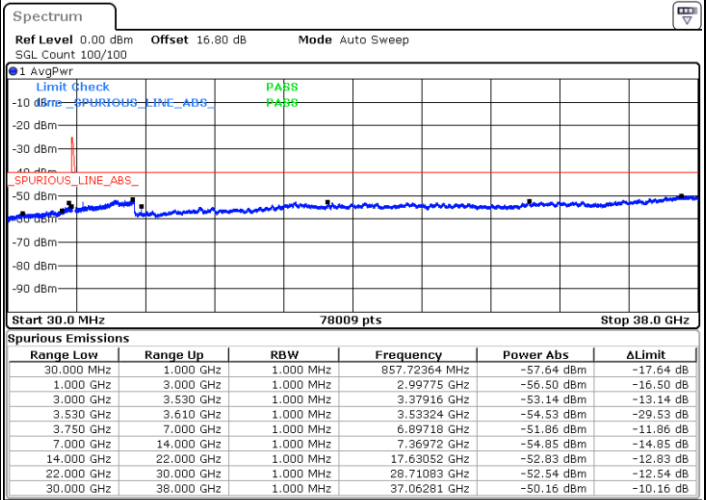

Date: 12.JUL.2020 17:45:57

Lowest Channel / FullIRB

N/A

Date: 12.JUL.2020 17:54:21

LTE Band 48C / 20MHz+15MHz

16QAM

Middle Channel / 1RB0 and 1RB74

Middle Channel / 1RB99 and 1RB0

Date: 12.JUL.2020 19:39:32

Date: 12.JUL.2020 19:43:45

Middle Channel / FullIRB

N/A

Date: 12.JUL.2020 19:35:18

LTE Band 48C / 20MHz+15MHz

16QAM

Highest Channel / 1RB0 and 1RB74

Highest Channel / 1RB99 and 1RB0

Date: 12.JUL.2020 18:43:50

Date: 12.JUL.2020 18:39:37

Highest Channel / FullIRB

N/A

Date: 12.JUL.2020 18:48:03

LTE Band 48C / 20MHz+20MHz

16QAM

Lowest Channel / 1RB0 and 1RB99

Lowest Channel / 1RB99 and 1RB0

Date: 12.JUL.2020 16:01:57

Date: 12.JUL.2020 15:57:45

Lowest Channel / FullIRB

N/A

Date: 12.JUL.2020 16:06:09

LTE Band 48C / 20MHz+20MHz