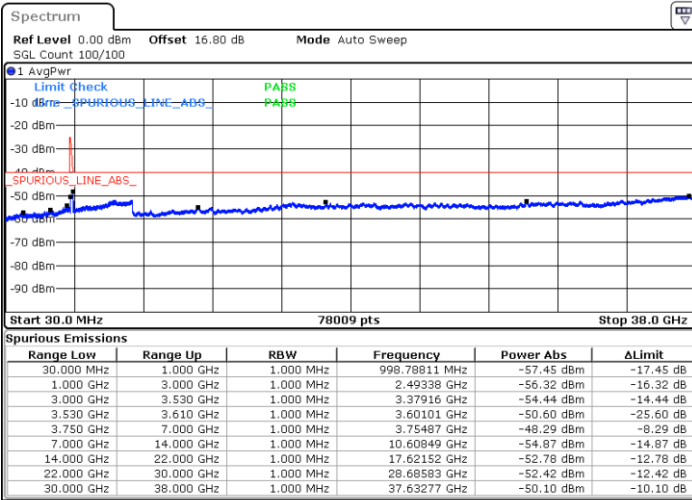

Date: 12.JUL.2020 17:45:57

Lowest Channel / FullIRB

N/A

Date: 12.JUL.2020 17:54:21

LTE Band 48C / 20MHz+15MHz

16QAM

Middle Channel / 1RB0 and 1RB74

Middle Channel / 1RB99 and 1RB0

Date: 12.JUL.2020 19:39:32

Date: 12.JUL.2020 19:43:45

Middle Channel / FullIRB

N/A

Date: 12.JUL.2020 19:35:18

LTE Band 48C / 20MHz+15MHz

16QAM

Highest Channel / 1RB0 and 1RB74

Highest Channel / 1RB99 and 1RB0

Date: 12.JUL.2020 18:43:50

Date: 12.JUL.2020 18:39:37

Highest Channel / FullIRB

N/A

Date: 12.JUL.2020 18:48:03

LTE Band 48C / 20MHz+20MHz

16QAM

Lowest Channel / 1RB0 and 1RB99

Lowest Channel / 1RB99 and 1RB0

Date: 12.JUL.2020 16:01:57

Date: 12.JUL.2020 15:57:45

Lowest Channel / FullIRB

N/A

Date: 12.JUL.2020 16:06:09

LTE Band 48C / 20MHz+20MHz