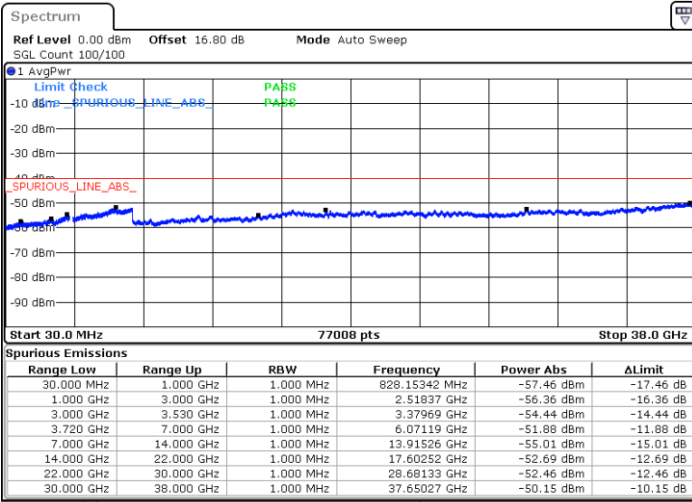

Date: 12.JUL.2020 14:12:36

Date: 12.JUL.2020 14:08:23

Highest Channel / FullIRB

N/A

Date: 12.JUL.2020 14:16:49

LTE Band 48C / 20MHz+5MHz

16QAM

Lowest Channel / 1RB0 and 1RB24

Lowest Channel / 1RB99 and 1RB0

Date: 10.JUL.2020 17:17:32

Date: 10.JUL.2020 17:13:19

Lowest Channel / FullIRB

N/A

Date: 10.JUL.2020 17:21:47

LTE Band 48C / 20MHz+5MHz

16QAM

Middle Channel / 1RB0 and 1RB24

Middle Channel / 1RB99 and 1RB0

Date: 11.JUL.2020 19:15:30

Date: 11.JUL.2020 19:19:42

Middle Channel / FullIRB

N/A

Date: 11.JUL.2020 19:11:15

LTE Band 48C / 20MHz+5MHz