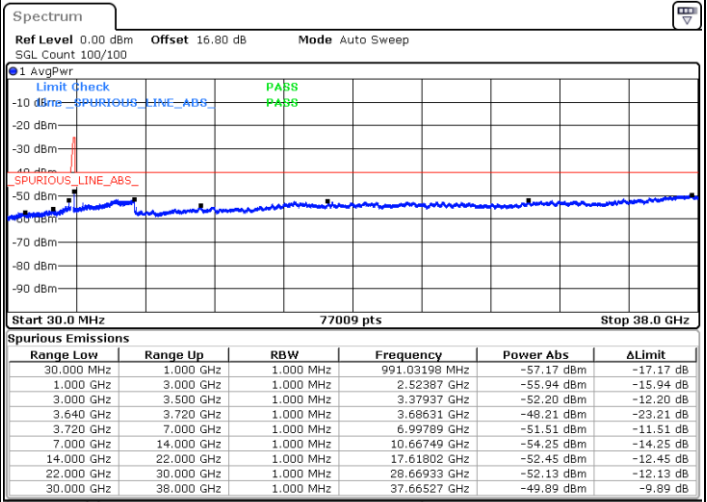

Middle Channel / FullIRB

N/A

Date: 12.JUL.2020 16:22:29

LTE Band 48C / 20MHz+20MHz

QPSK

Highest Channel / 1RB0 and 1RB99

Highest Channel / 1RB99 and 1RB0

Date: 12.JUL.2020 16:56:13

Date: 12.JUL.2020 16:49:11

Highest Channel / FullIRB

N/A

Date: 12.JUL.2020 16:57:37

LTE Band 48C / 5MHz+20MHz

16QAM

Lowest Channel / 1RB0 and 1RB99

Lowest Channel / 1RB24 and 1RB0

Date: 10.JUL.2020 12:09:45

Date: 10.JUL.2020 12:05:33

Lowest Channel / FullIRB

N/A

Date: 10.JUL.2020 12:13:58

LTE Band 48C / 5MHz+20MHz

16QAM

Middle Channel / 1RB0 and 1RB99