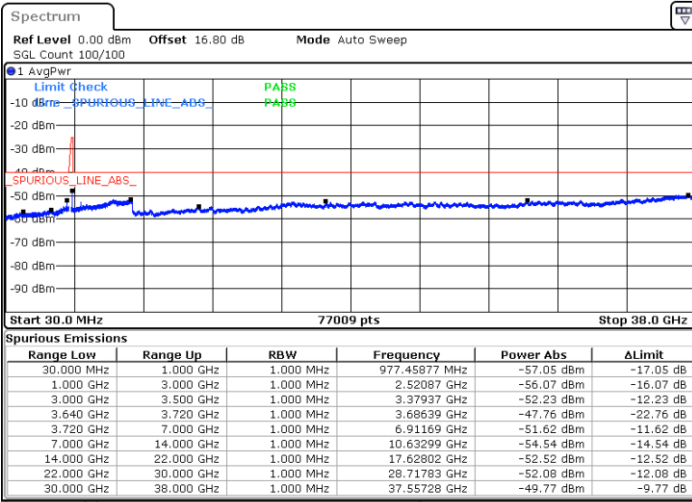

Middle Channel / FullIRB

N/A

Date: 12.JUL.2020 16:22:29

LTE Band 48C / 20MHz+20MHz

QPSK

Highest Channel / 1RB0 and 1RB99

Highest Channel / 1RB99 and 1RB0

Date: 12.JUL.2020 16:56:13

Date: 12.JUL.2020 16:49:11

Highest Channel / FullIRB

N/A

Date: 12.JUL.2020 16:57:37

LTE Band 48C / 5MHz+20MHz

16QAM

Lowest Channel / 1RB0 and 1RB99

Lowest Channel / 1RB24 and 1RB0

Date: 10.JUL.2020 12:09:45

Date: 10.JUL.2020 12:05:33

Lowest Channel / FullIRB

N/A

Date: 10.JUL.2020 12:13:58

LTE Band 48C / 5MHz+20MHz

16QAM

Middle Channel / 1RB0 and 1RB99

Highest Channel / 1RB0 and 1RB99

Highest Channel / 1RB24 and 1RB0

Date: 10.JUL.2020 14:46:11

Date: 10.JUL.2020 14:41:58

Highest Channel / FullIRB

N/A

Date: 10.JUL.2020 14:50:24

LTE Band 48C / 10MHz+20MHz