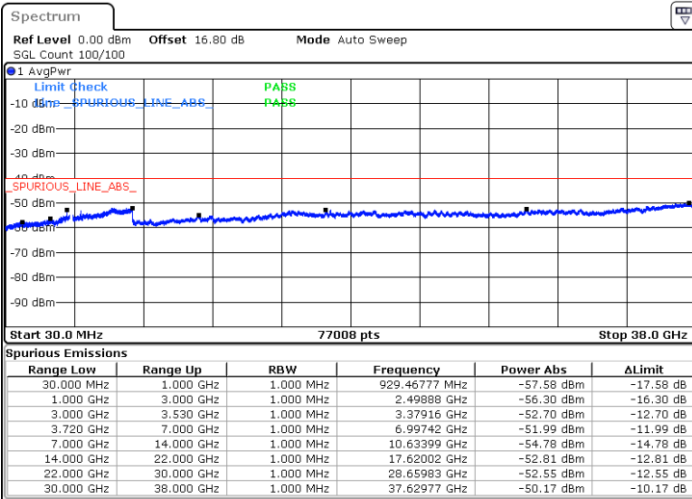

Date: 12.JUL.2020 18:46:39

LTE Band 48C / 20MHz+20MHz

QPSK

Lowest Channel / 1RB0 and 1RB99

Lowest Channel / 1RB99 and 1RB0

Date: 12.JUL.2020 16:00:32

Date: 12.JUL.2020 15:59:09

Lowest Channel / FullIRB

N/A

Date: 12.JUL.2020 16:07:33

LTE Band 48C / 20MHz+20MHz

QPSK

MiddleChannel / 1RB0 and 1RB99

Middle Channel / 1RB99 and 1RB0

Date: 12.JUL.2020 16:29:30

Date: 12.JUL.2020 16:30:53

Middle Channel / FullIRB

N/A

Date: 12.JUL.2020 16:22:29

LTE Band 48C / 20MHz+20MHz

QPSK

Highest Channel / 1RB0 and 1RB99

Highest Channel / 1RB99 and 1RB0

Date: 12.JUL.2020 16:56:13

Date: 12.JUL.2020 16:49:11

Highest Channel / FullIRB

N/A

Date: 12.JUL.2020 16:57:37

LTE Band 48C / 5MHz+20MHz

16QAM

Lowest Channel / 1RB0 and 1RB99

Lowest Channel / 1RB24 and 1RB0