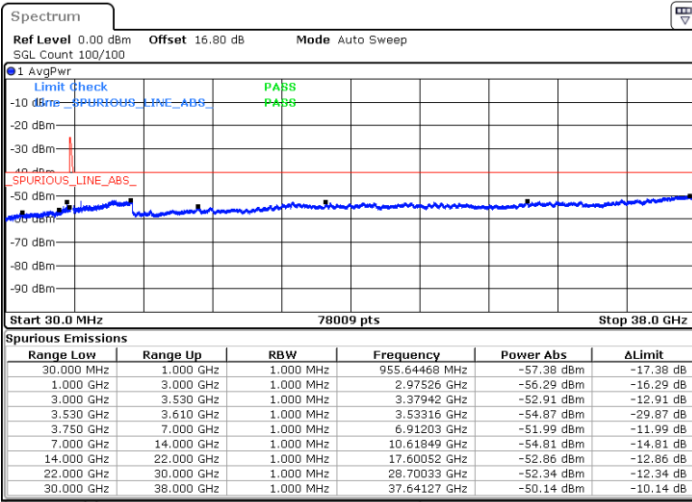

LTE Band 48C / 20MHz+15MHz

QPSK

Highest Channel / 1RB0 and 1RB74

Highest Channel / 1RB99 and 1RB0

Date: 12.JUL.2020 18:45:14

Date: 12.JUL.2020 18:38:13

Highest Channel / FullIRB

N/A

Date: 12.JUL.2020 18:46:39

LTE Band 48C / 20MHz+20MHz

QPSK

Lowest Channel / 1RB0 and 1RB99

Lowest Channel / 1RB99 and 1RB0

Date: 12.JUL.2020 16:00:32

Date: 12.JUL.2020 15:59:09

Lowest Channel / FullIRB

Middle Channel / FullIRB

N/A

Date: 12.JUL.2020 16:22:29

LTE Band 48C / 20MHz+20MHz

QPSK

Highest Channel / 1RB0 and 1RB99

Highest Channel / 1RB99 and 1RB0

Date: 12.JUL.2020 16:56:13