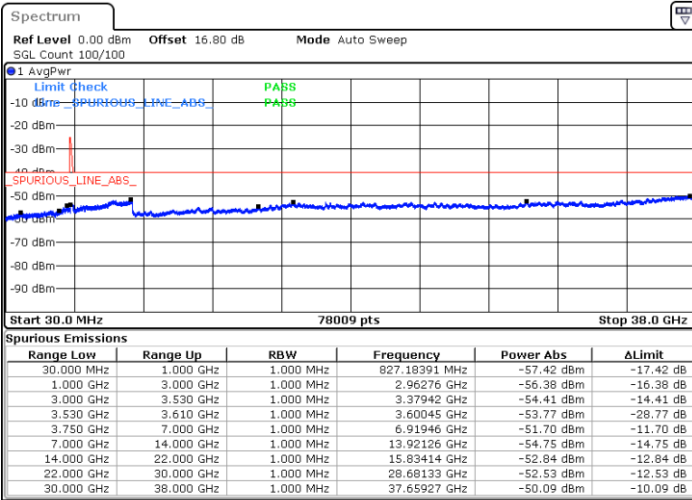

LTE Band 48C / 10MHz+20MHz

16QAM

Middle Channel / 1RB0 and 1RB99

Middle Channel / 1RB49 and 1RB0

Date: 11.JUL.2020 22:00:02

Date: 11.JUL.2020 22:04:14

Middle Channel / FullIRB

N/A

Date: 11.JUL.2020 21:55:48

LTE Band 48C / 10MHz+20MHz

16QAM

Highest Channel / 1RB0 and 1RB99

Highest Channel / 1RB49 and 1RB0

Date: 11.JUL.2020 21:02:49

Date: 11.JUL.2020 20:58:34

Highest Channel / FullIRB

N/A

Date: 11.JUL.2020 21:07:04

LTE Band 48C / 15MHz+20MHz

16QAM

Lowest Channel / 1RB0 and 1RB99

Lowest Channel / 1RB74 and 1RB0

Date: 12.JUL.2020 11:43:16

Date: 12.JUL.2020 11:39:05

Lowest Channel / FullIRB

N/A

Date: 12.JUL.2020 11:47:28

LTE Band 48C / 15MHz+20MHz

16QAM

Middle Channel / 1RB0 and 1RB99

Middle Channel / 1RB74 and 1RB0

Date: 12.JUL.2020 15:28:48