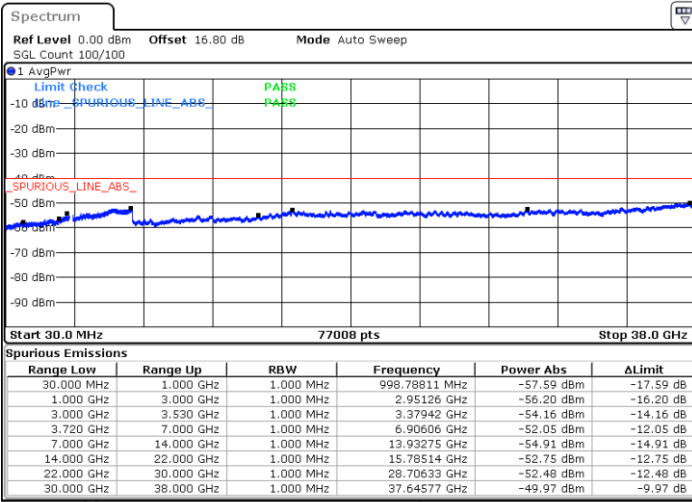

N/A

Date: 11.JUL.2020 21:07:04

LTE Band 48C / 15MHz+20MHz

16QAM

Lowest Channel / 1RB0 and 1RB99

Lowest Channel / 1RB74 and 1RB0

Date: 12.JUL.2020 11:43:16

Date: 12.JUL.2020 11:39:05

Lowest Channel / FullIRB

N/A

Date: 12.JUL.2020 11:47:28

LTE Band 48C / 15MHz+20MHz

16QAM

Middle Channel / 1RB0 and 1RB99

Middle Channel / 1RB74 and 1RB0

Date: 12.JUL.2020 15:28:48

Date: 12.JUL.2020 15:32:59

Middle Channel / FullIRB

N/A

Date: 12.JUL.2020 15:24:36

LTE Band 48C / 15MHz+20MHz

16QAM

Highest Channel / 1RB0 and 1RB99

Highest Channel / 1RB74 and 1RB0

Date: 12.JUL.2020 14:12:36

Date: 12.JUL.2020 14:08:23

Highest Channel / FullIRB

N/A

Date: 12.JUL.2020 14:16:49

LTE Band 48C / 20MHz+5MHz

16QAM

Lowest Channel / 1RB0 and 1RB24