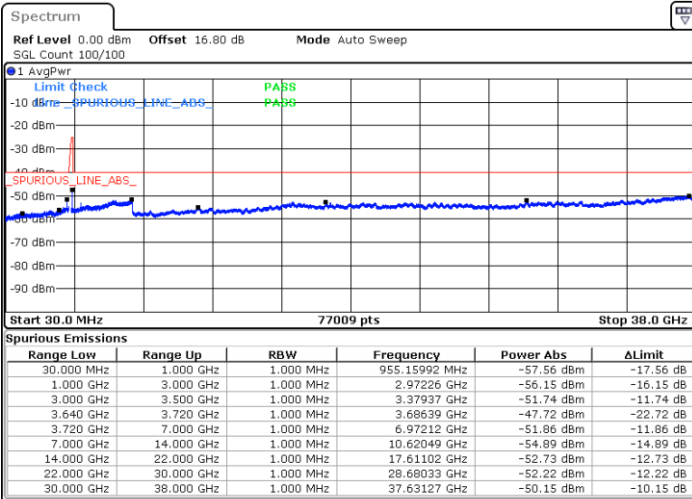

Highest Channel / 1RB0 and 1RB99

Highest Channel / 1RB24 and 1RB0

Date: 10.JUL.2020 14:46:11

Date: 10.JUL.2020 14:41:58

Highest Channel / FullIRB

N/A

Date: 10.JUL.2020 14:50:24

LTE Band 48C / 10MHz+20MHz

16QAM

Lowest Channel / 1RB0 and 1RB99

Lowest Channel / 1RB49 and 1RB0

Date: 11.JUL.2020 19:54:05

Date: 11.JUL.2020 19:49:51

Lowest Channel / FullIRB

N/A

Date: 11.JUL.2020 19:58:19

LTE Band 48C / 10MHz+20MHz

16QAM

Middle Channel / 1RB0 and 1RB99

Middle Channel / 1RB49 and 1RB0

Date: 11.JUL.2020 22:00:02

Date: 11.JUL.2020 22:04:14

Middle Channel / FullIRB

N/A

Date: 11.JUL.2020 21:55:48

LTE Band 48C / 10MHz+20MHz

16QAM

Highest Channel / 1RB0 and 1RB99

Highest Channel / 1RB49 and 1RB0

Date: 11.JUL.2020 21:02:49

Date: 11.JUL.2020 20:58:34

Highest Channel / FullIRB