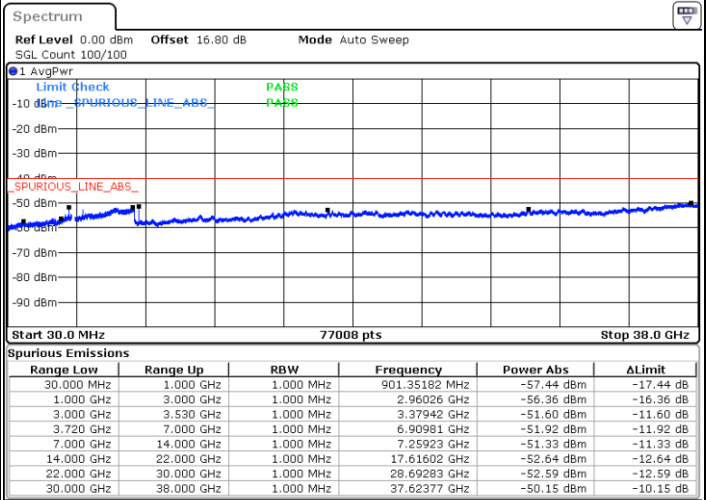

LTE Band 48C / 20MHz+10MHz

16QAM

Lowest Channel / 1RB0 and 1RB49

Lowest Channel / 1RB99 and 1RB0

Date: 11.JUL.2020 22:51:51

Date: 11.JUL.2020 22:47:38

Lowest Channel / FullIRB

N/A

Date: 11.JUL.2020 22:56:06

LTE Band 48C / 20MHz+10MHz

16QAM

Middle Channel / 1RB0 and 1RB49

Middle Channel / 1RB99 and 1RB0

Date: 12.JUL.2020 10:43:07

Date: 12.JUL.2020 10:47:18

Middle Channel / FullIRB

N/A

Date: 12.JUL.2020 10:38:56

LTE Band 48C / 20MHz+10MHz

16QAM

Highest Channel / 1RB0 and 1RB49

Highest Channel / 1RB99 and 1RB0

Date: 11.JUL.2020 23:44:14

Date: 11.JUL.2020 23:40:00

Highest Channel / FullIRB

N/A

Date: 11.JUL.2020 23:48:30

LTE Band 48C / 20MHz+15MHz

16QAM

Lowest Channel / 1RB0 and 1RB74

Lowest Channel / 1RB99 and 1RB0

Date: 12.JUL.2020 17:50:09