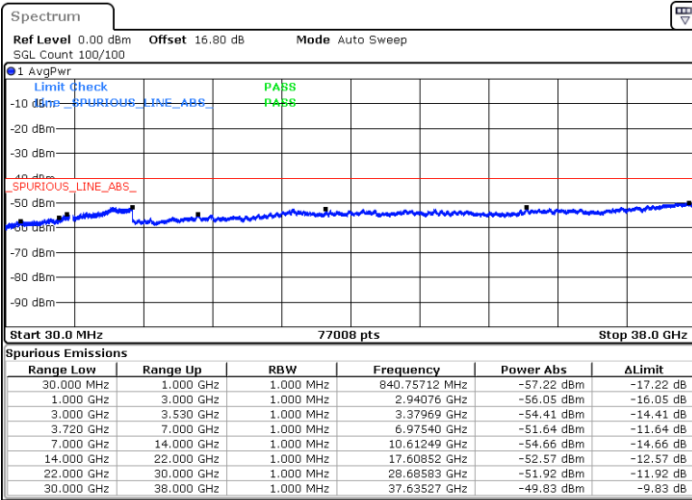

Date: 12.JUL.2020 16:49:11

Highest Channel / FullIRB

N/A

Date: 12.JUL.2020 16:57:37

LTE Band 48C / 5MHz+20MHz

16QAM

Lowest Channel / 1RB0 and 1RB99

Lowest Channel / 1RB24 and 1RB0

Date: 10.JUL.2020 12:09:45

Date: 10.JUL.2020 12:05:33

Lowest Channel / FullIRB

N/A

Date: 10.JUL.2020 12:13:58

LTE Band 48C / 5MHz+20MHz

16QAM

Middle Channel / 1RB0 and 1RB99

Middle Channel / 1RB24 and 1RB0

Date: 10.JUL.2020 16:18:11

Date: 10.JUL.2020 16:22:24

Middle Channel / FullIRB

N/A

Date: 10.JUL.2020 16:13:58

LTE Band 48C / 5MHz+20MHz

16QAM

Highest Channel / 1RB0 and 1RB99

Highest Channel / 1RB24 and 1RB0

Date: 10.JUL.2020 14:46:11

Date: 10.JUL.2020 14:41:58

Highest Channel / FullIRB

N/A

Date: 10.JUL.2020 14:50:24

LTE Band 48C / 10MHz+20MHz