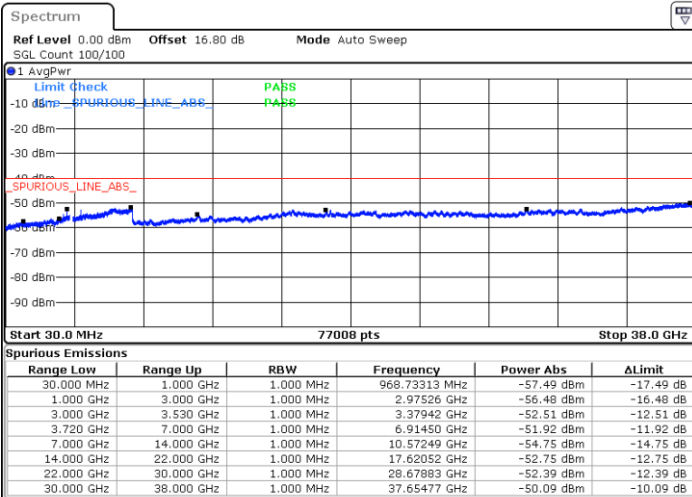

Highest Channel / FullIRB

N/A

Date: 11.JUL.2020 23:48:30

LTE Band 48C / 20MHz+15MHz

16QAM

Lowest Channel / 1RB0 and 1RB74

Lowest Channel / 1RB99 and 1RB0

Date: 12.JUL.2020 17:50:09

Date: 12.JUL.2020 17:45:57

Lowest Channel / FullIRB

N/A

Date: 12.JUL.2020 17:54:21

LTE Band 48C / 20MHz+15MHz

16QAM

Middle Channel / 1RB0 and 1RB74

Middle Channel / 1RB99 and 1RB0

Date: 12.JUL.2020 19:39:32

Date: 12.JUL.2020 19:43:45

Middle Channel / FullIRB

N/A

Date: 12.JUL.2020 19:35:18

LTE Band 48C / 20MHz+15MHz

16QAM

Highest Channel / 1RB0 and 1RB74

Highest Channel / 1RB99 and 1RB0

Date: 12.JUL.2020 18:43:50

Date: 12.JUL.2020 18:39:37

Highest Channel / FullIRB

N/A

Date: 12.JUL.2020 18:48:03

LTE Band 48C / 20MHz+20MHz

16QAM