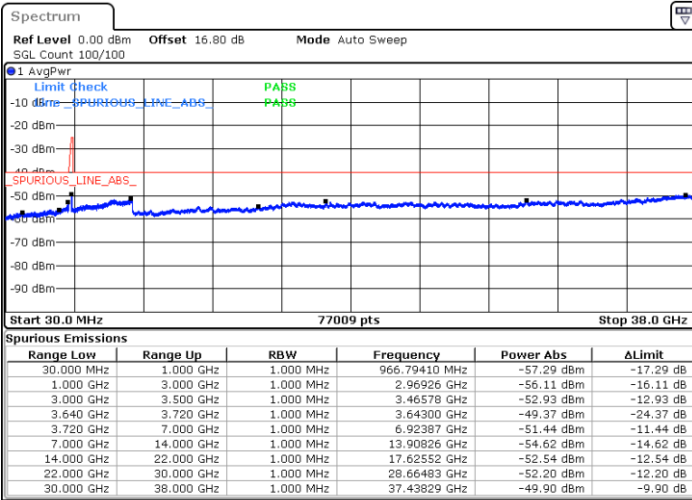

LTE Band 48C / 20MHz+20MHz

16QAM

Highest Channel / 1RB0 and 1RB99

Highest Channel / 1RB99 and 1RB0

Date: 12.JUL.2020 16:54:48

Date: 12.JUL.2020 16:50:36

Highest Channel / FullIRB

N/A

Date: 12.JUL.2020 16:59:01

LTE Band 48C / 5MHz+20MHz

64QAM

Lowest Channel / 1RB0 and 1RB99

Lowest Channel / 1RB24 and 1RB0

Date: 10.JUL.2020 12:11:09

Date: 10.JUL.2020 12:04:09

Lowest Channel / FullIRB