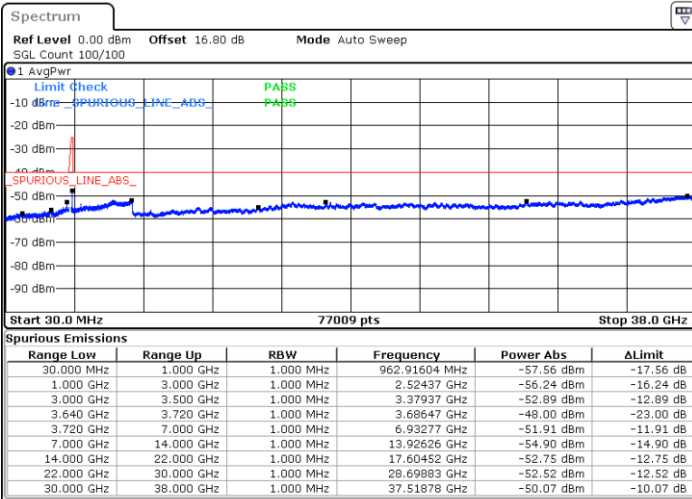

N/A

Date: 12.JUL.2020 10:38:56

LTE Band 48C / 20MHz+10MHz

16QAM

Highest Channel / 1RB0 and 1RB49

Highest Channel / 1RB99 and 1RB0

Date: 11.JUL.2020 23:44:14

Date: 11.JUL.2020 23:40:00

Highest Channel / FullIRB

N/A

Date: 11.JUL.2020 23:48:30

LTE Band 48C / 20MHz+15MHz

16QAM

Lowest Channel / 1RB0 and 1RB74

Lowest Channel / 1RB99 and 1RB0

Date: 12.JUL.2020 17:50:09

Date: 12.JUL.2020 17:45:57

Lowest Channel / FullIRB

N/A

Date: 12.JUL.2020 17:54:21

LTE Band 48C / 20MHz+15MHz

16QAM

Middle Channel / 1RB0 and 1RB74

Middle Channel / 1RB99 and 1RB0

Date: 12.JUL.2020 19:39:32

Date: 12.JUL.2020 19:43:45

Middle Channel / FullIRB

N/A

Date: 12.JUL.2020 19:35:18

LTE Band 48C / 20MHz+15MHz

16QAM

Highest Channel / 1RB0 and 1RB74