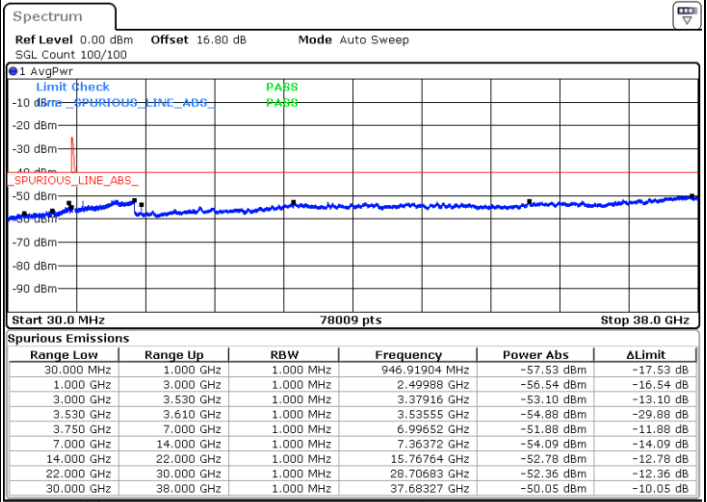

Lowest Channel / FullIRB

N/A

Date: 12.JUL.2020 11:47:28

LTE Band 48C / 15MHz+20MHz

16QAM

Middle Channel / 1RB0 and 1RB99

Middle Channel / 1RB74 and 1RB0

Date: 12.JUL.2020 15:28:48

Date: 12.JUL.2020 15:32:59

Middle Channel / FullIRB

N/A

Date: 12.JUL.2020 15:24:36

LTE Band 48C / 15MHz+20MHz

16QAM

Highest Channel / 1RB0 and 1RB99

Highest Channel / 1RB74 and 1RB0

Date: 12.JUL.2020 14:12:36

Date: 12.JUL.2020 14:08:23

Highest Channel / FullIRB

N/A

Date: 12.JUL.2020 14:16:49

LTE Band 48C / 20MHz+5MHz

16QAM

Lowest Channel / 1RB0 and 1RB24

Lowest Channel / 1RB99 and 1RB0

Date: 10.JUL.2020 17:17:32

Date: 10.JUL.2020 17:13:19

Lowest Channel / FullIRB

N/A

Date: 10.JUL.2020 17:21:47

LTE Band 48C / 20MHz+5MHz

16QAM