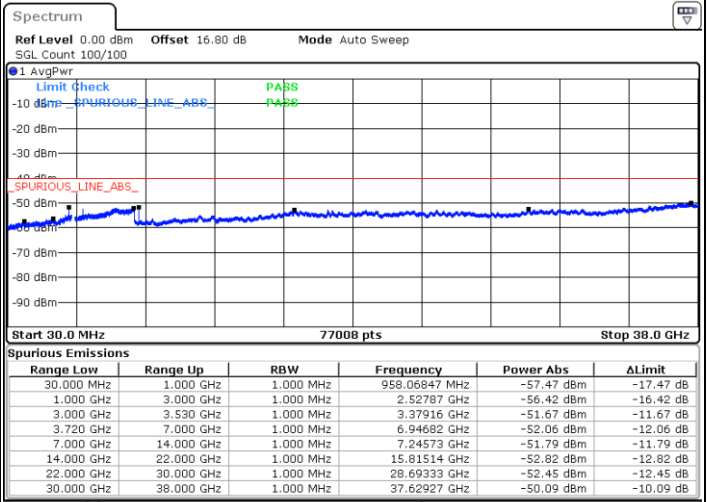

N/A

Date: 11.JUL.2020 21:07:04

LTE Band 48C / 15MHz+20MHz

16QAM

Lowest Channel / 1RB0 and 1RB99

Lowest Channel / 1RB74 and 1RB0

Date: 12.JUL.2020 11:43:16

Date: 12.JUL.2020 11:39:05

Lowest Channel / FullIRB

N/A

Date: 12.JUL.2020 11:47:28

LTE Band 48C / 15MHz+20MHz

16QAM

Middle Channel / 1RB0 and 1RB99

Middle Channel / 1RB74 and 1RB0

Date: 12.JUL.2020 15:28:48

Date: 12.JUL.2020 15:32:59

Middle Channel / FullIRB

N/A

Date: 12.JUL.2020 15:24:36

LTE Band 48C / 15MHz+20MHz

16QAM

Highest Channel / 1RB0 and 1RB99

Highest Channel / 1RB74 and 1RB0

Date: 12.JUL.2020 14:12:36

Date: 12.JUL.2020 14:08:23

Highest Channel / FullIRB

N/A

Date: 12.JUL.2020 14:16:49

LTE Band 48C / 20MHz+5MHz

16QAM

Lowest Channel / 1RB0 and 1RB24