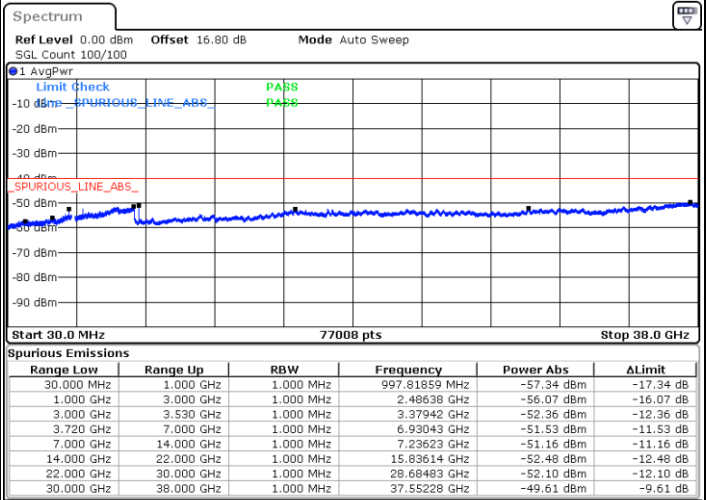

Date: 12.JUL.2020 16:49:11

Highest Channel / FullIRB

N/A

Date: 12.JUL.2020 16:57:37

LTE Band 48C / 5MHz+20MHz

16QAM

Lowest Channel / 1RB0 and 1RB99

Lowest Channel / 1RB24 and 1RB0

Date: 10.JUL.2020 12:09:45

Date: 10.JUL.2020 12:05:33

Lowest Channel / FullIRB

N/A

Date: 10.JUL.2020 12:13:58

LTE Band 48C / 5MHz+20MHz

16QAM

Middle Channel / 1RB0 and 1RB99

Middle Channel / 1RB24 and 1RB0

Date: 10.JUL.2020 16:18:11

Date: 10.JUL.2020 16:22:24

Middle Channel / FullIRB

N/A

Date: 10.JUL.2020 16:13:58

LTE Band 48C / 5MHz+20MHz

16QAM

Highest Channel / 1RB0 and 1RB99

Highest Channel / 1RB24 and 1RB0

Date: 10.JUL.2020 14:46:11

Date: 10.JUL.2020 14:41:58

Highest Channel / FullIRB

N/A

Date: 10.JUL.2020 14:50:24

LTE Band 48C / 10MHz+20MHz