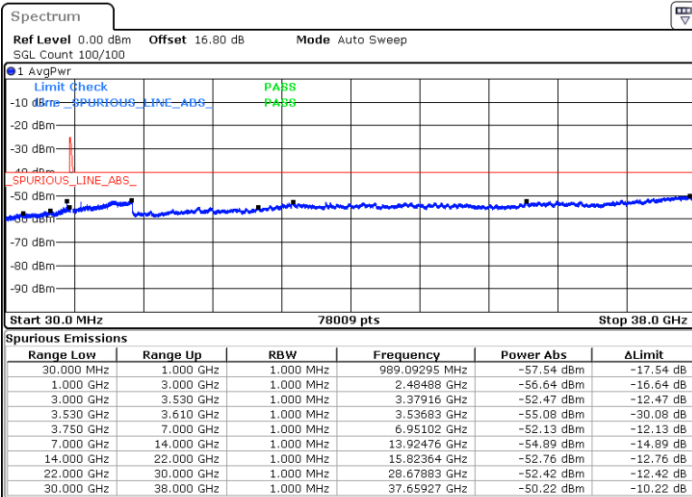

Lowest Channel / 1RB99 and 1RB0

Date: 10.JUL.2020 17:17:32

Date: 10.JUL.2020 17:13:19

Lowest Channel / FullIRB

N/A

Date: 10.JUL.2020 17:21:47

LTE Band 48C / 20MHz+5MHz

16QAM

Middle Channel / 1RB0 and 1RB24

Middle Channel / 1RB99 and 1RB0

Date: 11.JUL.2020 19:15:30

Date: 11.JUL.2020 19:19:42

Middle Channel / FullIRB

N/A

Date: 11.JUL.2020 19:11:15

LTE Band 48C / 20MHz+5MHz

16QAM

Highest Channel / 1RB0 and 1RB24

Highest Channel / 1RB99 and 1RB0

Date: 11.JUL.2020 17:43:07

Date: 11.JUL.2020 17:38:52

Highest Channel / FullIRB

N/A

Date: 11.JUL.2020 17:47:23

LTE Band 48C / 20MHz+10MHz

16QAM

Lowest Channel / 1RB0 and 1RB49

Lowest Channel / 1RB99 and 1RB0

Date: 11.JUL.2020 22:51:51

Date: 11.JUL.2020 22:47:38

Lowest Channel / FullIRB

N/A