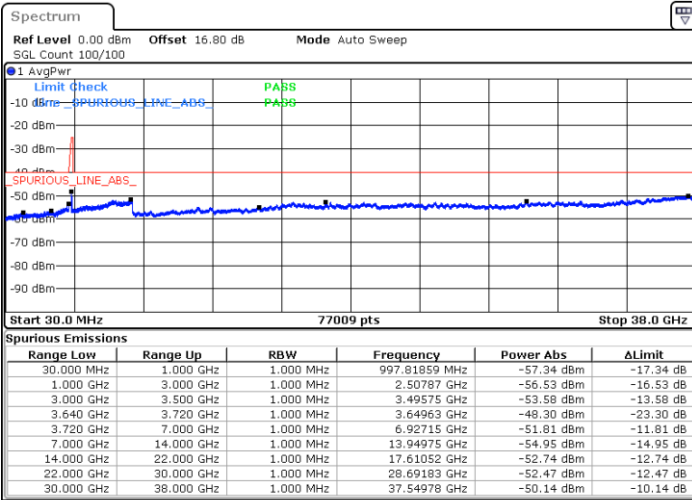

Lowest Channel / 1RB99 and 1RB0

Date: 10.JUL.2020 17:17:32

Date: 10.JUL.2020 17:13:19

Lowest Channel / FullIRB

N/A

Date: 10.JUL.2020 17:21:47

LTE Band 48C / 20MHz+5MHz

16QAM

Middle Channel / 1RB0 and 1RB24

Middle Channel / 1RB99 and 1RB0

Date: 11.JUL.2020 19:15:30

Date: 11.JUL.2020 19:19:42

Middle Channel / FullIRB

N/A

Date: 11.JUL.2020 19:11:15

LTE Band 48C / 20MHz+5MHz

16QAM

Highest Channel / 1RB0 and 1RB24

Highest Channel / 1RB99 and 1RB0

Date: 11.JUL.2020 17:43:07

Date: 11.JUL.2020 17:38:52

Highest Channel / FullIRB

N/A

Date: 11.JUL.2020 17:47:23

LTE Band 48C / 20MHz+10MHz

16QAM

Lowest Channel / 1RB0 and 1RB49

Lowest Channel / 1RB99 and 1RB0

Date: 11.JUL.2020 22:51:51

Date: 11.JUL.2020 22:47:38

Lowest Channel / FullIRB

N/A