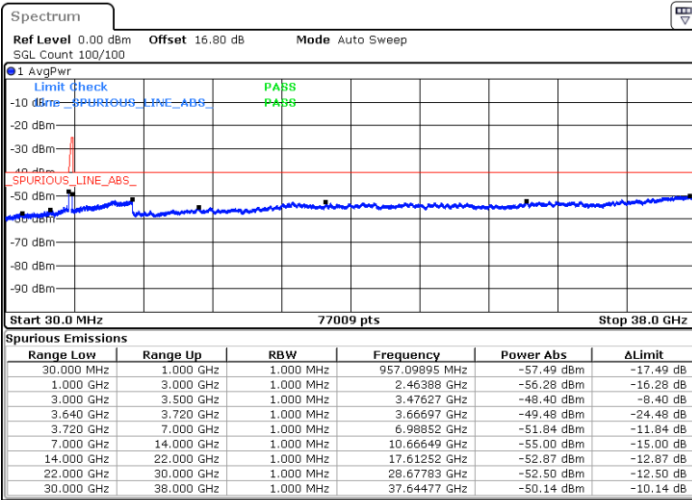

LTE Band 48C / 20MHz+15MHz

QPSK

Highest Channel / 1RB0 and 1RB74

Highest Channel / 1RB99 and 1RB0

Date: 12.JUL.2020 18:45:14

Date: 12.JUL.2020 18:38:13

Highest Channel / FullIRB

N/A

Date: 12.JUL.2020 18:46:39

LTE Band 48C / 20MHz+20MHz

QPSK

Lowest Channel / 1RB0 and 1RB99

Lowest Channel / 1RB99 and 1RB0

Date: 12.JUL.2020 16:00:32

Date: 12.JUL.2020 15:59:09

Lowest Channel / FullIRB

N/A

Date: 12.JUL.2020 16:07:33

LTE Band 48C / 20MHz+20MHz

QPSK

MiddleChannel / 1RB0 and 1RB99

Middle Channel / 1RB99 and 1RB0

Date: 12.JUL.2020 16:29:30

Date: 12.JUL.2020 16:30:53

Middle Channel / FullIRB

N/A

Date: 12.JUL.2020 16:22:29

LTE Band 48C / 20MHz+20MHz

QPSK

Highest Channel / 1RB0 and 1RB99

Highest Channel / 1RB99 and 1RB0

Date: 12.JUL.2020 16:56:13