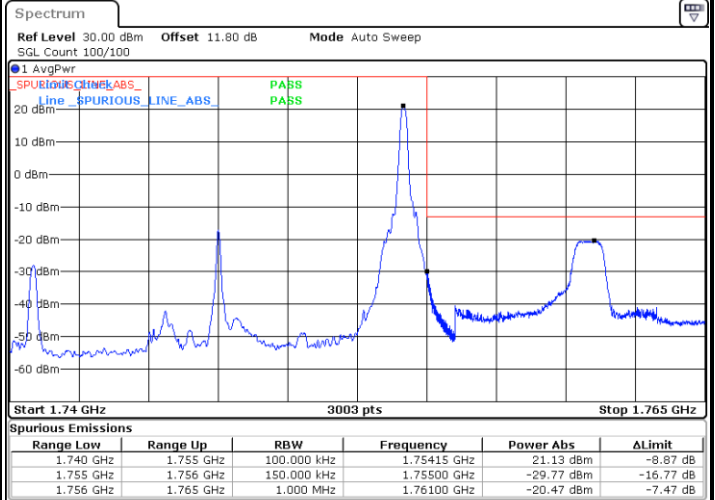

Date: 17.JUL.2020 10:37:13

LTE Band 4 / 15MHz / QPSK

Lowest Band Edge / 1 RB

Date: 6.JUN.2020 14:02:04

Highest Band Edge / 1 RB

Date: 6.JUN.2020 14:09:36

Lowest Band Edge / Full RB

Date: 6.JUN.2020 14:03:34

Highest Band Edge / Full RB

Date: 6.JUN.2020 14:11:06

LTE Band 4 / 15MHz / 16QAM

Lowest Band Edge / 1 RB

Date: 6 JUN.2020 14:02:49

Highest Band Edge / 1 RB

Date: 6 JUN.2020 14:10:21

Lowest Band Edge / Full RB