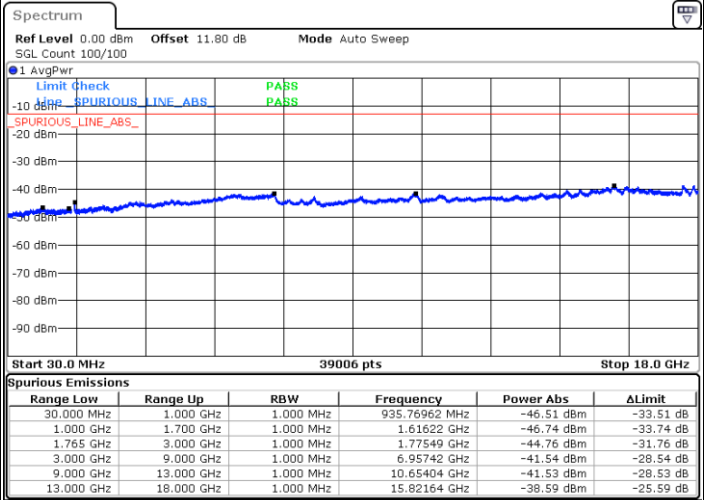

# Conducted Spurious Emission

LTE Band 4 / 1.4MHz

Highest Channel / QPSK

Date: 6 JUN.2020 15:24:17

Highest Channel / 16QAM

Date: 6 JUN.2020 15:25:02

LTE Band 4 / 3MHz

Lowest Channel / QPSK

Date: 6 JUN.2020 12:52:54

Lowest Channel / 16QAM

Date: 6 JUN.2020 12:53:39

**LTE Band 4 / 3MHz**

**Middle Channel / QPSK**

Date: 6 JUN.2020 12:55:10

**Middle Channel / 16QAM**

Date: 6 JUN.2020 12:55:54