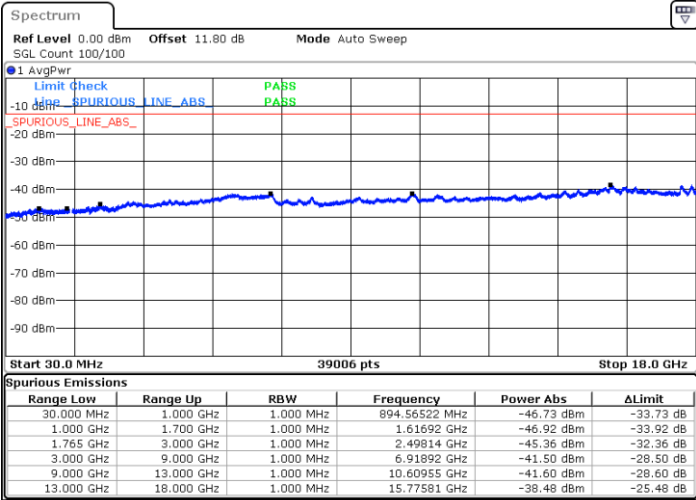

Date: 6 JUN. 2020 14:18:51

Lowest Channel / 16QAM

Date: 6 JUN. 2020 14:19:36

LTE Band 4 / 20MHz

Middle Channel / QPSK

Middle Channel / 16QAM

Date: 6 JUN.2020 14:21:07

Date: 6 JUN.2020 14:21:51

Highest Channel / QPSK

Highest Channel / 16QAM

Date: 6 JUN.2020 14:26:23

Date: 6 JUN.2020 14:27:09

LTE Band 4 / 1.4MHz

Lowest Channel / 64QAM

Middle Channel / 64QAM

Date: 6 JUN.2020 15:05:21

Date: 6 JUN.2020 15:06:29

Highest Channel / 64QAM

Date: 6 JUN.2020 15:09:44

LTE Band 4 / 3MHz

Lowest Channel / 64QAM

Middle Channel / 64QAM

Date: 6 JUN.2020 14:29:48

Date: 6 JUN.2020 14:30:56

Highest Channel / 64QAM

Date: 6 JUN.2020 14:33:35

LTE Band 4 / 5MHz

Lowest Channel / 64QAM

Middle Channel / 64QAM

Date: 6 JUN.2020 14:36:15

Date: 6 JUN.2020 14:37:22

Highest Channel / 64QAM