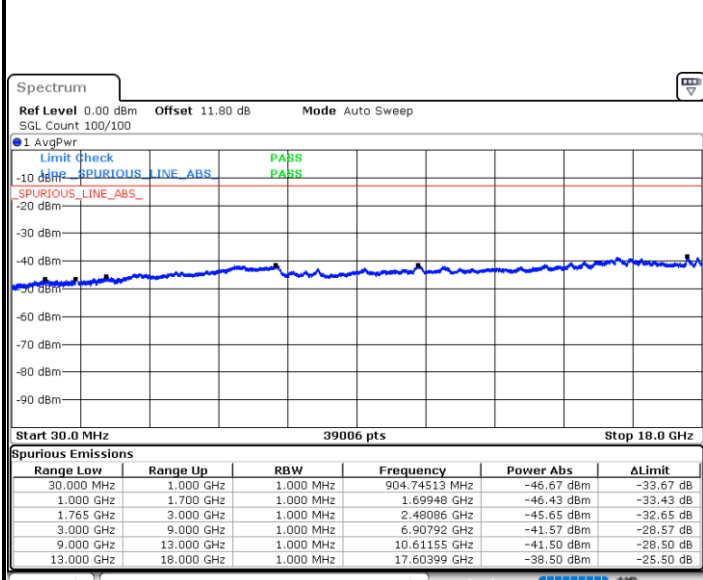

**Highest Channel / QPSK**

Date: 6 JUN.2020 13:00:27

**Highest Channel / 16QAM**

Date: 6 JUN.2020 13:01:12

LTE Band 4 / 5MHz

Lowest Channel / QPSK

Lowest Channel / 16QAM

Date: 6 JUN.2020 13:05:46

Date: 6 JUN.2020 13:06:31

Middle Channel / QPSK

Middle Channel / 16QAM

Date: 6 JUN.2020 13:08:02

Date: 6 JUN.2020 13:08:46

LTE Band 4 / 5MHz

Highest Channel / QPSK

Date: 6 JUN.2020 13:13:19

Highest Channel / 16QAM

Date: 6 JUN.2020 13:47:39

LTE Band 4 / 10MHz

Lowest Channel / QPSK

Date: 6 JUN.2020 13:52:12

Lowest Channel / 16QAM

Date: 6 JUN.2020 13:52:58

LTE Band 4 / 10MHz