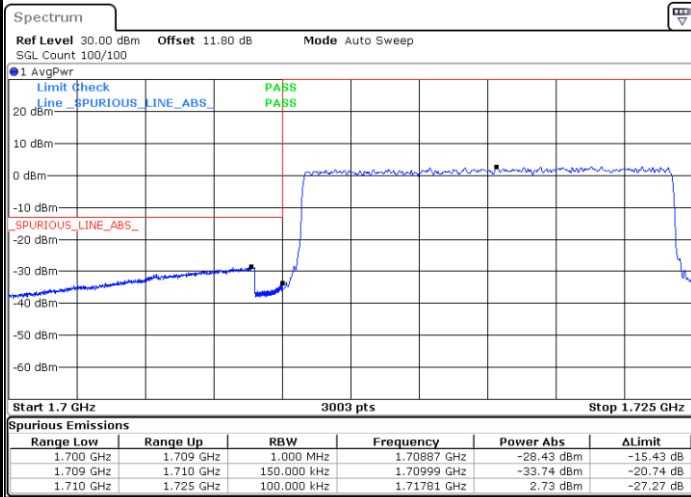

Date: 17.JUL.2020 10:37:13

LTE Band 4 / 15MHz / QPSK

Lowest Band Edge / 1 RB

Date: 6.JUN.2020 14:02:04

Highest Band Edge / 1 RB

Date: 6.JUN.2020 14:09:36

Lowest Band Edge / Full RB

Date: 6.JUN.2020 14:03:34