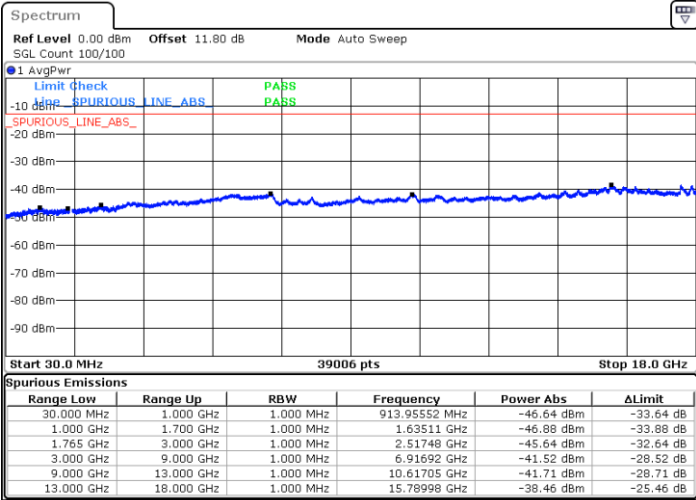

LTE Band 4 / 10MHz

Middle Channel / QPSK

Middle Channel / 16QAM

Date: 6 JUN.2020 13:54:28

Date: 6 JUN.2020 13:55:12