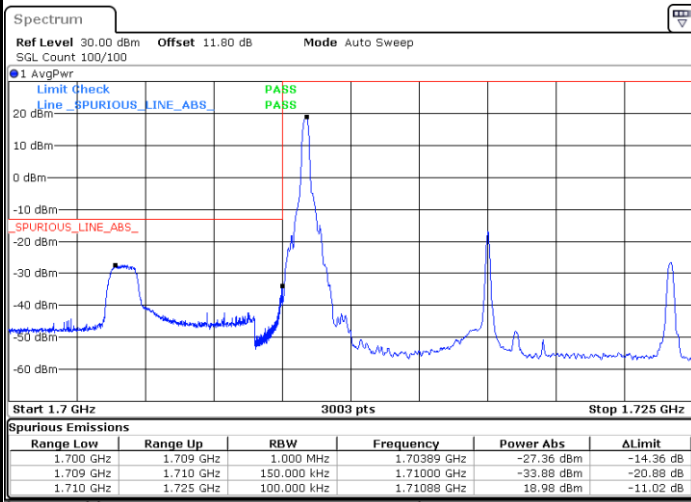

Date: 6 JUN.2020 14:04:18

Highest Band Edge / Full RB

Date: 6 JUN.2020 14:11:51

LTE Band 4 / 15MHz / 64QAM

Lowest Band Edge / 1 RB

Date: 6.JUN.2020 14:47:36

Highest Band Edge / 1 RB

Date: 6.JUN.2020 14:51:22

Lowest Band Edge / Full RB

Date: 6.JUN.2020 14:48:21

Highest Band Edge / Full RB

Date: 6.JUN.2020 14:52:07

LTE Band 4 / 15MHz / 256QAM

Lowest Band Edge / 1 RB

Highest Band Edge / 1 RB

Date: 17.JUL.2020 10:42:36

Date: 17.JUL.2020 10:46:41

Lowest Band Edge / Full RB

Highest Band Edge / Full RB

Date: 17.JUL.2020 10:42:04

Date: 17.JUL.2020 10:45:36

LTE Band 4 / 20MHz / QPSK

Lowest Band Edge / 1 RB

Date: 6.JUN.2020 14:15:51