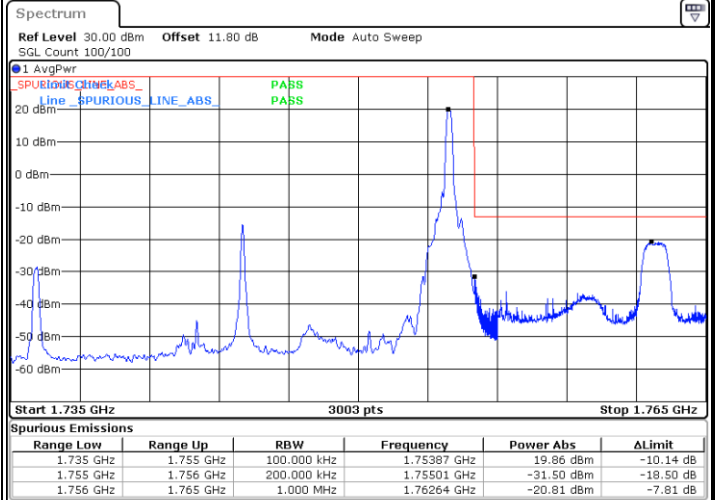

Date: 17.JUL.2020 10:46:41

Lowest Band Edge / Full RB

Highest Band Edge / Full RB

Date: 17.JUL.2020 10:42:04

Date: 17.JUL.2020 10:45:36

LTE Band 4 / 20MHz / QPSK

Lowest Band Edge / 1 RB

Date: 6.JUN.2020 14:15:51

Highest Band Edge / 1 RB

Date: 6.JUN.2020 14:23:23

Lowest Band Edge / Full RB

Date: 6.JUN.2020 14:17:21

Highest Band Edge / Full RB

Date: 6.JUN.2020 14:24:53

LTE Band 4 / 20MHz / 16QAM

Lowest Band Edge / 1 RB

Date: 6 JUN.2020 14:16:36

Highest Band Edge / 1 RB

Date: 6 JUN.2020 14:24:08

Lowest Band Edge / Full RB

Date: 6 JUN.2020 14:18:06

Highest Band Edge / Full RB

Date: 6 JUN.2020 14:25:38

LTE Band 4 / 20MHz / 64QAM

Lowest Band Edge / 1 RB

Date: 6.JUN.2020 14:54:02

Highest Band Edge / 1 RB

Date: 6.JUN.2020 14:57:48

Lowest Band Edge / Full RB

Date: 6.JUN.2020 14:54:47

Highest Band Edge / Full RB

Date: 6.JUN.2020 14:58:33