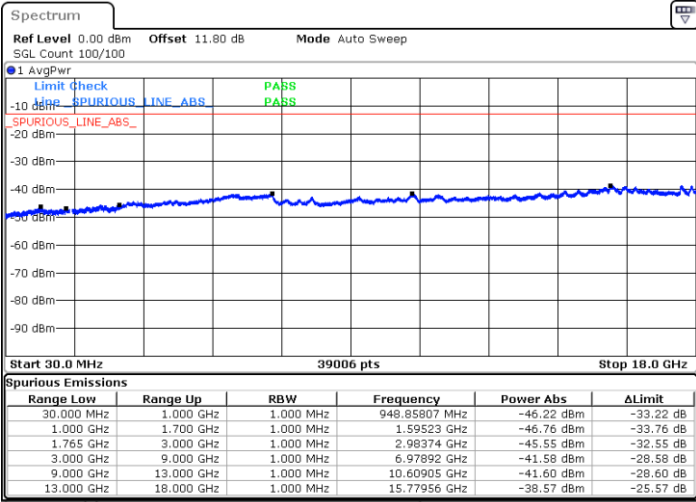

Date: 6 JUN.2020 14:08:04

LTE Band 4 / 15MHz

Highest Channel / QPSK

Date: 6 JUN. 2020 14:12:36

Highest Channel / 16QAM

Date: 6 JUN. 2020 14:13:22

LTE Band 4 / 20MHz

Lowest Channel / QPSK

Date: 6 JUN. 2020 14:18:51

Lowest Channel / 16QAM

Date: 6 JUN. 2020 14:19:36

LTE Band 4 / 20MHz

Middle Channel / QPSK

Middle Channel / 16QAM

Date: 6 JUN.2020 14:21:07

Date: 6 JUN.2020 14:21:51

Highest Channel / QPSK

Highest Channel / 16QAM

Date: 6 JUN.2020 14:26:23

Date: 6 JUN.2020 14:27:09

LTE Band 4 / 1.4MHz

Lowest Channel / 64QAM

Middle Channel / 64QAM

Date: 6 JUN.2020 15:05:21

Date: 6 JUN.2020 15:06:29

Highest Channel / 64QAM

Date: 6 JUN.2020 15:09:44

LTE Band 4 / 3MHz

Lowest Channel / 64QAM

Middle Channel / 64QAM

Date: 6 JUN.2020 14:29:48

Date: 6 JUN.2020 14:30:56