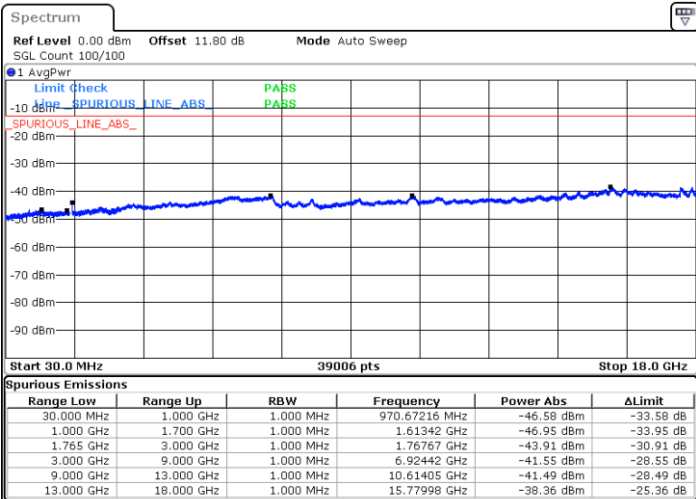

Highest Channel / 64QAM

Date: 6 JUN.2020 14:33:35

LTE Band 4 / 5MHz

Lowest Channel / 64QAM

Middle Channel / 64QAM

Date: 6 JUN.2020 14:36:15

Date: 6 JUN.2020 14:37:22

Highest Channel / 64QAM

Date: 6 JUN.2020 14:40:00

LTE Band 4 / 10MHz

Lowest Channel / 64QAM

Middle Channel / 64QAM

Date: 6 JUN.2020 14:42:41

Date: 6 JUN.2020 14:43:48

Highest Channel / 64QAM

Date: 6 JUN.2020 14:46:26

LTE Band 4 / 15MHz

Lowest Channel / 64QAM

Middle Channel / 64QAM

Date: 6 JUN.2020 14:49:06

Date: 6 JUN.2020 14:50:14

Highest Channel / 64QAM

Date: 6 JUN.2020 14:52:52

LTE Band 4 / 20MHz

Lowest Channel / 64QAM

Middle Channel / 64QAM

Date: 6 JUN.2020 14:55:32

Date: 6 JUN.2020 14:56:40

Highest Channel / 64QAM

Date: 6 JUN.2020 14:59:18

LTE Band 4 / 1.4MHz

Lowest Channel / 256QAM