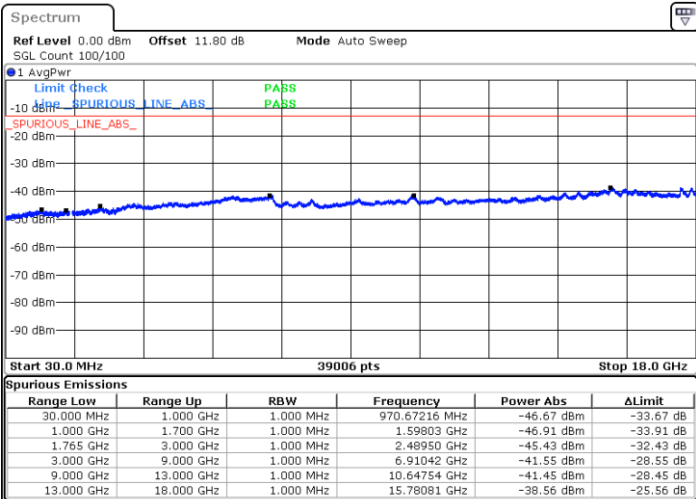

Highest Channel / 64QAM

Date: 6 JUN.2020 14:33:35

LTE Band 4 / 5MHz

Lowest Channel / 64QAM

Middle Channel / 64QAM

Date: 6 JUN.2020 14:36:15

Date: 6 JUN.2020 14:37:22

Highest Channel / 64QAM

Date: 6 JUN.2020 14:40:00

LTE Band 4 / 10MHz

Lowest Channel / 64QAM

Middle Channel / 64QAM

Date: 6 JUN.2020 14:42:41

Date: 6 JUN.2020 14:43:48

Highest Channel / 64QAM

Date: 6 JUN.2020 14:46:26

LTE Band 4 / 15MHz

Lowest Channel / 64QAM

Middle Channel / 64QAM

Date: 6 JUN.2020 14:49:06

Date: 6 JUN.2020 14:50:14

Highest Channel / 64QAM

Date: 6 JUN.2020 14:52:52

LTE Band 4 / 20MHz

Lowest Channel / 64QAM

Middle Channel / 64QAM

Date: 6 JUN.2020 14:55:32

Date: 6 JUN.2020 14:56:40

Highest Channel / 64QAM

Date: 6 JUN.2020 14:59:18

LTE Band 4 / 1.4MHz

Lowest Channel / 256QAM