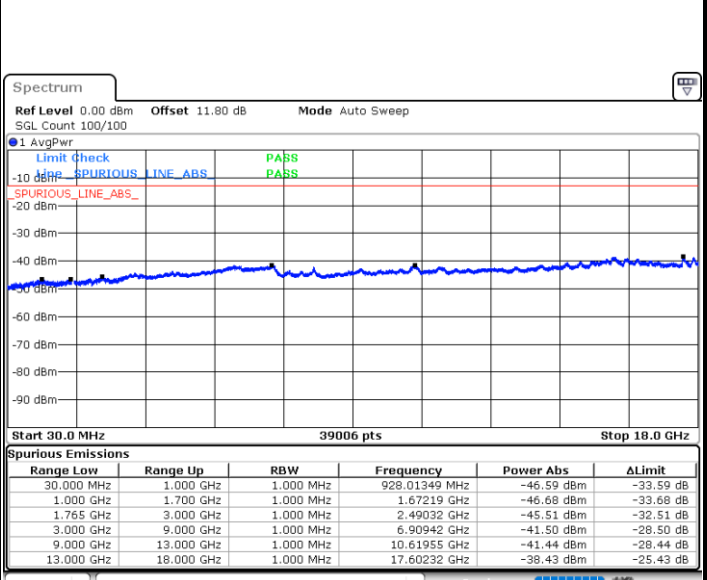

Date: 6 JUN.2020 13:06:31

Middle Channel / QPSK

Middle Channel / 16QAM

Date: 6 JUN.2020 13:08:02

Date: 6 JUN.2020 13:08:46

LTE Band 4 / 5MHz

Highest Channel / QPSK

Date: 6 JUN.2020 13:13:19

Highest Channel / 16QAM

Date: 6 JUN.2020 13:47:39

LTE Band 4 / 10MHz

Lowest Channel / QPSK

Date: 6 JUN.2020 13:52:12

Lowest Channel / 16QAM

Date: 6 JUN.2020 13:52:58

LTE Band 4 / 10MHz