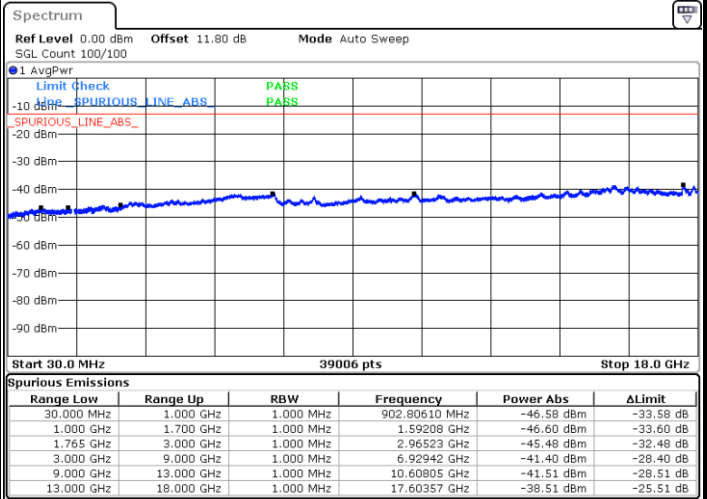

Date: 6 JUN.2020 12:52:54

Lowest Channel / 16QAM

Date: 6 JUN.2020 12:53:39

**LTE Band 4 / 3MHz**

**Middle Channel / QPSK**

Date: 6 JUN.2020 12:55:10

**Middle Channel / 16QAM**

Date: 6 JUN.2020 12:55:54

**Highest Channel / QPSK**

Date: 6 JUN.2020 13:00:27

**Highest Channel / 16QAM**

Date: 6 JUN.2020 13:01:12

LTE Band 4 / 5MHz

Lowest Channel / QPSK

Lowest Channel / 16QAM

Date: 6 JUN.2020 13:05:46

Date: 6 JUN.2020 13:06:31

Middle Channel / QPSK

Middle Channel / 16QAM

Date: 6 JUN.2020 13:08:02

Date: 6 JUN.2020 13:08:46

LTE Band 4 / 5MHz

Highest Channel / QPSK

Date: 6 JUN.2020 13:13:19