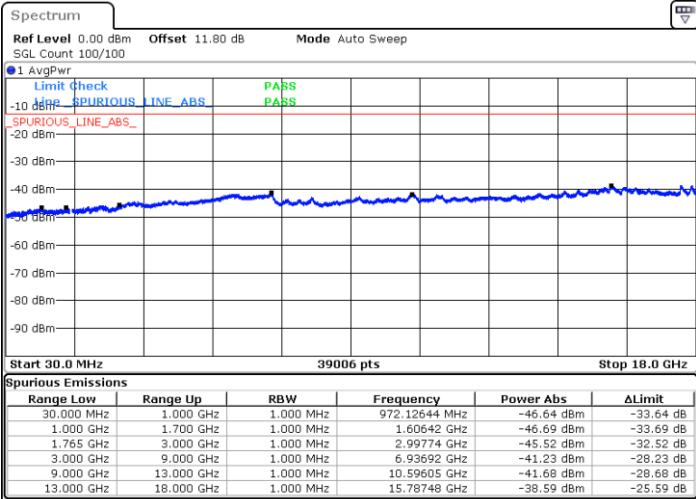

Date: 6 JUN.2020 12:52:54

Lowest Channel / 16QAM

Date: 6 JUN.2020 12:53:39

**LTE Band 4 / 3MHz**

**Middle Channel / QPSK**

Date: 6 JUN.2020 12:55:10

**Middle Channel / 16QAM**

Date: 6 JUN.2020 12:55:54

**Highest Channel / QPSK**

Date: 6 JUN.2020 13:00:27

**Highest Channel / 16QAM**

Date: 6 JUN.2020 13:01:12

LTE Band 4 / 5MHz

Lowest Channel / QPSK

Lowest Channel / 16QAM

Date: 6 JUN.2020 13:05:46

Date: 6 JUN.2020 13:06:31

Middle Channel / QPSK

Middle Channel / 16QAM

Date: 6 JUN.2020 13:08:02

Date: 6 JUN.2020 13:08:46

LTE Band 4 / 5MHz

Highest Channel / QPSK

Date: 6 JUN.2020 13:13:19

Highest Channel / 16QAM

Date: 6 JUN.2020 13:47:39

LTE Band 4 / 10MHz

Lowest Channel / QPSK

Date: 6 JUN.2020 13:52:12

Lowest Channel / 16QAM

Date: 6 JUN.2020 13:52:58

LTE Band 4 / 10MHz