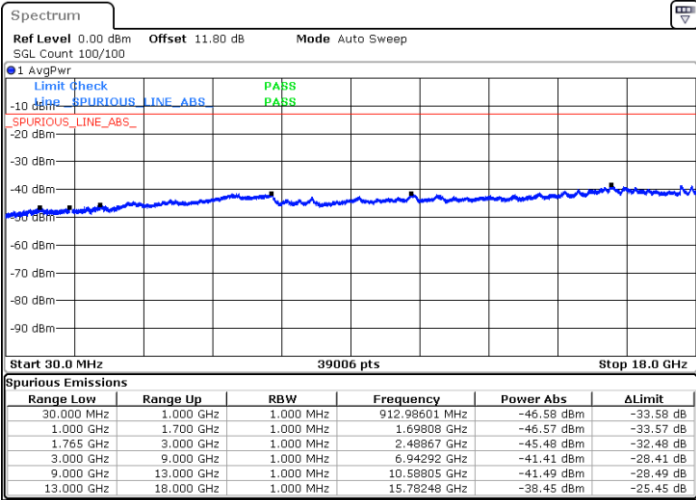

Date: 6 JUN.2020 12:52:54

Lowest Channel / 16QAM

Date: 6 JUN.2020 12:53:39

**LTE Band 4 / 3MHz**

**Middle Channel / QPSK**

Date: 6 JUN.2020 12:55:10

**Middle Channel / 16QAM**

Date: 6 JUN.2020 12:55:54

**Highest Channel / QPSK**

Date: 6 JUN.2020 13:00:27

**Highest Channel / 16QAM**

Date: 6 JUN.2020 13:01:12

LTE Band 4 / 5MHz

Lowest Channel / QPSK

Lowest Channel / 16QAM

Date: 6 JUN.2020 13:05:46

Date: 6 JUN.2020 13:06:31

Middle Channel / QPSK

Middle Channel / 16QAM

Date: 6 JUN.2020 13:08:02

Date: 6 JUN.2020 13:08:46

LTE Band 4 / 5MHz

Highest Channel / QPSK

Date: 6 JUN.2020 13:13:19

Highest Channel / 16QAM

Date: 6 JUN.2020 13:47:39

LTE Band 4 / 10MHz

Lowest Channel / QPSK

Date: 6 JUN.2020 13:52:12

Lowest Channel / 16QAM

Date: 6 JUN.2020 13:52:58

LTE Band 4 / 10MHz