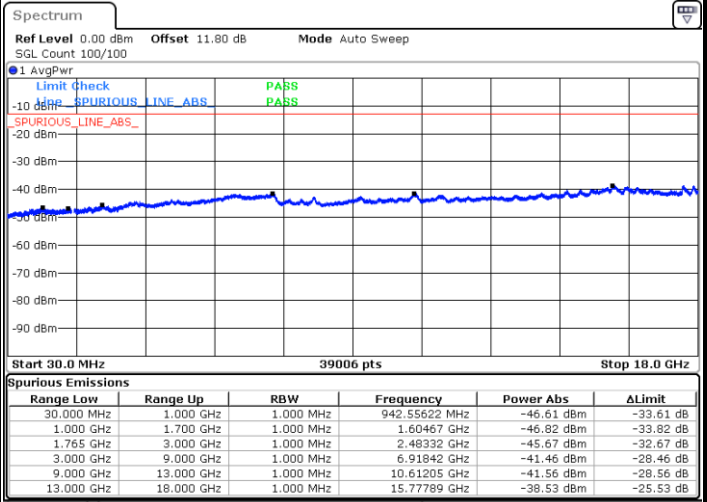

Date: 6 JUN.2020 14:08:04

LTE Band 4 / 15MHz

Highest Channel / QPSK

Date: 6 JUN. 2020 14:12:36

Highest Channel / 16QAM

Date: 6 JUN. 2020 14:13:22

LTE Band 4 / 20MHz

Lowest Channel / QPSK

Date: 6 JUN. 2020 14:18:51

Lowest Channel / 16QAM

Date: 6 JUN. 2020 14:19:36

LTE Band 4 / 20MHz

Middle Channel / QPSK

Middle Channel / 16QAM

Date: 6 JUN.2020 14:21:07

Date: 6 JUN.2020 14:21:51

Highest Channel / QPSK

Highest Channel / 16QAM

Date: 6 JUN.2020 14:26:23

Date: 6 JUN.2020 14:27:09

LTE Band 4 / 1.4MHz

Lowest Channel / 64QAM

Middle Channel / 64QAM

Date: 6 JUN.2020 15:05:21

Date: 6 JUN.2020 15:06:29

Highest Channel / 64QAM

Date: 6 JUN.2020 15:09:44

LTE Band 4 / 3MHz

Lowest Channel / 64QAM

Middle Channel / 64QAM

Date: 6 JUN.2020 14:29:48

Date: 6 JUN.2020 14:30:56