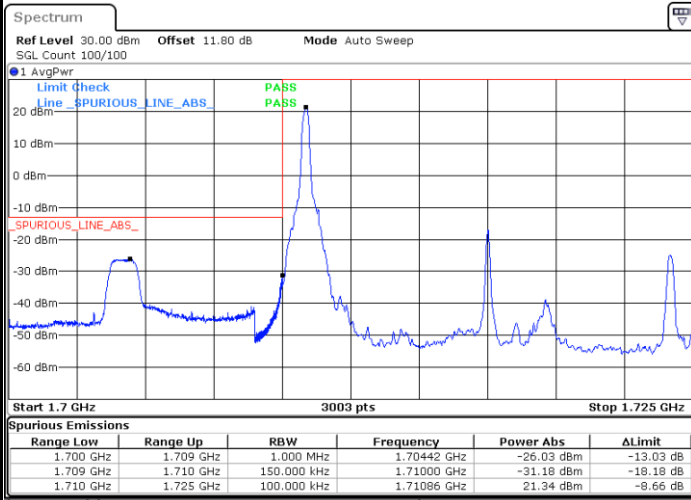

LTE Band 4 / 10MHz / 256QAM

Lowest Band Edge / 1 RB

Highest Band Edge / 1 RB

Date: 17.JUL.2020 10:35:38

Date: 17.JUL.2020 10:38:59

Lowest Band Edge / Full RB

Highest Band Edge / Full RB

Date: 17.JUL.2020 10:35:19

Date: 17.JUL.2020 10:37:13

LTE Band 4 / 15MHz / QPSK

Lowest Band Edge / 1 RB

Date: 6.JUN.2020 14:02:04

Highest Band Edge / 1 RB

Date: 6.JUN.2020 14:09:36

Lowest Band Edge / Full RB

Date: 6.JUN.2020 14:03:34