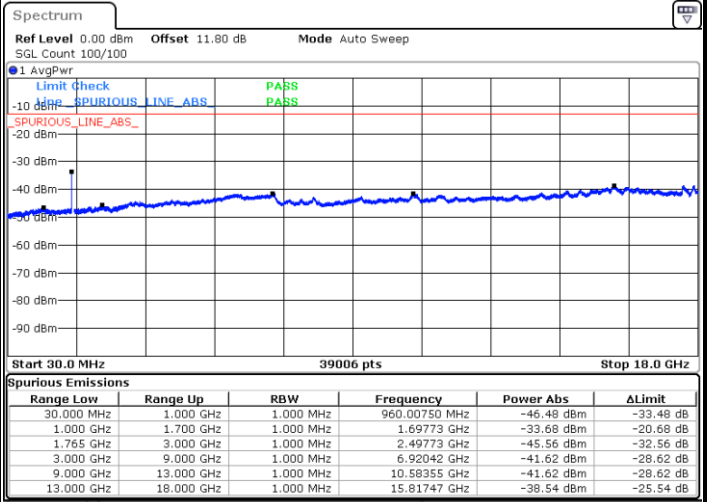

Highest Channel / 16QAM

Date: 6 JUN.2020 13:47:39

LTE Band 4 / 10MHz

Lowest Channel / QPSK

Date: 6 JUN.2020 13:52:12

Lowest Channel / 16QAM

Date: 6 JUN.2020 13:52:58

LTE Band 4 / 10MHz

Middle Channel / QPSK

Middle Channel / 16QAM

Date: 6 JUN.2020 13:54:28

Date: 6 JUN.2020 13:55:12

Highest Channel / QPSK

Highest Channel / 16QAM

Date: 6 JUN.2020 13:59:45

Date: 6 JUN.2020 14:00:30

LTE Band 4 / 15MHz

Lowest Channel / QPSK

Lowest Channel / 16QAM

Date: 6 JUN.2020 14:05:04

Date: 6 JUN.2020 14:05:49

Middle Channel / QPSK

Middle Channel / 16QAM

Date: 6 JUN.2020 14:07:19

Date: 6 JUN.2020 14:08:04

LTE Band 4 / 15MHz

Highest Channel / QPSK

Date: 6 JUN. 2020 14:12:36

Highest Channel / 16QAM

Date: 6 JUN. 2020 14:13:22

LTE Band 4 / 20MHz

Lowest Channel / QPSK