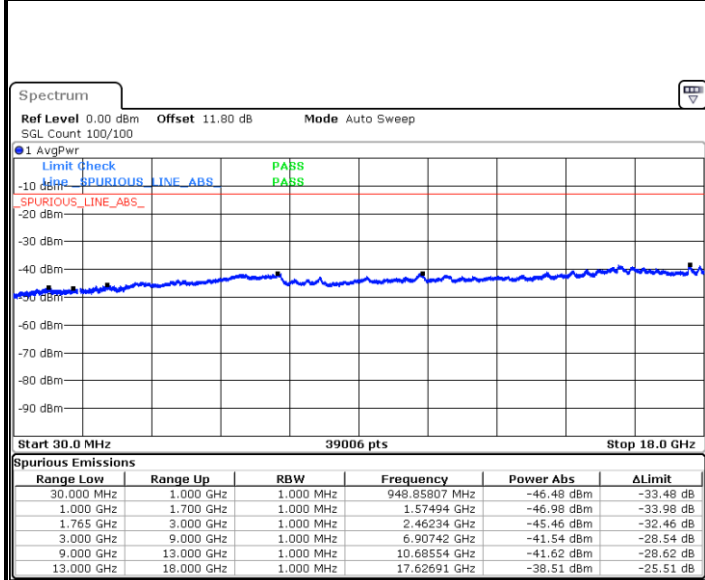

# Conducted Spurious Emission

LTE Band 4 / 1.4MHz

Highest Channel / QPSK

Date: 6 JUN.2020 15:24:17

Highest Channel / 16QAM

Date: 6 JUN.2020 15:25:02

LTE Band 4 / 3MHz

Lowest Channel / QPSK

Date: 6 JUN.2020 12:52:54

Lowest Channel / 16QAM

Date: 6 JUN.2020 12:53:39

**LTE Band 4 / 3MHz**

**Middle Channel / QPSK**

Date: 6 JUN.2020 12:55:10

**Middle Channel / 16QAM**

Date: 6 JUN.2020 12:55:54

**Highest Channel / QPSK**

Date: 6 JUN.2020 13:00:27

**Highest Channel / 16QAM**

Date: 6 JUN.2020 13:01:12

LTE Band 4 / 5MHz

Lowest Channel / QPSK

Lowest Channel / 16QAM

Date: 6 JUN.2020 13:05:46