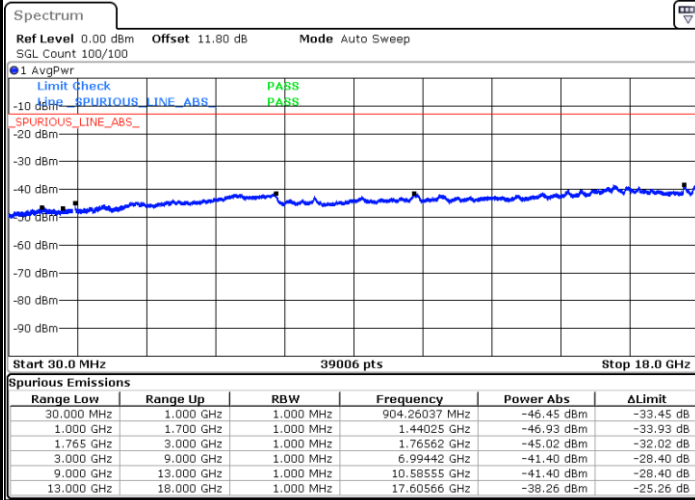

LTE Band 4 / 20MHz / 256QAM

Lowest Band Edge / 1 RB

Highest Band Edge / 1 RB

Date: 17.JUL.2020 10:50:54

Date: 17.JUL.2020 10:53:58

Lowest Band Edge / Full RB

Highest Band Edge / Full RB

Date: 17.JUL.2020 10:50:30

# Conducted Spurious Emission

LTE Band 4 / 1.4MHz

Highest Channel / QPSK

Date: 6 JUN.2020 15:24:17

Highest Channel / 16QAM

Date: 6 JUN.2020 15:25:02

LTE Band 4 / 3MHz

Lowest Channel / QPSK