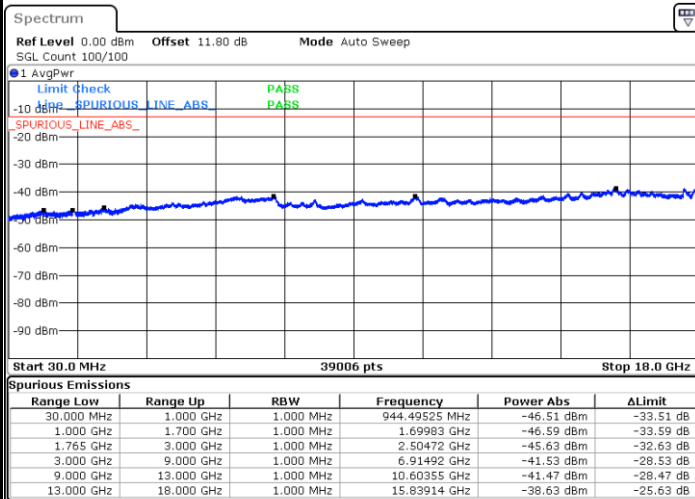

# Conducted Spurious Emission

LTE Band 4 / 1.4MHz

Highest Channel / QPSK

Date: 6 JUN.2020 15:24:17

Highest Channel / 16QAM

Date: 6 JUN.2020 15:25:02

LTE Band 4 / 3MHz

Lowest Channel / QPSK

Date: 6 JUN.2020 12:52:54

Lowest Channel / 16QAM

Date: 6 JUN.2020 12:53:39

**LTE Band 4 / 3MHz**

**Middle Channel / QPSK**

Date: 6 JUN.2020 12:55:10

**Middle Channel / 16QAM**

Date: 6 JUN.2020 12:55:54