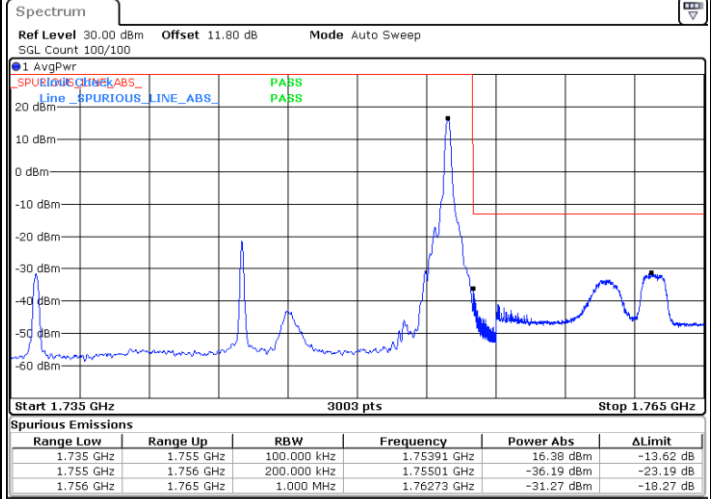

Date: 6 JUN.2020 14:16:36

Highest Band Edge / 1 RB

Date: 6 JUN.2020 14:24:08

Lowest Band Edge / Full RB

Date: 6 JUN.2020 14:18:06

Highest Band Edge / Full RB

Date: 6 JUN.2020 14:25:38

LTE Band 4 / 20MHz / 64QAM

Lowest Band Edge / 1 RB

Date: 6.JUN.2020 14:54:02

Highest Band Edge / 1 RB

Date: 6.JUN.2020 14:57:48

Lowest Band Edge / Full RB

Date: 6.JUN.2020 14:54:47

Highest Band Edge / Full RB

Date: 6.JUN.2020 14:58:33

LTE Band 4 / 20MHz / 256QAM

Lowest Band Edge / 1 RB

Highest Band Edge / 1 RB

Date: 17.JUL.2020 10:50:54

Date: 17.JUL.2020 10:53:58

Lowest Band Edge / Full RB

Highest Band Edge / Full RB

Date: 17.JUL.2020 10:50:30