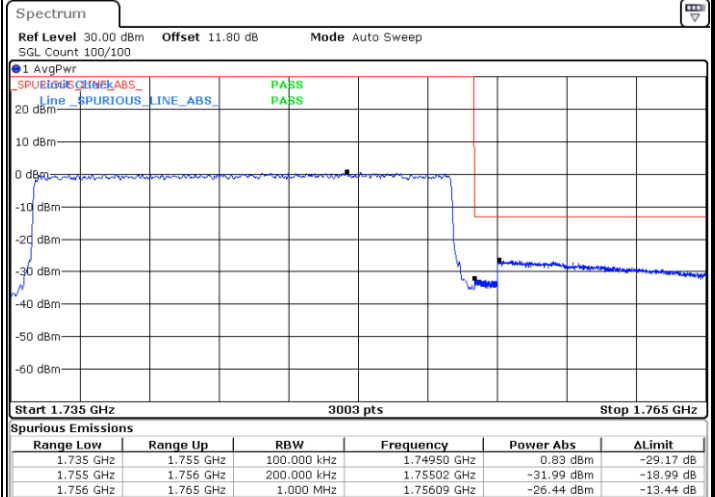

Highest Band Edge / 1 RB

Date: 6.JUN.2020 14:23:23

Lowest Band Edge / Full RB

Date: 6.JUN.2020 14:17:21

Highest Band Edge / Full RB

Date: 6.JUN.2020 14:24:53

LTE Band 4 / 20MHz / 16QAM

Lowest Band Edge / 1 RB

Date: 6 JUN.2020 14:16:36

Highest Band Edge / 1 RB

Date: 6 JUN.2020 14:24:08

Lowest Band Edge / Full RB

Date: 6 JUN.2020 14:18:06

Highest Band Edge / Full RB

Date: 6 JUN.2020 14:25:38

LTE Band 4 / 20MHz / 64QAM

Lowest Band Edge / 1 RB

Date: 6.JUN.2020 14:54:02

Highest Band Edge / 1 RB

Date: 6.JUN.2020 14:57:48

Lowest Band Edge / Full RB

Date: 6.JUN.2020 14:54:47

Highest Band Edge / Full RB

Date: 6.JUN.2020 14:58:33