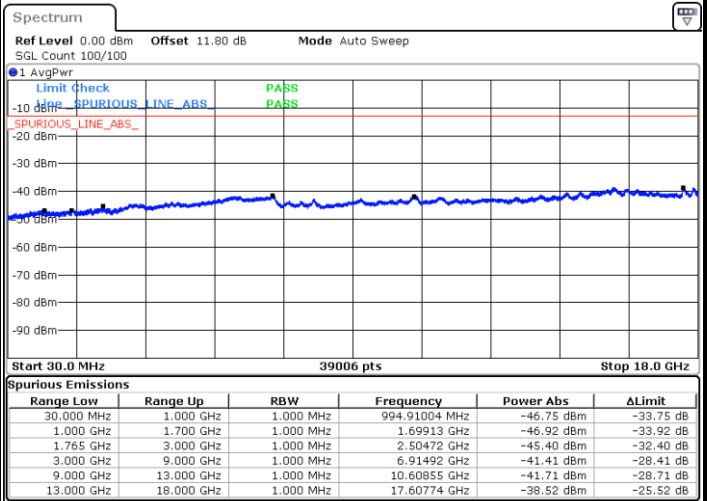

LTE Band 4 / 15MHz

Lowest Channel / QPSK

Lowest Channel / 16QAM

Date: 6 JUN.2020 14:05:04

Date: 6 JUN.2020 14:05:49

Middle Channel / QPSK

Middle Channel / 16QAM

Date: 6 JUN.2020 14:07:19

Date: 6 JUN.2020 14:08:04

LTE Band 4 / 15MHz

Highest Channel / QPSK

Date: 6 JUN. 2020 14:12:36

Highest Channel / 16QAM

Date: 6 JUN. 2020 14:13:22

LTE Band 4 / 20MHz

Lowest Channel / QPSK