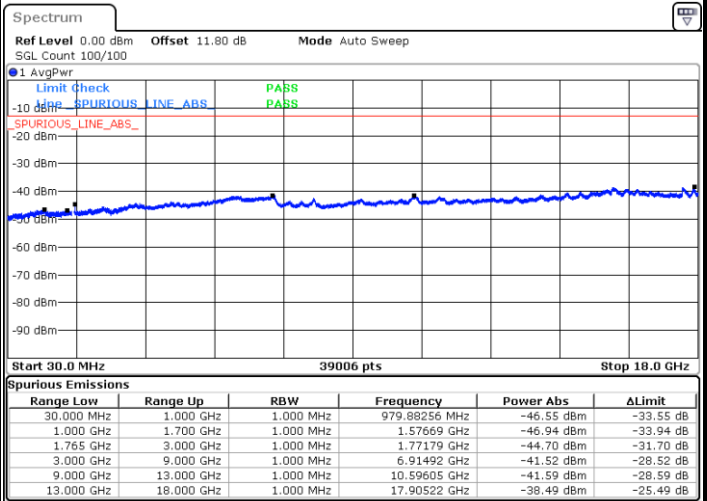

Date: 6 JUN.2020 14:08:04

LTE Band 4 / 15MHz

Highest Channel / QPSK

Date: 6 JUN. 2020 14:12:36

Highest Channel / 16QAM

Date: 6 JUN. 2020 14:13:22

LTE Band 4 / 20MHz

Lowest Channel / QPSK

Date: 6 JUN. 2020 14:18:51

Lowest Channel / 16QAM

Date: 6 JUN. 2020 14:19:36

LTE Band 4 / 20MHz

Middle Channel / QPSK

Middle Channel / 16QAM

Date: 6 JUN.2020 14:21:07

Date: 6 JUN.2020 14:21:51

Highest Channel / QPSK

Highest Channel / 16QAM

Date: 6 JUN.2020 14:26:23

Date: 6 JUN.2020 14:27:09

LTE Band 4 / 1.4MHz

Lowest Channel / 64QAM

Middle Channel / 64QAM

Date: 6 JUN.2020 15:05:21

Date: 6 JUN.2020 15:06:29

Highest Channel / 64QAM

Date: 6 JUN.2020 15:09:44

LTE Band 4 / 3MHz

Lowest Channel / 64QAM

Middle Channel / 64QAM

Date: 6 JUN.2020 14:29:48

Date: 6 JUN.2020 14:30:56