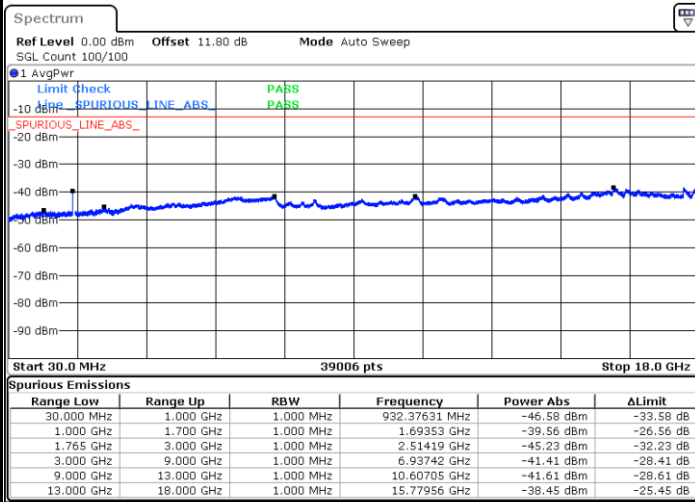

LTE Band 4 / 15MHz

Lowest Channel / QPSK

Lowest Channel / 16QAM

Date: 6 JUN.2020 14:05:04

Date: 6 JUN.2020 14:05:49

Middle Channel / QPSK

Middle Channel / 16QAM

Date: 6 JUN.2020 14:07:19

Date: 6 JUN.2020 14:08:04

LTE Band 4 / 15MHz

Highest Channel / QPSK

Date: 6 JUN. 2020 14:12:36

Highest Channel / 16QAM

Date: 6 JUN. 2020 14:13:22

LTE Band 4 / 20MHz

Lowest Channel / QPSK

Date: 6 JUN. 2020 14:18:51

Lowest Channel / 16QAM

Date: 6 JUN. 2020 14:19:36

LTE Band 4 / 20MHz

Middle Channel / QPSK

Middle Channel / 16QAM

Date: 6 JUN.2020 14:21:07

Date: 6 JUN.2020 14:21:51

Highest Channel / QPSK

Highest Channel / 16QAM

Date: 6 JUN.2020 14:26:23

Date: 6 JUN.2020 14:27:09

LTE Band 4 / 1.4MHz

Lowest Channel / 64QAM

Middle Channel / 64QAM

Date: 6 JUN.2020 15:05:21