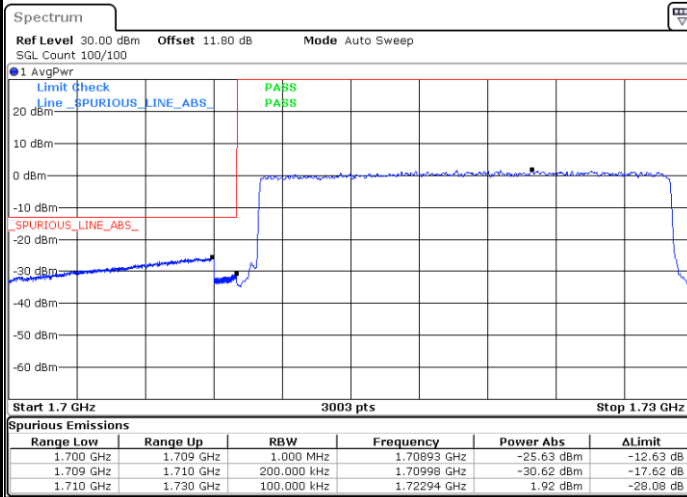

Date: 17.JUL.2020 10:46:41

Lowest Band Edge / Full RB

Highest Band Edge / Full RB

Date: 17.JUL.2020 10:42:04

Date: 17.JUL.2020 10:45:36

LTE Band 4 / 20MHz / QPSK

Lowest Band Edge / 1 RB

Date: 6.JUN.2020 14:15:51

Highest Band Edge / 1 RB

Date: 6.JUN.2020 14:23:23

Lowest Band Edge / Full RB

Date: 6.JUN.2020 14:17:21

Highest Band Edge / Full RB

Date: 6.JUN.2020 14:24:53

LTE Band 4 / 20MHz / 16QAM

Lowest Band Edge / 1 RB