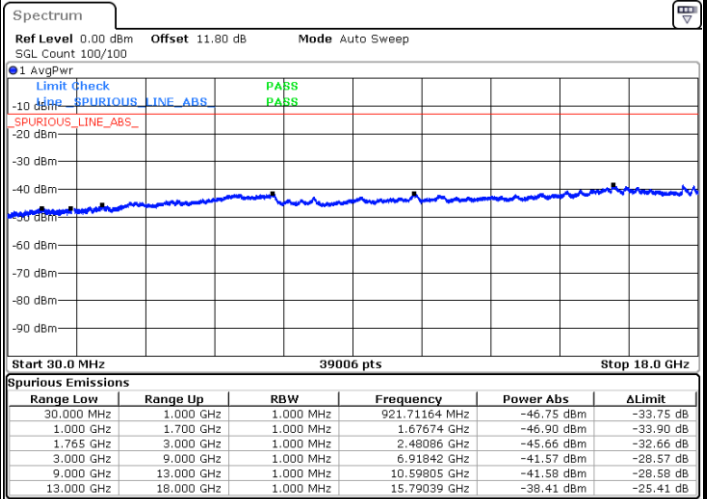

Highest Channel / 16QAM

Date: 6 JUN.2020 13:47:39

LTE Band 4 / 10MHz

Lowest Channel / QPSK

Date: 6 JUN.2020 13:52:12

Lowest Channel / 16QAM

Date: 6 JUN.2020 13:52:58

LTE Band 4 / 10MHz

Middle Channel / QPSK

Middle Channel / 16QAM

Date: 6 JUN.2020 13:54:28

Date: 6 JUN.2020 13:55:12

Highest Channel / QPSK

Highest Channel / 16QAM

Date: 6 JUN.2020 13:59:45

Date: 6 JUN.2020 14:00:30

LTE Band 4 / 15MHz

Lowest Channel / QPSK

Lowest Channel / 16QAM

Date: 6 JUN.2020 14:05:04

Date: 6 JUN.2020 14:05:49

Middle Channel / QPSK

Middle Channel / 16QAM

Date: 6 JUN.2020 14:07:19