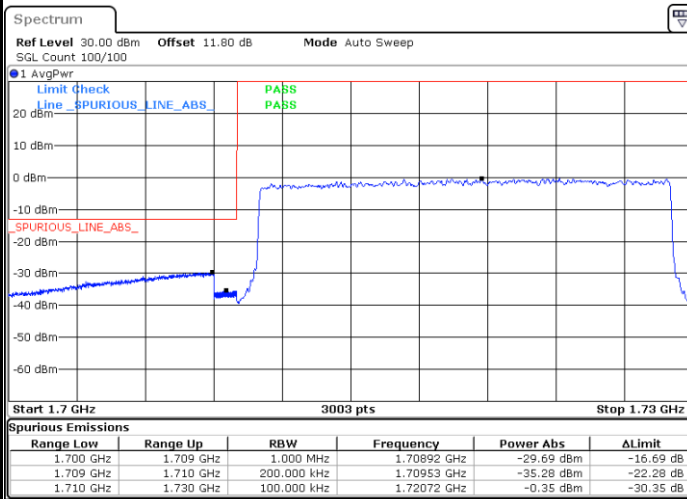

Lowest Band Edge / 1 RB

Date: 6.JUN.2020 14:54:02

Highest Band Edge / 1 RB

Date: 6.JUN.2020 14:57:48

Lowest Band Edge / Full RB

Date: 6.JUN.2020 14:54:47

Highest Band Edge / Full RB

Date: 6.JUN.2020 14:58:33

LTE Band 4 / 20MHz / 256QAM

Lowest Band Edge / 1 RB

Highest Band Edge / 1 RB

Date: 17.JUL.2020 10:50:54

Date: 17.JUL.2020 10:53:58

Lowest Band Edge / Full RB

Highest Band Edge / Full RB

Date: 17.JUL.2020 10:50:30