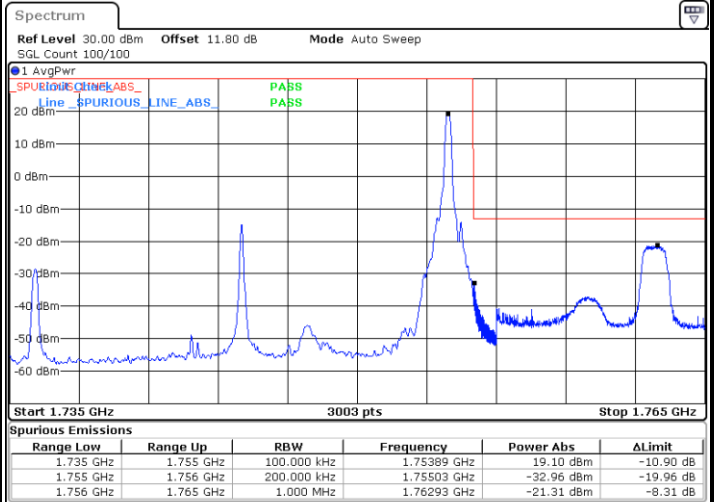

Highest Band Edge / 1 RB

Date: 6.JUN.2020 14:23:23

Lowest Band Edge / Full RB

Date: 6.JUN.2020 14:17:21

Highest Band Edge / Full RB

Date: 6.JUN.2020 14:24:53

LTE Band 4 / 20MHz / 16QAM

Lowest Band Edge / 1 RB

Date: 6 JUN.2020 14:16:36

Highest Band Edge / 1 RB

Date: 6 JUN.2020 14:24:08

Lowest Band Edge / Full RB

Date: 6 JUN.2020 14:18:06

Highest Band Edge / Full RB

Date: 6 JUN.2020 14:25:38

LTE Band 4 / 20MHz / 64QAM

Lowest Band Edge / 1 RB

Date: 6.JUN.2020 14:54:02

Highest Band Edge / 1 RB

Date: 6.JUN.2020 14:57:48

Lowest Band Edge / Full RB

Date: 6.JUN.2020 14:54:47

Highest Band Edge / Full RB

Date: 6.JUN.2020 14:58:33