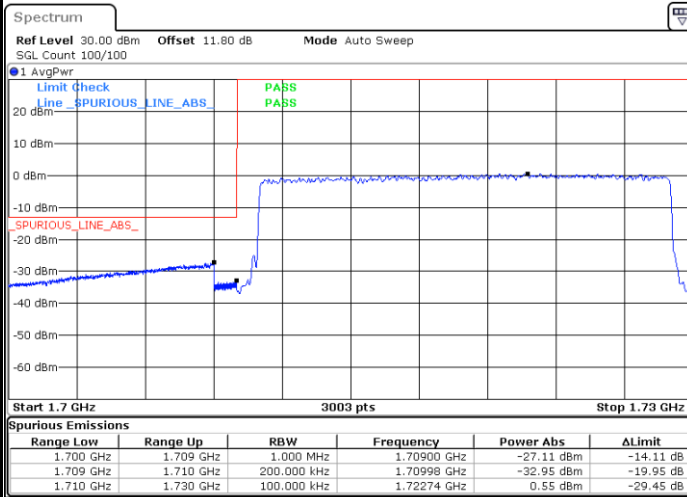

Highest Band Edge / 1 RB

Date: 6.JUN.2020 14:23:23

Lowest Band Edge / Full RB

Date: 6.JUN.2020 14:17:21

Highest Band Edge / Full RB

Date: 6.JUN.2020 14:24:53

LTE Band 4 / 20MHz / 16QAM

Lowest Band Edge / 1 RB

Date: 6 JUN.2020 14:16:36

Highest Band Edge / 1 RB

Date: 6 JUN.2020 14:24:08

Lowest Band Edge / Full RB

Date: 6 JUN.2020 14:18:06

Highest Band Edge / Full RB

Date: 6 JUN.2020 14:25:38

LTE Band 4 / 20MHz / 64QAM