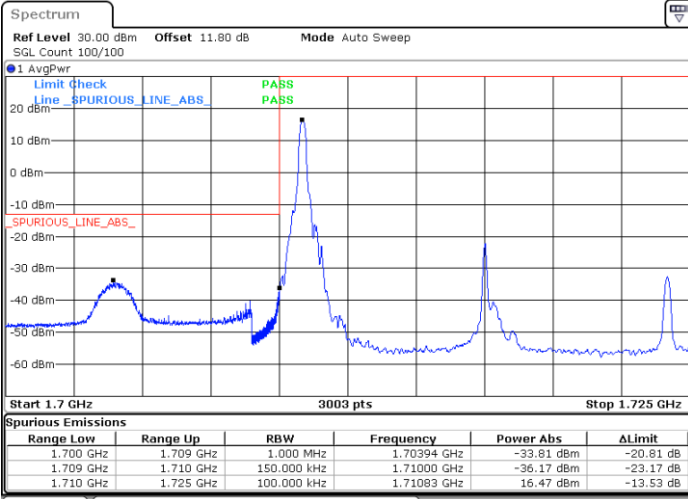

Date: 6 JUN.2020 14:04:18

Highest Band Edge / Full RB

Date: 6 JUN.2020 14:11:51

LTE Band 4 / 15MHz / 64QAM

Lowest Band Edge / 1 RB

Date: 6.JUN.2020 14:47:36

Highest Band Edge / 1 RB

Date: 6.JUN.2020 14:51:22

Lowest Band Edge / Full RB

Date: 6.JUN.2020 14:48:21

Highest Band Edge / Full RB

Date: 6.JUN.2020 14:52:07

LTE Band 4 / 15MHz / 256QAM

Lowest Band Edge / 1 RB

Highest Band Edge / 1 RB

Date: 17.JUL.2020 10:42:36

Date: 17.JUL.2020 10:46:41

Lowest Band Edge / Full RB

Highest Band Edge / Full RB

Date: 17.JUL.2020 10:42:04

Date: 17.JUL.2020 10:45:36

LTE Band 4 / 20MHz / QPSK

Lowest Band Edge / 1 RB

Date: 6.JUN.2020 14:15:51