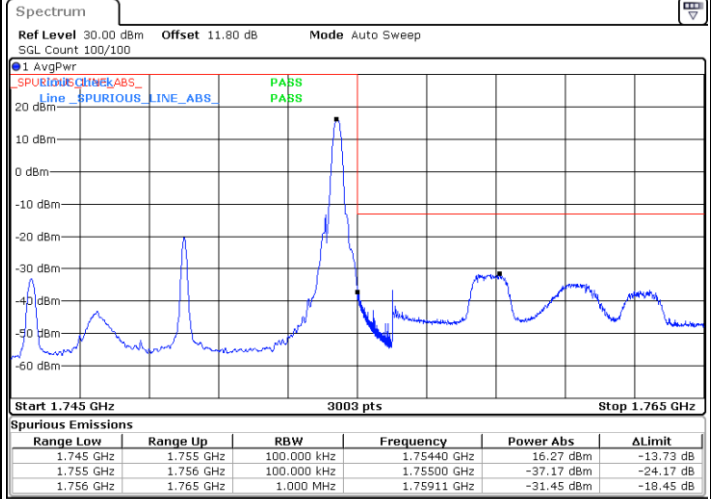

LTE Band 4 / 10MHz / 256QAM

Lowest Band Edge / 1 RB

Highest Band Edge / 1 RB

Date: 17.JUL.2020 10:35:38

Date: 17.JUL.2020 10:38:59

Lowest Band Edge / Full RB

Highest Band Edge / Full RB

Date: 17.JUL.2020 10:35:19

Date: 17.JUL.2020 10:37:13

LTE Band 4 / 15MHz / QPSK

Lowest Band Edge / 1 RB

Date: 6.JUN.2020 14:02:04

Highest Band Edge / 1 RB

Date: 6.JUN.2020 14:09:36

Lowest Band Edge / Full RB

Date: 6.JUN.2020 14:03:34

Highest Band Edge / Full RB

Date: 6.JUN.2020 14:11:06

LTE Band 4 / 15MHz / 16QAM

Lowest Band Edge / 1 RB

Date: 6 JUN.2020 14:02:49

Highest Band Edge / 1 RB

Date: 6 JUN.2020 14:10:21

Lowest Band Edge / Full RB