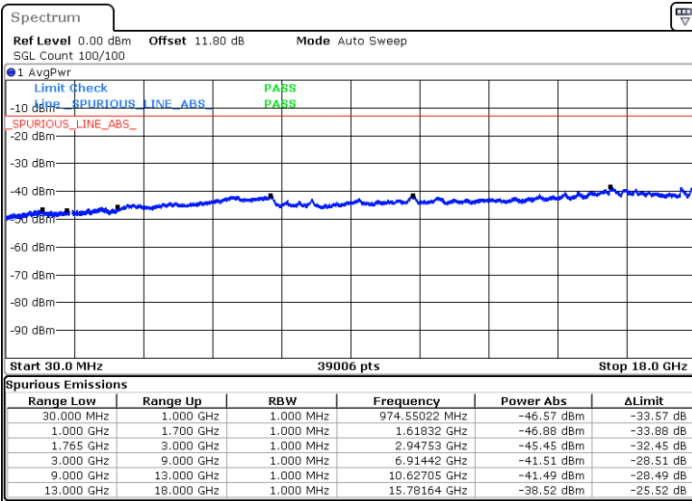

LTE Band 4 / 15MHz

Lowest Channel / QPSK

Lowest Channel / 16QAM

Date: 6 JUN.2020 14:05:04

Date: 6 JUN.2020 14:05:49

Middle Channel / QPSK

Middle Channel / 16QAM

Date: 6 JUN.2020 14:07:19

Date: 6 JUN.2020 14:08:04

LTE Band 4 / 15MHz

Highest Channel / QPSK

Date: 6 JUN. 2020 14:12:36

Highest Channel / 16QAM

Date: 6 JUN. 2020 14:13:22

LTE Band 4 / 20MHz

Lowest Channel / QPSK