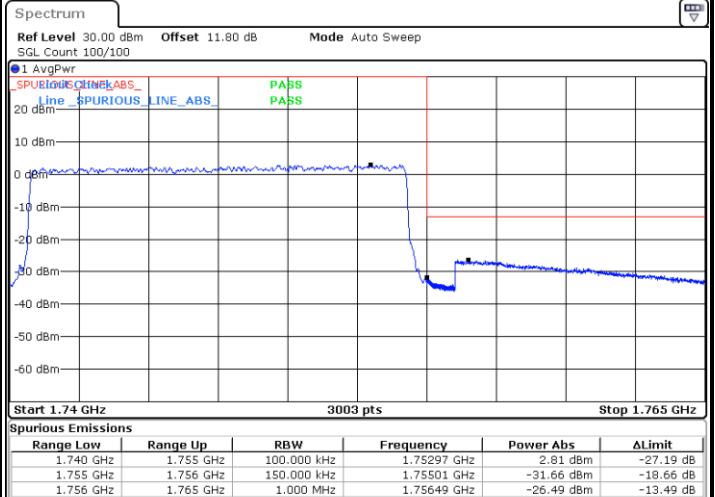

LTE Band 4 / 10MHz / 256QAM

Lowest Band Edge / 1 RB

Highest Band Edge / 1 RB

Date: 17.JUL.2020 10:35:38

Date: 17.JUL.2020 10:38:59

Lowest Band Edge / Full RB

Highest Band Edge / Full RB

Date: 17.JUL.2020 10:35:19

Date: 17.JUL.2020 10:37:13

LTE Band 4 / 15MHz / QPSK

Lowest Band Edge / 1 RB

Date: 6.JUN.2020 14:02:04

Highest Band Edge / 1 RB

Date: 6.JUN.2020 14:09:36

Lowest Band Edge / Full RB

Date: 6.JUN.2020 14:03:34

Highest Band Edge / Full RB

Date: 6.JUN.2020 14:11:06

LTE Band 4 / 15MHz / 16QAM

Lowest Band Edge / 1 RB

Date: 6 JUN.2020 14:02:49

Highest Band Edge / 1 RB

Date: 6 JUN.2020 14:10:21

Lowest Band Edge / Full RB

Date: 6 JUN.2020 14:04:18

Highest Band Edge / Full RB

Date: 6 JUN.2020 14:11:51

LTE Band 4 / 15MHz / 64QAM

Lowest Band Edge / 1 RB

Date: 6.JUN.2020 14:47:36

Highest Band Edge / 1 RB

Date: 6.JUN.2020 14:51:22