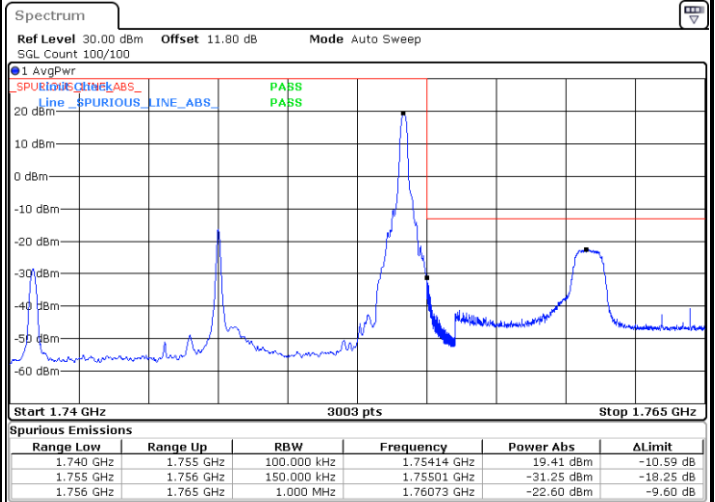

Highest Band Edge / Full RB

Date: 6.JUN.2020 14:11:06

LTE Band 4 / 15MHz / 16QAM

Lowest Band Edge / 1 RB

Date: 6 JUN.2020 14:02:49

Highest Band Edge / 1 RB

Date: 6 JUN.2020 14:10:21

Lowest Band Edge / Full RB

Date: 6 JUN.2020 14:04:18

Highest Band Edge / Full RB

Date: 6 JUN.2020 14:11:51

LTE Band 4 / 15MHz / 64QAM

Lowest Band Edge / 1 RB

Date: 6.JUN.2020 14:47:36

Highest Band Edge / 1 RB

Date: 6.JUN.2020 14:51:22

Lowest Band Edge / Full RB

Date: 6.JUN.2020 14:48:21

Highest Band Edge / Full RB

Date: 6.JUN.2020 14:52:07

LTE Band 4 / 15MHz / 256QAM

Lowest Band Edge / 1 RB

Highest Band Edge / 1 RB

Date: 17.JUL.2020 10:42:36

Date: 17.JUL.2020 10:46:41

Lowest Band Edge / Full RB

Highest Band Edge / Full RB

Date: 17.JUL.2020 10:42:04

Date: 17.JUL.2020 10:45:36

LTE Band 4 / 20MHz / QPSK

Lowest Band Edge / 1 RB

Date: 6.JUN.2020 14:15:51