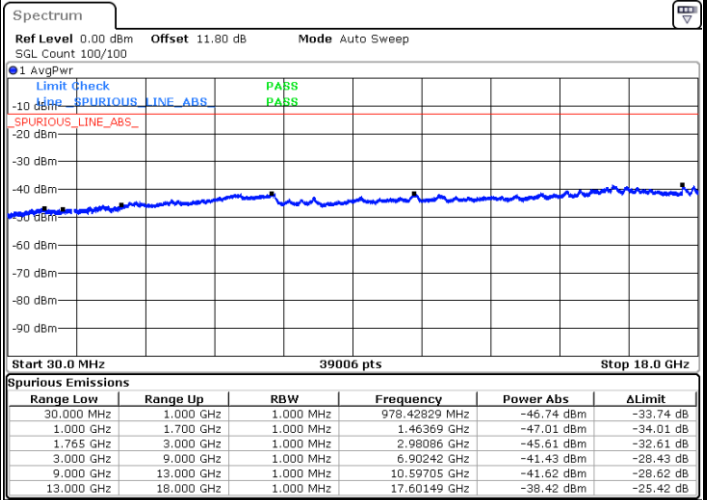

Date: 6 JUN.2020 12:52:54

Lowest Channel / 16QAM

Date: 6 JUN.2020 12:53:39

**LTE Band 4 / 3MHz**

**Middle Channel / QPSK**

Date: 6 JUN.2020 12:55:10

**Middle Channel / 16QAM**

Date: 6 JUN.2020 12:55:54

**Highest Channel / QPSK**

Date: 6 JUN.2020 13:00:27

**Highest Channel / 16QAM**

Date: 6 JUN.2020 13:01:12

LTE Band 4 / 5MHz

Lowest Channel / QPSK

Lowest Channel / 16QAM

Date: 6 JUN.2020 13:05:46

Date: 6 JUN.2020 13:06:31

Middle Channel / QPSK

Middle Channel / 16QAM

Date: 6 JUN.2020 13:08:02

Date: 6 JUN.2020 13:08:46

LTE Band 4 / 5MHz

Highest Channel / QPSK

Date: 6 JUN.2020 13:13:19

Highest Channel / 16QAM

Date: 6 JUN.2020 13:47:39

LTE Band 4 / 10MHz

Lowest Channel / QPSK

Date: 6 JUN.2020 13:52:12

Lowest Channel / 16QAM

Date: 6 JUN.2020 13:52:58

LTE Band 4 / 10MHz