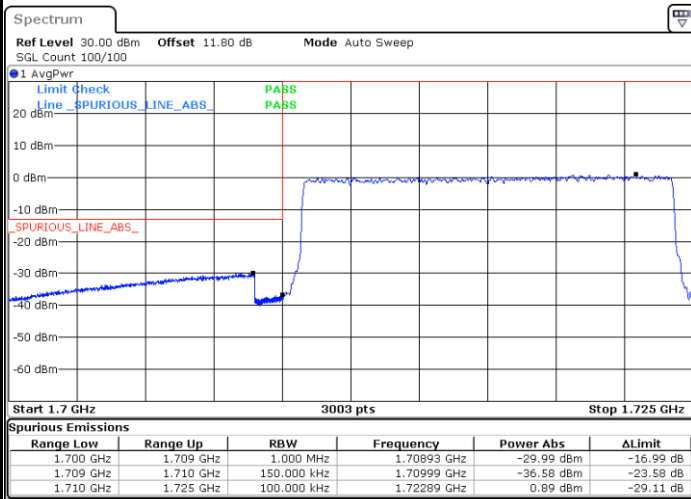

Date: 6 JUN.2020 14:04:18

Highest Band Edge / Full RB

Date: 6 JUN.2020 14:11:51

LTE Band 4 / 15MHz / 64QAM

Lowest Band Edge / 1 RB

Date: 6.JUN.2020 14:47:36

Highest Band Edge / 1 RB

Date: 6.JUN.2020 14:51:22

Lowest Band Edge / Full RB

Date: 6.JUN.2020 14:48:21

Highest Band Edge / Full RB

Date: 6.JUN.2020 14:52:07

LTE Band 4 / 15MHz / 256QAM

Lowest Band Edge / 1 RB

Highest Band Edge / 1 RB

Date: 17.JUL.2020 10:42:36