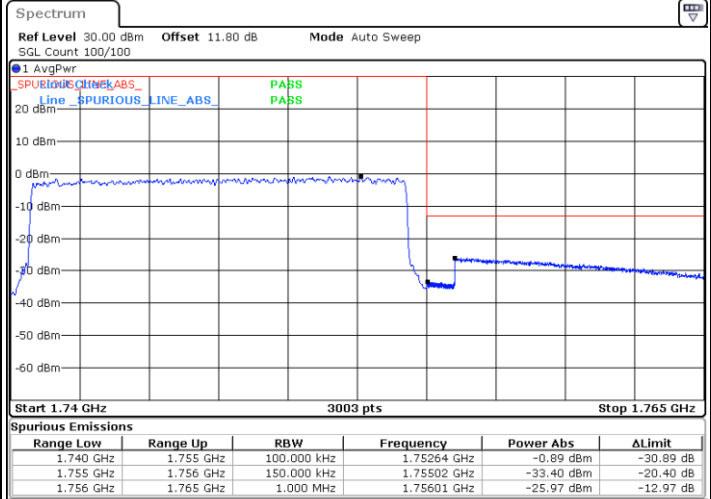

Date: 6 JUN.2020 14:04:18

Highest Band Edge / Full RB

Date: 6 JUN.2020 14:11:51

LTE Band 4 / 15MHz / 64QAM

Lowest Band Edge / 1 RB

Date: 6.JUN.2020 14:47:36

Highest Band Edge / 1 RB

Date: 6.JUN.2020 14:51:22

Lowest Band Edge / Full RB

Date: 6.JUN.2020 14:48:21

Highest Band Edge / Full RB

Date: 6.JUN.2020 14:52:07

LTE Band 4 / 15MHz / 256QAM

Lowest Band Edge / 1 RB

Highest Band Edge / 1 RB

Date: 17.JUL.2020 10:42:36

Date: 17.JUL.2020 10:46:41

Lowest Band Edge / Full RB

Highest Band Edge / Full RB

Date: 17.JUL.2020 10:42:04

Date: 17.JUL.2020 10:45:36

LTE Band 4 / 20MHz / QPSK

Lowest Band Edge / 1 RB

Date: 6.JUN.2020 14:15:51

Highest Band Edge / 1 RB

Date: 6.JUN.2020 14:23:23

Lowest Band Edge / Full RB

Date: 6.JUN.2020 14:17:21

Highest Band Edge / Full RB

Date: 6.JUN.2020 14:24:53

LTE Band 4 / 20MHz / 16QAM

Lowest Band Edge / 1 RB