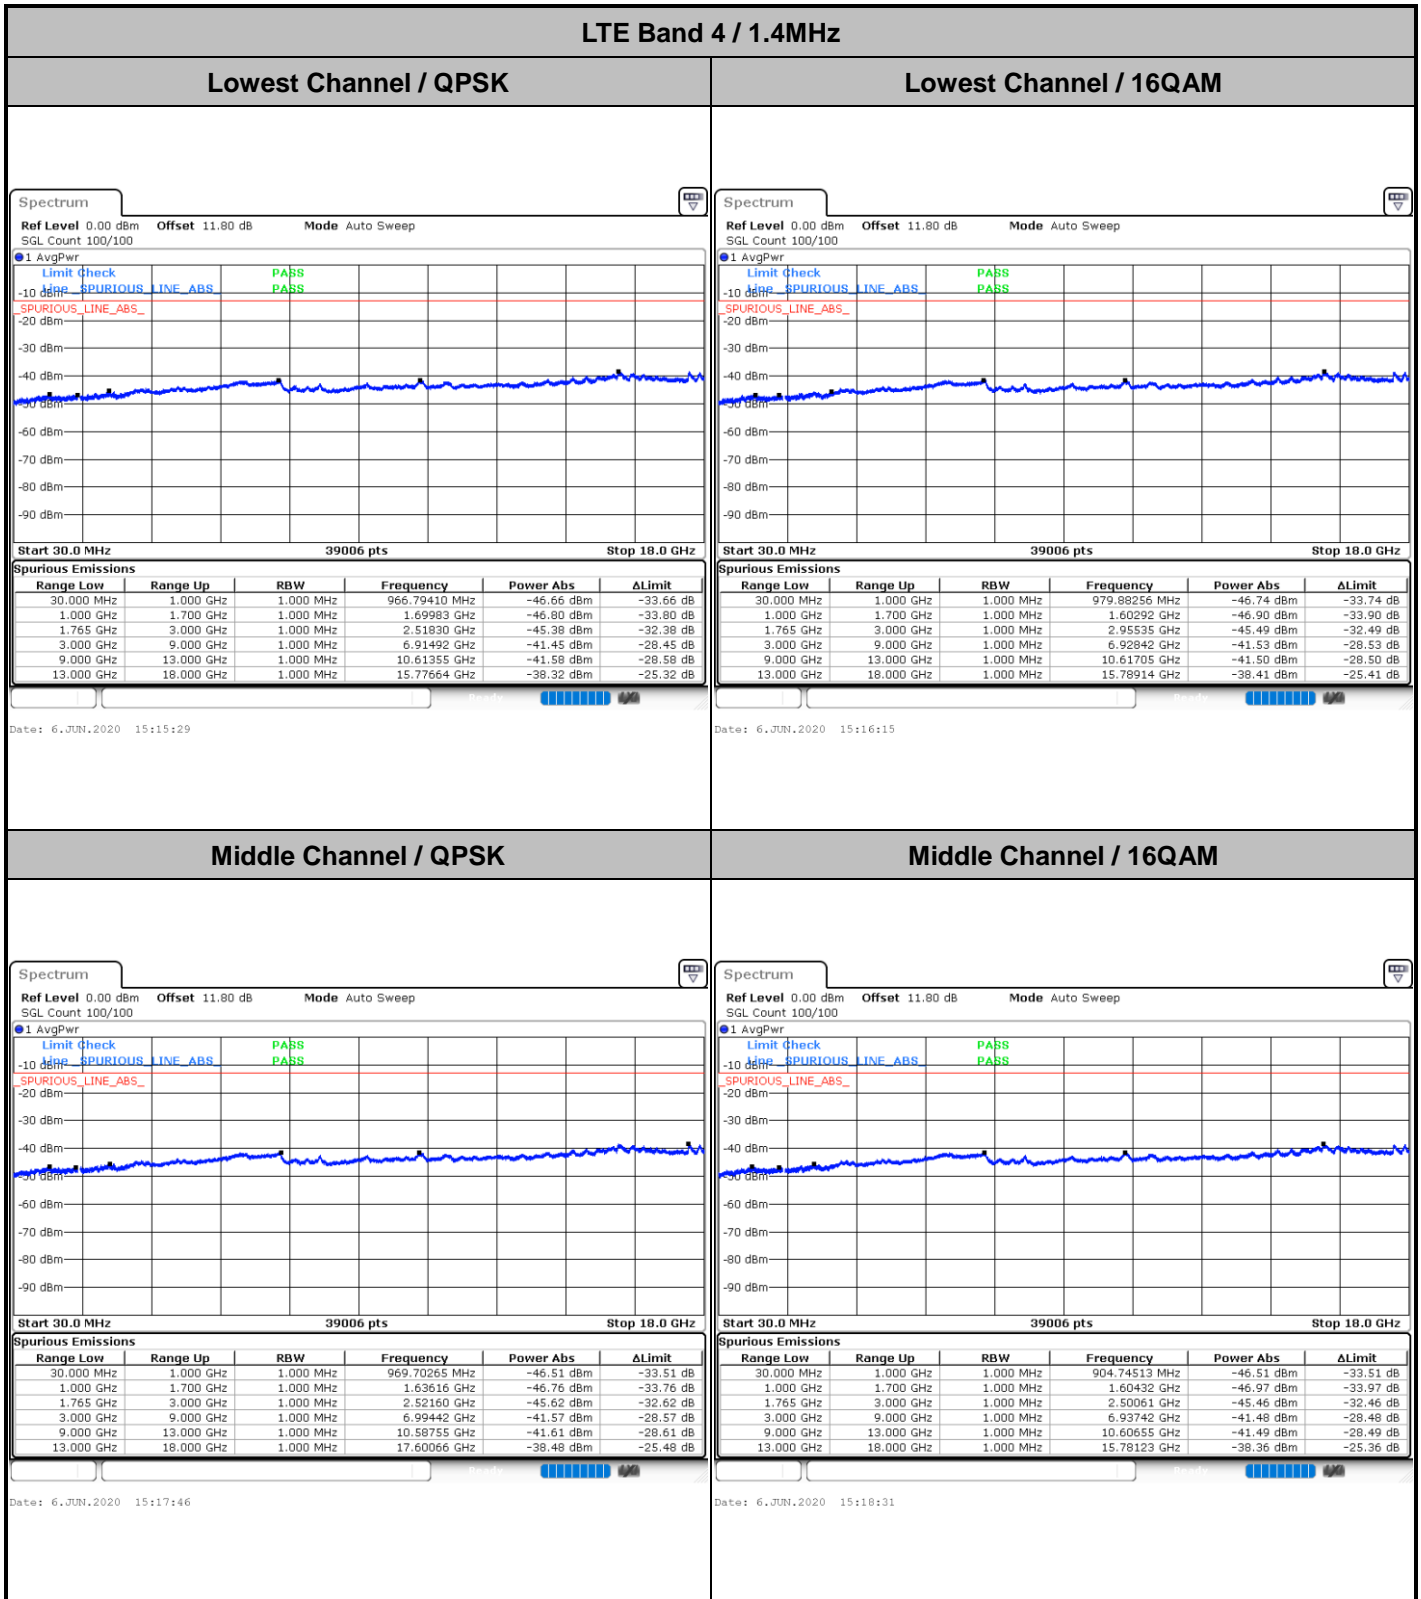

Conducted Spurious Emission