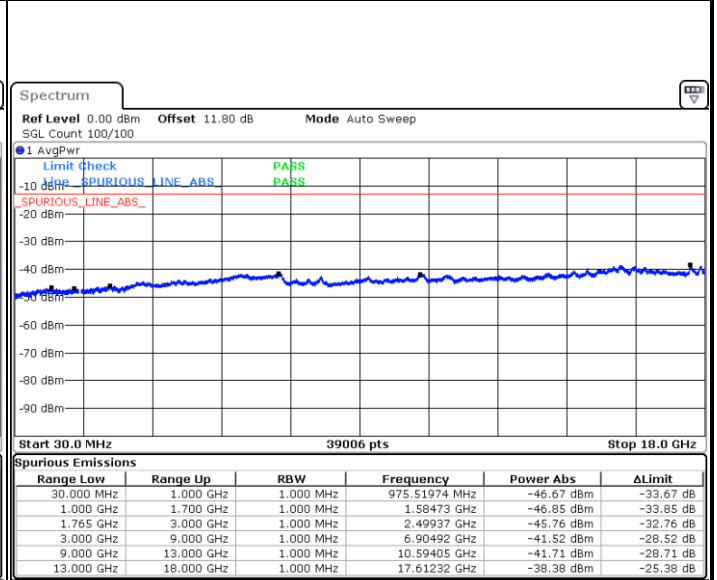

# Conducted Spurious Emission

LTE Band 4 / 1.4MHz

Highest Channel / QPSK

Date: 6 JUN.2020 15:24:17

Highest Channel / 16QAM

Date: 6 JUN.2020 15:25:02

LTE Band 4 / 3MHz

Lowest Channel / QPSK

Date: 6 JUN.2020 12:52:54

Lowest Channel / 16QAM

Date: 6 JUN.2020 12:53:39

**LTE Band 4 / 3MHz**

**Middle Channel / QPSK**

Date: 6 JUN.2020 12:55:10

**Middle Channel / 16QAM**

Date: 6 JUN.2020 12:55:54

**Highest Channel / QPSK**

Date: 6 JUN.2020 13:00:27

**Highest Channel / 16QAM**

Date: 6 JUN.2020 13:01:12

LTE Band 4 / 5MHz

Lowest Channel / QPSK

Lowest Channel / 16QAM

Date: 6 JUN.2020 13:05:46