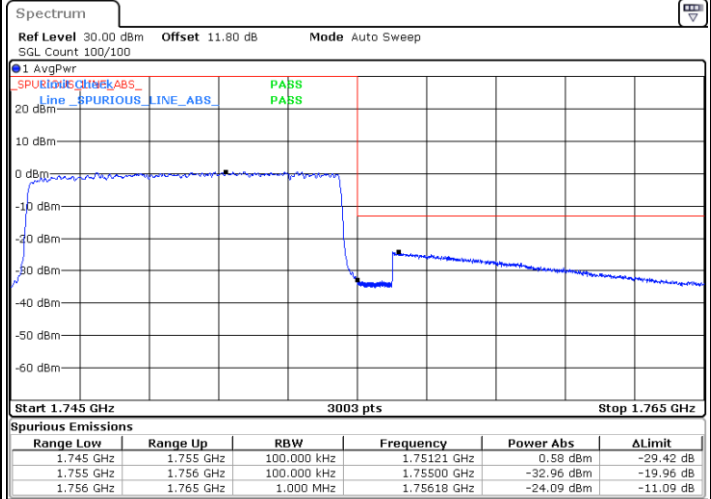

LTE Band 4 / 10MHz / 256QAM

Lowest Band Edge / 1 RB

Highest Band Edge / 1 RB

Date: 17.JUL.2020 10:35:38

Date: 17.JUL.2020 10:38:59

Lowest Band Edge / Full RB

Highest Band Edge / Full RB

Date: 17.JUL.2020 10:35:19

Date: 17.JUL.2020 10:37:13

LTE Band 4 / 15MHz / QPSK

Lowest Band Edge / 1 RB

Date: 6.JUN.2020 14:02:04

Highest Band Edge / 1 RB

Date: 6.JUN.2020 14:09:36

Lowest Band Edge / Full RB

Date: 6.JUN.2020 14:03:34