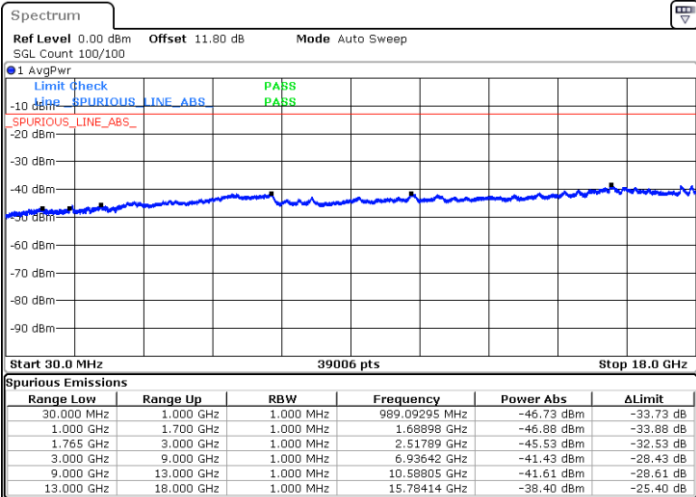

Date: 6 JUN. 2020 14:18:51

Lowest Channel / 16QAM

Date: 6 JUN. 2020 14:19:36

LTE Band 4 / 20MHz

Middle Channel / QPSK

Middle Channel / 16QAM

Date: 6 JUN.2020 14:21:07

Date: 6 JUN.2020 14:21:51

Highest Channel / QPSK

Highest Channel / 16QAM

Date: 6 JUN.2020 14:26:23

Date: 6 JUN.2020 14:27:09

LTE Band 4 / 1.4MHz

Lowest Channel / 64QAM

Middle Channel / 64QAM

Date: 6 JUN.2020 15:05:21

Date: 6 JUN.2020 15:06:29

Highest Channel / 64QAM

Date: 6 JUN.2020 15:09:44

LTE Band 4 / 3MHz

Lowest Channel / 64QAM

Middle Channel / 64QAM

Date: 6 JUN.2020 14:29:48

Date: 6 JUN.2020 14:30:56

Highest Channel / 64QAM

Date: 6 JUN.2020 14:33:35

LTE Band 4 / 5MHz

Lowest Channel / 64QAM

Middle Channel / 64QAM

Date: 6 JUN.2020 14:36:15

Date: 6 JUN.2020 14:37:22

Highest Channel / 64QAM