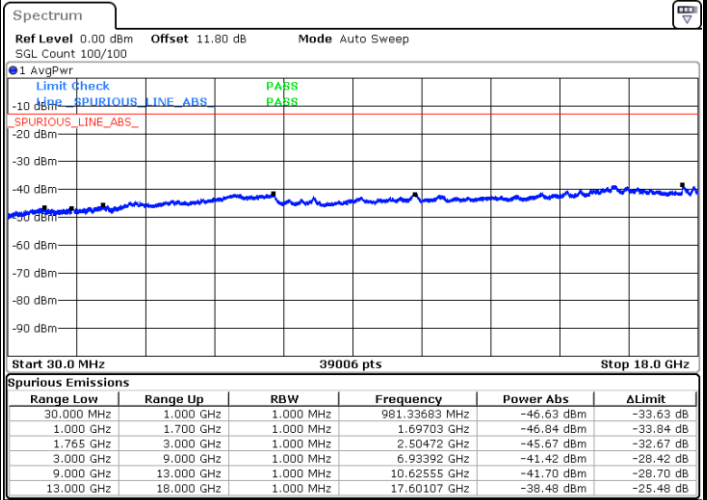

Highest Channel / 64QAM

Date: 6 JUN.2020 14:33:35

LTE Band 4 / 5MHz

Lowest Channel / 64QAM

Middle Channel / 64QAM

Date: 6 JUN.2020 14:36:15

Date: 6 JUN.2020 14:37:22

Highest Channel / 64QAM

Date: 6 JUN.2020 14:40:00

LTE Band 4 / 10MHz

Lowest Channel / 64QAM

Middle Channel / 64QAM

Date: 6 JUN.2020 14:42:41

Date: 6 JUN.2020 14:43:48

Highest Channel / 64QAM

Date: 6 JUN.2020 14:46:26

LTE Band 4 / 15MHz

Lowest Channel / 64QAM

Middle Channel / 64QAM

Date: 6 JUN.2020 14:49:06

Date: 6 JUN.2020 14:50:14

Highest Channel / 64QAM

Date: 6 JUN.2020 14:52:52

LTE Band 4 / 20MHz

Lowest Channel / 64QAM

Middle Channel / 64QAM

Date: 6 JUN.2020 14:55:32

Date: 6 JUN.2020 14:56:40

Highest Channel / 64QAM

Date: 6 JUN.2020 14:59:18

LTE Band 4 / 1.4MHz

Lowest Channel / 256QAM