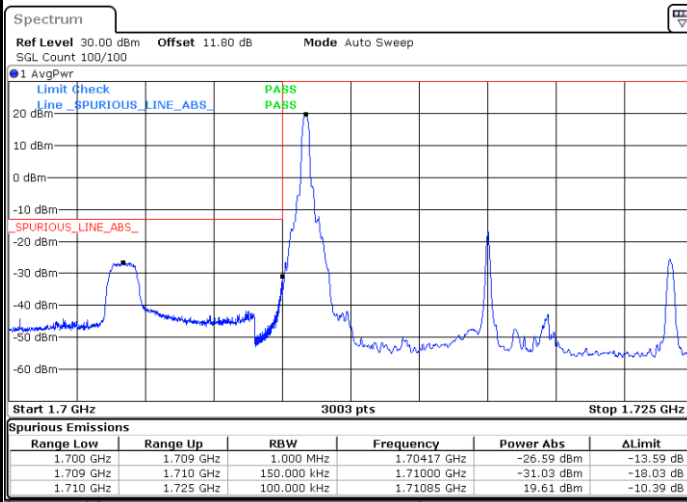

Date: 17.JUL.2020 10:37:13

LTE Band 4 / 15MHz / QPSK

Lowest Band Edge / 1 RB

Date: 6.JUN.2020 14:02:04

Highest Band Edge / 1 RB

Date: 6.JUN.2020 14:09:36

Lowest Band Edge / Full RB

Date: 6.JUN.2020 14:03:34

Highest Band Edge / Full RB

Date: 6.JUN.2020 14:11:06

LTE Band 4 / 15MHz / 16QAM

Lowest Band Edge / 1 RB

Date: 6 JUN.2020 14:02:49

Highest Band Edge / 1 RB

Date: 6 JUN.2020 14:10:21

Lowest Band Edge / Full RB

Date: 6 JUN.2020 14:04:18

Highest Band Edge / Full RB

Date: 6 JUN.2020 14:11:51

LTE Band 4 / 15MHz / 64QAM

Lowest Band Edge / 1 RB

Date: 6.JUN.2020 14:47:36

Highest Band Edge / 1 RB

Date: 6.JUN.2020 14:51:22