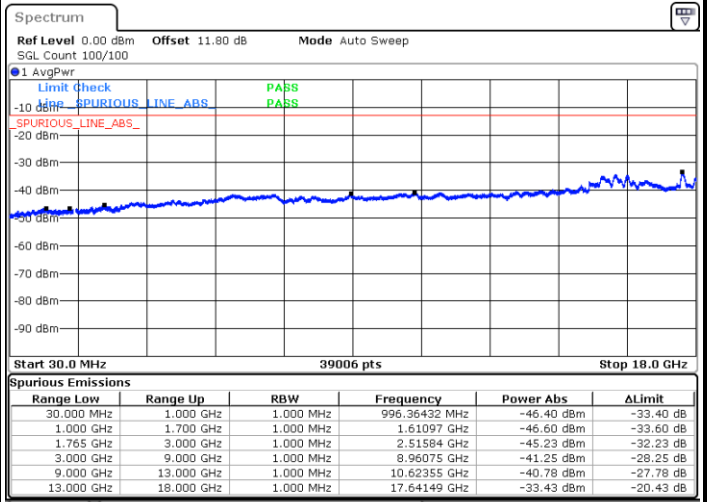

Date: 6 JUN.2020 14:40:00

LTE Band 4 / 10MHz

Lowest Channel / 64QAM

Middle Channel / 64QAM

Date: 6 JUN.2020 14:42:41

Date: 6 JUN.2020 14:43:48

Highest Channel / 64QAM

Date: 6 JUN.2020 14:46:26

LTE Band 4 / 15MHz

Lowest Channel / 64QAM

Middle Channel / 64QAM

Date: 6 JUN.2020 14:49:06

Date: 6 JUN.2020 14:50:14

Highest Channel / 64QAM

Date: 6 JUN.2020 14:52:52

LTE Band 4 / 20MHz

Lowest Channel / 64QAM

Middle Channel / 64QAM

Date: 6 JUN.2020 14:55:32

Date: 6 JUN.2020 14:56:40

Highest Channel / 64QAM

Date: 6 JUN.2020 14:59:18

LTE Band 4 / 1.4MHz

Lowest Channel / 256QAM

Middle Channel / 256QAM

Date: 17.JUL.2020 10:10:15

Date: 17.JUL.2020 09:40:17

Highest Channel / 256QAM

Date: 17.JUL.2020 10:14:27