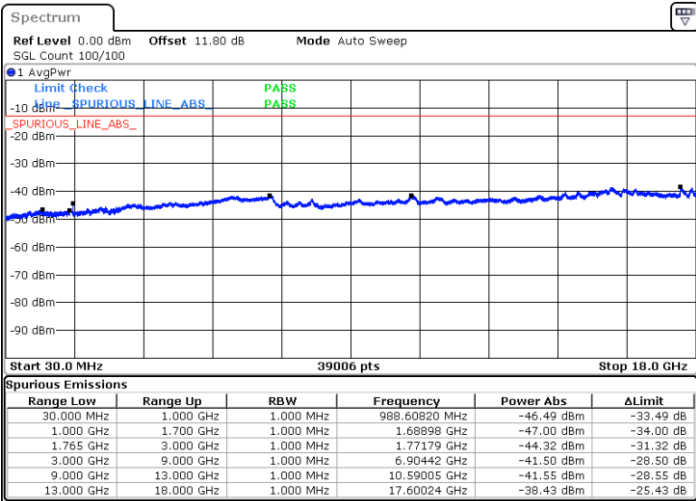

Date: 6 JUN.2020 14:08:04

LTE Band 4 / 15MHz

Highest Channel / QPSK

Date: 6 JUN. 2020 14:12:36

Highest Channel / 16QAM

Date: 6 JUN. 2020 14:13:22

LTE Band 4 / 20MHz

Lowest Channel / QPSK

Date: 6 JUN. 2020 14:18:51

Lowest Channel / 16QAM

Date: 6 JUN. 2020 14:19:36

LTE Band 4 / 20MHz

Middle Channel / QPSK

Middle Channel / 16QAM

Date: 6 JUN.2020 14:21:07

Date: 6 JUN.2020 14:21:51

Highest Channel / QPSK

Highest Channel / 16QAM

Date: 6 JUN.2020 14:26:23

Date: 6 JUN.2020 14:27:09

LTE Band 4 / 1.4MHz

Lowest Channel / 64QAM

Middle Channel / 64QAM

Date: 6 JUN.2020 15:05:21

Date: 6 JUN.2020 15:06:29

Highest Channel / 64QAM

Date: 6 JUN.2020 15:09:44

LTE Band 4 / 3MHz

Lowest Channel / 64QAM

Middle Channel / 64QAM

Date: 6 JUN.2020 14:29:48

Date: 6 JUN.2020 14:30:56