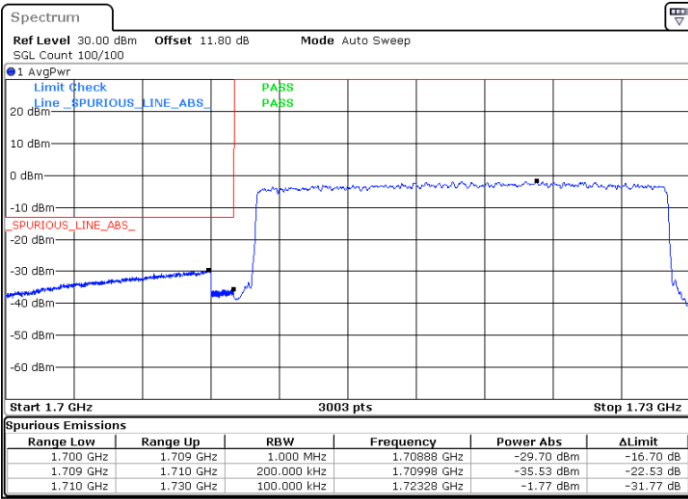

LTE Band 4 / 20MHz / 256QAM

Lowest Band Edge / 1 RB

Highest Band Edge / 1 RB

Date: 17.JUL.2020 10:50:54

Date: 17.JUL.2020 10:53:58

Lowest Band Edge / Full RB

Highest Band Edge / Full RB

Date: 17.JUL.2020 10:50:30