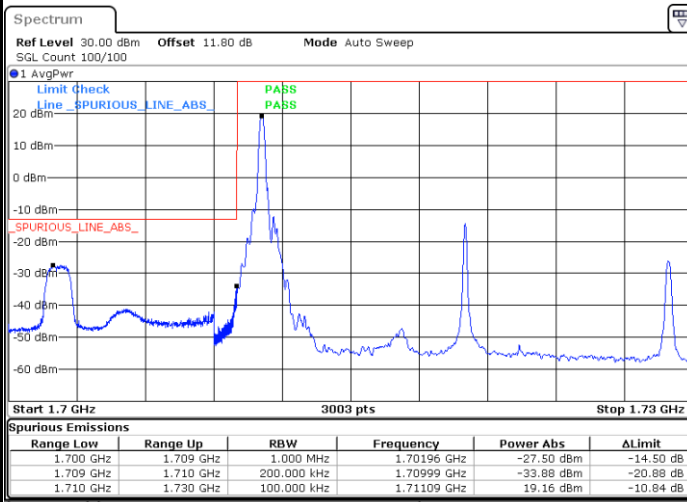

Highest Band Edge / 1 RB

Date: 6.JUN.2020 14:23:23

Lowest Band Edge / Full RB

Date: 6.JUN.2020 14:17:21

Highest Band Edge / Full RB

Date: 6.JUN.2020 14:24:53

LTE Band 4 / 20MHz / 16QAM

Lowest Band Edge / 1 RB

Date: 6 JUN.2020 14:16:36

Highest Band Edge / 1 RB

Date: 6 JUN.2020 14:24:08

Lowest Band Edge / Full RB

Date: 6 JUN.2020 14:18:06

Highest Band Edge / Full RB

Date: 6 JUN.2020 14:25:38

LTE Band 4 / 20MHz / 64QAM

Lowest Band Edge / 1 RB

Date: 6.JUN.2020 14:54:02

Highest Band Edge / 1 RB

Date: 6.JUN.2020 14:57:48

Lowest Band Edge / Full RB

Date: 6.JUN.2020 14:54:47

Highest Band Edge / Full RB

Date: 6.JUN.2020 14:58:33