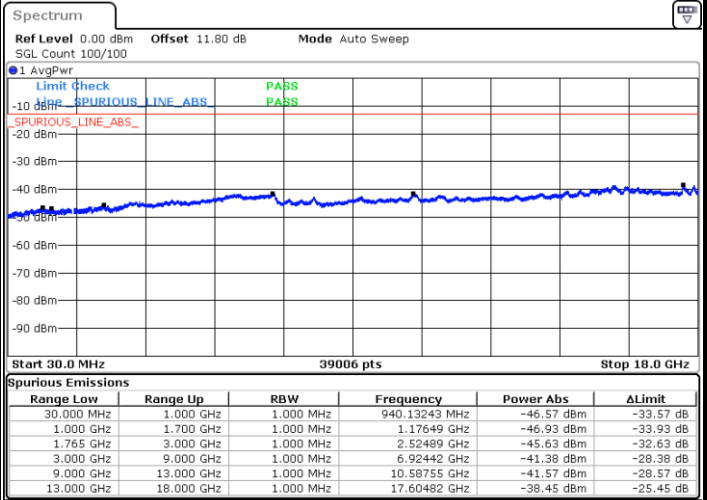

Date: 6 JUN. 2020 14:18:51

Lowest Channel / 16QAM

Date: 6 JUN. 2020 14:19:36

LTE Band 4 / 20MHz

Middle Channel / QPSK

Middle Channel / 16QAM

Date: 6 JUN.2020 14:21:07

Date: 6 JUN.2020 14:21:51

Highest Channel / QPSK

Highest Channel / 16QAM

Date: 6 JUN.2020 14:26:23

Date: 6 JUN.2020 14:27:09

LTE Band 4 / 1.4MHz

Lowest Channel / 64QAM

Middle Channel / 64QAM

Date: 6 JUN.2020 15:05:21

Date: 6 JUN.2020 15:06:29

Highest Channel / 64QAM

Date: 6 JUN.2020 15:09:44

LTE Band 4 / 3MHz

Lowest Channel / 64QAM

Middle Channel / 64QAM

Date: 6 JUN.2020 14:29:48

Date: 6 JUN.2020 14:30:56

Highest Channel / 64QAM

Date: 6 JUN.2020 14:33:35

LTE Band 4 / 5MHz

Lowest Channel / 64QAM

Middle Channel / 64QAM

Date: 6 JUN.2020 14:36:15

Date: 6 JUN.2020 14:37:22

Highest Channel / 64QAM