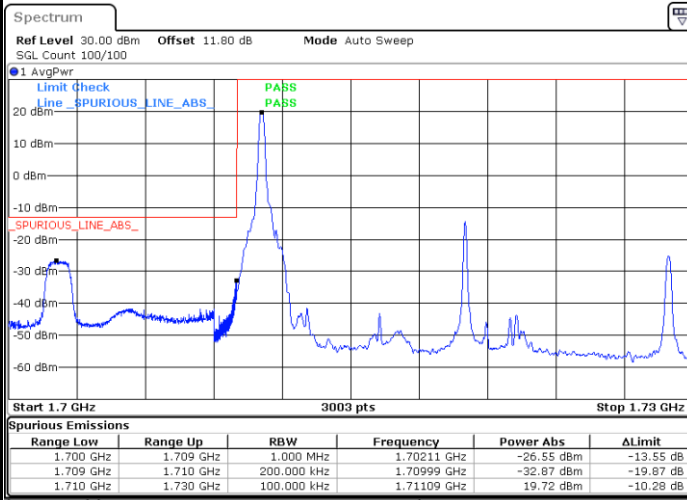

Date: 17.JUL.2020 10:46:41

Lowest Band Edge / Full RB

Highest Band Edge / Full RB

Date: 17.JUL.2020 10:42:04

Date: 17.JUL.2020 10:45:36

LTE Band 4 / 20MHz / QPSK

Lowest Band Edge / 1 RB

Date: 6.JUN.2020 14:15:51

Highest Band Edge / 1 RB

Date: 6.JUN.2020 14:23:23

Lowest Band Edge / Full RB

Date: 6.JUN.2020 14:17:21

Highest Band Edge / Full RB

Date: 6.JUN.2020 14:24:53

LTE Band 4 / 20MHz / 16QAM

Lowest Band Edge / 1 RB

Date: 6 JUN.2020 14:16:36

Highest Band Edge / 1 RB

Date: 6 JUN.2020 14:24:08

Lowest Band Edge / Full RB

Date: 6 JUN.2020 14:18:06

Highest Band Edge / Full RB

Date: 6 JUN.2020 14:25:38

LTE Band 4 / 20MHz / 64QAM