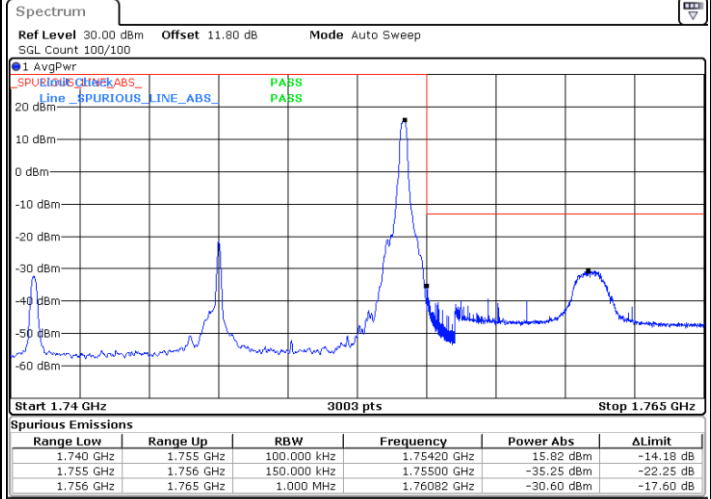

Date: 6 JUN.2020 14:04:18

Highest Band Edge / Full RB

Date: 6 JUN.2020 14:11:51

LTE Band 4 / 15MHz / 64QAM

Lowest Band Edge / 1 RB

Date: 6.JUN.2020 14:47:36

Highest Band Edge / 1 RB

Date: 6.JUN.2020 14:51:22

Lowest Band Edge / Full RB

Date: 6.JUN.2020 14:48:21

Highest Band Edge / Full RB

Date: 6.JUN.2020 14:52:07

LTE Band 4 / 15MHz / 256QAM

Lowest Band Edge / 1 RB

Highest Band Edge / 1 RB

Date: 17.JUL.2020 10:42:36

Date: 17.JUL.2020 10:46:41

Lowest Band Edge / Full RB

Highest Band Edge / Full RB

Date: 17.JUL.2020 10:42:04

Date: 17.JUL.2020 10:45:36

LTE Band 4 / 20MHz / QPSK

Lowest Band Edge / 1 RB

Date: 6.JUN.2020 14:15:51

Highest Band Edge / 1 RB

Date: 6.JUN.2020 14:23:23

Lowest Band Edge / Full RB

Date: 6.JUN.2020 14:17:21

Highest Band Edge / Full RB

Date: 6.JUN.2020 14:24:53

LTE Band 4 / 20MHz / 16QAM

Lowest Band Edge / 1 RB