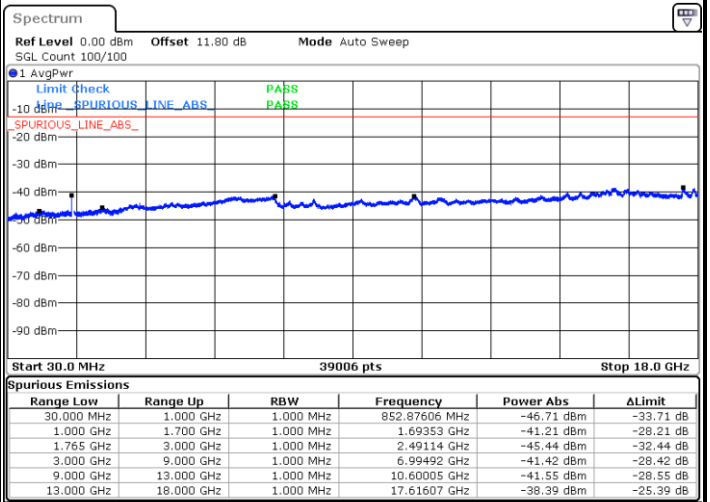

LTE Band 4 / 15MHz

Lowest Channel / QPSK

Lowest Channel / 16QAM

Date: 6 JUN.2020 14:05:04

Date: 6 JUN.2020 14:05:49

Middle Channel / QPSK

Middle Channel / 16QAM

Date: 6 JUN.2020 14:07:19

Date: 6 JUN.2020 14:08:04

LTE Band 4 / 15MHz

Highest Channel / QPSK

Date: 6 JUN. 2020 14:12:36

Highest Channel / 16QAM

Date: 6 JUN. 2020 14:13:22

LTE Band 4 / 20MHz

Lowest Channel / QPSK

Date: 6 JUN. 2020 14:18:51

Lowest Channel / 16QAM

Date: 6 JUN. 2020 14:19:36

LTE Band 4 / 20MHz

Middle Channel / QPSK

Middle Channel / 16QAM

Date: 6 JUN.2020 14:21:07

Date: 6 JUN.2020 14:21:51

Highest Channel / QPSK

Highest Channel / 16QAM

Date: 6 JUN.2020 14:26:23

Date: 6 JUN.2020 14:27:09

LTE Band 4 / 1.4MHz

Lowest Channel / 64QAM

Middle Channel / 64QAM

Date: 6 JUN.2020 15:05:21