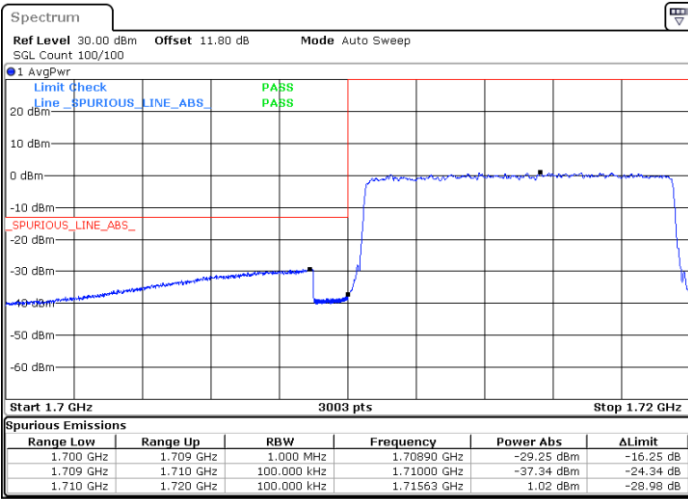

LTE Band 4 / 10MHz / 256QAM

Lowest Band Edge / 1 RB

Highest Band Edge / 1 RB

Date: 17.JUL.2020 10:35:38

Date: 17.JUL.2020 10:38:59

Lowest Band Edge / Full RB

Highest Band Edge / Full RB

Date: 17.JUL.2020 10:35:19

Date: 17.JUL.2020 10:37:13

LTE Band 4 / 15MHz / QPSK

Lowest Band Edge / 1 RB

Date: 6.JUN.2020 14:02:04

Highest Band Edge / 1 RB

Date: 6.JUN.2020 14:09:36

Lowest Band Edge / Full RB

Date: 6.JUN.2020 14:03:34