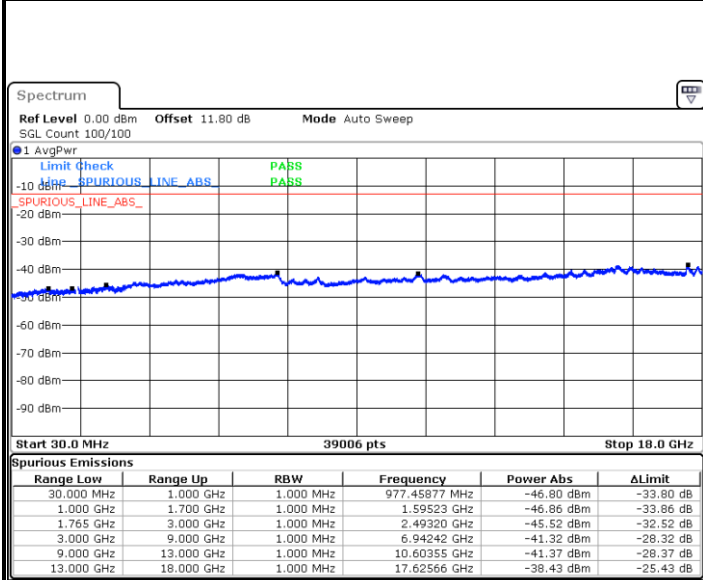

**Highest Channel / QPSK**

Date: 6 JUN.2020 13:00:27

**Highest Channel / 16QAM**

Date: 6 JUN.2020 13:01:12

LTE Band 4 / 5MHz

Lowest Channel / QPSK

Lowest Channel / 16QAM

Date: 6 JUN.2020 13:05:46

Date: 6 JUN.2020 13:06:31

Middle Channel / QPSK

Middle Channel / 16QAM

Date: 6 JUN.2020 13:08:02

Date: 6 JUN.2020 13:08:46

LTE Band 4 / 5MHz

Highest Channel / QPSK

Date: 6 JUN.2020 13:13:19

Highest Channel / 16QAM

Date: 6 JUN.2020 13:47:39

LTE Band 4 / 10MHz

Lowest Channel / QPSK

Date: 6 JUN.2020 13:52:12

Lowest Channel / 16QAM

Date: 6 JUN.2020 13:52:58

LTE Band 4 / 10MHz