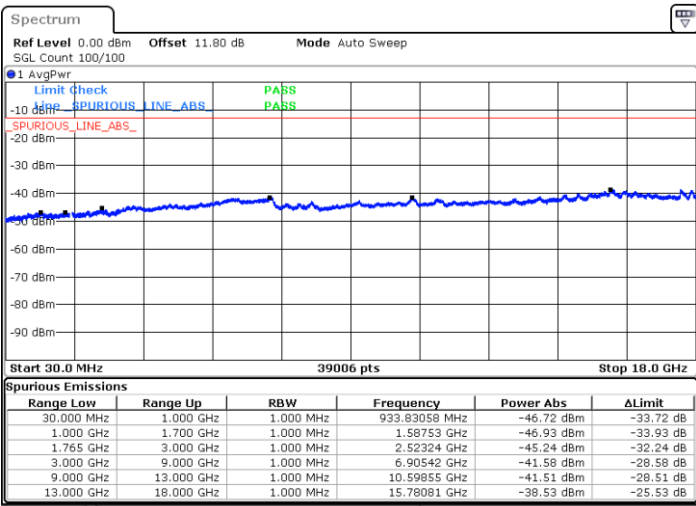

Date: 6 JUN.2020 15:06:29

Highest Channel / 64QAM

Date: 6 JUN.2020 15:09:44

LTE Band 4 / 3MHz

Lowest Channel / 64QAM

Middle Channel / 64QAM

Date: 6 JUN.2020 14:29:48

Date: 6 JUN.2020 14:30:56

Highest Channel / 64QAM

Date: 6 JUN.2020 14:33:35

LTE Band 4 / 5MHz

Lowest Channel / 64QAM

Middle Channel / 64QAM

Date: 6 JUN.2020 14:36:15

Date: 6 JUN.2020 14:37:22

Highest Channel / 64QAM

Date: 6 JUN.2020 14:40:00

LTE Band 4 / 10MHz

Lowest Channel / 64QAM

Middle Channel / 64QAM

Date: 6 JUN.2020 14:42:41

Date: 6 JUN.2020 14:43:48

Highest Channel / 64QAM

Date: 6 JUN.2020 14:46:26

LTE Band 4 / 15MHz

Lowest Channel / 64QAM

Middle Channel / 64QAM

Date: 6 JUN.2020 14:49:06

Date: 6 JUN.2020 14:50:14

Highest Channel / 64QAM

Date: 6 JUN.2020 14:52:52

LTE Band 4 / 20MHz