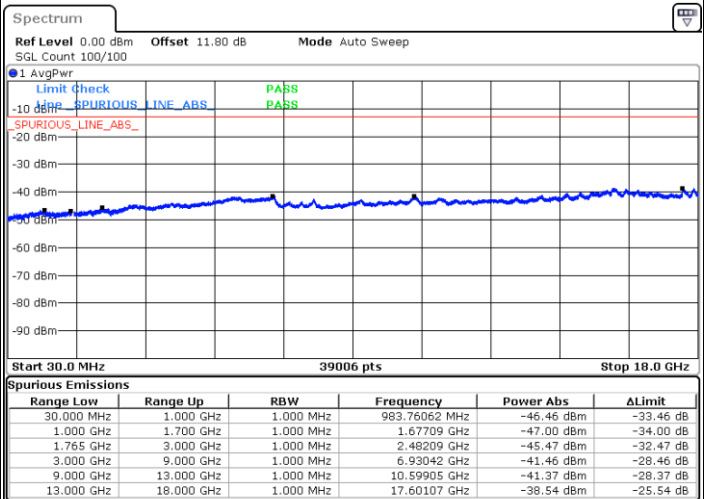

# Conducted Spurious Emission

LTE Band 4 / 1.4MHz

Highest Channel / QPSK

Date: 6 JUN.2020 15:24:17

Highest Channel / 16QAM

Date: 6 JUN.2020 15:25:02

LTE Band 4 / 3MHz

Lowest Channel / QPSK

Date: 6 JUN.2020 12:52:54

Lowest Channel / 16QAM

Date: 6 JUN.2020 12:53:39

**LTE Band 4 / 3MHz**

**Middle Channel / QPSK**

Date: 6 JUN.2020 12:55:10

**Middle Channel / 16QAM**

Date: 6 JUN.2020 12:55:54

**Highest Channel / QPSK**

Date: 6 JUN.2020 13:00:27

**Highest Channel / 16QAM**

Date: 6 JUN.2020 13:01:12

LTE Band 4 / 5MHz

Lowest Channel / QPSK

Lowest Channel / 16QAM

Date: 6 JUN.2020 13:05:46