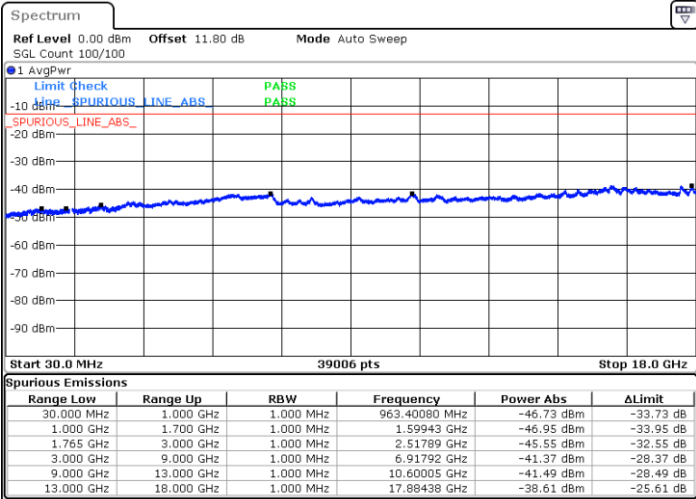

Highest Channel / 16QAM

Date: 6 JUN.2020 13:47:39

LTE Band 4 / 10MHz

Lowest Channel / QPSK

Date: 6 JUN.2020 13:52:12

Lowest Channel / 16QAM

Date: 6 JUN.2020 13:52:58

LTE Band 4 / 10MHz

Middle Channel / QPSK

Middle Channel / 16QAM

Date: 6 JUN.2020 13:54:28

Date: 6 JUN.2020 13:55:12

Highest Channel / QPSK

Highest Channel / 16QAM

Date: 6 JUN.2020 13:59:45

Date: 6 JUN.2020 14:00:30

LTE Band 4 / 15MHz

Lowest Channel / QPSK

Lowest Channel / 16QAM

Date: 6 JUN.2020 14:05:04

Date: 6 JUN.2020 14:05:49

Middle Channel / QPSK

Middle Channel / 16QAM

Date: 6 JUN.2020 14:07:19

Date: 6 JUN.2020 14:08:04

LTE Band 4 / 15MHz

Highest Channel / QPSK

Date: 6 JUN. 2020 14:12:36

Highest Channel / 16QAM

Date: 6 JUN. 2020 14:13:22

LTE Band 4 / 20MHz

Lowest Channel / QPSK