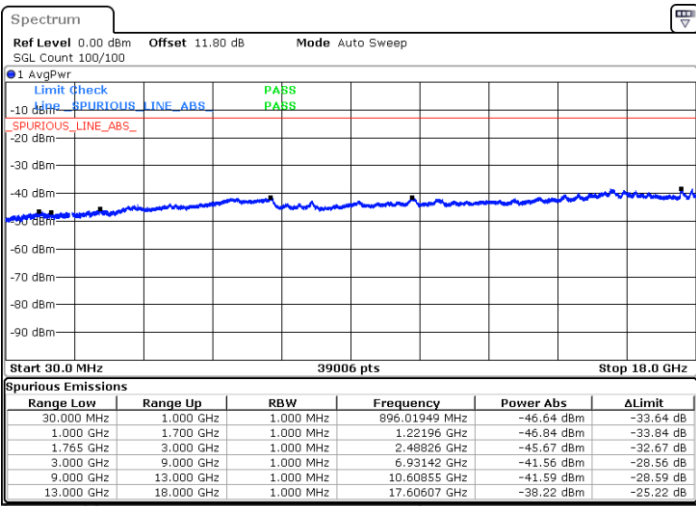

Highest Channel / QPSK

Highest Channel / 16QAM

Date: 6 JUN.2020 14:26:23

Date: 6 JUN.2020 14:27:09

LTE Band 4 / 1.4MHz

Lowest Channel / 64QAM

Middle Channel / 64QAM

Date: 6 JUN.2020 15:05:21

Date: 6 JUN.2020 15:06:29

Highest Channel / 64QAM

Date: 6 JUN.2020 15:09:44

LTE Band 4 / 3MHz

Lowest Channel / 64QAM

Middle Channel / 64QAM

Date: 6 JUN.2020 14:29:48

Date: 6 JUN.2020 14:30:56

Highest Channel / 64QAM

Date: 6 JUN.2020 14:33:35

LTE Band 4 / 5MHz

Lowest Channel / 64QAM

Middle Channel / 64QAM

Date: 6 JUN.2020 14:36:15

Date: 6 JUN.2020 14:37:22

Highest Channel / 64QAM

Date: 6 JUN.2020 14:40:00

LTE Band 4 / 10MHz

Lowest Channel / 64QAM

Middle Channel / 64QAM

Date: 6 JUN.2020 14:42:41

Date: 6 JUN.2020 14:43:48

Highest Channel / 64QAM

Date: 6 JUN.2020 14:46:26