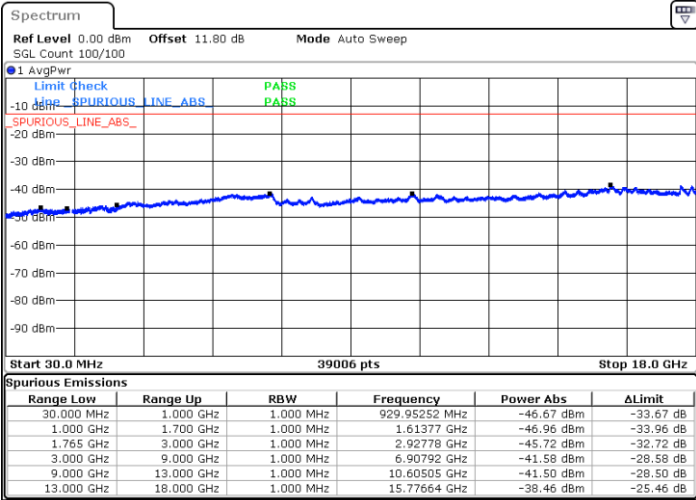

Highest Channel / QPSK

Highest Channel / 16QAM

Date: 6 JUN.2020 14:26:23

Date: 6 JUN.2020 14:27:09

LTE Band 4 / 1.4MHz

Lowest Channel / 64QAM

Middle Channel / 64QAM

Date: 6 JUN.2020 15:05:21

Date: 6 JUN.2020 15:06:29

Highest Channel / 64QAM

Date: 6 JUN.2020 15:09:44

LTE Band 4 / 3MHz

Lowest Channel / 64QAM

Middle Channel / 64QAM

Date: 6 JUN.2020 14:29:48

Date: 6 JUN.2020 14:30:56

Highest Channel / 64QAM

Date: 6 JUN.2020 14:33:35

LTE Band 4 / 5MHz

Lowest Channel / 64QAM

Middle Channel / 64QAM

Date: 6 JUN.2020 14:36:15

Date: 6 JUN.2020 14:37:22

Highest Channel / 64QAM

Date: 6 JUN.2020 14:40:00

LTE Band 4 / 10MHz

Lowest Channel / 64QAM

Middle Channel / 64QAM

Date: 6 JUN.2020 14:42:41

Date: 6 JUN.2020 14:43:48

Highest Channel / 64QAM

Date: 6 JUN.2020 14:46:26