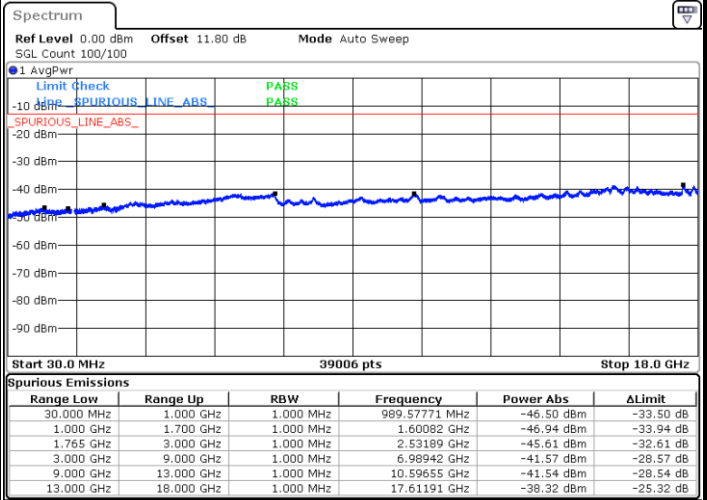

Highest Channel / QPSK

Highest Channel / 16QAM

Date: 6 JUN.2020 14:26:23

Date: 6 JUN.2020 14:27:09

LTE Band 4 / 1.4MHz

Lowest Channel / 64QAM

Middle Channel / 64QAM

Date: 6 JUN.2020 15:05:21

Date: 6 JUN.2020 15:06:29

Highest Channel / 64QAM

Date: 6 JUN.2020 15:09:44

LTE Band 4 / 3MHz

Lowest Channel / 64QAM

Middle Channel / 64QAM

Date: 6 JUN.2020 14:29:48

Date: 6 JUN.2020 14:30:56

Highest Channel / 64QAM

Date: 6 JUN.2020 14:33:35

LTE Band 4 / 5MHz

Lowest Channel / 64QAM

Middle Channel / 64QAM

Date: 6 JUN.2020 14:36:15

Date: 6 JUN.2020 14:37:22

Highest Channel / 64QAM

Date: 6 JUN.2020 14:40:00

LTE Band 4 / 10MHz

Lowest Channel / 64QAM

Middle Channel / 64QAM

Date: 6 JUN.2020 14:42:41

Date: 6 JUN.2020 14:43:48

Highest Channel / 64QAM

Date: 6 JUN.2020 14:46:26