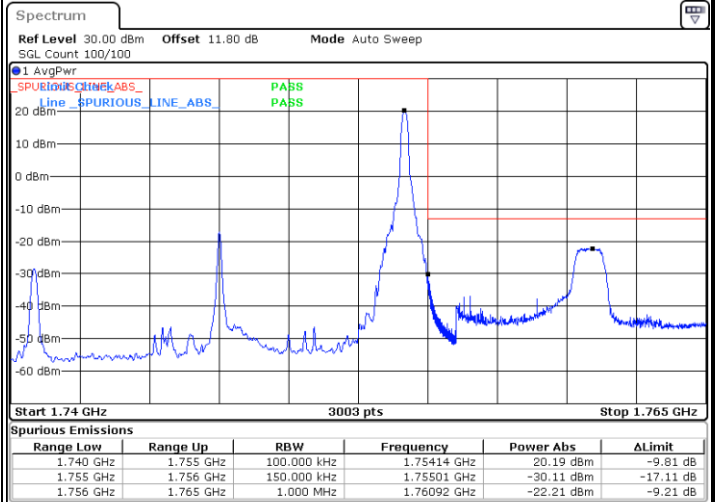

Highest Band Edge / Full RB

Date: 6.JUN.2020 14:11:06

LTE Band 4 / 15MHz / 16QAM

Lowest Band Edge / 1 RB

Date: 6 JUN.2020 14:02:49

Highest Band Edge / 1 RB

Date: 6 JUN.2020 14:10:21

Lowest Band Edge / Full RB

Date: 6 JUN.2020 14:04:18

Highest Band Edge / Full RB

Date: 6 JUN.2020 14:11:51

LTE Band 4 / 15MHz / 64QAM

Lowest Band Edge / 1 RB

Date: 6.JUN.2020 14:47:36

Highest Band Edge / 1 RB

Date: 6.JUN.2020 14:51:22