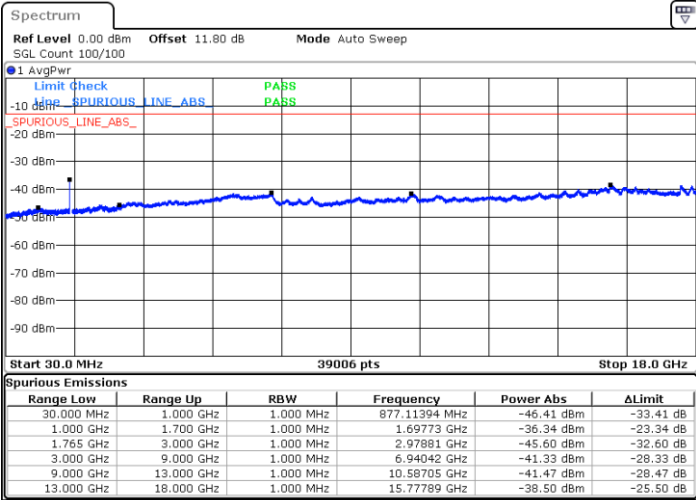

Highest Channel / 64QAM

Date: 6 JUN.2020 14:33:35

LTE Band 4 / 5MHz

Lowest Channel / 64QAM

Middle Channel / 64QAM

Date: 6 JUN.2020 14:36:15

Date: 6 JUN.2020 14:37:22

Highest Channel / 64QAM

Date: 6 JUN.2020 14:40:00

LTE Band 4 / 10MHz

Lowest Channel / 64QAM

Middle Channel / 64QAM

Date: 6 JUN.2020 14:42:41

Date: 6 JUN.2020 14:43:48

Highest Channel / 64QAM

Date: 6 JUN.2020 14:46:26

LTE Band 4 / 15MHz

Lowest Channel / 64QAM

Middle Channel / 64QAM

Date: 6 JUN.2020 14:49:06

Date: 6 JUN.2020 14:50:14

Highest Channel / 64QAM

Date: 6 JUN.2020 14:52:52

LTE Band 4 / 20MHz

Lowest Channel / 64QAM

Middle Channel / 64QAM

Date: 6 JUN.2020 14:55:32

Date: 6 JUN.2020 14:56:40

Highest Channel / 64QAM

Date: 6 JUN.2020 14:59:18

LTE Band 4 / 1.4MHz

Lowest Channel / 256QAM