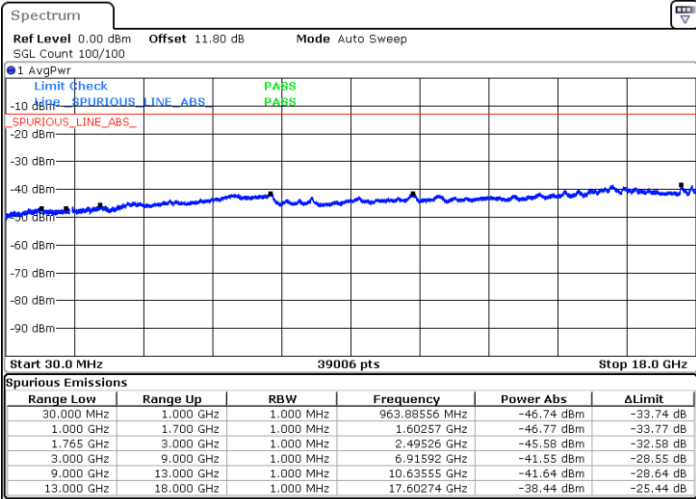

Date: 6 JUN.2020 14:40:00

LTE Band 4 / 10MHz

Lowest Channel / 64QAM

Middle Channel / 64QAM

Date: 6 JUN.2020 14:42:41

Date: 6 JUN.2020 14:43:48

Highest Channel / 64QAM

Date: 6 JUN.2020 14:46:26

LTE Band 4 / 15MHz

Lowest Channel / 64QAM

Middle Channel / 64QAM

Date: 6 JUN.2020 14:49:06

Date: 6 JUN.2020 14:50:14

Highest Channel / 64QAM

Date: 6 JUN.2020 14:52:52

LTE Band 4 / 20MHz

Lowest Channel / 64QAM

Middle Channel / 64QAM

Date: 6 JUN.2020 14:55:32

Date: 6 JUN.2020 14:56:40

Highest Channel / 64QAM

Date: 6 JUN.2020 14:59:18

LTE Band 4 / 1.4MHz

Lowest Channel / 256QAM

Middle Channel / 256QAM

Date: 17.JUL.2020 10:10:15

Date: 17.JUL.2020 09:40:17

Highest Channel / 256QAM

Date: 17.JUL.2020 10:14:27