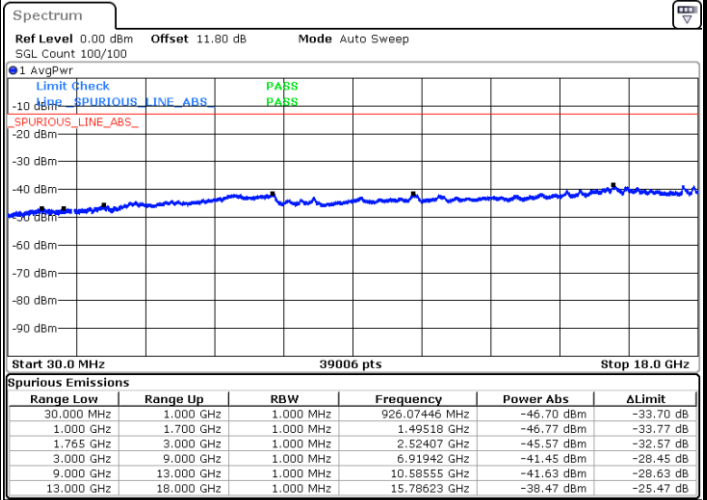

Date: 6 JUN.2020 15:06:29

Highest Channel / 64QAM

Date: 6 JUN.2020 15:09:44

LTE Band 4 / 3MHz

Lowest Channel / 64QAM

Middle Channel / 64QAM

Date: 6 JUN.2020 14:29:48

Date: 6 JUN.2020 14:30:56

Highest Channel / 64QAM

Date: 6 JUN.2020 14:33:35

LTE Band 4 / 5MHz

Lowest Channel / 64QAM

Middle Channel / 64QAM

Date: 6 JUN.2020 14:36:15

Date: 6 JUN.2020 14:37:22

Highest Channel / 64QAM

Date: 6 JUN.2020 14:40:00

LTE Band 4 / 10MHz

Lowest Channel / 64QAM

Middle Channel / 64QAM

Date: 6 JUN.2020 14:42:41

Date: 6 JUN.2020 14:43:48

Highest Channel / 64QAM

Date: 6 JUN.2020 14:46:26

LTE Band 4 / 15MHz

Lowest Channel / 64QAM

Middle Channel / 64QAM

Date: 6 JUN.2020 14:49:06

Date: 6 JUN.2020 14:50:14

Highest Channel / 64QAM

Date: 6 JUN.2020 14:52:52

LTE Band 4 / 20MHz