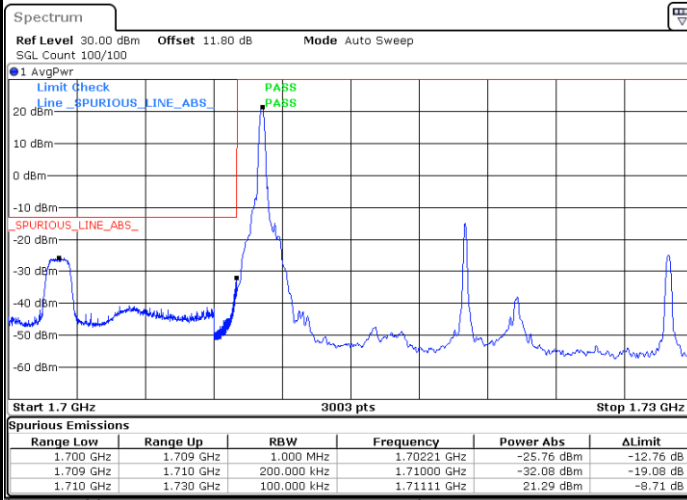

Lowest Band Edge / Full RB

Date: 6.JUN.2020 14:48:21

Highest Band Edge / Full RB

Date: 6.JUN.2020 14:52:07

LTE Band 4 / 15MHz / 256QAM

Lowest Band Edge / 1 RB

Highest Band Edge / 1 RB

Date: 17.JUL.2020 10:42:36

Date: 17.JUL.2020 10:46:41

Lowest Band Edge / Full RB

Highest Band Edge / Full RB

Date: 17.JUL.2020 10:42:04

Date: 17.JUL.2020 10:45:36

LTE Band 4 / 20MHz / QPSK

Lowest Band Edge / 1 RB

Date: 6.JUN.2020 14:15:51

Highest Band Edge / 1 RB

Date: 6.JUN.2020 14:23:23

Lowest Band Edge / Full RB

Date: 6.JUN.2020 14:17:21

Highest Band Edge / Full RB

Date: 6.JUN.2020 14:24:53

LTE Band 4 / 20MHz / 16QAM

Lowest Band Edge / 1 RB