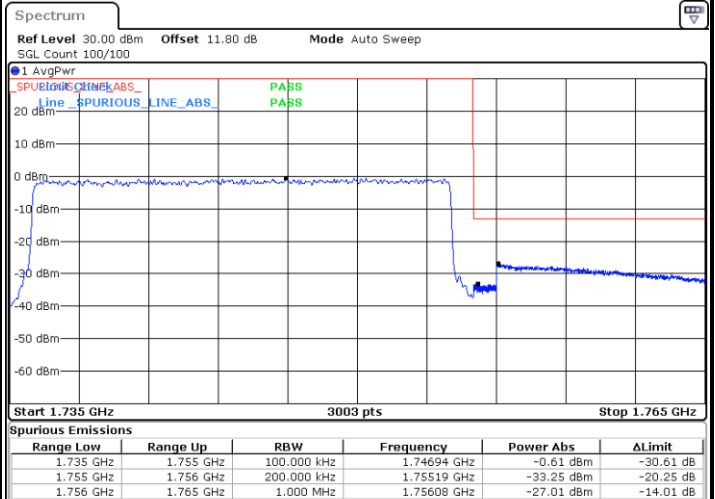

Date: 6 JUN.2020 14:16:36

Highest Band Edge / 1 RB

Date: 6 JUN.2020 14:24:08

Lowest Band Edge / Full RB

Date: 6 JUN.2020 14:18:06

Highest Band Edge / Full RB

Date: 6 JUN.2020 14:25:38

LTE Band 4 / 20MHz / 64QAM

Lowest Band Edge / 1 RB

Date: 6.JUN.2020 14:54:02

Highest Band Edge / 1 RB

Date: 6.JUN.2020 14:57:48

Lowest Band Edge / Full RB

Date: 6.JUN.2020 14:54:47

Highest Band Edge / Full RB

Date: 6.JUN.2020 14:58:33

LTE Band 4 / 20MHz / 256QAM

Lowest Band Edge / 1 RB

Highest Band Edge / 1 RB

Date: 17.JUL.2020 10:50:54

Date: 17.JUL.2020 10:53:58

Lowest Band Edge / Full RB

Highest Band Edge / Full RB

Date: 17.JUL.2020 10:50:30