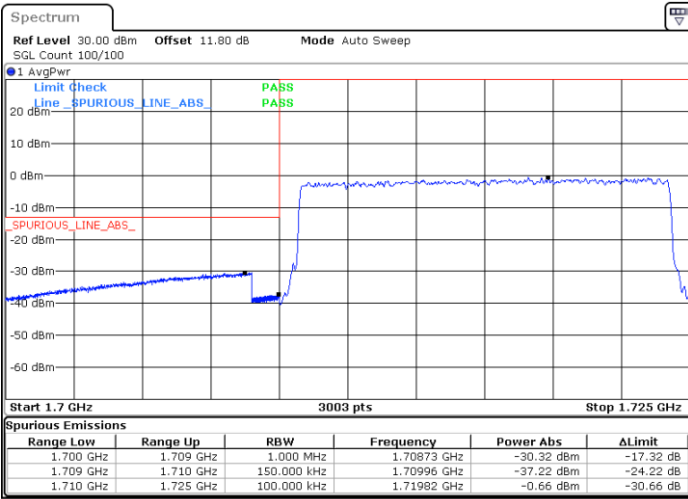

Lowest Band Edge / Full RB

Date: 6.JUN.2020 14:48:21

Highest Band Edge / Full RB

Date: 6.JUN.2020 14:52:07

LTE Band 4 / 15MHz / 256QAM

Lowest Band Edge / 1 RB

Highest Band Edge / 1 RB

Date: 17.JUL.2020 10:42:36

Date: 17.JUL.2020 10:46:41

Lowest Band Edge / Full RB

Highest Band Edge / Full RB

Date: 17.JUL.2020 10:42:04

Date: 17.JUL.2020 10:45:36

LTE Band 4 / 20MHz / QPSK

Lowest Band Edge / 1 RB

Date: 6.JUN.2020 14:15:51