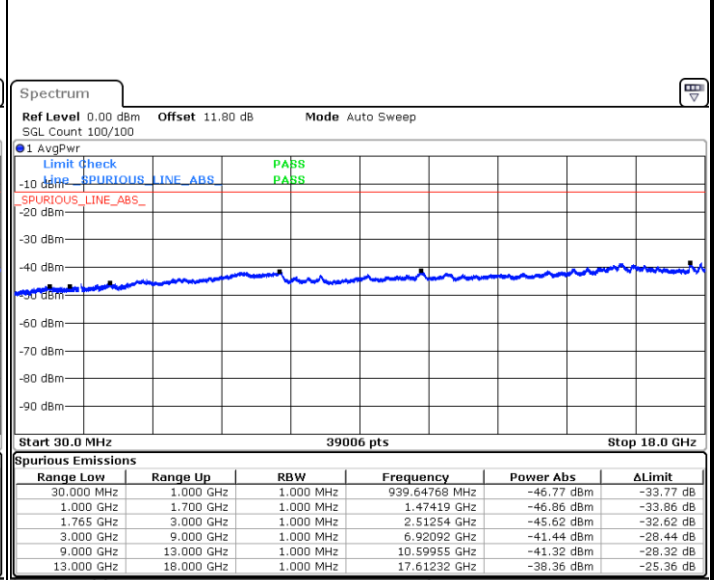

# Conducted Spurious Emission

LTE Band 4 / 1.4MHz

Highest Channel / QPSK

Date: 6 JUN.2020 15:24:17

Highest Channel / 16QAM

Date: 6 JUN.2020 15:25:02

LTE Band 4 / 3MHz

Lowest Channel / QPSK

Date: 6 JUN.2020 12:52:54

Lowest Channel / 16QAM

Date: 6 JUN.2020 12:53:39

**LTE Band 4 / 3MHz**

**Middle Channel / QPSK**

Date: 6 JUN.2020 12:55:10

**Middle Channel / 16QAM**

Date: 6 JUN.2020 12:55:54

**Highest Channel / QPSK**

Date: 6 JUN.2020 13:00:27

**Highest Channel / 16QAM**

Date: 6 JUN.2020 13:01:12

LTE Band 4 / 5MHz

Lowest Channel / QPSK

Lowest Channel / 16QAM

Date: 6 JUN.2020 13:05:46