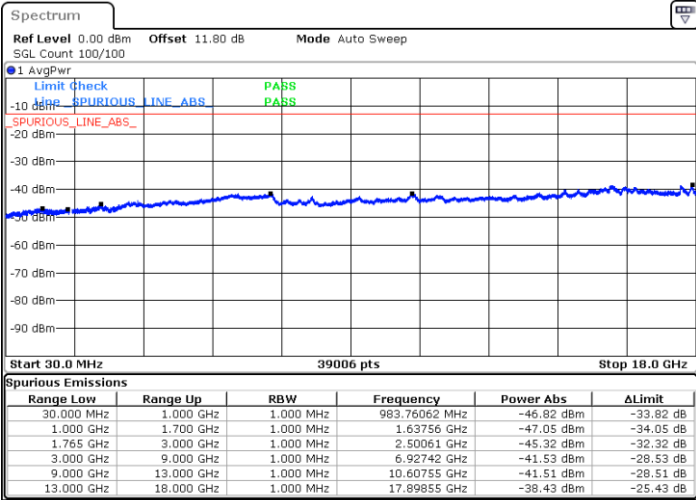

Date: 6 JUN.2020 15:06:29

Highest Channel / 64QAM

Date: 6 JUN.2020 15:09:44

LTE Band 4 / 3MHz

Lowest Channel / 64QAM

Middle Channel / 64QAM

Date: 6 JUN.2020 14:29:48

Date: 6 JUN.2020 14:30:56

Highest Channel / 64QAM

Date: 6 JUN.2020 14:33:35

LTE Band 4 / 5MHz

Lowest Channel / 64QAM

Middle Channel / 64QAM

Date: 6 JUN.2020 14:36:15

Date: 6 JUN.2020 14:37:22

Highest Channel / 64QAM

Date: 6 JUN.2020 14:40:00

LTE Band 4 / 10MHz

Lowest Channel / 64QAM

Middle Channel / 64QAM

Date: 6 JUN.2020 14:42:41

Date: 6 JUN.2020 14:43:48

Highest Channel / 64QAM

Date: 6 JUN.2020 14:46:26

LTE Band 4 / 15MHz

Lowest Channel / 64QAM

Middle Channel / 64QAM

Date: 6 JUN.2020 14:49:06

Date: 6 JUN.2020 14:50:14

Highest Channel / 64QAM

Date: 6 JUN.2020 14:52:52

LTE Band 4 / 20MHz