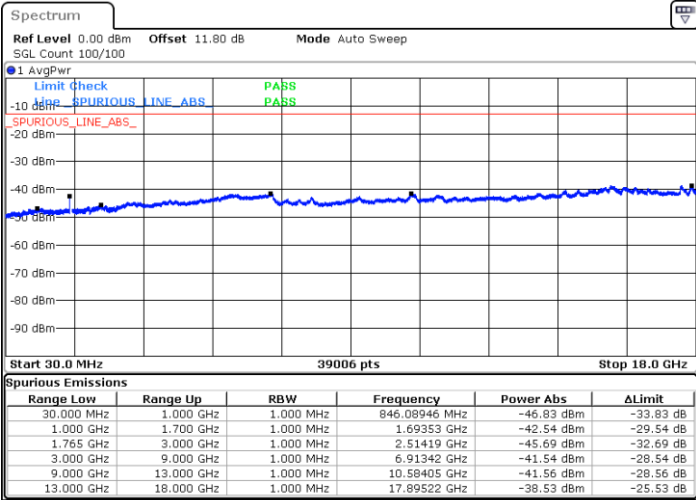

Highest Channel / 64QAM

Date: 6 JUN.2020 14:33:35

LTE Band 4 / 5MHz

Lowest Channel / 64QAM

Middle Channel / 64QAM

Date: 6 JUN.2020 14:36:15

Date: 6 JUN.2020 14:37:22

Highest Channel / 64QAM

Date: 6 JUN.2020 14:40:00

LTE Band 4 / 10MHz

Lowest Channel / 64QAM

Middle Channel / 64QAM

Date: 6 JUN.2020 14:42:41

Date: 6 JUN.2020 14:43:48

Highest Channel / 64QAM

Date: 6 JUN.2020 14:46:26

LTE Band 4 / 15MHz

Lowest Channel / 64QAM

Middle Channel / 64QAM

Date: 6 JUN.2020 14:49:06

Date: 6 JUN.2020 14:50:14

Highest Channel / 64QAM

Date: 6 JUN.2020 14:52:52

LTE Band 4 / 20MHz

Lowest Channel / 64QAM

Middle Channel / 64QAM

Date: 6 JUN.2020 14:55:32

Date: 6 JUN.2020 14:56:40

Highest Channel / 64QAM

Date: 6 JUN.2020 14:59:18

LTE Band 4 / 1.4MHz

Lowest Channel / 256QAM