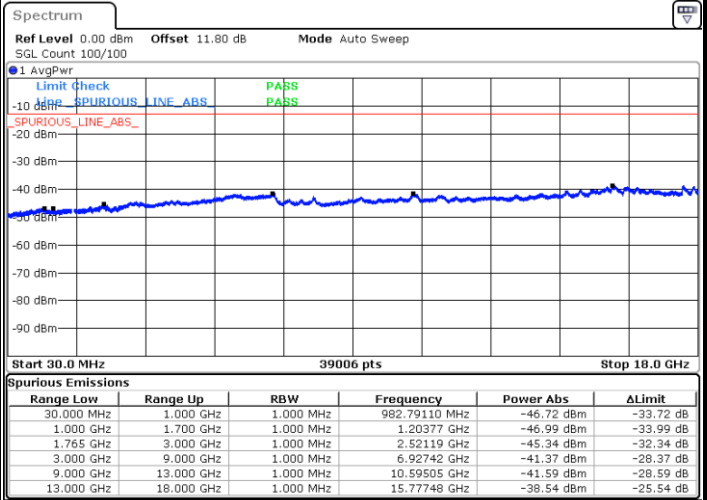

Highest Channel / 64QAM

Date: 6 JUN.2020 14:33:35

LTE Band 4 / 5MHz

Lowest Channel / 64QAM

Middle Channel / 64QAM

Date: 6 JUN.2020 14:36:15

Date: 6 JUN.2020 14:37:22

Highest Channel / 64QAM

Date: 6 JUN.2020 14:40:00

LTE Band 4 / 10MHz

Lowest Channel / 64QAM

Middle Channel / 64QAM

Date: 6 JUN.2020 14:42:41

Date: 6 JUN.2020 14:43:48

Highest Channel / 64QAM

Date: 6 JUN.2020 14:46:26

LTE Band 4 / 15MHz

Lowest Channel / 64QAM

Middle Channel / 64QAM

Date: 6 JUN.2020 14:49:06

Date: 6 JUN.2020 14:50:14

Highest Channel / 64QAM

Date: 6 JUN.2020 14:52:52

LTE Band 4 / 20MHz

Lowest Channel / 64QAM

Middle Channel / 64QAM

Date: 6 JUN.2020 14:55:32

Date: 6 JUN.2020 14:56:40

Highest Channel / 64QAM

Date: 6 JUN.2020 14:59:18

LTE Band 4 / 1.4MHz

Lowest Channel / 256QAM