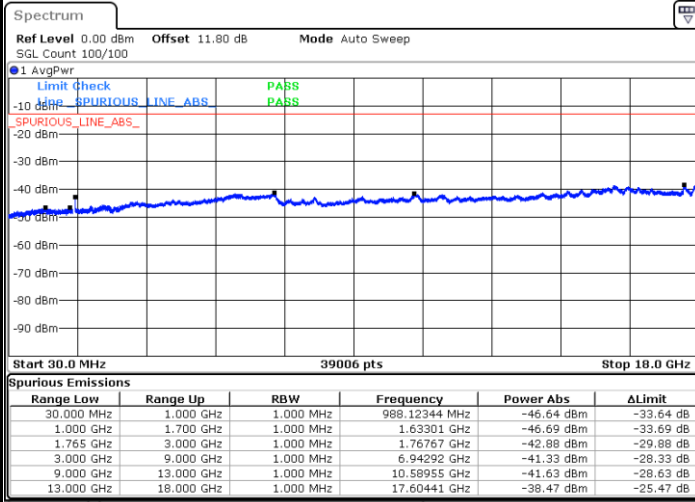

LTE Band 4 / 15MHz

Lowest Channel / QPSK

Lowest Channel / 16QAM

Date: 6 JUN.2020 14:05:04

Date: 6 JUN.2020 14:05:49

Middle Channel / QPSK

Middle Channel / 16QAM

Date: 6 JUN.2020 14:07:19

Date: 6 JUN.2020 14:08:04

LTE Band 4 / 15MHz

Highest Channel / QPSK

Date: 6 JUN. 2020 14:12:36

Highest Channel / 16QAM

Date: 6 JUN. 2020 14:13:22

LTE Band 4 / 20MHz

Lowest Channel / QPSK