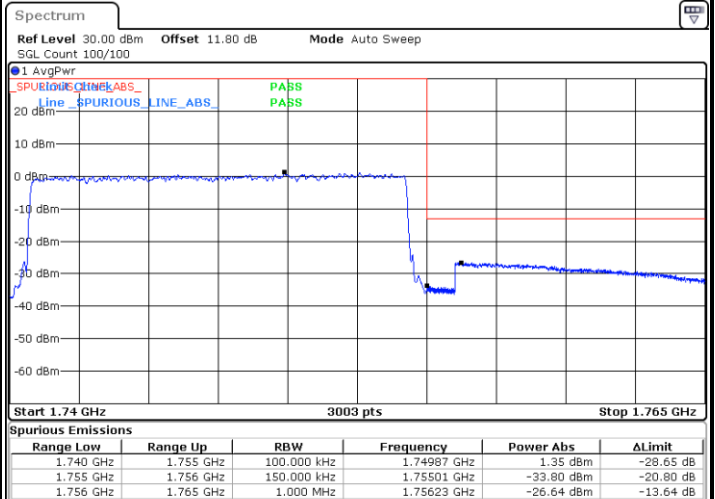

Highest Band Edge / Full RB

Date: 6.JUN.2020 14:11:06

LTE Band 4 / 15MHz / 16QAM

Lowest Band Edge / 1 RB

Date: 6 JUN.2020 14:02:49

Highest Band Edge / 1 RB

Date: 6 JUN.2020 14:10:21

Lowest Band Edge / Full RB

Date: 6 JUN.2020 14:04:18

Highest Band Edge / Full RB

Date: 6 JUN.2020 14:11:51

LTE Band 4 / 15MHz / 64QAM

Lowest Band Edge / 1 RB

Date: 6.JUN.2020 14:47:36

Highest Band Edge / 1 RB

Date: 6.JUN.2020 14:51:22

Lowest Band Edge / Full RB

Date: 6.JUN.2020 14:48:21

Highest Band Edge / Full RB

Date: 6.JUN.2020 14:52:07

LTE Band 4 / 15MHz / 256QAM

Lowest Band Edge / 1 RB

Highest Band Edge / 1 RB

Date: 17.JUL.2020 10:42:36

Date: 17.JUL.2020 10:46:41

Lowest Band Edge / Full RB

Highest Band Edge / Full RB

Date: 17.JUL.2020 10:42:04

Date: 17.JUL.2020 10:45:36

LTE Band 4 / 20MHz / QPSK

Lowest Band Edge / 1 RB

Date: 6.JUN.2020 14:15:51