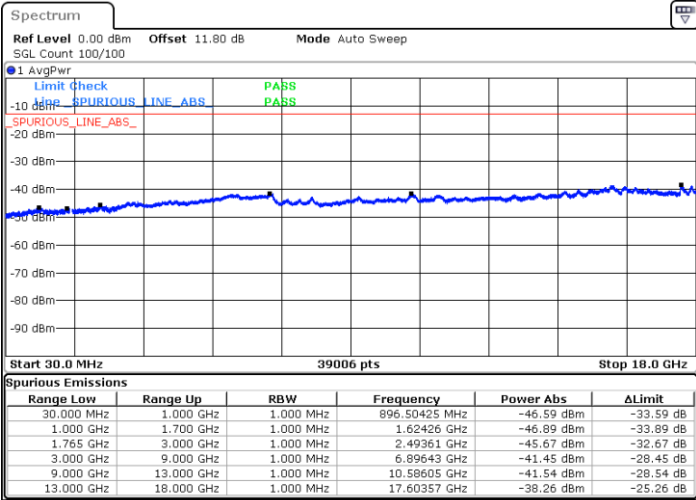

Date: 6 JUN.2020 15:06:29

Highest Channel / 64QAM

Date: 6 JUN.2020 15:09:44

LTE Band 4 / 3MHz

Lowest Channel / 64QAM

Middle Channel / 64QAM

Date: 6 JUN.2020 14:29:48

Date: 6 JUN.2020 14:30:56

Highest Channel / 64QAM

Date: 6 JUN.2020 14:33:35

LTE Band 4 / 5MHz

Lowest Channel / 64QAM

Middle Channel / 64QAM

Date: 6 JUN.2020 14:36:15

Date: 6 JUN.2020 14:37:22

Highest Channel / 64QAM

Date: 6 JUN.2020 14:40:00

LTE Band 4 / 10MHz

Lowest Channel / 64QAM

Middle Channel / 64QAM

Date: 6 JUN.2020 14:42:41

Date: 6 JUN.2020 14:43:48

Highest Channel / 64QAM

Date: 6 JUN.2020 14:46:26

LTE Band 4 / 15MHz

Lowest Channel / 64QAM

Middle Channel / 64QAM

Date: 6 JUN.2020 14:49:06

Date: 6 JUN.2020 14:50:14

Highest Channel / 64QAM

Date: 6 JUN.2020 14:52:52

LTE Band 4 / 20MHz