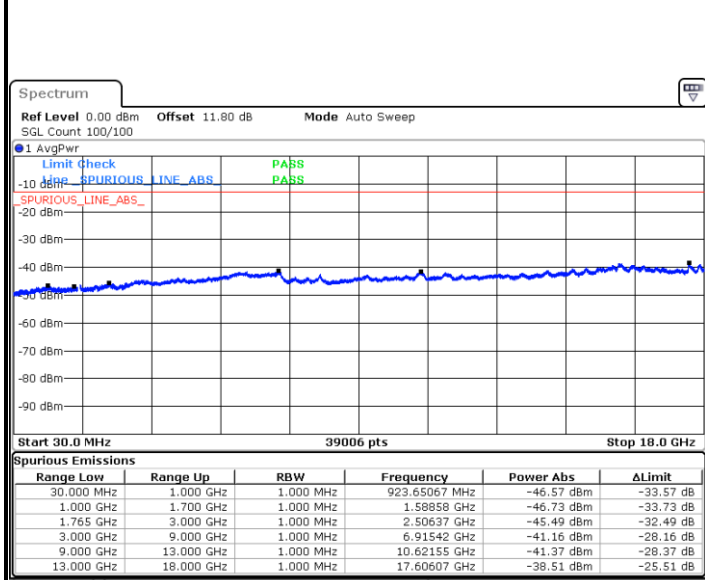

# Conducted Spurious Emission

LTE Band 4 / 1.4MHz

Highest Channel / QPSK

Date: 6 JUN.2020 15:24:17

Highest Channel / 16QAM

Date: 6 JUN.2020 15:25:02

LTE Band 4 / 3MHz

Lowest Channel / QPSK

Date: 6 JUN.2020 12:52:54

Lowest Channel / 16QAM

Date: 6 JUN.2020 12:53:39

**LTE Band 4 / 3MHz**

**Middle Channel / QPSK**

Date: 6 JUN.2020 12:55:10

**Middle Channel / 16QAM**

Date: 6 JUN.2020 12:55:54

**Highest Channel / QPSK**

Date: 6 JUN.2020 13:00:27

**Highest Channel / 16QAM**

Date: 6 JUN.2020 13:01:12

LTE Band 4 / 5MHz

Lowest Channel / QPSK

Lowest Channel / 16QAM

Date: 6 JUN.2020 13:05:46