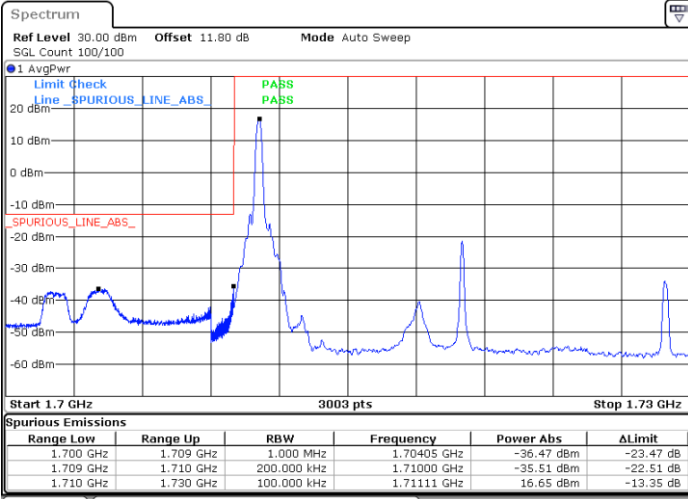

Date: 6 JUN.2020 14:16:36

Highest Band Edge / 1 RB

Date: 6 JUN.2020 14:24:08

Lowest Band Edge / Full RB

Date: 6 JUN.2020 14:18:06

Highest Band Edge / Full RB

Date: 6 JUN.2020 14:25:38

LTE Band 4 / 20MHz / 64QAM

Lowest Band Edge / 1 RB

Date: 6.JUN.2020 14:54:02

Highest Band Edge / 1 RB

Date: 6.JUN.2020 14:57:48

Lowest Band Edge / Full RB

Date: 6.JUN.2020 14:54:47

Highest Band Edge / Full RB

Date: 6.JUN.2020 14:58:33

LTE Band 4 / 20MHz / 256QAM

Lowest Band Edge / 1 RB

Highest Band Edge / 1 RB

Date: 17.JUL.2020 10:50:54

Date: 17.JUL.2020 10:53:58

Lowest Band Edge / Full RB

Highest Band Edge / Full RB

Date: 17.JUL.2020 10:50:30