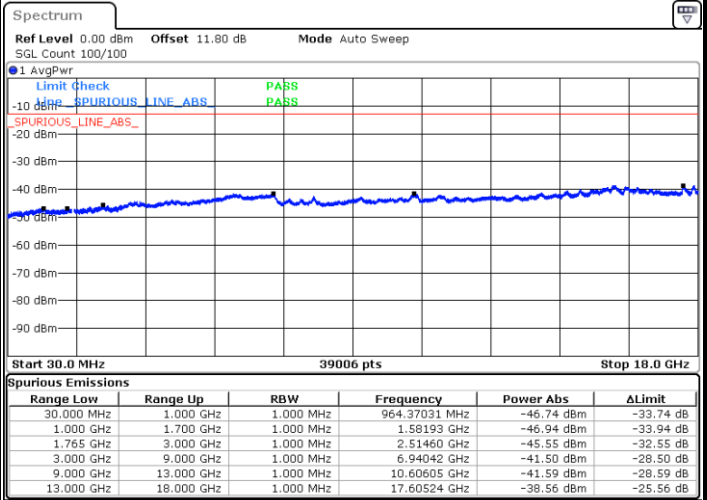

LTE Band 4 / 10MHz

Middle Channel / QPSK

Middle Channel / 16QAM

Date: 6 JUN.2020 13:54:28

Date: 6 JUN.2020 13:55:12