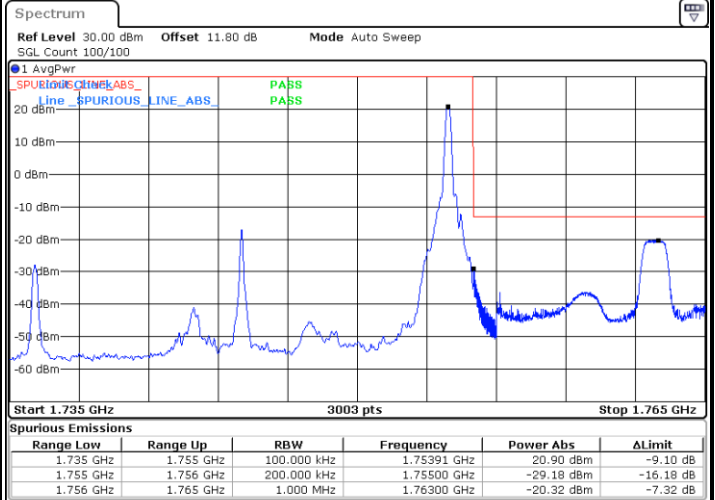

Date: 17.JUL.2020 10:46:41

Lowest Band Edge / Full RB

Highest Band Edge / Full RB

Date: 17.JUL.2020 10:42:04

Date: 17.JUL.2020 10:45:36

LTE Band 4 / 20MHz / QPSK

Lowest Band Edge / 1 RB

Date: 6.JUN.2020 14:15:51

Highest Band Edge / 1 RB

Date: 6.JUN.2020 14:23:23

Lowest Band Edge / Full RB

Date: 6.JUN.2020 14:17:21

Highest Band Edge / Full RB

Date: 6.JUN.2020 14:24:53

LTE Band 4 / 20MHz / 16QAM

Lowest Band Edge / 1 RB

Date: 6 JUN.2020 14:16:36

Highest Band Edge / 1 RB

Date: 6 JUN.2020 14:24:08

Lowest Band Edge / Full RB

Date: 6 JUN.2020 14:18:06

Highest Band Edge / Full RB

Date: 6 JUN.2020 14:25:38

LTE Band 4 / 20MHz / 64QAM