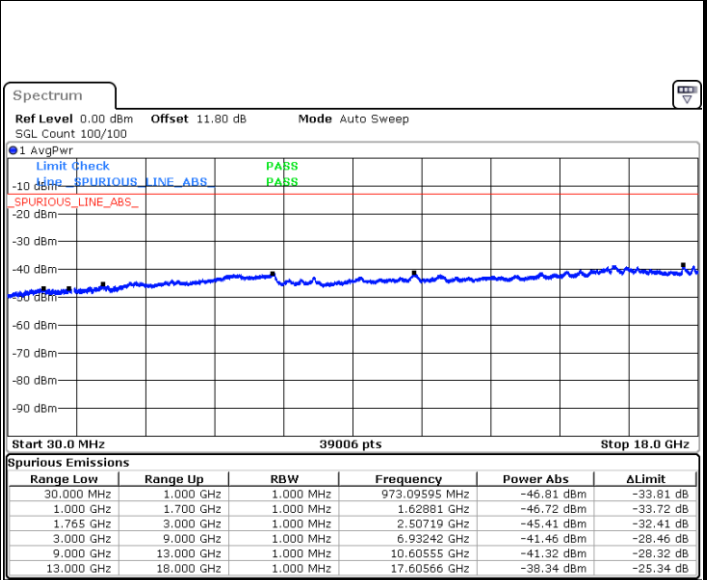

**Highest Channel / QPSK**

Date: 6 JUN.2020 13:00:27

**Highest Channel / 16QAM**

Date: 6 JUN.2020 13:01:12

LTE Band 4 / 5MHz

Lowest Channel / QPSK

Lowest Channel / 16QAM

Date: 6 JUN.2020 13:05:46

Date: 6 JUN.2020 13:06:31

Middle Channel / QPSK

Middle Channel / 16QAM

Date: 6 JUN.2020 13:08:02

Date: 6 JUN.2020 13:08:46

LTE Band 4 / 5MHz

Highest Channel / QPSK

Date: 6 JUN.2020 13:13:19

Highest Channel / 16QAM

Date: 6 JUN.2020 13:47:39

LTE Band 4 / 10MHz

Lowest Channel / QPSK

Date: 6 JUN.2020 13:52:12

Lowest Channel / 16QAM

Date: 6 JUN.2020 13:52:58

LTE Band 4 / 10MHz