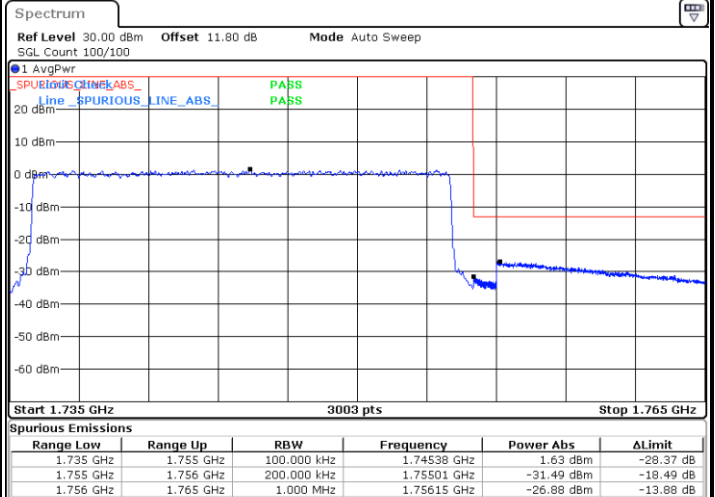

Date: 17.JUL.2020 10:46:41

Lowest Band Edge / Full RB

Highest Band Edge / Full RB

Date: 17.JUL.2020 10:42:04

Date: 17.JUL.2020 10:45:36

LTE Band 4 / 20MHz / QPSK

Lowest Band Edge / 1 RB

Date: 6.JUN.2020 14:15:51

Highest Band Edge / 1 RB

Date: 6.JUN.2020 14:23:23

Lowest Band Edge / Full RB

Date: 6.JUN.2020 14:17:21

Highest Band Edge / Full RB

Date: 6.JUN.2020 14:24:53

LTE Band 4 / 20MHz / 16QAM

Lowest Band Edge / 1 RB

Date: 6 JUN.2020 14:16:36

Highest Band Edge / 1 RB

Date: 6 JUN.2020 14:24:08

Lowest Band Edge / Full RB

Date: 6 JUN.2020 14:18:06

Highest Band Edge / Full RB

Date: 6 JUN.2020 14:25:38

LTE Band 4 / 20MHz / 64QAM

Lowest Band Edge / 1 RB

Date: 6.JUN.2020 14:54:02

Highest Band Edge / 1 RB

Date: 6.JUN.2020 14:57:48

Lowest Band Edge / Full RB

Date: 6.JUN.2020 14:54:47

Highest Band Edge / Full RB

Date: 6.JUN.2020 14:58:33