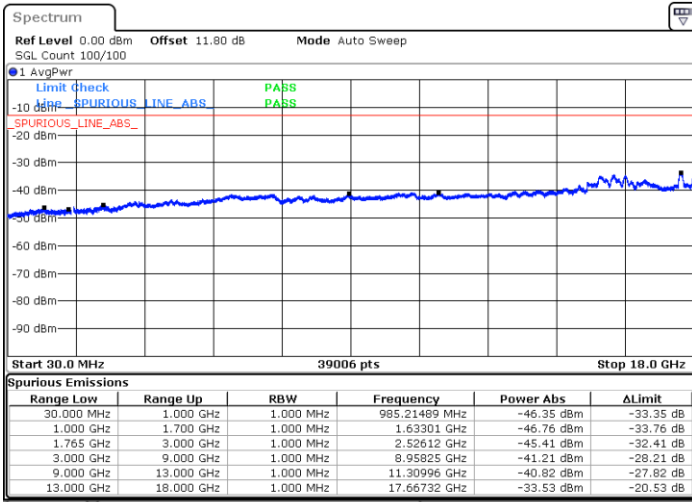

Date: 6 JUN.2020 14:40:00

LTE Band 4 / 10MHz

Lowest Channel / 64QAM

Middle Channel / 64QAM

Date: 6 JUN.2020 14:42:41

Date: 6 JUN.2020 14:43:48

Highest Channel / 64QAM

Date: 6 JUN.2020 14:46:26

LTE Band 4 / 15MHz

Lowest Channel / 64QAM

Middle Channel / 64QAM

Date: 6 JUN.2020 14:49:06

Date: 6 JUN.2020 14:50:14

Highest Channel / 64QAM

Date: 6 JUN.2020 14:52:52

LTE Band 4 / 20MHz

Lowest Channel / 64QAM

Middle Channel / 64QAM

Date: 6 JUN.2020 14:55:32

Date: 6 JUN.2020 14:56:40

Highest Channel / 64QAM

Date: 6 JUN.2020 14:59:18

LTE Band 4 / 1.4MHz

Lowest Channel / 256QAM

Middle Channel / 256QAM

Date: 17.JUL.2020 10:10:15

Date: 17.JUL.2020 09:40:17

Highest Channel / 256QAM

Date: 17.JUL.2020 10:14:27