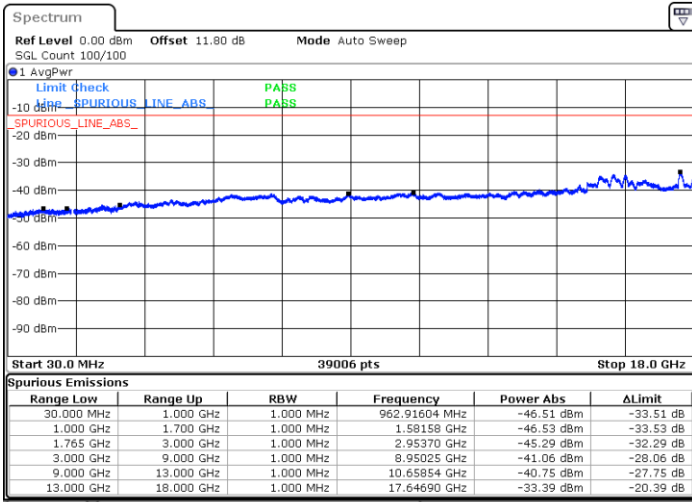

Date: 6 JUN.2020 14:40:00

LTE Band 4 / 10MHz

Lowest Channel / 64QAM

Middle Channel / 64QAM

Date: 6 JUN.2020 14:42:41

Date: 6 JUN.2020 14:43:48

Highest Channel / 64QAM

Date: 6 JUN.2020 14:46:26

LTE Band 4 / 15MHz

Lowest Channel / 64QAM

Middle Channel / 64QAM

Date: 6 JUN.2020 14:49:06

Date: 6 JUN.2020 14:50:14

Highest Channel / 64QAM

Date: 6 JUN.2020 14:52:52

LTE Band 4 / 20MHz

Lowest Channel / 64QAM

Middle Channel / 64QAM

Date: 6 JUN.2020 14:55:32

Date: 6 JUN.2020 14:56:40

Highest Channel / 64QAM

Date: 6 JUN.2020 14:59:18

LTE Band 4 / 1.4MHz

Lowest Channel / 256QAM

Middle Channel / 256QAM

Date: 17.JUL.2020 10:10:15

Date: 17.JUL.2020 09:40:17

Highest Channel / 256QAM

Date: 17.JUL.2020 10:14:27