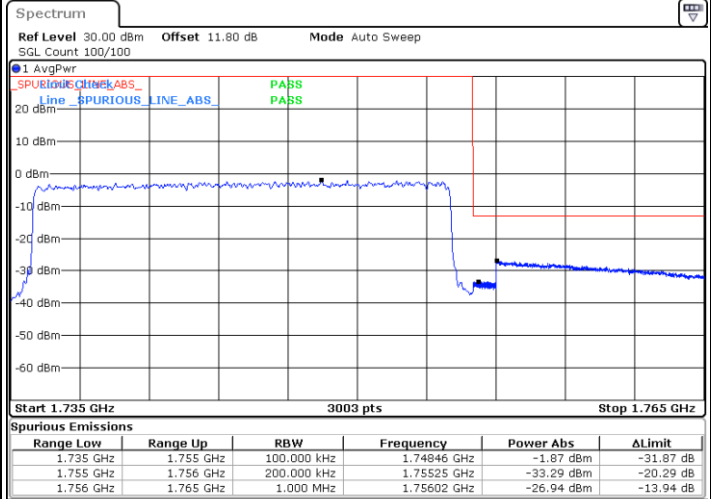

Lowest Band Edge / 1 RB

Date: 6.JUN.2020 14:54:02

Highest Band Edge / 1 RB

Date: 6.JUN.2020 14:57:48

Lowest Band Edge / Full RB

Date: 6.JUN.2020 14:54:47

Highest Band Edge / Full RB

Date: 6.JUN.2020 14:58:33

LTE Band 4 / 20MHz / 256QAM

Lowest Band Edge / 1 RB

Highest Band Edge / 1 RB

Date: 17.JUL.2020 10:50:54

Date: 17.JUL.2020 10:53:58

Lowest Band Edge / Full RB

Highest Band Edge / Full RB

Date: 17.JUL.2020 10:50:30

# Conducted Spurious Emission

LTE Band 4 / 1.4MHz

Highest Channel / QPSK

Date: 6 JUN.2020 15:24:17

Highest Channel / 16QAM

Date: 6 JUN.2020 15:25:02

LTE Band 4 / 3MHz

Lowest Channel / QPSK