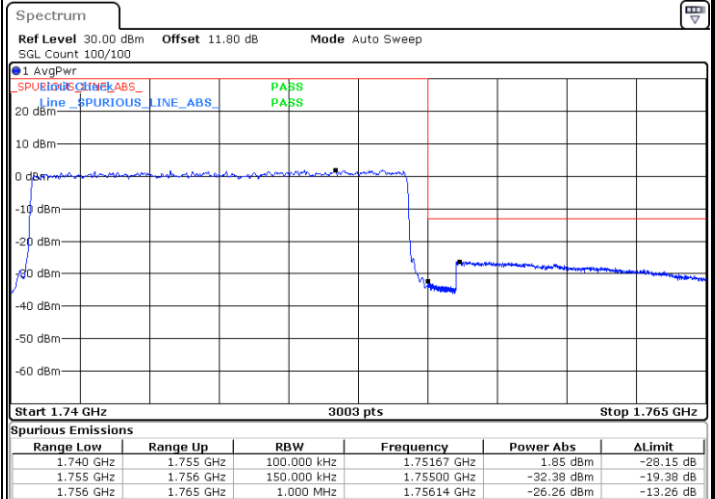

Date: 17.JUL.2020 10:37:13

LTE Band 4 / 15MHz / QPSK

Lowest Band Edge / 1 RB

Date: 6.JUN.2020 14:02:04

Highest Band Edge / 1 RB

Date: 6.JUN.2020 14:09:36

Lowest Band Edge / Full RB

Date: 6.JUN.2020 14:03:34

Highest Band Edge / Full RB

Date: 6.JUN.2020 14:11:06

LTE Band 4 / 15MHz / 16QAM

Lowest Band Edge / 1 RB

Date: 6 JUN.2020 14:02:49

Highest Band Edge / 1 RB

Date: 6 JUN.2020 14:10:21

Lowest Band Edge / Full RB

Date: 6 JUN.2020 14:04:18

Highest Band Edge / Full RB

Date: 6 JUN.2020 14:11:51

LTE Band 4 / 15MHz / 64QAM

Lowest Band Edge / 1 RB

Date: 6.JUN.2020 14:47:36

Highest Band Edge / 1 RB

Date: 6.JUN.2020 14:51:22

Lowest Band Edge / Full RB

Date: 6.JUN.2020 14:48:21

Highest Band Edge / Full RB

Date: 6.JUN.2020 14:52:07

LTE Band 4 / 15MHz / 256QAM

Lowest Band Edge / 1 RB

Highest Band Edge / 1 RB

Date: 17.JUL.2020 10:42:36