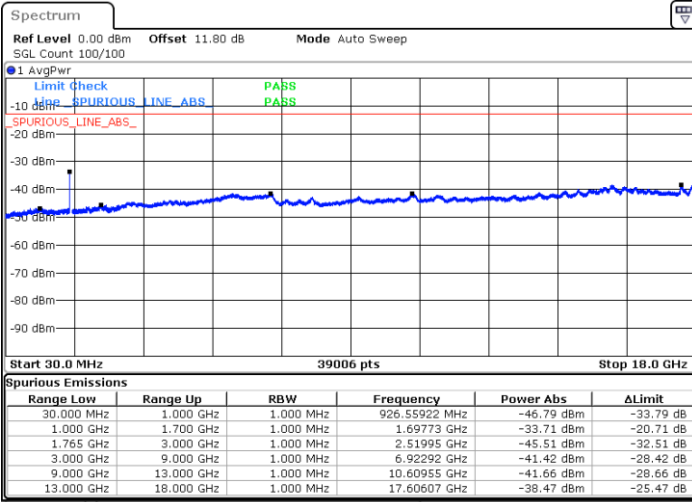

Highest Channel / 16QAM

Date: 6 JUN.2020 13:47:39

LTE Band 4 / 10MHz

Lowest Channel / QPSK

Date: 6 JUN.2020 13:52:12

Lowest Channel / 16QAM

Date: 6 JUN.2020 13:52:58

LTE Band 4 / 10MHz

Middle Channel / QPSK

Middle Channel / 16QAM

Date: 6 JUN.2020 13:54:28

Date: 6 JUN.2020 13:55:12

Highest Channel / QPSK

Highest Channel / 16QAM

Date: 6 JUN.2020 13:59:45

Date: 6 JUN.2020 14:00:30

LTE Band 4 / 15MHz

Lowest Channel / QPSK

Lowest Channel / 16QAM

Date: 6 JUN.2020 14:05:04

Date: 6 JUN.2020 14:05:49

Middle Channel / QPSK

Middle Channel / 16QAM

Date: 6 JUN.2020 14:07:19

Date: 6 JUN.2020 14:08:04

LTE Band 4 / 15MHz

Highest Channel / QPSK

Date: 6 JUN. 2020 14:12:36

Highest Channel / 16QAM

Date: 6 JUN. 2020 14:13:22

LTE Band 4 / 20MHz

Lowest Channel / QPSK