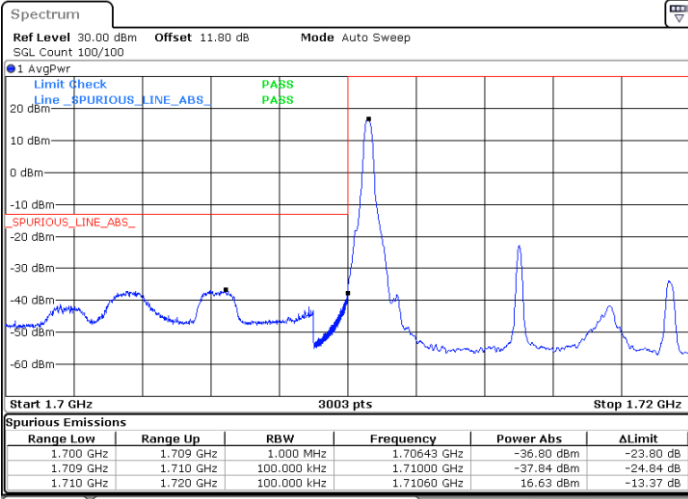

LTE Band 4 / 10MHz / 256QAM

Lowest Band Edge / 1 RB

Highest Band Edge / 1 RB

Date: 17.JUL.2020 10:35:38

Date: 17.JUL.2020 10:38:59

Lowest Band Edge / Full RB

Highest Band Edge / Full RB

Date: 17.JUL.2020 10:35:19

Date: 17.JUL.2020 10:37:13

LTE Band 4 / 15MHz / QPSK

Lowest Band Edge / 1 RB

Date: 6.JUN.2020 14:02:04

Highest Band Edge / 1 RB

Date: 6.JUN.2020 14:09:36

Lowest Band Edge / Full RB

Date: 6.JUN.2020 14:03:34