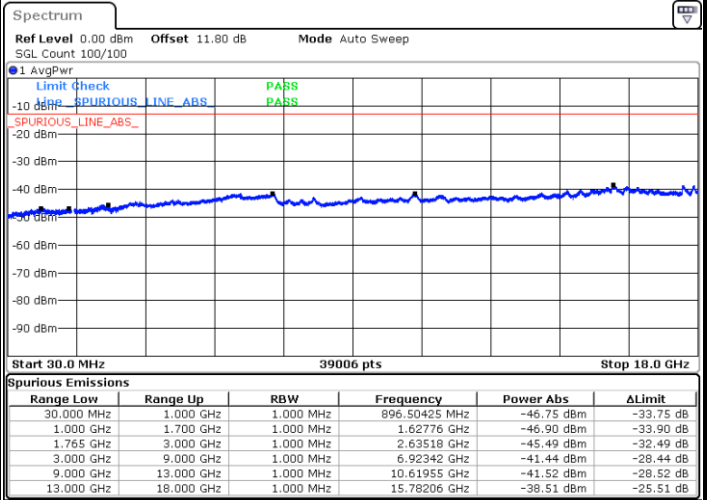

Highest Channel / 64QAM

Date: 6 JUN.2020 14:33:35

LTE Band 4 / 5MHz

Lowest Channel / 64QAM

Middle Channel / 64QAM

Date: 6 JUN.2020 14:36:15

Date: 6 JUN.2020 14:37:22

Highest Channel / 64QAM

Date: 6 JUN.2020 14:40:00

LTE Band 4 / 10MHz

Lowest Channel / 64QAM

Middle Channel / 64QAM

Date: 6 JUN.2020 14:42:41

Date: 6 JUN.2020 14:43:48

Highest Channel / 64QAM

Date: 6 JUN.2020 14:46:26

LTE Band 4 / 15MHz

Lowest Channel / 64QAM

Middle Channel / 64QAM

Date: 6 JUN.2020 14:49:06

Date: 6 JUN.2020 14:50:14

Highest Channel / 64QAM

Date: 6 JUN.2020 14:52:52

LTE Band 4 / 20MHz

Lowest Channel / 64QAM

Middle Channel / 64QAM

Date: 6 JUN.2020 14:55:32

Date: 6 JUN.2020 14:56:40

Highest Channel / 64QAM

Date: 6 JUN.2020 14:59:18

LTE Band 4 / 1.4MHz

Lowest Channel / 256QAM