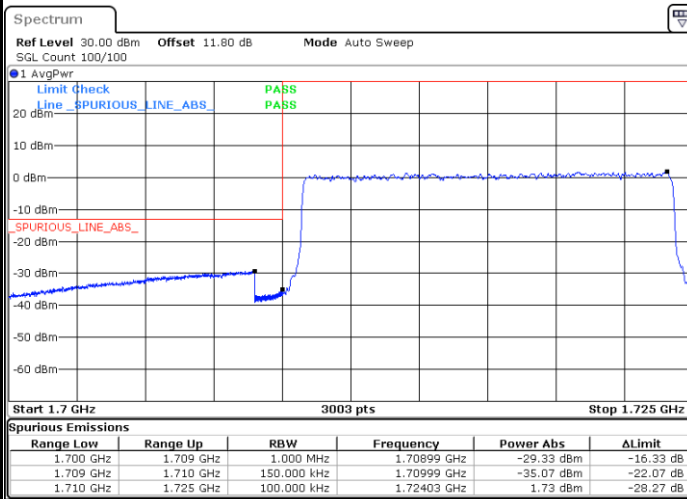

Highest Band Edge / Full RB

Date: 6.JUN.2020 14:11:06

LTE Band 4 / 15MHz / 16QAM

Lowest Band Edge / 1 RB

Date: 6 JUN.2020 14:02:49

Highest Band Edge / 1 RB

Date: 6 JUN.2020 14:10:21

Lowest Band Edge / Full RB

Date: 6 JUN.2020 14:04:18

Highest Band Edge / Full RB

Date: 6 JUN.2020 14:11:51

LTE Band 4 / 15MHz / 64QAM

Lowest Band Edge / 1 RB

Date: 6.JUN.2020 14:47:36

Highest Band Edge / 1 RB

Date: 6.JUN.2020 14:51:22