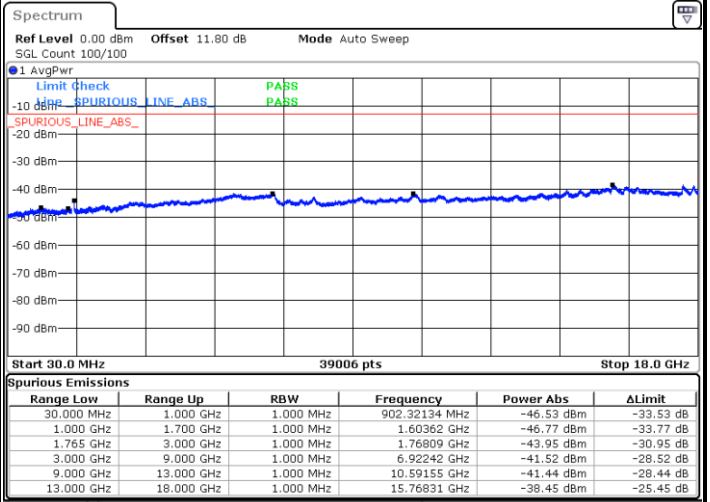

LTE Band 4 / 15MHz

Lowest Channel / QPSK

Lowest Channel / 16QAM

Date: 6 JUN.2020 14:05:04

Date: 6 JUN.2020 14:05:49

Middle Channel / QPSK

Middle Channel / 16QAM

Date: 6 JUN.2020 14:07:19

Date: 6 JUN.2020 14:08:04

LTE Band 4 / 15MHz

Highest Channel / QPSK

Date: 6 JUN. 2020 14:12:36

Highest Channel / 16QAM

Date: 6 JUN. 2020 14:13:22

LTE Band 4 / 20MHz

Lowest Channel / QPSK

Date: 6 JUN. 2020 14:18:51

Lowest Channel / 16QAM

Date: 6 JUN. 2020 14:19:36

LTE Band 4 / 20MHz

Middle Channel / QPSK

Middle Channel / 16QAM

Date: 6 JUN.2020 14:21:07

Date: 6 JUN.2020 14:21:51

Highest Channel / QPSK

Highest Channel / 16QAM

Date: 6 JUN.2020 14:26:23

Date: 6 JUN.2020 14:27:09

LTE Band 4 / 1.4MHz

Lowest Channel / 64QAM

Middle Channel / 64QAM

Date: 6 JUN.2020 15:05:21