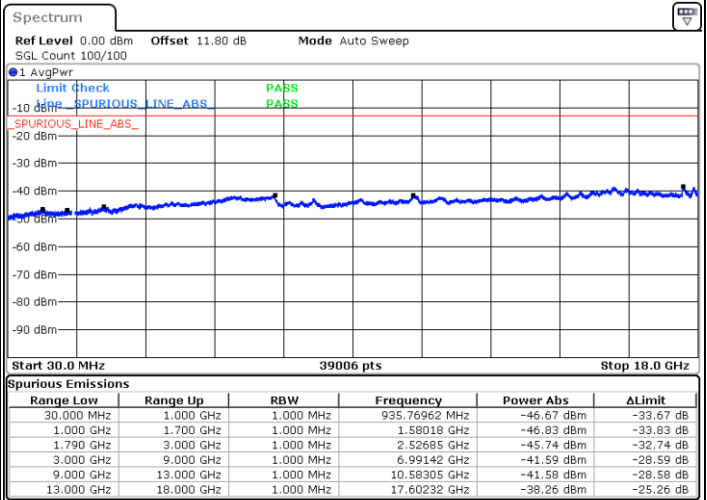

N/A

Date: 6 JUN.2020 06:35:15

LTE Band 66C / 5MHz+20MHz

64QAM

Highest Channel / 1RB0 and 1RB99

Highest Channel / 1RB24 and 1RB0

Date: 28 JUN.2020 16:31:36

Date: 28 JUN.2020 16:30:39

Highest Channel / FullIRB

N/A

Date: 28 JUN.2020 16:36:22

LTE Band 66C / 10MHz+15MHz

64QAM

Lowest Channel / 1RB0 and 1RB74

Lowest Channel / 1RB49 and 1RB0

Date: 5 JUN 2020 15:59:28

Date: 5 JUN 2020 15:54:44

Lowest Channel / FullIRB

N/A

Date: 5 JUN 2020 16:00:25

LTE Band 66C / 10MHz+15MHz

64QAM

MiddleChannel / 1RB0 and 1RB74

Middle Channel / 1RB49 and 1RB0

Date: 28.JUN.2020 15:05:34

Date: 28.JUN.2020 15:10:20

Middle Channel / FullIRB

N/A

Date: 28.JUN.2020 15:04:37

LTE Band 66C / 10MHz+15MHz

64QAM

Highest Channel / 1RB0 and 1RB74