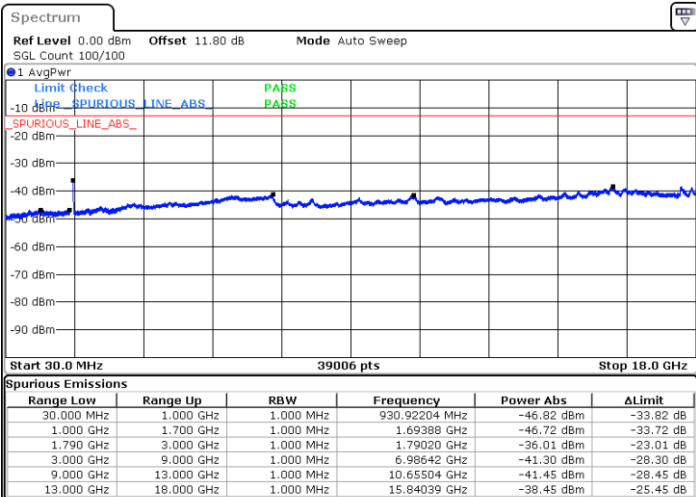

Middle Channel / FullIRB

N/A

Date: 5 JUN 2020 17:27:59

LTE Band 66C / 15MHz+10MHz

64QAM

Highest Channel / 1RB0 and 1RB49

Highest Channel / 1RB74 and 1RB0

Date: 5 JUN.2020 17:10:30

Date: 5 JUN.2020 17:09:33

Highest Channel / FullIRB

N/A

Date: 5 JUN.2020 17:15:16

LTE Band 66C / 15MHz+15MHz

64QAM

Lowest Channel / 1RB0 and 1RB74

Lowest Channel / 1RB74 and 1RB0

Date: 6 JUN 2020 02:32:44

Date: 6 JUN 2020 02:27:59

Lowest Channel / FullIRB

N/A

Date: 6 JUN 2020 02:33:41

LTE Band 66C / 15MHz+15MHz

64QAM

Middle Channel / 1RB0 and 1RB74