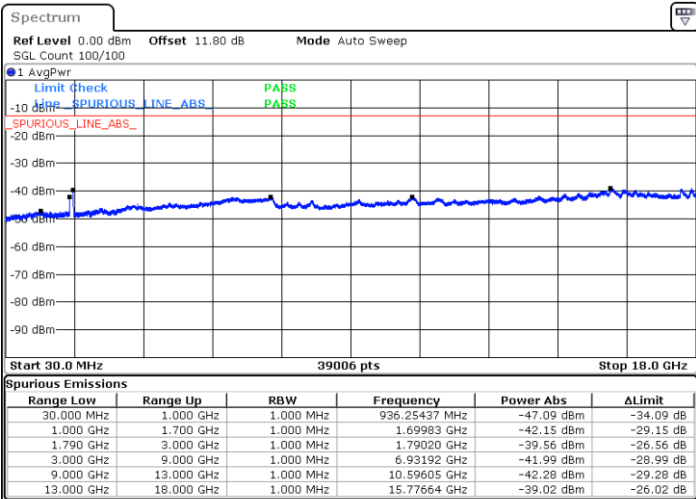

LTE Band 66C / 20MHz+15MHz

64QAM

Lowest Channel / 1RB0 and 1RB74

Lowest Channel / 1RB99 and 1RB0

Date: 6 JUN.2020 04:27:34

Date: 6 JUN.2020 04:22:49

Lowest Channel / FullIRB

N/A

Date: 6 JUN.2020 04:28:32

LTE Band 66C / 20MHz+15MHz

64QAM

Middle Channel / 1RB0 and 1RB74

Middle Channel / 1RB99 and 1RB0

Date: 6 JUN 2020 04:58:34

Date: 6 JUN 2020 05:03:19

Middle Channel / FullIRB

N/A

Date: 6 JUN 2020 04:57:37

LTE Band 66C / 20MHz+15MHz

64QAM

Highest Channel / 1RB0 and 1RB74

Highest Channel / 1RB99 and 1RB0

Date: 6 JUN.2020 04:46:39

Date: 6 JUN.2020 04:45:43

Highest Channel / FullIRB

N/A

Date: 6 JUN.2020 04:51:25

LTE Band 66C / 20MHz+20MHz

64QAM

Lowest Channel / 1RB0 and 1RB99

Lowest Channel / 1RB99 and 1RB0

Date: 6 JUN.2020 07:07:49