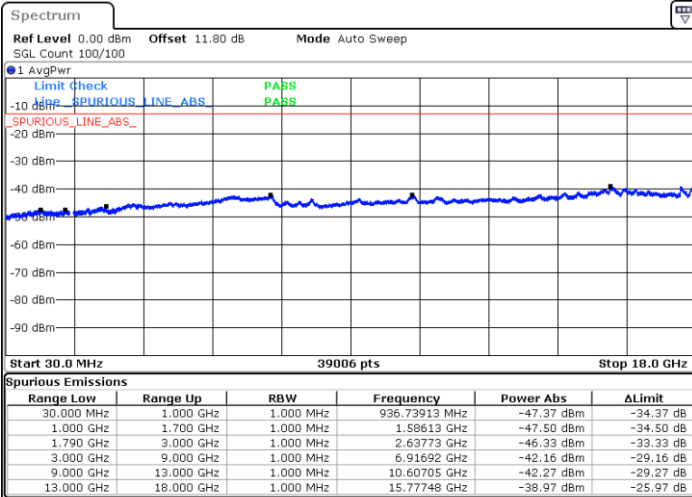

Date: 6 JUN 2020 06:25:58

LTE Band 66C / 5MHz+20MHz

64QAM

Middle Channel / 1RB0 and 1RB9

Middle Channel / 1RB24 and 1RB0

Date: 6 JUN.2020 06:36:13

Date: 6 JUN.2020 06:40:58

Middle Channel / FullIRB

N/A

Date: 6 JUN.2020 06:35:15

LTE Band 66C / 5MHz+20MHz

64QAM

Highest Channel / 1RB0 and 1RB99

Highest Channel / 1RB24 and 1RB0

Date: 28 JUN.2020 16:31:36

Date: 28 JUN.2020 16:30:39

Highest Channel / FullIRB

N/A

Date: 28 JUN.2020 16:36:22

LTE Band 66C / 10MHz+15MHz

64QAM

Lowest Channel / 1RB0 and 1RB74

Lowest Channel / 1RB49 and 1RB0

Date: 5 JUN 2020 15:59:28

Date: 5 JUN 2020 15:54:44

Lowest Channel / FullIRB

N/A

Date: 5 JUN 2020 16:00:25

LTE Band 66C / 10MHz+15MHz

64QAM

MiddleChannel / 1RB0 and 1RB74

Middle Channel / 1RB49 and 1RB0