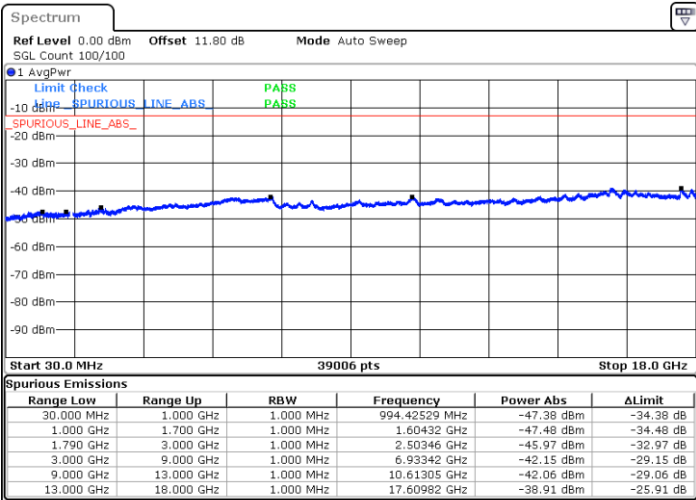

Lowest Channel / FullIRB

N/A

Date: 6 JUN.2020 05:21:44

LTE Band 66C / 20MHz+5MHz

64QAM

Middle Channel / 1RB0 and 1RB24

Middle Channel / 1RB99 and 1RB0

Date: 6 JUN.2020 05:53:04

Date: 6 JUN.2020 05:57:50

Middle Channel / FullIRB

N/A

Date: 6 JUN.2020 05:52:07

LTE Band 66C / 20MHz+5MHz

64QAM

Highest Channel / 1RB0 and 1RB24

Highest Channel / 1RB99 and 1RB0

Date: 6 JUN.2020 05:41:09

Date: 6 JUN.2020 05:40:12

Highest Channel / FullIRB

N/A

Date: 6 JUN.2020 05:45:55

LTE Band 66C / 20MHz+10MHz

64QAM

Lowest Channel / 1RB0 and 1RB49

Lowest Channel / 1RB99 and 1RB0

Date: 6 JUN.2020 00:39:23

Date: 6 JUN.2020 00:34:38

Lowest Channel / FullIRB

N/A

Date: 6 JUN.2020 00:40:21

LTE Band 66C / 20MHz+10MHz

64QAM