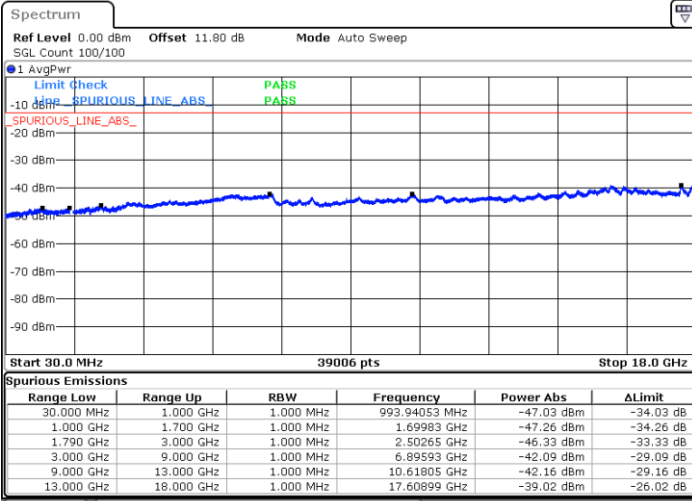

Date: 6 JUN.2020 04:03:49

LTE Band 66C / 15MHz+20MHz

64QAM

Highest Channel / 1RB0 and 1RB99

Highest Channel / 1RB74 and 1RB0

Date: 6 JUN.2020 03:52:42

Date: 6 JUN.2020 03:51:46

Highest Channel / FullIRB

N/A

Date: 6 JUN.2020 03:57:28

LTE Band 66C / 20MHz+5MHz

64QAM

Lowest Channel / 1RB0 and 1RB24

Lowest Channel / 1RB99 and 1RB0

Date: 6 JUN.2020 05:20:47

Date: 6 JUN.2020 05:16:02

Lowest Channel / FullIRB

N/A

Date: 6 JUN.2020 05:21:44

LTE Band 66C / 20MHz+5MHz

64QAM

Middle Channel / 1RB0 and 1RB24

Middle Channel / 1RB99 and 1RB0

Date: 6 JUN.2020 05:53:04

Date: 6 JUN.2020 05:57:50

Middle Channel / FullIRB

N/A

Date: 6 JUN.2020 05:52:07

LTE Band 66C / 20MHz+5MHz

64QAM

Highest Channel / 1RB0 and 1RB24

Highest Channel / 1RB99 and 1RB0