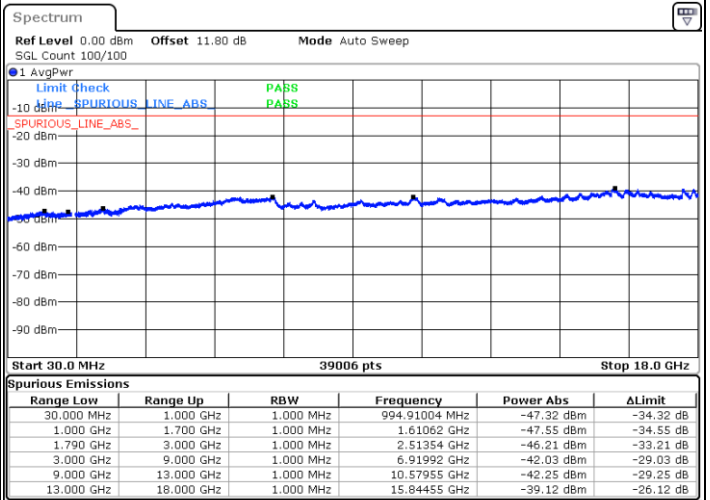

Date: 6 JUN.2020 05:57:50

Middle Channel / FullIRB

N/A

Date: 6 JUN.2020 05:52:07

LTE Band 66C / 20MHz+5MHz

64QAM

Highest Channel / 1RB0 and 1RB24

Highest Channel / 1RB99 and 1RB0

Date: 6 JUN.2020 05:41:09

Date: 6 JUN.2020 05:40:12

Highest Channel / FullIRB

N/A

Date: 6 JUN.2020 05:45:55

LTE Band 66C / 20MHz+10MHz

64QAM

Lowest Channel / 1RB0 and 1RB49

Lowest Channel / 1RB99 and 1RB0

Date: 6 JUN.2020 00:39:23

Date: 6 JUN.2020 00:34:38

Lowest Channel / FullIRB

N/A

Date: 6 JUN.2020 00:40:21

LTE Band 66C / 20MHz+10MHz

64QAM

Middle Channel / 1RB0 and 1RB49

Middle Channel / 1RB99 and 1RB0

Date: 6 JUN.2020 02:01:54

Date: 6 JUN.2020 02:06:39

Middle Channel / FullIRB

N/A

Date: 6 JUN.2020 02:00:57

LTE Band 66C / 20MHz+10MHz