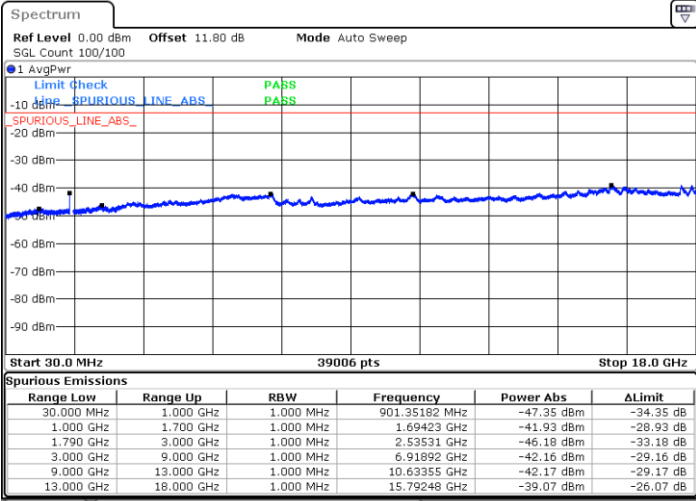

Date: 5 JUN.2020 17:09:33

Highest Channel / FullIRB

N/A

Date: 5 JUN.2020 17:15:16

LTE Band 66C / 15MHz+15MHz

64QAM

Lowest Channel / 1RB0 and 1RB74

Lowest Channel / 1RB74 and 1RB0

Date: 6 JUN 2020 02:32:44

Date: 6 JUN 2020 02:27:59

Lowest Channel / FullIRB

N/A

Date: 6 JUN 2020 02:33:41

LTE Band 66C / 15MHz+15MHz

64QAM

Middle Channel / 1RB0 and 1RB74

Middle Channel / 1RB74 and 1RB0

Date: 6 JUN.2020 03:11:37

Date: 6 JUN.2020 03:16:22

Middle Channel / FullIRB

N/A

Date: 6 JUN.2020 03:10:40

LTE Band 66C / 15MHz+15MHz

64QAM

Highest Channel / 1RB0 and 1RB74

Highest Channel / 1RB74 and 1RB0

Date: 6 JUN.2020 02:59:25

Date: 6 JUN.2020 02:58:29

Highest Channel / FullRB

N/A

Date: 6 JUN.2020 03:04:12

LTE Band 66C / 15MHz+20MHz