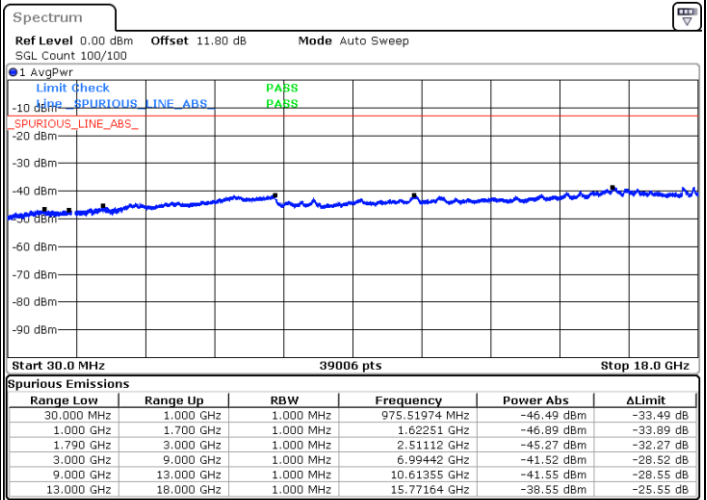

LTE Band 66C / 10MHz+20MHz

64QAM

Highest Channel / 1RB0 and 1RB99

Highest Channel / 1RB49 and 1RB0

Date: 5 JUN.2020 18:11:23

Date: 5 JUN.2020 18:10:26

Highest Channel / FullIRB

N/A

Date: 5 JUN.2020 18:16:08

LTE Band 66C / 15MHz+10MHz

64QAM

Lowest Channel / 1RB0 and 1RB49

Lowest Channel / 1RB74 and 1RB0

Date: 5 JUN 2020 16:28:23

Date: 5 JUN 2020 16:23:38

Lowest Channel / FullIRB

N/A

Date: 5 JUN 2020 16:29:20

LTE Band 66C / 15MHz+10MHz

64QAM

Middle Channel / 1RB0 and 1RB49

Middle Channel / 1RB74 and 1RB0

Date: 5 JUN 2020 17:28:57

Date: 5 JUN 2020 17:33:42

Middle Channel / FullIRB

N/A

Date: 5 JUN 2020 17:27:59

LTE Band 66C / 15MHz+10MHz

64QAM

Highest Channel / 1RB0 and 1RB49

Highest Channel / 1RB74 and 1RB0

Date: 5 JUN.2020 17:10:30