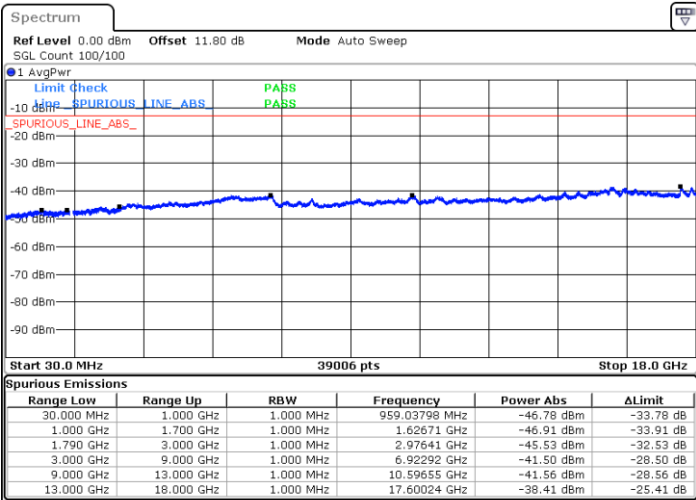

N/A

Date: 6 JUN.2020 06:35:15

LTE Band 66C / 5MHz+20MHz

64QAM

Highest Channel / 1RB0 and 1RB99

Highest Channel / 1RB24 and 1RB0

Date: 28 JUN.2020 16:31:36

Date: 28 JUN.2020 16:30:39

Highest Channel / FullIRB

N/A

Date: 28 JUN.2020 16:36:22

LTE Band 66C / 10MHz+15MHz

64QAM

Lowest Channel / 1RB0 and 1RB74

Lowest Channel / 1RB49 and 1RB0

Date: 5 JUN 2020 15:59:28

Date: 5 JUN 2020 15:54:44

Lowest Channel / FullIRB

N/A

Date: 5 JUN 2020 16:00:25

LTE Band 66C / 10MHz+15MHz

64QAM

MiddleChannel / 1RB0 and 1RB74

Middle Channel / 1RB49 and 1RB0

Date: 28.JUN.2020 15:05:34

Date: 28.JUN.2020 15:10:20

Middle Channel / FullIRB

N/A

Date: 28.JUN.2020 15:04:37

LTE Band 66C / 10MHz+15MHz

64QAM

Highest Channel / 1RB0 and 1RB74