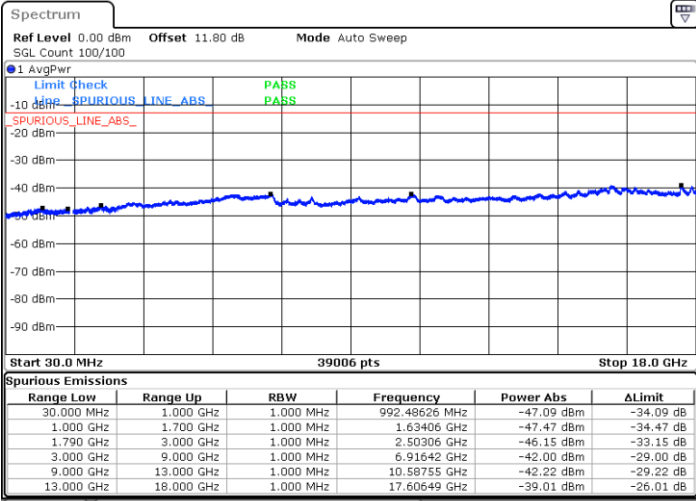

Date: 6 JUN 2020 02:32:44

Date: 6 JUN 2020 02:27:59

Lowest Channel / FullIRB

N/A

Date: 6 JUN 2020 02:33:41

LTE Band 66C / 15MHz+15MHz

64QAM

Middle Channel / 1RB0 and 1RB74

Middle Channel / 1RB74 and 1RB0

Date: 6 JUN.2020 03:11:37

Date: 6 JUN.2020 03:16:22

Middle Channel / FullIRB

N/A

Date: 6 JUN.2020 03:10:40

LTE Band 66C / 15MHz+15MHz

64QAM

Highest Channel / 1RB0 and 1RB74

Highest Channel / 1RB74 and 1RB0

Date: 6 JUN.2020 02:59:25

Date: 6 JUN.2020 02:58:29

Highest Channel / FullRB

N/A

Date: 6 JUN.2020 03:04:12

LTE Band 66C / 15MHz+20MHz

64QAM

Lowest Channel / 1RB0 and 1RB99

Lowest Channel / 1RB74 and 1RB0

Date: 6 JUN.2020 03:34:16

Date: 6 JUN.2020 03:29:30

Lowest Channel / FullIRB

N/A

Date: 6 JUN.2020 03:35:13