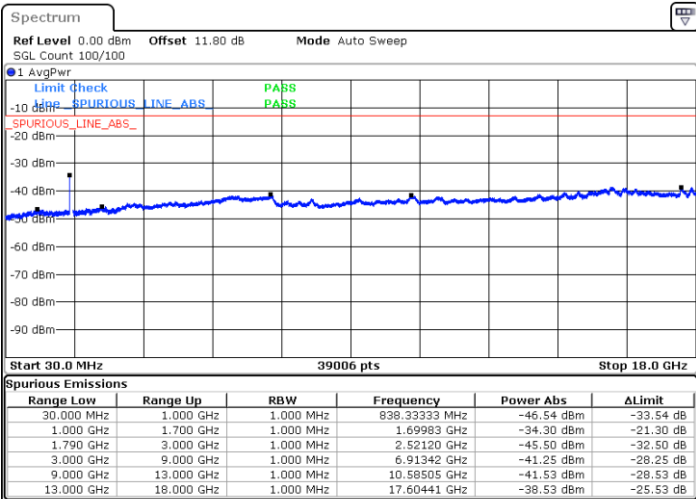

LTE Band 66C / 10MHz+20MHz

64QAM

Highest Channel / 1RB0 and 1RB99

Highest Channel / 1RB49 and 1RB0

Date: 5 JUN.2020 18:11:23

Date: 5 JUN.2020 18:10:26

Highest Channel / FullIRB

N/A

Date: 5 JUN.2020 18:16:08

LTE Band 66C / 15MHz+10MHz

64QAM

Lowest Channel / 1RB0 and 1RB49

Lowest Channel / 1RB74 and 1RB0

Date: 5 JUN 2020 16:28:23

Date: 5 JUN 2020 16:23:38

Lowest Channel / FullIRB

N/A

Date: 5 JUN 2020 16:29:20

LTE Band 66C / 15MHz+10MHz

64QAM

Middle Channel / 1RB0 and 1RB49

Middle Channel / 1RB74 and 1RB0

Date: 5 JUN 2020 17:28:57

Date: 5 JUN 2020 17:33:42

Middle Channel / FullIRB

N/A

Date: 5 JUN 2020 17:27:59

LTE Band 66C / 15MHz+10MHz

64QAM

Highest Channel / 1RB0 and 1RB49

Highest Channel / 1RB74 and 1RB0

Date: 5 JUN.2020 17:10:30