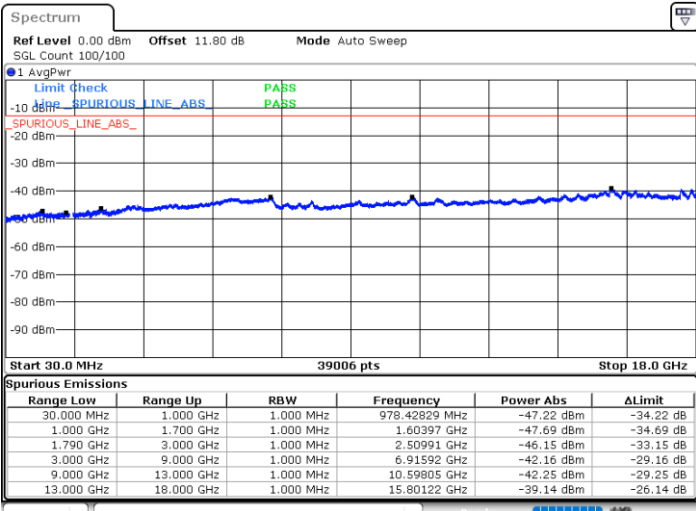

Date: 5 JUN 2020 15:54:44

Lowest Channel / FullIRB

N/A

Date: 5 JUN 2020 16:00:25

LTE Band 66C / 10MHz+15MHz

64QAM

MiddleChannel / 1RB0 and 1RB74

Middle Channel / 1RB49 and 1RB0

Date: 28.JUN.2020 15:05:34

Date: 28.JUN.2020 15:10:20

Middle Channel / FullIRB

N/A

Date: 28.JUN.2020 15:04:37

LTE Band 66C / 10MHz+15MHz

64QAM

Highest Channel / 1RB0 and 1RB74

Highest Channel / 1RB49 and 1RB0

Date: 28.JUN.2020 16:58:01

Date: 28.JUN.2020 16:57:03

Highest Channel / FullIRB

N/A

Date: 28.JUN.2020 17:02:48

LTE Band 66C / 10MHz+20MHz

64QAM

Lowest Channel / 1RB0 and 1RB99

Lowest Channel / 1RB49 and 1RB0

Date: 5 JUN.2020 17:52:29

Date: 5 JUN.2020 17:47:44

Lowest Channel / FullIRB

N/A

Date: 5 JUN.2020 17:53:26

LTE Band 66C / 10MHz+20MHz