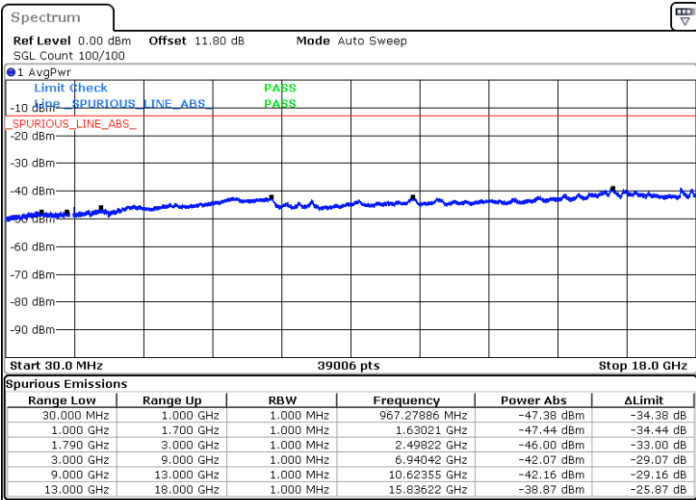

Date: 6 JUN.2020 05:57:50

Middle Channel / FullIRB

N/A

Date: 6 JUN.2020 05:52:07

LTE Band 66C / 20MHz+5MHz

64QAM

Highest Channel / 1RB0 and 1RB24

Highest Channel / 1RB99 and 1RB0

Date: 6 JUN.2020 05:41:09

Date: 6 JUN.2020 05:40:12

Highest Channel / FullIRB

N/A

Date: 6 JUN.2020 05:45:55

LTE Band 66C / 20MHz+10MHz

64QAM

Lowest Channel / 1RB0 and 1RB49

Lowest Channel / 1RB99 and 1RB0

Date: 6 JUN.2020 00:39:23

Date: 6 JUN.2020 00:34:38

Lowest Channel / FullIRB

N/A

Date: 6 JUN.2020 00:40:21

LTE Band 66C / 20MHz+10MHz

64QAM

Middle Channel / 1RB0 and 1RB49

Middle Channel / 1RB99 and 1RB0

Date: 6 JUN.2020 02:01:54

Date: 6 JUN.2020 02:06:39

Middle Channel / FullIRB

N/A

Date: 6 JUN.2020 02:00:57

LTE Band 66C / 20MHz+10MHz