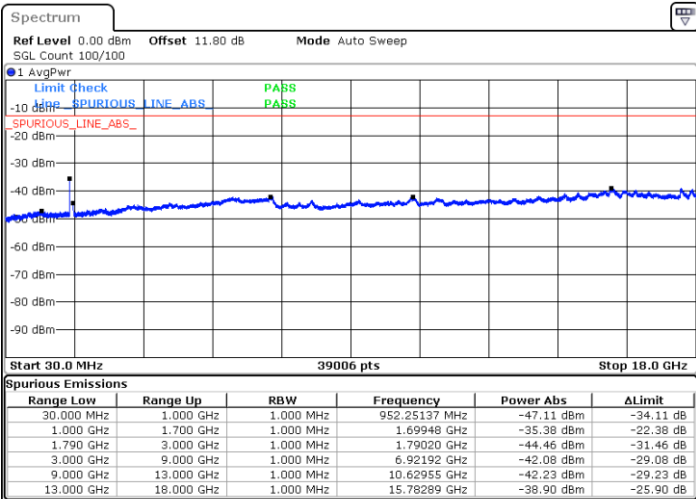

64QAM

Highest Channel / 1RB0 and 1RB49

Highest Channel / 1RB99 and 1RB0

Date: 6 JUN.2020 01:50:09

Date: 6 JUN.2020 01:49:13

Highest Channel / FullIRB

N/A

Date: 6 JUN.2020 01:54:55

LTE Band 66C / 20MHz+15MHz

64QAM

Lowest Channel / 1RB0 and 1RB74

Lowest Channel / 1RB99 and 1RB0

Date: 6 JUN.2020 04:27:34

Date: 6 JUN.2020 04:22:49

Lowest Channel / FullIRB

N/A

Date: 6 JUN.2020 04:28:32

LTE Band 66C / 20MHz+15MHz

64QAM

Middle Channel / 1RB0 and 1RB74

Middle Channel / 1RB99 and 1RB0

Date: 6 JUN 2020 04:58:34

Date: 6 JUN 2020 05:03:19

Middle Channel / FullIRB

N/A

Date: 6 JUN 2020 04:57:37

LTE Band 66C / 20MHz+15MHz

64QAM

Highest Channel / 1RB0 and 1RB74

Highest Channel / 1RB99 and 1RB0

Date: 6 JUN.2020 04:46:39

Date: 6 JUN.2020 04:45:43