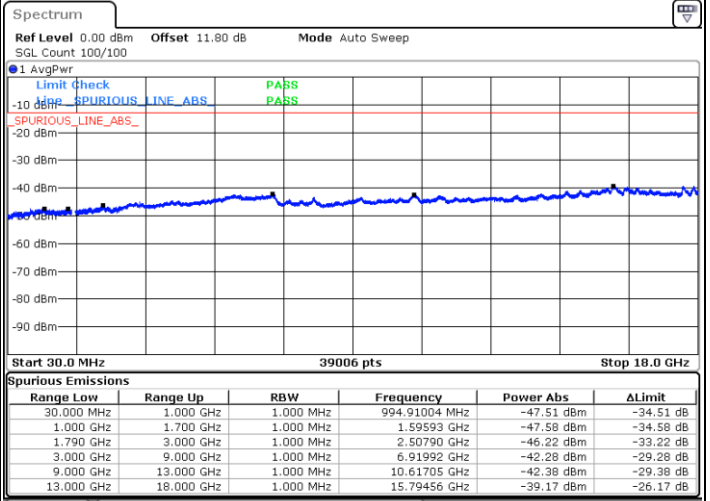

Highest Channel / FullIRB

N/A

Date: 28 JUN.2020 16:36:22

LTE Band 66C / 10MHz+15MHz

64QAM

Lowest Channel / 1RB0 and 1RB74

Lowest Channel / 1RB49 and 1RB0

Date: 5 JUN 2020 15:59:28

Date: 5 JUN 2020 15:54:44

Lowest Channel / FullIRB

N/A

Date: 5 JUN 2020 16:00:25

LTE Band 66C / 10MHz+15MHz

64QAM

MiddleChannel / 1RB0 and 1RB74

Middle Channel / 1RB49 and 1RB0

Date: 28.JUN.2020 15:05:34

Date: 28.JUN.2020 15:10:20

Middle Channel / FullIRB

N/A

Date: 28.JUN.2020 15:04:37

LTE Band 66C / 10MHz+15MHz

64QAM

Highest Channel / 1RB0 and 1RB74

Highest Channel / 1RB49 and 1RB0

Date: 28.JUN.2020 16:58:01

Date: 28.JUN.2020 16:57:03

Highest Channel / FullIRB

N/A

Date: 28.JUN.2020 17:02:48

LTE Band 66C / 10MHz+20MHz

64QAM