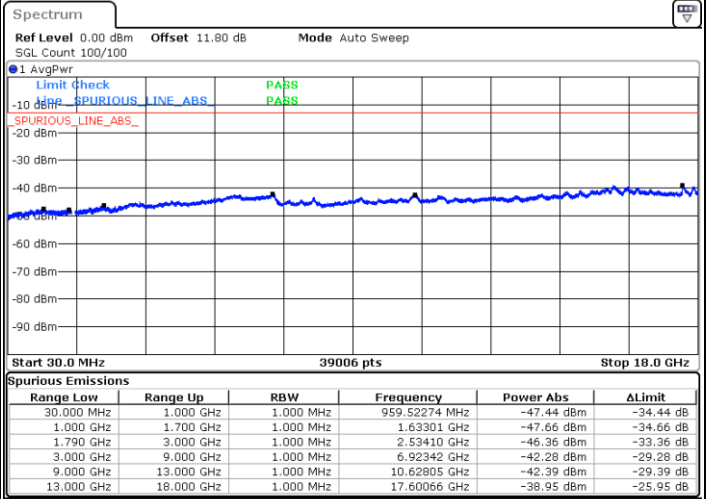

Date: 6 JUN 2020 06:25:58

LTE Band 66C / 5MHz+20MHz

64QAM

Middle Channel / 1RB0 and 1RB9

Middle Channel / 1RB24 and 1RB0

Date: 6 JUN.2020 06:36:13

Date: 6 JUN.2020 06:40:58

Middle Channel / FullIRB

N/A

Date: 6 JUN.2020 06:35:15

LTE Band 66C / 5MHz+20MHz

64QAM

Highest Channel / 1RB0 and 1RB99

Highest Channel / 1RB24 and 1RB0

Date: 28 JUN.2020 16:31:36

Date: 28 JUN.2020 16:30:39

Highest Channel / FullIRB

N/A

Date: 28 JUN.2020 16:36:22

LTE Band 66C / 10MHz+15MHz

64QAM

Lowest Channel / 1RB0 and 1RB74

Lowest Channel / 1RB49 and 1RB0

Date: 5 JUN 2020 15:59:28

Date: 5 JUN 2020 15:54:44

Lowest Channel / FullIRB

N/A

Date: 5 JUN 2020 16:00:25

LTE Band 66C / 10MHz+15MHz

64QAM

MiddleChannel / 1RB0 and 1RB74

Middle Channel / 1RB49 and 1RB0