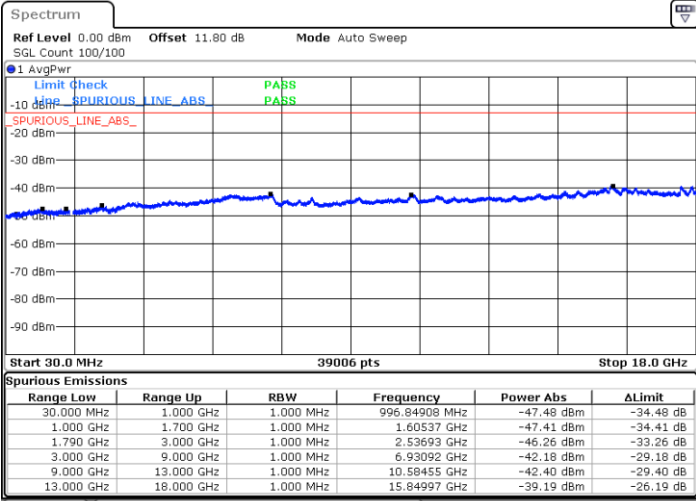

Highest Channel / FullIRB

N/A

Date: 28 JUN.2020 16:36:22

LTE Band 66C / 10MHz+15MHz

64QAM

Lowest Channel / 1RB0 and 1RB74

Lowest Channel / 1RB49 and 1RB0

Date: 5 JUN 2020 15:59:28

Date: 5 JUN 2020 15:54:44

Lowest Channel / FullIRB

N/A

Date: 5 JUN 2020 16:00:25

LTE Band 66C / 10MHz+15MHz

64QAM

MiddleChannel / 1RB0 and 1RB74

Middle Channel / 1RB49 and 1RB0

Date: 28.JUN.2020 15:05:34

Date: 28.JUN.2020 15:10:20

Middle Channel / FullIRB

N/A

Date: 28.JUN.2020 15:04:37

LTE Band 66C / 10MHz+15MHz

64QAM

Highest Channel / 1RB0 and 1RB74

Highest Channel / 1RB49 and 1RB0

Date: 28.JUN.2020 16:58:01

Date: 28.JUN.2020 16:57:03

Highest Channel / FullIRB

N/A

Date: 28.JUN.2020 17:02:48

LTE Band 66C / 10MHz+20MHz

64QAM