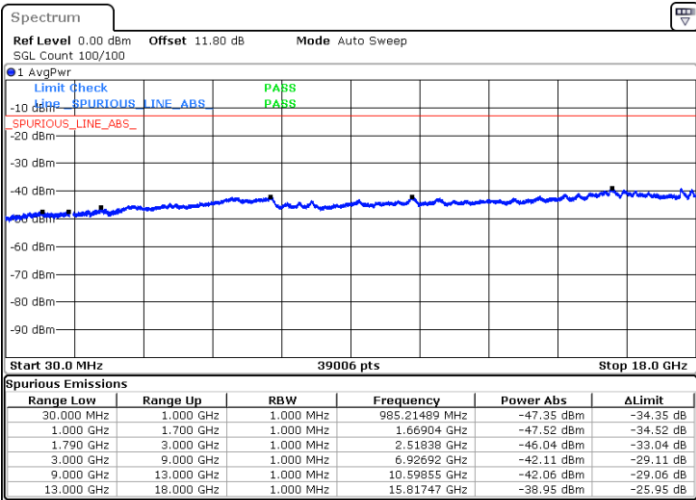

LTE Band 66C / 5MHz+20MHz

64QAM

Lowest Channel / 1RB0 and 1RB99

Lowest Channel / 1RB24 and 1RB0

Date: 6 JUN 2020 06:25:01

Date: 6 JUN 2020 06:20:16

Lowest Channel / FullIRB

N/A

Date: 6 JUN 2020 06:25:58

LTE Band 66C / 5MHz+20MHz

64QAM

Middle Channel / 1RB0 and 1RB9

Middle Channel / 1RB24 and 1RB0

Date: 6 JUN.2020 06:36:13

Date: 6 JUN.2020 06:40:58

Middle Channel / FullIRB

N/A

Date: 6 JUN.2020 06:35:15

LTE Band 66C / 5MHz+20MHz

64QAM

Highest Channel / 1RB0 and 1RB99

Highest Channel / 1RB24 and 1RB0

Date: 28 JUN.2020 16:31:36

Date: 28 JUN.2020 16:30:39

Highest Channel / FullIRB

N/A

Date: 28 JUN.2020 16:36:22

LTE Band 66C / 10MHz+15MHz

64QAM

Lowest Channel / 1RB0 and 1RB74

Lowest Channel / 1RB49 and 1RB0

Date: 5 JUN 2020 15:59:28