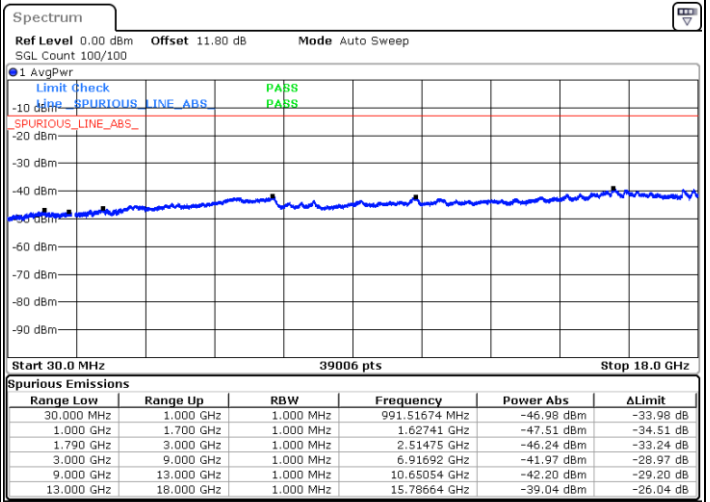

LTE Band 66C / 5MHz+20MHz

64QAM

Lowest Channel / 1RB0 and 1RB99

Lowest Channel / 1RB24 and 1RB0

Date: 6 JUN 2020 06:25:01

Date: 6 JUN 2020 06:20:16

Lowest Channel / FullIRB

N/A

Date: 6 JUN 2020 06:25:58

LTE Band 66C / 5MHz+20MHz

64QAM

Middle Channel / 1RB0 and 1RB9

Middle Channel / 1RB24 and 1RB0

Date: 6 JUN.2020 06:36:13

Date: 6 JUN.2020 06:40:58

Middle Channel / FullIRB

N/A

Date: 6 JUN.2020 06:35:15

LTE Band 66C / 5MHz+20MHz

64QAM

Highest Channel / 1RB0 and 1RB99

Highest Channel / 1RB24 and 1RB0

Date: 28 JUN.2020 16:31:36

Date: 28 JUN.2020 16:30:39

Highest Channel / FullIRB

N/A

Date: 28 JUN.2020 16:36:22

LTE Band 66C / 10MHz+15MHz

64QAM

Lowest Channel / 1RB0 and 1RB74

Lowest Channel / 1RB49 and 1RB0

Date: 5 JUN 2020 15:59:28