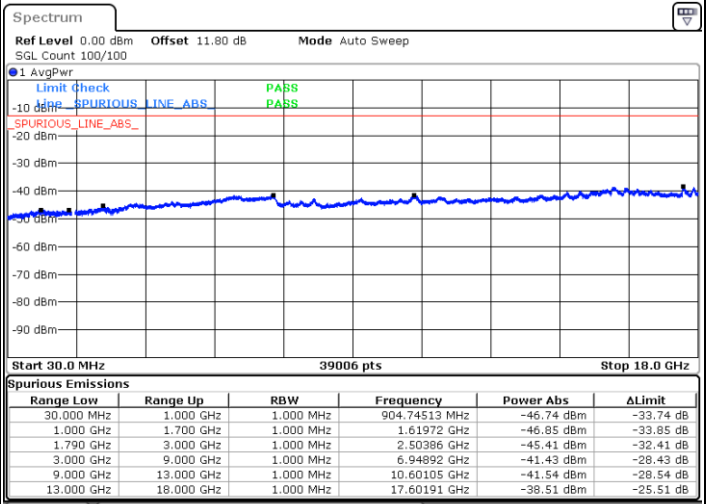

Lowest Channel / 1RB0 and 1RB99

Lowest Channel / 1RB49 and 1RB0

Date: 5 JUN.2020 17:52:29

Date: 5 JUN.2020 17:47:44

Lowest Channel / FullIRB

N/A

Date: 5 JUN.2020 17:53:26

LTE Band 66C / 10MHz+20MHz

LTE Band 66C / 10MHz+20MHz

64QAM

Highest Channel / 1RB0 and 1RB99

Highest Channel / 1RB49 and 1RB0

Date: 5 JUN.2020 18:11:23

Date: 5 JUN.2020 18:10:26

Highest Channel / FullIRB

N/A

Date: 5 JUN.2020 18:16:08

LTE Band 66C / 15MHz+10MHz

64QAM

Lowest Channel / 1RB0 and 1RB49

Lowest Channel / 1RB74 and 1RB0

Date: 5 JUN 2020 16:28:23

Date: 5 JUN 2020 16:23:38

Lowest Channel / FullIRB