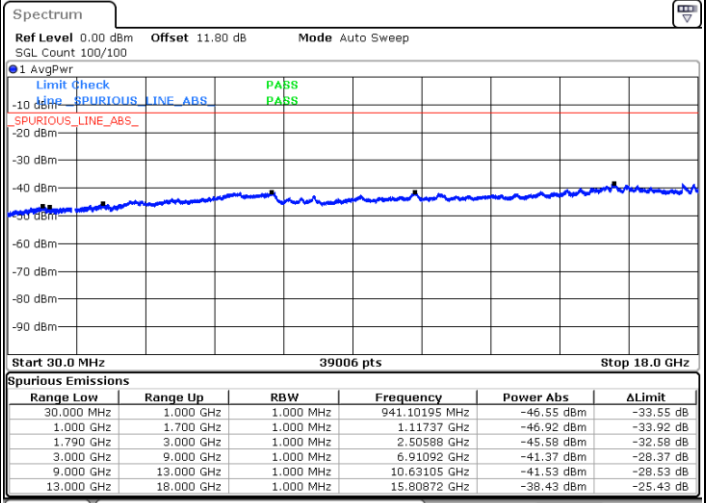

Date: 5 JUN 2020 18:45:09