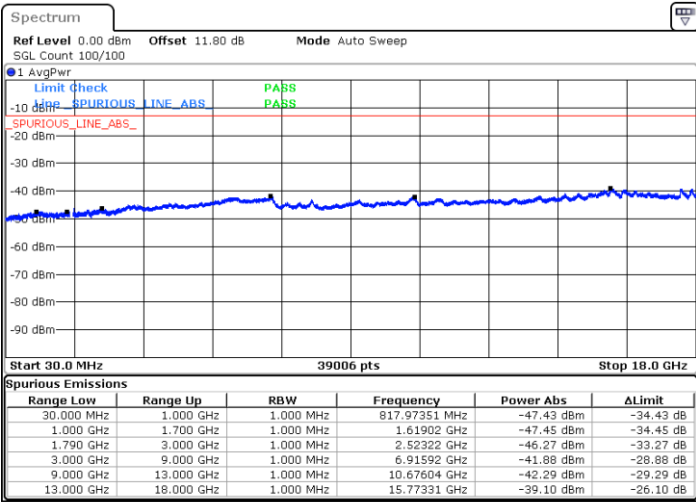

Date: 5 JUN.2020 17:09:33

Highest Channel / FullIRB

N/A

Date: 5 JUN.2020 17:15:16

LTE Band 66C / 15MHz+15MHz

64QAM

Lowest Channel / 1RB0 and 1RB74

Lowest Channel / 1RB74 and 1RB0

Date: 6 JUN 2020 02:32:44

Date: 6 JUN 2020 02:27:59

Lowest Channel / FullIRB

N/A

Date: 6 JUN 2020 02:33:41

LTE Band 66C / 15MHz+15MHz

64QAM

Middle Channel / 1RB0 and 1RB74

Middle Channel / 1RB74 and 1RB0

Date: 6 JUN.2020 03:11:37

Date: 6 JUN.2020 03:16:22

Middle Channel / FullIRB

N/A

Date: 6 JUN.2020 03:10:40

LTE Band 66C / 15MHz+15MHz

64QAM

Highest Channel / 1RB0 and 1RB74

Highest Channel / 1RB74 and 1RB0

Date: 6 JUN.2020 02:59:25

Date: 6 JUN.2020 02:58:29

Highest Channel / FullRB

N/A

Date: 6 JUN.2020 03:04:12

LTE Band 66C / 15MHz+20MHz