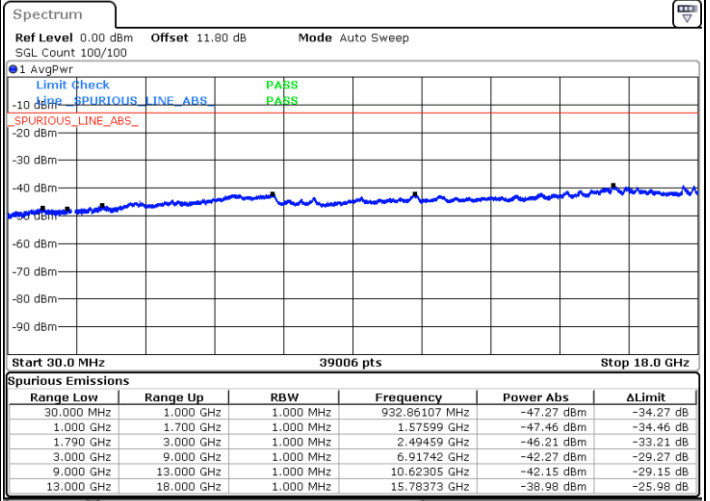

Date: 6 JUN 2020 02:32:44

Date: 6 JUN 2020 02:27:59

Lowest Channel / FullIRB

N/A

Date: 6 JUN 2020 02:33:41

LTE Band 66C / 15MHz+15MHz

64QAM

Middle Channel / 1RB0 and 1RB74

Middle Channel / 1RB74 and 1RB0

Date: 6 JUN.2020 03:11:37

Date: 6 JUN.2020 03:16:22

Middle Channel / FullIRB

N/A

Date: 6 JUN.2020 03:10:40

LTE Band 66C / 15MHz+15MHz

64QAM

Highest Channel / 1RB0 and 1RB74

Highest Channel / 1RB74 and 1RB0

Date: 6 JUN.2020 02:59:25

Date: 6 JUN.2020 02:58:29

Highest Channel / FullRB

N/A

Date: 6 JUN.2020 03:04:12

LTE Band 66C / 15MHz+20MHz

64QAM

Lowest Channel / 1RB0 and 1RB99

Lowest Channel / 1RB74 and 1RB0

Date: 6 JUN.2020 03:34:16

Date: 6 JUN.2020 03:29:30

Lowest Channel / FullIRB

N/A

Date: 6 JUN.2020 03:35:13