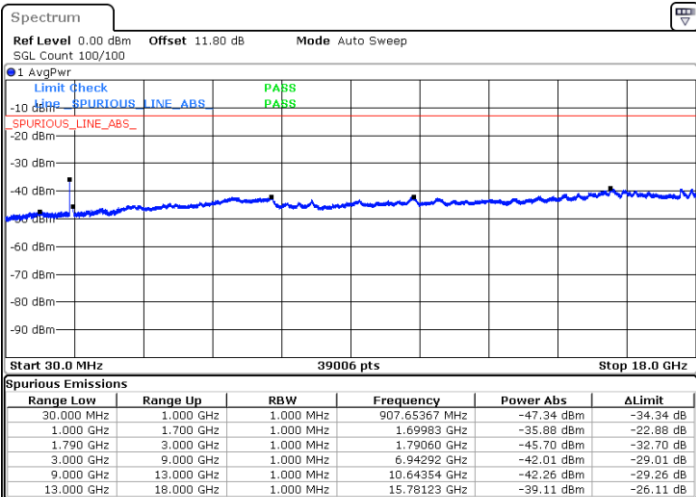

Date: 6 JUN.2020 05:41:09

Date: 6 JUN.2020 05:40:12

Highest Channel / FullIRB

N/A

Date: 6 JUN.2020 05:45:55

LTE Band 66C / 20MHz+10MHz

64QAM

Lowest Channel / 1RB0 and 1RB49

Lowest Channel / 1RB99 and 1RB0

Date: 6 JUN.2020 00:39:23

Date: 6 JUN.2020 00:34:38

Lowest Channel / FullIRB

N/A

Date: 6 JUN.2020 00:40:21

LTE Band 66C / 20MHz+10MHz

64QAM

Middle Channel / 1RB0 and 1RB49

Middle Channel / 1RB99 and 1RB0

Date: 6 JUN.2020 02:01:54

Date: 6 JUN.2020 02:06:39

Middle Channel / FullIRB

N/A

Date: 6 JUN.2020 02:00:57

LTE Band 66C / 20MHz+10MHz