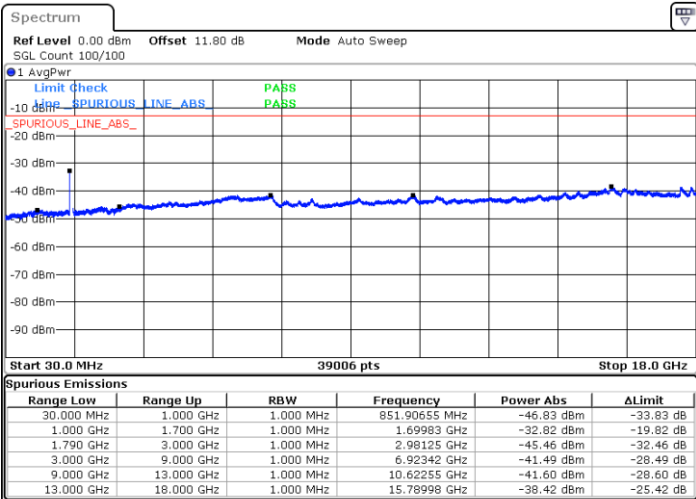

N/A

Date: 6 JUN.2020 06:35:15

LTE Band 66C / 5MHz+20MHz

64QAM

Highest Channel / 1RB0 and 1RB99

Highest Channel / 1RB24 and 1RB0

Date: 28 JUN.2020 16:31:36

Date: 28 JUN.2020 16:30:39

Highest Channel / FullIRB

N/A

Date: 28 JUN.2020 16:36:22

LTE Band 66C / 10MHz+15MHz

64QAM

Lowest Channel / 1RB0 and 1RB74

Lowest Channel / 1RB49 and 1RB0

Date: 5 JUN 2020 15:59:28

Date: 5 JUN 2020 15:54:44

Lowest Channel / FullIRB

N/A

Date: 5 JUN 2020 16:00:25

LTE Band 66C / 10MHz+15MHz

64QAM

MiddleChannel / 1RB0 and 1RB74

Middle Channel / 1RB49 and 1RB0

Date: 28.JUN.2020 15:05:34

Date: 28.JUN.2020 15:10:20

Middle Channel / FullIRB

N/A

Date: 28.JUN.2020 15:04:37

LTE Band 66C / 10MHz+15MHz

64QAM

Highest Channel / 1RB0 and 1RB74