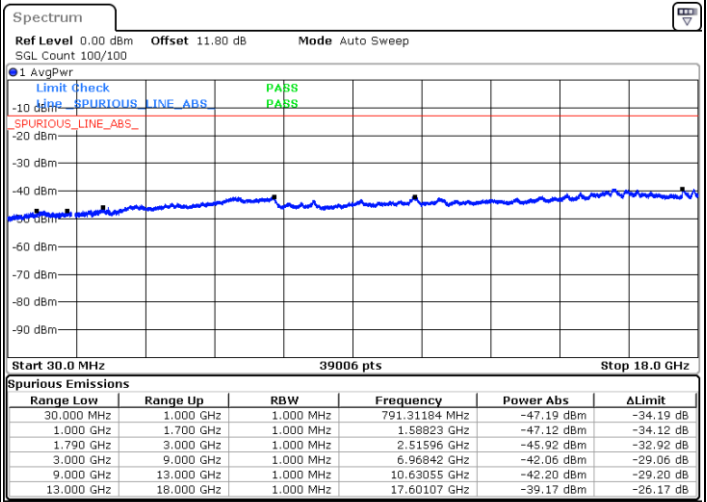

Middle Channel / FullIRB

N/A

Date: 5 JUN 2020 17:27:59

LTE Band 66C / 15MHz+10MHz

64QAM

Highest Channel / 1RB0 and 1RB49

Highest Channel / 1RB74 and 1RB0

Date: 5 JUN.2020 17:10:30

Date: 5 JUN.2020 17:09:33

Highest Channel / FullIRB

N/A

Date: 5 JUN.2020 17:15:16

LTE Band 66C / 15MHz+15MHz

64QAM

Lowest Channel / 1RB0 and 1RB74

Lowest Channel / 1RB74 and 1RB0

Date: 6 JUN 2020 02:32:44

Date: 6 JUN 2020 02:27:59

Lowest Channel / FullIRB

N/A

Date: 6 JUN 2020 02:33:41

LTE Band 66C / 15MHz+15MHz

64QAM

Middle Channel / 1RB0 and 1RB74