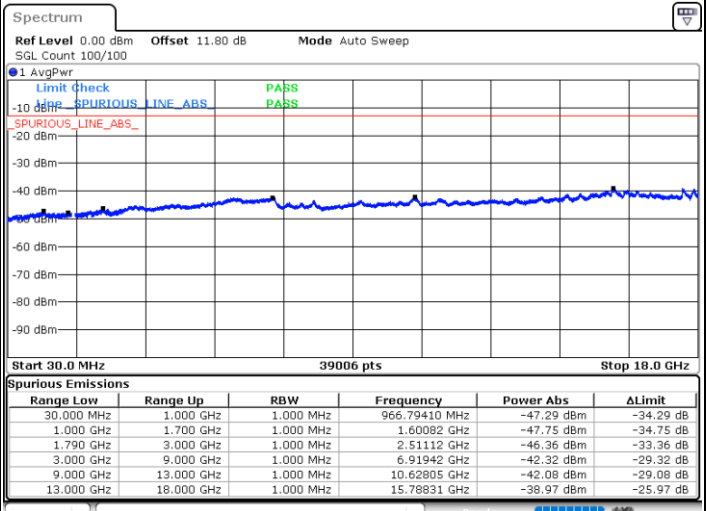

Date: 5 JUN 2020 15:54:44

Lowest Channel / FullIRB

N/A

Date: 5 JUN 2020 16:00:25

LTE Band 66C / 10MHz+15MHz

64QAM

MiddleChannel / 1RB0 and 1RB74

Middle Channel / 1RB49 and 1RB0

Date: 28.JUN.2020 15:05:34

Date: 28.JUN.2020 15:10:20

Middle Channel / FullIRB

N/A

Date: 28.JUN.2020 15:04:37

LTE Band 66C / 10MHz+15MHz

64QAM

Highest Channel / 1RB0 and 1RB74

Highest Channel / 1RB49 and 1RB0

Date: 28.JUN.2020 16:58:01

Date: 28.JUN.2020 16:57:03

Highest Channel / FullIRB

N/A

Date: 28.JUN.2020 17:02:48

LTE Band 66C / 10MHz+20MHz

64QAM

Lowest Channel / 1RB0 and 1RB99

Lowest Channel / 1RB49 and 1RB0

Date: 5 JUN.2020 17:52:29

Date: 5 JUN.2020 17:47:44

Lowest Channel / FullIRB

N/A

Date: 5 JUN.2020 17:53:26

LTE Band 66C / 10MHz+20MHz