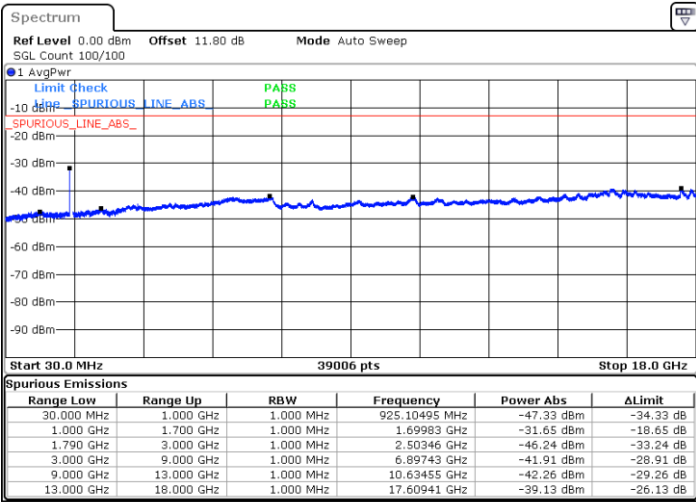

LTE Band 66C / 5MHz+20MHz

64QAM

Lowest Channel / 1RB0 and 1RB99

Lowest Channel / 1RB24 and 1RB0

Date: 6 JUN 2020 06:25:01

Date: 6 JUN 2020 06:20:16

Lowest Channel / FullIRB

N/A

Date: 6 JUN 2020 06:25:58

LTE Band 66C / 5MHz+20MHz

64QAM

Middle Channel / 1RB0 and 1RB9

Middle Channel / 1RB24 and 1RB0

Date: 6 JUN.2020 06:36:13

Date: 6 JUN.2020 06:40:58

Middle Channel / FullIRB

N/A

Date: 6 JUN.2020 06:35:15

LTE Band 66C / 5MHz+20MHz

64QAM

Highest Channel / 1RB0 and 1RB99

Highest Channel / 1RB24 and 1RB0

Date: 28 JUN.2020 16:31:36

Date: 28 JUN.2020 16:30:39

Highest Channel / FullIRB

N/A

Date: 28 JUN.2020 16:36:22

LTE Band 66C / 10MHz+15MHz

64QAM

Lowest Channel / 1RB0 and 1RB74

Lowest Channel / 1RB49 and 1RB0

Date: 5 JUN 2020 15:59:28