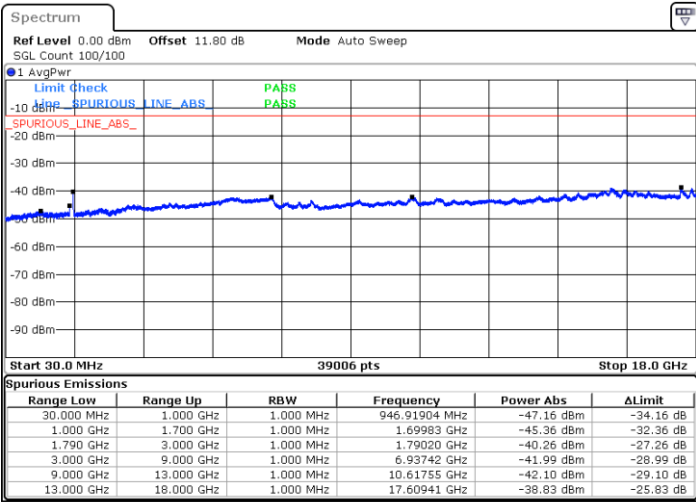

Lowest Channel / 1RB99 and 1RB0

Date: 6 JUN.2020 00:39:23

Date: 6 JUN.2020 00:34:38

Lowest Channel / FullIRB

N/A

Date: 6 JUN.2020 00:40:21

LTE Band 66C / 20MHz+10MHz

64QAM

Middle Channel / 1RB0 and 1RB49

Middle Channel / 1RB99 and 1RB0

Date: 6 JUN.2020 02:01:54

Date: 6 JUN.2020 02:06:39

Middle Channel / FullIRB

N/A

Date: 6 JUN.2020 02:00:57

LTE Band 66C / 20MHz+10MHz

64QAM

Highest Channel / 1RB0 and 1RB49

Highest Channel / 1RB99 and 1RB0

Date: 6 JUN.2020 01:50:09

Date: 6 JUN.2020 01:49:13

Highest Channel / FullIRB

N/A

Date: 6 JUN.2020 01:54:55

LTE Band 66C / 20MHz+15MHz

64QAM

Lowest Channel / 1RB0 and 1RB74

Lowest Channel / 1RB99 and 1RB0

Date: 6 JUN.2020 04:27:34

Date: 6 JUN.2020 04:22:49

Lowest Channel / FullIRB

N/A