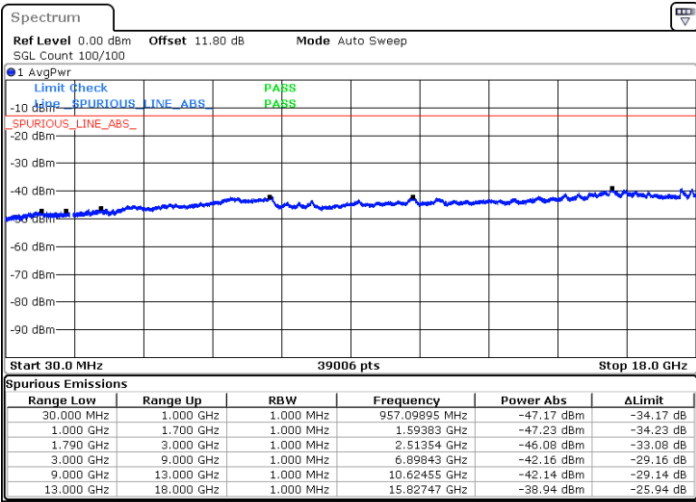

Highest Channel / 1RB0 and 1RB74

Highest Channel / 1RB74 and 1RB0

Date: 6 JUN.2020 02:59:25

Date: 6 JUN.2020 02:58:29

Highest Channel / FullRB

N/A

Date: 6 JUN.2020 03:04:12

LTE Band 66C / 15MHz+20MHz

64QAM

Lowest Channel / 1RB0 and 1RB99

Lowest Channel / 1RB74 and 1RB0

Date: 6 JUN.2020 03:34:16

Date: 6 JUN.2020 03:29:30

Lowest Channel / FullIRB

N/A

Date: 6 JUN.2020 03:35:13

LTE Band 66C / 15MHz+20MHz

64QAM

Middle Channel / 1RB0 and 1RB9

Middle Channel / 1RB74 and 1RB0

Date: 6 JUN.2020 04:04:46

Date: 6 JUN.2020 04:09:31

Middle Channel / FullRB

N/A

Date: 6 JUN.2020 04:03:49

LTE Band 66C / 15MHz+20MHz

64QAM

Highest Channel / 1RB0 and 1RB99

Highest Channel / 1RB74 and 1RB0

Date: 6 JUN.2020 03:52:42

Date: 6 JUN.2020 03:51:46

Highest Channel / FullIRB