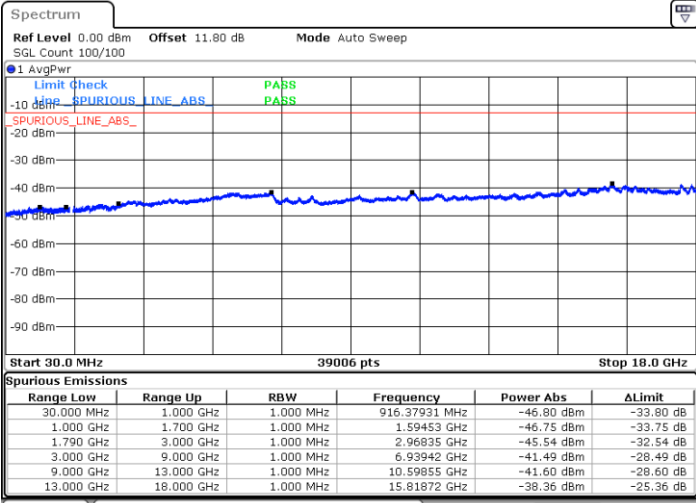

Date: 28.JUN.2020 15:05:34

Date: 28.JUN.2020 15:10:20

Middle Channel / FullIRB

N/A

Date: 28.JUN.2020 15:04:37

LTE Band 66C / 10MHz+15MHz

64QAM

Highest Channel / 1RB0 and 1RB74

Highest Channel / 1RB49 and 1RB0

Date: 28.JUN.2020 16:58:01

Date: 28.JUN.2020 16:57:03

Highest Channel / FullIRB

N/A

Date: 28.JUN.2020 17:02:48

LTE Band 66C / 10MHz+20MHz

64QAM

Lowest Channel / 1RB0 and 1RB99

Lowest Channel / 1RB49 and 1RB0

Date: 5 JUN.2020 17:52:29

Date: 5 JUN.2020 17:47:44

Lowest Channel / FullIRB

N/A

Date: 5 JUN.2020 17:53:26

LTE Band 66C / 10MHz+20MHz