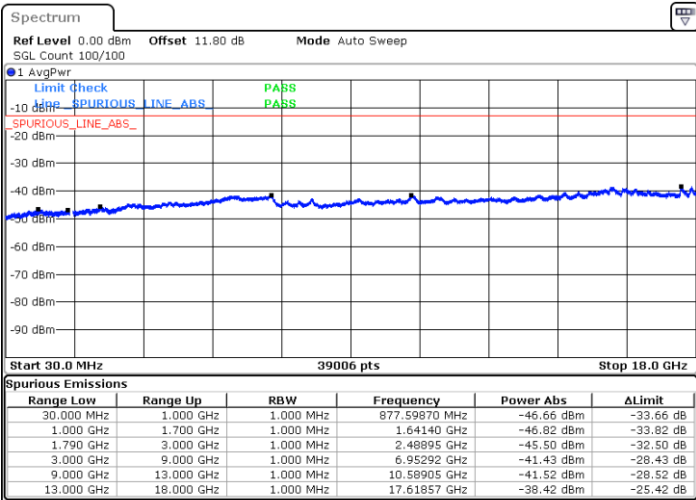

LTE Band 66C / 10MHz+20MHz

64QAM

Highest Channel / 1RB0 and 1RB99

Highest Channel / 1RB49 and 1RB0

Date: 5 JUN.2020 18:11:23

Date: 5 JUN.2020 18:10:26

Highest Channel / FullIRB

N/A

Date: 5 JUN.2020 18:16:08

LTE Band 66C / 15MHz+10MHz

64QAM

Lowest Channel / 1RB0 and 1RB49

Lowest Channel / 1RB74 and 1RB0

Date: 5 JUN 2020 16:28:23

Date: 5 JUN 2020 16:23:38

Lowest Channel / FullIRB

N/A

Date: 5 JUN 2020 16:29:20

LTE Band 66C / 15MHz+10MHz

64QAM

Middle Channel / 1RB0 and 1RB49

Middle Channel / 1RB74 and 1RB0

Date: 5 JUN 2020 17:28:57

Date: 5 JUN 2020 17:33:42

Middle Channel / FullIRB

N/A

Date: 5 JUN 2020 17:27:59

LTE Band 66C / 15MHz+10MHz

64QAM

Highest Channel / 1RB0 and 1RB49

Highest Channel / 1RB74 and 1RB0

Date: 5 JUN.2020 17:10:30