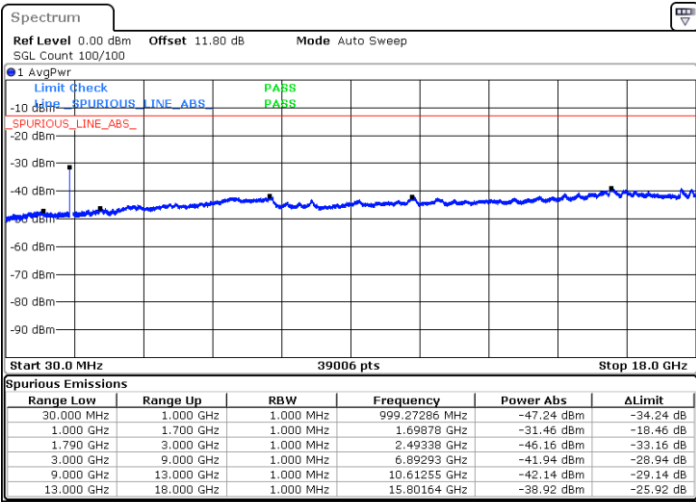

N/A

Date: 6 JUN 2020 04:57:37

LTE Band 66C / 20MHz+15MHz

64QAM

Highest Channel / 1RB0 and 1RB74

Highest Channel / 1RB99 and 1RB0

Date: 6 JUN.2020 04:46:39

Date: 6 JUN.2020 04:45:43

Highest Channel / FullIRB

N/A

Date: 6 JUN.2020 04:51:25

LTE Band 66C / 20MHz+20MHz

64QAM

Lowest Channel / 1RB0 and 1RB99

Lowest Channel / 1RB99 and 1RB0

Date: 6 JUN.2020 07:07:49

Date: 6 JUN.2020 07:03:04

Lowest Channel / FullIRB

N/A

Date: 6 JUN.2020 07:08:46

LTE Band 66C / 20MHz+20MHz

64QAM

MiddleChannel / 1RB0 and 1RB99

Middle Channel / 1RB99 and 1RB0

Date: 6 JUN 2020 07:50:29

Date: 6 JUN 2020 07:55:14

Middle Channel / FullIRB

N/A

Date: 6 JUN 2020 07:49:32

LTE Band 66C / 20MHz+20MHz

64QAM

Highest Channel / 1RB0 and 1RB99