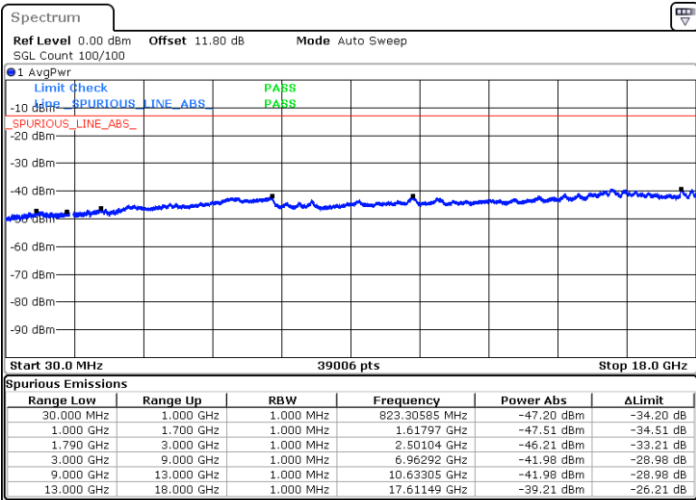

Date: 6 JUN.2020 05:57:50

Middle Channel / FullIRB

N/A

Date: 6 JUN.2020 05:52:07

LTE Band 66C / 20MHz+5MHz

64QAM

Highest Channel / 1RB0 and 1RB24

Highest Channel / 1RB99 and 1RB0

Date: 6 JUN.2020 05:41:09

Date: 6 JUN.2020 05:40:12

Highest Channel / FullIRB

N/A

Date: 6 JUN.2020 05:45:55

LTE Band 66C / 20MHz+10MHz

64QAM

Lowest Channel / 1RB0 and 1RB49

Lowest Channel / 1RB99 and 1RB0

Date: 6 JUN.2020 00:39:23

Date: 6 JUN.2020 00:34:38

Lowest Channel / FullIRB

N/A

Date: 6 JUN.2020 00:40:21

LTE Band 66C / 20MHz+10MHz

64QAM

Middle Channel / 1RB0 and 1RB49

Middle Channel / 1RB99 and 1RB0

Date: 6 JUN.2020 02:01:54

Date: 6 JUN.2020 02:06:39

Middle Channel / FullIRB

N/A

Date: 6 JUN.2020 02:00:57

LTE Band 66C / 20MHz+10MHz