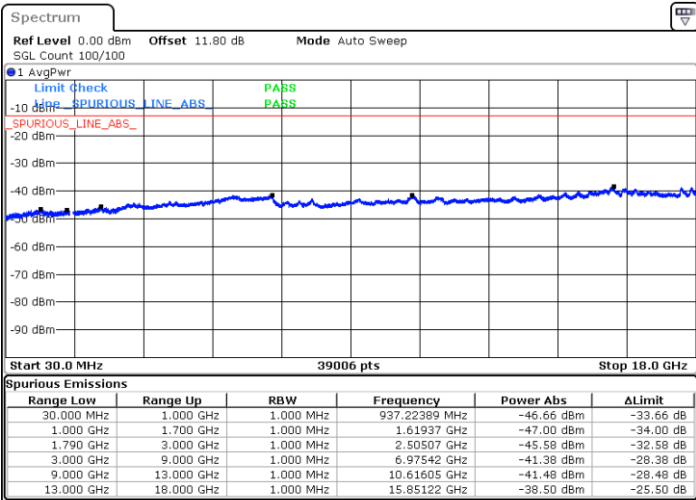

N/A

Date: 5 JUN 2020 16:29:20

LTE Band 66C / 15MHz+10MHz

64QAM

Middle Channel / 1RB0 and 1RB49

Middle Channel / 1RB74 and 1RB0

Date: 5 JUN 2020 17:28:57

Date: 5 JUN 2020 17:33:42

Middle Channel / FullIRB

N/A

Date: 5 JUN 2020 17:27:59

LTE Band 66C / 15MHz+10MHz

64QAM

Highest Channel / 1RB0 and 1RB49

Highest Channel / 1RB74 and 1RB0

Date: 5 JUN.2020 17:10:30

Date: 5 JUN.2020 17:09:33

Highest Channel / FullIRB

N/A

Date: 5 JUN.2020 17:15:16

LTE Band 66C / 15MHz+15MHz

64QAM

Lowest Channel / 1RB0 and 1RB74

Lowest Channel / 1RB74 and 1RB0

Date: 6 JUN 2020 02:32:44

Date: 6 JUN 2020 02:27:59

Lowest Channel / FullIRB

N/A

Date: 6 JUN 2020 02:33:41

LTE Band 66C / 15MHz+15MHz

64QAM

Middle Channel / 1RB0 and 1RB74