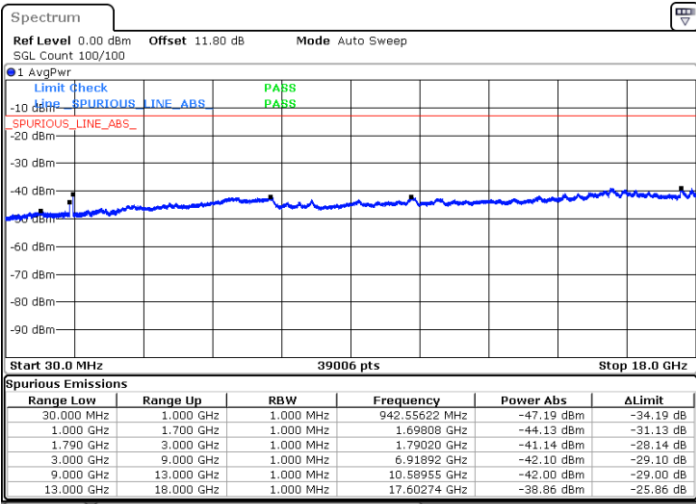

N/A

Date: 6 JUN.2020 03:57:28

LTE Band 66C / 20MHz+5MHz

64QAM

Lowest Channel / 1RB0 and 1RB24

Lowest Channel / 1RB99 and 1RB0

Date: 6 JUN.2020 05:20:47

Date: 6 JUN.2020 05:16:02

Lowest Channel / FullIRB

N/A

Date: 6 JUN.2020 05:21:44

LTE Band 66C / 20MHz+5MHz

64QAM

Middle Channel / 1RB0 and 1RB24

Middle Channel / 1RB99 and 1RB0

Date: 6 JUN.2020 05:53:04

Date: 6 JUN.2020 05:57:50

Middle Channel / FullIRB

N/A

Date: 6 JUN.2020 05:52:07

LTE Band 66C / 20MHz+5MHz

64QAM

Highest Channel / 1RB0 and 1RB24

Highest Channel / 1RB99 and 1RB0

Date: 6 JUN.2020 05:41:09

Date: 6 JUN.2020 05:40:12

Highest Channel / FullIRB

N/A

Date: 6 JUN.2020 05:45:55

LTE Band 66C / 20MHz+10MHz

64QAM

Lowest Channel / 1RB0 and 1RB49