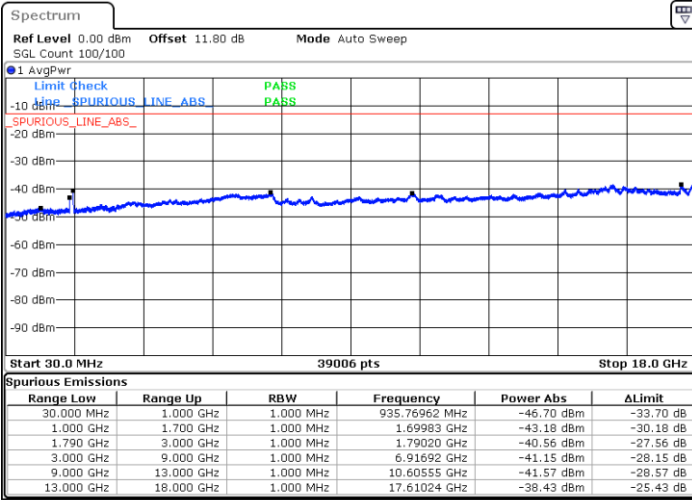

Middle Channel / FullRB

N/A

Date: 5 JUN 2020 18:39:27