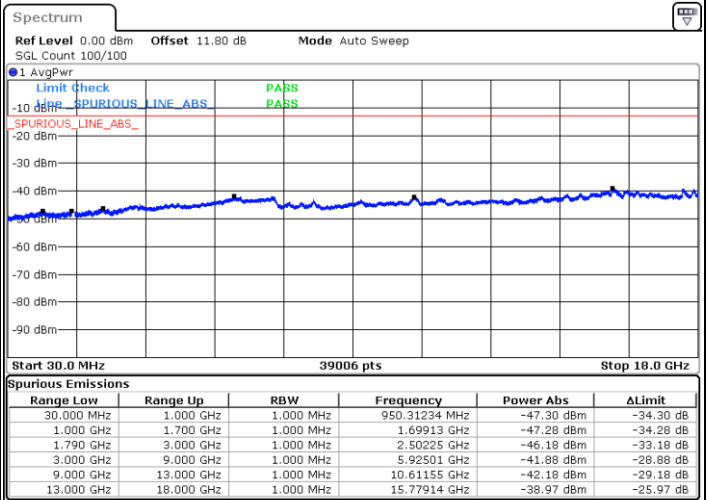

LTE Band 66C / 5MHz+20MHz

64QAM

Lowest Channel / 1RB0 and 1RB99

Lowest Channel / 1RB24 and 1RB0

Date: 6 JUN 2020 06:25:01

Date: 6 JUN 2020 06:20:16

Lowest Channel / FullIRB

N/A

Date: 6 JUN 2020 06:25:58

LTE Band 66C / 5MHz+20MHz

64QAM

Middle Channel / 1RB0 and 1RB9

Middle Channel / 1RB24 and 1RB0

Date: 6 JUN.2020 06:36:13

Date: 6 JUN.2020 06:40:58

Middle Channel / FullIRB

N/A

Date: 6 JUN.2020 06:35:15

LTE Band 66C / 5MHz+20MHz

64QAM

Highest Channel / 1RB0 and 1RB99

Highest Channel / 1RB24 and 1RB0

Date: 28 JUN.2020 16:31:36

Date: 28 JUN.2020 16:30:39

Highest Channel / FullIRB

N/A

Date: 28 JUN.2020 16:36:22

LTE Band 66C / 10MHz+15MHz

64QAM

Lowest Channel / 1RB0 and 1RB74

Lowest Channel / 1RB49 and 1RB0

Date: 5 JUN 2020 15:59:28