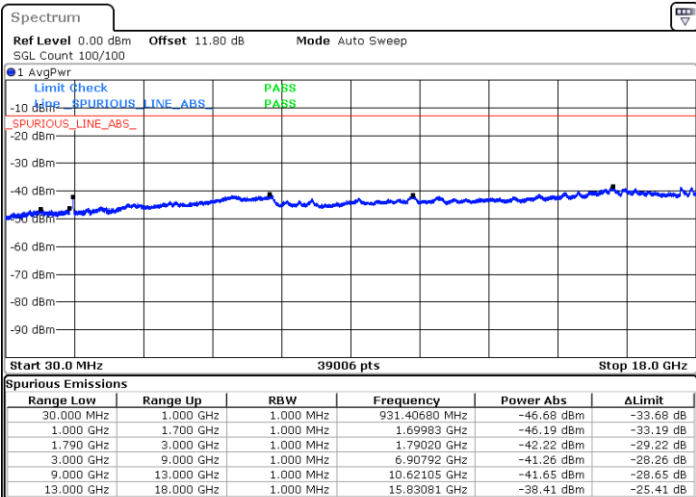

Date: 5 JUN.2020 18:16:08

LTE Band 66C / 15MHz+10MHz

64QAM

Lowest Channel / 1RB0 and 1RB49

Lowest Channel / 1RB74 and 1RB0

Date: 5 JUN 2020 16:28:23

Date: 5 JUN 2020 16:23:38

Lowest Channel / FullIRB

N/A

Date: 5 JUN 2020 16:29:20

LTE Band 66C / 15MHz+10MHz

64QAM

Middle Channel / 1RB0 and 1RB49

Middle Channel / 1RB74 and 1RB0

Date: 5 JUN 2020 17:28:57

Date: 5 JUN 2020 17:33:42

Middle Channel / FullIRB

N/A

Date: 5 JUN 2020 17:27:59

LTE Band 66C / 15MHz+10MHz

64QAM

Highest Channel / 1RB0 and 1RB49

Highest Channel / 1RB74 and 1RB0

Date: 5 JUN.2020 17:10:30

Date: 5 JUN.2020 17:09:33

Highest Channel / FullIRB

N/A

Date: 5 JUN.2020 17:15:16

LTE Band 66C / 15MHz+15MHz

64QAM

Lowest Channel / 1RB0 and 1RB74

Lowest Channel / 1RB74 and 1RB0