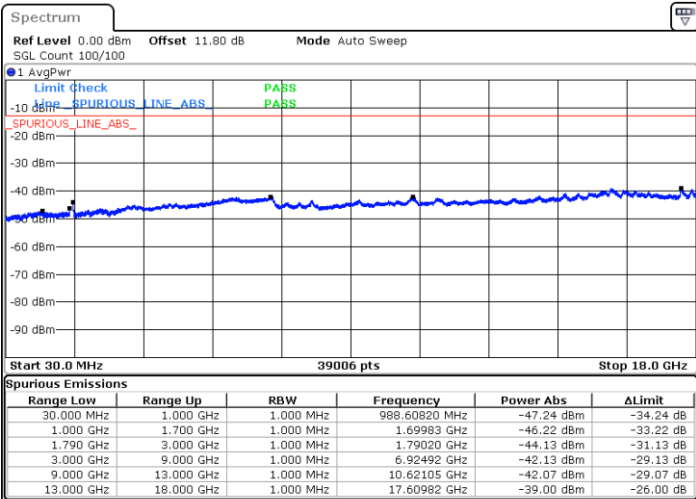

LTE Band 66C / 5MHz+20MHz

64QAM

Lowest Channel / 1RB0 and 1RB99

Lowest Channel / 1RB24 and 1RB0

Date: 6 JUN 2020 06:25:01

Date: 6 JUN 2020 06:20:16

Lowest Channel / FullIRB

N/A

Date: 6 JUN 2020 06:25:58

LTE Band 66C / 5MHz+20MHz

64QAM

Middle Channel / 1RB0 and 1RB9

Middle Channel / 1RB24 and 1RB0

Date: 6 JUN.2020 06:36:13

Date: 6 JUN.2020 06:40:58

Middle Channel / FullIRB

N/A

Date: 6 JUN.2020 06:35:15

LTE Band 66C / 5MHz+20MHz

64QAM

Highest Channel / 1RB0 and 1RB99

Highest Channel / 1RB24 and 1RB0

Date: 28 JUN.2020 16:31:36

Date: 28 JUN.2020 16:30:39

Highest Channel / FullIRB

N/A

Date: 28 JUN.2020 16:36:22

LTE Band 66C / 10MHz+15MHz

64QAM

Lowest Channel / 1RB0 and 1RB74

Lowest Channel / 1RB49 and 1RB0

Date: 5 JUN 2020 15:59:28