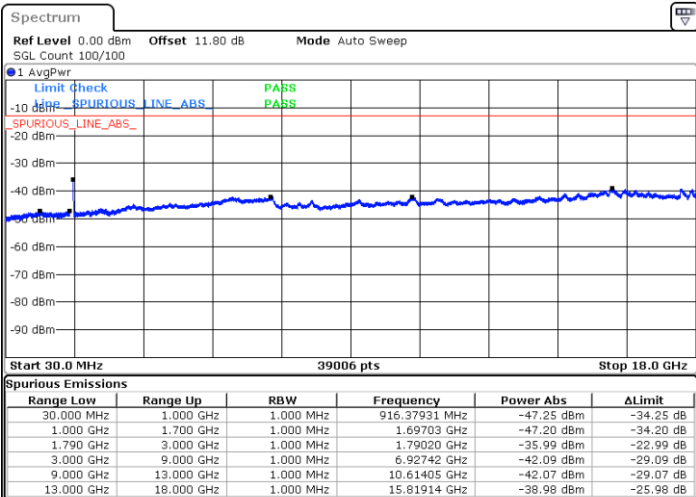

Lowest Channel / FullIRB

N/A

Date: 6 JUN.2020 05:21:44

LTE Band 66C / 20MHz+5MHz

64QAM

Middle Channel / 1RB0 and 1RB24

Middle Channel / 1RB99 and 1RB0

Date: 6 JUN.2020 05:53:04

Date: 6 JUN.2020 05:57:50

Middle Channel / FullIRB

N/A

Date: 6 JUN.2020 05:52:07

LTE Band 66C / 20MHz+5MHz

64QAM

Highest Channel / 1RB0 and 1RB24

Highest Channel / 1RB99 and 1RB0

Date: 6 JUN.2020 05:41:09

Date: 6 JUN.2020 05:40:12

Highest Channel / FullIRB

N/A

Date: 6 JUN.2020 05:45:55

LTE Band 66C / 20MHz+10MHz

64QAM

Lowest Channel / 1RB0 and 1RB49

Lowest Channel / 1RB99 and 1RB0

Date: 6 JUN.2020 00:39:23

Date: 6 JUN.2020 00:34:38

Lowest Channel / FullIRB

N/A

Date: 6 JUN.2020 00:40:21

LTE Band 66C / 20MHz+10MHz

64QAM