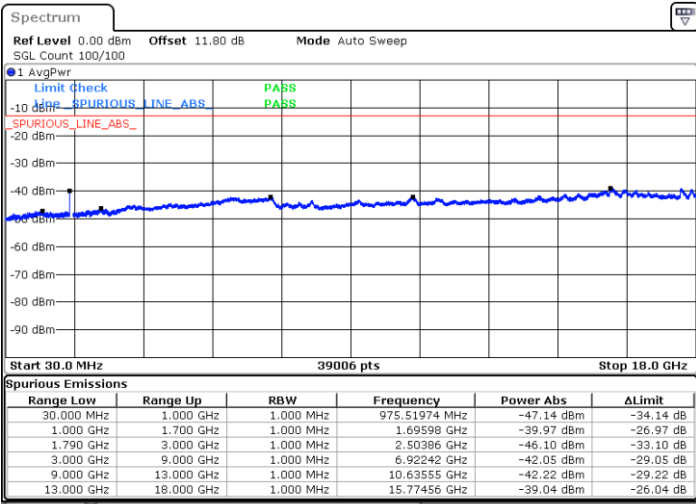

Date: 6 JUN.2020 05:41:09

Date: 6 JUN.2020 05:40:12

Highest Channel / FullIRB

N/A

Date: 6 JUN.2020 05:45:55

LTE Band 66C / 20MHz+10MHz

64QAM

Lowest Channel / 1RB0 and 1RB49

Lowest Channel / 1RB99 and 1RB0

Date: 6 JUN.2020 00:39:23

Date: 6 JUN.2020 00:34:38

Lowest Channel / FullIRB

N/A

Date: 6 JUN.2020 00:40:21

LTE Band 66C / 20MHz+10MHz

64QAM

Middle Channel / 1RB0 and 1RB49

Middle Channel / 1RB99 and 1RB0

Date: 6 JUN.2020 02:01:54

Date: 6 JUN.2020 02:06:39

Middle Channel / FullIRB

N/A

Date: 6 JUN.2020 02:00:57

LTE Band 66C / 20MHz+10MHz

64QAM

Highest Channel / 1RB0 and 1RB49

Highest Channel / 1RB99 and 1RB0

Date: 6 JUN.2020 01:50:09

Date: 6 JUN.2020 01:49:13

Highest Channel / FullIRB

N/A

Date: 6 JUN.2020 01:54:55