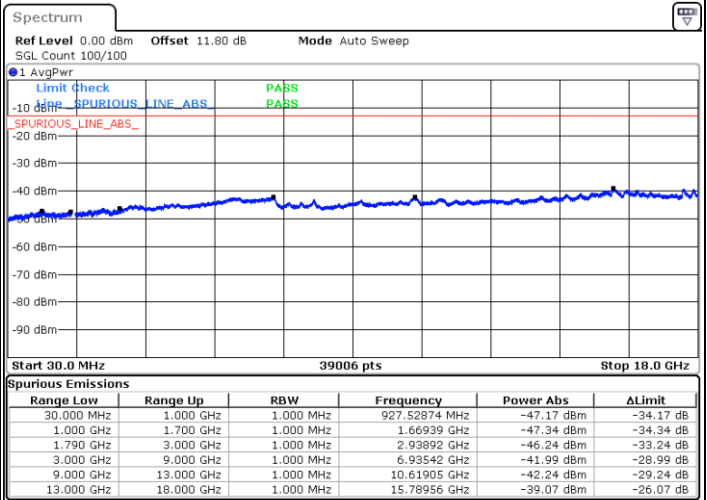

Highest Channel / FullIRB

N/A

Date: 6 JUN.2020 04:51:25

LTE Band 66C / 20MHz+20MHz

64QAM

Lowest Channel / 1RB0 and 1RB99

Lowest Channel / 1RB99 and 1RB0

Date: 6 JUN.2020 07:07:49

Date: 6 JUN.2020 07:03:04

Lowest Channel / FullIRB

N/A

Date: 6 JUN.2020 07:08:46

LTE Band 66C / 20MHz+20MHz

64QAM

MiddleChannel / 1RB0 and 1RB99

Middle Channel / 1RB99 and 1RB0

Date: 6 JUN 2020 07:50:29

Date: 6 JUN 2020 07:55:14

Middle Channel / FullIRB

N/A

Date: 6 JUN 2020 07:49:32

LTE Band 66C / 20MHz+20MHz

64QAM

Highest Channel / 1RB0 and 1RB99

Highest Channel / 1RB99 and 1RB0

Date: 6 JUN 2020 07:25:59

Date: 6 JUN 2020 07:25:03

Highest Channel / FullIRB

N/A

Date: 6 JUN 2020 07:30:45