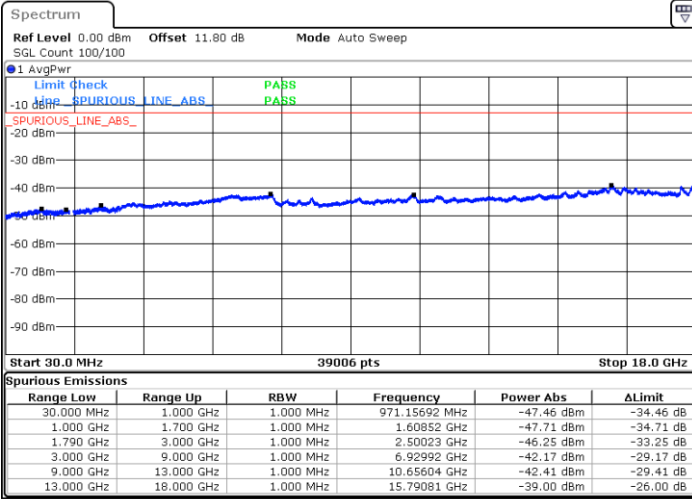

Date: 6 JUN 2020 06:25:58

LTE Band 66C / 5MHz+20MHz

64QAM

Middle Channel / 1RB0 and 1RB9

Middle Channel / 1RB24 and 1RB0

Date: 6 JUN.2020 06:36:13

Date: 6 JUN.2020 06:40:58

Middle Channel / FullIRB

N/A

Date: 6 JUN.2020 06:35:15

LTE Band 66C / 5MHz+20MHz

64QAM

Highest Channel / 1RB0 and 1RB99

Highest Channel / 1RB24 and 1RB0

Date: 28 JUN.2020 16:31:36

Date: 28 JUN.2020 16:30:39

Highest Channel / FullIRB

N/A

Date: 28 JUN.2020 16:36:22

LTE Band 66C / 10MHz+15MHz

64QAM

Lowest Channel / 1RB0 and 1RB74

Lowest Channel / 1RB49 and 1RB0

Date: 5 JUN 2020 15:59:28

Date: 5 JUN 2020 15:54:44

Lowest Channel / FullIRB

N/A

Date: 5 JUN 2020 16:00:25

LTE Band 66C / 10MHz+15MHz

64QAM

MiddleChannel / 1RB0 and 1RB74

Middle Channel / 1RB49 and 1RB0