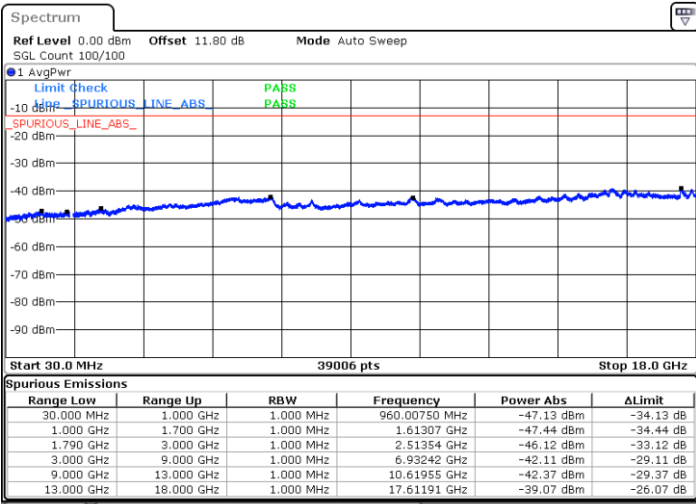

N/A

Date: 6 JUN 2020 04:57:37

LTE Band 66C / 20MHz+15MHz

64QAM

Highest Channel / 1RB0 and 1RB74

Highest Channel / 1RB99 and 1RB0

Date: 6 JUN.2020 04:46:39

Date: 6 JUN.2020 04:45:43

Highest Channel / FullIRB

N/A

Date: 6 JUN.2020 04:51:25

LTE Band 66C / 20MHz+20MHz

64QAM

Lowest Channel / 1RB0 and 1RB99

Lowest Channel / 1RB99 and 1RB0

Date: 6 JUN.2020 07:07:49

Date: 6 JUN.2020 07:03:04

Lowest Channel / FullIRB

N/A

Date: 6 JUN.2020 07:08:46

LTE Band 66C / 20MHz+20MHz

64QAM

MiddleChannel / 1RB0 and 1RB99

Middle Channel / 1RB99 and 1RB0

Date: 6 JUN 2020 07:50:29

Date: 6 JUN 2020 07:55:14

Middle Channel / FullIRB

N/A

Date: 6 JUN 2020 07:49:32

LTE Band 66C / 20MHz+20MHz

64QAM

Highest Channel / 1RB0 and 1RB99