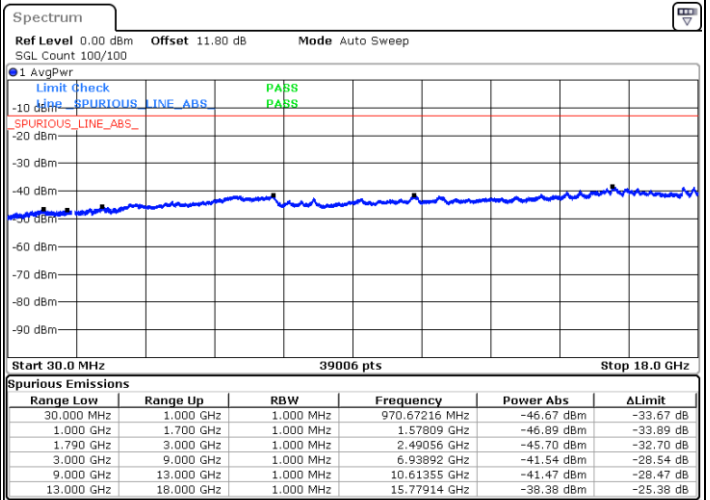

Date: 5 JUN.2020 18:16:08

LTE Band 66C / 15MHz+10MHz

64QAM

Lowest Channel / 1RB0 and 1RB49

Lowest Channel / 1RB74 and 1RB0

Date: 5 JUN 2020 16:28:23

Date: 5 JUN 2020 16:23:38

Lowest Channel / FullIRB

N/A

Date: 5 JUN 2020 16:29:20

LTE Band 66C / 15MHz+10MHz

64QAM

Middle Channel / 1RB0 and 1RB49

Middle Channel / 1RB74 and 1RB0

Date: 5 JUN 2020 17:28:57

Date: 5 JUN 2020 17:33:42

Middle Channel / FullIRB

N/A

Date: 5 JUN 2020 17:27:59

LTE Band 66C / 15MHz+10MHz

64QAM

Highest Channel / 1RB0 and 1RB49

Highest Channel / 1RB74 and 1RB0

Date: 5 JUN.2020 17:10:30

Date: 5 JUN.2020 17:09:33

Highest Channel / FullIRB

N/A

Date: 5 JUN.2020 17:15:16

LTE Band 66C / 15MHz+15MHz

64QAM

Lowest Channel / 1RB0 and 1RB74

Lowest Channel / 1RB74 and 1RB0