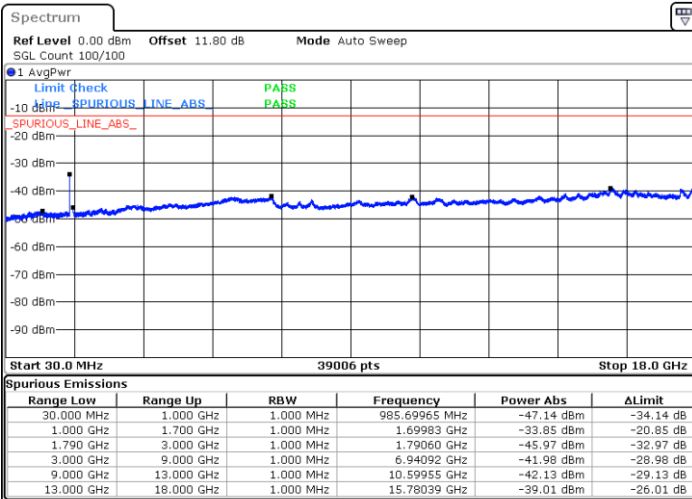

Middle Channel / FullIRB

N/A

Date: 5 JUN 2020 17:27:59

LTE Band 66C / 15MHz+10MHz

64QAM

Highest Channel / 1RB0 and 1RB49

Highest Channel / 1RB74 and 1RB0

Date: 5 JUN.2020 17:10:30

Date: 5 JUN.2020 17:09:33

Highest Channel / FullIRB

N/A

Date: 5 JUN.2020 17:15:16

LTE Band 66C / 15MHz+15MHz

64QAM

Lowest Channel / 1RB0 and 1RB74

Lowest Channel / 1RB74 and 1RB0

Date: 6 JUN 2020 02:32:44

Date: 6 JUN 2020 02:27:59

Lowest Channel / FullIRB

N/A

Date: 6 JUN 2020 02:33:41

LTE Band 66C / 15MHz+15MHz

64QAM

Middle Channel / 1RB0 and 1RB74