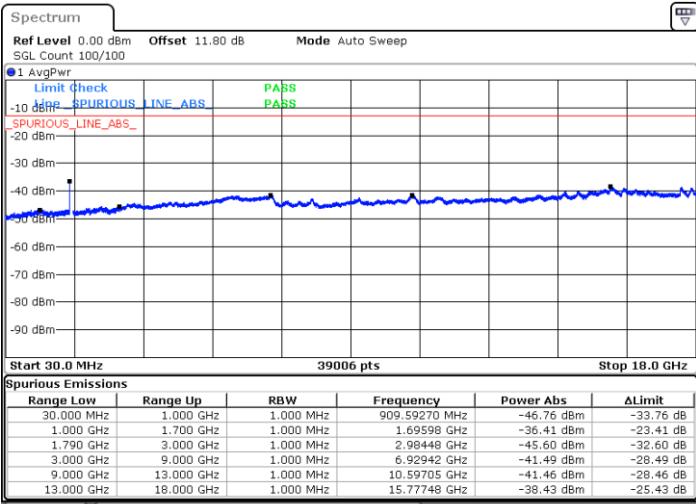

Lowest Channel / 1RB0 and 1RB99

Lowest Channel / 1RB49 and 1RB0

Date: 5 JUN.2020 17:52:29

Date: 5 JUN.2020 17:47:44

Lowest Channel / FullIRB

N/A

Date: 5 JUN.2020 17:53:26

LTE Band 66C / 10MHz+20MHz

LTE Band 66C / 10MHz+20MHz

64QAM

Highest Channel / 1RB0 and 1RB99

Highest Channel / 1RB49 and 1RB0

Date: 5 JUN.2020 18:11:23

Date: 5 JUN.2020 18:10:26

Highest Channel / FullIRB

N/A

Date: 5 JUN.2020 18:16:08

LTE Band 66C / 15MHz+10MHz

64QAM

Lowest Channel / 1RB0 and 1RB49

Lowest Channel / 1RB74 and 1RB0

Date: 5 JUN 2020 16:28:23

Date: 5 JUN 2020 16:23:38

Lowest Channel / FullIRB