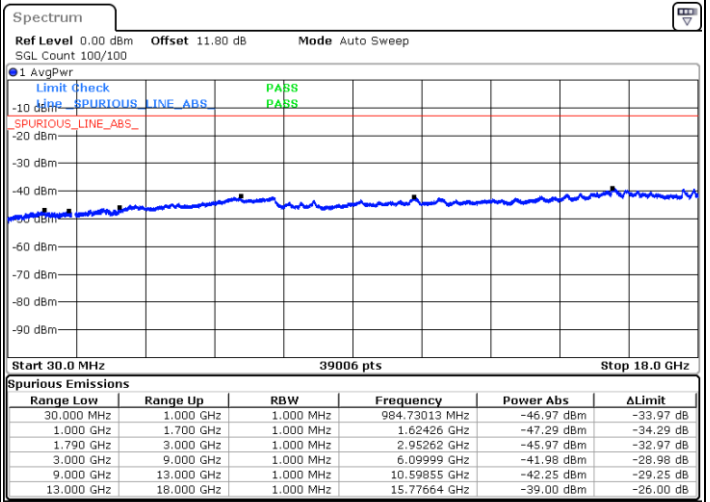

Highest Channel / 1RB0 and 1RB74

Highest Channel / 1RB74 and 1RB0

Date: 6 JUN.2020 02:59:25

Date: 6 JUN.2020 02:58:29

Highest Channel / FullRB

N/A

Date: 6 JUN.2020 03:04:12

LTE Band 66C / 15MHz+20MHz

64QAM

Lowest Channel / 1RB0 and 1RB99

Lowest Channel / 1RB74 and 1RB0

Date: 6 JUN.2020 03:34:16

Date: 6 JUN.2020 03:29:30

Lowest Channel / FullIRB

N/A

Date: 6 JUN.2020 03:35:13

LTE Band 66C / 15MHz+20MHz

64QAM

Middle Channel / 1RB0 and 1RB9

Middle Channel / 1RB74 and 1RB0

Date: 6 JUN.2020 04:04:46

Date: 6 JUN.2020 04:09:31

Middle Channel / FullRB

N/A

Date: 6 JUN.2020 04:03:49

LTE Band 66C / 15MHz+20MHz

64QAM

Highest Channel / 1RB0 and 1RB99

Highest Channel / 1RB74 and 1RB0

Date: 6 JUN.2020 03:52:42

Date: 6 JUN.2020 03:51:46

Highest Channel / FullIRB