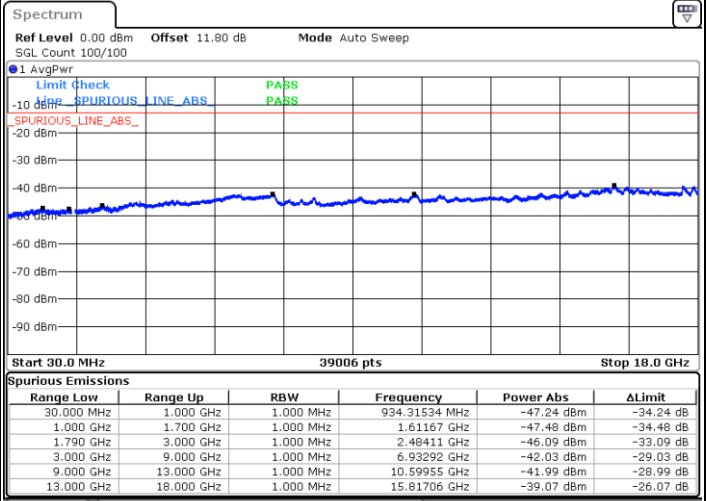

Date: 6 JUN.2020 04:03:49

LTE Band 66C / 15MHz+20MHz

64QAM

Highest Channel / 1RB0 and 1RB99

Highest Channel / 1RB74 and 1RB0

Date: 6 JUN.2020 03:52:42

Date: 6 JUN.2020 03:51:46

Highest Channel / FullIRB

N/A

Date: 6 JUN.2020 03:57:28

LTE Band 66C / 20MHz+5MHz

64QAM

Lowest Channel / 1RB0 and 1RB24

Lowest Channel / 1RB99 and 1RB0

Date: 6 JUN.2020 05:20:47

Date: 6 JUN.2020 05:16:02

Lowest Channel / FullIRB

N/A

Date: 6 JUN.2020 05:21:44

LTE Band 66C / 20MHz+5MHz

64QAM

Middle Channel / 1RB0 and 1RB24

Middle Channel / 1RB99 and 1RB0

Date: 6 JUN.2020 05:53:04

Date: 6 JUN.2020 05:57:50

Middle Channel / FullIRB

N/A

Date: 6 JUN.2020 05:52:07

LTE Band 66C / 20MHz+5MHz

64QAM

Highest Channel / 1RB0 and 1RB24

Highest Channel / 1RB99 and 1RB0