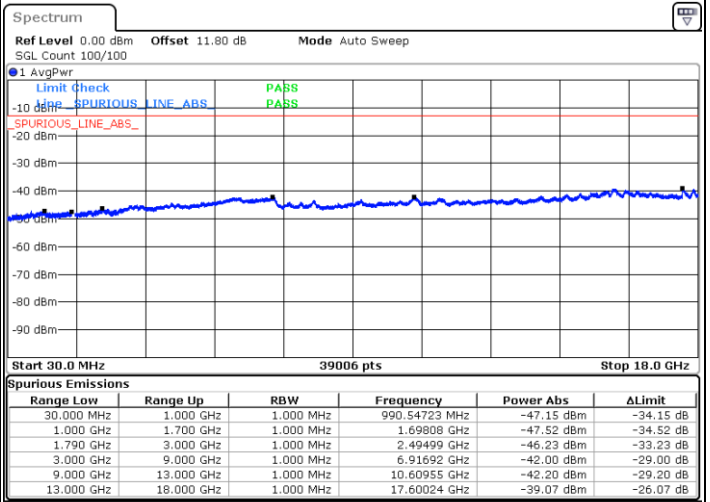

Date: 5 JUN.2020 17:09:33

Highest Channel / FullIRB

N/A

Date: 5 JUN.2020 17:15:16

LTE Band 66C / 15MHz+15MHz

64QAM

Lowest Channel / 1RB0 and 1RB74

Lowest Channel / 1RB74 and 1RB0

Date: 6 JUN 2020 02:32:44

Date: 6 JUN 2020 02:27:59

Lowest Channel / FullIRB

N/A

Date: 6 JUN 2020 02:33:41

LTE Band 66C / 15MHz+15MHz

64QAM

Middle Channel / 1RB0 and 1RB74

Middle Channel / 1RB74 and 1RB0

Date: 6 JUN.2020 03:11:37

Date: 6 JUN.2020 03:16:22

Middle Channel / FullIRB

N/A

Date: 6 JUN.2020 03:10:40

LTE Band 66C / 15MHz+15MHz

64QAM

Highest Channel / 1RB0 and 1RB74

Highest Channel / 1RB74 and 1RB0

Date: 6 JUN.2020 02:59:25

Date: 6 JUN.2020 02:58:29

Highest Channel / FullRB

N/A

Date: 6 JUN.2020 03:04:12

LTE Band 66C / 15MHz+20MHz