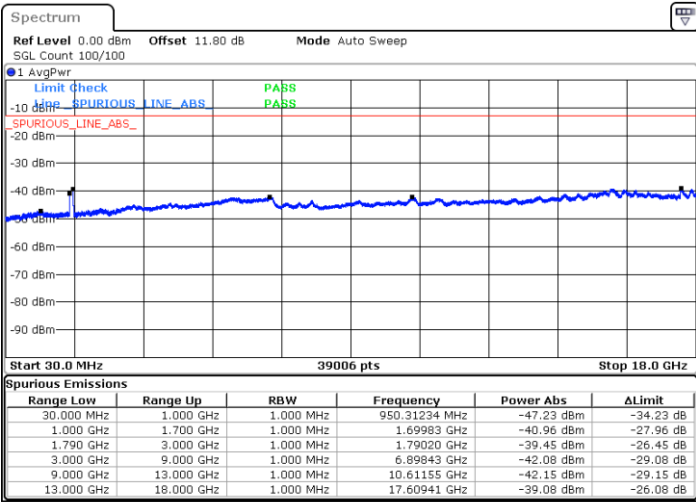

Highest Channel / 1RB0 and 1RB74

Highest Channel / 1RB74 and 1RB0

Date: 6 JUN.2020 02:59:25

Date: 6 JUN.2020 02:58:29

Highest Channel / FullRB

N/A

Date: 6 JUN.2020 03:04:12

LTE Band 66C / 15MHz+20MHz

64QAM

Lowest Channel / 1RB0 and 1RB99

Lowest Channel / 1RB74 and 1RB0

Date: 6 JUN.2020 03:34:16

Date: 6 JUN.2020 03:29:30

Lowest Channel / FullIRB

N/A

Date: 6 JUN.2020 03:35:13

LTE Band 66C / 15MHz+20MHz

64QAM

Middle Channel / 1RB0 and 1RB9

Middle Channel / 1RB74 and 1RB0

Date: 6 JUN.2020 04:04:46

Date: 6 JUN.2020 04:09:31

Middle Channel / FullRB

N/A

Date: 6 JUN.2020 04:03:49

LTE Band 66C / 15MHz+20MHz

64QAM

Highest Channel / 1RB0 and 1RB99

Highest Channel / 1RB74 and 1RB0

Date: 6 JUN.2020 03:52:42

Date: 6 JUN.2020 03:51:46

Highest Channel / FullIRB