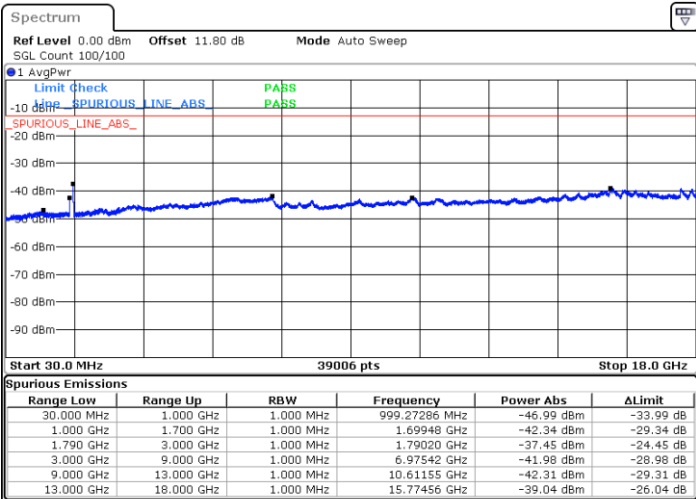

Date: 6 JUN 2020 07:50:29

Date: 6 JUN 2020 07:55:14

Middle Channel / FullIRB

N/A

Date: 6 JUN 2020 07:49:32

LTE Band 66C / 20MHz+20MHz

64QAM

Highest Channel / 1RB0 and 1RB99

Highest Channel / 1RB99 and 1RB0

Date: 6 JUN 2020 07:25:59

Date: 6 JUN 2020 07:25:03

Highest Channel / FullIRB

N/A

Date: 6 JUN 2020 07:30:45