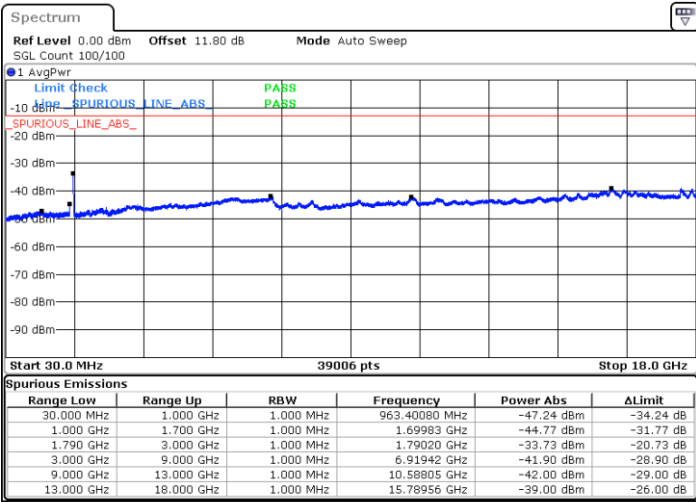

Date: 6 JUN.2020 04:28:32

LTE Band 66C / 20MHz+15MHz

64QAM

Middle Channel / 1RB0 and 1RB74

Middle Channel / 1RB99 and 1RB0

Date: 6 JUN 2020 04:58:34

Date: 6 JUN 2020 05:03:19

Middle Channel / FullIRB

N/A

Date: 6 JUN 2020 04:57:37

LTE Band 66C / 20MHz+15MHz

64QAM

Highest Channel / 1RB0 and 1RB74

Highest Channel / 1RB99 and 1RB0

Date: 6 JUN.2020 04:46:39

Date: 6 JUN.2020 04:45:43

Highest Channel / FullIRB

N/A

Date: 6 JUN.2020 04:51:25

LTE Band 66C / 20MHz+20MHz

64QAM

Lowest Channel / 1RB0 and 1RB99

Lowest Channel / 1RB99 and 1RB0

Date: 6 JUN.2020 07:07:49

Date: 6 JUN.2020 07:03:04

Lowest Channel / FullIRB

N/A

Date: 6 JUN.2020 07:08:46

LTE Band 66C / 20MHz+20MHz

64QAM

MiddleChannel / 1RB0 and 1RB99

Middle Channel / 1RB99 and 1RB0