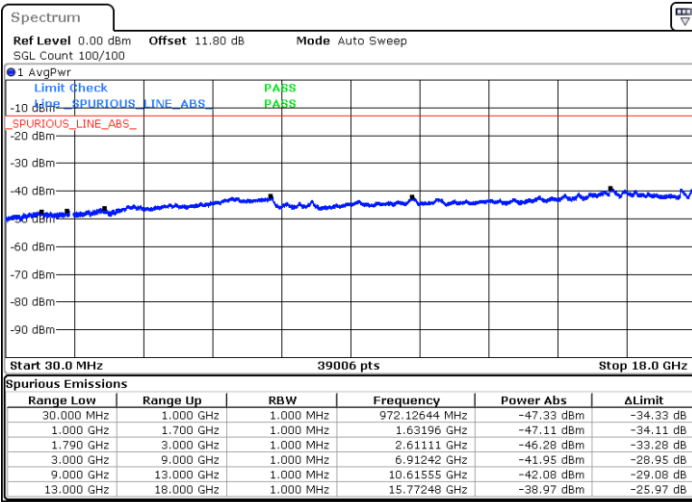

Middle Channel / FullIRB

N/A

Date: 5 JUN 2020 17:27:59

LTE Band 66C / 15MHz+10MHz

64QAM

Highest Channel / 1RB0 and 1RB49

Highest Channel / 1RB74 and 1RB0

Date: 5 JUN.2020 17:10:30

Date: 5 JUN.2020 17:09:33

Highest Channel / FullIRB

N/A

Date: 5 JUN.2020 17:15:16

LTE Band 66C / 15MHz+15MHz

64QAM

Lowest Channel / 1RB0 and 1RB74

Lowest Channel / 1RB74 and 1RB0

Date: 6 JUN 2020 02:32:44

Date: 6 JUN 2020 02:27:59

Lowest Channel / FullIRB

N/A

Date: 6 JUN 2020 02:33:41

LTE Band 66C / 15MHz+15MHz

64QAM

Middle Channel / 1RB0 and 1RB74