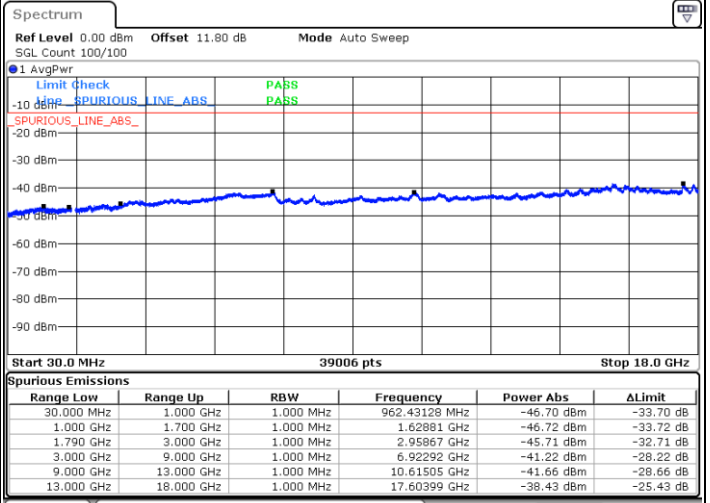

Date: 28.JUN.2020 15:05:34

Date: 28.JUN.2020 15:10:20

Middle Channel / FullIRB

N/A

Date: 28.JUN.2020 15:04:37

LTE Band 66C / 10MHz+15MHz

64QAM

Highest Channel / 1RB0 and 1RB74

Highest Channel / 1RB49 and 1RB0

Date: 28.JUN.2020 16:58:01

Date: 28.JUN.2020 16:57:03

Highest Channel / FullIRB

N/A

Date: 28.JUN.2020 17:02:48

LTE Band 66C / 10MHz+20MHz

64QAM

Lowest Channel / 1RB0 and 1RB99

Lowest Channel / 1RB49 and 1RB0

Date: 5 JUN.2020 17:52:29

Date: 5 JUN.2020 17:47:44

Lowest Channel / FullIRB

N/A

Date: 5 JUN.2020 17:53:26

LTE Band 66C / 10MHz+20MHz