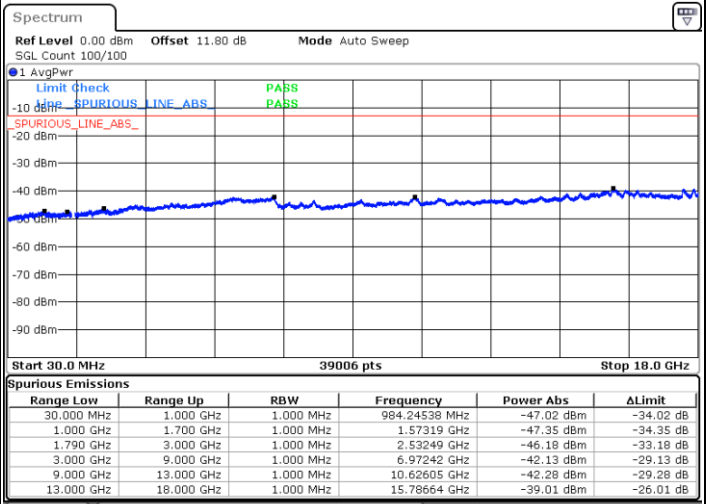

Lowest Channel / 1RB99 and 1RB0

Date: 6 JUN.2020 00:39:23

Date: 6 JUN.2020 00:34:38

Lowest Channel / FullIRB

N/A

Date: 6 JUN.2020 00:40:21

LTE Band 66C / 20MHz+10MHz

64QAM

Middle Channel / 1RB0 and 1RB49

Middle Channel / 1RB99 and 1RB0

Date: 6 JUN.2020 02:01:54

Date: 6 JUN.2020 02:06:39

Middle Channel / FullIRB

N/A

Date: 6 JUN.2020 02:00:57

LTE Band 66C / 20MHz+10MHz

64QAM

Highest Channel / 1RB0 and 1RB49

Highest Channel / 1RB99 and 1RB0

Date: 6 JUN.2020 01:50:09

Date: 6 JUN.2020 01:49:13

Highest Channel / FullIRB

N/A

Date: 6 JUN.2020 01:54:55

LTE Band 66C / 20MHz+15MHz

64QAM

Lowest Channel / 1RB0 and 1RB74

Lowest Channel / 1RB99 and 1RB0

Date: 6 JUN.2020 04:27:34

Date: 6 JUN.2020 04:22:49

Lowest Channel / FullIRB

N/A