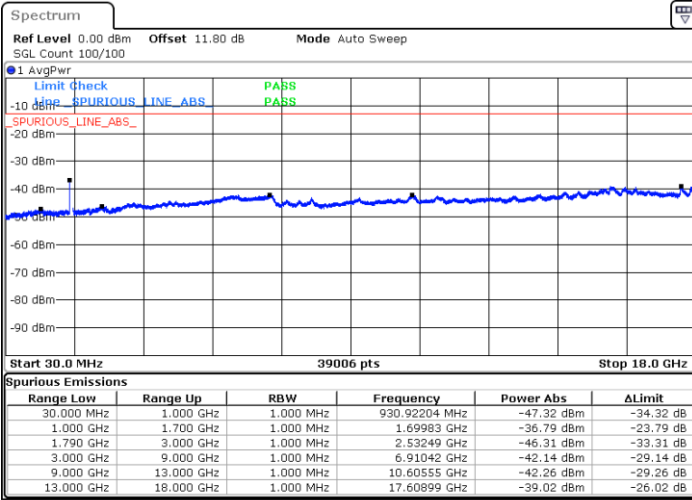

Date: 6 JUN.2020 04:03:49

LTE Band 66C / 15MHz+20MHz

64QAM

Highest Channel / 1RB0 and 1RB99

Highest Channel / 1RB74 and 1RB0

Date: 6 JUN.2020 03:52:42

Date: 6 JUN.2020 03:51:46

Highest Channel / FullIRB

N/A

Date: 6 JUN.2020 03:57:28

LTE Band 66C / 20MHz+5MHz

64QAM

Lowest Channel / 1RB0 and 1RB24

Lowest Channel / 1RB99 and 1RB0

Date: 6 JUN.2020 05:20:47

Date: 6 JUN.2020 05:16:02

Lowest Channel / FullIRB

N/A

Date: 6 JUN.2020 05:21:44

LTE Band 66C / 20MHz+5MHz

64QAM

Middle Channel / 1RB0 and 1RB24

Middle Channel / 1RB99 and 1RB0

Date: 6 JUN.2020 05:53:04

Date: 6 JUN.2020 05:57:50

Middle Channel / FullIRB

N/A

Date: 6 JUN.2020 05:52:07

LTE Band 66C / 20MHz+5MHz

64QAM

Highest Channel / 1RB0 and 1RB24

Highest Channel / 1RB99 and 1RB0