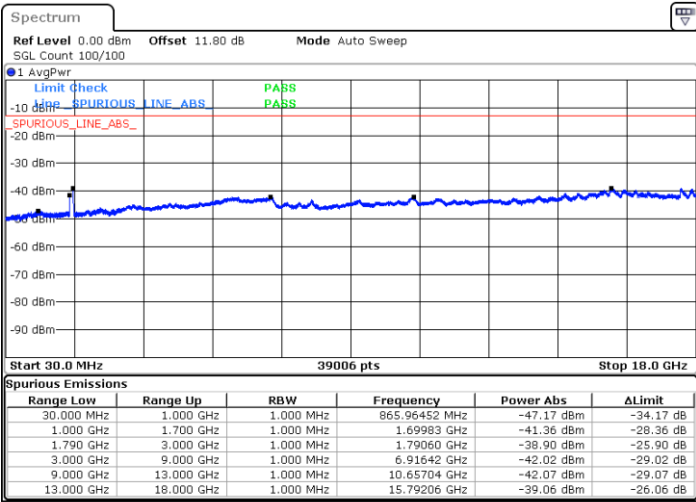

N/A

Date: 6 JUN 2020 04:57:37

LTE Band 66C / 20MHz+15MHz

64QAM

Highest Channel / 1RB0 and 1RB74

Highest Channel / 1RB99 and 1RB0

Date: 6 JUN.2020 04:46:39

Date: 6 JUN.2020 04:45:43

Highest Channel / FullIRB

N/A

Date: 6 JUN.2020 04:51:25

LTE Band 66C / 20MHz+20MHz

64QAM

Lowest Channel / 1RB0 and 1RB99

Lowest Channel / 1RB99 and 1RB0

Date: 6 JUN.2020 07:07:49

Date: 6 JUN.2020 07:03:04

Lowest Channel / FullIRB

N/A

Date: 6 JUN.2020 07:08:46

LTE Band 66C / 20MHz+20MHz

64QAM

MiddleChannel / 1RB0 and 1RB99

Middle Channel / 1RB99 and 1RB0

Date: 6 JUN 2020 07:50:29

Date: 6 JUN 2020 07:55:14

Middle Channel / FullIRB

N/A

Date: 6 JUN 2020 07:49:32

LTE Band 66C / 20MHz+20MHz

64QAM

Highest Channel / 1RB0 and 1RB99