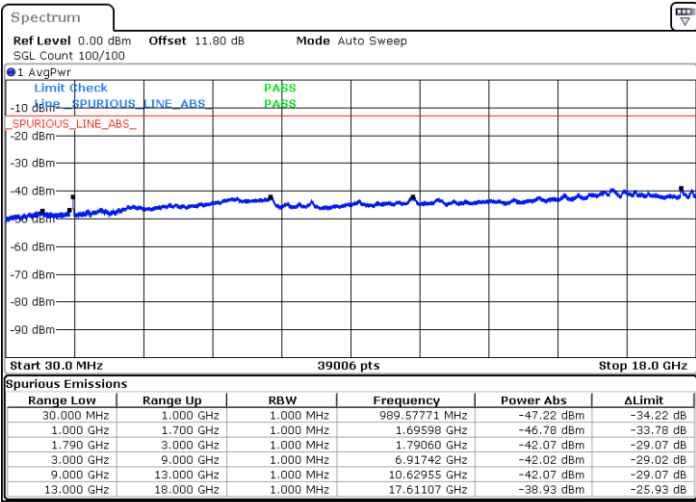

N/A

Date: 6 JUN.2020 03:57:28

LTE Band 66C / 20MHz+5MHz

64QAM

Lowest Channel / 1RB0 and 1RB24

Lowest Channel / 1RB99 and 1RB0

Date: 6 JUN.2020 05:20:47

Date: 6 JUN.2020 05:16:02

Lowest Channel / FullIRB

N/A

Date: 6 JUN.2020 05:21:44

LTE Band 66C / 20MHz+5MHz

64QAM

Middle Channel / 1RB0 and 1RB24

Middle Channel / 1RB99 and 1RB0

Date: 6 JUN.2020 05:53:04

Date: 6 JUN.2020 05:57:50

Middle Channel / FullIRB

N/A

Date: 6 JUN.2020 05:52:07

LTE Band 66C / 20MHz+5MHz

64QAM

Highest Channel / 1RB0 and 1RB24

Highest Channel / 1RB99 and 1RB0

Date: 6 JUN.2020 05:41:09

Date: 6 JUN.2020 05:40:12

Highest Channel / FullIRB

N/A

Date: 6 JUN.2020 05:45:55

LTE Band 66C / 20MHz+10MHz

64QAM

Lowest Channel / 1RB0 and 1RB49