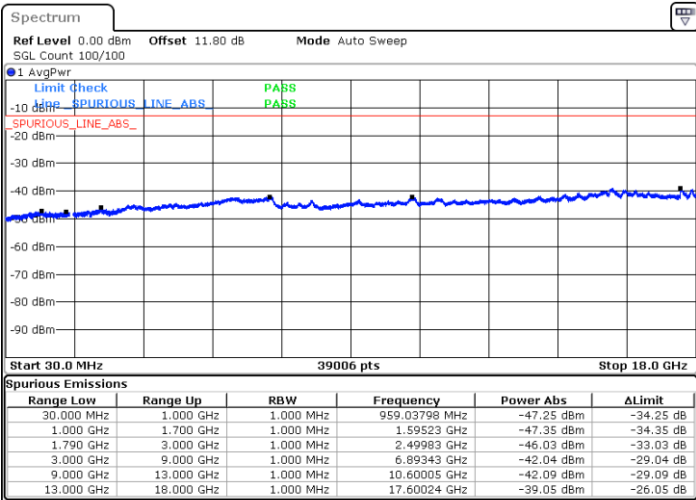

Highest Channel / FullIRB

N/A

Date: 6 JUN.2020 04:51:25

LTE Band 66C / 20MHz+20MHz

64QAM

Lowest Channel / 1RB0 and 1RB99

Lowest Channel / 1RB99 and 1RB0

Date: 6 JUN.2020 07:07:49

Date: 6 JUN.2020 07:03:04

Lowest Channel / FullIRB

N/A

Date: 6 JUN.2020 07:08:46

LTE Band 66C / 20MHz+20MHz

64QAM

MiddleChannel / 1RB0 and 1RB99

Middle Channel / 1RB99 and 1RB0

Date: 6 JUN 2020 07:50:29

Date: 6 JUN 2020 07:55:14

Middle Channel / FullIRB

N/A

Date: 6 JUN 2020 07:49:32

LTE Band 66C / 20MHz+20MHz

64QAM

Highest Channel / 1RB0 and 1RB99

Highest Channel / 1RB99 and 1RB0

Date: 6 JUN 2020 07:25:59

Date: 6 JUN 2020 07:25:03

Highest Channel / FullIRB

N/A

Date: 6 JUN 2020 07:30:45