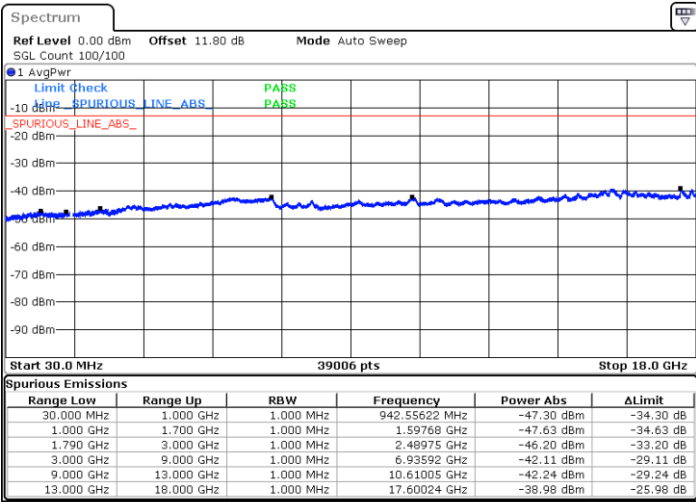

Lowest Channel / 1RB99 and 1RB0

Date: 6 JUN.2020 00:39:23

Date: 6 JUN.2020 00:34:38

Lowest Channel / FullIRB

N/A

Date: 6 JUN.2020 00:40:21

LTE Band 66C / 20MHz+10MHz

64QAM

Middle Channel / 1RB0 and 1RB49

Middle Channel / 1RB99 and 1RB0

Date: 6 JUN.2020 02:01:54

Date: 6 JUN.2020 02:06:39

Middle Channel / FullIRB

N/A

Date: 6 JUN.2020 02:00:57

LTE Band 66C / 20MHz+10MHz

64QAM

Highest Channel / 1RB0 and 1RB49

Highest Channel / 1RB99 and 1RB0

Date: 6 JUN.2020 01:50:09

Date: 6 JUN.2020 01:49:13

Highest Channel / FullIRB

N/A

Date: 6 JUN.2020 01:54:55

LTE Band 66C / 20MHz+15MHz

64QAM

Lowest Channel / 1RB0 and 1RB74

Lowest Channel / 1RB99 and 1RB0

Date: 6 JUN.2020 04:27:34

Date: 6 JUN.2020 04:22:49

Lowest Channel / FullIRB

N/A