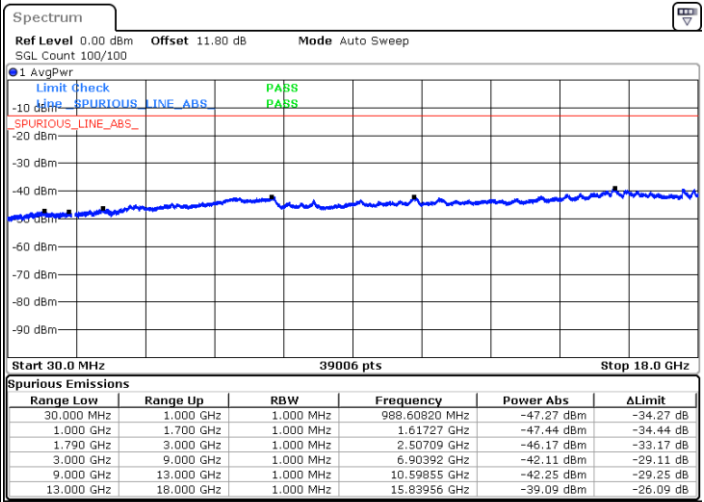

64QAM

Highest Channel / 1RB0 and 1RB49

Highest Channel / 1RB99 and 1RB0

Date: 6 JUN.2020 01:50:09

Date: 6 JUN.2020 01:49:13

Highest Channel / FullIRB

N/A

Date: 6 JUN.2020 01:54:55

LTE Band 66C / 20MHz+15MHz

64QAM

Lowest Channel / 1RB0 and 1RB74

Lowest Channel / 1RB99 and 1RB0

Date: 6 JUN.2020 04:27:34

Date: 6 JUN.2020 04:22:49

Lowest Channel / FullIRB

N/A

Date: 6 JUN.2020 04:28:32

LTE Band 66C / 20MHz+15MHz

64QAM

Middle Channel / 1RB0 and 1RB74

Middle Channel / 1RB99 and 1RB0

Date: 6 JUN 2020 04:58:34

Date: 6 JUN 2020 05:03:19

Middle Channel / FullIRB

N/A

Date: 6 JUN 2020 04:57:37

LTE Band 66C / 20MHz+15MHz

64QAM

Highest Channel / 1RB0 and 1RB74

Highest Channel / 1RB99 and 1RB0

Date: 6 JUN.2020 04:46:39

Date: 6 JUN.2020 04:45:43