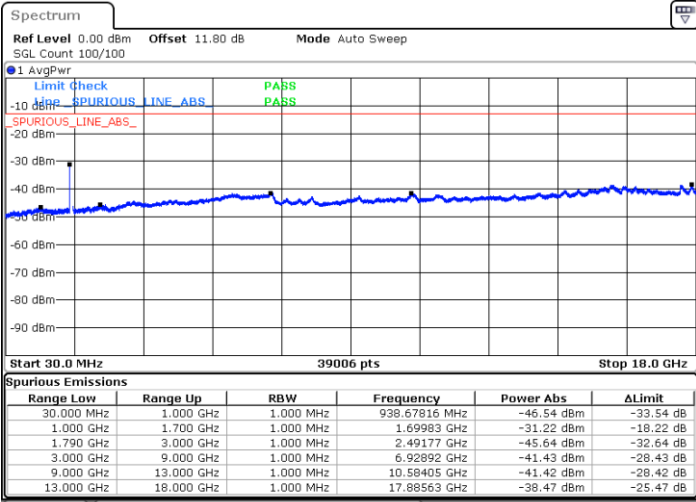

Highest Channel / 1RB49 and 1RB0

Date: 28.JUN.2020 16:58:01

Date: 28.JUN.2020 16:57:03

Highest Channel / FullIRB

N/A

Date: 28.JUN.2020 17:02:48

LTE Band 66C / 10MHz+20MHz

64QAM

Lowest Channel / 1RB0 and 1RB99

Lowest Channel / 1RB49 and 1RB0

Date: 5 JUN.2020 17:52:29

Date: 5 JUN.2020 17:47:44

Lowest Channel / FullIRB

N/A

Date: 5 JUN.2020 17:53:26

LTE Band 66C / 10MHz+20MHz

LTE Band 66C / 10MHz+20MHz

64QAM

Highest Channel / 1RB0 and 1RB99

Highest Channel / 1RB49 and 1RB0

Date: 5 JUN.2020 18:11:23

Date: 5 JUN.2020 18:10:26

Highest Channel / FullIRB

N/A