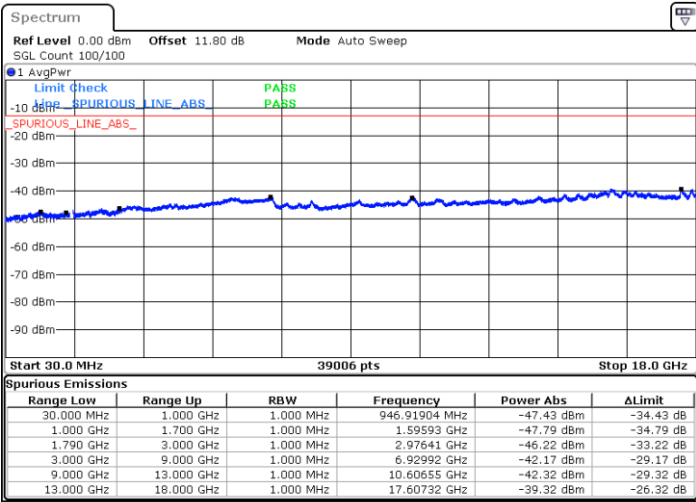

Date: 28.JUN.2020 15:05:34

Date: 28.JUN.2020 15:10:20

Middle Channel / FullIRB

N/A

Date: 28.JUN.2020 15:04:37

LTE Band 66C / 10MHz+15MHz

64QAM

Highest Channel / 1RB0 and 1RB74

Highest Channel / 1RB49 and 1RB0

Date: 28.JUN.2020 16:58:01

Date: 28.JUN.2020 16:57:03

Highest Channel / FullIRB

N/A

Date: 28.JUN.2020 17:02:48

LTE Band 66C / 10MHz+20MHz

64QAM

Lowest Channel / 1RB0 and 1RB99

Lowest Channel / 1RB49 and 1RB0

Date: 5 JUN.2020 17:52:29

Date: 5 JUN.2020 17:47:44

Lowest Channel / FullIRB

N/A

Date: 5 JUN.2020 17:53:26

LTE Band 66C / 10MHz+20MHz

LTE Band 66C / 10MHz+20MHz

64QAM

Highest Channel / 1RB0 and 1RB99

Highest Channel / 1RB49 and 1RB0

Date: 5 JUN.2020 18:11:23

Date: 5 JUN.2020 18:10:26

Highest Channel / FullIRB

N/A