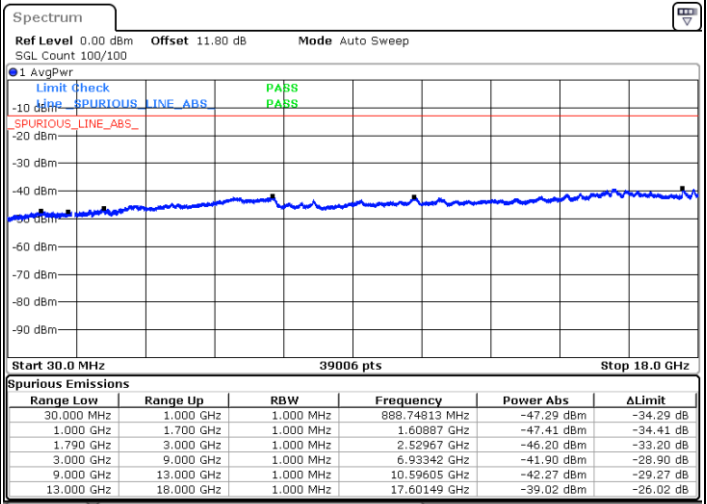

N/A

Date: 6 JUN 2020 04:57:37

LTE Band 66C / 20MHz+15MHz

64QAM

Highest Channel / 1RB0 and 1RB74

Highest Channel / 1RB99 and 1RB0

Date: 6 JUN.2020 04:46:39

Date: 6 JUN.2020 04:45:43

Highest Channel / FullIRB

N/A

Date: 6 JUN.2020 04:51:25

LTE Band 66C / 20MHz+20MHz

64QAM

Lowest Channel / 1RB0 and 1RB99

Lowest Channel / 1RB99 and 1RB0

Date: 6 JUN.2020 07:07:49

Date: 6 JUN.2020 07:03:04

Lowest Channel / FullIRB

N/A

Date: 6 JUN.2020 07:08:46

LTE Band 66C / 20MHz+20MHz

64QAM

MiddleChannel / 1RB0 and 1RB99

Middle Channel / 1RB99 and 1RB0

Date: 6 JUN 2020 07:50:29

Date: 6 JUN 2020 07:55:14

Middle Channel / FullIRB

N/A

Date: 6 JUN 2020 07:49:32

LTE Band 66C / 20MHz+20MHz

64QAM

Highest Channel / 1RB0 and 1RB99