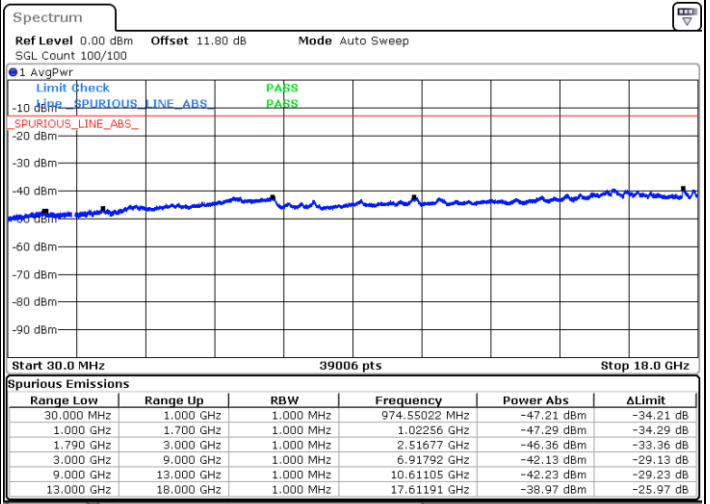

LTE Band 66C / 20MHz+15MHz

64QAM

Lowest Channel / 1RB0 and 1RB74

Lowest Channel / 1RB99 and 1RB0

Date: 6 JUN.2020 04:27:34

Date: 6 JUN.2020 04:22:49

Lowest Channel / FullIRB

N/A

Date: 6 JUN.2020 04:28:32

LTE Band 66C / 20MHz+15MHz

64QAM

Middle Channel / 1RB0 and 1RB74

Middle Channel / 1RB99 and 1RB0

Date: 6 JUN 2020 04:58:34

Date: 6 JUN 2020 05:03:19

Middle Channel / FullIRB

N/A

Date: 6 JUN 2020 04:57:37

LTE Band 66C / 20MHz+15MHz

64QAM

Highest Channel / 1RB0 and 1RB74

Highest Channel / 1RB99 and 1RB0

Date: 6 JUN.2020 04:46:39

Date: 6 JUN.2020 04:45:43

Highest Channel / FullIRB

N/A

Date: 6 JUN.2020 04:51:25

LTE Band 66C / 20MHz+20MHz

64QAM

Lowest Channel / 1RB0 and 1RB99

Lowest Channel / 1RB99 and 1RB0

Date: 6 JUN.2020 07:07:49