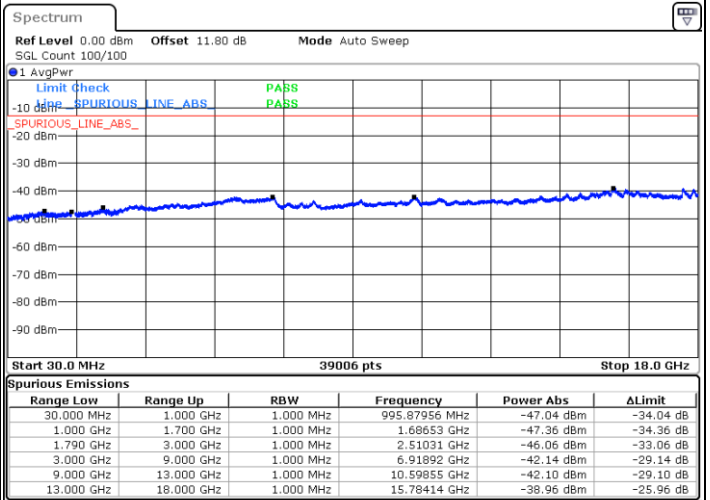

LTE Band 66C / 20MHz+15MHz

64QAM

Lowest Channel / 1RB0 and 1RB74

Lowest Channel / 1RB99 and 1RB0

Date: 6 JUN.2020 04:27:34

Date: 6 JUN.2020 04:22:49

Lowest Channel / FullIRB

N/A

Date: 6 JUN.2020 04:28:32

LTE Band 66C / 20MHz+15MHz

64QAM

Middle Channel / 1RB0 and 1RB74

Middle Channel / 1RB99 and 1RB0

Date: 6 JUN 2020 04:58:34

Date: 6 JUN 2020 05:03:19

Middle Channel / FullIRB

N/A

Date: 6 JUN 2020 04:57:37

LTE Band 66C / 20MHz+15MHz

64QAM

Highest Channel / 1RB0 and 1RB74

Highest Channel / 1RB99 and 1RB0

Date: 6 JUN.2020 04:46:39

Date: 6 JUN.2020 04:45:43

Highest Channel / FullIRB

N/A

Date: 6 JUN.2020 04:51:25

LTE Band 66C / 20MHz+20MHz

64QAM

Lowest Channel / 1RB0 and 1RB99

Lowest Channel / 1RB99 and 1RB0

Date: 6 JUN.2020 07:07:49