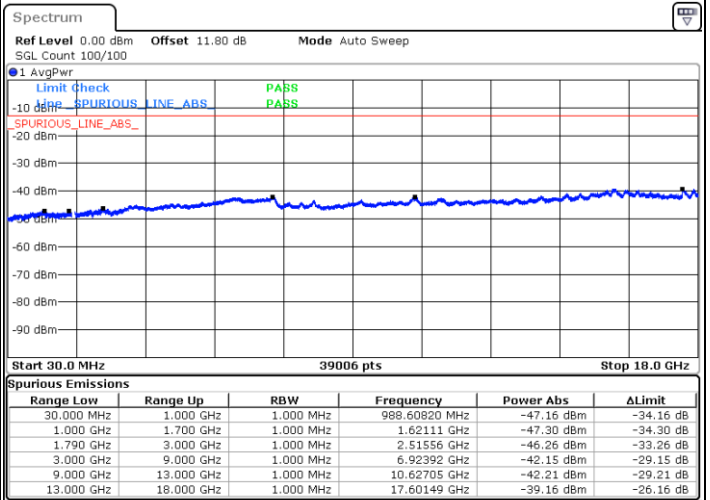

Lowest Channel / FullIRB

N/A

Date: 6 JUN.2020 05:21:44

LTE Band 66C / 20MHz+5MHz

64QAM

Middle Channel / 1RB0 and 1RB24

Middle Channel / 1RB99 and 1RB0

Date: 6 JUN.2020 05:53:04

Date: 6 JUN.2020 05:57:50

Middle Channel / FullIRB

N/A

Date: 6 JUN.2020 05:52:07

LTE Band 66C / 20MHz+5MHz

64QAM

Highest Channel / 1RB0 and 1RB24

Highest Channel / 1RB99 and 1RB0

Date: 6 JUN.2020 05:41:09

Date: 6 JUN.2020 05:40:12

Highest Channel / FullIRB

N/A

Date: 6 JUN.2020 05:45:55

LTE Band 66C / 20MHz+10MHz

64QAM

Lowest Channel / 1RB0 and 1RB49

Lowest Channel / 1RB99 and 1RB0

Date: 6 JUN.2020 00:39:23

Date: 6 JUN.2020 00:34:38

Lowest Channel / FullIRB

N/A

Date: 6 JUN.2020 00:40:21

LTE Band 66C / 20MHz+10MHz

64QAM