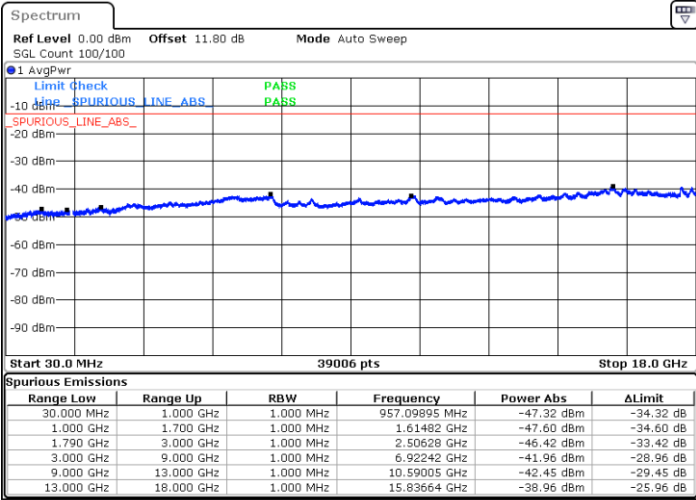

Highest Channel / FullIRB

N/A

Date: 28 JUN.2020 16:36:22

LTE Band 66C / 10MHz+15MHz

64QAM

Lowest Channel / 1RB0 and 1RB74

Lowest Channel / 1RB49 and 1RB0

Date: 5 JUN 2020 15:59:28

Date: 5 JUN 2020 15:54:44

Lowest Channel / FullIRB

N/A

Date: 5 JUN 2020 16:00:25

LTE Band 66C / 10MHz+15MHz

64QAM

MiddleChannel / 1RB0 and 1RB74

Middle Channel / 1RB49 and 1RB0

Date: 28.JUN.2020 15:05:34

Date: 28.JUN.2020 15:10:20

Middle Channel / FullIRB

N/A

Date: 28.JUN.2020 15:04:37

LTE Band 66C / 10MHz+15MHz

64QAM

Highest Channel / 1RB0 and 1RB74

Highest Channel / 1RB49 and 1RB0

Date: 28.JUN.2020 16:58:01

Date: 28.JUN.2020 16:57:03

Highest Channel / FullIRB

N/A

Date: 28.JUN.2020 17:02:48

LTE Band 66C / 10MHz+20MHz

64QAM