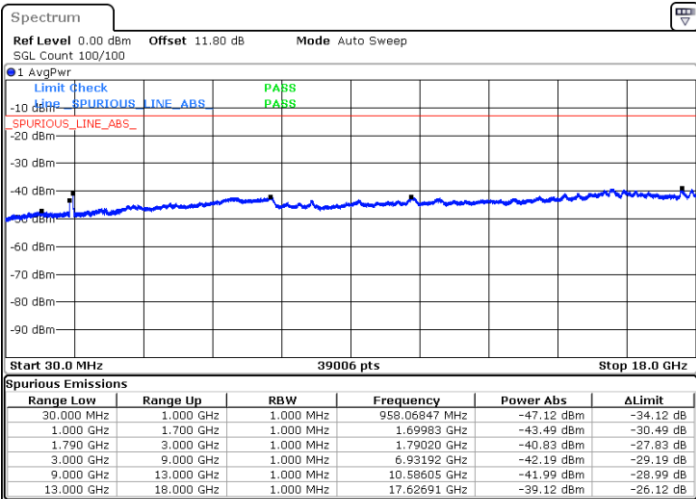

Date: 6 JUN 2020 02:32:44

Date: 6 JUN 2020 02:27:59

Lowest Channel / FullIRB

N/A

Date: 6 JUN 2020 02:33:41

LTE Band 66C / 15MHz+15MHz

64QAM

Middle Channel / 1RB0 and 1RB74

Middle Channel / 1RB74 and 1RB0

Date: 6 JUN.2020 03:11:37

Date: 6 JUN.2020 03:16:22

Middle Channel / FullIRB

N/A

Date: 6 JUN.2020 03:10:40

LTE Band 66C / 15MHz+15MHz

64QAM

Highest Channel / 1RB0 and 1RB74

Highest Channel / 1RB74 and 1RB0

Date: 6 JUN.2020 02:59:25

Date: 6 JUN.2020 02:58:29

Highest Channel / FullRB

N/A

Date: 6 JUN.2020 03:04:12

LTE Band 66C / 15MHz+20MHz