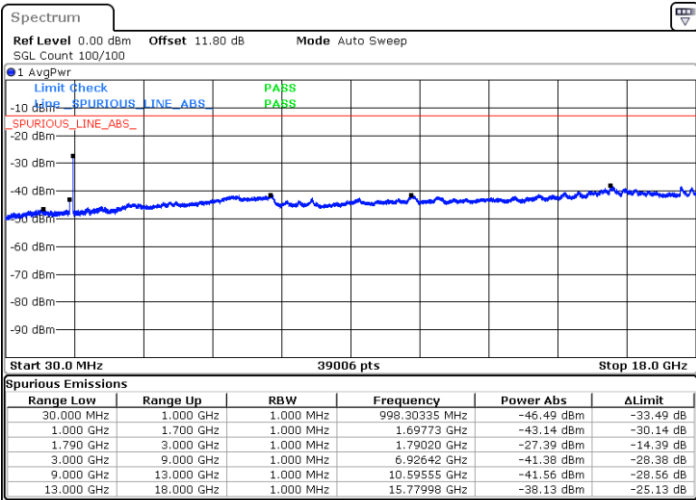

Date: 5 JUN.2020 18:16:08

LTE Band 66C / 15MHz+10MHz

64QAM

Lowest Channel / 1RB0 and 1RB49

Lowest Channel / 1RB74 and 1RB0

Date: 5 JUN 2020 16:28:23

Date: 5 JUN 2020 16:23:38

Lowest Channel / FullIRB

N/A

Date: 5 JUN 2020 16:29:20

LTE Band 66C / 15MHz+10MHz

64QAM

Middle Channel / 1RB0 and 1RB49

Middle Channel / 1RB74 and 1RB0

Date: 5 JUN 2020 17:28:57

Date: 5 JUN 2020 17:33:42

Middle Channel / FullIRB

N/A

Date: 5 JUN 2020 17:27:59

LTE Band 66C / 15MHz+10MHz

64QAM

Highest Channel / 1RB0 and 1RB49

Highest Channel / 1RB74 and 1RB0

Date: 5 JUN.2020 17:10:30

Date: 5 JUN.2020 17:09:33

Highest Channel / FullIRB

N/A

Date: 5 JUN.2020 17:15:16

LTE Band 66C / 15MHz+15MHz

64QAM

Lowest Channel / 1RB0 and 1RB74

Lowest Channel / 1RB74 and 1RB0