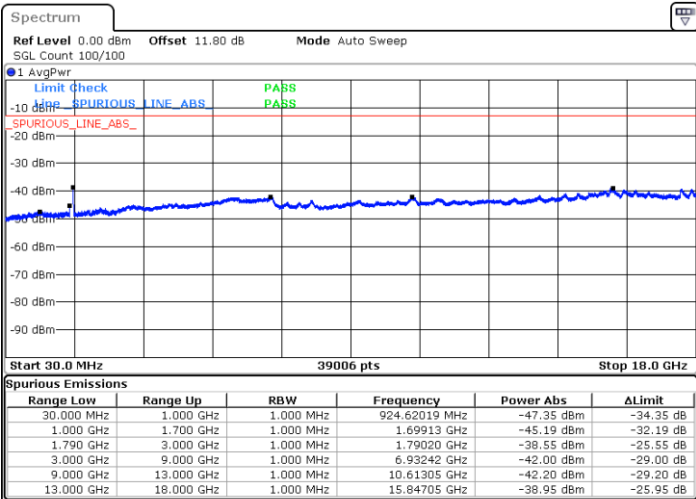

LTE Band 66C / 15MHz+20MHz

64QAM

Middle Channel / 1RB0 and 1RB9

Middle Channel / 1RB74 and 1RB0

Date: 6 JUN.2020 04:04:46

Date: 6 JUN.2020 04:09:31

Middle Channel / FullRB

N/A

Date: 6 JUN.2020 04:03:49

LTE Band 66C / 15MHz+20MHz

64QAM

Highest Channel / 1RB0 and 1RB99

Highest Channel / 1RB74 and 1RB0

Date: 6 JUN.2020 03:52:42

Date: 6 JUN.2020 03:51:46

Highest Channel / FullIRB

N/A

Date: 6 JUN.2020 03:57:28

LTE Band 66C / 20MHz+5MHz

64QAM

Lowest Channel / 1RB0 and 1RB24

Lowest Channel / 1RB99 and 1RB0

Date: 6 JUN.2020 05:20:47

Date: 6 JUN.2020 05:16:02