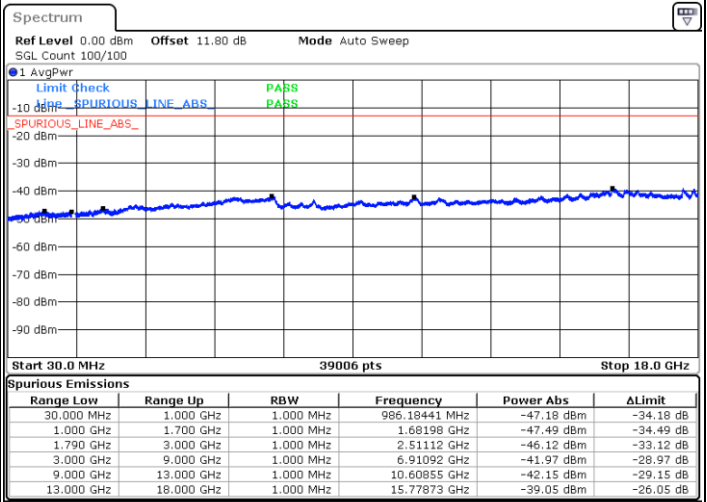

LTE Band 66C / 15MHz+20MHz

64QAM

Middle Channel / 1RB0 and 1RB9

Middle Channel / 1RB74 and 1RB0

Date: 6 JUN.2020 04:04:46

Date: 6 JUN.2020 04:09:31

Middle Channel / FullRB

N/A

Date: 6 JUN.2020 04:03:49

LTE Band 66C / 15MHz+20MHz

64QAM

Highest Channel / 1RB0 and 1RB99

Highest Channel / 1RB74 and 1RB0

Date: 6 JUN.2020 03:52:42

Date: 6 JUN.2020 03:51:46

Highest Channel / FullIRB

N/A

Date: 6 JUN.2020 03:57:28

LTE Band 66C / 20MHz+5MHz

64QAM

Lowest Channel / 1RB0 and 1RB24

Lowest Channel / 1RB99 and 1RB0

Date: 6 JUN.2020 05:20:47

Date: 6 JUN.2020 05:16:02