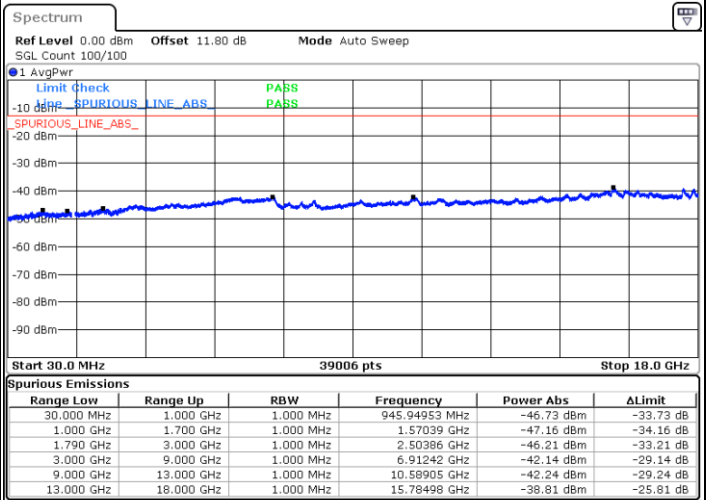

Date: 6 JUN.2020 05:57:50

Middle Channel / FullIRB

N/A

Date: 6 JUN.2020 05:52:07

LTE Band 66C / 20MHz+5MHz

64QAM

Highest Channel / 1RB0 and 1RB24

Highest Channel / 1RB99 and 1RB0

Date: 6 JUN.2020 05:41:09

Date: 6 JUN.2020 05:40:12

Highest Channel / FullIRB

N/A

Date: 6 JUN.2020 05:45:55

LTE Band 66C / 20MHz+10MHz

64QAM

Lowest Channel / 1RB0 and 1RB49

Lowest Channel / 1RB99 and 1RB0

Date: 6 JUN.2020 00:39:23

Date: 6 JUN.2020 00:34:38

Lowest Channel / FullIRB

N/A

Date: 6 JUN.2020 00:40:21

LTE Band 66C / 20MHz+10MHz

64QAM

Middle Channel / 1RB0 and 1RB49

Middle Channel / 1RB99 and 1RB0

Date: 6 JUN.2020 02:01:54

Date: 6 JUN.2020 02:06:39

Middle Channel / FullIRB

N/A

Date: 6 JUN.2020 02:00:57

LTE Band 66C / 20MHz+10MHz