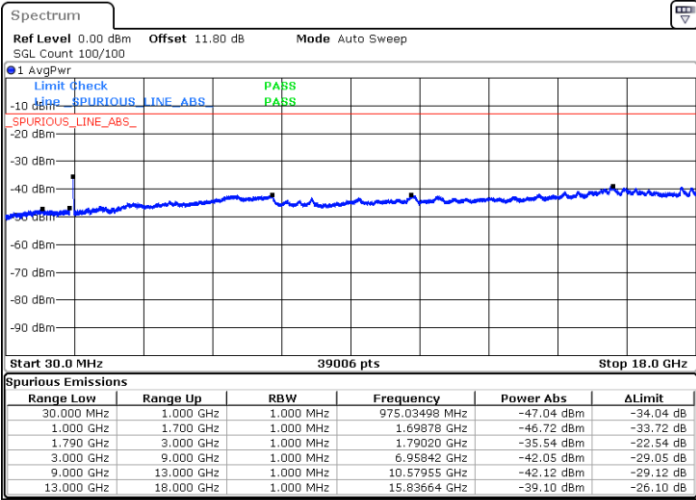

Middle Channel / 1RB74 and 1RB0

Date: 6 JUN.2020 03:11:37

Date: 6 JUN.2020 03:16:22

Middle Channel / FullIRB

N/A

Date: 6 JUN.2020 03:10:40

LTE Band 66C / 15MHz+15MHz

64QAM

Highest Channel / 1RB0 and 1RB74

Highest Channel / 1RB74 and 1RB0

Date: 6 JUN.2020 02:59:25

Date: 6 JUN.2020 02:58:29

Highest Channel / FullRB

N/A

Date: 6 JUN.2020 03:04:12

LTE Band 66C / 15MHz+20MHz

64QAM

Lowest Channel / 1RB0 and 1RB99

Lowest Channel / 1RB74 and 1RB0

Date: 6 JUN.2020 03:34:16

Date: 6 JUN.2020 03:29:30

Lowest Channel / FullIRB

N/A

Date: 6 JUN.2020 03:35:13