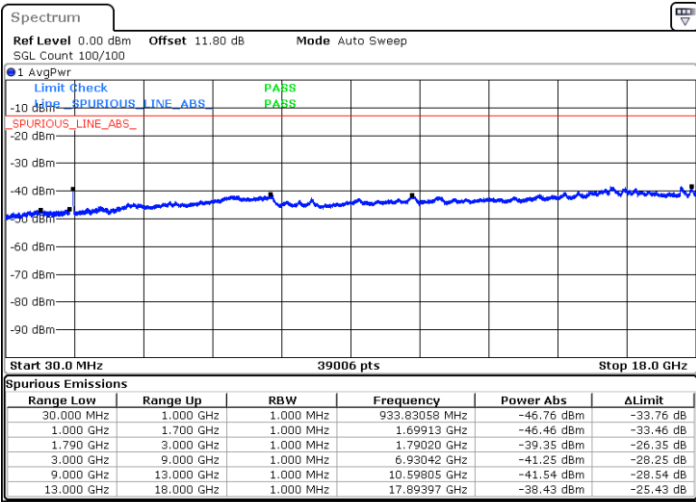

Lowest Channel / 1RB0 and 1RB99

Lowest Channel / 1RB49 and 1RB0

Date: 5 JUN.2020 17:52:29

Date: 5 JUN.2020 17:47:44

Lowest Channel / FullIRB

N/A

Date: 5 JUN.2020 17:53:26

LTE Band 66C / 10MHz+20MHz

LTE Band 66C / 10MHz+20MHz

64QAM

Highest Channel / 1RB0 and 1RB99

Highest Channel / 1RB49 and 1RB0

Date: 5 JUN.2020 18:11:23

Date: 5 JUN.2020 18:10:26

Highest Channel / FullIRB

N/A

Date: 5 JUN.2020 18:16:08

LTE Band 66C / 15MHz+10MHz

64QAM

Lowest Channel / 1RB0 and 1RB49

Lowest Channel / 1RB74 and 1RB0

Date: 5 JUN 2020 16:28:23

Date: 5 JUN 2020 16:23:38

Lowest Channel / FullIRB