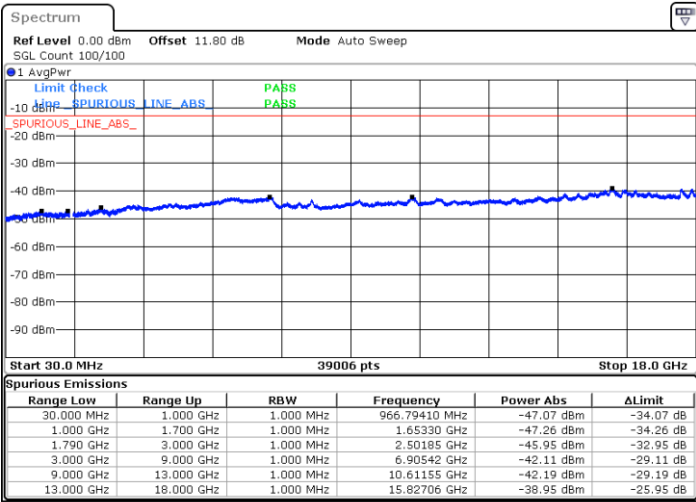

LTE Band 66C / 15MHz+20MHz

64QAM

Middle Channel / 1RB0 and 1RB9

Middle Channel / 1RB74 and 1RB0

Date: 6 JUN.2020 04:04:46

Date: 6 JUN.2020 04:09:31

Middle Channel / FullRB

N/A

Date: 6 JUN.2020 04:03:49

LTE Band 66C / 15MHz+20MHz

64QAM

Highest Channel / 1RB0 and 1RB99

Highest Channel / 1RB74 and 1RB0

Date: 6 JUN.2020 03:52:42

Date: 6 JUN.2020 03:51:46

Highest Channel / FullIRB

N/A

Date: 6 JUN.2020 03:57:28

LTE Band 66C / 20MHz+5MHz

64QAM

Lowest Channel / 1RB0 and 1RB24

Lowest Channel / 1RB99 and 1RB0

Date: 6 JUN.2020 05:20:47

Date: 6 JUN.2020 05:16:02

Lowest Channel / FullIRB

N/A

Date: 6 JUN.2020 05:21:44

LTE Band 66C / 20MHz+5MHz

64QAM

Middle Channel / 1RB0 and 1RB24

Middle Channel / 1RB99 and 1RB0

Date: 6 JUN.2020 05:53:04