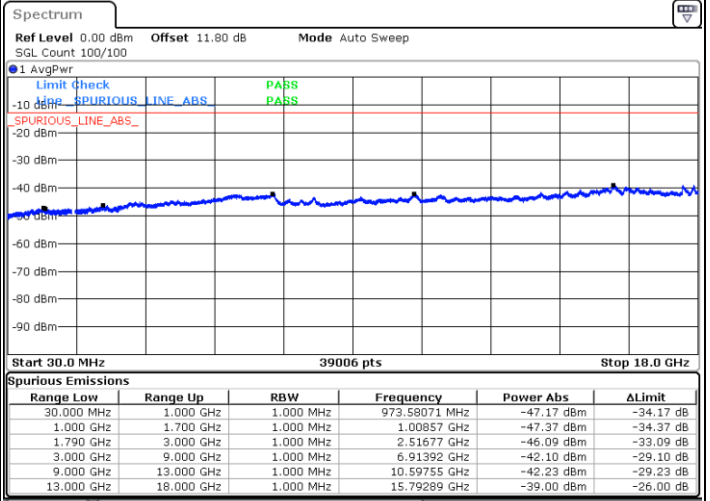

Date: 5 JUN.2020 17:09:33

Highest Channel / FullIRB

N/A

Date: 5 JUN.2020 17:15:16

LTE Band 66C / 15MHz+15MHz

64QAM

Lowest Channel / 1RB0 and 1RB74

Lowest Channel / 1RB74 and 1RB0

Date: 6 JUN 2020 02:32:44

Date: 6 JUN 2020 02:27:59

Lowest Channel / FullIRB

N/A

Date: 6 JUN 2020 02:33:41

LTE Band 66C / 15MHz+15MHz

64QAM

Middle Channel / 1RB0 and 1RB74

Middle Channel / 1RB74 and 1RB0

Date: 6 JUN.2020 03:11:37

Date: 6 JUN.2020 03:16:22

Middle Channel / FullIRB

N/A

Date: 6 JUN.2020 03:10:40

LTE Band 66C / 15MHz+15MHz

64QAM

Highest Channel / 1RB0 and 1RB74

Highest Channel / 1RB74 and 1RB0

Date: 6 JUN.2020 02:59:25

Date: 6 JUN.2020 02:58:29

Highest Channel / FullRB

N/A

Date: 6 JUN.2020 03:04:12

LTE Band 66C / 15MHz+20MHz