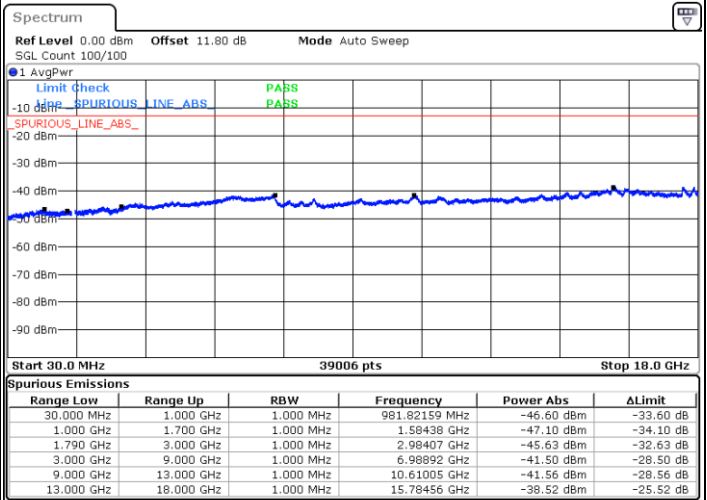

Middle Channel / FullIRB

N/A

Date: 5 JUN 2020 17:27:59

LTE Band 66C / 15MHz+10MHz

64QAM

Highest Channel / 1RB0 and 1RB49

Highest Channel / 1RB74 and 1RB0

Date: 5 JUN.2020 17:10:30

Date: 5 JUN.2020 17:09:33

Highest Channel / FullIRB

N/A

Date: 5 JUN.2020 17:15:16

LTE Band 66C / 15MHz+15MHz

64QAM

Lowest Channel / 1RB0 and 1RB74

Lowest Channel / 1RB74 and 1RB0

Date: 6 JUN 2020 02:32:44

Date: 6 JUN 2020 02:27:59

Lowest Channel / FullIRB

N/A

Date: 6 JUN 2020 02:33:41

LTE Band 66C / 15MHz+15MHz

64QAM

Middle Channel / 1RB0 and 1RB74