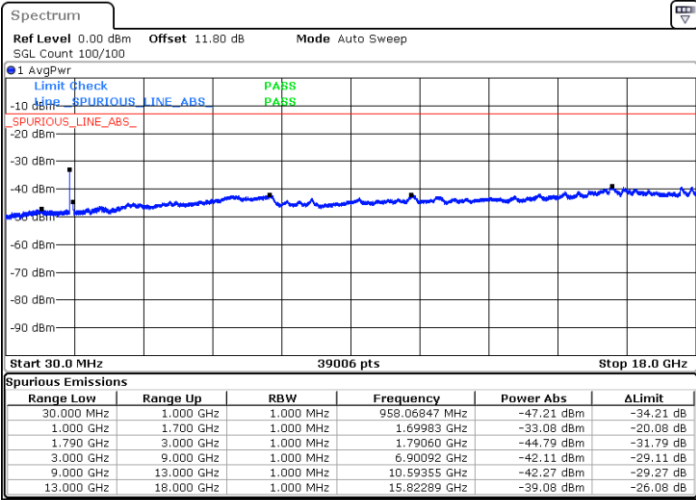

Highest Channel / 1RB0 and 1RB74

Highest Channel / 1RB74 and 1RB0

Date: 6 JUN.2020 02:59:25

Date: 6 JUN.2020 02:58:29

Highest Channel / FullRB

N/A

Date: 6 JUN.2020 03:04:12

LTE Band 66C / 15MHz+20MHz

64QAM

Lowest Channel / 1RB0 and 1RB99

Lowest Channel / 1RB74 and 1RB0

Date: 6 JUN.2020 03:34:16

Date: 6 JUN.2020 03:29:30

Lowest Channel / FullIRB

N/A

Date: 6 JUN.2020 03:35:13

LTE Band 66C / 15MHz+20MHz

64QAM

Middle Channel / 1RB0 and 1RB9

Middle Channel / 1RB74 and 1RB0

Date: 6 JUN.2020 04:04:46

Date: 6 JUN.2020 04:09:31

Middle Channel / FullRB

N/A

Date: 6 JUN.2020 04:03:49

LTE Band 66C / 15MHz+20MHz

64QAM

Highest Channel / 1RB0 and 1RB99

Highest Channel / 1RB74 and 1RB0

Date: 6 JUN.2020 03:52:42

Date: 6 JUN.2020 03:51:46

Highest Channel / FullIRB