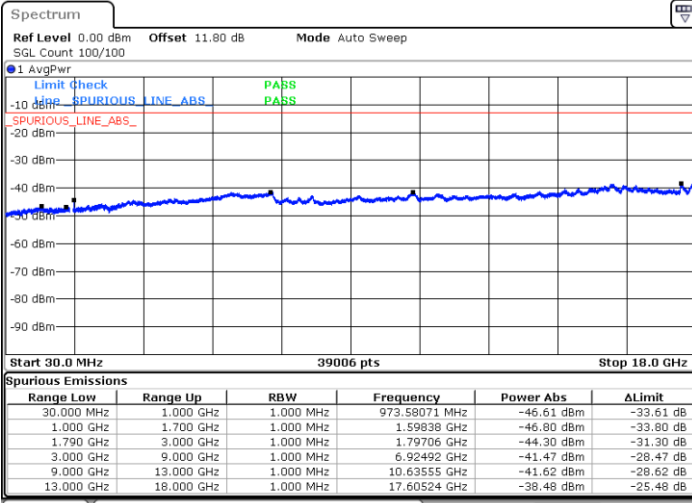

LTE Band 66C / 10MHz+20MHz

64QAM

Middle Channel / 1RB0 and 1RB9

Middle Channel / 1RB49 and 1RB0

Date: 5 JUN 2020 18:40:24