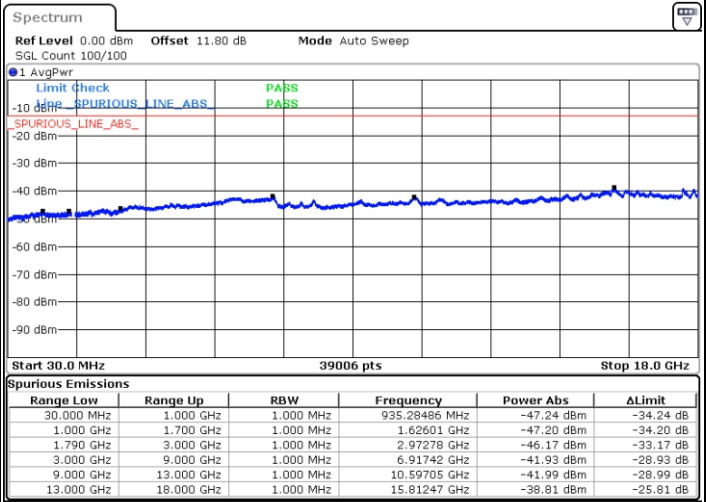

N/A

Date: 6 JUN 2020 04:57:37

LTE Band 66C / 20MHz+15MHz

64QAM

Highest Channel / 1RB0 and 1RB74

Highest Channel / 1RB99 and 1RB0

Date: 6 JUN.2020 04:46:39

Date: 6 JUN.2020 04:45:43

Highest Channel / FullIRB

N/A

Date: 6 JUN.2020 04:51:25

LTE Band 66C / 20MHz+20MHz

64QAM

Lowest Channel / 1RB0 and 1RB99

Lowest Channel / 1RB99 and 1RB0

Date: 6 JUN.2020 07:07:49

Date: 6 JUN.2020 07:03:04

Lowest Channel / FullIRB

N/A

Date: 6 JUN.2020 07:08:46

LTE Band 66C / 20MHz+20MHz

64QAM

MiddleChannel / 1RB0 and 1RB99

Middle Channel / 1RB99 and 1RB0

Date: 6 JUN 2020 07:50:29

Date: 6 JUN 2020 07:55:14

Middle Channel / FullIRB

N/A

Date: 6 JUN 2020 07:49:32

LTE Band 66C / 20MHz+20MHz

64QAM

Highest Channel / 1RB0 and 1RB99