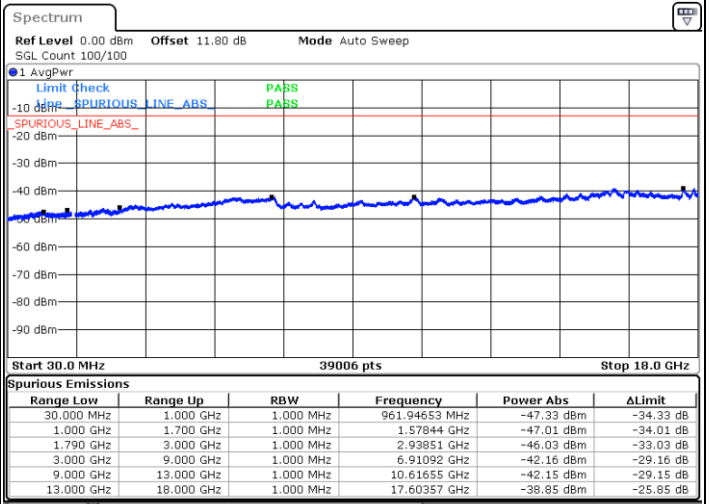

N/A

Date: 6 JUN.2020 03:57:28

LTE Band 66C / 20MHz+5MHz

64QAM

Lowest Channel / 1RB0 and 1RB24

Lowest Channel / 1RB99 and 1RB0

Date: 6 JUN.2020 05:20:47

Date: 6 JUN.2020 05:16:02

Lowest Channel / FullIRB

N/A

Date: 6 JUN.2020 05:21:44

LTE Band 66C / 20MHz+5MHz

64QAM

Middle Channel / 1RB0 and 1RB24

Middle Channel / 1RB99 and 1RB0

Date: 6 JUN.2020 05:53:04

Date: 6 JUN.2020 05:57:50

Middle Channel / FullIRB

N/A

Date: 6 JUN.2020 05:52:07

LTE Band 66C / 20MHz+5MHz

64QAM

Highest Channel / 1RB0 and 1RB24

Highest Channel / 1RB99 and 1RB0

Date: 6 JUN.2020 05:41:09

Date: 6 JUN.2020 05:40:12

Highest Channel / FullIRB

N/A

Date: 6 JUN.2020 05:45:55

LTE Band 66C / 20MHz+10MHz

64QAM

Lowest Channel / 1RB0 and 1RB49