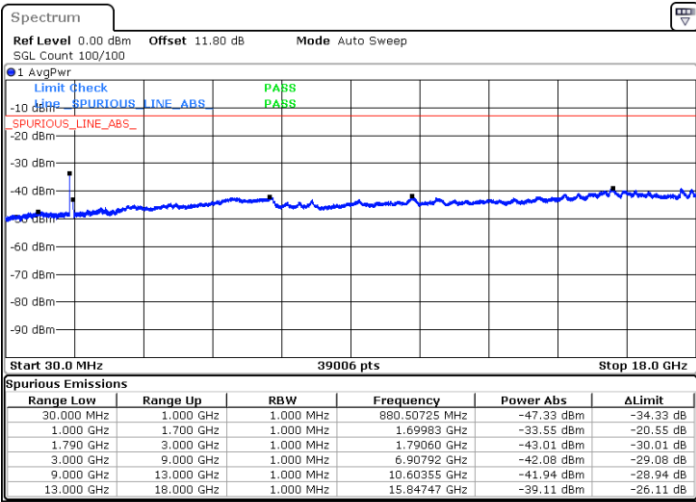

N/A

Date: 6 JUN 2020 04:57:37

LTE Band 66C / 20MHz+15MHz

64QAM

Highest Channel / 1RB0 and 1RB74

Highest Channel / 1RB99 and 1RB0

Date: 6 JUN.2020 04:46:39

Date: 6 JUN.2020 04:45:43

Highest Channel / FullIRB

N/A

Date: 6 JUN.2020 04:51:25

LTE Band 66C / 20MHz+20MHz

64QAM

Lowest Channel / 1RB0 and 1RB99

Lowest Channel / 1RB99 and 1RB0

Date: 6 JUN.2020 07:07:49

Date: 6 JUN.2020 07:03:04

Lowest Channel / FullIRB

N/A

Date: 6 JUN.2020 07:08:46

LTE Band 66C / 20MHz+20MHz

64QAM

MiddleChannel / 1RB0 and 1RB99

Middle Channel / 1RB99 and 1RB0

Date: 6 JUN 2020 07:50:29

Date: 6 JUN 2020 07:55:14

Middle Channel / FullIRB

N/A

Date: 6 JUN 2020 07:49:32

LTE Band 66C / 20MHz+20MHz

64QAM

Highest Channel / 1RB0 and 1RB99