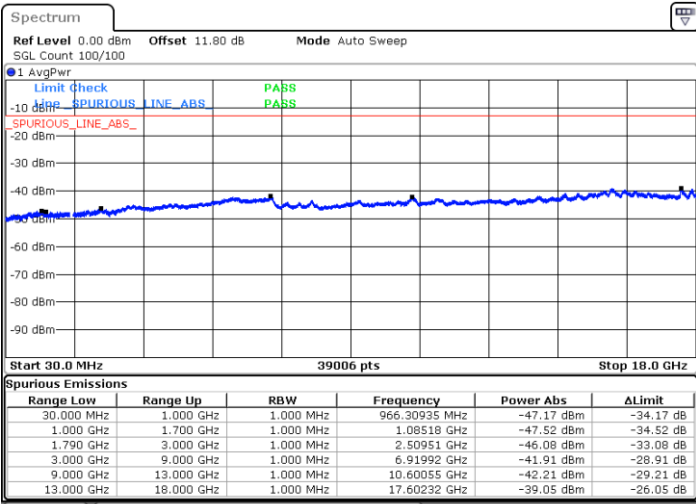

LTE Band 66C / 20MHz+15MHz

64QAM

Lowest Channel / 1RB0 and 1RB74

Lowest Channel / 1RB99 and 1RB0

Date: 6 JUN.2020 04:27:34

Date: 6 JUN.2020 04:22:49

Lowest Channel / FullIRB

N/A

Date: 6 JUN.2020 04:28:32

LTE Band 66C / 20MHz+15MHz

64QAM

Middle Channel / 1RB0 and 1RB74

Middle Channel / 1RB99 and 1RB0

Date: 6 JUN 2020 04:58:34

Date: 6 JUN 2020 05:03:19

Middle Channel / FullIRB

N/A

Date: 6 JUN 2020 04:57:37

LTE Band 66C / 20MHz+15MHz

64QAM

Highest Channel / 1RB0 and 1RB74

Highest Channel / 1RB99 and 1RB0

Date: 6 JUN.2020 04:46:39

Date: 6 JUN.2020 04:45:43

Highest Channel / FullIRB

N/A

Date: 6 JUN.2020 04:51:25

LTE Band 66C / 20MHz+20MHz

64QAM

Lowest Channel / 1RB0 and 1RB99

Lowest Channel / 1RB99 and 1RB0

Date: 6 JUN.2020 07:07:49