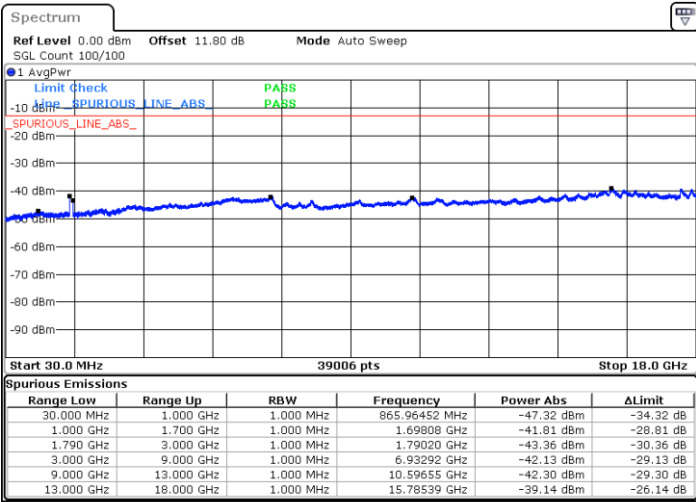

LTE Band 66C / 5MHz+20MHz

64QAM

Lowest Channel / 1RB0 and 1RB99

Lowest Channel / 1RB24 and 1RB0

Date: 6 JUN 2020 06:25:01

Date: 6 JUN 2020 06:20:16

Lowest Channel / FullIRB

N/A

Date: 6 JUN 2020 06:25:58

LTE Band 66C / 5MHz+20MHz

64QAM

Middle Channel / 1RB0 and 1RB9

Middle Channel / 1RB24 and 1RB0

Date: 6 JUN.2020 06:36:13

Date: 6 JUN.2020 06:40:58

Middle Channel / FullIRB

N/A

Date: 6 JUN.2020 06:35:15

LTE Band 66C / 5MHz+20MHz

64QAM

Highest Channel / 1RB0 and 1RB99

Highest Channel / 1RB24 and 1RB0

Date: 28 JUN.2020 16:31:36

Date: 28 JUN.2020 16:30:39

Highest Channel / FullIRB

N/A

Date: 28 JUN.2020 16:36:22

LTE Band 66C / 10MHz+15MHz

64QAM

Lowest Channel / 1RB0 and 1RB74

Lowest Channel / 1RB49 and 1RB0

Date: 5 JUN 2020 15:59:28