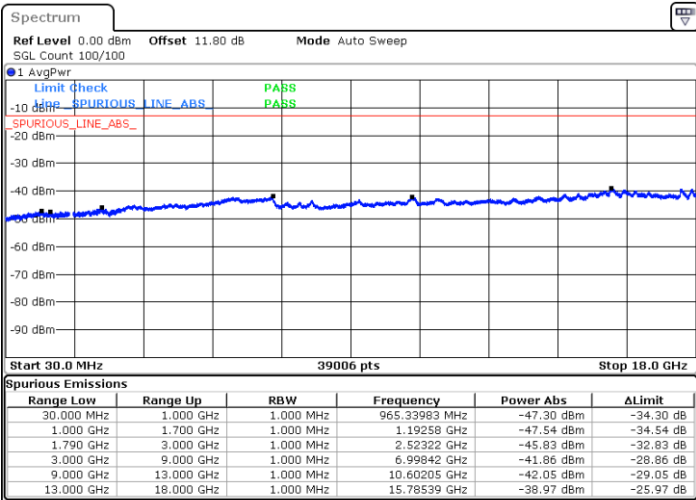

LTE Band 66C / 20MHz+15MHz

64QAM

Lowest Channel / 1RB0 and 1RB74

Lowest Channel / 1RB99 and 1RB0

Date: 6 JUN.2020 04:27:34

Date: 6 JUN.2020 04:22:49

Lowest Channel / FullIRB

N/A

Date: 6 JUN.2020 04:28:32

LTE Band 66C / 20MHz+15MHz

64QAM

Middle Channel / 1RB0 and 1RB74

Middle Channel / 1RB99 and 1RB0

Date: 6 JUN 2020 04:58:34

Date: 6 JUN 2020 05:03:19

Middle Channel / FullIRB

N/A

Date: 6 JUN 2020 04:57:37

LTE Band 66C / 20MHz+15MHz

64QAM

Highest Channel / 1RB0 and 1RB74

Highest Channel / 1RB99 and 1RB0

Date: 6 JUN.2020 04:46:39

Date: 6 JUN.2020 04:45:43

Highest Channel / FullIRB

N/A

Date: 6 JUN.2020 04:51:25

LTE Band 66C / 20MHz+20MHz

64QAM

Lowest Channel / 1RB0 and 1RB99

Lowest Channel / 1RB99 and 1RB0

Date: 6 JUN.2020 07:07:49