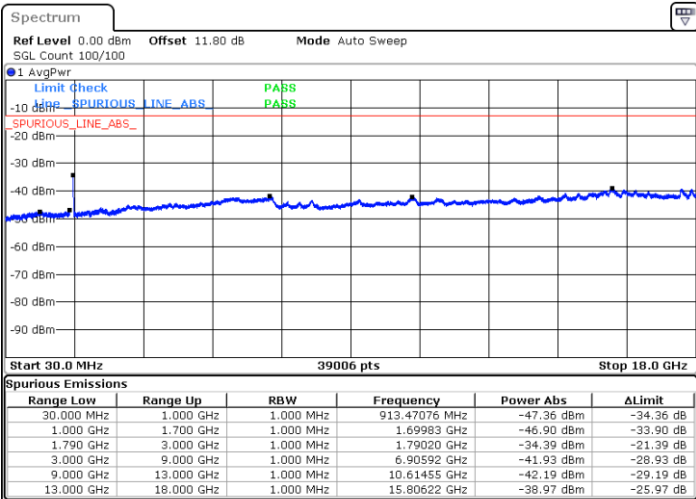

Lowest Channel / 1RB99 and 1RB0

Date: 6 JUN.2020 00:39:23

Date: 6 JUN.2020 00:34:38

Lowest Channel / FullIRB

N/A

Date: 6 JUN.2020 00:40:21

LTE Band 66C / 20MHz+10MHz

64QAM

Middle Channel / 1RB0 and 1RB49

Middle Channel / 1RB99 and 1RB0

Date: 6 JUN.2020 02:01:54

Date: 6 JUN.2020 02:06:39

Middle Channel / FullIRB

N/A

Date: 6 JUN.2020 02:00:57

LTE Band 66C / 20MHz+10MHz

64QAM

Highest Channel / 1RB0 and 1RB49

Highest Channel / 1RB99 and 1RB0

Date: 6 JUN.2020 01:50:09

Date: 6 JUN.2020 01:49:13

Highest Channel / FullIRB

N/A

Date: 6 JUN.2020 01:54:55

LTE Band 66C / 20MHz+15MHz

64QAM

Lowest Channel / 1RB0 and 1RB74

Lowest Channel / 1RB99 and 1RB0

Date: 6 JUN.2020 04:27:34

Date: 6 JUN.2020 04:22:49

Lowest Channel / FullIRB

N/A