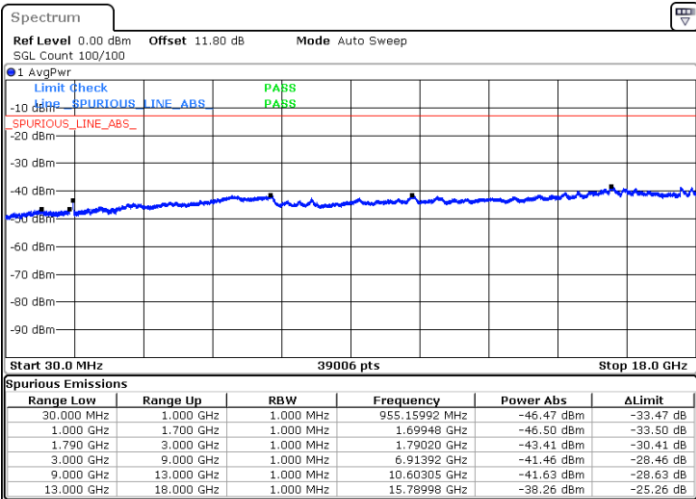

Lowest Channel / 1RB0 and 1RB49

Lowest Channel / 1RB24 and 1RB0

Date: 5 JUN.2020 13:38:34

Date: 5 JUN.2020 13:35:44

Lowest Channel / FullIRB

N/A

Date: 5 JUN.2020 13:41:24

LTE Band 66B / 5MHz+15MHz

16QAM

Middle Channel / 1RB0 and 1RB49

Middle Channel / 1RB24 and 1RB0

Date: 5 JUN.2020 14:23:05

Date: 5 JUN.2020 14:25:55

Middle Channel / FullIRB

N/A

Date: 5 JUN.2020 14:20:15

LTE Band 66B / 5MHz+15MHz

16QAM

Highest Channel / 1RB0 and 1RB49

Highest Channel / 1RB24 and 1RB0

Date: 5 JUN.2020 14:10:24

Date: 5 JUN.2020 14:07:35

Highest Channel / FullIRB

N/A

Date: 5 JUN.2020 14:13:15

LTE Band 66B / 10MHz+5MHz

16QAM

Lowest Channel / 1RB0 and 1RB24

Lowest Channel / 1RB49 and 1RB0

Date: 5 JUN.2020 10:12:50

Date: 5 JUN.2020 10:09:59

Lowest Channel / FullIRB