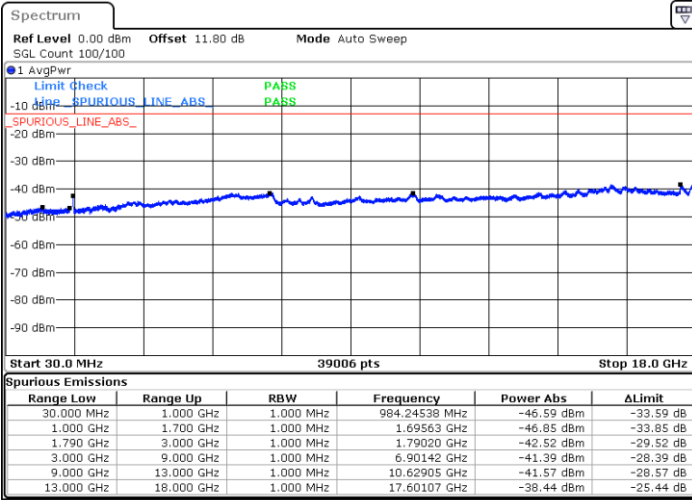

Highest Channel / 1RB0 and 1RB49

Highest Channel / 1RB24 and 1RB0

Date: 5 JUN.2020 14:11:21

Date: 5 JUN.2020 14:06:38

Highest Channel / FullIRB

N/A

Date: 5 JUN.2020 14:12:18

LTE Band 66B / 10MHz+5MHz

LTE Band 66B / 10MHz+5MHz

QPSK

Middle Channel / 1RB0 and 1RB24

Middle Channel / 1RB49 and 1RB0

Date: 5 JUN 2020 10:53:46

Date: 5 JUN 2020 10:54:44

Middle Channel / FullIRB

N/A

Date: 5 JUN 2020 10:49:00

LTE Band 66B / 10MHz+5MHz

QPSK

Highest Channel / 1RB0 and 1RB24

Highest Channel / 1RB49 and 1RB0

Date: 5 JUN 2020 10:34:31

Date: 5 JUN 2020 10:29:46

Highest Channel / FullIRB