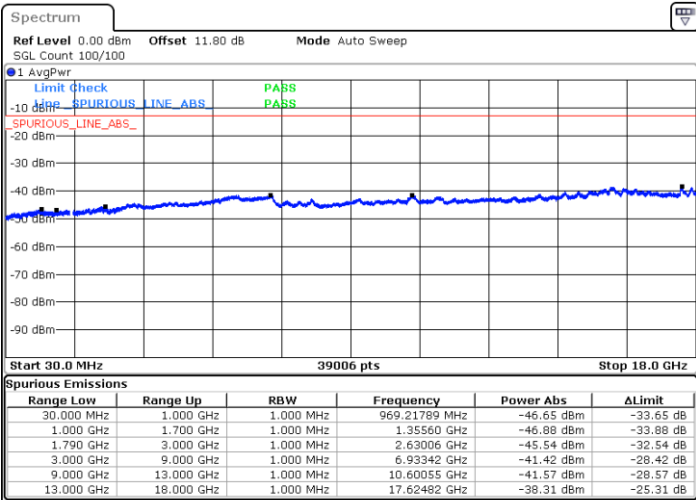

Lowest Channel / 1RB0 and 1RB49

Lowest Channel / 1RB24 and 1RB0

Date: 5 JUN.2020 13:38:34

Date: 5 JUN.2020 13:35:44

Lowest Channel / FullIRB

N/A

Date: 5 JUN.2020 13:41:24

LTE Band 66B / 5MHz+15MHz

16QAM

Middle Channel / 1RB0 and 1RB49

Middle Channel / 1RB24 and 1RB0

Date: 5 JUN.2020 14:23:05

Date: 5 JUN.2020 14:25:55

Middle Channel / FullIRB

N/A

Date: 5 JUN.2020 14:20:15

LTE Band 66B / 5MHz+15MHz

16QAM

Highest Channel / 1RB0 and 1RB49

Highest Channel / 1RB24 and 1RB0

Date: 5 JUN.2020 14:10:24

Date: 5 JUN.2020 14:07:35

Highest Channel / FullIRB

N/A

Date: 5 JUN.2020 14:13:15

LTE Band 66B / 10MHz+5MHz

16QAM

Lowest Channel / 1RB0 and 1RB24

Lowest Channel / 1RB49 and 1RB0

Date: 5 JUN.2020 10:12:50

Date: 5 JUN.2020 10:09:59

Lowest Channel / FullIRB