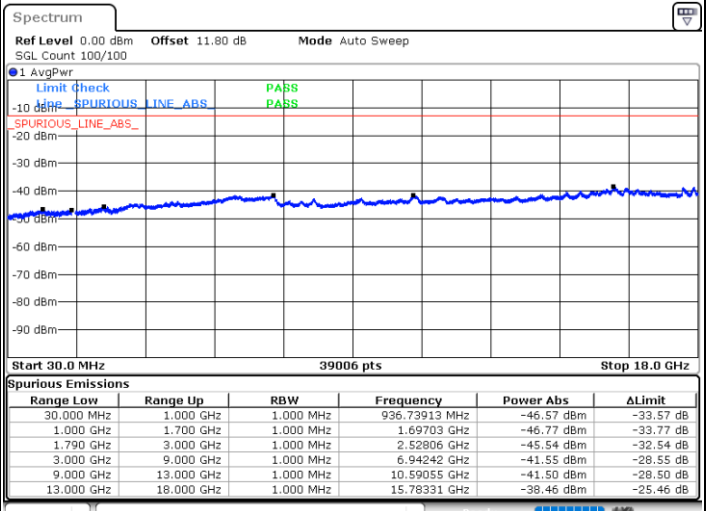

LTE Band 66B / 5MHz+15MHz

16QAM

Highest Channel / 1RB0 and 1RB49

Highest Channel / 1RB24 and 1RB0

Date: 5 JUN.2020 14:10:24

Date: 5 JUN.2020 14:07:35

Highest Channel / FullIRB

N/A

Date: 5 JUN.2020 14:13:15

LTE Band 66B / 10MHz+5MHz

16QAM

Lowest Channel / 1RB0 and 1RB24

Lowest Channel / 1RB49 and 1RB0

Date: 5 JUN.2020 10:12:50

Date: 5 JUN.2020 10:09:59

Lowest Channel / FullIRB

N/A

Date: 5 JUN.2020 10:15:41

LTE Band 66B / 10MHz+5MHz

16QAM

Middle Channel / 1RB0 and 1RB24

Middle Channel / 1RB49 and 1RB0

Date: 5 JUN.2020 10:52:49

Date: 5 JUN.2020 10:55:41

Middle Channel / FullIRB

N/A

Date: 5 JUN.2020 10:49:58

LTE Band 66B / 10MHz+5MHz

16QAM

Highest Channel / 1RB0 and 1RB24

Highest Channel / 1RB49 and 1RB0

Date: 5 JUN.2020 10:33:34