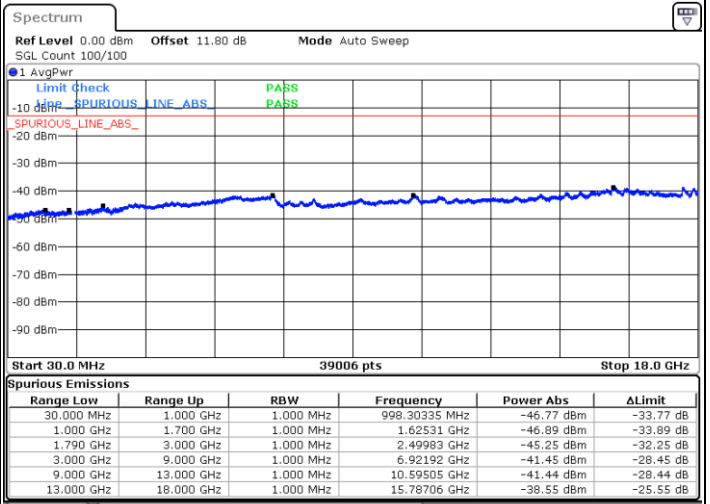

Date: 5 JUN.2020 14:13:15

LTE Band 66B / 10MHz+5MHz

16QAM

Lowest Channel / 1RB0 and 1RB24

Lowest Channel / 1RB49 and 1RB0

Date: 5 JUN.2020 10:12:50

Date: 5 JUN.2020 10:09:59

Lowest Channel / FullIRB

N/A

Date: 5 JUN.2020 10:15:41

LTE Band 66B / 10MHz+5MHz

16QAM

Middle Channel / 1RB0 and 1RB24

Middle Channel / 1RB49 and 1RB0

Date: 5 JUN.2020 10:52:49

Date: 5 JUN.2020 10:55:41

Middle Channel / FullIRB

N/A

Date: 5 JUN.2020 10:49:58

LTE Band 66B / 10MHz+5MHz

16QAM

Highest Channel / 1RB0 and 1RB24

Highest Channel / 1RB49 and 1RB0

Date: 5 JUN.2020 10:33:34

Date: 5 JUN.2020 10:30:43

Highest Channel / FullIRB

N/A

Date: 5 JUN.2020 10:36:26

LTE Band 66B / 10MHz+10MHz

16QAM

Lowest Channel / 1RB0 and 1RB49

Lowest Channel / 1RB49 and 1RB0