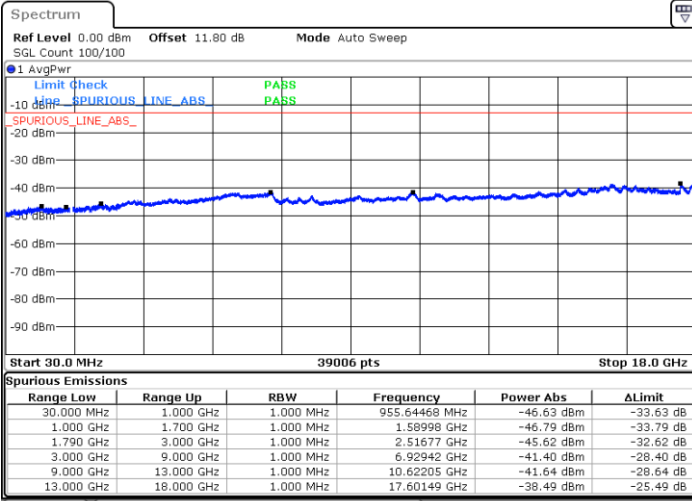

Highest Channel / 1RB0 and 1RB49

Highest Channel / 1RB24 and 1RB0

Date: 5 JUN.2020 14:11:21

Date: 5 JUN.2020 14:06:38

Highest Channel / FullIRB

N/A

Date: 5 JUN.2020 14:12:18

LTE Band 66B / 10MHz+5MHz

QPSK

Lowest Channel / 1RB0 and 1RB24

Lowest Channel / 1RB49 and 1RB0

Date: 5 JUN.2020 10:11:52

Date: 5 JUN.2020 10:10:56

Lowest Channel / FullRB

N/A

Date: 5 JUN.2020 10:16:38

LTE Band 66B / 10MHz+5MHz

QPSK

Middle Channel / 1RB0 and 1RB24

Middle Channel / 1RB49 and 1RB0

Date: 5 JUN 2020 10:53:46

Date: 5 JUN 2020 10:54:44

Middle Channel / FullIRB

N/A

Date: 5 JUN 2020 10:49:00

LTE Band 66B / 10MHz+5MHz

QPSK

Highest Channel / 1RB0 and 1RB24

Highest Channel / 1RB49 and 1RB0

Date: 5 JUN 2020 10:34:31

Date: 5 JUN 2020 10:29:46

Highest Channel / FullIRB