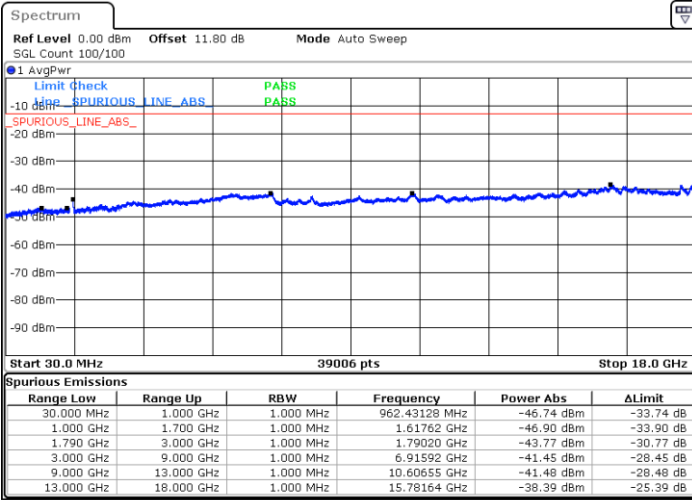

Date: 5 JUN.2020 08:43:55

LTE Band 66B / 5MHz+10MHz

QPSK

Lowest Channel / 1RB0 and 1RB14

Lowest Channel / 1RB24 and 1RB0

Date: 5 JUN.2020 09:16:53

Date: 5 JUN.2020 09:15:57

Lowest Channel / FullIRB

N/A

Date: 5 JUN.2020 09:21:39

LTE Band 66B / 5MHz+10MHz

QPSK

Middle Channel / 1RB0 and 1RB14

Middle Channel / 1RB24 and 1RB0

Date: 5 JUN.2020 09:53:16

Date: 5 JUN.2020 09:54:13

Middle Channel / FullIRB

N/A

Date: 5 JUN.2020 09:48:30

LTE Band 66B / 5MHz+10MHz

QPSK

Highest Channel / 1RB0 and 1RB14

Highest Channel / 1RB24 and 1RB0

Date: 5 JUN.2020 09:40:03

Date: 5 JUN.2020 09:35:19

Highest Channel / FullIRB

N/A

Date: 5 JUN.2020 09:41:00

LTE Band 66B / 5MHz+15MHz

QPSK

Lowest Channel / 1RB0 and 1RB49

Lowest Channel / 1RB24 and 1RB0