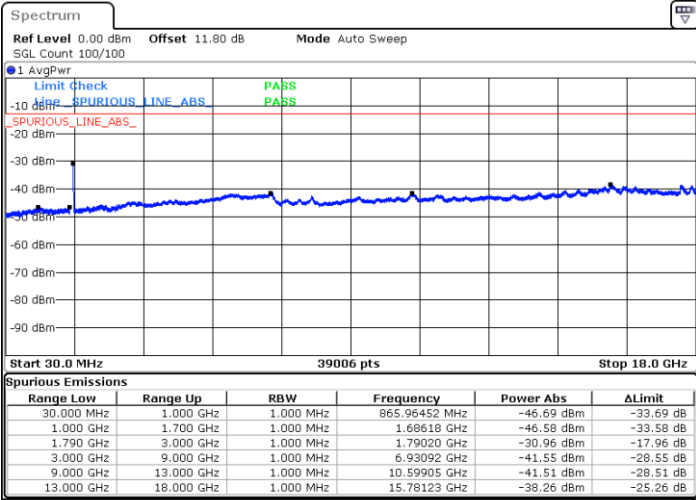

Lowest Channel / 1RB49 and 1RB0

Date: 5 JUN.2020 14:45:02

Date: 5 JUN.2020 14:44:06

Lowest Channel / FullIRB

N/A

Date: 5 JUN.2020 14:49:45

LTE Band 66B / 15MHz+5MHz

QPSK

Middle Channel / 1RB0 and 1RB49

Middle Channel / 1RB49 and 1RB0

Date: 5 JUN.2020 15:35:52

Date: 5 JUN.2020 15:36:48

Middle Channel / FullIRB

N/A

Date: 5 JUN.2020 15:31:06

LTE Band 66B / 15MHz+5MHz

QPSK

Highest Channel / 1RB0 and 1RB49

Highest Channel / 1RB49 and 1RB0

Date: 5 JUN.2020 15:19:40

Date: 5 JUN.2020 15:14:55

Highest Channel / FullIRB

N/A

Date: 5 JUN.2020 15:20:37

LTE Band 66B / 5MHz+5MHz

16QAM

Lowest Channel / 1RB0 and 1RB24

Lowest Channel / 1RB14 and 1RB0

Date: 4 JUN.2020 21:14:32

Date: 4 JUN.2020 21:11:42

Lowest Channel / FullIRB

N/A