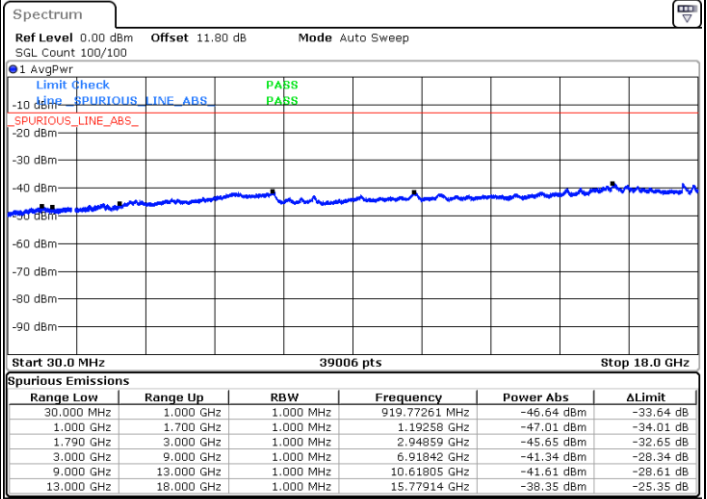

N/A

Date: 5 JUN 2020 08:52:24

LTE Band 66B / 5MHz+5MHz

16QAM

Highest Channel / 1RB0 and 1RB24

Highest Channel / 1RB14 and 1RB0

Date: 5 JUN.2020 08:42:00

Date: 4 JUN.2020 21:41:34

Highest Channel / FullIRB

N/A

Date: 5 JUN.2020 08:44:52

LTE Band 66B / 5MHz+10MHz

16QAM

Lowest Channel / 1RB0 and 1RB14

Lowest Channel / 1RB24 and 1RB0

Date: 5 JUN.2020 09:17:51

Date: 5 JUN.2020 09:15:00

Lowest Channel / FullIRB

N/A

Date: 5 JUN.2020 09:20:42

LTE Band 66B / 5MHz+10MHz

16QAM

Middle Channel / 1RB0 and 1RB14

Middle Channel / 1RB24 and 1RB0

Date: 5 JUN 2020 09:52:19

Date: 5 JUN 2020 09:55:10

Middle Channel / FullIRB

N/A

Date: 5 JUN 2020 09:49:28

LTE Band 66B / 5MHz+10MHz

16QAM

Highest Channel / 1RB0 and 1RB14