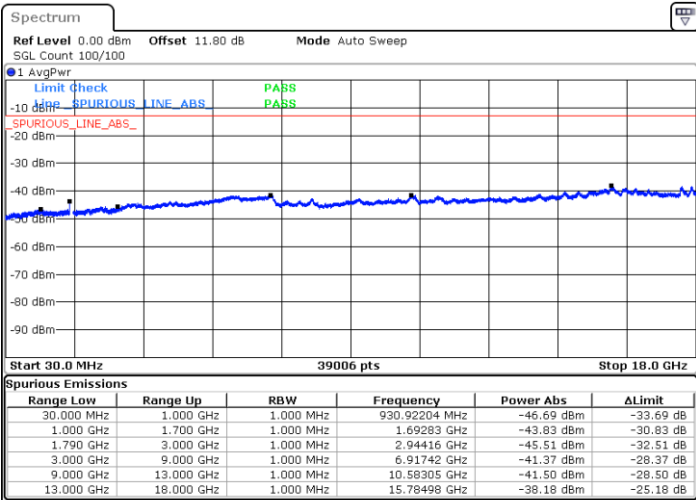

Middle Channel / FullIRB

N/A

Date: 5 JUN.2020 09:48:30

LTE Band 66B / 5MHz+10MHz

QPSK

Highest Channel / 1RB0 and 1RB14

Highest Channel / 1RB24 and 1RB0

Date: 5 JUN.2020 09:40:03

Date: 5 JUN.2020 09:35:19

Highest Channel / FullIRB

N/A

Date: 5 JUN.2020 09:41:00

LTE Band 66B / 5MHz+15MHz

QPSK

Lowest Channel / 1RB0 and 1RB49

Lowest Channel / 1RB24 and 1RB0

Date: 5 JUN.2020 13:37:37

Date: 5 JUN.2020 13:36:41

Lowest Channel / FullIRB

N/A

Date: 5 JUN.2020 13:42:21

LTE Band 66B / 5MHz+15MHz

QPSK

Middle Channel / 1RB0 and 1RB49

Highest Channel / 1RB0 and 1RB49

Highest Channel / 1RB24 and 1RB0

Date: 5 JUN.2020 14:11:21

Date: 5 JUN.2020 14:06:38

Highest Channel / FullIRB

N/A

Date: 5 JUN.2020 14:12:18

LTE Band 66B / 10MHz+5MHz