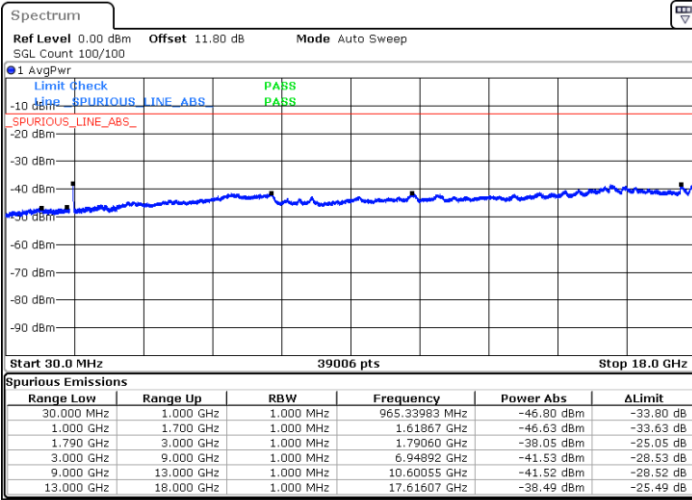

LTE Band 66B / 10MHz+5MHz

QPSK

Middle Channel / 1RB0 and 1RB24

Middle Channel / 1RB49 and 1RB0

Date: 5 JUN 2020 10:53:46

Date: 5 JUN 2020 10:54:44

Middle Channel / FullIRB

N/A

Date: 5 JUN 2020 10:49:00

LTE Band 66B / 10MHz+5MHz

QPSK

Highest Channel / 1RB0 and 1RB24

Highest Channel / 1RB49 and 1RB0

Date: 5 JUN 2020 10:34:31

Date: 5 JUN 2020 10:29:46

Highest Channel / FullIRB

N/A

Date: 5 JUN 2020 10:35:28

LTE Band 66B / 10MHz+10MHz

QPSK

Lowest Channel / 1RB0 and 1RB49

Lowest Channel / 1RB49 and 1RB0

Date: 5 JUN.2020 11:12:03

Date: 5 JUN.2020 11:11:06

Lowest Channel / FullIRB

N/A

Date: 5 JUN.2020 11:16:48

LTE Band 66B / 10MHz+10MHz

QPSK

Middle Channel / 1RB0 and 1RB49

Middle Channel / 1RB49 and 1RB0

Date: 5 JUN.2020 11:49:42