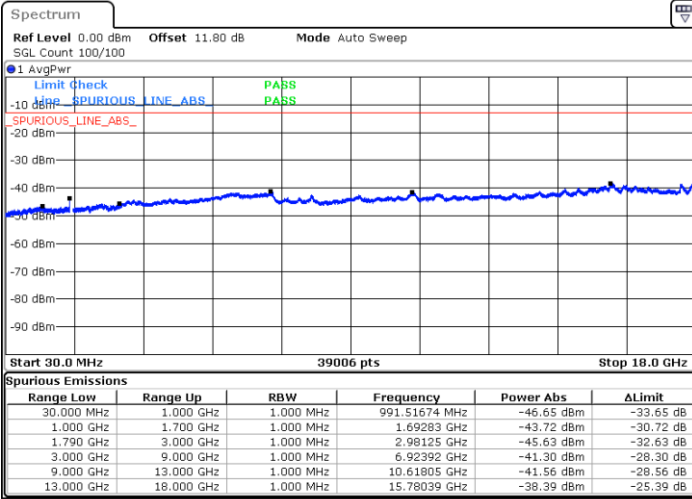

Lowest Channel / FullIRB

N/A

Date: 5 JUN.2020 11:16:48

LTE Band 66B / 10MHz+10MHz

QPSK

Middle Channel / 1RB0 and 1RB49

Middle Channel / 1RB49 and 1RB0

Date: 5 JUN.2020 11:49:42

Date: 5 JUN.2020 11:50:38

Middle Channel / FullIRB

N/A

Date: 5 JUN.2020 11:44:55

LTE Band 66B / 10MHz+10MHz

QPSK

Highest Channel / 1RB0 and 1RB49

Highest Channel / 1RB49 and 1RB0

Date: 5 JUN.2020 11:34:53

Date: 5 JUN.2020 11:30:08

Highest Channel / FullIRB

N/A

Date: 5 JUN.2020 11:35:50

LTE Band 66B / 15MHz+5MHz

QPSK

Lowest Channel / 1RB0 and 1RB49

Lowest Channel / 1RB49 and 1RB0

Date: 5 JUN.2020 14:45:02

Date: 5 JUN.2020 14:44:06

Lowest Channel / FullIRB

N/A

Date: 5 JUN.2020 14:49:45

LTE Band 66B / 15MHz+5MHz

QPSK