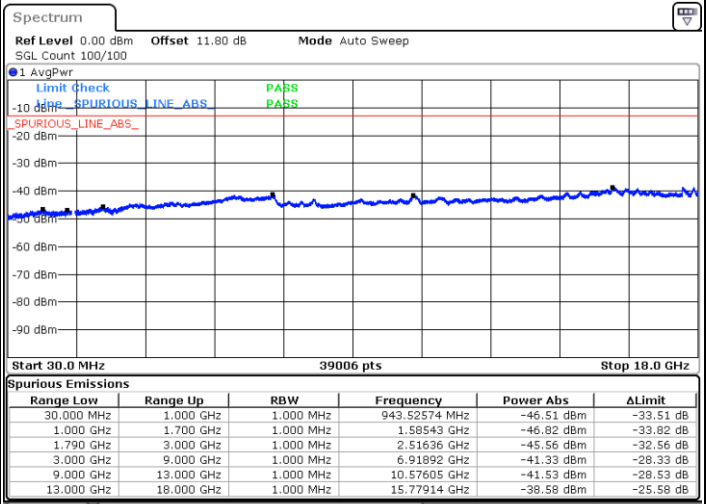

Middle Channel / FullIRB

N/A

Date: 5 JUN.2020 10:49:58

LTE Band 66B / 10MHz+5MHz

16QAM

Highest Channel / 1RB0 and 1RB24

Highest Channel / 1RB49 and 1RB0

Date: 5 JUN.2020 10:33:34

Date: 5 JUN.2020 10:30:43

Highest Channel / FullIRB

N/A

Date: 5 JUN.2020 10:36:26

LTE Band 66B / 10MHz+10MHz

16QAM

Lowest Channel / 1RB0 and 1RB49

Lowest Channel / 1RB49 and 1RB0

Date: 5 JUN.2020 11:13:00

Date: 5 JUN.2020 11:10:09

Lowest Channel / FullIRB

N/A

Date: 5 JUN.2020 11:15:51

LTE Band 66B / 10MHz+10MHz

16QAM

Middle Channel / 1RB0 and 1RB49