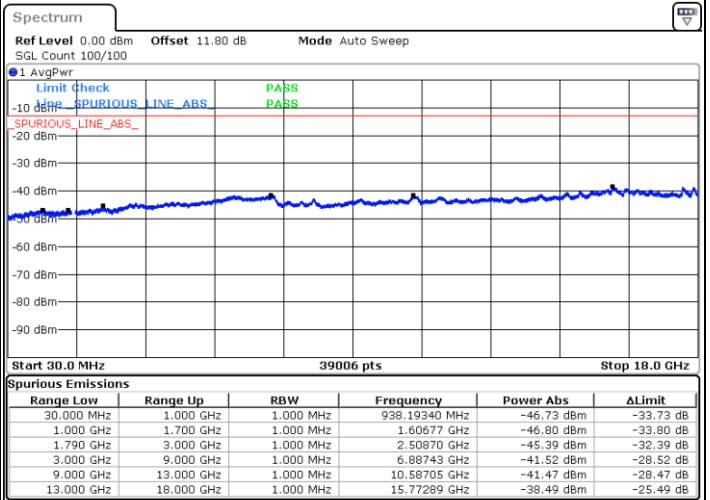

Date: 5 JUN.2020 11:34:53

Date: 5 JUN.2020 11:30:08

Highest Channel / FullIRB

N/A

Date: 5 JUN.2020 11:35:50

LTE Band 66B / 15MHz+5MHz

QPSK

Lowest Channel / 1RB0 and 1RB49

Lowest Channel / 1RB49 and 1RB0

Date: 5 JUN.2020 14:45:02

Date: 5 JUN.2020 14:44:06

Lowest Channel / FullIRB

N/A

Date: 5 JUN.2020 14:49:45

LTE Band 66B / 15MHz+5MHz

QPSK

Middle Channel / 1RB0 and 1RB49

Middle Channel / 1RB49 and 1RB0

Date: 5 JUN.2020 15:35:52

Date: 5 JUN.2020 15:36:48

Middle Channel / FullIRB

N/A

Date: 5 JUN.2020 15:31:06

LTE Band 66B / 15MHz+5MHz

QPSK

Highest Channel / 1RB0 and 1RB49

Highest Channel / 1RB49 and 1RB0

Date: 5 JUN.2020 15:19:40

Date: 5 JUN.2020 15:14:55

Highest Channel / FullIRB

N/A

Date: 5 JUN.2020 15:20:37