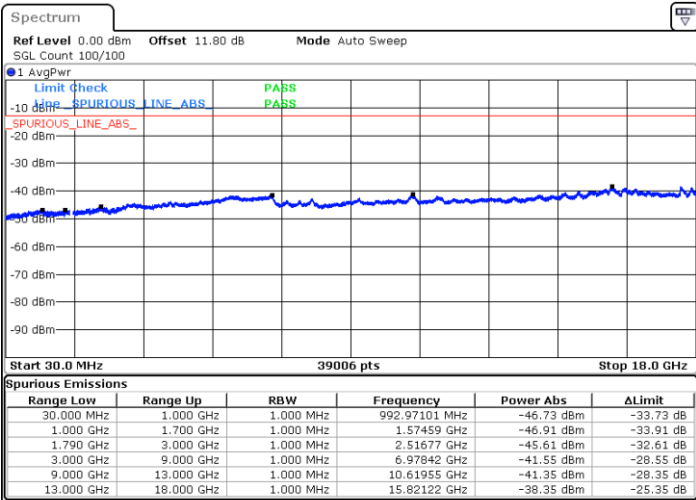

LTE Band 66B / 5MHz+15MHz

16QAM

Middle Channel / 1RB0 and 1RB49

Middle Channel / 1RB24 and 1RB0

Date: 5 JUN.2020 14:23:05