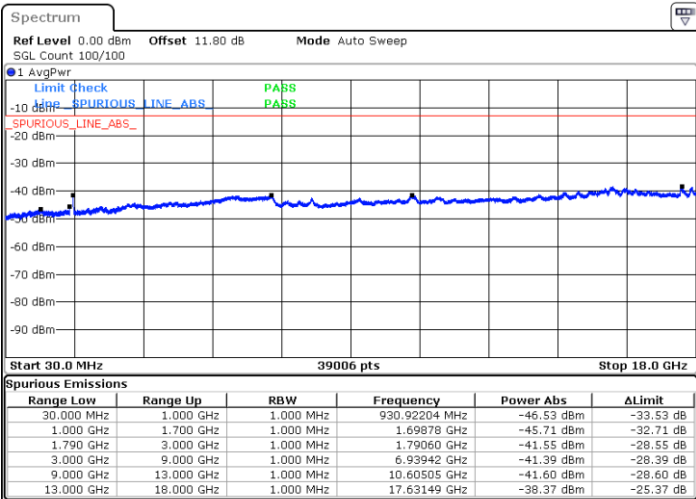

N/A

Date: 5 JUN 2020 10:35:28

LTE Band 66B / 10MHz+10MHz

QPSK

Lowest Channel / 1RB0 and 1RB49

Lowest Channel / 1RB49 and 1RB0

Date: 5 JUN.2020 11:12:03

Date: 5 JUN.2020 11:11:06

Lowest Channel / FullIRB

N/A

Date: 5 JUN.2020 11:16:48

LTE Band 66B / 10MHz+10MHz

QPSK

Middle Channel / 1RB0 and 1RB49

Middle Channel / 1RB49 and 1RB0

Date: 5 JUN.2020 11:49:42

Date: 5 JUN.2020 11:50:38

Middle Channel / FullIRB

N/A

Date: 5 JUN.2020 11:44:55

LTE Band 66B / 10MHz+10MHz

QPSK

Highest Channel / 1RB0 and 1RB49

Highest Channel / 1RB49 and 1RB0

Date: 5 JUN.2020 11:34:53

Date: 5 JUN.2020 11:30:08

Highest Channel / FullIRB

N/A

Date: 5 JUN.2020 11:35:50

LTE Band 66B / 15MHz+5MHz

QPSK

Lowest Channel / 1RB0 and 1RB49