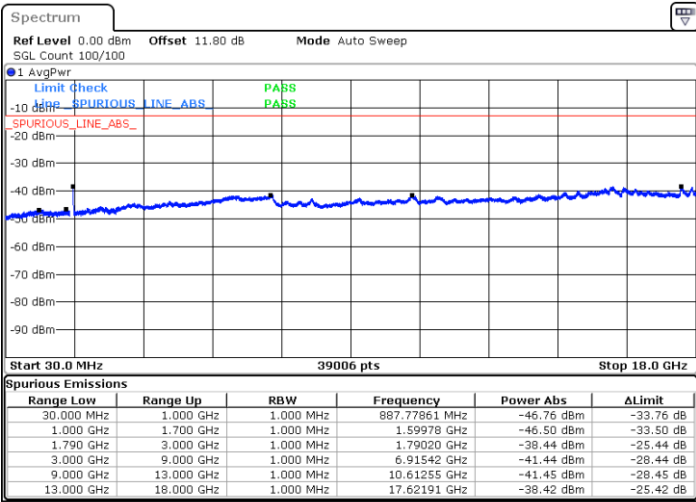

N/A

Date: 5 JUN.2020 10:15:41

LTE Band 66B / 10MHz+5MHz

16QAM

Middle Channel / 1RB0 and 1RB24

Middle Channel / 1RB49 and 1RB0

Date: 5 JUN.2020 10:52:49

Date: 5 JUN.2020 10:55:41

Middle Channel / FullIRB

N/A

Date: 5 JUN.2020 10:49:58

LTE Band 66B / 10MHz+5MHz

16QAM

Highest Channel / 1RB0 and 1RB24

Highest Channel / 1RB49 and 1RB0

Date: 5 JUN.2020 10:33:34

Date: 5 JUN.2020 10:30:43

Highest Channel / FullIRB

N/A

Date: 5 JUN.2020 10:36:26

LTE Band 66B / 10MHz+10MHz

16QAM

Lowest Channel / 1RB0 and 1RB49

Lowest Channel / 1RB49 and 1RB0

Date: 5 JUN.2020 11:13:00

Date: 5 JUN.2020 11:10:09

Lowest Channel / FullIRB

N/A

Date: 5 JUN.2020 11:15:51

LTE Band 66B / 10MHz+10MHz

16QAM

Middle Channel / 1RB0 and 1RB49