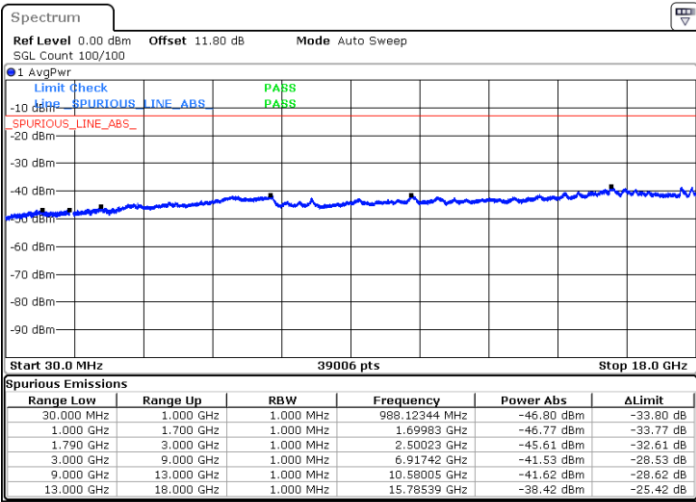

Lowest Channel / 1RB49 and 1RB0

Date: 5 JUN.2020 14:45:02

Date: 5 JUN.2020 14:44:06

Lowest Channel / FullIRB

N/A

Date: 5 JUN.2020 14:49:45

LTE Band 66B / 15MHz+5MHz

QPSK

Middle Channel / 1RB0 and 1RB49

Middle Channel / 1RB49 and 1RB0

Date: 5 JUN.2020 15:35:52

Date: 5 JUN.2020 15:36:48

Middle Channel / FullIRB

N/A

Date: 5 JUN.2020 15:31:06

LTE Band 66B / 15MHz+5MHz

QPSK

Highest Channel / 1RB0 and 1RB49

Highest Channel / 1RB49 and 1RB0

Date: 5 JUN.2020 15:19:40

Date: 5 JUN.2020 15:14:55

Highest Channel / FullIRB

N/A

Date: 5 JUN.2020 15:20:37

LTE Band 66B / 5MHz+5MHz

16QAM

Lowest Channel / 1RB0 and 1RB24

Lowest Channel / 1RB14 and 1RB0

Date: 4 JUN.2020 21:14:32

Date: 4 JUN.2020 21:11:42

Lowest Channel / FullIRB

N/A