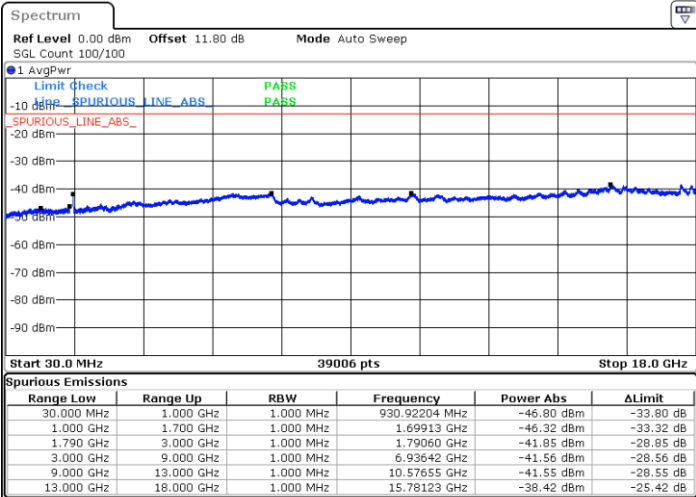

Date: 5 JUN.2020 10:30:43

Highest Channel / FullIRB

N/A

Date: 5 JUN.2020 10:36:26

LTE Band 66B / 10MHz+10MHz

16QAM

Lowest Channel / 1RB0 and 1RB49

Lowest Channel / 1RB49 and 1RB0

Date: 5 JUN.2020 11:13:00

Date: 5 JUN.2020 11:10:09

Lowest Channel / FullIRB

N/A

Date: 5 JUN.2020 11:15:51

LTE Band 66B / 10MHz+10MHz

16QAM

Middle Channel / 1RB0 and 1RB49

Middle Channel / 1RB49 and 1RB0

Date: 5 JUN.2020 11:48:44

Date: 5 JUN.2020 11:51:35

Middle Channel / FullIRB

N/A

Date: 5 JUN.2020 11:45:53