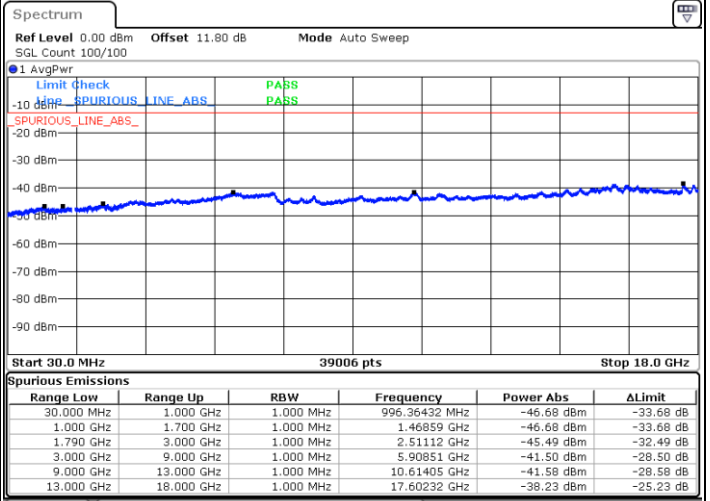

Date: 5 JUN.2020 09:35:19

Highest Channel / FullIRB

N/A

Date: 5 JUN.2020 09:41:00

LTE Band 66B / 5MHz+15MHz

QPSK

Lowest Channel / 1RB0 and 1RB49

Lowest Channel / 1RB24 and 1RB0

Date: 5 JUN.2020 13:37:37

Date: 5 JUN.2020 13:36:41

Lowest Channel / FullIRB

N/A

Date: 5 JUN.2020 13:42:21

LTE Band 66B / 5MHz+15MHz

QPSK

Middle Channel / 1RB0 and 1RB49

Middle Channel / 1RB24 and 1RB0

Date: 5 JUN.2020 14:24:02

Date: 5 JUN.2020 14:24:58

Middle Channel / FullIRB

N/A

Date: 5 JUN.2020 14:19:18

LTE Band 66B / 5MHz+15MHz

QPSK

Highest Channel / 1RB0 and 1RB49

Highest Channel / 1RB24 and 1RB0

Date: 5 JUN.2020 14:11:21

Date: 5 JUN.2020 14:06:38

Highest Channel / FullIRB

N/A

Date: 5 JUN.2020 14:12:18

LTE Band 66B / 10MHz+5MHz