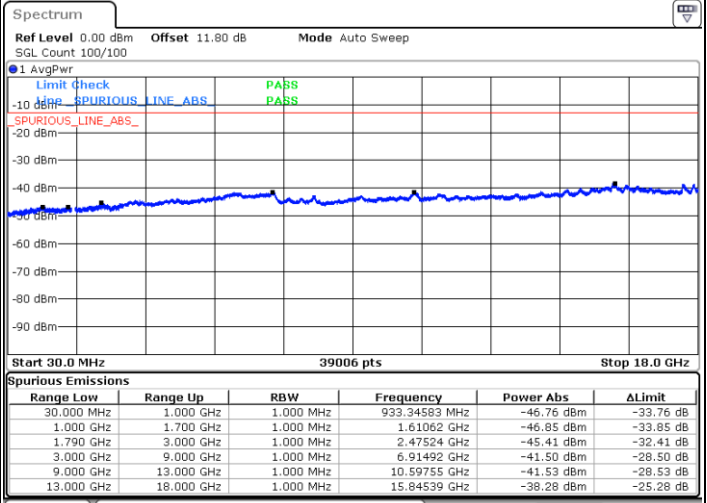

Lowest Channel / FullIRB

N/A

Date: 5 JUN.2020 11:16:48

LTE Band 66B / 10MHz+10MHz

QPSK

Middle Channel / 1RB0 and 1RB49

Middle Channel / 1RB49 and 1RB0

Date: 5 JUN.2020 11:49:42

Date: 5 JUN.2020 11:50:38

Middle Channel / FullIRB

N/A

Date: 5 JUN.2020 11:44:55

LTE Band 66B / 10MHz+10MHz

QPSK

Highest Channel / 1RB0 and 1RB49

Highest Channel / 1RB49 and 1RB0

Date: 5 JUN.2020 11:34:53

Date: 5 JUN.2020 11:30:08

Highest Channel / FullIRB

N/A

Date: 5 JUN.2020 11:35:50

LTE Band 66B / 15MHz+5MHz

QPSK

Lowest Channel / 1RB0 and 1RB49

Lowest Channel / 1RB49 and 1RB0

Date: 5 JUN.2020 14:45:02

Date: 5 JUN.2020 14:44:06

Lowest Channel / FullIRB

N/A

Date: 5 JUN.2020 14:49:45

LTE Band 66B / 15MHz+5MHz

QPSK