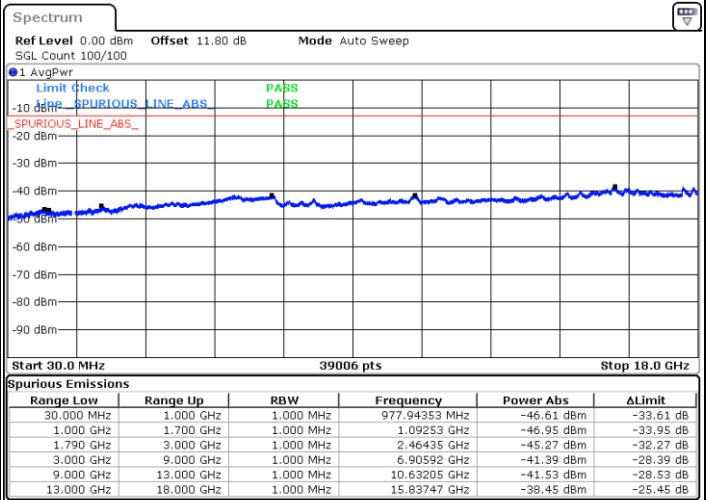

Date: 5 JUN.2020 14:25:55