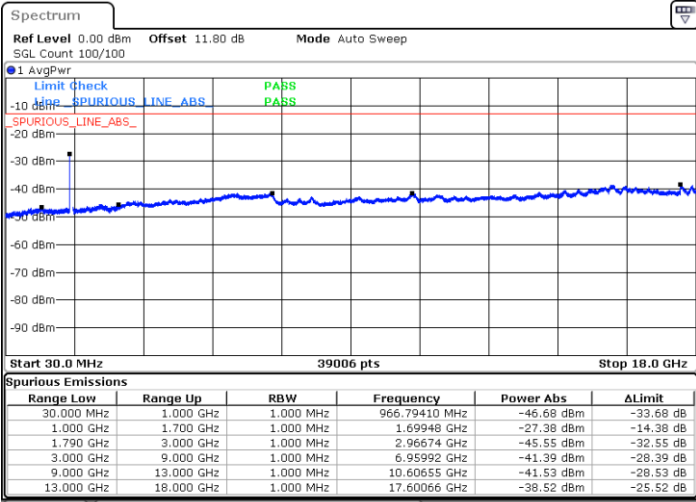

Date: 5 JUN 2020 10:49:00

LTE Band 66B / 10MHz+5MHz

QPSK

Highest Channel / 1RB0 and 1RB24

Highest Channel / 1RB49 and 1RB0

Date: 5 JUN 2020 10:34:31

Date: 5 JUN 2020 10:29:46

Highest Channel / FullIRB

N/A

Date: 5 JUN 2020 10:35:28

LTE Band 66B / 10MHz+10MHz

QPSK

Lowest Channel / 1RB0 and 1RB49

Lowest Channel / 1RB49 and 1RB0

Date: 5 JUN.2020 11:12:03

Date: 5 JUN.2020 11:11:06

Lowest Channel / FullIRB

N/A

Date: 5 JUN.2020 11:16:48

LTE Band 66B / 10MHz+10MHz

QPSK

Middle Channel / 1RB0 and 1RB49

Middle Channel / 1RB49 and 1RB0

Date: 5 JUN.2020 11:49:42

Date: 5 JUN.2020 11:50:38

Middle Channel / FullIRB

N/A

Date: 5 JUN.2020 11:44:55

LTE Band 66B / 10MHz+10MHz

QPSK

Highest Channel / 1RB0 and 1RB49

Highest Channel / 1RB49 and 1RB0