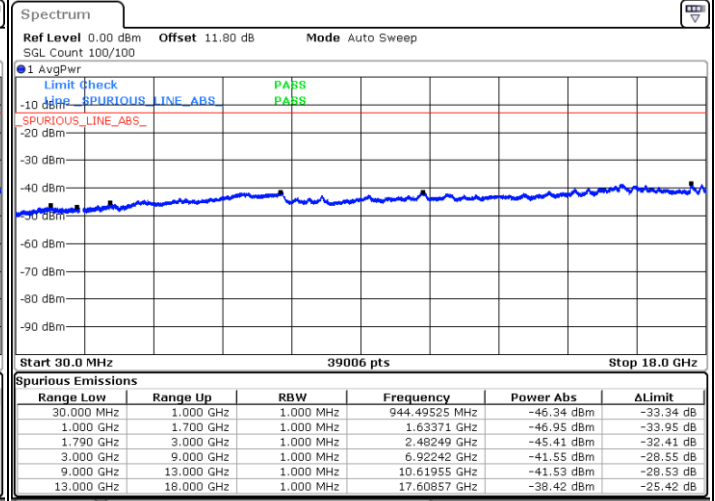

Middle Channel / 1RB24 and 1RB0

Date: 5 JUN.2020 14:24:02

Date: 5 JUN.2020 14:24:58

Middle Channel / FullIRB

N/A

Date: 5 JUN.2020 14:19:18

LTE Band 66B / 5MHz+15MHz

QPSK

Highest Channel / 1RB0 and 1RB49

Highest Channel / 1RB24 and 1RB0

Date: 5 JUN.2020 14:11:21

Date: 5 JUN.2020 14:06:38

Highest Channel / FullIRB

N/A

Date: 5 JUN.2020 14:12:18

LTE Band 66B / 10MHz+5MHz

QPSK

Lowest Channel / 1RB0 and 1RB24

Lowest Channel / 1RB49 and 1RB0

Date: 5 JUN.2020 10:11:52

Date: 5 JUN.2020 10:10:56

Lowest Channel / FullRB

N/A

Date: 5 JUN.2020 10:16:38

Date: 5 JUN 2020 10:49:00

LTE Band 66B / 10MHz+5MHz

QPSK

Highest Channel / 1RB0 and 1RB24

Highest Channel / 1RB49 and 1RB0

Date: 5 JUN 2020 10:34:31

Date: 5 JUN 2020 10:29:46

Highest Channel / FullIRB