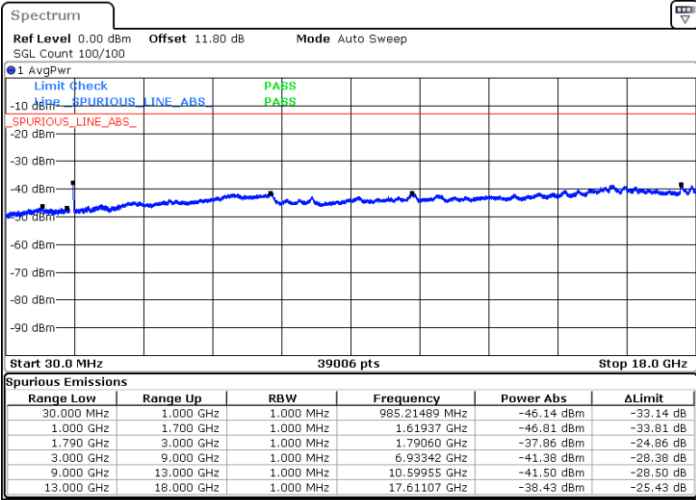

Middle Channel / 1RB24 and 1RB0

Date: 5 JUN.2020 14:24:02

Date: 5 JUN.2020 14:24:58

Middle Channel / FullIRB

N/A

Date: 5 JUN.2020 14:19:18

LTE Band 66B / 5MHz+15MHz

QPSK

Highest Channel / 1RB0 and 1RB49

Highest Channel / 1RB24 and 1RB0

Date: 5 JUN.2020 14:11:21

Date: 5 JUN.2020 14:06:38

Highest Channel / FullIRB

N/A

Date: 5 JUN.2020 14:12:18

LTE Band 66B / 10MHz+5MHz

QPSK

Lowest Channel / 1RB0 and 1RB24

Lowest Channel / 1RB49 and 1RB0

Date: 5 JUN.2020 10:11:52

Date: 5 JUN.2020 10:10:56

Lowest Channel / FullRB

N/A

Date: 5 JUN.2020 10:16:38