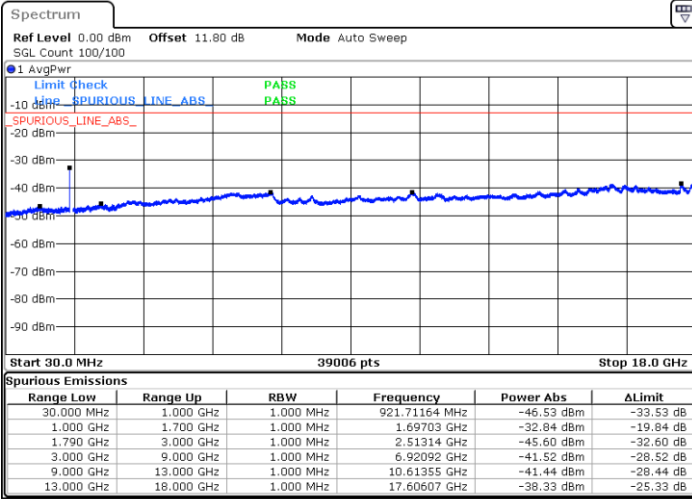

N/A

Date: 5 JUN 2020 08:52:24

LTE Band 66B / 5MHz+5MHz

16QAM

Highest Channel / 1RB0 and 1RB24

Highest Channel / 1RB14 and 1RB0

Date: 5 JUN.2020 08:42:00

Date: 4 JUN.2020 21:41:34

Highest Channel / FullIRB

N/A

Date: 5 JUN.2020 08:44:52

LTE Band 66B / 5MHz+10MHz

16QAM

Lowest Channel / 1RB0 and 1RB14

Lowest Channel / 1RB24 and 1RB0

Date: 5 JUN.2020 09:17:51

Date: 5 JUN.2020 09:15:00

Lowest Channel / FullIRB

N/A

Date: 5 JUN.2020 09:20:42

LTE Band 66B / 5MHz+10MHz

16QAM

Middle Channel / 1RB0 and 1RB14

Middle Channel / 1RB24 and 1RB0

Date: 5 JUN 2020 09:52:19

Date: 5 JUN 2020 09:55:10

Middle Channel / FullIRB

N/A

Date: 5 JUN 2020 09:49:28

LTE Band 66B / 5MHz+10MHz

16QAM

Highest Channel / 1RB0 and 1RB14