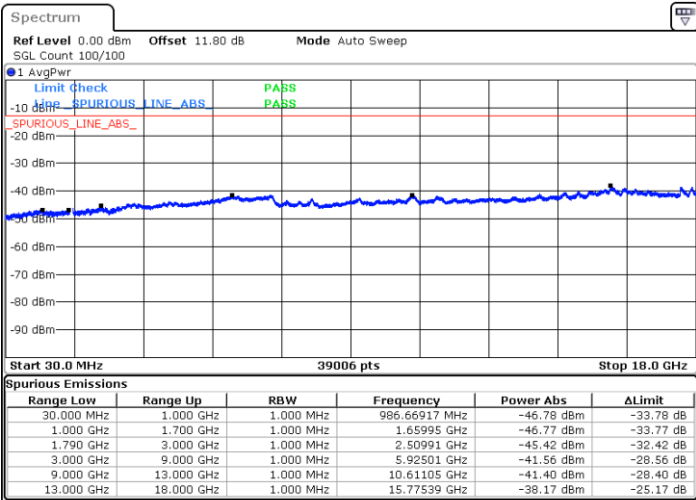

LTE Band 66B / 5MHz+5MHz

QPSK

Highest Channel / 1RB0 and 1RB24

Highest Channel / 1RB14 and 1RB0

Date: 5 JUN.2020 08:42:58

Date: 4 JUN.2020 21:40:37

Highest Channel / FullIRB

N/A

Date: 5 JUN.2020 08:43:55

LTE Band 66B / 5MHz+10MHz

QPSK

Lowest Channel / 1RB0 and 1RB14

Lowest Channel / 1RB24 and 1RB0

Date: 5 JUN.2020 09:16:53

Date: 5 JUN.2020 09:15:57

Lowest Channel / FullIRB

Middle Channel / FullIRB

N/A

Date: 5 JUN.2020 09:48:30

LTE Band 66B / 5MHz+10MHz

QPSK

Highest Channel / 1RB0 and 1RB14

Highest Channel / 1RB24 and 1RB0

Date: 5 JUN.2020 09:40:03