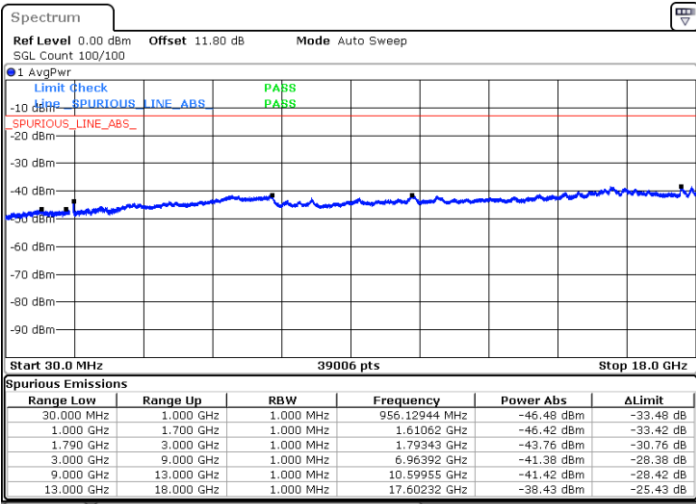

N/A

Date: 5 JUN.2020 10:15:41

LTE Band 66B / 10MHz+5MHz

16QAM

Middle Channel / 1RB0 and 1RB24

Middle Channel / 1RB49 and 1RB0

Date: 5 JUN.2020 10:52:49

Date: 5 JUN.2020 10:55:41

Middle Channel / FullIRB

N/A

Date: 5 JUN.2020 10:49:58

LTE Band 66B / 10MHz+5MHz

16QAM

Highest Channel / 1RB0 and 1RB24

Highest Channel / 1RB49 and 1RB0

Date: 5 JUN.2020 10:33:34

Date: 5 JUN.2020 10:30:43

Highest Channel / FullIRB

N/A

Date: 5 JUN.2020 10:36:26

LTE Band 66B / 10MHz+10MHz

16QAM

Lowest Channel / 1RB0 and 1RB49

Lowest Channel / 1RB49 and 1RB0

Date: 5 JUN.2020 11:13:00

Date: 5 JUN.2020 11:10:09

Lowest Channel / FullIRB

N/A

Date: 5 JUN.2020 11:15:51

LTE Band 66B / 10MHz+10MHz

16QAM

Middle Channel / 1RB0 and 1RB49