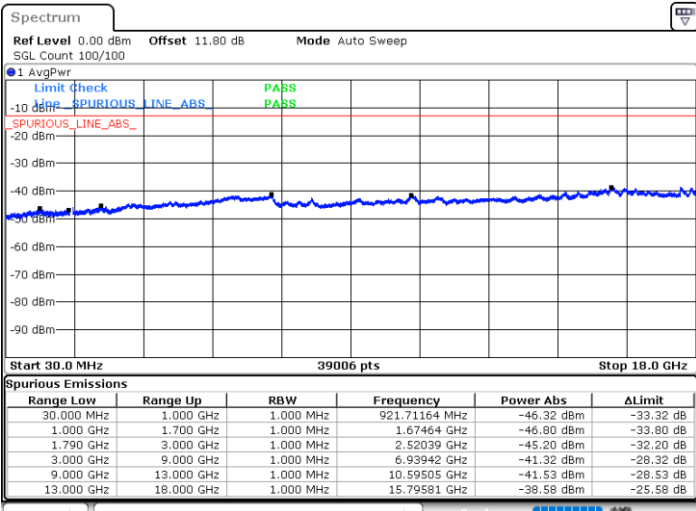

Highest Channel / FullIRB

N/A

Date: 5 JUN.2020 08:44:52

LTE Band 66B / 5MHz+10MHz

16QAM

Lowest Channel / 1RB0 and 1RB14

Lowest Channel / 1RB24 and 1RB0

Date: 5 JUN.2020 09:17:51

Date: 5 JUN.2020 09:15:00

Lowest Channel / FullIRB

N/A

Date: 5 JUN.2020 09:20:42

LTE Band 66B / 5MHz+10MHz

16QAM

Middle Channel / 1RB0 and 1RB14

Middle Channel / 1RB24 and 1RB0

Date: 5 JUN 2020 09:52:19

Date: 5 JUN 2020 09:55:10

Middle Channel / FullIRB

N/A

Date: 5 JUN 2020 09:49:28

LTE Band 66B / 5MHz+10MHz

16QAM

Highest Channel / 1RB0 and 1RB14

Highest Channel / 1RB24 and 1RB0

Date: 5 JUN.2020 09:39:06

Date: 5 JUN.2020 09:36:16

Highest Channel / FullIRB

N/A

Date: 5 JUN.2020 09:41:57

LTE Band 66B / 5MHz+15MHz

16QAM