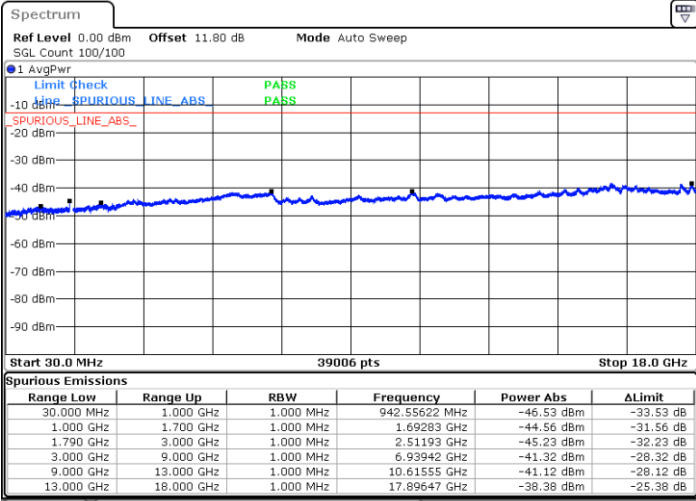

Date: 5 JUN.2020 09:15:00

Lowest Channel / FullIRB

N/A

Date: 5 JUN.2020 09:20:42

LTE Band 66B / 5MHz+10MHz

16QAM

Middle Channel / 1RB0 and 1RB14

Middle Channel / 1RB24 and 1RB0

Date: 5 JUN 2020 09:52:19

Date: 5 JUN 2020 09:55:10

Middle Channel / FullIRB

N/A

Date: 5 JUN 2020 09:49:28

LTE Band 66B / 5MHz+10MHz

16QAM

Highest Channel / 1RB0 and 1RB14

Highest Channel / 1RB24 and 1RB0

Date: 5 JUN.2020 09:39:06

Date: 5 JUN.2020 09:36:16

Highest Channel / FullIRB

N/A

Date: 5 JUN.2020 09:41:57

LTE Band 66B / 5MHz+15MHz

16QAM

Lowest Channel / 1RB0 and 1RB49

Lowest Channel / 1RB24 and 1RB0

Date: 5 JUN.2020 13:38:34

Date: 5 JUN.2020 13:35:44

Lowest Channel / FullIRB

N/A

Date: 5 JUN.2020 13:41:24

LTE Band 66B / 5MHz+15MHz