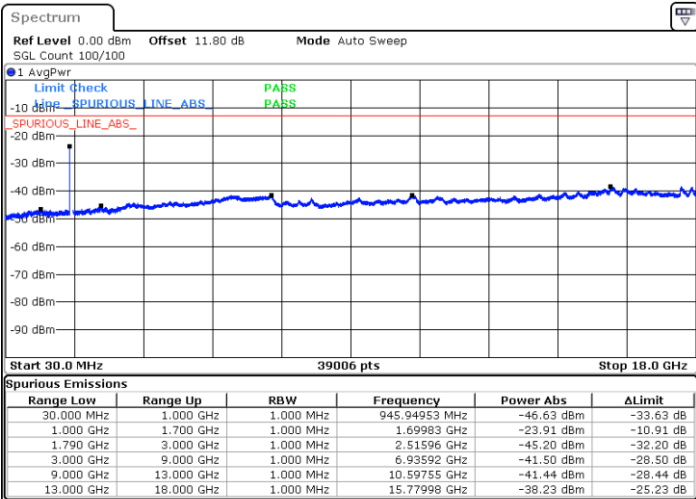

Middle Channel / FullIRB

N/A

Date: 5 JUN.2020 09:48:30

LTE Band 66B / 5MHz+10MHz

QPSK

Highest Channel / 1RB0 and 1RB14

Highest Channel / 1RB24 and 1RB0

Date: 5 JUN.2020 09:40:03

Date: 5 JUN.2020 09:35:19

Highest Channel / FullIRB

N/A

Date: 5 JUN.2020 09:41:00

LTE Band 66B / 5MHz+15MHz

QPSK

Lowest Channel / 1RB0 and 1RB49

Lowest Channel / 1RB24 and 1RB0

Date: 5 JUN.2020 13:37:37

Date: 5 JUN.2020 13:36:41

Lowest Channel / FullIRB

N/A

Date: 5 JUN.2020 13:42:21

LTE Band 66B / 5MHz+15MHz

QPSK

Middle Channel / 1RB0 and 1RB49