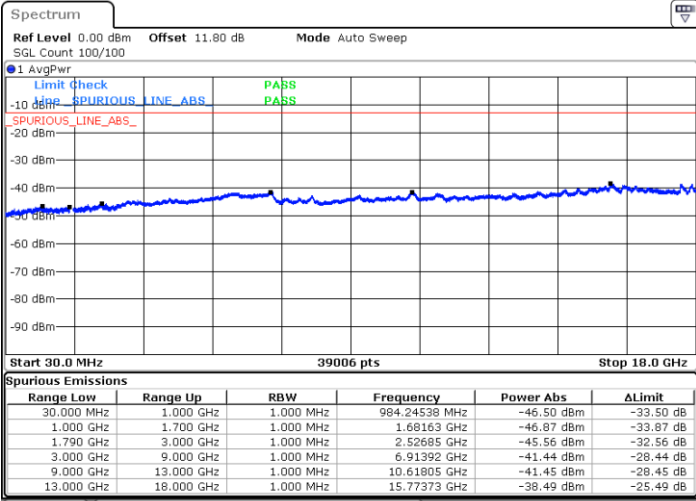

LTE Band 66B / 10MHz+10MHz

16QAM

Middle Channel / 1RB0 and 1RB49

Middle Channel / 1RB49 and 1RB0

Date: 5 JUN.2020 11:48:44