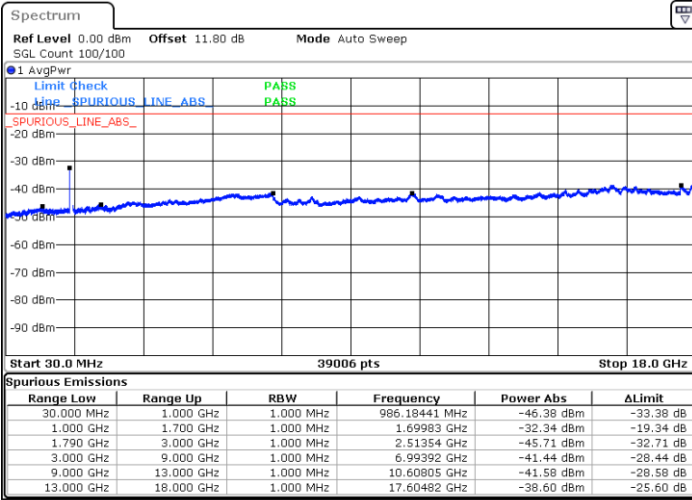

Date: 5 JUN.2020 11:34:53

Date: 5 JUN.2020 11:30:08

Highest Channel / FullIRB

N/A

Date: 5 JUN.2020 11:35:50

LTE Band 66B / 15MHz+5MHz

QPSK

Lowest Channel / 1RB0 and 1RB49

Lowest Channel / 1RB49 and 1RB0

Date: 5 JUN.2020 14:45:02

Date: 5 JUN.2020 14:44:06

Lowest Channel / FullIRB

N/A

Date: 5 JUN.2020 14:49:45

LTE Band 66B / 15MHz+5MHz

QPSK

Middle Channel / 1RB0 and 1RB49

Middle Channel / 1RB49 and 1RB0

Date: 5 JUN.2020 15:35:52

Date: 5 JUN.2020 15:36:48

Middle Channel / FullIRB

N/A

Date: 5 JUN.2020 15:31:06

LTE Band 66B / 15MHz+5MHz

QPSK

Highest Channel / 1RB0 and 1RB49

Highest Channel / 1RB49 and 1RB0

Date: 5 JUN.2020 15:19:40

Date: 5 JUN.2020 15:14:55

Highest Channel / FullIRB

N/A

Date: 5 JUN.2020 15:20:37