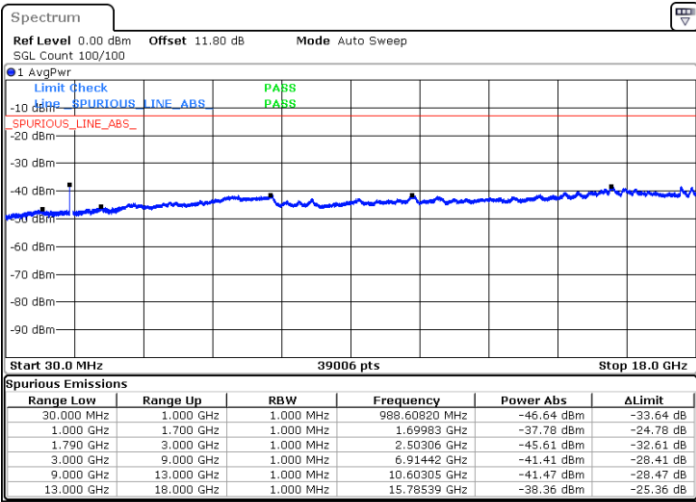

LTE Band 66B / 5MHz+15MHz

16QAM

Highest Channel / 1RB0 and 1RB49

Highest Channel / 1RB24 and 1RB0

Date: 5 JUN.2020 14:10:24

Date: 5 JUN.2020 14:07:35

Highest Channel / FullIRB

N/A

Date: 5 JUN.2020 14:13:15

LTE Band 66B / 10MHz+5MHz

16QAM

Lowest Channel / 1RB0 and 1RB24

Lowest Channel / 1RB49 and 1RB0

Date: 5 JUN.2020 10:12:50

Date: 5 JUN.2020 10:09:59

Lowest Channel / FullIRB

N/A

Date: 5 JUN.2020 10:15:41

LTE Band 66B / 10MHz+5MHz

16QAM

Middle Channel / 1RB0 and 1RB24

Middle Channel / 1RB49 and 1RB0

Date: 5 JUN.2020 10:52:49

Date: 5 JUN.2020 10:55:41

Middle Channel / FullIRB

N/A

Date: 5 JUN.2020 10:49:58

LTE Band 66B / 10MHz+5MHz

16QAM

Highest Channel / 1RB0 and 1RB24

Highest Channel / 1RB49 and 1RB0

Date: 5 JUN.2020 10:33:34