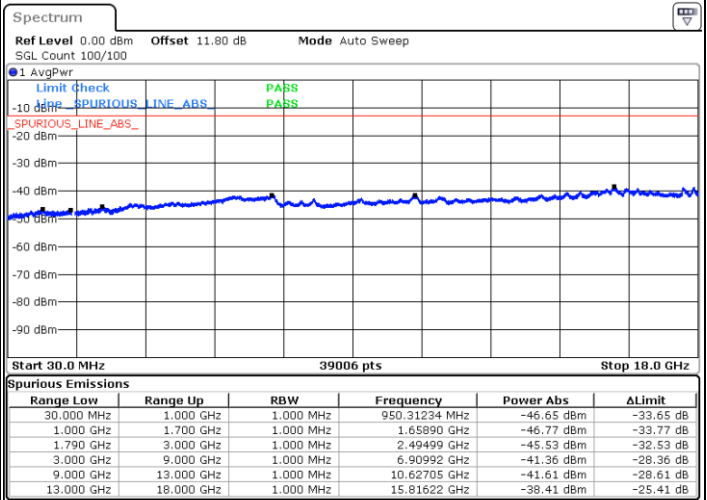

N/A

Date: 5 JUN 2020 10:35:28

LTE Band 66B / 10MHz+10MHz

QPSK

Lowest Channel / 1RB0 and 1RB49

Lowest Channel / 1RB49 and 1RB0

Date: 5 JUN.2020 11:12:03

Date: 5 JUN.2020 11:11:06

Lowest Channel / FullIRB

N/A

Date: 5 JUN.2020 11:16:48

LTE Band 66B / 10MHz+10MHz

QPSK

Middle Channel / 1RB0 and 1RB49

Middle Channel / 1RB49 and 1RB0

Date: 5 JUN.2020 11:49:42

Date: 5 JUN.2020 11:50:38

Middle Channel / FullIRB

N/A

Date: 5 JUN.2020 11:44:55

LTE Band 66B / 10MHz+10MHz

QPSK

Highest Channel / 1RB0 and 1RB49

Highest Channel / 1RB49 and 1RB0

Date: 5 JUN.2020 11:34:53

Date: 5 JUN.2020 11:30:08

Highest Channel / FullIRB

N/A

Date: 5 JUN.2020 11:35:50

LTE Band 66B / 15MHz+5MHz

QPSK

Lowest Channel / 1RB0 and 1RB49