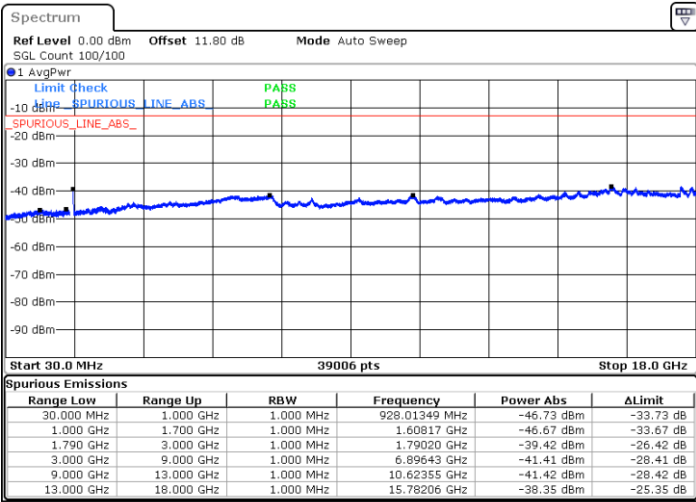

Date: 4 JUN.2020 21:17:24

LTE Band 66B / 5MHz+5MHz

16QAM

MiddleChannel / 1RB0 and 1RB24

Middle Channel / 1RB14 and 1RB0

Date: 5 JUN 2020 08:55:16

Date: 5 JUN 2020 08:58:07

Middle Channel / FullIRB

N/A

Date: 5 JUN 2020 08:52:24

LTE Band 66B / 5MHz+5MHz

16QAM

Highest Channel / 1RB0 and 1RB24

Highest Channel / 1RB14 and 1RB0

Date: 5 JUN.2020 08:42:00

Date: 4 JUN.2020 21:41:34

Highest Channel / FullIRB

N/A

Date: 5 JUN.2020 08:44:52

LTE Band 66B / 5MHz+10MHz

16QAM

Lowest Channel / 1RB0 and 1RB14

Lowest Channel / 1RB24 and 1RB0

Date: 5 JUN.2020 09:17:51

Date: 5 JUN.2020 09:15:00

Lowest Channel / FullIRB

N/A

Date: 5 JUN.2020 09:20:42

LTE Band 66B / 5MHz+10MHz

16QAM

Middle Channel / 1RB0 and 1RB14

Middle Channel / 1RB24 and 1RB0