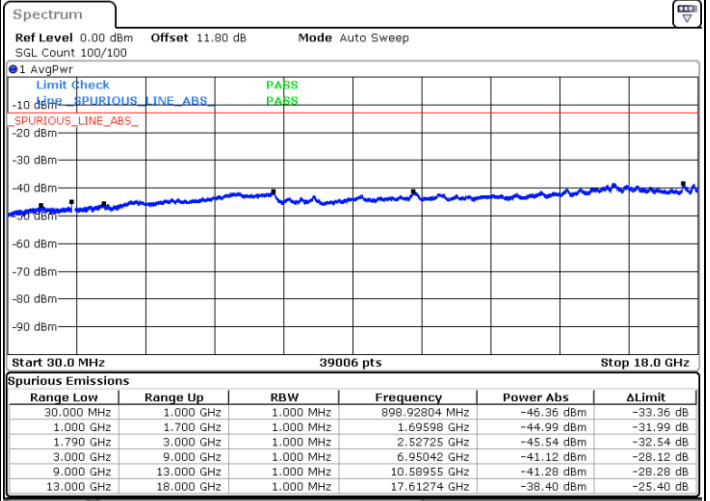

Date: 5 JUN.2020 09:15:00

Lowest Channel / FullIRB

N/A

Date: 5 JUN.2020 09:20:42

LTE Band 66B / 5MHz+10MHz

16QAM

Middle Channel / 1RB0 and 1RB14

Middle Channel / 1RB24 and 1RB0

Date: 5 JUN 2020 09:52:19

Date: 5 JUN 2020 09:55:10

Middle Channel / FullIRB

N/A

Date: 5 JUN 2020 09:49:28

LTE Band 66B / 5MHz+10MHz

16QAM

Highest Channel / 1RB0 and 1RB14

Highest Channel / 1RB24 and 1RB0

Date: 5 JUN.2020 09:39:06

Date: 5 JUN.2020 09:36:16

Highest Channel / FullIRB

N/A

Date: 5 JUN.2020 09:41:57

LTE Band 66B / 5MHz+15MHz

16QAM

Lowest Channel / 1RB0 and 1RB49

Lowest Channel / 1RB24 and 1RB0

Date: 5 JUN.2020 13:38:34

Date: 5 JUN.2020 13:35:44

Lowest Channel / FullIRB

N/A

Date: 5 JUN.2020 13:41:24

LTE Band 66B / 5MHz+15MHz