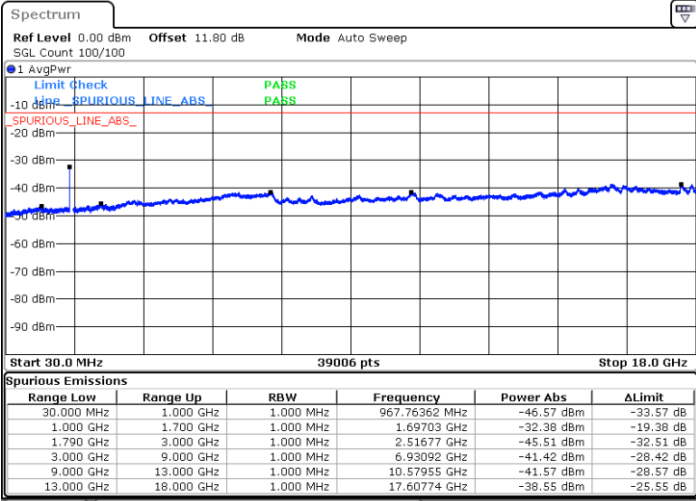

Middle Channel / 1RB24 and 1RB0

Date: 5 JUN.2020 14:24:02

Date: 5 JUN.2020 14:24:58

Middle Channel / FullIRB

N/A

Date: 5 JUN.2020 14:19:18

LTE Band 66B / 5MHz+15MHz

QPSK

Highest Channel / 1RB0 and 1RB49

Highest Channel / 1RB24 and 1RB0

Date: 5 JUN.2020 14:11:21

Date: 5 JUN.2020 14:06:38

Highest Channel / FullIRB

N/A

Date: 5 JUN.2020 14:12:18

LTE Band 66B / 10MHz+5MHz

QPSK

Lowest Channel / 1RB0 and 1RB24

Lowest Channel / 1RB49 and 1RB0

Date: 5 JUN.2020 10:11:52

Date: 5 JUN.2020 10:10:56

Lowest Channel / FullRB

N/A

Date: 5 JUN.2020 10:16:38

LTE Band 66B / 10MHz+5MHz

QPSK

Middle Channel / 1RB0 and 1RB24

Middle Channel / 1RB49 and 1RB0

Date: 5 JUN 2020 10:53:46

Date: 5 JUN 2020 10:54:44

Middle Channel / FullIRB

N/A