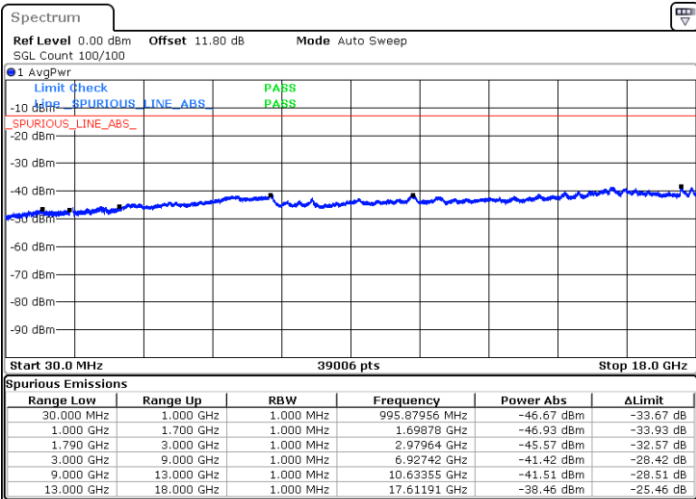

LTE Band 66B / 5MHz+5MHz

16QAM

Lowest Channel / 1RB0 and 1RB24

Lowest Channel / 1RB14 and 1RB0

Date: 4 JUN.2020 21:14:32

Date: 4 JUN.2020 21:11:42

Lowest Channel / FullIRB

N/A

Date: 4 JUN.2020 21:17:24

LTE Band 66B / 5MHz+5MHz

16QAM

MiddleChannel / 1RB0 and 1RB24

Middle Channel / 1RB14 and 1RB0

Date: 5 JUN 2020 08:55:16

Date: 5 JUN 2020 08:58:07

Middle Channel / FullIRB

N/A

Date: 5 JUN 2020 08:52:24

LTE Band 66B / 5MHz+5MHz

16QAM

Highest Channel / 1RB0 and 1RB24

Highest Channel / 1RB14 and 1RB0

Date: 5 JUN.2020 08:42:00

Date: 4 JUN.2020 21:41:34

Highest Channel / FullIRB

N/A

Date: 5 JUN.2020 08:44:52

LTE Band 66B / 5MHz+10MHz

16QAM

Lowest Channel / 1RB0 and 1RB14

Lowest Channel / 1RB24 and 1RB0

Date: 5 JUN.2020 09:17:51