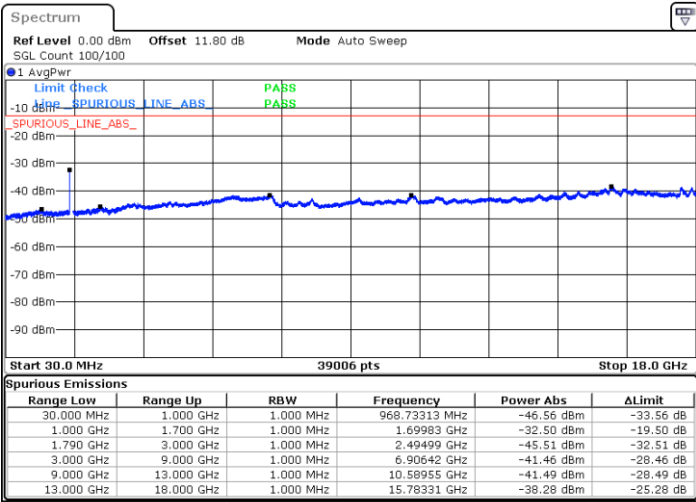

Middle Channel / FullIRB

N/A

Date: 5 JUN.2020 10:49:58

LTE Band 66B / 10MHz+5MHz

16QAM

Highest Channel / 1RB0 and 1RB24

Highest Channel / 1RB49 and 1RB0

Date: 5 JUN.2020 10:33:34

Date: 5 JUN.2020 10:30:43

Highest Channel / FullIRB

N/A

Date: 5 JUN.2020 10:36:26

LTE Band 66B / 10MHz+10MHz

16QAM

Lowest Channel / 1RB0 and 1RB49

Lowest Channel / 1RB49 and 1RB0

Date: 5 JUN.2020 11:13:00

Date: 5 JUN.2020 11:10:09

Lowest Channel / FullIRB

N/A

Date: 5 JUN.2020 11:15:51

LTE Band 66B / 10MHz+10MHz

16QAM

Middle Channel / 1RB0 and 1RB49