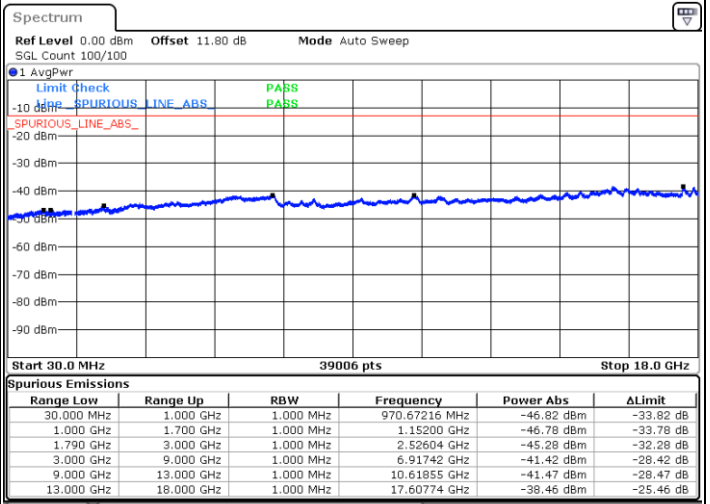

Date: 5 JUN.2020 09:35:19

Highest Channel / FullIRB

N/A

Date: 5 JUN.2020 09:41:00

LTE Band 66B / 5MHz+15MHz

QPSK

Lowest Channel / 1RB0 and 1RB49

Lowest Channel / 1RB24 and 1RB0

Date: 5 JUN.2020 13:37:37

Date: 5 JUN.2020 13:36:41

Lowest Channel / FullIRB

N/A

Date: 5 JUN.2020 13:42:21

LTE Band 66B / 5MHz+15MHz

QPSK

Middle Channel / 1RB0 and 1RB49

Middle Channel / 1RB24 and 1RB0

Date: 5 JUN.2020 14:24:02

Date: 5 JUN.2020 14:24:58

Middle Channel / FullIRB

N/A

Date: 5 JUN.2020 14:19:18

LTE Band 66B / 5MHz+15MHz

QPSK

Highest Channel / 1RB0 and 1RB49

Highest Channel / 1RB24 and 1RB0

Date: 5 JUN.2020 14:11:21

Date: 5 JUN.2020 14:06:38

Highest Channel / FullIRB

N/A

Date: 5 JUN.2020 14:12:18

LTE Band 66B / 10MHz+5MHz