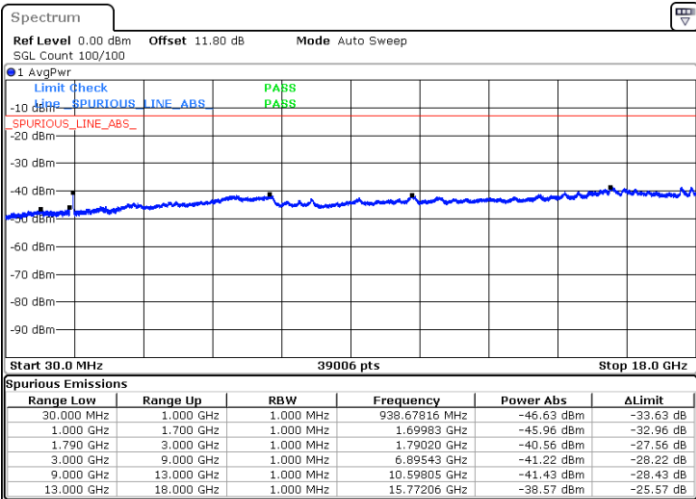

Lowest Channel / 1RB49 and 1RB0

Date: 5 JUN.2020 14:45:02

Date: 5 JUN.2020 14:44:06

Lowest Channel / FullIRB

N/A

Date: 5 JUN.2020 14:49:45

LTE Band 66B / 15MHz+5MHz

QPSK

Middle Channel / 1RB0 and 1RB49

Middle Channel / 1RB49 and 1RB0

Date: 5 JUN.2020 15:35:52

Date: 5 JUN.2020 15:36:48

Middle Channel / FullIRB

N/A

Date: 5 JUN.2020 15:31:06

LTE Band 66B / 15MHz+5MHz

QPSK

Highest Channel / 1RB0 and 1RB49

Highest Channel / 1RB49 and 1RB0

Date: 5 JUN.2020 15:19:40

Date: 5 JUN.2020 15:14:55

Highest Channel / FullIRB

N/A

Date: 5 JUN.2020 15:20:37

LTE Band 66B / 5MHz+5MHz

16QAM

Lowest Channel / 1RB0 and 1RB24

Lowest Channel / 1RB14 and 1RB0

Date: 4 JUN.2020 21:14:32

Date: 4 JUN.2020 21:11:42

Lowest Channel / FullIRB

N/A