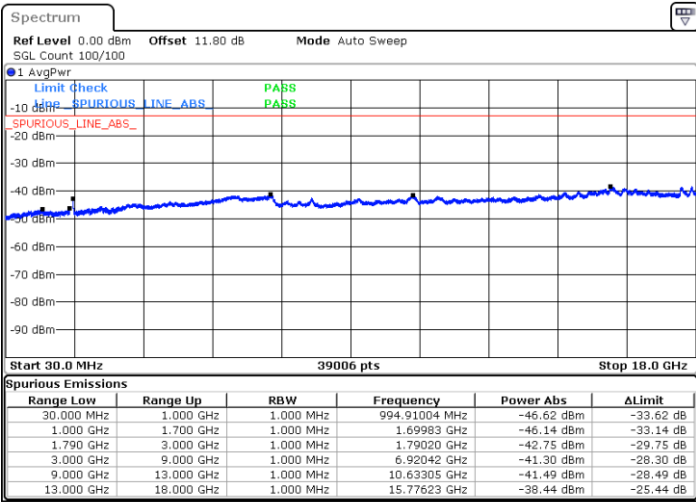

Date: 5 JUN.2020 09:35:19

Highest Channel / FullIRB

N/A

Date: 5 JUN.2020 09:41:00

LTE Band 66B / 5MHz+15MHz

QPSK

Lowest Channel / 1RB0 and 1RB49

Lowest Channel / 1RB24 and 1RB0

Date: 5 JUN.2020 13:37:37

Date: 5 JUN.2020 13:36:41

Lowest Channel / FullIRB

N/A

Date: 5 JUN.2020 13:42:21

LTE Band 66B / 5MHz+15MHz

QPSK

Middle Channel / 1RB0 and 1RB49

Middle Channel / 1RB24 and 1RB0

Date: 5 JUN.2020 14:24:02

Date: 5 JUN.2020 14:24:58

Middle Channel / FullIRB

N/A

Date: 5 JUN.2020 14:19:18

LTE Band 66B / 5MHz+15MHz

QPSK

Highest Channel / 1RB0 and 1RB49

Highest Channel / 1RB24 and 1RB0

Date: 5 JUN.2020 14:11:21

Date: 5 JUN.2020 14:06:38

Highest Channel / FullIRB

N/A

Date: 5 JUN.2020 14:12:18

LTE Band 66B / 10MHz+5MHz