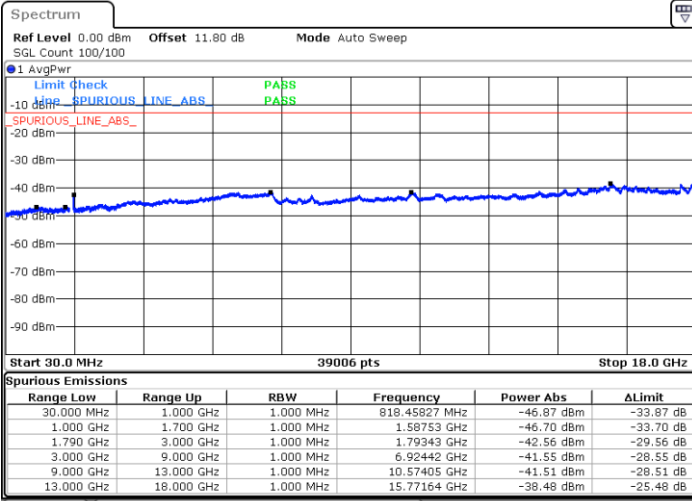

LTE Band 66B / 10MHz+5MHz

QPSK

Middle Channel / 1RB0 and 1RB24

Middle Channel / 1RB49 and 1RB0

Date: 5 JUN 2020 10:53:46

Date: 5 JUN 2020 10:54:44

Middle Channel / FullIRB

N/A

Date: 5 JUN 2020 10:49:00

LTE Band 66B / 10MHz+5MHz

QPSK

Highest Channel / 1RB0 and 1RB24

Highest Channel / 1RB49 and 1RB0

Date: 5 JUN 2020 10:34:31

Date: 5 JUN 2020 10:29:46

Highest Channel / FullIRB

N/A

Date: 5 JUN 2020 10:35:28

LTE Band 66B / 10MHz+10MHz

QPSK

Lowest Channel / 1RB0 and 1RB49

Lowest Channel / 1RB49 and 1RB0

Date: 5 JUN.2020 11:12:03

Date: 5 JUN.2020 11:11:06

Lowest Channel / FullIRB

N/A

Date: 5 JUN.2020 11:16:48

LTE Band 66B / 10MHz+10MHz

QPSK

Middle Channel / 1RB0 and 1RB49

Middle Channel / 1RB49 and 1RB0

Date: 5 JUN.2020 11:49:42