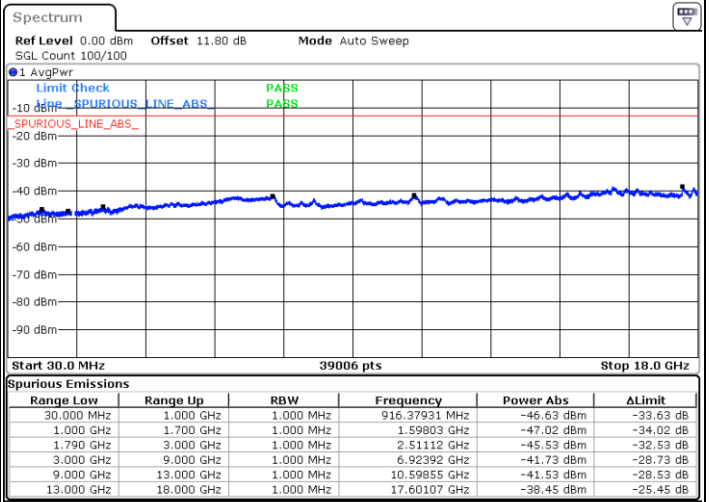

QPSK

Highest Channel / 1RB0 and 1RB49

Highest Channel / 1RB49 and 1RB0

Date: 5 JUN.2020 15:19:40

Date: 5 JUN.2020 15:14:55

Highest Channel / FullIRB

N/A

Date: 5 JUN.2020 15:20:37

LTE Band 66B / 5MHz+5MHz

16QAM

Lowest Channel / 1RB0 and 1RB24

Lowest Channel / 1RB14 and 1RB0

Date: 4 JUN.2020 21:14:32

Date: 4 JUN.2020 21:11:42

Lowest Channel / FullIRB

N/A

Date: 4 JUN.2020 21:17:24

LTE Band 66B / 5MHz+5MHz

16QAM

MiddleChannel / 1RB0 and 1RB24

Middle Channel / 1RB14 and 1RB0

Date: 5 JUN 2020 08:55:16

Date: 5 JUN 2020 08:58:07

Middle Channel / FullIRB

N/A

Date: 5 JUN 2020 08:52:24

LTE Band 66B / 5MHz+5MHz

16QAM

Highest Channel / 1RB0 and 1RB24

Highest Channel / 1RB14 and 1RB0

Date: 5 JUN.2020 08:42:00

Date: 4 JUN.2020 21:41:34