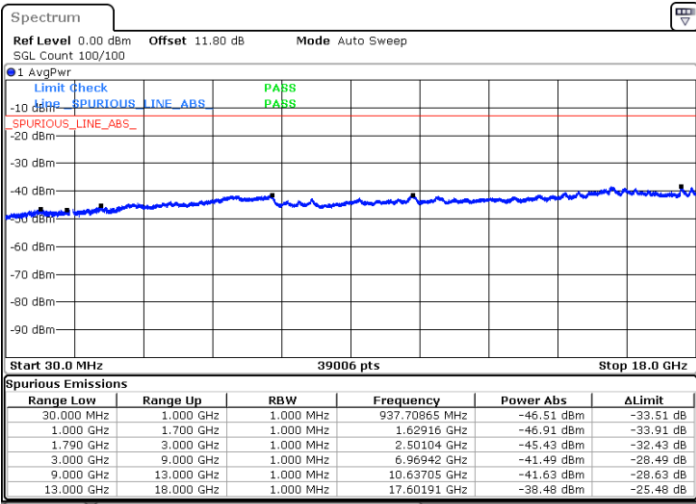

Date: 4 JUN.2020 21:17:24

LTE Band 66B / 5MHz+5MHz

16QAM

MiddleChannel / 1RB0 and 1RB24

Middle Channel / 1RB14 and 1RB0

Date: 5 JUN 2020 08:55:16

Date: 5 JUN 2020 08:58:07

Middle Channel / FullIRB

N/A

Date: 5 JUN 2020 08:52:24

LTE Band 66B / 5MHz+5MHz

16QAM

Highest Channel / 1RB0 and 1RB24

Highest Channel / 1RB14 and 1RB0

Date: 5 JUN.2020 08:42:00

Date: 4 JUN.2020 21:41:34

Highest Channel / FullIRB

N/A

Date: 5 JUN.2020 08:44:52

LTE Band 66B / 5MHz+10MHz

16QAM

Lowest Channel / 1RB0 and 1RB14

Lowest Channel / 1RB24 and 1RB0

Date: 5 JUN.2020 09:17:51