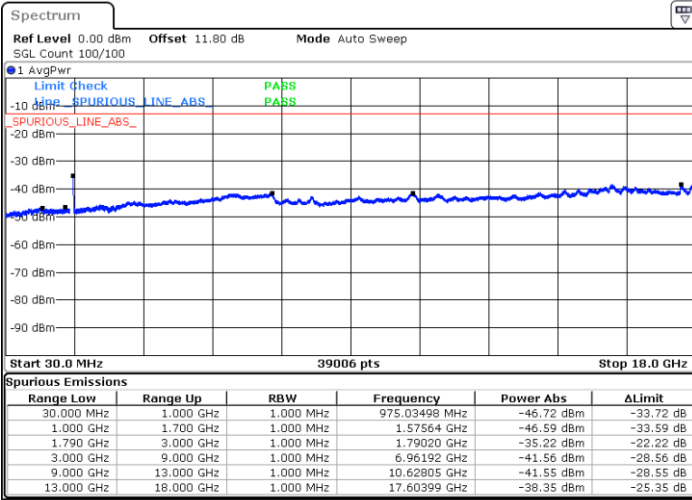

Lowest Channel / FullIRB

N/A

Date: 5 JUN.2020 11:16:48

LTE Band 66B / 10MHz+10MHz

QPSK

Middle Channel / 1RB0 and 1RB49

Middle Channel / 1RB49 and 1RB0

Date: 5 JUN.2020 11:49:42

Date: 5 JUN.2020 11:50:38

Middle Channel / FullIRB

N/A

Date: 5 JUN.2020 11:44:55

LTE Band 66B / 10MHz+10MHz

QPSK

Highest Channel / 1RB0 and 1RB49

Highest Channel / 1RB49 and 1RB0

Date: 5 JUN.2020 11:34:53

Date: 5 JUN.2020 11:30:08

Highest Channel / FullIRB

N/A

Date: 5 JUN.2020 11:35:50

LTE Band 66B / 15MHz+5MHz

QPSK

Lowest Channel / 1RB0 and 1RB49

Lowest Channel / 1RB49 and 1RB0

Date: 5 JUN.2020 14:45:02

Date: 5 JUN.2020 14:44:06

Lowest Channel / FullIRB

N/A

Date: 5 JUN.2020 14:49:45

LTE Band 66B / 15MHz+5MHz

QPSK