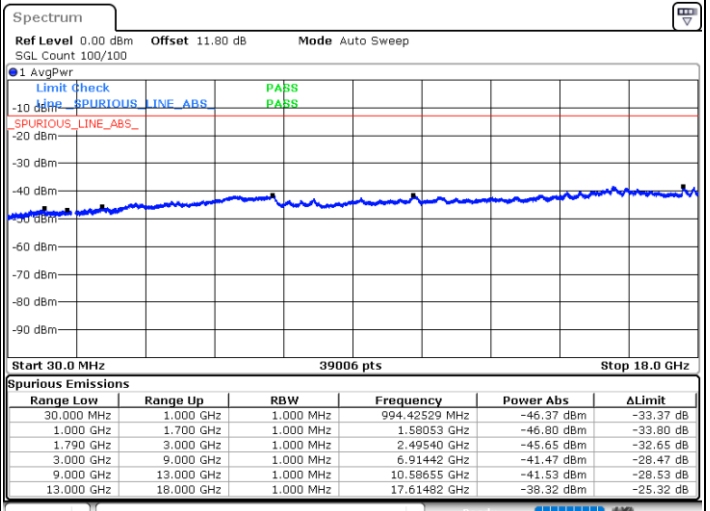

Highest Channel / FullIRB

N/A

Date: 5 JUN.2020 08:44:52

LTE Band 66B / 5MHz+10MHz

16QAM

Lowest Channel / 1RB0 and 1RB14

Lowest Channel / 1RB24 and 1RB0

Date: 5 JUN.2020 09:17:51

Date: 5 JUN.2020 09:15:00

Lowest Channel / FullIRB

N/A

Date: 5 JUN.2020 09:20:42

LTE Band 66B / 5MHz+10MHz

16QAM

Middle Channel / 1RB0 and 1RB14

Middle Channel / 1RB24 and 1RB0

Date: 5 JUN 2020 09:52:19

Date: 5 JUN 2020 09:55:10

Middle Channel / FullIRB

N/A

Date: 5 JUN 2020 09:49:28

LTE Band 66B / 5MHz+10MHz

16QAM

Highest Channel / 1RB0 and 1RB14

Highest Channel / 1RB24 and 1RB0

Date: 5 JUN.2020 09:39:06

Date: 5 JUN.2020 09:36:16

Highest Channel / FullIRB

N/A

Date: 5 JUN.2020 09:41:57

LTE Band 66B / 5MHz+15MHz

16QAM