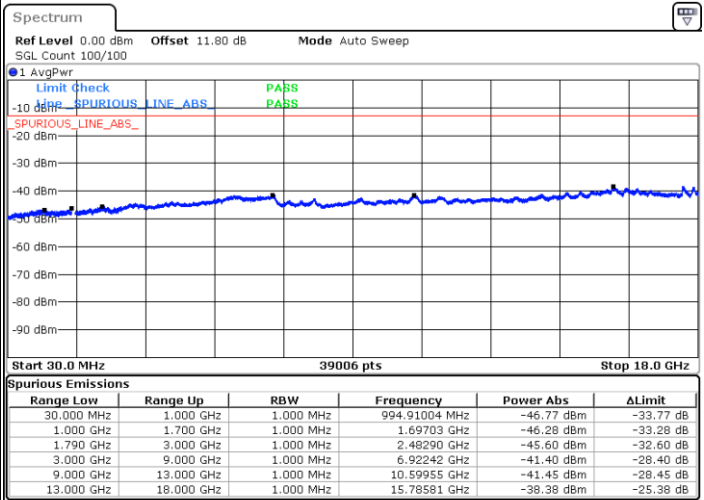

Middle Channel / FullIRB

N/A

Date: 5 JUN.2020 09:48:30

LTE Band 66B / 5MHz+10MHz

QPSK

Highest Channel / 1RB0 and 1RB14

Highest Channel / 1RB24 and 1RB0

Date: 5 JUN.2020 09:40:03

Date: 5 JUN.2020 09:35:19

Highest Channel / FullIRB

N/A

Date: 5 JUN.2020 09:41:00

LTE Band 66B / 5MHz+15MHz

QPSK

Lowest Channel / 1RB0 and 1RB49

Lowest Channel / 1RB24 and 1RB0

Date: 5 JUN.2020 13:37:37

Date: 5 JUN.2020 13:36:41

Lowest Channel / FullIRB

N/A

Date: 5 JUN.2020 13:42:21

LTE Band 66B / 5MHz+15MHz

QPSK

Middle Channel / 1RB0 and 1RB49