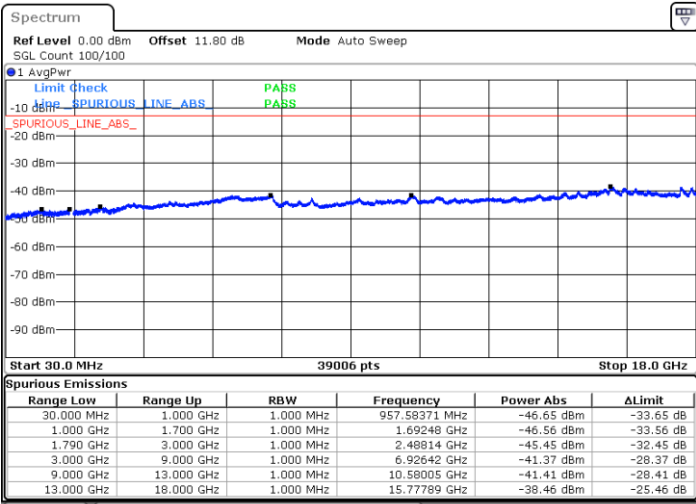

Middle Channel / FullIRB

N/A

Date: 5 JUN.2020 10:49:58

LTE Band 66B / 10MHz+5MHz

16QAM

Highest Channel / 1RB0 and 1RB24

Highest Channel / 1RB49 and 1RB0

Date: 5 JUN.2020 10:33:34

Date: 5 JUN.2020 10:30:43

Highest Channel / FullIRB

N/A

Date: 5 JUN.2020 10:36:26

LTE Band 66B / 10MHz+10MHz

16QAM

Lowest Channel / 1RB0 and 1RB49

Lowest Channel / 1RB49 and 1RB0

Date: 5 JUN.2020 11:13:00

Date: 5 JUN.2020 11:10:09

Lowest Channel / FullIRB

N/A

Date: 5 JUN.2020 11:15:51

LTE Band 66B / 10MHz+10MHz

16QAM

Middle Channel / 1RB0 and 1RB49