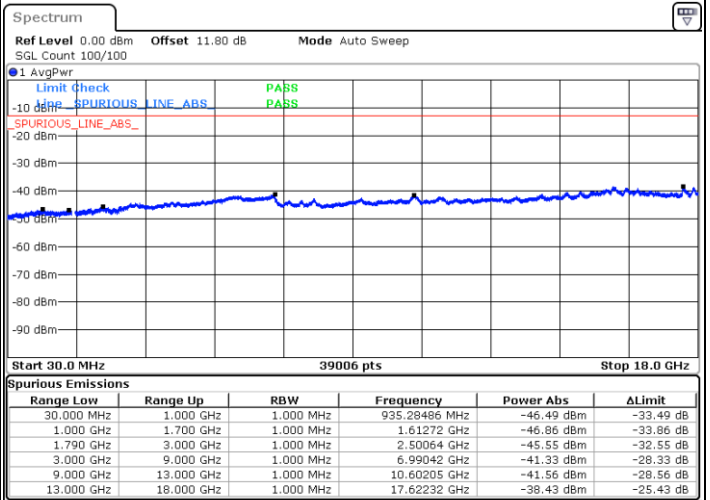

Lowest Channel / 1RB0 and 1RB49

Lowest Channel / 1RB24 and 1RB0

Date: 5 JUN.2020 13:38:34

Date: 5 JUN.2020 13:35:44

Lowest Channel / FullIRB

N/A

Date: 5 JUN.2020 13:41:24

LTE Band 66B / 5MHz+15MHz

LTE Band 66B / 5MHz+15MHz

16QAM

Highest Channel / 1RB0 and 1RB49

Highest Channel / 1RB24 and 1RB0

Date: 5 JUN.2020 14:10:24

Date: 5 JUN.2020 14:07:35

Highest Channel / FullIRB

N/A

Date: 5 JUN.2020 14:13:15

LTE Band 66B / 10MHz+5MHz

16QAM

Lowest Channel / 1RB0 and 1RB24

Lowest Channel / 1RB49 and 1RB0

Date: 5 JUN.2020 10:12:50

Date: 5 JUN.2020 10:09:59

Lowest Channel / FullIRB