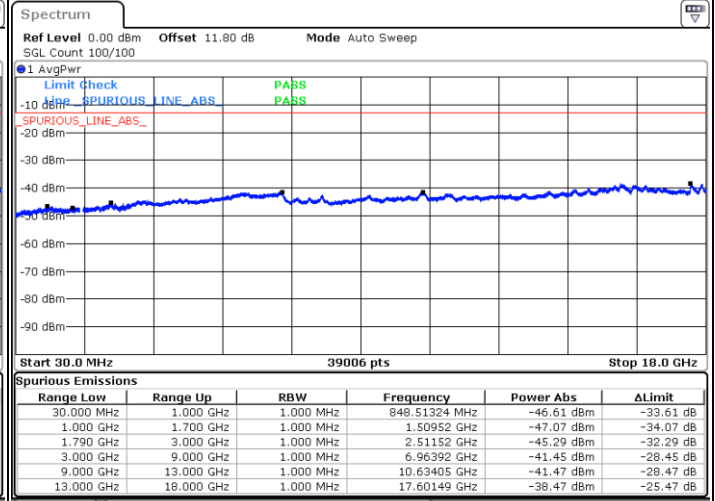

Date: 5 JUN.2020 11:51:35