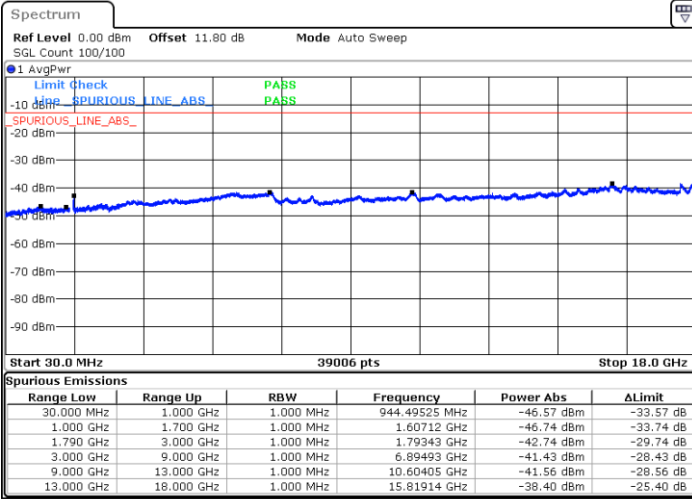

N/A

Date: 5 JUN.2020 09:21:39

LTE Band 66B / 5MHz+10MHz

QPSK

Middle Channel / 1RB0 and 1RB14

Middle Channel / 1RB24 and 1RB0

Date: 5 JUN.2020 09:53:16

Date: 5 JUN.2020 09:54:13

Middle Channel / FullIRB

N/A

Date: 5 JUN.2020 09:48:30

LTE Band 66B / 5MHz+10MHz

QPSK

Highest Channel / 1RB0 and 1RB14

Highest Channel / 1RB24 and 1RB0

Date: 5 JUN.2020 09:40:03

Date: 5 JUN.2020 09:35:19

Highest Channel / FullIRB

N/A

Date: 5 JUN.2020 09:41:00

LTE Band 66B / 5MHz+15MHz

QPSK

Lowest Channel / 1RB0 and 1RB49

Lowest Channel / 1RB24 and 1RB0

Date: 5 JUN.2020 13:37:37

Date: 5 JUN.2020 13:36:41

Lowest Channel / FullIRB

N/A

Date: 5 JUN.2020 13:42:21

LTE Band 66B / 5MHz+15MHz

QPSK

Middle Channel / 1RB0 and 1RB49