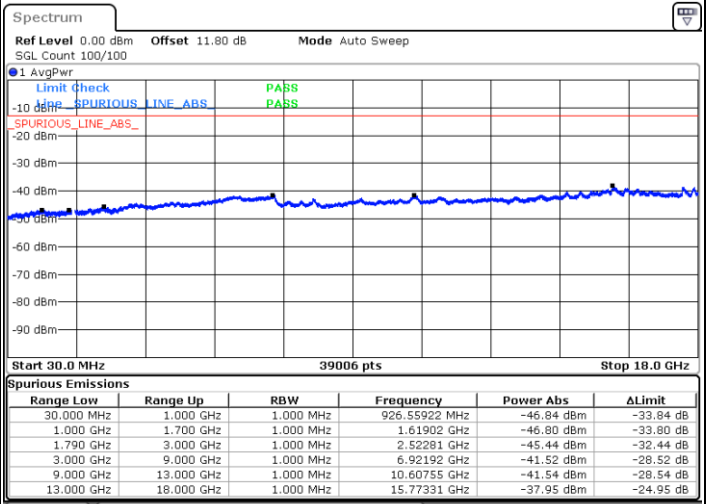

N/A

Date: 5 JUN.2020 10:15:41

LTE Band 66B / 10MHz+5MHz

16QAM

Middle Channel / 1RB0 and 1RB24

Middle Channel / 1RB49 and 1RB0

Date: 5 JUN.2020 10:52:49

Date: 5 JUN.2020 10:55:41

Middle Channel / FullIRB

N/A

Date: 5 JUN.2020 10:49:58

LTE Band 66B / 10MHz+5MHz

16QAM

Highest Channel / 1RB0 and 1RB24

Highest Channel / 1RB49 and 1RB0

Date: 5 JUN.2020 10:33:34

Date: 5 JUN.2020 10:30:43

Highest Channel / FullIRB

N/A

Date: 5 JUN.2020 10:36:26

LTE Band 66B / 10MHz+10MHz

16QAM

Lowest Channel / 1RB0 and 1RB49

Lowest Channel / 1RB49 and 1RB0

Date: 5 JUN.2020 11:13:00

Date: 5 JUN.2020 11:10:09

Lowest Channel / FullIRB

N/A

Date: 5 JUN.2020 11:15:51

LTE Band 66B / 10MHz+10MHz

16QAM

Middle Channel / 1RB0 and 1RB49