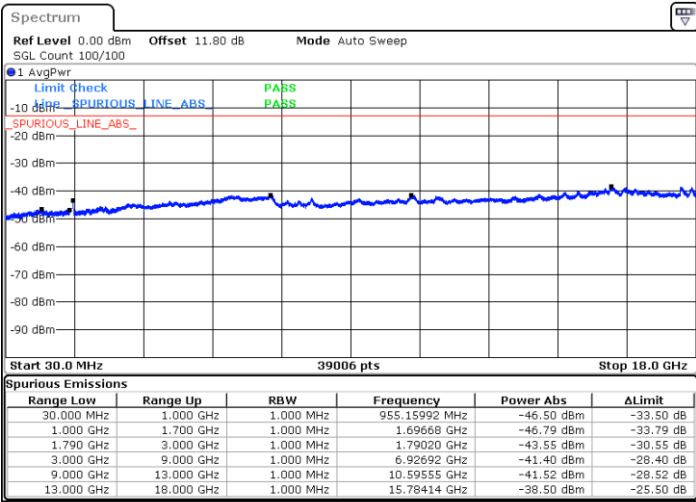

Date: 5 JUN.2020 14:13:15

LTE Band 66B / 10MHz+5MHz

16QAM

Lowest Channel / 1RB0 and 1RB24

Lowest Channel / 1RB49 and 1RB0

Date: 5 JUN.2020 10:12:50

Date: 5 JUN.2020 10:09:59

Lowest Channel / FullIRB

N/A

Date: 5 JUN.2020 10:15:41

LTE Band 66B / 10MHz+5MHz

16QAM

Middle Channel / 1RB0 and 1RB24

Middle Channel / 1RB49 and 1RB0

Date: 5 JUN.2020 10:52:49

Date: 5 JUN.2020 10:55:41

Middle Channel / FullIRB

N/A

Date: 5 JUN.2020 10:49:58

LTE Band 66B / 10MHz+5MHz

16QAM

Highest Channel / 1RB0 and 1RB24

Highest Channel / 1RB49 and 1RB0

Date: 5 JUN.2020 10:33:34

Date: 5 JUN.2020 10:30:43

Highest Channel / FullIRB

N/A

Date: 5 JUN.2020 10:36:26

LTE Band 66B / 10MHz+10MHz

16QAM

Lowest Channel / 1RB0 and 1RB49

Lowest Channel / 1RB49 and 1RB0