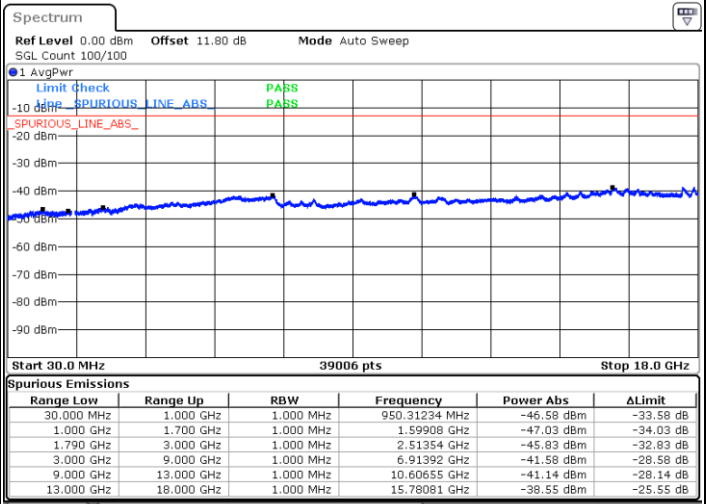

Date: 4 JUN.2020 21:17:24

LTE Band 66B / 5MHz+5MHz

16QAM

MiddleChannel / 1RB0 and 1RB24

Middle Channel / 1RB14 and 1RB0

Date: 5 JUN 2020 08:55:16

Date: 5 JUN 2020 08:58:07

Middle Channel / FullIRB

N/A

Date: 5 JUN 2020 08:52:24

LTE Band 66B / 5MHz+5MHz

16QAM

Highest Channel / 1RB0 and 1RB24

Highest Channel / 1RB14 and 1RB0

Date: 5 JUN.2020 08:42:00

Date: 4 JUN.2020 21:41:34

Highest Channel / FullIRB

N/A

Date: 5 JUN.2020 08:44:52

LTE Band 66B / 5MHz+10MHz

16QAM

Lowest Channel / 1RB0 and 1RB14

Lowest Channel / 1RB24 and 1RB0

Date: 5 JUN.2020 09:17:51

Date: 5 JUN.2020 09:15:00

Lowest Channel / FullIRB

N/A

Date: 5 JUN.2020 09:20:42

LTE Band 66B / 5MHz+10MHz

16QAM

Middle Channel / 1RB0 and 1RB14

Middle Channel / 1RB24 and 1RB0