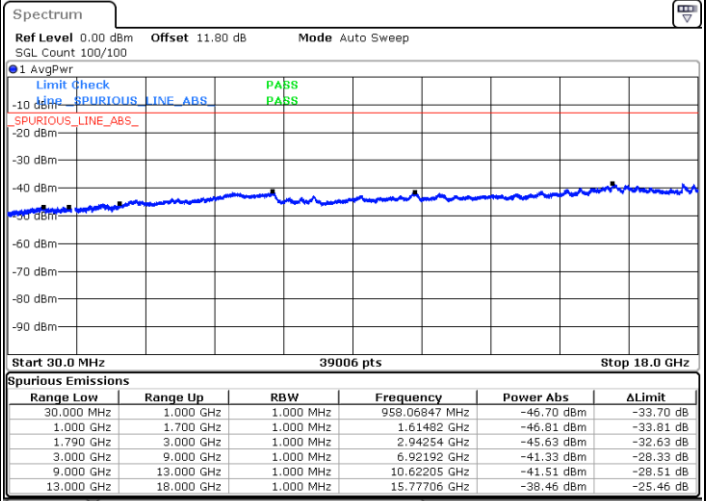

Highest Channel / 1RB0 and 1RB49

Highest Channel / 1RB24 and 1RB0

Date: 5 JUN.2020 14:11:21

Date: 5 JUN.2020 14:06:38

Highest Channel / FullIRB

N/A

Date: 5 JUN.2020 14:12:18

LTE Band 66B / 10MHz+5MHz

QPSK

Lowest Channel / 1RB0 and 1RB24

Lowest Channel / 1RB49 and 1RB0

Date: 5 JUN.2020 10:11:52

Date: 5 JUN.2020 10:10:56

Lowest Channel / FullRB

N/A

Date: 5 JUN.2020 10:16:38

LTE Band 66B / 10MHz+5MHz

QPSK

Middle Channel / 1RB0 and 1RB24

Middle Channel / 1RB49 and 1RB0

Date: 5 JUN 2020 10:53:46

Date: 5 JUN 2020 10:54:44

Middle Channel / FullIRB

N/A

Date: 5 JUN 2020 10:49:00

LTE Band 66B / 10MHz+5MHz

QPSK

Highest Channel / 1RB0 and 1RB24

Highest Channel / 1RB49 and 1RB0

Date: 5 JUN 2020 10:34:31

Date: 5 JUN 2020 10:29:46

Highest Channel / FullIRB