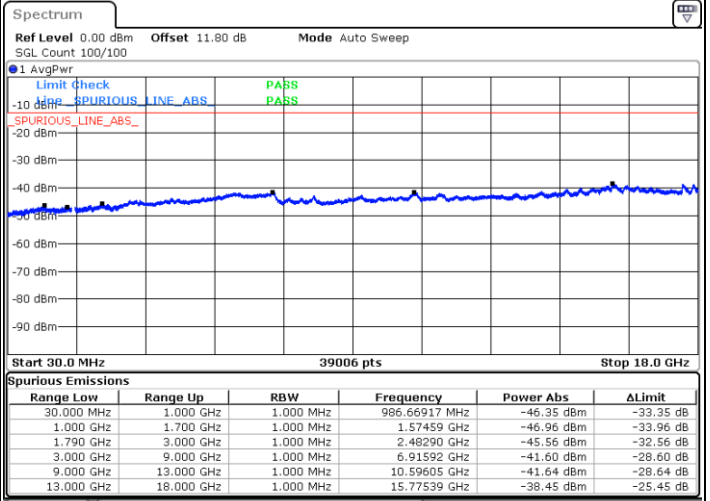

Date: 5 JUN.2020 11:34:53

Date: 5 JUN.2020 11:30:08

Highest Channel / FullIRB

N/A

Date: 5 JUN.2020 11:35:50

LTE Band 66B / 15MHz+5MHz

QPSK

Lowest Channel / 1RB0 and 1RB49

Lowest Channel / 1RB49 and 1RB0

Date: 5 JUN.2020 14:45:02

Date: 5 JUN.2020 14:44:06

Lowest Channel / FullIRB

N/A

Date: 5 JUN.2020 14:49:45

LTE Band 66B / 15MHz+5MHz

QPSK

Middle Channel / 1RB0 and 1RB49

Middle Channel / 1RB49 and 1RB0

Date: 5 JUN.2020 15:35:52

Date: 5 JUN.2020 15:36:48

Middle Channel / FullIRB

N/A

Date: 5 JUN.2020 15:31:06

LTE Band 66B / 15MHz+5MHz

QPSK

Highest Channel / 1RB0 and 1RB49

Highest Channel / 1RB49 and 1RB0

Date: 5 JUN.2020 15:19:40

Date: 5 JUN.2020 15:14:55

Highest Channel / FullIRB

N/A

Date: 5 JUN.2020 15:20:37