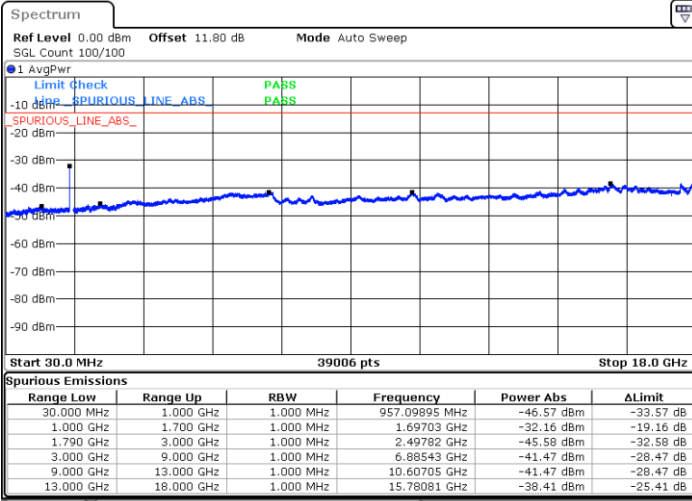

LTE Band 66B / 5MHz+5MHz

QPSK

Highest Channel / 1RB0 and 1RB24

Highest Channel / 1RB14 and 1RB0

Date: 5 JUN.2020 08:42:58

Date: 4 JUN.2020 21:40:37

Highest Channel / FullIRB

N/A

Date: 5 JUN.2020 08:43:55

LTE Band 66B / 5MHz+10MHz

QPSK

Lowest Channel / 1RB0 and 1RB14

Lowest Channel / 1RB24 and 1RB0

Date: 5 JUN.2020 09:16:53

Date: 5 JUN.2020 09:15:57

Lowest Channel / FullIRB

N/A

Date: 5 JUN.2020 09:21:39

LTE Band 66B / 5MHz+10MHz

QPSK

Middle Channel / 1RB0 and 1RB14

Middle Channel / 1RB24 and 1RB0

Date: 5 JUN.2020 09:53:16

Date: 5 JUN.2020 09:54:13

Middle Channel / FullIRB

N/A

Date: 5 JUN.2020 09:48:30

LTE Band 66B / 5MHz+10MHz

QPSK

Highest Channel / 1RB0 and 1RB14

Highest Channel / 1RB24 and 1RB0

Date: 5 JUN.2020 09:40:03