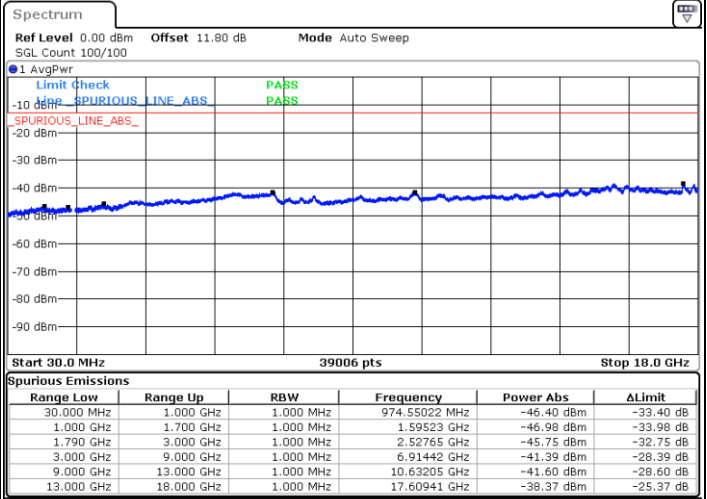

Lowest Channel / FullIRB

N/A

Date: 5 JUN.2020 11:16:48

LTE Band 66B / 10MHz+10MHz

QPSK

Middle Channel / 1RB0 and 1RB49

Middle Channel / 1RB49 and 1RB0

Date: 5 JUN.2020 11:49:42

Date: 5 JUN.2020 11:50:38

Middle Channel / FullIRB

N/A

Date: 5 JUN.2020 11:44:55

LTE Band 66B / 10MHz+10MHz

QPSK

Highest Channel / 1RB0 and 1RB49

Highest Channel / 1RB49 and 1RB0

Date: 5 JUN.2020 11:34:53

Date: 5 JUN.2020 11:30:08

Highest Channel / FullIRB

N/A

Date: 5 JUN.2020 11:35:50

LTE Band 66B / 15MHz+5MHz

QPSK

Lowest Channel / 1RB0 and 1RB49

Lowest Channel / 1RB49 and 1RB0

Date: 5 JUN.2020 14:45:02

Date: 5 JUN.2020 14:44:06

Lowest Channel / FullIRB

N/A

Date: 5 JUN.2020 14:49:45

LTE Band 66B / 15MHz+5MHz

QPSK