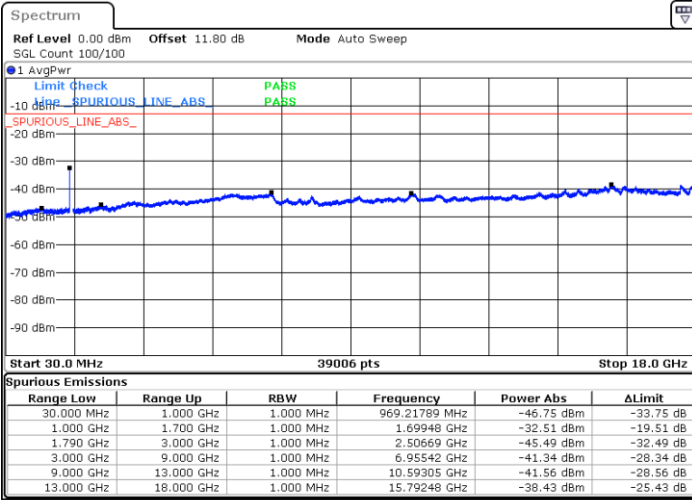

LTE Band 66B / 5MHz+5MHz

QPSK

Highest Channel / 1RB0 and 1RB24

Highest Channel / 1RB14 and 1RB0

Date: 5 JUN.2020 08:42:58

Date: 4 JUN.2020 21:40:37

Highest Channel / FullIRB

N/A

Date: 5 JUN.2020 08:43:55

LTE Band 66B / 5MHz+10MHz

QPSK

Lowest Channel / 1RB0 and 1RB14

Lowest Channel / 1RB24 and 1RB0

Date: 5 JUN.2020 09:16:53

Date: 5 JUN.2020 09:15:57

Lowest Channel / FullIRB

N/A

Date: 5 JUN.2020 09:21:39

LTE Band 66B / 5MHz+10MHz

QPSK

Middle Channel / 1RB0 and 1RB14

Middle Channel / 1RB24 and 1RB0

Date: 5 JUN.2020 09:53:16

Date: 5 JUN.2020 09:54:13

Middle Channel / FullIRB

N/A

Date: 5 JUN.2020 09:48:30

LTE Band 66B / 5MHz+10MHz

QPSK

Highest Channel / 1RB0 and 1RB14

Highest Channel / 1RB24 and 1RB0

Date: 5 JUN.2020 09:40:03