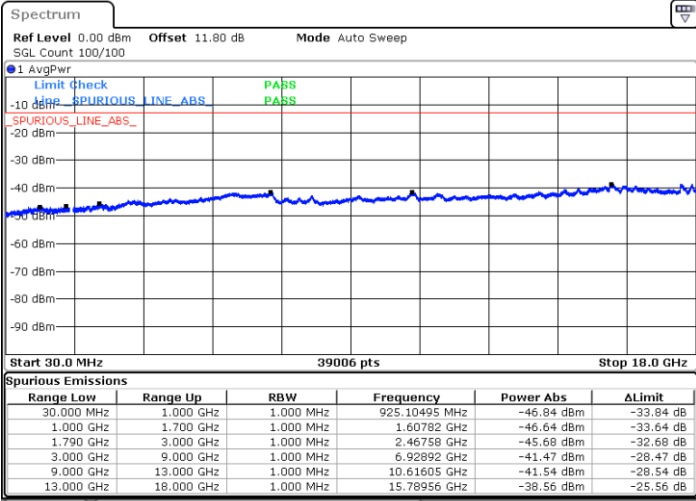

Lowest Channel / 1RB49 and 1RB0

Date: 5 JUN.2020 14:45:02

Date: 5 JUN.2020 14:44:06

Lowest Channel / FullIRB

N/A

Date: 5 JUN.2020 14:49:45

LTE Band 66B / 15MHz+5MHz

QPSK

Middle Channel / 1RB0 and 1RB49

Middle Channel / 1RB49 and 1RB0

Date: 5 JUN.2020 15:35:52

Date: 5 JUN.2020 15:36:48

Middle Channel / FullIRB

N/A

Date: 5 JUN.2020 15:31:06

LTE Band 66B / 15MHz+5MHz

QPSK

Highest Channel / 1RB0 and 1RB49

Highest Channel / 1RB49 and 1RB0

Date: 5 JUN.2020 15:19:40

Date: 5 JUN.2020 15:14:55

Highest Channel / FullIRB

N/A

Date: 5 JUN.2020 15:20:37

LTE Band 66B / 5MHz+5MHz

16QAM

Lowest Channel / 1RB0 and 1RB24

Lowest Channel / 1RB14 and 1RB0

Date: 4 JUN.2020 21:14:32

Date: 4 JUN.2020 21:11:42

Lowest Channel / FullIRB

N/A