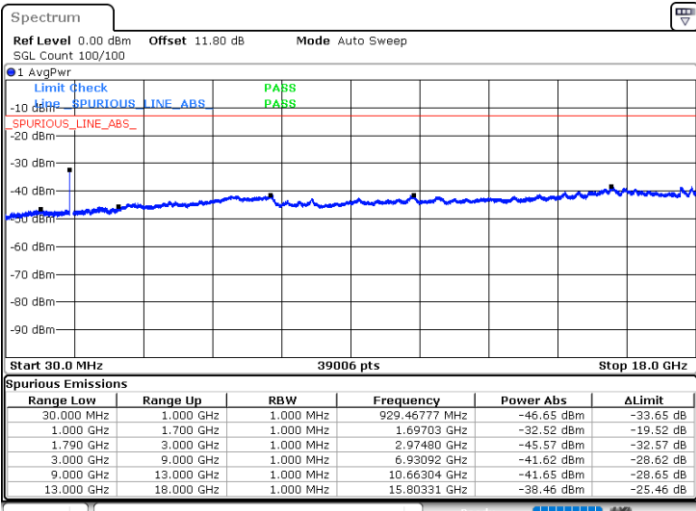

LTE Band 66B / 5MHz+15MHz

16QAM

Highest Channel / 1RB0 and 1RB49

Highest Channel / 1RB24 and 1RB0

Date: 5 JUN.2020 14:10:24

Date: 5 JUN.2020 14:07:35

Highest Channel / FullIRB

N/A

Date: 5 JUN.2020 14:13:15

LTE Band 66B / 10MHz+5MHz

16QAM

Lowest Channel / 1RB0 and 1RB24

Lowest Channel / 1RB49 and 1RB0

Date: 5 JUN.2020 10:12:50

Date: 5 JUN.2020 10:09:59

Lowest Channel / FullIRB

N/A

Date: 5 JUN.2020 10:15:41

LTE Band 66B / 10MHz+5MHz

16QAM

Middle Channel / 1RB0 and 1RB24

Middle Channel / 1RB49 and 1RB0

Date: 5 JUN.2020 10:52:49

Date: 5 JUN.2020 10:55:41

Middle Channel / FullIRB

N/A

Date: 5 JUN.2020 10:49:58

LTE Band 66B / 10MHz+5MHz

16QAM

Highest Channel / 1RB0 and 1RB24

Highest Channel / 1RB49 and 1RB0

Date: 5 JUN.2020 10:33:34