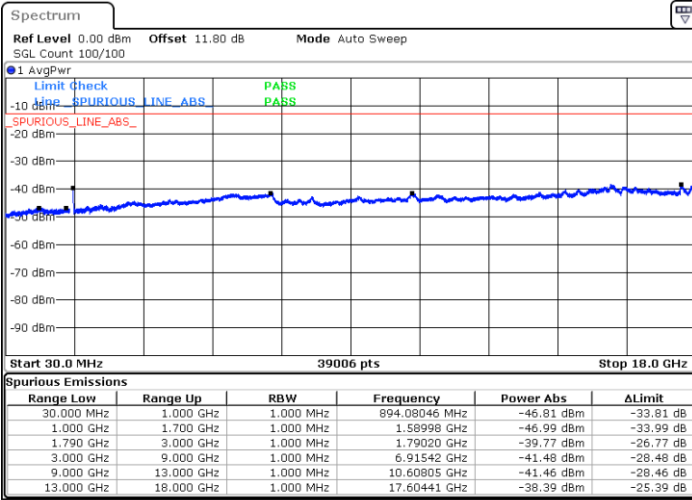

N/A

Date: 5 JUN.2020 09:21:39

LTE Band 66B / 5MHz+10MHz

QPSK

Middle Channel / 1RB0 and 1RB14

Middle Channel / 1RB24 and 1RB0

Date: 5 JUN.2020 09:53:16

Date: 5 JUN.2020 09:54:13

Middle Channel / FullIRB

N/A

Date: 5 JUN.2020 09:48:30

LTE Band 66B / 5MHz+10MHz

QPSK

Highest Channel / 1RB0 and 1RB14

Highest Channel / 1RB24 and 1RB0

Date: 5 JUN.2020 09:40:03

Date: 5 JUN.2020 09:35:19

Highest Channel / FullIRB

N/A

Date: 5 JUN.2020 09:41:00

LTE Band 66B / 5MHz+15MHz

QPSK

Lowest Channel / 1RB0 and 1RB49

Lowest Channel / 1RB24 and 1RB0

Date: 5 JUN.2020 13:37:37

Date: 5 JUN.2020 13:36:41

Lowest Channel / FullIRB

N/A

Date: 5 JUN.2020 13:42:21

LTE Band 66B / 5MHz+15MHz

QPSK

Middle Channel / 1RB0 and 1RB49