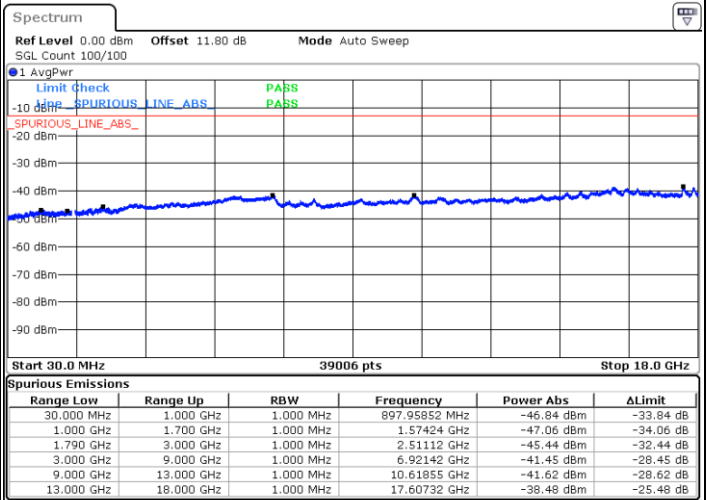

LTE Band 66B / 5MHz+5MHz

QPSK

Highest Channel / 1RB0 and 1RB24

Highest Channel / 1RB14 and 1RB0

Date: 5 JUN.2020 08:42:58

Date: 4 JUN.2020 21:40:37

Highest Channel / FullIRB

N/A

Date: 5 JUN.2020 08:43:55

LTE Band 66B / 5MHz+10MHz

QPSK

Lowest Channel / 1RB0 and 1RB14

Lowest Channel / 1RB24 and 1RB0

Date: 5 JUN.2020 09:16:53

Date: 5 JUN.2020 09:15:57

Lowest Channel / FullIRB