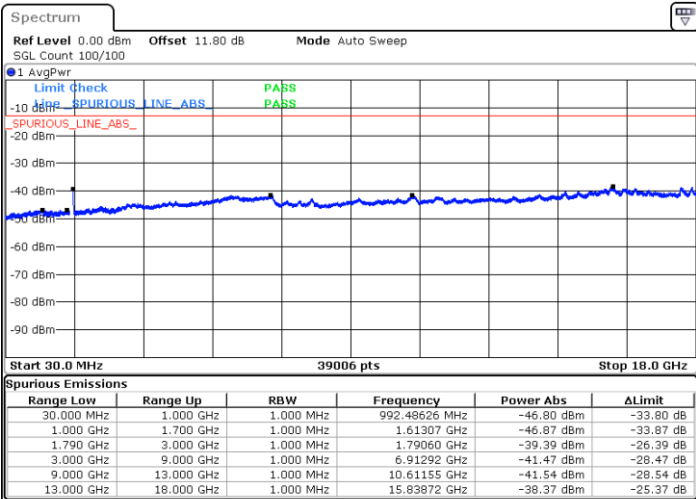

Lowest Channel / 1RB0 and 1RB49

Lowest Channel / 1RB24 and 1RB0

Date: 5 JUN.2020 13:38:34

Date: 5 JUN.2020 13:35:44

Lowest Channel / FullIRB

N/A

Date: 5 JUN.2020 13:41:24

LTE Band 66B / 5MHz+15MHz

LTE Band 66B / 5MHz+15MHz

16QAM

Highest Channel / 1RB0 and 1RB49

Highest Channel / 1RB24 and 1RB0

Date: 5 JUN.2020 14:10:24

Date: 5 JUN.2020 14:07:35

Highest Channel / FullIRB

N/A

Date: 5 JUN.2020 14:13:15

LTE Band 66B / 10MHz+5MHz

16QAM

Lowest Channel / 1RB0 and 1RB24

Lowest Channel / 1RB49 and 1RB0

Date: 5 JUN.2020 10:12:50

Date: 5 JUN.2020 10:09:59

Lowest Channel / FullIRB