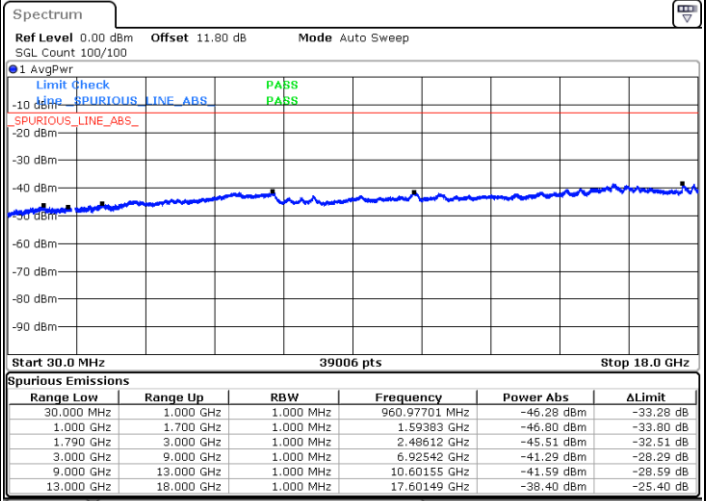

LTE Band 66B / 10MHz+5MHz

QPSK

Middle Channel / 1RB0 and 1RB24

Middle Channel / 1RB49 and 1RB0

Date: 5 JUN 2020 10:53:46

Date: 5 JUN 2020 10:54:44

Middle Channel / FullIRB

N/A

Date: 5 JUN 2020 10:49:00

LTE Band 66B / 10MHz+5MHz

QPSK

Highest Channel / 1RB0 and 1RB24

Highest Channel / 1RB49 and 1RB0

Date: 5 JUN 2020 10:34:31

Date: 5 JUN 2020 10:29:46

Highest Channel / FullIRB

N/A

Date: 5 JUN 2020 10:35:28

LTE Band 66B / 10MHz+10MHz

QPSK

Lowest Channel / 1RB0 and 1RB49

Lowest Channel / 1RB49 and 1RB0

Date: 5 JUN.2020 11:12:03

Date: 5 JUN.2020 11:11:06

Lowest Channel / FullIRB

N/A

Date: 5 JUN.2020 11:16:48

LTE Band 66B / 10MHz+10MHz

QPSK

Middle Channel / 1RB0 and 1RB49

Middle Channel / 1RB49 and 1RB0

Date: 5 JUN.2020 11:49:42