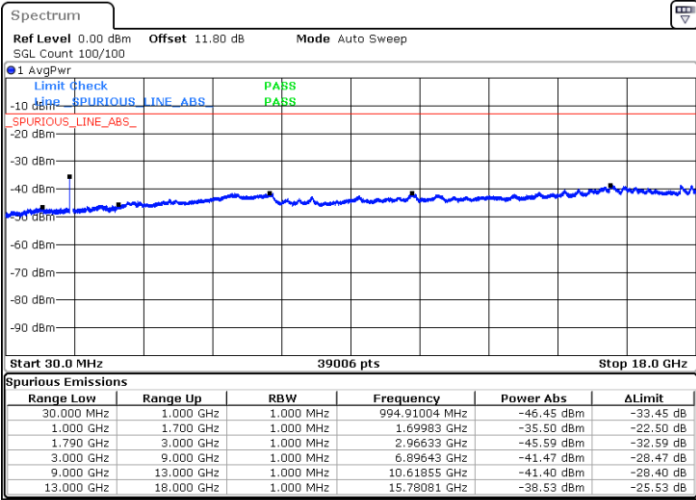

Highest Channel / 1RB0 and 1RB49

Highest Channel / 1RB24 and 1RB0

Date: 5 JUN.2020 14:11:21

Date: 5 JUN.2020 14:06:38

Highest Channel / FullIRB

N/A

Date: 5 JUN.2020 14:12:18

LTE Band 66B / 10MHz+5MHz

QPSK

Lowest Channel / 1RB0 and 1RB24

Lowest Channel / 1RB49 and 1RB0

Date: 5 JUN.2020 10:11:52

Date: 5 JUN.2020 10:10:56

Lowest Channel / FullRB

N/A

Date: 5 JUN.2020 10:16:38

LTE Band 66B / 10MHz+5MHz

QPSK

Middle Channel / 1RB0 and 1RB24

Middle Channel / 1RB49 and 1RB0

Date: 5 JUN 2020 10:53:46

Date: 5 JUN 2020 10:54:44

Middle Channel / FullIRB

N/A

Date: 5 JUN 2020 10:49:00

LTE Band 66B / 10MHz+5MHz

QPSK

Highest Channel / 1RB0 and 1RB24

Highest Channel / 1RB49 and 1RB0

Date: 5 JUN 2020 10:34:31

Date: 5 JUN 2020 10:29:46

Highest Channel / FullIRB