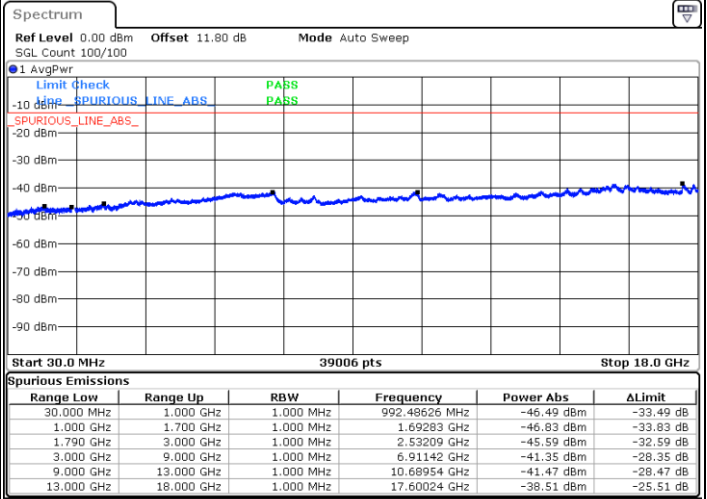

Date: 5 JUN.2020 09:15:00

Lowest Channel / FullIRB

N/A

Date: 5 JUN.2020 09:20:42

LTE Band 66B / 5MHz+10MHz

16QAM

Middle Channel / 1RB0 and 1RB14

Middle Channel / 1RB24 and 1RB0

Date: 5 JUN 2020 09:52:19

Date: 5 JUN 2020 09:55:10

Middle Channel / FullIRB

N/A

Date: 5 JUN 2020 09:49:28

LTE Band 66B / 5MHz+10MHz

16QAM

Highest Channel / 1RB0 and 1RB14

Highest Channel / 1RB24 and 1RB0

Date: 5 JUN.2020 09:39:06

Date: 5 JUN.2020 09:36:16

Highest Channel / FullIRB

N/A

Date: 5 JUN.2020 09:41:57

LTE Band 66B / 5MHz+15MHz

16QAM

Lowest Channel / 1RB0 and 1RB49

Lowest Channel / 1RB24 and 1RB0

Date: 5 JUN.2020 13:38:34

Date: 5 JUN.2020 13:35:44

Lowest Channel / FullIRB

N/A

Date: 5 JUN.2020 13:41:24

LTE Band 66B / 5MHz+15MHz