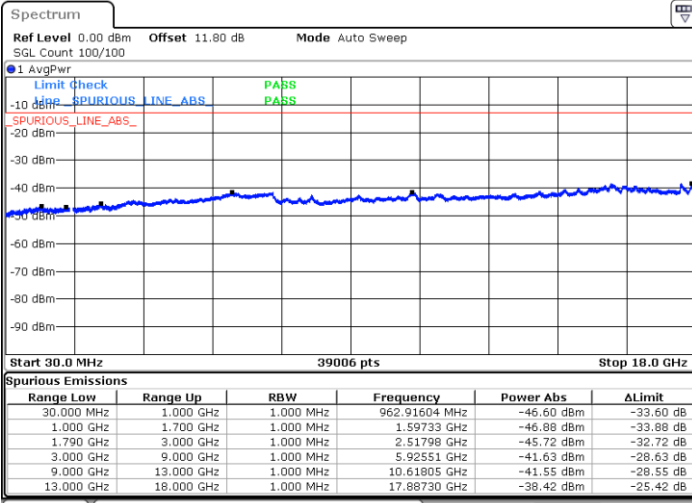

Lowest Channel / FullIRB

N/A

Date: 5 JUN.2020 11:16:48

LTE Band 66B / 10MHz+10MHz

QPSK

Middle Channel / 1RB0 and 1RB49

Middle Channel / 1RB49 and 1RB0

Date: 5 JUN.2020 11:49:42

Date: 5 JUN.2020 11:50:38

Middle Channel / FullIRB

N/A

Date: 5 JUN.2020 11:44:55

LTE Band 66B / 10MHz+10MHz

QPSK

Highest Channel / 1RB0 and 1RB49

Highest Channel / 1RB49 and 1RB0

Date: 5 JUN.2020 11:34:53

Date: 5 JUN.2020 11:30:08

Highest Channel / FullIRB

N/A

Date: 5 JUN.2020 11:35:50

LTE Band 66B / 15MHz+5MHz

QPSK

Lowest Channel / 1RB0 and 1RB49

Lowest Channel / 1RB49 and 1RB0

Date: 5 JUN.2020 14:45:02

Date: 5 JUN.2020 14:44:06

Lowest Channel / FullIRB

N/A

Date: 5 JUN.2020 14:49:45

LTE Band 66B / 15MHz+5MHz

QPSK