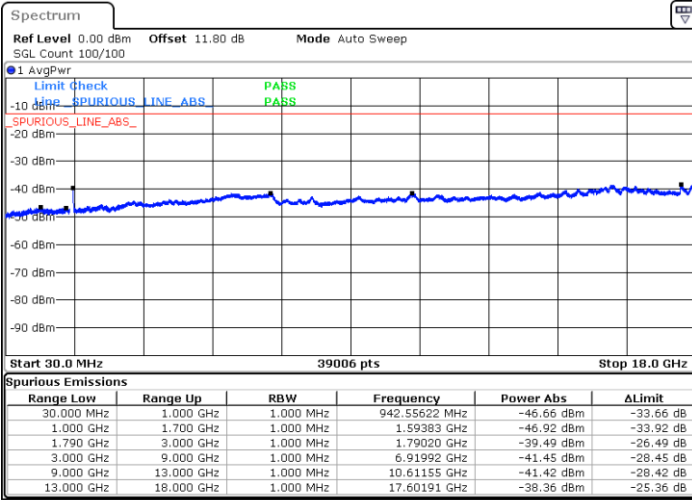

Date: 5 JUN 2020 09:52:19

Date: 5 JUN 2020 09:55:10

Middle Channel / FullIRB

N/A

Date: 5 JUN 2020 09:49:28

LTE Band 66B / 5MHz+10MHz

16QAM

Highest Channel / 1RB0 and 1RB14

Highest Channel / 1RB24 and 1RB0

Date: 5 JUN.2020 09:39:06

Date: 5 JUN.2020 09:36:16

Highest Channel / FullIRB

N/A

Date: 5 JUN.2020 09:41:57

LTE Band 66B / 5MHz+15MHz

16QAM

Lowest Channel / 1RB0 and 1RB49

Lowest Channel / 1RB24 and 1RB0

Date: 5 JUN.2020 13:38:34

Date: 5 JUN.2020 13:35:44

Lowest Channel / FullIRB

N/A

Date: 5 JUN.2020 13:41:24

LTE Band 66B / 5MHz+15MHz