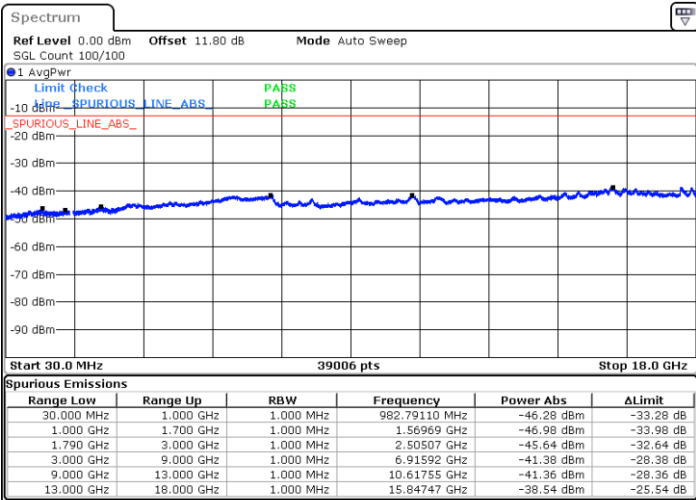

LTE Band 66B / 5MHz+5MHz

16QAM

Lowest Channel / 1RB0 and 1RB24

Lowest Channel / 1RB14 and 1RB0

Date: 4 JUN.2020 21:14:32

Date: 4 JUN.2020 21:11:42

Lowest Channel / FullIRB

N/A

Date: 4 JUN.2020 21:17:24

LTE Band 66B / 5MHz+5MHz

16QAM

MiddleChannel / 1RB0 and 1RB24

Middle Channel / 1RB14 and 1RB0

Date: 5 JUN 2020 08:55:16

Date: 5 JUN 2020 08:58:07

Middle Channel / FullIRB

N/A

Date: 5 JUN 2020 08:52:24

LTE Band 66B / 5MHz+5MHz

16QAM

Highest Channel / 1RB0 and 1RB24

Highest Channel / 1RB14 and 1RB0

Date: 5 JUN.2020 08:42:00

Date: 4 JUN.2020 21:41:34

Highest Channel / FullIRB

N/A

Date: 5 JUN.2020 08:44:52

LTE Band 66B / 5MHz+10MHz

16QAM

Lowest Channel / 1RB0 and 1RB14

Lowest Channel / 1RB24 and 1RB0

Date: 5 JUN.2020 09:17:51