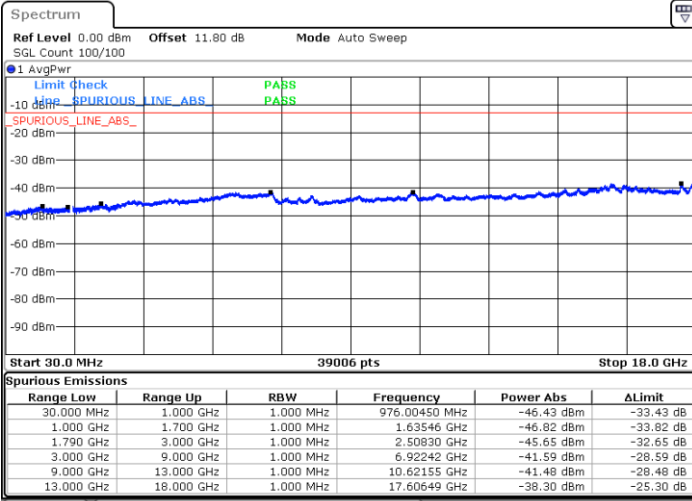

Date: 5 JUN.2020 08:43:55

LTE Band 66B / 5MHz+10MHz

QPSK

Lowest Channel / 1RB0 and 1RB14

Lowest Channel / 1RB24 and 1RB0

Date: 5 JUN.2020 09:16:53

Date: 5 JUN.2020 09:15:57

Lowest Channel / FullIRB

N/A

Date: 5 JUN.2020 09:21:39

LTE Band 66B / 5MHz+10MHz

QPSK

Middle Channel / 1RB0 and 1RB14

Middle Channel / 1RB24 and 1RB0

Date: 5 JUN.2020 09:53:16

Date: 5 JUN.2020 09:54:13

Middle Channel / FullIRB

N/A

Date: 5 JUN.2020 09:48:30

LTE Band 66B / 5MHz+10MHz

QPSK

Highest Channel / 1RB0 and 1RB14

Highest Channel / 1RB24 and 1RB0

Date: 5 JUN.2020 09:40:03

Date: 5 JUN.2020 09:35:19

Highest Channel / FullIRB

N/A

Date: 5 JUN.2020 09:41:00

LTE Band 66B / 5MHz+15MHz

QPSK

Lowest Channel / 1RB0 and 1RB49

Lowest Channel / 1RB24 and 1RB0