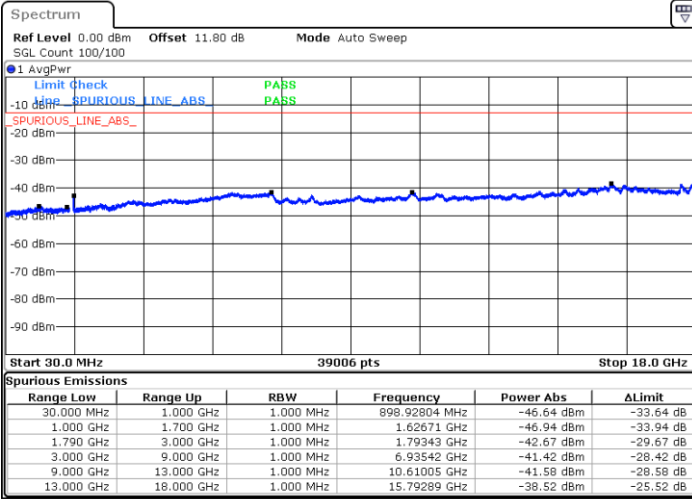

Date: 5 JUN.2020 09:15:00

Lowest Channel / FullIRB

N/A

Date: 5 JUN.2020 09:20:42

LTE Band 66B / 5MHz+10MHz

16QAM

Middle Channel / 1RB0 and 1RB14

Middle Channel / 1RB24 and 1RB0

Date: 5 JUN 2020 09:52:19

Date: 5 JUN 2020 09:55:10

Middle Channel / FullIRB

N/A

Date: 5 JUN 2020 09:49:28

LTE Band 66B / 5MHz+10MHz

16QAM

Highest Channel / 1RB0 and 1RB14

Highest Channel / 1RB24 and 1RB0

Date: 5 JUN.2020 09:39:06

Date: 5 JUN.2020 09:36:16

Highest Channel / FullIRB

N/A

Date: 5 JUN.2020 09:41:57

LTE Band 66B / 5MHz+15MHz

16QAM

Lowest Channel / 1RB0 and 1RB49

Lowest Channel / 1RB24 and 1RB0

Date: 5 JUN.2020 13:38:34

Date: 5 JUN.2020 13:35:44

Lowest Channel / FullIRB

N/A

Date: 5 JUN.2020 13:41:24

LTE Band 66B / 5MHz+15MHz