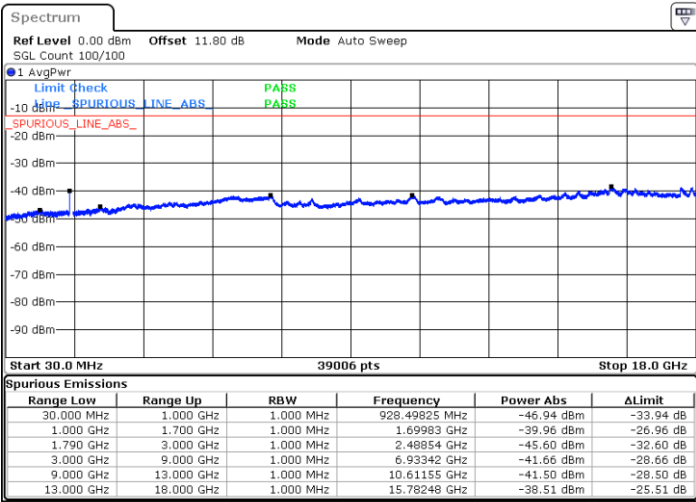

QPSK

Highest Channel / 1RB0 and 1RB49

Highest Channel / 1RB49 and 1RB0

Date: 5 JUN.2020 15:19:40

Date: 5 JUN.2020 15:14:55

Highest Channel / FullIRB

N/A

Date: 5 JUN.2020 15:20:37

LTE Band 66B / 5MHz+5MHz

16QAM

Lowest Channel / 1RB0 and 1RB24

Lowest Channel / 1RB14 and 1RB0

Date: 4 JUN.2020 21:14:32

Date: 4 JUN.2020 21:11:42

Lowest Channel / FullIRB

N/A

Date: 4 JUN.2020 21:17:24

LTE Band 66B / 5MHz+5MHz

16QAM

MiddleChannel / 1RB0 and 1RB24

Middle Channel / 1RB14 and 1RB0

Date: 5 JUN 2020 08:55:16

Date: 5 JUN 2020 08:58:07

Middle Channel / FullIRB

N/A

Date: 5 JUN 2020 08:52:24

LTE Band 66B / 5MHz+5MHz

16QAM

Highest Channel / 1RB0 and 1RB24

Highest Channel / 1RB14 and 1RB0

Date: 5 JUN.2020 08:42:00

Date: 4 JUN.2020 21:41:34