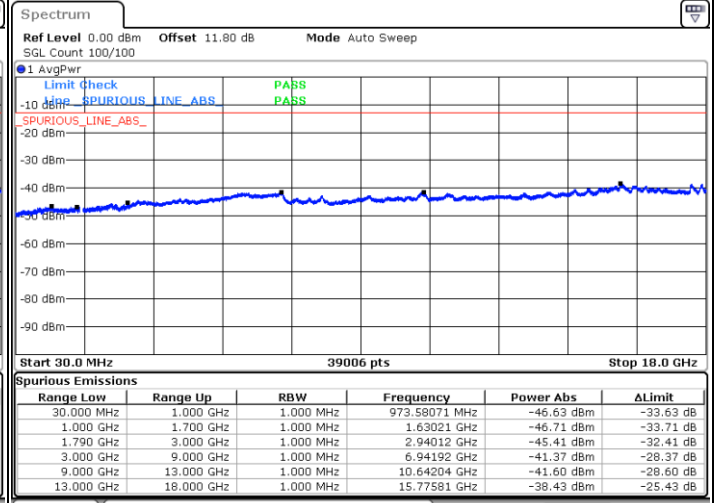

Date: 5 JUN 2020 10:49:00

LTE Band 66B / 10MHz+5MHz

QPSK

Highest Channel / 1RB0 and 1RB24

Highest Channel / 1RB49 and 1RB0

Date: 5 JUN 2020 10:34:31

Date: 5 JUN 2020 10:29:46

Highest Channel / FullIRB

N/A

Date: 5 JUN 2020 10:35:28

LTE Band 66B / 10MHz+10MHz

QPSK

Lowest Channel / 1RB0 and 1RB49

Lowest Channel / 1RB49 and 1RB0

Date: 5 JUN.2020 11:12:03

Date: 5 JUN.2020 11:11:06

Lowest Channel / FullIRB

N/A

Date: 5 JUN.2020 11:16:48

LTE Band 66B / 10MHz+10MHz

QPSK

Middle Channel / 1RB0 and 1RB49

Middle Channel / 1RB49 and 1RB0

Date: 5 JUN.2020 11:49:42

Date: 5 JUN.2020 11:50:38

Middle Channel / FullIRB

N/A

Date: 5 JUN.2020 11:44:55

LTE Band 66B / 10MHz+10MHz

QPSK

Highest Channel / 1RB0 and 1RB49

Highest Channel / 1RB49 and 1RB0