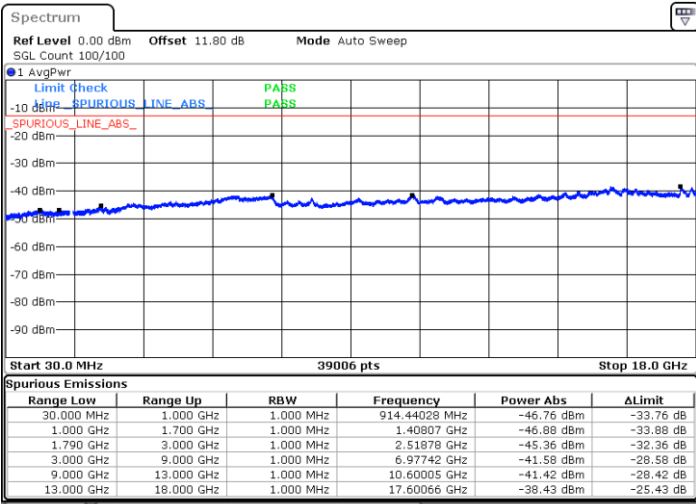

Date: 5 JUN.2020 09:35:19

Highest Channel / FullIRB

N/A

Date: 5 JUN.2020 09:41:00

LTE Band 66B / 5MHz+15MHz

QPSK

Lowest Channel / 1RB0 and 1RB49

Lowest Channel / 1RB24 and 1RB0

Date: 5 JUN.2020 13:37:37

Date: 5 JUN.2020 13:36:41

Lowest Channel / FullIRB

N/A

Date: 5 JUN.2020 13:42:21

LTE Band 66B / 5MHz+15MHz

QPSK

Middle Channel / 1RB0 and 1RB49

Middle Channel / 1RB24 and 1RB0

Date: 5 JUN.2020 14:24:02

Date: 5 JUN.2020 14:24:58

Middle Channel / FullIRB

N/A

Date: 5 JUN.2020 14:19:18

LTE Band 66B / 5MHz+15MHz

QPSK

Highest Channel / 1RB0 and 1RB49

Highest Channel / 1RB24 and 1RB0

Date: 5 JUN.2020 14:11:21

Date: 5 JUN.2020 14:06:38

Highest Channel / FullIRB

N/A

Date: 5 JUN.2020 14:12:18

LTE Band 66B / 10MHz+5MHz