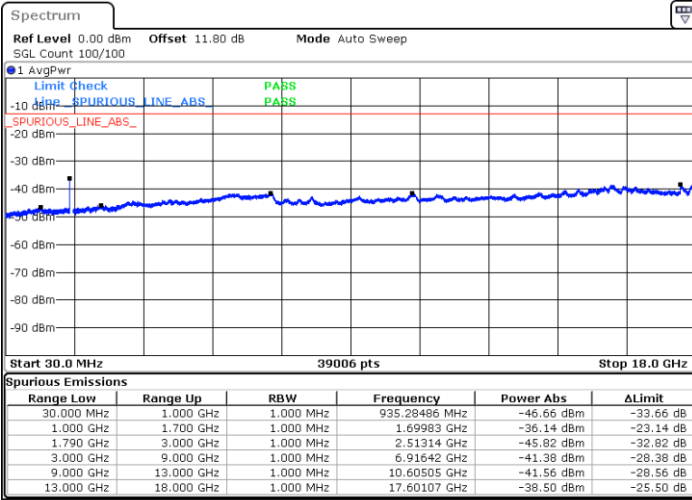

N/A

Date: 5 JUN 2020 08:52:24

LTE Band 66B / 5MHz+5MHz

16QAM

Highest Channel / 1RB0 and 1RB24

Highest Channel / 1RB14 and 1RB0

Date: 5 JUN.2020 08:42:00

Date: 4 JUN.2020 21:41:34

Highest Channel / FullIRB

N/A

Date: 5 JUN.2020 08:44:52

LTE Band 66B / 5MHz+10MHz

16QAM

Lowest Channel / 1RB0 and 1RB14

Lowest Channel / 1RB24 and 1RB0

Date: 5 JUN.2020 09:17:51

Date: 5 JUN.2020 09:15:00

Lowest Channel / FullIRB

N/A

Date: 5 JUN.2020 09:20:42

LTE Band 66B / 5MHz+10MHz

16QAM

Middle Channel / 1RB0 and 1RB14

Middle Channel / 1RB24 and 1RB0

Date: 5 JUN 2020 09:52:19

Date: 5 JUN 2020 09:55:10

Middle Channel / FullIRB

N/A

Date: 5 JUN 2020 09:49:28

LTE Band 66B / 5MHz+10MHz

16QAM

Highest Channel / 1RB0 and 1RB14