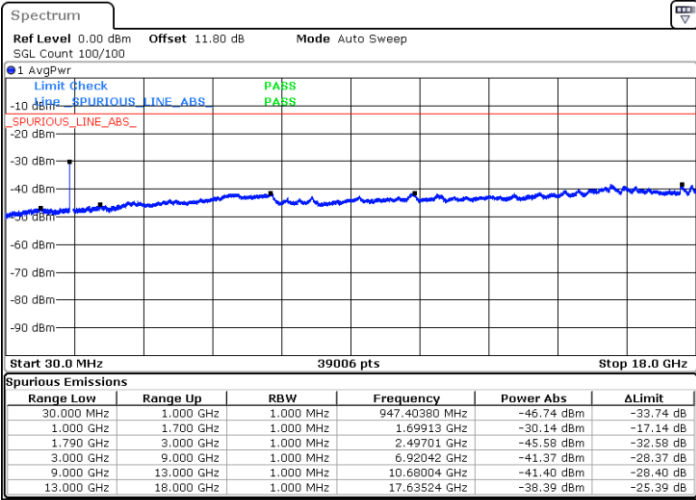

Date: 5 JUN 2020 09:52:19

Date: 5 JUN 2020 09:55:10

Middle Channel / FullIRB

N/A

Date: 5 JUN 2020 09:49:28

LTE Band 66B / 5MHz+10MHz

16QAM

Highest Channel / 1RB0 and 1RB14

Highest Channel / 1RB24 and 1RB0

Date: 5 JUN.2020 09:39:06

Date: 5 JUN.2020 09:36:16

Highest Channel / FullIRB

N/A

Date: 5 JUN.2020 09:41:57

LTE Band 66B / 5MHz+15MHz

16QAM

Lowest Channel / 1RB0 and 1RB49

Lowest Channel / 1RB24 and 1RB0

Date: 5 JUN.2020 13:38:34

Date: 5 JUN.2020 13:35:44

Lowest Channel / FullIRB

N/A

Date: 5 JUN.2020 13:41:24

LTE Band 66B / 5MHz+15MHz

LTE Band 66B / 5MHz+15MHz

16QAM

Highest Channel / 1RB0 and 1RB49

Highest Channel / 1RB24 and 1RB0

Date: 5 JUN.2020 14:10:24

Date: 5 JUN.2020 14:07:35

Highest Channel / FullIRB

N/A