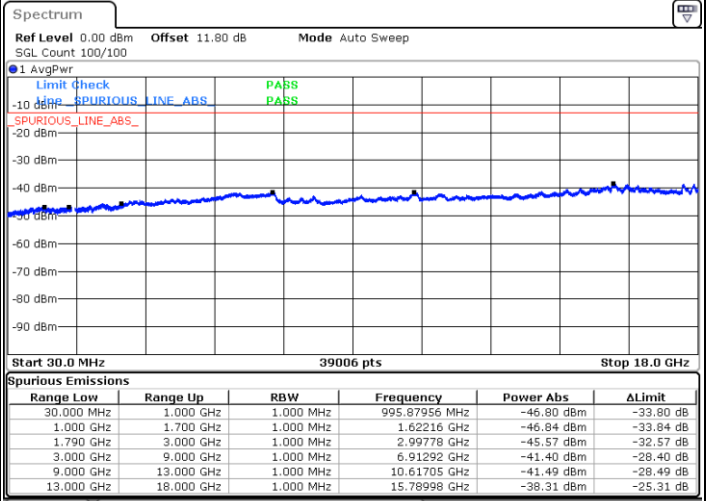

LTE Band 66B / 5MHz+5MHz

QPSK

Highest Channel / 1RB0 and 1RB24

Highest Channel / 1RB14 and 1RB0

Date: 5 JUN.2020 08:42:58

Date: 4 JUN.2020 21:40:37

Highest Channel / FullIRB

N/A

Date: 5 JUN.2020 08:43:55

LTE Band 66B / 5MHz+10MHz

QPSK

Lowest Channel / 1RB0 and 1RB14

Lowest Channel / 1RB24 and 1RB0

Date: 5 JUN.2020 09:16:53

Date: 5 JUN.2020 09:15:57

Lowest Channel / FullIRB

N/A

Date: 5 JUN.2020 09:21:39

LTE Band 66B / 5MHz+10MHz

QPSK

Middle Channel / 1RB0 and 1RB14

Middle Channel / 1RB24 and 1RB0

Date: 5 JUN.2020 09:53:16

Date: 5 JUN.2020 09:54:13

Middle Channel / FullIRB

N/A

Date: 5 JUN.2020 09:48:30

LTE Band 66B / 5MHz+10MHz

QPSK

Highest Channel / 1RB0 and 1RB14

Highest Channel / 1RB24 and 1RB0

Date: 5 JUN.2020 09:40:03