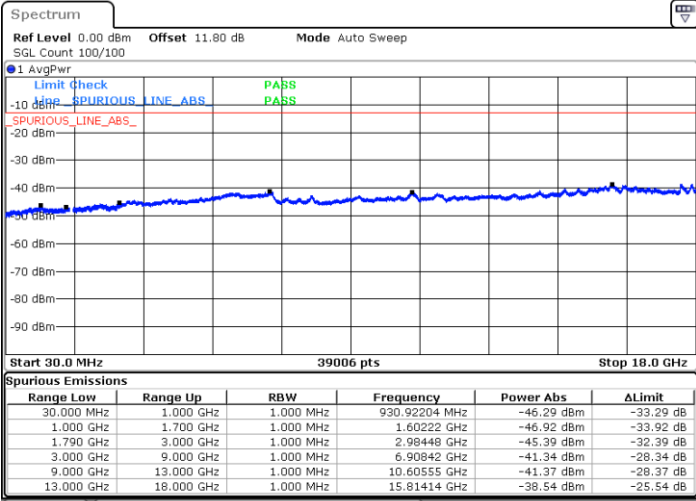

Date: 5 JUN.2020 09:35:19

Highest Channel / FullIRB

N/A

Date: 5 JUN.2020 09:41:00

LTE Band 66B / 5MHz+15MHz

QPSK

Lowest Channel / 1RB0 and 1RB49

Lowest Channel / 1RB24 and 1RB0

Date: 5 JUN.2020 13:37:37

Date: 5 JUN.2020 13:36:41

Lowest Channel / FullIRB

N/A

Date: 5 JUN.2020 13:42:21

LTE Band 66B / 5MHz+15MHz

QPSK

Middle Channel / 1RB0 and 1RB49

Middle Channel / 1RB24 and 1RB0

Date: 5 JUN.2020 14:24:02

Date: 5 JUN.2020 14:24:58

Middle Channel / FullIRB

N/A

Date: 5 JUN.2020 14:19:18

LTE Band 66B / 5MHz+15MHz

QPSK

Highest Channel / 1RB0 and 1RB49

Highest Channel / 1RB24 and 1RB0

Date: 5 JUN.2020 14:11:21

Date: 5 JUN.2020 14:06:38

Highest Channel / FullIRB

N/A

Date: 5 JUN.2020 14:12:18

LTE Band 66B / 10MHz+5MHz