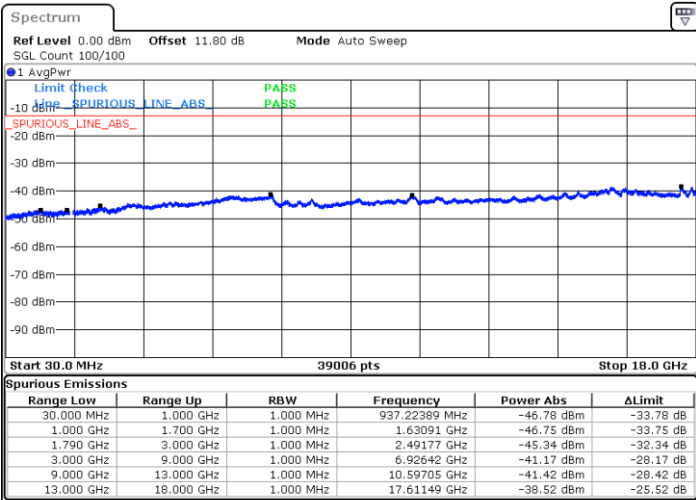

Date: 5 JUN.2020 11:34:53

Date: 5 JUN.2020 11:30:08

Highest Channel / FullIRB

N/A

Date: 5 JUN.2020 11:35:50

LTE Band 66B / 15MHz+5MHz

QPSK

Lowest Channel / 1RB0 and 1RB49

Lowest Channel / 1RB49 and 1RB0

Date: 5 JUN.2020 14:45:02

Date: 5 JUN.2020 14:44:06

Lowest Channel / FullIRB

N/A

Date: 5 JUN.2020 14:49:45

LTE Band 66B / 15MHz+5MHz

QPSK

Middle Channel / 1RB0 and 1RB49

Middle Channel / 1RB49 and 1RB0

Date: 5 JUN.2020 15:35:52

Date: 5 JUN.2020 15:36:48

Middle Channel / FullIRB

N/A

Date: 5 JUN.2020 15:31:06

LTE Band 66B / 15MHz+5MHz

QPSK

Highest Channel / 1RB0 and 1RB49

Highest Channel / 1RB49 and 1RB0

Date: 5 JUN.2020 15:19:40

Date: 5 JUN.2020 15:14:55

Highest Channel / FullIRB

N/A

Date: 5 JUN.2020 15:20:37