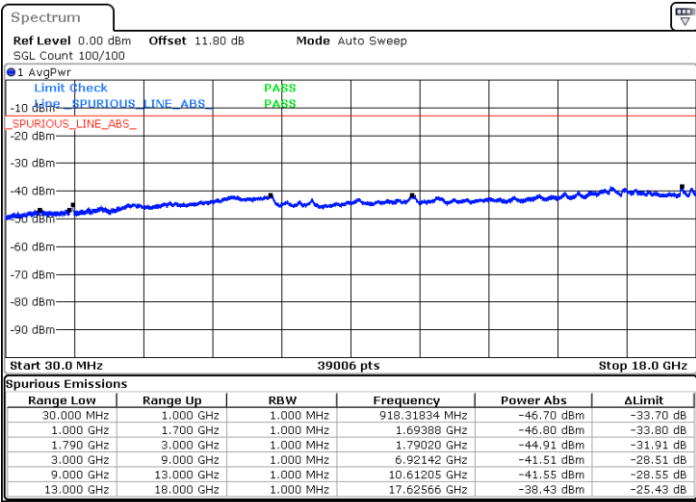

Highest Channel / FullIRB

N/A

Date: 5 JUN.2020 08:44:52

LTE Band 66B / 5MHz+10MHz

16QAM

Lowest Channel / 1RB0 and 1RB14

Lowest Channel / 1RB24 and 1RB0

Date: 5 JUN.2020 09:17:51

Date: 5 JUN.2020 09:15:00

Lowest Channel / FullIRB

N/A

Date: 5 JUN.2020 09:20:42

LTE Band 66B / 5MHz+10MHz

16QAM

Middle Channel / 1RB0 and 1RB14

Middle Channel / 1RB24 and 1RB0

Date: 5 JUN 2020 09:52:19

Date: 5 JUN 2020 09:55:10

Middle Channel / FullIRB

N/A

Date: 5 JUN 2020 09:49:28

LTE Band 66B / 5MHz+10MHz

16QAM

Highest Channel / 1RB0 and 1RB14

Highest Channel / 1RB24 and 1RB0

Date: 5 JUN.2020 09:39:06

Date: 5 JUN.2020 09:36:16

Highest Channel / FullIRB

N/A

Date: 5 JUN.2020 09:41:57

LTE Band 66B / 5MHz+15MHz

16QAM