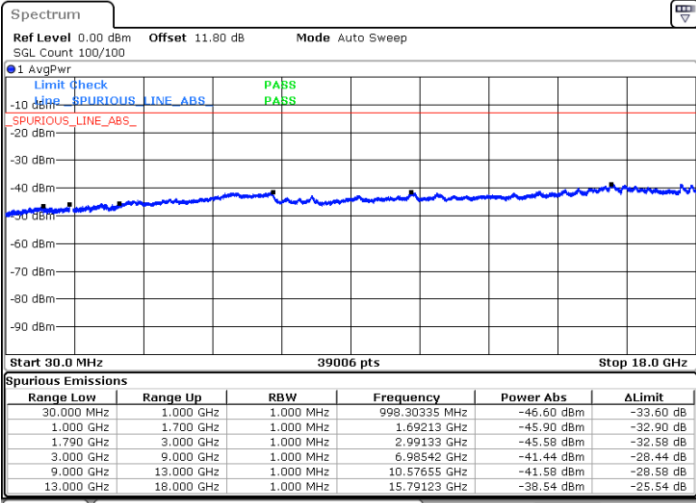

Date: 5 JUN 2020 10:49:00

LTE Band 66B / 10MHz+5MHz

QPSK

Highest Channel / 1RB0 and 1RB24

Highest Channel / 1RB49 and 1RB0

Date: 5 JUN 2020 10:34:31

Date: 5 JUN 2020 10:29:46

Highest Channel / FullIRB

N/A

Date: 5 JUN 2020 10:35:28

LTE Band 66B / 10MHz+10MHz

QPSK

Lowest Channel / 1RB0 and 1RB49

Lowest Channel / 1RB49 and 1RB0

Date: 5 JUN.2020 11:12:03

Date: 5 JUN.2020 11:11:06

Lowest Channel / FullIRB

N/A

Date: 5 JUN.2020 11:16:48

LTE Band 66B / 10MHz+10MHz

QPSK

Middle Channel / 1RB0 and 1RB49

Middle Channel / 1RB49 and 1RB0

Date: 5 JUN.2020 11:49:42

Date: 5 JUN.2020 11:50:38

Middle Channel / FullIRB

N/A

Date: 5 JUN.2020 11:44:55

LTE Band 66B / 10MHz+10MHz

QPSK

Highest Channel / 1RB0 and 1RB49

Highest Channel / 1RB49 and 1RB0