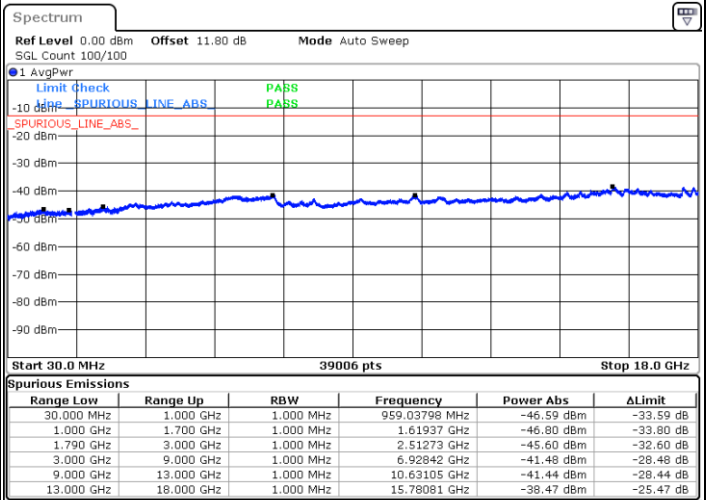

LTE Band 66B / 5MHz+5MHz

16QAM

Lowest Channel / 1RB0 and 1RB24

Lowest Channel / 1RB14 and 1RB0

Date: 4 JUN.2020 21:14:32

Date: 4 JUN.2020 21:11:42

Lowest Channel / FullIRB

N/A

Date: 4 JUN.2020 21:17:24

LTE Band 66B / 5MHz+5MHz

16QAM

MiddleChannel / 1RB0 and 1RB24

Middle Channel / 1RB14 and 1RB0

Date: 5 JUN 2020 08:55:16

Date: 5 JUN 2020 08:58:07

Middle Channel / FullIRB

N/A

Date: 5 JUN 2020 08:52:24

LTE Band 66B / 5MHz+5MHz

16QAM

Highest Channel / 1RB0 and 1RB24

Highest Channel / 1RB14 and 1RB0

Date: 5 JUN.2020 08:42:00

Date: 4 JUN.2020 21:41:34

Highest Channel / FullIRB

N/A

Date: 5 JUN.2020 08:44:52

LTE Band 66B / 5MHz+10MHz

16QAM

Lowest Channel / 1RB0 and 1RB14

Lowest Channel / 1RB24 and 1RB0

Date: 5 JUN.2020 09:17:51