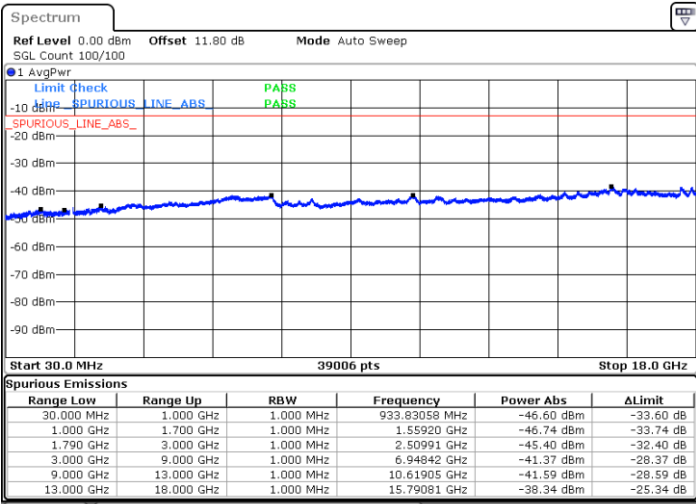

Date: 5 JUN.2020 14:13:15

LTE Band 66B / 10MHz+5MHz

16QAM

Lowest Channel / 1RB0 and 1RB24

Lowest Channel / 1RB49 and 1RB0

Date: 5 JUN.2020 10:12:50

Date: 5 JUN.2020 10:09:59

Lowest Channel / FullIRB

N/A

Date: 5 JUN.2020 10:15:41

LTE Band 66B / 10MHz+5MHz

16QAM

Middle Channel / 1RB0 and 1RB24

Middle Channel / 1RB49 and 1RB0

Date: 5 JUN.2020 10:52:49

Date: 5 JUN.2020 10:55:41

Middle Channel / FullIRB

N/A

Date: 5 JUN.2020 10:49:58

LTE Band 66B / 10MHz+5MHz

16QAM

Highest Channel / 1RB0 and 1RB24

Highest Channel / 1RB49 and 1RB0

Date: 5 JUN.2020 10:33:34

Date: 5 JUN.2020 10:30:43

Highest Channel / FullIRB

N/A

Date: 5 JUN.2020 10:36:26

LTE Band 66B / 10MHz+10MHz

16QAM

Lowest Channel / 1RB0 and 1RB49

Lowest Channel / 1RB49 and 1RB0