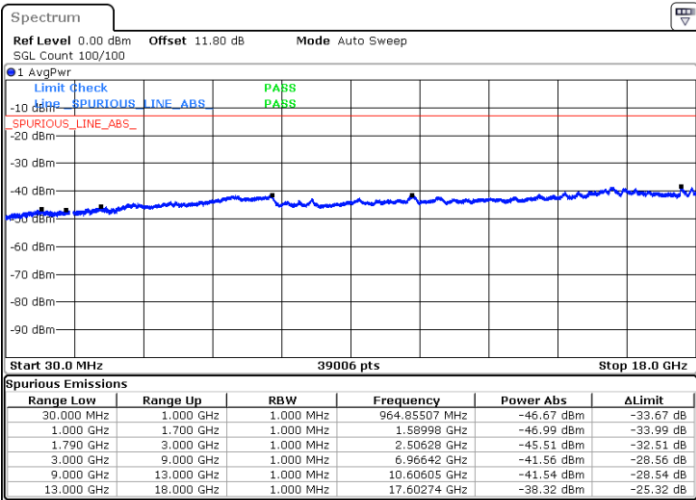

N/A

Date: 5 JUN 2020 10:35:28

LTE Band 66B / 10MHz+10MHz

QPSK

Lowest Channel / 1RB0 and 1RB49

Lowest Channel / 1RB49 and 1RB0

Date: 5 JUN.2020 11:12:03

Date: 5 JUN.2020 11:11:06

Lowest Channel / FullIRB

N/A

Date: 5 JUN.2020 11:16:48

LTE Band 66B / 10MHz+10MHz

QPSK

Middle Channel / 1RB0 and 1RB49

Middle Channel / 1RB49 and 1RB0

Date: 5 JUN.2020 11:49:42

Date: 5 JUN.2020 11:50:38

Middle Channel / FullIRB

N/A

Date: 5 JUN.2020 11:44:55

LTE Band 66B / 10MHz+10MHz

QPSK

Highest Channel / 1RB0 and 1RB49

Highest Channel / 1RB49 and 1RB0

Date: 5 JUN.2020 11:34:53

Date: 5 JUN.2020 11:30:08

Highest Channel / FullIRB

N/A

Date: 5 JUN.2020 11:35:50

LTE Band 66B / 15MHz+5MHz

QPSK

Lowest Channel / 1RB0 and 1RB49