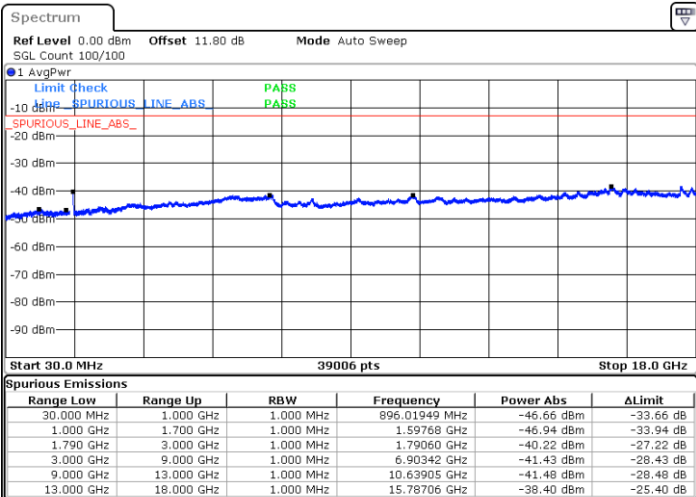

LTE Band 66B / 5MHz+5MHz

QPSK

Highest Channel / 1RB0 and 1RB24

Highest Channel / 1RB14 and 1RB0

Date: 5 JUN.2020 08:42:58

Date: 4 JUN.2020 21:40:37

Highest Channel / FullIRB

N/A

Date: 5 JUN.2020 08:43:55

LTE Band 66B / 5MHz+10MHz

QPSK

Lowest Channel / 1RB0 and 1RB14

Lowest Channel / 1RB24 and 1RB0

Date: 5 JUN.2020 09:16:53

Date: 5 JUN.2020 09:15:57

Lowest Channel / FullIRB

Middle Channel / FullIRB

N/A

Date: 5 JUN.2020 09:48:30

LTE Band 66B / 5MHz+10MHz

QPSK

Highest Channel / 1RB0 and 1RB14

Highest Channel / 1RB24 and 1RB0

Date: 5 JUN.2020 09:40:03