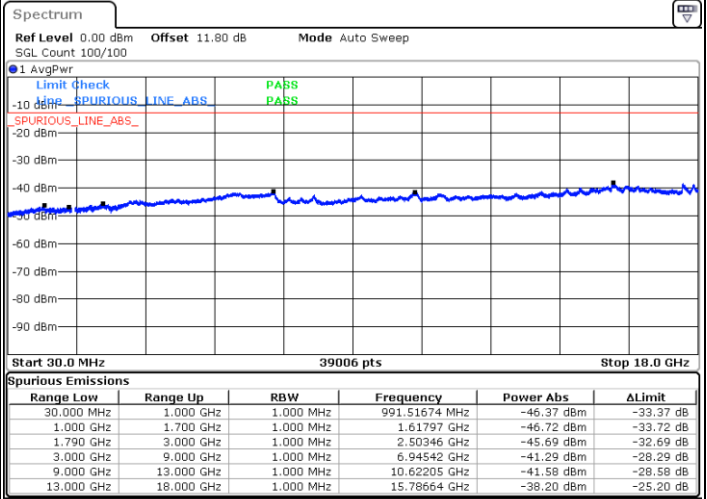

N/A

Date: 5 JUN.2020 09:21:39

LTE Band 66B / 5MHz+10MHz

QPSK

Middle Channel / 1RB0 and 1RB14

Middle Channel / 1RB24 and 1RB0

Date: 5 JUN.2020 09:53:16

Date: 5 JUN.2020 09:54:13

Middle Channel / FullIRB

N/A

Date: 5 JUN.2020 09:48:30

LTE Band 66B / 5MHz+10MHz

QPSK

Highest Channel / 1RB0 and 1RB14

Highest Channel / 1RB24 and 1RB0

Date: 5 JUN.2020 09:40:03

Date: 5 JUN.2020 09:35:19

Highest Channel / FullIRB

N/A

Date: 5 JUN.2020 09:41:00

LTE Band 66B / 5MHz+15MHz

QPSK

Lowest Channel / 1RB0 and 1RB49

Lowest Channel / 1RB24 and 1RB0

Date: 5 JUN.2020 13:37:37

Date: 5 JUN.2020 13:36:41

Lowest Channel / FullIRB

N/A

Date: 5 JUN.2020 13:42:21

LTE Band 66B / 5MHz+15MHz

QPSK

Middle Channel / 1RB0 and 1RB49