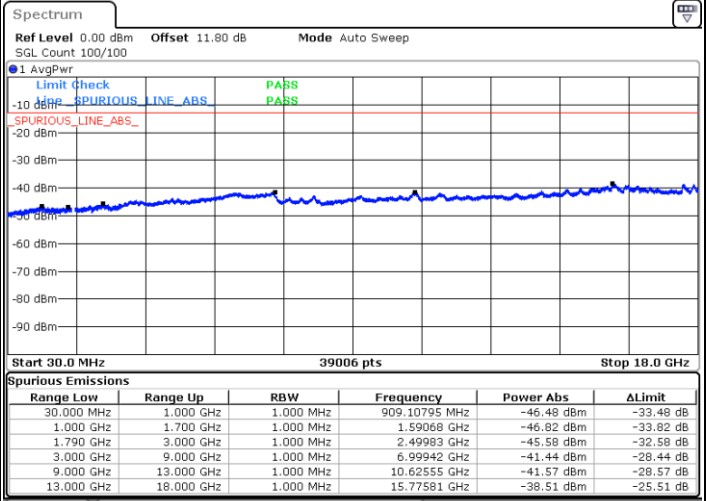

Date: 5 JUN.2020 08:43:55

LTE Band 66B / 5MHz+10MHz

QPSK

Lowest Channel / 1RB0 and 1RB14

Lowest Channel / 1RB24 and 1RB0

Date: 5 JUN.2020 09:16:53

Date: 5 JUN.2020 09:15:57

Lowest Channel / FullIRB

N/A

Date: 5 JUN.2020 09:21:39

LTE Band 66B / 5MHz+10MHz

QPSK

Middle Channel / 1RB0 and 1RB14

Middle Channel / 1RB24 and 1RB0

Date: 5 JUN.2020 09:53:16

Date: 5 JUN.2020 09:54:13

Middle Channel / FullIRB

N/A

Date: 5 JUN.2020 09:48:30

LTE Band 66B / 5MHz+10MHz

QPSK

Highest Channel / 1RB0 and 1RB14

Highest Channel / 1RB24 and 1RB0

Date: 5 JUN.2020 09:40:03

Date: 5 JUN.2020 09:35:19

Highest Channel / FullIRB

N/A

Date: 5 JUN.2020 09:41:00

LTE Band 66B / 5MHz+15MHz

QPSK

Lowest Channel / 1RB0 and 1RB49

Lowest Channel / 1RB24 and 1RB0