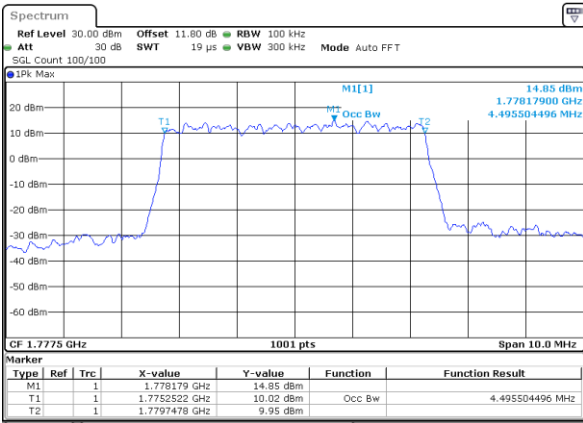

Highest Channel / 3MHz / 16QAM

Date: 7 JUN 2020 16:30:34

LTE Band 66

Lowest Channel / 5MHz / QPSK

Date: 7 JUN 2020 16:46:57

Lowest Channel / 5MHz / 16QAM

Date: 7 JUN 2020 16:47:09

Middle Channel / 5MHz / QPSK

Date: 7 JUN 2020 16:51:46

Middle Channel / 5MHz / 16QAM

Date: 7 JUN 2020 16:51:58

Highest Channel / 5MHz / QPSK

Date: 7 JUN 2020 16:53:55

Highest Channel / 5MHz / 16QAM

Date: 7 JUN 2020 16:54:07

LTE Band 66