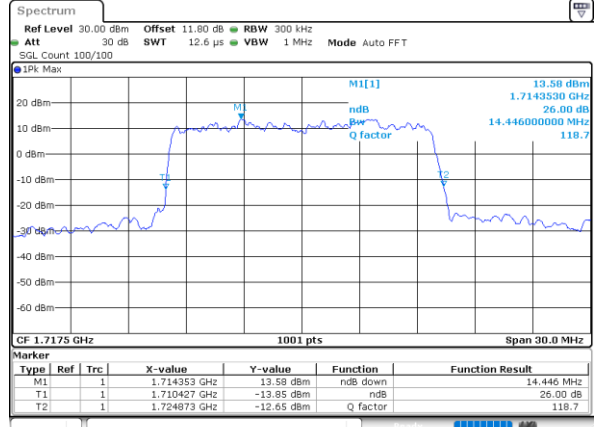

Lowest Channel / 15MHz / 16QAM

Date: 7, JUN, 2020 17:22:52