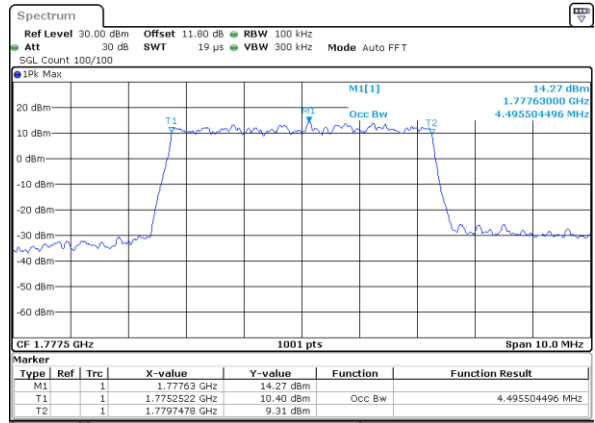

Highest Channel / 3MHz / 16QAM

Date: 7 JUN 2020 16:30:34

LTE Band 66

Lowest Channel / 5MHz / QPSK

Date: 7 JUN 2020 16:46:57

Lowest Channel / 5MHz / 16QAM

Date: 7 JUN 2020 16:47:09

Middle Channel / 5MHz / QPSK

Date: 7 JUN 2020 16:51:46

Middle Channel / 5MHz / 16QAM

Date: 7 JUN 2020 16:51:58

Highest Channel / 5MHz / QPSK

Date: 7 JUN 2020 16:53:55

Highest Channel / 5MHz / 16QAM

Date: 7 JUN 2020 16:54:07

LTE Band 66

Highest Channel / 10MHz / QPSK

Date: 7 JUN 2020 17:05:43

Highest Channel / 10MHz / 16QAM

Date: 7 JUN 2020 17:05:55

LTE Band 66

Lowest Channel / 15MHz / QPSK

Date: 7, JUN, 2020 17:22:17

Lowest Channel / 15MHz / 16QAM