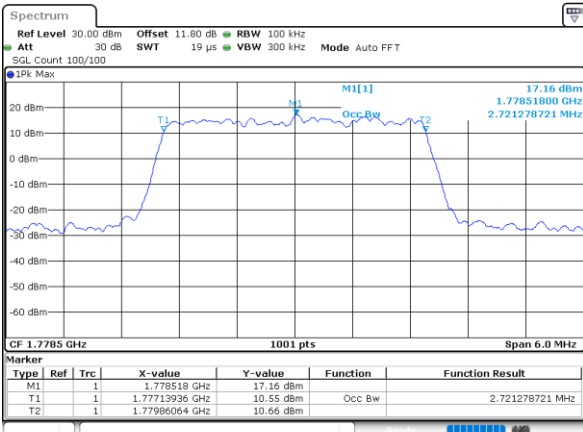

Date: 7 JUN 2020 16:16:06

Highest Channel / 1.4MHz / QPSK

Date: 7 JUN 2020 16:18:03

Highest Channel / 1.4MHz / 16QAM

Date: 7 JUN 2020 16:18:15

LTE Band 66

Lowest Channel / 3MHz / QPSK

Date: 7 JUN 2020 16:23:25

Lowest Channel / 3MHz / 16QAM

Date: 7 JUN 2020 16:23:37

Middle Channel / 3MHz / QPSK

Date: 7 JUN 2020 16:28:14

Middle Channel / 3MHz / 16QAM

Date: 7 JUN 2020 16:28:26

Highest Channel / 3MHz / QPSK

Date: 7 JUN 2020 16:30:23

Highest Channel / 3MHz / 16QAM

Date: 7 JUN 2020 16:30:34

LTE Band 66

Lowest Channel / 5MHz / QPSK

Date: 7 JUN 2020 16:46:57

Lowest Channel / 5MHz / 16QAM

Date: 7 JUN 2020 16:47:09

Middle Channel / 5MHz / QPSK