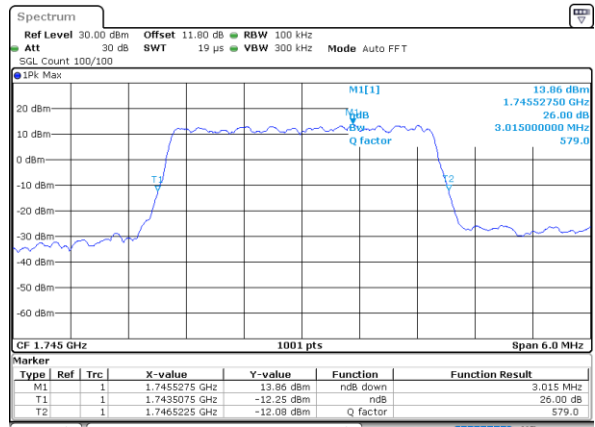

Date: 7, JUN, 2020 17:41:36

LTE Band 66

Lowest Channel / 1.4MHz / 64QAM

Date: 7, JUN, 2020 16:20:23

Lowest Channel / 3MHz / 64QAM

Date: 7, JUN, 2020 16:35:23

Middle Channel / 20MHz / 64QAM

Date: 7, JUN, 2020 16:21:28

Middle Channel / 3MHz / 64QAM

Date: 7, JUN, 2020 16:37:47

Highest Channel / 20MHz / 64QAM

Date: 7, JUN, 2020 16:22:32

Highest Channel / 3MHz / 64QAM

Date: 7, JUN, 2020 16:38:52

LTE Band 66

Lowest Channel / 5MHz / 64QAM