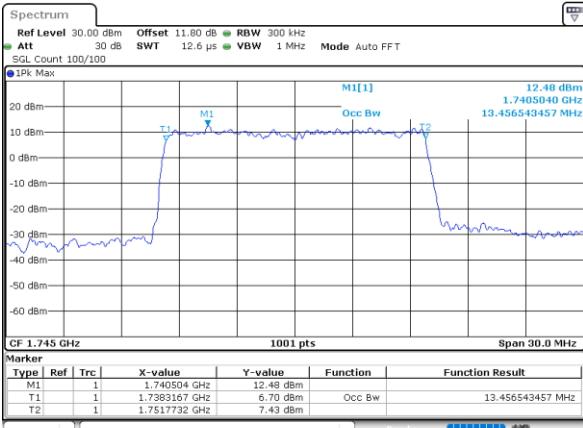

LTE Band 66

Lowest Channel / 15MHz / 64QAM

Date: 7, JUN, 2020 17:16:25

Lowest Channel / 20MHz / 64QAM

Date: 7, JUN, 2020 17:45:49

Middle Channel / 15MHz / 64QAM

Date: 7, JUN, 2020 17:18:49

Middle Channel / 20MHz / 64QAM

Date: 7, JUN, 2020 17:48:13

Highest Channel / 15MHz / 64QAM

Date: 7, JUN, 2020 17:19:53

Highest Channel / 20MHz / 64QAM

Date: 7, JUN, 2020 17:49:17

LTE Band 66

Lowest Channel / 1.4MHz / 256QAM

Date: 16_JUL_2020 13:38:48