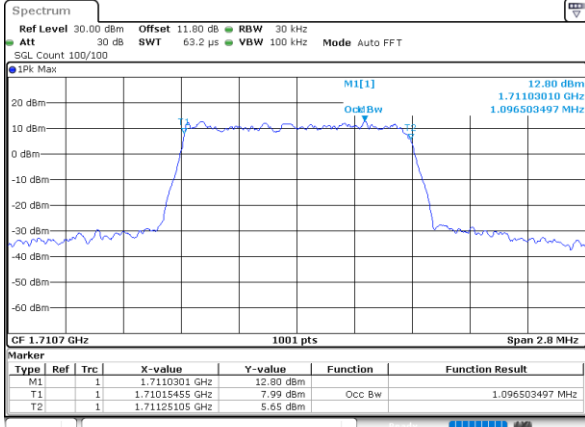

Date: 7, JUN, 2020 17:29:26

LTE Band 66

Lowest Channel / 20MHz / QPSK

Date: 7 JUN 2020 17:34:03

Lowest Channel / 20MHz / 16QAM

Date: 7 JUN 2020 17:34:15

Middle Channel / 20MHz / QPSK

Date: 7 JUN 2020 17:38:52

Middle Channel / 20MHz / 16QAM

Date: 7 JUN 2020 17:39:04

Highest Channel / 20MHz / QPSK

Date: 7 JUN 2020 17:41:01

Highest Channel / 20MHz / 16QAM

Date: 7 JUN 2020 17:41:13

LTE Band 66

Lowest Channel / 1.4MHz / 64QAM

Date: 7 JUN 2020 16:20:12

Lowest Channel / 3MHz / 64QAM

Date: 7 JUN 2020 16:35:11

Middle Channel / 20MHz / 64QAM

Date: 7 JUN 2020 16:21:16

Middle Channel / 3MHz / 64QAM

Date: 7 JUN 2020 16:37:36

Highest Channel / 20MHz / 64QAM