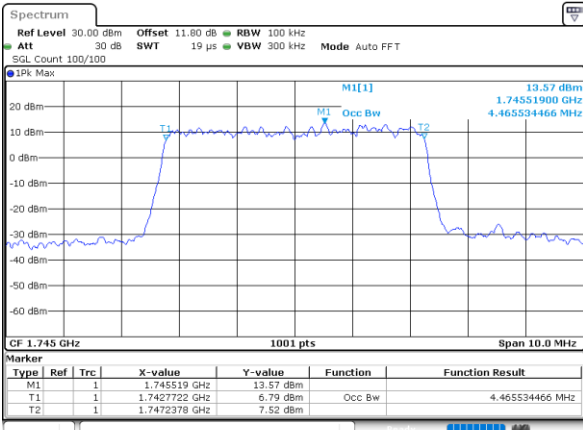

Date: 7 JUN 2020 16:22:20

Highest Channel / 3MHz / 64QAM

Date: 7 JUN 2020 16:38:40

LTE Band 66

Lowest Channel / 5MHz / 64QAM

Date: 7 JUN 2020 16:41:05

Lowest Channel / 10MHz / 64QAM

Date: 7 JUN 2020 17:10:31

Middle Channel / 5MHz / 64QAM

Date: 7 JUN 2020 16:43:29

Middle Channel / 10MHz / 64QAM

Date: 7 JUN 2020 17:12:55

Highest Channel / 5MHz / 64QAM

Date: 7 JUN 2020 16:44:33

Highest Channel / 10MHz / 64QAM

Date: 7 JUN 2020 17:13:59