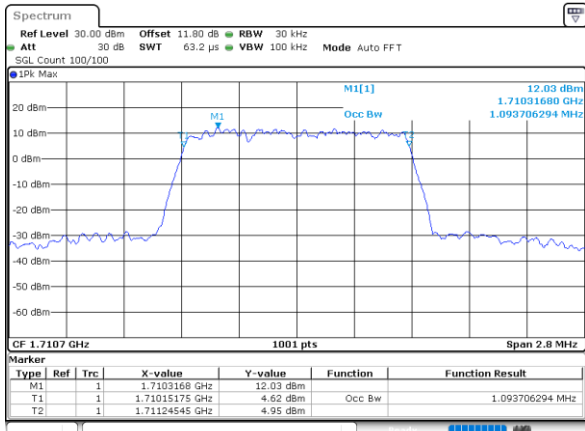

LTE Band 66

Lowest Channel / 15MHz / 64QAM

Date: 7, JUN, 2020 17:16:25

Lowest Channel / 20MHz / 64QAM

Date: 7, JUN, 2020 17:45:49

Middle Channel / 15MHz / 64QAM

Date: 7, JUN, 2020 17:18:49

Middle Channel / 20MHz / 64QAM

Date: 7, JUN, 2020 17:48:13

Highest Channel / 15MHz / 64QAM

Date: 7, JUN, 2020 17:19:53

Highest Channel / 20MHz / 64QAM

Date: 7, JUN, 2020 17:49:17

LTE Band 66

Lowest Channel / 1.4MHz / 256QAM

Date: 16_JUL_2020 13:38:48