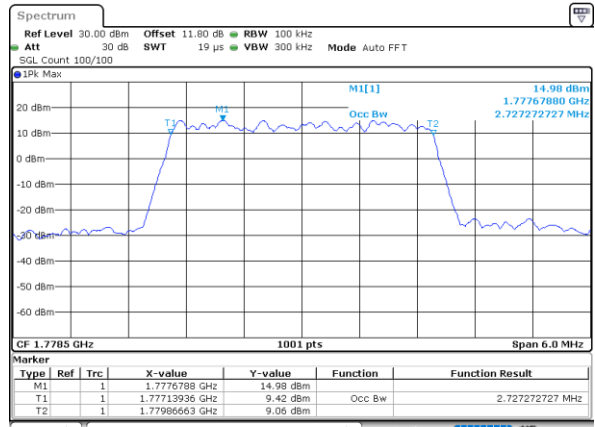

Middle Channel / 20MHz / 16QAM

Date: 7 JUN 2020 17:39:04

Highest Channel / 20MHz / QPSK

Date: 7 JUN 2020 17:41:01

Highest Channel / 20MHz / 16QAM

Date: 7 JUN 2020 17:41:13

LTE Band 66

Lowest Channel / 1.4MHz / 64QAM

Date: 7 JUN 2020 16:20:12

Lowest Channel / 3MHz / 64QAM

Date: 7 JUN 2020 16:35:11

Middle Channel / 20MHz / 64QAM

Date: 7 JUN 2020 16:21:16

Middle Channel / 3MHz / 64QAM

Date: 7 JUN 2020 16:37:36

Highest Channel / 20MHz / 64QAM

Date: 7 JUN 2020 16:22:20

Highest Channel / 3MHz / 64QAM

Date: 7 JUN 2020 16:38:40

LTE Band 66

Lowest Channel / 5MHz / 64QAM

Date: 7 JUN 2020 16:41:05

Lowest Channel / 10MHz / 64QAM

Date: 7 JUN 2020 17:10:31