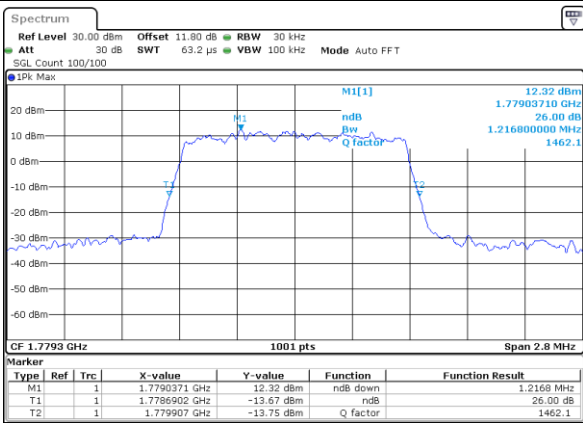

LTE Band 66

Lowest Channel / 1.4MHz / 256QAM

Date: 16.JUL.2020 13:39:03

Lowest Channel / 3MHz / 256QAM

Date: 16.JUL.2020 13:49:28

Middle Channel / 1.4MHz / 256QAM

Date: 16.JUL.2020 13:05:10

Middle Channel / 3MHz / 256QAM

Date: 16.JUL.2020 13:46:05

Highest Channel / 1.4MHz / 256QAM

Date: 16.JUL.2020 13:41:17

Highest Channel / 3MHz / 256QAM

Date: 16.JUL.2020 13:50:54

LTE Band 66

Lowest Channel / 5MHz / 256QAM

Date: 16.JUL.2020 13:56:52