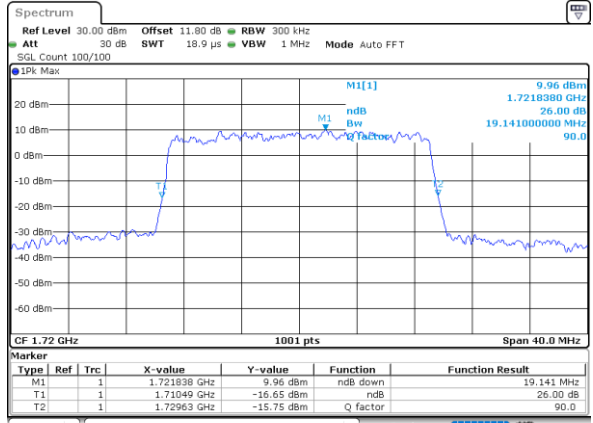

Date: 16.JUL.2020 14:00:45

Highest Channel / 10MHz / 256QAM

Date: 16.JUL.2020 14:02:14

LTE Band 66

Lowest Channel / 15MHz / 256QAM

Date: 16.JUL.2020 14:09:57

Lowest Channel / 20MHz / 256QAM

Date: 16.JUL.2020 14:11:29

Middle Channel / 15MHz / 256QAM

Date: 16.JUL.2020 14:08:25

Middle Channel / 20MHz / 256QAM

Date: 16.JUL.2020 14:11:14

Highest Channel / 15MHz / 256QAM

Date: 16.JUL.2020 14:13:03

Highest Channel / 20MHz / 256QAM