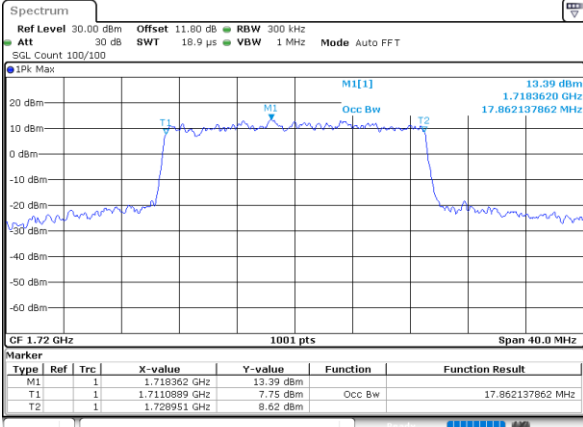

Highest Channel / 10MHz / QPSK

Date: 7 JUN 2020 17:05:43

Highest Channel / 10MHz / 16QAM

Date: 7 JUN 2020 17:05:55

LTE Band 66

Lowest Channel / 15MHz / QPSK

Date: 7, JUN, 2020 17:22:17

Lowest Channel / 15MHz / 16QAM

Date: 7, JUN, 2020 17:22:29

Middle Channel / 15MHz / QPSK

Date: 7, JUN, 2020 17:27:06

Middle Channel / 15MHz / 16QAM

Date: 7, JUN, 2020 17:27:17

Highest Channel / 15MHz / QPSK

Date: 7, JUN, 2020 17:29:14

Highest Channel / 15MHz / 16QAM

Date: 7, JUN, 2020 17:29:26

LTE Band 66

Lowest Channel / 20MHz / QPSK

Date: 7 JUN 2020 17:34:03

Lowest Channel / 20MHz / 16QAM

Date: 7 JUN 2020 17:34:15

Middle Channel / 20MHz / QPSK

Date: 7 JUN 2020 17:38:52