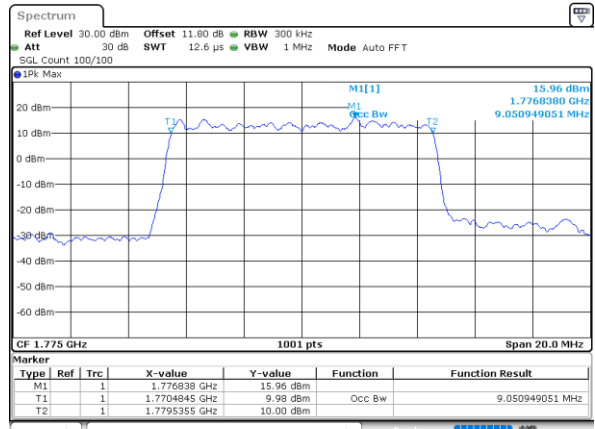

Date: 7 JUN 2020 16:51:46

Middle Channel / 5MHz / 16QAM

Date: 7 JUN 2020 16:51:58

Highest Channel / 5MHz / QPSK

Date: 7 JUN 2020 16:53:55

Highest Channel / 5MHz / 16QAM

Date: 7 JUN 2020 16:54:07

LTE Band 66

Lowest Channel / 10MHz / QPSK

Date: 7 JUN 2020 16:58:45

Lowest Channel / 10MHz / 16QAM

Date: 7 JUN 2020 16:58:57

Middle Channel / 10MHz / QPSK

Date: 7 JUN 2020 17:03:34

Middle Channel / 10MHz / 16QAM

Date: 7 JUN 2020 17:03:45

Highest Channel / 10MHz / QPSK

Date: 7 JUN 2020 17:05:43

Highest Channel / 10MHz / 16QAM

Date: 7 JUN 2020 17:05:55

LTE Band 66

Lowest Channel / 15MHz / QPSK

Date: 7, JUN, 2020 17:22:17

Lowest Channel / 15MHz / 16QAM