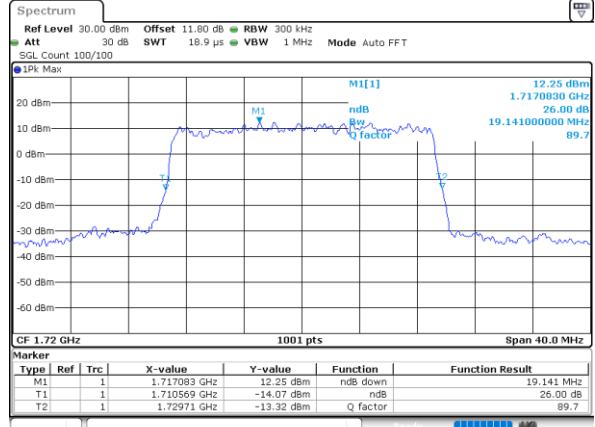

Highest Channel / 15MHz / QPSK

Date: 7, JUN, 2020 17:29:38

Highest Channel / 15MHz / 16QAM

Date: 7, JUN, 2020 17:29:50

LTE Band 66

Lowest Channel / 20MHz / QPSK

Date: 7, JUN, 2020 17:34:27

Lowest Channel / 20MHz / 16QAM