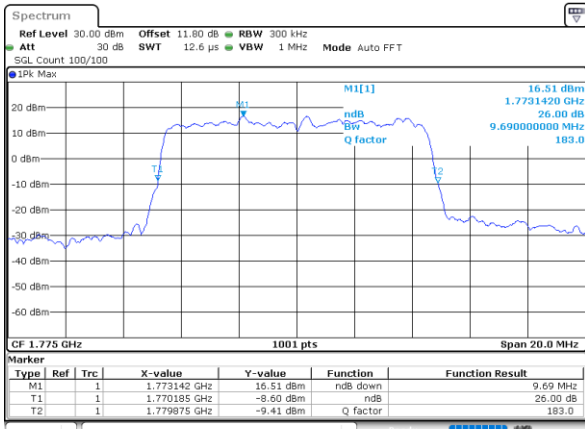

Highest Channel / 5MHz / 16QAM

Date: 7, JUN, 2020 16:54:31

LTE Band 66

Lowest Channel / 10MHz / QPSK

Date: 7, JUN, 2020 16:59:09

Lowest Channel / 10MHz / 16QAM

Date: 7, JUN, 2020 16:59:20

Middle Channel / 10MHz / QPSK

Date: 7, JUN, 2020 17:03:57

Middle Channel / 10MHz / 16QAM

Date: 7, JUN, 2020 17:04:10

Highest Channel / 10MHz / QPSK

Date: 7, JUN, 2020 17:06:07

Highest Channel / 10MHz / 16QAM

Date: 7, JUN, 2020 17:06:18

LTE Band 66