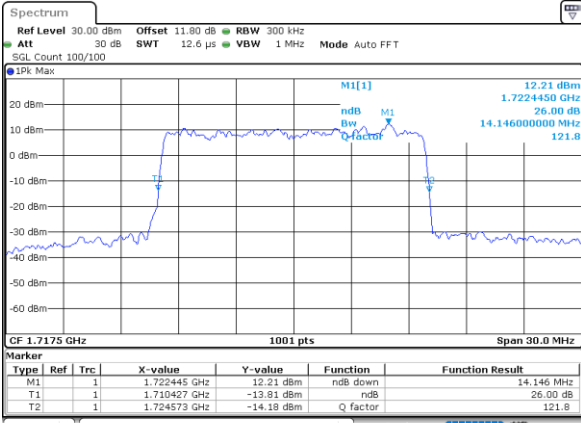

Date: 16.JUL.2020 14:00:45

Highest Channel / 10MHz / 256QAM

Date: 16.JUL.2020 14:02:14

LTE Band 66

Lowest Channel / 15MHz / 256QAM

Date: 16.JUL.2020 14:09:57

Lowest Channel / 20MHz / 256QAM

Date: 16.JUL.2020 14:11:29