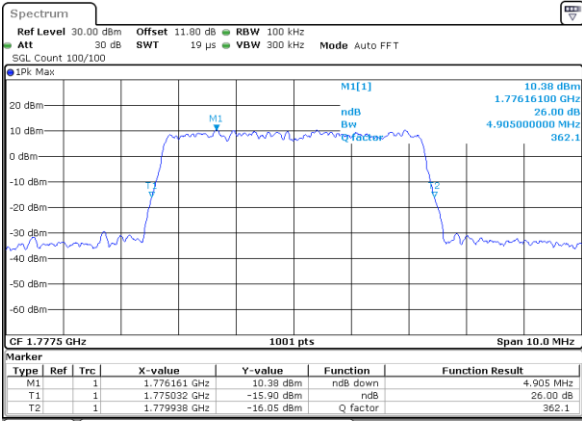

Date: 16.JUL.2020 13:46:05

Highest Channel / 1.4MHz / 256QAM

Date: 16.JUL.2020 13:41:17

Highest Channel / 3MHz / 256QAM

Date: 16.JUL.2020 13:50:54

LTE Band 66

Lowest Channel / 5MHz / 256QAM

Date: 16.JUL.2020 13:56:52

Lowest Channel / 10MHz / 256QAM

Date: 16.JUL.2020 14:04:14

Middle Channel / 5MHz / 256QAM

Date: 16.JUL.2020 13:55:03

Middle Channel / 10MHz / 256QAM

Date: 16.JUL.2020 14:02:39

Highest Channel / 5MHz / 256QAM

Date: 16.JUL.2020 14:00:45

Highest Channel / 10MHz / 256QAM

Date: 16.JUL.2020 14:02:14

LTE Band 66

Lowest Channel / 15MHz / 256QAM

Date: 16.JUL.2020 14:09:57

Lowest Channel / 20MHz / 256QAM

Date: 16.JUL.2020 14:11:29