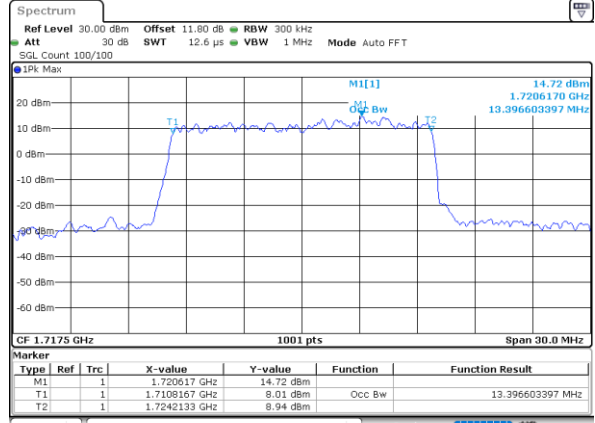

Highest Channel / 10MHz / QPSK

Date: 7 JUN 2020 17:05:43

Highest Channel / 10MHz / 16QAM

Date: 7 JUN 2020 17:05:55

LTE Band 66

Lowest Channel / 15MHz / QPSK

Date: 7, JUN, 2020 17:22:17

Lowest Channel / 15MHz / 16QAM