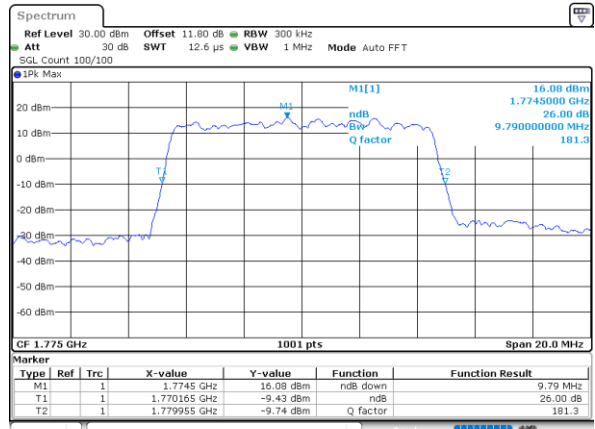

Highest Channel / 5MHz / 16QAM

Date: 7, JUN, 2020 16:54:31

LTE Band 66

Lowest Channel / 10MHz / QPSK

Date: 7, JUN, 2020 16:59:09

Lowest Channel / 10MHz / 16QAM

Date: 7, JUN, 2020 16:59:20

Middle Channel / 10MHz / QPSK

Date: 7, JUN, 2020 17:03:57

Middle Channel / 10MHz / 16QAM

Date: 7, JUN, 2020 17:04:10

Highest Channel / 10MHz / QPSK

Date: 7, JUN, 2020 17:06:07

Highest Channel / 10MHz / 16QAM

Date: 7, JUN, 2020 17:06:18

LTE Band 66