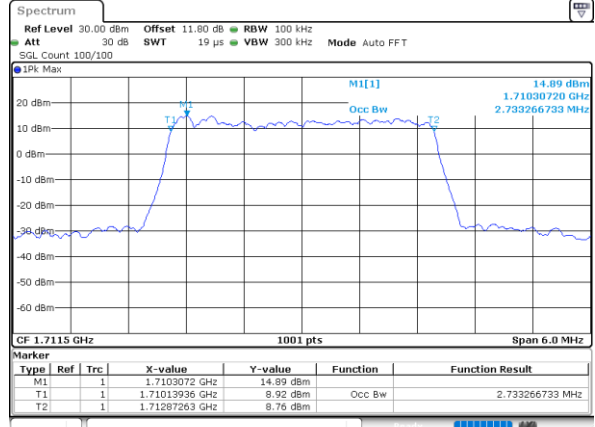

Date: 7, JUN, 2020 17:29:26

LTE Band 66

Lowest Channel / 20MHz / QPSK

Date: 7 JUN 2020 17:34:03

Lowest Channel / 20MHz / 16QAM

Date: 7 JUN 2020 17:34:15

Middle Channel / 20MHz / QPSK

Date: 7 JUN 2020 17:38:52

Middle Channel / 20MHz / 16QAM

Date: 7 JUN 2020 17:39:04

Highest Channel / 20MHz / QPSK

Date: 7 JUN 2020 17:41:01

Highest Channel / 20MHz / 16QAM

Date: 7 JUN 2020 17:41:13

LTE Band 66

Lowest Channel / 1.4MHz / 64QAM

Date: 7 JUN 2020 16:20:12

Lowest Channel / 3MHz / 64QAM

Date: 7 JUN 2020 16:35:11

Middle Channel / 20MHz / 64QAM

Date: 7 JUN 2020 16:21:16

Middle Channel / 3MHz / 64QAM

Date: 7 JUN 2020 16:37:36

Highest Channel / 20MHz / 64QAM

Date: 7 JUN 2020 16:22:20

Highest Channel / 3MHz / 64QAM

Date: 7 JUN 2020 16:38:40

LTE Band 66

Lowest Channel / 5MHz / 64QAM

Date: 7 JUN 2020 16:41:05

Lowest Channel / 10MHz / 64QAM

Date: 7 JUN 2020 17:10:31