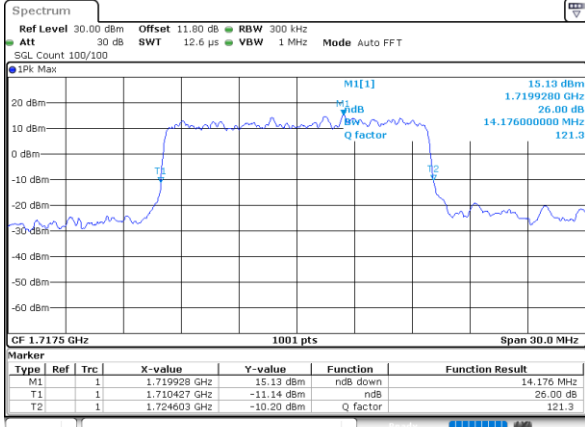

LTE Band 66

Lowest Channel / 15MHz / QPSK

Date: 7, JUN, 2020 17:22:41