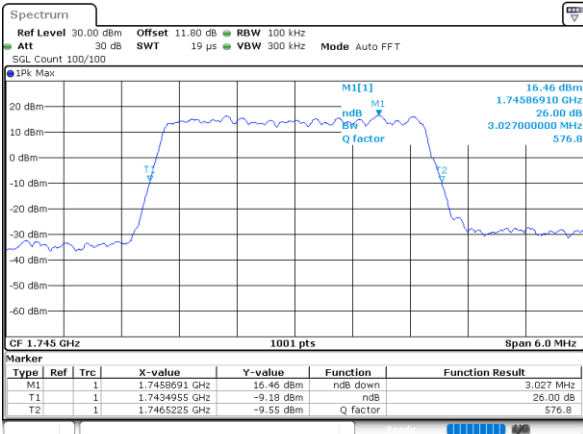

LTE Band 66

Lowest Channel / 3MHz / QPSK

Date: 7 JUN 2020 16:23:49

Lowest Channel / 3MHz / 16QAM

Date: 7 JUN 2020 16:24:00

Middle Channel / 3MHz / QPSK

Date: 7 JUN 2020 16:28:38

Middle Channel / 3MHz / 16QAM