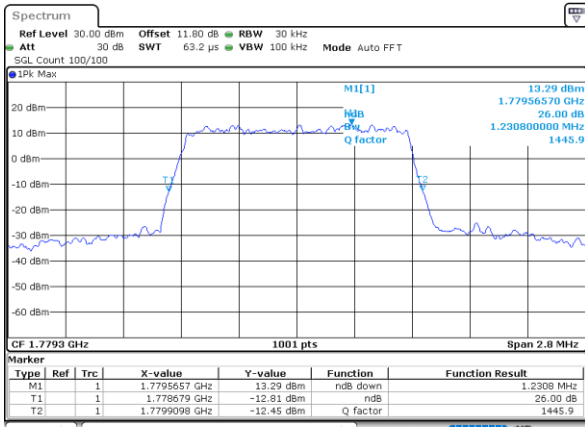

Date: 7, JUN, 2020 17:41:36

LTE Band 66

Lowest Channel / 1.4MHz / 64QAM

Date: 7, JUN, 2020 16:20:23

Lowest Channel / 3MHz / 64QAM

Date: 7, JUN, 2020 16:35:23

Middle Channel / 20MHz / 64QAM

Date: 7, JUN, 2020 16:21:28

Middle Channel / 3MHz / 64QAM

Date: 7, JUN, 2020 16:37:47

Highest Channel / 20MHz / 64QAM

Date: 7, JUN, 2020 16:22:32

Highest Channel / 3MHz / 64QAM

Date: 7, JUN, 2020 16:38:52

LTE Band 66

Lowest Channel / 5MHz / 64QAM