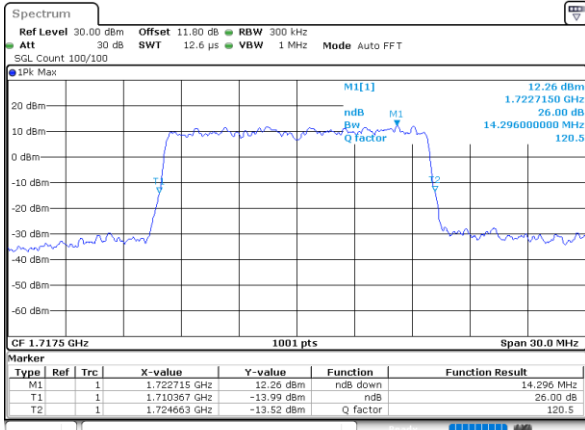

Date: 7, JUN, 2020 16:44:45

Highest Channel / 10MHz / 64QAM

Date: 7, JUN, 2020 17:14:11

LTE Band 66

Lowest Channel / 15MHz / 64QAM

Date: 7 JUN 2020 17:16:36

Lowest Channel / 20MHz / 64QAM

Date: 7 JUN 2020 17:14:01