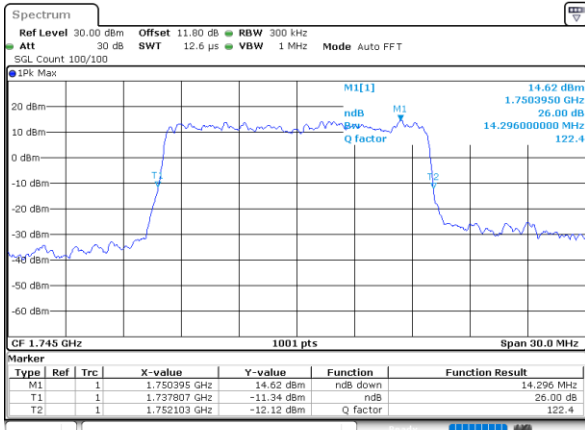

Lowest Channel / 15MHz / QPSK

Date: 7, JUN, 2020 17:22:41

Lowest Channel / 15MHz / 16QAM

Date: 7, JUN, 2020 17:22:52

Middle Channel / 15MHz / QPSK

Date: 7, JUN, 2020 17:27:29

Middle Channel / 15MHz / 16QAM

Date: 7, JUN, 2020 17:27:41

Highest Channel / 15MHz / QPSK

Date: 7, JUN, 2020 17:29:38

Highest Channel / 15MHz / 16QAM

Date: 7, JUN, 2020 17:29:50

LTE Band 66

Lowest Channel / 20MHz / QPSK

Date: 7, JUN, 2020 17:34:27

Lowest Channel / 20MHz / 16QAM