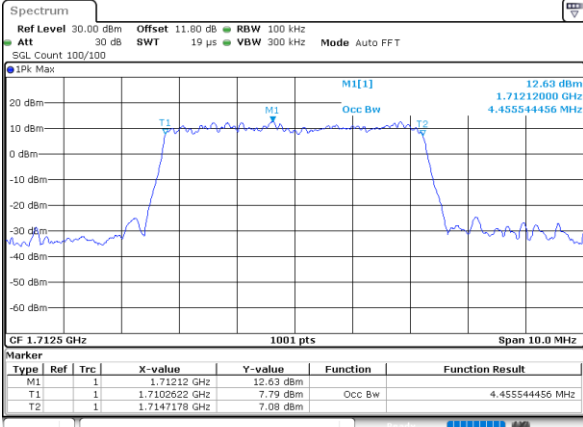

Date: 7 JUN 2020 16:22:20

Highest Channel / 3MHz / 64QAM

Date: 7 JUN 2020 16:38:40

LTE Band 66

Lowest Channel / 5MHz / 64QAM

Date: 7 JUN 2020 16:41:05

Lowest Channel / 10MHz / 64QAM

Date: 7 JUN 2020 17:10:31

Middle Channel / 5MHz / 64QAM

Date: 7 JUN 2020 16:43:29

Middle Channel / 10MHz / 64QAM

Date: 7 JUN 2020 17:12:55

Highest Channel / 5MHz / 64QAM

Date: 7 JUN 2020 16:44:33

Highest Channel / 10MHz / 64QAM

Date: 7 JUN 2020 17:13:59