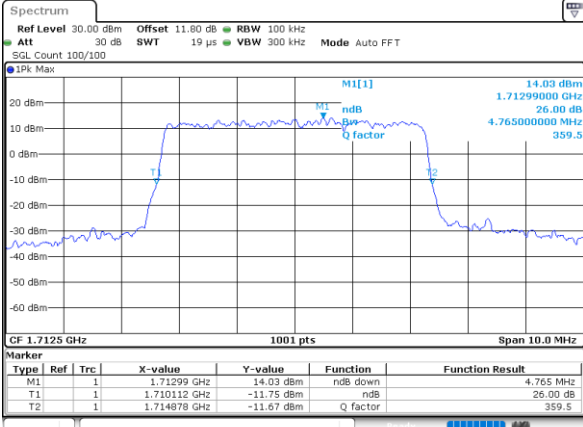

Date: 7 JUN 2020 16:28:49

Highest Channel / 3MHz / QPSK

Date: 7 JUN 2020 16:30:46

Highest Channel / 3MHz / 16QAM

Date: 7 JUN 2020 16:30:58

LTE Band 66

Lowest Channel / 5MHz / QPSK

Date: 7, JUN, 2020 16:47:21