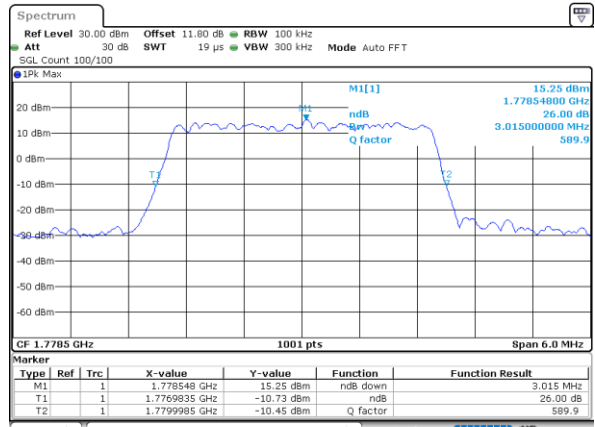

Middle Channel / 3MHz / 64QAM

Date: 7, JUN, 2020 16:37:47

Highest Channel / 20MHz / 64QAM

Date: 7, JUN, 2020 16:22:32

Highest Channel / 3MHz / 64QAM

Date: 7, JUN, 2020 16:38:52

LTE Band 66

Lowest Channel / 5MHz / 64QAM