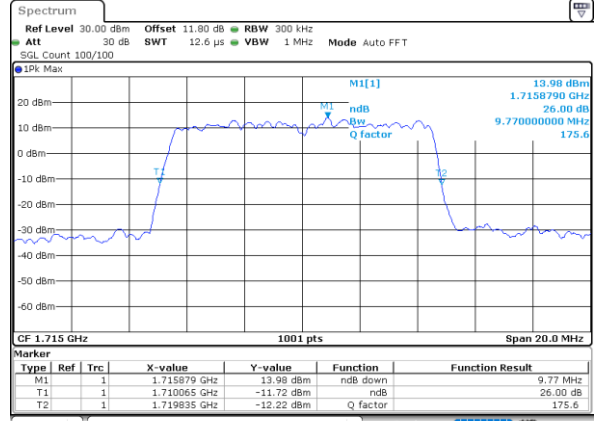

LTE Band 66

Lowest Channel / 1.4MHz / 256QAM

Date: 16.JUL.2020 13:39:03

Lowest Channel / 3MHz / 256QAM

Date: 16.JUL.2020 13:49:28

Middle Channel / 1.4MHz / 256QAM

Date: 16.JUL.2020 13:05:10

Middle Channel / 3MHz / 256QAM

Date: 16.JUL.2020 13:46:05

Highest Channel / 1.4MHz / 256QAM

Date: 16.JUL.2020 13:41:17

Highest Channel / 3MHz / 256QAM

Date: 16.JUL.2020 13:50:54

LTE Band 66

Lowest Channel / 5MHz / 256QAM

Date: 16.JUL.2020 13:56:52

Lowest Channel / 10MHz / 256QAM

Date: 16.JUL.2020 14:04:14

Middle Channel / 5MHz / 256QAM

Date: 16.JUL.2020 13:55:03

Middle Channel / 10MHz / 256QAM

Date: 16.JUL.2020 14:02:39

Highest Channel / 5MHz / 256QAM

Date: 16.JUL.2020 14:00:45

Highest Channel / 10MHz / 256QAM

Date: 16.JUL.2020 14:02:14

LTE Band 66

Lowest Channel / 15MHz / 256QAM

Date: 16.JUL.2020 14:09:57

Lowest Channel / 20MHz / 256QAM

Date: 16.JUL.2020 14:11:29