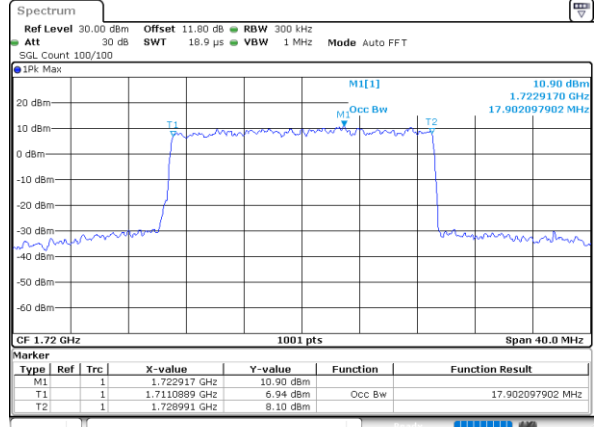

Date: 7 JUN 2020 16:22:20

Highest Channel / 3MHz / 64QAM

Date: 7 JUN 2020 16:38:40

LTE Band 66

Lowest Channel / 5MHz / 64QAM

Date: 7 JUN 2020 16:41:05

Lowest Channel / 10MHz / 64QAM

Date: 7 JUN 2020 17:10:31

Middle Channel / 5MHz / 64QAM

Date: 7 JUN 2020 16:43:29

Middle Channel / 10MHz / 64QAM

Date: 7 JUN 2020 17:12:55

Highest Channel / 5MHz / 64QAM

Date: 7 JUN 2020 16:44:33

Highest Channel / 10MHz / 64QAM

Date: 7 JUN 2020 17:13:59

LTE Band 66

Lowest Channel / 15MHz / 64QAM

Date: 7, JUN, 2020 17:16:25

Lowest Channel / 20MHz / 64QAM

Date: 7, JUN, 2020 17:45:49

Middle Channel / 15MHz / 64QAM

Date: 7, JUN, 2020 17:18:49

Middle Channel / 20MHz / 64QAM