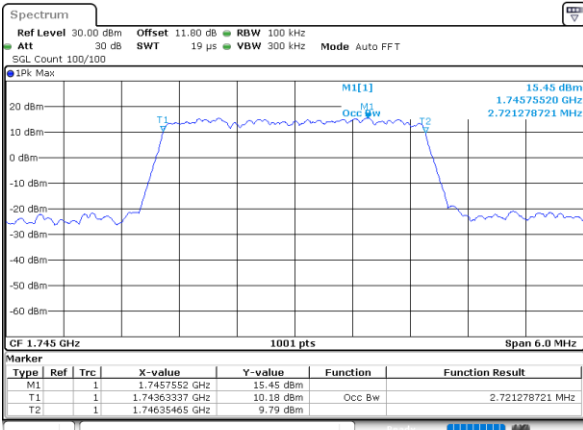

Middle Channel / 3MHz / QPSK

Date: 7 JUN 2020 16:28:14