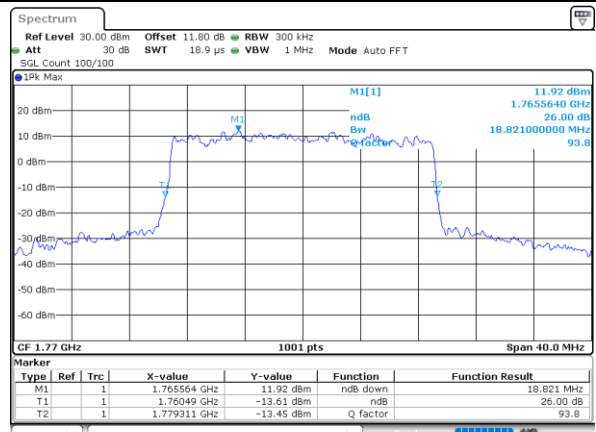

Date: 7, JUN, 2020 16:44:45

Highest Channel / 10MHz / 64QAM

Date: 7, JUN, 2020 17:14:11

LTE Band 66

Lowest Channel / 15MHz / 64QAM

Date: 7 JUN 2020 17:16:36

Lowest Channel / 20MHz / 64QAM

Date: 7 JUN 2020 17:14:01

Middle Channel / 15MHz / 64QAM

Date: 7 JUN 2020 17:19:01

Middle Channel / 20MHz / 64QAM

Date: 7 JUN 2020 17:48:25

Highest Channel / 15MHz / 64QAM

Date: 7 JUN 2020 17:20:05

Highest Channel / 20MHz / 64QAM

Date: 7 JUN 2020 17:49:29

LTE Band 66

Lowest Channel / 1.4MHz / 256QAM

Date: 16.JUL.2020 13:39:03

Lowest Channel / 3MHz / 256QAM

Date: 16.JUL.2020 13:49:28

Middle Channel / 1.4MHz / 256QAM

Date: 16.JUL.2020 13:05:10

Middle Channel / 3MHz / 256QAM