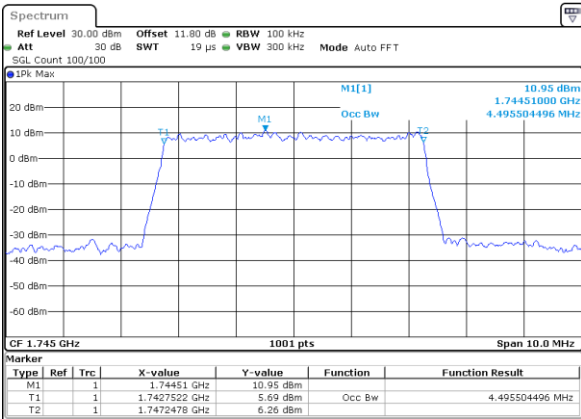

Date: 7, JUN, 2020 17:48:13

Highest Channel / 15MHz / 64QAM

Date: 7, JUN, 2020 17:19:53

Highest Channel / 20MHz / 64QAM

Date: 7, JUN, 2020 17:49:17

LTE Band 66

Lowest Channel / 1.4MHz / 256QAM

Date: 16_JUL_2020 13:38:48

Lowest Channel / 3MHz / 256QAM

Date: 16_JUL_2020 13:49:19

Middle Channel / 1.4MHz / 256QAM

Date: 16_JUL_2020 13:34:55

Middle Channel / 3MHz / 256QAM

Date: 16_JUL_2020 13:45:58

Highest Channel / 1.4MHz / 256QAM

Date: 16_JUL_2020 13:41:09

Highest Channel / 3MHz / 256QAM

Date: 16_JUL_2020 13:50:47

LTE Band 66

Lowest Channel / 5MHz / 256QAM

Lowest Channel / 10MHz / 256QAM

Middle Channel / 5MHz / 256QAM

Middle Channel / 10MHz / 256QAM

Highest Channel / 5MHz / 256QAM

Highest Channel / 10MHz / 256QAM