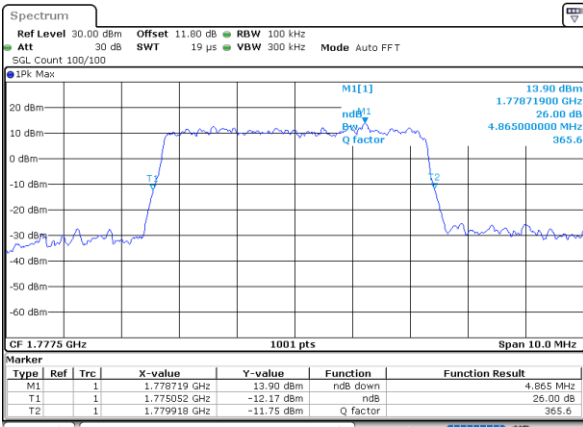

Date: 7, JUN, 2020 16:41:16

Lowest Channel / 10MHz / 64QAM

Date: 7, JUN, 2020 17:10:43

Middle Channel / 5MHz / 64QAM

Date: 7, JUN, 2020 16:43:40

Middle Channel / 10MHz / 64QAM

Date: 7, JUN, 2020 17:13:07

Highest Channel / 5MHz / 64QAM

Date: 7, JUN, 2020 16:44:45

Highest Channel / 10MHz / 64QAM

Date: 7, JUN, 2020 17:14:11

LTE Band 66

Lowest Channel / 15MHz / 64QAM

Date: 7 JUN 2020 17:16:36

Lowest Channel / 20MHz / 64QAM

Date: 7 JUN 2020 17:14:01