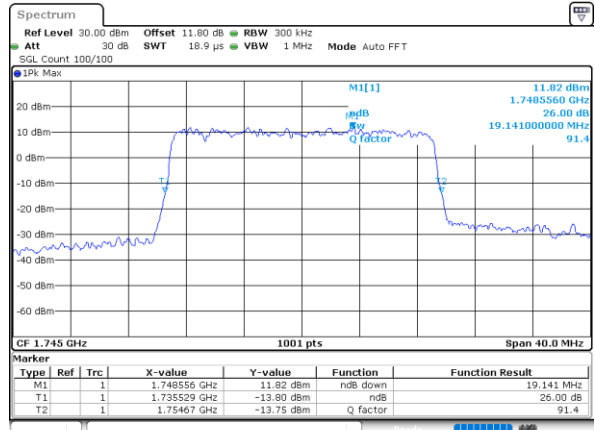

Middle Channel / 20MHz / 16QAM

Date: 7, JUN, 2020 17:39:28