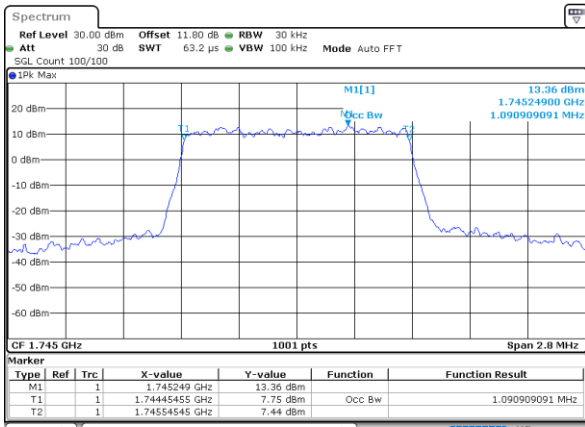

Date: 7, JUN, 2020 17:29:26

LTE Band 66

Lowest Channel / 20MHz / QPSK

Date: 7 JUN 2020 17:34:03

Lowest Channel / 20MHz / 16QAM

Date: 7 JUN 2020 17:34:15

Middle Channel / 20MHz / QPSK

Date: 7 JUN 2020 17:38:52

Middle Channel / 20MHz / 16QAM

Date: 7 JUN 2020 17:39:04

Highest Channel / 20MHz / QPSK

Date: 7 JUN 2020 17:41:01

Highest Channel / 20MHz / 16QAM

Date: 7 JUN 2020 17:41:13

LTE Band 66

Lowest Channel / 1.4MHz / 64QAM

Date: 7 JUN 2020 16:20:12

Lowest Channel / 3MHz / 64QAM

Date: 7 JUN 2020 16:35:11

Middle Channel / 20MHz / 64QAM

Date: 7 JUN 2020 16:21:16

Middle Channel / 3MHz / 64QAM

Date: 7 JUN 2020 16:37:36

Highest Channel / 20MHz / 64QAM

Date: 7 JUN 2020 16:22:20

Highest Channel / 3MHz / 64QAM

Date: 7 JUN 2020 16:38:40

LTE Band 66

Lowest Channel / 5MHz / 64QAM

Date: 7 JUN 2020 16:41:05

Lowest Channel / 10MHz / 64QAM

Date: 7 JUN 2020 17:10:31