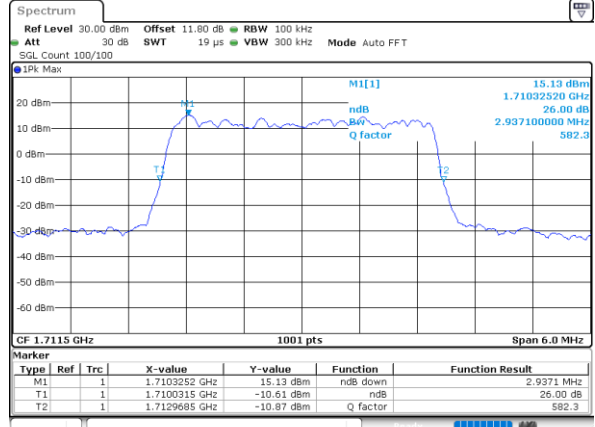

Date: 7, JUN, 2020 17:41:36

LTE Band 66

Lowest Channel / 1.4MHz / 64QAM

Date: 7, JUN, 2020 16:20:23

Lowest Channel / 3MHz / 64QAM

Date: 7, JUN, 2020 16:35:23

Middle Channel / 20MHz / 64QAM

Date: 7, JUN, 2020 16:21:28

Middle Channel / 3MHz / 64QAM

Date: 7, JUN, 2020 16:37:47

Highest Channel / 20MHz / 64QAM

Date: 7, JUN, 2020 16:22:32

Highest Channel / 3MHz / 64QAM

Date: 7, JUN, 2020 16:38:52

LTE Band 66

Lowest Channel / 5MHz / 64QAM