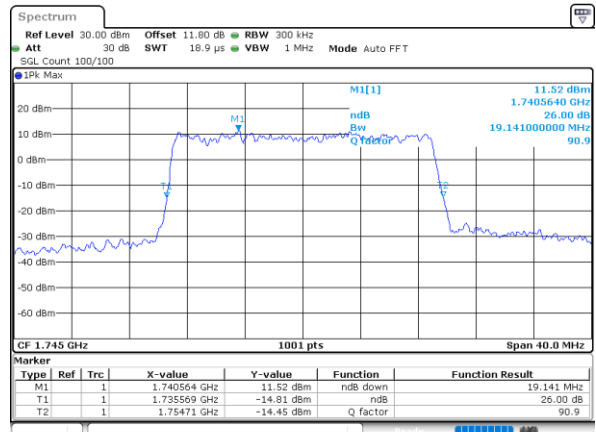

Middle Channel / 20MHz / 64QAM

Date: 7 JUN 2020 17:48:25