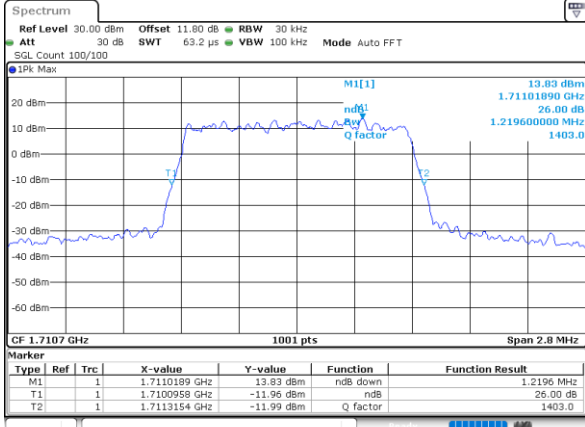

Date: 7, JUN, 2020 17:41:36

LTE Band 66

Lowest Channel / 1.4MHz / 64QAM

Date: 7, JUN, 2020 16:20:23

Lowest Channel / 3MHz / 64QAM

Date: 7, JUN, 2020 16:35:23

Middle Channel / 20MHz / 64QAM

Date: 7, JUN, 2020 16:21:28