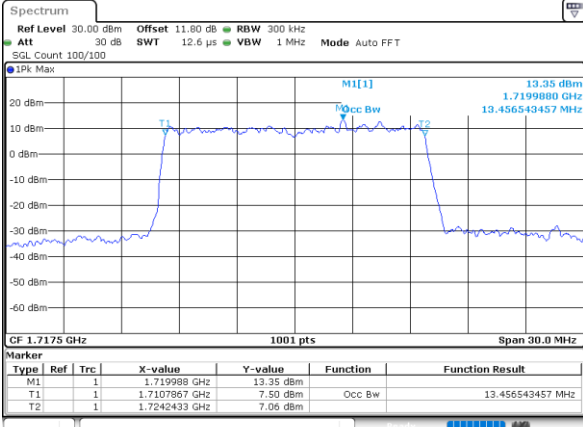

Date: 7 JUN 2020 16:22:20

Highest Channel / 3MHz / 64QAM

Date: 7 JUN 2020 16:38:40

LTE Band 66

Lowest Channel / 5MHz / 64QAM

Date: 7 JUN 2020 16:41:05

Lowest Channel / 10MHz / 64QAM

Date: 7 JUN 2020 17:10:31

Middle Channel / 5MHz / 64QAM

Date: 7 JUN 2020 16:43:29

Middle Channel / 10MHz / 64QAM

Date: 7 JUN 2020 17:12:55

Highest Channel / 5MHz / 64QAM

Date: 7 JUN 2020 16:44:33

Highest Channel / 10MHz / 64QAM

Date: 7 JUN 2020 17:13:59

LTE Band 66

Lowest Channel / 15MHz / 64QAM

Date: 7, JUN, 2020 17:16:25

Lowest Channel / 20MHz / 64QAM

Date: 7, JUN, 2020 17:45:49

Middle Channel / 15MHz / 64QAM

Date: 7, JUN, 2020 17:18:49

Middle Channel / 20MHz / 64QAM

Date: 7, JUN, 2020 17:48:13

Highest Channel / 15MHz / 64QAM

Date: 7, JUN, 2020 17:19:53

Highest Channel / 20MHz / 64QAM

Date: 7, JUN, 2020 17:49:17

LTE Band 66

Lowest Channel / 1.4MHz / 256QAM

Date: 16_JUL_2020 13:38:48