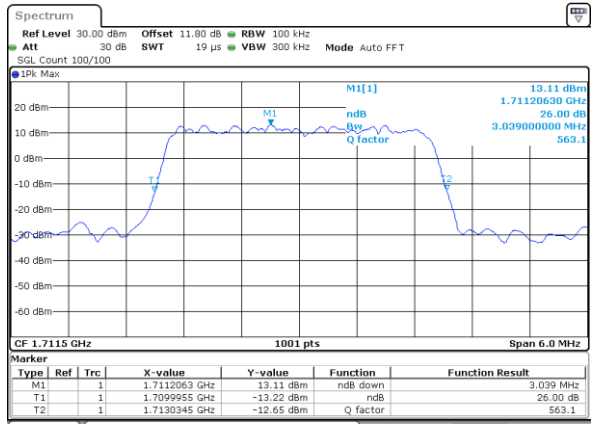

Date: 7, JUN, 2020 16:44:45

Highest Channel / 10MHz / 64QAM

Date: 7, JUN, 2020 17:14:11

LTE Band 66

Lowest Channel / 15MHz / 64QAM

Date: 7 JUN 2020 17:16:36

Lowest Channel / 20MHz / 64QAM

Date: 7 JUN 2020 17:14:01

Middle Channel / 15MHz / 64QAM

Date: 7 JUN 2020 17:19:01

Middle Channel / 20MHz / 64QAM

Date: 7 JUN 2020 17:48:25

Highest Channel / 15MHz / 64QAM

Date: 7 JUN 2020 17:20:05

Highest Channel / 20MHz / 64QAM

Date: 7 JUN 2020 17:49:29

LTE Band 66

Lowest Channel / 1.4MHz / 256QAM

Date: 16.JUL.2020 13:39:03

Lowest Channel / 3MHz / 256QAM

Date: 16.JUL.2020 13:49:28

Middle Channel / 1.4MHz / 256QAM

Date: 16.JUL.2020 13:05:10

Middle Channel / 3MHz / 256QAM

Date: 16.JUL.2020 13:46:05

Highest Channel / 1.4MHz / 256QAM

Date: 16.JUL.2020 13:41:17

Highest Channel / 3MHz / 256QAM

Date: 16.JUL.2020 13:50:54

LTE Band 66

Lowest Channel / 5MHz / 256QAM

Date: 16.JUL.2020 13:56:52