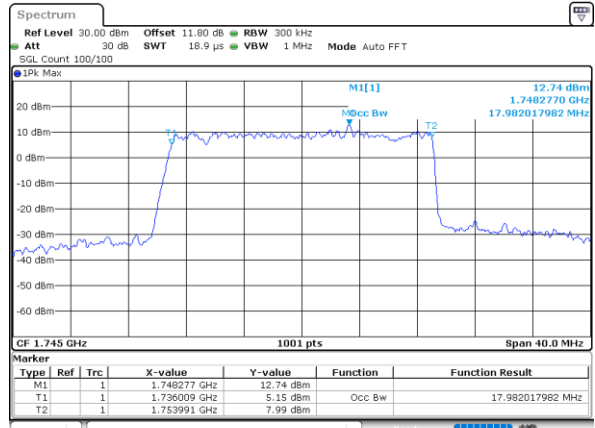

Date: 7 JUN 2020 16:22:20

Highest Channel / 3MHz / 64QAM

Date: 7 JUN 2020 16:38:40

LTE Band 66

Lowest Channel / 5MHz / 64QAM

Date: 7 JUN 2020 16:41:05

Lowest Channel / 10MHz / 64QAM

Date: 7 JUN 2020 17:10:31

LTE Band 66

Lowest Channel / 15MHz / 64QAM

Date: 7, JUN, 2020 17:16:25

Lowest Channel / 20MHz / 64QAM

Date: 7, JUN, 2020 17:45:49

Middle Channel / 15MHz / 64QAM

Date: 7, JUN, 2020 17:18:49

Middle Channel / 20MHz / 64QAM

Date: 7, JUN, 2020 17:48:13

Highest Channel / 15MHz / 64QAM

Date: 7, JUN, 2020 17:19:53

Highest Channel / 20MHz / 64QAM

Date: 7, JUN, 2020 17:49:17

LTE Band 66

Lowest Channel / 1.4MHz / 256QAM

Date: 16_JUL_2020 13:38:48