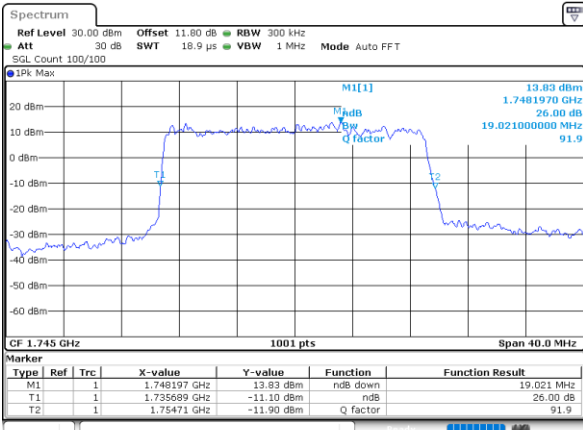

Middle Channel / 20MHz / QPSK

Date: 7, JUN, 2020 17:39:16