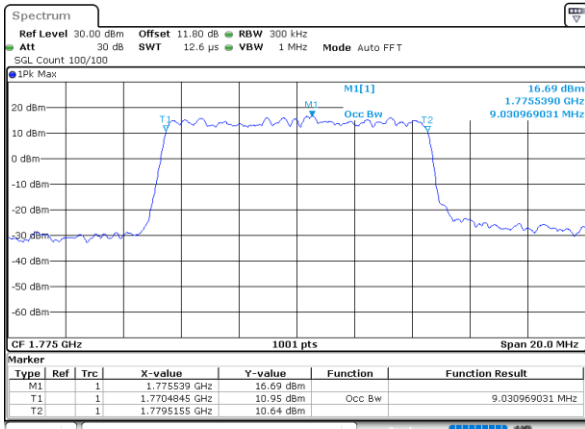

Date: 7 JUN 2020 16:51:46

Middle Channel / 5MHz / 16QAM

Date: 7 JUN 2020 16:51:58

Highest Channel / 5MHz / QPSK

Date: 7 JUN 2020 16:53:55

Highest Channel / 5MHz / 16QAM

Date: 7 JUN 2020 16:54:07

LTE Band 66

Lowest Channel / 10MHz / QPSK

Date: 7 JUN 2020 16:58:45

Lowest Channel / 10MHz / 16QAM

Date: 7 JUN 2020 16:58:57

Middle Channel / 10MHz / QPSK

Date: 7 JUN 2020 17:03:34

Middle Channel / 10MHz / 16QAM

Date: 7 JUN 2020 17:03:45

Highest Channel / 10MHz / QPSK

Date: 7 JUN 2020 17:05:43

Highest Channel / 10MHz / 16QAM

Date: 7 JUN 2020 17:05:55

LTE Band 66

Lowest Channel / 15MHz / QPSK

Date: 7, JUN, 2020 17:22:17

Lowest Channel / 15MHz / 16QAM