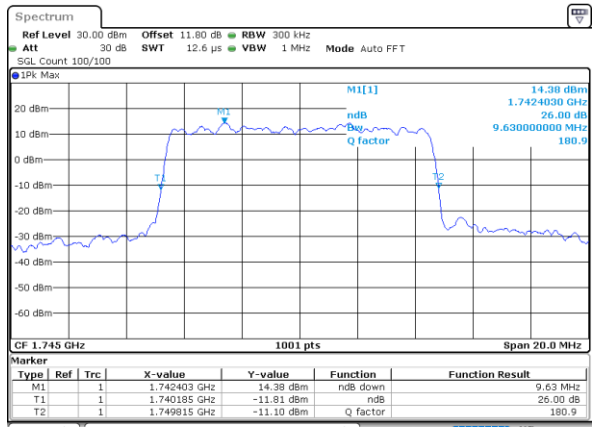

Middle Channel / 3MHz / 64QAM

Date: 7, JUN, 2020 16:37:47

Highest Channel / 20MHz / 64QAM

Date: 7, JUN, 2020 16:22:32

Highest Channel / 3MHz / 64QAM

Date: 7, JUN, 2020 16:38:52

LTE Band 66

Lowest Channel / 5MHz / 64QAM

Date: 7, JUN, 2020 16:41:16

Lowest Channel / 10MHz / 64QAM

Date: 7, JUN, 2020 17:10:43

Middle Channel / 5MHz / 64QAM

Date: 7, JUN, 2020 16:43:40

Middle Channel / 10MHz / 64QAM

Date: 7, JUN, 2020 17:13:07

Highest Channel / 5MHz / 64QAM

Date: 7, JUN, 2020 16:44:45

Highest Channel / 10MHz / 64QAM

Date: 7, JUN, 2020 17:14:11

LTE Band 66

Lowest Channel / 15MHz / 64QAM

Date: 7 JUN 2020 17:16:36

Lowest Channel / 20MHz / 64QAM

Date: 7 JUN 2020 17:14:01