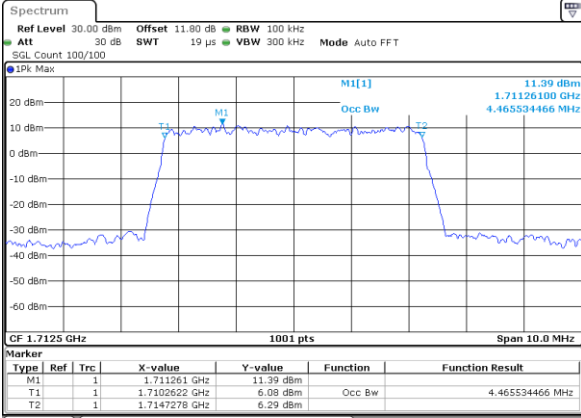

Date: 7, JUN, 2020 17:48:13

Highest Channel / 15MHz / 64QAM

Date: 7, JUN, 2020 17:19:53

Highest Channel / 20MHz / 64QAM

Date: 7, JUN, 2020 17:49:17

LTE Band 66

Lowest Channel / 1.4MHz / 256QAM

Date: 16_JUL_2020 13:38:48

Lowest Channel / 3MHz / 256QAM

Date: 16_JUL_2020 13:49:19

Middle Channel / 1.4MHz / 256QAM

Date: 16_JUL_2020 13:34:55

Middle Channel / 3MHz / 256QAM

Date: 16_JUL_2020 13:45:58

Highest Channel / 1.4MHz / 256QAM

Date: 16_JUL_2020 13:41:09

Highest Channel / 3MHz / 256QAM

Date: 16_JUL_2020 13:50:47

LTE Band 66

Lowest Channel / 5MHz / 256QAM

Lowest Channel / 10MHz / 256QAM

Middle Channel / 5MHz / 256QAM

Middle Channel / 10MHz / 256QAM

Highest Channel / 5MHz / 256QAM

Highest Channel / 10MHz / 256QAM