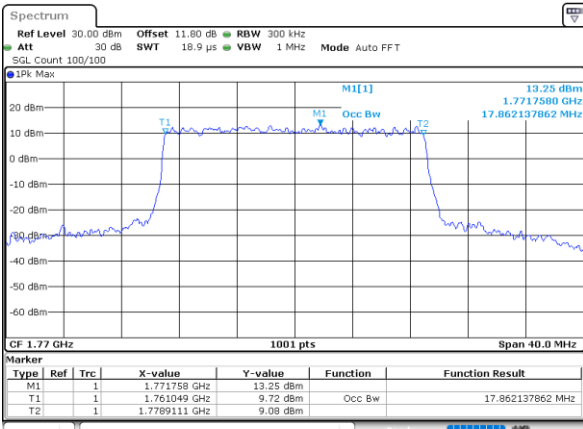

Date: 7, JUN, 2020 17:29:26

LTE Band 66

Lowest Channel / 20MHz / QPSK

Date: 7 JUN 2020 17:34:03

Lowest Channel / 20MHz / 16QAM

Date: 7 JUN 2020 17:34:15

Middle Channel / 20MHz / QPSK

Date: 7 JUN 2020 17:38:52

Middle Channel / 20MHz / 16QAM

Date: 7 JUN 2020 17:39:04

Highest Channel / 20MHz / QPSK

Date: 7 JUN 2020 17:41:01

Highest Channel / 20MHz / 16QAM

Date: 7 JUN 2020 17:41:13

LTE Band 66

Lowest Channel / 1.4MHz / 64QAM