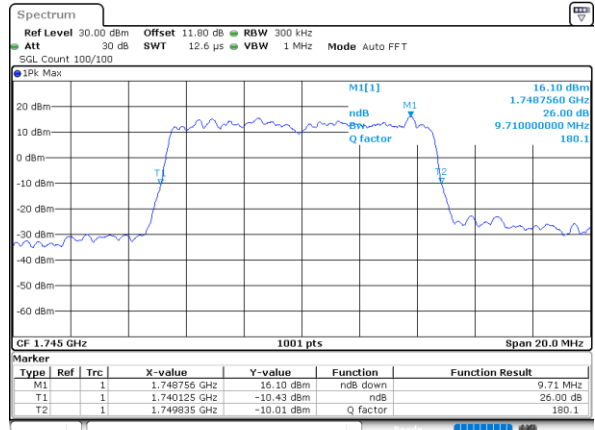

Highest Channel / 5MHz / 16QAM

Date: 7, JUN, 2020 16:54:31

LTE Band 66

Lowest Channel / 10MHz / QPSK

Date: 7, JUN, 2020 16:59:09

Lowest Channel / 10MHz / 16QAM

Date: 7, JUN, 2020 16:59:20

Middle Channel / 10MHz / QPSK

Date: 7, JUN, 2020 17:03:57

Middle Channel / 10MHz / 16QAM

Date: 7, JUN, 2020 17:04:10

Highest Channel / 10MHz / QPSK

Date: 7, JUN, 2020 17:06:07

Highest Channel / 10MHz / 16QAM

Date: 7, JUN, 2020 17:06:18

LTE Band 66