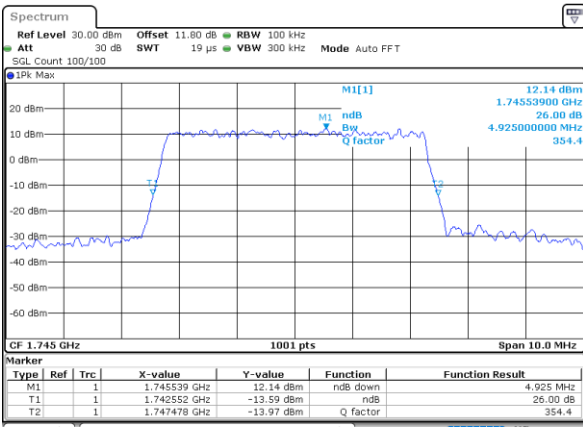

Middle Channel / 5MHz / 64QAM

Date: 7, JUN, 2020 16:43:40