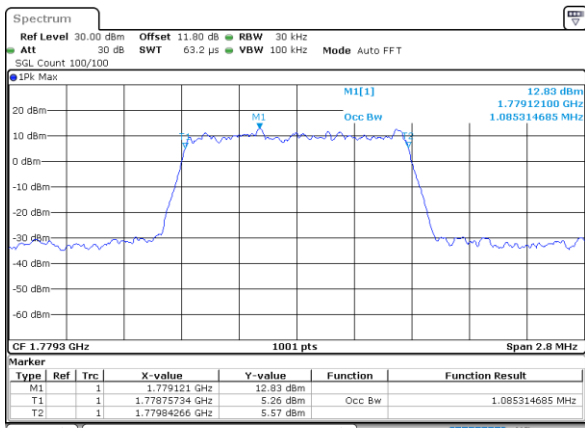

Date: 7, JUN, 2020 17:48:13

Highest Channel / 15MHz / 64QAM

Date: 7, JUN, 2020 17:19:53

Highest Channel / 20MHz / 64QAM

Date: 7, JUN, 2020 17:49:17

LTE Band 66

Lowest Channel / 1.4MHz / 256QAM

Date: 16_JUL_2020 13:38:48

Lowest Channel / 3MHz / 256QAM

Date: 16_JUL_2020 13:49:19

Middle Channel / 1.4MHz / 256QAM

Date: 16_JUL_2020 13:34:55

Middle Channel / 3MHz / 256QAM

Date: 16_JUL_2020 13:45:58

Highest Channel / 1.4MHz / 256QAM

Date: 16_JUL_2020 13:41:09

Highest Channel / 3MHz / 256QAM

Date: 16_JUL_2020 13:50:47

LTE Band 66

Lowest Channel / 5MHz / 256QAM

Lowest Channel / 10MHz / 256QAM

Middle Channel / 5MHz / 256QAM

Middle Channel / 10MHz / 256QAM