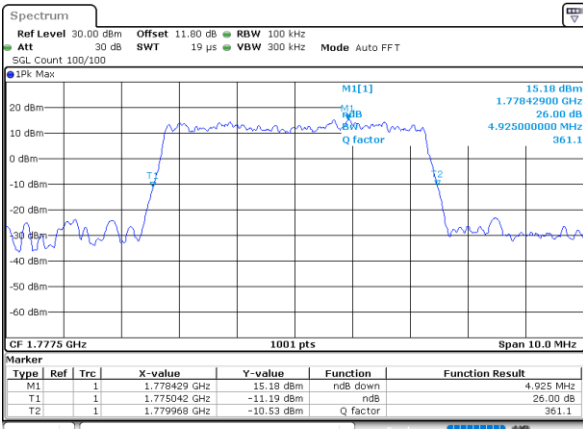

Highest Channel / 5MHz / QPSK

Date: 7, JUN, 2020 16:54:19