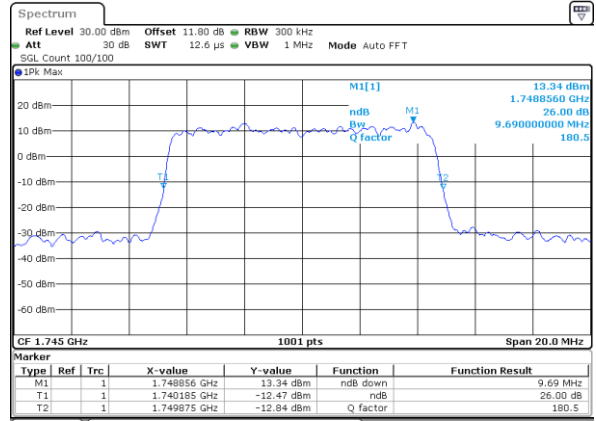

Date: 16.JUL.2020 13:46:05

Highest Channel / 1.4MHz / 256QAM

Date: 16.JUL.2020 13:41:17

Highest Channel / 3MHz / 256QAM

Date: 16.JUL.2020 13:50:54

LTE Band 66

Lowest Channel / 5MHz / 256QAM

Date: 16.JUL.2020 13:56:52

Lowest Channel / 10MHz / 256QAM

Date: 16.JUL.2020 14:04:14

Middle Channel / 5MHz / 256QAM

Date: 16.JUL.2020 13:55:03

Middle Channel / 10MHz / 256QAM

Date: 16.JUL.2020 14:02:39

Highest Channel / 5MHz / 256QAM

Date: 16.JUL.2020 14:00:45

Highest Channel / 10MHz / 256QAM

Date: 16.JUL.2020 14:02:14

LTE Band 66

Lowest Channel / 15MHz / 256QAM

Date: 16.JUL.2020 14:09:57

Lowest Channel / 20MHz / 256QAM

Date: 16.JUL.2020 14:11:29