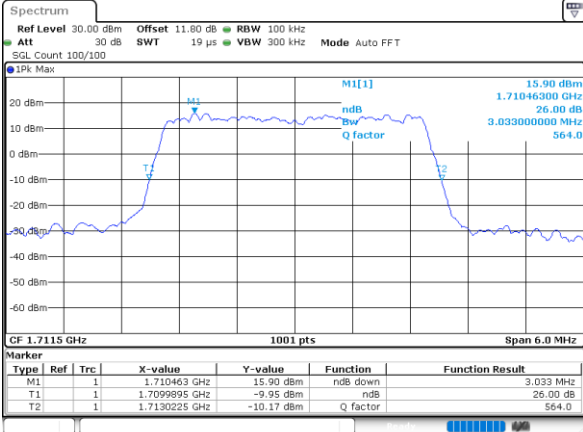

LTE Band 66

Lowest Channel / 3MHz / QPSK

Date: 7 JUN 2020 16:23:49

Lowest Channel / 3MHz / 16QAM

Date: 7 JUN 2020 16:24:00

Middle Channel / 3MHz / QPSK

Date: 7 JUN 2020 16:28:38

Middle Channel / 3MHz / 16QAM

Date: 7 JUN 2020 16:28:49

Highest Channel / 3MHz / QPSK

Date: 7 JUN 2020 16:30:46

Highest Channel / 3MHz / 16QAM

Date: 7 JUN 2020 16:30:58

LTE Band 66

Lowest Channel / 5MHz / QPSK

Date: 7, JUN, 2020 16:47:21