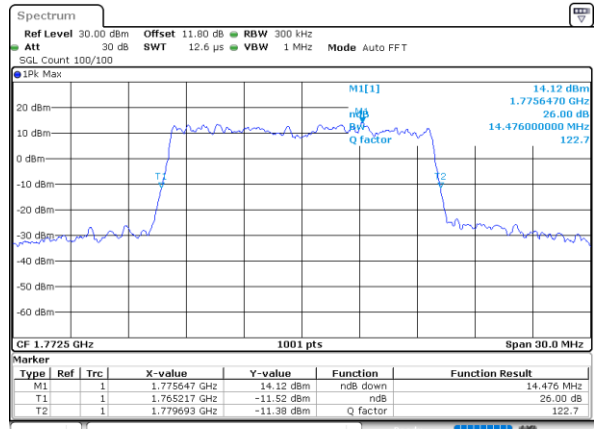

Date: 7, JUN, 2020 17:03:57

Middle Channel / 10MHz / 16QAM

Date: 7, JUN, 2020 17:04:10

Highest Channel / 10MHz / QPSK

Date: 7, JUN, 2020 17:06:07

Highest Channel / 10MHz / 16QAM

Date: 7, JUN, 2020 17:06:18

LTE Band 66

Lowest Channel / 15MHz / QPSK

Date: 7, JUN, 2020 17:22:41

Lowest Channel / 15MHz / 16QAM

Date: 7, JUN, 2020 17:22:52

Middle Channel / 15MHz / QPSK

Date: 7, JUN, 2020 17:27:29

Middle Channel / 15MHz / 16QAM

Date: 7, JUN, 2020 17:27:41

Highest Channel / 15MHz / QPSK

Date: 7, JUN, 2020 17:29:38

Highest Channel / 15MHz / 16QAM

Date: 7, JUN, 2020 17:29:50

LTE Band 66

Lowest Channel / 20MHz / QPSK

Date: 7, JUN, 2020 17:34:27

Lowest Channel / 20MHz / 16QAM