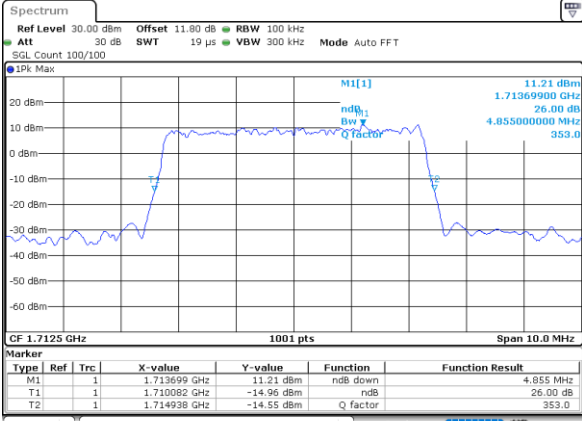

LTE Band 66

Lowest Channel / 1.4MHz / 256QAM

Date: 16.JUL.2020 13:39:03

Lowest Channel / 3MHz / 256QAM

Date: 16.JUL.2020 13:49:28

Middle Channel / 1.4MHz / 256QAM

Date: 16.JUL.2020 13:05:10

Middle Channel / 3MHz / 256QAM

Date: 16.JUL.2020 13:46:05

Highest Channel / 1.4MHz / 256QAM

Date: 16.JUL.2020 13:41:17

Highest Channel / 3MHz / 256QAM

Date: 16.JUL.2020 13:50:54

LTE Band 66

Lowest Channel / 5MHz / 256QAM

Date: 16.JUL.2020 13:56:52