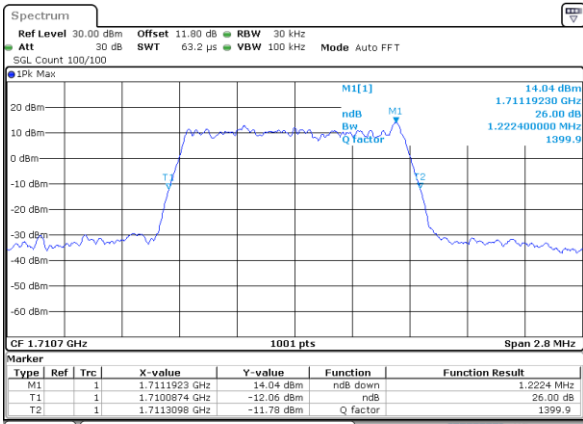

Date: 7, JUN, 2020 16:44:45

Highest Channel / 10MHz / 64QAM

Date: 7, JUN, 2020 17:14:11

LTE Band 66

Lowest Channel / 15MHz / 64QAM

Date: 7 JUN 2020 17:16:36

Lowest Channel / 20MHz / 64QAM

Date: 7 JUN 2020 17:14:01

Middle Channel / 15MHz / 64QAM

Date: 7 JUN 2020 17:19:01

Middle Channel / 20MHz / 64QAM

Date: 7 JUN 2020 17:48:25

Highest Channel / 15MHz / 64QAM

Date: 7 JUN 2020 17:20:05

Highest Channel / 20MHz / 64QAM

Date: 7 JUN 2020 17:49:29

LTE Band 66

Lowest Channel / 1.4MHz / 256QAM

Date: 16.JUL.2020 13:39:03

Lowest Channel / 3MHz / 256QAM

Date: 16.JUL.2020 13:49:28

Middle Channel / 1.4MHz / 256QAM

Date: 16.JUL.2020 13:05:10

Middle Channel / 3MHz / 256QAM