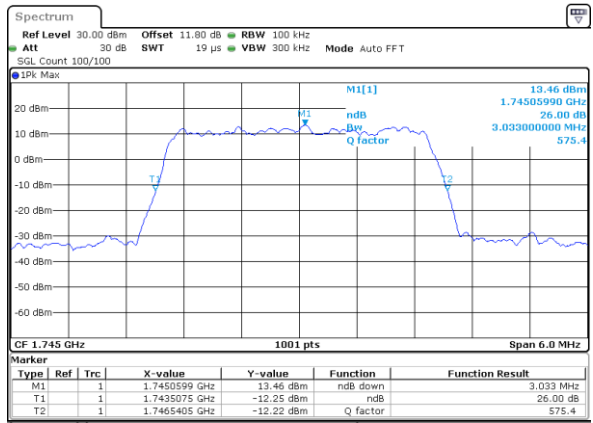

LTE Band 66

Lowest Channel / 1.4MHz / 256QAM

Date: 16.JUL.2020 13:39:03

Lowest Channel / 3MHz / 256QAM

Date: 16.JUL.2020 13:49:28

Middle Channel / 1.4MHz / 256QAM

Date: 16.JUL.2020 13:05:10

Middle Channel / 3MHz / 256QAM

Date: 16.JUL.2020 13:46:05

Highest Channel / 1.4MHz / 256QAM

Date: 16.JUL.2020 13:41:17

Highest Channel / 3MHz / 256QAM

Date: 16.JUL.2020 13:50:54

LTE Band 66

Lowest Channel / 5MHz / 256QAM

Date: 16.JUL.2020 13:56:52