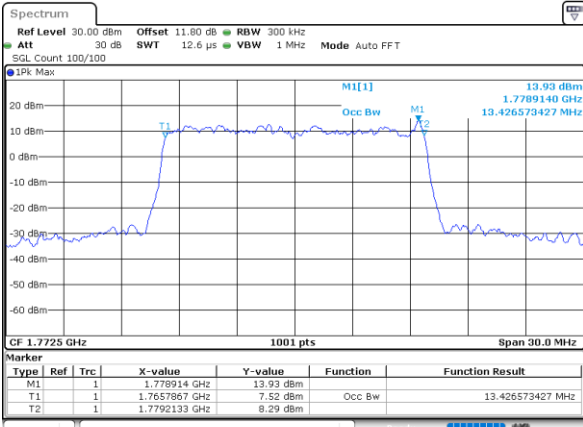

LTE Band 66

Lowest Channel / 15MHz / 64QAM

Date: 7, JUN, 2020 17:16:25

Lowest Channel / 20MHz / 64QAM

Date: 7, JUN, 2020 17:45:49

Middle Channel / 15MHz / 64QAM

Date: 7, JUN, 2020 17:18:49

Middle Channel / 20MHz / 64QAM

Date: 7, JUN, 2020 17:48:13

Highest Channel / 15MHz / 64QAM

Date: 7, JUN, 2020 17:19:53

Highest Channel / 20MHz / 64QAM

Date: 7, JUN, 2020 17:49:17

LTE Band 66

Lowest Channel / 1.4MHz / 256QAM

Date: 16_JUL_2020 13:38:48