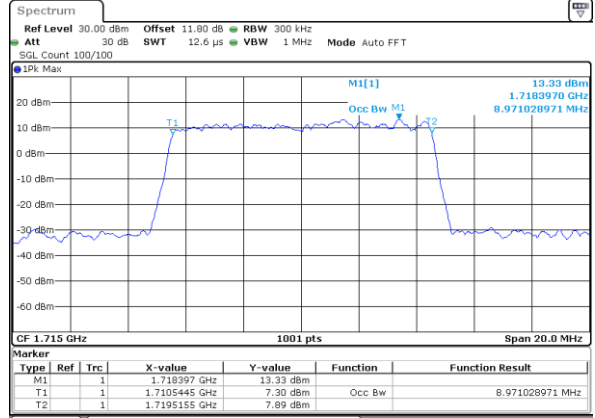

Date: 7, JUN, 2020 17:48:13

Highest Channel / 15MHz / 64QAM

Date: 7, JUN, 2020 17:19:53

Highest Channel / 20MHz / 64QAM

Date: 7, JUN, 2020 17:49:17

LTE Band 66

Lowest Channel / 1.4MHz / 256QAM

Date: 16_JUL_2020 13:38:48

Date: 16_JUL_2020 13:41:09

Highest Channel / 3MHz / 256QAM

Date: 16_JUL_2020 13:50:47

LTE Band 66

Lowest Channel / 5MHz / 256QAM

Lowest Channel / 10MHz / 256QAM

Middle Channel / 5MHz / 256QAM

Middle Channel / 10MHz / 256QAM

Highest Channel / 5MHz / 256QAM

Highest Channel / 10MHz / 256QAM