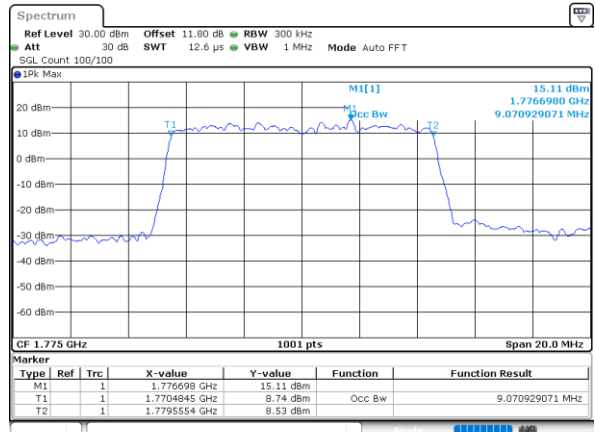

Date: 7 JUN 2020 16:22:20

Highest Channel / 3MHz / 64QAM

Date: 7 JUN 2020 16:38:40

LTE Band 66

Lowest Channel / 5MHz / 64QAM

Date: 7 JUN 2020 16:41:05

Lowest Channel / 10MHz / 64QAM

Date: 7 JUN 2020 17:10:31

Middle Channel / 5MHz / 64QAM

Date: 7 JUN 2020 16:43:29

Middle Channel / 10MHz / 64QAM

Date: 7 JUN 2020 17:12:55

Highest Channel / 5MHz / 64QAM

Date: 7 JUN 2020 16:44:33

Highest Channel / 10MHz / 64QAM

Date: 7 JUN 2020 17:13:59

LTE Band 66

Lowest Channel / 15MHz / 64QAM

Date: 7, JUN, 2020 17:16:25

Lowest Channel / 20MHz / 64QAM

Date: 7, JUN, 2020 17:45:49

Middle Channel / 15MHz / 64QAM

Date: 7, JUN, 2020 17:18:49

Middle Channel / 20MHz / 64QAM

Date: 7, JUN, 2020 17:48:13

Highest Channel / 15MHz / 64QAM

Date: 7, JUN, 2020 17:19:53

Highest Channel / 20MHz / 64QAM

Date: 7, JUN, 2020 17:49:17

LTE Band 66

Lowest Channel / 1.4MHz / 256QAM

Date: 16_JUL_2020 13:38:48