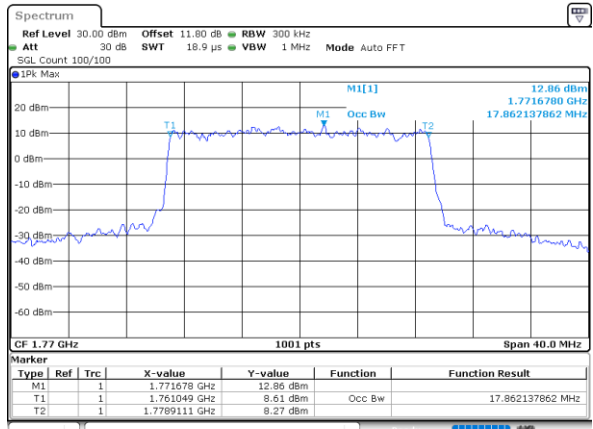

Date: 7, JUN, 2020 17:29:26

LTE Band 66

Lowest Channel / 20MHz / QPSK

Date: 7 JUN 2020 17:34:03

Lowest Channel / 20MHz / 16QAM

Date: 7 JUN 2020 17:34:15

Middle Channel / 20MHz / QPSK

Date: 7 JUN 2020 17:38:52

Middle Channel / 20MHz / 16QAM

Date: 7 JUN 2020 17:39:04

Highest Channel / 20MHz / QPSK

Date: 7 JUN 2020 17:41:01

Highest Channel / 20MHz / 16QAM

Date: 7 JUN 2020 17:41:13

LTE Band 66

Lowest Channel / 1.4MHz / 64QAM

Date: 7 JUN 2020 16:20:12

Lowest Channel / 3MHz / 64QAM

Date: 7 JUN 2020 16:35:11

Middle Channel / 20MHz / 64QAM

Date: 7 JUN 2020 16:21:16

Middle Channel / 3MHz / 64QAM

Date: 7 JUN 2020 16:37:36

Highest Channel / 20MHz / 64QAM

Date: 7 JUN 2020 16:22:20

Highest Channel / 3MHz / 64QAM

Date: 7 JUN 2020 16:38:40

LTE Band 66

Lowest Channel / 5MHz / 64QAM

Date: 7 JUN 2020 16:41:05

Lowest Channel / 10MHz / 64QAM

Date: 7 JUN 2020 17:10:31