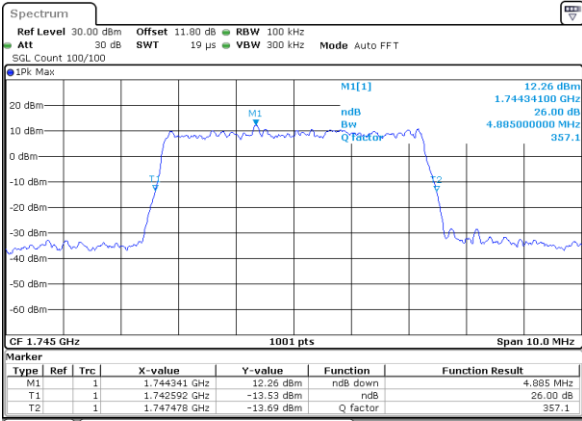

Middle Channel / 5MHz / 256QAM

Date: 16.JUL.2020 13:55:03