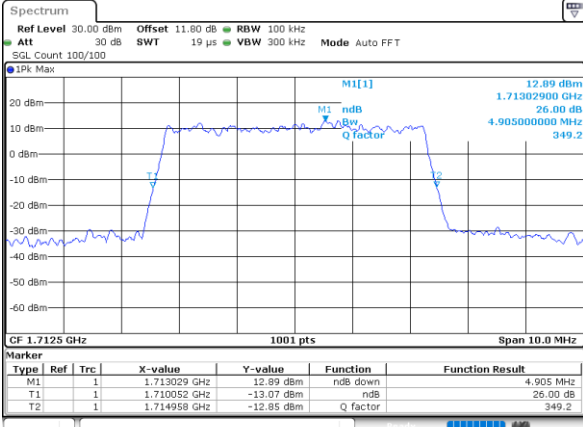

Middle Channel / 3MHz / 64QAM

Date: 7, JUN, 2020 16:37:47

Highest Channel / 20MHz / 64QAM

Date: 7, JUN, 2020 16:22:32

Highest Channel / 3MHz / 64QAM

Date: 7, JUN, 2020 16:38:52

LTE Band 66

Lowest Channel / 5MHz / 64QAM