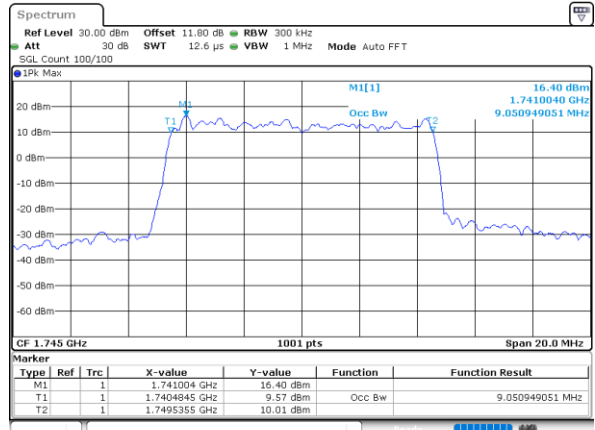

Date: 7 JUN 2020 16:51:46

Middle Channel / 5MHz / 16QAM

Date: 7 JUN 2020 16:51:58

Highest Channel / 5MHz / QPSK

Date: 7 JUN 2020 16:53:55

Highest Channel / 5MHz / 16QAM

Date: 7 JUN 2020 16:54:07

LTE Band 66

Lowest Channel / 10MHz / QPSK

Date: 7 JUN 2020 16:58:45

Lowest Channel / 10MHz / 16QAM

Date: 7 JUN 2020 16:58:57

Middle Channel / 10MHz / QPSK

Date: 7 JUN 2020 17:03:34

Middle Channel / 10MHz / 16QAM

Date: 7 JUN 2020 17:03:45

Highest Channel / 10MHz / QPSK

Date: 7 JUN 2020 17:05:43

Highest Channel / 10MHz / 16QAM

Date: 7 JUN 2020 17:05:55

LTE Band 66

Lowest Channel / 15MHz / QPSK

Date: 7, JUN, 2020 17:22:17

Lowest Channel / 15MHz / 16QAM