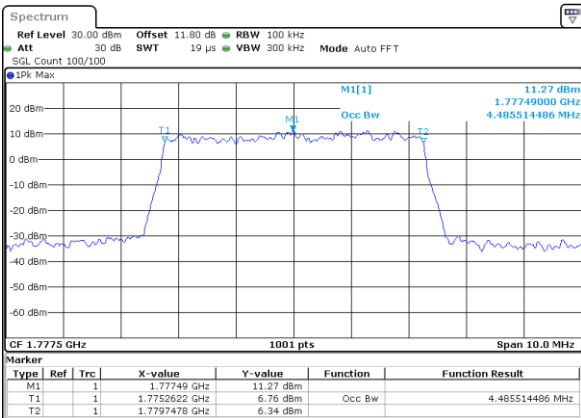

Date: 7, JUN, 2020 17:48:13

Highest Channel / 15MHz / 64QAM

Date: 7, JUN, 2020 17:19:53

Highest Channel / 20MHz / 64QAM

Date: 7, JUN, 2020 17:49:17

LTE Band 66

Lowest Channel / 1.4MHz / 256QAM

Date: 16_JUL_2020 13:38:48

Date: 16_JUL_2020 13:41:09

Highest Channel / 3MHz / 256QAM

Date: 16_JUL_2020 13:50:47

LTE Band 66

Lowest Channel / 5MHz / 256QAM

Lowest Channel / 10MHz / 256QAM

Middle Channel / 5MHz / 256QAM

Middle Channel / 10MHz / 256QAM

Highest Channel / 5MHz / 256QAM

Highest Channel / 10MHz / 256QAM