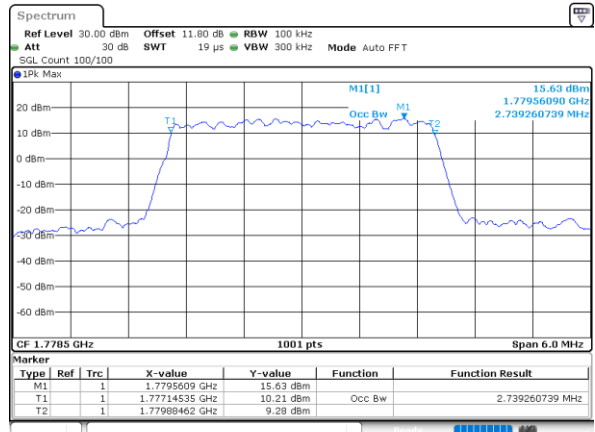

Date: 7 JUN 2020 16:16:06

Highest Channel / 1.4MHz / QPSK

Date: 7 JUN 2020 16:18:03

Highest Channel / 1.4MHz / 16QAM

Date: 7 JUN 2020 16:18:15

LTE Band 66

Lowest Channel / 3MHz / QPSK

Date: 7 JUN 2020 16:23:25

Lowest Channel / 3MHz / 16QAM

Date: 7 JUN 2020 16:23:37

Middle Channel / 3MHz / QPSK

Date: 7 JUN 2020 16:28:14

Middle Channel / 3MHz / 16QAM

Date: 7 JUN 2020 16:28:26

Highest Channel / 3MHz / QPSK

Date: 7 JUN 2020 16:30:23

Highest Channel / 3MHz / 16QAM

Date: 7 JUN 2020 16:30:34

LTE Band 66

Lowest Channel / 5MHz / QPSK

Date: 7 JUN 2020 16:46:57

Lowest Channel / 5MHz / 16QAM

Date: 7 JUN 2020 16:47:09

Middle Channel / 5MHz / QPSK