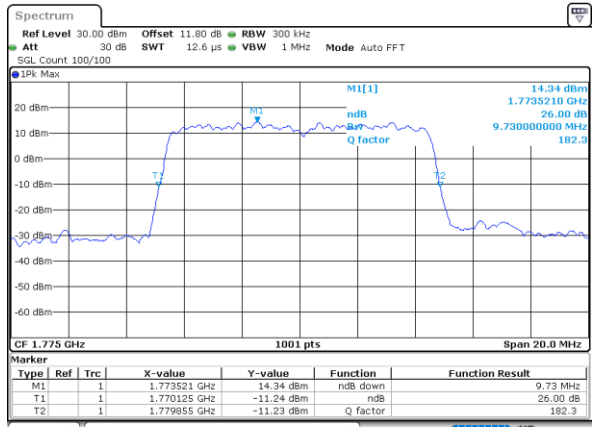

Middle Channel / 3MHz / 64QAM

Date: 7, JUN, 2020 16:37:47

Highest Channel / 20MHz / 64QAM

Date: 7, JUN, 2020 16:22:32

Highest Channel / 3MHz / 64QAM

Date: 7, JUN, 2020 16:38:52

LTE Band 66

Lowest Channel / 5MHz / 64QAM

Date: 7, JUN, 2020 16:41:16

Lowest Channel / 10MHz / 64QAM

Date: 7, JUN, 2020 17:10:43

Middle Channel / 5MHz / 64QAM

Date: 7, JUN, 2020 16:43:40

Middle Channel / 10MHz / 64QAM

Date: 7, JUN, 2020 17:13:07

Highest Channel / 5MHz / 64QAM

Date: 7, JUN, 2020 16:44:45

Highest Channel / 10MHz / 64QAM

Date: 7, JUN, 2020 17:14:11

LTE Band 66

Lowest Channel / 15MHz / 64QAM

Date: 7 JUN 2020 17:16:36

Lowest Channel / 20MHz / 64QAM

Date: 7 JUN 2020 17:14:01