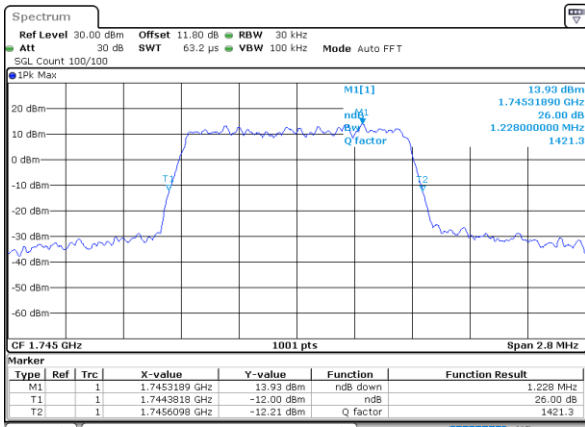

Date: 7, JUN, 2020 17:41:36

LTE Band 66

Lowest Channel / 1.4MHz / 64QAM

Date: 7, JUN, 2020 16:20:23

Lowest Channel / 3MHz / 64QAM

Date: 7, JUN, 2020 16:35:23

Middle Channel / 20MHz / 64QAM

Date: 7, JUN, 2020 16:21:28

Middle Channel / 3MHz / 64QAM

Date: 7, JUN, 2020 16:37:47

Highest Channel / 20MHz / 64QAM

Date: 7, JUN, 2020 16:22:32

Highest Channel / 3MHz / 64QAM

Date: 7, JUN, 2020 16:38:52

LTE Band 66

Lowest Channel / 5MHz / 64QAM