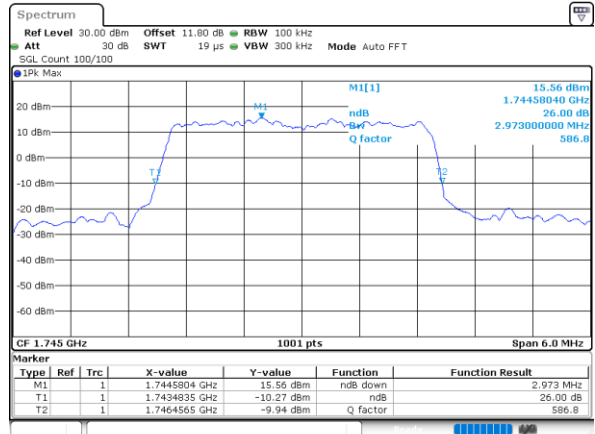

LTE Band 66

Lowest Channel / 3MHz / QPSK

Date: 7 JUN 2020 16:23:49

Lowest Channel / 3MHz / 16QAM

Date: 7 JUN 2020 16:24:00

Middle Channel / 3MHz / QPSK

Date: 7 JUN 2020 16:28:38

Middle Channel / 3MHz / 16QAM

Date: 7 JUN 2020 16:28:49

Highest Channel / 3MHz / QPSK

Date: 7 JUN 2020 16:30:46

Highest Channel / 3MHz / 16QAM

Date: 7 JUN 2020 16:30:58

LTE Band 66

Lowest Channel / 5MHz / QPSK

Date: 7, JUN, 2020 16:47:21