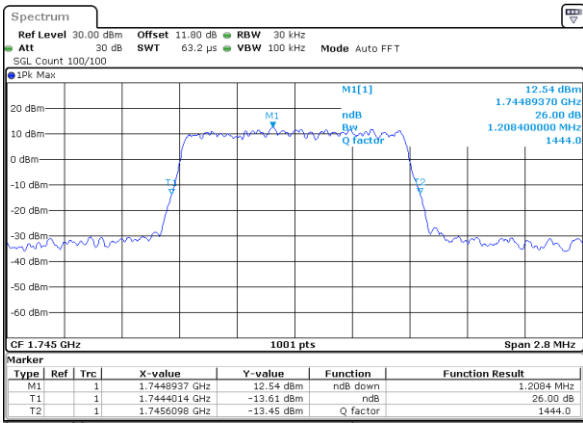

LTE Band 66

Lowest Channel / 1.4MHz / 256QAM

Date: 16.JUL.2020 13:39:03

Lowest Channel / 3MHz / 256QAM

Date: 16.JUL.2020 13:49:28

Middle Channel / 1.4MHz / 256QAM

Date: 16.JUL.2020 13:05:10

Middle Channel / 3MHz / 256QAM

Date: 16.JUL.2020 13:46:05

Highest Channel / 1.4MHz / 256QAM

Date: 16.JUL.2020 13:41:17

Highest Channel / 3MHz / 256QAM

Date: 16.JUL.2020 13:50:54

LTE Band 66

Lowest Channel / 5MHz / 256QAM

Date: 16.JUL.2020 13:56:52