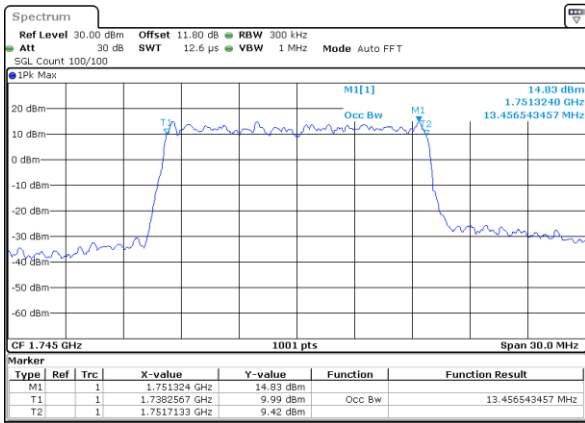

Middle Channel / 15MHz / QPSK

Date: 7, JUN, 2020 17:27:06