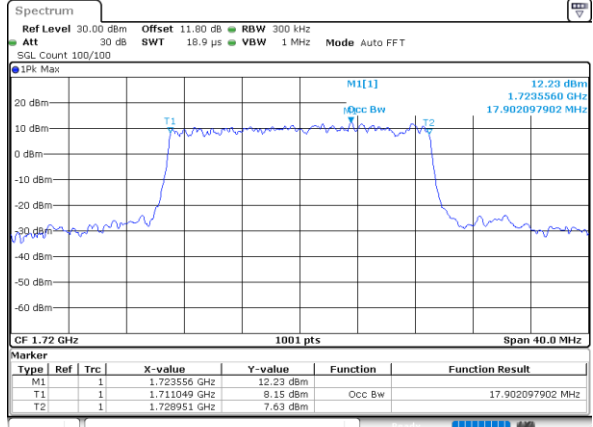

Date: 7, JUN, 2020 17:29:26

LTE Band 66

Lowest Channel / 20MHz / QPSK

Date: 7 JUN 2020 17:34:03

Lowest Channel / 20MHz / 16QAM

Date: 7 JUN 2020 17:34:15

Middle Channel / 20MHz / QPSK

Date: 7 JUN 2020 17:38:52

Middle Channel / 20MHz / 16QAM

Date: 7 JUN 2020 17:39:04

Highest Channel / 20MHz / QPSK

Date: 7 JUN 2020 17:41:01

Highest Channel / 20MHz / 16QAM

Date: 7 JUN 2020 17:41:13

LTE Band 66

Lowest Channel / 1.4MHz / 64QAM