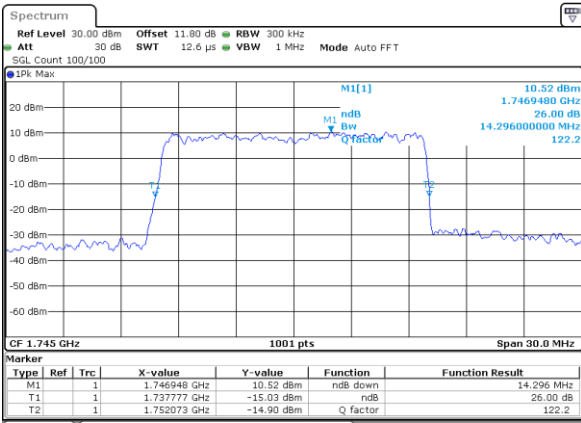

Middle Channel / 15MHz / 256QAM

Date: 16.JUL.2020 14:08:25