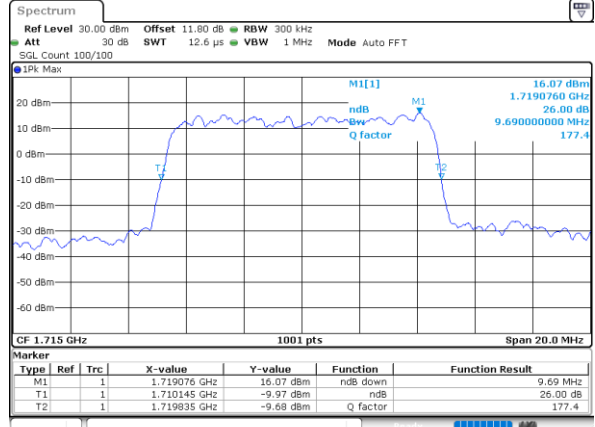

Highest Channel / 5MHz / 16QAM

Date: 7, JUN, 2020 16:54:31

LTE Band 66

Lowest Channel / 10MHz / QPSK

Date: 7, JUN, 2020 16:59:09

Lowest Channel / 10MHz / 16QAM

Date: 7, JUN, 2020 16:59:20

Middle Channel / 10MHz / QPSK

Date: 7, JUN, 2020 17:03:57

Middle Channel / 10MHz / 16QAM

Date: 7, JUN, 2020 17:04:10

Highest Channel / 10MHz / QPSK

Date: 7, JUN, 2020 17:06:07

Highest Channel / 10MHz / 16QAM

Date: 7, JUN, 2020 17:06:18

LTE Band 66