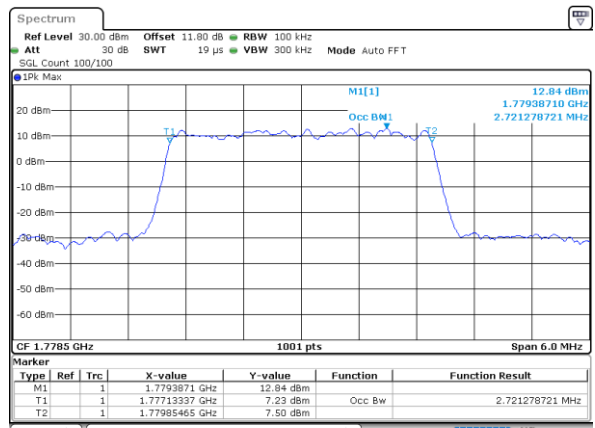

Date: 7, JUN, 2020 17:48:13

Highest Channel / 15MHz / 64QAM

Date: 7, JUN, 2020 17:19:53

Highest Channel / 20MHz / 64QAM

Date: 7, JUN, 2020 17:49:17

LTE Band 66

Lowest Channel / 1.4MHz / 256QAM

Date: 16_JUL_2020 13:38:48

Lowest Channel / 3MHz / 256QAM

Date: 16_JUL_2020 13:49:19

Middle Channel / 1.4MHz / 256QAM

Date: 16_JUL_2020 13:34:55

Middle Channel / 3MHz / 256QAM

Date: 16_JUL_2020 13:45:58

Highest Channel / 1.4MHz / 256QAM

Date: 16_JUL_2020 13:41:09

Highest Channel / 3MHz / 256QAM

Date: 16_JUL_2020 13:50:47

LTE Band 66

Lowest Channel / 5MHz / 256QAM

Lowest Channel / 10MHz / 256QAM

Middle Channel / 5MHz / 256QAM

Middle Channel / 10MHz / 256QAM