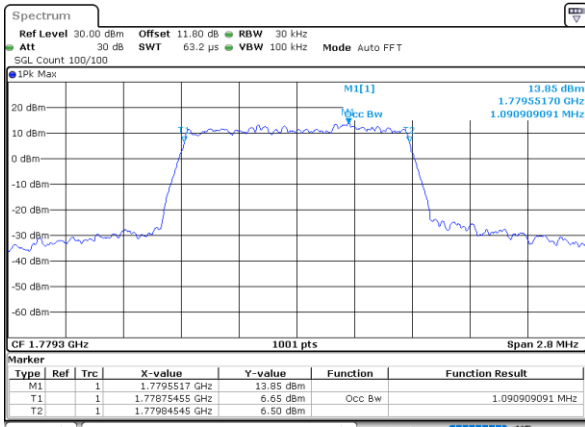

Middle Channel / 20MHz / 16QAM

Date: 7 JUN 2020 17:39:04

Highest Channel / 20MHz / QPSK

Date: 7 JUN 2020 17:41:01

Highest Channel / 20MHz / 16QAM

Date: 7 JUN 2020 17:41:13

LTE Band 66

Lowest Channel / 1.4MHz / 64QAM

Date: 7 JUN 2020 16:20:12

Lowest Channel / 3MHz / 64QAM

Date: 7 JUN 2020 16:35:11

Middle Channel / 20MHz / 64QAM

Date: 7 JUN 2020 16:21:16

Middle Channel / 3MHz / 64QAM

Date: 7 JUN 2020 16:37:36

Highest Channel / 20MHz / 64QAM

Date: 7 JUN 2020 16:22:20

Highest Channel / 3MHz / 64QAM

Date: 7 JUN 2020 16:38:40

LTE Band 66

Lowest Channel / 5MHz / 64QAM

Date: 7 JUN 2020 16:41:05

Lowest Channel / 10MHz / 64QAM

Date: 7 JUN 2020 17:10:31