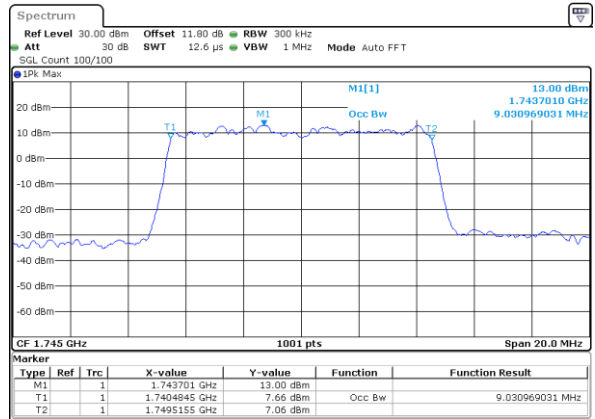

Date: 7, JUN, 2020 17:48:13

Highest Channel / 15MHz / 64QAM

Date: 7, JUN, 2020 17:19:53

Highest Channel / 20MHz / 64QAM

Date: 7, JUN, 2020 17:49:17

LTE Band 66

Lowest Channel / 1.4MHz / 256QAM

Date: 16_JUL_2020 13:38:48

Date: 16_JUL_2020 13:41:09

Highest Channel / 3MHz / 256QAM

Date: 16_JUL_2020 13:50:47

LTE Band 66

Lowest Channel / 5MHz / 256QAM

Lowest Channel / 10MHz / 256QAM

Middle Channel / 5MHz / 256QAM

Middle Channel / 10MHz / 256QAM

Highest Channel / 5MHz / 256QAM

Highest Channel / 10MHz / 256QAM