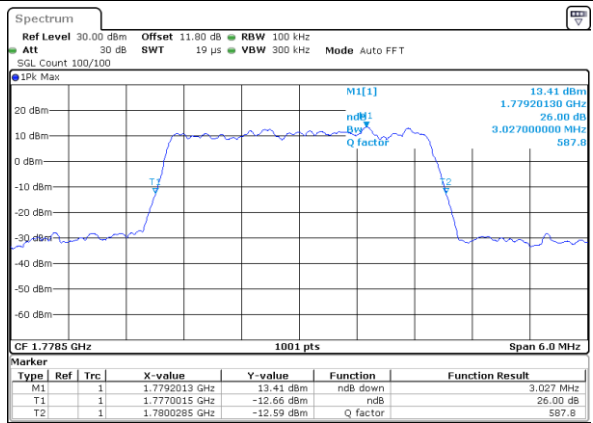

LTE Band 66

Lowest Channel / 1.4MHz / 256QAM

Date: 16.JUL.2020 13:39:03

Lowest Channel / 3MHz / 256QAM

Date: 16.JUL.2020 13:49:28

Middle Channel / 1.4MHz / 256QAM

Date: 16.JUL.2020 13:05:10

Middle Channel / 3MHz / 256QAM

Date: 16.JUL.2020 13:46:05

Highest Channel / 1.4MHz / 256QAM

Date: 16.JUL.2020 13:41:17

Highest Channel / 3MHz / 256QAM

Date: 16.JUL.2020 13:50:54

LTE Band 66

Lowest Channel / 5MHz / 256QAM

Date: 16.JUL.2020 13:56:52