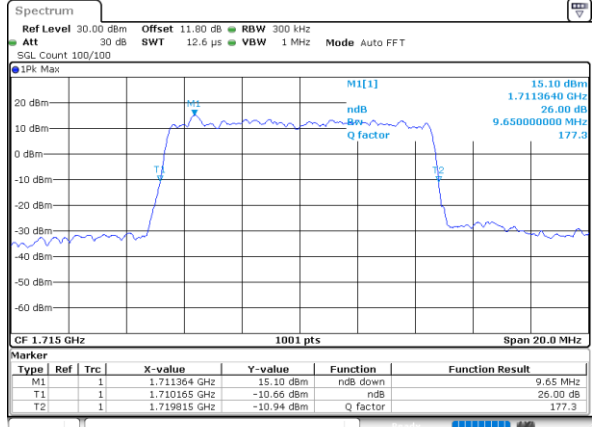

Lowest Channel / 10MHz / 64QAM

Date: 7, JUN, 2020 17:10:43