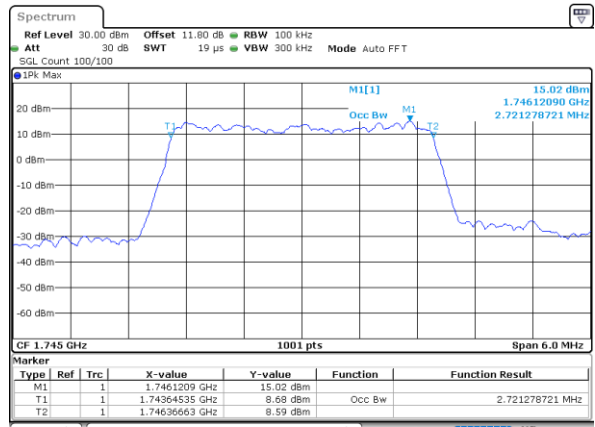

Middle Channel / 20MHz / 16QAM

Date: 7 JUN 2020 17:39:04

Highest Channel / 20MHz / QPSK

Date: 7 JUN 2020 17:41:01

Highest Channel / 20MHz / 16QAM

Date: 7 JUN 2020 17:41:13

LTE Band 66

Lowest Channel / 1.4MHz / 64QAM

Date: 7 JUN 2020 16:20:12

Lowest Channel / 3MHz / 64QAM

Date: 7 JUN 2020 16:35:11

Middle Channel / 20MHz / 64QAM

Date: 7 JUN 2020 16:21:16

Middle Channel / 3MHz / 64QAM

Date: 7 JUN 2020 16:37:36

Highest Channel / 20MHz / 64QAM

Date: 7 JUN 2020 16:22:20

Highest Channel / 3MHz / 64QAM

Date: 7 JUN 2020 16:38:40

LTE Band 66

Lowest Channel / 5MHz / 64QAM

Date: 7 JUN 2020 16:41:05

Lowest Channel / 10MHz / 64QAM

Date: 7 JUN 2020 17:10:31