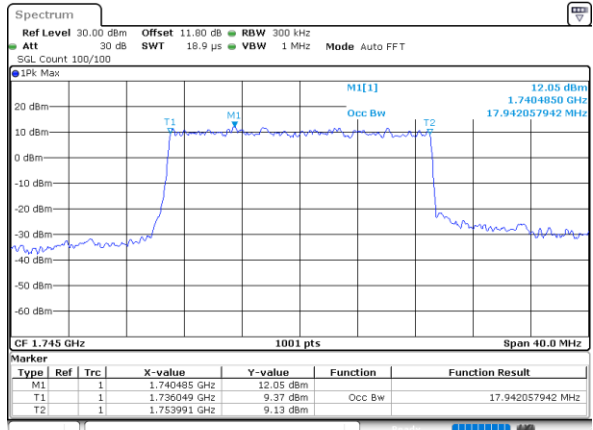

Date: 7, JUN, 2020 17:29:26

LTE Band 66

Lowest Channel / 20MHz / QPSK

Date: 7 JUN 2020 17:34:03

Lowest Channel / 20MHz / 16QAM

Date: 7 JUN 2020 17:34:15

Middle Channel / 20MHz / QPSK

Date: 7 JUN 2020 17:38:52

Middle Channel / 20MHz / 16QAM

Date: 7 JUN 2020 17:39:04

Highest Channel / 20MHz / QPSK

Date: 7 JUN 2020 17:41:01

Highest Channel / 20MHz / 16QAM

Date: 7 JUN 2020 17:41:13

LTE Band 66

Lowest Channel / 1.4MHz / 64QAM