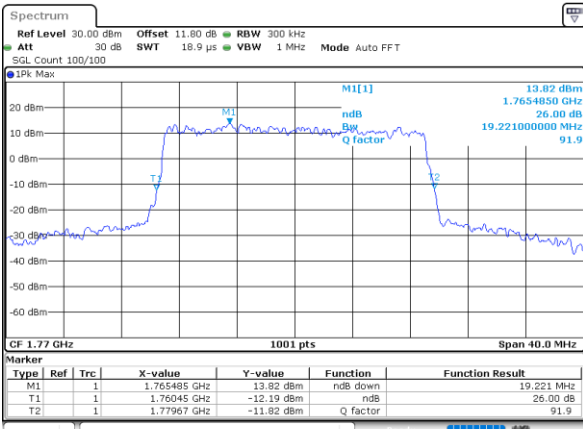

Highest Channel / 15MHz / QPSK

Date: 7, JUN, 2020 17:29:38

Highest Channel / 15MHz / 16QAM

Date: 7, JUN, 2020 17:29:50

LTE Band 66

Lowest Channel / 20MHz / QPSK

Date: 7, JUN, 2020 17:34:27

Lowest Channel / 20MHz / 16QAM

Date: 7, JUN, 2020 17:34:38

Middle Channel / 20MHz / QPSK

Date: 7, JUN, 2020 17:39:16

Middle Channel / 20MHz / 16QAM

Date: 7, JUN, 2020 17:39:28

Highest Channel / 20MHz / QPSK

Date: 7, JUN, 2020 17:41:24

Highest Channel / 20MHz / 16QAM

Date: 7, JUN, 2020 17:41:36

LTE Band 66

Lowest Channel / 1.4MHz / 64QAM

Date: 7, JUN, 2020 16:20:23

Lowest Channel / 3MHz / 64QAM

Date: 7, JUN, 2020 16:35:23

Middle Channel / 20MHz / 64QAM

Date: 7, JUN, 2020 16:21:28