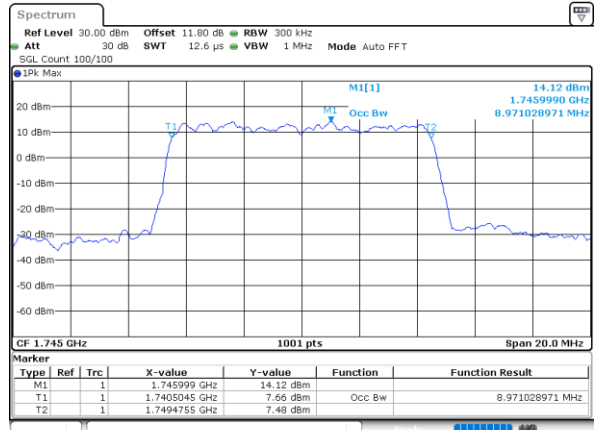

Date: 7 JUN 2020 16:22:20

Highest Channel / 3MHz / 64QAM

Date: 7 JUN 2020 16:38:40

LTE Band 66

Lowest Channel / 5MHz / 64QAM

Date: 7 JUN 2020 16:41:05

Lowest Channel / 10MHz / 64QAM

Date: 7 JUN 2020 17:10:31

Middle Channel / 5MHz / 64QAM

Date: 7 JUN 2020 16:43:29

Middle Channel / 10MHz / 64QAM

Date: 7 JUN 2020 17:12:55

Highest Channel / 5MHz / 64QAM

Date: 7 JUN 2020 16:44:33

Highest Channel / 10MHz / 64QAM

Date: 7 JUN 2020 17:13:59