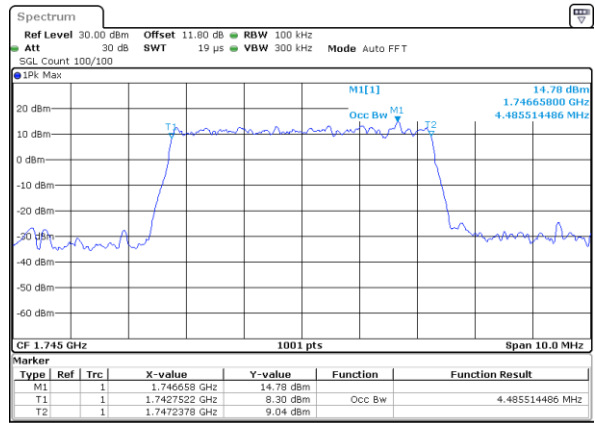

Highest Channel / 3MHz / 16QAM

Date: 7 JUN 2020 16:30:34

LTE Band 66

Lowest Channel / 5MHz / QPSK

Date: 7 JUN 2020 16:46:57

Lowest Channel / 5MHz / 16QAM

Date: 7 JUN 2020 16:47:09

Middle Channel / 5MHz / QPSK

Date: 7 JUN 2020 16:51:46

Middle Channel / 5MHz / 16QAM

Date: 7 JUN 2020 16:51:58

Highest Channel / 5MHz / QPSK

Date: 7 JUN 2020 16:53:55

Highest Channel / 5MHz / 16QAM

Date: 7 JUN 2020 16:54:07

LTE Band 66