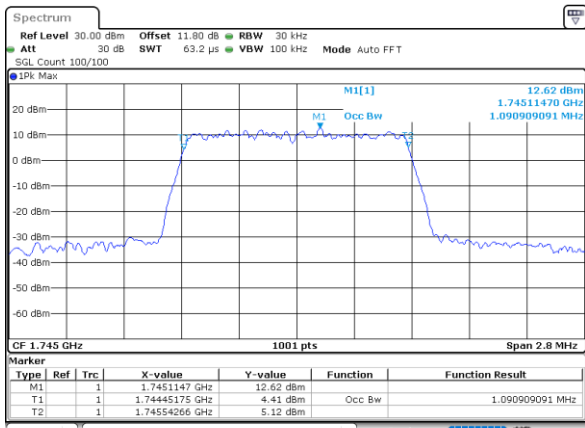

Middle Channel / 1.4MHz / 256QAM

Date: 16_JUL_2020 13:34:55