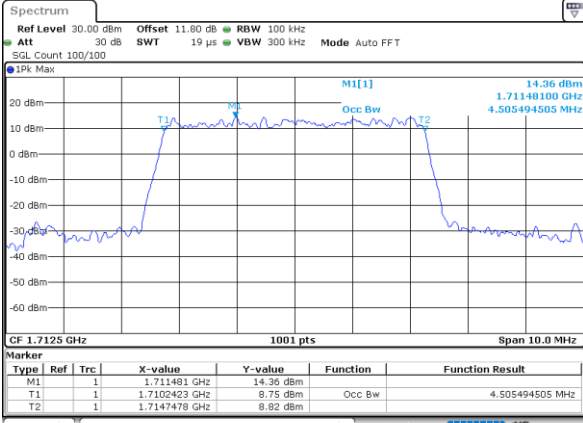

Highest Channel / 3MHz / 16QAM

Date: 7 JUN 2020 16:30:34

LTE Band 66

Lowest Channel / 5MHz / QPSK

Date: 7 JUN 2020 16:46:57

Lowest Channel / 5MHz / 16QAM

Date: 7 JUN 2020 16:47:09

Middle Channel / 5MHz / QPSK

Date: 7 JUN 2020 16:51:46

Middle Channel / 5MHz / 16QAM

Date: 7 JUN 2020 16:51:58

Highest Channel / 5MHz / QPSK

Date: 7 JUN 2020 16:53:55

Highest Channel / 5MHz / 16QAM

Date: 7 JUN 2020 16:54:07

LTE Band 66