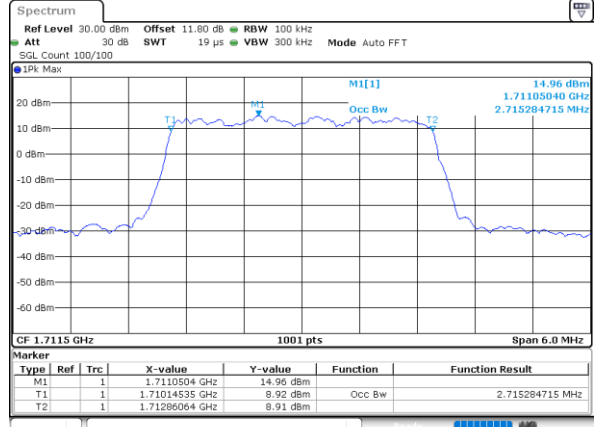

Lowest Channel / 3MHz / 16QAM

Date: 7 JUN 2020 16:23:37