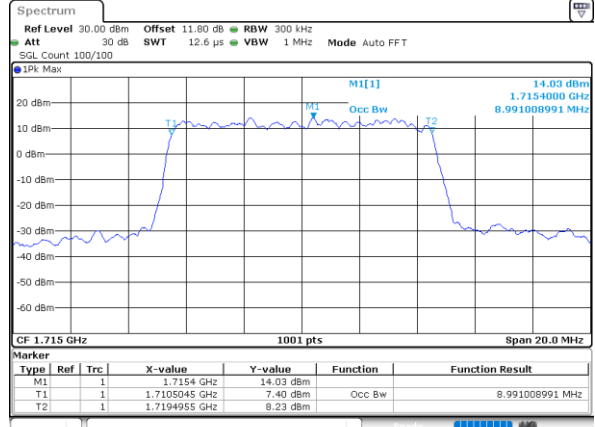

Date: 7 JUN 2020 16:22:20

Highest Channel / 3MHz / 64QAM

Date: 7 JUN 2020 16:38:40

LTE Band 66

Lowest Channel / 5MHz / 64QAM

Date: 7 JUN 2020 16:41:05

Lowest Channel / 10MHz / 64QAM

Date: 7 JUN 2020 17:10:31