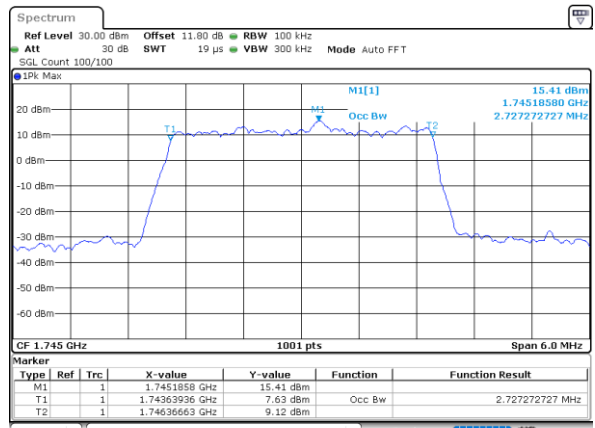

Date: 7, JUN, 2020 17:48:13

Highest Channel / 15MHz / 64QAM

Date: 7, JUN, 2020 17:19:53

Highest Channel / 20MHz / 64QAM

Date: 7, JUN, 2020 17:49:17

LTE Band 66

Lowest Channel / 1.4MHz / 256QAM

Date: 16_JUL_2020 13:38:48

Lowest Channel / 3MHz / 256QAM

Date: 16_JUL_2020 13:49:19

Middle Channel / 1.4MHz / 256QAM

Date: 16_JUL_2020 13:34:55

Middle Channel / 3MHz / 256QAM

Date: 16_JUL_2020 13:45:58

Highest Channel / 1.4MHz / 256QAM

Date: 16_JUL_2020 13:41:09

Highest Channel / 3MHz / 256QAM

Date: 16_JUL_2020 13:50:47

LTE Band 66

Lowest Channel / 5MHz / 256QAM

Lowest Channel / 10MHz / 256QAM

Middle Channel / 5MHz / 256QAM

Middle Channel / 10MHz / 256QAM