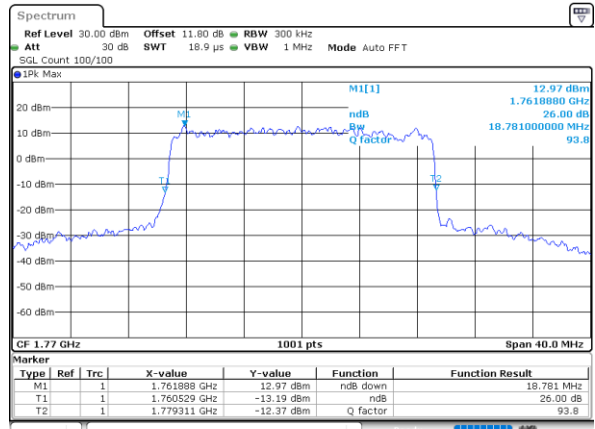

Highest Channel / 15MHz / QPSK

Date: 7, JUN, 2020 17:29:38

Highest Channel / 15MHz / 16QAM

Date: 7, JUN, 2020 17:29:50

LTE Band 66

Lowest Channel / 20MHz / QPSK

Date: 7, JUN, 2020 17:34:27

Lowest Channel / 20MHz / 16QAM

Date: 7, JUN, 2020 17:34:38

Middle Channel / 20MHz / QPSK

Date: 7, JUN, 2020 17:39:16

Middle Channel / 20MHz / 16QAM

Date: 7, JUN, 2020 17:39:28

Highest Channel / 20MHz / QPSK

Date: 7, JUN, 2020 17:41:24

Highest Channel / 20MHz / 16QAM

Date: 7, JUN, 2020 17:41:36

LTE Band 66

Lowest Channel / 1.4MHz / 64QAM

Date: 7, JUN, 2020 16:20:23

Lowest Channel / 3MHz / 64QAM

Date: 7, JUN, 2020 16:35:23

Middle Channel / 20MHz / 64QAM

Date: 7, JUN, 2020 16:21:28