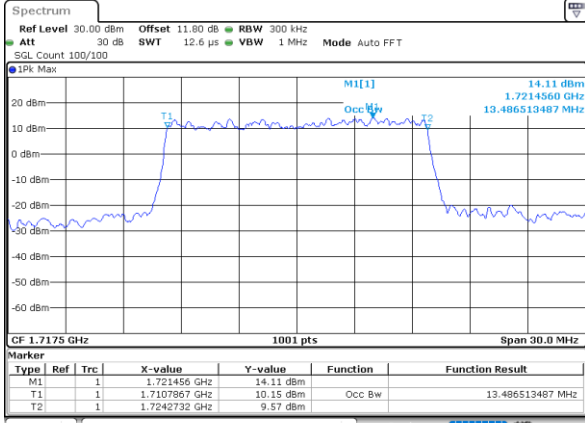

Highest Channel / 10MHz / QPSK

Date: 7 JUN 2020 17:05:43

Highest Channel / 10MHz / 16QAM

Date: 7 JUN 2020 17:05:55

LTE Band 66

Lowest Channel / 15MHz / QPSK

Date: 7, JUN, 2020 17:22:17

Lowest Channel / 15MHz / 16QAM