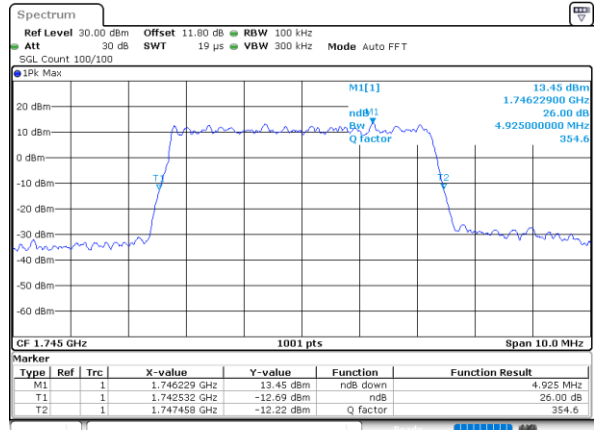

Date: 7 JUN 2020 16:28:49

Highest Channel / 3MHz / QPSK

Date: 7 JUN 2020 16:30:46

Highest Channel / 3MHz / 16QAM

Date: 7 JUN 2020 16:30:58

LTE Band 66

Lowest Channel / 5MHz / QPSK

Date: 7, JUN, 2020 16:47:21

Lowest Channel / 5MHz / 16QAM

Date: 7, JUN, 2020 16:47:33

Middle Channel / 5MHz / QPSK

Date: 7, JUN, 2020 16:52:10

Middle Channel / 5MHz / 16QAM

Date: 7, JUN, 2020 16:52:22

Highest Channel / 5MHz / QPSK

Date: 7, JUN, 2020 16:54:19

Highest Channel / 5MHz / 16QAM

Date: 7, JUN, 2020 16:54:31

LTE Band 66

Lowest Channel / 10MHz / QPSK

Date: 7, JUN, 2020 16:59:09

Lowest Channel / 10MHz / 16QAM

Date: 7, JUN, 2020 16:59:20

Middle Channel / 10MHz / QPSK