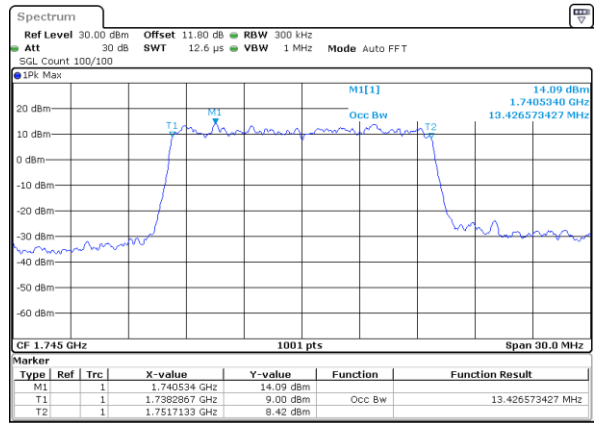

Middle Channel / 15MHz / 16QAM

Date: 7, JUN, 2020 17:27:17