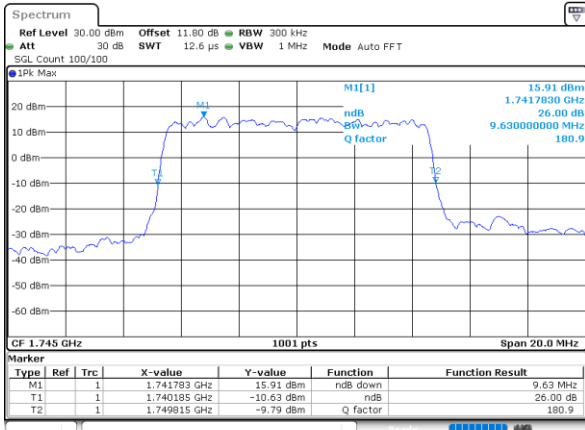

Highest Channel / 5MHz / 16QAM

Date: 7, JUN, 2020 16:54:31

LTE Band 66

Lowest Channel / 10MHz / QPSK

Date: 7, JUN, 2020 16:59:09

Lowest Channel / 10MHz / 16QAM

Date: 7, JUN, 2020 16:59:20

Middle Channel / 10MHz / QPSK

Date: 7, JUN, 2020 17:03:57

Middle Channel / 10MHz / 16QAM

Date: 7, JUN, 2020 17:04:10

Highest Channel / 10MHz / QPSK

Date: 7, JUN, 2020 17:06:07

Highest Channel / 10MHz / 16QAM

Date: 7, JUN, 2020 17:06:18

LTE Band 66