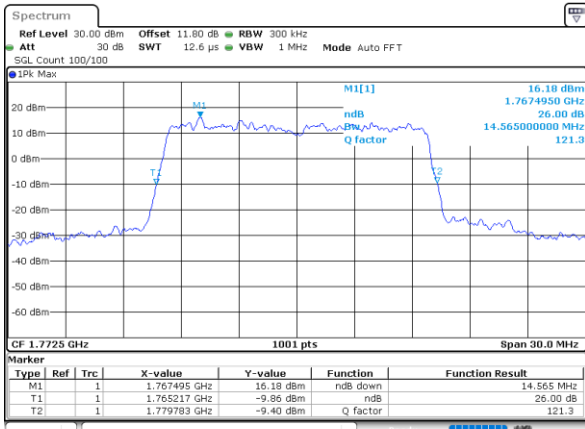

Highest Channel / 15MHz / QPSK

Date: 7, JUN, 2020 17:29:38

Highest Channel / 15MHz / 16QAM

Date: 7, JUN, 2020 17:29:50

LTE Band 66

Lowest Channel / 20MHz / QPSK

Date: 7, JUN, 2020 17:34:27

Lowest Channel / 20MHz / 16QAM