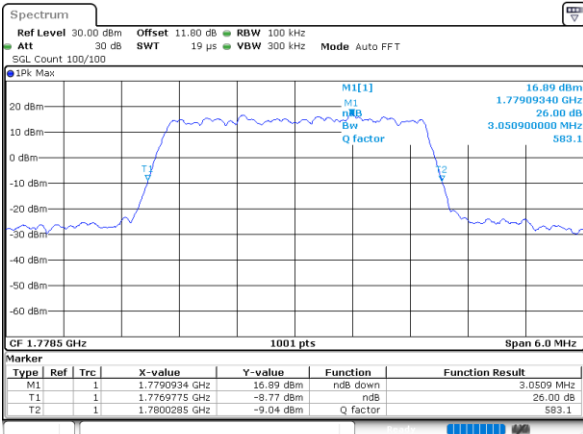

LTE Band 66

Lowest Channel / 3MHz / QPSK

Date: 7 JUN 2020 16:23:49

Lowest Channel / 3MHz / 16QAM

Date: 7 JUN 2020 16:24:00

Middle Channel / 3MHz / QPSK

Date: 7 JUN 2020 16:28:38

Middle Channel / 3MHz / 16QAM

Date: 7 JUN 2020 16:28:49

Highest Channel / 3MHz / QPSK

Date: 7 JUN 2020 16:30:46

Highest Channel / 3MHz / 16QAM

Date: 7 JUN 2020 16:30:58

LTE Band 66

Lowest Channel / 5MHz / QPSK

Date: 7, JUN, 2020 16:47:21