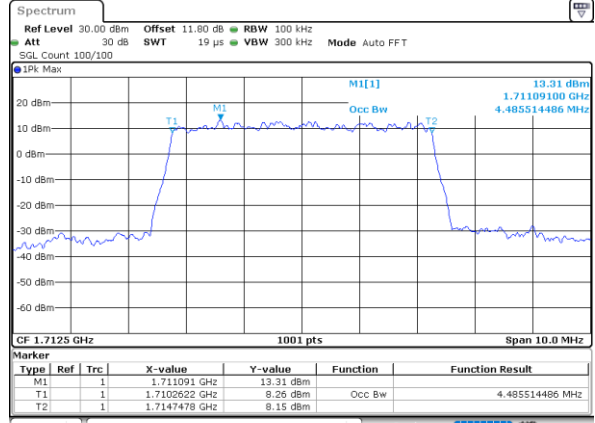

Highest Channel / 3MHz / 16QAM

Date: 7 JUN 2020 16:30:34

LTE Band 66

Lowest Channel / 5MHz / QPSK

Date: 7 JUN 2020 16:46:57

Lowest Channel / 5MHz / 16QAM

Date: 7 JUN 2020 16:47:09

Middle Channel / 5MHz / QPSK

Date: 7 JUN 2020 16:51:46

Middle Channel / 5MHz / 16QAM

Date: 7 JUN 2020 16:51:58

Highest Channel / 5MHz / QPSK

Date: 7 JUN 2020 16:53:55

Highest Channel / 5MHz / 16QAM

Date: 7 JUN 2020 16:54:07

LTE Band 66