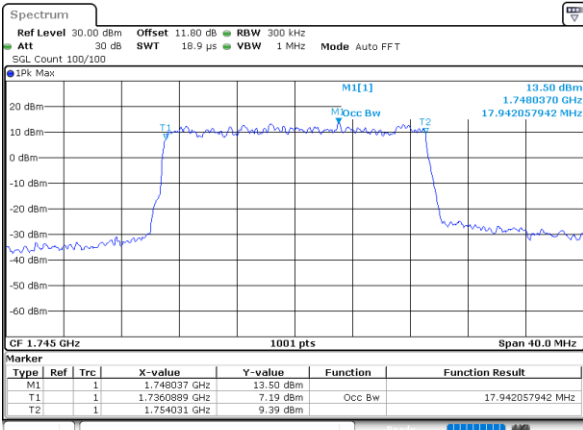

Date: 7, JUN, 2020 17:29:26

LTE Band 66

Lowest Channel / 20MHz / QPSK

Date: 7 JUN 2020 17:34:03

Lowest Channel / 20MHz / 16QAM

Date: 7 JUN 2020 17:34:15

Middle Channel / 20MHz / QPSK

Date: 7 JUN 2020 17:38:52

Middle Channel / 20MHz / 16QAM

Date: 7 JUN 2020 17:39:04

Highest Channel / 20MHz / QPSK

Date: 7 JUN 2020 17:41:01

Highest Channel / 20MHz / 16QAM

Date: 7 JUN 2020 17:41:13

LTE Band 66

Lowest Channel / 1.4MHz / 64QAM