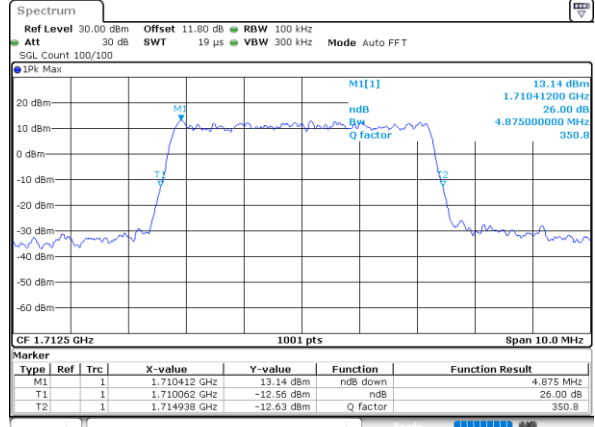

Lowest Channel / 5MHz / 16QAM

Date: 7, JUN, 2020 16:47:33