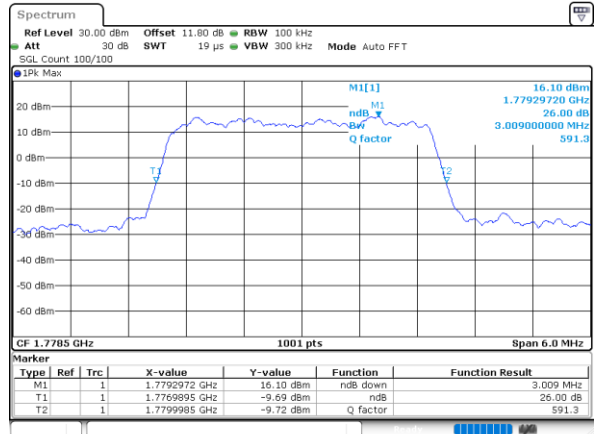

LTE Band 66

Lowest Channel / 3MHz / QPSK

Date: 7 JUN 2020 16:23:49

Lowest Channel / 3MHz / 16QAM

Date: 7 JUN 2020 16:24:00

Middle Channel / 3MHz / QPSK

Date: 7 JUN 2020 16:28:38

Middle Channel / 3MHz / 16QAM

Date: 7 JUN 2020 16:28:49

Highest Channel / 3MHz / QPSK

Date: 7 JUN 2020 16:30:46

Highest Channel / 3MHz / 16QAM

Date: 7 JUN 2020 16:30:58

LTE Band 66

Lowest Channel / 5MHz / QPSK

Date: 7, JUN, 2020 16:47:21