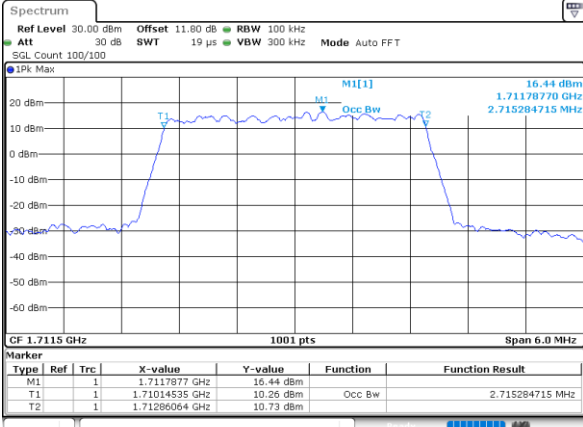

LTE Band 66

Lowest Channel / 1.4MHz / QPSK

Date: 7 JUN 2020 15:57:23

Lowest Channel / 1.4MHz / 16QAM

Date: 7 JUN 2020 15:57:35

Middle Channel / 1.4MHz / QPSK

Date: 7 JUN 2020 16:15:54

Middle Channel / 1.4MHz / 16QAM

Date: 7 JUN 2020 16:16:06

Highest Channel / 1.4MHz / QPSK

Date: 7 JUN 2020 16:18:03

Highest Channel / 1.4MHz / 16QAM

Date: 7 JUN 2020 16:18:15

LTE Band 66

Lowest Channel / 3MHz / QPSK

Date: 7 JUN 2020 16:23:25