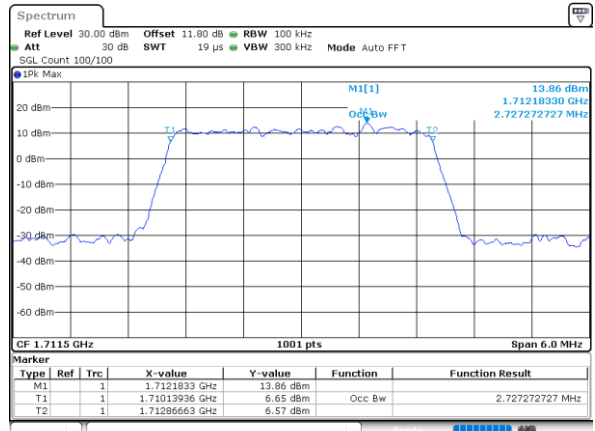

LTE Band 66

Lowest Channel / 15MHz / 64QAM

Date: 7, JUN, 2020 17:16:25

Lowest Channel / 20MHz / 64QAM

Date: 7, JUN, 2020 17:45:49

Middle Channel / 15MHz / 64QAM

Date: 7, JUN, 2020 17:18:49

Middle Channel / 20MHz / 64QAM

Date: 7, JUN, 2020 17:48:13

Highest Channel / 15MHz / 64QAM

Date: 7, JUN, 2020 17:19:53

Highest Channel / 20MHz / 64QAM

Date: 7, JUN, 2020 17:49:17

LTE Band 66

Lowest Channel / 1.4MHz / 256QAM

Date: 16_JUL_2020 13:38:48

Lowest Channel / 3MHz / 256QAM

Date: 16_JUL_2020 13:49:19

Middle Channel / 1.4MHz / 256QAM

Date: 16_JUL_2020 13:34:55

Middle Channel / 3MHz / 256QAM

Date: 16_JUL_2020 13:45:58

Highest Channel / 1.4MHz / 256QAM