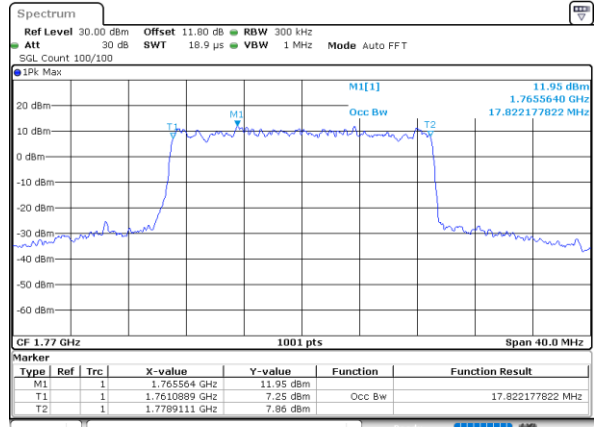

Date: 7 JUN 2020 16:22:20

Highest Channel / 3MHz / 64QAM

Date: 7 JUN 2020 16:38:40

LTE Band 66

Lowest Channel / 5MHz / 64QAM

Date: 7 JUN 2020 16:41:05

Lowest Channel / 10MHz / 64QAM

Date: 7 JUN 2020 17:10:31

LTE Band 66

Lowest Channel / 15MHz / 64QAM

Date: 7, JUN, 2020 17:16:25

Lowest Channel / 20MHz / 64QAM

Date: 7, JUN, 2020 17:45:49

Middle Channel / 15MHz / 64QAM

Date: 7, JUN, 2020 17:18:49

Middle Channel / 20MHz / 64QAM

Date: 7, JUN, 2020 17:48:13

Highest Channel / 15MHz / 64QAM

Date: 7, JUN, 2020 17:19:53

Highest Channel / 20MHz / 64QAM

Date: 7, JUN, 2020 17:49:17

LTE Band 66

Lowest Channel / 1.4MHz / 256QAM

Date: 16_JUL_2020 13:38:48