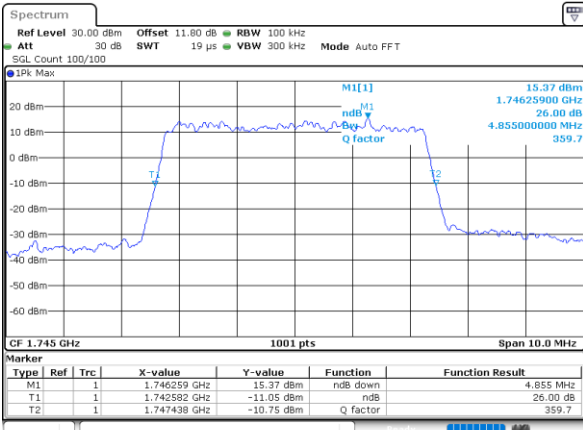

Middle Channel / 5MHz / QPSK

Date: 7, JUN, 2020 16:52:10