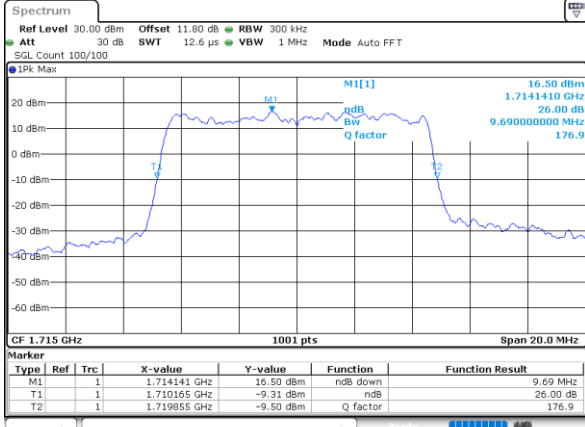

Highest Channel / 5MHz / 16QAM

Date: 7, JUN, 2020 16:54:31

LTE Band 66

Lowest Channel / 10MHz / QPSK

Date: 7, JUN, 2020 16:59:09

Lowest Channel / 10MHz / 16QAM

Date: 7, JUN, 2020 16:59:20

Middle Channel / 10MHz / QPSK

Date: 7, JUN, 2020 17:03:57

Middle Channel / 10MHz / 16QAM

Date: 7, JUN, 2020 17:04:10

Highest Channel / 10MHz / QPSK

Date: 7, JUN, 2020 17:06:07

Highest Channel / 10MHz / 16QAM

Date: 7, JUN, 2020 17:06:18

LTE Band 66