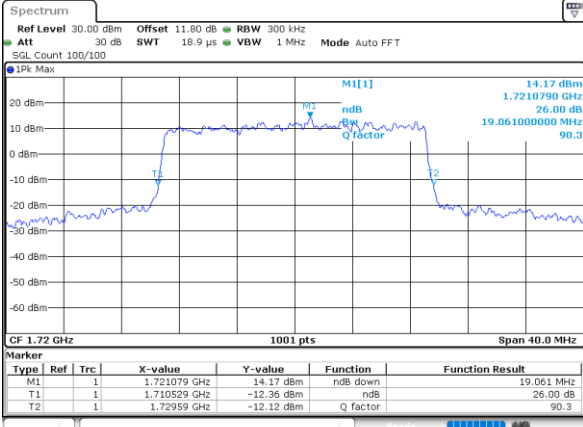

Highest Channel / 15MHz / QPSK

Date: 7, JUN, 2020 17:29:38

Highest Channel / 15MHz / 16QAM

Date: 7, JUN, 2020 17:29:50

LTE Band 66

Lowest Channel / 20MHz / QPSK

Date: 7, JUN, 2020 17:34:27

Lowest Channel / 20MHz / 16QAM