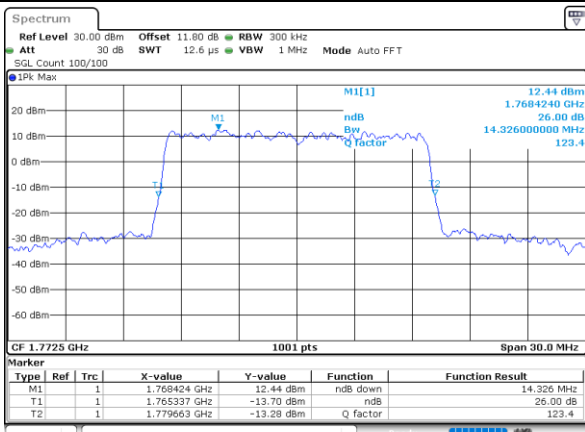

Date: 7, JUN, 2020 16:44:45

Highest Channel / 10MHz / 64QAM

Date: 7, JUN, 2020 17:14:11

LTE Band 66

Lowest Channel / 15MHz / 64QAM

Date: 7 JUN 2020 17:16:36

Lowest Channel / 20MHz / 64QAM

Date: 7 JUN 2020 17:14:01

Middle Channel / 15MHz / 64QAM

Date: 7 JUN 2020 17:19:01

Middle Channel / 20MHz / 64QAM

Date: 7 JUN 2020 17:48:25

Highest Channel / 15MHz / 64QAM

Date: 7 JUN 2020 17:20:05

Highest Channel / 20MHz / 64QAM

Date: 7 JUN 2020 17:49:29

LTE Band 66

Lowest Channel / 1.4MHz / 256QAM

Date: 16.JUL.2020 13:39:03

Lowest Channel / 3MHz / 256QAM

Date: 16.JUL.2020 13:49:28

Middle Channel / 1.4MHz / 256QAM

Date: 16.JUL.2020 13:05:10

Middle Channel / 3MHz / 256QAM