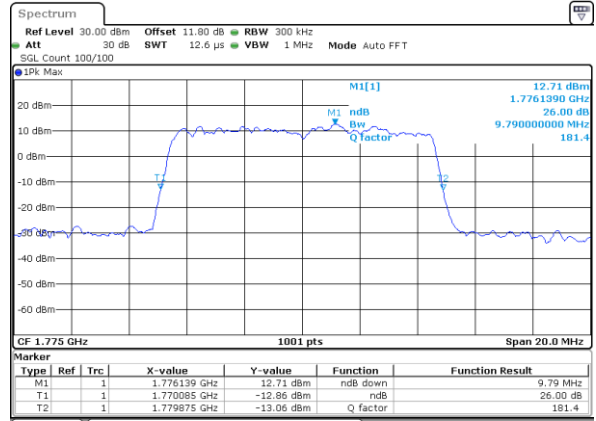

Date: 16.JUL.2020 13:46:05

Highest Channel / 1.4MHz / 256QAM

Date: 16.JUL.2020 13:41:17

Highest Channel / 3MHz / 256QAM

Date: 16.JUL.2020 13:50:54

LTE Band 66

Lowest Channel / 5MHz / 256QAM

Date: 16.JUL.2020 13:56:52

Lowest Channel / 10MHz / 256QAM

Date: 16.JUL.2020 14:04:14

Middle Channel / 5MHz / 256QAM

Date: 16.JUL.2020 13:55:03

Middle Channel / 10MHz / 256QAM

Date: 16.JUL.2020 14:02:39

Highest Channel / 5MHz / 256QAM

Date: 16.JUL.2020 14:00:45

Highest Channel / 10MHz / 256QAM

Date: 16.JUL.2020 14:02:14

LTE Band 66

Lowest Channel / 15MHz / 256QAM

Date: 16.JUL.2020 14:09:57

Lowest Channel / 20MHz / 256QAM

Date: 16.JUL.2020 14:11:29