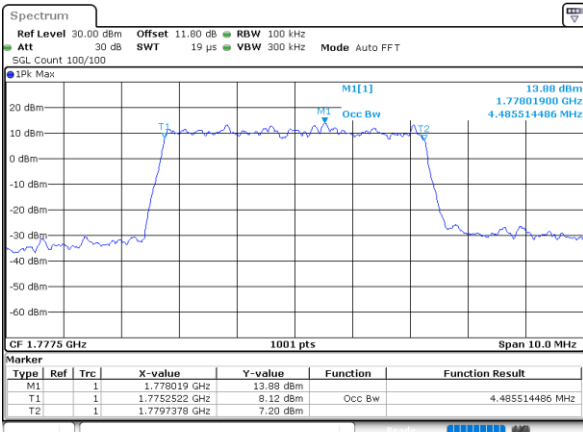

Date: 7 JUN 2020 16:22:20

Highest Channel / 3MHz / 64QAM

Date: 7 JUN 2020 16:38:40

LTE Band 66

Lowest Channel / 5MHz / 64QAM

Date: 7 JUN 2020 16:41:05

Lowest Channel / 10MHz / 64QAM

Date: 7 JUN 2020 17:10:31

Middle Channel / 5MHz / 64QAM

Date: 7 JUN 2020 16:43:29

Middle Channel / 10MHz / 64QAM

Date: 7 JUN 2020 17:12:55

Highest Channel / 5MHz / 64QAM

Date: 7 JUN 2020 16:44:33

Highest Channel / 10MHz / 64QAM

Date: 7 JUN 2020 17:13:59

LTE Band 66

Lowest Channel / 15MHz / 64QAM

Date: 7, JUN, 2020 17:16:25

Lowest Channel / 20MHz / 64QAM

Date: 7, JUN, 2020 17:45:49

Middle Channel / 15MHz / 64QAM

Date: 7, JUN, 2020 17:18:49

Middle Channel / 20MHz / 64QAM