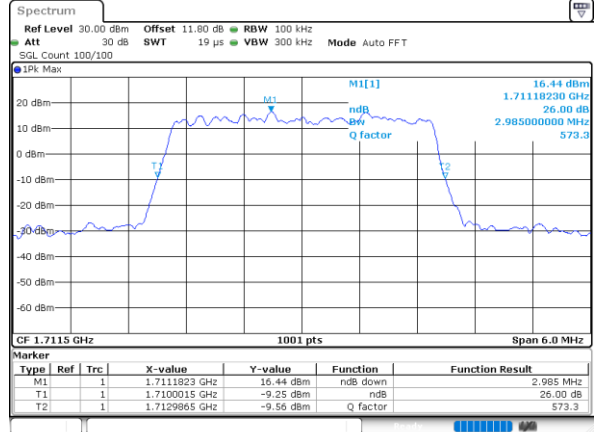

LTE Band 66

Lowest Channel / 3MHz / QPSK

Date: 7 JUN 2020 16:23:49

Lowest Channel / 3MHz / 16QAM

Date: 7 JUN 2020 16:24:00

Middle Channel / 3MHz / QPSK

Date: 7 JUN 2020 16:28:38

Middle Channel / 3MHz / 16QAM

Date: 7 JUN 2020 16:28:49

Highest Channel / 3MHz / QPSK

Date: 7 JUN 2020 16:30:46

Highest Channel / 3MHz / 16QAM

Date: 7 JUN 2020 16:30:58

LTE Band 66

Lowest Channel / 5MHz / QPSK

Date: 7, JUN, 2020 16:47:21