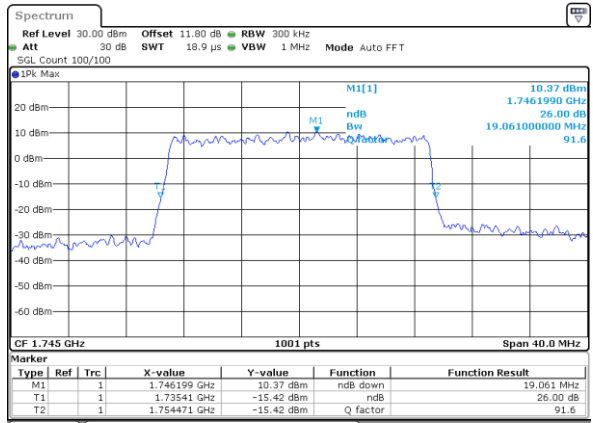

Lowest Channel / 10MHz / 256QAM

Date: 16.JUL.2020 14:04:14

Middle Channel / 5MHz / 256QAM

Date: 16.JUL.2020 13:55:03

Middle Channel / 10MHz / 256QAM

Date: 16.JUL.2020 14:02:39

Highest Channel / 5MHz / 256QAM

Date: 16.JUL.2020 14:00:45

Highest Channel / 10MHz / 256QAM

Date: 16.JUL.2020 14:02:14

LTE Band 66

Lowest Channel / 15MHz / 256QAM

Date: 16.JUL.2020 14:09:57

Lowest Channel / 20MHz / 256QAM

Date: 16.JUL.2020 14:11:29

Middle Channel / 15MHz / 256QAM

Date: 16.JUL.2020 14:08:25

Middle Channel / 20MHz / 256QAM

Date: 16.JUL.2020 14:11:14

Highest Channel / 15MHz / 256QAM

Date: 16.JUL.2020 14:13:03

Highest Channel / 20MHz / 256QAM

Date: 16.JUL.2020 14:20:09

Occupied Bandwidth

Mode		LTE Band 66 : 99%OBW(MHz)											
BW	1.4MHz		3MHz		5MHz		10MHz		15MHz		20MHz		
Mod.	QPSK	16QAM	QPSK	16QAM	QPSK	16QAM	QPSK	16QAM	QPSK	16QAM	QPSK	16QAM	
Lowest CH	1.09	1.09	2.72	2.72	4.51	4.49	9.03	9.03	13.49	13.40	17.86	17.90	
Middle CH	1.09	1.09	2.72	2.73	4.47	4.49	9.03	9.05	13.46	13.43	17.94	17.94	
Highest CH	1.08	1.10	2.72	2.74	4.50	4.50	9.03	9.05	13.43	13.46	17.86	17.86	
Mode		LTE Band 66 : 99%OBW(MHz)											
BW	1.4MHz		3MHz		5MHz		10MHz		15MHz		20MHz		
Mod.	64QAM	256QAM	64QAM	256QAM	64QAM	256QAM	64QAM	256QAM	64QAM	256QAM	64QAM	256QAM	
Lowest CH	1.10	1.09	2.73	2.73	4.46	4.47	8.99	8.97	13.46	13.43	17.90	17.86	
Middle CH	1.09	1.09	2.72	2.73	4.47	4.50	8.97	9.03	13.46	13.55	17.98	17.90	
Highest CH	1.09	1.09	2.73	2.72	4.49	4.49	9.07	9.11	13.43	13.43	17.82	17.86	