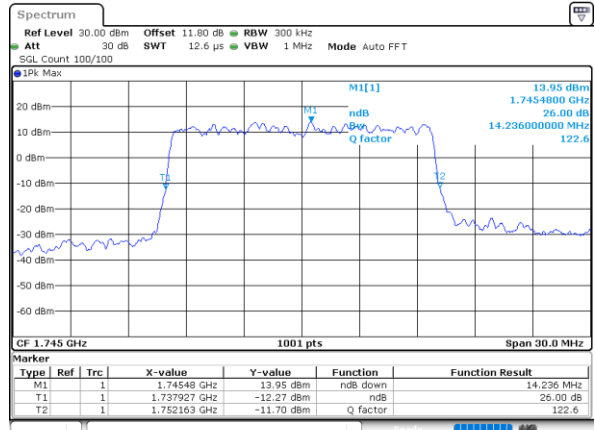

Lowest Channel / 15MHz / QPSK

Date: 7, JUN, 2020 17:22:41

Lowest Channel / 15MHz / 16QAM

Date: 7, JUN, 2020 17:22:52

Middle Channel / 15MHz / QPSK

Date: 7, JUN, 2020 17:27:29

Middle Channel / 15MHz / 16QAM

Date: 7, JUN, 2020 17:27:41

Highest Channel / 15MHz / QPSK

Date: 7, JUN, 2020 17:29:38

Highest Channel / 15MHz / 16QAM

Date: 7, JUN, 2020 17:29:50

LTE Band 66

Lowest Channel / 20MHz / QPSK

Date: 7, JUN, 2020 17:34:27

Lowest Channel / 20MHz / 16QAM