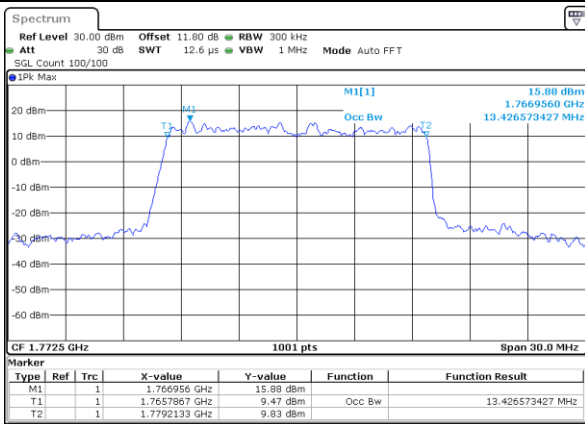

Highest Channel / 10MHz / QPSK

Date: 7 JUN 2020 17:05:43

Highest Channel / 10MHz / 16QAM

Date: 7 JUN 2020 17:05:55

LTE Band 66

Lowest Channel / 15MHz / QPSK

Date: 7, JUN, 2020 17:22:17

Lowest Channel / 15MHz / 16QAM

Date: 7, JUN, 2020 17:22:29

Middle Channel / 15MHz / QPSK

Date: 7, JUN, 2020 17:27:06

Middle Channel / 15MHz / 16QAM

Date: 7, JUN, 2020 17:27:17

Highest Channel / 15MHz / QPSK

Date: 7, JUN, 2020 17:29:14

Highest Channel / 15MHz / 16QAM

Date: 7, JUN, 2020 17:29:26

LTE Band 66

Lowest Channel / 20MHz / QPSK

Date: 7 JUN 2020 17:34:03

Lowest Channel / 20MHz / 16QAM

Date: 7 JUN 2020 17:34:15

Middle Channel / 20MHz / QPSK

Date: 7 JUN 2020 17:38:52