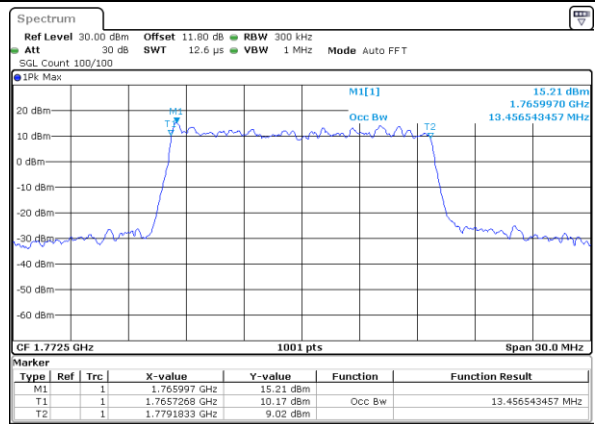

Highest Channel / 10MHz / QPSK

Date: 7 JUN 2020 17:05:43

Highest Channel / 10MHz / 16QAM

Date: 7 JUN 2020 17:05:55

LTE Band 66

Lowest Channel / 15MHz / QPSK

Date: 7, JUN, 2020 17:22:17

Lowest Channel / 15MHz / 16QAM

Date: 7, JUN, 2020 17:29:26

LTE Band 66

Lowest Channel / 20MHz / QPSK

Date: 7 JUN 2020 17:34:03

Lowest Channel / 20MHz / 16QAM

Date: 7 JUN 2020 17:34:15

Middle Channel / 20MHz / QPSK

Date: 7 JUN 2020 17:38:52