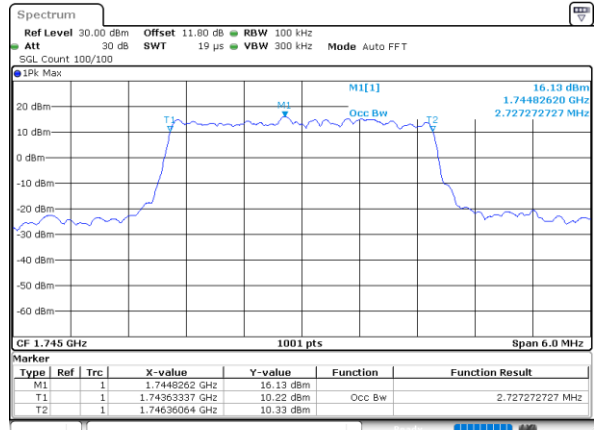

Date: 7 JUN 2020 16:16:06

Highest Channel / 1.4MHz / QPSK

Date: 7 JUN 2020 16:18:03

Highest Channel / 1.4MHz / 16QAM

Date: 7 JUN 2020 16:18:15

LTE Band 66

Lowest Channel / 3MHz / QPSK

Date: 7 JUN 2020 16:23:25

Lowest Channel / 3MHz / 16QAM

Date: 7 JUN 2020 16:23:37

Middle Channel / 3MHz / QPSK

Date: 7 JUN 2020 16:28:14

Middle Channel / 3MHz / 16QAM

Date: 7 JUN 2020 16:28:26

Highest Channel / 3MHz / QPSK

Date: 7 JUN 2020 16:30:23

Highest Channel / 3MHz / 16QAM

Date: 7 JUN 2020 16:30:34

LTE Band 66

Lowest Channel / 5MHz / QPSK

Date: 7 JUN 2020 16:46:57

Lowest Channel / 5MHz / 16QAM

Date: 7 JUN 2020 16:47:09

Middle Channel / 5MHz / QPSK