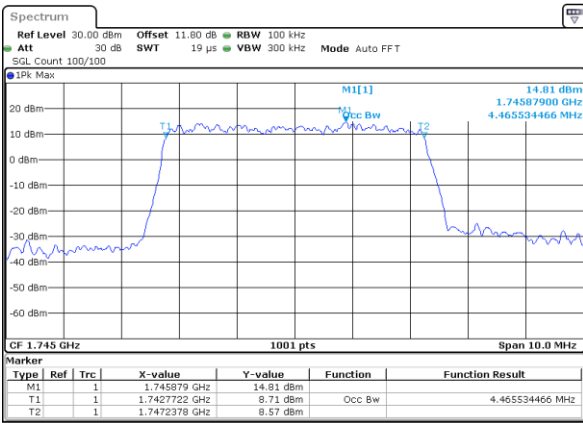

Highest Channel / 3MHz / 16QAM

Date: 7 JUN 2020 16:30:34

LTE Band 66

Lowest Channel / 5MHz / QPSK

Date: 7 JUN 2020 16:46:57

Lowest Channel / 5MHz / 16QAM

Date: 7 JUN 2020 16:47:09

Middle Channel / 5MHz / QPSK

Date: 7 JUN 2020 16:51:46

Middle Channel / 5MHz / 16QAM

Date: 7 JUN 2020 16:51:58

Highest Channel / 5MHz / QPSK

Date: 7 JUN 2020 16:53:55

Highest Channel / 5MHz / 16QAM

Date: 7 JUN 2020 16:54:07

LTE Band 66