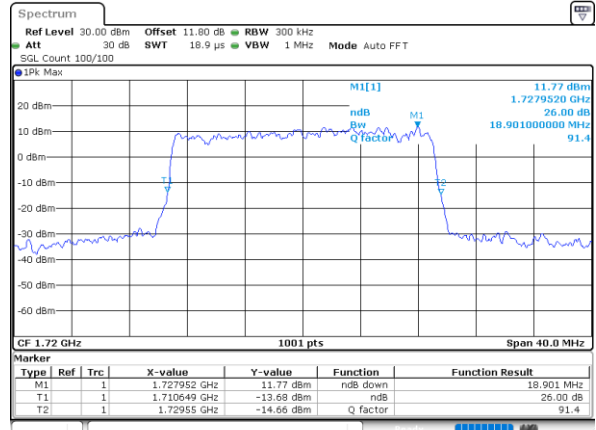

Date: 7, JUN, 2020 16:44:45

Highest Channel / 10MHz / 64QAM

Date: 7, JUN, 2020 17:14:11

LTE Band 66

Lowest Channel / 15MHz / 64QAM

Date: 7 JUN 2020 17:16:36

Lowest Channel / 20MHz / 64QAM

Date: 7 JUN 2020 17:14:01