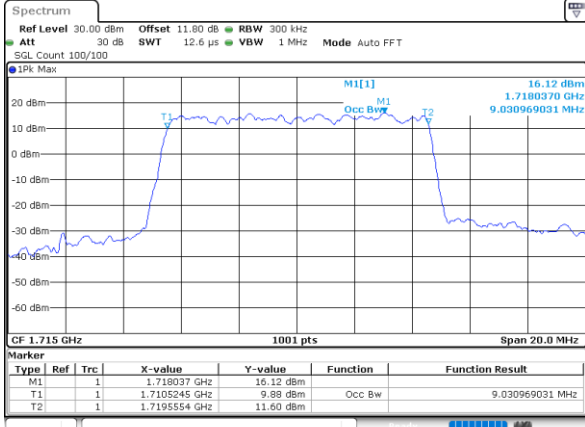

LTE Band 66

Lowest Channel / 10MHz / QPSK

Date: 7 JUN 2020 16:58:45