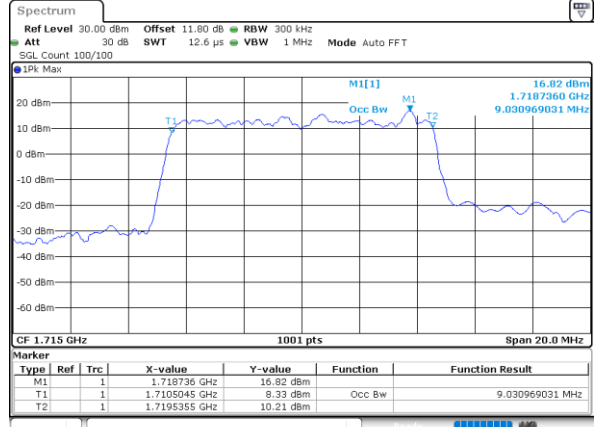

Lowest Channel / 10MHz / 16QAM

Date: 7 JUN 2020 16:58:57