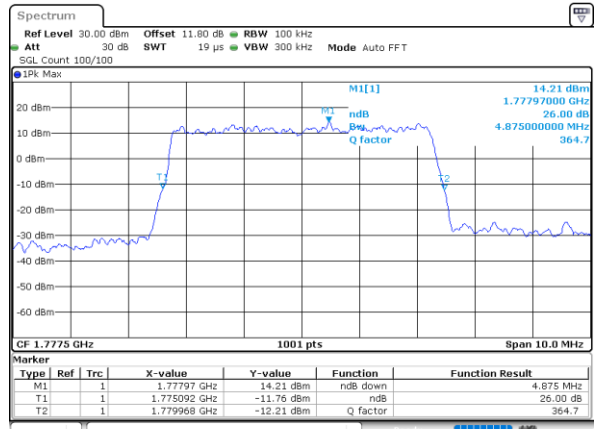

Date: 7 JUN 2020 16:28:49

Highest Channel / 3MHz / QPSK

Date: 7 JUN 2020 16:30:46

Highest Channel / 3MHz / 16QAM

Date: 7 JUN 2020 16:30:58

LTE Band 66

Lowest Channel / 5MHz / QPSK

Date: 7, JUN, 2020 16:47:21

Highest Channel / 5MHz / 16QAM

Date: 7, JUN, 2020 16:54:31

LTE Band 66

Lowest Channel / 10MHz / QPSK

Date: 7, JUN, 2020 16:59:09

Lowest Channel / 10MHz / 16QAM

Date: 7, JUN, 2020 16:59:20

Middle Channel / 10MHz / QPSK