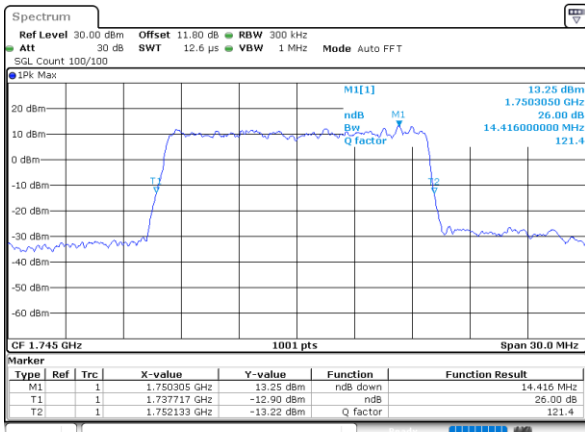

Middle Channel / 15MHz / 64QAM

Date: 7 JUN 2020 17:19:01