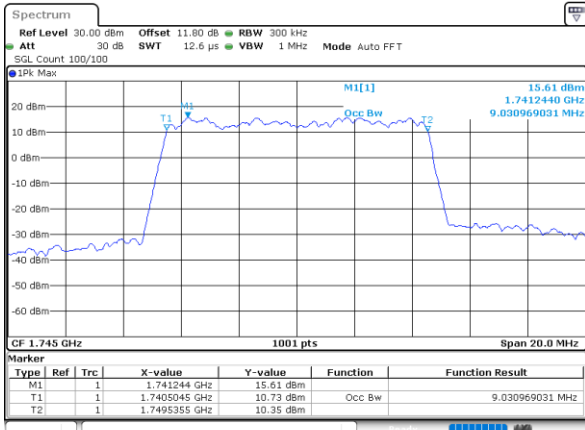

Date: 7 JUN 2020 16:51:46

Middle Channel / 5MHz / 16QAM

Date: 7 JUN 2020 16:51:58

Highest Channel / 5MHz / QPSK

Date: 7 JUN 2020 16:53:55

Highest Channel / 5MHz / 16QAM

Date: 7 JUN 2020 16:54:07

LTE Band 66

Lowest Channel / 10MHz / QPSK

Date: 7 JUN 2020 16:58:45

Lowest Channel / 10MHz / 16QAM

Date: 7 JUN 2020 16:58:57

Middle Channel / 10MHz / QPSK

Date: 7 JUN 2020 17:03:34

Middle Channel / 10MHz / 16QAM

Date: 7 JUN 2020 17:03:45

Highest Channel / 10MHz / QPSK

Date: 7 JUN 2020 17:05:43

Highest Channel / 10MHz / 16QAM

Date: 7 JUN 2020 17:05:55

LTE Band 66

Lowest Channel / 15MHz / QPSK

Date: 7, JUN, 2020 17:22:17

Lowest Channel / 15MHz / 16QAM