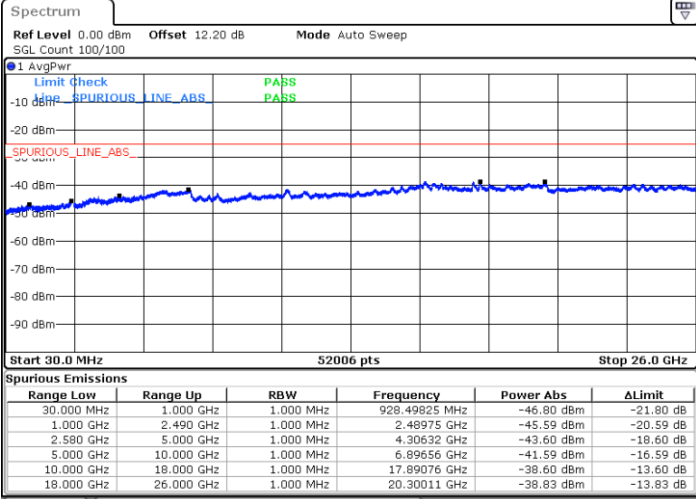

LTE Band7 / 15MHz

Highest Channel / QPSK

Highest Channel / 16QAM

LTE Band 7 / 20MHz

Lowest Channel / QPSK

Lowest Channel / 16QAM

LTE Band 7 / 20MHz

Middle Channel / QPSK

Middle Channel / 16QAM

Date: 6 JUN.2020 10:36:27

Date: 6 JUN.2020 10:37:16

Highest Channel / QPSK

Highest Channel / 16QAM

Date: 6 JUN.2020 10:41:53

Date: 6 JUN.2020 10:42:43

LTE Band 7 / 5MHz

Lowest Channel / 64QAM

Middle Channel / 64QAM

Date: 6 JUN.2020 09:45:38

Date: 6 JUN.2020 09:46:49

Highest Channel / 64QAM

Date: 6 JUN.2020 09:49:32

LTE Band 7 / 10MHz

Lowest Channel / 64QAM