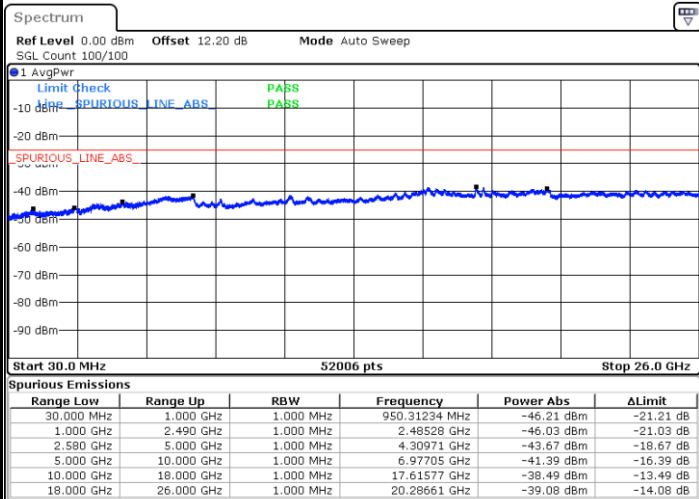

Date: 6 JUN.2020 10:25:29

Date: 6 JUN.2020 10:26:41

Highest Channel / 64QAM

Date: 6 JUN.2020 10:29:24

LTE Band 7 / 20MHz

Lowest Channel / 64QAM

Middle Channel / 64QAM

Date: 6 JUN.2020 10:45:27

Date: 6 JUN.2020 10:46:38

Highest Channel / 64QAM

Date: 6 JUN.2020 10:49:22

LTE Band 7 / 5MHz

Lowest Channel / 256QAM

Middle Channel / 256QAM

Date: 24.JUL.2020 11:07:48

Date: 24.JUL.2020 11:10:31