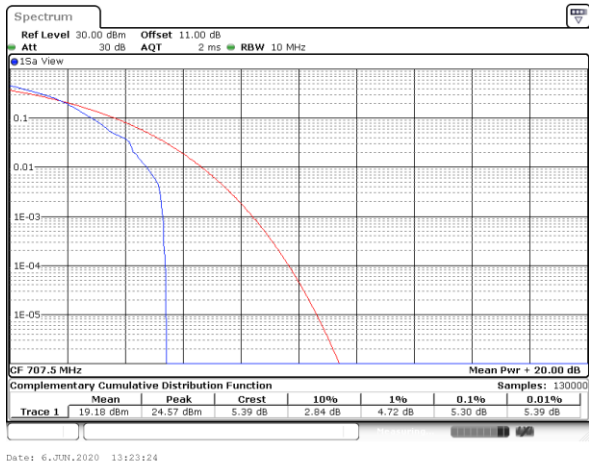

Date: 6 JUN 2020 13:24:37

Highest Channel / 1RB

Date: 6 JUN 2020 13:24:59

Highest Channel / Full RB

Date: 6 JUN 2020 13:24:48

LTE Band 12 / 10MHz / 16QAM

Lowest Channel / 1RB

Date: 6 JUN 2020 13:23:13

Lowest Channel / Full RB

Date: 6 JUN 2020 13:23:01

Middle Channel / 1RB

Date: 6 JUN 2020 13:23:24

Middle Channel / Full RB

Date: 6 JUN 2020 13:23:34

Highest Channel / 1RB

Date: 6 JUN 2020 13:23:55