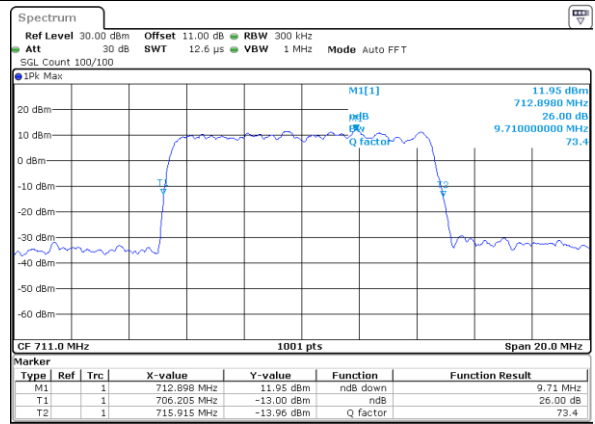

Date: 24.JUL.2020 13:40:38

Highest Channel / 3MHz / 256QAM

Date: 24.JUL.2020 13:50:22

LTE Band 12

Lowest Channel / 5MHz / 256QAM

Date: 24.JUL.2020 13:58:37

Lowest Channel / 10MHz / 256QAM

Date: 24.JUL.2020 14:10:25

Middle Channel / 5MHz / 256QAM

Date: 24.JUL.2020 13:53:49

Middle Channel / 10MHz / 256QAM

Date: 24.JUL.2020 14:05:16

Highest Channel / 5MHz / 256QAM

Date: 24.JUL.2020 14:00:33

Highest Channel / 10MHz / 256QAM

Date: 24.JUL.2020 14:12:51

Occupied Bandwidth

Mode	LTE Band 12 : 99%OBW(MHz)											
BW	1.4MHz		3MHz		5MHz		10MHz		15MHz		20MHz	
Mod.	QPSK	16QAM	QPSK	16QAM	QPSK	16QAM	QPSK	16QAM	QPSK	16QAM	QPSK	16QAM
Lowest CH	1.09	1.09	2.73	2.72	4.49	4.47	8.97	9.03	-	-	-	-
Middle CH	1.09	1.09	2.73	2.72	4.50	4.49	9.01	8.99	-	-	-	-
Highest CH	1.09	1.09	2.72	2.72	4.49	4.49	9.01	8.93	-	-	-	-
Mode	LTE Band 12 : 99%OBW(MHz)											
BW	1.4MHz		3MHz		5MHz		10MHz		15MHz		20MHz	
Mod.	64QAM	256QAM	64QAM	256QAM	64QAM	256QAM	64QAM	256QAM	64QAM	256QAM	64QAM	256QAM
Lowest CH	1.10	1.09	2.71	2.71	4.48	4.47	9.01	9.01	-	-	-	-
Middle CH	1.09	1.09	2.72	2.72	4.52	4.49	9.01	8.99	-	-	-	-
Highest CH	1.09	1.09	2.71	2.71	4.50	4.48	9.05	9.01	-	-	-	-