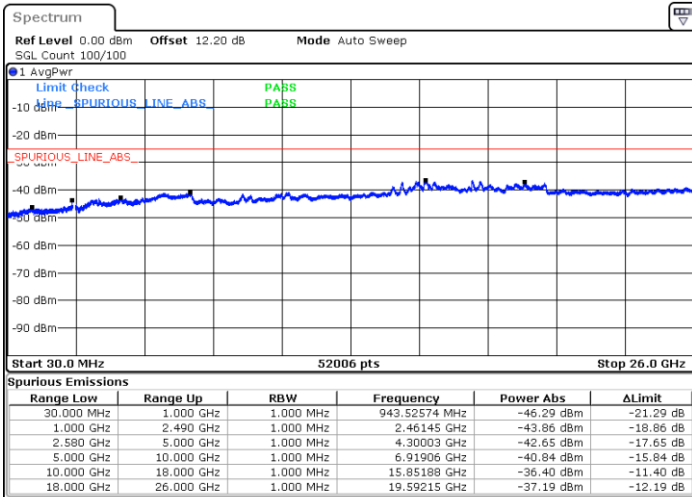

Highest Channel / 256QAM

Date: 24.JUL.2020 11:14:17

LTE Band 7 / 10MHz

Lowest Channel / 256QAM

Middle Channel / 256QAM

Date: 24.JUL.2020 11:19:50

Date: 24.JUL.2020 11:18:22

Highest Channel / 256QAM

Date: 24.JUL.2020 11:23:43

LTE Band 7 / 15MHz

Lowest Channel / 256QAM

Middle Channel / 256QAM

Date: 24.JUL.2020 11:28:30

Date: 24.JUL.2020 11:26:37

Highest Channel / 256QAM

Date: 24.JUL.2020 11:32:55

LTE Band 7 / 20MHz

Lowest Channel / 256QAM

Middle Channel / 256QAM

Date: 24.JUL.2020 11:36:46

Date: 24.JUL.2020 11:35:20

Highest Channel / 256QAM

Date: 24.JUL.2020 11:41:04

Frequency Stability