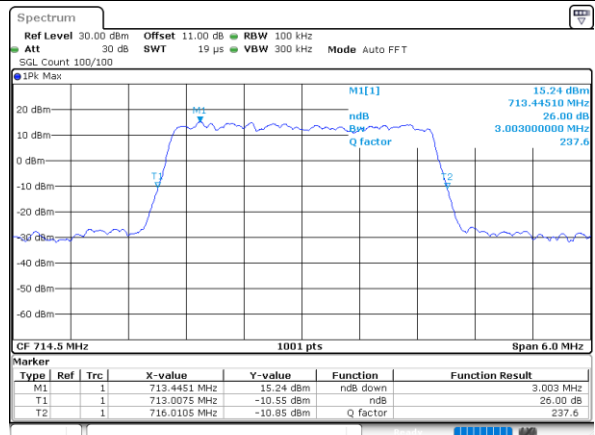

Date: 6 JUN 2020 13:14:59

Highest Channel / 1.4MHz / QPSK

Date: 6 JUN 2020 13:17:04

Highest Channel / 1.4MHz / 16QAM

Date: 6 JUN 2020 13:16:53

LTE Band 12

Lowest Channel / 3MHz / QPSK

Date: 6 JUN 2020 12:24:51

Lowest Channel / 3MHz / 16QAM

Date: 6 JUN 2020 12:24:39

Middle Channel / 3MHz / QPSK

Date: 6 JUN 2020 12:29:24

Middle Channel / 3MHz / 16QAM

Date: 6 JUN 2020 12:29:36

Highest Channel / 3MHz / QPSK

Date: 6 JUN 2020 12:31:42

Highest Channel / 3MHz / 16QAM

Date: 6 JUN 2020 12:31:30

LTE Band 12

Lowest Channel / 5MHz / QPSK

Date: 6 JUN 2020 12:42:48

Lowest Channel / 5MHz / 16QAM

Date: 6 JUN 2020 12:42:36

Middle Channel / 5MHz / QPSK