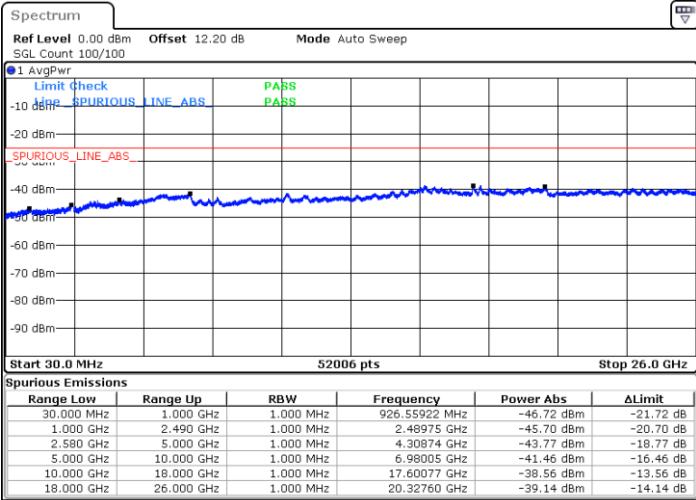

Middle Channel / 16QAM

Date: 6 JUN.2020 10:36:27

Date: 6 JUN.2020 10:37:16

Highest Channel / QPSK

Highest Channel / 16QAM

Date: 6 JUN.2020 10:41:53

Date: 6 JUN.2020 10:42:43

LTE Band 7 / 5MHz

Lowest Channel / 64QAM

Middle Channel / 64QAM

Date: 6 JUN.2020 09:45:38

Date: 6 JUN.2020 09:46:49

Highest Channel / 64QAM

Date: 6 JUN.2020 09:49:32

LTE Band 7 / 10MHz

Lowest Channel / 64QAM

Middle Channel / 64QAM

Date: 6 JUN.2020 10:05:32

Date: 6 JUN.2020 10:06:44

Highest Channel / 64QAM

Date: 6 JUN.2020 10:09:27

LTE Band 7 / 15MHz

Lowest Channel / 64QAM

Middle Channel / 64QAM

Date: 6 JUN.2020 10:25:29

Date: 6 JUN.2020 10:26:41

Highest Channel / 64QAM

Date: 6 JUN.2020 10:29:24

LTE Band 7 / 20MHz

Lowest Channel / 64QAM

Middle Channel / 64QAM

Date: 6 JUN.2020 10:45:27