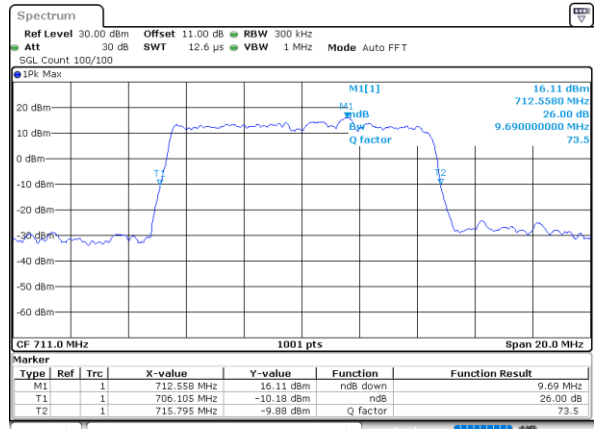

Date: 6 JUN 2020 12:47:22

Middle Channel / 5MHz / 16QAM

Date: 6 JUN 2020 12:47:33

Highest Channel / 5MHz / QPSK

Date: 6 JUN 2020 12:49:40

Highest Channel / 5MHz / 16QAM

Date: 6 JUN 2020 12:49:28

LTE Band 12

Lowest Channel / 10MHz / QPSK

Date: 6 JUN 2020 12:54:27

Lowest Channel / 10MHz / 16QAM

Date: 6 JUN 2020 12:54:15

Middle Channel / 10MHz / QPSK

Date: 6 JUN 2020 12:59:01

Middle Channel / 10MHz / 16QAM

Date: 6 JUN 2020 12:59:12

Highest Channel / 10MHz / QPSK

Date: 6 JUN 2020 13:01:18

Highest Channel / 10MHz / 16QAM

Date: 6 JUN 2020 13:01:07

LTE Band 12

Lowest Channel / 1.4MHz / 64QAM

Date: 6 JUN 2020 13:18:48

Lowest Channel / 3MHz / 64QAM