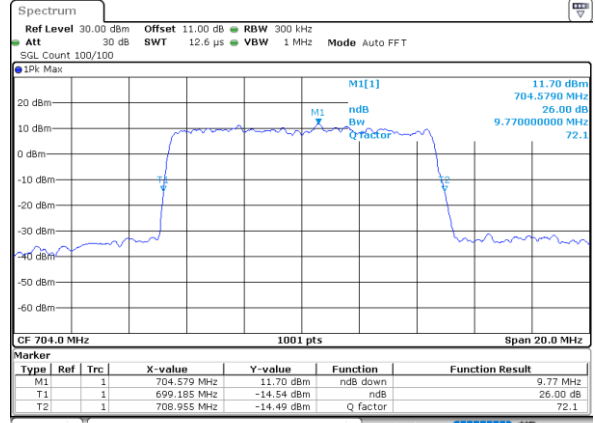

Date: 24.JUL.2020 13:39:32

Lowest Channel / 3MHz / 256QAM

Date: 24.JUL.2020 13:49:22

Middle Channel / 1.4MHz / 256QAM

Date: 24.JUL.2020 13:35:13

Middle Channel / 3MHz / 256QAM

Date: 24.JUL.2020 13:44:56

Highest Channel / 1.4MHz / 256QAM

Date: 24.JUL.2020 13:40:38

Highest Channel / 3MHz / 256QAM

Date: 24.JUL.2020 13:50:22

LTE Band 12

Lowest Channel / 5MHz / 256QAM

Date: 24.JUL.2020 13:58:37

Lowest Channel / 10MHz / 256QAM

Date: 24.JUL.2020 14:10:25

Middle Channel / 5MHz / 256QAM

Date: 24.JUL.2020 13:53:49

Middle Channel / 10MHz / 256QAM

Date: 24.JUL.2020 14:05:16

Highest Channel / 5MHz / 256QAM

Date: 24.JUL.2020 14:00:33

Highest Channel / 10MHz / 256QAM