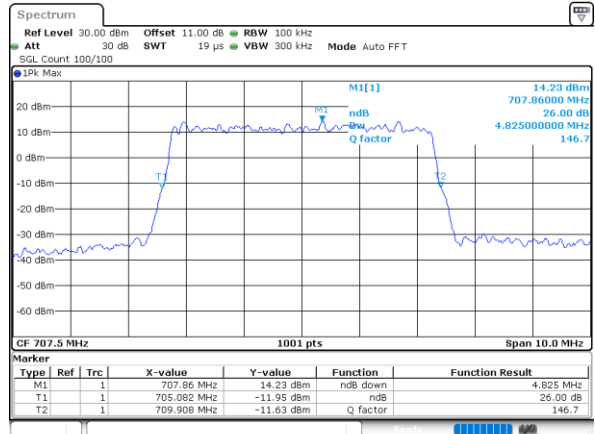

Highest Channel / 3MHz / 16QAM

Date: 6 JUN 2020 12:31:30

LTE Band 12

Lowest Channel / 5MHz / QPSK

Date: 6 JUN 2020 12:42:48

Lowest Channel / 5MHz / 16QAM

Date: 6 JUN 2020 12:42:36

Middle Channel / 5MHz / QPSK

Date: 6 JUN 2020 12:47:22

Middle Channel / 5MHz / 16QAM

Date: 6 JUN 2020 12:47:33

Highest Channel / 5MHz / QPSK

Date: 6 JUN 2020 12:49:40

Highest Channel / 5MHz / 16QAM

Date: 6 JUN 2020 12:49:28

LTE Band 12