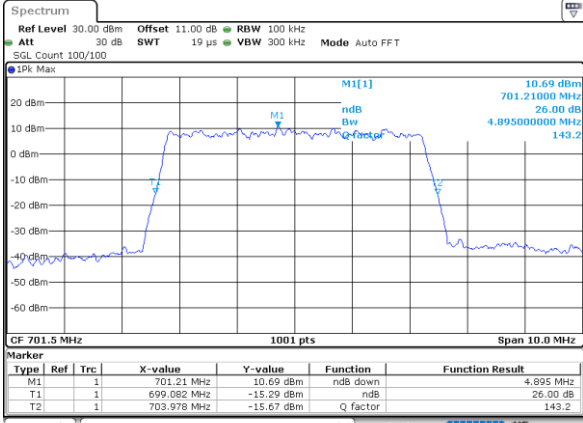

Date: 24.JUL.2020 13:39:32

Lowest Channel / 3MHz / 256QAM

Date: 24.JUL.2020 13:49:22

Middle Channel / 1.4MHz / 256QAM

Date: 24.JUL.2020 13:35:13

Middle Channel / 3MHz / 256QAM

Date: 24.JUL.2020 13:44:56

Highest Channel / 1.4MHz / 256QAM

Date: 24.JUL.2020 13:40:38

Highest Channel / 3MHz / 256QAM

Date: 24.JUL.2020 13:50:22

LTE Band 12

Lowest Channel / 5MHz / 256QAM

Date: 24.JUL.2020 13:58:37

Lowest Channel / 10MHz / 256QAM

Date: 24.JUL.2020 14:10:25

Middle Channel / 5MHz / 256QAM

Date: 24.JUL.2020 13:53:49

Middle Channel / 10MHz / 256QAM

Date: 24.JUL.2020 14:05:16

Highest Channel / 5MHz / 256QAM

Date: 24.JUL.2020 14:00:33

Highest Channel / 10MHz / 256QAM