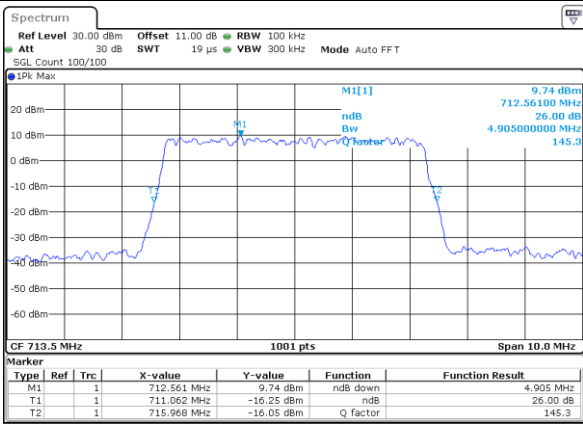

Date: 24.JUL.2020 13:40:38

Highest Channel / 3MHz / 256QAM

Date: 24.JUL.2020 13:50:22

LTE Band 12

Lowest Channel / 5MHz / 256QAM

Date: 24.JUL.2020 13:58:37

Lowest Channel / 10MHz / 256QAM

Date: 24.JUL.2020 14:10:25

Middle Channel / 5MHz / 256QAM

Date: 24.JUL.2020 13:53:49

Middle Channel / 10MHz / 256QAM

Date: 24.JUL.2020 14:05:16

Highest Channel / 5MHz / 256QAM

Date: 24.JUL.2020 14:00:33

Highest Channel / 10MHz / 256QAM

Date: 24.JUL.2020 14:12:51

Occupied Bandwidth

Mode	LTE Band 12 : 99%OBW(MHz)											
BW	1.4MHz		3MHz		5MHz		10MHz		15MHz		20MHz	
Mod.	QPSK	16QAM	QPSK	16QAM	QPSK	16QAM	QPSK	16QAM	QPSK	16QAM	QPSK	16QAM
Lowest CH	1.09	1.09	2.73	2.72	4.49	4.47	8.97	9.03	-	-	-	-
Middle CH	1.09	1.09	2.73	2.72	4.50	4.49	9.01	8.99	-	-	-	-
Highest CH	1.09	1.09	2.72	2.72	4.49	4.49	9.01	8.93	-	-	-	-
Mode	LTE Band 12 : 99%OBW(MHz)											
BW	1.4MHz		3MHz		5MHz		10MHz		15MHz		20MHz	
Mod.	64QAM	256QAM	64QAM	256QAM	64QAM	256QAM	64QAM	256QAM	64QAM	256QAM	64QAM	256QAM
Lowest CH	1.10	1.09	2.71	2.71	4.48	4.47	9.01	9.01	-	-	-	-
Middle CH	1.09	1.09	2.72	2.72	4.52	4.49	9.01	8.99	-	-	-	-
Highest CH	1.09	1.09	2.71	2.71	4.50	4.48	9.05	9.01	-	-	-	-