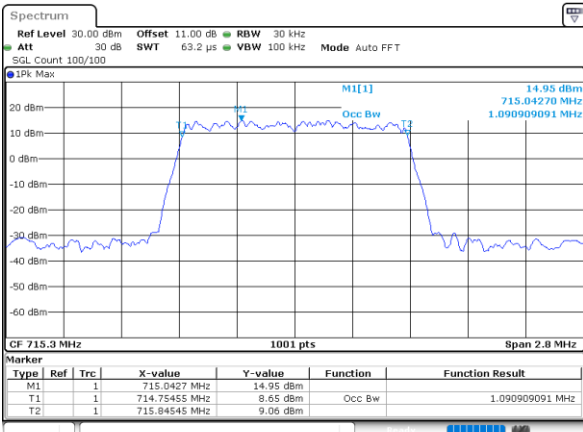

Date: 24.JUL.2020 14:12:51

Occupied Bandwidth

Mode	LTE Band 12 : 99%OBW(MHz)											
BW	1.4MHz		3MHz		5MHz		10MHz		15MHz		20MHz	
Mod.	QPSK	16QAM	QPSK	16QAM	QPSK	16QAM	QPSK	16QAM	QPSK	16QAM	QPSK	16QAM
Lowest CH	1.09	1.09	2.73	2.72	4.49	4.47	8.97	9.03	-	-	-	-
Middle CH	1.09	1.09	2.73	2.72	4.50	4.49	9.01	8.99	-	-	-	-
Highest CH	1.09	1.09	2.72	2.72	4.49	4.49	9.01	8.93	-	-	-	-
Mode	LTE Band 12 : 99%OBW(MHz)											
BW	1.4MHz		3MHz		5MHz		10MHz		15MHz		20MHz	
Mod.	64QAM	256QAM	64QAM	256QAM	64QAM	256QAM	64QAM	256QAM	64QAM	256QAM	64QAM	256QAM
Lowest CH	1.10	1.09	2.71	2.71	4.48	4.47	9.01	9.01	-	-	-	-
Middle CH	1.09	1.09	2.72	2.72	4.52	4.49	9.01	8.99	-	-	-	-
Highest CH	1.09	1.09	2.71	2.71	4.50	4.48	9.05	9.01	-	-	-	-

LTE Band 12

Lowest Channel / 1.4MHz / QPSK

Date: 6 JUN 2020 13:12:17

Lowest Channel / 1.4MHz / 16QAM

Date: 6 JUN 2020 13:12:29

Middle Channel / 1.4MHz / QPSK

Date: 6 JUN 2020 13:14:36

Middle Channel / 1.4MHz / 16QAM

Date: 6 JUN 2020 13:14:25

Highest Channel / 1.4MHz / QPSK

Date: 6 JUN 2020 13:16:29

Highest Channel / 1.4MHz / 16QAM

Date: 6 JUN 2020 13:16:41