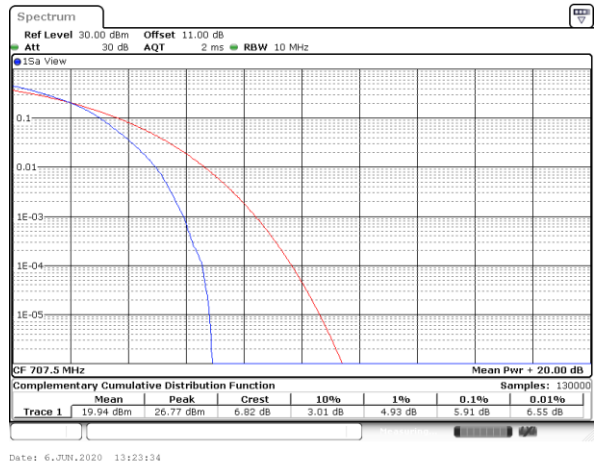

Lowest Channel / Full RB

Date: 6 JUN 2020 13:23:01

Middle Channel / 1RB

Date: 6 JUN 2020 13:23:24

Middle Channel / Full RB

Date: 6 JUN 2020 13:23:34

Highest Channel / 1RB

Date: 6 JUN 2020 13:23:55

Highest Channel / Full RB

Date: 6 JUN 2020 13:23:45

LTE Band 12 / 10MHz / 64QAM

Lowest Channel / 1RB

Date: 6 JUN 2020 13:22:06

Lowest Channel / Full RB

Date: 6 JUN 2020 13:21:54

Middle Channel / 1RB