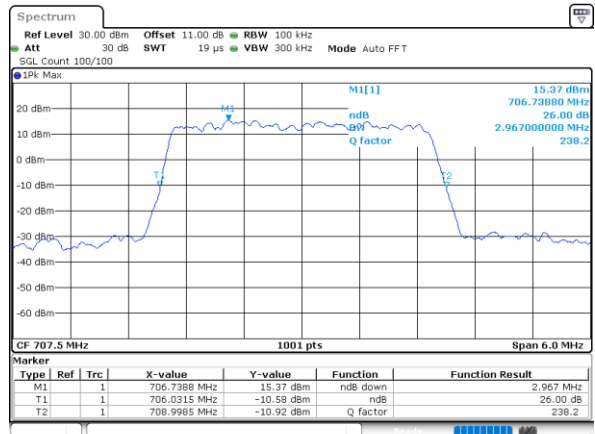

Date: 6 JUN 2020 13:14:59

Highest Channel / 1.4MHz / QPSK

Date: 6 JUN 2020 13:17:04

Highest Channel / 1.4MHz / 16QAM

Date: 6 JUN 2020 13:16:53

LTE Band 12

Lowest Channel / 3MHz / QPSK

Date: 6 JUN 2020 12:24:51

Lowest Channel / 3MHz / 16QAM

Date: 6 JUN 2020 12:24:39

Middle Channel / 3MHz / QPSK

Date: 6 JUN 2020 12:29:24

Middle Channel / 3MHz / 16QAM

Date: 6 JUN 2020 12:29:36

Highest Channel / 3MHz / QPSK

Date: 6 JUN 2020 12:31:42

Highest Channel / 3MHz / 16QAM

Date: 6 JUN 2020 12:31:30

LTE Band 12

Lowest Channel / 5MHz / QPSK

Date: 6 JUN 2020 12:42:48

Lowest Channel / 5MHz / 16QAM

Date: 6 JUN 2020 12:42:36

Middle Channel / 5MHz / QPSK