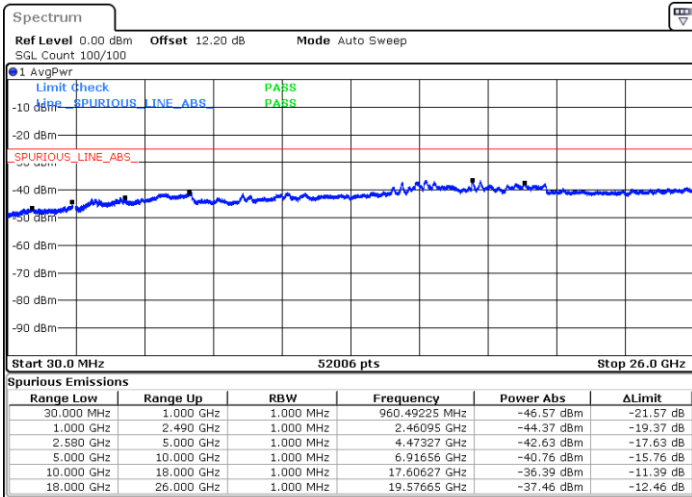

Date: 6 JUN.2020 10:46:38

Highest Channel / 64QAM

Date: 6 JUN.2020 10:49:22

LTE Band 7 / 5MHz

Lowest Channel / 256QAM

Middle Channel / 256QAM

Date: 24.JUL.2020 11:07:48

Date: 24.JUL.2020 11:10:31

Highest Channel / 256QAM

Date: 24.JUL.2020 11:14:17

LTE Band 7 / 10MHz

Lowest Channel / 256QAM

Middle Channel / 256QAM

Date: 24.JUL.2020 11:19:50

Date: 24.JUL.2020 11:18:22

Highest Channel / 256QAM

Date: 24.JUL.2020 11:23:43

LTE Band 7 / 15MHz

Lowest Channel / 256QAM

Middle Channel / 256QAM

Date: 24.JUL.2020 11:28:30

Date: 24.JUL.2020 11:26:37

Highest Channel / 256QAM

Date: 24.JUL.2020 11:32:55