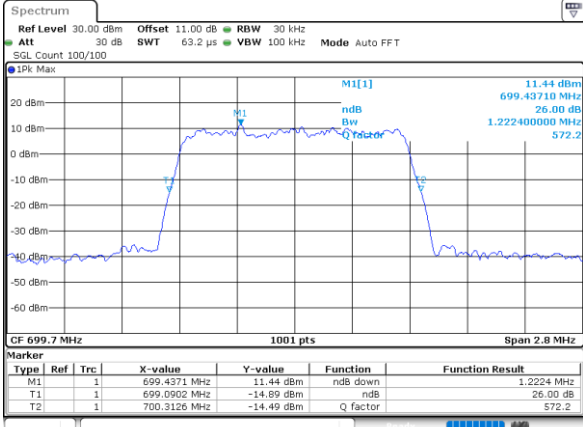

Date: 6 JUN 2020 12:35:32

LTE Band 12

Lowest Channel / 5MHz / 64QAM

Date: 6 JUN 2020 12:36:36

Lowest Channel / 10MHz / 64QAM

Date: 6 JUN 2020 13:05:42

Middle Channel / 5MHz / 64QAM

Date: 6 JUN 2020 12:38:58

Middle Channel / 10MHz / 64QAM

Date: 6 JUN 2020 13:08:05

Highest Channel / 5MHz / 64QAM

Date: 6 JUN 2020 12:40:01

Highest Channel / 10MHz / 64QAM

Date: 6 JUN 2020 13:09:07

LTE Band 12

Lowest Channel / 1.4MHz / 256QAM

Date: 24.JUL.2020 13:39:32

Lowest Channel / 3MHz / 256QAM

Date: 24.JUL.2020 13:49:22

Middle Channel / 1.4MHz / 256QAM

Date: 24.JUL.2020 13:35:13

Middle Channel / 3MHz / 256QAM

Date: 24.JUL.2020 13:44:56

Highest Channel / 1.4MHz / 256QAM