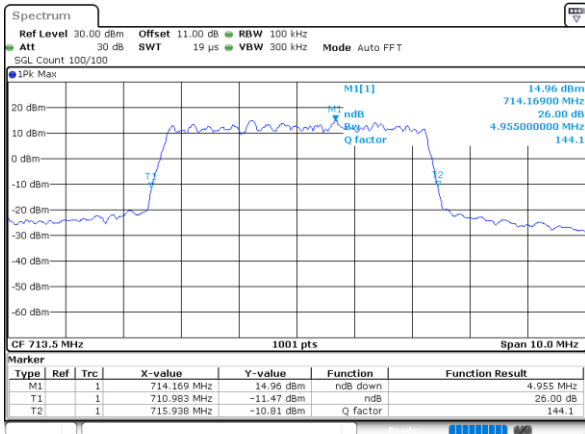

Highest Channel / 3MHz / 16QAM

Date: 6 JUN 2020 12:31:30

LTE Band 12

Lowest Channel / 5MHz / QPSK

Date: 6 JUN 2020 12:42:48

Lowest Channel / 5MHz / 16QAM

Date: 6 JUN 2020 12:42:36

Middle Channel / 5MHz / QPSK

Date: 6 JUN 2020 12:47:22

Middle Channel / 5MHz / 16QAM

Date: 6 JUN 2020 12:47:33

Highest Channel / 5MHz / QPSK

Date: 6 JUN 2020 12:49:40

Highest Channel / 5MHz / 16QAM

Date: 6 JUN 2020 12:49:28

LTE Band 12