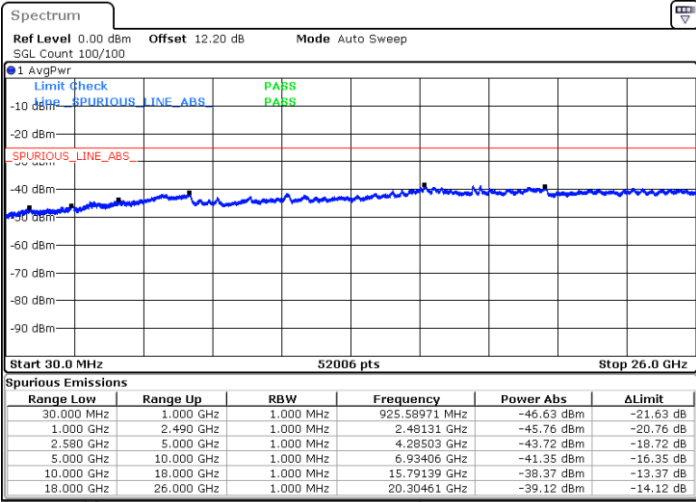

Lowest Channel / 64QAM

Middle Channel / 64QAM

Date: 6 JUN.2020 09:45:38

Date: 6 JUN.2020 09:46:49

Highest Channel / 64QAM

Date: 6 JUN.2020 09:49:32

LTE Band 7 / 10MHz

Lowest Channel / 64QAM

Middle Channel / 64QAM

Date: 6 JUN.2020 10:05:32

Date: 6 JUN.2020 10:06:44

Highest Channel / 64QAM

Date: 6 JUN.2020 10:09:27

LTE Band 7 / 15MHz

Lowest Channel / 64QAM

Middle Channel / 64QAM

Date: 6 JUN.2020 10:25:29

Date: 6 JUN.2020 10:26:41

Highest Channel / 64QAM

Date: 6 JUN.2020 10:29:24

LTE Band 7 / 20MHz

Lowest Channel / 64QAM

Middle Channel / 64QAM

Date: 6 JUN.2020 10:45:27