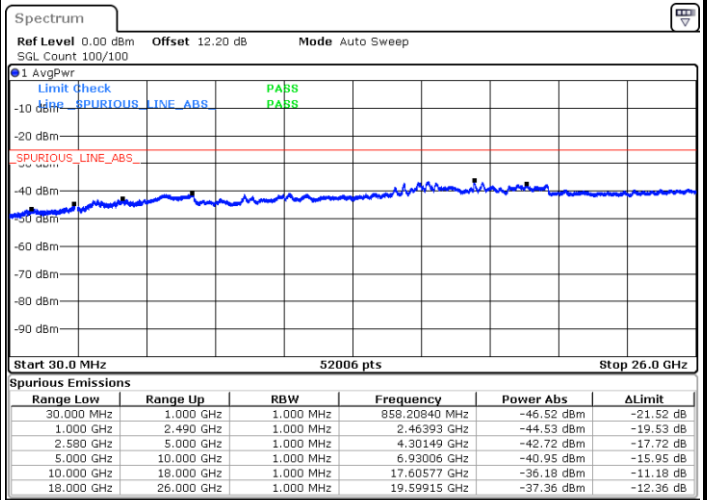

Highest Channel / 256QAM

Date: 24.JUL.2020 11:14:17

LTE Band 7 / 10MHz

Lowest Channel / 256QAM

Middle Channel / 256QAM

Date: 24.JUL.2020 11:19:50

Date: 24.JUL.2020 11:18:22

Highest Channel / 256QAM

Date: 24.JUL.2020 11:23:43

LTE Band 7 / 15MHz

Lowest Channel / 256QAM

Middle Channel / 256QAM

Date: 24.JUL.2020 11:28:30

Date: 24.JUL.2020 11:26:37

Highest Channel / 256QAM

Date: 24.JUL.2020 11:32:55

LTE Band 7 / 20MHz

Lowest Channel / 256QAM

Middle Channel / 256QAM

Date: 24.JUL.2020 11:36:46

Date: 24.JUL.2020 11:35:20

Highest Channel / 256QAM

Date: 24.JUL.2020 11:41:04

Frequency Stability