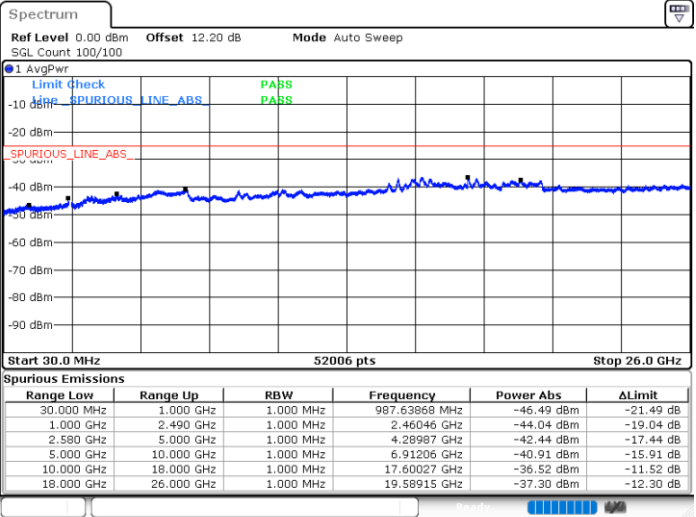

Date: 6 JUN.2020 10:25:29

Date: 6 JUN.2020 10:26:41

Highest Channel / 64QAM

Date: 6 JUN.2020 10:29:24

LTE Band 7 / 20MHz

Lowest Channel / 64QAM

Middle Channel / 64QAM

Date: 6 JUN.2020 10:45:27

Date: 6 JUN.2020 10:46:38

Highest Channel / 64QAM

Date: 6 JUN.2020 10:49:22

LTE Band 7 / 5MHz

Lowest Channel / 256QAM

Middle Channel / 256QAM

Date: 24.JUL.2020 11:07:48

Date: 24.JUL.2020 11:10:31

Highest Channel / 256QAM

Date: 24.JUL.2020 11:14:17

LTE Band 7 / 10MHz

Lowest Channel / 256QAM

Middle Channel / 256QAM

Date: 24.JUL.2020 11:19:50

Date: 24.JUL.2020 11:18:22

Highest Channel / 256QAM