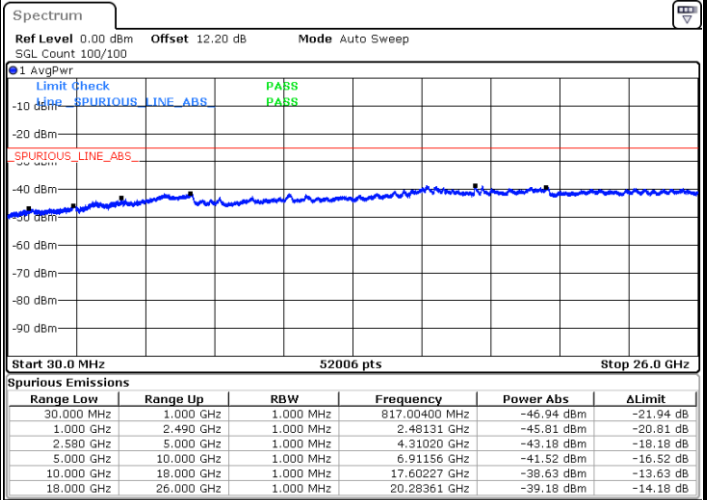

Middle Channel / 16QAM

Date: 6 JUN.2020 10:36:27

Date: 6 JUN.2020 10:37:16

Highest Channel / QPSK

Highest Channel / 16QAM

Date: 6 JUN.2020 10:41:53

Date: 6 JUN.2020 10:42:43

LTE Band 7 / 5MHz

Lowest Channel / 64QAM

Middle Channel / 64QAM

Date: 6 JUN.2020 09:45:38

Date: 6 JUN.2020 09:46:49

Highest Channel / 64QAM

Date: 6 JUN.2020 09:49:32

LTE Band 7 / 10MHz

Lowest Channel / 64QAM

Middle Channel / 64QAM

Date: 6 JUN.2020 10:05:32

Date: 6 JUN.2020 10:06:44

Highest Channel / 64QAM

Date: 6 JUN.2020 10:09:27

LTE Band 7 / 15MHz

Lowest Channel / 64QAM

Middle Channel / 64QAM

Date: 6 JUN.2020 10:25:29

Date: 6 JUN.2020 10:26:41

Highest Channel / 64QAM

Date: 6 JUN.2020 10:29:24

LTE Band 7 / 20MHz

Lowest Channel / 64QAM

Middle Channel / 64QAM

Date: 6 JUN.2020 10:45:27