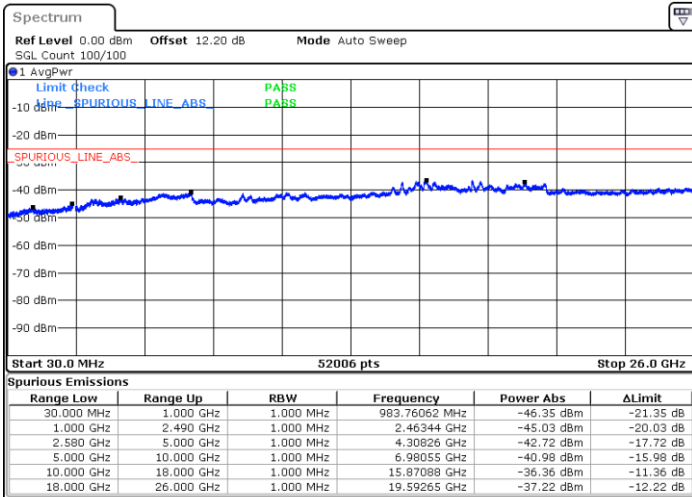

Date: 24.JUL.2020 11:23:43

LTE Band 7 / 15MHz

Lowest Channel / 256QAM

Middle Channel / 256QAM

Date: 24.JUL.2020 11:28:30

Date: 24.JUL.2020 11:26:37

Highest Channel / 256QAM

Date: 24.JUL.2020 11:32:55

LTE Band 7 / 20MHz

Lowest Channel / 256QAM

Middle Channel / 256QAM

Date: 24.JUL.2020 11:36:46

Date: 24.JUL.2020 11:35:20

Highest Channel / 256QAM

Date: 24.JUL.2020 11:41:04

Frequency Stability

Test Conditions		LTE Band 7 (QPSK) / Middle Channel	Limit
Temperature (°C)	Voltage (Volt)	BW 10MHz	Note 2.
		Deviation (ppm)	Result
50	Normal Voltage	0.0005	PASS
40	Normal Voltage	0.0008	
30	Normal Voltage	0.0005	
20(Ref.)	Normal Voltage	0.0000	
10	Normal Voltage	0.0003	
0	Normal Voltage	0.0010	
-10	Normal Voltage	0.0005	
-20	Normal Voltage	0.0000	
-30	Normal Voltage	0.0003	
20	Maximum Voltage	0.0006	
20	Normal Voltage	0.0000	
20	Battery End Point	0.0015	

Note:

1. Normal Voltage =3.85 V. ; Battery End Point (BEP) =3.30 V. ; Maximum Voltage =4.25 V.
2. Note: The frequency fundamental emissions stay within the authorized frequency block.

LTE Band 12

Peak-to-Average Ratio