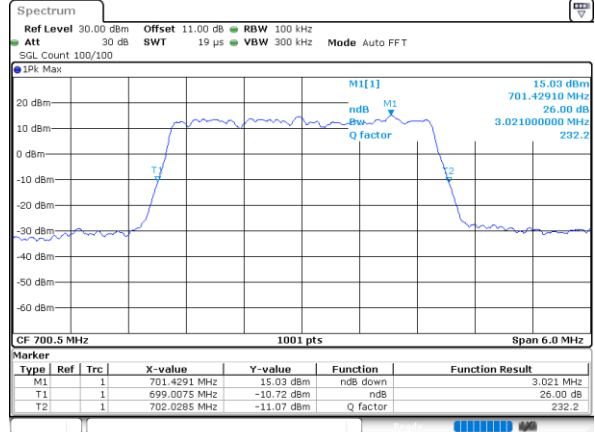

Highest Channel / 10MHz / QPSK

Date: 6 JUN 2020 13:01:18

Highest Channel / 10MHz / 16QAM

Date: 6 JUN 2020 13:01:07

LTE Band 12

Lowest Channel / 1.4MHz / 64QAM

Date: 6 JUN 2020 13:18:48

Lowest Channel / 3MHz / 64QAM

Date: 6 JUN 2020 12:33:26

Middle Channel / 1.4MHz / 64QAM

Date: 6 JUN 2020 13:19:51

Middle Channel / 3MHz / 64QAM

Date: 6 JUN 2020 12:34:29

Highest Channel / 1.4MHz / 64QAM

Date: 6 JUN 2020 13:20:54

Highest Channel / 3MHz / 64QAM