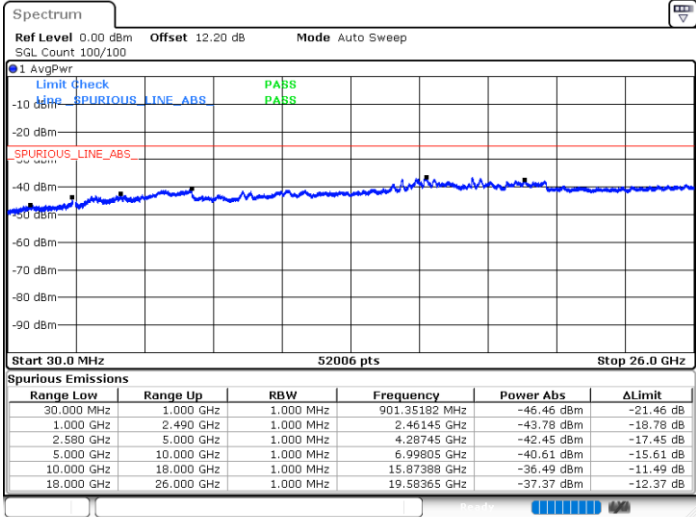

Date: 6 JUN.2020 10:46:38

Highest Channel / 64QAM

Date: 6 JUN.2020 10:49:22

LTE Band 7 / 5MHz

Lowest Channel / 256QAM

Middle Channel / 256QAM

Date: 24.JUL.2020 11:07:48

Date: 24.JUL.2020 11:10:31

Highest Channel / 256QAM

Date: 24.JUL.2020 11:14:17

LTE Band 7 / 10MHz

Lowest Channel / 256QAM

Middle Channel / 256QAM

Date: 24.JUL.2020 11:19:50

Date: 24.JUL.2020 11:18:22

Highest Channel / 256QAM