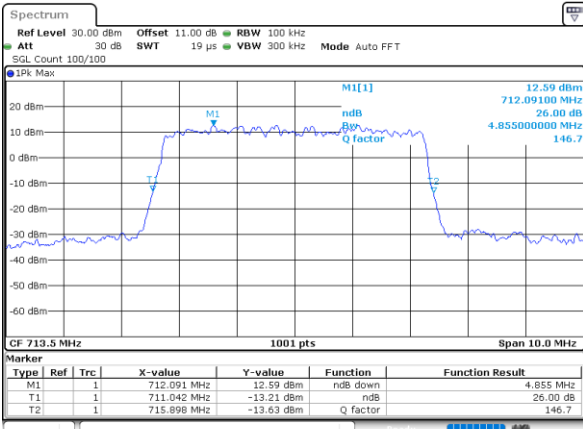

Date: 6 JUN 2020 12:33:26

Middle Channel / 1.4MHz / 64QAM

Date: 6 JUN 2020 13:19:51

Middle Channel / 3MHz / 64QAM

Date: 6 JUN 2020 12:34:29

Highest Channel / 1.4MHz / 64QAM

Date: 6 JUN 2020 13:20:54

Highest Channel / 3MHz / 64QAM

Date: 6 JUN 2020 12:35:32

LTE Band 12

Lowest Channel / 5MHz / 64QAM

Date: 6 JUN 2020 12:36:36

Lowest Channel / 10MHz / 64QAM

Date: 6 JUN 2020 13:05:42

Middle Channel / 5MHz / 64QAM

Date: 6 JUN 2020 12:38:58

Middle Channel / 10MHz / 64QAM

Date: 6 JUN 2020 13:08:05

Highest Channel / 5MHz / 64QAM

Date: 6 JUN 2020 12:40:01

Highest Channel / 10MHz / 64QAM

Date: 6 JUN 2020 13:09:07

LTE Band 12

Lowest Channel / 1.4MHz / 256QAM