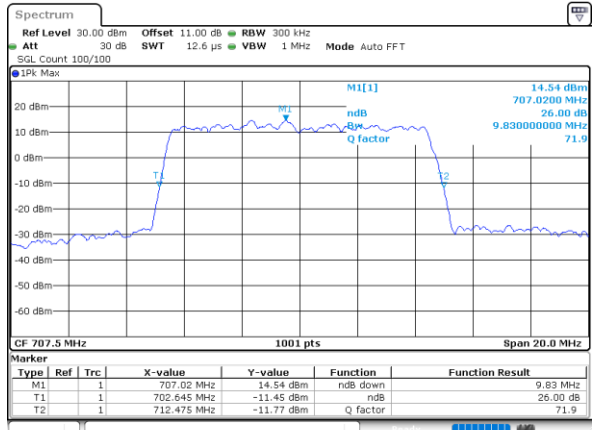

Date: 6 JUN 2020 12:33:26

Middle Channel / 1.4MHz / 64QAM

Date: 6 JUN 2020 13:19:51

Middle Channel / 3MHz / 64QAM

Date: 6 JUN 2020 12:34:29

Highest Channel / 1.4MHz / 64QAM

Date: 6 JUN 2020 13:20:54

Highest Channel / 3MHz / 64QAM

Date: 6 JUN 2020 12:35:32

LTE Band 12

Lowest Channel / 5MHz / 64QAM

Date: 6 JUN 2020 12:36:36

Lowest Channel / 10MHz / 64QAM

Date: 6 JUN 2020 13:05:42

Middle Channel / 5MHz / 64QAM

Date: 6 JUN 2020 12:38:58

Middle Channel / 10MHz / 64QAM

Date: 6 JUN 2020 13:08:05

Highest Channel / 5MHz / 64QAM

Date: 6 JUN 2020 12:40:01

Highest Channel / 10MHz / 64QAM

Date: 6 JUN 2020 13:09:07

LTE Band 12

Lowest Channel / 1.4MHz / 256QAM