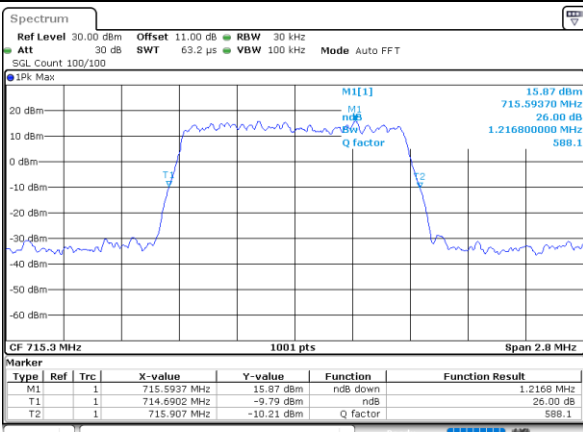

Highest Channel / 1RB

Date: 24.JUL.2020 14:16:17

Highest Channel / Full RB

Date: 24.JUL.2020 14:12:59

26dB Bandwidth

Mode	LTE Band 12 : 26dB BW(MHz)											
BW	1.4MHz		3MHz		5MHz		10MHz		15MHz		20MHz	
Mod.	QPSK	16QAM	QPSK	16QAM	QPSK	16QAM	QPSK	16QAM	QPSK	16QAM	QPSK	16QAM
Lowest CH	1.23	1.22	3.03	3.03	4.91	4.81	9.65	9.77	-	-	-	-
Middle CH	1.23	1.21	3.04	2.97	4.87	4.83	9.83	9.63	-	-	-	-
Highest CH	1.22	1.23	3.03	3.00	4.96	4.93	9.81	9.69	-	-	-	-
Mode	LTE Band 12 : 26dB BW(MHz)											
BW	1.4MHz		3MHz		5MHz		10MHz		15MHz		20MHz	
Mod.	64QAM	256QAM	64QAM	256QAM	64QAM	256QAM	64QAM	256QAM	64QAM	256QAM	64QAM	256QAM
Lowest CH	1.21	1.22	3.02	3.03	4.90	4.90	9.75	9.77	-	-	-	-
Middle CH	1.23	1.22	3.00	3.05	4.89	4.87	9.83	9.89	-	-	-	-
Highest CH	1.21	1.23	3.03	3.05	4.86	4.91	9.81	9.71	-	-	-	-

LTE Band 12

Lowest Channel / 1.4MHz / QPSK

Date: 6 JUN 2020 13:12:53

Lowest Channel / 1.4MHz / 16QAM

Date: 6 JUN 2020 13:12:41

Middle Channel / 1.4MHz / QPSK

Date: 6 JUN 2020 13:14:47

Middle Channel / 1.4MHz / 16QAM

Date: 6 JUN 2020 13:14:59

Highest Channel / 1.4MHz / QPSK

Date: 6 JUN 2020 13:17:04

Highest Channel / 1.4MHz / 16QAM

Date: 6 JUN 2020 13:16:53

LTE Band 12

Lowest Channel / 3MHz / QPSK

Date: 6 JUN 2020 12:24:51