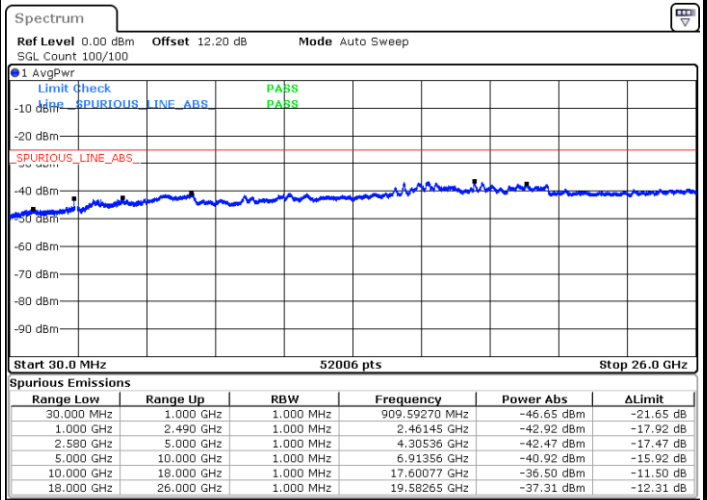

Date: 6 JUN.2020 10:46:38

Highest Channel / 64QAM

Date: 6 JUN.2020 10:49:22

LTE Band 7 / 5MHz

Lowest Channel / 256QAM

Middle Channel / 256QAM

Date: 24.JUL.2020 11:07:48

Date: 24.JUL.2020 11:10:31

Highest Channel / 256QAM

Date: 24.JUL.2020 11:14:17

LTE Band 7 / 10MHz

Lowest Channel / 256QAM

Middle Channel / 256QAM

Date: 24.JUL.2020 11:19:50

Date: 24.JUL.2020 11:18:22

Highest Channel / 256QAM

Date: 24.JUL.2020 11:23:43

LTE Band 7 / 15MHz

Lowest Channel / 256QAM

Middle Channel / 256QAM

Date: 24.JUL.2020 11:28:30

Date: 24.JUL.2020 11:26:37

Highest Channel / 256QAM

Date: 24.JUL.2020 11:32:55

LTE Band 7 / 20MHz

Lowest Channel / 256QAM

Middle Channel / 256QAM

Date: 24.JUL.2020 11:36:46

Date: 24.JUL.2020 11:35:20

Highest Channel / 256QAM

Date: 24.JUL.2020 11:41:04

Frequency Stability