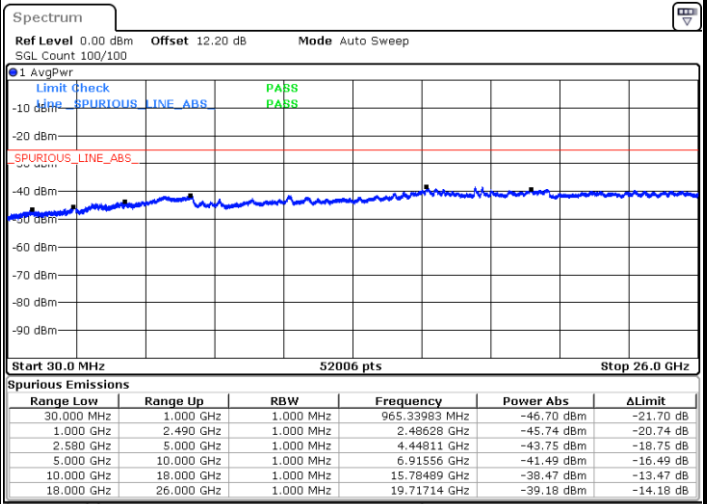

LTE Band7 / 15MHz

Highest Channel / QPSK

Highest Channel / 16QAM

LTE Band 7 / 20MHz

Lowest Channel / QPSK

Lowest Channel / 16QAM

LTE Band 7 / 20MHz

Middle Channel / QPSK

Middle Channel / 16QAM

Date: 6 JUN.2020 10:36:27

Date: 6 JUN.2020 10:37:16

Highest Channel / QPSK

Highest Channel / 16QAM

Date: 6 JUN.2020 10:41:53

Date: 6 JUN.2020 10:42:43

LTE Band 7 / 5MHz

Lowest Channel / 64QAM

Middle Channel / 64QAM

Date: 6 JUN.2020 09:45:38

Date: 6 JUN.2020 09:46:49

Highest Channel / 64QAM

Date: 6 JUN.2020 09:49:32

LTE Band 7 / 10MHz

Lowest Channel / 64QAM