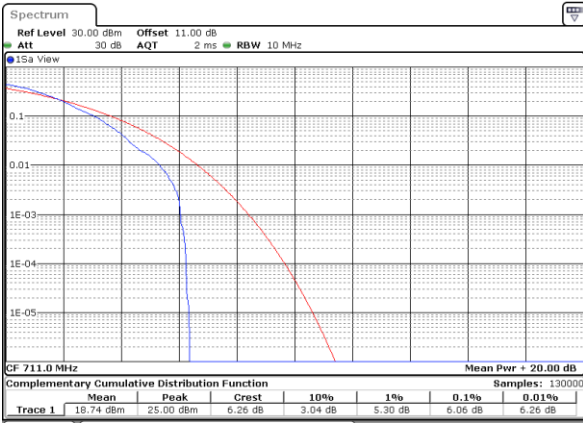

Lowest Channel / Full RB

Date: 6 JUN 2020 13:23:01

Middle Channel / 1RB

Date: 6 JUN 2020 13:23:24

Middle Channel / Full RB

Date: 6 JUN 2020 13:23:34

Highest Channel / 1RB

Date: 6 JUN 2020 13:23:55

Highest Channel / Full RB

Date: 6 JUN 2020 13:23:45

LTE Band 12 / 10MHz / 64QAM

Lowest Channel / 1RB

Date: 6 JUN 2020 13:22:06

Lowest Channel / Full RB

Date: 6 JUN 2020 13:21:54

Middle Channel / 1RB

Date: 6 JUN 2020 13:22:17

Middle Channel / Full RB

Date: 6 JUN 2020 13:22:08

Highest Channel / 1RB

Date: 6 JUN 2020 13:22:49

Highest Channel / Full RB

Date: 6 JUN 2020 13:22:39

LTE Band 12 / 10MHz / 256QAM