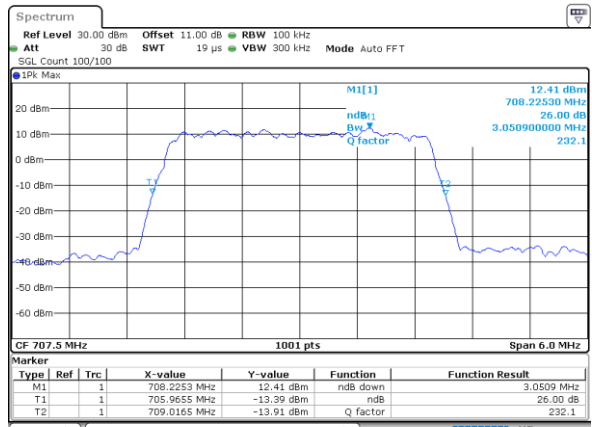

Middle Channel / 10MHz / 64QAM

Date: 6 JUN 2020 13:08:05

Highest Channel / 5MHz / 64QAM

Date: 6 JUN 2020 12:40:01

Highest Channel / 10MHz / 64QAM

Date: 6 JUN 2020 13:09:07

LTE Band 12

Lowest Channel / 1.4MHz / 256QAM

Date: 24.JUL.2020 13:39:32

Lowest Channel / 3MHz / 256QAM

Date: 24.JUL.2020 13:49:22

Middle Channel / 1.4MHz / 256QAM

Date: 24.JUL.2020 13:35:13

Middle Channel / 3MHz / 256QAM

Date: 24.JUL.2020 13:44:56

Highest Channel / 1.4MHz / 256QAM

Date: 24.JUL.2020 13:40:38

Highest Channel / 3MHz / 256QAM

Date: 24.JUL.2020 13:50:22

LTE Band 12

Lowest Channel / 5MHz / 256QAM

Date: 24.JUL.2020 13:58:37

Lowest Channel / 10MHz / 256QAM

Date: 24.JUL.2020 14:10:25