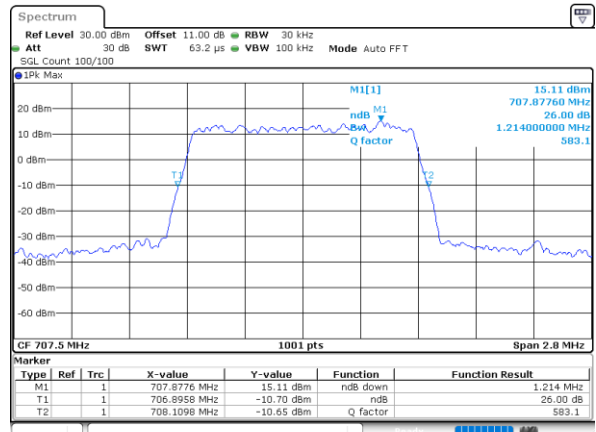

LTE Band 12

Lowest Channel / 1.4MHz / QPSK

Date: 6 JUN 2020 13:12:53

Lowest Channel / 1.4MHz / 16QAM

Date: 6 JUN 2020 13:12:41

Middle Channel / 1.4MHz / QPSK

Date: 6 JUN 2020 13:14:47

Middle Channel / 1.4MHz / 16QAM

Date: 6 JUN 2020 13:14:59

Highest Channel / 1.4MHz / QPSK

Date: 6 JUN 2020 13:17:04

Highest Channel / 1.4MHz / 16QAM

Date: 6 JUN 2020 13:16:53

LTE Band 12

Lowest Channel / 3MHz / QPSK

Date: 6 JUN 2020 12:24:51