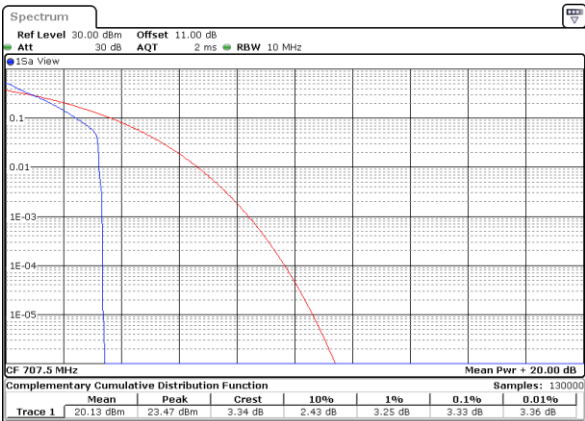

LTE Band 12 / 10MHz / QPSK

Lowest Channel / 1RB

Date: 6 JUN 2020 13:24:17

Lowest Channel / Full RB

Date: 6 JUN 2020 13:24:06

Middle Channel / 1RB

Date: 6 JUN 2020 13:24:27

Middle Channel / Full RB

Date: 6 JUN 2020 13:24:37

Highest Channel / 1RB

Date: 6 JUN 2020 13:24:59

Highest Channel / Full RB

Date: 6 JUN 2020 13:24:48

LTE Band 12 / 10MHz / 16QAM

Lowest Channel / 1RB

Date: 6 JUN 2020 13:23:13