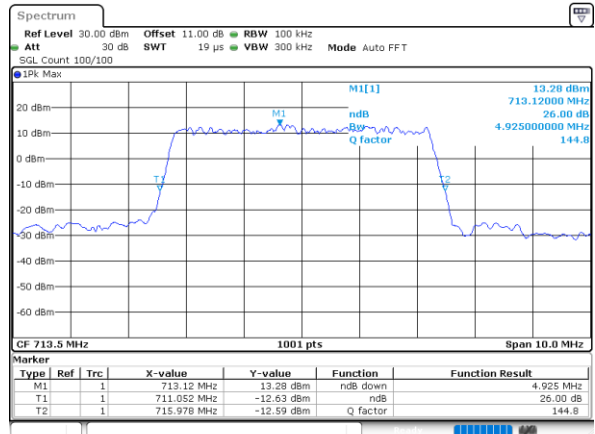

Highest Channel / 3MHz / 16QAM

Date: 6 JUN 2020 12:31:30

LTE Band 12

Lowest Channel / 5MHz / QPSK

Date: 6 JUN 2020 12:42:48

Lowest Channel / 5MHz / 16QAM

Date: 6 JUN 2020 12:42:36

Middle Channel / 5MHz / QPSK

Date: 6 JUN 2020 12:47:22

Middle Channel / 5MHz / 16QAM

Date: 6 JUN 2020 12:47:33

Highest Channel / 5MHz / QPSK

Date: 6 JUN 2020 12:49:40

Highest Channel / 5MHz / 16QAM

Date: 6 JUN 2020 12:49:28

LTE Band 12