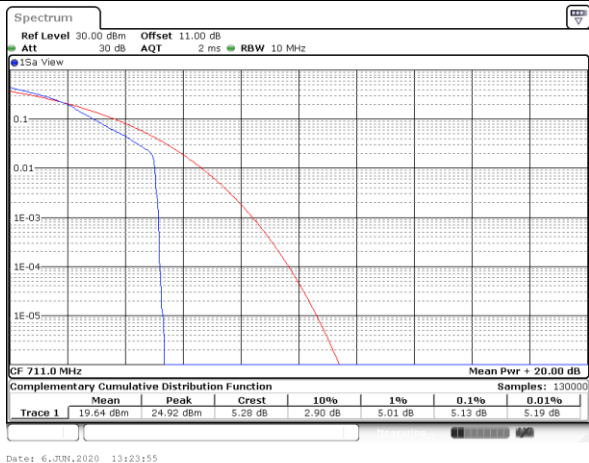

Date: 6 JUN 2020 13:24:37

Highest Channel / 1RB

Date: 6 JUN 2020 13:24:59

Highest Channel / Full RB

Date: 6 JUN 2020 13:24:48

LTE Band 12 / 10MHz / 16QAM

Lowest Channel / 1RB

Date: 6 JUN 2020 13:23:13

Lowest Channel / Full RB

Date: 6 JUN 2020 13:23:01

Middle Channel / 1RB

Date: 6 JUN 2020 13:23:24

Middle Channel / Full RB

Date: 6 JUN 2020 13:23:34

Highest Channel / 1RB

Date: 6 JUN 2020 13:23:55

Highest Channel / Full RB

Date: 6 JUN 2020 13:23:45

LTE Band 12 / 10MHz / 64QAM

Lowest Channel / 1RB

Date: 6 JUN 2020 13:22:06

Lowest Channel / Full RB

Date: 6 JUN 2020 13:21:54

Middle Channel / 1RB