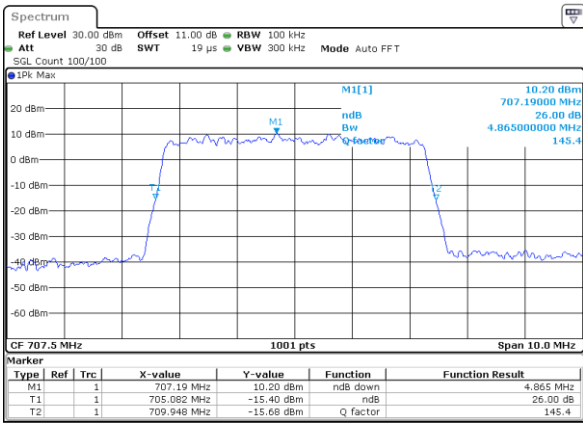

Date: 24.JUL.2020 13:39:32

Lowest Channel / 3MHz / 256QAM

Date: 24.JUL.2020 13:49:22

Middle Channel / 1.4MHz / 256QAM

Date: 24.JUL.2020 13:35:13

Middle Channel / 3MHz / 256QAM

Date: 24.JUL.2020 13:44:56

Highest Channel / 1.4MHz / 256QAM

Date: 24.JUL.2020 13:40:38

Highest Channel / 3MHz / 256QAM

Date: 24.JUL.2020 13:50:22

LTE Band 12

Lowest Channel / 5MHz / 256QAM

Date: 24.JUL.2020 13:58:37

Lowest Channel / 10MHz / 256QAM

Date: 24.JUL.2020 14:10:25

Middle Channel / 5MHz / 256QAM

Date: 24.JUL.2020 13:53:49

Middle Channel / 10MHz / 256QAM

Date: 24.JUL.2020 14:05:16

Highest Channel / 5MHz / 256QAM

Date: 24.JUL.2020 14:00:33

Highest Channel / 10MHz / 256QAM