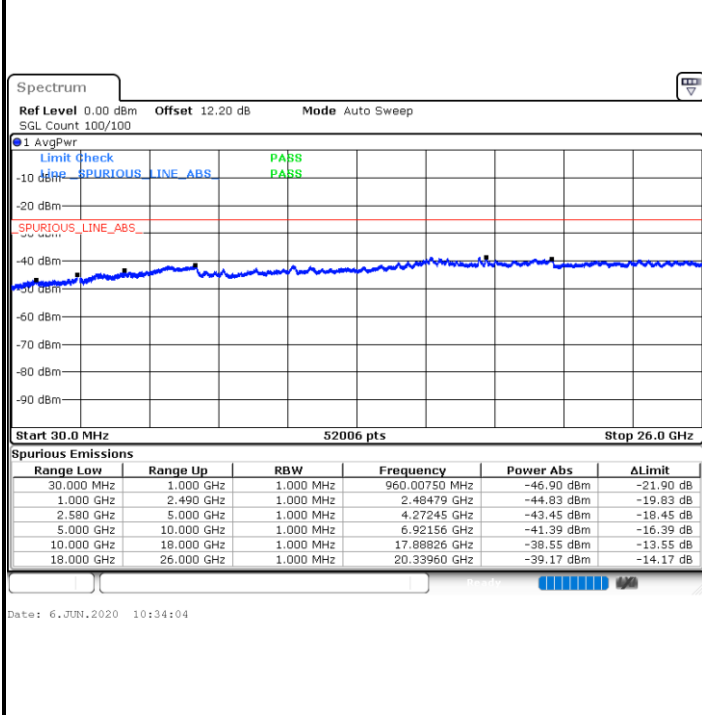

LTE Band7 / 15MHz

Highest Channel / QPSK

Highest Channel / 16QAM

LTE Band 7 / 20MHz

Lowest Channel / QPSK

Lowest Channel / 16QAM

LTE Band 7 / 20MHz

Middle Channel / QPSK

Middle Channel / 16QAM

Date: 6 JUN.2020 10:36:27

Date: 6 JUN.2020 10:37:16

Highest Channel / QPSK

Highest Channel / 16QAM

Date: 6 JUN.2020 10:41:53

Date: 6 JUN.2020 10:42:43

LTE Band 7 / 5MHz