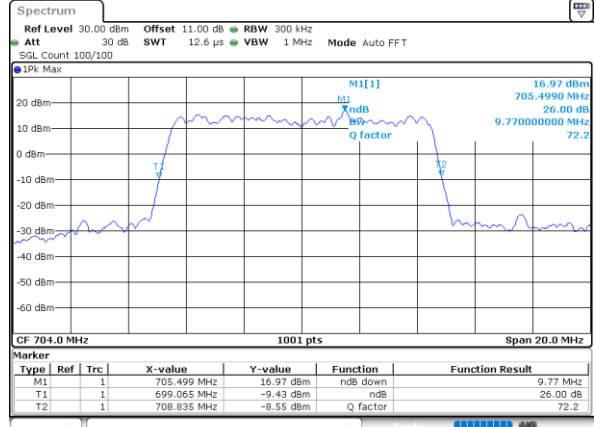

Lowest Channel / 10MHz / 16QAM

Date: 6 JUN 2020 12:54:15