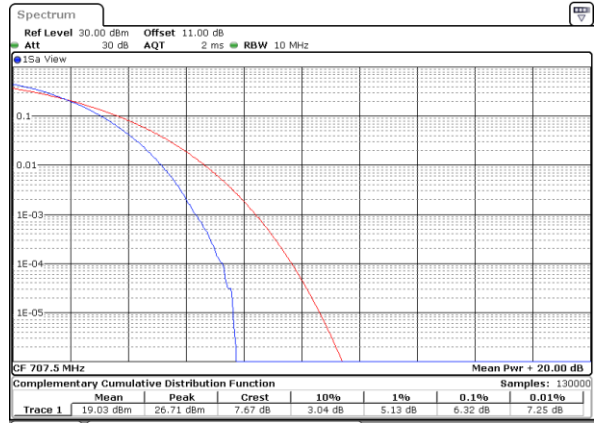

Lowest Channel / Full RB

Date: 6 JUN 2020 13:23:01

Middle Channel / 1RB

Date: 6 JUN 2020 13:23:24

Middle Channel / Full RB

Date: 6 JUN 2020 13:23:34

Highest Channel / 1RB

Date: 6 JUN 2020 13:23:55

Highest Channel / Full RB

Date: 6 JUN 2020 13:23:45

LTE Band 12 / 10MHz / 64QAM

Lowest Channel / 1RB

Date: 6 JUN 2020 13:22:06

Lowest Channel / Full RB

Date: 6 JUN 2020 13:21:54

Middle Channel / 1RB

Date: 6 JUN 2020 13:22:17

Middle Channel / Full RB

Date: 6 JUN 2020 13:22:08

Highest Channel / 1RB

Date: 6 JUN 2020 13:22:49

Highest Channel / Full RB

Date: 6 JUN 2020 13:22:39

LTE Band 12 / 10MHz / 256QAM