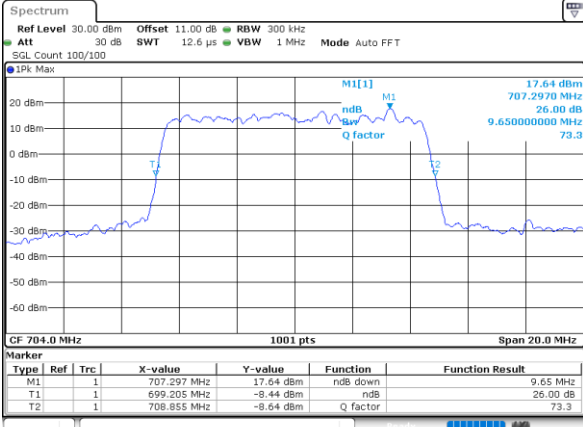

LTE Band 12

Lowest Channel / 10MHz / QPSK

Date: 6 JUN 2020 12:54:27