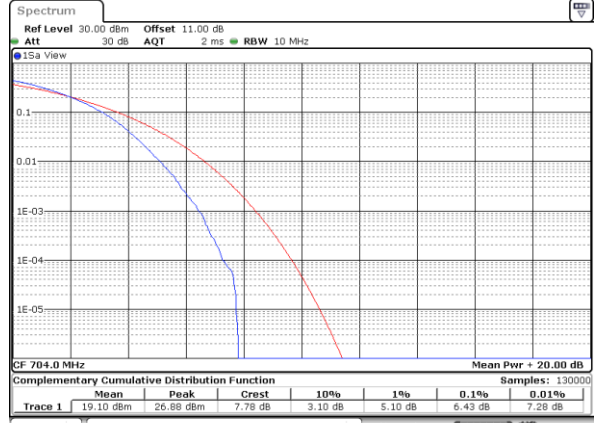

Lowest Channel / Full RB

Date: 6 JUN 2020 13:23:01

Middle Channel / 1RB

Date: 6 JUN 2020 13:23:24

Middle Channel / Full RB

Date: 6 JUN 2020 13:23:34

Highest Channel / 1RB

Date: 6 JUN 2020 13:23:55

Highest Channel / Full RB

Date: 6 JUN 2020 13:23:45

LTE Band 12 / 10MHz / 64QAM

Lowest Channel / 1RB

Date: 6 JUN 2020 13:22:06

Lowest Channel / Full RB

Date: 6 JUN 2020 13:21:54

Middle Channel / 1RB

Date: 6 JUN 2020 13:22:17

Middle Channel / Full RB

Date: 6 JUN 2020 13:22:08

Highest Channel / 1RB

Date: 6 JUN 2020 13:22:49

Highest Channel / Full RB

Date: 6 JUN 2020 13:22:39

LTE Band 12 / 10MHz / 256QAM