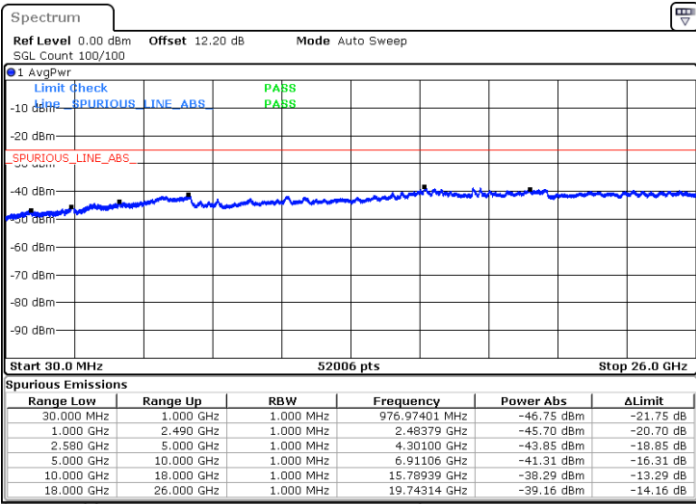

LTE Band7 / 15MHz

Highest Channel / QPSK

Highest Channel / 16QAM

LTE Band 7 / 20MHz

Lowest Channel / QPSK

Lowest Channel / 16QAM

LTE Band 7 / 20MHz

Middle Channel / QPSK

Middle Channel / 16QAM

Date: 6 JUN.2020 10:36:27

Date: 6 JUN.2020 10:37:16

Highest Channel / QPSK

Highest Channel / 16QAM

Date: 6 JUN.2020 10:41:53

Date: 6 JUN.2020 10:42:43

LTE Band 7 / 5MHz

Lowest Channel / 64QAM

Middle Channel / 64QAM

Date: 6 JUN.2020 09:45:38

Date: 6 JUN.2020 09:46:49

Highest Channel / 64QAM

Date: 6 JUN.2020 09:49:32

LTE Band 7 / 10MHz

Lowest Channel / 64QAM