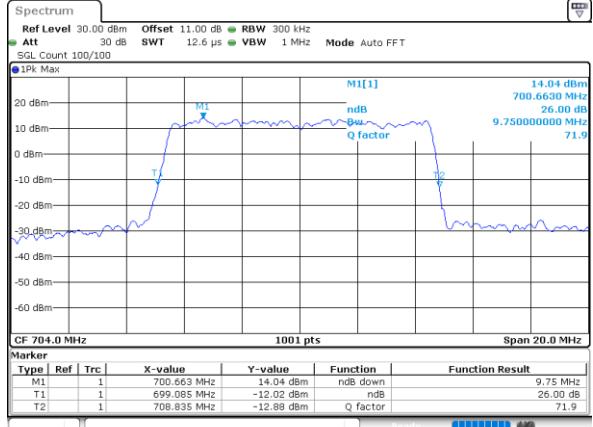

Date: 6 JUN 2020 12:33:26

Middle Channel / 1.4MHz / 64QAM

Date: 6 JUN 2020 13:19:51

Middle Channel / 3MHz / 64QAM

Date: 6 JUN 2020 12:34:29

Highest Channel / 1.4MHz / 64QAM

Date: 6 JUN 2020 13:20:54

Highest Channel / 3MHz / 64QAM

Date: 6 JUN 2020 12:35:32

LTE Band 12

Lowest Channel / 5MHz / 64QAM

Date: 6 JUN 2020 12:36:36

Lowest Channel / 10MHz / 64QAM

Date: 6 JUN 2020 13:05:42

Middle Channel / 5MHz / 64QAM

Date: 6 JUN 2020 12:38:58

Middle Channel / 10MHz / 64QAM

Date: 6 JUN 2020 13:08:05

Highest Channel / 5MHz / 64QAM

Date: 6 JUN 2020 12:40:01

Highest Channel / 10MHz / 64QAM

Date: 6 JUN 2020 13:09:07

LTE Band 12

Lowest Channel / 1.4MHz / 256QAM