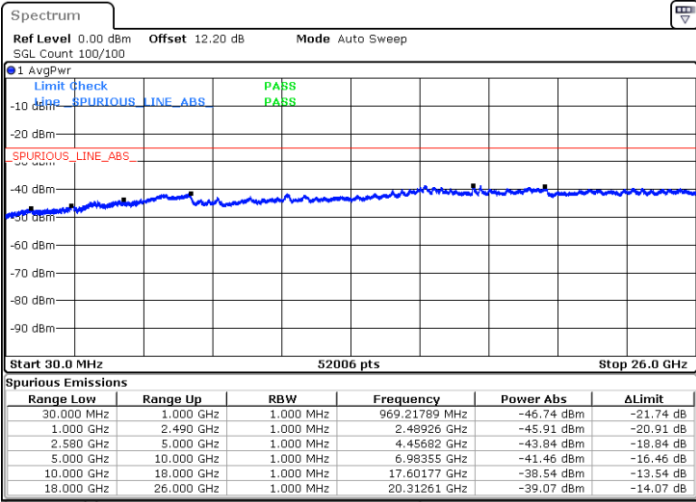

Lowest Channel / 64QAM

Middle Channel / 64QAM

Date: 6 JUN.2020 09:45:38

Date: 6 JUN.2020 09:46:49

Highest Channel / 64QAM

Date: 6 JUN.2020 09:49:32

LTE Band 7 / 10MHz

Lowest Channel / 64QAM

Middle Channel / 64QAM

Date: 6 JUN.2020 10:05:32

Date: 6 JUN.2020 10:06:44

Highest Channel / 64QAM

Date: 6 JUN.2020 10:09:27

LTE Band 7 / 15MHz

Lowest Channel / 64QAM

Middle Channel / 64QAM

Date: 6 JUN.2020 10:25:29

Date: 6 JUN.2020 10:26:41

Highest Channel / 64QAM

Date: 6 JUN.2020 10:29:24

LTE Band 7 / 20MHz

Lowest Channel / 64QAM

Middle Channel / 64QAM

Date: 6 JUN.2020 10:45:27