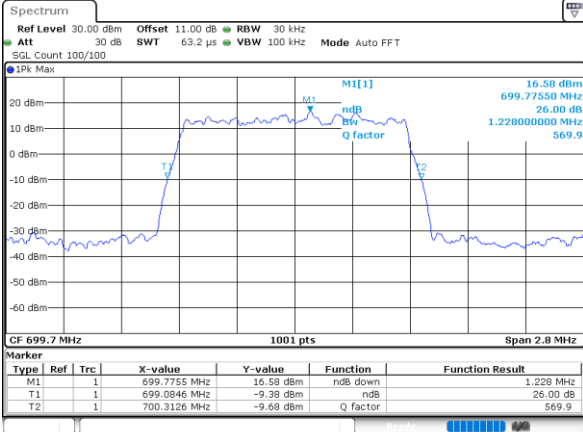

LTE Band 12

Lowest Channel / 1.4MHz / QPSK

Date: 6 JUN 2020 13:12:53