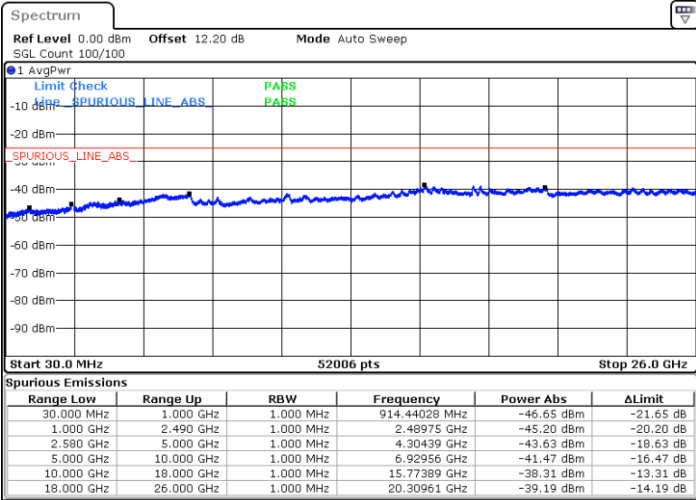

Lowest Channel / 64QAM

Middle Channel / 64QAM

Date: 6 JUN.2020 09:45:38

Date: 6 JUN.2020 09:46:49

Highest Channel / 64QAM

Date: 6 JUN.2020 09:49:32

LTE Band 7 / 10MHz

Lowest Channel / 64QAM

Middle Channel / 64QAM

Date: 6 JUN.2020 10:05:32

Date: 6 JUN.2020 10:06:44

Highest Channel / 64QAM

Date: 6 JUN.2020 10:09:27

LTE Band 7 / 15MHz

Lowest Channel / 64QAM

Middle Channel / 64QAM

Date: 6 JUN.2020 10:25:29

Date: 6 JUN.2020 10:26:41

Highest Channel / 64QAM

Date: 6 JUN.2020 10:29:24

LTE Band 7 / 20MHz

Lowest Channel / 64QAM

Middle Channel / 64QAM

Date: 6 JUN.2020 10:45:27

Date: 6 JUN.2020 10:46:38

Highest Channel / 64QAM

Date: 6 JUN.2020 10:49:22

LTE Band 7 / 5MHz

Lowest Channel / 256QAM

Middle Channel / 256QAM

Date: 24.JUL.2020 11:07:48

Date: 24.JUL.2020 11:10:31