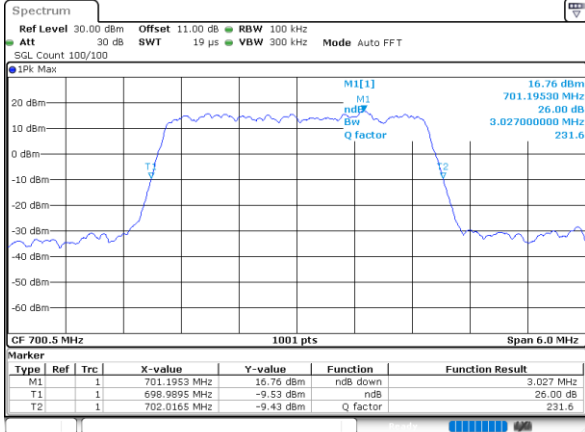

Date: 6 JUN 2020 13:14:59

Highest Channel / 1.4MHz / QPSK

Date: 6 JUN 2020 13:17:04

Highest Channel / 1.4MHz / 16QAM

Date: 6 JUN 2020 13:16:53

LTE Band 12

Lowest Channel / 3MHz / QPSK

Date: 6 JUN 2020 12:24:51