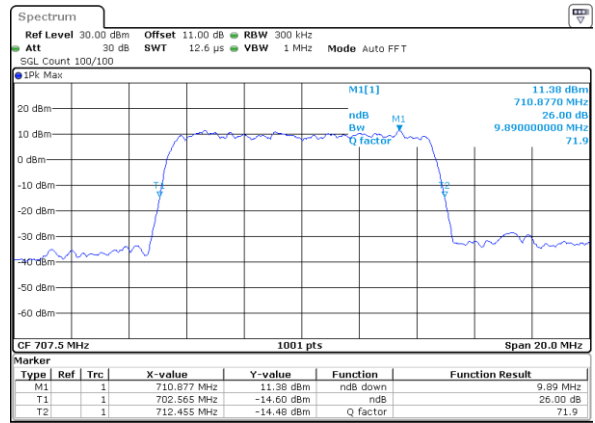

Date: 24.JUL.2020 13:39:32

Lowest Channel / 3MHz / 256QAM

Date: 24.JUL.2020 13:49:22

Middle Channel / 1.4MHz / 256QAM

Date: 24.JUL.2020 13:35:13

Middle Channel / 3MHz / 256QAM

Date: 24.JUL.2020 13:44:56

Highest Channel / 1.4MHz / 256QAM

Date: 24.JUL.2020 13:40:38

Highest Channel / 3MHz / 256QAM

Date: 24.JUL.2020 13:50:22

LTE Band 12

Lowest Channel / 5MHz / 256QAM

Date: 24.JUL.2020 13:58:37

Lowest Channel / 10MHz / 256QAM

Date: 24.JUL.2020 14:10:25

Middle Channel / 5MHz / 256QAM

Date: 24.JUL.2020 13:53:49

Middle Channel / 10MHz / 256QAM

Date: 24.JUL.2020 14:05:16

Highest Channel / 5MHz / 256QAM

Date: 24.JUL.2020 14:00:33

Highest Channel / 10MHz / 256QAM