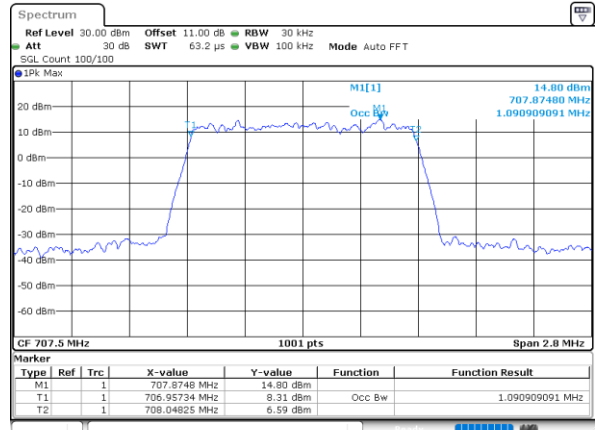

Date: 24.JUL.2020 14:12:51

Occupied Bandwidth

Mode	LTE Band 12 : 99%OBW(MHz)											
BW	1.4MHz		3MHz		5MHz		10MHz		15MHz		20MHz	
Mod.	QPSK	16QAM	QPSK	16QAM	QPSK	16QAM	QPSK	16QAM	QPSK	16QAM	QPSK	16QAM
Lowest CH	1.09	1.09	2.73	2.72	4.49	4.47	8.97	9.03	-	-	-	-
Middle CH	1.09	1.09	2.73	2.72	4.50	4.49	9.01	8.99	-	-	-	-
Highest CH	1.09	1.09	2.72	2.72	4.49	4.49	9.01	8.93	-	-	-	-
Mode	LTE Band 12 : 99%OBW(MHz)											
BW	1.4MHz		3MHz		5MHz		10MHz		15MHz		20MHz	
Mod.	64QAM	256QAM	64QAM	256QAM	64QAM	256QAM	64QAM	256QAM	64QAM	256QAM	64QAM	256QAM
Lowest CH	1.10	1.09	2.71	2.71	4.48	4.47	9.01	9.01	-	-	-	-
Middle CH	1.09	1.09	2.72	2.72	4.52	4.49	9.01	8.99	-	-	-	-
Highest CH	1.09	1.09	2.71	2.71	4.50	4.48	9.05	9.01	-	-	-	-

LTE Band 12

Lowest Channel / 1.4MHz / QPSK

Date: 6 JUN 2020 13:12:17

Lowest Channel / 1.4MHz / 16QAM

Date: 6 JUN 2020 13:12:29

Middle Channel / 1.4MHz / QPSK

Date: 6 JUN 2020 13:14:36

Middle Channel / 1.4MHz / 16QAM

Date: 6 JUN 2020 13:14:25

Highest Channel / 1.4MHz / QPSK

Date: 6 JUN 2020 13:16:29

Highest Channel / 1.4MHz / 16QAM

Date: 6 JUN 2020 13:16:41