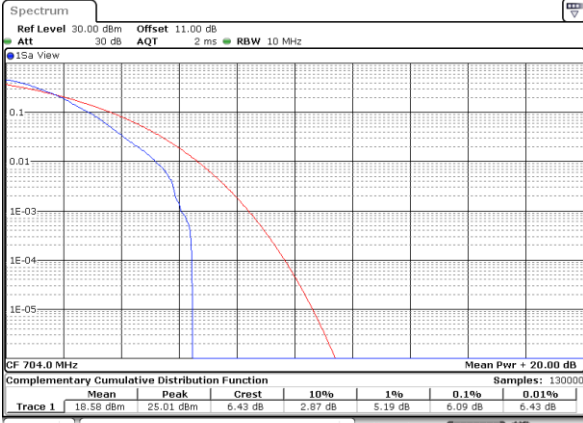

Lowest Channel / Full RB

Date: 6 JUN 2020 13:23:01

Middle Channel / 1RB

Date: 6 JUN 2020 13:23:24

Middle Channel / Full RB

Date: 6 JUN 2020 13:23:34

Highest Channel / 1RB

Date: 6 JUN 2020 13:23:55

Highest Channel / Full RB

Date: 6 JUN 2020 13:23:45

LTE Band 12 / 10MHz / 64QAM

Lowest Channel / 1RB

Date: 6 JUN 2020 13:22:06

Lowest Channel / Full RB

Date: 6 JUN 2020 13:21:54

Middle Channel / 1RB

Date: 6 JUN 2020 13:22:17

Middle Channel / Full RB

Date: 6 JUN 2020 13:22:08

Highest Channel / 1RB

Date: 6 JUN 2020 13:22:49

Highest Channel / Full RB

Date: 6 JUN 2020 13:22:39

LTE Band 12 / 10MHz / 256QAM

Lowest Channel / 1RB

Date: 24.JUL.2020 14:07:10

Lowest Channel / Full RB

Date: 24.JUL.2020 14:10:33

Middle Channel / 1RB

Date: 24.JUL.2020 14:05:35

Middle Channel / Full RB

Date: 24.JUL.2020 14:05:04