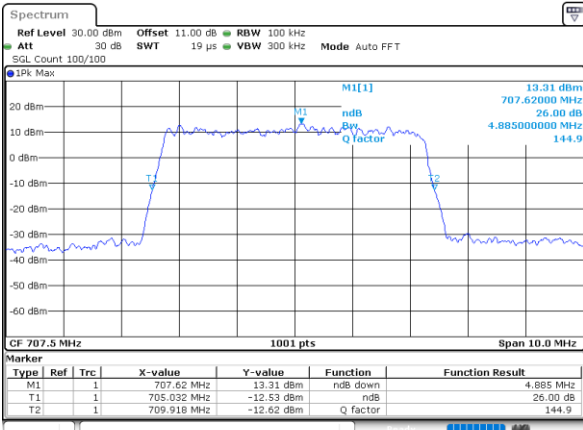

Date: 6 JUN 2020 12:33:26

Middle Channel / 1.4MHz / 64QAM

Date: 6 JUN 2020 13:19:51

Middle Channel / 3MHz / 64QAM

Date: 6 JUN 2020 12:34:29

Highest Channel / 1.4MHz / 64QAM

Date: 6 JUN 2020 13:20:54

Highest Channel / 3MHz / 64QAM

Date: 6 JUN 2020 12:35:32

LTE Band 12

Lowest Channel / 5MHz / 64QAM

Date: 6 JUN 2020 12:36:36

Lowest Channel / 10MHz / 64QAM

Date: 6 JUN 2020 13:05:42

Middle Channel / 5MHz / 64QAM

Date: 6 JUN 2020 12:38:58

Middle Channel / 10MHz / 64QAM

Date: 6 JUN 2020 13:08:05

Highest Channel / 5MHz / 64QAM

Date: 6 JUN 2020 12:40:01

Highest Channel / 10MHz / 64QAM

Date: 6 JUN 2020 13:09:07

LTE Band 12

Lowest Channel / 1.4MHz / 256QAM