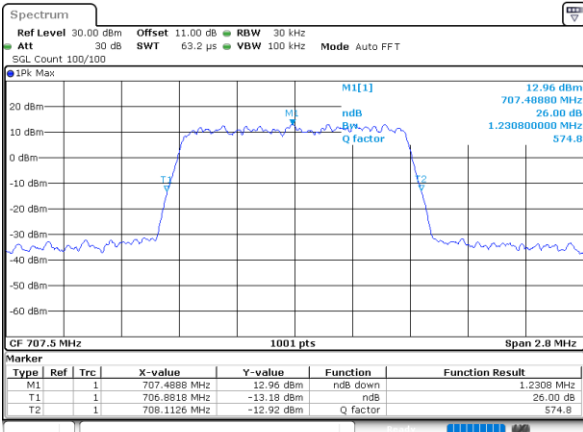

Highest Channel / 10MHz / QPSK

Date: 6 JUN 2020 13:01:18

Highest Channel / 10MHz / 16QAM

Date: 6 JUN 2020 13:01:07

LTE Band 12

Lowest Channel / 1.4MHz / 64QAM

Date: 6 JUN 2020 13:18:48

Lowest Channel / 3MHz / 64QAM

Date: 6 JUN 2020 12:33:26

Middle Channel / 1.4MHz / 64QAM

Date: 6 JUN 2020 13:19:51

Middle Channel / 3MHz / 64QAM

Date: 6 JUN 2020 12:34:29

Highest Channel / 1.4MHz / 64QAM

Date: 6 JUN 2020 13:20:54

Highest Channel / 3MHz / 64QAM