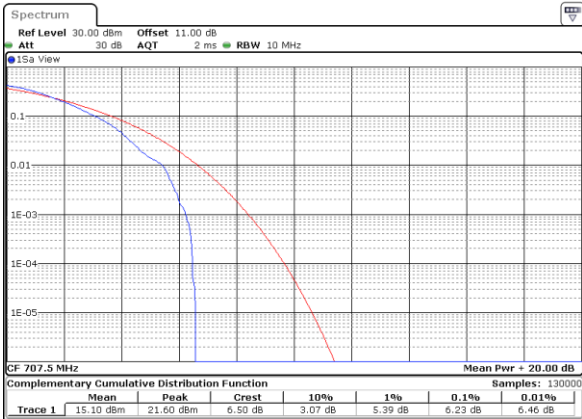

Date: 6 JUN 2020 13:22:17

Middle Channel / Full RB

Date: 6 JUN 2020 13:22:08

Highest Channel / 1RB

Date: 6 JUN 2020 13:22:49

Highest Channel / Full RB

Date: 6 JUN 2020 13:22:39

LTE Band 12 / 10MHz / 256QAM

Lowest Channel / 1RB

Date: 24.JUL.2020 14:07:10

Lowest Channel / Full RB

Date: 24.JUL.2020 14:10:33

Middle Channel / 1RB

Date: 24.JUL.2020 14:05:35

Middle Channel / Full RB

Date: 24.JUL.2020 14:05:04

Highest Channel / 1RB

Date: 24.JUL.2020 14:16:17

Highest Channel / Full RB

Date: 24.JUL.2020 14:12:59

26dB Bandwidth

Mode	LTE Band 12 : 26dB BW(MHz)											
BW	1.4MHz		3MHz		5MHz		10MHz		15MHz		20MHz	
Mod.	QPSK	16QAM	QPSK	16QAM	QPSK	16QAM	QPSK	16QAM	QPSK	16QAM	QPSK	16QAM
Lowest CH	1.23	1.22	3.03	3.03	4.91	4.81	9.65	9.77	-	-	-	-
Middle CH	1.23	1.21	3.04	2.97	4.87	4.83	9.83	9.63	-	-	-	-
Highest CH	1.22	1.23	3.03	3.00	4.96	4.93	9.81	9.69	-	-	-	-
Mode	LTE Band 12 : 26dB BW(MHz)											
BW	1.4MHz		3MHz		5MHz		10MHz		15MHz		20MHz	
Mod.	64QAM	256QAM	64QAM	256QAM	64QAM	256QAM	64QAM	256QAM	64QAM	256QAM	64QAM	256QAM
Lowest CH	1.21	1.22	3.02	3.03	4.90	4.90	9.75	9.77	-	-	-	-
Middle CH	1.23	1.22	3.00	3.05	4.89	4.87	9.83	9.89	-	-	-	-
Highest CH	1.21	1.23	3.03	3.05	4.86	4.91	9.81	9.71	-	-	-	-