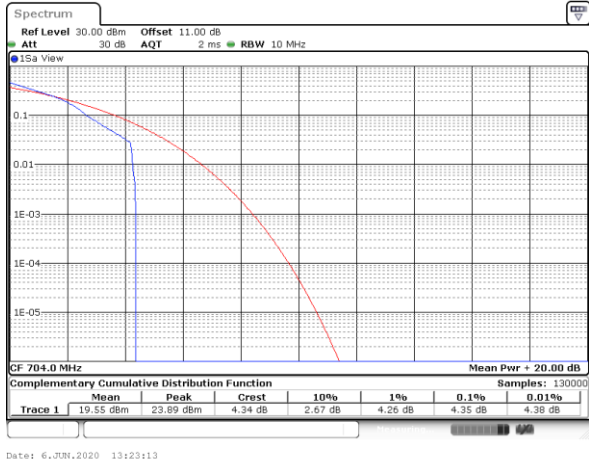

Date: 6 JUN 2020 13:24:37

Highest Channel / 1RB

Date: 6 JUN 2020 13:24:59

Highest Channel / Full RB

Date: 6 JUN 2020 13:24:48

LTE Band 12 / 10MHz / 16QAM

Lowest Channel / 1RB

Date: 6 JUN 2020 13:23:13

Lowest Channel / Full RB

Date: 6 JUN 2020 13:23:01

Middle Channel / 1RB

Date: 6 JUN 2020 13:23:24

Middle Channel / Full RB

Date: 6 JUN 2020 13:23:34

Highest Channel / 1RB

Date: 6 JUN 2020 13:23:55