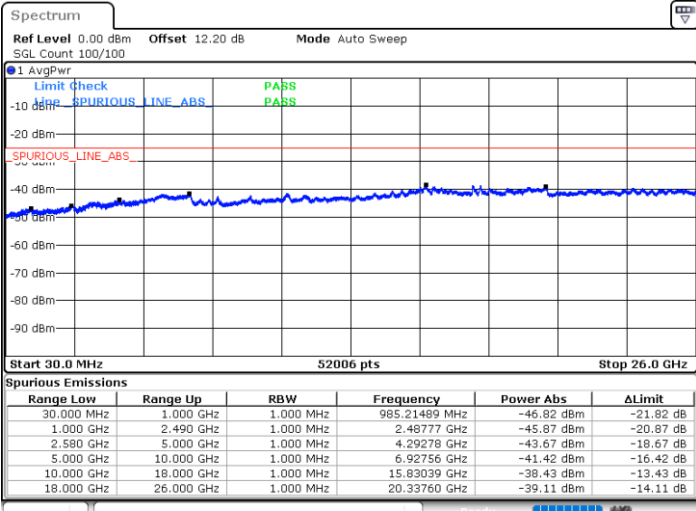

LTE Band7 / 15MHz

Highest Channel / QPSK

Highest Channel / 16QAM

LTE Band 7 / 20MHz

Lowest Channel / QPSK

Lowest Channel / 16QAM

LTE Band 7 / 20MHz

Middle Channel / QPSK

Middle Channel / 16QAM

Date: 6 JUN.2020 10:36:27

Date: 6 JUN.2020 10:37:16

Highest Channel / QPSK

Highest Channel / 16QAM

Date: 6 JUN.2020 10:41:53

Date: 6 JUN.2020 10:42:43

LTE Band 7 / 5MHz