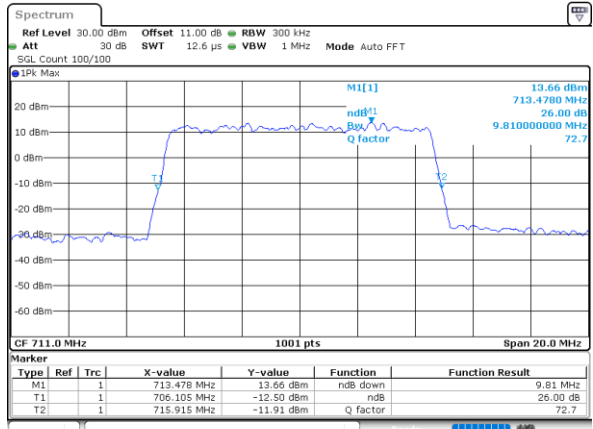

Date: 6 JUN 2020 12:35:32

LTE Band 12

Lowest Channel / 5MHz / 64QAM

Date: 6 JUN 2020 12:36:36

Lowest Channel / 10MHz / 64QAM

Date: 6 JUN 2020 13:05:42

Middle Channel / 5MHz / 64QAM

Date: 6 JUN 2020 12:38:58

Middle Channel / 10MHz / 64QAM

Date: 6 JUN 2020 13:08:05

Highest Channel / 5MHz / 64QAM

Date: 6 JUN 2020 12:40:01

Highest Channel / 10MHz / 64QAM

Date: 6 JUN 2020 13:09:07

LTE Band 12

Lowest Channel / 1.4MHz / 256QAM

Date: 24.JUL.2020 13:39:32

Lowest Channel / 3MHz / 256QAM

Date: 24.JUL.2020 13:49:22

Middle Channel / 1.4MHz / 256QAM

Date: 24.JUL.2020 13:35:13

Middle Channel / 3MHz / 256QAM

Date: 24.JUL.2020 13:44:56

Highest Channel / 1.4MHz / 256QAM