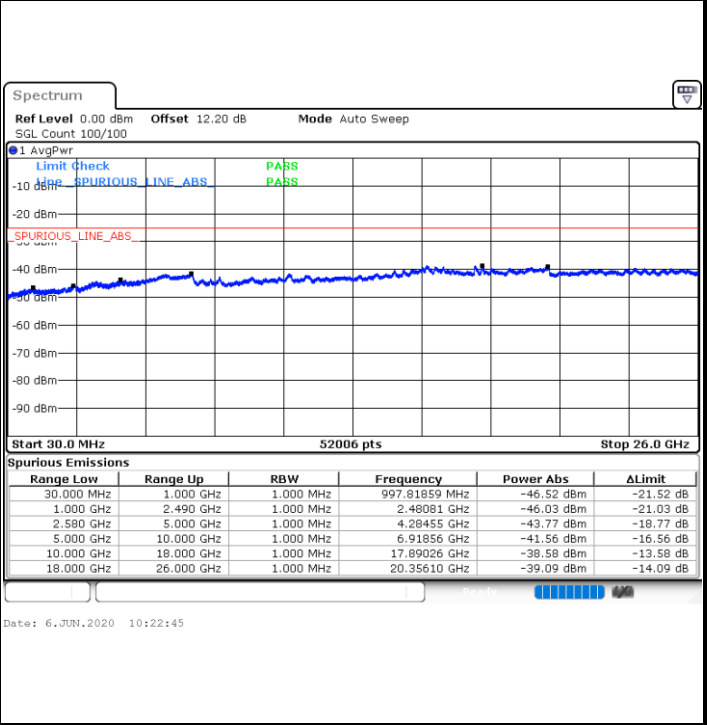

LTE Band7 / 15MHz

Highest Channel / QPSK

Highest Channel / 16QAM

LTE Band 7 / 20MHz

Lowest Channel / QPSK

Lowest Channel / 16QAM

LTE Band 7 / 20MHz

Middle Channel / QPSK

Middle Channel / 16QAM

Date: 6 JUN.2020 10:36:27

Date: 6 JUN.2020 10:37:16

Highest Channel / QPSK

Highest Channel / 16QAM

Date: 6 JUN.2020 10:41:53

Date: 6 JUN.2020 10:42:43

LTE Band 7 / 5MHz