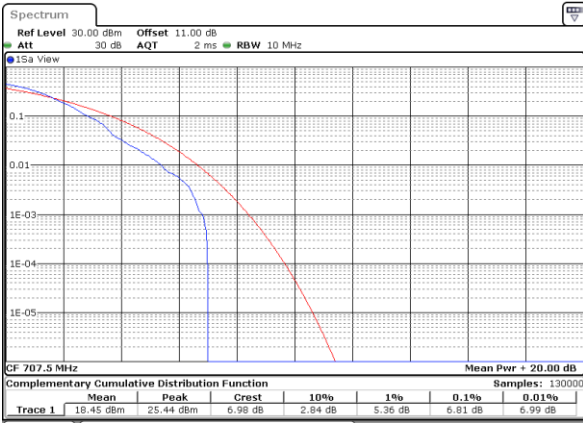

Lowest Channel / Full RB

Date: 6 JUN 2020 13:23:01

Middle Channel / 1RB

Date: 6 JUN 2020 13:23:24

Middle Channel / Full RB

Date: 6 JUN 2020 13:23:34

Highest Channel / 1RB

Date: 6 JUN 2020 13:23:55

Highest Channel / Full RB

Date: 6 JUN 2020 13:23:45

LTE Band 12 / 10MHz / 64QAM

Lowest Channel / 1RB

Date: 6 JUN 2020 13:22:06

Lowest Channel / Full RB

Date: 6 JUN 2020 13:21:54

Middle Channel / 1RB

Date: 6 JUN 2020 13:22:17

Middle Channel / Full RB

Date: 6 JUN 2020 13:22:08

Highest Channel / 1RB

Date: 6 JUN 2020 13:22:49

Highest Channel / Full RB

Date: 6 JUN 2020 13:22:39

LTE Band 12 / 10MHz / 256QAM