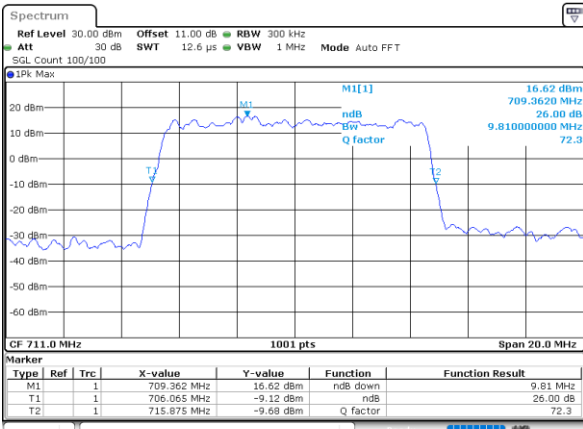

Date: 6 JUN 2020 12:47:22

Middle Channel / 5MHz / 16QAM

Date: 6 JUN 2020 12:47:33

Highest Channel / 5MHz / QPSK

Date: 6 JUN 2020 12:49:40

Highest Channel / 5MHz / 16QAM

Date: 6 JUN 2020 12:49:28

LTE Band 12

Lowest Channel / 10MHz / QPSK

Date: 6 JUN 2020 12:54:27

Lowest Channel / 10MHz / 16QAM

Date: 6 JUN 2020 12:54:15

Middle Channel / 10MHz / QPSK

Date: 6 JUN 2020 12:59:01

Middle Channel / 10MHz / 16QAM

Date: 6 JUN 2020 12:59:12

Highest Channel / 10MHz / QPSK

Date: 6 JUN 2020 13:01:18

Highest Channel / 10MHz / 16QAM

Date: 6 JUN 2020 13:01:07

LTE Band 12

Lowest Channel / 1.4MHz / 64QAM

Date: 6 JUN 2020 13:18:48

Lowest Channel / 3MHz / 64QAM