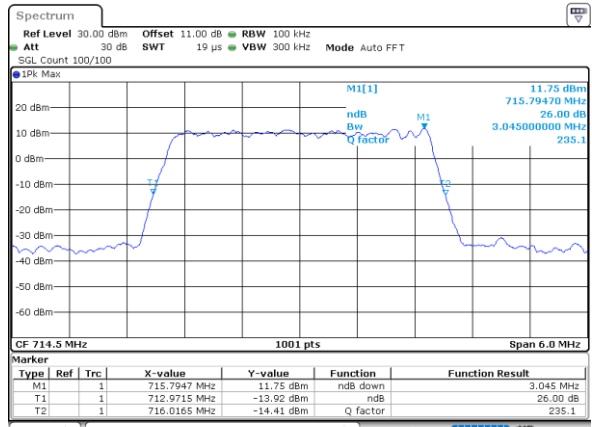

Middle Channel / 10MHz / 64QAM

Date: 6 JUN 2020 13:08:05

Highest Channel / 5MHz / 64QAM

Date: 6 JUN 2020 12:40:01

Highest Channel / 10MHz / 64QAM

Date: 6 JUN 2020 13:09:07

LTE Band 12

Lowest Channel / 1.4MHz / 256QAM

Date: 24.JUL.2020 13:39:32

Lowest Channel / 3MHz / 256QAM

Date: 24.JUL.2020 13:49:22

Middle Channel / 1.4MHz / 256QAM

Date: 24.JUL.2020 13:35:13

Middle Channel / 3MHz / 256QAM

Date: 24.JUL.2020 13:44:56

Highest Channel / 1.4MHz / 256QAM

Date: 24.JUL.2020 13:40:38

Highest Channel / 3MHz / 256QAM

Date: 24.JUL.2020 13:50:22

LTE Band 12

Lowest Channel / 5MHz / 256QAM

Date: 24.JUL.2020 13:58:37

Lowest Channel / 10MHz / 256QAM

Date: 24.JUL.2020 14:10:25