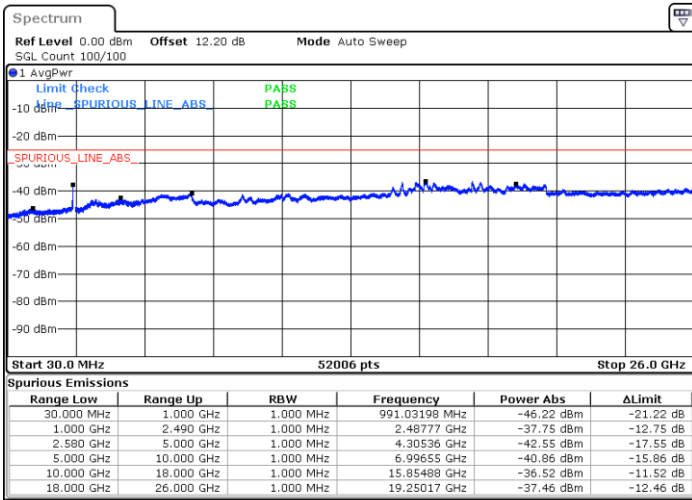

Date: 6 JUN.2020 10:46:38

Highest Channel / 64QAM

Date: 6 JUN.2020 10:49:22

LTE Band 7 / 5MHz

Lowest Channel / 256QAM

Middle Channel / 256QAM

Date: 24.JUL.2020 11:07:48

Date: 24.JUL.2020 11:10:31

Highest Channel / 256QAM

Date: 24.JUL.2020 11:14:17

LTE Band 7 / 10MHz

Lowest Channel / 256QAM

Middle Channel / 256QAM

Date: 24.JUL.2020 11:19:50

Date: 24.JUL.2020 11:18:22

Highest Channel / 256QAM

Date: 24.JUL.2020 11:23:43

LTE Band 7 / 15MHz

Lowest Channel / 256QAM

Middle Channel / 256QAM

Date: 24.JUL.2020 11:28:30

Date: 24.JUL.2020 11:26:37

Highest Channel / 256QAM

Date: 24.JUL.2020 11:32:55

LTE Band 7 / 20MHz

Lowest Channel / 256QAM

Middle Channel / 256QAM

Date: 24.JUL.2020 11:36:46

Date: 24.JUL.2020 11:35:20

Highest Channel / 256QAM

Date: 24.JUL.2020 11:41:04

Frequency Stability