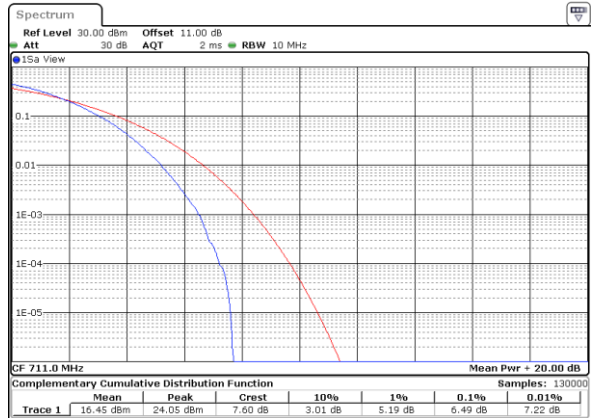

Date: 6 JUN 2020 13:22:17

Middle Channel / Full RB

Date: 6 JUN 2020 13:22:08

Highest Channel / 1RB

Date: 6 JUN 2020 13:22:49

Highest Channel / Full RB

Date: 6 JUN 2020 13:22:39

LTE Band 12 / 10MHz / 256QAM

Lowest Channel / 1RB

Date: 24.JUL.2020 14:07:10

Lowest Channel / Full RB

Date: 24.JUL.2020 14:10:33

Middle Channel / 1RB

Date: 24.JUL.2020 14:05:35

Middle Channel / Full RB

Date: 24.JUL.2020 14:05:04

Highest Channel / 1RB

Date: 24.JUL.2020 14:16:17

Highest Channel / Full RB

Date: 24.JUL.2020 14:12:59

26dB Bandwidth

Mode	LTE Band 12 : 26dB BW(MHz)											
BW	1.4MHz		3MHz		5MHz		10MHz		15MHz		20MHz	
Mod.	QPSK	16QAM	QPSK	16QAM	QPSK	16QAM	QPSK	16QAM	QPSK	16QAM	QPSK	16QAM
Lowest CH	1.23	1.22	3.03	3.03	4.91	4.81	9.65	9.77	-	-	-	-
Middle CH	1.23	1.21	3.04	2.97	4.87	4.83	9.83	9.63	-	-	-	-
Highest CH	1.22	1.23	3.03	3.00	4.96	4.93	9.81	9.69	-	-	-	-
Mode	LTE Band 12 : 26dB BW(MHz)											
BW	1.4MHz		3MHz		5MHz		10MHz		15MHz		20MHz	
Mod.	64QAM	256QAM	64QAM	256QAM	64QAM	256QAM	64QAM	256QAM	64QAM	256QAM	64QAM	256QAM
Lowest CH	1.21	1.22	3.02	3.03	4.90	4.90	9.75	9.77	-	-	-	-
Middle CH	1.23	1.22	3.00	3.05	4.89	4.87	9.83	9.89	-	-	-	-
Highest CH	1.21	1.23	3.03	3.05	4.86	4.91	9.81	9.71	-	-	-	-