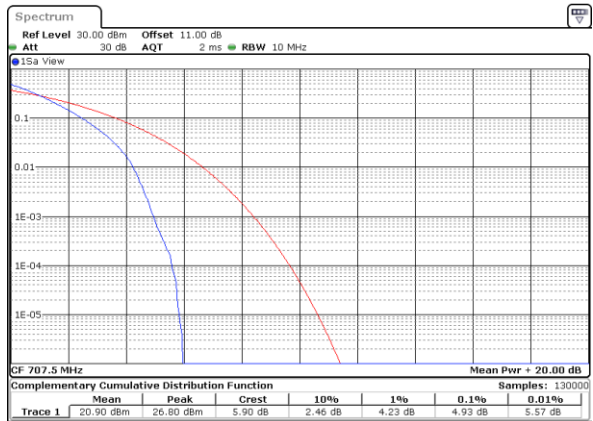

LTE Band 12 / 10MHz / QPSK

Lowest Channel / 1RB

Date: 6 JUN 2020 13:24:17

Lowest Channel / Full RB

Date: 6 JUN 2020 13:24:06

Middle Channel / 1RB

Date: 6 JUN 2020 13:24:27

Middle Channel / Full RB

Date: 6 JUN 2020 13:24:37

Highest Channel / 1RB

Date: 6 JUN 2020 13:24:59

Highest Channel / Full RB

Date: 6 JUN 2020 13:24:48

LTE Band 12 / 10MHz / 16QAM

Lowest Channel / 1RB

Date: 6 JUN 2020 13:23:13