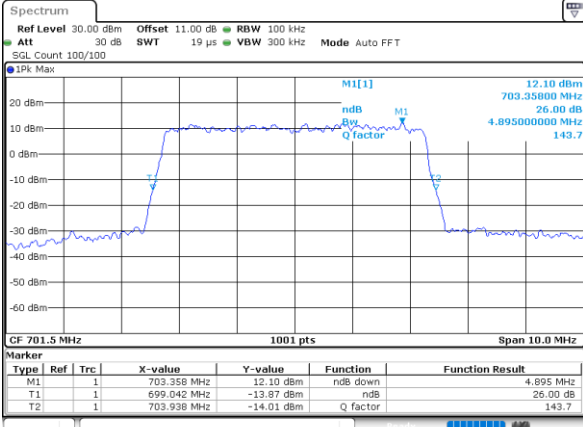

Highest Channel / 10MHz / QPSK

Date: 6 JUN 2020 13:01:18

Highest Channel / 10MHz / 16QAM

Date: 6 JUN 2020 13:01:07

LTE Band 12

Lowest Channel / 1.4MHz / 64QAM

Date: 6 JUN 2020 13:18:48

Lowest Channel / 3MHz / 64QAM

Date: 6 JUN 2020 12:33:26

Middle Channel / 1.4MHz / 64QAM

Date: 6 JUN 2020 13:19:51

Middle Channel / 3MHz / 64QAM

Date: 6 JUN 2020 12:34:29

Highest Channel / 1.4MHz / 64QAM

Date: 6 JUN 2020 13:20:54

Highest Channel / 3MHz / 64QAM

Date: 6 JUN 2020 12:35:32

LTE Band 12

Lowest Channel / 5MHz / 64QAM

Date: 6 JUN 2020 12:36:36

Lowest Channel / 10MHz / 64QAM

Date: 6 JUN 2020 13:05:42

Middle Channel / 5MHz / 64QAM

Date: 6 JUN 2020 12:38:58