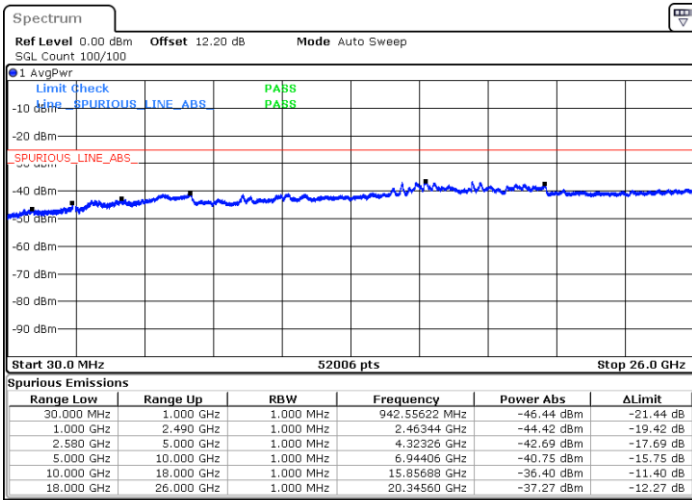

Date: 6 JUN.2020 10:46:38

Highest Channel / 64QAM

Date: 6 JUN.2020 10:49:22

LTE Band 7 / 5MHz

Lowest Channel / 256QAM

Middle Channel / 256QAM

Date: 24.JUL.2020 11:07:48

Date: 24.JUL.2020 11:10:31

Highest Channel / 256QAM

Date: 24.JUL.2020 11:14:17

LTE Band 7 / 10MHz

Lowest Channel / 256QAM

Middle Channel / 256QAM

Date: 24.JUL.2020 11:19:50

Date: 24.JUL.2020 11:18:22

Highest Channel / 256QAM

Date: 24.JUL.2020 11:23:43

LTE Band 7 / 15MHz

Lowest Channel / 256QAM

Middle Channel / 256QAM

Date: 24.JUL.2020 11:28:30

Date: 24.JUL.2020 11:26:37

Highest Channel / 256QAM

Date: 24.JUL.2020 11:32:55

LTE Band 7 / 20MHz

Lowest Channel / 256QAM

Middle Channel / 256QAM

Date: 24.JUL.2020 11:36:46

Date: 24.JUL.2020 11:35:20

Highest Channel / 256QAM

Date: 24.JUL.2020 11:41:04

Frequency Stability