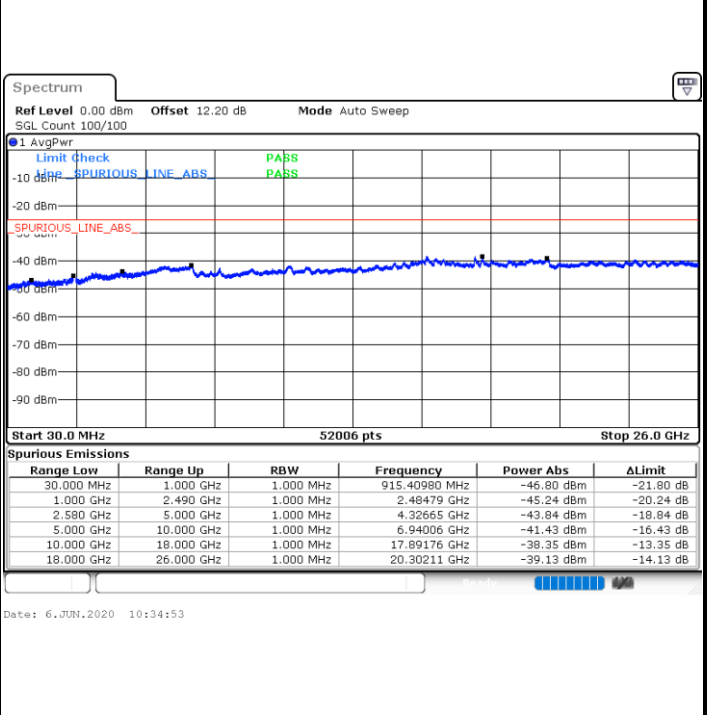

LTE Band7 / 15MHz

Highest Channel / QPSK

Highest Channel / 16QAM

LTE Band 7 / 20MHz

Lowest Channel / QPSK

Lowest Channel / 16QAM

LTE Band 7 / 20MHz

Middle Channel / QPSK

Middle Channel / 16QAM

Date: 6 JUN.2020 10:36:27

Date: 6 JUN.2020 10:37:16

Highest Channel / QPSK

Highest Channel / 16QAM

Date: 6 JUN.2020 10:41:53

Date: 6 JUN.2020 10:42:43

LTE Band 7 / 5MHz