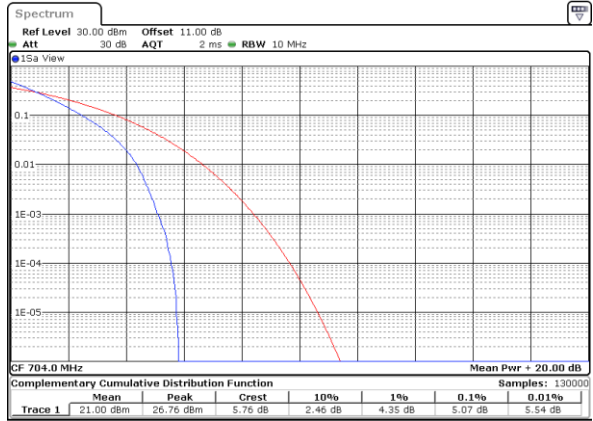

Note:

1. Normal Voltage =3.85 V. ; Battery End Point (BEP) =3.30 V. ; Maximum Voltage =4.25 V.
2. Note: The frequency fundamental emissions stay within the authorized frequency block.

LTE Band 12

Peak-to-Average Ratio

Mode	LTE Band 12 / 10MHz				
Mod.	QPSK		16QAM		Limit: 13dB
RB Size	1RB	Full RB	1RB	Full RB	Result
Lowest CH	3.51	5.07	4.35	5.88	PASS
Middle CH	3.33	4.93	5.30	5.91	
Highest CH	3.62	5.01	5.13	5.88	
Mode	LTE Band 12 / 10MHz				
Mod.	64QAM		256QAM		Limit: 13dB
RB Size	1RB	Full RB	1RB	Full RB	Result
Lowest CH	6.09	6.43	7.51	6.52	PASS
Middle CH	6.81	6.32	6.23	6.49	
Highest CH	6.06	6.32	6.78	6.49	

LTE Band 12 / 10MHz / QPSK

Lowest Channel / 1RB

Date: 6 JUN 2020 13:24:17

Lowest Channel / Full RB

Date: 6 JUN 2020 13:24:06

Middle Channel / 1RB

Date: 6 JUN 2020 13:24:27

Middle Channel / Full RB