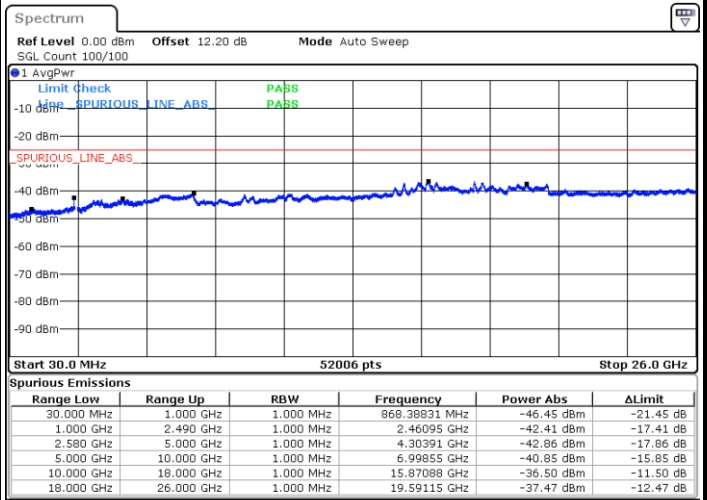

Date: 6 JUN.2020 10:46:38

Highest Channel / 64QAM

Date: 6 JUN.2020 10:49:22

LTE Band 7 / 5MHz

Lowest Channel / 256QAM

Middle Channel / 256QAM

Date: 24.JUL.2020 11:07:48

Date: 24.JUL.2020 11:10:31

Highest Channel / 256QAM

Date: 24.JUL.2020 11:14:17

LTE Band 7 / 10MHz

Lowest Channel / 256QAM

Middle Channel / 256QAM

Date: 24.JUL.2020 11:19:50

Date: 24.JUL.2020 11:18:22

Highest Channel / 256QAM

Date: 24.JUL.2020 11:23:43

LTE Band 7 / 15MHz

Lowest Channel / 256QAM

Middle Channel / 256QAM

Date: 24.JUL.2020 11:28:30

Date: 24.JUL.2020 11:26:37

Highest Channel / 256QAM

Date: 24.JUL.2020 11:32:55

LTE Band 7 / 20MHz

Lowest Channel / 256QAM

Middle Channel / 256QAM

Date: 24.JUL.2020 11:36:46

Date: 24.JUL.2020 11:35:20

Highest Channel / 256QAM

Date: 24.JUL.2020 11:41:04

Frequency Stability