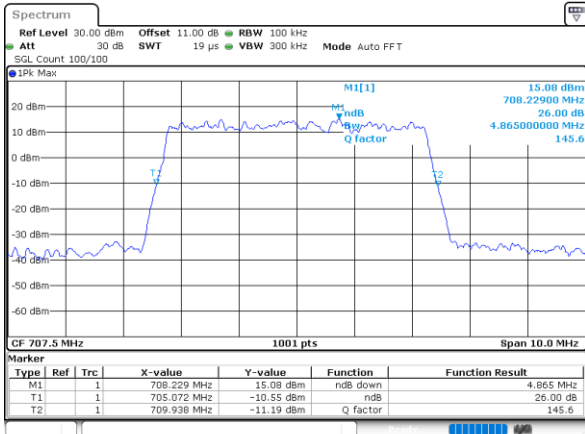

Highest Channel / 3MHz / 16QAM

Date: 6 JUN 2020 12:31:30

LTE Band 12

Lowest Channel / 5MHz / QPSK

Date: 6 JUN 2020 12:42:48

Lowest Channel / 5MHz / 16QAM

Date: 6 JUN 2020 12:42:36

Middle Channel / 5MHz / QPSK

Date: 6 JUN 2020 12:47:22

Middle Channel / 5MHz / 16QAM

Date: 6 JUN 2020 12:47:33

Highest Channel / 5MHz / QPSK

Date: 6 JUN 2020 12:49:40

Highest Channel / 5MHz / 16QAM

Date: 6 JUN 2020 12:49:28

LTE Band 12