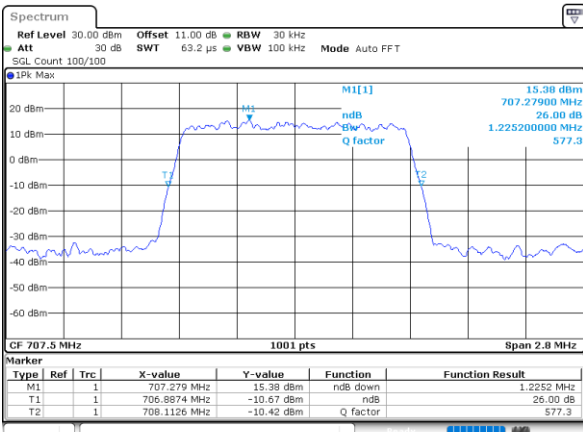

Highest Channel / 1RB

Date: 24.JUL.2020 14:16:17

Highest Channel / Full RB

Date: 24.JUL.2020 14:12:59

26dB Bandwidth

Mode	LTE Band 12 : 26dB BW(MHz)											
BW	1.4MHz		3MHz		5MHz		10MHz		15MHz		20MHz	
Mod.	QPSK	16QAM	QPSK	16QAM	QPSK	16QAM	QPSK	16QAM	QPSK	16QAM	QPSK	16QAM
Lowest CH	1.23	1.22	3.03	3.03	4.91	4.81	9.65	9.77	-	-	-	-
Middle CH	1.23	1.21	3.04	2.97	4.87	4.83	9.83	9.63	-	-	-	-
Highest CH	1.22	1.23	3.03	3.00	4.96	4.93	9.81	9.69	-	-	-	-
Mode	LTE Band 12 : 26dB BW(MHz)											
BW	1.4MHz		3MHz		5MHz		10MHz		15MHz		20MHz	
Mod.	64QAM	256QAM	64QAM	256QAM	64QAM	256QAM	64QAM	256QAM	64QAM	256QAM	64QAM	256QAM
Lowest CH	1.21	1.22	3.02	3.03	4.90	4.90	9.75	9.77	-	-	-	-
Middle CH	1.23	1.22	3.00	3.05	4.89	4.87	9.83	9.89	-	-	-	-
Highest CH	1.21	1.23	3.03	3.05	4.86	4.91	9.81	9.71	-	-	-	-

LTE Band 12

Lowest Channel / 1.4MHz / QPSK

Date: 6 JUN 2020 13:12:53

Lowest Channel / 1.4MHz / 16QAM

Date: 6 JUN 2020 13:12:41

Middle Channel / 1.4MHz / QPSK

Date: 6 JUN 2020 13:14:47

Middle Channel / 1.4MHz / 16QAM

Date: 6 JUN 2020 13:14:59

Highest Channel / 1.4MHz / QPSK

Date: 6 JUN 2020 13:17:04

Highest Channel / 1.4MHz / 16QAM

Date: 6 JUN 2020 13:16:53

LTE Band 12

Lowest Channel / 3MHz / QPSK

Date: 6 JUN 2020 12:24:51