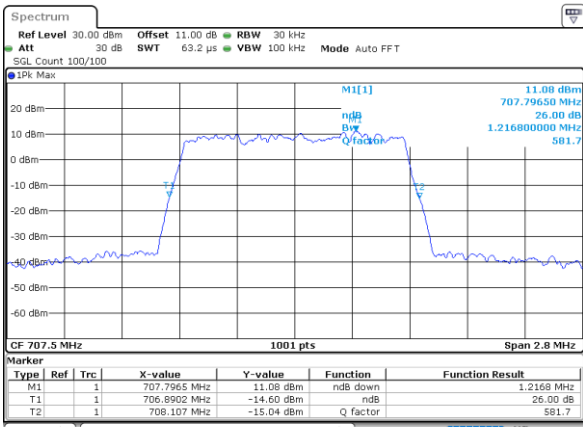

Date: 6 JUN 2020 12:35:32

LTE Band 12

Lowest Channel / 5MHz / 64QAM

Date: 6 JUN 2020 12:36:36

Lowest Channel / 10MHz / 64QAM

Date: 6 JUN 2020 13:05:42

Middle Channel / 5MHz / 64QAM

Date: 6 JUN 2020 12:38:58

Middle Channel / 10MHz / 64QAM

Date: 6 JUN 2020 13:08:05

Highest Channel / 5MHz / 64QAM

Date: 6 JUN 2020 12:40:01

Highest Channel / 10MHz / 64QAM

Date: 6 JUN 2020 13:09:07

LTE Band 12

Lowest Channel / 1.4MHz / 256QAM

Date: 24.JUL.2020 13:39:32

Lowest Channel / 3MHz / 256QAM

Date: 24.JUL.2020 13:49:22

Middle Channel / 1.4MHz / 256QAM

Date: 24.JUL.2020 13:35:13

Middle Channel / 3MHz / 256QAM

Date: 24.JUL.2020 13:44:56

Highest Channel / 1.4MHz / 256QAM