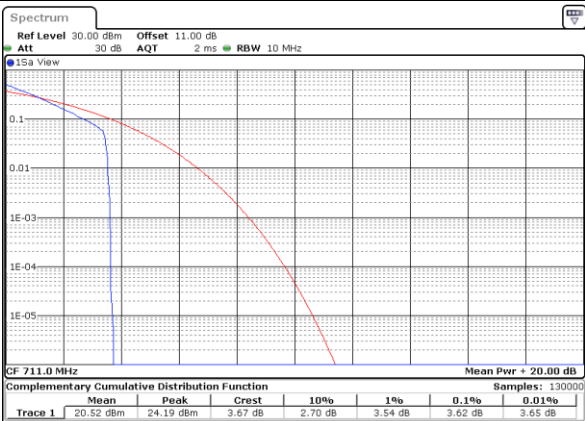

LTE Band 12 / 10MHz / QPSK

Lowest Channel / 1RB

Date: 6 JUN 2020 13:24:17

Lowest Channel / Full RB

Date: 6 JUN 2020 13:24:06

Middle Channel / 1RB

Date: 6 JUN 2020 13:24:27

Middle Channel / Full RB

Date: 6 JUN 2020 13:24:37

Highest Channel / 1RB

Date: 6 JUN 2020 13:24:59

Highest Channel / Full RB

Date: 6 JUN 2020 13:24:48

LTE Band 12 / 10MHz / 16QAM

Lowest Channel / 1RB

Date: 6 JUN 2020 13:23:13