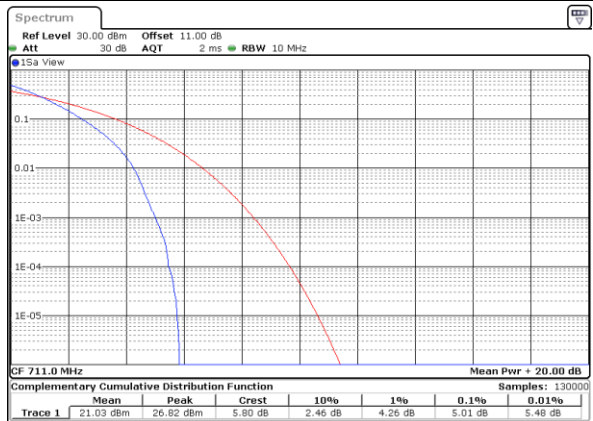

LTE Band 12 / 10MHz / QPSK

Lowest Channel / 1RB

Date: 6 JUN 2020 13:24:17

Lowest Channel / Full RB

Date: 6 JUN 2020 13:24:06

Middle Channel / 1RB

Date: 6 JUN 2020 13:24:27

Middle Channel / Full RB

Date: 6 JUN 2020 13:24:37

Highest Channel / 1RB

Date: 6 JUN 2020 13:24:59

Highest Channel / Full RB

Date: 6 JUN 2020 13:24:48

LTE Band 12 / 10MHz / 16QAM

Lowest Channel / 1RB

Date: 6 JUN 2020 13:23:13