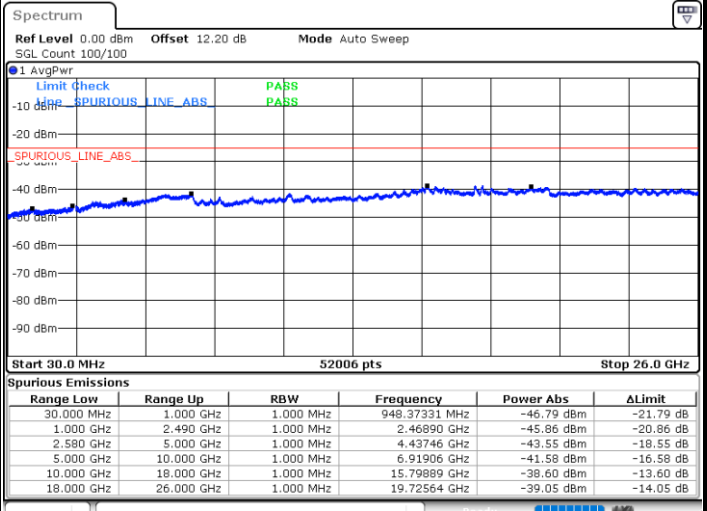

LTE Band7 / 15MHz

Highest Channel / QPSK

Highest Channel / 16QAM

LTE Band 7 / 20MHz

Lowest Channel / QPSK

Lowest Channel / 16QAM

LTE Band 7 / 20MHz

Middle Channel / QPSK

Middle Channel / 16QAM

Date: 6 JUN.2020 10:36:27

Date: 6 JUN.2020 10:37:16

Highest Channel / QPSK

Highest Channel / 16QAM

Date: 6 JUN.2020 10:41:53

Date: 6 JUN.2020 10:42:43

LTE Band 7 / 5MHz