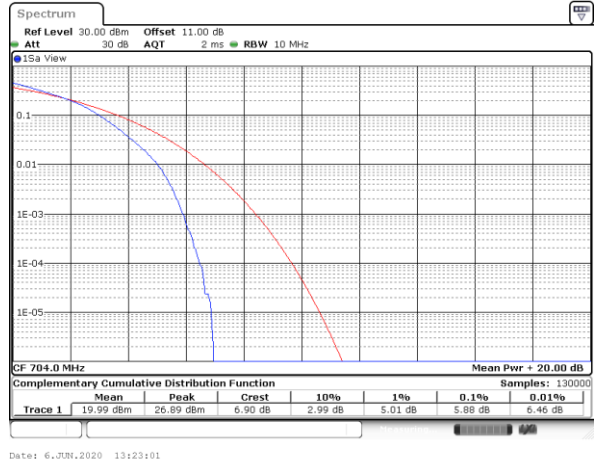

Date: 6 JUN 2020 13:24:37

Highest Channel / 1RB

Date: 6 JUN 2020 13:24:59

Highest Channel / Full RB

Date: 6 JUN 2020 13:24:48

LTE Band 12 / 10MHz / 16QAM

Lowest Channel / 1RB

Date: 6 JUN 2020 13:23:13

Lowest Channel / Full RB

Date: 6 JUN 2020 13:23:01

Middle Channel / 1RB

Date: 6 JUN 2020 13:23:24

Middle Channel / Full RB

Date: 6 JUN 2020 13:23:34

Highest Channel / 1RB

Date: 6 JUN 2020 13:23:55