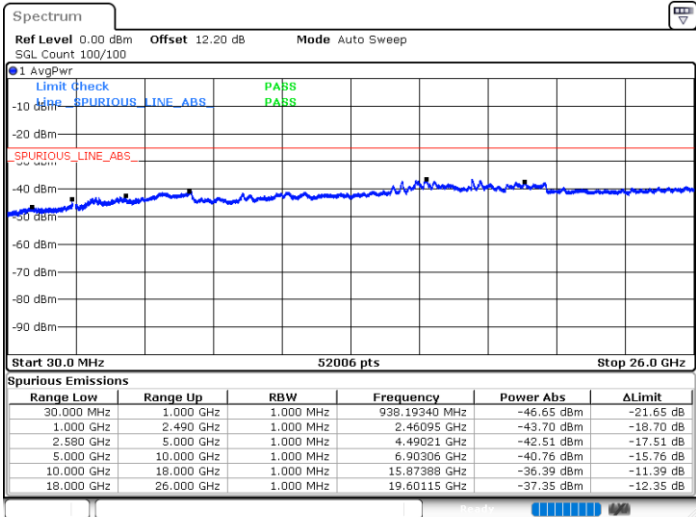

Date: 6 JUN.2020 10:46:38

Highest Channel / 64QAM

Date: 6 JUN.2020 10:49:22

LTE Band 7 / 5MHz

Lowest Channel / 256QAM

Middle Channel / 256QAM

Date: 24.JUL.2020 11:07:48

Date: 24.JUL.2020 11:10:31

Highest Channel / 256QAM

Date: 24.JUL.2020 11:14:17

LTE Band 7 / 10MHz

Lowest Channel / 256QAM

Middle Channel / 256QAM

Date: 24.JUL.2020 11:19:50

Date: 24.JUL.2020 11:18:22

Highest Channel / 256QAM