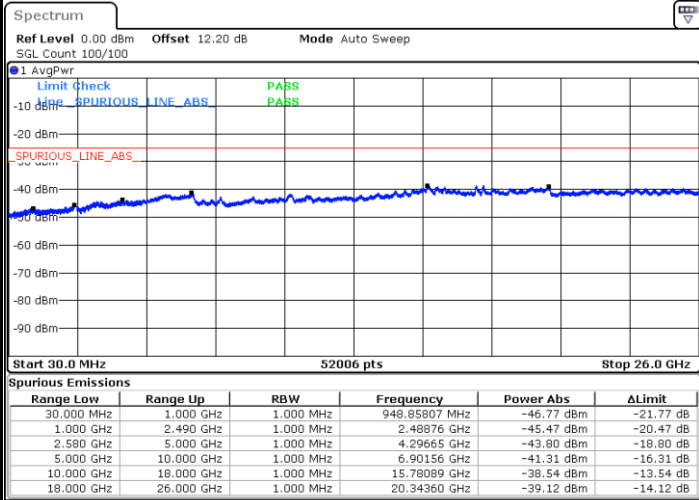

Middle Channel / 64QAM

Date: 6 JUN.2020 10:05:32

Date: 6 JUN.2020 10:06:44

Highest Channel / 64QAM

Date: 6 JUN.2020 10:09:27

LTE Band 7 / 15MHz

Lowest Channel / 64QAM

Middle Channel / 64QAM

Date: 6 JUN.2020 10:25:29

Date: 6 JUN.2020 10:26:41

Highest Channel / 64QAM

Date: 6 JUN.2020 10:29:24

LTE Band 7 / 20MHz

Lowest Channel / 64QAM

Middle Channel / 64QAM

Date: 6 JUN.2020 10:45:27

Date: 6 JUN.2020 10:46:38

Highest Channel / 64QAM

Date: 6 JUN.2020 10:49:22

LTE Band 7 / 5MHz

Lowest Channel / 256QAM

Middle Channel / 256QAM

Date: 24.JUL.2020 11:07:48

Date: 24.JUL.2020 11:10:31

Highest Channel / 256QAM

Date: 24.JUL.2020 11:14:17

LTE Band 7 / 10MHz

Lowest Channel / 256QAM

Middle Channel / 256QAM

Date: 24.JUL.2020 11:19:50

Date: 24.JUL.2020 11:18:22

Highest Channel / 256QAM