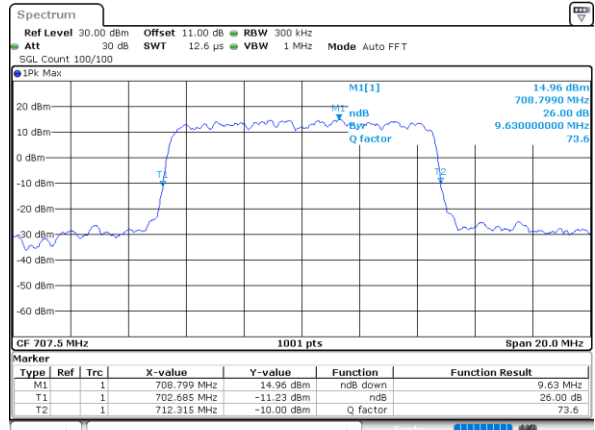

Date: 6 JUN 2020 12:47:22

Middle Channel / 5MHz / 16QAM

Date: 6 JUN 2020 12:47:33

Highest Channel / 5MHz / QPSK

Date: 6 JUN 2020 12:49:40

Highest Channel / 5MHz / 16QAM

Date: 6 JUN 2020 12:49:28

LTE Band 12

Lowest Channel / 10MHz / QPSK

Date: 6 JUN 2020 12:54:27

Lowest Channel / 10MHz / 16QAM

Date: 6 JUN 2020 12:54:15

Middle Channel / 10MHz / QPSK

Date: 6 JUN 2020 12:59:01

Middle Channel / 10MHz / 16QAM

Date: 6 JUN 2020 12:59:12

Highest Channel / 10MHz / QPSK

Date: 6 JUN 2020 13:01:18

Highest Channel / 10MHz / 16QAM

Date: 6 JUN 2020 13:01:07

LTE Band 12

Lowest Channel / 1.4MHz / 64QAM

Date: 6 JUN 2020 13:18:48

Lowest Channel / 3MHz / 64QAM