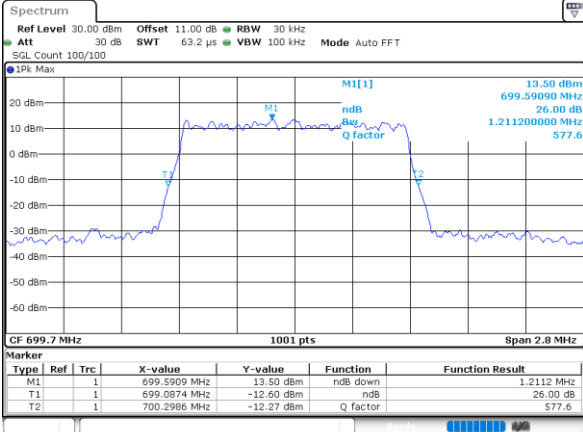

Highest Channel / 10MHz / QPSK

Date: 6 JUN 2020 13:01:18

Highest Channel / 10MHz / 16QAM

Date: 6 JUN 2020 13:01:07

LTE Band 12

Lowest Channel / 1.4MHz / 64QAM

Date: 6 JUN 2020 13:18:48

Lowest Channel / 3MHz / 64QAM

Date: 6 JUN 2020 12:33:26

Middle Channel / 1.4MHz / 64QAM

Date: 6 JUN 2020 13:19:51

Middle Channel / 3MHz / 64QAM

Date: 6 JUN 2020 12:34:29

Highest Channel / 1.4MHz / 64QAM

Date: 6 JUN 2020 13:20:54

Highest Channel / 3MHz / 64QAM