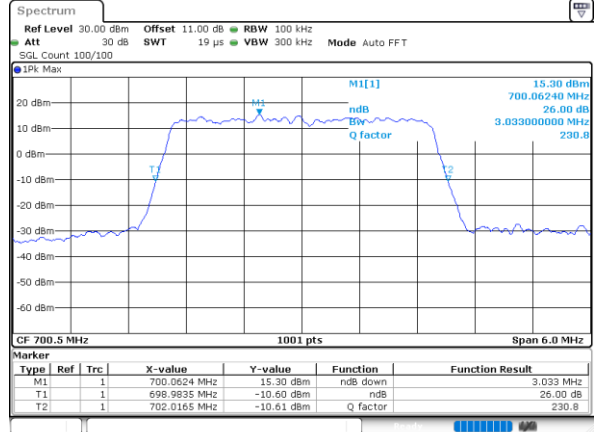

Lowest Channel / 3MHz / 16QAM

Date: 6 JUN 2020 12:24:39