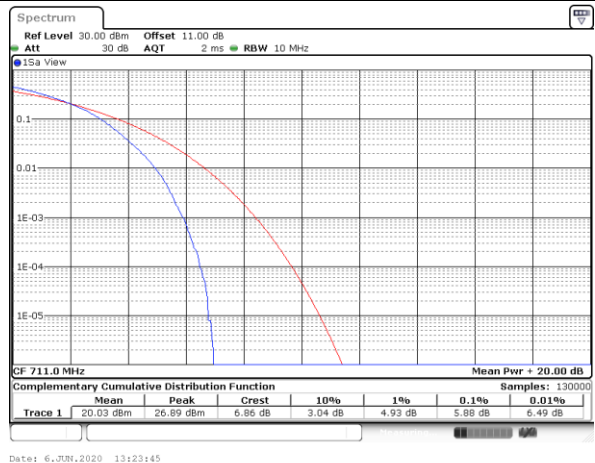

Date: 6 JUN 2020 13:24:37

Highest Channel / 1RB

Date: 6 JUN 2020 13:24:59

Highest Channel / Full RB

Date: 6 JUN 2020 13:24:48

LTE Band 12 / 10MHz / 16QAM

Lowest Channel / 1RB

Date: 6 JUN 2020 13:23:13

Lowest Channel / Full RB

Date: 6 JUN 2020 13:23:01

Middle Channel / 1RB

Date: 6 JUN 2020 13:23:24

Middle Channel / Full RB

Date: 6 JUN 2020 13:23:34

Highest Channel / 1RB

Date: 6 JUN 2020 13:23:55

Highest Channel / Full RB

Date: 6 JUN 2020 13:23:45

LTE Band 12 / 10MHz / 64QAM

Lowest Channel / 1RB

Date: 6 JUN 2020 13:22:06

Lowest Channel / Full RB

Date: 6 JUN 2020 13:21:54

Middle Channel / 1RB