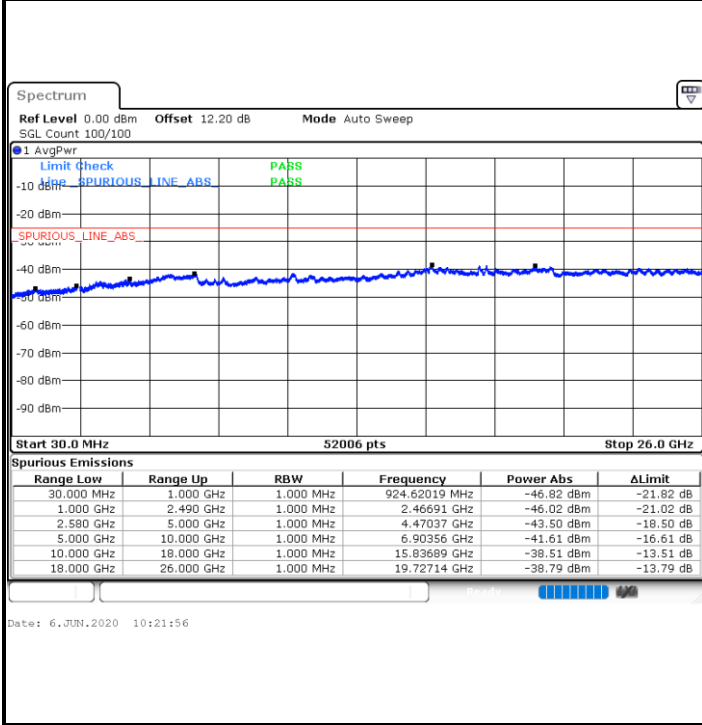

LTE Band7 / 15MHz

Highest Channel / QPSK

Highest Channel / 16QAM

LTE Band 7 / 20MHz

Lowest Channel / QPSK

Lowest Channel / 16QAM

LTE Band 7 / 20MHz

Middle Channel / QPSK

Middle Channel / 16QAM

Date: 6 JUN.2020 10:36:27

Date: 6 JUN.2020 10:37:16

Highest Channel / QPSK

Highest Channel / 16QAM

Date: 6 JUN.2020 10:41:53

Date: 6 JUN.2020 10:42:43

LTE Band 7 / 5MHz

Lowest Channel / 64QAM

Middle Channel / 64QAM

Date: 6 JUN.2020 09:45:38

Date: 6 JUN.2020 09:46:49

Highest Channel / 64QAM

Date: 6 JUN.2020 09:49:32

LTE Band 7 / 10MHz

Lowest Channel / 64QAM