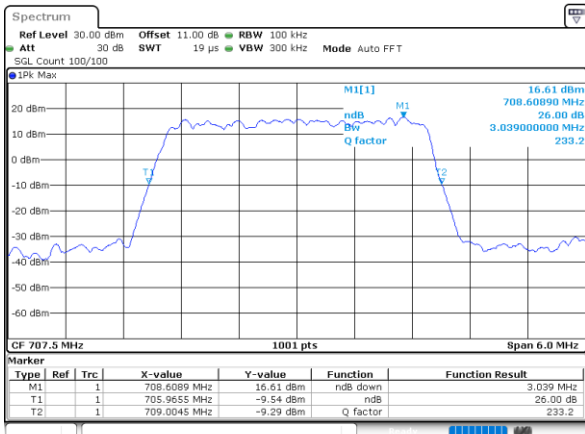

Middle Channel / 3MHz / QPSK

Date: 6 JUN 2020 12:29:24