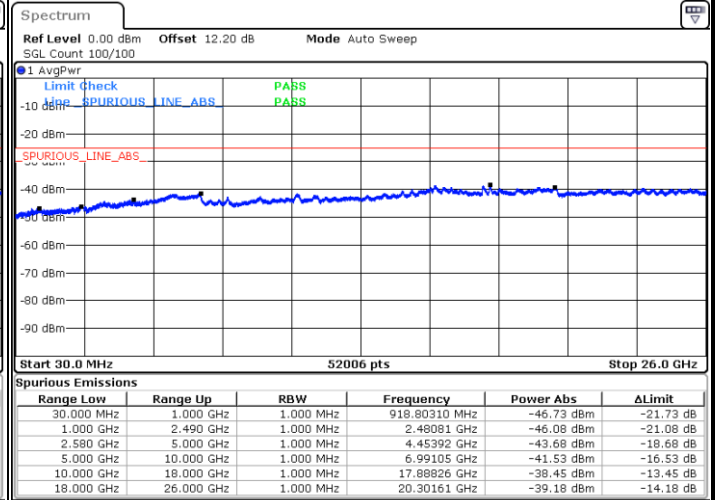

Middle Channel / 64QAM

Date: 6 JUN.2020 10:05:32

Date: 6 JUN.2020 10:06:44

Highest Channel / 64QAM

Date: 6 JUN.2020 10:09:27

LTE Band 7 / 15MHz

Lowest Channel / 64QAM

Middle Channel / 64QAM

Date: 6 JUN.2020 10:25:29

Date: 6 JUN.2020 10:26:41

Highest Channel / 64QAM

Date: 6 JUN.2020 10:29:24

LTE Band 7 / 20MHz

Lowest Channel / 64QAM

Middle Channel / 64QAM

Date: 6 JUN.2020 10:45:27

Date: 6 JUN.2020 10:46:38

Highest Channel / 64QAM

Date: 6 JUN.2020 10:49:22

LTE Band 7 / 5MHz

Lowest Channel / 256QAM

Middle Channel / 256QAM

Date: 24.JUL.2020 11:07:48

Date: 24.JUL.2020 11:10:31

Highest Channel / 256QAM

Date: 24.JUL.2020 11:14:17

LTE Band 7 / 10MHz

Lowest Channel / 256QAM

Middle Channel / 256QAM

Date: 24.JUL.2020 11:19:50

Date: 24.JUL.2020 11:18:22

Highest Channel / 256QAM