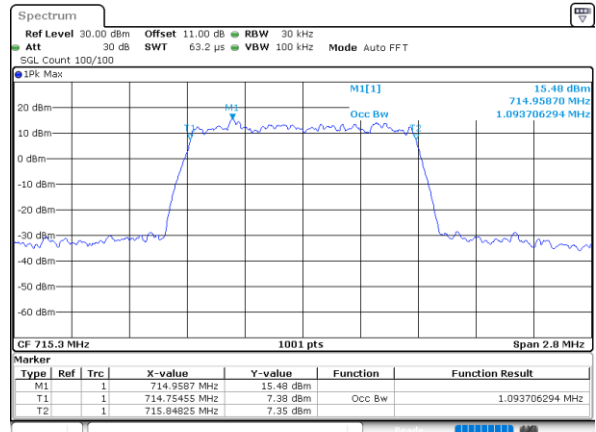

Date: 24.JUL.2020 14:12:51

Occupied Bandwidth

Mode	LTE Band 12 : 99%OBW(MHz)											
BW	1.4MHz		3MHz		5MHz		10MHz		15MHz		20MHz	
Mod.	QPSK	16QAM	QPSK	16QAM	QPSK	16QAM	QPSK	16QAM	QPSK	16QAM	QPSK	16QAM
Lowest CH	1.09	1.09	2.73	2.72	4.49	4.47	8.97	9.03	-	-	-	-
Middle CH	1.09	1.09	2.73	2.72	4.50	4.49	9.01	8.99	-	-	-	-
Highest CH	1.09	1.09	2.72	2.72	4.49	4.49	9.01	8.93	-	-	-	-
Mode	LTE Band 12 : 99%OBW(MHz)											
BW	1.4MHz		3MHz		5MHz		10MHz		15MHz		20MHz	
Mod.	64QAM	256QAM	64QAM	256QAM	64QAM	256QAM	64QAM	256QAM	64QAM	256QAM	64QAM	256QAM
Lowest CH	1.10	1.09	2.71	2.71	4.48	4.47	9.01	9.01	-	-	-	-
Middle CH	1.09	1.09	2.72	2.72	4.52	4.49	9.01	8.99	-	-	-	-
Highest CH	1.09	1.09	2.71	2.71	4.50	4.48	9.05	9.01	-	-	-	-

LTE Band 12

Lowest Channel / 1.4MHz / QPSK

Date: 6 JUN 2020 13:12:17

Lowest Channel / 1.4MHz / 16QAM

Date: 6 JUN 2020 13:12:29

Middle Channel / 1.4MHz / QPSK

Date: 6 JUN 2020 13:14:36

Middle Channel / 1.4MHz / 16QAM

Date: 6 JUN 2020 13:14:25

Highest Channel / 1.4MHz / QPSK

Date: 6 JUN 2020 13:16:29

Highest Channel / 1.4MHz / 16QAM

Date: 6 JUN 2020 13:16:41