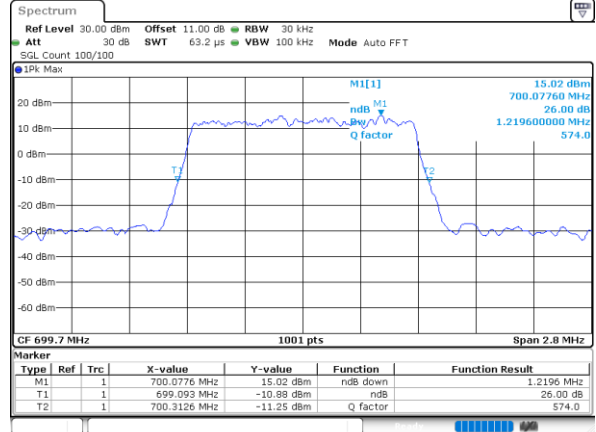

Lowest Channel / 1RB

Date: 24.JUL.2020 14:07:10

Lowest Channel / Full RB

Date: 24.JUL.2020 14:10:33

Middle Channel / 1RB

Date: 24.JUL.2020 14:05:35

Middle Channel / Full RB

Date: 24.JUL.2020 14:05:04

Highest Channel / 1RB

Date: 24.JUL.2020 14:16:17

Highest Channel / Full RB

Date: 24.JUL.2020 14:12:59

26dB Bandwidth

Mode	LTE Band 12 : 26dB BW(MHz)											
BW	1.4MHz		3MHz		5MHz		10MHz		15MHz		20MHz	
Mod.	QPSK	16QAM	QPSK	16QAM	QPSK	16QAM	QPSK	16QAM	QPSK	16QAM	QPSK	16QAM
Lowest CH	1.23	1.22	3.03	3.03	4.91	4.81	9.65	9.77	-	-	-	-
Middle CH	1.23	1.21	3.04	2.97	4.87	4.83	9.83	9.63	-	-	-	-
Highest CH	1.22	1.23	3.03	3.00	4.96	4.93	9.81	9.69	-	-	-	-
Mode	LTE Band 12 : 26dB BW(MHz)											
BW	1.4MHz		3MHz		5MHz		10MHz		15MHz		20MHz	
Mod.	64QAM	256QAM	64QAM	256QAM	64QAM	256QAM	64QAM	256QAM	64QAM	256QAM	64QAM	256QAM
Lowest CH	1.21	1.22	3.02	3.03	4.90	4.90	9.75	9.77	-	-	-	-
Middle CH	1.23	1.22	3.00	3.05	4.89	4.87	9.83	9.89	-	-	-	-
Highest CH	1.21	1.23	3.03	3.05	4.86	4.91	9.81	9.71	-	-	-	-

LTE Band 12

Lowest Channel / 1.4MHz / QPSK

Date: 6 JUN 2020 13:12:53

Lowest Channel / 1.4MHz / 16QAM

Date: 6 JUN 2020 13:12:41

Middle Channel / 1.4MHz / QPSK

Date: 6 JUN 2020 13:14:47

Middle Channel / 1.4MHz / 16QAM