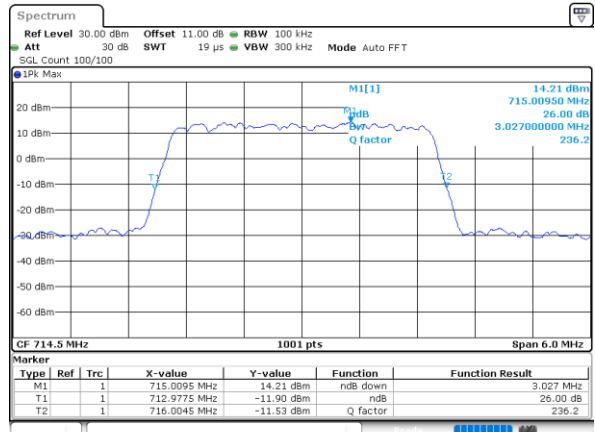

Highest Channel / 10MHz / QPSK

Date: 6 JUN 2020 13:01:18

Highest Channel / 10MHz / 16QAM

Date: 6 JUN 2020 13:01:07

LTE Band 12

Lowest Channel / 1.4MHz / 64QAM

Date: 6 JUN 2020 13:18:48

Lowest Channel / 3MHz / 64QAM

Date: 6 JUN 2020 12:33:26

Middle Channel / 1.4MHz / 64QAM

Date: 6 JUN 2020 13:19:51

Middle Channel / 3MHz / 64QAM

Date: 6 JUN 2020 12:34:29

Highest Channel / 1.4MHz / 64QAM

Date: 6 JUN 2020 13:20:54

Highest Channel / 3MHz / 64QAM

Date: 6 JUN 2020 12:35:32

LTE Band 12

Lowest Channel / 5MHz / 64QAM

Date: 6 JUN 2020 12:36:36

Lowest Channel / 10MHz / 64QAM

Date: 6 JUN 2020 13:05:42

Middle Channel / 5MHz / 64QAM

Date: 6 JUN 2020 12:38:58

Middle Channel / 10MHz / 64QAM

Date: 6 JUN 2020 13:08:05

Highest Channel / 5MHz / 64QAM

Date: 6 JUN 2020 12:40:01

Highest Channel / 10MHz / 64QAM

Date: 6 JUN 2020 13:09:07

LTE Band 12

Lowest Channel / 1.4MHz / 256QAM