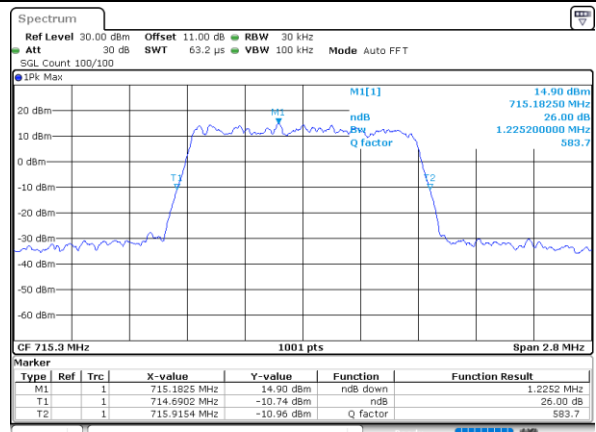

LTE Band 12

Lowest Channel / 1.4MHz / QPSK

Date: 6 JUN 2020 13:12:53

Lowest Channel / 1.4MHz / 16QAM

Date: 6 JUN 2020 13:12:41

Middle Channel / 1.4MHz / QPSK

Date: 6 JUN 2020 13:14:47

Middle Channel / 1.4MHz / 16QAM

Date: 6 JUN 2020 13:14:59

Highest Channel / 1.4MHz / QPSK

Date: 6 JUN 2020 13:17:04

Highest Channel / 1.4MHz / 16QAM

Date: 6 JUN 2020 13:16:53

LTE Band 12

Lowest Channel / 3MHz / QPSK

Date: 6 JUN 2020 12:24:51