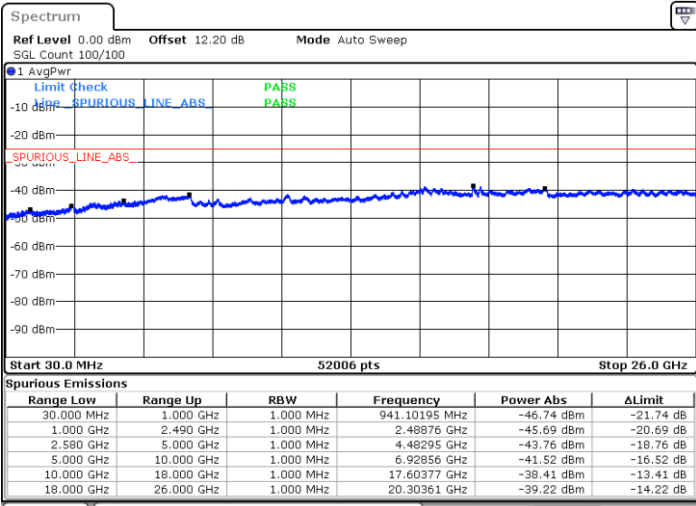

Middle Channel / 16QAM

Date: 6 JUN.2020 10:36:27

Date: 6 JUN.2020 10:37:16

Highest Channel / QPSK

Highest Channel / 16QAM

Date: 6 JUN.2020 10:41:53

Date: 6 JUN.2020 10:42:43

LTE Band 7 / 5MHz

Lowest Channel / 64QAM

Middle Channel / 64QAM

Date: 6 JUN.2020 09:45:38

Date: 6 JUN.2020 09:46:49

Highest Channel / 64QAM

Date: 6 JUN.2020 09:49:32

LTE Band 7 / 10MHz

Lowest Channel / 64QAM

Middle Channel / 64QAM

Date: 6 JUN.2020 10:05:32

Date: 6 JUN.2020 10:06:44

Highest Channel / 64QAM

Date: 6 JUN.2020 10:09:27

LTE Band 7 / 15MHz

Lowest Channel / 64QAM

Middle Channel / 64QAM

Date: 6 JUN.2020 10:25:29

Date: 6 JUN.2020 10:26:41

Highest Channel / 64QAM

Date: 6 JUN.2020 10:29:24

LTE Band 7 / 20MHz

Lowest Channel / 64QAM

Middle Channel / 64QAM

Date: 6 JUN.2020 10:45:27