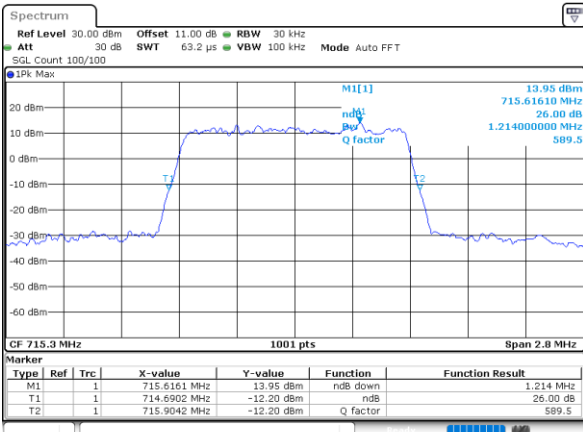

Highest Channel / 10MHz / QPSK

Date: 6 JUN 2020 13:01:18

Highest Channel / 10MHz / 16QAM

Date: 6 JUN 2020 13:01:07

LTE Band 12

Lowest Channel / 1.4MHz / 64QAM

Date: 6 JUN 2020 13:18:48

Lowest Channel / 3MHz / 64QAM

Date: 6 JUN 2020 12:33:26

Middle Channel / 1.4MHz / 64QAM

Date: 6 JUN 2020 13:19:51

Middle Channel / 3MHz / 64QAM

Date: 6 JUN 2020 12:34:29

Highest Channel / 1.4MHz / 64QAM

Date: 6 JUN 2020 13:20:54

Highest Channel / 3MHz / 64QAM

Date: 6 JUN 2020 12:35:32

LTE Band 12

Lowest Channel / 5MHz / 64QAM

Date: 6 JUN 2020 12:36:36

Lowest Channel / 10MHz / 64QAM

Date: 6 JUN 2020 13:05:42

Middle Channel / 5MHz / 64QAM

Date: 6 JUN 2020 12:38:58