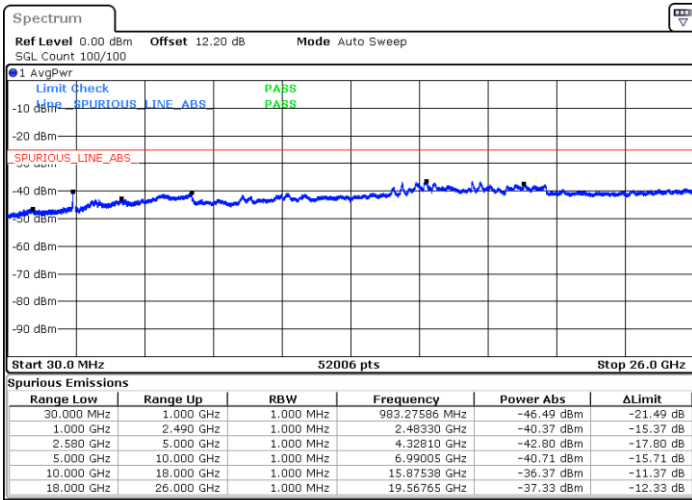

Highest Channel / 256QAM

Date: 24.JUL.2020 11:14:17

LTE Band 7 / 10MHz

Lowest Channel / 256QAM

Middle Channel / 256QAM

Date: 24.JUL.2020 11:19:50

Date: 24.JUL.2020 11:18:22

Highest Channel / 256QAM

Date: 24.JUL.2020 11:23:43

LTE Band 7 / 15MHz

Lowest Channel / 256QAM

Middle Channel / 256QAM

Date: 24.JUL.2020 11:28:30

Date: 24.JUL.2020 11:26:37

Highest Channel / 256QAM

Date: 24.JUL.2020 11:32:55

LTE Band 7 / 20MHz

Lowest Channel / 256QAM

Middle Channel / 256QAM

Date: 24.JUL.2020 11:36:46

Date: 24.JUL.2020 11:35:20

Highest Channel / 256QAM

Date: 24.JUL.2020 11:41:04

Frequency Stability