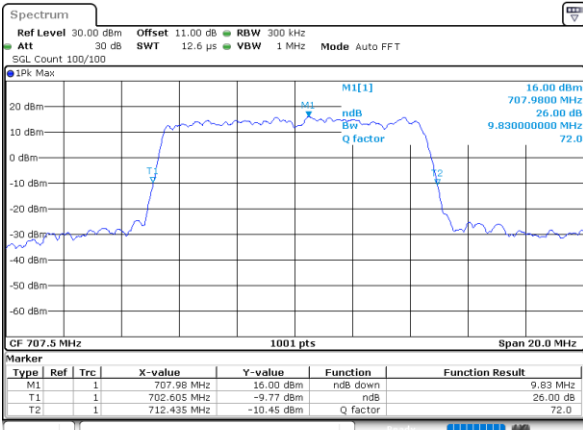

Date: 6 JUN 2020 12:47:22

Middle Channel / 5MHz / 16QAM

Date: 6 JUN 2020 12:47:33

Highest Channel / 5MHz / QPSK

Date: 6 JUN 2020 12:49:40

Highest Channel / 5MHz / 16QAM

Date: 6 JUN 2020 12:49:28

LTE Band 12

Lowest Channel / 10MHz / QPSK

Date: 6 JUN 2020 12:54:27

Lowest Channel / 10MHz / 16QAM

Date: 6 JUN 2020 12:54:15

Middle Channel / 10MHz / QPSK

Date: 6 JUN 2020 12:59:01

Middle Channel / 10MHz / 16QAM

Date: 6 JUN 2020 12:59:12

Highest Channel / 10MHz / QPSK

Date: 6 JUN 2020 13:01:18

Highest Channel / 10MHz / 16QAM

Date: 6 JUN 2020 13:01:07

LTE Band 12

Lowest Channel / 1.4MHz / 64QAM

Date: 6 JUN 2020 13:18:48

Lowest Channel / 3MHz / 64QAM