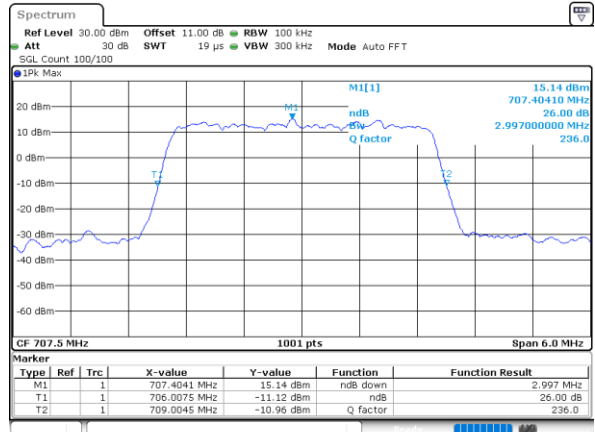

Highest Channel / 10MHz / QPSK

Date: 6 JUN 2020 13:01:18

Highest Channel / 10MHz / 16QAM

Date: 6 JUN 2020 13:01:07

LTE Band 12

Lowest Channel / 1.4MHz / 64QAM

Date: 6 JUN 2020 13:18:48

Lowest Channel / 3MHz / 64QAM

Date: 6 JUN 2020 12:33:26

Middle Channel / 1.4MHz / 64QAM

Date: 6 JUN 2020 13:19:51

Middle Channel / 3MHz / 64QAM

Date: 6 JUN 2020 12:34:29

Highest Channel / 1.4MHz / 64QAM

Date: 6 JUN 2020 13:20:54

Highest Channel / 3MHz / 64QAM