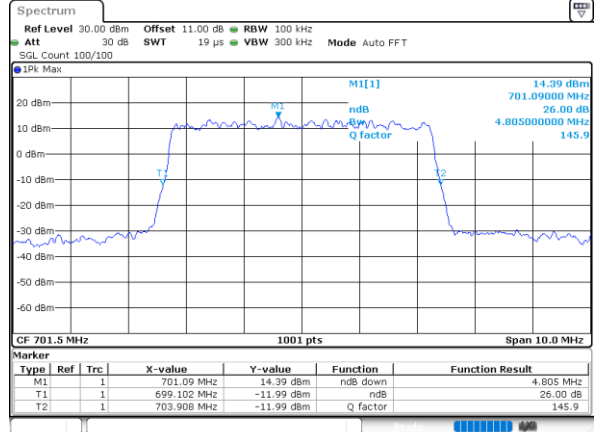

Highest Channel / 3MHz / 16QAM

Date: 6 JUN 2020 12:31:30

LTE Band 12

Lowest Channel / 5MHz / QPSK

Date: 6 JUN 2020 12:42:48

Lowest Channel / 5MHz / 16QAM

Date: 6 JUN 2020 12:42:36

Middle Channel / 5MHz / QPSK

Date: 6 JUN 2020 12:47:22

Middle Channel / 5MHz / 16QAM

Date: 6 JUN 2020 12:47:33

Highest Channel / 5MHz / QPSK

Date: 6 JUN 2020 12:49:40

Highest Channel / 5MHz / 16QAM

Date: 6 JUN 2020 12:49:28

LTE Band 12