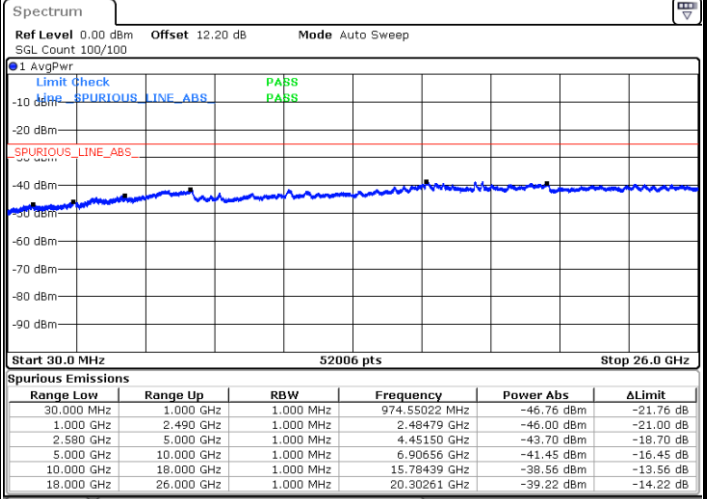

LTE Band7 / 15MHz

Highest Channel / QPSK

Highest Channel / 16QAM

LTE Band 7 / 20MHz

Lowest Channel / QPSK

Lowest Channel / 16QAM

LTE Band 7 / 20MHz

Middle Channel / QPSK

Middle Channel / 16QAM

Date: 6 JUN.2020 10:36:27

Date: 6 JUN.2020 10:37:16

Highest Channel / QPSK

Highest Channel / 16QAM

Date: 6 JUN.2020 10:41:53

Date: 6 JUN.2020 10:42:43

LTE Band 7 / 5MHz

Lowest Channel / 64QAM

Middle Channel / 64QAM

Date: 6 JUN.2020 09:45:38

Date: 6 JUN.2020 09:46:49

Highest Channel / 64QAM

Date: 6 JUN.2020 09:49:32

LTE Band 7 / 10MHz

Lowest Channel / 64QAM