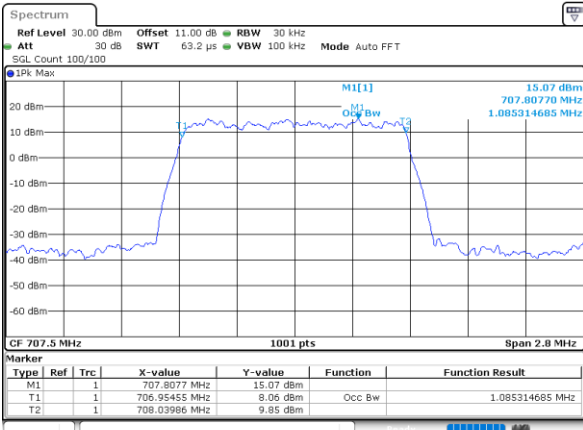

Date: 24.JUL.2020 14:12:51

Occupied Bandwidth

Mode	LTE Band 12 : 99%OBW(MHz)											
BW	1.4MHz		3MHz		5MHz		10MHz		15MHz		20MHz	
Mod.	QPSK	16QAM	QPSK	16QAM	QPSK	16QAM	QPSK	16QAM	QPSK	16QAM	QPSK	16QAM
Lowest CH	1.09	1.09	2.73	2.72	4.49	4.47	8.97	9.03	-	-	-	-
Middle CH	1.09	1.09	2.73	2.72	4.50	4.49	9.01	8.99	-	-	-	-
Highest CH	1.09	1.09	2.72	2.72	4.49	4.49	9.01	8.93	-	-	-	-
Mode	LTE Band 12 : 99%OBW(MHz)											
BW	1.4MHz		3MHz		5MHz		10MHz		15MHz		20MHz	
Mod.	64QAM	256QAM	64QAM	256QAM	64QAM	256QAM	64QAM	256QAM	64QAM	256QAM	64QAM	256QAM
Lowest CH	1.10	1.09	2.71	2.71	4.48	4.47	9.01	9.01	-	-	-	-
Middle CH	1.09	1.09	2.72	2.72	4.52	4.49	9.01	8.99	-	-	-	-
Highest CH	1.09	1.09	2.71	2.71	4.50	4.48	9.05	9.01	-	-	-	-

LTE Band 12

Lowest Channel / 1.4MHz / QPSK

Date: 6 JUN 2020 13:12:17

Lowest Channel / 1.4MHz / 16QAM

Date: 6 JUN 2020 13:12:29

Middle Channel / 1.4MHz / QPSK

Date: 6 JUN 2020 13:14:36

Middle Channel / 1.4MHz / 16QAM

Date: 6 JUN 2020 13:14:25

Highest Channel / 1.4MHz / QPSK

Date: 6 JUN 2020 13:16:29

Highest Channel / 1.4MHz / 16QAM

Date: 6 JUN 2020 13:16:41