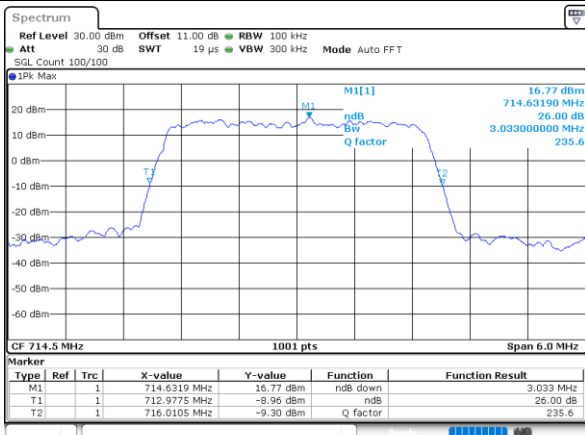

Date: 6 JUN 2020 13:14:59

Highest Channel / 1.4MHz / QPSK

Date: 6 JUN 2020 13:17:04

Highest Channel / 1.4MHz / 16QAM

Date: 6 JUN 2020 13:16:53

LTE Band 12

Lowest Channel / 3MHz / QPSK

Date: 6 JUN 2020 12:24:51

Lowest Channel / 3MHz / 16QAM

Date: 6 JUN 2020 12:24:39

Middle Channel / 3MHz / QPSK

Date: 6 JUN 2020 12:29:24

Middle Channel / 3MHz / 16QAM

Date: 6 JUN 2020 12:29:36

Highest Channel / 3MHz / QPSK

Date: 6 JUN 2020 12:31:42

Highest Channel / 3MHz / 16QAM

Date: 6 JUN 2020 12:31:30

LTE Band 12

Lowest Channel / 5MHz / QPSK

Date: 6 JUN 2020 12:42:48

Lowest Channel / 5MHz / 16QAM

Date: 6 JUN 2020 12:42:36

Middle Channel / 5MHz / QPSK