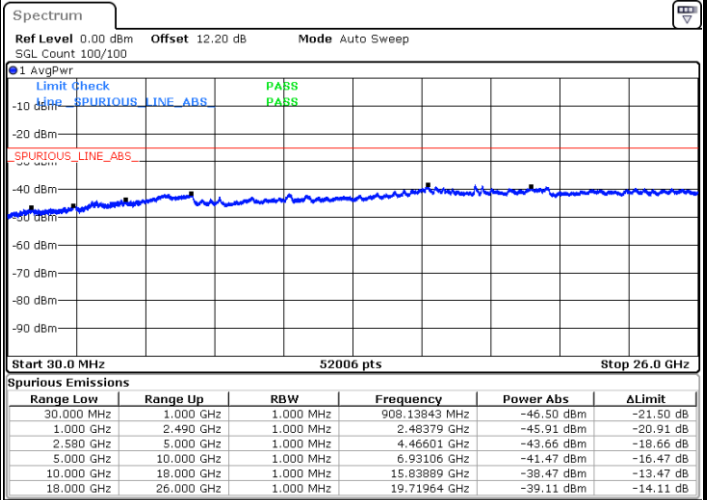

Lowest Channel / 64QAM

Middle Channel / 64QAM

Date: 6 JUN.2020 09:45:38

Date: 6 JUN.2020 09:46:49

Highest Channel / 64QAM

Date: 6 JUN.2020 09:49:32

LTE Band 7 / 10MHz

Lowest Channel / 64QAM

Middle Channel / 64QAM

Date: 6 JUN.2020 10:05:32

Date: 6 JUN.2020 10:06:44

Highest Channel / 64QAM

Date: 6 JUN.2020 10:09:27

LTE Band 7 / 15MHz

Lowest Channel / 64QAM

Middle Channel / 64QAM

Date: 6 JUN.2020 10:25:29

Date: 6 JUN.2020 10:26:41

Highest Channel / 64QAM

Date: 6 JUN.2020 10:29:24

LTE Band 7 / 20MHz

Lowest Channel / 64QAM

Middle Channel / 64QAM

Date: 6 JUN.2020 10:45:27

Date: 6 JUN.2020 10:46:38

Highest Channel / 64QAM

Date: 6 JUN.2020 10:49:22

LTE Band 7 / 5MHz

Lowest Channel / 256QAM

Middle Channel / 256QAM

Date: 24.JUL.2020 11:07:48

Date: 24.JUL.2020 11:10:31