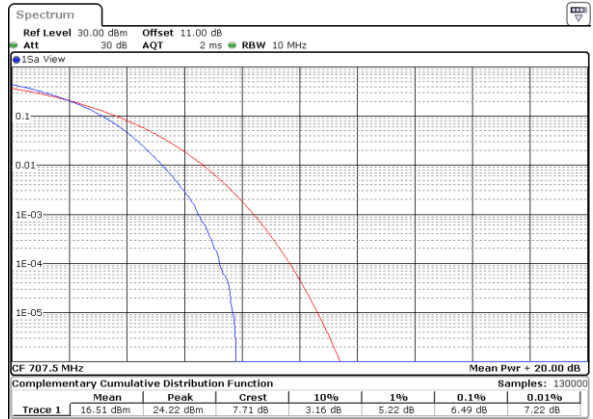

Date: 6 JUN 2020 13:22:17

Middle Channel / Full RB

Date: 6 JUN 2020 13:22:08

Highest Channel / 1RB

Date: 6 JUN 2020 13:22:49

Highest Channel / Full RB

Date: 6 JUN 2020 13:22:39

LTE Band 12 / 10MHz / 256QAM

Lowest Channel / 1RB

Date: 24.JUL.2020 14:07:10

Lowest Channel / Full RB

Date: 24.JUL.2020 14:10:33

Middle Channel / 1RB

Date: 24.JUL.2020 14:05:35

Middle Channel / Full RB

Date: 24.JUL.2020 14:05:04

Highest Channel / 1RB

Date: 24.JUL.2020 14:16:17

Highest Channel / Full RB

Date: 24.JUL.2020 14:12:59

26dB Bandwidth

Mode	LTE Band 12 : 26dB BW(MHz)											
BW	1.4MHz		3MHz		5MHz		10MHz		15MHz		20MHz	
Mod.	QPSK	16QAM	QPSK	16QAM	QPSK	16QAM	QPSK	16QAM	QPSK	16QAM	QPSK	16QAM
Lowest CH	1.23	1.22	3.03	3.03	4.91	4.81	9.65	9.77	-	-	-	-
Middle CH	1.23	1.21	3.04	2.97	4.87	4.83	9.83	9.63	-	-	-	-
Highest CH	1.22	1.23	3.03	3.00	4.96	4.93	9.81	9.69	-	-	-	-
Mode	LTE Band 12 : 26dB BW(MHz)											
BW	1.4MHz		3MHz		5MHz		10MHz		15MHz		20MHz	
Mod.	64QAM	256QAM	64QAM	256QAM	64QAM	256QAM	64QAM	256QAM	64QAM	256QAM	64QAM	256QAM
Lowest CH	1.21	1.22	3.02	3.03	4.90	4.90	9.75	9.77	-	-	-	-
Middle CH	1.23	1.22	3.00	3.05	4.89	4.87	9.83	9.89	-	-	-	-
Highest CH	1.21	1.23	3.03	3.05	4.86	4.91	9.81	9.71	-	-	-	-