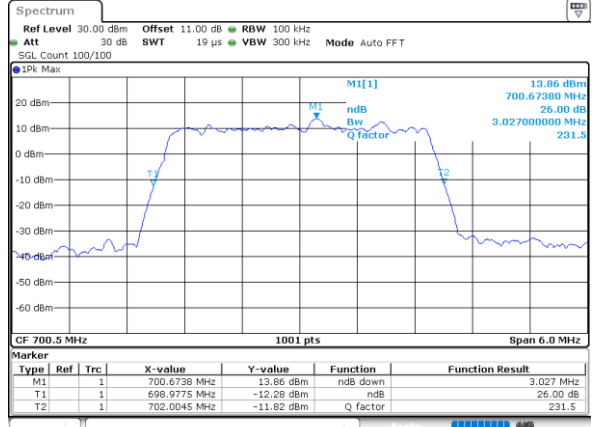

Date: 6 JUN 2020 12:35:32

LTE Band 12

Lowest Channel / 5MHz / 64QAM

Date: 6 JUN 2020 12:36:36

Lowest Channel / 10MHz / 64QAM

Date: 6 JUN 2020 13:05:42

Middle Channel / 5MHz / 64QAM

Date: 6 JUN 2020 12:38:58

Middle Channel / 10MHz / 64QAM

Date: 6 JUN 2020 13:08:05

Highest Channel / 5MHz / 64QAM

Date: 6 JUN 2020 12:40:01

Highest Channel / 10MHz / 64QAM

Date: 6 JUN 2020 13:09:07

LTE Band 12

Lowest Channel / 1.4MHz / 256QAM

Date: 24.JUL.2020 13:39:32

Lowest Channel / 3MHz / 256QAM

Date: 24.JUL.2020 13:49:22

Middle Channel / 1.4MHz / 256QAM

Date: 24.JUL.2020 13:35:13

Middle Channel / 3MHz / 256QAM

Date: 24.JUL.2020 13:44:56

Highest Channel / 1.4MHz / 256QAM