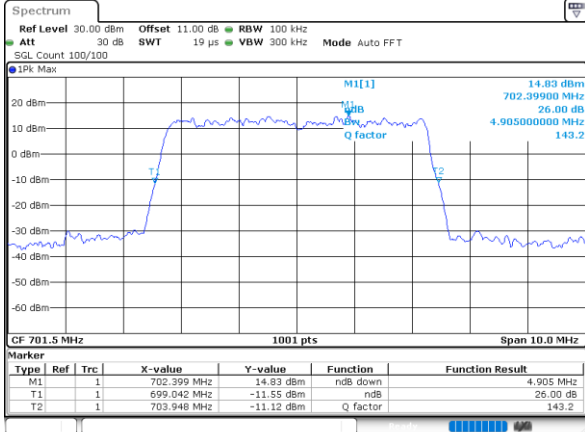

Highest Channel / 3MHz / 16QAM

Date: 6 JUN 2020 12:31:30

LTE Band 12

Lowest Channel / 5MHz / QPSK

Date: 6 JUN 2020 12:42:48

Lowest Channel / 5MHz / 16QAM

Date: 6 JUN 2020 12:42:36

Middle Channel / 5MHz / QPSK

Date: 6 JUN 2020 12:47:22

Middle Channel / 5MHz / 16QAM

Date: 6 JUN 2020 12:47:33

Highest Channel / 5MHz / QPSK

Date: 6 JUN 2020 12:49:40

Highest Channel / 5MHz / 16QAM

Date: 6 JUN 2020 12:49:28

LTE Band 12