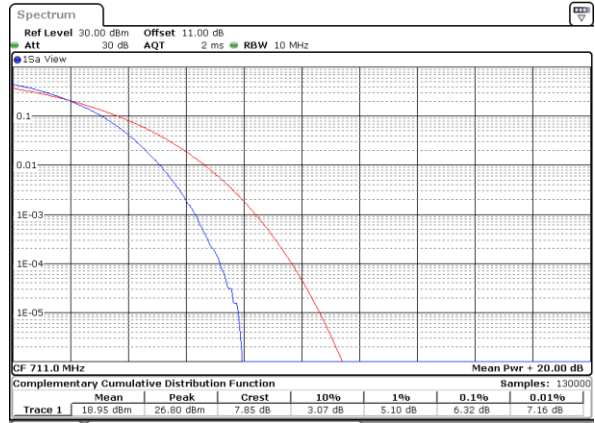

Highest Channel / Full RB

Date: 6 JUN 2020 13:23:45

LTE Band 12 / 10MHz / 64QAM

Lowest Channel / 1RB

Date: 6 JUN 2020 13:22:06

Lowest Channel / Full RB

Date: 6 JUN 2020 13:21:54

Middle Channel / 1RB

Date: 6 JUN 2020 13:22:17

Middle Channel / Full RB

Date: 6 JUN 2020 13:22:08

Highest Channel / 1RB

Date: 6 JUN 2020 13:22:49

Highest Channel / Full RB

Date: 6 JUN 2020 13:22:39

LTE Band 12 / 10MHz / 256QAM

Lowest Channel / 1RB

Date: 24.JUL.2020 14:07:10

Lowest Channel / Full RB

Date: 24.JUL.2020 14:10:33

Middle Channel / 1RB

Date: 24.JUL.2020 14:05:35

Middle Channel / Full RB

Date: 24.JUL.2020 14:05:04