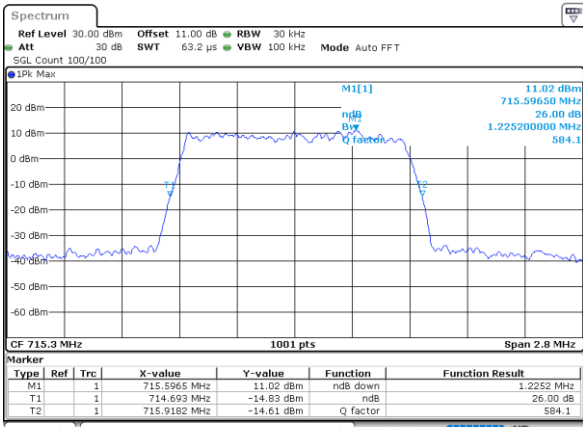

Middle Channel / 10MHz / 64QAM

Date: 6 JUN 2020 13:08:05

Highest Channel / 5MHz / 64QAM

Date: 6 JUN 2020 12:40:01

Highest Channel / 10MHz / 64QAM

Date: 6 JUN 2020 13:09:07

LTE Band 12

Lowest Channel / 1.4MHz / 256QAM

Date: 24.JUL.2020 13:39:32

Lowest Channel / 3MHz / 256QAM

Date: 24.JUL.2020 13:49:22

Middle Channel / 1.4MHz / 256QAM

Date: 24.JUL.2020 13:35:13

Middle Channel / 3MHz / 256QAM

Date: 24.JUL.2020 13:44:56

Highest Channel / 1.4MHz / 256QAM

Date: 24.JUL.2020 13:40:38

Highest Channel / 3MHz / 256QAM

Date: 24.JUL.2020 13:50:22

LTE Band 12

Lowest Channel / 5MHz / 256QAM

Date: 24.JUL.2020 13:58:37

Lowest Channel / 10MHz / 256QAM

Date: 24.JUL.2020 14:10:25