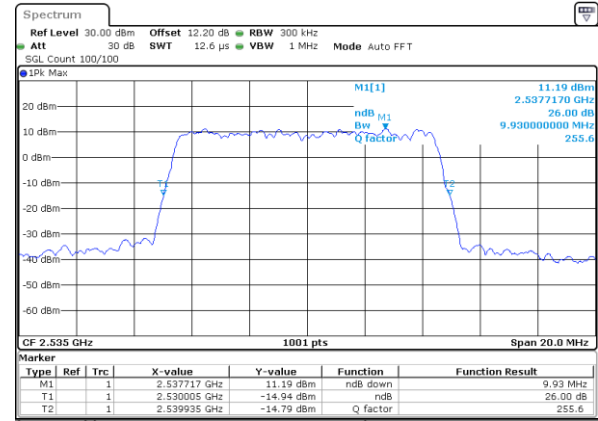

Middle Channel / 20MHz / 64QAM

Date: 6 JUN 2020 10:45:49

Highest Channel / 15MHz / 64QAM

Date: 6 JUN 2020 10:27:04

Highest Channel / 20MHz / 64QAM

Date: 6 JUN 2020 10:47:02

LTE Band 7

Lowest Channel / 5MHz / 256QAM

Date: 24.JUL.2020 11:05:55

Lowest Channel / 10MHz / 256QAM

Date: 24.JUL.2020 11:20:57

Middle Channel / 5MHz / 256QAM

Date: 24.JUL.2020 11:10:55

Middle Channel / 10MHz / 256QAM

Date: 24.JUL.2020 11:17:12

Highest Channel / 5MHz / 256QAM

Date: 24.JUL.2020 11:12:36

Highest Channel / 10MHz / 256QAM

Date: 24.JUL.2020 11:22:03

LTE Band 7

Lowest Channel / 15MHz / 256QAM

Date: 24\_JUL\_2020 11:29:59

Lowest Channel / 20MHz / 256QAM

Date: 24\_JUL\_2020 11:38:03