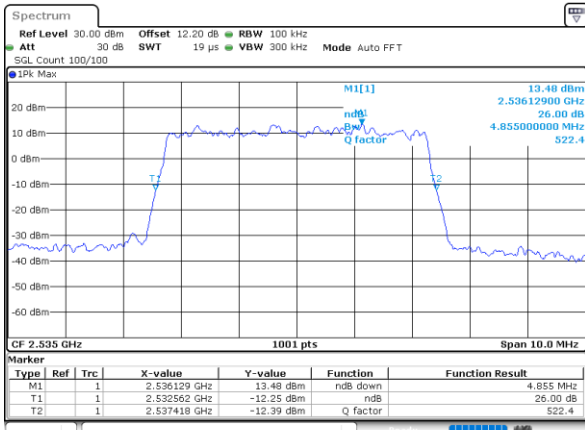

Middle Channel / 5MHz / 64QAM

Date: 6 JUN 2020 09:46:00