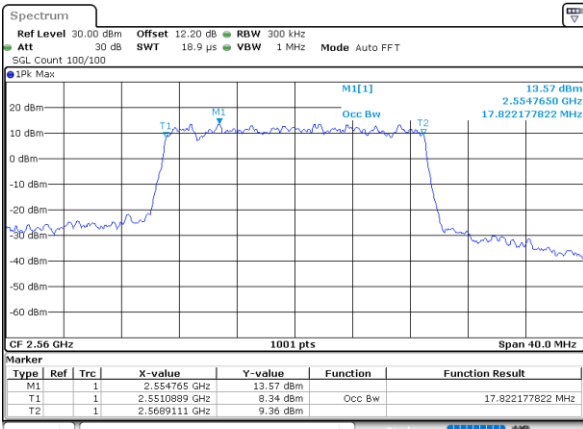

Date: 6 JUN 2020 10:15:07

Middle Channel / 15MHz / 16QAM

Date: 6 JUN 2020 10:15:18

Highest Channel / 15MHz / QPSK

Date: 6 JUN 2020 10:17:30

Highest Channel / 15MHz / 16QAM

Date: 6 JUN 2020 10:17:42

LTE Band 7

Lowest Channel / 20MHz / QPSK

Date: 6 JUN 2020 10:29:36

Lowest Channel / 20MHz / 16QAM

Date: 6 JUN 2020 10:29:48

Middle Channel / 20MHz / QPSK

Date: 6 JUN 2020 10:35:05

Middle Channel / 20MHz / 16QAM

Date: 6 JUN 2020 10:35:16

Highest Channel / 20MHz / QPSK

Date: 6 JUN 2020 10:37:28

Highest Channel / 20MHz / 16QAM

Date: 6 JUN 2020 10:37:39