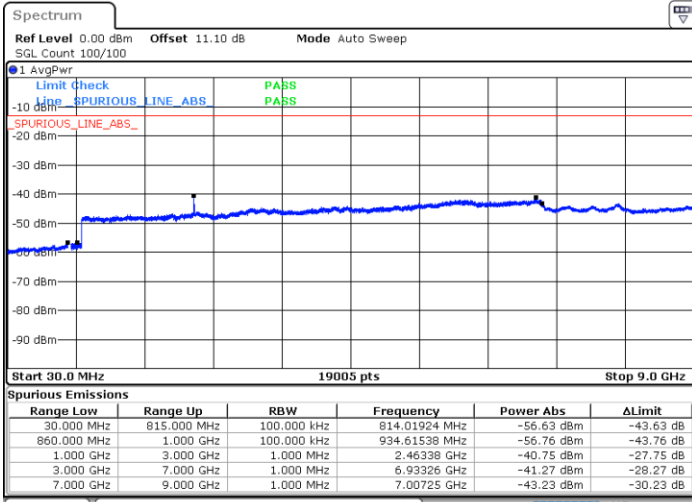

Date: 13.JUL.2020 11:17:15

LTE Band 5B / 10MHz+5MHz

256QAM

Lowest Channel / 1RB0 and 1RB24

Lowest Channel / 1RB49 and 1RB0

Date: 13.JUL.2020 16:48:35

Date: 13.JUL.2020 16:47:41

Lowest Channel / FullIRB

N/A

Date: 13.JUL.2020 16:49:28

LTE Band 5B / 10MHz+5MHz

256QAM

Middle Channel / 1RB0 and 1RB24

Middle Channel / 1RB49 and 1RB0

Date: 13.JUL.2020 16:57:57

Date: 13.JUL.2020 16:57:04

Middle Channel / FullIRB

N/A

Date: 13.JUL.2020 16:58:51

LTE Band 5B / 10MHz+5MHz

256QAM

Highest Channel / 1RB0 and 1RB24

Highest Channel / 1RB49 and 1RB0

Date: 13.JUL.2020 17:14:05

Date: 13.JUL.2020 17:13:12

Highest Channel / FullIRB

N/A

Date: 13.JUL.2020 17:14:59

LTE Band 5B / 10MHz+10MHz

256QAM

Lowest Channel / 1RB0 and 1RB49

Lowest Channel / 1RB49 and 1RB0