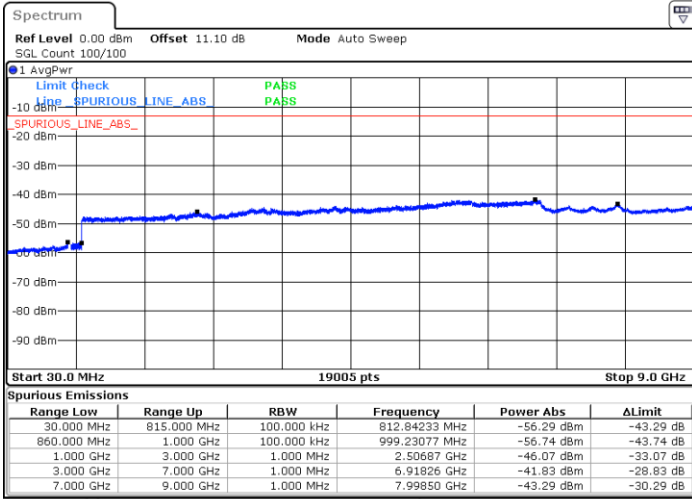

LTE Band 5B / 5MHz+10MHz

256QAM

Highest Channel / 1RB0 and 1RB49

Highest Channel / 1RB24 and 1RB0

Date: 13.JUL.2020 11:16:21

Date: 13.JUL.2020 11:15:28

Highest Channel / FullIRB

N/A

Date: 13.JUL.2020 11:17:15

LTE Band 5B / 10MHz+5MHz

256QAM

Lowest Channel / 1RB0 and 1RB24

Lowest Channel / 1RB49 and 1RB0

Date: 13.JUL.2020 16:48:35

Date: 13.JUL.2020 16:47:41

Lowest Channel / FullIRB