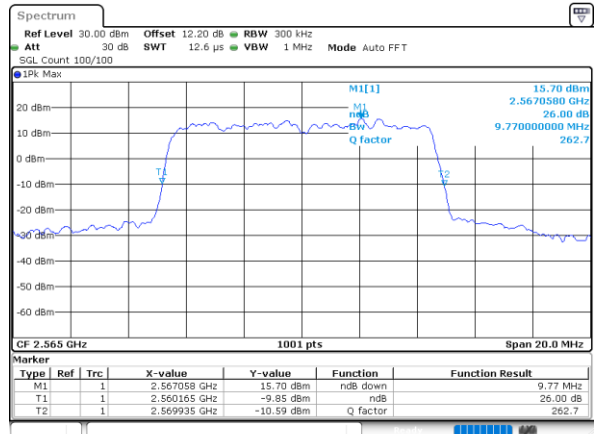

Date: 6 JUN 2020 09:35:49

Highest Channel / 5MHz / QPSK

Date: 6 JUN 2020 09:38:02

Highest Channel / 5MHz / 16QAM

Date: 6 JUN 2020 09:38:14

LTE Band 7

Lowest Channel / 10MHz / QPSK

Date: 6 JUN 2020 09:50:08

Lowest Channel / 10MHz / 16QAM

Date: 6 JUN 2020 09:50:20

Middle Channel / 10MHz / QPSK

Date: 6 JUN 2020 09:55:33

Middle Channel / 10MHz / 16QAM

Date: 6 JUN 2020 09:55:45

Highest Channel / 10MHz / QPSK

Date: 6 JUN 2020 09:57:57

Highest Channel / 10MHz / 16QAM

Date: 6 JUN 2020 09:58:09

LTE Band 7

Lowest Channel / 15MHz / QPSK

Date: 6 JUN 2020 10:10:03

Lowest Channel / 15MHz / 16QAM

Date: 6 JUN 2020 10:10:14

Middle Channel / 15MHz / QPSK