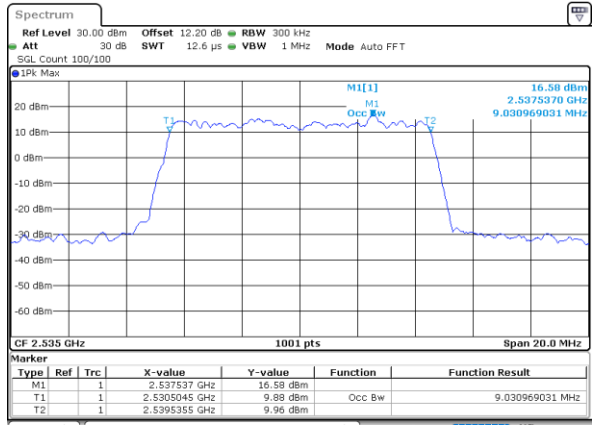

Date: 6 JUN 2020 09:35:27

Highest Channel / 5MHz / QPSK

Date: 6 JUN 2020 09:37:39

Highest Channel / 5MHz / 16QAM

Date: 6 JUN 2020 09:37:50

LTE Band 7

Lowest Channel / 10MHz / QPSK

Date: 6 JUN 2020 09:49:44

Lowest Channel / 10MHz / 16QAM

Date: 6 JUN 2020 09:49:56

Middle Channel / 10MHz / QPSK

Date: 6 JUN 2020 09:55:11

Middle Channel / 10MHz / 16QAM

Date: 6 JUN 2020 09:55:22

Highest Channel / 10MHz / QPSK

Date: 6 JUN 2020 09:57:34

Highest Channel / 10MHz / 16QAM

Date: 6 JUN 2020 09:57:46

LTE Band 7

Lowest Channel / 15MHz / QPSK

Date: 6 JUN 2020 10:09:39

Lowest Channel / 15MHz / 16QAM

Date: 6 JUN 2020 10:09:51

Middle Channel / 15MHz / QPSK