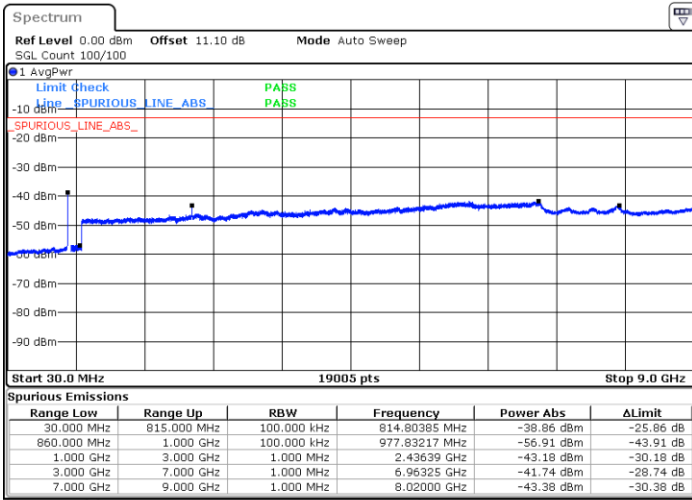

Middle Channel / FullIRB

N/A

Date: 13.JUL.2020 16:58:51

LTE Band 5B / 10MHz+5MHz

256QAM

Highest Channel / 1RB0 and 1RB24

Highest Channel / 1RB49 and 1RB0

Date: 13.JUL.2020 17:14:05

Date: 13.JUL.2020 17:13:12

Highest Channel / FullIRB

N/A

Date: 13.JUL.2020 17:14:59

LTE Band 5B / 10MHz+10MHz

256QAM

Lowest Channel / 1RB0 and 1RB49

Lowest Channel / 1RB49 and 1RB0

Date: 13.JUL.2020 15:56:06

Date: 13.JUL.2020 15:55:12

Lowest Channel / FullIRB

N/A

Date: 13.JUL.2020 15:56:59

LTE Band 5B / 10MHz+10MHz

256QAM

Middle Channel / 1RB0 and 1RB49