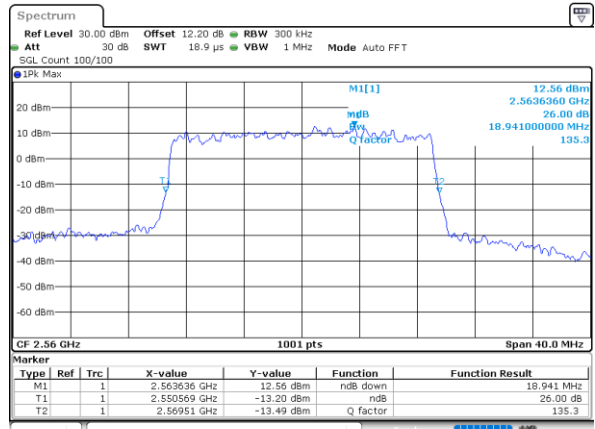

Date: 6 JUN 2020 10:07:07

LTE Band 7

Lowest Channel / 15MHz / 64QAM

Date: 6 JUN 2020 10:23:09

Lowest Channel / 20MHz / 64QAM

Date: 6 JUN 2020 10:43:06

Middle Channel / 15MHz / 64QAM

Date: 6 JUN 2020 10:25:52

Middle Channel / 20MHz / 64QAM

Date: 6 JUN 2020 10:45:49

Highest Channel / 15MHz / 64QAM

Date: 6 JUN 2020 10:27:04

Highest Channel / 20MHz / 64QAM

Date: 6 JUN 2020 10:47:02

LTE Band 7

Lowest Channel / 5MHz / 256QAM

Date: 24.JUL.2020 11:05:55

Lowest Channel / 10MHz / 256QAM

Date: 24.JUL.2020 11:20:57

Middle Channel / 5MHz / 256QAM

Date: 24.JUL.2020 11:10:55

Middle Channel / 10MHz / 256QAM

Date: 24.JUL.2020 11:17:12

Highest Channel / 5MHz / 256QAM