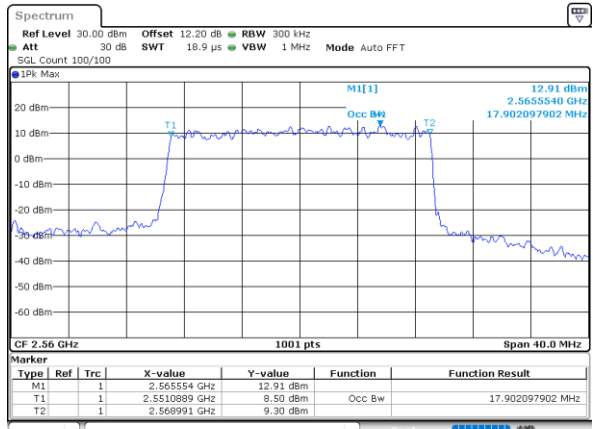

Date: 6 JUN 2020 10:15:07

Middle Channel / 15MHz / 16QAM

Date: 6 JUN 2020 10:15:18

Highest Channel / 15MHz / QPSK

Date: 6 JUN 2020 10:17:30

Highest Channel / 15MHz / 16QAM

Date: 6 JUN 2020 10:17:42

LTE Band 7

Lowest Channel / 20MHz / QPSK

Date: 6 JUN 2020 10:29:36

Lowest Channel / 20MHz / 16QAM

Date: 6 JUN 2020 10:29:48

Middle Channel / 20MHz / QPSK

Date: 6 JUN 2020 10:35:05

Middle Channel / 20MHz / 16QAM

Date: 6 JUN 2020 10:35:16

Highest Channel / 20MHz / QPSK

Date: 6 JUN 2020 10:37:28

Highest Channel / 20MHz / 16QAM

Date: 6 JUN 2020 10:37:39