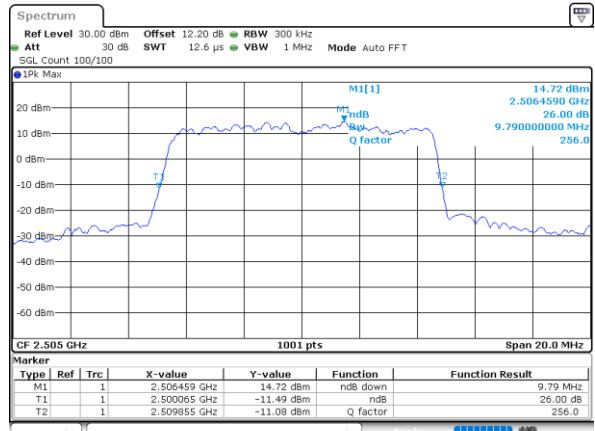

Highest Channel / 20MHz / QPSK

Date: 6 JUN 2020 10:37:51

Highest Channel / 20MHz / 16QAM

Date: 6 JUN 2020 10:38:03

LTE Band 7

Lowest Channel / 5MHz / 64QAM

Date: 6 JUN 2020 09:43:17

Lowest Channel / 10MHz / 64QAM