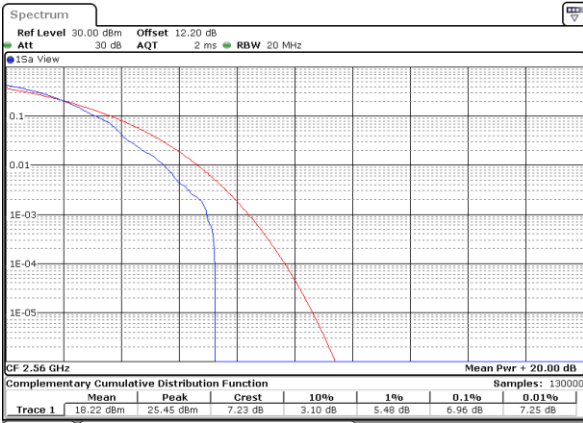

Lowest Channel / Full RB

Date: 6 JUN 2020 11:05:36

Middle Channel / 1RB

Date: 6 JUN 2020 11:05:48

Middle Channel / Full RB

Date: 6 JUN 2020 11:05:58

Highest Channel / 1RB

Date: 6 JUN 2020 11:06:10

Highest Channel / Full RB

Date: 6 JUN 2020 11:06:23

LTE Band 7 / 20MHz / 64QAM

Lowest Channel / 1RB

Date: 6 JUN 2020 11:07:40

Lowest Channel / Full RB

Date: 6 JUN 2020 11:07:59

Middle Channel / 1RB

Date: 6 JUN 2020 11:08:11

Middle Channel / Full RB

Date: 6 JUN 2020 11:08:22

Highest Channel / 1RB

Date: 6 JUN 2020 11:08:35

Highest Channel / Full RB

Date: 6 JUN 2020 11:08:46

LTE Band 7 / 20MHz / 256QAM