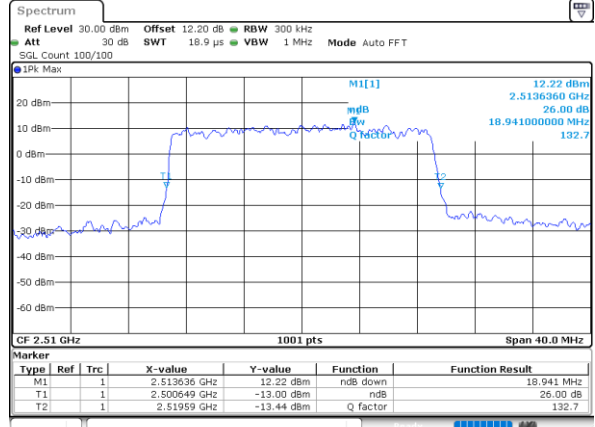

Date: 6 JUN 2020 10:07:07

LTE Band 7

Lowest Channel / 15MHz / 64QAM

Date: 6 JUN 2020 10:23:09

Lowest Channel / 20MHz / 64QAM

Date: 6 JUN 2020 10:43:06

Middle Channel / 15MHz / 64QAM

Date: 6 JUN 2020 10:25:52

Middle Channel / 20MHz / 64QAM

Date: 6 JUN 2020 10:45:49

Highest Channel / 15MHz / 64QAM

Date: 6 JUN 2020 10:27:04

Highest Channel / 20MHz / 64QAM

Date: 6 JUN 2020 10:47:02

LTE Band 7

Lowest Channel / 5MHz / 256QAM