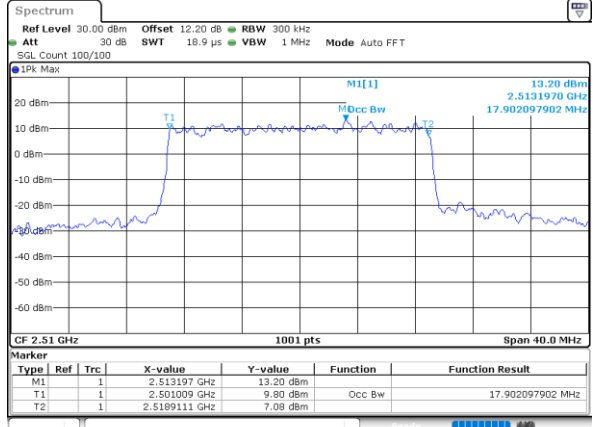

Lowest Channel / 20MHz / 16QAM

Date: 6 JUN 2020 10:29:48