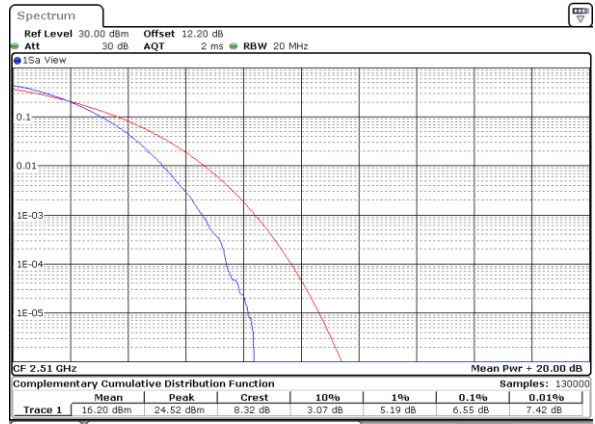

Highest Channel / Full RB

Date: 6 JUN 2020 11:06:23

LTE Band 7 / 20MHz / 64QAM

Lowest Channel / 1RB

Date: 6 JUN 2020 11:07:40

Lowest Channel / Full RB

Date: 6 JUN 2020 11:07:59

Middle Channel / 1RB

Date: 6 JUN 2020 11:08:11

Middle Channel / Full RB

Date: 6 JUN 2020 11:08:22

Highest Channel / 1RB

Date: 6 JUN 2020 11:08:35

Highest Channel / Full RB

Date: 6 JUN 2020 11:08:46

LTE Band 7 / 20MHz / 256QAM

Lowest Channel / 1RB

Date: 24\_JUL\_2020 11:44:37

Lowest Channel / Full RB

Date: 24\_JUL\_2020 11:44:21

Middle Channel / 1RB

Date: 24\_JUL\_2020 11:43:26

Middle Channel / Full RB

Date: 24\_JUL\_2020 11:43:42

Highest Channel / 1RB

Date: 24\_JUL\_2020 11:43:12

Highest Channel / Full RB

Date: 24\_JUL\_2020 11:43:30

**26dB Bandwidth**

Mode	LTE Band 7 : 26dB BW(MHz)											
BW	1.4MHz		3MHz		5MHz		10MHz		15MHz		20MHz	
Mod.	QPSK	16QAM	QPSK	16QAM	QPSK	16QAM	QPSK	16QAM	QPSK	16QAM	QPSK	16QAM
Lowest CH	-	-	-	-	4.95	4.85	9.87	9.77	14.36	14.42	18.82	19.06
Middle CH	-	-	-	-	4.89	4.76	9.71	9.85	14.45	14.15	19.18	18.66
Highest CH	-	-	-	-	4.88	4.90	9.67	9.77	14.39	14.54	18.66	18.74
Mode	LTE Band 7 : 26dB BW(MHz)											
BW	1.4MHz		3MHz		5MHz		10MHz		15MHz		20MHz	
Mod.	64QAM		64QAM		64QAM	256QAM	64QAM	256QAM	64QAM	256QAM	64QAM	256QAM
Lowest CH	-	-	-	-	4.84	4.95	9.79	9.81	14.63	14.42	18.94	18.86
Middle CH	-	-	-	-	4.86	4.88	9.89	9.93	14.30	14.18	18.62	18.94
Highest CH	-	-	-	-	4.91	4.86	9.79	9.71	14.27	14.24	18.94	18.78