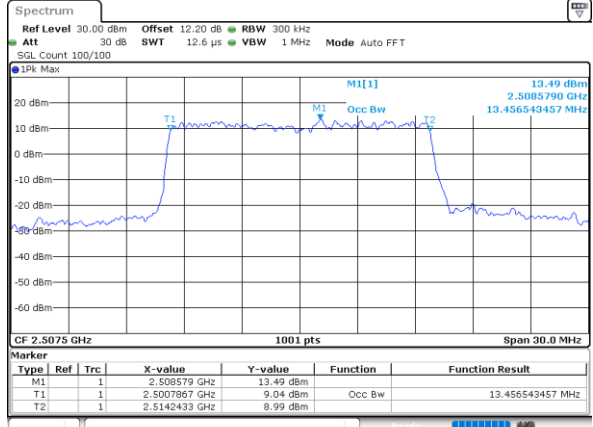

Highest Channel / 10MHz / 16QAM

Date: 6 JUN 2020 09:57:46

LTE Band 7

Lowest Channel / 15MHz / QPSK

Date: 6 JUN 2020 10:09:39

Lowest Channel / 15MHz / 16QAM

Date: 6 JUN 2020 10:09:51

Middle Channel / 15MHz / QPSK

Date: 6 JUN 2020 10:15:07

Middle Channel / 15MHz / 16QAM

Date: 6 JUN 2020 10:15:18

Highest Channel / 15MHz / QPSK

Date: 6 JUN 2020 10:17:30

Highest Channel / 15MHz / 16QAM

Date: 6 JUN 2020 10:17:42

LTE Band 7