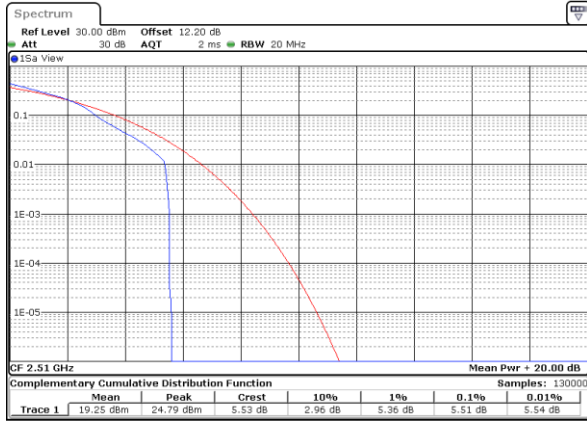

LTE Band 7 / 20MHz / QPSK

Lowest Channel / 1RB

Date: 6 JUN 2020 11:06:34

Lowest Channel / Full RB

Date: 6 JUN 2020 11:06:46

Middle Channel / 1RB

Date: 6 JUN 2020 11:06:57

Middle Channel / Full RB

Date: 6 JUN 2020 11:07:07

Highest Channel / 1RB

Date: 6 JUN 2020 11:07:18

Highest Channel / Full RB

Date: 6 JUN 2020 11:07:29

LTE Band 7 / 20MHz / 16QAM

Lowest Channel / 1RB

Date: 6 JUN 2020 11:05:21

Lowest Channel / Full RB

Date: 6 JUN 2020 11:05:36

Middle Channel / 1RB

Date: 6 JUN 2020 11:05:48

Middle Channel / Full RB

Date: 6 JUN 2020 11:05:58

Highest Channel / 1RB

Date: 6 JUN 2020 11:06:10