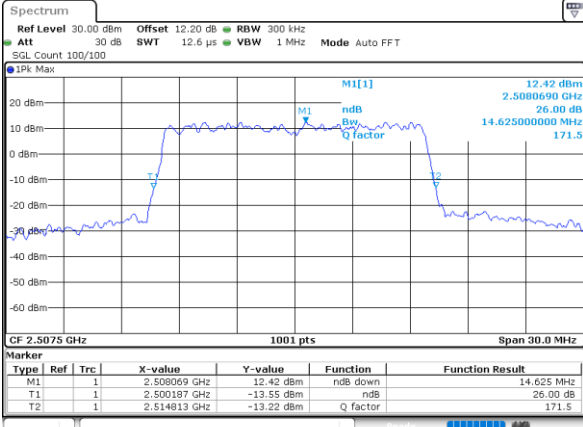

Highest Channel / 20MHz / QPSK

Date: 6 JUN 2020 10:37:51

Highest Channel / 20MHz / 16QAM

Date: 6 JUN 2020 10:38:03

LTE Band 7

Lowest Channel / 5MHz / 64QAM

Date: 6 JUN 2020 09:43:17

Lowest Channel / 10MHz / 64QAM

Date: 6 JUN 2020 10:03:12

Middle Channel / 5MHz / 64QAM

Date: 6 JUN 2020 09:46:00

Middle Channel / 10MHz / 64QAM

Date: 6 JUN 2020 10:05:55

Highest Channel / 5MHz / 64QAM

Date: 6 JUN 2020 09:47:12

Highest Channel / 10MHz / 64QAM

Date: 6 JUN 2020 10:07:07

LTE Band 7

Lowest Channel / 15MHz / 64QAM

Date: 6 JUN 2020 10:23:09

Lowest Channel / 20MHz / 64QAM

Date: 6 JUN 2020 10:43:06

Middle Channel / 15MHz / 64QAM

Date: 6 JUN 2020 10:25:52