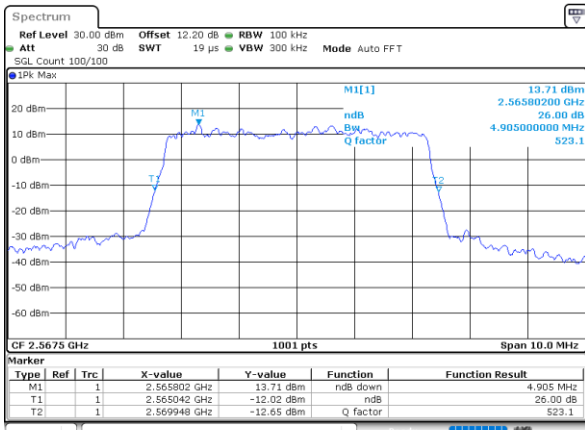

Highest Channel / 20MHz / QPSK

Date: 6 JUN 2020 10:37:51

Highest Channel / 20MHz / 16QAM

Date: 6 JUN 2020 10:38:03

LTE Band 7

Lowest Channel / 5MHz / 64QAM

Date: 6 JUN 2020 09:43:17

Lowest Channel / 10MHz / 64QAM

Date: 6 JUN 2020 10:03:12

Middle Channel / 5MHz / 64QAM

Date: 6 JUN 2020 09:46:00

Middle Channel / 10MHz / 64QAM

Date: 6 JUN 2020 10:05:55

Highest Channel / 5MHz / 64QAM

Date: 6 JUN 2020 09:47:12

Highest Channel / 10MHz / 64QAM

Date: 6 JUN 2020 10:07:07

LTE Band 7

Lowest Channel / 15MHz / 64QAM

Date: 6 JUN 2020 10:23:09

Lowest Channel / 20MHz / 64QAM

Date: 6 JUN 2020 10:43:06

Middle Channel / 15MHz / 64QAM

Date: 6 JUN 2020 10:25:52

Middle Channel / 20MHz / 64QAM

Date: 6 JUN 2020 10:45:49

Highest Channel / 15MHz / 64QAM

Date: 6 JUN 2020 10:27:04

Highest Channel / 20MHz / 64QAM

Date: 6 JUN 2020 10:47:02

LTE Band 7

Lowest Channel / 5MHz / 256QAM