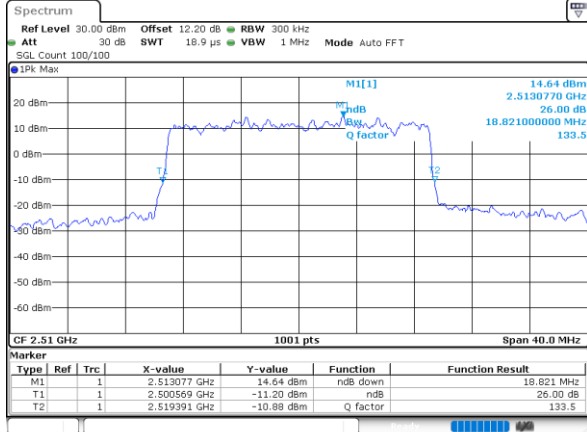

LTE Band 7

Lowest Channel / 20MHz / QPSK

Date: 6 JUN 2020 10:30:00