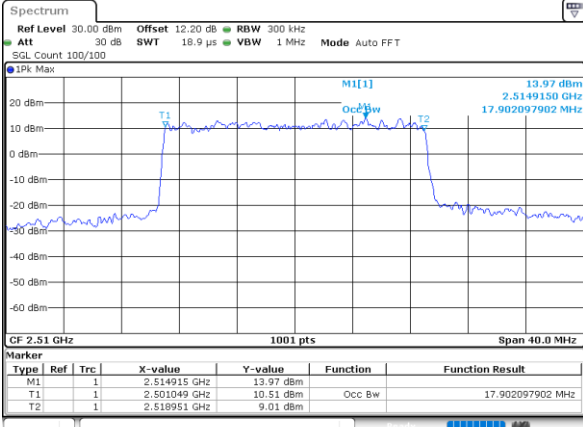

LTE Band 7

Lowest Channel / 20MHz / QPSK

Date: 6 JUN 2020 10:29:36