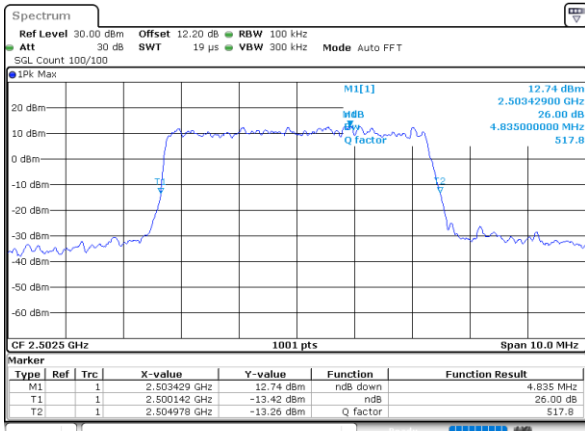

Highest Channel / 20MHz / QPSK

Date: 6 JUN 2020 10:37:51

Highest Channel / 20MHz / 16QAM

Date: 6 JUN 2020 10:38:03

LTE Band 7

Lowest Channel / 5MHz / 64QAM

Date: 6 JUN 2020 09:43:17

Lowest Channel / 10MHz / 64QAM