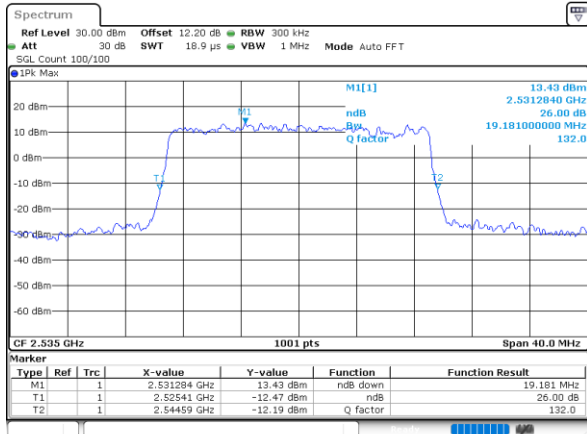

Date: 6 JUN 2020 10:15:30

Middle Channel / 15MHz / 16QAM

Date: 6 JUN 2020 10:15:41

Highest Channel / 15MHz / QPSK

Date: 6 JUN 2020 10:17:54

Highest Channel / 15MHz / 16QAM

Date: 6 JUN 2020 10:18:05

LTE Band 7

Lowest Channel / 20MHz / QPSK

Date: 6 JUN 2020 10:30:00

Lowest Channel / 20MHz / 16QAM

Date: 6 JUN 2020 10:30:12

Middle Channel / 20MHz / QPSK

Date: 6 JUN 2020 10:35:27

Middle Channel / 20MHz / 16QAM

Date: 6 JUN 2020 10:35:38

Highest Channel / 20MHz / QPSK

Date: 6 JUN 2020 10:37:51

Highest Channel / 20MHz / 16QAM

Date: 6 JUN 2020 10:38:03

LTE Band 7

Lowest Channel / 5MHz / 64QAM

Date: 6 JUN 2020 09:43:17

Lowest Channel / 10MHz / 64QAM