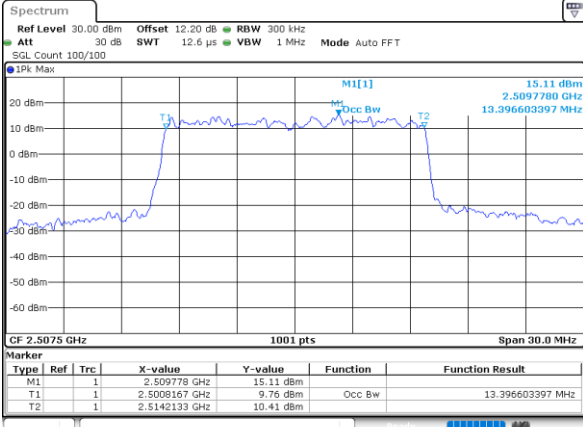

Highest Channel / 10MHz / 16QAM

Date: 6 JUN 2020 09:57:46

LTE Band 7

Lowest Channel / 15MHz / QPSK

Date: 6 JUN 2020 10:09:39

Lowest Channel / 15MHz / 16QAM

Date: 6 JUN 2020 10:09:51

Middle Channel / 15MHz / QPSK

Date: 6 JUN 2020 10:15:07

Middle Channel / 15MHz / 16QAM

Date: 6 JUN 2020 10:15:18

Highest Channel / 15MHz / QPSK

Date: 6 JUN 2020 10:17:30

Highest Channel / 15MHz / 16QAM

Date: 6 JUN 2020 10:17:42

LTE Band 7