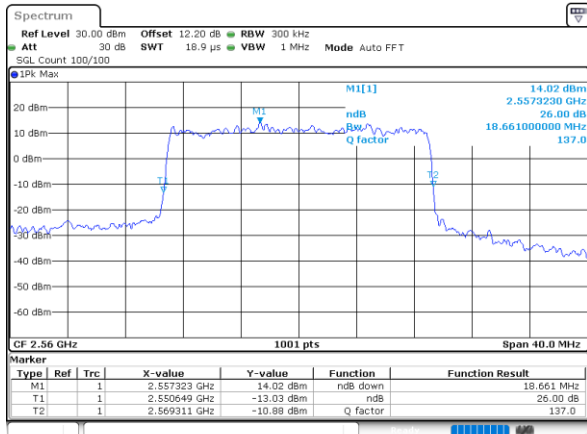

Date: 6 JUN 2020 10:15:30

Middle Channel / 15MHz / 16QAM

Date: 6 JUN 2020 10:15:41

Highest Channel / 15MHz / QPSK

Date: 6 JUN 2020 10:17:54

Highest Channel / 15MHz / 16QAM

Date: 6 JUN 2020 10:18:05

LTE Band 7

Lowest Channel / 20MHz / QPSK

Date: 6 JUN 2020 10:30:00

Lowest Channel / 20MHz / 16QAM

Date: 6 JUN 2020 10:30:12

Middle Channel / 20MHz / QPSK

Date: 6 JUN 2020 10:35:27

Middle Channel / 20MHz / 16QAM

Date: 6 JUN 2020 10:35:38

Highest Channel / 20MHz / QPSK

Date: 6 JUN 2020 10:37:51

Highest Channel / 20MHz / 16QAM

Date: 6 JUN 2020 10:38:03

LTE Band 7

Lowest Channel / 5MHz / 64QAM

Date: 6 JUN 2020 09:43:17

Lowest Channel / 10MHz / 64QAM