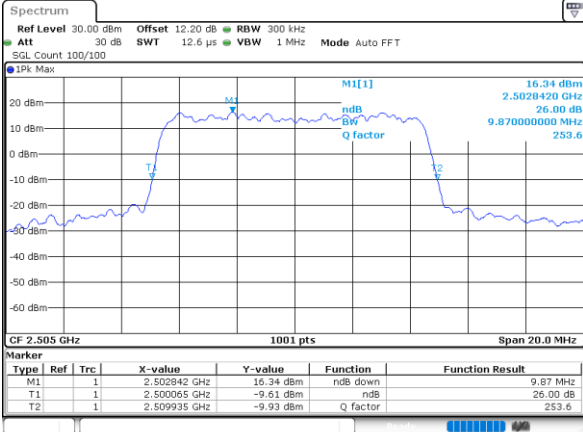

Date: 6 JUN 2020 09:35:49

Highest Channel / 5MHz / QPSK

Date: 6 JUN 2020 09:38:02

Highest Channel / 5MHz / 16QAM

Date: 6 JUN 2020 09:38:14

LTE Band 7

Lowest Channel / 10MHz / QPSK

Date: 6 JUN 2020 09:50:08