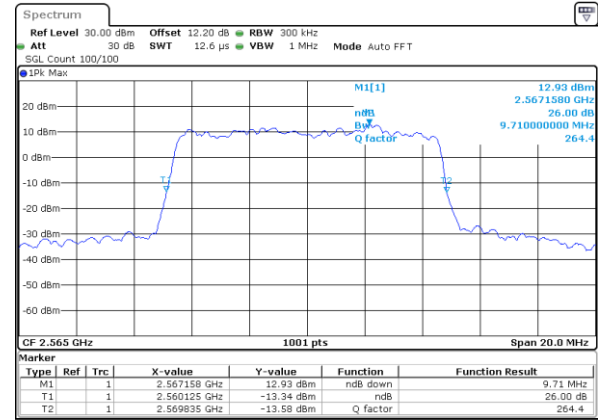

Middle Channel / 20MHz / 64QAM

Date: 6 JUN 2020 10:45:49

Highest Channel / 15MHz / 64QAM

Date: 6 JUN 2020 10:27:04

Highest Channel / 20MHz / 64QAM

Date: 6 JUN 2020 10:47:02

LTE Band 7

Lowest Channel / 5MHz / 256QAM

Date: 24.JUL.2020 11:05:55

Lowest Channel / 10MHz / 256QAM

Date: 24.JUL.2020 11:20:57

Middle Channel / 5MHz / 256QAM

Date: 24.JUL.2020 11:10:55

Middle Channel / 10MHz / 256QAM

Date: 24.JUL.2020 11:17:12

Highest Channel / 5MHz / 256QAM

Date: 24.JUL.2020 11:12:36

Highest Channel / 10MHz / 256QAM

Date: 24.JUL.2020 11:22:03

LTE Band 7

Lowest Channel / 15MHz / 256QAM

Date: 24\_JUL\_2020 11:29:59

Lowest Channel / 20MHz / 256QAM

Date: 24\_JUL\_2020 11:38:03