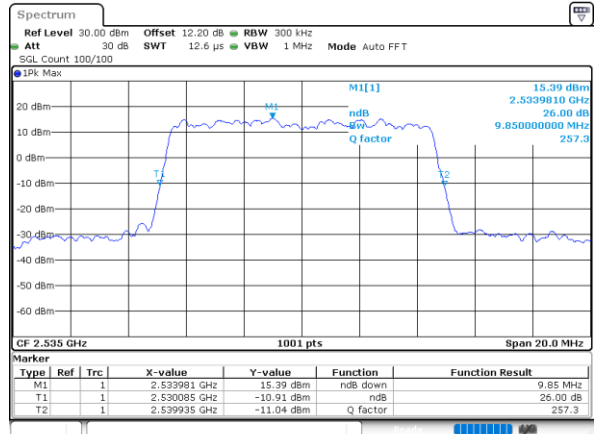

Date: 6 JUN 2020 09:35:49

Highest Channel / 5MHz / QPSK

Date: 6 JUN 2020 09:38:02

Highest Channel / 5MHz / 16QAM

Date: 6 JUN 2020 09:38:14

LTE Band 7

Lowest Channel / 10MHz / QPSK

Date: 6 JUN 2020 09:50:08

Lowest Channel / 10MHz / 16QAM

Date: 6 JUN 2020 09:50:20

Middle Channel / 10MHz / QPSK

Date: 6 JUN 2020 09:55:33

Middle Channel / 10MHz / 16QAM

Date: 6 JUN 2020 09:55:45

Highest Channel / 10MHz / QPSK

Date: 6 JUN 2020 09:57:57

Highest Channel / 10MHz / 16QAM

Date: 6 JUN 2020 09:58:09

LTE Band 7

Lowest Channel / 15MHz / QPSK

Date: 6 JUN 2020 10:10:03

Lowest Channel / 15MHz / 16QAM

Date: 6 JUN 2020 10:10:14

Middle Channel / 15MHz / QPSK