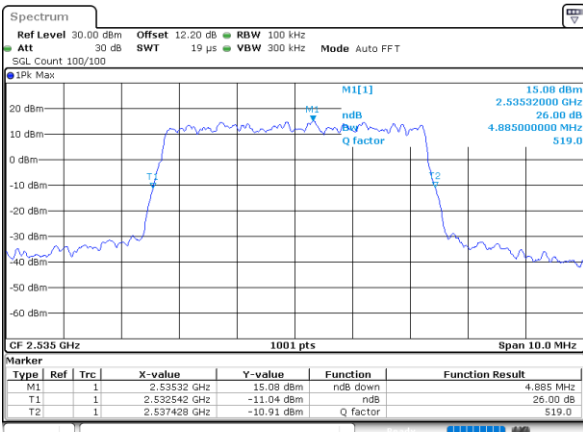

Highest Channel / 1RB

Date: 24\_JUL\_2020 11:43:12

Highest Channel / Full RB

Date: 24\_JUL\_2020 11:43:30

**26dB Bandwidth**

Mode	LTE Band 7 : 26dB BW(MHz)											
BW	1.4MHz		3MHz		5MHz		10MHz		15MHz		20MHz	
Mod.	QPSK	16QAM	QPSK	16QAM	QPSK	16QAM	QPSK	16QAM	QPSK	16QAM	QPSK	16QAM
Lowest CH	-	-	-	-	4.95	4.85	9.87	9.77	14.36	14.42	18.82	19.06
Middle CH	-	-	-	-	4.89	4.76	9.71	9.85	14.45	14.15	19.18	18.66
Highest CH	-	-	-	-	4.88	4.90	9.67	9.77	14.39	14.54	18.66	18.74
Mode	LTE Band 7 : 26dB BW(MHz)											
BW	1.4MHz		3MHz		5MHz		10MHz		15MHz		20MHz	
Mod.	64QAM		64QAM		64QAM	256QAM	64QAM	256QAM	64QAM	256QAM	64QAM	256QAM
Lowest CH	-	-	-	-	4.84	4.95	9.79	9.81	14.63	14.42	18.94	18.86
Middle CH	-	-	-	-	4.86	4.88	9.89	9.93	14.30	14.18	18.62	18.94
Highest CH	-	-	-	-	4.91	4.86	9.79	9.71	14.27	14.24	18.94	18.78

LTE Band 7

Lowest Channel / 5MHz / QPSK

Date: 6 JUN 2020 09:30:11

Lowest Channel / 5MHz / 16QAM

Date: 6 JUN 2020 09:30:23

Middle Channel / 5MHz / QPSK

Date: 6 JUN 2020 09:35:38

Middle Channel / 5MHz / 16QAM

Date: 6 JUN 2020 09:35:49

Highest Channel / 5MHz / QPSK

Date: 6 JUN 2020 09:38:02

Highest Channel / 5MHz / 16QAM

Date: 6 JUN 2020 09:38:14

LTE Band 7

Lowest Channel / 10MHz / QPSK

Date: 6 JUN 2020 09:50:08