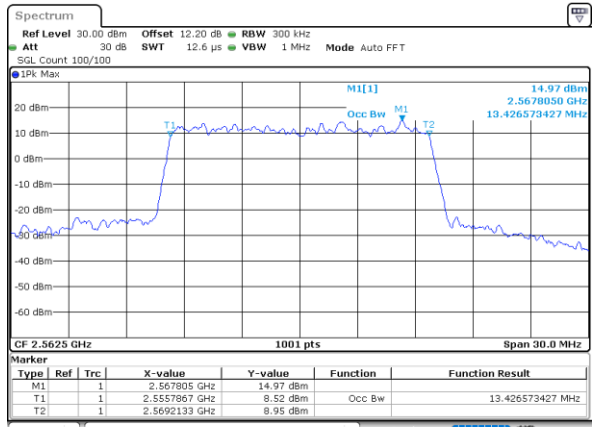

Highest Channel / 10MHz / 16QAM

Date: 6 JUN 2020 09:57:46

LTE Band 7

Lowest Channel / 15MHz / QPSK

Date: 6 JUN 2020 10:09:39

Lowest Channel / 15MHz / 16QAM

Date: 6 JUN 2020 10:09:51

Middle Channel / 15MHz / QPSK

Date: 6 JUN 2020 10:15:07

Middle Channel / 15MHz / 16QAM

Date: 6 JUN 2020 10:15:18

Highest Channel / 15MHz / QPSK

Date: 6 JUN 2020 10:17:30

Highest Channel / 15MHz / 16QAM

Date: 6 JUN 2020 10:17:42

LTE Band 7