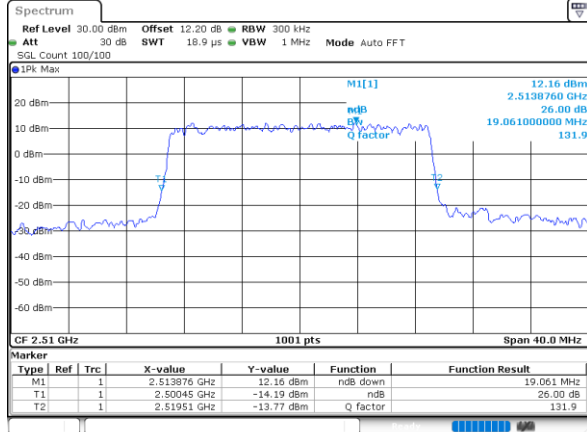

Lowest Channel / 20MHz / 16QAM

Date: 6 JUN 2020 10:30:12