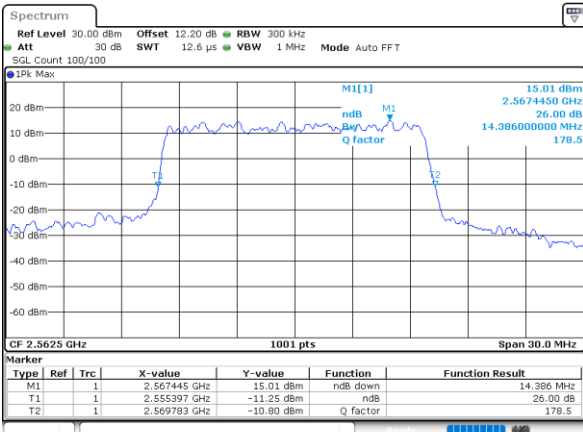

Highest Channel / 10MHz / 16QAM

Date: 6 JUN 2020 09:58:09

LTE Band 7

Lowest Channel / 15MHz / QPSK

Date: 6 JUN 2020 10:10:03

Lowest Channel / 15MHz / 16QAM

Date: 6 JUN 2020 10:10:14

Middle Channel / 15MHz / QPSK

Date: 6 JUN 2020 10:15:30

Middle Channel / 15MHz / 16QAM

Date: 6 JUN 2020 10:15:41

Highest Channel / 15MHz / QPSK

Date: 6 JUN 2020 10:17:54

Highest Channel / 15MHz / 16QAM

Date: 6 JUN 2020 10:18:05

LTE Band 7