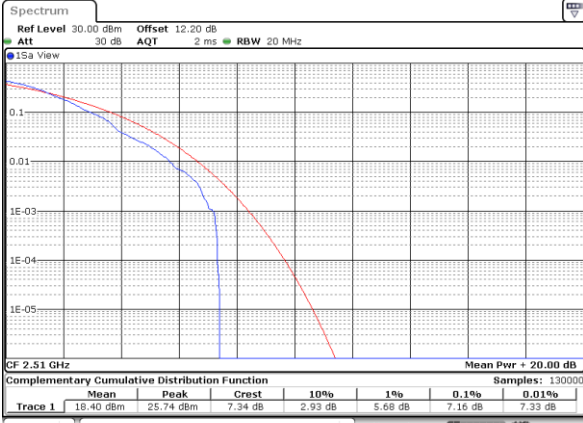

Lowest Channel / Full RB

Date: 6 JUN 2020 11:05:36

Middle Channel / 1RB

Date: 6 JUN 2020 11:05:48

Middle Channel / Full RB

Date: 6 JUN 2020 11:05:58

Highest Channel / 1RB

Date: 6 JUN 2020 11:06:10

Highest Channel / Full RB

Date: 6 JUN 2020 11:06:23

LTE Band 7 / 20MHz / 64QAM

Lowest Channel / 1RB

Date: 6 JUN 2020 11:07:40

Lowest Channel / Full RB

Date: 6 JUN 2020 11:07:59

Middle Channel / 1RB

Date: 6 JUN 2020 11:08:11

Middle Channel / Full RB

Date: 6 JUN 2020 11:08:22

Highest Channel / 1RB

Date: 6 JUN 2020 11:08:35

Highest Channel / Full RB

Date: 6 JUN 2020 11:08:46

LTE Band 7 / 20MHz / 256QAM

Lowest Channel / 1RB

Date: 24\_JUL\_2020 11:44:37

Lowest Channel / Full RB

Date: 24\_JUL\_2020 11:44:21

Middle Channel / 1RB

Date: 24\_JUL\_2020 11:43:26

Middle Channel / Full RB

Date: 24\_JUL\_2020 11:43:42