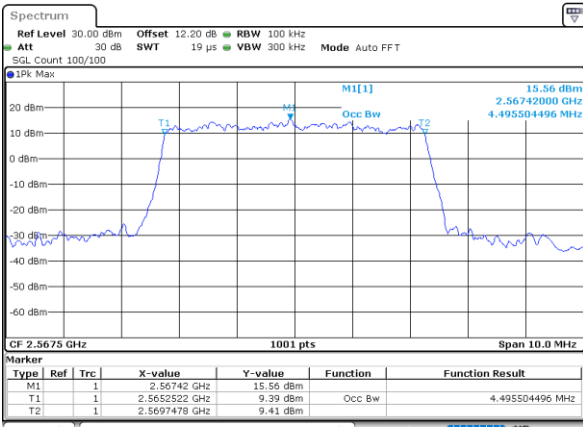

Date: 24\_JUL\_2020 11:39:53

**Occupied Bandwidth**

Mode	LTE Band 7 : 99%OBW(MHz)											
BW	1.4MHz		3MHz		5MHz		10MHz		15MHz		20MHz	
Mod.	QPSK	16QAM	QPSK	16QAM	QPSK	16QAM	QPSK	16QAM	QPSK	16QAM	QPSK	16QAM
Lowest CH	-	-	-	-	4.50	4.49	8.99	8.99	13.40	13.46	17.90	17.90
Middle CH	-	-	-	-	4.49	4.48	8.97	9.03	13.43	13.37	17.86	17.90
Highest CH	-	-	-	-	4.50	4.48	8.99	9.01	13.46	13.43	17.82	17.90
Mode	LTE Band 7 : 99%OBW(MHz)											
BW	1.4MHz		3MHz		5MHz		10MHz		15MHz		20MHz	
Mod.	64QAM		64QAM		64QAM	256QAM	64QAM	256QAM	64QAM	256QAM	64QAM	256QAM
Lowest CH	-	-	-	-	4.49	4.49	9.07	8.93	13.46	13.46	17.82	17.86
Middle CH	-	-	-	-	4.46	4.50	9.01	8.99	13.40	13.46	17.78	17.90
Highest CH	-	-	-	-	4.50	4.48	9.01	9.03	13.49	13.40	17.78	17.86

LTE Band 7

Lowest Channel / 5MHz / QPSK

Date: 6 JUN 2020 09:29:47

Lowest Channel / 5MHz / 16QAM

Date: 6 JUN 2020 09:29:59

Middle Channel / 5MHz / QPSK

Date: 6 JUN 2020 09:35:16

Middle Channel / 5MHz / 16QAM

Date: 6 JUN 2020 09:35:27

Highest Channel / 5MHz / QPSK

Date: 6 JUN 2020 09:37:39

Highest Channel / 5MHz / 16QAM

Date: 6 JUN 2020 09:37:50

LTE Band 7

Lowest Channel / 10MHz / QPSK

Date: 6 JUN 2020 09:49:44