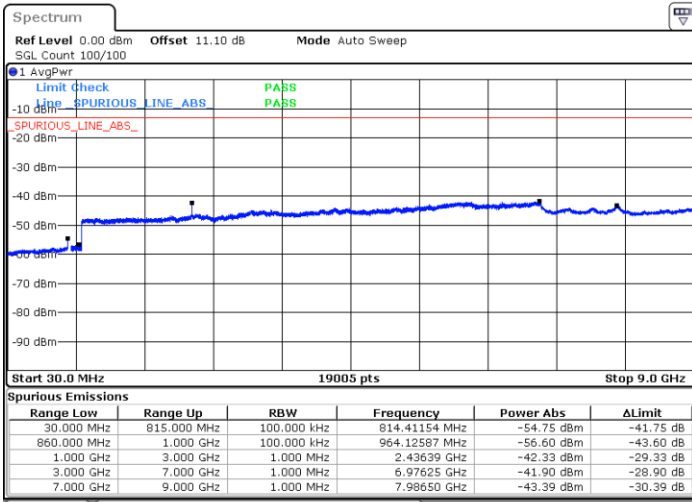

LTE Band 5B / 5MHz+10MHz

256QAM

Highest Channel / 1RB0 and 1RB49

Highest Channel / 1RB24 and 1RB0

Date: 13.JUL.2020 11:16:21

Date: 13.JUL.2020 11:15:28

Highest Channel / FullIRB

N/A

Date: 13.JUL.2020 11:17:15

LTE Band 5B / 10MHz+5MHz

256QAM

Lowest Channel / 1RB0 and 1RB24

Lowest Channel / 1RB49 and 1RB0

Date: 13.JUL.2020 16:48:35

Date: 13.JUL.2020 16:47:41

Lowest Channel / FullIRB

N/A

Date: 13.JUL.2020 16:49:28

LTE Band 5B / 10MHz+5MHz

256QAM

Middle Channel / 1RB0 and 1RB24

Middle Channel / 1RB49 and 1RB0

Date: 13.JUL.2020 16:57:57

Date: 13.JUL.2020 16:57:04

Middle Channel / FullIRB

N/A

Date: 13.JUL.2020 16:58:51

LTE Band 5B / 10MHz+5MHz

256QAM

Highest Channel / 1RB0 and 1RB24

Highest Channel / 1RB49 and 1RB0

Date: 13.JUL.2020 17:14:05