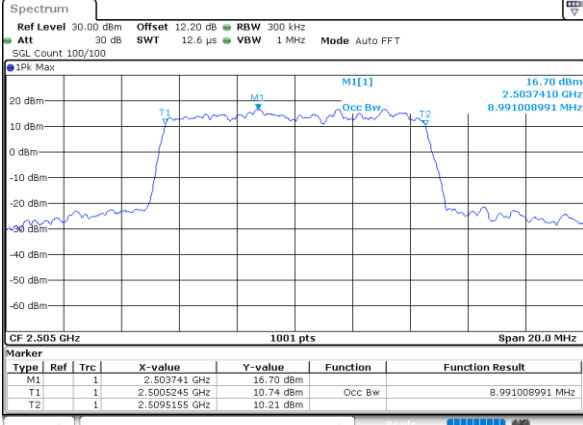

LTE Band 7

Lowest Channel / 5MHz / QPSK

Date: 6 JUN 2020 09:29:47

Lowest Channel / 5MHz / 16QAM

Date: 6 JUN 2020 09:29:59

Middle Channel / 5MHz / QPSK

Date: 6 JUN 2020 09:35:16

Middle Channel / 5MHz / 16QAM

Date: 6 JUN 2020 09:35:27

Highest Channel / 5MHz / QPSK

Date: 6 JUN 2020 09:37:39

Highest Channel / 5MHz / 16QAM

Date: 6 JUN 2020 09:37:50

LTE Band 7

Lowest Channel / 10MHz / QPSK

Date: 6 JUN 2020 09:49:44