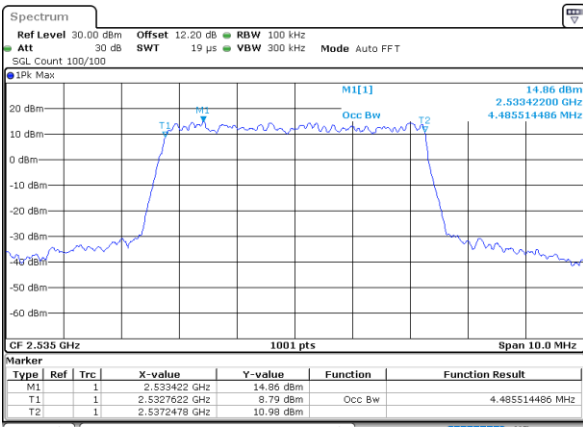

Date: 24\_JUL\_2020 11:39:53

**Occupied Bandwidth**

Mode	LTE Band 7 : 99%OBW(MHz)											
BW	1.4MHz		3MHz		5MHz		10MHz		15MHz		20MHz	
Mod.	QPSK	16QAM	QPSK	16QAM	QPSK	16QAM	QPSK	16QAM	QPSK	16QAM	QPSK	16QAM
Lowest CH	-	-	-	-	4.50	4.49	8.99	8.99	13.40	13.46	17.90	17.90
Middle CH	-	-	-	-	4.49	4.48	8.97	9.03	13.43	13.37	17.86	17.90
Highest CH	-	-	-	-	4.50	4.48	8.99	9.01	13.46	13.43	17.82	17.90
Mode	LTE Band 7 : 99%OBW(MHz)											
BW	1.4MHz		3MHz		5MHz		10MHz		15MHz		20MHz	
Mod.	64QAM		64QAM		64QAM	256QAM	64QAM	256QAM	64QAM	256QAM	64QAM	256QAM
Lowest CH	-	-	-	-	4.49	4.49	9.07	8.93	13.46	13.46	17.82	17.86
Middle CH	-	-	-	-	4.46	4.50	9.01	8.99	13.40	13.46	17.78	17.90
Highest CH	-	-	-	-	4.50	4.48	9.01	9.03	13.49	13.40	17.78	17.86

LTE Band 7

Lowest Channel / 5MHz / QPSK

Date: 6 JUN 2020 09:29:47

Lowest Channel / 5MHz / 16QAM

Date: 6 JUN 2020 09:29:59

Middle Channel / 5MHz / QPSK

Date: 6 JUN 2020 09:35:16

Middle Channel / 5MHz / 16QAM

Date: 6 JUN 2020 09:35:27

Highest Channel / 5MHz / QPSK

Date: 6 JUN 2020 09:37:39

Highest Channel / 5MHz / 16QAM

Date: 6 JUN 2020 09:37:50

LTE Band 7

Lowest Channel / 10MHz / QPSK

Date: 6 JUN 2020 09:49:44