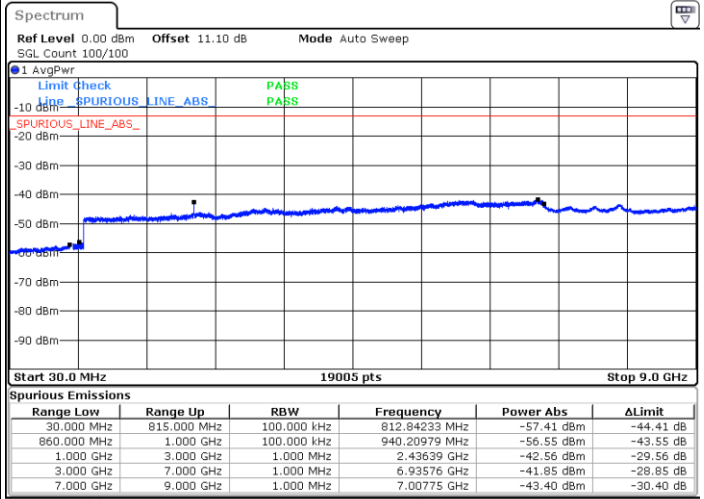

Date: 13.JUL.2020 15:56:06

Date: 13.JUL.2020 15:55:12

Lowest Channel / FullIRB

N/A

Date: 13.JUL.2020 15:56:59

LTE Band 5B / 10MHz+10MHz

256QAM

Middle Channel / 1RB0 and 1RB49

Middle Channel / 1RB49 and 1RB0

Date: 13.JUL.2020 16:10:29

Date: 13.JUL.2020 16:09:36

Middle Channel / FullIRB

N/A

Date: 13.JUL.2020 16:11:23

LTE Band 5B / 10MHz+10MHz

256QAM

Highest Channel / 1RB0 and 1RB49

Highest Channel / 1RB49 and 1RB0

Date: 13.JUL.2020 16:29:59

Date: 13.JUL.2020 16:29:06

Highest Channel / FullIRB

N/A

Date: 13.JUL.2020 16:30:52

# LTE Band 7