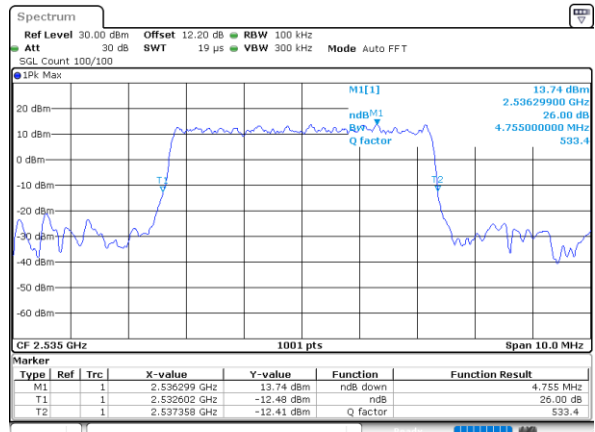

Highest Channel / 1RB

Date: 24\_JUL\_2020 11:43:12

Highest Channel / Full RB

Date: 24\_JUL\_2020 11:43:30

**26dB Bandwidth**

Mode	LTE Band 7 : 26dB BW(MHz)											
BW	1.4MHz		3MHz		5MHz		10MHz		15MHz		20MHz	
Mod.	QPSK	16QAM	QPSK	16QAM	QPSK	16QAM	QPSK	16QAM	QPSK	16QAM	QPSK	16QAM
Lowest CH	-	-	-	-	4.95	4.85	9.87	9.77	14.36	14.42	18.82	19.06
Middle CH	-	-	-	-	4.89	4.76	9.71	9.85	14.45	14.15	19.18	18.66
Highest CH	-	-	-	-	4.88	4.90	9.67	9.77	14.39	14.54	18.66	18.74
Mode	LTE Band 7 : 26dB BW(MHz)											
BW	1.4MHz		3MHz		5MHz		10MHz		15MHz		20MHz	
Mod.	64QAM		64QAM		64QAM	256QAM	64QAM	256QAM	64QAM	256QAM	64QAM	256QAM
Lowest CH	-	-	-	-	4.84	4.95	9.79	9.81	14.63	14.42	18.94	18.86
Middle CH	-	-	-	-	4.86	4.88	9.89	9.93	14.30	14.18	18.62	18.94
Highest CH	-	-	-	-	4.91	4.86	9.79	9.71	14.27	14.24	18.94	18.78

LTE Band 7

Lowest Channel / 5MHz / QPSK

Date: 6 JUN 2020 09:30:11

Lowest Channel / 5MHz / 16QAM

Date: 6 JUN 2020 09:30:23

Middle Channel / 5MHz / QPSK

Date: 6 JUN 2020 09:35:38

Middle Channel / 5MHz / 16QAM

Date: 6 JUN 2020 09:35:49

Highest Channel / 5MHz / QPSK

Date: 6 JUN 2020 09:38:02

Highest Channel / 5MHz / 16QAM

Date: 6 JUN 2020 09:38:14

LTE Band 7

Lowest Channel / 10MHz / QPSK

Date: 6 JUN 2020 09:50:08