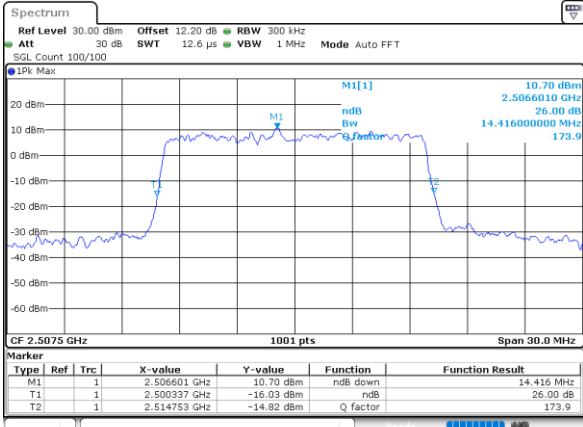

Date: 24.JUL.2020 11:12:36

Highest Channel / 10MHz / 256QAM

Date: 24.JUL.2020 11:22:03

LTE Band 7

Lowest Channel / 15MHz / 256QAM

Date: 24\_JUL\_2020 11:29:59

Lowest Channel / 20MHz / 256QAM

Date: 24\_JUL\_2020 11:38:03