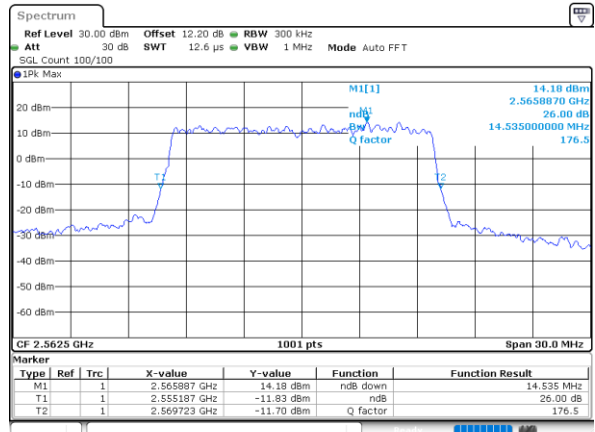

Highest Channel / 10MHz / 16QAM

Date: 6 JUN 2020 09:58:09

LTE Band 7

Lowest Channel / 15MHz / QPSK

Date: 6 JUN 2020 10:10:03

Lowest Channel / 15MHz / 16QAM

Date: 6 JUN 2020 10:10:14

Middle Channel / 15MHz / QPSK

Date: 6 JUN 2020 10:15:30

Middle Channel / 15MHz / 16QAM

Date: 6 JUN 2020 10:15:41

Highest Channel / 15MHz / QPSK

Date: 6 JUN 2020 10:17:54

Highest Channel / 15MHz / 16QAM

Date: 6 JUN 2020 10:18:05

LTE Band 7