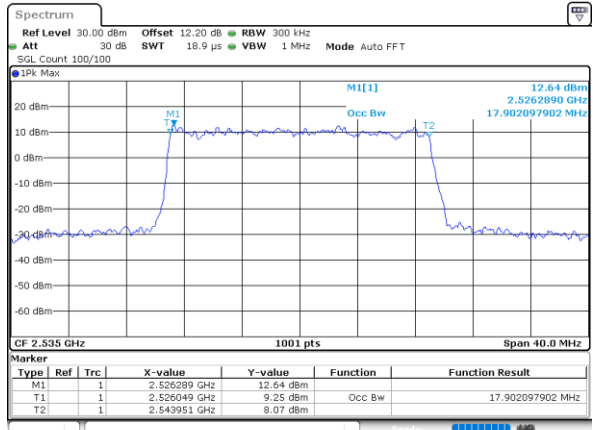

Date: 6 JUN 2020 10:15:07

Middle Channel / 15MHz / 16QAM

Date: 6 JUN 2020 10:15:18

Highest Channel / 15MHz / QPSK

Date: 6 JUN 2020 10:17:30

Highest Channel / 15MHz / 16QAM

Date: 6 JUN 2020 10:17:42

LTE Band 7

Lowest Channel / 20MHz / QPSK

Date: 6 JUN 2020 10:29:36

Lowest Channel / 20MHz / 16QAM

Date: 6 JUN 2020 10:29:48

Middle Channel / 20MHz / QPSK

Date: 6 JUN 2020 10:35:05

Middle Channel / 20MHz / 16QAM

Date: 6 JUN 2020 10:35:16

Highest Channel / 20MHz / QPSK

Date: 6 JUN 2020 10:37:28

Highest Channel / 20MHz / 16QAM

Date: 6 JUN 2020 10:37:39