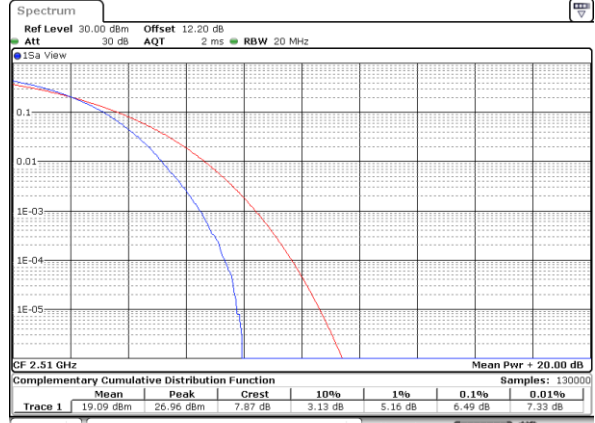

Lowest Channel / Full RB

Date: 6 JUN 2020 11:05:36

Middle Channel / 1RB

Date: 6 JUN 2020 11:05:48

Middle Channel / Full RB

Date: 6 JUN 2020 11:05:58

Highest Channel / 1RB

Date: 6 JUN 2020 11:06:10

Highest Channel / Full RB

Date: 6 JUN 2020 11:06:23

LTE Band 7 / 20MHz / 64QAM

Lowest Channel / 1RB

Date: 6 JUN 2020 11:07:40

Lowest Channel / Full RB

Date: 6 JUN 2020 11:07:59

Middle Channel / 1RB

Date: 6 JUN 2020 11:08:11

Middle Channel / Full RB

Date: 6 JUN 2020 11:08:22

Highest Channel / 1RB

Date: 6 JUN 2020 11:08:35

Highest Channel / Full RB

Date: 6 JUN 2020 11:08:46

LTE Band 7 / 20MHz / 256QAM