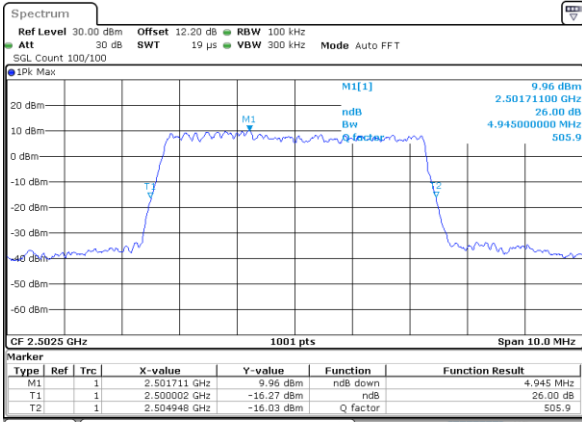

Date: 6 JUN 2020 10:07:07

LTE Band 7

Lowest Channel / 15MHz / 64QAM

Date: 6 JUN 2020 10:23:09

Lowest Channel / 20MHz / 64QAM

Date: 6 JUN 2020 10:43:06

Middle Channel / 15MHz / 64QAM

Date: 6 JUN 2020 10:25:52

Middle Channel / 20MHz / 64QAM

Date: 6 JUN 2020 10:45:49

Highest Channel / 15MHz / 64QAM

Date: 6 JUN 2020 10:27:04

Highest Channel / 20MHz / 64QAM

Date: 6 JUN 2020 10:47:02

LTE Band 7

Lowest Channel / 5MHz / 256QAM

Date: 24.JUL.2020 11:05:55

Lowest Channel / 10MHz / 256QAM

Date: 24.JUL.2020 11:20:57

Middle Channel / 5MHz / 256QAM

Date: 24.JUL.2020 11:10:55

Middle Channel / 10MHz / 256QAM

Date: 24.JUL.2020 11:17:12

Highest Channel / 5MHz / 256QAM