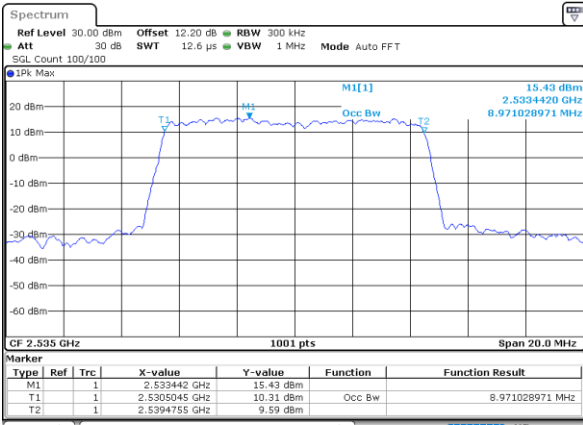

LTE Band 7

Lowest Channel / 5MHz / QPSK

Date: 6 JUN 2020 09:29:47

Lowest Channel / 5MHz / 16QAM

Date: 6 JUN 2020 09:29:59

Middle Channel / 5MHz / QPSK

Date: 6 JUN 2020 09:35:16

Middle Channel / 5MHz / 16QAM

Date: 6 JUN 2020 09:35:27

Highest Channel / 5MHz / QPSK

Date: 6 JUN 2020 09:37:39

Highest Channel / 5MHz / 16QAM

Date: 6 JUN 2020 09:37:50

LTE Band 7

Lowest Channel / 10MHz / QPSK

Date: 6 JUN 2020 09:49:44

Lowest Channel / 10MHz / 16QAM

Date: 6 JUN 2020 09:49:56

Middle Channel / 10MHz / QPSK

Date: 6 JUN 2020 09:55:11

Middle Channel / 10MHz / 16QAM

Date: 6 JUN 2020 09:55:22

Highest Channel / 10MHz / QPSK

Date: 6 JUN 2020 09:57:34