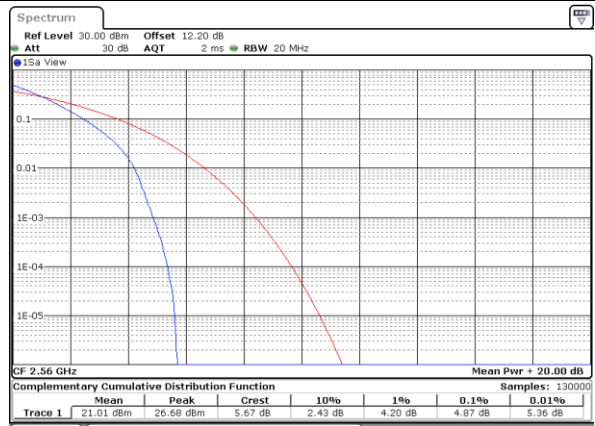

## Peak-to-Average Ratio

Mode	LTE Band 7 / 20MHz				
Mod.	QPSK		16QAM		Limit: 13dB
RB Size	1RB	Full RB	1RB	Full RB	Result
Lowest CH	3.54	4.55	5.51	5.62	<b>PASS</b>
Middle CH	3.57	5.07	4.58	5.94	
Highest CH	3.65	4.87	5.19	5.88	
Mode	LTE Band 7 / 20MHz				
Mod.	64QAM		256QAM		Limit: 13dB
RB Size	1RB	Full RB	1RB	Full RB	Result
Lowest CH	7.16	6.49	5.88	6.55	<b>PASS</b>
Middle CH	7.16	6.38	6.14	6.52	
Highest CH	6.96	6.46	6.32	6.55	

LTE Band 7 / 20MHz / QPSK

Lowest Channel / 1RB

Date: 6 JUN 2020 11:06:34

Lowest Channel / Full RB

Date: 6 JUN 2020 11:06:46

Middle Channel / 1RB

Date: 6 JUN 2020 11:06:57

Middle Channel / Full RB

Date: 6 JUN 2020 11:07:07

Highest Channel / 1RB

Date: 6 JUN 2020 11:07:18

Highest Channel / Full RB

Date: 6 JUN 2020 11:07:29

LTE Band 7 / 20MHz / 16QAM

Lowest Channel / 1RB

Date: 6 JUN 2020 11:05:21