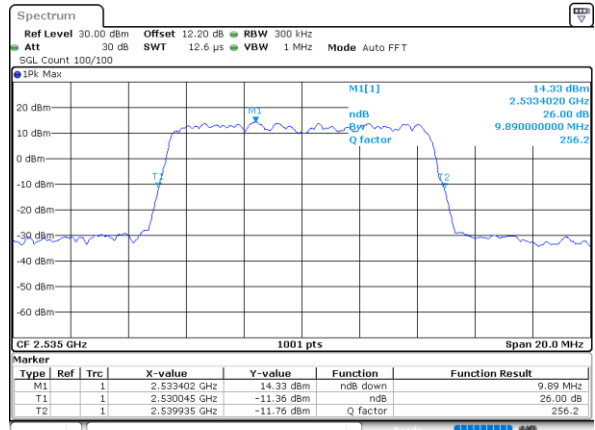

Middle Channel / 10MHz / 64QAM

Date: 6 JUN 2020 10:05:55