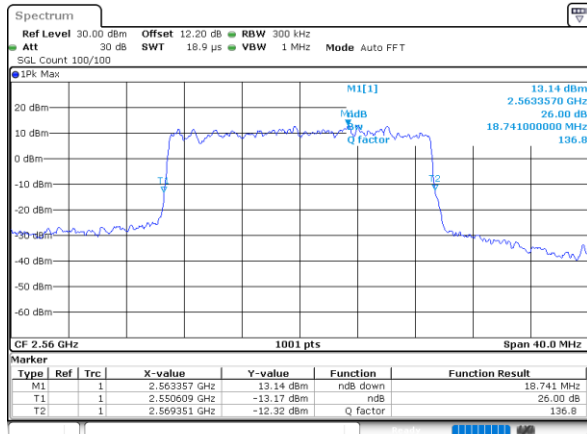

Lowest Channel / 20MHz / QPSK

Date: 6 JUN 2020 10:30:00

Lowest Channel / 20MHz / 16QAM

Date: 6 JUN 2020 10:30:12

Middle Channel / 20MHz / QPSK

Date: 6 JUN 2020 10:35:27

Middle Channel / 20MHz / 16QAM

Date: 6 JUN 2020 10:35:38

Highest Channel / 20MHz / QPSK

Date: 6 JUN 2020 10:37:51

Highest Channel / 20MHz / 16QAM

Date: 6 JUN 2020 10:38:03

LTE Band 7

Lowest Channel / 5MHz / 64QAM

Date: 6 JUN 2020 09:43:17

Lowest Channel / 10MHz / 64QAM