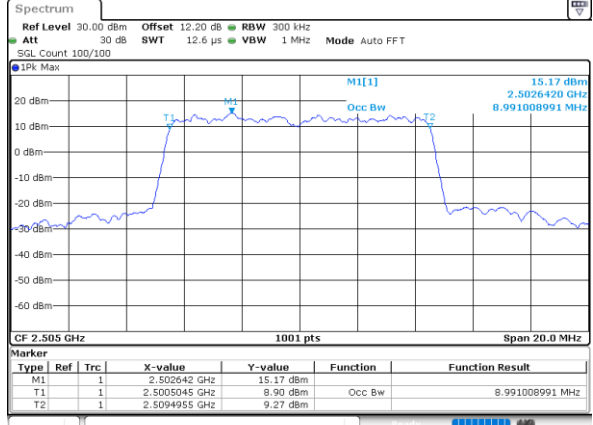

LTE Band 7

Lowest Channel / 5MHz / QPSK

Date: 6 JUN 2020 09:29:47

Lowest Channel / 5MHz / 16QAM

Date: 6 JUN 2020 09:29:59

Middle Channel / 5MHz / QPSK

Date: 6 JUN 2020 09:35:16

Middle Channel / 5MHz / 16QAM

Date: 6 JUN 2020 09:35:27

Highest Channel / 5MHz / QPSK

Date: 6 JUN 2020 09:37:39

Highest Channel / 5MHz / 16QAM

Date: 6 JUN 2020 09:37:50

LTE Band 7

Lowest Channel / 10MHz / QPSK

Date: 6 JUN 2020 09:49:44

Lowest Channel / 10MHz / 16QAM

Date: 6 JUN 2020 09:49:56

Middle Channel / 10MHz / QPSK

Date: 6 JUN 2020 09:55:11

Middle Channel / 10MHz / 16QAM

Date: 6 JUN 2020 09:55:22

Highest Channel / 10MHz / QPSK

Date: 6 JUN 2020 09:57:34