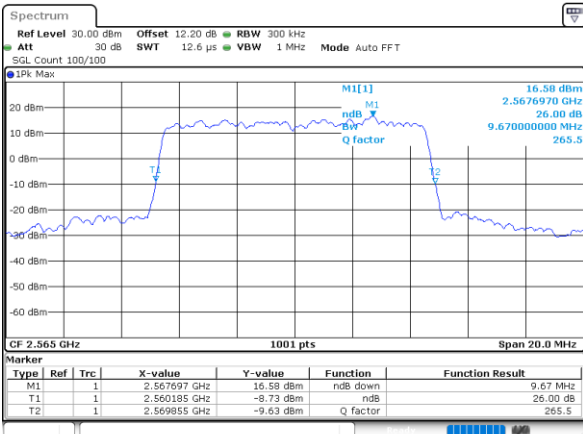

Date: 6 JUN 2020 09:35:49

Highest Channel / 5MHz / QPSK

Date: 6 JUN 2020 09:38:02

Highest Channel / 5MHz / 16QAM

Date: 6 JUN 2020 09:38:14

LTE Band 7

Lowest Channel / 10MHz / QPSK

Date: 6 JUN 2020 09:50:08

Lowest Channel / 10MHz / 16QAM

Date: 6 JUN 2020 09:50:20

Middle Channel / 10MHz / QPSK

Date: 6 JUN 2020 09:55:33

Middle Channel / 10MHz / 16QAM

Date: 6 JUN 2020 09:55:45

Highest Channel / 10MHz / QPSK

Date: 6 JUN 2020 09:57:57

Highest Channel / 10MHz / 16QAM

Date: 6 JUN 2020 09:58:09

LTE Band 7

Lowest Channel / 15MHz / QPSK

Date: 6 JUN 2020 10:10:03

Lowest Channel / 15MHz / 16QAM

Date: 6 JUN 2020 10:10:14

Middle Channel / 15MHz / QPSK