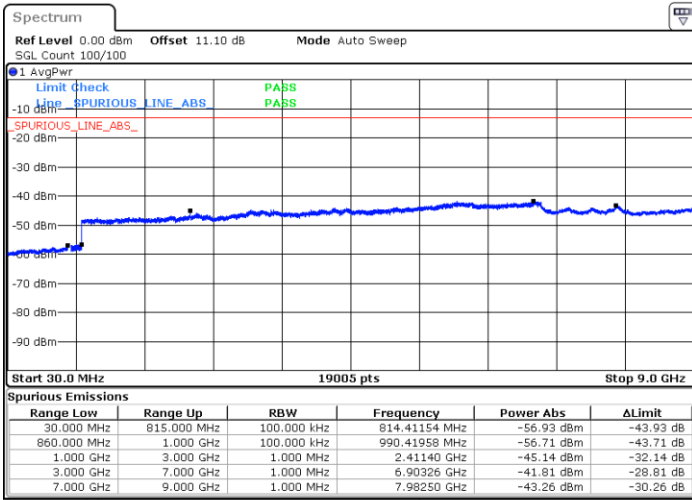

LTE Band 5B / 5MHz+10MHz

256QAM

Highest Channel / 1RB0 and 1RB49

Highest Channel / 1RB24 and 1RB0

Date: 13.JUL.2020 11:16:21

Date: 13.JUL.2020 11:15:28

Highest Channel / FullIRB

N/A

Date: 13.JUL.2020 11:17:15

LTE Band 5B / 10MHz+5MHz

256QAM

Lowest Channel / 1RB0 and 1RB24

Lowest Channel / 1RB49 and 1RB0

Date: 13.JUL.2020 16:48:35

Date: 13.JUL.2020 16:47:41

Lowest Channel / FullIRB