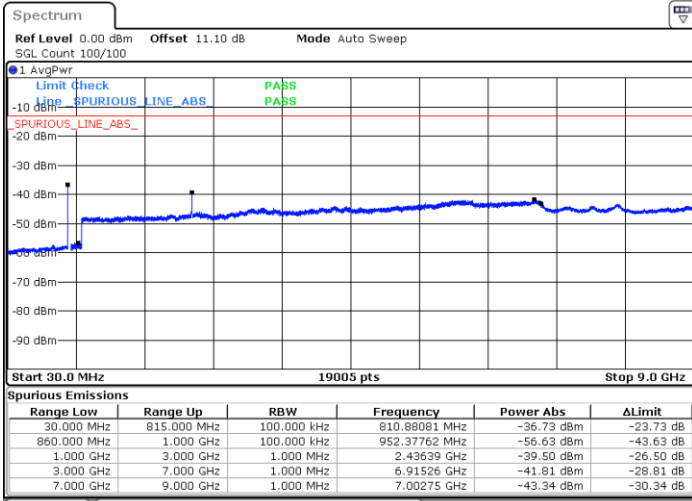

LTE Band 5B / 5MHz+10MHz

256QAM

Highest Channel / 1RB0 and 1RB49

Highest Channel / 1RB24 and 1RB0

Date: 13.JUL.2020 11:16:21

Date: 13.JUL.2020 11:15:28

Highest Channel / FullIRB

N/A

Date: 13.JUL.2020 11:17:15

LTE Band 5B / 10MHz+5MHz

256QAM

Lowest Channel / 1RB0 and 1RB24

Lowest Channel / 1RB49 and 1RB0

Date: 13.JUL.2020 16:48:35

Date: 13.JUL.2020 16:47:41

Lowest Channel / FullIRB

N/A

Date: 13.JUL.2020 16:49:28

LTE Band 5B / 10MHz+5MHz

256QAM

Middle Channel / 1RB0 and 1RB24

Middle Channel / 1RB49 and 1RB0

Date: 13.JUL.2020 16:57:57

Date: 13.JUL.2020 16:57:04

Middle Channel / FullIRB

N/A

Date: 13.JUL.2020 16:58:51

LTE Band 5B / 10MHz+5MHz

256QAM

Highest Channel / 1RB0 and 1RB24

Highest Channel / 1RB49 and 1RB0

Date: 13.JUL.2020 17:14:05