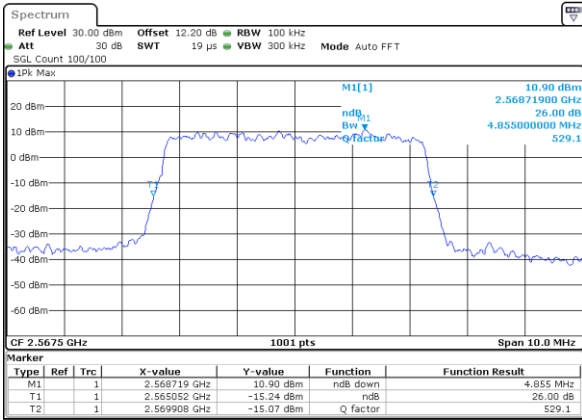

Middle Channel / 20MHz / 64QAM

Date: 6 JUN 2020 10:45:49

Highest Channel / 15MHz / 64QAM

Date: 6 JUN 2020 10:27:04

Highest Channel / 20MHz / 64QAM

Date: 6 JUN 2020 10:47:02

LTE Band 7

Lowest Channel / 5MHz / 256QAM

Date: 24.JUL.2020 11:05:55

Lowest Channel / 10MHz / 256QAM

Date: 24.JUL.2020 11:20:57

Middle Channel / 5MHz / 256QAM

Date: 24.JUL.2020 11:10:55

Middle Channel / 10MHz / 256QAM

Date: 24.JUL.2020 11:17:12

Highest Channel / 5MHz / 256QAM

Date: 24.JUL.2020 11:12:36

Highest Channel / 10MHz / 256QAM

Date: 24.JUL.2020 11:22:03

LTE Band 7

Lowest Channel / 15MHz / 256QAM

Date: 24\_JUL\_2020 11:29:59

Lowest Channel / 20MHz / 256QAM

Date: 24\_JUL\_2020 11:38:03