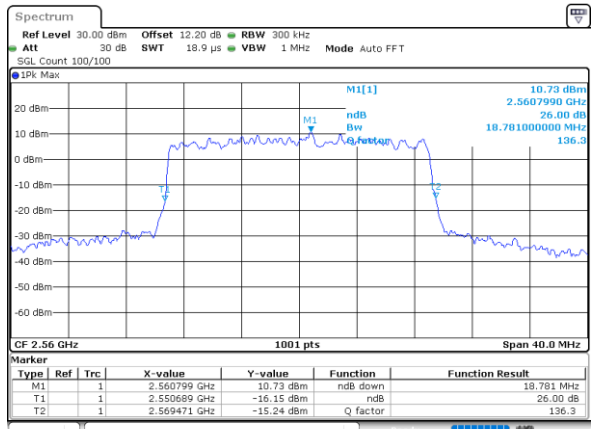

Date: 24.JUL.2020 11:12:36

Highest Channel / 10MHz / 256QAM

Date: 24.JUL.2020 11:22:03

LTE Band 7

Lowest Channel / 15MHz / 256QAM

Date: 24\_JUL\_2020 11:29:59

Lowest Channel / 20MHz / 256QAM

Date: 24\_JUL\_2020 11:38:03

Middle Channel / 15MHz / 256QAM

Date: 24\_JUL\_2020 11:24:42

Middle Channel / 20MHz / 256QAM

Date: 24\_JUL\_2020 11:34:17

Highest Channel / 15MHz / 256QAM

Date: 24\_JUL\_2020 11:31:14

Highest Channel / 20MHz / 256QAM

Date: 24\_JUL\_2020 11:39:53

**Occupied Bandwidth**

Mode	LTE Band 7 : 99%OBW(MHz)											
BW	1.4MHz		3MHz		5MHz		10MHz		15MHz		20MHz	
Mod.	QPSK	16QAM	QPSK	16QAM	QPSK	16QAM	QPSK	16QAM	QPSK	16QAM	QPSK	16QAM
Lowest CH	-	-	-	-	4.50	4.49	8.99	8.99	13.40	13.46	17.90	17.90
Middle CH	-	-	-	-	4.49	4.48	8.97	9.03	13.43	13.37	17.86	17.90
Highest CH	-	-	-	-	4.50	4.48	8.99	9.01	13.46	13.43	17.82	17.90
Mode	LTE Band 7 : 99%OBW(MHz)											
BW	1.4MHz		3MHz		5MHz		10MHz		15MHz		20MHz	
Mod.	64QAM		64QAM		64QAM	256QAM	64QAM	256QAM	64QAM	256QAM	64QAM	256QAM
Lowest CH	-	-	-	-	4.49	4.49	9.07	8.93	13.46	13.46	17.82	17.86
Middle CH	-	-	-	-	4.46	4.50	9.01	8.99	13.40	13.46	17.78	17.90
Highest CH	-	-	-	-	4.50	4.48	9.01	9.03	13.49	13.40	17.78	17.86