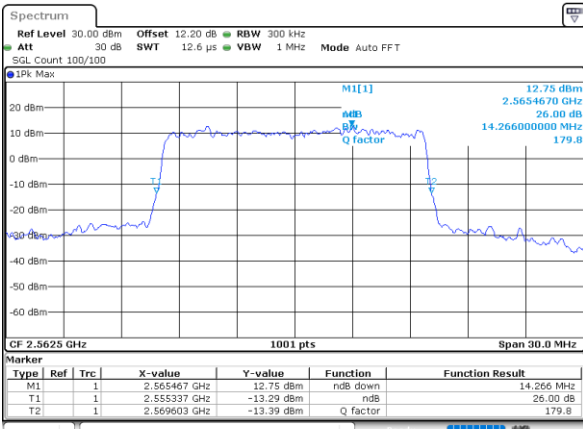

Date: 6 JUN 2020 10:07:07

LTE Band 7

Lowest Channel / 15MHz / 64QAM

Date: 6 JUN 2020 10:23:09

Lowest Channel / 20MHz / 64QAM

Date: 6 JUN 2020 10:43:06

Middle Channel / 15MHz / 64QAM

Date: 6 JUN 2020 10:25:52

Middle Channel / 20MHz / 64QAM

Date: 6 JUN 2020 10:45:49

Highest Channel / 15MHz / 64QAM

Date: 6 JUN 2020 10:27:04

Highest Channel / 20MHz / 64QAM

Date: 6 JUN 2020 10:47:02

LTE Band 7

Lowest Channel / 5MHz / 256QAM