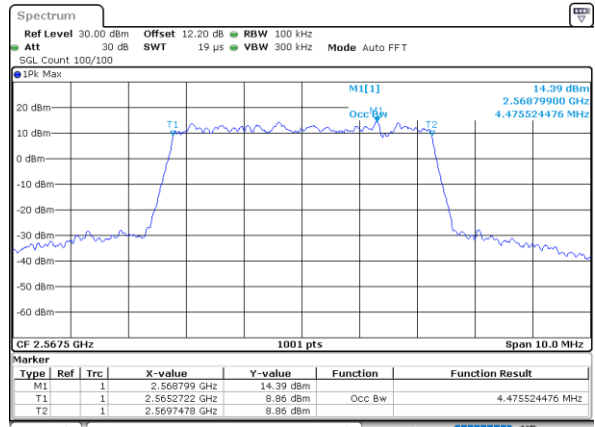

Date: 24\_JUL\_2020 11:39:53

**Occupied Bandwidth**

Mode	LTE Band 7 : 99%OBW(MHz)											
BW	1.4MHz		3MHz		5MHz		10MHz		15MHz		20MHz	
Mod.	QPSK	16QAM	QPSK	16QAM	QPSK	16QAM	QPSK	16QAM	QPSK	16QAM	QPSK	16QAM
Lowest CH	-	-	-	-	4.50	4.49	8.99	8.99	13.40	13.46	17.90	17.90
Middle CH	-	-	-	-	4.49	4.48	8.97	9.03	13.43	13.37	17.86	17.90
Highest CH	-	-	-	-	4.50	4.48	8.99	9.01	13.46	13.43	17.82	17.90
Mode	LTE Band 7 : 99%OBW(MHz)											
BW	1.4MHz		3MHz		5MHz		10MHz		15MHz		20MHz	
Mod.	64QAM		64QAM		64QAM	256QAM	64QAM	256QAM	64QAM	256QAM	64QAM	256QAM
Lowest CH	-	-	-	-	4.49	4.49	9.07	8.93	13.46	13.46	17.82	17.86
Middle CH	-	-	-	-	4.46	4.50	9.01	8.99	13.40	13.46	17.78	17.90
Highest CH	-	-	-	-	4.50	4.48	9.01	9.03	13.49	13.40	17.78	17.86

LTE Band 7

Lowest Channel / 5MHz / QPSK

Date: 6 JUN 2020 09:29:47

Lowest Channel / 5MHz / 16QAM

Date: 6 JUN 2020 09:29:59

Middle Channel / 5MHz / QPSK

Date: 6 JUN 2020 09:35:16

Middle Channel / 5MHz / 16QAM

Date: 6 JUN 2020 09:35:27

Highest Channel / 5MHz / QPSK

Date: 6 JUN 2020 09:37:39

Highest Channel / 5MHz / 16QAM

Date: 6 JUN 2020 09:37:50

LTE Band 7

Lowest Channel / 10MHz / QPSK

Date: 6 JUN 2020 09:49:44