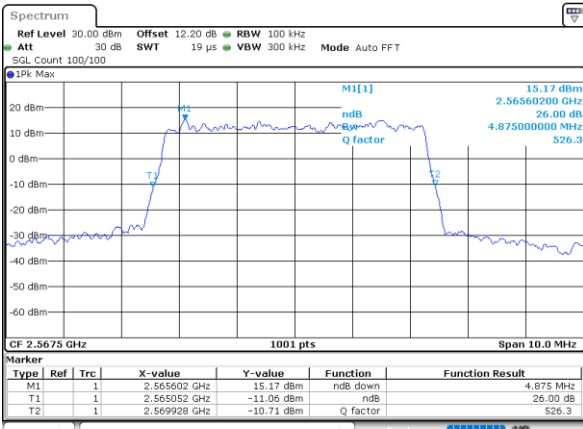

Highest Channel / 1RB

Date: 24\_JUL\_2020 11:43:12

Highest Channel / Full RB

Date: 24\_JUL\_2020 11:43:30

**26dB Bandwidth**

Mode	LTE Band 7 : 26dB BW(MHz)											
BW	1.4MHz		3MHz		5MHz		10MHz		15MHz		20MHz	
Mod.	QPSK	16QAM	QPSK	16QAM	QPSK	16QAM	QPSK	16QAM	QPSK	16QAM	QPSK	16QAM
Lowest CH	-	-	-	-	4.95	4.85	9.87	9.77	14.36	14.42	18.82	19.06
Middle CH	-	-	-	-	4.89	4.76	9.71	9.85	14.45	14.15	19.18	18.66
Highest CH	-	-	-	-	4.88	4.90	9.67	9.77	14.39	14.54	18.66	18.74
Mode	LTE Band 7 : 26dB BW(MHz)											
BW	1.4MHz		3MHz		5MHz		10MHz		15MHz		20MHz	
Mod.	64QAM		64QAM		64QAM	256QAM	64QAM	256QAM	64QAM	256QAM	64QAM	256QAM
Lowest CH	-	-	-	-	4.84	4.95	9.79	9.81	14.63	14.42	18.94	18.86
Middle CH	-	-	-	-	4.86	4.88	9.89	9.93	14.30	14.18	18.62	18.94
Highest CH	-	-	-	-	4.91	4.86	9.79	9.71	14.27	14.24	18.94	18.78

LTE Band 7

Lowest Channel / 5MHz / QPSK

Date: 6 JUN 2020 09:30:11

Lowest Channel / 5MHz / 16QAM

Date: 6 JUN 2020 09:30:23

Middle Channel / 5MHz / QPSK

Date: 6 JUN 2020 09:35:38

Middle Channel / 5MHz / 16QAM

Date: 6 JUN 2020 09:35:49

Highest Channel / 5MHz / QPSK

Date: 6 JUN 2020 09:38:02

Highest Channel / 5MHz / 16QAM

Date: 6 JUN 2020 09:38:14

LTE Band 7

Lowest Channel / 10MHz / QPSK

Date: 6 JUN 2020 09:50:08