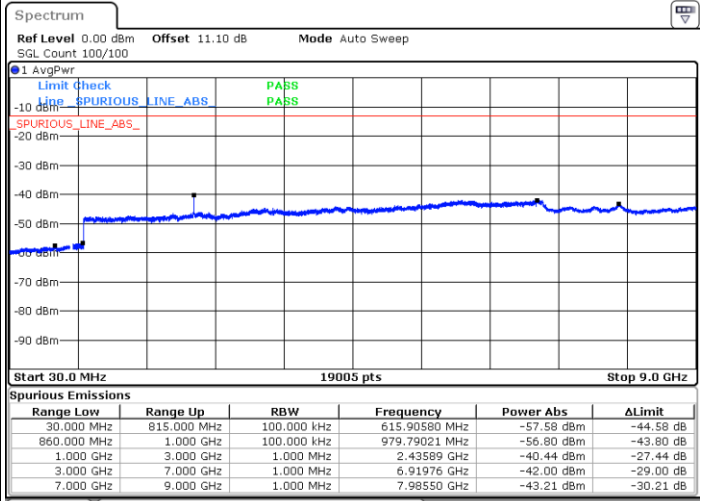

LTE Band 5B / 5MHz+10MHz

256QAM

Highest Channel / 1RB0 and 1RB49

Highest Channel / 1RB24 and 1RB0

Date: 13.JUL.2020 11:16:21

Date: 13.JUL.2020 11:15:28

Highest Channel / FullIRB

N/A

Date: 13.JUL.2020 11:17:15

LTE Band 5B / 10MHz+5MHz

256QAM

Lowest Channel / 1RB0 and 1RB24

Lowest Channel / 1RB49 and 1RB0

Date: 13.JUL.2020 16:48:35

Date: 13.JUL.2020 16:47:41

Lowest Channel / FullIRB

N/A

Date: 13.JUL.2020 16:49:28

LTE Band 5B / 10MHz+5MHz

256QAM

Middle Channel / 1RB0 and 1RB24

Middle Channel / 1RB49 and 1RB0

Date: 13.JUL.2020 16:57:57

Date: 13.JUL.2020 16:57:04

Middle Channel / FullIRB

N/A

Date: 13.JUL.2020 16:58:51

LTE Band 5B / 10MHz+5MHz

256QAM

Highest Channel / 1RB0 and 1RB24

Highest Channel / 1RB49 and 1RB0

Date: 13.JUL.2020 17:14:05