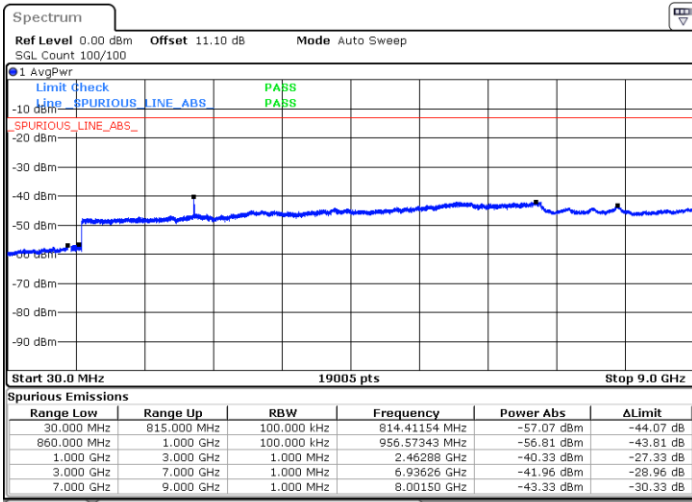

N/A

Date: 13.JUL.2020 16:49:28

LTE Band 5B / 10MHz+5MHz

256QAM

Middle Channel / 1RB0 and 1RB24

Middle Channel / 1RB49 and 1RB0

Date: 13.JUL.2020 16:57:57

Date: 13.JUL.2020 16:57:04

Middle Channel / FullIRB

N/A

Date: 13.JUL.2020 16:58:51

LTE Band 5B / 10MHz+5MHz

256QAM

Highest Channel / 1RB0 and 1RB24

Highest Channel / 1RB49 and 1RB0

Date: 13.JUL.2020 17:14:05

Date: 13.JUL.2020 17:13:12

Highest Channel / FullIRB

N/A

Date: 13.JUL.2020 17:14:59

LTE Band 5B / 10MHz+10MHz

256QAM

Lowest Channel / 1RB0 and 1RB49

Lowest Channel / 1RB49 and 1RB0

Date: 13.JUL.2020 15:56:06

Date: 13.JUL.2020 15:55:12

Lowest Channel / FullIRB

N/A

Date: 13.JUL.2020 15:56:59

LTE Band 5B / 10MHz+10MHz

256QAM

Middle Channel / 1RB0 and 1RB49