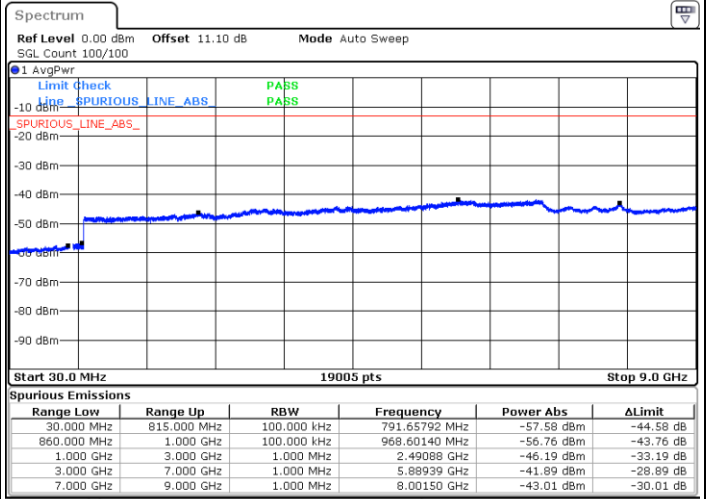

LTE Band 5B / 5MHz+10MHz

256QAM

Highest Channel / 1RB0 and 1RB49

Highest Channel / 1RB24 and 1RB0

Date: 13.JUL.2020 11:16:21

Date: 13.JUL.2020 11:15:28

Highest Channel / FullIRB

N/A

Date: 13.JUL.2020 11:17:15

LTE Band 5B / 10MHz+5MHz

256QAM

Lowest Channel / 1RB0 and 1RB24

Lowest Channel / 1RB49 and 1RB0

Date: 13.JUL.2020 16:48:35

Date: 13.JUL.2020 16:47:41

Lowest Channel / FullIRB