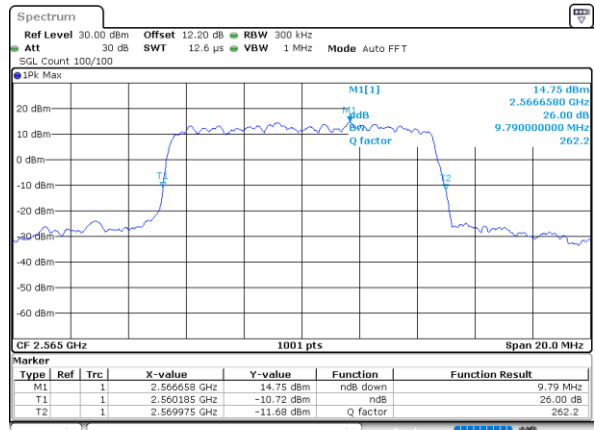

Highest Channel / 20MHz / QPSK

Date: 6 JUN 2020 10:37:51

Highest Channel / 20MHz / 16QAM

Date: 6 JUN 2020 10:38:03

LTE Band 7

Lowest Channel / 5MHz / 64QAM

Date: 6 JUN 2020 09:43:17

Lowest Channel / 10MHz / 64QAM

Date: 6 JUN 2020 10:03:12

Middle Channel / 5MHz / 64QAM

Date: 6 JUN 2020 09:46:00

Middle Channel / 10MHz / 64QAM

Date: 6 JUN 2020 10:05:55

Highest Channel / 5MHz / 64QAM

Date: 6 JUN 2020 09:47:12

Highest Channel / 10MHz / 64QAM

Date: 6 JUN 2020 10:07:07

LTE Band 7

Lowest Channel / 15MHz / 64QAM

Date: 6 JUN 2020 10:23:09

Lowest Channel / 20MHz / 64QAM

Date: 6 JUN 2020 10:43:06

Middle Channel / 15MHz / 64QAM

Date: 6 JUN 2020 10:25:52