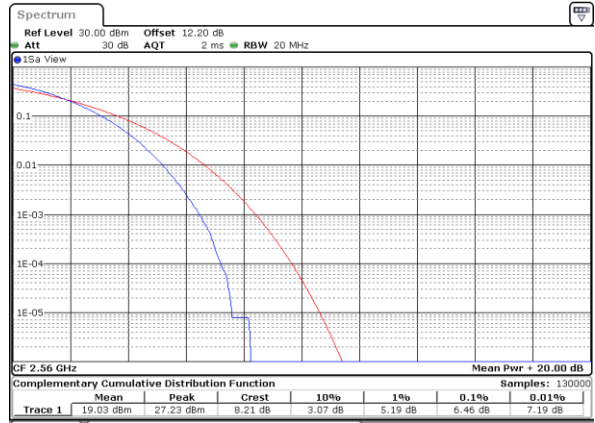

Highest Channel / Full RB

Date: 6 JUN 2020 11:06:23

LTE Band 7 / 20MHz / 64QAM

Lowest Channel / 1RB

Date: 6 JUN 2020 11:07:40

Lowest Channel / Full RB

Date: 6 JUN 2020 11:07:59

Middle Channel / 1RB

Date: 6 JUN 2020 11:08:11

Middle Channel / Full RB

Date: 6 JUN 2020 11:08:22

Highest Channel / 1RB

Date: 6 JUN 2020 11:08:35

Highest Channel / Full RB

Date: 6 JUN 2020 11:08:46

LTE Band 7 / 20MHz / 256QAM

Lowest Channel / 1RB

Date: 24\_JUL\_2020 11:44:37

Lowest Channel / Full RB

Date: 24\_JUL\_2020 11:44:21

Middle Channel / 1RB

Date: 24\_JUL\_2020 11:43:26

Middle Channel / Full RB

Date: 24\_JUL\_2020 11:43:42

Highest Channel / 1RB

Date: 24\_JUL\_2020 11:43:12

Highest Channel / Full RB

Date: 24\_JUL\_2020 11:43:30

**26dB Bandwidth**

Mode	LTE Band 7 : 26dB BW(MHz)											
BW	1.4MHz		3MHz		5MHz		10MHz		15MHz		20MHz	
Mod.	QPSK	16QAM	QPSK	16QAM	QPSK	16QAM	QPSK	16QAM	QPSK	16QAM	QPSK	16QAM
Lowest CH	-	-	-	-	4.95	4.85	9.87	9.77	14.36	14.42	18.82	19.06
Middle CH	-	-	-	-	4.89	4.76	9.71	9.85	14.45	14.15	19.18	18.66
Highest CH	-	-	-	-	4.88	4.90	9.67	9.77	14.39	14.54	18.66	18.74
Mode	LTE Band 7 : 26dB BW(MHz)											
BW	1.4MHz		3MHz		5MHz		10MHz		15MHz		20MHz	
Mod.	64QAM		64QAM		64QAM	256QAM	64QAM	256QAM	64QAM	256QAM	64QAM	256QAM
Lowest CH	-	-	-	-	4.84	4.95	9.79	9.81	14.63	14.42	18.94	18.86
Middle CH	-	-	-	-	4.86	4.88	9.89	9.93	14.30	14.18	18.62	18.94
Highest CH	-	-	-	-	4.91	4.86	9.79	9.71	14.27	14.24	18.94	18.78