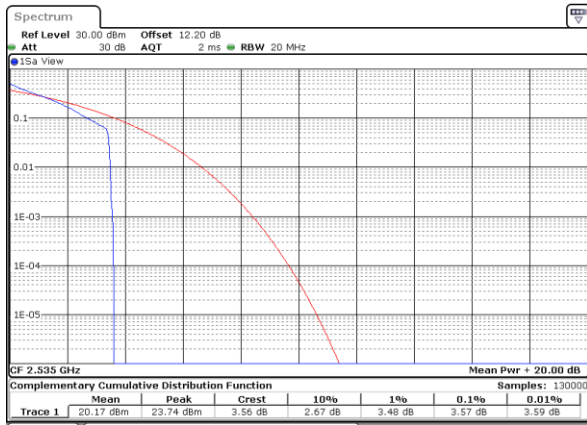

## Peak-to-Average Ratio

Mode	LTE Band 7 / 20MHz				
Mod.	QPSK		16QAM		Limit: 13dB
RB Size	1RB	Full RB	1RB	Full RB	Result
Lowest CH	3.54	4.55	5.51	5.62	<b>PASS</b>
Middle CH	3.57	5.07	4.58	5.94	
Highest CH	3.65	4.87	5.19	5.88	
Mode	LTE Band 7 / 20MHz				
Mod.	64QAM		256QAM		Limit: 13dB
RB Size	1RB	Full RB	1RB	Full RB	Result
Lowest CH	7.16	6.49	5.88	6.55	<b>PASS</b>
Middle CH	7.16	6.38	6.14	6.52	
Highest CH	6.96	6.46	6.32	6.55	

LTE Band 7 / 20MHz / QPSK

Lowest Channel / 1RB

Date: 6 JUN 2020 11:06:34

Lowest Channel / Full RB

Date: 6 JUN 2020 11:06:46

Middle Channel / 1RB

Date: 6 JUN 2020 11:06:57

Middle Channel / Full RB

Date: 6 JUN 2020 11:07:07

Highest Channel / 1RB

Date: 6 JUN 2020 11:07:18

Highest Channel / Full RB

Date: 6 JUN 2020 11:07:29

LTE Band 7 / 20MHz / 16QAM

Lowest Channel / 1RB

Date: 6 JUN 2020 11:05:21