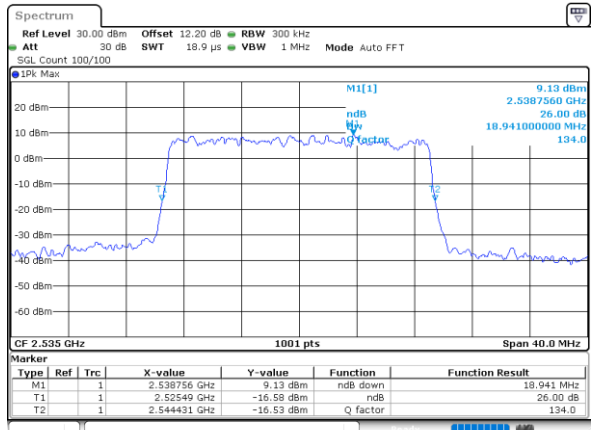

Middle Channel / 20MHz / 256QAM

Date: 24_JUL_2020 11:34:17