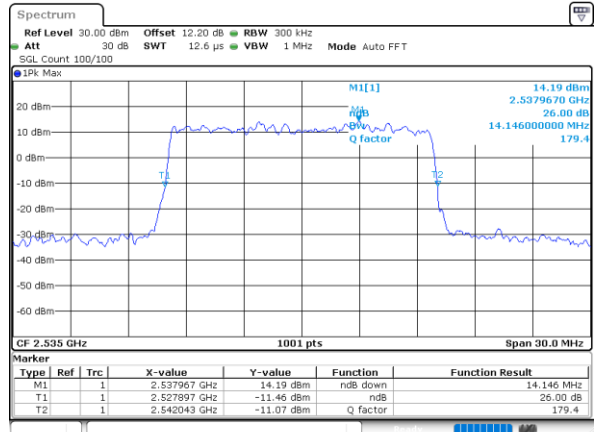

Highest Channel / 10MHz / 16QAM

Date: 6 JUN 2020 09:58:09

LTE Band 7

Lowest Channel / 15MHz / QPSK

Date: 6 JUN 2020 10:10:03

Lowest Channel / 15MHz / 16QAM

Date: 6 JUN 2020 10:10:14

Middle Channel / 15MHz / QPSK

Date: 6 JUN 2020 10:15:30

Middle Channel / 15MHz / 16QAM

Date: 6 JUN 2020 10:15:41

Highest Channel / 15MHz / QPSK

Date: 6 JUN 2020 10:17:54

Highest Channel / 15MHz / 16QAM

Date: 6 JUN 2020 10:18:05

LTE Band 7