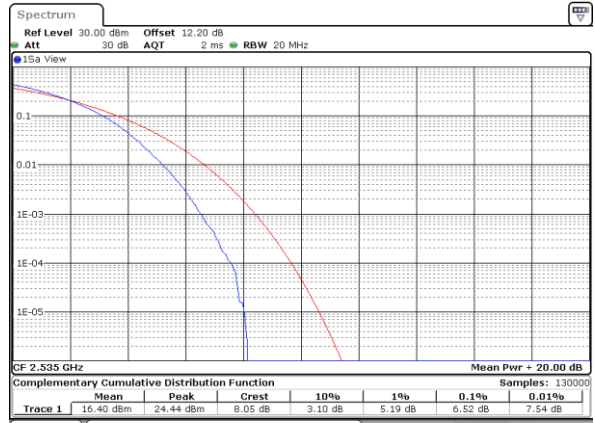

Date: 6 JUN 2020 11:08:11

Middle Channel / Full RB

Date: 6 JUN 2020 11:08:22

Highest Channel / 1RB

Date: 6 JUN 2020 11:08:35

Highest Channel / Full RB

Date: 6 JUN 2020 11:08:46

LTE Band 7 / 20MHz / 256QAM

Lowest Channel / 1RB

Date: 24\_JUL\_2020 11:44:37

Lowest Channel / Full RB

Date: 24\_JUL\_2020 11:44:21

Middle Channel / 1RB

Date: 24\_JUL\_2020 11:43:26

Middle Channel / Full RB

Date: 24\_JUL\_2020 11:43:42

Highest Channel / 1RB

Date: 24\_JUL\_2020 11:43:12

Highest Channel / Full RB

Date: 24\_JUL\_2020 11:43:30

**26dB Bandwidth**

Mode	LTE Band 7 : 26dB BW(MHz)											
BW	1.4MHz		3MHz		5MHz		10MHz		15MHz		20MHz	
Mod.	QPSK	16QAM	QPSK	16QAM	QPSK	16QAM	QPSK	16QAM	QPSK	16QAM	QPSK	16QAM
Lowest CH	-	-	-	-	4.95	4.85	9.87	9.77	14.36	14.42	18.82	19.06
Middle CH	-	-	-	-	4.89	4.76	9.71	9.85	14.45	14.15	19.18	18.66
Highest CH	-	-	-	-	4.88	4.90	9.67	9.77	14.39	14.54	18.66	18.74
Mode	LTE Band 7 : 26dB BW(MHz)											
BW	1.4MHz		3MHz		5MHz		10MHz		15MHz		20MHz	
Mod.	64QAM		64QAM		64QAM	256QAM	64QAM	256QAM	64QAM	256QAM	64QAM	256QAM
Lowest CH	-	-	-	-	4.84	4.95	9.79	9.81	14.63	14.42	18.94	18.86
Middle CH	-	-	-	-	4.86	4.88	9.89	9.93	14.30	14.18	18.62	18.94
Highest CH	-	-	-	-	4.91	4.86	9.79	9.71	14.27	14.24	18.94	18.78