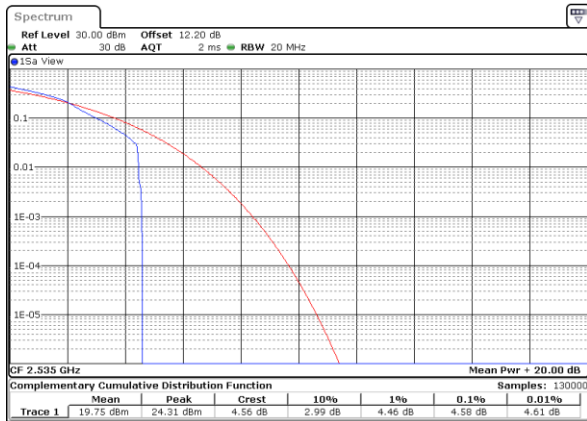

LTE Band 7 / 20MHz / QPSK

Lowest Channel / 1RB

Date: 6 JUN 2020 11:06:34

Lowest Channel / Full RB

Date: 6 JUN 2020 11:06:46

Middle Channel / 1RB

Date: 6 JUN 2020 11:06:57

Middle Channel / Full RB

Date: 6 JUN 2020 11:07:07

Highest Channel / 1RB

Date: 6 JUN 2020 11:07:18

Highest Channel / Full RB

Date: 6 JUN 2020 11:07:29

LTE Band 7 / 20MHz / 16QAM

Lowest Channel / 1RB

Date: 6 JUN 2020 11:05:21

Lowest Channel / Full RB

Date: 6 JUN 2020 11:05:36

Middle Channel / 1RB

Date: 6 JUN 2020 11:05:48

Middle Channel / Full RB

Date: 6 JUN 2020 11:05:58

Highest Channel / 1RB

Date: 6 JUN 2020 11:06:10

Highest Channel / Full RB

Date: 6 JUN 2020 11:06:23

LTE Band 7 / 20MHz / 64QAM

Lowest Channel / 1RB

Date: 6 JUN 2020 11:07:40

Lowest Channel / Full RB

Date: 6 JUN 2020 11:07:59

Middle Channel / 1RB