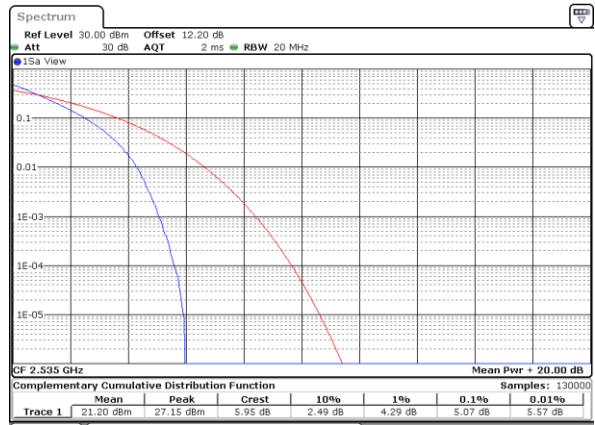

## Peak-to-Average Ratio

Mode	LTE Band 7 / 20MHz				
Mod.	QPSK		16QAM		Limit: 13dB
RB Size	1RB	Full RB	1RB	Full RB	Result
Lowest CH	3.54	4.55	5.51	5.62	<b>PASS</b>
Middle CH	3.57	5.07	4.58	5.94	
Highest CH	3.65	4.87	5.19	5.88	
Mode	LTE Band 7 / 20MHz				
Mod.	64QAM		256QAM		Limit: 13dB
RB Size	1RB	Full RB	1RB	Full RB	Result
Lowest CH	7.16	6.49	5.88	6.55	<b>PASS</b>
Middle CH	7.16	6.38	6.14	6.52	
Highest CH	6.96	6.46	6.32	6.55	

LTE Band 7 / 20MHz / QPSK

Lowest Channel / 1RB

Date: 6 JUN 2020 11:06:34

Lowest Channel / Full RB

Date: 6 JUN 2020 11:06:46

Middle Channel / 1RB

Date: 6 JUN 2020 11:06:57

Middle Channel / Full RB

Date: 6 JUN 2020 11:07:07

Highest Channel / 1RB

Date: 6 JUN 2020 11:07:18

Highest Channel / Full RB

Date: 6 JUN 2020 11:07:29

LTE Band 7 / 20MHz / 16QAM

Lowest Channel / 1RB

Date: 6 JUN 2020 11:05:21