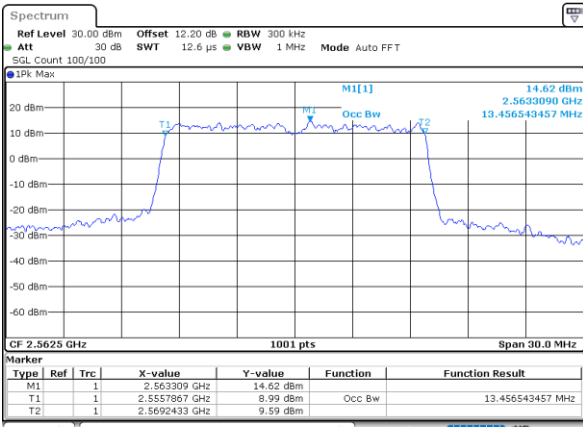

Highest Channel / 10MHz / 16QAM

Date: 6 JUN 2020 09:57:46

LTE Band 7

Lowest Channel / 15MHz / QPSK

Date: 6 JUN 2020 10:09:39

Lowest Channel / 15MHz / 16QAM

Date: 6 JUN 2020 10:09:51

Middle Channel / 15MHz / QPSK

Date: 6 JUN 2020 10:15:07

Middle Channel / 15MHz / 16QAM

Date: 6 JUN 2020 10:15:18

Highest Channel / 15MHz / QPSK

Date: 6 JUN 2020 10:17:30

Highest Channel / 15MHz / 16QAM

Date: 6 JUN 2020 10:17:42

LTE Band 7