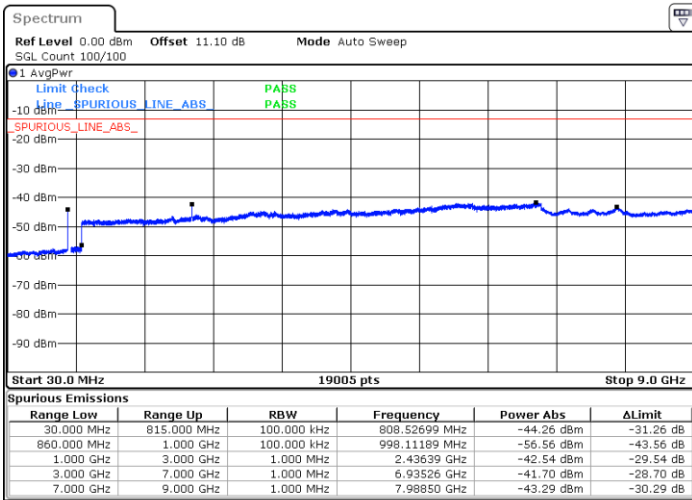

Date: 13.JUL.2020 17:13:12

Highest Channel / FullIRB

N/A

Date: 13.JUL.2020 17:14:59

LTE Band 5B / 10MHz+10MHz

256QAM

Lowest Channel / 1RB0 and 1RB49

Lowest Channel / 1RB49 and 1RB0

Date: 13.JUL.2020 15:56:06

Date: 13.JUL.2020 15:55:12

Lowest Channel / FullIRB

N/A

Date: 13.JUL.2020 15:56:59

LTE Band 5B / 10MHz+10MHz

256QAM

Middle Channel / 1RB0 and 1RB49

Middle Channel / 1RB49 and 1RB0

Date: 13.JUL.2020 16:10:29

Date: 13.JUL.2020 16:09:36

Middle Channel / FullIRB

N/A

Date: 13.JUL.2020 16:11:23

LTE Band 5B / 10MHz+10MHz

256QAM

Highest Channel / 1RB0 and 1RB49

Highest Channel / 1RB49 and 1RB0

Date: 13.JUL.2020 16:29:59

Date: 13.JUL.2020 16:29:06

Highest Channel / FullIRB

N/A

Date: 13.JUL.2020 16:30:52