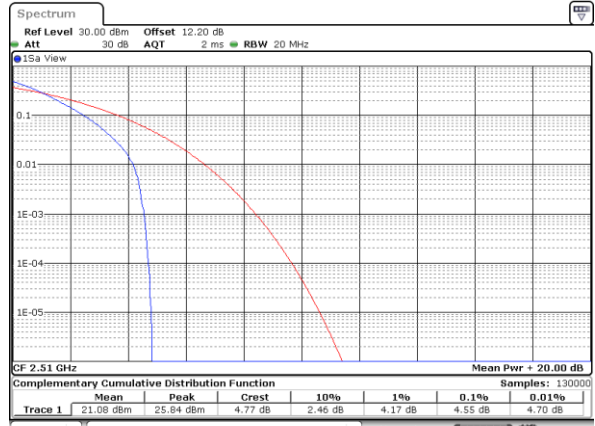

## Peak-to-Average Ratio

Mode	LTE Band 7 / 20MHz				
Mod.	QPSK		16QAM		Limit: 13dB
RB Size	1RB	Full RB	1RB	Full RB	Result
Lowest CH	3.54	4.55	5.51	5.62	<b>PASS</b>
Middle CH	3.57	5.07	4.58	5.94	
Highest CH	3.65	4.87	5.19	5.88	
Mode	LTE Band 7 / 20MHz				
Mod.	64QAM		256QAM		Limit: 13dB
RB Size	1RB	Full RB	1RB	Full RB	Result
Lowest CH	7.16	6.49	5.88	6.55	<b>PASS</b>
Middle CH	7.16	6.38	6.14	6.52	
Highest CH	6.96	6.46	6.32	6.55	

LTE Band 7 / 20MHz / QPSK

Lowest Channel / 1RB

Date: 6 JUN 2020 11:06:34

Lowest Channel / Full RB

Date: 6 JUN 2020 11:06:46

Middle Channel / 1RB

Date: 6 JUN 2020 11:06:57

Middle Channel / Full RB