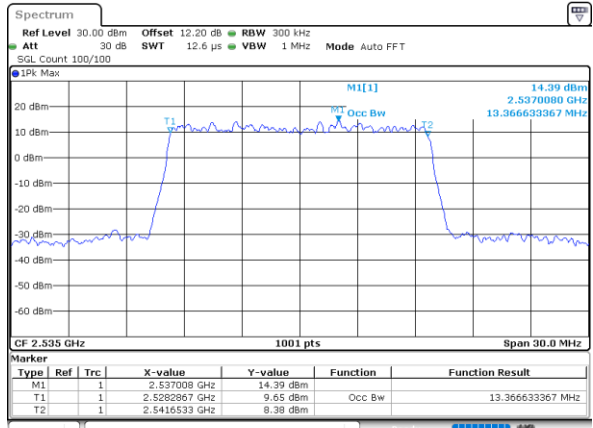

Highest Channel / 10MHz / 16QAM

Date: 6 JUN 2020 09:57:46

LTE Band 7

Lowest Channel / 15MHz / QPSK

Date: 6 JUN 2020 10:09:39

Lowest Channel / 15MHz / 16QAM

Date: 6 JUN 2020 10:09:51

Middle Channel / 15MHz / QPSK

Date: 6 JUN 2020 10:15:07

Middle Channel / 15MHz / 16QAM

Date: 6 JUN 2020 10:15:18

Highest Channel / 15MHz / QPSK

Date: 6 JUN 2020 10:17:30

Highest Channel / 15MHz / 16QAM

Date: 6 JUN 2020 10:17:42

LTE Band 7