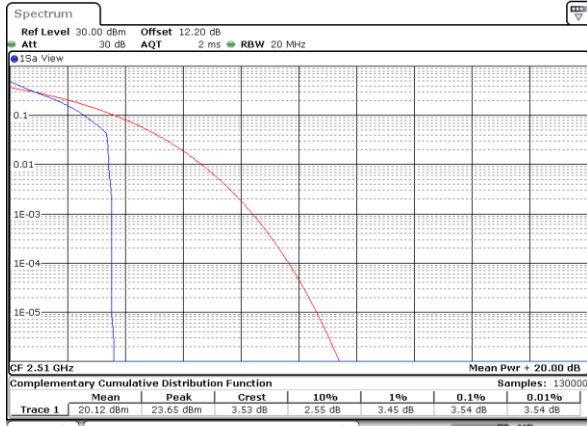

# LTE Band 7

## Peak-to-Average Ratio

Mode	LTE Band 7 / 20MHz				
Mod.	QPSK		16QAM		Limit: 13dB
RB Size	1RB	Full RB	1RB	Full RB	Result
Lowest CH	3.54	4.55	5.51	5.62	<b>PASS</b>
Middle CH	3.57	5.07	4.58	5.94	
Highest CH	3.65	4.87	5.19	5.88	
Mode	LTE Band 7 / 20MHz				
Mod.	64QAM		256QAM		Limit: 13dB
RB Size	1RB	Full RB	1RB	Full RB	Result
Lowest CH	7.16	6.49	5.88	6.55	<b>PASS</b>
Middle CH	7.16	6.38	6.14	6.52	
Highest CH	6.96	6.46	6.32	6.55	

LTE Band 7 / 20MHz / QPSK

Lowest Channel / 1RB

Date: 6 JUN 2020 11:06:34

Lowest Channel / Full RB

Date: 6 JUN 2020 11:06:46

Middle Channel / 1RB

Date: 6 JUN 2020 11:06:57

Middle Channel / Full RB

Date: 6 JUN 2020 11:07:07

Highest Channel / 1RB

Date: 6 JUN 2020 11:07:18

Highest Channel / Full RB

Date: 6 JUN 2020 11:07:29

LTE Band 7 / 20MHz / 16QAM

Lowest Channel / 1RB

Date: 6 JUN 2020 11:05:21