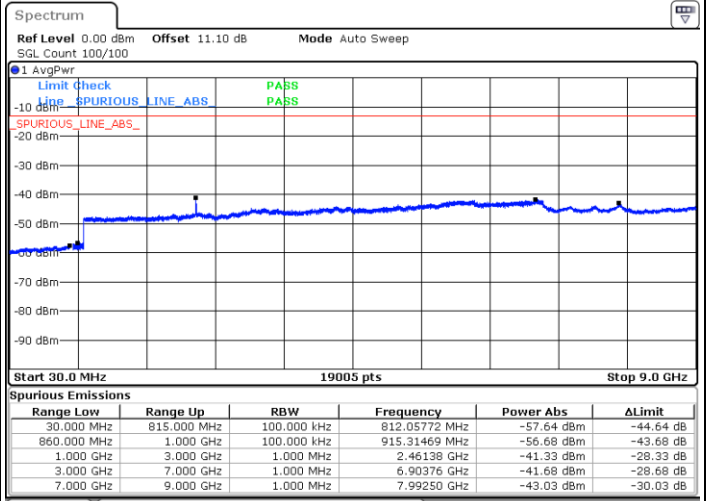

Date: 13.JUL.2020 11:17:15

LTE Band 5B / 10MHz+5MHz

256QAM

Lowest Channel / 1RB0 and 1RB24

Lowest Channel / 1RB49 and 1RB0

Date: 13.JUL.2020 16:48:35

Date: 13.JUL.2020 16:47:41

Lowest Channel / FullIRB

N/A

Date: 13.JUL.2020 16:49:28

LTE Band 5B / 10MHz+5MHz

256QAM

Middle Channel / 1RB0 and 1RB24

Middle Channel / 1RB49 and 1RB0

Date: 13.JUL.2020 16:57:57

Date: 13.JUL.2020 16:57:04

Middle Channel / FullIRB

N/A

Date: 13.JUL.2020 16:58:51

LTE Band 5B / 10MHz+5MHz

256QAM

Highest Channel / 1RB0 and 1RB24

Highest Channel / 1RB49 and 1RB0

Date: 13.JUL.2020 17:14:05

Date: 13.JUL.2020 17:13:12

Highest Channel / FullIRB

N/A

Date: 13.JUL.2020 17:14:59

LTE Band 5B / 10MHz+10MHz

256QAM

Lowest Channel / 1RB0 and 1RB49

Lowest Channel / 1RB49 and 1RB0