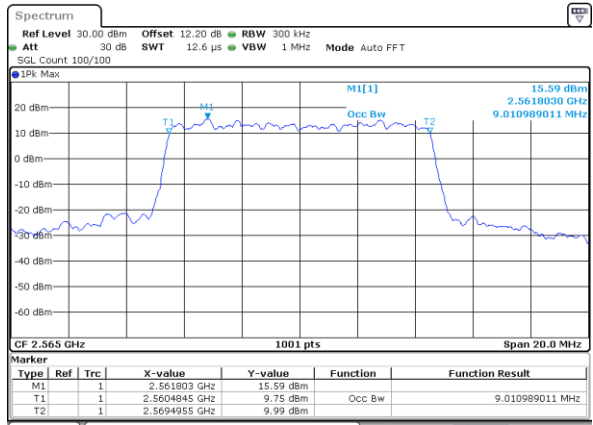

Date: 6 JUN 2020 09:35:27

Highest Channel / 5MHz / QPSK

Date: 6 JUN 2020 09:37:39

Highest Channel / 5MHz / 16QAM

Date: 6 JUN 2020 09:37:50

LTE Band 7

Lowest Channel / 10MHz / QPSK

Date: 6 JUN 2020 09:49:44

Lowest Channel / 10MHz / 16QAM

Date: 6 JUN 2020 09:49:56

Middle Channel / 10MHz / QPSK

Date: 6 JUN 2020 09:55:11

Middle Channel / 10MHz / 16QAM

Date: 6 JUN 2020 09:55:22

Highest Channel / 10MHz / QPSK

Date: 6 JUN 2020 09:57:34

Highest Channel / 10MHz / 16QAM

Date: 6 JUN 2020 09:57:46

LTE Band 7

Lowest Channel / 15MHz / QPSK

Date: 6 JUN 2020 10:09:39

Lowest Channel / 15MHz / 16QAM

Date: 6 JUN 2020 10:09:51

Middle Channel / 15MHz / QPSK