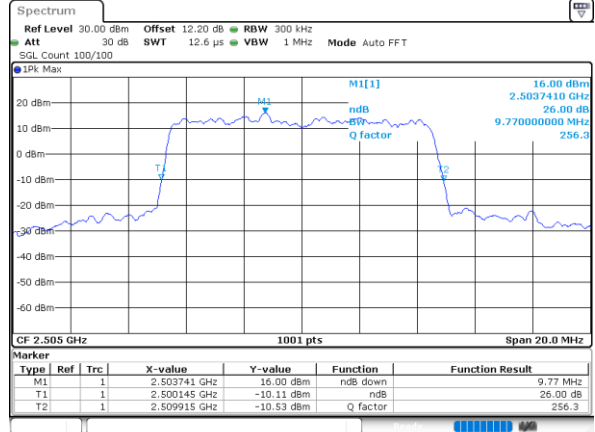

Lowest Channel / 10MHz / 16QAM

Date: 6 JUN 2020 09:50:20