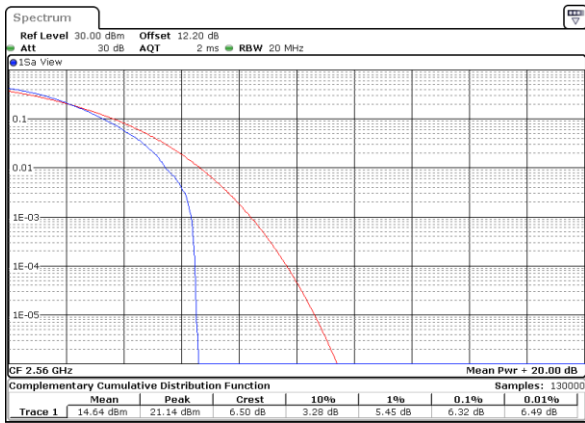

Date: 6 JUN 2020 11:08:11

Middle Channel / Full RB

Date: 6 JUN 2020 11:08:22

Highest Channel / 1RB

Date: 6 JUN 2020 11:08:35

Highest Channel / Full RB

Date: 6 JUN 2020 11:08:46

LTE Band 7 / 20MHz / 256QAM

Lowest Channel / 1RB

Date: 24\_JUL\_2020 11:44:37

Lowest Channel / Full RB

Date: 24\_JUL\_2020 11:44:21

Middle Channel / 1RB

Date: 24\_JUL\_2020 11:43:26

Middle Channel / Full RB

Date: 24\_JUL\_2020 11:43:42

Highest Channel / 1RB

Date: 24\_JUL\_2020 11:43:12

Highest Channel / Full RB

Date: 24\_JUL\_2020 11:43:30

**26dB Bandwidth**

Mode	LTE Band 7 : 26dB BW(MHz)											
BW	1.4MHz		3MHz		5MHz		10MHz		15MHz		20MHz	
Mod.	QPSK	16QAM	QPSK	16QAM	QPSK	16QAM	QPSK	16QAM	QPSK	16QAM	QPSK	16QAM
Lowest CH	-	-	-	-	4.95	4.85	9.87	9.77	14.36	14.42	18.82	19.06
Middle CH	-	-	-	-	4.89	4.76	9.71	9.85	14.45	14.15	19.18	18.66
Highest CH	-	-	-	-	4.88	4.90	9.67	9.77	14.39	14.54	18.66	18.74
Mode	LTE Band 7 : 26dB BW(MHz)											
BW	1.4MHz		3MHz		5MHz		10MHz		15MHz		20MHz	
Mod.	64QAM		64QAM		64QAM	256QAM	64QAM	256QAM	64QAM	256QAM	64QAM	256QAM
Lowest CH	-	-	-	-	4.84	4.95	9.79	9.81	14.63	14.42	18.94	18.86
Middle CH	-	-	-	-	4.86	4.88	9.89	9.93	14.30	14.18	18.62	18.94
Highest CH	-	-	-	-	4.91	4.86	9.79	9.71	14.27	14.24	18.94	18.78