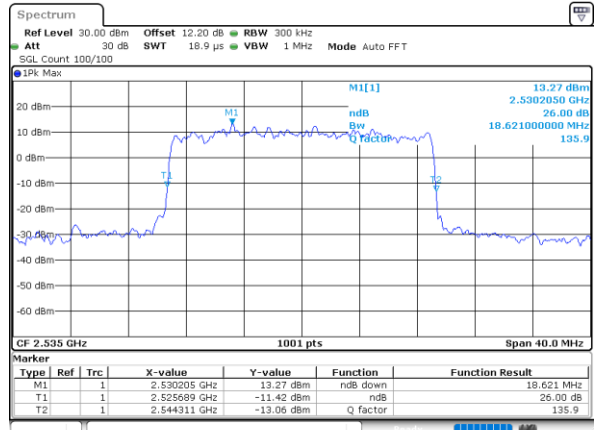

Date: 6 JUN 2020 10:07:07

LTE Band 7

Lowest Channel / 15MHz / 64QAM

Date: 6 JUN 2020 10:23:09

Lowest Channel / 20MHz / 64QAM

Date: 6 JUN 2020 10:43:06

Middle Channel / 15MHz / 64QAM

Date: 6 JUN 2020 10:25:52

Middle Channel / 20MHz / 64QAM

Date: 6 JUN 2020 10:45:49

Highest Channel / 15MHz / 64QAM

Date: 6 JUN 2020 10:27:04

Highest Channel / 20MHz / 64QAM

Date: 6 JUN 2020 10:47:02

LTE Band 7

Lowest Channel / 5MHz / 256QAM