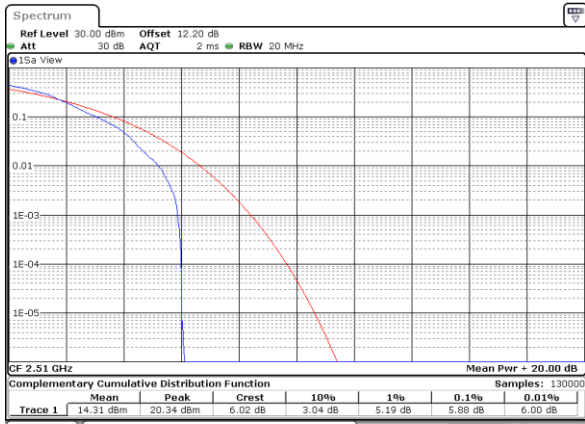

Highest Channel / Full RB

Date: 6 JUN 2020 11:06:23

LTE Band 7 / 20MHz / 64QAM

Lowest Channel / 1RB

Date: 6 JUN 2020 11:07:40

Lowest Channel / Full RB

Date: 6 JUN 2020 11:07:59

Middle Channel / 1RB

Date: 6 JUN 2020 11:08:11

Middle Channel / Full RB

Date: 6 JUN 2020 11:08:22

Highest Channel / 1RB

Date: 6 JUN 2020 11:08:35

Highest Channel / Full RB

Date: 6 JUN 2020 11:08:46

LTE Band 7 / 20MHz / 256QAM

Lowest Channel / 1RB

Date: 24\_JUL\_2020 11:44:37

Lowest Channel / Full RB

Date: 24\_JUL\_2020 11:44:21

Middle Channel / 1RB

Date: 24\_JUL\_2020 11:43:26

Middle Channel / Full RB

Date: 24\_JUL\_2020 11:43:42

Highest Channel / 1RB

Date: 24\_JUL\_2020 11:43:12

Highest Channel / Full RB

Date: 24\_JUL\_2020 11:43:30

**26dB Bandwidth**

Mode	LTE Band 7 : 26dB BW(MHz)											
BW	1.4MHz		3MHz		5MHz		10MHz		15MHz		20MHz	
Mod.	QPSK	16QAM	QPSK	16QAM	QPSK	16QAM	QPSK	16QAM	QPSK	16QAM	QPSK	16QAM
Lowest CH	-	-	-	-	4.95	4.85	9.87	9.77	14.36	14.42	18.82	19.06
Middle CH	-	-	-	-	4.89	4.76	9.71	9.85	14.45	14.15	19.18	18.66
Highest CH	-	-	-	-	4.88	4.90	9.67	9.77	14.39	14.54	18.66	18.74
Mode	LTE Band 7 : 26dB BW(MHz)											
BW	1.4MHz		3MHz		5MHz		10MHz		15MHz		20MHz	
Mod.	64QAM		64QAM		64QAM	256QAM	64QAM	256QAM	64QAM	256QAM	64QAM	256QAM
Lowest CH	-	-	-	-	4.84	4.95	9.79	9.81	14.63	14.42	18.94	18.86
Middle CH	-	-	-	-	4.86	4.88	9.89	9.93	14.30	14.18	18.62	18.94
Highest CH	-	-	-	-	4.91	4.86	9.79	9.71	14.27	14.24	18.94	18.78