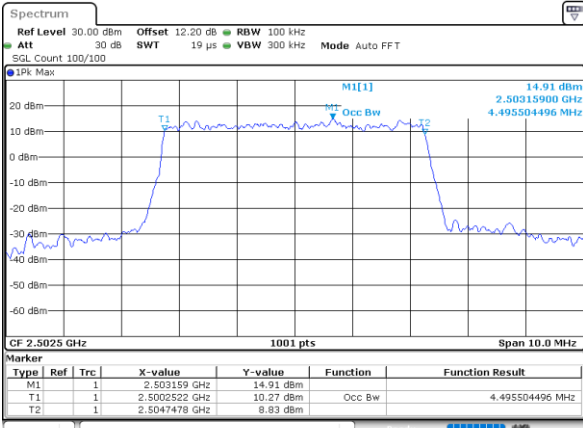

LTE Band 7

Lowest Channel / 5MHz / QPSK

Date: 6 JUN 2020 09:29:47