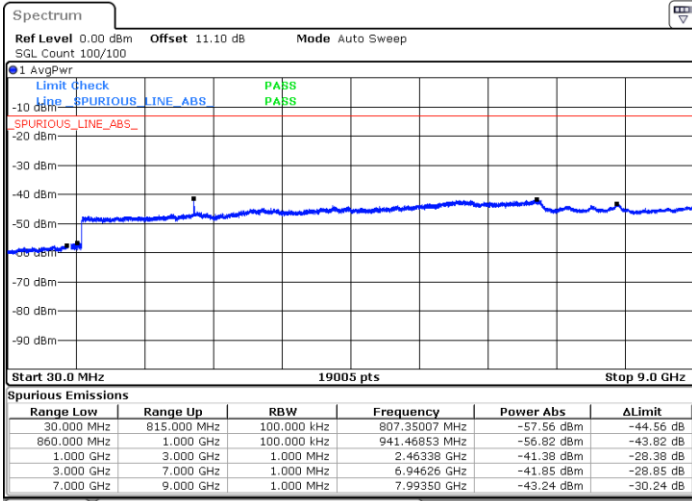

N/A

Date: 13.JUL.2020 16:49:28

LTE Band 5B / 10MHz+5MHz

256QAM

Middle Channel / 1RB0 and 1RB24

Middle Channel / 1RB49 and 1RB0

Date: 13.JUL.2020 16:57:57

Date: 13.JUL.2020 16:57:04

Middle Channel / FullIRB

N/A

Date: 13.JUL.2020 16:58:51

LTE Band 5B / 10MHz+5MHz

256QAM

Highest Channel / 1RB0 and 1RB24

Highest Channel / 1RB49 and 1RB0

Date: 13.JUL.2020 17:14:05

Date: 13.JUL.2020 17:13:12

Highest Channel / FullIRB

N/A

Date: 13.JUL.2020 17:14:59

LTE Band 5B / 10MHz+10MHz

256QAM

Lowest Channel / 1RB0 and 1RB49

Lowest Channel / 1RB49 and 1RB0

Date: 13.JUL.2020 15:56:06

Date: 13.JUL.2020 15:55:12

Lowest Channel / FullIRB

N/A

Date: 13.JUL.2020 15:56:59

LTE Band 5B / 10MHz+10MHz

256QAM

Middle Channel / 1RB0 and 1RB49