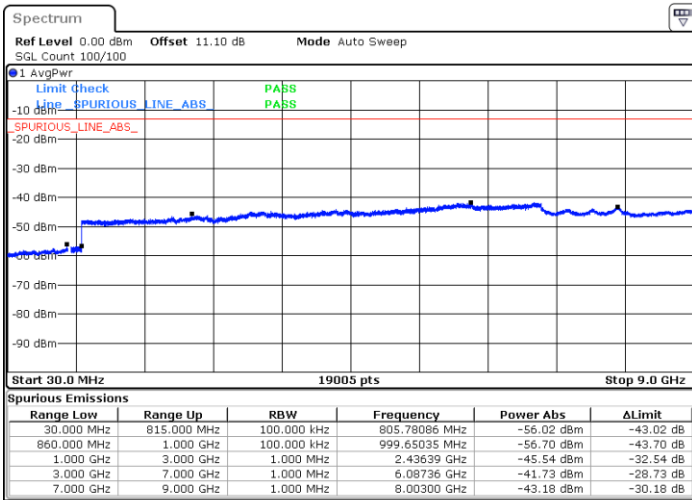

Middle Channel / FullIRB

N/A

Date: 13.JUL.2020 16:58:51

LTE Band 5B / 10MHz+5MHz

256QAM

Highest Channel / 1RB0 and 1RB24

Highest Channel / 1RB49 and 1RB0

Date: 13.JUL.2020 17:14:05

Date: 13.JUL.2020 17:13:12

Highest Channel / FullIRB

N/A

Date: 13.JUL.2020 17:14:59

LTE Band 5B / 10MHz+10MHz

256QAM

Lowest Channel / 1RB0 and 1RB49

Lowest Channel / 1RB49 and 1RB0

Date: 13.JUL.2020 15:56:06

Date: 13.JUL.2020 15:55:12

Lowest Channel / FullIRB

N/A

Date: 13.JUL.2020 15:56:59

LTE Band 5B / 10MHz+10MHz

256QAM

Middle Channel / 1RB0 and 1RB49