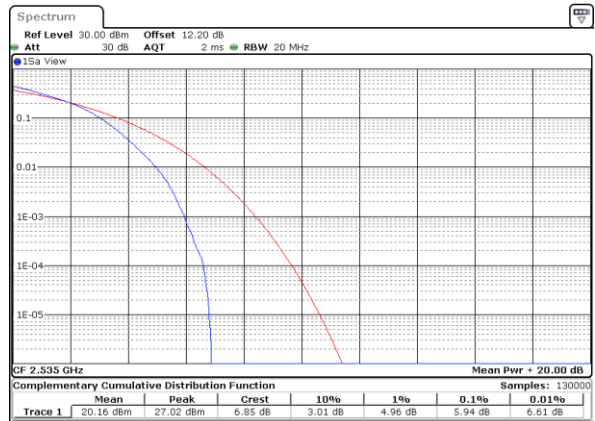

Date: 6 JUN 2020 11:07:07

Highest Channel / 1RB

Date: 6 JUN 2020 11:07:18

Highest Channel / Full RB

Date: 6 JUN 2020 11:07:29

LTE Band 7 / 20MHz / 16QAM

Lowest Channel / 1RB

Date: 6 JUN 2020 11:05:21

Lowest Channel / Full RB

Date: 6 JUN 2020 11:05:36

Middle Channel / 1RB

Date: 6 JUN 2020 11:05:48

Middle Channel / Full RB

Date: 6 JUN 2020 11:05:58

Highest Channel / 1RB

Date: 6 JUN 2020 11:06:10

Highest Channel / Full RB

Date: 6 JUN 2020 11:06:23

LTE Band 7 / 20MHz / 64QAM

Lowest Channel / 1RB

Date: 6 JUN 2020 11:07:40

Lowest Channel / Full RB

Date: 6 JUN 2020 11:07:59

Middle Channel / 1RB