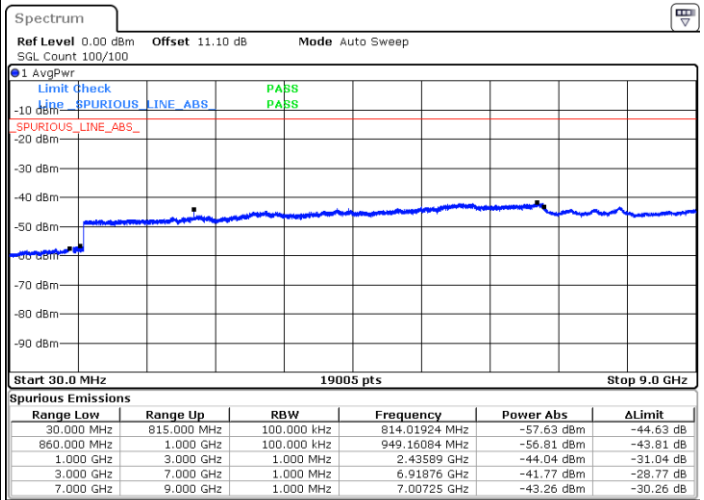

Middle Channel / FullIRB

N/A

Date: 13.JUL.2020 16:58:51

LTE Band 5B / 10MHz+5MHz

256QAM

Highest Channel / 1RB0 and 1RB24

Highest Channel / 1RB49 and 1RB0

Date: 13.JUL.2020 17:14:05

Date: 13.JUL.2020 17:13:12

Highest Channel / FullIRB

N/A

Date: 13.JUL.2020 17:14:59

LTE Band 5B / 10MHz+10MHz

256QAM

Lowest Channel / 1RB0 and 1RB49

Lowest Channel / 1RB49 and 1RB0

Date: 13.JUL.2020 15:56:06

Date: 13.JUL.2020 15:55:12

Lowest Channel / FullIRB

N/A

Date: 13.JUL.2020 15:56:59

LTE Band 5B / 10MHz+10MHz

256QAM

Middle Channel / 1RB0 and 1RB49