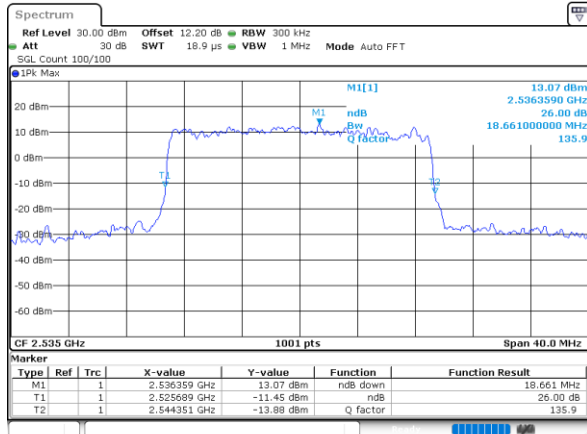

Lowest Channel / 20MHz / QPSK

Date: 6 JUN 2020 10:30:00

Lowest Channel / 20MHz / 16QAM

Date: 6 JUN 2020 10:30:12

Middle Channel / 20MHz / QPSK

Date: 6 JUN 2020 10:35:27

Middle Channel / 20MHz / 16QAM

Date: 6 JUN 2020 10:35:38

Highest Channel / 20MHz / QPSK

Date: 6 JUN 2020 10:37:51

Highest Channel / 20MHz / 16QAM

Date: 6 JUN 2020 10:38:03

LTE Band 7

Lowest Channel / 5MHz / 64QAM

Date: 6 JUN 2020 09:43:17

Lowest Channel / 10MHz / 64QAM