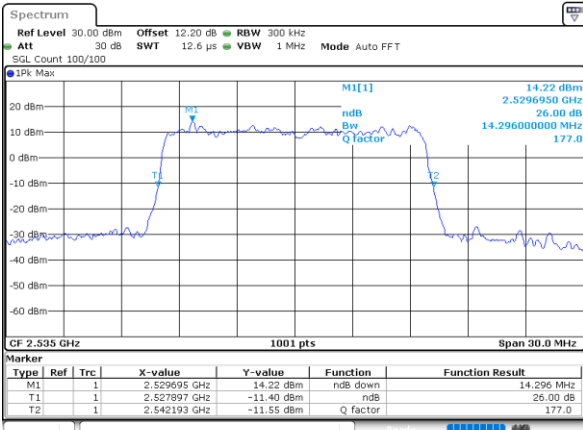

Date: 6 JUN 2020 10:07:07

LTE Band 7

Lowest Channel / 15MHz / 64QAM

Date: 6 JUN 2020 10:23:09

Lowest Channel / 20MHz / 64QAM

Date: 6 JUN 2020 10:43:06

Middle Channel / 15MHz / 64QAM

Date: 6 JUN 2020 10:25:52

Middle Channel / 20MHz / 64QAM

Date: 6 JUN 2020 10:45:49

Highest Channel / 15MHz / 64QAM

Date: 6 JUN 2020 10:27:04

Highest Channel / 20MHz / 64QAM

Date: 6 JUN 2020 10:47:02

LTE Band 7

Lowest Channel / 5MHz / 256QAM