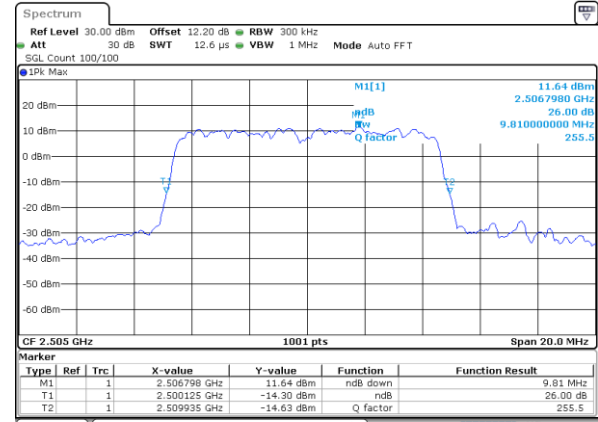

Date: 6 JUN 2020 10:07:07

LTE Band 7

Lowest Channel / 15MHz / 64QAM

Date: 6 JUN 2020 10:23:09

Lowest Channel / 20MHz / 64QAM

Date: 6 JUN 2020 10:43:06

Middle Channel / 15MHz / 64QAM

Date: 6 JUN 2020 10:25:52

Middle Channel / 20MHz / 64QAM

Date: 6 JUN 2020 10:45:49

Highest Channel / 15MHz / 64QAM

Date: 6 JUN 2020 10:27:04

Highest Channel / 20MHz / 64QAM

Date: 6 JUN 2020 10:47:02

LTE Band 7

Lowest Channel / 5MHz / 256QAM

Date: 24.JUL.2020 11:05:55

Lowest Channel / 10MHz / 256QAM

Date: 24.JUL.2020 11:20:57

Middle Channel / 5MHz / 256QAM

Date: 24.JUL.2020 11:10:55

Middle Channel / 10MHz / 256QAM

Date: 24.JUL.2020 11:17:12

Highest Channel / 5MHz / 256QAM