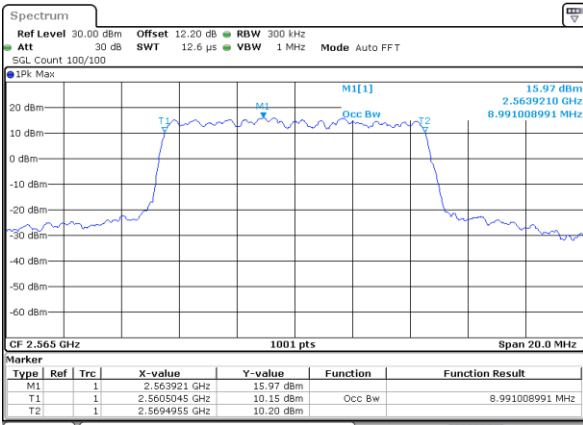

Date: 6 JUN 2020 09:35:27

Highest Channel / 5MHz / QPSK

Date: 6 JUN 2020 09:37:39

Highest Channel / 5MHz / 16QAM

Date: 6 JUN 2020 09:37:50

LTE Band 7

Lowest Channel / 10MHz / QPSK

Date: 6 JUN 2020 09:49:44

Lowest Channel / 10MHz / 16QAM

Date: 6 JUN 2020 09:49:56

Middle Channel / 10MHz / QPSK

Date: 6 JUN 2020 09:55:11

Middle Channel / 10MHz / 16QAM

Date: 6 JUN 2020 09:55:22

Highest Channel / 10MHz / QPSK

Date: 6 JUN 2020 09:57:34

Highest Channel / 10MHz / 16QAM

Date: 6 JUN 2020 09:57:46

LTE Band 7

Lowest Channel / 15MHz / QPSK

Date: 6 JUN 2020 10:09:39

Lowest Channel / 15MHz / 16QAM

Date: 6 JUN 2020 10:09:51

Middle Channel / 15MHz / QPSK