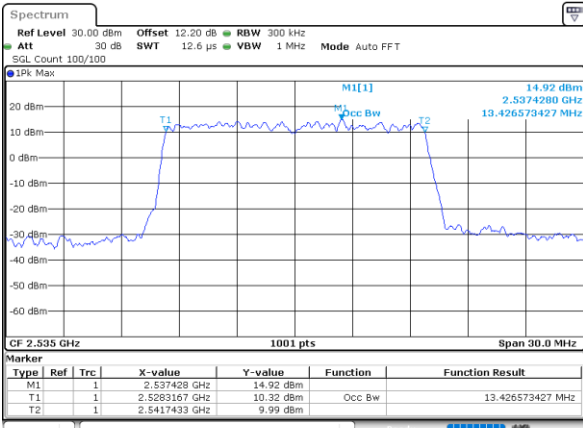

Highest Channel / 10MHz / 16QAM

Date: 6 JUN 2020 09:57:46

LTE Band 7

Lowest Channel / 15MHz / QPSK

Date: 6 JUN 2020 10:09:39

Lowest Channel / 15MHz / 16QAM

Date: 6 JUN 2020 10:09:51

Middle Channel / 15MHz / QPSK

Date: 6 JUN 2020 10:15:07

Middle Channel / 15MHz / 16QAM

Date: 6 JUN 2020 10:15:18

Highest Channel / 15MHz / QPSK

Date: 6 JUN 2020 10:17:30

Highest Channel / 15MHz / 16QAM

Date: 6 JUN 2020 10:17:42

LTE Band 7