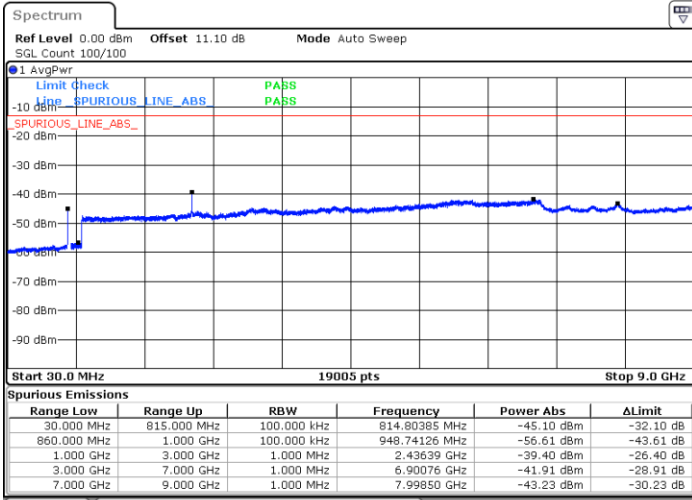

Middle Channel / 1RB49 and 1RB0

Date: 13.JUL.2020 16:10:29

Date: 13.JUL.2020 16:09:36

Middle Channel / FullIRB

N/A

Date: 13.JUL.2020 16:11:23

LTE Band 5B / 10MHz+10MHz

256QAM

Highest Channel / 1RB0 and 1RB49

Highest Channel / 1RB49 and 1RB0

Date: 13.JUL.2020 16:29:59

Date: 13.JUL.2020 16:29:06

Highest Channel / FullIRB

N/A

Date: 13.JUL.2020 16:30:52

# LTE Band 7

## Peak-to-Average Ratio

Mode	LTE Band 7 / 20MHz				
Mod.	QPSK		16QAM		Limit: 13dB
RB Size	1RB	Full RB	1RB	Full RB	Result
Lowest CH	3.54	4.55	5.51	5.62	<b>PASS</b>
Middle CH	3.57	5.07	4.58	5.94	
Highest CH	3.65	4.87	5.19	5.88	
Mode	LTE Band 7 / 20MHz				
Mod.	64QAM		256QAM		Limit: 13dB
RB Size	1RB	Full RB	1RB	Full RB	Result
Lowest CH	7.16	6.49	5.88	6.55	<b>PASS</b>
Middle CH	7.16	6.38	6.14	6.52	
Highest CH	6.96	6.46	6.32	6.55	