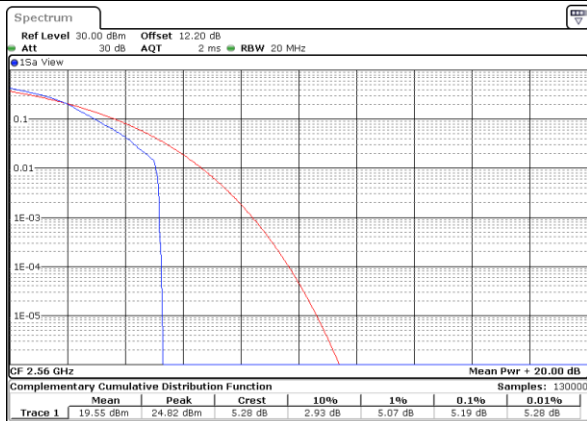

Date: 6 JUN 2020 11:07:07

Highest Channel / 1RB

Date: 6 JUN 2020 11:07:18

Highest Channel / Full RB

Date: 6 JUN 2020 11:07:29

LTE Band 7 / 20MHz / 16QAM

Lowest Channel / 1RB

Date: 6 JUN 2020 11:05:21

Lowest Channel / Full RB

Date: 6 JUN 2020 11:05:36

Middle Channel / 1RB

Date: 6 JUN 2020 11:05:48

Middle Channel / Full RB

Date: 6 JUN 2020 11:05:58

Highest Channel / 1RB

Date: 6 JUN 2020 11:06:10

Highest Channel / Full RB

Date: 6 JUN 2020 11:06:23

LTE Band 7 / 20MHz / 64QAM

Lowest Channel / 1RB

Date: 6 JUN 2020 11:07:40

Lowest Channel / Full RB

Date: 6 JUN 2020 11:07:59

Middle Channel / 1RB