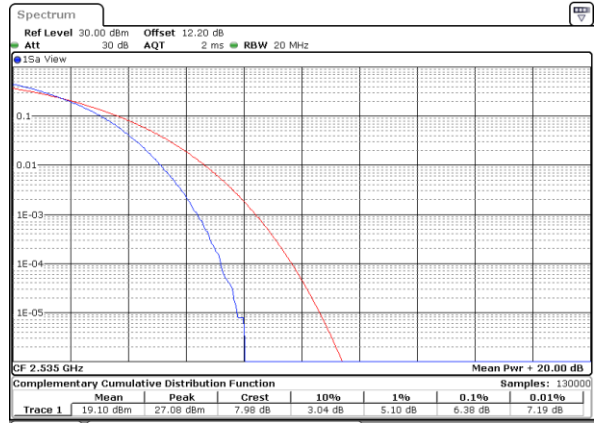

Lowest Channel / Full RB

Date: 6 JUN 2020 11:05:36

Middle Channel / 1RB

Date: 6 JUN 2020 11:05:48

Middle Channel / Full RB

Date: 6 JUN 2020 11:05:58

Highest Channel / 1RB

Date: 6 JUN 2020 11:06:10

Highest Channel / Full RB

Date: 6 JUN 2020 11:06:23

LTE Band 7 / 20MHz / 64QAM

Lowest Channel / 1RB

Date: 6 JUN 2020 11:07:40

Lowest Channel / Full RB

Date: 6 JUN 2020 11:07:59

Middle Channel / 1RB

Date: 6 JUN 2020 11:08:11

Middle Channel / Full RB

Date: 6 JUN 2020 11:08:22

Highest Channel / 1RB

Date: 6 JUN 2020 11:08:35

Highest Channel / Full RB

Date: 6 JUN 2020 11:08:46

LTE Band 7 / 20MHz / 256QAM