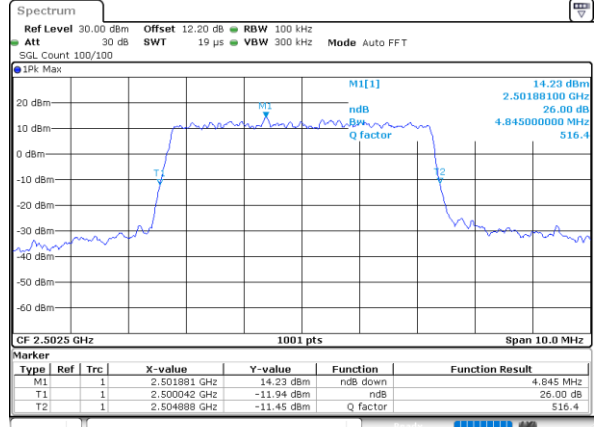

Lowest Channel / 1RB

Date: 24\_JUL\_2020 11:44:37

Lowest Channel / Full RB

Date: 24\_JUL\_2020 11:44:21

Middle Channel / 1RB

Date: 24\_JUL\_2020 11:43:26

Middle Channel / Full RB

Date: 24\_JUL\_2020 11:43:42

Highest Channel / 1RB

Date: 24\_JUL\_2020 11:43:12

Highest Channel / Full RB

Date: 24\_JUL\_2020 11:43:30

**26dB Bandwidth**

Mode	LTE Band 7 : 26dB BW(MHz)											
BW	1.4MHz		3MHz		5MHz		10MHz		15MHz		20MHz	
Mod.	QPSK	16QAM	QPSK	16QAM	QPSK	16QAM	QPSK	16QAM	QPSK	16QAM	QPSK	16QAM
Lowest CH	-	-	-	-	4.95	4.85	9.87	9.77	14.36	14.42	18.82	19.06
Middle CH	-	-	-	-	4.89	4.76	9.71	9.85	14.45	14.15	19.18	18.66
Highest CH	-	-	-	-	4.88	4.90	9.67	9.77	14.39	14.54	18.66	18.74
Mode	LTE Band 7 : 26dB BW(MHz)											
BW	1.4MHz		3MHz		5MHz		10MHz		15MHz		20MHz	
Mod.	64QAM		64QAM		64QAM	256QAM	64QAM	256QAM	64QAM	256QAM	64QAM	256QAM
Lowest CH	-	-	-	-	4.84	4.95	9.79	9.81	14.63	14.42	18.94	18.86
Middle CH	-	-	-	-	4.86	4.88	9.89	9.93	14.30	14.18	18.62	18.94
Highest CH	-	-	-	-	4.91	4.86	9.79	9.71	14.27	14.24	18.94	18.78

LTE Band 7

Lowest Channel / 5MHz / QPSK

Date: 6 JUN 2020 09:30:11

Lowest Channel / 5MHz / 16QAM

Date: 6 JUN 2020 09:30:23

Middle Channel / 5MHz / QPSK

Date: 6 JUN 2020 09:35:38

Middle Channel / 5MHz / 16QAM