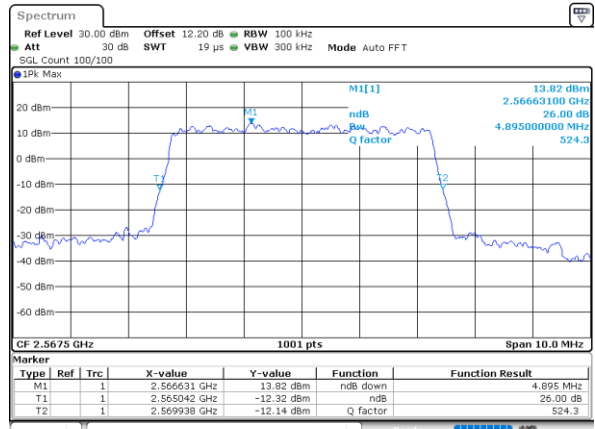

Highest Channel / 1RB

Date: 24\_JUL\_2020 11:43:12

Highest Channel / Full RB

Date: 24\_JUL\_2020 11:43:30

**26dB Bandwidth**

Mode	LTE Band 7 : 26dB BW(MHz)											
BW	1.4MHz		3MHz		5MHz		10MHz		15MHz		20MHz	
Mod.	QPSK	16QAM	QPSK	16QAM	QPSK	16QAM	QPSK	16QAM	QPSK	16QAM	QPSK	16QAM
Lowest CH	-	-	-	-	4.95	4.85	9.87	9.77	14.36	14.42	18.82	19.06
Middle CH	-	-	-	-	4.89	4.76	9.71	9.85	14.45	14.15	19.18	18.66
Highest CH	-	-	-	-	4.88	4.90	9.67	9.77	14.39	14.54	18.66	18.74
Mode	LTE Band 7 : 26dB BW(MHz)											
BW	1.4MHz		3MHz		5MHz		10MHz		15MHz		20MHz	
Mod.	64QAM		64QAM		64QAM	256QAM	64QAM	256QAM	64QAM	256QAM	64QAM	256QAM
Lowest CH	-	-	-	-	4.84	4.95	9.79	9.81	14.63	14.42	18.94	18.86
Middle CH	-	-	-	-	4.86	4.88	9.89	9.93	14.30	14.18	18.62	18.94
Highest CH	-	-	-	-	4.91	4.86	9.79	9.71	14.27	14.24	18.94	18.78

LTE Band 7

Lowest Channel / 5MHz / QPSK

Date: 6 JUN 2020 09:30:11

Lowest Channel / 5MHz / 16QAM

Date: 6 JUN 2020 09:30:23

Middle Channel / 5MHz / QPSK

Date: 6 JUN 2020 09:35:38

Middle Channel / 5MHz / 16QAM

Date: 6 JUN 2020 09:35:49

Highest Channel / 5MHz / QPSK

Date: 6 JUN 2020 09:38:02

Highest Channel / 5MHz / 16QAM

Date: 6 JUN 2020 09:38:14

LTE Band 7

Lowest Channel / 10MHz / QPSK

Date: 6 JUN 2020 09:50:08