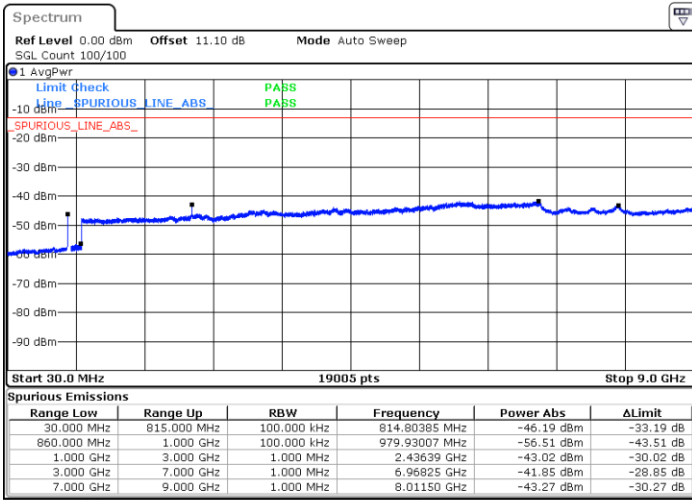

Date: 13.JUL.2020 15:56:06

Date: 13.JUL.2020 15:55:12

Lowest Channel / FullIRB

N/A

Date: 13.JUL.2020 15:56:59

LTE Band 5B / 10MHz+10MHz

256QAM

Middle Channel / 1RB0 and 1RB49

Middle Channel / 1RB49 and 1RB0

Date: 13.JUL.2020 16:10:29

Date: 13.JUL.2020 16:09:36

Middle Channel / FullIRB

N/A

Date: 13.JUL.2020 16:11:23

LTE Band 5B / 10MHz+10MHz

256QAM

Highest Channel / 1RB0 and 1RB49

Highest Channel / 1RB49 and 1RB0

Date: 13.JUL.2020 16:29:59

Date: 13.JUL.2020 16:29:06

Highest Channel / FullIRB

N/A

Date: 13.JUL.2020 16:30:52

## Peak-to-Average Ratio

Mode	LTE Band 7 / 20MHz				
Mod.	QPSK		16QAM		Limit: 13dB
RB Size	1RB	Full RB	1RB	Full RB	Result
Lowest CH	3.54	4.55	5.51	5.62	<b>PASS</b>
Middle CH	3.57	5.07	4.58	5.94	
Highest CH	3.65	4.87	5.19	5.88	
Mode	LTE Band 7 / 20MHz				
Mod.	64QAM		256QAM		Limit: 13dB
RB Size	1RB	Full RB	1RB	Full RB	Result
Lowest CH	7.16	6.49	5.88	6.55	<b>PASS</b>
Middle CH	7.16	6.38	6.14	6.52	
Highest CH	6.96	6.46	6.32	6.55	