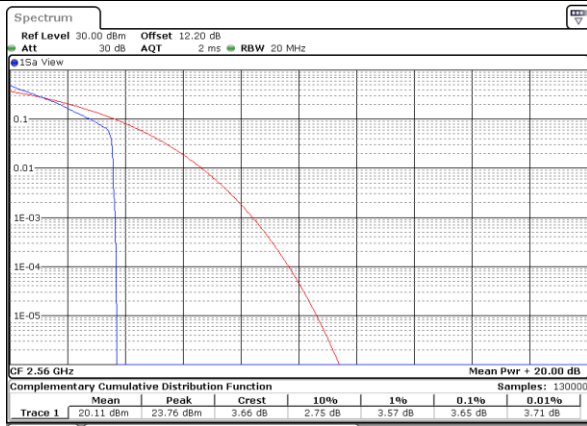

## Peak-to-Average Ratio

Mode	LTE Band 7 / 20MHz				
Mod.	QPSK		16QAM		Limit: 13dB
RB Size	1RB	Full RB	1RB	Full RB	Result
Lowest CH	3.54	4.55	5.51	5.62	<b>PASS</b>
Middle CH	3.57	5.07	4.58	5.94	
Highest CH	3.65	4.87	5.19	5.88	
Mode	LTE Band 7 / 20MHz				
Mod.	64QAM		256QAM		Limit: 13dB
RB Size	1RB	Full RB	1RB	Full RB	Result
Lowest CH	7.16	6.49	5.88	6.55	<b>PASS</b>
Middle CH	7.16	6.38	6.14	6.52	
Highest CH	6.96	6.46	6.32	6.55	

LTE Band 7 / 20MHz / QPSK

Lowest Channel / 1RB

Date: 6 JUN 2020 11:06:34

Lowest Channel / Full RB

Date: 6 JUN 2020 11:06:46

Middle Channel / 1RB

Date: 6 JUN 2020 11:06:57

Middle Channel / Full RB

Date: 6 JUN 2020 11:07:07

Highest Channel / 1RB

Date: 6 JUN 2020 11:07:18

Highest Channel / Full RB

Date: 6 JUN 2020 11:07:29

LTE Band 7 / 20MHz / 16QAM

Lowest Channel / 1RB

Date: 6 JUN 2020 11:05:21