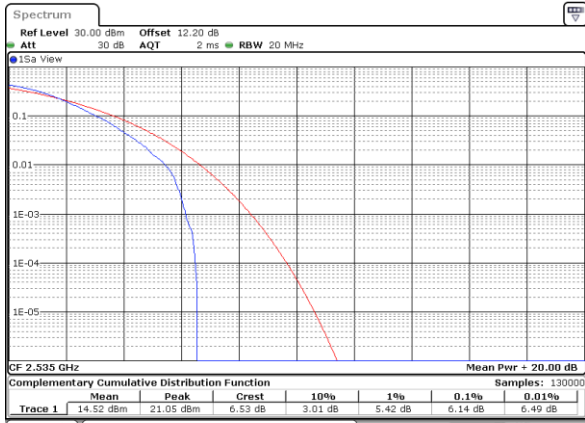

Date: 6 JUN 2020 11:08:11

Middle Channel / Full RB

Date: 6 JUN 2020 11:08:22

Highest Channel / 1RB

Date: 6 JUN 2020 11:08:35

Highest Channel / Full RB

Date: 6 JUN 2020 11:08:46

LTE Band 7 / 20MHz / 256QAM

Lowest Channel / 1RB

Date: 24\_JUL\_2020 11:44:37

Lowest Channel / Full RB

Date: 24\_JUL\_2020 11:44:21

Middle Channel / 1RB

Date: 24\_JUL\_2020 11:43:26

Middle Channel / Full RB

Date: 24\_JUL\_2020 11:43:42

Highest Channel / 1RB

Date: 24\_JUL\_2020 11:43:12

Highest Channel / Full RB

Date: 24\_JUL\_2020 11:43:30

**26dB Bandwidth**

Mode	LTE Band 7 : 26dB BW(MHz)											
BW	1.4MHz		3MHz		5MHz		10MHz		15MHz		20MHz	
Mod.	QPSK	16QAM	QPSK	16QAM	QPSK	16QAM	QPSK	16QAM	QPSK	16QAM	QPSK	16QAM
Lowest CH	-	-	-	-	4.95	4.85	9.87	9.77	14.36	14.42	18.82	19.06
Middle CH	-	-	-	-	4.89	4.76	9.71	9.85	14.45	14.15	19.18	18.66
Highest CH	-	-	-	-	4.88	4.90	9.67	9.77	14.39	14.54	18.66	18.74
Mode	LTE Band 7 : 26dB BW(MHz)											
BW	1.4MHz		3MHz		5MHz		10MHz		15MHz		20MHz	
Mod.	64QAM		64QAM		64QAM	256QAM	64QAM	256QAM	64QAM	256QAM	64QAM	256QAM
Lowest CH	-	-	-	-	4.84	4.95	9.79	9.81	14.63	14.42	18.94	18.86
Middle CH	-	-	-	-	4.86	4.88	9.89	9.93	14.30	14.18	18.62	18.94
Highest CH	-	-	-	-	4.91	4.86	9.79	9.71	14.27	14.24	18.94	18.78