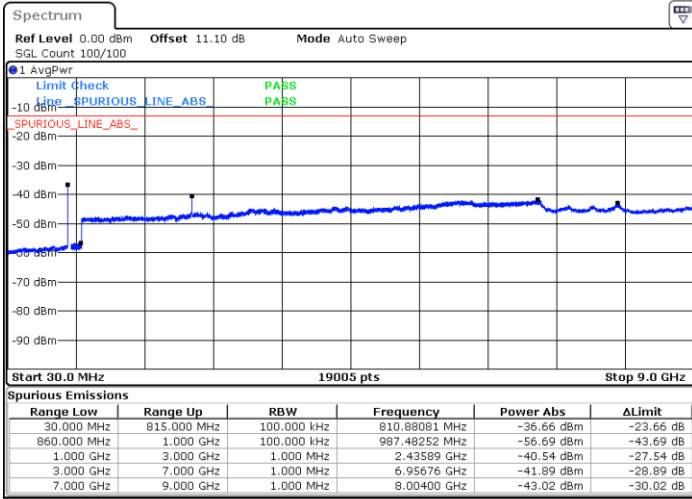

Date: 13.JUL.2020 15:56:06

Date: 13.JUL.2020 15:55:12

Lowest Channel / FullIRB

N/A

Date: 13.JUL.2020 15:56:59

LTE Band 5B / 10MHz+10MHz

256QAM

Middle Channel / 1RB0 and 1RB49

Middle Channel / 1RB49 and 1RB0

Date: 13.JUL.2020 16:10:29

Date: 13.JUL.2020 16:09:36

Middle Channel / FullIRB

N/A

Date: 13.JUL.2020 16:11:23

LTE Band 5B / 10MHz+10MHz

256QAM

Highest Channel / 1RB0 and 1RB49

Highest Channel / 1RB49 and 1RB0

Date: 13.JUL.2020 16:29:59

Date: 13.JUL.2020 16:29:06

Highest Channel / FullIRB

N/A

Date: 13.JUL.2020 16:30:52

## Peak-to-Average Ratio

Mode	LTE Band 7 / 20MHz				
Mod.	QPSK		16QAM		Limit: 13dB
RB Size	1RB	Full RB	1RB	Full RB	Result
Lowest CH	3.54	4.55	5.51	5.62	<b>PASS</b>
Middle CH	3.57	5.07	4.58	5.94	
Highest CH	3.65	4.87	5.19	5.88	
Mode	LTE Band 7 / 20MHz				
Mod.	64QAM		256QAM		Limit: 13dB
RB Size	1RB	Full RB	1RB	Full RB	Result
Lowest CH	7.16	6.49	5.88	6.55	<b>PASS</b>
Middle CH	7.16	6.38	6.14	6.52	
Highest CH	6.96	6.46	6.32	6.55	