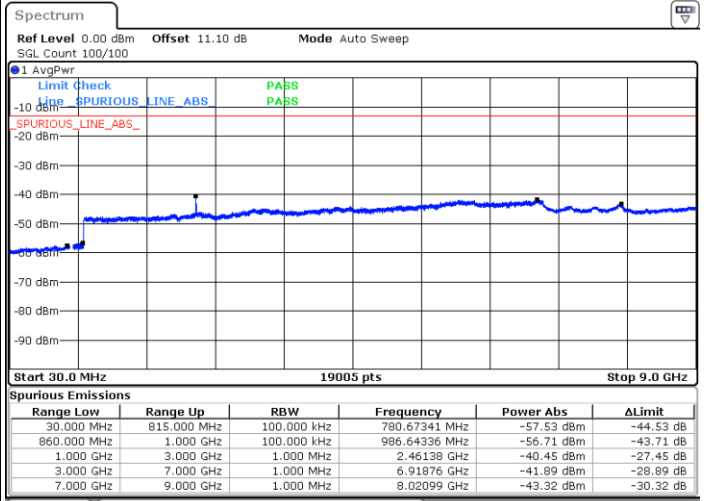

N/A

Date: 13.JUL.2020 16:49:28

LTE Band 5B / 10MHz+5MHz

256QAM

Middle Channel / 1RB0 and 1RB24

Middle Channel / 1RB49 and 1RB0

Date: 13.JUL.2020 16:57:57

Date: 13.JUL.2020 16:57:04

Middle Channel / FullIRB

N/A

Date: 13.JUL.2020 16:58:51

LTE Band 5B / 10MHz+5MHz

256QAM

Highest Channel / 1RB0 and 1RB24

Highest Channel / 1RB49 and 1RB0

Date: 13.JUL.2020 17:14:05

Date: 13.JUL.2020 17:13:12

Highest Channel / FullIRB

N/A

Date: 13.JUL.2020 17:14:59

LTE Band 5B / 10MHz+10MHz

256QAM

Lowest Channel / 1RB0 and 1RB49

Lowest Channel / 1RB49 and 1RB0

Date: 13.JUL.2020 15:56:06

Date: 13.JUL.2020 15:55:12

Lowest Channel / FullIRB

N/A

Date: 13.JUL.2020 15:56:59

LTE Band 5B / 10MHz+10MHz

256QAM

Middle Channel / 1RB0 and 1RB49