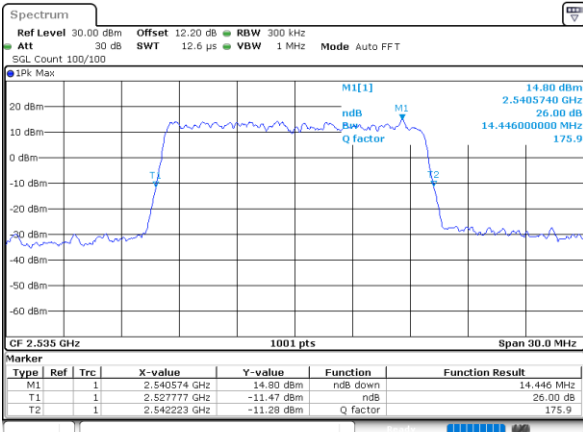

Highest Channel / 10MHz / 16QAM

Date: 6 JUN 2020 09:58:09

LTE Band 7

Lowest Channel / 15MHz / QPSK

Date: 6 JUN 2020 10:10:03

Lowest Channel / 15MHz / 16QAM

Date: 6 JUN 2020 10:10:14

Middle Channel / 15MHz / QPSK

Date: 6 JUN 2020 10:15:30

Middle Channel / 15MHz / 16QAM

Date: 6 JUN 2020 10:15:41

Highest Channel / 15MHz / QPSK

Date: 6 JUN 2020 10:17:54

Highest Channel / 15MHz / 16QAM

Date: 6 JUN 2020 10:18:05

LTE Band 7