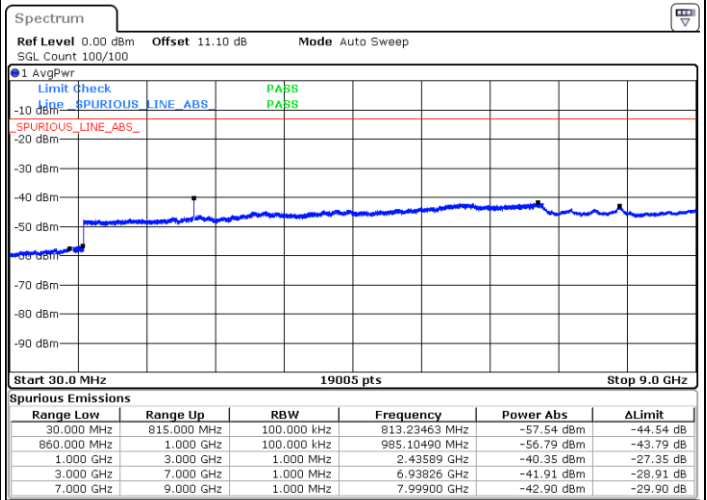

Date: 13.JUL.2020 17:13:12

Highest Channel / FullIRB

N/A

Date: 13.JUL.2020 17:14:59

LTE Band 5B / 10MHz+10MHz

256QAM

Lowest Channel / 1RB0 and 1RB49

Lowest Channel / 1RB49 and 1RB0

Date: 13.JUL.2020 15:56:06

Date: 13.JUL.2020 15:55:12

Lowest Channel / FullIRB

N/A

Date: 13.JUL.2020 15:56:59

LTE Band 5B / 10MHz+10MHz

256QAM

Middle Channel / 1RB0 and 1RB49

Middle Channel / 1RB49 and 1RB0

Date: 13.JUL.2020 16:10:29

Date: 13.JUL.2020 16:09:36

Middle Channel / FullIRB

N/A

Date: 13.JUL.2020 16:11:23

LTE Band 5B / 10MHz+10MHz

256QAM

Highest Channel / 1RB0 and 1RB49

Highest Channel / 1RB49 and 1RB0

Date: 13.JUL.2020 16:29:59

Date: 13.JUL.2020 16:29:06

Highest Channel / FullIRB

N/A

Date: 13.JUL.2020 16:30:52