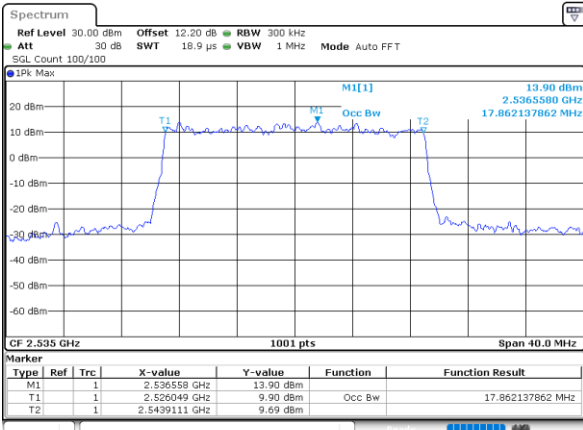

Date: 6 JUN 2020 10:15:07

Middle Channel / 15MHz / 16QAM

Date: 6 JUN 2020 10:15:18

Highest Channel / 15MHz / QPSK

Date: 6 JUN 2020 10:17:30

Highest Channel / 15MHz / 16QAM

Date: 6 JUN 2020 10:17:42

LTE Band 7

Lowest Channel / 20MHz / QPSK

Date: 6 JUN 2020 10:29:36

Lowest Channel / 20MHz / 16QAM

Date: 6 JUN 2020 10:29:48

Middle Channel / 20MHz / QPSK

Date: 6 JUN 2020 10:35:05

Middle Channel / 20MHz / 16QAM

Date: 6 JUN 2020 10:35:16

Highest Channel / 20MHz / QPSK

Date: 6 JUN 2020 10:37:28

Highest Channel / 20MHz / 16QAM

Date: 6 JUN 2020 10:37:39