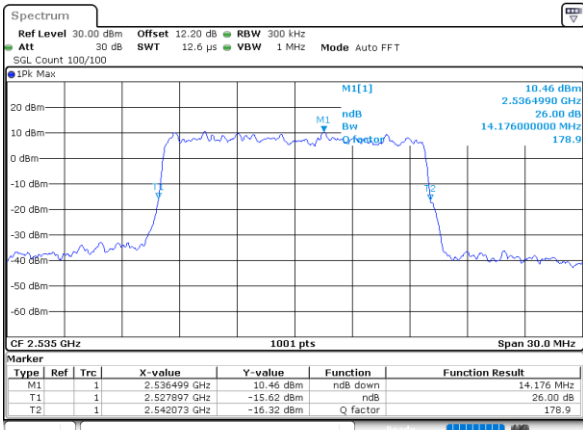

Middle Channel / 15MHz / 256QAM

Date: 24_JUL_2020 11:24:42