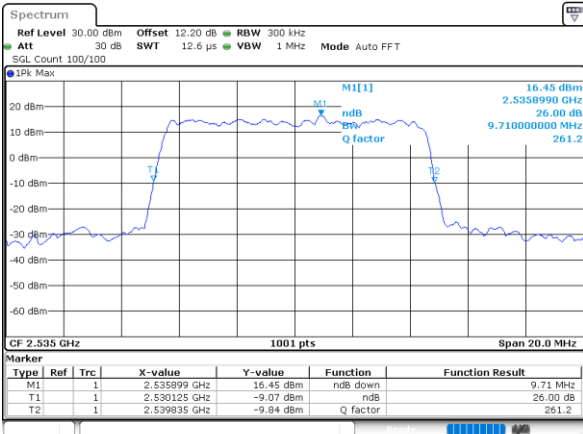

Middle Channel / 10MHz / QPSK

Date: 6 JUN 2020 09:55:33