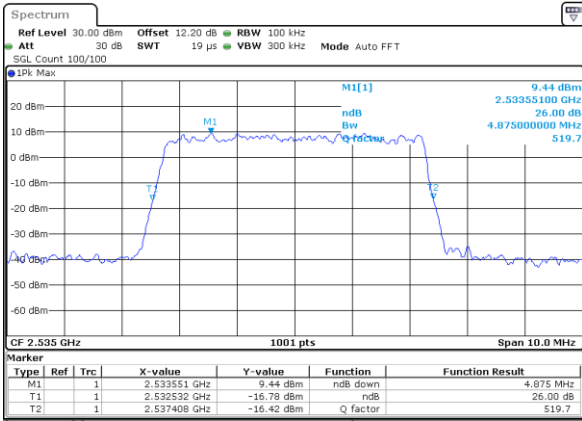

Date: 6 JUN 2020 10:07:07

LTE Band 7

Lowest Channel / 15MHz / 64QAM

Date: 6 JUN 2020 10:23:09

Lowest Channel / 20MHz / 64QAM

Date: 6 JUN 2020 10:43:06

Middle Channel / 15MHz / 64QAM

Date: 6 JUN 2020 10:25:52

Middle Channel / 20MHz / 64QAM

Date: 6 JUN 2020 10:45:49

Highest Channel / 15MHz / 64QAM

Date: 6 JUN 2020 10:27:04

Highest Channel / 20MHz / 64QAM

Date: 6 JUN 2020 10:47:02

LTE Band 7

Lowest Channel / 5MHz / 256QAM

Date: 24.JUL.2020 11:05:55

Lowest Channel / 10MHz / 256QAM

Date: 24.JUL.2020 11:20:57

Middle Channel / 5MHz / 256QAM

Date: 24.JUL.2020 11:10:55

Middle Channel / 10MHz / 256QAM

Date: 24.JUL.2020 11:17:12

Highest Channel / 5MHz / 256QAM