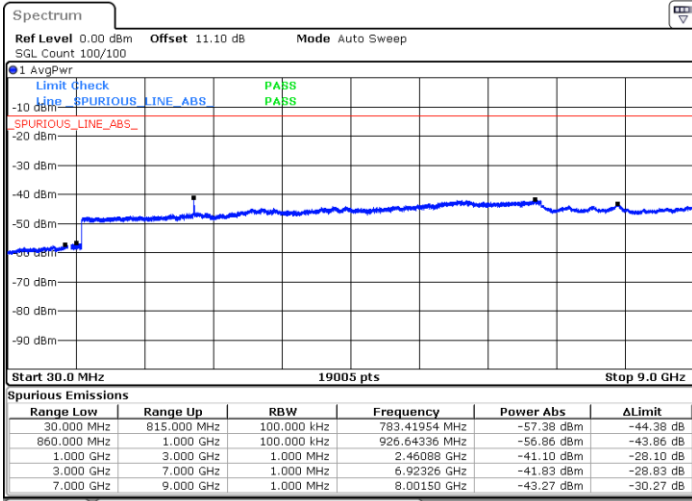

Date: 13.JUL.2020 11:17:15

LTE Band 5B / 10MHz+5MHz

256QAM

Lowest Channel / 1RB0 and 1RB24

Lowest Channel / 1RB49 and 1RB0

Date: 13.JUL.2020 16:48:35

Date: 13.JUL.2020 16:47:41

Lowest Channel / FullIRB

N/A

Date: 13.JUL.2020 16:49:28

LTE Band 5B / 10MHz+5MHz

256QAM

Middle Channel / 1RB0 and 1RB24

Middle Channel / 1RB49 and 1RB0

Date: 13.JUL.2020 16:57:57

Date: 13.JUL.2020 16:57:04

Middle Channel / FullIRB

N/A

Date: 13.JUL.2020 16:58:51

LTE Band 5B / 10MHz+5MHz

256QAM

Highest Channel / 1RB0 and 1RB24

Highest Channel / 1RB49 and 1RB0

Date: 13.JUL.2020 17:14:05

Date: 13.JUL.2020 17:13:12

Highest Channel / FullIRB

N/A

Date: 13.JUL.2020 17:14:59

LTE Band 5B / 10MHz+10MHz

256QAM

Lowest Channel / 1RB0 and 1RB49

Lowest Channel / 1RB49 and 1RB0