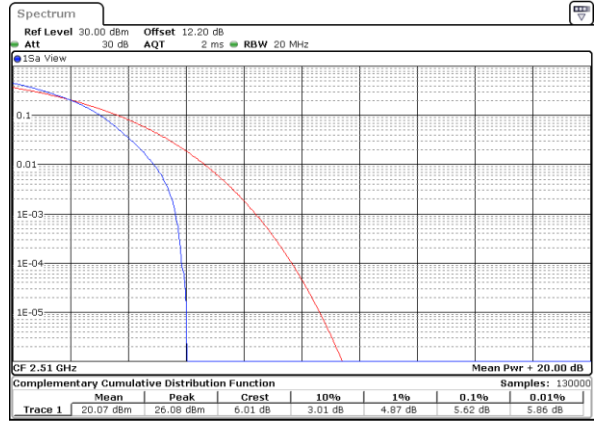

LTE Band 7 / 20MHz / QPSK

Lowest Channel / 1RB

Date: 6 JUN 2020 11:06:34

Lowest Channel / Full RB

Date: 6 JUN 2020 11:06:46

Middle Channel / 1RB

Date: 6 JUN 2020 11:06:57

Middle Channel / Full RB

Date: 6 JUN 2020 11:07:07

Highest Channel / 1RB

Date: 6 JUN 2020 11:07:18

Highest Channel / Full RB

Date: 6 JUN 2020 11:07:29

LTE Band 7 / 20MHz / 16QAM

Lowest Channel / 1RB

Date: 6 JUN 2020 11:05:21

Lowest Channel / Full RB

Date: 6 JUN 2020 11:05:36

Middle Channel / 1RB

Date: 6 JUN 2020 11:05:48

Middle Channel / Full RB

Date: 6 JUN 2020 11:05:58

Highest Channel / 1RB

Date: 6 JUN 2020 11:06:10