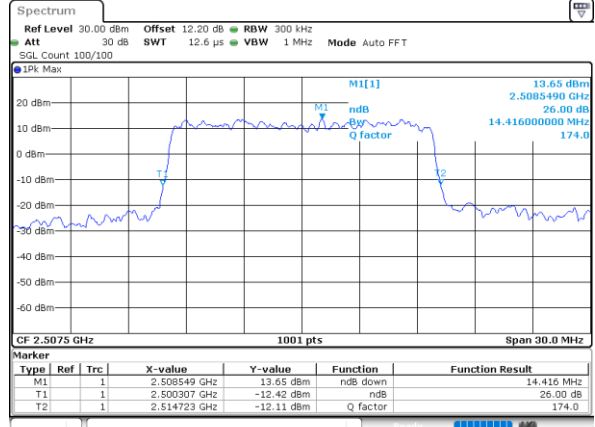

Highest Channel / 10MHz / 16QAM

Date: 6 JUN 2020 09:58:09

LTE Band 7

Lowest Channel / 15MHz / QPSK

Date: 6 JUN 2020 10:10:03

Lowest Channel / 15MHz / 16QAM

Date: 6 JUN 2020 10:10:14

Middle Channel / 15MHz / QPSK

Date: 6 JUN 2020 10:15:30

Middle Channel / 15MHz / 16QAM

Date: 6 JUN 2020 10:15:41

Highest Channel / 15MHz / QPSK

Date: 6 JUN 2020 10:17:54

Highest Channel / 15MHz / 16QAM

Date: 6 JUN 2020 10:18:05

LTE Band 7