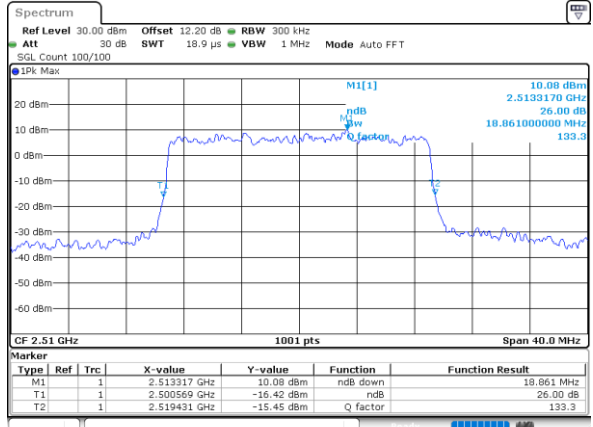

Date: 24.JUL.2020 11:12:36

Highest Channel / 10MHz / 256QAM

Date: 24.JUL.2020 11:22:03

LTE Band 7

Lowest Channel / 15MHz / 256QAM

Date: 24\_JUL\_2020 11:29:59

Lowest Channel / 20MHz / 256QAM

Date: 24\_JUL\_2020 11:38:03