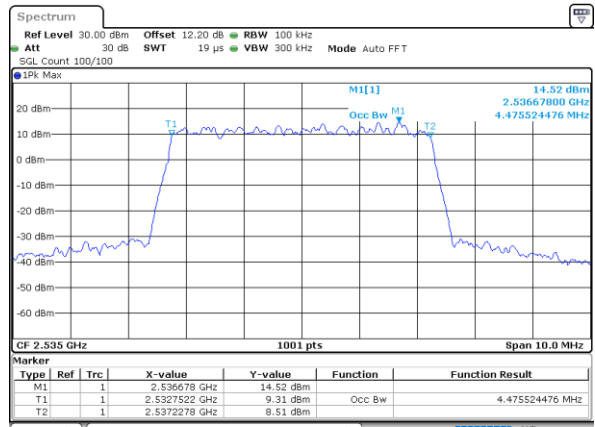

Date: 24\_JUL\_2020 11:39:53

**Occupied Bandwidth**

Mode	LTE Band 7 : 99%OBW(MHz)											
BW	1.4MHz		3MHz		5MHz		10MHz		15MHz		20MHz	
Mod.	QPSK	16QAM	QPSK	16QAM	QPSK	16QAM	QPSK	16QAM	QPSK	16QAM	QPSK	16QAM
Lowest CH	-	-	-	-	4.50	4.49	8.99	8.99	13.40	13.46	17.90	17.90
Middle CH	-	-	-	-	4.49	4.48	8.97	9.03	13.43	13.37	17.86	17.90
Highest CH	-	-	-	-	4.50	4.48	8.99	9.01	13.46	13.43	17.82	17.90
Mode	LTE Band 7 : 99%OBW(MHz)											
BW	1.4MHz		3MHz		5MHz		10MHz		15MHz		20MHz	
Mod.	64QAM		64QAM		64QAM	256QAM	64QAM	256QAM	64QAM	256QAM	64QAM	256QAM
Lowest CH	-	-	-	-	4.49	4.49	9.07	8.93	13.46	13.46	17.82	17.86
Middle CH	-	-	-	-	4.46	4.50	9.01	8.99	13.40	13.46	17.78	17.90
Highest CH	-	-	-	-	4.50	4.48	9.01	9.03	13.49	13.40	17.78	17.86

LTE Band 7

Lowest Channel / 5MHz / QPSK

Date: 6 JUN 2020 09:29:47

Lowest Channel / 5MHz / 16QAM

Date: 6 JUN 2020 09:29:59

Middle Channel / 5MHz / QPSK

Date: 6 JUN 2020 09:35:16

Middle Channel / 5MHz / 16QAM

Date: 6 JUN 2020 09:35:27

Highest Channel / 5MHz / QPSK

Date: 6 JUN 2020 09:37:39

Highest Channel / 5MHz / 16QAM

Date: 6 JUN 2020 09:37:50

LTE Band 7

Lowest Channel / 10MHz / QPSK

Date: 6 JUN 2020 09:49:44