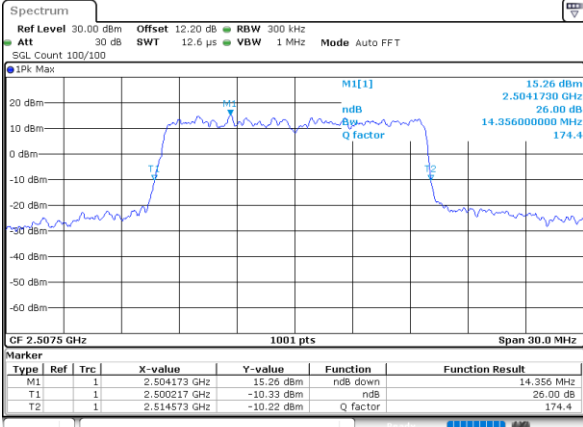

Highest Channel / 10MHz / 16QAM

Date: 6 JUN 2020 09:58:09

LTE Band 7

Lowest Channel / 15MHz / QPSK

Date: 6 JUN 2020 10:10:03

Lowest Channel / 15MHz / 16QAM

Date: 6 JUN 2020 10:10:14

Middle Channel / 15MHz / QPSK

Date: 6 JUN 2020 10:15:30

Middle Channel / 15MHz / 16QAM

Date: 6 JUN 2020 10:15:41

Highest Channel / 15MHz / QPSK

Date: 6 JUN 2020 10:17:54

Highest Channel / 15MHz / 16QAM

Date: 6 JUN 2020 10:18:05

LTE Band 7