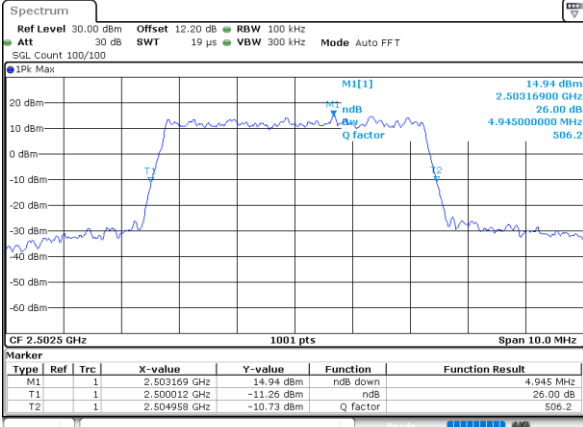

Lowest Channel / 1RB

Date: 24\_JUL\_2020 11:44:37

Lowest Channel / Full RB

Date: 24\_JUL\_2020 11:44:21

Middle Channel / 1RB

Date: 24\_JUL\_2020 11:43:26

Middle Channel / Full RB

Date: 24\_JUL\_2020 11:43:42

Highest Channel / 1RB

Date: 24\_JUL\_2020 11:43:12

Highest Channel / Full RB

Date: 24\_JUL\_2020 11:43:30

**26dB Bandwidth**

Mode	LTE Band 7 : 26dB BW(MHz)											
BW	1.4MHz		3MHz		5MHz		10MHz		15MHz		20MHz	
Mod.	QPSK	16QAM	QPSK	16QAM	QPSK	16QAM	QPSK	16QAM	QPSK	16QAM	QPSK	16QAM
Lowest CH	-	-	-	-	4.95	4.85	9.87	9.77	14.36	14.42	18.82	19.06
Middle CH	-	-	-	-	4.89	4.76	9.71	9.85	14.45	14.15	19.18	18.66
Highest CH	-	-	-	-	4.88	4.90	9.67	9.77	14.39	14.54	18.66	18.74
Mode	LTE Band 7 : 26dB BW(MHz)											
BW	1.4MHz		3MHz		5MHz		10MHz		15MHz		20MHz	
Mod.	64QAM		64QAM		64QAM	256QAM	64QAM	256QAM	64QAM	256QAM	64QAM	256QAM
Lowest CH	-	-	-	-	4.84	4.95	9.79	9.81	14.63	14.42	18.94	18.86
Middle CH	-	-	-	-	4.86	4.88	9.89	9.93	14.30	14.18	18.62	18.94
Highest CH	-	-	-	-	4.91	4.86	9.79	9.71	14.27	14.24	18.94	18.78

LTE Band 7

Lowest Channel / 5MHz / QPSK

Date: 6 JUN 2020 09:30:11

Lowest Channel / 5MHz / 16QAM

Date: 6 JUN 2020 09:30:23

Middle Channel / 5MHz / QPSK

Date: 6 JUN 2020 09:35:38

Middle Channel / 5MHz / 16QAM