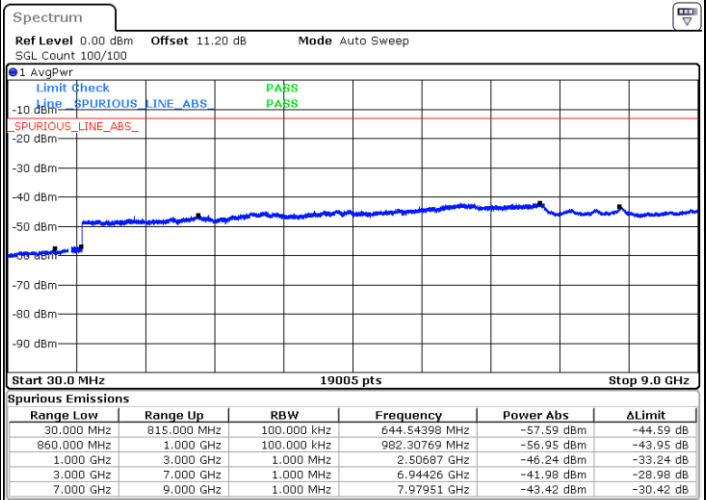

LTE Band 5B / 10MHz+10MHz

QPSK

Middle Channel / 1RB0 and 1RB49

Middle Channel / 1RB49 and 1RB0

Date: 4 JUN 2020 20:37:58

Date: 4 JUN 2020 20:38:53

Middle Channel / FullIRB

N/A

Date: 4 JUN 2020 20:33:16

LTE Band 5B / 10MHz+10MHz

QPSK

Highest Channel / 1RB0 and 1RB49

Highest Channel / 1RB49 and 1RB0

Date: 4 JUN 2020 20:26:33

Date: 4 JUN 2020 20:21:52

Highest Channel / FullIRB

N/A

Date: 4 JUN 2020 20:27:29

LTE Band 5B / 5MHz+3MHz

16QAM

Lowest Channel / 1RB0 and 1RB14

Lowest Channel / 1RB24 and 1RB0

Date: 13.JUL.2020 14:44:05

Date: 13.JUL.2020 14:41:25