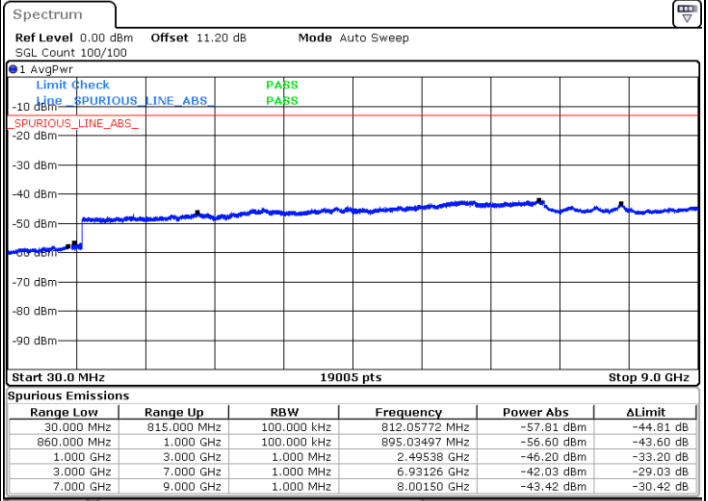

N/A

Date: 4 JUN 2020 19:25:37

LTE Band 5B / 10MHz+5MHz

16QAM

Highest Channel / 1RB0 and 1RB24

Highest Channel / 1RB49 and 1RB0

Date: 4 JUN 2020 19:16:43

Date: 4 JUN 2020 19:13:55

Highest Channel / FullIRB

N/A

Date: 4 JUN 2020 19:19:32

LTE Band 5B / 10MHz+10MHz

16QAM

Lowest Channel / 1RB0 and 1RB49

Lowest Channel / 1RB49 and 1RB0

Date: 4 JUN 2020 19:57:16

Date: 4 JUN 2020 19:54:28

Lowest Channel / FullIRB

N/A

Date: 4 JUN 2020 20:00:05

LTE Band 5B / 10MHz+10MHz

16QAM

Middle Channel / 1RB0 and 1RB49

Middle Channel / 1RB49 and 1RB0

Date: 4 JUN 2020 20:37:02

Date: 4 JUN 2020 20:39:50

Middle Channel / FullIRB

N/A

Date: 4 JUN 2020 20:34:13

LTE Band 5B / 10MHz+10MHz

16QAM

Highest Channel / 1RB0 and 1RB49