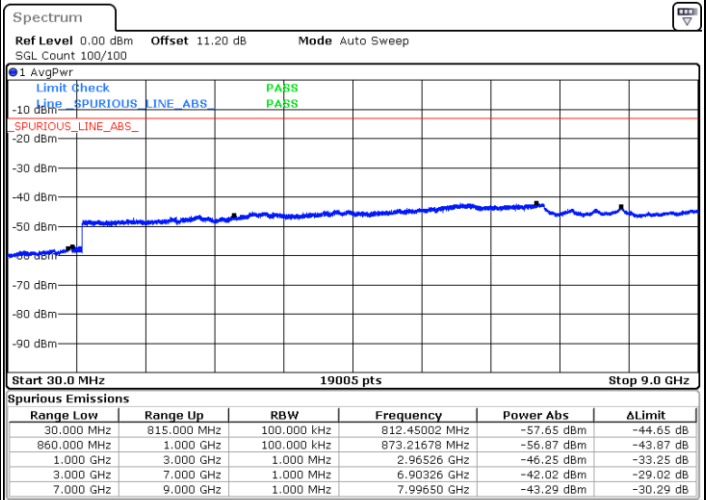

Middle Channel / FullIRB

N/A

Date: 4 JUN 2020 18:12:28

LTE Band 5B / 5MHz+10MHz

64QAM

Highest Channel / 1RB0 and 1RB49

Highest Channel / 1RB24 and 1RB0

Date: 4 JUN 2020 17:51:44

Date: 4 JUN 2020 17:50:49

Highest Channel / FullIRB

N/A

Date: 4 JUN 2020 17:56:25

LTE Band 5B / 10MHz+5MHz

64QAM

Lowest Channel / 1RB0 and 1RB24

Lowest Channel / 1RB49 and 1RB0

Date: 4 JUN 2020 18:46:47

Date: 4 JUN 2020 18:42:06

Lowest Channel / FullIRB

N/A

Date: 4 JUN 2020 18:47:43

LTE Band 5B / 10MHz+5MHz

64QAM

Middle Channel / 1RB0 and 1RB24