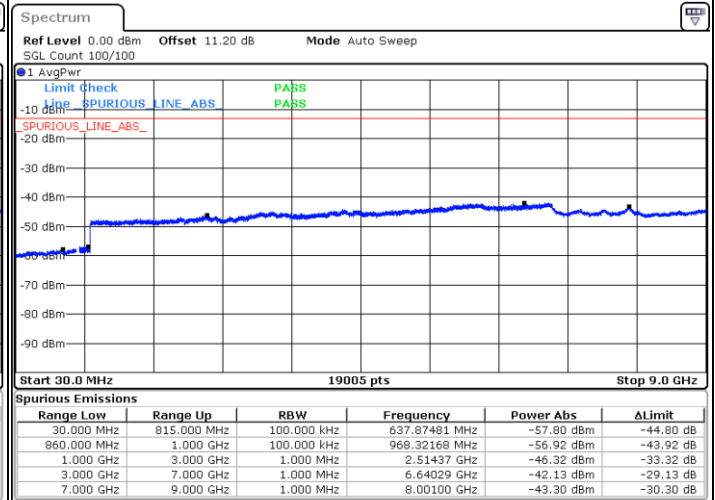

LTE Band 5B / 5MHz+3MHz

64QAM

Highest Channel / 1RB0 and 1RB14

Highest Channel / 1RB24 and 1RB0

Date: 13.JUL.2020 15:21:33

Date: 13.JUL.2020 15:18:53

Highest Channel / FullIRB

N/A

Date: 13.JUL.2020 15:26:02

LTE Band 5B / 5MHz+10MHz

64QAM

Lowest Channel / 1RB0 and 1RB49

Lowest Channel / 1RB24 and 1RB0

Date: 4 JUN 2020 17:24:21

Date: 4 JUN 2020 17:19:16

Lowest Channel / FullIRB

N/A

Date: 4 JUN 2020 17:25:23

LTE Band 5B / 5MHz+10MHz

64QAM

Middle Channel / 1RB0 and 1RB49

Middle Channel / 1RB24 and 1RB0

Date: 4 JUN 2020 18:13:25

Date: 4 JUN 2020 18:18:05

Middle Channel / FullIRB

N/A

Date: 4 JUN 2020 18:12:28

LTE Band 5B / 5MHz+10MHz

64QAM

Highest Channel / 1RB0 and 1RB49

Highest Channel / 1RB24 and 1RB0

Date: 4 JUN 2020 17:51:44