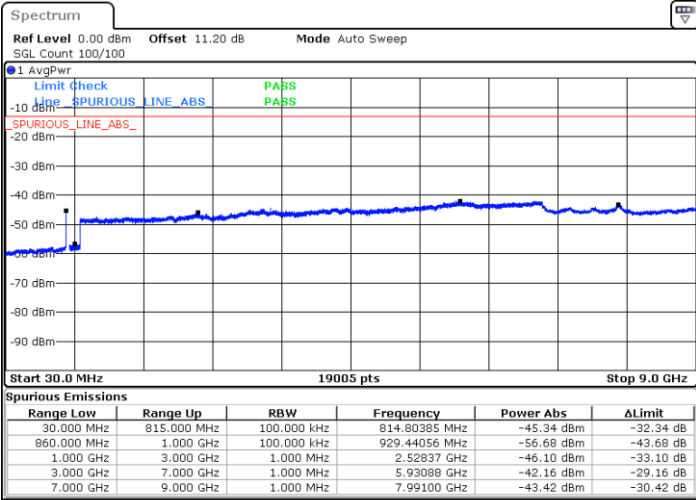

Highest Channel / FullIRB

N/A

Date: 4 JUN 2020 19:19:32

LTE Band 5B / 10MHz+10MHz

16QAM

Lowest Channel / 1RB0 and 1RB49

Lowest Channel / 1RB49 and 1RB0

Date: 4 JUN 2020 19:57:16

Date: 4 JUN 2020 19:54:28

Lowest Channel / FullIRB

N/A

Date: 4 JUN 2020 20:00:05

LTE Band 5B / 10MHz+10MHz

16QAM

Middle Channel / 1RB0 and 1RB49

Middle Channel / 1RB49 and 1RB0

Date: 4 JUN 2020 20:37:02

Date: 4 JUN 2020 20:39:50

Middle Channel / FullIRB

N/A

Date: 4 JUN 2020 20:34:13

LTE Band 5B / 10MHz+10MHz

16QAM

Highest Channel / 1RB0 and 1RB49

Highest Channel / 1RB49 and 1RB0

Date: 4 JUN 2020 20:25:36

Date: 4 JUN 2020 20:22:48

Highest Channel / FullIRB

N/A

Date: 4 JUN 2020 20:28:25

LTE Band 5B / 5MHz+3MHz

64QAM