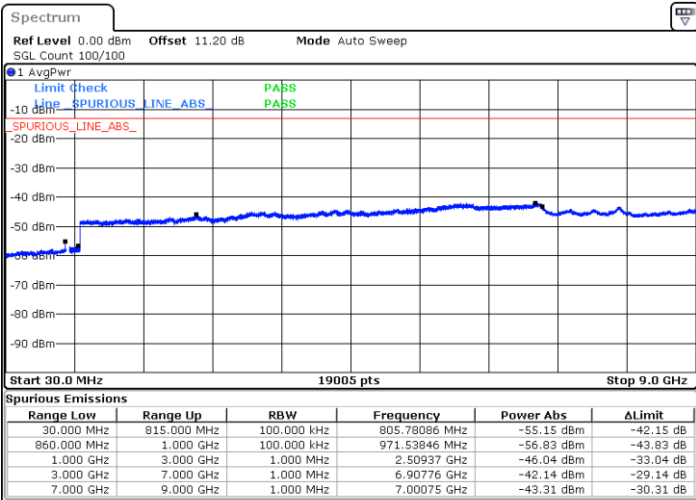

Date: 4 JUN 2020 18:46:47

Date: 4 JUN 2020 18:42:06

Lowest Channel / FullIRB

N/A

Date: 4 JUN 2020 18:47:43

LTE Band 5B / 10MHz+5MHz

64QAM

Middle Channel / 1RB0 and 1RB24

Middle Channel / 1RB49 and 1RB0

Date: 4 JUN 2020 19:27:30

Date: 4 JUN 2020 19:32:10

Middle Channel / FullIRB

N/A

Date: 4 JUN 2020 19:26:33

LTE Band 5B / 10MHz+5MHz

64QAM

Highest Channel / 1RB0 and 1RB24

Highest Channel / 1RB49 and 1RB0

Date: 4 JUN 2020 19:15:47

Date: 4 JUN 2020 19:14:51

Highest Channel / FullIRB

N/A

Date: 4 JUN 2020 19:20:28

LTE Band 5B / 10MHz+10MHz

64QAM

Lowest Channel / 1RB0 and 1RB49

Lowest Channel / 1RB49 and 1RB0

Date: 4 JUN 2020 19:58:13

Date: 4 JUN 2020 19:53:31

Lowest Channel / FullIRB

N/A

Date: 4 JUN 2020 19:59:09