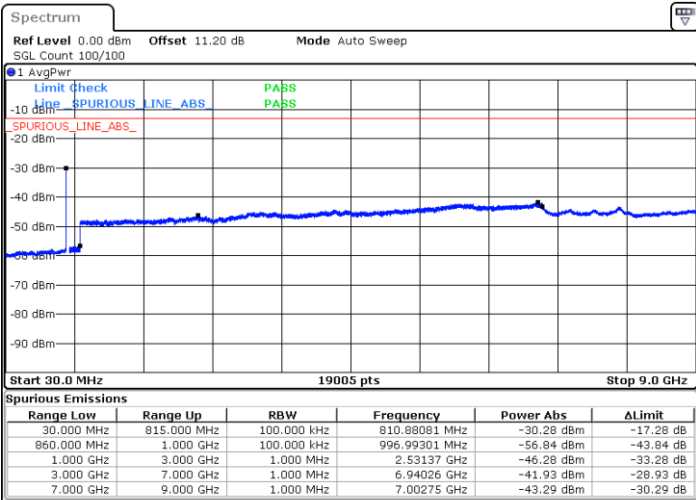

Middle Channel / FullIRB

N/A

Date: 4 JUN 2020 18:12:28

LTE Band 5B / 5MHz+10MHz

64QAM

Highest Channel / 1RB0 and 1RB49

Highest Channel / 1RB24 and 1RB0

Date: 4 JUN 2020 17:51:44

Date: 4 JUN 2020 17:50:49

Highest Channel / FullIRB

N/A

Date: 4 JUN 2020 17:56:25

LTE Band 5B / 10MHz+5MHz

64QAM

Lowest Channel / 1RB0 and 1RB24

Lowest Channel / 1RB49 and 1RB0

Date: 4 JUN 2020 18:46:47

Date: 4 JUN 2020 18:42:06

Lowest Channel / FullIRB

N/A

Date: 4 JUN 2020 18:47:43

LTE Band 5B / 10MHz+5MHz

64QAM

Middle Channel / 1RB0 and 1RB24

Highest Channel / 1RB0 and 1RB24

Highest Channel / 1RB49 and 1RB0

Date: 4 JUN 2020 19:15:47

Date: 4 JUN 2020 19:14:51

Highest Channel / FullIRB

N/A

Date: 4 JUN 2020 19:20:28

LTE Band 5B / 10MHz+10MHz