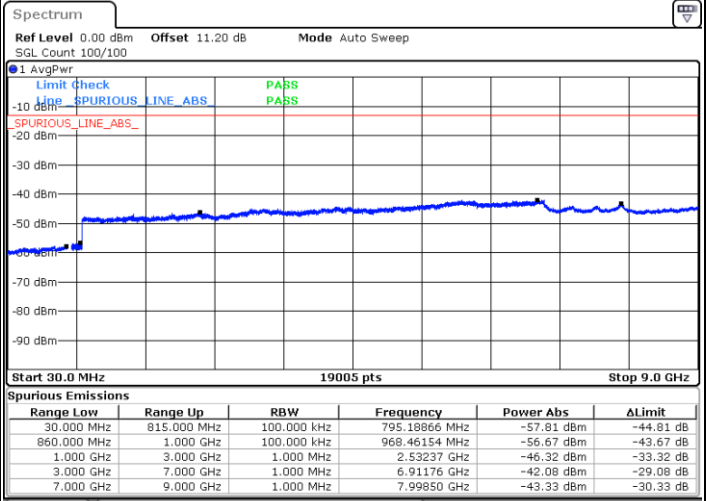

Date: 13.JUL.2020 15:26:02

LTE Band 5B / 5MHz+10MHz

64QAM

Lowest Channel / 1RB0 and 1RB49

Lowest Channel / 1RB24 and 1RB0

Date: 4 JUN 2020 17:24:21

Date: 4 JUN 2020 17:19:16

Lowest Channel / FullIRB

N/A

Date: 4 JUN 2020 17:25:23

LTE Band 5B / 5MHz+10MHz

64QAM

Middle Channel / 1RB0 and 1RB49

Middle Channel / 1RB24 and 1RB0

Date: 4 JUN 2020 18:13:25

Date: 4 JUN 2020 18:18:05

Middle Channel / FullIRB

N/A

Date: 4 JUN 2020 18:12:28

LTE Band 5B / 5MHz+10MHz

64QAM

Highest Channel / 1RB0 and 1RB49

Highest Channel / 1RB24 and 1RB0

Date: 4 JUN 2020 17:51:44

Date: 4 JUN 2020 17:50:49

Highest Channel / FullIRB

N/A

Date: 4 JUN 2020 17:56:25

LTE Band 5B / 10MHz+5MHz

64QAM

Lowest Channel / 1RB0 and 1RB24

Lowest Channel / 1RB49 and 1RB0