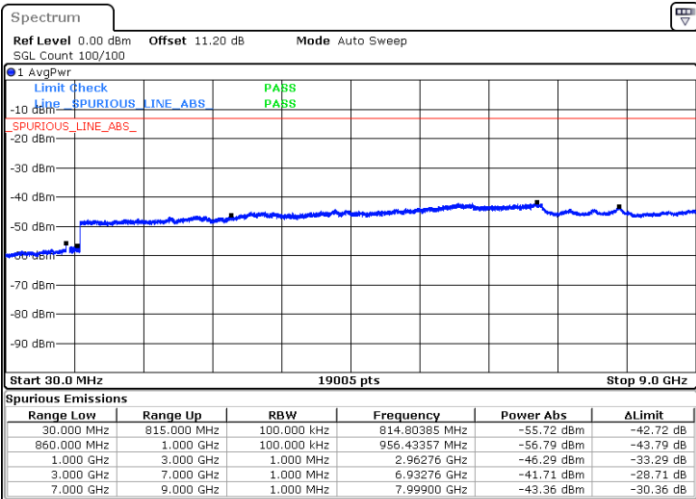

Middle Channel / 1RB49 and 1RB0

Date: 4 JUN 2020 19:27:30

Date: 4 JUN 2020 19:32:10

Middle Channel / FullIRB

N/A

Date: 4 JUN 2020 19:26:33

LTE Band 5B / 10MHz+5MHz

64QAM

Highest Channel / 1RB0 and 1RB24

Highest Channel / 1RB49 and 1RB0

Date: 4 JUN 2020 19:15:47

Date: 4 JUN 2020 19:14:51

Highest Channel / FullIRB

N/A

Date: 4 JUN 2020 19:20:28

LTE Band 5B / 10MHz+10MHz

64QAM

Lowest Channel / 1RB0 and 1RB49

Lowest Channel / 1RB49 and 1RB0

Date: 4 JUN 2020 19:58:13

Date: 4 JUN 2020 19:53:31

Lowest Channel / FullIRB

N/A

Date: 4 JUN 2020 19:59:09