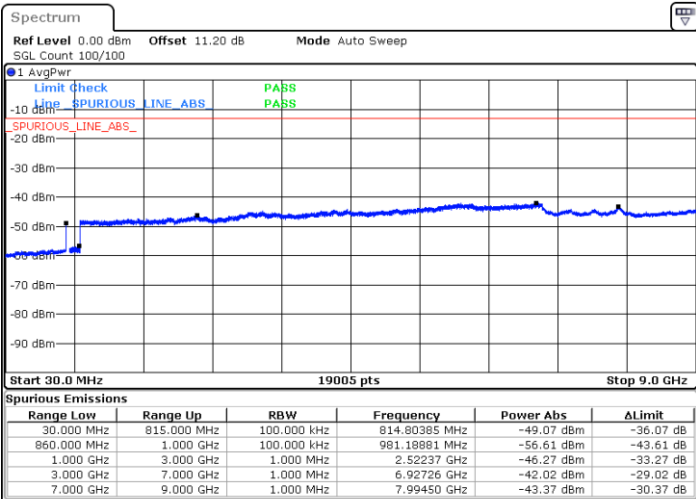

Middle Channel / FullIRB

N/A

Date: 4 JUN 2020 18:12:28

LTE Band 5B / 5MHz+10MHz

64QAM

Highest Channel / 1RB0 and 1RB49

Highest Channel / 1RB24 and 1RB0

Date: 4 JUN 2020 17:51:44

Date: 4 JUN 2020 17:50:49

Highest Channel / FullIRB

N/A

Date: 4 JUN 2020 17:56:25

LTE Band 5B / 10MHz+5MHz

64QAM

Lowest Channel / 1RB0 and 1RB24

Lowest Channel / 1RB49 and 1RB0

Date: 4 JUN 2020 18:46:47

Date: 4 JUN 2020 18:42:06

Lowest Channel / FullIRB

N/A

Date: 4 JUN 2020 18:47:43

LTE Band 5B / 10MHz+5MHz

64QAM

Middle Channel / 1RB0 and 1RB24