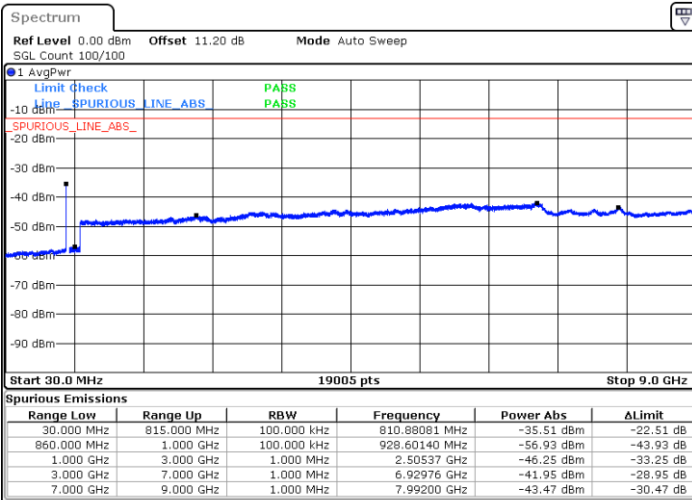

LTE Band 5B / 10MHz+10MHz

64QAM

Middle Channel / 1RB0 and 1RB49

Middle Channel / 1RB49 and 1RB0

Date: 4 JUN 2020 20:36:05

Date: 4 JUN 2020 20:40:46

Middle Channel / FullIRB

N/A

Date: 4 JUN 2020 20:35:09

LTE Band 5B / 10MHz+10MHz

64QAM

Highest Channel / 1RB0 and 1RB49

Highest Channel / 1RB49 and 1RB0

Date: 4 JUN 2020 20:24:40

Date: 4 JUN 2020 20:23:45

Highest Channel / FullIRB

N/A

Date: 4 JUN 2020 20:29:21

LTE Band 5B / 5MHz+3MHz

256QAM

Lowest Channel / 1RB0 and 1RB14

Lowest Channel / 1RB24 and 1RB0

Date: 13.JUL.2020 14:45:53

Date: 13.JUL.2020 14:39:38

Lowest Channel / FullIRB

N/A

Date: 13.JUL.2020 14:46:46

LTE Band 5B / 5MHz+3MHz

256QAM

Middle Channel / 1RB0 and 1RB14

Middle Channel / 1RB24 and 1RB0

Date: 13.JUL.2020 13:58:46