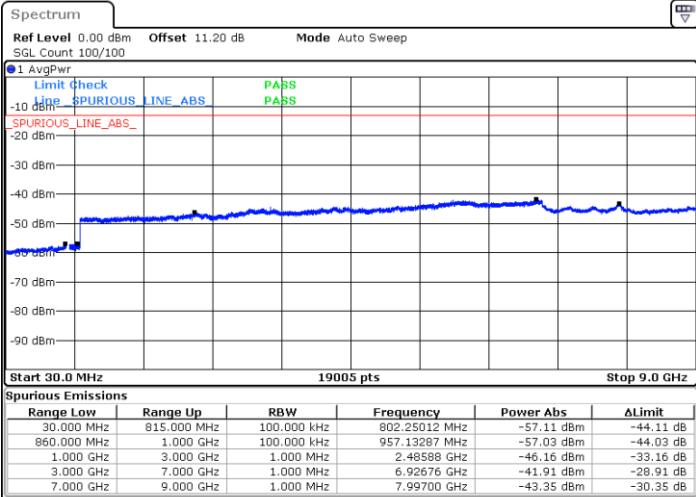

Date: 4 JUN 2020 17:50:49

Highest Channel / FullIRB

N/A

Date: 4 JUN 2020 17:56:25

LTE Band 5B / 10MHz+5MHz

64QAM

Lowest Channel / 1RB0 and 1RB24

Lowest Channel / 1RB49 and 1RB0

Date: 4 JUN 2020 18:46:47

Date: 4 JUN 2020 18:42:06

Lowest Channel / FullIRB

N/A

Date: 4 JUN 2020 18:47:43

LTE Band 5B / 10MHz+5MHz

64QAM

Middle Channel / 1RB0 and 1RB24

Middle Channel / 1RB49 and 1RB0

Date: 4 JUN 2020 19:27:30

Date: 4 JUN 2020 19:32:10

Middle Channel / FullIRB

N/A

Date: 4 JUN 2020 19:26:33

LTE Band 5B / 10MHz+5MHz

64QAM

Highest Channel / 1RB0 and 1RB24

Highest Channel / 1RB49 and 1RB0

Date: 4 JUN 2020 19:15:47

Date: 4 JUN 2020 19:14:51

Highest Channel / FullIRB

N/A

Date: 4 JUN 2020 19:20:28

LTE Band 5B / 10MHz+10MHz