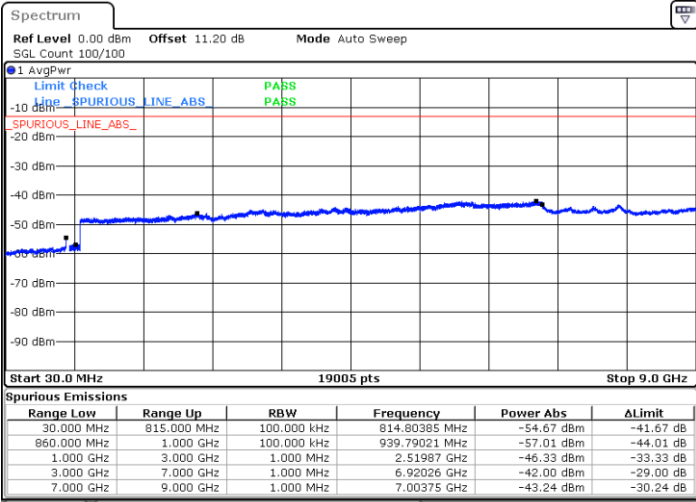

LTE Band 5B / 10MHz+5MHz

16QAM

Lowest Channel / 1RB0 and 1RB24

Lowest Channel / 1RB49 and 1RB0

Date: 4 JUN 2020 18:45:50

Date: 4 JUN 2020 18:43:02

Lowest Channel / FullIRB

N/A

Date: 4 JUN 2020 18:48:39

LTE Band 5B / 10MHz+5MHz

16QAM

Middle Channel / 1RB0 and 1RB24

Middle Channel / 1RB49 and 1RB0

Date: 4 JUN 2020 19:28:26

Date: 4 JUN 2020 19:31:14

Middle Channel / FullIRB

N/A

Date: 4 JUN 2020 19:25:37

LTE Band 5B / 10MHz+5MHz

16QAM

Highest Channel / 1RB0 and 1RB24

Highest Channel / 1RB49 and 1RB0

Date: 4 JUN 2020 19:16:43

Date: 4 JUN 2020 19:13:55

Highest Channel / FullIRB

N/A

Date: 4 JUN 2020 19:19:32

LTE Band 5B / 10MHz+10MHz

16QAM

Lowest Channel / 1RB0 and 1RB49

Lowest Channel / 1RB49 and 1RB0

Date: 4 JUN 2020 19:57:16