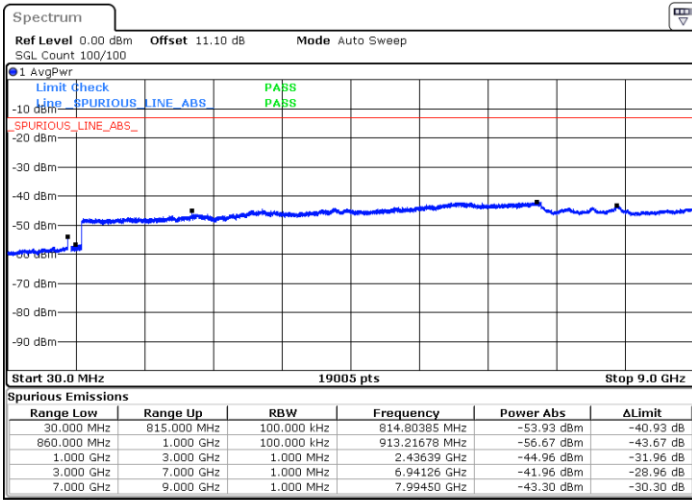

Date: 13.JUL.2020 15:20:40

Date: 13.JUL.2020 15:19:47

Highest Channel / FullIRB

N/A

Date: 13.JUL.2020 15:26:56

LTE Band 5B / 5MHz+10MHz

256QAM

Lowest Channel / 1RB0 and 1RB49

Lowest Channel / 1RB24 and 1RB0

Date: 13.JUL.2020 10:44:31

Date: 13.JUL.2020 10:43:33

Lowest Channel / FullIRB

N/A

Date: 13.JUL.2020 10:45:30

LTE Band 5B / 5MHz+10MHz

256QAM

Middle Channel / 1RB0 and 1RB49

Middle Channel / 1RB24 and 1RB0

Date: 13.JUL.2020 10:59:39

Date: 13.JUL.2020 10:58:41

Middle Channel / FullIRB

N/A

Date: 13.JUL.2020 11:00:38