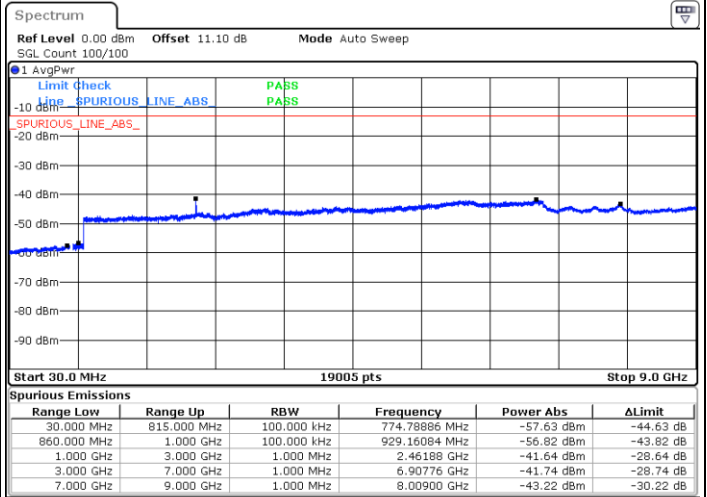

Lowest Channel / FullIRB

N/A

Date: 13.JUL.2020 14:46:46

LTE Band 5B / 5MHz+3MHz

256QAM

Middle Channel / 1RB0 and 1RB14

Middle Channel / 1RB24 and 1RB0

Date: 13.JUL.2020 13:58:46

Date: 13.JUL.2020 14:04:07

Middle Channel / FullIRB

N/A

Date: 13.JUL.2020 13:55:12

LTE Band 5B / 5MHz+3MHz

256QAM

Highest Channel / 1RB0 and 1RB14

Highest Channel / 1RB24 and 1RB0

Date: 13.JUL.2020 15:20:40

Date: 13.JUL.2020 15:19:47

Highest Channel / FullIRB

N/A

Date: 13.JUL.2020 15:26:56

LTE Band 5B / 5MHz+10MHz

256QAM

Lowest Channel / 1RB0 and 1RB49

Lowest Channel / 1RB24 and 1RB0

Date: 13.JUL.2020 10:44:31

Date: 13.JUL.2020 10:43:33

Lowest Channel / FullIRB

N/A

Date: 13.JUL.2020 10:45:30

LTE Band 5B / 5MHz+10MHz

256QAM