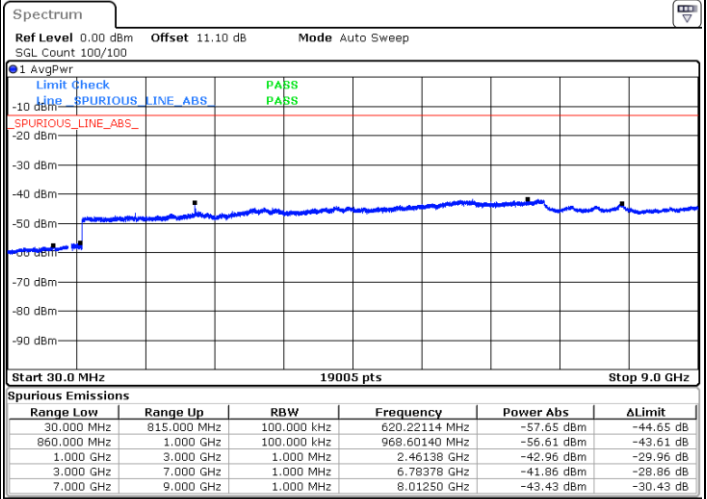

Lowest Channel / 1RB0 and 1RB14

Lowest Channel / 1RB24 and 1RB0

Date: 13.JUL.2020 14:44:59

Date: 13.JUL.2020 14:40:32

Lowest Channel / FullIRB

N/A

Date: 13.JUL.2020 14:47:40

LTE Band 5B / 5MHz+3MHz

LTE Band 5B / 5MHz+3MHz

64QAM

Highest Channel / 1RB0 and 1RB14

Highest Channel / 1RB24 and 1RB0

Date: 13.JUL.2020 15:21:33

Date: 13.JUL.2020 15:18:53

Highest Channel / FullIRB

N/A

Date: 13.JUL.2020 15:26:02

LTE Band 5B / 5MHz+10MHz

64QAM

Lowest Channel / 1RB0 and 1RB49

Lowest Channel / 1RB24 and 1RB0

Date: 4 JUN 2020 17:24:21

Date: 4 JUN 2020 17:19:16

Lowest Channel / FullIRB