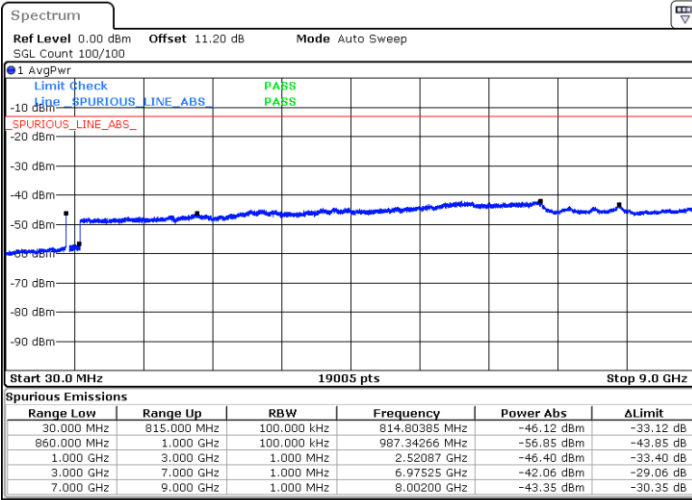

Highest Channel / 1RB0 and 1RB24

Highest Channel / 1RB49 and 1RB0

Date: 4 JUN 2020 19:15:47

Date: 4 JUN 2020 19:14:51

Highest Channel / FullIRB

N/A

Date: 4 JUN 2020 19:20:28

LTE Band 5B / 10MHz+10MHz

64QAM

Lowest Channel / 1RB0 and 1RB49

Lowest Channel / 1RB49 and 1RB0

Date: 4 JUN 2020 19:58:13

Date: 4 JUN 2020 19:53:31

Lowest Channel / FullIRB

N/A

Date: 4 JUN 2020 19:59:09

LTE Band 5B / 10MHz+10MHz

64QAM

Middle Channel / 1RB0 and 1RB49

Middle Channel / 1RB49 and 1RB0

Date: 4 JUN 2020 20:36:05

Date: 4 JUN 2020 20:40:46

Middle Channel / FullIRB

N/A

Date: 4 JUN 2020 20:35:09

LTE Band 5B / 10MHz+10MHz

64QAM

Highest Channel / 1RB0 and 1RB49

Highest Channel / 1RB49 and 1RB0

Date: 4 JUN 2020 20:24:40

Date: 4 JUN 2020 20:23:45

Highest Channel / FullIRB