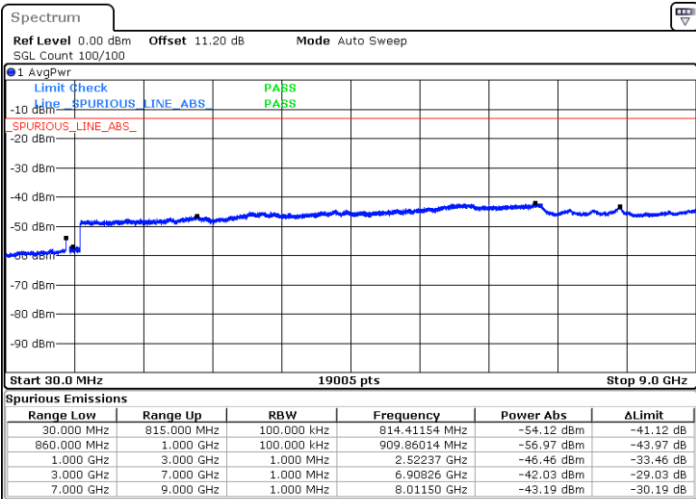

Lowest Channel / 1RB24 and 1RB0

Date: 4 JUN 2020 17:23:20

Date: 4 JUN 2020 17:20:17

Lowest Channel / FullIRB

N/A

Date: 4 JUN 2020 17:26:24

LTE Band 5B / 5MHz+10MHz

16QAM

Middle Channel / 1RB0 and 1RB49

Middle Channel / 1RB24 and 1RB0

Date: 4 JUN 2020 18:14:21

Date: 4 JUN 2020 18:17:09

Middle Channel / FullIRB

N/A

Date: 4 JUN 2020 18:11:32

LTE Band 5B / 5MHz+10MHz

16QAM

Highest Channel / 1RB0 and 1RB49

Highest Channel / 1RB24 and 1RB0

Date: 4 JUN 2020 17:52:40

Date: 4 JUN 2020 17:49:52

Highest Channel / FullIRB

N/A

Date: 4 JUN 2020 17:55:29

LTE Band 5B / 10MHz+5MHz

16QAM

Lowest Channel / 1RB0 and 1RB24

Lowest Channel / 1RB49 and 1RB0

Date: 4 JUN 2020 18:45:50

Date: 4 JUN 2020 18:43:02

Lowest Channel / FullIRB

N/A