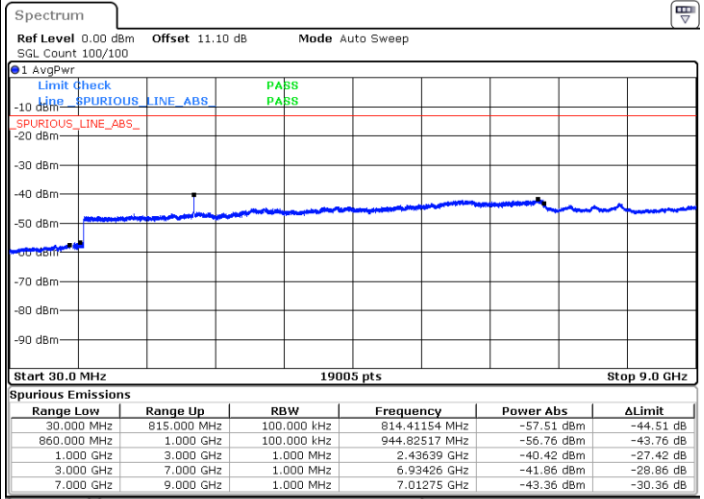

Date: 4 JUN 2020 20:35:09

LTE Band 5B / 10MHz+10MHz

64QAM

Highest Channel / 1RB0 and 1RB49

Highest Channel / 1RB49 and 1RB0

Date: 4 JUN 2020 20:24:40

Date: 4 JUN 2020 20:23:45

Highest Channel / FullIRB

N/A

Date: 4 JUN 2020 20:29:21

LTE Band 5B / 5MHz+3MHz

256QAM

Lowest Channel / 1RB0 and 1RB14

Lowest Channel / 1RB24 and 1RB0

Date: 13.JUL.2020 14:45:53

Date: 13.JUL.2020 14:39:38

Lowest Channel / FullIRB

N/A

Date: 13.JUL.2020 14:46:46

LTE Band 5B / 5MHz+3MHz

256QAM

Middle Channel / 1RB0 and 1RB14

Middle Channel / 1RB24 and 1RB0

Date: 13.JUL.2020 13:58:46

Date: 13.JUL.2020 14:04:07

Middle Channel / FullIRB

N/A

Date: 13.JUL.2020 13:55:12

LTE Band 5B / 5MHz+3MHz

256QAM

Highest Channel / 1RB0 and 1RB14

Highest Channel / 1RB24 and 1RB0