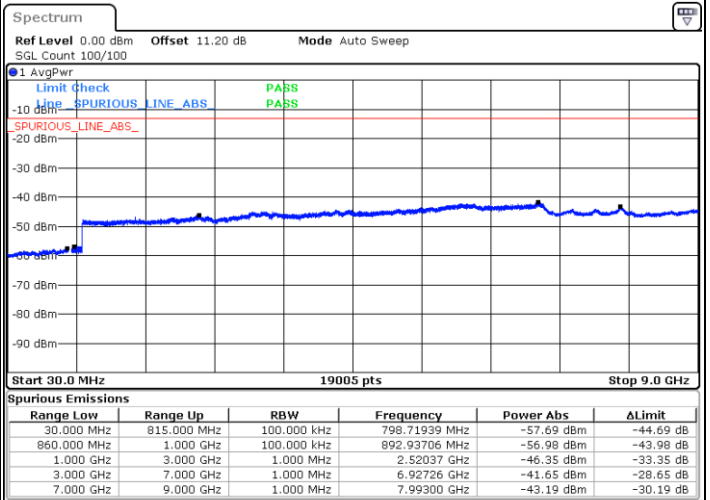

Date: 4 JUN 2020 17:50:49

Highest Channel / FullIRB

N/A

Date: 4 JUN 2020 17:56:25

LTE Band 5B / 10MHz+5MHz

64QAM

Lowest Channel / 1RB0 and 1RB24

Lowest Channel / 1RB49 and 1RB0

Date: 4 JUN 2020 18:46:47

Date: 4 JUN 2020 18:42:06

Lowest Channel / FullIRB

N/A

Date: 4 JUN 2020 18:47:43

LTE Band 5B / 10MHz+5MHz

64QAM

Middle Channel / 1RB0 and 1RB24

Middle Channel / 1RB49 and 1RB0

Date: 4 JUN 2020 19:27:30

Date: 4 JUN 2020 19:32:10

Middle Channel / FullIRB

N/A

Date: 4 JUN 2020 19:26:33

LTE Band 5B / 10MHz+5MHz

64QAM

Highest Channel / 1RB0 and 1RB24

Highest Channel / 1RB49 and 1RB0

Date: 4 JUN 2020 19:15:47

Date: 4 JUN 2020 19:14:51

Highest Channel / FullIRB

N/A

Date: 4 JUN 2020 19:20:28

LTE Band 5B / 10MHz+10MHz