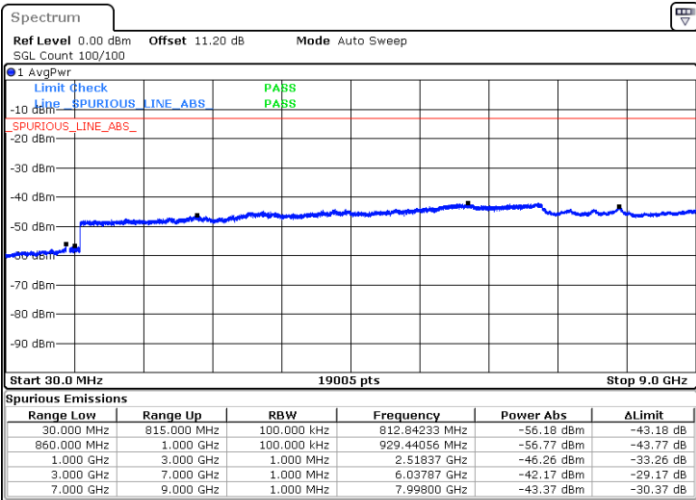

Date: 4 JUN 2020 17:50:49

Highest Channel / FullIRB

N/A

Date: 4 JUN 2020 17:56:25

LTE Band 5B / 10MHz+5MHz

64QAM

Lowest Channel / 1RB0 and 1RB24

Lowest Channel / 1RB49 and 1RB0

Date: 4 JUN 2020 18:46:47

Date: 4 JUN 2020 18:42:06

Lowest Channel / FullIRB

N/A

Date: 4 JUN 2020 18:47:43

LTE Band 5B / 10MHz+5MHz

64QAM

Middle Channel / 1RB0 and 1RB24

Middle Channel / 1RB49 and 1RB0

Date: 4 JUN 2020 19:27:30

Date: 4 JUN 2020 19:32:10

Middle Channel / FullIRB

N/A

Date: 4 JUN 2020 19:26:33

LTE Band 5B / 10MHz+5MHz

64QAM

Highest Channel / 1RB0 and 1RB24

Highest Channel / 1RB49 and 1RB0

Date: 4 JUN 2020 19:15:47

Date: 4 JUN 2020 19:14:51

Highest Channel / FullIRB

N/A

Date: 4 JUN 2020 19:20:28

LTE Band 5B / 10MHz+10MHz