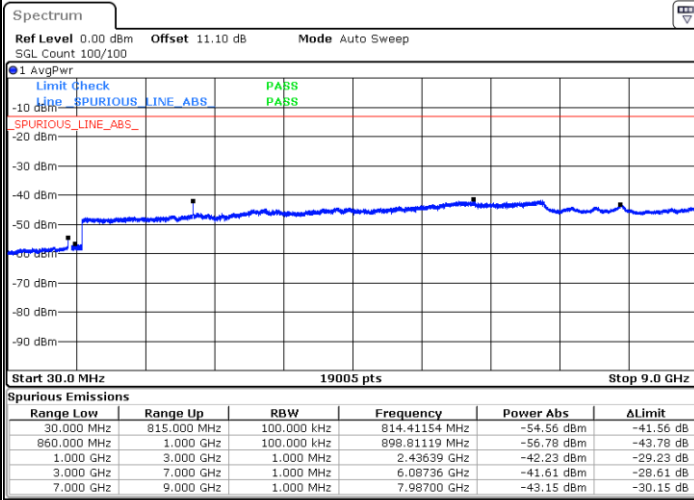

N/A

Date: 4 JUN 2020 20:27:29

LTE Band 5B / 5MHz+3MHz

16QAM

Lowest Channel / 1RB0 and 1RB14

Lowest Channel / 1RB24 and 1RB0

Date: 13.JUL.2020 14:44:05

Date: 13.JUL.2020 14:41:25

Lowest Channel / FullIRB

N/A

Date: 13.JUL.2020 14:48:34

LTE Band 5B / 5MHz+3MHz

16QAM

Middle Channel / 1RB0 and 1RB14

Middle Channel / 1RB24 and 1RB0

Date: 13.JUL.2020 13:59:40

Date: 13.JUL.2020 14:02:20

Middle Channel / FullIRB

N/A

Date: 13.JUL.2020 13:56:05

LTE Band 5B / 5MHz+3MHz

16QAM

Highest Channel / 1RB0 and 1RB14

Highest Channel / 1RB24 and 1RB0

Date: 13.JUL.2020 15:22:27

Date: 13.JUL.2020 15:18:00

Highest Channel / FullIRB

N/A

Date: 13.JUL.2020 15:25:09

LTE Band 5B / 5MHz+10MHz

16QAM

Lowest Channel / 1RB0 and 1RB49