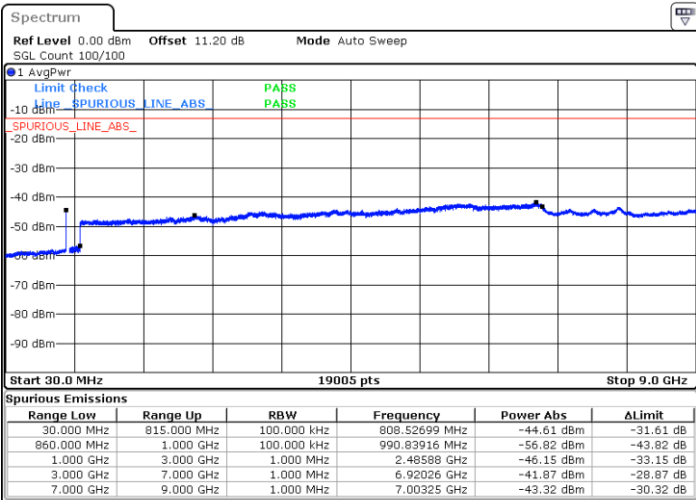

LTE Band 5B / 10MHz+10MHz

QPSK

Middle Channel / 1RB0 and 1RB49

Middle Channel / 1RB49 and 1RB0

Date: 4 JUN 2020 20:37:58

Date: 4 JUN 2020 20:38:53

Middle Channel / FullIRB

N/A

Date: 4 JUN 2020 20:33:16

LTE Band 5B / 10MHz+10MHz

QPSK

Highest Channel / 1RB0 and 1RB49

Highest Channel / 1RB49 and 1RB0

Date: 4 JUN 2020 20:26:33

Date: 4 JUN 2020 20:21:52

Highest Channel / FullIRB

N/A

Date: 4 JUN 2020 20:27:29

LTE Band 5B / 5MHz+3MHz

16QAM

Lowest Channel / 1RB0 and 1RB14

Lowest Channel / 1RB24 and 1RB0

Date: 13.JUL.2020 14:44:05

Date: 13.JUL.2020 14:41:25