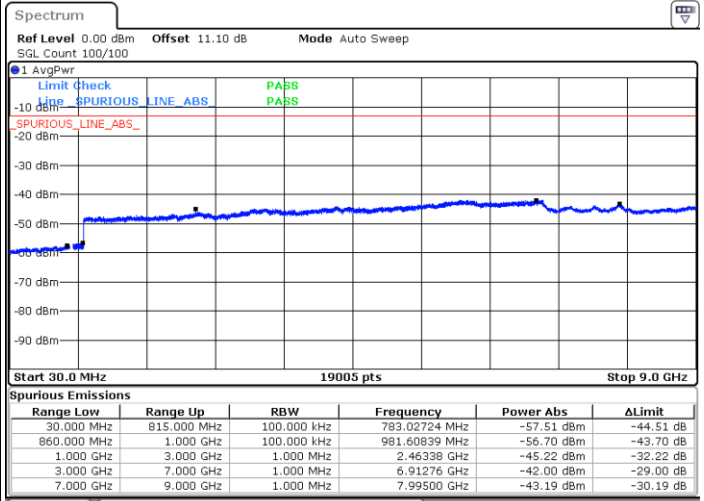

Date: 13.JUL.2020 14:04:07

Middle Channel / FullIRB

N/A

Date: 13.JUL.2020 13:55:12

LTE Band 5B / 5MHz+3MHz

256QAM

Highest Channel / 1RB0 and 1RB14

Highest Channel / 1RB24 and 1RB0

Date: 13.JUL.2020 15:20:40

Date: 13.JUL.2020 15:19:47

Highest Channel / FullIRB

N/A

Date: 13.JUL.2020 15:26:56

LTE Band 5B / 5MHz+10MHz

256QAM

Lowest Channel / 1RB0 and 1RB49

Lowest Channel / 1RB24 and 1RB0

Date: 13.JUL.2020 10:44:31

Date: 13.JUL.2020 10:43:33

Lowest Channel / FullIRB

N/A

Date: 13.JUL.2020 10:45:30

LTE Band 5B / 5MHz+10MHz

256QAM

Middle Channel / 1RB0 and 1RB49

Middle Channel / 1RB24 and 1RB0

Date: 13.JUL.2020 10:59:39

Date: 13.JUL.2020 10:58:41

Middle Channel / FullIRB

N/A

Date: 13.JUL.2020 11:00:38