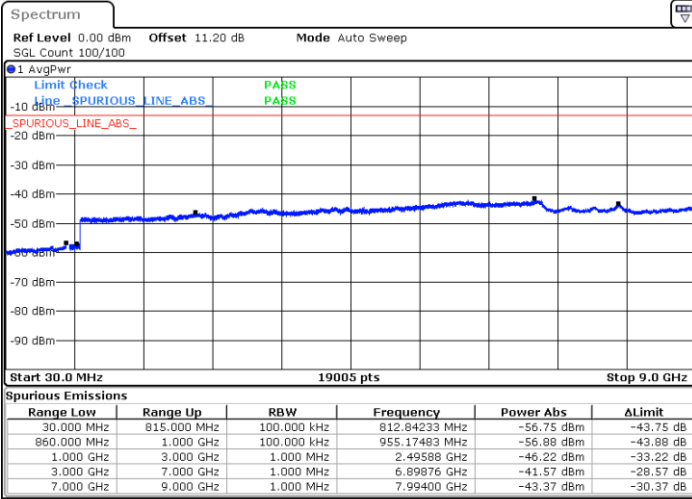

Date: 4 JUN 2020 18:48:39

LTE Band 5B / 10MHz+5MHz

16QAM

Middle Channel / 1RB0 and 1RB24

Middle Channel / 1RB49 and 1RB0

Date: 4 JUN 2020 19:28:26

Date: 4 JUN 2020 19:31:14

Middle Channel / FullIRB

N/A

Date: 4 JUN 2020 19:25:37

LTE Band 5B / 10MHz+5MHz

16QAM

Highest Channel / 1RB0 and 1RB24

Highest Channel / 1RB49 and 1RB0

Date: 4 JUN 2020 19:16:43

Date: 4 JUN 2020 19:13:55

Highest Channel / FullIRB

N/A

Date: 4 JUN 2020 19:19:32

LTE Band 5B / 10MHz+10MHz

16QAM

Lowest Channel / 1RB0 and 1RB49

Lowest Channel / 1RB49 and 1RB0

Date: 4 JUN 2020 19:57:16

Date: 4 JUN 2020 19:54:28

Lowest Channel / FullIRB

N/A

Date: 4 JUN 2020 20:00:05

LTE Band 5B / 10MHz+10MHz

16QAM

Middle Channel / 1RB0 and 1RB49

Middle Channel / 1RB49 and 1RB0