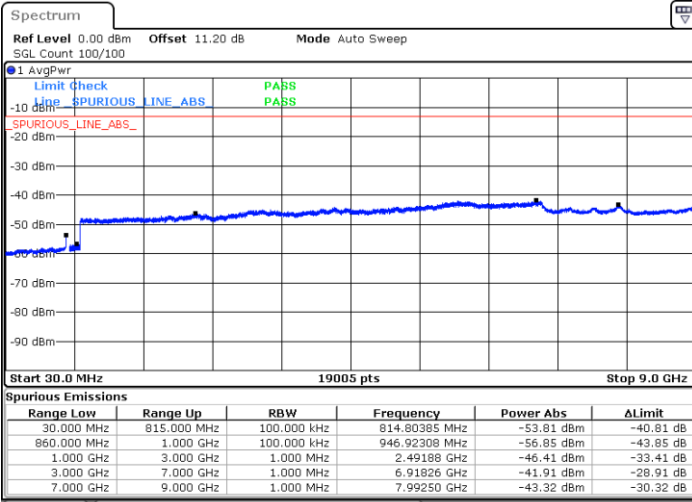

Date: 13.JUL.2020 15:26:02

LTE Band 5B / 5MHz+10MHz

64QAM

Lowest Channel / 1RB0 and 1RB49

Lowest Channel / 1RB24 and 1RB0

Date: 4 JUN 2020 17:24:21

Date: 4 JUN 2020 17:19:16

Lowest Channel / FullIRB

N/A

Date: 4 JUN 2020 17:25:23

LTE Band 5B / 5MHz+10MHz

64QAM

Middle Channel / 1RB0 and 1RB49

Middle Channel / 1RB24 and 1RB0

Date: 4 JUN 2020 18:13:25

Date: 4 JUN 2020 18:18:05

Middle Channel / FullIRB

N/A

Date: 4 JUN 2020 18:12:28

LTE Band 5B / 5MHz+10MHz

64QAM

Highest Channel / 1RB0 and 1RB49

Highest Channel / 1RB24 and 1RB0

Date: 4 JUN 2020 17:51:44

Date: 4 JUN 2020 17:50:49

Highest Channel / FullIRB

N/A

Date: 4 JUN 2020 17:56:25

LTE Band 5B / 10MHz+5MHz

64QAM

Lowest Channel / 1RB0 and 1RB24

Lowest Channel / 1RB49 and 1RB0