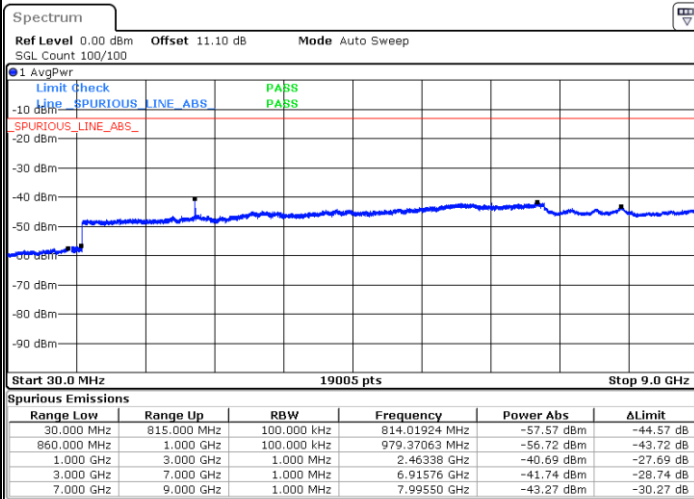

Lowest Channel / FullIRB

N/A

Date: 13.JUL.2020 14:48:34

LTE Band 5B / 5MHz+3MHz

16QAM

Middle Channel / 1RB0 and 1RB14

Middle Channel / 1RB24 and 1RB0

Date: 13.JUL.2020 13:59:40

Date: 13.JUL.2020 14:02:20

Middle Channel / FullIRB

N/A

Date: 13.JUL.2020 13:56:05

LTE Band 5B / 5MHz+3MHz

16QAM

Highest Channel / 1RB0 and 1RB14

Highest Channel / 1RB24 and 1RB0

Date: 13.JUL.2020 15:22:27

Date: 13.JUL.2020 15:18:00

Highest Channel / FullIRB

N/A

Date: 13.JUL.2020 15:25:09

LTE Band 5B / 5MHz+10MHz

16QAM

Lowest Channel / 1RB0 and 1RB49

Lowest Channel / 1RB24 and 1RB0

Date: 4 JUN 2020 17:23:20

Date: 4 JUN 2020 17:20:17

Lowest Channel / FullIRB

N/A

Date: 4 JUN 2020 17:26:24

LTE Band 5B / 5MHz+10MHz

16QAM