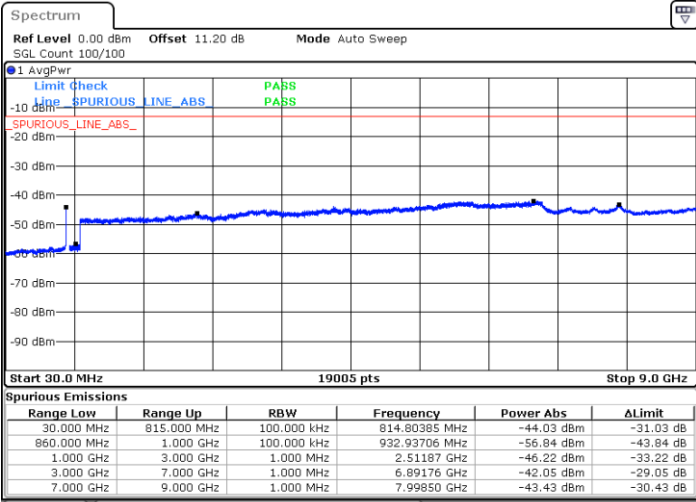

N/A

Date: 4 JUN 2020 19:25:37

LTE Band 5B / 10MHz+5MHz

16QAM

Highest Channel / 1RB0 and 1RB24

Highest Channel / 1RB49 and 1RB0

Date: 4 JUN 2020 19:16:43

Date: 4 JUN 2020 19:13:55

Highest Channel / FullIRB

N/A

Date: 4 JUN 2020 19:19:32

LTE Band 5B / 10MHz+10MHz

16QAM

Lowest Channel / 1RB0 and 1RB49

Lowest Channel / 1RB49 and 1RB0

Date: 4 JUN 2020 19:57:16

Date: 4 JUN 2020 19:54:28

Lowest Channel / FullIRB

N/A

Date: 4 JUN 2020 20:00:05

LTE Band 5B / 10MHz+10MHz

16QAM

Middle Channel / 1RB0 and 1RB49

Middle Channel / 1RB49 and 1RB0

Date: 4 JUN 2020 20:37:02

Date: 4 JUN 2020 20:39:50

Middle Channel / FullIRB

N/A

Date: 4 JUN 2020 20:34:13

LTE Band 5B / 10MHz+10MHz

16QAM

Highest Channel / 1RB0 and 1RB49