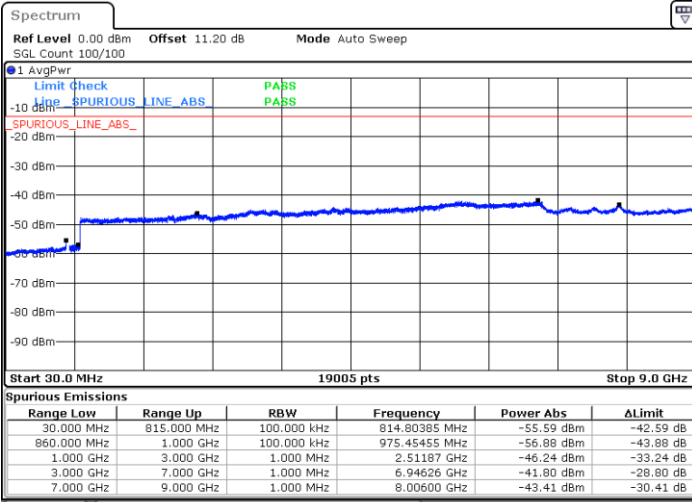

N/A

Date: 4 JUN 2020 17:25:23

LTE Band 5B / 5MHz+10MHz

64QAM

Middle Channel / 1RB0 and 1RB49

Middle Channel / 1RB24 and 1RB0

Date: 4 JUN 2020 18:13:25

Date: 4 JUN 2020 18:18:05

Middle Channel / FullIRB

N/A

Date: 4 JUN 2020 18:12:28

LTE Band 5B / 5MHz+10MHz

64QAM

Highest Channel / 1RB0 and 1RB49

Highest Channel / 1RB24 and 1RB0

Date: 4 JUN 2020 17:51:44

Date: 4 JUN 2020 17:50:49

Highest Channel / FullIRB

N/A

Date: 4 JUN 2020 17:56:25

LTE Band 5B / 10MHz+5MHz

64QAM

Lowest Channel / 1RB0 and 1RB24

Lowest Channel / 1RB49 and 1RB0

Date: 4 JUN 2020 18:46:47

Date: 4 JUN 2020 18:42:06

Lowest Channel / FullIRB

N/A

Date: 4 JUN 2020 18:47:43

LTE Band 5B / 10MHz+5MHz

64QAM

Middle Channel / 1RB0 and 1RB24