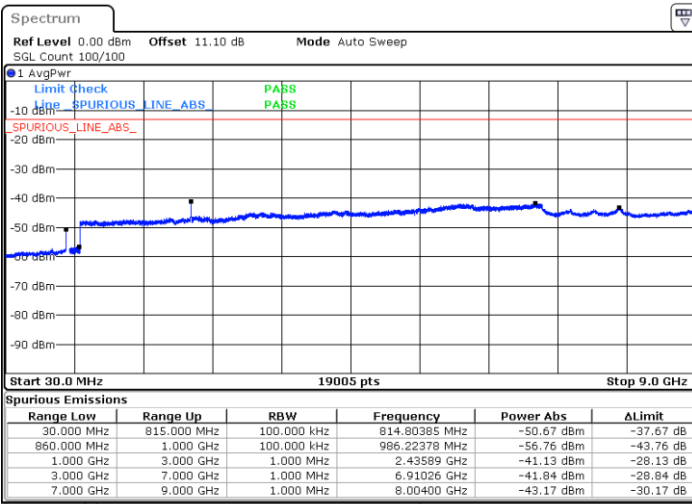

Highest Channel / 1RB49 and 1RB0

Date: 4 JUN 2020 20:25:36

Date: 4 JUN 2020 20:22:48

Highest Channel / FullIRB

N/A

Date: 4 JUN 2020 20:28:25

LTE Band 5B / 5MHz+3MHz

64QAM

Lowest Channel / 1RB0 and 1RB14

Lowest Channel / 1RB24 and 1RB0

Date: 13.JUL.2020 14:44:59

Date: 13.JUL.2020 14:40:32

Lowest Channel / FullIRB

N/A

Date: 13.JUL.2020 14:47:40

LTE Band 5B / 5MHz+3MHz

LTE Band 5B / 5MHz+3MHz

64QAM

Highest Channel / 1RB0 and 1RB14

Highest Channel / 1RB24 and 1RB0

Date: 13.JUL.2020 15:21:33

Date: 13.JUL.2020 15:18:53

Highest Channel / FullIRB

N/A