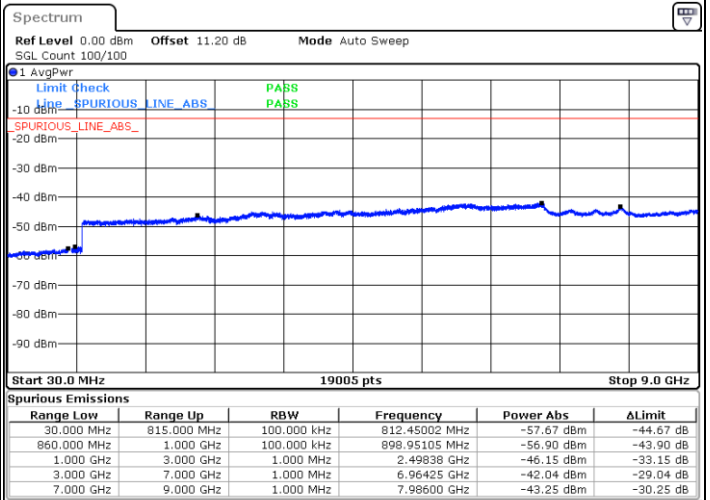

Date: 4 JUN 2020 18:46:47

Date: 4 JUN 2020 18:42:06

Lowest Channel / FullIRB

N/A

Date: 4 JUN 2020 18:47:43

LTE Band 5B / 10MHz+5MHz

64QAM

Middle Channel / 1RB0 and 1RB24

Middle Channel / 1RB49 and 1RB0

Date: 4 JUN 2020 19:27:30

Date: 4 JUN 2020 19:32:10

Middle Channel / FullIRB

N/A

Date: 4 JUN 2020 19:26:33

LTE Band 5B / 10MHz+5MHz

64QAM

Highest Channel / 1RB0 and 1RB24

Highest Channel / 1RB49 and 1RB0

Date: 4 JUN 2020 19:15:47

Date: 4 JUN 2020 19:14:51

Highest Channel / FullIRB

N/A

Date: 4 JUN 2020 19:20:28

LTE Band 5B / 10MHz+10MHz

64QAM

Lowest Channel / 1RB0 and 1RB49

Lowest Channel / 1RB49 and 1RB0

Date: 4 JUN 2020 19:58:13

Date: 4 JUN 2020 19:53:31

Lowest Channel / FullIRB

N/A

Date: 4 JUN 2020 19:59:09