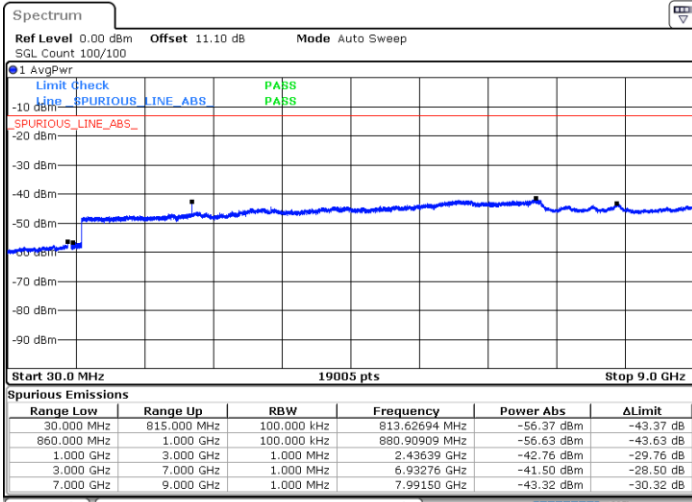

N/A

Date: 4 JUN 2020 20:29:21

LTE Band 5B / 5MHz+3MHz

256QAM

Lowest Channel / 1RB0 and 1RB14

Lowest Channel / 1RB24 and 1RB0

Date: 13.JUL.2020 14:45:53

Date: 13.JUL.2020 14:39:38

Lowest Channel / FullIRB

N/A

Date: 13.JUL.2020 14:46:46

LTE Band 5B / 5MHz+3MHz

256QAM

Middle Channel / 1RB0 and 1RB14

Middle Channel / 1RB24 and 1RB0

Date: 13.JUL.2020 13:58:46

Date: 13.JUL.2020 14:04:07

Middle Channel / FullIRB

N/A

Date: 13.JUL.2020 13:55:12

LTE Band 5B / 5MHz+3MHz

256QAM

Highest Channel / 1RB0 and 1RB14

Highest Channel / 1RB24 and 1RB0

Date: 13.JUL.2020 15:20:40

Date: 13.JUL.2020 15:19:47

Highest Channel / FullIRB

N/A

Date: 13.JUL.2020 15:26:56

LTE Band 5B / 5MHz+10MHz

256QAM

Lowest Channel / 1RB0 and 1RB49