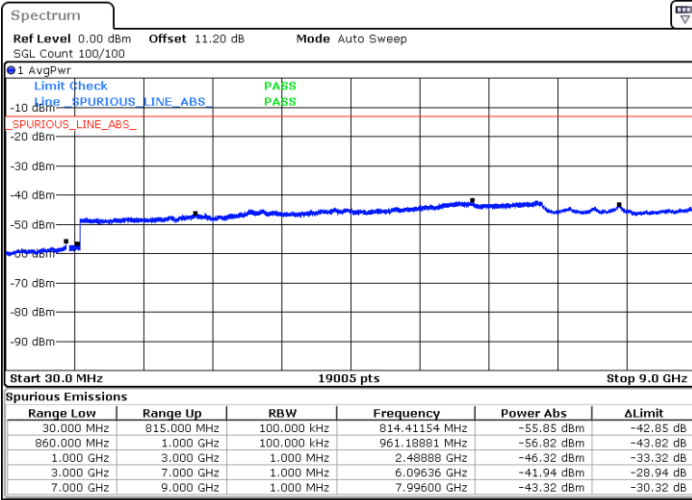

Date: 4 JUN 2020 18:48:39

LTE Band 5B / 10MHz+5MHz

16QAM

Middle Channel / 1RB0 and 1RB24

Middle Channel / 1RB49 and 1RB0

Date: 4 JUN 2020 19:28:26

Date: 4 JUN 2020 19:31:14

Middle Channel / FullIRB

N/A

Date: 4 JUN 2020 19:25:37

LTE Band 5B / 10MHz+5MHz

16QAM

Highest Channel / 1RB0 and 1RB24

Highest Channel / 1RB49 and 1RB0

Date: 4 JUN 2020 19:16:43

Date: 4 JUN 2020 19:13:55

Highest Channel / FullIRB

N/A

Date: 4 JUN 2020 19:19:32

LTE Band 5B / 10MHz+10MHz

16QAM

Lowest Channel / 1RB0 and 1RB49

Lowest Channel / 1RB49 and 1RB0

Date: 4 JUN 2020 19:57:16

Date: 4 JUN 2020 19:54:28

Lowest Channel / FullIRB

N/A

Date: 4 JUN 2020 20:00:05

LTE Band 5B / 10MHz+10MHz

16QAM

Middle Channel / 1RB0 and 1RB49

Middle Channel / 1RB49 and 1RB0