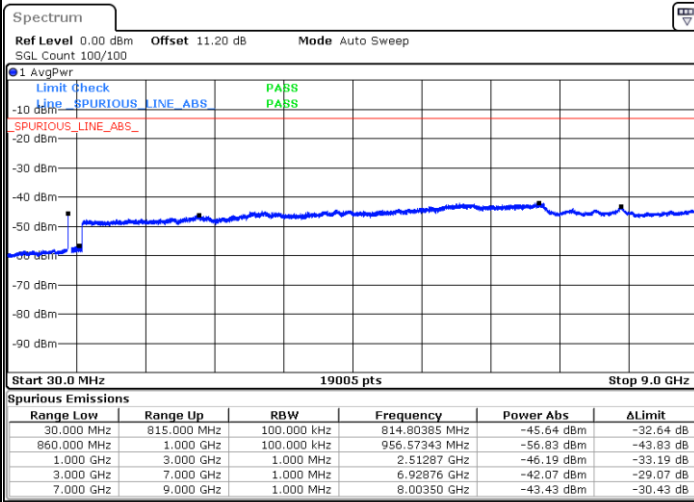

Date: 4 JUN 2020 20:37:02

Date: 4 JUN 2020 20:39:50

Middle Channel / FullIRB

N/A

Date: 4 JUN 2020 20:34:13

LTE Band 5B / 10MHz+10MHz

16QAM

Highest Channel / 1RB0 and 1RB49

Highest Channel / 1RB49 and 1RB0

Date: 4 JUN 2020 20:25:36

Date: 4 JUN 2020 20:22:48

Highest Channel / FullIRB

N/A

Date: 4 JUN 2020 20:28:25

LTE Band 5B / 5MHz+3MHz

64QAM

Lowest Channel / 1RB0 and 1RB14

Lowest Channel / 1RB24 and 1RB0

Date: 13.JUL.2020 14:44:59

Date: 13.JUL.2020 14:40:32

Lowest Channel / FullIRB

N/A

Date: 13.JUL.2020 14:47:40

LTE Band 5B / 5MHz+3MHz