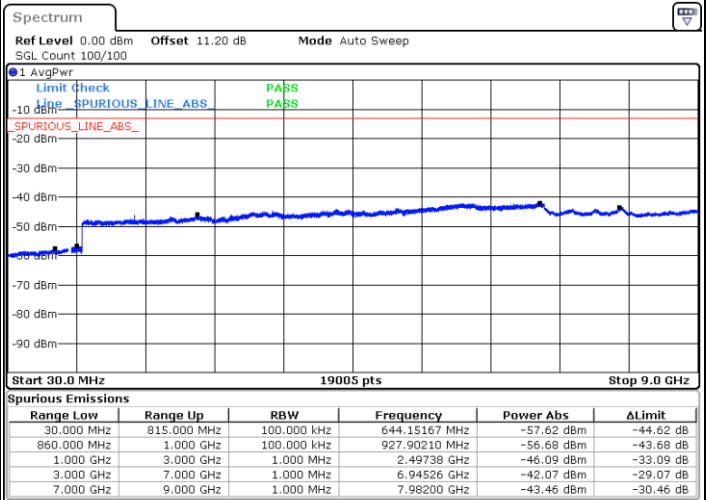

LTE Band 5B / 10MHz+10MHz

QPSK

Middle Channel / 1RB0 and 1RB49

Middle Channel / 1RB49 and 1RB0

Date: 4 JUN 2020 20:37:58

Date: 4 JUN 2020 20:38:53

Middle Channel / FullIRB

N/A

Date: 4 JUN 2020 20:33:16

LTE Band 5B / 10MHz+10MHz

QPSK

Highest Channel / 1RB0 and 1RB49

Highest Channel / 1RB49 and 1RB0

Date: 4 JUN 2020 20:26:33

Date: 4 JUN 2020 20:21:52

Highest Channel / FullIRB

N/A

Date: 4 JUN 2020 20:27:29

LTE Band 5B / 5MHz+3MHz

16QAM

Lowest Channel / 1RB0 and 1RB14

Lowest Channel / 1RB24 and 1RB0

Date: 13.JUL.2020 14:44:05

Date: 13.JUL.2020 14:41:25

Lowest Channel / FullIRB

N/A

Date: 13.JUL.2020 14:48:34

LTE Band 5B / 5MHz+3MHz

16QAM

Middle Channel / 1RB0 and 1RB14

Middle Channel / 1RB24 and 1RB0

Date: 13.JUL.2020 13:59:40