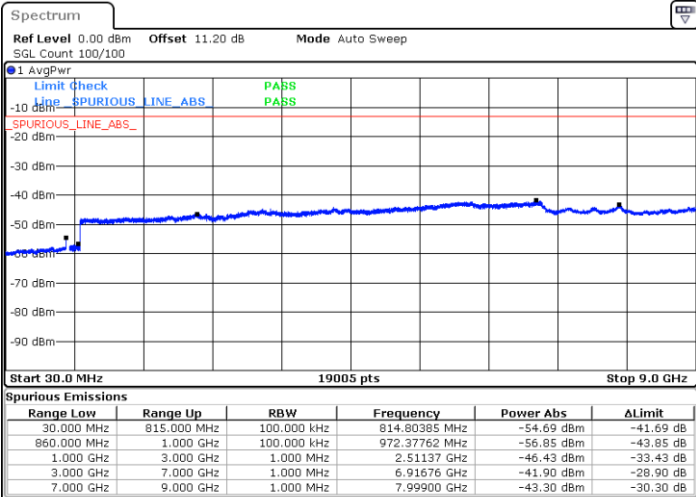

Date: 4 JUN 2020 17:50:49

Highest Channel / FullIRB

N/A

Date: 4 JUN 2020 17:56:25

LTE Band 5B / 10MHz+5MHz

64QAM

Lowest Channel / 1RB0 and 1RB24

Lowest Channel / 1RB49 and 1RB0

Date: 4 JUN 2020 18:46:47

Date: 4 JUN 2020 18:42:06

Lowest Channel / FullIRB

N/A

Date: 4 JUN 2020 18:47:43

LTE Band 5B / 10MHz+5MHz

64QAM

Middle Channel / 1RB0 and 1RB24

Middle Channel / 1RB49 and 1RB0

Date: 4 JUN 2020 19:27:30

Date: 4 JUN 2020 19:32:10

Middle Channel / FullIRB

N/A

Date: 4 JUN 2020 19:26:33

LTE Band 5B / 10MHz+5MHz

64QAM

Highest Channel / 1RB0 and 1RB24

Highest Channel / 1RB49 and 1RB0

Date: 4 JUN 2020 19:15:47

Date: 4 JUN 2020 19:14:51

Highest Channel / FullIRB

N/A

Date: 4 JUN 2020 19:20:28

LTE Band 5B / 10MHz+10MHz