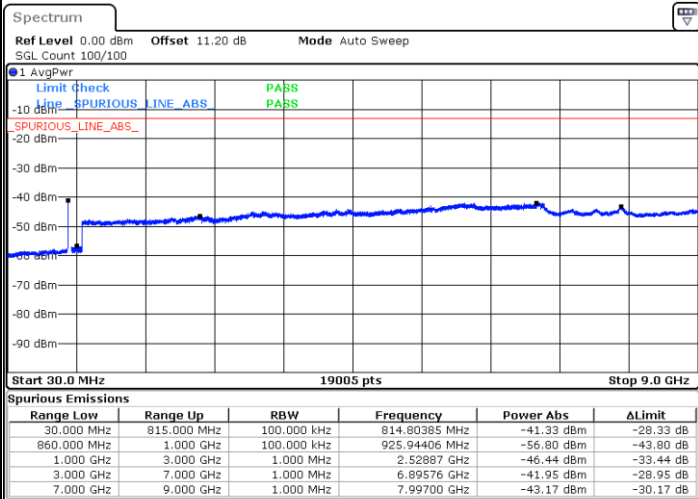

LTE Band 5B / 10MHz+10MHz

QPSK

Middle Channel / 1RB0 and 1RB49

Middle Channel / 1RB49 and 1RB0

Date: 4 JUN 2020 20:37:58

Date: 4 JUN 2020 20:38:53

Middle Channel / FullIRB

N/A

Date: 4 JUN 2020 20:33:16

LTE Band 5B / 10MHz+10MHz

QPSK

Highest Channel / 1RB0 and 1RB49

Highest Channel / 1RB49 and 1RB0

Date: 4 JUN 2020 20:26:33

Date: 4 JUN 2020 20:21:52

Highest Channel / FullIRB

N/A

Date: 4 JUN 2020 20:27:29

LTE Band 5B / 5MHz+3MHz

16QAM

Lowest Channel / 1RB0 and 1RB14

Lowest Channel / 1RB24 and 1RB0

Date: 13.JUL.2020 14:44:05

Date: 13.JUL.2020 14:41:25

Lowest Channel / FullIRB

N/A

Date: 13.JUL.2020 14:48:34

LTE Band 5B / 5MHz+3MHz

16QAM

Middle Channel / 1RB0 and 1RB14

Middle Channel / 1RB24 and 1RB0

Date: 13.JUL.2020 13:59:40