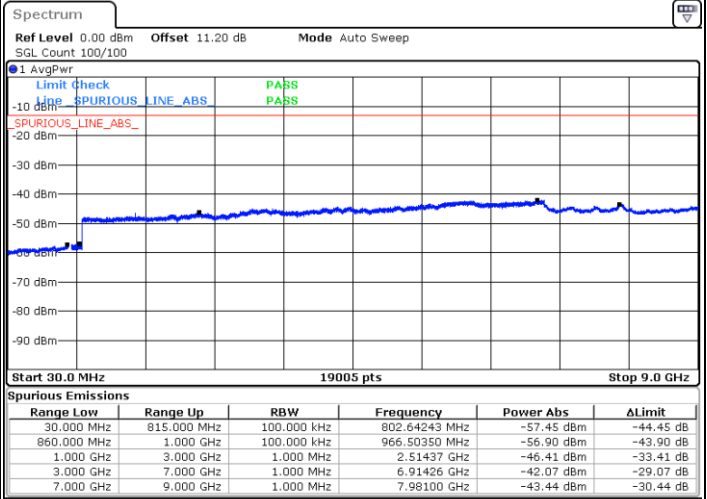

Date: 4 JUN 2020 18:48:39

LTE Band 5B / 10MHz+5MHz

16QAM

Middle Channel / 1RB0 and 1RB24

Middle Channel / 1RB49 and 1RB0

Date: 4 JUN 2020 19:28:26

Date: 4 JUN 2020 19:31:14

Middle Channel / FullIRB

N/A

Date: 4 JUN 2020 19:25:37

LTE Band 5B / 10MHz+5MHz

16QAM

Highest Channel / 1RB0 and 1RB24

Highest Channel / 1RB49 and 1RB0

Date: 4 JUN 2020 19:16:43

Date: 4 JUN 2020 19:13:55

Highest Channel / FullIRB

N/A

Date: 4 JUN 2020 19:19:32

LTE Band 5B / 10MHz+10MHz

16QAM

Lowest Channel / 1RB0 and 1RB49

Lowest Channel / 1RB49 and 1RB0

Date: 4 JUN 2020 19:57:16

Date: 4 JUN 2020 19:54:28

Lowest Channel / FullIRB

N/A

Date: 4 JUN 2020 20:00:05

LTE Band 5B / 10MHz+10MHz

16QAM

Middle Channel / 1RB0 and 1RB49

Middle Channel / 1RB49 and 1RB0