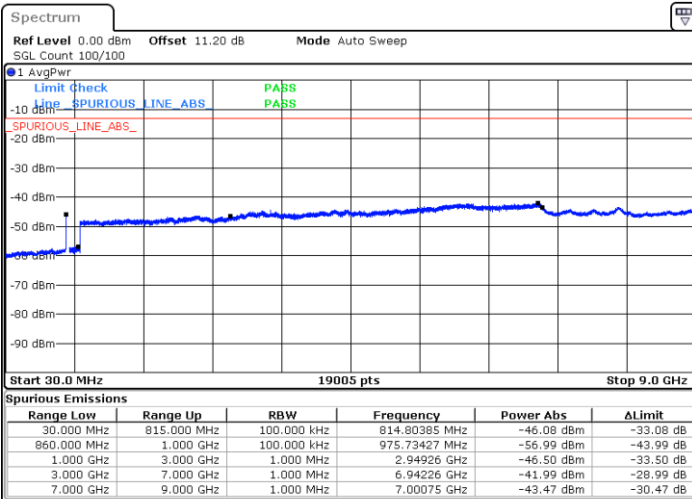

LTE Band 5B / 10MHz+10MHz

64QAM

Middle Channel / 1RB0 and 1RB49

Middle Channel / 1RB49 and 1RB0

Date: 4 JUN 2020 20:36:05

Date: 4 JUN 2020 20:40:46

Middle Channel / FullIRB

N/A

Date: 4 JUN 2020 20:35:09

LTE Band 5B / 10MHz+10MHz

64QAM

Highest Channel / 1RB0 and 1RB49

Highest Channel / 1RB49 and 1RB0

Date: 4 JUN 2020 20:24:40

Date: 4 JUN 2020 20:23:45

Highest Channel / FullIRB

N/A

Date: 4 JUN 2020 20:29:21

LTE Band 5B / 5MHz+3MHz

256QAM

Lowest Channel / 1RB0 and 1RB14

Lowest Channel / 1RB24 and 1RB0

Date: 13.JUL.2020 14:45:53

Date: 13.JUL.2020 14:39:38

Lowest Channel / FullIRB

N/A

Date: 13.JUL.2020 14:46:46

LTE Band 5B / 5MHz+3MHz

256QAM

Middle Channel / 1RB0 and 1RB14

Middle Channel / 1RB24 and 1RB0

Date: 13.JUL.2020 13:58:46