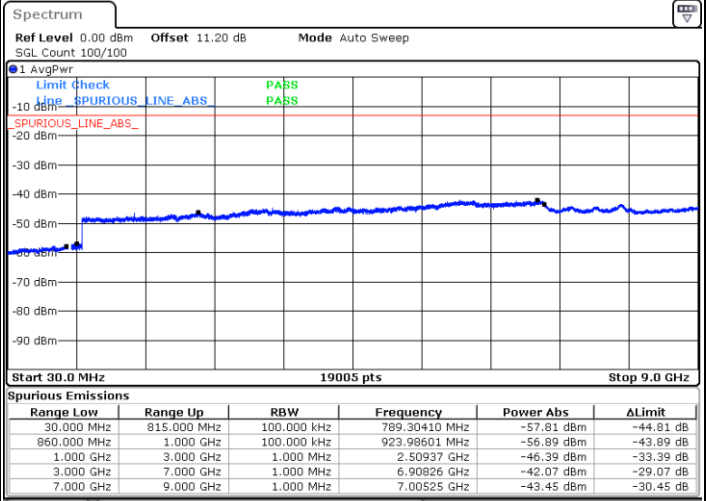

N/A

Date: 4 JUN 2020 17:25:23

LTE Band 5B / 5MHz+10MHz

64QAM

Middle Channel / 1RB0 and 1RB49

Middle Channel / 1RB24 and 1RB0

Date: 4 JUN 2020 18:13:25

Date: 4 JUN 2020 18:18:05

Middle Channel / FullIRB

N/A

Date: 4 JUN 2020 18:12:28

LTE Band 5B / 5MHz+10MHz

64QAM

Highest Channel / 1RB0 and 1RB49

Highest Channel / 1RB24 and 1RB0

Date: 4 JUN 2020 17:51:44

Date: 4 JUN 2020 17:50:49

Highest Channel / FullIRB

N/A

Date: 4 JUN 2020 17:56:25

LTE Band 5B / 10MHz+5MHz

64QAM

Lowest Channel / 1RB0 and 1RB24

Lowest Channel / 1RB49 and 1RB0

Date: 4 JUN 2020 18:46:47

Date: 4 JUN 2020 18:42:06

Lowest Channel / FullIRB

N/A

Date: 4 JUN 2020 18:47:43

LTE Band 5B / 10MHz+5MHz

64QAM

Middle Channel / 1RB0 and 1RB24