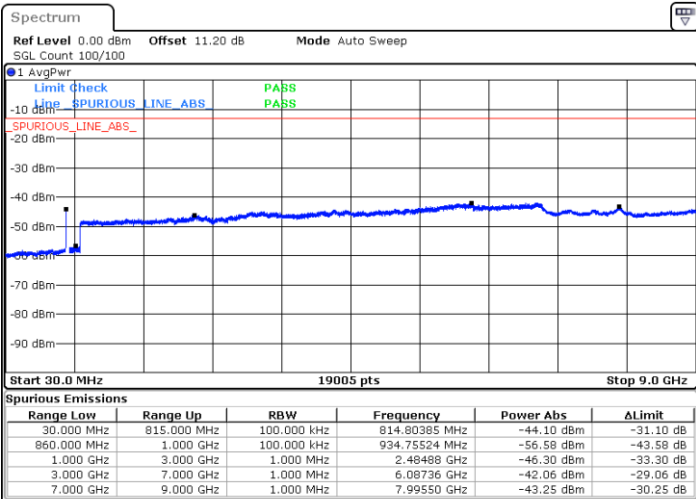

Highest Channel / 1RB0 and 1RB24

Highest Channel / 1RB49 and 1RB0

Date: 4 JUN 2020 19:15:47

Date: 4 JUN 2020 19:14:51

Highest Channel / FullIRB

N/A

Date: 4 JUN 2020 19:20:28

LTE Band 5B / 10MHz+10MHz

64QAM

Lowest Channel / 1RB0 and 1RB49

Lowest Channel / 1RB49 and 1RB0

Date: 4 JUN 2020 19:58:13

Date: 4 JUN 2020 19:53:31

Lowest Channel / FullIRB

N/A

Date: 4 JUN 2020 19:59:09

LTE Band 5B / 10MHz+10MHz

64QAM

Middle Channel / 1RB0 and 1RB49

Middle Channel / 1RB49 and 1RB0

Date: 4 JUN 2020 20:36:05

Date: 4 JUN 2020 20:40:46

Middle Channel / FullIRB

N/A

Date: 4 JUN 2020 20:35:09

LTE Band 5B / 10MHz+10MHz

64QAM

Highest Channel / 1RB0 and 1RB49

Highest Channel / 1RB49 and 1RB0

Date: 4 JUN 2020 20:24:40

Date: 4 JUN 2020 20:23:45

Highest Channel / FullIRB