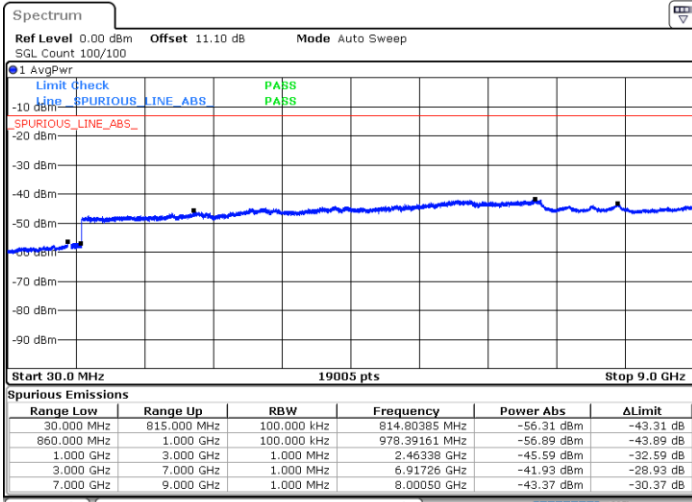

Date: 13.JUL.2020 15:20:40

Date: 13.JUL.2020 15:19:47

Highest Channel / FullIRB

N/A

Date: 13.JUL.2020 15:26:56

LTE Band 5B / 5MHz+10MHz

256QAM

Lowest Channel / 1RB0 and 1RB49

Lowest Channel / 1RB24 and 1RB0

Date: 13.JUL.2020 10:44:31

Date: 13.JUL.2020 10:43:33

Lowest Channel / FullIRB

N/A

Date: 13.JUL.2020 10:45:30

LTE Band 5B / 5MHz+10MHz

256QAM

Middle Channel / 1RB0 and 1RB49

Middle Channel / 1RB24 and 1RB0

Date: 13.JUL.2020 10:59:39

Date: 13.JUL.2020 10:58:41

Middle Channel / FullIRB

N/A

Date: 13.JUL.2020 11:00:38