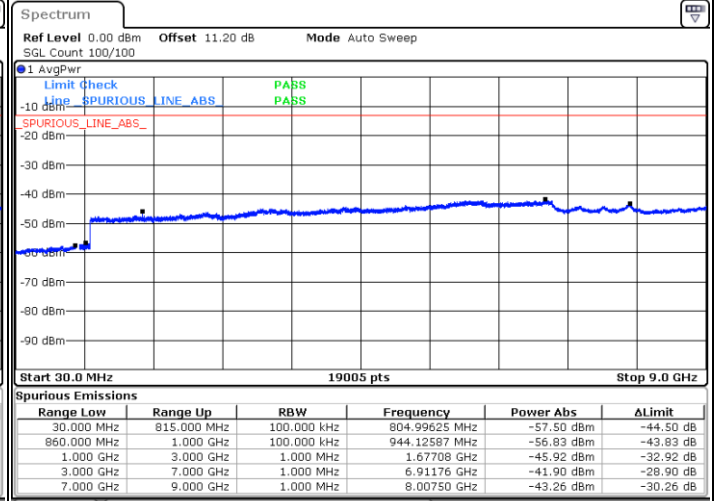

LTE Band 5B / 10MHz+5MHz

16QAM

Lowest Channel / 1RB0 and 1RB24

Lowest Channel / 1RB49 and 1RB0

Date: 4 JUN 2020 18:45:50

Date: 4 JUN 2020 18:43:02

Lowest Channel / FullIRB

N/A

Date: 4 JUN 2020 18:48:39

LTE Band 5B / 10MHz+5MHz

16QAM

Middle Channel / 1RB0 and 1RB24

Middle Channel / 1RB49 and 1RB0

Date: 4 JUN 2020 19:28:26

Date: 4 JUN 2020 19:31:14

Middle Channel / FullIRB

N/A

Date: 4 JUN 2020 19:25:37

LTE Band 5B / 10MHz+5MHz

16QAM

Highest Channel / 1RB0 and 1RB24

Highest Channel / 1RB49 and 1RB0

Date: 4 JUN 2020 19:16:43

Date: 4 JUN 2020 19:13:55

Highest Channel / FullIRB

N/A

Date: 4 JUN 2020 19:19:32

LTE Band 5B / 10MHz+10MHz

16QAM

Lowest Channel / 1RB0 and 1RB49

Lowest Channel / 1RB49 and 1RB0

Date: 4 JUN 2020 19:57:16