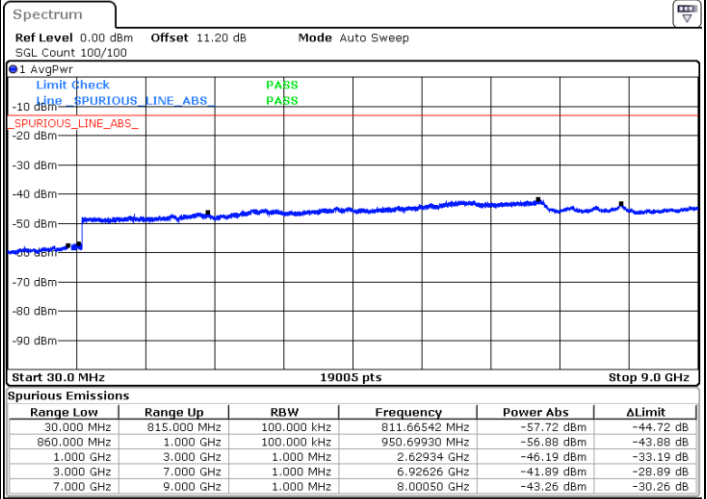

Highest Channel / 1RB0 and 1RB24

Highest Channel / 1RB49 and 1RB0

Date: 4 JUN 2020 19:15:47

Date: 4 JUN 2020 19:14:51

Highest Channel / FullIRB

N/A

Date: 4 JUN 2020 19:20:28

LTE Band 5B / 10MHz+10MHz

64QAM

Lowest Channel / 1RB0 and 1RB49

Lowest Channel / 1RB49 and 1RB0

Date: 4 JUN 2020 19:58:13

Date: 4 JUN 2020 19:53:31

Lowest Channel / FullIRB

N/A

Date: 4 JUN 2020 19:59:09

LTE Band 5B / 10MHz+10MHz

64QAM

Middle Channel / 1RB0 and 1RB49

Middle Channel / 1RB49 and 1RB0

Date: 4 JUN 2020 20:36:05

Date: 4 JUN 2020 20:40:46

Middle Channel / FullIRB

N/A

Date: 4 JUN 2020 20:35:09

LTE Band 5B / 10MHz+10MHz

64QAM

Highest Channel / 1RB0 and 1RB49

Highest Channel / 1RB49 and 1RB0

Date: 4 JUN 2020 20:24:40

Date: 4 JUN 2020 20:23:45

Highest Channel / FullIRB