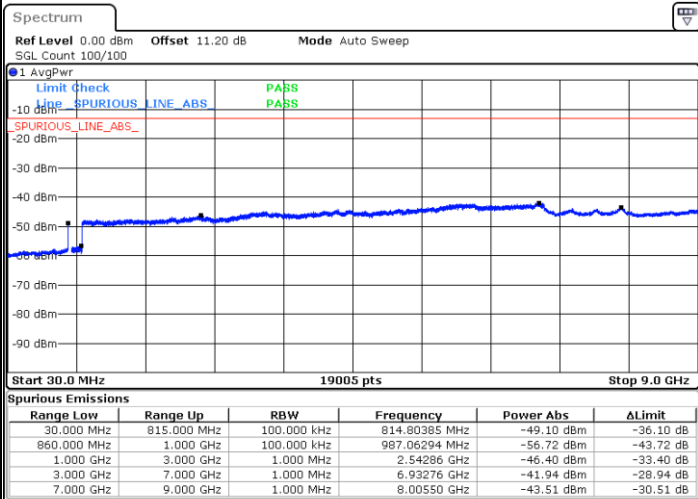

LTE Band 5B / 10MHz+5MHz

16QAM

Lowest Channel / 1RB0 and 1RB24

Lowest Channel / 1RB49 and 1RB0

Date: 4 JUN 2020 18:45:50

Date: 4 JUN 2020 18:43:02

Lowest Channel / FullIRB

N/A

Date: 4 JUN 2020 18:48:39

LTE Band 5B / 10MHz+5MHz

16QAM

Middle Channel / 1RB0 and 1RB24

Middle Channel / 1RB49 and 1RB0

Date: 4 JUN 2020 19:28:26

Date: 4 JUN 2020 19:31:14

Middle Channel / FullIRB

N/A

Date: 4 JUN 2020 19:25:37

LTE Band 5B / 10MHz+5MHz

16QAM

Highest Channel / 1RB0 and 1RB24

Highest Channel / 1RB49 and 1RB0

Date: 4 JUN 2020 19:16:43

Date: 4 JUN 2020 19:13:55