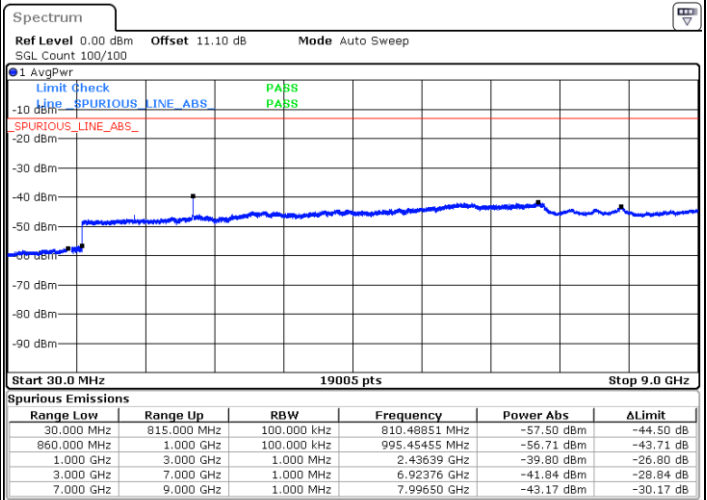

Date: 13.JUL.2020 14:03:13