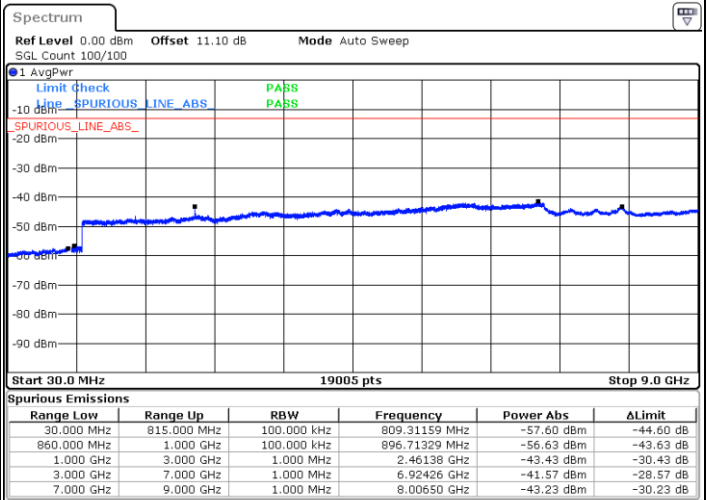

Lowest Channel / FullIRB

N/A

Date: 13.JUL.2020 14:48:34

LTE Band 5B / 5MHz+3MHz

16QAM

Middle Channel / 1RB0 and 1RB14

Middle Channel / 1RB24 and 1RB0

Date: 13.JUL.2020 13:59:40

Date: 13.JUL.2020 14:02:20

Middle Channel / FullIRB

N/A

Date: 13.JUL.2020 13:56:05

LTE Band 5B / 5MHz+3MHz

16QAM

Highest Channel / 1RB0 and 1RB14

Highest Channel / 1RB24 and 1RB0

Date: 13.JUL.2020 15:22:27

Date: 13.JUL.2020 15:18:00

Highest Channel / FullIRB

N/A

Date: 13.JUL.2020 15:25:09

LTE Band 5B / 5MHz+10MHz

16QAM

Lowest Channel / 1RB0 and 1RB49

Lowest Channel / 1RB24 and 1RB0

Date: 4 JUN 2020 17:23:20

Date: 4 JUN 2020 17:20:17

Lowest Channel / FullIRB

N/A

Date: 4 JUN 2020 17:26:24

LTE Band 5B / 5MHz+10MHz

16QAM