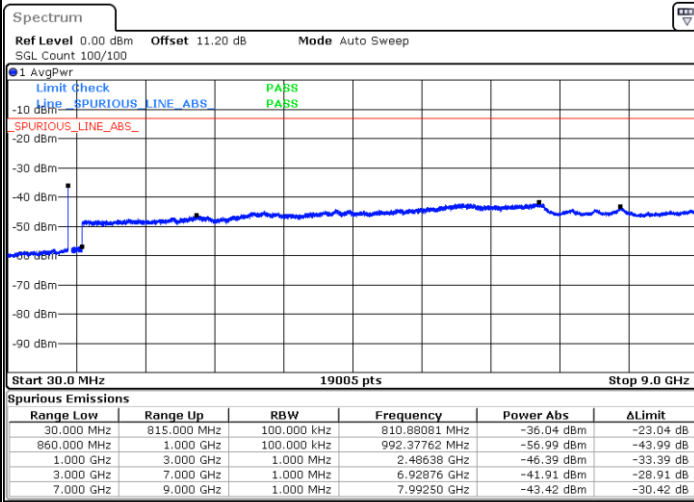

Date: 4 JUN 2020 19:54:28

Lowest Channel / FullIRB

N/A

Date: 4 JUN 2020 20:00:05

LTE Band 5B / 10MHz+10MHz

16QAM

Middle Channel / 1RB0 and 1RB49

Middle Channel / 1RB49 and 1RB0

Date: 4 JUN 2020 20:37:02

Date: 4 JUN 2020 20:39:50

Middle Channel / FullIRB

N/A

Date: 4 JUN 2020 20:34:13

LTE Band 5B / 10MHz+10MHz

16QAM

Highest Channel / 1RB0 and 1RB49

Highest Channel / 1RB49 and 1RB0

Date: 4 JUN 2020 20:25:36

Date: 4 JUN 2020 20:22:48

Highest Channel / FullIRB

N/A

Date: 4 JUN 2020 20:28:25

LTE Band 5B / 5MHz+3MHz

64QAM

Lowest Channel / 1RB0 and 1RB14

Lowest Channel / 1RB24 and 1RB0

Date: 13.JUL.2020 14:44:59

Date: 13.JUL.2020 14:40:32

Lowest Channel / FullIRB

N/A

Date: 13.JUL.2020 14:47:40

LTE Band 5B / 5MHz+3MHz