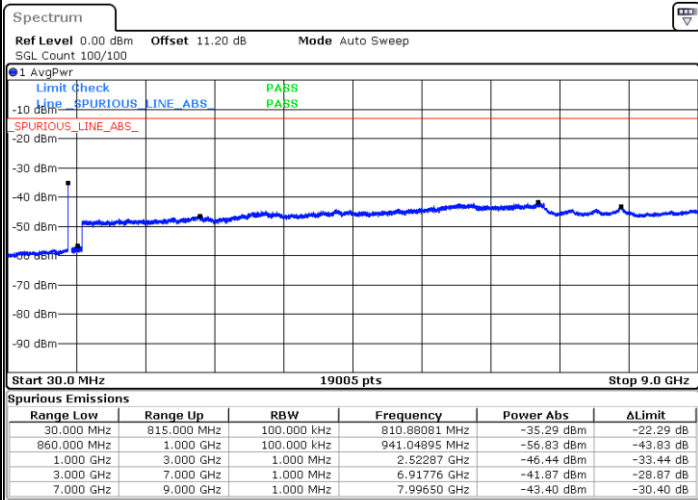

Middle Channel / 1RB0 and 1RB49

Middle Channel / 1RB24 and 1RB0

Date: 4 JUN 2020 18:14:21

Date: 4 JUN 2020 18:17:09

Middle Channel / FullIRB

N/A

Date: 4 JUN 2020 18:11:32

LTE Band 5B / 5MHz+10MHz

16QAM

Highest Channel / 1RB0 and 1RB49

Highest Channel / 1RB24 and 1RB0

Date: 4 JUN 2020 17:52:40

Date: 4 JUN 2020 17:49:52

Highest Channel / FullIRB

N/A

Date: 4 JUN 2020 17:55:29

LTE Band 5B / 10MHz+5MHz

16QAM

Lowest Channel / 1RB0 and 1RB24

Lowest Channel / 1RB49 and 1RB0

Date: 4 JUN 2020 18:45:50

Date: 4 JUN 2020 18:43:02

Lowest Channel / FullIRB

N/A