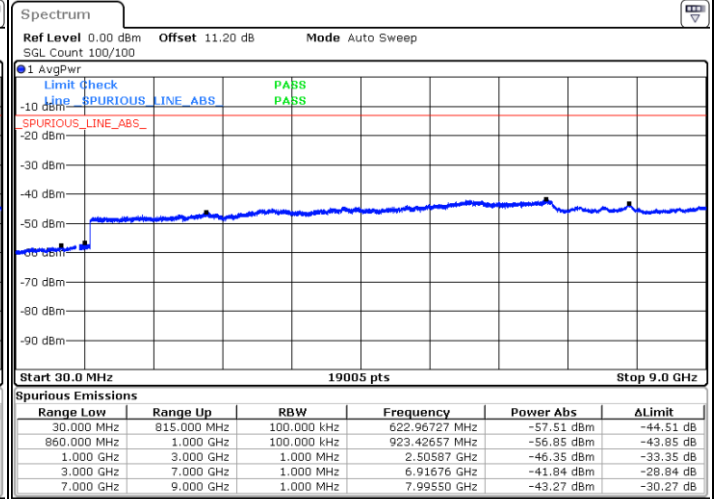

Highest Channel / FullIRB

N/A

Date: 4 JUN 2020 19:19:32

LTE Band 5B / 10MHz+10MHz

16QAM

Lowest Channel / 1RB0 and 1RB49

Lowest Channel / 1RB49 and 1RB0

Date: 4 JUN 2020 19:57:16

Date: 4 JUN 2020 19:54:28

Lowest Channel / FullIRB

N/A

Date: 4 JUN 2020 20:00:05

LTE Band 5B / 10MHz+10MHz

16QAM

Middle Channel / 1RB0 and 1RB49

Middle Channel / 1RB49 and 1RB0

Date: 4 JUN 2020 20:37:02

Date: 4 JUN 2020 20:39:50

Middle Channel / FullIRB

N/A

Date: 4 JUN 2020 20:34:13

LTE Band 5B / 10MHz+10MHz

16QAM

Highest Channel / 1RB0 and 1RB49

Highest Channel / 1RB49 and 1RB0

Date: 4 JUN 2020 20:25:36

Date: 4 JUN 2020 20:22:48

Highest Channel / FullIRB

N/A

Date: 4 JUN 2020 20:28:25

LTE Band 5B / 5MHz+3MHz

64QAM