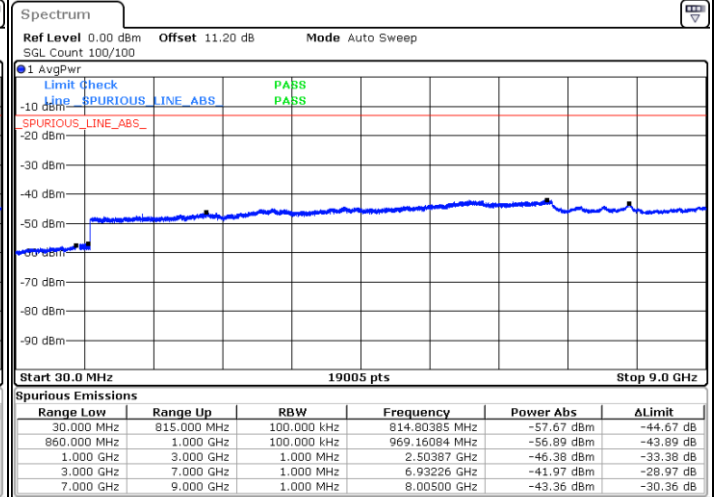

Date: 4 JUN 2020 17:50:49

Highest Channel / FullIRB

N/A

Date: 4 JUN 2020 17:56:25

LTE Band 5B / 10MHz+5MHz

64QAM

Lowest Channel / 1RB0 and 1RB24

Lowest Channel / 1RB49 and 1RB0

Date: 4 JUN 2020 18:46:47

Date: 4 JUN 2020 18:42:06

Lowest Channel / FullIRB

N/A

Date: 4 JUN 2020 18:47:43

LTE Band 5B / 10MHz+5MHz

64QAM

Middle Channel / 1RB0 and 1RB24

Middle Channel / 1RB49 and 1RB0

Date: 4 JUN 2020 19:27:30

Date: 4 JUN 2020 19:32:10

Middle Channel / FullIRB

N/A

Date: 4 JUN 2020 19:26:33

LTE Band 5B / 10MHz+5MHz

64QAM

Highest Channel / 1RB0 and 1RB24

Highest Channel / 1RB49 and 1RB0

Date: 4 JUN 2020 19:15:47

Date: 4 JUN 2020 19:14:51

Highest Channel / FullIRB

N/A

Date: 4 JUN 2020 19:20:28

LTE Band 5B / 10MHz+10MHz