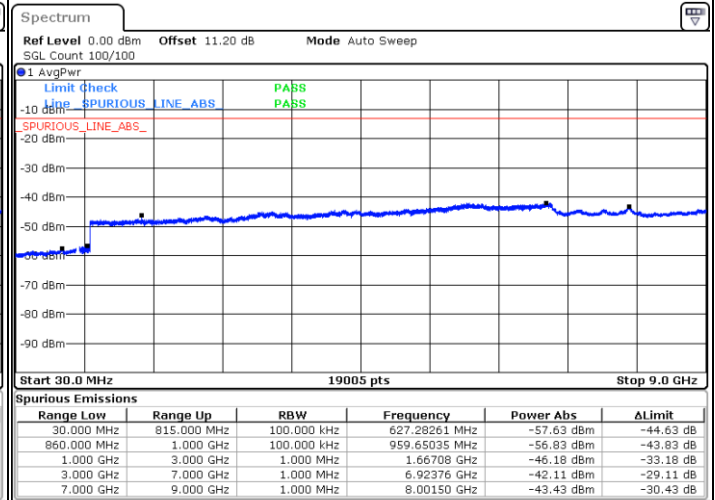

LTE Band 5B / 10MHz+5MHz

16QAM

Lowest Channel / 1RB0 and 1RB24

Lowest Channel / 1RB49 and 1RB0

Date: 4 JUN 2020 18:45:50

Date: 4 JUN 2020 18:43:02

Lowest Channel / FullIRB

N/A

Date: 4 JUN 2020 18:48:39

LTE Band 5B / 10MHz+5MHz

16QAM

Middle Channel / 1RB0 and 1RB24

Middle Channel / 1RB49 and 1RB0

Date: 4 JUN 2020 19:28:26

Date: 4 JUN 2020 19:31:14

Middle Channel / FullIRB

N/A

Date: 4 JUN 2020 19:25:37

LTE Band 5B / 10MHz+5MHz

16QAM

Highest Channel / 1RB0 and 1RB24

Highest Channel / 1RB49 and 1RB0

Date: 4 JUN 2020 19:16:43

Date: 4 JUN 2020 19:13:55

Highest Channel / FullIRB

N/A

Date: 4 JUN 2020 19:19:32

LTE Band 5B / 10MHz+10MHz

16QAM

Lowest Channel / 1RB0 and 1RB49

Lowest Channel / 1RB49 and 1RB0

Date: 4 JUN 2020 19:57:16