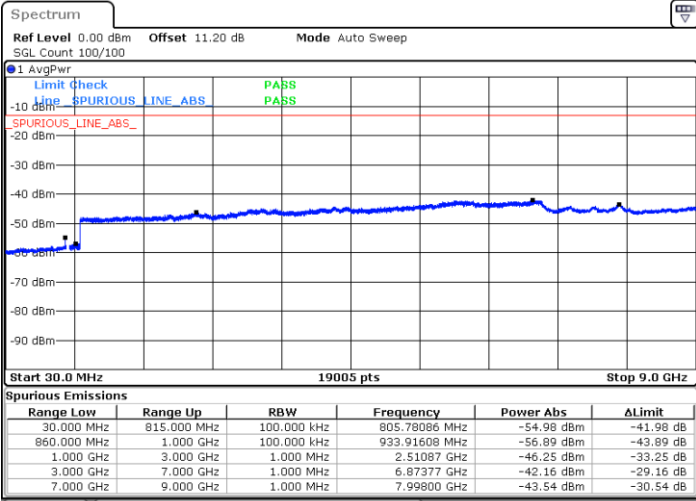

N/A

Date: 4 JUN 2020 19:25:37

LTE Band 5B / 10MHz+5MHz

16QAM

Highest Channel / 1RB0 and 1RB24

Highest Channel / 1RB49 and 1RB0

Date: 4 JUN 2020 19:16:43

Date: 4 JUN 2020 19:13:55

Highest Channel / FullIRB

N/A

Date: 4 JUN 2020 19:19:32

LTE Band 5B / 10MHz+10MHz

16QAM

Lowest Channel / 1RB0 and 1RB49

Lowest Channel / 1RB49 and 1RB0

Date: 4 JUN 2020 19:57:16

Date: 4 JUN 2020 19:54:28

Lowest Channel / FullIRB

N/A

Date: 4 JUN 2020 20:00:05

LTE Band 5B / 10MHz+10MHz

16QAM

Middle Channel / 1RB0 and 1RB49

Middle Channel / 1RB49 and 1RB0

Date: 4 JUN 2020 20:37:02

Date: 4 JUN 2020 20:39:50

Middle Channel / FullIRB

N/A

Date: 4 JUN 2020 20:34:13

LTE Band 5B / 10MHz+10MHz

16QAM

Highest Channel / 1RB0 and 1RB49