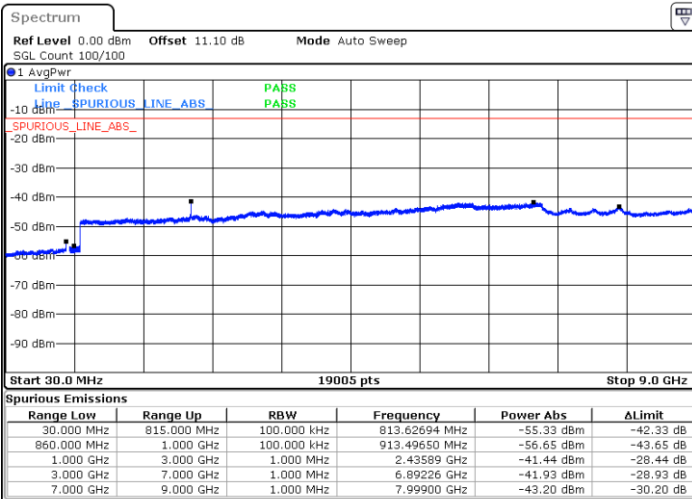

Lowest Channel / 1RB0 and 1RB14

Lowest Channel / 1RB24 and 1RB0

Date: 13.JUL.2020 14:44:59

Date: 13.JUL.2020 14:40:32

Lowest Channel / FullIRB

N/A

Date: 13.JUL.2020 14:47:40

LTE Band 5B / 5MHz+3MHz

64QAM

Middle Channel / 1RB0 and 1RB14

Middle Channel / 1RB24 and 1RB0

Date: 13.JUL.2020 13:57:53

Date: 13.JUL.2020 14:03:13

Middle Channel / FullIRB

N/A

Date: 13.JUL.2020 13:56:59

LTE Band 5B / 5MHz+3MHz

64QAM

Highest Channel / 1RB0 and 1RB14

Highest Channel / 1RB24 and 1RB0

Date: 13.JUL.2020 15:21:33

Date: 13.JUL.2020 15:18:53

Highest Channel / FullIRB

N/A

Date: 13.JUL.2020 15:26:02

LTE Band 5B / 5MHz+10MHz

64QAM

Lowest Channel / 1RB0 and 1RB49

Lowest Channel / 1RB24 and 1RB0

Date: 4 JUN 2020 17:24:21

Date: 4 JUN 2020 17:19:16

Lowest Channel / FullIRB