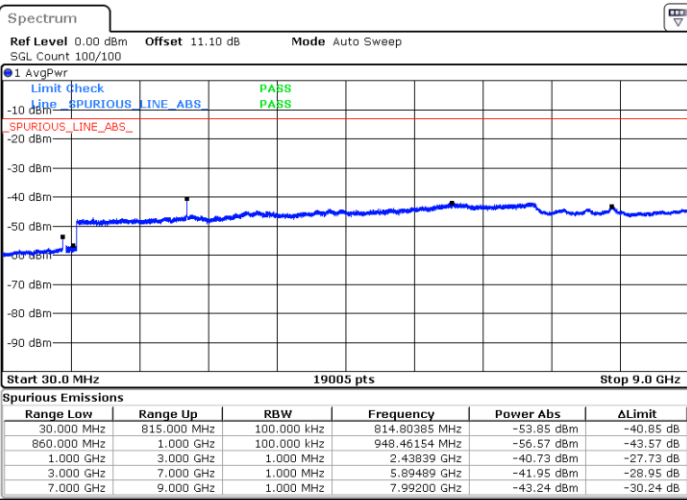

Date: 4 JUN 2020 20:35:09

LTE Band 5B / 10MHz+10MHz

64QAM

Highest Channel / 1RB0 and 1RB49

Highest Channel / 1RB49 and 1RB0

Date: 4 JUN 2020 20:24:40

Date: 4 JUN 2020 20:23:45

Highest Channel / FullIRB

N/A

Date: 4 JUN 2020 20:29:21

LTE Band 5B / 5MHz+3MHz

256QAM

Lowest Channel / 1RB0 and 1RB14

Lowest Channel / 1RB24 and 1RB0

Date: 13.JUL.2020 14:45:53

Date: 13.JUL.2020 14:39:38

Lowest Channel / FullIRB

N/A

Date: 13.JUL.2020 14:46:46

LTE Band 5B / 5MHz+3MHz

256QAM

Middle Channel / 1RB0 and 1RB14

Middle Channel / 1RB24 and 1RB0

Date: 13.JUL.2020 13:58:46

Date: 13.JUL.2020 14:04:07

Middle Channel / FullIRB

N/A

Date: 13.JUL.2020 13:55:12

LTE Band 5B / 5MHz+3MHz

256QAM

Highest Channel / 1RB0 and 1RB14

Highest Channel / 1RB24 and 1RB0