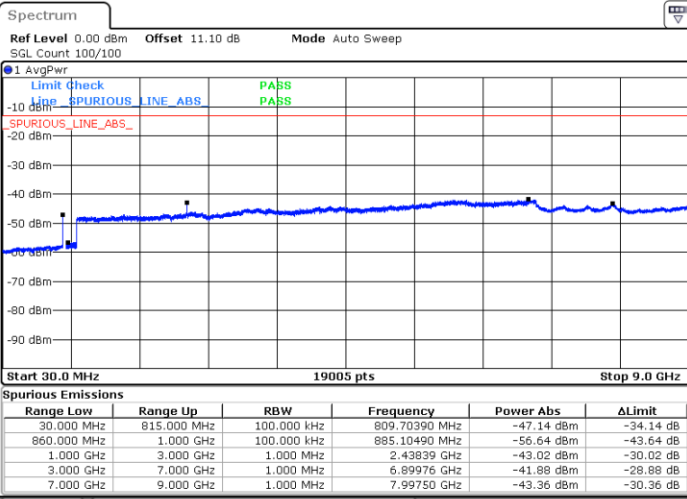

Date: 4 JUN 2020 20:35:09

LTE Band 5B / 10MHz+10MHz

64QAM

Highest Channel / 1RB0 and 1RB49

Highest Channel / 1RB49 and 1RB0

Date: 4 JUN 2020 20:24:40

Date: 4 JUN 2020 20:23:45

Highest Channel / FullIRB

N/A

Date: 4 JUN 2020 20:29:21

LTE Band 5B / 5MHz+3MHz

256QAM

Lowest Channel / 1RB0 and 1RB14

Lowest Channel / 1RB24 and 1RB0

Date: 13.JUL.2020 14:45:53

Date: 13.JUL.2020 14:39:38

Lowest Channel / FullIRB

N/A

Date: 13.JUL.2020 14:46:46

LTE Band 5B / 5MHz+3MHz

256QAM

Middle Channel / 1RB0 and 1RB14

Middle Channel / 1RB24 and 1RB0

Date: 13.JUL.2020 13:58:46

Date: 13.JUL.2020 14:04:07

Middle Channel / FullIRB

N/A

Date: 13.JUL.2020 13:55:12

LTE Band 5B / 5MHz+3MHz

256QAM

Highest Channel / 1RB0 and 1RB14

Highest Channel / 1RB24 and 1RB0