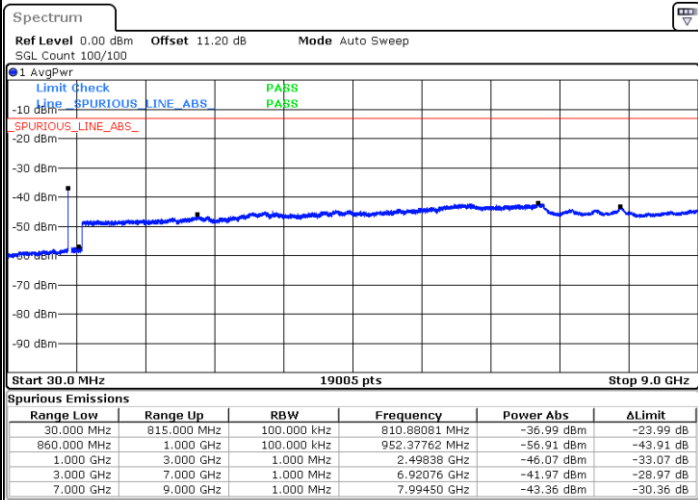

Date: 13.JUL.2020 14:02:20

Middle Channel / FullIRB

N/A

Date: 13.JUL.2020 13:56:05

LTE Band 5B / 5MHz+3MHz

16QAM

Highest Channel / 1RB0 and 1RB14

Highest Channel / 1RB24 and 1RB0

Date: 13.JUL.2020 15:22:27

Date: 13.JUL.2020 15:18:00

Highest Channel / FullIRB

N/A

Date: 13.JUL.2020 15:25:09

LTE Band 5B / 5MHz+10MHz

16QAM

Lowest Channel / 1RB0 and 1RB49

Lowest Channel / 1RB24 and 1RB0

Date: 4 JUN 2020 17:23:20

Date: 4 JUN 2020 17:20:17

Lowest Channel / FullIRB

N/A

Date: 4 JUN 2020 17:26:24

LTE Band 5B / 5MHz+10MHz

16QAM