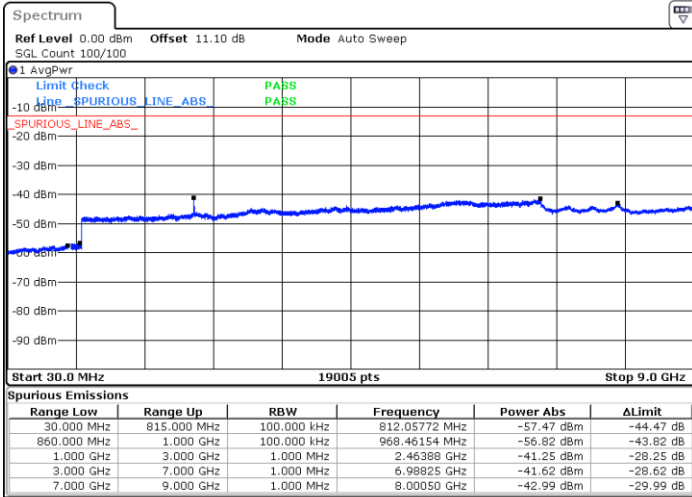

Lowest Channel / FullIRB

N/A

Date: 13.JUL.2020 14:46:46

LTE Band 5B / 5MHz+3MHz

256QAM

Middle Channel / 1RB0 and 1RB14

Middle Channel / 1RB24 and 1RB0

Date: 13.JUL.2020 13:58:46

Date: 13.JUL.2020 14:04:07

Middle Channel / FullIRB

N/A

Date: 13.JUL.2020 13:55:12

LTE Band 5B / 5MHz+3MHz

256QAM

Highest Channel / 1RB0 and 1RB14

Highest Channel / 1RB24 and 1RB0

Date: 13.JUL.2020 15:20:40

Date: 13.JUL.2020 15:19:47

Highest Channel / FullIRB

N/A

Date: 13.JUL.2020 15:26:56

LTE Band 5B / 5MHz+10MHz

256QAM

Lowest Channel / 1RB0 and 1RB49

Lowest Channel / 1RB24 and 1RB0

Date: 13.JUL.2020 10:44:31

Date: 13.JUL.2020 10:43:33

Lowest Channel / FullIRB

N/A

Date: 13.JUL.2020 10:45:30

LTE Band 5B / 5MHz+10MHz

256QAM