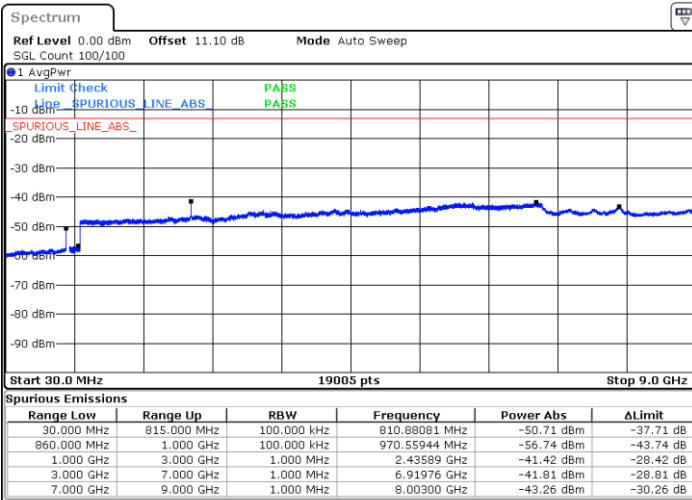

LTE Band 5B / 5MHz+3MHz

64QAM

Middle Channel / 1RB0 and 1RB14

Middle Channel / 1RB24 and 1RB0

Date: 13.JUL.2020 13:57:53