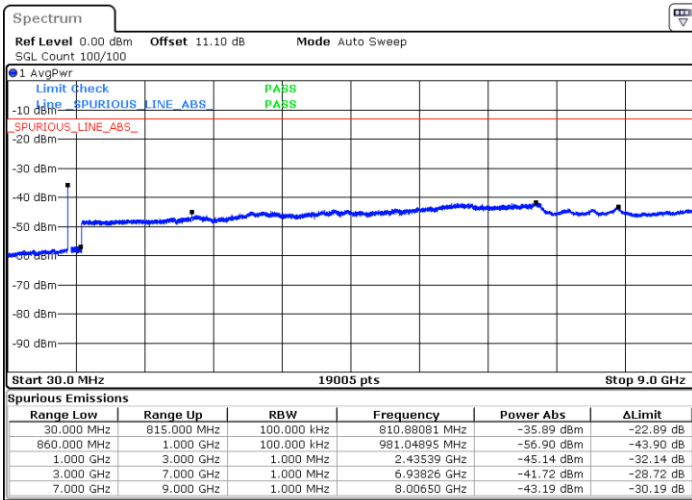

Date: 13.JUL.2020 14:04:07

Middle Channel / FullIRB

N/A

Date: 13.JUL.2020 13:55:12

LTE Band 5B / 5MHz+3MHz

256QAM

Highest Channel / 1RB0 and 1RB14

Highest Channel / 1RB24 and 1RB0

Date: 13.JUL.2020 15:20:40

Date: 13.JUL.2020 15:19:47

Highest Channel / FullIRB

N/A

Date: 13.JUL.2020 15:26:56

LTE Band 5B / 5MHz+10MHz

256QAM

Lowest Channel / 1RB0 and 1RB49

Lowest Channel / 1RB24 and 1RB0

Date: 13.JUL.2020 10:44:31

Date: 13.JUL.2020 10:43:33

Lowest Channel / FullIRB

N/A

Date: 13.JUL.2020 10:45:30

LTE Band 5B / 5MHz+10MHz

256QAM