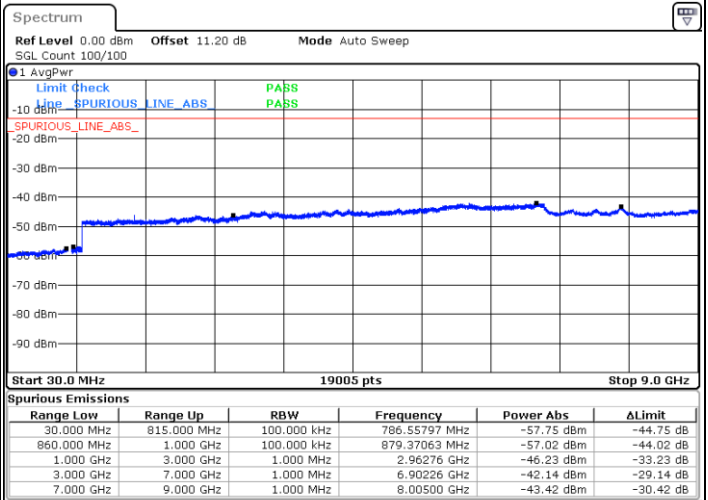

Lowest Channel / 1RB24 and 1RB0

Date: 4 JUN 2020 17:23:20

Date: 4 JUN 2020 17:20:17

Lowest Channel / FullIRB

N/A

Date: 4 JUN 2020 17:26:24

LTE Band 5B / 5MHz+10MHz

16QAM

Middle Channel / 1RB0 and 1RB49

Middle Channel / 1RB24 and 1RB0

Date: 4 JUN 2020 18:14:21

Date: 4 JUN 2020 18:17:09

Middle Channel / FullIRB

N/A

Date: 4 JUN 2020 18:11:32

LTE Band 5B / 5MHz+10MHz

16QAM

Highest Channel / 1RB0 and 1RB49

Highest Channel / 1RB24 and 1RB0

Date: 4 JUN 2020 17:52:40

Date: 4 JUN 2020 17:49:52

Highest Channel / FullIRB

N/A

Date: 4 JUN 2020 17:55:29

LTE Band 5B / 10MHz+5MHz

16QAM

Lowest Channel / 1RB0 and 1RB24

Lowest Channel / 1RB49 and 1RB0

Date: 4 JUN 2020 18:45:50

Date: 4 JUN 2020 18:43:02

Lowest Channel / FullIRB

N/A