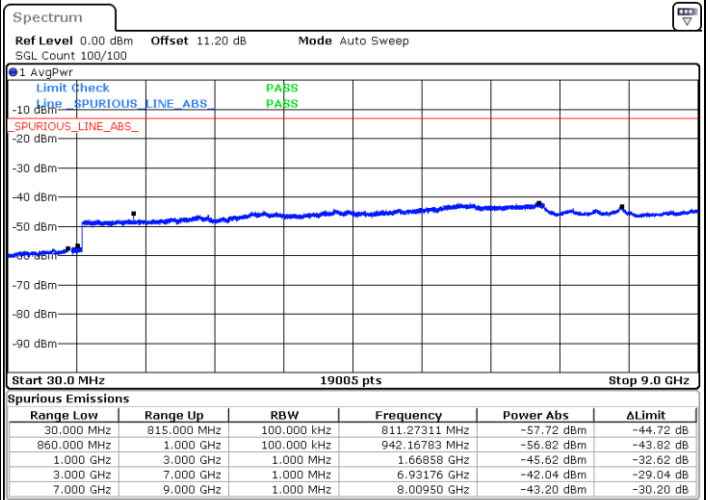

Date: 13.JUL.2020 15:22:27

Date: 13.JUL.2020 15:18:00

Highest Channel / FullIRB

N/A

Date: 13.JUL.2020 15:25:09

LTE Band 5B / 5MHz+10MHz

16QAM

Lowest Channel / 1RB0 and 1RB49

Lowest Channel / 1RB24 and 1RB0

Date: 4 JUN 2020 17:23:20

Date: 4 JUN 2020 17:20:17

Lowest Channel / FullIRB

N/A

Date: 4 JUN 2020 17:26:24

LTE Band 5B / 5MHz+10MHz

16QAM

Middle Channel / 1RB0 and 1RB49

Middle Channel / 1RB24 and 1RB0

Date: 4 JUN 2020 18:14:21

Date: 4 JUN 2020 18:17:09

Middle Channel / FullIRB

N/A

Date: 4 JUN 2020 18:11:32

LTE Band 5B / 5MHz+10MHz