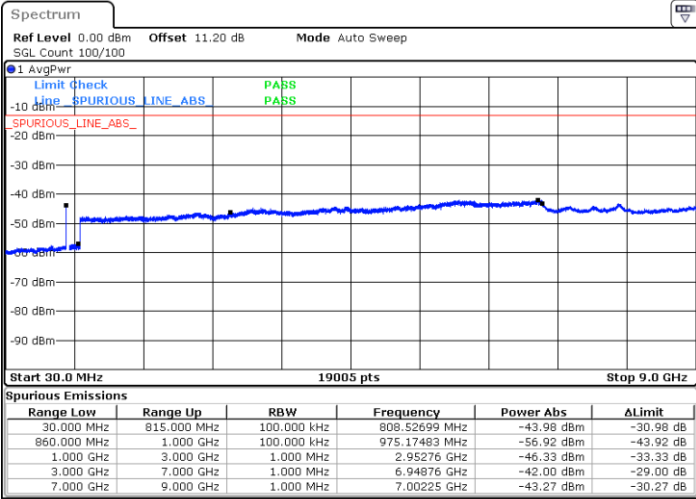

Highest Channel / FullIRB

N/A

Date: 4 JUN 2020 19:19:32

LTE Band 5B / 10MHz+10MHz

16QAM

Lowest Channel / 1RB0 and 1RB49

Lowest Channel / 1RB49 and 1RB0

Date: 4 JUN 2020 19:57:16

Date: 4 JUN 2020 19:54:28

Lowest Channel / FullIRB

N/A

Date: 4 JUN 2020 20:00:05

LTE Band 5B / 10MHz+10MHz

16QAM

Middle Channel / 1RB0 and 1RB49

Middle Channel / 1RB49 and 1RB0

Date: 4 JUN 2020 20:37:02

Date: 4 JUN 2020 20:39:50

Middle Channel / FullIRB

N/A

Date: 4 JUN 2020 20:34:13

LTE Band 5B / 10MHz+10MHz

16QAM

Highest Channel / 1RB0 and 1RB49

Highest Channel / 1RB49 and 1RB0

Date: 4 JUN 2020 20:25:36

Date: 4 JUN 2020 20:22:48

Highest Channel / FullIRB

N/A

Date: 4 JUN 2020 20:28:25

LTE Band 5B / 5MHz+3MHz

64QAM