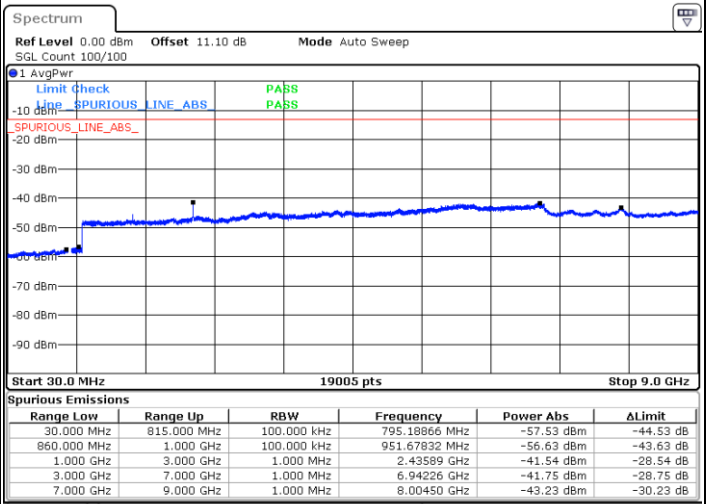

Date: 4 JUN 2020 20:37:02

Date: 4 JUN 2020 20:39:50

Middle Channel / FullIRB

N/A

Date: 4 JUN 2020 20:34:13

LTE Band 5B / 10MHz+10MHz

16QAM

Highest Channel / 1RB0 and 1RB49

Highest Channel / 1RB49 and 1RB0

Date: 4 JUN 2020 20:25:36

Date: 4 JUN 2020 20:22:48

Highest Channel / FullIRB

N/A

Date: 4 JUN 2020 20:28:25

LTE Band 5B / 5MHz+3MHz

64QAM

Lowest Channel / 1RB0 and 1RB14

Lowest Channel / 1RB24 and 1RB0

Date: 13.JUL.2020 14:44:59

Date: 13.JUL.2020 14:40:32

Lowest Channel / FullIRB

N/A

Date: 13.JUL.2020 14:47:40

LTE Band 5B / 5MHz+3MHz