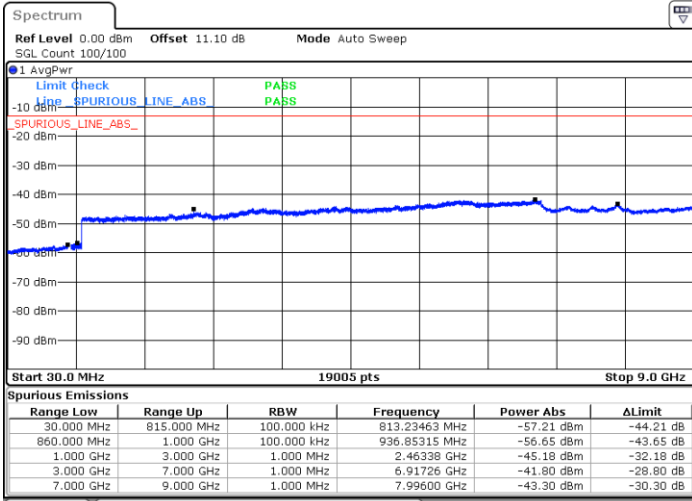

Date: 13.JUL.2020 14:04:07

Middle Channel / FullIRB

N/A

Date: 13.JUL.2020 13:55:12

LTE Band 5B / 5MHz+3MHz

256QAM

Highest Channel / 1RB0 and 1RB14

Highest Channel / 1RB24 and 1RB0

Date: 13.JUL.2020 15:20:40

Date: 13.JUL.2020 15:19:47

Highest Channel / FullIRB

N/A

Date: 13.JUL.2020 15:26:56

LTE Band 5B / 5MHz+10MHz

256QAM

Lowest Channel / 1RB0 and 1RB49

Lowest Channel / 1RB24 and 1RB0

Date: 13.JUL.2020 10:44:31

Date: 13.JUL.2020 10:43:33

Lowest Channel / FullIRB

N/A

Date: 13.JUL.2020 10:45:30

LTE Band 5B / 5MHz+10MHz

256QAM

Middle Channel / 1RB0 and 1RB49

Middle Channel / 1RB24 and 1RB0

Date: 13.JUL.2020 10:59:39

Date: 13.JUL.2020 10:58:41

Middle Channel / FullIRB

N/A

Date: 13.JUL.2020 11:00:38