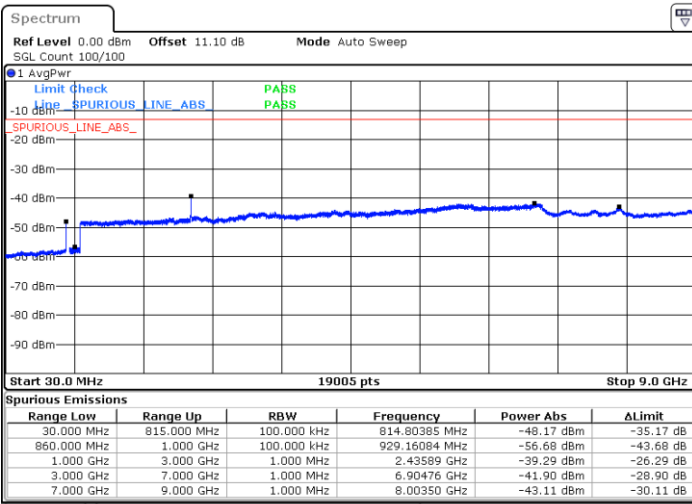

Date: 4 JUN 2020 20:33:16

LTE Band 5B / 10MHz+10MHz

QPSK

Highest Channel / 1RB0 and 1RB49

Highest Channel / 1RB49 and 1RB0

Date: 4 JUN 2020 20:26:33

Date: 4 JUN 2020 20:21:52

Highest Channel / FullIRB

N/A

Date: 4 JUN 2020 20:27:29

LTE Band 5B / 5MHz+3MHz

16QAM

Lowest Channel / 1RB0 and 1RB14

Lowest Channel / 1RB24 and 1RB0

Date: 13.JUL.2020 14:44:05

Date: 13.JUL.2020 14:41:25

Lowest Channel / FullIRB

N/A

Date: 13.JUL.2020 14:48:34

LTE Band 5B / 5MHz+3MHz

16QAM

Middle Channel / 1RB0 and 1RB14

Middle Channel / 1RB24 and 1RB0

Date: 13.JUL.2020 13:59:40

Date: 13.JUL.2020 14:02:20

Middle Channel / FullIRB

N/A

Date: 13.JUL.2020 13:56:05

LTE Band 5B / 5MHz+3MHz

16QAM

Highest Channel / 1RB0 and 1RB14

Highest Channel / 1RB24 and 1RB0