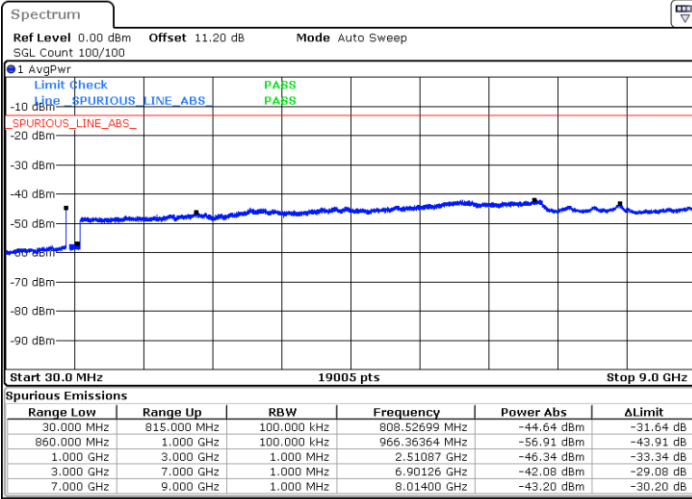

Highest Channel / 1RB0 and 1RB24

Highest Channel / 1RB49 and 1RB0

Date: 4 JUN 2020 19:15:47

Date: 4 JUN 2020 19:14:51

Highest Channel / FullIRB

N/A

Date: 4 JUN 2020 19:20:28

LTE Band 5B / 10MHz+10MHz

64QAM

Lowest Channel / 1RB0 and 1RB49

Lowest Channel / 1RB49 and 1RB0

Date: 4 JUN 2020 19:58:13

Date: 4 JUN 2020 19:53:31

Lowest Channel / FullIRB

N/A

Date: 4 JUN 2020 19:59:09

LTE Band 5B / 10MHz+10MHz

64QAM

Middle Channel / 1RB0 and 1RB49

Middle Channel / 1RB49 and 1RB0

Date: 4 JUN 2020 20:36:05

Date: 4 JUN 2020 20:40:46

Middle Channel / FullIRB

N/A

Date: 4 JUN 2020 20:35:09

LTE Band 5B / 10MHz+10MHz

64QAM

Highest Channel / 1RB0 and 1RB49

Highest Channel / 1RB49 and 1RB0

Date: 4 JUN 2020 20:24:40

Date: 4 JUN 2020 20:23:45

Highest Channel / FullIRB