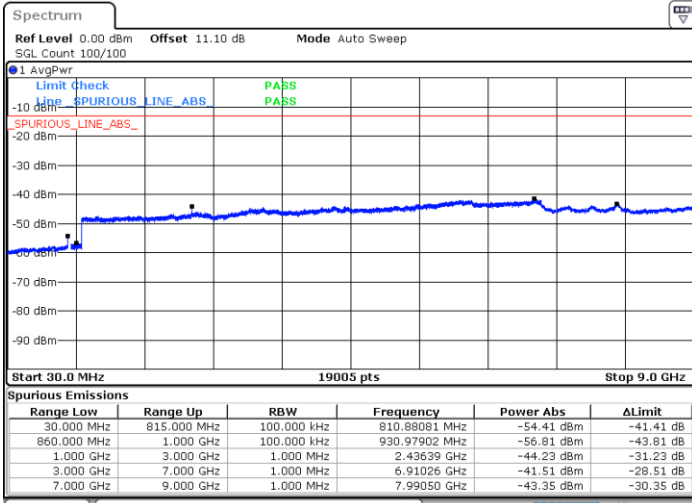

N/A

Date: 4 JUN 2020 20:29:21

LTE Band 5B / 5MHz+3MHz

256QAM

Lowest Channel / 1RB0 and 1RB14

Lowest Channel / 1RB24 and 1RB0

Date: 13.JUL.2020 14:45:53

Date: 13.JUL.2020 14:39:38

Lowest Channel / FullIRB

N/A

Date: 13.JUL.2020 14:46:46

LTE Band 5B / 5MHz+3MHz

256QAM

Middle Channel / 1RB0 and 1RB14

Middle Channel / 1RB24 and 1RB0

Date: 13.JUL.2020 13:58:46

Date: 13.JUL.2020 14:04:07

Middle Channel / FullIRB

N/A

Date: 13.JUL.2020 13:55:12

LTE Band 5B / 5MHz+3MHz

256QAM

Highest Channel / 1RB0 and 1RB14

Highest Channel / 1RB24 and 1RB0

Date: 13.JUL.2020 15:20:40

Date: 13.JUL.2020 15:19:47

Highest Channel / FullIRB

N/A

Date: 13.JUL.2020 15:26:56

LTE Band 5B / 5MHz+10MHz

256QAM

Lowest Channel / 1RB0 and 1RB49