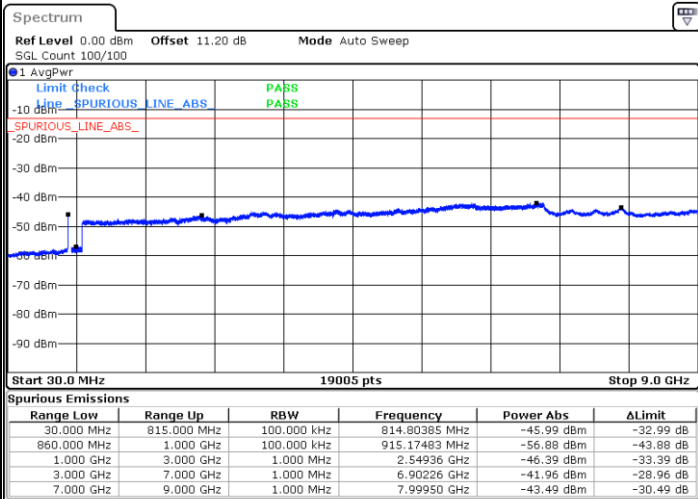

LTE Band 5B / 5MHz+3MHz

64QAM

Highest Channel / 1RB0 and 1RB14

Highest Channel / 1RB24 and 1RB0

Date: 13.JUL.2020 15:21:33

Date: 13.JUL.2020 15:18:53

Highest Channel / FullIRB

N/A

Date: 13.JUL.2020 15:26:02

LTE Band 5B / 5MHz+10MHz

64QAM

Lowest Channel / 1RB0 and 1RB49

Lowest Channel / 1RB24 and 1RB0

Date: 4 JUN 2020 17:24:21

Date: 4 JUN 2020 17:19:16

Lowest Channel / FullIRB

N/A

Date: 4 JUN 2020 17:25:23

LTE Band 5B / 5MHz+10MHz

64QAM

Middle Channel / 1RB0 and 1RB49

Middle Channel / 1RB24 and 1RB0

Date: 4 JUN 2020 18:13:25

Date: 4 JUN 2020 18:18:05

Middle Channel / FullIRB

N/A

Date: 4 JUN 2020 18:12:28

LTE Band 5B / 5MHz+10MHz

64QAM

Highest Channel / 1RB0 and 1RB49

Highest Channel / 1RB24 and 1RB0

Date: 4 JUN 2020 17:51:44