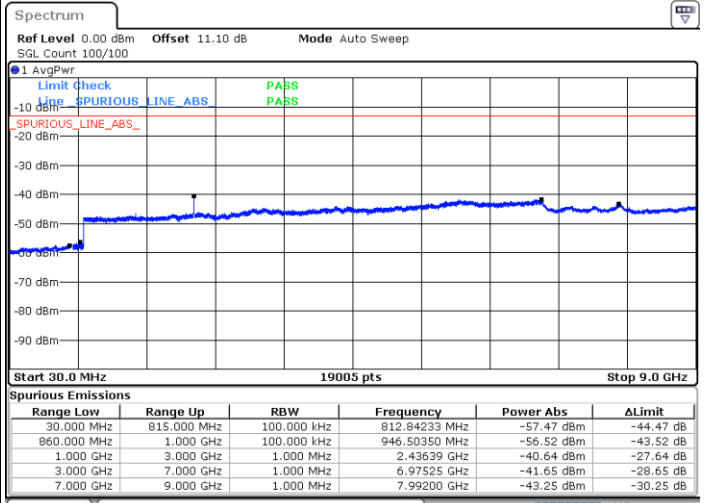

N/A

Date: 4 JUN 2020 20:29:21

LTE Band 5B / 5MHz+3MHz

256QAM

Lowest Channel / 1RB0 and 1RB14

Lowest Channel / 1RB24 and 1RB0

Date: 13.JUL.2020 14:45:53

Date: 13.JUL.2020 14:39:38

Lowest Channel / FullIRB

N/A

Date: 13.JUL.2020 14:46:46

LTE Band 5B / 5MHz+3MHz

256QAM

Middle Channel / 1RB0 and 1RB14

Middle Channel / 1RB24 and 1RB0

Date: 13.JUL.2020 13:58:46

Date: 13.JUL.2020 14:04:07

Middle Channel / FullIRB

N/A

Date: 13.JUL.2020 13:55:12

LTE Band 5B / 5MHz+3MHz

256QAM

Highest Channel / 1RB0 and 1RB14

Highest Channel / 1RB24 and 1RB0

Date: 13.JUL.2020 15:20:40

Date: 13.JUL.2020 15:19:47

Highest Channel / FullIRB

N/A

Date: 13.JUL.2020 15:26:56

LTE Band 5B / 5MHz+10MHz

256QAM

Lowest Channel / 1RB0 and 1RB49