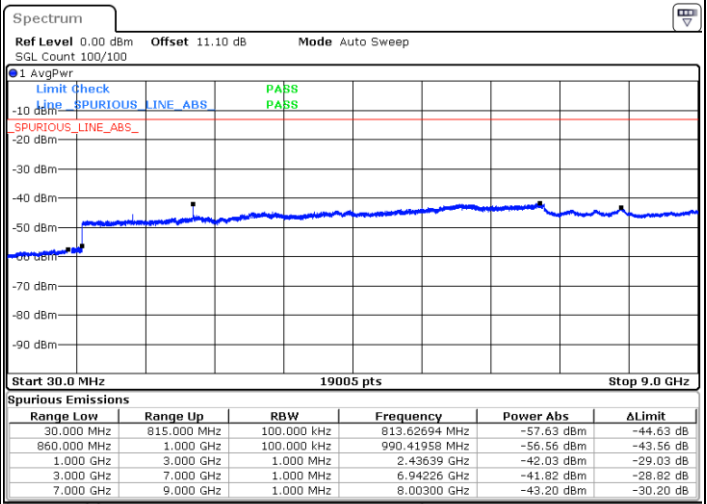

Date: 4 JUN 2020 20:33:16

LTE Band 5B / 10MHz+10MHz

QPSK

Highest Channel / 1RB0 and 1RB49

Highest Channel / 1RB49 and 1RB0

Date: 4 JUN 2020 20:26:33

Date: 4 JUN 2020 20:21:52

Highest Channel / FullIRB

N/A

Date: 4 JUN 2020 20:27:29

LTE Band 5B / 5MHz+3MHz

16QAM

Lowest Channel / 1RB0 and 1RB14

Lowest Channel / 1RB24 and 1RB0

Date: 13.JUL.2020 14:44:05

Date: 13.JUL.2020 14:41:25

Lowest Channel / FullIRB

N/A

Date: 13.JUL.2020 14:48:34

LTE Band 5B / 5MHz+3MHz

16QAM

Middle Channel / 1RB0 and 1RB14

Middle Channel / 1RB24 and 1RB0

Date: 13.JUL.2020 13:59:40

Date: 13.JUL.2020 14:02:20

Middle Channel / FullIRB

N/A

Date: 13.JUL.2020 13:56:05

LTE Band 5B / 5MHz+3MHz

16QAM

Highest Channel / 1RB0 and 1RB14

Highest Channel / 1RB24 and 1RB0