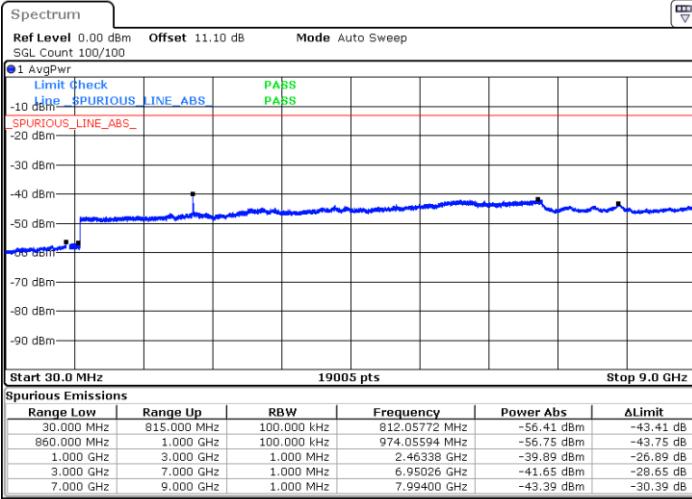

Lowest Channel / 1RB0 and 1RB14

Lowest Channel / 1RB24 and 1RB0

Date: 13.JUL.2020 14:44:59

Date: 13.JUL.2020 14:40:32

Lowest Channel / FullIRB

N/A

Date: 13.JUL.2020 14:47:40

LTE Band 5B / 5MHz+3MHz

64QAM

Middle Channel / 1RB0 and 1RB14

Middle Channel / 1RB24 and 1RB0

Date: 13.JUL.2020 13:57:53

Date: 13.JUL.2020 14:03:13

Middle Channel / FullIRB

N/A

Date: 13.JUL.2020 13:56:59

LTE Band 5B / 5MHz+3MHz

64QAM

Highest Channel / 1RB0 and 1RB14

Highest Channel / 1RB24 and 1RB0

Date: 13.JUL.2020 15:21:33

Date: 13.JUL.2020 15:18:53

Highest Channel / FullIRB

N/A

Date: 13.JUL.2020 15:26:02

LTE Band 5B / 5MHz+10MHz

64QAM

Lowest Channel / 1RB0 and 1RB49

Lowest Channel / 1RB24 and 1RB0

Date: 4 JUN 2020 17:24:21

Date: 4 JUN 2020 17:19:16

Lowest Channel / FullIRB