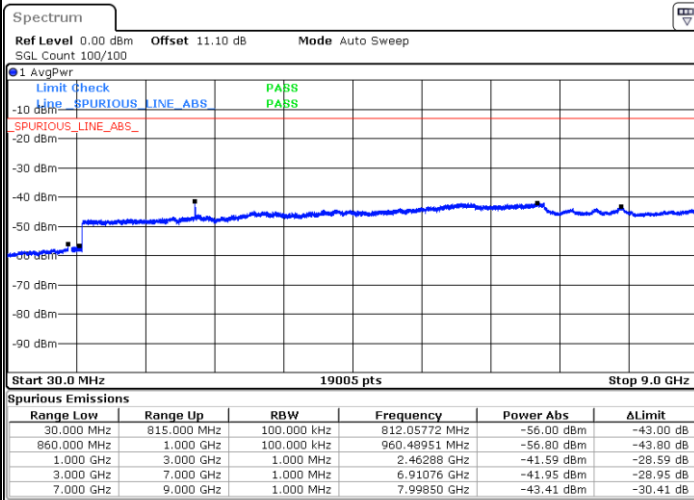

Lowest Channel / FullIRB

N/A

Date: 13.JUL.2020 14:48:34

LTE Band 5B / 5MHz+3MHz

16QAM

Middle Channel / 1RB0 and 1RB14

Middle Channel / 1RB24 and 1RB0

Date: 13.JUL.2020 13:59:40

Date: 13.JUL.2020 14:02:20

Middle Channel / FullIRB

N/A

Date: 13.JUL.2020 13:56:05

LTE Band 5B / 5MHz+3MHz

16QAM

Highest Channel / 1RB0 and 1RB14

Highest Channel / 1RB24 and 1RB0

Date: 13.JUL.2020 15:22:27

Date: 13.JUL.2020 15:18:00

Highest Channel / FullIRB

N/A

Date: 13.JUL.2020 15:25:09

LTE Band 5B / 5MHz+10MHz

16QAM

Lowest Channel / 1RB0 and 1RB49

Lowest Channel / 1RB24 and 1RB0

Date: 4 JUN 2020 17:23:20

Date: 4 JUN 2020 17:20:17

Lowest Channel / FullIRB

N/A

Date: 4 JUN 2020 17:26:24

LTE Band 5B / 5MHz+10MHz

16QAM