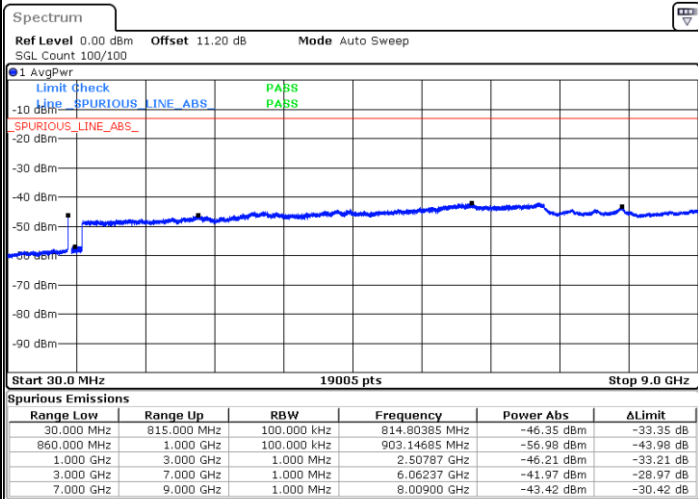

Date: 13.JUL.2020 15:22:27

Date: 13.JUL.2020 15:18:00

Highest Channel / FullIRB

N/A

Date: 13.JUL.2020 15:25:09

LTE Band 5B / 5MHz+10MHz

16QAM

Lowest Channel / 1RB0 and 1RB49

Lowest Channel / 1RB24 and 1RB0

Date: 4 JUN 2020 17:23:20

Date: 4 JUN 2020 17:20:17

Lowest Channel / FullIRB

N/A

Date: 4 JUN 2020 17:26:24

LTE Band 5B / 5MHz+10MHz

16QAM

Middle Channel / 1RB0 and 1RB49

Middle Channel / 1RB24 and 1RB0

Date: 4 JUN 2020 18:14:21

Date: 4 JUN 2020 18:17:09

Middle Channel / FullIRB

N/A

Date: 4 JUN 2020 18:11:32

LTE Band 5B / 5MHz+10MHz