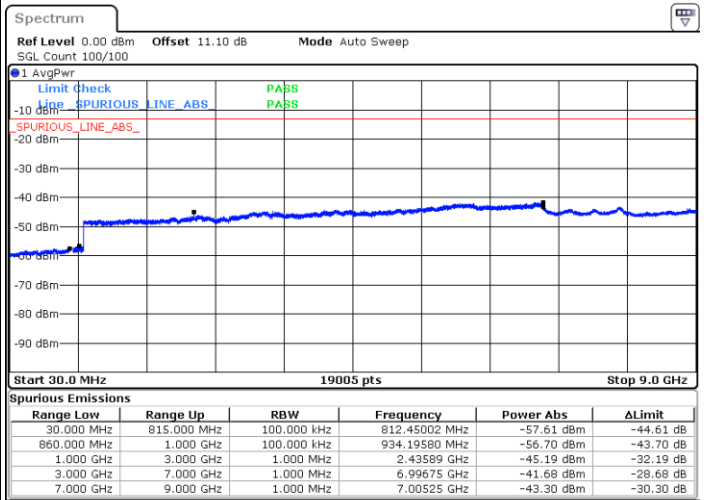

Date: 13.JUL.2020 14:04:07

Middle Channel / FullIRB

N/A

Date: 13.JUL.2020 13:55:12

LTE Band 5B / 5MHz+3MHz

256QAM

Highest Channel / 1RB0 and 1RB14

Highest Channel / 1RB24 and 1RB0

Date: 13.JUL.2020 15:20:40

Date: 13.JUL.2020 15:19:47

Highest Channel / FullIRB

N/A

Date: 13.JUL.2020 15:26:56

LTE Band 5B / 5MHz+10MHz

256QAM

Lowest Channel / 1RB0 and 1RB49

Lowest Channel / 1RB24 and 1RB0

Date: 13.JUL.2020 10:44:31

Date: 13.JUL.2020 10:43:33

Lowest Channel / FullIRB

N/A

Date: 13.JUL.2020 10:45:30

LTE Band 5B / 5MHz+10MHz

256QAM