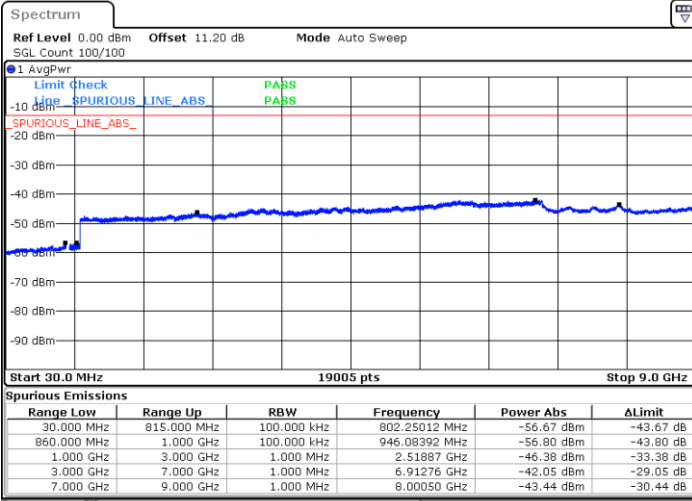

Date: 13.JUL.2020 15:26:02

LTE Band 5B / 5MHz+10MHz

64QAM

Lowest Channel / 1RB0 and 1RB49

Lowest Channel / 1RB24 and 1RB0

Date: 4 JUN 2020 17:24:21

Date: 4 JUN 2020 17:19:16

Lowest Channel / FullIRB

N/A

Date: 4 JUN 2020 17:25:23

LTE Band 5B / 5MHz+10MHz

64QAM

Middle Channel / 1RB0 and 1RB49

Middle Channel / 1RB24 and 1RB0

Date: 4 JUN 2020 18:13:25

Date: 4 JUN 2020 18:18:05

Middle Channel / FullIRB

N/A

Date: 4 JUN 2020 18:12:28

LTE Band 5B / 5MHz+10MHz

64QAM

Highest Channel / 1RB0 and 1RB49

Highest Channel / 1RB24 and 1RB0

Date: 4 JUN 2020 17:51:44

Date: 4 JUN 2020 17:50:49

Highest Channel / FullIRB

N/A

Date: 4 JUN 2020 17:56:25

LTE Band 5B / 10MHz+5MHz

64QAM

Lowest Channel / 1RB0 and 1RB24

Lowest Channel / 1RB49 and 1RB0