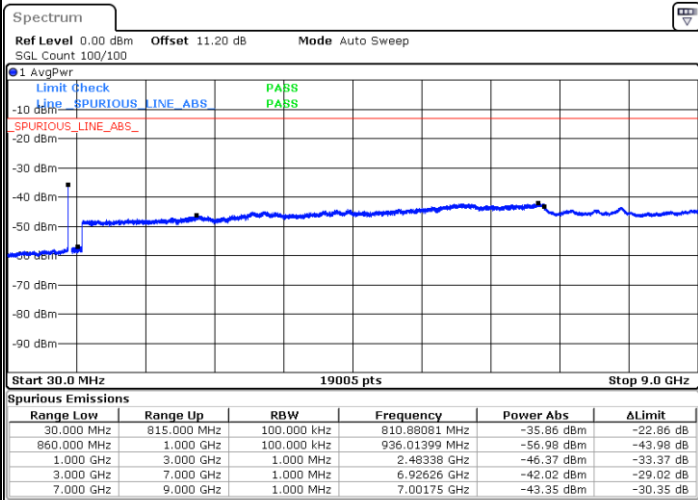

LTE Band 5B / 10MHz+10MHz

QPSK

Middle Channel / 1RB0 and 1RB49

Middle Channel / 1RB49 and 1RB0

Date: 4 JUN 2020 20:37:58

Date: 4 JUN 2020 20:38:53

Middle Channel / FullIRB

N/A

Date: 4 JUN 2020 20:33:16

LTE Band 5B / 10MHz+10MHz

QPSK

Highest Channel / 1RB0 and 1RB49

Highest Channel / 1RB49 and 1RB0

Date: 4 JUN 2020 20:26:33

Date: 4 JUN 2020 20:21:52

Highest Channel / FullIRB

N/A

Date: 4 JUN 2020 20:27:29

LTE Band 5B / 5MHz+3MHz

16QAM

Lowest Channel / 1RB0 and 1RB14

Lowest Channel / 1RB24 and 1RB0

Date: 13.JUL.2020 14:44:05

Date: 13.JUL.2020 14:41:25

Lowest Channel / FullIRB

N/A

Date: 13.JUL.2020 14:48:34

LTE Band 5B / 5MHz+3MHz

16QAM

Middle Channel / 1RB0 and 1RB14

Middle Channel / 1RB24 and 1RB0

Date: 13.JUL.2020 13:59:40