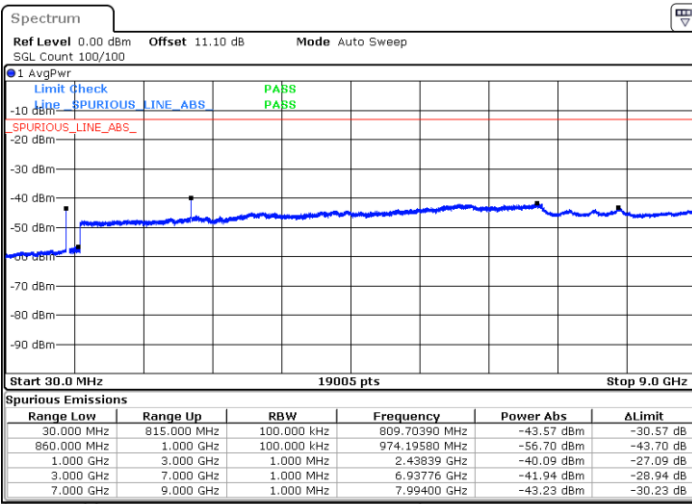

Date: 4 JUN 2020 20:33:16

LTE Band 5B / 10MHz+10MHz

QPSK

Highest Channel / 1RB0 and 1RB49

Highest Channel / 1RB49 and 1RB0

Date: 4 JUN 2020 20:26:33

Date: 4 JUN 2020 20:21:52

Highest Channel / FullIRB

N/A

Date: 4 JUN 2020 20:27:29

LTE Band 5B / 5MHz+3MHz

16QAM

Lowest Channel / 1RB0 and 1RB14

Lowest Channel / 1RB24 and 1RB0

Date: 13.JUL.2020 14:44:05

Date: 13.JUL.2020 14:41:25

Lowest Channel / FullIRB

N/A

Date: 13.JUL.2020 14:48:34

LTE Band 5B / 5MHz+3MHz

16QAM

Middle Channel / 1RB0 and 1RB14

Middle Channel / 1RB24 and 1RB0

Date: 13.JUL.2020 13:59:40

Date: 13.JUL.2020 14:02:20

Middle Channel / FullIRB

N/A

Date: 13.JUL.2020 13:56:05

LTE Band 5B / 5MHz+3MHz

16QAM

Highest Channel / 1RB0 and 1RB14

Highest Channel / 1RB24 and 1RB0