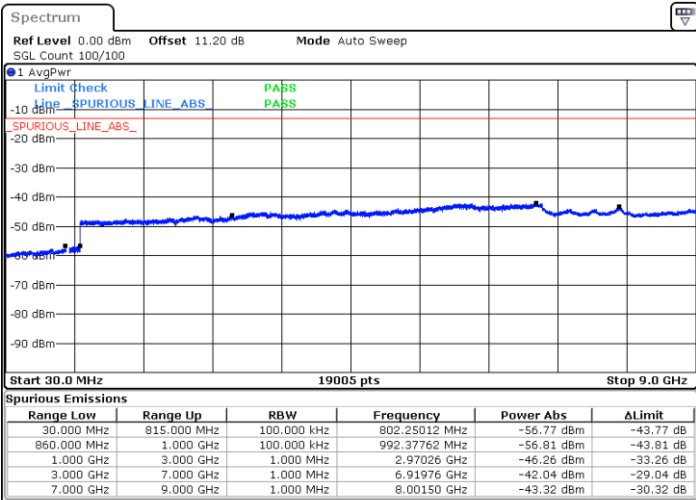

Date: 13.JUL.2020 15:22:27

Date: 13.JUL.2020 15:18:00

Highest Channel / FullIRB

N/A

Date: 13.JUL.2020 15:25:09

LTE Band 5B / 5MHz+10MHz

16QAM

Lowest Channel / 1RB0 and 1RB49

Lowest Channel / 1RB24 and 1RB0

Date: 4 JUN 2020 17:23:20

Date: 4 JUN 2020 17:20:17

Lowest Channel / FullIRB

N/A

Date: 4 JUN 2020 17:26:24

LTE Band 5B / 5MHz+10MHz

16QAM

Middle Channel / 1RB0 and 1RB49

Middle Channel / 1RB24 and 1RB0

Date: 4 JUN 2020 18:14:21

Date: 4 JUN 2020 18:17:09

Middle Channel / FullIRB

N/A

Date: 4 JUN 2020 18:11:32

LTE Band 5B / 5MHz+10MHz