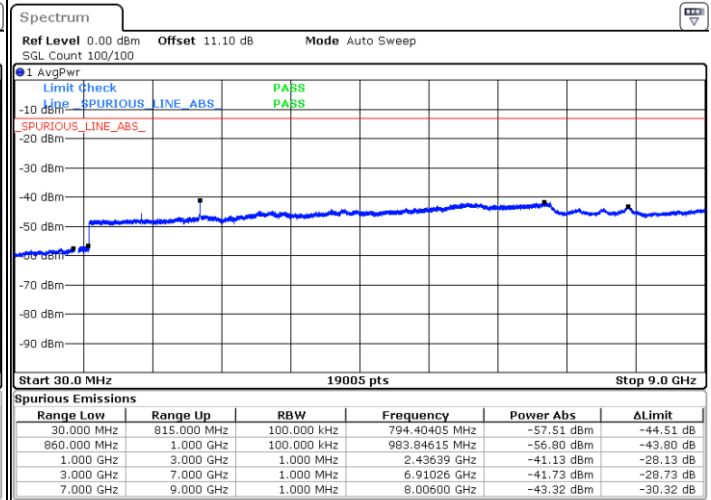

N/A

Date: 4 JUN 2020 20:27:29

LTE Band 5B / 5MHz+3MHz

16QAM

Lowest Channel / 1RB0 and 1RB14

Lowest Channel / 1RB24 and 1RB0

Date: 13.JUL.2020 14:44:05

Date: 13.JUL.2020 14:41:25

Lowest Channel / FullIRB

N/A

Date: 13.JUL.2020 14:48:34

LTE Band 5B / 5MHz+3MHz

16QAM

Middle Channel / 1RB0 and 1RB14

Middle Channel / 1RB24 and 1RB0

Date: 13.JUL.2020 13:59:40

Date: 13.JUL.2020 14:02:20

Middle Channel / FullIRB

N/A

Date: 13.JUL.2020 13:56:05

LTE Band 5B / 5MHz+3MHz

16QAM

Highest Channel / 1RB0 and 1RB14

Highest Channel / 1RB24 and 1RB0

Date: 13.JUL.2020 15:22:27

Date: 13.JUL.2020 15:18:00

Highest Channel / FullIRB

N/A

Date: 13.JUL.2020 15:25:09

LTE Band 5B / 5MHz+10MHz

16QAM

Lowest Channel / 1RB0 and 1RB49