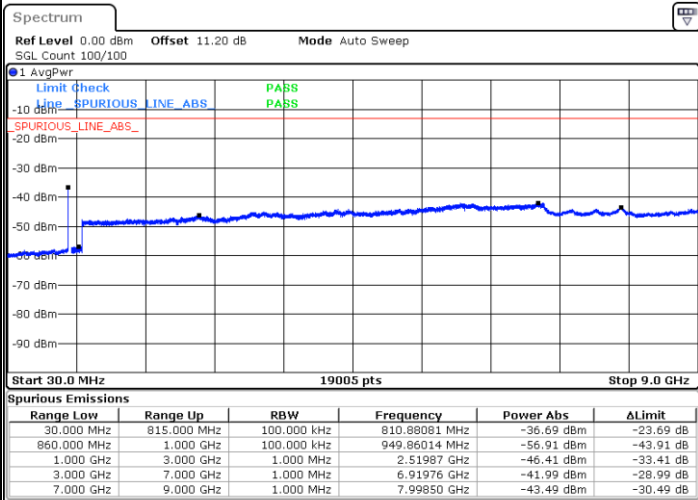

LTE Band 5B / 5MHz+3MHz

64QAM

Highest Channel / 1RB0 and 1RB14

Highest Channel / 1RB24 and 1RB0

Date: 13.JUL.2020 15:21:33

Date: 13.JUL.2020 15:18:53

Highest Channel / FullIRB

N/A

Date: 13.JUL.2020 15:26:02

LTE Band 5B / 5MHz+10MHz

64QAM

Lowest Channel / 1RB0 and 1RB49

Lowest Channel / 1RB24 and 1RB0

Date: 4 JUN 2020 17:24:21

Date: 4 JUN 2020 17:19:16

Lowest Channel / FullIRB

N/A

Date: 4 JUN 2020 17:25:23

LTE Band 5B / 5MHz+10MHz

64QAM

Middle Channel / 1RB0 and 1RB49

Middle Channel / 1RB24 and 1RB0

Date: 4 JUN 2020 18:13:25

Date: 4 JUN 2020 18:18:05

Middle Channel / FullIRB

N/A

Date: 4 JUN 2020 18:12:28

LTE Band 5B / 5MHz+10MHz

64QAM

Highest Channel / 1RB0 and 1RB49

Highest Channel / 1RB24 and 1RB0

Date: 4 JUN 2020 17:51:44