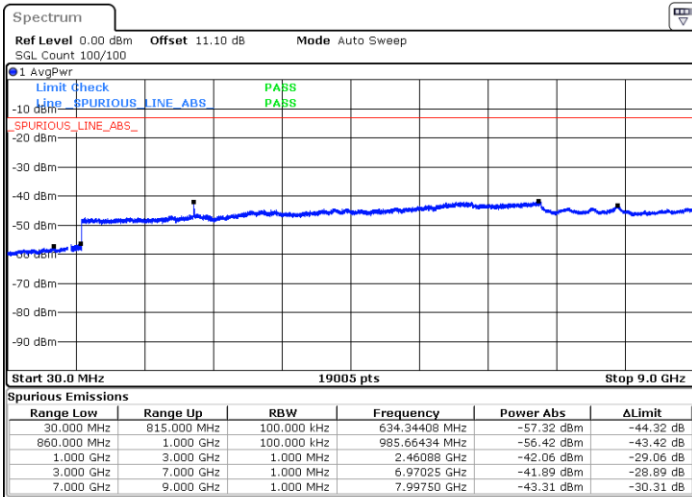

Lowest Channel / FullIRB

N/A

Date: 13.JUL.2020 14:46:46

LTE Band 5B / 5MHz+3MHz

256QAM

Middle Channel / 1RB0 and 1RB14

Middle Channel / 1RB24 and 1RB0

Date: 13.JUL.2020 13:58:46

Date: 13.JUL.2020 14:04:07

Middle Channel / FullIRB

N/A

Date: 13.JUL.2020 13:55:12

LTE Band 5B / 5MHz+3MHz

256QAM

Highest Channel / 1RB0 and 1RB14

Highest Channel / 1RB24 and 1RB0

Date: 13.JUL.2020 15:20:40

Date: 13.JUL.2020 15:19:47

Highest Channel / FullIRB

N/A

Date: 13.JUL.2020 15:26:56

LTE Band 5B / 5MHz+10MHz

256QAM

Lowest Channel / 1RB0 and 1RB49