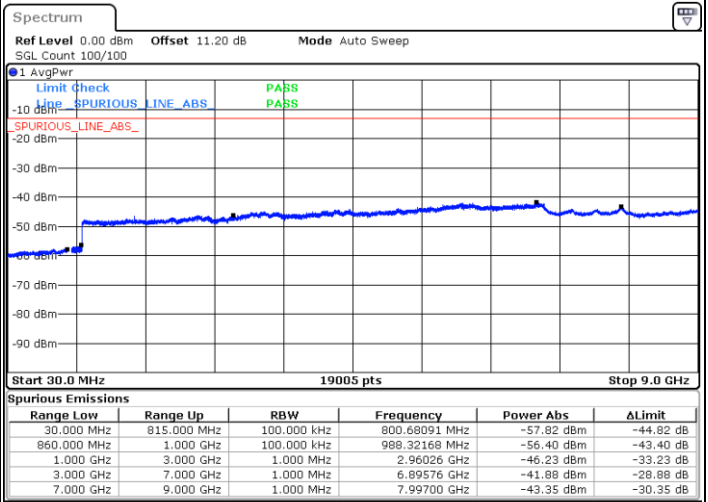

Date: 4 JUN 2020 19:54:28

Lowest Channel / FullIRB

N/A

Date: 4 JUN 2020 20:00:05

LTE Band 5B / 10MHz+10MHz

16QAM

Middle Channel / 1RB0 and 1RB49

Middle Channel / 1RB49 and 1RB0

Date: 4 JUN 2020 20:37:02

Date: 4 JUN 2020 20:39:50

Middle Channel / FullIRB

N/A

Date: 4 JUN 2020 20:34:13

LTE Band 5B / 10MHz+10MHz

16QAM

Highest Channel / 1RB0 and 1RB49

Highest Channel / 1RB49 and 1RB0

Date: 4 JUN 2020 20:25:36

Date: 4 JUN 2020 20:22:48

Highest Channel / FullIRB

N/A

Date: 4 JUN 2020 20:28:25

LTE Band 5B / 5MHz+3MHz

64QAM

Lowest Channel / 1RB0 and 1RB14

Lowest Channel / 1RB24 and 1RB0

Date: 13.JUL.2020 14:44:59

Date: 13.JUL.2020 14:40:32

Lowest Channel / FullIRB

N/A

Date: 13.JUL.2020 14:47:40

LTE Band 5B / 5MHz+3MHz