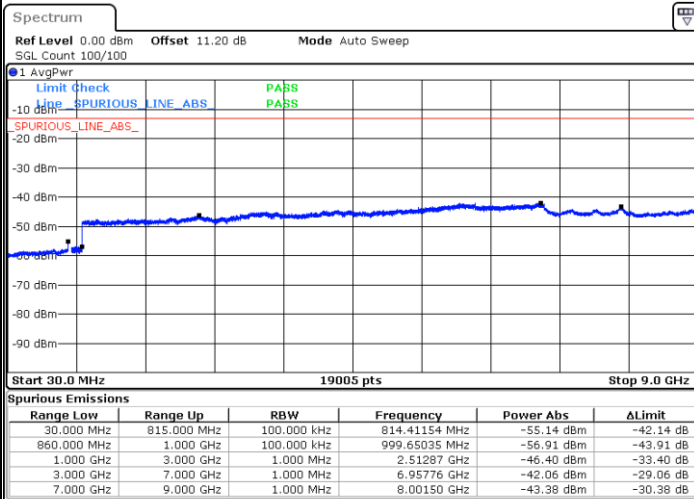

Middle Channel / 1RB0 and 1RB49

Middle Channel / 1RB24 and 1RB0

Date: 4 JUN 2020 18:14:21

Date: 4 JUN 2020 18:17:09

Middle Channel / FullIRB

N/A

Date: 4 JUN 2020 18:11:32

LTE Band 5B / 5MHz+10MHz

16QAM

Highest Channel / 1RB0 and 1RB49

Highest Channel / 1RB24 and 1RB0

Date: 4 JUN 2020 17:52:40

Date: 4 JUN 2020 17:49:52

Highest Channel / FullIRB

N/A

Date: 4 JUN 2020 17:55:29

LTE Band 5B / 10MHz+5MHz

16QAM

Lowest Channel / 1RB0 and 1RB24

Lowest Channel / 1RB49 and 1RB0

Date: 4 JUN 2020 18:45:50

Date: 4 JUN 2020 18:43:02

Lowest Channel / FullIRB

N/A