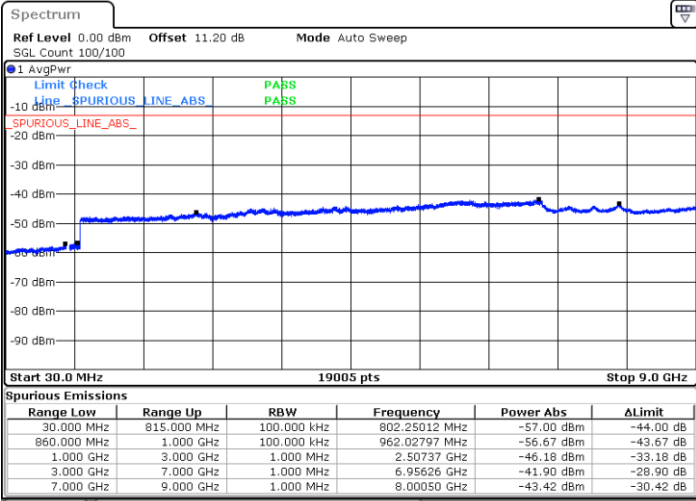

LTE Band 5B / 10MHz+5MHz

16QAM

Lowest Channel / 1RB0 and 1RB24

Lowest Channel / 1RB49 and 1RB0

Date: 4 JUN 2020 18:45:50

Date: 4 JUN 2020 18:43:02

Lowest Channel / FullIRB

N/A

Date: 4 JUN 2020 18:48:39

LTE Band 5B / 10MHz+5MHz

16QAM

Middle Channel / 1RB0 and 1RB24

Middle Channel / 1RB49 and 1RB0

Date: 4 JUN 2020 19:28:26

Date: 4 JUN 2020 19:31:14

Middle Channel / FullIRB

N/A

Date: 4 JUN 2020 19:25:37

LTE Band 5B / 10MHz+5MHz

16QAM

Highest Channel / 1RB0 and 1RB24

Highest Channel / 1RB49 and 1RB0

Date: 4 JUN 2020 19:16:43

Date: 4 JUN 2020 19:13:55

Highest Channel / FullIRB

N/A

Date: 4 JUN 2020 19:19:32

LTE Band 5B / 10MHz+10MHz

16QAM

Lowest Channel / 1RB0 and 1RB49

Lowest Channel / 1RB49 and 1RB0

Date: 4 JUN 2020 19:57:16