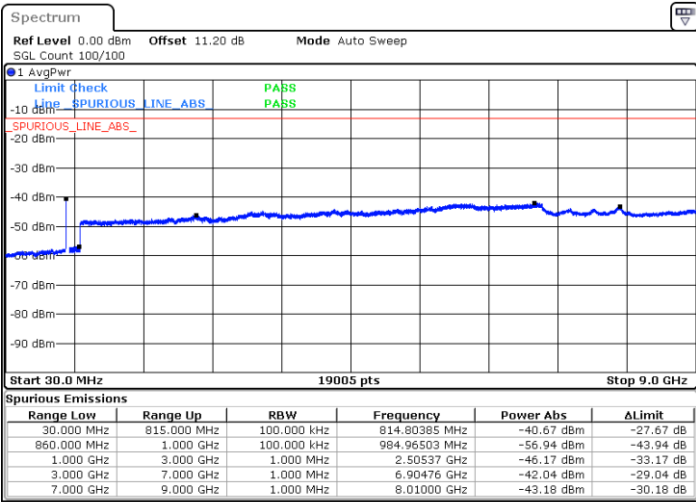

LTE Band 5B / 10MHz+10MHz

QPSK

Middle Channel / 1RB0 and 1RB49

Middle Channel / 1RB49 and 1RB0

Date: 4 JUN 2020 20:37:58

Date: 4 JUN 2020 20:38:53

Middle Channel / FullIRB

N/A

Date: 4 JUN 2020 20:33:16

LTE Band 5B / 10MHz+10MHz

QPSK

Highest Channel / 1RB0 and 1RB49

Highest Channel / 1RB49 and 1RB0

Date: 4 JUN 2020 20:26:33

Date: 4 JUN 2020 20:21:52

Highest Channel / FullIRB