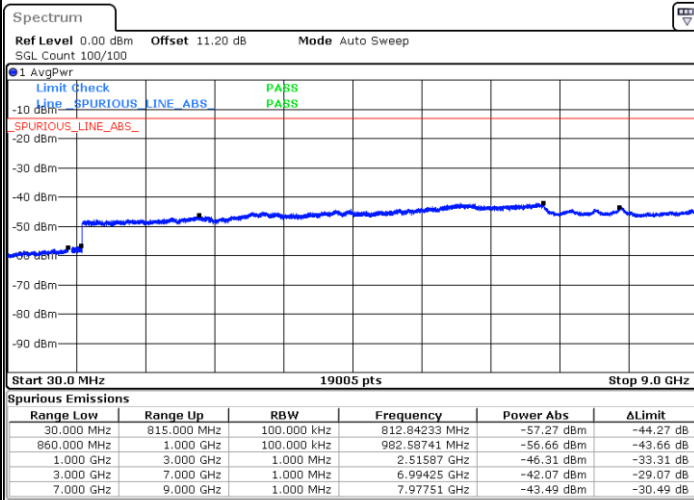

Lowest Channel / 1RB24 and 1RB0

Date: 4 JUN 2020 17:23:20

Date: 4 JUN 2020 17:20:17

Lowest Channel / FullIRB

N/A

Date: 4 JUN 2020 17:26:24

LTE Band 5B / 5MHz+10MHz

16QAM

Middle Channel / 1RB0 and 1RB49

Middle Channel / 1RB24 and 1RB0

Date: 4 JUN 2020 18:14:21

Date: 4 JUN 2020 18:17:09

Middle Channel / FullIRB

N/A

Date: 4 JUN 2020 18:11:32

LTE Band 5B / 5MHz+10MHz

16QAM

Highest Channel / 1RB0 and 1RB49

Highest Channel / 1RB24 and 1RB0

Date: 4 JUN 2020 17:52:40

Date: 4 JUN 2020 17:49:52

Highest Channel / FullIRB

N/A

Date: 4 JUN 2020 17:55:29

LTE Band 5B / 10MHz+5MHz

16QAM

Lowest Channel / 1RB0 and 1RB24

Lowest Channel / 1RB49 and 1RB0

Date: 4 JUN 2020 18:45:50

Date: 4 JUN 2020 18:43:02

Lowest Channel / FullIRB

N/A