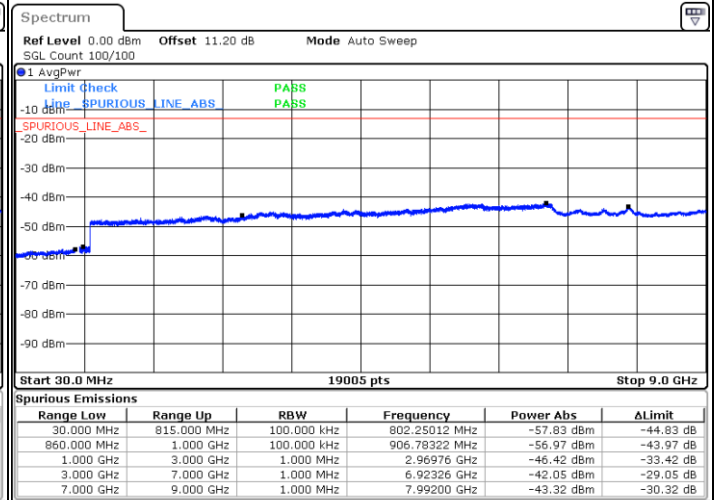

Lowest Channel / FullIRB

N/A

Date: 13.JUL.2020 14:48:34

LTE Band 5B / 5MHz+3MHz

16QAM

Middle Channel / 1RB0 and 1RB14

Middle Channel / 1RB24 and 1RB0

Date: 13.JUL.2020 13:59:40

Date: 13.JUL.2020 14:02:20

Middle Channel / FullIRB

N/A

Date: 13.JUL.2020 13:56:05

LTE Band 5B / 5MHz+3MHz

16QAM

Highest Channel / 1RB0 and 1RB14

Highest Channel / 1RB24 and 1RB0

Date: 13.JUL.2020 15:22:27

Date: 13.JUL.2020 15:18:00

Highest Channel / FullIRB

N/A

Date: 13.JUL.2020 15:25:09

LTE Band 5B / 5MHz+10MHz

16QAM

Lowest Channel / 1RB0 and 1RB49

Lowest Channel / 1RB24 and 1RB0

Date: 4 JUN 2020 17:23:20

Date: 4 JUN 2020 17:20:17

Lowest Channel / FullIRB

N/A

Date: 4 JUN 2020 17:26:24

LTE Band 5B / 5MHz+10MHz

16QAM