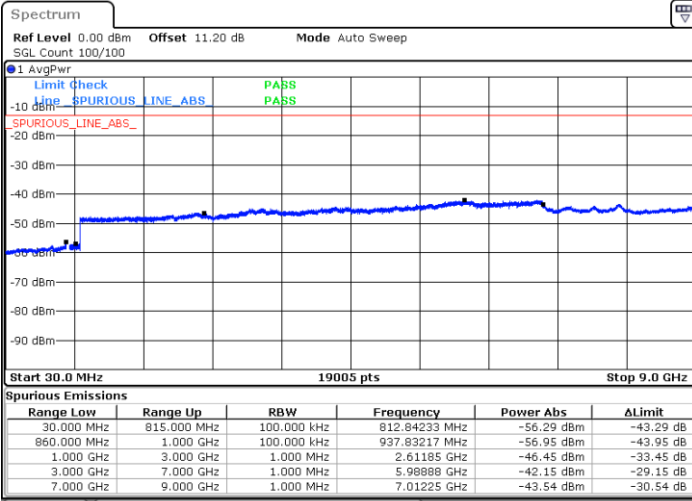

N/A

Date: 4 JUN 2020 17:25:23

LTE Band 5B / 5MHz+10MHz

64QAM

Middle Channel / 1RB0 and 1RB49

Middle Channel / 1RB24 and 1RB0

Date: 4 JUN 2020 18:13:25

Date: 4 JUN 2020 18:18:05

Middle Channel / FullIRB

N/A

Date: 4 JUN 2020 18:12:28

LTE Band 5B / 5MHz+10MHz

64QAM

Highest Channel / 1RB0 and 1RB49

Highest Channel / 1RB24 and 1RB0

Date: 4 JUN 2020 17:51:44

Date: 4 JUN 2020 17:50:49

Highest Channel / FullIRB

N/A

Date: 4 JUN 2020 17:56:25

LTE Band 5B / 10MHz+5MHz

64QAM

Lowest Channel / 1RB0 and 1RB24

Lowest Channel / 1RB49 and 1RB0

Date: 4 JUN 2020 18:46:47

Date: 4 JUN 2020 18:42:06

Lowest Channel / FullIRB

N/A

Date: 4 JUN 2020 18:47:43

LTE Band 5B / 10MHz+5MHz

64QAM

Middle Channel / 1RB0 and 1RB24