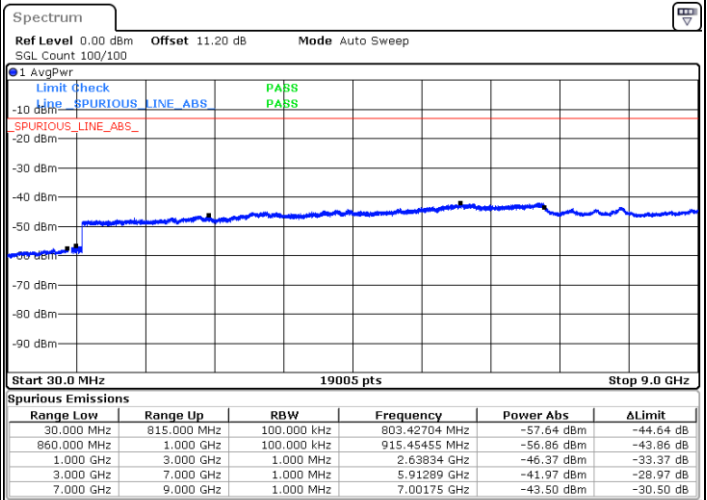

LTE Band 5B / 10MHz+10MHz

64QAM

Middle Channel / 1RB0 and 1RB49

Middle Channel / 1RB49 and 1RB0

Date: 4 JUN 2020 20:36:05

Date: 4 JUN 2020 20:40:46

Middle Channel / FullIRB

N/A

Date: 4 JUN 2020 20:35:09

LTE Band 5B / 10MHz+10MHz

64QAM

Highest Channel / 1RB0 and 1RB49

Highest Channel / 1RB49 and 1RB0

Date: 4 JUN 2020 20:24:40

Date: 4 JUN 2020 20:23:45

Highest Channel / FullIRB

N/A

Date: 4 JUN 2020 20:29:21

LTE Band 5B / 5MHz+3MHz

256QAM

Lowest Channel / 1RB0 and 1RB14

Lowest Channel / 1RB24 and 1RB0

Date: 13.JUL.2020 14:45:53

Date: 13.JUL.2020 14:39:38

Lowest Channel / FullIRB

N/A

Date: 13.JUL.2020 14:46:46

LTE Band 5B / 5MHz+3MHz

256QAM

Middle Channel / 1RB0 and 1RB14

Middle Channel / 1RB24 and 1RB0

Date: 13.JUL.2020 13:58:46