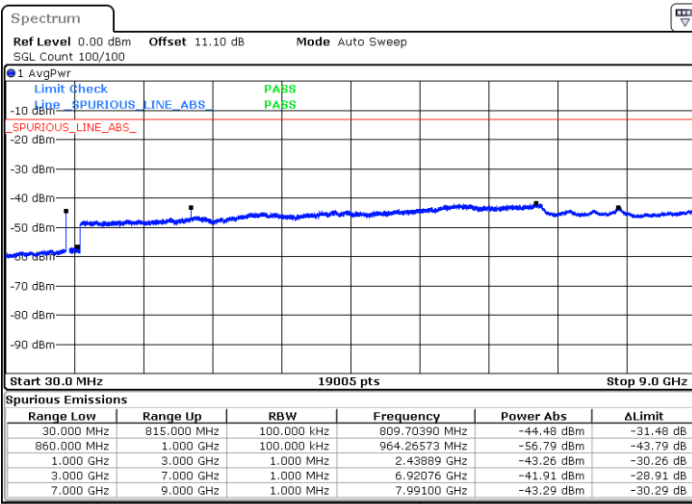

Date: 4 JUN 2020 20:37:02

Date: 4 JUN 2020 20:39:50

Middle Channel / FullIRB

N/A

Date: 4 JUN 2020 20:34:13

LTE Band 5B / 10MHz+10MHz

16QAM

Highest Channel / 1RB0 and 1RB49

Highest Channel / 1RB49 and 1RB0

Date: 4 JUN 2020 20:25:36

Date: 4 JUN 2020 20:22:48

Highest Channel / FullIRB

N/A

Date: 4 JUN 2020 20:28:25

LTE Band 5B / 5MHz+3MHz

64QAM

Lowest Channel / 1RB0 and 1RB14

Lowest Channel / 1RB24 and 1RB0

Date: 13.JUL.2020 14:44:59

Date: 13.JUL.2020 14:40:32

Lowest Channel / FullIRB

N/A

Date: 13.JUL.2020 14:47:40

LTE Band 5B / 5MHz+3MHz