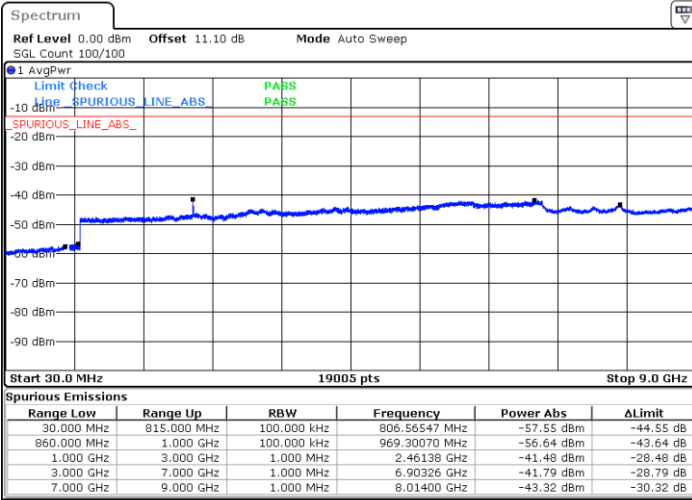

Lowest Channel / 1RB0 and 1RB14

Lowest Channel / 1RB24 and 1RB0

Date: 13.JUL.2020 14:44:59

Date: 13.JUL.2020 14:40:32

Lowest Channel / FullIRB

N/A

Date: 13.JUL.2020 14:47:40

LTE Band 5B / 5MHz+3MHz

LTE Band 5B / 5MHz+3MHz

64QAM

Highest Channel / 1RB0 and 1RB14

Highest Channel / 1RB24 and 1RB0

Date: 13.JUL.2020 15:21:33

Date: 13.JUL.2020 15:18:53

Highest Channel / FullIRB

N/A

Date: 13.JUL.2020 15:26:02

LTE Band 5B / 5MHz+10MHz

64QAM

Lowest Channel / 1RB0 and 1RB49

Lowest Channel / 1RB24 and 1RB0

Date: 4 JUN 2020 17:24:21

Date: 4 JUN 2020 17:19:16

Lowest Channel / FullIRB