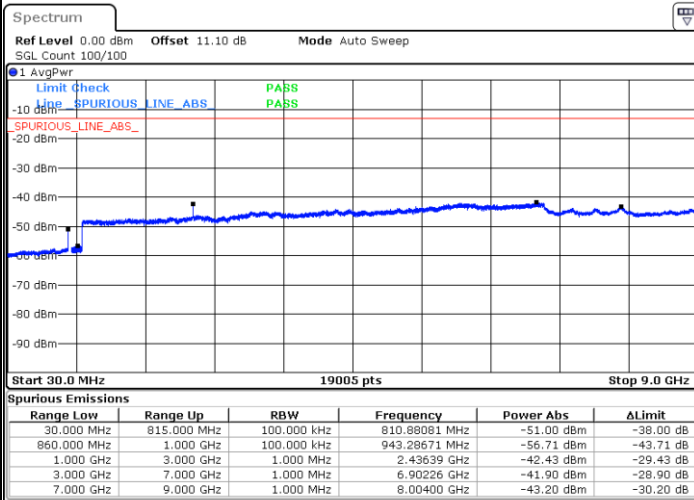

N/A

Date: 4 JUN 2020 20:27:29

LTE Band 5B / 5MHz+3MHz

16QAM

Lowest Channel / 1RB0 and 1RB14

Lowest Channel / 1RB24 and 1RB0

Date: 13.JUL.2020 14:44:05

Date: 13.JUL.2020 14:41:25

Lowest Channel / FullIRB

N/A

Date: 13.JUL.2020 14:48:34

LTE Band 5B / 5MHz+3MHz

16QAM

Middle Channel / 1RB0 and 1RB14

Middle Channel / 1RB24 and 1RB0

Date: 13.JUL.2020 13:59:40

Date: 13.JUL.2020 14:02:20

Middle Channel / FullIRB

N/A

Date: 13.JUL.2020 13:56:05

LTE Band 5B / 5MHz+3MHz

16QAM

Highest Channel / 1RB0 and 1RB14

Highest Channel / 1RB24 and 1RB0

Date: 13.JUL.2020 15:22:27

Date: 13.JUL.2020 15:18:00

Highest Channel / FullIRB

N/A

Date: 13.JUL.2020 15:25:09

LTE Band 5B / 5MHz+10MHz

16QAM

Lowest Channel / 1RB0 and 1RB49