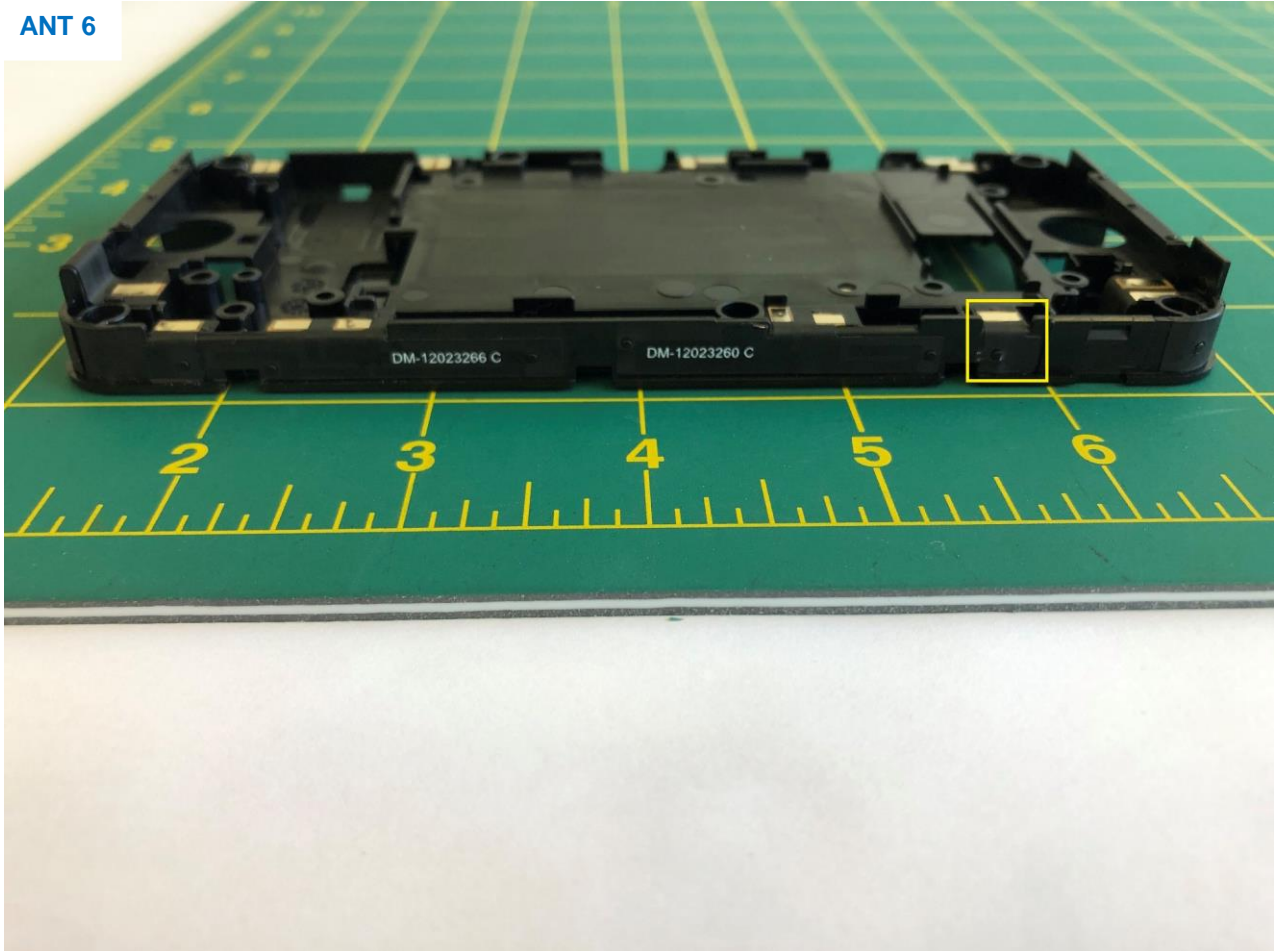

ANT 4

Brand Name: Insego / Model Name: M2000B / Marketing Name: M2000

ANT 5

Brand Name: Inseego / Model Name: M2000B / Marketing Name: M2000

ANT 6

Brand Name: Inseego / Model Name: M2000B / Marketing Name: M2000

ANT 7

Brand Name: Insego / Model Name: M2000B / Marketing Name: M2000

ANT 8

Brand Name: Inseego / Model Name: M2000B / Marketing Name: M2000

WiFi 0 and GPS/GLNSS L1 Antenna

Brand Name: Inseego / Model Name: M2000B / Marketing Name: M2000