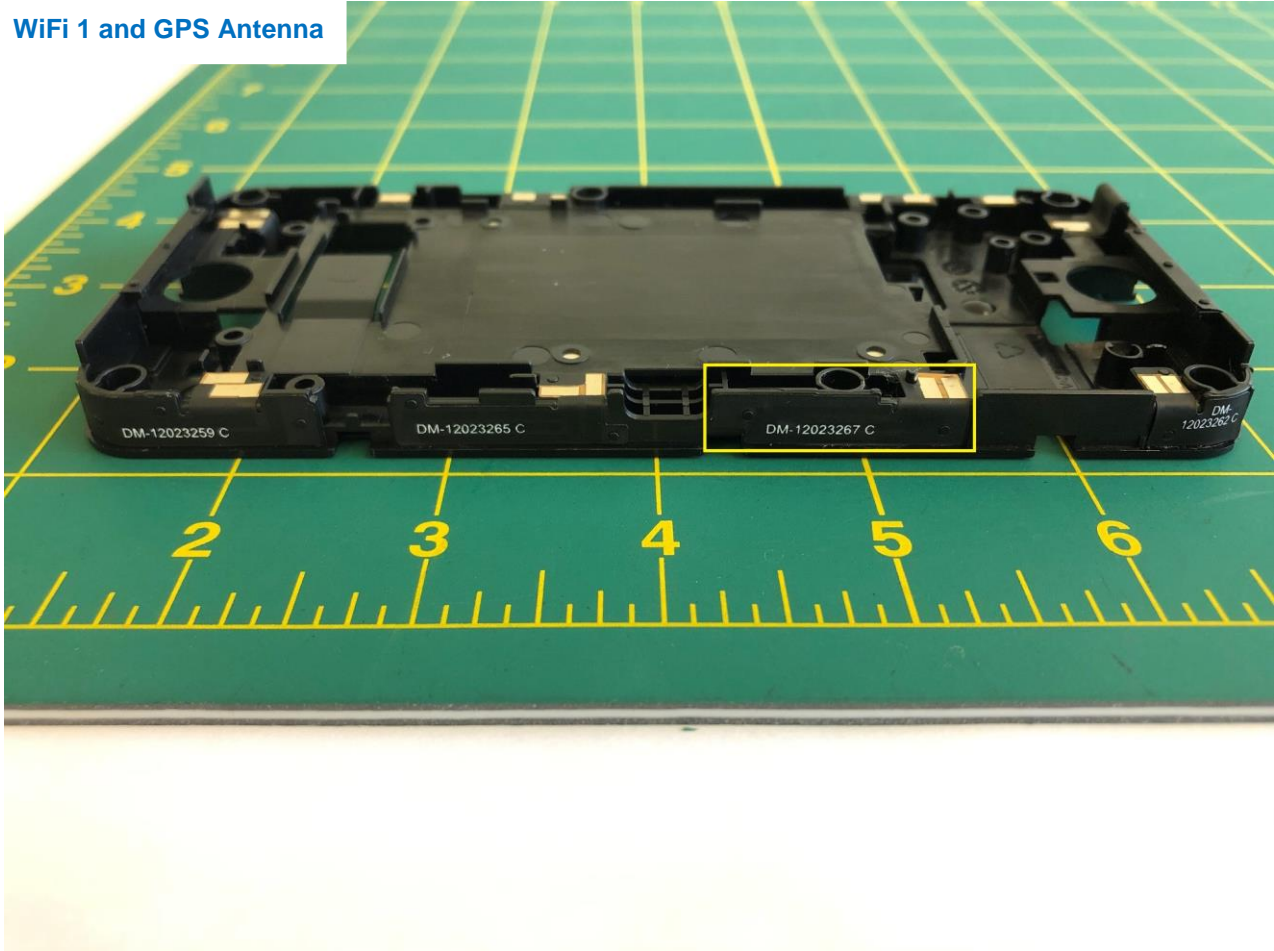

ANT 4

Brand Name: Insego / Model Name: M2000B / Marketing Name: M2000

ANT 5

Brand Name: Inseego / Model Name: M2000B / Marketing Name: M2000

ANT 6

Brand Name: Inseego / Model Name: M2000B / Marketing Name: M2000

ANT 7

Brand Name: Insego / Model Name: M2000B / Marketing Name: M2000

ANT 8

Brand Name: Inseego / Model Name: M2000B / Marketing Name: M2000

WiFi 0 and GPS/GLNSS L1 Antenna

Brand Name: Inseego / Model Name: M2000B / Marketing Name: M2000

WiFi 1 and GPS Antenna

————THE END————