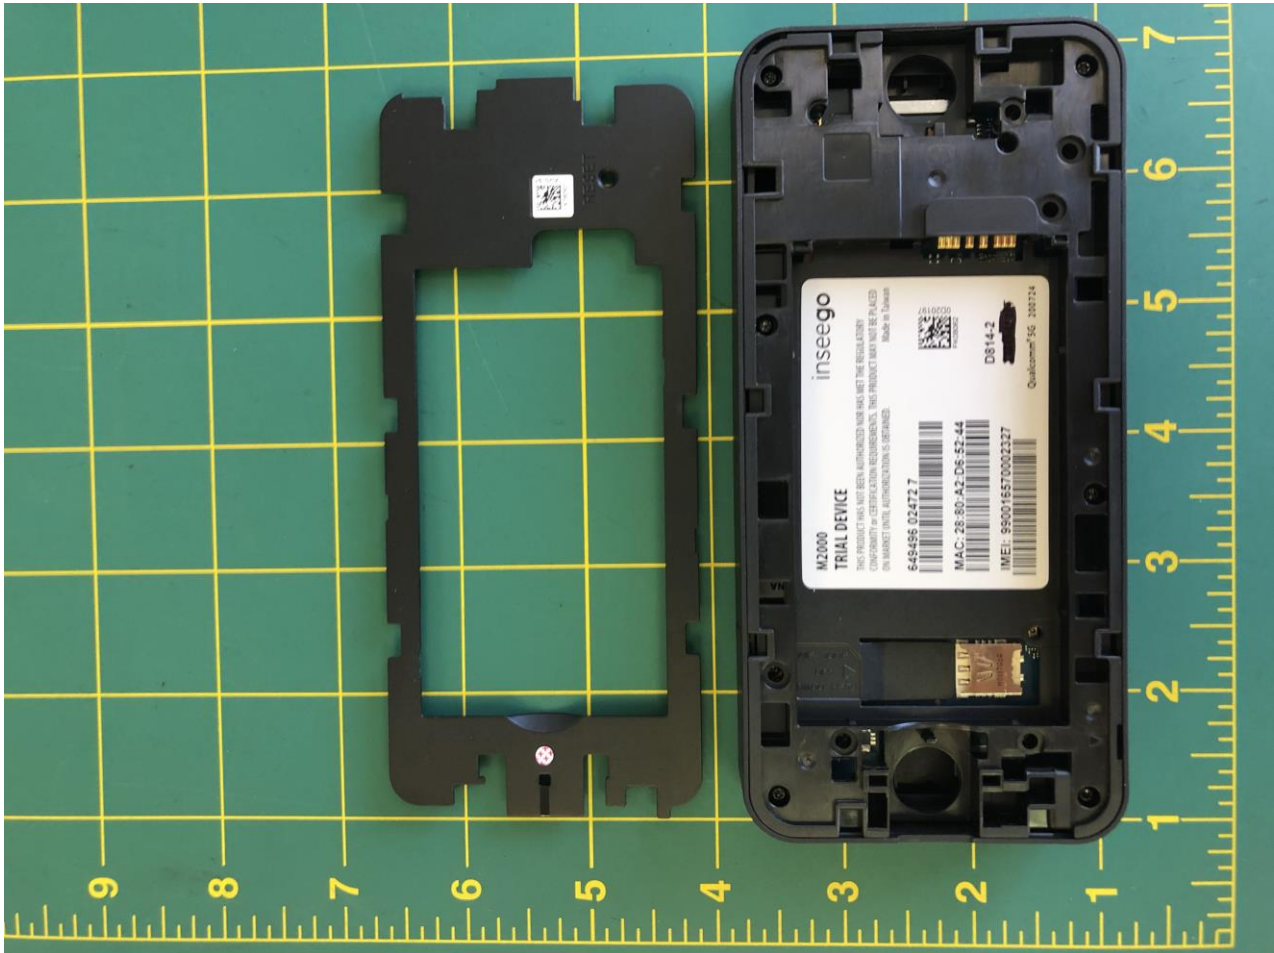

Brand Name: Insego / Model Name: M2000B / Marketing Name: M2000