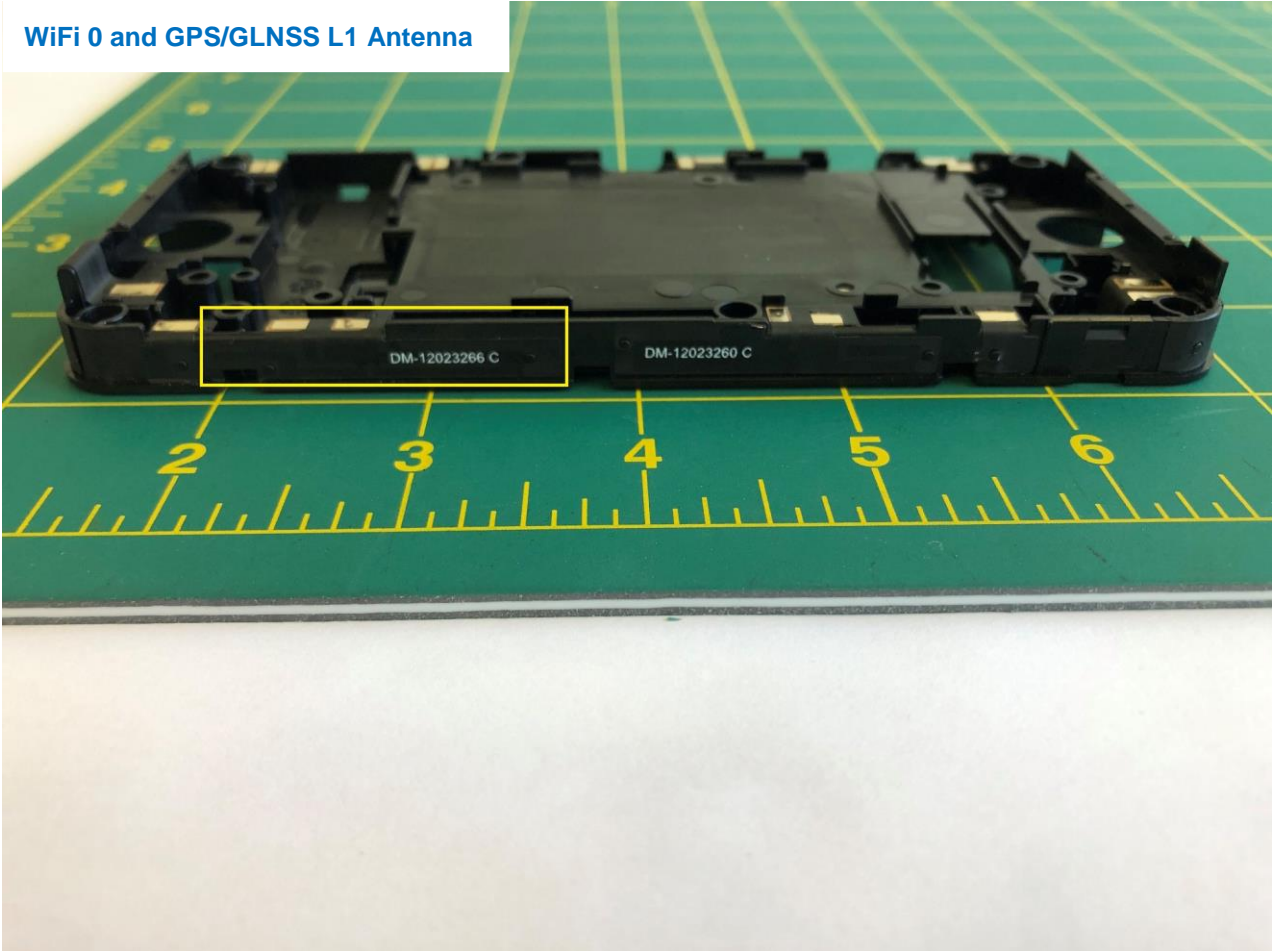

ANT 4

Brand Name: Insego / Model Name: M2000B / Marketing Name: M2000

ANT 5

Brand Name: Inseego / Model Name: M2000B / Marketing Name: M2000

ANT 6

Brand Name: Inseego / Model Name: M2000B / Marketing Name: M2000

ANT 7

Brand Name: Insego / Model Name: M2000B / Marketing Name: M2000

ANT 8

Brand Name: Inseego / Model Name: M2000B / Marketing Name: M2000

WiFi 0 and GPS/GLNSS L1 Antenna

Brand Name: Inseego / Model Name: M2000B / Marketing Name: M2000