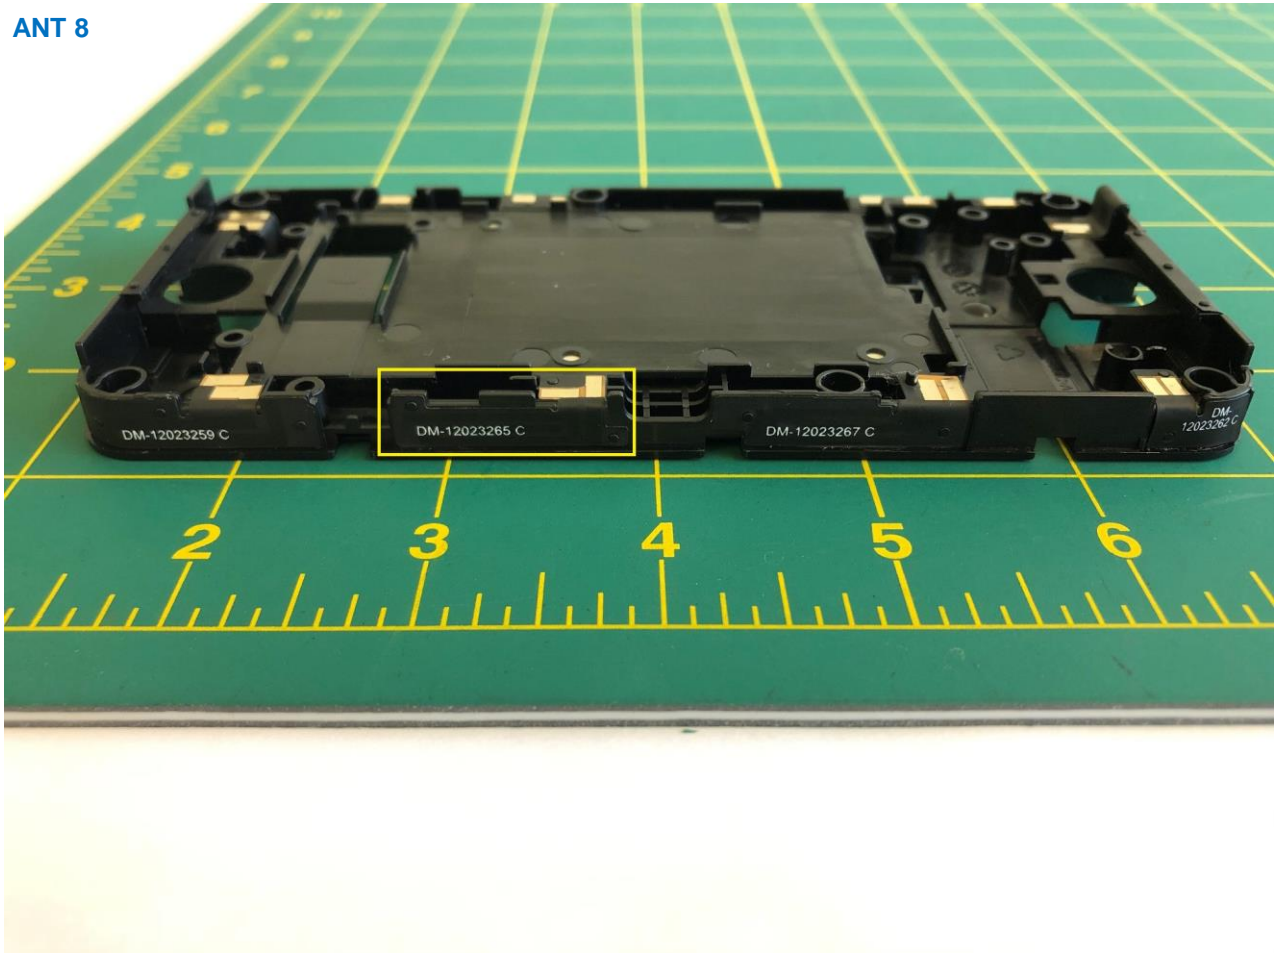

ANT 4

Brand Name: Insego / Model Name: M2000B / Marketing Name: M2000

ANT 5

Brand Name: Inseego / Model Name: M2000B / Marketing Name: M2000

ANT 6

Brand Name: Inseego / Model Name: M2000B / Marketing Name: M2000

ANT 7

Brand Name: Insego / Model Name: M2000B / Marketing Name: M2000

ANT 8

Brand Name: Inseego / Model Name: M2000B / Marketing Name: M2000

WiFi 0 and GPS/GLNSS L1 Antenna

Brand Name: Inseego / Model Name: M2000B / Marketing Name: M2000