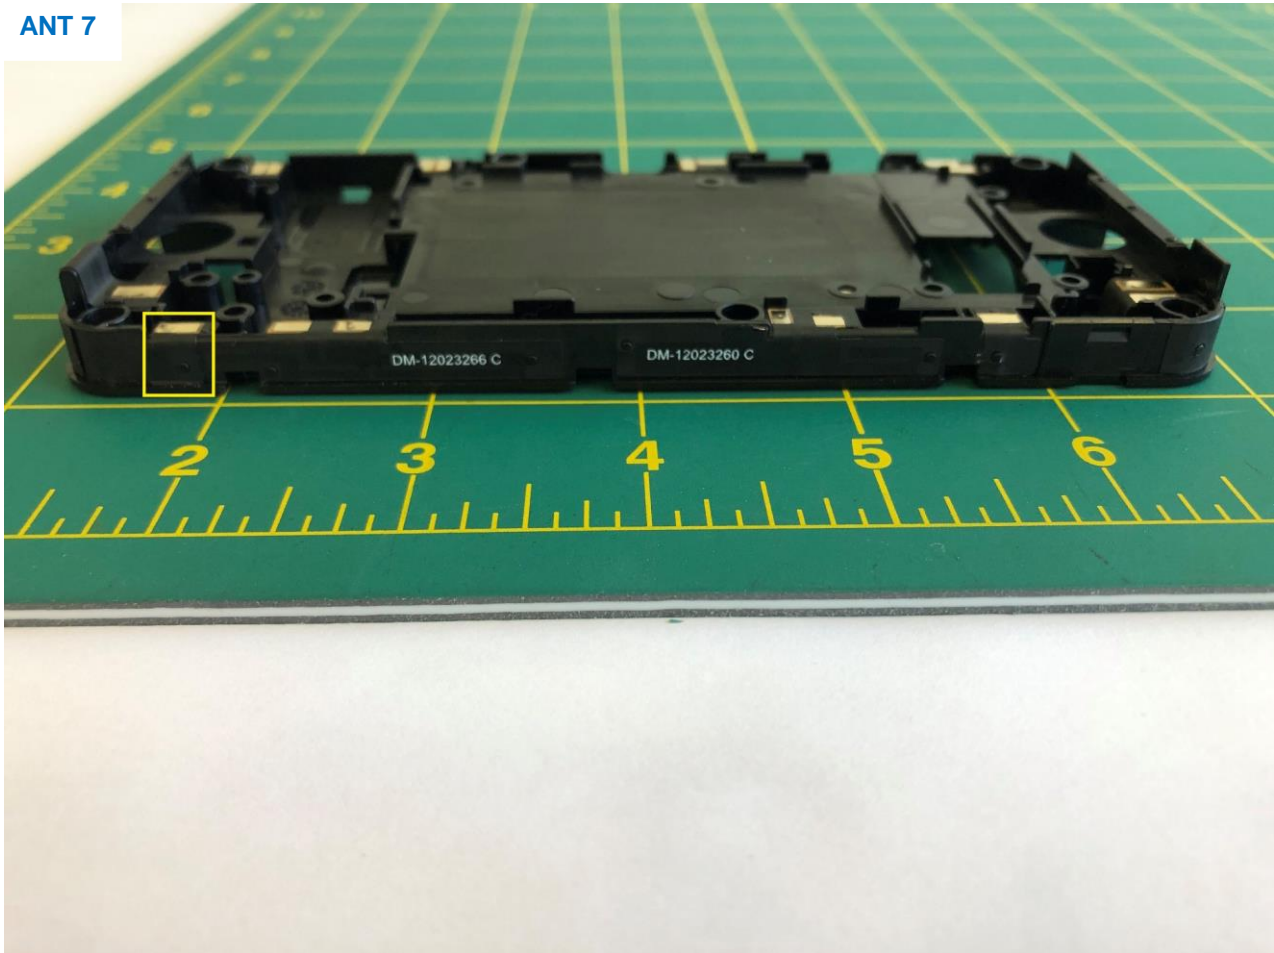

ANT 4

Brand Name: Insego / Model Name: M2000B / Marketing Name: M2000

ANT 5

Brand Name: Inseego / Model Name: M2000B / Marketing Name: M2000

ANT 6

Brand Name: Inseego / Model Name: M2000B / Marketing Name: M2000

ANT 7

Brand Name: Insego / Model Name: M2000B / Marketing Name: M2000

ANT 8

Brand Name: Inseego / Model Name: M2000B / Marketing Name: M2000

WiFi 0 and GPS/GLNSS L1 Antenna

Brand Name: Inseego / Model Name: M2000B / Marketing Name: M2000