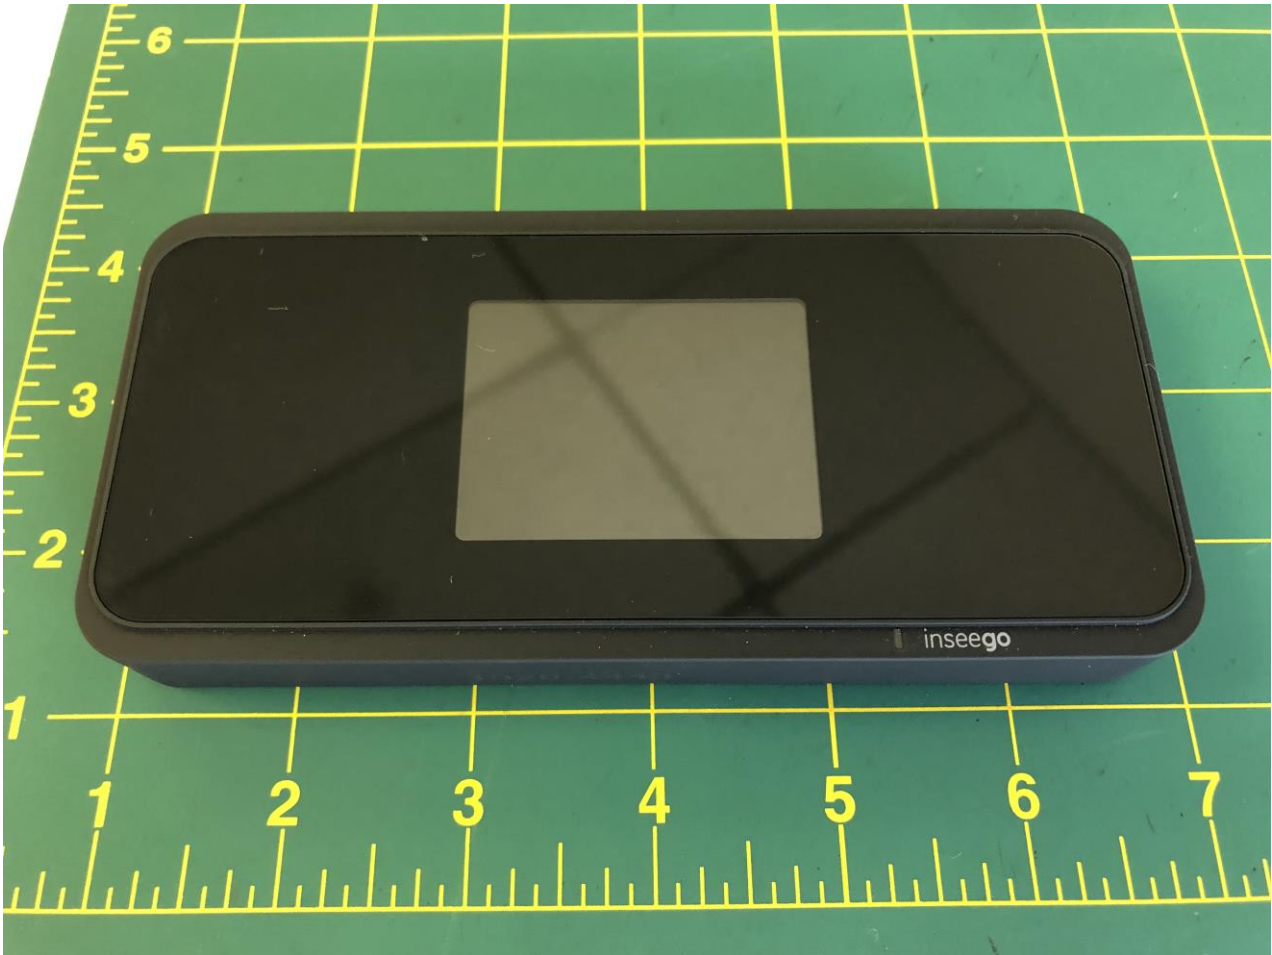

1. External Photograph of EUT

Brand Name: Inseego / Model Name: M2000B / Marketing Name: M2000

Brand Name: Inseego / Model Name: M2000B / Marketing Name: M2000

Brand Name: Insego / Model Name: M2000B / Marketing Name: M2000