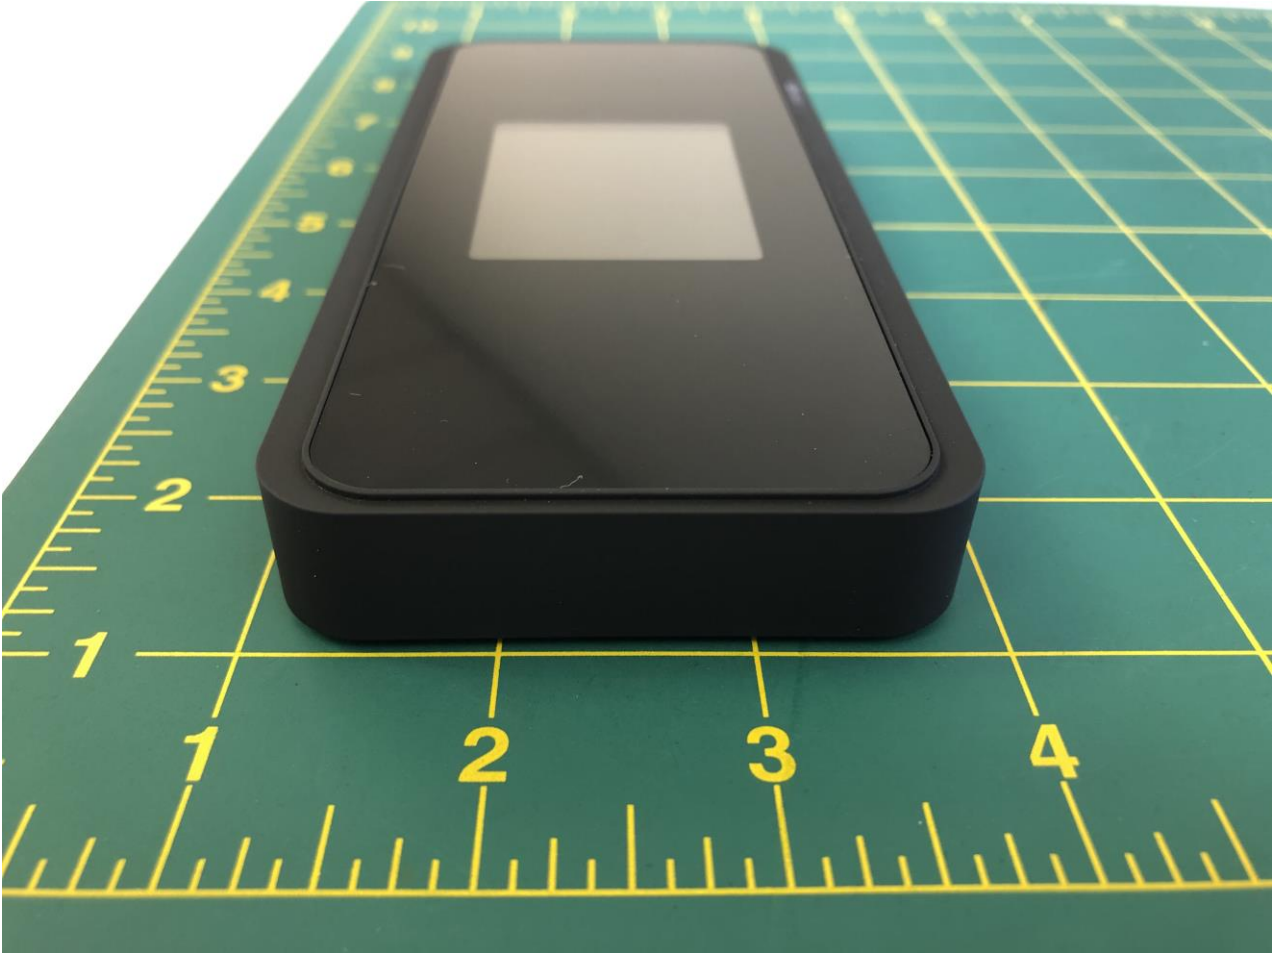

Brand Name: Insego / Model Name: M2000B / Marketing Name: M2000