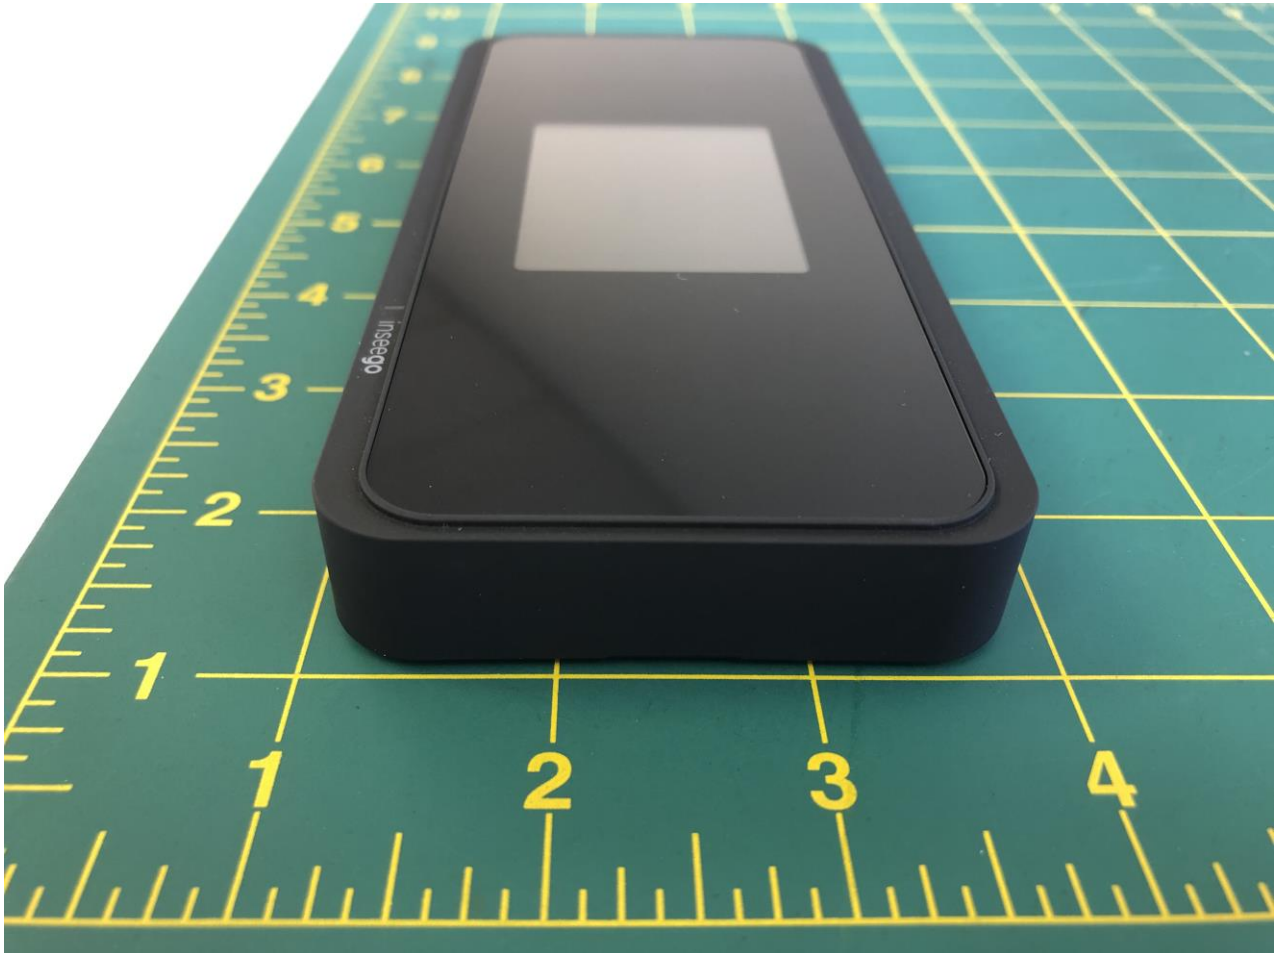

Brand Name: Insego / Model Name: M2000B / Marketing Name: M2000