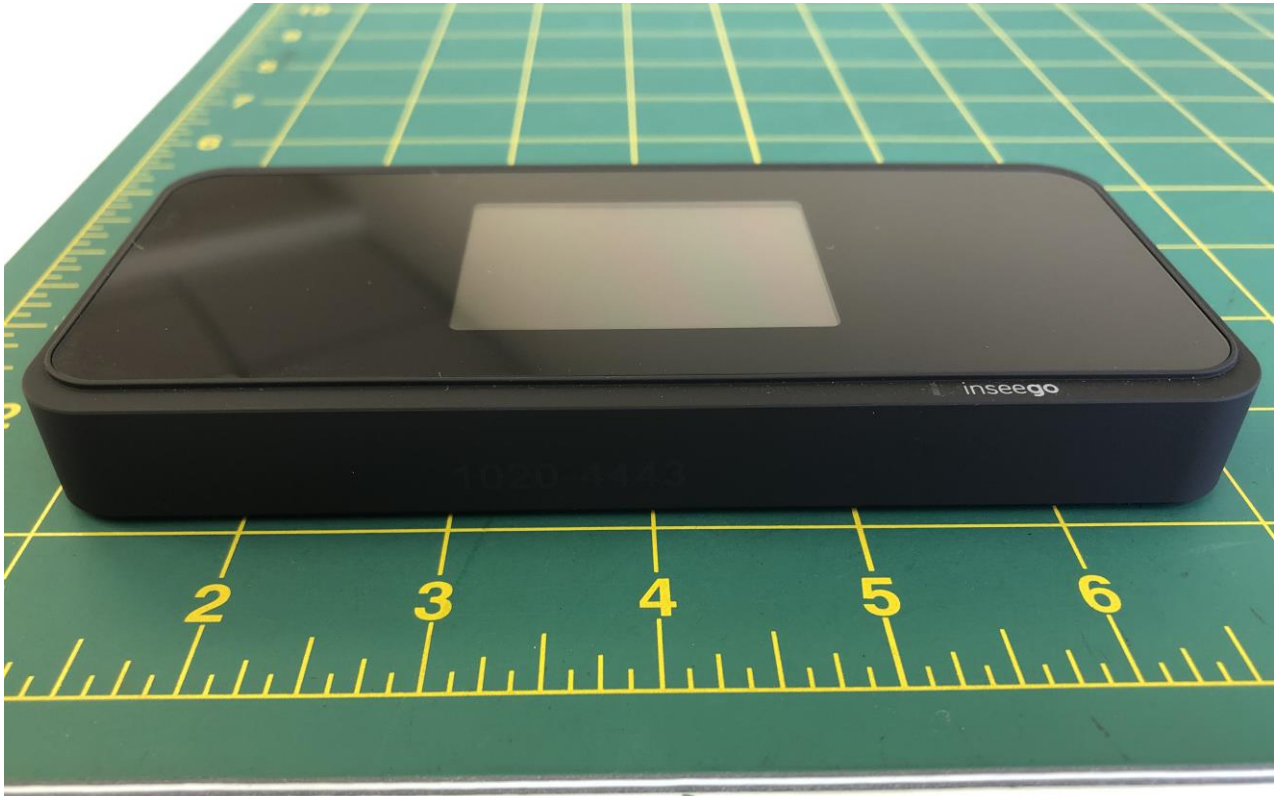

1. External Photograph of EUT

Brand Name: Inseego / Model Name: M2000B / Marketing Name: M2000

Brand Name: Inseego / Model Name: M2000B / Marketing Name: M2000

Brand Name: Insego / Model Name: M2000B / Marketing Name: M2000

Brand Name: Insego / Model Name: M2000B / Marketing Name: M2000

Brand Name: Inseego / Model Name: M2000B / Marketing Name: M2000

Brand Name: Insego / Model Name: M2000B / Marketing Name: M2000

2. Photograph of Accessory

Brand Name: Inseego / Model Name: M2000B / Marketing Name: M2000

Specification of Accessory		
AC Adapter	Brand Name	Inseego
	Model Name	MCUS-12015018Q1
Battery 1	Brand Name	Inseego
	Model Name	160007
Battery 2	Brand Name	Inseego
	Model Name	160006
USB Cable	Brand Name	Awesome Smart Link
	Model Name	INSGUSB3.0