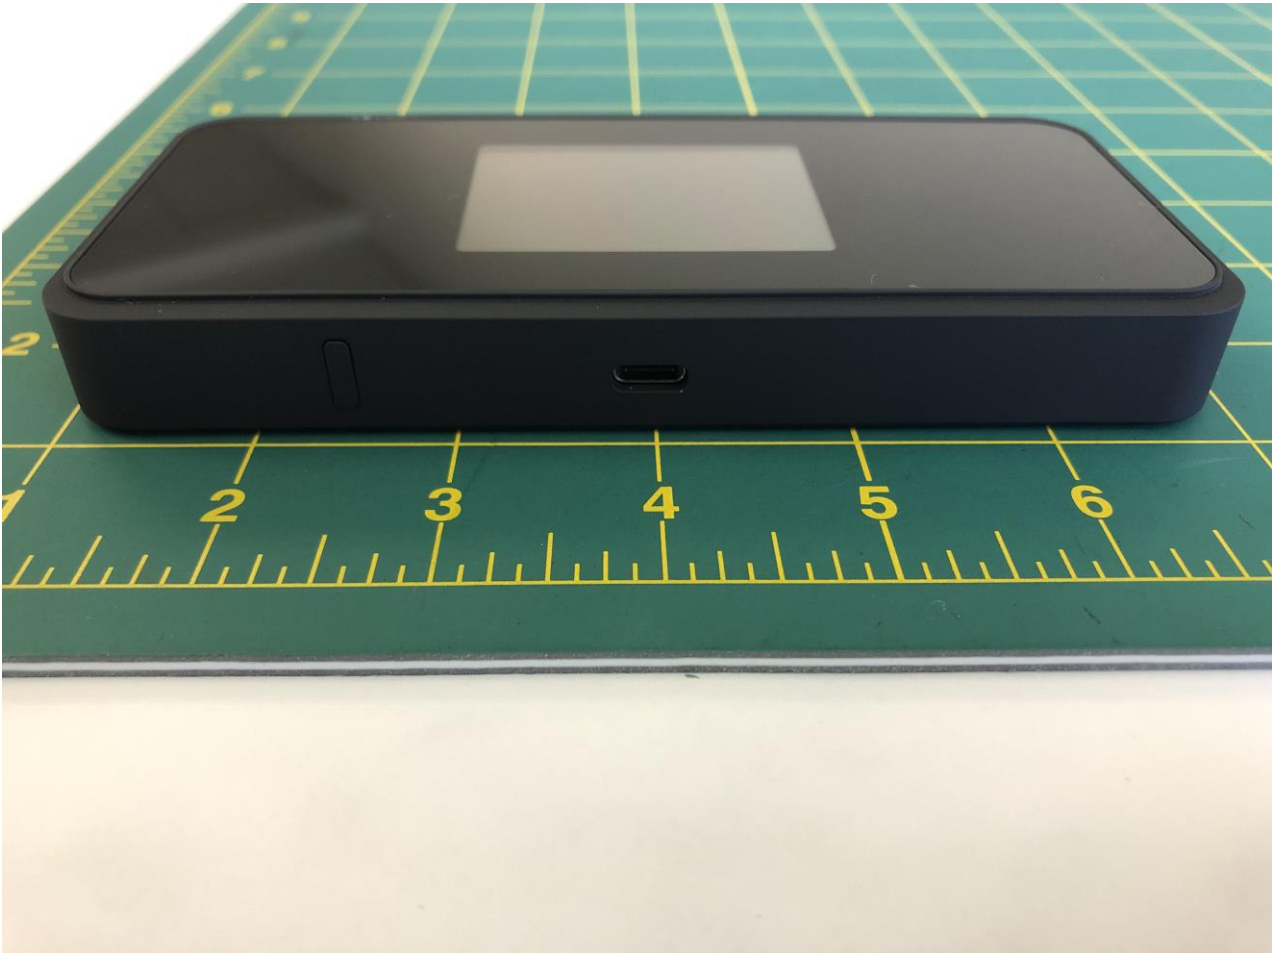

Brand Name: Inseego / Model Name: M2000B / Marketing Name: M2000