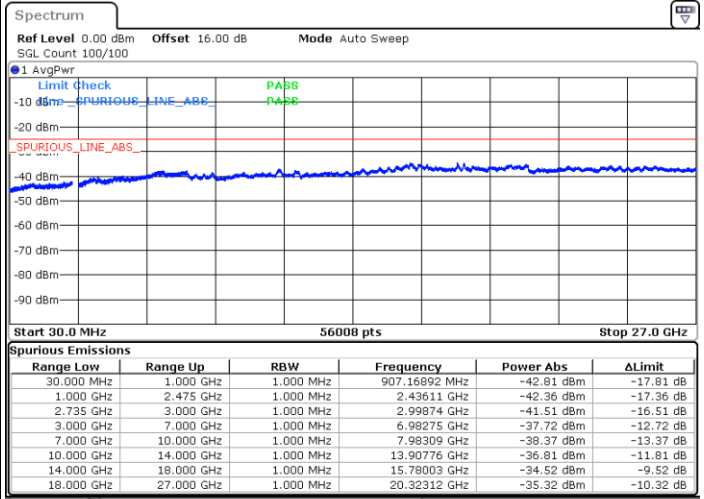

LTE Band 41C / 15MHz+10MHz

256QAM

Lowest Channel / 1RB0 and 1RB49

Lowest Channel / 1RB74 and 1RB0

Date: 3.SEP.2020 17:00:07

Date: 3.SEP.2020 16:52:57

Lowest Channel / FullIRB

N/A

Date: 3.SEP.2020 17:01:08

LTE Band 41C / 15MHz+10MHz

256QAM

Middle Channel / 1RB0 and 1RB49

Middle Channel / 1RB74 and 1RB0

Date: 3.SEP.2020 17:13:13

Date: 3.SEP.2020 17:20:23

Middle Channel / FullIRB

N/A

Date: 3.SEP.2020 17:12:11

LTE Band 41C / 15MHz+10MHz

256QAM

Highest Channel / 1RB0 and 1RB49

Highest Channel / 1RB74 and 1RB0

Date: 3.SEP.2020 17:31:27

Date: 3.SEP.2020 17:30:26