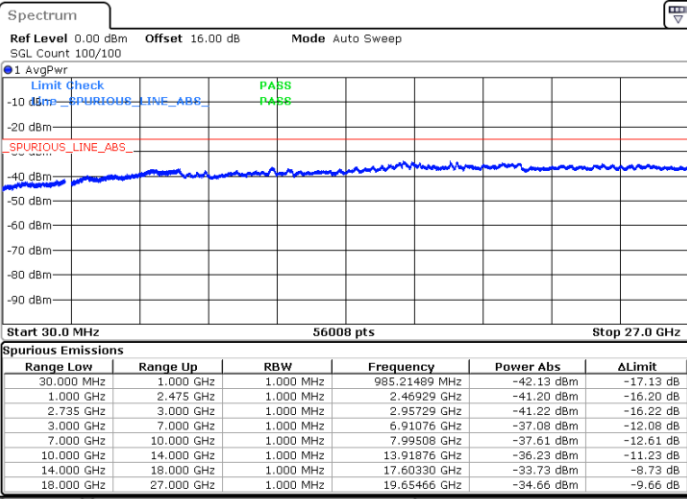

Highest Channel / 1RB0 and 1RB99

Highest Channel / 1RB99 and 1RB0

Date: 2.SEP.2020 11:34:40

Date: 2.SEP.2020 11:31:36

Highest Channel / FullIRB

N/A

Date: 2.SEP.2020 11:39:48

LTE Band 41C / 5MHz+20MHz

256QAM

Lowest Channel / 1RB0 and 1RB99

Lowest Channel / 1RB24 and 1RB0

Date: 2.SEP.2020 09:08:18

Date: 2.SEP.2020 09:01:07

Lowest Channel / FullIRB

N/A

Date: 2.SEP.2020 09:09:19

LTE Band 41C / 5MHz+20MHz

256QAM

Middle Channel / 1RB0 and 1RB99

Middle Channel / 1RB24 and 1RB0

Date: 2.SEP.2020 09:21:56

Date: 2.SEP.2020 09:29:06

Middle Channel / FullIRB

N/A

Date: 2.SEP.2020 09:20:55

LTE Band 41C / 5MHz+20MHz

256QAM

Highest Channel / 1RB0 and 1RB99

Highest Channel / 1RB24 and 1RB0

Date: 1.SEP.2020 17:22:55

Date: 1.SEP.2020 17:21:54

Highest Channel / FullIRB