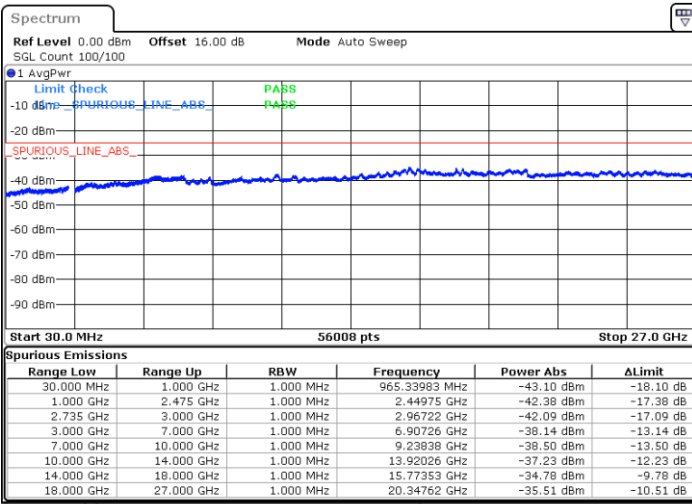

Highest Channel / 1RB99 and 1RB0

Date: 1.SEP.2020 16:53:50

Date: 1.SEP.2020 16:50:17

Highest Channel / FullIRB

N/A

Date: 1.SEP.2020 16:59:44

LTE Band 41C / 20MHz+10MHz

64QAM

Lowest Channel / 1RB0 and 1RB49

Lowest Channel / 1RB99 and 1RB0

Date: 6.SEP.2020 09:38:24

Date: 6.SEP.2020 09:33:16

Lowest Channel / FullRB

N/A

Date: 6.SEP.2020 09:41:29

LTE Band 41C / 20MHz+10MHz

LTE Band 41C / 20MHz+10MHz

64QAM

Highest Channel / 1RB0 and 1RB49

Highest Channel / 1RB99 and 1RB0

Date: 6.SEP.2020 10:13:34

Date: 6.SEP.2020 10:10:30

Highest Channel / FullIRB

N/A