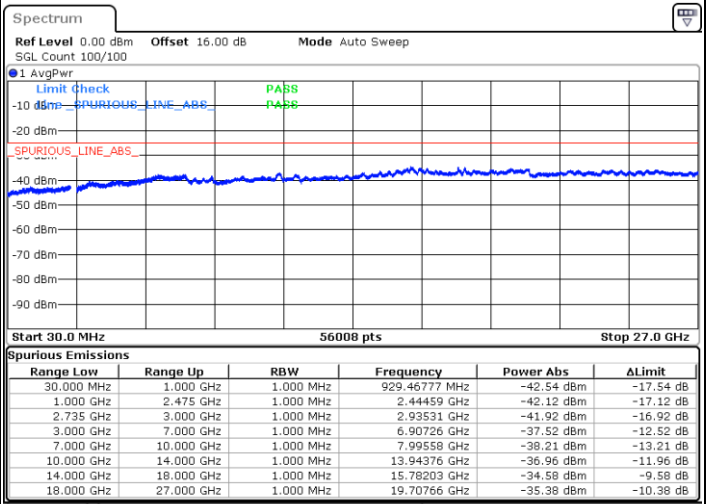

LTE Band 41C / 15MHz+20MHz

64QAM

Lowest Channel / 1RB0 and 1RB99

Lowest Channel / 1RB74 and 1RB0

Date: 4.SEP.2020 17:23:52

Date: 4.SEP.2020 17:18:45

Lowest Channel / FullIRB

N/A

Date: 4.SEP.2020 17:26:56

LTE Band 41C / 15MHz+20MHz

64QAM

Middle Channel / 1RB0 and 1RB99

Middle Channel / 1RB74 and 1RB0

Date: 6.SEP.2020 08:06:27

Date: 6.SEP.2020 08:11:34

Middle Channel / FullIRB

N/A

Date: 6.SEP.2020 08:03:23

LTE Band 41C / 15MHz+20MHz

64QAM

Highest Channel / 1RB0 and 1RB99

Highest Channel / 1RB74 and 1RB0

Date: 6.SEP.2020 08:26:00

Date: 6.SEP.2020 08:22:56