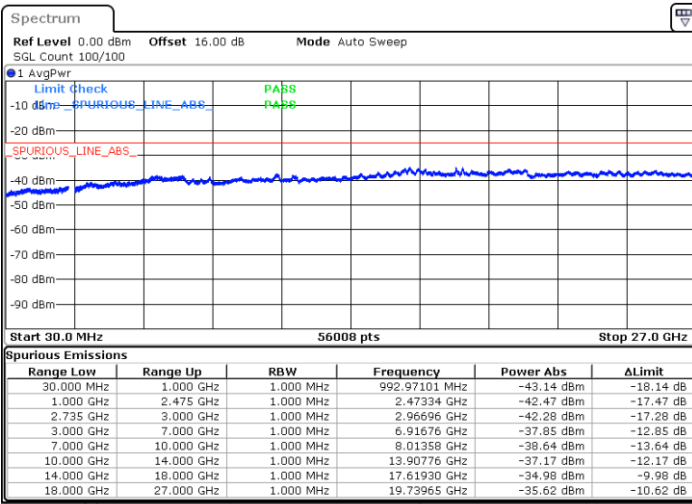

Date: 6.SEP.2020 10:18:42

LTE Band 41C / 20MHz+15MHz

64QAM

Lowest Channel / 1RB0 and 1RB74

Lowest Channel / 1RB99 and 1RB0

Date: 6.SEP.2020 10:49:43

Date: 6.SEP.2020 10:44:36

Lowest Channel / FullIRB

N/A

Date: 6.SEP.2020 10:52:47

LTE Band 41C / 20MHz+15MHz

64QAM

Middle Channel / 1RB0 and 1RB74

Middle Channel / 1RB99 and 1RB0

Date: 6.SEP.2020 11:04:54

Date: 6.SEP.2020 11:10:02

Middle Channel / FullIRB

N/A

Date: 6.SEP.2020 11:01:50

LTE Band 41C / 20MHz+15MHz

64QAM

Highest Channel / 1RB0 and 1RB74

Highest Channel / 1RB99 and 1RB0

Date: 6.SEP.2020 11:20:53

Date: 6.SEP.2020 11:17:48

Highest Channel / FullIRB

N/A

Date: 6.SEP.2020 11:26:00

LTE Band 41C / 20MHz+20MHz

64QAM

Lowest Channel / 1RB0 and 1RB99

Lowest Channel / 1RB99 and 1RB0