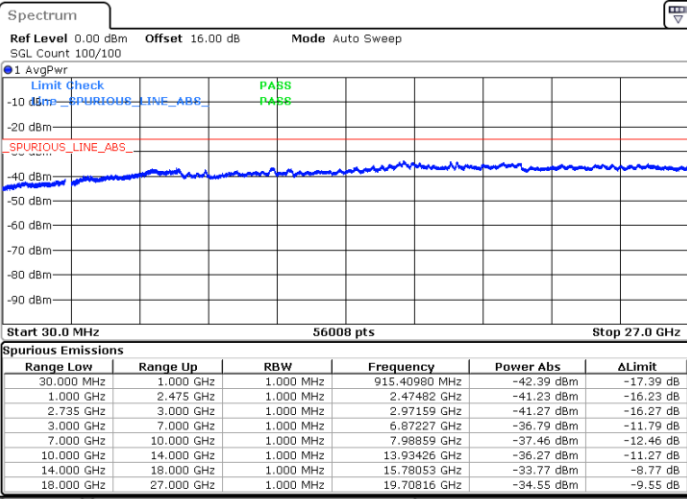

Middle Channel / 1RB99 and 1RB0

Date: 3.SEP.2020 10:42:59

Date: 3.SEP.2020 10:48:07

Middle Channel / FullIRB

N/A

Date: 3.SEP.2020 10:39:55

LTE Band 41C / 20MHz+20MHz

64QAM

Highest Channel / 1RB0 and 1RB99

Highest Channel / 1RB99 and 1RB0

Date: 2.SEP.2020 11:34:40

Date: 2.SEP.2020 11:31:36

Highest Channel / FullIRB

N/A

Date: 2.SEP.2020 11:39:48

LTE Band 41C / 5MHz+20MHz

256QAM

Lowest Channel / 1RB0 and 1RB99

Lowest Channel / 1RB24 and 1RB0

Date: 2.SEP.2020 09:08:18

Date: 2.SEP.2020 09:01:07

Lowest Channel / FullIRB

N/A

Date: 2.SEP.2020 09:09:19