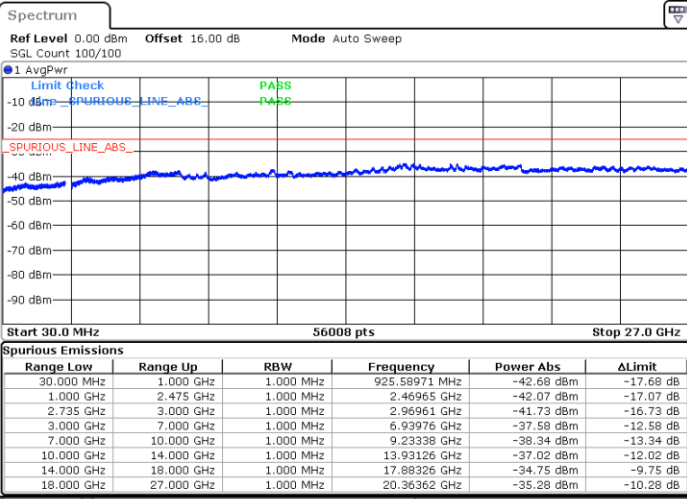

Lowest Channel / 1RB49 and 1RB0

Date: 3.SEP.2020 15:46:28

Date: 3.SEP.2020 15:39:18

Lowest Channel / FullIRB

N/A

Date: 3.SEP.2020 15:50:34

LTE Band 41C / 10MHz+20MHz

256QAM

Middle Channel / 1RB0 and 1RB99

Middle Channel / 1RB49 and 1RB0

Date: 3.SEP.2020 16:03:19

Date: 3.SEP.2020 16:10:29

Middle Channel / FullIRB

N/A

Date: 3.SEP.2020 16:02:17

LTE Band 41C / 10MHz+20MHz

256QAM

Highest Channel / 1RB0 and 1RB99

Highest Channel / 1RB49 and 1RB0

Date: 3.SEP.2020 16:20:23

Date: 3.SEP.2020 16:19:21

Highest Channel / FullIRB

N/A

Date: 3.SEP.2020 16:27:33

LTE Band 41C / 15MHz+10MHz

256QAM

Lowest Channel / 1RB0 and 1RB49

Lowest Channel / 1RB74 and 1RB0

Date: 3.SEP.2020 17:00:07

Date: 3.SEP.2020 16:52:57

Lowest Channel / FullIRB

N/A