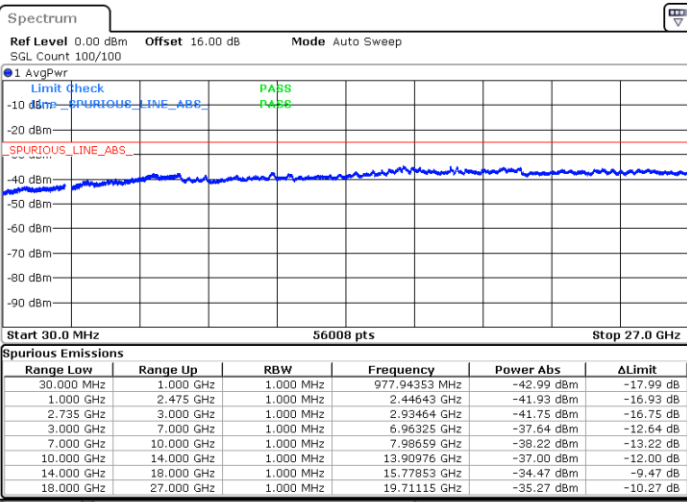

Date: 2.SEP.2020 10:17:48

Date: 2.SEP.2020 10:16:47

Highest Channel / FullIRB

N/A

Date: 2.SEP.2020 10:24:59

LTE Band 41C / 10MHz+20MHz

256QAM

Lowest Channel / 1RB0 and 1RB99

Lowest Channel / 1RB49 and 1RB0

Date: 3.SEP.2020 15:46:28

Date: 3.SEP.2020 15:39:18

Lowest Channel / FullIRB

N/A

Date: 3.SEP.2020 15:50:34

LTE Band 41C / 10MHz+20MHz

256QAM

Middle Channel / 1RB0 and 1RB99

Middle Channel / 1RB49 and 1RB0

Date: 3.SEP.2020 16:03:19

Date: 3.SEP.2020 16:10:29

Middle Channel / FullIRB

N/A

Date: 3.SEP.2020 16:02:17

LTE Band 41C / 10MHz+20MHz