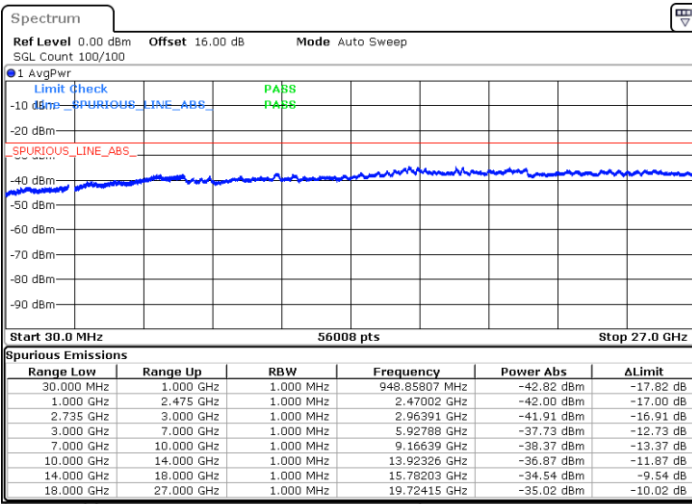

LTE Band 41C / 15MHz+20MHz

64QAM

Lowest Channel / 1RB0 and 1RB99

Lowest Channel / 1RB74 and 1RB0

Date: 4.SEP.2020 17:23:52

Date: 4.SEP.2020 17:18:45

Lowest Channel / FullIRB

N/A

Date: 4.SEP.2020 17:26:56

LTE Band 41C / 15MHz+20MHz

64QAM

Middle Channel / 1RB0 and 1RB99

Middle Channel / 1RB74 and 1RB0

Date: 6.SEP.2020 08:06:27

Date: 6.SEP.2020 08:11:34

Middle Channel / FullIRB

N/A

Date: 6.SEP.2020 08:03:23

LTE Band 41C / 15MHz+20MHz

64QAM

Highest Channel / 1RB0 and 1RB99

Highest Channel / 1RB74 and 1RB0

Date: 6.SEP.2020 08:26:00

Date: 6.SEP.2020 08:22:56