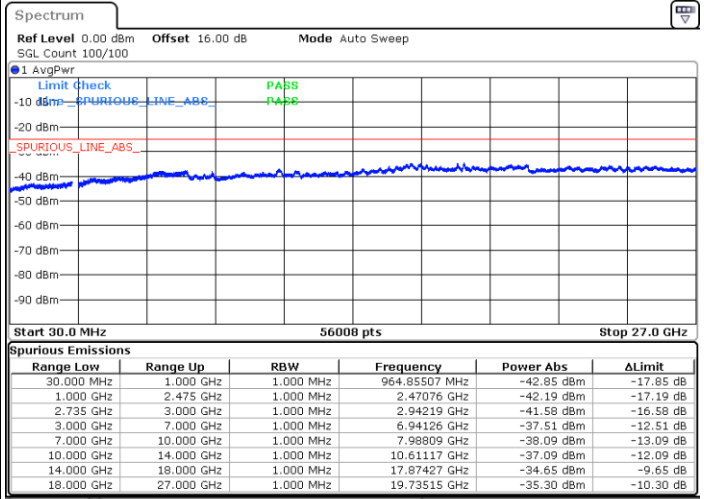

Lowest Channel / 1RB49 and 1RB0

Date: 3.SEP.2020 15:46:28

Date: 3.SEP.2020 15:39:18

Lowest Channel / FullIRB

N/A

Date: 3.SEP.2020 15:50:34

LTE Band 41C / 10MHz+20MHz

256QAM

Middle Channel / 1RB0 and 1RB99

Middle Channel / 1RB49 and 1RB0

Date: 3.SEP.2020 16:03:19

Date: 3.SEP.2020 16:10:29

Middle Channel / FullIRB

N/A

Date: 3.SEP.2020 16:02:17

LTE Band 41C / 10MHz+20MHz

256QAM

Highest Channel / 1RB0 and 1RB99

Highest Channel / 1RB49 and 1RB0

Date: 3.SEP.2020 16:20:23

Date: 3.SEP.2020 16:19:21

Highest Channel / FullIRB

N/A

Date: 3.SEP.2020 16:27:33

LTE Band 41C / 15MHz+10MHz

256QAM

Lowest Channel / 1RB0 and 1RB49

Lowest Channel / 1RB74 and 1RB0

Date: 3.SEP.2020 17:00:07

Date: 3.SEP.2020 16:52:57

Lowest Channel / FullIRB

N/A