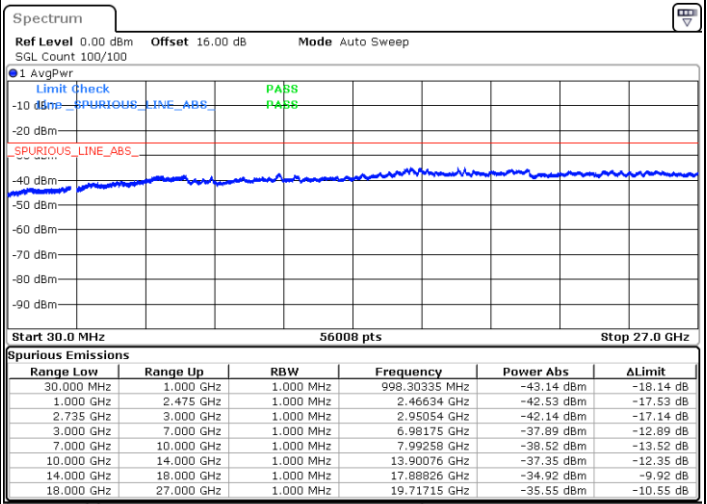

Date: 1.SEP.2020 16:09:27

Date: 1.SEP.2020 16:15:22

Middle Channel / FullIRB

N/A

Date: 1.SEP.2020 16:05:55

LTE Band 41C / 20MHz+5MHz

64QAM

Highest Channel / 1RB0 and 1RB24

Highest Channel / 1RB99 and 1RB0

Date: 1.SEP.2020 16:53:50

Date: 1.SEP.2020 16:50:17

Highest Channel / FullIRB

N/A

Date: 1.SEP.2020 16:59:44

LTE Band 41C / 20MHz+10MHz

64QAM

Lowest Channel / 1RB0 and 1RB49

Lowest Channel / 1RB99 and 1RB0

Date: 6.SEP.2020 09:38:24

Date: 6.SEP.2020 09:33:16

Lowest Channel / FullRB

N/A

Date: 6.SEP.2020 09:41:29

LTE Band 41C / 20MHz+10MHz