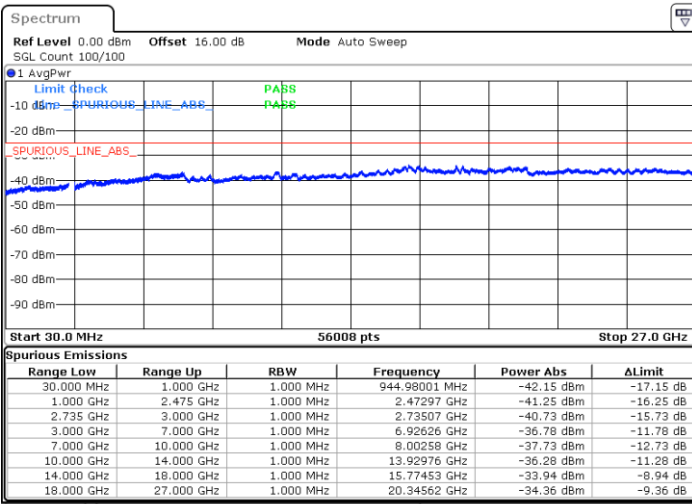

Date: 1.SEP.2020 15:45:42

Lowest Channel / FullIRB

N/A

Date: 1.SEP.2020 15:55:09

LTE Band 41C / 20MHz+5MHz

64QAM

Middle Channel / 1RB0 and 1RB24

Middle Channel / 1RB99 and 1RB0

Date: 1.SEP.2020 16:09:27

Date: 1.SEP.2020 16:15:22

Middle Channel / FullIRB

N/A

Date: 1.SEP.2020 16:05:55

LTE Band 41C / 20MHz+5MHz

64QAM

Highest Channel / 1RB0 and 1RB24

Highest Channel / 1RB99 and 1RB0

Date: 1.SEP.2020 16:53:50

Date: 1.SEP.2020 16:50:17

Highest Channel / FullIRB

N/A

Date: 1.SEP.2020 16:59:44

LTE Band 41C / 20MHz+10MHz

64QAM

Lowest Channel / 1RB0 and 1RB49

Lowest Channel / 1RB99 and 1RB0

Date: 6.SEP.2020 09:38:24

Date: 6.SEP.2020 09:33:16

Lowest Channel / FullRB

N/A

Date: 6.SEP.2020 09:41:29

LTE Band 41C / 20MHz+10MHz