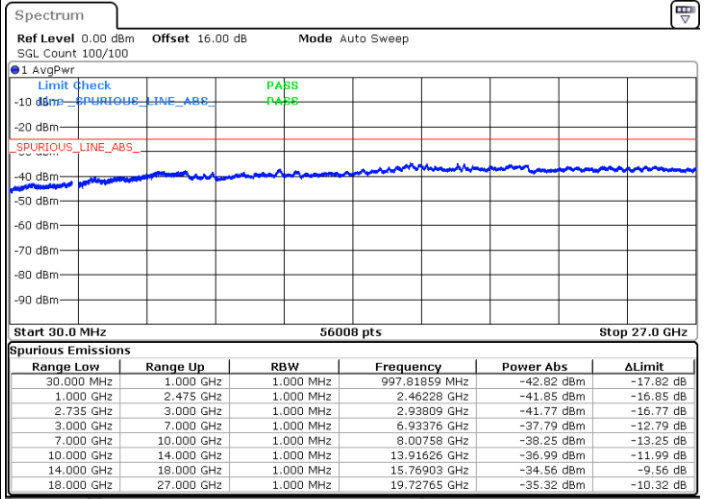

Date: 3.SEP.2020 17:01:08

LTE Band 41C / 15MHz+10MHz

256QAM

Middle Channel / 1RB0 and 1RB49

Middle Channel / 1RB74 and 1RB0

Date: 3.SEP.2020 17:13:13

Date: 3.SEP.2020 17:20:23

Middle Channel / FullIRB

N/A

Date: 3.SEP.2020 17:12:11

LTE Band 41C / 15MHz+10MHz

256QAM

Highest Channel / 1RB0 and 1RB49

Highest Channel / 1RB74 and 1RB0

Date: 3.SEP.2020 17:31:27

Date: 3.SEP.2020 17:30:26