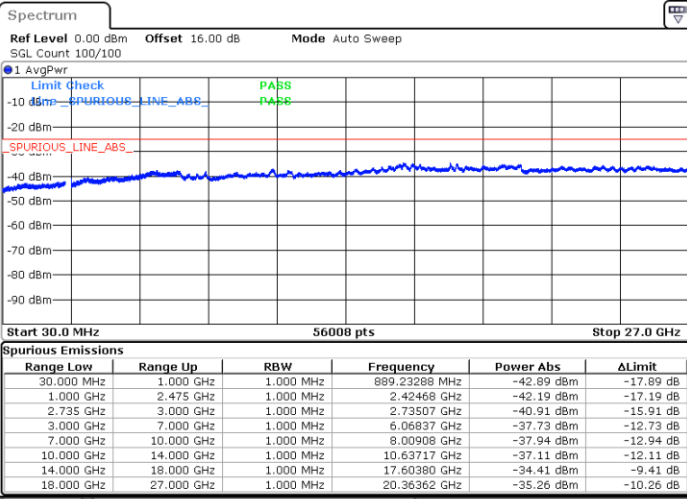

Date: 3.SEP.2020 17:01:08

LTE Band 41C / 15MHz+10MHz

256QAM

Middle Channel / 1RB0 and 1RB49

Middle Channel / 1RB74 and 1RB0

Date: 3.SEP.2020 17:13:13

Date: 3.SEP.2020 17:20:23

Middle Channel / FullIRB

N/A

Date: 3.SEP.2020 17:12:11

LTE Band 41C / 15MHz+10MHz

256QAM

Highest Channel / 1RB0 and 1RB49

Highest Channel / 1RB74 and 1RB0

Date: 3.SEP.2020 17:31:27

Date: 3.SEP.2020 17:30:26