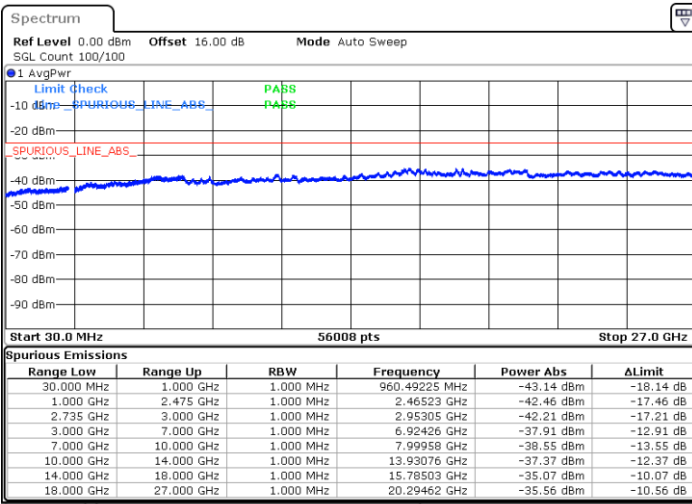

Date: 1.SEP.2020 16:09:27

Date: 1.SEP.2020 16:15:22

Middle Channel / FullIRB

N/A

Date: 1.SEP.2020 16:05:55

LTE Band 41C / 20MHz+5MHz

64QAM

Highest Channel / 1RB0 and 1RB24

Highest Channel / 1RB99 and 1RB0

Date: 1.SEP.2020 16:53:50

Date: 1.SEP.2020 16:50:17

Highest Channel / FullIRB

N/A

Date: 1.SEP.2020 16:59:44

LTE Band 41C / 20MHz+10MHz

64QAM

Lowest Channel / 1RB0 and 1RB49

Lowest Channel / 1RB99 and 1RB0

Date: 6.SEP.2020 09:38:24

Date: 6.SEP.2020 09:33:16

Lowest Channel / FullRB

N/A

Date: 6.SEP.2020 09:41:29

LTE Band 41C / 20MHz+10MHz