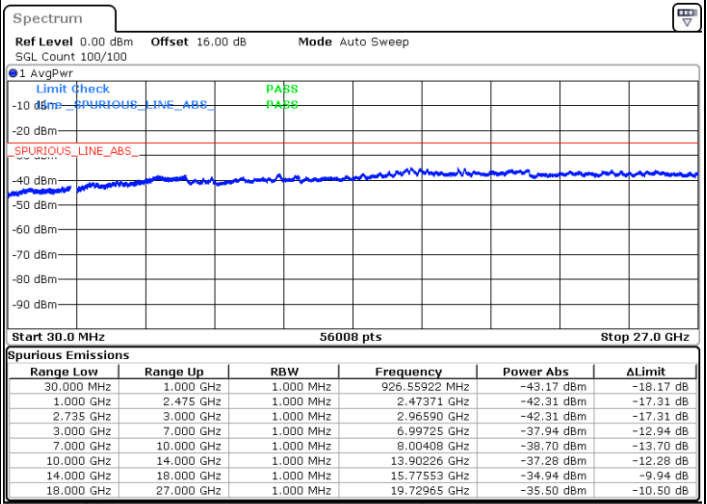

Date: 6.SEP.2020 10:18:42

LTE Band 41C / 20MHz+15MHz

64QAM

Lowest Channel / 1RB0 and 1RB74

Lowest Channel / 1RB99 and 1RB0

Date: 6.SEP.2020 10:49:43

Date: 6.SEP.2020 10:44:36

Lowest Channel / FullIRB

N/A

Date: 6.SEP.2020 10:52:47

LTE Band 41C / 20MHz+15MHz

64QAM

Middle Channel / 1RB0 and 1RB74

Middle Channel / 1RB99 and 1RB0

Date: 6.SEP.2020 11:04:54

Date: 6.SEP.2020 11:10:02

Middle Channel / FullIRB

N/A

Date: 6.SEP.2020 11:01:50

LTE Band 41C / 20MHz+15MHz

64QAM

Highest Channel / 1RB0 and 1RB74

Highest Channel / 1RB99 and 1RB0

Date: 6.SEP.2020 11:20:53

Date: 6.SEP.2020 11:17:48

Highest Channel / FullIRB

N/A

Date: 6.SEP.2020 11:26:00

LTE Band 41C / 20MHz+20MHz

64QAM

Lowest Channel / 1RB0 and 1RB99

Lowest Channel / 1RB99 and 1RB0