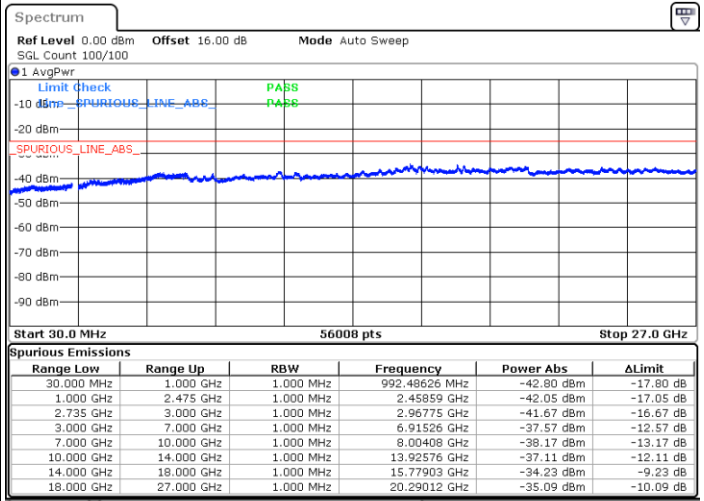

Date: 2.SEP.2020 10:48:23

Middle Channel / FullIRB

N/A

Date: 2.SEP.2020 10:40:11

LTE Band 41C / 10MHz+15MHz

256QAM

Highest Channel / 1RB0 and 1RB74

Highest Channel / 1RB49 and 1RB0

Date: 2.SEP.2020 10:17:48

Date: 2.SEP.2020 10:16:47

Highest Channel / FullIRB

N/A

Date: 2.SEP.2020 10:24:59

LTE Band 41C / 10MHz+20MHz

256QAM

Lowest Channel / 1RB0 and 1RB99

Lowest Channel / 1RB49 and 1RB0

Date: 3.SEP.2020 15:46:28

Date: 3.SEP.2020 15:39:18

Lowest Channel / FullIRB

N/A

Date: 3.SEP.2020 15:50:34

LTE Band 41C / 10MHz+20MHz

256QAM