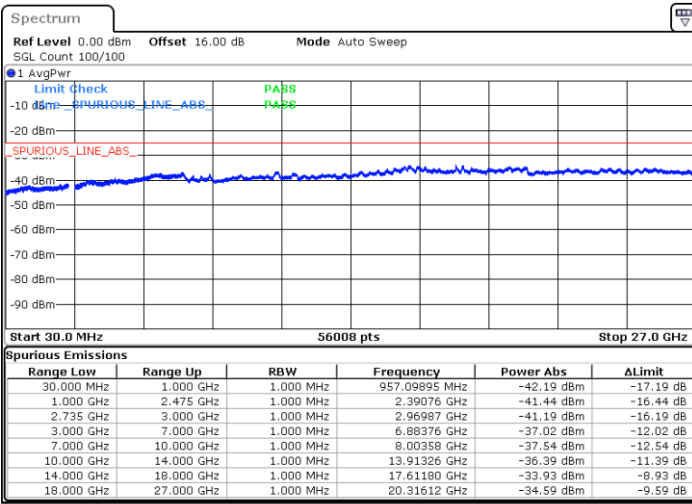

Middle Channel / FullIRB

N/A

Date: 6.SEP.2020 11:01:50

LTE Band 41C / 20MHz+15MHz

64QAM

Highest Channel / 1RB0 and 1RB74

Highest Channel / 1RB99 and 1RB0

Date: 6.SEP.2020 11:20:53

Date: 6.SEP.2020 11:17:48

Highest Channel / FullIRB

N/A

Date: 6.SEP.2020 11:26:00

LTE Band 41C / 20MHz+20MHz

64QAM

Lowest Channel / 1RB0 and 1RB99

Lowest Channel / 1RB99 and 1RB0

Date: 2.SEP.2020 11:14:16

Date: 2.SEP.2020 11:09:09

Lowest Channel / FullIRB

N/A

Date: 2.SEP.2020 11:17:21

LTE Band 41C / 20MHz+20MHz

64QAM

MiddleChannel / 1RB0 and 1RB99