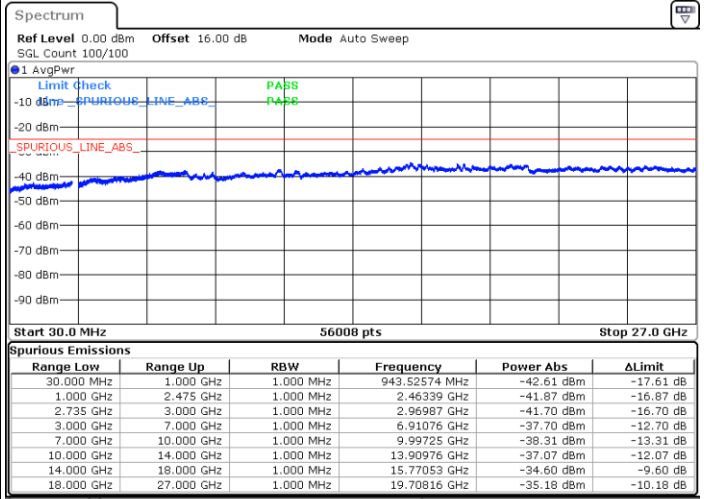

Date: 2.SEP.2020 10:17:48

Date: 2.SEP.2020 10:16:47

Highest Channel / FullIRB

N/A

Date: 2.SEP.2020 10:24:59

LTE Band 41C / 10MHz+20MHz

256QAM

Lowest Channel / 1RB0 and 1RB99

Lowest Channel / 1RB49 and 1RB0

Date: 3.SEP.2020 15:46:28

Date: 3.SEP.2020 15:39:18

Lowest Channel / FullIRB

N/A

Date: 3.SEP.2020 15:50:34

LTE Band 41C / 10MHz+20MHz

256QAM

Middle Channel / 1RB0 and 1RB99

Middle Channel / 1RB49 and 1RB0

Date: 3.SEP.2020 16:03:19

Date: 3.SEP.2020 16:10:29

Middle Channel / FullIRB

N/A

Date: 3.SEP.2020 16:02:17

LTE Band 41C / 10MHz+20MHz

256QAM

Highest Channel / 1RB0 and 1RB99

Highest Channel / 1RB49 and 1RB0

Date: 3.SEP.2020 16:20:23

Date: 3.SEP.2020 16:19:21

Highest Channel / FullIRB

N/A

Date: 3.SEP.2020 16:27:33