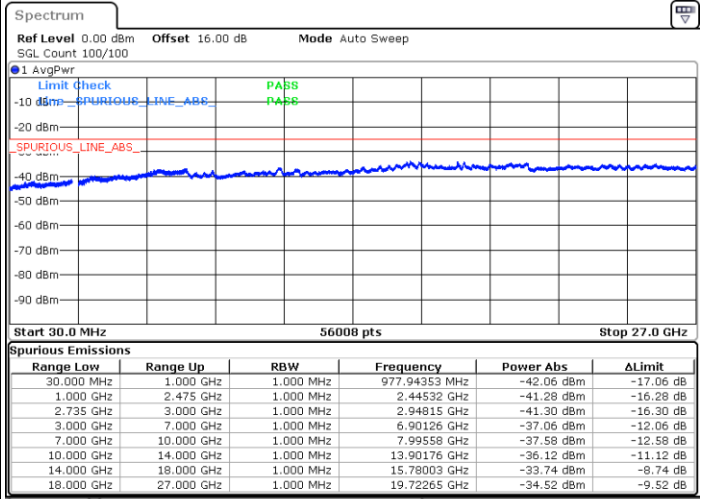

Date: 2.SEP.2020 09:20:55

LTE Band 41C / 5MHz+20MHz

256QAM

Highest Channel / 1RB0 and 1RB99

Highest Channel / 1RB24 and 1RB0

Date: 1.SEP.2020 17:22:55

Date: 1.SEP.2020 17:21:54

Highest Channel / FullIRB

N/A

Date: 1.SEP.2020 17:30:05

LTE Band 41C / 10MHz+15MHz

256QAM

Lowest Channel / 1RB0 and 1RB74

Lowest Channel / 1RB49 and 1RB0

Date: 2.SEP.2020 09:49:22

Date: 2.SEP.2020 09:42:12

Lowest Channel / FullRB

N/A

Date: 2.SEP.2020 09:50:24

LTE Band 41C / 10MHz+15MHz

256QAM

MiddleChannel / 1RB0 and 1RB74

Middle Channel / 1RB49 and 1RB0

Date: 2.SEP.2020 10:41:13

Date: 2.SEP.2020 10:48:23

Middle Channel / FullIRB

N/A

Date: 2.SEP.2020 10:40:11

LTE Band 41C / 10MHz+15MHz

256QAM

Highest Channel / 1RB0 and 1RB74

Highest Channel / 1RB49 and 1RB0