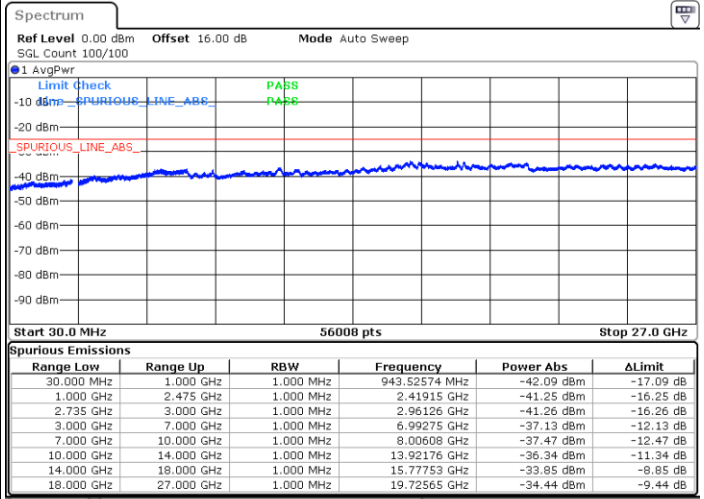

LTE Band 41C / 5MHz+20MHz

256QAM

Middle Channel / 1RB0 and 1RB99

Middle Channel / 1RB24 and 1RB0

Date: 2.SEP.2020 09:21:56

Date: 2.SEP.2020 09:29:06

Middle Channel / FullIRB

N/A

Date: 2.SEP.2020 09:20:55

LTE Band 41C / 5MHz+20MHz

256QAM

Highest Channel / 1RB0 and 1RB99

Highest Channel / 1RB24 and 1RB0

Date: 1.SEP.2020 17:22:55

Date: 1.SEP.2020 17:21:54

Highest Channel / FullIRB

N/A

Date: 1.SEP.2020 17:30:05

LTE Band 41C / 10MHz+15MHz

256QAM

Lowest Channel / 1RB0 and 1RB74

Lowest Channel / 1RB49 and 1RB0

Date: 2.SEP.2020 09:49:22

Date: 2.SEP.2020 09:42:12