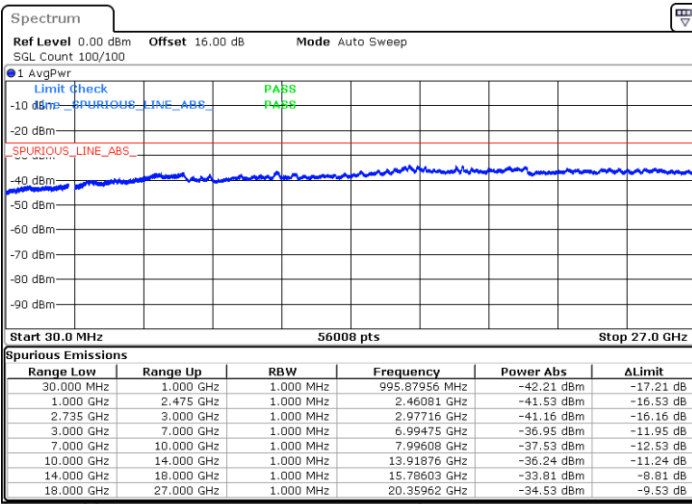

Date: 2.SEP.2020 11:14:16

Date: 2.SEP.2020 11:09:09

Lowest Channel / FullIRB

N/A

Date: 2.SEP.2020 11:17:21

LTE Band 41C / 20MHz+20MHz

64QAM

MiddleChannel / 1RB0 and 1RB99

Middle Channel / 1RB99 and 1RB0

Date: 3.SEP.2020 10:42:59

Date: 3.SEP.2020 10:48:07

Middle Channel / FullIRB

N/A

Date: 3.SEP.2020 10:39:55

LTE Band 41C / 20MHz+20MHz

64QAM

Highest Channel / 1RB0 and 1RB99

Highest Channel / 1RB99 and 1RB0

Date: 2.SEP.2020 11:34:40

Date: 2.SEP.2020 11:31:36

Highest Channel / FullIRB

N/A

Date: 2.SEP.2020 11:39:48

LTE Band 41C / 5MHz+20MHz