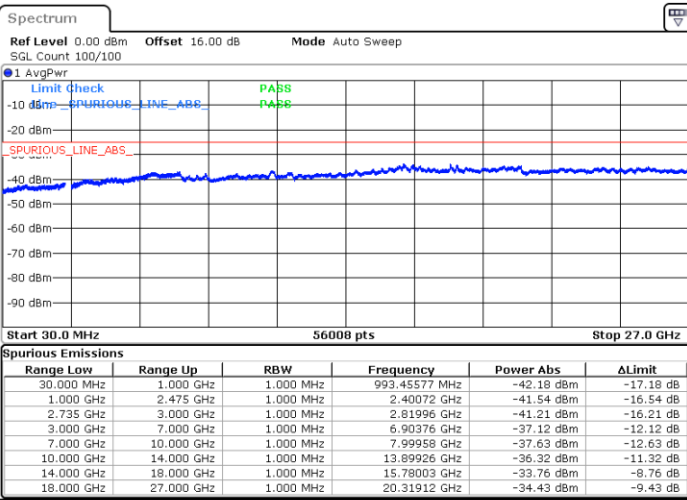

Highest Channel / 1RB0 and 1RB99

Highest Channel / 1RB99 and 1RB0

Date: 2.SEP.2020 11:34:40

Date: 2.SEP.2020 11:31:36

Highest Channel / FullIRB

N/A

Date: 2.SEP.2020 11:39:48

LTE Band 41C / 5MHz+20MHz

256QAM

Lowest Channel / 1RB0 and 1RB99

Lowest Channel / 1RB24 and 1RB0

Date: 2.SEP.2020 09:08:18

Date: 2.SEP.2020 09:01:07

Lowest Channel / FullIRB

N/A

Date: 2.SEP.2020 09:09:19

LTE Band 41C / 5MHz+20MHz

256QAM

Middle Channel / 1RB0 and 1RB99

Middle Channel / 1RB24 and 1RB0

Date: 2.SEP.2020 09:21:56

Date: 2.SEP.2020 09:29:06

Middle Channel / FullIRB

N/A

Date: 2.SEP.2020 09:20:55

LTE Band 41C / 5MHz+20MHz

256QAM

Highest Channel / 1RB0 and 1RB99

Highest Channel / 1RB24 and 1RB0

Date: 1.SEP.2020 17:22:55

Date: 1.SEP.2020 17:21:54

Highest Channel / FullIRB