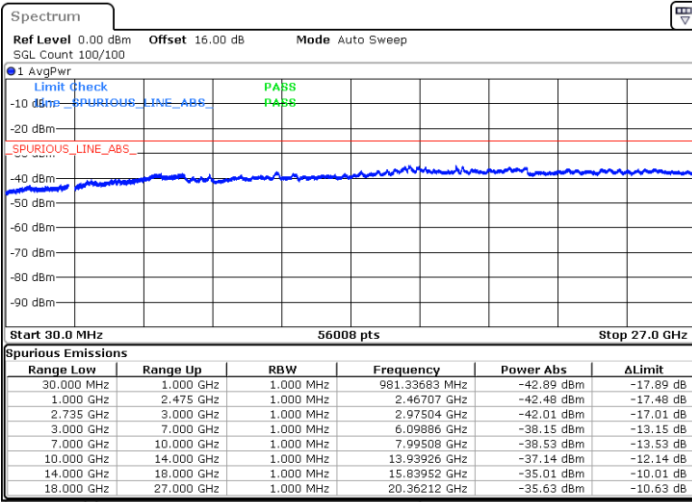

Date: 6.SEP.2020 10:18:42

LTE Band 41C / 20MHz+15MHz

64QAM

Lowest Channel / 1RB0 and 1RB74

Lowest Channel / 1RB99 and 1RB0

Date: 6.SEP.2020 10:49:43

Date: 6.SEP.2020 10:44:36

Lowest Channel / FullIRB

N/A

Date: 6.SEP.2020 10:52:47

LTE Band 41C / 20MHz+15MHz

64QAM

Middle Channel / 1RB0 and 1RB74

Middle Channel / 1RB99 and 1RB0

Date: 6.SEP.2020 11:04:54

Date: 6.SEP.2020 11:10:02

Middle Channel / FullIRB

N/A

Date: 6.SEP.2020 11:01:50

LTE Band 41C / 20MHz+15MHz

64QAM

Highest Channel / 1RB0 and 1RB74

Highest Channel / 1RB99 and 1RB0

Date: 6.SEP.2020 11:20:53

Date: 6.SEP.2020 11:17:48

Highest Channel / FullIRB

N/A

Date: 6.SEP.2020 11:26:00

LTE Band 41C / 20MHz+20MHz

64QAM

Lowest Channel / 1RB0 and 1RB99

Lowest Channel / 1RB99 and 1RB0