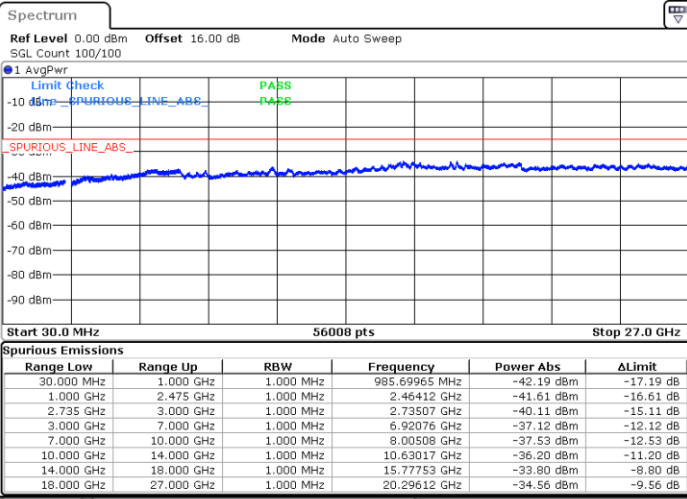

Lowest Channel / FullRB

N/A

Date: 2.SEP.2020 09:50:24

LTE Band 41C / 10MHz+15MHz

256QAM

MiddleChannel / 1RB0 and 1RB74

Middle Channel / 1RB49 and 1RB0

Date: 2.SEP.2020 10:41:13

Date: 2.SEP.2020 10:48:23

Middle Channel / FullIRB

N/A

Date: 2.SEP.2020 10:40:11

LTE Band 41C / 10MHz+15MHz

256QAM

Highest Channel / 1RB0 and 1RB74

Highest Channel / 1RB49 and 1RB0

Date: 2.SEP.2020 10:17:48

Date: 2.SEP.2020 10:16:47

Highest Channel / FullIRB

N/A

Date: 2.SEP.2020 10:24:59

LTE Band 41C / 10MHz+20MHz

256QAM

Lowest Channel / 1RB0 and 1RB99

Lowest Channel / 1RB49 and 1RB0

Date: 3.SEP.2020 15:46:28

Date: 3.SEP.2020 15:39:18

Lowest Channel / FullIRB

N/A

Date: 3.SEP.2020 15:50:34

LTE Band 41C / 10MHz+20MHz

256QAM