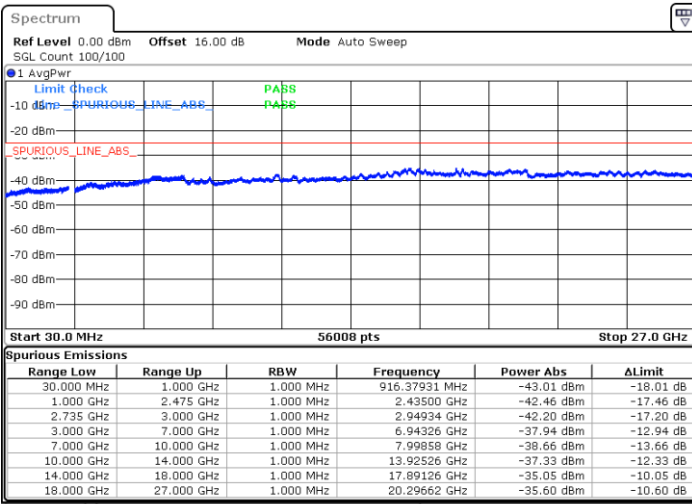

Lowest Channel / 1RB0 and 1RB49

Lowest Channel / 1RB99 and 1RB0

Date: 6.SEP.2020 09:38:24

Date: 6.SEP.2020 09:33:16

Lowest Channel / FullRB

N/A

Date: 6.SEP.2020 09:41:29

LTE Band 41C / 20MHz+10MHz

64QAM

Middle Channel / 1RB0 and 1RB49

Middle Channel / 1RB99 and 1RB0

Date: 6.SEP.2020 09:57:17

Date: 6.SEP.2020 10:02:24

Middle Channel / FullIRB

N/A

Date: 6.SEP.2020 09:54:12

LTE Band 41C / 20MHz+10MHz

64QAM

Highest Channel / 1RB0 and 1RB49

Highest Channel / 1RB99 and 1RB0

Date: 6.SEP.2020 10:13:34

Date: 6.SEP.2020 10:10:30

Highest Channel / FullIRB

N/A

Date: 6.SEP.2020 10:18:42

LTE Band 41C / 20MHz+15MHz

64QAM

Lowest Channel / 1RB0 and 1RB74

Lowest Channel / 1RB99 and 1RB0

Date: 6.SEP.2020 10:49:43

Date: 6.SEP.2020 10:44:36

Lowest Channel / FullIRB