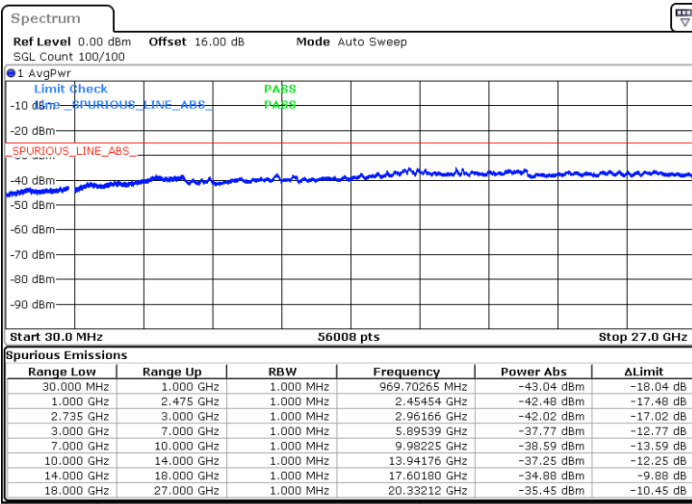

N/A

Date: 6.SEP.2020 08:03:23

LTE Band 41C / 15MHz+20MHz

64QAM

Highest Channel / 1RB0 and 1RB99

Highest Channel / 1RB74 and 1RB0

Date: 6.SEP.2020 08:26:00

Date: 6.SEP.2020 08:22:56

Highest Channel / FullIRB

N/A

Date: 6.SEP.2020 08:31:08

LTE Band 41C / 20MHz+5MHz

64QAM

Lowest Channel / 1RB0 and 1RB24

Lowest Channel / 1RB99 and 1RB0

Date: 1.SEP.2020 15:51:36

Date: 1.SEP.2020 15:45:42

Lowest Channel / FullIRB

N/A

Date: 1.SEP.2020 15:55:09

LTE Band 41C / 20MHz+5MHz

64QAM

Middle Channel / 1RB0 and 1RB24

Middle Channel / 1RB99 and 1RB0