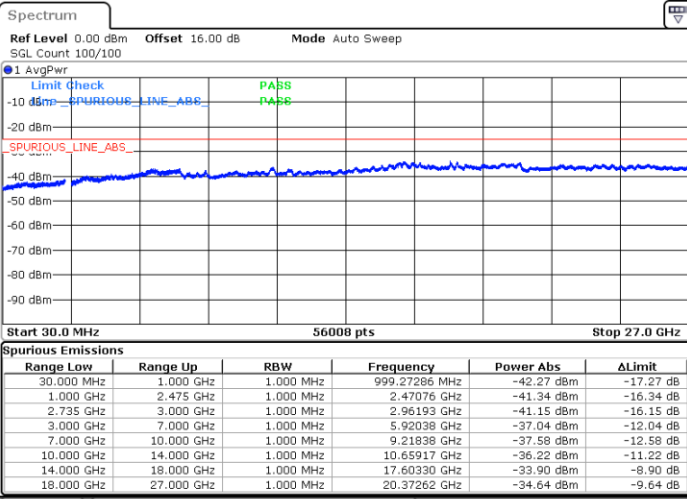

Date: 2.SEP.2020 09:20:55

LTE Band 41C / 5MHz+20MHz

256QAM

Highest Channel / 1RB0 and 1RB99

Highest Channel / 1RB24 and 1RB0

Date: 1.SEP.2020 17:22:55

Date: 1.SEP.2020 17:21:54

Highest Channel / FullIRB

N/A

Date: 1.SEP.2020 17:30:05

LTE Band 41C / 10MHz+15MHz

256QAM

Lowest Channel / 1RB0 and 1RB74

Lowest Channel / 1RB49 and 1RB0

Date: 2.SEP.2020 09:49:22

Date: 2.SEP.2020 09:42:12

Lowest Channel / FullRB

N/A

Date: 2.SEP.2020 09:50:24

LTE Band 41C / 10MHz+15MHz

256QAM

MiddleChannel / 1RB0 and 1RB74

Middle Channel / 1RB49 and 1RB0

Date: 2.SEP.2020 10:41:13

Date: 2.SEP.2020 10:48:23

Middle Channel / FullIRB

N/A

Date: 2.SEP.2020 10:40:11

LTE Band 41C / 10MHz+15MHz

256QAM

Highest Channel / 1RB0 and 1RB74

Highest Channel / 1RB49 and 1RB0