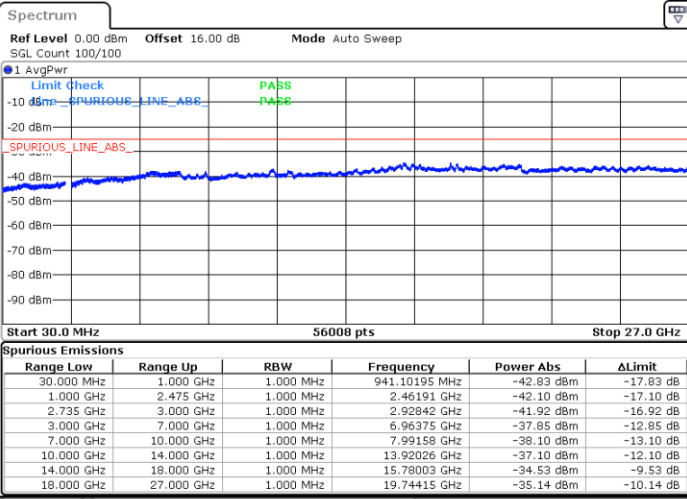

Date: 2.SEP.2020 10:17:48

Date: 2.SEP.2020 10:16:47

Highest Channel / FullIRB

N/A

Date: 2.SEP.2020 10:24:59

LTE Band 41C / 10MHz+20MHz

256QAM

Lowest Channel / 1RB0 and 1RB99

Lowest Channel / 1RB49 and 1RB0

Date: 3.SEP.2020 15:46:28

Date: 3.SEP.2020 15:39:18

Lowest Channel / FullIRB

N/A

Date: 3.SEP.2020 15:50:34

LTE Band 41C / 10MHz+20MHz

256QAM

Middle Channel / 1RB0 and 1RB99

Middle Channel / 1RB49 and 1RB0

Date: 3.SEP.2020 16:03:19

Date: 3.SEP.2020 16:10:29

Middle Channel / FullIRB

N/A

Date: 3.SEP.2020 16:02:17

LTE Band 41C / 10MHz+20MHz

256QAM

Highest Channel / 1RB0 and 1RB99

Highest Channel / 1RB49 and 1RB0

Date: 3.SEP.2020 16:20:23

Date: 3.SEP.2020 16:19:21

Highest Channel / FullIRB

N/A

Date: 3.SEP.2020 16:27:33