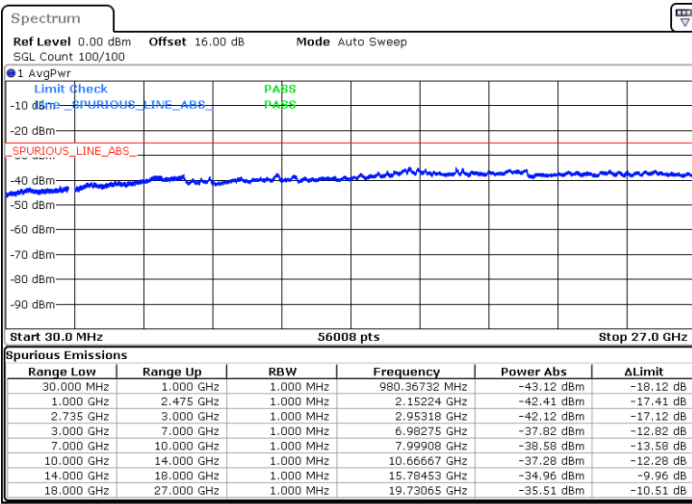

LTE Band 41C / 15MHz+20MHz

64QAM

Lowest Channel / 1RB0 and 1RB99

Lowest Channel / 1RB74 and 1RB0

Date: 4.SEP.2020 17:23:52

Date: 4.SEP.2020 17:18:45

Lowest Channel / FullIRB

N/A

Date: 4.SEP.2020 17:26:56

LTE Band 41C / 15MHz+20MHz

64QAM

Middle Channel / 1RB0 and 1RB99

Middle Channel / 1RB74 and 1RB0

Date: 6.SEP.2020 08:06:27

Date: 6.SEP.2020 08:11:34

Middle Channel / FullIRB

N/A

Date: 6.SEP.2020 08:03:23

LTE Band 41C / 15MHz+20MHz

64QAM

Highest Channel / 1RB0 and 1RB99

Highest Channel / 1RB74 and 1RB0

Date: 6.SEP.2020 08:26:00

Date: 6.SEP.2020 08:22:56

Highest Channel / FullIRB

N/A

Date: 6.SEP.2020 08:31:08

LTE Band 41C / 20MHz+5MHz

64QAM

Lowest Channel / 1RB0 and 1RB24

Lowest Channel / 1RB99 and 1RB0

Date: 1.SEP.2020 15:51:36