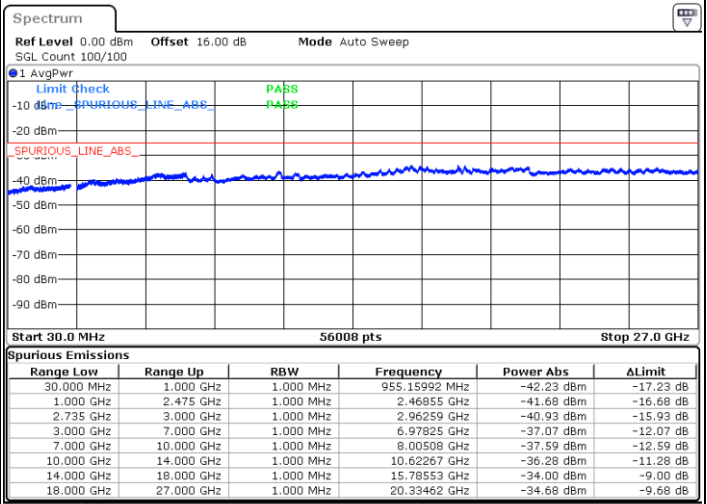

N/A

Date: 6.SEP.2020 08:03:23

LTE Band 41C / 15MHz+20MHz

64QAM

Highest Channel / 1RB0 and 1RB99

Highest Channel / 1RB74 and 1RB0

Date: 6.SEP.2020 08:26:00

Date: 6.SEP.2020 08:22:56

Highest Channel / FullIRB

N/A

Date: 6.SEP.2020 08:31:08

LTE Band 41C / 20MHz+5MHz

64QAM

Lowest Channel / 1RB0 and 1RB24

Lowest Channel / 1RB99 and 1RB0

Date: 1.SEP.2020 15:51:36

Date: 1.SEP.2020 15:45:42

Lowest Channel / FullIRB

N/A

Date: 1.SEP.2020 15:55:09

LTE Band 41C / 20MHz+5MHz

64QAM

Middle Channel / 1RB0 and 1RB24

Middle Channel / 1RB99 and 1RB0

Date: 1.SEP.2020 16:09:27

Date: 1.SEP.2020 16:15:22

Middle Channel / FullIRB

N/A

Date: 1.SEP.2020 16:05:55

LTE Band 41C / 20MHz+5MHz

64QAM

Highest Channel / 1RB0 and 1RB24