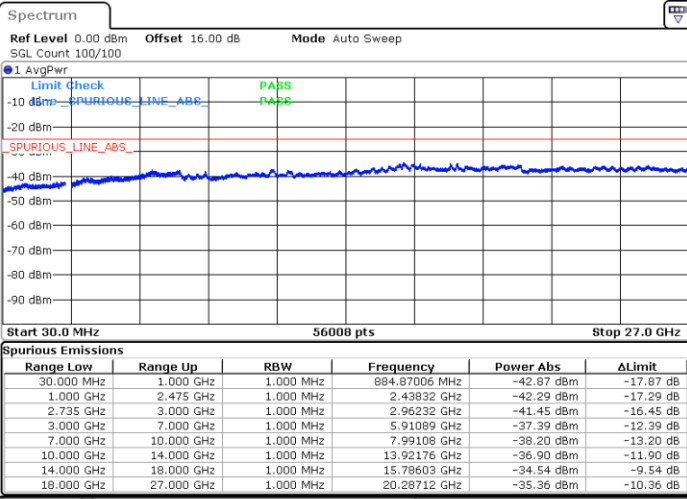

LTE Band 41C / 15MHz+10MHz

256QAM

Lowest Channel / 1RB0 and 1RB49

Lowest Channel / 1RB74 and 1RB0

Date: 3.SEP.2020 17:00:07

Date: 3.SEP.2020 16:52:57

Lowest Channel / FullIRB

N/A

Date: 3.SEP.2020 17:01:08

LTE Band 41C / 15MHz+10MHz

256QAM

Middle Channel / 1RB0 and 1RB49

Middle Channel / 1RB74 and 1RB0

Date: 3.SEP.2020 17:13:13

Date: 3.SEP.2020 17:20:23

Middle Channel / FullIRB

N/A

Date: 3.SEP.2020 17:12:11

LTE Band 41C / 15MHz+10MHz

256QAM

Highest Channel / 1RB0 and 1RB49

Highest Channel / 1RB74 and 1RB0

Date: 3.SEP.2020 17:31:27

Date: 3.SEP.2020 17:30:26