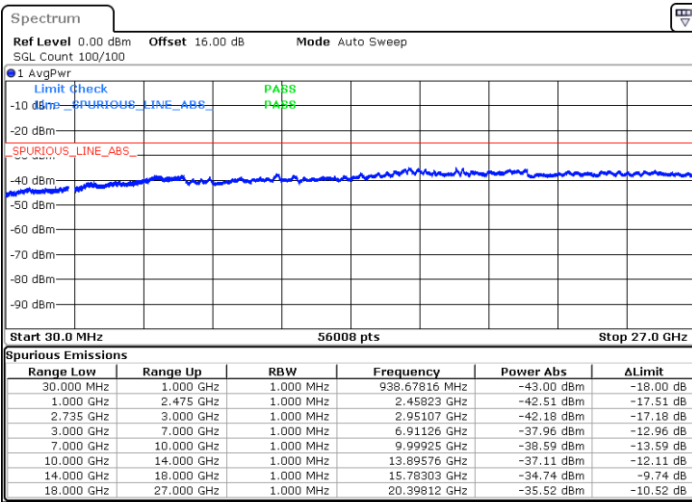

Middle Channel / FullIRB

N/A

Date: 6.SEP.2020 11:01:50

LTE Band 41C / 20MHz+15MHz

64QAM

Highest Channel / 1RB0 and 1RB74

Highest Channel / 1RB99 and 1RB0

Date: 6.SEP.2020 11:20:53

Date: 6.SEP.2020 11:17:48

Highest Channel / FullIRB

N/A

Date: 6.SEP.2020 11:26:00

LTE Band 41C / 20MHz+20MHz

64QAM

Lowest Channel / 1RB0 and 1RB99

Lowest Channel / 1RB99 and 1RB0

Date: 2.SEP.2020 11:14:16

Date: 2.SEP.2020 11:09:09

Lowest Channel / FullIRB

N/A

Date: 2.SEP.2020 11:17:21

LTE Band 41C / 20MHz+20MHz

64QAM

MiddleChannel / 1RB0 and 1RB99