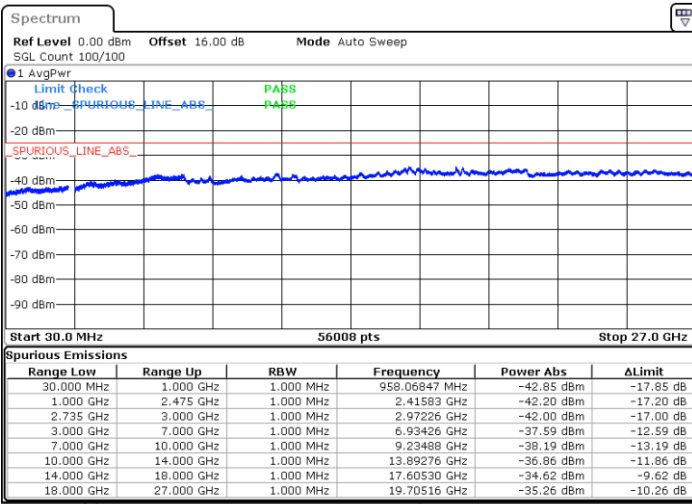

Date: 2.SEP.2020 11:14:16

Date: 2.SEP.2020 11:09:09

Lowest Channel / FullIRB

N/A

Date: 2.SEP.2020 11:17:21

LTE Band 41C / 20MHz+20MHz

64QAM

MiddleChannel / 1RB0 and 1RB99

Middle Channel / 1RB99 and 1RB0

Date: 3.SEP.2020 10:42:59

Date: 3.SEP.2020 10:48:07

Middle Channel / FullIRB

N/A

Date: 3.SEP.2020 10:39:55

LTE Band 41C / 20MHz+20MHz

64QAM

Highest Channel / 1RB0 and 1RB99

Highest Channel / 1RB99 and 1RB0

Date: 2.SEP.2020 11:34:40

Date: 2.SEP.2020 11:31:36

Highest Channel / FullIRB

N/A

Date: 2.SEP.2020 11:39:48

LTE Band 41C / 5MHz+20MHz