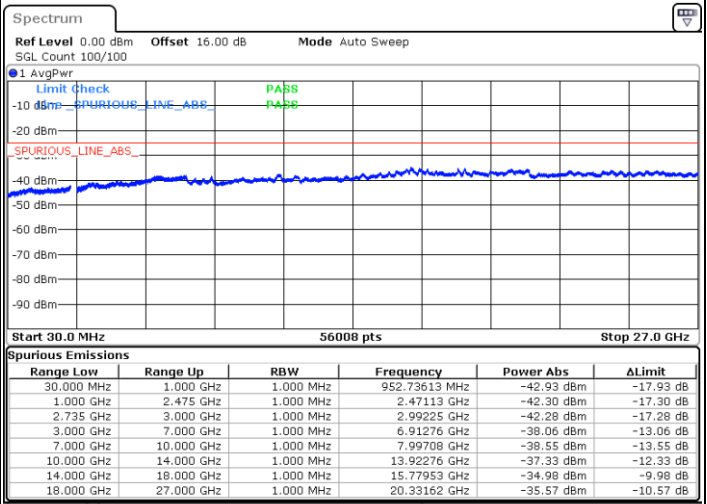

LTE Band 41C / 20MHz+10MHz

64QAM

Middle Channel / 1RB0 and 1RB49

Middle Channel / 1RB99 and 1RB0

Date: 6.SEP.2020 09:57:17

Date: 6.SEP.2020 10:02:24