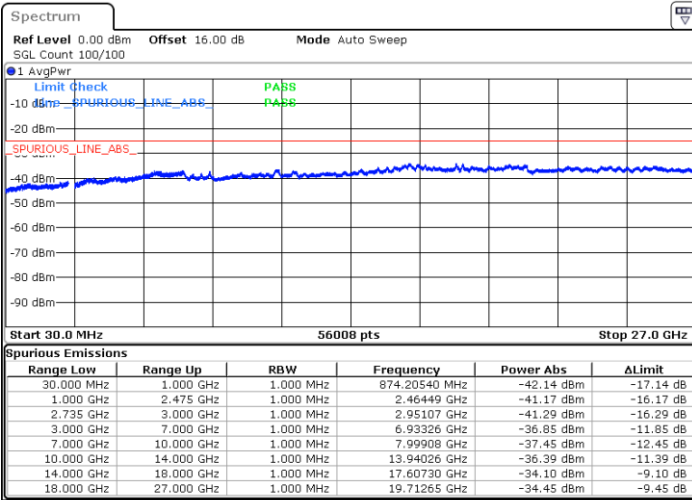

Highest Channel / FullIRB

N/A

Date: 6.SEP.2020 08:31:08

LTE Band 41C / 20MHz+5MHz

64QAM

Lowest Channel / 1RB0 and 1RB24

Lowest Channel / 1RB99 and 1RB0

Date: 1.SEP.2020 15:51:36

Date: 1.SEP.2020 15:45:42

Lowest Channel / FullIRB

N/A

Date: 1.SEP.2020 15:55:09

LTE Band 41C / 20MHz+5MHz

64QAM

Middle Channel / 1RB0 and 1RB24

Middle Channel / 1RB99 and 1RB0

Date: 1.SEP.2020 16:09:27

Date: 1.SEP.2020 16:15:22

Middle Channel / FullIRB

N/A

Date: 1.SEP.2020 16:05:55

LTE Band 41C / 20MHz+5MHz

64QAM

Highest Channel / 1RB0 and 1RB24

Highest Channel / 1RB99 and 1RB0

Date: 1.SEP.2020 16:53:50

Date: 1.SEP.2020 16:50:17

Highest Channel / FullIRB

N/A

Date: 1.SEP.2020 16:59:44

LTE Band 41C / 20MHz+10MHz

64QAM