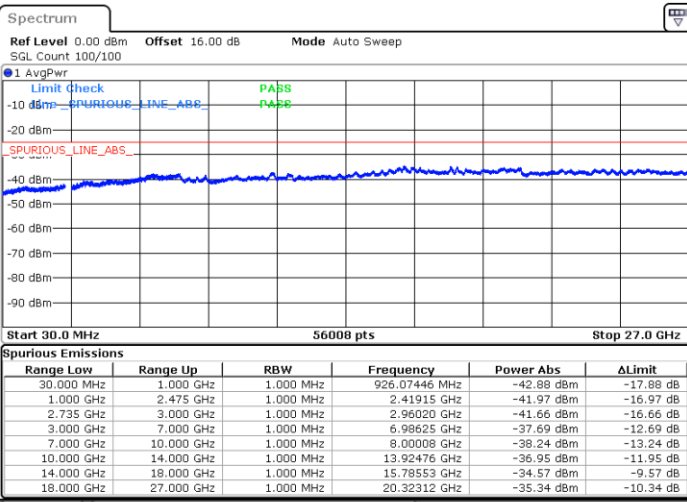

Lowest Channel / 1RB49 and 1RB0

Date: 3.SEP.2020 15:46:28

Date: 3.SEP.2020 15:39:18

Lowest Channel / FullIRB

N/A

Date: 3.SEP.2020 15:50:34

LTE Band 41C / 10MHz+20MHz

256QAM

Middle Channel / 1RB0 and 1RB99

Middle Channel / 1RB49 and 1RB0

Date: 3.SEP.2020 16:03:19

Date: 3.SEP.2020 16:10:29

Middle Channel / FullIRB

N/A

Date: 3.SEP.2020 16:02:17

LTE Band 41C / 10MHz+20MHz

256QAM

Highest Channel / 1RB0 and 1RB99

Highest Channel / 1RB49 and 1RB0

Date: 3.SEP.2020 16:20:23

Date: 3.SEP.2020 16:19:21

Highest Channel / FullIRB

N/A

Date: 3.SEP.2020 16:27:33