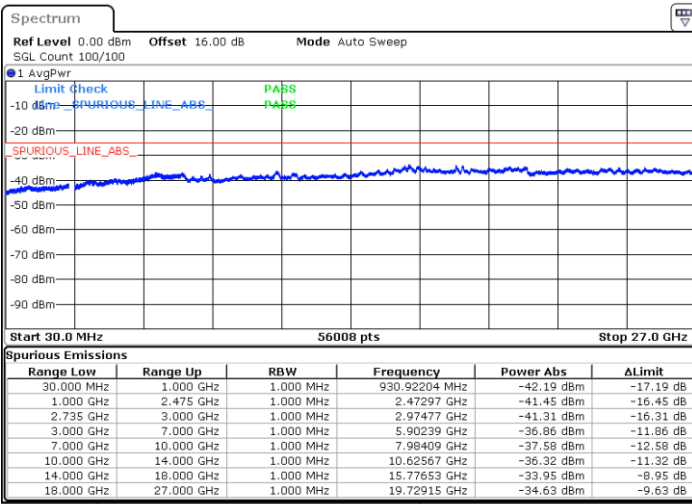

Highest Channel / FullIRB

N/A

Date: 6.SEP.2020 08:31:08

LTE Band 41C / 20MHz+5MHz

64QAM

Lowest Channel / 1RB0 and 1RB24

Lowest Channel / 1RB99 and 1RB0

Date: 1.SEP.2020 15:51:36

Date: 1.SEP.2020 15:45:42

Lowest Channel / FullIRB

N/A

Date: 1.SEP.2020 15:55:09

LTE Band 41C / 20MHz+5MHz

64QAM

Middle Channel / 1RB0 and 1RB24

Middle Channel / 1RB99 and 1RB0

Date: 1.SEP.2020 16:09:27

Date: 1.SEP.2020 16:15:22

Middle Channel / FullIRB

N/A

Date: 1.SEP.2020 16:05:55

LTE Band 41C / 20MHz+5MHz

64QAM

Highest Channel / 1RB0 and 1RB24

Highest Channel / 1RB99 and 1RB0

Date: 1.SEP.2020 16:53:50

Date: 1.SEP.2020 16:50:17

Highest Channel / FullIRB

N/A

Date: 1.SEP.2020 16:59:44

LTE Band 41C / 20MHz+10MHz

64QAM