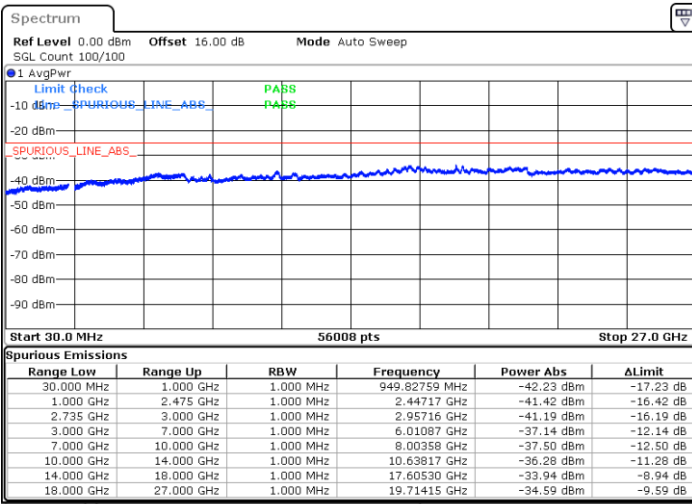

Middle Channel / FullIRB

N/A

Date: 6.SEP.2020 11:01:50

LTE Band 41C / 20MHz+15MHz

64QAM

Highest Channel / 1RB0 and 1RB74

Highest Channel / 1RB99 and 1RB0

Date: 6.SEP.2020 11:20:53

Date: 6.SEP.2020 11:17:48

Highest Channel / FullIRB

N/A

Date: 6.SEP.2020 11:26:00

LTE Band 41C / 20MHz+20MHz

64QAM

Lowest Channel / 1RB0 and 1RB99

Lowest Channel / 1RB99 and 1RB0

Date: 2.SEP.2020 11:14:16

Date: 2.SEP.2020 11:09:09

Lowest Channel / FullIRB

N/A

Date: 2.SEP.2020 11:17:21

LTE Band 41C / 20MHz+20MHz

64QAM

MiddleChannel / 1RB0 and 1RB99