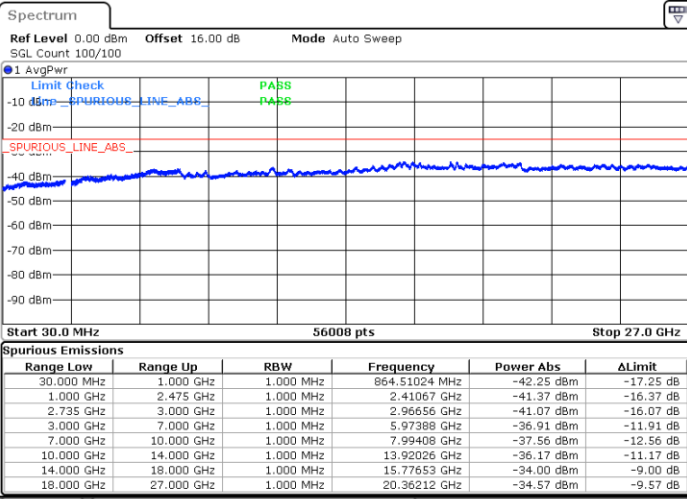

N/A

Date: 1.SEP.2020 17:30:05

LTE Band 41C / 10MHz+15MHz

256QAM

Lowest Channel / 1RB0 and 1RB74

Lowest Channel / 1RB49 and 1RB0

Date: 2.SEP.2020 09:49:22

Date: 2.SEP.2020 09:42:12

Lowest Channel / FullRB

N/A

Date: 2.SEP.2020 09:50:24

LTE Band 41C / 10MHz+15MHz

256QAM

MiddleChannel / 1RB0 and 1RB74

Middle Channel / 1RB49 and 1RB0

Date: 2.SEP.2020 10:41:13

Date: 2.SEP.2020 10:48:23

Middle Channel / FullIRB

N/A

Date: 2.SEP.2020 10:40:11

LTE Band 41C / 10MHz+15MHz

256QAM

Highest Channel / 1RB0 and 1RB74

Highest Channel / 1RB49 and 1RB0

Date: 2.SEP.2020 10:17:48

Date: 2.SEP.2020 10:16:47

Highest Channel / FullIRB

N/A

Date: 2.SEP.2020 10:24:59

LTE Band 41C / 10MHz+20MHz

256QAM

Lowest Channel / 1RB0 and 1RB99