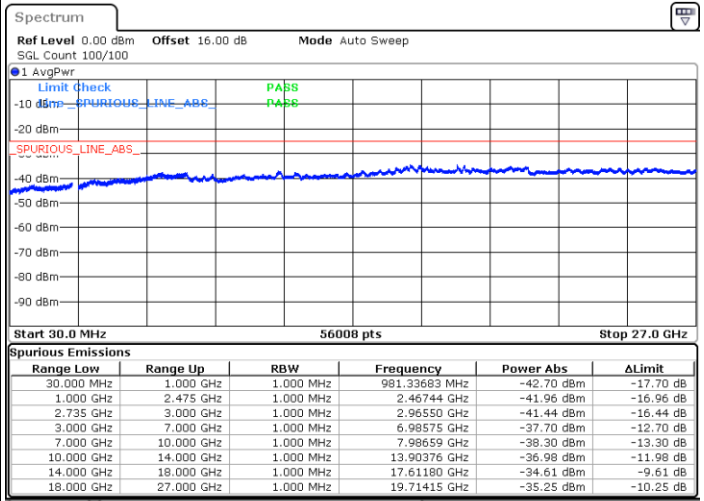

Date: 2.SEP.2020 10:17:48

Date: 2.SEP.2020 10:16:47

Highest Channel / FullIRB

N/A

Date: 2.SEP.2020 10:24:59

LTE Band 41C / 10MHz+20MHz

256QAM

Lowest Channel / 1RB0 and 1RB99

Lowest Channel / 1RB49 and 1RB0

Date: 3.SEP.2020 15:46:28

Date: 3.SEP.2020 15:39:18

Lowest Channel / FullIRB

N/A

Date: 3.SEP.2020 15:50:34

LTE Band 41C / 10MHz+20MHz

256QAM

Middle Channel / 1RB0 and 1RB99

Middle Channel / 1RB49 and 1RB0

Date: 3.SEP.2020 16:03:19

Date: 3.SEP.2020 16:10:29

Middle Channel / FullIRB

N/A

Date: 3.SEP.2020 16:02:17

LTE Band 41C / 10MHz+20MHz