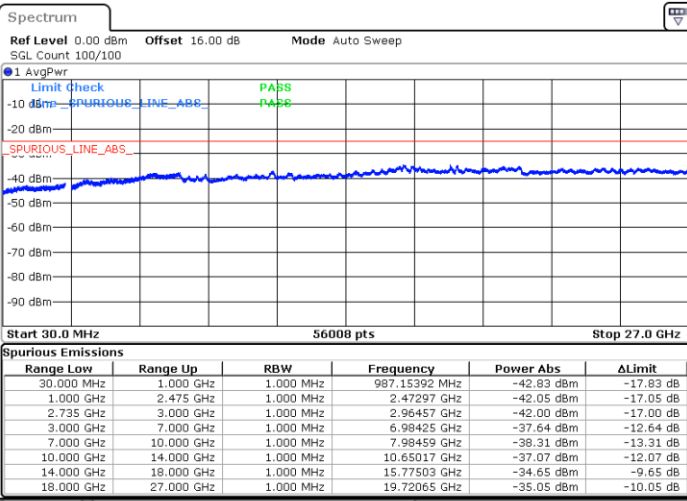

Date: 2.SEP.2020 10:17:48

Date: 2.SEP.2020 10:16:47

Highest Channel / FullIRB

N/A

Date: 2.SEP.2020 10:24:59

LTE Band 41C / 10MHz+20MHz

256QAM

Lowest Channel / 1RB0 and 1RB99

Lowest Channel / 1RB49 and 1RB0

Date: 3.SEP.2020 15:46:28

Date: 3.SEP.2020 15:39:18

Lowest Channel / FullIRB

N/A

Date: 3.SEP.2020 15:50:34

LTE Band 41C / 10MHz+20MHz

256QAM

Middle Channel / 1RB0 and 1RB99

Middle Channel / 1RB49 and 1RB0

Date: 3.SEP.2020 16:03:19

Date: 3.SEP.2020 16:10:29

Middle Channel / FullIRB

N/A

Date: 3.SEP.2020 16:02:17

LTE Band 41C / 10MHz+20MHz