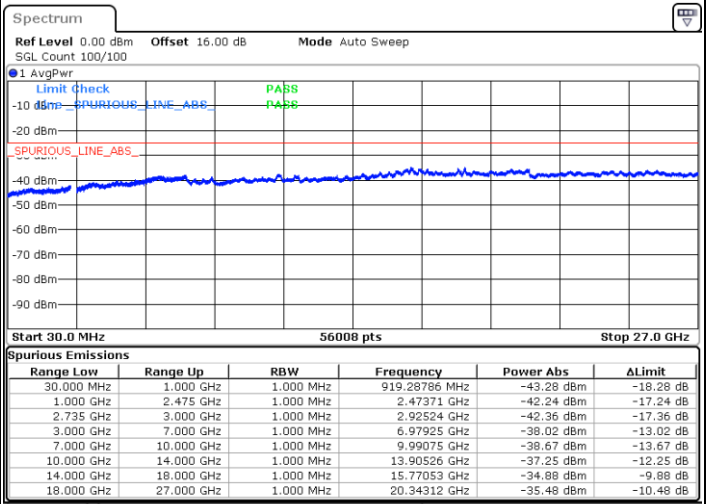

LTE Band 41C / 15MHz+20MHz

64QAM

Lowest Channel / 1RB0 and 1RB99

Lowest Channel / 1RB74 and 1RB0

Date: 4.SEP.2020 17:23:52

Date: 4.SEP.2020 17:18:45

Lowest Channel / FullIRB

N/A

Date: 4.SEP.2020 17:26:56

LTE Band 41C / 15MHz+20MHz

64QAM

Middle Channel / 1RB0 and 1RB99

Middle Channel / 1RB74 and 1RB0

Date: 6.SEP.2020 08:06:27

Date: 6.SEP.2020 08:11:34

Middle Channel / FullIRB

N/A

Date: 6.SEP.2020 08:03:23

LTE Band 41C / 15MHz+20MHz

64QAM

Highest Channel / 1RB0 and 1RB99

Highest Channel / 1RB74 and 1RB0

Date: 6.SEP.2020 08:26:00

Date: 6.SEP.2020 08:22:56

Highest Channel / FullIRB

N/A

Date: 6.SEP.2020 08:31:08

LTE Band 41C / 20MHz+5MHz

64QAM

Lowest Channel / 1RB0 and 1RB24

Lowest Channel / 1RB99 and 1RB0

Date: 1.SEP.2020 15:51:36