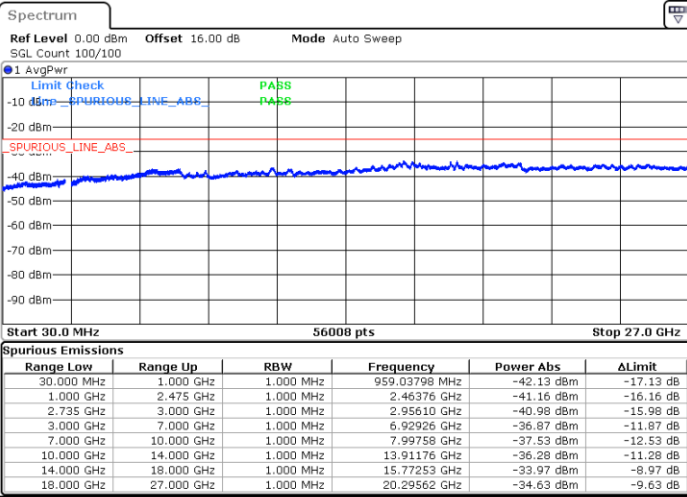

Lowest Channel / FullRB

N/A

Date: 2.SEP.2020 09:50:24

LTE Band 41C / 10MHz+15MHz

256QAM

MiddleChannel / 1RB0 and 1RB74

Middle Channel / 1RB49 and 1RB0

Date: 2.SEP.2020 10:41:13

Date: 2.SEP.2020 10:48:23

Middle Channel / FullIRB

N/A

Date: 2.SEP.2020 10:40:11

LTE Band 41C / 10MHz+15MHz

256QAM

Highest Channel / 1RB0 and 1RB74

Highest Channel / 1RB49 and 1RB0

Date: 2.SEP.2020 10:17:48

Date: 2.SEP.2020 10:16:47

Highest Channel / FullIRB

N/A

Date: 2.SEP.2020 10:24:59

LTE Band 41C / 10MHz+20MHz

256QAM

Lowest Channel / 1RB0 and 1RB99

Lowest Channel / 1RB49 and 1RB0

Date: 3.SEP.2020 15:46:28

Date: 3.SEP.2020 15:39:18

Lowest Channel / FullIRB

N/A

Date: 3.SEP.2020 15:50:34

LTE Band 41C / 10MHz+20MHz

256QAM