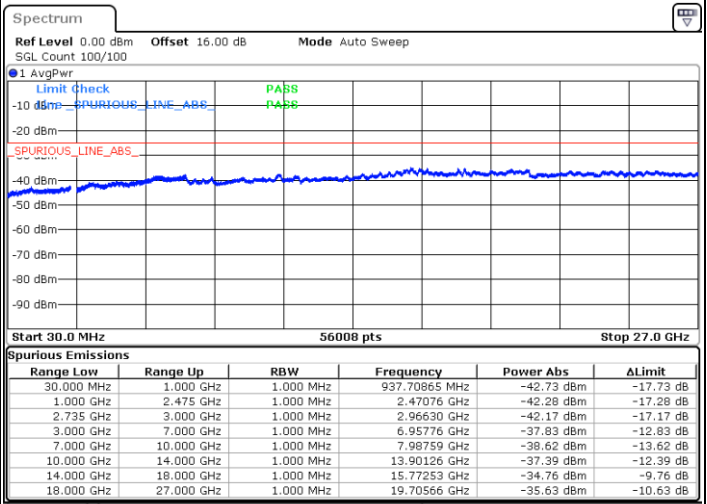

Lowest Channel / 1RB0 and 1RB49

Lowest Channel / 1RB99 and 1RB0

Date: 6.SEP.2020 09:38:24

Date: 6.SEP.2020 09:33:16

Lowest Channel / FullRB

N/A

Date: 6.SEP.2020 09:41:29

LTE Band 41C / 20MHz+10MHz

64QAM

Middle Channel / 1RB0 and 1RB49

Middle Channel / 1RB99 and 1RB0

Date: 6.SEP.2020 09:57:17

Date: 6.SEP.2020 10:02:24

Middle Channel / FullIRB

N/A

Date: 6.SEP.2020 09:54:12

LTE Band 41C / 20MHz+10MHz

64QAM

Highest Channel / 1RB0 and 1RB49

Highest Channel / 1RB99 and 1RB0

Date: 6.SEP.2020 10:13:34

Date: 6.SEP.2020 10:10:30

Highest Channel / FullIRB

N/A

Date: 6.SEP.2020 10:18:42

LTE Band 41C / 20MHz+15MHz

64QAM

Lowest Channel / 1RB0 and 1RB74

Lowest Channel / 1RB99 and 1RB0

Date: 6.SEP.2020 10:49:43

Date: 6.SEP.2020 10:44:36

Lowest Channel / FullIRB