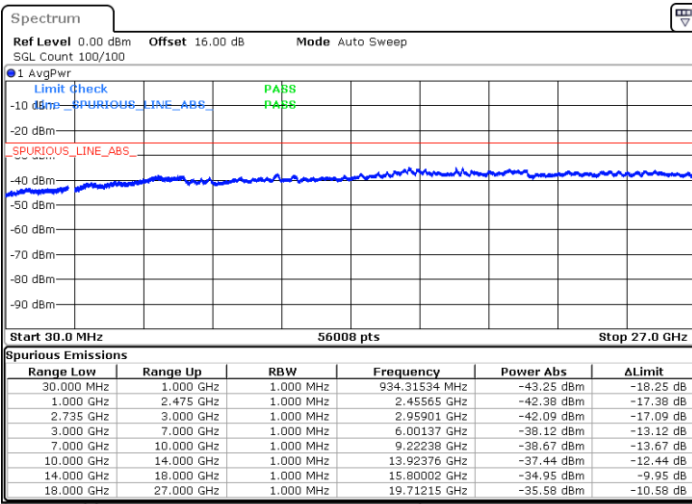

LTE Band 41C / 20MHz+10MHz

64QAM

Highest Channel / 1RB0 and 1RB49

Highest Channel / 1RB99 and 1RB0

Date: 6.SEP.2020 10:13:34

Date: 6.SEP.2020 10:10:30

Highest Channel / FullIRB

N/A

Date: 6.SEP.2020 10:18:42

LTE Band 41C / 20MHz+15MHz

64QAM

Lowest Channel / 1RB0 and 1RB74

Lowest Channel / 1RB99 and 1RB0

Date: 6.SEP.2020 10:49:43

Date: 6.SEP.2020 10:44:36

Lowest Channel / FullIRB

N/A

Date: 6.SEP.2020 10:52:47

LTE Band 41C / 20MHz+15MHz

64QAM

Middle Channel / 1RB0 and 1RB74

Middle Channel / 1RB99 and 1RB0

Date: 6.SEP.2020 11:04:54

Date: 6.SEP.2020 11:10:02

Middle Channel / FullIRB

N/A

Date: 6.SEP.2020 11:01:50

LTE Band 41C / 20MHz+15MHz

64QAM

Highest Channel / 1RB0 and 1RB74

Highest Channel / 1RB99 and 1RB0

Date: 6.SEP.2020 11:20:53