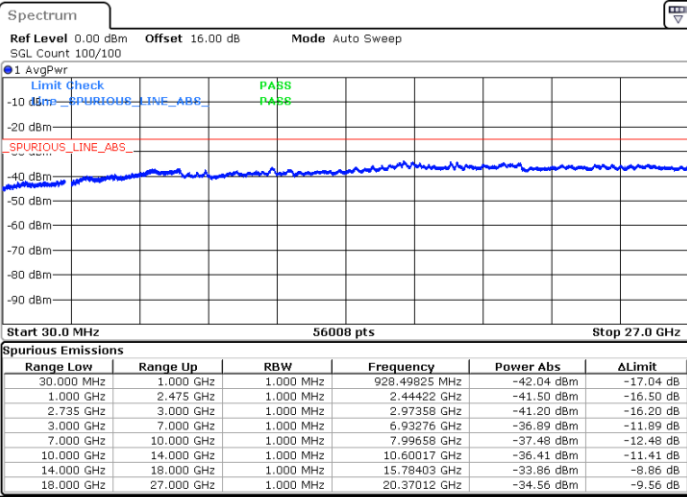

N/A

Date: 1.SEP.2020 17:30:05

LTE Band 41C / 10MHz+15MHz

256QAM

Lowest Channel / 1RB0 and 1RB74

Lowest Channel / 1RB49 and 1RB0

Date: 2.SEP.2020 09:49:22

Date: 2.SEP.2020 09:42:12

Lowest Channel / FullRB

N/A

Date: 2.SEP.2020 09:50:24

LTE Band 41C / 10MHz+15MHz

256QAM

MiddleChannel / 1RB0 and 1RB74

Middle Channel / 1RB49 and 1RB0

Date: 2.SEP.2020 10:41:13

Date: 2.SEP.2020 10:48:23

Middle Channel / FullIRB

N/A

Date: 2.SEP.2020 10:40:11

LTE Band 41C / 10MHz+15MHz

256QAM

Highest Channel / 1RB0 and 1RB74

Highest Channel / 1RB49 and 1RB0

Date: 2.SEP.2020 10:17:48

Date: 2.SEP.2020 10:16:47

Highest Channel / FullIRB

N/A

Date: 2.SEP.2020 10:24:59

LTE Band 41C / 10MHz+20MHz

256QAM

Lowest Channel / 1RB0 and 1RB99