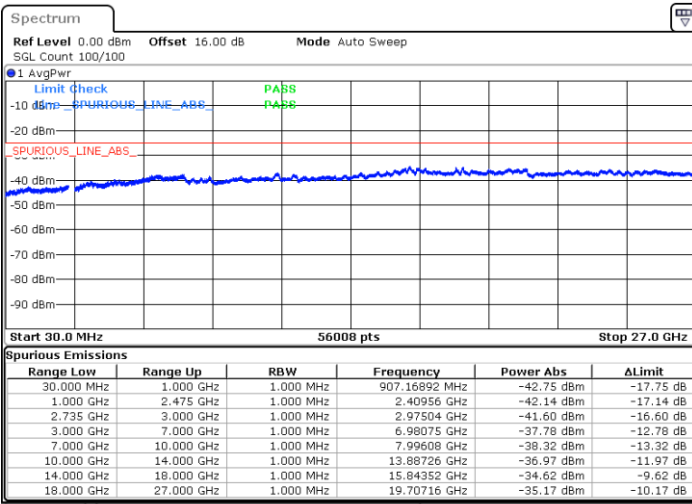

LTE Band 41C / 15MHz+20MHz

64QAM

Lowest Channel / 1RB0 and 1RB99

Lowest Channel / 1RB74 and 1RB0

Date: 4.SEP.2020 17:23:52

Date: 4.SEP.2020 17:18:45

Lowest Channel / FullIRB

N/A

Date: 4.SEP.2020 17:26:56

LTE Band 41C / 15MHz+20MHz

64QAM

Middle Channel / 1RB0 and 1RB99

Middle Channel / 1RB74 and 1RB0

Date: 6.SEP.2020 08:06:27

Date: 6.SEP.2020 08:11:34

Middle Channel / FullIRB

N/A

Date: 6.SEP.2020 08:03:23

LTE Band 41C / 15MHz+20MHz

64QAM

Highest Channel / 1RB0 and 1RB99

Highest Channel / 1RB74 and 1RB0

Date: 6.SEP.2020 08:26:00

Date: 6.SEP.2020 08:22:56