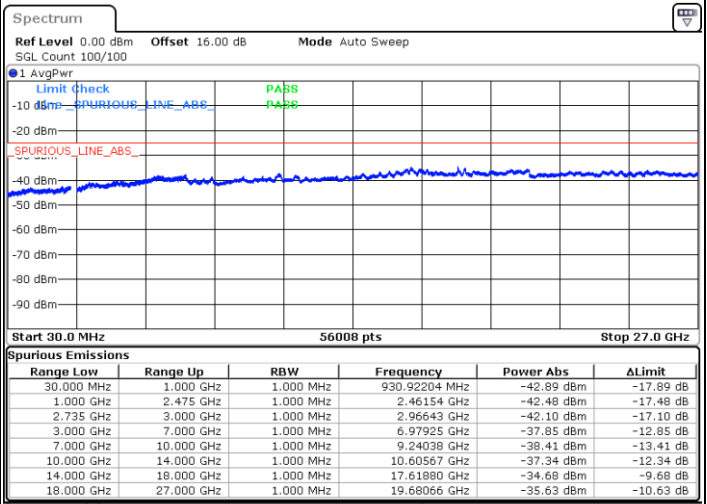

Middle Channel / FullIRB

N/A

Date: 6.SEP.2020 11:01:50

LTE Band 41C / 20MHz+15MHz

64QAM

Highest Channel / 1RB0 and 1RB74

Highest Channel / 1RB99 and 1RB0

Date: 6.SEP.2020 11:20:53

Date: 6.SEP.2020 11:17:48

Highest Channel / FullIRB

N/A

Date: 6.SEP.2020 11:26:00

LTE Band 41C / 20MHz+20MHz

64QAM

Lowest Channel / 1RB0 and 1RB99

Lowest Channel / 1RB99 and 1RB0