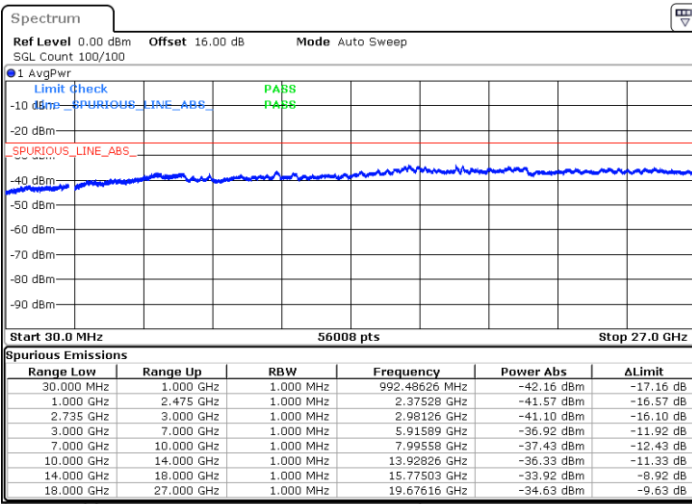

N/A

Date: 6.SEP.2020 08:03:23

LTE Band 41C / 15MHz+20MHz

64QAM

Highest Channel / 1RB0 and 1RB99

Highest Channel / 1RB74 and 1RB0

Date: 6.SEP.2020 08:26:00

Date: 6.SEP.2020 08:22:56

Highest Channel / FullIRB

N/A

Date: 6.SEP.2020 08:31:08

LTE Band 41C / 20MHz+5MHz

64QAM

Lowest Channel / 1RB0 and 1RB24

Lowest Channel / 1RB99 and 1RB0

Date: 1.SEP.2020 15:51:36

Date: 1.SEP.2020 15:45:42

Lowest Channel / FullIRB

N/A

Date: 1.SEP.2020 15:55:09

LTE Band 41C / 20MHz+5MHz

64QAM

Middle Channel / 1RB0 and 1RB24

Middle Channel / 1RB99 and 1RB0