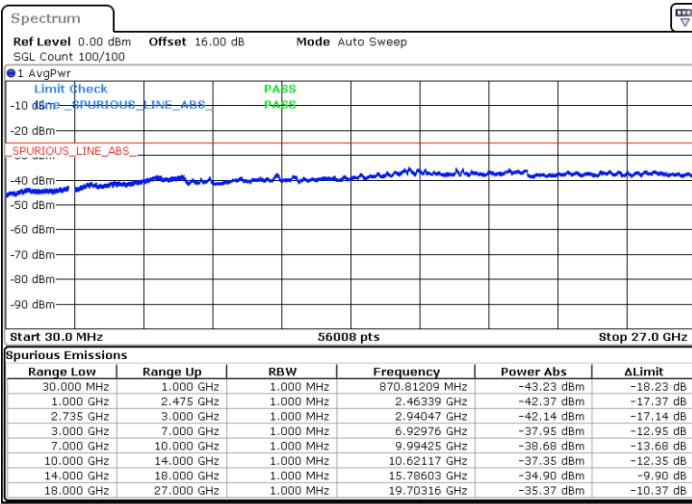

LTE Band 41C / 20MHz+10MHz

64QAM

Middle Channel / 1RB0 and 1RB49

Middle Channel / 1RB99 and 1RB0

Date: 6.SEP.2020 09:57:17

Date: 6.SEP.2020 10:02:24