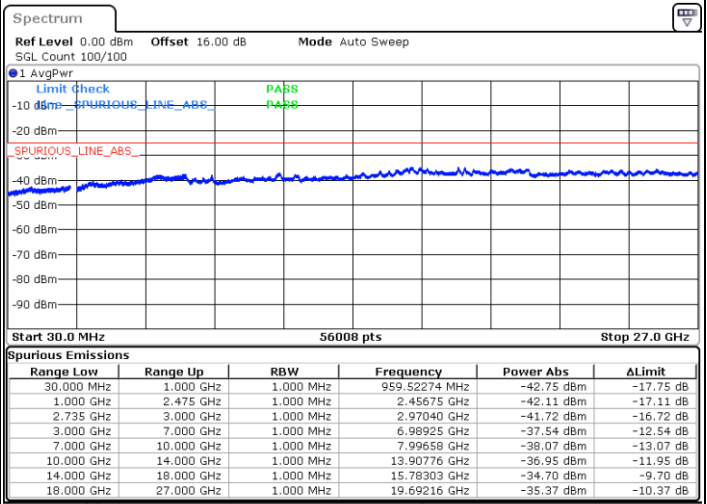

Date: 6.SEP.2020 11:17:48

Highest Channel / FullIRB

N/A

Date: 6.SEP.2020 11:26:00

LTE Band 41C / 20MHz+20MHz

64QAM

Lowest Channel / 1RB0 and 1RB99

Lowest Channel / 1RB99 and 1RB0

Date: 2.SEP.2020 11:14:16

Date: 2.SEP.2020 11:09:09

Lowest Channel / FullIRB

N/A

Date: 2.SEP.2020 11:17:21

LTE Band 41C / 20MHz+20MHz

64QAM

MiddleChannel / 1RB0 and 1RB99

Middle Channel / 1RB99 and 1RB0

Date: 3.SEP.2020 10:42:59

Date: 3.SEP.2020 10:48:07

Middle Channel / FullIRB

N/A

Date: 3.SEP.2020 10:39:55

LTE Band 41C / 20MHz+20MHz

64QAM

Highest Channel / 1RB0 and 1RB99

Highest Channel / 1RB99 and 1RB0

Date: 2.SEP.2020 11:34:40

Date: 2.SEP.2020 11:31:36

Highest Channel / FullIRB

N/A

Date: 2.SEP.2020 11:39:48

LTE Band 41C / 5MHz+20MHz