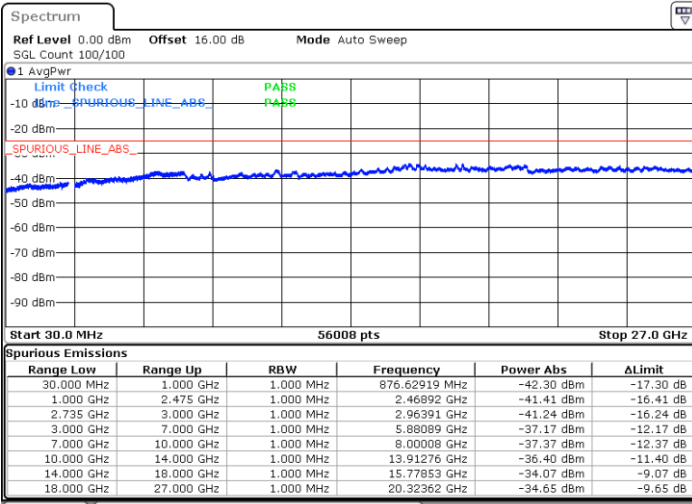

Date: 1.SEP.2020 16:09:27

Date: 1.SEP.2020 16:15:22

Middle Channel / FullIRB

N/A

Date: 1.SEP.2020 16:05:55

LTE Band 41C / 20MHz+5MHz

64QAM

Highest Channel / 1RB0 and 1RB24

Highest Channel / 1RB99 and 1RB0

Date: 1.SEP.2020 16:53:50

Date: 1.SEP.2020 16:50:17

Highest Channel / FullIRB

N/A

Date: 1.SEP.2020 16:59:44

LTE Band 41C / 20MHz+10MHz

64QAM

Lowest Channel / 1RB0 and 1RB49

Lowest Channel / 1RB99 and 1RB0

Date: 6.SEP.2020 09:38:24

Date: 6.SEP.2020 09:33:16

Lowest Channel / FullRB

N/A

Date: 6.SEP.2020 09:41:29

LTE Band 41C / 20MHz+10MHz