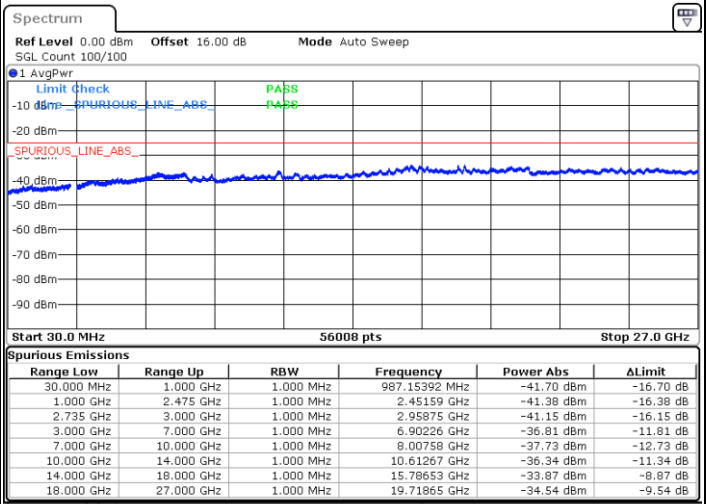

Middle Channel / FullIRB

N/A

Date: 6.SEP.2020 11:01:50

LTE Band 41C / 20MHz+15MHz

64QAM

Highest Channel / 1RB0 and 1RB74

Highest Channel / 1RB99 and 1RB0

Date: 6.SEP.2020 11:20:53

Date: 6.SEP.2020 11:17:48

Highest Channel / FullIRB

N/A

Date: 6.SEP.2020 11:26:00

LTE Band 41C / 20MHz+20MHz

64QAM

Lowest Channel / 1RB0 and 1RB99

Lowest Channel / 1RB99 and 1RB0

Date: 2.SEP.2020 11:14:16

Date: 2.SEP.2020 11:09:09

Lowest Channel / FullIRB

N/A

Date: 2.SEP.2020 11:17:21

LTE Band 41C / 20MHz+20MHz

64QAM

MiddleChannel / 1RB0 and 1RB99