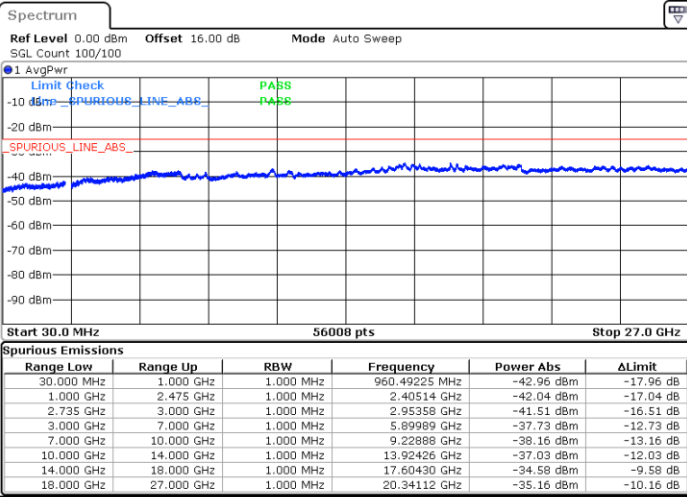

256QAM

Highest Channel / 1RB0 and 1RB99

Highest Channel / 1RB49 and 1RB0

Date: 3.SEP.2020 16:20:23

Date: 3.SEP.2020 16:19:21

Highest Channel / FullIRB

N/A

Date: 3.SEP.2020 16:27:33

LTE Band 41C / 15MHz+10MHz

256QAM

Lowest Channel / 1RB0 and 1RB49

Lowest Channel / 1RB74 and 1RB0

Date: 3.SEP.2020 17:00:07

Date: 3.SEP.2020 16:52:57

Lowest Channel / FullIRB

N/A

Date: 3.SEP.2020 17:01:08

LTE Band 41C / 15MHz+10MHz

256QAM

Middle Channel / 1RB0 and 1RB49

Middle Channel / 1RB74 and 1RB0

Date: 3.SEP.2020 17:13:13

Date: 3.SEP.2020 17:20:23

Middle Channel / FullIRB

N/A

Date: 3.SEP.2020 17:12:11

LTE Band 41C / 15MHz+10MHz

256QAM

Highest Channel / 1RB0 and 1RB49

Highest Channel / 1RB74 and 1RB0

Date: 3.SEP.2020 17:31:27

Date: 3.SEP.2020 17:30:26