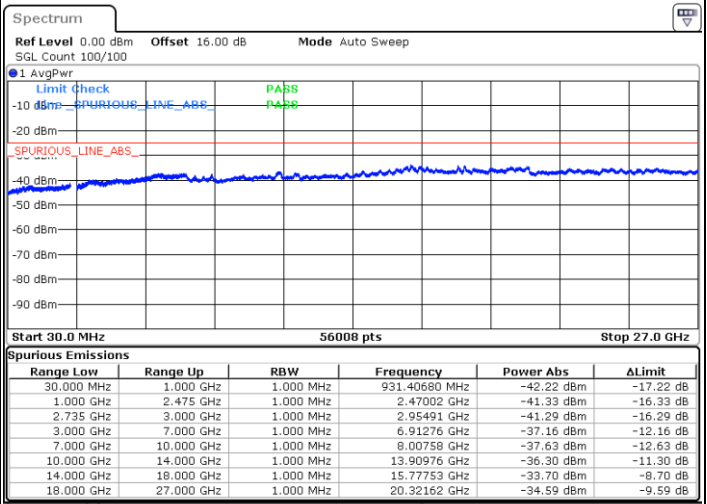

Highest Channel / FullIRB

N/A

Date: 6.SEP.2020 08:31:08

LTE Band 41C / 20MHz+5MHz

64QAM

Lowest Channel / 1RB0 and 1RB24

Lowest Channel / 1RB99 and 1RB0

Date: 1.SEP.2020 15:51:36

Date: 1.SEP.2020 15:45:42

Lowest Channel / FullIRB

N/A

Date: 1.SEP.2020 15:55:09

LTE Band 41C / 20MHz+5MHz

64QAM

Middle Channel / 1RB0 and 1RB24

Middle Channel / 1RB99 and 1RB0

Date: 1.SEP.2020 16:09:27

Date: 1.SEP.2020 16:15:22

Middle Channel / FullIRB

N/A

Date: 1.SEP.2020 16:05:55

LTE Band 41C / 20MHz+5MHz

64QAM

Highest Channel / 1RB0 and 1RB24

Highest Channel / 1RB99 and 1RB0

Date: 1.SEP.2020 16:53:50

Date: 1.SEP.2020 16:50:17

Highest Channel / FullIRB

N/A

Date: 1.SEP.2020 16:59:44

LTE Band 41C / 20MHz+10MHz

64QAM