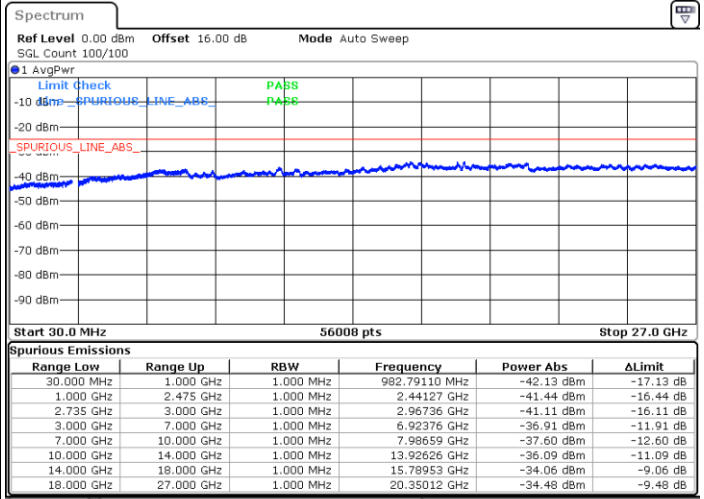

Middle Channel / 1RB99 and 1RB0

Date: 3.SEP.2020 10:42:59

Date: 3.SEP.2020 10:48:07

Middle Channel / FullIRB

N/A

Date: 3.SEP.2020 10:39:55

LTE Band 41C / 20MHz+20MHz

64QAM

Highest Channel / 1RB0 and 1RB99

Highest Channel / 1RB99 and 1RB0

Date: 2.SEP.2020 11:34:40

Date: 2.SEP.2020 11:31:36

Highest Channel / FullIRB

N/A

Date: 2.SEP.2020 11:39:48

LTE Band 41C / 5MHz+20MHz

256QAM

Lowest Channel / 1RB0 and 1RB99

Lowest Channel / 1RB24 and 1RB0

Date: 2.SEP.2020 09:08:18

Date: 2.SEP.2020 09:01:07

Lowest Channel / FullIRB

N/A

Date: 2.SEP.2020 09:09:19