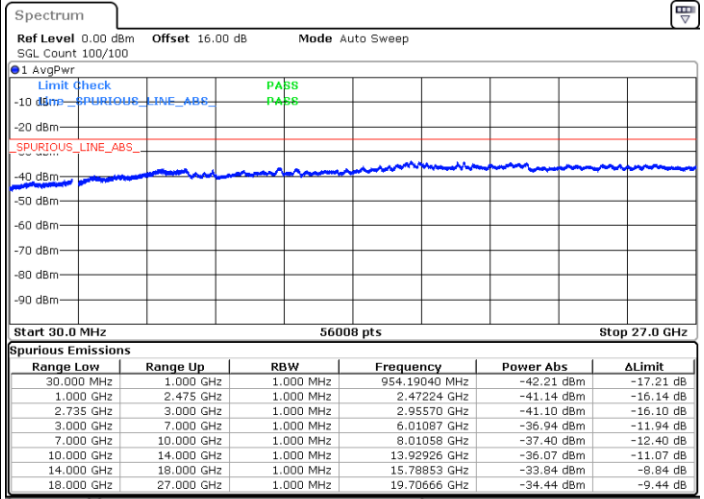

Lowest Channel / FullRB

N/A

Date: 2.SEP.2020 09:50:24

LTE Band 41C / 10MHz+15MHz

256QAM

MiddleChannel / 1RB0 and 1RB74

Middle Channel / 1RB49 and 1RB0

Date: 2.SEP.2020 10:41:13

Date: 2.SEP.2020 10:48:23

Middle Channel / FullIRB

N/A

Date: 2.SEP.2020 10:40:11

LTE Band 41C / 10MHz+15MHz

256QAM

Highest Channel / 1RB0 and 1RB74

Highest Channel / 1RB49 and 1RB0

Date: 2.SEP.2020 10:17:48

Date: 2.SEP.2020 10:16:47

Highest Channel / FullIRB

N/A

Date: 2.SEP.2020 10:24:59

LTE Band 41C / 10MHz+20MHz

256QAM

Lowest Channel / 1RB0 and 1RB99

Lowest Channel / 1RB49 and 1RB0

Date: 3.SEP.2020 15:46:28

Date: 3.SEP.2020 15:39:18

Lowest Channel / FullIRB

N/A

Date: 3.SEP.2020 15:50:34

LTE Band 41C / 10MHz+20MHz

256QAM