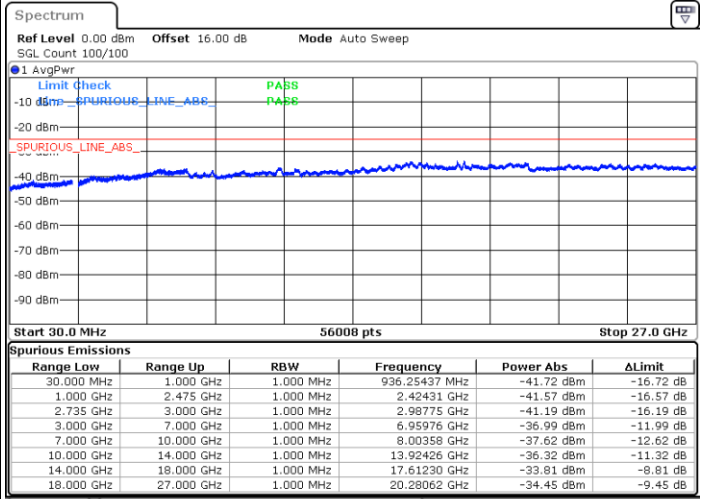

Highest Channel / 1RB0 and 1RB99

Highest Channel / 1RB99 and 1RB0

Date: 2.SEP.2020 11:34:40

Date: 2.SEP.2020 11:31:36

Highest Channel / FullIRB

N/A

Date: 2.SEP.2020 11:39:48

LTE Band 41C / 5MHz+20MHz

256QAM

Lowest Channel / 1RB0 and 1RB99

Lowest Channel / 1RB24 and 1RB0

Date: 2.SEP.2020 09:08:18

Date: 2.SEP.2020 09:01:07

Lowest Channel / FullIRB

N/A

Date: 2.SEP.2020 09:09:19

LTE Band 41C / 5MHz+20MHz

256QAM

Middle Channel / 1RB0 and 1RB99

Middle Channel / 1RB24 and 1RB0

Date: 2.SEP.2020 09:21:56

Date: 2.SEP.2020 09:29:06

Middle Channel / FullIRB

N/A

Date: 2.SEP.2020 09:20:55

LTE Band 41C / 5MHz+20MHz

256QAM

Highest Channel / 1RB0 and 1RB99

Highest Channel / 1RB24 and 1RB0

Date: 1.SEP.2020 17:22:55

Date: 1.SEP.2020 17:21:54

Highest Channel / FullIRB