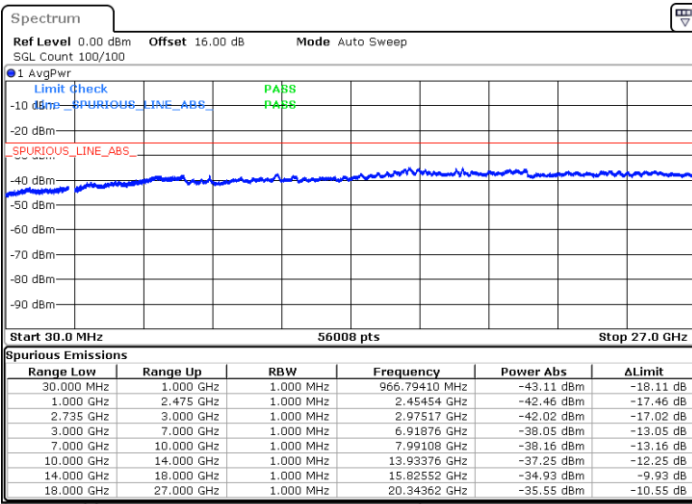

Lowest Channel / 1RB0 and 1RB49

Lowest Channel / 1RB99 and 1RB0

Date: 6.SEP.2020 09:38:24

Date: 6.SEP.2020 09:33:16

Lowest Channel / FullRB

N/A

Date: 6.SEP.2020 09:41:29

LTE Band 41C / 20MHz+10MHz

64QAM

Middle Channel / 1RB0 and 1RB49

Middle Channel / 1RB99 and 1RB0

Date: 6.SEP.2020 09:57:17

Date: 6.SEP.2020 10:02:24

Middle Channel / FullIRB

N/A

Date: 6.SEP.2020 09:54:12

LTE Band 41C / 20MHz+10MHz

64QAM

Highest Channel / 1RB0 and 1RB49

Highest Channel / 1RB99 and 1RB0

Date: 6.SEP.2020 10:13:34

Date: 6.SEP.2020 10:10:30

Highest Channel / FullIRB

N/A