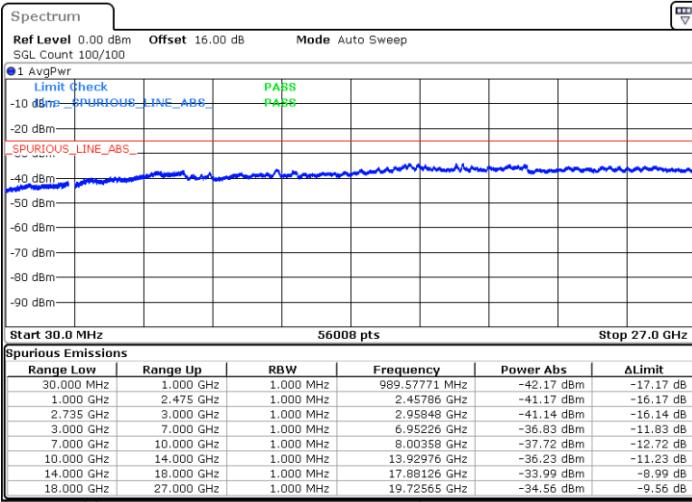

Middle Channel / 1RB99 and 1RB0

Date: 3.SEP.2020 10:42:59

Date: 3.SEP.2020 10:48:07

Middle Channel / FullIRB

N/A

Date: 3.SEP.2020 10:39:55

LTE Band 41C / 20MHz+20MHz

64QAM

Highest Channel / 1RB0 and 1RB99

Highest Channel / 1RB99 and 1RB0

Date: 2.SEP.2020 11:34:40

Date: 2.SEP.2020 11:31:36

Highest Channel / FullIRB

N/A

Date: 2.SEP.2020 11:39:48

LTE Band 41C / 5MHz+20MHz

256QAM

Lowest Channel / 1RB0 and 1RB99

Lowest Channel / 1RB24 and 1RB0

Date: 2.SEP.2020 09:08:18

Date: 2.SEP.2020 09:01:07

Lowest Channel / FullIRB

N/A

Date: 2.SEP.2020 09:09:19