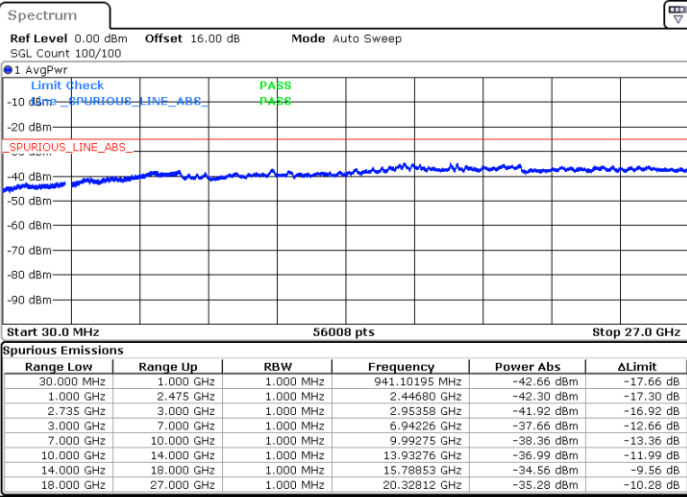

Highest Channel / FullIRB

N/A

Date: 3.SEP.2020 17:38:38