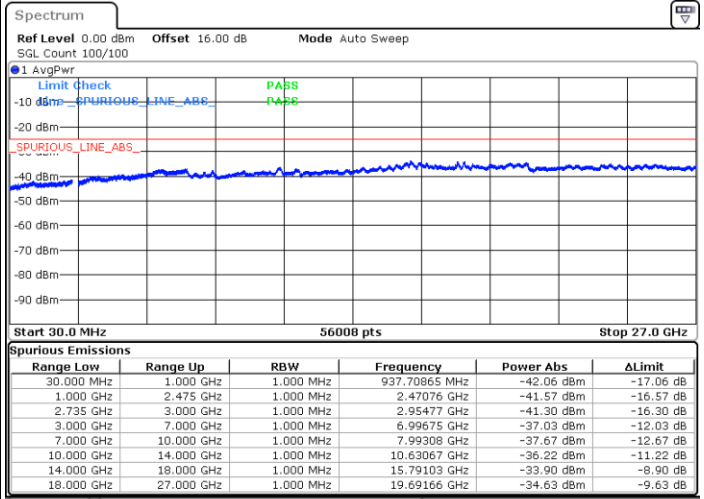

N/A

Date: 1.SEP.2020 17:30:05

LTE Band 41C / 10MHz+15MHz

256QAM

Lowest Channel / 1RB0 and 1RB74

Lowest Channel / 1RB49 and 1RB0

Date: 2.SEP.2020 09:49:22

Date: 2.SEP.2020 09:42:12

Lowest Channel / FullRB

N/A

Date: 2.SEP.2020 09:50:24

LTE Band 41C / 10MHz+15MHz

256QAM

MiddleChannel / 1RB0 and 1RB74

Middle Channel / 1RB49 and 1RB0

Date: 2.SEP.2020 10:41:13

Date: 2.SEP.2020 10:48:23

Middle Channel / FullIRB

N/A

Date: 2.SEP.2020 10:40:11

LTE Band 41C / 10MHz+15MHz

256QAM

Highest Channel / 1RB0 and 1RB74

Highest Channel / 1RB49 and 1RB0

Date: 2.SEP.2020 10:17:48

Date: 2.SEP.2020 10:16:47

Highest Channel / FullIRB

N/A

Date: 2.SEP.2020 10:24:59

LTE Band 41C / 10MHz+20MHz

256QAM

Lowest Channel / 1RB0 and 1RB99