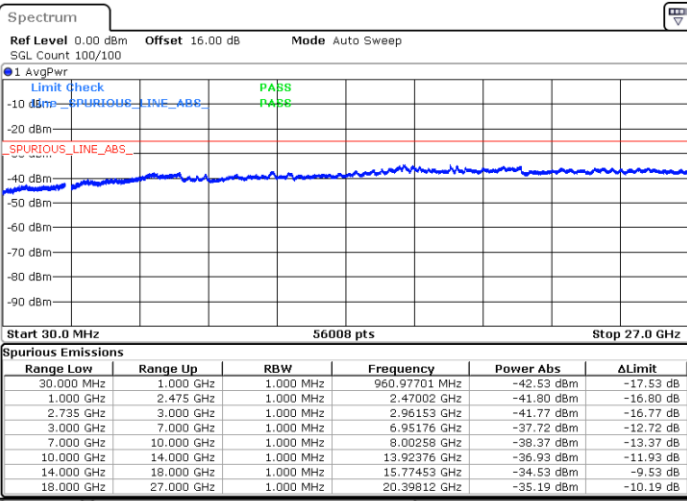

Date: 2.SEP.2020 10:48:23

Middle Channel / FullIRB

N/A

Date: 2.SEP.2020 10:40:11

LTE Band 41C / 10MHz+15MHz

256QAM

Highest Channel / 1RB0 and 1RB74

Highest Channel / 1RB49 and 1RB0

Date: 2.SEP.2020 10:17:48

Date: 2.SEP.2020 10:16:47

Highest Channel / FullIRB

N/A

Date: 2.SEP.2020 10:24:59

LTE Band 41C / 10MHz+20MHz

256QAM

Lowest Channel / 1RB0 and 1RB99

Lowest Channel / 1RB49 and 1RB0

Date: 3.SEP.2020 15:46:28

Date: 3.SEP.2020 15:39:18

Lowest Channel / FullIRB

N/A

Date: 3.SEP.2020 15:50:34

LTE Band 41C / 10MHz+20MHz

256QAM