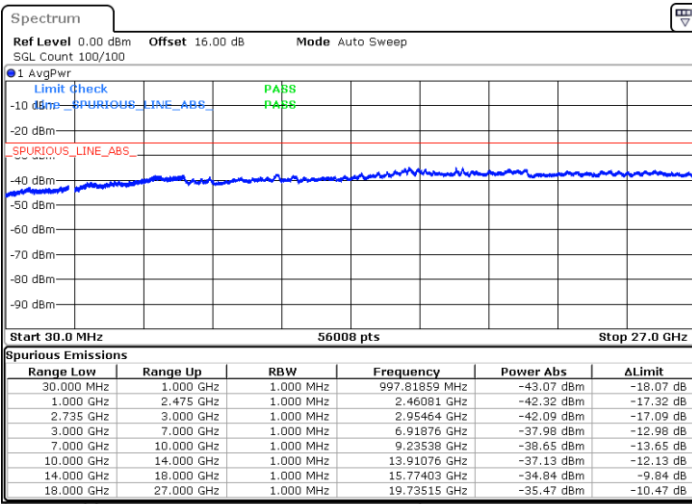

LTE Band 41C / 15MHz+20MHz

64QAM

Lowest Channel / 1RB0 and 1RB99

Lowest Channel / 1RB74 and 1RB0

Date: 4.SEP.2020 17:23:52

Date: 4.SEP.2020 17:18:45

Lowest Channel / FullIRB

N/A

Date: 4.SEP.2020 17:26:56

LTE Band 41C / 15MHz+20MHz

64QAM

Middle Channel / 1RB0 and 1RB99

Middle Channel / 1RB74 and 1RB0

Date: 6.SEP.2020 08:06:27

Date: 6.SEP.2020 08:11:34

Middle Channel / FullIRB

N/A

Date: 6.SEP.2020 08:03:23

LTE Band 41C / 15MHz+20MHz

64QAM

Highest Channel / 1RB0 and 1RB99

Highest Channel / 1RB74 and 1RB0

Date: 6.SEP.2020 08:26:00

Date: 6.SEP.2020 08:22:56

Highest Channel / FullIRB

N/A

Date: 6.SEP.2020 08:31:08

LTE Band 41C / 20MHz+5MHz

64QAM

Lowest Channel / 1RB0 and 1RB24

Lowest Channel / 1RB99 and 1RB0

Date: 1.SEP.2020 15:51:36