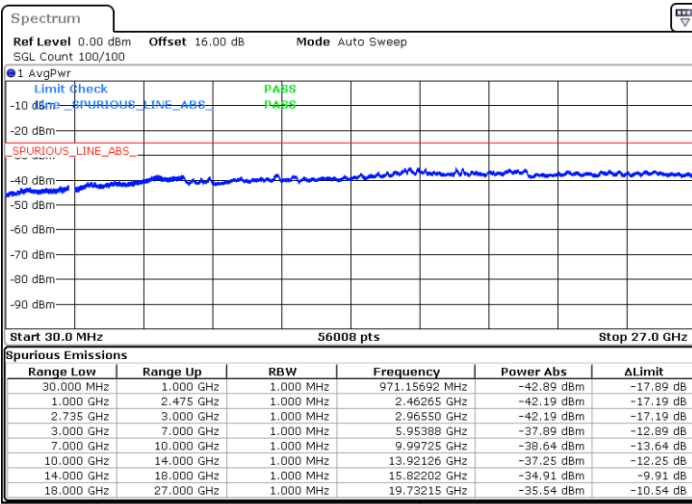

N/A

Date: 6.SEP.2020 08:03:23

LTE Band 41C / 15MHz+20MHz

64QAM

Highest Channel / 1RB0 and 1RB99

Highest Channel / 1RB74 and 1RB0

Date: 6.SEP.2020 08:26:00

Date: 6.SEP.2020 08:22:56

Highest Channel / FullIRB

N/A

Date: 6.SEP.2020 08:31:08

LTE Band 41C / 20MHz+5MHz

64QAM

Lowest Channel / 1RB0 and 1RB24

Lowest Channel / 1RB99 and 1RB0

Date: 1.SEP.2020 15:51:36

Date: 1.SEP.2020 15:45:42

Lowest Channel / FullIRB

N/A

Date: 1.SEP.2020 15:55:09

LTE Band 41C / 20MHz+5MHz

64QAM

Middle Channel / 1RB0 and 1RB24

Middle Channel / 1RB99 and 1RB0