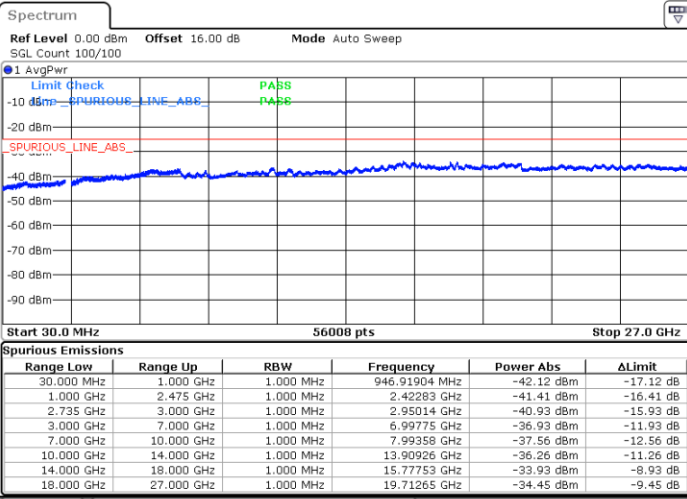

LTE Band 41C / 5MHz+20MHz

256QAM

Middle Channel / 1RB0 and 1RB99

Middle Channel / 1RB24 and 1RB0

Date: 2.SEP.2020 09:21:56

Date: 2.SEP.2020 09:29:06

Middle Channel / FullIRB

N/A

Date: 2.SEP.2020 09:20:55

LTE Band 41C / 5MHz+20MHz

256QAM

Highest Channel / 1RB0 and 1RB99

Highest Channel / 1RB24 and 1RB0

Date: 1.SEP.2020 17:22:55

Date: 1.SEP.2020 17:21:54

Highest Channel / FullIRB

N/A

Date: 1.SEP.2020 17:30:05

LTE Band 41C / 10MHz+15MHz

256QAM

Lowest Channel / 1RB0 and 1RB74

Lowest Channel / 1RB49 and 1RB0

Date: 2.SEP.2020 09:49:22

Date: 2.SEP.2020 09:42:12