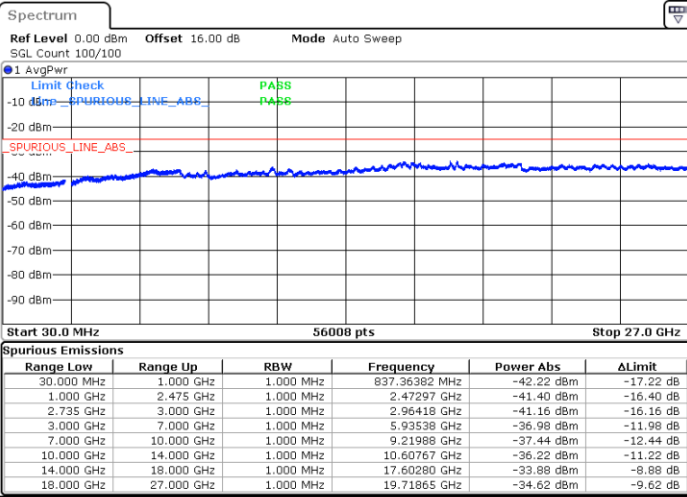

Date: 2.SEP.2020 09:20:55

LTE Band 41C / 5MHz+20MHz

256QAM

Highest Channel / 1RB0 and 1RB99

Highest Channel / 1RB24 and 1RB0

Date: 1.SEP.2020 17:22:55

Date: 1.SEP.2020 17:21:54

Highest Channel / FullIRB

N/A

Date: 1.SEP.2020 17:30:05

LTE Band 41C / 10MHz+15MHz

256QAM

Lowest Channel / 1RB0 and 1RB74

Lowest Channel / 1RB49 and 1RB0

Date: 2.SEP.2020 09:49:22

Date: 2.SEP.2020 09:42:12

Lowest Channel / FullRB

N/A

Date: 2.SEP.2020 09:50:24

LTE Band 41C / 10MHz+15MHz

256QAM

MiddleChannel / 1RB0 and 1RB74

Middle Channel / 1RB49 and 1RB0

Date: 2.SEP.2020 10:41:13

Date: 2.SEP.2020 10:48:23

Middle Channel / FullIRB

N/A

Date: 2.SEP.2020 10:40:11

LTE Band 41C / 10MHz+15MHz

256QAM

Highest Channel / 1RB0 and 1RB74

Highest Channel / 1RB49 and 1RB0