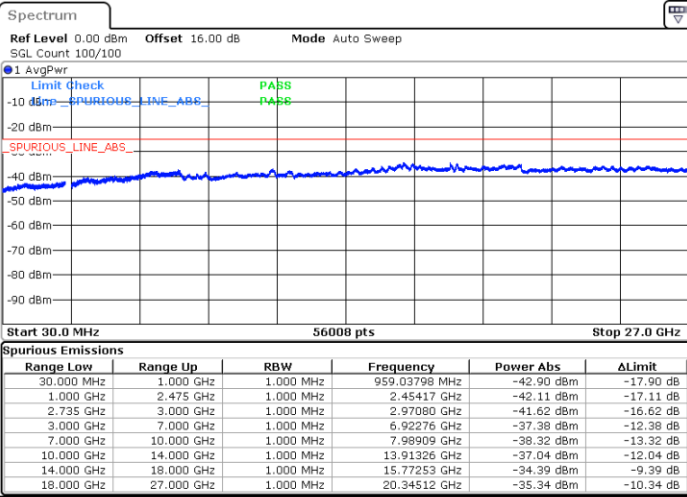

LTE Band 41C / 15MHz+10MHz

256QAM

Lowest Channel / 1RB0 and 1RB49

Lowest Channel / 1RB74 and 1RB0

Date: 3.SEP.2020 17:00:07

Date: 3.SEP.2020 16:52:57

Lowest Channel / FullIRB

N/A

Date: 3.SEP.2020 17:01:08

LTE Band 41C / 15MHz+10MHz

256QAM

Middle Channel / 1RB0 and 1RB49

Middle Channel / 1RB74 and 1RB0

Date: 3.SEP.2020 17:13:13

Date: 3.SEP.2020 17:20:23

Middle Channel / FullIRB

N/A

Date: 3.SEP.2020 17:12:11

LTE Band 41C / 15MHz+10MHz

256QAM

Highest Channel / 1RB0 and 1RB49

Highest Channel / 1RB74 and 1RB0

Date: 3.SEP.2020 17:31:27

Date: 3.SEP.2020 17:30:26