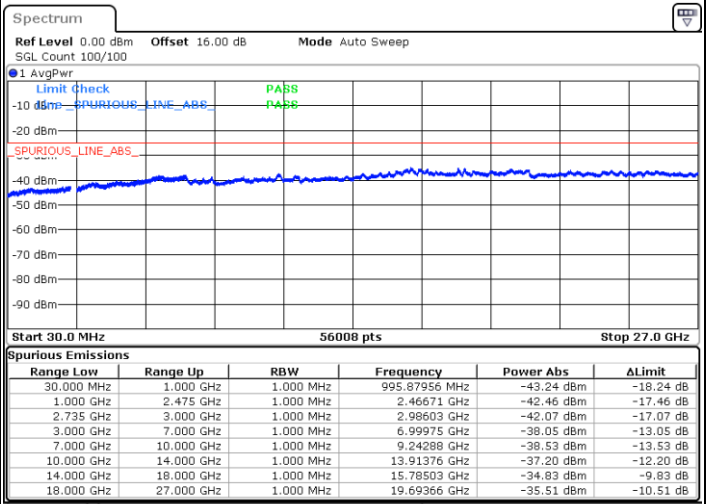

N/A

Date: 6.SEP.2020 08:03:23

LTE Band 41C / 15MHz+20MHz

64QAM

Highest Channel / 1RB0 and 1RB99

Highest Channel / 1RB74 and 1RB0

Date: 6.SEP.2020 08:26:00

Date: 6.SEP.2020 08:22:56

Highest Channel / FullIRB

N/A

Date: 6.SEP.2020 08:31:08

LTE Band 41C / 20MHz+5MHz

64QAM

Lowest Channel / 1RB0 and 1RB24

Lowest Channel / 1RB99 and 1RB0

Date: 1.SEP.2020 15:51:36

Date: 1.SEP.2020 15:45:42

Lowest Channel / FullIRB

N/A

Date: 1.SEP.2020 15:55:09

LTE Band 41C / 20MHz+5MHz

64QAM

Middle Channel / 1RB0 and 1RB24

Middle Channel / 1RB99 and 1RB0