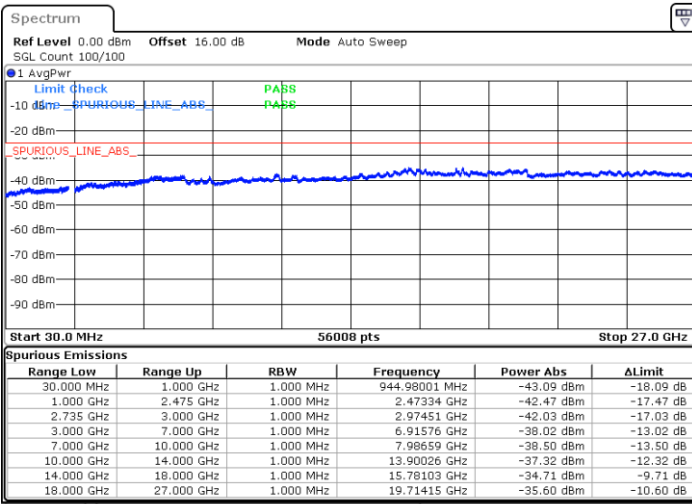

Middle Channel / FullIRB

N/A

Date: 6.SEP.2020 11:01:50

LTE Band 41C / 20MHz+15MHz

64QAM

Highest Channel / 1RB0 and 1RB74

Highest Channel / 1RB99 and 1RB0

Date: 6.SEP.2020 11:20:53

Date: 6.SEP.2020 11:17:48

Highest Channel / FullIRB

N/A

Date: 6.SEP.2020 11:26:00

LTE Band 41C / 20MHz+20MHz

64QAM

Lowest Channel / 1RB0 and 1RB99

Lowest Channel / 1RB99 and 1RB0