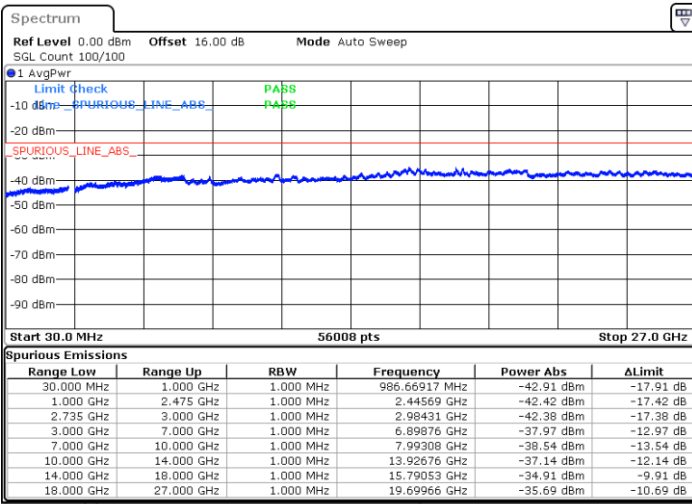

LTE Band 41C / 20MHz+10MHz

64QAM

Highest Channel / 1RB0 and 1RB49

Highest Channel / 1RB99 and 1RB0

Date: 6.SEP.2020 10:13:34

Date: 6.SEP.2020 10:10:30

Highest Channel / FullIRB

N/A

Date: 6.SEP.2020 10:18:42

LTE Band 41C / 20MHz+15MHz

64QAM

Lowest Channel / 1RB0 and 1RB74

Lowest Channel / 1RB99 and 1RB0

Date: 6.SEP.2020 10:49:43

Date: 6.SEP.2020 10:44:36

Lowest Channel / FullIRB

N/A

Date: 6.SEP.2020 10:52:47

LTE Band 41C / 20MHz+15MHz

64QAM

Middle Channel / 1RB0 and 1RB74

Middle Channel / 1RB99 and 1RB0

Date: 6.SEP.2020 11:04:54

Date: 6.SEP.2020 11:10:02

Middle Channel / FullIRB

N/A

Date: 6.SEP.2020 11:01:50

LTE Band 41C / 20MHz+15MHz

64QAM

Highest Channel / 1RB0 and 1RB74

Highest Channel / 1RB99 and 1RB0

Date: 6.SEP.2020 11:20:53