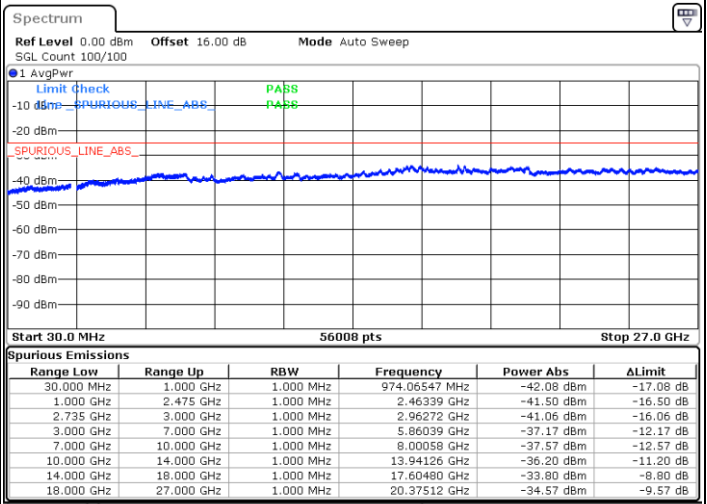

Date: 2.SEP.2020 11:14:16

Date: 2.SEP.2020 11:09:09

Lowest Channel / FullIRB

N/A

Date: 2.SEP.2020 11:17:21

LTE Band 41C / 20MHz+20MHz

64QAM

MiddleChannel / 1RB0 and 1RB99

Middle Channel / 1RB99 and 1RB0

Date: 3.SEP.2020 10:42:59

Date: 3.SEP.2020 10:48:07

Middle Channel / FullIRB

N/A

Date: 3.SEP.2020 10:39:55

LTE Band 41C / 20MHz+20MHz

64QAM

Highest Channel / 1RB0 and 1RB99

Highest Channel / 1RB99 and 1RB0

Date: 2.SEP.2020 11:34:40

Date: 2.SEP.2020 11:31:36

Highest Channel / FullIRB

N/A

Date: 2.SEP.2020 11:39:48

LTE Band 41C / 5MHz+20MHz