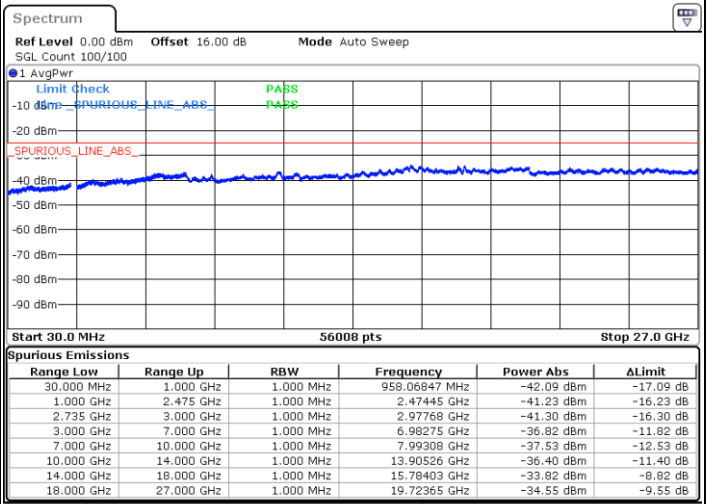

Date: 1.SEP.2020 15:45:42

Lowest Channel / FullIRB

N/A

Date: 1.SEP.2020 15:55:09

LTE Band 41C / 20MHz+5MHz

64QAM

Middle Channel / 1RB0 and 1RB24

Middle Channel / 1RB99 and 1RB0

Date: 1.SEP.2020 16:09:27

Date: 1.SEP.2020 16:15:22

Middle Channel / FullIRB

N/A

Date: 1.SEP.2020 16:05:55

LTE Band 41C / 20MHz+5MHz

64QAM

Highest Channel / 1RB0 and 1RB24

Highest Channel / 1RB99 and 1RB0

Date: 1.SEP.2020 16:53:50

Date: 1.SEP.2020 16:50:17

Highest Channel / FullIRB

N/A

Date: 1.SEP.2020 16:59:44

LTE Band 41C / 20MHz+10MHz

64QAM

Lowest Channel / 1RB0 and 1RB49

Lowest Channel / 1RB99 and 1RB0

Date: 6.SEP.2020 09:38:24

Date: 6.SEP.2020 09:33:16

Lowest Channel / FullRB

N/A

Date: 6.SEP.2020 09:41:29

LTE Band 41C / 20MHz+10MHz