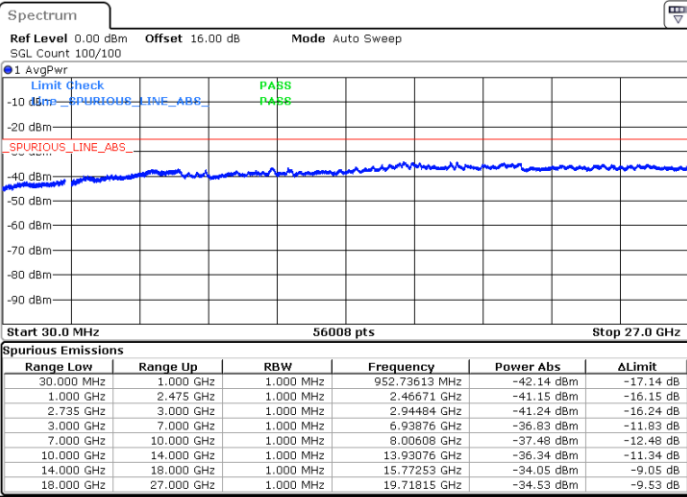

LTE Band 41C / 5MHz+20MHz

256QAM

Middle Channel / 1RB0 and 1RB99

Middle Channel / 1RB24 and 1RB0

Date: 2.SEP.2020 09:21:56

Date: 2.SEP.2020 09:29:06

Middle Channel / FullIRB

N/A

Date: 2.SEP.2020 09:20:55

LTE Band 41C / 5MHz+20MHz

256QAM

Highest Channel / 1RB0 and 1RB99

Highest Channel / 1RB24 and 1RB0

Date: 1.SEP.2020 17:22:55

Date: 1.SEP.2020 17:21:54

Highest Channel / FullIRB

N/A

Date: 1.SEP.2020 17:30:05

LTE Band 41C / 10MHz+15MHz

256QAM

Lowest Channel / 1RB0 and 1RB74

Lowest Channel / 1RB49 and 1RB0

Date: 2.SEP.2020 09:49:22

Date: 2.SEP.2020 09:42:12