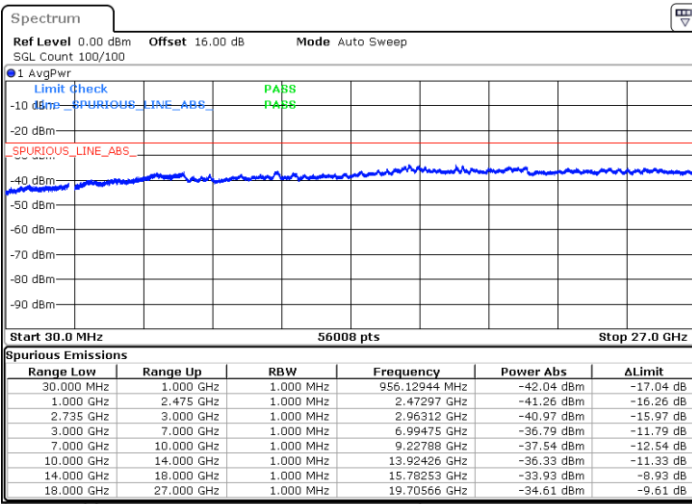

N/A

Date: 6.SEP.2020 08:03:23

LTE Band 41C / 15MHz+20MHz

64QAM

Highest Channel / 1RB0 and 1RB99

Highest Channel / 1RB74 and 1RB0

Date: 6.SEP.2020 08:26:00

Date: 6.SEP.2020 08:22:56

Highest Channel / FullIRB

N/A

Date: 6.SEP.2020 08:31:08

LTE Band 41C / 20MHz+5MHz

64QAM

Lowest Channel / 1RB0 and 1RB24

Lowest Channel / 1RB99 and 1RB0

Date: 1.SEP.2020 15:51:36

Date: 1.SEP.2020 15:45:42

Lowest Channel / FullIRB

N/A

Date: 1.SEP.2020 15:55:09

LTE Band 41C / 20MHz+5MHz

64QAM

Middle Channel / 1RB0 and 1RB24

Middle Channel / 1RB99 and 1RB0