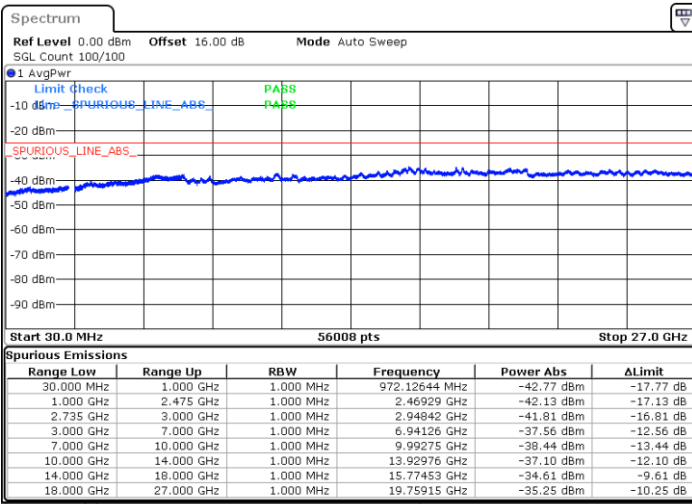

Date: 6.SEP.2020 11:17:48

Highest Channel / FullIRB

N/A

Date: 6.SEP.2020 11:26:00

LTE Band 41C / 20MHz+20MHz

64QAM

Lowest Channel / 1RB0 and 1RB99

Lowest Channel / 1RB99 and 1RB0

Date: 2.SEP.2020 11:14:16

Date: 2.SEP.2020 11:09:09

Lowest Channel / FullIRB

N/A

Date: 2.SEP.2020 11:17:21

LTE Band 41C / 20MHz+20MHz

64QAM

MiddleChannel / 1RB0 and 1RB99

Middle Channel / 1RB99 and 1RB0

Date: 3.SEP.2020 10:42:59

Date: 3.SEP.2020 10:48:07

Middle Channel / FullIRB

N/A

Date: 3.SEP.2020 10:39:55

LTE Band 41C / 20MHz+20MHz

64QAM

Highest Channel / 1RB0 and 1RB99

Highest Channel / 1RB99 and 1RB0

Date: 2.SEP.2020 11:34:40

Date: 2.SEP.2020 11:31:36

Highest Channel / FullIRB

N/A

Date: 2.SEP.2020 11:39:48

LTE Band 41C / 5MHz+20MHz