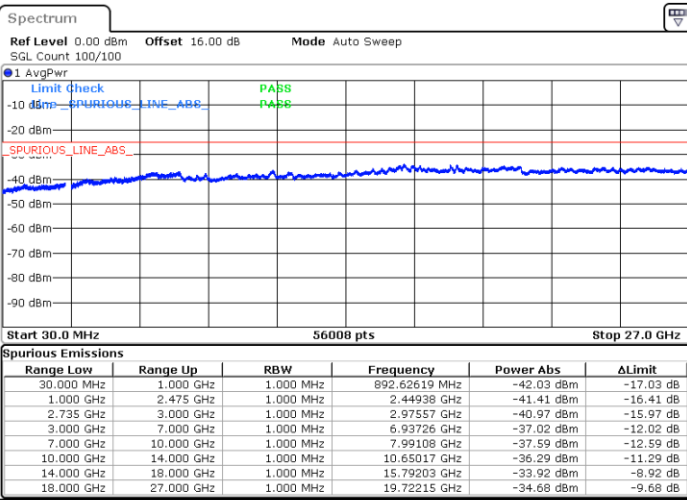

Highest Channel / 1RB0 and 1RB99

Highest Channel / 1RB99 and 1RB0

Date: 2.SEP.2020 11:34:40

Date: 2.SEP.2020 11:31:36

Highest Channel / FullIRB

N/A

Date: 2.SEP.2020 11:39:48

LTE Band 41C / 5MHz+20MHz

LTE Band 41C / 5MHz+20MHz

256QAM

Middle Channel / 1RB0 and 1RB99

Middle Channel / 1RB24 and 1RB0

Date: 2.SEP.2020 09:21:56

Date: 2.SEP.2020 09:29:06

Middle Channel / FullIRB

N/A

Date: 2.SEP.2020 09:20:55

LTE Band 41C / 5MHz+20MHz

256QAM

Highest Channel / 1RB0 and 1RB99

Highest Channel / 1RB24 and 1RB0

Date: 1.SEP.2020 17:22:55

Date: 1.SEP.2020 17:21:54

Highest Channel / FullIRB