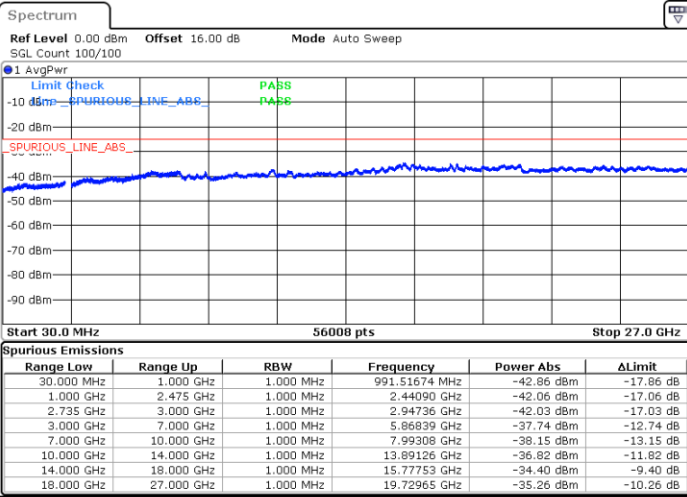

Lowest Channel / 1RB49 and 1RB0

Date: 3.SEP.2020 15:46:28

Date: 3.SEP.2020 15:39:18

Lowest Channel / FullIRB

N/A

Date: 3.SEP.2020 15:50:34

LTE Band 41C / 10MHz+20MHz

256QAM

Middle Channel / 1RB0 and 1RB99

Middle Channel / 1RB49 and 1RB0

Date: 3.SEP.2020 16:03:19

Date: 3.SEP.2020 16:10:29

Middle Channel / FullIRB

N/A

Date: 3.SEP.2020 16:02:17

LTE Band 41C / 10MHz+20MHz

256QAM

Highest Channel / 1RB0 and 1RB99

Highest Channel / 1RB49 and 1RB0

Date: 3.SEP.2020 16:20:23

Date: 3.SEP.2020 16:19:21

Highest Channel / FullIRB

N/A

Date: 3.SEP.2020 16:27:33

LTE Band 41C / 15MHz+10MHz

256QAM

Lowest Channel / 1RB0 and 1RB49

Lowest Channel / 1RB74 and 1RB0

Date: 3.SEP.2020 17:00:07

Date: 3.SEP.2020 16:52:57

Lowest Channel / FullIRB

N/A