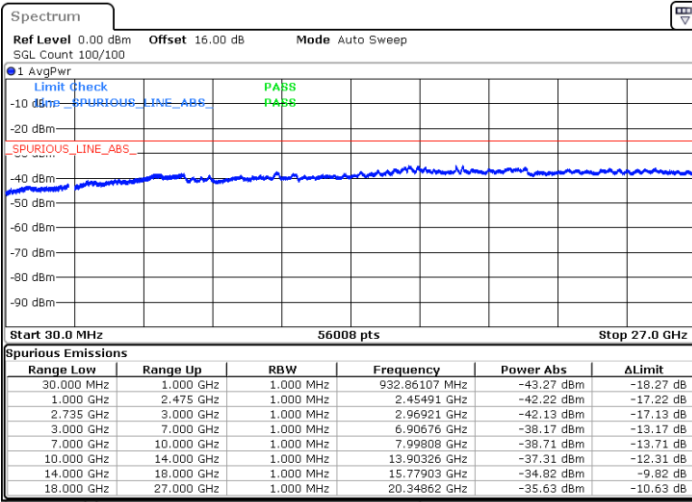

LTE Band 41C / 20MHz+10MHz

64QAM

Highest Channel / 1RB0 and 1RB49

Highest Channel / 1RB99 and 1RB0

Date: 6.SEP.2020 10:13:34

Date: 6.SEP.2020 10:10:30

Highest Channel / FullIRB

N/A

Date: 6.SEP.2020 10:18:42

LTE Band 41C / 20MHz+15MHz

64QAM

Lowest Channel / 1RB0 and 1RB74

Lowest Channel / 1RB99 and 1RB0

Date: 6.SEP.2020 10:49:43

Date: 6.SEP.2020 10:44:36

Lowest Channel / FullIRB