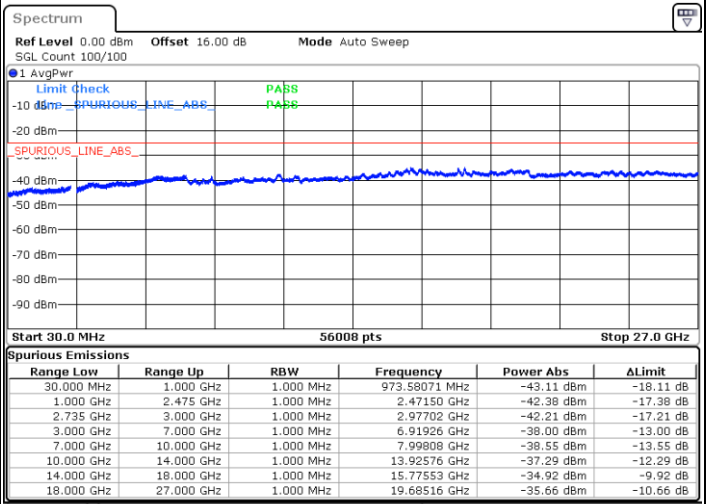

LTE Band 41C / 20MHz+10MHz

64QAM

Highest Channel / 1RB0 and 1RB49

Highest Channel / 1RB99 and 1RB0

Date: 6.SEP.2020 10:13:34

Date: 6.SEP.2020 10:10:30

Highest Channel / FullIRB

N/A

Date: 6.SEP.2020 10:18:42

LTE Band 41C / 20MHz+15MHz

64QAM

Lowest Channel / 1RB0 and 1RB74

Lowest Channel / 1RB99 and 1RB0

Date: 6.SEP.2020 10:49:43

Date: 6.SEP.2020 10:44:36

Lowest Channel / FullIRB

N/A

Date: 6.SEP.2020 10:52:47

LTE Band 41C / 20MHz+15MHz

64QAM

Middle Channel / 1RB0 and 1RB74

Middle Channel / 1RB99 and 1RB0

Date: 6.SEP.2020 11:04:54

Date: 6.SEP.2020 11:10:02

Middle Channel / FullIRB

N/A

Date: 6.SEP.2020 11:01:50

LTE Band 41C / 20MHz+15MHz

64QAM

Highest Channel / 1RB0 and 1RB74

Highest Channel / 1RB99 and 1RB0

Date: 6.SEP.2020 11:20:53