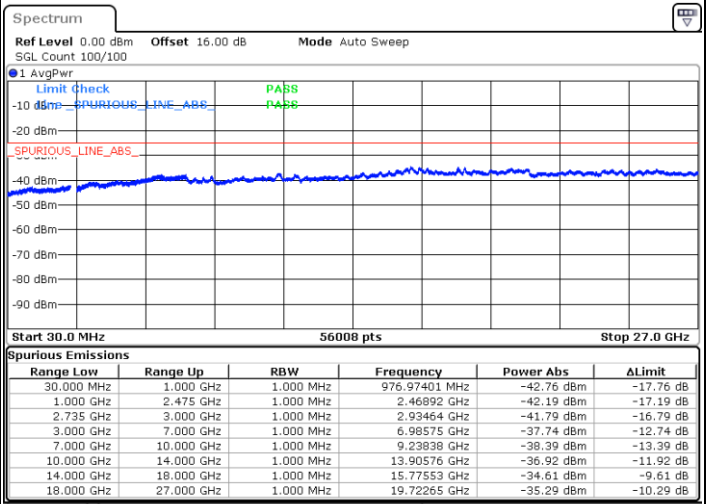

Lowest Channel / 1RB74 and 1RB0

Date: 3.SEP.2020 16:59:06

Date: 3.SEP.2020 16:53:58

Lowest Channel / FullIRB

N/A

Date: 3.SEP.2020 17:02:10

LTE Band 41C / 15MHz+10MHz

64QAM

Middle Channel / 1RB0 and 1RB49

Middle Channel / 1RB74 and 1RB0

Date: 3.SEP.2020 17:14:14

Date: 3.SEP.2020 17:19:21

Middle Channel / FullIRB

N/A

Date: 3.SEP.2020 17:11:10

LTE Band 41C / 15MHz+10MHz

64QAM

Highest Channel / 1RB0 and 1RB49

Highest Channel / 1RB74 and 1RB0

Date: 3.SEP.2020 17:32:29

Date: 3.SEP.2020 17:29:24

Highest Channel / FullIRB

N/A

Date: 3.SEP.2020 17:37:36

LTE Band 41C / 15MHz+15MHz

64QAM

Lowest Channel / 1RB0 and 1RB74

Lowest Channel / 1RB74 and 1RB0

Date: 4.SEP.2020 11:01:35

Date: 4.SEP.2020 10:56:28

Lowest Channel / FullIRB

N/A