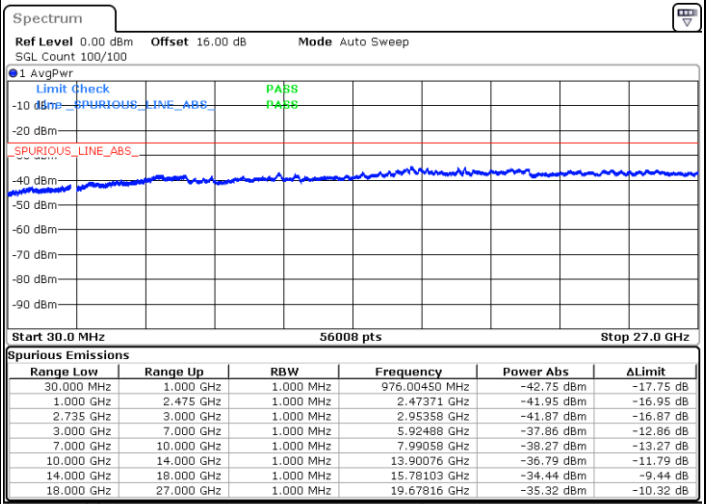

Date: 4.SEP.2020 11:04:39

LTE Band 41C / 15MHz+15MHz

64QAM

Middle Channel / 1RB0 and 1RB74

Middle Channel / 1RB74 and 1RB0

Date: 4.SEP.2020 11:31:18

Date: 4.SEP.2020 11:36:26

Middle Channel / FullIRB

N/A

Date: 4.SEP.2020 11:28:14

LTE Band 41C / 15MHz+15MHz

64QAM

Highest Channel / 1RB0 and 1RB74

Highest Channel / 1RB74 and 1RB0

Date: 4.SEP.2020 11:45:10

Date: 4.SEP.2020 11:42:06