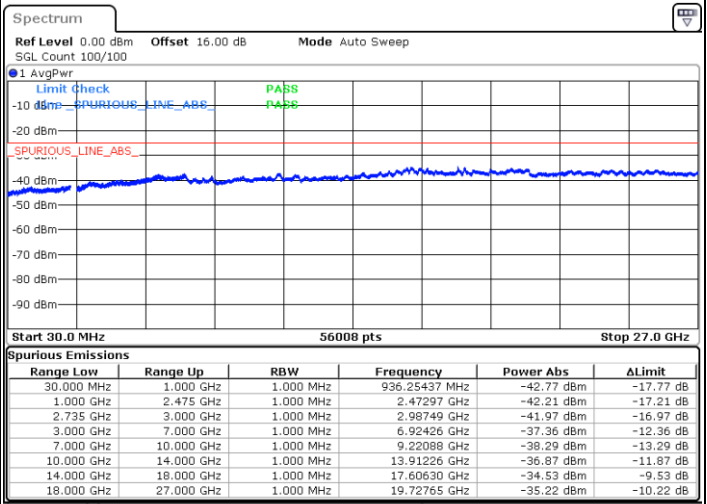

Date: 6.SEP.2020 11:24:59

LTE Band 41C / 20MHz+20MHz

16QAM

Lowest Channel / 1RB0 and 1RB99

Lowest Channel / 1RB99 and 1RB0

Date: 2.SEP.2020 11:13:15

Date: 2.SEP.2020 11:10:10

Lowest Channel / FullIRB

N/A

Date: 2.SEP.2020 11:18:23

LTE Band 41C / 20MHz+20MHz

16QAM

MiddleChannel / 1RB0 and 1RB99

Middle Channel / 1RB99 and 1RB0

Date: 3.SEP.2020 10:44:01

Date: 3.SEP.2020 10:47:05

Middle Channel / FullIRB

N/A

Date: 3.SEP.2020 10:38:53

LTE Band 41C / 20MHz+20MHz

16QAM

Highest Channel / 1RB0 and 1RB99

Highest Channel / 1RB99 and 1RB0

Date: 2.SEP.2020 11:35:42

Date: 2.SEP.2020 11:30:34

Highest Channel / FullIRB

N/A

Date: 2.SEP.2020 11:38:46

LTE Band 41C / 5MHz+20MHz

64QAM

Lowest Channel / 1RB0 and 1RB99

Lowest Channel / 1RB24 and 1RB0