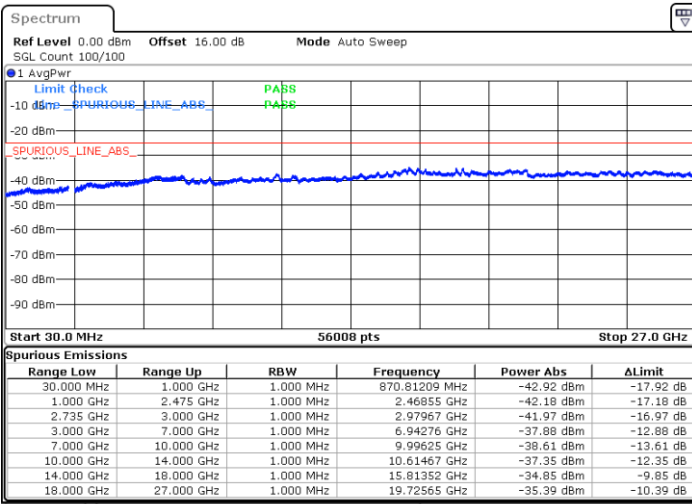

Lowest Channel / 1RB0 and 1RB74

Lowest Channel / 1RB99 and 1RB0

Date: 6.SEP.2020 10:48:41

Date: 6.SEP.2020 10:45:37

Lowest Channel / FullRB

N/A

Date: 6.SEP.2020 10:53:49

LTE Band 41C / 20MHz+15MHz

16QAM

Middle Channel / 1RB0 and 1RB74

Middle Channel / 1RB99 and 1RB0

Date: 6.SEP.2020 11:05:56

Date: 6.SEP.2020 11:09:00

Middle Channel / FullIRB

N/A

Date: 6.SEP.2020 11:00:48

LTE Band 41C / 20MHz+15MHz

16QAM

Highest Channel / 1RB0 and 1RB74

Highest Channel / 1RB99 and 1RB0

Date: 6.SEP.2020 11:21:54

Date: 6.SEP.2020 11:16:47

Highest Channel / FullIRB

N/A