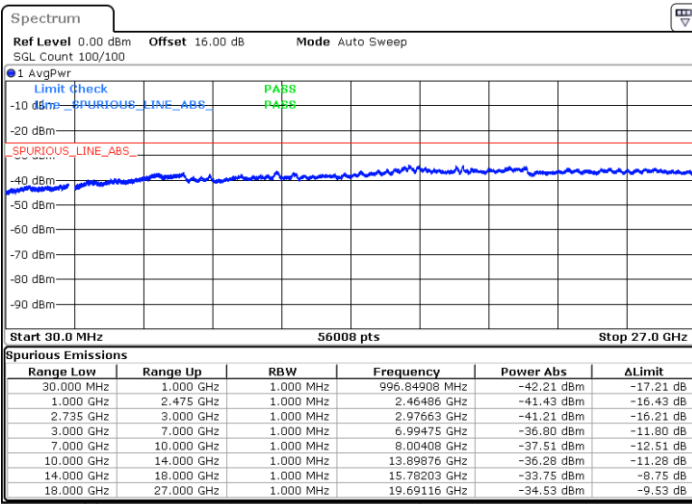

LTE Band 41C / 20MHz+5MHz

16QAM

Lowest Channel / 1RB0 and 1RB24

Lowest Channel / 1RB99 and 1RB0

Date: 1.SEP.2020 15:50:25

Date: 1.SEP.2020 15:46:53

Lowest Channel / FullRB

N/A

Date: 1.SEP.2020 15:56:20

LTE Band 41C / 20MHz+5MHz

16QAM

Middle Channel / 1RB0 and 1RB24

Middle Channel / 1RB99 and 1RB0

Date: 1.SEP.2020 16:10:38

Date: 1.SEP.2020 16:14:11

Middle Channel / FullIRB

N/A

Date: 1.SEP.2020 16:04:44

LTE Band 41C / 20MHz+5MHz

16QAM

Highest Channel / 1RB0 and 1RB24

Highest Channel / 1RB99 and 1RB0

Date: 1.SEP.2020 16:55:01

Date: 1.SEP.2020 16:49:06

Highest Channel / FullIRB

N/A

Date: 1.SEP.2020 16:58:34

LTE Band 41C / 20MHz+10MHz

16QAM

Lowest Channel / 1RB0 and 1RB49

Lowest Channel / 1RB99 and 1RB0

Date: 6.SEP.2020 09:37:22