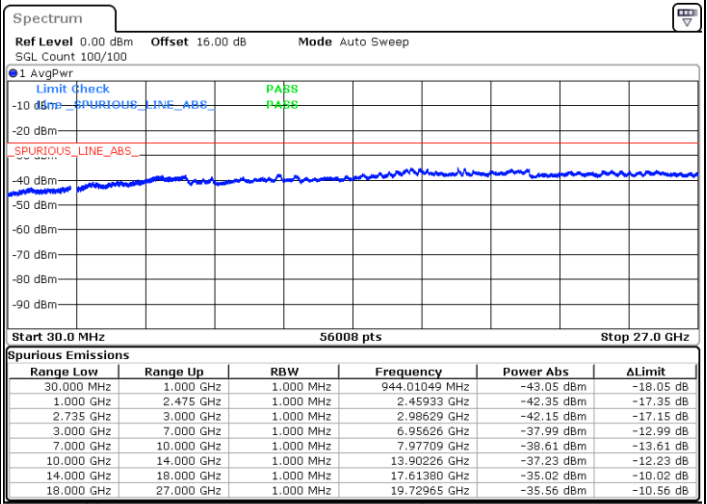

Date: 6.SEP.2020 09:58:18

Date: 6.SEP.2020 10:01:23

Middle Channel / FullIRB

N/A

Date: 6.SEP.2020 09:53:11

LTE Band 41C / 20MHz+10MHz

16QAM

Highest Channel / 1RB0 and 1RB49

Highest Channel / 1RB99 and 1RB0

Date: 6.SEP.2020 10:14:36

Date: 6.SEP.2020 10:09:28

Highest Channel / FullIRB

N/A

Date: 6.SEP.2020 10:17:40

LTE Band 41C / 20MHz+15MHz

16QAM

Lowest Channel / 1RB0 and 1RB74

Lowest Channel / 1RB99 and 1RB0

Date: 6.SEP.2020 10:48:41

Date: 6.SEP.2020 10:45:37

Lowest Channel / FullRB

N/A

Date: 6.SEP.2020 10:53:49

LTE Band 41C / 20MHz+15MHz