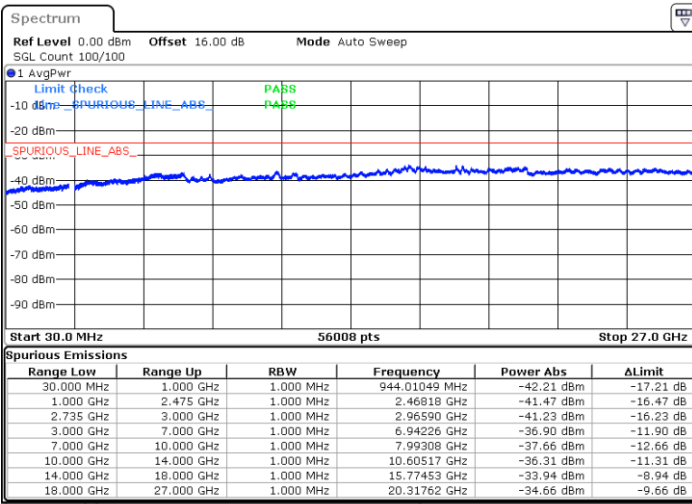

Date: 2.SEP.2020 09:07:16

Date: 2.SEP.2020 09:02:09

Lowest Channel / FullIRB

N/A

Date: 2.SEP.2020 09:10:21

LTE Band 41C / 5MHz+20MHz

64QAM

Middle Channel / 1RB0 and 1RB99

Middle Channel / 1RB24 and 1RB0

Date: 2.SEP.2020 09:22:58

Date: 2.SEP.2020 09:28:05

Middle Channel / FullIRB

N/A

Date: 2.SEP.2020 09:19:53

LTE Band 41C / 5MHz+20MHz

64QAM

Highest Channel / 1RB0 and 1RB99

Highest Channel / 1RB24 and 1RB0

Date: 1.SEP.2020 17:23:56

Date: 1.SEP.2020 17:20:52

Highest Channel / FullIRB

N/A

Date: 1.SEP.2020 17:29:03

LTE Band 41C / 10MHz+15MHz