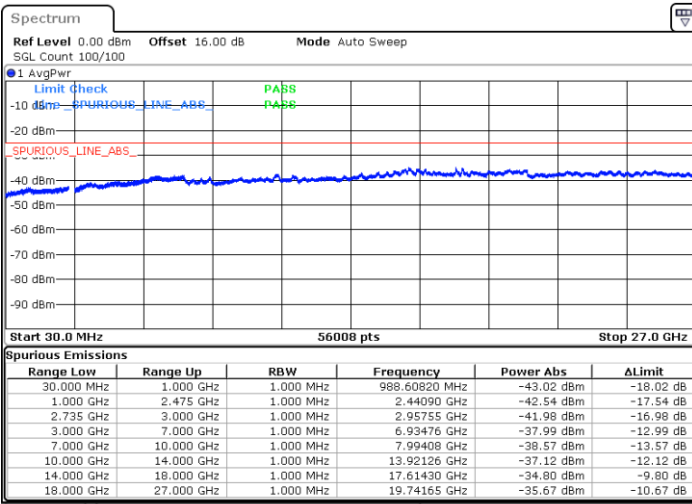

Highest Channel / FullIRB

N/A

Date: 1.SEP.2020 16:58:34

LTE Band 41C / 20MHz+10MHz

16QAM

Lowest Channel / 1RB0 and 1RB49

Lowest Channel / 1RB99 and 1RB0

Date: 6.SEP.2020 09:37:22

Date: 6.SEP.2020 09:34:18

Lowest Channel / FullRB

N/A

Date: 6.SEP.2020 09:42:30

LTE Band 41C / 20MHz+10MHz

16QAM

Middle Channel / 1RB0 and 1RB49

Middle Channel / 1RB99 and 1RB0

Date: 6.SEP.2020 09:58:18

Date: 6.SEP.2020 10:01:23

Middle Channel / FullIRB

N/A

Date: 6.SEP.2020 09:53:11

LTE Band 41C / 20MHz+10MHz

16QAM

Highest Channel / 1RB0 and 1RB49

Highest Channel / 1RB99 and 1RB0

Date: 6.SEP.2020 10:14:36

Date: 6.SEP.2020 10:09:28

Highest Channel / FullIRB

N/A

Date: 6.SEP.2020 10:17:40

LTE Band 41C / 20MHz+15MHz

16QAM