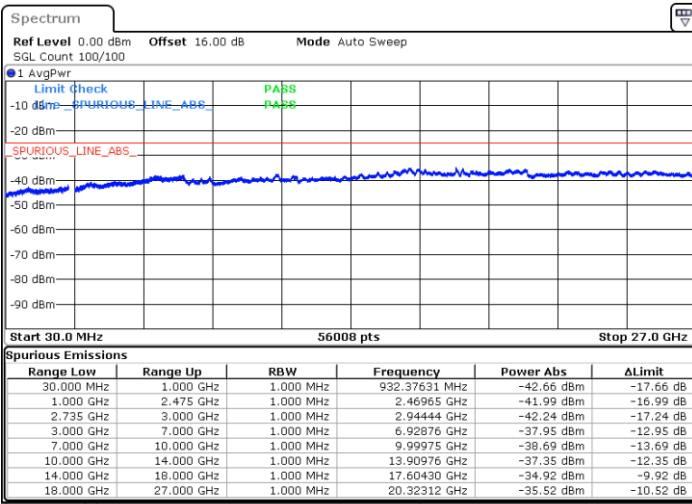

Highest Channel / 1RB99 and 1RB0

Date: 6.SEP.2020 10:14:36

Date: 6.SEP.2020 10:09:28

Highest Channel / FullIRB

N/A

Date: 6.SEP.2020 10:17:40

LTE Band 41C / 20MHz+15MHz

16QAM

Lowest Channel / 1RB0 and 1RB74

Lowest Channel / 1RB99 and 1RB0

Date: 6.SEP.2020 10:48:41

Date: 6.SEP.2020 10:45:37

Lowest Channel / FullRB

N/A

Date: 6.SEP.2020 10:53:49

LTE Band 41C / 20MHz+15MHz

LTE Band 41C / 20MHz+15MHz

16QAM

Highest Channel / 1RB0 and 1RB74

Highest Channel / 1RB99 and 1RB0

Date: 6.SEP.2020 11:21:54

Date: 6.SEP.2020 11:16:47

Highest Channel / FullIRB

N/A