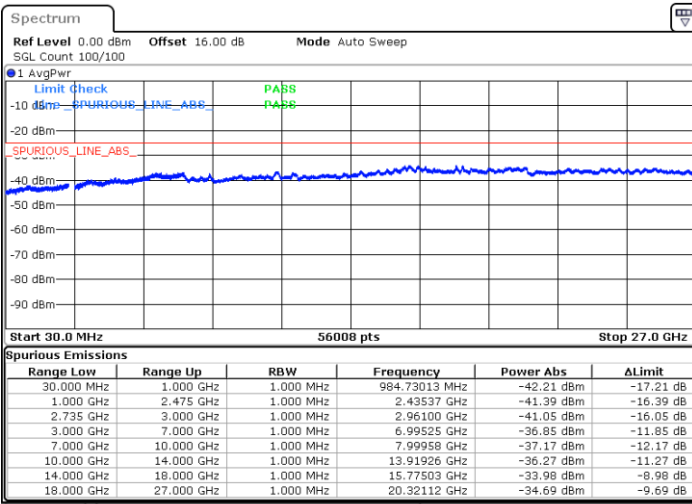

Middle Channel / FullIRB

N/A

Date: 3.SEP.2020 10:38:53

LTE Band 41C / 20MHz+20MHz

16QAM

Highest Channel / 1RB0 and 1RB99

Highest Channel / 1RB99 and 1RB0

Date: 2.SEP.2020 11:35:42

Date: 2.SEP.2020 11:30:34

Highest Channel / FullIRB

N/A

Date: 2.SEP.2020 11:38:46

LTE Band 41C / 5MHz+20MHz

64QAM

Lowest Channel / 1RB0 and 1RB99

Lowest Channel / 1RB24 and 1RB0