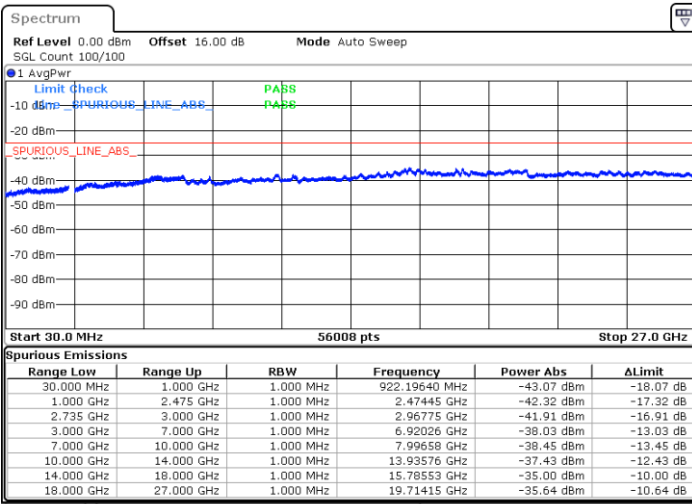

N/A

Date: 1.SEP.2020 16:04:44

LTE Band 41C / 20MHz+5MHz

16QAM

Highest Channel / 1RB0 and 1RB24

Highest Channel / 1RB99 and 1RB0

Date: 1.SEP.2020 16:55:01

Date: 1.SEP.2020 16:49:06

Highest Channel / FullIRB

N/A

Date: 1.SEP.2020 16:58:34

LTE Band 41C / 20MHz+10MHz

16QAM

Lowest Channel / 1RB0 and 1RB49

Lowest Channel / 1RB99 and 1RB0

Date: 6.SEP.2020 09:37:22

Date: 6.SEP.2020 09:34:18

Lowest Channel / FullRB

N/A

Date: 6.SEP.2020 09:42:30

LTE Band 41C / 20MHz+10MHz

16QAM

Middle Channel / 1RB0 and 1RB49

Middle Channel / 1RB99 and 1RB0

Date: 6.SEP.2020 09:58:18

Date: 6.SEP.2020 10:01:23

Middle Channel / FullIRB

N/A

Date: 6.SEP.2020 09:53:11

LTE Band 41C / 20MHz+10MHz

16QAM

Highest Channel / 1RB0 and 1RB49