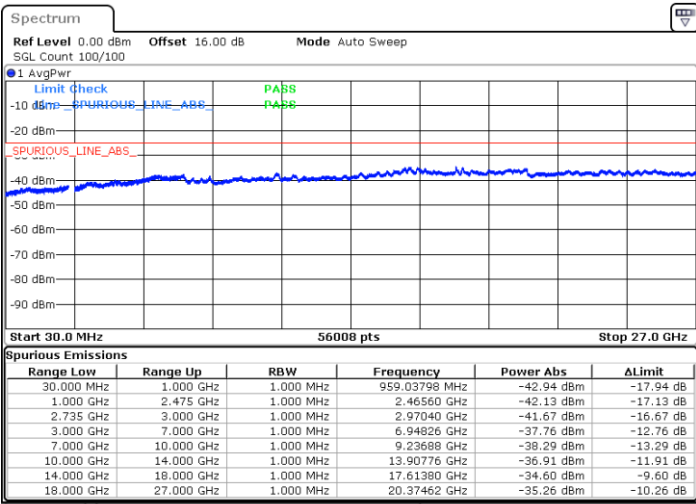

Date: 3.SEP.2020 16:21:24

Date: 3.SEP.2020 16:18:20

Highest Channel / FullIRB

N/A

Date: 3.SEP.2020 16:26:31

LTE Band 41C / 15MHz+10MHz

64QAM

Lowest Channel / 1RB0 and 1RB49

Lowest Channel / 1RB74 and 1RB0

Date: 3.SEP.2020 16:59:06

Date: 3.SEP.2020 16:53:58

Lowest Channel / FullIRB

N/A

Date: 3.SEP.2020 17:02:10

LTE Band 41C / 15MHz+10MHz

64QAM

Middle Channel / 1RB0 and 1RB49

Middle Channel / 1RB74 and 1RB0

Date: 3.SEP.2020 17:14:14

Date: 3.SEP.2020 17:19:21

Middle Channel / FullIRB

N/A

Date: 3.SEP.2020 17:11:10

LTE Band 41C / 15MHz+10MHz