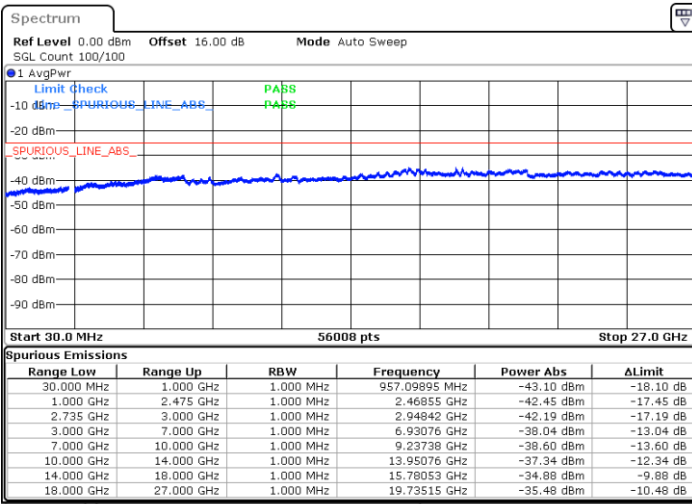

Date: 6.SEP.2020 09:58:18

Date: 6.SEP.2020 10:01:23

Middle Channel / FullIRB

N/A

Date: 6.SEP.2020 09:53:11

LTE Band 41C / 20MHz+10MHz

16QAM

Highest Channel / 1RB0 and 1RB49

Highest Channel / 1RB99 and 1RB0

Date: 6.SEP.2020 10:14:36

Date: 6.SEP.2020 10:09:28

Highest Channel / FullIRB

N/A

Date: 6.SEP.2020 10:17:40

LTE Band 41C / 20MHz+15MHz

16QAM

Lowest Channel / 1RB0 and 1RB74

Lowest Channel / 1RB99 and 1RB0

Date: 6.SEP.2020 10:48:41

Date: 6.SEP.2020 10:45:37

Lowest Channel / FullRB

N/A

Date: 6.SEP.2020 10:53:49

LTE Band 41C / 20MHz+15MHz