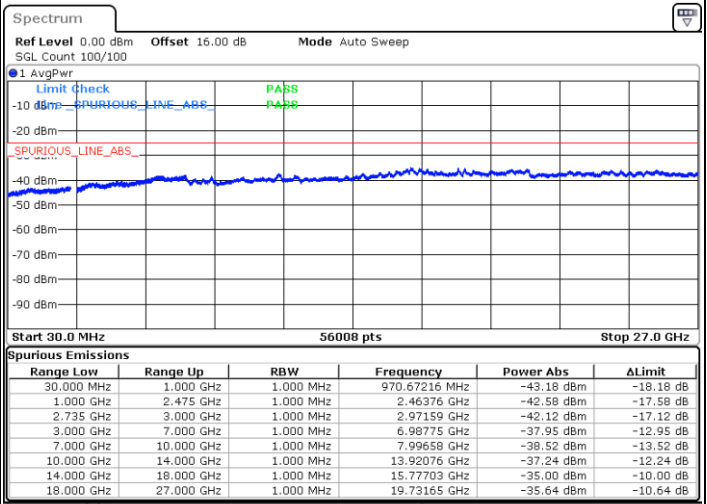

LTE Band 41C / 20MHz+15MHz

16QAM

Middle Channel / 1RB0 and 1RB74

Middle Channel / 1RB99 and 1RB0

Date: 6.SEP.2020 11:05:56

Date: 6.SEP.2020 11:09:00