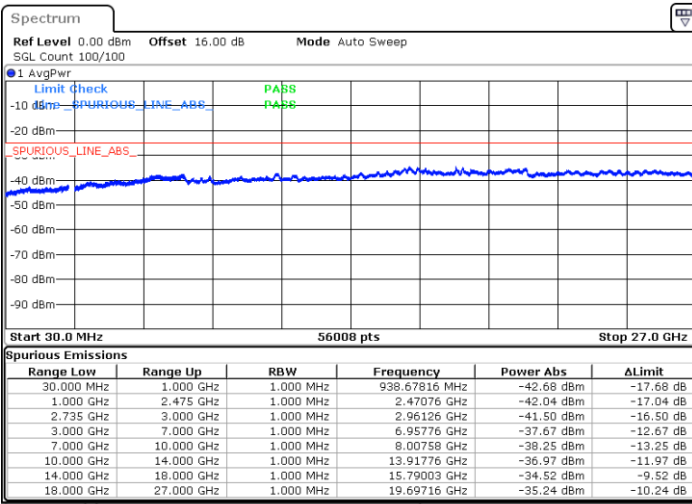

Date: 3.SEP.2020 16:09:27

Middle Channel / FullIRB

N/A

Date: 3.SEP.2020 16:01:15

LTE Band 41C / 10MHz+20MHz

64QAM

Highest Channel / 1RB0 and 1RB99

Highest Channel / 1RB49 and 1RB0

Date: 3.SEP.2020 16:21:24

Date: 3.SEP.2020 16:18:20

Highest Channel / FullIRB

N/A

Date: 3.SEP.2020 16:26:31

LTE Band 41C / 15MHz+10MHz

64QAM

Lowest Channel / 1RB0 and 1RB49

Lowest Channel / 1RB74 and 1RB0

Date: 3.SEP.2020 16:59:06

Date: 3.SEP.2020 16:53:58

Lowest Channel / FullIRB

N/A

Date: 3.SEP.2020 17:02:10

LTE Band 41C / 15MHz+10MHz

64QAM