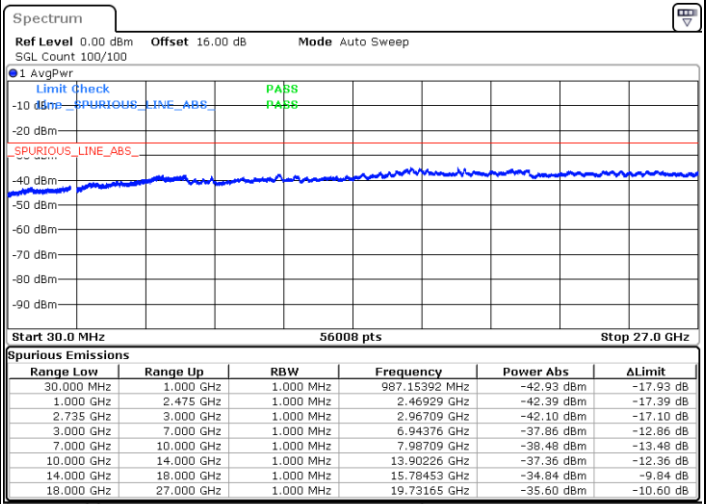

Lowest Channel / 1RB0 and 1RB74

Lowest Channel / 1RB99 and 1RB0

Date: 6.SEP.2020 10:48:41

Date: 6.SEP.2020 10:45:37

Lowest Channel / FullRB

N/A

Date: 6.SEP.2020 10:53:49

LTE Band 41C / 20MHz+15MHz

16QAM

Middle Channel / 1RB0 and 1RB74

Middle Channel / 1RB99 and 1RB0

Date: 6.SEP.2020 11:05:56

Date: 6.SEP.2020 11:09:00

Middle Channel / FullIRB

N/A

Date: 6.SEP.2020 11:00:48

LTE Band 41C / 20MHz+15MHz

16QAM

Highest Channel / 1RB0 and 1RB74

Highest Channel / 1RB99 and 1RB0

Date: 6.SEP.2020 11:21:54

Date: 6.SEP.2020 11:16:47

Highest Channel / FullIRB

N/A

Date: 6.SEP.2020 11:24:59

LTE Band 41C / 20MHz+20MHz

16QAM

Lowest Channel / 1RB0 and 1RB99

Lowest Channel / 1RB99 and 1RB0

Date: 2.SEP.2020 11:13:15

Date: 2.SEP.2020 11:10:10

Lowest Channel / FullIRB