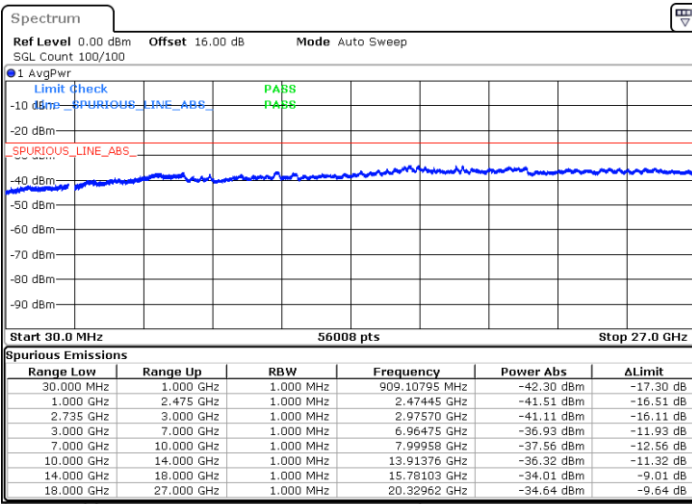

Middle Channel / FullIRB

N/A

Date: 3.SEP.2020 10:38:53

LTE Band 41C / 20MHz+20MHz

16QAM

Highest Channel / 1RB0 and 1RB99

Highest Channel / 1RB99 and 1RB0

Date: 2.SEP.2020 11:35:42

Date: 2.SEP.2020 11:30:34

Highest Channel / FullIRB

N/A

Date: 2.SEP.2020 11:38:46

LTE Band 41C / 5MHz+20MHz

64QAM

Lowest Channel / 1RB0 and 1RB99

Lowest Channel / 1RB24 and 1RB0

Date: 2.SEP.2020 09:07:16

Date: 2.SEP.2020 09:02:09

Lowest Channel / FullIRB

N/A

Date: 2.SEP.2020 09:10:21

LTE Band 41C / 5MHz+20MHz

64QAM

Middle Channel / 1RB0 and 1RB99