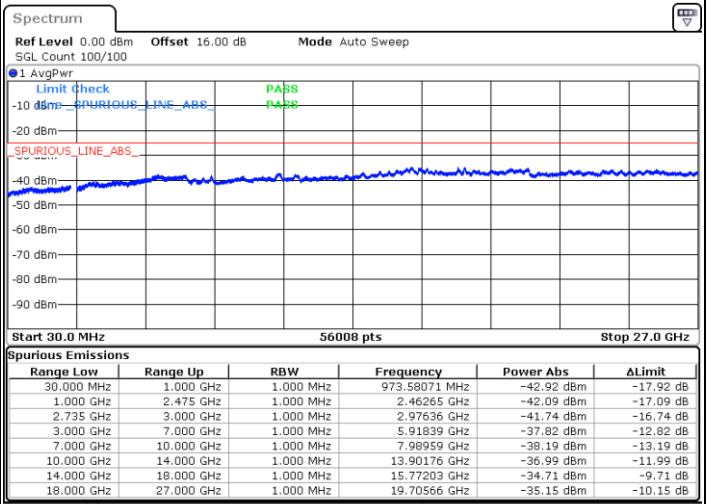

LTE Band 41C / 15MHz+15MHz

64QAM

Lowest Channel / 1RB0 and 1RB74

Lowest Channel / 1RB74 and 1RB0

Date: 4.SEP.2020 11:01:35

Date: 4.SEP.2020 10:56:28

Lowest Channel / FullIRB

N/A

Date: 4.SEP.2020 11:04:39

LTE Band 41C / 15MHz+15MHz

64QAM

Middle Channel / 1RB0 and 1RB74

Middle Channel / 1RB74 and 1RB0

Date: 4.SEP.2020 11:31:18

Date: 4.SEP.2020 11:36:26

Middle Channel / FullIRB

N/A

Date: 4.SEP.2020 11:28:14

LTE Band 41C / 15MHz+15MHz

64QAM

Highest Channel / 1RB0 and 1RB74

Highest Channel / 1RB74 and 1RB0

Date: 4.SEP.2020 11:45:10

Date: 4.SEP.2020 11:42:06