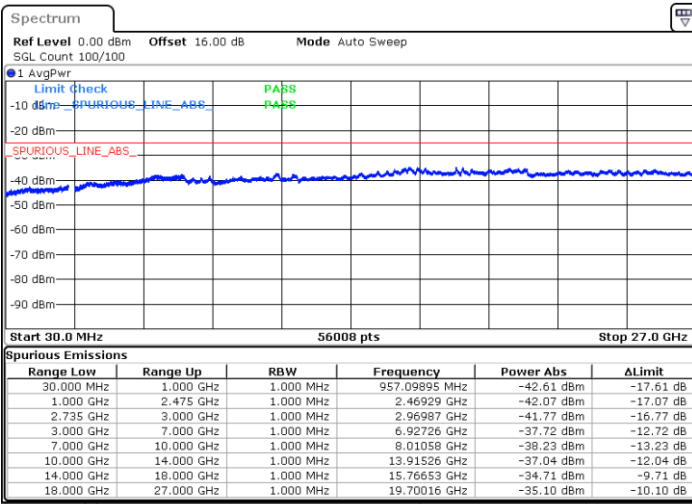

Date: 2.SEP.2020 10:39:10

LTE Band 41C / 10MHz+15MHz

64QAM

Highest Channel / 1RB0 and 1RB74

Highest Channel / 1RB49 and 1RB0

Date: 2.SEP.2020 10:18:49

Date: 2.SEP.2020 10:15:45

Highest Channel / FullIRB

N/A

Date: 2.SEP.2020 10:23:57

LTE Band 41C / 10MHz+20MHz

64QAM

Lowest Channel / 1RB0 and 1RB99

Lowest Channel / 1RB49 and 1RB0

Date: 3.SEP.2020 15:45:26

Date: 3.SEP.2020 15:40:19

Lowest Channel / FullIRB

N/A

Date: 3.SEP.2020 15:47:29

LTE Band 41C / 10MHz+20MHz

64QAM

Middle Channel / 1RB0 and 1RB99

Middle Channel / 1RB49 and 1RB0

Date: 3.SEP.2020 16:04:20

Date: 3.SEP.2020 16:09:27

Middle Channel / FullIRB

N/A

Date: 3.SEP.2020 16:01:15

LTE Band 41C / 10MHz+20MHz

64QAM

Highest Channel / 1RB0 and 1RB99

Highest Channel / 1RB49 and 1RB0