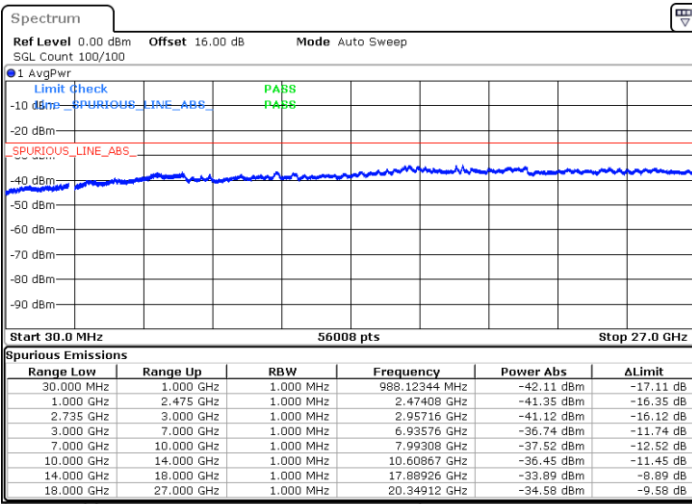

Date: 2.SEP.2020 09:07:16

Date: 2.SEP.2020 09:02:09

Lowest Channel / FullIRB

N/A

Date: 2.SEP.2020 09:10:21

LTE Band 41C / 5MHz+20MHz

64QAM

Middle Channel / 1RB0 and 1RB99

Middle Channel / 1RB24 and 1RB0

Date: 2.SEP.2020 09:22:58

Date: 2.SEP.2020 09:28:05

Middle Channel / FullIRB

N/A

Date: 2.SEP.2020 09:19:53

LTE Band 41C / 5MHz+20MHz

64QAM

Highest Channel / 1RB0 and 1RB99

Highest Channel / 1RB24 and 1RB0

Date: 1.SEP.2020 17:23:56

Date: 1.SEP.2020 17:20:52

Highest Channel / FullIRB

N/A

Date: 1.SEP.2020 17:29:03

LTE Band 41C / 10MHz+15MHz