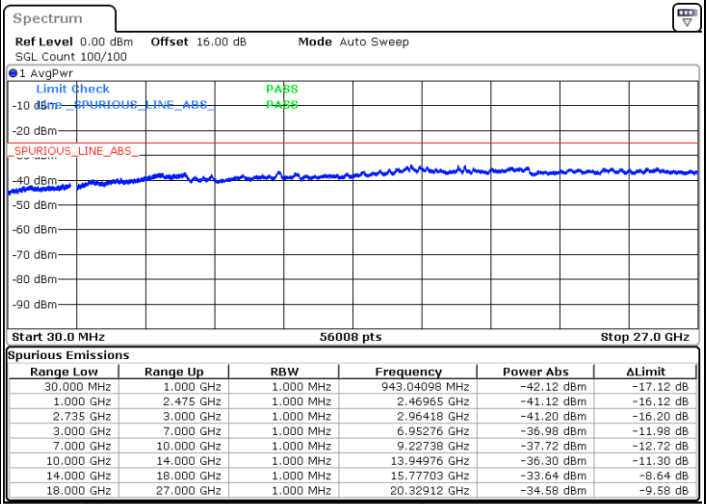

Middle Channel / FullIRB

N/A

Date: 3.SEP.2020 10:38:53

LTE Band 41C / 20MHz+20MHz

16QAM

Highest Channel / 1RB0 and 1RB99

Highest Channel / 1RB99 and 1RB0

Date: 2.SEP.2020 11:35:42

Date: 2.SEP.2020 11:30:34

Highest Channel / FullIRB

N/A

Date: 2.SEP.2020 11:38:46

LTE Band 41C / 5MHz+20MHz

64QAM

Lowest Channel / 1RB0 and 1RB99

Lowest Channel / 1RB24 and 1RB0

Date: 2.SEP.2020 09:07:16

Date: 2.SEP.2020 09:02:09

Lowest Channel / FullIRB

N/A

Date: 2.SEP.2020 09:10:21

LTE Band 41C / 5MHz+20MHz

64QAM

Middle Channel / 1RB0 and 1RB99