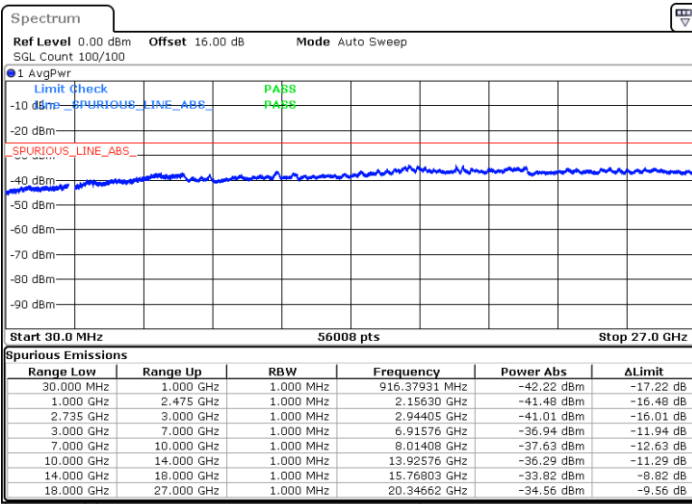

Highest Channel / 1RB0 and 1RB99

Highest Channel / 1RB24 and 1RB0

Date: 1.SEP.2020 17:23:56

Date: 1.SEP.2020 17:20:52

Highest Channel / FullIRB

N/A

Date: 1.SEP.2020 17:29:03

LTE Band 41C / 10MHz+15MHz

64QAM

Lowest Channel / 1RB0 and 1RB74

Lowest Channel / 1RB49 and 1RB0

Date: 2.SEP.2020 09:48:21

Date: 2.SEP.2020 09:43:13

Lowest Channel / FullIRB

N/A

Date: 2.SEP.2020 09:51:25

LTE Band 41C / 10MHz+15MHz

64QAM

MiddleChannel / 1RB0 and 1RB74

Middle Channel / 1RB49 and 1RB0

Date: 2.SEP.2020 10:42:14

Date: 2.SEP.2020 10:47:22

Middle Channel / FullIRB

N/A

Date: 2.SEP.2020 10:39:10

LTE Band 41C / 10MHz+15MHz

64QAM

Highest Channel / 1RB0 and 1RB74

Highest Channel / 1RB49 and 1RB0

Date: 2.SEP.2020 10:18:49

Date: 2.SEP.2020 10:15:45

Highest Channel / FullIRB