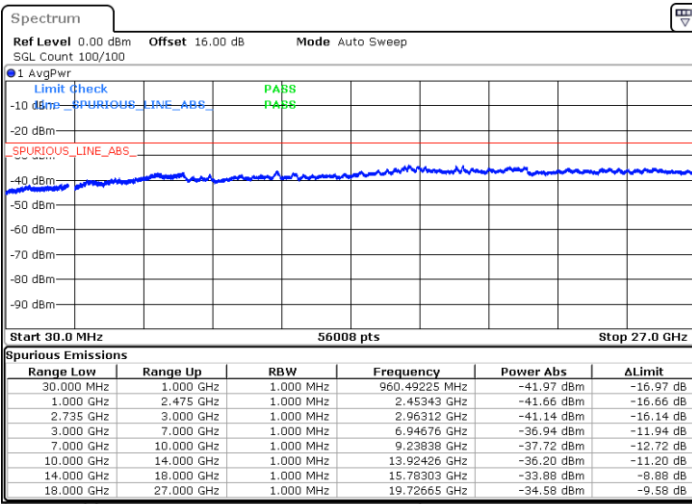

Highest Channel / 1RB0 and 1RB99

Highest Channel / 1RB24 and 1RB0

Date: 1.SEP.2020 17:23:56

Date: 1.SEP.2020 17:20:52

Highest Channel / FullIRB

N/A

Date: 1.SEP.2020 17:29:03

LTE Band 41C / 10MHz+15MHz

64QAM

Lowest Channel / 1RB0 and 1RB74

Lowest Channel / 1RB49 and 1RB0

Date: 2.SEP.2020 09:48:21

Date: 2.SEP.2020 09:43:13

Lowest Channel / FullIRB

N/A

Date: 2.SEP.2020 09:51:25

LTE Band 41C / 10MHz+15MHz

64QAM

MiddleChannel / 1RB0 and 1RB74

Middle Channel / 1RB49 and 1RB0

Date: 2.SEP.2020 10:42:14

Date: 2.SEP.2020 10:47:22

Middle Channel / FullIRB

N/A

Date: 2.SEP.2020 10:39:10

LTE Band 41C / 10MHz+15MHz

64QAM

Highest Channel / 1RB0 and 1RB74

Highest Channel / 1RB49 and 1RB0

Date: 2.SEP.2020 10:18:49

Date: 2.SEP.2020 10:15:45

Highest Channel / FullIRB