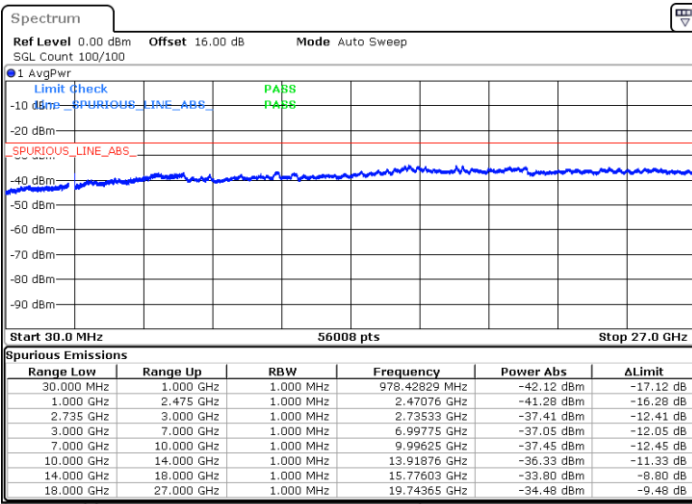

LTE Band 41C / 10MHz+15MHz

64QAM

MiddleChannel / 1RB0 and 1RB74

Middle Channel / 1RB49 and 1RB0

Date: 2.SEP.2020 10:42:14

Date: 2.SEP.2020 10:47:22

Middle Channel / FullIRB

N/A

Date: 2.SEP.2020 10:39:10

LTE Band 41C / 10MHz+15MHz

64QAM

Highest Channel / 1RB0 and 1RB74

Highest Channel / 1RB49 and 1RB0

Date: 2.SEP.2020 10:18:49

Date: 2.SEP.2020 10:15:45

Highest Channel / FullIRB

N/A

Date: 2.SEP.2020 10:23:57

LTE Band 41C / 10MHz+20MHz

64QAM

Lowest Channel / 1RB0 and 1RB99

Lowest Channel / 1RB49 and 1RB0

Date: 3.SEP.2020 15:45:26

Date: 3.SEP.2020 15:40:19