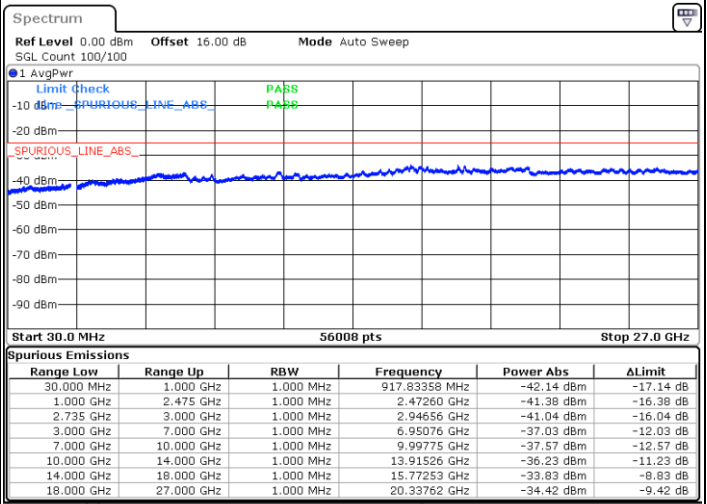

LTE Band 41C / 20MHz+15MHz

16QAM

Highest Channel / 1RB0 and 1RB74

Highest Channel / 1RB99 and 1RB0

Date: 6.SEP.2020 11:21:54

Date: 6.SEP.2020 11:16:47

Highest Channel / FullIRB

N/A

Date: 6.SEP.2020 11:24:59

LTE Band 41C / 20MHz+20MHz

16QAM

Lowest Channel / 1RB0 and 1RB99

Lowest Channel / 1RB99 and 1RB0

Date: 2.SEP.2020 11:13:15

Date: 2.SEP.2020 11:10:10

Lowest Channel / FullIRB

N/A

Date: 2.SEP.2020 11:18:23

LTE Band 41C / 20MHz+20MHz

16QAM

MiddleChannel / 1RB0 and 1RB99

Middle Channel / 1RB99 and 1RB0

Date: 3.SEP.2020 10:44:01

Date: 3.SEP.2020 10:47:05

Middle Channel / FullIRB

N/A

Date: 3.SEP.2020 10:38:53

LTE Band 41C / 20MHz+20MHz

16QAM

Highest Channel / 1RB0 and 1RB99

Highest Channel / 1RB99 and 1RB0

Date: 2.SEP.2020 11:35:42