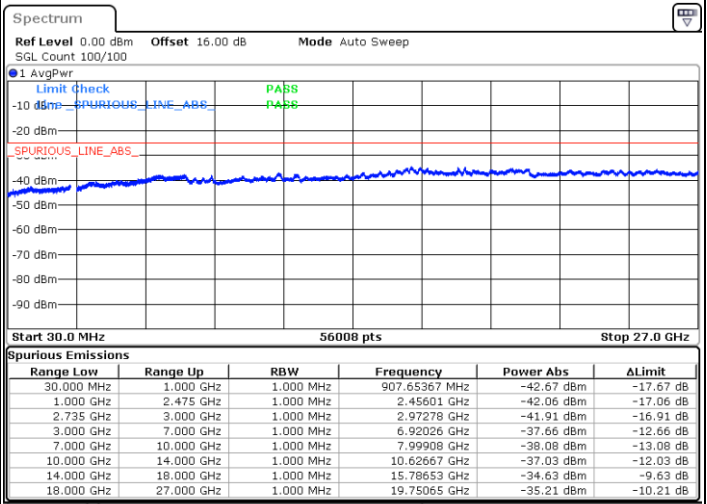

Lowest Channel / 1RB74 and 1RB0

Date: 3.SEP.2020 16:59:06

Date: 3.SEP.2020 16:53:58

Lowest Channel / FullIRB

N/A

Date: 3.SEP.2020 17:02:10

LTE Band 41C / 15MHz+10MHz

64QAM

Middle Channel / 1RB0 and 1RB49

Middle Channel / 1RB74 and 1RB0

Date: 3.SEP.2020 17:14:14

Date: 3.SEP.2020 17:19:21

Middle Channel / FullIRB

N/A

Date: 3.SEP.2020 17:11:10

LTE Band 41C / 15MHz+10MHz

64QAM

Highest Channel / 1RB0 and 1RB49

Highest Channel / 1RB74 and 1RB0

Date: 3.SEP.2020 17:32:29

Date: 3.SEP.2020 17:29:24

Highest Channel / FullIRB

N/A

Date: 3.SEP.2020 17:37:36