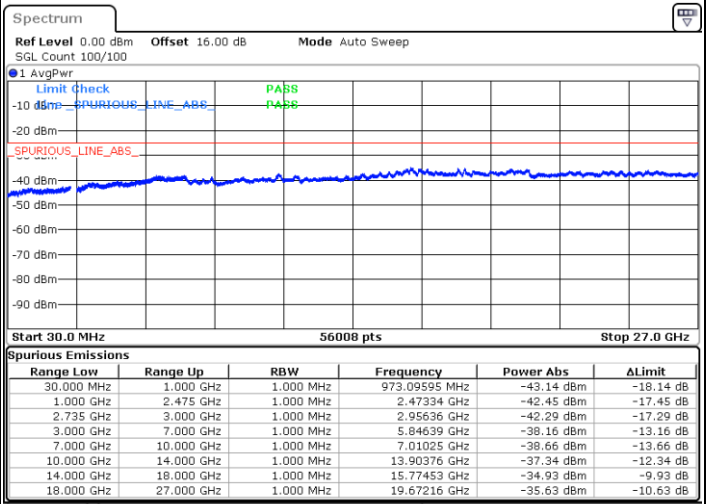

Date: 6.SEP.2020 09:34:18

Lowest Channel / FullRB

N/A

Date: 6.SEP.2020 09:42:30

LTE Band 41C / 20MHz+10MHz

16QAM

Middle Channel / 1RB0 and 1RB49

Middle Channel / 1RB99 and 1RB0

Date: 6.SEP.2020 09:58:18

Date: 6.SEP.2020 10:01:23

Middle Channel / FullIRB

N/A

Date: 6.SEP.2020 09:53:11

LTE Band 41C / 20MHz+10MHz

16QAM

Highest Channel / 1RB0 and 1RB49

Highest Channel / 1RB99 and 1RB0

Date: 6.SEP.2020 10:14:36

Date: 6.SEP.2020 10:09:28

Highest Channel / FullIRB

N/A

Date: 6.SEP.2020 10:17:40

LTE Band 41C / 20MHz+15MHz

16QAM

Lowest Channel / 1RB0 and 1RB74

Lowest Channel / 1RB99 and 1RB0

Date: 6.SEP.2020 10:48:41

Date: 6.SEP.2020 10:45:37

Lowest Channel / FullRB

N/A

Date: 6.SEP.2020 10:53:49

LTE Band 41C / 20MHz+15MHz