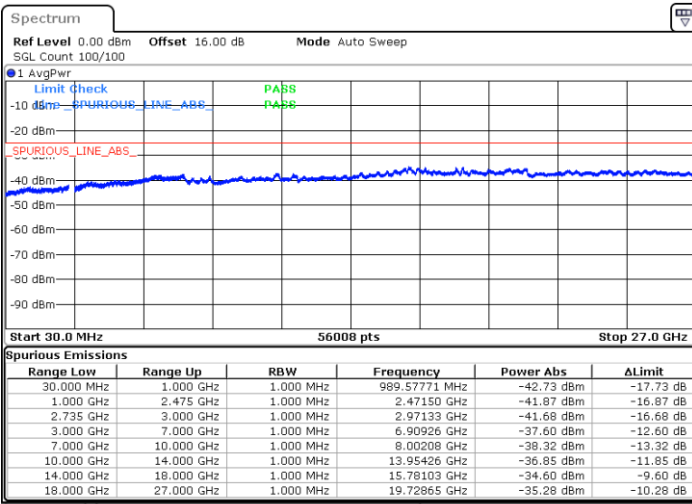

N/A

Date: 2.SEP.2020 10:23:57

LTE Band 41C / 10MHz+20MHz

64QAM

Lowest Channel / 1RB0 and 1RB99

Lowest Channel / 1RB49 and 1RB0

Date: 3.SEP.2020 15:45:26

Date: 3.SEP.2020 15:40:19

Lowest Channel / FullIRB

N/A

Date: 3.SEP.2020 15:47:29

LTE Band 41C / 10MHz+20MHz

64QAM

Middle Channel / 1RB0 and 1RB99

Middle Channel / 1RB49 and 1RB0

Date: 3.SEP.2020 16:04:20

Date: 3.SEP.2020 16:09:27

Middle Channel / FullIRB

N/A

Date: 3.SEP.2020 16:01:15

LTE Band 41C / 10MHz+20MHz

64QAM

Highest Channel / 1RB0 and 1RB99

Highest Channel / 1RB49 and 1RB0

Date: 3.SEP.2020 16:21:24

Date: 3.SEP.2020 16:18:20

Highest Channel / FullIRB

N/A

Date: 3.SEP.2020 16:26:31

LTE Band 41C / 15MHz+10MHz

64QAM

Lowest Channel / 1RB0 and 1RB49