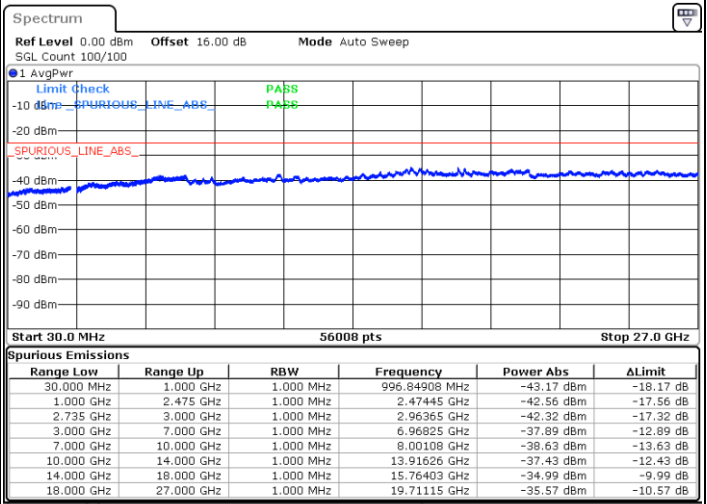

Highest Channel / FullIRB

N/A

Date: 1.SEP.2020 16:58:34

LTE Band 41C / 20MHz+10MHz

16QAM

Lowest Channel / 1RB0 and 1RB49

Lowest Channel / 1RB99 and 1RB0

Date: 6.SEP.2020 09:37:22

Date: 6.SEP.2020 09:34:18

Lowest Channel / FullRB

N/A

Date: 6.SEP.2020 09:42:30

LTE Band 41C / 20MHz+10MHz

16QAM

Middle Channel / 1RB0 and 1RB49

Middle Channel / 1RB99 and 1RB0

Date: 6.SEP.2020 09:58:18

Date: 6.SEP.2020 10:01:23

Middle Channel / FullIRB

N/A

Date: 6.SEP.2020 09:53:11

LTE Band 41C / 20MHz+10MHz

16QAM

Highest Channel / 1RB0 and 1RB49

Highest Channel / 1RB99 and 1RB0

Date: 6.SEP.2020 10:14:36

Date: 6.SEP.2020 10:09:28

Highest Channel / FullIRB

N/A

Date: 6.SEP.2020 10:17:40

LTE Band 41C / 20MHz+15MHz

16QAM