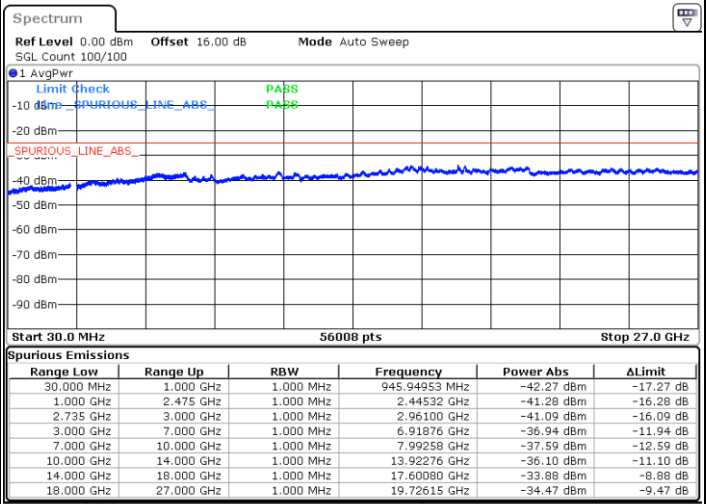

LTE Band 41C / 20MHz+5MHz

16QAM

Lowest Channel / 1RB0 and 1RB24

Lowest Channel / 1RB99 and 1RB0

Date: 1.SEP.2020 15:50:25

Date: 1.SEP.2020 15:46:53

Lowest Channel / FullRB

N/A

Date: 1.SEP.2020 15:56:20

LTE Band 41C / 20MHz+5MHz

16QAM

Middle Channel / 1RB0 and 1RB24

Middle Channel / 1RB99 and 1RB0

Date: 1.SEP.2020 16:10:38

Date: 1.SEP.2020 16:14:11

Middle Channel / FullIRB

N/A

Date: 1.SEP.2020 16:04:44

LTE Band 41C / 20MHz+5MHz

16QAM

Highest Channel / 1RB0 and 1RB24

Highest Channel / 1RB99 and 1RB0

Date: 1.SEP.2020 16:55:01

Date: 1.SEP.2020 16:49:06

Highest Channel / FullIRB

N/A

Date: 1.SEP.2020 16:58:34

LTE Band 41C / 20MHz+10MHz

16QAM

Lowest Channel / 1RB0 and 1RB49

Lowest Channel / 1RB99 and 1RB0

Date: 6.SEP.2020 09:37:22