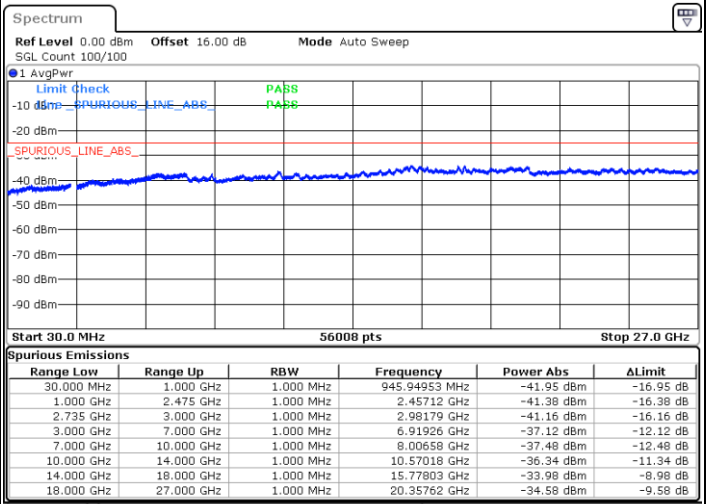

Date: 2.SEP.2020 11:30:34

Highest Channel / FullIRB

N/A

Date: 2.SEP.2020 11:38:46

LTE Band 41C / 5MHz+20MHz

64QAM

Lowest Channel / 1RB0 and 1RB99

Lowest Channel / 1RB24 and 1RB0

Date: 2.SEP.2020 09:07:16

Date: 2.SEP.2020 09:02:09

Lowest Channel / FullIRB

N/A

Date: 2.SEP.2020 09:10:21

LTE Band 41C / 5MHz+20MHz

64QAM

Middle Channel / 1RB0 and 1RB99

Middle Channel / 1RB24 and 1RB0

Date: 2.SEP.2020 09:22:58

Date: 2.SEP.2020 09:28:05

Middle Channel / FullIRB

N/A

Date: 2.SEP.2020 09:19:53

LTE Band 41C / 5MHz+20MHz

64QAM

Highest Channel / 1RB0 and 1RB99

Highest Channel / 1RB24 and 1RB0

Date: 1.SEP.2020 17:23:56

Date: 1.SEP.2020 17:20:52

Highest Channel / FullIRB

N/A

Date: 1.SEP.2020 17:29:03

LTE Band 41C / 10MHz+15MHz