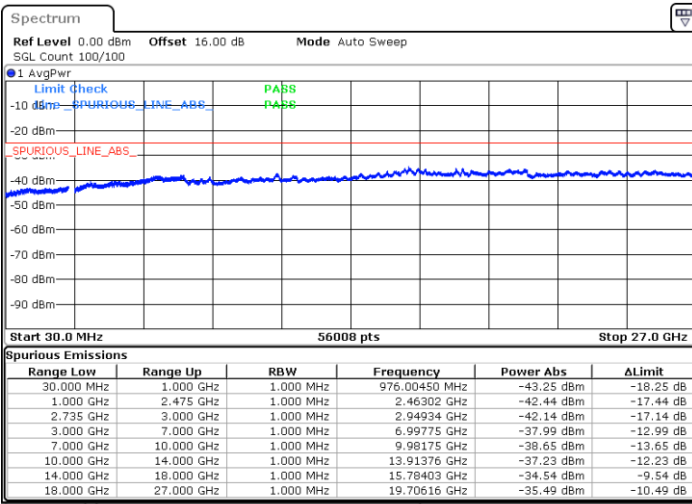

Lowest Channel / 1RB0 and 1RB74

Lowest Channel / 1RB99 and 1RB0

Date: 6.SEP.2020 10:48:41

Date: 6.SEP.2020 10:45:37

Lowest Channel / FullRB

N/A

Date: 6.SEP.2020 10:53:49

LTE Band 41C / 20MHz+15MHz

16QAM

Middle Channel / 1RB0 and 1RB74

Middle Channel / 1RB99 and 1RB0

Date: 6.SEP.2020 11:05:56

Date: 6.SEP.2020 11:09:00

Middle Channel / FullIRB

N/A

Date: 6.SEP.2020 11:00:48

LTE Band 41C / 20MHz+15MHz

16QAM

Highest Channel / 1RB0 and 1RB74

Highest Channel / 1RB99 and 1RB0

Date: 6.SEP.2020 11:21:54

Date: 6.SEP.2020 11:16:47

Highest Channel / FullIRB

N/A

Date: 6.SEP.2020 11:24:59

LTE Band 41C / 20MHz+20MHz

16QAM

Lowest Channel / 1RB0 and 1RB99

Lowest Channel / 1RB99 and 1RB0

Date: 2.SEP.2020 11:13:15

Date: 2.SEP.2020 11:10:10

Lowest Channel / FullIRB