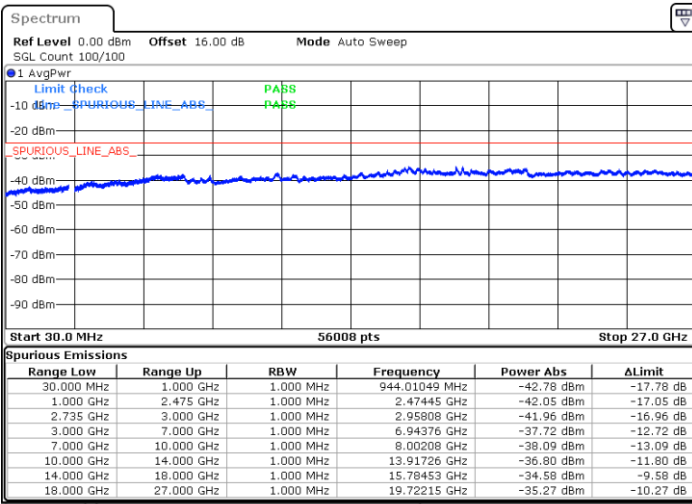

Date: 6.SEP.2020 11:24:59

LTE Band 41C / 20MHz+20MHz

16QAM

Lowest Channel / 1RB0 and 1RB99

Lowest Channel / 1RB99 and 1RB0

Date: 2.SEP.2020 11:13:15

Date: 2.SEP.2020 11:10:10

Lowest Channel / FullIRB

N/A

Date: 2.SEP.2020 11:18:23

LTE Band 41C / 20MHz+20MHz

16QAM

MiddleChannel / 1RB0 and 1RB99

Middle Channel / 1RB99 and 1RB0

Date: 3.SEP.2020 10:44:01

Date: 3.SEP.2020 10:47:05

Middle Channel / FullIRB

N/A

Date: 3.SEP.2020 10:38:53

LTE Band 41C / 20MHz+20MHz

16QAM

Highest Channel / 1RB0 and 1RB99

Highest Channel / 1RB99 and 1RB0

Date: 2.SEP.2020 11:35:42

Date: 2.SEP.2020 11:30:34

Highest Channel / FullIRB

N/A

Date: 2.SEP.2020 11:38:46

LTE Band 41C / 5MHz+20MHz

64QAM

Lowest Channel / 1RB0 and 1RB99

Lowest Channel / 1RB24 and 1RB0