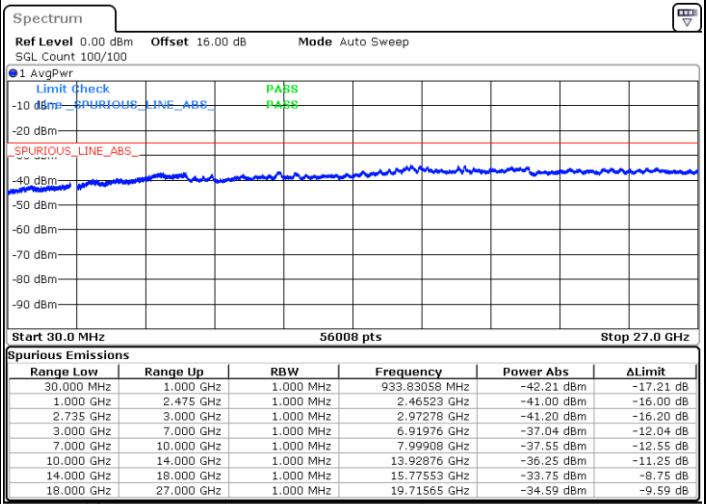

Highest Channel / 1RB0 and 1RB99

Highest Channel / 1RB24 and 1RB0

Date: 1.SEP.2020 17:23:56

Date: 1.SEP.2020 17:20:52

Highest Channel / FullIRB

N/A

Date: 1.SEP.2020 17:29:03

LTE Band 41C / 10MHz+15MHz

64QAM

Lowest Channel / 1RB0 and 1RB74

Lowest Channel / 1RB49 and 1RB0

Date: 2.SEP.2020 09:48:21

Date: 2.SEP.2020 09:43:13

Lowest Channel / FullIRB

N/A

Date: 2.SEP.2020 09:51:25

LTE Band 41C / 10MHz+15MHz

64QAM

MiddleChannel / 1RB0 and 1RB74

Middle Channel / 1RB49 and 1RB0

Date: 2.SEP.2020 10:42:14

Date: 2.SEP.2020 10:47:22

Middle Channel / FullIRB

N/A

Date: 2.SEP.2020 10:39:10

LTE Band 41C / 10MHz+15MHz

64QAM

Highest Channel / 1RB0 and 1RB74

Highest Channel / 1RB49 and 1RB0

Date: 2.SEP.2020 10:18:49

Date: 2.SEP.2020 10:15:45

Highest Channel / FullIRB