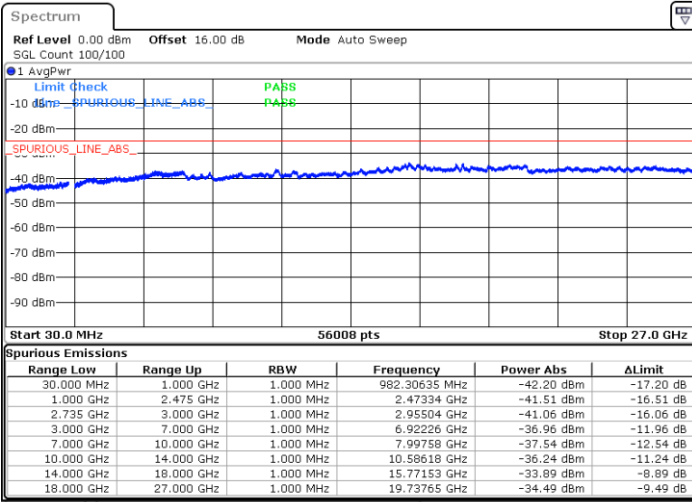

LTE Band 41C / 10MHz+15MHz

64QAM

MiddleChannel / 1RB0 and 1RB74

Middle Channel / 1RB49 and 1RB0

Date: 2.SEP.2020 10:42:14

Date: 2.SEP.2020 10:47:22

Middle Channel / FullIRB

N/A

Date: 2.SEP.2020 10:39:10

LTE Band 41C / 10MHz+15MHz

64QAM

Highest Channel / 1RB0 and 1RB74

Highest Channel / 1RB49 and 1RB0

Date: 2.SEP.2020 10:18:49

Date: 2.SEP.2020 10:15:45

Highest Channel / FullIRB

N/A

Date: 2.SEP.2020 10:23:57

LTE Band 41C / 10MHz+20MHz

64QAM

Lowest Channel / 1RB0 and 1RB99

Lowest Channel / 1RB49 and 1RB0

Date: 3.SEP.2020 15:45:26

Date: 3.SEP.2020 15:40:19