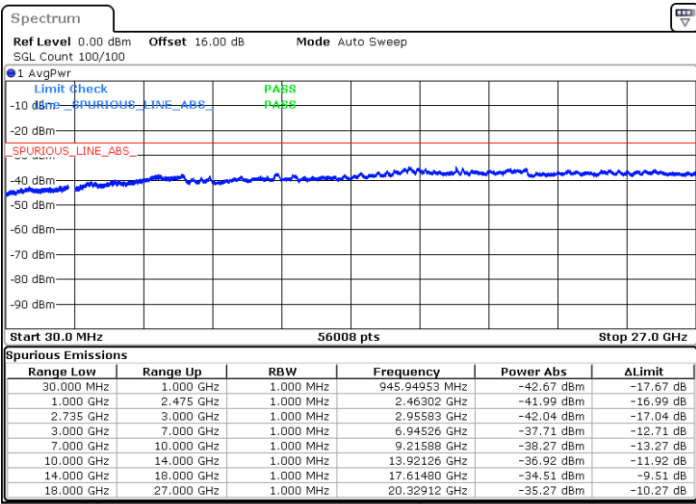

LTE Band 41C / 15MHz+15MHz

64QAM

Lowest Channel / 1RB0 and 1RB74

Lowest Channel / 1RB74 and 1RB0

Date: 4.SEP.2020 11:01:35

Date: 4.SEP.2020 10:56:28

Lowest Channel / FullIRB

N/A

Date: 4.SEP.2020 11:04:39

LTE Band 41C / 15MHz+15MHz

64QAM

Middle Channel / 1RB0 and 1RB74

Middle Channel / 1RB74 and 1RB0

Date: 4.SEP.2020 11:31:18

Date: 4.SEP.2020 11:36:26

Middle Channel / FullIRB

N/A

Date: 4.SEP.2020 11:28:14

LTE Band 41C / 15MHz+15MHz

64QAM

Highest Channel / 1RB0 and 1RB74

Highest Channel / 1RB74 and 1RB0

Date: 4.SEP.2020 11:45:10

Date: 4.SEP.2020 11:42:06