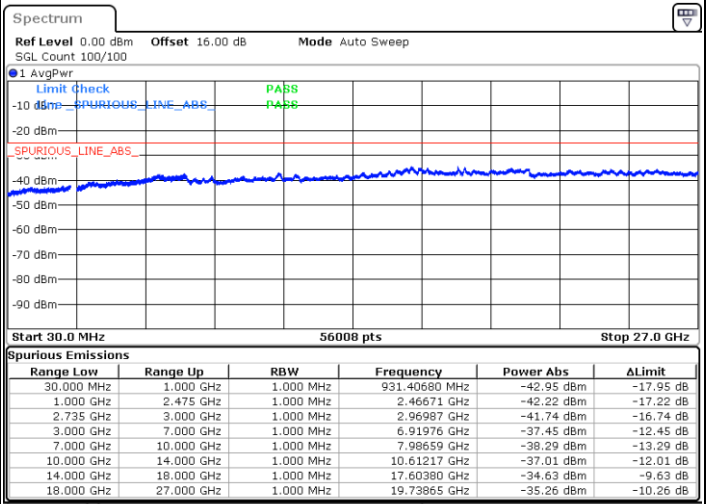

Date: 3.SEP.2020 16:21:24

Date: 3.SEP.2020 16:18:20

Highest Channel / FullIRB

N/A

Date: 3.SEP.2020 16:26:31

LTE Band 41C / 15MHz+10MHz

64QAM

Lowest Channel / 1RB0 and 1RB49

Lowest Channel / 1RB74 and 1RB0

Date: 3.SEP.2020 16:59:06

Date: 3.SEP.2020 16:53:58

Lowest Channel / FullIRB

N/A

Date: 3.SEP.2020 17:02:10

LTE Band 41C / 15MHz+10MHz

64QAM

Middle Channel / 1RB0 and 1RB49

Middle Channel / 1RB74 and 1RB0

Date: 3.SEP.2020 17:14:14

Date: 3.SEP.2020 17:19:21

Middle Channel / FullIRB

N/A

Date: 3.SEP.2020 17:11:10

LTE Band 41C / 15MHz+10MHz