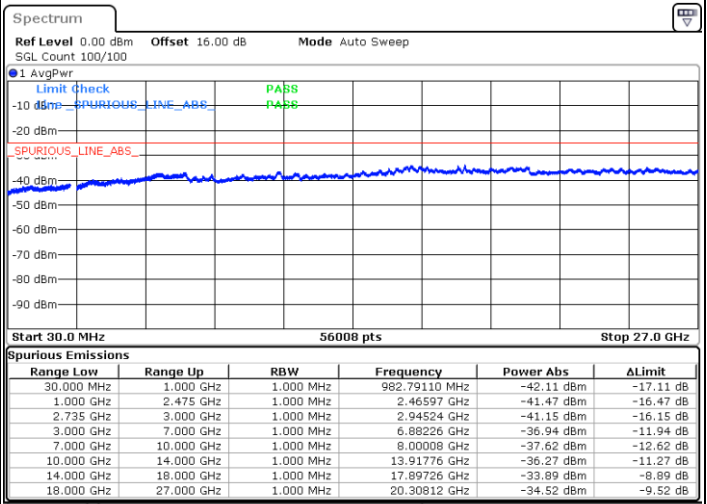

Middle Channel / FullIRB

N/A

Date: 3.SEP.2020 10:38:53

LTE Band 41C / 20MHz+20MHz

16QAM

Highest Channel / 1RB0 and 1RB99

Highest Channel / 1RB99 and 1RB0

Date: 2.SEP.2020 11:35:42

Date: 2.SEP.2020 11:30:34

Highest Channel / FullIRB

N/A

Date: 2.SEP.2020 11:38:46

LTE Band 41C / 5MHz+20MHz

64QAM

Lowest Channel / 1RB0 and 1RB99

Lowest Channel / 1RB24 and 1RB0