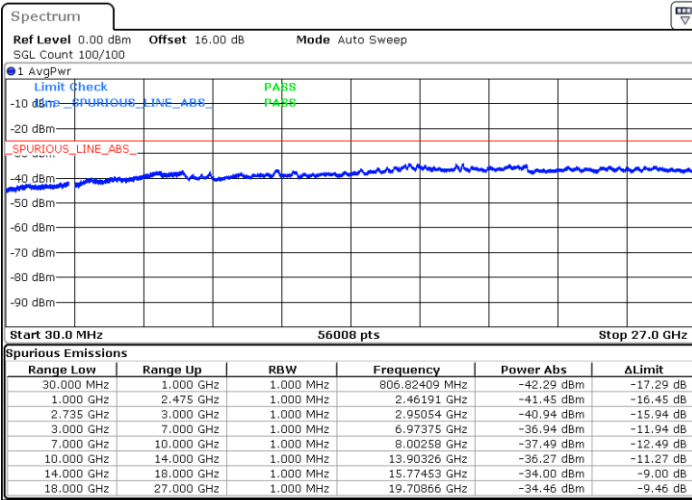

N/A

Date: 1.SEP.2020 16:04:44

LTE Band 41C / 20MHz+5MHz

16QAM

Highest Channel / 1RB0 and 1RB24

Highest Channel / 1RB99 and 1RB0

Date: 1.SEP.2020 16:55:01

Date: 1.SEP.2020 16:49:06

Highest Channel / FullIRB

N/A

Date: 1.SEP.2020 16:58:34

LTE Band 41C / 20MHz+10MHz

16QAM

Lowest Channel / 1RB0 and 1RB49

Lowest Channel / 1RB99 and 1RB0

Date: 6.SEP.2020 09:37:22