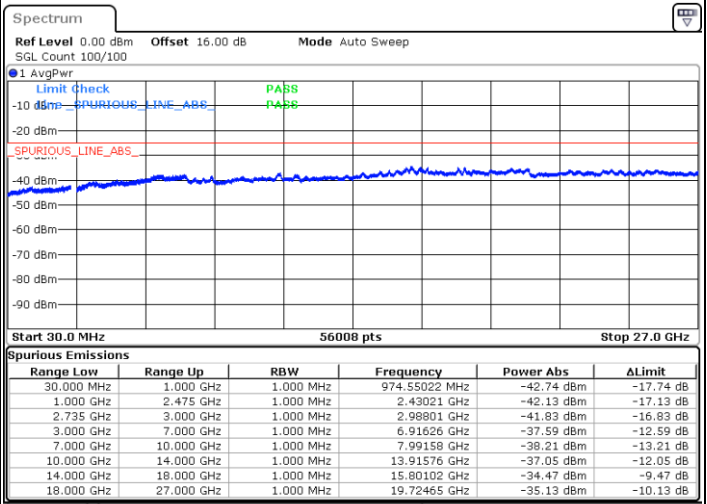

Lowest Channel / FullIRB

N/A

Date: 3.SEP.2020 15:47:29

LTE Band 41C / 10MHz+20MHz

64QAM

Middle Channel / 1RB0 and 1RB99

Middle Channel / 1RB49 and 1RB0

Date: 3.SEP.2020 16:04:20

Date: 3.SEP.2020 16:09:27

Middle Channel / FullIRB

N/A

Date: 3.SEP.2020 16:01:15

LTE Band 41C / 10MHz+20MHz

64QAM

Highest Channel / 1RB0 and 1RB99

Highest Channel / 1RB49 and 1RB0

Date: 3.SEP.2020 16:21:24

Date: 3.SEP.2020 16:18:20

Highest Channel / FullIRB

N/A

Date: 3.SEP.2020 16:26:31

LTE Band 41C / 15MHz+10MHz

64QAM

Lowest Channel / 1RB0 and 1RB49

Lowest Channel / 1RB74 and 1RB0

Date: 3.SEP.2020 16:59:06

Date: 3.SEP.2020 16:53:58

Lowest Channel / FullIRB

N/A

Date: 3.SEP.2020 17:02:10

LTE Band 41C / 15MHz+10MHz

64QAM