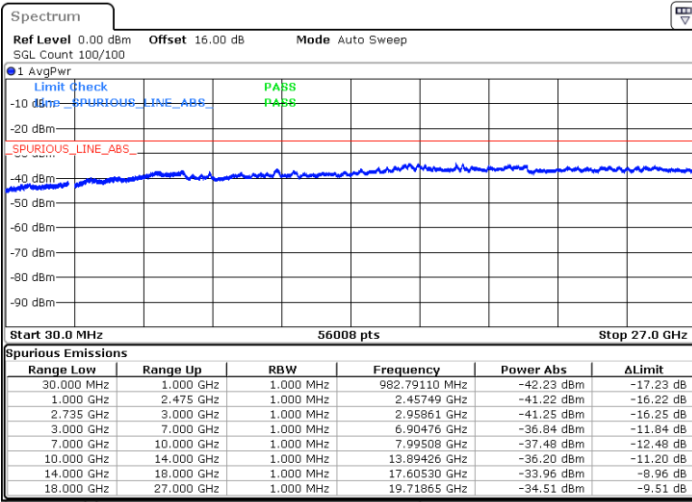

Middle Channel / 1RB24 and 1RB0

Date: 2.SEP.2020 09:22:58

Date: 2.SEP.2020 09:28:05

Middle Channel / FullIRB

N/A

Date: 2.SEP.2020 09:19:53

LTE Band 41C / 5MHz+20MHz

64QAM

Highest Channel / 1RB0 and 1RB99

Highest Channel / 1RB24 and 1RB0

Date: 1.SEP.2020 17:23:56

Date: 1.SEP.2020 17:20:52

Highest Channel / FullIRB

N/A

Date: 1.SEP.2020 17:29:03

LTE Band 41C / 10MHz+15MHz

64QAM

Lowest Channel / 1RB0 and 1RB74

Lowest Channel / 1RB49 and 1RB0

Date: 2.SEP.2020 09:48:21

Date: 2.SEP.2020 09:43:13

Lowest Channel / FullIRB

N/A

Date: 2.SEP.2020 09:51:25