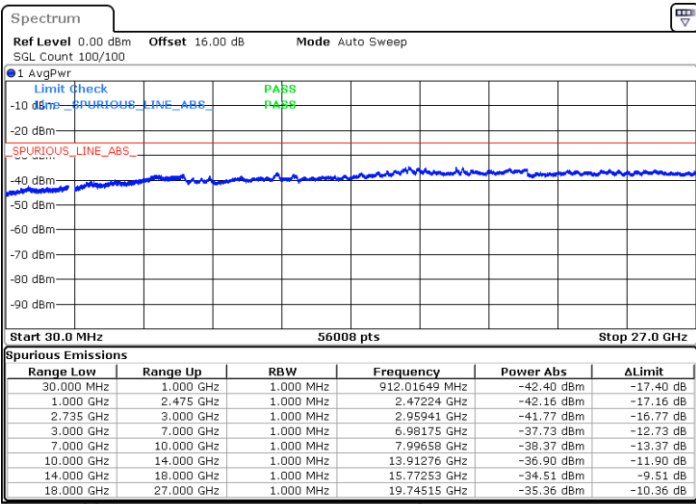

LTE Band 41C / 15MHz+15MHz

64QAM

Lowest Channel / 1RB0 and 1RB74

Lowest Channel / 1RB74 and 1RB0

Date: 4.SEP.2020 11:01:35

Date: 4.SEP.2020 10:56:28

Lowest Channel / FullIRB

N/A

Date: 4.SEP.2020 11:04:39

LTE Band 41C / 15MHz+15MHz

64QAM

Middle Channel / 1RB0 and 1RB74

Middle Channel / 1RB74 and 1RB0

Date: 4.SEP.2020 11:31:18

Date: 4.SEP.2020 11:36:26

Middle Channel / FullIRB

N/A

Date: 4.SEP.2020 11:28:14

LTE Band 41C / 15MHz+15MHz

64QAM

Highest Channel / 1RB0 and 1RB74

Highest Channel / 1RB74 and 1RB0

Date: 4.SEP.2020 11:45:10

Date: 4.SEP.2020 11:42:06