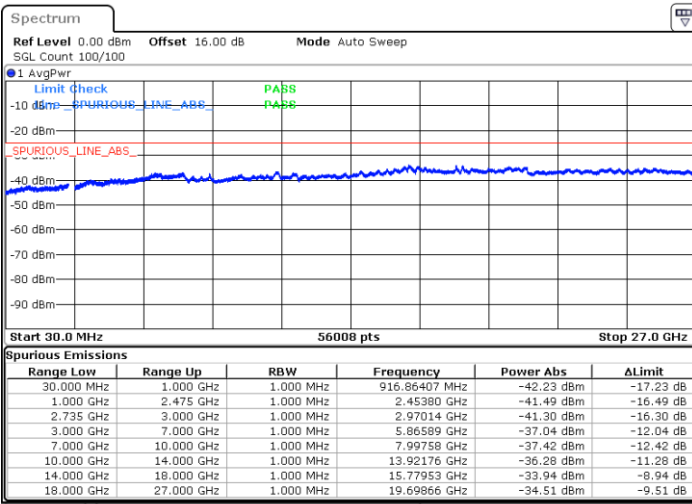

LTE Band 41C / 20MHz+5MHz

16QAM

Lowest Channel / 1RB0 and 1RB24

Lowest Channel / 1RB99 and 1RB0

Date: 1.SEP.2020 15:50:25

Date: 1.SEP.2020 15:46:53

Lowest Channel / FullRB

N/A

Date: 1.SEP.2020 15:56:20

LTE Band 41C / 20MHz+5MHz

16QAM

Middle Channel / 1RB0 and 1RB24

Middle Channel / 1RB99 and 1RB0

Date: 1.SEP.2020 16:10:38

Date: 1.SEP.2020 16:14:11

Middle Channel / FullIRB

N/A

Date: 1.SEP.2020 16:04:44

LTE Band 41C / 20MHz+5MHz

16QAM

Highest Channel / 1RB0 and 1RB24

Highest Channel / 1RB99 and 1RB0

Date: 1.SEP.2020 16:55:01

Date: 1.SEP.2020 16:49:06