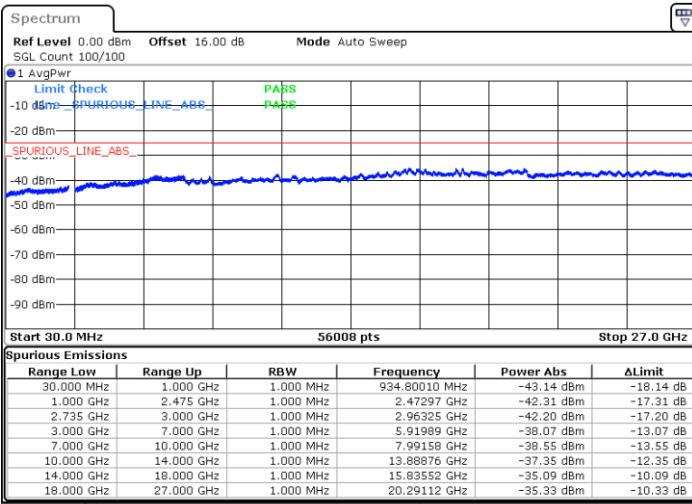

N/A

Date: 1.SEP.2020 16:04:44

LTE Band 41C / 20MHz+5MHz

16QAM

Highest Channel / 1RB0 and 1RB24

Highest Channel / 1RB99 and 1RB0

Date: 1.SEP.2020 16:55:01

Date: 1.SEP.2020 16:49:06

Highest Channel / FullIRB

N/A

Date: 1.SEP.2020 16:58:34

LTE Band 41C / 20MHz+10MHz

16QAM

Lowest Channel / 1RB0 and 1RB49

Lowest Channel / 1RB99 and 1RB0

Date: 6.SEP.2020 09:37:22

Date: 6.SEP.2020 09:34:18

Lowest Channel / FullRB

N/A

Date: 6.SEP.2020 09:42:30

LTE Band 41C / 20MHz+10MHz

16QAM

Middle Channel / 1RB0 and 1RB49

Middle Channel / 1RB99 and 1RB0

Date: 6.SEP.2020 09:58:18

Date: 6.SEP.2020 10:01:23

Middle Channel / FullIRB

N/A

Date: 6.SEP.2020 09:53:11

LTE Band 41C / 20MHz+10MHz

16QAM

Highest Channel / 1RB0 and 1RB49