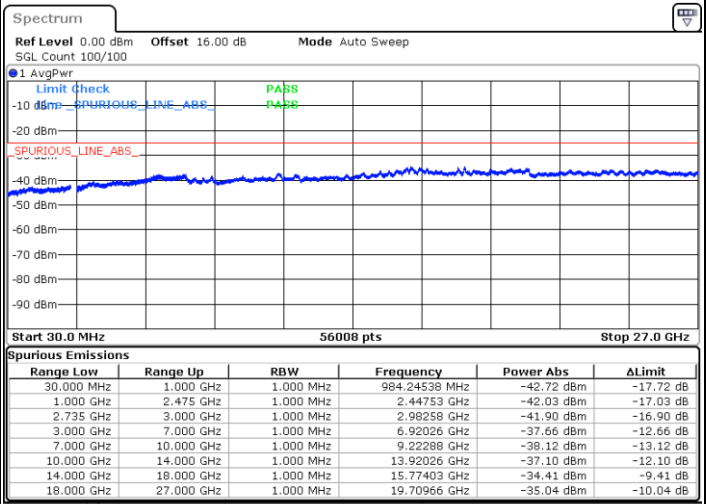

Date: 3.SEP.2020 16:09:27

Middle Channel / FullIRB

N/A

Date: 3.SEP.2020 16:01:15

LTE Band 41C / 10MHz+20MHz

64QAM

Highest Channel / 1RB0 and 1RB99

Highest Channel / 1RB49 and 1RB0

Date: 3.SEP.2020 16:21:24

Date: 3.SEP.2020 16:18:20

Highest Channel / FullIRB

N/A

Date: 3.SEP.2020 16:26:31

LTE Band 41C / 15MHz+10MHz

64QAM

Lowest Channel / 1RB0 and 1RB49

Lowest Channel / 1RB74 and 1RB0

Date: 3.SEP.2020 16:59:06

Date: 3.SEP.2020 16:53:58

Lowest Channel / FullIRB

N/A

Date: 3.SEP.2020 17:02:10

LTE Band 41C / 15MHz+10MHz

64QAM