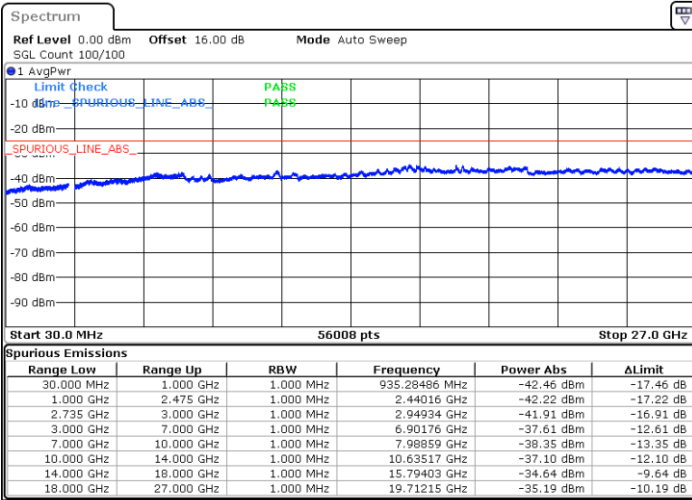

Highest Channel / FullIRB

N/A

Date: 4.SEP.2020 11:50:17