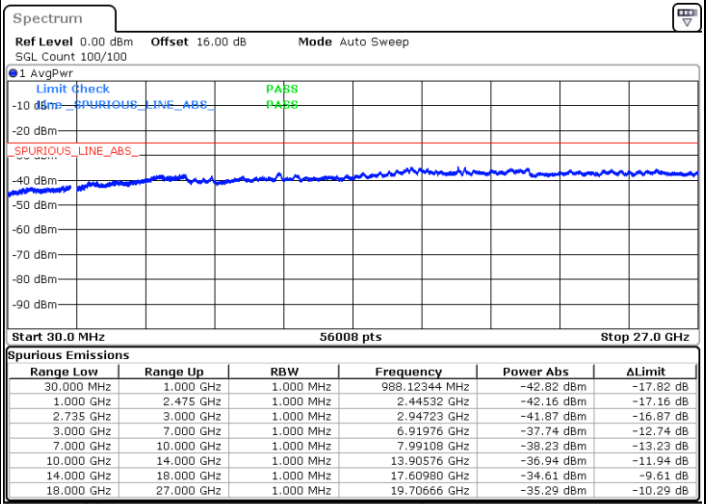

Date: 2.SEP.2020 10:39:10

LTE Band 41C / 10MHz+15MHz

64QAM

Highest Channel / 1RB0 and 1RB74

Highest Channel / 1RB49 and 1RB0

Date: 2.SEP.2020 10:18:49

Date: 2.SEP.2020 10:15:45

Highest Channel / FullIRB

N/A

Date: 2.SEP.2020 10:23:57

LTE Band 41C / 10MHz+20MHz

64QAM

Lowest Channel / 1RB0 and 1RB99

Lowest Channel / 1RB49 and 1RB0

Date: 3.SEP.2020 15:45:26

Date: 3.SEP.2020 15:40:19

Lowest Channel / FullIRB

N/A

Date: 3.SEP.2020 15:47:29

LTE Band 41C / 10MHz+20MHz

64QAM

Middle Channel / 1RB0 and 1RB99

Middle Channel / 1RB49 and 1RB0

Date: 3.SEP.2020 16:04:20

Date: 3.SEP.2020 16:09:27

Middle Channel / FullIRB

N/A

Date: 3.SEP.2020 16:01:15

LTE Band 41C / 10MHz+20MHz

64QAM

Highest Channel / 1RB0 and 1RB99

Highest Channel / 1RB49 and 1RB0