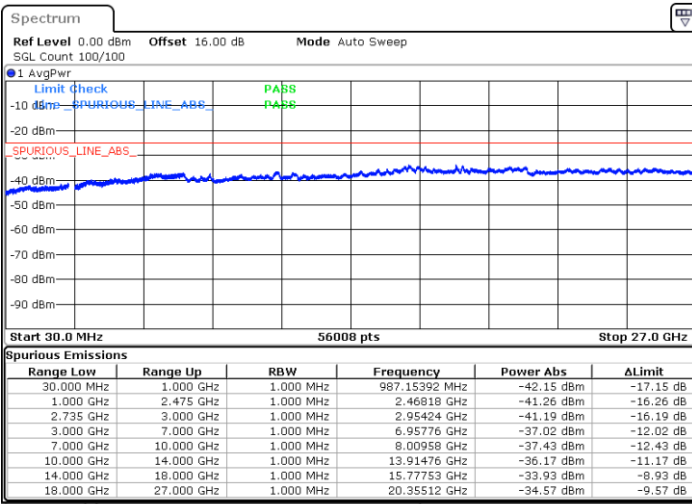

Highest Channel / 1RB0 and 1RB99

Highest Channel / 1RB24 and 1RB0

Date: 1.SEP.2020 17:23:56

Date: 1.SEP.2020 17:20:52

Highest Channel / FullIRB

N/A

Date: 1.SEP.2020 17:29:03

LTE Band 41C / 10MHz+15MHz

64QAM

Lowest Channel / 1RB0 and 1RB74

Lowest Channel / 1RB49 and 1RB0

Date: 2.SEP.2020 09:48:21

Date: 2.SEP.2020 09:43:13

Lowest Channel / FullIRB

N/A

Date: 2.SEP.2020 09:51:25

LTE Band 41C / 10MHz+15MHz

64QAM

MiddleChannel / 1RB0 and 1RB74

Middle Channel / 1RB49 and 1RB0

Date: 2.SEP.2020 10:42:14

Date: 2.SEP.2020 10:47:22

Middle Channel / FullIRB

N/A

Date: 2.SEP.2020 10:39:10

LTE Band 41C / 10MHz+15MHz

64QAM

Highest Channel / 1RB0 and 1RB74

Highest Channel / 1RB49 and 1RB0

Date: 2.SEP.2020 10:18:49

Date: 2.SEP.2020 10:15:45

Highest Channel / FullIRB