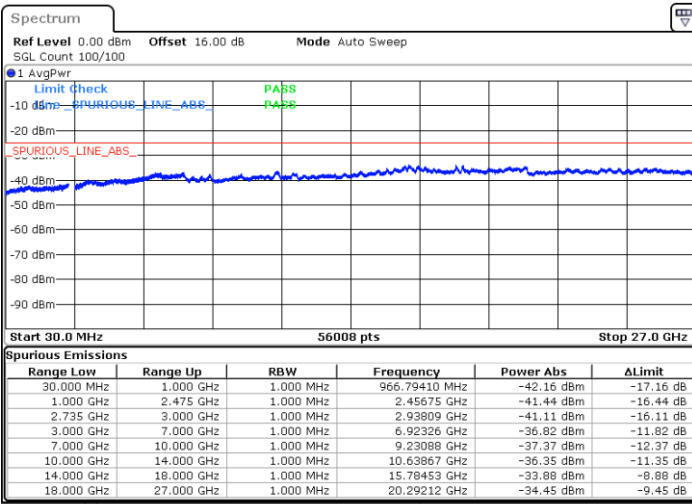

LTE Band 41C / 20MHz+15MHz

16QAM

Highest Channel / 1RB0 and 1RB74

Highest Channel / 1RB99 and 1RB0

Date: 6.SEP.2020 11:21:54

Date: 6.SEP.2020 11:16:47

Highest Channel / FullIRB

N/A

Date: 6.SEP.2020 11:24:59

LTE Band 41C / 20MHz+20MHz

16QAM

Lowest Channel / 1RB0 and 1RB99

Lowest Channel / 1RB99 and 1RB0

Date: 2.SEP.2020 11:13:15

Date: 2.SEP.2020 11:10:10

Lowest Channel / FullIRB

N/A

Date: 2.SEP.2020 11:18:23

LTE Band 41C / 20MHz+20MHz

16QAM

MiddleChannel / 1RB0 and 1RB99

Middle Channel / 1RB99 and 1RB0

Date: 3.SEP.2020 10:44:01

Date: 3.SEP.2020 10:47:05

Middle Channel / FullIRB

N/A

Date: 3.SEP.2020 10:38:53

LTE Band 41C / 20MHz+20MHz

16QAM

Highest Channel / 1RB0 and 1RB99

Highest Channel / 1RB99 and 1RB0

Date: 2.SEP.2020 11:35:42