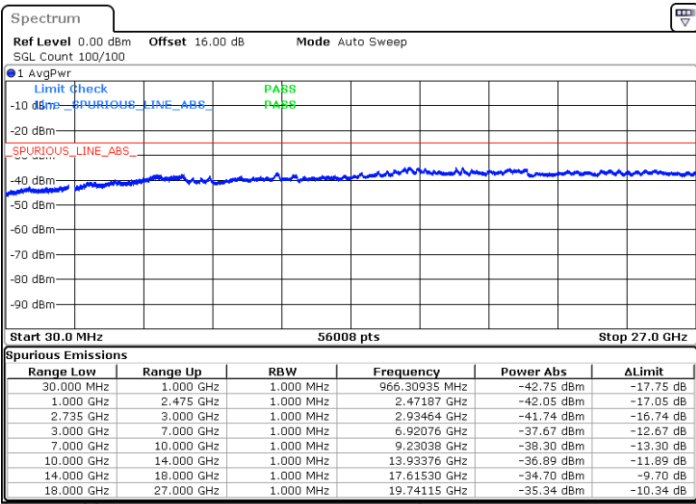

Lowest Channel / 1RB74 and 1RB0

Date: 3.SEP.2020 16:59:06

Date: 3.SEP.2020 16:53:58

Lowest Channel / FullIRB

N/A

Date: 3.SEP.2020 17:02:10

LTE Band 41C / 15MHz+10MHz

64QAM

Middle Channel / 1RB0 and 1RB49

Middle Channel / 1RB74 and 1RB0

Date: 3.SEP.2020 17:14:14

Date: 3.SEP.2020 17:19:21

Middle Channel / FullIRB

N/A

Date: 3.SEP.2020 17:11:10

LTE Band 41C / 15MHz+10MHz

64QAM

Highest Channel / 1RB0 and 1RB49

Highest Channel / 1RB74 and 1RB0

Date: 3.SEP.2020 17:32:29

Date: 3.SEP.2020 17:29:24

Highest Channel / FullIRB

N/A

Date: 3.SEP.2020 17:37:36