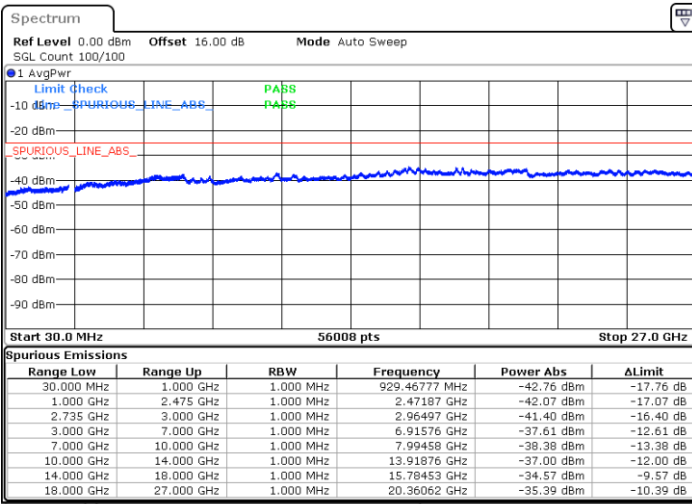

N/A

Date: 2.SEP.2020 10:23:57

LTE Band 41C / 10MHz+20MHz

64QAM

Lowest Channel / 1RB0 and 1RB99

Lowest Channel / 1RB49 and 1RB0

Date: 3.SEP.2020 15:45:26

Date: 3.SEP.2020 15:40:19

Lowest Channel / FullIRB

N/A

Date: 3.SEP.2020 15:47:29

LTE Band 41C / 10MHz+20MHz

64QAM

Middle Channel / 1RB0 and 1RB99

Middle Channel / 1RB49 and 1RB0

Date: 3.SEP.2020 16:04:20

Date: 3.SEP.2020 16:09:27

Middle Channel / FullIRB

N/A

Date: 3.SEP.2020 16:01:15

LTE Band 41C / 10MHz+20MHz

64QAM

Highest Channel / 1RB0 and 1RB99

Highest Channel / 1RB49 and 1RB0

Date: 3.SEP.2020 16:21:24

Date: 3.SEP.2020 16:18:20

Highest Channel / FullIRB

N/A

Date: 3.SEP.2020 16:26:31

LTE Band 41C / 15MHz+10MHz

64QAM

Lowest Channel / 1RB0 and 1RB49