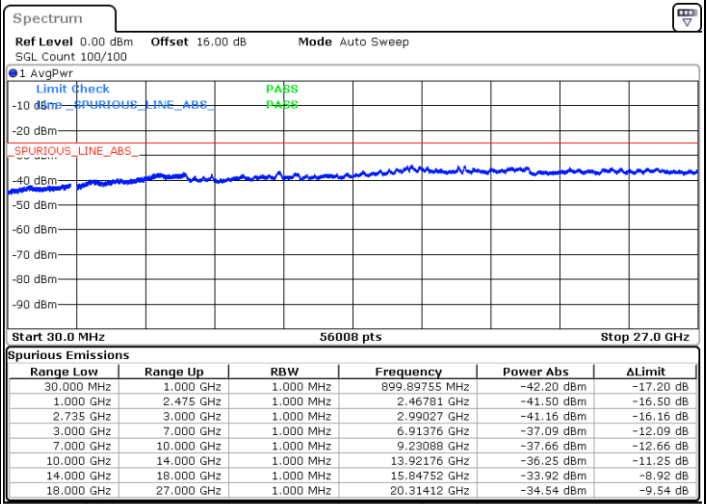

Highest Channel / 1RB0 and 1RB99

Highest Channel / 1RB24 and 1RB0

Date: 1.SEP.2020 17:23:56

Date: 1.SEP.2020 17:20:52

Highest Channel / FullIRB

N/A

Date: 1.SEP.2020 17:29:03

LTE Band 41C / 10MHz+15MHz

64QAM

Lowest Channel / 1RB0 and 1RB74

Lowest Channel / 1RB49 and 1RB0

Date: 2.SEP.2020 09:48:21

Date: 2.SEP.2020 09:43:13

Lowest Channel / FullIRB

N/A

Date: 2.SEP.2020 09:51:25