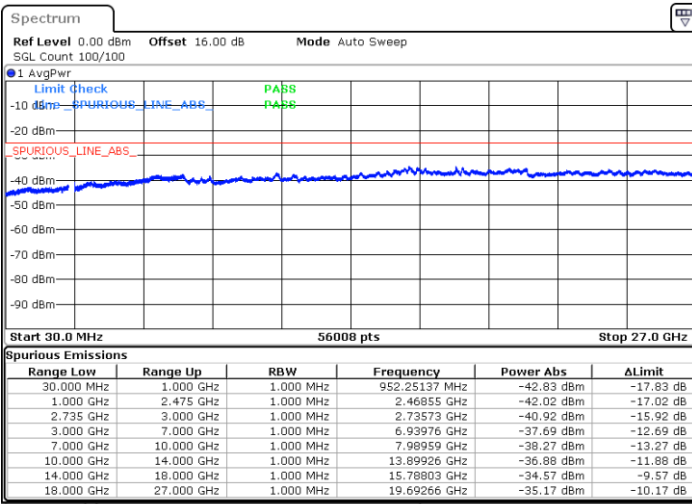

Lowest Channel / 1RB74 and 1RB0

Date: 3.SEP.2020 16:59:06

Date: 3.SEP.2020 16:53:58

Lowest Channel / FullIRB

N/A

Date: 3.SEP.2020 17:02:10

LTE Band 41C / 15MHz+10MHz

64QAM

Middle Channel / 1RB0 and 1RB49

Middle Channel / 1RB74 and 1RB0

Date: 3.SEP.2020 17:14:14

Date: 3.SEP.2020 17:19:21

Middle Channel / FullIRB

N/A

Date: 3.SEP.2020 17:11:10

LTE Band 41C / 15MHz+10MHz

64QAM

Highest Channel / 1RB0 and 1RB49

Highest Channel / 1RB74 and 1RB0

Date: 3.SEP.2020 17:32:29

Date: 3.SEP.2020 17:29:24

Highest Channel / FullIRB

N/A

Date: 3.SEP.2020 17:37:36