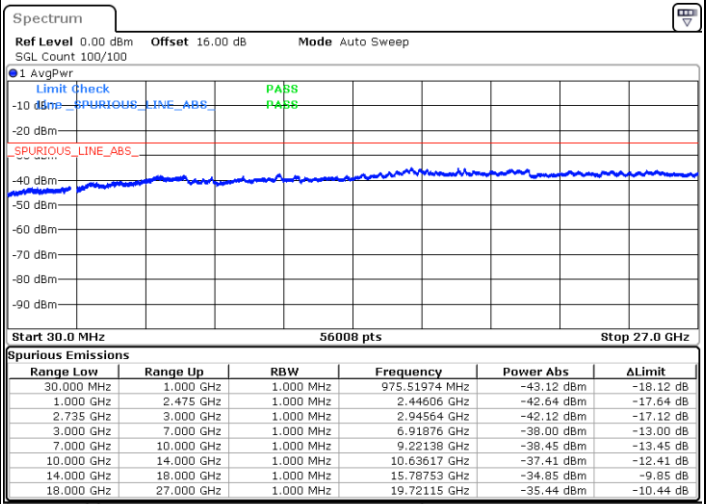

N/A

Date: 1.SEP.2020 16:04:44

LTE Band 41C / 20MHz+5MHz

16QAM

Highest Channel / 1RB0 and 1RB24

Highest Channel / 1RB99 and 1RB0

Date: 1.SEP.2020 16:55:01

Date: 1.SEP.2020 16:49:06

Highest Channel / FullIRB

N/A

Date: 1.SEP.2020 16:58:34

LTE Band 41C / 20MHz+10MHz

16QAM

Lowest Channel / 1RB0 and 1RB49

Lowest Channel / 1RB99 and 1RB0

Date: 6.SEP.2020 09:37:22

Date: 6.SEP.2020 09:34:18

Lowest Channel / FullRB

N/A

Date: 6.SEP.2020 09:42:30

LTE Band 41C / 20MHz+10MHz

16QAM

Middle Channel / 1RB0 and 1RB49

Middle Channel / 1RB99 and 1RB0

Date: 6.SEP.2020 09:58:18

Date: 6.SEP.2020 10:01:23

Middle Channel / FullIRB

N/A

Date: 6.SEP.2020 09:53:11

LTE Band 41C / 20MHz+10MHz

16QAM

Highest Channel / 1RB0 and 1RB49