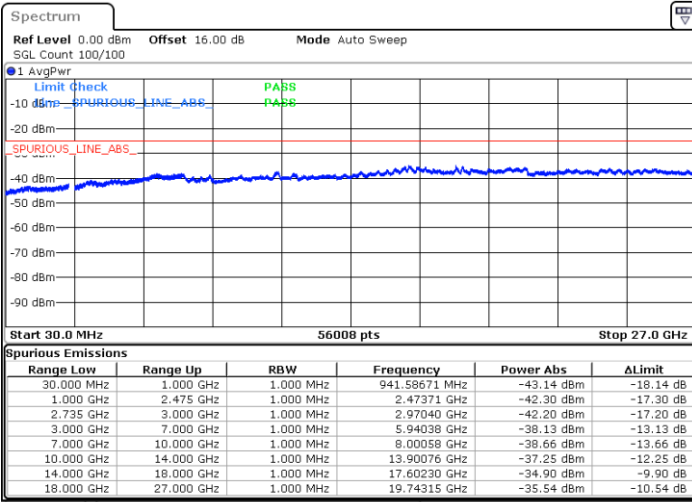

Date: 6.SEP.2020 09:58:18

Date: 6.SEP.2020 10:01:23

Middle Channel / FullIRB

N/A

Date: 6.SEP.2020 09:53:11

LTE Band 41C / 20MHz+10MHz

16QAM

Highest Channel / 1RB0 and 1RB49

Highest Channel / 1RB99 and 1RB0

Date: 6.SEP.2020 10:14:36

Date: 6.SEP.2020 10:09:28

Highest Channel / FullIRB

N/A

Date: 6.SEP.2020 10:17:40

LTE Band 41C / 20MHz+15MHz

16QAM

Lowest Channel / 1RB0 and 1RB74

Lowest Channel / 1RB99 and 1RB0

Date: 6.SEP.2020 10:48:41

Date: 6.SEP.2020 10:45:37

Lowest Channel / FullRB

N/A

Date: 6.SEP.2020 10:53:49

LTE Band 41C / 20MHz+15MHz