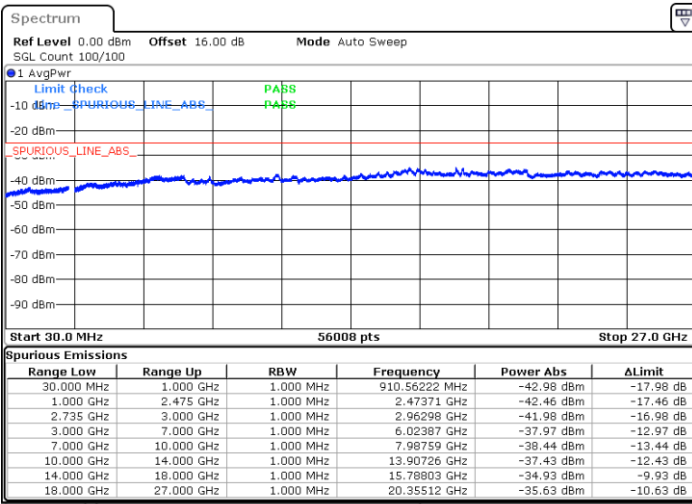

Highest Channel / FullIRB

N/A

Date: 1.SEP.2020 16:58:34

LTE Band 41C / 20MHz+10MHz

16QAM

Lowest Channel / 1RB0 and 1RB49

Lowest Channel / 1RB99 and 1RB0

Date: 6.SEP.2020 09:37:22

Date: 6.SEP.2020 09:34:18

Lowest Channel / FullRB

N/A

Date: 6.SEP.2020 09:42:30

LTE Band 41C / 20MHz+10MHz

16QAM

Middle Channel / 1RB0 and 1RB49

Middle Channel / 1RB99 and 1RB0

Date: 6.SEP.2020 09:58:18

Date: 6.SEP.2020 10:01:23

Middle Channel / FullIRB

N/A

Date: 6.SEP.2020 09:53:11

LTE Band 41C / 20MHz+10MHz

16QAM

Highest Channel / 1RB0 and 1RB49

Highest Channel / 1RB99 and 1RB0

Date: 6.SEP.2020 10:14:36

Date: 6.SEP.2020 10:09:28

Highest Channel / FullIRB

N/A

Date: 6.SEP.2020 10:17:40

LTE Band 41C / 20MHz+15MHz

16QAM