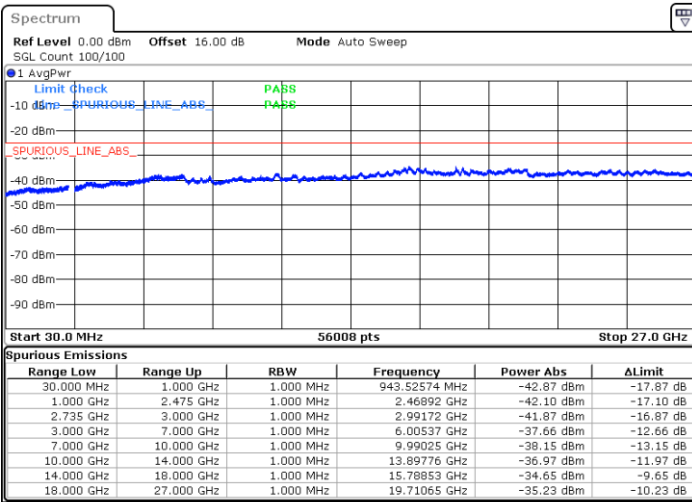

Lowest Channel / 1RB74 and 1RB0

Date: 3.SEP.2020 16:59:06

Date: 3.SEP.2020 16:53:58

Lowest Channel / FullIRB

N/A

Date: 3.SEP.2020 17:02:10

LTE Band 41C / 15MHz+10MHz

64QAM

Middle Channel / 1RB0 and 1RB49

Middle Channel / 1RB74 and 1RB0

Date: 3.SEP.2020 17:14:14

Date: 3.SEP.2020 17:19:21

Middle Channel / FullIRB

N/A

Date: 3.SEP.2020 17:11:10

LTE Band 41C / 15MHz+10MHz

64QAM

Highest Channel / 1RB0 and 1RB49

Highest Channel / 1RB74 and 1RB0

Date: 3.SEP.2020 17:32:29

Date: 3.SEP.2020 17:29:24

Highest Channel / FullIRB

N/A

Date: 3.SEP.2020 17:37:36

LTE Band 41C / 15MHz+15MHz

64QAM

Lowest Channel / 1RB0 and 1RB74

Lowest Channel / 1RB74 and 1RB0

Date: 4.SEP.2020 11:01:35

Date: 4.SEP.2020 10:56:28

Lowest Channel / FullIRB

N/A