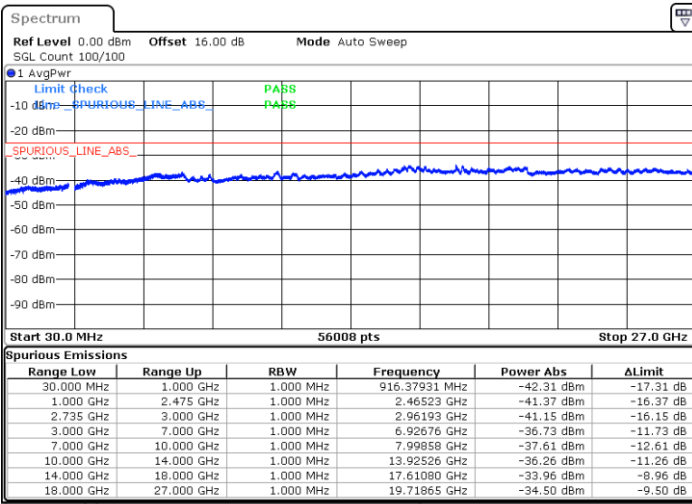

Highest Channel / 1RB0 and 1RB99

Highest Channel / 1RB24 and 1RB0

Date: 1.SEP.2020 17:23:56

Date: 1.SEP.2020 17:20:52

Highest Channel / FullIRB

N/A

Date: 1.SEP.2020 17:29:03

LTE Band 41C / 10MHz+15MHz

64QAM

Lowest Channel / 1RB0 and 1RB74

Lowest Channel / 1RB49 and 1RB0

Date: 2.SEP.2020 09:48:21

Date: 2.SEP.2020 09:43:13

Lowest Channel / FullIRB

N/A

Date: 2.SEP.2020 09:51:25