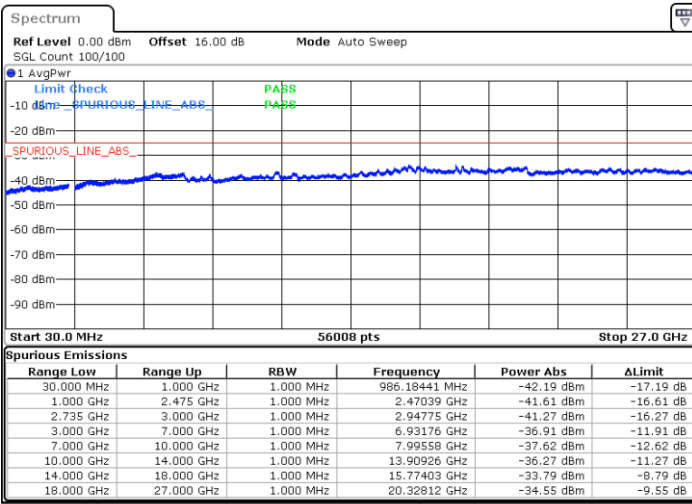

LTE Band 41C / 20MHz+15MHz

16QAM

Highest Channel / 1RB0 and 1RB74

Highest Channel / 1RB99 and 1RB0

Date: 6.SEP.2020 11:21:54

Date: 6.SEP.2020 11:16:47

Highest Channel / FullIRB

N/A

Date: 6.SEP.2020 11:24:59

LTE Band 41C / 20MHz+20MHz

16QAM

Lowest Channel / 1RB0 and 1RB99

Lowest Channel / 1RB99 and 1RB0

Date: 2.SEP.2020 11:13:15

Date: 2.SEP.2020 11:10:10

Lowest Channel / FullIRB

N/A

Date: 2.SEP.2020 11:18:23

LTE Band 41C / 20MHz+20MHz

16QAM

MiddleChannel / 1RB0 and 1RB99

Middle Channel / 1RB99 and 1RB0

Date: 3.SEP.2020 10:44:01

Date: 3.SEP.2020 10:47:05

Middle Channel / FullIRB

N/A

Date: 3.SEP.2020 10:38:53

LTE Band 41C / 20MHz+20MHz

16QAM

Highest Channel / 1RB0 and 1RB99

Highest Channel / 1RB99 and 1RB0

Date: 2.SEP.2020 11:35:42