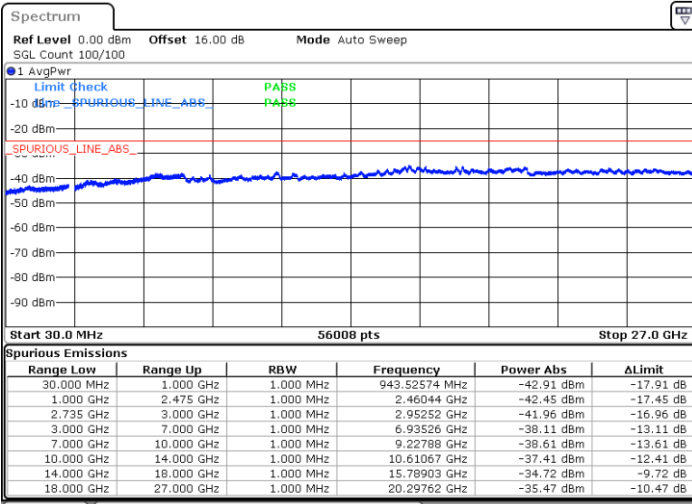

LTE Band 41C / 20MHz+15MHz

16QAM

Highest Channel / 1RB0 and 1RB74

Highest Channel / 1RB99 and 1RB0

Date: 6.SEP.2020 11:21:54

Date: 6.SEP.2020 11:16:47

Highest Channel / FullIRB

N/A

Date: 6.SEP.2020 11:24:59

LTE Band 41C / 20MHz+20MHz

16QAM

Lowest Channel / 1RB0 and 1RB99

Lowest Channel / 1RB99 and 1RB0

Date: 2.SEP.2020 11:13:15

Date: 2.SEP.2020 11:10:10

Lowest Channel / FullIRB