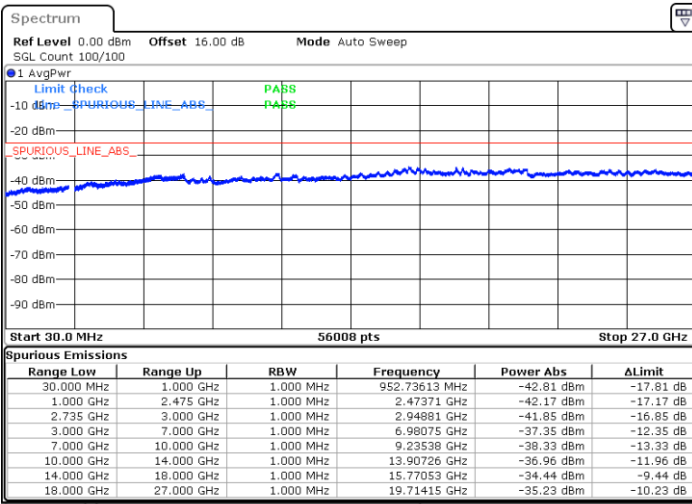

64QAM

Highest Channel / 1RB0 and 1RB49

Highest Channel / 1RB74 and 1RB0

Date: 3.SEP.2020 17:32:29

Date: 3.SEP.2020 17:29:24

Highest Channel / FullIRB

N/A

Date: 3.SEP.2020 17:37:36

LTE Band 41C / 15MHz+15MHz

64QAM

Lowest Channel / 1RB0 and 1RB74

Lowest Channel / 1RB74 and 1RB0

Date: 4.SEP.2020 11:01:35

Date: 4.SEP.2020 10:56:28

Lowest Channel / FullIRB

N/A

Date: 4.SEP.2020 11:04:39

LTE Band 41C / 15MHz+15MHz

64QAM

Middle Channel / 1RB0 and 1RB74

Middle Channel / 1RB74 and 1RB0

Date: 4.SEP.2020 11:31:18

Date: 4.SEP.2020 11:36:26

Middle Channel / FullIRB