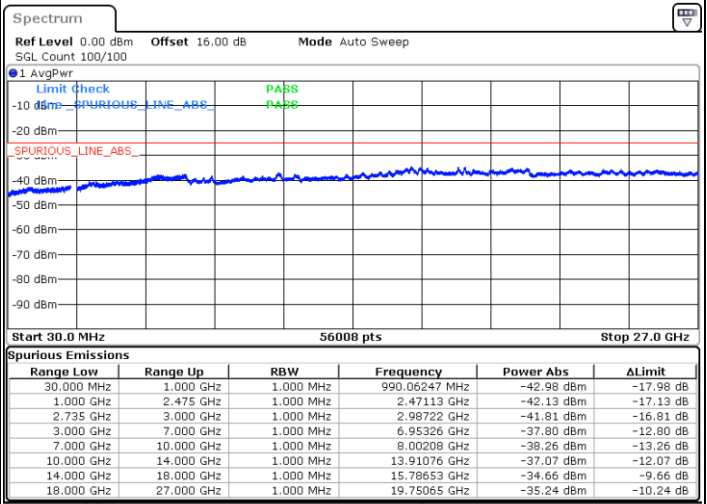

N/A

Date: 2.SEP.2020 10:23:57

LTE Band 41C / 10MHz+20MHz

64QAM

Lowest Channel / 1RB0 and 1RB99

Lowest Channel / 1RB49 and 1RB0

Date: 3.SEP.2020 15:45:26

Date: 3.SEP.2020 15:40:19

Lowest Channel / FullIRB

N/A

Date: 3.SEP.2020 15:47:29

LTE Band 41C / 10MHz+20MHz

64QAM

Middle Channel / 1RB0 and 1RB99

Middle Channel / 1RB49 and 1RB0

Date: 3.SEP.2020 16:04:20

Date: 3.SEP.2020 16:09:27

Middle Channel / FullIRB

N/A

Date: 3.SEP.2020 16:01:15

LTE Band 41C / 10MHz+20MHz

64QAM

Highest Channel / 1RB0 and 1RB99

Highest Channel / 1RB49 and 1RB0

Date: 3.SEP.2020 16:21:24

Date: 3.SEP.2020 16:18:20

Highest Channel / FullIRB

N/A

Date: 3.SEP.2020 16:26:31

LTE Band 41C / 15MHz+10MHz

64QAM

Lowest Channel / 1RB0 and 1RB49