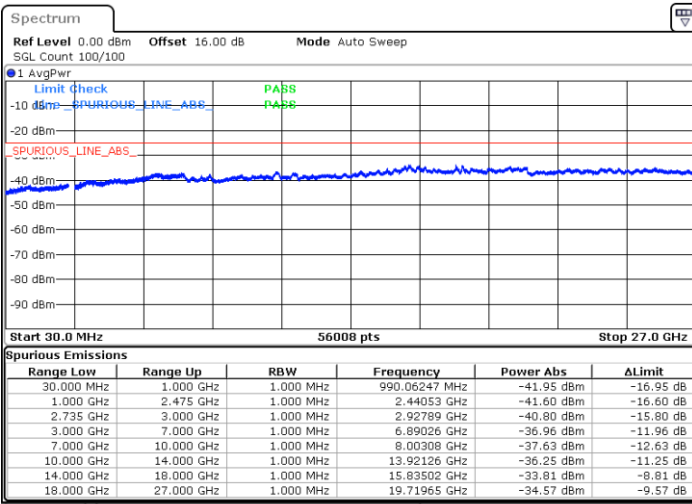

Middle Channel / FullIRB

N/A

Date: 3.SEP.2020 10:38:53

LTE Band 41C / 20MHz+20MHz

16QAM

Highest Channel / 1RB0 and 1RB99

Highest Channel / 1RB99 and 1RB0

Date: 2.SEP.2020 11:35:42

Date: 2.SEP.2020 11:30:34

Highest Channel / FullIRB

N/A

Date: 2.SEP.2020 11:38:46

LTE Band 41C / 5MHz+20MHz

64QAM

Lowest Channel / 1RB0 and 1RB99

Lowest Channel / 1RB24 and 1RB0