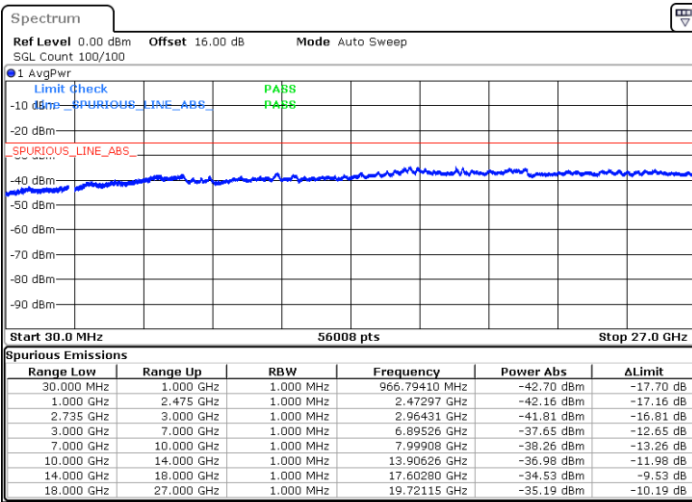

Lowest Channel / FullIRB

N/A

Date: 3.SEP.2020 15:47:29

LTE Band 41C / 10MHz+20MHz

64QAM

Middle Channel / 1RB0 and 1RB99

Middle Channel / 1RB49 and 1RB0

Date: 3.SEP.2020 16:04:20

Date: 3.SEP.2020 16:09:27

Middle Channel / FullIRB

N/A

Date: 3.SEP.2020 16:01:15

LTE Band 41C / 10MHz+20MHz

64QAM

Highest Channel / 1RB0 and 1RB99

Highest Channel / 1RB49 and 1RB0

Date: 3.SEP.2020 16:21:24

Date: 3.SEP.2020 16:18:20

Highest Channel / FullIRB

N/A

Date: 3.SEP.2020 16:26:31

LTE Band 41C / 15MHz+10MHz

64QAM

Lowest Channel / 1RB0 and 1RB49

Lowest Channel / 1RB74 and 1RB0

Date: 3.SEP.2020 16:59:06

Date: 3.SEP.2020 16:53:58

Lowest Channel / FullIRB

N/A

Date: 3.SEP.2020 17:02:10

LTE Band 41C / 15MHz+10MHz

64QAM