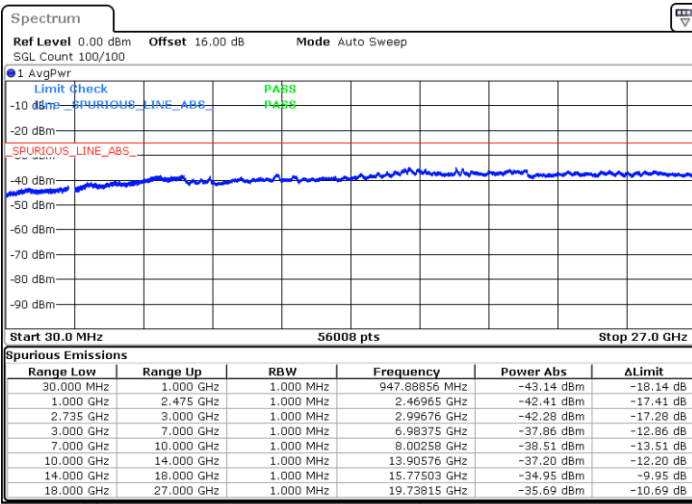

LTE Band 41C / 20MHz+15MHz

16QAM

Middle Channel / 1RB0 and 1RB74

Middle Channel / 1RB99 and 1RB0

Date: 6.SEP.2020 11:05:56

Date: 6.SEP.2020 11:09:00