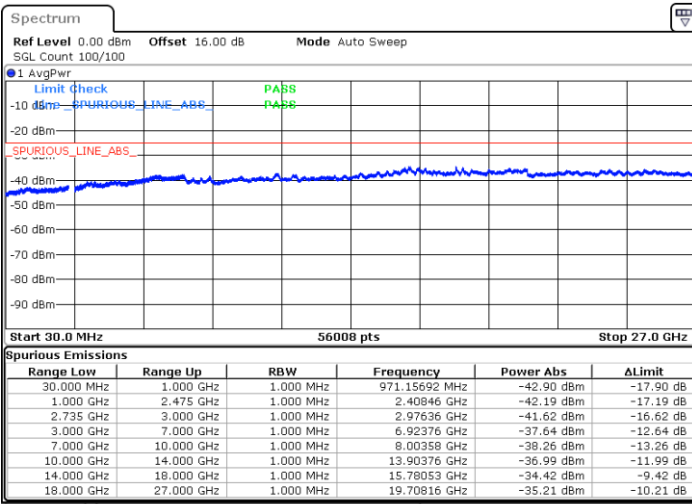

Date: 4.SEP.2020 11:04:39

LTE Band 41C / 15MHz+15MHz

64QAM

Middle Channel / 1RB0 and 1RB74

Middle Channel / 1RB74 and 1RB0

Date: 4.SEP.2020 11:31:18

Date: 4.SEP.2020 11:36:26

Middle Channel / FullIRB

N/A

Date: 4.SEP.2020 11:28:14

LTE Band 41C / 15MHz+15MHz

64QAM

Highest Channel / 1RB0 and 1RB74

Highest Channel / 1RB74 and 1RB0

Date: 4.SEP.2020 11:45:10

Date: 4.SEP.2020 11:42:06