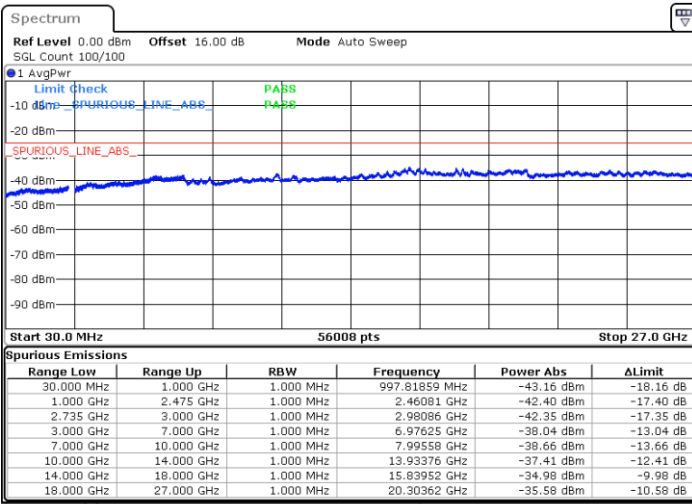

Date: 6.SEP.2020 09:34:18

Lowest Channel / FullRB

N/A

Date: 6.SEP.2020 09:42:30

LTE Band 41C / 20MHz+10MHz

16QAM

Middle Channel / 1RB0 and 1RB49

Middle Channel / 1RB99 and 1RB0

Date: 6.SEP.2020 09:58:18

Date: 6.SEP.2020 10:01:23

Middle Channel / FullIRB

N/A

Date: 6.SEP.2020 09:53:11

LTE Band 41C / 20MHz+10MHz

16QAM

Highest Channel / 1RB0 and 1RB49

Highest Channel / 1RB99 and 1RB0

Date: 6.SEP.2020 10:14:36

Date: 6.SEP.2020 10:09:28

Highest Channel / FullIRB

N/A

Date: 6.SEP.2020 10:17:40

LTE Band 41C / 20MHz+15MHz

16QAM

Lowest Channel / 1RB0 and 1RB74

Lowest Channel / 1RB99 and 1RB0

Date: 6.SEP.2020 10:48:41

Date: 6.SEP.2020 10:45:37

Lowest Channel / FullRB

N/A

Date: 6.SEP.2020 10:53:49

LTE Band 41C / 20MHz+15MHz