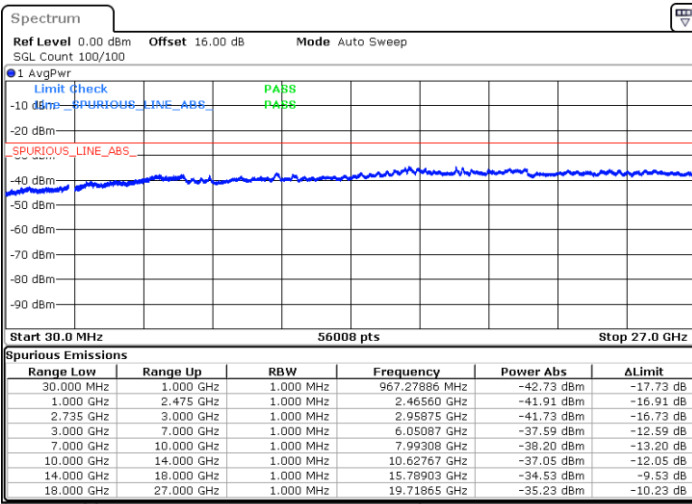

Date: 3.SEP.2020 16:21:24

Date: 3.SEP.2020 16:18:20

Highest Channel / FullIRB

N/A

Date: 3.SEP.2020 16:26:31

LTE Band 41C / 15MHz+10MHz

64QAM

Lowest Channel / 1RB0 and 1RB49

Lowest Channel / 1RB74 and 1RB0

Date: 3.SEP.2020 16:59:06

Date: 3.SEP.2020 16:53:58

Lowest Channel / FullIRB

N/A

Date: 3.SEP.2020 17:02:10

LTE Band 41C / 15MHz+10MHz

64QAM

Middle Channel / 1RB0 and 1RB49

Middle Channel / 1RB74 and 1RB0

Date: 3.SEP.2020 17:14:14

Date: 3.SEP.2020 17:19:21

Middle Channel / FullIRB

N/A

Date: 3.SEP.2020 17:11:10

LTE Band 41C / 15MHz+10MHz