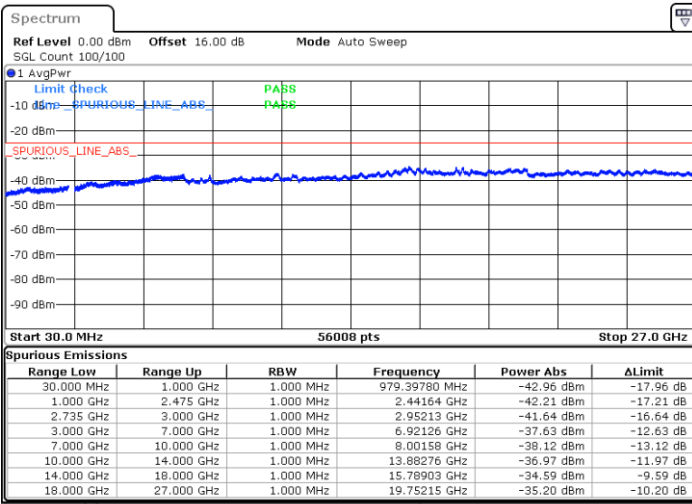

Lowest Channel / 1RB74 and 1RB0

Date: 3.SEP.2020 16:59:06

Date: 3.SEP.2020 16:53:58

Lowest Channel / FullIRB

N/A

Date: 3.SEP.2020 17:02:10

LTE Band 41C / 15MHz+10MHz

64QAM

Middle Channel / 1RB0 and 1RB49

Middle Channel / 1RB74 and 1RB0

Date: 3.SEP.2020 17:14:14

Date: 3.SEP.2020 17:19:21

Middle Channel / FullIRB

N/A

Date: 3.SEP.2020 17:11:10

LTE Band 41C / 15MHz+10MHz

64QAM

Highest Channel / 1RB0 and 1RB49

Highest Channel / 1RB74 and 1RB0

Date: 3.SEP.2020 17:32:29

Date: 3.SEP.2020 17:29:24

Highest Channel / FullIRB

N/A

Date: 3.SEP.2020 17:37:36

LTE Band 41C / 15MHz+15MHz

64QAM

Lowest Channel / 1RB0 and 1RB74

Lowest Channel / 1RB74 and 1RB0

Date: 4.SEP.2020 11:01:35

Date: 4.SEP.2020 10:56:28

Lowest Channel / FullIRB

N/A