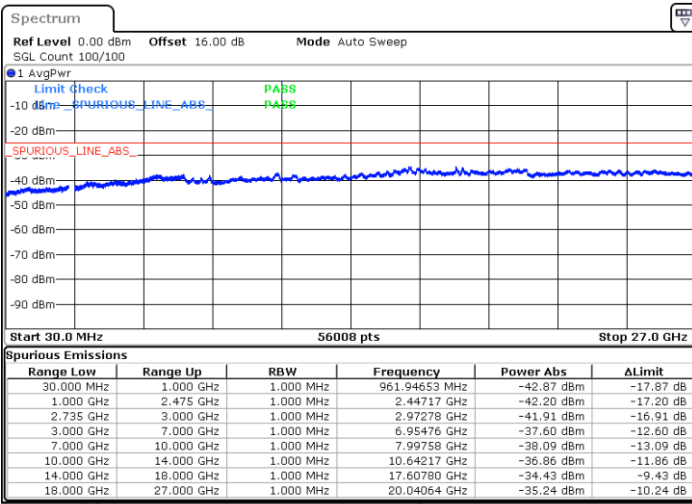

Lowest Channel / FullIRB

N/A

Date: 3.SEP.2020 15:47:29

LTE Band 41C / 10MHz+20MHz

64QAM

Middle Channel / 1RB0 and 1RB99

Middle Channel / 1RB49 and 1RB0

Date: 3.SEP.2020 16:04:20

Date: 3.SEP.2020 16:09:27

Middle Channel / FullIRB

N/A

Date: 3.SEP.2020 16:01:15

LTE Band 41C / 10MHz+20MHz

64QAM

Highest Channel / 1RB0 and 1RB99

Highest Channel / 1RB49 and 1RB0

Date: 3.SEP.2020 16:21:24

Date: 3.SEP.2020 16:18:20

Highest Channel / FullIRB

N/A

Date: 3.SEP.2020 16:26:31

LTE Band 41C / 15MHz+10MHz

64QAM

Lowest Channel / 1RB0 and 1RB49

Lowest Channel / 1RB74 and 1RB0

Date: 3.SEP.2020 16:59:06

Date: 3.SEP.2020 16:53:58

Lowest Channel / FullIRB

N/A

Date: 3.SEP.2020 17:02:10

LTE Band 41C / 15MHz+10MHz

64QAM