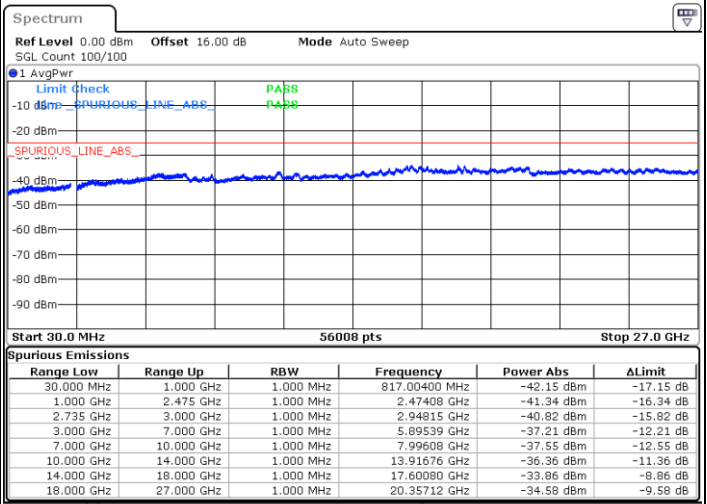

LTE Band 41C / 20MHz+5MHz

16QAM

Lowest Channel / 1RB0 and 1RB24

Lowest Channel / 1RB99 and 1RB0

Date: 1.SEP.2020 15:50:25

Date: 1.SEP.2020 15:46:53

Lowest Channel / FullRB

N/A

Date: 1.SEP.2020 15:56:20

LTE Band 41C / 20MHz+5MHz

16QAM

Middle Channel / 1RB0 and 1RB24

Middle Channel / 1RB99 and 1RB0

Date: 1.SEP.2020 16:10:38

Date: 1.SEP.2020 16:14:11

Middle Channel / FullIRB

N/A

Date: 1.SEP.2020 16:04:44

LTE Band 41C / 20MHz+5MHz

16QAM

Highest Channel / 1RB0 and 1RB24

Highest Channel / 1RB99 and 1RB0

Date: 1.SEP.2020 16:55:01

Date: 1.SEP.2020 16:49:06