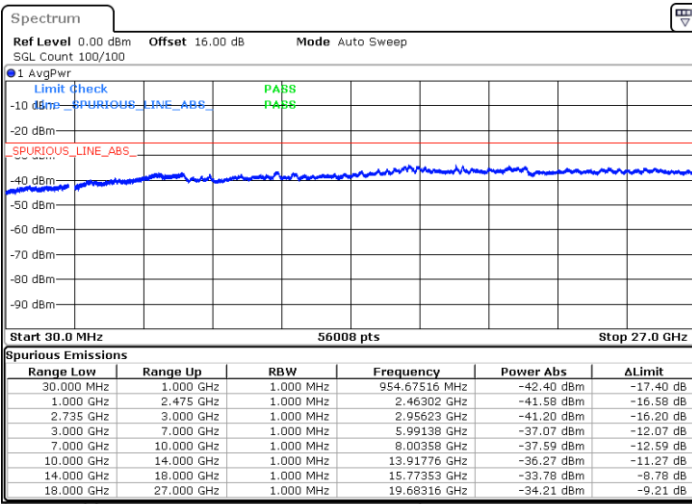

Middle Channel / FullIRB

N/A

Date: 3.SEP.2020 10:38:53

LTE Band 41C / 20MHz+20MHz

16QAM

Highest Channel / 1RB0 and 1RB99

Highest Channel / 1RB99 and 1RB0

Date: 2.SEP.2020 11:35:42

Date: 2.SEP.2020 11:30:34

Highest Channel / FullIRB

N/A

Date: 2.SEP.2020 11:38:46

LTE Band 41C / 5MHz+20MHz

64QAM

Lowest Channel / 1RB0 and 1RB99

Lowest Channel / 1RB24 and 1RB0

Date: 2.SEP.2020 09:07:16

Date: 2.SEP.2020 09:02:09

Lowest Channel / FullIRB

N/A

Date: 2.SEP.2020 09:10:21

LTE Band 41C / 5MHz+20MHz

64QAM

Middle Channel / 1RB0 and 1RB99