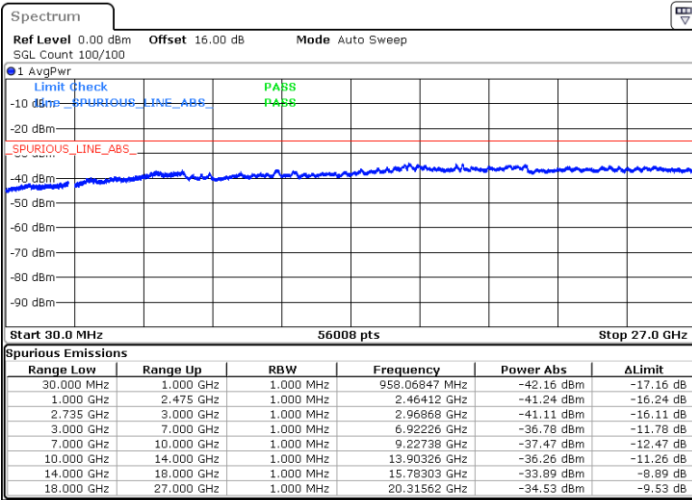

LTE Band 41C / 20MHz+5MHz

16QAM

Lowest Channel / 1RB0 and 1RB24

Lowest Channel / 1RB99 and 1RB0

Date: 1.SEP.2020 15:50:25

Date: 1.SEP.2020 15:46:53

Lowest Channel / FullRB

N/A

Date: 1.SEP.2020 15:56:20

LTE Band 41C / 20MHz+5MHz

16QAM

Middle Channel / 1RB0 and 1RB24

Middle Channel / 1RB99 and 1RB0

Date: 1.SEP.2020 16:10:38

Date: 1.SEP.2020 16:14:11

Middle Channel / FullIRB

N/A

Date: 1.SEP.2020 16:04:44

LTE Band 41C / 20MHz+5MHz

16QAM

Highest Channel / 1RB0 and 1RB24

Highest Channel / 1RB99 and 1RB0

Date: 1.SEP.2020 16:55:01

Date: 1.SEP.2020 16:49:06