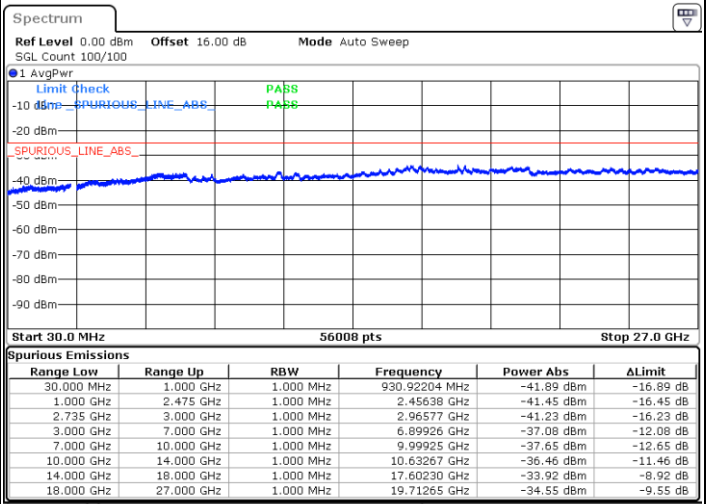

Date: 1.SEP.2020 15:56:20

LTE Band 41C / 20MHz+5MHz

16QAM

Middle Channel / 1RB0 and 1RB24

Middle Channel / 1RB99 and 1RB0

Date: 1.SEP.2020 16:10:38

Date: 1.SEP.2020 16:14:11

Middle Channel / FullIRB

N/A

Date: 1.SEP.2020 16:04:44

LTE Band 41C / 20MHz+5MHz

16QAM

Highest Channel / 1RB0 and 1RB24

Highest Channel / 1RB99 and 1RB0

Date: 1.SEP.2020 16:55:01

Date: 1.SEP.2020 16:49:06

Highest Channel / FullIRB

N/A

Date: 1.SEP.2020 16:58:34

LTE Band 41C / 20MHz+10MHz

16QAM

Lowest Channel / 1RB0 and 1RB49

Lowest Channel / 1RB99 and 1RB0

Date: 6.SEP.2020 09:37:22