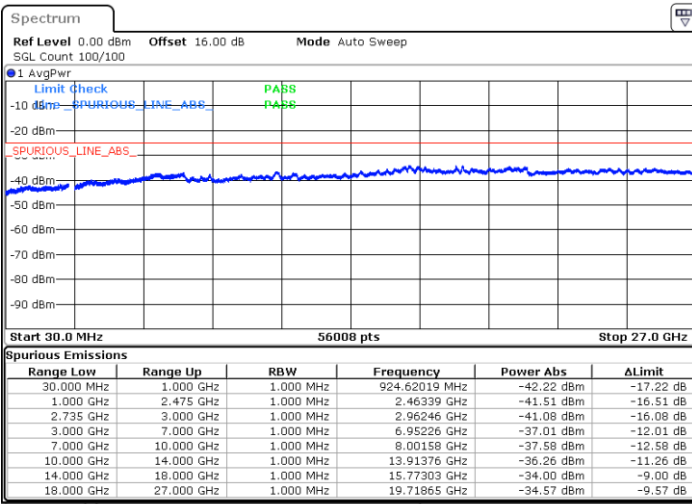

LTE Band 41C / 20MHz+5MHz

16QAM

Lowest Channel / 1RB0 and 1RB24

Lowest Channel / 1RB99 and 1RB0

Date: 1.SEP.2020 15:50:25

Date: 1.SEP.2020 15:46:53

Lowest Channel / FullRB

N/A

Date: 1.SEP.2020 15:56:20

LTE Band 41C / 20MHz+5MHz

16QAM

Middle Channel / 1RB0 and 1RB24

Middle Channel / 1RB99 and 1RB0

Date: 1.SEP.2020 16:10:38

Date: 1.SEP.2020 16:14:11

Middle Channel / FullIRB

N/A

Date: 1.SEP.2020 16:04:44

LTE Band 41C / 20MHz+5MHz

16QAM

Highest Channel / 1RB0 and 1RB24

Highest Channel / 1RB99 and 1RB0

Date: 1.SEP.2020 16:55:01

Date: 1.SEP.2020 16:49:06

Highest Channel / FullIRB

N/A

Date: 1.SEP.2020 16:58:34

LTE Band 41C / 20MHz+10MHz

16QAM

Lowest Channel / 1RB0 and 1RB49

Lowest Channel / 1RB99 and 1RB0

Date: 6.SEP.2020 09:37:22