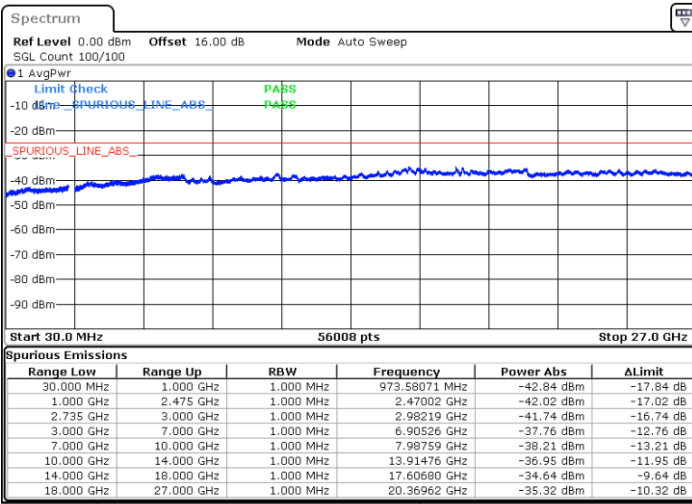

Date: 2.SEP.2020 10:39:10

LTE Band 41C / 10MHz+15MHz

64QAM

Highest Channel / 1RB0 and 1RB74

Highest Channel / 1RB49 and 1RB0

Date: 2.SEP.2020 10:18:49

Date: 2.SEP.2020 10:15:45

Highest Channel / FullIRB

N/A

Date: 2.SEP.2020 10:23:57

LTE Band 41C / 10MHz+20MHz

64QAM

Lowest Channel / 1RB0 and 1RB99

Lowest Channel / 1RB49 and 1RB0

Date: 3.SEP.2020 15:45:26

Date: 3.SEP.2020 15:40:19

Lowest Channel / FullIRB

N/A

Date: 3.SEP.2020 15:47:29

LTE Band 41C / 10MHz+20MHz

64QAM

Middle Channel / 1RB0 and 1RB99

Middle Channel / 1RB49 and 1RB0

Date: 3.SEP.2020 16:04:20

Date: 3.SEP.2020 16:09:27

Middle Channel / FullIRB

N/A

Date: 3.SEP.2020 16:01:15

LTE Band 41C / 10MHz+20MHz

64QAM

Highest Channel / 1RB0 and 1RB99

Highest Channel / 1RB49 and 1RB0