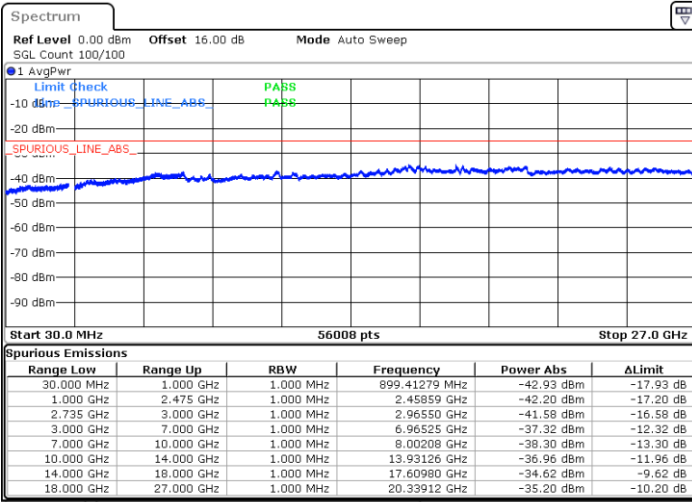

Date: 6.SEP.2020 11:24:59

LTE Band 41C / 20MHz+20MHz

16QAM

Lowest Channel / 1RB0 and 1RB99

Lowest Channel / 1RB99 and 1RB0

Date: 2.SEP.2020 11:13:15

Date: 2.SEP.2020 11:10:10

Lowest Channel / FullIRB

N/A

Date: 2.SEP.2020 11:18:23

LTE Band 41C / 20MHz+20MHz

16QAM

MiddleChannel / 1RB0 and 1RB99

Middle Channel / 1RB99 and 1RB0

Date: 3.SEP.2020 10:44:01

Date: 3.SEP.2020 10:47:05

Middle Channel / FullIRB

N/A

Date: 3.SEP.2020 10:38:53

LTE Band 41C / 20MHz+20MHz

16QAM

Highest Channel / 1RB0 and 1RB99

Highest Channel / 1RB99 and 1RB0

Date: 2.SEP.2020 11:35:42

Date: 2.SEP.2020 11:30:34

Highest Channel / FullIRB

N/A

Date: 2.SEP.2020 11:38:46

LTE Band 41C / 5MHz+20MHz

64QAM

Lowest Channel / 1RB0 and 1RB99

Lowest Channel / 1RB24 and 1RB0