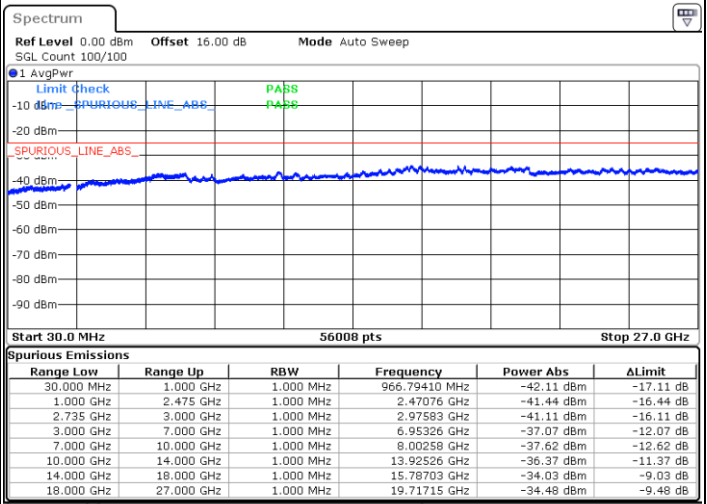

Date: 2.SEP.2020 09:07:16

Date: 2.SEP.2020 09:02:09

Lowest Channel / FullIRB

N/A

Date: 2.SEP.2020 09:10:21

LTE Band 41C / 5MHz+20MHz

64QAM

Middle Channel / 1RB0 and 1RB99

Middle Channel / 1RB24 and 1RB0

Date: 2.SEP.2020 09:22:58

Date: 2.SEP.2020 09:28:05

Middle Channel / FullIRB

N/A

Date: 2.SEP.2020 09:19:53

LTE Band 41C / 5MHz+20MHz

64QAM

Highest Channel / 1RB0 and 1RB99

Highest Channel / 1RB24 and 1RB0

Date: 1.SEP.2020 17:23:56

Date: 1.SEP.2020 17:20:52

Highest Channel / FullIRB

N/A

Date: 1.SEP.2020 17:29:03

LTE Band 41C / 10MHz+15MHz