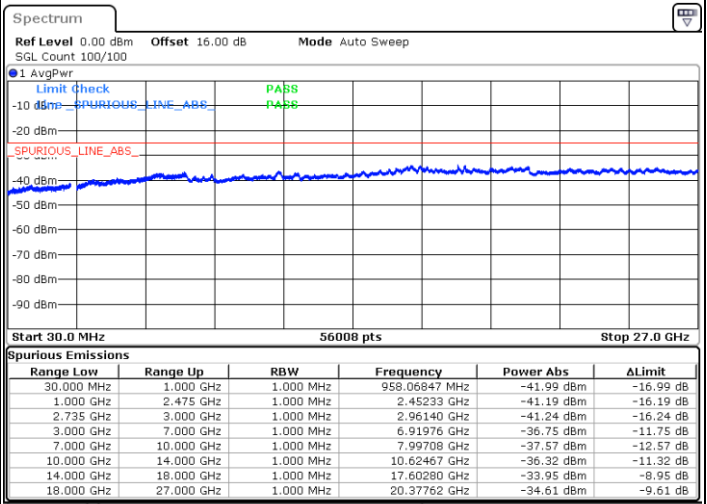

Date: 2.SEP.2020 10:39:10

LTE Band 41C / 10MHz+15MHz

64QAM

Highest Channel / 1RB0 and 1RB74

Highest Channel / 1RB49 and 1RB0

Date: 2.SEP.2020 10:18:49

Date: 2.SEP.2020 10:15:45

Highest Channel / FullIRB

N/A

Date: 2.SEP.2020 10:23:57

LTE Band 41C / 10MHz+20MHz

64QAM

Lowest Channel / 1RB0 and 1RB99

Lowest Channel / 1RB49 and 1RB0

Date: 3.SEP.2020 15:45:26

Date: 3.SEP.2020 15:40:19