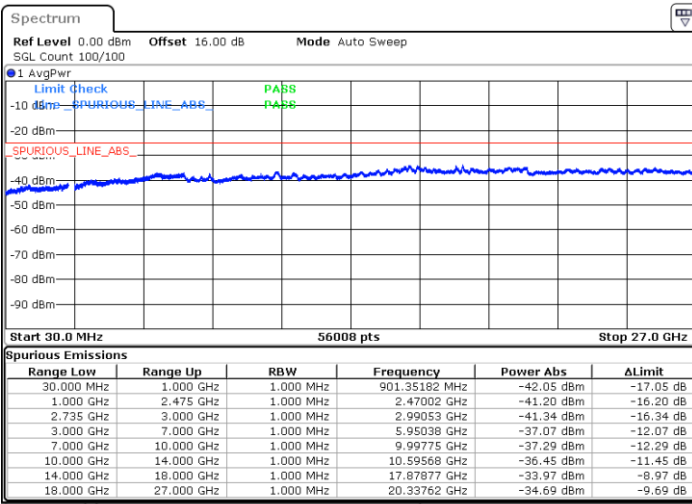

N/A

Date: 1.SEP.2020 16:04:44

LTE Band 41C / 20MHz+5MHz

16QAM

Highest Channel / 1RB0 and 1RB24

Highest Channel / 1RB99 and 1RB0

Date: 1.SEP.2020 16:55:01

Date: 1.SEP.2020 16:49:06

Highest Channel / FullIRB

N/A

Date: 1.SEP.2020 16:58:34

LTE Band 41C / 20MHz+10MHz

16QAM

Lowest Channel / 1RB0 and 1RB49

Lowest Channel / 1RB99 and 1RB0

Date: 6.SEP.2020 09:37:22