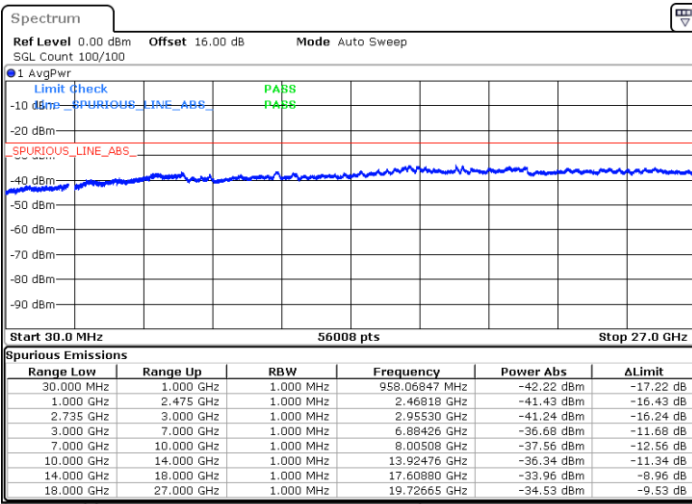

Date: 2.SEP.2020 11:30:34

Highest Channel / FullIRB

N/A

Date: 2.SEP.2020 11:38:46

LTE Band 41C / 5MHz+20MHz

64QAM

Lowest Channel / 1RB0 and 1RB99

Lowest Channel / 1RB24 and 1RB0

Date: 2.SEP.2020 09:07:16

Date: 2.SEP.2020 09:02:09

Lowest Channel / FullIRB

N/A

Date: 2.SEP.2020 09:10:21

LTE Band 41C / 5MHz+20MHz

64QAM

Middle Channel / 1RB0 and 1RB99

Middle Channel / 1RB24 and 1RB0

Date: 2.SEP.2020 09:22:58

Date: 2.SEP.2020 09:28:05

Middle Channel / FullIRB

N/A

Date: 2.SEP.2020 09:19:53

LTE Band 41C / 5MHz+20MHz

64QAM

Highest Channel / 1RB0 and 1RB99

Highest Channel / 1RB24 and 1RB0

Date: 1.SEP.2020 17:23:56

Date: 1.SEP.2020 17:20:52

Highest Channel / FullIRB

N/A

Date: 1.SEP.2020 17:29:03

LTE Band 41C / 10MHz+15MHz