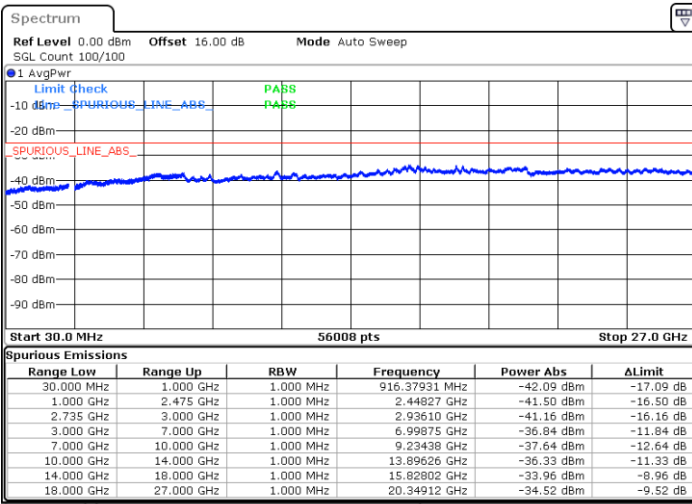

Date: 2.SEP.2020 11:37:45

LTE Band 41C / 5MHz+20MHz

16QAM

Lowest Channel / 1RB0 and 1RB99

Lowest Channel / 1RB24 and 1RB0

Date: 2.SEP.2020 09:06:15

Date: 2.SEP.2020 09:03:10

Lowest Channel / FullRB

N/A

Date: 2.SEP.2020 09:11:22

LTE Band 41C / 5MHz+20MHz

16QAM

Middle Channel / 1RB0 and 1RB99

Middle Channel / 1RB24 and 1RB0

Date: 2.SEP.2020 09:23:59

Date: 2.SEP.2020 09:27:03

Middle Channel / FullIRB

N/A

Date: 2.SEP.2020 09:18:52

LTE Band 41C / 5MHz+20MHz

16QAM

Highest Channel / 1RB0 and 1RB99

Highest Channel / 1RB24 and 1RB0

Date: 1.SEP.2020 17:24:58

Date: 1.SEP.2020 17:19:51

Highest Channel / FullIRB

N/A

Date: 1.SEP.2020 17:28:02

LTE Band 41C / 10MHz+15MHz

16QAM

Lowest Channel / 1RB0 and 1RB74

Lowest Channel / 1RB49 and 1RB0