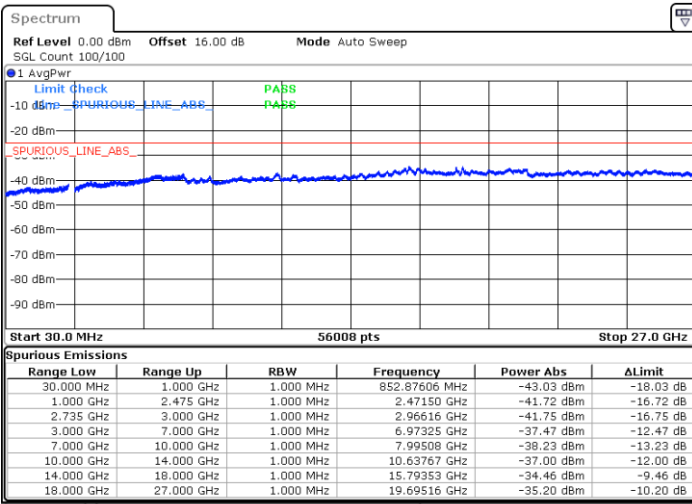

16QAM

Highest Channel / 1RB0 and 1RB74

Highest Channel / 1RB74 and 1RB0

Date: 4.SEP.2020 11:46:11

Date: 4.SEP.2020 11:41:04

Highest Channel / FullIRB

N/A

Date: 4.SEP.2020 11:49:15

LTE Band 41C / 15MHz+20MHz

16QAM

Lowest Channel / 1RB0 and 1RB99

Lowest Channel / 1RB74 and 1RB0

Date: 4.SEP.2020 17:22:50

Date: 4.SEP.2020 17:19:46

Lowest Channel / FullIRB

N/A

Date: 4.SEP.2020 17:27:57

LTE Band 41C / 15MHz+20MHz

16QAM

Middle Channel / 1RB0 and 1RB99

Middle Channel / 1RB74 and 1RB0

Date: 6.SEP.2020 08:07:29

Date: 6.SEP.2020 08:10:33

Middle Channel / FullIRB