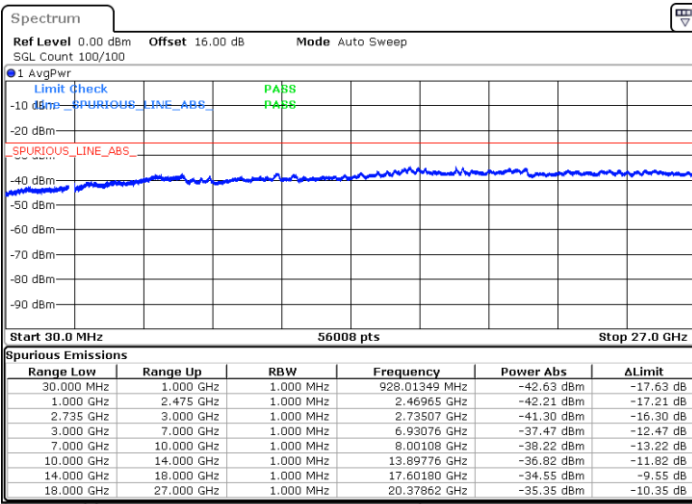

Lowest Channel / FullIRB

N/A

Date: 3.SEP.2020 17:03:11

LTE Band 41C / 15MHz+10MHz

16QAM

Middle Channel / 1RB0 and 1RB49

Middle Channel / 1RB74 and 1RB0

Date: 3.SEP.2020 17:15:15

Date: 3.SEP.2020 17:18:20

Middle Channel / FullIRB

N/A

Date: 3.SEP.2020 17:10:08

LTE Band 41C / 15MHz+10MHz

16QAM

Highest Channel / 1RB0 and 1RB49

Highest Channel / 1RB74 and 1RB0

Date: 3.SEP.2020 17:33:30

Date: 3.SEP.2020 17:28:23

Highest Channel / FullIRB

N/A

Date: 3.SEP.2020 17:36:35

LTE Band 41C / 15MHz+15MHz

16QAM

Lowest Channel / 1RB0 and 1RB74

Lowest Channel / 1RB74 and 1RB0

Date: 4.SEP.2020 11:00:33

Date: 4.SEP.2020 10:57:29

Lowest Channel / FullIRB

N/A

Date: 4.SEP.2020 11:05:41

LTE Band 41C / 15MHz+15MHz

16QAM