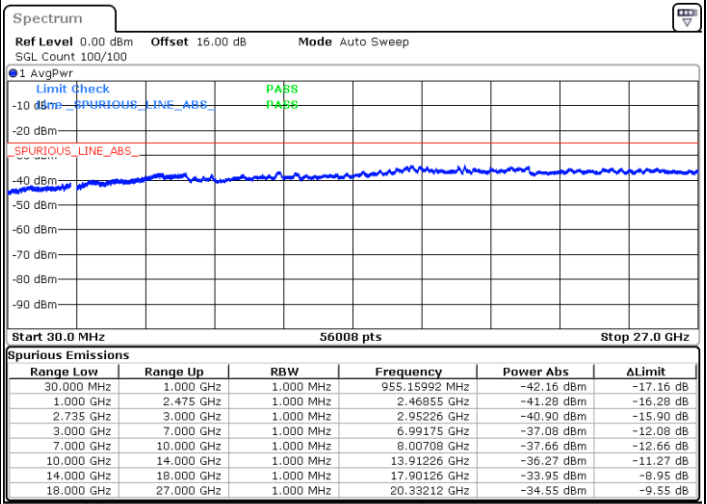

Date: 2.SEP.2020 11:37:45

LTE Band 41C / 5MHz+20MHz

16QAM

Lowest Channel / 1RB0 and 1RB99

Lowest Channel / 1RB24 and 1RB0

Date: 2.SEP.2020 09:06:15

Date: 2.SEP.2020 09:03:10

Lowest Channel / FullRB

N/A

Date: 2.SEP.2020 09:11:22

LTE Band 41C / 5MHz+20MHz

16QAM

Middle Channel / 1RB0 and 1RB99

Middle Channel / 1RB24 and 1RB0

Date: 2.SEP.2020 09:23:59

Date: 2.SEP.2020 09:27:03

Middle Channel / FullIRB

N/A

Date: 2.SEP.2020 09:18:52

LTE Band 41C / 5MHz+20MHz

16QAM

Highest Channel / 1RB0 and 1RB99

Highest Channel / 1RB24 and 1RB0

Date: 1.SEP.2020 17:24:58

Date: 1.SEP.2020 17:19:51

Highest Channel / FullIRB

N/A

Date: 1.SEP.2020 17:28:02

LTE Band 41C / 10MHz+15MHz

16QAM

Lowest Channel / 1RB0 and 1RB74

Lowest Channel / 1RB49 and 1RB0