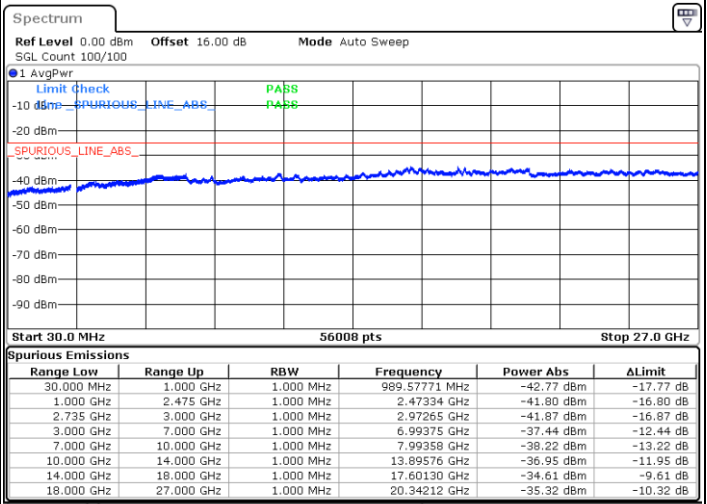

Date: 3.SEP.2020 16:00:14

LTE Band 41C / 10MHz+20MHz

16QAM

Highest Channel / 1RB0 and 1RB99

Highest Channel / 1RB49 and 1RB0

Date: 3.SEP.2020 16:22:25

Date: 3.SEP.2020 16:17:18

Highest Channel / FullIRB

N/A

Date: 3.SEP.2020 16:25:30

LTE Band 41C / 15MHz+10MHz

16QAM

Lowest Channel / 1RB0 and 1RB49

Lowest Channel / 1RB74 and 1RB0

Date: 3.SEP.2020 16:58:04

Date: 3.SEP.2020 16:55:00