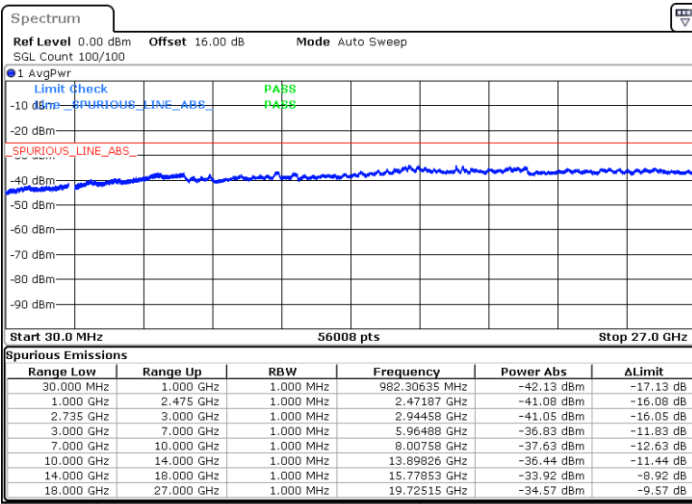

LTE Band 41C / 20MHz+20MHz

QPSK

Highest Channel / 1RB0 and 1RB99

Highest Channel / 1RB99 and 1RB0

Date: 2.SEP.2020 11:36:43

Date: 2.SEP.2020 11:29:33

Highest Channel / FullIRB

N/A

Date: 2.SEP.2020 11:37:45

LTE Band 41C / 5MHz+20MHz

16QAM

Lowest Channel / 1RB0 and 1RB99

Lowest Channel / 1RB24 and 1RB0

Date: 2.SEP.2020 09:06:15

Date: 2.SEP.2020 09:03:10

Lowest Channel / FullRB

N/A

Date: 2.SEP.2020 09:11:22

LTE Band 41C / 5MHz+20MHz

16QAM

Middle Channel / 1RB0 and 1RB99

Middle Channel / 1RB24 and 1RB0

Date: 2.SEP.2020 09:23:59

Date: 2.SEP.2020 09:27:03

Middle Channel / FullIRB

N/A

Date: 2.SEP.2020 09:18:52

LTE Band 41C / 5MHz+20MHz

16QAM

Highest Channel / 1RB0 and 1RB99

Highest Channel / 1RB24 and 1RB0

Date: 1.SEP.2020 17:24:58