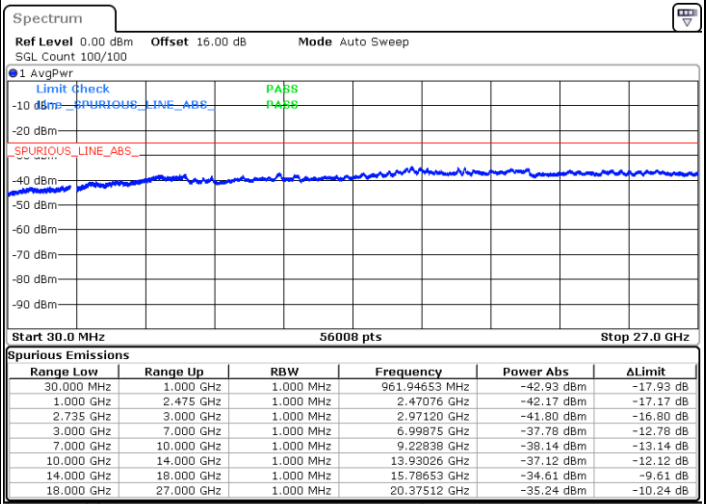

LTE Band 41C / 20MHz+20MHz

QPSK

MiddleChannel / 1RB0 and 1RB99

Middle Channel / 1RB99 and 1RB0

Date: 3.SEP.2020 10:45:03

Date: 3.SEP.2020 10:46:04