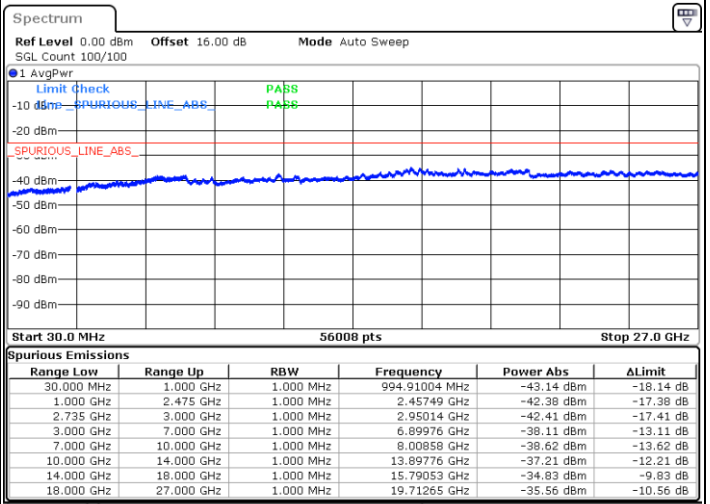

LTE Band 41C / 20MHz+10MHz

QPSK

Lowest Channel / 1RB0 and 1RB49

Lowest Channel / 1RB99 and 1RB0

Date: 6.SEP.2020 09:36:21

Date: 6.SEP.2020 09:35:20

Lowest Channel / FullIRB

N/A

Date: 6.SEP.2020 09:43:32

LTE Band 41C / 20MHz+10MHz

QPSK

Middle Channel / 1RB0 and 1RB49

Middle Channel / 1RB99 and 1RB0

Date: 6.SEP.2020 09:59:20

Date: 6.SEP.2020 10:00:21

Middle Channel / FullIRB

N/A

Date: 6.SEP.2020 09:52:09

LTE Band 41C / 20MHz+10MHz

QPSK

Highest Channel / 1RB0 and 1RB49

Highest Channel / 1RB99 and 1RB0

Date: 6.SEP.2020 10:15:37

Date: 6.SEP.2020 10:08:27

Highest Channel / FullIRB

N/A

Date: 6.SEP.2020 10:16:38

LTE Band 41C / 20MHz+15MHz

QPSK

Lowest Channel / 1RB0 and 1RB74

Lowest Channel / 1RB99 and 1RB0

Date: 6.SEP.2020 10:47:40