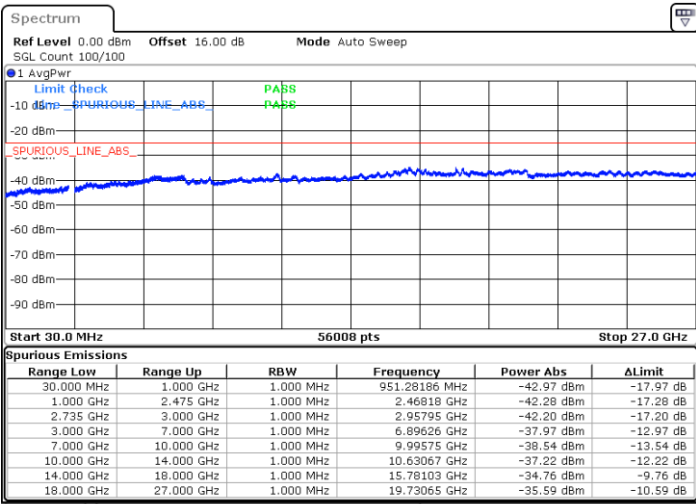

LTE Band 41C / 15MHz+20MHz

16QAM

Lowest Channel / 1RB0 and 1RB99

Lowest Channel / 1RB74 and 1RB0

Date: 4.SEP.2020 17:22:50

Date: 4.SEP.2020 17:19:46

Lowest Channel / FullIRB

N/A

Date: 4.SEP.2020 17:27:57

LTE Band 41C / 15MHz+20MHz

16QAM

Middle Channel / 1RB0 and 1RB99

Middle Channel / 1RB74 and 1RB0

Date: 6.SEP.2020 08:07:29

Date: 6.SEP.2020 08:10:33

Middle Channel / FullIRB

N/A

Date: 6.SEP.2020 08:02:21

LTE Band 41C / 15MHz+20MHz

16QAM

Highest Channel / 1RB0 and 1RB99

Highest Channel / 1RB74 and 1RB0

Date: 6.SEP.2020 08:27:02

Date: 6.SEP.2020 08:21:55