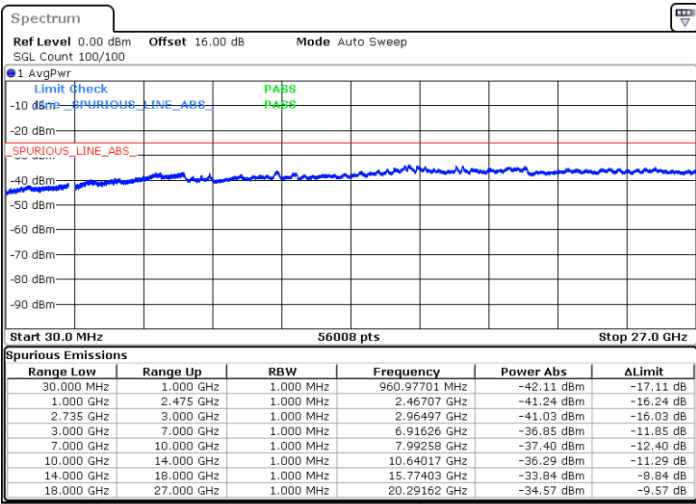

Date: 1.SEP.2020 17:19:51

Highest Channel / FullIRB

N/A

Date: 1.SEP.2020 17:28:02

LTE Band 41C / 10MHz+15MHz

16QAM

Lowest Channel / 1RB0 and 1RB74

Lowest Channel / 1RB49 and 1RB0

Date: 2.SEP.2020 09:47:19

Date: 2.SEP.2020 09:44:15

Lowest Channel / FullIRB

N/A

Date: 2.SEP.2020 09:52:27

LTE Band 41C / 10MHz+15MHz

16QAM

MiddleChannel / 1RB0 and 1RB74

Middle Channel / 1RB49 and 1RB0

Date: 2.SEP.2020 10:43:16

Date: 2.SEP.2020 10:46:20

Middle Channel / FullIRB

N/A

Date: 2.SEP.2020 10:38:08

LTE Band 41C / 10MHz+15MHz

16QAM

Highest Channel / 1RB0 and 1RB74

Highest Channel / 1RB49 and 1RB0

Date: 2.SEP.2020 10:19:51

Date: 2.SEP.2020 10:14:44

Highest Channel / FullIRB

N/A

Date: 2.SEP.2020 10:22:56

LTE Band 41C / 10MHz+20MHz