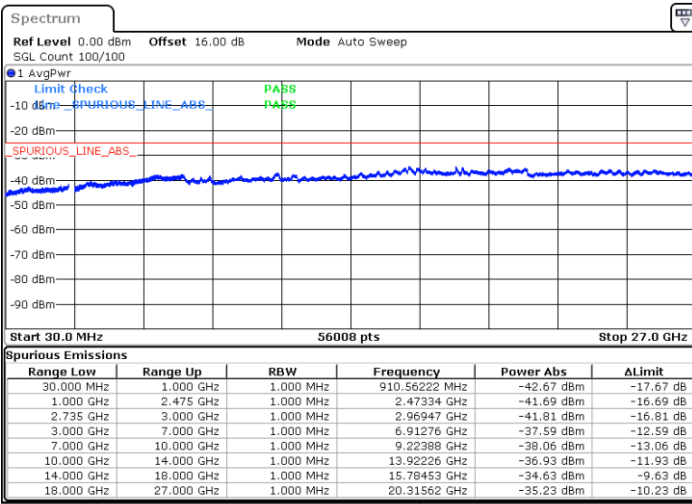

Date: 3.SEP.2020 17:33:30

Date: 3.SEP.2020 17:28:23

Highest Channel / FullIRB

N/A

Date: 3.SEP.2020 17:36:35

LTE Band 41C / 15MHz+15MHz

16QAM

Lowest Channel / 1RB0 and 1RB74

Lowest Channel / 1RB74 and 1RB0

Date: 4.SEP.2020 11:00:33

Date: 4.SEP.2020 10:57:29

Lowest Channel / FullIRB

N/A

Date: 4.SEP.2020 11:05:41

LTE Band 41C / 15MHz+15MHz

16QAM

Middle Channel / 1RB0 and 1RB74

Middle Channel / 1RB74 and 1RB0

Date: 4.SEP.2020 11:32:20

Date: 4.SEP.2020 11:35:24

Middle Channel / FullIRB

N/A

Date: 4.SEP.2020 11:27:12

LTE Band 41C / 15MHz+15MHz