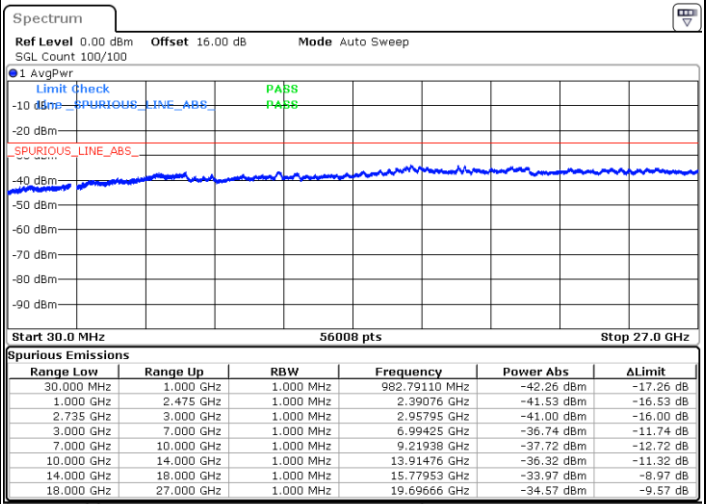

Middle Channel / FullIRB

N/A

Date: 2.SEP.2020 09:18:52

LTE Band 41C / 5MHz+20MHz

16QAM

Highest Channel / 1RB0 and 1RB99

Highest Channel / 1RB24 and 1RB0

Date: 1.SEP.2020 17:24:58

Date: 1.SEP.2020 17:19:51

Highest Channel / FullIRB

N/A

Date: 1.SEP.2020 17:28:02

LTE Band 41C / 10MHz+15MHz

16QAM

Lowest Channel / 1RB0 and 1RB74

Lowest Channel / 1RB49 and 1RB0