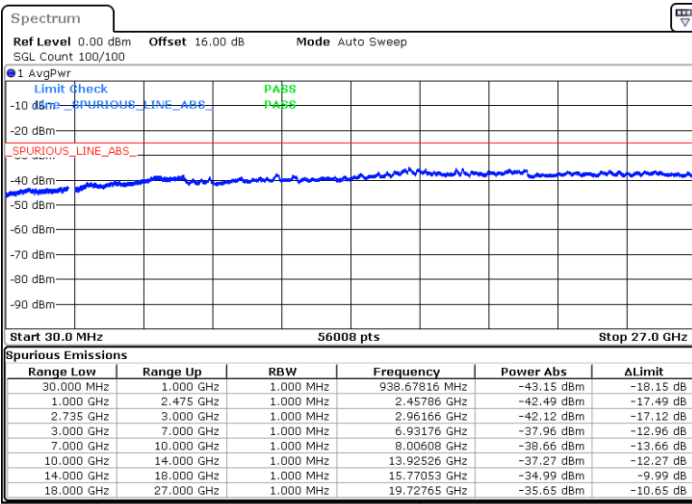

N/A

Date: 6.SEP.2020 09:52:09

LTE Band 41C / 20MHz+10MHz

QPSK

Highest Channel / 1RB0 and 1RB49

Highest Channel / 1RB99 and 1RB0

Date: 6.SEP.2020 10:15:37

Date: 6.SEP.2020 10:08:27

Highest Channel / FullIRB

N/A

Date: 6.SEP.2020 10:16:38

LTE Band 41C / 20MHz+15MHz

QPSK

Lowest Channel / 1RB0 and 1RB74

Lowest Channel / 1RB99 and 1RB0

Date: 6.SEP.2020 10:47:40

Date: 6.SEP.2020 10:46:39

Lowest Channel / FullRB

N/A

Date: 6.SEP.2020 10:54:51

LTE Band 41C / 20MHz+15MHz

QPSK

Middle Channel / 1RB0 and 1RB74

Middle Channel / 1RB99 and 1RB0