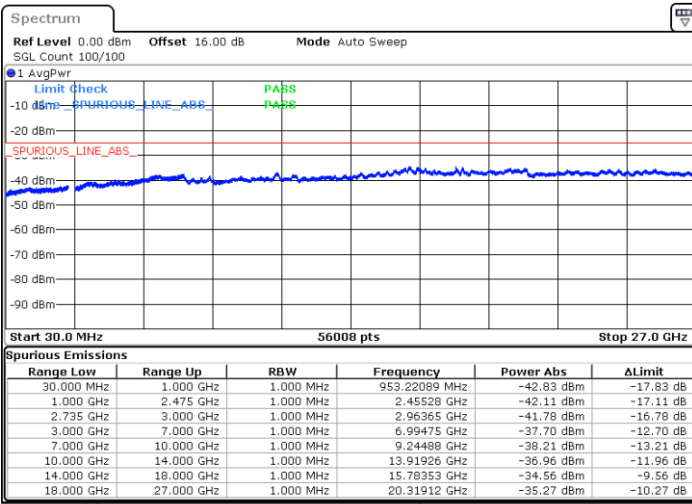

Highest Channel / 1RB0 and 1RB74

Highest Channel / 1RB49 and 1RB0

Date: 2.SEP.2020 10:19:51

Date: 2.SEP.2020 10:14:44

Highest Channel / FullIRB

N/A

Date: 2.SEP.2020 10:22:56

LTE Band 41C / 10MHz+20MHz

16QAM

Lowest Channel / 1RB0 and 1RB99

Lowest Channel / 1RB49 and 1RB0

Date: 3.SEP.2020 15:44:25

Date: 3.SEP.2020 15:41:21

Lowest Channel / FullRB

N/A

Date: 3.SEP.2020 15:48:31

LTE Band 41C / 10MHz+20MHz

16QAM

Middle Channel / 1RB0 and 1RB99

Middle Channel / 1RB49 and 1RB0

Date: 3.SEP.2020 16:05:21

Date: 3.SEP.2020 16:08:26

Middle Channel / FullIRB

N/A

Date: 3.SEP.2020 16:00:14

LTE Band 41C / 10MHz+20MHz

16QAM

Highest Channel / 1RB0 and 1RB99

Highest Channel / 1RB49 and 1RB0

Date: 3.SEP.2020 16:22:25

Date: 3.SEP.2020 16:17:18

Highest Channel / FullIRB