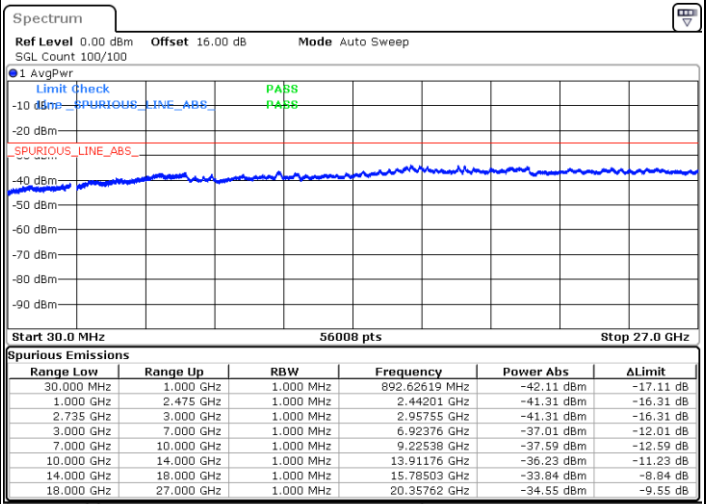

LTE Band 41C / 20MHz+20MHz

QPSK

Highest Channel / 1RB0 and 1RB99

Highest Channel / 1RB99 and 1RB0

Date: 2.SEP.2020 11:36:43

Date: 2.SEP.2020 11:29:33

Highest Channel / FullIRB

N/A

Date: 2.SEP.2020 11:37:45

LTE Band 41C / 5MHz+20MHz

16QAM

Lowest Channel / 1RB0 and 1RB99

Lowest Channel / 1RB24 and 1RB0

Date: 2.SEP.2020 09:06:15

Date: 2.SEP.2020 09:03:10

Lowest Channel / FullRB

N/A

Date: 2.SEP.2020 09:11:22

LTE Band 41C / 5MHz+20MHz

16QAM

Middle Channel / 1RB0 and 1RB99

Middle Channel / 1RB24 and 1RB0

Date: 2.SEP.2020 09:23:59

Date: 2.SEP.2020 09:27:03

Middle Channel / FullIRB

N/A

Date: 2.SEP.2020 09:18:52

LTE Band 41C / 5MHz+20MHz

16QAM

Highest Channel / 1RB0 and 1RB99

Highest Channel / 1RB24 and 1RB0

Date: 1.SEP.2020 17:24:58