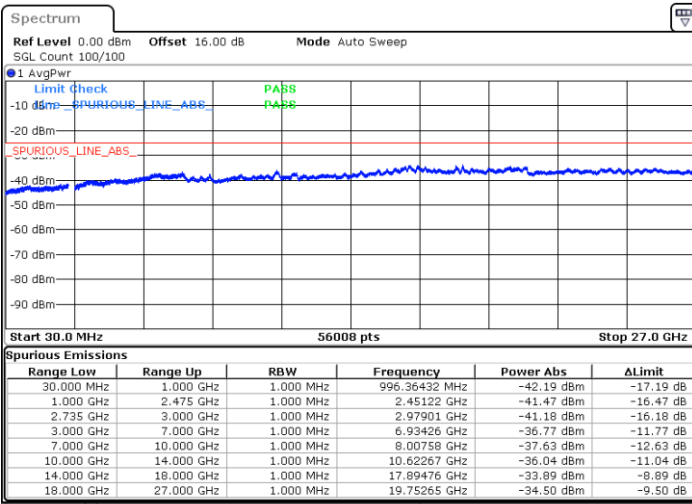

LTE Band 41C / 20MHz+20MHz

QPSK

Highest Channel / 1RB0 and 1RB99

Highest Channel / 1RB99 and 1RB0

Date: 2.SEP.2020 11:36:43

Date: 2.SEP.2020 11:29:33

Highest Channel / FullIRB

N/A

Date: 2.SEP.2020 11:37:45

LTE Band 41C / 5MHz+20MHz

16QAM

Lowest Channel / 1RB0 and 1RB99

Lowest Channel / 1RB24 and 1RB0

Date: 2.SEP.2020 09:06:15

Date: 2.SEP.2020 09:03:10

Lowest Channel / FullRB

N/A

Date: 2.SEP.2020 09:11:22

LTE Band 41C / 5MHz+20MHz

16QAM

Middle Channel / 1RB0 and 1RB99

Middle Channel / 1RB24 and 1RB0

Date: 2.SEP.2020 09:23:59

Date: 2.SEP.2020 09:27:03

Middle Channel / FullIRB

N/A

Date: 2.SEP.2020 09:18:52

LTE Band 41C / 5MHz+20MHz

16QAM

Highest Channel / 1RB0 and 1RB99

Highest Channel / 1RB24 and 1RB0

Date: 1.SEP.2020 17:24:58