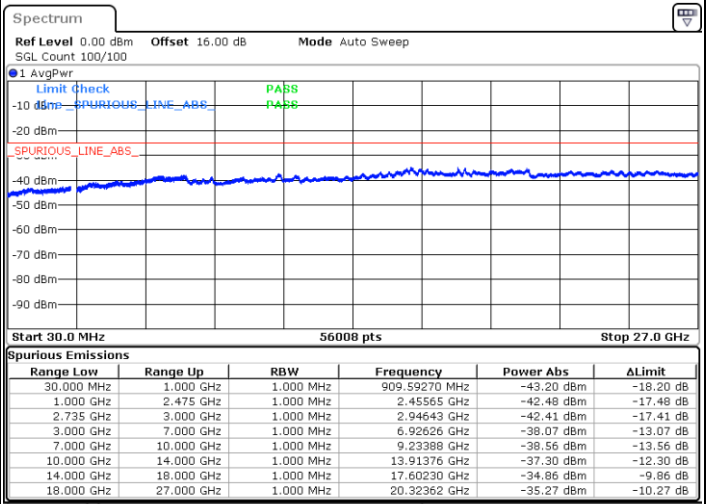

LTE Band 41C / 20MHz+10MHz

QPSK

Lowest Channel / 1RB0 and 1RB49

Lowest Channel / 1RB99 and 1RB0

Date: 6.SEP.2020 09:36:21

Date: 6.SEP.2020 09:35:20

Lowest Channel / FullIRB

N/A

Date: 6.SEP.2020 09:43:32

LTE Band 41C / 20MHz+10MHz

QPSK

Middle Channel / 1RB0 and 1RB49

Middle Channel / 1RB99 and 1RB0

Date: 6.SEP.2020 09:59:20

Date: 6.SEP.2020 10:00:21

Middle Channel / FullIRB

N/A

Date: 6.SEP.2020 09:52:09

LTE Band 41C / 20MHz+10MHz

QPSK

Highest Channel / 1RB0 and 1RB49

Highest Channel / 1RB99 and 1RB0

Date: 6.SEP.2020 10:15:37

Date: 6.SEP.2020 10:08:27