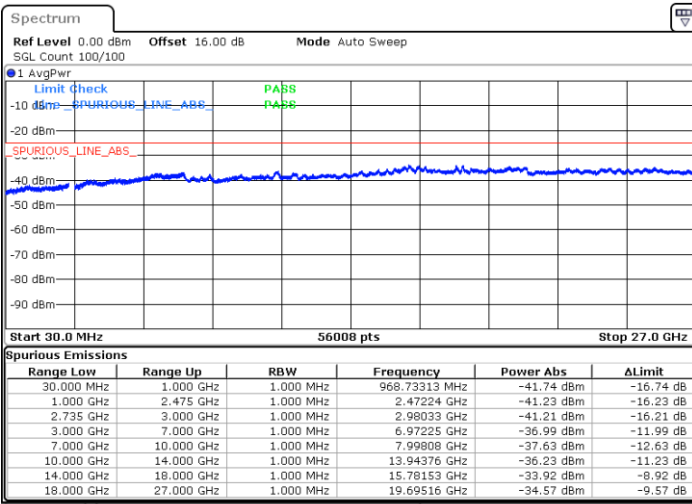

Lowest Channel / 1RB0 and 1RB99

Lowest Channel / 1RB99 and 1RB0

Date: 2.SEP.2020 11:12:13

Date: 2.SEP.2020 11:11:12

Lowest Channel / FullIRB

N/A

Date: 2.SEP.2020 11:19:24

LTE Band 41C / 20MHz+20MHz

QPSK

MiddleChannel / 1RB0 and 1RB99

Middle Channel / 1RB99 and 1RB0

Date: 3.SEP.2020 10:45:03

Date: 3.SEP.2020 10:46:04

Middle Channel / FullIRB

N/A

Date: 3.SEP.2020 10:37:52

LTE Band 41C / 20MHz+20MHz

QPSK

Highest Channel / 1RB0 and 1RB99

Highest Channel / 1RB99 and 1RB0

Date: 2.SEP.2020 11:36:43

Date: 2.SEP.2020 11:29:33

Highest Channel / FullIRB

N/A