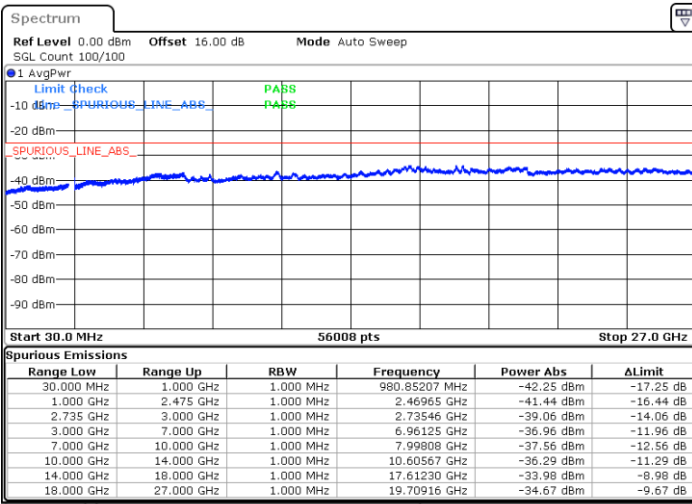

Date: 2.SEP.2020 09:47:19

Date: 2.SEP.2020 09:44:15

Lowest Channel / FullIRB

N/A

Date: 2.SEP.2020 09:52:27

LTE Band 41C / 10MHz+15MHz

16QAM

MiddleChannel / 1RB0 and 1RB74

Middle Channel / 1RB49 and 1RB0

Date: 2.SEP.2020 10:43:16

Date: 2.SEP.2020 10:46:20

Middle Channel / FullIRB

N/A

Date: 2.SEP.2020 10:38:08

LTE Band 41C / 10MHz+15MHz

16QAM

Highest Channel / 1RB0 and 1RB74

Highest Channel / 1RB49 and 1RB0

Date: 2.SEP.2020 10:19:51

Date: 2.SEP.2020 10:14:44

Highest Channel / FullIRB

N/A

Date: 2.SEP.2020 10:22:56

LTE Band 41C / 10MHz+20MHz