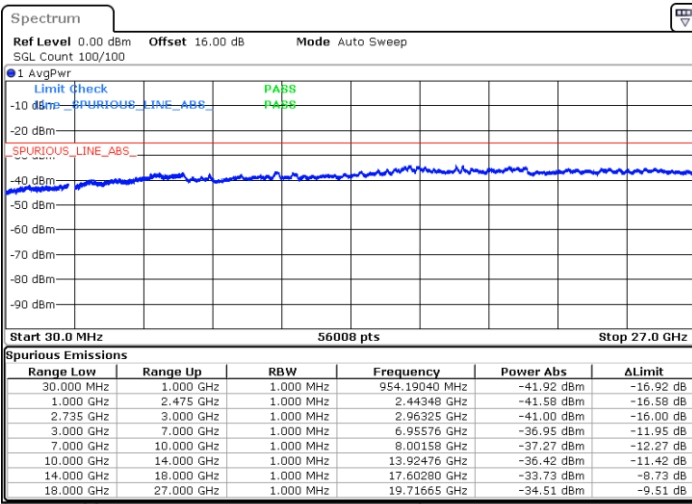

Middle Channel / FullIRB

N/A

Date: 2.SEP.2020 09:18:52

LTE Band 41C / 5MHz+20MHz

16QAM

Highest Channel / 1RB0 and 1RB99

Highest Channel / 1RB24 and 1RB0

Date: 1.SEP.2020 17:24:58

Date: 1.SEP.2020 17:19:51

Highest Channel / FullIRB

N/A

Date: 1.SEP.2020 17:28:02

LTE Band 41C / 10MHz+15MHz

16QAM

Lowest Channel / 1RB0 and 1RB74

Lowest Channel / 1RB49 and 1RB0

Date: 2.SEP.2020 09:47:19

Date: 2.SEP.2020 09:44:15

Lowest Channel / FullIRB

N/A

Date: 2.SEP.2020 09:52:27

LTE Band 41C / 10MHz+15MHz

16QAM

MiddleChannel / 1RB0 and 1RB74