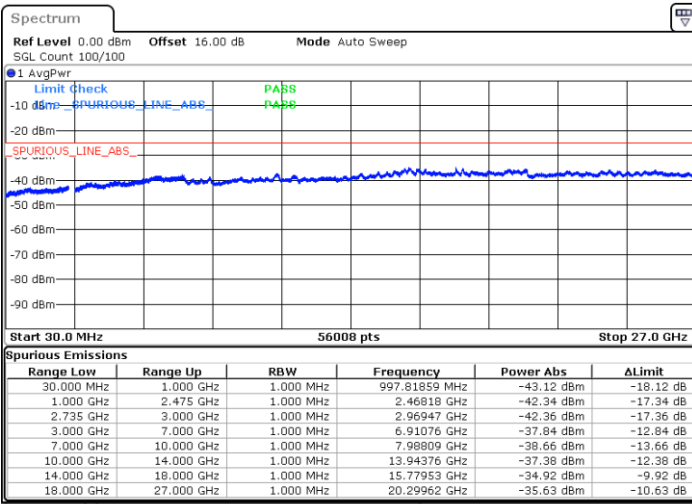

Highest Channel / FullIRB

N/A

Date: 6.SEP.2020 10:16:38

LTE Band 41C / 20MHz+15MHz

QPSK

Lowest Channel / 1RB0 and 1RB74

Lowest Channel / 1RB99 and 1RB0

Date: 6.SEP.2020 10:47:40

Date: 6.SEP.2020 10:46:39

Lowest Channel / FullRB

N/A

Date: 6.SEP.2020 10:54:51

LTE Band 41C / 20MHz+15MHz

QPSK

Middle Channel / 1RB0 and 1RB74

Middle Channel / 1RB99 and 1RB0

Date: 6.SEP.2020 11:06:57

Date: 6.SEP.2020 11:07:59

Middle Channel / FullIRB

N/A

Date: 6.SEP.2020 10:59:47

LTE Band 41C / 20MHz+15MHz

QPSK

Highest Channel / 1RB0 and 1RB74

Highest Channel / 1RB99 and 1RB0

Date: 6.SEP.2020 11:22:56

Date: 6.SEP.2020 11:15:45

Highest Channel / FullIRB

N/A

Date: 6.SEP.2020 11:23:57

LTE Band 41C / 20MHz+20MHz

QPSK