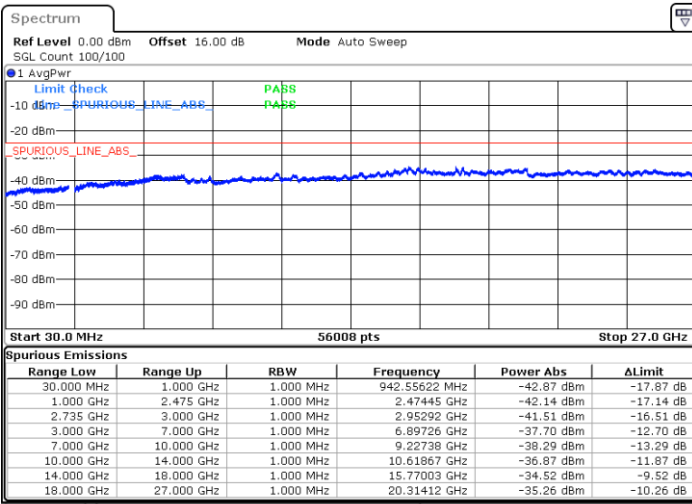

Lowest Channel / 1RB74 and 1RB0

Date: 4.SEP.2020 11:00:33

Date: 4.SEP.2020 10:57:29

Lowest Channel / FullIRB

N/A

Date: 4.SEP.2020 11:05:41

LTE Band 41C / 15MHz+15MHz

16QAM

Middle Channel / 1RB0 and 1RB74

Middle Channel / 1RB74 and 1RB0

Date: 4.SEP.2020 11:32:20

Date: 4.SEP.2020 11:35:24

Middle Channel / FullIRB

N/A

Date: 4.SEP.2020 11:27:12

LTE Band 41C / 15MHz+15MHz

16QAM

Highest Channel / 1RB0 and 1RB74

Highest Channel / 1RB74 and 1RB0

Date: 4.SEP.2020 11:46:11

Date: 4.SEP.2020 11:41:04

Highest Channel / FullIRB

N/A

Date: 4.SEP.2020 11:49:15