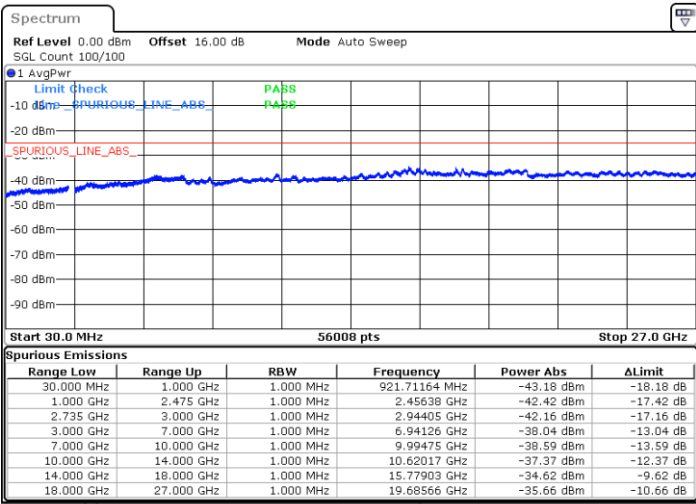

LTE Band 41C / 20MHz+10MHz

QPSK

Lowest Channel / 1RB0 and 1RB49

Lowest Channel / 1RB99 and 1RB0

Date: 6.SEP.2020 09:36:21

Date: 6.SEP.2020 09:35:20

Lowest Channel / FullIRB

N/A

Date: 6.SEP.2020 09:43:32

LTE Band 41C / 20MHz+10MHz

QPSK

Middle Channel / 1RB0 and 1RB49

Middle Channel / 1RB99 and 1RB0

Date: 6.SEP.2020 09:59:20

Date: 6.SEP.2020 10:00:21

Middle Channel / FullIRB

N/A

Date: 6.SEP.2020 09:52:09

LTE Band 41C / 20MHz+10MHz

QPSK

Highest Channel / 1RB0 and 1RB49

Highest Channel / 1RB99 and 1RB0

Date: 6.SEP.2020 10:15:37

Date: 6.SEP.2020 10:08:27

Highest Channel / FullIRB

N/A

Date: 6.SEP.2020 10:16:38

LTE Band 41C / 20MHz+15MHz

QPSK

Lowest Channel / 1RB0 and 1RB74

Lowest Channel / 1RB99 and 1RB0

Date: 6.SEP.2020 10:47:40