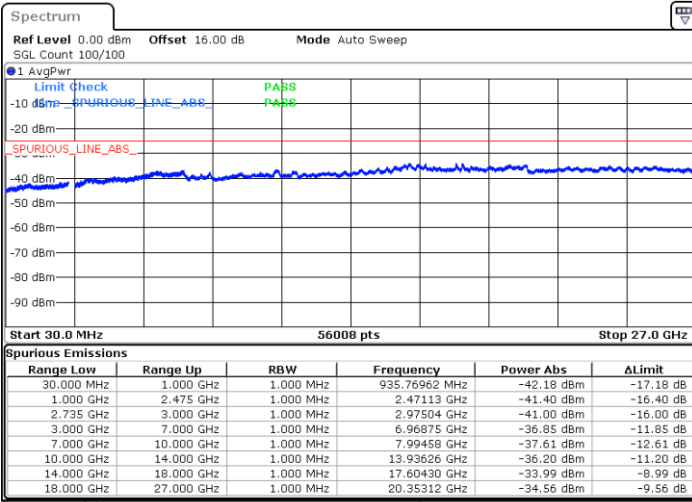

Date: 2.SEP.2020 11:37:45

LTE Band 41C / 5MHz+20MHz

16QAM

Lowest Channel / 1RB0 and 1RB99

Lowest Channel / 1RB24 and 1RB0

Date: 2.SEP.2020 09:06:15

Date: 2.SEP.2020 09:03:10

Lowest Channel / FullRB

N/A

Date: 2.SEP.2020 09:11:22

LTE Band 41C / 5MHz+20MHz

16QAM

Middle Channel / 1RB0 and 1RB99

Middle Channel / 1RB24 and 1RB0

Date: 2.SEP.2020 09:23:59

Date: 2.SEP.2020 09:27:03

Middle Channel / FullIRB

N/A

Date: 2.SEP.2020 09:18:52

LTE Band 41C / 5MHz+20MHz

16QAM

Highest Channel / 1RB0 and 1RB99

Highest Channel / 1RB24 and 1RB0

Date: 1.SEP.2020 17:24:58

Date: 1.SEP.2020 17:19:51

Highest Channel / FullIRB

N/A

Date: 1.SEP.2020 17:28:02

LTE Band 41C / 10MHz+15MHz

16QAM

Lowest Channel / 1RB0 and 1RB74

Lowest Channel / 1RB49 and 1RB0