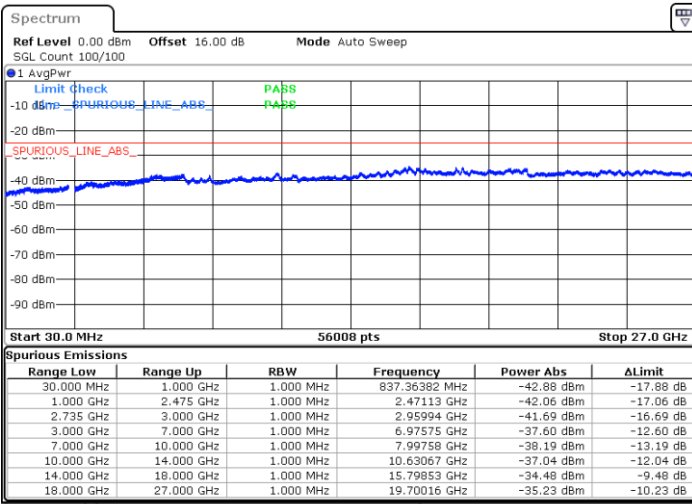

Middle Channel / 1RB49 and 1RB0

Date: 2.SEP.2020 10:43:16

Date: 2.SEP.2020 10:46:20

Middle Channel / FullIRB

N/A

Date: 2.SEP.2020 10:38:08

LTE Band 41C / 10MHz+15MHz

16QAM

Highest Channel / 1RB0 and 1RB74

Highest Channel / 1RB49 and 1RB0

Date: 2.SEP.2020 10:19:51

Date: 2.SEP.2020 10:14:44

Highest Channel / FullIRB

N/A

Date: 2.SEP.2020 10:22:56

LTE Band 41C / 10MHz+20MHz

16QAM

Lowest Channel / 1RB0 and 1RB99

Lowest Channel / 1RB49 and 1RB0

Date: 3.SEP.2020 15:44:25

Date: 3.SEP.2020 15:41:21

Lowest Channel / FullRB

N/A

Date: 3.SEP.2020 15:48:31