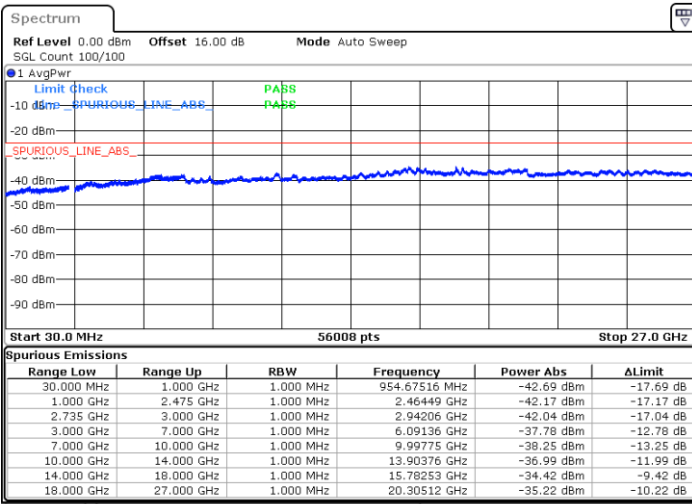

N/A

Date: 3.SEP.2020 16:25:30

LTE Band 41C / 15MHz+10MHz

16QAM

Lowest Channel / 1RB0 and 1RB49

Lowest Channel / 1RB74 and 1RB0

Date: 3.SEP.2020 16:58:04

Date: 3.SEP.2020 16:55:00

Lowest Channel / FullIRB

N/A

Date: 3.SEP.2020 17:03:11

LTE Band 41C / 15MHz+10MHz

16QAM

Middle Channel / 1RB0 and 1RB49

Middle Channel / 1RB74 and 1RB0

Date: 3.SEP.2020 17:15:15

Date: 3.SEP.2020 17:18:20

Middle Channel / FullIRB

N/A

Date: 3.SEP.2020 17:10:08

LTE Band 41C / 15MHz+10MHz

16QAM

Highest Channel / 1RB0 and 1RB49

Highest Channel / 1RB74 and 1RB0

Date: 3.SEP.2020 17:33:30

Date: 3.SEP.2020 17:28:23

Highest Channel / FullIRB

N/A

Date: 3.SEP.2020 17:36:35

LTE Band 41C / 15MHz+15MHz

16QAM

Lowest Channel / 1RB0 and 1RB74