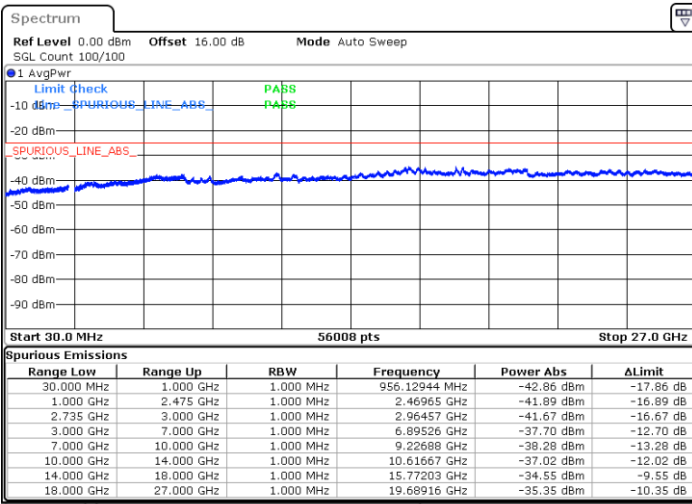

Lowest Channel / 1RB74 and 1RB0

Date: 4.SEP.2020 11:00:33

Date: 4.SEP.2020 10:57:29

Lowest Channel / FullIRB

N/A

Date: 4.SEP.2020 11:05:41

LTE Band 41C / 15MHz+15MHz

16QAM

Middle Channel / 1RB0 and 1RB74

Middle Channel / 1RB74 and 1RB0

Date: 4.SEP.2020 11:32:20

Date: 4.SEP.2020 11:35:24

Middle Channel / FullIRB

N/A

Date: 4.SEP.2020 11:27:12

LTE Band 41C / 15MHz+15MHz

16QAM

Highest Channel / 1RB0 and 1RB74

Highest Channel / 1RB74 and 1RB0

Date: 4.SEP.2020 11:46:11

Date: 4.SEP.2020 11:41:04

Highest Channel / FullIRB

N/A

Date: 4.SEP.2020 11:49:15

LTE Band 41C / 15MHz+20MHz

16QAM

Lowest Channel / 1RB0 and 1RB99

Lowest Channel / 1RB74 and 1RB0

Date: 4.SEP.2020 17:22:50

Date: 4.SEP.2020 17:19:46

Lowest Channel / FullIRB

N/A