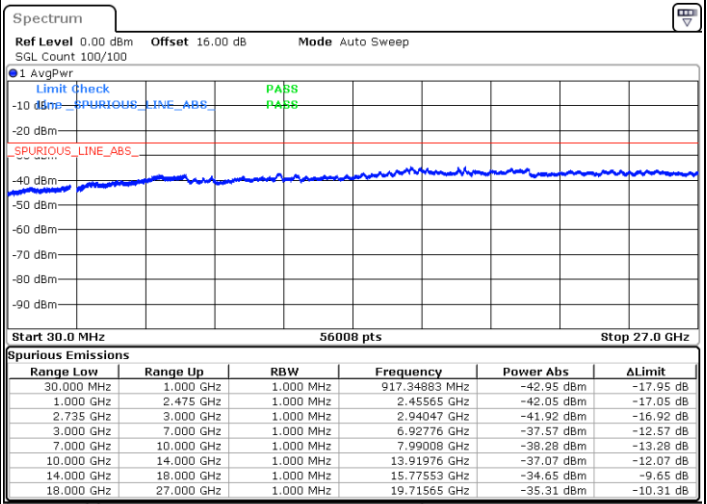

Highest Channel / 1RB0 and 1RB74

Highest Channel / 1RB49 and 1RB0

Date: 2.SEP.2020 10:19:51

Date: 2.SEP.2020 10:14:44

Highest Channel / FullIRB

N/A

Date: 2.SEP.2020 10:22:56

LTE Band 41C / 10MHz+20MHz

16QAM

Lowest Channel / 1RB0 and 1RB99

Lowest Channel / 1RB49 and 1RB0

Date: 3.SEP.2020 15:44:25

Date: 3.SEP.2020 15:41:21

Lowest Channel / FullRB

N/A

Date: 3.SEP.2020 15:48:31