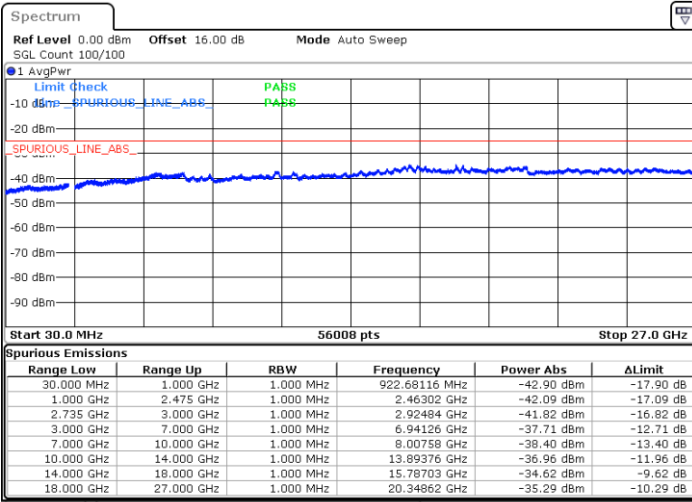

LTE Band 41C / 10MHz+20MHz

16QAM

Middle Channel / 1RB0 and 1RB99

Middle Channel / 1RB49 and 1RB0

Date: 3.SEP.2020 16:05:21

Date: 3.SEP.2020 16:08:26

Middle Channel / FullIRB

N/A

Date: 3.SEP.2020 16:00:14

LTE Band 41C / 10MHz+20MHz

16QAM

Highest Channel / 1RB0 and 1RB99

Highest Channel / 1RB49 and 1RB0

Date: 3.SEP.2020 16:22:25

Date: 3.SEP.2020 16:17:18

Highest Channel / FullIRB

N/A

Date: 3.SEP.2020 16:25:30

LTE Band 41C / 15MHz+10MHz

16QAM

Lowest Channel / 1RB0 and 1RB49

Lowest Channel / 1RB74 and 1RB0

Date: 3.SEP.2020 16:58:04

Date: 3.SEP.2020 16:55:00