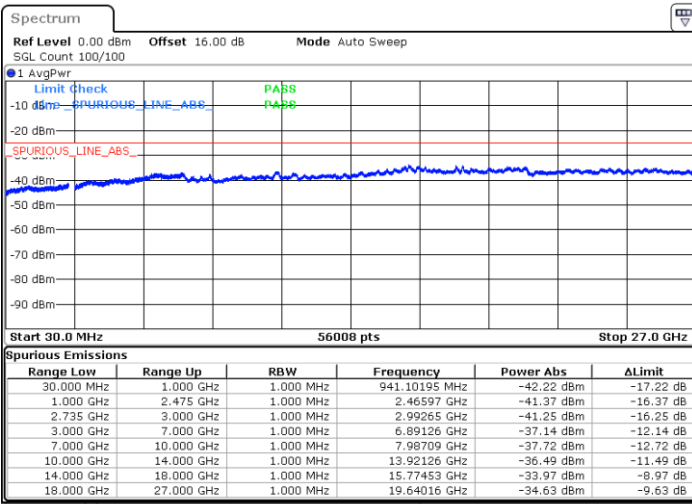

Middle Channel / FullIRB

N/A

Date: 2.SEP.2020 09:18:52

LTE Band 41C / 5MHz+20MHz

16QAM

Highest Channel / 1RB0 and 1RB99

Highest Channel / 1RB24 and 1RB0

Date: 1.SEP.2020 17:24:58

Date: 1.SEP.2020 17:19:51

Highest Channel / FullIRB

N/A

Date: 1.SEP.2020 17:28:02

LTE Band 41C / 10MHz+15MHz

16QAM

Lowest Channel / 1RB0 and 1RB74

Lowest Channel / 1RB49 and 1RB0