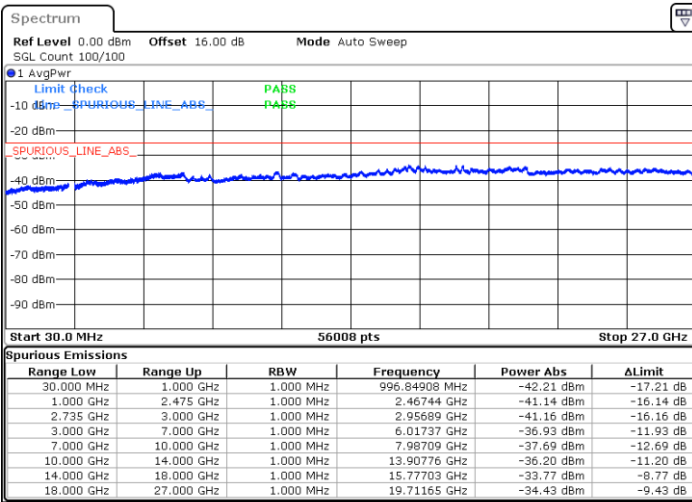

LTE Band 41C / 20MHz+20MHz

QPSK

Highest Channel / 1RB0 and 1RB99

Highest Channel / 1RB99 and 1RB0

Date: 2.SEP.2020 11:36:43

Date: 2.SEP.2020 11:29:33

Highest Channel / FullIRB

N/A

Date: 2.SEP.2020 11:37:45

LTE Band 41C / 5MHz+20MHz

16QAM

Lowest Channel / 1RB0 and 1RB99

Lowest Channel / 1RB24 and 1RB0

Date: 2.SEP.2020 09:06:15

Date: 2.SEP.2020 09:03:10

Lowest Channel / FullRB