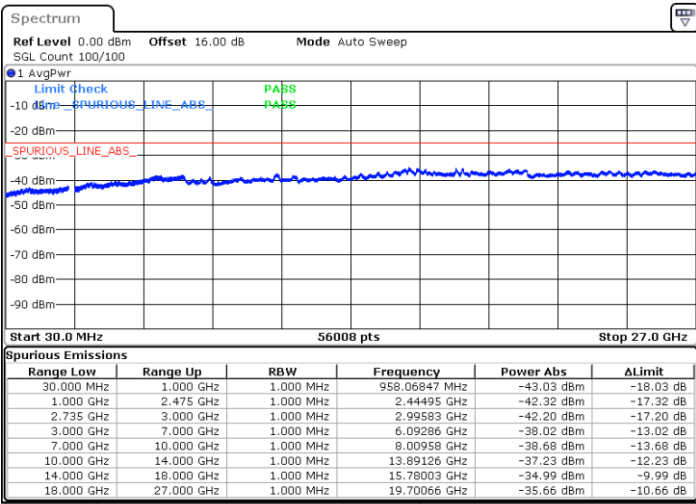

LTE Band 41C / 20MHz+10MHz

QPSK

Lowest Channel / 1RB0 and 1RB49

Lowest Channel / 1RB99 and 1RB0

Date: 6.SEP.2020 09:36:21

Date: 6.SEP.2020 09:35:20

Lowest Channel / FullIRB

N/A

Date: 6.SEP.2020 09:43:32

LTE Band 41C / 20MHz+10MHz

QPSK

Middle Channel / 1RB0 and 1RB49

Middle Channel / 1RB99 and 1RB0

Date: 6.SEP.2020 09:59:20

Date: 6.SEP.2020 10:00:21

Middle Channel / FullIRB

N/A

Date: 6.SEP.2020 09:52:09

LTE Band 41C / 20MHz+10MHz

QPSK

Highest Channel / 1RB0 and 1RB49

Highest Channel / 1RB99 and 1RB0

Date: 6.SEP.2020 10:15:37

Date: 6.SEP.2020 10:08:27

Highest Channel / FullIRB

N/A

Date: 6.SEP.2020 10:16:38

LTE Band 41C / 20MHz+15MHz

QPSK

Lowest Channel / 1RB0 and 1RB74

Lowest Channel / 1RB99 and 1RB0

Date: 6.SEP.2020 10:47:40