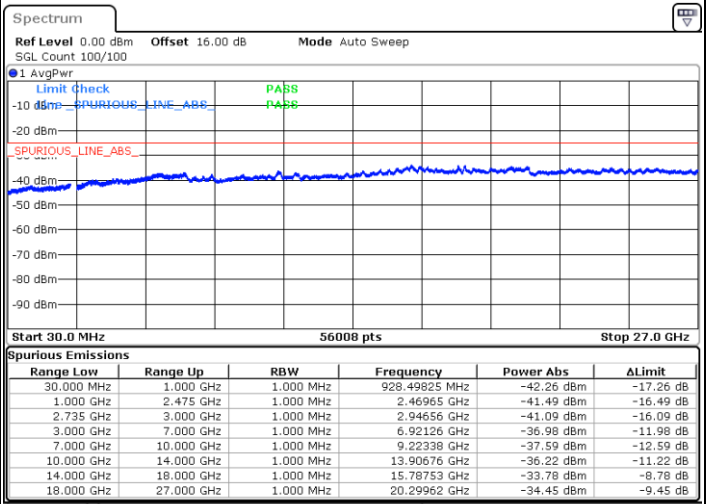

Date: 6.SEP.2020 11:06:57

Date: 6.SEP.2020 11:07:59

Middle Channel / FullIRB

N/A

Date: 6.SEP.2020 10:59:47

LTE Band 41C / 20MHz+15MHz

QPSK

Highest Channel / 1RB0 and 1RB74

Highest Channel / 1RB99 and 1RB0

Date: 6.SEP.2020 11:22:56

Date: 6.SEP.2020 11:15:45

Highest Channel / FullIRB

N/A

Date: 6.SEP.2020 11:23:57

LTE Band 41C / 20MHz+20MHz

QPSK

Lowest Channel / 1RB0 and 1RB99

Lowest Channel / 1RB99 and 1RB0

Date: 2.SEP.2020 11:12:13

Date: 2.SEP.2020 11:11:12

Lowest Channel / FullIRB

N/A

Date: 2.SEP.2020 11:19:24

LTE Band 41C / 20MHz+20MHz