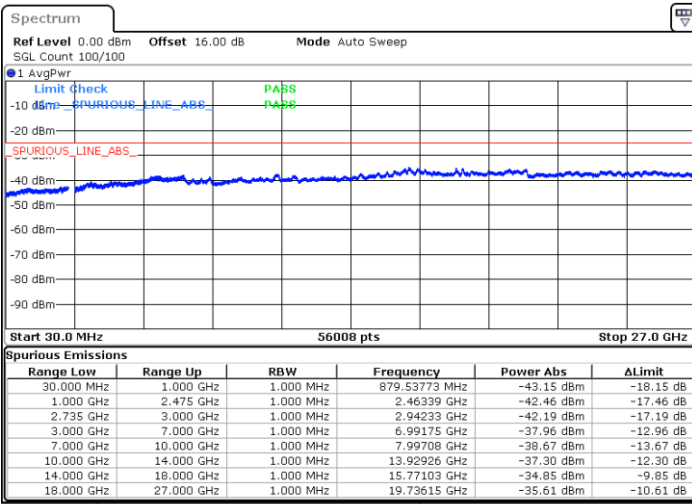

N/A

Date: 6.SEP.2020 09:52:09

LTE Band 41C / 20MHz+10MHz

QPSK

Highest Channel / 1RB0 and 1RB49

Highest Channel / 1RB99 and 1RB0

Date: 6.SEP.2020 10:15:37

Date: 6.SEP.2020 10:08:27

Highest Channel / FullIRB

N/A

Date: 6.SEP.2020 10:16:38

LTE Band 41C / 20MHz+15MHz

QPSK

Lowest Channel / 1RB0 and 1RB74

Lowest Channel / 1RB99 and 1RB0

Date: 6.SEP.2020 10:47:40

Date: 6.SEP.2020 10:46:39

Lowest Channel / FullRB

N/A

Date: 6.SEP.2020 10:54:51

LTE Band 41C / 20MHz+15MHz

QPSK

Middle Channel / 1RB0 and 1RB74

Middle Channel / 1RB99 and 1RB0

Date: 6.SEP.2020 11:06:57

Date: 6.SEP.2020 11:07:59

Middle Channel / FullIRB

N/A

Date: 6.SEP.2020 10:59:47

LTE Band 41C / 20MHz+15MHz

QPSK

Highest Channel / 1RB0 and 1RB74