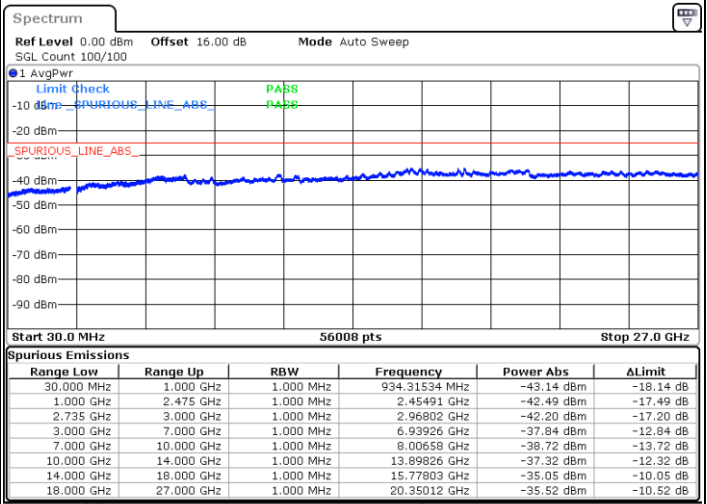

N/A

Date: 6.SEP.2020 09:52:09

LTE Band 41C / 20MHz+10MHz

QPSK

Highest Channel / 1RB0 and 1RB49

Highest Channel / 1RB99 and 1RB0

Date: 6.SEP.2020 10:15:37

Date: 6.SEP.2020 10:08:27

Highest Channel / FullIRB

N/A

Date: 6.SEP.2020 10:16:38

LTE Band 41C / 20MHz+15MHz

QPSK

Lowest Channel / 1RB0 and 1RB74

Lowest Channel / 1RB99 and 1RB0

Date: 6.SEP.2020 10:47:40

Date: 6.SEP.2020 10:46:39

Lowest Channel / FullRB

N/A

Date: 6.SEP.2020 10:54:51

LTE Band 41C / 20MHz+15MHz

QPSK

Middle Channel / 1RB0 and 1RB74

Middle Channel / 1RB99 and 1RB0