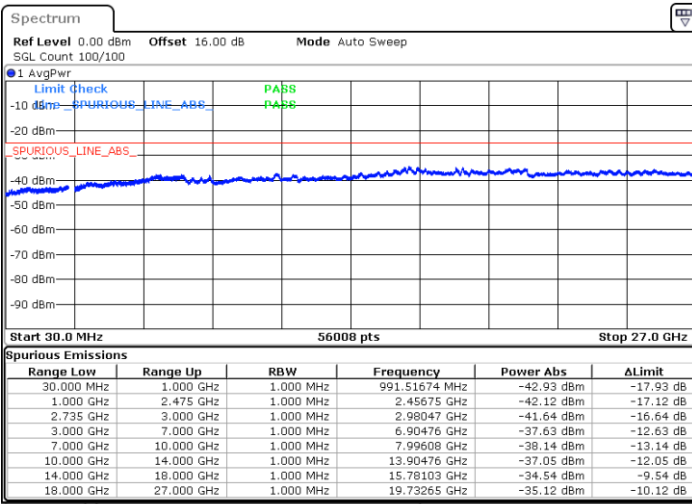

LTE Band 41C / 20MHz+20MHz

QPSK

MiddleChannel / 1RB0 and 1RB99

Middle Channel / 1RB99 and 1RB0

Date: 3.SEP.2020 10:45:03

Date: 3.SEP.2020 10:46:04