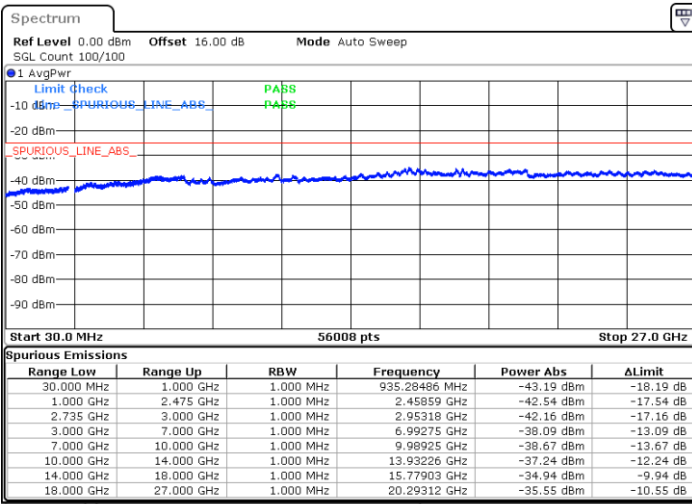

LTE Band 41C / 20MHz+10MHz

QPSK

Lowest Channel / 1RB0 and 1RB49

Lowest Channel / 1RB99 and 1RB0

Date: 6.SEP.2020 09:36:21

Date: 6.SEP.2020 09:35:20

Lowest Channel / FullIRB

N/A

Date: 6.SEP.2020 09:43:32

LTE Band 41C / 20MHz+10MHz

QPSK

Middle Channel / 1RB0 and 1RB49

Middle Channel / 1RB99 and 1RB0

Date: 6.SEP.2020 09:59:20

Date: 6.SEP.2020 10:00:21

Middle Channel / FullIRB

N/A

Date: 6.SEP.2020 09:52:09

LTE Band 41C / 20MHz+10MHz

QPSK

Highest Channel / 1RB0 and 1RB49

Highest Channel / 1RB99 and 1RB0

Date: 6.SEP.2020 10:15:37

Date: 6.SEP.2020 10:08:27