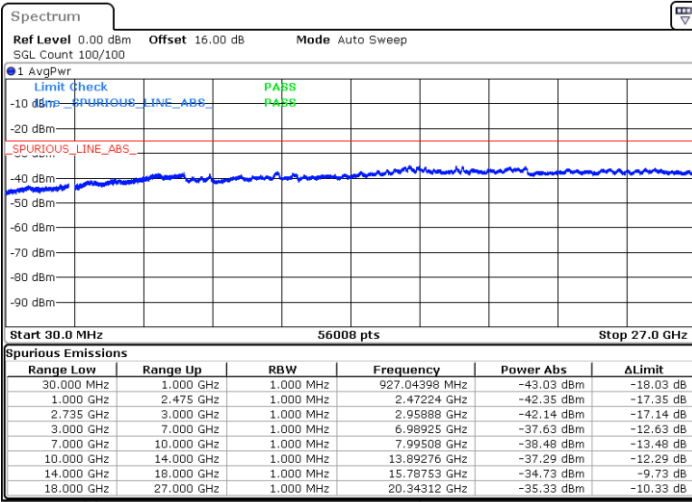

Date: 6.SEP.2020 11:06:57

Date: 6.SEP.2020 11:07:59

Middle Channel / FullIRB

N/A

Date: 6.SEP.2020 10:59:47

LTE Band 41C / 20MHz+15MHz

QPSK

Highest Channel / 1RB0 and 1RB74

Highest Channel / 1RB99 and 1RB0

Date: 6.SEP.2020 11:22:56

Date: 6.SEP.2020 11:15:45

Highest Channel / FullIRB

N/A

Date: 6.SEP.2020 11:23:57

LTE Band 41C / 20MHz+20MHz

QPSK

Lowest Channel / 1RB0 and 1RB99

Lowest Channel / 1RB99 and 1RB0

Date: 2.SEP.2020 11:12:13

Date: 2.SEP.2020 11:11:12

Lowest Channel / FullIRB

N/A

Date: 2.SEP.2020 11:19:24

LTE Band 41C / 20MHz+20MHz