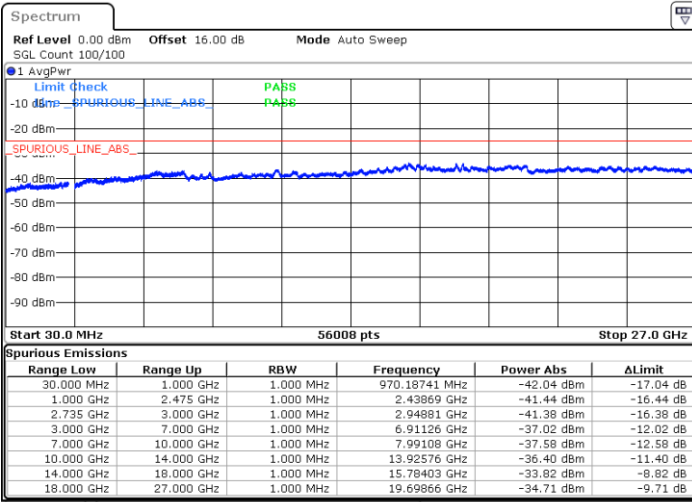

N/A

Date: 2.SEP.2020 09:11:22

LTE Band 41C / 5MHz+20MHz

16QAM

Middle Channel / 1RB0 and 1RB99

Middle Channel / 1RB24 and 1RB0

Date: 2.SEP.2020 09:23:59

Date: 2.SEP.2020 09:27:03

Middle Channel / FullIRB

N/A

Date: 2.SEP.2020 09:18:52

LTE Band 41C / 5MHz+20MHz

16QAM

Highest Channel / 1RB0 and 1RB99

Highest Channel / 1RB24 and 1RB0

Date: 1.SEP.2020 17:24:58

Date: 1.SEP.2020 17:19:51

Highest Channel / FullIRB

N/A

Date: 1.SEP.2020 17:28:02

LTE Band 41C / 10MHz+15MHz

16QAM

Lowest Channel / 1RB0 and 1RB74

Lowest Channel / 1RB49 and 1RB0

Date: 2.SEP.2020 09:47:19

Date: 2.SEP.2020 09:44:15

Lowest Channel / FullIRB

N/A

Date: 2.SEP.2020 09:52:27

LTE Band 41C / 10MHz+15MHz

16QAM

MiddleChannel / 1RB0 and 1RB74