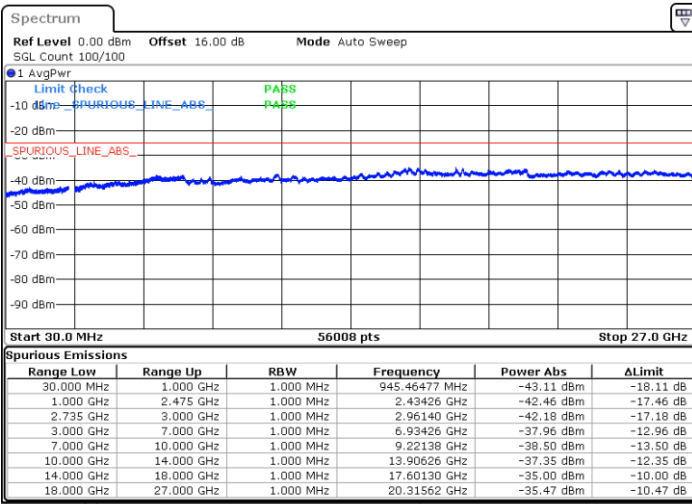

Date: 4.SEP.2020 17:27:57

LTE Band 41C / 15MHz+20MHz

16QAM

Middle Channel / 1RB0 and 1RB99

Middle Channel / 1RB74 and 1RB0

Date: 6.SEP.2020 08:07:29

Date: 6.SEP.2020 08:10:33

Middle Channel / FullIRB

N/A

Date: 6.SEP.2020 08:02:21

LTE Band 41C / 15MHz+20MHz

16QAM

Highest Channel / 1RB0 and 1RB99

Highest Channel / 1RB74 and 1RB0

Date: 6.SEP.2020 08:27:02

Date: 6.SEP.2020 08:21:55