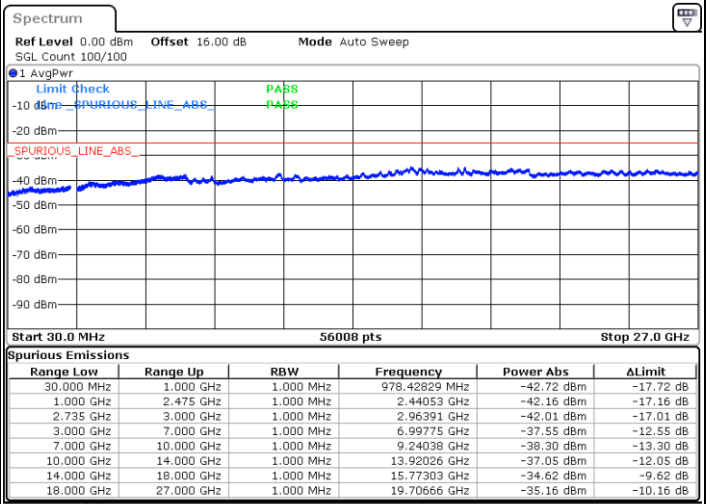

Lowest Channel / 1RB74 and 1RB0

Date: 4.SEP.2020 11:00:33

Date: 4.SEP.2020 10:57:29

Lowest Channel / FullIRB

N/A

Date: 4.SEP.2020 11:05:41

LTE Band 41C / 15MHz+15MHz

16QAM

Middle Channel / 1RB0 and 1RB74

Middle Channel / 1RB74 and 1RB0

Date: 4.SEP.2020 11:32:20

Date: 4.SEP.2020 11:35:24

Middle Channel / FullIRB

N/A

Date: 4.SEP.2020 11:27:12

LTE Band 41C / 15MHz+15MHz

16QAM

Highest Channel / 1RB0 and 1RB74

Highest Channel / 1RB74 and 1RB0

Date: 4.SEP.2020 11:46:11

Date: 4.SEP.2020 11:41:04

Highest Channel / FullIRB

N/A

Date: 4.SEP.2020 11:49:15