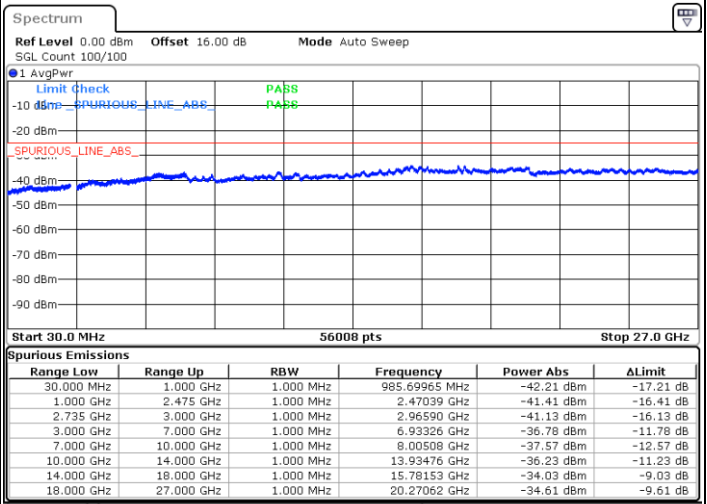

Middle Channel / FullIRB

N/A

Date: 2.SEP.2020 09:18:52

LTE Band 41C / 5MHz+20MHz

16QAM

Highest Channel / 1RB0 and 1RB99

Highest Channel / 1RB24 and 1RB0

Date: 1.SEP.2020 17:24:58

Date: 1.SEP.2020 17:19:51

Highest Channel / FullIRB

N/A

Date: 1.SEP.2020 17:28:02

LTE Band 41C / 10MHz+15MHz

16QAM

Lowest Channel / 1RB0 and 1RB74

Lowest Channel / 1RB49 and 1RB0

Date: 2.SEP.2020 09:47:19

Date: 2.SEP.2020 09:44:15

Lowest Channel / FullIRB

N/A

Date: 2.SEP.2020 09:52:27

LTE Band 41C / 10MHz+15MHz

16QAM

MiddleChannel / 1RB0 and 1RB74