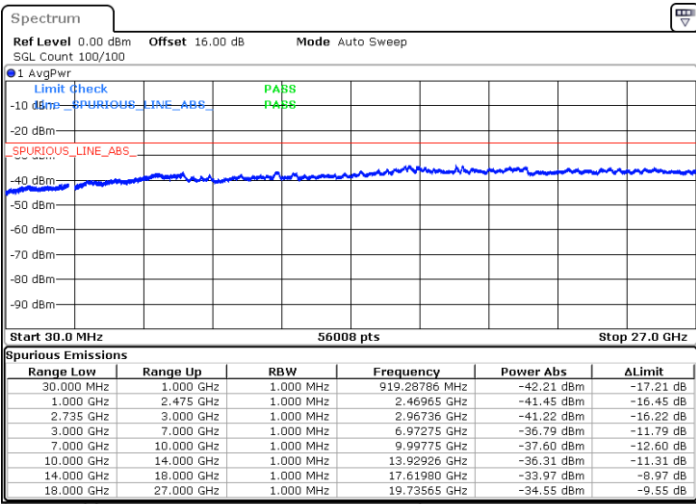

Date: 2.SEP.2020 09:47:19

Date: 2.SEP.2020 09:44:15

Lowest Channel / FullIRB

N/A

Date: 2.SEP.2020 09:52:27

LTE Band 41C / 10MHz+15MHz

16QAM

MiddleChannel / 1RB0 and 1RB74

Middle Channel / 1RB49 and 1RB0

Date: 2.SEP.2020 10:43:16

Date: 2.SEP.2020 10:46:20

Middle Channel / FullIRB

N/A

Date: 2.SEP.2020 10:38:08

LTE Band 41C / 10MHz+15MHz

16QAM

Highest Channel / 1RB0 and 1RB74

Highest Channel / 1RB49 and 1RB0

Date: 2.SEP.2020 10:19:51

Date: 2.SEP.2020 10:14:44

Highest Channel / FullIRB

N/A

Date: 2.SEP.2020 10:22:56

LTE Band 41C / 10MHz+20MHz