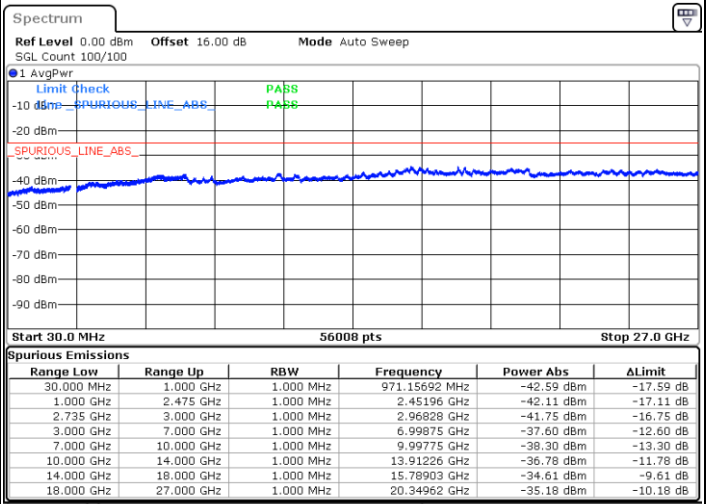

Date: 3.SEP.2020 17:18:20

Middle Channel / FullIRB

N/A

Date: 3.SEP.2020 17:10:08

LTE Band 41C / 15MHz+10MHz

16QAM

Highest Channel / 1RB0 and 1RB49

Highest Channel / 1RB74 and 1RB0

Date: 3.SEP.2020 17:33:30

Date: 3.SEP.2020 17:28:23

Highest Channel / FullIRB

N/A

Date: 3.SEP.2020 17:36:35

LTE Band 41C / 15MHz+15MHz

16QAM

Lowest Channel / 1RB0 and 1RB74

Lowest Channel / 1RB74 and 1RB0

Date: 4.SEP.2020 11:00:33

Date: 4.SEP.2020 10:57:29

Lowest Channel / FullIRB

N/A

Date: 4.SEP.2020 11:05:41

LTE Band 41C / 15MHz+15MHz

16QAM