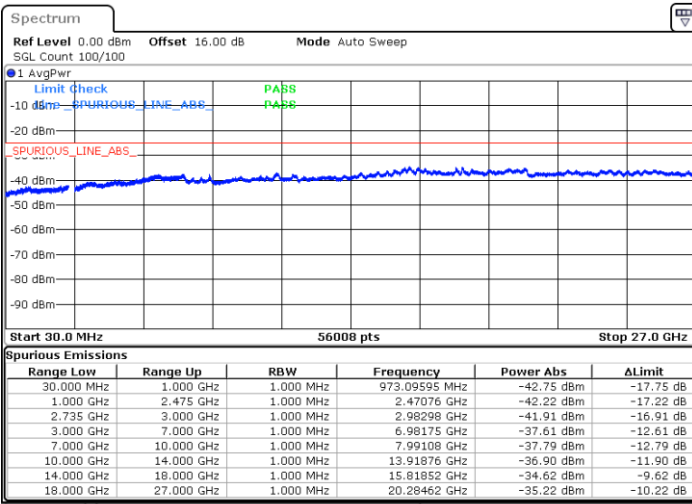

Highest Channel / 1RB0 and 1RB74

Highest Channel / 1RB49 and 1RB0

Date: 2.SEP.2020 10:19:51

Date: 2.SEP.2020 10:14:44

Highest Channel / FullIRB

N/A

Date: 2.SEP.2020 10:22:56

LTE Band 41C / 10MHz+20MHz

16QAM

Lowest Channel / 1RB0 and 1RB99

Lowest Channel / 1RB49 and 1RB0

Date: 3.SEP.2020 15:44:25

Date: 3.SEP.2020 15:41:21

Lowest Channel / FullRB

N/A

Date: 3.SEP.2020 15:48:31

LTE Band 41C / 10MHz+20MHz

16QAM

Middle Channel / 1RB0 and 1RB99

Middle Channel / 1RB49 and 1RB0

Date: 3.SEP.2020 16:05:21

Date: 3.SEP.2020 16:08:26

Middle Channel / FullIRB

N/A

Date: 3.SEP.2020 16:00:14

LTE Band 41C / 10MHz+20MHz

16QAM

Highest Channel / 1RB0 and 1RB99

Highest Channel / 1RB49 and 1RB0

Date: 3.SEP.2020 16:22:25

Date: 3.SEP.2020 16:17:18

Highest Channel / FullIRB