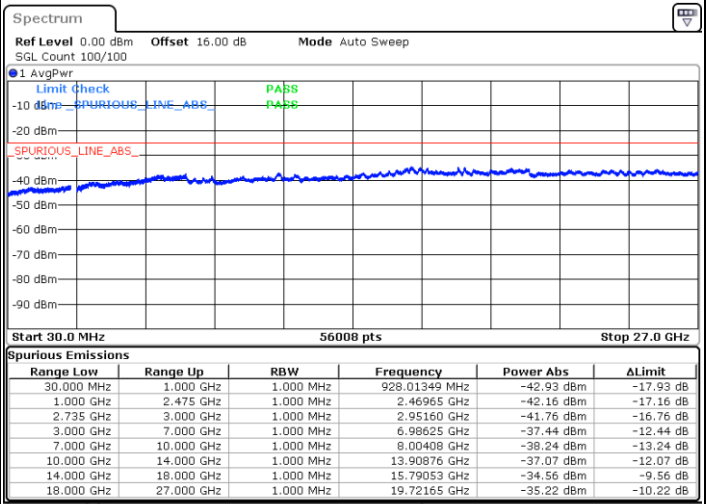

Lowest Channel / 1RB74 and 1RB0

Date: 4.SEP.2020 11:00:33

Date: 4.SEP.2020 10:57:29

Lowest Channel / FullIRB

N/A

Date: 4.SEP.2020 11:05:41

LTE Band 41C / 15MHz+15MHz

16QAM

Middle Channel / 1RB0 and 1RB74

Middle Channel / 1RB74 and 1RB0

Date: 4.SEP.2020 11:32:20

Date: 4.SEP.2020 11:35:24

Middle Channel / FullIRB

N/A

Date: 4.SEP.2020 11:27:12

LTE Band 41C / 15MHz+15MHz

16QAM

Highest Channel / 1RB0 and 1RB74

Highest Channel / 1RB74 and 1RB0

Date: 4.SEP.2020 11:46:11

Date: 4.SEP.2020 11:41:04

Highest Channel / FullIRB

N/A

Date: 4.SEP.2020 11:49:15

LTE Band 41C / 15MHz+20MHz

16QAM

Lowest Channel / 1RB0 and 1RB99

Lowest Channel / 1RB74 and 1RB0

Date: 4.SEP.2020 17:22:50

Date: 4.SEP.2020 17:19:46

Lowest Channel / FullIRB

N/A