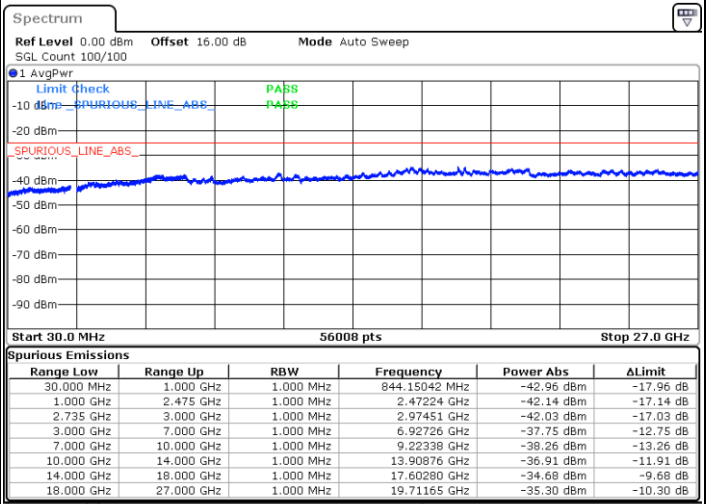

Date: 3.SEP.2020 17:33:30

Date: 3.SEP.2020 17:28:23

Highest Channel / FullIRB

N/A

Date: 3.SEP.2020 17:36:35

LTE Band 41C / 15MHz+15MHz

16QAM

Lowest Channel / 1RB0 and 1RB74

Lowest Channel / 1RB74 and 1RB0

Date: 4.SEP.2020 11:00:33

Date: 4.SEP.2020 10:57:29

Lowest Channel / FullIRB

N/A

Date: 4.SEP.2020 11:05:41

LTE Band 41C / 15MHz+15MHz

16QAM

Middle Channel / 1RB0 and 1RB74

Middle Channel / 1RB74 and 1RB0

Date: 4.SEP.2020 11:32:20

Date: 4.SEP.2020 11:35:24

Middle Channel / FullIRB

N/A

Date: 4.SEP.2020 11:27:12

LTE Band 41C / 15MHz+15MHz