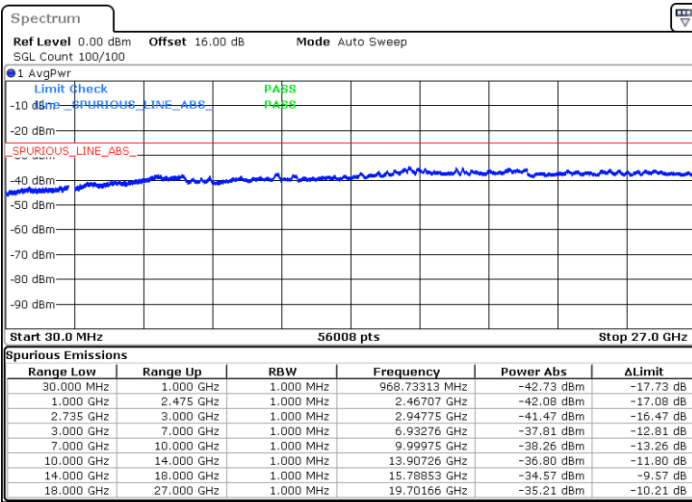

Lowest Channel / FullIRB

N/A

Date: 3.SEP.2020 17:03:11

LTE Band 41C / 15MHz+10MHz

16QAM

Middle Channel / 1RB0 and 1RB49

Middle Channel / 1RB74 and 1RB0

Date: 3.SEP.2020 17:15:15

Date: 3.SEP.2020 17:18:20

Middle Channel / FullIRB

N/A

Date: 3.SEP.2020 17:10:08

LTE Band 41C / 15MHz+10MHz

16QAM

Highest Channel / 1RB0 and 1RB49

Highest Channel / 1RB74 and 1RB0

Date: 3.SEP.2020 17:33:30

Date: 3.SEP.2020 17:28:23

Highest Channel / FullIRB

N/A

Date: 3.SEP.2020 17:36:35

LTE Band 41C / 15MHz+15MHz

16QAM

Lowest Channel / 1RB0 and 1RB74

Lowest Channel / 1RB74 and 1RB0

Date: 4.SEP.2020 11:00:33

Date: 4.SEP.2020 10:57:29

Lowest Channel / FullIRB

N/A

Date: 4.SEP.2020 11:05:41

LTE Band 41C / 15MHz+15MHz

16QAM