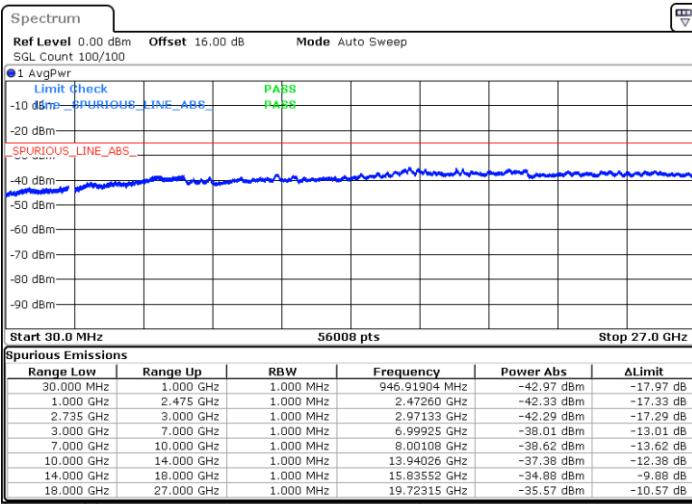

N/A

Date: 6.SEP.2020 09:52:09

LTE Band 41C / 20MHz+10MHz

QPSK

Highest Channel / 1RB0 and 1RB49

Highest Channel / 1RB99 and 1RB0

Date: 6.SEP.2020 10:15:37

Date: 6.SEP.2020 10:08:27

Highest Channel / FullIRB

N/A

Date: 6.SEP.2020 10:16:38

LTE Band 41C / 20MHz+15MHz

QPSK

Lowest Channel / 1RB0 and 1RB74

Lowest Channel / 1RB99 and 1RB0

Date: 6.SEP.2020 10:47:40

Date: 6.SEP.2020 10:46:39

Lowest Channel / FullRB

N/A

Date: 6.SEP.2020 10:54:51

LTE Band 41C / 20MHz+15MHz

QPSK

Middle Channel / 1RB0 and 1RB74

Middle Channel / 1RB99 and 1RB0

Date: 6.SEP.2020 11:06:57

Date: 6.SEP.2020 11:07:59

Middle Channel / FullIRB

N/A

Date: 6.SEP.2020 10:59:47

LTE Band 41C / 20MHz+15MHz

QPSK

Highest Channel / 1RB0 and 1RB74