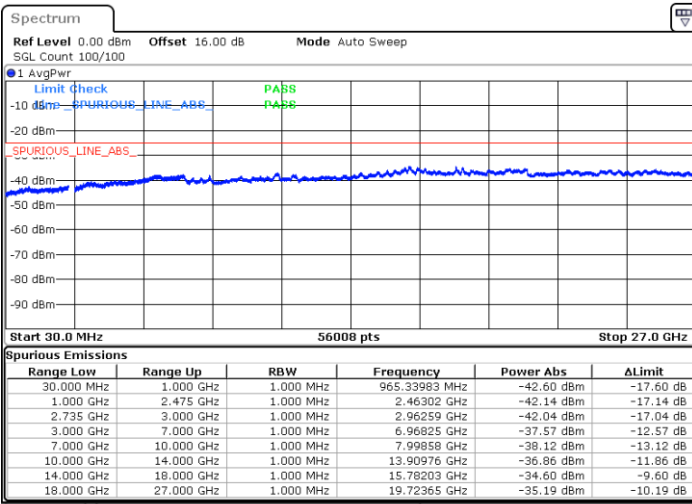

Date: 3.SEP.2020 16:00:14

LTE Band 41C / 10MHz+20MHz

16QAM

Highest Channel / 1RB0 and 1RB99

Highest Channel / 1RB49 and 1RB0

Date: 3.SEP.2020 16:22:25

Date: 3.SEP.2020 16:17:18

Highest Channel / FullIRB

N/A

Date: 3.SEP.2020 16:25:30

LTE Band 41C / 15MHz+10MHz

16QAM

Lowest Channel / 1RB0 and 1RB49

Lowest Channel / 1RB74 and 1RB0

Date: 3.SEP.2020 16:58:04

Date: 3.SEP.2020 16:55:00

Lowest Channel / FullIRB

N/A

Date: 3.SEP.2020 17:03:11

LTE Band 41C / 15MHz+10MHz

16QAM

Middle Channel / 1RB0 and 1RB49

Middle Channel / 1RB74 and 1RB0

Date: 3.SEP.2020 17:15:15

Date: 3.SEP.2020 17:18:20

Middle Channel / FullIRB

N/A

Date: 3.SEP.2020 17:10:08

LTE Band 41C / 15MHz+10MHz

16QAM

Highest Channel / 1RB0 and 1RB49

Highest Channel / 1RB74 and 1RB0