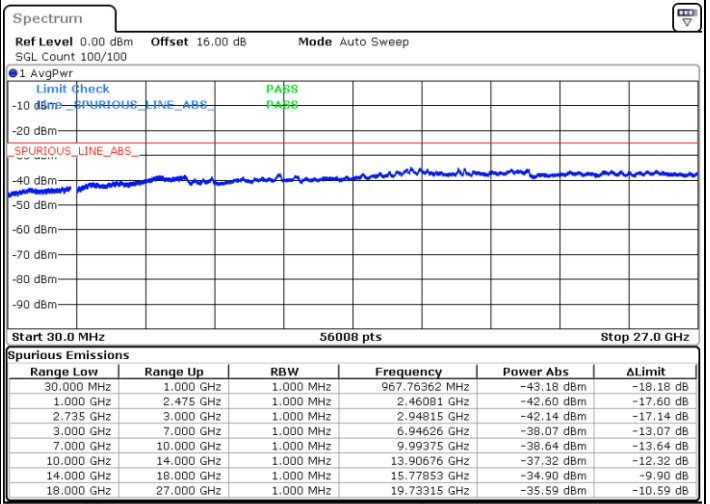

LTE Band 41C / 15MHz+20MHz

16QAM

Lowest Channel / 1RB0 and 1RB99

Lowest Channel / 1RB74 and 1RB0

Date: 4.SEP.2020 17:22:50

Date: 4.SEP.2020 17:19:46

Lowest Channel / FullIRB

N/A

Date: 4.SEP.2020 17:27:57

LTE Band 41C / 15MHz+20MHz

16QAM

Middle Channel / 1RB0 and 1RB99

Middle Channel / 1RB74 and 1RB0

Date: 6.SEP.2020 08:07:29

Date: 6.SEP.2020 08:10:33

Middle Channel / FullIRB

N/A

Date: 6.SEP.2020 08:02:21

LTE Band 41C / 15MHz+20MHz

16QAM

Highest Channel / 1RB0 and 1RB99

Highest Channel / 1RB74 and 1RB0

Date: 6.SEP.2020 08:27:02

Date: 6.SEP.2020 08:21:55