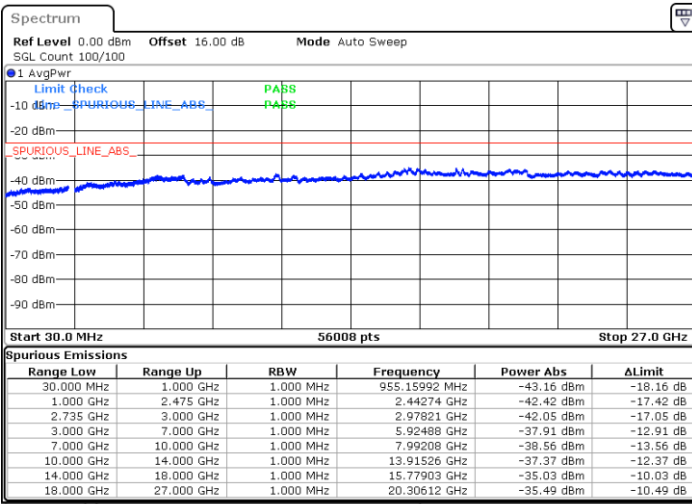

Highest Channel / FullIRB

N/A

Date: 6.SEP.2020 10:16:38

LTE Band 41C / 20MHz+15MHz

QPSK

Lowest Channel / 1RB0 and 1RB74

Lowest Channel / 1RB99 and 1RB0

Date: 6.SEP.2020 10:47:40

Date: 6.SEP.2020 10:46:39

Lowest Channel / FullRB

N/A

Date: 6.SEP.2020 10:54:51

LTE Band 41C / 20MHz+15MHz

QPSK

Middle Channel / 1RB0 and 1RB74

Middle Channel / 1RB99 and 1RB0

Date: 6.SEP.2020 11:06:57

Date: 6.SEP.2020 11:07:59

Middle Channel / FullIRB

N/A

Date: 6.SEP.2020 10:59:47

LTE Band 41C / 20MHz+15MHz

QPSK

Highest Channel / 1RB0 and 1RB74

Highest Channel / 1RB99 and 1RB0

Date: 6.SEP.2020 11:22:56

Date: 6.SEP.2020 11:15:45

Highest Channel / FullIRB

N/A

Date: 6.SEP.2020 11:23:57

LTE Band 41C / 20MHz+20MHz

QPSK