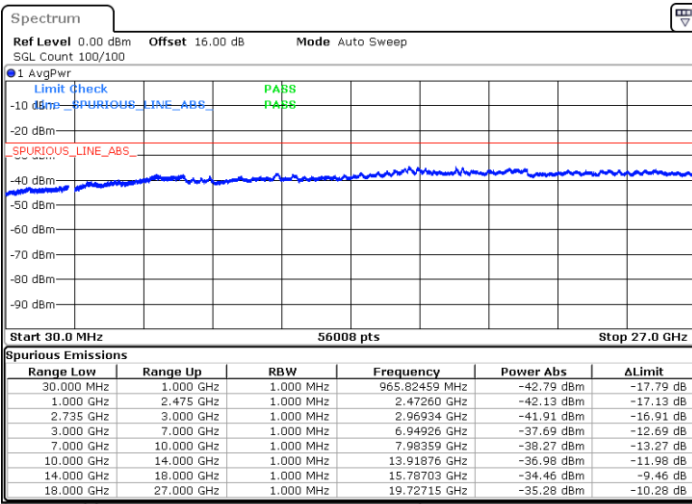

Date: 3.SEP.2020 17:18:20

Middle Channel / FullIRB

N/A

Date: 3.SEP.2020 17:10:08

LTE Band 41C / 15MHz+10MHz

16QAM

Highest Channel / 1RB0 and 1RB49

Highest Channel / 1RB74 and 1RB0

Date: 3.SEP.2020 17:33:30

Date: 3.SEP.2020 17:28:23

Highest Channel / FullIRB

N/A

Date: 3.SEP.2020 17:36:35

LTE Band 41C / 15MHz+15MHz

16QAM

Lowest Channel / 1RB0 and 1RB74

Lowest Channel / 1RB74 and 1RB0

Date: 4.SEP.2020 11:00:33

Date: 4.SEP.2020 10:57:29

Lowest Channel / FullIRB

N/A

Date: 4.SEP.2020 11:05:41

LTE Band 41C / 15MHz+15MHz

16QAM