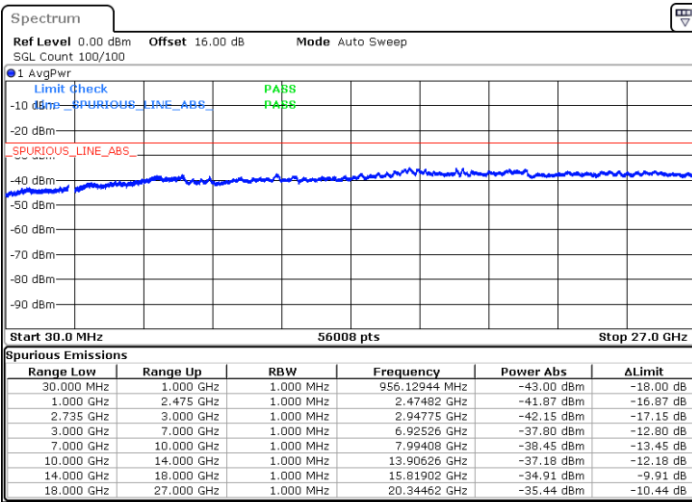

LTE Band 41C / 20MHz+10MHz

QPSK

Lowest Channel / 1RB0 and 1RB49

Lowest Channel / 1RB99 and 1RB0

Date: 6.SEP.2020 09:36:21

Date: 6.SEP.2020 09:35:20

Lowest Channel / FullIRB

N/A

Date: 6.SEP.2020 09:43:32

LTE Band 41C / 20MHz+10MHz

QPSK

Middle Channel / 1RB0 and 1RB49

Middle Channel / 1RB99 and 1RB0

Date: 6.SEP.2020 09:59:20

Date: 6.SEP.2020 10:00:21

Middle Channel / FullIRB

N/A

Date: 6.SEP.2020 09:52:09

LTE Band 41C / 20MHz+10MHz

QPSK

Highest Channel / 1RB0 and 1RB49

Highest Channel / 1RB99 and 1RB0

Date: 6.SEP.2020 10:15:37

Date: 6.SEP.2020 10:08:27