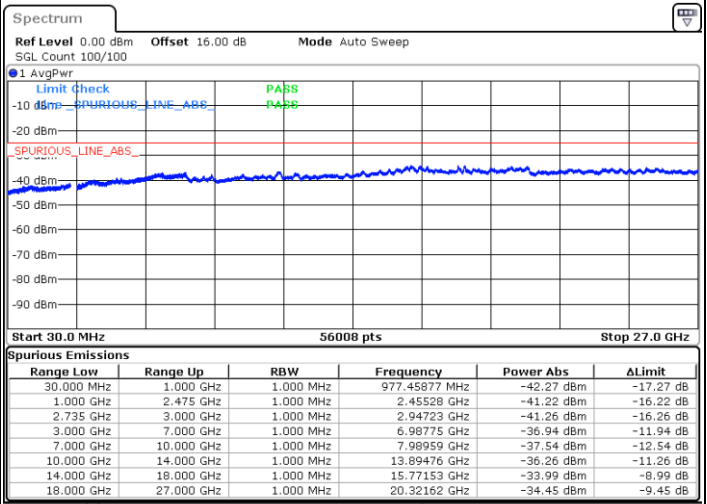

Date: 2.SEP.2020 09:47:19

Date: 2.SEP.2020 09:44:15

Lowest Channel / FullIRB

N/A

Date: 2.SEP.2020 09:52:27

LTE Band 41C / 10MHz+15MHz

16QAM

MiddleChannel / 1RB0 and 1RB74

Middle Channel / 1RB49 and 1RB0

Date: 2.SEP.2020 10:43:16

Date: 2.SEP.2020 10:46:20

Middle Channel / FullIRB

N/A

Date: 2.SEP.2020 10:38:08

LTE Band 41C / 10MHz+15MHz

16QAM

Highest Channel / 1RB0 and 1RB74

Highest Channel / 1RB49 and 1RB0

Date: 2.SEP.2020 10:19:51

Date: 2.SEP.2020 10:14:44

Highest Channel / FullIRB

N/A

Date: 2.SEP.2020 10:22:56

LTE Band 41C / 10MHz+20MHz