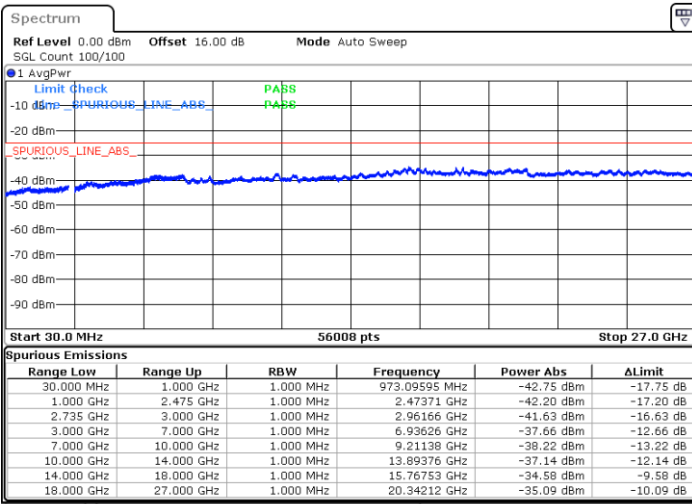

Lowest Channel / 1RB74 and 1RB0

Date: 4.SEP.2020 11:00:33

Date: 4.SEP.2020 10:57:29

Lowest Channel / FullIRB

N/A

Date: 4.SEP.2020 11:05:41

LTE Band 41C / 15MHz+15MHz

16QAM

Middle Channel / 1RB0 and 1RB74

Middle Channel / 1RB74 and 1RB0

Date: 4.SEP.2020 11:32:20

Date: 4.SEP.2020 11:35:24

Middle Channel / FullIRB

N/A

Date: 4.SEP.2020 11:27:12

LTE Band 41C / 15MHz+15MHz

16QAM

Highest Channel / 1RB0 and 1RB74

Highest Channel / 1RB74 and 1RB0

Date: 4.SEP.2020 11:46:11

Date: 4.SEP.2020 11:41:04

Highest Channel / FullIRB

N/A

Date: 4.SEP.2020 11:49:15