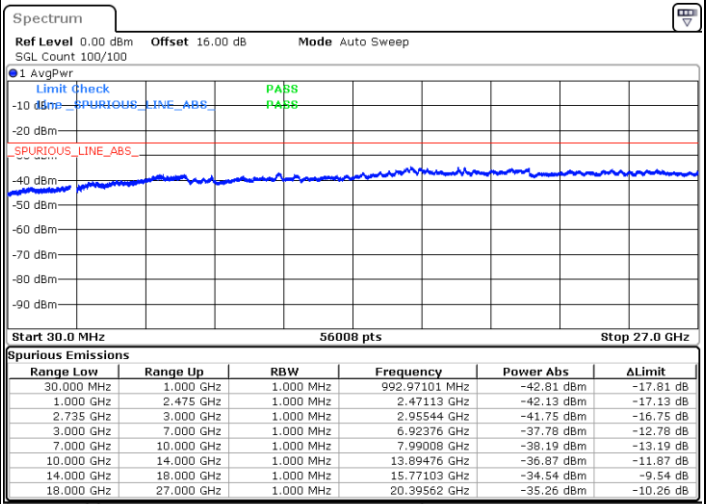

Lowest Channel / FullIRB

N/A

Date: 3.SEP.2020 17:03:11

LTE Band 41C / 15MHz+10MHz

16QAM

Middle Channel / 1RB0 and 1RB49

Middle Channel / 1RB74 and 1RB0

Date: 3.SEP.2020 17:15:15

Date: 3.SEP.2020 17:18:20

Middle Channel / FullIRB

N/A

Date: 3.SEP.2020 17:10:08

LTE Band 41C / 15MHz+10MHz

16QAM

Highest Channel / 1RB0 and 1RB49

Highest Channel / 1RB74 and 1RB0

Date: 3.SEP.2020 17:33:30

Date: 3.SEP.2020 17:28:23

Highest Channel / FullIRB

N/A

Date: 3.SEP.2020 17:36:35

LTE Band 41C / 15MHz+15MHz

16QAM

Lowest Channel / 1RB0 and 1RB74

Lowest Channel / 1RB74 and 1RB0

Date: 4.SEP.2020 11:00:33

Date: 4.SEP.2020 10:57:29

Lowest Channel / FullIRB

N/A

Date: 4.SEP.2020 11:05:41

LTE Band 41C / 15MHz+15MHz

16QAM