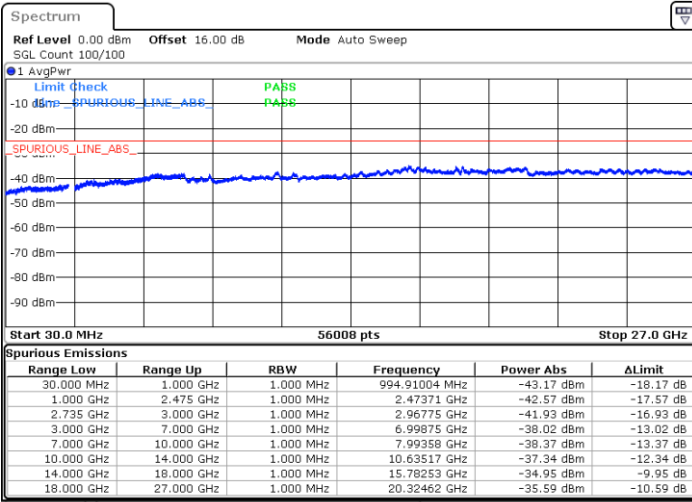

Highest Channel / FullIRB

N/A

Date: 6.SEP.2020 08:30:06