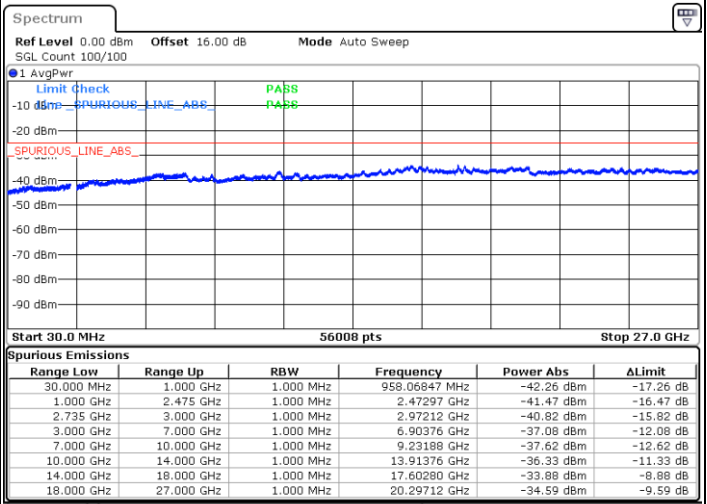

Lowest Channel / 1RB0 and 1RB99

Lowest Channel / 1RB99 and 1RB0

Date: 2.SEP.2020 11:12:13

Date: 2.SEP.2020 11:11:12

Lowest Channel / FullIRB

N/A

Date: 2.SEP.2020 11:19:24

LTE Band 41C / 20MHz+20MHz

QPSK

MiddleChannel / 1RB0 and 1RB99

Middle Channel / 1RB99 and 1RB0

Date: 3.SEP.2020 10:45:03

Date: 3.SEP.2020 10:46:04

Middle Channel / FullIRB

N/A

Date: 3.SEP.2020 10:37:52

LTE Band 41C / 20MHz+20MHz

QPSK

Highest Channel / 1RB0 and 1RB99

Highest Channel / 1RB99 and 1RB0

Date: 2.SEP.2020 11:36:43

Date: 2.SEP.2020 11:29:33

Highest Channel / FullIRB

N/A