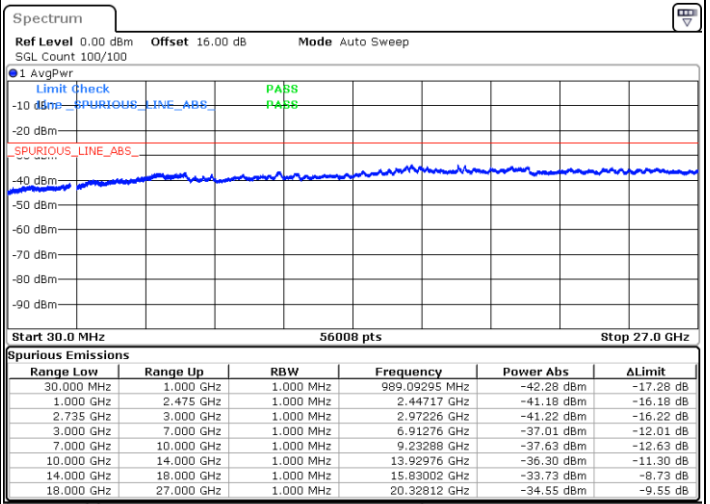

Date: 1.SEP.2020 17:19:51

Highest Channel / FullIRB

N/A

Date: 1.SEP.2020 17:28:02

LTE Band 41C / 10MHz+15MHz

16QAM

Lowest Channel / 1RB0 and 1RB74

Lowest Channel / 1RB49 and 1RB0

Date: 2.SEP.2020 09:47:19

Date: 2.SEP.2020 09:44:15

Lowest Channel / FullIRB

N/A

Date: 2.SEP.2020 09:52:27

LTE Band 41C / 10MHz+15MHz

16QAM

MiddleChannel / 1RB0 and 1RB74

Middle Channel / 1RB49 and 1RB0

Date: 2.SEP.2020 10:43:16

Date: 2.SEP.2020 10:46:20

Middle Channel / FullIRB

N/A

Date: 2.SEP.2020 10:38:08

LTE Band 41C / 10MHz+15MHz

16QAM

Highest Channel / 1RB0 and 1RB74

Highest Channel / 1RB49 and 1RB0

Date: 2.SEP.2020 10:19:51

Date: 2.SEP.2020 10:14:44

Highest Channel / FullIRB

N/A

Date: 2.SEP.2020 10:22:56

LTE Band 41C / 10MHz+20MHz