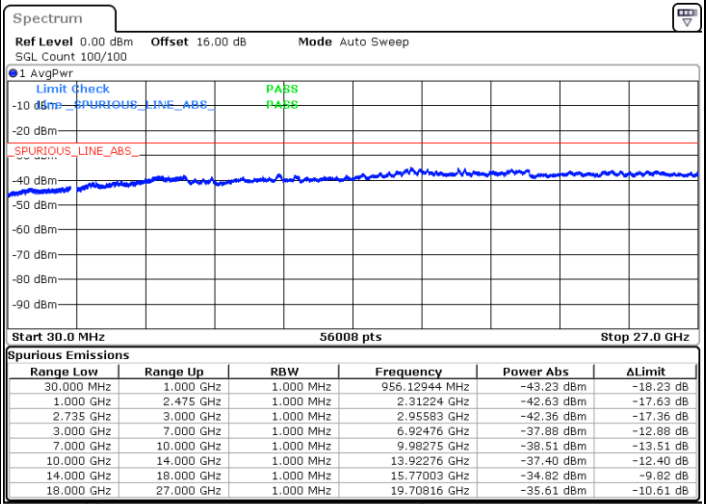

N/A

Date: 6.SEP.2020 09:52:09

LTE Band 41C / 20MHz+10MHz

QPSK

Highest Channel / 1RB0 and 1RB49

Highest Channel / 1RB99 and 1RB0

Date: 6.SEP.2020 10:15:37

Date: 6.SEP.2020 10:08:27

Highest Channel / FullIRB

N/A

Date: 6.SEP.2020 10:16:38

LTE Band 41C / 20MHz+15MHz

QPSK

Lowest Channel / 1RB0 and 1RB74

Lowest Channel / 1RB99 and 1RB0

Date: 6.SEP.2020 10:47:40

Date: 6.SEP.2020 10:46:39

Lowest Channel / FullRB

N/A

Date: 6.SEP.2020 10:54:51

LTE Band 41C / 20MHz+15MHz

QPSK

Middle Channel / 1RB0 and 1RB74

Middle Channel / 1RB99 and 1RB0

Date: 6.SEP.2020 11:06:57

Date: 6.SEP.2020 11:07:59

Middle Channel / FullIRB

N/A

Date: 6.SEP.2020 10:59:47

LTE Band 41C / 20MHz+15MHz

QPSK

Highest Channel / 1RB0 and 1RB74