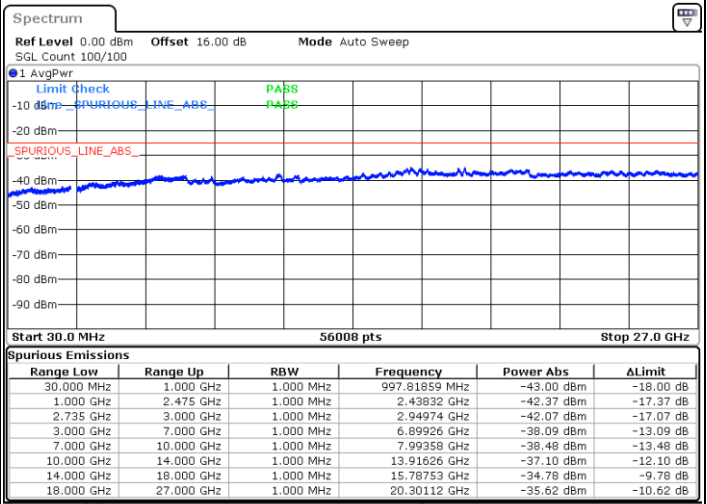

Date: 6.SEP.2020 10:46:39

Lowest Channel / FullRB

N/A

Date: 6.SEP.2020 10:54:51

LTE Band 41C / 20MHz+15MHz

QPSK

Middle Channel / 1RB0 and 1RB74

Middle Channel / 1RB99 and 1RB0

Date: 6.SEP.2020 11:06:57

Date: 6.SEP.2020 11:07:59

Middle Channel / FullIRB

N/A

Date: 6.SEP.2020 10:59:47

LTE Band 41C / 20MHz+15MHz

QPSK

Highest Channel / 1RB0 and 1RB74

Highest Channel / 1RB99 and 1RB0

Date: 6.SEP.2020 11:22:56

Date: 6.SEP.2020 11:15:45

Highest Channel / FullIRB

N/A

Date: 6.SEP.2020 11:23:57

LTE Band 41C / 20MHz+20MHz

QPSK

Lowest Channel / 1RB0 and 1RB99

Lowest Channel / 1RB99 and 1RB0

Date: 2.SEP.2020 11:12:13

Date: 2.SEP.2020 11:11:12

Lowest Channel / FullIRB

N/A

Date: 2.SEP.2020 11:19:24

LTE Band 41C / 20MHz+20MHz