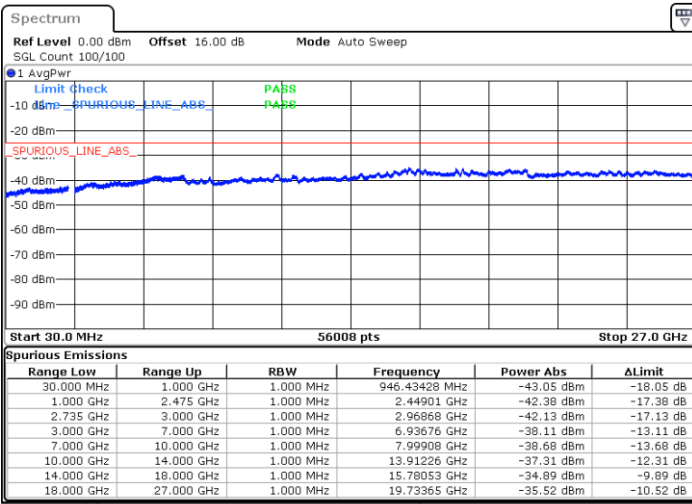

N/A

Date: 6.SEP.2020 09:52:09

LTE Band 41C / 20MHz+10MHz

QPSK

Highest Channel / 1RB0 and 1RB49

Highest Channel / 1RB99 and 1RB0

Date: 6.SEP.2020 10:15:37

Date: 6.SEP.2020 10:08:27

Highest Channel / FullIRB

N/A

Date: 6.SEP.2020 10:16:38

LTE Band 41C / 20MHz+15MHz

QPSK

Lowest Channel / 1RB0 and 1RB74

Lowest Channel / 1RB99 and 1RB0

Date: 6.SEP.2020 10:47:40

Date: 6.SEP.2020 10:46:39

Lowest Channel / FullRB

N/A

Date: 6.SEP.2020 10:54:51

LTE Band 41C / 20MHz+15MHz

QPSK

Middle Channel / 1RB0 and 1RB74

Middle Channel / 1RB99 and 1RB0