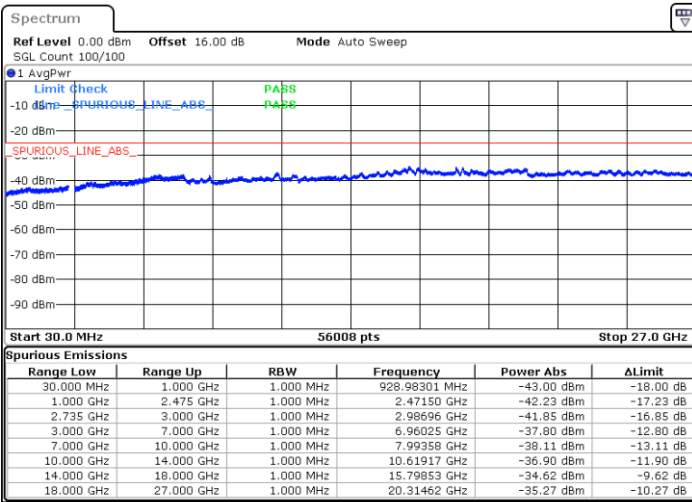

Lowest Channel / 1RB74 and 1RB0

Date: 4.SEP.2020 11:00:33

Date: 4.SEP.2020 10:57:29

Lowest Channel / FullIRB

N/A

Date: 4.SEP.2020 11:05:41

LTE Band 41C / 15MHz+15MHz

16QAM

Middle Channel / 1RB0 and 1RB74

Middle Channel / 1RB74 and 1RB0

Date: 4.SEP.2020 11:32:20

Date: 4.SEP.2020 11:35:24

Middle Channel / FullIRB

N/A

Date: 4.SEP.2020 11:27:12

LTE Band 41C / 15MHz+15MHz

16QAM

Highest Channel / 1RB0 and 1RB74

Highest Channel / 1RB74 and 1RB0

Date: 4.SEP.2020 11:46:11

Date: 4.SEP.2020 11:41:04

Highest Channel / FullIRB

N/A

Date: 4.SEP.2020 11:49:15

LTE Band 41C / 15MHz+20MHz

16QAM

Lowest Channel / 1RB0 and 1RB99

Lowest Channel / 1RB74 and 1RB0

Date: 4.SEP.2020 17:22:50

Date: 4.SEP.2020 17:19:46

Lowest Channel / FullIRB

N/A