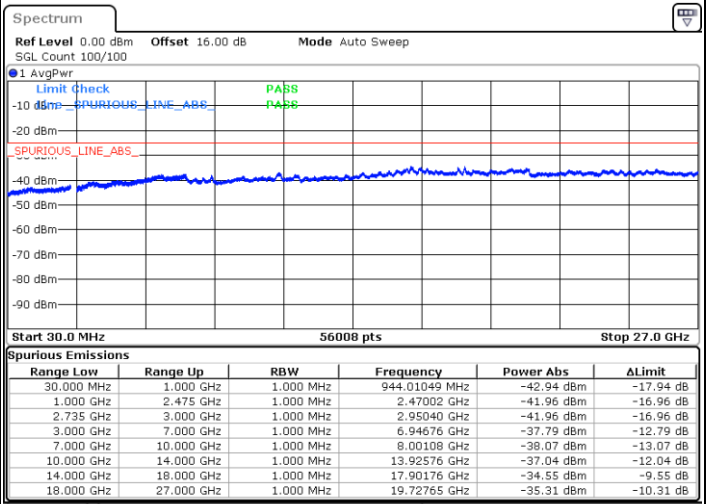

N/A

Date: 3.SEP.2020 16:25:30

LTE Band 41C / 15MHz+10MHz

16QAM

Lowest Channel / 1RB0 and 1RB49

Lowest Channel / 1RB74 and 1RB0

Date: 3.SEP.2020 16:58:04

Date: 3.SEP.2020 16:55:00

Lowest Channel / FullIRB

N/A

Date: 3.SEP.2020 17:03:11

LTE Band 41C / 15MHz+10MHz

16QAM

Middle Channel / 1RB0 and 1RB49

Middle Channel / 1RB74 and 1RB0

Date: 3.SEP.2020 17:15:15

Date: 3.SEP.2020 17:18:20

Middle Channel / FullIRB

N/A

Date: 3.SEP.2020 17:10:08

LTE Band 41C / 15MHz+10MHz

16QAM

Highest Channel / 1RB0 and 1RB49

Highest Channel / 1RB74 and 1RB0

Date: 3.SEP.2020 17:33:30

Date: 3.SEP.2020 17:28:23

Highest Channel / FullIRB

N/A

Date: 3.SEP.2020 17:36:35

LTE Band 41C / 15MHz+15MHz

16QAM

Lowest Channel / 1RB0 and 1RB74