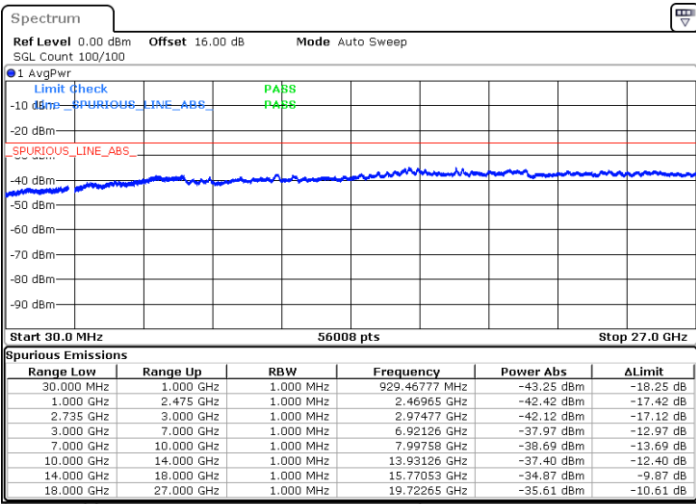

LTE Band 41C / 15MHz+20MHz

16QAM

Lowest Channel / 1RB0 and 1RB99

Lowest Channel / 1RB74 and 1RB0

Date: 4.SEP.2020 17:22:50

Date: 4.SEP.2020 17:19:46

Lowest Channel / FullIRB

N/A

Date: 4.SEP.2020 17:27:57

LTE Band 41C / 15MHz+20MHz

16QAM

Middle Channel / 1RB0 and 1RB99

Middle Channel / 1RB74 and 1RB0

Date: 6.SEP.2020 08:07:29

Date: 6.SEP.2020 08:10:33

Middle Channel / FullIRB

N/A

Date: 6.SEP.2020 08:02:21

LTE Band 41C / 15MHz+20MHz

16QAM

Highest Channel / 1RB0 and 1RB99

Highest Channel / 1RB74 and 1RB0

Date: 6.SEP.2020 08:27:02

Date: 6.SEP.2020 08:21:55