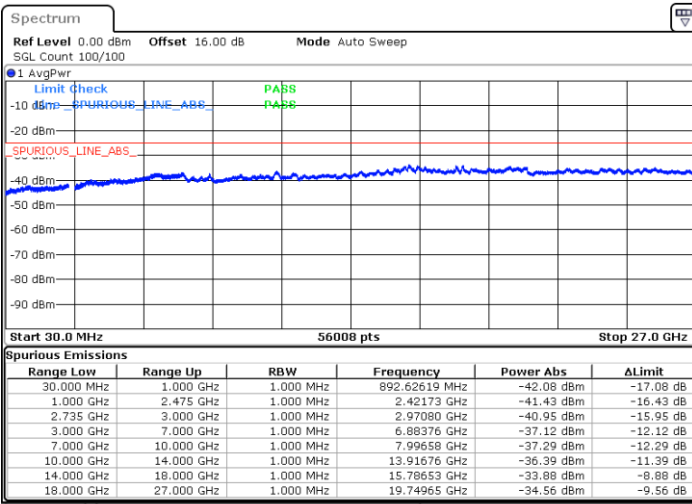

Middle Channel / FullIRB

N/A

Date: 2.SEP.2020 09:18:52

LTE Band 41C / 5MHz+20MHz

16QAM

Highest Channel / 1RB0 and 1RB99

Highest Channel / 1RB24 and 1RB0

Date: 1.SEP.2020 17:24:58

Date: 1.SEP.2020 17:19:51

Highest Channel / FullIRB

N/A

Date: 1.SEP.2020 17:28:02

LTE Band 41C / 10MHz+15MHz

16QAM

Lowest Channel / 1RB0 and 1RB74

Lowest Channel / 1RB49 and 1RB0

Date: 2.SEP.2020 09:47:19

Date: 2.SEP.2020 09:44:15

Lowest Channel / FullIRB

N/A

Date: 2.SEP.2020 09:52:27

LTE Band 41C / 10MHz+15MHz

16QAM

MiddleChannel / 1RB0 and 1RB74