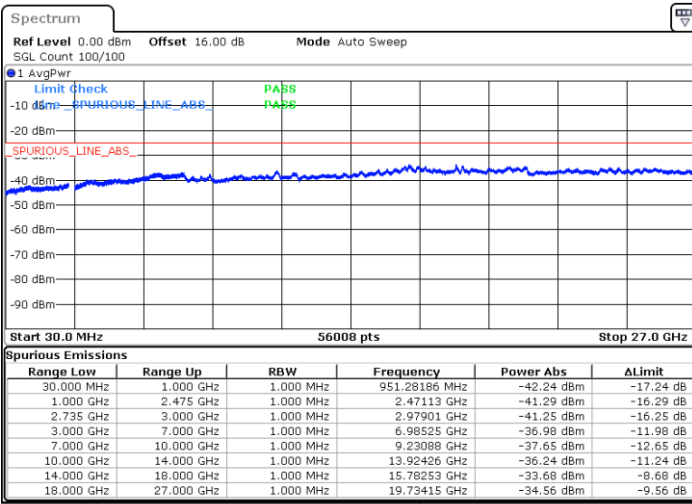

Date: 6.SEP.2020 11:06:57

Date: 6.SEP.2020 11:07:59

Middle Channel / FullIRB

N/A

Date: 6.SEP.2020 10:59:47

LTE Band 41C / 20MHz+15MHz

QPSK

Highest Channel / 1RB0 and 1RB74

Highest Channel / 1RB99 and 1RB0

Date: 6.SEP.2020 11:22:56

Date: 6.SEP.2020 11:15:45

Highest Channel / FullIRB

N/A

Date: 6.SEP.2020 11:23:57

LTE Band 41C / 20MHz+20MHz

QPSK

Lowest Channel / 1RB0 and 1RB99

Lowest Channel / 1RB99 and 1RB0

Date: 2.SEP.2020 11:12:13

Date: 2.SEP.2020 11:11:12

Lowest Channel / FullIRB

N/A

Date: 2.SEP.2020 11:19:24

LTE Band 41C / 20MHz+20MHz