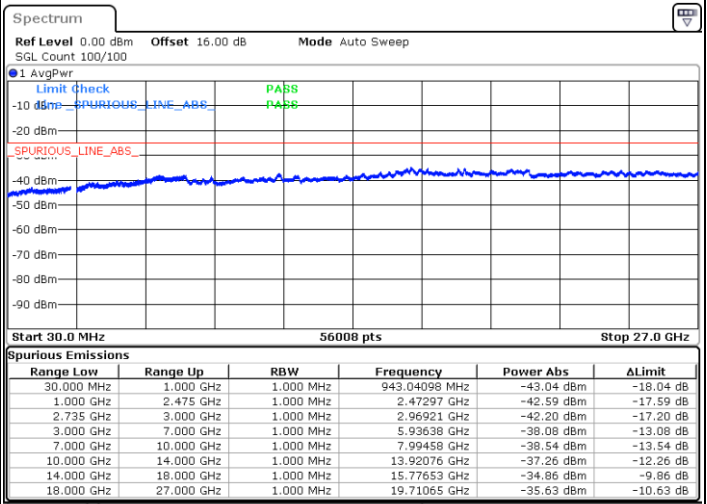

Highest Channel / FullIRB

N/A

Date: 6.SEP.2020 10:16:38

LTE Band 41C / 20MHz+15MHz

QPSK

Lowest Channel / 1RB0 and 1RB74

Lowest Channel / 1RB99 and 1RB0

Date: 6.SEP.2020 10:47:40

Date: 6.SEP.2020 10:46:39

Lowest Channel / FullRB

N/A

Date: 6.SEP.2020 10:54:51

LTE Band 41C / 20MHz+15MHz

QPSK

Middle Channel / 1RB0 and 1RB74

Middle Channel / 1RB99 and 1RB0

Date: 6.SEP.2020 11:06:57

Date: 6.SEP.2020 11:07:59

Middle Channel / FullIRB

N/A

Date: 6.SEP.2020 10:59:47

LTE Band 41C / 20MHz+15MHz

QPSK

Highest Channel / 1RB0 and 1RB74

Highest Channel / 1RB99 and 1RB0

Date: 6.SEP.2020 11:22:56

Date: 6.SEP.2020 11:15:45

Highest Channel / FullIRB

N/A

Date: 6.SEP.2020 11:23:57

LTE Band 41C / 20MHz+20MHz

QPSK