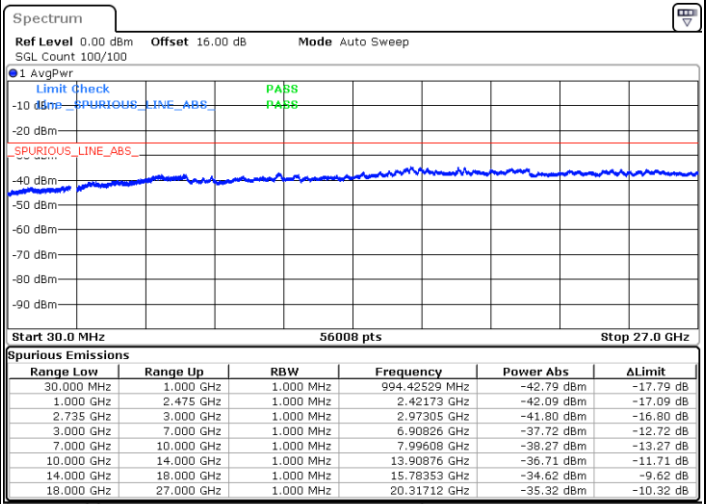

Highest Channel / 1RB0 and 1RB74

Highest Channel / 1RB49 and 1RB0

Date: 2.SEP.2020 10:19:51

Date: 2.SEP.2020 10:14:44

Highest Channel / FullIRB

N/A

Date: 2.SEP.2020 10:22:56

LTE Band 41C / 10MHz+20MHz

16QAM

Lowest Channel / 1RB0 and 1RB99

Lowest Channel / 1RB49 and 1RB0

Date: 3.SEP.2020 15:44:25

Date: 3.SEP.2020 15:41:21

Lowest Channel / FullRB

N/A

Date: 3.SEP.2020 15:48:31

LTE Band 41C / 10MHz+20MHz

16QAM

Middle Channel / 1RB0 and 1RB99

Middle Channel / 1RB49 and 1RB0

Date: 3.SEP.2020 16:05:21

Date: 3.SEP.2020 16:08:26

Middle Channel / FullIRB

N/A

Date: 3.SEP.2020 16:00:14

LTE Band 41C / 10MHz+20MHz

16QAM

Highest Channel / 1RB0 and 1RB99

Highest Channel / 1RB49 and 1RB0

Date: 3.SEP.2020 16:22:25

Date: 3.SEP.2020 16:17:18

Highest Channel / FullIRB