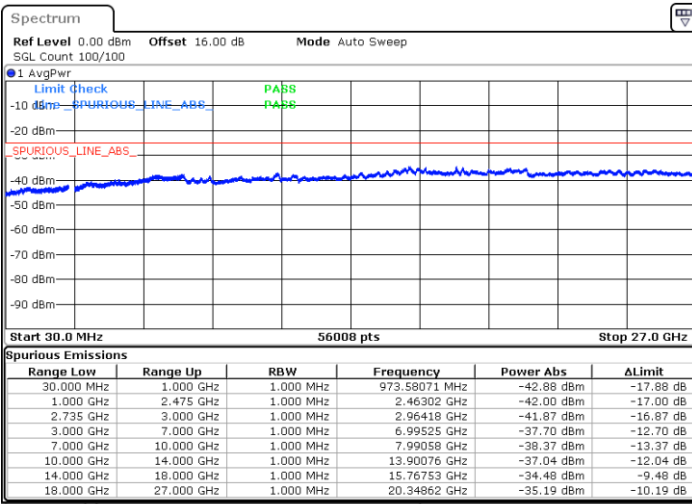

Date: 3.SEP.2020 16:00:14

LTE Band 41C / 10MHz+20MHz

16QAM

Highest Channel / 1RB0 and 1RB99

Highest Channel / 1RB49 and 1RB0

Date: 3.SEP.2020 16:22:25

Date: 3.SEP.2020 16:17:18

Highest Channel / FullIRB

N/A

Date: 3.SEP.2020 16:25:30

LTE Band 41C / 15MHz+10MHz

16QAM

Lowest Channel / 1RB0 and 1RB49

Lowest Channel / 1RB74 and 1RB0

Date: 3.SEP.2020 16:58:04

Date: 3.SEP.2020 16:55:00