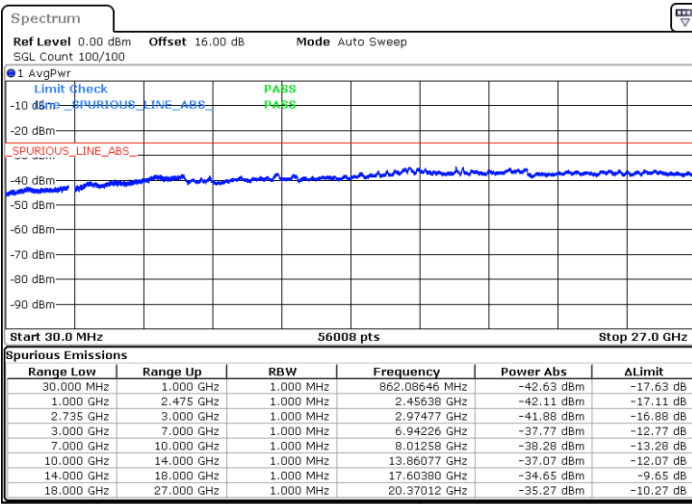

Highest Channel / 1RB0 and 1RB74

Highest Channel / 1RB49 and 1RB0

Date: 2.SEP.2020 10:19:51

Date: 2.SEP.2020 10:14:44

Highest Channel / FullIRB

N/A

Date: 2.SEP.2020 10:22:56

LTE Band 41C / 10MHz+20MHz

LTE Band 41C / 10MHz+20MHz

16QAM

Middle Channel / 1RB0 and 1RB99

Middle Channel / 1RB49 and 1RB0

Date: 3.SEP.2020 16:05:21

Date: 3.SEP.2020 16:08:26

Middle Channel / FullIRB

N/A

Date: 3.SEP.2020 16:00:14

LTE Band 41C / 10MHz+20MHz

16QAM

Highest Channel / 1RB0 and 1RB99

Highest Channel / 1RB49 and 1RB0

Date: 3.SEP.2020 16:22:25

Date: 3.SEP.2020 16:17:18

Highest Channel / FullIRB