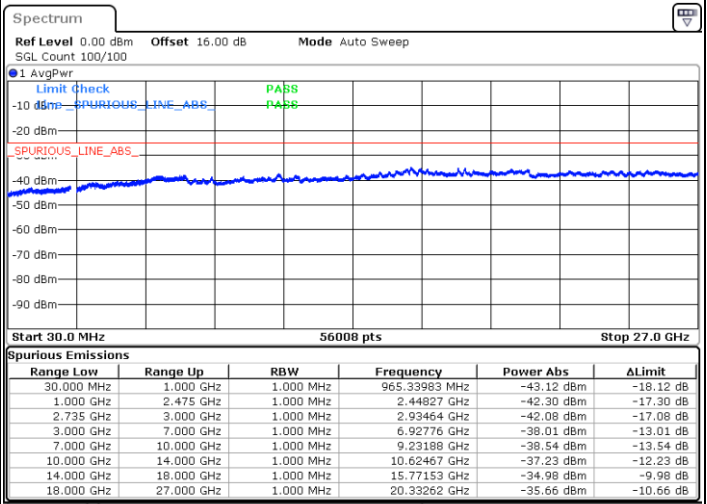

Date: 4.SEP.2020 17:27:57

LTE Band 41C / 15MHz+20MHz

16QAM

Middle Channel / 1RB0 and 1RB99

Middle Channel / 1RB74 and 1RB0

Date: 6.SEP.2020 08:07:29

Date: 6.SEP.2020 08:10:33

Middle Channel / FullIRB

N/A

Date: 6.SEP.2020 08:02:21

LTE Band 41C / 15MHz+20MHz

16QAM

Highest Channel / 1RB0 and 1RB99

Highest Channel / 1RB74 and 1RB0

Date: 6.SEP.2020 08:27:02

Date: 6.SEP.2020 08:21:55