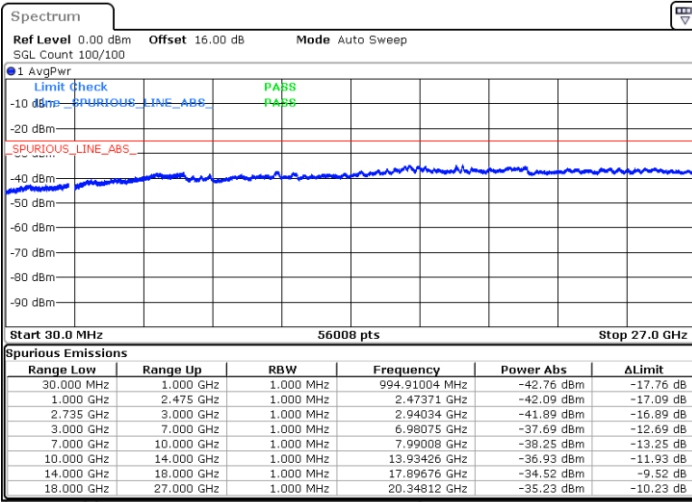

Lowest Channel / 1RB0 and 1RB99

Lowest Channel / 1RB99 and 1RB0

Date: 2.SEP.2020 11:12:13

Date: 2.SEP.2020 11:11:12

Lowest Channel / FullIRB

N/A

Date: 2.SEP.2020 11:19:24

LTE Band 41C / 20MHz+20MHz

QPSK

MiddleChannel / 1RB0 and 1RB99

Middle Channel / 1RB99 and 1RB0

Date: 3.SEP.2020 10:45:03

Date: 3.SEP.2020 10:46:04

Middle Channel / FullIRB

N/A

Date: 3.SEP.2020 10:37:52

LTE Band 41C / 20MHz+20MHz

QPSK

Highest Channel / 1RB0 and 1RB99

Highest Channel / 1RB99 and 1RB0

Date: 2.SEP.2020 11:36:43

Date: 2.SEP.2020 11:29:33

Highest Channel / FullIRB

N/A