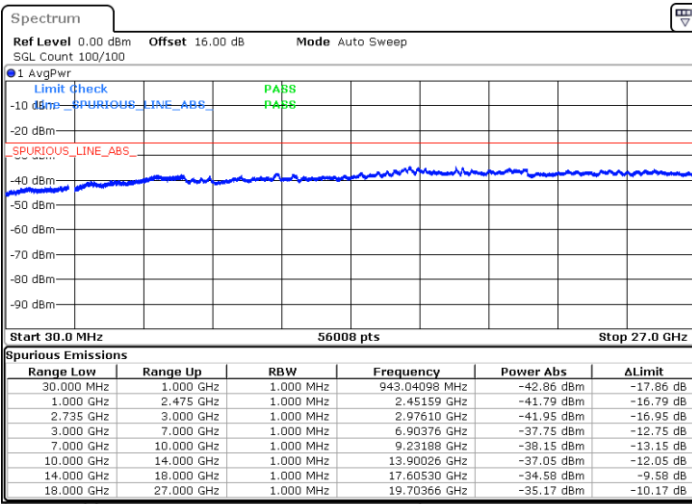

N/A

Date: 3.SEP.2020 16:25:30

LTE Band 41C / 15MHz+10MHz

16QAM

Lowest Channel / 1RB0 and 1RB49

Lowest Channel / 1RB74 and 1RB0

Date: 3.SEP.2020 16:58:04

Date: 3.SEP.2020 16:55:00

Lowest Channel / FullIRB

N/A

Date: 3.SEP.2020 17:03:11

LTE Band 41C / 15MHz+10MHz

16QAM

Middle Channel / 1RB0 and 1RB49

Middle Channel / 1RB74 and 1RB0

Date: 3.SEP.2020 17:15:15

Date: 3.SEP.2020 17:18:20

Middle Channel / FullIRB

N/A

Date: 3.SEP.2020 17:10:08

LTE Band 41C / 15MHz+10MHz

16QAM

Highest Channel / 1RB0 and 1RB49

Highest Channel / 1RB74 and 1RB0

Date: 3.SEP.2020 17:33:30

Date: 3.SEP.2020 17:28:23

Highest Channel / FullIRB

N/A

Date: 3.SEP.2020 17:36:35

LTE Band 41C / 15MHz+15MHz

16QAM

Lowest Channel / 1RB0 and 1RB74