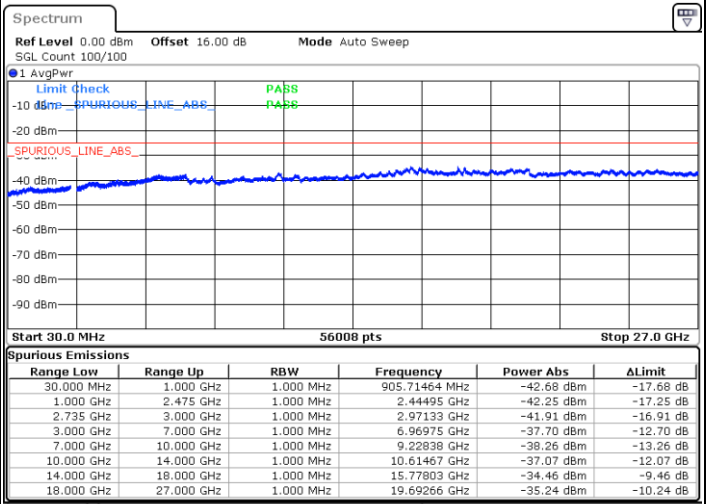

Date: 3.SEP.2020 16:00:14

LTE Band 41C / 10MHz+20MHz

16QAM

Highest Channel / 1RB0 and 1RB99

Highest Channel / 1RB49 and 1RB0

Date: 3.SEP.2020 16:22:25

Date: 3.SEP.2020 16:17:18

Highest Channel / FullIRB

N/A

Date: 3.SEP.2020 16:25:30

LTE Band 41C / 15MHz+10MHz

16QAM

Lowest Channel / 1RB0 and 1RB49

Lowest Channel / 1RB74 and 1RB0

Date: 3.SEP.2020 16:58:04

Date: 3.SEP.2020 16:55:00

Lowest Channel / FullIRB

N/A

Date: 3.SEP.2020 17:03:11

LTE Band 41C / 15MHz+10MHz

16QAM

Middle Channel / 1RB0 and 1RB49

Middle Channel / 1RB74 and 1RB0

Date: 3.SEP.2020 17:15:15