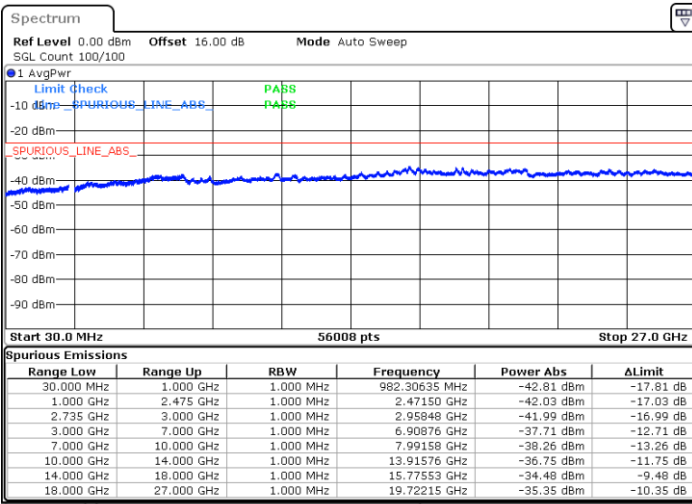

Date: 3.SEP.2020 17:33:30

Date: 3.SEP.2020 17:28:23

Highest Channel / FullIRB

N/A

Date: 3.SEP.2020 17:36:35

LTE Band 41C / 15MHz+15MHz

16QAM

Lowest Channel / 1RB0 and 1RB74

Lowest Channel / 1RB74 and 1RB0

Date: 4.SEP.2020 11:00:33

Date: 4.SEP.2020 10:57:29

Lowest Channel / FullIRB

N/A

Date: 4.SEP.2020 11:05:41

LTE Band 41C / 15MHz+15MHz

16QAM

Middle Channel / 1RB0 and 1RB74

Middle Channel / 1RB74 and 1RB0

Date: 4.SEP.2020 11:32:20

Date: 4.SEP.2020 11:35:24

Middle Channel / FullIRB

N/A

Date: 4.SEP.2020 11:27:12

LTE Band 41C / 15MHz+15MHz