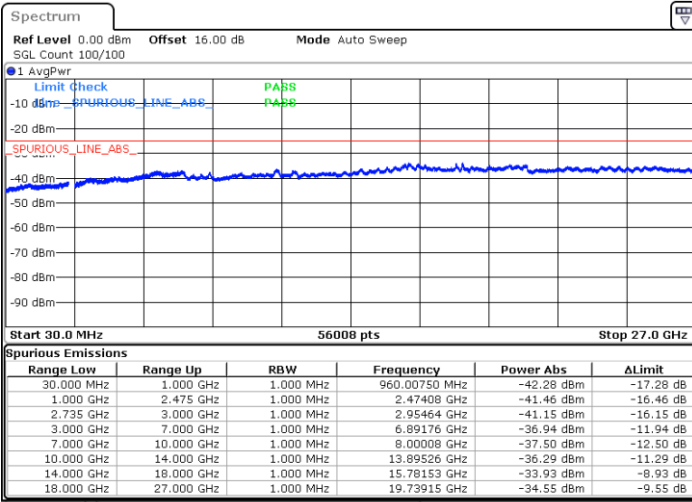

Middle Channel / 1RB49 and 1RB0

Date: 2.SEP.2020 10:43:16

Date: 2.SEP.2020 10:46:20

Middle Channel / FullIRB

N/A

Date: 2.SEP.2020 10:38:08

LTE Band 41C / 10MHz+15MHz

16QAM

Highest Channel / 1RB0 and 1RB74

Highest Channel / 1RB49 and 1RB0

Date: 2.SEP.2020 10:19:51

Date: 2.SEP.2020 10:14:44

Highest Channel / FullIRB

N/A

Date: 2.SEP.2020 10:22:56

LTE Band 41C / 10MHz+20MHz

16QAM

Lowest Channel / 1RB0 and 1RB99

Lowest Channel / 1RB49 and 1RB0

Date: 3.SEP.2020 15:44:25

Date: 3.SEP.2020 15:41:21

Lowest Channel / FullRB

N/A

Date: 3.SEP.2020 15:48:31