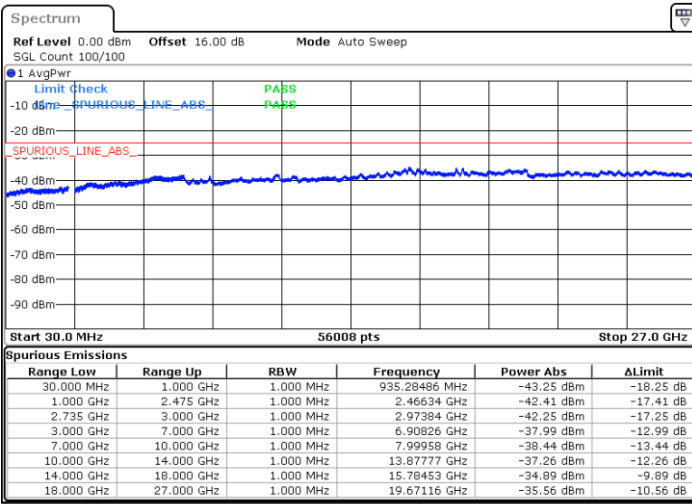

Date: 6.SEP.2020 10:46:39

Lowest Channel / FullRB

N/A

Date: 6.SEP.2020 10:54:51

LTE Band 41C / 20MHz+15MHz

QPSK

Middle Channel / 1RB0 and 1RB74

Middle Channel / 1RB99 and 1RB0

Date: 6.SEP.2020 11:06:57

Date: 6.SEP.2020 11:07:59

Middle Channel / FullIRB

N/A

Date: 6.SEP.2020 10:59:47

LTE Band 41C / 20MHz+15MHz

QPSK

Highest Channel / 1RB0 and 1RB74

Highest Channel / 1RB99 and 1RB0

Date: 6.SEP.2020 11:22:56

Date: 6.SEP.2020 11:15:45

Highest Channel / FullIRB

N/A

Date: 6.SEP.2020 11:23:57

LTE Band 41C / 20MHz+20MHz

QPSK

Lowest Channel / 1RB0 and 1RB99

Lowest Channel / 1RB99 and 1RB0

Date: 2.SEP.2020 11:12:13

Date: 2.SEP.2020 11:11:12

Lowest Channel / FullIRB

N/A

Date: 2.SEP.2020 11:19:24

LTE Band 41C / 20MHz+20MHz