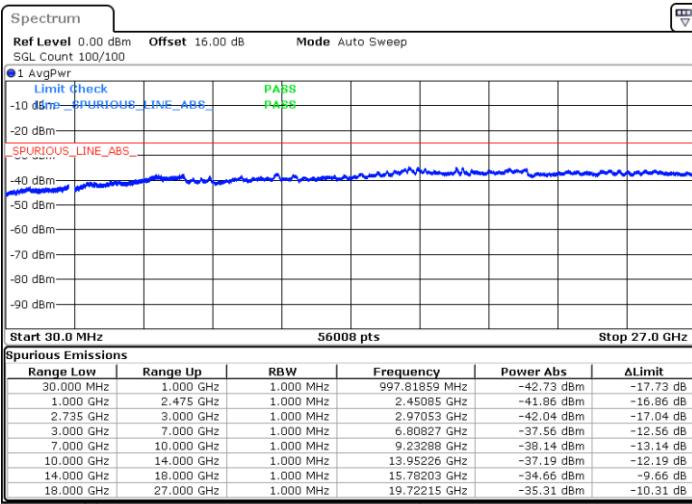

Date: 3.SEP.2020 16:00:14

LTE Band 41C / 10MHz+20MHz

16QAM

Highest Channel / 1RB0 and 1RB99

Highest Channel / 1RB49 and 1RB0

Date: 3.SEP.2020 16:22:25

Date: 3.SEP.2020 16:17:18

Highest Channel / FullIRB

N/A

Date: 3.SEP.2020 16:25:30

LTE Band 41C / 15MHz+10MHz

16QAM

Lowest Channel / 1RB0 and 1RB49

Lowest Channel / 1RB74 and 1RB0

Date: 3.SEP.2020 16:58:04

Date: 3.SEP.2020 16:55:00

Lowest Channel / FullIRB

N/A

Date: 3.SEP.2020 17:03:11

LTE Band 41C / 15MHz+10MHz

16QAM

Middle Channel / 1RB0 and 1RB49

Middle Channel / 1RB74 and 1RB0

Date: 3.SEP.2020 17:15:15

Date: 3.SEP.2020 17:18:20

Middle Channel / FullIRB

N/A

Date: 3.SEP.2020 17:10:08

LTE Band 41C / 15MHz+10MHz

16QAM

Highest Channel / 1RB0 and 1RB49

Highest Channel / 1RB74 and 1RB0