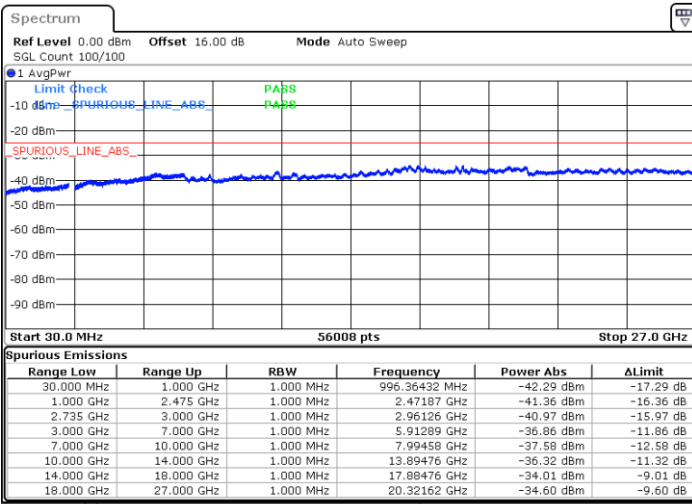

Highest Channel / 1RB99 and 1RB0

Date: 6.SEP.2020 11:22:56

Date: 6.SEP.2020 11:15:45

Highest Channel / FullIRB

N/A

Date: 6.SEP.2020 11:23:57

LTE Band 41C / 20MHz+20MHz

QPSK

Lowest Channel / 1RB0 and 1RB99

Lowest Channel / 1RB99 and 1RB0

Date: 2.SEP.2020 11:12:13

Date: 2.SEP.2020 11:11:12

Lowest Channel / FullIRB

N/A

Date: 2.SEP.2020 11:19:24

LTE Band 41C / 20MHz+20MHz

LTE Band 41C / 20MHz+20MHz

QPSK

Highest Channel / 1RB0 and 1RB99

Highest Channel / 1RB99 and 1RB0

Date: 2.SEP.2020 11:36:43

Date: 2.SEP.2020 11:29:33

Highest Channel / FullIRB

N/A