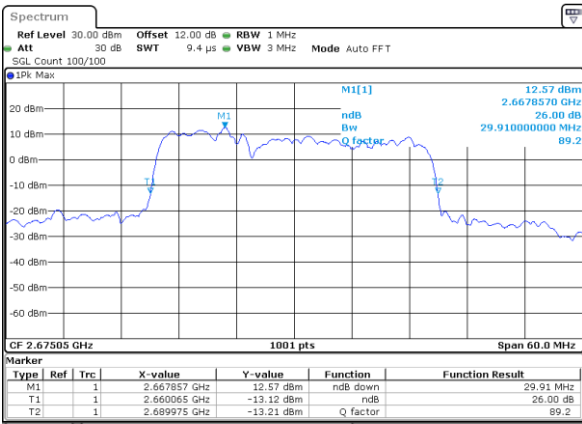

Lowest Channel / 15MHz+10MHz

Date: 3_SEP.2020 16:50:25

Middle Channel / 10MHz+20MHz

Date: 3_SEP.2020 15:56:45

Middle Channel / 15MHz+10MHz

Date: 3_SEP.2020 17:06:44

Highest Channel / 10MHz+20MHz

Date: 3_SEP.2020 16:14:26

Highest Channel / 15MHz+10MHz

Date: 3_SEP.2020 17:25:45

LTE Band 41C

256QAM

Lowest Channel / 15MHz+15MHz

Date: 4,SEP,2020 11:13:49

Lowest Channel / 15MHz+20MHz

Date: 4,SEP,2020 17:31:06