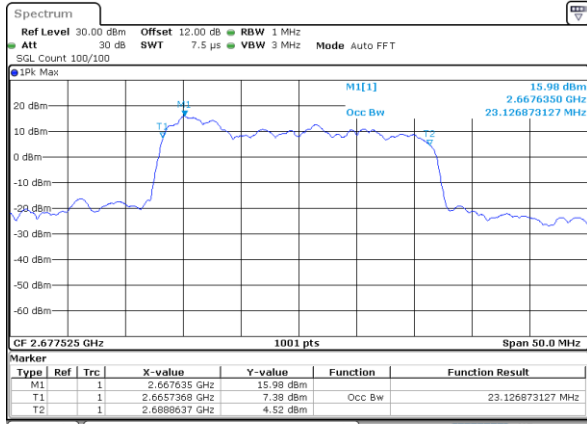

Middle Channel / 20MHz+20MHz

Date: 6,SEP,2020 11:48:04

Highest Channel / 20MHz+15MHz

Date: 6,SEP,2020 11:12:43

Highest Channel / 20MHz+20MHz

Date: 6,SEP,2020 11:52:17

LTE Band 41C

16QAM

Lowest Channel / 5MHz+20MHz

Date: 2.SEP.2020 08:55:42

Lowest Channel / 10MHz+15MHz

Date: 2.SEP.2020 10:00:26

Middle Channel / 5MHz+20MHz

Date: 2.SEP.2020 09:14:25

Middle Channel / 10MHz+15MHz

Date: 2.SEP.2020 10:31:41

Highest Channel / 5MHz+20MHz

Date: 2.SEP.2020 08:52:09

Highest Channel / 10MHz+15MHz

Date: 2.SEP.2020 10:27:54

LTE Band 41C

16QAM

Lowest Channel / 10MHz+20MHz

Date: 3_SEP.2020 15:51:59