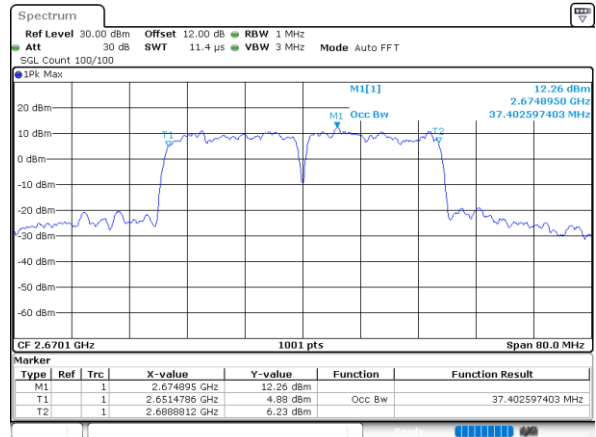

Highest Channel / 20MHz+5MHz

Date: 1.SEP.2020 17:02:00

Highest Channel / 20MHz+10MHz

Date: 6.SEP.2020 10:04:35

LTE Band 41C

64QAM

Lowest Channel / 20MHz+15MHz

Date: 6.SEP.2020 10:40:13

Lowest Channel / 20MHz+20MHz

Date: 6.SEP.2020 11:45:16

Middle Channel / 20MHz+15MHz

Date: 6.SEP.2020 10:56:40

Middle Channel / 20MHz+20MHz

Date: 6.SEP.2020 11:48:48

Highest Channel / 20MHz+15MHz

Date: 6.SEP.2020 11:11:58

Highest Channel / 20MHz+20MHz

Date: 6.SEP.2020 11:51:33

LTE Band 41C

256QAM

Lowest Channel / 5MHz+20MHz

Date: 2,SEP,2020 08:56:26

Lowest Channel / 10MHz+15MHz

Date: 2,SEP,2020 10:01:11