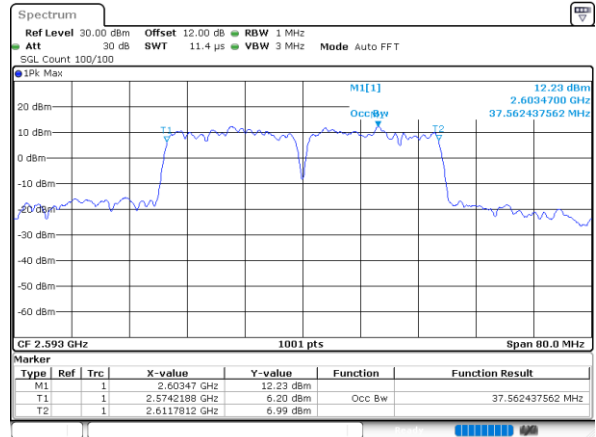

LTE Band 41C

QPSK

Lowest Channel / 20MHz+15MHz

Date: 6,SEP,2020 10:39:28

Lowest Channel / 20MHz+20MHz

Date: 6,SEP,2020 11:44:31

Middle Channel / 20MHz+15MHz

Date: 6,SEP,2020 10:55:55

Middle Channel / 20MHz+20MHz

Date: 6,SEP,2020 11:48:04

Highest Channel / 20MHz+15MHz

Date: 6,SEP,2020 11:12:43

Highest Channel / 20MHz+20MHz

Date: 6,SEP,2020 11:52:17

LTE Band 41C

16QAM