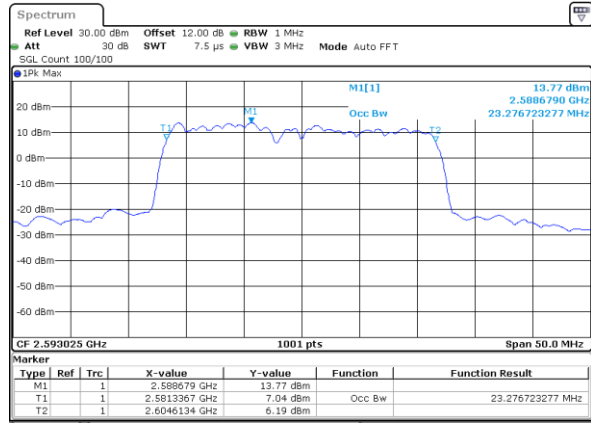

Middle Channel / 20MHz+20MHz

Date: 6,SEP,2020 11:48:04

Highest Channel / 20MHz+15MHz

Date: 6,SEP,2020 11:12:43

Highest Channel / 20MHz+20MHz

Date: 6,SEP,2020 11:52:17

LTE Band 41C

16QAM

Lowest Channel / 5MHz+20MHz

Date: 2.SEP.2020 08:55:42

Lowest Channel / 10MHz+15MHz

Date: 2.SEP.2020 10:00:26

Middle Channel / 5MHz+20MHz

Date: 2.SEP.2020 09:14:25

Middle Channel / 10MHz+15MHz

Date: 2.SEP.2020 10:31:41

Highest Channel / 5MHz+20MHz

Date: 2.SEP.2020 08:52:09

Highest Channel / 10MHz+15MHz

Date: 2.SEP.2020 10:27:54

LTE Band 41C

16QAM

Lowest Channel / 10MHz+20MHz

Date: 3_SEP.2020 15:51:59