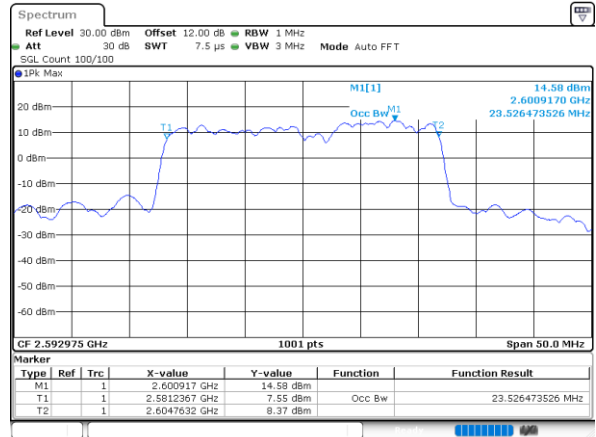

Middle Channel / 10MHz+15MHz

Date: 2.SEP.2020 10:31:19

Highest Channel / 5MHz+20MHz

Date: 2.SEP.2020 08:52:31

Highest Channel / 10MHz+15MHz

Date: 2.SEP.2020 10:28:16

LTE Band 41C

QPSK

Lowest Channel / 10MHz+20MHz

Date: 3_SEP.2020 15:51:37

Lowest Channel / 15MHz+10MHz

Date: 3_SEP.2020 16:48:57

Middle Channel / 10MHz+20MHz

Date: 3_SEP.2020 15:55:15

Middle Channel / 15MHz+10MHz

Date: 3_SEP.2020 17:05:15

Highest Channel / 10MHz+20MHz

Date: 3_SEP.2020 16:12:35

Highest Channel / 15MHz+10MHz

Date: 3_SEP.2020 17:23:53

LTE Band 41C

QPSK

Lowest Channel / 15MHz+15MHz

Date: 4.SEP.2020 11:12:20