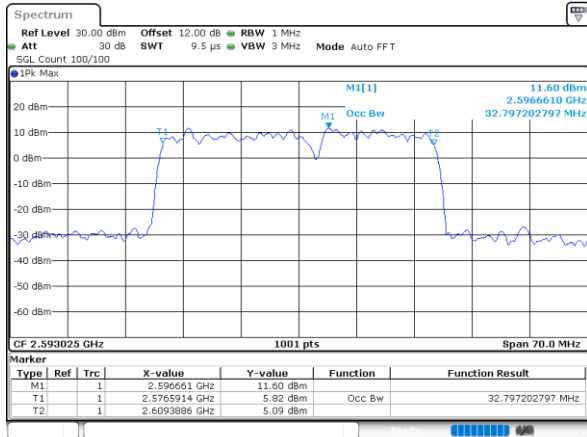

Lowest Channel / 20MHz+5MHz

Date: 1.SEP.2020 15:23:04

Lowest Channel / 20MHz+10MHz

Date: 6.SEP.2020 09:44:55

Middle Channel / 20MHz+5MHz

Date: 1.SEP.2020 15:27:28

Middle Channel / 20MHz+10MHz

Date: 6.SEP.2020 09:48:27

Highest Channel / 20MHz+5MHz

Date: 1.SEP.2020 17:02:00

Highest Channel / 20MHz+10MHz

Date: 6.SEP.2020 10:04:35

LTE Band 41C

64QAM

Lowest Channel / 20MHz+15MHz

Date: 6.SEP.2020 10:40:13

Lowest Channel / 20MHz+20MHz

Date: 6.SEP.2020 11:45:16

Middle Channel / 20MHz+15MHz

Date: 6.SEP.2020 10:56:40

Middle Channel / 20MHz+20MHz

Date: 6.SEP.2020 11:48:48

Highest Channel / 20MHz+15MHz

Date: 6.SEP.2020 11:11:58