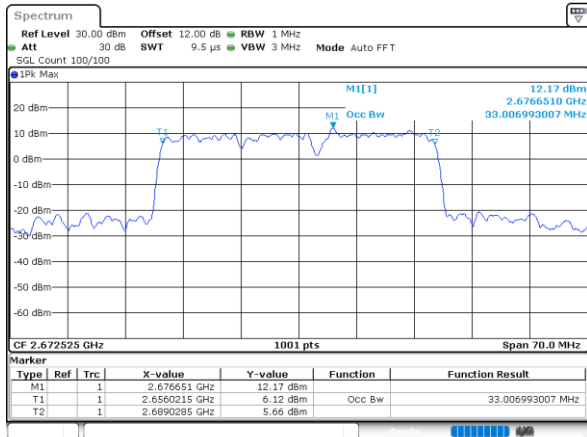

Highest Channel / 20MHz+5MHz

Date: 1.SEP.2020 17:02:00

Highest Channel / 20MHz+10MHz

Date: 6.SEP.2020 10:04:35

LTE Band 41C

64QAM

Lowest Channel / 20MHz+15MHz

Date: 6.SEP.2020 10:40:13

Lowest Channel / 20MHz+20MHz

Date: 6.SEP.2020 11:45:16

Middle Channel / 20MHz+15MHz

Date: 6.SEP.2020 10:56:40

Middle Channel / 20MHz+20MHz

Date: 6.SEP.2020 11:48:48

Highest Channel / 20MHz+15MHz

Date: 6.SEP.2020 11:11:58

Highest Channel / 20MHz+20MHz

Date: 6.SEP.2020 11:51:33

LTE Band 41C

256QAM

Lowest Channel / 5MHz+20MHz

Date: 2,SEP,2020 08:56:26

Lowest Channel / 10MHz+15MHz

Date: 2,SEP,2020 10:01:11