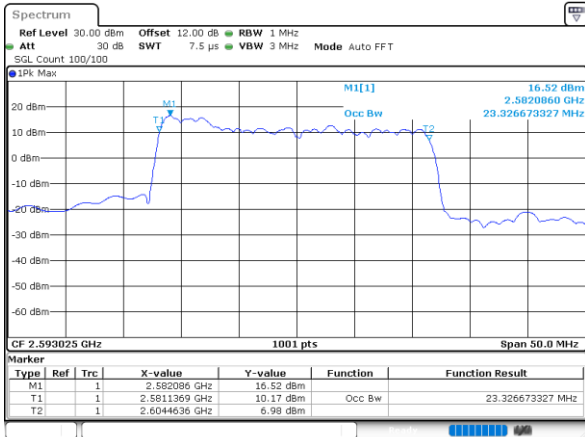

LTE Band 41C

QPSK

Lowest Channel / 5MHz+20MHz

Date: 2.SEP.2020 08:55:19

Lowest Channel / 10MHz+15MHz

Date: 2.SEP.2020 10:00:04

Middle Channel / 5MHz+20MHz

Date: 2.SEP.2020 09:14:03

Middle Channel / 10MHz+15MHz

Date: 2.SEP.2020 10:31:19

Highest Channel / 5MHz+20MHz

Date: 2.SEP.2020 08:52:31

Highest Channel / 10MHz+15MHz

Date: 2.SEP.2020 10:28:16

LTE Band 41C

QPSK