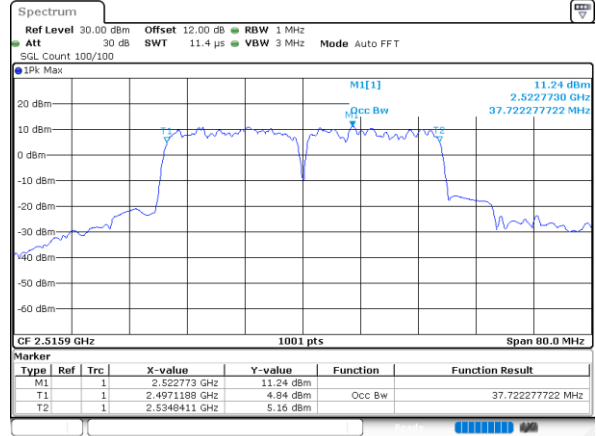

Lowest Channel / 20MHz+5MHz

Date: 1.SEP.2020 15:23:04

Lowest Channel / 20MHz+10MHz

Date: 6.SEP.2020 09:44:55

Middle Channel / 20MHz+5MHz

Date: 1.SEP.2020 15:27:28

Middle Channel / 20MHz+10MHz

Date: 6.SEP.2020 09:48:27

Highest Channel / 20MHz+5MHz

Date: 1.SEP.2020 17:02:00

Highest Channel / 20MHz+10MHz

Date: 6.SEP.2020 10:04:35

LTE Band 41C

64QAM

Lowest Channel / 20MHz+15MHz

Date: 6.SEP.2020 10:40:13

Lowest Channel / 20MHz+20MHz

Date: 6.SEP.2020 11:45:16

Middle Channel / 20MHz+15MHz

Date: 6.SEP.2020 10:56:40

Middle Channel / 20MHz+20MHz

Date: 6.SEP.2020 11:48:48

Highest Channel / 20MHz+15MHz

Date: 6.SEP.2020 11:11:58