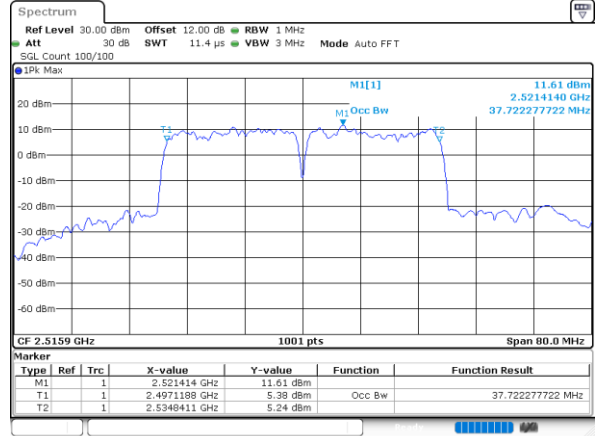

LTE Band 41C

16QAM

Lowest Channel / 20MHz+5MHz

Date: 1.SEP.2020 15:22:42

Lowest Channel / 20MHz+10MHz

Date: 6.SEP.2020 09:44:33

Middle Channel / 20MHz+5MHz

Date: 1.SEP.2020 15:27:06

Middle Channel / 20MHz+10MHz

Date: 6.SEP.2020 09:48:05

Highest Channel / 20MHz+5MHz

Date: 1.SEP.2020 17:02:23

Highest Channel / 20MHz+10MHz

Date: 6.SEP.2020 10:04:57

LTE Band 41C

16QAM

Lowest Channel / 20MHz+15MHz

Date: 6,SEP,2020 10:39:50

Lowest Channel / 20MHz+20MHz

Date: 6,SEP,2020 11:44:53

Middle Channel / 20MHz+15MHz

Date: 6,SEP,2020 10:56:17

Middle Channel / 20MHz+20MHz

Date: 6,SEP,2020 11:48:26

Highest Channel / 20MHz+15MHz

Date: 6,SEP,2020 11:12:20

Highest Channel / 20MHz+20MHz

Date: 6,SEP,2020 11:51:55

LTE Band 41C

64QAM

Lowest Channel / 5MHz+20MHz

Date: 2.SEP.2020 08:15:14