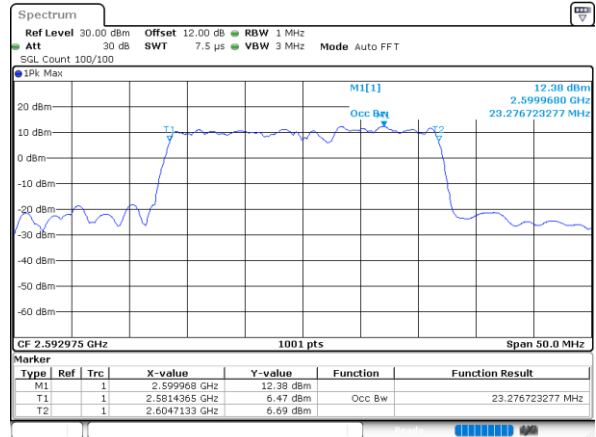

Highest Channel / 5MHz+20MHz

Date: 2.SEP.2020 08:52:09

Highest Channel / 10MHz+15MHz

Date: 2.SEP.2020 10:27:54

LTE Band 41C

16QAM

Lowest Channel / 10MHz+20MHz

Date: 3_SEP.2020 15:51:59

Lowest Channel / 15MHz+10MHz

Date: 3_SEP.2020 16:49:19

Middle Channel / 10MHz+20MHz

Date: 3_SEP.2020 15:55:38

Middle Channel / 15MHz+10MHz

Date: 3_SEP.2020 17:05:37

Highest Channel / 10MHz+20MHz

Date: 3_SEP.2020 16:12:12

Highest Channel / 15MHz+10MHz

Date: 3_SEP.2020 17:23:31

LTE Band 41C

16QAM

Lowest Channel / 15MHz+15MHz

Date: 4.SEP.2020 11:12:42

Lowest Channel / 15MHz+20MHz

Date: 4.SEP.2020 17:29:59