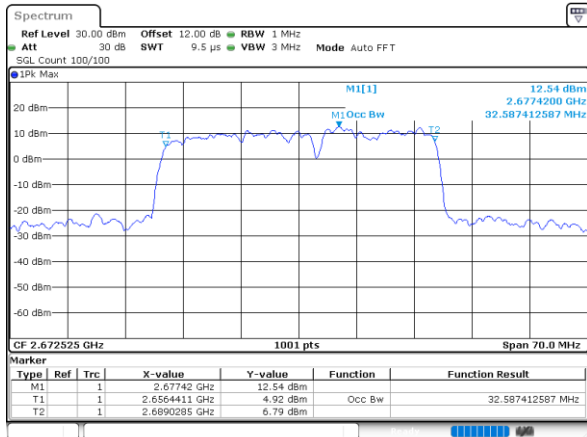

LTE Band 41C

QPSK

Lowest Channel / 20MHz+15MHz

Date: 6,SEP,2020 10:39:28

Lowest Channel / 20MHz+20MHz

Date: 6,SEP,2020 11:44:31

Middle Channel / 20MHz+15MHz

Date: 6,SEP,2020 10:55:55

Middle Channel / 20MHz+20MHz

Date: 6,SEP,2020 11:48:04

Highest Channel / 20MHz+15MHz

Date: 6,SEP,2020 11:12:43

Highest Channel / 20MHz+20MHz

Date: 6,SEP,2020 11:52:17

LTE Band 41C

16QAM