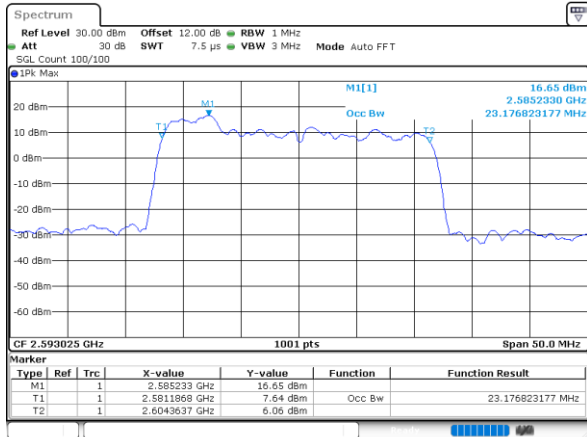

Lowest Channel / 20MHz+15MHz

Date: 6,SEP,2020 10:39:50

Lowest Channel / 20MHz+20MHz

Date: 6,SEP,2020 11:44:53

Middle Channel / 20MHz+15MHz

Date: 6,SEP,2020 10:56:17

Middle Channel / 20MHz+20MHz

Date: 6,SEP,2020 11:48:26

Highest Channel / 20MHz+15MHz

Date: 6,SEP,2020 11:12:20

Highest Channel / 20MHz+20MHz

Date: 6,SEP,2020 11:51:55

LTE Band 41C

64QAM

Lowest Channel / 5MHz+20MHz

Date: 2.SEP.2020 08:15:14

Lowest Channel / 10MHz+15MHz

Date: 2.SEP.2020 10:00:49

Middle Channel / 5MHz+20MHz

Date: 2.SEP.2020 09:11:48

Middle Channel / 10MHz+15MHz

Date: 2.SEP.2020 10:32:04

Highest Channel / 5MHz+20MHz

Date: 2.SEP.2020 08:11:47