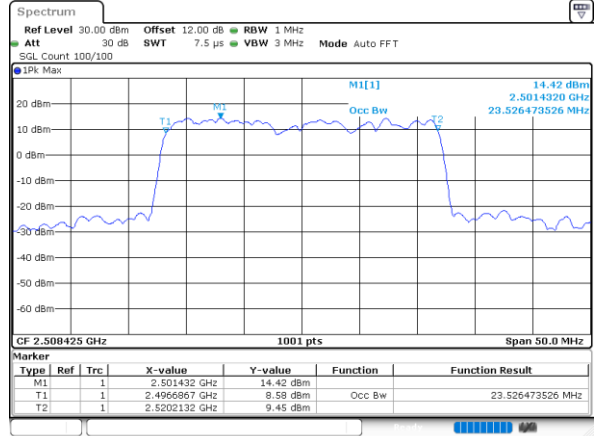

LTE Band 41C

QPSK

Lowest Channel / 5MHz+20MHz

Date: 2.SEP.2020 08:55:19

Lowest Channel / 10MHz+15MHz

Date: 2.SEP.2020 10:00:04

Middle Channel / 5MHz+20MHz

Date: 2.SEP.2020 09:14:03

Middle Channel / 10MHz+15MHz

Date: 2.SEP.2020 10:31:19

Highest Channel / 5MHz+20MHz

Date: 2.SEP.2020 08:52:31

Highest Channel / 10MHz+15MHz

Date: 2.SEP.2020 10:28:16

LTE Band 41C

QPSK