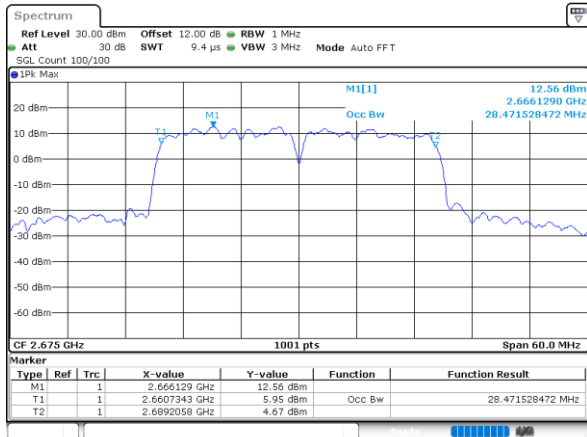

LTE Band 41C

64QAM

Lowest Channel / 15MHz+15MHz

Date: 4.SEP.2020 11:13:05

Lowest Channel / 15MHz+20MHz

Date: 4.SEP.2020 17:10:22

Middle Channel / 15MHz+15MHz

Date: 4.SEP.2020 11:23:04

Middle Channel / 15MHz+20MHz

Date: 6.SEP.2020 07:58:14

Highest Channel / 15MHz+15MHz

Date: 4.SEP.2020 12:13:31

Highest Channel / 15MHz+20MHz

Date: 6.SEP.2020 08:15:34

LTE Band 41C

64QAM