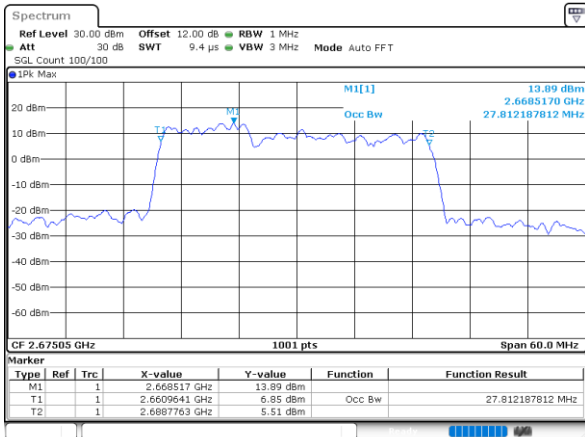

Highest Channel / 10MHz+15MHz

Date: 2.SEP.2020 10:27:32

LTE Band 41C

64QAM

Lowest Channel / 10MHz+20MHz

Date: 3_SEP.2020 15:52:22

Lowest Channel / 15MHz+10MHz

Date: 3_SEP.2020 16:49:41

Middle Channel / 10MHz+20MHz

Date: 3_SEP.2020 15:56:00

Middle Channel / 15MHz+10MHz

Date: 3_SEP.2020 17:06:00

Highest Channel / 10MHz+20MHz

Date: 3_SEP.2020 16:11:50

Highest Channel / 15MHz+10MHz

Date: 3_SEP.2020 17:23:09

LTE Band 41C

64QAM

Lowest Channel / 15MHz+15MHz

Date: 4.SEP.2020 11:13:05

Lowest Channel / 15MHz+20MHz

Date: 4.SEP.2020 17:10:22

Middle Channel / 15MHz+15MHz

Date: 4.SEP.2020 11:23:04