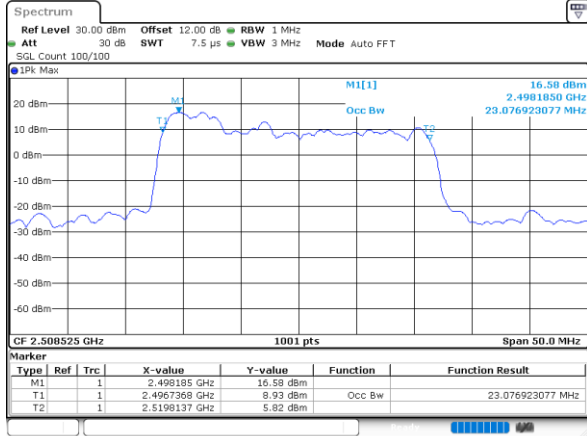

Lowest Channel / 20MHz+15MHz

Date: 6,SEP,2020 10:39:50

Lowest Channel / 20MHz+20MHz

Date: 6,SEP,2020 11:44:53

Middle Channel / 20MHz+15MHz

Date: 6,SEP,2020 10:56:17

Middle Channel / 20MHz+20MHz

Date: 6,SEP,2020 11:48:26

Highest Channel / 20MHz+15MHz

Date: 6,SEP,2020 11:12:20

Highest Channel / 20MHz+20MHz

Date: 6,SEP,2020 11:51:55

LTE Band 41C

64QAM

Lowest Channel / 5MHz+20MHz

Date: 2.SEP.2020 08:15:14

Lowest Channel / 10MHz+15MHz

Date: 2.SEP.2020 10:00:49

Middle Channel / 5MHz+20MHz

Date: 2.SEP.2020 09:11:48

Middle Channel / 10MHz+15MHz

Date: 2.SEP.2020 10:32:04

Highest Channel / 5MHz+20MHz

Date: 2.SEP.2020 08:11:47