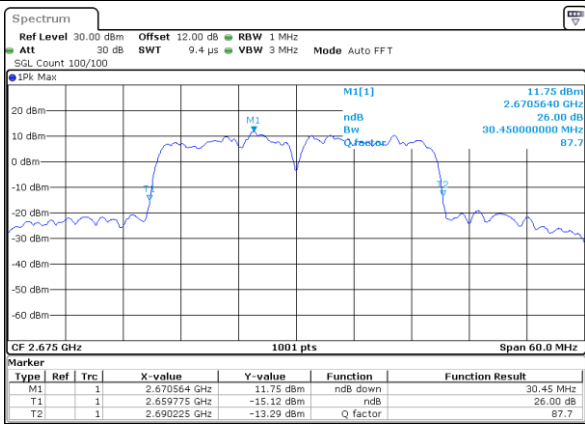

Middle Channel / 15MHz+15MHz

Date: 4,SEP,2020 11:23:49

Middle Channel / 15MHz+20MHz

Date: 6,SEP,2020 07:58:59

Highest Channel / 15MHz+15MHz

Date: 4,SEP,2020 12:16:07

Highest Channel / 15MHz+20MHz

Date: 6,SEP,2020 08:18:10