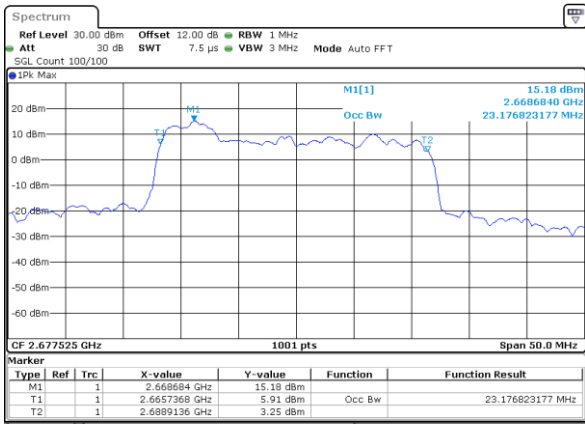

Highest Channel / 20MHz+20MHz

Date: 6.SEP.2020 11:51:33

LTE Band 41C

256QAM

Lowest Channel / 5MHz+20MHz

Date: 2,SEP,2020 08:56:26

Lowest Channel / 10MHz+15MHz

Date: 2,SEP,2020 10:01:11

Middle Channel / 5MHz+20MHz

Date: 2,SEP,2020 09:15:10

Middle Channel / 10MHz+15MHz

Date: 2,SEP,2020 10:32:26

Highest Channel / 5MHz+20MHz

Date: 2,SEP,2020 08:52:54

Highest Channel / 10MHz+15MHz

Date: 2,SEP,2020 10:28:19