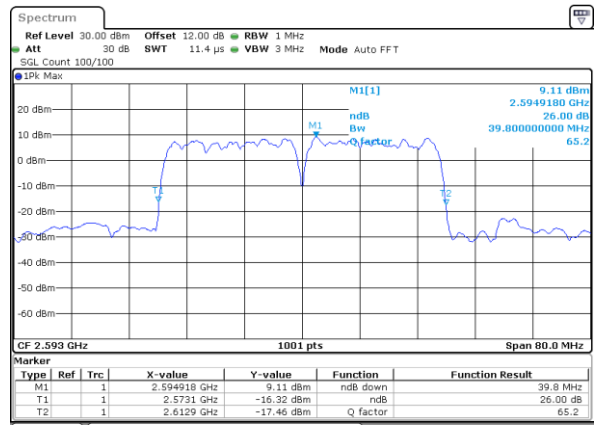

Middle Channel / 20MHz+10MHz

Date: 6,SEP,2020 09:49:11

Highest Channel / 20MHz+5MHz

Date: 1,SEP,2020 17:04:36

Highest Channel / 20MHz+10MHz

Date: 6,SEP,2020 10:07:11

LTE Band 41C

256QAM

Lowest Channel / 20MHz+15MHz

Date: 6,SEP,2020 10:40:57

Lowest Channel / 20MHz+20MHz

Date: 6,SEP,2020 11:46:00

Middle Channel / 20MHz+15MHz

Date: 6,SEP,2020 10:57:24

Middle Channel / 20MHz+20MHz

Date: 6,SEP,2020 11:49:32

Highest Channel / 20MHz+15MHz

Date: 6,SEP,2020 11:14:34

Highest Channel / 20MHz+20MHz

Date: 6,SEP,2020 11:54:09

Occupied Bandwidth

Mode	LTE Band 41C : 99%OBW(MHz)				
QPSK					
BW	5MHz+20MHz	10MHz+15MHz	10MHz+20MHz	15MHz+10MHz	15MHz+15MHz
Lowest CH	23.28	23.53	27.93	23.53	28.53
Middle CH	23.33	23.38	27.81	23.53	28.59
Highest CH	23.33	23.48	27.99	23.48	28.41
BW	15MHz+20MHz	20MHz+5MHz	20MHz+10MHz	20MHz+15MHz	20MHz+20MHz
Lowest CH	32.80	23.13	28.05	32.87	37.64
Middle CH	32.59	23.48	28.17	32.80	37.56
Highest CH	32.80	23.28	27.93	32.59	37.56