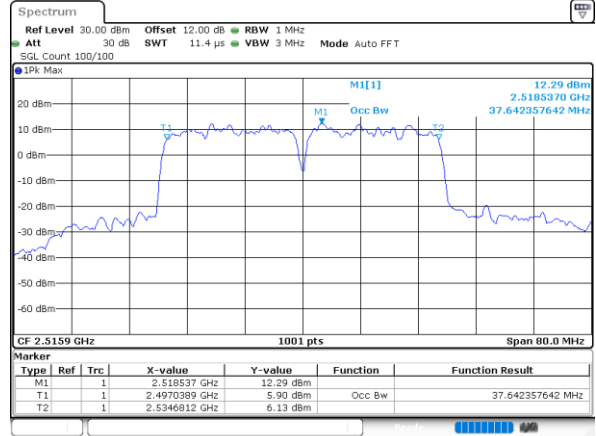

LTE Band 41C

QPSK

Lowest Channel / 20MHz+15MHz

Date: 6,SEP,2020 10:39:28

Lowest Channel / 20MHz+20MHz

Date: 6,SEP,2020 11:44:31

Middle Channel / 20MHz+15MHz

Date: 6,SEP,2020 10:55:55

Middle Channel / 20MHz+20MHz

Date: 6,SEP,2020 11:48:04

Highest Channel / 20MHz+15MHz

Date: 6,SEP,2020 11:12:43

Highest Channel / 20MHz+20MHz

Date: 6,SEP,2020 11:52:17

LTE Band 41C

16QAM