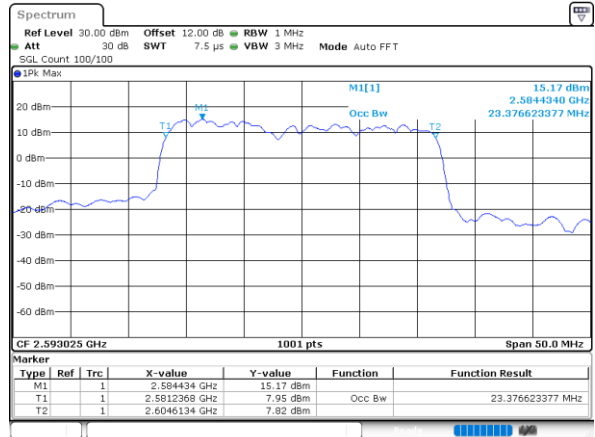

LTE Band 41C

QPSK

Lowest Channel / 5MHz+20MHz

Date: 2.SEP.2020 08:55:19

Lowest Channel / 10MHz+15MHz

Date: 2.SEP.2020 10:00:04

Middle Channel / 5MHz+20MHz

Date: 2.SEP.2020 09:14:03

Middle Channel / 10MHz+15MHz

Date: 2.SEP.2020 10:31:19

Highest Channel / 5MHz+20MHz

Date: 2.SEP.2020 08:52:31

Highest Channel / 10MHz+15MHz

Date: 2.SEP.2020 10:28:16

LTE Band 41C

QPSK