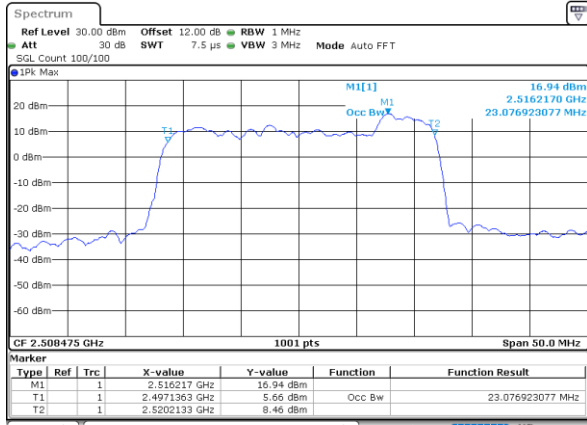

Highest Channel / 15MHz+10MHz

Date: 3_SEP.2020 17:23:31

LTE Band 41C

16QAM

Lowest Channel / 15MHz+15MHz

Date: 4.SEP.2020 11:12:42

Lowest Channel / 15MHz+20MHz

Date: 4.SEP.2020 17:29:59

Middle Channel / 15MHz+15MHz

Date: 4.SEP.2020 11:22:41

Middle Channel / 15MHz+20MHz

Date: 6.SEP.2020 07:57:52

Highest Channel / 15MHz+15MHz

Date: 4.SEP.2020 12:13:53

Highest Channel / 15MHz+20MHz

Date: 6.SEP.2020 08:15:56

LTE Band 41C

16QAM

Lowest Channel / 20MHz+5MHz

Date: 1.SEP.2020 15:22:42

Lowest Channel / 20MHz+10MHz

Date: 6.SEP.2020 09:44:33

Middle Channel / 20MHz+5MHz

Date: 1.SEP.2020 15:27:06

Middle Channel / 20MHz+10MHz

Date: 6.SEP.2020 09:48:05

Highest Channel / 20MHz+5MHz

Date: 1.SEP.2020 17:02:23

Highest Channel / 20MHz+10MHz

Date: 6.SEP.2020 10:04:57

LTE Band 41C

16QAM