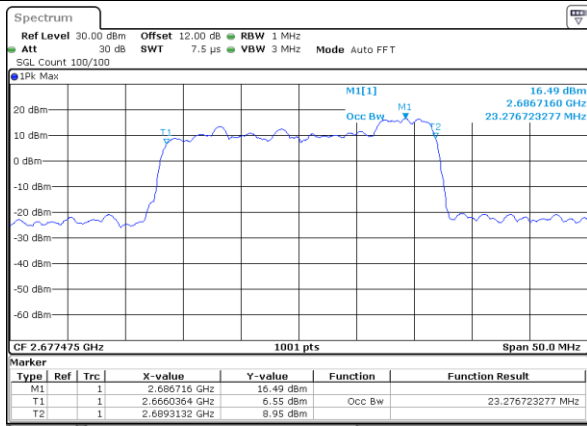

Highest Channel / 15MHz+20MHz

Date: 6.SEP.2020 08:16:19

LTE Band 41C

QPSK

Lowest Channel / 20MHz+5MHz

Date: 1.SEP.2020 15:22:20

Lowest Channel / 20MHz+10MHz

Date: 6.SEP.2020 09:44:11

Middle Channel / 20MHz+5MHz

Date: 1.SEP.2020 15:26:44

Middle Channel / 20MHz+10MHz

Date: 6.SEP.2020 09:47:42

Highest Channel / 20MHz+5MHz

Date: 1.SEP.2020 17:02:45

Highest Channel / 20MHz+10MHz

Date: 6.SEP.2020 10:05:20

LTE Band 41C

QPSK

Lowest Channel / 20MHz+15MHz

Date: 6,SEP,2020 10:39:28

Lowest Channel / 20MHz+20MHz

Date: 6,SEP,2020 11:44:31

Middle Channel / 20MHz+15MHz

Date: 6,SEP,2020 10:55:55