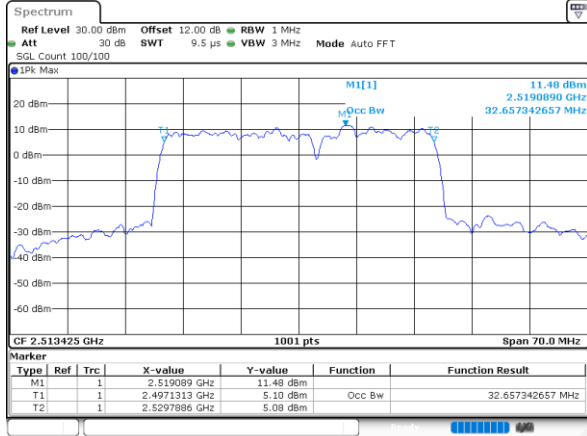

LTE Band 41C

16QAM

Lowest Channel / 20MHz+5MHz

Date: 1.SEP.2020 15:22:42

Lowest Channel / 20MHz+10MHz

Date: 6.SEP.2020 09:44:33

Middle Channel / 20MHz+5MHz

Date: 1.SEP.2020 15:27:06

Middle Channel / 20MHz+10MHz

Date: 6.SEP.2020 09:48:05

Highest Channel / 20MHz+5MHz

Date: 1.SEP.2020 17:02:23

Highest Channel / 20MHz+10MHz

Date: 6.SEP.2020 10:04:57

LTE Band 41C

16QAM

Lowest Channel / 20MHz+15MHz

Date: 6,SEP,2020 10:39:50

Lowest Channel / 20MHz+20MHz

Date: 6,SEP,2020 11:44:53

Middle Channel / 20MHz+15MHz

Date: 6,SEP,2020 10:56:17

Middle Channel / 20MHz+20MHz

Date: 6,SEP,2020 11:48:26

Highest Channel / 20MHz+15MHz

Date: 6,SEP,2020 11:12:20

Highest Channel / 20MHz+20MHz

Date: 6,SEP,2020 11:51:55

LTE Band 41C

64QAM

Lowest Channel / 5MHz+20MHz

Date: 2.SEP.2020 08:15:14