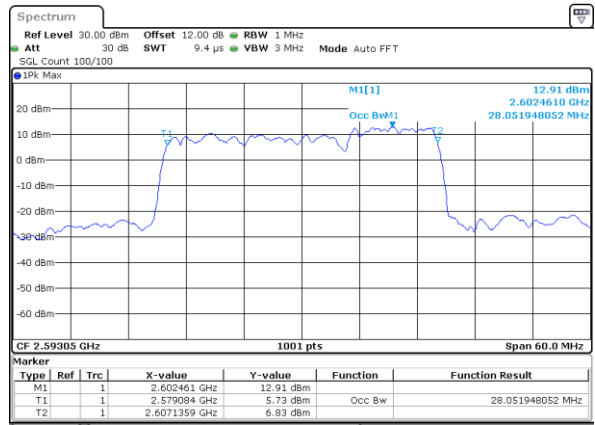

Middle Channel / 15MHz+15MHz

Date: 4.SEP.2020 11:22:41

Middle Channel / 15MHz+20MHz

Date: 6.SEP.2020 07:57:52

Highest Channel / 15MHz+15MHz

Date: 4.SEP.2020 12:13:53

Highest Channel / 15MHz+20MHz

Date: 6.SEP.2020 08:15:56

LTE Band 41C

16QAM

Lowest Channel / 20MHz+5MHz

Date: 1.SEP.2020 15:22:42

Lowest Channel / 20MHz+10MHz

Date: 6.SEP.2020 09:44:33

Middle Channel / 20MHz+5MHz

Date: 1.SEP.2020 15:27:06

Middle Channel / 20MHz+10MHz

Date: 6.SEP.2020 09:48:05

Highest Channel / 20MHz+5MHz

Date: 1.SEP.2020 17:02:23

Highest Channel / 20MHz+10MHz

Date: 6.SEP.2020 10:04:57

LTE Band 41C

16QAM