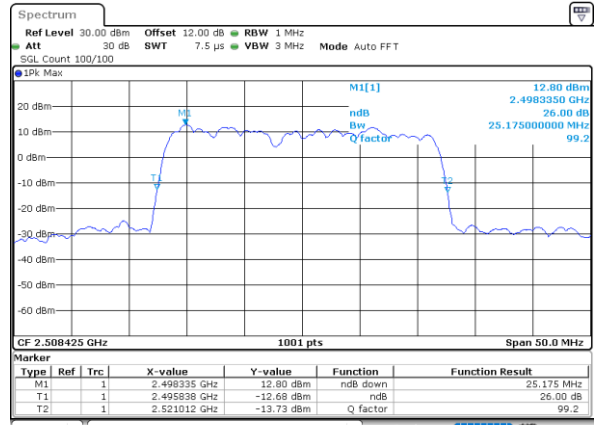

Middle Channel / 20MHz+20MHz

Date: 6,SEP,2020 11:49:55

Highest Channel / 20MHz+15MHz

Date: 6,SEP,2020 11:14:12

Highest Channel / 20MHz+20MHz

Date: 6,SEP,2020 11:53:46

LTE Band 41C

256QAM

Lowest Channel / 5MHz+20MHz

Date: 2.SEP.2020 08:15:48

Lowest Channel / 10MHz+15MHz

Date: 2.SEP.2020 10:11:33

Middle Channel / 5MHz+20MHz

Date: 2.SEP.2020 09:15:12

Middle Channel / 10MHz+15MHz

Date: 2.SEP.2020 10:32:48