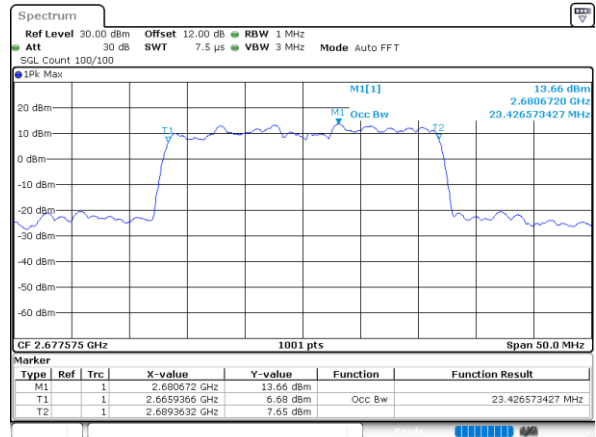

Highest Channel / 5MHz+20MHz

Date: 2.SEP.2020 08:52:09

Highest Channel / 10MHz+15MHz

Date: 2.SEP.2020 10:27:54

LTE Band 41C

16QAM

Lowest Channel / 10MHz+20MHz

Date: 3_SEP.2020 15:51:59

Lowest Channel / 15MHz+10MHz

Date: 3_SEP.2020 16:49:19

Middle Channel / 10MHz+20MHz

Date: 3_SEP.2020 15:55:38

Middle Channel / 15MHz+10MHz

Date: 3_SEP.2020 17:05:37

Highest Channel / 10MHz+20MHz

Date: 3_SEP.2020 16:12:12

Highest Channel / 15MHz+10MHz

Date: 3_SEP.2020 17:23:31

LTE Band 41C

16QAM

Lowest Channel / 15MHz+15MHz

Date: 4.SEP.2020 11:12:42

Lowest Channel / 15MHz+20MHz

Date: 4.SEP.2020 17:29:59