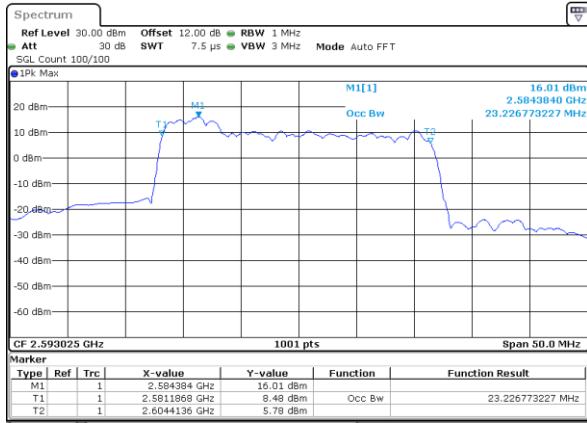

Middle Channel / 20MHz+20MHz

Date: 6,SEP,2020 11:48:04

Highest Channel / 20MHz+15MHz

Date: 6,SEP,2020 11:12:43

Highest Channel / 20MHz+20MHz

Date: 6,SEP,2020 11:52:17

LTE Band 41C

16QAM

Lowest Channel / 5MHz+20MHz

Date: 2.SEP.2020 08:55:42

Lowest Channel / 10MHz+15MHz

Date: 2.SEP.2020 10:00:26

Middle Channel / 5MHz+20MHz

Date: 2.SEP.2020 09:14:25

Middle Channel / 10MHz+15MHz

Date: 2.SEP.2020 10:31:41

Highest Channel / 5MHz+20MHz

Date: 2.SEP.2020 08:52:09

Highest Channel / 10MHz+15MHz

Date: 2.SEP.2020 10:27:54

LTE Band 41C

16QAM

Lowest Channel / 10MHz+20MHz

Date: 3_SEP.2020 15:51:59