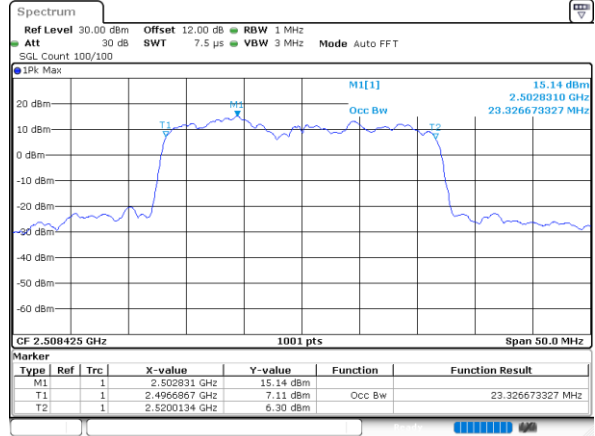

Lowest Channel / 20MHz+15MHz

Date: 6,SEP,2020 10:39:50

Lowest Channel / 20MHz+20MHz

Date: 6,SEP,2020 11:44:53

Middle Channel / 20MHz+15MHz

Date: 6,SEP,2020 10:56:17

Middle Channel / 20MHz+20MHz

Date: 6,SEP,2020 11:48:26

Highest Channel / 20MHz+15MHz

Date: 6,SEP,2020 11:12:20

Highest Channel / 20MHz+20MHz

Date: 6,SEP,2020 11:51:55

LTE Band 41C

64QAM

Lowest Channel / 5MHz+20MHz

Date: 2.SEP.2020 08:15:14

Lowest Channel / 10MHz+15MHz

Date: 2.SEP.2020 10:00:49

Middle Channel / 5MHz+20MHz

Date: 2.SEP.2020 09:11:48

Middle Channel / 10MHz+15MHz

Date: 2.SEP.2020 10:32:04

Highest Channel / 5MHz+20MHz

Date: 2.SEP.2020 08:11:47