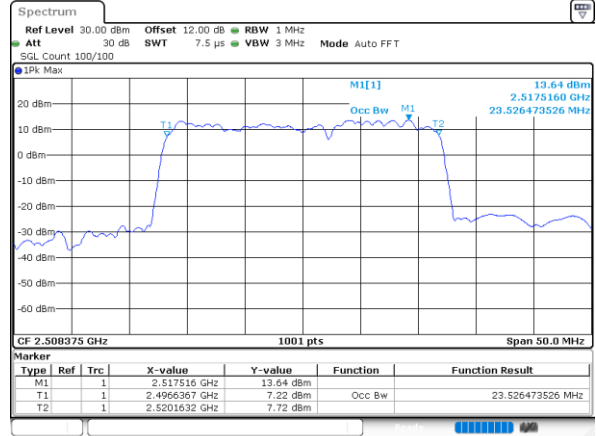

LTE Band 41C

QPSK

Lowest Channel / 5MHz+20MHz

Date: 2.SEP.2020 08:55:19

Lowest Channel / 10MHz+15MHz

Date: 2.SEP.2020 10:00:04

Middle Channel / 5MHz+20MHz

Date: 2.SEP.2020 09:14:03

Middle Channel / 10MHz+15MHz

Date: 2.SEP.2020 10:31:19

Highest Channel / 5MHz+20MHz

Date: 2.SEP.2020 08:52:31

Highest Channel / 10MHz+15MHz

Date: 2.SEP.2020 10:28:16

LTE Band 41C

QPSK

Lowest Channel / 10MHz+20MHz

Date: 3_SEP.2020 15:51:37

Lowest Channel / 15MHz+10MHz

Date: 3_SEP.2020 16:48:57

Middle Channel / 10MHz+20MHz

Date: 3_SEP.2020 15:55:15

Middle Channel / 15MHz+10MHz

Date: 3_SEP.2020 17:05:15