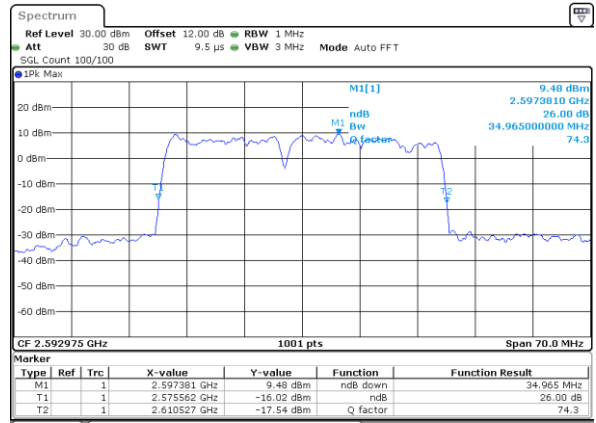

Lowest Channel / 15MHz+10MHz

Date: 3_SEP.2020 16:50:25

Middle Channel / 10MHz+20MHz

Date: 3_SEP.2020 15:56:45

Middle Channel / 15MHz+10MHz

Date: 3_SEP.2020 17:06:44

Highest Channel / 10MHz+20MHz

Date: 3_SEP.2020 16:14:26

Highest Channel / 15MHz+10MHz

Date: 3_SEP.2020 17:25:45

LTE Band 41C

256QAM

Lowest Channel / 15MHz+15MHz

Date: 4,SEP,2020 11:13:49

Lowest Channel / 15MHz+20MHz

Date: 4,SEP,2020 17:31:06

Middle Channel / 15MHz+15MHz

Date: 4,SEP,2020 11:23:49

Middle Channel / 15MHz+20MHz

Date: 6,SEP,2020 07:58:59

Highest Channel / 15MHz+15MHz

Date: 4,SEP,2020 12:16:07

Highest Channel / 15MHz+20MHz

Date: 6,SEP,2020 08:18:10