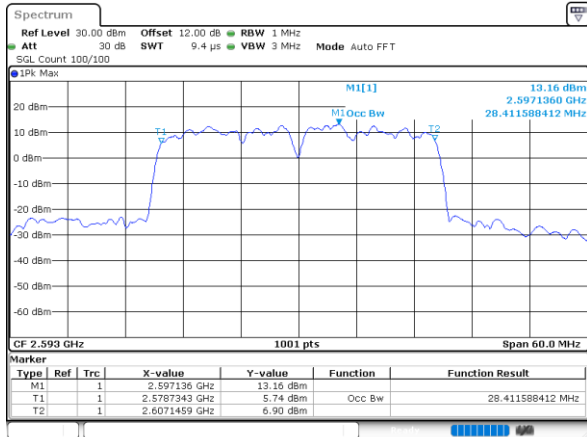

Middle Channel / 10MHz+20MHz

Date: 3_SEP.2020 15:56:00

Middle Channel / 15MHz+10MHz

Date: 3_SEP.2020 17:06:00

Highest Channel / 10MHz+20MHz

Date: 3_SEP.2020 16:11:50

Highest Channel / 15MHz+10MHz

Date: 3_SEP.2020 17:23:09

LTE Band 41C

64QAM

Lowest Channel / 15MHz+15MHz

Date: 4.SEP.2020 11:13:05

Lowest Channel / 15MHz+20MHz

Date: 4.SEP.2020 17:10:22

Middle Channel / 15MHz+15MHz

Date: 4.SEP.2020 11:23:04

Middle Channel / 15MHz+20MHz

Date: 6.SEP.2020 07:58:14

Highest Channel / 15MHz+15MHz

Date: 4.SEP.2020 12:13:31

Highest Channel / 15MHz+20MHz

Date: 6.SEP.2020 08:15:34

LTE Band 41C

64QAM