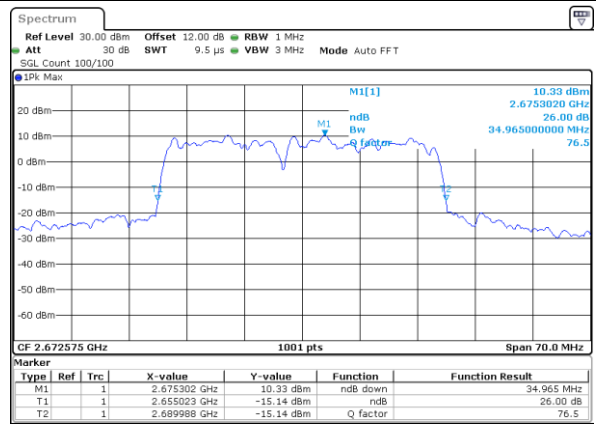

Highest Channel / 15MHz+10MHz

Date: 3_SEP.2020 17:25:45

LTE Band 41C

256QAM

Lowest Channel / 15MHz+15MHz

Date: 4,SEP,2020 11:13:49

Lowest Channel / 15MHz+20MHz

Date: 4,SEP,2020 17:31:06

Middle Channel / 15MHz+15MHz

Date: 4,SEP,2020 11:23:49

Middle Channel / 15MHz+20MHz

Date: 6,SEP,2020 07:58:59

Highest Channel / 15MHz+15MHz

Date: 4,SEP,2020 12:16:07

Highest Channel / 15MHz+20MHz

Date: 6,SEP,2020 08:18:10

LTE Band 41C

256QAM

Lowest Channel / 20MHz+5MHz

Date: 1,SEP,2020 15:23:49

Lowest Channel / 20MHz+10MHz

Date: 6,SEP,2020 09:45:40

Middle Channel / 20MHz+5MHz

Date: 1,SEP,2020 15:28:13