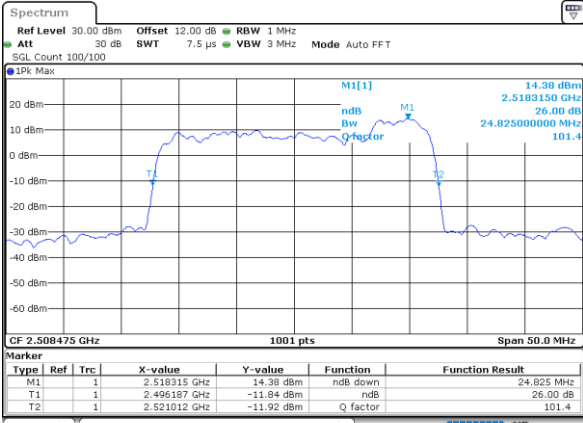

LTE Band 41C

256QAM

Lowest Channel / 20MHz+5MHz

Date: 1,SEP,2020 15:23:49