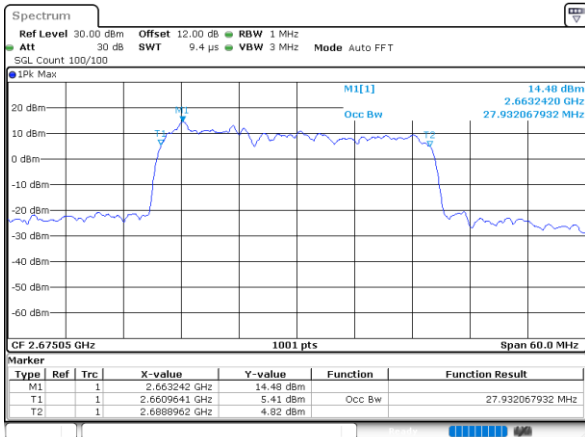

Highest Channel / 5MHz+20MHz

Date: 2.SEP.2020 08:52:09

Highest Channel / 10MHz+15MHz

Date: 2.SEP.2020 10:27:54

LTE Band 41C

16QAM

Lowest Channel / 10MHz+20MHz

Date: 3_SEP.2020 15:51:59

Lowest Channel / 15MHz+10MHz

Date: 3_SEP.2020 16:49:19

Middle Channel / 10MHz+20MHz

Date: 3_SEP.2020 15:55:38

Middle Channel / 15MHz+10MHz

Date: 3_SEP.2020 17:05:37

Highest Channel / 10MHz+20MHz

Date: 3_SEP.2020 16:12:12

Highest Channel / 15MHz+10MHz

Date: 3_SEP.2020 17:23:31

LTE Band 41C

16QAM

Lowest Channel / 15MHz+15MHz

Date: 4.SEP.2020 11:12:42

Lowest Channel / 15MHz+20MHz

Date: 4.SEP.2020 17:29:59