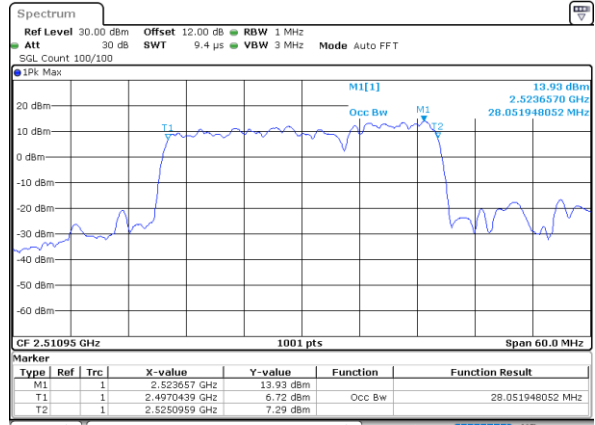

Lowest Channel / 15MHz+20MHz

Date: 4.SEP.2020 17:33:18

Middle Channel / 15MHz+15MHz

Date: 4.SEP.2020 11:22:19

Middle Channel / 15MHz+20MHz

Date: 6.SEP.2020 07:57:29

Highest Channel / 15MHz+15MHz

Date: 4.SEP.2020 12:14:16

Highest Channel / 15MHz+20MHz

Date: 6.SEP.2020 08:16:19

LTE Band 41C

QPSK

Lowest Channel / 20MHz+5MHz

Date: 1.SEP.2020 15:22:20

Lowest Channel / 20MHz+10MHz

Date: 6.SEP.2020 09:44:11

Middle Channel / 20MHz+5MHz

Date: 1.SEP.2020 15:26:44

Middle Channel / 20MHz+10MHz

Date: 6.SEP.2020 09:47:42

Highest Channel / 20MHz+5MHz

Date: 1.SEP.2020 17:02:45

Highest Channel / 20MHz+10MHz

Date: 6.SEP.2020 10:05:20