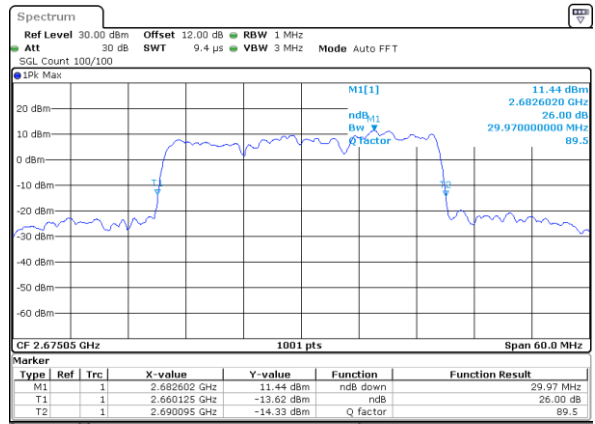

Middle Channel / 20MHz+10MHz

Date: 6,SEP,2020 09:49:11

Highest Channel / 20MHz+5MHz

Date: 1,SEP,2020 17:04:36

Highest Channel / 20MHz+10MHz

Date: 6,SEP,2020 10:07:11

LTE Band 41C

256QAM

Lowest Channel / 20MHz+15MHz

Date: 6,SEP,2020 10:40:57

Lowest Channel / 20MHz+20MHz

Date: 6,SEP,2020 11:46:00

Middle Channel / 20MHz+15MHz

Date: 6,SEP,2020 10:57:24

Middle Channel / 20MHz+20MHz

Date: 6,SEP,2020 11:49:32