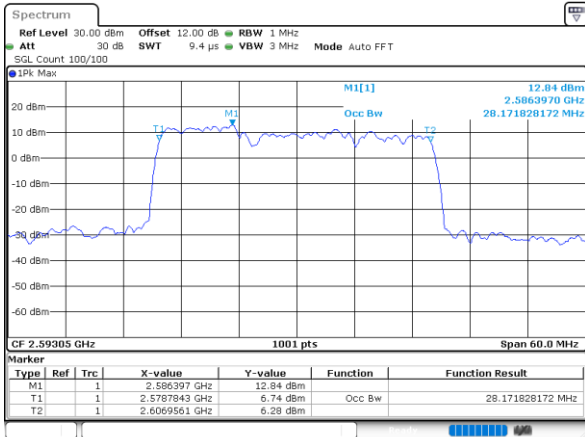

Lowest Channel / 10MHz+15MHz

Date: 2.SEP.2020 10:00:49

Middle Channel / 5MHz+20MHz

Date: 2.SEP.2020 09:11:48

Middle Channel / 10MHz+15MHz

Date: 2.SEP.2020 10:32:04

Highest Channel / 5MHz+20MHz

Date: 2.SEP.2020 08:11:47

Highest Channel / 10MHz+15MHz

Date: 2.SEP.2020 10:27:32

LTE Band 41C

64QAM

Lowest Channel / 10MHz+20MHz

Date: 3_SEP.2020 15:52:22

Lowest Channel / 15MHz+10MHz

Date: 3_SEP.2020 16:49:41

Middle Channel / 10MHz+20MHz

Date: 3_SEP.2020 15:56:00

Middle Channel / 15MHz+10MHz

Date: 3_SEP.2020 17:06:00

Highest Channel / 10MHz+20MHz

Date: 3_SEP.2020 16:11:50

Highest Channel / 15MHz+10MHz

Date: 3_SEP.2020 17:23:09