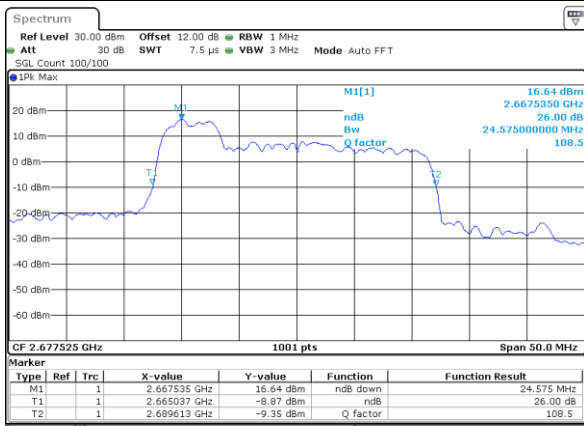

Lowest Channel / 5MHz+20MHz

Date: 2.SEP.2020 08:15:48

Lowest Channel / 10MHz+15MHz

Date: 2.SEP.2020 10:11:33

Middle Channel / 5MHz+20MHz

Date: 2.SEP.2020 09:15:12

Middle Channel / 10MHz+15MHz

Date: 2.SEP.2020 10:32:48

Highest Channel / 5MHz+20MHz

Date: 1.SEP.2020 17:34:12

Highest Channel / 10MHz+15MHz

Date: 2.SEP.2020 10:30:08

LTE Band 41C

256QAM

Lowest Channel / 10MHz+20MHz

Date: 3_SEP.2020 15:53:06