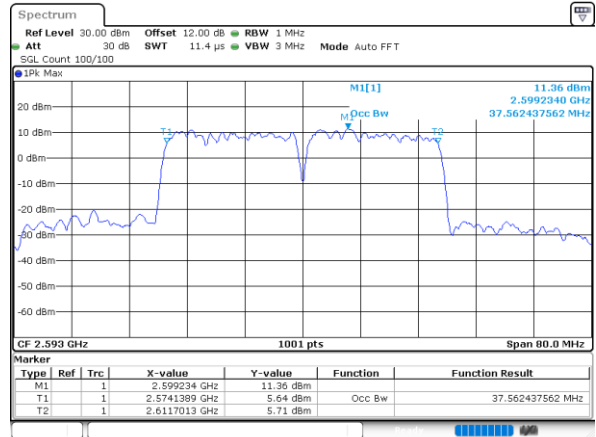

Highest Channel / 20MHz+5MHz

Date: 1.SEP.2020 17:02:00

Highest Channel / 20MHz+10MHz

Date: 6.SEP.2020 10:04:35

LTE Band 41C

64QAM

Lowest Channel / 20MHz+15MHz

Date: 6.SEP.2020 10:40:13

Lowest Channel / 20MHz+20MHz

Date: 6.SEP.2020 11:45:16

Middle Channel / 20MHz+15MHz

Date: 6.SEP.2020 10:56:40

Middle Channel / 20MHz+20MHz

Date: 6.SEP.2020 11:48:48

Highest Channel / 20MHz+15MHz

Date: 6.SEP.2020 11:11:58

Highest Channel / 20MHz+20MHz

Date: 6.SEP.2020 11:51:33

LTE Band 41C

256QAM

Lowest Channel / 5MHz+20MHz

Date: 2,SEP,2020 08:56:26

Lowest Channel / 10MHz+15MHz

Date: 2,SEP,2020 10:01:11