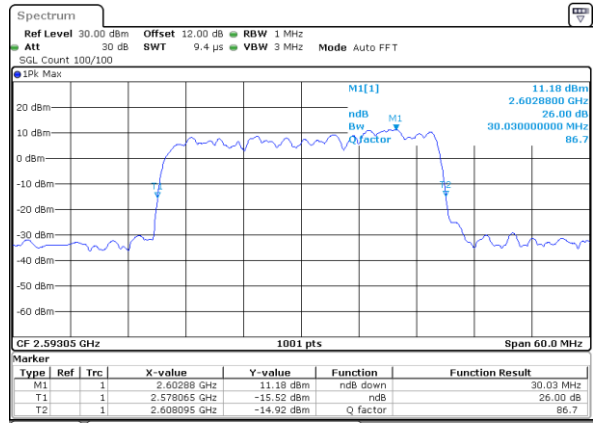

Middle Channel / 15MHz+15MHz

Date: 4,SEP,2020 11:23:49

Middle Channel / 15MHz+20MHz

Date: 6,SEP,2020 07:58:59

Highest Channel / 15MHz+15MHz

Date: 4,SEP,2020 12:16:07

Highest Channel / 15MHz+20MHz

Date: 6,SEP,2020 08:18:10

LTE Band 41C

256QAM

Lowest Channel / 20MHz+5MHz

Date: 1,SEP,2020 15:23:49

Lowest Channel / 20MHz+10MHz

Date: 6,SEP,2020 09:45:40

Middle Channel / 20MHz+5MHz

Date: 1,SEP,2020 15:28:13

Middle Channel / 20MHz+10MHz

Date: 6,SEP,2020 09:49:11

Highest Channel / 20MHz+5MHz

Date: 1,SEP,2020 17:04:36

Highest Channel / 20MHz+10MHz

Date: 6,SEP,2020 10:07:11

LTE Band 41C

256QAM

Lowest Channel / 20MHz+15MHz

Date: 6,SEP,2020 10:40:57

Lowest Channel / 20MHz+20MHz

Date: 6,SEP,2020 11:46:00

Middle Channel / 20MHz+15MHz

Date: 6,SEP,2020 10:57:24

Middle Channel / 20MHz+20MHz

Date: 6,SEP,2020 11:49:32