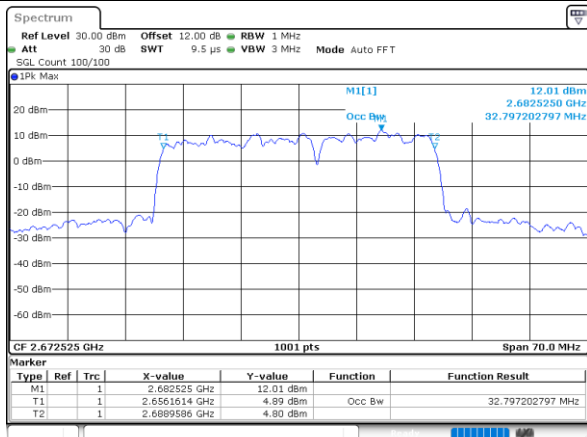

Middle Channel / 20MHz+10MHz

Date: 6.SEP.2020 09:48:05

Highest Channel / 20MHz+5MHz

Date: 1.SEP.2020 17:02:23

Highest Channel / 20MHz+10MHz

Date: 6.SEP.2020 10:04:57

LTE Band 41C

16QAM

Lowest Channel / 20MHz+15MHz

Date: 6,SEP,2020 10:39:50

Lowest Channel / 20MHz+20MHz

Date: 6,SEP,2020 11:44:53

Middle Channel / 20MHz+15MHz

Date: 6,SEP,2020 10:56:17

Middle Channel / 20MHz+20MHz

Date: 6,SEP,2020 11:48:26

Highest Channel / 20MHz+15MHz

Date: 6,SEP,2020 11:12:20

Highest Channel / 20MHz+20MHz

Date: 6,SEP,2020 11:51:55

LTE Band 41C

64QAM

Lowest Channel / 5MHz+20MHz

Date: 2.SEP.2020 08:15:14