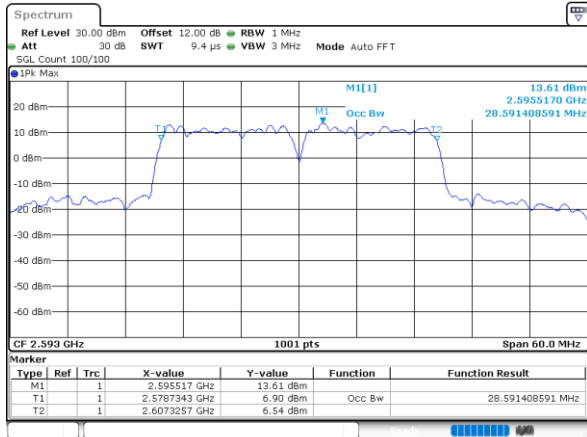

Highest Channel / 10MHz+20MHz

Date: 3_SEP.2020 16:12:35

Highest Channel / 15MHz+10MHz

Date: 3_SEP.2020 17:23:53

LTE Band 41C

QPSK

Lowest Channel / 15MHz+15MHz

Date: 4.SEP.2020 11:12:20

Lowest Channel / 15MHz+20MHz

Date: 4.SEP.2020 17:33:18

Middle Channel / 15MHz+15MHz

Date: 4.SEP.2020 11:22:19

Middle Channel / 15MHz+20MHz

Date: 6.SEP.2020 07:57:29

Highest Channel / 15MHz+15MHz

Date: 4.SEP.2020 12:14:16