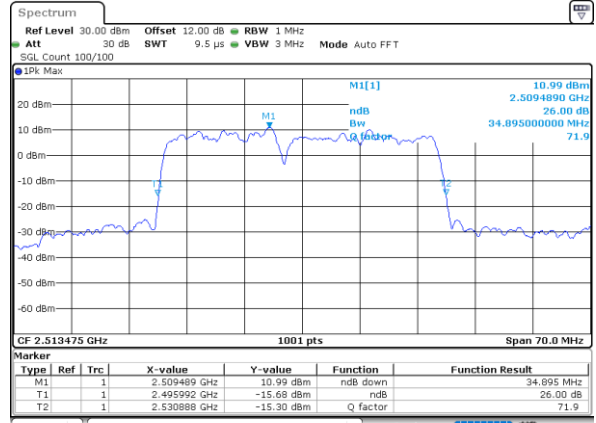

Lowest Channel / 15MHz+10MHz

Date: 3_SEP.2020 16:50:25

Middle Channel / 10MHz+20MHz

Date: 3_SEP.2020 15:56:45

Middle Channel / 15MHz+10MHz

Date: 3_SEP.2020 17:06:44

Highest Channel / 10MHz+20MHz

Date: 3_SEP.2020 16:14:26

Highest Channel / 15MHz+10MHz

Date: 3_SEP.2020 17:25:45

LTE Band 41C

256QAM

Lowest Channel / 15MHz+15MHz

Date: 4,SEP,2020 11:13:49

Lowest Channel / 15MHz+20MHz

Date: 4,SEP,2020 17:31:06

Middle Channel / 15MHz+15MHz

Date: 4,SEP,2020 11:23:49

Middle Channel / 15MHz+20MHz

Date: 6,SEP,2020 07:58:59

Highest Channel / 15MHz+15MHz

Date: 4,SEP,2020 12:16:07

Highest Channel / 15MHz+20MHz

Date: 6,SEP,2020 08:18:10