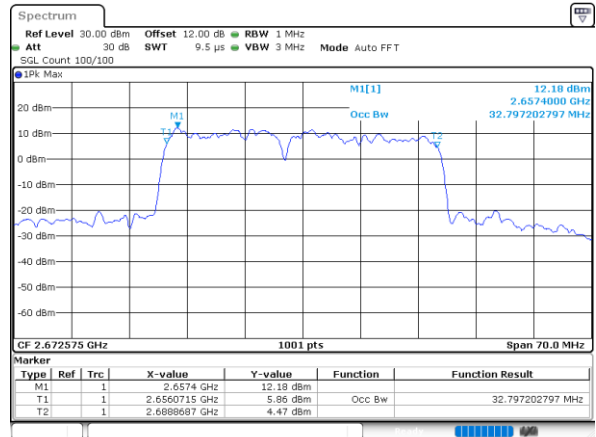

LTE Band 41C

64QAM

Lowest Channel / 15MHz+15MHz

Date: 4.SEP.2020 11:13:05

Lowest Channel / 15MHz+20MHz

Date: 4.SEP.2020 17:10:22

Middle Channel / 15MHz+15MHz

Date: 4.SEP.2020 11:23:04

Middle Channel / 15MHz+20MHz

Date: 6.SEP.2020 07:58:14

Highest Channel / 15MHz+15MHz

Date: 4.SEP.2020 12:13:31

Highest Channel / 15MHz+20MHz

Date: 6.SEP.2020 08:15:34

LTE Band 41C

64QAM

Lowest Channel / 20MHz+5MHz

Date: 1.SEP.2020 15:23:04

Lowest Channel / 20MHz+10MHz

Date: 6.SEP.2020 09:44:55

Middle Channel / 20MHz+5MHz

Date: 1.SEP.2020 15:27:28

Middle Channel / 20MHz+10MHz

Date: 6.SEP.2020 09:48:27