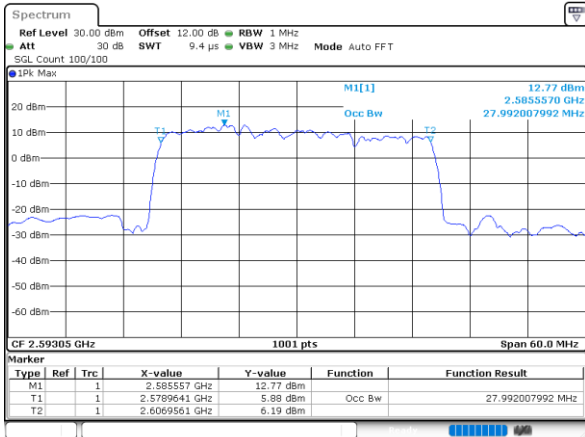

Lowest Channel / 5MHz+20MHz

Date: 2.SEP.2020 08:55:42

Lowest Channel / 10MHz+15MHz

Date: 2.SEP.2020 10:00:26

Middle Channel / 5MHz+20MHz

Date: 2.SEP.2020 09:14:25

Middle Channel / 10MHz+15MHz

Date: 2.SEP.2020 10:31:41

Highest Channel / 5MHz+20MHz

Date: 2.SEP.2020 08:52:09

Highest Channel / 10MHz+15MHz

Date: 2.SEP.2020 10:27:54

LTE Band 41C

16QAM

Lowest Channel / 10MHz+20MHz

Date: 3_SEP.2020 15:51:59

Lowest Channel / 15MHz+10MHz

Date: 3_SEP.2020 16:49:19

Middle Channel / 10MHz+20MHz

Date: 3_SEP.2020 15:55:38

Middle Channel / 15MHz+10MHz

Date: 3_SEP.2020 17:05:37

Highest Channel / 10MHz+20MHz

Date: 3_SEP.2020 16:12:12