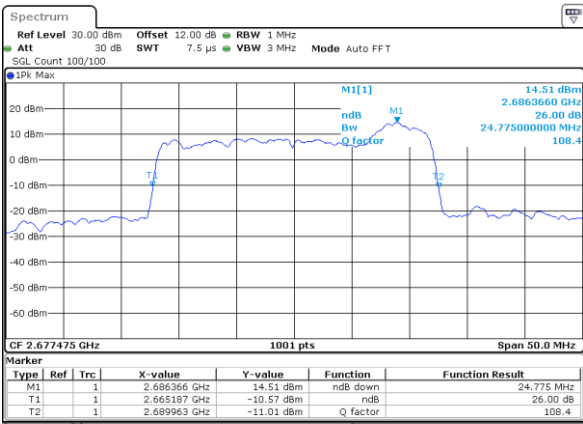

LTE Band 41C

256QAM

Lowest Channel / 20MHz+5MHz

Date: 1,SEP,2020 15:23:49

Lowest Channel / 20MHz+10MHz

Date: 6,SEP,2020 09:45:40

Middle Channel / 20MHz+5MHz

Date: 1,SEP,2020 15:28:13

Middle Channel / 20MHz+10MHz

Date: 6,SEP,2020 09:49:11

Highest Channel / 20MHz+5MHz

Date: 1,SEP,2020 17:04:36

Highest Channel / 20MHz+10MHz

Date: 6,SEP,2020 10:07:11

LTE Band 41C

256QAM