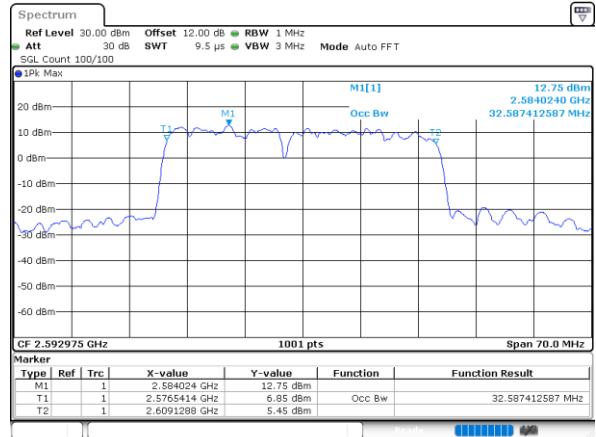

Highest Channel / 10MHz+20MHz

Date: 3_SEP.2020 16:12:35

Highest Channel / 15MHz+10MHz

Date: 3_SEP.2020 17:23:53

LTE Band 41C

QPSK

Lowest Channel / 15MHz+15MHz

Date: 4.SEP.2020 11:12:20

Lowest Channel / 15MHz+20MHz

Date: 4.SEP.2020 17:33:18

Middle Channel / 15MHz+15MHz

Date: 4.SEP.2020 11:22:19

Middle Channel / 15MHz+20MHz

Date: 6.SEP.2020 07:57:29

Highest Channel / 15MHz+15MHz

Date: 4.SEP.2020 12:14:16

Highest Channel / 15MHz+20MHz

Date: 6.SEP.2020 08:16:19

LTE Band 41C

QPSK

Lowest Channel / 20MHz+5MHz

Date: 1.SEP.2020 15:22:20

Lowest Channel / 20MHz+10MHz

Date: 6.SEP.2020 09:44:11