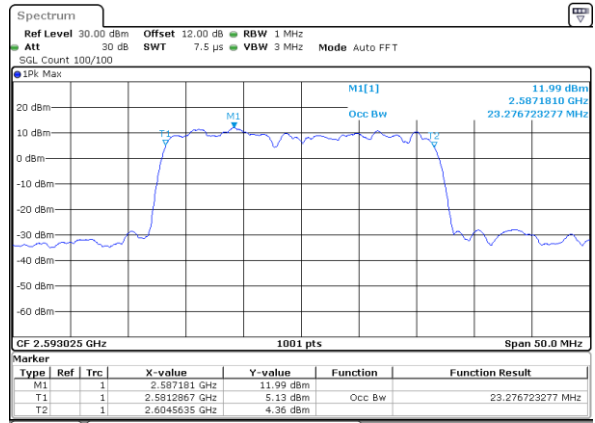

Highest Channel / 20MHz+5MHz

Date: 1.SEP.2020 17:02:00

Highest Channel / 20MHz+10MHz

Date: 6.SEP.2020 10:04:35

LTE Band 41C

64QAM

Lowest Channel / 20MHz+15MHz

Date: 6.SEP.2020 10:40:13

Lowest Channel / 20MHz+20MHz

Date: 6.SEP.2020 11:45:16

Middle Channel / 20MHz+15MHz

Date: 6.SEP.2020 10:56:40

Middle Channel / 20MHz+20MHz

Date: 6.SEP.2020 11:48:48

Highest Channel / 20MHz+15MHz

Date: 6.SEP.2020 11:11:58

Highest Channel / 20MHz+20MHz

Date: 6.SEP.2020 11:51:33

LTE Band 41C

256QAM

Lowest Channel / 5MHz+20MHz

Date: 2,SEP,2020 08:56:26

Lowest Channel / 10MHz+15MHz

Date: 2,SEP,2020 10:01:11

Middle Channel / 5MHz+20MHz

Date: 2,SEP,2020 09:15:10

Middle Channel / 10MHz+15MHz

Date: 2,SEP,2020 10:32:26

Highest Channel / 5MHz+20MHz

Date: 2,SEP,2020 08:52:54

Highest Channel / 10MHz+15MHz

Date: 2,SEP,2020 10:28:19