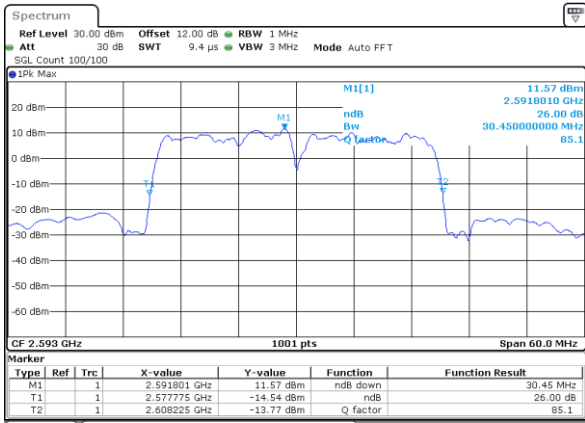

Highest Channel / 15MHz+10MHz

Date: 3_SEP.2020 17:25:45

LTE Band 41C

256QAM

Lowest Channel / 15MHz+15MHz

Date: 4,SEP,2020 11:13:49

Lowest Channel / 15MHz+20MHz

Date: 4,SEP,2020 17:31:06

Middle Channel / 15MHz+15MHz

Date: 4,SEP,2020 11:23:49

Middle Channel / 15MHz+20MHz

Date: 6,SEP,2020 07:58:59

Highest Channel / 15MHz+15MHz

Date: 4,SEP,2020 12:16:07

Highest Channel / 15MHz+20MHz

Date: 6,SEP,2020 08:18:10