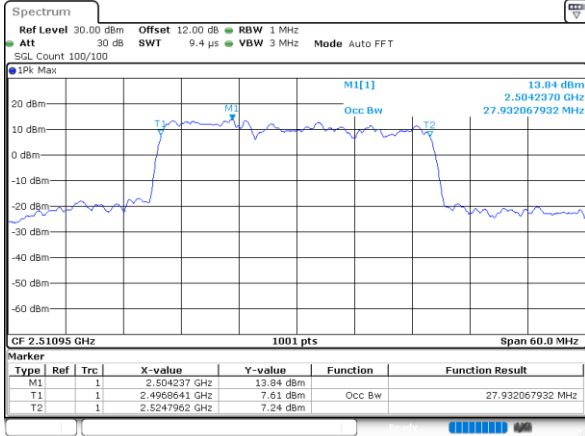

LTE Band 41C

QPSK

Lowest Channel / 5MHz+20MHz

Date: 2.SEP.2020 08:55:19

Lowest Channel / 10MHz+15MHz

Date: 2.SEP.2020 10:00:04

Middle Channel / 5MHz+20MHz

Date: 2.SEP.2020 09:14:03

Middle Channel / 10MHz+15MHz

Date: 2.SEP.2020 10:31:19

Highest Channel / 5MHz+20MHz

Date: 2.SEP.2020 08:52:31

Highest Channel / 10MHz+15MHz

Date: 2.SEP.2020 10:28:16

LTE Band 41C

QPSK

Lowest Channel / 10MHz+20MHz

Date: 3_SEP.2020 15:51:37

Lowest Channel / 15MHz+10MHz

Date: 3_SEP.2020 16:48:57

Middle Channel / 10MHz+20MHz

Date: 3_SEP.2020 15:55:15

Middle Channel / 15MHz+10MHz

Date: 3_SEP.2020 17:05:15