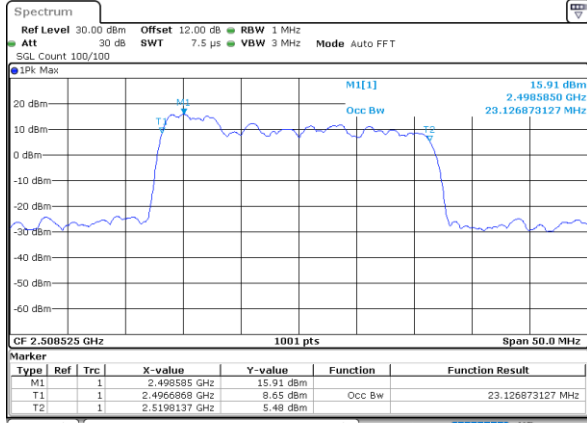

LTE Band 41C

QPSK

Lowest Channel / 20MHz+15MHz

Date: 6,SEP,2020 10:39:28

Lowest Channel / 20MHz+20MHz

Date: 6,SEP,2020 11:44:31

Middle Channel / 20MHz+15MHz

Date: 6,SEP,2020 10:55:55

Middle Channel / 20MHz+20MHz

Date: 6,SEP,2020 11:48:04

Highest Channel / 20MHz+15MHz

Date: 6,SEP,2020 11:12:43

Highest Channel / 20MHz+20MHz

Date: 6,SEP,2020 11:52:17

LTE Band 41C

16QAM

Lowest Channel / 5MHz+20MHz

Date: 2.SEP.2020 08:55:42

Lowest Channel / 10MHz+15MHz

Date: 2.SEP.2020 10:00:26

Middle Channel / 5MHz+20MHz

Date: 2.SEP.2020 09:14:25

Middle Channel / 10MHz+15MHz

Date: 2.SEP.2020 10:31:41

Highest Channel / 5MHz+20MHz

Date: 2.SEP.2020 08:52:09

Highest Channel / 10MHz+15MHz

Date: 2.SEP.2020 10:27:54

LTE Band 41C

16QAM

Lowest Channel / 10MHz+20MHz

Date: 3_SEP.2020 15:51:59