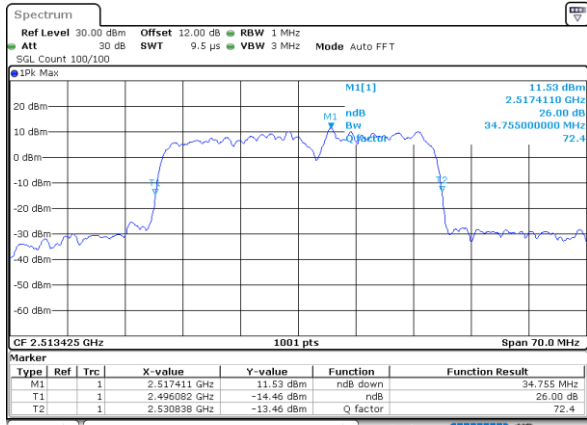

Middle Channel / 20MHz+10MHz

Date: 6,SEP,2020 09:49:11

Highest Channel / 20MHz+5MHz

Date: 1,SEP,2020 17:04:36

Highest Channel / 20MHz+10MHz

Date: 6,SEP,2020 10:07:11

LTE Band 41C

256QAM

Lowest Channel / 20MHz+15MHz

Date: 6,SEP,2020 10:40:57

Lowest Channel / 20MHz+20MHz

Date: 6,SEP,2020 11:46:00

Middle Channel / 20MHz+15MHz

Date: 6,SEP,2020 10:57:24

Middle Channel / 20MHz+20MHz

Date: 6,SEP,2020 11:49:32