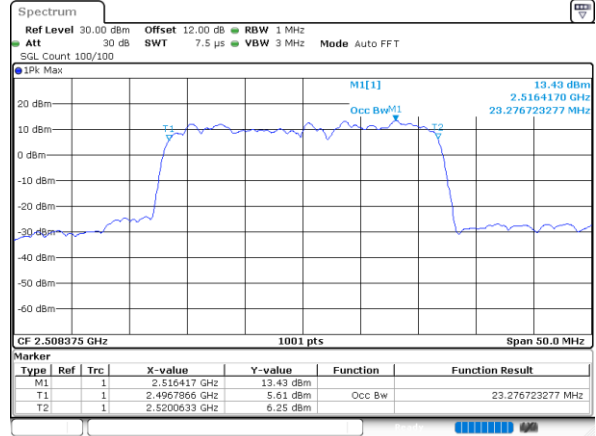

Lowest Channel / 5MHz+20MHz

Date: 2.SEP.2020 08:55:42

Lowest Channel / 10MHz+15MHz

Date: 2.SEP.2020 10:00:26

Middle Channel / 5MHz+20MHz

Date: 2.SEP.2020 09:14:25

Middle Channel / 10MHz+15MHz

Date: 2.SEP.2020 10:31:41

Highest Channel / 5MHz+20MHz

Date: 2.SEP.2020 08:52:09

Highest Channel / 10MHz+15MHz

Date: 2.SEP.2020 10:27:54

LTE Band 41C

16QAM

Lowest Channel / 10MHz+20MHz

Date: 3_SEP.2020 15:51:59

Lowest Channel / 15MHz+10MHz

Date: 3_SEP.2020 16:49:19

Middle Channel / 10MHz+20MHz

Date: 3_SEP.2020 15:55:38

Middle Channel / 15MHz+10MHz

Date: 3_SEP.2020 17:05:37

Highest Channel / 10MHz+20MHz

Date: 3_SEP.2020 16:12:12