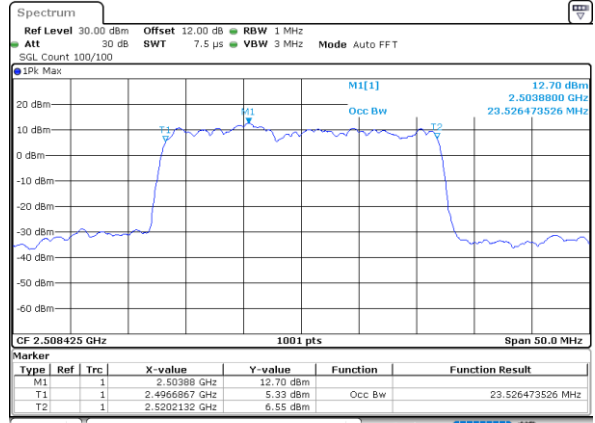

Highest Channel / 20MHz+5MHz

Date: 1.SEP.2020 17:02:00

Highest Channel / 20MHz+10MHz

Date: 6.SEP.2020 10:04:35

LTE Band 41C

64QAM

Lowest Channel / 20MHz+15MHz

Date: 6.SEP.2020 10:40:13

Lowest Channel / 20MHz+20MHz

Date: 6.SEP.2020 11:45:16

Middle Channel / 20MHz+15MHz

Date: 6.SEP.2020 10:56:40

Middle Channel / 20MHz+20MHz

Date: 6.SEP.2020 11:48:48

Highest Channel / 20MHz+15MHz

Date: 6.SEP.2020 11:11:58

Highest Channel / 20MHz+20MHz

Date: 6.SEP.2020 11:51:33

LTE Band 41C

256QAM

Lowest Channel / 5MHz+20MHz

Date: 2,SEP,2020 08:56:26

Lowest Channel / 10MHz+15MHz

Date: 2,SEP,2020 10:01:11

Middle Channel / 5MHz+20MHz

Date: 2,SEP,2020 09:15:10

Middle Channel / 10MHz+15MHz

Date: 2,SEP,2020 10:32:26

Highest Channel / 5MHz+20MHz

Date: 2,SEP,2020 08:52:54

Highest Channel / 10MHz+15MHz

Date: 2,SEP,2020 10:28:19