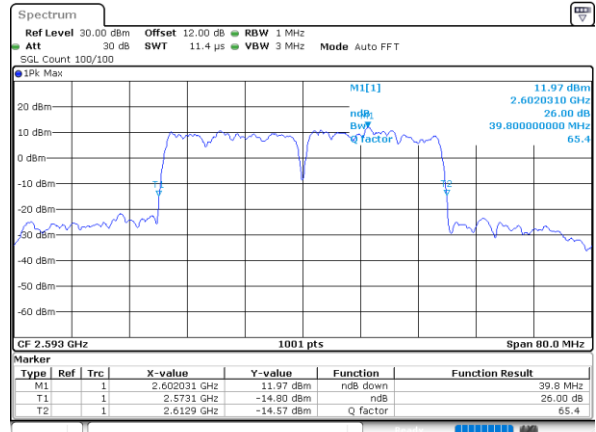

LTE Band 41C

64QAM

Lowest Channel / 20MHz+15MHz

Date: 6,SEP,2020 10:41:19

Lowest Channel / 20MHz+20MHz

Date: 6,SEP,2020 11:46:22

Middle Channel / 20MHz+15MHz

Date: 6,SEP,2020 10:57:46

Middle Channel / 20MHz+20MHz

Date: 6,SEP,2020 11:49:55

Highest Channel / 20MHz+15MHz

Date: 6,SEP,2020 11:14:12

Highest Channel / 20MHz+20MHz

Date: 6,SEP,2020 11:53:46

LTE Band 41C

256QAM