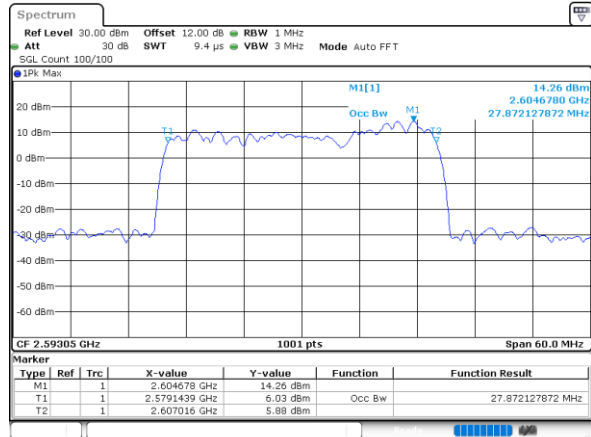

Middle Channel / 15MHz+20MHz

Date: 6.SEP.2020 07:58:14

Highest Channel / 15MHz+15MHz

Date: 4.SEP.2020 12:13:31

Highest Channel / 15MHz+20MHz

Date: 6.SEP.2020 08:15:34

LTE Band 41C

64QAM

Lowest Channel / 20MHz+5MHz

Date: 1.SEP.2020 15:23:04

Lowest Channel / 20MHz+10MHz

Date: 6.SEP.2020 09:44:55

Middle Channel / 20MHz+5MHz

Date: 1.SEP.2020 15:27:28

Middle Channel / 20MHz+10MHz

Date: 6.SEP.2020 09:48:27

Highest Channel / 20MHz+5MHz

Date: 1.SEP.2020 17:02:00

Highest Channel / 20MHz+10MHz

Date: 6.SEP.2020 10:04:35

LTE Band 41C

64QAM

Lowest Channel / 20MHz+15MHz

Date: 6.SEP.2020 10:40:13