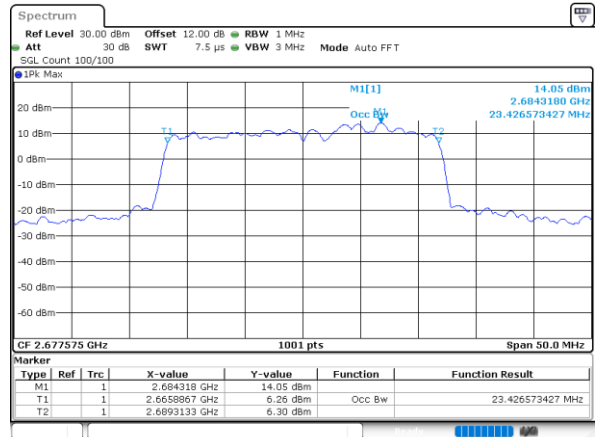

Highest Channel / 10MHz+15MHz

Date: 2.SEP.2020 10:27:32

LTE Band 41C

64QAM

Lowest Channel / 10MHz+20MHz

Date: 3_SEP.2020 15:52:22

Lowest Channel / 15MHz+10MHz

Date: 3_SEP.2020 16:49:41

Middle Channel / 10MHz+20MHz

Date: 3_SEP.2020 15:56:00

Middle Channel / 15MHz+10MHz

Date: 3_SEP.2020 17:06:00

Highest Channel / 10MHz+20MHz

Date: 3_SEP.2020 16:11:50

Highest Channel / 15MHz+10MHz

Date: 3_SEP.2020 17:23:09

LTE Band 41C

64QAM

Lowest Channel / 15MHz+15MHz

Date: 4.SEP.2020 11:13:05

Lowest Channel / 15MHz+20MHz

Date: 4.SEP.2020 17:10:22

Middle Channel / 15MHz+15MHz

Date: 4.SEP.2020 11:23:04