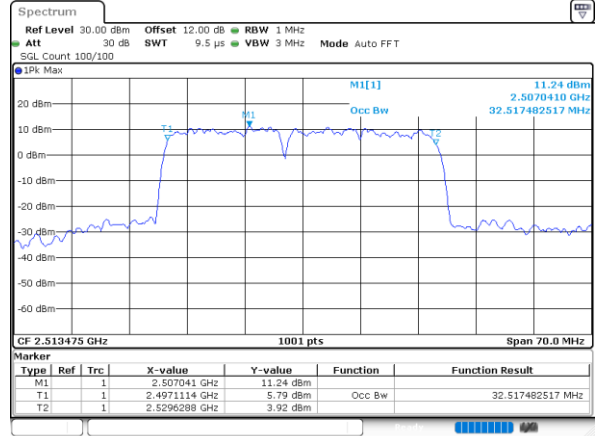

Highest Channel / 15MHz+10MHz

Date: 3_SEP.2020 17:23:31

LTE Band 41C

16QAM

Lowest Channel / 15MHz+15MHz

Date: 4.SEP.2020 11:12:42

Lowest Channel / 15MHz+20MHz

Date: 4.SEP.2020 17:29:59