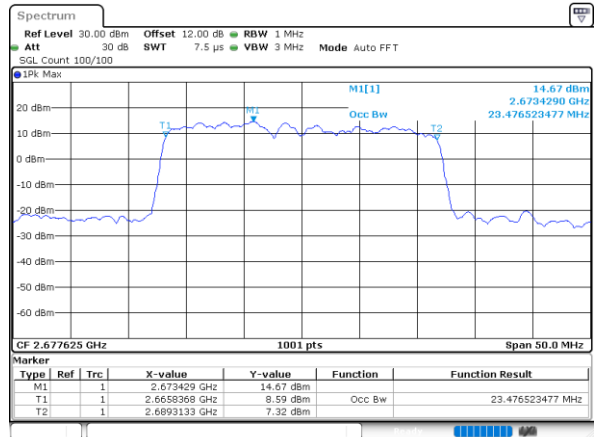

LTE Band 41C

QPSK

Lowest Channel / 5MHz+20MHz

Date: 2.SEP.2020 08:55:19

Lowest Channel / 10MHz+15MHz

Date: 2.SEP.2020 10:00:04

Middle Channel / 5MHz+20MHz

Date: 2.SEP.2020 09:14:03

Middle Channel / 10MHz+15MHz

Date: 2.SEP.2020 10:31:19

Highest Channel / 5MHz+20MHz

Date: 2.SEP.2020 08:52:31

Highest Channel / 10MHz+15MHz

Date: 2.SEP.2020 10:28:16

LTE Band 41C

QPSK