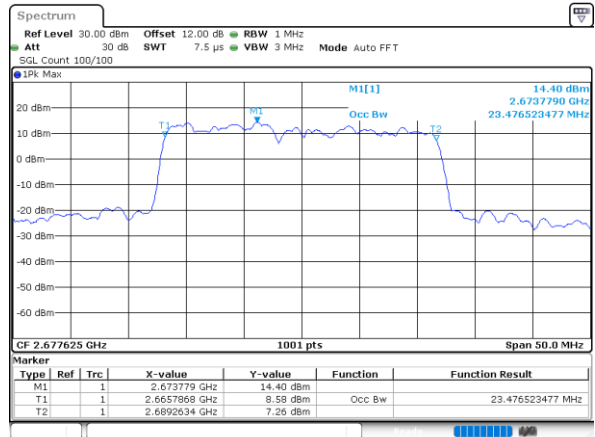

Highest Channel / 20MHz+15MHz

Date: 6,SEP,2020 11:12:20

Highest Channel / 20MHz+20MHz

Date: 6,SEP,2020 11:51:55

LTE Band 41C

64QAM

Lowest Channel / 5MHz+20MHz

Date: 2.SEP.2020 08:15:14

Lowest Channel / 10MHz+15MHz

Date: 2.SEP.2020 10:00:49

Middle Channel / 5MHz+20MHz

Date: 2.SEP.2020 09:11:48

Middle Channel / 10MHz+15MHz

Date: 2.SEP.2020 10:32:04

Highest Channel / 5MHz+20MHz

Date: 2.SEP.2020 08:11:47

Highest Channel / 10MHz+15MHz

Date: 2.SEP.2020 10:27:32

LTE Band 41C

64QAM

Lowest Channel / 10MHz+20MHz

Date: 3_SEP.2020 15:52:22

Lowest Channel / 15MHz+10MHz

Date: 3_SEP.2020 16:49:41