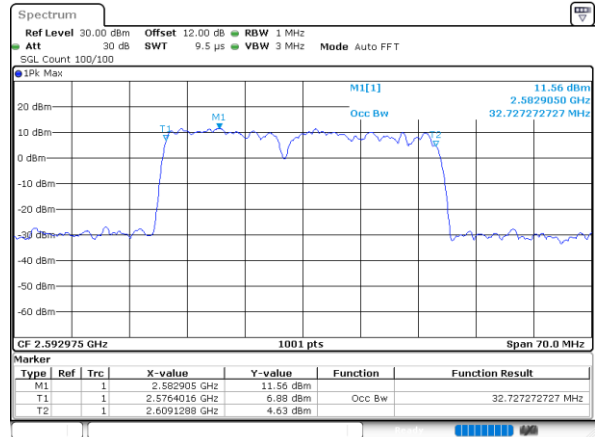

Middle Channel / 10MHz+20MHz

Date: 3_SEP.2020 15:56:00

Middle Channel / 15MHz+10MHz

Date: 3_SEP.2020 17:06:00

Highest Channel / 10MHz+20MHz

Date: 3_SEP.2020 16:11:50

Highest Channel / 15MHz+10MHz

Date: 3_SEP.2020 17:23:09

LTE Band 41C

64QAM

Lowest Channel / 15MHz+15MHz

Date: 4.SEP.2020 11:13:05

Lowest Channel / 15MHz+20MHz

Date: 4.SEP.2020 17:10:22

Middle Channel / 15MHz+15MHz

Date: 4.SEP.2020 11:23:04

Middle Channel / 15MHz+20MHz

Date: 6.SEP.2020 07:58:14

Highest Channel / 15MHz+15MHz

Date: 4.SEP.2020 12:13:31

Highest Channel / 15MHz+20MHz

Date: 6.SEP.2020 08:15:34

LTE Band 41C

64QAM