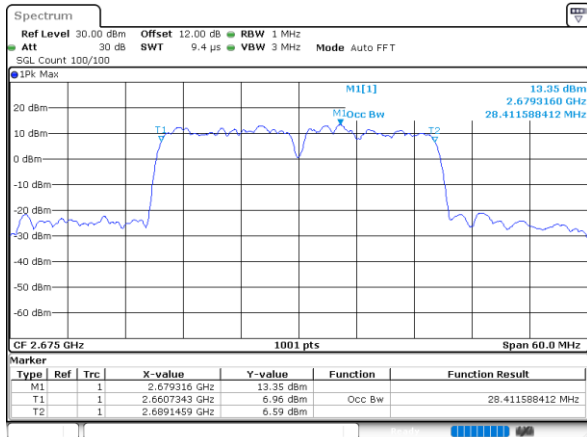

Highest Channel / 10MHz+20MHz

Date: 3_SEP.2020 16:12:35

Highest Channel / 15MHz+10MHz

Date: 3_SEP.2020 17:23:53

LTE Band 41C

QPSK

Lowest Channel / 15MHz+15MHz

Date: 4.SEP.2020 11:12:20

Lowest Channel / 15MHz+20MHz

Date: 4.SEP.2020 17:33:18

Middle Channel / 15MHz+15MHz

Date: 4.SEP.2020 11:22:19

Middle Channel / 15MHz+20MHz

Date: 6.SEP.2020 07:57:29

Highest Channel / 15MHz+15MHz

Date: 4.SEP.2020 12:14:16

Highest Channel / 15MHz+20MHz

Date: 6.SEP.2020 08:16:19

LTE Band 41C

QPSK

Lowest Channel / 20MHz+5MHz

Date: 1.SEP.2020 15:22:20

Lowest Channel / 20MHz+10MHz

Date: 6.SEP.2020 09:44:11