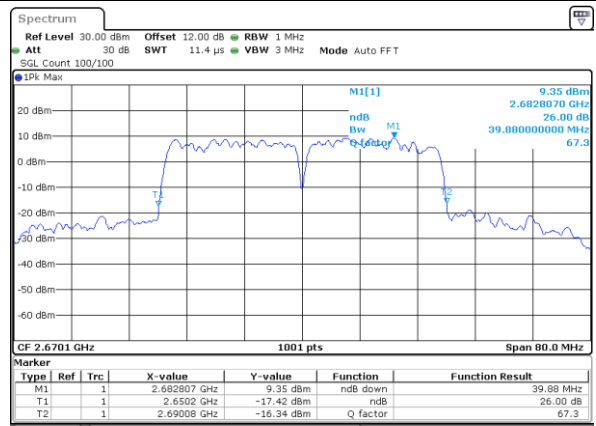

Lowest Channel / 20MHz+15MHz

Date: 6,SEP,2020 10:40:57

Lowest Channel / 20MHz+20MHz

Date: 6,SEP,2020 11:46:00

Middle Channel / 20MHz+15MHz

Date: 6,SEP,2020 10:57:24

Middle Channel / 20MHz+20MHz

Date: 6,SEP,2020 11:49:32

Highest Channel / 20MHz+15MHz

Date: 6,SEP,2020 11:14:34

Highest Channel / 20MHz+20MHz

Date: 6,SEP,2020 11:54:09

Occupied Bandwidth

Mode	LTE Band 41C : 99%OBW(MHz)				
QPSK					
BW	5MHz+20MHz	10MHz+15MHz	10MHz+20MHz	15MHz+10MHz	15MHz+15MHz
Lowest CH	23.28	23.53	27.93	23.53	28.53
Middle CH	23.33	23.38	27.81	23.53	28.59
Highest CH	23.33	23.48	27.99	23.48	28.41
BW	15MHz+20MHz	20MHz+5MHz	20MHz+10MHz	20MHz+15MHz	20MHz+20MHz
Lowest CH	32.80	23.13	28.05	32.87	37.64
Middle CH	32.59	23.48	28.17	32.80	37.56
Highest CH	32.80	23.28	27.93	32.59	37.56