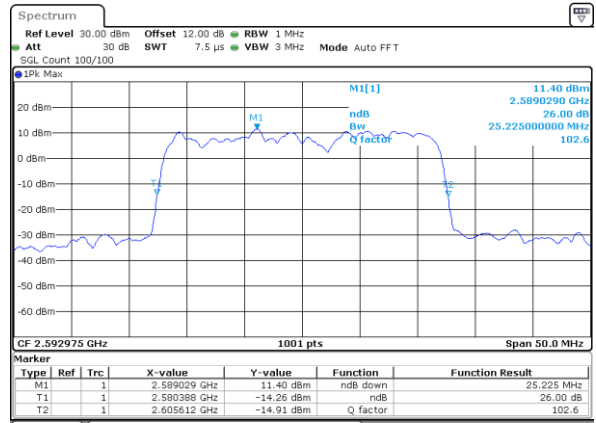

Highest Channel / 5MHz+20MHz

Date: 1.SEP.2020 17:34:12

Highest Channel / 10MHz+15MHz

Date: 2.SEP.2020 10:30:08

LTE Band 41C

256QAM

Lowest Channel / 10MHz+20MHz

Date: 3_SEP.2020 15:53:06

Lowest Channel / 15MHz+10MHz

Date: 3_SEP.2020 16:50:25

Middle Channel / 10MHz+20MHz

Date: 3_SEP.2020 15:56:45

Middle Channel / 15MHz+10MHz

Date: 3_SEP.2020 17:06:44

Highest Channel / 10MHz+20MHz

Date: 3_SEP.2020 16:14:26

Highest Channel / 15MHz+10MHz

Date: 3_SEP.2020 17:25:45

LTE Band 41C

256QAM

Lowest Channel / 15MHz+15MHz

Date: 4,SEP,2020 11:13:49

Lowest Channel / 15MHz+20MHz

Date: 4,SEP,2020 17:31:06

Middle Channel / 15MHz+15MHz

Date: 4,SEP,2020 11:23:49

Middle Channel / 15MHz+20MHz

Date: 6,SEP,2020 07:58:59

Highest Channel / 15MHz+15MHz

Date: 4,SEP,2020 12:16:07

Highest Channel / 15MHz+20MHz

Date: 6,SEP,2020 08:18:10