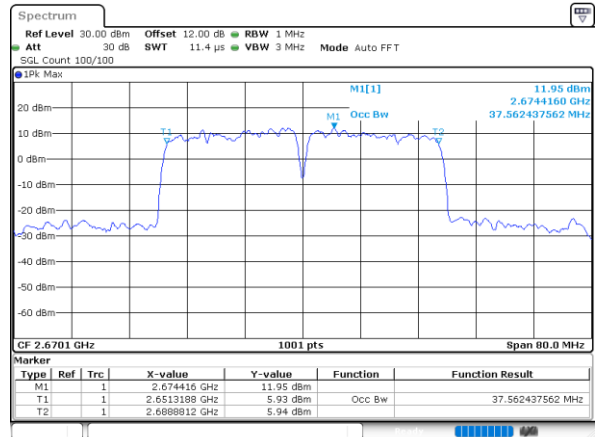

Middle Channel / 20MHz+20MHz

Date: 6,SEP,2020 11:48:04

Highest Channel / 20MHz+15MHz

Date: 6,SEP,2020 11:12:43

Highest Channel / 20MHz+20MHz

Date: 6,SEP,2020 11:52:17

LTE Band 41C

16QAM

Lowest Channel / 5MHz+20MHz

Date: 2.SEP.2020 08:55:42

Lowest Channel / 10MHz+15MHz

Date: 2.SEP.2020 10:00:26

Middle Channel / 5MHz+20MHz

Date: 2.SEP.2020 09:14:25

Middle Channel / 10MHz+15MHz

Date: 2.SEP.2020 10:31:41