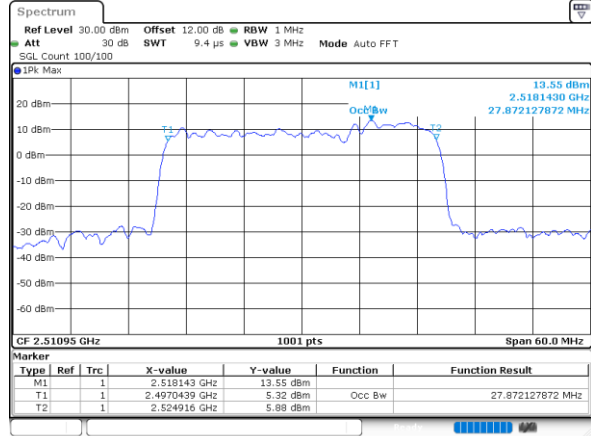

LTE Band 41C

64QAM

Lowest Channel / 15MHz+15MHz

Date: 4.SEP.2020 11:13:05

Lowest Channel / 15MHz+20MHz

Date: 4.SEP.2020 17:10:22

Middle Channel / 15MHz+15MHz

Date: 4.SEP.2020 11:23:04

Middle Channel / 15MHz+20MHz

Date: 6.SEP.2020 07:58:14

Highest Channel / 15MHz+15MHz

Date: 4.SEP.2020 12:13:31

Highest Channel / 15MHz+20MHz

Date: 6.SEP.2020 08:15:34

LTE Band 41C

64QAM

Lowest Channel / 20MHz+5MHz

Date: 1.SEP.2020 15:23:04

Lowest Channel / 20MHz+10MHz

Date: 6.SEP.2020 09:44:55

Middle Channel / 20MHz+5MHz

Date: 1.SEP.2020 15:27:28

Middle Channel / 20MHz+10MHz

Date: 6.SEP.2020 09:48:27