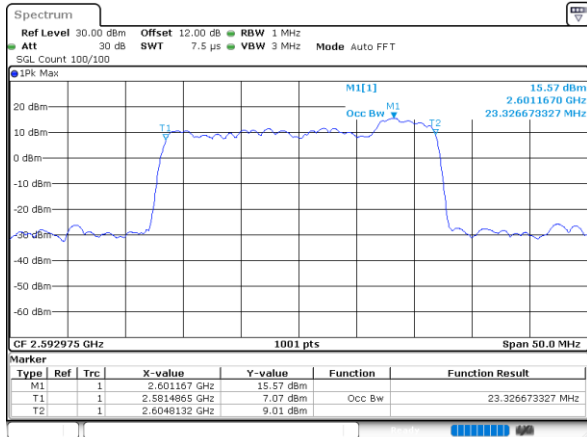

Middle Channel / 15MHz+20MHz

Date: 6.SEP.2020 07:58:14

Highest Channel / 15MHz+15MHz

Date: 4.SEP.2020 12:13:31

Highest Channel / 15MHz+20MHz

Date: 6.SEP.2020 08:15:34

LTE Band 41C

64QAM

Lowest Channel / 20MHz+5MHz

Date: 1.SEP.2020 15:23:04

Lowest Channel / 20MHz+10MHz

Date: 6.SEP.2020 09:44:55

Middle Channel / 20MHz+5MHz

Date: 1.SEP.2020 15:27:28

Middle Channel / 20MHz+10MHz

Date: 6.SEP.2020 09:48:27

Highest Channel / 20MHz+5MHz

Date: 1.SEP.2020 17:02:00

Highest Channel / 20MHz+10MHz

Date: 6.SEP.2020 10:04:35

LTE Band 41C

64QAM

Lowest Channel / 20MHz+15MHz

Date: 6.SEP.2020 10:40:13