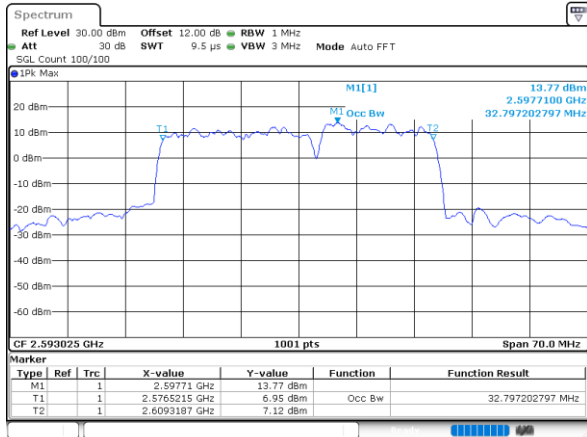

LTE Band 41C

QPSK

Lowest Channel / 20MHz+15MHz

Date: 6,SEP,2020 10:39:28

Lowest Channel / 20MHz+20MHz

Date: 6,SEP,2020 11:44:31

Middle Channel / 20MHz+15MHz

Date: 6,SEP,2020 10:55:55

Middle Channel / 20MHz+20MHz

Date: 6,SEP,2020 11:48:04

Highest Channel / 20MHz+15MHz

Date: 6,SEP,2020 11:12:43

Highest Channel / 20MHz+20MHz

Date: 6,SEP,2020 11:52:17

LTE Band 41C

16QAM