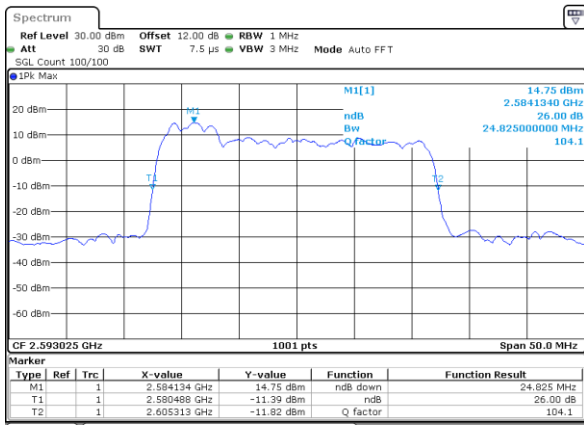

Middle Channel / 20MHz+20MHz

Date: 6,SEP,2020 11:49:55

Highest Channel / 20MHz+15MHz

Date: 6,SEP,2020 11:14:12

Highest Channel / 20MHz+20MHz

Date: 6,SEP,2020 11:53:46

LTE Band 41C

256QAM

Lowest Channel / 5MHz+20MHz

Date: 2.SEP.2020 08:15:48

Lowest Channel / 10MHz+15MHz

Date: 2.SEP.2020 10:11:33

Middle Channel / 5MHz+20MHz

Date: 2.SEP.2020 09:15:12

Middle Channel / 10MHz+15MHz

Date: 2.SEP.2020 10:32:48

Highest Channel / 5MHz+20MHz

Date: 1.SEP.2020 17:34:12

Highest Channel / 10MHz+15MHz

Date: 2.SEP.2020 10:30:08

LTE Band 41C

256QAM

Lowest Channel / 10MHz+20MHz

Date: 3_SEP.2020 15:53:06