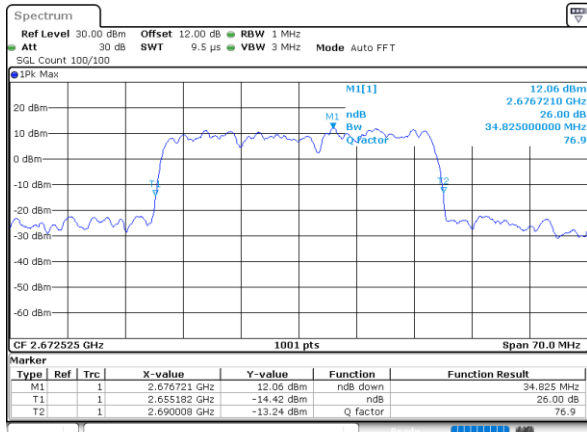

LTE Band 41C

64QAM

Lowest Channel / 20MHz+15MHz

Date: 6,SEP,2020 10:41:19

Lowest Channel / 20MHz+20MHz

Date: 6,SEP,2020 11:46:22

Middle Channel / 20MHz+15MHz

Date: 6,SEP,2020 10:57:46

Middle Channel / 20MHz+20MHz

Date: 6,SEP,2020 11:49:55

Highest Channel / 20MHz+15MHz

Date: 6,SEP,2020 11:14:12

Highest Channel / 20MHz+20MHz

Date: 6,SEP,2020 11:53:46

LTE Band 41C

256QAM