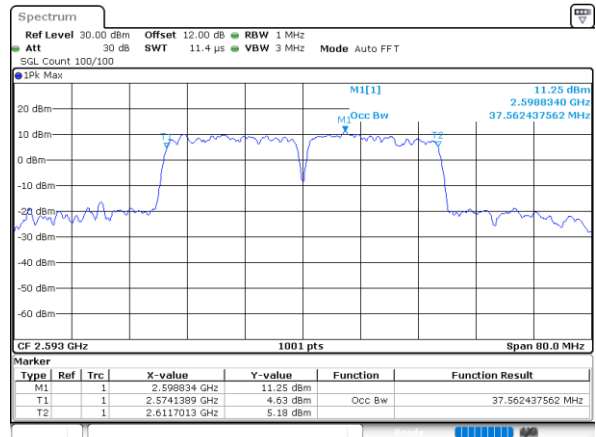

Middle Channel / 20MHz+10MHz

Date: 6.SEP.2020 09:48:05

Highest Channel / 20MHz+5MHz

Date: 1.SEP.2020 17:02:23

Highest Channel / 20MHz+10MHz

Date: 6.SEP.2020 10:04:57

LTE Band 41C

16QAM

Lowest Channel / 20MHz+15MHz

Date: 6,SEP,2020 10:39:50

Lowest Channel / 20MHz+20MHz

Date: 6,SEP,2020 11:44:53

Middle Channel / 20MHz+15MHz

Date: 6,SEP,2020 10:56:17

Middle Channel / 20MHz+20MHz

Date: 6,SEP,2020 11:48:26

Highest Channel / 20MHz+15MHz

Date: 6,SEP,2020 11:12:20

Highest Channel / 20MHz+20MHz

Date: 6,SEP,2020 11:51:55

LTE Band 41C

64QAM

Lowest Channel / 5MHz+20MHz

Date: 2.SEP.2020 08:15:14