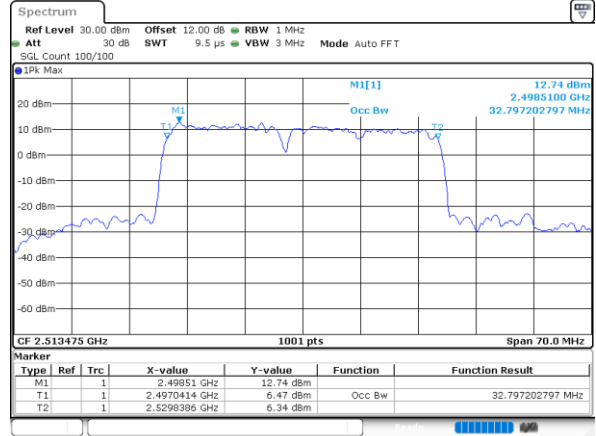

Highest Channel / 10MHz+20MHz

Date: 3_SEP.2020 16:12:35

Highest Channel / 15MHz+10MHz

Date: 3_SEP.2020 17:23:53

LTE Band 41C

QPSK

Lowest Channel / 15MHz+15MHz

Date: 4.SEP.2020 11:12:20

Lowest Channel / 15MHz+20MHz

Date: 4.SEP.2020 17:33:18

Middle Channel / 15MHz+15MHz

Date: 4.SEP.2020 11:22:19

Middle Channel / 15MHz+20MHz

Date: 6.SEP.2020 07:57:29

Highest Channel / 15MHz+15MHz

Date: 4.SEP.2020 12:14:16