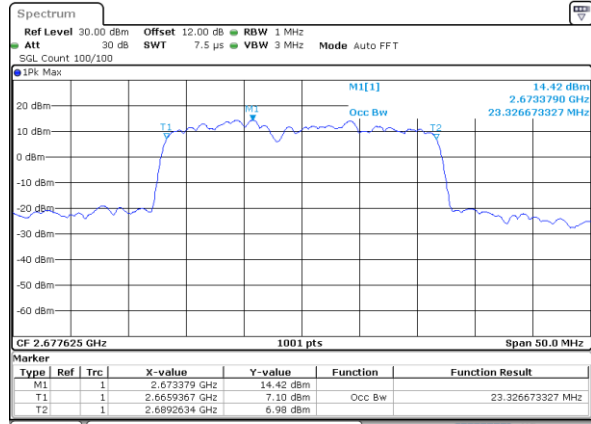

Middle Channel / 20MHz+20MHz

Date: 6,SEP,2020 11:48:04

Highest Channel / 20MHz+15MHz

Date: 6,SEP,2020 11:12:43

Highest Channel / 20MHz+20MHz

Date: 6,SEP,2020 11:52:17

LTE Band 41C

16QAM

Lowest Channel / 5MHz+20MHz

Date: 2.SEP.2020 08:55:42

Lowest Channel / 10MHz+15MHz

Date: 2.SEP.2020 10:00:26

Middle Channel / 5MHz+20MHz

Date: 2.SEP.2020 09:14:25

Middle Channel / 10MHz+15MHz

Date: 2.SEP.2020 10:31:41

Highest Channel / 5MHz+20MHz

Date: 2.SEP.2020 08:52:09

Highest Channel / 10MHz+15MHz

Date: 2.SEP.2020 10:27:54

LTE Band 41C

16QAM

Lowest Channel / 10MHz+20MHz

Date: 3_SEP.2020 15:51:59