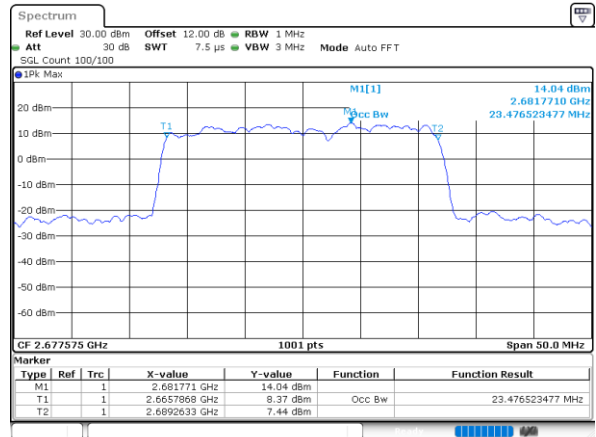

Middle Channel / 10MHz+15MHz

Date: 2.SEP.2020 10:31:19

Highest Channel / 5MHz+20MHz

Date: 2.SEP.2020 08:52:31

Highest Channel / 10MHz+15MHz

Date: 2.SEP.2020 10:28:16

LTE Band 41C

QPSK

Lowest Channel / 10MHz+20MHz

Date: 3_SEP.2020 15:51:37

Lowest Channel / 15MHz+10MHz

Date: 3_SEP.2020 16:48:57

Middle Channel / 10MHz+20MHz

Date: 3_SEP.2020 15:55:15

Middle Channel / 15MHz+10MHz

Date: 3_SEP.2020 17:05:15

Highest Channel / 10MHz+20MHz

Date: 3_SEP.2020 16:12:35

Highest Channel / 15MHz+10MHz

Date: 3_SEP.2020 17:23:53

LTE Band 41C

QPSK

Lowest Channel / 15MHz+15MHz

Date: 4.SEP.2020 11:12:20