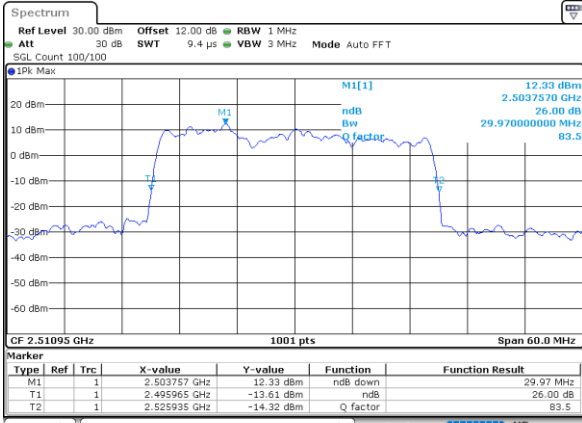

Highest Channel / 5MHz+20MHz

Date: 1.SEP.2020 17:34:12

Highest Channel / 10MHz+15MHz

Date: 2.SEP.2020 10:30:08

LTE Band 41C

256QAM

Lowest Channel / 10MHz+20MHz

Date: 3_SEP.2020 15:53:06

Lowest Channel / 15MHz+10MHz

Date: 3_SEP.2020 16:50:25

Middle Channel / 10MHz+20MHz

Date: 3_SEP.2020 15:56:45

Middle Channel / 15MHz+10MHz

Date: 3_SEP.2020 17:06:44

Highest Channel / 10MHz+20MHz

Date: 3_SEP.2020 16:14:26