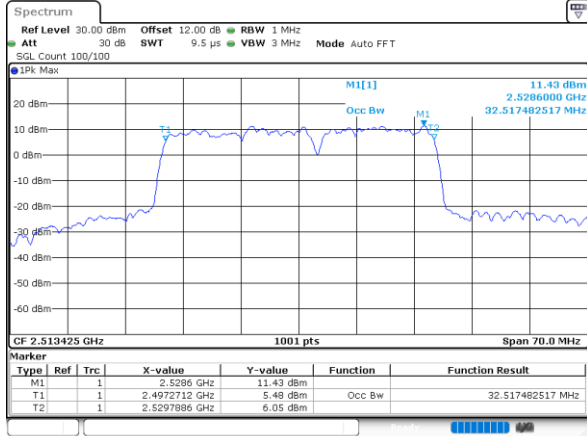

Lowest Channel / 20MHz+5MHz

Date: 1.SEP.2020 15:23:04

Lowest Channel / 20MHz+10MHz

Date: 6.SEP.2020 09:44:55

Middle Channel / 20MHz+5MHz

Date: 1.SEP.2020 15:27:28

Middle Channel / 20MHz+10MHz

Date: 6.SEP.2020 09:48:27

Highest Channel / 20MHz+5MHz

Date: 1.SEP.2020 17:02:00

Highest Channel / 20MHz+10MHz

Date: 6.SEP.2020 10:04:35

LTE Band 41C

64QAM

Lowest Channel / 20MHz+15MHz

Date: 6.SEP.2020 10:40:13

Lowest Channel / 20MHz+20MHz

Date: 6.SEP.2020 11:45:16

Middle Channel / 20MHz+15MHz

Date: 6.SEP.2020 10:56:40

Middle Channel / 20MHz+20MHz

Date: 6.SEP.2020 11:48:48

Highest Channel / 20MHz+15MHz

Date: 6.SEP.2020 11:11:58