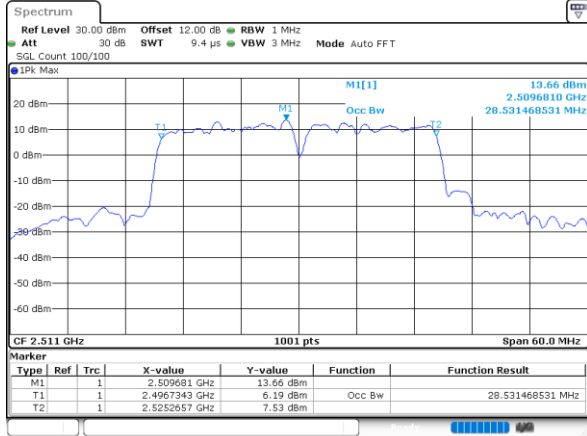

Highest Channel / 10MHz+20MHz

Date: 3_SEP.2020 16:12:35

Highest Channel / 15MHz+10MHz

Date: 3_SEP.2020 17:23:53

LTE Band 41C

QPSK

Lowest Channel / 15MHz+15MHz

Date: 4.SEP.2020 11:12:20

Lowest Channel / 15MHz+20MHz

Date: 4.SEP.2020 17:33:18

Middle Channel / 15MHz+15MHz

Date: 4.SEP.2020 11:22:19

Middle Channel / 15MHz+20MHz

Date: 6.SEP.2020 07:57:29

Highest Channel / 15MHz+15MHz

Date: 4.SEP.2020 12:14:16