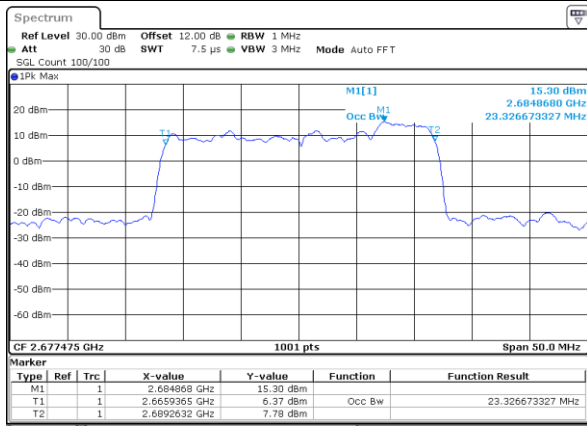

LTE Band 41C

16QAM

Lowest Channel / 20MHz+5MHz

Date: 1.SEP.2020 15:22:42

Lowest Channel / 20MHz+10MHz

Date: 6.SEP.2020 09:44:33

Middle Channel / 20MHz+5MHz

Date: 1.SEP.2020 15:27:06

Middle Channel / 20MHz+10MHz

Date: 6.SEP.2020 09:48:05

Highest Channel / 20MHz+5MHz

Date: 1.SEP.2020 17:02:23

Highest Channel / 20MHz+10MHz

Date: 6.SEP.2020 10:04:57

LTE Band 41C

16QAM