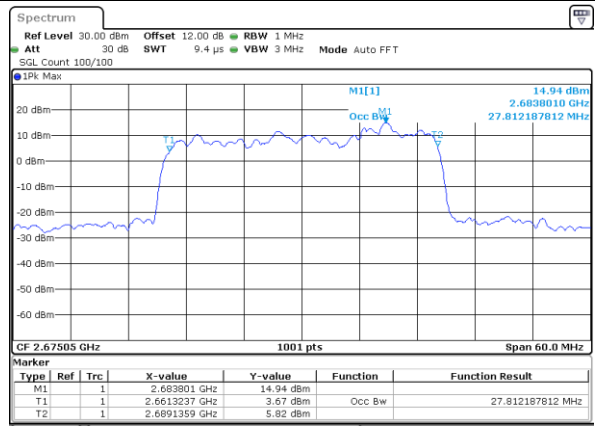

LTE Band 41C

16QAM

Lowest Channel / 20MHz+5MHz

Date: 1.SEP.2020 15:22:42

Lowest Channel / 20MHz+10MHz

Date: 6.SEP.2020 09:44:33

Middle Channel / 20MHz+5MHz

Date: 1.SEP.2020 15:27:06

Middle Channel / 20MHz+10MHz

Date: 6.SEP.2020 09:48:05

Highest Channel / 20MHz+5MHz

Date: 1.SEP.2020 17:02:23

Highest Channel / 20MHz+10MHz

Date: 6.SEP.2020 10:04:57

LTE Band 41C

16QAM

Lowest Channel / 20MHz+15MHz

Date: 6,SEP,2020 10:39:50

Lowest Channel / 20MHz+20MHz

Date: 6,SEP,2020 11:44:53

Middle Channel / 20MHz+15MHz

Date: 6,SEP,2020 10:56:17

Middle Channel / 20MHz+20MHz

Date: 6,SEP,2020 11:48:26

Highest Channel / 20MHz+15MHz

Date: 6,SEP,2020 11:12:20

Highest Channel / 20MHz+20MHz

Date: 6,SEP,2020 11:51:55

LTE Band 41C

64QAM

Lowest Channel / 5MHz+20MHz

Date: 2.SEP.2020 08:15:14