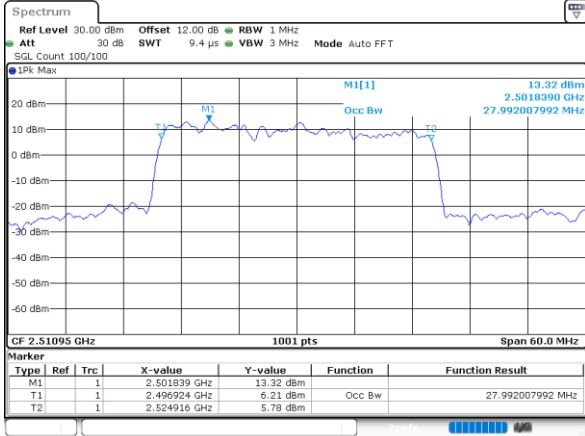

Lowest Channel / 5MHz+20MHz

Date: 2.SEP.2020 08:55:42

Lowest Channel / 10MHz+15MHz

Date: 2.SEP.2020 10:00:26

Middle Channel / 5MHz+20MHz

Date: 2.SEP.2020 09:14:25

Middle Channel / 10MHz+15MHz

Date: 2.SEP.2020 10:31:41

Highest Channel / 5MHz+20MHz

Date: 2.SEP.2020 08:52:09

Highest Channel / 10MHz+15MHz

Date: 2.SEP.2020 10:27:54

LTE Band 41C

16QAM

Lowest Channel / 10MHz+20MHz

Date: 3_SEP.2020 15:51:59

Lowest Channel / 15MHz+10MHz

Date: 3_SEP.2020 16:49:19

Middle Channel / 10MHz+20MHz

Date: 3_SEP.2020 15:55:38

Middle Channel / 15MHz+10MHz

Date: 3_SEP.2020 17:05:37

Highest Channel / 10MHz+20MHz

Date: 3_SEP.2020 16:12:12