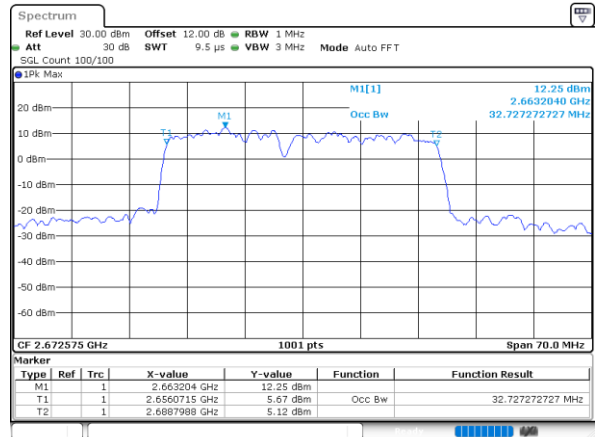

Highest Channel / 15MHz+10MHz

Date: 3_SEP.2020 17:23:31

LTE Band 41C

16QAM

Lowest Channel / 15MHz+15MHz

Date: 4.SEP.2020 11:12:42

Lowest Channel / 15MHz+20MHz

Date: 4.SEP.2020 17:29:59

Middle Channel / 15MHz+15MHz

Date: 4.SEP.2020 11:22:41

Middle Channel / 15MHz+20MHz

Date: 6.SEP.2020 07:57:52

Highest Channel / 15MHz+15MHz

Date: 4.SEP.2020 12:13:53

Highest Channel / 15MHz+20MHz

Date: 6.SEP.2020 08:15:56

LTE Band 41C

16QAM

Lowest Channel / 20MHz+5MHz

Date: 1.SEP.2020 15:22:42

Lowest Channel / 20MHz+10MHz

Date: 6.SEP.2020 09:44:33

Middle Channel / 20MHz+5MHz

Date: 1.SEP.2020 15:27:06