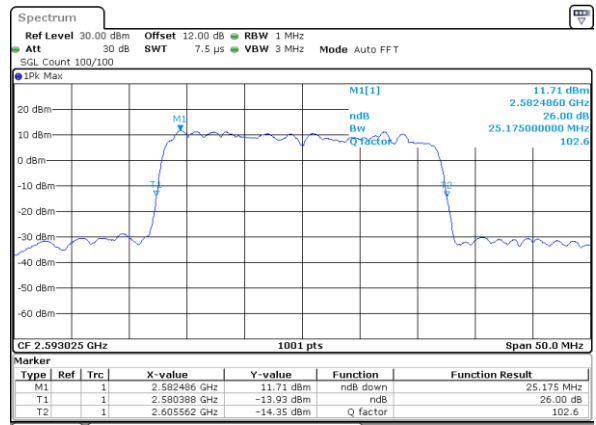

Middle Channel / 20MHz+20MHz

Date: 6,SEP,2020 11:49:55

Highest Channel / 20MHz+15MHz

Date: 6,SEP,2020 11:14:12

Highest Channel / 20MHz+20MHz

Date: 6,SEP,2020 11:53:46

LTE Band 41C

256QAM

Lowest Channel / 5MHz+20MHz

Date: 2.SEP.2020 08:15:48

Lowest Channel / 10MHz+15MHz

Date: 2.SEP.2020 10:11:33

Middle Channel / 5MHz+20MHz

Date: 2.SEP.2020 09:15:12

Middle Channel / 10MHz+15MHz

Date: 2.SEP.2020 10:32:48

Highest Channel / 5MHz+20MHz

Date: 1.SEP.2020 17:34:12

Highest Channel / 10MHz+15MHz

Date: 2.SEP.2020 10:30:08

LTE Band 41C

256QAM

Lowest Channel / 10MHz+20MHz

Date: 3_SEP.2020 15:53:06