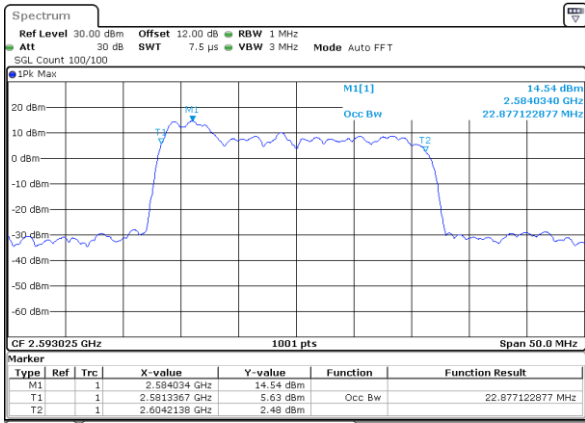

Highest Channel / 20MHz+5MHz

Date: 1.SEP.2020 17:02:00

Highest Channel / 20MHz+10MHz

Date: 6.SEP.2020 10:04:35

LTE Band 41C

64QAM

Lowest Channel / 20MHz+15MHz

Date: 6.SEP.2020 10:40:13

Lowest Channel / 20MHz+20MHz

Date: 6.SEP.2020 11:45:16

Middle Channel / 20MHz+15MHz

Date: 6.SEP.2020 10:56:40

Middle Channel / 20MHz+20MHz

Date: 6.SEP.2020 11:48:48

Highest Channel / 20MHz+15MHz

Date: 6.SEP.2020 11:11:58

Highest Channel / 20MHz+20MHz

Date: 6.SEP.2020 11:51:33

LTE Band 41C

256QAM

Lowest Channel / 5MHz+20MHz

Date: 2,SEP,2020 08:56:26

Lowest Channel / 10MHz+15MHz

Date: 2,SEP,2020 10:01:11

Middle Channel / 5MHz+20MHz

Date: 2,SEP,2020 09:15:10

Middle Channel / 10MHz+15MHz

Date: 2,SEP,2020 10:32:26

Highest Channel / 5MHz+20MHz

Date: 2,SEP,2020 08:52:54

Highest Channel / 10MHz+15MHz

Date: 2,SEP,2020 10:28:19