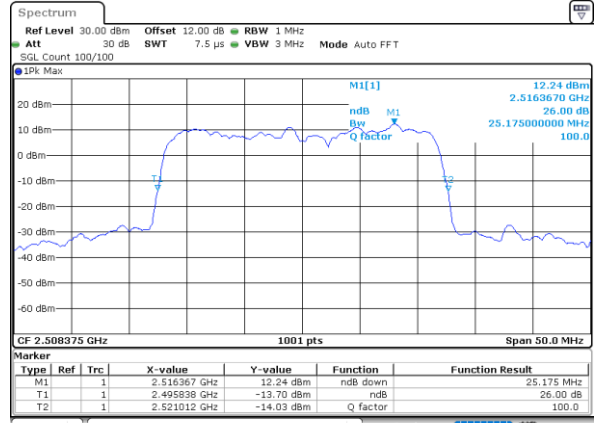

Lowest Channel / 5MHz+20MHz

Date: 2.SEP.2020 08:15:48

Lowest Channel / 10MHz+15MHz

Date: 2.SEP.2020 10:11:33

Middle Channel / 5MHz+20MHz

Date: 2.SEP.2020 09:15:12

Middle Channel / 10MHz+15MHz

Date: 2.SEP.2020 10:32:48

Highest Channel / 5MHz+20MHz

Date: 1.SEP.2020 17:34:12

Highest Channel / 10MHz+15MHz

Date: 2.SEP.2020 10:30:08

LTE Band 41C

256QAM

Lowest Channel / 10MHz+20MHz

Date: 3_SEP.2020 15:53:06

Lowest Channel / 15MHz+10MHz

Date: 3_SEP.2020 16:50:25

Middle Channel / 10MHz+20MHz

Date: 3_SEP.2020 15:56:45

Middle Channel / 15MHz+10MHz

Date: 3_SEP.2020 17:06:44

Highest Channel / 10MHz+20MHz

Date: 3_SEP.2020 16:14:26

Highest Channel / 15MHz+10MHz

Date: 3_SEP.2020 17:25:45

LTE Band 41C

256QAM

Lowest Channel / 15MHz+15MHz

Date: 4,SEP,2020 11:13:49

Lowest Channel / 15MHz+20MHz

Date: 4,SEP,2020 17:31:06