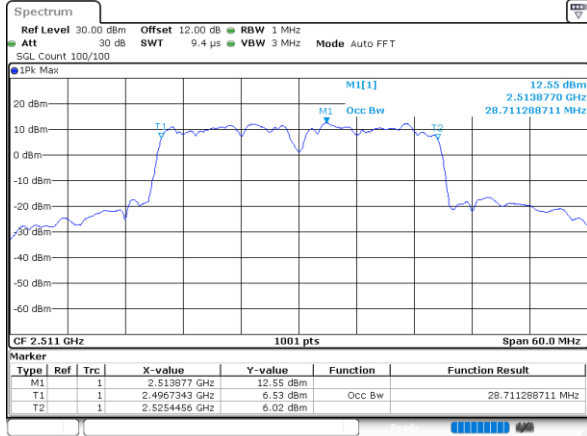

Highest Channel / 10MHz+15MHz

Date: 2.SEP.2020 10:27:32

LTE Band 41C

64QAM

Lowest Channel / 10MHz+20MHz

Date: 3_SEP.2020 15:52:22

Lowest Channel / 15MHz+10MHz

Date: 3_SEP.2020 16:49:41

Middle Channel / 10MHz+20MHz

Date: 3_SEP.2020 15:56:00

Middle Channel / 15MHz+10MHz

Date: 3_SEP.2020 17:06:00

Highest Channel / 10MHz+20MHz

Date: 3_SEP.2020 16:11:50

Highest Channel / 15MHz+10MHz

Date: 3_SEP.2020 17:23:09

LTE Band 41C

64QAM

Lowest Channel / 15MHz+15MHz

Date: 4.SEP.2020 11:13:05

Lowest Channel / 15MHz+20MHz

Date: 4.SEP.2020 17:10:22

Middle Channel / 15MHz+15MHz

Date: 4.SEP.2020 11:23:04