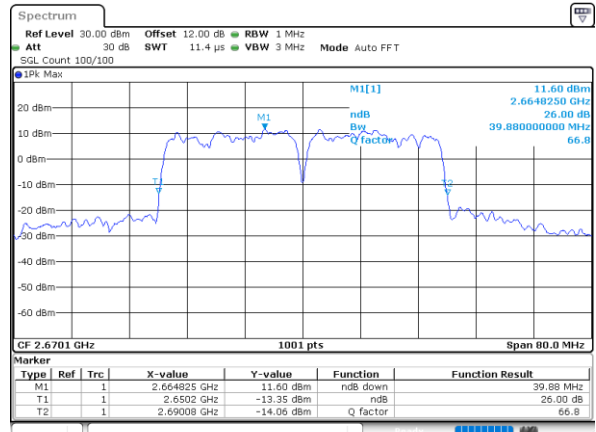

Middle Channel / 20MHz+20MHz

Date: 6,SEP,2020 11:49:55

Highest Channel / 20MHz+15MHz

Date: 6,SEP,2020 11:14:12

Highest Channel / 20MHz+20MHz

Date: 6,SEP,2020 11:53:46

LTE Band 41C

256QAM