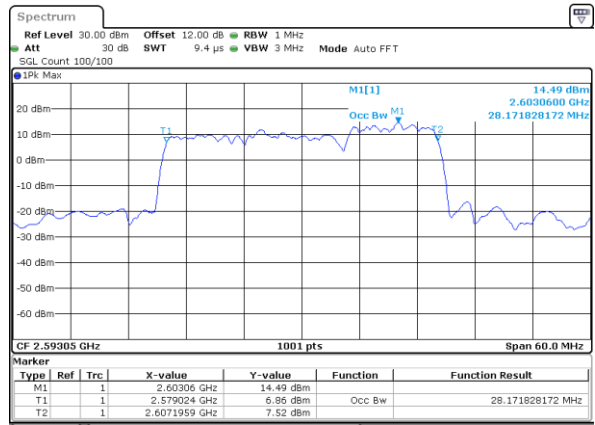

Lowest Channel / 15MHz+20MHz

Date: 4.SEP.2020 17:33:18

Middle Channel / 15MHz+15MHz

Date: 4.SEP.2020 11:22:19

Middle Channel / 15MHz+20MHz

Date: 6.SEP.2020 07:57:29

Highest Channel / 15MHz+15MHz

Date: 4.SEP.2020 12:14:16

Highest Channel / 15MHz+20MHz

Date: 6.SEP.2020 08:16:19

LTE Band 41C

QPSK

Lowest Channel / 20MHz+5MHz

Date: 1.SEP.2020 15:22:20

Lowest Channel / 20MHz+10MHz

Date: 6.SEP.2020 09:44:11

Middle Channel / 20MHz+5MHz

Date: 1.SEP.2020 15:26:44

Middle Channel / 20MHz+10MHz

Date: 6.SEP.2020 09:47:42

Highest Channel / 20MHz+5MHz

Date: 1.SEP.2020 17:02:45

Highest Channel / 20MHz+10MHz

Date: 6.SEP.2020 10:05:20