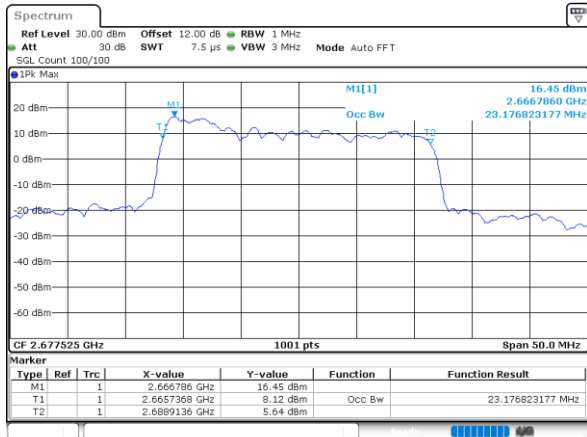

Highest Channel / 20MHz+15MHz

Date: 6,SEP,2020 11:12:20

Highest Channel / 20MHz+20MHz

Date: 6,SEP,2020 11:51:55

LTE Band 41C

64QAM

Lowest Channel / 5MHz+20MHz

Date: 2.SEP.2020 08:15:14

Lowest Channel / 10MHz+15MHz

Date: 2.SEP.2020 10:00:49

Middle Channel / 5MHz+20MHz

Date: 2.SEP.2020 09:11:48

Middle Channel / 10MHz+15MHz

Date: 2.SEP.2020 10:32:04

Highest Channel / 5MHz+20MHz

Date: 2.SEP.2020 08:11:47

Highest Channel / 10MHz+15MHz

Date: 2.SEP.2020 10:27:32

LTE Band 41C

64QAM

Lowest Channel / 10MHz+20MHz

Date: 3_SEP.2020 15:52:22

Lowest Channel / 15MHz+10MHz

Date: 3_SEP.2020 16:49:41