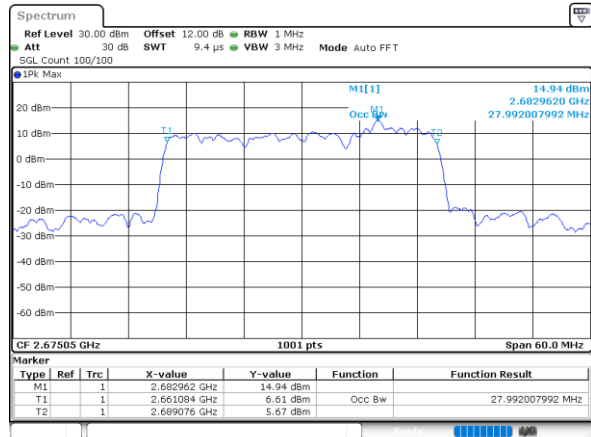

Middle Channel / 15MHz+20MHz

Date: 6.SEP.2020 07:58:14

Highest Channel / 15MHz+15MHz

Date: 4.SEP.2020 12:13:31

Highest Channel / 15MHz+20MHz

Date: 6.SEP.2020 08:15:34

LTE Band 41C

64QAM

Lowest Channel / 20MHz+5MHz

Date: 1.SEP.2020 15:23:04

Lowest Channel / 20MHz+10MHz

Date: 6.SEP.2020 09:44:55

Middle Channel / 20MHz+5MHz

Date: 1.SEP.2020 15:27:28

Middle Channel / 20MHz+10MHz

Date: 6.SEP.2020 09:48:27

Highest Channel / 20MHz+5MHz

Date: 1.SEP.2020 17:02:00

Highest Channel / 20MHz+10MHz

Date: 6.SEP.2020 10:04:35

LTE Band 41C

64QAM

Lowest Channel / 20MHz+15MHz

Date: 6.SEP.2020 10:40:13