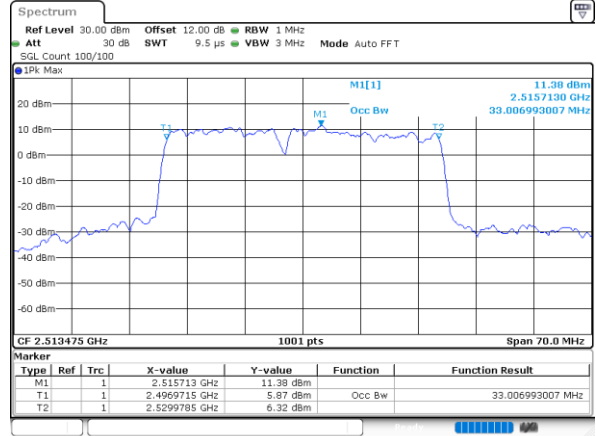

Middle Channel / 10MHz+20MHz

Date: 3_SEP.2020 15:56:00

Middle Channel / 15MHz+10MHz

Date: 3_SEP.2020 17:06:00

Highest Channel / 10MHz+20MHz

Date: 3_SEP.2020 16:11:50

Highest Channel / 15MHz+10MHz

Date: 3_SEP.2020 17:23:09

LTE Band 41C

64QAM

Lowest Channel / 15MHz+15MHz

Date: 4.SEP.2020 11:13:05

Lowest Channel / 15MHz+20MHz

Date: 4.SEP.2020 17:10:22

Middle Channel / 15MHz+15MHz

Date: 4.SEP.2020 11:23:04

Middle Channel / 15MHz+20MHz

Date: 6.SEP.2020 07:58:14

Highest Channel / 15MHz+15MHz

Date: 4.SEP.2020 12:13:31

Highest Channel / 15MHz+20MHz

Date: 6.SEP.2020 08:15:34

LTE Band 41C

64QAM