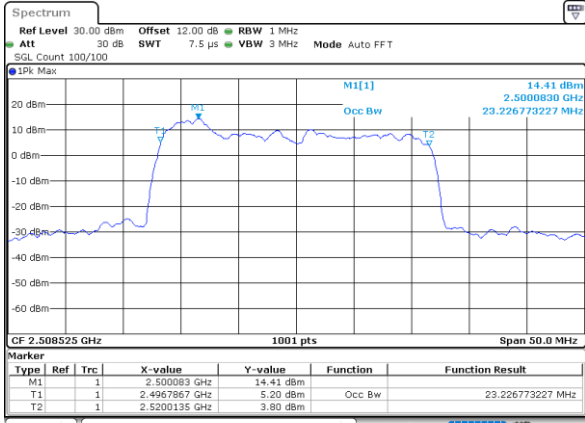

Highest Channel / 20MHz+5MHz

Date: 1.SEP.2020 17:02:00

Highest Channel / 20MHz+10MHz

Date: 6.SEP.2020 10:04:35

LTE Band 41C

64QAM

Lowest Channel / 20MHz+15MHz

Date: 6.SEP.2020 10:40:13

Lowest Channel / 20MHz+20MHz

Date: 6.SEP.2020 11:45:16

Middle Channel / 20MHz+15MHz

Date: 6.SEP.2020 10:56:40

Middle Channel / 20MHz+20MHz

Date: 6.SEP.2020 11:48:48

Highest Channel / 20MHz+15MHz

Date: 6.SEP.2020 11:11:58

Highest Channel / 20MHz+20MHz

Date: 6.SEP.2020 11:51:33

LTE Band 41C

256QAM

Lowest Channel / 5MHz+20MHz

Date: 2,SEP,2020 08:56:26

Lowest Channel / 10MHz+15MHz

Date: 2,SEP,2020 10:01:11

Middle Channel / 5MHz+20MHz

Date: 2,SEP,2020 09:15:10

Middle Channel / 10MHz+15MHz

Date: 2,SEP,2020 10:32:26

Highest Channel / 5MHz+20MHz

Date: 2,SEP,2020 08:52:54

Highest Channel / 10MHz+15MHz

Date: 2,SEP,2020 10:28:19