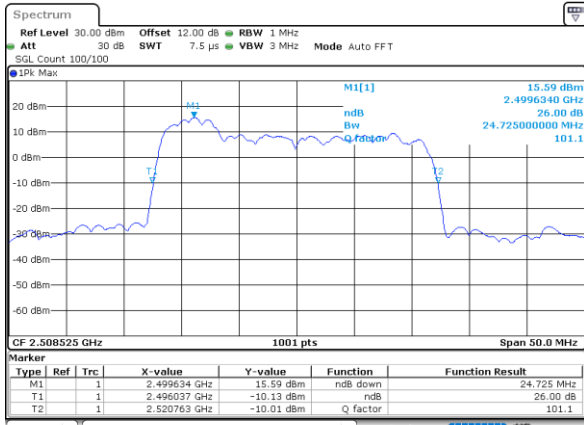

Middle Channel / 20MHz+20MHz

Date: 6,SEP,2020 11:49:55

Highest Channel / 20MHz+15MHz

Date: 6,SEP,2020 11:14:12

Highest Channel / 20MHz+20MHz

Date: 6,SEP,2020 11:53:46

LTE Band 41C

256QAM

Lowest Channel / 5MHz+20MHz

Date: 2.SEP.2020 08:15:48

Lowest Channel / 10MHz+15MHz

Date: 2.SEP.2020 10:11:33

Middle Channel / 5MHz+20MHz

Date: 2.SEP.2020 09:15:12

Middle Channel / 10MHz+15MHz

Date: 2.SEP.2020 10:32:48