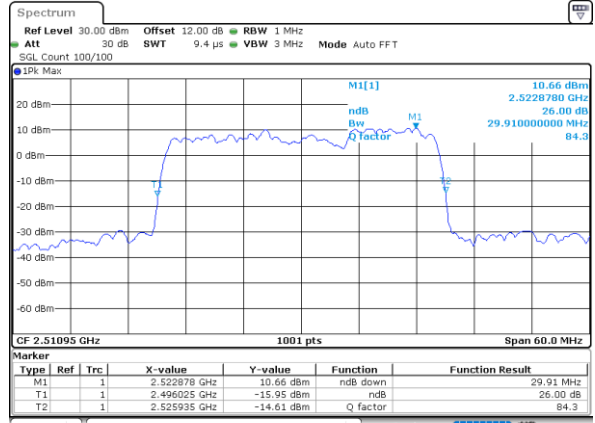

Middle Channel / 15MHz+15MHz

Date: 4,SEP,2020 11:23:49

Middle Channel / 15MHz+20MHz

Date: 6,SEP,2020 07:58:59

Highest Channel / 15MHz+15MHz

Date: 4,SEP,2020 12:16:07

Highest Channel / 15MHz+20MHz

Date: 6,SEP,2020 08:18:10

LTE Band 41C

256QAM

Lowest Channel / 20MHz+5MHz

Date: 1,SEP,2020 15:23:49

Lowest Channel / 20MHz+10MHz

Date: 6,SEP,2020 09:45:40

Middle Channel / 20MHz+5MHz

Date: 1,SEP,2020 15:28:13

Middle Channel / 20MHz+10MHz

Date: 6,SEP,2020 09:49:11

Highest Channel / 20MHz+5MHz

Date: 1,SEP,2020 17:04:36

Highest Channel / 20MHz+10MHz

Date: 6,SEP,2020 10:07:11

LTE Band 41C

256QAM

Lowest Channel / 20MHz+15MHz

Date: 6,SEP,2020 10:40:57

Lowest Channel / 20MHz+20MHz

Date: 6,SEP,2020 11:46:00

Middle Channel / 20MHz+15MHz

Date: 6,SEP,2020 10:57:24

Middle Channel / 20MHz+20MHz

Date: 6,SEP,2020 11:49:32