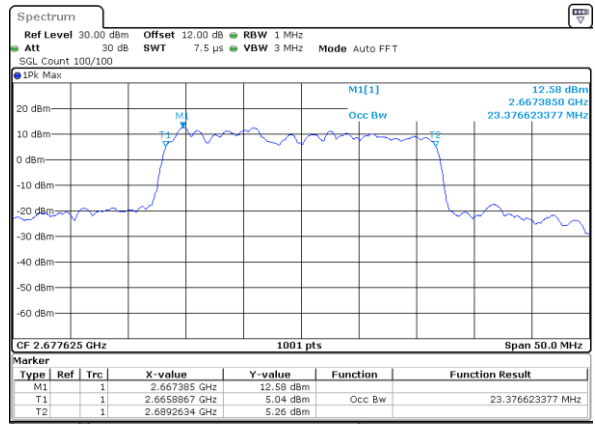

Highest Channel / 20MHz+20MHz

Date: 6.SEP.2020 11:51:33

LTE Band 41C

256QAM

Lowest Channel / 5MHz+20MHz

Date: 2,SEP,2020 08:56:26

Lowest Channel / 10MHz+15MHz

Date: 2,SEP,2020 10:01:11

Middle Channel / 5MHz+20MHz

Date: 2,SEP,2020 09:15:10

Middle Channel / 10MHz+15MHz

Date: 2,SEP,2020 10:32:26

Highest Channel / 5MHz+20MHz

Date: 2,SEP,2020 08:52:54

Highest Channel / 10MHz+15MHz

Date: 2,SEP,2020 10:28:19