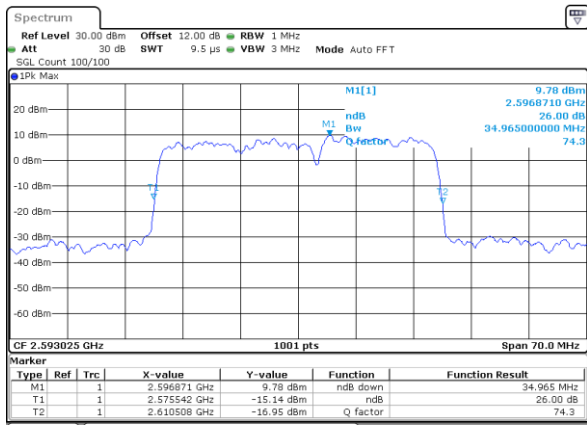

Lowest Channel / 20MHz+15MHz

Date: 6,SEP,2020 10:40:57

Lowest Channel / 20MHz+20MHz

Date: 6,SEP,2020 11:46:00

Middle Channel / 20MHz+15MHz

Date: 6,SEP,2020 10:57:24

Middle Channel / 20MHz+20MHz

Date: 6,SEP,2020 11:49:32

Highest Channel / 20MHz+15MHz

Date: 6,SEP,2020 11:14:34

Highest Channel / 20MHz+20MHz

Date: 6,SEP,2020 11:54:09

Occupied Bandwidth

Mode	LTE Band 41C : 99%OBW(MHz)				
QPSK					
BW	5MHz+20MHz	10MHz+15MHz	10MHz+20MHz	15MHz+10MHz	15MHz+15MHz
Lowest CH	23.28	23.53	27.93	23.53	28.53
Middle CH	23.33	23.38	27.81	23.53	28.59
Highest CH	23.33	23.48	27.99	23.48	28.41
BW	15MHz+20MHz	20MHz+5MHz	20MHz+10MHz	20MHz+15MHz	20MHz+20MHz
Lowest CH	32.80	23.13	28.05	32.87	37.64
Middle CH	32.59	23.48	28.17	32.80	37.56
Highest CH	32.80	23.28	27.93	32.59	37.56