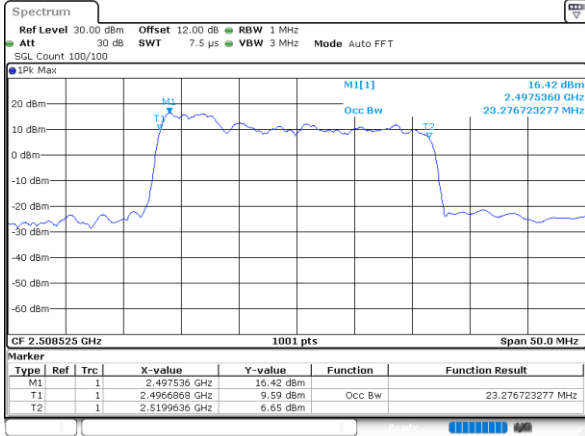

LTE Band 41C

QPSK

Lowest Channel / 5MHz+20MHz

Date: 2.SEP.2020 08:55:19