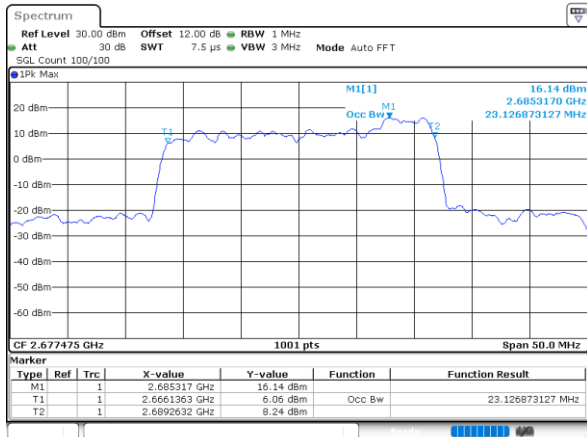

Middle Channel / 15MHz+20MHz

Date: 6.SEP.2020 07:58:14

Highest Channel / 15MHz+15MHz

Date: 4.SEP.2020 12:13:31

Highest Channel / 15MHz+20MHz

Date: 6.SEP.2020 08:15:34

LTE Band 41C

64QAM

Lowest Channel / 20MHz+5MHz

Date: 1.SEP.2020 15:23:04

Lowest Channel / 20MHz+10MHz

Date: 6.SEP.2020 09:44:55

Middle Channel / 20MHz+5MHz

Date: 1.SEP.2020 15:27:28

Middle Channel / 20MHz+10MHz

Date: 6.SEP.2020 09:48:27

Highest Channel / 20MHz+5MHz

Date: 1.SEP.2020 17:02:00

Highest Channel / 20MHz+10MHz

Date: 6.SEP.2020 10:04:35

LTE Band 41C

64QAM

Lowest Channel / 20MHz+15MHz

Date: 6.SEP.2020 10:40:13