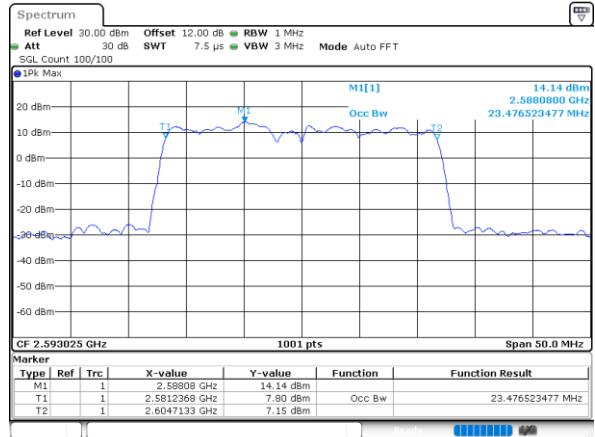

Highest Channel / 20MHz+15MHz

Date: 6,SEP,2020 11:12:20

Highest Channel / 20MHz+20MHz

Date: 6,SEP,2020 11:51:55

LTE Band 41C

64QAM

Lowest Channel / 5MHz+20MHz

Date: 2.SEP.2020 08:15:14

Lowest Channel / 10MHz+15MHz

Date: 2.SEP.2020 10:00:49

Middle Channel / 5MHz+20MHz

Date: 2.SEP.2020 09:11:48

Middle Channel / 10MHz+15MHz

Date: 2.SEP.2020 10:32:04

Highest Channel / 5MHz+20MHz

Date: 2.SEP.2020 08:11:47

Highest Channel / 10MHz+15MHz

Date: 2.SEP.2020 10:27:32

LTE Band 41C

64QAM

Lowest Channel / 10MHz+20MHz

Date: 3_SEP.2020 15:52:22

Lowest Channel / 15MHz+10MHz

Date: 3_SEP.2020 16:49:41