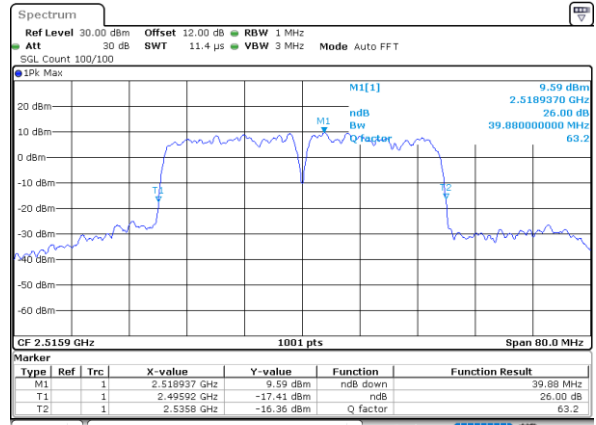

Middle Channel / 20MHz+10MHz

Date: 6,SEP,2020 09:49:11

Highest Channel / 20MHz+5MHz

Date: 1,SEP,2020 17:04:36

Highest Channel / 20MHz+10MHz

Date: 6,SEP,2020 10:07:11

LTE Band 41C

256QAM

Lowest Channel / 20MHz+15MHz

Date: 6,SEP,2020 10:40:57

Lowest Channel / 20MHz+20MHz

Date: 6,SEP,2020 11:46:00

Middle Channel / 20MHz+15MHz

Date: 6,SEP,2020 10:57:24

Middle Channel / 20MHz+20MHz

Date: 6,SEP,2020 11:49:32