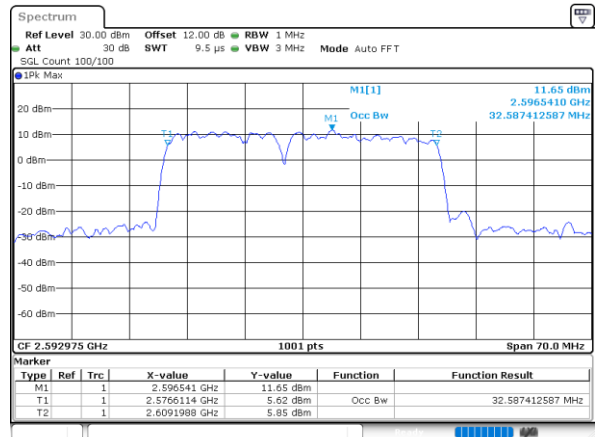

Highest Channel / 15MHz+10MHz

Date: 3_SEP.2020 17:23:31

LTE Band 41C

16QAM

Lowest Channel / 15MHz+15MHz

Date: 4.SEP.2020 11:12:42

Lowest Channel / 15MHz+20MHz

Date: 4.SEP.2020 17:29:59

Middle Channel / 15MHz+15MHz

Date: 4.SEP.2020 11:22:41

Middle Channel / 15MHz+20MHz

Date: 6.SEP.2020 07:57:52

Highest Channel / 15MHz+15MHz

Date: 4.SEP.2020 12:13:53

Highest Channel / 15MHz+20MHz

Date: 6.SEP.2020 08:15:56