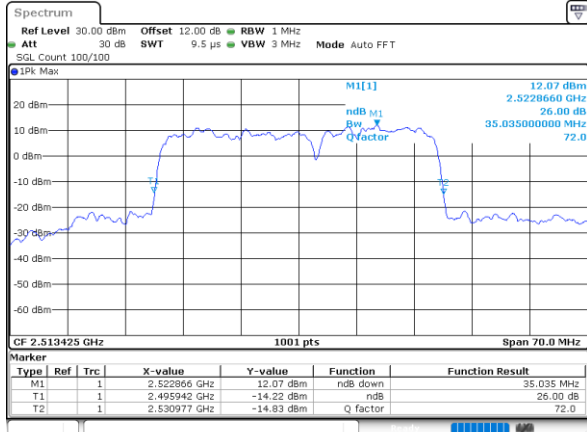

LTE Band 41C

64QAM

Lowest Channel / 20MHz+15MHz

Date: 6,SEP,2020 10:41:19

Lowest Channel / 20MHz+20MHz

Date: 6,SEP,2020 11:46:22

Middle Channel / 20MHz+15MHz

Date: 6,SEP,2020 10:57:46

Middle Channel / 20MHz+20MHz

Date: 6,SEP,2020 11:49:55

Highest Channel / 20MHz+15MHz

Date: 6,SEP,2020 11:14:12

Highest Channel / 20MHz+20MHz

Date: 6,SEP,2020 11:53:46

LTE Band 41C

256QAM