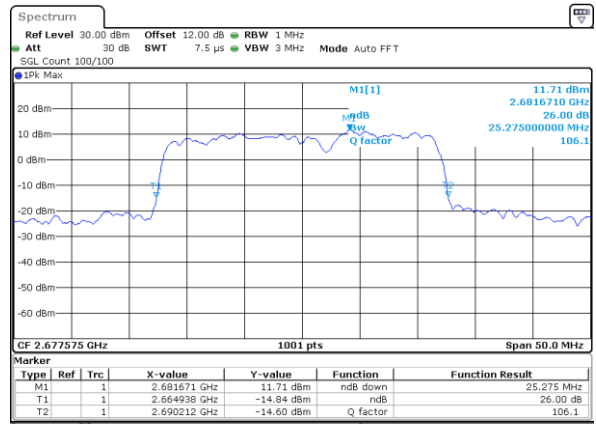

Highest Channel / 5MHz+20MHz

Date: 1.SEP.2020 17:34:12

Highest Channel / 10MHz+15MHz

Date: 2.SEP.2020 10:30:08

LTE Band 41C

256QAM

Lowest Channel / 10MHz+20MHz

Date: 3_SEP.2020 15:53:06

Lowest Channel / 15MHz+10MHz

Date: 3_SEP.2020 16:50:25

Middle Channel / 10MHz+20MHz

Date: 3_SEP.2020 15:56:45

Middle Channel / 15MHz+10MHz

Date: 3_SEP.2020 17:06:44

Highest Channel / 10MHz+20MHz

Date: 3_SEP.2020 16:14:26

Highest Channel / 15MHz+10MHz

Date: 3_SEP.2020 17:25:45

LTE Band 41C

256QAM

Lowest Channel / 15MHz+15MHz

Date: 4,SEP,2020 11:13:49

Lowest Channel / 15MHz+20MHz

Date: 4,SEP,2020 17:31:06