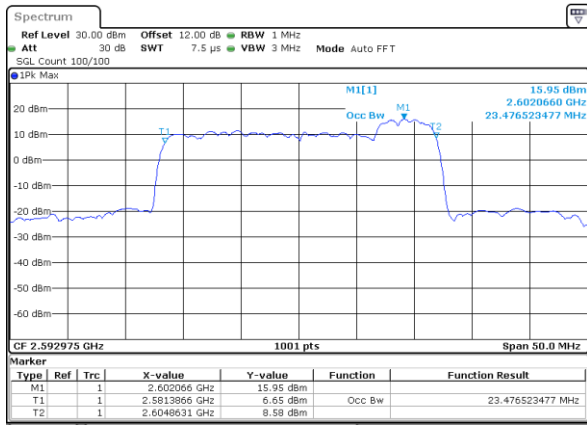

Lowest Channel / 15MHz+20MHz

Date: 4.SEP.2020 17:33:18

Middle Channel / 15MHz+15MHz

Date: 4.SEP.2020 11:22:19

Middle Channel / 15MHz+20MHz

Date: 6.SEP.2020 07:57:29

Highest Channel / 15MHz+15MHz

Date: 4.SEP.2020 12:14:16

Highest Channel / 15MHz+20MHz

Date: 6.SEP.2020 08:16:19

LTE Band 41C

QPSK

Lowest Channel / 20MHz+5MHz

Date: 1.SEP.2020 15:22:20

Lowest Channel / 20MHz+10MHz

Date: 6.SEP.2020 09:44:11

Middle Channel / 20MHz+5MHz

Date: 1.SEP.2020 15:26:44

Middle Channel / 20MHz+10MHz

Date: 6.SEP.2020 09:47:42

Highest Channel / 20MHz+5MHz

Date: 1.SEP.2020 17:02:45

Highest Channel / 20MHz+10MHz

Date: 6.SEP.2020 10:05:20