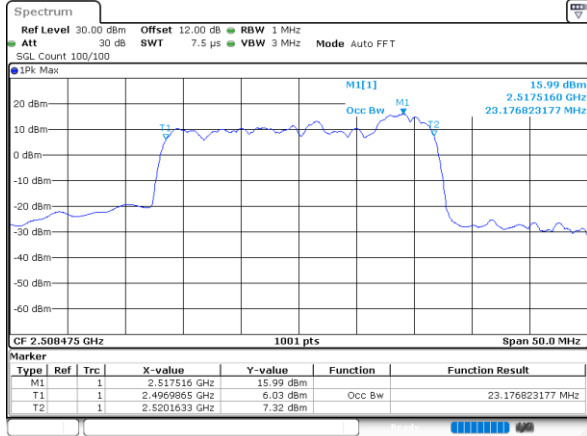

LTE Band 41C

64QAM

Lowest Channel / 15MHz+15MHz

Date: 4.SEP.2020 11:13:05

Lowest Channel / 15MHz+20MHz

Date: 4.SEP.2020 17:10:22

Middle Channel / 15MHz+15MHz

Date: 4.SEP.2020 11:23:04

Middle Channel / 15MHz+20MHz

Date: 6.SEP.2020 07:58:14

Highest Channel / 15MHz+15MHz

Date: 4.SEP.2020 12:13:31

Highest Channel / 15MHz+20MHz

Date: 6.SEP.2020 08:15:34

LTE Band 41C

64QAM

Lowest Channel / 20MHz+5MHz

Date: 1.SEP.2020 15:23:04

Lowest Channel / 20MHz+10MHz

Date: 6.SEP.2020 09:44:55

Middle Channel / 20MHz+5MHz

Date: 1.SEP.2020 15:27:28

Middle Channel / 20MHz+10MHz

Date: 6.SEP.2020 09:48:27