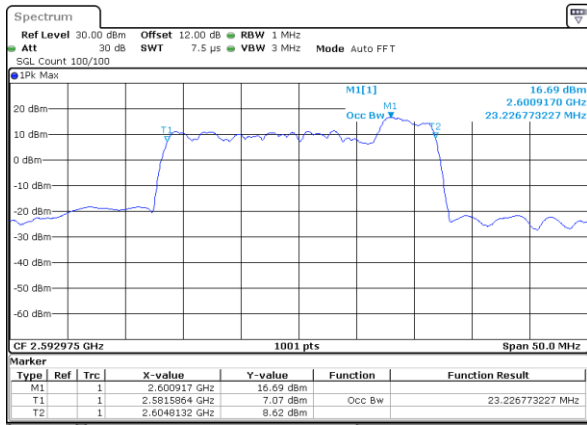

Middle Channel / 15MHz+15MHz

Date: 4.SEP.2020 11:22:41

Middle Channel / 15MHz+20MHz

Date: 6.SEP.2020 07:57:52

Highest Channel / 15MHz+15MHz

Date: 4.SEP.2020 12:13:53

Highest Channel / 15MHz+20MHz

Date: 6.SEP.2020 08:15:56

LTE Band 41C

16QAM

Lowest Channel / 20MHz+5MHz

Date: 1.SEP.2020 15:22:42

Lowest Channel / 20MHz+10MHz

Date: 6.SEP.2020 09:44:33

Middle Channel / 20MHz+5MHz

Date: 1.SEP.2020 15:27:06

Middle Channel / 20MHz+10MHz

Date: 6.SEP.2020 09:48:05

Highest Channel / 20MHz+5MHz

Date: 1.SEP.2020 17:02:23

Highest Channel / 20MHz+10MHz

Date: 6.SEP.2020 10:04:57

LTE Band 41C

16QAM