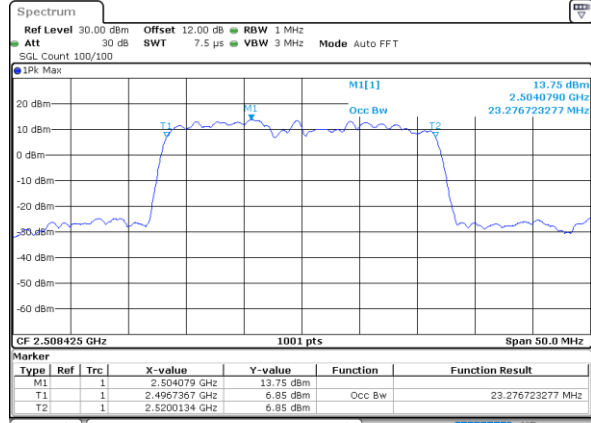

LTE Band 41C

QPSK

Lowest Channel / 20MHz+15MHz

Date: 6,SEP,2020 10:39:28

Lowest Channel / 20MHz+20MHz

Date: 6,SEP,2020 11:44:31

Middle Channel / 20MHz+15MHz

Date: 6,SEP,2020 10:55:55

Middle Channel / 20MHz+20MHz

Date: 6,SEP,2020 11:48:04

Highest Channel / 20MHz+15MHz

Date: 6,SEP,2020 11:12:43

Highest Channel / 20MHz+20MHz

Date: 6,SEP,2020 11:52:17

LTE Band 41C

16QAM

Lowest Channel / 5MHz+20MHz

Date: 2.SEP.2020 08:55:42

Lowest Channel / 10MHz+15MHz

Date: 2.SEP.2020 10:00:26

Middle Channel / 5MHz+20MHz

Date: 2.SEP.2020 09:14:25

Middle Channel / 10MHz+15MHz

Date: 2.SEP.2020 10:31:41

Highest Channel / 5MHz+20MHz

Date: 2.SEP.2020 08:52:09

Highest Channel / 10MHz+15MHz

Date: 2.SEP.2020 10:27:54

LTE Band 41C

16QAM

Lowest Channel / 10MHz+20MHz

Date: 3_SEP.2020 15:51:59