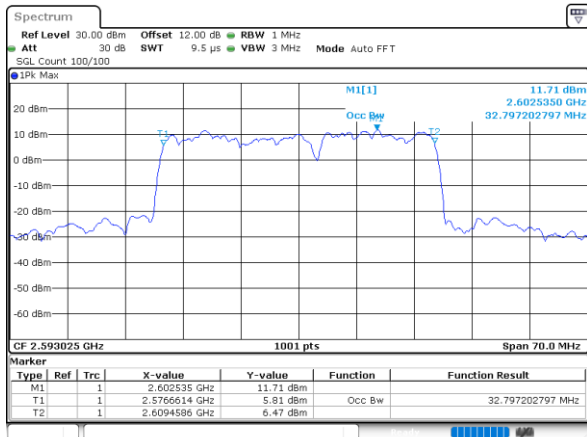

Middle Channel / 20MHz+10MHz

Date: 6.SEP.2020 09:48:05

Highest Channel / 20MHz+5MHz

Date: 1.SEP.2020 17:02:23

Highest Channel / 20MHz+10MHz

Date: 6.SEP.2020 10:04:57

LTE Band 41C

16QAM

Lowest Channel / 20MHz+15MHz

Date: 6,SEP,2020 10:39:50

Lowest Channel / 20MHz+20MHz

Date: 6,SEP,2020 11:44:53

Middle Channel / 20MHz+15MHz

Date: 6,SEP,2020 10:56:17

Middle Channel / 20MHz+20MHz

Date: 6,SEP,2020 11:48:26

Highest Channel / 20MHz+15MHz

Date: 6,SEP,2020 11:12:20

Highest Channel / 20MHz+20MHz

Date: 6,SEP,2020 11:51:55

LTE Band 41C

64QAM

Lowest Channel / 5MHz+20MHz

Date: 2.SEP.2020 08:15:14