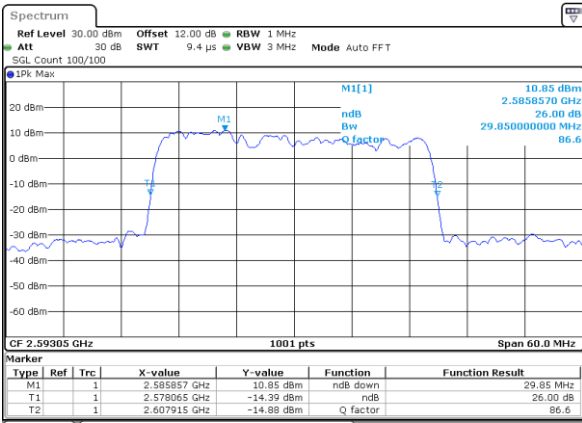

Highest Channel / 5MHz+20MHz

Date: 1.SEP.2020 17:34:12

Highest Channel / 10MHz+15MHz

Date: 2.SEP.2020 10:30:08

LTE Band 41C

256QAM

Lowest Channel / 10MHz+20MHz

Date: 3_SEP.2020 15:53:06

Lowest Channel / 15MHz+10MHz

Date: 3_SEP.2020 16:50:25

Middle Channel / 10MHz+20MHz

Date: 3_SEP.2020 15:56:45

Middle Channel / 15MHz+10MHz

Date: 3_SEP.2020 17:06:44

Highest Channel / 10MHz+20MHz

Date: 3_SEP.2020 16:14:26