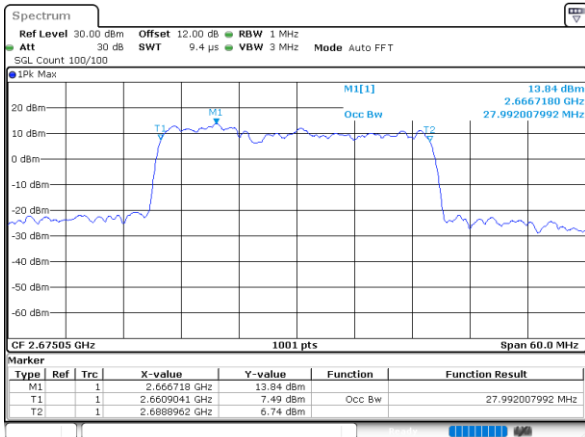

Middle Channel / 10MHz+15MHz

Date: 2.SEP.2020 10:31:19

Highest Channel / 5MHz+20MHz

Date: 2.SEP.2020 08:52:31

Highest Channel / 10MHz+15MHz

Date: 2.SEP.2020 10:28:16

LTE Band 41C

QPSK

Lowest Channel / 10MHz+20MHz

Date: 3_SEP.2020 15:51:37

Lowest Channel / 15MHz+10MHz

Date: 3_SEP.2020 16:48:57

Middle Channel / 10MHz+20MHz

Date: 3_SEP.2020 15:55:15

Middle Channel / 15MHz+10MHz

Date: 3_SEP.2020 17:05:15

Highest Channel / 10MHz+20MHz

Date: 3_SEP.2020 16:12:35

Highest Channel / 15MHz+10MHz

Date: 3_SEP.2020 17:23:53

LTE Band 41C

QPSK

Lowest Channel / 15MHz+15MHz

Date: 4.SEP.2020 11:12:20