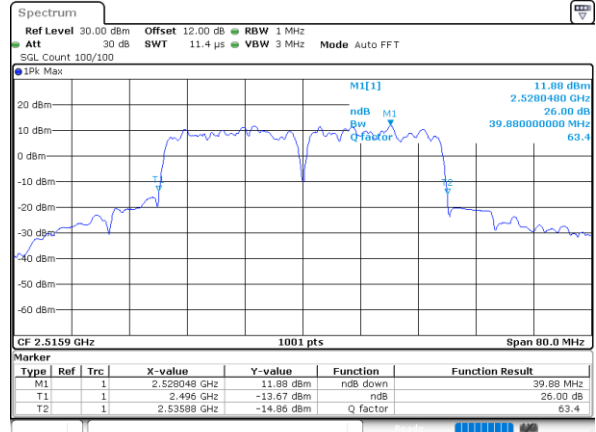

LTE Band 41C

64QAM

Lowest Channel / 20MHz+15MHz

Date: 6,SEP,2020 10:41:19

Lowest Channel / 20MHz+20MHz

Date: 6,SEP,2020 11:46:22

Middle Channel / 20MHz+15MHz

Date: 6,SEP,2020 10:57:46

Middle Channel / 20MHz+20MHz

Date: 6,SEP,2020 11:49:55

Highest Channel / 20MHz+15MHz

Date: 6,SEP,2020 11:14:12

Highest Channel / 20MHz+20MHz

Date: 6,SEP,2020 11:53:46

LTE Band 41C

256QAM