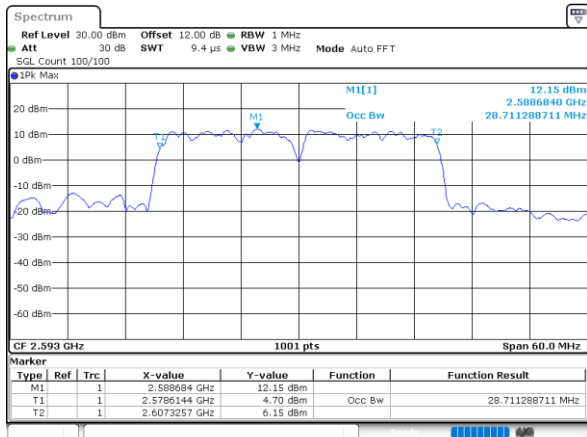

Lowest Channel / 15MHz+10MHz

Date: 3_SEP.2020 16:49:19

Middle Channel / 10MHz+20MHz

Date: 3_SEP.2020 15:55:38

Middle Channel / 15MHz+10MHz

Date: 3_SEP.2020 17:05:37

Highest Channel / 10MHz+20MHz

Date: 3_SEP.2020 16:12:12

Highest Channel / 15MHz+10MHz

Date: 3_SEP.2020 17:23:31

LTE Band 41C

16QAM

Lowest Channel / 15MHz+15MHz

Date: 4.SEP.2020 11:12:42

Lowest Channel / 15MHz+20MHz

Date: 4.SEP.2020 17:29:59

Middle Channel / 15MHz+15MHz

Date: 4.SEP.2020 11:22:41

Middle Channel / 15MHz+20MHz

Date: 6.SEP.2020 07:57:52

Highest Channel / 15MHz+15MHz

Date: 4.SEP.2020 12:13:53

Highest Channel / 15MHz+20MHz

Date: 6.SEP.2020 08:15:56