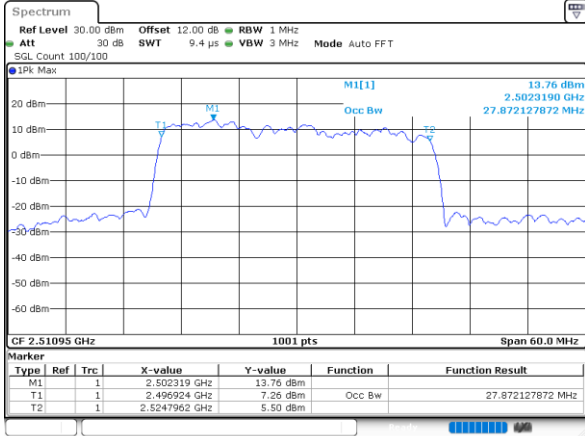

Lowest Channel / 10MHz+15MHz

Date: 2.SEP.2020 10:00:49

Middle Channel / 5MHz+20MHz

Date: 2.SEP.2020 09:11:48

Middle Channel / 10MHz+15MHz

Date: 2.SEP.2020 10:32:04

Highest Channel / 5MHz+20MHz

Date: 2.SEP.2020 08:11:47

Highest Channel / 10MHz+15MHz

Date: 2.SEP.2020 10:27:32

LTE Band 41C

64QAM

Lowest Channel / 10MHz+20MHz

Date: 3_SEP.2020 15:52:22

Lowest Channel / 15MHz+10MHz

Date: 3_SEP.2020 16:49:41

Middle Channel / 10MHz+20MHz

Date: 3_SEP.2020 15:56:00

Middle Channel / 15MHz+10MHz

Date: 3_SEP.2020 17:06:00

Highest Channel / 10MHz+20MHz

Date: 3_SEP.2020 16:11:50

Highest Channel / 15MHz+10MHz

Date: 3_SEP.2020 17:23:09