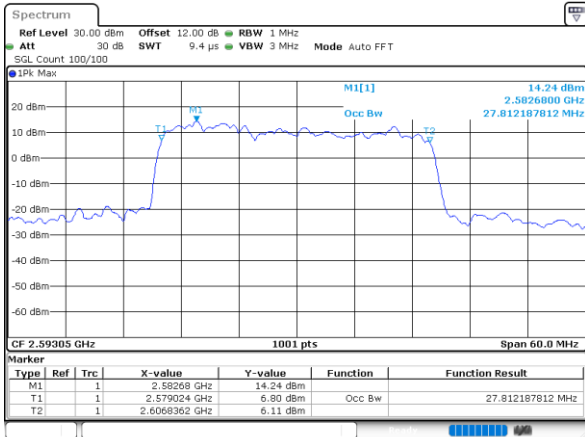

Middle Channel / 10MHz+15MHz

Date: 2.SEP.2020 10:31:19

Highest Channel / 5MHz+20MHz

Date: 2.SEP.2020 08:52:31

Highest Channel / 10MHz+15MHz

Date: 2.SEP.2020 10:28:16

LTE Band 41C

QPSK

Lowest Channel / 10MHz+20MHz

Date: 3_SEP.2020 15:51:37

Lowest Channel / 15MHz+10MHz

Date: 3_SEP.2020 16:48:57

Middle Channel / 10MHz+20MHz

Date: 3_SEP.2020 15:55:15

Middle Channel / 15MHz+10MHz

Date: 3_SEP.2020 17:05:15

Highest Channel / 10MHz+20MHz

Date: 3_SEP.2020 16:12:35

Highest Channel / 15MHz+10MHz

Date: 3_SEP.2020 17:23:53

LTE Band 41C

QPSK

Lowest Channel / 15MHz+15MHz

Date: 4.SEP.2020 11:12:20