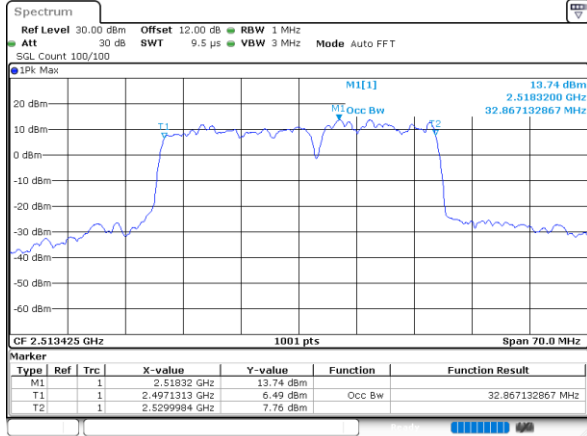

Highest Channel / 15MHz+20MHz

Date: 6.SEP.2020 08:16:19

LTE Band 41C

QPSK

Lowest Channel / 20MHz+5MHz

Date: 1.SEP.2020 15:22:20

Lowest Channel / 20MHz+10MHz

Date: 6.SEP.2020 09:44:11

Middle Channel / 20MHz+5MHz

Date: 1.SEP.2020 15:26:44

Middle Channel / 20MHz+10MHz

Date: 6.SEP.2020 09:47:42

Highest Channel / 20MHz+5MHz

Date: 1.SEP.2020 17:02:45

Highest Channel / 20MHz+10MHz

Date: 6.SEP.2020 10:05:20

LTE Band 41C

QPSK

Lowest Channel / 20MHz+15MHz

Date: 6,SEP,2020 10:39:28

Lowest Channel / 20MHz+20MHz

Date: 6,SEP,2020 11:44:31

Middle Channel / 20MHz+15MHz

Date: 6,SEP,2020 10:55:55