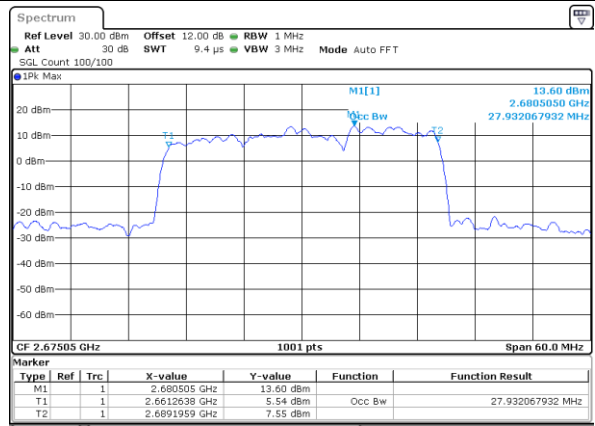

Highest Channel / 15MHz+20MHz

Date: 6.SEP.2020 08:16:19

LTE Band 41C

QPSK

Lowest Channel / 20MHz+5MHz

Date: 1.SEP.2020 15:22:20

Lowest Channel / 20MHz+10MHz

Date: 6.SEP.2020 09:44:11

Middle Channel / 20MHz+5MHz

Date: 1.SEP.2020 15:26:44

Middle Channel / 20MHz+10MHz

Date: 6.SEP.2020 09:47:42

Highest Channel / 20MHz+5MHz

Date: 1.SEP.2020 17:02:45

Highest Channel / 20MHz+10MHz

Date: 6.SEP.2020 10:05:20

LTE Band 41C

QPSK

Lowest Channel / 20MHz+15MHz

Date: 6,SEP,2020 10:39:28

Lowest Channel / 20MHz+20MHz

Date: 6,SEP,2020 11:44:31

Middle Channel / 20MHz+15MHz

Date: 6,SEP,2020 10:55:55