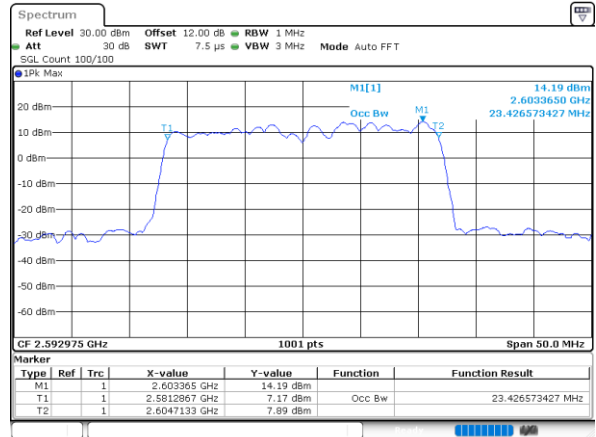

Lowest Channel / 10MHz+15MHz

Date: 2.SEP.2020 10:00:49

Middle Channel / 5MHz+20MHz

Date: 2.SEP.2020 09:11:48

Middle Channel / 10MHz+15MHz

Date: 2.SEP.2020 10:32:04

Highest Channel / 5MHz+20MHz

Date: 2.SEP.2020 08:11:47

Highest Channel / 10MHz+15MHz

Date: 2.SEP.2020 10:27:32

LTE Band 41C

64QAM

Lowest Channel / 10MHz+20MHz

Date: 3_SEP.2020 15:52:22

Lowest Channel / 15MHz+10MHz

Date: 3_SEP.2020 16:49:41

Middle Channel / 10MHz+20MHz

Date: 3_SEP.2020 15:56:00

Middle Channel / 15MHz+10MHz

Date: 3_SEP.2020 17:06:00

Highest Channel / 10MHz+20MHz

Date: 3_SEP.2020 16:11:50

Highest Channel / 15MHz+10MHz

Date: 3_SEP.2020 17:23:09