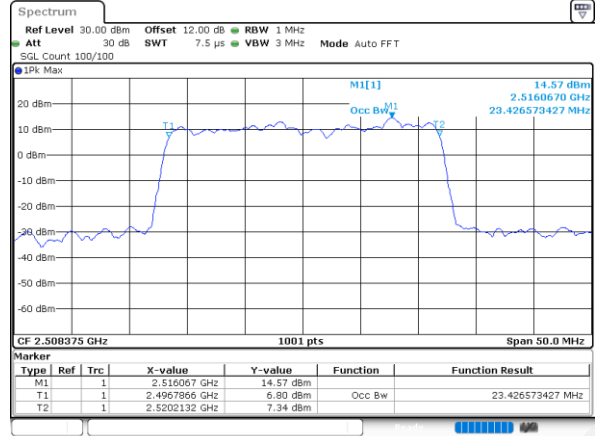

Lowest Channel / 10MHz+15MHz

Date: 2.SEP.2020 10:00:49

Middle Channel / 5MHz+20MHz

Date: 2.SEP.2020 09:11:48

Middle Channel / 10MHz+15MHz

Date: 2.SEP.2020 10:32:04

Highest Channel / 5MHz+20MHz

Date: 2.SEP.2020 08:11:47

Highest Channel / 10MHz+15MHz

Date: 2.SEP.2020 10:27:32

LTE Band 41C

64QAM

Lowest Channel / 10MHz+20MHz

Date: 3_SEP.2020 15:52:22

Lowest Channel / 15MHz+10MHz

Date: 3_SEP.2020 16:49:41

Middle Channel / 10MHz+20MHz

Date: 3_SEP.2020 15:56:00

Middle Channel / 15MHz+10MHz

Date: 3_SEP.2020 17:06:00

Highest Channel / 10MHz+20MHz

Date: 3_SEP.2020 16:11:50

Highest Channel / 15MHz+10MHz

Date: 3_SEP.2020 17:23:09