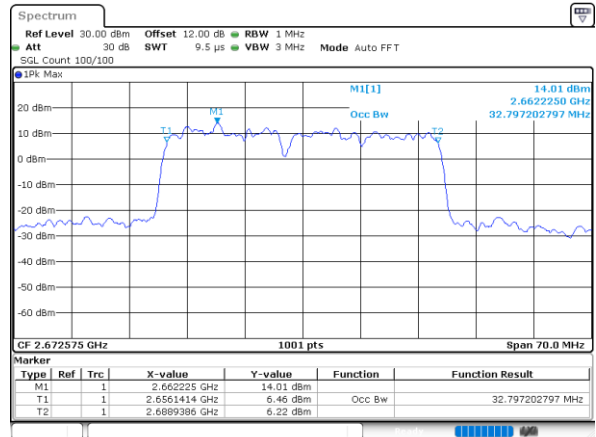

Highest Channel / 10MHz+20MHz

Date: 3_SEP.2020 16:12:35

Highest Channel / 15MHz+10MHz

Date: 3_SEP.2020 17:23:53

LTE Band 41C

QPSK

Lowest Channel / 15MHz+15MHz

Date: 4.SEP.2020 11:12:20

Lowest Channel / 15MHz+20MHz

Date: 4.SEP.2020 17:33:18

Middle Channel / 15MHz+15MHz

Date: 4.SEP.2020 11:22:19

Middle Channel / 15MHz+20MHz

Date: 6.SEP.2020 07:57:29

Highest Channel / 15MHz+15MHz

Date: 4.SEP.2020 12:14:16

Highest Channel / 15MHz+20MHz

Date: 6.SEP.2020 08:16:19

LTE Band 41C

QPSK

Lowest Channel / 20MHz+5MHz

Date: 1.SEP.2020 15:22:20

Lowest Channel / 20MHz+10MHz

Date: 6.SEP.2020 09:44:11