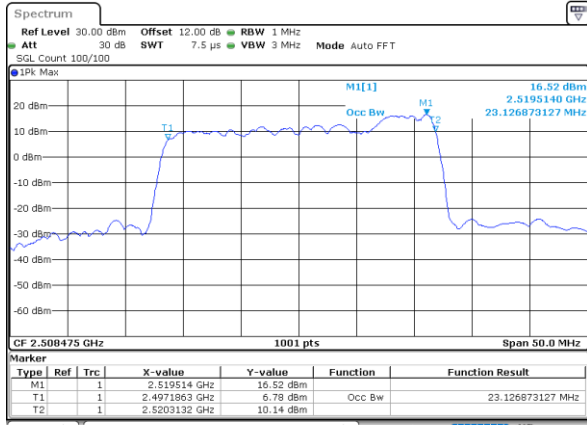

Highest Channel / 15MHz+20MHz

Date: 6.SEP.2020 08:16:19

LTE Band 41C

QPSK

Lowest Channel / 20MHz+5MHz

Date: 1.SEP.2020 15:22:20

Lowest Channel / 20MHz+10MHz

Date: 6.SEP.2020 09:44:11

Middle Channel / 20MHz+5MHz

Date: 1.SEP.2020 15:26:44

Middle Channel / 20MHz+10MHz

Date: 6.SEP.2020 09:47:42

Highest Channel / 20MHz+5MHz

Date: 1.SEP.2020 17:02:45

Highest Channel / 20MHz+10MHz

Date: 6.SEP.2020 10:05:20