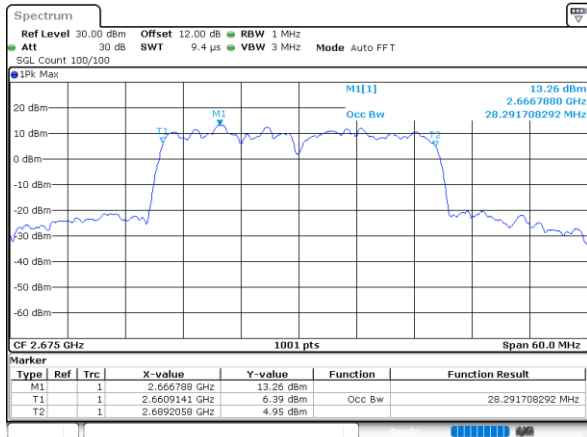

Highest Channel / 15MHz+10MHz

Date: 3_SEP.2020 17:23:31

LTE Band 41C

16QAM

Lowest Channel / 15MHz+15MHz

Date: 4.SEP.2020 11:12:42

Lowest Channel / 15MHz+20MHz

Date: 4.SEP.2020 17:29:59

Middle Channel / 15MHz+15MHz

Date: 4.SEP.2020 11:22:41

Middle Channel / 15MHz+20MHz

Date: 6.SEP.2020 07:57:52

Highest Channel / 15MHz+15MHz

Date: 4.SEP.2020 12:13:53

Highest Channel / 15MHz+20MHz

Date: 6.SEP.2020 08:15:56

LTE Band 41C

16QAM

Lowest Channel / 20MHz+5MHz

Date: 1.SEP.2020 15:22:42

Lowest Channel / 20MHz+10MHz

Date: 6.SEP.2020 09:44:33

Middle Channel / 20MHz+5MHz

Date: 1.SEP.2020 15:27:06