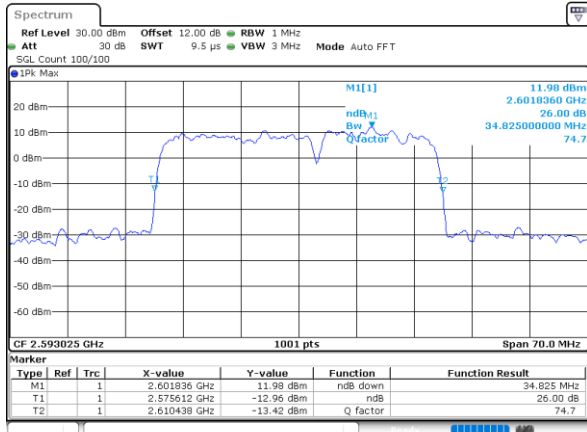

LTE Band 41C

64QAM

Lowest Channel / 20MHz+15MHz

Date: 6,SEP,2020 10:41:19

Lowest Channel / 20MHz+20MHz

Date: 6,SEP,2020 11:46:22

Middle Channel / 20MHz+15MHz

Date: 6,SEP,2020 10:57:46