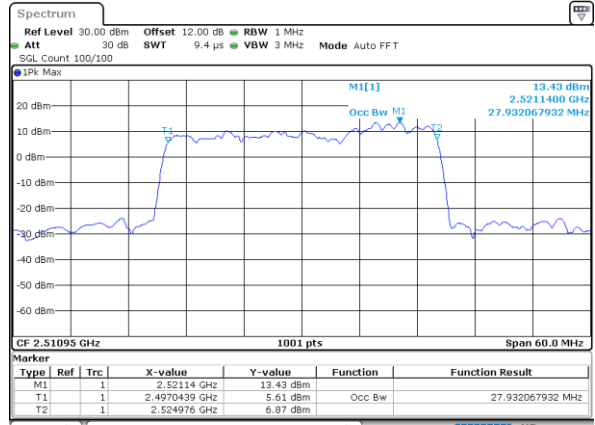

Middle Channel / 15MHz+15MHz

Date: 4.SEP.2020 11:22:41

Middle Channel / 15MHz+20MHz

Date: 6.SEP.2020 07:57:52

Highest Channel / 15MHz+15MHz

Date: 4.SEP.2020 12:13:53

Highest Channel / 15MHz+20MHz

Date: 6.SEP.2020 08:15:56

LTE Band 41C

16QAM

Lowest Channel / 20MHz+5MHz

Date: 1.SEP.2020 15:22:42

Lowest Channel / 20MHz+10MHz

Date: 6.SEP.2020 09:44:33

Middle Channel / 20MHz+5MHz

Date: 1.SEP.2020 15:27:06

Middle Channel / 20MHz+10MHz

Date: 6.SEP.2020 09:48:05

Highest Channel / 20MHz+5MHz

Date: 1.SEP.2020 17:02:23

Highest Channel / 20MHz+10MHz

Date: 6.SEP.2020 10:04:57

LTE Band 41C

16QAM