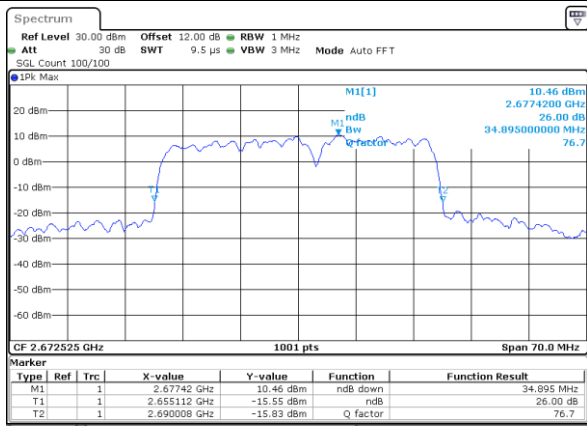

Lowest Channel / 20MHz+15MHz

Date: 6,SEP,2020 10:40:57

Lowest Channel / 20MHz+20MHz

Date: 6,SEP,2020 11:46:00

Middle Channel / 20MHz+15MHz

Date: 6,SEP,2020 10:57:24

Middle Channel / 20MHz+20MHz

Date: 6,SEP,2020 11:49:32

Highest Channel / 20MHz+15MHz

Date: 6,SEP,2020 11:14:34

Highest Channel / 20MHz+20MHz

Date: 6,SEP,2020 11:54:09

Occupied Bandwidth

Mode	LTE Band 41C : 99%OBW(MHz)				
QPSK					
BW	5MHz+20MHz	10MHz+15MHz	10MHz+20MHz	15MHz+10MHz	15MHz+15MHz
Lowest CH	23.28	23.53	27.93	23.53	28.53
Middle CH	23.33	23.38	27.81	23.53	28.59
Highest CH	23.33	23.48	27.99	23.48	28.41
BW	15MHz+20MHz	20MHz+5MHz	20MHz+10MHz	20MHz+15MHz	20MHz+20MHz
Lowest CH	32.80	23.13	28.05	32.87	37.64
Middle CH	32.59	23.48	28.17	32.80	37.56
Highest CH	32.80	23.28	27.93	32.59	37.56