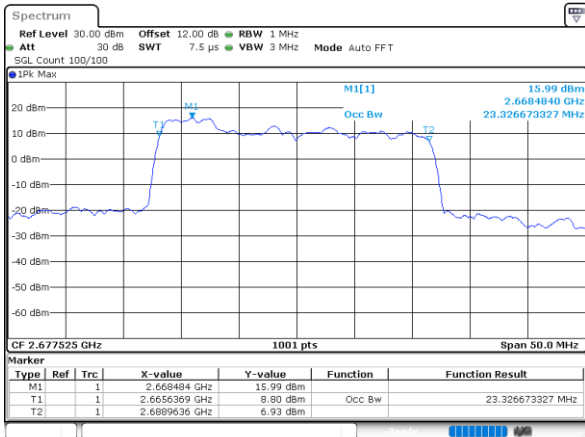

LTE Band 41C

QPSK

Lowest Channel / 5MHz+20MHz

Date: 2.SEP.2020 08:55:19

Lowest Channel / 10MHz+15MHz

Date: 2.SEP.2020 10:00:04

Middle Channel / 5MHz+20MHz

Date: 2.SEP.2020 09:14:03

Middle Channel / 10MHz+15MHz

Date: 2.SEP.2020 10:31:19

Highest Channel / 5MHz+20MHz

Date: 2.SEP.2020 08:52:31

Highest Channel / 10MHz+15MHz

Date: 2.SEP.2020 10:28:16

LTE Band 41C

QPSK