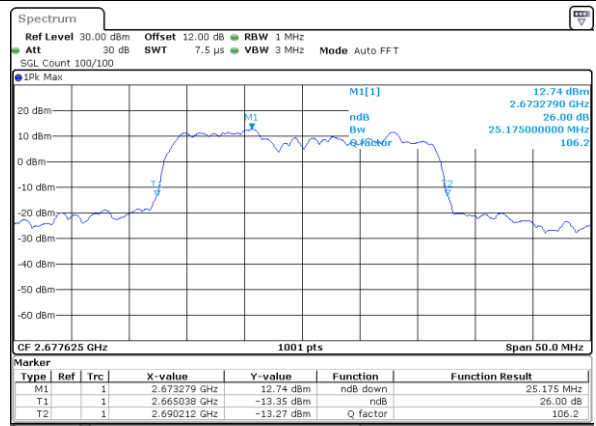

Lowest Channel / 5MHz+20MHz

Date: 2.SEP.2020 08:15:48

Lowest Channel / 10MHz+15MHz

Date: 2.SEP.2020 10:11:33

Middle Channel / 5MHz+20MHz

Date: 2.SEP.2020 09:15:12

Middle Channel / 10MHz+15MHz

Date: 2.SEP.2020 10:32:48

Highest Channel / 5MHz+20MHz

Date: 1.SEP.2020 17:34:12

Highest Channel / 10MHz+15MHz

Date: 2.SEP.2020 10:30:08

LTE Band 41C

256QAM

Lowest Channel / 10MHz+20MHz

Date: 3_SEP.2020 15:53:06