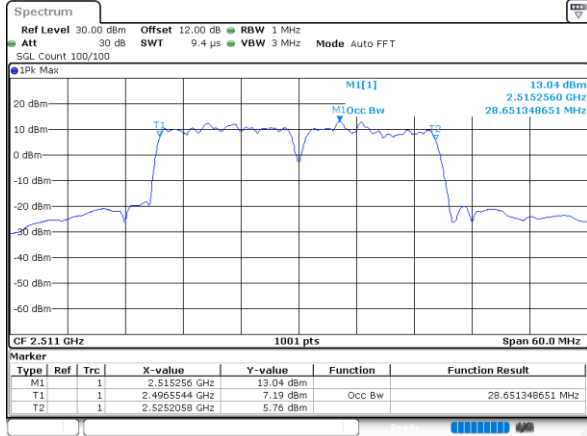

Lowest Channel / 15MHz+10MHz

Date: 3_SEP.2020 16:49:19

Middle Channel / 10MHz+20MHz

Date: 3_SEP.2020 15:55:38

Middle Channel / 15MHz+10MHz

Date: 3_SEP.2020 17:05:37

Highest Channel / 10MHz+20MHz

Date: 3_SEP.2020 16:12:12

Highest Channel / 15MHz+10MHz

Date: 3_SEP.2020 17:23:31

LTE Band 41C

16QAM

Lowest Channel / 15MHz+15MHz

Date: 4.SEP.2020 11:12:42

Lowest Channel / 15MHz+20MHz

Date: 4.SEP.2020 17:29:59

Middle Channel / 15MHz+15MHz

Date: 4.SEP.2020 11:22:41

Middle Channel / 15MHz+20MHz

Date: 6.SEP.2020 07:57:52

Highest Channel / 15MHz+15MHz

Date: 4.SEP.2020 12:13:53

Highest Channel / 15MHz+20MHz

Date: 6.SEP.2020 08:15:56