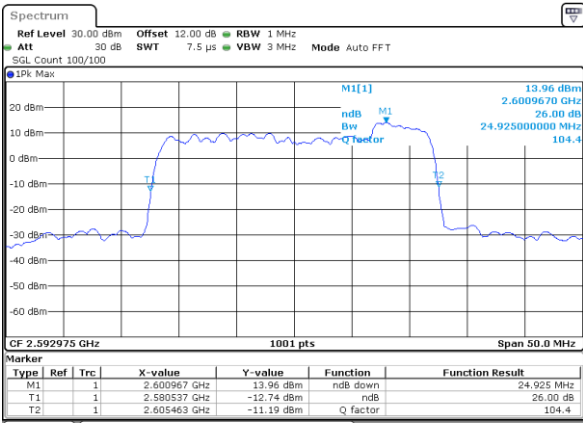

LTE Band 41C

256QAM

Lowest Channel / 20MHz+5MHz

Date: 1,SEP,2020 15:23:49

Lowest Channel / 20MHz+10MHz

Date: 6,SEP,2020 09:45:40

Middle Channel / 20MHz+5MHz

Date: 1,SEP,2020 15:28:13

Middle Channel / 20MHz+10MHz

Date: 6,SEP,2020 09:49:11

Highest Channel / 20MHz+5MHz

Date: 1,SEP,2020 17:04:36

Highest Channel / 20MHz+10MHz

Date: 6,SEP,2020 10:07:11

LTE Band 41C

256QAM