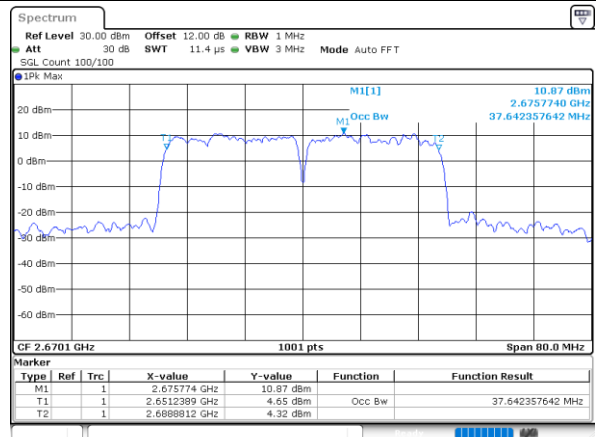

Middle Channel / 20MHz+10MHz

Date: 6.SEP.2020 09:48:05

Highest Channel / 20MHz+5MHz

Date: 1.SEP.2020 17:02:23

Highest Channel / 20MHz+10MHz

Date: 6.SEP.2020 10:04:57

LTE Band 41C

16QAM

Lowest Channel / 20MHz+15MHz

Date: 6,SEP,2020 10:39:50

Lowest Channel / 20MHz+20MHz

Date: 6,SEP,2020 11:44:53

Middle Channel / 20MHz+15MHz

Date: 6,SEP,2020 10:56:17

Middle Channel / 20MHz+20MHz

Date: 6,SEP,2020 11:48:26

Highest Channel / 20MHz+15MHz

Date: 6,SEP,2020 11:12:20

Highest Channel / 20MHz+20MHz

Date: 6,SEP,2020 11:51:55

LTE Band 41C

64QAM

Lowest Channel / 5MHz+20MHz

Date: 2.SEP.2020 08:15:14