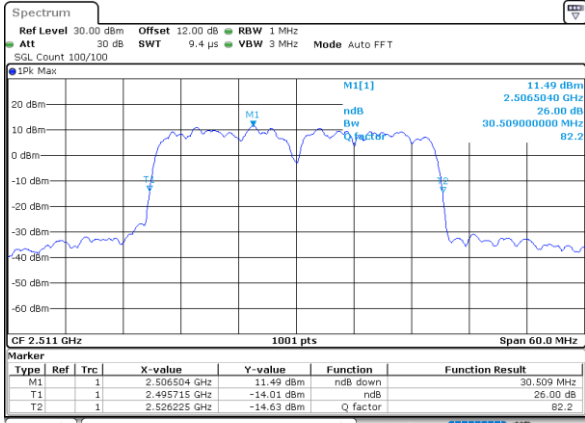

Lowest Channel / 15MHz+10MHz

Date: 3_SEP.2020 16:50:25

Middle Channel / 10MHz+20MHz

Date: 3_SEP.2020 15:56:45

Middle Channel / 15MHz+10MHz

Date: 3_SEP.2020 17:06:44

Highest Channel / 10MHz+20MHz

Date: 3_SEP.2020 16:14:26

Highest Channel / 15MHz+10MHz

Date: 3_SEP.2020 17:25:45

LTE Band 41C

256QAM

Lowest Channel / 15MHz+15MHz

Date: 4,SEP,2020 11:13:49

Lowest Channel / 15MHz+20MHz

Date: 4,SEP,2020 17:31:06

Middle Channel / 15MHz+15MHz

Date: 4,SEP,2020 11:23:49

Middle Channel / 15MHz+20MHz

Date: 6,SEP,2020 07:58:59

Highest Channel / 15MHz+15MHz

Date: 4,SEP,2020 12:16:07

Highest Channel / 15MHz+20MHz

Date: 6,SEP,2020 08:18:10