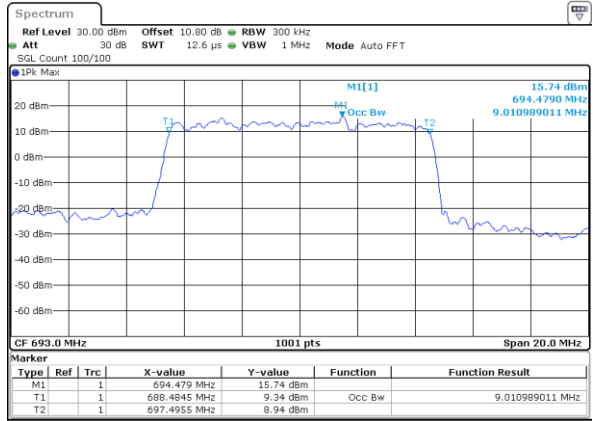

Date: 1.AUG.2020 21:56:47

Highest Channel / 5MHz / QPSK

Date: 1.AUG.2020 21:58:50

Highest Channel / 5MHz / 16QAM

Date: 1.AUG.2020 21:59:01

LTE Band 71

Lowest Channel / 10MHz / QPSK

Date: 1.AUG.2020 22:10:26

Lowest Channel / 10MHz / 16QAM

Date: 1.AUG.2020 22:10:38

Middle Channel / 10MHz / QPSK

Date: 1.AUG.2020 22:15:41

Middle Channel / 10MHz / 16QAM

Date: 1.AUG.2020 22:15:52

Highest Channel / 10MHz / QPSK

Date: 1.AUG.2020 22:17:54

Highest Channel / 10MHz / 16QAM

Date: 1.AUG.2020 22:18:06

LTE Band 71

Lowest Channel / 15MHz / QPSK

Date: 1.AUG.2020 22:29:32

Lowest Channel / 15MHz / 16QAM

Date: 1.AUG.2020 22:29:44

Middle Channel / 15MHz / QPSK