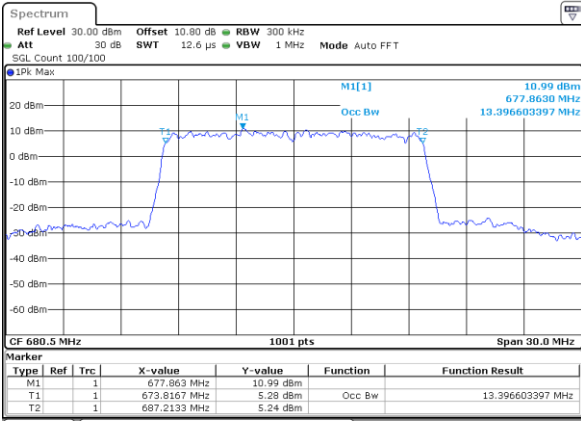

Middle Channel / 15MHz / 256QAM

Date: 9.AUG.2020 15:31:32