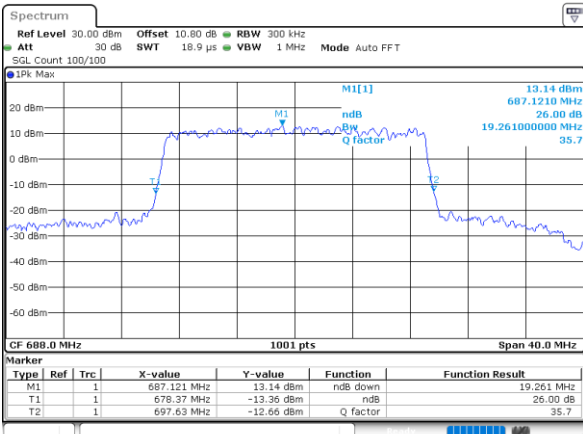

Highest Channel / 20MHz / QPSK

Date: 1.AUG.2020 22:56:134

Highest Channel / 20MHz / 16QAM

Date: 1.AUG.2020 22:56:146

LTE Band 71

Lowest Channel / 5MHz / 64QAM

Date: 1.AUG.2020 22:04:16

Lowest Channel / 10MHz / 64QAM