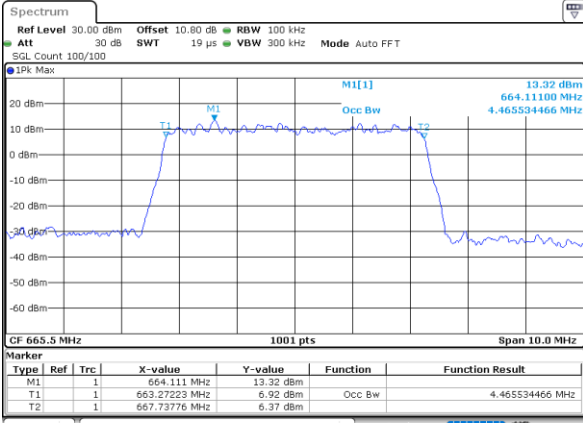

Highest Channel / 20MHz / QPSK

Date: 1.AUG.2020 22:56:10

Highest Channel / 20MHz / 16QAM

Date: 1.AUG.2020 22:56:22

LTE Band 71

Lowest Channel / 5MHz / 64QAM

Date: 1.AUG.2020 22:10:105

Lowest Channel / 10MHz / 64QAM