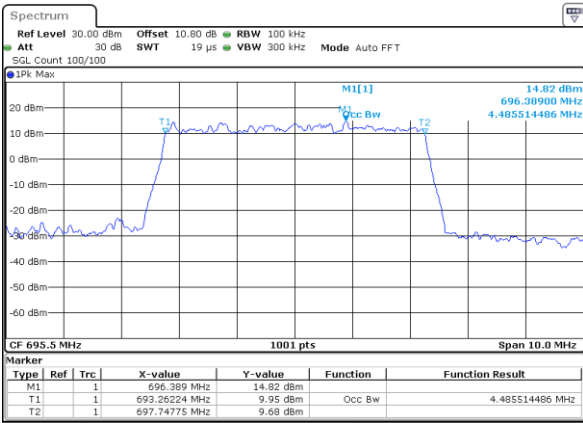

Date: 9.AUG.2020 15:42:22

Occupied Bandwidth

Mode	LTE Band 71 : 99%OBW(MHz)											
BW	1.4MHz		3MHz		5MHz		10MHz		15MHz		20MHz	
Mod.	QPSK	16QAM	QPSK	16QAM	QPSK	16QAM	QPSK	16QAM	QPSK	16QAM	QPSK	16QAM
Lowest CH	-	-	-	-	4.48	4.48	8.99	8.97	13.43	13.49	17.82	17.86
Middle CH	-	-	-	-	4.50	4.51	8.99	8.95	13.43	13.37	17.86	17.90
Highest CH	-	-	-	-	4.49	4.48	9.03	9.01	13.46	13.49	17.86	17.82
Mode	LTE Band 71 : 99%OBW(MHz)											
BW	1.4MHz		3MHz		5MHz		10MHz		15MHz		20MHz	
Mod.	64QAM	256QAM	64QAM	256QAM	64QAM	256QAM	64QAM	256QAM	64QAM	256QAM	64QAM	256QAM
Lowest CH	-	-	-	-	4.47	4.48	9.01	9.05	13.43	13.46	17.90	17.82
Middle CH	-	-	-	-	4.48	4.48	9.03	9.03	13.40	13.40	17.86	17.86
Highest CH	-	-	-	-	4.52	4.49	9.05	9.01	13.46	13.43	17.86	17.86

LTE Band 71

Lowest Channel / 5MHz / QPSK

Date: 1.AUG.2020 21:51:21

Lowest Channel / 5MHz / 16QAM

Date: 1.AUG.2020 21:51:33

Middle Channel / 5MHz / QPSK

Date: 1.AUG.2020 21:56:36

Middle Channel / 5MHz / 16QAM

Date: 1.AUG.2020 21:56:47

Highest Channel / 5MHz / QPSK

Date: 1.AUG.2020 21:58:50

Highest Channel / 5MHz / 16QAM

Date: 1.AUG.2020 21:59:01

LTE Band 71

Lowest Channel / 10MHz / QPSK

Date: 1.AUG.2020 22:10:26