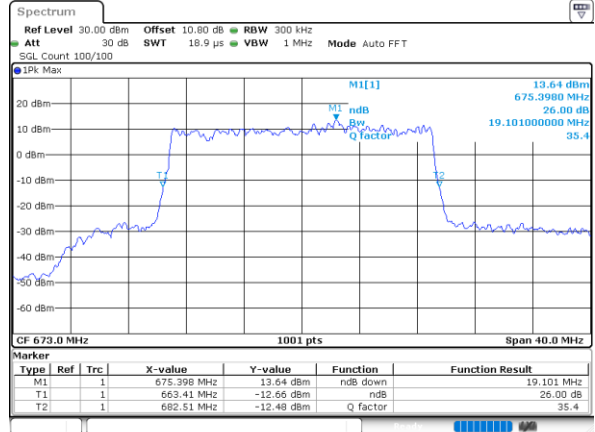

Lowest Channel / 20MHz / 16QAM

Date: 1.AUG.2020 22:49:16