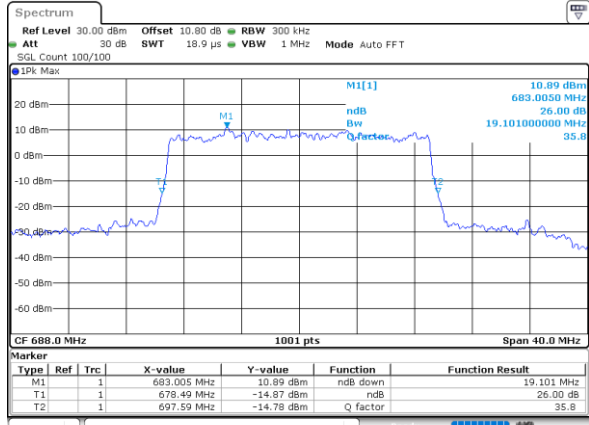

Date: 9.AUG.2020 15:22:11

Highest Channel / 10MHz / 256QAM

Date: 9.AUG.2020 15:29:06

LTE Band 71

Lowest Channel / 15MHz / 256QAM

Date: 9.AUG.2020 15:32:43

Lowest Channel / 20MHz / 256QAM

Date: 9.AUG.2020 15:39:41

Middle Channel / 15MHz / 256QAM

Date: 9.AUG.2020 15:33:39

Middle Channel / 20MHz / 256QAM

Date: 9.AUG.2020 15:38:04

Highest Channel / 15MHz / 256QAM

Date: 9.AUG.2020 15:35:03

Highest Channel / 20MHz / 256QAM

Date: 9.AUG.2020 15:42:22

Occupied Bandwidth

Mode	LTE Band 71 : 99%OBW(MHz)											
BW	1.4MHz		3MHz		5MHz		10MHz		15MHz		20MHz	
Mod.	QPSK	16QAM	QPSK	16QAM	QPSK	16QAM	QPSK	16QAM	QPSK	16QAM	QPSK	16QAM
Lowest CH	-	-	-	-	4.48	4.48	8.99	8.97	13.43	13.49	17.82	17.86
Middle CH	-	-	-	-	4.50	4.51	8.99	8.95	13.43	13.37	17.86	17.90
Highest CH	-	-	-	-	4.49	4.48	9.03	9.01	13.46	13.49	17.86	17.82
Mode	LTE Band 71 : 99%OBW(MHz)											
BW	1.4MHz		3MHz		5MHz		10MHz		15MHz		20MHz	
Mod.	64QAM	256QAM	64QAM	256QAM	64QAM	256QAM	64QAM	256QAM	64QAM	256QAM	64QAM	256QAM
Lowest CH	-	-	-	-	4.47	4.48	9.01	9.05	13.43	13.46	17.90	17.82
Middle CH	-	-	-	-	4.48	4.48	9.03	9.03	13.40	13.40	17.86	17.86
Highest CH	-	-	-	-	4.52	4.49	9.05	9.01	13.46	13.43	17.86	17.86