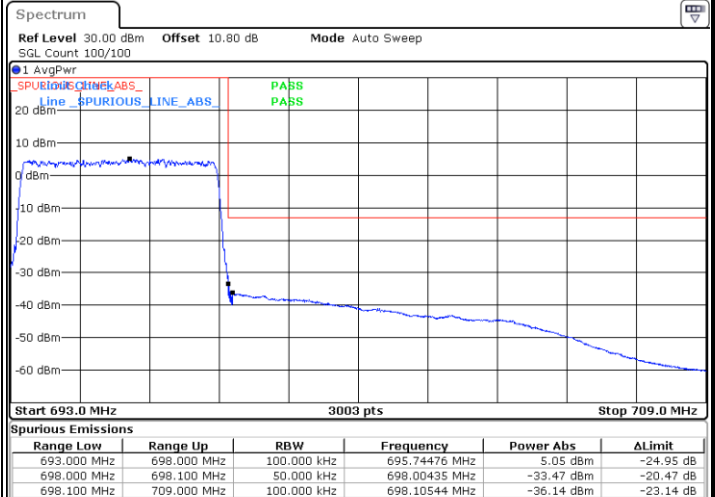

Date: 9.AUG.2020 15:42:15

Conducted Band Edge

LTE Band 71 / 5MHz / QPSK

Lowest Band Edge / 1 RB

Date: 1.AUG.2020 21:52:42

Highest Band Edge / 1 RB

Date: 1.AUG.2020 22:00:10

Lowest Band Edge / Full RB

Date: 1.AUG.2020 21:54:12

Highest Band Edge / Full RB

Date: 1.AUG.2020 22:01:40

LTE Band 71 / 5MHz / 16QAM

Lowest Band Edge / 1 RB

Date: 1.AUG.2020 21:53:27

Highest Band Edge / 1 RB

Date: 1.AUG.2020 22:00:55

Lowest Band Edge / Full RB

Date: 1.AUG.2020 21:54:56

Highest Band Edge / Full RB

Date: 1.AUG.2020 22:02:24

LTE Band 71 / 5MHz / 64QAM

Lowest Band Edge / 1RB

Date: 1.AUG.2020 22:05:02

Highest Band Edge / 1 RB

Date: 1.AUG.2020 22:08:45

Lowest Band Edge / Full RB

Date: 1.AUG.2020 22:05:46

Highest Band Edge / Full RB

Date: 1.AUG.2020 22:09:30

LTE Band 71 / 5MHz / 256QAM

Lowest Band Edge / 1RB

Date: 9.AUG.2020 15:20:46