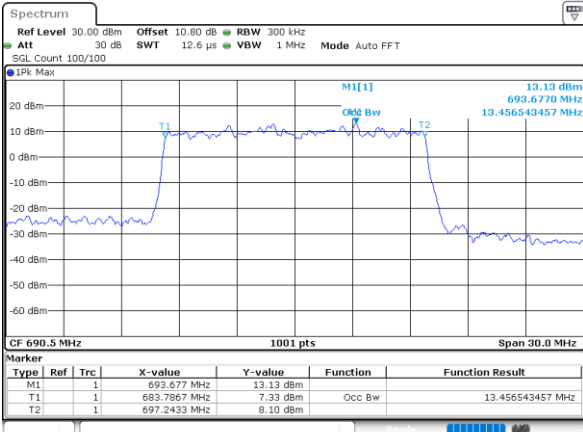

Date: 1.AUG.2020 22:26:154

LTE Band 71

Lowest Channel / 15MHz / 64QAM

Date: 1.AUG.2020 22:42:17

Lowest Channel / 20MHz / 64QAM

Date: 1.AUG.2020 23:01:26

Middle Channel / 15MHz / 64QAM

Date: 1.AUG.2020 22:44:55

Middle Channel / 20MHz / 64QAM

Date: 1.AUG.2020 23:04:04

Highest Channel / 15MHz / 64QAM

Date: 1.AUG.2020 22:46:01

Highest Channel / 20MHz / 64QAM

Date: 1.AUG.2020 23:05:12

LTE Band 71

Lowest Channel / 5MHz / 256QAM