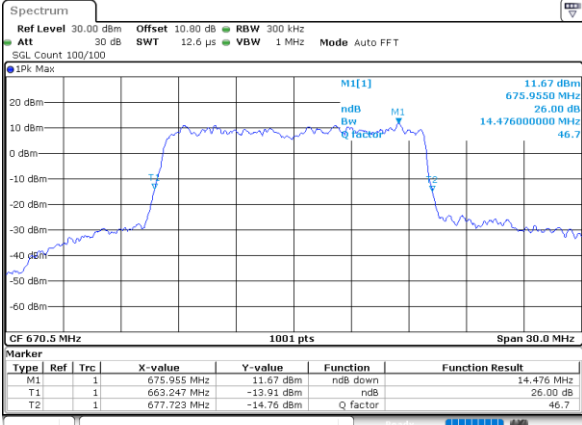

Date: 9.AUG.2020 15:22:11

Highest Channel / 10MHz / 256QAM

Date: 9.AUG.2020 15:29:06

LTE Band 71

Lowest Channel / 15MHz / 256QAM

Date: 9.AUG.2020 15:32:43

Lowest Channel / 20MHz / 256QAM

Date: 9.AUG.2020 15:39:41