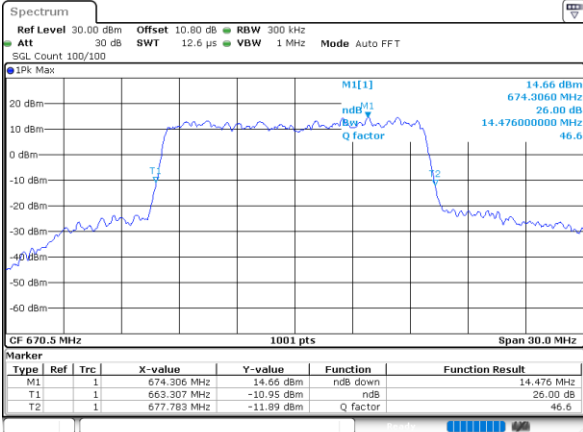

Highest Channel / 10MHz / 16QAM

Date: 1.AUG.2020 22:18:29

LTE Band 71

Lowest Channel / 15MHz / QPSK

Date: 1.AUG.2020 22:29:56

Lowest Channel / 15MHz / 16QAM

Date: 1.AUG.2020 22:30:07

Middle Channel / 15MHz / QPSK

Date: 1.AUG.2020 22:35:10

Middle Channel / 15MHz / 16QAM

Date: 1.AUG.2020 22:35:22

Highest Channel / 15MHz / QPSK

Date: 1.AUG.2020 22:37:25

Highest Channel / 15MHz / 16QAM

Date: 1.AUG.2020 22:37:37

LTE Band 71