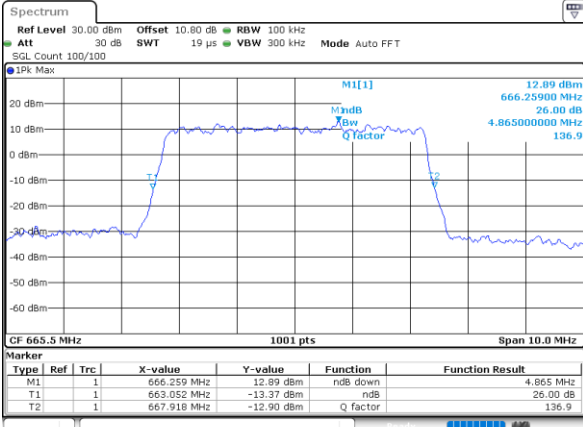

Highest Channel / 20MHz / QPSK

Date: 1.AUG.2020 22:56:134

Highest Channel / 20MHz / 16QAM

Date: 1.AUG.2020 22:56:146

LTE Band 71

Lowest Channel / 5MHz / 64QAM

Date: 1.AUG.2020 22:04:16

Lowest Channel / 10MHz / 64QAM