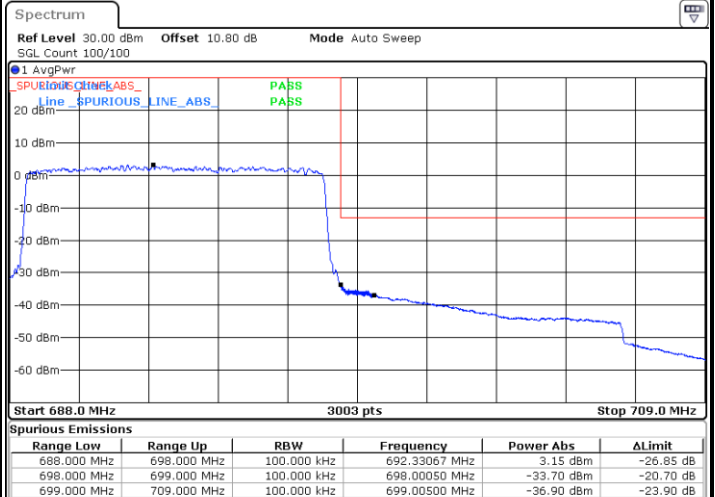

Date: 1.AUG.2020 22:08:45

Lowest Band Edge / Full RB

Date: 1.AUG.2020 22:05:46

Highest Band Edge / Full RB

Date: 1.AUG.2020 22:09:30

LTE Band 71 / 5MHz / 256QAM

Lowest Band Edge / 1RB

Date: 9.AUG.2020 15:20:46

Highest Band Edge / 1 RB

Date: 9.AUG.2020 15:23:30

Lowest Band Edge / Full RB

Date: 9.AUG.2020 15:20:03

Highest Band Edge / Full RB

Date: 9.AUG.2020 15:22:48

LTE Band 71 / 10MHz / QPSK

Lowest Band Edge / 1 RB

Date: 1.AUG.2020 22:11:47

Highest Band Edge / 1 RB

Date: 1.AUG.2020 22:19:15

Lowest Band Edge / Full RB

Date: 1.AUG.2020 22:13:16

Highest Band Edge / Full RB

Date: 1.AUG.2020 22:20:45

LTE Band 71 / 10MHz / 16QAM

Lowest Band Edge / 1 RB

Highest Band Edge / 1 RB

Lowest Band Edge / Full RB

Highest Band Edge / Full RB