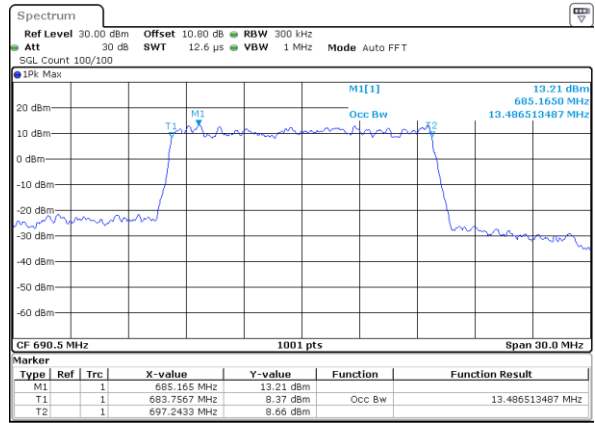

Highest Channel / 10MHz / 16QAM

Date: 1.AUG.2020 22:18:06

LTE Band 71

Lowest Channel / 15MHz / QPSK

Date: 1.AUG.2020 22:29:32

Lowest Channel / 15MHz / 16QAM

Date: 1.AUG.2020 22:29:44

Middle Channel / 15MHz / QPSK

Date: 1.AUG.2020 22:34:48

Middle Channel / 15MHz / 16QAM

Date: 1.AUG.2020 22:34:59

Highest Channel / 15MHz / QPSK

Date: 1.AUG.2020 22:37:01

Highest Channel / 15MHz / 16QAM

Date: 1.AUG.2020 22:37:13

LTE Band 71

Highest Channel / 20MHz / QPSK

Date: 1.AUG.2020 22:56:10

Highest Channel / 20MHz / 16QAM

Date: 1.AUG.2020 22:56:22

LTE Band 71

Lowest Channel / 5MHz / 64QAM

Date: 1.AUG.2020 22:10:105

Lowest Channel / 10MHz / 64QAM