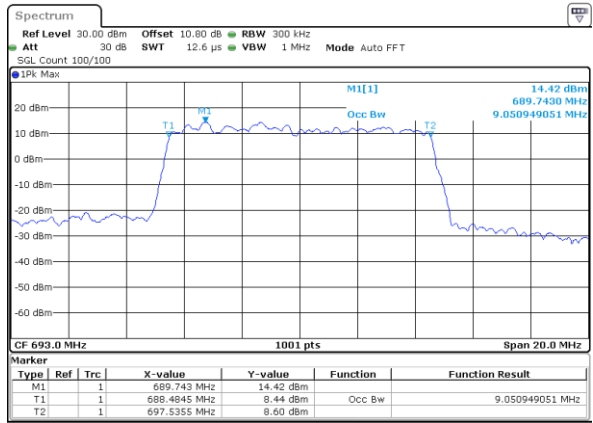

Highest Channel / 20MHz / QPSK

Date: 1.AUG.2020 22:56:10

Highest Channel / 20MHz / 16QAM

Date: 1.AUG.2020 22:56:22

LTE Band 71

Lowest Channel / 5MHz / 64QAM

Date: 1.AUG.2020 22:10:105

Lowest Channel / 10MHz / 64QAM

Date: 1.AUG.2020 22:23:110

Middle Channel / 5MHz / 64QAM

Date: 1.AUG.2020 22:10:142

Middle Channel / 10MHz / 64QAM

Date: 1.AUG.2020 22:25:147

Highest Channel / 5MHz / 64QAM

Date: 1.AUG.2020 22:10:148

Highest Channel / 10MHz / 64QAM

Date: 1.AUG.2020 22:26:154

LTE Band 71

Lowest Channel / 15MHz / 64QAM

Date: 1.AUG.2020 22:42:17

Lowest Channel / 20MHz / 64QAM

Date: 1.AUG.2020 23:01:26

Middle Channel / 15MHz / 64QAM

Date: 1.AUG.2020 22:44:55