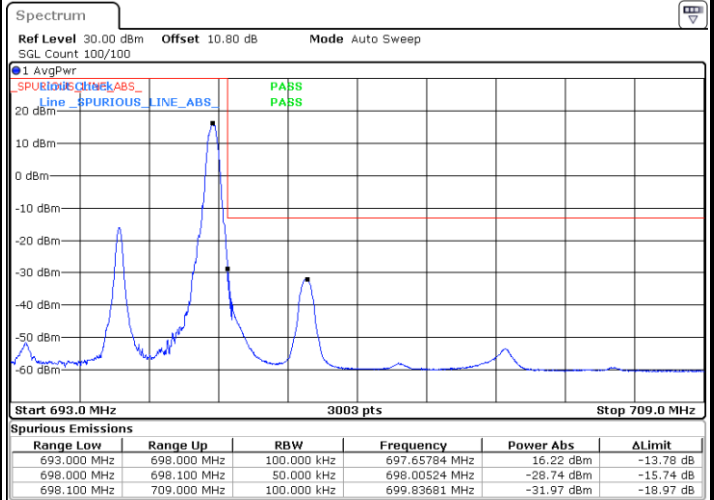

Lowest Band Edge / Full RB

Date: 1.AUG.2020 21:54:56

Highest Band Edge / Full RB

Date: 1.AUG.2020 22:02:24

LTE Band 71 / 5MHz / 64QAM

Lowest Band Edge / 1RB

Date: 1.AUG.2020 22:05:02

Highest Band Edge / 1 RB

Date: 1.AUG.2020 22:08:45

Lowest Band Edge / Full RB

Date: 1.AUG.2020 22:05:46

Highest Band Edge / Full RB

Date: 1.AUG.2020 22:09:30

LTE Band 71 / 5MHz / 256QAM

Lowest Band Edge / 1RB

Date: 9.AUG.2020 15:20:46

Highest Band Edge / 1 RB

Date: 9.AUG.2020 15:23:30

Lowest Band Edge / Full RB

Date: 9.AUG.2020 15:20:03

Highest Band Edge / Full RB

Date: 9.AUG.2020 15:22:48

LTE Band 71 / 10MHz / QPSK

Lowest Band Edge / 1 RB

Date: 1.AUG.2020 22:11:47

Highest Band Edge / 1 RB

Date: 1.AUG.2020 22:19:15

Lowest Band Edge / Full RB

Date: 1.AUG.2020 22:13:16

Highest Band Edge / Full RB

Date: 1.AUG.2020 22:20:45

LTE Band 71 / 10MHz / 16QAM