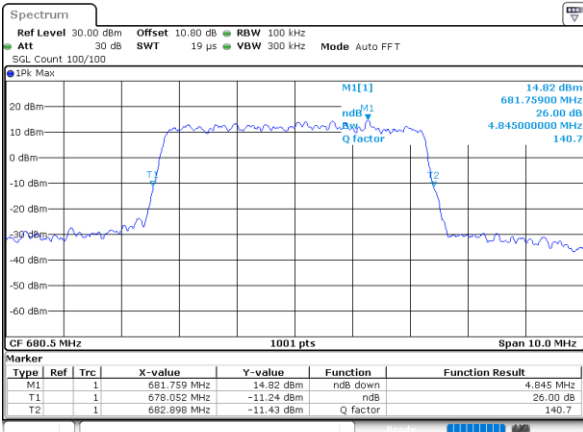

LTE Band 71

Lowest Channel / 5MHz / QPSK

Date: 1.AUG.2020 21:51:45

Lowest Channel / 5MHz / 16QAM

Date: 1.AUG.2020 21:51:56

Middle Channel / 5MHz / QPSK

Date: 1.AUG.2020 21:56:59

Middle Channel / 5MHz / 16QAM