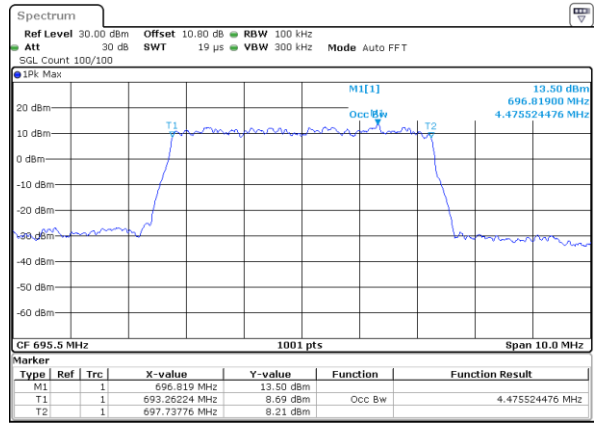

Date: 9.AUG.2020 15:42:22

Occupied Bandwidth

Mode	LTE Band 71 : 99%OBW(MHz)											
BW	1.4MHz		3MHz		5MHz		10MHz		15MHz		20MHz	
Mod.	QPSK	16QAM	QPSK	16QAM	QPSK	16QAM	QPSK	16QAM	QPSK	16QAM	QPSK	16QAM
Lowest CH	-	-	-	-	4.48	4.48	8.99	8.97	13.43	13.49	17.82	17.86
Middle CH	-	-	-	-	4.50	4.51	8.99	8.95	13.43	13.37	17.86	17.90
Highest CH	-	-	-	-	4.49	4.48	9.03	9.01	13.46	13.49	17.86	17.82
Mode	LTE Band 71 : 99%OBW(MHz)											
BW	1.4MHz		3MHz		5MHz		10MHz		15MHz		20MHz	
Mod.	64QAM	256QAM	64QAM	256QAM	64QAM	256QAM	64QAM	256QAM	64QAM	256QAM	64QAM	256QAM
Lowest CH	-	-	-	-	4.47	4.48	9.01	9.05	13.43	13.46	17.90	17.82
Middle CH	-	-	-	-	4.48	4.48	9.03	9.03	13.40	13.40	17.86	17.86
Highest CH	-	-	-	-	4.52	4.49	9.05	9.01	13.46	13.43	17.86	17.86

LTE Band 71

Lowest Channel / 5MHz / QPSK

Date: 1.AUG.2020 21:51:21

Lowest Channel / 5MHz / 16QAM

Date: 1.AUG.2020 21:51:33

Middle Channel / 5MHz / QPSK

Date: 1.AUG.2020 21:56:36

Middle Channel / 5MHz / 16QAM

Date: 1.AUG.2020 21:56:47

Highest Channel / 5MHz / QPSK

Date: 1.AUG.2020 21:58:50

Highest Channel / 5MHz / 16QAM

Date: 1.AUG.2020 21:59:01

LTE Band 71

Lowest Channel / 10MHz / QPSK

Date: 1.AUG.2020 22:10:26