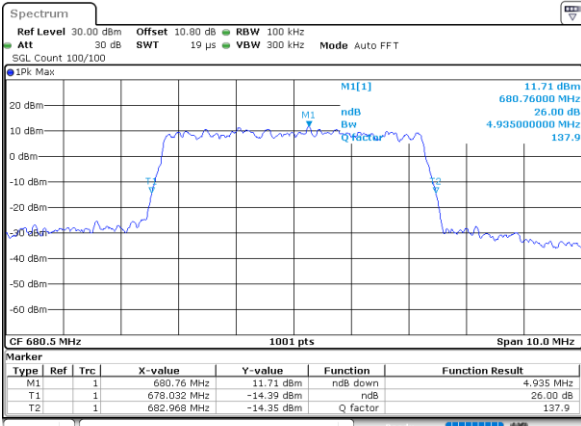

Middle Channel / 5MHz / 256QAM

Date: 9.AUG.2020 15:17:36