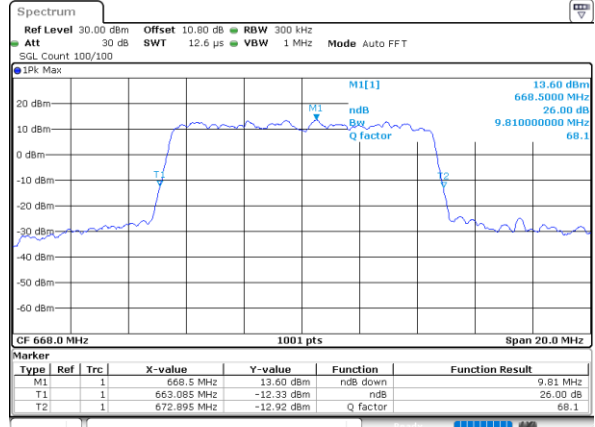

Highest Channel / 20MHz / QPSK

Date: 1.AUG.2020 22:56:134

Highest Channel / 20MHz / 16QAM

Date: 1.AUG.2020 22:56:146

LTE Band 71

Lowest Channel / 5MHz / 64QAM

Date: 1.AUG.2020 22:04:16

Lowest Channel / 10MHz / 64QAM