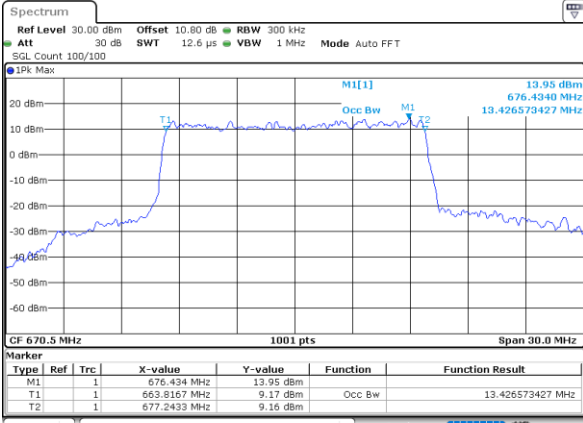

Highest Channel / 10MHz / 16QAM

Date: 1.AUG.2020 22:18:06

LTE Band 71

Lowest Channel / 15MHz / QPSK

Date: 1.AUG.2020 22:29:32

Lowest Channel / 15MHz / 16QAM

Date: 1.AUG.2020 22:29:44

Middle Channel / 15MHz / QPSK

Date: 1.AUG.2020 22:34:48

Middle Channel / 15MHz / 16QAM

Date: 1.AUG.2020 22:34:59

Highest Channel / 15MHz / QPSK

Date: 1.AUG.2020 22:37:01

Highest Channel / 15MHz / 16QAM

Date: 1.AUG.2020 22:37:13

LTE Band 71