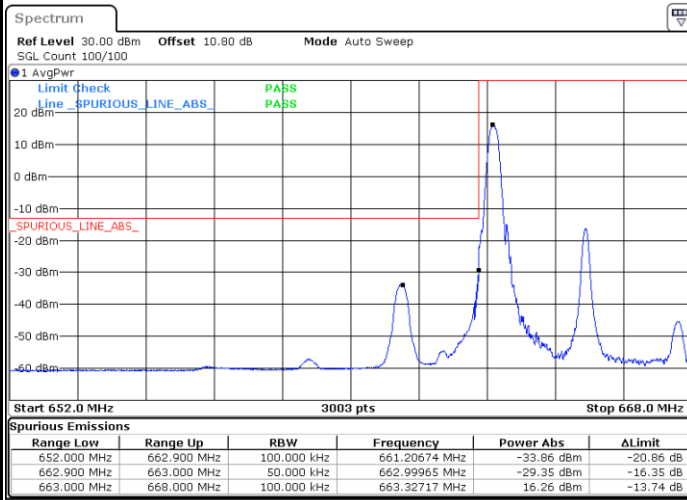

Lowest Band Edge / Full RB

Date: 1.AUG.2020 21:54:56

Highest Band Edge / Full RB

Date: 1.AUG.2020 22:02:24

LTE Band 71 / 5MHz / 64QAM

Lowest Band Edge / 1RB

Date: 1.AUG.2020 22:05:02

Highest Band Edge / 1 RB

Date: 1.AUG.2020 22:08:45

Lowest Band Edge / Full RB

Date: 1.AUG.2020 22:05:46

Highest Band Edge / Full RB

Date: 1.AUG.2020 22:09:30

LTE Band 71 / 5MHz / 256QAM

Lowest Band Edge / 1RB

Date: 9.AUG.2020 15:20:46

Highest Band Edge / 1 RB

Date: 9.AUG.2020 15:23:30

Lowest Band Edge / Full RB

Date: 9.AUG.2020 15:20:03

Highest Band Edge / Full RB

Date: 9.AUG.2020 15:22:48

LTE Band 71 / 10MHz / QPSK

Lowest Band Edge / 1 RB

Date: 1.AUG.2020 22:11:47

Highest Band Edge / 1 RB

Date: 1.AUG.2020 22:19:15

Lowest Band Edge / Full RB

Date: 1.AUG.2020 22:13:16

Highest Band Edge / Full RB

Date: 1.AUG.2020 22:20:45

LTE Band 71 / 10MHz / 16QAM