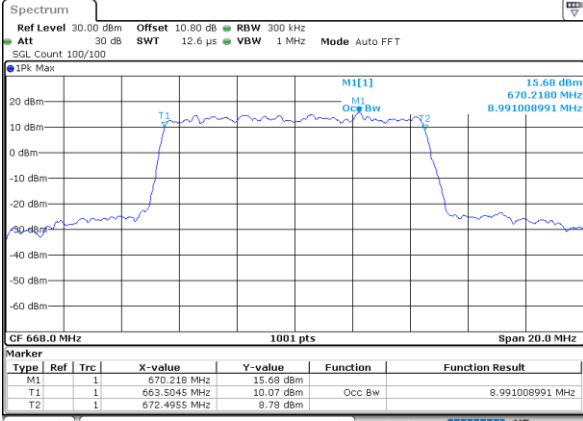

Date: 1.AUG.2020 21:56:47

Highest Channel / 5MHz / QPSK

Date: 1.AUG.2020 21:58:50

Highest Channel / 5MHz / 16QAM

Date: 1.AUG.2020 21:59:01

LTE Band 71

Lowest Channel / 10MHz / QPSK

Date: 1.AUG.2020 22:10:26