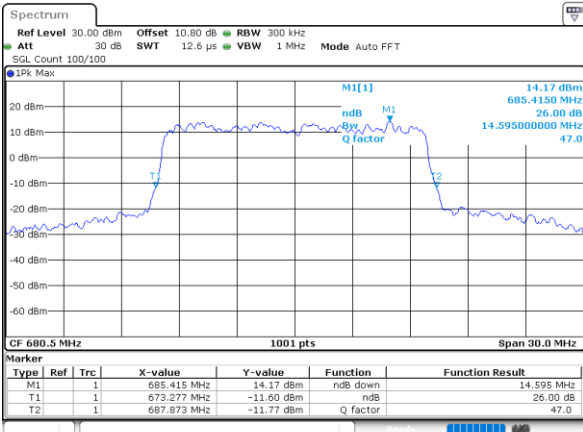

Highest Channel / 10MHz / 16QAM

Date: 1.AUG.2020 22:18:29

LTE Band 71

Lowest Channel / 15MHz / QPSK

Date: 1.AUG.2020 22:29:56

Lowest Channel / 15MHz / 16QAM

Date: 1.AUG.2020 22:30:07

Middle Channel / 15MHz / QPSK

Date: 1.AUG.2020 22:35:10

Middle Channel / 15MHz / 16QAM

Date: 1.AUG.2020 22:35:22

Highest Channel / 15MHz / QPSK

Date: 1.AUG.2020 22:37:25

Highest Channel / 15MHz / 16QAM

Date: 1.AUG.2020 22:37:37

LTE Band 71