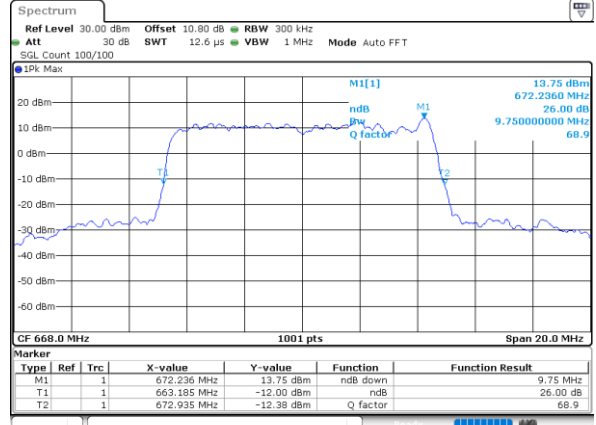

Lowest Channel / 10MHz / 256QAM

Date: 9.AUG.2020 15:27:02