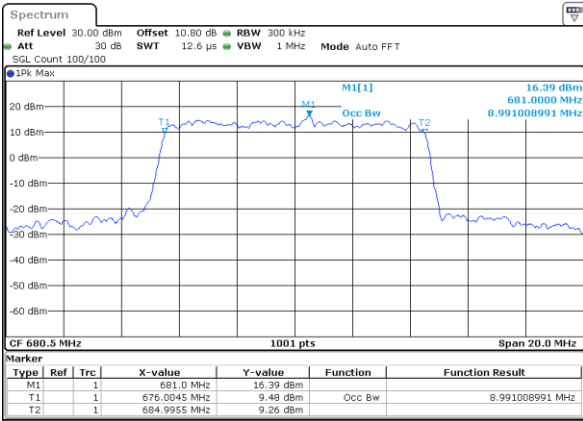

LTE Band 71

Lowest Channel / 5MHz / QPSK

Date: 1.AUG.2020 21:51:21

Lowest Channel / 5MHz / 16QAM

Date: 1.AUG.2020 21:51:33

Middle Channel / 5MHz / QPSK

Date: 1.AUG.2020 21:56:36

Middle Channel / 5MHz / 16QAM

Date: 1.AUG.2020 21:56:47

Highest Channel / 5MHz / QPSK

Date: 1.AUG.2020 21:58:50

Highest Channel / 5MHz / 16QAM

Date: 1.AUG.2020 21:59:01

LTE Band 71

Lowest Channel / 10MHz / QPSK

Date: 1.AUG.2020 22:10:26

Lowest Channel / 10MHz / 16QAM

Date: 1.AUG.2020 22:10:38

Middle Channel / 10MHz / QPSK

Date: 1.AUG.2020 22:15:41

Middle Channel / 10MHz / 16QAM

Date: 1.AUG.2020 22:15:52

Highest Channel / 10MHz / QPSK

Date: 1.AUG.2020 22:17:54

Highest Channel / 10MHz / 16QAM

Date: 1.AUG.2020 22:18:06

LTE Band 71

Lowest Channel / 15MHz / QPSK

Date: 1.AUG.2020 22:29:32

Lowest Channel / 15MHz / 16QAM

Date: 1.AUG.2020 22:29:44

Middle Channel / 15MHz / QPSK