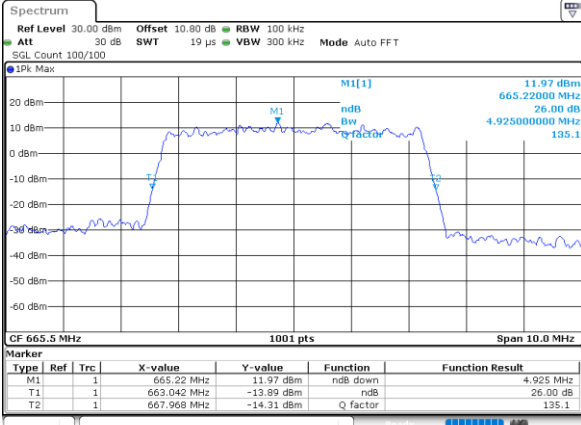

Middle Channel / 20MHz / 64QAM

Date: 1.AUG.2020 23:04:16

Highest Channel / 15MHz / 64QAM

Date: 1.AUG.2020 22:46:13

Highest Channel / 20MHz / 64QAM

Date: 1.AUG.2020 23:05:24

LTE Band 71

Lowest Channel / 5MHz / 256QAM