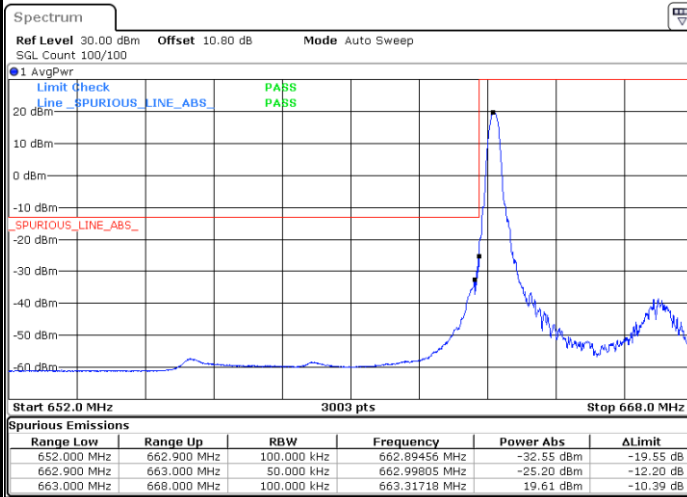

Date: 9.AUG.2020 15:22:04

Highest Channel / 10MHz / 256QAM

Date: 9.AUG.2020 15:28:58

LTE Band 71

Lowest Channel / 15MHz / 256QAM

Date: 9.AUG.2020 15:32:16

Lowest Channel / 20MHz / 256QAM

Date: 9.AUG.2020 15:39:34

Middle Channel / 15MHz / 256QAM

Date: 9.AUG.2020 15:31:32

Middle Channel / 20MHz / 256QAM

Date: 9.AUG.2020 15:37:53

Highest Channel / 15MHz / 256QAM

Date: 9.AUG.2020 15:34:56

Highest Channel / 20MHz / 256QAM

Date: 9.AUG.2020 15:42:15

Conducted Band Edge

LTE Band 71 / 5MHz / QPSK

Lowest Band Edge / 1 RB

Date: 1.AUG.2020 21:52:42

Highest Band Edge / 1 RB

Date: 1.AUG.2020 22:00:10

Lowest Band Edge / Full RB

Date: 1.AUG.2020 21:54:12

Highest Band Edge / Full RB

Date: 1.AUG.2020 22:01:40

LTE Band 71 / 5MHz / 16QAM

Lowest Band Edge / 1 RB

Date: 1.AUG.2020 21:53:27

Highest Band Edge / 1 RB

Date: 1.AUG.2020 22:00:55