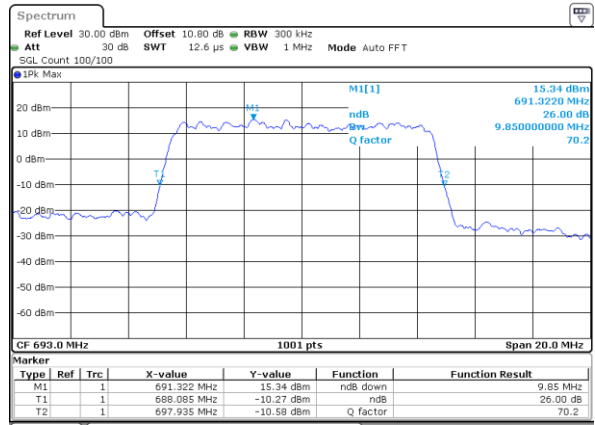

Date: 1.AUG.2020 21:57:10

Highest Channel / 5MHz / QPSK

Date: 1.AUG.2020 21:59:13

Highest Channel / 5MHz / 16QAM

Date: 1.AUG.2020 21:59:25

LTE Band 71

Lowest Channel / 10MHz / QPSK

Date: 1.AUG.2020 22:11:00

Lowest Channel / 10MHz / 16QAM

Date: 1.AUG.2020 22:11:01

Middle Channel / 10MHz / QPSK

Date: 1.AUG.2020 22:16:03

Middle Channel / 10MHz / 16QAM

Date: 1.AUG.2020 22:16:15

Highest Channel / 10MHz / QPSK

Date: 1.AUG.2020 22:18:18

Highest Channel / 10MHz / 16QAM

Date: 1.AUG.2020 22:18:29

LTE Band 71

Lowest Channel / 15MHz / QPSK

Date: 1.AUG.2020 22:29:56

Lowest Channel / 15MHz / 16QAM

Date: 1.AUG.2020 22:30:07

Middle Channel / 15MHz / QPSK

Date: 1.AUG.2020 22:35:10

Middle Channel / 15MHz / 16QAM

Date: 1.AUG.2020 22:35:22

Highest Channel / 15MHz / QPSK

Date: 1.AUG.2020 22:37:25

Highest Channel / 15MHz / 16QAM

Date: 1.AUG.2020 22:37:37

LTE Band 71