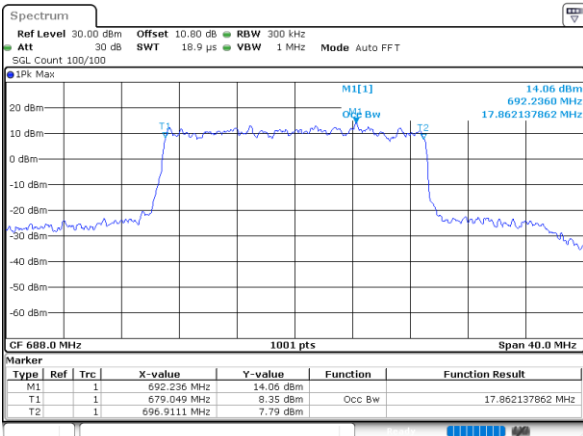

Date: 1.AUG.2020 22:34:48

Middle Channel / 15MHz / 16QAM

Date: 1.AUG.2020 22:34:59

Highest Channel / 15MHz / QPSK

Date: 1.AUG.2020 22:37:01

Highest Channel / 15MHz / 16QAM

Date: 1.AUG.2020 22:37:13

LTE Band 71

Lowest Channel / 20MHz / QPSK

Date: 1.AUG.2020 22:48:40

Lowest Channel / 20MHz / 16QAM

Date: 1.AUG.2020 22:48:52

Middle Channel / 20MHz / QPSK

Date: 1.AUG.2020 22:53:56

Middle Channel / 20MHz / 16QAM

Date: 1.AUG.2020 22:54:08

Highest Channel / 20MHz / QPSK

Date: 1.AUG.2020 22:56:10

Highest Channel / 20MHz / 16QAM

Date: 1.AUG.2020 22:56:22

LTE Band 71

Lowest Channel / 5MHz / 64QAM

Date: 1.AUG.2020 22:10:105

Lowest Channel / 10MHz / 64QAM