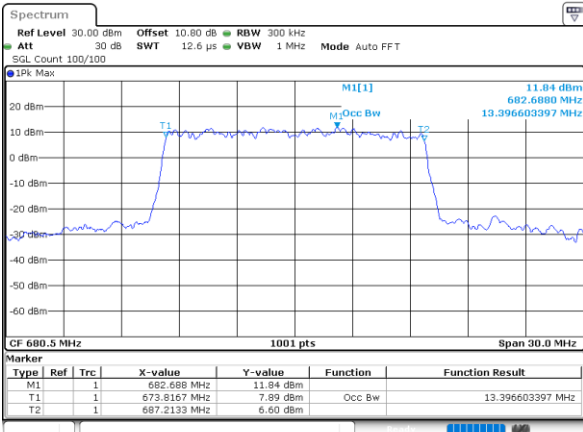

Date: 1.AUG.2020 22:26:154

LTE Band 71

Lowest Channel / 15MHz / 64QAM

Date: 1.AUG.2020 22:42:17

Lowest Channel / 20MHz / 64QAM

Date: 1.AUG.2020 23:01:26

Middle Channel / 15MHz / 64QAM

Date: 1.AUG.2020 22:44:55

Middle Channel / 20MHz / 64QAM

Date: 1.AUG.2020 23:04:04

Highest Channel / 15MHz / 64QAM

Date: 1.AUG.2020 22:46:01

Highest Channel / 20MHz / 64QAM

Date: 1.AUG.2020 23:05:12

LTE Band 71

Lowest Channel / 5MHz / 256QAM