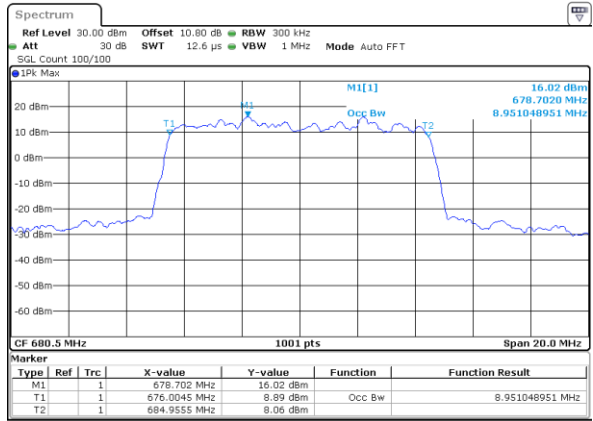

Date: 1.AUG.2020 21:56:47

Highest Channel / 5MHz / QPSK

Date: 1.AUG.2020 21:58:50

Highest Channel / 5MHz / 16QAM

Date: 1.AUG.2020 21:59:01

LTE Band 71

Lowest Channel / 10MHz / QPSK

Date: 1.AUG.2020 22:10:26

Lowest Channel / 10MHz / 16QAM

Date: 1.AUG.2020 22:10:38

Middle Channel / 10MHz / QPSK

Date: 1.AUG.2020 22:15:41

Middle Channel / 10MHz / 16QAM

Date: 1.AUG.2020 22:15:52

Highest Channel / 10MHz / QPSK

Date: 1.AUG.2020 22:17:54

Highest Channel / 10MHz / 16QAM

Date: 1.AUG.2020 22:18:06

LTE Band 71

Lowest Channel / 15MHz / QPSK

Date: 1.AUG.2020 22:29:32

Lowest Channel / 15MHz / 16QAM

Date: 1.AUG.2020 22:29:44

Middle Channel / 15MHz / QPSK