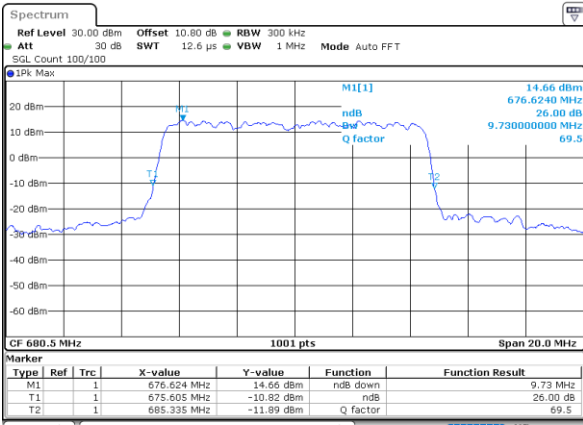

Middle Channel / 10MHz / QPSK

Date: 1.AUG.2020 22:16:03