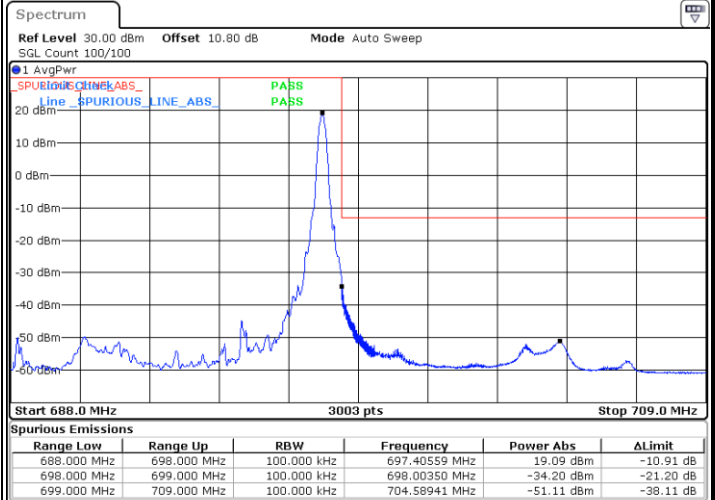

Highest Band Edge / 1 RB

Date: 9.AUG.2020 15:23:30

Lowest Band Edge / Full RB

Date: 9.AUG.2020 15:20:03

Highest Band Edge / Full RB

Date: 9.AUG.2020 15:22:48

LTE Band 71 / 10MHz / QPSK

Lowest Band Edge / 1 RB

Date: 1.AUG.2020 22:11:47

Highest Band Edge / 1 RB

Date: 1.AUG.2020 22:19:15

Lowest Band Edge / Full RB

Date: 1.AUG.2020 22:13:16

Highest Band Edge / Full RB

Date: 1.AUG.2020 22:20:45

LTE Band 71 / 10MHz / 16QAM

Lowest Band Edge / 1 RB

Highest Band Edge / 1 RB

Lowest Band Edge / Full RB

Highest Band Edge / Full RB