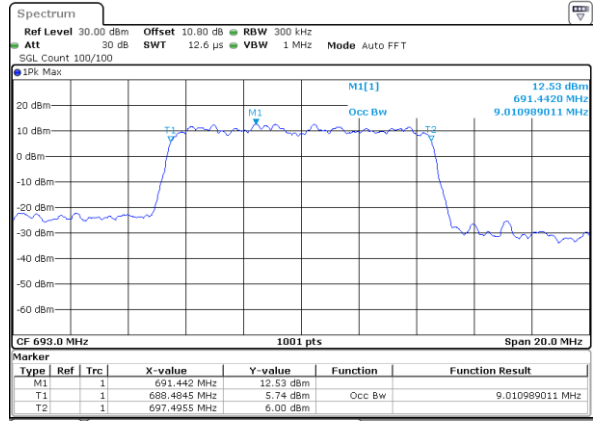

Middle Channel / 20MHz / 64QAM

Date: 1.AUG.2020 23:04:04

Highest Channel / 15MHz / 64QAM

Date: 1.AUG.2020 22:46:01

Highest Channel / 20MHz / 64QAM

Date: 1.AUG.2020 23:05:12

LTE Band 71

Lowest Channel / 5MHz / 256QAM

Date: 9.AUG.2020 15:11:23

Lowest Channel / 10MHz / 256QAM

Date: 9.AUG.2020 15:26:55

Middle Channel / 5MHz / 256QAM

Date: 9.AUG.2020 15:17:30

Middle Channel / 10MHz / 256QAM

Date: 9.AUG.2020 15:25:43

Highest Channel / 5MHz / 256QAM

Date: 9.AUG.2020 15:22:04

Highest Channel / 10MHz / 256QAM

Date: 9.AUG.2020 15:28:58

LTE Band 71

Lowest Channel / 15MHz / 256QAM

Date: 9.AUG.2020 15:32:16

Lowest Channel / 20MHz / 256QAM

Date: 9.AUG.2020 15:39:34