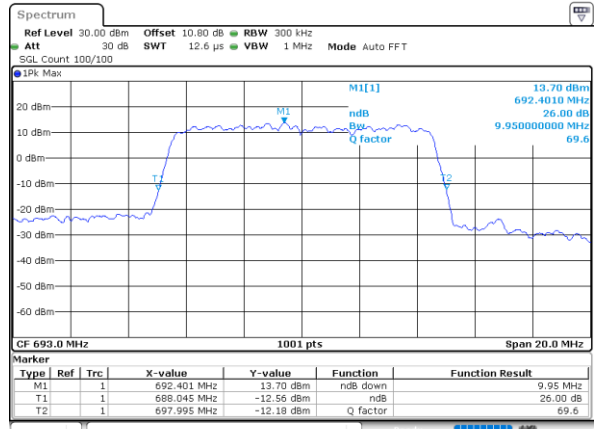

Highest Channel / 20MHz / QPSK

Date: 1.AUG.2020 22:56:134

Highest Channel / 20MHz / 16QAM

Date: 1.AUG.2020 22:56:146

LTE Band 71

Lowest Channel / 5MHz / 64QAM

Date: 1.AUG.2020 22:04:16

Lowest Channel / 10MHz / 64QAM

Date: 1.AUG.2020 22:23:22

Middle Channel / 5MHz / 64QAM

Date: 1.AUG.2020 22:06:53

Middle Channel / 10MHz / 64QAM

Date: 1.AUG.2020 22:25:58

Highest Channel / 5MHz / 64QAM

Date: 1.AUG.2020 22:08:00

Highest Channel / 10MHz / 64QAM

Date: 1.AUG.2020 22:27:05

LTE Band 71

Lowest Channel / 15MHz / 64QAM

Date: 1.AUG.2020 22:42:29

Lowest Channel / 20MHz / 64QAM

Date: 1.AUG.2020 23:01:38

Middle Channel / 15MHz / 64QAM

Date: 1.AUG.2020 22:45:06