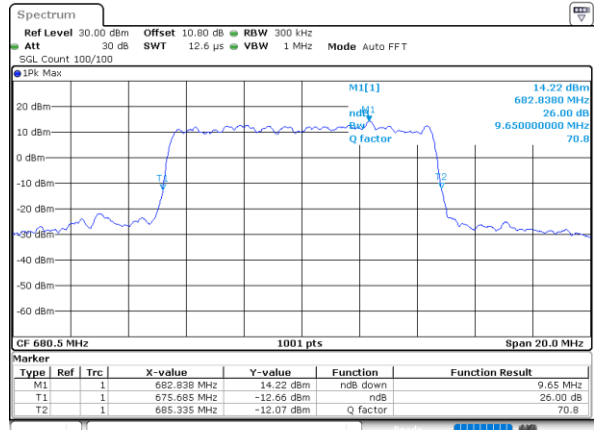

Middle Channel / 10MHz / 64QAM

Date: 1.AUG.2020 22:25:58