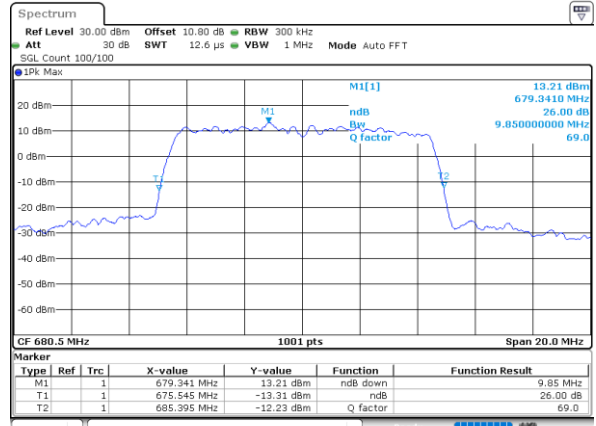

Middle Channel / 20MHz / 64QAM

Date: 1.AUG.2020 23:04:16

Highest Channel / 15MHz / 64QAM

Date: 1.AUG.2020 22:46:13

Highest Channel / 20MHz / 64QAM

Date: 1.AUG.2020 23:05:24

LTE Band 71

Lowest Channel / 5MHz / 256QAM

Date: 9.AUG.2020 15:19:33

Lowest Channel / 10MHz / 256QAM

Date: 9.AUG.2020 15:27:02

Middle Channel / 5MHz / 256QAM

Date: 9.AUG.2020 15:17:36

Middle Channel / 10MHz / 256QAM

Date: 9.AUG.2020 15:25:50

Highest Channel / 5MHz / 256QAM

Date: 9.AUG.2020 15:22:11

Highest Channel / 10MHz / 256QAM

Date: 9.AUG.2020 15:29:06

LTE Band 71

Lowest Channel / 15MHz / 256QAM

Date: 9.AUG.2020 15:32:43

Lowest Channel / 20MHz / 256QAM

Date: 9.AUG.2020 15:39:41