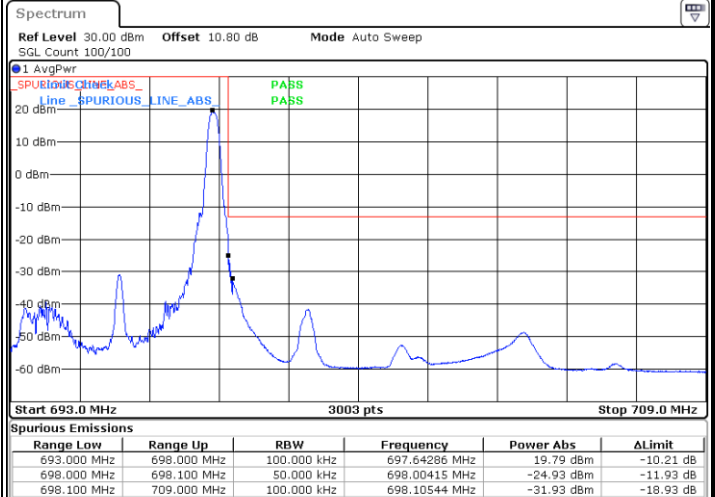

Middle Channel / 15MHz / 256QAM

Date: 9.AUG.2020 15:31:32

Middle Channel / 20MHz / 256QAM

Date: 9.AUG.2020 15:37:53

Highest Channel / 15MHz / 256QAM

Date: 9.AUG.2020 15:34:56

Highest Channel / 20MHz / 256QAM

Date: 9.AUG.2020 15:42:15

Conducted Band Edge

LTE Band 71 / 5MHz / QPSK

Lowest Band Edge / 1 RB

Date: 1.AUG.2020 21:52:42

Highest Band Edge / 1 RB

Date: 1.AUG.2020 22:00:10

Lowest Band Edge / Full RB

Date: 1.AUG.2020 21:54:12

Highest Band Edge / Full RB

Date: 1.AUG.2020 22:01:40

LTE Band 71 / 5MHz / 16QAM

Lowest Band Edge / 1 RB

Date: 1.AUG.2020 21:53:27

Highest Band Edge / 1 RB

Date: 1.AUG.2020 22:00:55

Lowest Band Edge / Full RB

Date: 1.AUG.2020 21:54:56

Highest Band Edge / Full RB

Date: 1.AUG.2020 22:02:24

LTE Band 71 / 5MHz / 64QAM

Lowest Band Edge / 1RB

Date: 1.AUG.2020 22:05:02

Highest Band Edge / 1 RB