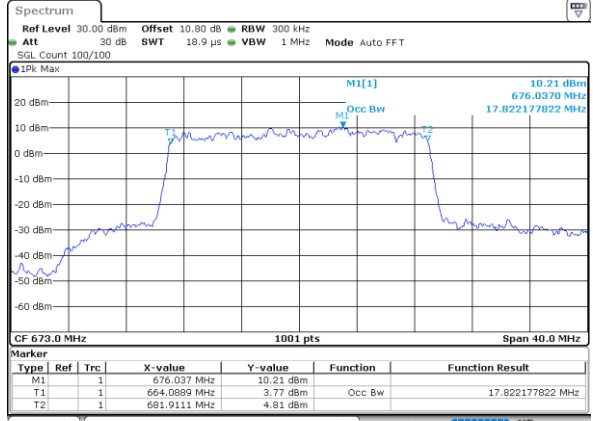

Date: 9.AUG.2020 15:22:04

Highest Channel / 10MHz / 256QAM

Date: 9.AUG.2020 15:28:58

LTE Band 71

Lowest Channel / 15MHz / 256QAM

Date: 9.AUG.2020 15:32:16

Lowest Channel / 20MHz / 256QAM

Date: 9.AUG.2020 15:39:34

Middle Channel / 15MHz / 256QAM

Date: 9.AUG.2020 15:31:32

Middle Channel / 20MHz / 256QAM

Date: 9.AUG.2020 15:37:53

Highest Channel / 15MHz / 256QAM

Date: 9.AUG.2020 15:34:56

Highest Channel / 20MHz / 256QAM

Date: 9.AUG.2020 15:42:15

Conducted Band Edge

LTE Band 71 / 5MHz / QPSK

Lowest Band Edge / 1 RB

Date: 1.AUG.2020 21:52:42

Highest Band Edge / 1 RB

Date: 1.AUG.2020 22:00:10

Lowest Band Edge / Full RB