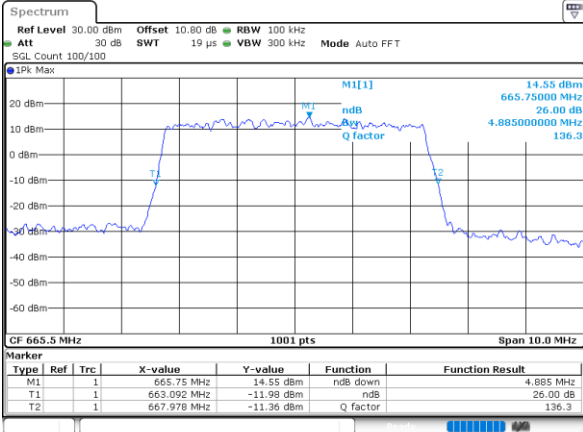

LTE Band 71

Lowest Channel / 5MHz / QPSK

Date: 1.AUG.2020 21:51:45