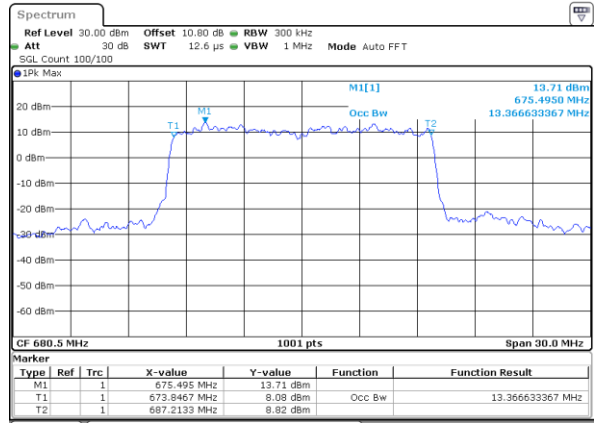

Highest Channel / 10MHz / 16QAM

Date: 1.AUG.2020 22:18:06

LTE Band 71

Lowest Channel / 15MHz / QPSK

Date: 1.AUG.2020 22:29:32

Lowest Channel / 15MHz / 16QAM

Date: 1.AUG.2020 22:29:44

Middle Channel / 15MHz / QPSK

Date: 1.AUG.2020 22:34:48

Middle Channel / 15MHz / 16QAM

Date: 1.AUG.2020 22:34:59

Highest Channel / 15MHz / QPSK

Date: 1.AUG.2020 22:37:01

Highest Channel / 15MHz / 16QAM

Date: 1.AUG.2020 22:37:13

LTE Band 71