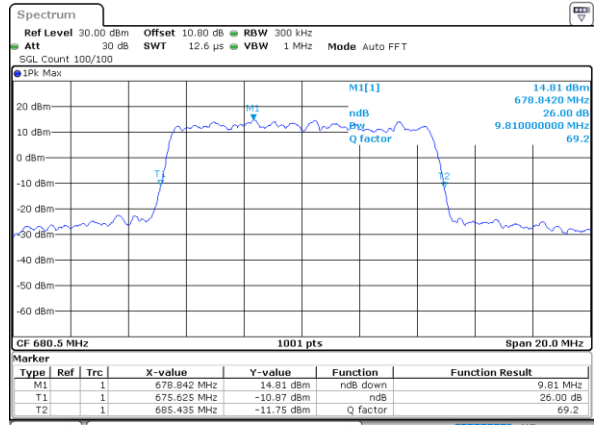

Date: 1.AUG.2020 21:57:10

Highest Channel / 5MHz / QPSK

Date: 1.AUG.2020 21:59:13

Highest Channel / 5MHz / 16QAM

Date: 1.AUG.2020 21:59:25

LTE Band 71

Lowest Channel / 10MHz / QPSK

Date: 1.AUG.2020 22:11:00

Lowest Channel / 10MHz / 16QAM

Date: 1.AUG.2020 22:11:01

Middle Channel / 10MHz / QPSK

Date: 1.AUG.2020 22:16:03

Middle Channel / 10MHz / 16QAM

Date: 1.AUG.2020 22:16:15

Highest Channel / 10MHz / QPSK

Date: 1.AUG.2020 22:18:18

Highest Channel / 10MHz / 16QAM

Date: 1.AUG.2020 22:18:29

LTE Band 71

Lowest Channel / 15MHz / QPSK

Date: 1.AUG.2020 22:29:56

Lowest Channel / 15MHz / 16QAM

Date: 1.AUG.2020 22:30:07

Middle Channel / 15MHz / QPSK