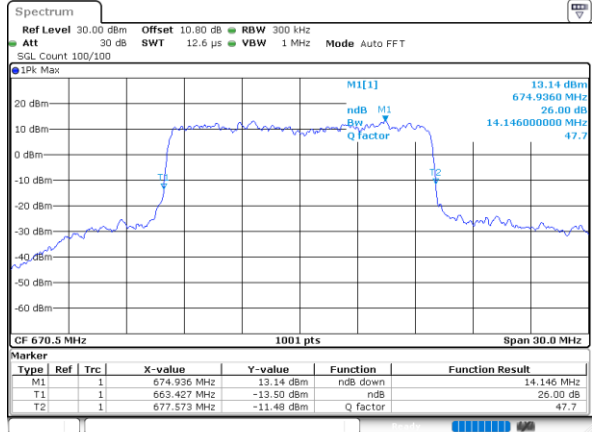

Highest Channel / 10MHz / 16QAM

Date: 1.AUG.2020 22:18:29

LTE Band 71

Lowest Channel / 15MHz / QPSK

Date: 1.AUG.2020 22:29:56

Lowest Channel / 15MHz / 16QAM

Date: 1.AUG.2020 22:30:07

Middle Channel / 15MHz / QPSK