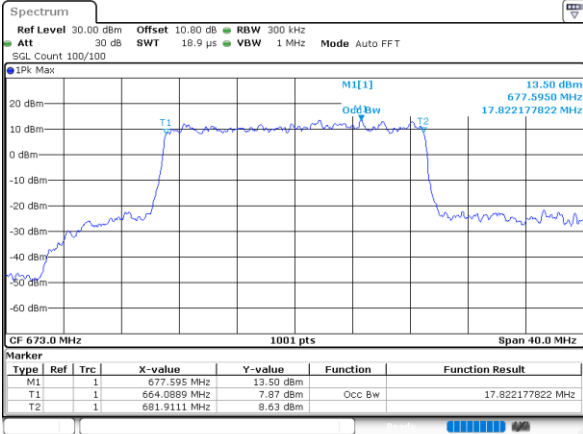

LTE Band 71

Lowest Channel / 20MHz / QPSK

Date: 1.AUG.2020 22:48:40