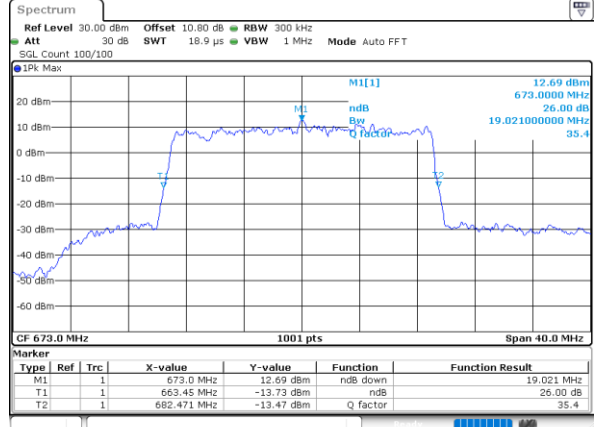

Date: 1.AUG.2020 22:27:05

LTE Band 71

Lowest Channel / 15MHz / 64QAM

Date: 1.AUG.2020 22:42:29

Lowest Channel / 20MHz / 64QAM

Date: 1.AUG.2020 23:01:38

Middle Channel / 15MHz / 64QAM

Date: 1.AUG.2020 22:45:06

Middle Channel / 20MHz / 64QAM

Date: 1.AUG.2020 23:04:16

Highest Channel / 15MHz / 64QAM

Date: 1.AUG.2020 22:46:13

Highest Channel / 20MHz / 64QAM

Date: 1.AUG.2020 23:05:24

LTE Band 71

Lowest Channel / 5MHz / 256QAM