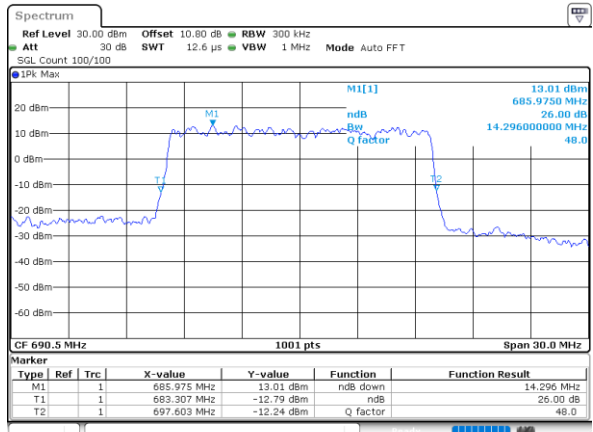

Date: 1.AUG.2020 22:35:10

Middle Channel / 15MHz / 16QAM

Date: 1.AUG.2020 22:35:22

Highest Channel / 15MHz / QPSK

Date: 1.AUG.2020 22:37:25

Highest Channel / 15MHz / 16QAM

Date: 1.AUG.2020 22:37:37

LTE Band 71