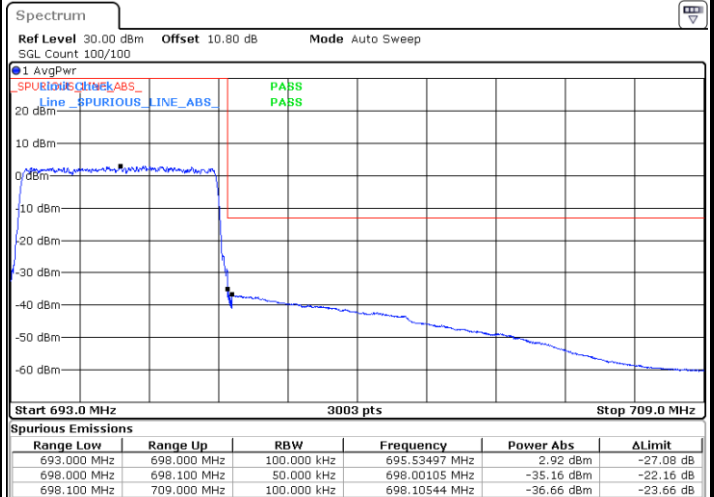

Lowest Band Edge / Full RB

Date: 1.AUG.2020 21:54:56

Highest Band Edge / Full RB

Date: 1.AUG.2020 22:02:24

LTE Band 71 / 5MHz / 64QAM

Lowest Band Edge / 1RB

Date: 1.AUG.2020 22:05:02

Highest Band Edge / 1 RB

Date: 1.AUG.2020 22:08:45

Lowest Band Edge / Full RB

Date: 1.AUG.2020 22:05:46

Highest Band Edge / Full RB

Date: 1.AUG.2020 22:09:30

LTE Band 71 / 5MHz / 256QAM

Lowest Band Edge / 1RB

Date: 9.AUG.2020 15:20:46

Highest Band Edge / 1 RB

Date: 9.AUG.2020 15:23:30

Lowest Band Edge / Full RB

Date: 9.AUG.2020 15:20:03

Highest Band Edge / Full RB

Date: 9.AUG.2020 15:22:48

LTE Band 71 / 10MHz / QPSK

Lowest Band Edge / 1 RB

Date: 1.AUG.2020 22:11:47

Highest Band Edge / 1 RB

Date: 1.AUG.2020 22:19:15

Lowest Band Edge / Full RB

Date: 1.AUG.2020 22:13:16

Highest Band Edge / Full RB

Date: 1.AUG.2020 22:20:45

LTE Band 71 / 10MHz / 16QAM