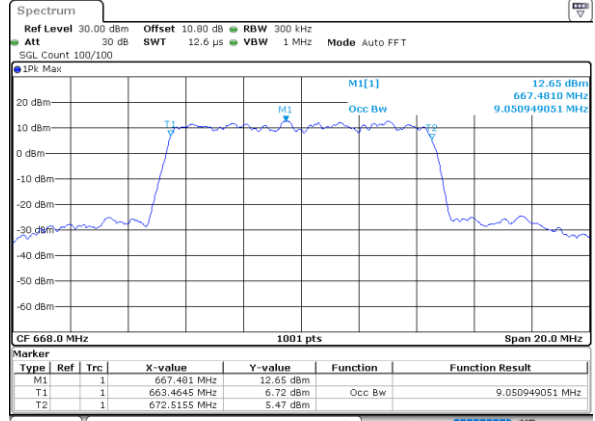

Lowest Channel / 10MHz / 256QAM

Date: 9.AUG.2020 15:26:55