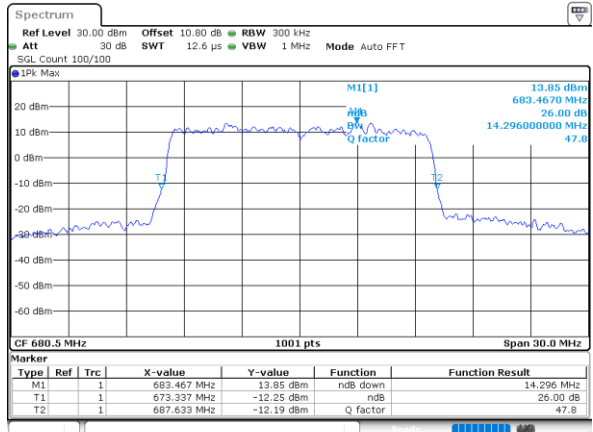

Middle Channel / 15MHz / 16QAM

Date: 1.AUG.2020 22:35:22