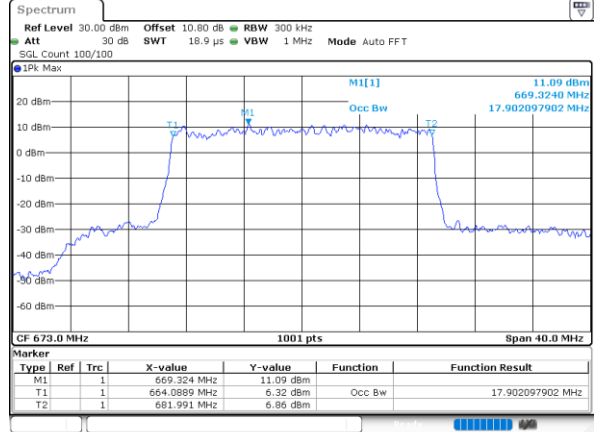

Date: 1.AUG.2020 22:26:154

LTE Band 71

Lowest Channel / 15MHz / 64QAM

Date: 1.AUG.2020 22:42:17

Lowest Channel / 20MHz / 64QAM

Date: 1.AUG.2020 23:01:26

Middle Channel / 15MHz / 64QAM

Date: 1.AUG.2020 22:44:55

Middle Channel / 20MHz / 64QAM

Date: 1.AUG.2020 23:04:04

Highest Channel / 15MHz / 64QAM

Date: 1.AUG.2020 22:46:01

Highest Channel / 20MHz / 64QAM

Date: 1.AUG.2020 23:05:12

LTE Band 71

Lowest Channel / 5MHz / 256QAM