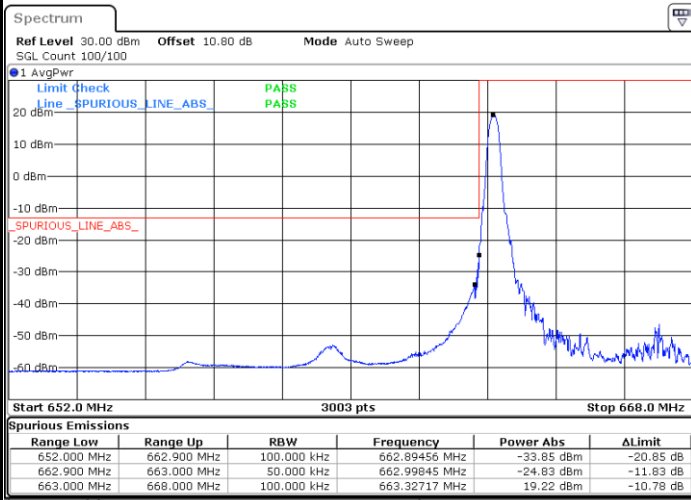

Date: 9.AUG.2020 15:42:15

Conducted Band Edge

LTE Band 71 / 5MHz / QPSK

Lowest Band Edge / 1 RB

Date: 1.AUG.2020 21:52:42

Highest Band Edge / 1 RB

Date: 1.AUG.2020 22:00:10

Lowest Band Edge / Full RB

Date: 1.AUG.2020 21:54:12

Highest Band Edge / Full RB

Date: 1.AUG.2020 22:01:40

LTE Band 71 / 5MHz / 16QAM

Lowest Band Edge / 1 RB

Date: 1.AUG.2020 21:53:27

Highest Band Edge / 1 RB

Date: 1.AUG.2020 22:00:55

Lowest Band Edge / Full RB

Date: 1.AUG.2020 21:54:56

Highest Band Edge / Full RB

Date: 1.AUG.2020 22:02:24

LTE Band 71 / 5MHz / 64QAM

Lowest Band Edge / 1RB

Date: 1.AUG.2020 22:05:02

Highest Band Edge / 1 RB