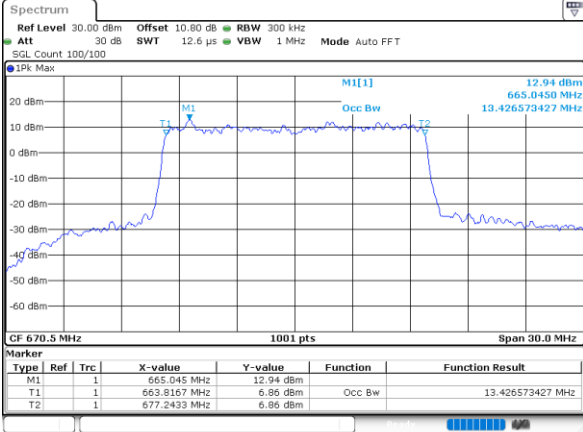

Highest Channel / 20MHz / QPSK

Date: 1.AUG.2020 22:56:10

Highest Channel / 20MHz / 16QAM

Date: 1.AUG.2020 22:56:22

LTE Band 71

Lowest Channel / 5MHz / 64QAM

Date: 1.AUG.2020 22:10:105

Lowest Channel / 10MHz / 64QAM

Date: 1.AUG.2020 22:23:110

Middle Channel / 5MHz / 64QAM

Date: 1.AUG.2020 22:10:142

Middle Channel / 10MHz / 64QAM

Date: 1.AUG.2020 22:25:147

Highest Channel / 5MHz / 64QAM

Date: 1.AUG.2020 22:10:148

Highest Channel / 10MHz / 64QAM

Date: 1.AUG.2020 22:26:154

LTE Band 71

Lowest Channel / 15MHz / 64QAM

Date: 1.AUG.2020 22:42:17

Lowest Channel / 20MHz / 64QAM

Date: 1.AUG.2020 23:01:26

Middle Channel / 15MHz / 64QAM

Date: 1.AUG.2020 22:44:55