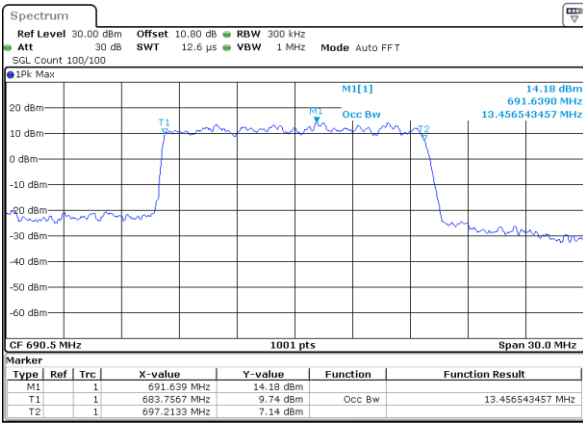

Highest Channel / 10MHz / 16QAM

Date: 1.AUG.2020 22:18:06

LTE Band 71

Lowest Channel / 15MHz / QPSK

Date: 1.AUG.2020 22:29:32

Lowest Channel / 15MHz / 16QAM

Date: 1.AUG.2020 22:29:44

Middle Channel / 15MHz / QPSK

Date: 1.AUG.2020 22:34:48

Middle Channel / 15MHz / 16QAM

Date: 1.AUG.2020 22:34:59

Highest Channel / 15MHz / QPSK

Date: 1.AUG.2020 22:37:01

Highest Channel / 15MHz / 16QAM

Date: 1.AUG.2020 22:37:13

LTE Band 71