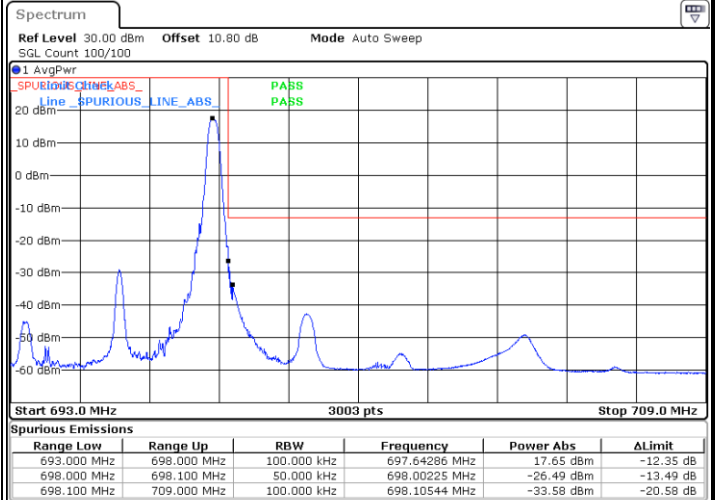

Date: 1.AUG.2020 21:54:12

Highest Band Edge / Full RB

Date: 1.AUG.2020 22:01:40

LTE Band 71 / 5MHz / 16QAM

Lowest Band Edge / 1 RB

Date: 1.AUG.2020 21:53:27

Highest Band Edge / 1 RB

Date: 1.AUG.2020 22:00:55

Lowest Band Edge / Full RB

Date: 1.AUG.2020 21:54:56

Highest Band Edge / Full RB

Date: 1.AUG.2020 22:02:24

LTE Band 71 / 5MHz / 64QAM

Lowest Band Edge / 1RB

Date: 1.AUG.2020 22:05:02

Highest Band Edge / 1 RB

Date: 1.AUG.2020 22:08:45

Lowest Band Edge / Full RB

Date: 1.AUG.2020 22:05:46

Highest Band Edge / Full RB

Date: 1.AUG.2020 22:09:30

LTE Band 71 / 5MHz / 256QAM

Lowest Band Edge / 1RB

Date: 9.AUG.2020 15:20:46

Highest Band Edge / 1 RB

Date: 9.AUG.2020 15:23:30

Lowest Band Edge / Full RB

Date: 9.AUG.2020 15:20:03

Highest Band Edge / Full RB

Date: 9.AUG.2020 15:22:48

LTE Band 71 / 10MHz / QPSK

Lowest Band Edge / 1 RB