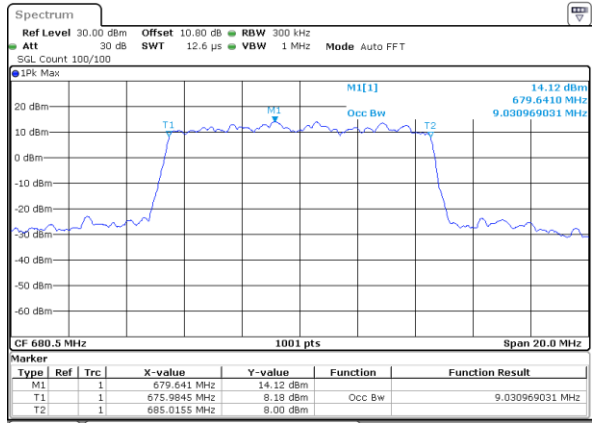

Highest Channel / 20MHz / QPSK

Date: 1.AUG.2020 22:56:10

Highest Channel / 20MHz / 16QAM

Date: 1.AUG.2020 22:56:22

LTE Band 71

Lowest Channel / 5MHz / 64QAM

Date: 1.AUG.2020 22:10:105

Lowest Channel / 10MHz / 64QAM

Date: 1.AUG.2020 22:23:110

Middle Channel / 5MHz / 64QAM

Date: 1.AUG.2020 22:10:142

Middle Channel / 10MHz / 64QAM

Date: 1.AUG.2020 22:25:147

Highest Channel / 5MHz / 64QAM

Date: 1.AUG.2020 22:10:148

Highest Channel / 10MHz / 64QAM