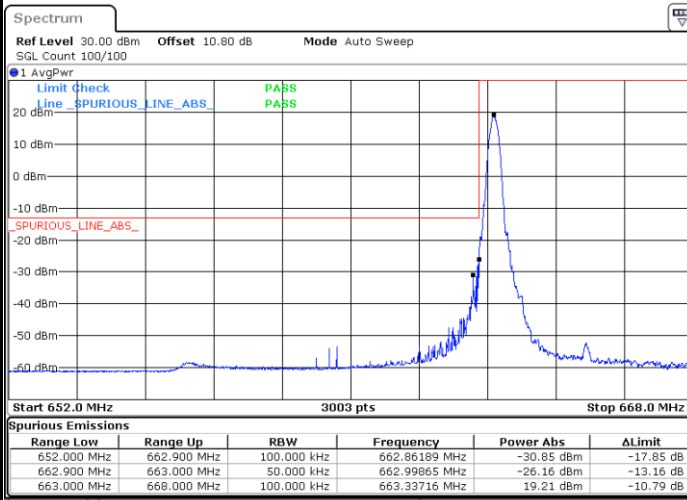

Date: 1.AUG.2020 21:54:12

Highest Band Edge / Full RB

Date: 1.AUG.2020 22:01:40

LTE Band 71 / 5MHz / 16QAM

Lowest Band Edge / 1 RB

Date: 1.AUG.2020 21:53:27

Highest Band Edge / 1 RB

Date: 1.AUG.2020 22:00:55

Lowest Band Edge / Full RB

Date: 1.AUG.2020 21:54:56

Highest Band Edge / Full RB

Date: 1.AUG.2020 22:02:24

LTE Band 71 / 5MHz / 64QAM

Lowest Band Edge / 1RB

Date: 1.AUG.2020 22:05:02

Highest Band Edge / 1 RB

Date: 1.AUG.2020 22:08:45

Lowest Band Edge / Full RB

Date: 1.AUG.2020 22:05:46

Highest Band Edge / Full RB

Date: 1.AUG.2020 22:09:30

LTE Band 71 / 5MHz / 256QAM

Lowest Band Edge / 1RB

Date: 9.AUG.2020 15:20:46

Highest Band Edge / 1 RB

Date: 9.AUG.2020 15:23:30

Lowest Band Edge / Full RB

Date: 9.AUG.2020 15:20:03

Highest Band Edge / Full RB

Date: 9.AUG.2020 15:22:48

LTE Band 71 / 10MHz / QPSK

Lowest Band Edge / 1 RB