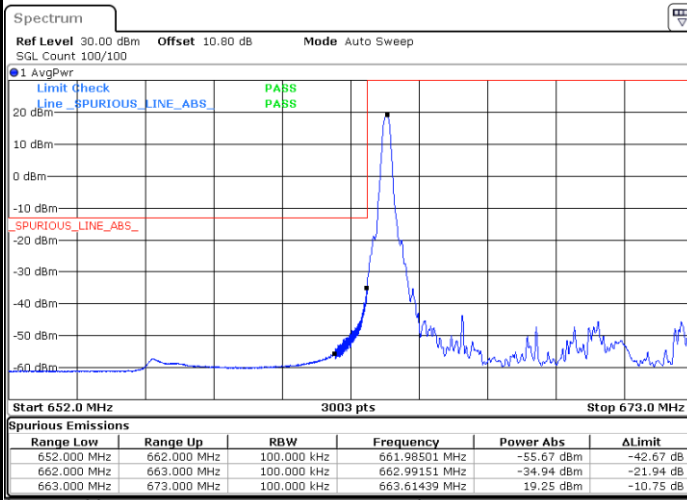

Highest Band Edge / 1 RB

Date: 9.AUG.2020 15:23:30

Lowest Band Edge / Full RB

Date: 9.AUG.2020 15:20:03

Highest Band Edge / Full RB

Date: 9.AUG.2020 15:22:48

LTE Band 71 / 10MHz / QPSK

Lowest Band Edge / 1 RB

Date: 1.AUG.2020 22:11:47

Highest Band Edge / 1 RB

Date: 1.AUG.2020 22:19:15

Lowest Band Edge / Full RB

Date: 1.AUG.2020 22:13:16

Highest Band Edge / Full RB

Date: 1.AUG.2020 22:20:45

LTE Band 71 / 10MHz / 16QAM

Lowest Band Edge / 1 RB

Highest Band Edge / 1 RB

Lowest Band Edge / Full RB

Highest Band Edge / Full RB