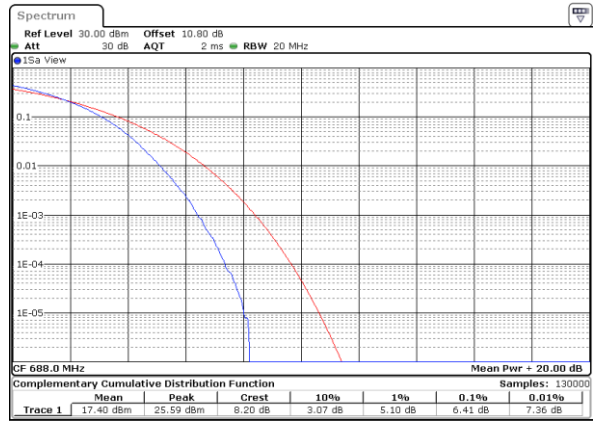

LTE Band 71 / 20MHz / 256QAM

Lowest Channel / 1RB

Date: 9.AUG.2020 15:40:46

Lowest Channel / Full RB

Date: 9.AUG.2020 15:39:48

Middle Channel / 1RB

Date: 9.AUG.2020 15:38:48

Middle Channel / Full RB

Date: 9.AUG.2020 15:39:00

Highest Channel / 1RB

Date: 9.AUG.2020 15:43:15

Highest Channel / Full RB

Date: 9.AUG.2020 15:42:30

26dB Bandwidth

Mode	LTE Band 71 : 26dB BW(MHz)											
BW	1.4MHz		3MHz		5MHz		10MHz		15MHz		20MHz	
Mod.	QPSK	16QAM	QPSK	16QAM	QPSK	16QAM	QPSK	16QAM	QPSK	16QAM	QPSK	16QAM
Lowest CH	-	-	-	-	4.89	4.88	9.67	9.81	14.48	14.15	18.82	19.10
Middle CH	-	-	-	-	4.85	4.88	9.73	9.81	14.60	14.30	18.66	18.74
Highest CH	-	-	-	-	4.92	4.87	9.77	9.85	14.51	14.30	19.26	19.22
Mode	LTE Band 71 : 26dB BW(MHz)											
BW	1.4MHz		3MHz		5MHz		10MHz		15MHz		20MHz	
Mod.	64QAM	256QAM	64QAM	256QAM	64QAM	256QAM	64QAM	256QAM	64QAM	256QAM	64QAM	256QAM
Lowest CH	-	-	-	-	4.87	4.93	9.81	9.75	14.48	14.48	19.02	18.70
Middle CH	-	-	-	-	4.77	4.94	9.65	9.85	14.54	14.27	19.18	18.86
Highest CH	-	-	-	-	4.89	4.89	9.95	9.75	14.42	14.24	18.90	19.10