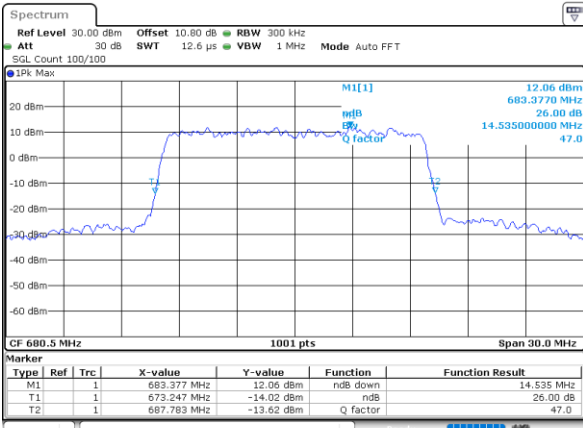

Date: 1.AUG.2020 22:27:05

LTE Band 71

Lowest Channel / 15MHz / 64QAM

Date: 1.AUG.2020 22:42:29

Lowest Channel / 20MHz / 64QAM

Date: 1.AUG.2020 23:01:38

Middle Channel / 15MHz / 64QAM

Date: 1.AUG.2020 22:45:06

Middle Channel / 20MHz / 64QAM

Date: 1.AUG.2020 23:04:16

Highest Channel / 15MHz / 64QAM

Date: 1.AUG.2020 22:46:13

Highest Channel / 20MHz / 64QAM

Date: 1.AUG.2020 23:05:24

LTE Band 71

Lowest Channel / 5MHz / 256QAM