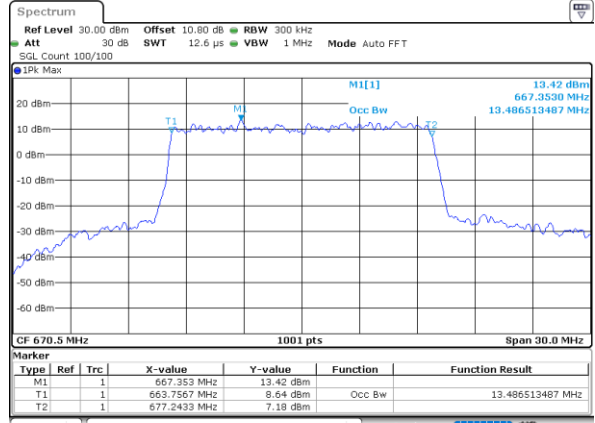

Highest Channel / 10MHz / 16QAM

Date: 1.AUG.2020 22:18:06

LTE Band 71

Lowest Channel / 15MHz / QPSK

Date: 1.AUG.2020 22:29:32

Lowest Channel / 15MHz / 16QAM

Date: 1.AUG.2020 22:29:44

Middle Channel / 15MHz / QPSK

Date: 1.AUG.2020 22:34:48

Middle Channel / 15MHz / 16QAM

Date: 1.AUG.2020 22:34:59

Highest Channel / 15MHz / QPSK

Date: 1.AUG.2020 22:37:01

Highest Channel / 15MHz / 16QAM

Date: 1.AUG.2020 22:37:13

LTE Band 71