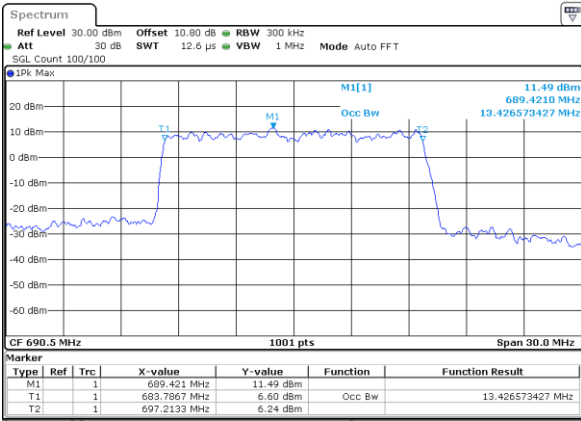

Date: 9.AUG.2020 15:22:04

Highest Channel / 10MHz / 256QAM

Date: 9.AUG.2020 15:28:58

LTE Band 71

Lowest Channel / 15MHz / 256QAM

Date: 9.AUG.2020 15:32:16

Lowest Channel / 20MHz / 256QAM

Date: 9.AUG.2020 15:39:34

Middle Channel / 15MHz / 256QAM

Date: 9.AUG.2020 15:31:32

Middle Channel / 20MHz / 256QAM

Date: 9.AUG.2020 15:37:53

Highest Channel / 15MHz / 256QAM

Date: 9.AUG.2020 15:34:56

Highest Channel / 20MHz / 256QAM

Date: 9.AUG.2020 15:42:15

Conducted Band Edge

LTE Band 71 / 5MHz / QPSK

Lowest Band Edge / 1 RB

Date: 1.AUG.2020 21:52:42

Highest Band Edge / 1 RB

Date: 1.AUG.2020 22:00:10

Lowest Band Edge / Full RB

Date: 1.AUG.2020 21:54:12

Highest Band Edge / Full RB

Date: 1.AUG.2020 22:01:40

LTE Band 71 / 5MHz / 16QAM

Lowest Band Edge / 1 RB

Date: 1.AUG.2020 21:53:27

Highest Band Edge / 1 RB

Date: 1.AUG.2020 22:00:55