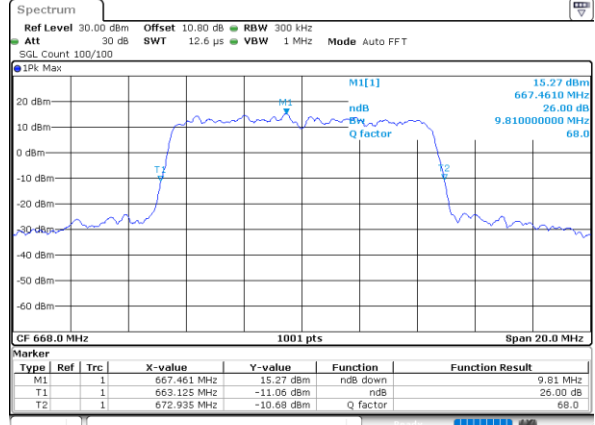

Lowest Channel / 10MHz / 16QAM

Date: 1.AUG.2020 22:11:01