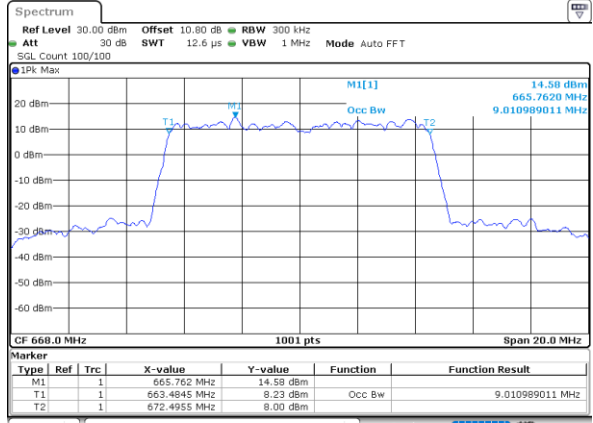

Highest Channel / 20MHz / QPSK

Date: 1.AUG.2020 22:56:10

Highest Channel / 20MHz / 16QAM

Date: 1.AUG.2020 22:56:22

LTE Band 71

Lowest Channel / 5MHz / 64QAM

Date: 1.AUG.2020 22:10:105

Lowest Channel / 10MHz / 64QAM