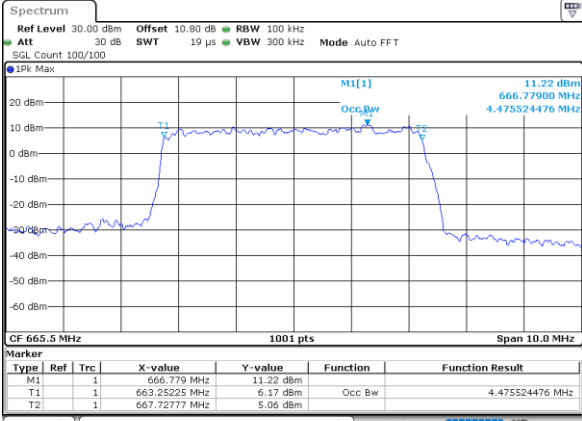

Date: 1.AUG.2020 22:26:154

LTE Band 71

Lowest Channel / 15MHz / 64QAM

Date: 1.AUG.2020 22:42:17

Lowest Channel / 20MHz / 64QAM

Date: 1.AUG.2020 23:01:26

Middle Channel / 15MHz / 64QAM

Date: 1.AUG.2020 22:44:55

Middle Channel / 20MHz / 64QAM

Date: 1.AUG.2020 23:04:04

Highest Channel / 15MHz / 64QAM

Date: 1.AUG.2020 22:46:01

Highest Channel / 20MHz / 64QAM

Date: 1.AUG.2020 23:05:12

LTE Band 71

Lowest Channel / 5MHz / 256QAM