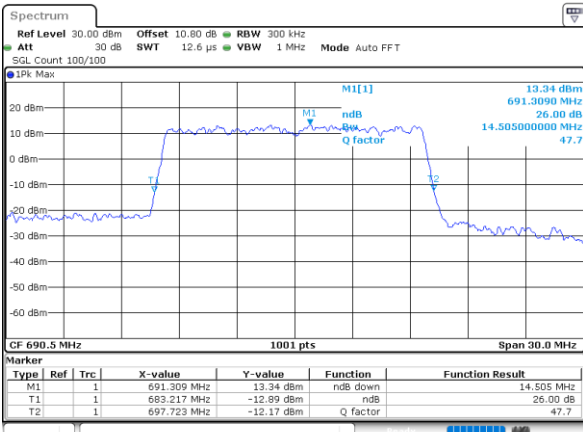

Highest Channel / 10MHz / 16QAM

Date: 1.AUG.2020 22:18:29

LTE Band 71

Lowest Channel / 15MHz / QPSK

Date: 1.AUG.2020 22:29:56

Lowest Channel / 15MHz / 16QAM

Date: 1.AUG.2020 22:30:07

Middle Channel / 15MHz / QPSK

Date: 1.AUG.2020 22:35:10

Middle Channel / 15MHz / 16QAM

Date: 1.AUG.2020 22:35:22

Highest Channel / 15MHz / QPSK

Date: 1.AUG.2020 22:37:25

Highest Channel / 15MHz / 16QAM

Date: 1.AUG.2020 22:37:37

LTE Band 71