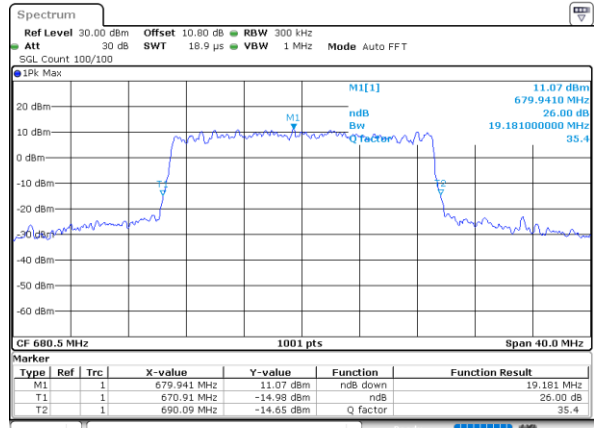

Date: 1.AUG.2020 22:27:05

LTE Band 71

Lowest Channel / 15MHz / 64QAM

Date: 1.AUG.2020 22:42:29

Lowest Channel / 20MHz / 64QAM

Date: 1.AUG.2020 23:01:38

Middle Channel / 15MHz / 64QAM

Date: 1.AUG.2020 22:45:06

Middle Channel / 20MHz / 64QAM

Date: 1.AUG.2020 23:04:16

Highest Channel / 15MHz / 64QAM

Date: 1.AUG.2020 22:46:13

Highest Channel / 20MHz / 64QAM

Date: 1.AUG.2020 23:05:24

LTE Band 71

Lowest Channel / 5MHz / 256QAM