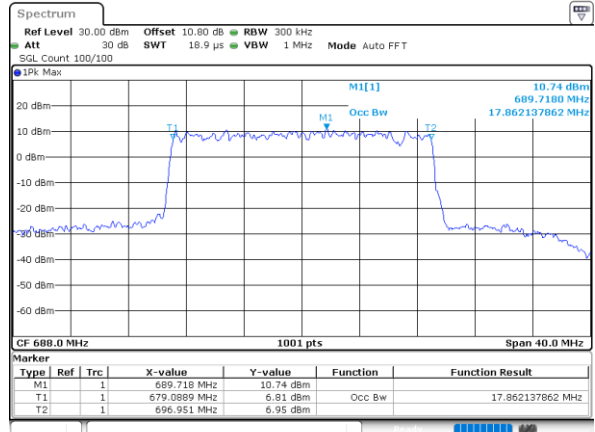

Middle Channel / 20MHz / 64QAM

Date: 1.AUG.2020 23:04:04

Highest Channel / 15MHz / 64QAM

Date: 1.AUG.2020 22:46:01

Highest Channel / 20MHz / 64QAM

Date: 1.AUG.2020 23:05:12

LTE Band 71

Lowest Channel / 5MHz / 256QAM