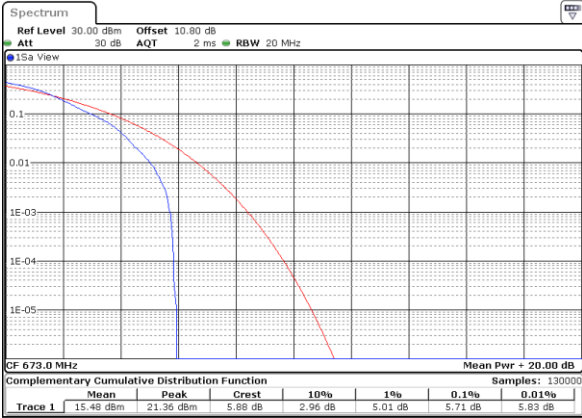

LTE Band 71 / 20MHz / 256QAM

Lowest Channel / 1RB

Date: 9.AUG.2020 15:40:46

Lowest Channel / Full RB

Date: 9.AUG.2020 15:39:48

Middle Channel / 1RB

Date: 9.AUG.2020 15:38:48

Middle Channel / Full RB

Date: 9.AUG.2020 15:39:00

Highest Channel / 1RB

Date: 9.AUG.2020 15:43:15

Highest Channel / Full RB

Date: 9.AUG.2020 15:42:30

26dB Bandwidth

Mode	LTE Band 71 : 26dB BW(MHz)											
BW	1.4MHz		3MHz		5MHz		10MHz		15MHz		20MHz	
Mod.	QPSK	16QAM	QPSK	16QAM	QPSK	16QAM	QPSK	16QAM	QPSK	16QAM	QPSK	16QAM
Lowest CH	-	-	-	-	4.89	4.88	9.67	9.81	14.48	14.15	18.82	19.10
Middle CH	-	-	-	-	4.85	4.88	9.73	9.81	14.60	14.30	18.66	18.74
Highest CH	-	-	-	-	4.92	4.87	9.77	9.85	14.51	14.30	19.26	19.22
Mode	LTE Band 71 : 26dB BW(MHz)											
BW	1.4MHz		3MHz		5MHz		10MHz		15MHz		20MHz	
Mod.	64QAM	256QAM	64QAM	256QAM	64QAM	256QAM	64QAM	256QAM	64QAM	256QAM	64QAM	256QAM
Lowest CH	-	-	-	-	4.87	4.93	9.81	9.75	14.48	14.48	19.02	18.70
Middle CH	-	-	-	-	4.77	4.94	9.65	9.85	14.54	14.27	19.18	18.86
Highest CH	-	-	-	-	4.89	4.89	9.95	9.75	14.42	14.24	18.90	19.10