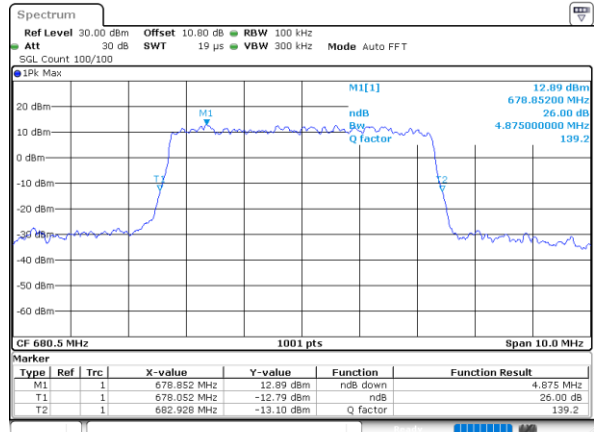

Date: 9.AUG.2020 15:39:00

Highest Channel / 1RB

Date: 9.AUG.2020 15:43:15

Highest Channel / Full RB

Date: 9.AUG.2020 15:42:30

26dB Bandwidth

Mode	LTE Band 71 : 26dB BW(MHz)											
BW	1.4MHz		3MHz		5MHz		10MHz		15MHz		20MHz	
Mod.	QPSK	16QAM	QPSK	16QAM	QPSK	16QAM	QPSK	16QAM	QPSK	16QAM	QPSK	16QAM
Lowest CH	-	-	-	-	4.89	4.88	9.67	9.81	14.48	14.15	18.82	19.10
Middle CH	-	-	-	-	4.85	4.88	9.73	9.81	14.60	14.30	18.66	18.74
Highest CH	-	-	-	-	4.92	4.87	9.77	9.85	14.51	14.30	19.26	19.22
Mode	LTE Band 71 : 26dB BW(MHz)											
BW	1.4MHz		3MHz		5MHz		10MHz		15MHz		20MHz	
Mod.	64QAM	256QAM	64QAM	256QAM	64QAM	256QAM	64QAM	256QAM	64QAM	256QAM	64QAM	256QAM
Lowest CH	-	-	-	-	4.87	4.93	9.81	9.75	14.48	14.48	19.02	18.70
Middle CH	-	-	-	-	4.77	4.94	9.65	9.85	14.54	14.27	19.18	18.86
Highest CH	-	-	-	-	4.89	4.89	9.95	9.75	14.42	14.24	18.90	19.10

LTE Band 71

Lowest Channel / 5MHz / QPSK

Date: 1.AUG.2020 21:51:45

Lowest Channel / 5MHz / 16QAM

Date: 1.AUG.2020 21:51:56

Middle Channel / 5MHz / QPSK

Date: 1.AUG.2020 21:56:59

Middle Channel / 5MHz / 16QAM