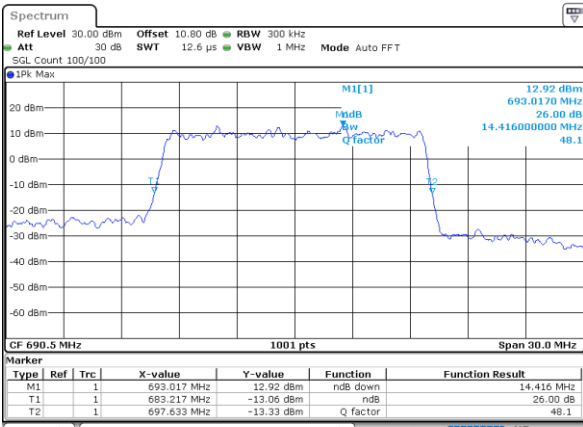

Date: 1.AUG.2020 22:27:05

LTE Band 71

Lowest Channel / 15MHz / 64QAM

Date: 1.AUG.2020 22:42:29

Lowest Channel / 20MHz / 64QAM

Date: 1.AUG.2020 23:01:38

Middle Channel / 15MHz / 64QAM

Date: 1.AUG.2020 22:45:06

Middle Channel / 20MHz / 64QAM

Date: 1.AUG.2020 23:04:16

Highest Channel / 15MHz / 64QAM

Date: 1.AUG.2020 22:46:13

Highest Channel / 20MHz / 64QAM

Date: 1.AUG.2020 23:05:24

LTE Band 71

Lowest Channel / 5MHz / 256QAM