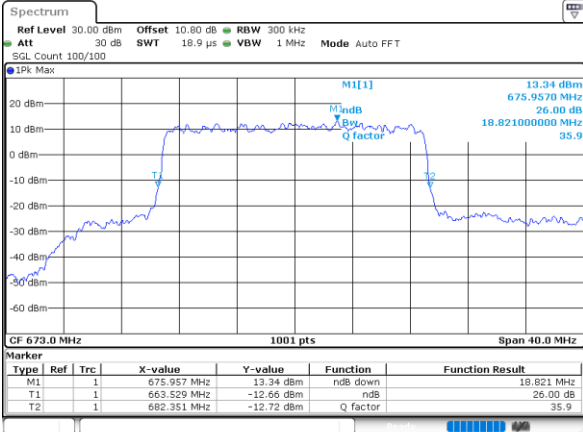

LTE Band 71

Lowest Channel / 20MHz / QPSK

Date: 1.AUG.2020 22:49:04