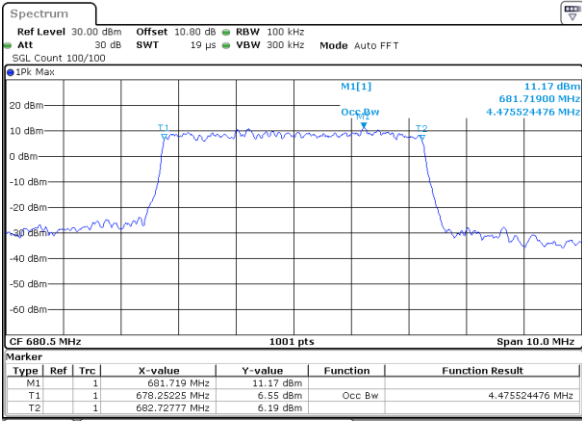

Middle Channel / 5MHz / 256QAM

Date: 9.AUG.2020 15:17:30