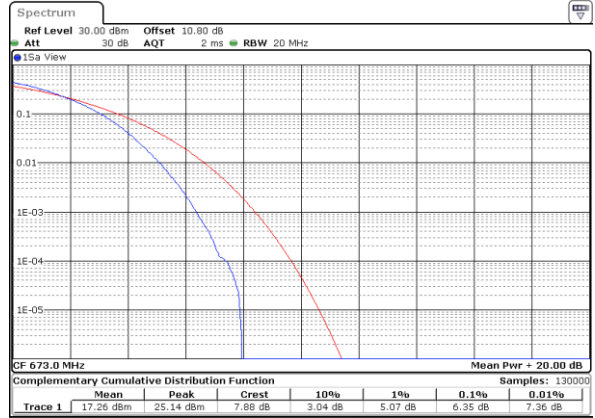

LTE Band 71 / 20MHz / 256QAM

Lowest Channel / 1RB

Date: 9.AUG.2020 15:40:46

Lowest Channel / Full RB

Date: 9.AUG.2020 15:39:48

Middle Channel / 1RB

Date: 9.AUG.2020 15:38:48

Middle Channel / Full RB

Date: 9.AUG.2020 15:39:00

Highest Channel / 1RB

Date: 9.AUG.2020 15:43:15

Highest Channel / Full RB

Date: 9.AUG.2020 15:42:30

26dB Bandwidth

Mode	LTE Band 71 : 26dB BW(MHz)											
BW	1.4MHz		3MHz		5MHz		10MHz		15MHz		20MHz	
Mod.	QPSK	16QAM	QPSK	16QAM	QPSK	16QAM	QPSK	16QAM	QPSK	16QAM	QPSK	16QAM
Lowest CH	-	-	-	-	4.89	4.88	9.67	9.81	14.48	14.15	18.82	19.10
Middle CH	-	-	-	-	4.85	4.88	9.73	9.81	14.60	14.30	18.66	18.74
Highest CH	-	-	-	-	4.92	4.87	9.77	9.85	14.51	14.30	19.26	19.22
Mode	LTE Band 71 : 26dB BW(MHz)											
BW	1.4MHz		3MHz		5MHz		10MHz		15MHz		20MHz	
Mod.	64QAM	256QAM	64QAM	256QAM	64QAM	256QAM	64QAM	256QAM	64QAM	256QAM	64QAM	256QAM
Lowest CH	-	-	-	-	4.87	4.93	9.81	9.75	14.48	14.48	19.02	18.70
Middle CH	-	-	-	-	4.77	4.94	9.65	9.85	14.54	14.27	19.18	18.86
Highest CH	-	-	-	-	4.89	4.89	9.95	9.75	14.42	14.24	18.90	19.10