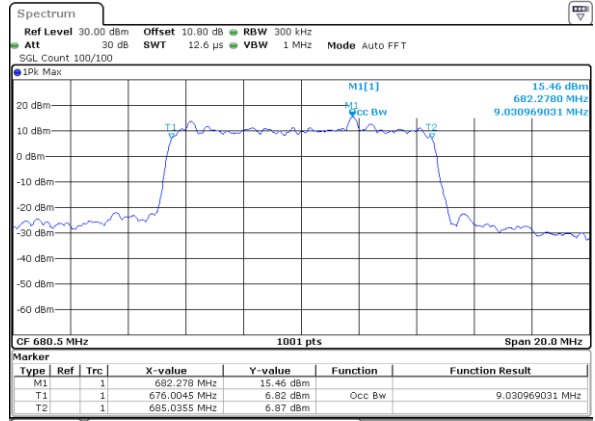

Middle Channel / 20MHz / 64QAM

Date: 1.AUG.2020 23:04:04

Highest Channel / 15MHz / 64QAM

Date: 1.AUG.2020 22:46:01

Highest Channel / 20MHz / 64QAM

Date: 1.AUG.2020 23:05:12

LTE Band 71

Lowest Channel / 5MHz / 256QAM

Date: 9.AUG.2020 15:11:23

Lowest Channel / 10MHz / 256QAM

Date: 9.AUG.2020 15:26:55

Middle Channel / 5MHz / 256QAM

Date: 9.AUG.2020 15:17:30

Middle Channel / 10MHz / 256QAM

Date: 9.AUG.2020 15:25:43

Highest Channel / 5MHz / 256QAM

Date: 9.AUG.2020 15:22:04

Highest Channel / 10MHz / 256QAM

Date: 9.AUG.2020 15:28:58

LTE Band 71

Lowest Channel / 15MHz / 256QAM

Date: 9.AUG.2020 15:32:16

Lowest Channel / 20MHz / 256QAM

Date: 9.AUG.2020 15:39:34