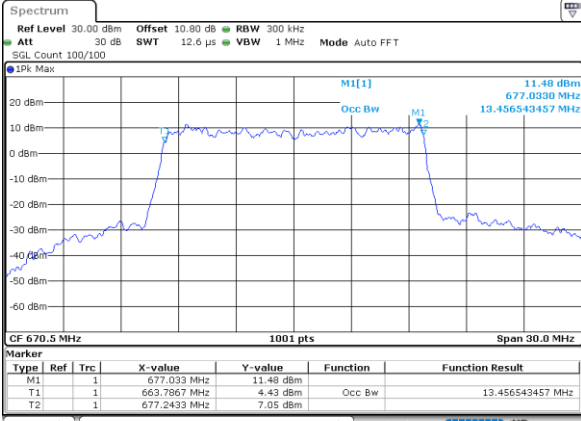

Date: 9.AUG.2020 15:11:23

Lowest Channel / 10MHz / 256QAM

Date: 9.AUG.2020 15:26:55

Middle Channel / 5MHz / 256QAM

Date: 9.AUG.2020 15:17:30

Middle Channel / 10MHz / 256QAM

Date: 9.AUG.2020 15:25:43

Highest Channel / 5MHz / 256QAM

Date: 9.AUG.2020 15:22:04

Highest Channel / 10MHz / 256QAM

Date: 9.AUG.2020 15:28:58

LTE Band 71

Lowest Channel / 15MHz / 256QAM

Date: 9.AUG.2020 15:32:16

Lowest Channel / 20MHz / 256QAM

Date: 9.AUG.2020 15:39:34

Middle Channel / 15MHz / 256QAM

Date: 9.AUG.2020 15:31:32

Middle Channel / 20MHz / 256QAM

Date: 9.AUG.2020 15:37:53

Highest Channel / 15MHz / 256QAM

Date: 9.AUG.2020 15:34:56

Highest Channel / 20MHz / 256QAM

Date: 9.AUG.2020 15:42:15

Conducted Band Edge

LTE Band 71 / 5MHz / QPSK

Lowest Band Edge / 1 RB

Date: 1.AUG.2020 21:52:42

Highest Band Edge / 1 RB

Date: 1.AUG.2020 22:00:10

Lowest Band Edge / Full RB