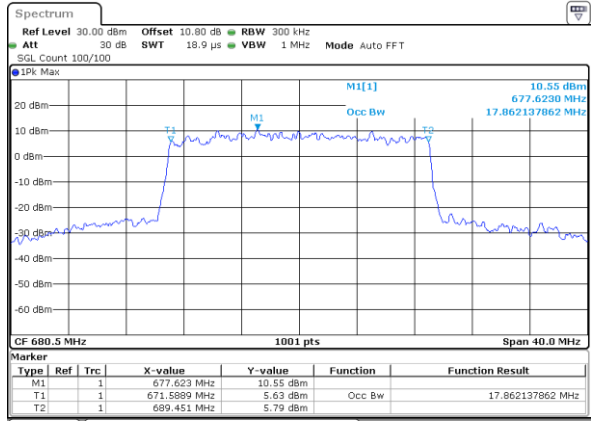

Date: 9.AUG.2020 15:11:23

Lowest Channel / 10MHz / 256QAM

Date: 9.AUG.2020 15:26:55

Middle Channel / 5MHz / 256QAM

Date: 9.AUG.2020 15:17:30

Middle Channel / 10MHz / 256QAM

Date: 9.AUG.2020 15:25:43

Highest Channel / 5MHz / 256QAM

Date: 9.AUG.2020 15:22:04

Highest Channel / 10MHz / 256QAM

Date: 9.AUG.2020 15:28:58

LTE Band 71

Lowest Channel / 15MHz / 256QAM

Date: 9.AUG.2020 15:32:16

Lowest Channel / 20MHz / 256QAM

Date: 9.AUG.2020 15:39:34

Middle Channel / 15MHz / 256QAM

Date: 9.AUG.2020 15:31:32

Middle Channel / 20MHz / 256QAM

Date: 9.AUG.2020 15:37:53

Highest Channel / 15MHz / 256QAM

Date: 9.AUG.2020 15:34:56

Highest Channel / 20MHz / 256QAM

Date: 9.AUG.2020 15:42:15

Conducted Band Edge

LTE Band 71 / 5MHz / QPSK

Lowest Band Edge / 1 RB

Date: 1.AUG.2020 21:52:42

Highest Band Edge / 1 RB

Date: 1.AUG.2020 22:00:10

Lowest Band Edge / Full RB