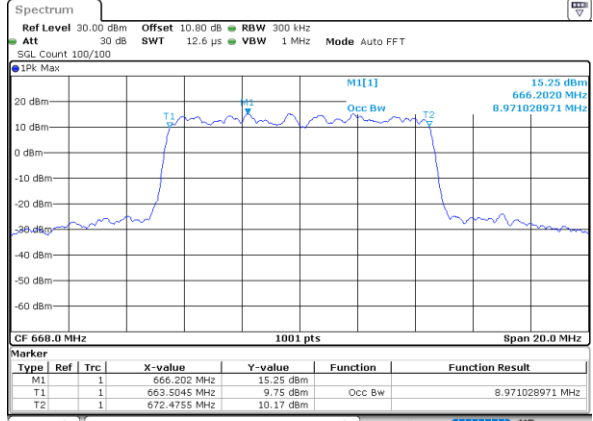

Lowest Channel / 10MHz / 16QAM

Date: 1.AUG.2020 22:10:38