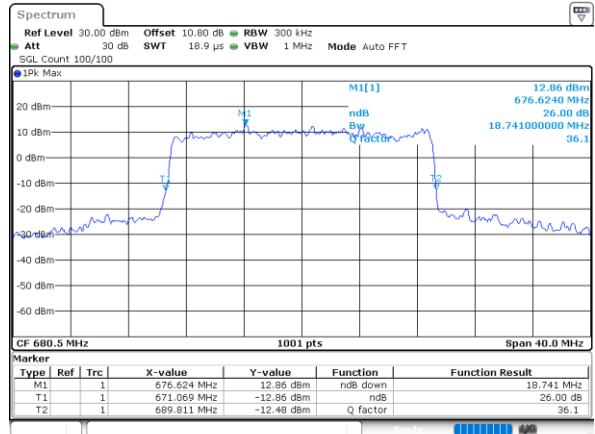

Middle Channel / 20MHz / 16QAM

Date: 1.AUG.2020 22:54:31