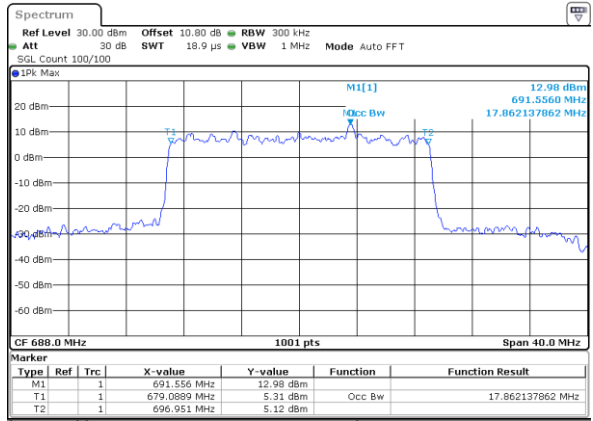

Date: 9.AUG.2020 15:22:04

Highest Channel / 10MHz / 256QAM

Date: 9.AUG.2020 15:28:58

LTE Band 71

Lowest Channel / 15MHz / 256QAM

Date: 9.AUG.2020 15:32:16

Lowest Channel / 20MHz / 256QAM

Date: 9.AUG.2020 15:39:34

Middle Channel / 15MHz / 256QAM

Date: 9.AUG.2020 15:31:32

Middle Channel / 20MHz / 256QAM

Date: 9.AUG.2020 15:37:53

Highest Channel / 15MHz / 256QAM

Date: 9.AUG.2020 15:34:56

Highest Channel / 20MHz / 256QAM

Date: 9.AUG.2020 15:42:15

Conducted Band Edge

LTE Band 71 / 5MHz / QPSK

Lowest Band Edge / 1 RB

Date: 1.AUG.2020 21:52:42

Highest Band Edge / 1 RB

Date: 1.AUG.2020 22:00:10

Lowest Band Edge / Full RB

Date: 1.AUG.2020 21:54:12

Highest Band Edge / Full RB

Date: 1.AUG.2020 22:01:40

LTE Band 71 / 5MHz / 16QAM

Lowest Band Edge / 1 RB

Date: 1.AUG.2020 21:53:27

Highest Band Edge / 1 RB

Date: 1.AUG.2020 22:00:55