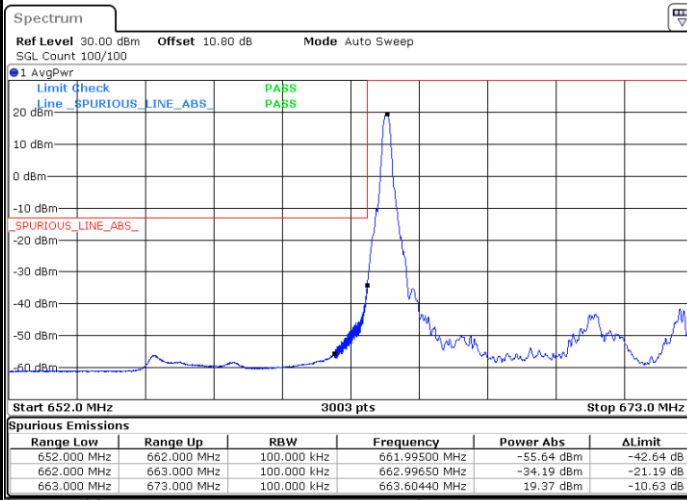

Date: 1.AUG.2020 22:08:45

Lowest Band Edge / Full RB

Date: 1.AUG.2020 22:05:46

Highest Band Edge / Full RB

Date: 1.AUG.2020 22:09:30

LTE Band 71 / 5MHz / 256QAM

Lowest Band Edge / 1RB

Date: 9.AUG.2020 15:20:46

Highest Band Edge / 1 RB

Date: 9.AUG.2020 15:23:30

Lowest Band Edge / Full RB

Date: 9.AUG.2020 15:20:03

Highest Band Edge / Full RB

Date: 9.AUG.2020 15:22:48

LTE Band 71 / 10MHz / QPSK

Lowest Band Edge / 1 RB

Date: 1.AUG.2020 22:11:47

Highest Band Edge / 1 RB

Date: 1.AUG.2020 22:19:15

Lowest Band Edge / Full RB

Date: 1.AUG.2020 22:13:16

Highest Band Edge / Full RB

Date: 1.AUG.2020 22:20:45

LTE Band 71 / 10MHz / 16QAM