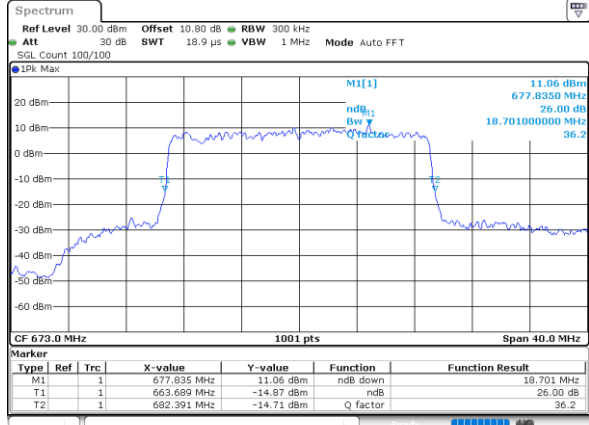

Date: 9.AUG.2020 15:22:11

Highest Channel / 10MHz / 256QAM

Date: 9.AUG.2020 15:29:06

LTE Band 71

Lowest Channel / 15MHz / 256QAM

Date: 9.AUG.2020 15:32:43

Lowest Channel / 20MHz / 256QAM

Date: 9.AUG.2020 15:39:41