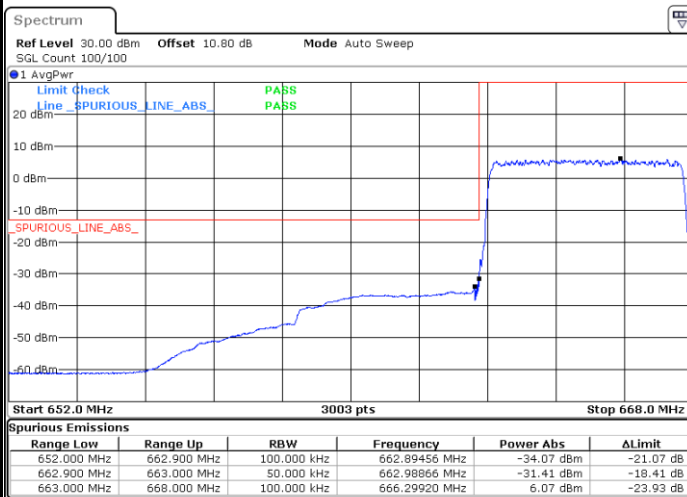

Middle Channel / 15MHz / 256QAM

Date: 9.AUG.2020 15:31:32

Middle Channel / 20MHz / 256QAM

Date: 9.AUG.2020 15:37:53

Highest Channel / 15MHz / 256QAM

Date: 9.AUG.2020 15:34:56

Highest Channel / 20MHz / 256QAM

Date: 9.AUG.2020 15:42:15

Conducted Band Edge

LTE Band 71 / 5MHz / QPSK

Lowest Band Edge / 1 RB

Date: 1.AUG.2020 21:52:42

Highest Band Edge / 1 RB

Date: 1.AUG.2020 22:00:10

Lowest Band Edge / Full RB

Date: 1.AUG.2020 21:54:12

Highest Band Edge / Full RB

Date: 1.AUG.2020 22:01:40

LTE Band 71 / 5MHz / 16QAM

Lowest Band Edge / 1 RB

Date: 1.AUG.2020 21:53:27

Highest Band Edge / 1 RB

Date: 1.AUG.2020 22:00:55

Lowest Band Edge / Full RB

Date: 1.AUG.2020 21:54:56

Highest Band Edge / Full RB

Date: 1.AUG.2020 22:02:24

LTE Band 71 / 5MHz / 64QAM

Lowest Band Edge / 1RB

Date: 1.AUG.2020 22:05:02

Highest Band Edge / 1 RB