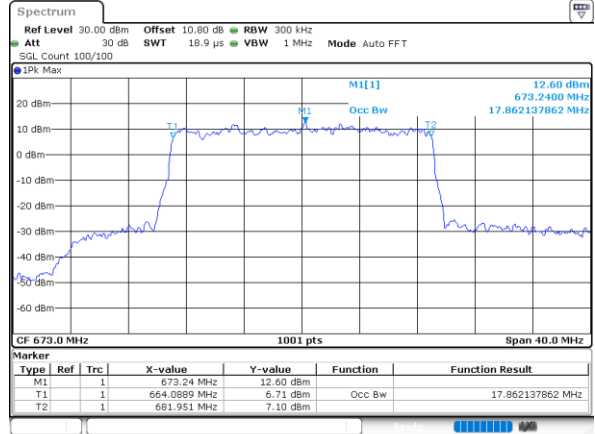

Lowest Channel / 20MHz / 16QAM

Date: 1.AUG.2020 22:48:52