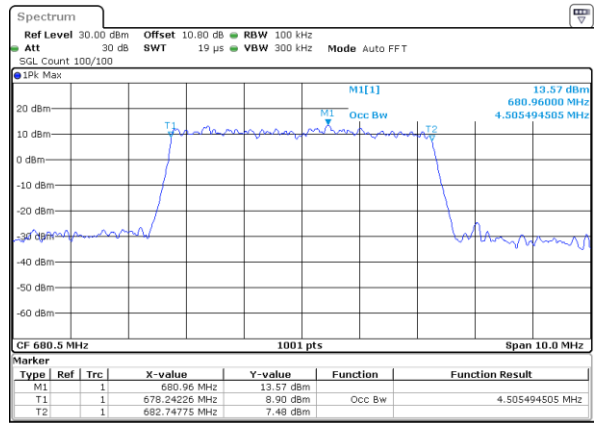

LTE Band 71

Lowest Channel / 5MHz / QPSK

Date: 1.AUG.2020 21:51:21

Lowest Channel / 5MHz / 16QAM

Date: 1.AUG.2020 21:51:33

Middle Channel / 5MHz / QPSK

Date: 1.AUG.2020 21:56:36

Middle Channel / 5MHz / 16QAM

Date: 1.AUG.2020 21:56:47

Highest Channel / 5MHz / QPSK

Date: 1.AUG.2020 21:58:50

Highest Channel / 5MHz / 16QAM

Date: 1.AUG.2020 21:59:01

LTE Band 71

Lowest Channel / 10MHz / QPSK

Date: 1.AUG.2020 22:10:26