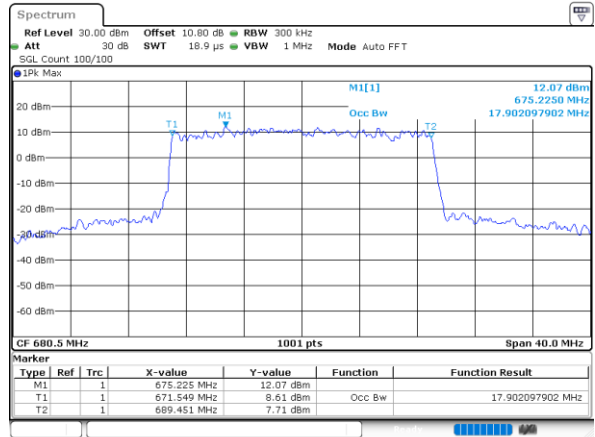

Lowest Channel / 20MHz / QPSK

Date: 1.AUG.2020 22:48:40

Lowest Channel / 20MHz / 16QAM

Date: 1.AUG.2020 22:48:52

Middle Channel / 20MHz / QPSK

Date: 1.AUG.2020 22:53:56

Middle Channel / 20MHz / 16QAM

Date: 1.AUG.2020 22:54:08

Highest Channel / 20MHz / QPSK

Date: 1.AUG.2020 22:56:10

Highest Channel / 20MHz / 16QAM

Date: 1.AUG.2020 22:56:22

LTE Band 71

Lowest Channel / 5MHz / 64QAM

Date: 1.AUG.2020 22:10:105

Lowest Channel / 10MHz / 64QAM