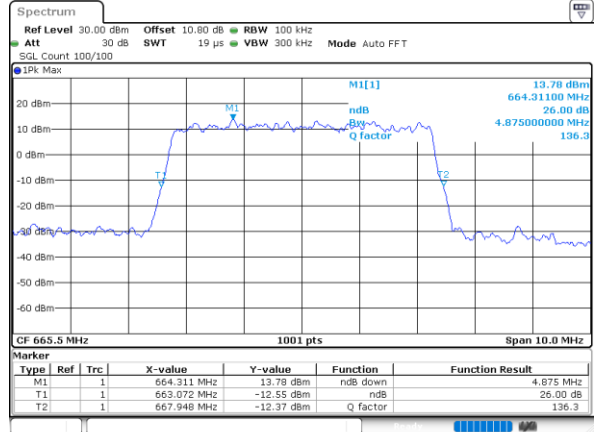

Lowest Channel / 5MHz / 16QAM

Date: 1.AUG.2020 21:51:56