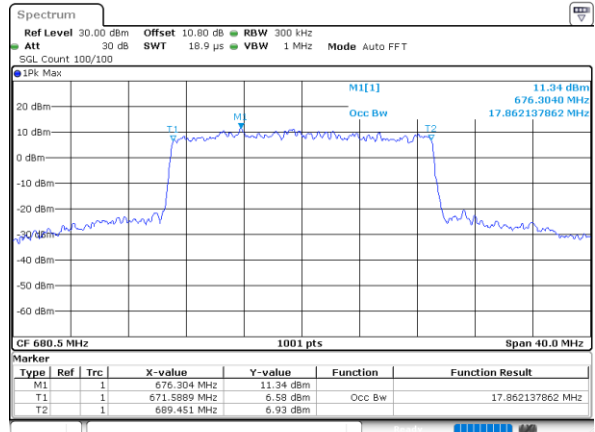

Date: 1.AUG.2020 22:26:154

LTE Band 71

Lowest Channel / 15MHz / 64QAM

Date: 1.AUG.2020 22:42:17

Lowest Channel / 20MHz / 64QAM

Date: 1.AUG.2020 23:01:26

Middle Channel / 15MHz / 64QAM

Date: 1.AUG.2020 22:44:55

Middle Channel / 20MHz / 64QAM

Date: 1.AUG.2020 23:04:04

Highest Channel / 15MHz / 64QAM

Date: 1.AUG.2020 22:46:01

Highest Channel / 20MHz / 64QAM

Date: 1.AUG.2020 23:05:12

LTE Band 71

Lowest Channel / 5MHz / 256QAM