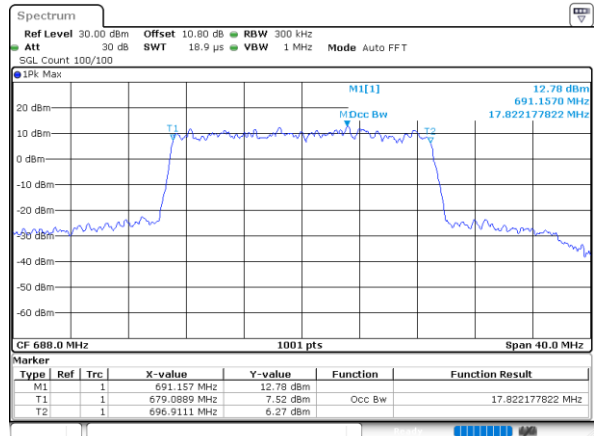

Date: 1.AUG.2020 22:34:48

Middle Channel / 15MHz / 16QAM

Date: 1.AUG.2020 22:34:59

Highest Channel / 15MHz / QPSK

Date: 1.AUG.2020 22:37:01

Highest Channel / 15MHz / 16QAM

Date: 1.AUG.2020 22:37:13

LTE Band 71

Lowest Channel / 20MHz / QPSK

Date: 1.AUG.2020 22:48:40

Lowest Channel / 20MHz / 16QAM

Date: 1.AUG.2020 22:48:52

Middle Channel / 20MHz / QPSK

Date: 1.AUG.2020 22:53:56

Middle Channel / 20MHz / 16QAM

Date: 1.AUG.2020 22:54:08

Highest Channel / 20MHz / QPSK

Date: 1.AUG.2020 22:56:10

Highest Channel / 20MHz / 16QAM

Date: 1.AUG.2020 22:56:22

LTE Band 71

Lowest Channel / 5MHz / 64QAM

Date: 1.AUG.2020 22:10:105

Lowest Channel / 10MHz / 64QAM