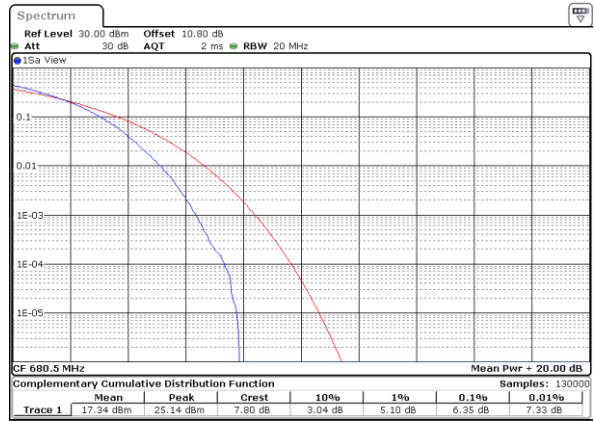

LTE Band 71 / 20MHz / 256QAM

Lowest Channel / 1RB

Date: 9.AUG.2020 15:40:46

Lowest Channel / Full RB

Date: 9.AUG.2020 15:39:48

Middle Channel / 1RB

Date: 9.AUG.2020 15:38:48

Middle Channel / Full RB

Date: 9.AUG.2020 15:39:00

Highest Channel / 1RB

Date: 9.AUG.2020 15:43:15

Highest Channel / Full RB

Date: 9.AUG.2020 15:42:30

26dB Bandwidth

Mode	LTE Band 71 : 26dB BW(MHz)											
BW	1.4MHz		3MHz		5MHz		10MHz		15MHz		20MHz	
Mod.	QPSK	16QAM	QPSK	16QAM	QPSK	16QAM	QPSK	16QAM	QPSK	16QAM	QPSK	16QAM
Lowest CH	-	-	-	-	4.89	4.88	9.67	9.81	14.48	14.15	18.82	19.10
Middle CH	-	-	-	-	4.85	4.88	9.73	9.81	14.60	14.30	18.66	18.74
Highest CH	-	-	-	-	4.92	4.87	9.77	9.85	14.51	14.30	19.26	19.22
Mode	LTE Band 71 : 26dB BW(MHz)											
BW	1.4MHz		3MHz		5MHz		10MHz		15MHz		20MHz	
Mod.	64QAM	256QAM	64QAM	256QAM	64QAM	256QAM	64QAM	256QAM	64QAM	256QAM	64QAM	256QAM
Lowest CH	-	-	-	-	4.87	4.93	9.81	9.75	14.48	14.48	19.02	18.70
Middle CH	-	-	-	-	4.77	4.94	9.65	9.85	14.54	14.27	19.18	18.86
Highest CH	-	-	-	-	4.89	4.89	9.95	9.75	14.42	14.24	18.90	19.10