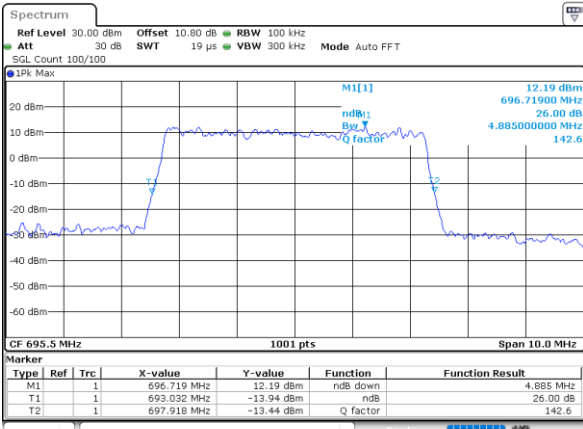

Date: 1.AUG.2020 22:23:22

Middle Channel / 5MHz / 64QAM

Date: 1.AUG.2020 22:06:53

Middle Channel / 10MHz / 64QAM

Date: 1.AUG.2020 22:25:58

Highest Channel / 5MHz / 64QAM

Date: 1.AUG.2020 22:08:00

Highest Channel / 10MHz / 64QAM