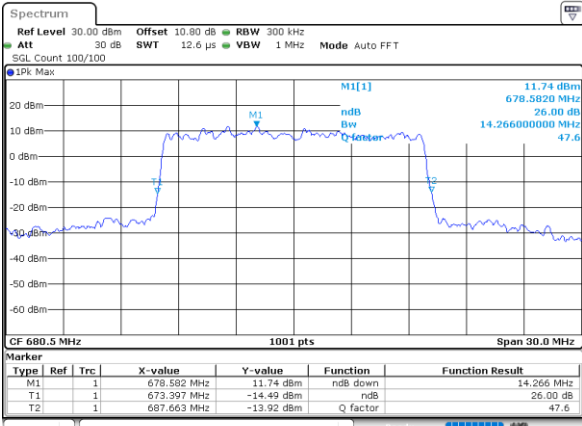

Middle Channel / 15MHz / 256QAM

Date: 9.AUG.2020 15:33:39