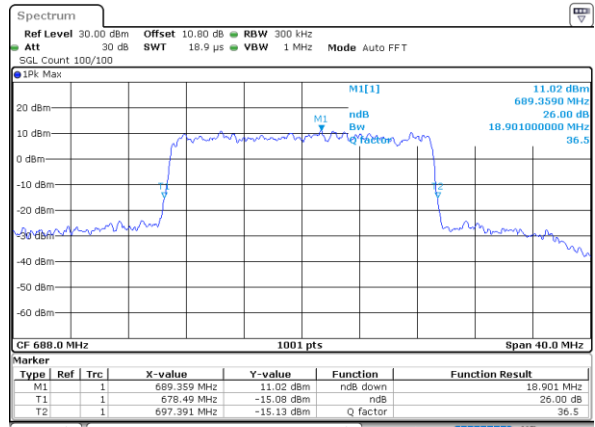

Middle Channel / 20MHz / 64QAM

Date: 1.AUG.2020 23:04:16

Highest Channel / 15MHz / 64QAM

Date: 1.AUG.2020 22:46:13

Highest Channel / 20MHz / 64QAM

Date: 1.AUG.2020 23:05:24

LTE Band 71

Lowest Channel / 5MHz / 256QAM