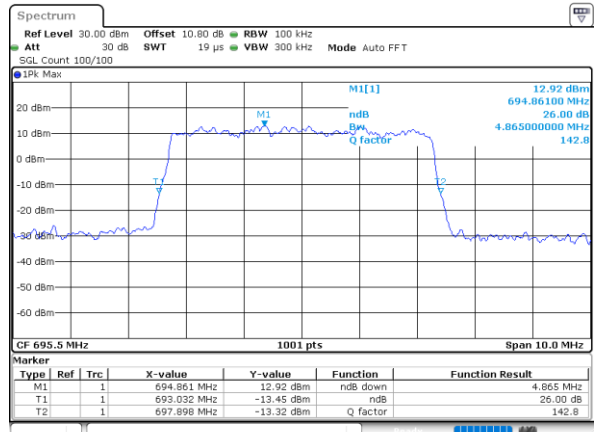

Date: 9.AUG.2020 15:39:00

Highest Channel / 1RB

Date: 9.AUG.2020 15:43:15

Highest Channel / Full RB

Date: 9.AUG.2020 15:42:30

26dB Bandwidth

Mode	LTE Band 71 : 26dB BW(MHz)											
BW	1.4MHz		3MHz		5MHz		10MHz		15MHz		20MHz	
Mod.	QPSK	16QAM	QPSK	16QAM	QPSK	16QAM	QPSK	16QAM	QPSK	16QAM	QPSK	16QAM
Lowest CH	-	-	-	-	4.89	4.88	9.67	9.81	14.48	14.15	18.82	19.10
Middle CH	-	-	-	-	4.85	4.88	9.73	9.81	14.60	14.30	18.66	18.74
Highest CH	-	-	-	-	4.92	4.87	9.77	9.85	14.51	14.30	19.26	19.22
Mode	LTE Band 71 : 26dB BW(MHz)											
BW	1.4MHz		3MHz		5MHz		10MHz		15MHz		20MHz	
Mod.	64QAM	256QAM	64QAM	256QAM	64QAM	256QAM	64QAM	256QAM	64QAM	256QAM	64QAM	256QAM
Lowest CH	-	-	-	-	4.87	4.93	9.81	9.75	14.48	14.48	19.02	18.70
Middle CH	-	-	-	-	4.77	4.94	9.65	9.85	14.54	14.27	19.18	18.86
Highest CH	-	-	-	-	4.89	4.89	9.95	9.75	14.42	14.24	18.90	19.10

LTE Band 71

Lowest Channel / 5MHz / QPSK

Date: 1.AUG.2020 21:51:45

Lowest Channel / 5MHz / 16QAM

Date: 1.AUG.2020 21:51:56

Middle Channel / 5MHz / QPSK

Date: 1.AUG.2020 21:56:59

Middle Channel / 5MHz / 16QAM

Date: 1.AUG.2020 21:57:10

Highest Channel / 5MHz / QPSK

Date: 1.AUG.2020 21:59:13

Highest Channel / 5MHz / 16QAM

Date: 1.AUG.2020 21:59:25

LTE Band 71

Lowest Channel / 10MHz / QPSK

Date: 1.AUG.2020 22:11:00