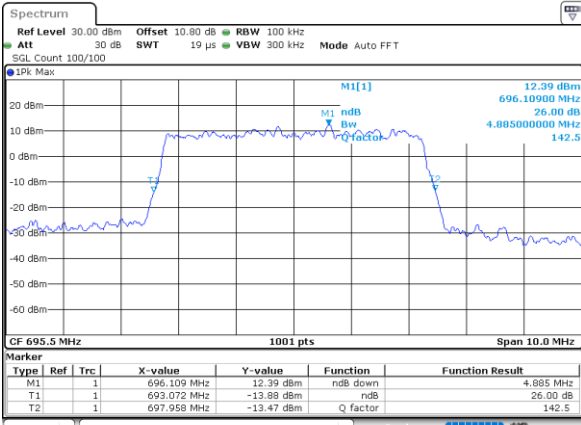

Date: 9.AUG.2020 15:19:33

Lowest Channel / 10MHz / 256QAM

Date: 9.AUG.2020 15:27:02

Middle Channel / 5MHz / 256QAM

Date: 9.AUG.2020 15:17:36

Middle Channel / 10MHz / 256QAM

Date: 9.AUG.2020 15:25:50

Highest Channel / 5MHz / 256QAM

Date: 9.AUG.2020 15:22:11

Highest Channel / 10MHz / 256QAM

Date: 9.AUG.2020 15:29:06

LTE Band 71

Lowest Channel / 15MHz / 256QAM

Date: 9.AUG.2020 15:32:43

Lowest Channel / 20MHz / 256QAM

Date: 9.AUG.2020 15:39:41