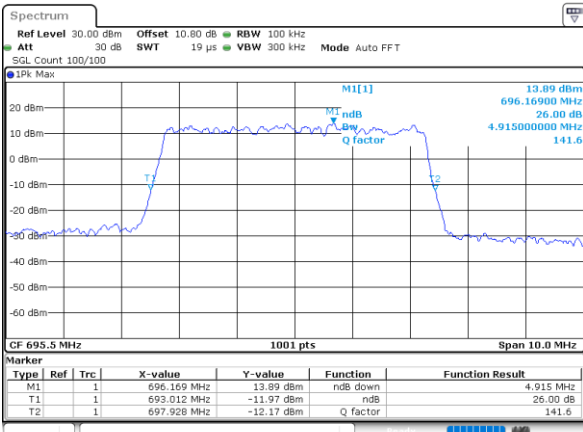

Highest Channel / 5MHz / QPSK

Date: 1.AUG.2020 21:59:13