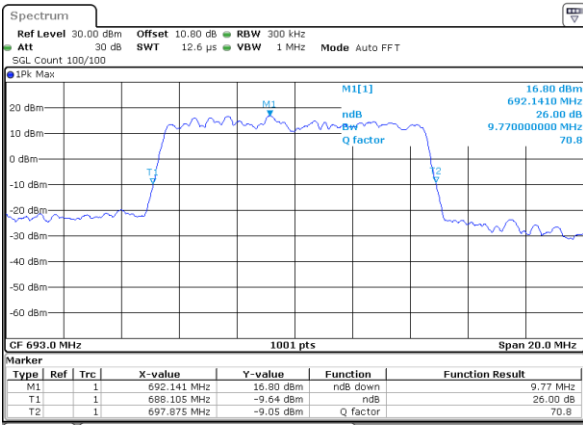

Date: 1.AUG.2020 21:57:10

Highest Channel / 5MHz / QPSK

Date: 1.AUG.2020 21:59:13

Highest Channel / 5MHz / 16QAM

Date: 1.AUG.2020 21:59:25

LTE Band 71

Lowest Channel / 10MHz / QPSK

Date: 1.AUG.2020 22:11:00

Lowest Channel / 10MHz / 16QAM

Date: 1.AUG.2020 22:11:01

Middle Channel / 10MHz / QPSK

Date: 1.AUG.2020 22:16:03

Middle Channel / 10MHz / 16QAM

Date: 1.AUG.2020 22:16:15

Highest Channel / 10MHz / QPSK

Date: 1.AUG.2020 22:18:18

Highest Channel / 10MHz / 16QAM

Date: 1.AUG.2020 22:18:29

LTE Band 71

Lowest Channel / 15MHz / QPSK

Date: 1.AUG.2020 22:29:56

Lowest Channel / 15MHz / 16QAM

Date: 1.AUG.2020 22:30:07

Middle Channel / 15MHz / QPSK