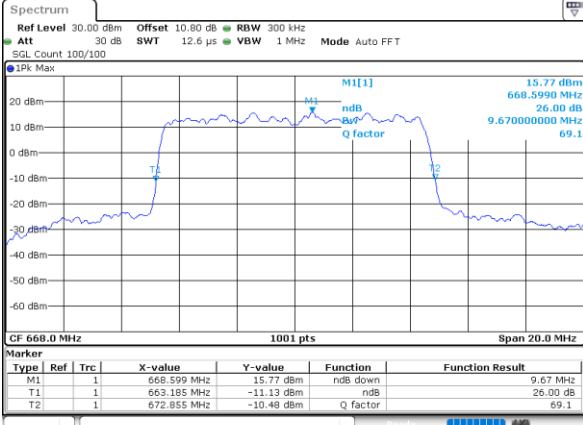

Date: 1.AUG.2020 21:57:10

Highest Channel / 5MHz / QPSK

Date: 1.AUG.2020 21:59:13

Highest Channel / 5MHz / 16QAM

Date: 1.AUG.2020 21:59:25

LTE Band 71

Lowest Channel / 10MHz / QPSK

Date: 1.AUG.2020 22:11:00