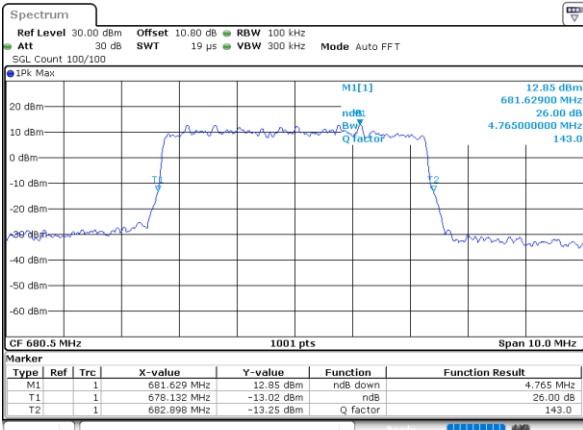

Middle Channel / 5MHz / 64QAM

Date: 1.AUG.2020 22:06:53