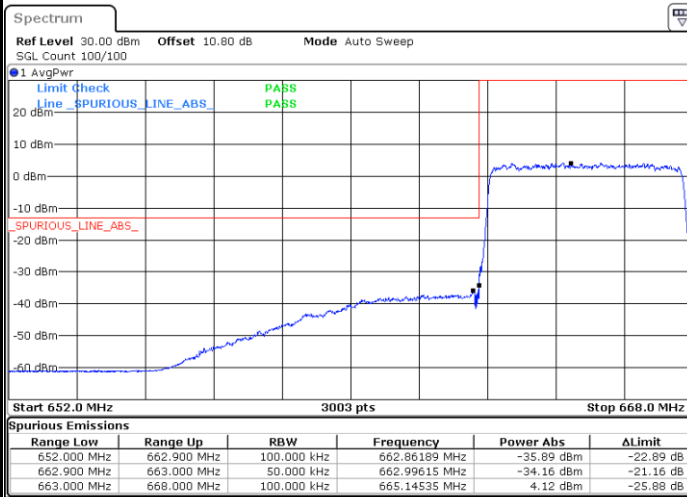

Date: 1.AUG.2020 21:54:12

Highest Band Edge / Full RB

Date: 1.AUG.2020 22:01:40

LTE Band 71 / 5MHz / 16QAM

Lowest Band Edge / 1 RB

Date: 1.AUG.2020 21:53:27

Highest Band Edge / 1 RB

Date: 1.AUG.2020 22:00:55

Lowest Band Edge / Full RB

Date: 1.AUG.2020 21:54:56

Highest Band Edge / Full RB

Date: 1.AUG.2020 22:02:24

LTE Band 71 / 5MHz / 64QAM

Lowest Band Edge / 1RB

Date: 1.AUG.2020 22:05:02

Highest Band Edge / 1 RB

Date: 1.AUG.2020 22:08:45

Lowest Band Edge / Full RB

Date: 1.AUG.2020 22:05:46

Highest Band Edge / Full RB

Date: 1.AUG.2020 22:09:30

LTE Band 71 / 5MHz / 256QAM

Lowest Band Edge / 1RB

Date: 9.AUG.2020 15:20:46

Highest Band Edge / 1 RB

Date: 9.AUG.2020 15:23:30

Lowest Band Edge / Full RB

Date: 9.AUG.2020 15:20:03

Highest Band Edge / Full RB

Date: 9.AUG.2020 15:22:48

LTE Band 71 / 10MHz / QPSK

Lowest Band Edge / 1 RB