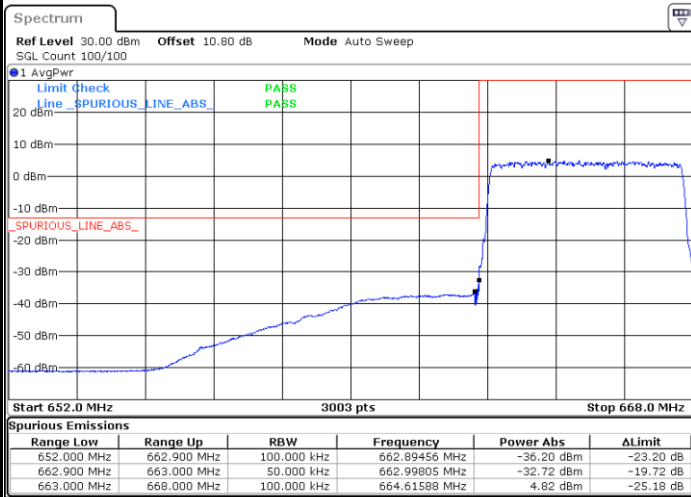

Date: 9.AUG.2020 15:42:15

Conducted Band Edge

LTE Band 71 / 5MHz / QPSK

Lowest Band Edge / 1 RB

Date: 1.AUG.2020 21:52:42

Highest Band Edge / 1 RB

Date: 1.AUG.2020 22:00:10

Lowest Band Edge / Full RB

Date: 1.AUG.2020 21:54:12

Highest Band Edge / Full RB

Date: 1.AUG.2020 22:01:40

LTE Band 71 / 5MHz / 16QAM

Lowest Band Edge / 1 RB

Date: 1.AUG.2020 21:53:27

Highest Band Edge / 1 RB

Date: 1.AUG.2020 22:00:55

Lowest Band Edge / Full RB

Date: 1.AUG.2020 21:54:56

Highest Band Edge / Full RB

Date: 1.AUG.2020 22:02:24

LTE Band 71 / 5MHz / 64QAM

Lowest Band Edge / 1RB

Date: 1.AUG.2020 22:05:02

Highest Band Edge / 1 RB

Date: 1.AUG.2020 22:08:45

Lowest Band Edge / Full RB

Date: 1.AUG.2020 22:05:46

Highest Band Edge / Full RB

Date: 1.AUG.2020 22:09:30

LTE Band 71 / 5MHz / 256QAM

Lowest Band Edge / 1RB

Date: 9.AUG.2020 15:20:46