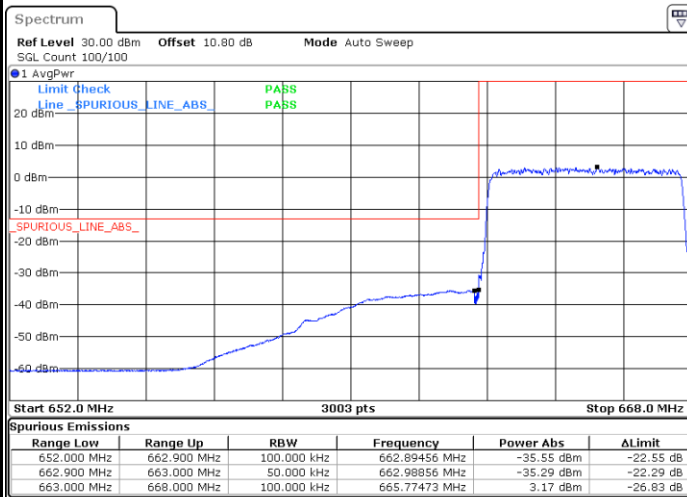

Lowest Band Edge / Full RB

Date: 1.AUG.2020 21:54:56

Highest Band Edge / Full RB

Date: 1.AUG.2020 22:02:24

LTE Band 71 / 5MHz / 64QAM

Lowest Band Edge / 1RB

Date: 1.AUG.2020 22:05:02

Highest Band Edge / 1 RB

Date: 1.AUG.2020 22:08:45

Lowest Band Edge / Full RB

Date: 1.AUG.2020 22:05:46

Highest Band Edge / Full RB

Date: 1.AUG.2020 22:09:30

LTE Band 71 / 5MHz / 256QAM

Lowest Band Edge / 1RB

Date: 9.AUG.2020 15:20:46

Highest Band Edge / 1 RB

Date: 9.AUG.2020 15:23:30

Lowest Band Edge / Full RB

Date: 9.AUG.2020 15:20:03

Highest Band Edge / Full RB

Date: 9.AUG.2020 15:22:48

LTE Band 71 / 10MHz / QPSK

Lowest Band Edge / 1 RB

Date: 1.AUG.2020 22:11:47

Highest Band Edge / 1 RB

Date: 1.AUG.2020 22:19:15

Lowest Band Edge / Full RB

Date: 1.AUG.2020 22:13:16

Highest Band Edge / Full RB

Date: 1.AUG.2020 22:20:45

LTE Band 71 / 10MHz / 16QAM