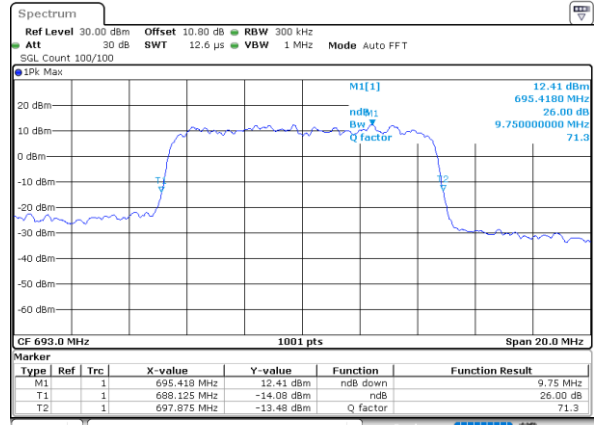

Middle Channel / 20MHz / 64QAM

Date: 1.AUG.2020 23:04:16

Highest Channel / 15MHz / 64QAM

Date: 1.AUG.2020 22:46:13

Highest Channel / 20MHz / 64QAM

Date: 1.AUG.2020 23:05:24

LTE Band 71

Lowest Channel / 5MHz / 256QAM

Date: 9.AUG.2020 15:19:33

Lowest Channel / 10MHz / 256QAM

Date: 9.AUG.2020 15:27:02

Middle Channel / 5MHz / 256QAM

Date: 9.AUG.2020 15:17:36

Middle Channel / 10MHz / 256QAM

Date: 9.AUG.2020 15:25:50

Highest Channel / 5MHz / 256QAM

Date: 9.AUG.2020 15:22:11

Highest Channel / 10MHz / 256QAM

Date: 9.AUG.2020 15:29:06

LTE Band 71

Lowest Channel / 15MHz / 256QAM

Date: 9.AUG.2020 15:32:43

Lowest Channel / 20MHz / 256QAM

Date: 9.AUG.2020 15:39:41