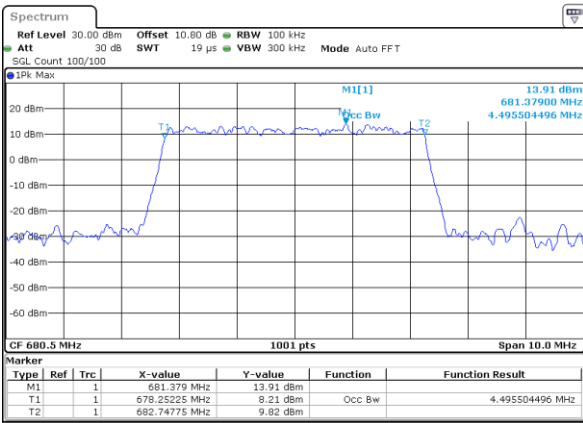

Date: 9.AUG.2020 15:42:22

Occupied Bandwidth

Mode	LTE Band 71 : 99%OBW(MHz)											
BW	1.4MHz		3MHz		5MHz		10MHz		15MHz		20MHz	
Mod.	QPSK	16QAM	QPSK	16QAM	QPSK	16QAM	QPSK	16QAM	QPSK	16QAM	QPSK	16QAM
Lowest CH	-	-	-	-	4.48	4.48	8.99	8.97	13.43	13.49	17.82	17.86
Middle CH	-	-	-	-	4.50	4.51	8.99	8.95	13.43	13.37	17.86	17.90
Highest CH	-	-	-	-	4.49	4.48	9.03	9.01	13.46	13.49	17.86	17.82
Mode	LTE Band 71 : 99%OBW(MHz)											
BW	1.4MHz		3MHz		5MHz		10MHz		15MHz		20MHz	
Mod.	64QAM	256QAM	64QAM	256QAM	64QAM	256QAM	64QAM	256QAM	64QAM	256QAM	64QAM	256QAM
Lowest CH	-	-	-	-	4.47	4.48	9.01	9.05	13.43	13.46	17.90	17.82
Middle CH	-	-	-	-	4.48	4.48	9.03	9.03	13.40	13.40	17.86	17.86
Highest CH	-	-	-	-	4.52	4.49	9.05	9.01	13.46	13.43	17.86	17.86

LTE Band 71

Lowest Channel / 5MHz / QPSK

Date: 1.AUG.2020 21:51:21

Lowest Channel / 5MHz / 16QAM

Date: 1.AUG.2020 21:51:33

Middle Channel / 5MHz / QPSK

Date: 1.AUG.2020 21:56:36

Middle Channel / 5MHz / 16QAM

Date: 1.AUG.2020 21:56:47

Highest Channel / 5MHz / QPSK

Date: 1.AUG.2020 21:58:50

Highest Channel / 5MHz / 16QAM

Date: 1.AUG.2020 21:59:01

LTE Band 71

Lowest Channel / 10MHz / QPSK

Date: 1.AUG.2020 22:10:26