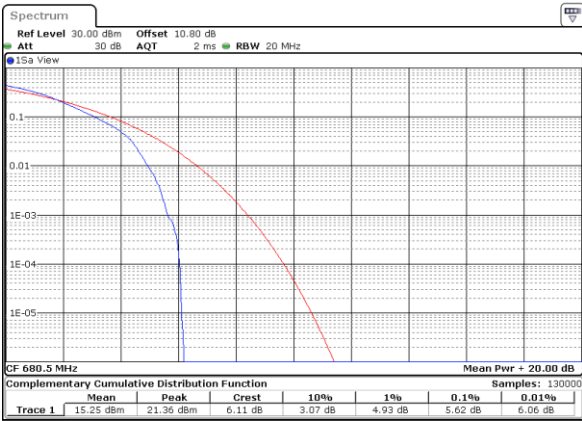

LTE Band 71 / 20MHz / 256QAM

Lowest Channel / 1RB

Date: 9.AUG.2020 15:40:46

Lowest Channel / Full RB

Date: 9.AUG.2020 15:39:48

Middle Channel / 1RB

Date: 9.AUG.2020 15:38:48

Middle Channel / Full RB

Date: 9.AUG.2020 15:39:00

Highest Channel / 1RB

Date: 9.AUG.2020 15:43:15

Highest Channel / Full RB

Date: 9.AUG.2020 15:42:30

26dB Bandwidth

Mode	LTE Band 71 : 26dB BW(MHz)											
BW	1.4MHz		3MHz		5MHz		10MHz		15MHz		20MHz	
Mod.	QPSK	16QAM	QPSK	16QAM	QPSK	16QAM	QPSK	16QAM	QPSK	16QAM	QPSK	16QAM
Lowest CH	-	-	-	-	4.89	4.88	9.67	9.81	14.48	14.15	18.82	19.10
Middle CH	-	-	-	-	4.85	4.88	9.73	9.81	14.60	14.30	18.66	18.74
Highest CH	-	-	-	-	4.92	4.87	9.77	9.85	14.51	14.30	19.26	19.22
Mode	LTE Band 71 : 26dB BW(MHz)											
BW	1.4MHz		3MHz		5MHz		10MHz		15MHz		20MHz	
Mod.	64QAM	256QAM	64QAM	256QAM	64QAM	256QAM	64QAM	256QAM	64QAM	256QAM	64QAM	256QAM
Lowest CH	-	-	-	-	4.87	4.93	9.81	9.75	14.48	14.48	19.02	18.70
Middle CH	-	-	-	-	4.77	4.94	9.65	9.85	14.54	14.27	19.18	18.86
Highest CH	-	-	-	-	4.89	4.89	9.95	9.75	14.42	14.24	18.90	19.10