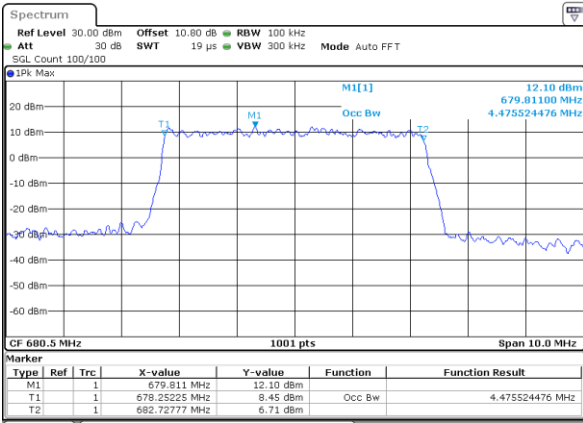

Middle Channel / 5MHz / 64QAM

Date: 1.AUG.2020 22:10:142