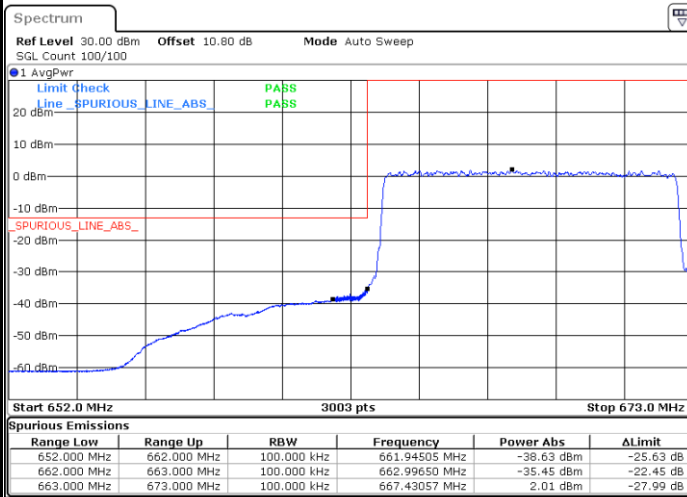

Highest Band Edge / 1 RB

Date: 9.AUG.2020 15:23:30

Lowest Band Edge / Full RB

Date: 9.AUG.2020 15:20:03

Highest Band Edge / Full RB

Date: 9.AUG.2020 15:22:48

LTE Band 71 / 10MHz / QPSK

Lowest Band Edge / 1 RB

Date: 1.AUG.2020 22:11:47

Highest Band Edge / 1 RB

Date: 1.AUG.2020 22:19:15

Lowest Band Edge / Full RB

Date: 1.AUG.2020 22:13:16

Highest Band Edge / Full RB

Date: 1.AUG.2020 22:20:45

LTE Band 71 / 10MHz / 16QAM

Lowest Band Edge / 1 RB

Highest Band Edge / 1 RB

Lowest Band Edge / Full RB

Highest Band Edge / Full RB