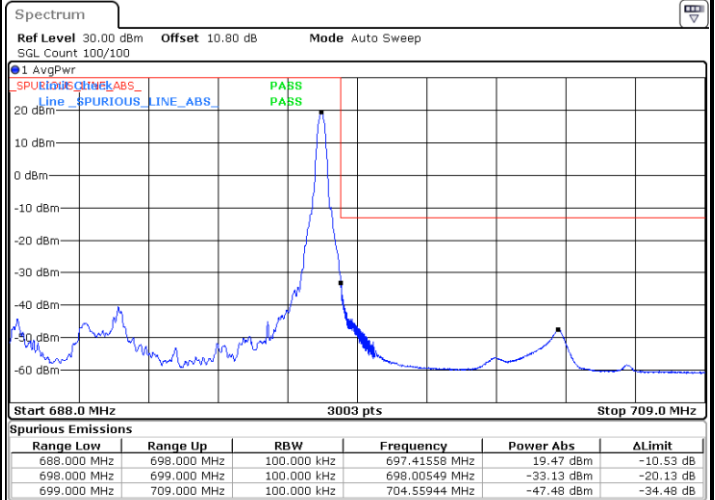

Lowest Band Edge / Full RB

Date: 1.AUG.2020 21:54:56

Highest Band Edge / Full RB

Date: 1.AUG.2020 22:02:24

LTE Band 71 / 5MHz / 64QAM

Lowest Band Edge / 1RB

Date: 1.AUG.2020 22:05:02

Highest Band Edge / 1 RB

Date: 1.AUG.2020 22:08:45

Lowest Band Edge / Full RB

Date: 1.AUG.2020 22:05:46

Highest Band Edge / Full RB

Date: 1.AUG.2020 22:09:30

LTE Band 71 / 5MHz / 256QAM

Lowest Band Edge / 1RB

Date: 9.AUG.2020 15:20:46

Highest Band Edge / 1 RB

Date: 9.AUG.2020 15:23:30

Lowest Band Edge / Full RB

Date: 9.AUG.2020 15:20:03

Highest Band Edge / Full RB

Date: 9.AUG.2020 15:22:48

LTE Band 71 / 10MHz / QPSK

Lowest Band Edge / 1 RB

Date: 1.AUG.2020 22:11:47

Highest Band Edge / 1 RB

Date: 1.AUG.2020 22:19:15

Lowest Band Edge / Full RB

Date: 1.AUG.2020 22:13:16

Highest Band Edge / Full RB

Date: 1.AUG.2020 22:20:45

LTE Band 71 / 10MHz / 16QAM