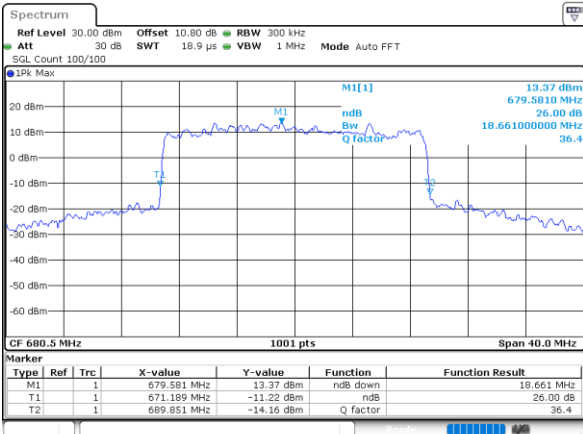

Lowest Channel / 20MHz / QPSK

Date: 1.AUG.2020 22:49:04

Lowest Channel / 20MHz / 16QAM

Date: 1.AUG.2020 22:49:16

Middle Channel / 20MHz / QPSK

Date: 1.AUG.2020 22:54:19

Middle Channel / 20MHz / 16QAM

Date: 1.AUG.2020 22:54:31

Highest Channel / 20MHz / QPSK

Date: 1.AUG.2020 22:56:134

Highest Channel / 20MHz / 16QAM

Date: 1.AUG.2020 22:56:146

LTE Band 71

Lowest Channel / 5MHz / 64QAM

Date: 1.AUG.2020 22:04:16

Lowest Channel / 10MHz / 64QAM