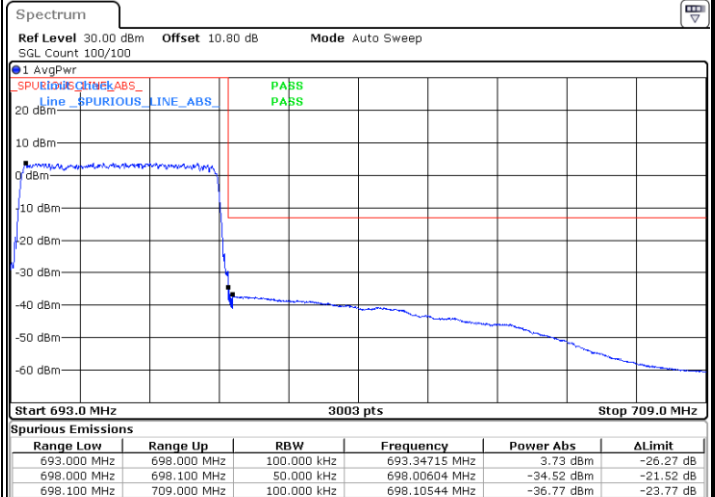

Date: 1.AUG.2020 21:54:12

Highest Band Edge / Full RB

Date: 1.AUG.2020 22:01:40

LTE Band 71 / 5MHz / 16QAM

Lowest Band Edge / 1 RB

Date: 1.AUG.2020 21:53:27

Highest Band Edge / 1 RB

Date: 1.AUG.2020 22:00:55

Lowest Band Edge / Full RB

Date: 1.AUG.2020 21:54:56

Highest Band Edge / Full RB

Date: 1.AUG.2020 22:02:24

LTE Band 71 / 5MHz / 64QAM

Lowest Band Edge / 1RB

Date: 1.AUG.2020 22:05:02

Highest Band Edge / 1 RB

Date: 1.AUG.2020 22:08:45

Lowest Band Edge / Full RB

Date: 1.AUG.2020 22:05:46

Highest Band Edge / Full RB

Date: 1.AUG.2020 22:09:30

LTE Band 71 / 5MHz / 256QAM

Lowest Band Edge / 1RB

Date: 9.AUG.2020 15:20:46

Highest Band Edge / 1 RB

Date: 9.AUG.2020 15:23:30

Lowest Band Edge / Full RB

Date: 9.AUG.2020 15:20:03

Highest Band Edge / Full RB

Date: 9.AUG.2020 15:22:48

LTE Band 71 / 10MHz / QPSK

Lowest Band Edge / 1 RB