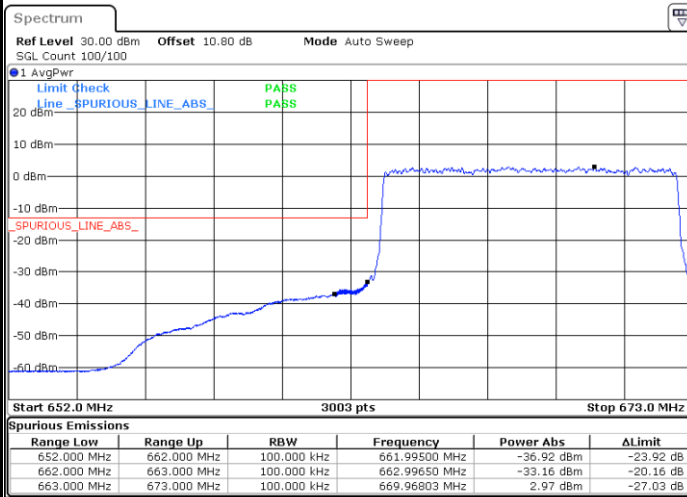

Lowest Band Edge / Full RB

Date: 1.AUG.2020 21:54:56

Highest Band Edge / Full RB

Date: 1.AUG.2020 22:02:24

LTE Band 71 / 5MHz / 64QAM

Lowest Band Edge / 1RB

Date: 1.AUG.2020 22:05:02

Highest Band Edge / 1 RB

Date: 1.AUG.2020 22:08:45

Lowest Band Edge / Full RB

Date: 1.AUG.2020 22:05:46

Highest Band Edge / Full RB

Date: 1.AUG.2020 22:09:30

LTE Band 71 / 5MHz / 256QAM

Lowest Band Edge / 1RB

Date: 9.AUG.2020 15:20:46

Highest Band Edge / 1 RB

Date: 9.AUG.2020 15:23:30

Lowest Band Edge / Full RB

Date: 9.AUG.2020 15:20:03

Highest Band Edge / Full RB

Date: 9.AUG.2020 15:22:48

LTE Band 71 / 10MHz / QPSK

Lowest Band Edge / 1 RB

Date: 1.AUG.2020 22:11:47

Highest Band Edge / 1 RB

Date: 1.AUG.2020 22:19:15

Lowest Band Edge / Full RB

Date: 1.AUG.2020 22:13:16

Highest Band Edge / Full RB

Date: 1.AUG.2020 22:20:45

LTE Band 71 / 10MHz / 16QAM