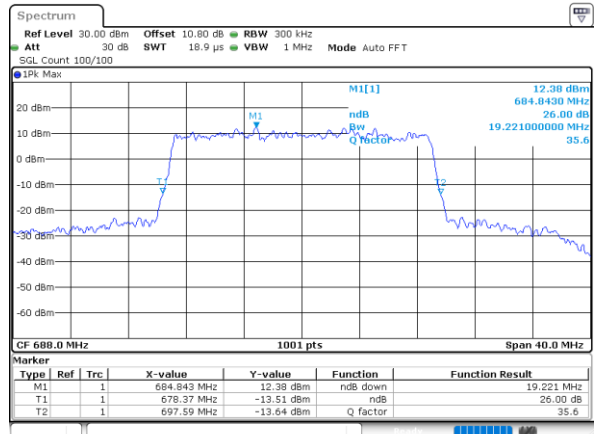

Highest Channel / 20MHz / QPSK

Date: 1.AUG.2020 22:56:134

Highest Channel / 20MHz / 16QAM

Date: 1.AUG.2020 22:56:146

LTE Band 71

Lowest Channel / 5MHz / 64QAM

Date: 1.AUG.2020 22:04:16

Lowest Channel / 10MHz / 64QAM