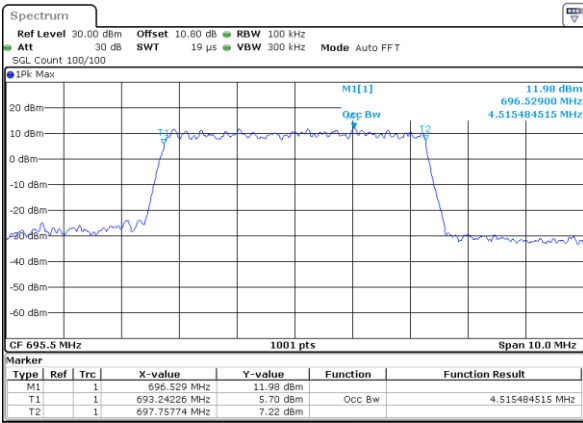

Highest Channel / 20MHz / QPSK

Date: 1.AUG.2020 22:56:10

Highest Channel / 20MHz / 16QAM

Date: 1.AUG.2020 22:56:22

LTE Band 71

Lowest Channel / 5MHz / 64QAM

Date: 1.AUG.2020 22:10:105

Lowest Channel / 10MHz / 64QAM

Date: 1.AUG.2020 22:23:110

Middle Channel / 5MHz / 64QAM

Date: 1.AUG.2020 22:10:142

Middle Channel / 10MHz / 64QAM

Date: 1.AUG.2020 22:25:147

Highest Channel / 5MHz / 64QAM

Date: 1.AUG.2020 22:10:148

Highest Channel / 10MHz / 64QAM

Date: 1.AUG.2020 22:26:154

LTE Band 71

Lowest Channel / 15MHz / 64QAM

Date: 1.AUG.2020 22:42:17

Lowest Channel / 20MHz / 64QAM

Date: 1.AUG.2020 23:01:26

Middle Channel / 15MHz / 64QAM

Date: 1.AUG.2020 22:44:55