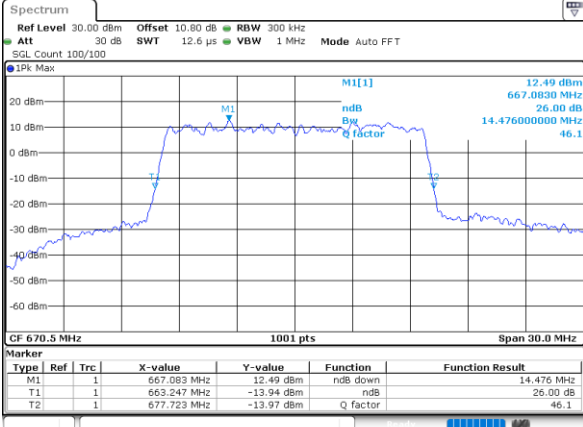

Highest Channel / 20MHz / QPSK

Date: 1.AUG.2020 22:56:134

Highest Channel / 20MHz / 16QAM

Date: 1.AUG.2020 22:56:146

LTE Band 71

Lowest Channel / 5MHz / 64QAM

Date: 1.AUG.2020 22:04:16

Lowest Channel / 10MHz / 64QAM

Date: 1.AUG.2020 22:23:22

Middle Channel / 5MHz / 64QAM

Date: 1.AUG.2020 22:06:53

Middle Channel / 10MHz / 64QAM

Date: 1.AUG.2020 22:25:58

Highest Channel / 5MHz / 64QAM

Date: 1.AUG.2020 22:08:00

Highest Channel / 10MHz / 64QAM

Date: 1.AUG.2020 22:27:05

LTE Band 71

Lowest Channel / 15MHz / 64QAM

Date: 1.AUG.2020 22:42:29

Lowest Channel / 20MHz / 64QAM

Date: 1.AUG.2020 23:01:38

Middle Channel / 15MHz / 64QAM

Date: 1.AUG.2020 22:45:06