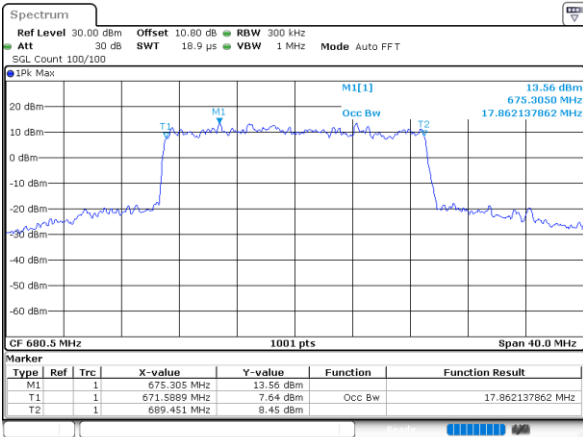

Date: 1.AUG.2020 22:34:48

Middle Channel / 15MHz / 16QAM

Date: 1.AUG.2020 22:34:59

Highest Channel / 15MHz / QPSK

Date: 1.AUG.2020 22:37:01

Highest Channel / 15MHz / 16QAM

Date: 1.AUG.2020 22:37:13

LTE Band 71

Lowest Channel / 20MHz / QPSK

Date: 1.AUG.2020 22:48:40

Lowest Channel / 20MHz / 16QAM

Date: 1.AUG.2020 22:48:52

Middle Channel / 20MHz / QPSK

Date: 1.AUG.2020 22:53:56

Middle Channel / 20MHz / 16QAM

Date: 1.AUG.2020 22:54:08

Highest Channel / 20MHz / QPSK

Date: 1.AUG.2020 22:56:10

Highest Channel / 20MHz / 16QAM

Date: 1.AUG.2020 22:56:22

LTE Band 71

Lowest Channel / 5MHz / 64QAM

Date: 1.AUG.2020 22:10:105

Lowest Channel / 10MHz / 64QAM