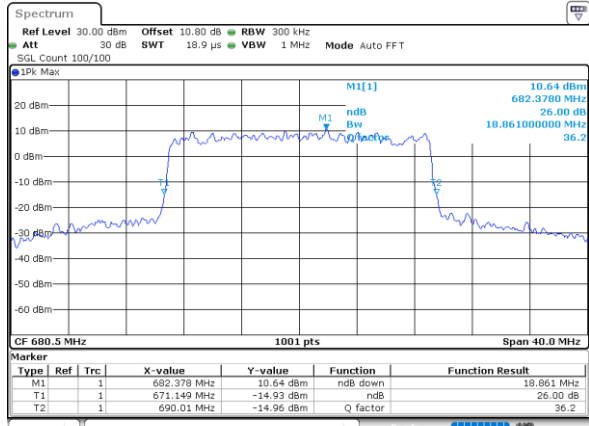

Middle Channel / 20MHz / 256QAM

Date: 9.AUG.2020 15:38:04