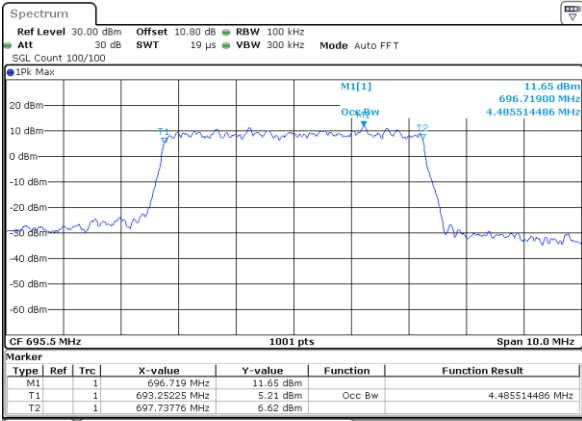

Middle Channel / 20MHz / 64QAM

Date: 1.AUG.2020 23:04:04

Highest Channel / 15MHz / 64QAM

Date: 1.AUG.2020 22:46:01

Highest Channel / 20MHz / 64QAM

Date: 1.AUG.2020 23:05:12

LTE Band 71

Lowest Channel / 5MHz / 256QAM

Date: 9.AUG.2020 15:11:23

Lowest Channel / 10MHz / 256QAM

Date: 9.AUG.2020 15:26:55

Middle Channel / 5MHz / 256QAM

Date: 9.AUG.2020 15:17:30

Middle Channel / 10MHz / 256QAM

Date: 9.AUG.2020 15:25:43

Highest Channel / 5MHz / 256QAM

Date: 9.AUG.2020 15:22:04

Highest Channel / 10MHz / 256QAM

Date: 9.AUG.2020 15:28:58

LTE Band 71

Lowest Channel / 15MHz / 256QAM

Date: 9.AUG.2020 15:32:16

Lowest Channel / 20MHz / 256QAM

Date: 9.AUG.2020 15:39:34