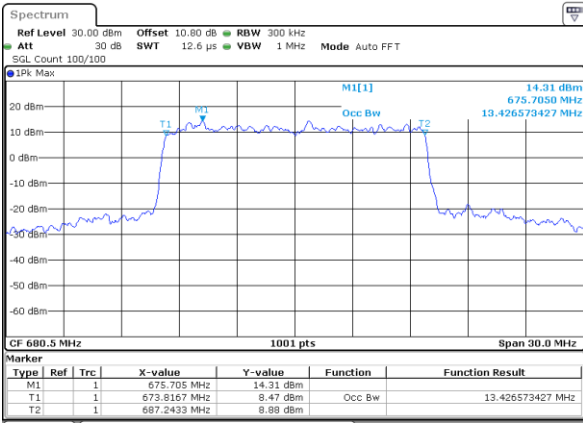

Highest Channel / 10MHz / 16QAM

Date: 1.AUG.2020 22:18:06

LTE Band 71

Lowest Channel / 15MHz / QPSK

Date: 1.AUG.2020 22:29:32

Lowest Channel / 15MHz / 16QAM

Date: 1.AUG.2020 22:29:44

Middle Channel / 15MHz / QPSK

Date: 1.AUG.2020 22:34:48

Middle Channel / 15MHz / 16QAM

Date: 1.AUG.2020 22:34:59

Highest Channel / 15MHz / QPSK

Date: 1.AUG.2020 22:37:01

Highest Channel / 15MHz / 16QAM

Date: 1.AUG.2020 22:37:13

LTE Band 71