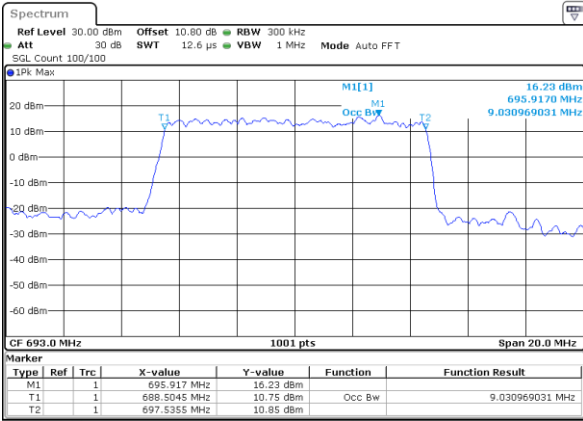

Date: 1.AUG.2020 21:56:47

Highest Channel / 5MHz / QPSK

Date: 1.AUG.2020 21:58:50

Highest Channel / 5MHz / 16QAM

Date: 1.AUG.2020 21:59:01

LTE Band 71

Lowest Channel / 10MHz / QPSK

Date: 1.AUG.2020 22:10:26

Lowest Channel / 10MHz / 16QAM

Date: 1.AUG.2020 22:10:38

Middle Channel / 10MHz / QPSK

Date: 1.AUG.2020 22:15:41

Middle Channel / 10MHz / 16QAM

Date: 1.AUG.2020 22:15:52

Highest Channel / 10MHz / QPSK

Date: 1.AUG.2020 22:17:54

Highest Channel / 10MHz / 16QAM

Date: 1.AUG.2020 22:18:06

LTE Band 71

Lowest Channel / 15MHz / QPSK

Date: 1.AUG.2020 22:29:32

Lowest Channel / 15MHz / 16QAM

Date: 1.AUG.2020 22:29:44

Middle Channel / 15MHz / QPSK