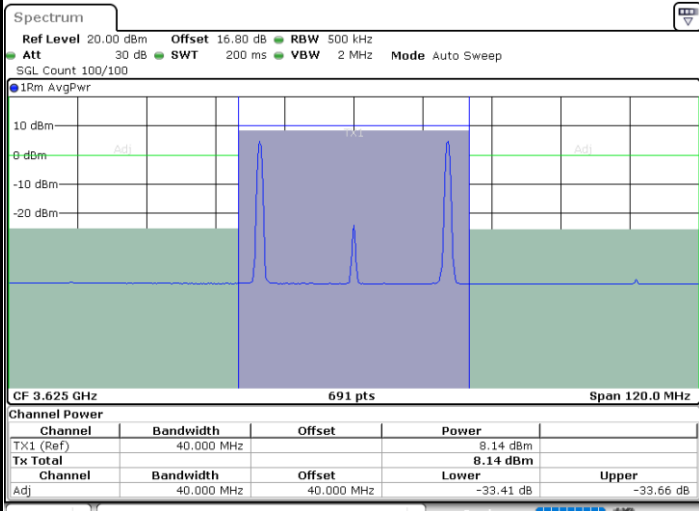

Date: 6.SEP.2020 17:29:20

Lowest Channel / FullIRB

N/A

Date: 6.SEP.2020 17:23:52

LTE Band 48C / 15MHz+20MHz

16QAM

Middle Channel / 1RB0 and 1RB99

Middle Channel / 1RB74 and 1RB0