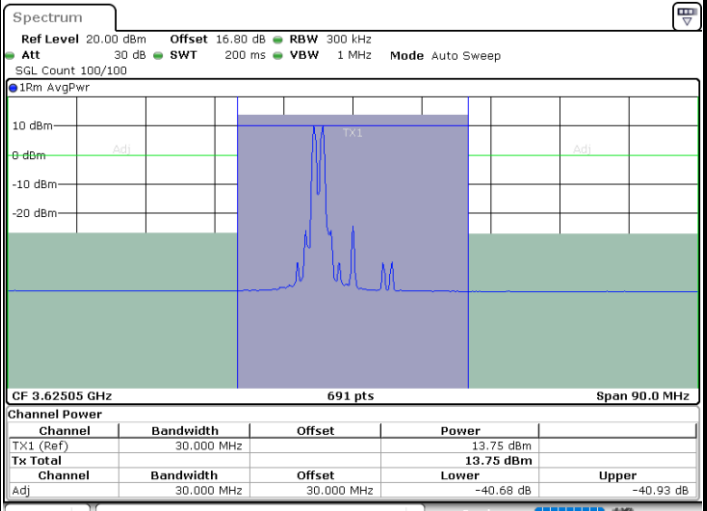

Date: 9.SEP.2020 15:37:13

Date: 6.SEP.2020 13:45:18

Highest Channel / FullIRB

N/A

Date: 6.SEP.2020 13:41:13

LTE Band 48C / 10MHz+20MHz

64QAM

Lowest Channel / 1RB0 and 1RB99

Lowest Channel / 1RB49 and 1RB0

Date: 6.SEP.2020 15:47:34

Date: 6.SEP.2020 15:50:57

Lowest Channel / FullIRB

N/A

Date: 6.SEP.2020 15:45:31

LTE Band 48C / 10MHz+20MHz

64QAM

Middle Channel / 1RB0 and 1RB99

Middle Channel / 1RB49 and 1RB0

Date: 6.SEP.2020 16:17:22

Date: 6.SEP.2020 16:20:46

Middle Channel / FullIRB

N/A

Date: 6.SEP.2020 16:13:12

LTE Band 48C / 10MHz+20MHz