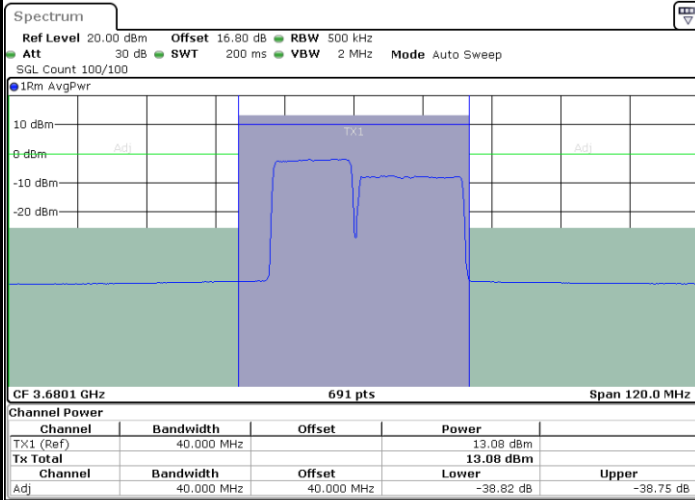

N/A

Date: 6.SEP.2020 17:51:41

LTE Band 48C / 15MHz+20MHz

64QAM

Highest Channel / 1RB0 and 1RB99

Highest Channel / 1RB74 and 1RB0

Date: 9.SEP.2020 14:39:26

Date: 6.SEP.2020 18:23:53

Highest Channel / FullIRB

N/A

Date: 6.SEP.2020 18:18:27

LTE Band 48C / 20MHz+5MHz

64QAM

Lowest Channel / 1RB0 and 1RB24

Lowest Channel / 1RB99 and 1RB0

Date: 6.SEP.2020 14:11:42