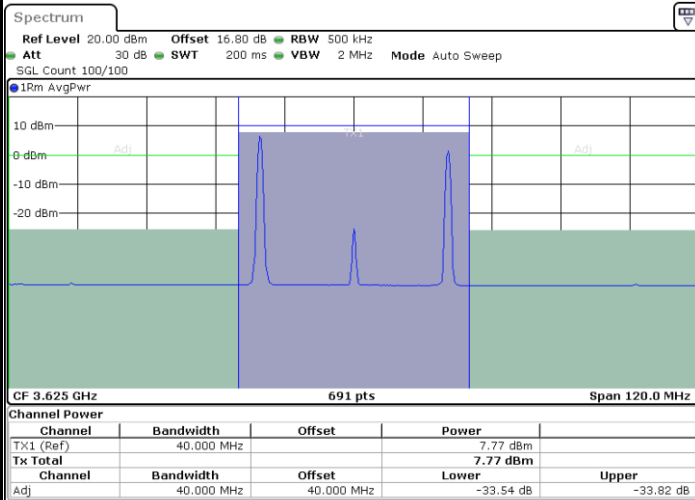

Date: 6.SEP.2020 23:12:28

LTE Band 48C / 20MHz+15MHz

64QAM

Lowest Channel / 1RB0 and 1RB74

Lowest Channel / 1RB99 and 1RB0

Date: 6.SEP.2020 18:48:01

Date: 6.SEP.2020 18:51:26

Lowest Channel / FullIRB

N/A

Date: 6.SEP.2020 18:45:58

LTE Band 48C / 20MHz+15MHz

64QAM

Middle Channel / 1RB0 and 1RB74

Middle Channel / 1RB99 and 1RB0

Date: 6.SEP.2020 19:21:57

Date: 6.SEP.2020 19:25:23

Middle Channel / FullIRB

N/A

Date: 6.SEP.2020 19:19:54

LTE Band 48C / 20MHz+15MHz

64QAM

Highest Channel / 1RB0 and 1RB74

Highest Channel / 1RB99 and 1RB0

Date: 6.SEP.2020 19:50:11