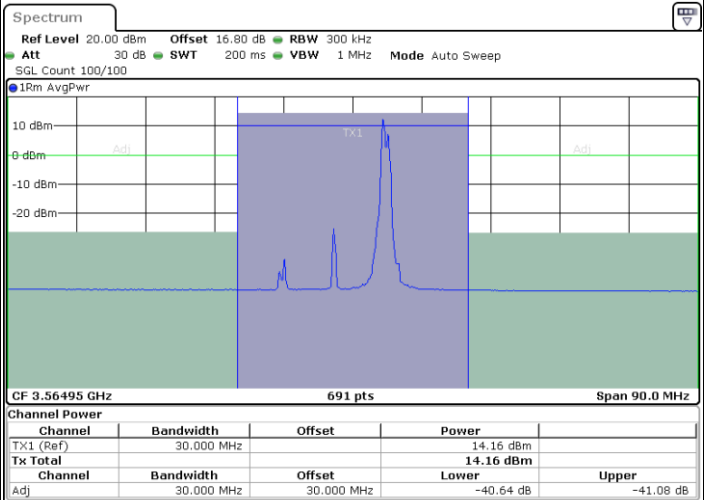

N/A

Date: 6.SEP.2020 17:51:41

LTE Band 48C / 15MHz+20MHz

64QAM

Highest Channel / 1RB0 and 1RB99

Highest Channel / 1RB74 and 1RB0

Date: 9.SEP.2020 14:39:26

Date: 6.SEP.2020 18:23:53

Highest Channel / FullIRB

N/A

Date: 6.SEP.2020 18:18:27

LTE Band 48C / 20MHz+5MHz

64QAM

Lowest Channel / 1RB0 and 1RB24

Lowest Channel / 1RB99 and 1RB0

Date: 6.SEP.2020 14:11:42

Date: 6.SEP.2020 14:15:05

Lowest Channel / FullIRB

N/A

Date: 6.SEP.2020 14:11:01

LTE Band 48C / 20MHz+5MHz

64QAM

Middle Channel / 1RB0 and 1RB24

Middle Channel / 1RB99 and 1RB0