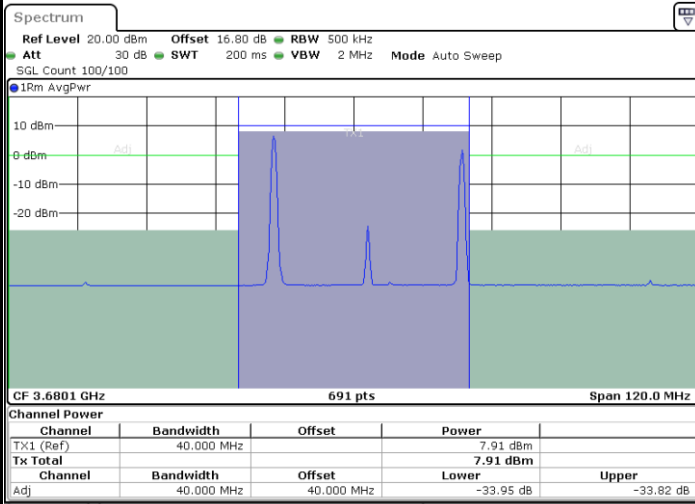

Middle Channel / 1RB99 and 1RB0

Date: 6.SEP.2020 19:22:38

Date: 6.SEP.2020 19:24:41

Middle Channel / FullIRB

N/A

Date: 6.SEP.2020 19:19:13

LTE Band 48C / 20MHz+15MHz

16QAM

Highest Channel / 1RB0 and 1RB74

Highest Channel / 1RB99 and 1RB0

Date: 6.SEP.2020 19:49:30

Date: 6.SEP.2020 19:52:53

Highest Channel / FullRB

N/A

Date: 6.SEP.2020 19:47:27

LTE Band 48C / 20MHz+20MHz