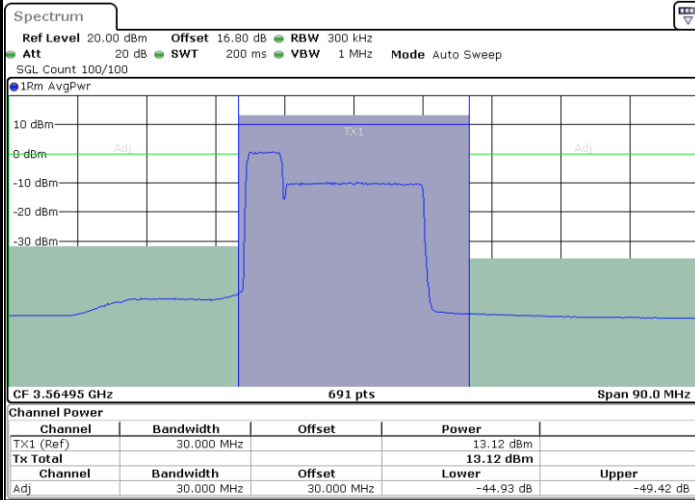

Date: 1.SEP.2020 14:30:10

LTE Band 48C / 20MHz+20MHz

16QAM

Highest Channel / 1RB0 and 1RB99

Highest Channel / 1RB99 and 1RB0

Date: 1.SEP.2020 13:30:47

Date: 1.SEP.2020 13:34:11

Highest Channel / FullIRB

N/A

Date: 1.SEP.2020 13:28:44

LTE Band 48C / 5MHz+20MHz

64QAM

Lowest Channel / 1RB0 and 1RB99

Lowest Channel / 1RB24 and 1RB0

Date: 9.SEP.2020 14:56:52

Date: 6.SEP.2020 12:36:13

Lowest Channel / FullIRB

N/A

Date: 6.SEP.2020 12:32:08

LTE Band 48C / 5MHz+20MHz

64QAM

Middle Channel / 1RB0 and 1RB99

Middle Channel / 1RB24 and 1RB0

Date: 9.SEP.2020 15:17:39