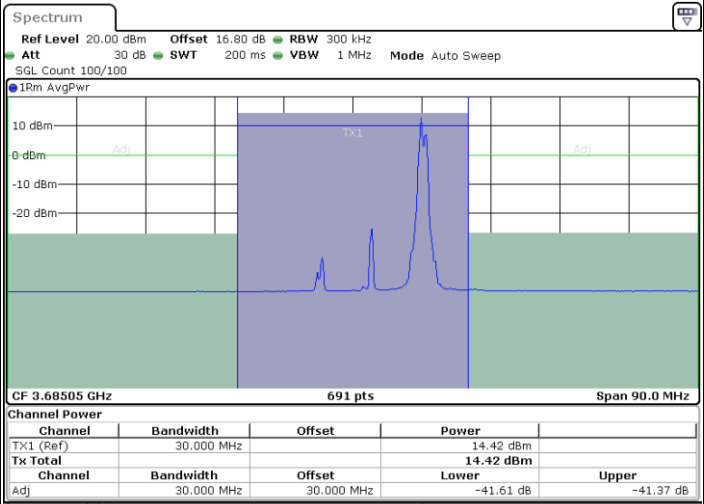

Date: 6.SEP.2020 14:39:08

Date: 6.SEP.2020 14:42:32

Middle Channel / FullRB

N/A

Date: 6.SEP.2020 14:38:28

LTE Band 48C / 20MHz+5MHz

64QAM

Highest Channel / 1RB0 and 1RB24

Highest Channel / 1RB99 and 1RB0

Date: 6.SEP.2020 15:07:56

Date: 6.SEP.2020 15:08:37

Highest Channel / FullRB

N/A

Date: 6.SEP.2020 15:04:33

LTE Band 48C / 20MHz+10MHz

64QAM