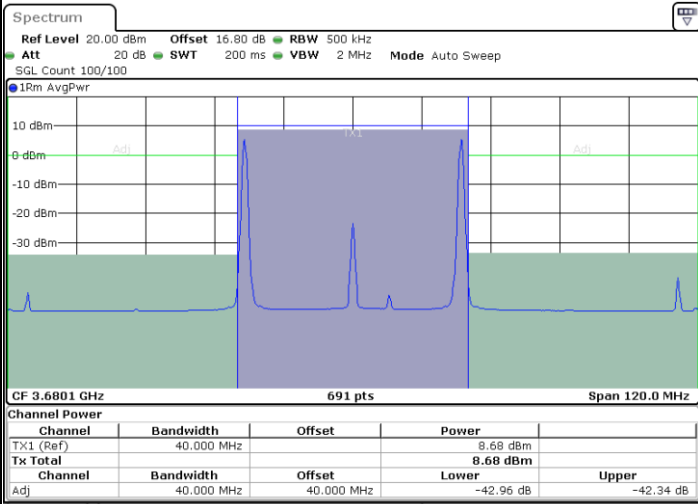

Middle Channel / 1RB99 and 1RB0

Date: 1.SEP.2020 14:32:55

Date: 1.SEP.2020 14:36:20

Middle Channel / FullIRB

N/A

Date: 1.SEP.2020 14:30:51

LTE Band 48C / 20MHz+20MHz

64QAM

Highest Channel / 1RB0 and 1RB99

Highest Channel / 1RB99 and 1RB0

Date: 1.SEP.2020 13:31:27

Date: 1.SEP.2020 13:33:30

Highest Channel / FullIRB

N/A

Date: 1.SEP.2020 13:28:03

LTE Band 48C / 5MHz+20MHz