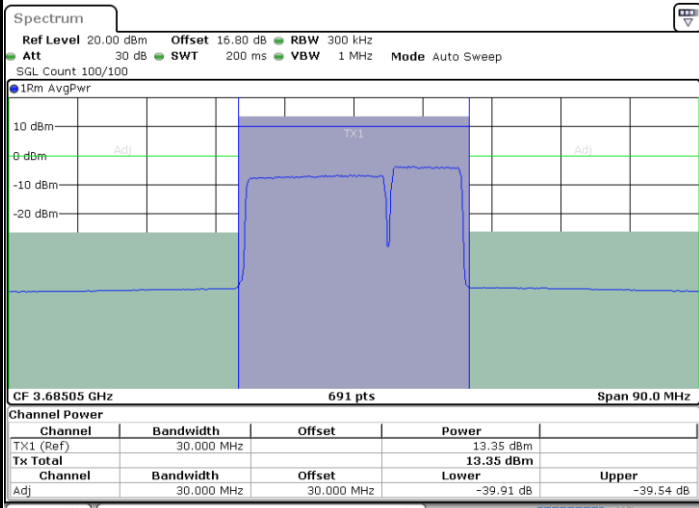

Middle Channel / FullIRB

N/A

Date: 6.SEP.2020 21:12:54

LTE Band 48C / 20MHz+10MHz

16QAM

Highest Channel / 1RB0 and 1RB49

Highest Channel / 1RB99 and 1RB0

Date: 6.SEP.2020 23:15:11

Date: 6.SEP.2020 23:18:35

Highest Channel / FullRB

N/A

Date: 6.SEP.2020 23:13:09

LTE Band 48C / 20MHz+15MHz

16QAM

Lowest Channel / 1RB0 and 1RB74

Lowest Channel / 1RB99 and 1RB0