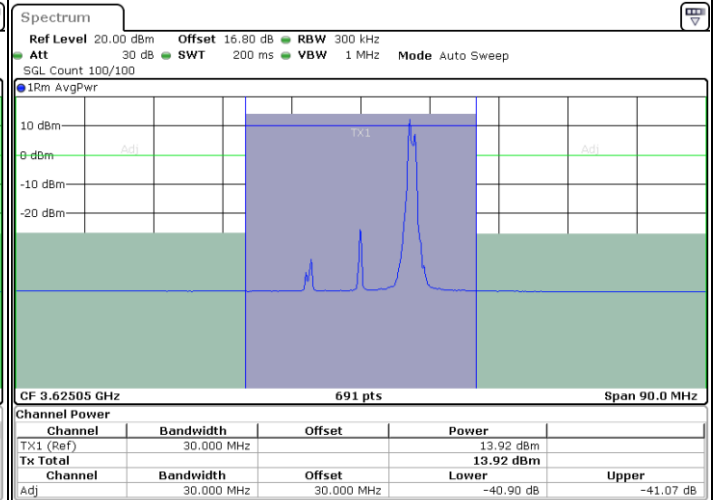

Highest Channel / FullIRB

N/A

Date: 6.SEP.2020 18:18:27

LTE Band 48C / 20MHz+5MHz

64QAM

Lowest Channel / 1RB0 and 1RB24

Lowest Channel / 1RB99 and 1RB0

Date: 6.SEP.2020 14:11:42

Date: 6.SEP.2020 14:15:05

Lowest Channel / FullIRB

N/A

Date: 6.SEP.2020 14:11:01

LTE Band 48C / 20MHz+5MHz

64QAM

Middle Channel / 1RB0 and 1RB24

Middle Channel / 1RB99 and 1RB0

Date: 6.SEP.2020 14:39:08

Date: 6.SEP.2020 14:42:32

Middle Channel / FullRB

N/A

Date: 6.SEP.2020 14:38:28

LTE Band 48C / 20MHz+5MHz

64QAM

Highest Channel / 1RB0 and 1RB24