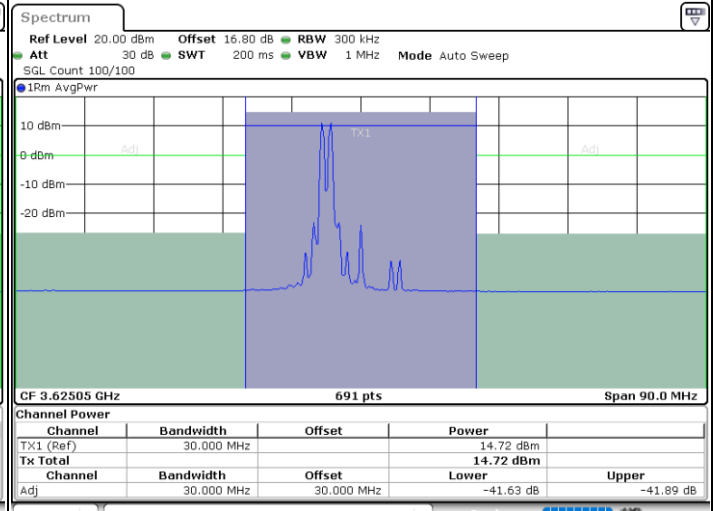

Date: 6.SEP.2020 15:44:50

LTE Band 48C / 10MHz+20MHz

16QAM

Middle Channel / 1RB0 and 1RB99

Middle Channel / 1RB49 and 1RB0

Date: 6.SEP.2020 16:18:03

Date: 6.SEP.2020 16:20:05

Middle Channel / FullRB

N/A

Date: 6.SEP.2020 16:12:31

LTE Band 48C / 10MHz+20MHz

16QAM

Highest Channel / 1RB0 and 1RB99

Highest Channel / 1RB49 and 1RB0

Date: 6.SEP.2020 16:44:40

Date: 6.SEP.2020 16:48:03