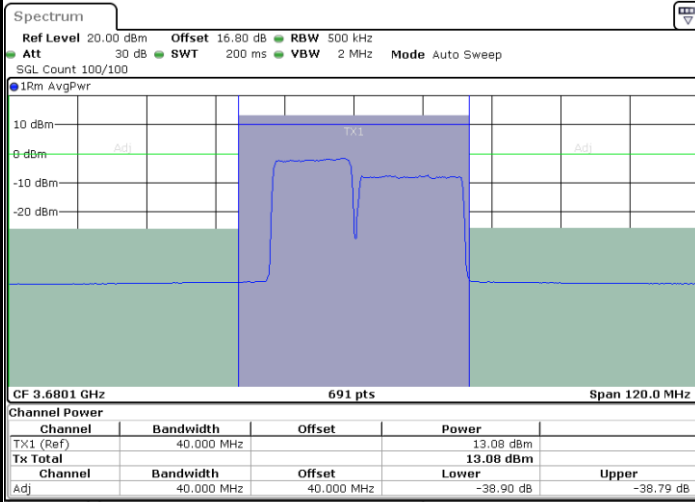

Highest Channel / 1RB74 and 1RB0

Date: 9.SEP.2020 14:38:45

Date: 6.SEP.2020 18:24:34

Highest Channel / FullIRB

N/A

Date: 6.SEP.2020 18:19:08

LTE Band 48C / 20MHz+5MHz

16QAM

Lowest Channel / 1RB0 and 1RB24

Lowest Channel / 1RB99 and 1RB0

Date: 6.SEP.2020 14:12:22

Date: 6.SEP.2020 14:14:24

Lowest Channel / FullIRB

N/A

Date: 6.SEP.2020 14:10:20

LTE Band 48C / 20MHz+5MHz