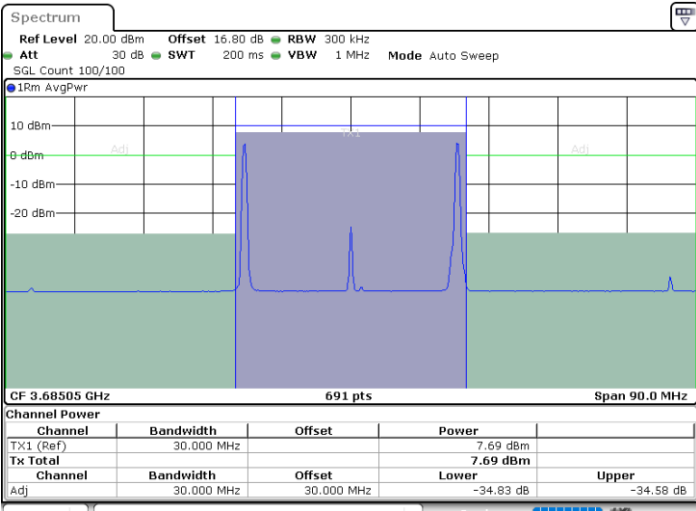

N/A

Date: 6.SEP.2020 16:12:31

LTE Band 48C / 10MHz+20MHz

16QAM

Highest Channel / 1RB0 and 1RB99

Highest Channel / 1RB49 and 1RB0

Date: 6.SEP.2020 16:44:40

Date: 6.SEP.2020 16:48:03

Highest Channel / FullIRB

N/A

Date: 6.SEP.2020 16:42:38

LTE Band 48C / 15MHz+20MHz

16QAM

Lowest Channel / 1RB0 and 1RB99

Lowest Channel / 1RB74 and 1RB0

Date: 9.SEP.2020 13:59:36