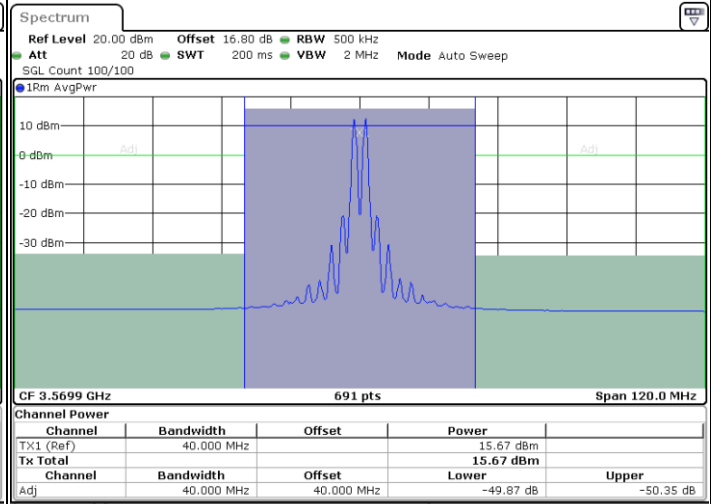

Date: 1.SEP.2020 15:09:22