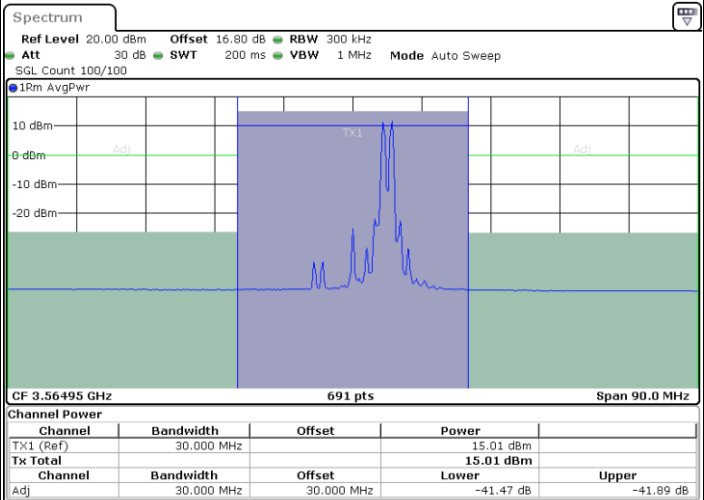

LTE Band 48C / 20MHz+5MHz

16QAM

Highest Channel / 1RB0 and 1RB24

Highest Channel / 1RB99 and 1RB0

Date: 6.SEP.2020 15:07:16

Date: 6.SEP.2020 15:09:18

Highest Channel / FullRB

N/A

Date: 6.SEP.2020 15:05:13

LTE Band 48C / 20MHz+10MHz

16QAM

Lowest Channel / 1RB0 and 1RB49

Lowest Channel / 1RB99 and 1RB0

Date: 6.SEP.2020 20:48:40

Date: 6.SEP.2020 20:50:42

Lowest Channel / FullIRB

Middle Channel / FullIRB

N/A

Date: 6.SEP.2020 21:12:54

LTE Band 48C / 20MHz+10MHz

16QAM

Highest Channel / 1RB0 and 1RB49

Highest Channel / 1RB99 and 1RB0

Date: 6.SEP.2020 23:15:11