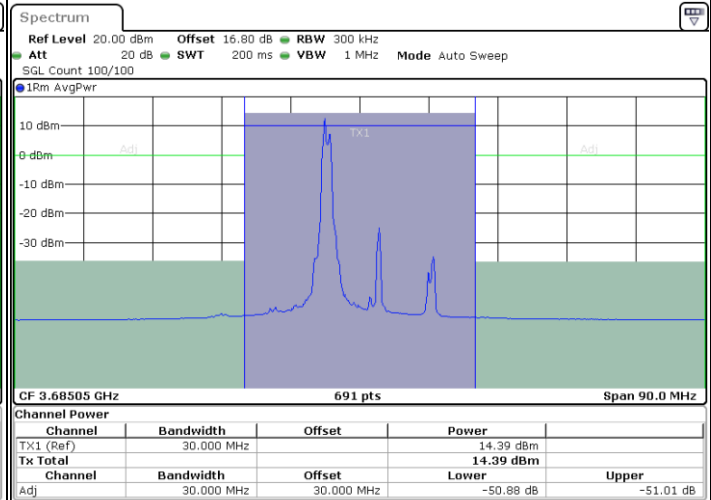

Date: 6.SEP.2020 13:11:16

Middle Channel / FullIRB

N/A

Date: 6.SEP.2020 13:07:11

LTE Band 48C / 5MHz+20MHz

64QAM

Highest Channel / 1RB0 and 1RB99

Highest Channel / 1RB24 and 1RB0

Date: 9.SEP.2020 15:37:13

Date: 6.SEP.2020 13:45:18

Highest Channel / FullIRB

N/A

Date: 6.SEP.2020 13:41:13

LTE Band 48C / 10MHz+20MHz

64QAM

Lowest Channel / 1RB0 and 1RB99