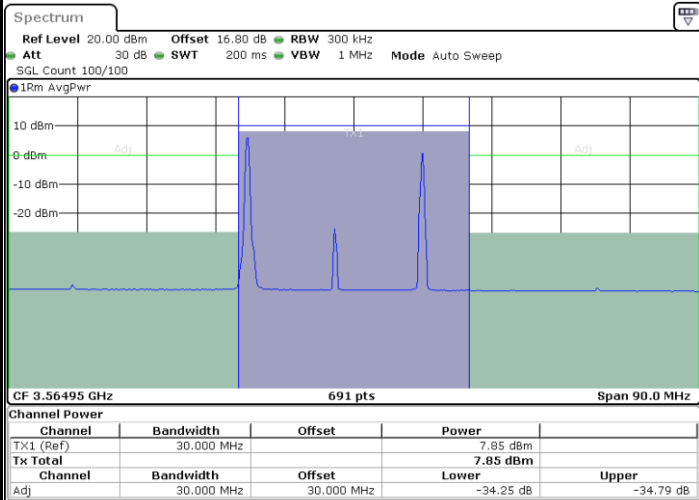

N/A

Date: 6.SEP.2020 17:51:41

LTE Band 48C / 15MHz+20MHz

64QAM

Highest Channel / 1RB0 and 1RB99

Highest Channel / 1RB74 and 1RB0

Date: 9.SEP.2020 14:39:26

Date: 6.SEP.2020 18:23:53

Highest Channel / FullIRB

N/A

Date: 6.SEP.2020 18:18:27

LTE Band 48C / 20MHz+5MHz

64QAM

Lowest Channel / 1RB0 and 1RB24

Lowest Channel / 1RB99 and 1RB0

Date: 6.SEP.2020 14:11:42

Date: 6.SEP.2020 14:15:05

Lowest Channel / FullIRB

N/A

Date: 6.SEP.2020 14:11:01

LTE Band 48C / 20MHz+5MHz

64QAM

Middle Channel / 1RB0 and 1RB24

Middle Channel / 1RB99 and 1RB0