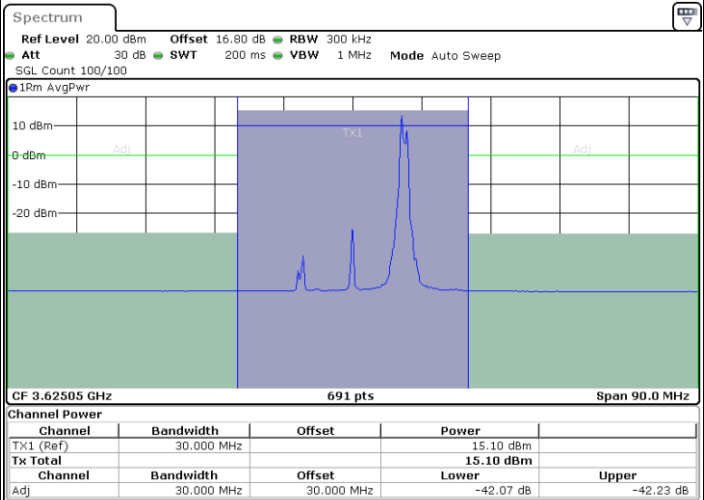

Date: 6.SEP.2020 14:41:51