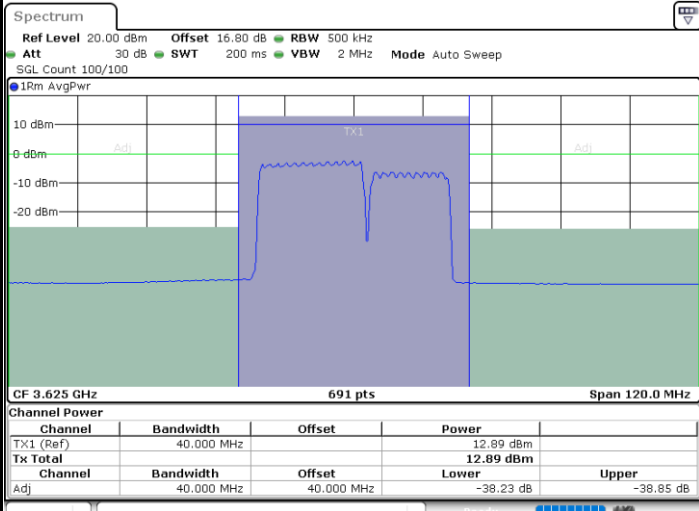

Middle Channel / 1RB99 and 1RB0

Date: 6.SEP.2020 19:22:38

Date: 6.SEP.2020 19:24:41

Middle Channel / FullIRB

N/A

Date: 6.SEP.2020 19:19:13

LTE Band 48C / 20MHz+15MHz

16QAM

Highest Channel / 1RB0 and 1RB74

Highest Channel / 1RB99 and 1RB0

Date: 6.SEP.2020 19:49:30

Date: 6.SEP.2020 19:52:53

Highest Channel / FullRB

N/A

Date: 6.SEP.2020 19:47:27

LTE Band 48C / 20MHz+20MHz