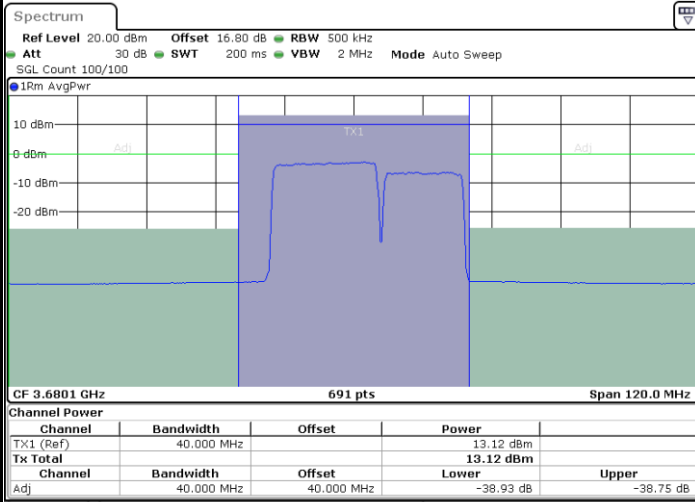

Highest Channel / 1RB0 and 1RB74

Highest Channel / 1RB99 and 1RB0

Date: 6.SEP.2020 19:49:30

Date: 6.SEP.2020 19:52:53

Highest Channel / FullRB

N/A

Date: 6.SEP.2020 19:47:27

LTE Band 48C / 20MHz+20MHz