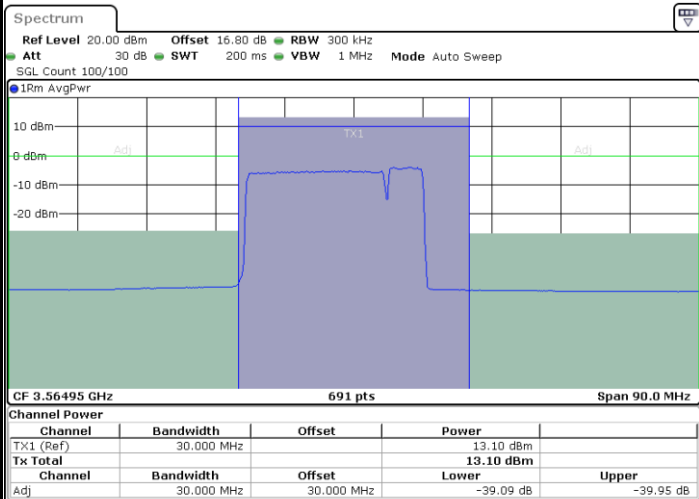

Highest Channel / 1RB74 and 1RB0

Date: 9.SEP.2020 14:38:45

Date: 6.SEP.2020 18:24:34

Highest Channel / FullIRB

N/A

Date: 6.SEP.2020 18:19:08

LTE Band 48C / 20MHz+5MHz

16QAM

Lowest Channel / 1RB0 and 1RB24

Lowest Channel / 1RB99 and 1RB0

Date: 6.SEP.2020 14:12:22

Date: 6.SEP.2020 14:14:24

Lowest Channel / FullIRB

N/A

Date: 6.SEP.2020 14:10:20

LTE Band 48C / 20MHz+5MHz