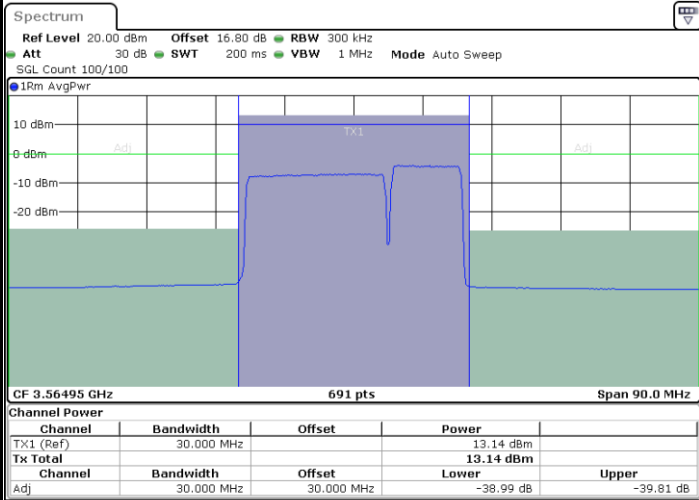

Lowest Channel / FullIRB

N/A

Date: 6.SEP.2020 20:45:16