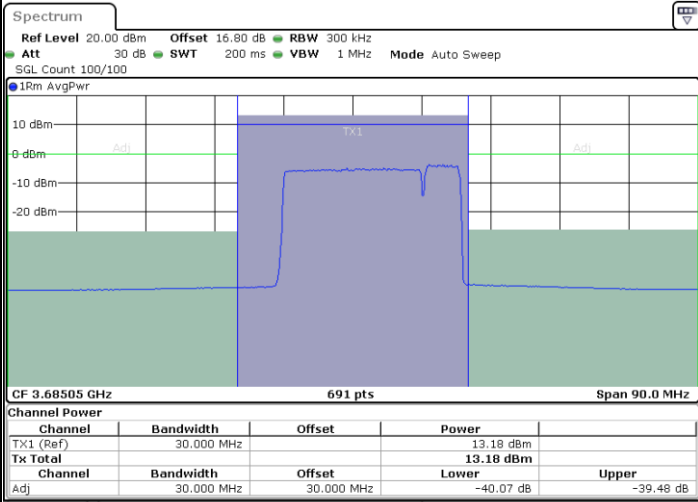

Date: 6.SEP.2020 14:39:08

Date: 6.SEP.2020 14:42:32

Middle Channel / FullRB

N/A

Date: 6.SEP.2020 14:38:28

LTE Band 48C / 20MHz+5MHz

64QAM

Highest Channel / 1RB0 and 1RB24

Highest Channel / 1RB99 and 1RB0

Date: 6.SEP.2020 15:07:56

Date: 6.SEP.2020 15:08:37

Highest Channel / FullRB

N/A

Date: 6.SEP.2020 15:04:33

LTE Band 48C / 20MHz+10MHz

64QAM

Lowest Channel / 1RB0 and 1RB49

Lowest Channel / 1RB99 and 1RB0

Date: 6.SEP.2020 20:47:59

Date: 6.SEP.2020 20:51:23

Lowest Channel / FullIRB

N/A

Date: 6.SEP.2020 20:45:57

LTE Band 48C / 20MHz+10MHz