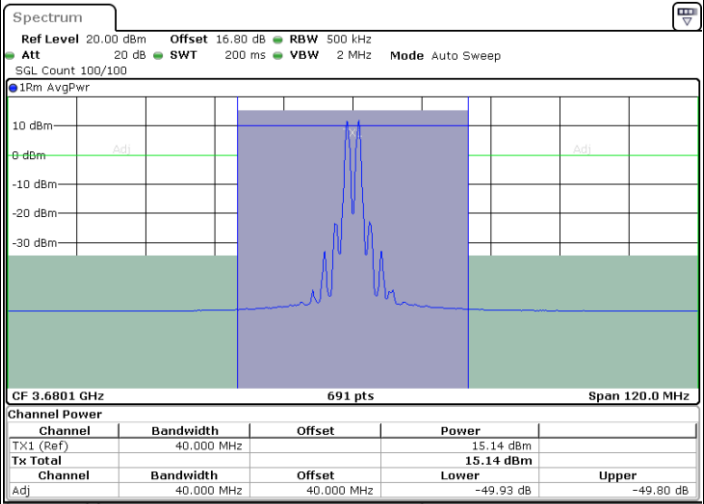

Date: 1.SEP.2020 15:06:38

Date: 1.SEP.2020 15:10:03

Lowest Channel / FullIRB

N/A

Date: 1.SEP.2020 15:04:34

LTE Band 48C / 20MHz+20MHz

64QAM

MiddleChannel / 1RB0 and 1RB99

Middle Channel / 1RB99 and 1RB0

Date: 1.SEP.2020 14:32:55

Date: 1.SEP.2020 14:36:20

Middle Channel / FullIRB

N/A

Date: 1.SEP.2020 14:30:51

LTE Band 48C / 20MHz+20MHz

64QAM

Highest Channel / 1RB0 and 1RB99

Highest Channel / 1RB99 and 1RB0

Date: 1.SEP.2020 13:31:27

Date: 1.SEP.2020 13:33:30

Highest Channel / FullIRB

N/A

Date: 1.SEP.2020 13:28:03

LTE Band 48C / 5MHz+20MHz