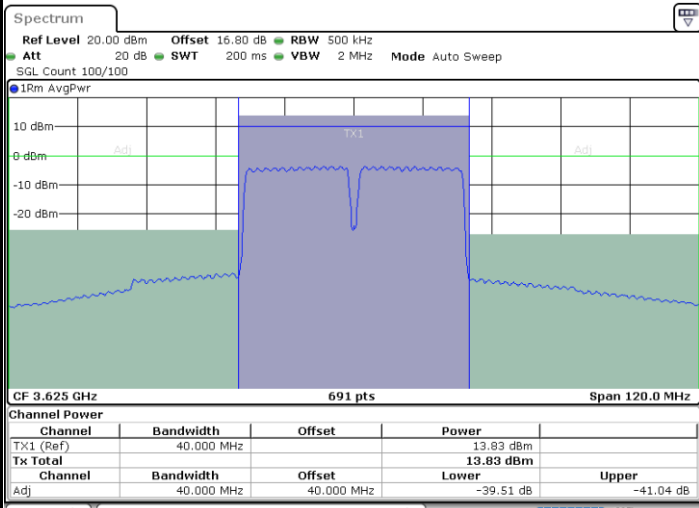

Date: 1.SEP.2020 15:06:38

Date: 1.SEP.2020 15:10:03

Lowest Channel / FullIRB

N/A

Date: 1.SEP.2020 15:04:34

LTE Band 48C / 20MHz+20MHz

64QAM

MiddleChannel / 1RB0 and 1RB99

Middle Channel / 1RB99 and 1RB0

Date: 1.SEP.2020 14:32:55

Date: 1.SEP.2020 14:36:20

Middle Channel / FullIRB

N/A

Date: 1.SEP.2020 14:30:51

LTE Band 48C / 20MHz+20MHz

64QAM

Highest Channel / 1RB0 and 1RB99

Highest Channel / 1RB99 and 1RB0

Date: 1.SEP.2020 13:31:27

Date: 1.SEP.2020 13:33:30

Highest Channel / FullIRB

N/A

Date: 1.SEP.2020 13:28:03

LTE Band 48C / 5MHz+20MHz