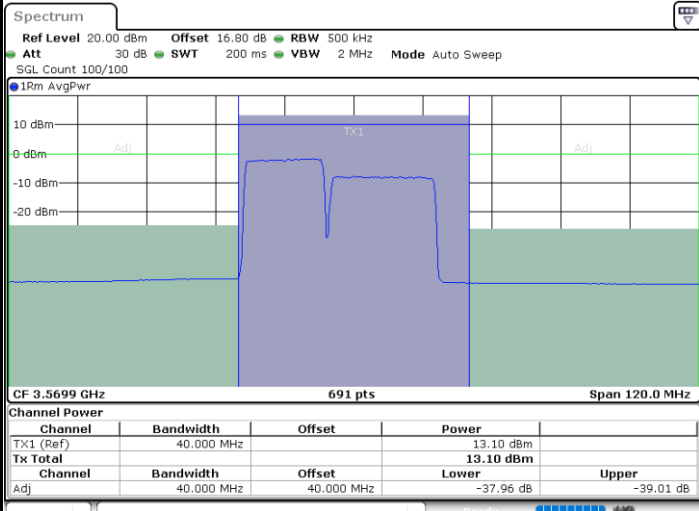

Lowest Channel / FullIRB

N/A

Date: 6.SEP.2020 17:23:52