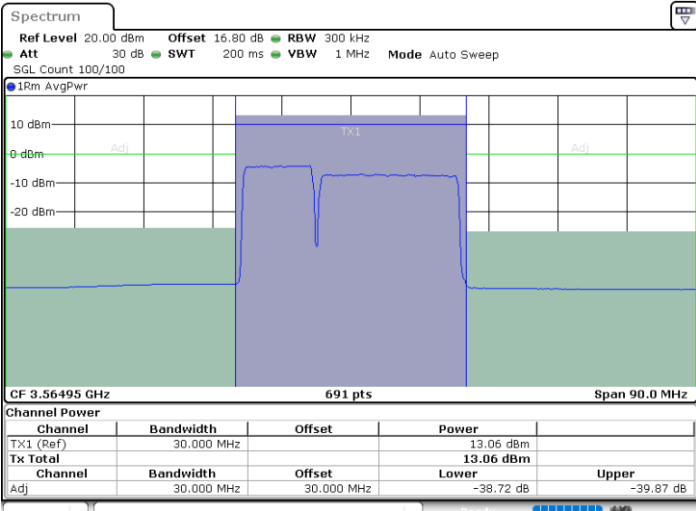

LTE Band 48C / 10MHz+20MHz

16QAM

Lowest Channel / 1RB0 and 1RB99

Lowest Channel / 1RB49 and 1RB0

Date: 6.SEP.2020 15:48:14

Date: 6.SEP.2020 15:50:17

Lowest Channel / FullIRB

N/A