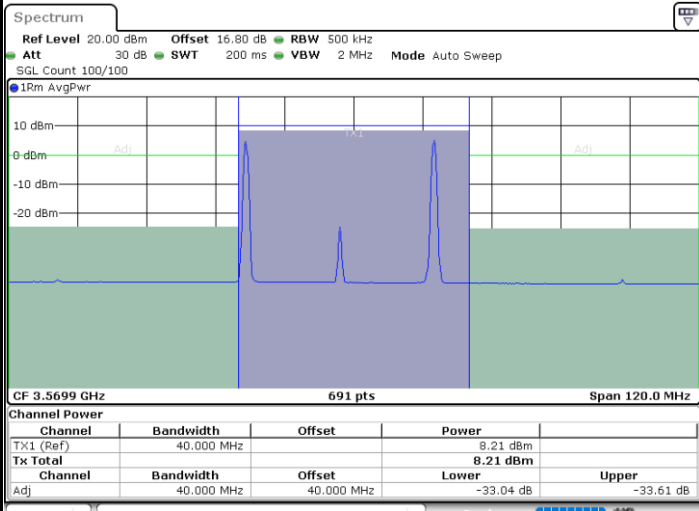

Highest Channel / FullIRB

N/A

Date: 6.SEP.2020 16:42:38

LTE Band 48C / 15MHz+20MHz

16QAM

Lowest Channel / 1RB0 and 1RB99

Lowest Channel / 1RB74 and 1RB0

Date: 9.SEP.2020 13:59:36