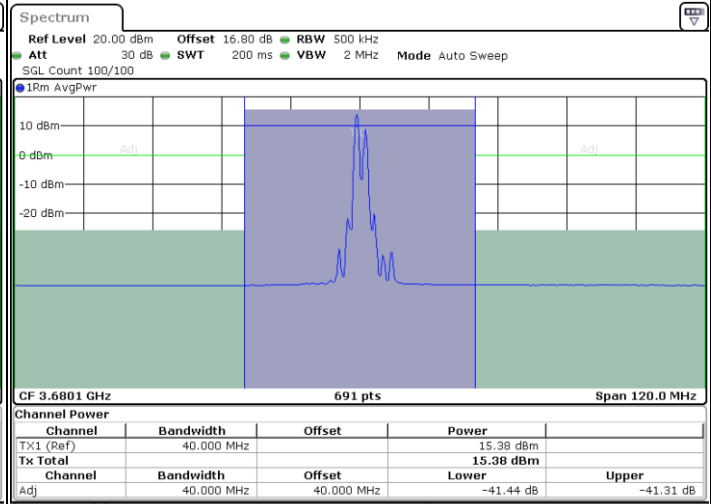

Date: 9.SEP.2020 14:20:45

Date: 6.SEP.2020 17:56:28

Middle Channel / FullIRB

N/A

Date: 6.SEP.2020 17:51:00

LTE Band 48C / 15MHz+20MHz

16QAM

Highest Channel / 1RB0 and 1RB99

Highest Channel / 1RB74 and 1RB0

Date: 9.SEP.2020 14:38:45

Date: 6.SEP.2020 18:24:34

Highest Channel / FullIRB

N/A

Date: 6.SEP.2020 18:19:08

LTE Band 48C / 20MHz+5MHz

16QAM