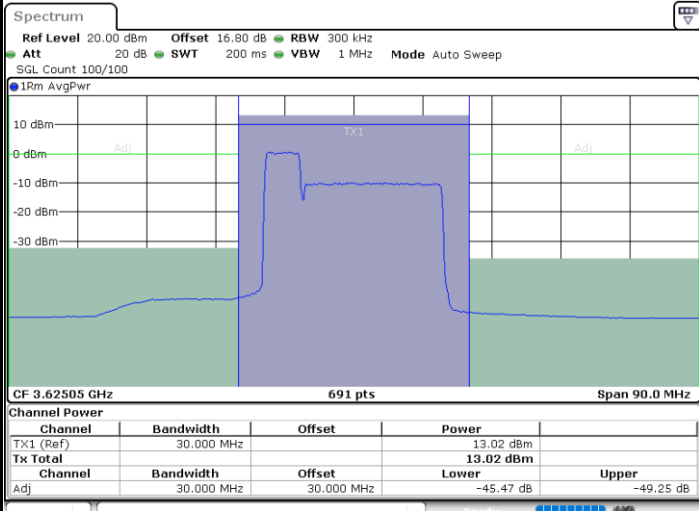

Lowest Channel / FullIRB

N/A

Date: 6.SEP.2020 12:32:08

LTE Band 48C / 5MHz+20MHz

64QAM

Middle Channel / 1RB0 and 1RB99

Middle Channel / 1RB24 and 1RB0

Date: 9.SEP.2020 15:17:39

Date: 6.SEP.2020 13:11:16

Middle Channel / FullIRB

N/A

Date: 6.SEP.2020 13:07:11

LTE Band 48C / 5MHz+20MHz

64QAM

Highest Channel / 1RB0 and 1RB99

Highest Channel / 1RB24 and 1RB0