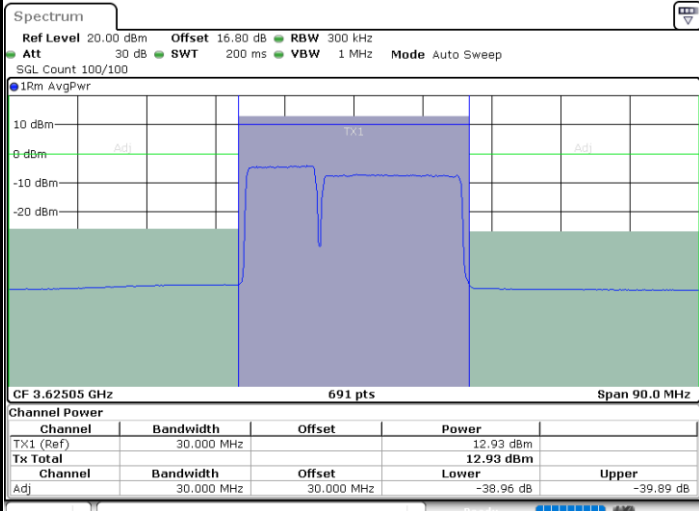

Date: 6.SEP.2020 15:44:50

LTE Band 48C / 10MHz+20MHz

16QAM

Middle Channel / 1RB0 and 1RB99

Middle Channel / 1RB49 and 1RB0

Date: 6.SEP.2020 16:18:03

Date: 6.SEP.2020 16:20:05

Middle Channel / FullRB

N/A

Date: 6.SEP.2020 16:12:31

LTE Band 48C / 10MHz+20MHz

16QAM

Highest Channel / 1RB0 and 1RB99

Highest Channel / 1RB49 and 1RB0

Date: 6.SEP.2020 16:44:40

Date: 6.SEP.2020 16:48:03