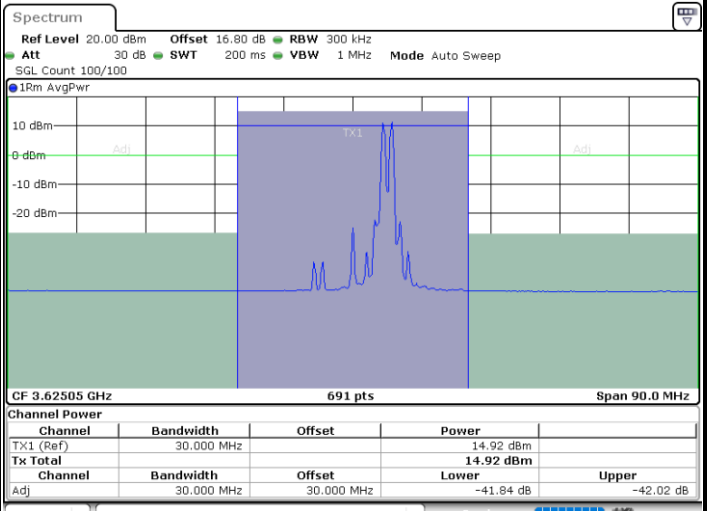

Date: 6.SEP.2020 15:05:13

LTE Band 48C / 20MHz+10MHz

16QAM

Lowest Channel / 1RB0 and 1RB49

Lowest Channel / 1RB99 and 1RB0

Date: 6.SEP.2020 20:48:40

Date: 6.SEP.2020 20:50:42

Lowest Channel / FullIRB

N/A

Date: 6.SEP.2020 20:45:16

LTE Band 48C / 20MHz+10MHz

16QAM

Middle Channel / 1RB0 and 1RB49

Middle Channel / 1RB99 and 1RB0

Date: 6.SEP.2020 21:16:18

Date: 6.SEP.2020 21:18:20

Middle Channel / FullIRB

N/A

Date: 6.SEP.2020 21:12:54

LTE Band 48C / 20MHz+10MHz

16QAM

Highest Channel / 1RB0 and 1RB49

Highest Channel / 1RB99 and 1RB0

Date: 6.SEP.2020 23:15:11