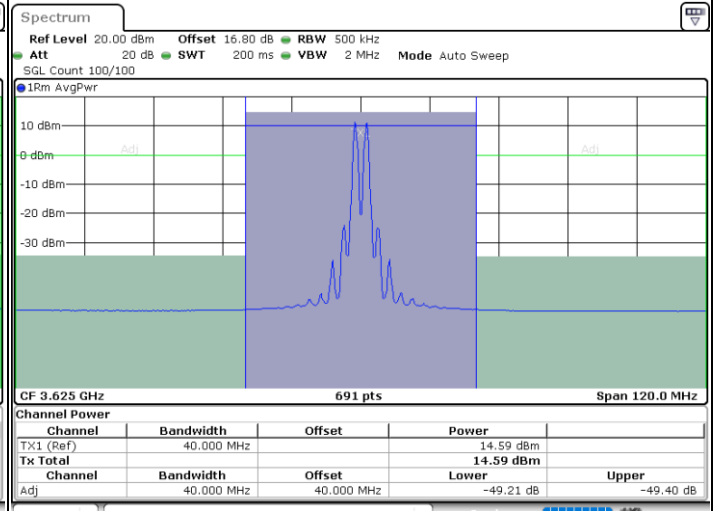

Date: 6.SEP.2020 19:52:13

Highest Channel / FullRB

N/A

Date: 6.SEP.2020 19:46:46

LTE Band 48C / 20MHz+20MHz

64QAM

Lowest Channel / 1RB0 and 1RB99

Lowest Channel / 1RB99 and 1RB0

Date: 1.SEP.2020 15:06:38

Date: 1.SEP.2020 15:10:03

Lowest Channel / FullIRB

N/A

Date: 1.SEP.2020 15:04:34

LTE Band 48C / 20MHz+20MHz

64QAM

MiddleChannel / 1RB0 and 1RB99

Middle Channel / 1RB99 and 1RB0

Date: 1.SEP.2020 14:32:55

Date: 1.SEP.2020 14:36:20

Middle Channel / FullIRB

N/A

Date: 1.SEP.2020 14:30:51

LTE Band 48C / 20MHz+20MHz

64QAM

Highest Channel / 1RB0 and 1RB99

Highest Channel / 1RB99 and 1RB0

Date: 1.SEP.2020 13:31:27

Date: 1.SEP.2020 13:33:30

Highest Channel / FullIRB

N/A

Date: 1.SEP.2020 13:28:03

LTE Band 48C / 5MHz+20MHz