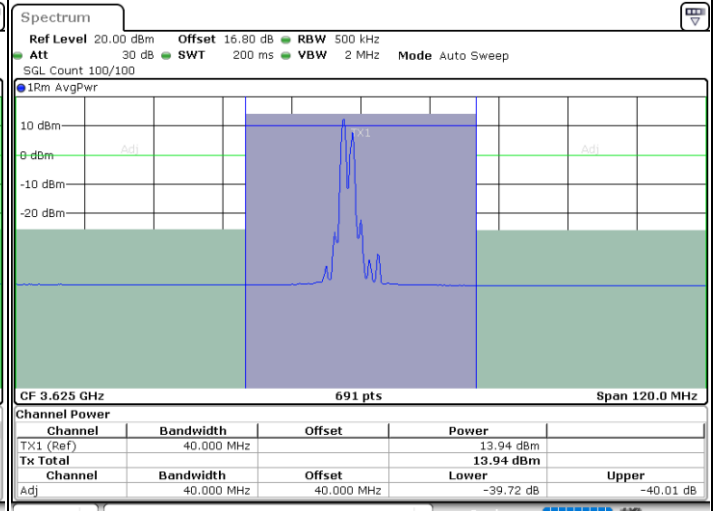

LTE Band 48C / 15MHz+20MHz

64QAM

Lowest Channel / 1RB0 and 1RB99

Lowest Channel / 1RB74 and 1RB0

Date: 9.SEP.2020 13:58:55

Date: 6.SEP.2020 17:30:02

Lowest Channel / FullIRB

N/A

Date: 6.SEP.2020 17:24:34

LTE Band 48C / 15MHz+20MHz

64QAM

Middle Channel / 1RB0 and 1RB99

Middle Channel / 1RB74 and 1RB0

Date: 9.SEP.2020 14:20:03

Date: 6.SEP.2020 17:57:10

Middle Channel / FullRB

N/A

Date: 6.SEP.2020 17:51:41

LTE Band 48C / 15MHz+20MHz

64QAM

Highest Channel / 1RB0 and 1RB99

Highest Channel / 1RB74 and 1RB0

Date: 9.SEP.2020 14:39:26

Date: 6.SEP.2020 18:23:53