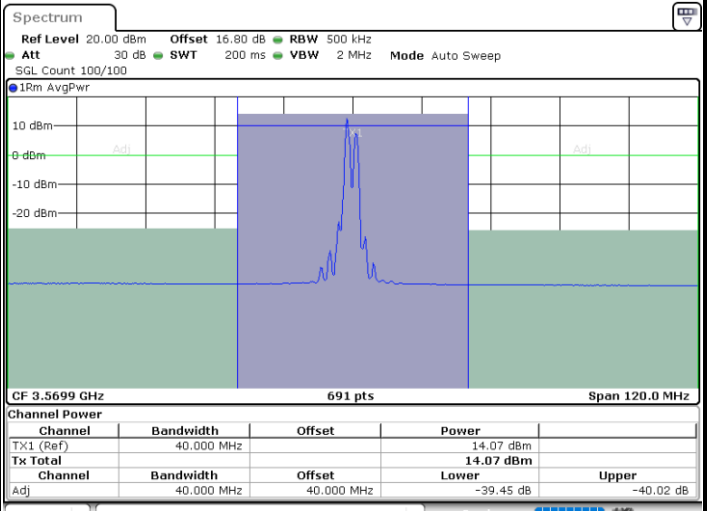

LTE Band 48C / 20MHz+10MHz

64QAM

Highest Channel / 1RB0 and 1RB49

Highest Channel / 1RB99 and 1RB0

Date: 6.SEP.2020 23:15:52

Date: 6.SEP.2020 23:17:54

Highest Channel / FullRB

N/A

Date: 6.SEP.2020 23:12:28

LTE Band 48C / 20MHz+15MHz

64QAM

Lowest Channel / 1RB0 and 1RB74

Lowest Channel / 1RB99 and 1RB0

Date: 6.SEP.2020 18:48:01

Date: 6.SEP.2020 18:51:26

Lowest Channel / FullIRB

N/A

Date: 6.SEP.2020 18:45:58

LTE Band 48C / 20MHz+15MHz

64QAM

Middle Channel / 1RB0 and 1RB74

Middle Channel / 1RB99 and 1RB0

Date: 6.SEP.2020 19:21:57

Date: 6.SEP.2020 19:25:23

Middle Channel / FullIRB

N/A

Date: 6.SEP.2020 19:19:54

LTE Band 48C / 20MHz+15MHz

64QAM

Highest Channel / 1RB0 and 1RB74

Highest Channel / 1RB99 and 1RB0

Date: 6.SEP.2020 19:50:11