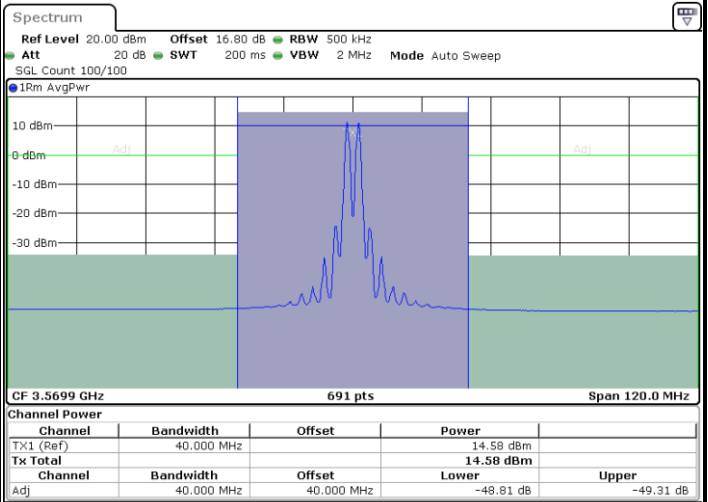

Middle Channel / FullIRB

N/A

Date: 6.SEP.2020 19:19:54

LTE Band 48C / 20MHz+15MHz

64QAM

Highest Channel / 1RB0 and 1RB74

Highest Channel / 1RB99 and 1RB0

Date: 6.SEP.2020 19:50:11

Date: 6.SEP.2020 19:52:13

Highest Channel / FullRB

N/A

Date: 6.SEP.2020 19:46:46

LTE Band 48C / 20MHz+20MHz

64QAM

Lowest Channel / 1RB0 and 1RB99

Lowest Channel / 1RB99 and 1RB0

Date: 1.SEP.2020 15:06:38

Date: 1.SEP.2020 15:10:03

Lowest Channel / FullIRB

N/A

Date: 1.SEP.2020 15:04:34

LTE Band 48C / 20MHz+20MHz

64QAM

MiddleChannel / 1RB0 and 1RB99