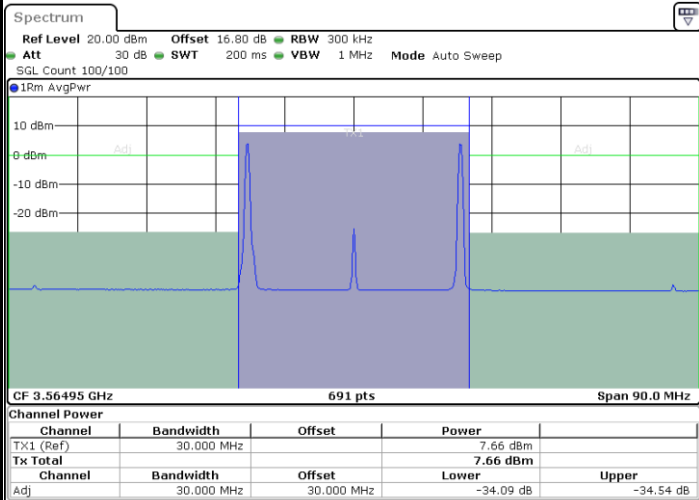

LTE Band 48C / 20MHz+5MHz

16QAM

Highest Channel / 1RB0 and 1RB24

Highest Channel / 1RB99 and 1RB0

Date: 6.SEP.2020 15:07:16

Date: 6.SEP.2020 15:09:18

Highest Channel / FullRB

N/A

Date: 6.SEP.2020 15:05:13

LTE Band 48C / 20MHz+10MHz

16QAM

Lowest Channel / 1RB0 and 1RB49

Lowest Channel / 1RB99 and 1RB0

Date: 6.SEP.2020 20:48:40

Date: 6.SEP.2020 20:50:42

Lowest Channel / FullIRB

Middle Channel / FullIRB

N/A

Date: 6.SEP.2020 21:12:54

LTE Band 48C / 20MHz+10MHz

16QAM

Highest Channel / 1RB0 and 1RB49

Highest Channel / 1RB99 and 1RB0

Date: 6.SEP.2020 23:15:11