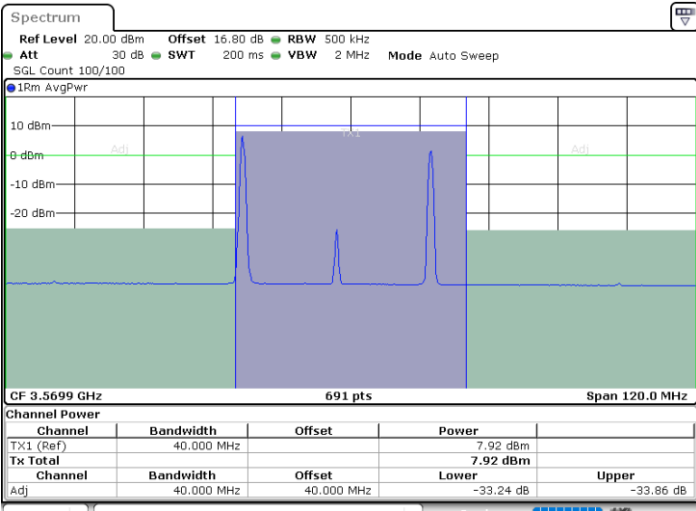

Middle Channel / FullIRB

N/A

Date: 6.SEP.2020 21:12:54

LTE Band 48C / 20MHz+10MHz

16QAM

Highest Channel / 1RB0 and 1RB49

Highest Channel / 1RB99 and 1RB0

Date: 6.SEP.2020 23:15:11

Date: 6.SEP.2020 23:18:35

Highest Channel / FullRB

N/A

Date: 6.SEP.2020 23:13:09

LTE Band 48C / 20MHz+15MHz

16QAM

Lowest Channel / 1RB0 and 1RB74

Lowest Channel / 1RB99 and 1RB0