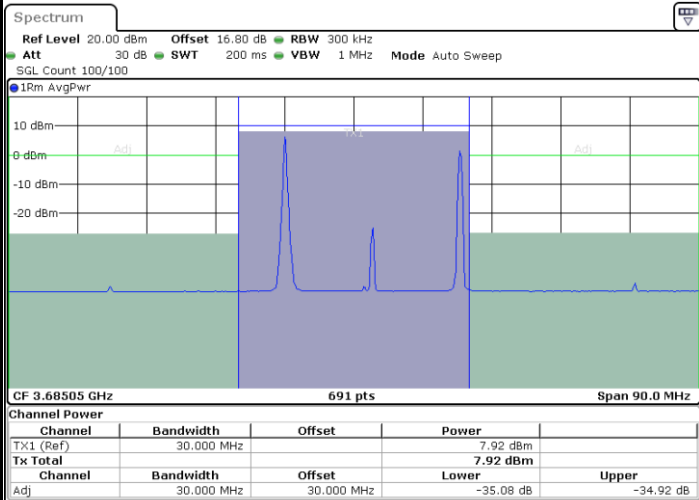

Lowest Channel / 1RB0 and 1RB24

Lowest Channel / 1RB99 and 1RB0

Date: 6.SEP.2020 14:12:22

Date: 6.SEP.2020 14:14:24

Lowest Channel / FullIRB

N/A

Date: 6.SEP.2020 14:10:20

LTE Band 48C / 20MHz+5MHz

LTE Band 48C / 20MHz+5MHz

16QAM

Highest Channel / 1RB0 and 1RB24

Highest Channel / 1RB99 and 1RB0

Date: 6.SEP.2020 15:07:16

Date: 6.SEP.2020 15:09:18

Highest Channel / FullRB

N/A