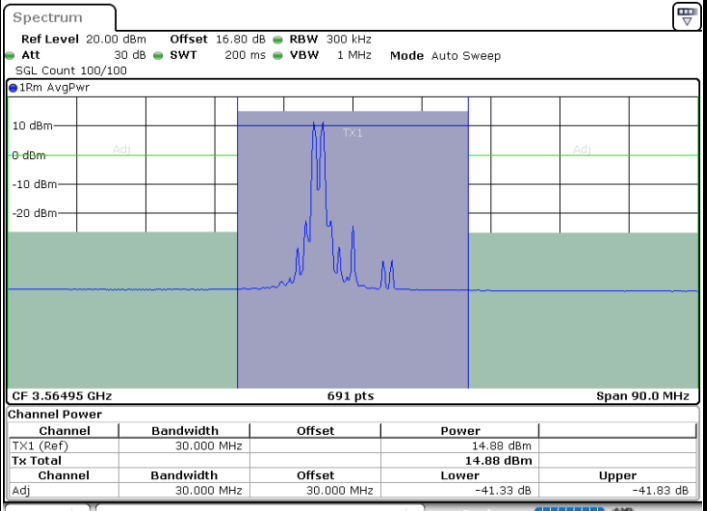

LTE Band 48C / 10MHz+20MHz

16QAM

Lowest Channel / 1RB0 and 1RB99

Lowest Channel / 1RB49 and 1RB0

Date: 6.SEP.2020 15:48:14

Date: 6.SEP.2020 15:50:17

Lowest Channel / FullIRB

N/A