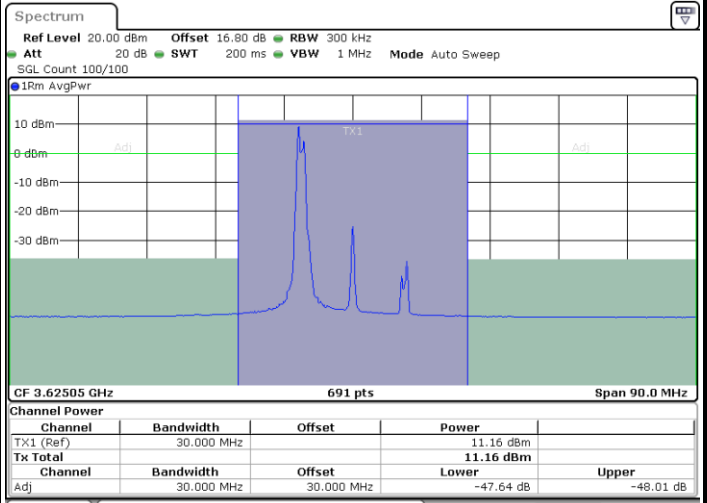

LTE Band 48C / 5MHz+20MHz

256QAM

Middle Channel / 1RB0 and 1RB99

Middle Channel / 1RB24 and 1RB0

Date: 9.SEP.2020 15:19:41

Date: 6.SEP.2020 13:13:18

Middle Channel / FullIRB

N/A

Date: 6.SEP.2020 13:11:57

LTE Band 48C / 5MHz+20MHz

256QAM

Highest Channel / 1RB0 and 1RB99

Highest Channel / 1RB24 and 1RB0

Date: 9.SEP.2020 15:37:53

Date: 6.SEP.2020 13:48:42

Highest Channel / FullIRB