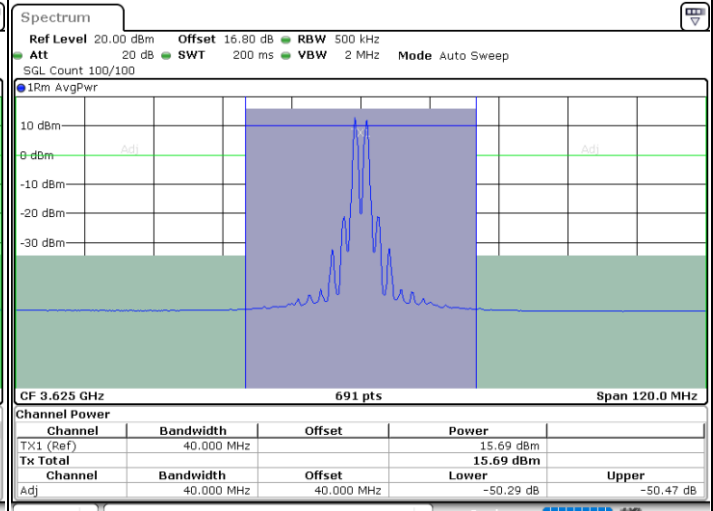

LTE Band 48C / 20MHz+20MHz

16QAM

MiddleChannel / 1RB0 and 1RB99

Middle Channel / 1RB99 and 1RB0

Date: 1.SEP.2020 14:33:36

Date: 1.SEP.2020 14:35:39

Middle Channel / FullIRB

N/A

Date: 1.SEP.2020 14:30:10

LTE Band 48C / 20MHz+20MHz

16QAM

Highest Channel / 1RB0 and 1RB99

Highest Channel / 1RB99 and 1RB0

Date: 1.SEP.2020 13:30:47

Date: 1.SEP.2020 13:34:11

Highest Channel / FullIRB