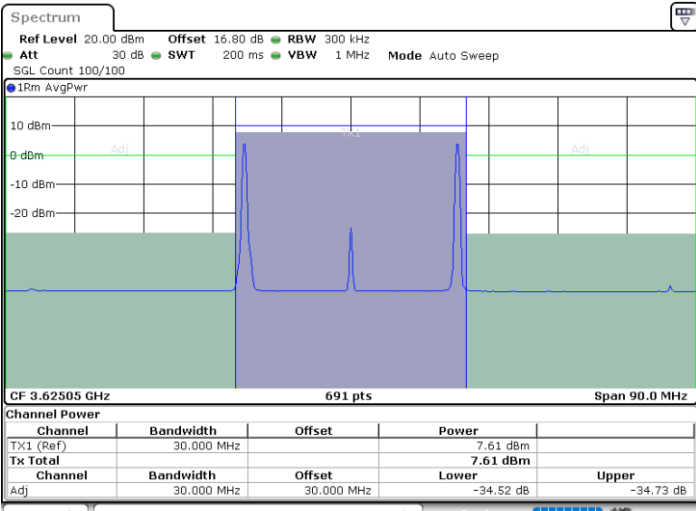

N/A

Date: 6.SEP.2020 20:45:16

LTE Band 48C / 20MHz+10MHz

16QAM

Middle Channel / 1RB0 and 1RB49

Middle Channel / 1RB99 and 1RB0

Date: 6.SEP.2020 21:16:18

Date: 6.SEP.2020 21:18:20

Middle Channel / FullIRB

N/A

Date: 6.SEP.2020 21:12:54

LTE Band 48C / 20MHz+10MHz

16QAM

Highest Channel / 1RB0 and 1RB49

Highest Channel / 1RB99 and 1RB0

Date: 6.SEP.2020 23:15:11