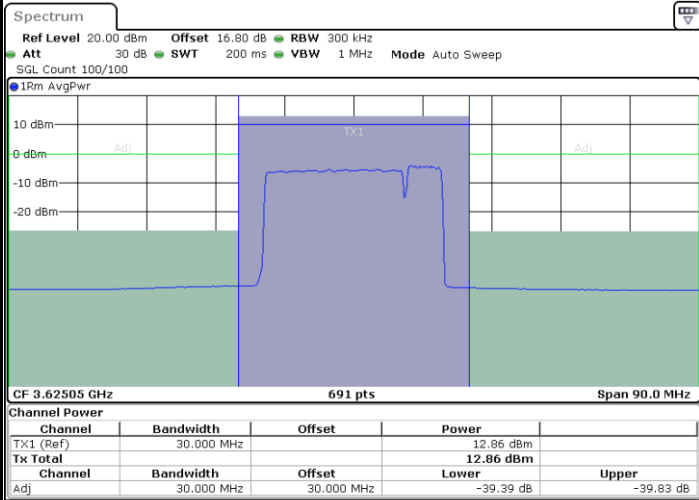

Highest Channel / FullIRB

N/A

Date: 6.SEP.2020 18:18:27

LTE Band 48C / 20MHz+5MHz

64QAM

Lowest Channel / 1RB0 and 1RB24

Lowest Channel / 1RB99 and 1RB0

Date: 6.SEP.2020 14:11:42

Date: 6.SEP.2020 14:15:05

Lowest Channel / FullIRB

N/A

Date: 6.SEP.2020 14:11:01

LTE Band 48C / 20MHz+5MHz

64QAM

Middle Channel / 1RB0 and 1RB24

Middle Channel / 1RB99 and 1RB0

Date: 6.SEP.2020 14:39:08

Date: 6.SEP.2020 14:42:32

Middle Channel / FullRB

N/A

Date: 6.SEP.2020 14:38:28

LTE Band 48C / 20MHz+5MHz

64QAM

Highest Channel / 1RB0 and 1RB24