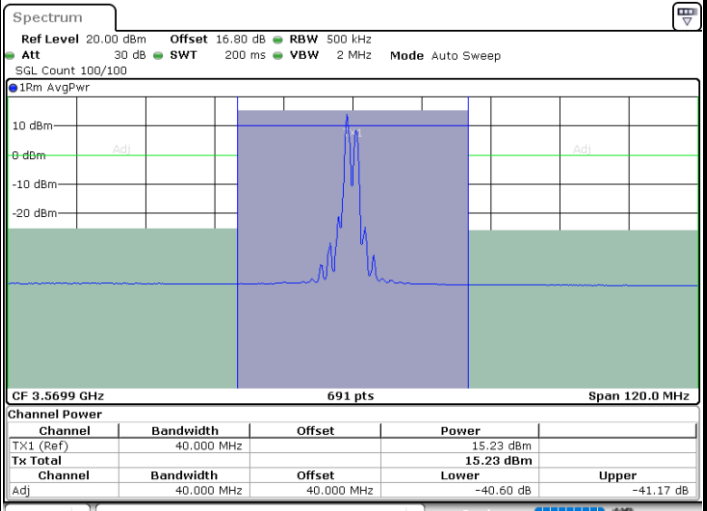

Middle Channel / FullIRB

N/A

Date: 6.SEP.2020 21:12:54

LTE Band 48C / 20MHz+10MHz

16QAM

Highest Channel / 1RB0 and 1RB49

Highest Channel / 1RB99 and 1RB0

Date: 6.SEP.2020 23:15:11

Date: 6.SEP.2020 23:18:35

Highest Channel / FullRB

N/A

Date: 6.SEP.2020 23:13:09

LTE Band 48C / 20MHz+15MHz

16QAM

Lowest Channel / 1RB0 and 1RB74

Lowest Channel / 1RB99 and 1RB0

Date: 6.SEP.2020 18:48:42

Date: 6.SEP.2020 18:50:45

Lowest Channel / FullIRB

N/A

Date: 6.SEP.2020 18:45:17

LTE Band 48C / 20MHz+15MHz

16QAM

Middle Channel / 1RB0 and 1RB74