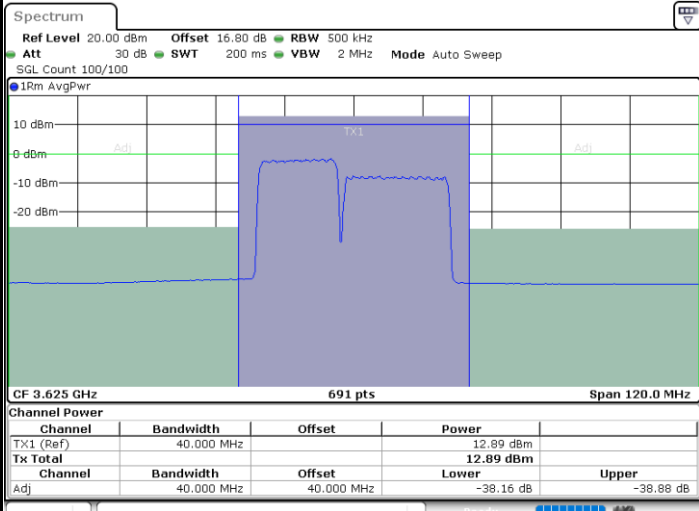

Date: 6.SEP.2020 17:24:34

LTE Band 48C / 15MHz+20MHz

64QAM

Middle Channel / 1RB0 and 1RB99

Middle Channel / 1RB74 and 1RB0

Date: 9.SEP.2020 14:20:03

Date: 6.SEP.2020 17:57:10

Middle Channel / FullRB

N/A

Date: 6.SEP.2020 17:51:41

LTE Band 48C / 15MHz+20MHz

64QAM

Highest Channel / 1RB0 and 1RB99

Highest Channel / 1RB74 and 1RB0

Date: 9.SEP.2020 14:39:26

Date: 6.SEP.2020 18:23:53