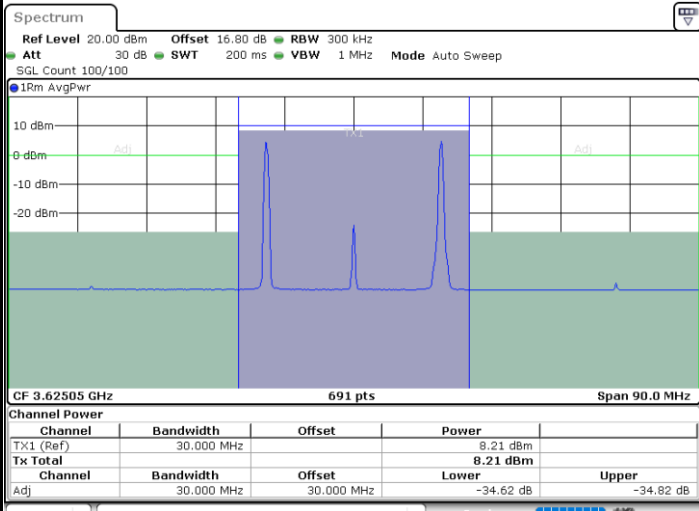

Lowest Channel / FullIRB

N/A

Date: 6.SEP.2020 12:32:08

LTE Band 48C / 5MHz+20MHz

64QAM

Middle Channel / 1RB0 and 1RB99

Middle Channel / 1RB24 and 1RB0

Date: 9.SEP.2020 15:17:39

Date: 6.SEP.2020 13:11:16

Middle Channel / FullIRB

N/A

Date: 6.SEP.2020 13:07:11

LTE Band 48C / 5MHz+20MHz

64QAM

Highest Channel / 1RB0 and 1RB99

Highest Channel / 1RB24 and 1RB0