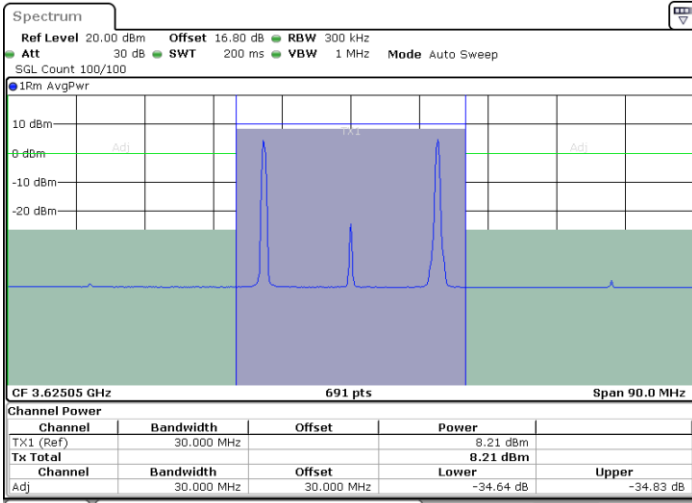

Highest Channel / 1RB0 and 1RB99

Highest Channel / 1RB99 and 1RB0

Date: 1.SEP.2020 13:31:27

Date: 1.SEP.2020 13:33:30

Highest Channel / FullIRB

N/A

Date: 1.SEP.2020 13:28:03

LTE Band 48C / 5MHz+20MHz

256QAM

Lowest Channel / 1RB0 and 1RB99

Lowest Channel / 1RB24 and 1RB0

Date: 9.SEP.2020 14:58:13

Date: 6.SEP.2020 12:38:16

Lowest Channel / FullIRB

N/A

Date: 6.SEP.2020 12:36:55

LTE Band 48C / 5MHz+20MHz

256QAM

Middle Channel / 1RB0 and 1RB99

Middle Channel / 1RB24 and 1RB0

Date: 9.SEP.2020 15:19:41

Date: 6.SEP.2020 13:13:18

Middle Channel / FullIRB

N/A

Date: 6.SEP.2020 13:11:57

LTE Band 48C / 5MHz+20MHz

256QAM

Highest Channel / 1RB0 and 1RB99

Highest Channel / 1RB24 and 1RB0

Date: 9.SEP.2020 15:37:53

Date: 6.SEP.2020 13:48:42

Highest Channel / FullIRB