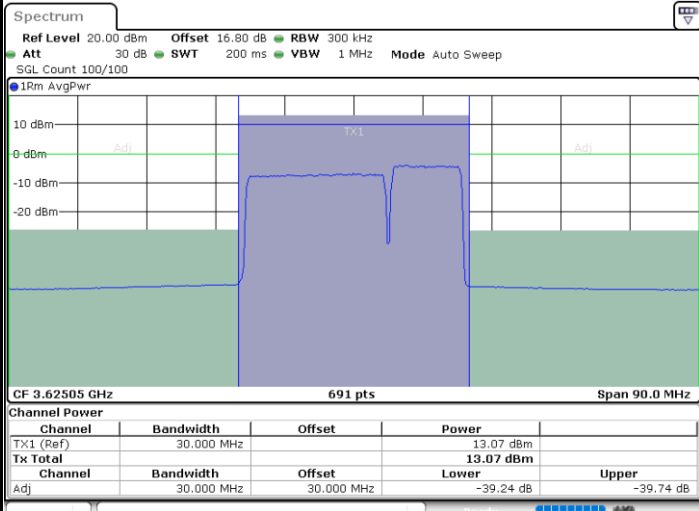

Middle Channel / FullIRB

N/A

Date: 6.SEP.2020 21:13:35