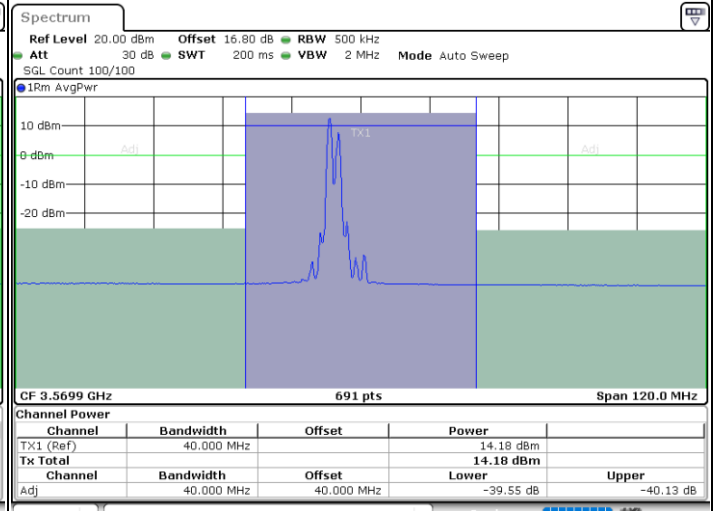

LTE Band 48C / 15MHz+20MHz

64QAM

Lowest Channel / 1RB0 and 1RB99

Lowest Channel / 1RB74 and 1RB0

Date: 9.SEP.2020 13:58:55

Date: 6.SEP.2020 17:30:02

Lowest Channel / FullIRB

N/A