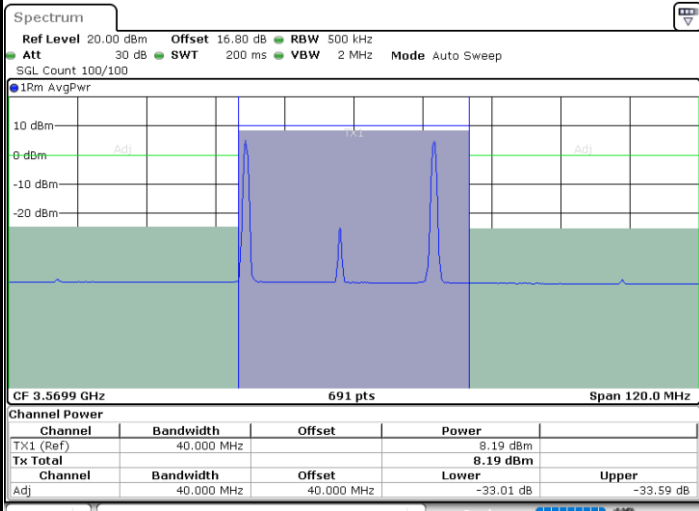

64QAM

Highest Channel / 1RB0 and 1RB99

Highest Channel / 1RB49 and 1RB0

Date: 6.SEP.2020 16:45:21

Date: 6.SEP.2020 16:47:22

Highest Channel / FullIRB

N/A

Date: 6.SEP.2020 16:41:57

LTE Band 48C / 15MHz+20MHz

64QAM

Lowest Channel / 1RB0 and 1RB99

Lowest Channel / 1RB74 and 1RB0

Date: 9.SEP.2020 13:58:55

Date: 6.SEP.2020 17:30:02

Lowest Channel / FullIRB

N/A