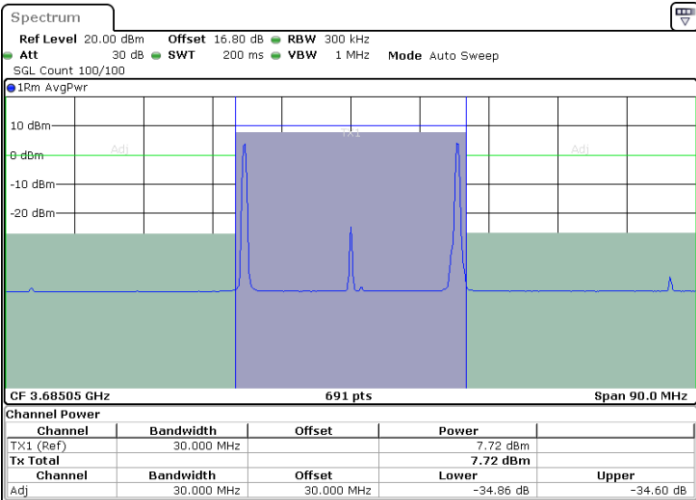

LTE Band 48C / 10MHz+20MHz

64QAM

Highest Channel / 1RB0 and 1RB99

Highest Channel / 1RB49 and 1RB0

Date: 6.SEP.2020 16:45:21