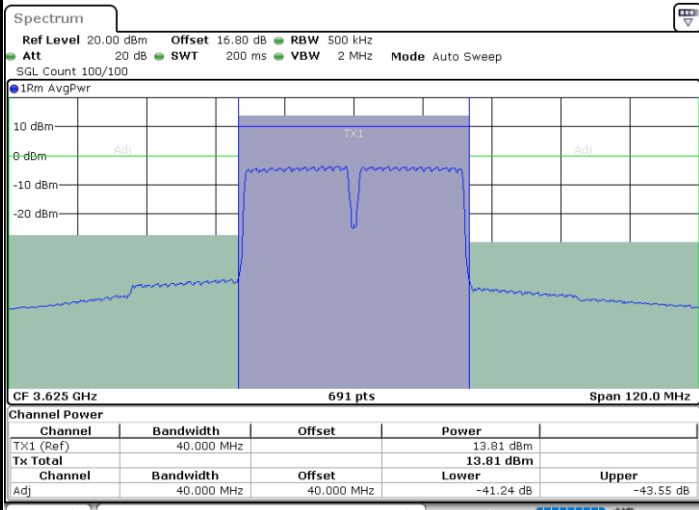

LTE Band 48C / 20MHz+20MHz

16QAM

MiddleChannel / 1RB0 and 1RB99

Middle Channel / 1RB99 and 1RB0

Date: 1.SEP.2020 14:33:36

Date: 1.SEP.2020 14:35:39

Middle Channel / FullIRB

N/A

Date: 1.SEP.2020 14:30:10

LTE Band 48C / 20MHz+20MHz

16QAM

Highest Channel / 1RB0 and 1RB99

Highest Channel / 1RB99 and 1RB0

Date: 1.SEP.2020 13:30:47

Date: 1.SEP.2020 13:34:11

Highest Channel / FullIRB