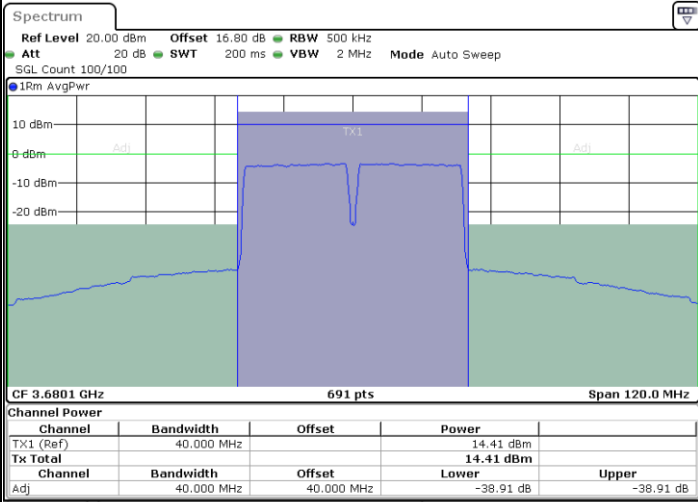

Middle Channel / 1RB99 and 1RB0

Date: 1.SEP.2020 14:32:55

Date: 1.SEP.2020 14:36:20

Middle Channel / FullIRB

N/A

Date: 1.SEP.2020 14:30:51

LTE Band 48C / 20MHz+20MHz

64QAM

Highest Channel / 1RB0 and 1RB99

Highest Channel / 1RB99 and 1RB0

Date: 1.SEP.2020 13:31:27

Date: 1.SEP.2020 13:33:30

Highest Channel / FullIRB

N/A

Date: 1.SEP.2020 13:28:03

LTE Band 48C / 5MHz+20MHz

256QAM

Lowest Channel / 1RB0 and 1RB99

Lowest Channel / 1RB24 and 1RB0

Date: 9.SEP.2020 14:58:13

Date: 6.SEP.2020 12:38:16

Lowest Channel / FullIRB

N/A

Date: 6.SEP.2020 12:36:55