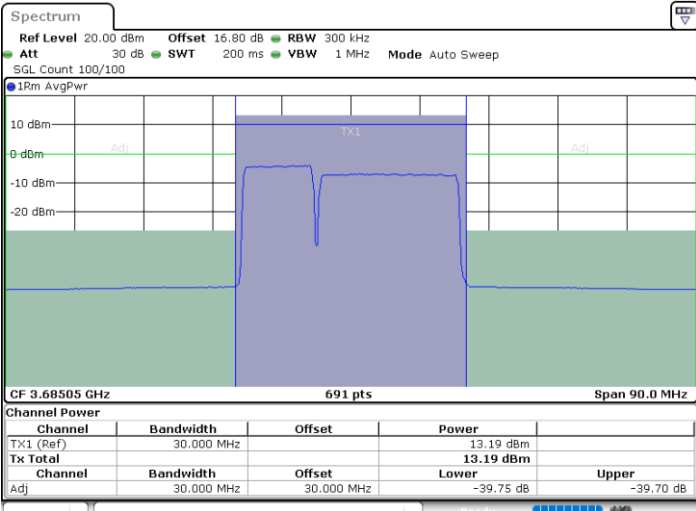

N/A

Date: 6.SEP.2020 16:12:31

LTE Band 48C / 10MHz+20MHz

16QAM

Highest Channel / 1RB0 and 1RB99

Highest Channel / 1RB49 and 1RB0

Date: 6.SEP.2020 16:44:40

Date: 6.SEP.2020 16:48:03

Highest Channel / FullIRB

N/A

Date: 6.SEP.2020 16:42:38

LTE Band 48C / 15MHz+20MHz

16QAM

Lowest Channel / 1RB0 and 1RB99

Lowest Channel / 1RB74 and 1RB0

Date: 9.SEP.2020 13:59:36