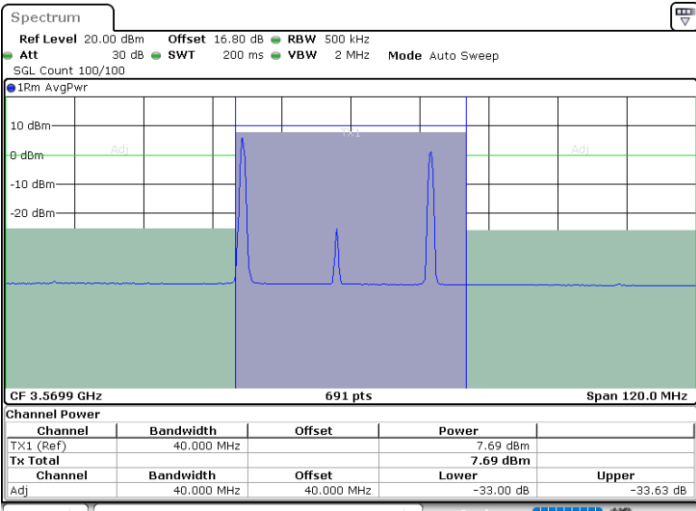

LTE Band 48C / 20MHz+10MHz

64QAM

Highest Channel / 1RB0 and 1RB49

Highest Channel / 1RB99 and 1RB0

Date: 6.SEP.2020 23:15:52

Date: 6.SEP.2020 23:17:54

Highest Channel / FullRB

N/A

Date: 6.SEP.2020 23:12:28

LTE Band 48C / 20MHz+15MHz

64QAM

Lowest Channel / 1RB0 and 1RB74

Lowest Channel / 1RB99 and 1RB0

Date: 6.SEP.2020 18:48:01

Date: 6.SEP.2020 18:51:26

Lowest Channel / FullIRB