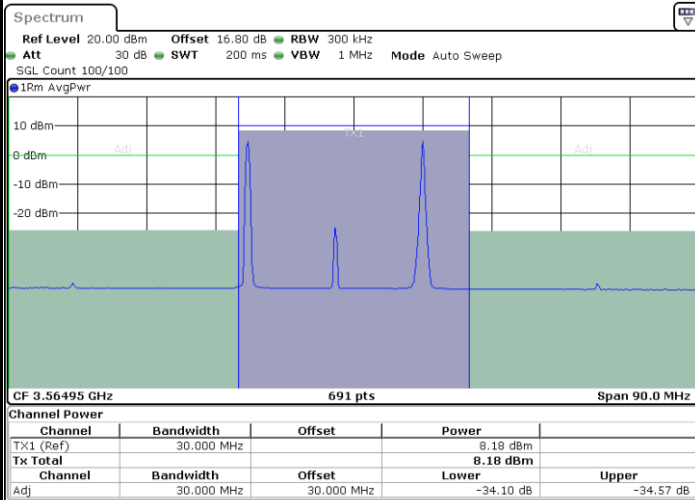

Date: 1.SEP.2020 14:30:10

LTE Band 48C / 20MHz+20MHz

16QAM

Highest Channel / 1RB0 and 1RB99

Highest Channel / 1RB99 and 1RB0

Date: 1.SEP.2020 13:30:47

Date: 1.SEP.2020 13:34:11

Highest Channel / FullIRB

N/A

Date: 1.SEP.2020 13:28:44

LTE Band 48C / 5MHz+20MHz

64QAM

Lowest Channel / 1RB0 and 1RB99

Lowest Channel / 1RB24 and 1RB0

Date: 9.SEP.2020 14:56:52

Date: 6.SEP.2020 12:36:13

Lowest Channel / FullIRB

N/A

Date: 6.SEP.2020 12:32:08

LTE Band 48C / 5MHz+20MHz

64QAM

Middle Channel / 1RB0 and 1RB99

Middle Channel / 1RB24 and 1RB0

Date: 9.SEP.2020 15:17:39