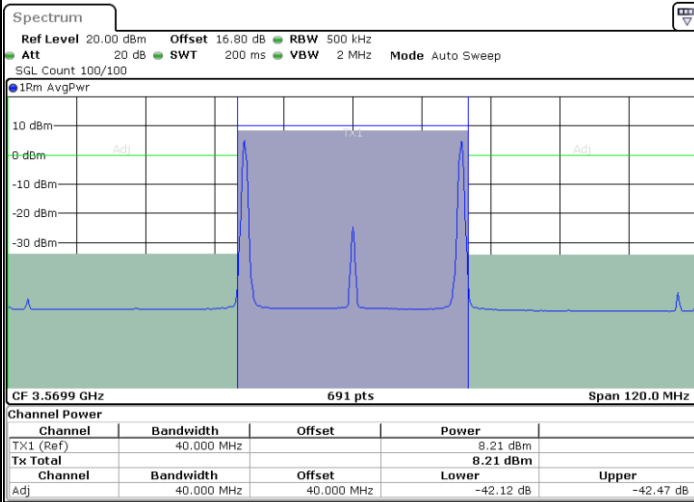

Middle Channel / FullIRB

N/A

Date: 6.SEP.2020 19:19:54

LTE Band 48C / 20MHz+15MHz

64QAM

Highest Channel / 1RB0 and 1RB74

Highest Channel / 1RB99 and 1RB0

Date: 6.SEP.2020 19:50:11

Date: 6.SEP.2020 19:52:13

Highest Channel / FullRB

N/A

Date: 6.SEP.2020 19:46:46

LTE Band 48C / 20MHz+20MHz

64QAM

Lowest Channel / 1RB0 and 1RB99

Lowest Channel / 1RB99 and 1RB0

Date: 1.SEP.2020 15:06:38

Date: 1.SEP.2020 15:10:03

Lowest Channel / FullIRB

N/A

Date: 1.SEP.2020 15:04:34

LTE Band 48C / 20MHz+20MHz

64QAM

MiddleChannel / 1RB0 and 1RB99