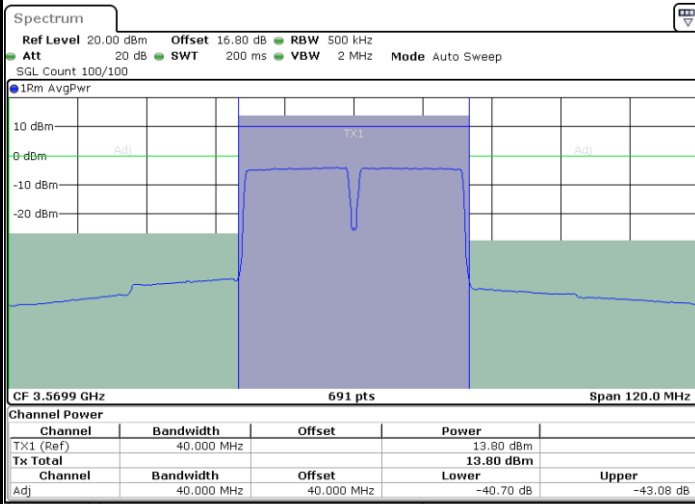

Highest Channel / 1RB0 and 1RB74

Highest Channel / 1RB99 and 1RB0

Date: 6.SEP.2020 19:49:30

Date: 6.SEP.2020 19:52:53

Highest Channel / FullRB

N/A

Date: 6.SEP.2020 19:47:27

LTE Band 48C / 20MHz+20MHz

16QAM

Lowest Channel / 1RB0 and 1RB99

Lowest Channel / 1RB99 and 1RB0

Date: 1.SEP.2020 15:07:19

Date: 1.SEP.2020 15:09:22

Lowest Channel / FullIRB

N/A

Date: 1.SEP.2020 15:03:53

Date: 1.SEP.2020 14:30:10

LTE Band 48C / 20MHz+20MHz

16QAM

Highest Channel / 1RB0 and 1RB99

Highest Channel / 1RB99 and 1RB0

Date: 1.SEP.2020 13:30:47

Date: 1.SEP.2020 13:34:11

Highest Channel / FullIRB