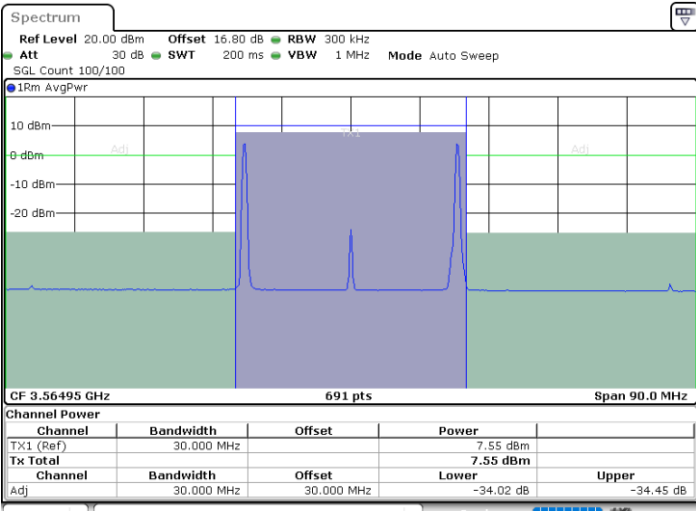

LTE Band 48C / 10MHz+20MHz

16QAM

Lowest Channel / 1RB0 and 1RB99

Lowest Channel / 1RB49 and 1RB0

Date: 6.SEP.2020 15:48:14

Date: 6.SEP.2020 15:50:17

Lowest Channel / FullIRB

N/A