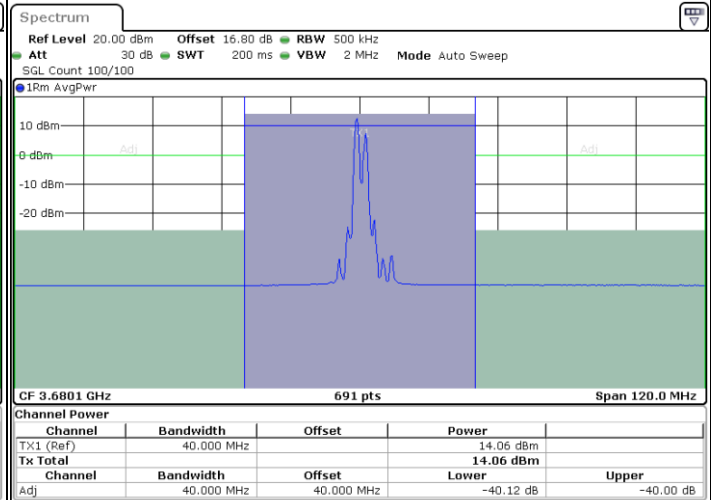

N/A

Date: 6.SEP.2020 17:51:41

LTE Band 48C / 15MHz+20MHz

64QAM

Highest Channel / 1RB0 and 1RB99

Highest Channel / 1RB74 and 1RB0

Date: 9.SEP.2020 14:39:26

Date: 6.SEP.2020 18:23:53

Highest Channel / FullIRB

N/A

Date: 6.SEP.2020 18:18:27

LTE Band 48C / 20MHz+5MHz

64QAM

Lowest Channel / 1RB0 and 1RB24

Lowest Channel / 1RB99 and 1RB0

Date: 6.SEP.2020 14:11:42