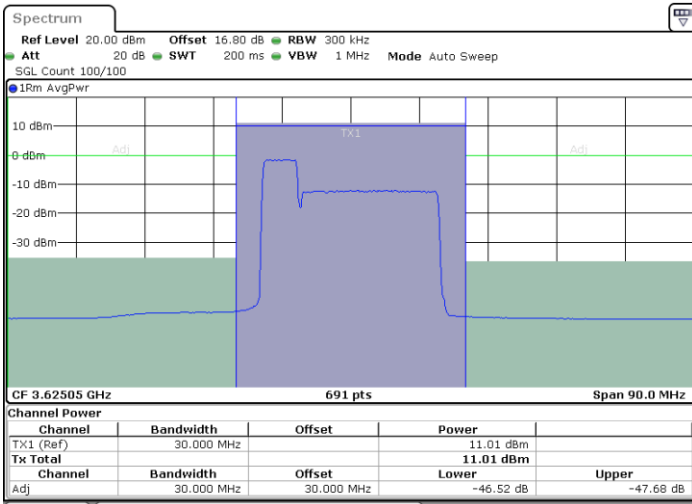

Highest Channel / 1RB0 and 1RB99

Highest Channel / 1RB99 and 1RB0

Date: 1.SEP.2020 13:31:27

Date: 1.SEP.2020 13:33:30

Highest Channel / FullIRB

N/A

Date: 1.SEP.2020 13:28:03

LTE Band 48C / 5MHz+20MHz

LTE Band 48C / 5MHz+20MHz

256QAM

Middle Channel / 1RB0 and 1RB99

Middle Channel / 1RB24 and 1RB0

Date: 9.SEP.2020 15:19:41

Date: 6.SEP.2020 13:13:18

Middle Channel / FullIRB

N/A

Date: 6.SEP.2020 13:11:57

LTE Band 48C / 5MHz+20MHz

256QAM

Highest Channel / 1RB0 and 1RB99

Highest Channel / 1RB24 and 1RB0

Date: 9.SEP.2020 15:37:53

Date: 6.SEP.2020 13:48:42

Highest Channel / FullIRB