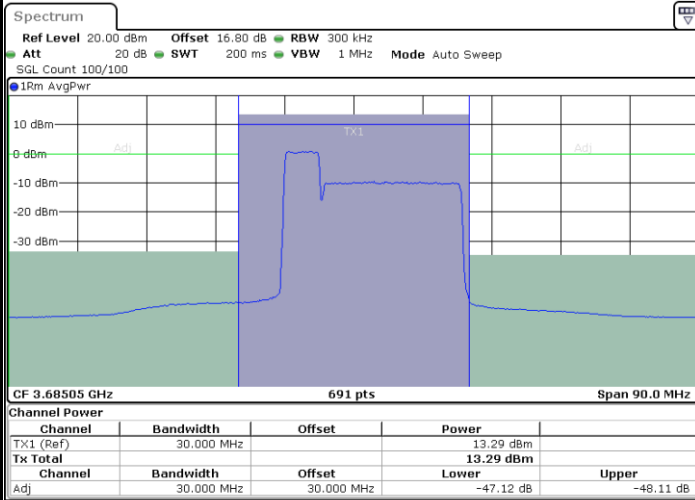

Lowest Channel / FullIRB

N/A

Date: 6.SEP.2020 12:32:08

LTE Band 48C / 5MHz+20MHz

64QAM

Middle Channel / 1RB0 and 1RB99

Middle Channel / 1RB24 and 1RB0

Date: 9.SEP.2020 15:17:39

Date: 6.SEP.2020 13:11:16

Middle Channel / FullIRB

N/A

Date: 6.SEP.2020 13:07:11

LTE Band 48C / 5MHz+20MHz

64QAM

Highest Channel / 1RB0 and 1RB99

Highest Channel / 1RB24 and 1RB0

Date: 9.SEP.2020 15:37:13

Date: 6.SEP.2020 13:45:18

Highest Channel / FullIRB

N/A

Date: 6.SEP.2020 13:41:13

LTE Band 48C / 10MHz+20MHz

64QAM

Lowest Channel / 1RB0 and 1RB99