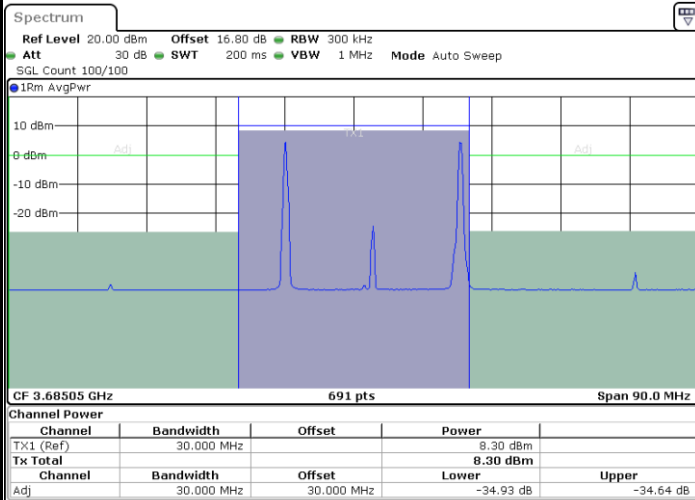

Date: 6.SEP.2020 13:11:16

Middle Channel / FullIRB

N/A

Date: 6.SEP.2020 13:07:11

LTE Band 48C / 5MHz+20MHz

64QAM

Highest Channel / 1RB0 and 1RB99

Highest Channel / 1RB24 and 1RB0

Date: 9.SEP.2020 15:37:13

Date: 6.SEP.2020 13:45:18

Highest Channel / FullIRB

N/A

Date: 6.SEP.2020 13:41:13

LTE Band 48C / 10MHz+20MHz

64QAM

Lowest Channel / 1RB0 and 1RB99