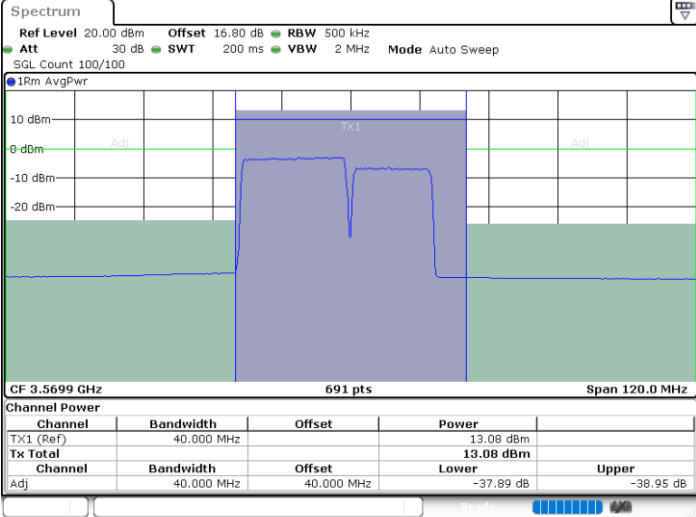

LTE Band 48C / 20MHz+10MHz

64QAM

Highest Channel / 1RB0 and 1RB49

Highest Channel / 1RB99 and 1RB0

Date: 6.SEP.2020 23:15:52

Date: 6.SEP.2020 23:17:54

Highest Channel / FullRB

N/A

Date: 6.SEP.2020 23:12:28

LTE Band 48C / 20MHz+15MHz

64QAM

Lowest Channel / 1RB0 and 1RB74

Lowest Channel / 1RB99 and 1RB0

Date: 6.SEP.2020 18:48:01

Date: 6.SEP.2020 18:51:26

Lowest Channel / FullIRB

N/A

Date: 6.SEP.2020 18:45:58

LTE Band 48C / 20MHz+15MHz

64QAM

Middle Channel / 1RB0 and 1RB74

Middle Channel / 1RB99 and 1RB0

Date: 6.SEP.2020 19:21:57

Date: 6.SEP.2020 19:25:23

Middle Channel / FullIRB

N/A

Date: 6.SEP.2020 19:19:54

LTE Band 48C / 20MHz+15MHz

64QAM

Highest Channel / 1RB0 and 1RB74

Highest Channel / 1RB99 and 1RB0

Date: 6.SEP.2020 19:50:11