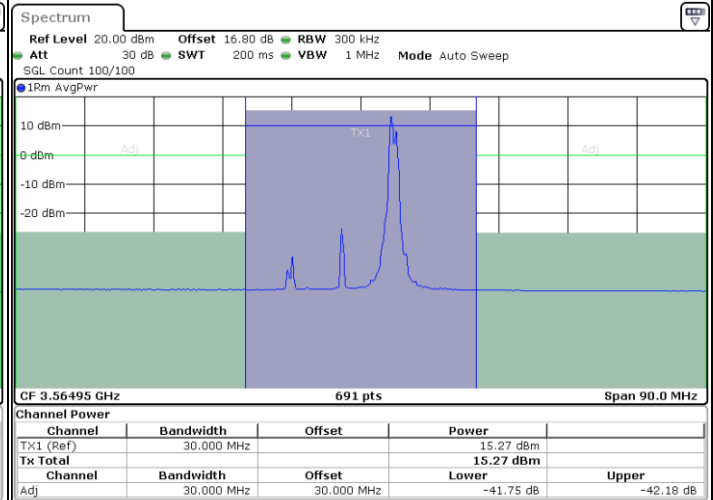

Highest Channel / 1RB74 and 1RB0

Date: 9.SEP.2020 14:38:45

Date: 6.SEP.2020 18:24:34

Highest Channel / FullIRB

N/A

Date: 6.SEP.2020 18:19:08

LTE Band 48C / 20MHz+5MHz

16QAM

Lowest Channel / 1RB0 and 1RB24

Lowest Channel / 1RB99 and 1RB0

Date: 6.SEP.2020 14:12:22

Date: 6.SEP.2020 14:14:24

Lowest Channel / FullIRB

N/A

Date: 6.SEP.2020 14:10:20

LTE Band 48C / 20MHz+5MHz