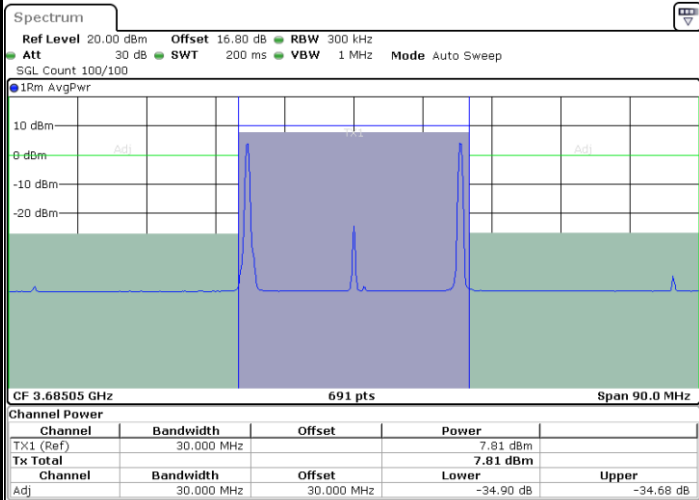

Lowest Channel / 1RB0 and 1RB49

Lowest Channel / 1RB99 and 1RB0

Date: 6.SEP.2020 20:47:59

Date: 6.SEP.2020 20:51:23

Lowest Channel / FullIRB

N/A

Date: 6.SEP.2020 20:45:57

LTE Band 48C / 20MHz+10MHz

64QAM

Middle Channel / 1RB0 and 1RB49

Middle Channel / 1RB99 and 1RB0

Date: 6.SEP.2020 21:15:37

Date: 6.SEP.2020 21:19:01

Middle Channel / FullIRB

N/A

Date: 6.SEP.2020 21:13:35

LTE Band 48C / 20MHz+10MHz

64QAM

Highest Channel / 1RB0 and 1RB49

Highest Channel / 1RB99 and 1RB0

Date: 6.SEP.2020 23:15:52

Date: 6.SEP.2020 23:17:54

Highest Channel / FullRB

N/A

Date: 6.SEP.2020 23:12:28

LTE Band 48C / 20MHz+15MHz

64QAM

Lowest Channel / 1RB0 and 1RB74

Lowest Channel / 1RB99 and 1RB0

Date: 6.SEP.2020 18:48:01

Date: 6.SEP.2020 18:51:26

Lowest Channel / FullIRB