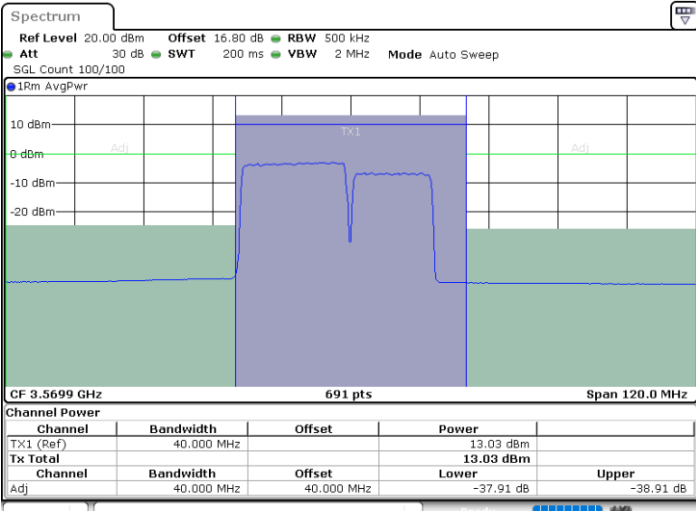

Lowest Channel / FullIRB

N/A

Date: 6.SEP.2020 18:45:17