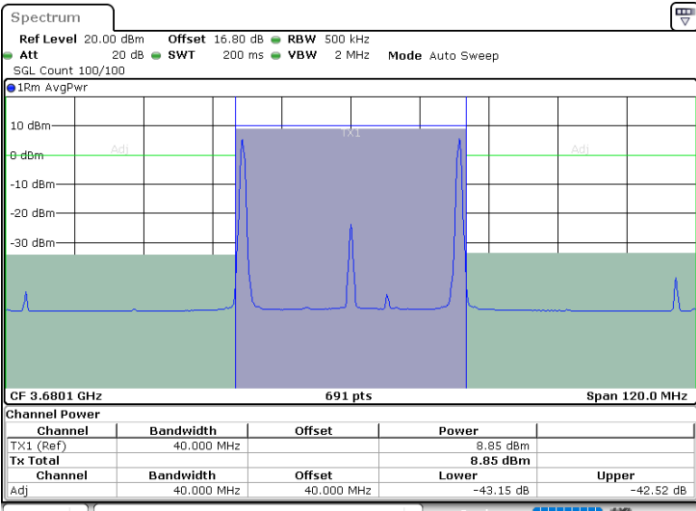

Date: 1.SEP.2020 14:30:10

LTE Band 48C / 20MHz+20MHz

16QAM

Highest Channel / 1RB0 and 1RB99

Highest Channel / 1RB99 and 1RB0

Date: 1.SEP.2020 13:30:47

Date: 1.SEP.2020 13:34:11

Highest Channel / FullIRB