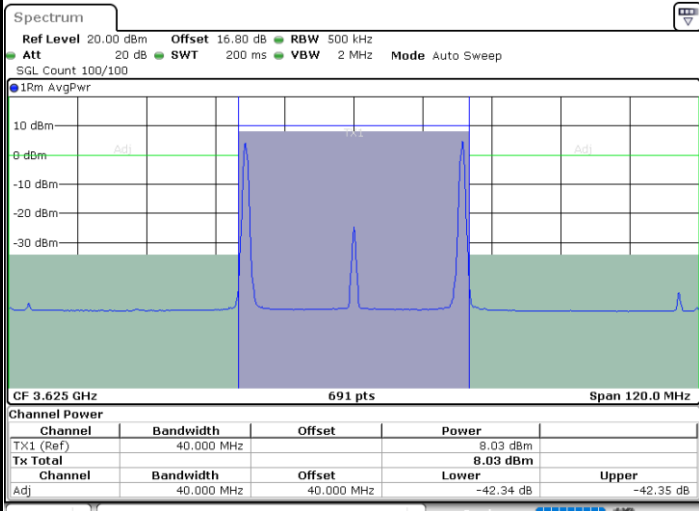

Date: 6.SEP.2020 19:52:13

Highest Channel / FullRB

N/A

Date: 6.SEP.2020 19:46:46

LTE Band 48C / 20MHz+20MHz

64QAM

Lowest Channel / 1RB0 and 1RB99

Lowest Channel / 1RB99 and 1RB0

Date: 1.SEP.2020 15:06:38

Date: 1.SEP.2020 15:10:03

Lowest Channel / FullIRB

N/A

Date: 1.SEP.2020 15:04:34

LTE Band 48C / 20MHz+20MHz

64QAM

MiddleChannel / 1RB0 and 1RB99

Middle Channel / 1RB99 and 1RB0

Date: 1.SEP.2020 14:32:55

Date: 1.SEP.2020 14:36:20

Middle Channel / FullIRB

N/A

Date: 1.SEP.2020 14:30:51

LTE Band 48C / 20MHz+20MHz

64QAM

Highest Channel / 1RB0 and 1RB99

Highest Channel / 1RB99 and 1RB0

Date: 1.SEP.2020 13:31:27

Date: 1.SEP.2020 13:33:30

Highest Channel / FullIRB

N/A

Date: 1.SEP.2020 13:28:03

LTE Band 48C / 5MHz+20MHz