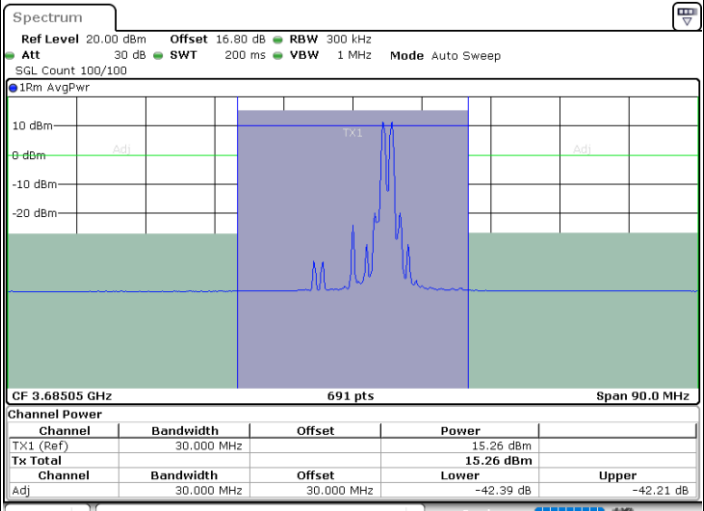

Middle Channel / FullIRB

N/A

Date: 6.SEP.2020 21:12:54

LTE Band 48C / 20MHz+10MHz

16QAM

Highest Channel / 1RB0 and 1RB49

Highest Channel / 1RB99 and 1RB0

Date: 6.SEP.2020 23:15:11

Date: 6.SEP.2020 23:18:35

Highest Channel / FullRB

N/A

Date: 6.SEP.2020 23:13:09

LTE Band 48C / 20MHz+15MHz

16QAM

Lowest Channel / 1RB0 and 1RB74

Lowest Channel / 1RB99 and 1RB0