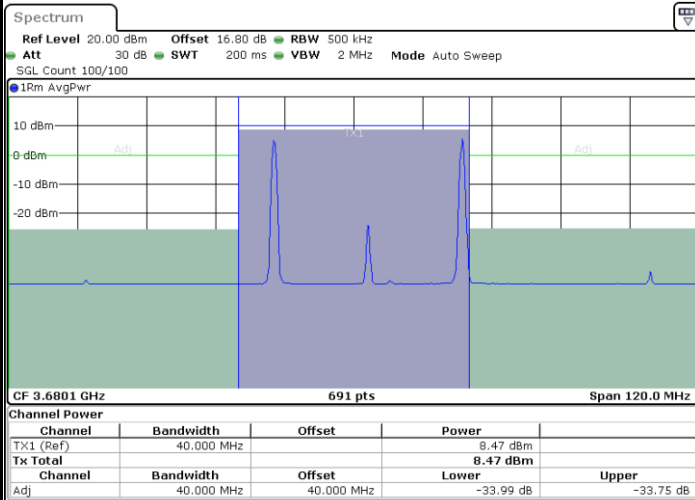

N/A

Date: 6.SEP.2020 17:51:41

LTE Band 48C / 15MHz+20MHz

64QAM

Highest Channel / 1RB0 and 1RB99

Highest Channel / 1RB74 and 1RB0

Date: 9.SEP.2020 14:39:26

Date: 6.SEP.2020 18:23:53

Highest Channel / FullIRB

N/A

Date: 6.SEP.2020 18:18:27

LTE Band 48C / 20MHz+5MHz

64QAM

Lowest Channel / 1RB0 and 1RB24

Lowest Channel / 1RB99 and 1RB0

Date: 6.SEP.2020 14:11:42