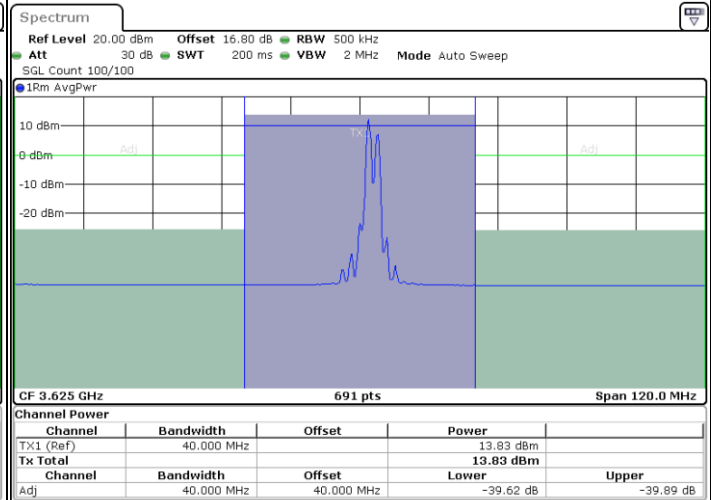

Date: 6.SEP.2020 23:12:28

LTE Band 48C / 20MHz+15MHz

64QAM

Lowest Channel / 1RB0 and 1RB74

Lowest Channel / 1RB99 and 1RB0

Date: 6.SEP.2020 18:48:01

Date: 6.SEP.2020 18:51:26

Lowest Channel / FullIRB

N/A

Date: 6.SEP.2020 18:45:58

LTE Band 48C / 20MHz+15MHz

64QAM

Middle Channel / 1RB0 and 1RB74

Middle Channel / 1RB99 and 1RB0

Date: 6.SEP.2020 19:21:57

Date: 6.SEP.2020 19:25:23

Middle Channel / FullIRB

N/A

Date: 6.SEP.2020 19:19:54

LTE Band 48C / 20MHz+15MHz

64QAM

Highest Channel / 1RB0 and 1RB74

Highest Channel / 1RB99 and 1RB0

Date: 6.SEP.2020 19:50:11

Date: 6.SEP.2020 19:52:13

Highest Channel / FullRB

N/A

Date: 6.SEP.2020 19:46:46

LTE Band 48C / 20MHz+20MHz

64QAM

Lowest Channel / 1RB0 and 1RB99

Lowest Channel / 1RB99 and 1RB0