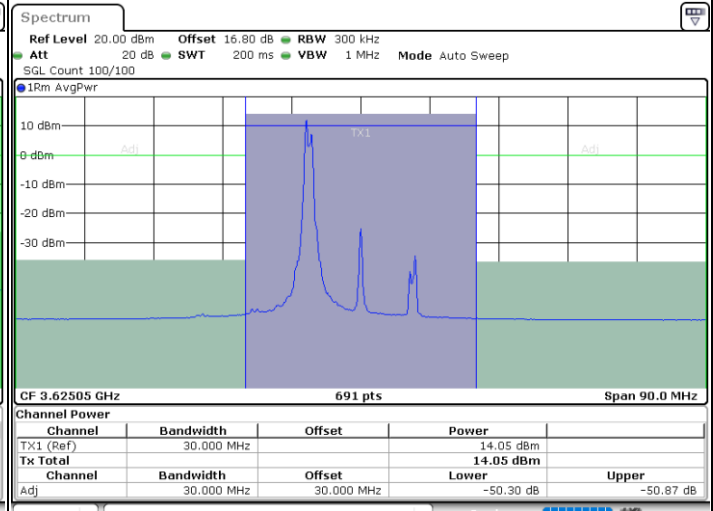

Lowest Channel / FullIRB

N/A

Date: 6.SEP.2020 12:32:08

LTE Band 48C / 5MHz+20MHz

64QAM

Middle Channel / 1RB0 and 1RB99

Middle Channel / 1RB24 and 1RB0

Date: 9.SEP.2020 15:17:39

Date: 6.SEP.2020 13:11:16

Middle Channel / FullIRB

N/A

Date: 6.SEP.2020 13:07:11

LTE Band 48C / 5MHz+20MHz

64QAM

Highest Channel / 1RB0 and 1RB99

Highest Channel / 1RB24 and 1RB0