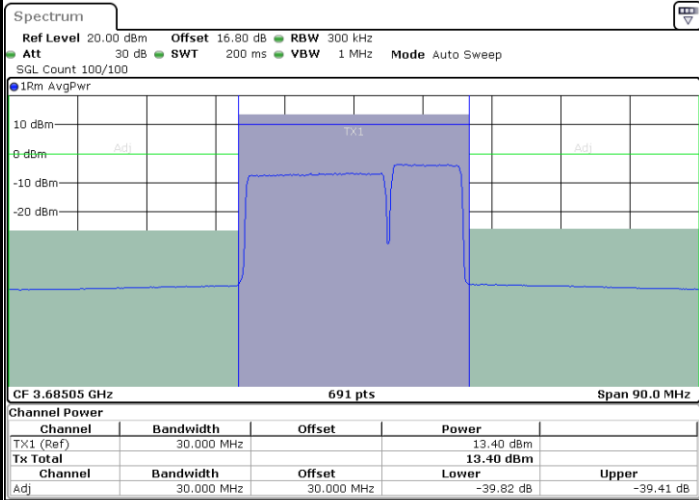

Lowest Channel / 1RB0 and 1RB49

Lowest Channel / 1RB99 and 1RB0

Date: 6.SEP.2020 20:47:59

Date: 6.SEP.2020 20:51:23

Lowest Channel / FullIRB

N/A

Date: 6.SEP.2020 20:45:57

LTE Band 48C / 20MHz+10MHz

LTE Band 48C / 20MHz+10MHz

64QAM

Highest Channel / 1RB0 and 1RB49

Highest Channel / 1RB99 and 1RB0

Date: 6.SEP.2020 23:15:52

Date: 6.SEP.2020 23:17:54

Highest Channel / FullRB

N/A

Date: 6.SEP.2020 23:12:28

LTE Band 48C / 20MHz+15MHz

64QAM

Lowest Channel / 1RB0 and 1RB74

Lowest Channel / 1RB99 and 1RB0

Date: 6.SEP.2020 18:48:01

Date: 6.SEP.2020 18:51:26

Lowest Channel / FullIRB