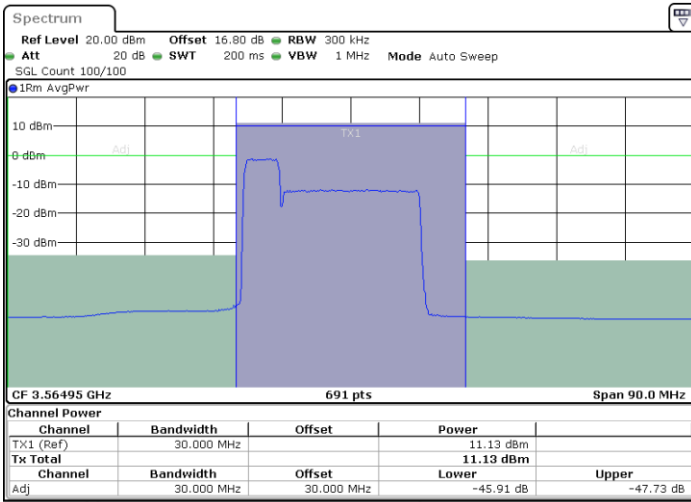

Highest Channel / 1RB0 and 1RB99

Highest Channel / 1RB99 and 1RB0

Date: 1.SEP.2020 13:31:27

Date: 1.SEP.2020 13:33:30

Highest Channel / FullIRB

N/A

Date: 1.SEP.2020 13:28:03

LTE Band 48C / 5MHz+20MHz

256QAM

Lowest Channel / 1RB0 and 1RB99

Lowest Channel / 1RB24 and 1RB0

Date: 9.SEP.2020 14:58:13

Date: 6.SEP.2020 12:38:16

Lowest Channel / FullIRB

N/A

Date: 6.SEP.2020 12:36:55

LTE Band 48C / 5MHz+20MHz

256QAM

Middle Channel / 1RB0 and 1RB99

Middle Channel / 1RB24 and 1RB0

Date: 9.SEP.2020 15:19:41

Date: 6.SEP.2020 13:13:18

Middle Channel / FullIRB

N/A