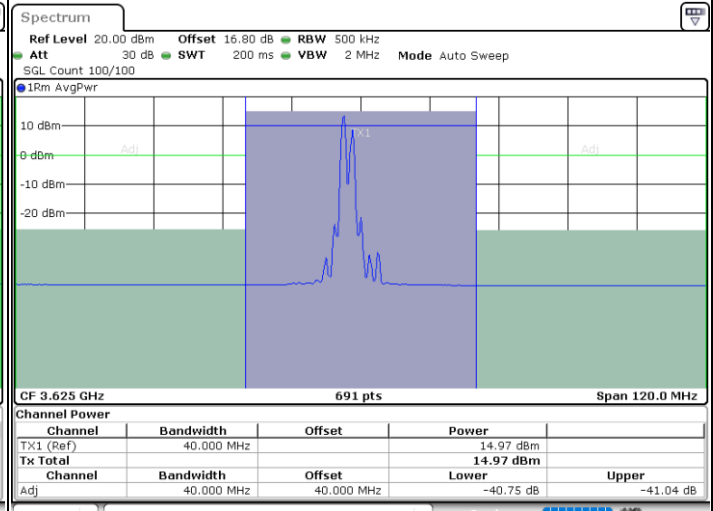

Highest Channel / FullIRB

N/A

Date: 6.SEP.2020 16:42:38

LTE Band 48C / 15MHz+20MHz

16QAM

Lowest Channel / 1RB0 and 1RB99

Lowest Channel / 1RB74 and 1RB0

Date: 9.SEP.2020 13:59:36

Date: 6.SEP.2020 17:29:20

Lowest Channel / FullIRB

N/A

Date: 6.SEP.2020 17:23:52

LTE Band 48C / 15MHz+20MHz

16QAM

Middle Channel / 1RB0 and 1RB99

Middle Channel / 1RB74 and 1RB0

Date: 9.SEP.2020 14:20:45

Date: 6.SEP.2020 17:56:28

Middle Channel / FullIRB

N/A

Date: 6.SEP.2020 17:51:00

LTE Band 48C / 15MHz+20MHz

16QAM

Highest Channel / 1RB0 and 1RB99