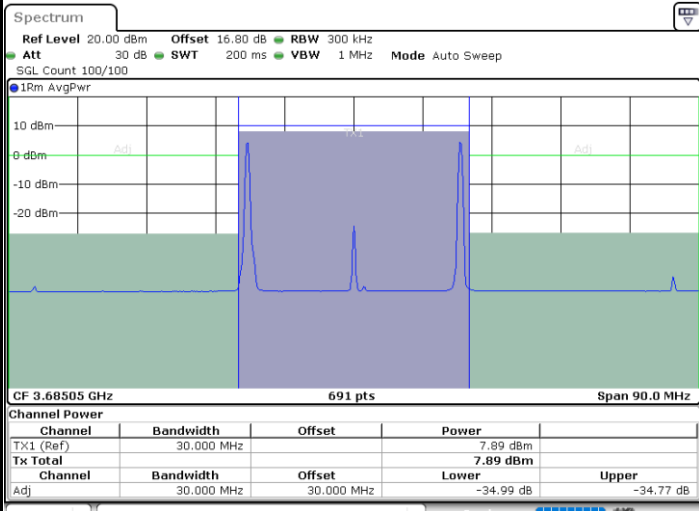

Middle Channel / FullIRB

N/A

Date: 6.SEP.2020 21:12:54

LTE Band 48C / 20MHz+10MHz

16QAM

Highest Channel / 1RB0 and 1RB49

Highest Channel / 1RB99 and 1RB0

Date: 6.SEP.2020 23:15:11

Date: 6.SEP.2020 23:18:35

Highest Channel / FullRB

N/A

Date: 6.SEP.2020 23:13:09

LTE Band 48C / 20MHz+15MHz

16QAM

Lowest Channel / 1RB0 and 1RB74

Lowest Channel / 1RB99 and 1RB0