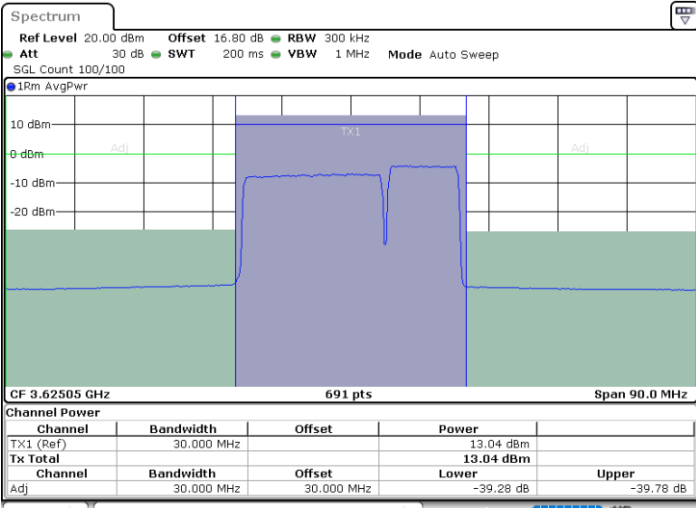

N/A

Date: 6.SEP.2020 20:45:16

LTE Band 48C / 20MHz+10MHz

16QAM

Middle Channel / 1RB0 and 1RB49

Middle Channel / 1RB99 and 1RB0

Date: 6.SEP.2020 21:16:18

Date: 6.SEP.2020 21:18:20

Middle Channel / FullIRB

N/A

Date: 6.SEP.2020 21:12:54

LTE Band 48C / 20MHz+10MHz

16QAM

Highest Channel / 1RB0 and 1RB49

Highest Channel / 1RB99 and 1RB0

Date: 6.SEP.2020 23:15:11