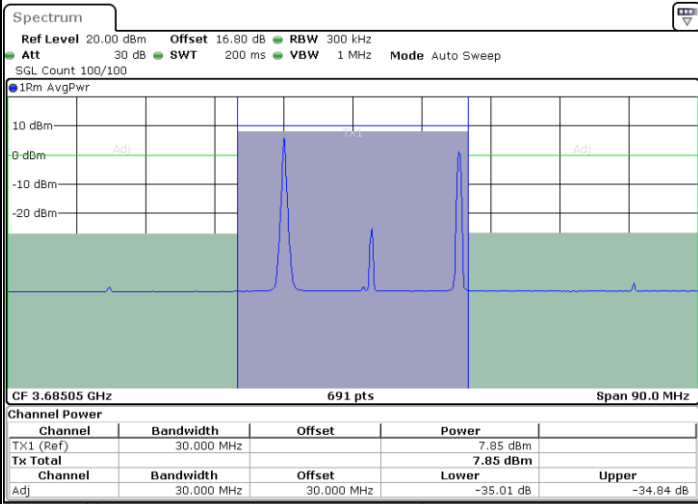

Date: 6.SEP.2020 14:39:08

Date: 6.SEP.2020 14:42:32

Middle Channel / FullRB

N/A

Date: 6.SEP.2020 14:38:28

LTE Band 48C / 20MHz+5MHz

64QAM

Highest Channel / 1RB0 and 1RB24

Highest Channel / 1RB99 and 1RB0

Date: 6.SEP.2020 15:07:56

Date: 6.SEP.2020 15:08:37

Highest Channel / FullRB

N/A

Date: 6.SEP.2020 15:04:33

LTE Band 48C / 20MHz+10MHz

64QAM