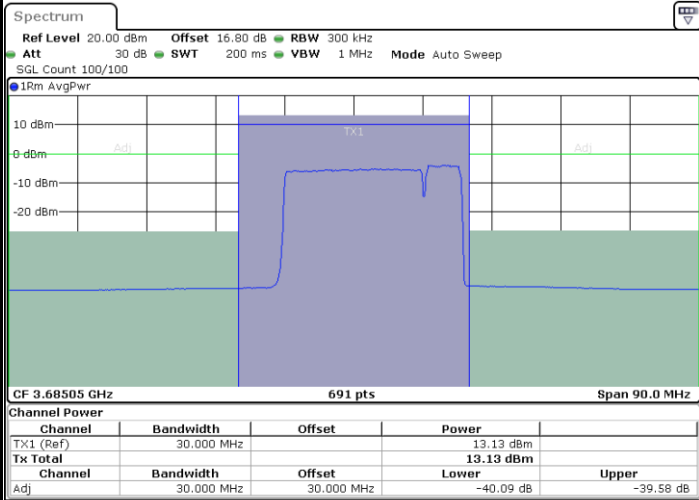

LTE Band 48C / 20MHz+5MHz

16QAM

Highest Channel / 1RB0 and 1RB24

Highest Channel / 1RB99 and 1RB0

Date: 6.SEP.2020 15:07:16

Date: 6.SEP.2020 15:09:18

Highest Channel / FullRB

N/A

Date: 6.SEP.2020 15:05:13

LTE Band 48C / 20MHz+10MHz

16QAM

Lowest Channel / 1RB0 and 1RB49

Lowest Channel / 1RB99 and 1RB0

Date: 6.SEP.2020 20:48:40

Date: 6.SEP.2020 20:50:42

Lowest Channel / FullIRB