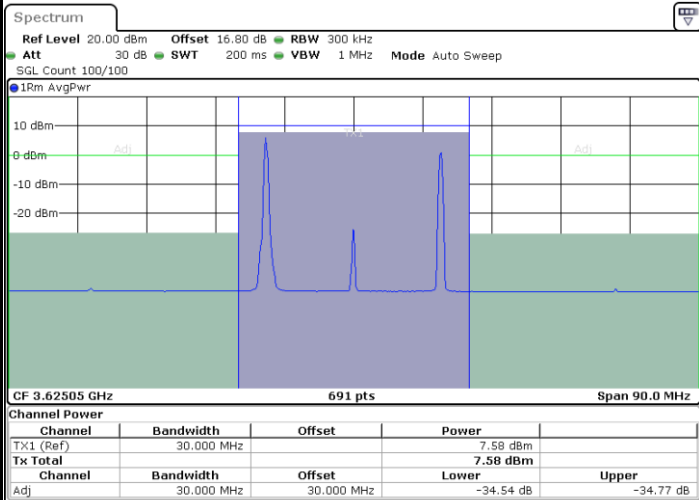

Highest Channel / FullIRB

N/A

Date: 6.SEP.2020 18:18:27

LTE Band 48C / 20MHz+5MHz

64QAM

Lowest Channel / 1RB0 and 1RB24

Lowest Channel / 1RB99 and 1RB0

Date: 6.SEP.2020 14:11:42

Date: 6.SEP.2020 14:15:05

Lowest Channel / FullIRB

N/A

Date: 6.SEP.2020 14:11:01

LTE Band 48C / 20MHz+5MHz

64QAM

Middle Channel / 1RB0 and 1RB24

Middle Channel / 1RB99 and 1RB0

Date: 6.SEP.2020 14:39:08

Date: 6.SEP.2020 14:42:32

Middle Channel / FullRB

N/A

Date: 6.SEP.2020 14:38:28

LTE Band 48C / 20MHz+5MHz

64QAM

Highest Channel / 1RB0 and 1RB24