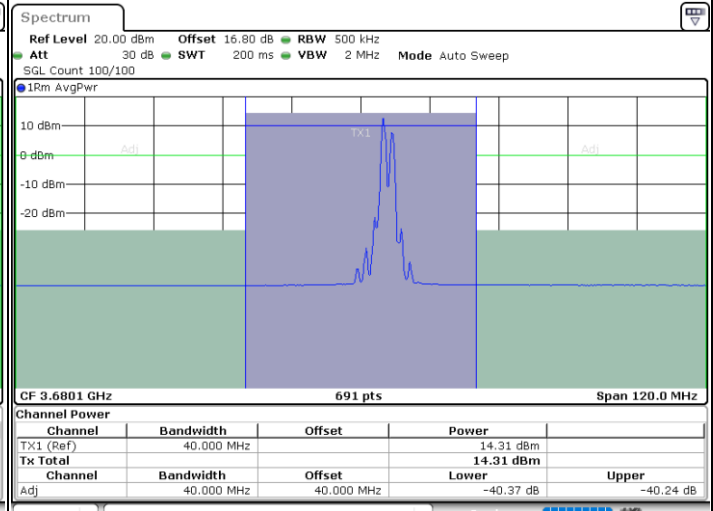

Middle Channel / FullIRB

N/A

Date: 6.SEP.2020 19:19:54

LTE Band 48C / 20MHz+15MHz

64QAM

Highest Channel / 1RB0 and 1RB74

Highest Channel / 1RB99 and 1RB0

Date: 6.SEP.2020 19:50:11

Date: 6.SEP.2020 19:52:13

Highest Channel / FullRB

N/A

Date: 6.SEP.2020 19:46:46

LTE Band 48C / 20MHz+20MHz

64QAM

Lowest Channel / 1RB0 and 1RB99

Lowest Channel / 1RB99 and 1RB0