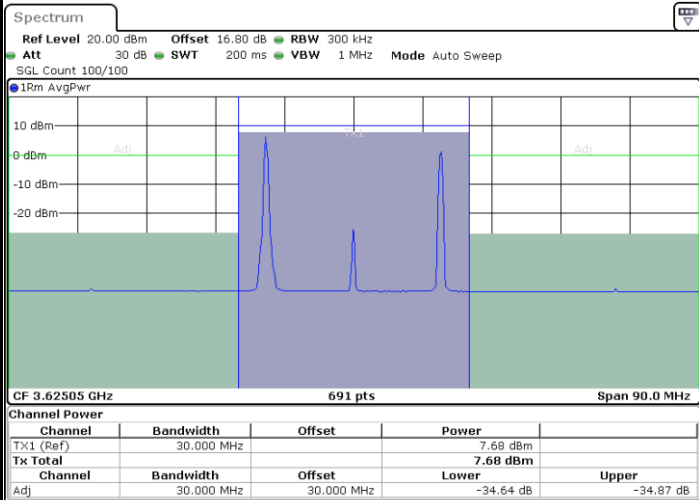

LTE Band 48C / 20MHz+5MHz

16QAM

Middle Channel / 1RB0 and 1RB24

Middle Channel / 1RB99 and 1RB0

Date: 6.SEP.2020 14:39:49