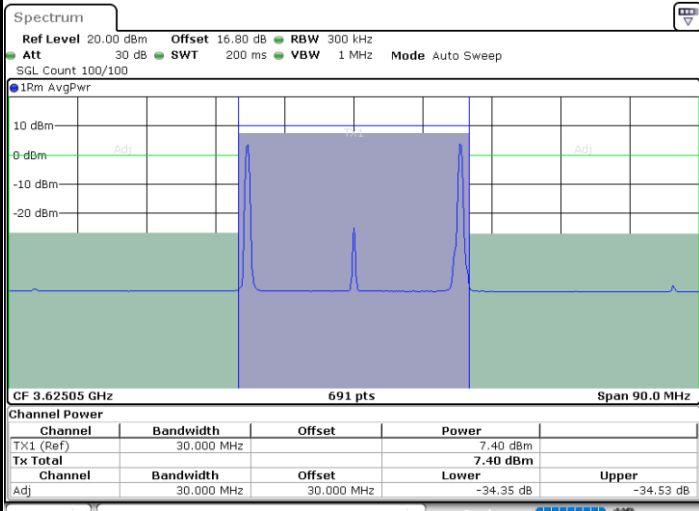

Date: 6.SEP.2020 15:44:50

LTE Band 48C / 10MHz+20MHz

16QAM

Middle Channel / 1RB0 and 1RB99

Middle Channel / 1RB49 and 1RB0

Date: 6.SEP.2020 16:18:03

Date: 6.SEP.2020 16:20:05

Middle Channel / FullRB

N/A

Date: 6.SEP.2020 16:12:31

LTE Band 48C / 10MHz+20MHz

16QAM

Highest Channel / 1RB0 and 1RB99

Highest Channel / 1RB49 and 1RB0

Date: 6.SEP.2020 16:44:40

Date: 6.SEP.2020 16:48:03