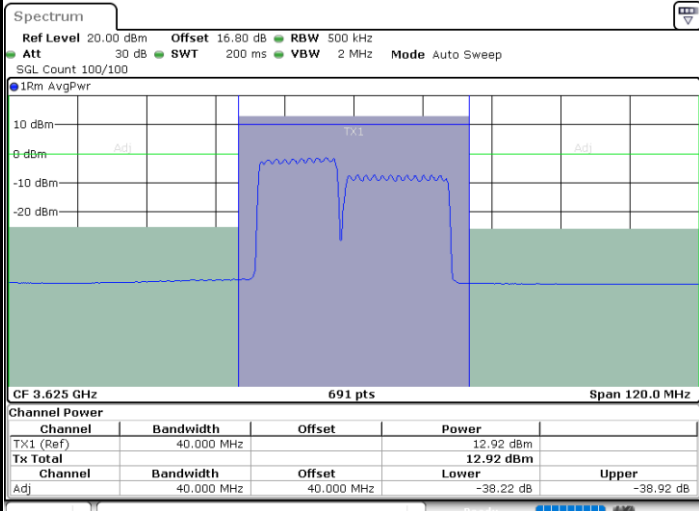

Middle Channel / FullIRB

N/A

Date: 6.SEP.2020 17:51:00