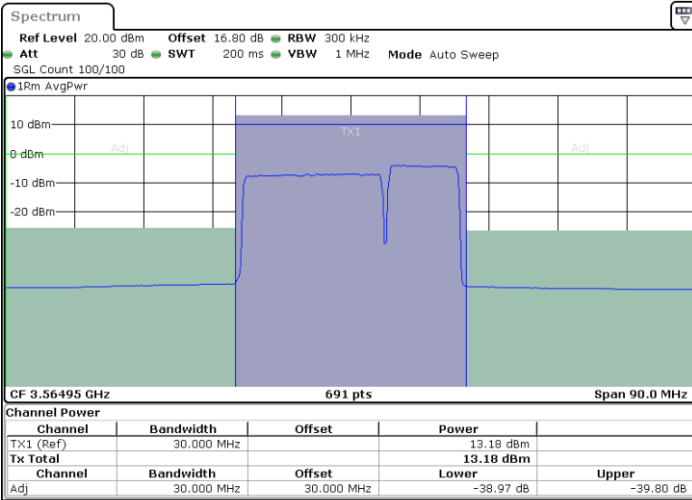

Highest Channel / 1RB99 and 1RB0

Date: 6.SEP.2020 15:07:56

Date: 6.SEP.2020 15:08:37

Highest Channel / FullRB

N/A

Date: 6.SEP.2020 15:04:33

LTE Band 48C / 20MHz+10MHz

64QAM

Lowest Channel / 1RB0 and 1RB49

Lowest Channel / 1RB99 and 1RB0

Date: 6.SEP.2020 20:47:59

Date: 6.SEP.2020 20:51:23

Lowest Channel / FullIRB

N/A

Date: 6.SEP.2020 20:45:57

LTE Band 48C / 20MHz+10MHz

LTE Band 48C / 20MHz+10MHz

64QAM

Highest Channel / 1RB0 and 1RB49

Highest Channel / 1RB99 and 1RB0

Date: 6.SEP.2020 23:15:52

Date: 6.SEP.2020 23:17:54

Highest Channel / FullRB

N/A