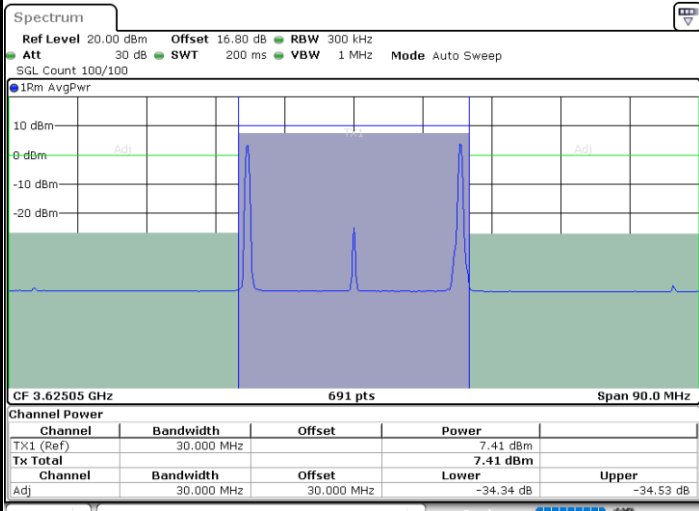

Date: 9.SEP.2020 15:37:13

Date: 6.SEP.2020 13:45:18

Highest Channel / FullIRB

N/A

Date: 6.SEP.2020 13:41:13

LTE Band 48C / 10MHz+20MHz

64QAM

Lowest Channel / 1RB0 and 1RB99

Lowest Channel / 1RB49 and 1RB0

Date: 6.SEP.2020 15:47:34

Date: 6.SEP.2020 15:50:57

Lowest Channel / FullIRB

N/A

Date: 6.SEP.2020 15:45:31

LTE Band 48C / 10MHz+20MHz

64QAM

Middle Channel / 1RB0 and 1RB99

Middle Channel / 1RB49 and 1RB0

Date: 6.SEP.2020 16:17:22

Date: 6.SEP.2020 16:20:46

Middle Channel / FullIRB

N/A

Date: 6.SEP.2020 16:13:12

LTE Band 48C / 10MHz+20MHz