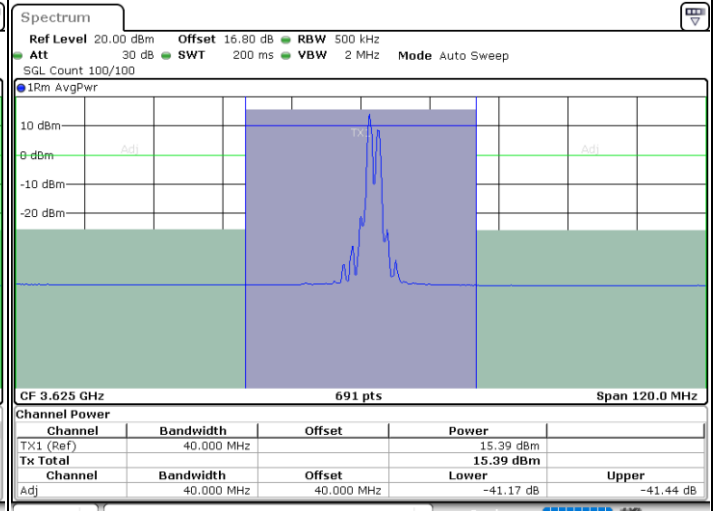

Date: 6.SEP.2020 19:24:41