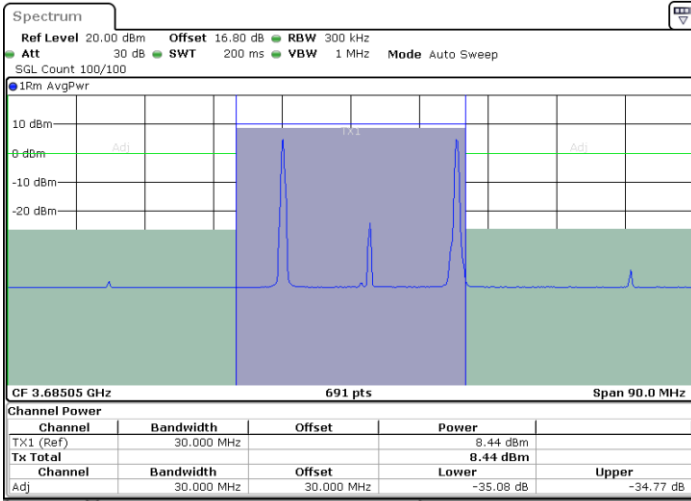

Date: 6.SEP.2020 13:11:57

LTE Band 48C / 5MHz+20MHz

256QAM

Highest Channel / 1RB0 and 1RB99

Highest Channel / 1RB24 and 1RB0

Date: 9.SEP.2020 15:37:53

Date: 6.SEP.2020 13:48:42

Highest Channel / FullIRB