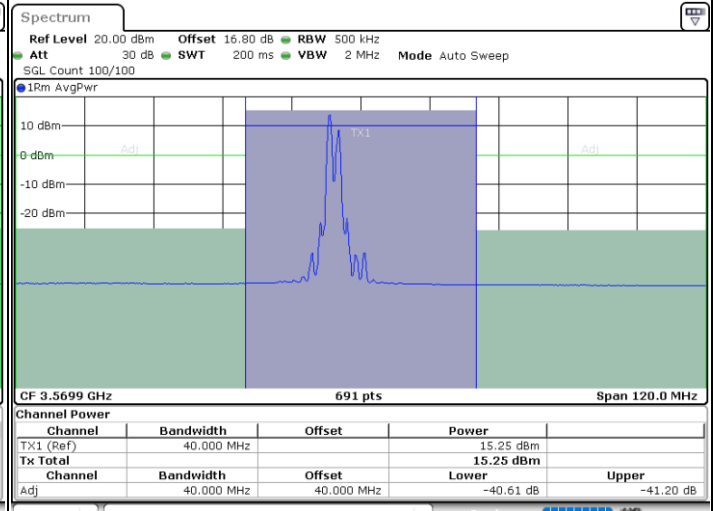

Highest Channel / FullIRB

N/A

Date: 6.SEP.2020 16:42:38

LTE Band 48C / 15MHz+20MHz

16QAM

Lowest Channel / 1RB0 and 1RB99

Lowest Channel / 1RB74 and 1RB0

Date: 9.SEP.2020 13:59:36