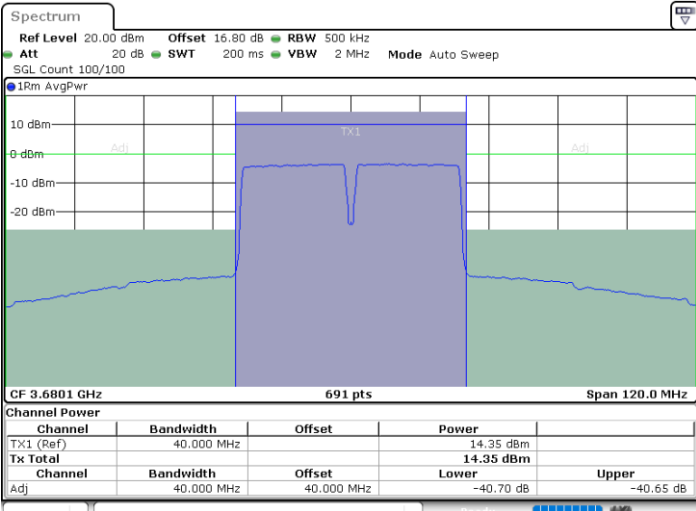

Date: 1.SEP.2020 14:30:10

LTE Band 48C / 20MHz+20MHz

16QAM

Highest Channel / 1RB0 and 1RB99

Highest Channel / 1RB99 and 1RB0

Date: 1.SEP.2020 13:30:47

Date: 1.SEP.2020 13:34:11

Highest Channel / FullIRB

N/A

Date: 1.SEP.2020 13:28:44

LTE Band 48C / 5MHz+20MHz

64QAM

Lowest Channel / 1RB0 and 1RB99

Lowest Channel / 1RB24 and 1RB0

Date: 9.SEP.2020 14:56:52

Date: 6.SEP.2020 12:36:13