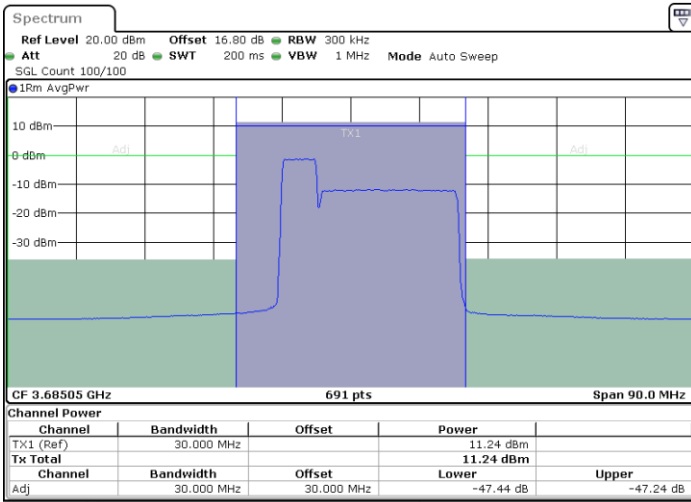

Highest Channel / FullIRB

N/A

Date: 6.SEP.2020 13:47:21