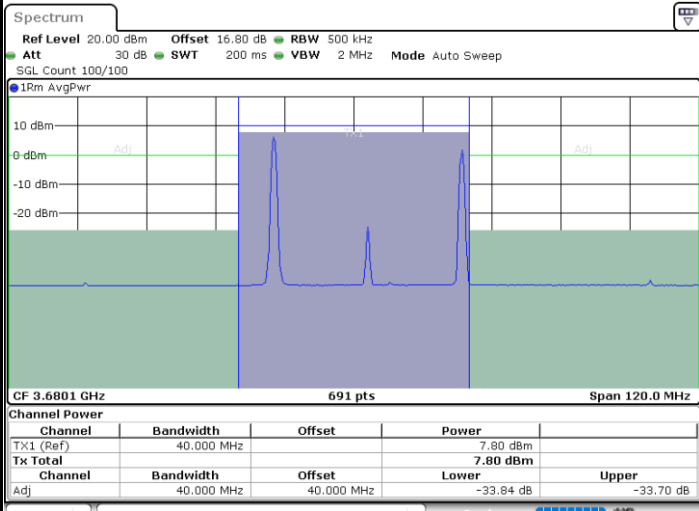

Middle Channel / FullIRB

N/A

Date: 6.SEP.2020 19:19:54

LTE Band 48C / 20MHz+15MHz

64QAM

Highest Channel / 1RB0 and 1RB74

Highest Channel / 1RB99 and 1RB0

Date: 6.SEP.2020 19:50:11

Date: 6.SEP.2020 19:52:13

Highest Channel / FullRB

N/A

Date: 6.SEP.2020 19:46:46

LTE Band 48C / 20MHz+20MHz

64QAM

Lowest Channel / 1RB0 and 1RB99

Lowest Channel / 1RB99 and 1RB0