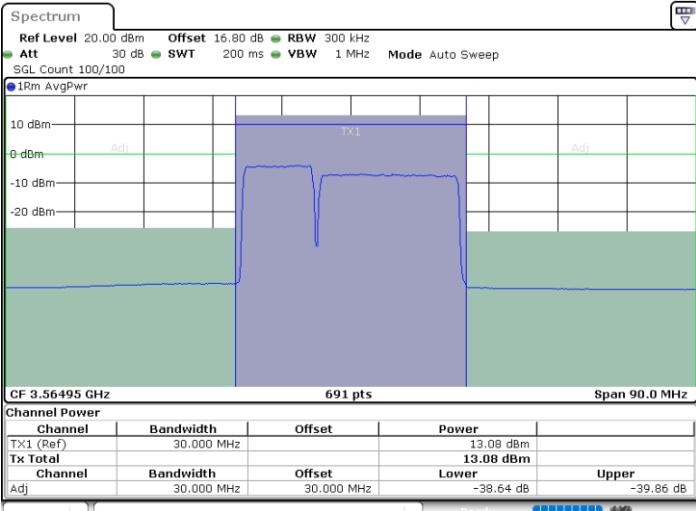

Date: 9.SEP.2020 15:37:13

Date: 6.SEP.2020 13:45:18

Highest Channel / FullIRB

N/A

Date: 6.SEP.2020 13:41:13

LTE Band 48C / 10MHz+20MHz

64QAM

Lowest Channel / 1RB0 and 1RB99

Lowest Channel / 1RB49 and 1RB0

Date: 6.SEP.2020 15:47:34

Date: 6.SEP.2020 15:50:57

Lowest Channel / FullIRB

N/A

Date: 6.SEP.2020 15:45:31

LTE Band 48C / 10MHz+20MHz

64QAM

Middle Channel / 1RB0 and 1RB99

Middle Channel / 1RB49 and 1RB0

Date: 6.SEP.2020 16:17:22

Date: 6.SEP.2020 16:20:46

Middle Channel / FullIRB

N/A

Date: 6.SEP.2020 16:13:12

LTE Band 48C / 10MHz+20MHz