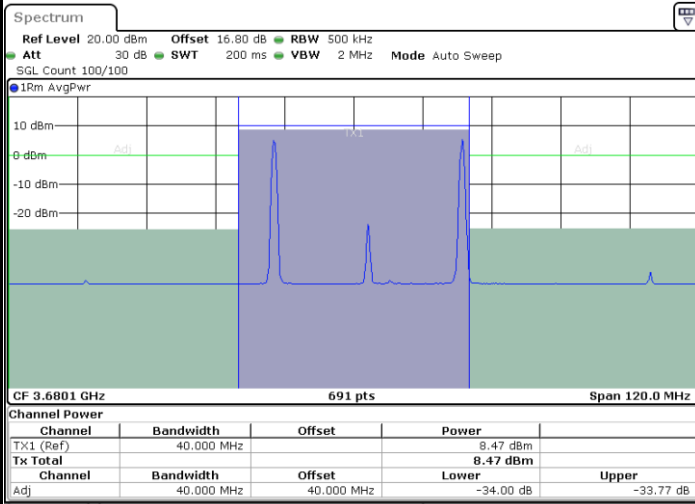

Date: 9.SEP.2020 14:20:45

Date: 6.SEP.2020 17:56:28

Middle Channel / FullIRB

N/A

Date: 6.SEP.2020 17:51:00

LTE Band 48C / 15MHz+20MHz

16QAM

Highest Channel / 1RB0 and 1RB99

Highest Channel / 1RB74 and 1RB0

Date: 9.SEP.2020 14:38:45

Date: 6.SEP.2020 18:24:34

Highest Channel / FullIRB

N/A

Date: 6.SEP.2020 18:19:08

LTE Band 48C / 20MHz+5MHz

16QAM