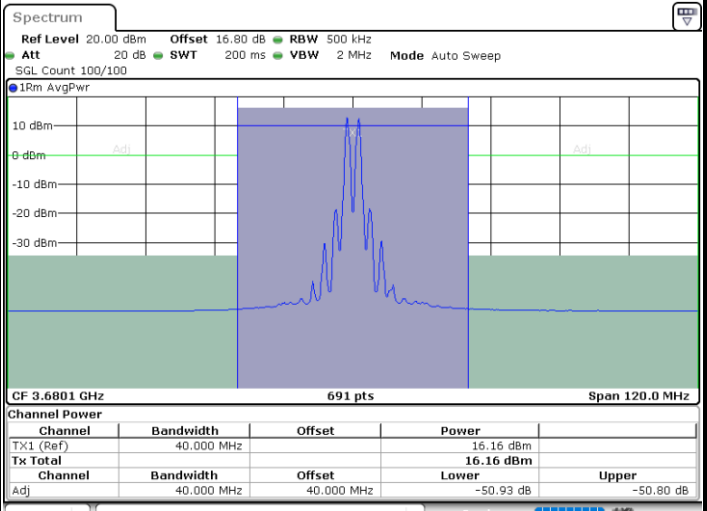

Date: 1.SEP.2020 14:30:10

LTE Band 48C / 20MHz+20MHz

16QAM

Highest Channel / 1RB0 and 1RB99

Highest Channel / 1RB99 and 1RB0

Date: 1.SEP.2020 13:30:47

Date: 1.SEP.2020 13:34:11

Highest Channel / FullIRB

N/A

Date: 1.SEP.2020 13:28:44

LTE Band 48C / 5MHz+20MHz

64QAM

Lowest Channel / 1RB0 and 1RB99

Lowest Channel / 1RB24 and 1RB0

Date: 9.SEP.2020 14:56:52

Date: 6.SEP.2020 12:36:13