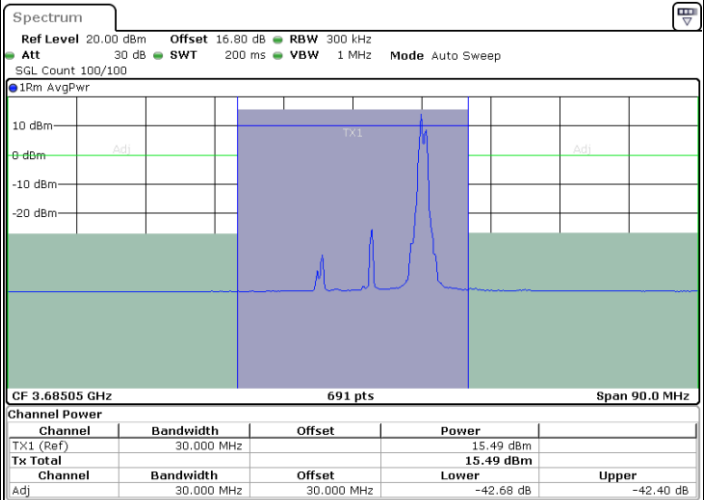

LTE Band 48C / 20MHz+5MHz

16QAM

Highest Channel / 1RB0 and 1RB24

Highest Channel / 1RB99 and 1RB0

Date: 6.SEP.2020 15:07:16

Date: 6.SEP.2020 15:09:18

Highest Channel / FullRB

N/A

Date: 6.SEP.2020 15:05:13

LTE Band 48C / 20MHz+10MHz

16QAM

Lowest Channel / 1RB0 and 1RB49

Lowest Channel / 1RB99 and 1RB0

Date: 6.SEP.2020 20:48:40

Date: 6.SEP.2020 20:50:42

Lowest Channel / FullIRB