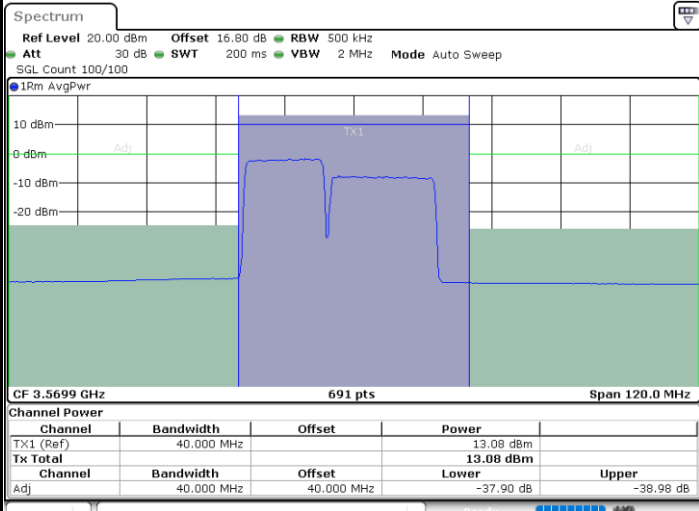

LTE Band 48C / 15MHz+20MHz

64QAM

Lowest Channel / 1RB0 and 1RB99

Lowest Channel / 1RB74 and 1RB0

Date: 9.SEP.2020 13:58:55

Date: 6.SEP.2020 17:30:02

Lowest Channel / FullIRB

N/A