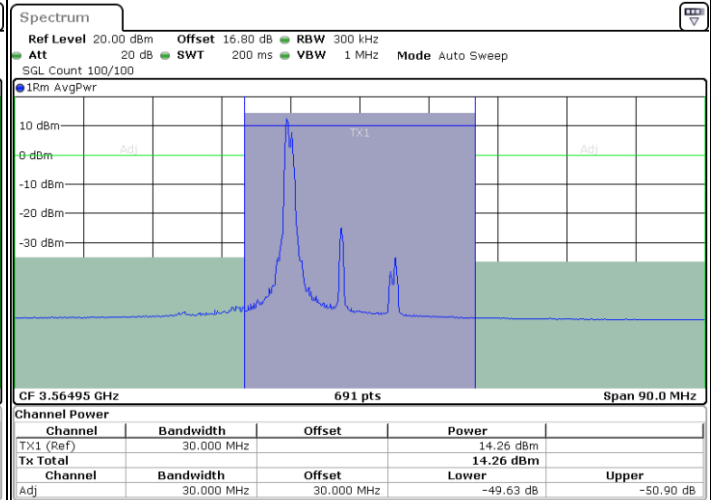

Date: 1.SEP.2020 14:30:10

LTE Band 48C / 20MHz+20MHz

16QAM

Highest Channel / 1RB0 and 1RB99

Highest Channel / 1RB99 and 1RB0

Date: 1.SEP.2020 13:30:47

Date: 1.SEP.2020 13:34:11

Highest Channel / FullIRB

N/A

Date: 1.SEP.2020 13:28:44

LTE Band 48C / 5MHz+20MHz

64QAM

Lowest Channel / 1RB0 and 1RB99

Lowest Channel / 1RB24 and 1RB0

Date: 9.SEP.2020 14:56:52

Date: 6.SEP.2020 12:36:13

Lowest Channel / FullIRB

N/A

Date: 6.SEP.2020 12:32:08

LTE Band 48C / 5MHz+20MHz

64QAM

Middle Channel / 1RB0 and 1RB99

Middle Channel / 1RB24 and 1RB0

Date: 9.SEP.2020 15:17:39