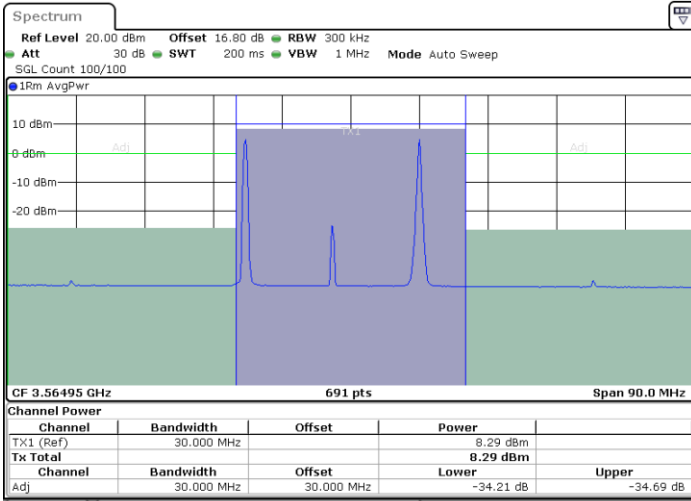

LTE Band 48C / 5MHz+20MHz

256QAM

Lowest Channel / 1RB0 and 1RB99

Lowest Channel / 1RB24 and 1RB0

Date: 9.SEP.2020 14:58:13