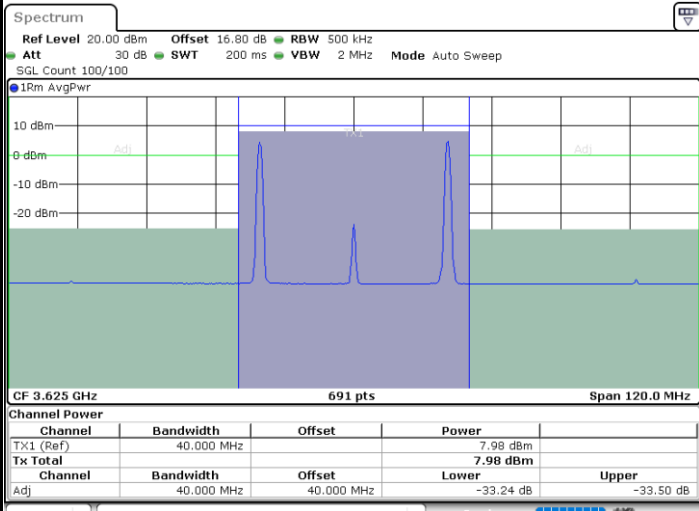

Date: 6.SEP.2020 17:24:34

LTE Band 48C / 15MHz+20MHz

64QAM

Middle Channel / 1RB0 and 1RB99

Middle Channel / 1RB74 and 1RB0

Date: 9.SEP.2020 14:20:03

Date: 6.SEP.2020 17:57:10

Middle Channel / FullRB

N/A

Date: 6.SEP.2020 17:51:41

LTE Band 48C / 15MHz+20MHz

64QAM

Highest Channel / 1RB0 and 1RB99

Highest Channel / 1RB74 and 1RB0

Date: 9.SEP.2020 14:39:26

Date: 6.SEP.2020 18:23:53