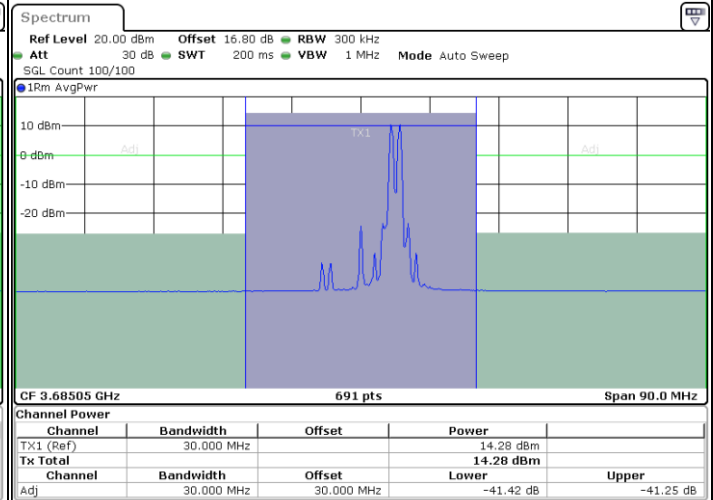

Lowest Channel / 1RB0 and 1RB49

Lowest Channel / 1RB99 and 1RB0

Date: 6.SEP.2020 20:47:59

Date: 6.SEP.2020 20:51:23

Lowest Channel / FullIRB

N/A

Date: 6.SEP.2020 20:45:57

LTE Band 48C / 20MHz+10MHz

LTE Band 48C / 20MHz+10MHz

64QAM

Highest Channel / 1RB0 and 1RB49

Highest Channel / 1RB99 and 1RB0

Date: 6.SEP.2020 23:15:52

Date: 6.SEP.2020 23:17:54

Highest Channel / FullRB

N/A

Date: 6.SEP.2020 23:12:28

LTE Band 48C / 20MHz+15MHz

64QAM

Lowest Channel / 1RB0 and 1RB74

Lowest Channel / 1RB99 and 1RB0

Date: 6.SEP.2020 18:48:01

Date: 6.SEP.2020 18:51:26

Lowest Channel / FullIRB