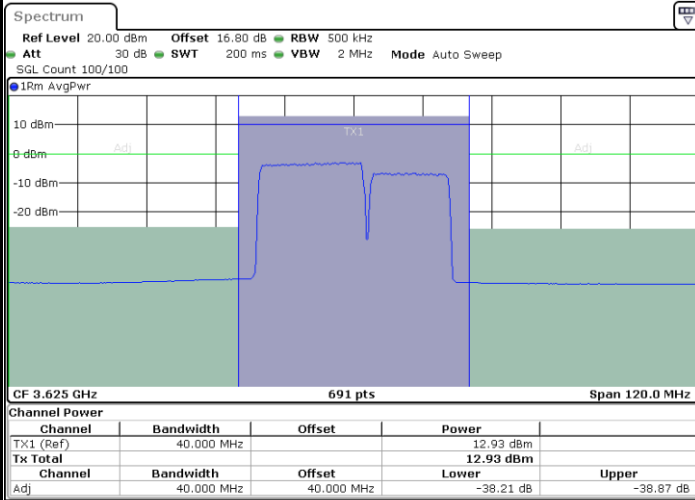

Date: 6.SEP.2020 23:12:28

LTE Band 48C / 20MHz+15MHz

64QAM

Lowest Channel / 1RB0 and 1RB74

Lowest Channel / 1RB99 and 1RB0

Date: 6.SEP.2020 18:48:01

Date: 6.SEP.2020 18:51:26

Lowest Channel / FullIRB

N/A

Date: 6.SEP.2020 18:45:58

LTE Band 48C / 20MHz+15MHz

64QAM

Middle Channel / 1RB0 and 1RB74

Middle Channel / 1RB99 and 1RB0

Date: 6.SEP.2020 19:21:57

Date: 6.SEP.2020 19:25:23

Middle Channel / FullIRB

N/A

Date: 6.SEP.2020 19:19:54

LTE Band 48C / 20MHz+15MHz

64QAM

Highest Channel / 1RB0 and 1RB74

Highest Channel / 1RB99 and 1RB0

Date: 6.SEP.2020 19:50:11