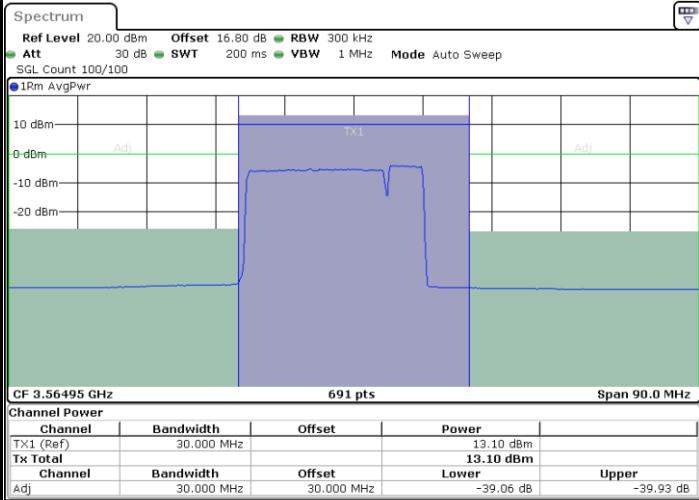

N/A

Date: 6.SEP.2020 17:51:41

LTE Band 48C / 15MHz+20MHz

64QAM

Highest Channel / 1RB0 and 1RB99

Highest Channel / 1RB74 and 1RB0

Date: 9.SEP.2020 14:39:26

Date: 6.SEP.2020 18:23:53

Highest Channel / FullIRB

N/A

Date: 6.SEP.2020 18:18:27

LTE Band 48C / 20MHz+5MHz

64QAM

Lowest Channel / 1RB0 and 1RB24

Lowest Channel / 1RB99 and 1RB0

Date: 6.SEP.2020 14:11:42

Date: 6.SEP.2020 14:15:05

Lowest Channel / FullIRB

N/A

Date: 6.SEP.2020 14:11:01

LTE Band 48C / 20MHz+5MHz

64QAM

Middle Channel / 1RB0 and 1RB24

Middle Channel / 1RB99 and 1RB0