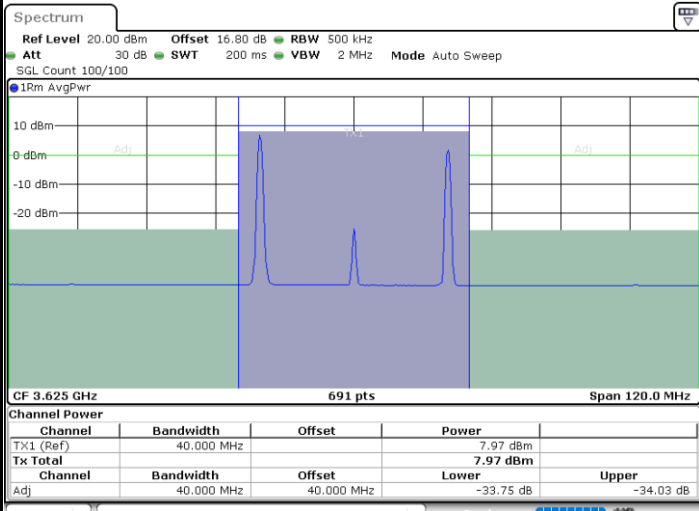

LTE Band 48C / 20MHz+15MHz

16QAM

Middle Channel / 1RB0 and 1RB74

Middle Channel / 1RB99 and 1RB0

Date: 6.SEP.2020 19:22:38