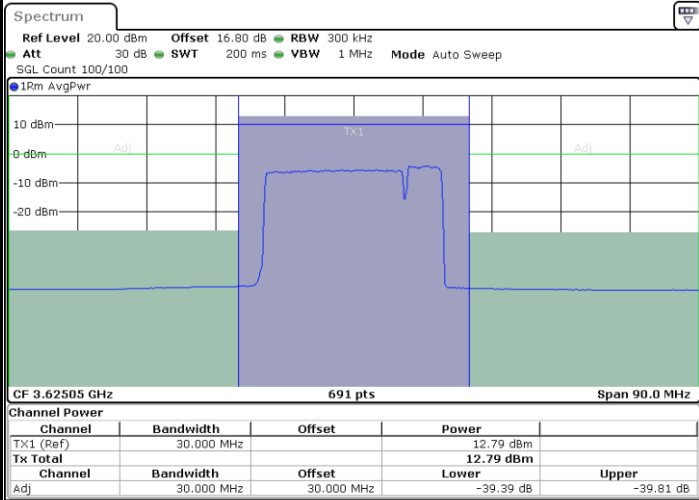

Middle Channel / FullRB

N/A

Date: 6.SEP.2020 14:37:47