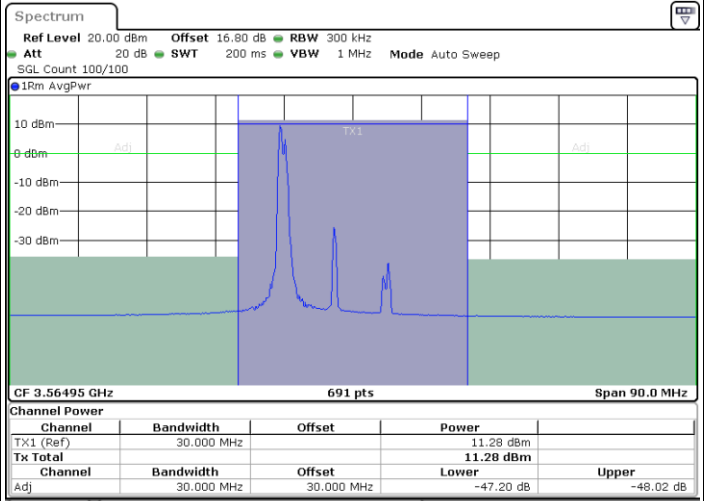

Date: 6.SEP.2020 12:38:16