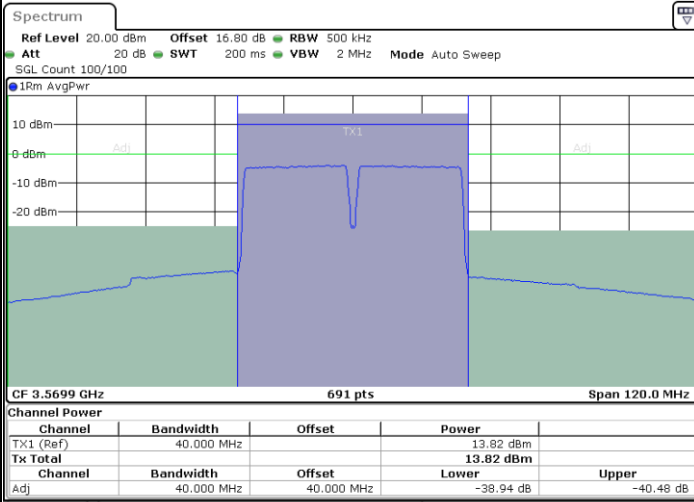

Middle Channel / FullIRB

N/A

Date: 6.SEP.2020 19:19:54

LTE Band 48C / 20MHz+15MHz

64QAM

Highest Channel / 1RB0 and 1RB74

Highest Channel / 1RB99 and 1RB0

Date: 6.SEP.2020 19:50:11

Date: 6.SEP.2020 19:52:13

Highest Channel / FullRB

N/A

Date: 6.SEP.2020 19:46:46

LTE Band 48C / 20MHz+20MHz

64QAM

Lowest Channel / 1RB0 and 1RB99

Lowest Channel / 1RB99 and 1RB0

Date: 1.SEP.2020 15:06:38

Date: 1.SEP.2020 15:10:03

Lowest Channel / FullIRB

N/A

Date: 1.SEP.2020 15:04:34

LTE Band 48C / 20MHz+20MHz

64QAM

MiddleChannel / 1RB0 and 1RB99