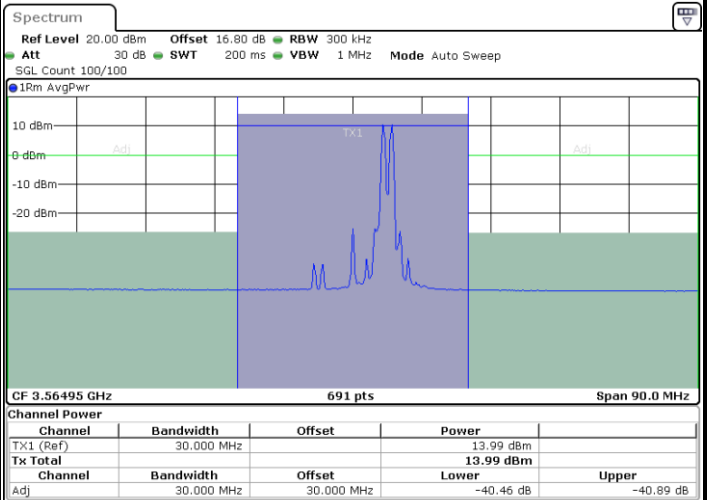

Date: 6.SEP.2020 14:39:08

Date: 6.SEP.2020 14:42:32

Middle Channel / FullRB

N/A

Date: 6.SEP.2020 14:38:28

LTE Band 48C / 20MHz+5MHz

64QAM

Highest Channel / 1RB0 and 1RB24

Highest Channel / 1RB99 and 1RB0

Date: 6.SEP.2020 15:07:56

Date: 6.SEP.2020 15:08:37

Highest Channel / FullRB

N/A

Date: 6.SEP.2020 15:04:33

LTE Band 48C / 20MHz+10MHz

64QAM

Lowest Channel / 1RB0 and 1RB49

Lowest Channel / 1RB99 and 1RB0

Date: 6.SEP.2020 20:47:59

Date: 6.SEP.2020 20:51:23

Lowest Channel / FullIRB

N/A

Date: 6.SEP.2020 20:45:57

LTE Band 48C / 20MHz+10MHz