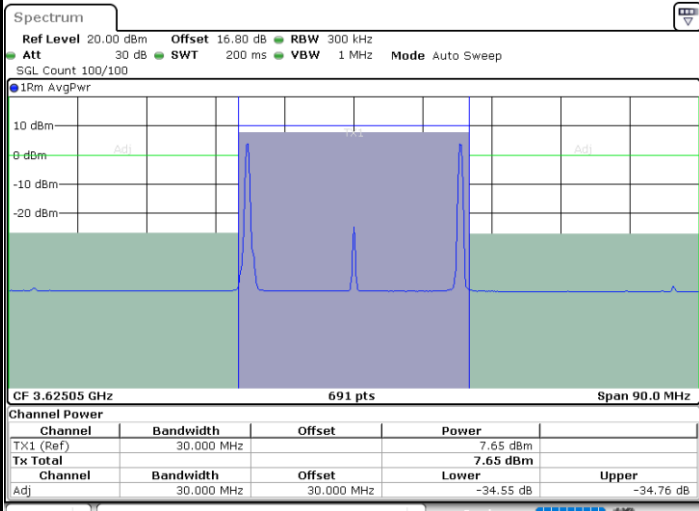

LTE Band 48C / 20MHz+10MHz

64QAM

Middle Channel / 1RB0 and 1RB49

Middle Channel / 1RB99 and 1RB0

Date: 6.SEP.2020 21:15:37