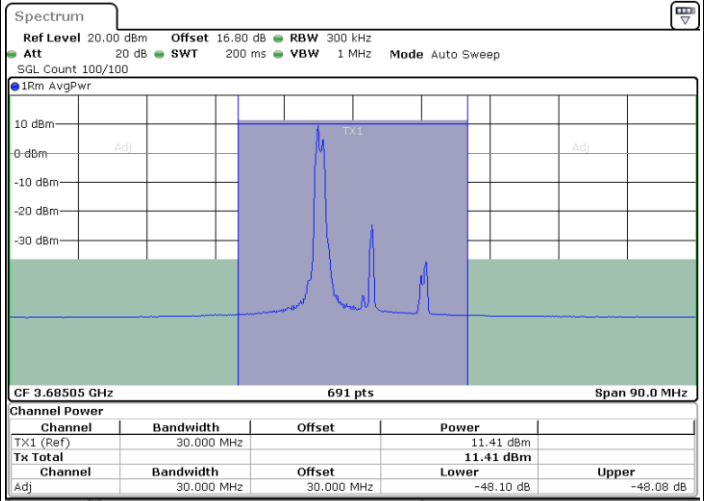

Date: 6.SEP.2020 13:11:57

LTE Band 48C / 5MHz+20MHz

256QAM

Highest Channel / 1RB0 and 1RB99

Highest Channel / 1RB24 and 1RB0

Date: 9.SEP.2020 15:37:53

Date: 6.SEP.2020 13:48:42

Highest Channel / FullIRB