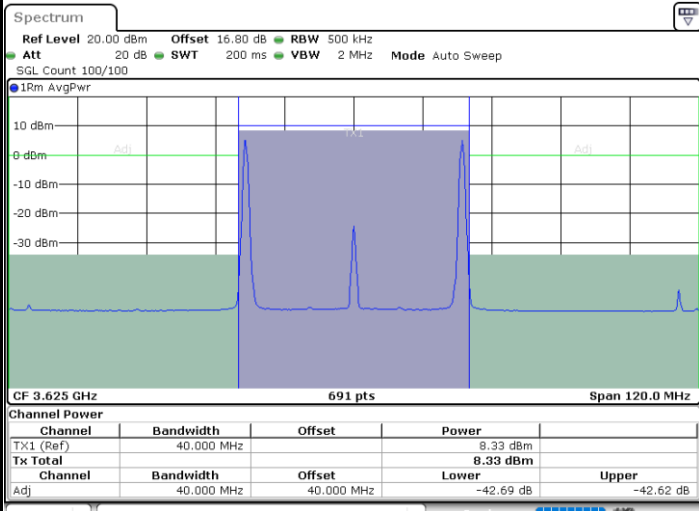

LTE Band 48C / 20MHz+20MHz

16QAM

MiddleChannel / 1RB0 and 1RB99

Middle Channel / 1RB99 and 1RB0

Date: 1.SEP.2020 14:33:36