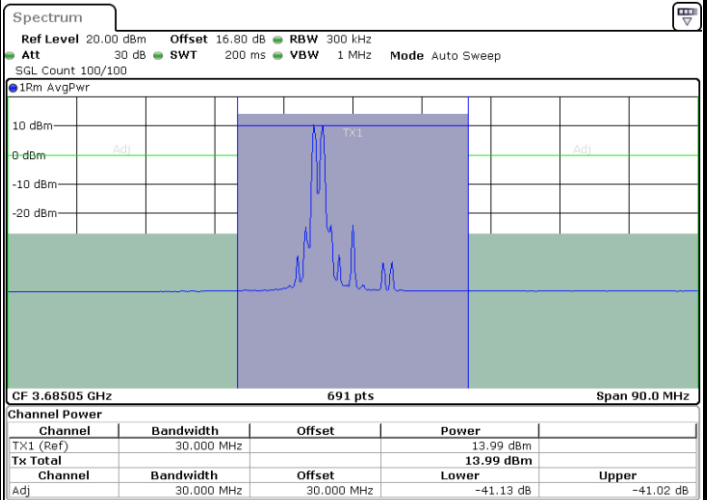

Date: 6.SEP.2020 16:47:22