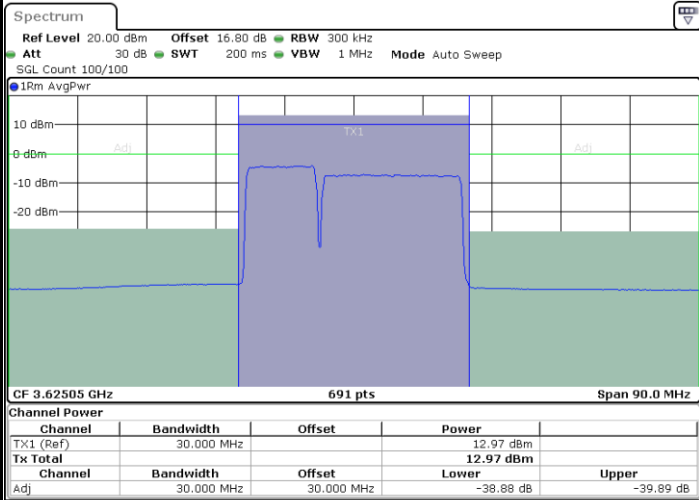

Lowest Channel / 1RB49 and 1RB0

Date: 6.SEP.2020 15:47:34

Date: 6.SEP.2020 15:50:57

Lowest Channel / FullIRB

N/A

Date: 6.SEP.2020 15:45:31

LTE Band 48C / 10MHz+20MHz

64QAM

Middle Channel / 1RB0 and 1RB99

Middle Channel / 1RB49 and 1RB0

Date: 6.SEP.2020 16:17:22

Date: 6.SEP.2020 16:20:46

Middle Channel / FullIRB

N/A

Date: 6.SEP.2020 16:13:12

LTE Band 48C / 10MHz+20MHz