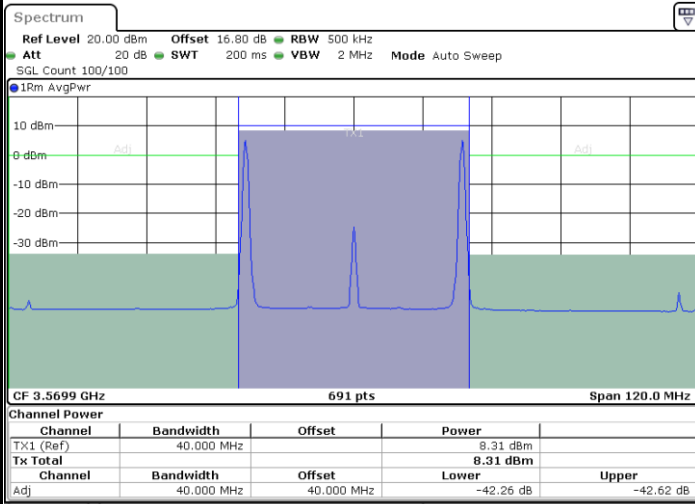

LTE Band 48C / 20MHz+20MHz

16QAM

Lowest Channel / 1RB0 and 1RB99

Lowest Channel / 1RB99 and 1RB0

Date: 1.SEP.2020 15:07:19