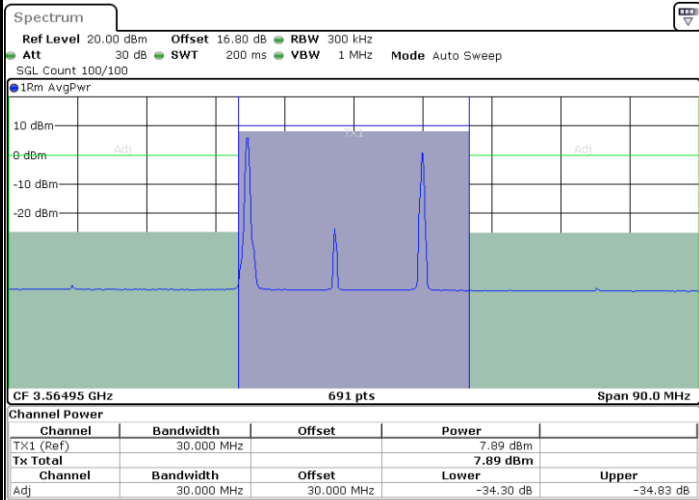

Highest Channel / 1RB74 and 1RB0

Date: 9.SEP.2020 14:38:45

Date: 6.SEP.2020 18:24:34

Highest Channel / FullIRB

N/A

Date: 6.SEP.2020 18:19:08

LTE Band 48C / 20MHz+5MHz

16QAM

Lowest Channel / 1RB0 and 1RB24

Lowest Channel / 1RB99 and 1RB0

Date: 6.SEP.2020 14:12:22

Date: 6.SEP.2020 14:14:24

Lowest Channel / FullIRB

N/A

Date: 6.SEP.2020 14:10:20

LTE Band 48C / 20MHz+5MHz