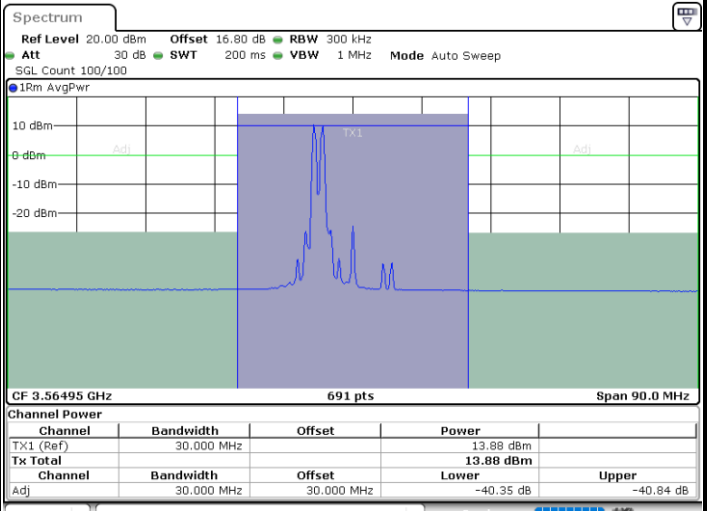

Date: 6.SEP.2020 13:11:16

Middle Channel / FullIRB

N/A

Date: 6.SEP.2020 13:07:11

LTE Band 48C / 5MHz+20MHz

64QAM

Highest Channel / 1RB0 and 1RB99

Highest Channel / 1RB24 and 1RB0

Date: 9.SEP.2020 15:37:13

Date: 6.SEP.2020 13:45:18

Highest Channel / FullIRB

N/A

Date: 6.SEP.2020 13:41:13

LTE Band 48C / 10MHz+20MHz

64QAM

Lowest Channel / 1RB0 and 1RB99

Lowest Channel / 1RB49 and 1RB0

Date: 6.SEP.2020 15:47:34

Date: 6.SEP.2020 15:50:57

Lowest Channel / FullIRB

N/A

Date: 6.SEP.2020 15:45:31

LTE Band 48C / 10MHz+20MHz

64QAM