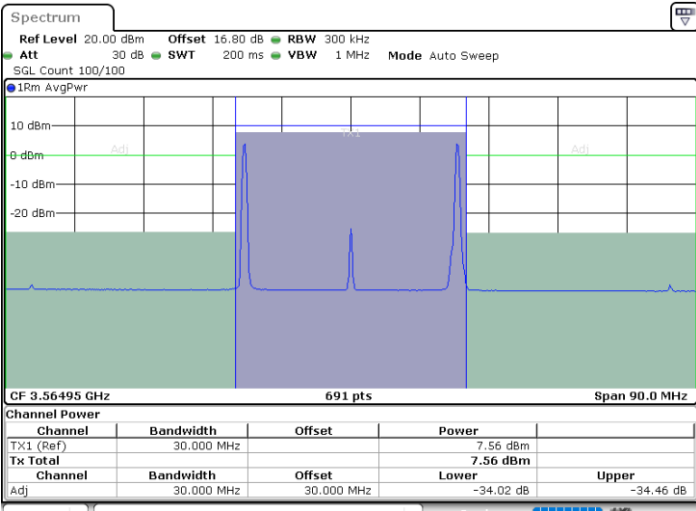

Date: 6.SEP.2020 13:11:16

Middle Channel / FullIRB

N/A

Date: 6.SEP.2020 13:07:11

LTE Band 48C / 5MHz+20MHz

64QAM

Highest Channel / 1RB0 and 1RB99

Highest Channel / 1RB24 and 1RB0

Date: 9.SEP.2020 15:37:13

Date: 6.SEP.2020 13:45:18

Highest Channel / FullIRB

N/A

Date: 6.SEP.2020 13:41:13

LTE Band 48C / 10MHz+20MHz

64QAM

Lowest Channel / 1RB0 and 1RB99

Lowest Channel / 1RB49 and 1RB0

Date: 6.SEP.2020 15:47:34

Date: 6.SEP.2020 15:50:57

Lowest Channel / FullIRB

N/A

Date: 6.SEP.2020 15:45:31

LTE Band 48C / 10MHz+20MHz

64QAM