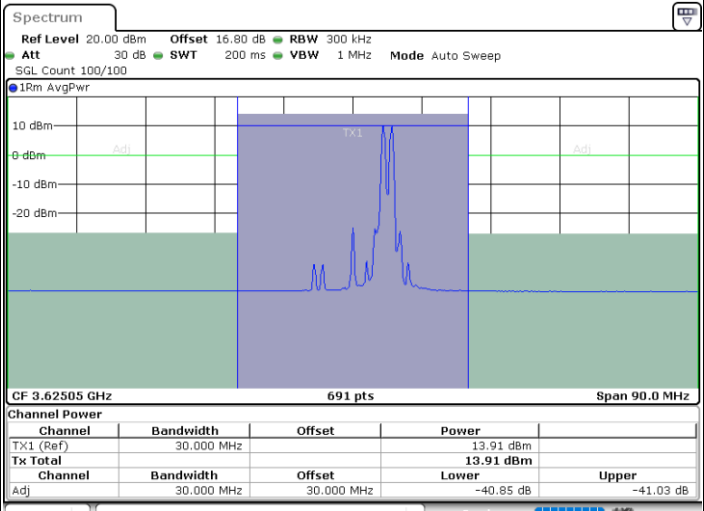

Date: 6.SEP.2020 21:19:01