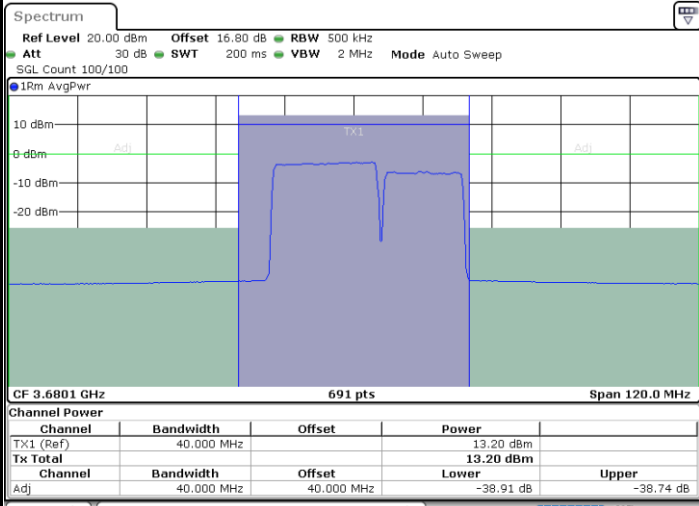

Middle Channel / FullIRB

N/A

Date: 6.SEP.2020 19:19:54

LTE Band 48C / 20MHz+15MHz

64QAM

Highest Channel / 1RB0 and 1RB74

Highest Channel / 1RB99 and 1RB0

Date: 6.SEP.2020 19:50:11

Date: 6.SEP.2020 19:52:13

Highest Channel / FullRB

N/A

Date: 6.SEP.2020 19:46:46

LTE Band 48C / 20MHz+20MHz

64QAM

Lowest Channel / 1RB0 and 1RB99

Lowest Channel / 1RB99 and 1RB0