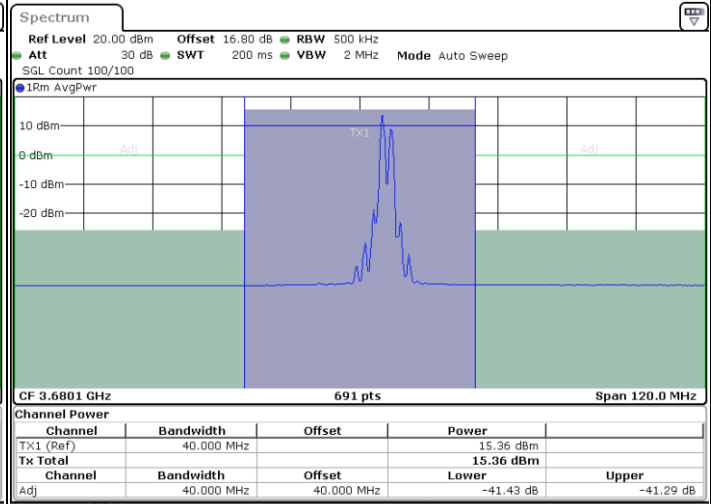

Middle Channel / 1RB99 and 1RB0

Date: 6.SEP.2020 19:22:38

Date: 6.SEP.2020 19:24:41

Middle Channel / FullIRB

N/A

Date: 6.SEP.2020 19:19:13

LTE Band 48C / 20MHz+15MHz

16QAM

Highest Channel / 1RB0 and 1RB74

Highest Channel / 1RB99 and 1RB0

Date: 6.SEP.2020 19:49:30

Date: 6.SEP.2020 19:52:53

Highest Channel / FullRB

N/A

Date: 6.SEP.2020 19:47:27

LTE Band 48C / 20MHz+20MHz