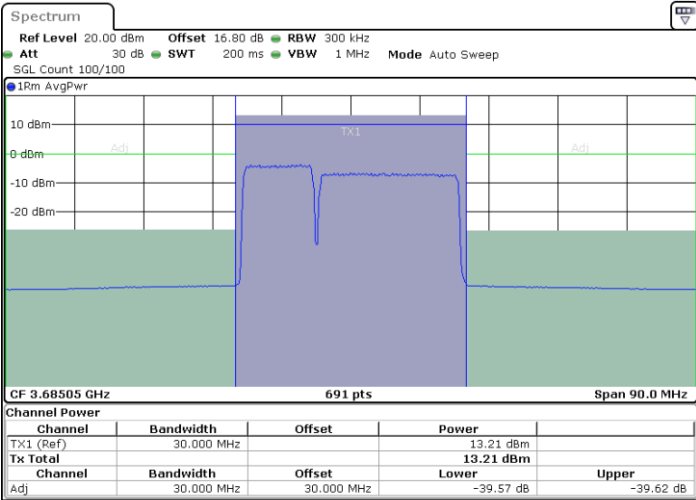

Middle Channel / 1RB0 and 1RB99

Middle Channel / 1RB49 and 1RB0

Date: 6.SEP.2020 16:17:22

Date: 6.SEP.2020 16:20:46

Middle Channel / FullIRB

N/A

Date: 6.SEP.2020 16:13:12

LTE Band 48C / 10MHz+20MHz

64QAM

Highest Channel / 1RB0 and 1RB99

Highest Channel / 1RB49 and 1RB0

Date: 6.SEP.2020 16:45:21

Date: 6.SEP.2020 16:47:22

Highest Channel / FullIRB

N/A

Date: 6.SEP.2020 16:41:57

LTE Band 48C / 15MHz+20MHz

64QAM

Lowest Channel / 1RB0 and 1RB99

Lowest Channel / 1RB74 and 1RB0

Date: 9.SEP.2020 13:58:55

Date: 6.SEP.2020 17:30:02

Lowest Channel / FullIRB

N/A