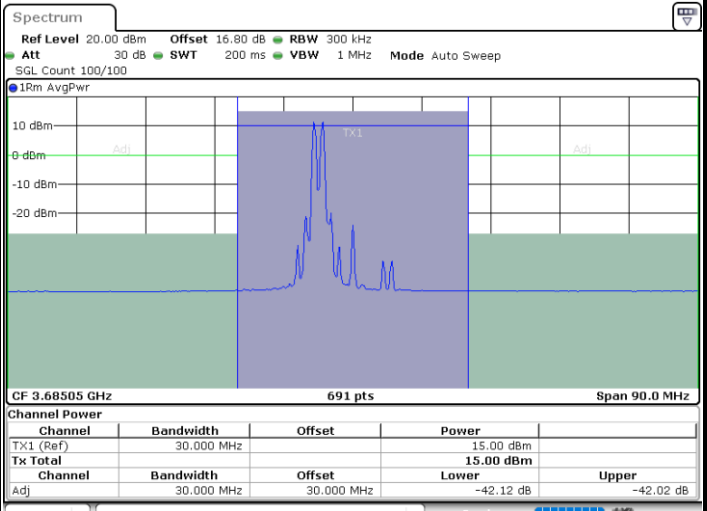

N/A

Date: 6.SEP.2020 16:12:31

LTE Band 48C / 10MHz+20MHz

16QAM

Highest Channel / 1RB0 and 1RB99

Highest Channel / 1RB49 and 1RB0

Date: 6.SEP.2020 16:44:40

Date: 6.SEP.2020 16:48:03

Highest Channel / FullIRB

N/A

Date: 6.SEP.2020 16:42:38

LTE Band 48C / 15MHz+20MHz

16QAM

Lowest Channel / 1RB0 and 1RB99

Lowest Channel / 1RB74 and 1RB0

Date: 9.SEP.2020 13:59:36