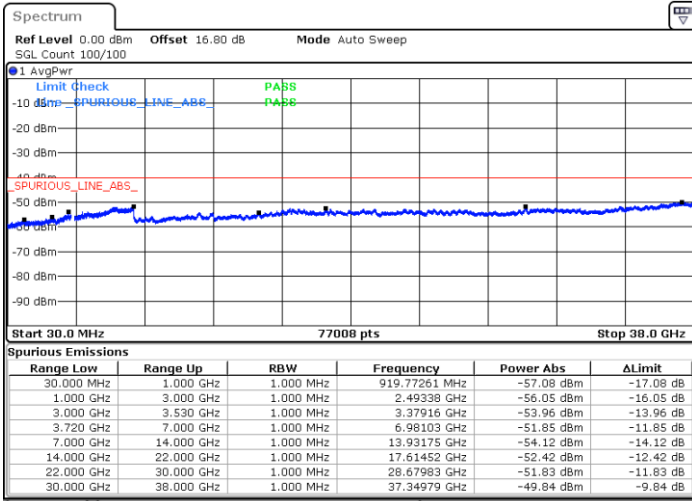

Date: 6.SEP.2020 14:52:29

Highest Channel / FullIRB

N/A

Date: 6.SEP.2020 15:00:04

LTE Band 48C / 20MHz+10MHz

64QAM

Lowest Channel / 1RB0 and 1RB49

Lowest Channel / 1RB99 and 1RB0

Date: 6.SEP.2020 20:37:37

Date: 6.SEP.2020 20:31:20

Lowest Channel / FullIRB

N/A

Date: 6.SEP.2020 20:41:24

LTE Band 48C / 20MHz+10MHz

64QAM

Middle Channel / 1RB0 and 1RB49

Middle Channel / 1RB99 and 1RB0

Date: 6.SEP.2020 21:04:00

Date: 6.SEP.2020 21:10:17

Middle Channel / FullRB

N/A

Date: 6.SEP.2020 21:00:14

LTE Band 48C / 20MHz+10MHz

64QAM

Highest Channel / 1RB0 and 1RB49

Highest Channel / 1RB99 and 1RB0

Date: 6.SEP.2020 23:03:31

Date: 6.SEP.2020 21:27:50

Highest Channel / FullIRB

N/A

Date: 6.SEP.2020 23:09:51

LTE Band 48C / 20MHz+15MHz