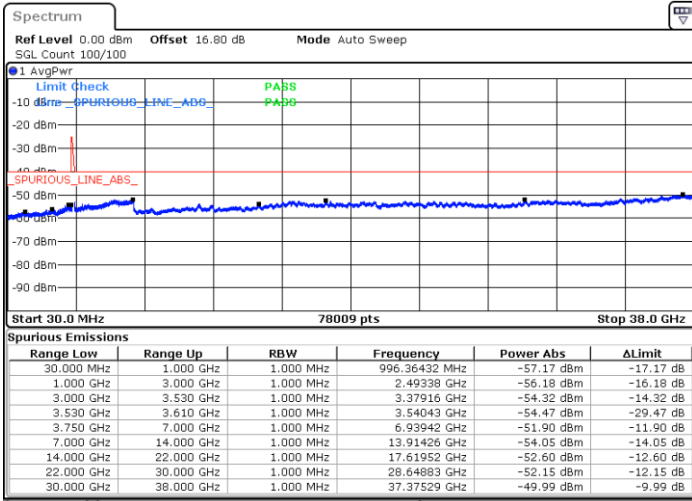

Date: 6.SEP.2020 15:30:53

Lowest Channel / FullIRB

N/A

Date: 6.SEP.2020 15:40:58

LTE Band 48C / 10MHz+20MHz

64QAM

Middle Channel / 1RB0 and 1RB9

Middle Channel / 1RB49 and 1RB0

Date: 6.SEP.2020 16:03:37

Date: 6.SEP.2020 16:09:54

Middle Channel / FullRB

N/A

Date: 6.SEP.2020 15:59:51

LTE Band 48C / 10MHz+20MHz

64QAM

Highest Channel / 1RB0 and 1RB99

Highest Channel / 1RB49 and 1RB0

Date: 6.SEP.2020 16:33:01

Date: 6.SEP.2020 16:29:14

Highest Channel / FullIRB

N/A

Date: 6.SEP.2020 16:39:20

LTE Band 48C / 15MHz+20MHz

64QAM

Lowest Channel / 1RB0 and 1RB99

Lowest Channel / 1RB74 and 1RB0

Date: 9.SEP.2020 13:51:14

Date: 6.SEP.2020 16:56:43

Lowest Channel / FullIRB

N/A

Date: 6.SEP.2020 17:06:47

LTE Band 48C / 15MHz+20MHz