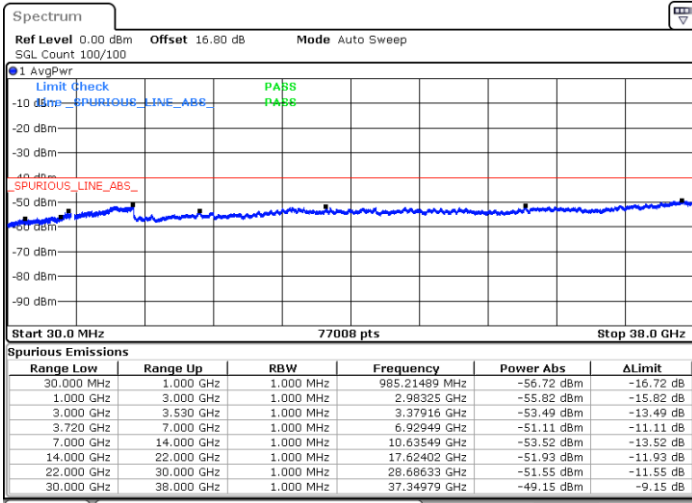

LTE Band 48C / 5MHz+20MHz

64QAM

Lowest Channel / 1RB0 and 1RB99

Lowest Channel / 1RB24 and 1RB0

Date: 9.SEP.2020 14:54:55

Date: 6.SEP.2020 12:16:15

Lowest Channel / FullIRB

N/A

Date: 6.SEP.2020 12:23:48

LTE Band 48C / 5MHz+20MHz

64QAM

Middle Channel / 1RB0 and 1RB9

Middle Channel / 1RB24 and 1RB0

Date: 9.SEP.2020 15:13:12

Date: 6.SEP.2020 13:01:23

Middle Channel / FullRB

N/A

Date: 6.SEP.2020 12:53:51

LTE Band 48C / 5MHz+20MHz

64QAM

Highest Channel / 1RB0 and 1RB99

Highest Channel / 1RB24 and 1RB0

Date: 9.SEP.2020 15:31:23

Date: 6.SEP.2020 13:29:10

Highest Channel / FullIRB

N/A

Date: 6.SEP.2020 13:36:45

LTE Band 48C / 10MHz+20MHz

64QAM

Lowest Channel / 1RB0 and 1RB99

Lowest Channel / 1RB49 and 1RB0

Date: 6.SEP.2020 15:37:11