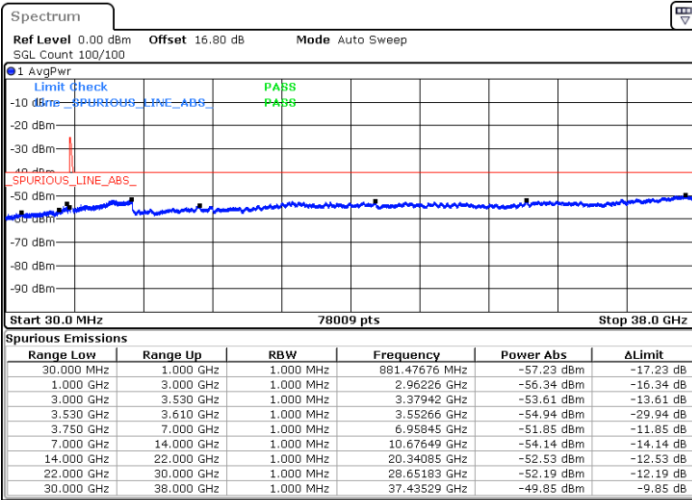

LTE Band 48C / 20MHz+10MHz

16QAM

Middle Channel / 1RB0 and 1RB49

Middle Channel / 1RB99 and 1RB0

Date: 6.SEP.2020 21:05:16

Date: 6.SEP.2020 21:09:01

Middle Channel / FullRB

N/A

Date: 6.SEP.2020 20:58:59

LTE Band 48C / 20MHz+10MHz

16QAM

Highest Channel / 1RB0 and 1RB49

Highest Channel / 1RB99 and 1RB0

Date: 6.SEP.2020 23:04:47

Date: 6.SEP.2020 21:26:35

Highest Channel / FullIRB

N/A

Date: 6.SEP.2020 23:08:35

LTE Band 48C / 20MHz+15MHz

16QAM

Lowest Channel / 1RB0 and 1RB74

Lowest Channel / 1RB99 and 1RB0

Date: 6.SEP.2020 18:36:21

Date: 6.SEP.2020 18:32:35

Lowest Channel / FullIRB

N/A

Date: 6.SEP.2020 18:42:39

LTE Band 48C / 20MHz+15MHz

16QAM

Middle Channel / 1RB0 and 1RB74

Middle Channel / 1RB99 and 1RB0

Date: 6.SEP.2020 19:11:33