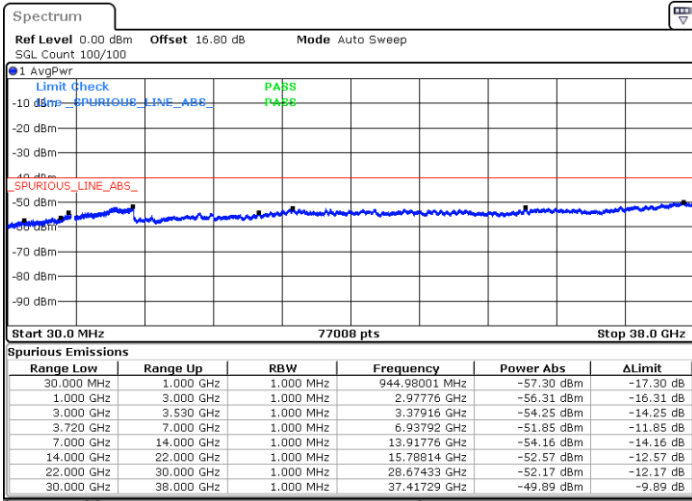

Highest Channel / FullIRB

N/A

Date: 6.SEP.2020 13:36:45

LTE Band 48C / 10MHz+20MHz

64QAM

Lowest Channel / 1RB0 and 1RB99

Lowest Channel / 1RB49 and 1RB0

Date: 6.SEP.2020 15:37:11

Date: 6.SEP.2020 15:30:53

Lowest Channel / FullIRB

N/A

Date: 6.SEP.2020 15:40:58

LTE Band 48C / 10MHz+20MHz

64QAM

Middle Channel / 1RB0 and 1RB9

Middle Channel / 1RB49 and 1RB0

Date: 6.SEP.2020 16:03:37

Date: 6.SEP.2020 16:09:54

Middle Channel / FullRB

N/A

Date: 6.SEP.2020 15:59:51

LTE Band 48C / 10MHz+20MHz

64QAM

Highest Channel / 1RB0 and 1RB99

Highest Channel / 1RB49 and 1RB0

Date: 6.SEP.2020 16:33:01

Date: 6.SEP.2020 16:29:14

Highest Channel / FullIRB

N/A

Date: 6.SEP.2020 16:39:20

LTE Band 48C / 15MHz+20MHz

64QAM