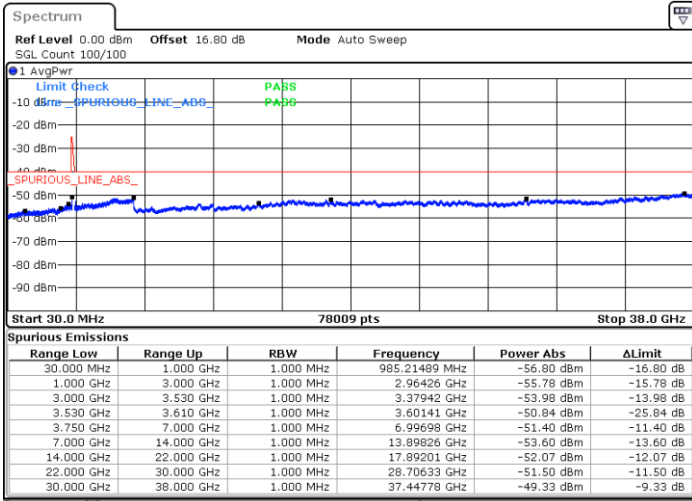

Highest Channel / 1RB49 and 1RB0

Date: 6.SEP.2020 16:33:01

Date: 6.SEP.2020 16:29:14

Highest Channel / FullIRB

N/A

Date: 6.SEP.2020 16:39:20

LTE Band 48C / 15MHz+20MHz

64QAM

Lowest Channel / 1RB0 and 1RB99

Lowest Channel / 1RB74 and 1RB0

Date: 9.SEP.2020 13:51:14

Date: 6.SEP.2020 16:56:43

Lowest Channel / FullIRB

N/A

Date: 6.SEP.2020 17:06:47

LTE Band 48C / 15MHz+20MHz

LTE Band 48C / 15MHz+20MHz

64QAM

Highest Channel / 1RB0 and 1RB99

Highest Channel / 1RB74 and 1RB0

Date: 9.SEP.2020 14:34:52

Date: 6.SEP.2020 18:05:43

Highest Channel / FullIRB

N/A

Date: 6.SEP.2020 18:15:49

LTE Band 48C / 20MHz+5MHz

64QAM

Lowest Channel / 1RB0 and 1RB24

Lowest Channel / 1RB99 and 1RB0

Date: 6.SEP.2020 14:01:25

Date: 6.SEP.2020 13:55:08

Lowest Channel / FullIRB