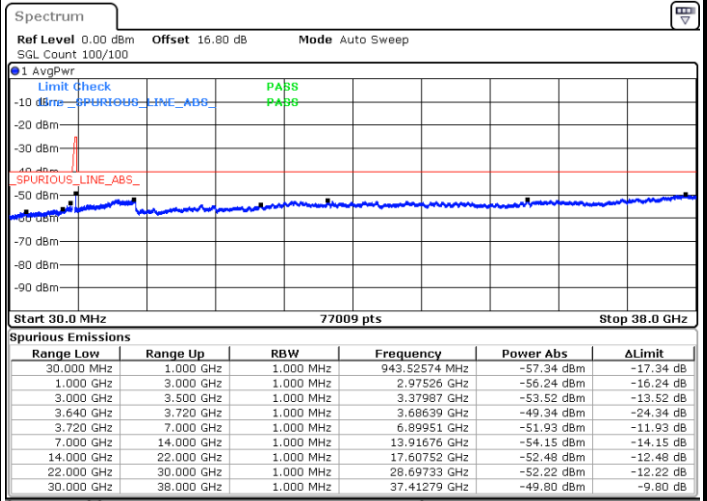

N/A

Date: 6.SEP.2020 12:53:51

LTE Band 48C / 5MHz+20MHz

64QAM

Highest Channel / 1RB0 and 1RB99

Highest Channel / 1RB24 and 1RB0

Date: 9.SEP.2020 15:31:23

Date: 6.SEP.2020 13:29:10

Highest Channel / FullIRB

N/A

Date: 6.SEP.2020 13:36:45

LTE Band 48C / 10MHz+20MHz

64QAM

Lowest Channel / 1RB0 and 1RB99

Lowest Channel / 1RB49 and 1RB0

Date: 6.SEP.2020 15:37:11

Date: 6.SEP.2020 15:30:53

Lowest Channel / FullIRB

N/A

Date: 6.SEP.2020 15:40:58

LTE Band 48C / 10MHz+20MHz

64QAM

Middle Channel / 1RB0 and 1RB9

Middle Channel / 1RB49 and 1RB0

Date: 6.SEP.2020 16:03:37

Date: 6.SEP.2020 16:09:54

Middle Channel / FullRB

N/A

Date: 6.SEP.2020 15:59:51

LTE Band 48C / 10MHz+20MHz

64QAM

Highest Channel / 1RB0 and 1RB99