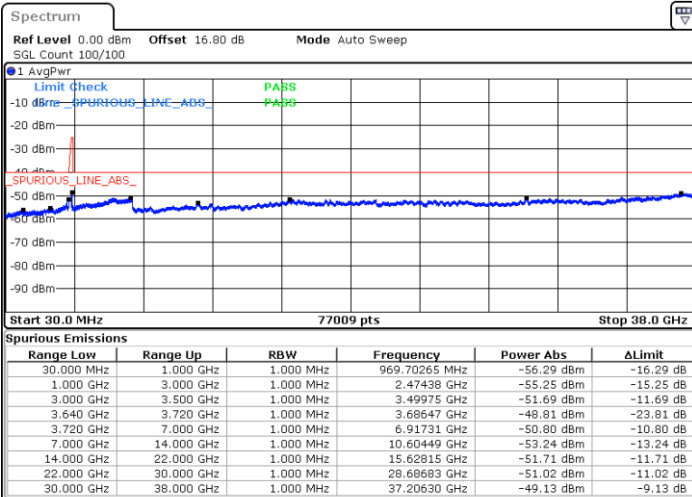

Lowest Channel / FullIRB

N/A

Date: 1.SEP.2020 15:00:00