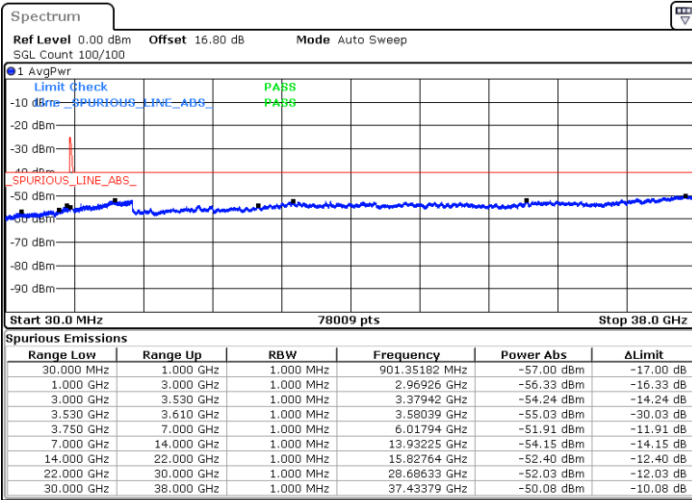

Middle Channel / 1RB99 and 1RB0

Date: 6.SEP.2020 21:04:00

Date: 6.SEP.2020 21:10:17

Middle Channel / FullRB

N/A

Date: 6.SEP.2020 21:00:14

LTE Band 48C / 20MHz+10MHz

64QAM

Highest Channel / 1RB0 and 1RB49

Highest Channel / 1RB99 and 1RB0

Date: 6.SEP.2020 23:03:31

Date: 6.SEP.2020 21:27:50

Highest Channel / FullIRB

N/A

Date: 6.SEP.2020 23:09:51

LTE Band 48C / 20MHz+15MHz

64QAM

Lowest Channel / 1RB0 and 1RB74

Lowest Channel / 1RB99 and 1RB0

Date: 6.SEP.2020 18:37:37

Date: 6.SEP.2020 18:31:19

Lowest Channel / FullIRB

N/A

Date: 6.SEP.2020 18:41:23