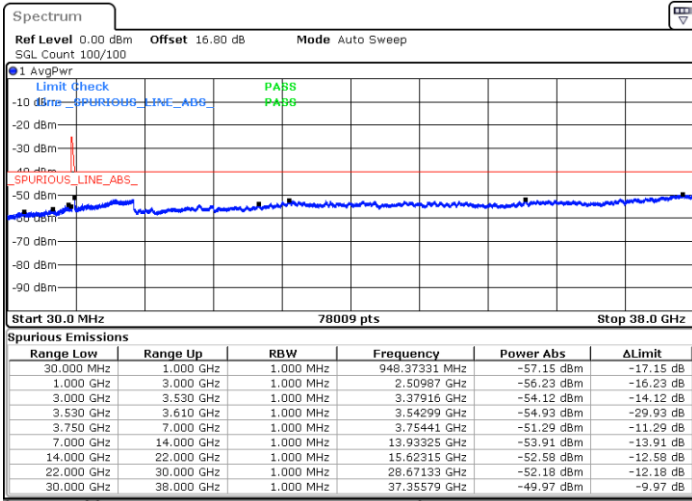

Date: 6.SEP.2020 14:52:29

Highest Channel / FullIRB

N/A

Date: 6.SEP.2020 15:00:04

LTE Band 48C / 20MHz+10MHz

64QAM

Lowest Channel / 1RB0 and 1RB49

Lowest Channel / 1RB99 and 1RB0

Date: 6.SEP.2020 20:37:37

Date: 6.SEP.2020 20:31:20

Lowest Channel / FullIRB

N/A

Date: 6.SEP.2020 20:41:24

LTE Band 48C / 20MHz+10MHz

64QAM

Middle Channel / 1RB0 and 1RB49

Middle Channel / 1RB99 and 1RB0

Date: 6.SEP.2020 21:04:00

Date: 6.SEP.2020 21:10:17

Middle Channel / FullRB

N/A

Date: 6.SEP.2020 21:00:14

LTE Band 48C / 20MHz+10MHz

64QAM

Highest Channel / 1RB0 and 1RB49

Highest Channel / 1RB99 and 1RB0

Date: 6.SEP.2020 23:03:31

Date: 6.SEP.2020 21:27:50

Highest Channel / FullIRB

N/A

Date: 6.SEP.2020 23:09:51

LTE Band 48C / 20MHz+15MHz