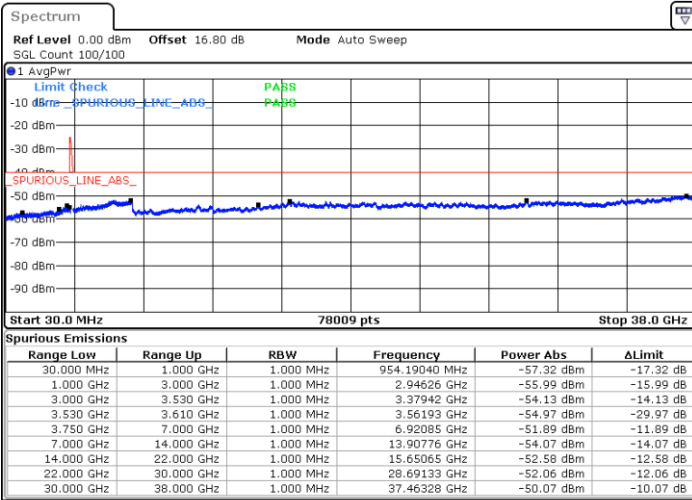

Lowest Channel / FullIRB

N/A

Date: 6.SEP.2020 18:42:39

LTE Band 48C / 20MHz+15MHz

16QAM

Middle Channel / 1RB0 and 1RB74

Middle Channel / 1RB99 and 1RB0

Date: 6.SEP.2020 19:11:33

Date: 6.SEP.2020 19:15:19

Middle Channel / FullRB

N/A

Date: 6.SEP.2020 19:05:16

LTE Band 48C / 20MHz+15MHz

16QAM

Highest Channel / 1RB0 and 1RB74

Highest Channel / 1RB99 and 1RB0

Date: 6.SEP.2020 19:39:05

Date: 6.SEP.2020 19:32:46

Highest Channel / FullIRB

N/A

Date: 6.SEP.2020 19:42:53

LTE Band 48C / 20MHz+20MHz

16QAM

Lowest Channel / 1RB0 and 1RB99

Lowest Channel / 1RB99 and 1RB0

Date: 1.SEP.2020 14:54:58

Date: 1.SEP.2020 14:51:11

Lowest Channel / FullIRB

N/A

Date: 1.SEP.2020 15:01:16

LTE Band 48C / 20MHz+20MHz

16QAM