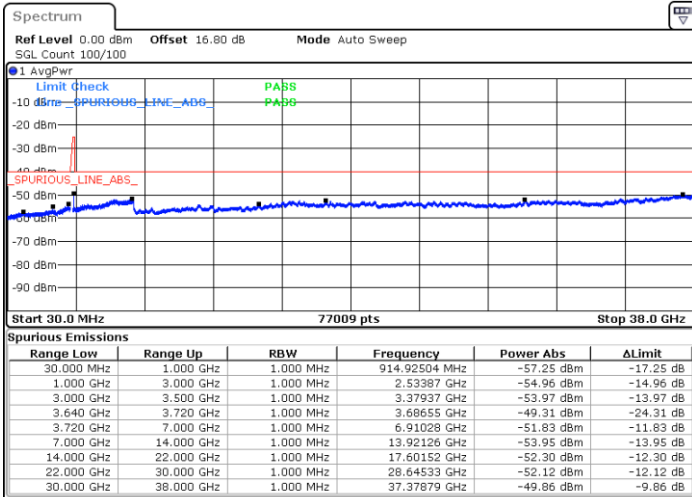

LTE Band 48C / 15MHz+20MHz

64QAM

Highest Channel / 1RB0 and 1RB99

Highest Channel / 1RB74 and 1RB0

Date: 9.SEP.2020 14:34:52

Date: 6.SEP.2020 18:05:43

Highest Channel / FullIRB

N/A

Date: 6.SEP.2020 18:15:49

LTE Band 48C / 20MHz+5MHz

64QAM

Lowest Channel / 1RB0 and 1RB24

Lowest Channel / 1RB99 and 1RB0

Date: 6.SEP.2020 14:01:25

Date: 6.SEP.2020 13:55:08

Lowest Channel / FullIRB

N/A

Date: 6.SEP.2020 14:02:40

LTE Band 48C / 20MHz+5MHz

64QAM

Middle Channel / 1RB0 and 1RB24

Middle Channel / 1RB99 and 1RB0

Date: 6.SEP.2020 14:26:22

Date: 6.SEP.2020 14:32:39

Middle Channel / FullRB

N/A

Date: 6.SEP.2020 14:25:07

LTE Band 48C / 20MHz+5MHz

64QAM

Highest Channel / 1RB0 and 1RB24

Highest Channel / 1RB99 and 1RB0

Date: 6.SEP.2020 14:53:44