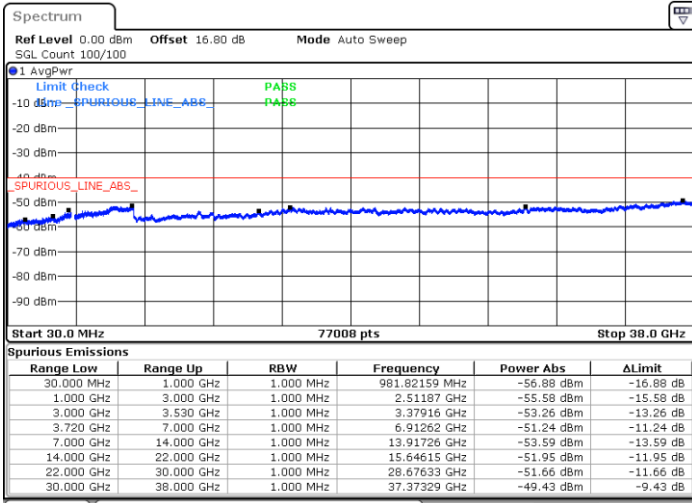

LTE Band 48C / 15MHz+20MHz

64QAM

Middle Channel / 1RB0 and 1RB9

Middle Channel / 1RB74 and 1RB0

Date: 9.SEP.2020 14:16:10

Date: 6.SEP.2020 17:48:22