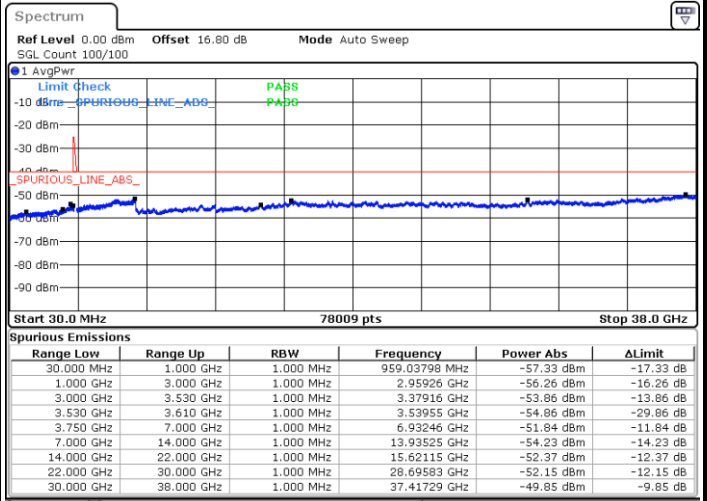

Date: 6.SEP.2020 14:52:29

Highest Channel / FullIRB

N/A

Date: 6.SEP.2020 15:00:04

LTE Band 48C / 20MHz+10MHz

64QAM

Lowest Channel / 1RB0 and 1RB49

Lowest Channel / 1RB99 and 1RB0

Date: 6.SEP.2020 20:37:37

Date: 6.SEP.2020 20:31:20

Lowest Channel / FullIRB

N/A

Date: 6.SEP.2020 20:41:24

LTE Band 48C / 20MHz+10MHz

64QAM

Middle Channel / 1RB0 and 1RB49

Middle Channel / 1RB99 and 1RB0

Date: 6.SEP.2020 21:04:00

Date: 6.SEP.2020 21:10:17

Middle Channel / FullRB

N/A

Date: 6.SEP.2020 21:00:14

LTE Band 48C / 20MHz+10MHz

64QAM

Highest Channel / 1RB0 and 1RB49

Highest Channel / 1RB99 and 1RB0

Date: 6.SEP.2020 23:03:31

Date: 6.SEP.2020 21:27:50

Highest Channel / FullIRB

N/A

Date: 6.SEP.2020 23:09:51

LTE Band 48C / 20MHz+15MHz