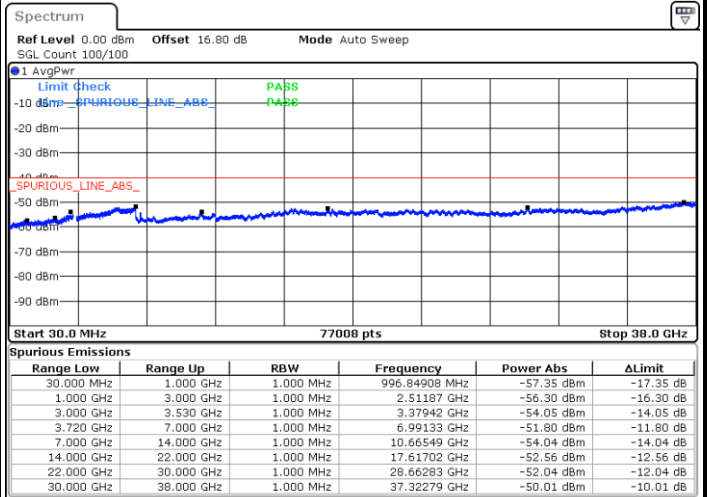

Date: 6.SEP.2020 18:15:49

LTE Band 48C / 20MHz+5MHz

64QAM

Lowest Channel / 1RB0 and 1RB24

Lowest Channel / 1RB99 and 1RB0

Date: 6.SEP.2020 14:01:25

Date: 6.SEP.2020 13:55:08

Lowest Channel / FullIRB

N/A

Date: 6.SEP.2020 14:02:40

LTE Band 48C / 20MHz+5MHz

64QAM

Middle Channel / 1RB0 and 1RB24

Middle Channel / 1RB99 and 1RB0

Date: 6.SEP.2020 14:26:22

Date: 6.SEP.2020 14:32:39

Middle Channel / FullRB

N/A

Date: 6.SEP.2020 14:25:07

LTE Band 48C / 20MHz+5MHz

64QAM

Highest Channel / 1RB0 and 1RB24

Highest Channel / 1RB99 and 1RB0

Date: 6.SEP.2020 14:53:44

Date: 6.SEP.2020 14:52:29

Highest Channel / FullIRB

N/A

Date: 6.SEP.2020 15:00:04

LTE Band 48C / 20MHz+10MHz

64QAM

Lowest Channel / 1RB0 and 1RB49

Lowest Channel / 1RB99 and 1RB0