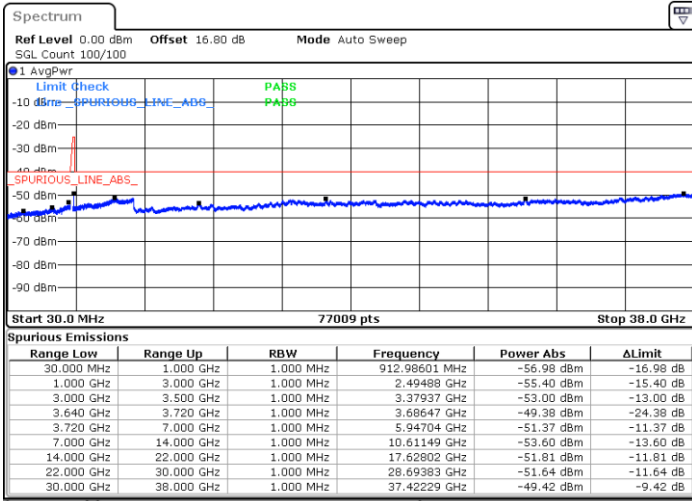

MiddleChannel / 1RB0 and 1RB99

Middle Channel / 1RB99 and 1RB0

Date: 1.SEP.2020 14:22:31

Date: 1.SEP.2020 14:26:16

Middle Channel / FullRB

N/A

Date: 1.SEP.2020 14:16:14

LTE Band 48C / 20MHz+20MHz

16QAM

Highest Channel / 1RB0 and 1RB99

Highest Channel / 1RB99 and 1RB0

Date: 1.SEP.2020 13:20:22

Date: 1.SEP.2020 13:14:03

Highest Channel / FullIRB

N/A

Date: 1.SEP.2020 13:24:10

LTE Band 48C / 5MHz+20MHz

64QAM

Lowest Channel / 1RB0 and 1RB99

Lowest Channel / 1RB24 and 1RB0

Date: 9.SEP.2020 14:54:55

Date: 6.SEP.2020 12:16:15

Lowest Channel / FullIRB

N/A