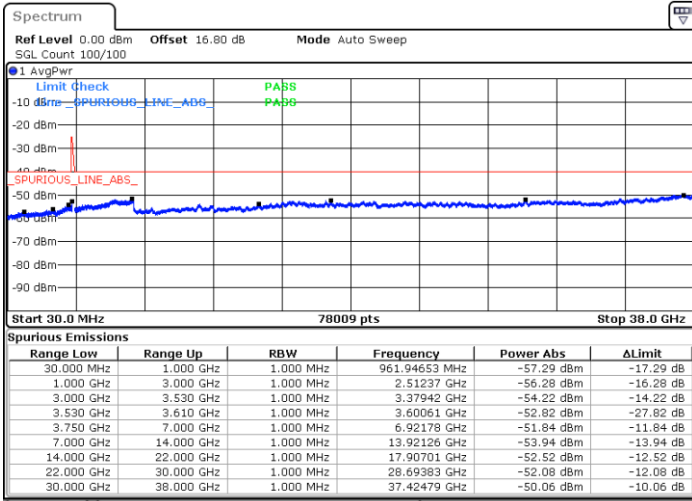

LTE Band 48C / 20MHz+15MHz

64QAM

Middle Channel / 1RB0 and 1RB74

Middle Channel / 1RB99 and 1RB0

Date: 6.SEP.2020 19:10:18

Date: 6.SEP.2020 19:16:34

Middle Channel / FullRB

N/A

Date: 6.SEP.2020 19:06:32

LTE Band 48C / 20MHz+15MHz

64QAM

Highest Channel / 1RB0 and 1RB74

Highest Channel / 1RB99 and 1RB0

Date: 6.SEP.2020 19:37:49

Date: 6.SEP.2020 19:34:02

Highest Channel / FullIRB

N/A

Date: 6.SEP.2020 19:44:09

LTE Band 48C / 20MHz+20MHz

64QAM

Lowest Channel / 1RB0 and 1RB99

Lowest Channel / 1RB99 and 1RB0

Date: 1.SEP.2020 14:56:13

Date: 1.SEP.2020 14:49:56