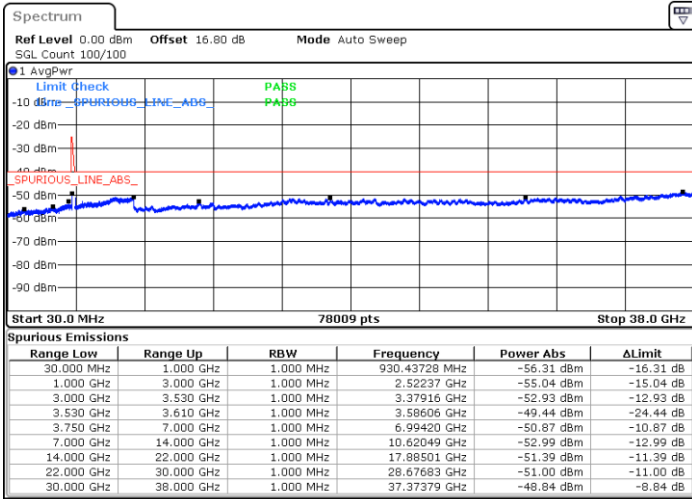

Lowest Channel / 1RB99 and 1RB0

Date: 1.SEP.2020 14:54:58

Date: 1.SEP.2020 14:51:11

Lowest Channel / FullIRB

N/A

Date: 1.SEP.2020 15:01:16

LTE Band 48C / 20MHz+20MHz

16QAM

MiddleChannel / 1RB0 and 1RB99

Middle Channel / 1RB99 and 1RB0

Date: 1.SEP.2020 14:22:31

Date: 1.SEP.2020 14:26:16

Middle Channel / FullRB

N/A

Date: 1.SEP.2020 14:16:14

LTE Band 48C / 20MHz+20MHz

16QAM

Highest Channel / 1RB0 and 1RB99

Highest Channel / 1RB99 and 1RB0

Date: 1.SEP.2020 13:20:22

Date: 1.SEP.2020 13:14:03

Highest Channel / FullIRB

N/A

Date: 1.SEP.2020 13:24:10

LTE Band 48C / 5MHz+20MHz

64QAM

Lowest Channel / 1RB0 and 1RB99

Lowest Channel / 1RB24 and 1RB0

Date: 9.SEP.2020 14:54:55

Date: 6.SEP.2020 12:16:15

Lowest Channel / FullIRB

N/A