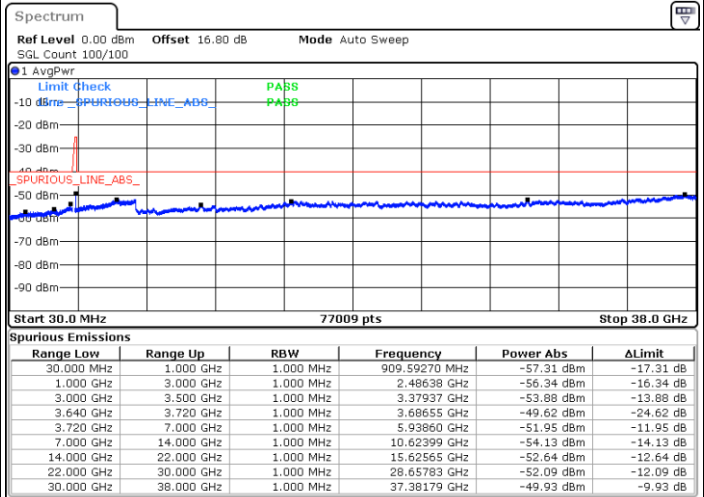

Date: 6.SEP.2020 16:03:37

Date: 6.SEP.2020 16:09:54

Middle Channel / FullRB

N/A

Date: 6.SEP.2020 15:59:51

LTE Band 48C / 10MHz+20MHz

64QAM

Highest Channel / 1RB0 and 1RB99

Highest Channel / 1RB49 and 1RB0

Date: 6.SEP.2020 16:33:01

Date: 6.SEP.2020 16:29:14

Highest Channel / FullIRB

N/A

Date: 6.SEP.2020 16:39:20

LTE Band 48C / 15MHz+20MHz

64QAM

Lowest Channel / 1RB0 and 1RB99

Lowest Channel / 1RB74 and 1RB0

Date: 9.SEP.2020 13:51:14

Date: 6.SEP.2020 16:56:43

Lowest Channel / FullIRB

N/A

Date: 6.SEP.2020 17:06:47

LTE Band 48C / 15MHz+20MHz