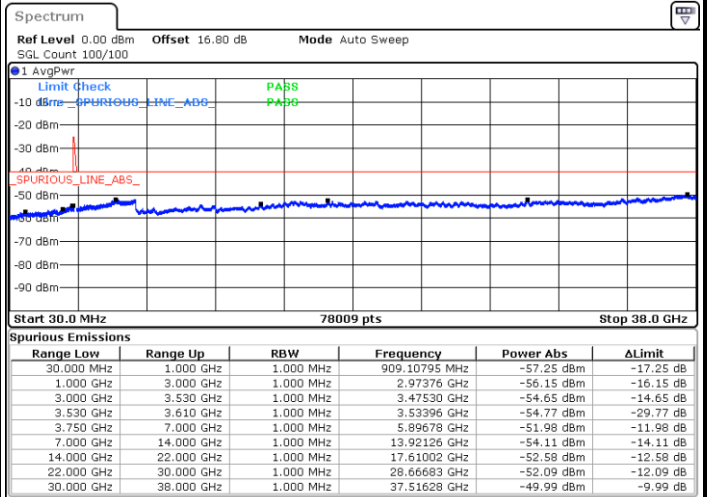

N/A

Date: 6.SEP.2020 14:02:40

LTE Band 48C / 20MHz+5MHz

64QAM

Middle Channel / 1RB0 and 1RB24

Middle Channel / 1RB99 and 1RB0

Date: 6.SEP.2020 14:26:22

Date: 6.SEP.2020 14:32:39

Middle Channel / FullRB

N/A

Date: 6.SEP.2020 14:25:07

LTE Band 48C / 20MHz+5MHz

64QAM

Highest Channel / 1RB0 and 1RB24

Highest Channel / 1RB99 and 1RB0

Date: 6.SEP.2020 14:53:44

Date: 6.SEP.2020 14:52:29

Highest Channel / FullIRB

N/A

Date: 6.SEP.2020 15:00:04

LTE Band 48C / 20MHz+10MHz

64QAM

Lowest Channel / 1RB0 and 1RB49

Lowest Channel / 1RB99 and 1RB0

Date: 6.SEP.2020 20:37:37

Date: 6.SEP.2020 20:31:20

Lowest Channel / FullIRB

N/A

Date: 6.SEP.2020 20:41:24

LTE Band 48C / 20MHz+10MHz

64QAM

Middle Channel / 1RB0 and 1RB49