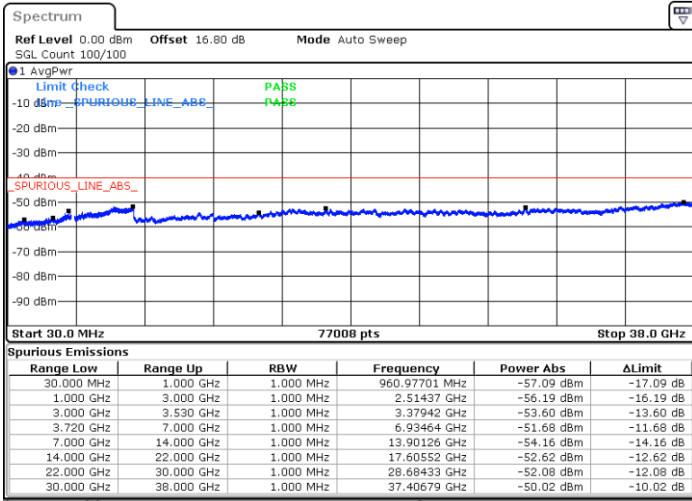

LTE Band 48C / 20MHz+10MHz

16QAM

Middle Channel / 1RB0 and 1RB49

Middle Channel / 1RB99 and 1RB0

Date: 6.SEP.2020 21:05:16

Date: 6.SEP.2020 21:09:01

Middle Channel / FullRB

N/A

Date: 6.SEP.2020 20:58:59

LTE Band 48C / 20MHz+10MHz

16QAM

Highest Channel / 1RB0 and 1RB49

Highest Channel / 1RB99 and 1RB0

Date: 6.SEP.2020 23:04:47

Date: 6.SEP.2020 21:26:35

Highest Channel / FullIRB

N/A

Date: 6.SEP.2020 23:08:35

LTE Band 48C / 20MHz+15MHz

16QAM

Lowest Channel / 1RB0 and 1RB74

Lowest Channel / 1RB99 and 1RB0

Date: 6.SEP.2020 18:36:21

Date: 6.SEP.2020 18:32:35