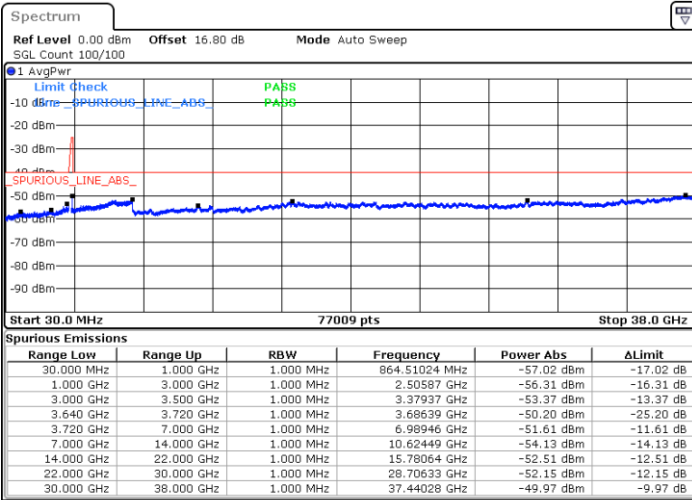

Date: 6.SEP.2020 20:58:59

LTE Band 48C / 20MHz+10MHz

16QAM

Highest Channel / 1RB0 and 1RB49

Highest Channel / 1RB99 and 1RB0

Date: 6.SEP.2020 23:04:47

Date: 6.SEP.2020 21:26:35

Highest Channel / FullIRB

N/A

Date: 6.SEP.2020 23:08:35

LTE Band 48C / 20MHz+15MHz

16QAM

Lowest Channel / 1RB0 and 1RB74

Lowest Channel / 1RB99 and 1RB0

Date: 6.SEP.2020 18:36:21

Date: 6.SEP.2020 18:32:35

Lowest Channel / FullIRB

N/A

Date: 6.SEP.2020 18:42:39

LTE Band 48C / 20MHz+15MHz

16QAM

Middle Channel / 1RB0 and 1RB74

Middle Channel / 1RB99 and 1RB0

Date: 6.SEP.2020 19:11:33

Date: 6.SEP.2020 19:15:19

Middle Channel / FullRB

N/A

Date: 6.SEP.2020 19:05:16

LTE Band 48C / 20MHz+15MHz

16QAM

Highest Channel / 1RB0 and 1RB74

Highest Channel / 1RB99 and 1RB0