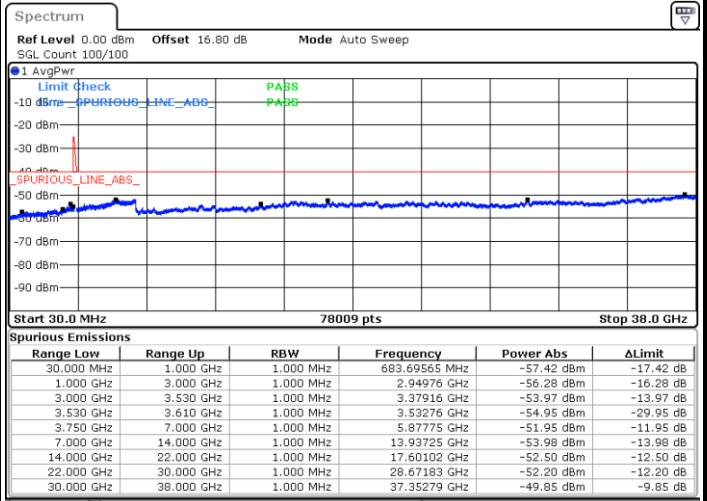

Lowest Channel / 1RB0 and 1RB99

Lowest Channel / 1RB74 and 1RB0

Date: 9.SEP.2020 13:51:14

Date: 6.SEP.2020 16:56:43

Lowest Channel / FullIRB

N/A

Date: 6.SEP.2020 17:06:47

LTE Band 48C / 15MHz+20MHz

64QAM

Middle Channel / 1RB0 and 1RB9

Middle Channel / 1RB74 and 1RB0

Date: 9.SEP.2020 14:16:10

Date: 6.SEP.2020 17:48:22

Middle Channel / FullRB

N/A

Date: 6.SEP.2020 17:38:19

LTE Band 48C / 15MHz+20MHz

64QAM

Highest Channel / 1RB0 and 1RB99

Highest Channel / 1RB74 and 1RB0

Date: 9.SEP.2020 14:34:52

Date: 6.SEP.2020 18:05:43

Highest Channel / FullIRB

N/A

Date: 6.SEP.2020 18:15:49

LTE Band 48C / 20MHz+5MHz

64QAM

Lowest Channel / 1RB0 and 1RB24

Lowest Channel / 1RB99 and 1RB0

Date: 6.SEP.2020 14:01:25

Date: 6.SEP.2020 13:55:08

Lowest Channel / FullIRB