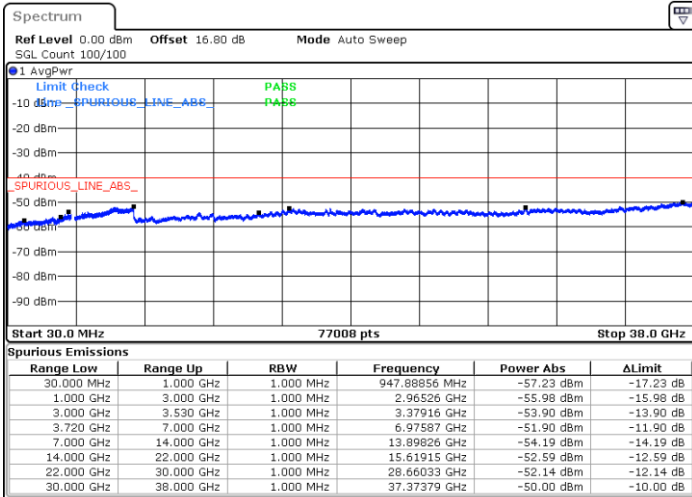

Date: 6.SEP.2020 18:15:49

LTE Band 48C / 20MHz+5MHz

64QAM

Lowest Channel / 1RB0 and 1RB24

Lowest Channel / 1RB99 and 1RB0

Date: 6.SEP.2020 14:01:25

Date: 6.SEP.2020 13:55:08

Lowest Channel / FullIRB

N/A

Date: 6.SEP.2020 14:02:40

LTE Band 48C / 20MHz+5MHz

64QAM

Middle Channel / 1RB0 and 1RB24

Middle Channel / 1RB99 and 1RB0

Date: 6.SEP.2020 14:26:22

Date: 6.SEP.2020 14:32:39

Middle Channel / FullRB

N/A

Date: 6.SEP.2020 14:25:07

LTE Band 48C / 20MHz+5MHz

64QAM

Highest Channel / 1RB0 and 1RB24

Highest Channel / 1RB99 and 1RB0

Date: 6.SEP.2020 14:53:44

Date: 6.SEP.2020 14:52:29

Highest Channel / FullIRB

N/A

Date: 6.SEP.2020 15:00:04

LTE Band 48C / 20MHz+10MHz

64QAM

Lowest Channel / 1RB0 and 1RB49

Lowest Channel / 1RB99 and 1RB0