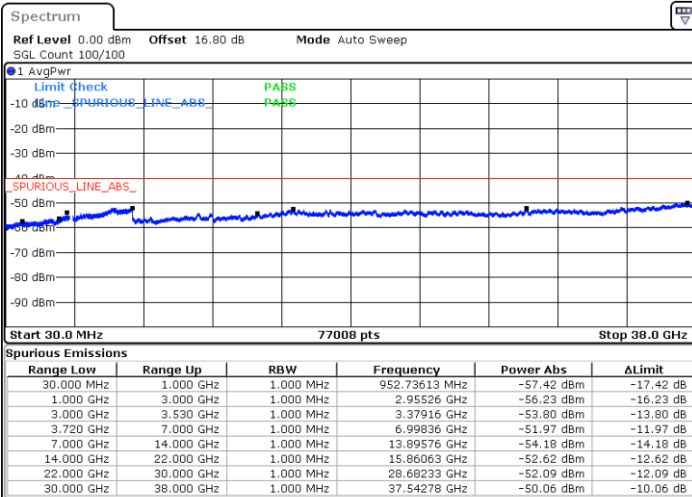

Date: 6.SEP.2020 18:15:49

LTE Band 48C / 20MHz+5MHz

64QAM

Lowest Channel / 1RB0 and 1RB24

Lowest Channel / 1RB99 and 1RB0

Date: 6.SEP.2020 14:01:25

Date: 6.SEP.2020 13:55:08

Lowest Channel / FullIRB

N/A

Date: 6.SEP.2020 14:02:40

LTE Band 48C / 20MHz+5MHz

64QAM

Middle Channel / 1RB0 and 1RB24

Middle Channel / 1RB99 and 1RB0

Date: 6.SEP.2020 14:26:22

Date: 6.SEP.2020 14:32:39

Middle Channel / FullRB

N/A

Date: 6.SEP.2020 14:25:07

LTE Band 48C / 20MHz+5MHz

64QAM

Highest Channel / 1RB0 and 1RB24

Highest Channel / 1RB99 and 1RB0

Date: 6.SEP.2020 14:53:44

Date: 6.SEP.2020 14:52:29

Highest Channel / FullIRB

N/A

Date: 6.SEP.2020 15:00:04

LTE Band 48C / 20MHz+10MHz

64QAM

Lowest Channel / 1RB0 and 1RB49

Lowest Channel / 1RB99 and 1RB0