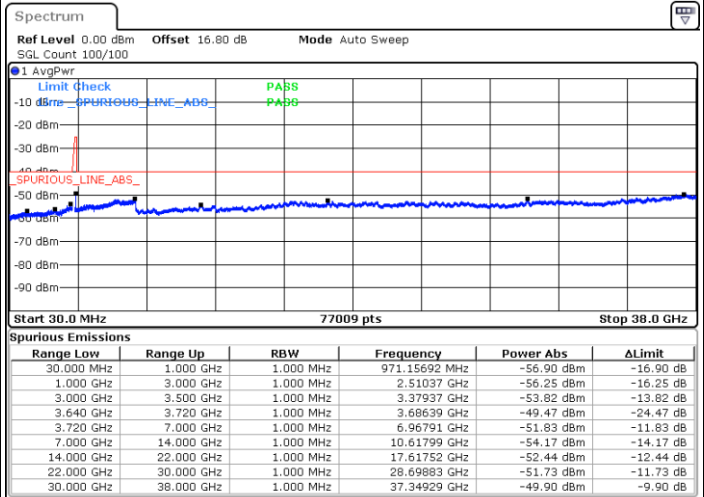

LTE Band 48C / 15MHz+20MHz

64QAM

Highest Channel / 1RB0 and 1RB99

Highest Channel / 1RB74 and 1RB0

Date: 9.SEP.2020 14:34:52

Date: 6.SEP.2020 18:05:43

Highest Channel / FullIRB

N/A

Date: 6.SEP.2020 18:15:49

LTE Band 48C / 20MHz+5MHz

64QAM

Lowest Channel / 1RB0 and 1RB24

Lowest Channel / 1RB99 and 1RB0

Date: 6.SEP.2020 14:01:25

Date: 6.SEP.2020 13:55:08

Lowest Channel / FullIRB

N/A

Date: 6.SEP.2020 14:02:40

LTE Band 48C / 20MHz+5MHz

64QAM

Middle Channel / 1RB0 and 1RB24

Middle Channel / 1RB99 and 1RB0

Date: 6.SEP.2020 14:26:22

Date: 6.SEP.2020 14:32:39

Middle Channel / FullRB

N/A

Date: 6.SEP.2020 14:25:07

LTE Band 48C / 20MHz+5MHz

64QAM

Highest Channel / 1RB0 and 1RB24

Highest Channel / 1RB99 and 1RB0

Date: 6.SEP.2020 14:53:44