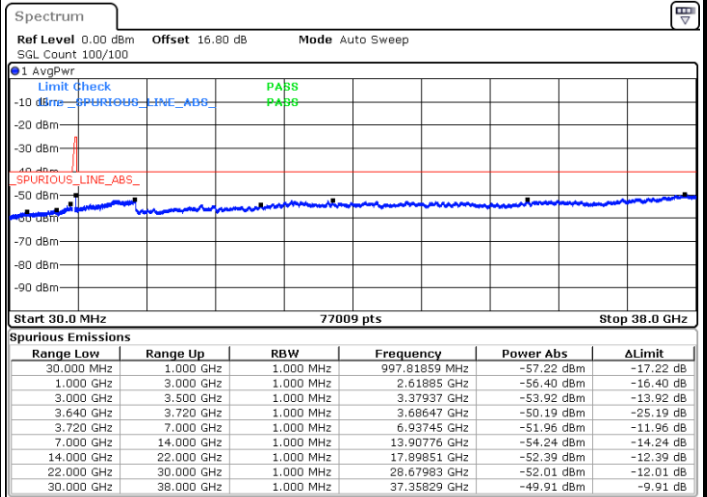

Middle Channel / 1RB99 and 1RB0

Date: 6.SEP.2020 21:04:00

Date: 6.SEP.2020 21:10:17

Middle Channel / FullRB

N/A

Date: 6.SEP.2020 21:00:14

LTE Band 48C / 20MHz+10MHz

64QAM

Highest Channel / 1RB0 and 1RB49

Highest Channel / 1RB99 and 1RB0

Date: 6.SEP.2020 23:03:31

Date: 6.SEP.2020 21:27:50

Highest Channel / FullIRB

N/A

Date: 6.SEP.2020 23:09:51

LTE Band 48C / 20MHz+15MHz

64QAM

Lowest Channel / 1RB0 and 1RB74

Lowest Channel / 1RB99 and 1RB0

Date: 6.SEP.2020 18:37:37

Date: 6.SEP.2020 18:31:19

Lowest Channel / FullIRB

N/A

Date: 6.SEP.2020 18:41:23