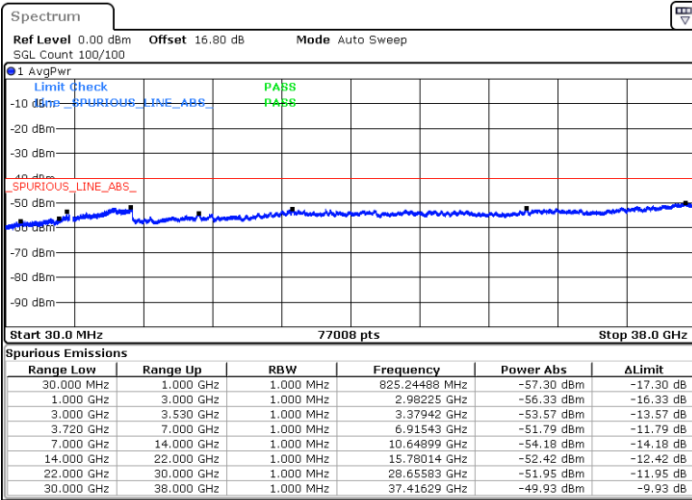

Highest Channel / FullIRB

N/A

Date: 6.SEP.2020 13:36:45

LTE Band 48C / 10MHz+20MHz

64QAM

Lowest Channel / 1RB0 and 1RB99

Lowest Channel / 1RB49 and 1RB0

Date: 6.SEP.2020 15:37:11

Date: 6.SEP.2020 15:30:53

Lowest Channel / FullIRB

N/A

Date: 6.SEP.2020 15:40:58

LTE Band 48C / 10MHz+20MHz

64QAM

Middle Channel / 1RB0 and 1RB9

Middle Channel / 1RB49 and 1RB0

Date: 6.SEP.2020 16:03:37

Date: 6.SEP.2020 16:09:54

Middle Channel / FullRB

N/A

Date: 6.SEP.2020 15:59:51

LTE Band 48C / 10MHz+20MHz

64QAM

Highest Channel / 1RB0 and 1RB99

Highest Channel / 1RB49 and 1RB0

Date: 6.SEP.2020 16:33:01

Date: 6.SEP.2020 16:29:14

Highest Channel / FullIRB

N/A

Date: 6.SEP.2020 16:39:20

LTE Band 48C / 15MHz+20MHz

64QAM