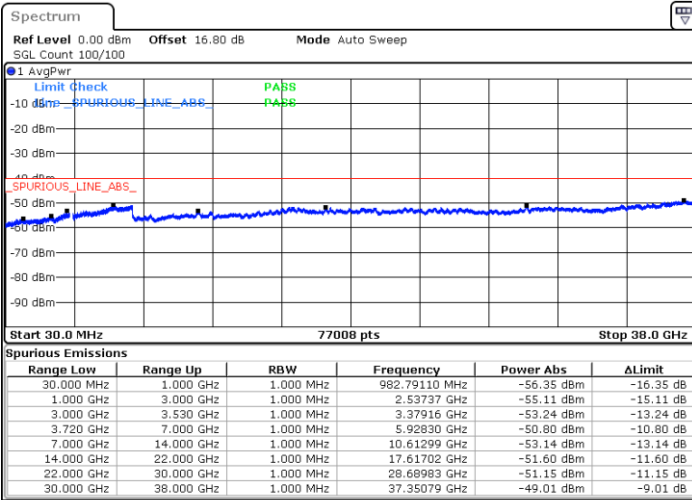

Lowest Channel / 1RB99 and 1RB0

Date: 1.SEP.2020 14:54:58

Date: 1.SEP.2020 14:51:11

Lowest Channel / FullIRB

N/A

Date: 1.SEP.2020 15:01:16

LTE Band 48C / 20MHz+20MHz

16QAM

MiddleChannel / 1RB0 and 1RB99

Middle Channel / 1RB99 and 1RB0

Date: 1.SEP.2020 14:22:31

Date: 1.SEP.2020 14:26:16

Middle Channel / FullRB

N/A

Date: 1.SEP.2020 14:16:14

LTE Band 48C / 20MHz+20MHz

16QAM

Highest Channel / 1RB0 and 1RB99

Highest Channel / 1RB99 and 1RB0

Date: 1.SEP.2020 13:20:22

Date: 1.SEP.2020 13:14:03

Highest Channel / FullIRB

N/A

Date: 1.SEP.2020 13:24:10

LTE Band 48C / 5MHz+20MHz

64QAM

Lowest Channel / 1RB0 and 1RB99

Lowest Channel / 1RB24 and 1RB0

Date: 9.SEP.2020 14:54:55

Date: 6.SEP.2020 12:16:15

Lowest Channel / FullIRB

N/A