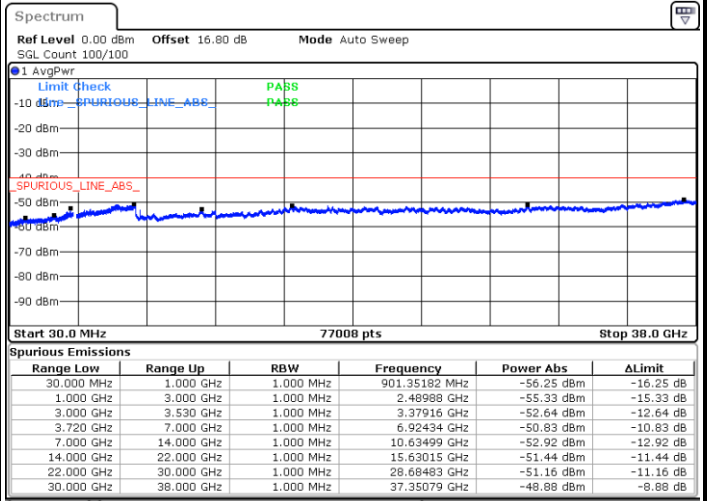

Date: 6.SEP.2020 19:39:05

Date: 6.SEP.2020 19:32:46

Highest Channel / FullIRB

N/A

Date: 6.SEP.2020 19:42:53

LTE Band 48C / 20MHz+20MHz

16QAM

Lowest Channel / 1RB0 and 1RB99

Lowest Channel / 1RB99 and 1RB0

Date: 1.SEP.2020 14:54:58

Date: 1.SEP.2020 14:51:11

Lowest Channel / FullIRB

N/A

Date: 1.SEP.2020 15:01:16

LTE Band 48C / 20MHz+20MHz

16QAM

MiddleChannel / 1RB0 and 1RB99

Middle Channel / 1RB99 and 1RB0

Date: 1.SEP.2020 14:22:31

Date: 1.SEP.2020 14:26:16

Middle Channel / FullRB

N/A

Date: 1.SEP.2020 14:16:14

LTE Band 48C / 20MHz+20MHz