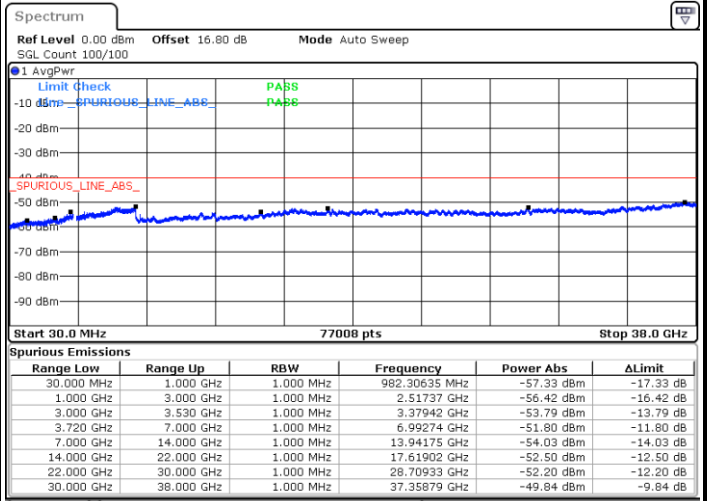

Highest Channel / FullIRB

N/A

Date: 6.SEP.2020 13:36:45

LTE Band 48C / 10MHz+20MHz

64QAM

Lowest Channel / 1RB0 and 1RB99

Lowest Channel / 1RB49 and 1RB0

Date: 6.SEP.2020 15:37:11

Date: 6.SEP.2020 15:30:53

Lowest Channel / FullIRB

N/A

Date: 6.SEP.2020 15:40:58

LTE Band 48C / 10MHz+20MHz

64QAM

Middle Channel / 1RB0 and 1RB9

Middle Channel / 1RB49 and 1RB0

Date: 6.SEP.2020 16:03:37

Date: 6.SEP.2020 16:09:54

Middle Channel / FullRB

N/A

Date: 6.SEP.2020 15:59:51

LTE Band 48C / 10MHz+20MHz

64QAM

Highest Channel / 1RB0 and 1RB99

Highest Channel / 1RB49 and 1RB0

Date: 6.SEP.2020 16:33:01

Date: 6.SEP.2020 16:29:14

Highest Channel / FullIRB

N/A

Date: 6.SEP.2020 16:39:20

LTE Band 48C / 15MHz+20MHz

64QAM