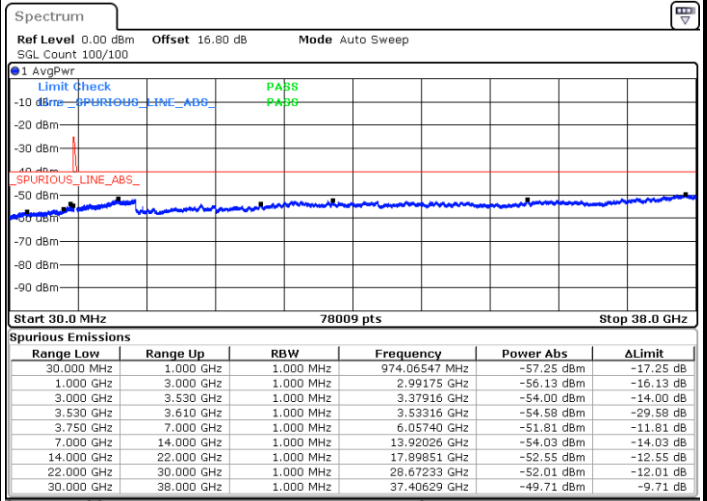

LTE Band 48C / 20MHz+10MHz

16QAM

Middle Channel / 1RB0 and 1RB49

Middle Channel / 1RB99 and 1RB0

Date: 6.SEP.2020 21:05:16

Date: 6.SEP.2020 21:09:01

Middle Channel / FullRB

N/A

Date: 6.SEP.2020 20:58:59

LTE Band 48C / 20MHz+10MHz

16QAM

Highest Channel / 1RB0 and 1RB49

Highest Channel / 1RB99 and 1RB0

Date: 6.SEP.2020 23:04:47

Date: 6.SEP.2020 21:26:35

Highest Channel / FullIRB

N/A

Date: 6.SEP.2020 23:08:35

LTE Band 48C / 20MHz+15MHz

16QAM

Lowest Channel / 1RB0 and 1RB74

Lowest Channel / 1RB99 and 1RB0

Date: 6.SEP.2020 18:36:21

Date: 6.SEP.2020 18:32:35

Lowest Channel / FullIRB

N/A

Date: 6.SEP.2020 18:42:39

LTE Band 48C / 20MHz+15MHz

16QAM

Middle Channel / 1RB0 and 1RB74

Middle Channel / 1RB99 and 1RB0

Date: 6.SEP.2020 19:11:33