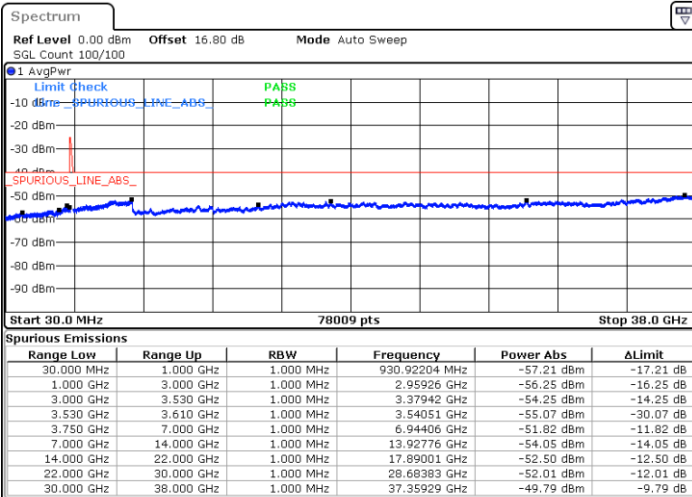

N/A

Date: 6.SEP.2020 14:02:40

LTE Band 48C / 20MHz+5MHz

64QAM

Middle Channel / 1RB0 and 1RB24

Middle Channel / 1RB99 and 1RB0

Date: 6.SEP.2020 14:26:22

Date: 6.SEP.2020 14:32:39

Middle Channel / FullRB

N/A

Date: 6.SEP.2020 14:25:07

LTE Band 48C / 20MHz+5MHz

64QAM

Highest Channel / 1RB0 and 1RB24

Highest Channel / 1RB99 and 1RB0

Date: 6.SEP.2020 14:53:44

Date: 6.SEP.2020 14:52:29

Highest Channel / FullIRB

N/A

Date: 6.SEP.2020 15:00:04

LTE Band 48C / 20MHz+10MHz

64QAM

Lowest Channel / 1RB0 and 1RB49

Lowest Channel / 1RB99 and 1RB0

Date: 6.SEP.2020 20:37:37

Date: 6.SEP.2020 20:31:20

Lowest Channel / FullIRB

N/A

Date: 6.SEP.2020 20:41:24

LTE Band 48C / 20MHz+10MHz

64QAM

Middle Channel / 1RB0 and 1RB49