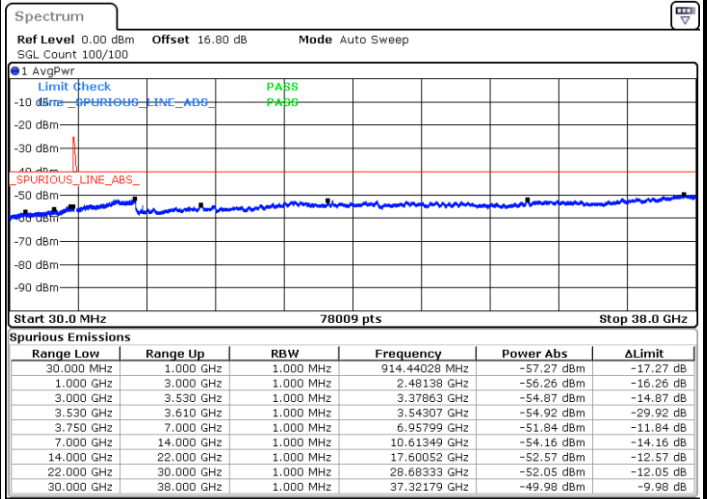

Lowest Channel / FullIRB

N/A

Date: 6.SEP.2020 18:42:39

LTE Band 48C / 20MHz+15MHz

16QAM

Middle Channel / 1RB0 and 1RB74

Middle Channel / 1RB99 and 1RB0

Date: 6.SEP.2020 19:11:33

Date: 6.SEP.2020 19:15:19

Middle Channel / FullRB

N/A

Date: 6.SEP.2020 19:05:16

LTE Band 48C / 20MHz+15MHz

16QAM

Highest Channel / 1RB0 and 1RB74

Highest Channel / 1RB99 and 1RB0

Date: 6.SEP.2020 19:39:05

Date: 6.SEP.2020 19:32:46

Highest Channel / FullIRB

N/A

Date: 6.SEP.2020 19:42:53

LTE Band 48C / 20MHz+20MHz

16QAM

Lowest Channel / 1RB0 and 1RB99

Lowest Channel / 1RB99 and 1RB0

Date: 1.SEP.2020 14:54:58

Date: 1.SEP.2020 14:51:11

Lowest Channel / FullIRB

N/A

Date: 1.SEP.2020 15:01:16

LTE Band 48C / 20MHz+20MHz

16QAM