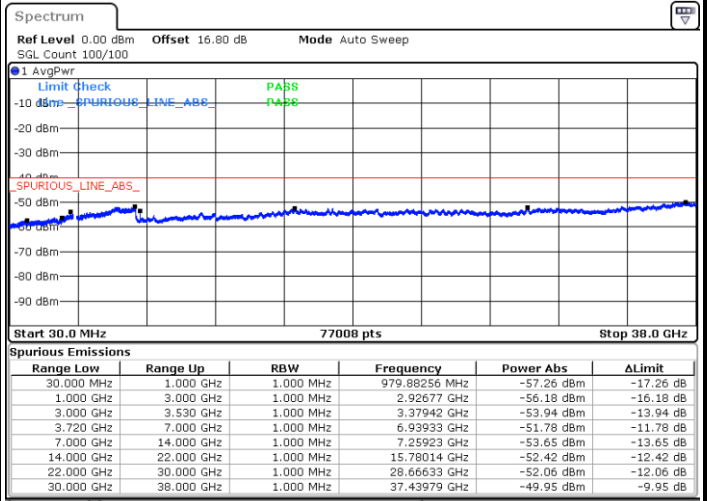

LTE Band 48C / 20MHz+10MHz

16QAM

Middle Channel / 1RB0 and 1RB49

Middle Channel / 1RB99 and 1RB0

Date: 6.SEP.2020 21:05:16

Date: 6.SEP.2020 21:09:01

Middle Channel / FullRB

N/A

Date: 6.SEP.2020 20:58:59

LTE Band 48C / 20MHz+10MHz

16QAM

Highest Channel / 1RB0 and 1RB49

Highest Channel / 1RB99 and 1RB0

Date: 6.SEP.2020 23:04:47

Date: 6.SEP.2020 21:26:35

Highest Channel / FullIRB

N/A

Date: 6.SEP.2020 23:08:35

LTE Band 48C / 20MHz+15MHz

16QAM

Lowest Channel / 1RB0 and 1RB74

Lowest Channel / 1RB99 and 1RB0

Date: 6.SEP.2020 18:36:21

Date: 6.SEP.2020 18:32:35