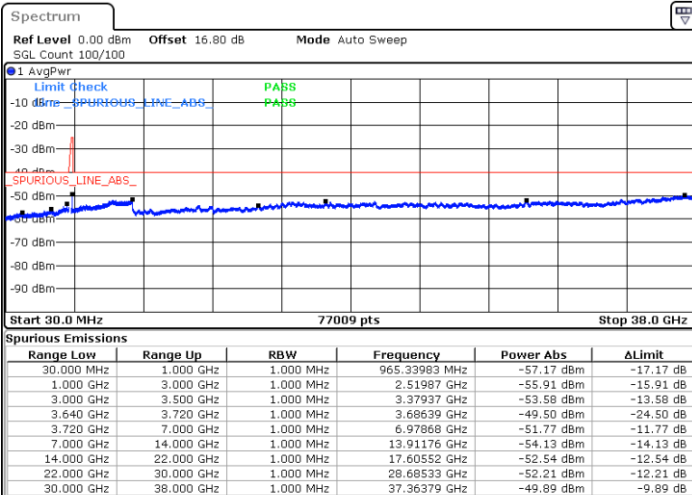

LTE Band 48C / 15MHz+20MHz

64QAM

Highest Channel / 1RB0 and 1RB99

Highest Channel / 1RB74 and 1RB0

Date: 9.SEP.2020 14:34:52

Date: 6.SEP.2020 18:05:43

Highest Channel / FullIRB

N/A

Date: 6.SEP.2020 18:15:49

LTE Band 48C / 20MHz+5MHz

64QAM

Lowest Channel / 1RB0 and 1RB24

Lowest Channel / 1RB99 and 1RB0

Date: 6.SEP.2020 14:01:25

Date: 6.SEP.2020 13:55:08

Lowest Channel / FullIRB

N/A

Date: 6.SEP.2020 14:02:40

LTE Band 48C / 20MHz+5MHz

64QAM

Middle Channel / 1RB0 and 1RB24

Middle Channel / 1RB99 and 1RB0

Date: 6.SEP.2020 14:26:22

Date: 6.SEP.2020 14:32:39

Middle Channel / FullRB

N/A

Date: 6.SEP.2020 14:25:07

LTE Band 48C / 20MHz+5MHz

64QAM

Highest Channel / 1RB0 and 1RB24

Highest Channel / 1RB99 and 1RB0

Date: 6.SEP.2020 14:53:44