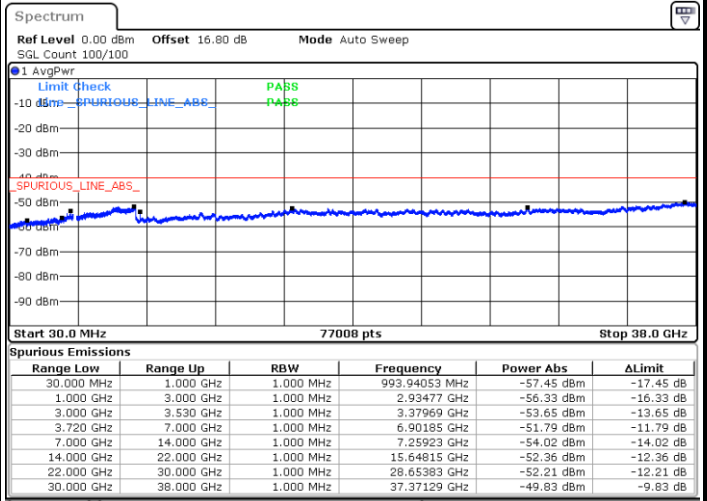

Date: 6.SEP.2020 14:52:29

Highest Channel / FullIRB

N/A

Date: 6.SEP.2020 15:00:04

LTE Band 48C / 20MHz+10MHz

64QAM

Lowest Channel / 1RB0 and 1RB49

Lowest Channel / 1RB99 and 1RB0

Date: 6.SEP.2020 20:37:37

Date: 6.SEP.2020 20:31:20

Lowest Channel / FullIRB

N/A

Date: 6.SEP.2020 20:41:24

LTE Band 48C / 20MHz+10MHz

64QAM

Middle Channel / 1RB0 and 1RB49

Middle Channel / 1RB99 and 1RB0

Date: 6.SEP.2020 21:04:00

Date: 6.SEP.2020 21:10:17

Middle Channel / FullRB

N/A

Date: 6.SEP.2020 21:00:14

LTE Band 48C / 20MHz+10MHz

64QAM

Highest Channel / 1RB0 and 1RB49

Highest Channel / 1RB99 and 1RB0

Date: 6.SEP.2020 23:03:31

Date: 6.SEP.2020 21:27:50

Highest Channel / FullIRB

N/A

Date: 6.SEP.2020 23:09:51

LTE Band 48C / 20MHz+15MHz