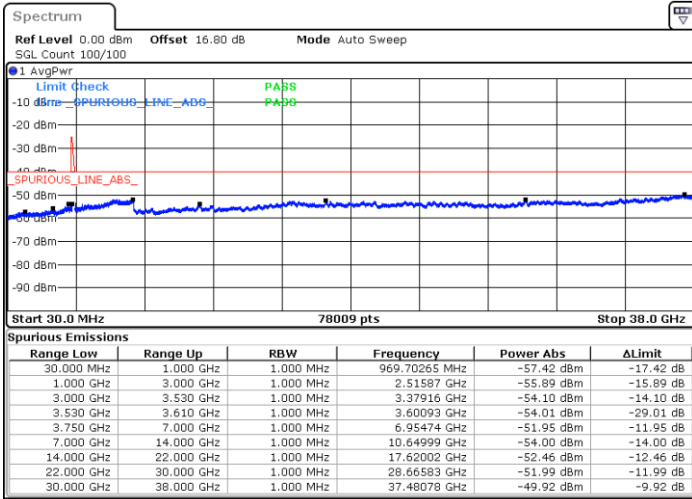

Lowest Channel / FullIRB

N/A

Date: 6.SEP.2020 18:42:39

LTE Band 48C / 20MHz+15MHz

16QAM

Middle Channel / 1RB0 and 1RB74

Middle Channel / 1RB99 and 1RB0

Date: 6.SEP.2020 19:11:33

Date: 6.SEP.2020 19:15:19

Middle Channel / FullRB

N/A

Date: 6.SEP.2020 19:05:16

LTE Band 48C / 20MHz+15MHz

16QAM

Highest Channel / 1RB0 and 1RB74

Highest Channel / 1RB99 and 1RB0

Date: 6.SEP.2020 19:39:05

Date: 6.SEP.2020 19:32:46

Highest Channel / FullIRB

N/A

Date: 6.SEP.2020 19:42:53

LTE Band 48C / 20MHz+20MHz

16QAM

Lowest Channel / 1RB0 and 1RB99

Lowest Channel / 1RB99 and 1RB0

Date: 1.SEP.2020 14:54:58

Date: 1.SEP.2020 14:51:11

Lowest Channel / FullIRB

N/A

Date: 1.SEP.2020 15:01:16

LTE Band 48C / 20MHz+20MHz

16QAM