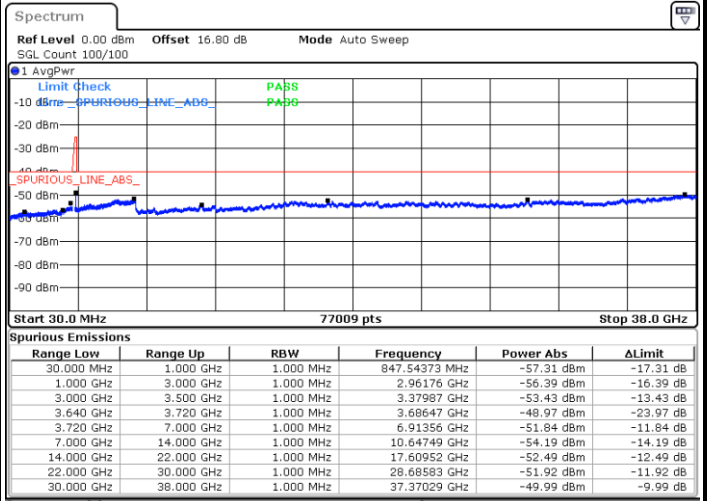

MiddleChannel / 1RB0 and 1RB99

Middle Channel / 1RB99 and 1RB0

Date: 1.SEP.2020 14:22:31

Date: 1.SEP.2020 14:26:16

Middle Channel / FullRB

N/A

Date: 1.SEP.2020 14:16:14

LTE Band 48C / 20MHz+20MHz

16QAM

Highest Channel / 1RB0 and 1RB99

Highest Channel / 1RB99 and 1RB0

Date: 1.SEP.2020 13:20:22

Date: 1.SEP.2020 13:14:03

Highest Channel / FullIRB

N/A

Date: 1.SEP.2020 13:24:10

LTE Band 48C / 5MHz+20MHz

64QAM

Lowest Channel / 1RB0 and 1RB99

Lowest Channel / 1RB24 and 1RB0

Date: 9.SEP.2020 14:54:55

Date: 6.SEP.2020 12:16:15

Lowest Channel / FullIRB

N/A