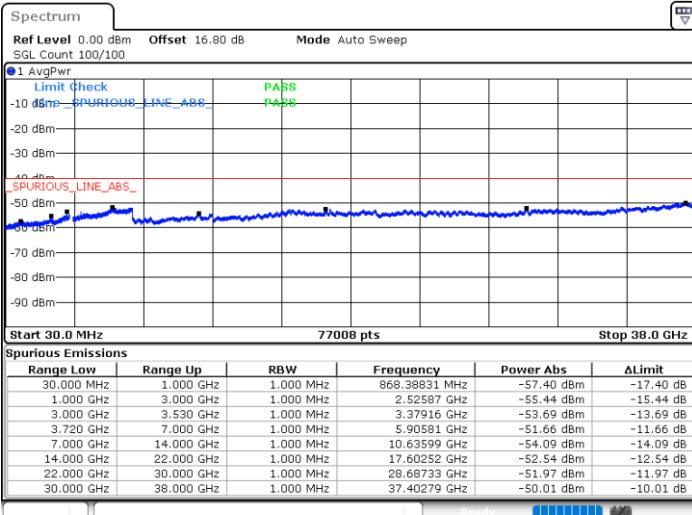

N/A

Date: 6.SEP.2020 23:08:35

LTE Band 48C / 20MHz+15MHz

16QAM

Lowest Channel / 1RB0 and 1RB74

Lowest Channel / 1RB99 and 1RB0

Date: 6.SEP.2020 18:36:21

Date: 6.SEP.2020 18:32:35

Lowest Channel / FullIRB

N/A

Date: 6.SEP.2020 18:42:39

LTE Band 48C / 20MHz+15MHz

16QAM

Middle Channel / 1RB0 and 1RB74

Middle Channel / 1RB99 and 1RB0

Date: 6.SEP.2020 19:11:33

Date: 6.SEP.2020 19:15:19

Middle Channel / FullRB

N/A

Date: 6.SEP.2020 19:05:16

LTE Band 48C / 20MHz+15MHz

16QAM

Highest Channel / 1RB0 and 1RB74

Highest Channel / 1RB99 and 1RB0

Date: 6.SEP.2020 19:39:05

Date: 6.SEP.2020 19:32:46

Highest Channel / FullIRB

N/A

Date: 6.SEP.2020 19:42:53

LTE Band 48C / 20MHz+20MHz

16QAM

Lowest Channel / 1RB0 and 1RB99