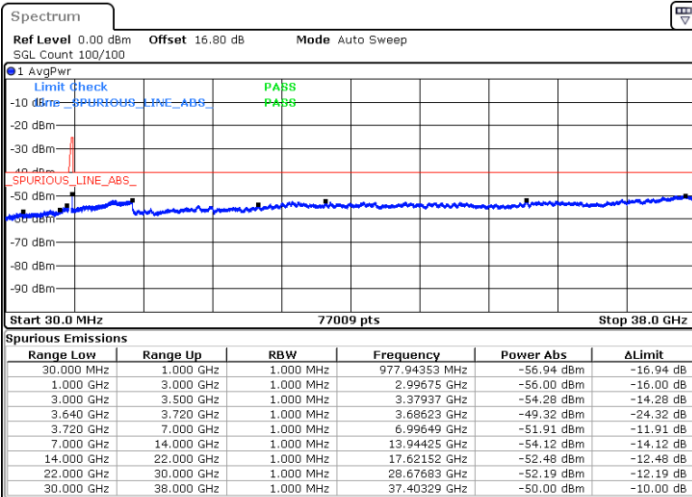

Highest Channel / 1RB0 and 1RB49

Highest Channel / 1RB99 and 1RB0

Date: 6.SEP.2020 23:03:31

Date: 6.SEP.2020 21:27:50

Highest Channel / FullIRB

N/A

Date: 6.SEP.2020 23:09:51

LTE Band 48C / 20MHz+15MHz

64QAM

Lowest Channel / 1RB0 and 1RB74

Lowest Channel / 1RB99 and 1RB0

Date: 6.SEP.2020 18:37:37

Date: 6.SEP.2020 18:31:19

Lowest Channel / FullIRB

N/A

Date: 6.SEP.2020 18:41:23

LTE Band 48C / 20MHz+15MHz

64QAM

Middle Channel / 1RB0 and 1RB74

Middle Channel / 1RB99 and 1RB0

Date: 6.SEP.2020 19:10:18

Date: 6.SEP.2020 19:16:34

Middle Channel / FullRB

N/A

Date: 6.SEP.2020 19:06:32

LTE Band 48C / 20MHz+15MHz

64QAM

Highest Channel / 1RB0 and 1RB74

Highest Channel / 1RB99 and 1RB0

Date: 6.SEP.2020 19:37:49

Date: 6.SEP.2020 19:34:02

Highest Channel / FullIRB