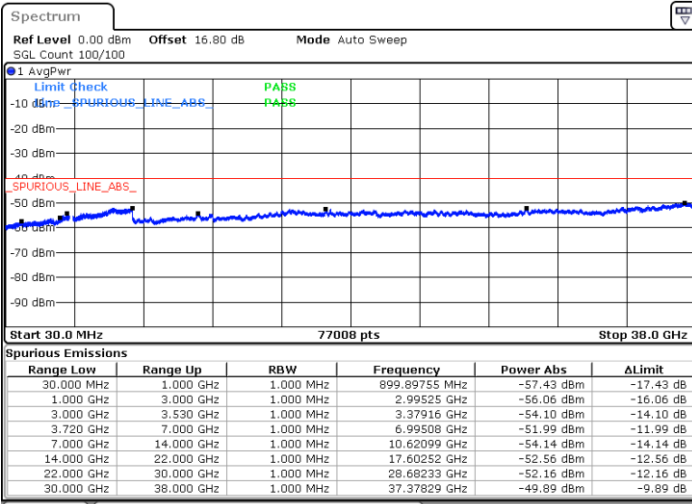

Lowest Channel / 1RB0 and 1RB99

Lowest Channel / 1RB74 and 1RB0

Date: 9.SEP.2020 13:51:14

Date: 6.SEP.2020 16:56:43

Lowest Channel / FullIRB

N/A

Date: 6.SEP.2020 17:06:47

LTE Band 48C / 15MHz+20MHz

64QAM

Middle Channel / 1RB0 and 1RB9

Middle Channel / 1RB74 and 1RB0

Date: 9.SEP.2020 14:16:10

Date: 6.SEP.2020 17:48:22

Middle Channel / FullRB

N/A

Date: 6.SEP.2020 17:38:19

LTE Band 48C / 15MHz+20MHz

64QAM

Highest Channel / 1RB0 and 1RB99

Highest Channel / 1RB74 and 1RB0

Date: 9.SEP.2020 14:34:52

Date: 6.SEP.2020 18:05:43

Highest Channel / FullIRB

N/A

Date: 6.SEP.2020 18:15:49

LTE Band 48C / 20MHz+5MHz

64QAM

Lowest Channel / 1RB0 and 1RB24

Lowest Channel / 1RB99 and 1RB0

Date: 6.SEP.2020 14:01:25

Date: 6.SEP.2020 13:55:08

Lowest Channel / FullIRB