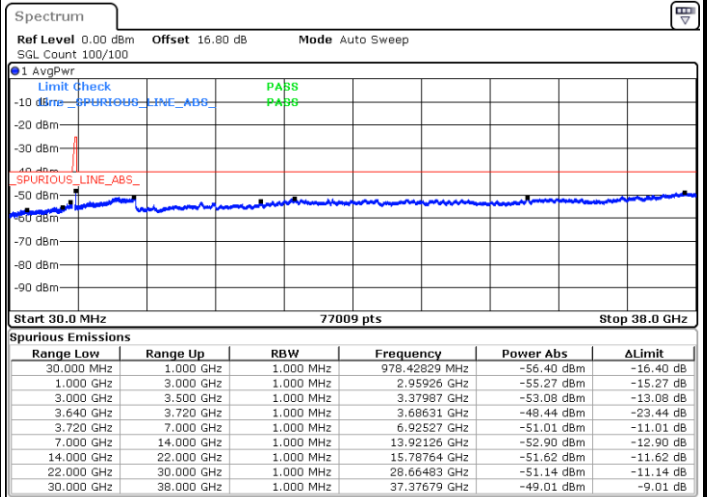

Date: 6.SEP.2020 19:06:32

LTE Band 48C / 20MHz+15MHz

64QAM

Highest Channel / 1RB0 and 1RB74

Highest Channel / 1RB99 and 1RB0

Date: 6.SEP.2020 19:37:49

Date: 6.SEP.2020 19:34:02

Highest Channel / FullIRB

N/A

Date: 6.SEP.2020 19:44:09

LTE Band 48C / 20MHz+20MHz

64QAM

Lowest Channel / 1RB0 and 1RB99

Lowest Channel / 1RB99 and 1RB0

Date: 1.SEP.2020 14:56:13

Date: 1.SEP.2020 14:49:56