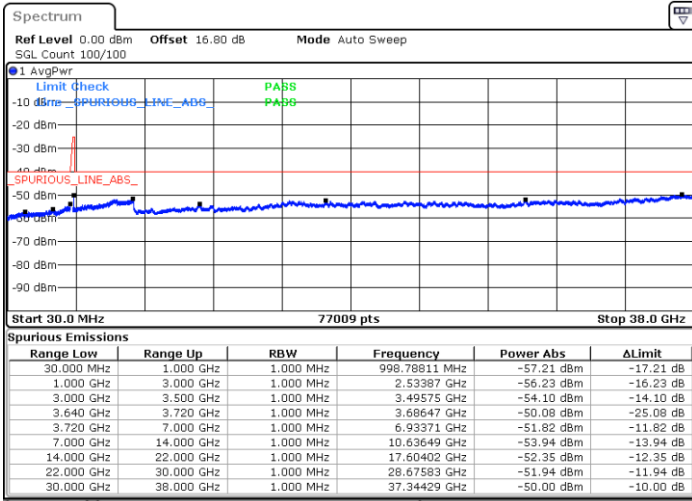

Middle Channel / FullRB

N/A

Date: 6.SEP.2020 14:25:07

LTE Band 48C / 20MHz+5MHz

64QAM

Highest Channel / 1RB0 and 1RB24

Highest Channel / 1RB99 and 1RB0

Date: 6.SEP.2020 14:53:44

Date: 6.SEP.2020 14:52:29

Highest Channel / FullIRB

N/A

Date: 6.SEP.2020 15:00:04

LTE Band 48C / 20MHz+10MHz

64QAM

Lowest Channel / 1RB0 and 1RB49

Lowest Channel / 1RB99 and 1RB0

Date: 6.SEP.2020 20:37:37

Date: 6.SEP.2020 20:31:20

Lowest Channel / FullIRB

N/A

Date: 6.SEP.2020 20:41:24

LTE Band 48C / 20MHz+10MHz

64QAM

Middle Channel / 1RB0 and 1RB49