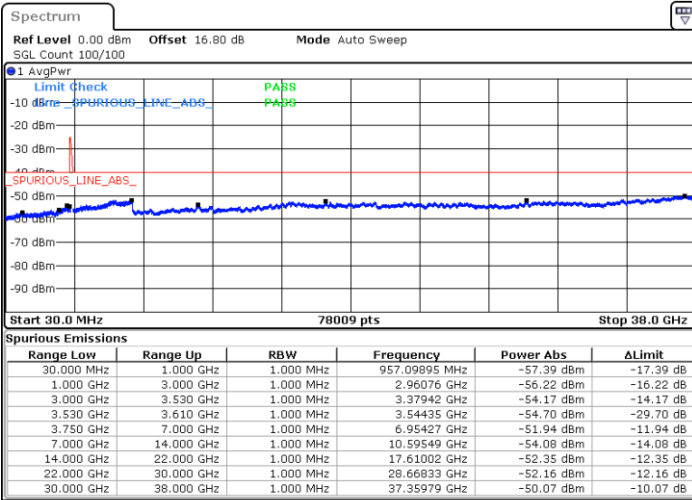

Lowest Channel / 1RB0 and 1RB99

Lowest Channel / 1RB74 and 1RB0

Date: 9.SEP.2020 13:51:14

Date: 6.SEP.2020 16:56:43

Lowest Channel / FullIRB

N/A

Date: 6.SEP.2020 17:06:47

LTE Band 48C / 15MHz+20MHz

LTE Band 48C / 15MHz+20MHz

64QAM

Highest Channel / 1RB0 and 1RB99

Highest Channel / 1RB74 and 1RB0

Date: 9.SEP.2020 14:34:52

Date: 6.SEP.2020 18:05:43

Highest Channel / FullIRB

N/A

Date: 6.SEP.2020 18:15:49

LTE Band 48C / 20MHz+5MHz

64QAM

Lowest Channel / 1RB0 and 1RB24

Lowest Channel / 1RB99 and 1RB0

Date: 6.SEP.2020 14:01:25

Date: 6.SEP.2020 13:55:08

Lowest Channel / FullIRB