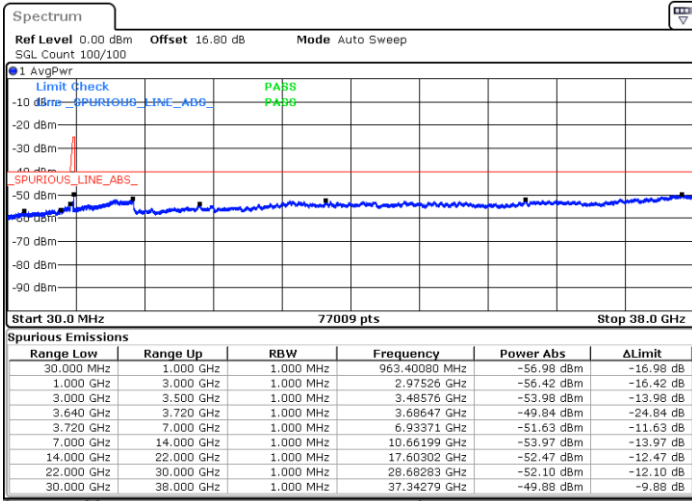

Date: 6.SEP.2020 20:58:59

LTE Band 48C / 20MHz+10MHz

16QAM

Highest Channel / 1RB0 and 1RB49

Highest Channel / 1RB99 and 1RB0

Date: 6.SEP.2020 23:04:47

Date: 6.SEP.2020 21:26:35

Highest Channel / FullIRB

N/A

Date: 6.SEP.2020 23:08:35

LTE Band 48C / 20MHz+15MHz

16QAM

Lowest Channel / 1RB0 and 1RB74

Lowest Channel / 1RB99 and 1RB0

Date: 6.SEP.2020 18:36:21

Date: 6.SEP.2020 18:32:35

Lowest Channel / FullIRB

N/A

Date: 6.SEP.2020 18:42:39

LTE Band 48C / 20MHz+15MHz

16QAM

Middle Channel / 1RB0 and 1RB74

Middle Channel / 1RB99 and 1RB0

Date: 6.SEP.2020 19:11:33

Date: 6.SEP.2020 19:15:19

Middle Channel / FullRB

N/A

Date: 6.SEP.2020 19:05:16

LTE Band 48C / 20MHz+15MHz

16QAM

Highest Channel / 1RB0 and 1RB74

Highest Channel / 1RB99 and 1RB0