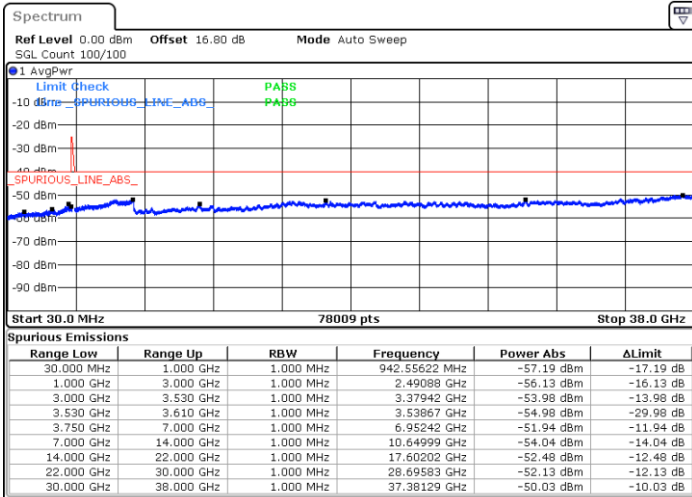

Date: 6.SEP.2020 18:15:49

LTE Band 48C / 20MHz+5MHz

64QAM

Lowest Channel / 1RB0 and 1RB24

Lowest Channel / 1RB99 and 1RB0

Date: 6.SEP.2020 14:01:25

Date: 6.SEP.2020 13:55:08

Lowest Channel / FullIRB

N/A

Date: 6.SEP.2020 14:02:40

LTE Band 48C / 20MHz+5MHz

64QAM

Middle Channel / 1RB0 and 1RB24

Middle Channel / 1RB99 and 1RB0

Date: 6.SEP.2020 14:26:22

Date: 6.SEP.2020 14:32:39

Middle Channel / FullRB

N/A

Date: 6.SEP.2020 14:25:07

LTE Band 48C / 20MHz+5MHz

64QAM

Highest Channel / 1RB0 and 1RB24

Highest Channel / 1RB99 and 1RB0

Date: 6.SEP.2020 14:53:44

Date: 6.SEP.2020 14:52:29

Highest Channel / FullIRB

N/A

Date: 6.SEP.2020 15:00:04

LTE Band 48C / 20MHz+10MHz

64QAM

Lowest Channel / 1RB0 and 1RB49

Lowest Channel / 1RB99 and 1RB0