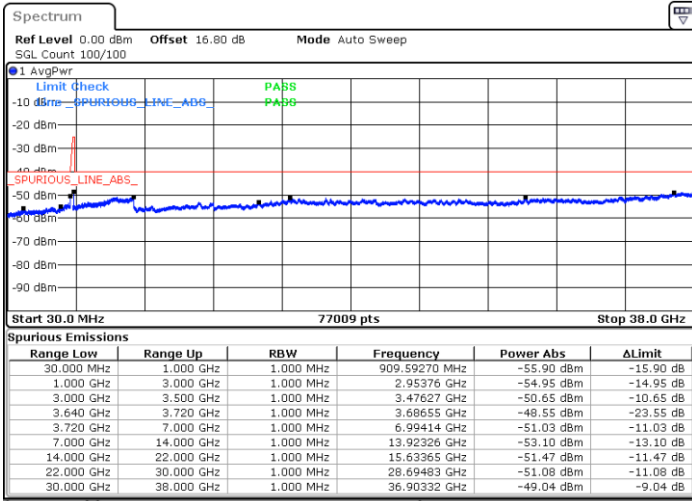

Date: 6.SEP.2020 19:15:19

Middle Channel / FullRB

N/A

Date: 6.SEP.2020 19:05:16

LTE Band 48C / 20MHz+15MHz

16QAM

Highest Channel / 1RB0 and 1RB74

Highest Channel / 1RB99 and 1RB0

Date: 6.SEP.2020 19:39:05

Date: 6.SEP.2020 19:32:46

Highest Channel / FullIRB

N/A

Date: 6.SEP.2020 19:42:53

LTE Band 48C / 20MHz+20MHz

16QAM

Lowest Channel / 1RB0 and 1RB99

Lowest Channel / 1RB99 and 1RB0

Date: 1.SEP.2020 14:54:58

Date: 1.SEP.2020 14:51:11

Lowest Channel / FullIRB

N/A

Date: 1.SEP.2020 15:01:16

LTE Band 48C / 20MHz+20MHz

16QAM

MiddleChannel / 1RB0 and 1RB99

Middle Channel / 1RB99 and 1RB0

Date: 1.SEP.2020 14:22:31

Date: 1.SEP.2020 14:26:16

Middle Channel / FullRB

N/A

Date: 1.SEP.2020 14:16:14

LTE Band 48C / 20MHz+20MHz