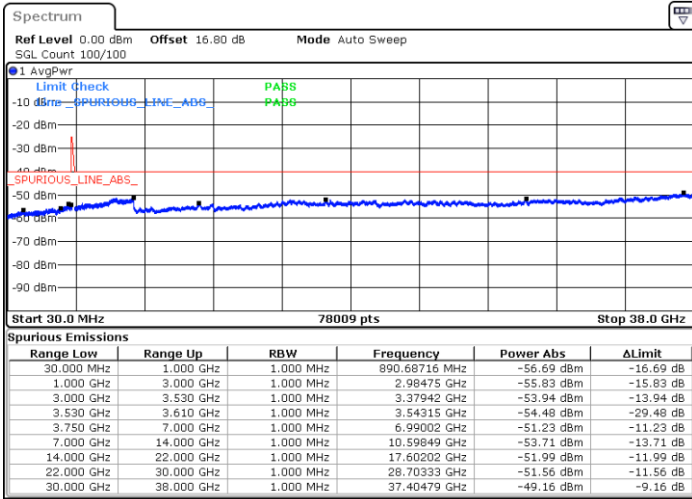

N/A

Date: 6.SEP.2020 12:53:51

LTE Band 48C / 5MHz+20MHz

64QAM

Highest Channel / 1RB0 and 1RB99

Highest Channel / 1RB24 and 1RB0

Date: 9.SEP.2020 15:31:23

Date: 6.SEP.2020 13:29:10

Highest Channel / FullIRB

N/A

Date: 6.SEP.2020 13:36:45

LTE Band 48C / 10MHz+20MHz

64QAM

Lowest Channel / 1RB0 and 1RB99

Lowest Channel / 1RB49 and 1RB0

Date: 6.SEP.2020 15:37:11