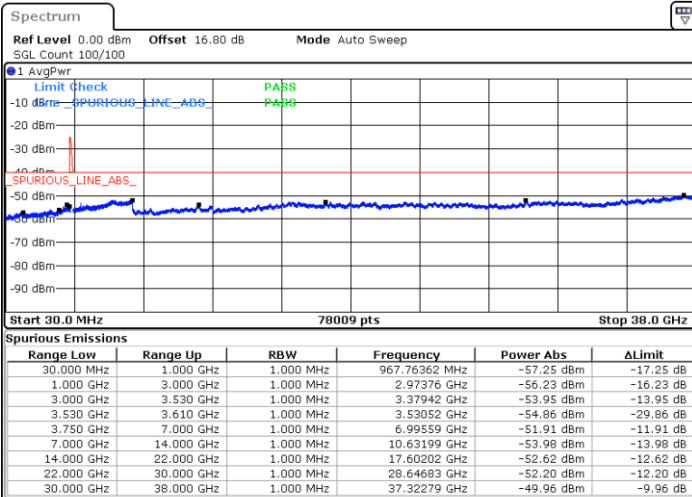

Date: 6.SEP.2020 12:23:48

LTE Band 48C / 5MHz+20MHz

64QAM

Middle Channel / 1RB0 and 1RB9

Middle Channel / 1RB24 and 1RB0

Date: 9.SEP.2020 15:13:12

Date: 6.SEP.2020 13:01:23

Middle Channel / FullRB

N/A

Date: 6.SEP.2020 12:53:51

LTE Band 48C / 5MHz+20MHz

64QAM

Highest Channel / 1RB0 and 1RB99

Highest Channel / 1RB24 and 1RB0

Date: 9.SEP.2020 15:31:23

Date: 6.SEP.2020 13:29:10

Highest Channel / FullIRB

N/A

Date: 6.SEP.2020 13:36:45

LTE Band 48C / 10MHz+20MHz

64QAM

Lowest Channel / 1RB0 and 1RB99

Lowest Channel / 1RB49 and 1RB0

Date: 6.SEP.2020 15:37:11

Date: 6.SEP.2020 15:30:53

Lowest Channel / FullIRB

N/A

Date: 6.SEP.2020 15:40:58

LTE Band 48C / 10MHz+20MHz

64QAM

Middle Channel / 1RB0 and 1RB9

Middle Channel / 1RB49 and 1RB0