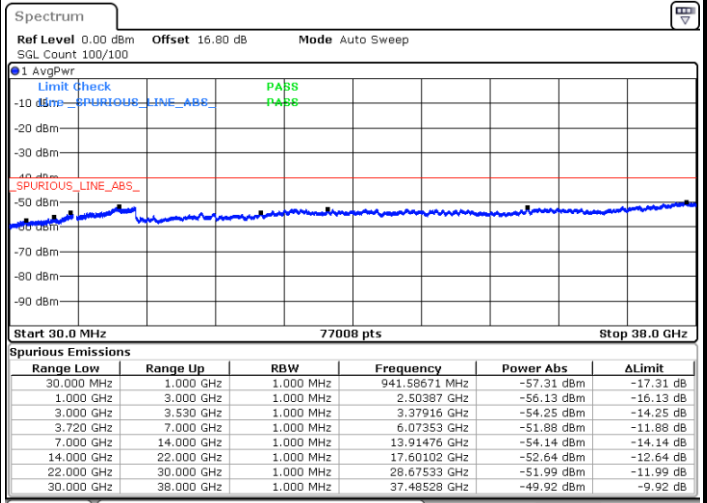

LTE Band 48C / 5MHz+20MHz

64QAM

Lowest Channel / 1RB0 and 1RB99

Lowest Channel / 1RB24 and 1RB0

Date: 9.SEP.2020 14:54:55

Date: 6.SEP.2020 12:16:15

Lowest Channel / FullIRB

N/A

Date: 6.SEP.2020 12:23:48

LTE Band 48C / 5MHz+20MHz

64QAM

Middle Channel / 1RB0 and 1RB9

Middle Channel / 1RB24 and 1RB0

Date: 9.SEP.2020 15:13:12

Date: 6.SEP.2020 13:01:23

Middle Channel / FullRB

N/A

Date: 6.SEP.2020 12:53:51

LTE Band 48C / 5MHz+20MHz

64QAM

Highest Channel / 1RB0 and 1RB99

Highest Channel / 1RB24 and 1RB0

Date: 9.SEP.2020 15:31:23

Date: 6.SEP.2020 13:29:10

Highest Channel / FullIRB

N/A

Date: 6.SEP.2020 13:36:45

LTE Band 48C / 10MHz+20MHz

64QAM

Lowest Channel / 1RB0 and 1RB99

Lowest Channel / 1RB49 and 1RB0

Date: 6.SEP.2020 15:37:11