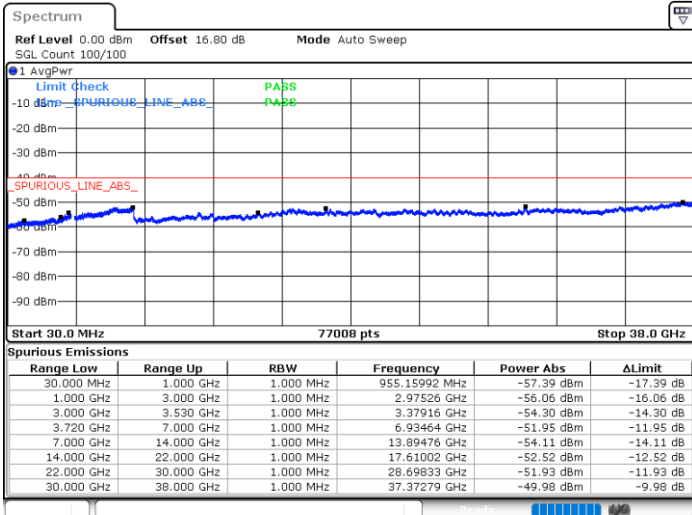

N/A

Date: 6.SEP.2020 23:08:35

LTE Band 48C / 20MHz+15MHz

16QAM

Lowest Channel / 1RB0 and 1RB74

Lowest Channel / 1RB99 and 1RB0

Date: 6.SEP.2020 18:36:21

Date: 6.SEP.2020 18:32:35

Lowest Channel / FullIRB

N/A

Date: 6.SEP.2020 18:42:39

LTE Band 48C / 20MHz+15MHz

16QAM

Middle Channel / 1RB0 and 1RB74

Middle Channel / 1RB99 and 1RB0

Date: 6.SEP.2020 19:11:33

Date: 6.SEP.2020 19:15:19

Middle Channel / FullRB

N/A

Date: 6.SEP.2020 19:05:16

LTE Band 48C / 20MHz+15MHz

16QAM

Highest Channel / 1RB0 and 1RB74

Highest Channel / 1RB99 and 1RB0

Date: 6.SEP.2020 19:39:05

Date: 6.SEP.2020 19:32:46

Highest Channel / FullIRB

N/A

Date: 6.SEP.2020 19:42:53

LTE Band 48C / 20MHz+20MHz

16QAM

Lowest Channel / 1RB0 and 1RB99