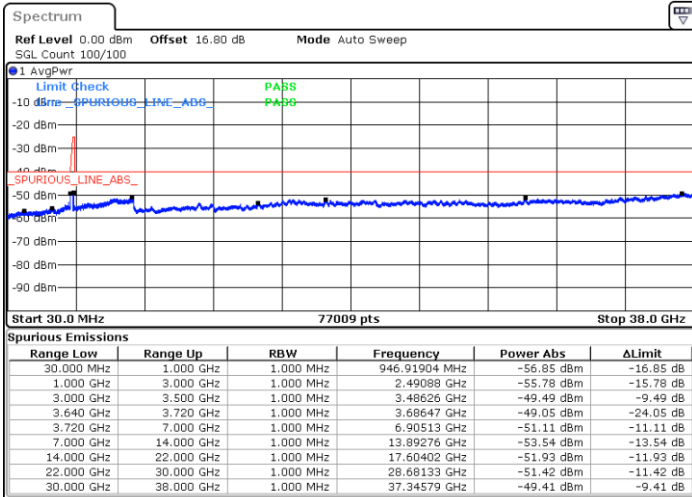

Date: 6.SEP.2020 16:03:37

Date: 6.SEP.2020 16:09:54

Middle Channel / FullRB

N/A

Date: 6.SEP.2020 15:59:51

LTE Band 48C / 10MHz+20MHz

64QAM

Highest Channel / 1RB0 and 1RB99

Highest Channel / 1RB49 and 1RB0

Date: 6.SEP.2020 16:33:01

Date: 6.SEP.2020 16:29:14

Highest Channel / FullIRB

N/A

Date: 6.SEP.2020 16:39:20

LTE Band 48C / 15MHz+20MHz

64QAM

Lowest Channel / 1RB0 and 1RB99

Lowest Channel / 1RB74 and 1RB0

Date: 9.SEP.2020 13:51:14

Date: 6.SEP.2020 16:56:43

Lowest Channel / FullIRB

N/A

Date: 6.SEP.2020 17:06:47

LTE Band 48C / 15MHz+20MHz