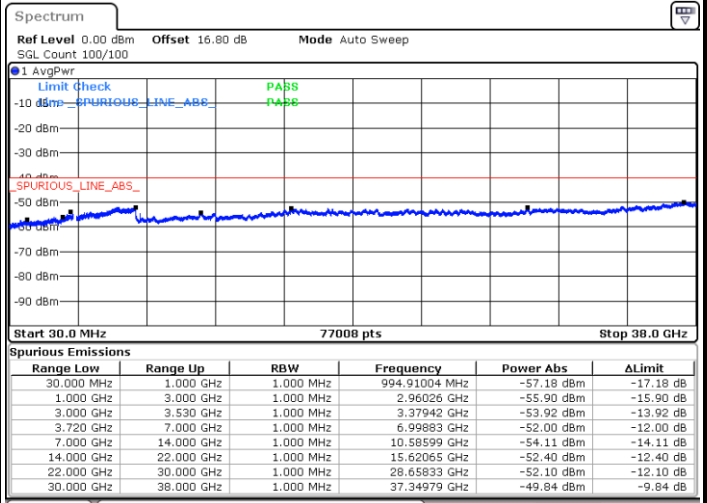

LTE Band 48C / 15MHz+20MHz

64QAM

Middle Channel / 1RB0 and 1RB9

Middle Channel / 1RB74 and 1RB0

Date: 9.SEP.2020 14:16:10

Date: 6.SEP.2020 17:48:22