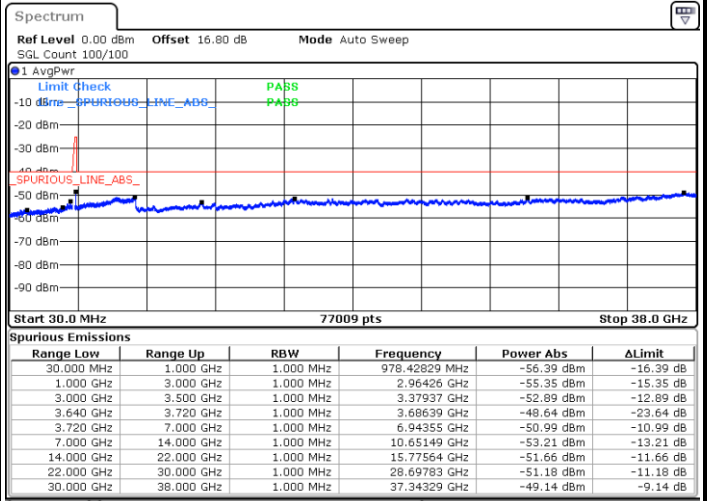

Date: 6.SEP.2020 19:15:19

Middle Channel / FullRB

N/A

Date: 6.SEP.2020 19:05:16

LTE Band 48C / 20MHz+15MHz

16QAM

Highest Channel / 1RB0 and 1RB74

Highest Channel / 1RB99 and 1RB0

Date: 6.SEP.2020 19:39:05

Date: 6.SEP.2020 19:32:46

Highest Channel / FullIRB

N/A

Date: 6.SEP.2020 19:42:53

LTE Band 48C / 20MHz+20MHz

16QAM

Lowest Channel / 1RB0 and 1RB99

Lowest Channel / 1RB99 and 1RB0

Date: 1.SEP.2020 14:54:58

Date: 1.SEP.2020 14:51:11

Lowest Channel / FullIRB

N/A

Date: 1.SEP.2020 15:01:16

LTE Band 48C / 20MHz+20MHz

16QAM

MiddleChannel / 1RB0 and 1RB99

Middle Channel / 1RB99 and 1RB0

Date: 1.SEP.2020 14:22:31

Date: 1.SEP.2020 14:26:16

Middle Channel / FullRB

N/A

Date: 1.SEP.2020 14:16:14

LTE Band 48C / 20MHz+20MHz