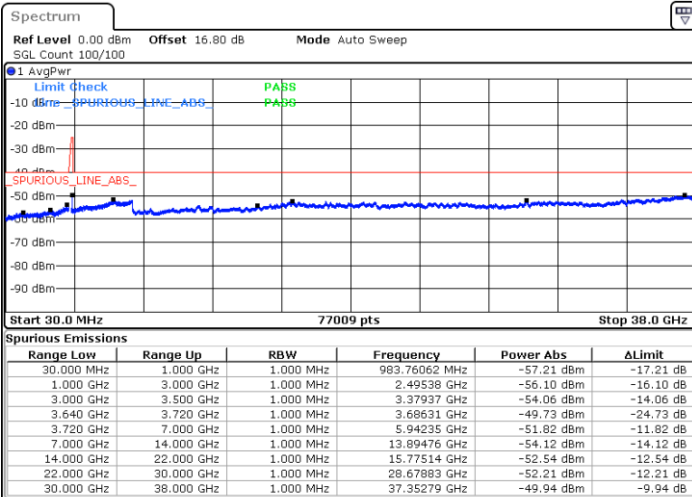

Highest Channel / 1RB49 and 1RB0

Date: 6.SEP.2020 16:33:01

Date: 6.SEP.2020 16:29:14

Highest Channel / FullIRB

N/A

Date: 6.SEP.2020 16:39:20

LTE Band 48C / 15MHz+20MHz

64QAM

Lowest Channel / 1RB0 and 1RB99

Lowest Channel / 1RB74 and 1RB0

Date: 9.SEP.2020 13:51:14

Date: 6.SEP.2020 16:56:43

Lowest Channel / FullIRB

N/A

Date: 6.SEP.2020 17:06:47

LTE Band 48C / 15MHz+20MHz

LTE Band 48C / 15MHz+20MHz

64QAM

Highest Channel / 1RB0 and 1RB99

Highest Channel / 1RB74 and 1RB0

Date: 9.SEP.2020 14:34:52

Date: 6.SEP.2020 18:05:43

Highest Channel / FullIRB

N/A