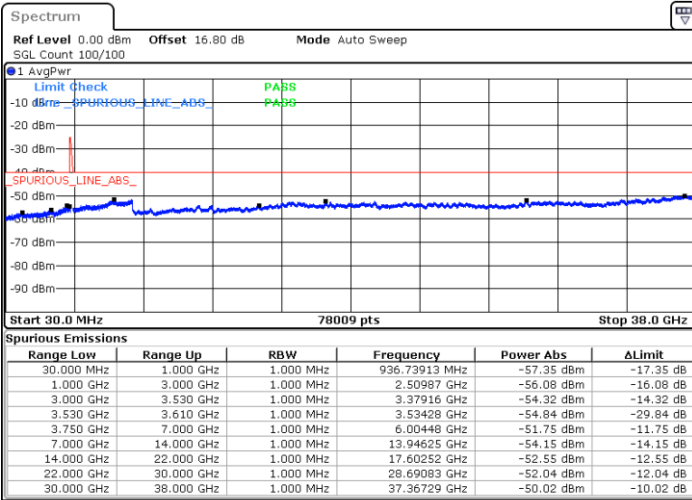

LTE Band 48C / 20MHz+15MHz

64QAM

Middle Channel / 1RB0 and 1RB74

Middle Channel / 1RB99 and 1RB0

Date: 6.SEP.2020 19:10:18

Date: 6.SEP.2020 19:16:34

Middle Channel / FullRB

N/A

Date: 6.SEP.2020 19:06:32

LTE Band 48C / 20MHz+15MHz

64QAM

Highest Channel / 1RB0 and 1RB74

Highest Channel / 1RB99 and 1RB0

Date: 6.SEP.2020 19:37:49

Date: 6.SEP.2020 19:34:02

Highest Channel / FullIRB

N/A

Date: 6.SEP.2020 19:44:09

LTE Band 48C / 20MHz+20MHz

64QAM

Lowest Channel / 1RB0 and 1RB99

Lowest Channel / 1RB99 and 1RB0

Date: 1.SEP.2020 14:56:13

Date: 1.SEP.2020 14:49:56