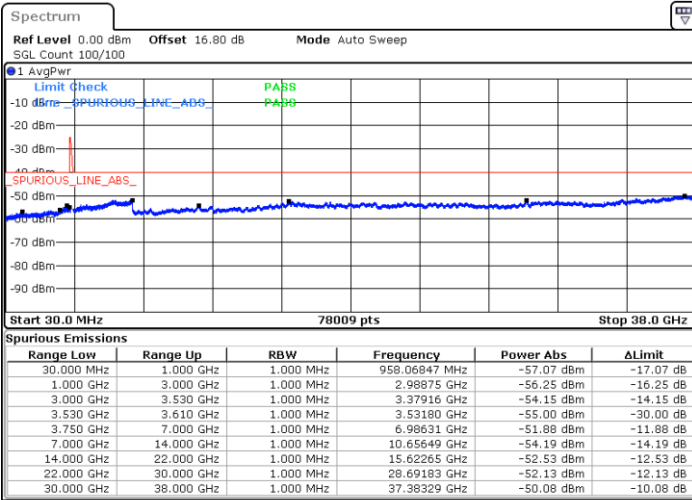

Date: 6.SEP.2020 16:03:37

Date: 6.SEP.2020 16:09:54

Middle Channel / FullRB

N/A

Date: 6.SEP.2020 15:59:51

LTE Band 48C / 10MHz+20MHz

64QAM

Highest Channel / 1RB0 and 1RB99

Highest Channel / 1RB49 and 1RB0

Date: 6.SEP.2020 16:33:01

Date: 6.SEP.2020 16:29:14

Highest Channel / FullIRB

N/A

Date: 6.SEP.2020 16:39:20

LTE Band 48C / 15MHz+20MHz

64QAM

Lowest Channel / 1RB0 and 1RB99

Lowest Channel / 1RB74 and 1RB0

Date: 9.SEP.2020 13:51:14

Date: 6.SEP.2020 16:56:43

Lowest Channel / FullIRB

N/A

Date: 6.SEP.2020 17:06:47

LTE Band 48C / 15MHz+20MHz