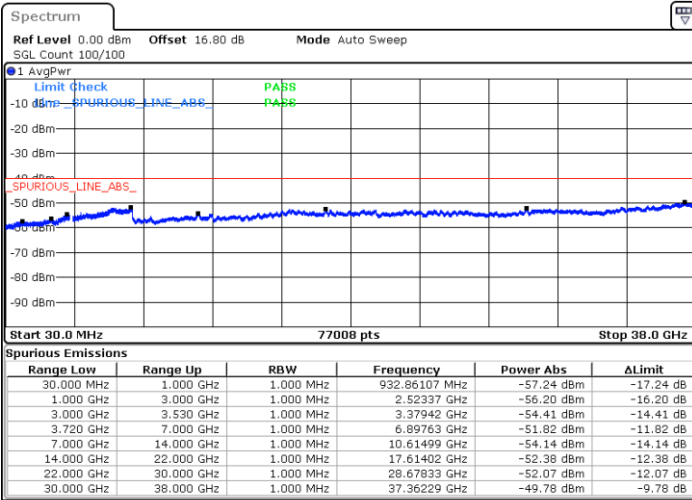

LTE Band 48C / 20MHz+10MHz

16QAM

Middle Channel / 1RB0 and 1RB49

Middle Channel / 1RB99 and 1RB0

Date: 6.SEP.2020 21:05:16

Date: 6.SEP.2020 21:09:01

Middle Channel / FullRB

N/A

Date: 6.SEP.2020 20:58:59

LTE Band 48C / 20MHz+10MHz

16QAM

Highest Channel / 1RB0 and 1RB49

Highest Channel / 1RB99 and 1RB0

Date: 6.SEP.2020 23:04:47

Date: 6.SEP.2020 21:26:35

Highest Channel / FullIRB

N/A

Date: 6.SEP.2020 23:08:35

LTE Band 48C / 20MHz+15MHz

16QAM

Lowest Channel / 1RB0 and 1RB74

Lowest Channel / 1RB99 and 1RB0

Date: 6.SEP.2020 18:36:21

Date: 6.SEP.2020 18:32:35