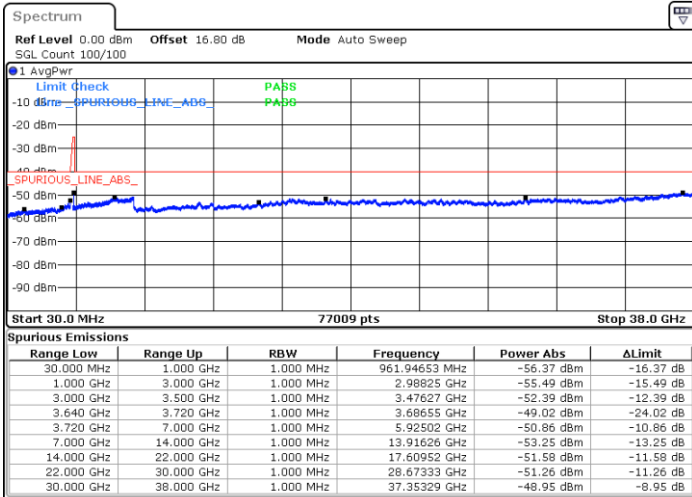

Date: 6.SEP.2020 19:06:32

LTE Band 48C / 20MHz+15MHz

64QAM

Highest Channel / 1RB0 and 1RB74

Highest Channel / 1RB99 and 1RB0

Date: 6.SEP.2020 19:37:49

Date: 6.SEP.2020 19:34:02

Highest Channel / FullIRB

N/A

Date: 6.SEP.2020 19:44:09

LTE Band 48C / 20MHz+20MHz

64QAM

Lowest Channel / 1RB0 and 1RB99

Lowest Channel / 1RB99 and 1RB0

Date: 1.SEP.2020 14:56:13

Date: 1.SEP.2020 14:49:56