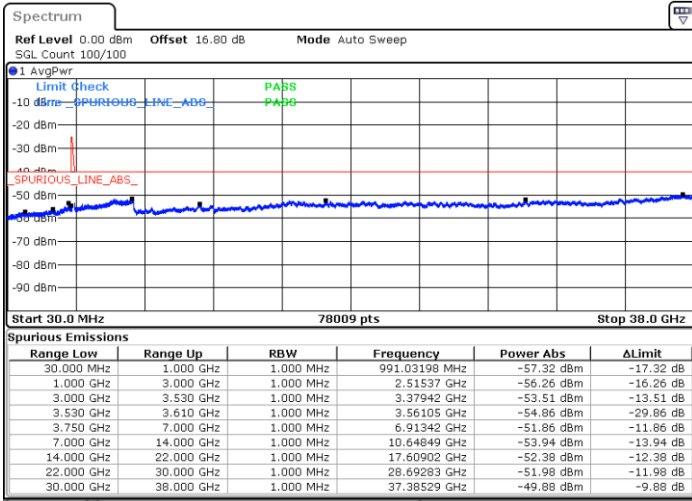

LTE Band 48C / 20MHz+10MHz

16QAM

Middle Channel / 1RB0 and 1RB49

Middle Channel / 1RB99 and 1RB0

Date: 6.SEP.2020 21:05:16

Date: 6.SEP.2020 21:09:01

Middle Channel / FullRB

N/A

Date: 6.SEP.2020 20:58:59

LTE Band 48C / 20MHz+10MHz

16QAM

Highest Channel / 1RB0 and 1RB49

Highest Channel / 1RB99 and 1RB0

Date: 6.SEP.2020 23:04:47

Date: 6.SEP.2020 21:26:35

Highest Channel / FullIRB

N/A

Date: 6.SEP.2020 23:08:35

LTE Band 48C / 20MHz+15MHz

16QAM

Lowest Channel / 1RB0 and 1RB74

Lowest Channel / 1RB99 and 1RB0

Date: 6.SEP.2020 18:36:21

Date: 6.SEP.2020 18:32:35

Lowest Channel / FullIRB

N/A

Date: 6.SEP.2020 18:42:39

LTE Band 48C / 20MHz+15MHz

16QAM

Middle Channel / 1RB0 and 1RB74

Middle Channel / 1RB99 and 1RB0

Date: 6.SEP.2020 19:11:33