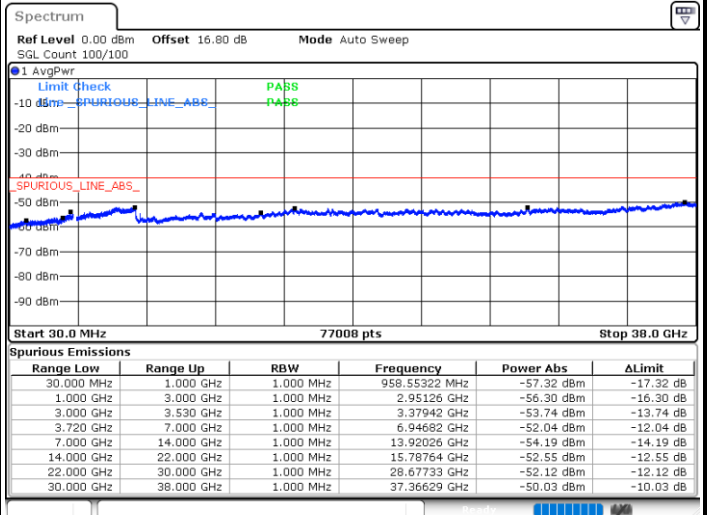

N/A

Date: 6.SEP.2020 23:08:35

LTE Band 48C / 20MHz+15MHz

16QAM

Lowest Channel / 1RB0 and 1RB74

Lowest Channel / 1RB99 and 1RB0

Date: 6.SEP.2020 18:36:21

Date: 6.SEP.2020 18:32:35

Lowest Channel / FullIRB

N/A

Date: 6.SEP.2020 18:42:39

LTE Band 48C / 20MHz+15MHz

16QAM

Middle Channel / 1RB0 and 1RB74

Middle Channel / 1RB99 and 1RB0

Date: 6.SEP.2020 19:11:33

Date: 6.SEP.2020 19:15:19

Middle Channel / FullRB

N/A

Date: 6.SEP.2020 19:05:16

LTE Band 48C / 20MHz+15MHz

16QAM

Highest Channel / 1RB0 and 1RB74

Highest Channel / 1RB99 and 1RB0

Date: 6.SEP.2020 19:39:05

Date: 6.SEP.2020 19:32:46

Highest Channel / FullIRB

N/A

Date: 6.SEP.2020 19:42:53

LTE Band 48C / 20MHz+20MHz

16QAM

Lowest Channel / 1RB0 and 1RB99