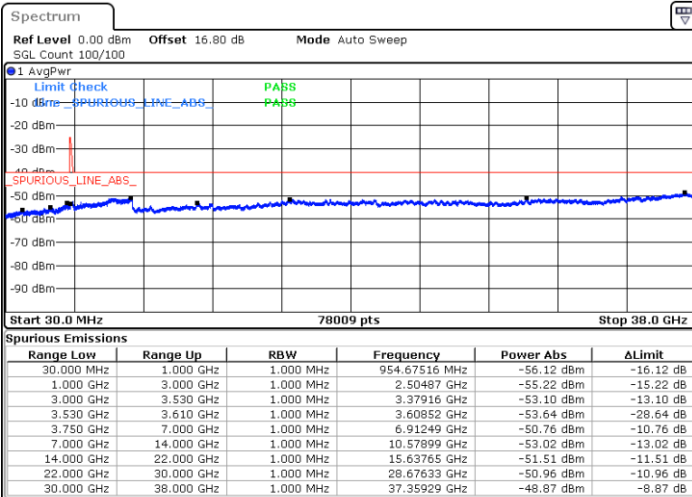

MiddleChannel / 1RB0 and 1RB99

Middle Channel / 1RB99 and 1RB0

Date: 1.SEP.2020 14:22:31

Date: 1.SEP.2020 14:26:16

Middle Channel / FullRB

N/A

Date: 1.SEP.2020 14:16:14

LTE Band 48C / 20MHz+20MHz

16QAM

Highest Channel / 1RB0 and 1RB99

Highest Channel / 1RB99 and 1RB0

Date: 1.SEP.2020 13:20:22

Date: 1.SEP.2020 13:14:03

Highest Channel / FullIRB

N/A

Date: 1.SEP.2020 13:24:10

LTE Band 48C / 5MHz+20MHz

64QAM

Lowest Channel / 1RB0 and 1RB99

Lowest Channel / 1RB24 and 1RB0

Date: 9.SEP.2020 14:54:55

Date: 6.SEP.2020 12:16:15

Lowest Channel / FullIRB

N/A