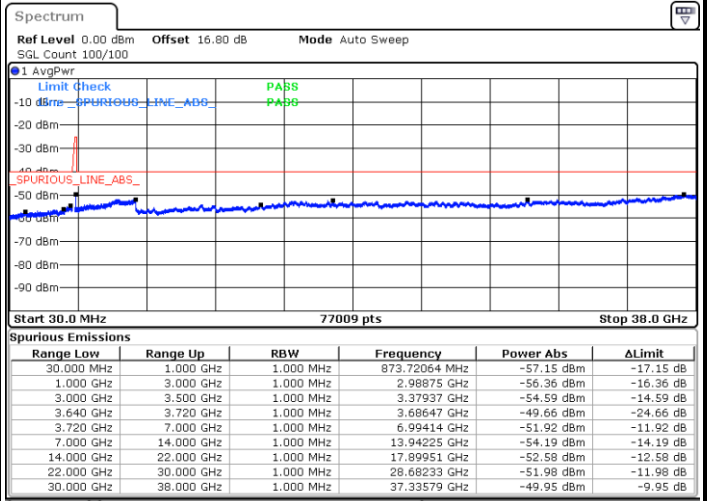

Middle Channel / FullRB

N/A

Date: 6.SEP.2020 14:25:07

LTE Band 48C / 20MHz+5MHz

64QAM

Highest Channel / 1RB0 and 1RB24

Highest Channel / 1RB99 and 1RB0

Date: 6.SEP.2020 14:53:44

Date: 6.SEP.2020 14:52:29

Highest Channel / FullIRB

N/A

Date: 6.SEP.2020 15:00:04

LTE Band 48C / 20MHz+10MHz

64QAM

Lowest Channel / 1RB0 and 1RB49

Lowest Channel / 1RB99 and 1RB0

Date: 6.SEP.2020 20:37:37

Date: 6.SEP.2020 20:31:20

Lowest Channel / FullIRB

N/A

Date: 6.SEP.2020 20:41:24

LTE Band 48C / 20MHz+10MHz

64QAM

Middle Channel / 1RB0 and 1RB49