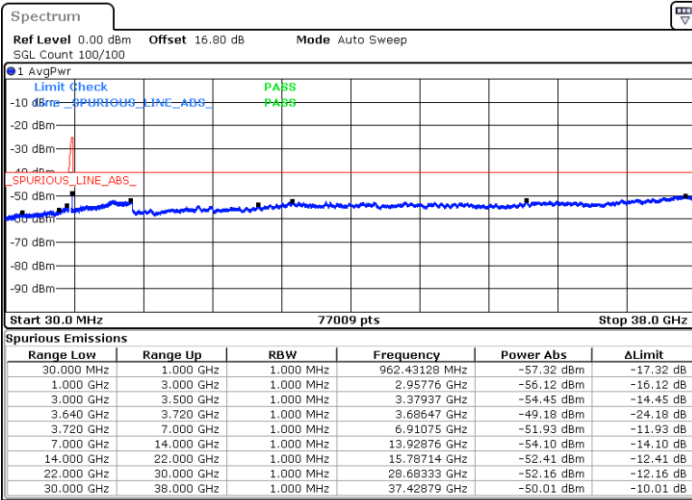

N/A

Date: 6.SEP.2020 12:53:51

LTE Band 48C / 5MHz+20MHz

64QAM

Highest Channel / 1RB0 and 1RB99

Highest Channel / 1RB24 and 1RB0

Date: 9.SEP.2020 15:31:23

Date: 6.SEP.2020 13:29:10

Highest Channel / FullIRB

N/A

Date: 6.SEP.2020 13:36:45

LTE Band 48C / 10MHz+20MHz

64QAM

Lowest Channel / 1RB0 and 1RB99

Lowest Channel / 1RB49 and 1RB0

Date: 6.SEP.2020 15:37:11

Date: 6.SEP.2020 15:30:53

Lowest Channel / FullIRB

N/A

Date: 6.SEP.2020 15:40:58

LTE Band 48C / 10MHz+20MHz

64QAM

Middle Channel / 1RB0 and 1RB9

Middle Channel / 1RB49 and 1RB0

Date: 6.SEP.2020 16:03:37

Date: 6.SEP.2020 16:09:54

Middle Channel / FullRB

N/A

Date: 6.SEP.2020 15:59:51

LTE Band 48C / 10MHz+20MHz

64QAM

Highest Channel / 1RB0 and 1RB99