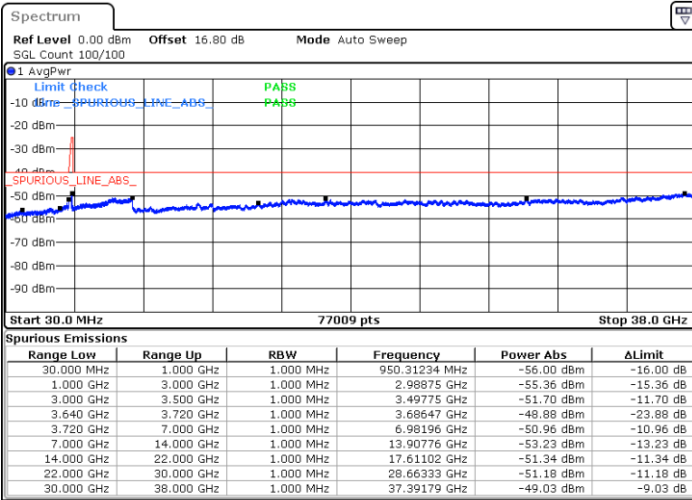

Date: 6.SEP.2020 19:39:05

Date: 6.SEP.2020 19:32:46

Highest Channel / FullIRB

N/A

Date: 6.SEP.2020 19:42:53

LTE Band 48C / 20MHz+20MHz

16QAM

Lowest Channel / 1RB0 and 1RB99

Lowest Channel / 1RB99 and 1RB0

Date: 1.SEP.2020 14:54:58

Date: 1.SEP.2020 14:51:11

Lowest Channel / FullIRB

N/A

Date: 1.SEP.2020 15:01:16

LTE Band 48C / 20MHz+20MHz

16QAM

MiddleChannel / 1RB0 and 1RB99

Middle Channel / 1RB99 and 1RB0

Date: 1.SEP.2020 14:22:31

Date: 1.SEP.2020 14:26:16

Middle Channel / FullRB

N/A

Date: 1.SEP.2020 14:16:14

LTE Band 48C / 20MHz+20MHz