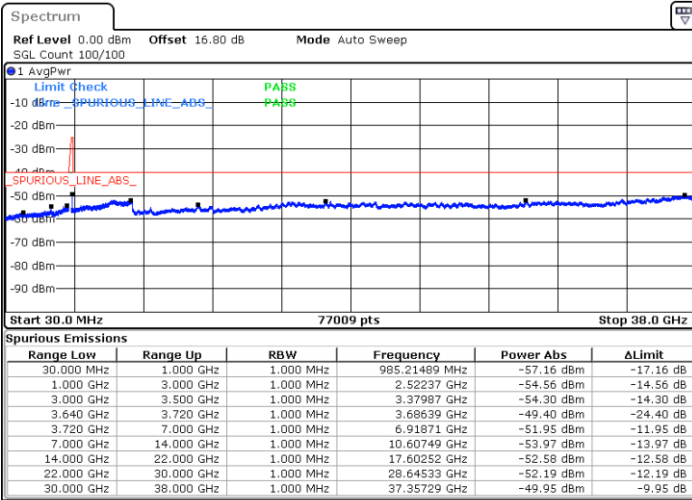

LTE Band 48C / 5MHz+20MHz

64QAM

Lowest Channel / 1RB0 and 1RB99

Lowest Channel / 1RB24 and 1RB0

Date: 9.SEP.2020 14:54:55

Date: 6.SEP.2020 12:16:15

Lowest Channel / FullIRB

N/A

Date: 6.SEP.2020 12:23:48

LTE Band 48C / 5MHz+20MHz

64QAM

Middle Channel / 1RB0 and 1RB9

Middle Channel / 1RB24 and 1RB0

Date: 9.SEP.2020 15:13:12

Date: 6.SEP.2020 13:01:23

Middle Channel / FullRB

N/A

Date: 6.SEP.2020 12:53:51

LTE Band 48C / 5MHz+20MHz

64QAM

Highest Channel / 1RB0 and 1RB99

Highest Channel / 1RB24 and 1RB0

Date: 9.SEP.2020 15:31:23

Date: 6.SEP.2020 13:29:10