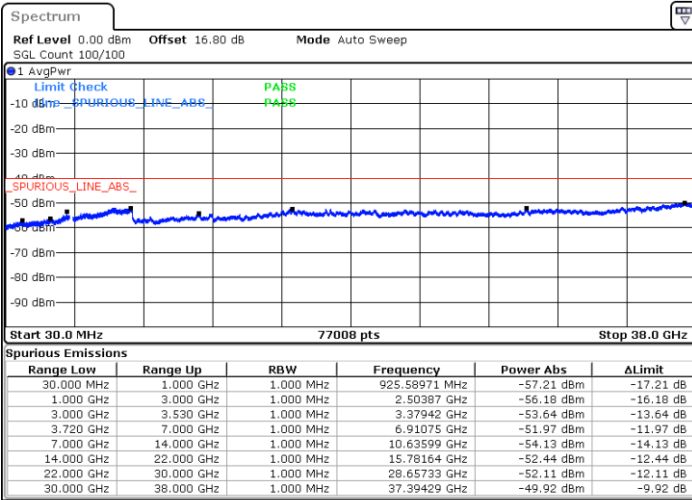

Date: 6.SEP.2020 14:52:29

Highest Channel / FullIRB

N/A

Date: 6.SEP.2020 15:00:04

LTE Band 48C / 20MHz+10MHz

64QAM

Lowest Channel / 1RB0 and 1RB49

Lowest Channel / 1RB99 and 1RB0

Date: 6.SEP.2020 20:37:37

Date: 6.SEP.2020 20:31:20

Lowest Channel / FullIRB

N/A

Date: 6.SEP.2020 20:41:24

LTE Band 48C / 20MHz+10MHz

64QAM

Middle Channel / 1RB0 and 1RB49

Middle Channel / 1RB99 and 1RB0

Date: 6.SEP.2020 21:04:00

Date: 6.SEP.2020 21:10:17

Middle Channel / FullRB

N/A

Date: 6.SEP.2020 21:00:14

LTE Band 48C / 20MHz+10MHz

64QAM

Highest Channel / 1RB0 and 1RB49

Highest Channel / 1RB99 and 1RB0

Date: 6.SEP.2020 23:03:31

Date: 6.SEP.2020 21:27:50

Highest Channel / FullIRB

N/A

Date: 6.SEP.2020 23:09:51

LTE Band 48C / 20MHz+15MHz