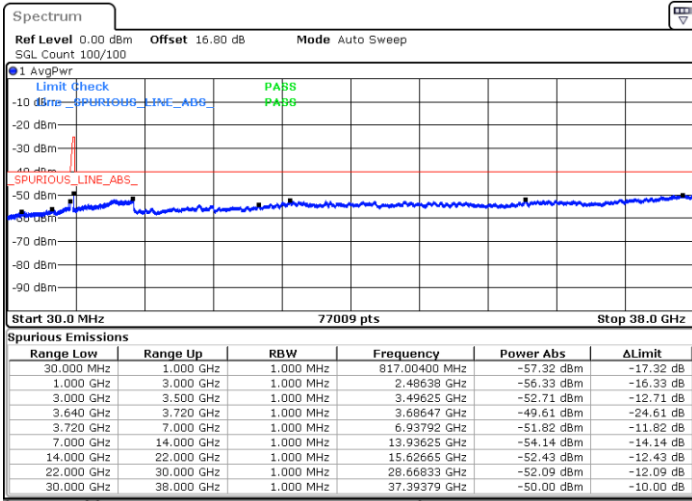

N/A

Date: 6.SEP.2020 12:53:51

LTE Band 48C / 5MHz+20MHz

64QAM

Highest Channel / 1RB0 and 1RB99

Highest Channel / 1RB24 and 1RB0

Date: 9.SEP.2020 15:31:23

Date: 6.SEP.2020 13:29:10

Highest Channel / FullIRB

N/A

Date: 6.SEP.2020 13:36:45

LTE Band 48C / 10MHz+20MHz

64QAM

Lowest Channel / 1RB0 and 1RB99

Lowest Channel / 1RB49 and 1RB0

Date: 6.SEP.2020 15:37:11

Date: 6.SEP.2020 15:30:53

Lowest Channel / FullIRB

N/A

Date: 6.SEP.2020 15:40:58

LTE Band 48C / 10MHz+20MHz

64QAM

Middle Channel / 1RB0 and 1RB9

Middle Channel / 1RB49 and 1RB0

Date: 6.SEP.2020 16:03:37

Date: 6.SEP.2020 16:09:54

Middle Channel / FullRB

N/A

Date: 6.SEP.2020 15:59:51

LTE Band 48C / 10MHz+20MHz

64QAM

Highest Channel / 1RB0 and 1RB99