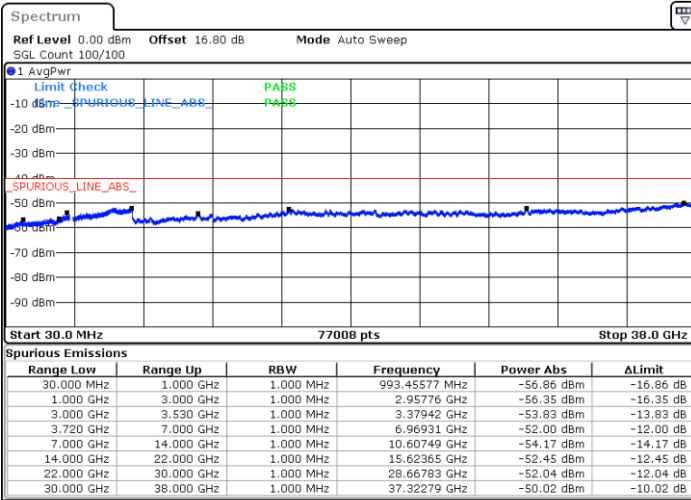

Highest Channel / 1RB0 and 1RB49

Highest Channel / 1RB99 and 1RB0

Date: 6.SEP.2020 23:03:31

Date: 6.SEP.2020 21:27:50

Highest Channel / FullIRB

N/A

Date: 6.SEP.2020 23:09:51

LTE Band 48C / 20MHz+15MHz

64QAM

Lowest Channel / 1RB0 and 1RB74

Lowest Channel / 1RB99 and 1RB0

Date: 6.SEP.2020 18:37:37

Date: 6.SEP.2020 18:31:19

Lowest Channel / FullIRB

N/A

Date: 6.SEP.2020 18:41:23

LTE Band 48C / 20MHz+15MHz

64QAM

Middle Channel / 1RB0 and 1RB74

Middle Channel / 1RB99 and 1RB0

Date: 6.SEP.2020 19:10:18

Date: 6.SEP.2020 19:16:34

Middle Channel / FullRB

N/A

Date: 6.SEP.2020 19:06:32

LTE Band 48C / 20MHz+15MHz

64QAM

Highest Channel / 1RB0 and 1RB74

Highest Channel / 1RB99 and 1RB0

Date: 6.SEP.2020 19:37:49

Date: 6.SEP.2020 19:34:02

Highest Channel / FullIRB