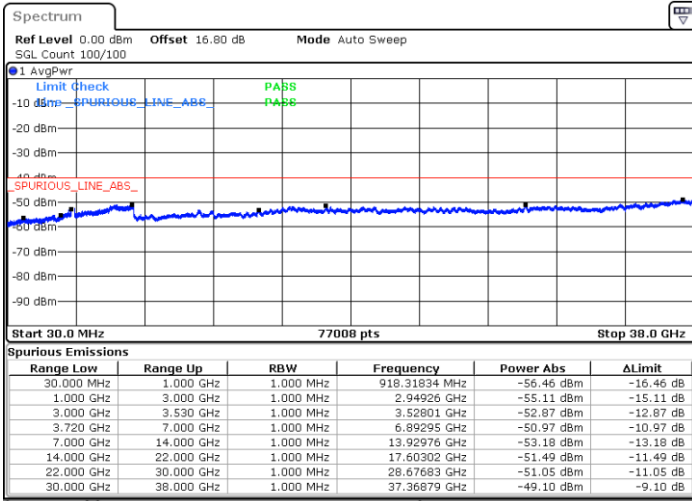

Date: 6.SEP.2020 19:39:05

Date: 6.SEP.2020 19:32:46

Highest Channel / FullIRB

N/A

Date: 6.SEP.2020 19:42:53

LTE Band 48C / 20MHz+20MHz

16QAM

Lowest Channel / 1RB0 and 1RB99

Lowest Channel / 1RB99 and 1RB0

Date: 1.SEP.2020 14:54:58

Date: 1.SEP.2020 14:51:11

Lowest Channel / FullIRB

N/A

Date: 1.SEP.2020 15:01:16

LTE Band 48C / 20MHz+20MHz

16QAM

MiddleChannel / 1RB0 and 1RB99

Middle Channel / 1RB99 and 1RB0

Date: 1.SEP.2020 14:22:31

Date: 1.SEP.2020 14:26:16

Middle Channel / FullRB

N/A

Date: 1.SEP.2020 14:16:14

LTE Band 48C / 20MHz+20MHz