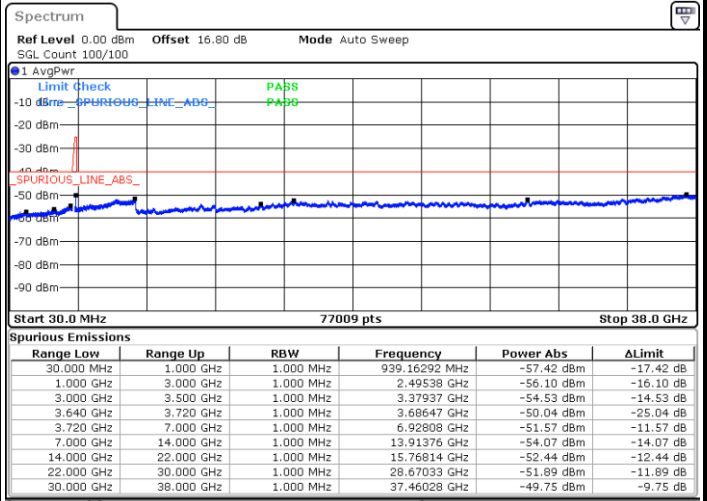

Date: 6.SEP.2020 20:58:59

LTE Band 48C / 20MHz+10MHz

16QAM

Highest Channel / 1RB0 and 1RB49

Highest Channel / 1RB99 and 1RB0

Date: 6.SEP.2020 23:04:47

Date: 6.SEP.2020 21:26:35

Highest Channel / FullIRB

N/A

Date: 6.SEP.2020 23:08:35

LTE Band 48C / 20MHz+15MHz

16QAM

Lowest Channel / 1RB0 and 1RB74

Lowest Channel / 1RB99 and 1RB0

Date: 6.SEP.2020 18:36:21

Date: 6.SEP.2020 18:32:35

Lowest Channel / FullIRB

N/A

Date: 6.SEP.2020 18:42:39

LTE Band 48C / 20MHz+15MHz

16QAM

Middle Channel / 1RB0 and 1RB74

Middle Channel / 1RB99 and 1RB0

Date: 6.SEP.2020 19:11:33

Date: 6.SEP.2020 19:15:19

Middle Channel / FullRB

N/A

Date: 6.SEP.2020 19:05:16

LTE Band 48C / 20MHz+15MHz

16QAM

Highest Channel / 1RB0 and 1RB74

Highest Channel / 1RB99 and 1RB0