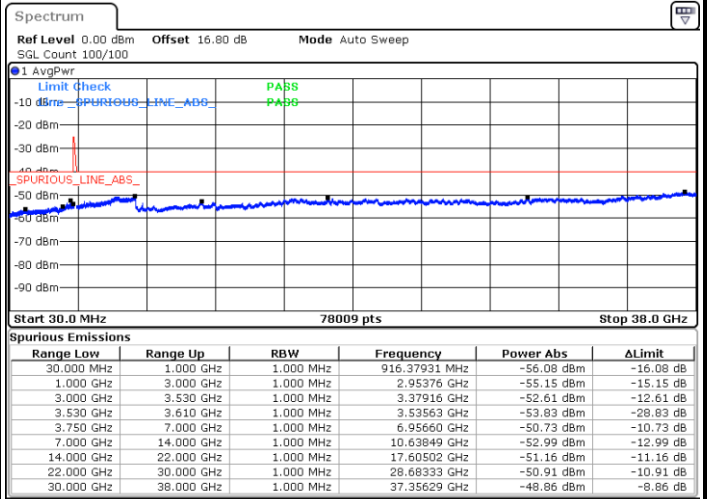

Lowest Channel / 1RB99 and 1RB0

Date: 1.SEP.2020 14:54:58

Date: 1.SEP.2020 14:51:11

Lowest Channel / FullIRB

N/A

Date: 1.SEP.2020 15:01:16

LTE Band 48C / 20MHz+20MHz

16QAM

MiddleChannel / 1RB0 and 1RB99

Middle Channel / 1RB99 and 1RB0

Date: 1.SEP.2020 14:22:31

Date: 1.SEP.2020 14:26:16

Middle Channel / FullRB

N/A

Date: 1.SEP.2020 14:16:14

LTE Band 48C / 20MHz+20MHz

16QAM

Highest Channel / 1RB0 and 1RB99

Highest Channel / 1RB99 and 1RB0

Date: 1.SEP.2020 13:20:22

Date: 1.SEP.2020 13:14:03

Highest Channel / FullIRB

N/A

Date: 1.SEP.2020 13:24:10

LTE Band 48C / 5MHz+20MHz

64QAM

Lowest Channel / 1RB0 and 1RB99

Lowest Channel / 1RB24 and 1RB0

Date: 9.SEP.2020 14:54:55

Date: 6.SEP.2020 12:16:15

Lowest Channel / FullIRB

N/A