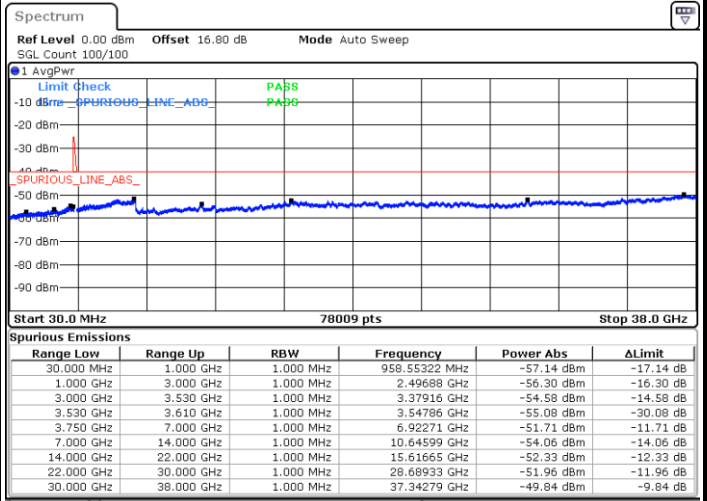

LTE Band 48C / 20MHz+15MHz

64QAM

Middle Channel / 1RB0 and 1RB74

Middle Channel / 1RB99 and 1RB0

Date: 6.SEP.2020 19:10:18

Date: 6.SEP.2020 19:16:34

Middle Channel / FullRB

N/A

Date: 6.SEP.2020 19:06:32

LTE Band 48C / 20MHz+15MHz

64QAM

Highest Channel / 1RB0 and 1RB74

Highest Channel / 1RB99 and 1RB0

Date: 6.SEP.2020 19:37:49

Date: 6.SEP.2020 19:34:02

Highest Channel / FullIRB

N/A

Date: 6.SEP.2020 19:44:09

LTE Band 48C / 20MHz+20MHz

64QAM

Lowest Channel / 1RB0 and 1RB99

Lowest Channel / 1RB99 and 1RB0

Date: 1.SEP.2020 14:56:13

Date: 1.SEP.2020 14:49:56