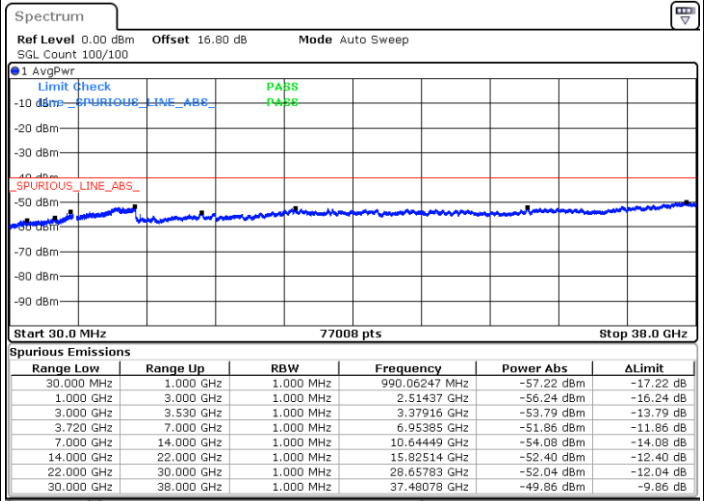

Highest Channel / 1RB0 and 1RB49

Highest Channel / 1RB99 and 1RB0

Date: 6.SEP.2020 23:03:31

Date: 6.SEP.2020 21:27:50

Highest Channel / FullIRB

N/A

Date: 6.SEP.2020 23:09:51

LTE Band 48C / 20MHz+15MHz

64QAM

Lowest Channel / 1RB0 and 1RB74

Lowest Channel / 1RB99 and 1RB0

Date: 6.SEP.2020 18:37:37

Date: 6.SEP.2020 18:31:19

Lowest Channel / FullIRB

N/A

Date: 6.SEP.2020 18:41:23

LTE Band 48C / 20MHz+15MHz

64QAM

Middle Channel / 1RB0 and 1RB74

Middle Channel / 1RB99 and 1RB0

Date: 6.SEP.2020 19:10:18

Date: 6.SEP.2020 19:16:34

Middle Channel / FullRB

N/A

Date: 6.SEP.2020 19:06:32

LTE Band 48C / 20MHz+15MHz

64QAM

Highest Channel / 1RB0 and 1RB74

Highest Channel / 1RB99 and 1RB0

Date: 6.SEP.2020 19:37:49

Date: 6.SEP.2020 19:34:02

Highest Channel / FullIRB