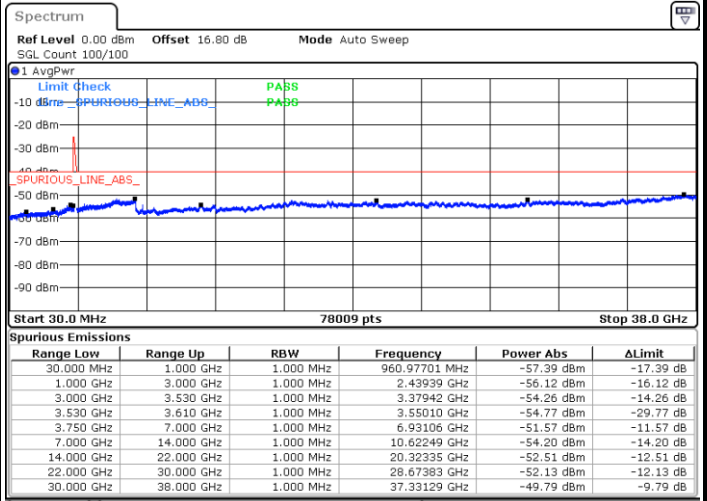

Date: 6.SEP.2020 15:30:53

Lowest Channel / FullIRB

N/A

Date: 6.SEP.2020 15:40:58

LTE Band 48C / 10MHz+20MHz

64QAM

Middle Channel / 1RB0 and 1RB9

Middle Channel / 1RB49 and 1RB0

Date: 6.SEP.2020 16:03:37

Date: 6.SEP.2020 16:09:54

Middle Channel / FullRB

N/A

Date: 6.SEP.2020 15:59:51

LTE Band 48C / 10MHz+20MHz

64QAM

Highest Channel / 1RB0 and 1RB99

Highest Channel / 1RB49 and 1RB0

Date: 6.SEP.2020 16:33:01

Date: 6.SEP.2020 16:29:14

Highest Channel / FullIRB

N/A

Date: 6.SEP.2020 16:39:20

LTE Band 48C / 15MHz+20MHz

64QAM

Lowest Channel / 1RB0 and 1RB99

Lowest Channel / 1RB74 and 1RB0

Date: 9.SEP.2020 13:51:14

Date: 6.SEP.2020 16:56:43

Lowest Channel / FullIRB

N/A

Date: 6.SEP.2020 17:06:47

LTE Band 48C / 15MHz+20MHz