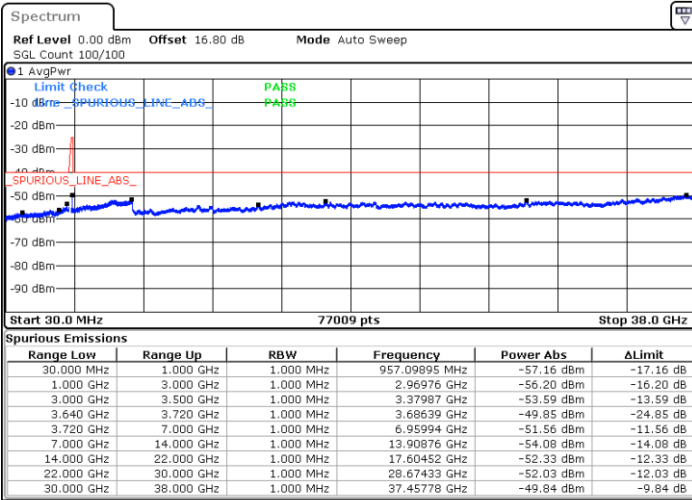

Middle Channel / FullRB

N/A

Date: 6.SEP.2020 14:25:07

LTE Band 48C / 20MHz+5MHz

64QAM

Highest Channel / 1RB0 and 1RB24

Highest Channel / 1RB99 and 1RB0

Date: 6.SEP.2020 14:53:44

Date: 6.SEP.2020 14:52:29

Highest Channel / FullIRB

N/A

Date: 6.SEP.2020 15:00:04

LTE Band 48C / 20MHz+10MHz

64QAM

Lowest Channel / 1RB0 and 1RB49

Lowest Channel / 1RB99 and 1RB0

Date: 6.SEP.2020 20:37:37

Date: 6.SEP.2020 20:31:20

Lowest Channel / FullIRB

N/A

Date: 6.SEP.2020 20:41:24

LTE Band 48C / 20MHz+10MHz

64QAM

Middle Channel / 1RB0 and 1RB49