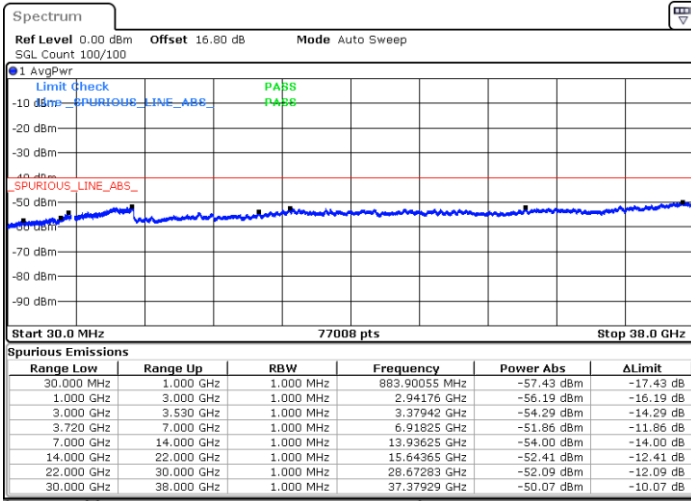

Highest Channel / 1RB0 and 1RB49

Highest Channel / 1RB99 and 1RB0

Date: 6.SEP.2020 23:03:31

Date: 6.SEP.2020 21:27:50

Highest Channel / FullIRB

N/A

Date: 6.SEP.2020 23:09:51

LTE Band 48C / 20MHz+15MHz

64QAM

Lowest Channel / 1RB0 and 1RB74

Lowest Channel / 1RB99 and 1RB0

Date: 6.SEP.2020 18:37:37

Date: 6.SEP.2020 18:31:19

Lowest Channel / FullIRB

N/A

Date: 6.SEP.2020 18:41:23

LTE Band 48C / 20MHz+15MHz

64QAM

Middle Channel / 1RB0 and 1RB74

Middle Channel / 1RB99 and 1RB0

Date: 6.SEP.2020 19:10:18

Date: 6.SEP.2020 19:16:34

Middle Channel / FullRB

N/A

Date: 6.SEP.2020 19:06:32

LTE Band 48C / 20MHz+15MHz

64QAM

Highest Channel / 1RB0 and 1RB74

Highest Channel / 1RB99 and 1RB0

Date: 6.SEP.2020 19:37:49

Date: 6.SEP.2020 19:34:02

Highest Channel / FullIRB