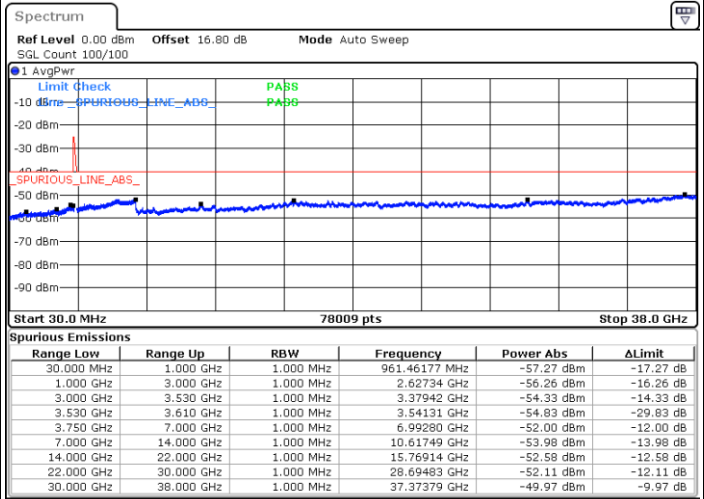

N/A

Date: 6.SEP.2020 12:53:51

LTE Band 48C / 5MHz+20MHz

64QAM

Highest Channel / 1RB0 and 1RB99

Highest Channel / 1RB24 and 1RB0

Date: 9.SEP.2020 15:31:23

Date: 6.SEP.2020 13:29:10

Highest Channel / FullIRB

N/A

Date: 6.SEP.2020 13:36:45

LTE Band 48C / 10MHz+20MHz

64QAM

Lowest Channel / 1RB0 and 1RB99

Lowest Channel / 1RB49 and 1RB0

Date: 6.SEP.2020 15:37:11

Date: 6.SEP.2020 15:30:53

Lowest Channel / FullIRB

N/A

Date: 6.SEP.2020 15:40:58

LTE Band 48C / 10MHz+20MHz

64QAM

Middle Channel / 1RB0 and 1RB9

Middle Channel / 1RB49 and 1RB0