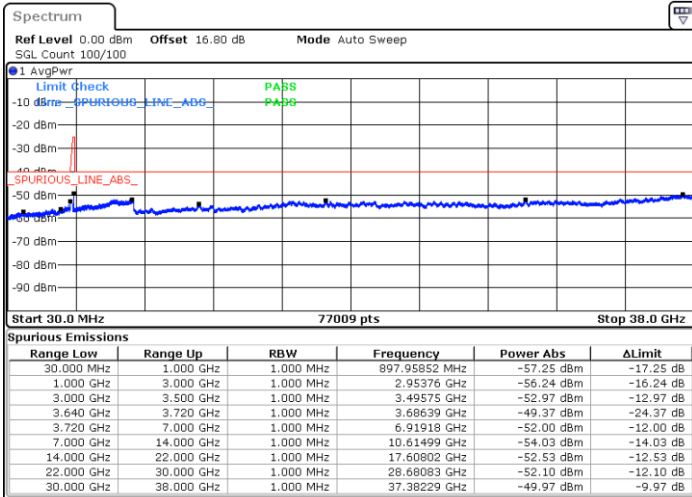

Middle Channel / 1RB99 and 1RB0

Date: 6.SEP.2020 21:04:00

Date: 6.SEP.2020 21:10:17

Middle Channel / FullRB

N/A

Date: 6.SEP.2020 21:00:14

LTE Band 48C / 20MHz+10MHz

64QAM

Highest Channel / 1RB0 and 1RB49

Highest Channel / 1RB99 and 1RB0

Date: 6.SEP.2020 23:03:31

Date: 6.SEP.2020 21:27:50

Highest Channel / FullIRB

N/A

Date: 6.SEP.2020 23:09:51

LTE Band 48C / 20MHz+15MHz

64QAM

Lowest Channel / 1RB0 and 1RB74

Lowest Channel / 1RB99 and 1RB0

Date: 6.SEP.2020 18:37:37

Date: 6.SEP.2020 18:31:19

Lowest Channel / FullIRB

N/A

Date: 6.SEP.2020 18:41:23