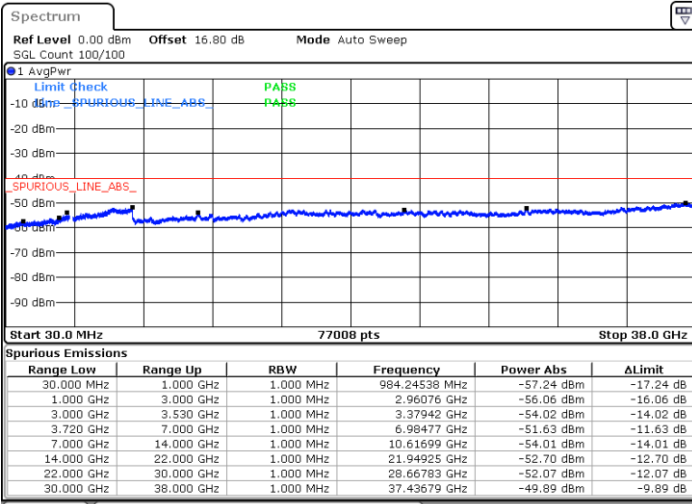

LTE Band 48C / 5MHz+20MHz

64QAM

Lowest Channel / 1RB0 and 1RB99

Lowest Channel / 1RB24 and 1RB0

Date: 9.SEP.2020 14:54:55

Date: 6.SEP.2020 12:16:15

Lowest Channel / FullIRB

N/A

Date: 6.SEP.2020 12:23:48

LTE Band 48C / 5MHz+20MHz

64QAM

Middle Channel / 1RB0 and 1RB9

Middle Channel / 1RB24 and 1RB0

Date: 9.SEP.2020 15:13:12

Date: 6.SEP.2020 13:01:23

Middle Channel / FullRB

N/A

Date: 6.SEP.2020 12:53:51

LTE Band 48C / 5MHz+20MHz

64QAM

Highest Channel / 1RB0 and 1RB99

Highest Channel / 1RB24 and 1RB0

Date: 9.SEP.2020 15:31:23

Date: 6.SEP.2020 13:29:10

Highest Channel / FullIRB

N/A

Date: 6.SEP.2020 13:36:45

LTE Band 48C / 10MHz+20MHz

64QAM

Lowest Channel / 1RB0 and 1RB99

Lowest Channel / 1RB49 and 1RB0

Date: 6.SEP.2020 15:37:11