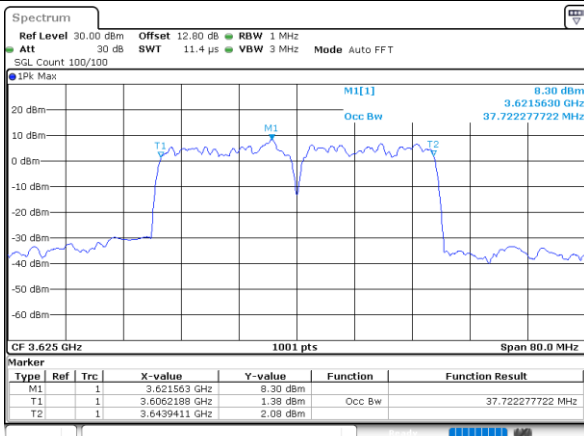

Highest Channel / 20MHz+10MHz

Date: 6,SEP,2020 21:21:18

Highest Channel / 20MHz+15MHz

Date: 6,SEP,2020 19:27:38

LTE Band 48C

16QAM

Lowest Channel / 20MHz+20MHz

N/A

Date: 1,SEP,2020 14:43:50

Middle Channel / 20MHz+20MHz

N/A

Date: 1,SEP,2020 14:15:07

Highest Channel / 20MHz+20MHz

N/A

Date: 1,SEP,2020 13:38:36

LTE Band 48C