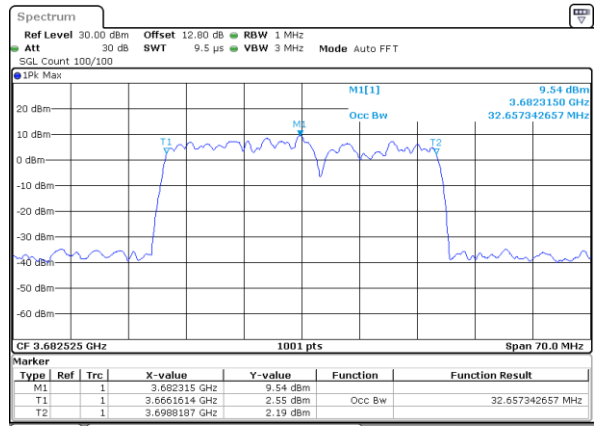

Date: 6,SEP,2020 17:59:05

Highest Channel / 20MHz+5MHz

Date: 6,SEP,2020 14:45:41

LTE Band 48C

64QAM

Lowest Channel / 20MHz+10MHz

Date: 6,SEP,2020 20:26:38

Lowest Channel / 20MHz+15MHz

Date: 6,SEP,2020 18:56:59

Middle Channel / 20MHz+10MHz

Date: 6,SEP,2020 20:54:21

Middle Channel / 20MHz+15MHz

Date: 6,SEP,2020 19:00:31

Highest Channel / 20MHz+10MHz

Date: 6,SEP,2020 21:20:55

Highest Channel / 20MHz+15MHz

Date: 6,SEP,2020 19:27:16

LTE Band 48C

64QAM

Lowest Channel / 20MHz+20MHz

N/A

Date: 1,SEP,2020 14:44:12

Middle Channel / 20MHz+20MHz

N/A