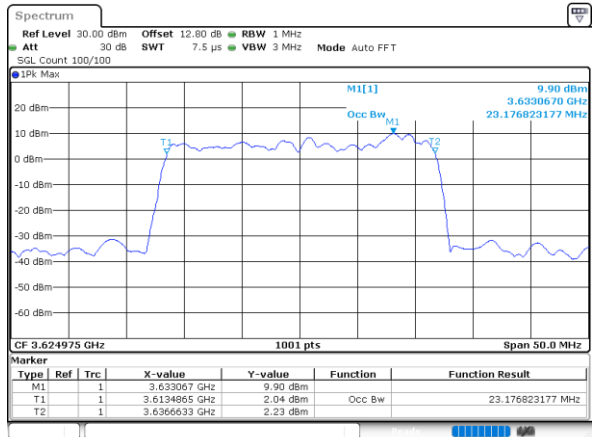

Date: 6,SEP,2020 15:54:02

Highest Channel / 5MHz+20MHz

Date: 6,SEP,2020 13:22:34

Highest Channel / 10MHz+20MHz

Date: 6,SEP,2020 16:22:30

LTE Band 48C

64QAM

Lowest Channel / 15MHz+20MHz

Date: 6,SEP,2020 16:51:53

Lowest Channel / 20MHz+5MHz

Date: 6,SEP,2020 13:50:57

Middle Channel / 15MHz+20MHz

Date: 6,SEP,2020 17:32:27

Middle Channel / 20MHz+5MHz

Date: 6,SEP,2020 14:19:11

Highest Channel / 15MHz+20MHz

Date: 6,SEP,2020 17:59:05

Highest Channel / 20MHz+5MHz

Date: 6,SEP,2020 14:45:41

LTE Band 48C

64QAM

Lowest Channel / 20MHz+10MHz

Date: 6,SEP,2020 20:26:38

Lowest Channel / 20MHz+15MHz