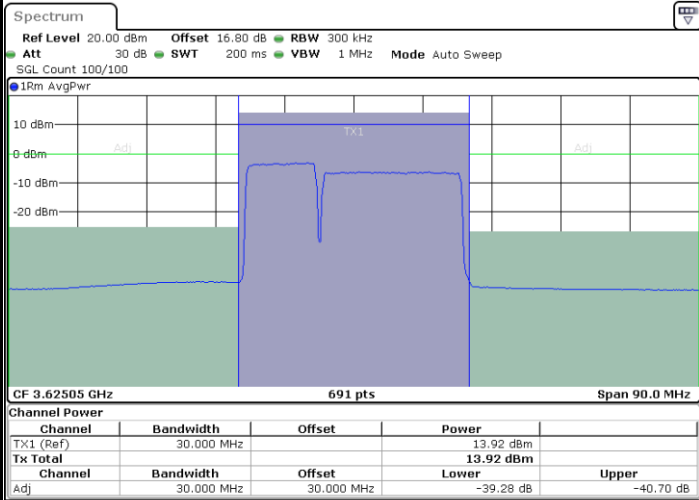

Lowest Channel / 1RB49 and 1RB0

Date: 6.SEP.2020 15:48:55

Date: 6.SEP.2020 15:49:36

Lowest Channel / FullIRB

N/A

Date: 6.SEP.2020 15:44:10

LTE Band 48C / 10MHz+20MHz

QPSK

Middle Channel / 1RB0 and 1RB99

Middle Channel / 1RB49 and 1RB0

Date: 6.SEP.2020 16:18:44

Date: 6.SEP.2020 16:19:24

Middle Channel / FullIRB

N/A

Date: 6.SEP.2020 16:11:51

LTE Band 48C / 10MHz+20MHz

QPSK

Highest Channel / 1RB0 and 1RB99

Highest Channel / 1RB49 and 1RB0

Date: 6.SEP.2020 16:43:59

Date: 6.SEP.2020 16:48:44

Highest Channel / FullRB

N/A

Date: 6.SEP.2020 16:43:19