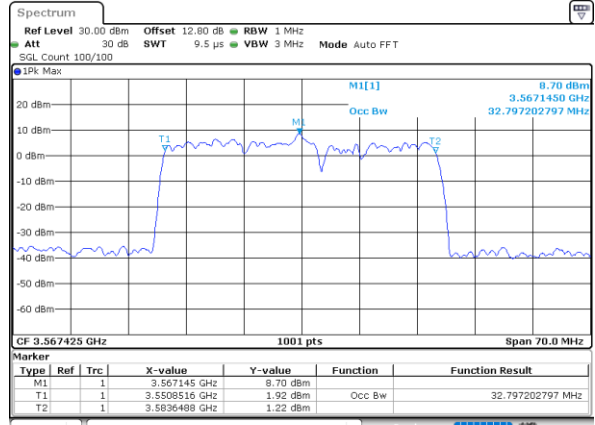

Date: 6,SEP,2020 17:59:05

Highest Channel / 20MHz+5MHz

Date: 6,SEP,2020 14:45:41

LTE Band 48C

64QAM

Lowest Channel / 20MHz+10MHz

Date: 6,SEP,2020 20:26:38

Lowest Channel / 20MHz+15MHz

Date: 6,SEP,2020 18:56:59

Middle Channel / 20MHz+10MHz

Date: 6,SEP,2020 20:54:21

Middle Channel / 20MHz+15MHz

Date: 6,SEP,2020 19:00:31

Highest Channel / 20MHz+10MHz

Date: 6,SEP,2020 21:20:55

Highest Channel / 20MHz+15MHz