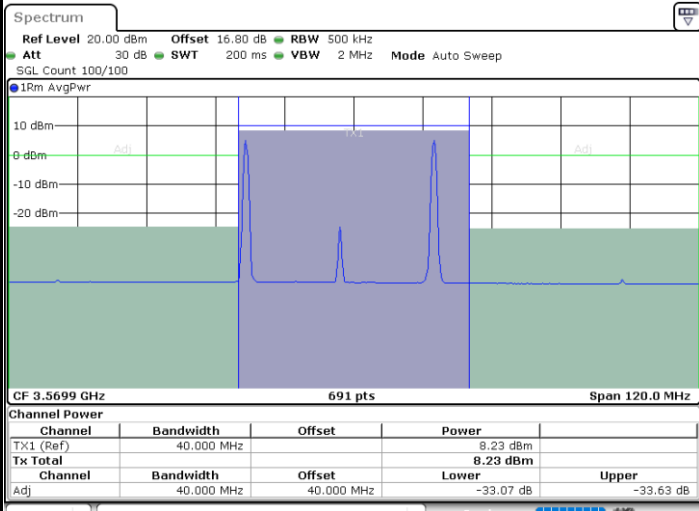

QPSK

Highest Channel / 1RB0 and 1RB99

Highest Channel / 1RB49 and 1RB0

Date: 6.SEP.2020 16:43:59

Date: 6.SEP.2020 16:48:44

Highest Channel / FullRB

N/A

Date: 6.SEP.2020 16:43:19

LTE Band 48C / 15MHz+20MHz

QPSK

Lowest Channel / 1RB0 and 1RB99

Lowest Channel / 1RB74 and 1RB0

Date: 9.SEP.2020 14:00:17

Date: 6.SEP.2020 17:28:39

Lowest Channel / FullIRB

N/A