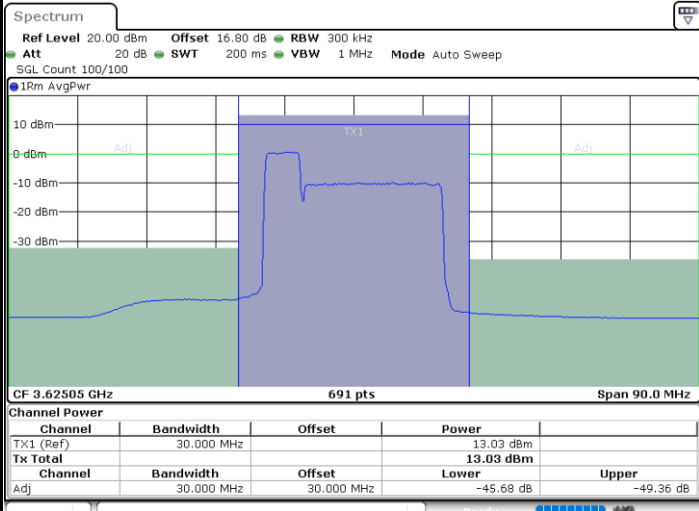

Middle Channel / 1RB24 and 1RB0

Date: 9.SEP.2020 15:18:20

Date: 6.SEP.2020 13:10:35

Middle Channel / FullRB

N/A

Date: 6.SEP.2020 13:06:31

LTE Band 48C / 5MHz+20MHz

16QAM

Highest Channel / 1RB0 and 1RB99

Highest Channel / 1RB24 and 1RB0

Date: 9.SEP.2020 15:36:32

Date: 6.SEP.2020 13:45:59

Highest Channel / FullIRB

N/A

Date: 6.SEP.2020 13:41:54