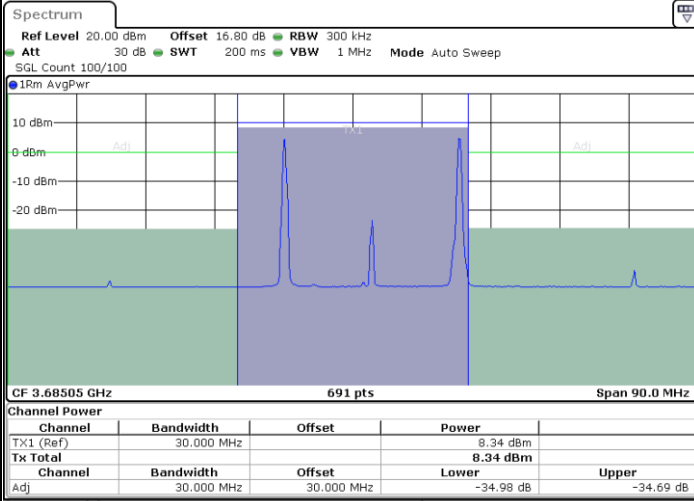

Date: 6.SEP.2020 13:09:54

Middle Channel / FullIRB

N/A

Date: 6.SEP.2020 13:05:50

LTE Band 48C / 5MHz+20MHz

QPSK

Highest Channel / 1RB0 and 1RB99

Highest Channel / 1RB24 and 1RB0

Date: 9.SEP.2020 15:35:51

Date: 6.SEP.2020 13:46:39

Highest Channel / FullIRB

N/A

Date: 6.SEP.2020 13:42:35

LTE Band 48C / 10MHz+20MHz

QPSK

Lowest Channel / 1RB0 and 1RB99