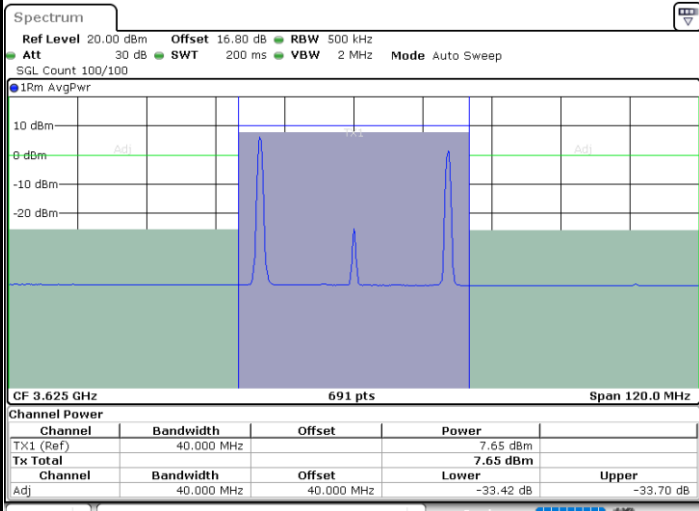

LTE Band 48C / 20MHz+15MHz

QPSK

Middle Channel / 1RB0 and 1RB74

Middle Channel / 1RB99 and 1RB0

Date: 6.SEP.2020 19:23:19