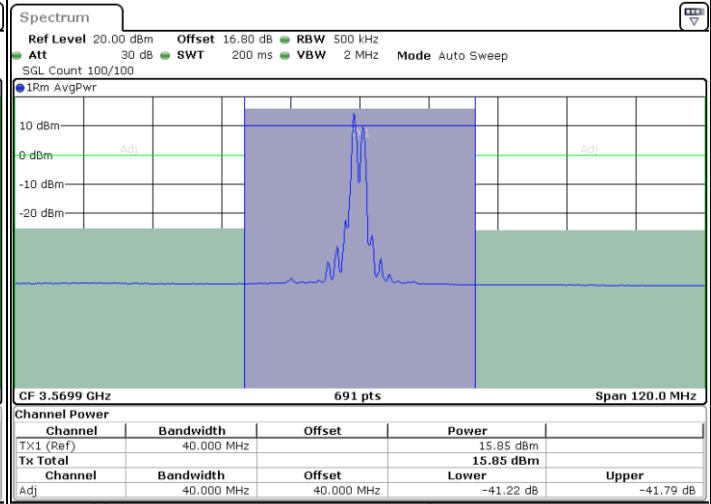

Date: 6.SEP.2020 21:16:59

Date: 6.SEP.2020 21:17:39

Middle Channel / FullIRB

N/A

Date: 6.SEP.2020 21:12:13

LTE Band 48C / 20MHz+10MHz

QPSK

Highest Channel / 1RB0 and 1RB49

Highest Channel / 1RB99 and 1RB0

Date: 6.SEP.2020 23:14:31

Date: 6.SEP.2020 23:19:16

Highest Channel / FullRB

N/A

Date: 6.SEP.2020 23:13:50

LTE Band 48C / 20MHz+15MHz

QPSK

Lowest Channel / 1RB0 and 1RB74

Lowest Channel / 1RB99 and 1RB0

Date: 6.SEP.2020 18:49:23

Date: 6.SEP.2020 18:50:04

Lowest Channel / FullIRB

N/A

Date: 6.SEP.2020 18:44:35

LTE Band 48C / 20MHz+15MHz