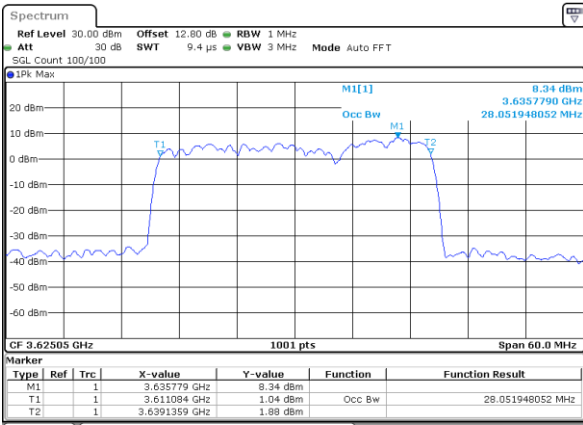

Date: 6,SEP,2020 17:59:05

Highest Channel / 20MHz+5MHz

Date: 6,SEP,2020 14:45:41

LTE Band 48C

64QAM

Lowest Channel / 20MHz+10MHz

Date: 6,SEP,2020 20:26:38

Lowest Channel / 20MHz+15MHz

Date: 6,SEP,2020 18:56:59

Middle Channel / 20MHz+10MHz

Date: 6,SEP,2020 20:54:21

Middle Channel / 20MHz+15MHz

Date: 6,SEP,2020 19:00:31

Highest Channel / 20MHz+10MHz

Date: 6,SEP,2020 21:20:55

Highest Channel / 20MHz+15MHz