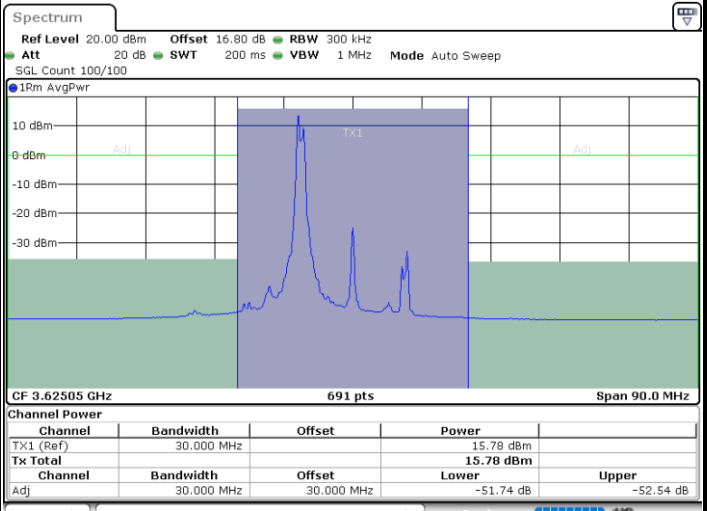

Date: 1.SEP.2020 13:39:21

ACLR

LTE Band 48C / 5MHz+20MHz

QPSK

Lowest Channel / 1RB0 and 1RB99

Lowest Channel / 1RB24 and 1RB0

Date: 9.SEP.2020 14:58:54

Date: 6.SEP.2020 12:34:52

Lowest Channel / FullIRB

N/A

Date: 6.SEP.2020 12:30:47

LTE Band 48C / 5MHz+20MHz

QPSK

Middle Channel / 1RB0 and 1RB99

Middle Channel / 1RB24 and 1RB0

Date: 9.SEP.2020 15:19:01

Date: 6.SEP.2020 13:09:54

Middle Channel / FullIRB

N/A

Date: 6.SEP.2020 13:05:50

LTE Band 48C / 5MHz+20MHz

QPSK

Highest Channel / 1RB0 and 1RB99

Highest Channel / 1RB24 and 1RB0