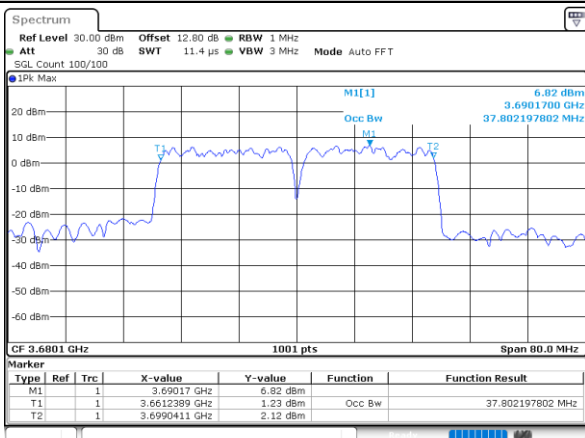

Date: 6,SEP,2020 19:27:16

LTE Band 48C

64QAM

Lowest Channel / 20MHz+20MHz

N/A

Date: 1,SEP,2020 14:44:12

Middle Channel / 20MHz+20MHz

N/A

Date: 1,SEP,2020 14:59:29

Highest Channel / 20MHz+20MHz

N/A

Date: 1,SEP,2020 13:38:14

LTE Band 48C

256QAM

Lowest Channel / 5MHz+20MHz

Date: 6,SEP,2020 12:12:53