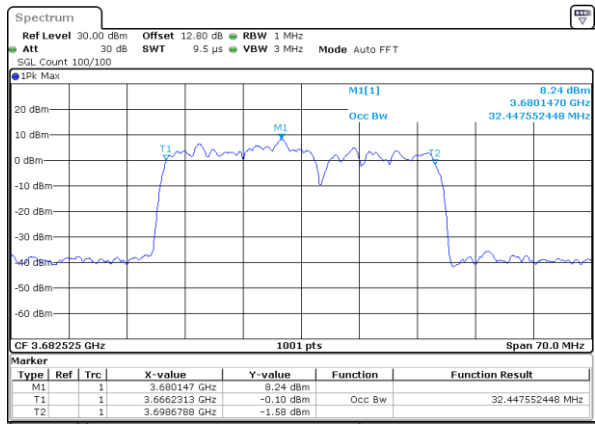

Middle Channel / 20MHz+15MHz

Date: 6,SEP,2020 19:00:53

Highest Channel / 20MHz+10MHz

Date: 6,SEP,2020 21:22:02

Highest Channel / 20MHz+15MHz

Date: 6,SEP,2020 19:28:23

LTE Band 48C

256QAM

Lowest Channel / 20MHz+20MHz

N/A

Date: 1.SEP.2020 14:44:35

Middle Channel / 20MHz+20MHz

N/A

Date: 1.SEP.2020 14:39:51

Highest Channel / 20MHz+20MHz

N/A