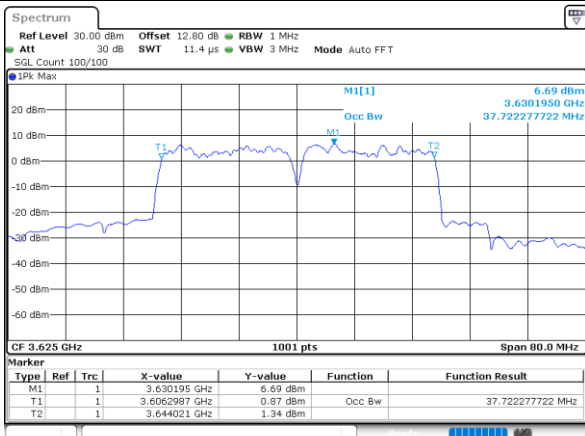

Date: 6,SEP,2020 19:27:16

LTE Band 48C

64QAM

Lowest Channel / 20MHz+20MHz

N/A

Date: 1,SEP,2020 14:44:12

Middle Channel / 20MHz+20MHz

N/A

Date: 1,SEP,2020 14:59:29

Highest Channel / 20MHz+20MHz

N/A

Date: 1,SEP,2020 13:38:14

LTE Band 48C

256QAM

Lowest Channel / 5MHz+20MHz

Date: 6,SEP,2020 12:12:53