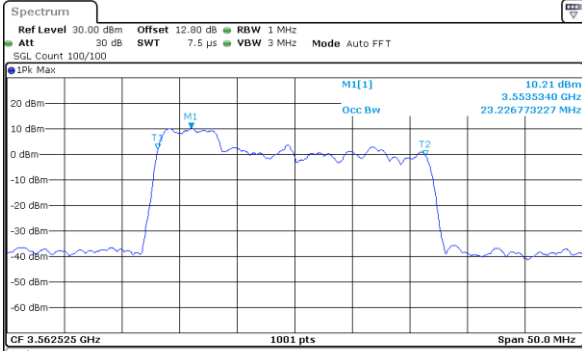

Date: 6,SEP,2020 19:27:16

LTE Band 48C

64QAM

Lowest Channel / 20MHz+20MHz

N/A

Date: 1,SEP,2020 14:44:12

Middle Channel / 20MHz+20MHz

N/A

Date: 1,SEP,2020 14:59:29

Highest Channel / 20MHz+20MHz

N/A

Date: 1,SEP,2020 13:38:14

LTE Band 48C

256QAM

Lowest Channel / 5MHz+20MHz

Date: 6,SEP,2020 12:12:53

Lowest Channel / 10MHz+20MHz

Date: 6,SEP,2020 15:26:35

Middle Channel / 5MHz+20MHz

Date: 6,SEP,2020 12:48:15

Middle Channel / 10MHz+20MHz

Date: 6,SEP,2020 15:54:24

Highest Channel / 5MHz+20MHz

Date: 6,SEP,2020 13:23:42

Highest Channel / 10MHz+20MHz

Date: 6,SEP,2020 16:23:37

LTE Band 48C

256QAM

Lowest Channel / 15MHz+20MHz

Date: 6.SEP.2020 16:52:16

Lowest Channel / 20MHz+5MHz

Date: 6.SEP.2020 13:51:20