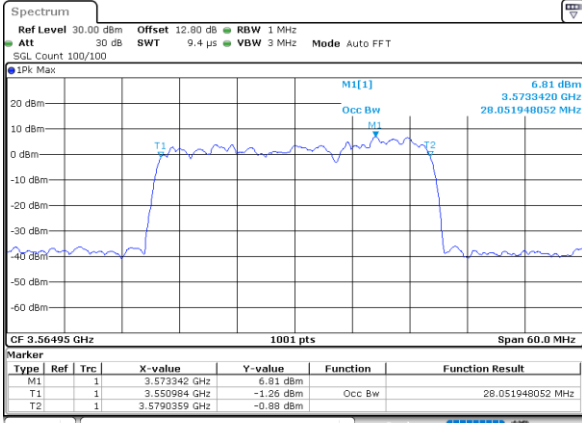

Highest Channel / 10MHz+20MHz

Date: 6,SEP,2020 16:23:37

LTE Band 48C

256QAM

Lowest Channel / 15MHz+20MHz

Date: 6.SEP.2020 16:52:16

Lowest Channel / 20MHz+5MHz

Date: 6.SEP.2020 13:51:20

Middle Channel / 15MHz+20MHz

Date: 6.SEP.2020 17:32:49

Middle Channel / 20MHz+5MHz

Date: 6.SEP.2020 14:19:33

Highest Channel / 15MHz+20MHz

Date: 6.SEP.2020 18:00:12

Highest Channel / 20MHz+5MHz

Date: 6.SEP.2020 14:46:48

LTE Band 48C

256QAM

Lowest Channel / 20MHz+10MHz

Date: 6,SEP,2020 20:27:01

Lowest Channel / 15MHz+20MHz

Date: 6,SEP,2020 18:57:21

Middle Channel / 20MHz+10MHz

Date: 6,SEP,2020 20:54:43