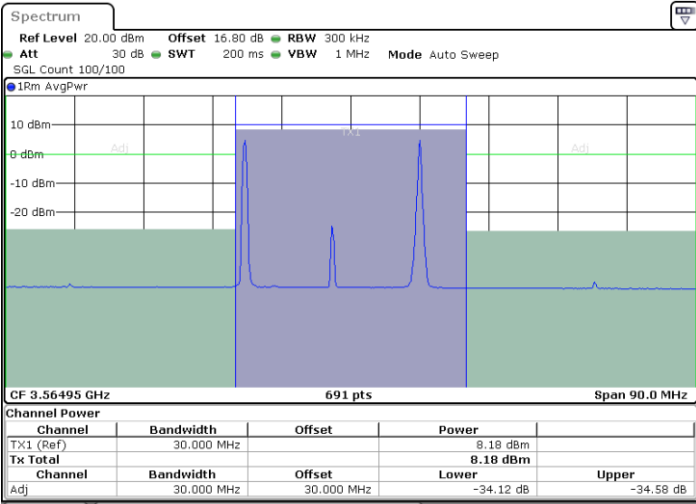

Date: 1.SEP.2020 13:39:21

ACLR

LTE Band 48C / 5MHz+20MHz

QPSK

Lowest Channel / 1RB0 and 1RB99

Lowest Channel / 1RB24 and 1RB0

Date: 9.SEP.2020 14:58:54

Date: 6.SEP.2020 12:34:52