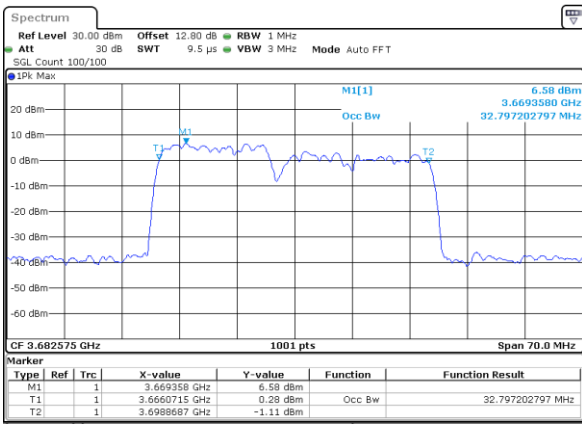

Highest Channel / 10MHz+20MHz

Date: 6,SEP,2020 16:23:37

LTE Band 48C

256QAM

Lowest Channel / 15MHz+20MHz

Date: 6.SEP.2020 16:52:16

Lowest Channel / 20MHz+5MHz

Date: 6.SEP.2020 13:51:20

Middle Channel / 15MHz+20MHz

Date: 6.SEP.2020 17:32:49

Middle Channel / 20MHz+5MHz

Date: 6.SEP.2020 14:19:33

Highest Channel / 15MHz+20MHz

Date: 6.SEP.2020 18:00:12

Highest Channel / 20MHz+5MHz

Date: 6.SEP.2020 14:46:48

LTE Band 48C

256QAM

Lowest Channel / 20MHz+10MHz

Date: 6,SEP,2020 20:27:01

Lowest Channel / 15MHz+20MHz

Date: 6,SEP,2020 18:57:21

Middle Channel / 20MHz+10MHz

Date: 6,SEP,2020 20:54:43