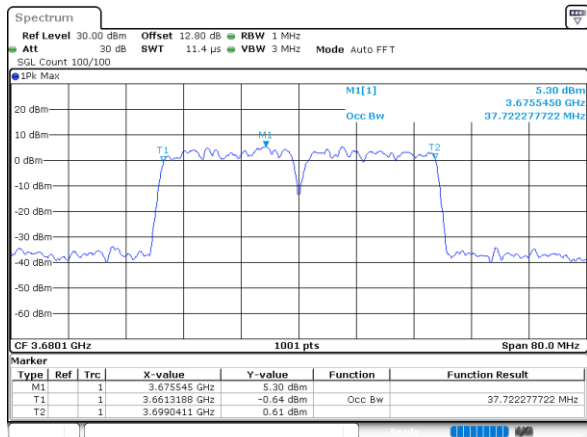

Lowest Channel / 20MHz+20MHz

N/A

Date: 1.SEP.2020 14:44:35

Middle Channel / 20MHz+20MHz

N/A

Date: 1.SEP.2020 14:39:51

Highest Channel / 20MHz+20MHz

N/A

Date: 1.SEP.2020 13:39:21

ACLR

LTE Band 48C / 5MHz+20MHz

QPSK

Lowest Channel / 1RB0 and 1RB99

Lowest Channel / 1RB24 and 1RB0

Date: 9.SEP.2020 14:58:54

Date: 6.SEP.2020 12:34:52