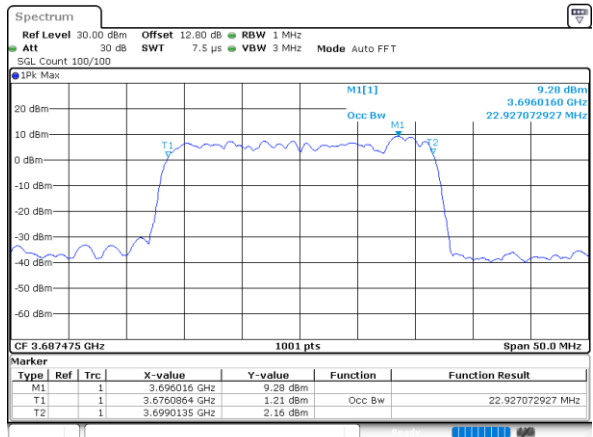

Date: 6,SEP,2020 15:54:02

Highest Channel / 5MHz+20MHz

Date: 6,SEP,2020 13:22:34

Highest Channel / 10MHz+20MHz

Date: 6,SEP,2020 16:22:30

LTE Band 48C

64QAM

Lowest Channel / 15MHz+20MHz

Date: 6,SEP,2020 16:51:53

Lowest Channel / 20MHz+5MHz

Date: 6,SEP,2020 13:50:57

Middle Channel / 15MHz+20MHz

Date: 6,SEP,2020 17:32:27

Middle Channel / 20MHz+5MHz

Date: 6,SEP,2020 14:19:11

Highest Channel / 15MHz+20MHz

Date: 6,SEP,2020 17:59:05

Highest Channel / 20MHz+5MHz

Date: 6,SEP,2020 14:45:41

LTE Band 48C

64QAM

Lowest Channel / 20MHz+10MHz

Date: 6,SEP,2020 20:26:38

Lowest Channel / 20MHz+15MHz