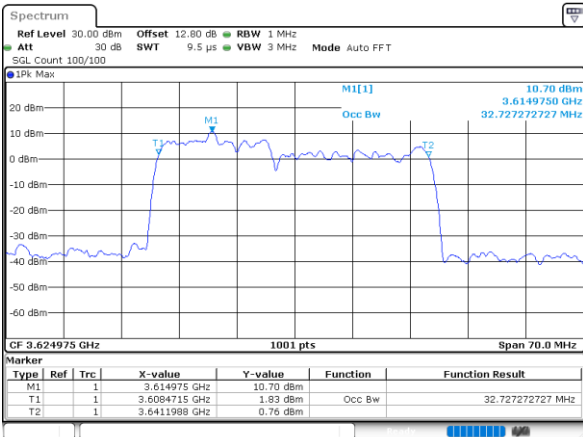

Middle Channel / 15MHz+20MHz

Date: 6,SEP,2020 17:32:27