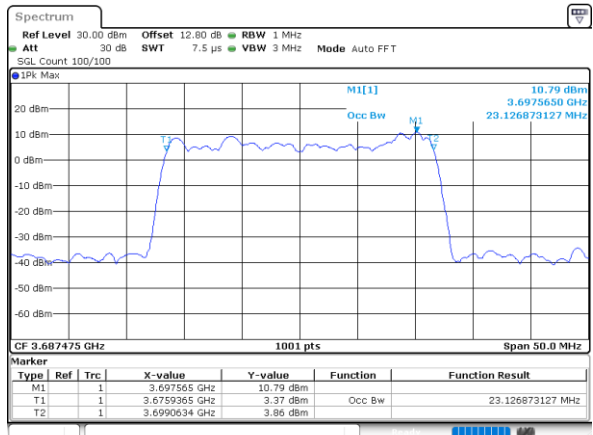

Middle Channel / 20MHz+5MHz

Date: 6,SEP,2020 14:18:46

Highest Channel / 15MHz+20MHz

Date: 6,SEP,2020 17:59:27

Highest Channel / 20MHz+5MHz

Date: 6,SEP,2020 14:46:04

LTE Band 48C

16QAM