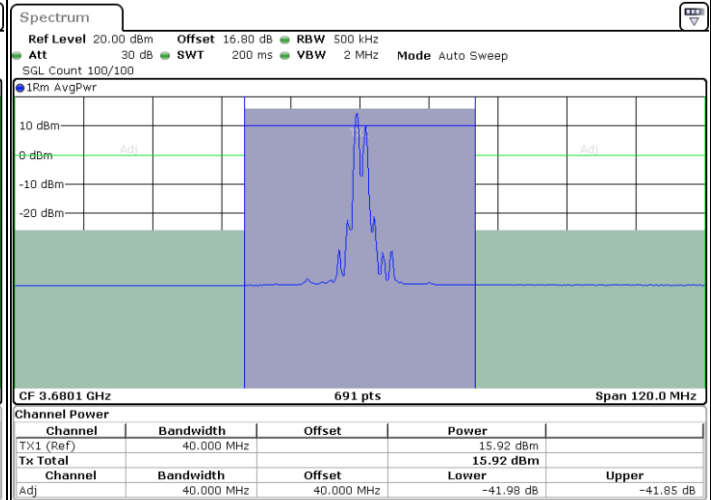

Date: 6.SEP.2020 17:23:11

LTE Band 48C / 15MHz+20MHz

QPSK

Middle Channel / 1RB0 and 1RB99

Middle Channel / 1RB74 and 1RB0

Date: 9.SEP.2020 14:21:26

Date: 6.SEP.2020 17:55:47

Middle Channel / FullIRB

N/A

Date: 6.SEP.2020 17:50:19

LTE Band 48C / 15MHz+20MHz

QPSK

Highest Channel / 1RB0 and 1RB99

Highest Channel / 1RB74 and 1RB0

Date: 9.SEP.2020 14:38:05

Date: 6.SEP.2020 18:25:15

Highest Channel / FullIRB

N/A

Date: 6.SEP.2020 18:19:48

**LTE Band 48C / 20MHz+5MHz**

**QPSK**

**Lowest Channel / 1RB0 and 1RB24**

**Lowest Channel / 1RB99 and 1RB0**

**Lowest Channel / FullIRB**