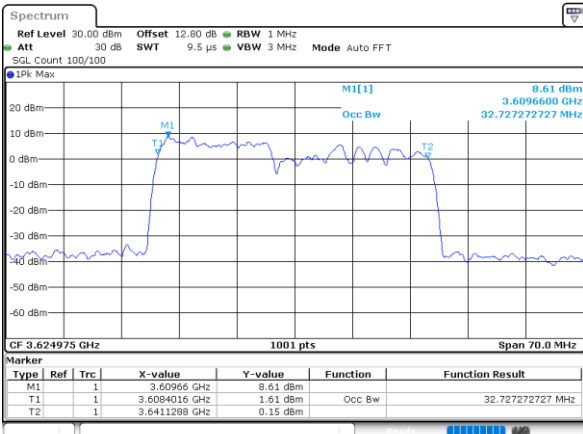

LTE Band 48C

16QAM

Lowest Channel / 15MHz+20MHz

Date: 6,SEP,2020 16:51:31

Lowest Channel / 20MHz+5MHz

Date: 6,SEP,2020 13:50:35

Middle Channel / 15MHz+20MHz

Date: 6,SEP,2020 17:32:04

Middle Channel / 20MHz+5MHz

Date: 6,SEP,2020 14:18:46

Highest Channel / 15MHz+20MHz

Date: 6,SEP,2020 17:59:27

Highest Channel / 20MHz+5MHz

Date: 6,SEP,2020 14:46:04

LTE Band 48C

16QAM