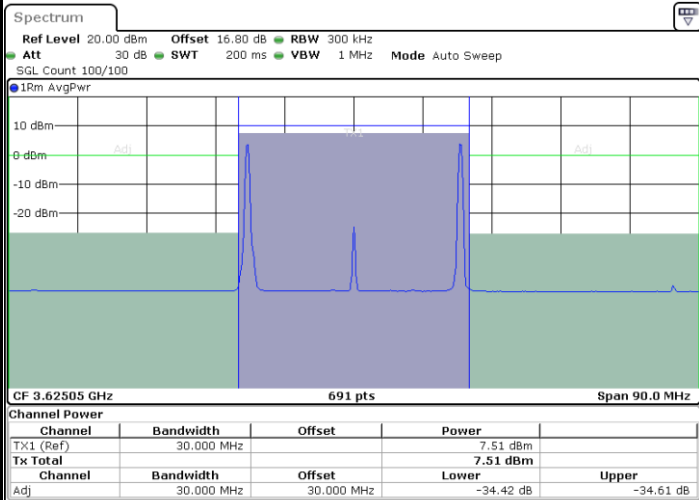

Highest Channel / FullIRB

N/A

Date: 6.SEP.2020 15:05:54

LTE Band 48C / 20MHz+10MHz

QPSK

Lowest Channel / 1RB0 and 1RB49

Lowest Channel / 1RB99 and 1RB0

Date: 6.SEP.2020 20:49:21

Date: 6.SEP.2020 20:50:01

Lowest Channel / FullIRB

N/A

Date: 6.SEP.2020 20:44:35

LTE Band 48C / 20MHz+10MHz

QPSK

Middle Channel / 1RB0 and 1RB49

Middle Channel / 1RB99 and 1RB0

Date: 6.SEP.2020 21:16:59

Date: 6.SEP.2020 21:17:39

Middle Channel / FullIRB

N/A

Date: 6.SEP.2020 21:12:13

LTE Band 48C / 20MHz+10MHz

QPSK

Highest Channel / 1RB0 and 1RB49

Highest Channel / 1RB99 and 1RB0

Date: 6.SEP.2020 23:14:31

Date: 6.SEP.2020 23:19:16

Highest Channel / FullRB

N/A

Date: 6.SEP.2020 23:13:50

LTE Band 48C / 20MHz+15MHz

QPSK