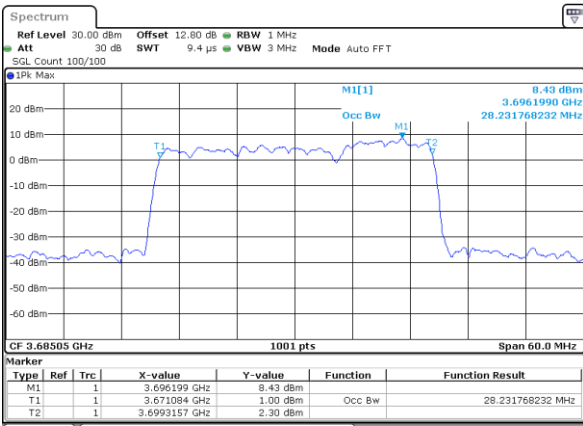

Date: 6,SEP,2020 17:59:05

Highest Channel / 20MHz+5MHz

Date: 6,SEP,2020 14:45:41

LTE Band 48C

64QAM

Lowest Channel / 20MHz+10MHz

Date: 6,SEP,2020 20:26:38

Lowest Channel / 20MHz+15MHz

Date: 6,SEP,2020 18:56:59

Middle Channel / 20MHz+10MHz

Date: 6,SEP,2020 20:54:21

Middle Channel / 20MHz+15MHz

Date: 6,SEP,2020 19:00:31

Highest Channel / 20MHz+10MHz

Date: 6,SEP,2020 21:20:55

Highest Channel / 20MHz+15MHz

Date: 6,SEP,2020 19:27:16

LTE Band 48C

64QAM

Lowest Channel / 20MHz+20MHz

N/A

Date: 1,SEP,2020 14:44:12

Middle Channel / 20MHz+20MHz

N/A