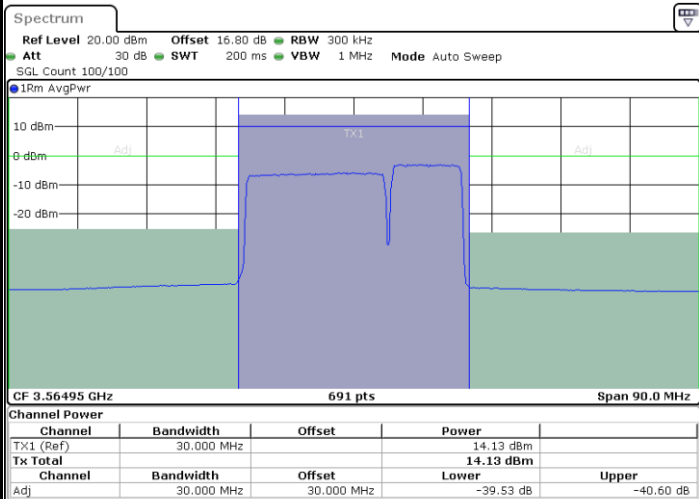

N/A

Date: 6.SEP.2020 14:37:06

LTE Band 48C / 20MHz+5MHz

QPSK

Highest Channel / 1RB0 and 1RB24

Highest Channel / 1RB99 and 1RB0

Date: 6.SEP.2020 15:06:35

Date: 6.SEP.2020 15:09:58

Highest Channel / FullIRB

N/A

Date: 6.SEP.2020 15:05:54

LTE Band 48C / 20MHz+10MHz

QPSK

Lowest Channel / 1RB0 and 1RB49

Lowest Channel / 1RB99 and 1RB0

Date: 6.SEP.2020 20:49:21

Date: 6.SEP.2020 20:50:01

Lowest Channel / FullIRB

N/A

Date: 6.SEP.2020 20:44:35

LTE Band 48C / 20MHz+10MHz

QPSK

Middle Channel / 1RB0 and 1RB49

Middle Channel / 1RB99 and 1RB0