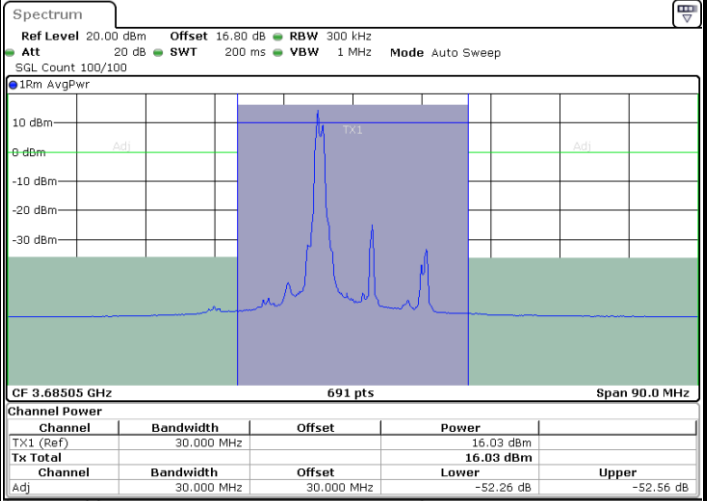

Date: 6.SEP.2020 13:09:54

Middle Channel / FullIRB

N/A

Date: 6.SEP.2020 13:05:50

LTE Band 48C / 5MHz+20MHz

QPSK

Highest Channel / 1RB0 and 1RB99

Highest Channel / 1RB24 and 1RB0

Date: 9.SEP.2020 15:35:51

Date: 6.SEP.2020 13:46:39

Highest Channel / FullIRB

N/A

Date: 6.SEP.2020 13:42:35

LTE Band 48C / 10MHz+20MHz

QPSK

Lowest Channel / 1RB0 and 1RB99