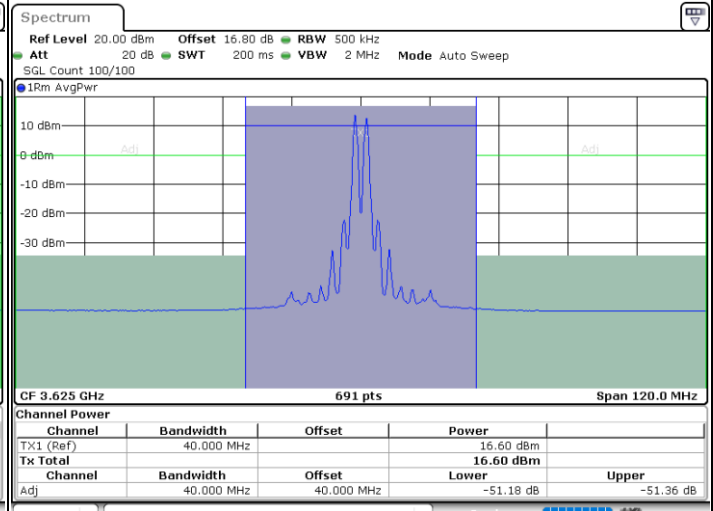

Date: 6.SEP.2020 19:48:08

LTE Band 48C / 20MHz+20MHz

QPSK

Lowest Channel / 1RB0 and 1RB99

Lowest Channel / 1RB99 and 1RB0

Date: 1.SEP.2020 15:08:00

Date: 1.SEP.2020 15:08:41

Lowest Channel / FullIRB

N/A

Date: 1.SEP.2020 15:03:12

LTE Band 48C / 20MHz+20MHz

QPSK

MiddleChannel / 1RB0 and 1RB99

Middle Channel / 1RB99 and 1RB0

Date: 1.SEP.2020 14:34:17

Date: 1.SEP.2020 14:34:58

Middle Channel / FullIRB

N/A

Date: 1.SEP.2020 14:29:29

LTE Band 48C / 20MHz+20MHz

QPSK

Highest Channel / 1RB0 and 1RB99

Highest Channel / 1RB99 and 1RB0

Date: 1.SEP.2020 13:30:06

Date: 1.SEP.2020 13:34:52

Highest Channel / FullIRB

N/A

Date: 1.SEP.2020 13:29:25

LTE Band 48C / 5MHz+20MHz

16QAM

Lowest Channel / 1RB0 and 1RB99

Lowest Channel / 1RB24 and 1RB0