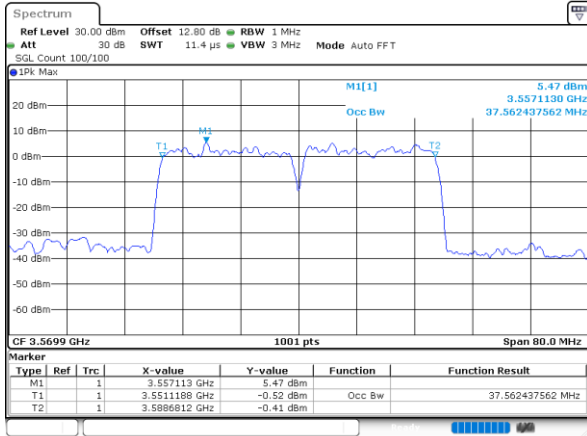

LTE Band 48C

256QAM

Lowest Channel / 20MHz+20MHz

N/A

Date: 1.SEP.2020 14:44:35