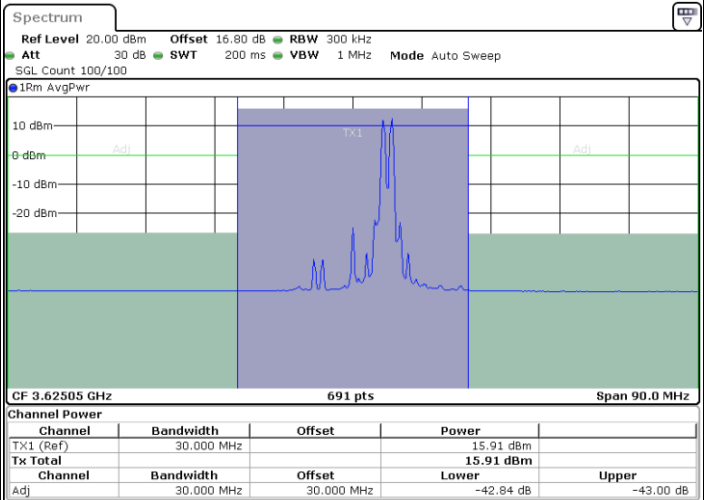

Highest Channel / FullIRB

N/A

Date: 6.SEP.2020 15:05:54

LTE Band 48C / 20MHz+10MHz

QPSK

Lowest Channel / 1RB0 and 1RB49

Lowest Channel / 1RB99 and 1RB0

Date: 6.SEP.2020 20:49:21

Date: 6.SEP.2020 20:50:01

Lowest Channel / FullIRB

N/A

Date: 6.SEP.2020 20:44:35

LTE Band 48C / 20MHz+10MHz

QPSK

Middle Channel / 1RB0 and 1RB49

Middle Channel / 1RB99 and 1RB0

Date: 6.SEP.2020 21:16:59

Date: 6.SEP.2020 21:17:39

Middle Channel / FullIRB

N/A

Date: 6.SEP.2020 21:12:13

LTE Band 48C / 20MHz+10MHz

QPSK

Highest Channel / 1RB0 and 1RB49

Highest Channel / 1RB99 and 1RB0

Date: 6.SEP.2020 23:14:31

Date: 6.SEP.2020 23:19:16

Highest Channel / FullRB

N/A

Date: 6.SEP.2020 23:13:50

LTE Band 48C / 20MHz+15MHz

QPSK