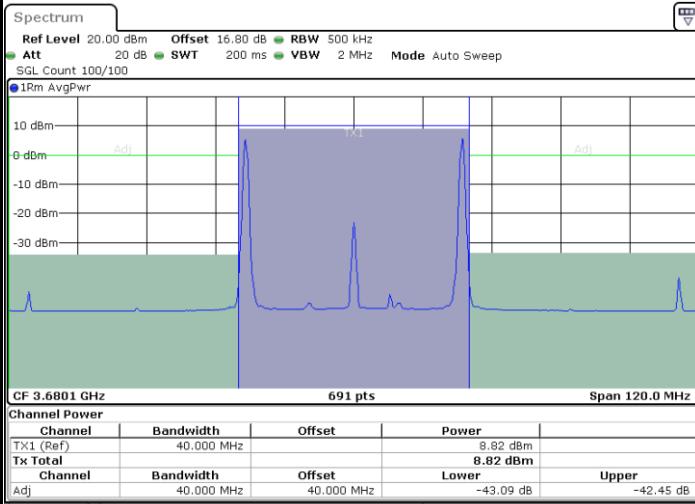

Middle Channel / FullIRB

N/A

Date: 1.SEP.2020 14:29:29

LTE Band 48C / 20MHz+20MHz

QPSK

Highest Channel / 1RB0 and 1RB99

Highest Channel / 1RB99 and 1RB0

Date: 1.SEP.2020 13:30:06

Date: 1.SEP.2020 13:34:52

Highest Channel / FullIRB

N/A

Date: 1.SEP.2020 13:29:25

LTE Band 48C / 5MHz+20MHz

16QAM

Lowest Channel / 1RB0 and 1RB99

Lowest Channel / 1RB24 and 1RB0