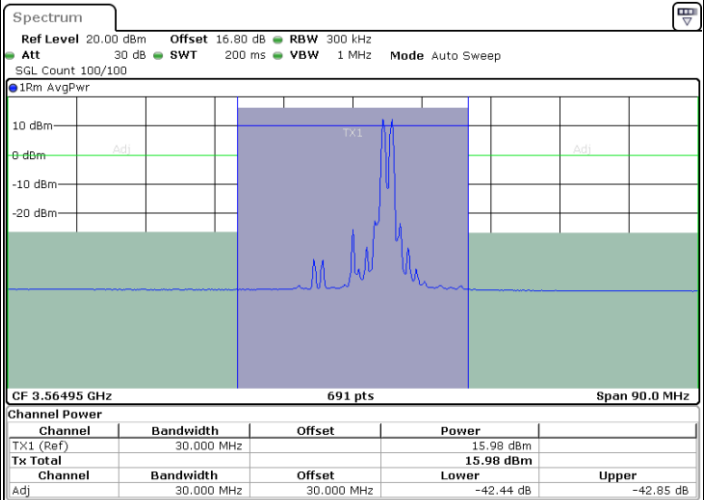

N/A

Date: 6.SEP.2020 14:37:06

LTE Band 48C / 20MHz+5MHz

QPSK

Highest Channel / 1RB0 and 1RB24

Highest Channel / 1RB99 and 1RB0

Date: 6.SEP.2020 15:06:35

Date: 6.SEP.2020 15:09:58

Highest Channel / FullIRB

N/A

Date: 6.SEP.2020 15:05:54

LTE Band 48C / 20MHz+10MHz

QPSK

Lowest Channel / 1RB0 and 1RB49

Lowest Channel / 1RB99 and 1RB0

Date: 6.SEP.2020 20:49:21

Date: 6.SEP.2020 20:50:01

Lowest Channel / FullIRB

N/A

Date: 6.SEP.2020 20:44:35

LTE Band 48C / 20MHz+10MHz

QPSK

Middle Channel / 1RB0 and 1RB49

Middle Channel / 1RB99 and 1RB0

Date: 6.SEP.2020 21:16:59

Date: 6.SEP.2020 21:17:39

Middle Channel / FullIRB

N/A

Date: 6.SEP.2020 21:12:13

LTE Band 48C / 20MHz+10MHz

QPSK

Highest Channel / 1RB0 and 1RB49