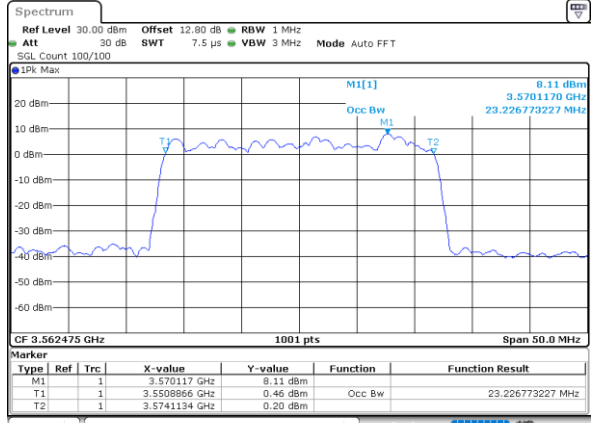

Lowest Channel / 10MHz+20MHz

Date: 6,SEP,2020 15:26:35

Middle Channel / 5MHz+20MHz

Date: 6,SEP,2020 12:48:15

Middle Channel / 10MHz+20MHz

Date: 6,SEP,2020 15:54:24

Highest Channel / 5MHz+20MHz

Date: 6,SEP,2020 13:23:42

Highest Channel / 10MHz+20MHz

Date: 6,SEP,2020 16:23:37

LTE Band 48C

256QAM

Lowest Channel / 15MHz+20MHz

Date: 6.SEP.2020 16:52:16

Lowest Channel / 20MHz+5MHz

Date: 6.SEP.2020 13:51:20

Middle Channel / 15MHz+20MHz

Date: 6.SEP.2020 17:32:49

Middle Channel / 20MHz+5MHz

Date: 6.SEP.2020 14:19:33

Highest Channel / 15MHz+20MHz

Date: 6.SEP.2020 18:00:12

Highest Channel / 20MHz+5MHz

Date: 6.SEP.2020 14:46:48