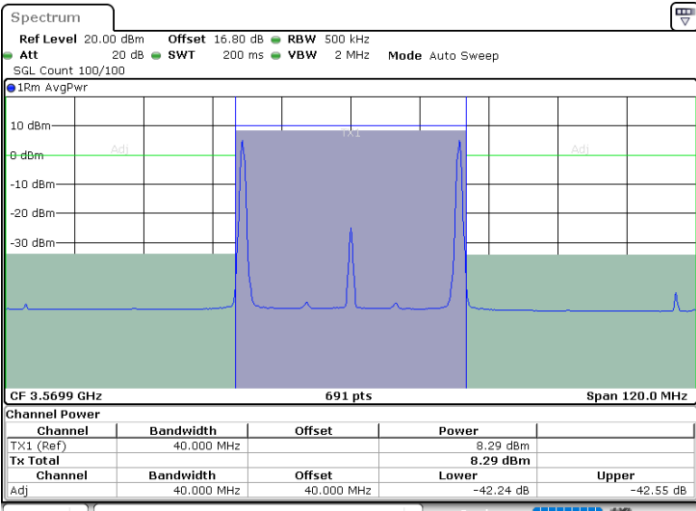

LTE Band 48C / 20MHz+15MHz

QPSK

Highest Channel / 1RB0 and 1RB74

Highest Channel / 1RB99 and 1RB0

Date: 6.SEP.2020 19:48:49

Date: 6.SEP.2020 19:53:34

Highest Channel / FullRB

N/A

Date: 6.SEP.2020 19:48:08

LTE Band 48C / 20MHz+20MHz

QPSK

Lowest Channel / 1RB0 and 1RB99

Lowest Channel / 1RB99 and 1RB0

Date: 1.SEP.2020 15:08:00

Date: 1.SEP.2020 15:08:41

Lowest Channel / FullIRB