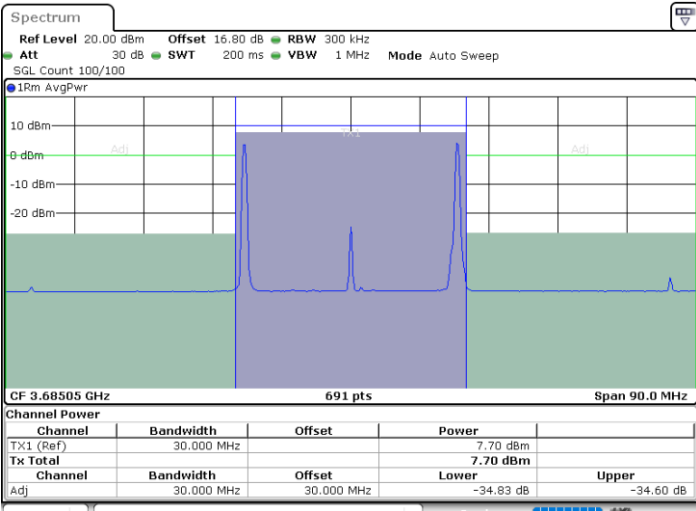

LTE Band 48C / 10MHz+20MHz

QPSK

Highest Channel / 1RB0 and 1RB99

Highest Channel / 1RB49 and 1RB0

Date: 6.SEP.2020 16:43:59