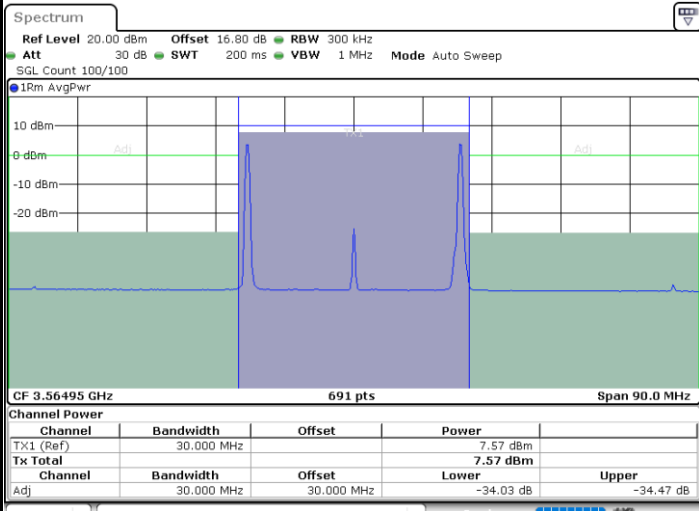

Date: 6.SEP.2020 13:09:54

Middle Channel / FullIRB

N/A

Date: 6.SEP.2020 13:05:50

LTE Band 48C / 5MHz+20MHz

QPSK

Highest Channel / 1RB0 and 1RB99

Highest Channel / 1RB24 and 1RB0

Date: 9.SEP.2020 15:35:51

Date: 6.SEP.2020 13:46:39

Highest Channel / FullIRB

N/A

Date: 6.SEP.2020 13:42:35

LTE Band 48C / 10MHz+20MHz

QPSK

Lowest Channel / 1RB0 and 1RB99

Lowest Channel / 1RB49 and 1RB0

Date: 6.SEP.2020 15:48:55

Date: 6.SEP.2020 15:49:36

Lowest Channel / FullIRB

N/A

Date: 6.SEP.2020 15:44:10

LTE Band 48C / 10MHz+20MHz

QPSK