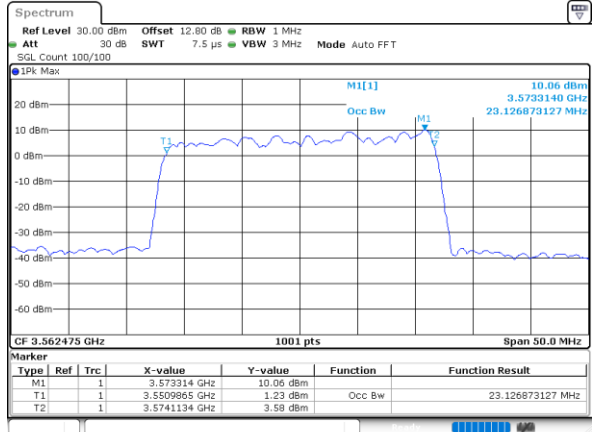

LTE Band 48C

16QAM

Lowest Channel / 15MHz+20MHz

Date: 6,SEP,2020 16:51:31

Lowest Channel / 20MHz+5MHz

Date: 6,SEP,2020 13:50:35

Middle Channel / 15MHz+20MHz

Date: 6,SEP,2020 17:32:04