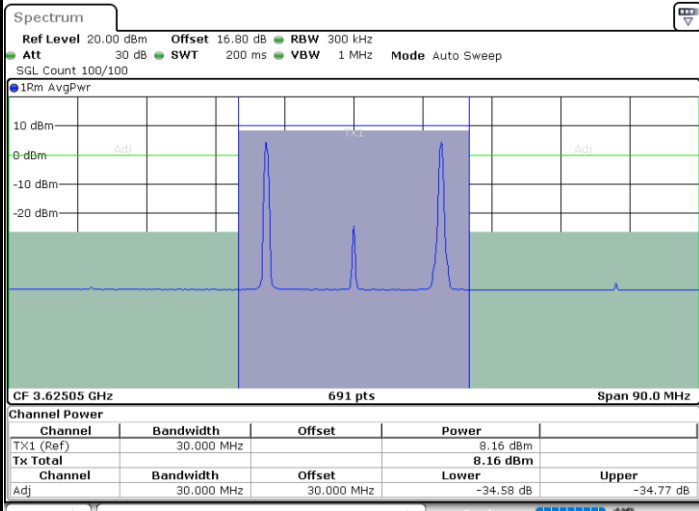

Date: 1.SEP.2020 13:34:52

Highest Channel / FullIRB

N/A

Date: 1.SEP.2020 13:29:25

LTE Band 48C / 5MHz+20MHz

16QAM

Lowest Channel / 1RB0 and 1RB99

Lowest Channel / 1RB24 and 1RB0

Date: 9.SEP.2020 14:57:33

Date: 6.SEP.2020 12:35:32

Lowest Channel / FullIRB

N/A

Date: 6.SEP.2020 12:31:28

LTE Band 48C / 5MHz+20MHz

16QAM

Middle Channel / 1RB0 and 1RB99

Middle Channel / 1RB24 and 1RB0

Date: 9.SEP.2020 15:18:20

Date: 6.SEP.2020 13:10:35

Middle Channel / FullRB

N/A

Date: 6.SEP.2020 13:06:31

LTE Band 48C / 5MHz+20MHz

16QAM