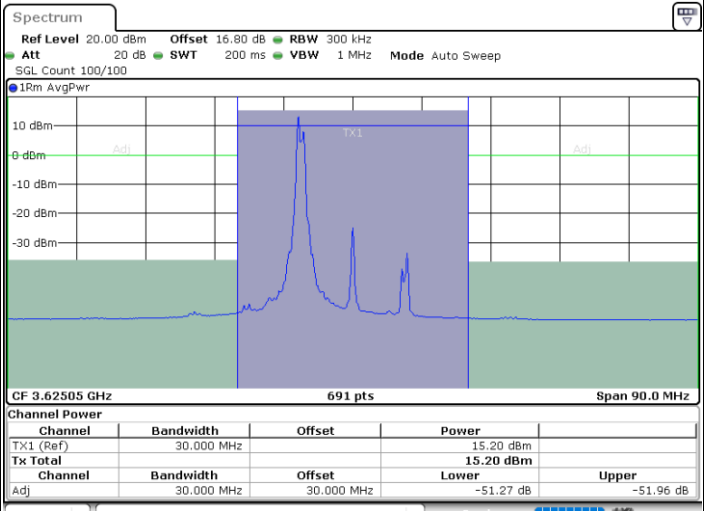

Date: 1.SEP.2020 13:34:52

Highest Channel / FullIRB

N/A

Date: 1.SEP.2020 13:29:25

LTE Band 48C / 5MHz+20MHz

16QAM

Lowest Channel / 1RB0 and 1RB99

Lowest Channel / 1RB24 and 1RB0

Date: 9.SEP.2020 14:57:33

Date: 6.SEP.2020 12:35:32

Lowest Channel / FullIRB

N/A

Date: 6.SEP.2020 12:31:28

LTE Band 48C / 5MHz+20MHz

16QAM

Middle Channel / 1RB0 and 1RB99

Middle Channel / 1RB24 and 1RB0

Date: 9.SEP.2020 15:18:20

Date: 6.SEP.2020 13:10:35

Middle Channel / FullRB

N/A

Date: 6.SEP.2020 13:06:31

LTE Band 48C / 5MHz+20MHz

16QAM