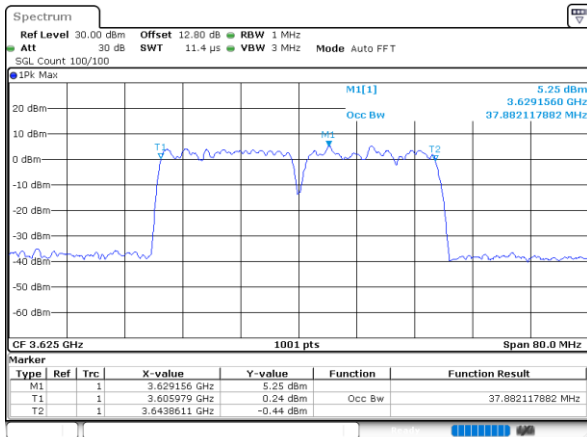

Lowest Channel / 20MHz+20MHz

N/A

Date: 1.SEP.2020 14:44:35

Middle Channel / 20MHz+20MHz

N/A

Date: 1.SEP.2020 14:39:51

Highest Channel / 20MHz+20MHz

N/A

Date: 1.SEP.2020 13:39:21

ACLR

LTE Band 48C / 5MHz+20MHz

QPSK

Lowest Channel / 1RB0 and 1RB99

Lowest Channel / 1RB24 and 1RB0

Date: 9.SEP.2020 14:58:54

Date: 6.SEP.2020 12:34:52