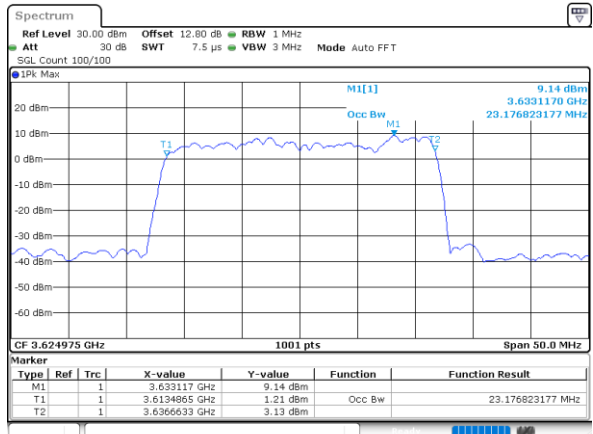

LTE Band 48C

16QAM

Lowest Channel / 15MHz+20MHz

Date: 6,SEP,2020 16:51:31

Lowest Channel / 20MHz+5MHz

Date: 6,SEP,2020 13:50:35

Middle Channel / 15MHz+20MHz

Date: 6,SEP,2020 17:32:04

Middle Channel / 20MHz+5MHz

Date: 6,SEP,2020 14:18:46

Highest Channel / 15MHz+20MHz

Date: 6,SEP,2020 17:59:27

Highest Channel / 20MHz+5MHz

Date: 6,SEP,2020 14:46:04

LTE Band 48C

16QAM