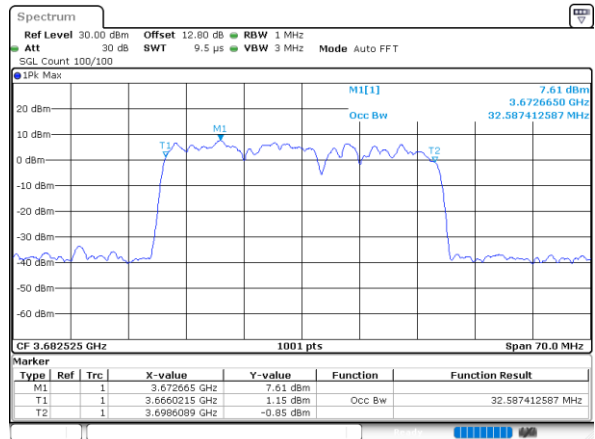

Lowest Channel / 20MHz+10MHz

Date: 6,SEP,2020 20:26:16

Lowest Channel / 20MHz+15MHz

Date: 6,SEP,2020 18:56:36

Middle Channel / 20MHz+10MHz

Date: 6,SEP,2020 20:53:58

Middle Channel / 20MHz+15MHz

Date: 6,SEP,2020 19:00:08

Highest Channel / 20MHz+10MHz

Date: 6,SEP,2020 21:21:18

Highest Channel / 20MHz+15MHz

Date: 6,SEP,2020 19:27:38

LTE Band 48C

16QAM

Lowest Channel / 20MHz+20MHz

N/A