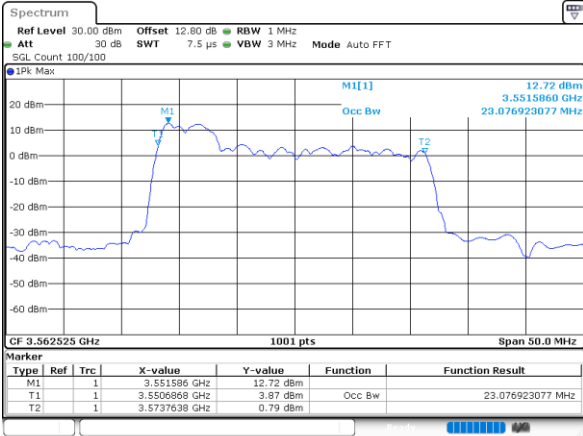

LTE Band 48C

64QAM

Lowest Channel / 5MHz+20MHz

Date: 6,SEP,2020 12:12:30