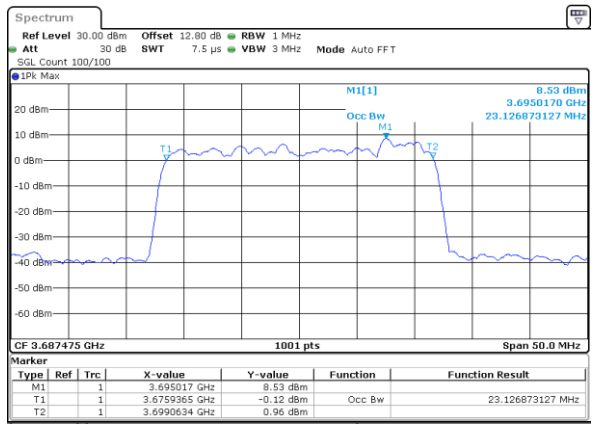

Highest Channel / 10MHz+20MHz

Date: 6,SEP,2020 16:23:37

LTE Band 48C

256QAM

Lowest Channel / 15MHz+20MHz

Date: 6.SEP.2020 16:52:16

Lowest Channel / 20MHz+5MHz

Date: 6.SEP.2020 13:51:20

Middle Channel / 15MHz+20MHz

Date: 6.SEP.2020 17:32:49

Middle Channel / 20MHz+5MHz

Date: 6.SEP.2020 14:19:33

Highest Channel / 15MHz+20MHz

Date: 6.SEP.2020 18:00:12

Highest Channel / 20MHz+5MHz

Date: 6.SEP.2020 14:46:48

LTE Band 48C

256QAM

Lowest Channel / 20MHz+10MHz

Date: 6,SEP,2020 20:27:01

Lowest Channel / 15MHz+20MHz

Date: 6,SEP,2020 18:57:21

Middle Channel / 20MHz+10MHz

Date: 6,SEP,2020 20:54:43