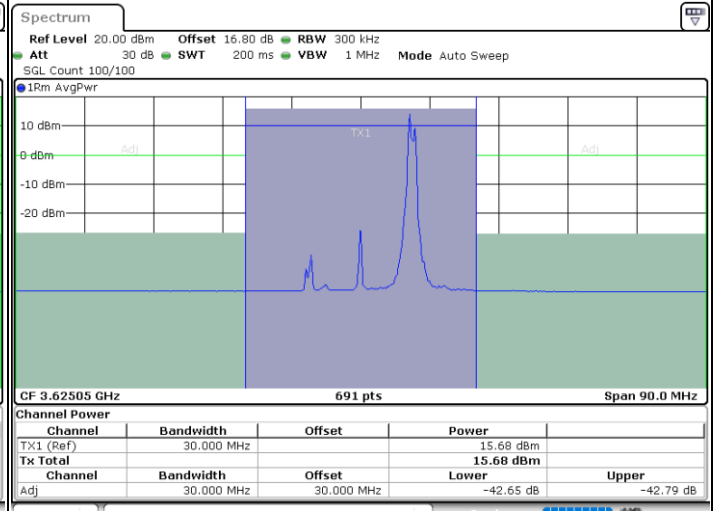

Highest Channel / FullIRB

N/A

Date: 6.SEP.2020 18:19:48

**LTE Band 48C / 20MHz+5MHz**

**QPSK**

**Lowest Channel / 1RB0 and 1RB24**

**Lowest Channel / 1RB99 and 1RB0**

**Lowest Channel / FullIRB**

**N/A**

LTE Band 48C / 20MHz+5MHz

QPSK

Middle Channel / 1RB0 and 1RB24

Middle Channel / 1RB99 and 1RB0

Date: 6.SEP.2020 14:40:30

Date: 6.SEP.2020 14:41:10

Middle Channel / FullIRB

N/A

Date: 6.SEP.2020 14:37:06

LTE Band 48C / 20MHz+5MHz

QPSK

Highest Channel / 1RB0 and 1RB24

Highest Channel / 1RB99 and 1RB0

Date: 6.SEP.2020 15:06:35

Date: 6.SEP.2020 15:09:58