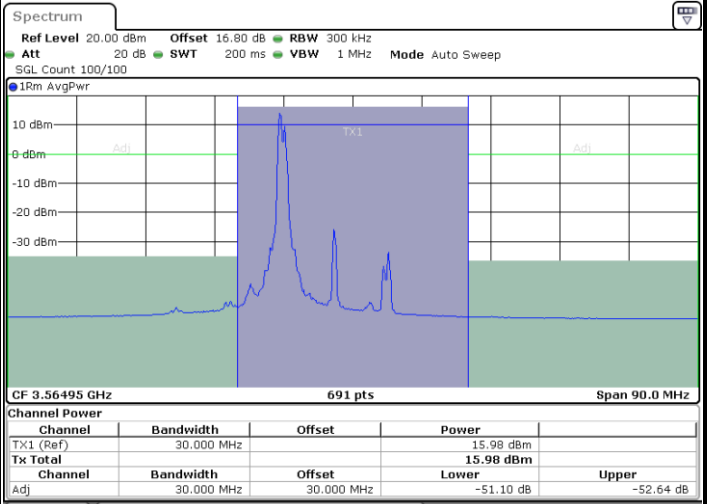

Date: 1.SEP.2020 13:39:21

ACLR

LTE Band 48C / 5MHz+20MHz

QPSK

Lowest Channel / 1RB0 and 1RB99

Lowest Channel / 1RB24 and 1RB0

Date: 9.SEP.2020 14:58:54

Date: 6.SEP.2020 12:34:52

Lowest Channel / FullIRB

N/A

Date: 6.SEP.2020 12:30:47

LTE Band 48C / 5MHz+20MHz

QPSK

Middle Channel / 1RB0 and 1RB99

Middle Channel / 1RB24 and 1RB0

Date: 9.SEP.2020 15:19:01