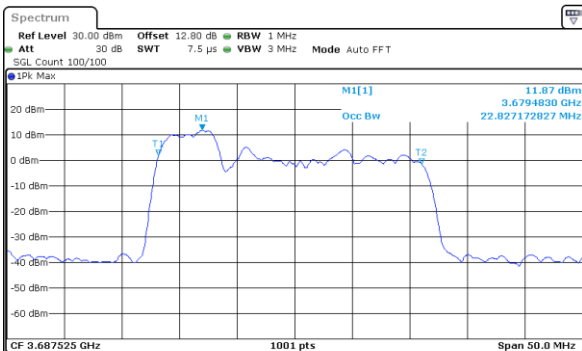

Date: 1,SEP,2020 14:59:29

Highest Channel / 20MHz+20MHz

N/A

Date: 1,SEP,2020 13:38:14

LTE Band 48C

256QAM

Lowest Channel / 5MHz+20MHz

Date: 6,SEP,2020 12:12:53

Lowest Channel / 10MHz+20MHz

Date: 6,SEP,2020 15:26:35

Middle Channel / 5MHz+20MHz

Date: 6,SEP,2020 12:48:15

Middle Channel / 10MHz+20MHz

Date: 6,SEP,2020 15:54:24

Highest Channel / 5MHz+20MHz

Date: 6,SEP,2020 13:23:42

Highest Channel / 10MHz+20MHz

Date: 6,SEP,2020 16:23:37

LTE Band 48C

256QAM

Lowest Channel / 15MHz+20MHz

Date: 6.SEP.2020 16:52:16

Lowest Channel / 20MHz+5MHz

Date: 6.SEP.2020 13:51:20