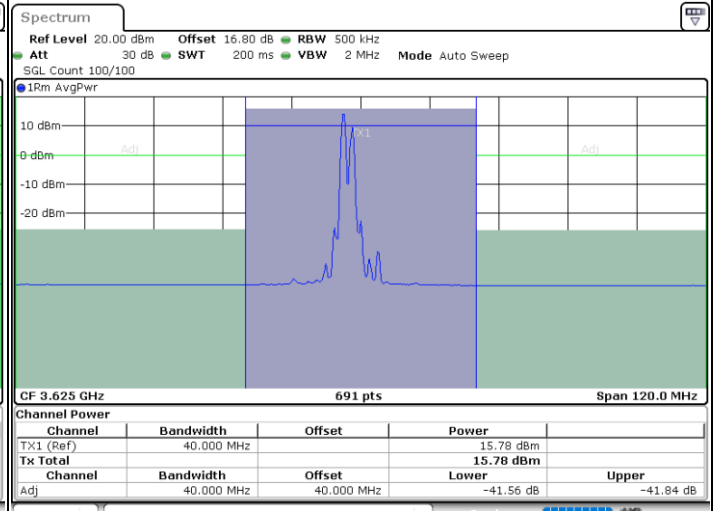

LTE Band 48C / 15MHz+20MHz

QPSK

Lowest Channel / 1RB0 and 1RB99

Lowest Channel / 1RB74 and 1RB0

Date: 9.SEP.2020 14:00:17

Date: 6.SEP.2020 17:28:39

Lowest Channel / FullIRB

N/A

Date: 6.SEP.2020 17:23:11

LTE Band 48C / 15MHz+20MHz

QPSK

Middle Channel / 1RB0 and 1RB99

Middle Channel / 1RB74 and 1RB0

Date: 9.SEP.2020 14:21:26

Date: 6.SEP.2020 17:55:47

Middle Channel / FullIRB

N/A

Date: 6.SEP.2020 17:50:19

LTE Band 48C / 15MHz+20MHz

QPSK

Highest Channel / 1RB0 and 1RB99

Highest Channel / 1RB74 and 1RB0

Date: 9.SEP.2020 14:38:05

Date: 6.SEP.2020 18:25:15