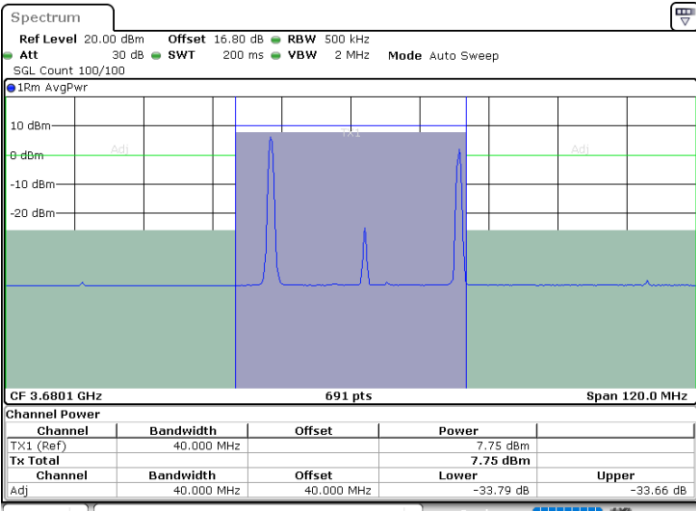

Lowest Channel / 1RB0 and 1RB74

Lowest Channel / 1RB99 and 1RB0

Date: 6.SEP.2020 18:49:23

Date: 6.SEP.2020 18:50:04

Lowest Channel / FullIRB

N/A

Date: 6.SEP.2020 18:44:35

LTE Band 48C / 20MHz+15MHz

QPSK

Middle Channel / 1RB0 and 1RB74

Middle Channel / 1RB99 and 1RB0

Date: 6.SEP.2020 19:23:19

Date: 6.SEP.2020 19:24:00

Middle Channel / FullIRB

N/A

Date: 6.SEP.2020 19:18:31

LTE Band 48C / 20MHz+15MHz

QPSK

Highest Channel / 1RB0 and 1RB74

Highest Channel / 1RB99 and 1RB0

Date: 6.SEP.2020 19:48:49

Date: 6.SEP.2020 19:53:34

Highest Channel / FullRB

N/A