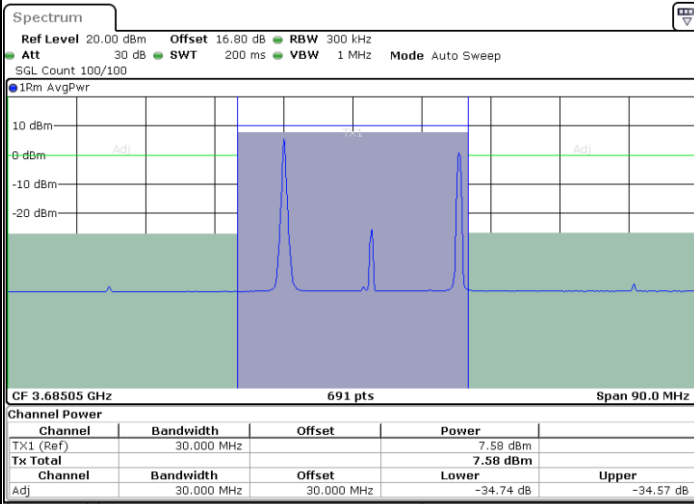

N/A

Date: 6.SEP.2020 14:37:06

LTE Band 48C / 20MHz+5MHz

QPSK

Highest Channel / 1RB0 and 1RB24

Highest Channel / 1RB99 and 1RB0

Date: 6.SEP.2020 15:06:35

Date: 6.SEP.2020 15:09:58

Highest Channel / FullIRB

N/A

Date: 6.SEP.2020 15:05:54

LTE Band 48C / 20MHz+10MHz

QPSK

Lowest Channel / 1RB0 and 1RB49

Lowest Channel / 1RB99 and 1RB0

Date: 6.SEP.2020 20:49:21