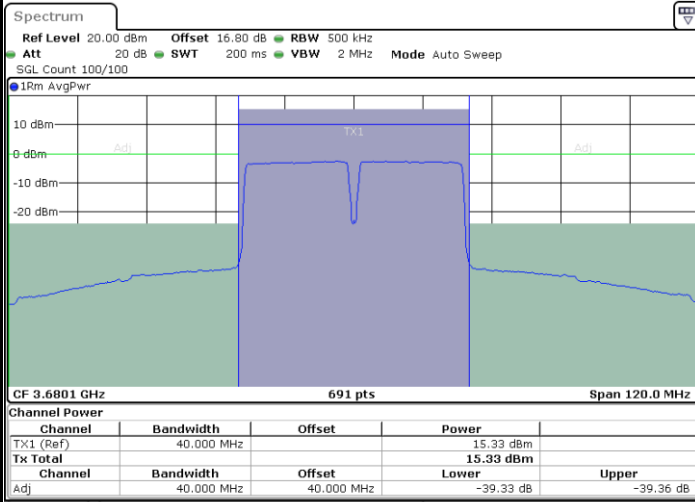

N/A

Date: 1.SEP.2020 15:03:12

LTE Band 48C / 20MHz+20MHz

QPSK

MiddleChannel / 1RB0 and 1RB99

Middle Channel / 1RB99 and 1RB0

Date: 1.SEP.2020 14:34:17

Date: 1.SEP.2020 14:34:58

Middle Channel / FullIRB

N/A

Date: 1.SEP.2020 14:29:29

LTE Band 48C / 20MHz+20MHz

QPSK

Highest Channel / 1RB0 and 1RB99

Highest Channel / 1RB99 and 1RB0

Date: 1.SEP.2020 13:30:06

Date: 1.SEP.2020 13:34:52

Highest Channel / FullIRB

N/A

Date: 1.SEP.2020 13:29:25

LTE Band 48C / 5MHz+20MHz

16QAM

Lowest Channel / 1RB0 and 1RB99

Lowest Channel / 1RB24 and 1RB0