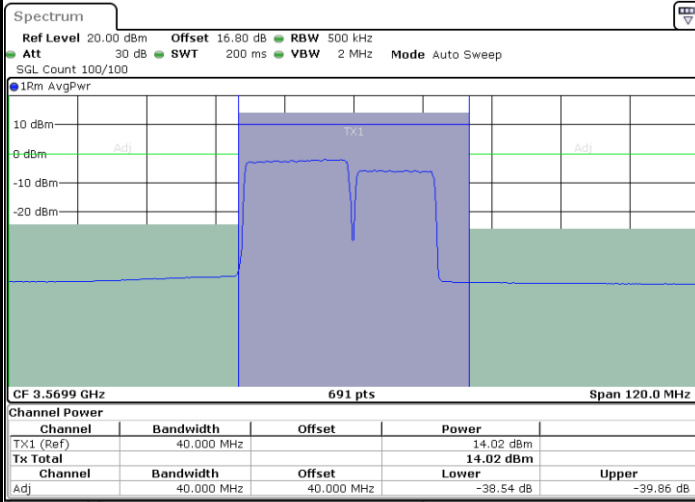

Highest Channel / 1RB99 and 1RB0

Date: 6.SEP.2020 23:14:31

Date: 6.SEP.2020 23:19:16

Highest Channel / FullRB

N/A

Date: 6.SEP.2020 23:13:50

LTE Band 48C / 20MHz+15MHz

QPSK

Lowest Channel / 1RB0 and 1RB74

Lowest Channel / 1RB99 and 1RB0

Date: 6.SEP.2020 18:49:23

Date: 6.SEP.2020 18:50:04

Lowest Channel / FullIRB

N/A

Date: 6.SEP.2020 18:44:35

LTE Band 48C / 20MHz+15MHz