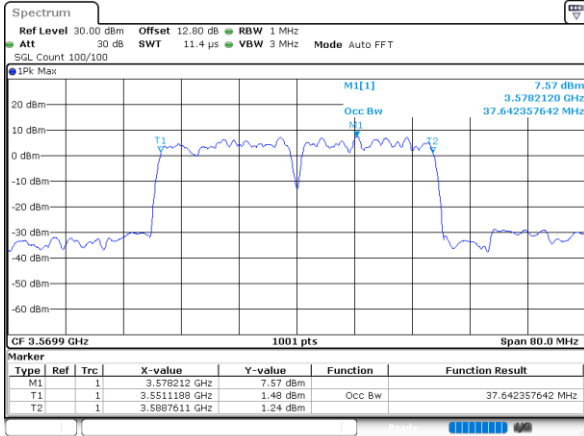

Highest Channel / 20MHz+10MHz

Date: 6,SEP,2020 21:21:18

Highest Channel / 20MHz+15MHz

Date: 6,SEP,2020 19:27:38

LTE Band 48C

16QAM

Lowest Channel / 20MHz+20MHz

N/A

Date: 1,SEP,2020 14:43:50

Middle Channel / 20MHz+20MHz

N/A

Date: 1,SEP,2020 14:15:07

Highest Channel / 20MHz+20MHz

N/A

Date: 1,SEP,2020 13:38:36

LTE Band 48C