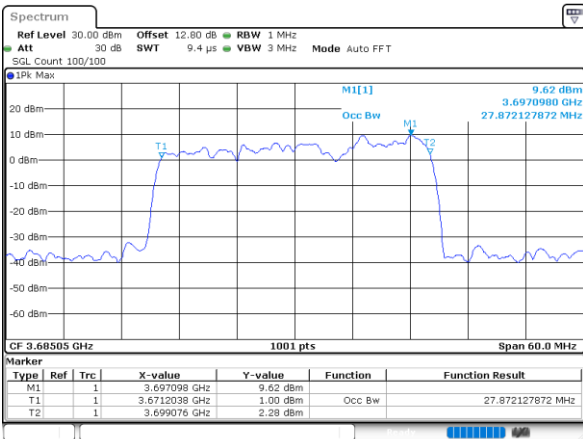

Lowest Channel / 20MHz+10MHz

Date: 6,SEP,2020 20:26:16

Lowest Channel / 20MHz+15MHz

Date: 6,SEP,2020 18:56:36

Middle Channel / 20MHz+10MHz

Date: 6,SEP,2020 20:53:58

Middle Channel / 20MHz+15MHz

Date: 6,SEP,2020 19:00:08

Highest Channel / 20MHz+10MHz

Date: 6,SEP,2020 21:21:18

Highest Channel / 20MHz+15MHz

Date: 6,SEP,2020 19:27:38

LTE Band 48C

16QAM

Lowest Channel / 20MHz+20MHz

N/A