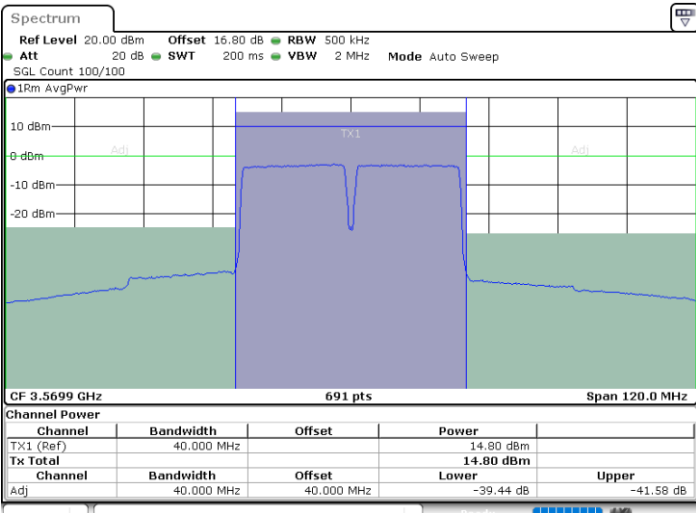

LTE Band 48C / 20MHz+15MHz

QPSK

Highest Channel / 1RB0 and 1RB74

Highest Channel / 1RB99 and 1RB0

Date: 6.SEP.2020 19:48:49

Date: 6.SEP.2020 19:53:34

Highest Channel / FullRB

N/A

Date: 6.SEP.2020 19:48:08

LTE Band 48C / 20MHz+20MHz

QPSK

Lowest Channel / 1RB0 and 1RB99

Lowest Channel / 1RB99 and 1RB0

Date: 1.SEP.2020 15:08:00

Date: 1.SEP.2020 15:08:41

Lowest Channel / FullIRB

N/A

Date: 1.SEP.2020 15:03:12

LTE Band 48C / 20MHz+20MHz

QPSK

MiddleChannel / 1RB0 and 1RB99

Middle Channel / 1RB99 and 1RB0

Date: 1.SEP.2020 14:34:17

Date: 1.SEP.2020 14:34:58

Middle Channel / FullIRB

N/A

Date: 1.SEP.2020 14:29:29

LTE Band 48C / 20MHz+20MHz

QPSK

Highest Channel / 1RB0 and 1RB99

Highest Channel / 1RB99 and 1RB0

Date: 1.SEP.2020 13:30:06