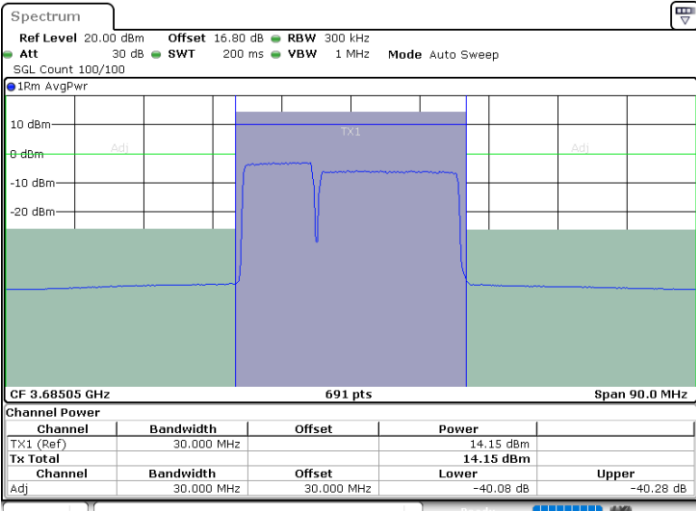

Middle Channel / 1RB0 and 1RB99

Middle Channel / 1RB49 and 1RB0

Date: 6.SEP.2020 16:18:44

Date: 6.SEP.2020 16:19:24

Middle Channel / FullIRB

N/A

Date: 6.SEP.2020 16:11:51

LTE Band 48C / 10MHz+20MHz

QPSK

Highest Channel / 1RB0 and 1RB99

Highest Channel / 1RB49 and 1RB0

Date: 6.SEP.2020 16:43:59

Date: 6.SEP.2020 16:48:44

Highest Channel / FullRB

N/A

Date: 6.SEP.2020 16:43:19

LTE Band 48C / 15MHz+20MHz

QPSK

Lowest Channel / 1RB0 and 1RB99

Lowest Channel / 1RB74 and 1RB0

Date: 9.SEP.2020 14:00:17

Date: 6.SEP.2020 17:28:39

Lowest Channel / FullIRB

N/A