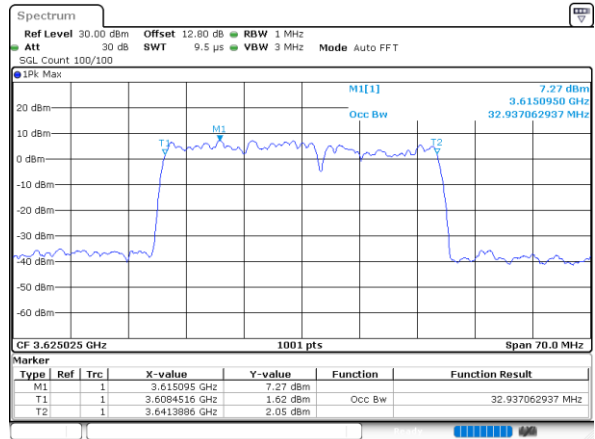

Lowest Channel / 20MHz+10MHz

Date: 6,SEP,2020 20:26:16

Lowest Channel / 20MHz+15MHz

Date: 6,SEP,2020 18:56:36

Middle Channel / 20MHz+10MHz

Date: 6,SEP,2020 20:53:58

Middle Channel / 20MHz+15MHz

Date: 6,SEP,2020 19:00:08

Highest Channel / 20MHz+10MHz

Date: 6,SEP,2020 21:21:18

Highest Channel / 20MHz+15MHz

Date: 6,SEP,2020 19:27:38

LTE Band 48C

16QAM

Lowest Channel / 20MHz+20MHz

N/A