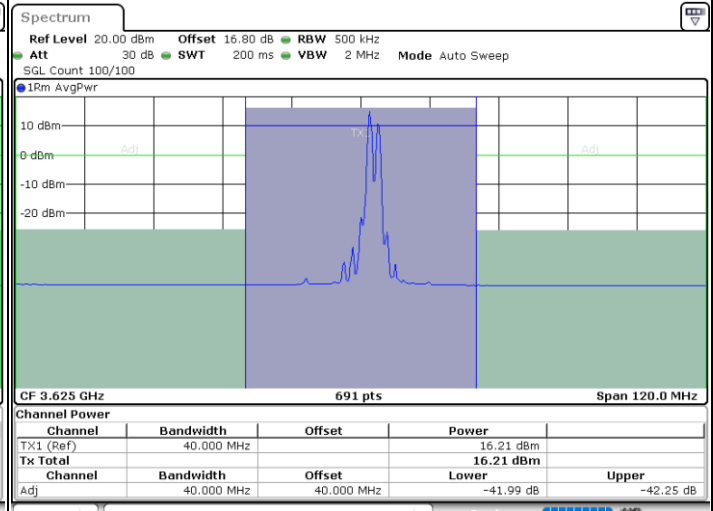

Date: 6.SEP.2020 19:24:00