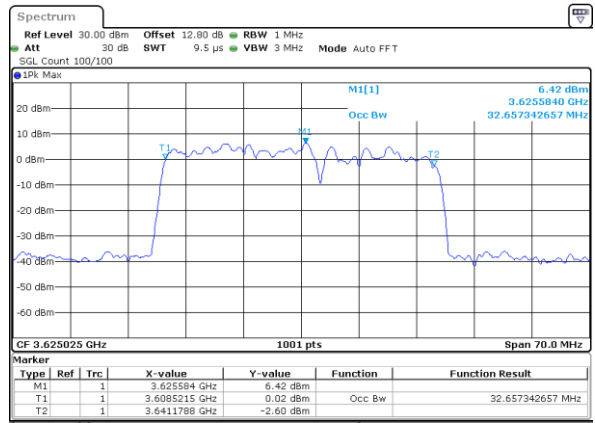

Middle Channel / 15MHz+20MHz

Date: 6.SEP.2020 17:32:49

Middle Channel / 20MHz+5MHz

Date: 6.SEP.2020 14:19:33

Highest Channel / 15MHz+20MHz

Date: 6.SEP.2020 18:00:12

Highest Channel / 20MHz+5MHz

Date: 6.SEP.2020 14:46:48

LTE Band 48C

256QAM

Lowest Channel / 20MHz+10MHz

Date: 6,SEP,2020 20:27:01

Lowest Channel / 15MHz+20MHz

Date: 6,SEP,2020 18:57:21

Middle Channel / 20MHz+10MHz

Date: 6,SEP,2020 20:54:43

Middle Channel / 20MHz+15MHz

Date: 6,SEP,2020 19:00:53

Highest Channel / 20MHz+10MHz

Date: 6,SEP,2020 21:22:02

Highest Channel / 20MHz+15MHz

Date: 6,SEP,2020 19:28:23

LTE Band 48C

256QAM