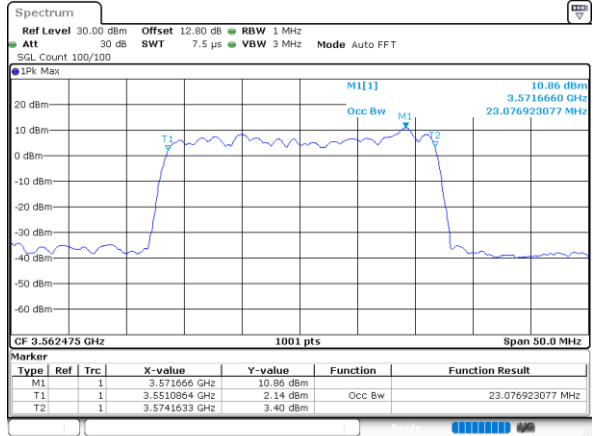

Date: 6,SEP,2020 15:54:02

Highest Channel / 5MHz+20MHz

Date: 6,SEP,2020 13:22:34

Highest Channel / 10MHz+20MHz

Date: 6,SEP,2020 16:22:30

LTE Band 48C

64QAM

Lowest Channel / 15MHz+20MHz

Date: 6,SEP,2020 16:51:53

Lowest Channel / 20MHz+5MHz

Date: 6,SEP,2020 13:50:57

Middle Channel / 15MHz+20MHz

Date: 6,SEP,2020 17:32:27

Middle Channel / 20MHz+5MHz

Date: 6,SEP,2020 14:19:11

Highest Channel / 15MHz+20MHz