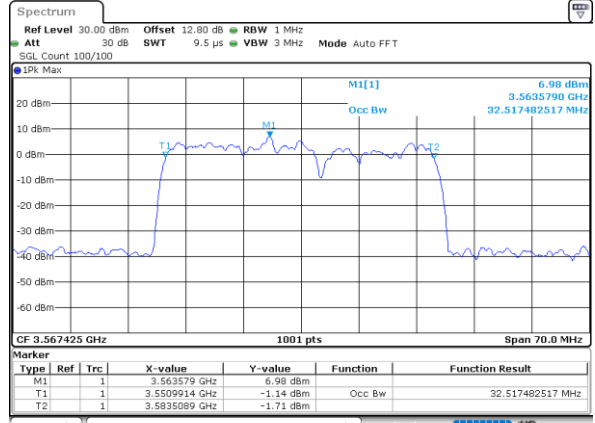

Middle Channel / 15MHz+20MHz

Date: 6.SEP.2020 17:32:49

Middle Channel / 20MHz+5MHz

Date: 6.SEP.2020 14:19:33

Highest Channel / 15MHz+20MHz

Date: 6.SEP.2020 18:00:12

Highest Channel / 20MHz+5MHz

Date: 6.SEP.2020 14:46:48

LTE Band 48C

256QAM

Lowest Channel / 20MHz+10MHz

Date: 6,SEP,2020 20:27:01

Lowest Channel / 15MHz+20MHz

Date: 6,SEP,2020 18:57:21

Middle Channel / 20MHz+10MHz

Date: 6,SEP,2020 20:54:43

Middle Channel / 20MHz+15MHz

Date: 6,SEP,2020 19:00:53

Highest Channel / 20MHz+10MHz

Date: 6,SEP,2020 21:22:02

Highest Channel / 20MHz+15MHz

Date: 6,SEP,2020 19:28:23

LTE Band 48C

256QAM