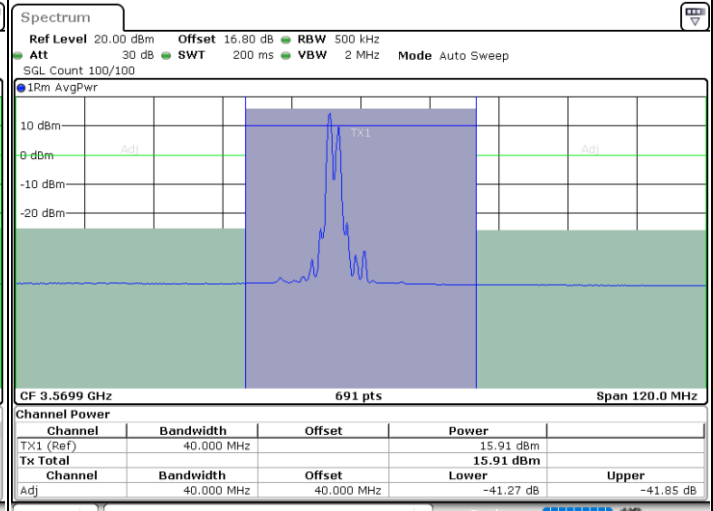

LTE Band 48C / 15MHz+20MHz

QPSK

Lowest Channel / 1RB0 and 1RB99

Lowest Channel / 1RB74 and 1RB0

Date: 9.SEP.2020 14:00:17

Date: 6.SEP.2020 17:28:39

Lowest Channel / FullIRB

N/A