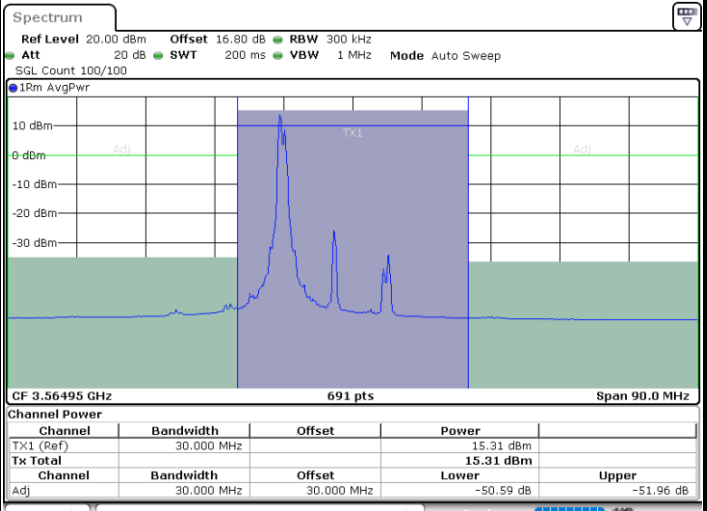

Middle Channel / FullIRB

N/A

Date: 1.SEP.2020 14:29:29

LTE Band 48C / 20MHz+20MHz

QPSK

Highest Channel / 1RB0 and 1RB99

Highest Channel / 1RB99 and 1RB0

Date: 1.SEP.2020 13:30:06

Date: 1.SEP.2020 13:34:52

Highest Channel / FullIRB

N/A

Date: 1.SEP.2020 13:29:25

LTE Band 48C / 5MHz+20MHz

16QAM

Lowest Channel / 1RB0 and 1RB99

Lowest Channel / 1RB24 and 1RB0

Date: 9.SEP.2020 14:57:33

Date: 6.SEP.2020 12:35:32

Lowest Channel / FullIRB

N/A

Date: 6.SEP.2020 12:31:28

LTE Band 48C / 5MHz+20MHz

16QAM

Middle Channel / 1RB0 and 1RB99