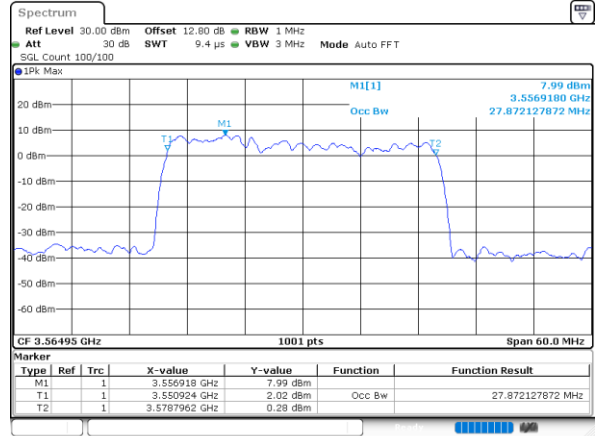

Lowest Channel / 10MHz+20MHz

Date: 6,SEP,2020 15:26:12