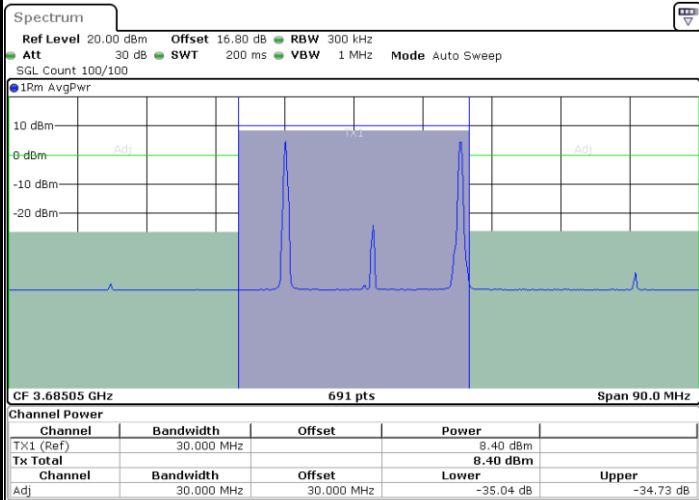

Date: 1.SEP.2020 13:34:52

Highest Channel / FullIRB

N/A

Date: 1.SEP.2020 13:29:25

LTE Band 48C / 5MHz+20MHz

16QAM

Lowest Channel / 1RB0 and 1RB99

Lowest Channel / 1RB24 and 1RB0

Date: 9.SEP.2020 14:57:33

Date: 6.SEP.2020 12:35:32

Lowest Channel / FullIRB

N/A

Date: 6.SEP.2020 12:31:28

LTE Band 48C / 5MHz+20MHz

16QAM

Middle Channel / 1RB0 and 1RB99

Middle Channel / 1RB24 and 1RB0

Date: 9.SEP.2020 15:18:20

Date: 6.SEP.2020 13:10:35

Middle Channel / FullRB

N/A

Date: 6.SEP.2020 13:06:31

LTE Band 48C / 5MHz+20MHz

16QAM

Highest Channel / 1RB0 and 1RB99

Highest Channel / 1RB24 and 1RB0

Date: 9.SEP.2020 15:36:32

Date: 6.SEP.2020 13:45:59

Highest Channel / FullIRB

N/A

Date: 6.SEP.2020 13:41:54