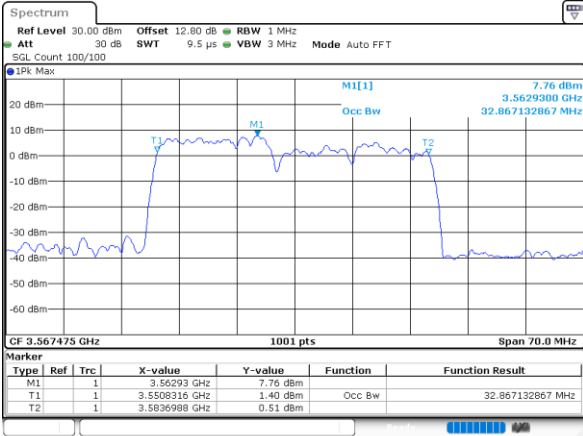

Date: 6,SEP,2020 15:54:02

Highest Channel / 5MHz+20MHz

Date: 6,SEP,2020 13:22:34

Highest Channel / 10MHz+20MHz

Date: 6,SEP,2020 16:22:30

LTE Band 48C

64QAM

Lowest Channel / 15MHz+20MHz