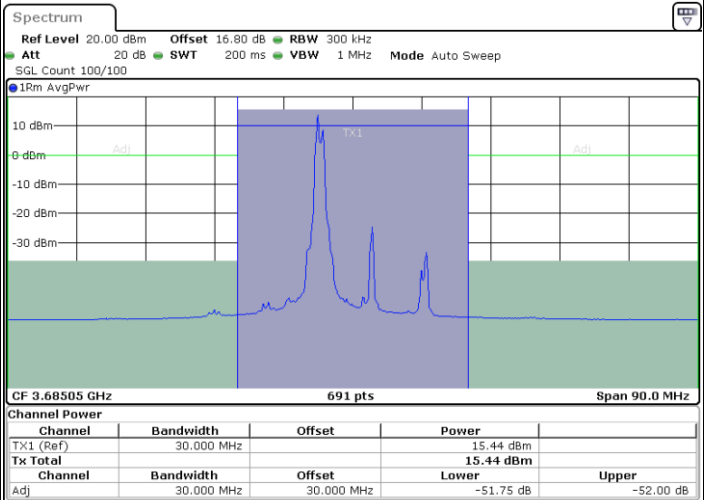

Date: 9.SEP.2020 14:57:33

Date: 6.SEP.2020 12:35:32

Lowest Channel / FullIRB

N/A

Date: 6.SEP.2020 12:31:28

LTE Band 48C / 5MHz+20MHz

16QAM

Middle Channel / 1RB0 and 1RB99

Middle Channel / 1RB24 and 1RB0

Date: 9.SEP.2020 15:18:20

Date: 6.SEP.2020 13:10:35

Middle Channel / FullRB

N/A

Date: 6.SEP.2020 13:06:31

LTE Band 48C / 5MHz+20MHz

16QAM

Highest Channel / 1RB0 and 1RB99

Highest Channel / 1RB24 and 1RB0

Date: 9.SEP.2020 15:36:32

Date: 6.SEP.2020 13:45:59

Highest Channel / FullIRB

N/A

Date: 6.SEP.2020 13:41:54