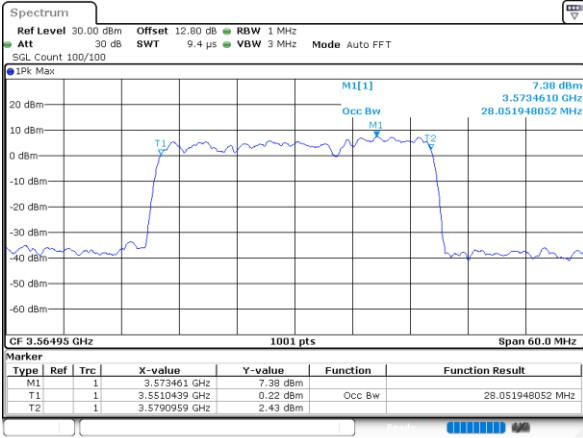

LTE Band 48C

16QAM

Lowest Channel / 20MHz+10MHz

Date: 6,SEP,2020 20:26:16