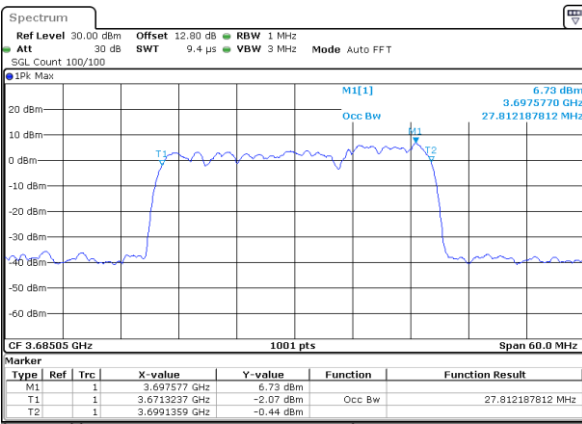

LTE Band 48C

256QAM

Lowest Channel / 20MHz+10MHz

Date: 6,SEP,2020 20:27:01

Lowest Channel / 15MHz+20MHz

Date: 6,SEP,2020 18:57:21

Middle Channel / 20MHz+10MHz

Date: 6,SEP,2020 20:54:43

Middle Channel / 20MHz+15MHz

Date: 6,SEP,2020 19:00:53

Highest Channel / 20MHz+10MHz

Date: 6,SEP,2020 21:22:02

Highest Channel / 20MHz+15MHz

Date: 6,SEP,2020 19:28:23

LTE Band 48C

256QAM