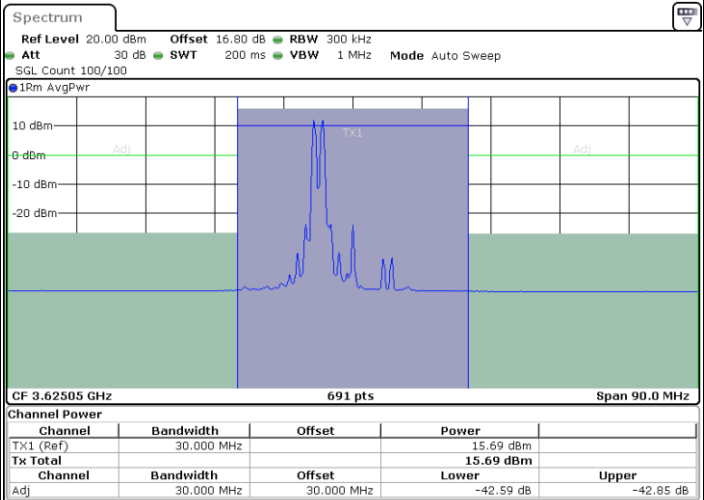

Date: 9.SEP.2020 15:35:51

Date: 6.SEP.2020 13:46:39

Highest Channel / FullIRB

N/A

Date: 6.SEP.2020 13:42:35

LTE Band 48C / 10MHz+20MHz

QPSK

Lowest Channel / 1RB0 and 1RB99

Lowest Channel / 1RB49 and 1RB0

Date: 6.SEP.2020 15:48:55

Date: 6.SEP.2020 15:49:36

Lowest Channel / FullIRB

N/A

Date: 6.SEP.2020 15:44:10

LTE Band 48C / 10MHz+20MHz

QPSK

Middle Channel / 1RB0 and 1RB99

Middle Channel / 1RB49 and 1RB0

Date: 6.SEP.2020 16:18:44

Date: 6.SEP.2020 16:19:24

Middle Channel / FullIRB

N/A

Date: 6.SEP.2020 16:11:51

LTE Band 48C / 10MHz+20MHz