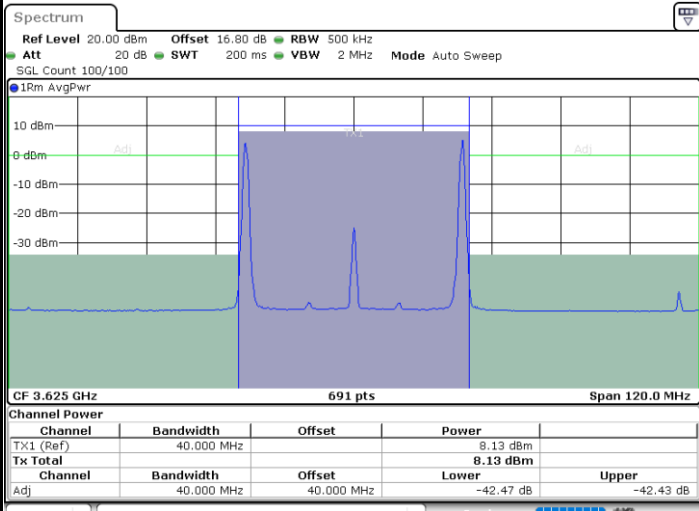

Date: 6.SEP.2020 19:48:08

LTE Band 48C / 20MHz+20MHz

QPSK

Lowest Channel / 1RB0 and 1RB99

Lowest Channel / 1RB99 and 1RB0

Date: 1.SEP.2020 15:08:00

Date: 1.SEP.2020 15:08:41

Lowest Channel / FullIRB

N/A

Date: 1.SEP.2020 15:03:12

LTE Band 48C / 20MHz+20MHz

QPSK

MiddleChannel / 1RB0 and 1RB99

Middle Channel / 1RB99 and 1RB0

Date: 1.SEP.2020 14:34:17

Date: 1.SEP.2020 14:34:58

Middle Channel / FullIRB

N/A

Date: 1.SEP.2020 14:29:29

LTE Band 48C / 20MHz+20MHz

QPSK

Highest Channel / 1RB0 and 1RB99

Highest Channel / 1RB99 and 1RB0

Date: 1.SEP.2020 13:30:06