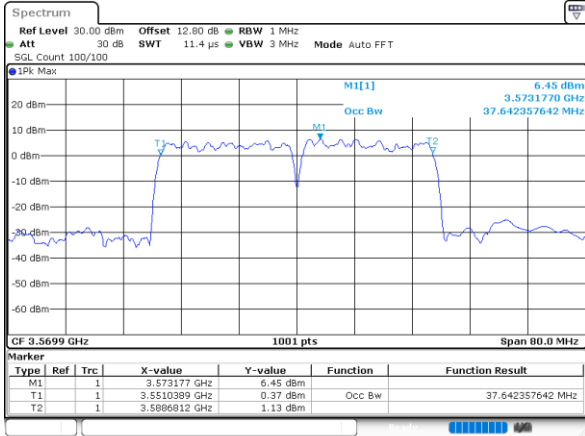

Date: 6,SEP,2020 19:27:16

LTE Band 48C

64QAM

Lowest Channel / 20MHz+20MHz

N/A

Date: 1,SEP,2020 14:44:12

Middle Channel / 20MHz+20MHz

N/A

Date: 1,SEP,2020 14:59:29

Highest Channel / 20MHz+20MHz

N/A

Date: 1,SEP,2020 13:38:14

LTE Band 48C

256QAM

Lowest Channel / 5MHz+20MHz

Date: 6,SEP,2020 12:12:53