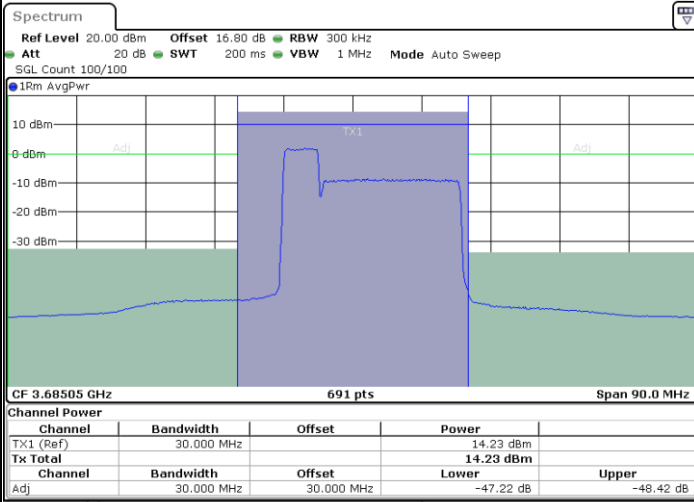

Lowest Channel / FullIRB

N/A

Date: 6.SEP.2020 12:30:47

LTE Band 48C / 5MHz+20MHz

QPSK

Middle Channel / 1RB0 and 1RB99

Middle Channel / 1RB24 and 1RB0

Date: 9.SEP.2020 15:19:01

Date: 6.SEP.2020 13:09:54

Middle Channel / FullIRB

N/A

Date: 6.SEP.2020 13:05:50

LTE Band 48C / 5MHz+20MHz

QPSK

Highest Channel / 1RB0 and 1RB99

Highest Channel / 1RB24 and 1RB0

Date: 9.SEP.2020 15:35:51

Date: 6.SEP.2020 13:46:39

Highest Channel / FullIRB

N/A

Date: 6.SEP.2020 13:42:35

LTE Band 48C / 10MHz+20MHz

QPSK

Lowest Channel / 1RB0 and 1RB99