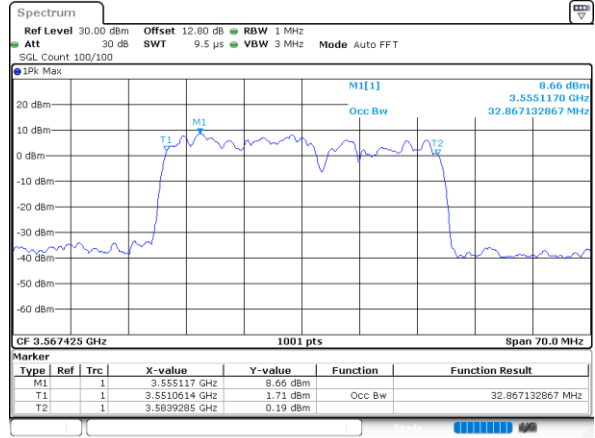

Middle Channel / 20MHz+5MHz

Date: 6,SEP,2020 14:18:46

Highest Channel / 15MHz+20MHz

Date: 6,SEP,2020 17:59:27

Highest Channel / 20MHz+5MHz

Date: 6,SEP,2020 14:46:04

LTE Band 48C

16QAM

Lowest Channel / 20MHz+10MHz

Date: 6,SEP,2020 20:26:16

Lowest Channel / 20MHz+15MHz

Date: 6,SEP,2020 18:56:36

Middle Channel / 20MHz+10MHz

Date: 6,SEP,2020 20:53:58

Middle Channel / 20MHz+15MHz

Date: 6,SEP,2020 19:00:08

Highest Channel / 20MHz+10MHz

Date: 6,SEP,2020 21:21:18

Highest Channel / 20MHz+15MHz

Date: 6,SEP,2020 19:27:38

LTE Band 48C

16QAM

Lowest Channel / 20MHz+20MHz

N/A