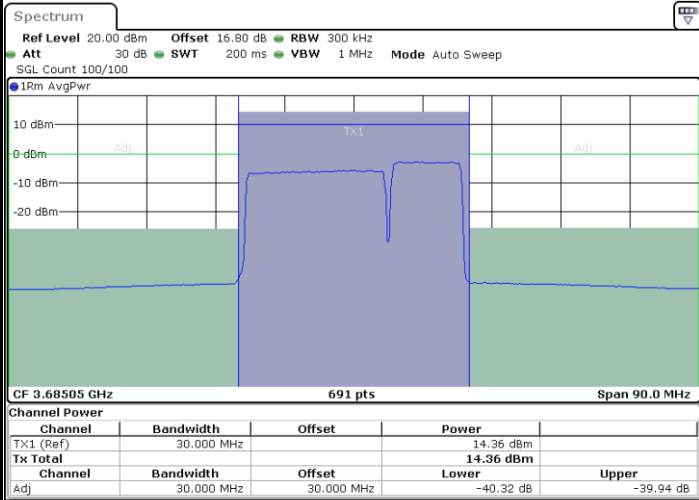

Date: 6.SEP.2020 21:16:59

Date: 6.SEP.2020 21:17:39

Middle Channel / FullIRB

N/A

Date: 6.SEP.2020 21:12:13

LTE Band 48C / 20MHz+10MHz

QPSK

Highest Channel / 1RB0 and 1RB49

Highest Channel / 1RB99 and 1RB0

Date: 6.SEP.2020 23:14:31

Date: 6.SEP.2020 23:19:16

Highest Channel / FullRB

N/A

Date: 6.SEP.2020 23:13:50

LTE Band 48C / 20MHz+15MHz

QPSK

Lowest Channel / 1RB0 and 1RB74

Lowest Channel / 1RB99 and 1RB0

Date: 6.SEP.2020 18:49:23

Date: 6.SEP.2020 18:50:04

Lowest Channel / FullIRB

N/A

Date: 6.SEP.2020 18:44:35

LTE Band 48C / 20MHz+15MHz