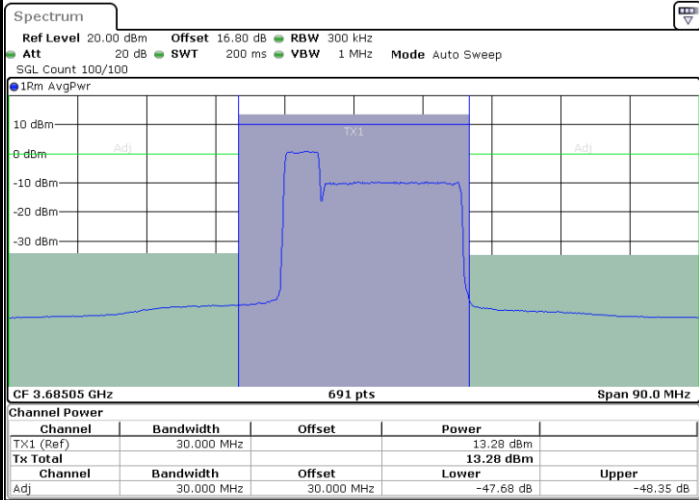

Middle Channel / 1RB24 and 1RB0

Date: 9.SEP.2020 15:18:20

Date: 6.SEP.2020 13:10:35

Middle Channel / FullRB

N/A

Date: 6.SEP.2020 13:06:31

LTE Band 48C / 5MHz+20MHz

16QAM

Highest Channel / 1RB0 and 1RB99

Highest Channel / 1RB24 and 1RB0

Date: 9.SEP.2020 15:36:32

Date: 6.SEP.2020 13:45:59

Highest Channel / FullIRB

N/A

Date: 6.SEP.2020 13:41:54