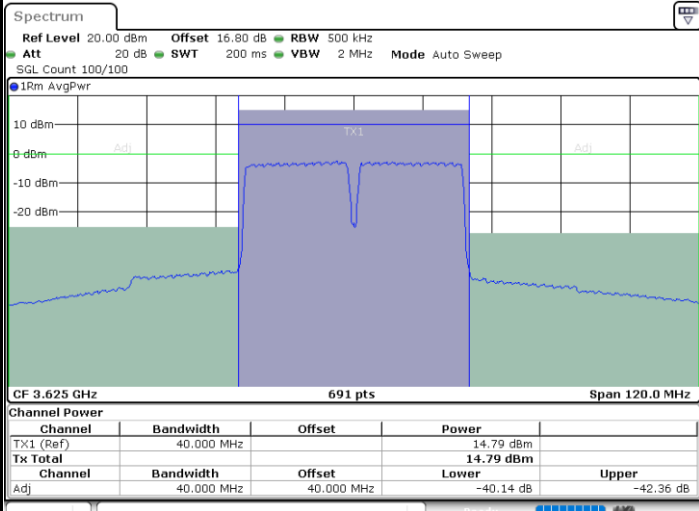

Date: 6.SEP.2020 19:48:08

LTE Band 48C / 20MHz+20MHz

QPSK

Lowest Channel / 1RB0 and 1RB99

Lowest Channel / 1RB99 and 1RB0

Date: 1.SEP.2020 15:08:00

Date: 1.SEP.2020 15:08:41

Lowest Channel / FullIRB

N/A

Date: 1.SEP.2020 15:03:12

LTE Band 48C / 20MHz+20MHz

QPSK

MiddleChannel / 1RB0 and 1RB99

Middle Channel / 1RB99 and 1RB0

Date: 1.SEP.2020 14:34:17

Date: 1.SEP.2020 14:34:58

Middle Channel / FullIRB

N/A

Date: 1.SEP.2020 14:29:29

LTE Band 48C / 20MHz+20MHz

QPSK

Highest Channel / 1RB0 and 1RB99

Highest Channel / 1RB99 and 1RB0

Date: 1.SEP.2020 13:30:06

Date: 1.SEP.2020 13:34:52

Highest Channel / FullIRB

N/A

Date: 1.SEP.2020 13:29:25

LTE Band 48C / 5MHz+20MHz

16QAM

Lowest Channel / 1RB0 and 1RB99

Lowest Channel / 1RB24 and 1RB0