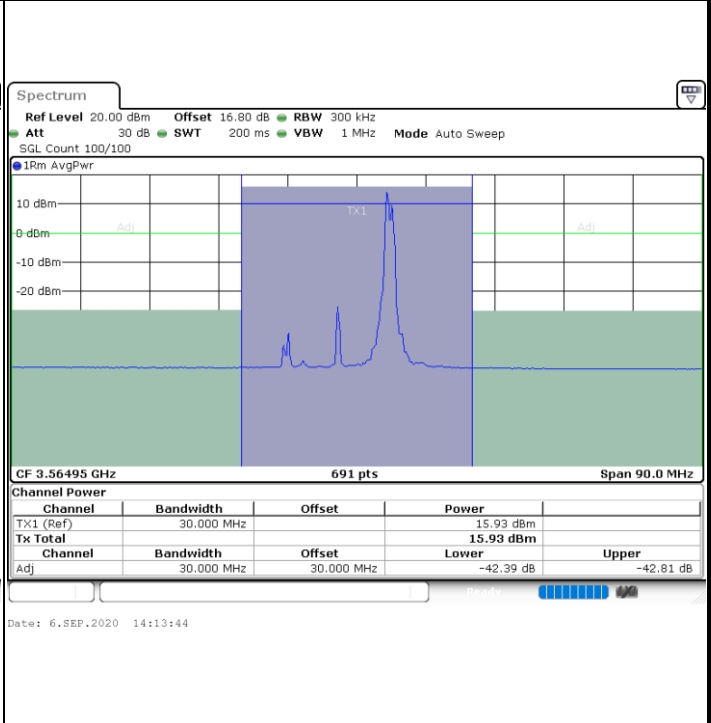

N/A

Date: 6.SEP.2020 17:50:19

LTE Band 48C / 15MHz+20MHz

QPSK

Highest Channel / 1RB0 and 1RB99

Highest Channel / 1RB74 and 1RB0

Date: 9.SEP.2020 14:38:05

Date: 6.SEP.2020 18:25:15

Highest Channel / FullIRB

N/A

Date: 6.SEP.2020 18:19:48

**LTE Band 48C / 20MHz+5MHz**

**QPSK**

**Lowest Channel / 1RB0 and 1RB24**

**Lowest Channel / 1RB99 and 1RB0**

**Lowest Channel / FullIRB**

**N/A**

LTE Band 48C / 20MHz+5MHz

QPSK

Middle Channel / 1RB0 and 1RB24

Middle Channel / 1RB99 and 1RB0

Date: 6.SEP.2020 14:40:30

Date: 6.SEP.2020 14:41:10

Middle Channel / FullIRB

N/A

Date: 6.SEP.2020 14:37:06

LTE Band 48C / 20MHz+5MHz

QPSK

Highest Channel / 1RB0 and 1RB24

Highest Channel / 1RB99 and 1RB0

Date: 6.SEP.2020 15:06:35

Date: 6.SEP.2020 15:09:58