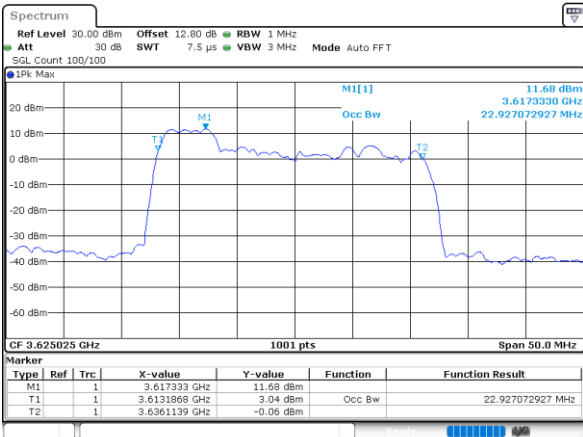

64QAM

Lowest Channel / 5MHz+20MHz

Date: 6,SEP,2020 12:12:30

Lowest Channel / 10MHz+20MHz

Date: 6,SEP,2020 15:26:12

Middle Channel / 5MHz+20MHz

Date: 6,SEP,2020 12:14:52

Middle Channel / 10MHz+20MHz

Date: 6,SEP,2020 15:54:02

Highest Channel / 5MHz+20MHz

Date: 6,SEP,2020 13:22:34

Highest Channel / 10MHz+20MHz

Date: 6,SEP,2020 16:22:30

LTE Band 48C

64QAM

Lowest Channel / 15MHz+20MHz