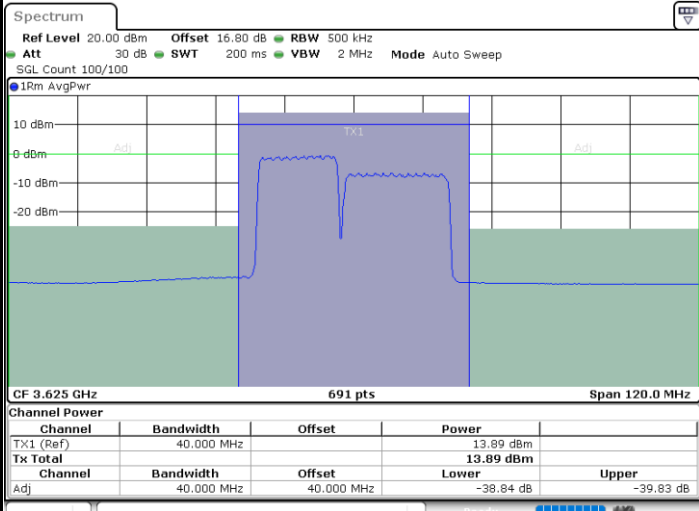

Date: 6.SEP.2020 17:23:11

LTE Band 48C / 15MHz+20MHz

QPSK

Middle Channel / 1RB0 and 1RB99

Middle Channel / 1RB74 and 1RB0

Date: 9.SEP.2020 14:21:26

Date: 6.SEP.2020 17:55:47

Middle Channel / FullIRB

N/A

Date: 6.SEP.2020 17:50:19

LTE Band 48C / 15MHz+20MHz

QPSK

Highest Channel / 1RB0 and 1RB99

Highest Channel / 1RB74 and 1RB0

Date: 9.SEP.2020 14:38:05

Date: 6.SEP.2020 18:25:15