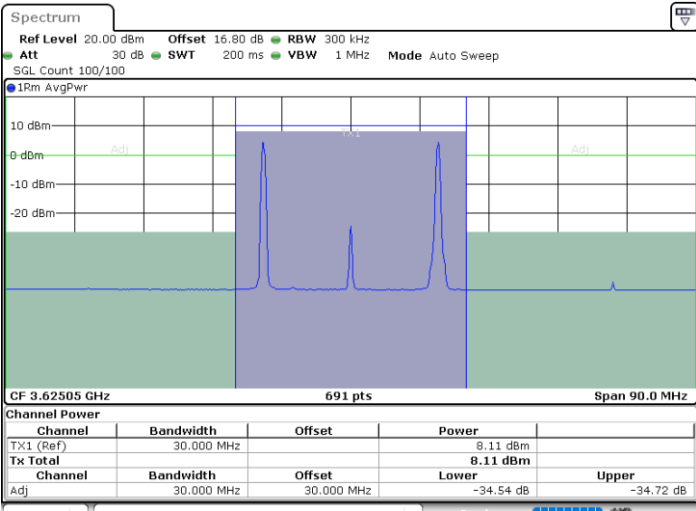

Lowest Channel / FullIRB

N/A

Date: 6.SEP.2020 12:30:47

LTE Band 48C / 5MHz+20MHz

QPSK

Middle Channel / 1RB0 and 1RB99

Middle Channel / 1RB24 and 1RB0

Date: 9.SEP.2020 15:19:01

Date: 6.SEP.2020 13:09:54

Middle Channel / FullIRB

N/A

Date: 6.SEP.2020 13:05:50

LTE Band 48C / 5MHz+20MHz

QPSK

Highest Channel / 1RB0 and 1RB99

Highest Channel / 1RB24 and 1RB0