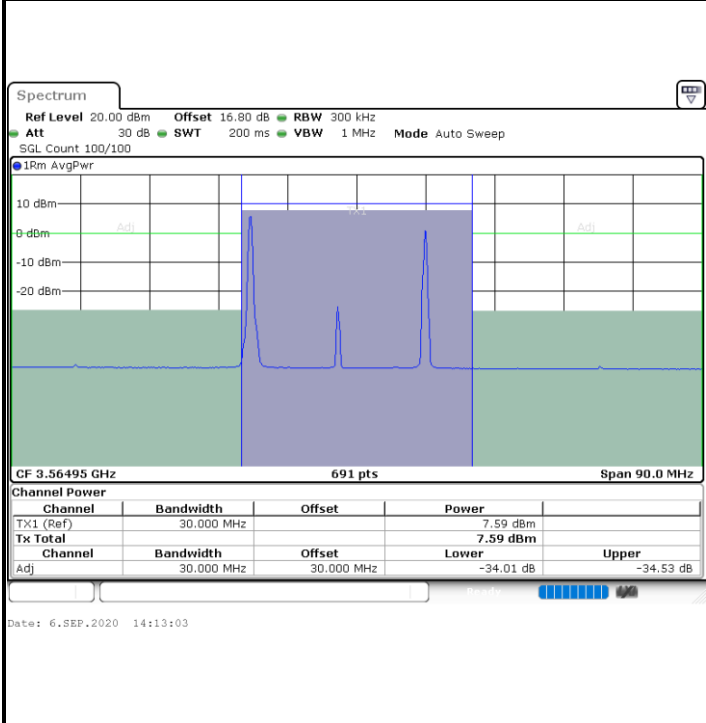

N/A

Date: 6.SEP.2020 17:50:19

LTE Band 48C / 15MHz+20MHz

QPSK

Highest Channel / 1RB0 and 1RB99

Highest Channel / 1RB74 and 1RB0

Date: 9.SEP.2020 14:38:05

Date: 6.SEP.2020 18:25:15

Highest Channel / FullIRB

N/A

Date: 6.SEP.2020 18:19:48

**LTE Band 48C / 20MHz+5MHz**

**QPSK**

**Lowest Channel / 1RB0 and 1RB24**

**Lowest Channel / 1RB99 and 1RB0**

**Lowest Channel / FullIRB**

**N/A**

LTE Band 48C / 20MHz+5MHz

QPSK

Middle Channel / 1RB0 and 1RB24

Middle Channel / 1RB99 and 1RB0

Date: 6.SEP.2020 14:40:30

Date: 6.SEP.2020 14:41:10

Middle Channel / FullIRB