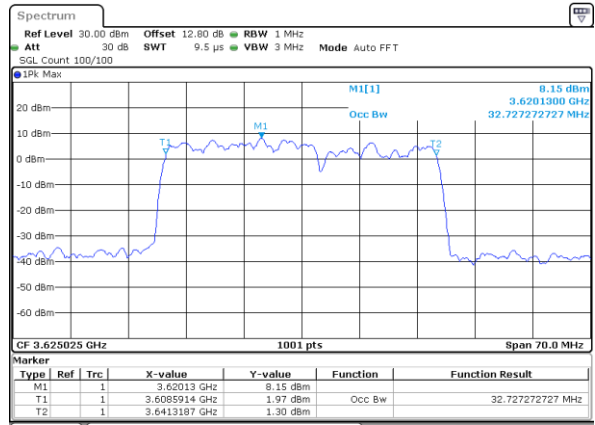

Date: 6,SEP,2020 16:51:53

Lowest Channel / 20MHz+5MHz

Date: 6,SEP,2020 13:50:57

Middle Channel / 15MHz+20MHz

Date: 6,SEP,2020 17:32:27

Middle Channel / 20MHz+5MHz

Date: 6,SEP,2020 14:19:11

Highest Channel / 15MHz+20MHz

Date: 6,SEP,2020 17:59:05

Highest Channel / 20MHz+5MHz

Date: 6,SEP,2020 14:45:41

LTE Band 48C

64QAM

Lowest Channel / 20MHz+10MHz

Date: 6,SEP,2020 20:26:38

Lowest Channel / 20MHz+15MHz

Date: 6,SEP,2020 18:56:59

Middle Channel / 20MHz+10MHz

Date: 6,SEP,2020 20:54:21

Middle Channel / 20MHz+15MHz

Date: 6,SEP,2020 19:00:31

Highest Channel / 20MHz+10MHz

Date: 6,SEP,2020 21:20:55

Highest Channel / 20MHz+15MHz