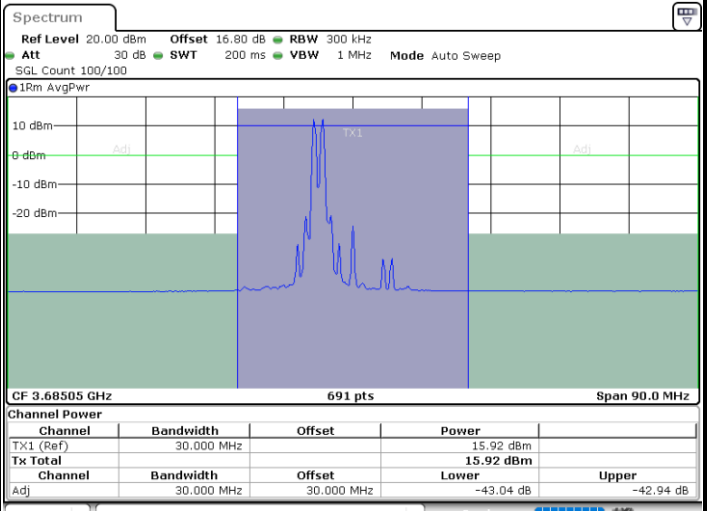

Lowest Channel / 1RB49 and 1RB0

Date: 6.SEP.2020 15:48:55

Date: 6.SEP.2020 15:49:36

Lowest Channel / FullIRB

N/A

Date: 6.SEP.2020 15:44:10

LTE Band 48C / 10MHz+20MHz

QPSK

Middle Channel / 1RB0 and 1RB99

Middle Channel / 1RB49 and 1RB0

Date: 6.SEP.2020 16:18:44

Date: 6.SEP.2020 16:19:24

Middle Channel / FullIRB

N/A

Date: 6.SEP.2020 16:11:51

LTE Band 48C / 10MHz+20MHz

QPSK

Highest Channel / 1RB0 and 1RB99

Highest Channel / 1RB49 and 1RB0

Date: 6.SEP.2020 16:43:59

Date: 6.SEP.2020 16:48:44

Highest Channel / FullRB

N/A

Date: 6.SEP.2020 16:43:19