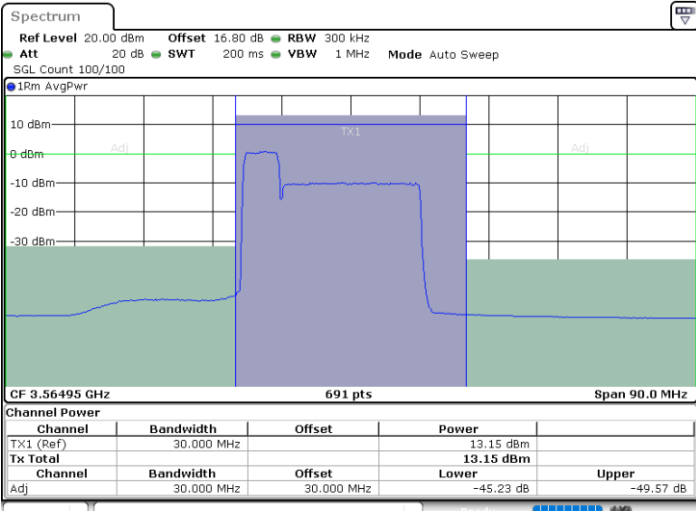

Middle Channel / FullIRB

N/A

Date: 1.SEP.2020 14:29:29

LTE Band 48C / 20MHz+20MHz

QPSK

Highest Channel / 1RB0 and 1RB99

Highest Channel / 1RB99 and 1RB0

Date: 1.SEP.2020 13:30:06

Date: 1.SEP.2020 13:34:52

Highest Channel / FullIRB

N/A

Date: 1.SEP.2020 13:29:25

LTE Band 48C / 5MHz+20MHz

16QAM

Lowest Channel / 1RB0 and 1RB99

Lowest Channel / 1RB24 and 1RB0

Date: 9.SEP.2020 14:57:33

Date: 6.SEP.2020 12:35:32

Lowest Channel / FullIRB

N/A

Date: 6.SEP.2020 12:31:28

LTE Band 48C / 5MHz+20MHz

16QAM

Middle Channel / 1RB0 and 1RB99