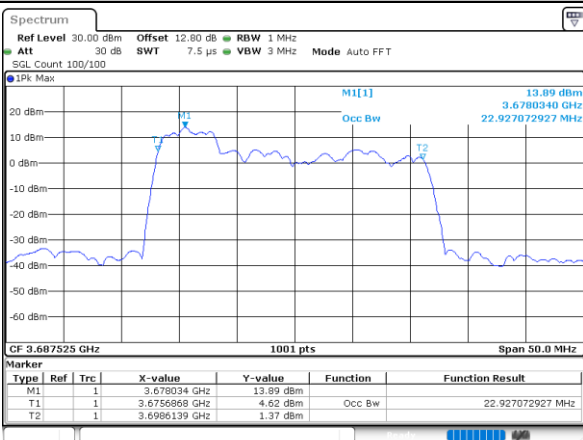

Date: 1,SEP,2020 14:43:50

Middle Channel / 20MHz+20MHz

N/A

Date: 1,SEP,2020 14:15:07

Highest Channel / 20MHz+20MHz

N/A

Date: 1,SEP,2020 13:38:36

LTE Band 48C

64QAM

Lowest Channel / 5MHz+20MHz

Date: 6,SEP,2020 12:12:30

Lowest Channel / 10MHz+20MHz

Date: 6,SEP,2020 15:26:12

Middle Channel / 5MHz+20MHz

Date: 6,SEP,2020 12:14:52

Middle Channel / 10MHz+20MHz

Date: 6,SEP,2020 15:54:02

Highest Channel / 5MHz+20MHz

Date: 6,SEP,2020 13:22:34

Highest Channel / 10MHz+20MHz

Date: 6,SEP,2020 16:22:30

LTE Band 48C

64QAM

Lowest Channel / 15MHz+20MHz