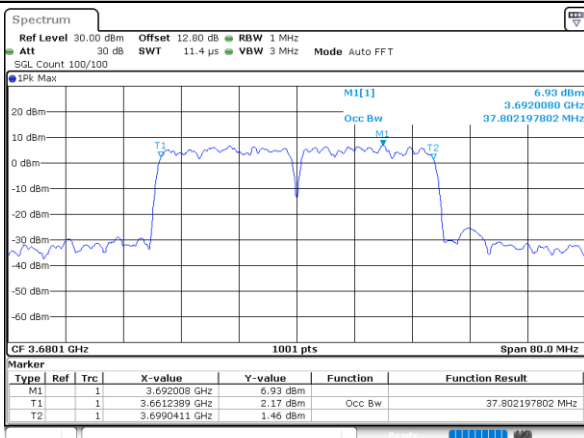

Date: 1,SEP,2020 14:43:50

Middle Channel / 20MHz+20MHz

N/A

Date: 1,SEP,2020 14:15:07

Highest Channel / 20MHz+20MHz

N/A

Date: 1,SEP,2020 13:38:36

LTE Band 48C