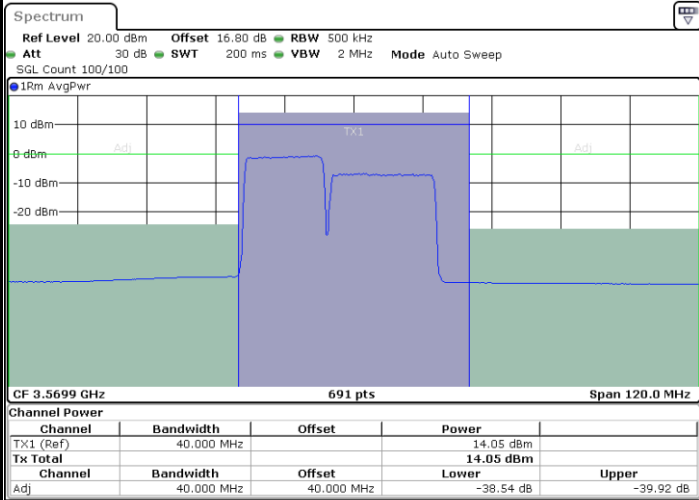

LTE Band 48C / 15MHz+20MHz

QPSK

Lowest Channel / 1RB0 and 1RB99

Lowest Channel / 1RB74 and 1RB0

Date: 9.SEP.2020 14:00:17

Date: 6.SEP.2020 17:28:39

Lowest Channel / FullIRB

N/A

Date: 6.SEP.2020 17:23:11

LTE Band 48C / 15MHz+20MHz

QPSK

Middle Channel / 1RB0 and 1RB99

Middle Channel / 1RB74 and 1RB0

Date: 9.SEP.2020 14:21:26

Date: 6.SEP.2020 17:55:47

Middle Channel / FullIRB