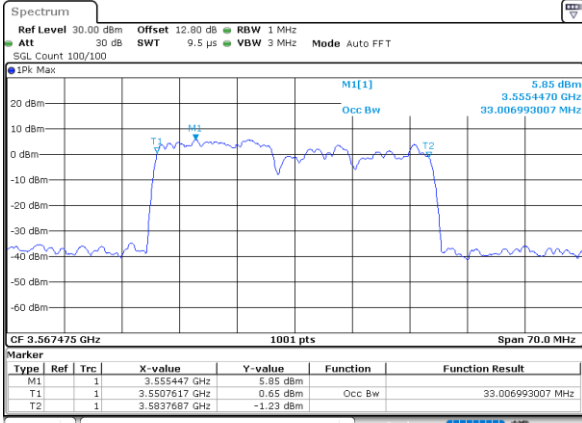

Lowest Channel / 10MHz+20MHz

Date: 6,SEP,2020 15:26:35

Middle Channel / 5MHz+20MHz

Date: 6,SEP,2020 12:48:15

Middle Channel / 10MHz+20MHz

Date: 6,SEP,2020 15:54:24

Highest Channel / 5MHz+20MHz

Date: 6,SEP,2020 13:23:42

Highest Channel / 10MHz+20MHz

Date: 6,SEP,2020 16:23:37

LTE Band 48C

256QAM

Lowest Channel / 15MHz+20MHz

Date: 6.SEP.2020 16:52:16

Lowest Channel / 20MHz+5MHz

Date: 6.SEP.2020 13:51:20

Middle Channel / 15MHz+20MHz

Date: 6.SEP.2020 17:32:49

Middle Channel / 20MHz+5MHz

Date: 6.SEP.2020 14:19:33

Highest Channel / 15MHz+20MHz

Date: 6.SEP.2020 18:00:12

Highest Channel / 20MHz+5MHz

Date: 6.SEP.2020 14:46:48