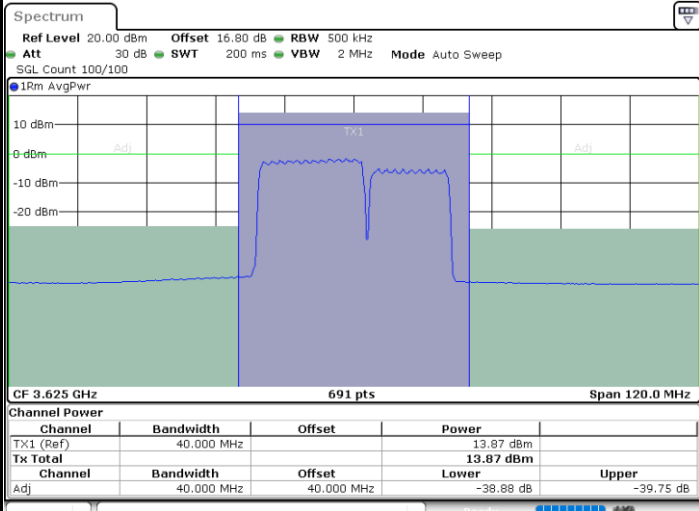

Lowest Channel / 1RB0 and 1RB74

Lowest Channel / 1RB99 and 1RB0

Date: 6.SEP.2020 18:49:23

Date: 6.SEP.2020 18:50:04

Lowest Channel / FullIRB

N/A

Date: 6.SEP.2020 18:44:35

LTE Band 48C / 20MHz+15MHz

QPSK

Middle Channel / 1RB0 and 1RB74

Middle Channel / 1RB99 and 1RB0

Date: 6.SEP.2020 19:23:19

Date: 6.SEP.2020 19:24:00

Middle Channel / FullIRB

N/A

Date: 6.SEP.2020 19:18:31

LTE Band 48C / 20MHz+15MHz

QPSK

Highest Channel / 1RB0 and 1RB74

Highest Channel / 1RB99 and 1RB0

Date: 6.SEP.2020 19:48:49

Date: 6.SEP.2020 19:53:34

Highest Channel / FullRB

N/A