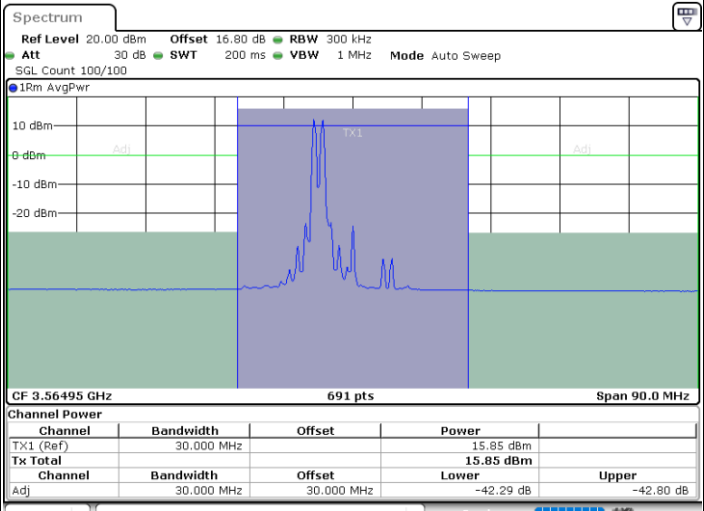

Date: 6.SEP.2020 13:09:54

Middle Channel / FullIRB

N/A

Date: 6.SEP.2020 13:05:50

LTE Band 48C / 5MHz+20MHz

QPSK

Highest Channel / 1RB0 and 1RB99

Highest Channel / 1RB24 and 1RB0

Date: 9.SEP.2020 15:35:51

Date: 6.SEP.2020 13:46:39

Highest Channel / FullIRB

N/A

Date: 6.SEP.2020 13:42:35

LTE Band 48C / 10MHz+20MHz

QPSK

Lowest Channel / 1RB0 and 1RB99

Lowest Channel / 1RB49 and 1RB0

Date: 6.SEP.2020 15:48:55

Date: 6.SEP.2020 15:49:36

Lowest Channel / FullIRB

N/A

Date: 6.SEP.2020 15:44:10

LTE Band 48C / 10MHz+20MHz

QPSK