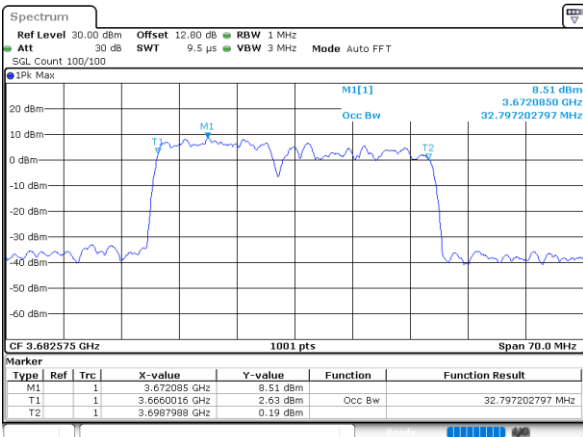

Date: 6,SEP,2020 15:54:02

Highest Channel / 5MHz+20MHz

Date: 6,SEP,2020 13:22:34

Highest Channel / 10MHz+20MHz

Date: 6,SEP,2020 16:22:30

LTE Band 48C

64QAM

Lowest Channel / 15MHz+20MHz

Date: 6,SEP,2020 16:51:53

Lowest Channel / 20MHz+5MHz

Date: 6,SEP,2020 13:50:57

Middle Channel / 15MHz+20MHz

Date: 6,SEP,2020 17:32:27

Middle Channel / 20MHz+5MHz

Date: 6,SEP,2020 14:19:11

Highest Channel / 15MHz+20MHz

Date: 6,SEP,2020 17:59:05

Highest Channel / 20MHz+5MHz

Date: 6,SEP,2020 14:45:41

LTE Band 48C

64QAM

Lowest Channel / 20MHz+10MHz

Date: 6,SEP,2020 20:26:38

Lowest Channel / 20MHz+15MHz