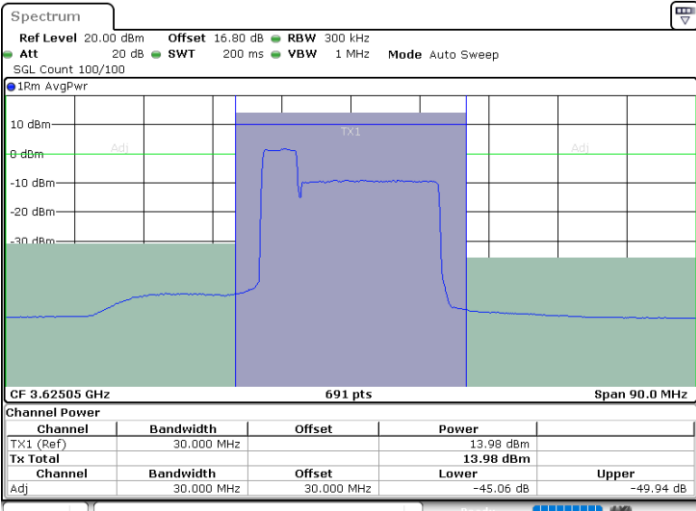

Lowest Channel / FullIRB

N/A

Date: 6.SEP.2020 12:30:47

LTE Band 48C / 5MHz+20MHz

QPSK

Middle Channel / 1RB0 and 1RB99

Middle Channel / 1RB24 and 1RB0

Date: 9.SEP.2020 15:19:01

Date: 6.SEP.2020 13:09:54

Middle Channel / FullIRB

N/A

Date: 6.SEP.2020 13:05:50

LTE Band 48C / 5MHz+20MHz

QPSK

Highest Channel / 1RB0 and 1RB99

Highest Channel / 1RB24 and 1RB0