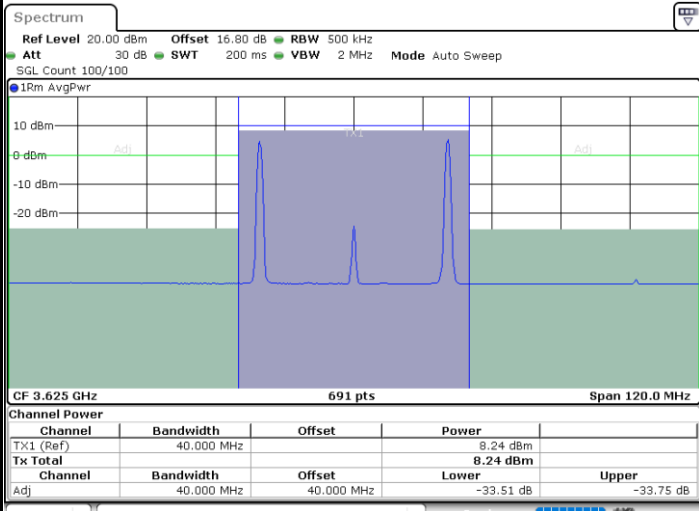

Date: 6.SEP.2020 17:23:11

LTE Band 48C / 15MHz+20MHz

QPSK

Middle Channel / 1RB0 and 1RB99

Middle Channel / 1RB74 and 1RB0

Date: 9.SEP.2020 14:21:26

Date: 6.SEP.2020 17:55:47

Middle Channel / FullIRB

N/A

Date: 6.SEP.2020 17:50:19

LTE Band 48C / 15MHz+20MHz

QPSK

Highest Channel / 1RB0 and 1RB99

Highest Channel / 1RB74 and 1RB0

Date: 9.SEP.2020 14:38:05

Date: 6.SEP.2020 18:25:15