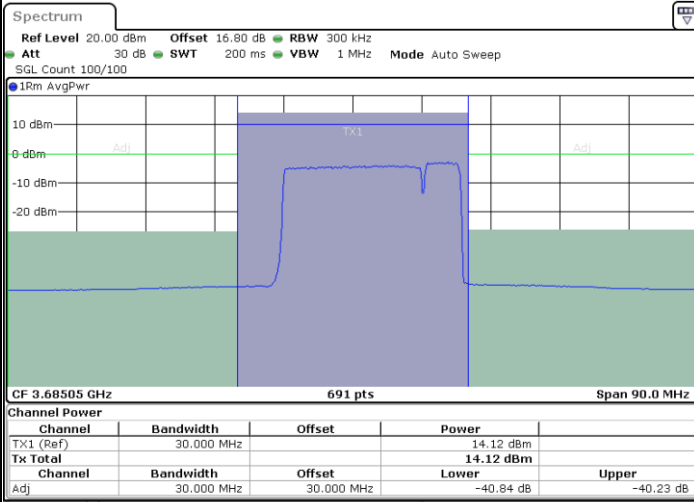

N/A

Date: 6.SEP.2020 14:37:06

LTE Band 48C / 20MHz+5MHz

QPSK

Highest Channel / 1RB0 and 1RB24

Highest Channel / 1RB99 and 1RB0

Date: 6.SEP.2020 15:06:35

Date: 6.SEP.2020 15:09:58

Highest Channel / FullIRB

N/A

Date: 6.SEP.2020 15:05:54

LTE Band 48C / 20MHz+10MHz

QPSK

Lowest Channel / 1RB0 and 1RB49

Lowest Channel / 1RB99 and 1RB0

Date: 6.SEP.2020 20:49:21