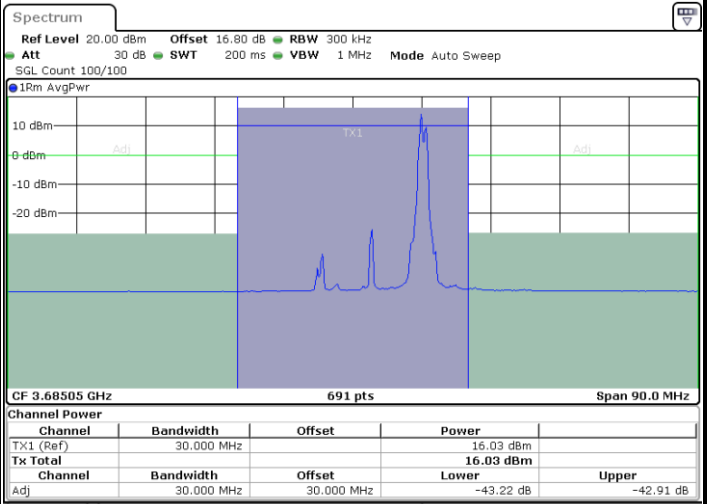

N/A

Date: 6.SEP.2020 14:37:06

LTE Band 48C / 20MHz+5MHz

QPSK

Highest Channel / 1RB0 and 1RB24

Highest Channel / 1RB99 and 1RB0

Date: 6.SEP.2020 15:06:35

Date: 6.SEP.2020 15:09:58

Highest Channel / FullIRB

N/A

Date: 6.SEP.2020 15:05:54

LTE Band 48C / 20MHz+10MHz

QPSK

Lowest Channel / 1RB0 and 1RB49

Lowest Channel / 1RB99 and 1RB0

Date: 6.SEP.2020 20:49:21