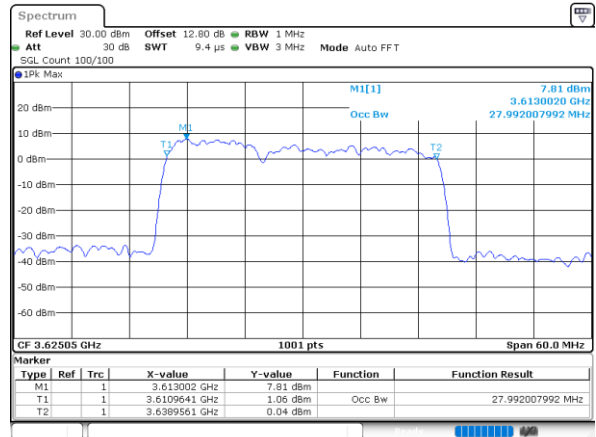

Date: 6,SEP,2020 15:54:02

Highest Channel / 5MHz+20MHz

Date: 6,SEP,2020 13:22:34

Highest Channel / 10MHz+20MHz

Date: 6,SEP,2020 16:22:30

LTE Band 48C

64QAM

Lowest Channel / 15MHz+20MHz