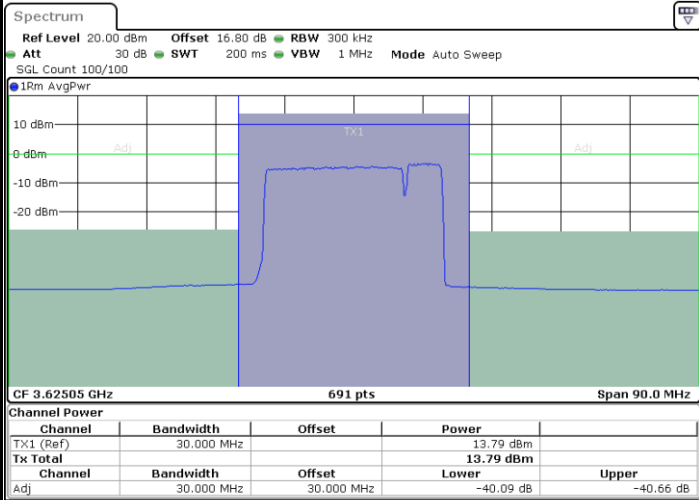

Highest Channel / FullIRB

N/A

Date: 6.SEP.2020 18:19:48

**LTE Band 48C / 20MHz+5MHz**

**QPSK**

**Lowest Channel / 1RB0 and 1RB24**

**Lowest Channel / 1RB99 and 1RB0**

**Lowest Channel / FullIRB**

**N/A**

LTE Band 48C / 20MHz+5MHz

QPSK

Middle Channel / 1RB0 and 1RB24

Middle Channel / 1RB99 and 1RB0

Date: 6.SEP.2020 14:40:30

Date: 6.SEP.2020 14:41:10

Middle Channel / FullIRB

N/A

Date: 6.SEP.2020 14:37:06

LTE Band 48C / 20MHz+5MHz

QPSK

Highest Channel / 1RB0 and 1RB24

Highest Channel / 1RB99 and 1RB0

Date: 6.SEP.2020 15:06:35

Date: 6.SEP.2020 15:09:58