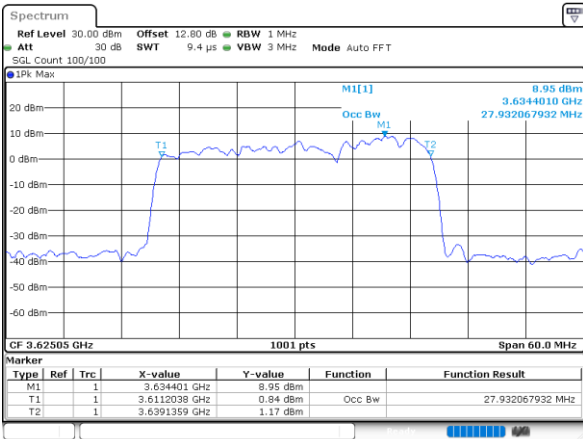

Lowest Channel / 20MHz+10MHz

Date: 6,SEP,2020 20:26:16

Lowest Channel / 20MHz+15MHz

Date: 6,SEP,2020 18:56:36

Middle Channel / 20MHz+10MHz

Date: 6,SEP,2020 20:53:58

Middle Channel / 20MHz+15MHz

Date: 6,SEP,2020 19:00:08

Highest Channel / 20MHz+10MHz

Date: 6,SEP,2020 21:21:18

Highest Channel / 20MHz+15MHz

Date: 6,SEP,2020 19:27:38

LTE Band 48C

16QAM

Lowest Channel / 20MHz+20MHz

N/A