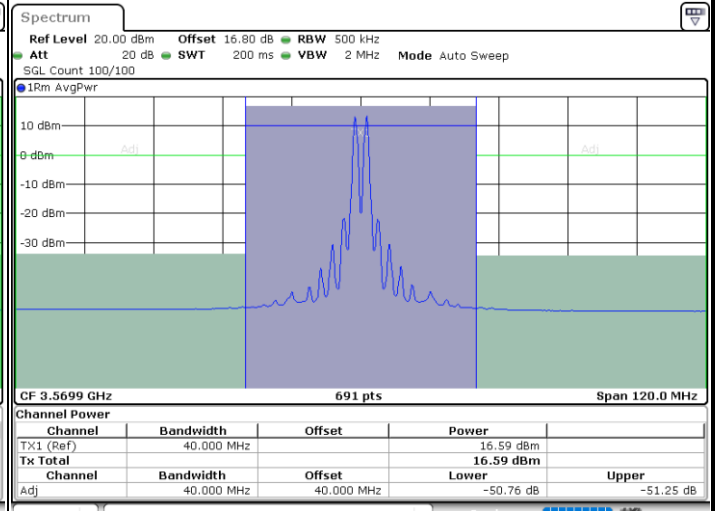

LTE Band 48C / 20MHz+15MHz

QPSK

Highest Channel / 1RB0 and 1RB74

Highest Channel / 1RB99 and 1RB0

Date: 6.SEP.2020 19:48:49

Date: 6.SEP.2020 19:53:34

Highest Channel / FullRB

N/A

Date: 6.SEP.2020 19:48:08

LTE Band 48C / 20MHz+20MHz

QPSK

Lowest Channel / 1RB0 and 1RB99

Lowest Channel / 1RB99 and 1RB0

Date: 1.SEP.2020 15:08:00

Date: 1.SEP.2020 15:08:41

Lowest Channel / FullIRB

N/A

Date: 1.SEP.2020 15:03:12

LTE Band 48C / 20MHz+20MHz

QPSK

MiddleChannel / 1RB0 and 1RB99

Middle Channel / 1RB99 and 1RB0

Date: 1.SEP.2020 14:34:17

Date: 1.SEP.2020 14:34:58

Middle Channel / FullIRB

N/A

Date: 1.SEP.2020 14:29:29

LTE Band 48C / 20MHz+20MHz

QPSK

Highest Channel / 1RB0 and 1RB99

Highest Channel / 1RB99 and 1RB0

Date: 1.SEP.2020 13:30:06