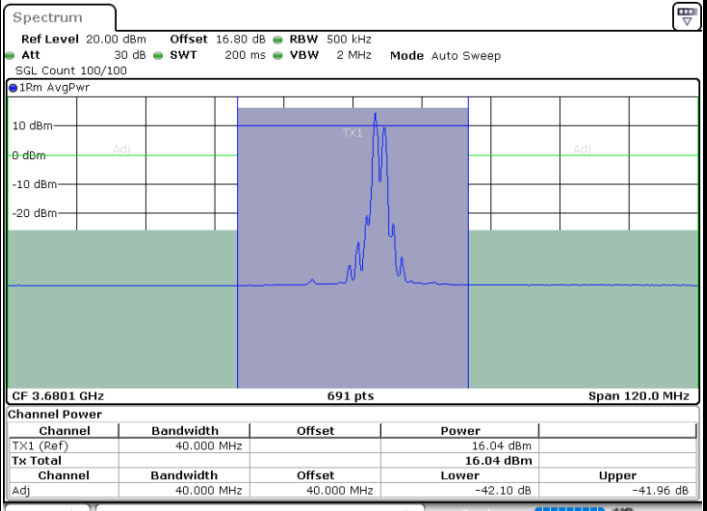

Lowest Channel / 1RB0 and 1RB74

Lowest Channel / 1RB99 and 1RB0

Date: 6.SEP.2020 18:49:23

Date: 6.SEP.2020 18:50:04

Lowest Channel / FullIRB

N/A

Date: 6.SEP.2020 18:44:35

LTE Band 48C / 20MHz+15MHz

LTE Band 48C / 20MHz+15MHz

QPSK

Highest Channel / 1RB0 and 1RB74

Highest Channel / 1RB99 and 1RB0

Date: 6.SEP.2020 19:48:49

Date: 6.SEP.2020 19:53:34

Highest Channel / FullRB

N/A

Date: 6.SEP.2020 19:48:08

LTE Band 48C / 20MHz+20MHz

QPSK

Lowest Channel / 1RB0 and 1RB99

Lowest Channel / 1RB99 and 1RB0

Date: 1.SEP.2020 15:08:00

Date: 1.SEP.2020 15:08:41

Lowest Channel / FullIRB