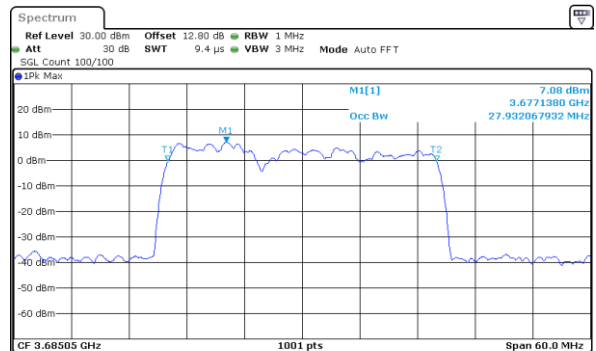

Date: 1,SEP,2020 14:59:29

Highest Channel / 20MHz+20MHz

N/A

Date: 1,SEP,2020 13:38:14

LTE Band 48C

256QAM

Lowest Channel / 5MHz+20MHz

Date: 6,SEP,2020 12:12:53

Lowest Channel / 10MHz+20MHz

Date: 6,SEP,2020 15:26:35

Middle Channel / 5MHz+20MHz

Date: 6,SEP,2020 12:48:15

Middle Channel / 10MHz+20MHz

Date: 6,SEP,2020 15:54:24

Highest Channel / 5MHz+20MHz

Date: 6,SEP,2020 13:23:42

Highest Channel / 10MHz+20MHz

Date: 6,SEP,2020 16:23:37

LTE Band 48C

256QAM

Lowest Channel / 15MHz+20MHz

Date: 6.SEP.2020 16:52:16

Lowest Channel / 20MHz+5MHz

Date: 6.SEP.2020 13:51:20