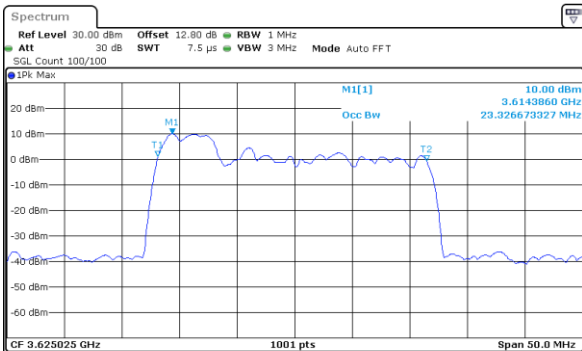

Date: 6,SEP,2020 19:27:16

LTE Band 48C

64QAM

Lowest Channel / 20MHz+20MHz

N/A

Date: 1,SEP,2020 14:44:12

Middle Channel / 20MHz+20MHz

N/A

Date: 1,SEP,2020 14:59:29

Highest Channel / 20MHz+20MHz

N/A

Date: 1,SEP,2020 13:38:14

LTE Band 48C

256QAM

Lowest Channel / 5MHz+20MHz

Date: 6,SEP,2020 12:12:53

Lowest Channel / 10MHz+20MHz

Date: 6,SEP,2020 15:26:35

Middle Channel / 5MHz+20MHz

Date: 6,SEP,2020 12:48:15

Middle Channel / 10MHz+20MHz

Date: 6,SEP,2020 15:54:24

Highest Channel / 5MHz+20MHz

Date: 6,SEP,2020 13:23:42

Highest Channel / 10MHz+20MHz

Date: 6,SEP,2020 16:23:37

LTE Band 48C

256QAM

Lowest Channel / 15MHz+20MHz

Date: 6.SEP.2020 16:52:16

Lowest Channel / 20MHz+5MHz

Date: 6.SEP.2020 13:51:20