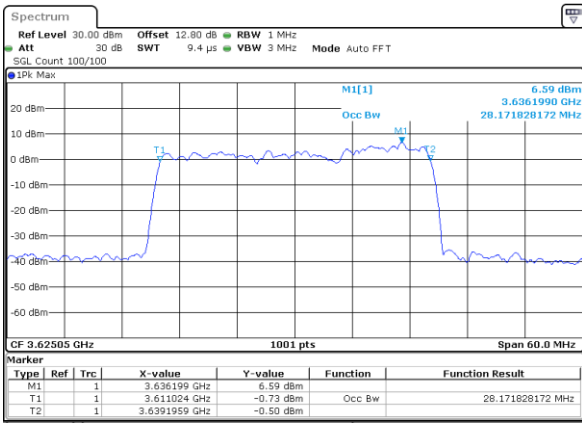

LTE Band 48C

256QAM

Lowest Channel / 20MHz+10MHz

Date: 6,SEP,2020 20:27:01

Lowest Channel / 15MHz+20MHz

Date: 6,SEP,2020 18:57:21

Middle Channel / 20MHz+10MHz

Date: 6,SEP,2020 20:54:43

Middle Channel / 20MHz+15MHz

Date: 6,SEP,2020 19:00:53

Highest Channel / 20MHz+10MHz

Date: 6,SEP,2020 21:22:02

Highest Channel / 20MHz+15MHz

Date: 6,SEP,2020 19:28:23

LTE Band 48C

256QAM