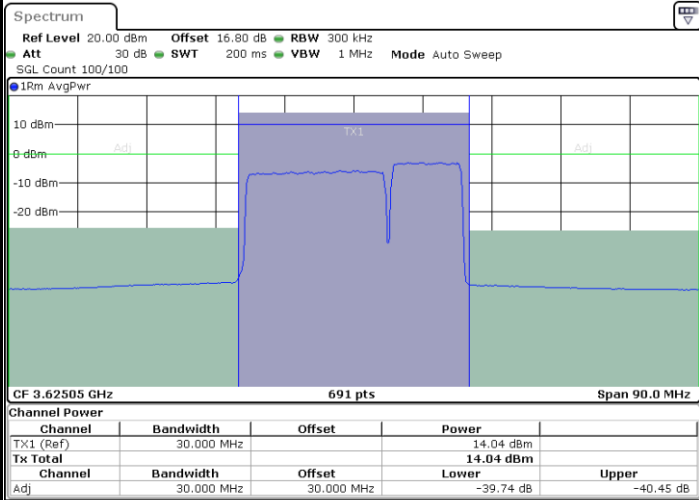

Highest Channel / FullIRB

N/A

Date: 6.SEP.2020 15:05:54

LTE Band 48C / 20MHz+10MHz

QPSK

Lowest Channel / 1RB0 and 1RB49

Lowest Channel / 1RB99 and 1RB0

Date: 6.SEP.2020 20:49:21

Date: 6.SEP.2020 20:50:01

Lowest Channel / FullIRB

N/A

Date: 6.SEP.2020 20:44:35

LTE Band 48C / 20MHz+10MHz

QPSK

Middle Channel / 1RB0 and 1RB49

Middle Channel / 1RB99 and 1RB0

Date: 6.SEP.2020 21:16:59

Date: 6.SEP.2020 21:17:39

Middle Channel / FullIRB

N/A

Date: 6.SEP.2020 21:12:13

LTE Band 48C / 20MHz+10MHz

QPSK

Highest Channel / 1RB0 and 1RB49