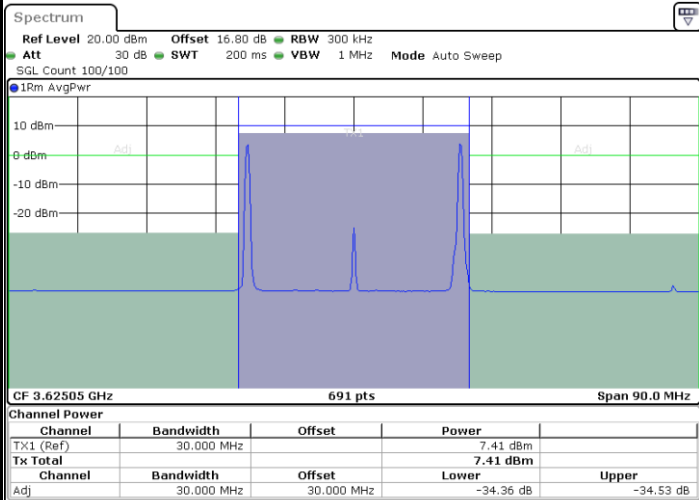

Date: 9.SEP.2020 15:35:51

Date: 6.SEP.2020 13:46:39

Highest Channel / FullIRB

N/A

Date: 6.SEP.2020 13:42:35

LTE Band 48C / 10MHz+20MHz

QPSK

Lowest Channel / 1RB0 and 1RB99

Lowest Channel / 1RB49 and 1RB0

Date: 6.SEP.2020 15:48:55

Date: 6.SEP.2020 15:49:36

Lowest Channel / FullIRB

N/A

Date: 6.SEP.2020 15:44:10

LTE Band 48C / 10MHz+20MHz

QPSK

Middle Channel / 1RB0 and 1RB99

Middle Channel / 1RB49 and 1RB0

Date: 6.SEP.2020 16:18:44

Date: 6.SEP.2020 16:19:24

Middle Channel / FullIRB

N/A

Date: 6.SEP.2020 16:11:51

LTE Band 48C / 10MHz+20MHz