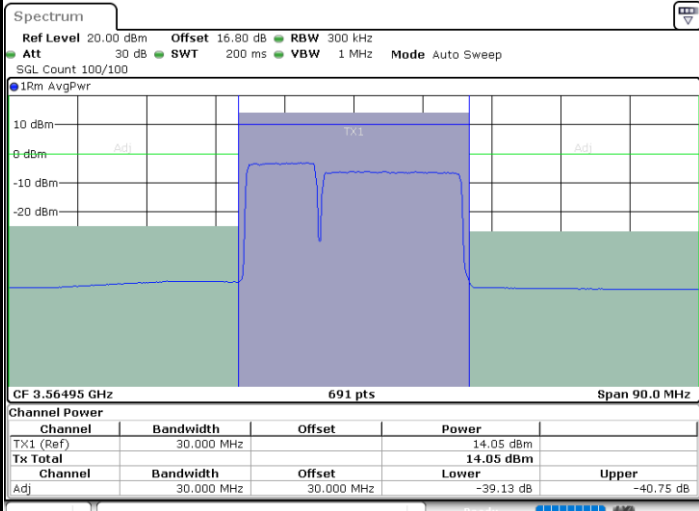

Date: 9.SEP.2020 15:35:51

Date: 6.SEP.2020 13:46:39

Highest Channel / FullIRB

N/A

Date: 6.SEP.2020 13:42:35

LTE Band 48C / 10MHz+20MHz

QPSK

Lowest Channel / 1RB0 and 1RB99

Lowest Channel / 1RB49 and 1RB0

Date: 6.SEP.2020 15:48:55

Date: 6.SEP.2020 15:49:36

Lowest Channel / FullIRB

N/A

Date: 6.SEP.2020 15:44:10

LTE Band 48C / 10MHz+20MHz

QPSK

Middle Channel / 1RB0 and 1RB99

Middle Channel / 1RB49 and 1RB0

Date: 6.SEP.2020 16:18:44

Date: 6.SEP.2020 16:19:24

Middle Channel / FullIRB

N/A

Date: 6.SEP.2020 16:11:51

LTE Band 48C / 10MHz+20MHz