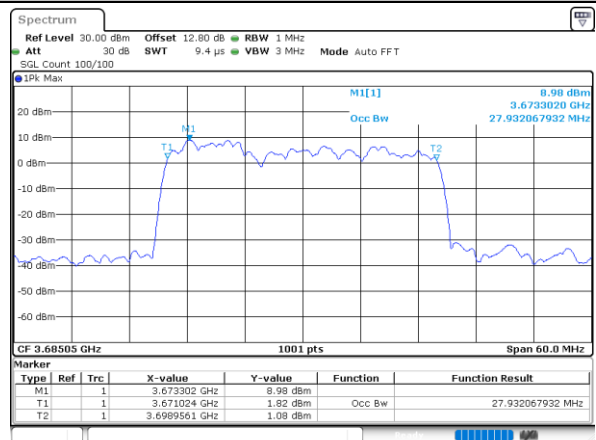

Date: 1,SEP,2020 14:43:50

Middle Channel / 20MHz+20MHz

N/A

Date: 1,SEP,2020 14:15:07

Highest Channel / 20MHz+20MHz

N/A

Date: 1,SEP,2020 13:38:36

LTE Band 48C

Date: 6,SEP,2020 15:54:02

Highest Channel / 5MHz+20MHz

Date: 6,SEP,2020 13:22:34

Highest Channel / 10MHz+20MHz

Date: 6,SEP,2020 16:22:30

LTE Band 48C

64QAM

Lowest Channel / 15MHz+20MHz