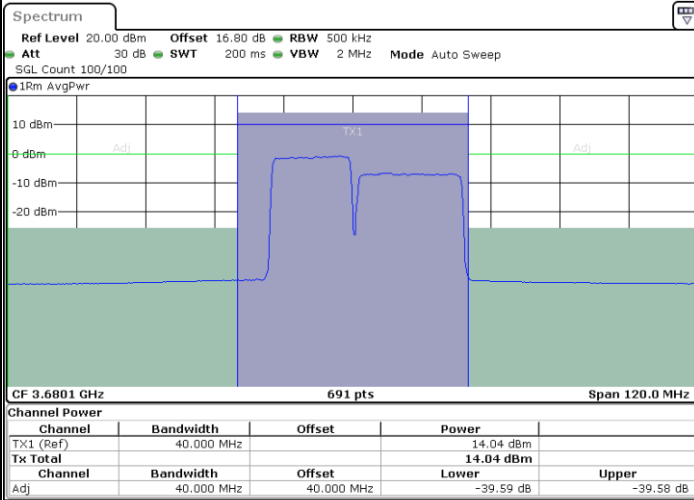

Date: 6.SEP.2020 17:23:11

LTE Band 48C / 15MHz+20MHz

QPSK

Middle Channel / 1RB0 and 1RB99

Middle Channel / 1RB74 and 1RB0

Date: 9.SEP.2020 14:21:26

Date: 6.SEP.2020 17:55:47

Middle Channel / FullIRB

N/A

Date: 6.SEP.2020 17:50:19

LTE Band 48C / 15MHz+20MHz

QPSK

Highest Channel / 1RB0 and 1RB99

Highest Channel / 1RB74 and 1RB0

Date: 9.SEP.2020 14:38:05

Date: 6.SEP.2020 18:25:15

Highest Channel / FullIRB

N/A

Date: 6.SEP.2020 18:19:48

**LTE Band 48C / 20MHz+5MHz**

**QPSK**

**Lowest Channel / 1RB0 and 1RB24**

**Lowest Channel / 1RB99 and 1RB0**

**Lowest Channel / FullIRB**