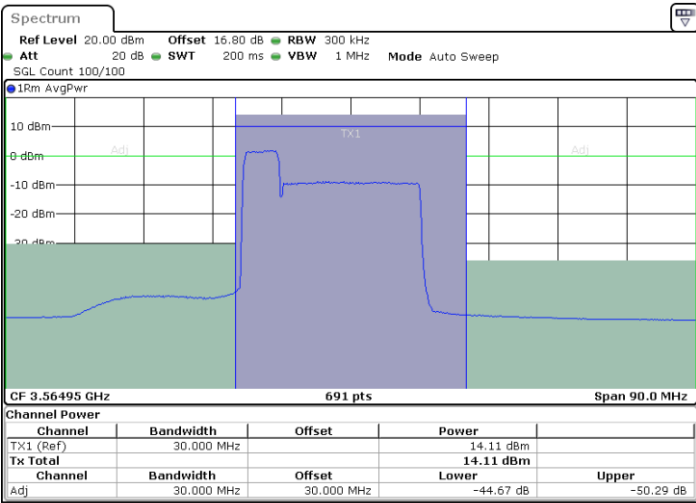

Date: 1.SEP.2020 13:39:21

ACLR

LTE Band 48C / 5MHz+20MHz

QPSK

Lowest Channel / 1RB0 and 1RB99

Lowest Channel / 1RB24 and 1RB0

Date: 9.SEP.2020 14:58:54

Date: 6.SEP.2020 12:34:52

Lowest Channel / FullIRB

N/A

Date: 6.SEP.2020 12:30:47

LTE Band 48C / 5MHz+20MHz

QPSK

Middle Channel / 1RB0 and 1RB99

Middle Channel / 1RB24 and 1RB0

Date: 9.SEP.2020 15:19:01