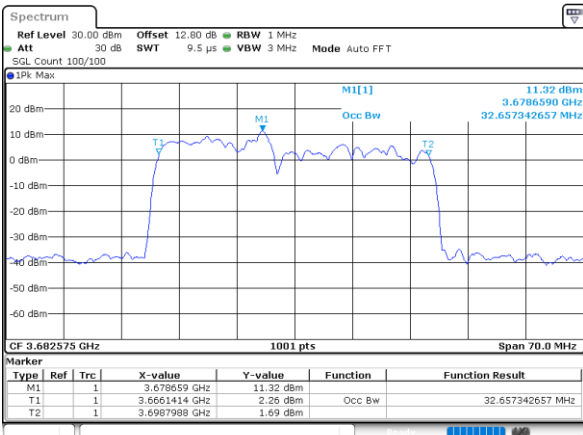

LTE Band 48C

16QAM

Lowest Channel / 15MHz+20MHz

Date: 6,SEP,2020 16:51:31

Lowest Channel / 20MHz+5MHz

Date: 6,SEP,2020 13:50:35

Middle Channel / 15MHz+20MHz

Date: 6,SEP,2020 17:32:04

Middle Channel / 20MHz+5MHz

Date: 6,SEP,2020 14:18:46

Highest Channel / 15MHz+20MHz

Date: 6,SEP,2020 17:59:27

Highest Channel / 20MHz+5MHz

Date: 6,SEP,2020 14:46:04

LTE Band 48C

16QAM