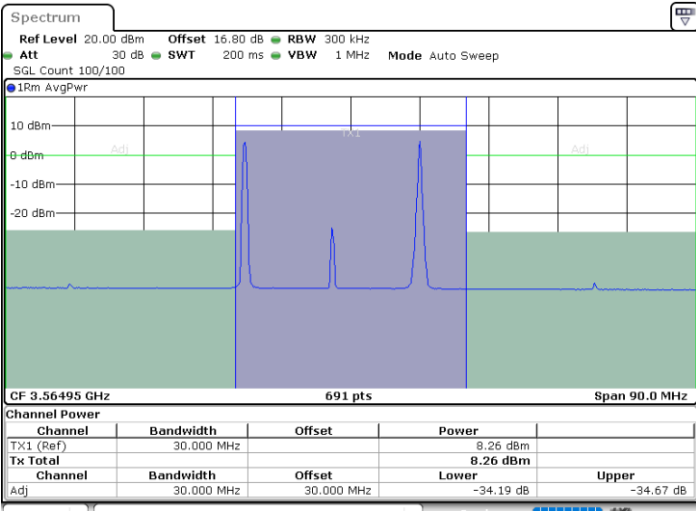

Middle Channel / FullIRB

N/A

Date: 1.SEP.2020 14:29:29

LTE Band 48C / 20MHz+20MHz

QPSK

Highest Channel / 1RB0 and 1RB99

Highest Channel / 1RB99 and 1RB0

Date: 1.SEP.2020 13:30:06

Date: 1.SEP.2020 13:34:52

Highest Channel / FullIRB

N/A

Date: 1.SEP.2020 13:29:25

LTE Band 48C / 5MHz+20MHz

16QAM

Lowest Channel / 1RB0 and 1RB99

Lowest Channel / 1RB24 and 1RB0

Date: 9.SEP.2020 14:57:33

Date: 6.SEP.2020 12:35:32

Lowest Channel / FullIRB

N/A

Date: 6.SEP.2020 12:31:28

LTE Band 48C / 5MHz+20MHz

16QAM

Middle Channel / 1RB0 and 1RB99