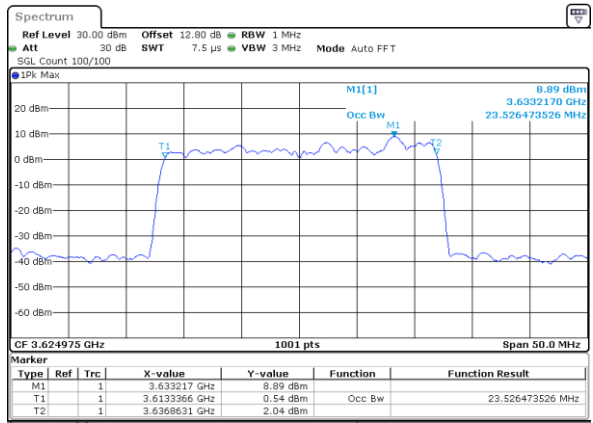

Lowest Channel / 10MHz+20MHz

Date: 6,SEP,2020 15:26:35

Middle Channel / 5MHz+20MHz

Date: 6,SEP,2020 12:48:15

Middle Channel / 10MHz+20MHz

Date: 6,SEP,2020 15:54:24

Highest Channel / 5MHz+20MHz

Date: 6,SEP,2020 13:23:42

Highest Channel / 10MHz+20MHz

Date: 6,SEP,2020 16:23:37

LTE Band 48C

256QAM

Lowest Channel / 15MHz+20MHz

Date: 6.SEP.2020 16:52:16

Lowest Channel / 20MHz+5MHz

Date: 6.SEP.2020 13:51:20

Middle Channel / 15MHz+20MHz

Date: 6.SEP.2020 17:32:49

Middle Channel / 20MHz+5MHz

Date: 6.SEP.2020 14:19:33

Highest Channel / 15MHz+20MHz

Date: 6.SEP.2020 18:00:12

Highest Channel / 20MHz+5MHz

Date: 6.SEP.2020 14:46:48