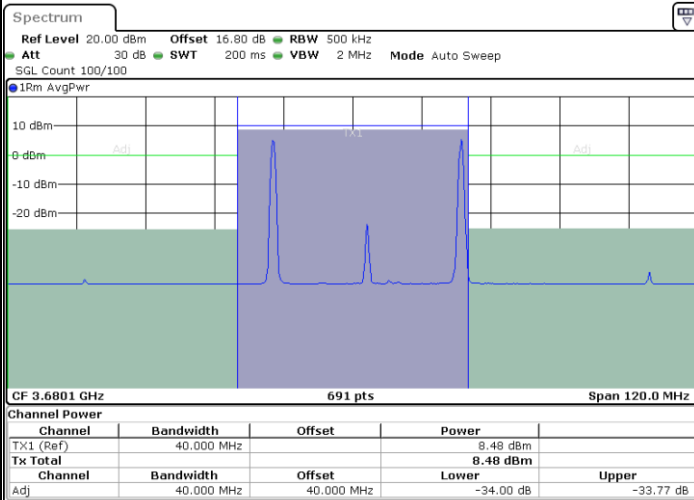

N/A

Date: 6.SEP.2020 17:50:19

LTE Band 48C / 15MHz+20MHz

QPSK

Highest Channel / 1RB0 and 1RB99

Highest Channel / 1RB74 and 1RB0

Date: 9.SEP.2020 14:38:05

Date: 6.SEP.2020 18:25:15

Highest Channel / FullIRB

N/A

Date: 6.SEP.2020 18:19:48

**LTE Band 48C / 20MHz+5MHz**

**QPSK**

**Lowest Channel / 1RB0 and 1RB24**

**Lowest Channel / 1RB99 and 1RB0**

**Lowest Channel / FullIRB**