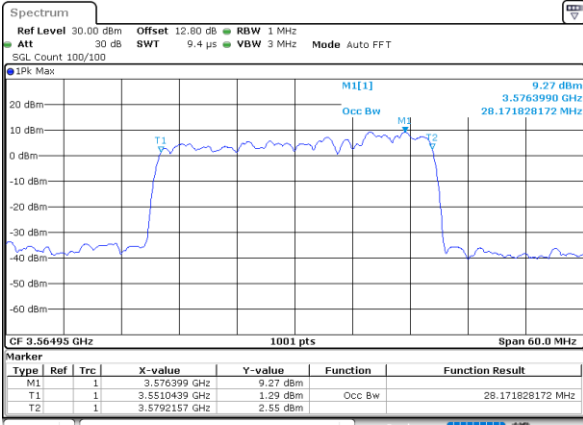

Date: 6,SEP,2020 17:59:05

Highest Channel / 20MHz+5MHz

Date: 6,SEP,2020 14:45:41

LTE Band 48C

64QAM

Lowest Channel / 20MHz+10MHz

Date: 6,SEP,2020 20:26:38

Lowest Channel / 20MHz+15MHz

Date: 6,SEP,2020 18:56:59

Middle Channel / 20MHz+10MHz

Date: 6,SEP,2020 20:54:21

Middle Channel / 20MHz+15MHz

Date: 6,SEP,2020 19:00:31

Highest Channel / 20MHz+10MHz

Date: 6,SEP,2020 21:20:55

Highest Channel / 20MHz+15MHz