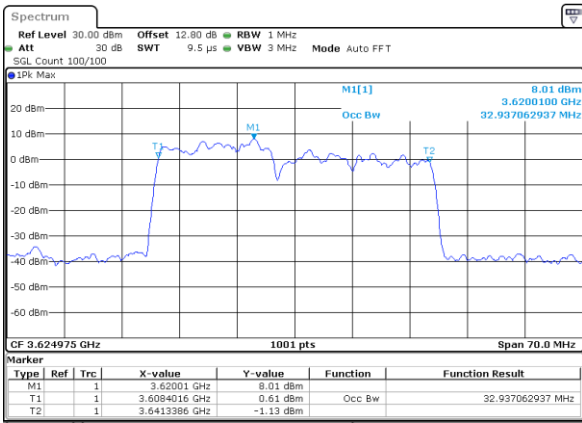

Highest Channel / 10MHz+20MHz

Date: 6,SEP,2020 16:23:37

LTE Band 48C

256QAM

Lowest Channel / 15MHz+20MHz

Date: 6.SEP.2020 16:52:16

Lowest Channel / 20MHz+5MHz

Date: 6.SEP.2020 13:51:20

Middle Channel / 15MHz+20MHz

Date: 6.SEP.2020 17:32:49

Middle Channel / 20MHz+5MHz

Date: 6.SEP.2020 14:19:33

Highest Channel / 15MHz+20MHz

Date: 6.SEP.2020 18:00:12

Highest Channel / 20MHz+5MHz

Date: 6.SEP.2020 14:46:48