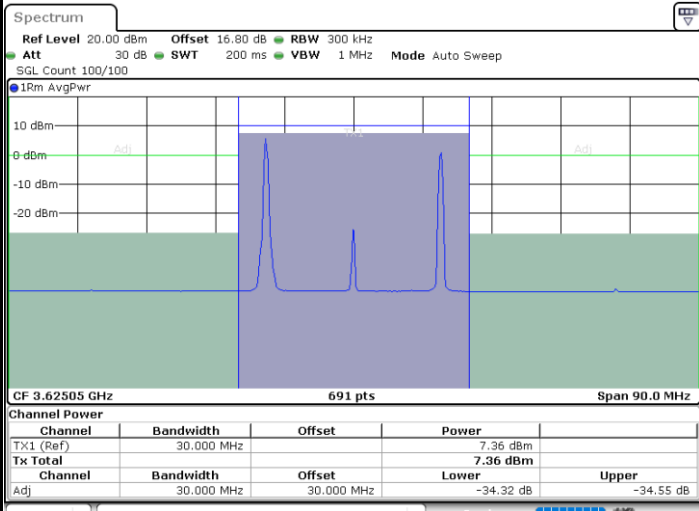

Highest Channel / FullIRB

N/A

Date: 6.SEP.2020 18:19:48

**LTE Band 48C / 20MHz+5MHz**

**QPSK**

**Lowest Channel / 1RB0 and 1RB24**

**Lowest Channel / 1RB99 and 1RB0**

**Lowest Channel / FullIRB**

**N/A**

LTE Band 48C / 20MHz+5MHz

QPSK

Middle Channel / 1RB0 and 1RB24

Middle Channel / 1RB99 and 1RB0

Date: 6.SEP.2020 14:40:30

Date: 6.SEP.2020 14:41:10

Middle Channel / FullIRB

N/A

Date: 6.SEP.2020 14:37:06

LTE Band 48C / 20MHz+5MHz

QPSK

Highest Channel / 1RB0 and 1RB24

Highest Channel / 1RB99 and 1RB0

Date: 6.SEP.2020 15:06:35

Date: 6.SEP.2020 15:09:58