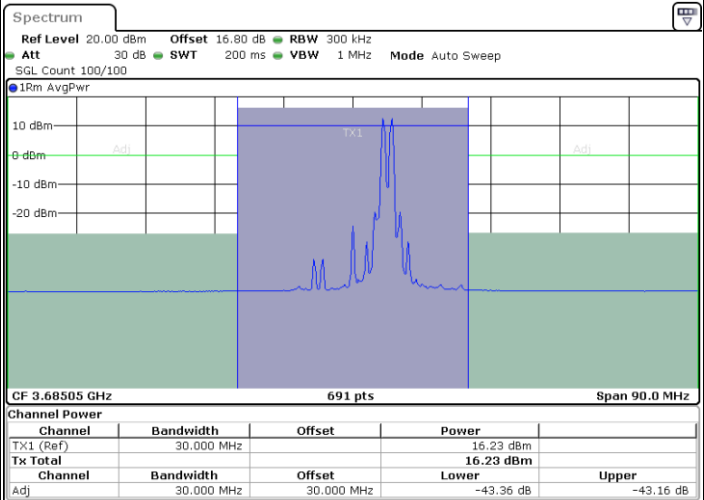

Date: 6.SEP.2020 20:50:01

Lowest Channel / FullIRB

N/A

Date: 6.SEP.2020 20:44:35

LTE Band 48C / 20MHz+10MHz

QPSK

Middle Channel / 1RB0 and 1RB49

Middle Channel / 1RB99 and 1RB0

Date: 6.SEP.2020 21:16:59

Date: 6.SEP.2020 21:17:39

Middle Channel / FullIRB

N/A

Date: 6.SEP.2020 21:12:13

LTE Band 48C / 20MHz+10MHz

QPSK

Highest Channel / 1RB0 and 1RB49

Highest Channel / 1RB99 and 1RB0

Date: 6.SEP.2020 23:14:31

Date: 6.SEP.2020 23:19:16

Highest Channel / FullRB

N/A

Date: 6.SEP.2020 23:13:50

LTE Band 48C / 20MHz+15MHz

QPSK

Lowest Channel / 1RB0 and 1RB74

Lowest Channel / 1RB99 and 1RB0

Date: 6.SEP.2020 18:49:23

Date: 6.SEP.2020 18:50:04

Lowest Channel / FullIRB

N/A

Date: 6.SEP.2020 18:44:35

LTE Band 48C / 20MHz+15MHz