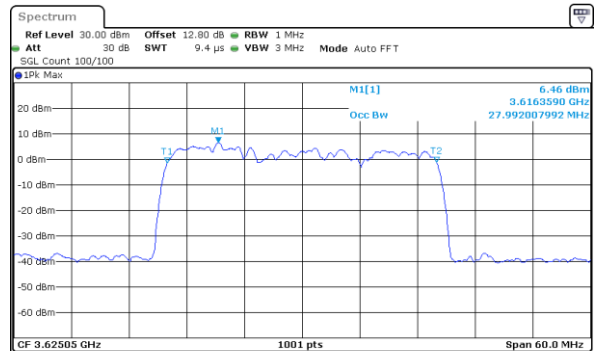

Date: 1,SEP,2020 14:59:29

Highest Channel / 20MHz+20MHz

N/A

Date: 1,SEP,2020 13:38:14

LTE Band 48C

256QAM

Lowest Channel / 5MHz+20MHz

Date: 6,SEP,2020 12:12:53

Lowest Channel / 10MHz+20MHz

Date: 6,SEP,2020 15:26:35

Middle Channel / 5MHz+20MHz

Date: 6,SEP,2020 12:48:15

Middle Channel / 10MHz+20MHz

Date: 6,SEP,2020 15:54:24

Highest Channel / 5MHz+20MHz

Date: 6,SEP,2020 13:23:42

Highest Channel / 10MHz+20MHz

Date: 6,SEP,2020 16:23:37

LTE Band 48C

256QAM

Lowest Channel / 15MHz+20MHz

Date: 6.SEP.2020 16:52:16

Lowest Channel / 20MHz+5MHz

Date: 6.SEP.2020 13:51:20