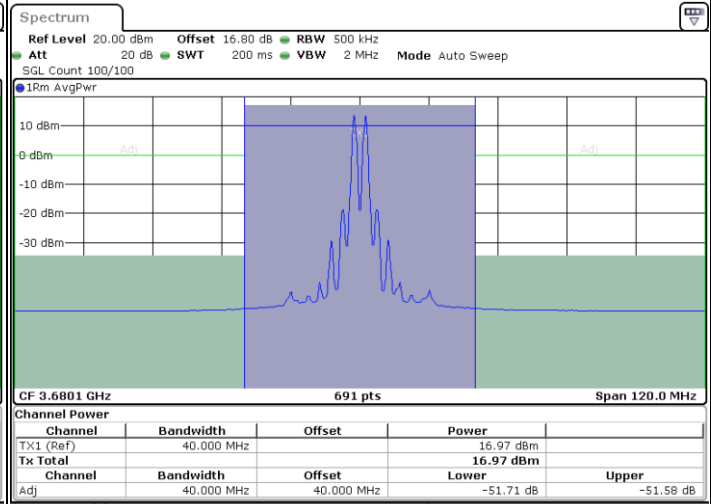

N/A

Date: 1.SEP.2020 15:03:12

LTE Band 48C / 20MHz+20MHz

QPSK

MiddleChannel / 1RB0 and 1RB99

Middle Channel / 1RB99 and 1RB0

Date: 1.SEP.2020 14:34:17

Date: 1.SEP.2020 14:34:58

Middle Channel / FullIRB

N/A

Date: 1.SEP.2020 14:29:29

LTE Band 48C / 20MHz+20MHz

QPSK

Highest Channel / 1RB0 and 1RB99

Highest Channel / 1RB99 and 1RB0

Date: 1.SEP.2020 13:30:06

Date: 1.SEP.2020 13:34:52

Highest Channel / FullIRB

N/A

Date: 1.SEP.2020 13:29:25

LTE Band 48C / 5MHz+20MHz

16QAM

Lowest Channel / 1RB0 and 1RB99

Lowest Channel / 1RB24 and 1RB0