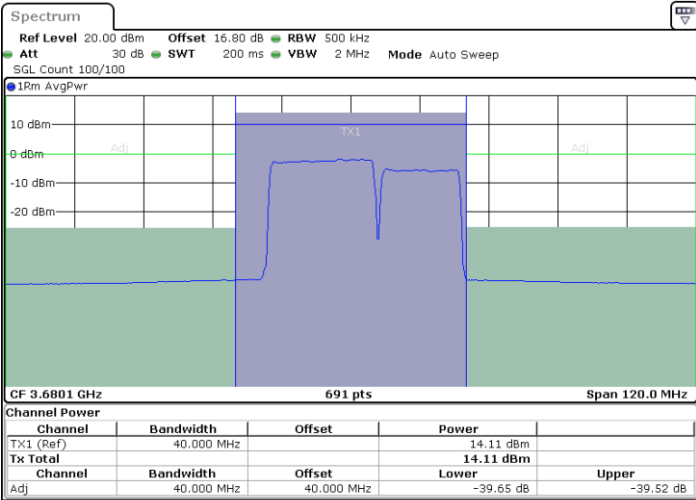

Lowest Channel / 1RB0 and 1RB74

Lowest Channel / 1RB99 and 1RB0

Date: 6.SEP.2020 18:49:23

Date: 6.SEP.2020 18:50:04

Lowest Channel / FullIRB

N/A

Date: 6.SEP.2020 18:44:35

LTE Band 48C / 20MHz+15MHz

LTE Band 48C / 20MHz+15MHz

QPSK

Highest Channel / 1RB0 and 1RB74

Highest Channel / 1RB99 and 1RB0

Date: 6.SEP.2020 19:48:49

Date: 6.SEP.2020 19:53:34

Highest Channel / FullRB

N/A

Date: 6.SEP.2020 19:48:08

LTE Band 48C / 20MHz+20MHz

QPSK

Lowest Channel / 1RB0 and 1RB99

Lowest Channel / 1RB99 and 1RB0

Date: 1.SEP.2020 15:08:00

Date: 1.SEP.2020 15:08:41

Lowest Channel / FullIRB