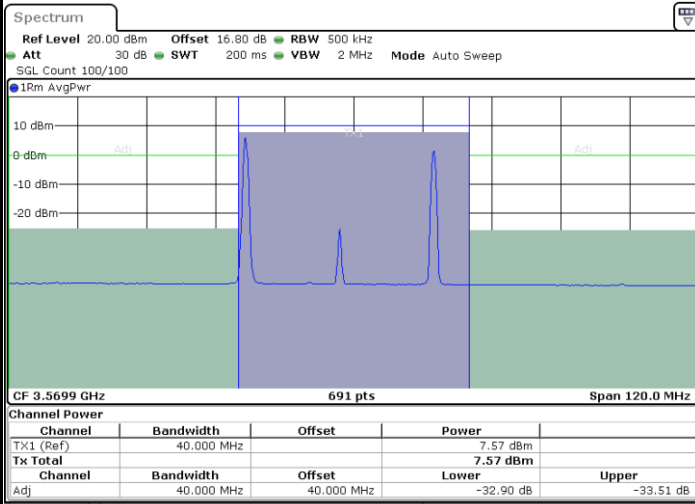

Date: 6.SEP.2020 21:16:59

Date: 6.SEP.2020 21:17:39

Middle Channel / FullIRB

N/A

Date: 6.SEP.2020 21:12:13

LTE Band 48C / 20MHz+10MHz

QPSK

Highest Channel / 1RB0 and 1RB49

Highest Channel / 1RB99 and 1RB0

Date: 6.SEP.2020 23:14:31

Date: 6.SEP.2020 23:19:16

Highest Channel / FullRB

N/A

Date: 6.SEP.2020 23:13:50

LTE Band 48C / 20MHz+15MHz

QPSK

Lowest Channel / 1RB0 and 1RB74

Lowest Channel / 1RB99 and 1RB0

Date: 6.SEP.2020 18:49:23

Date: 6.SEP.2020 18:50:04

Lowest Channel / FullIRB

N/A

Date: 6.SEP.2020 18:44:35

LTE Band 48C / 20MHz+15MHz