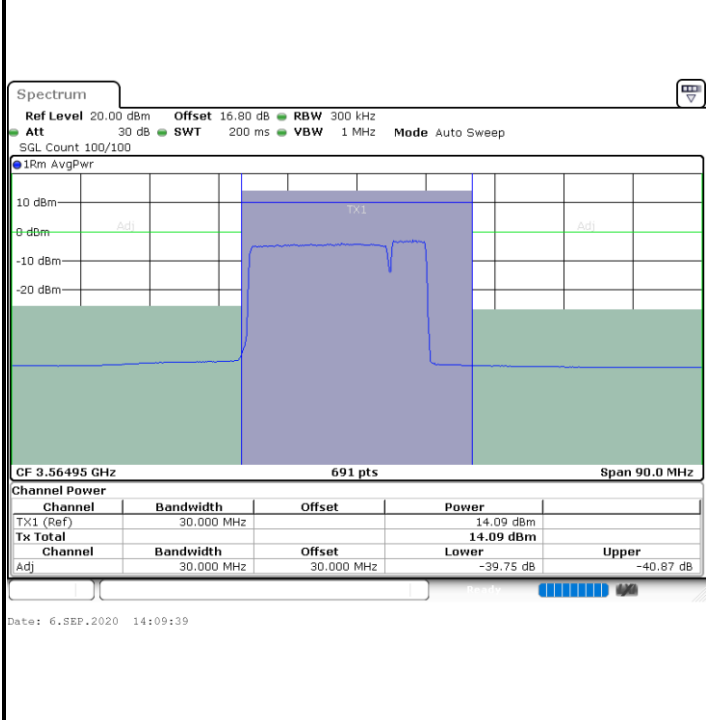

N/A

Date: 6.SEP.2020 17:50:19

LTE Band 48C / 15MHz+20MHz

QPSK

Highest Channel / 1RB0 and 1RB99

Highest Channel / 1RB74 and 1RB0

Date: 9.SEP.2020 14:38:05

Date: 6.SEP.2020 18:25:15

Highest Channel / FullIRB

N/A

Date: 6.SEP.2020 18:19:48

**LTE Band 48C / 20MHz+5MHz**

**QPSK**

**Lowest Channel / 1RB0 and 1RB24**

**Lowest Channel / 1RB99 and 1RB0**

**Lowest Channel / FullIRB**

**N/A**

LTE Band 48C / 20MHz+5MHz

QPSK

Middle Channel / 1RB0 and 1RB24

Middle Channel / 1RB99 and 1RB0

Date: 6.SEP.2020 14:40:30

Date: 6.SEP.2020 14:41:10

Middle Channel / FullIRB

N/A

Date: 6.SEP.2020 14:37:06

LTE Band 48C / 20MHz+5MHz

QPSK

Highest Channel / 1RB0 and 1RB24

Highest Channel / 1RB99 and 1RB0

Date: 6.SEP.2020 15:06:35

Date: 6.SEP.2020 15:09:58