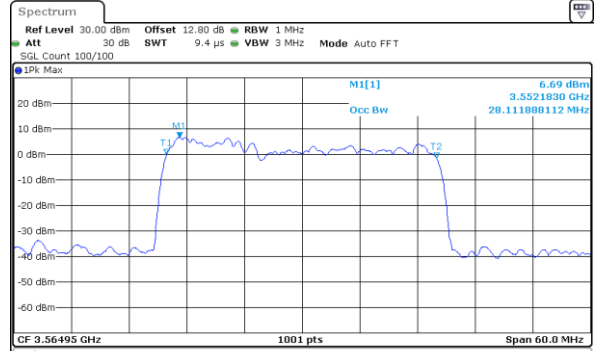

Date: 1,SEP,2020 14:59:29

Highest Channel / 20MHz+20MHz

N/A

Date: 1,SEP,2020 13:38:14

LTE Band 48C

256QAM

Lowest Channel / 5MHz+20MHz

Date: 6,SEP,2020 12:12:53

Lowest Channel / 10MHz+20MHz

Date: 6,SEP,2020 15:26:35

Middle Channel / 5MHz+20MHz

Date: 6,SEP,2020 12:48:15

Middle Channel / 10MHz+20MHz

Date: 6,SEP,2020 15:54:24

Highest Channel / 5MHz+20MHz

Date: 6,SEP,2020 13:23:42