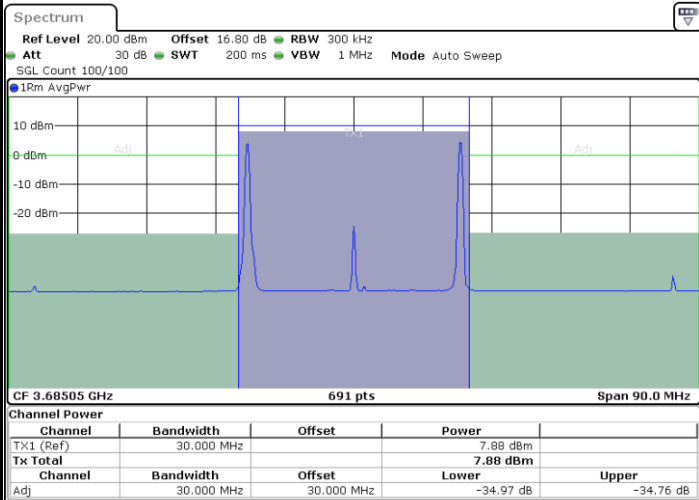

Date: 6.SEP.2020 20:50:01

Lowest Channel / FullIRB

N/A

Date: 6.SEP.2020 20:44:35

LTE Band 48C / 20MHz+10MHz

QPSK

Middle Channel / 1RB0 and 1RB49

Middle Channel / 1RB99 and 1RB0

Date: 6.SEP.2020 21:16:59

Date: 6.SEP.2020 21:17:39

Middle Channel / FullIRB

N/A

Date: 6.SEP.2020 21:12:13

LTE Band 48C / 20MHz+10MHz

QPSK

Highest Channel / 1RB0 and 1RB49

Highest Channel / 1RB99 and 1RB0

Date: 6.SEP.2020 23:14:31

Date: 6.SEP.2020 23:19:16

Highest Channel / FullRB

N/A

Date: 6.SEP.2020 23:13:50

LTE Band 48C / 20MHz+15MHz

QPSK

Lowest Channel / 1RB0 and 1RB74

Lowest Channel / 1RB99 and 1RB0

Date: 6.SEP.2020 18:49:23

Date: 6.SEP.2020 18:50:04

Lowest Channel / FullIRB

N/A

Date: 6.SEP.2020 18:44:35

LTE Band 48C / 20MHz+15MHz