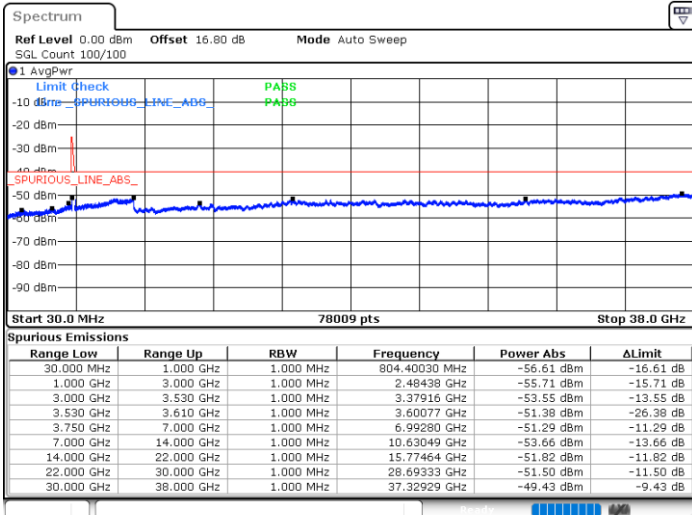

Date: 6.SEP.2020 16:27:58

Highest Channel / FullIRB

N/A

Date: 6.SEP.2020 16:38:04

LTE Band 48C / 15MHz+20MHz

16QAM

Lowest Channel / 1RB0 and 1RB99

Lowest Channel / 1RB74 and 1RB0

Date: 9.SEP.2020 13:49:58

Date: 6.SEP.2020 16:57:59

Lowest Channel / FullIRB

N/A

Date: 6.SEP.2020 17:08:03

LTE Band 48C / 15MHz+20MHz

16QAM

Middle Channel / 1RB0 and 1RB9

Middle Channel / 1RB74 and 1RB0

Date: 9.SEP.2020 14:17:25

Date: 6.SEP.2020 17:47:06

Middle Channel / FullRB

N/A

Date: 6.SEP.2020 17:37:03

LTE Band 48C / 15MHz+20MHz

16QAM

Highest Channel / 1RB0 and 1RB99

Highest Channel / 1RB74 and 1RB0

Date: 9.SEP.2020 14:36:08

Date: 6.SEP.2020 18:04:27

Highest Channel / FullIRB

N/A

Date: 6.SEP.2020 18:14:33

LTE Band 48C / 20MHz+5MHz