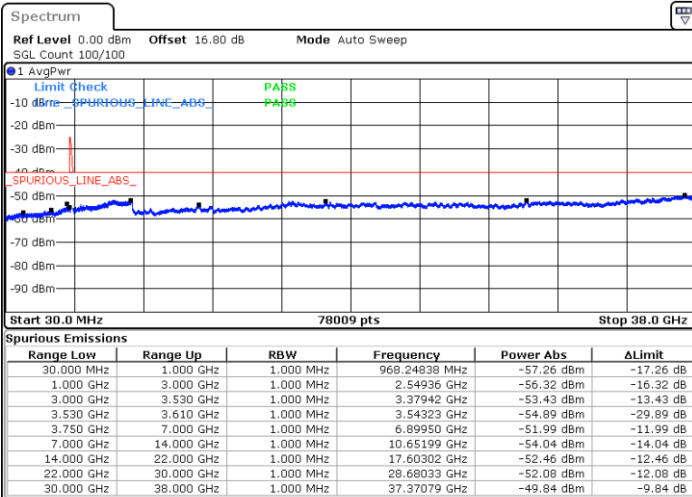

Lowest Channel / 1RB0 and 1RB99

Lowest Channel / 1RB24 and 1RB0

Date: 9.SEP.2020 14:53:40

Date: 6.SEP.2020 12:17:30

Lowest Channel / FullIRB

N/A

Date: 6.SEP.2020 12:25:04

LTE Band 48C / 5MHz+20MHz

LTE Band 48C / 5MHz+20MHz

16QAM

Highest Channel / 1RB0 and 1RB99

Highest Channel / 1RB24 and 1RB0

Date: 9.SEP.2020 15:32:39

Date: 6.SEP.2020 13:27:54

Highest Channel / FullIRB

N/A

Date: 6.SEP.2020 13:35:29

LTE Band 48C / 10MHz+20MHz

16QAM

Lowest Channel / 1RB0 and 1RB99

Lowest Channel / 1RB49 and 1RB0

Date: 6.SEP.2020 15:35:56

Date: 6.SEP.2020 15:32:09

Lowest Channel / FullIRB