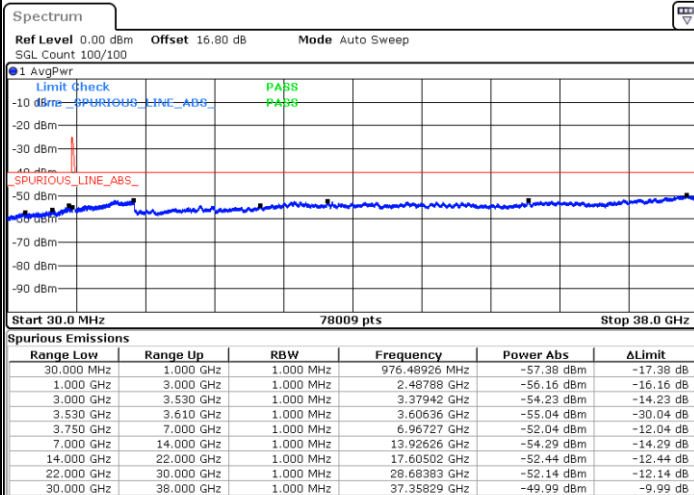

Lowest Channel / FullIRB

N/A

Date: 6.SEP.2020 14:05:12

LTE Band 48C / 20MHz+5MHz

QPSK

Middle Channel / 1RB0 and 1RB24

Middle Channel / 1RB99 and 1RB0

Date: 6.SEP.2020 14:28:53

Date: 6.SEP.2020 14:30:08

Middle Channel / FullRB

N/A

Date: 6.SEP.2020 14:22:36

LTE Band 48C / 20MHz+5MHz

QPSK

Highest Channel / 1RB0 and 1RB24

Highest Channel / 1RB99 and 1RB0

Date: 6.SEP.2020 14:56:16

Date: 6.SEP.2020 14:49:57

Highest Channel / FullIRB

N/A

Date: 6.SEP.2020 14:57:32

LTE Band 48C / 20MHz+10MHz

QPSK

Lowest Channel / 1RB0 and 1RB49

Lowest Channel / 1RB99 and 1RB0

Date: 6.SEP.2020 20:35:06

Date: 6.SEP.2020 20:33:51

Lowest Channel / FullIRB

N/A

Date: 6.SEP.2020 20:43:55

LTE Band 48C / 20MHz+10MHz

QPSK