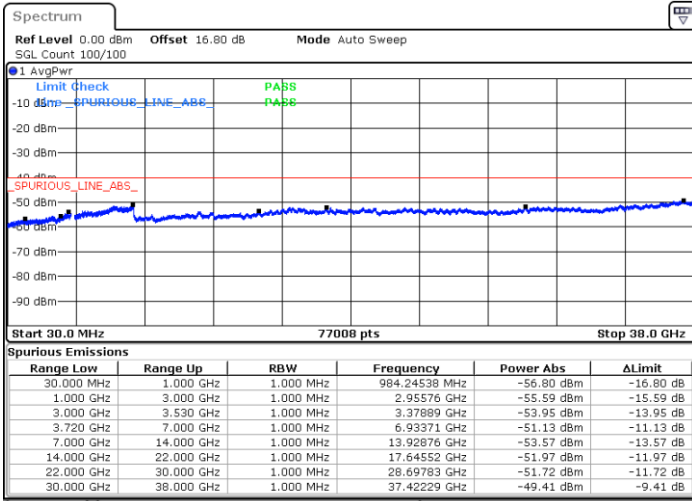

LTE Band 48C / 5MHz+20MHz

16QAM

Middle Channel / 1RB0 and 1RB9

Middle Channel / 1RB24 and 1RB0

Date: 9.SEP.2020 15:14:27