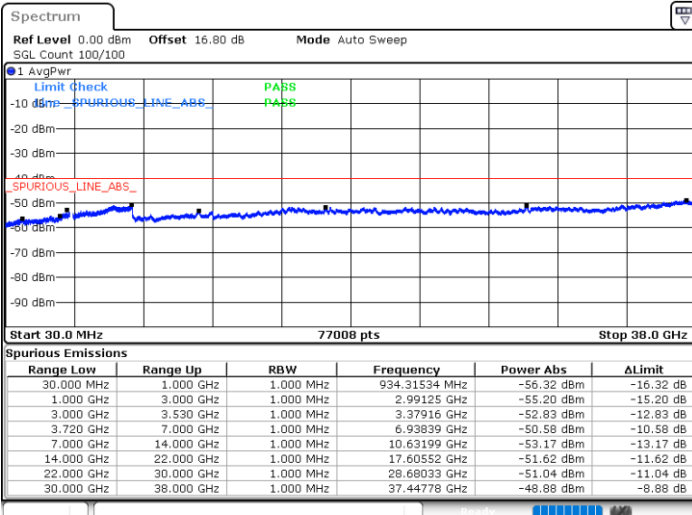

Highest Channel / FullIRB

N/A

Date: 6.SEP.2020 19:41:37

LTE Band 48C / 20MHz+20MHz

QPSK

Lowest Channel / 1RB0 and 1RB99

Lowest Channel / 1RB99 and 1RB0

Date: 1.SEP.2020 14:53:42

Date: 1.SEP.2020 14:52:27

Lowest Channel / FullIRB

N/A

Date: 1.SEP.2020 15:02:31

LTE Band 48C / 20MHz+20MHz

QPSK

MiddleChannel / 1RB0 and 1RB99

Middle Channel / 1RB99 and 1RB0

Date: 1.SEP.2020 14:23:46

Date: 1.SEP.2020 14:25:01

Middle Channel / FullRB

N/A

Date: 1.SEP.2020 14:14:59

LTE Band 48C / 20MHz+20MHz

QPSK

Highest Channel / 1RB0 and 1RB99

Highest Channel / 1RB99 and 1RB0

Date: 1.SEP.2020 13:21:38

Date: 1.SEP.2020 13:12:47

Highest Channel / FullIRB

N/A

Date: 1.SEP.2020 13:22:54

LTE Band 48C / 5MHz+20MHz

16QAM