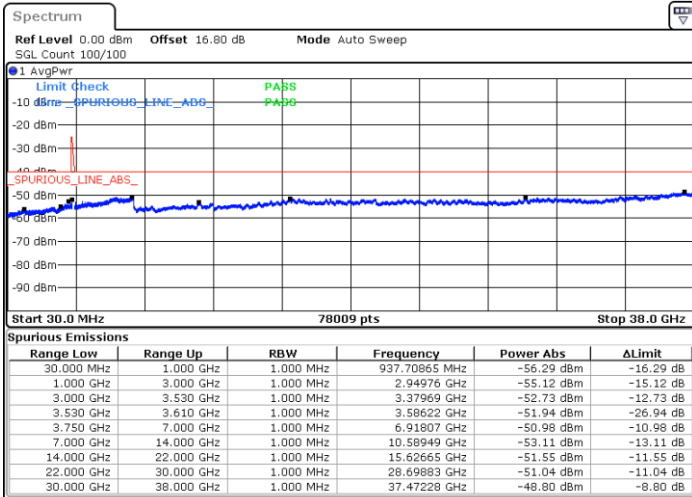

Date: 1.SEP.2020 14:52:27

Lowest Channel / FullIRB

N/A

Date: 1.SEP.2020 15:02:31

LTE Band 48C / 20MHz+20MHz

QPSK

MiddleChannel / 1RB0 and 1RB99

Middle Channel / 1RB99 and 1RB0

Date: 1.SEP.2020 14:23:46

Date: 1.SEP.2020 14:25:01

Middle Channel / FullRB

N/A

Date: 1.SEP.2020 14:14:59

LTE Band 48C / 20MHz+20MHz

QPSK

Highest Channel / 1RB0 and 1RB99

Highest Channel / 1RB99 and 1RB0

Date: 1.SEP.2020 13:21:38

Date: 1.SEP.2020 13:12:47

Highest Channel / FullIRB

N/A

Date: 1.SEP.2020 13:22:54

LTE Band 48C / 5MHz+20MHz

16QAM

Lowest Channel / 1RB0 and 1RB99

Lowest Channel / 1RB24 and 1RB0

Date: 9.SEP.2020 14:53:40

Date: 6.SEP.2020 12:17:30

Lowest Channel / FullIRB

N/A

Date: 6.SEP.2020 12:25:04

LTE Band 48C / 5MHz+20MHz