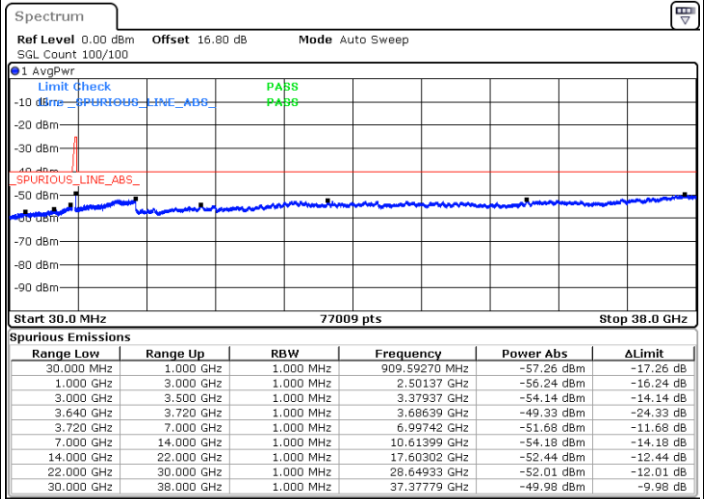

Date: 1.SEP.2020 14:23:46

Date: 1.SEP.2020 14:25:01

Middle Channel / FullRB

N/A

Date: 1.SEP.2020 14:14:59

LTE Band 48C / 20MHz+20MHz

QPSK

Highest Channel / 1RB0 and 1RB99

Highest Channel / 1RB99 and 1RB0

Date: 1.SEP.2020 13:21:38

Date: 1.SEP.2020 13:12:47

Highest Channel / FullIRB

N/A

Date: 1.SEP.2020 13:22:54

LTE Band 48C / 5MHz+20MHz

16QAM

Lowest Channel / 1RB0 and 1RB99

Lowest Channel / 1RB24 and 1RB0

Date: 9.SEP.2020 14:53:40

Date: 6.SEP.2020 12:17:30

Lowest Channel / FullIRB

N/A

Date: 6.SEP.2020 12:25:04

LTE Band 48C / 5MHz+20MHz