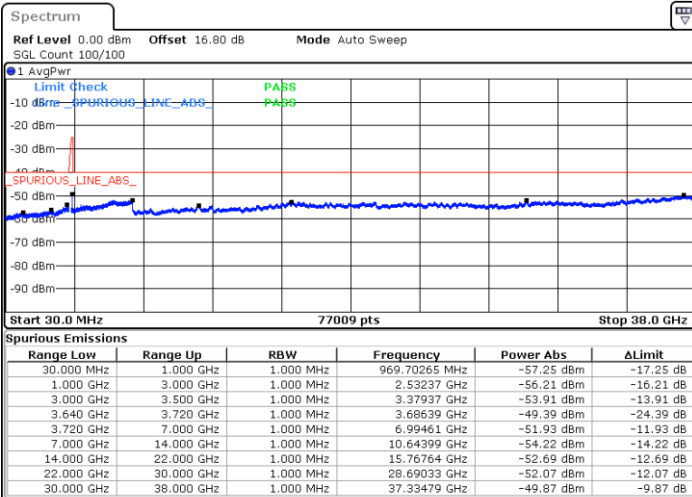

Highest Channel / 1RB99 and 1RB0

Date: 1.SEP.2020 13:21:38

Date: 1.SEP.2020 13:12:47

Highest Channel / FullIRB

N/A

Date: 1.SEP.2020 13:22:54

LTE Band 48C / 5MHz+20MHz

16QAM

Lowest Channel / 1RB0 and 1RB99

Lowest Channel / 1RB24 and 1RB0

Date: 9.SEP.2020 14:53:40

Date: 6.SEP.2020 12:17:30

Lowest Channel / FullIRB

N/A

Date: 6.SEP.2020 12:25:04

LTE Band 48C / 5MHz+20MHz

LTE Band 48C / 5MHz+20MHz

16QAM

Highest Channel / 1RB0 and 1RB99

Highest Channel / 1RB24 and 1RB0

Date: 9.SEP.2020 15:32:39

Date: 6.SEP.2020 13:27:54

Highest Channel / FullIRB

N/A