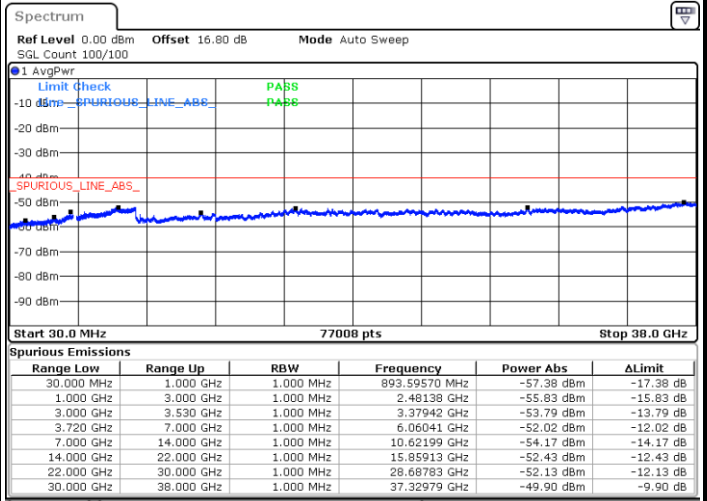

Date: 6.SEP.2020 13:35:29

LTE Band 48C / 10MHz+20MHz

16QAM

Lowest Channel / 1RB0 and 1RB99

Lowest Channel / 1RB49 and 1RB0

Date: 6.SEP.2020 15:35:56

Date: 6.SEP.2020 15:32:09

Lowest Channel / FullIRB

N/A

Date: 6.SEP.2020 15:42:14

LTE Band 48C / 10MHz+20MHz

16QAM

Middle Channel / 1RB0 and 1RB9

Middle Channel / 1RB49 and 1RB0

Date: 6.SEP.2020 16:04:52

Date: 6.SEP.2020 16:08:38

Middle Channel / FullRB

N/A

Date: 6.SEP.2020 15:58:35

LTE Band 48C / 10MHz+20MHz

16QAM

Highest Channel / 1RB0 and 1RB99

Highest Channel / 1RB49 and 1RB0

Date: 6.SEP.2020 16:34:17

Date: 6.SEP.2020 16:27:58

Highest Channel / FullIRB

N/A

Date: 6.SEP.2020 16:38:04

LTE Band 48C / 15MHz+20MHz

16QAM

Lowest Channel / 1RB0 and 1RB99

Lowest Channel / 1RB74 and 1RB0