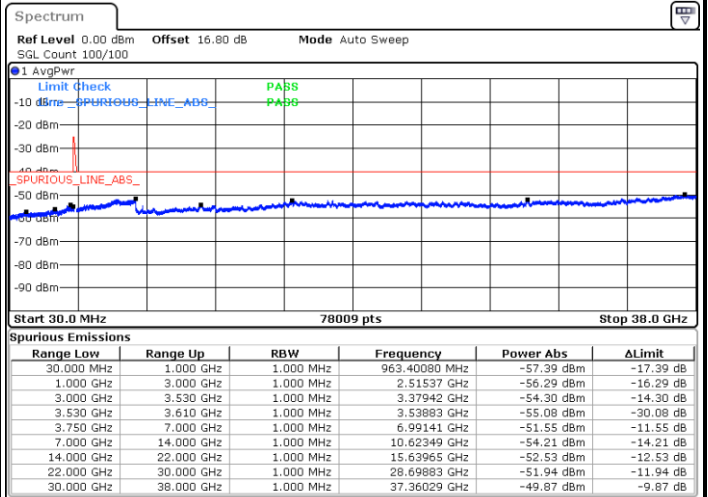

Lowest Channel / FullIRB

N/A

Date: 6.SEP.2020 14:05:12

LTE Band 48C / 20MHz+5MHz

QPSK

Middle Channel / 1RB0 and 1RB24

Middle Channel / 1RB99 and 1RB0

Date: 6.SEP.2020 14:28:53

Date: 6.SEP.2020 14:30:08

Middle Channel / FullRB

N/A

Date: 6.SEP.2020 14:22:36

LTE Band 48C / 20MHz+5MHz

QPSK

Highest Channel / 1RB0 and 1RB24

Highest Channel / 1RB99 and 1RB0

Date: 6.SEP.2020 14:56:16

Date: 6.SEP.2020 14:49:57

Highest Channel / FullIRB

N/A

Date: 6.SEP.2020 14:57:32

LTE Band 48C / 20MHz+10MHz

QPSK

Lowest Channel / 1RB0 and 1RB49

Lowest Channel / 1RB99 and 1RB0

Date: 6.SEP.2020 20:35:06

Date: 6.SEP.2020 20:33:51

Lowest Channel / FullIRB

N/A

Date: 6.SEP.2020 20:43:55

LTE Band 48C / 20MHz+10MHz

QPSK