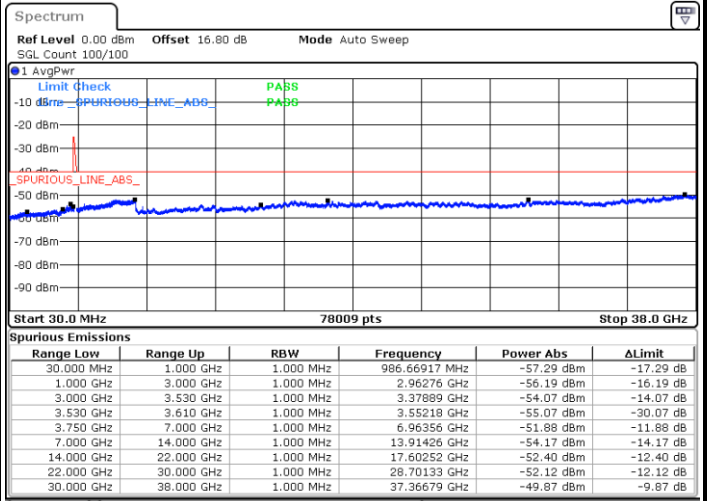

N/A

Date: 6.SEP.2020 15:42:14

LTE Band 48C / 10MHz+20MHz

16QAM

Middle Channel / 1RB0 and 1RB9

Middle Channel / 1RB49 and 1RB0

Date: 6.SEP.2020 16:04:52

Date: 6.SEP.2020 16:08:38

Middle Channel / FullRB

N/A

Date: 6.SEP.2020 15:58:35

LTE Band 48C / 10MHz+20MHz

16QAM

Highest Channel / 1RB0 and 1RB99

Highest Channel / 1RB49 and 1RB0

Date: 6.SEP.2020 16:34:17

Date: 6.SEP.2020 16:27:58

Highest Channel / FullIRB

N/A

Date: 6.SEP.2020 16:38:04

LTE Band 48C / 15MHz+20MHz

16QAM

Lowest Channel / 1RB0 and 1RB99

Lowest Channel / 1RB74 and 1RB0

Date: 9.SEP.2020 13:49:58

Date: 6.SEP.2020 16:57:59

Lowest Channel / FullIRB

N/A

Date: 6.SEP.2020 17:08:03

LTE Band 48C / 15MHz+20MHz

16QAM

Middle Channel / 1RB0 and 1RB9