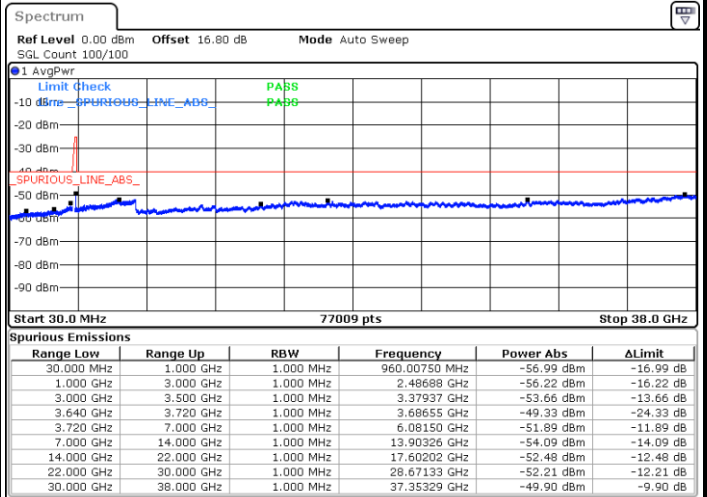

LTE Band 48C / 5MHz+20MHz

16QAM

Highest Channel / 1RB0 and 1RB99

Highest Channel / 1RB24 and 1RB0

Date: 9.SEP.2020 15:32:39

Date: 6.SEP.2020 13:27:54

Highest Channel / FullIRB

N/A

Date: 6.SEP.2020 13:35:29

LTE Band 48C / 10MHz+20MHz

16QAM

Lowest Channel / 1RB0 and 1RB99

Lowest Channel / 1RB49 and 1RB0

Date: 6.SEP.2020 15:35:56

Date: 6.SEP.2020 15:32:09

Lowest Channel / FullIRB

N/A

Date: 6.SEP.2020 15:42:14

LTE Band 48C / 10MHz+20MHz

16QAM

Middle Channel / 1RB0 and 1RB9

Middle Channel / 1RB49 and 1RB0

Date: 6.SEP.2020 16:04:52

Date: 6.SEP.2020 16:08:38

Middle Channel / FullRB

N/A

Date: 6.SEP.2020 15:58:35

LTE Band 48C / 10MHz+20MHz

16QAM

Highest Channel / 1RB0 and 1RB99

Highest Channel / 1RB49 and 1RB0

Date: 6.SEP.2020 16:34:17