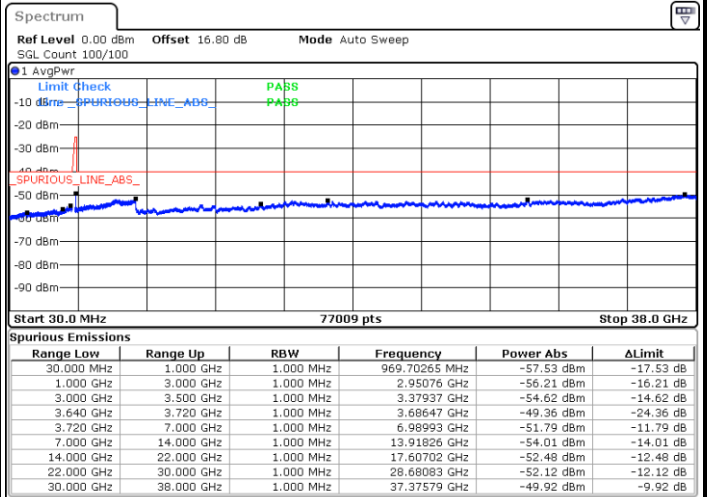

Date: 6.SEP.2020 14:23:51

LTE Band 48C / 20MHz+5MHz

16QAM

Highest Channel / 1RB0 and 1RB24

Highest Channel / 1RB99 and 1RB0

Date: 6.SEP.2020 14:55:00

Date: 6.SEP.2020 14:51:13

Highest Channel / FullIRB

N/A

Date: 6.SEP.2020 14:58:48

LTE Band 48C / 20MHz+10MHz

16QAM

Lowest Channel / 1RB0 and 1RB49

Lowest Channel / 1RB99 and 1RB0

Date: 6.SEP.2020 20:36:22

Date: 6.SEP.2020 20:32:36