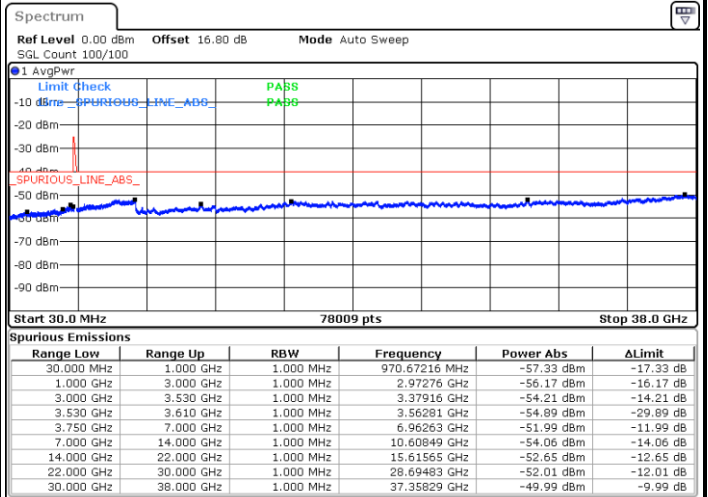

LTE Band 48C / 15MHz+20MHz

QPSK

Middle Channel / 1RB0 and 1RB9

Middle Channel / 1RB74 and 1RB0

Date: 9.SEP.2020 14:18:41

Date: 6.SEP.2020 17:45:51

Middle Channel / FullRB

N/A

Date: 6.SEP.2020 17:35:48

LTE Band 48C / 15MHz+20MHz

QPSK

Highest Channel / 1RB0 and 1RB99

Highest Channel / 1RB74 and 1RB0

Date: 9.SEP.2020 14:37:24

Date: 6.SEP.2020 18:03:11

Highest Channel / FullIRB

N/A

Date: 6.SEP.2020 18:13:18

LTE Band 48C / 20MHz+5MHz

QPSK

Lowest Channel / 1RB0 and 1RB24

Lowest Channel / 1RB99 and 1RB0

Date: 6.SEP.2020 13:58:54

Date: 6.SEP.2020 13:57:39

Lowest Channel / FullIRB

N/A

Date: 6.SEP.2020 14:05:12

LTE Band 48C / 20MHz+5MHz

QPSK

Middle Channel / 1RB0 and 1RB24

Middle Channel / 1RB99 and 1RB0

Date: 6.SEP.2020 14:28:53