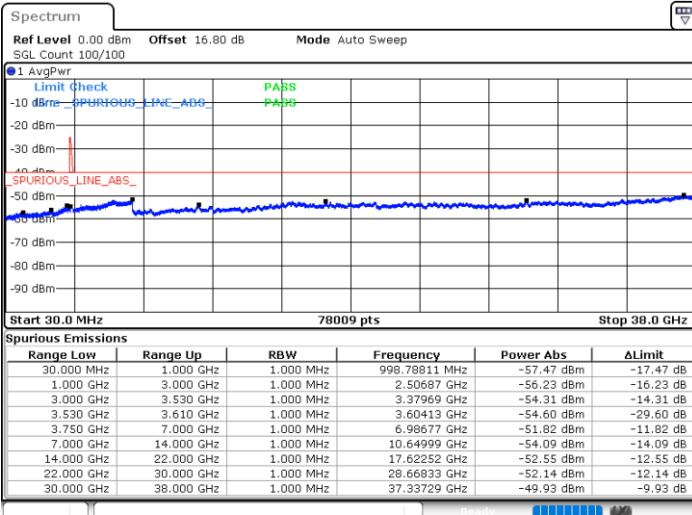

Middle Channel / 1RB74 and 1RB0

Date: 9.SEP.2020 14:17:25

Date: 6.SEP.2020 17:47:06

Middle Channel / FullRB

N/A

Date: 6.SEP.2020 17:37:03

LTE Band 48C / 15MHz+20MHz

16QAM

Highest Channel / 1RB0 and 1RB99

Highest Channel / 1RB74 and 1RB0

Date: 9.SEP.2020 14:36:08

Date: 6.SEP.2020 18:04:27

Highest Channel / FullIRB

N/A

Date: 6.SEP.2020 18:14:33

LTE Band 48C / 20MHz+5MHz

16QAM

Lowest Channel / 1RB0 and 1RB24

Lowest Channel / 1RB99 and 1RB0

Date: 6.SEP.2020 14:00:09

Date: 6.SEP.2020 13:56:23

Lowest Channel / FullIRB

N/A

Date: 6.SEP.2020 14:03:56

LTE Band 48C / 20MHz+5MHz

16QAM

Middle Channel / 1RB0 and 1RB24

Middle Channel / 1RB99 and 1RB0

Date: 6.SEP.2020 14:27:38

Date: 6.SEP.2020 14:31:23

Middle Channel / FullRB

N/A