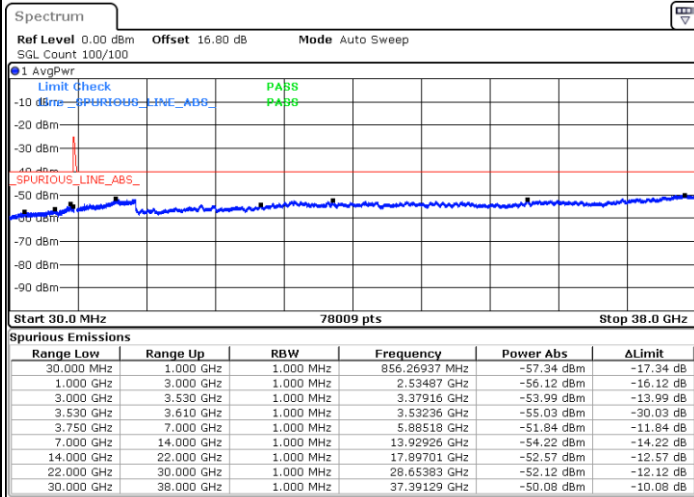

Lowest Channel / FullIRB

N/A

Date: 6.SEP.2020 14:05:12

LTE Band 48C / 20MHz+5MHz

QPSK

Middle Channel / 1RB0 and 1RB24

Middle Channel / 1RB99 and 1RB0

Date: 6.SEP.2020 14:28:53

Date: 6.SEP.2020 14:30:08

Middle Channel / FullRB

N/A

Date: 6.SEP.2020 14:22:36

LTE Band 48C / 20MHz+5MHz

QPSK

Highest Channel / 1RB0 and 1RB24

Highest Channel / 1RB99 and 1RB0

Date: 6.SEP.2020 14:56:16

Date: 6.SEP.2020 14:49:57

Highest Channel / FullIRB

N/A

Date: 6.SEP.2020 14:57:32

LTE Band 48C / 20MHz+10MHz

QPSK

Lowest Channel / 1RB0 and 1RB49

Lowest Channel / 1RB99 and 1RB0

Date: 6.SEP.2020 20:35:06

Date: 6.SEP.2020 20:33:51

Lowest Channel / FullIRB

N/A

Date: 6.SEP.2020 20:43:55

LTE Band 48C / 20MHz+10MHz

QPSK