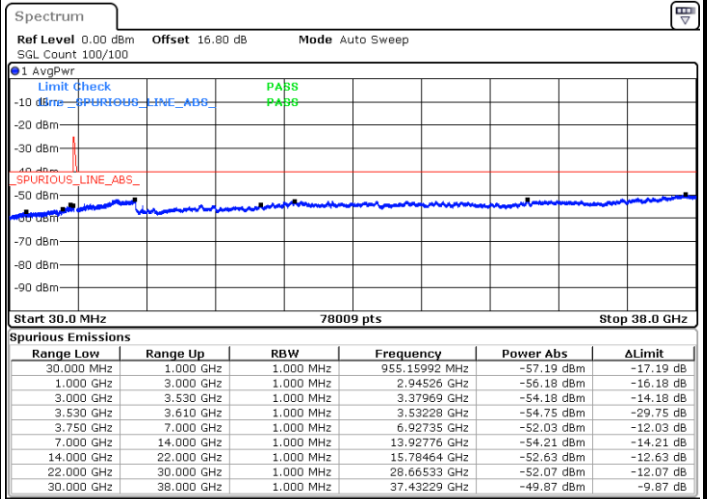

Date: 6.SEP.2020 18:43:54

LTE Band 48C / 20MHz+15MHz

QPSK

Middle Channel / 1RB0 and 1RB74

Middle Channel / 1RB99 and 1RB0

Date: 6.SEP.2020 19:12:49

Date: 6.SEP.2020 19:14:04

Middle Channel / FullRB

N/A

Date: 6.SEP.2020 19:04:01

LTE Band 48C / 20MHz+15MHz

QPSK

Highest Channel / 1RB0 and 1RB74

Highest Channel / 1RB99 and 1RB0

Date: 6.SEP.2020 19:40:21

Date: 6.SEP.2020 19:31:31

Highest Channel / FullIRB

N/A

Date: 6.SEP.2020 19:41:37

LTE Band 48C / 20MHz+20MHz

QPSK

Lowest Channel / 1RB0 and 1RB99

Lowest Channel / 1RB99 and 1RB0

Date: 1.SEP.2020 14:53:42

Date: 1.SEP.2020 14:52:27

Lowest Channel / FullIRB

N/A

Date: 1.SEP.2020 15:02:31

LTE Band 48C / 20MHz+20MHz

QPSK

MiddleChannel / 1RB0 and 1RB99

Middle Channel / 1RB99 and 1RB0