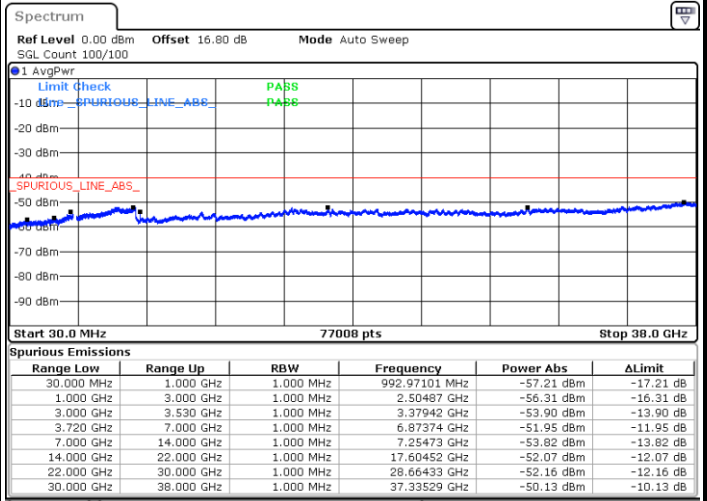

LTE Band 48C / 20MHz+15MHz

QPSK

Lowest Channel / 1RB0 and 1RB74

Lowest Channel / 1RB99 and 1RB0

Date: 6.SEP.2020 18:35:05

Date: 6.SEP.2020 18:33:50

Lowest Channel / FullIRB

N/A

Date: 6.SEP.2020 18:43:54

LTE Band 48C / 20MHz+15MHz

QPSK

Middle Channel / 1RB0 and 1RB74

Middle Channel / 1RB99 and 1RB0

Date: 6.SEP.2020 19:12:49

Date: 6.SEP.2020 19:14:04

Middle Channel / FullRB

N/A

Date: 6.SEP.2020 19:04:01

LTE Band 48C / 20MHz+15MHz

QPSK

Highest Channel / 1RB0 and 1RB74

Highest Channel / 1RB99 and 1RB0

Date: 6.SEP.2020 19:40:21

Date: 6.SEP.2020 19:31:31

Highest Channel / FullIRB

N/A

Date: 6.SEP.2020 19:41:37

LTE Band 48C / 20MHz+20MHz

QPSK

Lowest Channel / 1RB0 and 1RB99

Lowest Channel / 1RB99 and 1RB0

Date: 1.SEP.2020 14:53:42