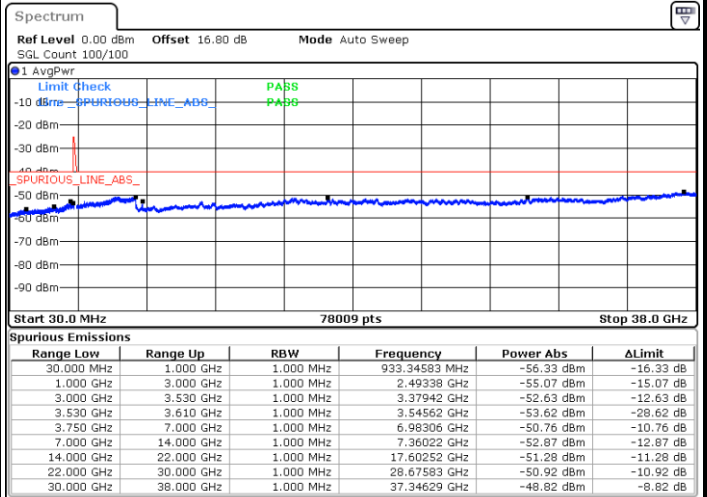

Date: 1.SEP.2020 14:52:27

Lowest Channel / FullIRB

N/A

Date: 1.SEP.2020 15:02:31

LTE Band 48C / 20MHz+20MHz

QPSK

MiddleChannel / 1RB0 and 1RB99

Middle Channel / 1RB99 and 1RB0

Date: 1.SEP.2020 14:23:46

Date: 1.SEP.2020 14:25:01

Middle Channel / FullRB

N/A

Date: 1.SEP.2020 14:14:59

LTE Band 48C / 20MHz+20MHz

QPSK

Highest Channel / 1RB0 and 1RB99

Highest Channel / 1RB99 and 1RB0

Date: 1.SEP.2020 13:21:38

Date: 1.SEP.2020 13:12:47

Highest Channel / FullIRB

N/A

Date: 1.SEP.2020 13:22:54

LTE Band 48C / 5MHz+20MHz

16QAM

Lowest Channel / 1RB0 and 1RB99

Lowest Channel / 1RB24 and 1RB0

Date: 9.SEP.2020 14:53:40

Date: 6.SEP.2020 12:17:30

Lowest Channel / FullIRB

N/A

Date: 6.SEP.2020 12:25:04

LTE Band 48C / 5MHz+20MHz