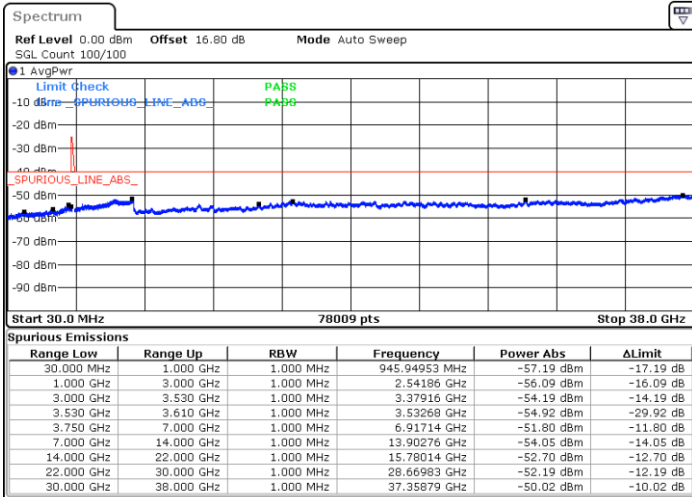

LTE Band 48C / 20MHz+5MHz

16QAM

Middle Channel / 1RB0 and 1RB24

Middle Channel / 1RB99 and 1RB0

Date: 6.SEP.2020 14:27:38

Date: 6.SEP.2020 14:31:23

Middle Channel / FullRB

N/A

Date: 6.SEP.2020 14:23:51

LTE Band 48C / 20MHz+5MHz

16QAM

Highest Channel / 1RB0 and 1RB24

Highest Channel / 1RB99 and 1RB0

Date: 6.SEP.2020 14:55:00

Date: 6.SEP.2020 14:51:13

Highest Channel / FullIRB

N/A

Date: 6.SEP.2020 14:58:48

LTE Band 48C / 20MHz+10MHz

16QAM

Lowest Channel / 1RB0 and 1RB49

Lowest Channel / 1RB99 and 1RB0

Date: 6.SEP.2020 20:36:22

Date: 6.SEP.2020 20:32:36