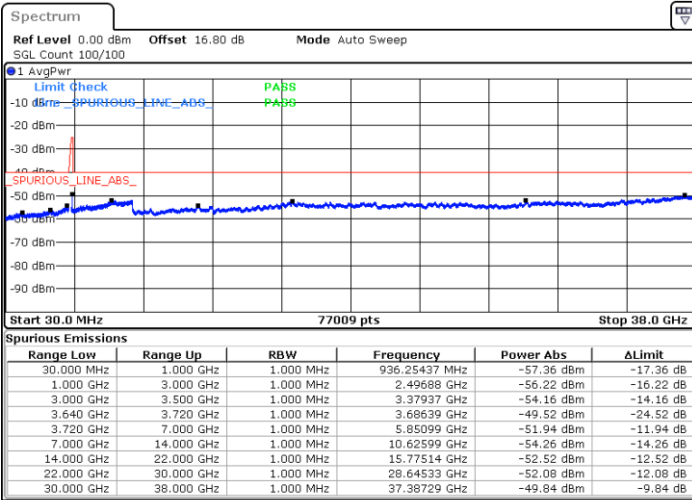

QPSK

Highest Channel / 1RB0 and 1RB49

Highest Channel / 1RB99 and 1RB0

Date: 6.SEP.2020 23:06:03

Date: 6.SEP.2020 21:25:19

Highest Channel / FullIRB

N/A

Date: 6.SEP.2020 23:07:19

LTE Band 48C / 20MHz+15MHz

QPSK

Lowest Channel / 1RB0 and 1RB74

Lowest Channel / 1RB99 and 1RB0

Date: 6.SEP.2020 18:35:05

Date: 6.SEP.2020 18:33:50

Lowest Channel / FullIRB

N/A

Date: 6.SEP.2020 18:43:54

LTE Band 48C / 20MHz+15MHz

QPSK

Middle Channel / 1RB0 and 1RB74

Middle Channel / 1RB99 and 1RB0

Date: 6.SEP.2020 19:12:49

Date: 6.SEP.2020 19:14:04

Middle Channel / FullRB

N/A

Date: 6.SEP.2020 19:04:01

LTE Band 48C / 20MHz+15MHz

QPSK

Highest Channel / 1RB0 and 1RB74

Highest Channel / 1RB99 and 1RB0

Date: 6.SEP.2020 19:40:21

Date: 6.SEP.2020 19:31:31