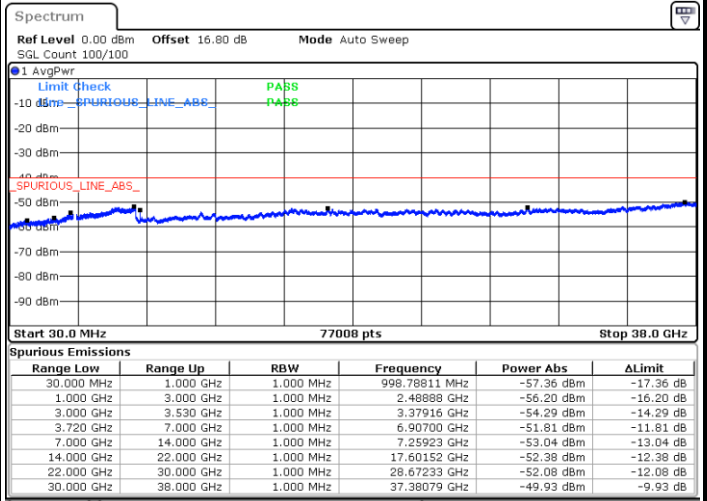

Date: 6.SEP.2020 14:56:16

Date: 6.SEP.2020 14:49:57

Highest Channel / FullIRB

N/A

Date: 6.SEP.2020 14:57:32

LTE Band 48C / 20MHz+10MHz

QPSK

Lowest Channel / 1RB0 and 1RB49

Lowest Channel / 1RB99 and 1RB0

Date: 6.SEP.2020 20:35:06

Date: 6.SEP.2020 20:33:51

Lowest Channel / FullIRB

N/A

Date: 6.SEP.2020 20:43:55

LTE Band 48C / 20MHz+10MHz

QPSK

Middle Channel / 1RB0 and 1RB49

Middle Channel / 1RB99 and 1RB0

Date: 6.SEP.2020 21:06:31

Date: 6.SEP.2020 21:07:46

Middle Channel / FullRB

N/A

Date: 6.SEP.2020 20:57:43

LTE Band 48C / 20MHz+10MHz

QPSK

Highest Channel / 1RB0 and 1RB49

Highest Channel / 1RB99 and 1RB0

Date: 6.SEP.2020 23:06:03

Date: 6.SEP.2020 21:25:19

Highest Channel / FullIRB

N/A

Date: 6.SEP.2020 23:07:19