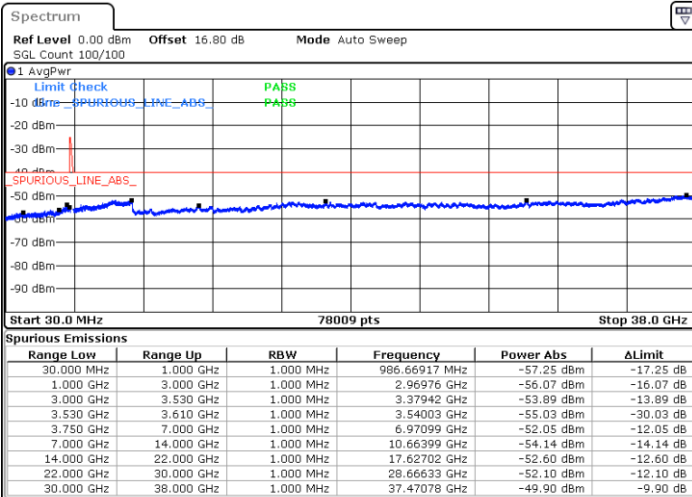

Date: 6.SEP.2020 18:43:54

LTE Band 48C / 20MHz+15MHz

QPSK

Middle Channel / 1RB0 and 1RB74

Middle Channel / 1RB99 and 1RB0

Date: 6.SEP.2020 19:12:49

Date: 6.SEP.2020 19:14:04

Middle Channel / FullRB

N/A

Date: 6.SEP.2020 19:04:01

LTE Band 48C / 20MHz+15MHz

QPSK

Highest Channel / 1RB0 and 1RB74

Highest Channel / 1RB99 and 1RB0

Date: 6.SEP.2020 19:40:21

Date: 6.SEP.2020 19:31:31

Highest Channel / FullIRB

N/A

Date: 6.SEP.2020 19:41:37

LTE Band 48C / 20MHz+20MHz

QPSK

Lowest Channel / 1RB0 and 1RB99

Lowest Channel / 1RB99 and 1RB0

Date: 1.SEP.2020 14:53:42

Date: 1.SEP.2020 14:52:27

Lowest Channel / FullIRB

N/A

Date: 1.SEP.2020 15:02:31

LTE Band 48C / 20MHz+20MHz

QPSK

MiddleChannel / 1RB0 and 1RB99

Middle Channel / 1RB99 and 1RB0