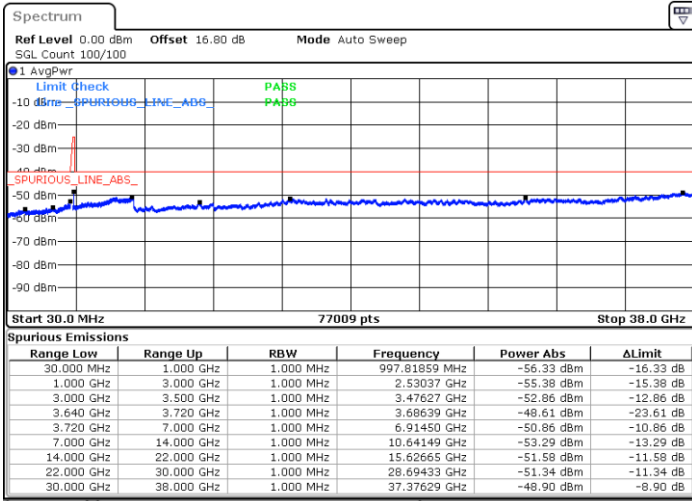

N/A

Date: 6.SEP.2020 19:04:01

LTE Band 48C / 20MHz+15MHz

QPSK

Highest Channel / 1RB0 and 1RB74

Highest Channel / 1RB99 and 1RB0

Date: 6.SEP.2020 19:40:21

Date: 6.SEP.2020 19:31:31

Highest Channel / FullIRB

N/A

Date: 6.SEP.2020 19:41:37

LTE Band 48C / 20MHz+20MHz

QPSK

Lowest Channel / 1RB0 and 1RB99

Lowest Channel / 1RB99 and 1RB0

Date: 1.SEP.2020 14:53:42

Date: 1.SEP.2020 14:52:27

Lowest Channel / FullIRB

N/A

Date: 1.SEP.2020 15:02:31

LTE Band 48C / 20MHz+20MHz

QPSK

MiddleChannel / 1RB0 and 1RB99

Middle Channel / 1RB99 and 1RB0

Date: 1.SEP.2020 14:23:46

Date: 1.SEP.2020 14:25:01

Middle Channel / FullRB

N/A

Date: 1.SEP.2020 14:14:59

LTE Band 48C / 20MHz+20MHz

QPSK

Highest Channel / 1RB0 and 1RB99