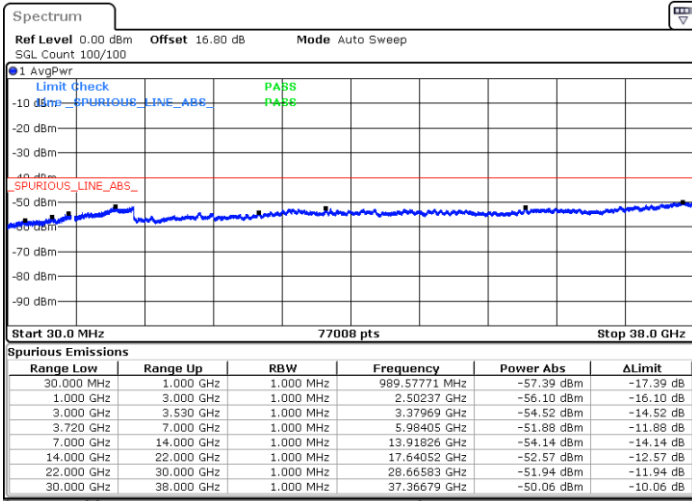

LTE Band 48C / 20MHz+15MHz

QPSK

Lowest Channel / 1RB0 and 1RB74

Lowest Channel / 1RB99 and 1RB0

Date: 6.SEP.2020 18:35:05

Date: 6.SEP.2020 18:33:50

Lowest Channel / FullIRB

N/A

Date: 6.SEP.2020 18:43:54

LTE Band 48C / 20MHz+15MHz

QPSK

Middle Channel / 1RB0 and 1RB74

Middle Channel / 1RB99 and 1RB0

Date: 6.SEP.2020 19:12:49

Date: 6.SEP.2020 19:14:04

Middle Channel / FullRB

N/A

Date: 6.SEP.2020 19:04:01

LTE Band 48C / 20MHz+15MHz

QPSK

Highest Channel / 1RB0 and 1RB74

Highest Channel / 1RB99 and 1RB0

Date: 6.SEP.2020 19:40:21

Date: 6.SEP.2020 19:31:31

Highest Channel / FullIRB

N/A

Date: 6.SEP.2020 19:41:37

LTE Band 48C / 20MHz+20MHz

QPSK

Lowest Channel / 1RB0 and 1RB99

Lowest Channel / 1RB99 and 1RB0

Date: 1.SEP.2020 14:53:42