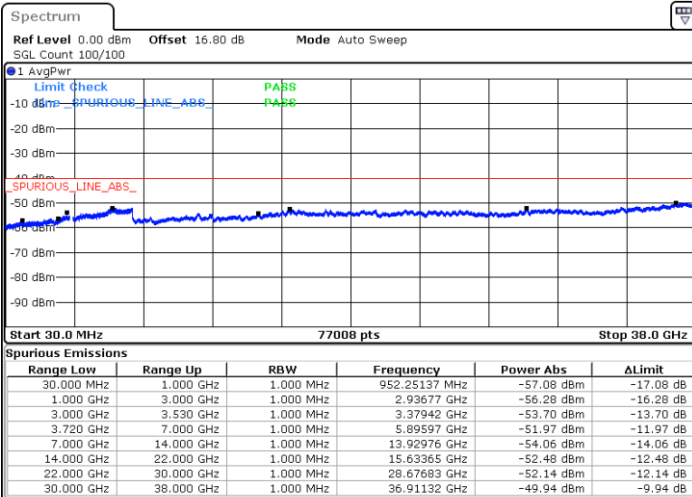

Highest Channel / 1RB0 and 1RB99

Highest Channel / 1RB74 and 1RB0

Date: 9.SEP.2020 14:36:08

Date: 6.SEP.2020 18:04:27

Highest Channel / FullIRB

N/A

Date: 6.SEP.2020 18:14:33

LTE Band 48C / 20MHz+5MHz

16QAM

Lowest Channel / 1RB0 and 1RB24

Lowest Channel / 1RB99 and 1RB0

Date: 6.SEP.2020 14:00:09

Date: 6.SEP.2020 13:56:23

Lowest Channel / FullIRB

N/A

Date: 6.SEP.2020 14:03:56

LTE Band 48C / 20MHz+5MHz

16QAM

Middle Channel / 1RB0 and 1RB24

Middle Channel / 1RB99 and 1RB0

Date: 6.SEP.2020 14:27:38

Date: 6.SEP.2020 14:31:23

Middle Channel / FullRB

N/A

Date: 6.SEP.2020 14:23:51

LTE Band 48C / 20MHz+5MHz

16QAM

Highest Channel / 1RB0 and 1RB24

Highest Channel / 1RB99 and 1RB0

Date: 6.SEP.2020 14:55:00

Date: 6.SEP.2020 14:51:13

Highest Channel / FullIRB