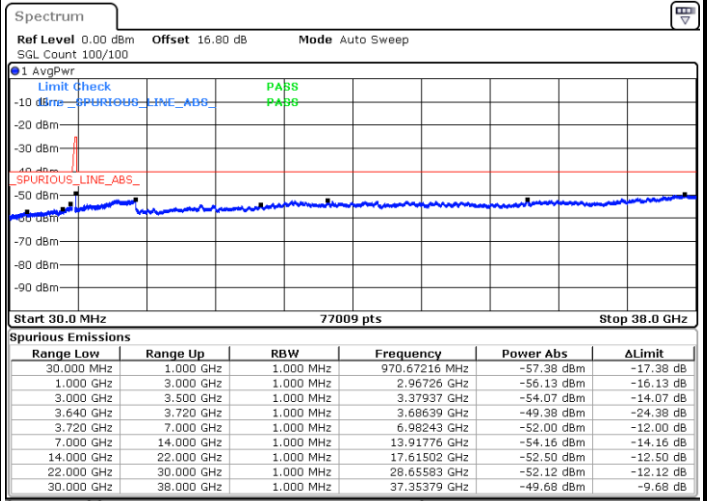

Middle Channel / 1RB74 and 1RB0

Date: 9.SEP.2020 14:17:25

Date: 6.SEP.2020 17:47:06

Middle Channel / FullRB

N/A

Date: 6.SEP.2020 17:37:03

LTE Band 48C / 15MHz+20MHz

16QAM

Highest Channel / 1RB0 and 1RB99

Highest Channel / 1RB74 and 1RB0

Date: 9.SEP.2020 14:36:08

Date: 6.SEP.2020 18:04:27

Highest Channel / FullIRB

N/A

Date: 6.SEP.2020 18:14:33

LTE Band 48C / 20MHz+5MHz

16QAM

Lowest Channel / 1RB0 and 1RB24

Lowest Channel / 1RB99 and 1RB0

Date: 6.SEP.2020 14:00:09

Date: 6.SEP.2020 13:56:23

Lowest Channel / FullIRB

N/A

Date: 6.SEP.2020 14:03:56