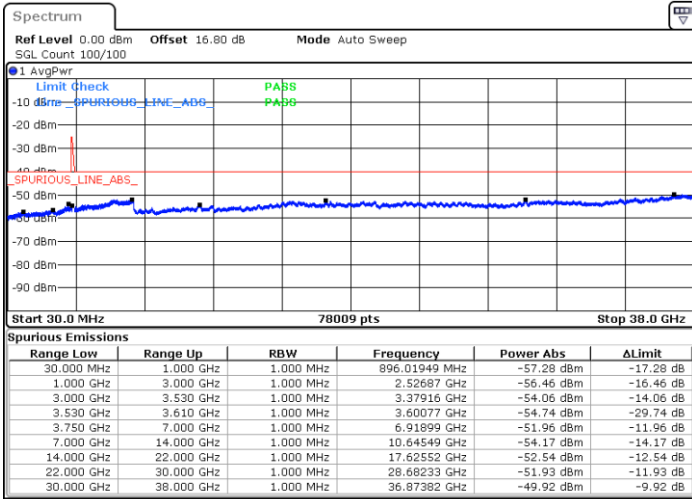

Date: 6.SEP.2020 18:43:54

LTE Band 48C / 20MHz+15MHz

QPSK

Middle Channel / 1RB0 and 1RB74

Middle Channel / 1RB99 and 1RB0

Date: 6.SEP.2020 19:12:49

Date: 6.SEP.2020 19:14:04

Middle Channel / FullRB

N/A

Date: 6.SEP.2020 19:04:01

LTE Band 48C / 20MHz+15MHz

QPSK

Highest Channel / 1RB0 and 1RB74

Highest Channel / 1RB99 and 1RB0

Date: 6.SEP.2020 19:40:21

Date: 6.SEP.2020 19:31:31

Highest Channel / FullIRB

N/A

Date: 6.SEP.2020 19:41:37

LTE Band 48C / 20MHz+20MHz

QPSK

Lowest Channel / 1RB0 and 1RB99

Lowest Channel / 1RB99 and 1RB0

Date: 1.SEP.2020 14:53:42

Date: 1.SEP.2020 14:52:27

Lowest Channel / FullIRB

N/A

Date: 1.SEP.2020 15:02:31

LTE Band 48C / 20MHz+20MHz

QPSK

MiddleChannel / 1RB0 and 1RB99

Middle Channel / 1RB99 and 1RB0