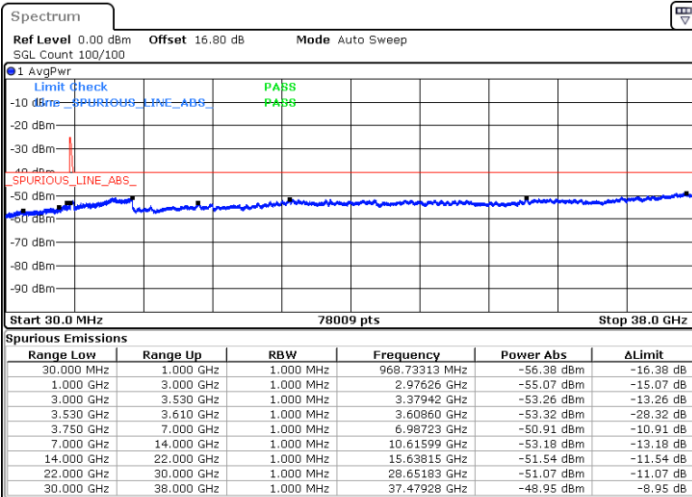

Date: 1.SEP.2020 14:23:46

Date: 1.SEP.2020 14:25:01

Middle Channel / FullRB

N/A

Date: 1.SEP.2020 14:14:59

LTE Band 48C / 20MHz+20MHz

QPSK

Highest Channel / 1RB0 and 1RB99

Highest Channel / 1RB99 and 1RB0

Date: 1.SEP.2020 13:21:38

Date: 1.SEP.2020 13:12:47

Highest Channel / FullIRB

N/A

Date: 1.SEP.2020 13:22:54

LTE Band 48C / 5MHz+20MHz

16QAM

Lowest Channel / 1RB0 and 1RB99

Lowest Channel / 1RB24 and 1RB0

Date: 9.SEP.2020 14:53:40

Date: 6.SEP.2020 12:17:30

Lowest Channel / FullIRB

N/A

Date: 6.SEP.2020 12:25:04

LTE Band 48C / 5MHz+20MHz