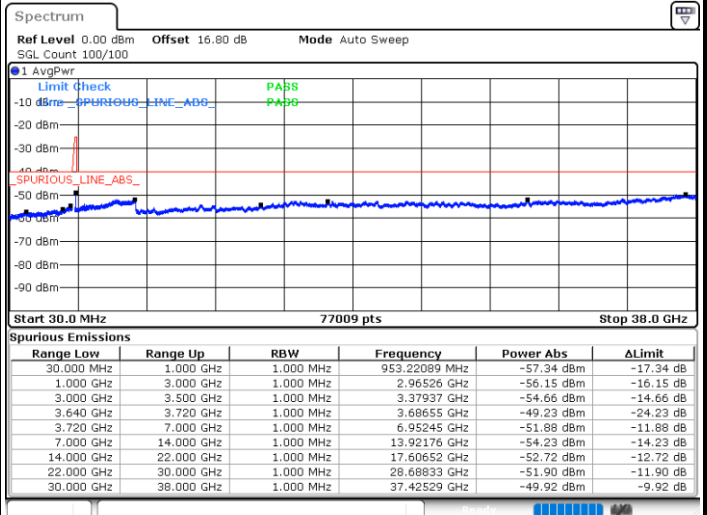

Middle Channel / FullRB

N/A

Date: 6.SEP.2020 15:58:35

LTE Band 48C / 10MHz+20MHz

16QAM

Highest Channel / 1RB0 and 1RB99

Highest Channel / 1RB49 and 1RB0

Date: 6.SEP.2020 16:34:17

Date: 6.SEP.2020 16:27:58

Highest Channel / FullIRB

N/A

Date: 6.SEP.2020 16:38:04

LTE Band 48C / 15MHz+20MHz

16QAM

Lowest Channel / 1RB0 and 1RB99

Lowest Channel / 1RB74 and 1RB0

Date: 9.SEP.2020 13:49:58

Date: 6.SEP.2020 16:57:59

Lowest Channel / FullIRB

N/A

Date: 6.SEP.2020 17:08:03

LTE Band 48C / 15MHz+20MHz

16QAM

Middle Channel / 1RB0 and 1RB9

Highest Channel / 1RB0 and 1RB99

Highest Channel / 1RB74 and 1RB0

Date: 9.SEP.2020 14:36:08

Date: 6.SEP.2020 18:04:27

Highest Channel / FullIRB

N/A

Date: 6.SEP.2020 18:14:33

LTE Band 48C / 20MHz+5MHz