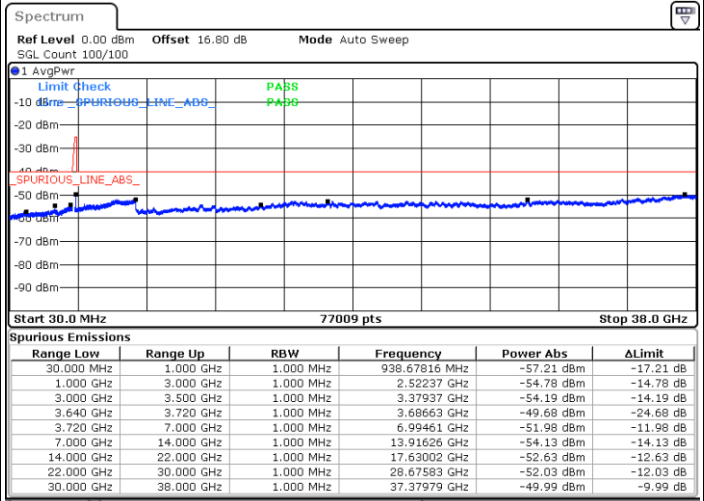

Date: 6.SEP.2020 17:35:48

LTE Band 48C / 15MHz+20MHz

QPSK

Highest Channel / 1RB0 and 1RB99

Highest Channel / 1RB74 and 1RB0

Date: 9.SEP.2020 14:37:24

Date: 6.SEP.2020 18:03:11

Highest Channel / FullIRB

N/A

Date: 6.SEP.2020 18:13:18

LTE Band 48C / 20MHz+5MHz

QPSK

Lowest Channel / 1RB0 and 1RB24

Lowest Channel / 1RB99 and 1RB0

Date: 6.SEP.2020 13:58:54

Date: 6.SEP.2020 13:57:39

Lowest Channel / FullIRB

N/A

Date: 6.SEP.2020 14:05:12

LTE Band 48C / 20MHz+5MHz

QPSK

Middle Channel / 1RB0 and 1RB24

Middle Channel / 1RB99 and 1RB0

Date: 6.SEP.2020 14:28:53

Date: 6.SEP.2020 14:30:08

Middle Channel / FullRB

N/A

Date: 6.SEP.2020 14:22:36

LTE Band 48C / 20MHz+5MHz

QPSK

Highest Channel / 1RB0 and 1RB24

Highest Channel / 1RB99 and 1RB0