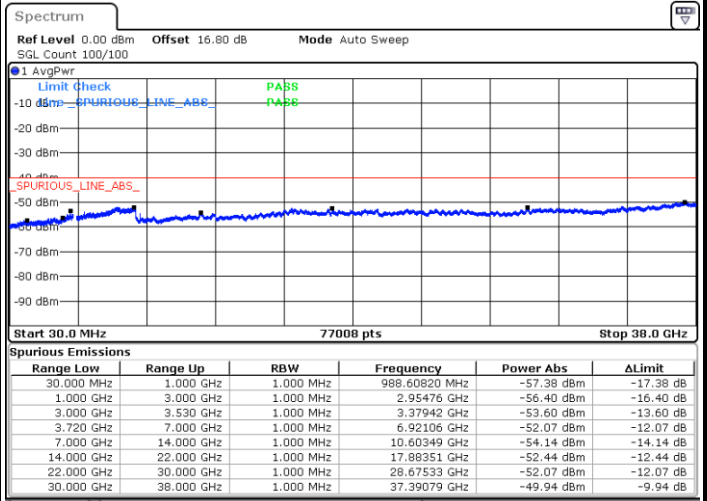

LTE Band 48C / 15MHz+20MHz

QPSK

Middle Channel / 1RB0 and 1RB9

Middle Channel / 1RB74 and 1RB0

Date: 9.SEP.2020 14:18:41

Date: 6.SEP.2020 17:45:51

Middle Channel / FullRB

N/A

Date: 6.SEP.2020 17:35:48

LTE Band 48C / 15MHz+20MHz

QPSK

Highest Channel / 1RB0 and 1RB99

Highest Channel / 1RB74 and 1RB0

Date: 9.SEP.2020 14:37:24

Date: 6.SEP.2020 18:03:11

Highest Channel / FullIRB

N/A

Date: 6.SEP.2020 18:13:18

LTE Band 48C / 20MHz+5MHz

QPSK

Lowest Channel / 1RB0 and 1RB24

Lowest Channel / 1RB99 and 1RB0

Date: 6.SEP.2020 13:58:54

Date: 6.SEP.2020 13:57:39