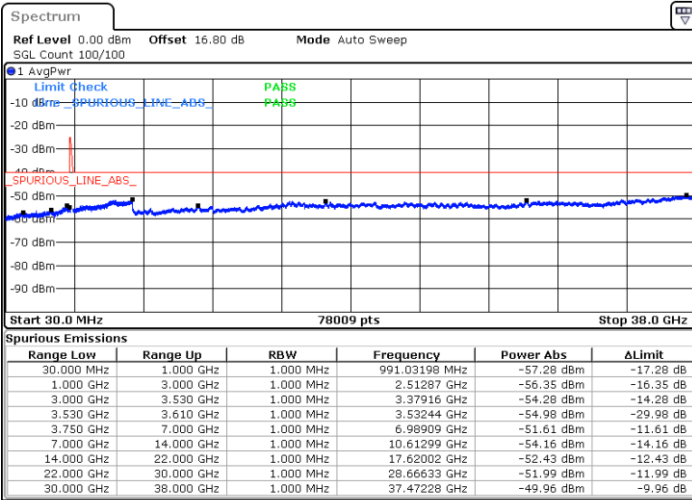

N/A

Date: 6.SEP.2020 15:42:14

LTE Band 48C / 10MHz+20MHz

16QAM

Middle Channel / 1RB0 and 1RB9

Middle Channel / 1RB49 and 1RB0

Date: 6.SEP.2020 16:04:52

Date: 6.SEP.2020 16:08:38

Middle Channel / FullRB

N/A

Date: 6.SEP.2020 15:58:35

LTE Band 48C / 10MHz+20MHz

16QAM

Highest Channel / 1RB0 and 1RB99

Highest Channel / 1RB49 and 1RB0

Date: 6.SEP.2020 16:34:17

Date: 6.SEP.2020 16:27:58

Highest Channel / FullIRB

N/A

Date: 6.SEP.2020 16:38:04

LTE Band 48C / 15MHz+20MHz

16QAM

Lowest Channel / 1RB0 and 1RB99

Lowest Channel / 1RB74 and 1RB0

Date: 9.SEP.2020 13:49:58

Date: 6.SEP.2020 16:57:59

Lowest Channel / FullIRB

N/A

Date: 6.SEP.2020 17:08:03

LTE Band 48C / 15MHz+20MHz

16QAM

Middle Channel / 1RB0 and 1RB9