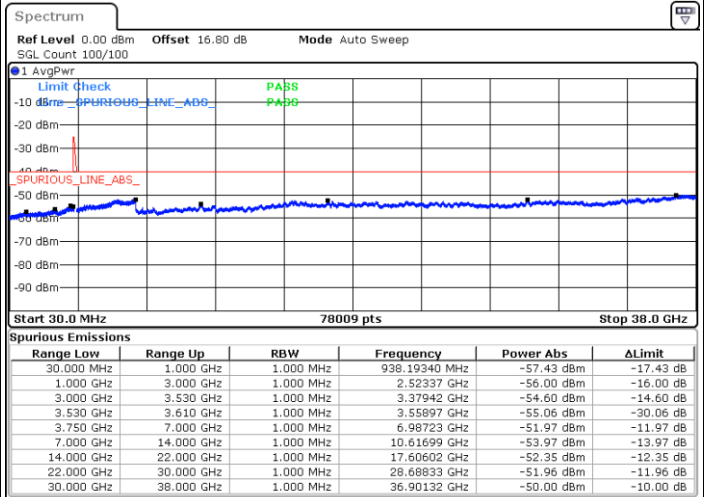

LTE Band 48C / 20MHz+5MHz

16QAM

Middle Channel / 1RB0 and 1RB24

Middle Channel / 1RB99 and 1RB0

Date: 6.SEP.2020 14:27:38

Date: 6.SEP.2020 14:31:23

Middle Channel / FullRB

N/A

Date: 6.SEP.2020 14:23:51

LTE Band 48C / 20MHz+5MHz

16QAM

Highest Channel / 1RB0 and 1RB24

Highest Channel / 1RB99 and 1RB0

Date: 6.SEP.2020 14:55:00

Date: 6.SEP.2020 14:51:13

Highest Channel / FullIRB

N/A

Date: 6.SEP.2020 14:58:48

LTE Band 48C / 20MHz+10MHz

16QAM

Lowest Channel / 1RB0 and 1RB49

Lowest Channel / 1RB99 and 1RB0

Date: 6.SEP.2020 20:36:22

Date: 6.SEP.2020 20:32:36