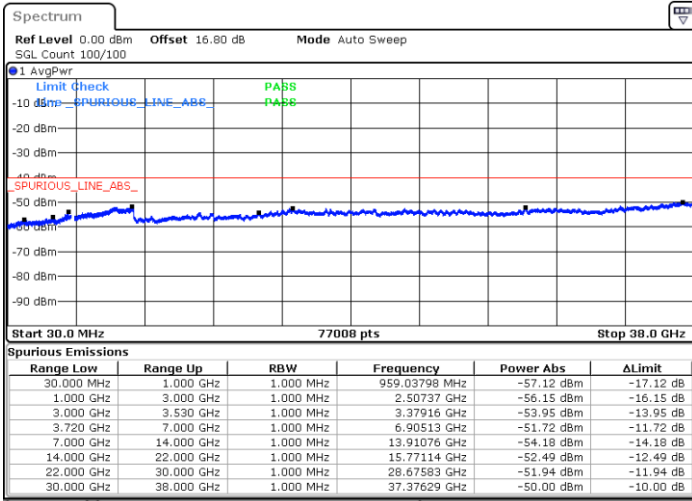

Date: 6.SEP.2020 14:56:16

Date: 6.SEP.2020 14:49:57

Highest Channel / FullIRB

N/A

Date: 6.SEP.2020 14:57:32

LTE Band 48C / 20MHz+10MHz

QPSK

Lowest Channel / 1RB0 and 1RB49

Lowest Channel / 1RB99 and 1RB0

Date: 6.SEP.2020 20:35:06

Date: 6.SEP.2020 20:33:51

Lowest Channel / FullIRB

N/A

Date: 6.SEP.2020 20:43:55

LTE Band 48C / 20MHz+10MHz

QPSK

Middle Channel / 1RB0 and 1RB49

Middle Channel / 1RB99 and 1RB0

Date: 6.SEP.2020 21:06:31

Date: 6.SEP.2020 21:07:46

Middle Channel / FullRB

N/A

Date: 6.SEP.2020 20:57:43

LTE Band 48C / 20MHz+10MHz

QPSK

Highest Channel / 1RB0 and 1RB49

Highest Channel / 1RB99 and 1RB0

Date: 6.SEP.2020 23:06:03

Date: 6.SEP.2020 21:25:19

Highest Channel / FullIRB

N/A

Date: 6.SEP.2020 23:07:19