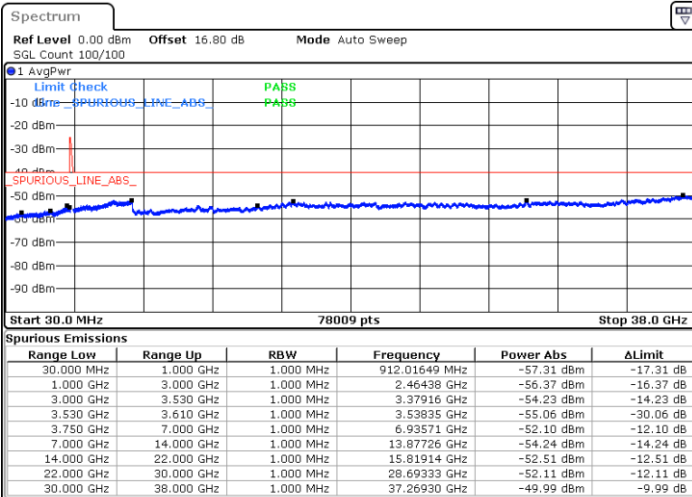

LTE Band 48C / 20MHz+5MHz

16QAM

Middle Channel / 1RB0 and 1RB24

Middle Channel / 1RB99 and 1RB0

Date: 6.SEP.2020 14:27:38

Date: 6.SEP.2020 14:31:23

Middle Channel / FullRB

N/A

Date: 6.SEP.2020 14:23:51

LTE Band 48C / 20MHz+5MHz

16QAM

Highest Channel / 1RB0 and 1RB24

Highest Channel / 1RB99 and 1RB0

Date: 6.SEP.2020 14:55:00

Date: 6.SEP.2020 14:51:13

Highest Channel / FullIRB

N/A

Date: 6.SEP.2020 14:58:48

LTE Band 48C / 20MHz+10MHz

16QAM

Lowest Channel / 1RB0 and 1RB49

Lowest Channel / 1RB99 and 1RB0

Date: 6.SEP.2020 20:36:22

Date: 6.SEP.2020 20:32:36