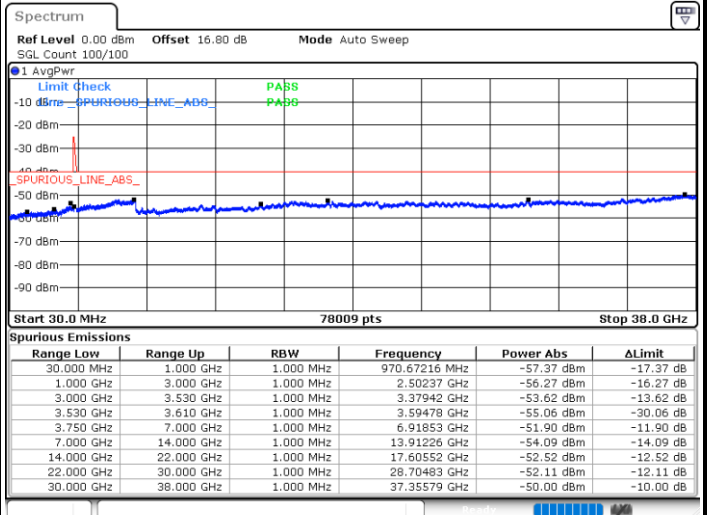

Date: 6.SEP.2020 16:27:58

Highest Channel / FullIRB

N/A

Date: 6.SEP.2020 16:38:04

LTE Band 48C / 15MHz+20MHz

16QAM

Lowest Channel / 1RB0 and 1RB99

Lowest Channel / 1RB74 and 1RB0

Date: 9.SEP.2020 13:49:58

Date: 6.SEP.2020 16:57:59

Lowest Channel / FullIRB

N/A

Date: 6.SEP.2020 17:08:03

LTE Band 48C / 15MHz+20MHz

16QAM

Middle Channel / 1RB0 and 1RB9

Middle Channel / 1RB74 and 1RB0

Date: 9.SEP.2020 14:17:25

Date: 6.SEP.2020 17:47:06

Middle Channel / FullRB

N/A

Date: 6.SEP.2020 17:37:03

LTE Band 48C / 15MHz+20MHz

16QAM

Highest Channel / 1RB0 and 1RB99

Highest Channel / 1RB74 and 1RB0

Date: 9.SEP.2020 14:36:08

Date: 6.SEP.2020 18:04:27

Highest Channel / FullIRB

N/A

Date: 6.SEP.2020 18:14:33

LTE Band 48C / 20MHz+5MHz