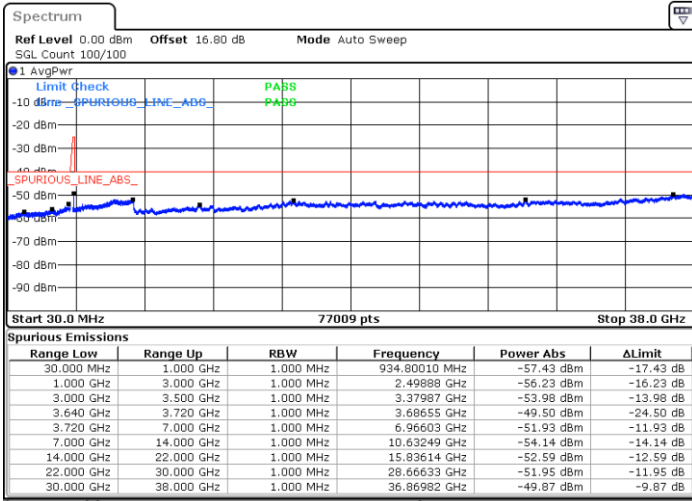

Date: 6.SEP.2020 17:35:48

LTE Band 48C / 15MHz+20MHz

QPSK

Highest Channel / 1RB0 and 1RB99

Highest Channel / 1RB74 and 1RB0

Date: 9.SEP.2020 14:37:24

Date: 6.SEP.2020 18:03:11

Highest Channel / FullIRB

N/A

Date: 6.SEP.2020 18:13:18

LTE Band 48C / 20MHz+5MHz

QPSK

Lowest Channel / 1RB0 and 1RB24

Lowest Channel / 1RB99 and 1RB0

Date: 6.SEP.2020 13:58:54

Date: 6.SEP.2020 13:57:39

Lowest Channel / FullIRB

N/A

Date: 6.SEP.2020 14:05:12

LTE Band 48C / 20MHz+5MHz

QPSK

Middle Channel / 1RB0 and 1RB24

Middle Channel / 1RB99 and 1RB0

Date: 6.SEP.2020 14:28:53

Date: 6.SEP.2020 14:30:08

Middle Channel / FullRB

N/A

Date: 6.SEP.2020 14:22:36

LTE Band 48C / 20MHz+5MHz

QPSK

Highest Channel / 1RB0 and 1RB24

Highest Channel / 1RB99 and 1RB0