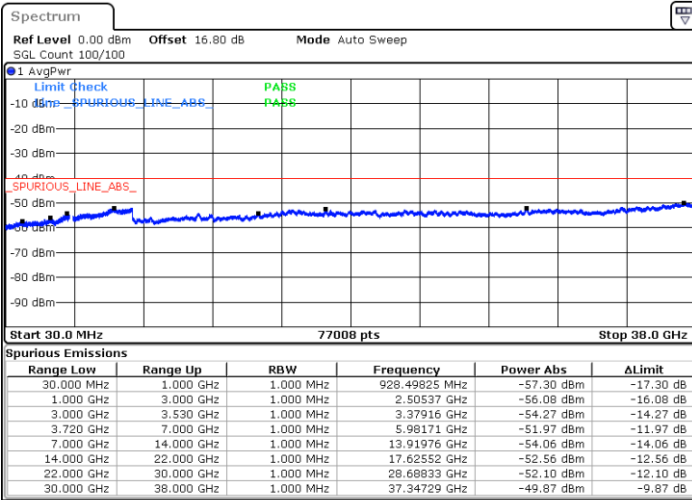

Date: 6.SEP.2020 13:35:29

LTE Band 48C / 10MHz+20MHz

16QAM

Lowest Channel / 1RB0 and 1RB99

Lowest Channel / 1RB49 and 1RB0

Date: 6.SEP.2020 15:35:56

Date: 6.SEP.2020 15:32:09

Lowest Channel / FullIRB

N/A

Date: 6.SEP.2020 15:42:14

LTE Band 48C / 10MHz+20MHz

16QAM

Middle Channel / 1RB0 and 1RB9

Middle Channel / 1RB49 and 1RB0

Date: 6.SEP.2020 16:04:52

Date: 6.SEP.2020 16:08:38

Middle Channel / FullRB

N/A

Date: 6.SEP.2020 15:58:35

LTE Band 48C / 10MHz+20MHz

16QAM

Highest Channel / 1RB0 and 1RB99

Highest Channel / 1RB49 and 1RB0

Date: 6.SEP.2020 16:34:17

Date: 6.SEP.2020 16:27:58

Highest Channel / FullIRB

N/A

Date: 6.SEP.2020 16:38:04

LTE Band 48C / 15MHz+20MHz

16QAM

Lowest Channel / 1RB0 and 1RB99

Lowest Channel / 1RB74 and 1RB0