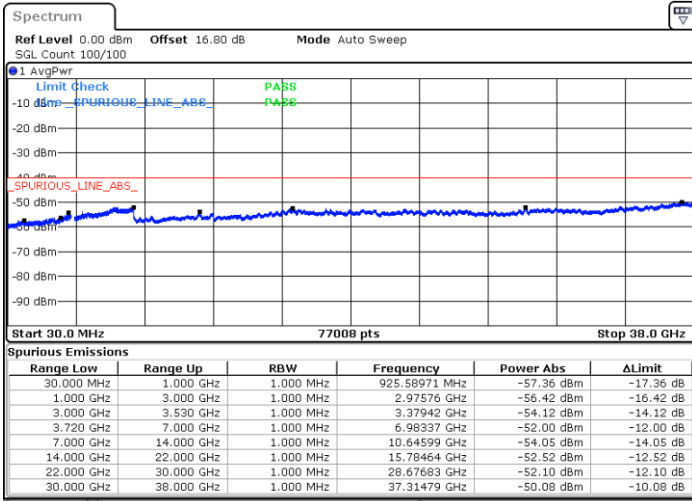

N/A

Date: 6.SEP.2020 18:13:18

LTE Band 48C / 20MHz+5MHz

QPSK

Lowest Channel / 1RB0 and 1RB24

Lowest Channel / 1RB99 and 1RB0

Date: 6.SEP.2020 13:58:54

Date: 6.SEP.2020 13:57:39

Lowest Channel / FullIRB

N/A

Date: 6.SEP.2020 14:05:12

LTE Band 48C / 20MHz+5MHz

QPSK

Middle Channel / 1RB0 and 1RB24

Middle Channel / 1RB99 and 1RB0

Date: 6.SEP.2020 14:28:53

Date: 6.SEP.2020 14:30:08

Middle Channel / FullRB

N/A

Date: 6.SEP.2020 14:22:36

LTE Band 48C / 20MHz+5MHz

QPSK

Highest Channel / 1RB0 and 1RB24

Highest Channel / 1RB99 and 1RB0

Date: 6.SEP.2020 14:56:16

Date: 6.SEP.2020 14:49:57

Highest Channel / FullIRB

N/A

Date: 6.SEP.2020 14:57:32

LTE Band 48C / 20MHz+10MHz

QPSK

Lowest Channel / 1RB0 and 1RB49