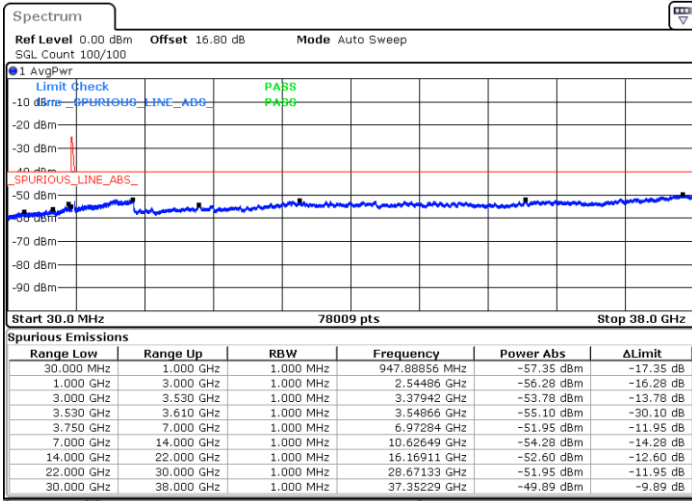

N/A

Date: 6.SEP.2020 15:42:14

LTE Band 48C / 10MHz+20MHz

16QAM

Middle Channel / 1RB0 and 1RB9

Middle Channel / 1RB49 and 1RB0

Date: 6.SEP.2020 16:04:52

Date: 6.SEP.2020 16:08:38

Middle Channel / FullRB

N/A

Date: 6.SEP.2020 15:58:35

LTE Band 48C / 10MHz+20MHz

16QAM

Highest Channel / 1RB0 and 1RB99

Highest Channel / 1RB49 and 1RB0

Date: 6.SEP.2020 16:34:17

Date: 6.SEP.2020 16:27:58

Highest Channel / FullIRB

N/A

Date: 6.SEP.2020 16:38:04

LTE Band 48C / 15MHz+20MHz

16QAM

Lowest Channel / 1RB0 and 1RB99

Lowest Channel / 1RB74 and 1RB0

Date: 9.SEP.2020 13:49:58

Date: 6.SEP.2020 16:57:59

Lowest Channel / FullIRB

N/A

Date: 6.SEP.2020 17:08:03

LTE Band 48C / 15MHz+20MHz

16QAM

Middle Channel / 1RB0 and 1RB9