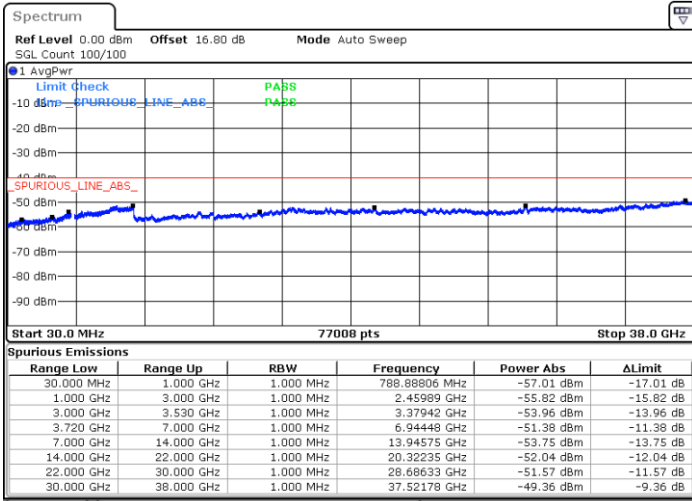

LTE Band 48C / 15MHz+20MHz

QPSK

Middle Channel / 1RB0 and 1RB9

Middle Channel / 1RB74 and 1RB0

Date: 9.SEP.2020 14:18:41

Date: 6.SEP.2020 17:45:51

Middle Channel / FullRB

N/A

Date: 6.SEP.2020 17:35:48

LTE Band 48C / 15MHz+20MHz

QPSK

Highest Channel / 1RB0 and 1RB99

Highest Channel / 1RB74 and 1RB0

Date: 9.SEP.2020 14:37:24

Date: 6.SEP.2020 18:03:11

Highest Channel / FullIRB

N/A

Date: 6.SEP.2020 18:13:18

LTE Band 48C / 20MHz+5MHz

QPSK

Lowest Channel / 1RB0 and 1RB24

Lowest Channel / 1RB99 and 1RB0

Date: 6.SEP.2020 13:58:54

Date: 6.SEP.2020 13:57:39