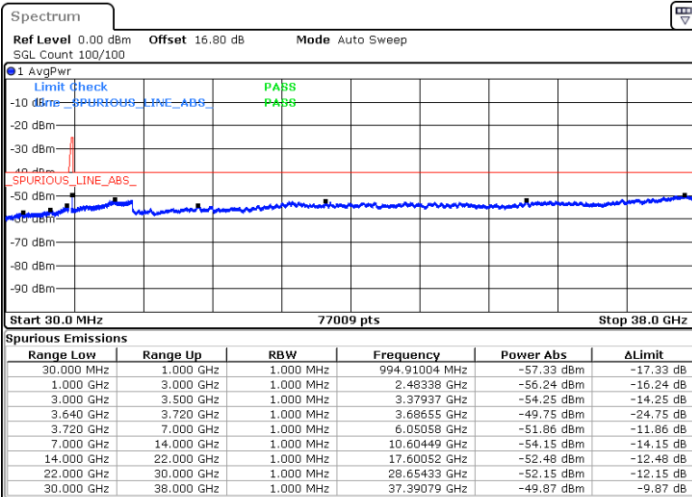

Lowest Channel / FullIRB

N/A

Date: 6.SEP.2020 20:42:39