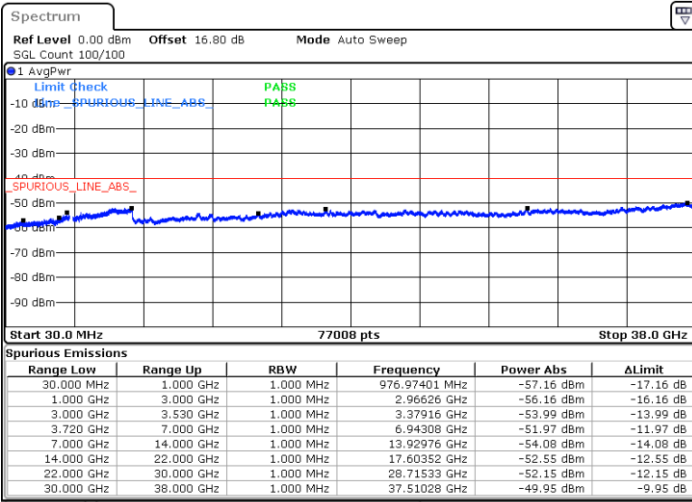

N/A

Date: 6.SEP.2020 18:13:18

LTE Band 48C / 20MHz+5MHz

QPSK

Lowest Channel / 1RB0 and 1RB24

Lowest Channel / 1RB99 and 1RB0

Date: 6.SEP.2020 13:58:54

Date: 6.SEP.2020 13:57:39

Lowest Channel / FullIRB

N/A

Date: 6.SEP.2020 14:05:12

LTE Band 48C / 20MHz+5MHz

QPSK

Middle Channel / 1RB0 and 1RB24

Middle Channel / 1RB99 and 1RB0

Date: 6.SEP.2020 14:28:53

Date: 6.SEP.2020 14:30:08

Middle Channel / FullRB

N/A

Date: 6.SEP.2020 14:22:36

LTE Band 48C / 20MHz+5MHz

QPSK

Highest Channel / 1RB0 and 1RB24

Highest Channel / 1RB99 and 1RB0

Date: 6.SEP.2020 14:56:16

Date: 6.SEP.2020 14:49:57

Highest Channel / FullIRB

N/A

Date: 6.SEP.2020 14:57:32

LTE Band 48C / 20MHz+10MHz

QPSK

Lowest Channel / 1RB0 and 1RB49