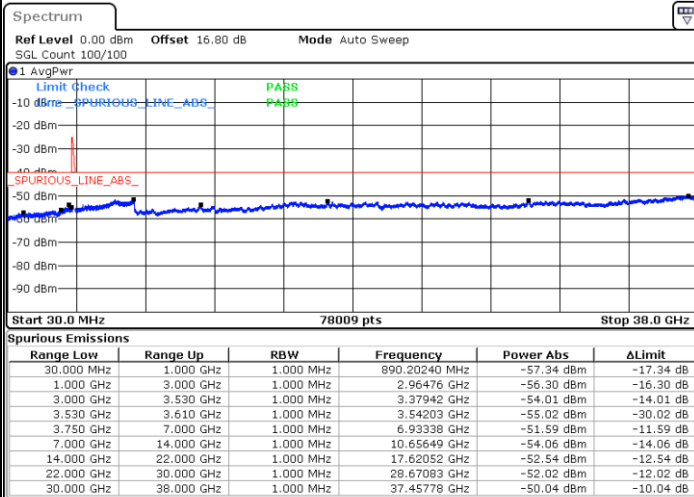

LTE Band 48C / 15MHz+20MHz

QPSK

Middle Channel / 1RB0 and 1RB9

Middle Channel / 1RB74 and 1RB0

Date: 9.SEP.2020 14:18:41

Date: 6.SEP.2020 17:45:51

Middle Channel / FullRB

N/A

Date: 6.SEP.2020 17:35:48

LTE Band 48C / 15MHz+20MHz

QPSK

Highest Channel / 1RB0 and 1RB99

Highest Channel / 1RB74 and 1RB0

Date: 9.SEP.2020 14:37:24

Date: 6.SEP.2020 18:03:11

Highest Channel / FullIRB

N/A

Date: 6.SEP.2020 18:13:18

LTE Band 48C / 20MHz+5MHz

QPSK

Lowest Channel / 1RB0 and 1RB24

Lowest Channel / 1RB99 and 1RB0

Date: 6.SEP.2020 13:58:54

Date: 6.SEP.2020 13:57:39

Lowest Channel / FullIRB

N/A

Date: 6.SEP.2020 14:05:12

LTE Band 48C / 20MHz+5MHz

QPSK

Middle Channel / 1RB0 and 1RB24

Middle Channel / 1RB99 and 1RB0

Date: 6.SEP.2020 14:28:53