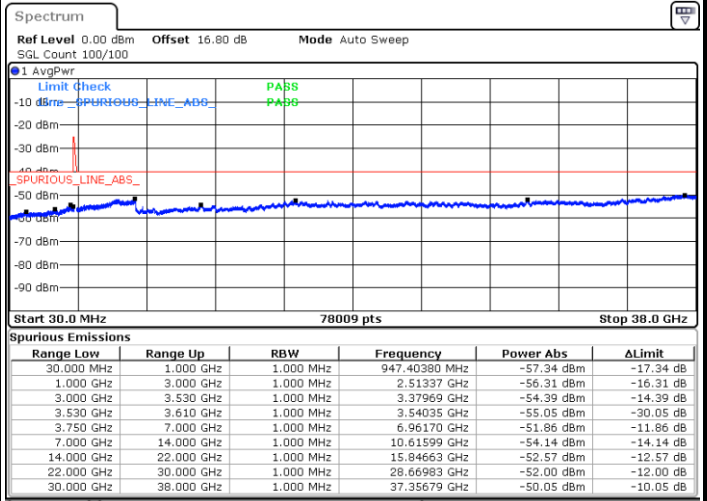

Highest Channel / 1RB99 and 1RB0

Date: 1.SEP.2020 13:21:38

Date: 1.SEP.2020 13:12:47

Highest Channel / FullIRB

N/A

Date: 1.SEP.2020 13:22:54

LTE Band 48C / 5MHz+20MHz

16QAM

Lowest Channel / 1RB0 and 1RB99

Lowest Channel / 1RB24 and 1RB0

Date: 9.SEP.2020 14:53:40

Date: 6.SEP.2020 12:17:30

Lowest Channel / FullIRB

N/A

Date: 6.SEP.2020 12:25:04

LTE Band 48C / 5MHz+20MHz

LTE Band 48C / 5MHz+20MHz

16QAM

Highest Channel / 1RB0 and 1RB99

Highest Channel / 1RB24 and 1RB0

Date: 9.SEP.2020 15:32:39

Date: 6.SEP.2020 13:27:54

Highest Channel / FullIRB

N/A

Date: 6.SEP.2020 13:35:29

LTE Band 48C / 10MHz+20MHz

16QAM

Lowest Channel / 1RB0 and 1RB99

Lowest Channel / 1RB49 and 1RB0

Date: 6.SEP.2020 15:35:56

Date: 6.SEP.2020 15:32:09

Lowest Channel / FullIRB