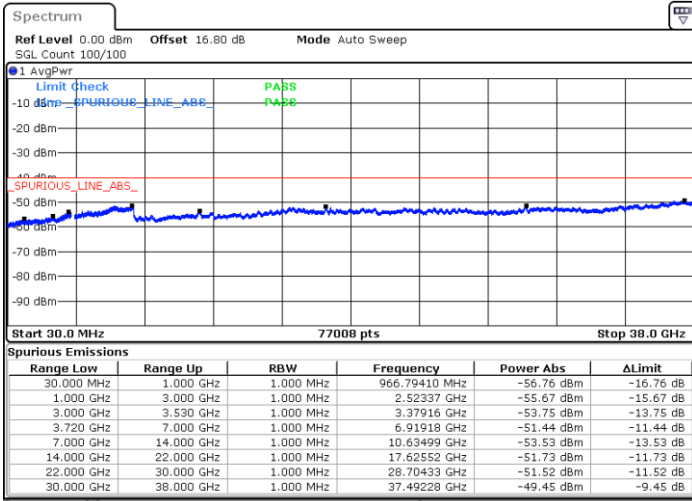

Date: 6.SEP.2020 16:27:58

Highest Channel / FullIRB

N/A

Date: 6.SEP.2020 16:38:04

LTE Band 48C / 15MHz+20MHz

16QAM

Lowest Channel / 1RB0 and 1RB99

Lowest Channel / 1RB74 and 1RB0

Date: 9.SEP.2020 13:49:58

Date: 6.SEP.2020 16:57:59

Lowest Channel / FullIRB

N/A

Date: 6.SEP.2020 17:08:03

LTE Band 48C / 15MHz+20MHz

16QAM

Middle Channel / 1RB0 and 1RB9

Middle Channel / 1RB74 and 1RB0

Date: 9.SEP.2020 14:17:25

Date: 6.SEP.2020 17:47:06

Middle Channel / FullRB

N/A

Date: 6.SEP.2020 17:37:03

LTE Band 48C / 15MHz+20MHz

16QAM

Highest Channel / 1RB0 and 1RB99

Highest Channel / 1RB74 and 1RB0

Date: 9.SEP.2020 14:36:08

Date: 6.SEP.2020 18:04:27

Highest Channel / FullIRB

N/A

Date: 6.SEP.2020 18:14:33

LTE Band 48C / 20MHz+5MHz