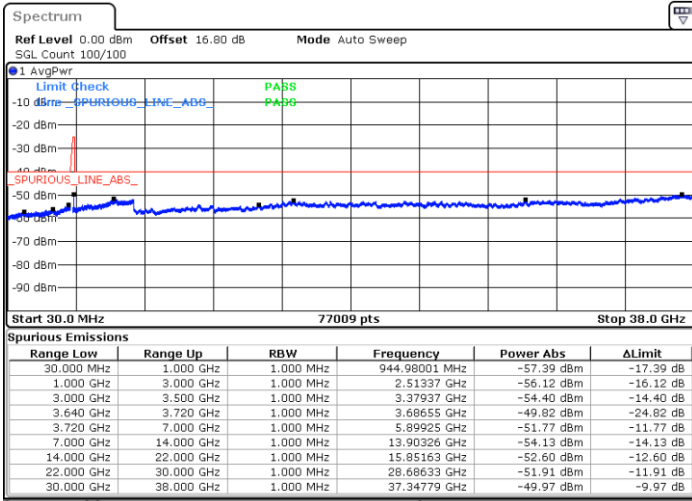

Middle Channel / 1RB0 and 1RB49

Middle Channel / 1RB99 and 1RB0

Date: 6.SEP.2020 21:06:31

Date: 6.SEP.2020 21:07:46

Middle Channel / FullRB

N/A

Date: 6.SEP.2020 20:57:43

LTE Band 48C / 20MHz+10MHz

QPSK

Highest Channel / 1RB0 and 1RB49

Highest Channel / 1RB99 and 1RB0

Date: 6.SEP.2020 23:06:03

Date: 6.SEP.2020 21:25:19

Highest Channel / FullIRB

N/A

Date: 6.SEP.2020 23:07:19

LTE Band 48C / 20MHz+15MHz

QPSK

Lowest Channel / 1RB0 and 1RB74

Lowest Channel / 1RB99 and 1RB0

Date: 6.SEP.2020 18:35:05

Date: 6.SEP.2020 18:33:50

Lowest Channel / FullIRB

N/A

Date: 6.SEP.2020 18:43:54

LTE Band 48C / 20MHz+15MHz

QPSK

Middle Channel / 1RB0 and 1RB74

Middle Channel / 1RB99 and 1RB0

Date: 6.SEP.2020 19:12:49

Date: 6.SEP.2020 19:14:04

Middle Channel / FullRB