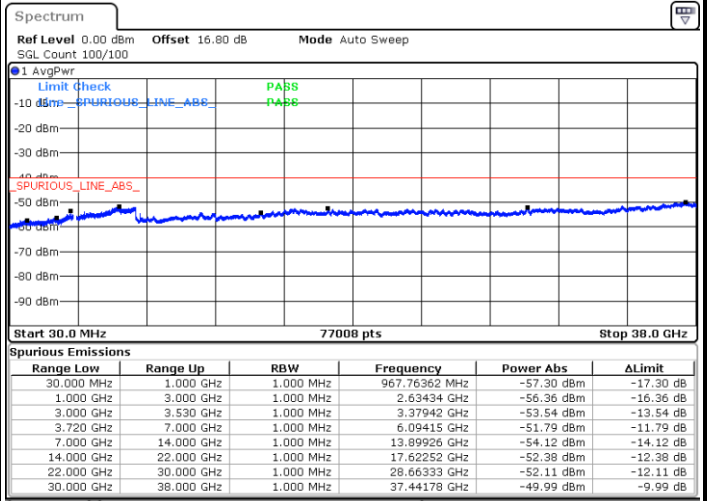

Date: 6.SEP.2020 16:27:58

Highest Channel / FullIRB

N/A

Date: 6.SEP.2020 16:38:04

LTE Band 48C / 15MHz+20MHz

16QAM

Lowest Channel / 1RB0 and 1RB99

Lowest Channel / 1RB74 and 1RB0

Date: 9.SEP.2020 13:49:58

Date: 6.SEP.2020 16:57:59

Lowest Channel / FullIRB

N/A

Date: 6.SEP.2020 17:08:03

LTE Band 48C / 15MHz+20MHz

16QAM

Middle Channel / 1RB0 and 1RB9

Middle Channel / 1RB74 and 1RB0

Date: 9.SEP.2020 14:17:25

Date: 6.SEP.2020 17:47:06

Middle Channel / FullRB

N/A

Date: 6.SEP.2020 17:37:03

LTE Band 48C / 15MHz+20MHz

16QAM

Highest Channel / 1RB0 and 1RB99

Highest Channel / 1RB74 and 1RB0

Date: 9.SEP.2020 14:36:08

Date: 6.SEP.2020 18:04:27

Highest Channel / FullIRB

N/A

Date: 6.SEP.2020 18:14:33

LTE Band 48C / 20MHz+5MHz