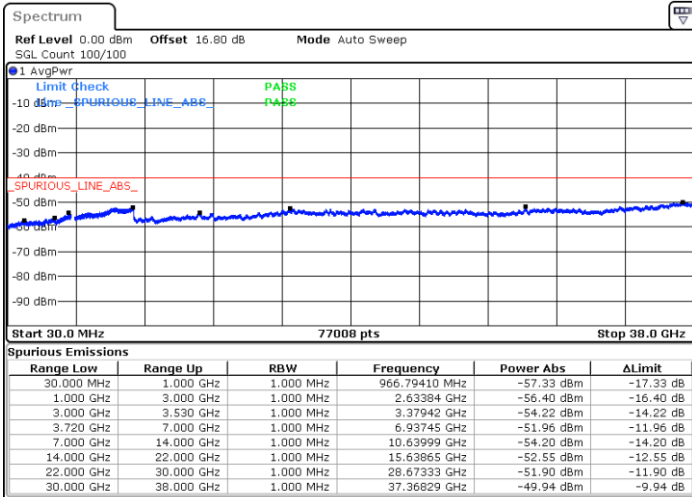

Highest Channel / 1RB0 and 1RB99

Highest Channel / 1RB74 and 1RB0

Date: 9.SEP.2020 14:36:08

Date: 6.SEP.2020 18:04:27

Highest Channel / FullIRB

N/A

Date: 6.SEP.2020 18:14:33

LTE Band 48C / 20MHz+5MHz

16QAM

Lowest Channel / 1RB0 and 1RB24

Lowest Channel / 1RB99 and 1RB0

Date: 6.SEP.2020 14:00:09

Date: 6.SEP.2020 13:56:23

Lowest Channel / FullIRB

N/A

Date: 6.SEP.2020 14:03:56

LTE Band 48C / 20MHz+5MHz

16QAM

Middle Channel / 1RB0 and 1RB24

Middle Channel / 1RB99 and 1RB0

Date: 6.SEP.2020 14:27:38

Date: 6.SEP.2020 14:31:23

Middle Channel / FullRB

N/A

Date: 6.SEP.2020 14:23:51

LTE Band 48C / 20MHz+5MHz

16QAM

Highest Channel / 1RB0 and 1RB24

Highest Channel / 1RB99 and 1RB0

Date: 6.SEP.2020 14:55:00

Date: 6.SEP.2020 14:51:13

Highest Channel / FullIRB