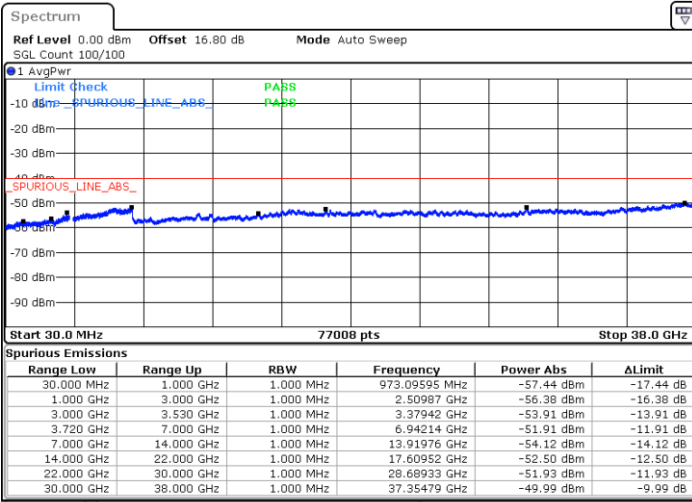

LTE Band 48C / 15MHz+20MHz

QPSK

Middle Channel / 1RB0 and 1RB9

Middle Channel / 1RB74 and 1RB0

Date: 9.SEP.2020 14:18:41

Date: 6.SEP.2020 17:45:51

Middle Channel / FullRB

N/A

Date: 6.SEP.2020 17:35:48

LTE Band 48C / 15MHz+20MHz

QPSK

Highest Channel / 1RB0 and 1RB99

Highest Channel / 1RB74 and 1RB0

Date: 9.SEP.2020 14:37:24

Date: 6.SEP.2020 18:03:11

Highest Channel / FullIRB

N/A

Date: 6.SEP.2020 18:13:18

LTE Band 48C / 20MHz+5MHz

QPSK

Lowest Channel / 1RB0 and 1RB24

Lowest Channel / 1RB99 and 1RB0

Date: 6.SEP.2020 13:58:54

Date: 6.SEP.2020 13:57:39