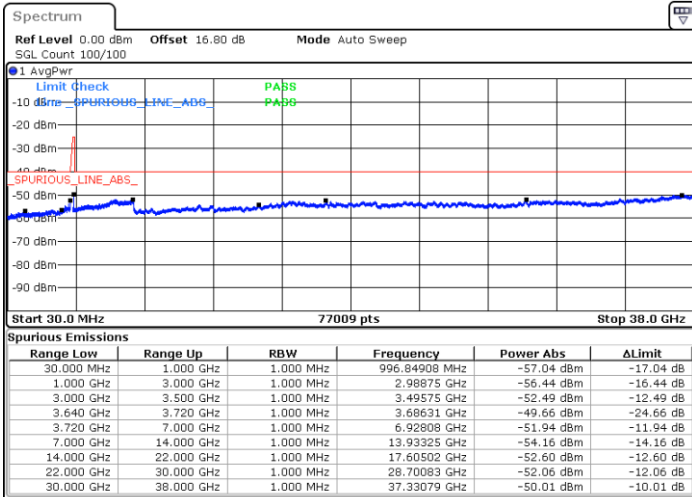

LTE Band 48C / 5MHz+20MHz

16QAM

Highest Channel / 1RB0 and 1RB99

Highest Channel / 1RB24 and 1RB0

Date: 9.SEP.2020 15:32:39

Date: 6.SEP.2020 13:27:54

Highest Channel / FullIRB

N/A

Date: 6.SEP.2020 13:35:29

LTE Band 48C / 10MHz+20MHz

16QAM

Lowest Channel / 1RB0 and 1RB99

Lowest Channel / 1RB49 and 1RB0

Date: 6.SEP.2020 15:35:56

Date: 6.SEP.2020 15:32:09

Lowest Channel / FullIRB

N/A

Date: 6.SEP.2020 15:42:14

LTE Band 48C / 10MHz+20MHz

16QAM

Middle Channel / 1RB0 and 1RB9

Middle Channel / 1RB49 and 1RB0

Date: 6.SEP.2020 16:04:52

Date: 6.SEP.2020 16:08:38

Middle Channel / FullRB

N/A

Date: 6.SEP.2020 15:58:35

LTE Band 48C / 10MHz+20MHz

16QAM

Highest Channel / 1RB0 and 1RB99

Highest Channel / 1RB49 and 1RB0

Date: 6.SEP.2020 16:34:17