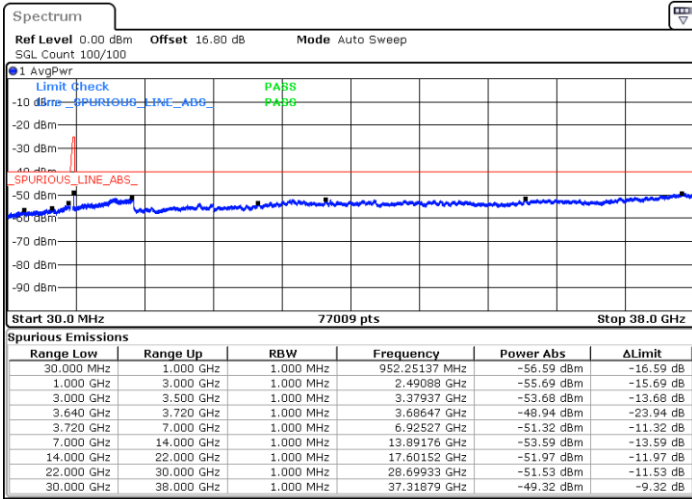

Date: 1.SEP.2020 14:23:46

Date: 1.SEP.2020 14:25:01

Middle Channel / FullRB

N/A

Date: 1.SEP.2020 14:14:59

LTE Band 48C / 20MHz+20MHz

QPSK

Highest Channel / 1RB0 and 1RB99

Highest Channel / 1RB99 and 1RB0

Date: 1.SEP.2020 13:21:38

Date: 1.SEP.2020 13:12:47

Highest Channel / FullIRB

N/A

Date: 1.SEP.2020 13:22:54

LTE Band 48C / 5MHz+20MHz

16QAM

Lowest Channel / 1RB0 and 1RB99

Lowest Channel / 1RB24 and 1RB0

Date: 9.SEP.2020 14:53:40

Date: 6.SEP.2020 12:17:30

Lowest Channel / FullIRB

N/A

Date: 6.SEP.2020 12:25:04

LTE Band 48C / 5MHz+20MHz