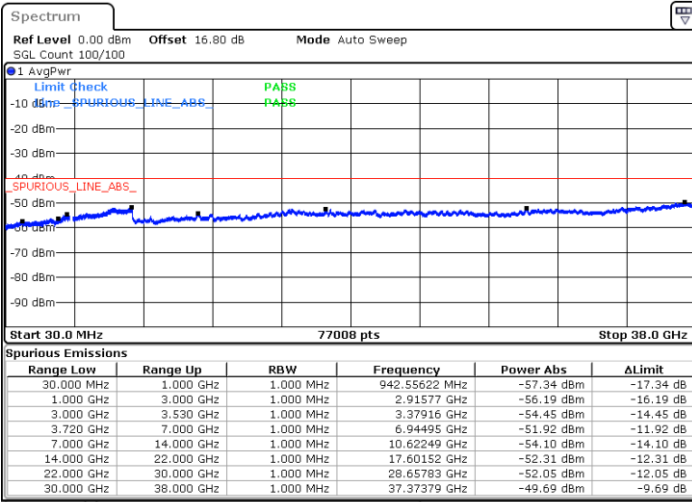

Lowest Channel / 1RB99 and 1RB0

Date: 6.SEP.2020 20:35:06

Date: 6.SEP.2020 20:33:51

Lowest Channel / FullIRB

N/A

Date: 6.SEP.2020 20:43:55

LTE Band 48C / 20MHz+10MHz

QPSK

Middle Channel / 1RB0 and 1RB49

Middle Channel / 1RB99 and 1RB0

Date: 6.SEP.2020 21:06:31

Date: 6.SEP.2020 21:07:46

Middle Channel / FullRB

N/A

Date: 6.SEP.2020 20:57:43

LTE Band 48C / 20MHz+10MHz

QPSK

Highest Channel / 1RB0 and 1RB49

Highest Channel / 1RB99 and 1RB0

Date: 6.SEP.2020 23:06:03

Date: 6.SEP.2020 21:25:19

Highest Channel / FullIRB

N/A

Date: 6.SEP.2020 23:07:19

LTE Band 48C / 20MHz+15MHz

QPSK

Lowest Channel / 1RB0 and 1RB74

Lowest Channel / 1RB99 and 1RB0

Date: 6.SEP.2020 18:35:05

Date: 6.SEP.2020 18:33:50

Lowest Channel / FullIRB

N/A