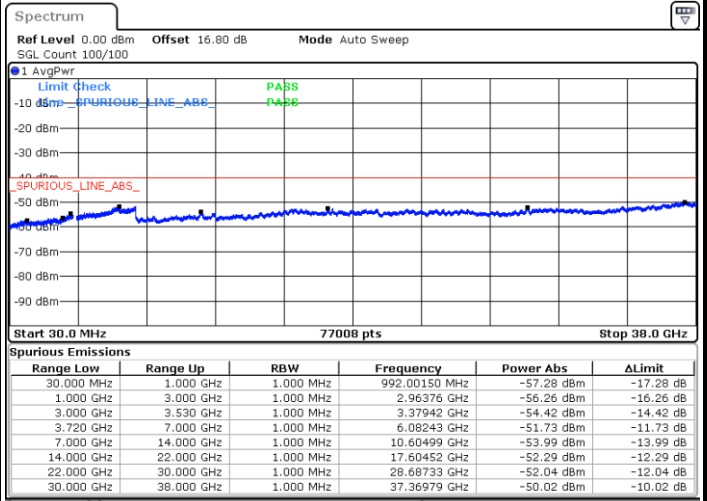

Date: 6.SEP.2020 13:00:07