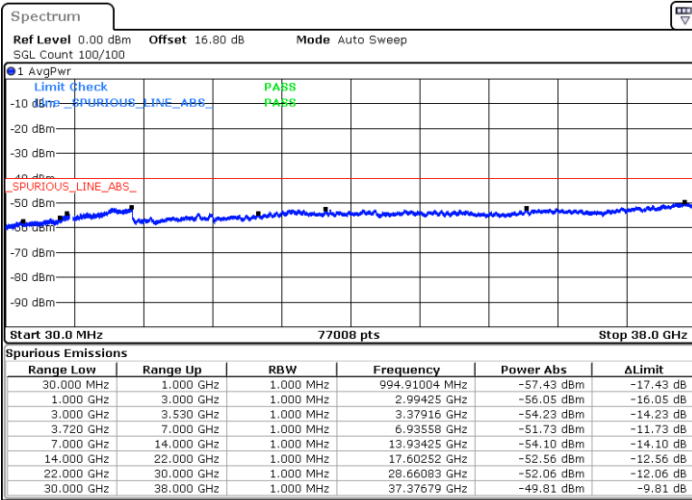

Middle Channel / FullRB

N/A

Date: 6.SEP.2020 12:52:35