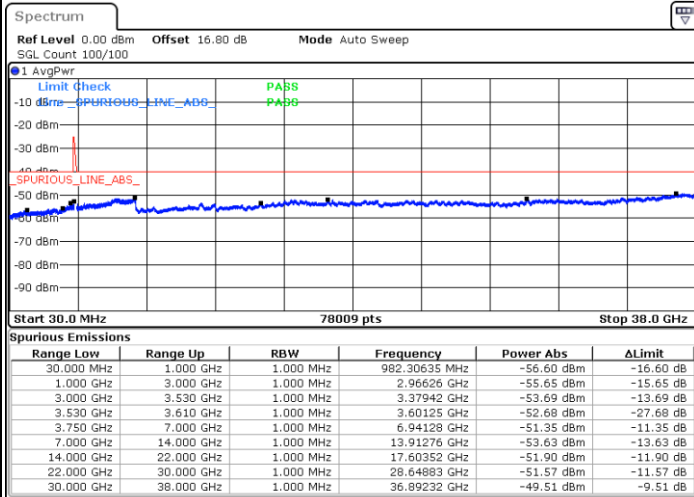

LTE Band 48C / 15MHz+20MHz

QPSK

Middle Channel / 1RB0 and 1RB9

Middle Channel / 1RB74 and 1RB0

Date: 9.SEP.2020 14:18:41

Date: 6.SEP.2020 17:45:51

Middle Channel / FullRB

N/A

Date: 6.SEP.2020 17:35:48

LTE Band 48C / 15MHz+20MHz

QPSK

Highest Channel / 1RB0 and 1RB99

Highest Channel / 1RB74 and 1RB0

Date: 9.SEP.2020 14:37:24

Date: 6.SEP.2020 18:03:11

Highest Channel / FullIRB

N/A

Date: 6.SEP.2020 18:13:18

LTE Band 48C / 20MHz+5MHz

QPSK

Lowest Channel / 1RB0 and 1RB24

Lowest Channel / 1RB99 and 1RB0

Date: 6.SEP.2020 13:58:54

Date: 6.SEP.2020 13:57:39

Lowest Channel / FullIRB

N/A

Date: 6.SEP.2020 14:05:12

LTE Band 48C / 20MHz+5MHz

QPSK

Middle Channel / 1RB0 and 1RB24

Middle Channel / 1RB99 and 1RB0

Date: 6.SEP.2020 14:28:53