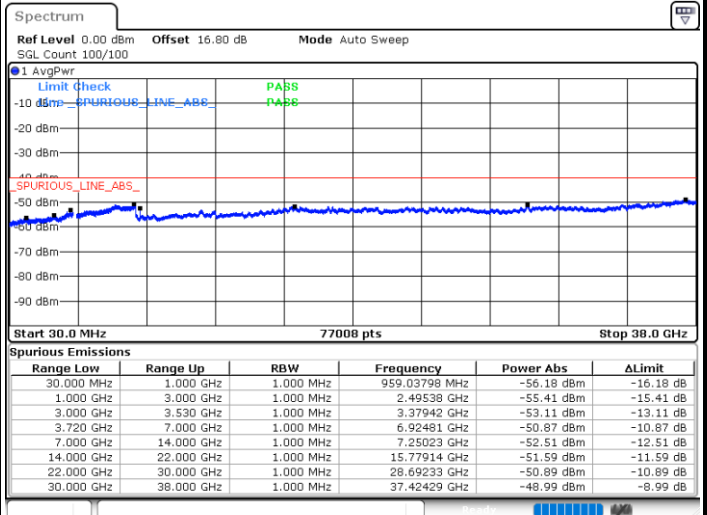

Highest Channel / FullIRB

N/A

Date: 6.SEP.2020 19:41:37

LTE Band 48C / 20MHz+20MHz

QPSK

Lowest Channel / 1RB0 and 1RB99

Lowest Channel / 1RB99 and 1RB0

Date: 1.SEP.2020 14:53:42

Date: 1.SEP.2020 14:52:27

Lowest Channel / FullIRB

N/A

Date: 1.SEP.2020 15:02:31

LTE Band 48C / 20MHz+20MHz

QPSK

MiddleChannel / 1RB0 and 1RB99

Middle Channel / 1RB99 and 1RB0

Date: 1.SEP.2020 14:23:46

Date: 1.SEP.2020 14:25:01

Middle Channel / FullRB

N/A

Date: 1.SEP.2020 14:14:59

LTE Band 48C / 20MHz+20MHz

QPSK

Highest Channel / 1RB0 and 1RB99

Highest Channel / 1RB99 and 1RB0

Date: 1.SEP.2020 13:21:38

Date: 1.SEP.2020 13:12:47

Highest Channel / FullIRB

N/A

Date: 1.SEP.2020 13:22:54

LTE Band 48C / 5MHz+20MHz

16QAM