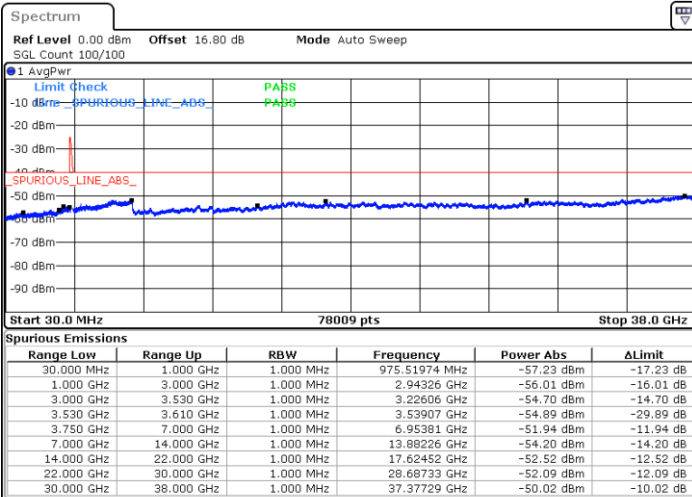

Middle Channel / 1RB0 and 1RB49

Middle Channel / 1RB99 and 1RB0

Date: 6.SEP.2020 21:06:31

Date: 6.SEP.2020 21:07:46

Middle Channel / FullRB

N/A

Date: 6.SEP.2020 20:57:43

LTE Band 48C / 20MHz+10MHz

QPSK

Highest Channel / 1RB0 and 1RB49

Highest Channel / 1RB99 and 1RB0

Date: 6.SEP.2020 23:06:03

Date: 6.SEP.2020 21:25:19

Highest Channel / FullIRB

N/A

Date: 6.SEP.2020 23:07:19

LTE Band 48C / 20MHz+15MHz

QPSK

Lowest Channel / 1RB0 and 1RB74

Lowest Channel / 1RB99 and 1RB0

Date: 6.SEP.2020 18:35:05

Date: 6.SEP.2020 18:33:50

Lowest Channel / FullIRB

N/A

Date: 6.SEP.2020 18:43:54

LTE Band 48C / 20MHz+15MHz

QPSK

Middle Channel / 1RB0 and 1RB74

Middle Channel / 1RB99 and 1RB0

Date: 6.SEP.2020 19:12:49

Date: 6.SEP.2020 19:14:04

Middle Channel / FullRB