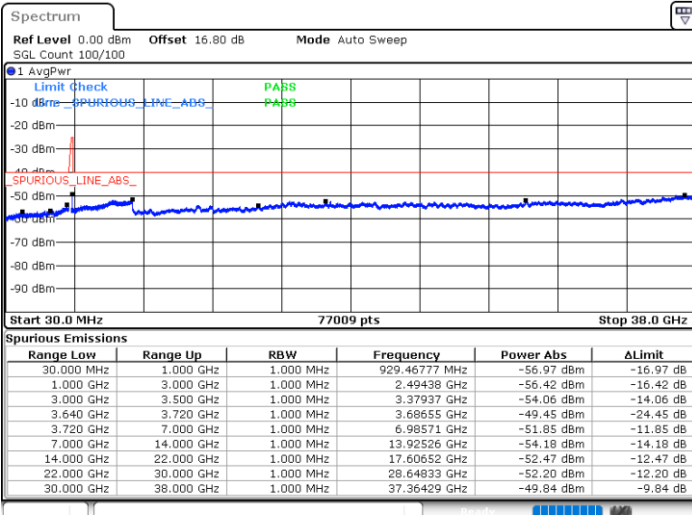

Middle Channel / FullRB

N/A

Date: 6.SEP.2020 15:58:35

LTE Band 48C / 10MHz+20MHz

16QAM

Highest Channel / 1RB0 and 1RB99

Highest Channel / 1RB49 and 1RB0

Date: 6.SEP.2020 16:34:17

Date: 6.SEP.2020 16:27:58

Highest Channel / FullIRB

N/A

Date: 6.SEP.2020 16:38:04

LTE Band 48C / 15MHz+20MHz

16QAM

Lowest Channel / 1RB0 and 1RB99

Lowest Channel / 1RB74 and 1RB0

Date: 9.SEP.2020 13:49:58

Date: 6.SEP.2020 16:57:59

Lowest Channel / FullIRB

N/A

Date: 6.SEP.2020 17:08:03

LTE Band 48C / 15MHz+20MHz

16QAM

Middle Channel / 1RB0 and 1RB9

Highest Channel / 1RB0 and 1RB99

Highest Channel / 1RB74 and 1RB0

Date: 9.SEP.2020 14:36:08

Date: 6.SEP.2020 18:04:27

Highest Channel / FullIRB

N/A

Date: 6.SEP.2020 18:14:33

LTE Band 48C / 20MHz+5MHz