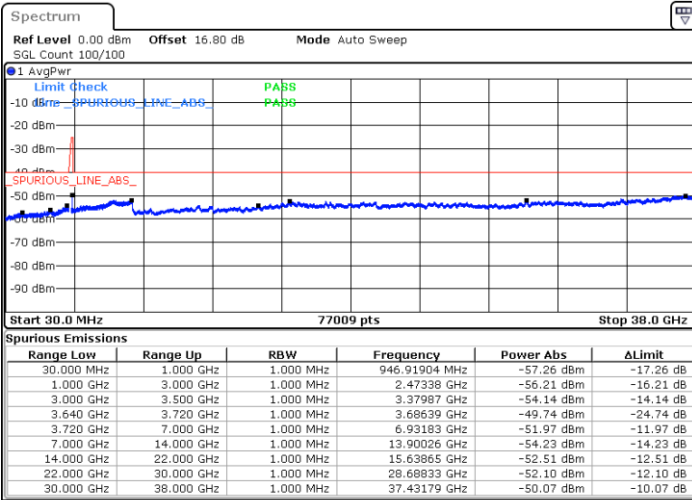

Date: 6.SEP.2020 14:56:16

Date: 6.SEP.2020 14:49:57

Highest Channel / FullIRB

N/A

Date: 6.SEP.2020 14:57:32

LTE Band 48C / 20MHz+10MHz

QPSK

Lowest Channel / 1RB0 and 1RB49

Lowest Channel / 1RB99 and 1RB0

Date: 6.SEP.2020 20:35:06

Date: 6.SEP.2020 20:33:51

Lowest Channel / FullIRB

N/A

Date: 6.SEP.2020 20:43:55

LTE Band 48C / 20MHz+10MHz

QPSK

Middle Channel / 1RB0 and 1RB49

Middle Channel / 1RB99 and 1RB0

Date: 6.SEP.2020 21:06:31

Date: 6.SEP.2020 21:07:46

Middle Channel / FullRB

N/A

Date: 6.SEP.2020 20:57:43

LTE Band 48C / 20MHz+10MHz