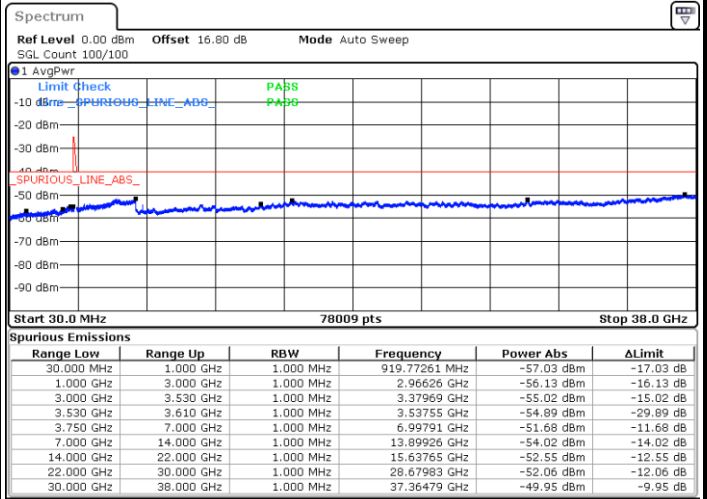

Lowest Channel / 1RB99 and 1RB0

Date: 6.SEP.2020 20:35:06

Date: 6.SEP.2020 20:33:51

Lowest Channel / FullIRB

N/A

Date: 6.SEP.2020 20:43:55

LTE Band 48C / 20MHz+10MHz

QPSK

Middle Channel / 1RB0 and 1RB49

Middle Channel / 1RB99 and 1RB0

Date: 6.SEP.2020 21:06:31

Date: 6.SEP.2020 21:07:46

Middle Channel / FullRB

N/A

Date: 6.SEP.2020 20:57:43

LTE Band 48C / 20MHz+10MHz

QPSK

Highest Channel / 1RB0 and 1RB49

Highest Channel / 1RB99 and 1RB0

Date: 6.SEP.2020 23:06:03

Date: 6.SEP.2020 21:25:19

Highest Channel / FullIRB

N/A

Date: 6.SEP.2020 23:07:19

LTE Band 48C / 20MHz+15MHz

QPSK

Lowest Channel / 1RB0 and 1RB74

Lowest Channel / 1RB99 and 1RB0

Date: 6.SEP.2020 18:35:05

Date: 6.SEP.2020 18:33:50

Lowest Channel / FullIRB

N/A