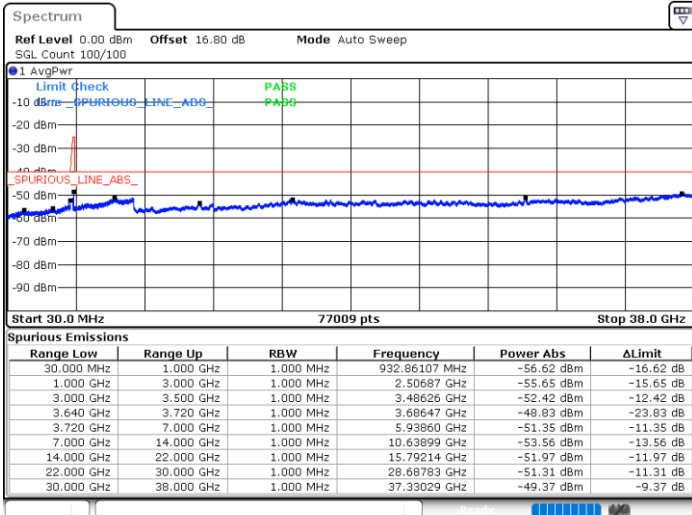

Middle Channel / FullRB

N/A

Date: 6.SEP.2020 15:58:35

LTE Band 48C / 10MHz+20MHz

16QAM

Highest Channel / 1RB0 and 1RB99

Highest Channel / 1RB49 and 1RB0

Date: 6.SEP.2020 16:34:17

Date: 6.SEP.2020 16:27:58

Highest Channel / FullIRB

N/A

Date: 6.SEP.2020 16:38:04

LTE Band 48C / 15MHz+20MHz

16QAM

Lowest Channel / 1RB0 and 1RB99

Lowest Channel / 1RB74 and 1RB0

Date: 9.SEP.2020 13:49:58

Date: 6.SEP.2020 16:57:59

Lowest Channel / FullIRB

N/A

Date: 6.SEP.2020 17:08:03

LTE Band 48C / 15MHz+20MHz

16QAM

Middle Channel / 1RB0 and 1RB9

Highest Channel / 1RB0 and 1RB99

Highest Channel / 1RB74 and 1RB0

Date: 9.SEP.2020 14:36:08

Date: 6.SEP.2020 18:04:27

Highest Channel / FullIRB

N/A

Date: 6.SEP.2020 18:14:33

LTE Band 48C / 20MHz+5MHz