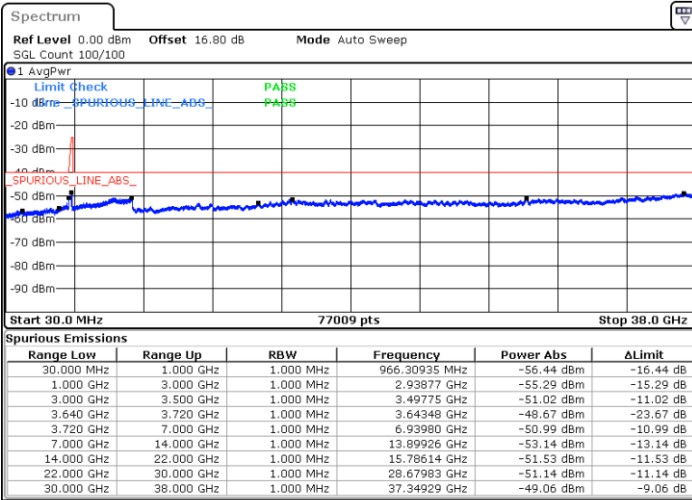

N/A

Date: 6.SEP.2020 19:04:01

LTE Band 48C / 20MHz+15MHz

QPSK

Highest Channel / 1RB0 and 1RB74

Highest Channel / 1RB99 and 1RB0

Date: 6.SEP.2020 19:40:21

Date: 6.SEP.2020 19:31:31

Highest Channel / FullIRB

N/A

Date: 6.SEP.2020 19:41:37

LTE Band 48C / 20MHz+20MHz

QPSK

Lowest Channel / 1RB0 and 1RB99

Lowest Channel / 1RB99 and 1RB0

Date: 1.SEP.2020 14:53:42

Date: 1.SEP.2020 14:52:27

Lowest Channel / FullIRB

N/A

Date: 1.SEP.2020 15:02:31

LTE Band 48C / 20MHz+20MHz

QPSK

MiddleChannel / 1RB0 and 1RB99

Middle Channel / 1RB99 and 1RB0

Date: 1.SEP.2020 14:23:46

Date: 1.SEP.2020 14:25:01

Middle Channel / FullRB

N/A

Date: 1.SEP.2020 14:14:59

LTE Band 48C / 20MHz+20MHz

QPSK

Highest Channel / 1RB0 and 1RB99