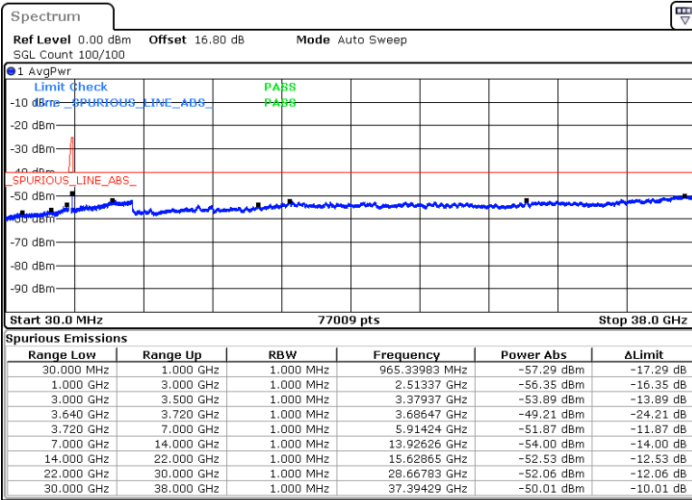

Date: 6.SEP.2020 17:35:48

LTE Band 48C / 15MHz+20MHz

QPSK

Highest Channel / 1RB0 and 1RB99

Highest Channel / 1RB74 and 1RB0

Date: 9.SEP.2020 14:37:24

Date: 6.SEP.2020 18:03:11

Highest Channel / FullIRB

N/A

Date: 6.SEP.2020 18:13:18

LTE Band 48C / 20MHz+5MHz

QPSK

Lowest Channel / 1RB0 and 1RB24

Lowest Channel / 1RB99 and 1RB0

Date: 6.SEP.2020 13:58:54

Date: 6.SEP.2020 13:57:39

Lowest Channel / FullIRB

N/A

Date: 6.SEP.2020 14:05:12

LTE Band 48C / 20MHz+5MHz

QPSK

Middle Channel / 1RB0 and 1RB24

Middle Channel / 1RB99 and 1RB0

Date: 6.SEP.2020 14:28:53

Date: 6.SEP.2020 14:30:08

Middle Channel / FullRB

N/A

Date: 6.SEP.2020 14:22:36

LTE Band 48C / 20MHz+5MHz

QPSK

Highest Channel / 1RB0 and 1RB24

Highest Channel / 1RB99 and 1RB0