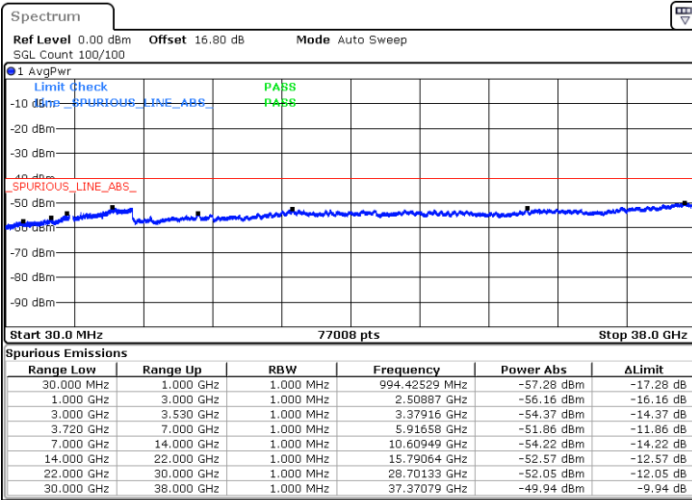

LTE Band 48C / 20MHz+15MHz

QPSK

Lowest Channel / 1RB0 and 1RB74

Lowest Channel / 1RB99 and 1RB0

Date: 6.SEP.2020 18:35:05

Date: 6.SEP.2020 18:33:50

Lowest Channel / FullIRB

N/A

Date: 6.SEP.2020 18:43:54

LTE Band 48C / 20MHz+15MHz

QPSK

Middle Channel / 1RB0 and 1RB74

Middle Channel / 1RB99 and 1RB0

Date: 6.SEP.2020 19:12:49

Date: 6.SEP.2020 19:14:04

Middle Channel / FullRB

N/A

Date: 6.SEP.2020 19:04:01

LTE Band 48C / 20MHz+15MHz

QPSK

Highest Channel / 1RB0 and 1RB74

Highest Channel / 1RB99 and 1RB0

Date: 6.SEP.2020 19:40:21

Date: 6.SEP.2020 19:31:31

Highest Channel / FullIRB

N/A

Date: 6.SEP.2020 19:41:37

LTE Band 48C / 20MHz+20MHz

QPSK

Lowest Channel / 1RB0 and 1RB99

Lowest Channel / 1RB99 and 1RB0

Date: 1.SEP.2020 14:53:42