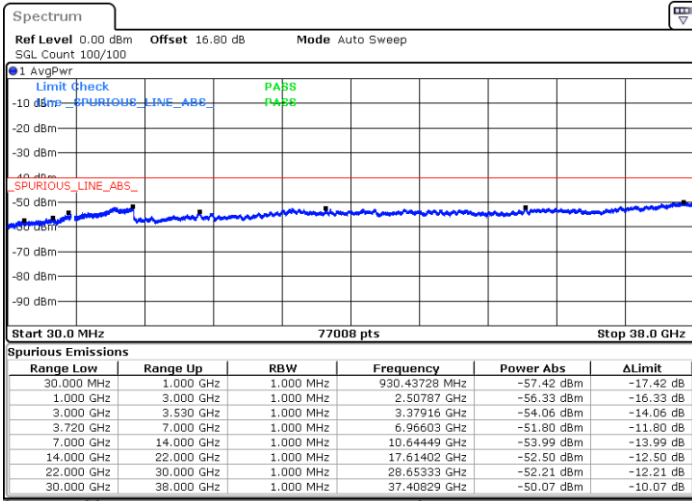

Date: 6.SEP.2020 13:35:29

LTE Band 48C / 10MHz+20MHz

16QAM

Lowest Channel / 1RB0 and 1RB99

Lowest Channel / 1RB49 and 1RB0

Date: 6.SEP.2020 15:35:56

Date: 6.SEP.2020 15:32:09

Lowest Channel / FullIRB

N/A

Date: 6.SEP.2020 15:42:14

LTE Band 48C / 10MHz+20MHz

16QAM

Middle Channel / 1RB0 and 1RB9

Middle Channel / 1RB49 and 1RB0

Date: 6.SEP.2020 16:04:52

Date: 6.SEP.2020 16:08:38

Middle Channel / FullRB

N/A

Date: 6.SEP.2020 15:58:35

LTE Band 48C / 10MHz+20MHz

16QAM

Highest Channel / 1RB0 and 1RB99

Highest Channel / 1RB49 and 1RB0

Date: 6.SEP.2020 16:34:17

Date: 6.SEP.2020 16:27:58

Highest Channel / FullIRB

N/A

Date: 6.SEP.2020 16:38:04

LTE Band 48C / 15MHz+20MHz

16QAM

Lowest Channel / 1RB0 and 1RB99

Lowest Channel / 1RB74 and 1RB0