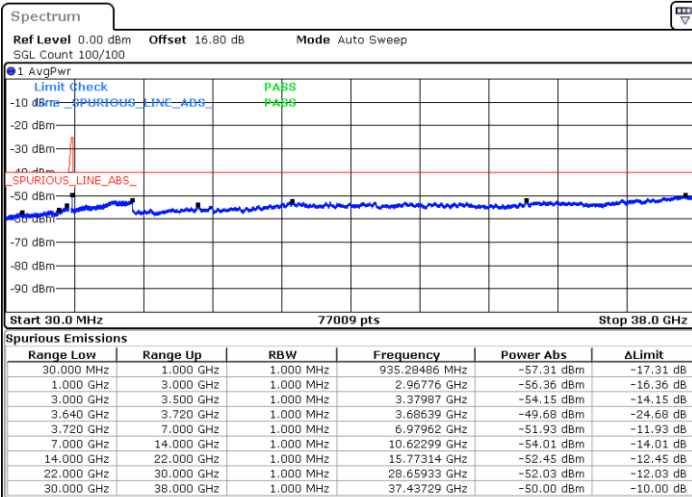

LTE Band 48C / 5MHz+20MHz

16QAM

Highest Channel / 1RB0 and 1RB99

Highest Channel / 1RB24 and 1RB0

Date: 9.SEP.2020 15:32:39

Date: 6.SEP.2020 13:27:54

Highest Channel / FullIRB

N/A

Date: 6.SEP.2020 13:35:29

LTE Band 48C / 10MHz+20MHz

16QAM

Lowest Channel / 1RB0 and 1RB99

Lowest Channel / 1RB49 and 1RB0

Date: 6.SEP.2020 15:35:56

Date: 6.SEP.2020 15:32:09

Lowest Channel / FullIRB

N/A

Date: 6.SEP.2020 15:42:14

LTE Band 48C / 10MHz+20MHz

16QAM

Middle Channel / 1RB0 and 1RB9

Middle Channel / 1RB49 and 1RB0

Date: 6.SEP.2020 16:04:52

Date: 6.SEP.2020 16:08:38

Middle Channel / FullRB

N/A

Date: 6.SEP.2020 15:58:35

LTE Band 48C / 10MHz+20MHz

16QAM

Highest Channel / 1RB0 and 1RB99

Highest Channel / 1RB49 and 1RB0

Date: 6.SEP.2020 16:34:17