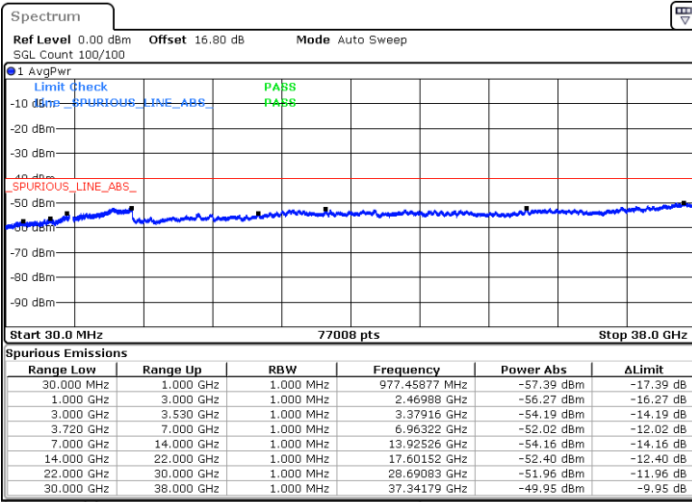

Date: 6.SEP.2020 16:27:58

Highest Channel / FullIRB

N/A

Date: 6.SEP.2020 16:38:04

LTE Band 48C / 15MHz+20MHz

16QAM

Lowest Channel / 1RB0 and 1RB99

Lowest Channel / 1RB74 and 1RB0

Date: 9.SEP.2020 13:49:58

Date: 6.SEP.2020 16:57:59

Lowest Channel / FullIRB

N/A

Date: 6.SEP.2020 17:08:03

LTE Band 48C / 15MHz+20MHz

16QAM

Middle Channel / 1RB0 and 1RB9

Middle Channel / 1RB74 and 1RB0

Date: 9.SEP.2020 14:17:25

Date: 6.SEP.2020 17:47:06

Middle Channel / FullRB

N/A

Date: 6.SEP.2020 17:37:03

LTE Band 48C / 15MHz+20MHz

16QAM

Highest Channel / 1RB0 and 1RB99

Highest Channel / 1RB74 and 1RB0

Date: 9.SEP.2020 14:36:08

Date: 6.SEP.2020 18:04:27

Highest Channel / FullIRB

N/A

Date: 6.SEP.2020 18:14:33

LTE Band 48C / 20MHz+5MHz