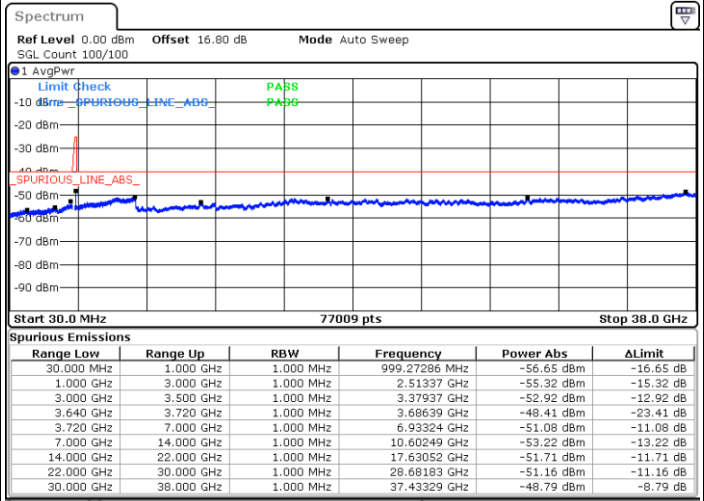

N/A

Date: 6.SEP.2020 19:04:01

LTE Band 48C / 20MHz+15MHz

QPSK

Highest Channel / 1RB0 and 1RB74

Highest Channel / 1RB99 and 1RB0

Date: 6.SEP.2020 19:40:21

Date: 6.SEP.2020 19:31:31

Highest Channel / FullIRB

N/A

Date: 6.SEP.2020 19:41:37

LTE Band 48C / 20MHz+20MHz

QPSK

Lowest Channel / 1RB0 and 1RB99

Lowest Channel / 1RB99 and 1RB0

Date: 1.SEP.2020 14:53:42

Date: 1.SEP.2020 14:52:27

Lowest Channel / FullIRB

N/A

Date: 1.SEP.2020 15:02:31

LTE Band 48C / 20MHz+20MHz

QPSK

MiddleChannel / 1RB0 and 1RB99

Middle Channel / 1RB99 and 1RB0

Date: 1.SEP.2020 14:23:46

Date: 1.SEP.2020 14:25:01

Middle Channel / FullRB

N/A

Date: 1.SEP.2020 14:14:59

LTE Band 48C / 20MHz+20MHz

QPSK

Highest Channel / 1RB0 and 1RB99