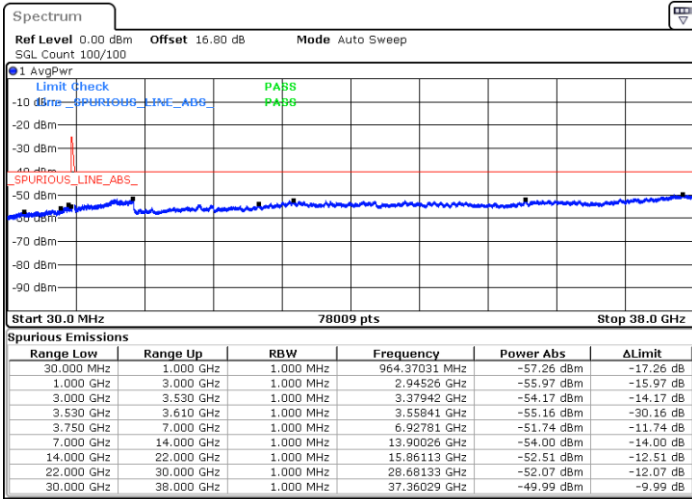

Lowest Channel / 1RB99 and 1RB0

Date: 6.SEP.2020 20:35:06

Date: 6.SEP.2020 20:33:51

Lowest Channel / FullIRB

N/A

Date: 6.SEP.2020 20:43:55

LTE Band 48C / 20MHz+10MHz

QPSK

Middle Channel / 1RB0 and 1RB49

Middle Channel / 1RB99 and 1RB0

Date: 6.SEP.2020 21:06:31

Date: 6.SEP.2020 21:07:46

Middle Channel / FullRB

N/A

Date: 6.SEP.2020 20:57:43

LTE Band 48C / 20MHz+10MHz

QPSK

Highest Channel / 1RB0 and 1RB49

Highest Channel / 1RB99 and 1RB0

Date: 6.SEP.2020 23:06:03

Date: 6.SEP.2020 21:25:19

Highest Channel / FullIRB

N/A

Date: 6.SEP.2020 23:07:19

LTE Band 48C / 20MHz+15MHz

QPSK

Lowest Channel / 1RB0 and 1RB74

Lowest Channel / 1RB99 and 1RB0

Date: 6.SEP.2020 18:35:05

Date: 6.SEP.2020 18:33:50

Lowest Channel / FullIRB

N/A