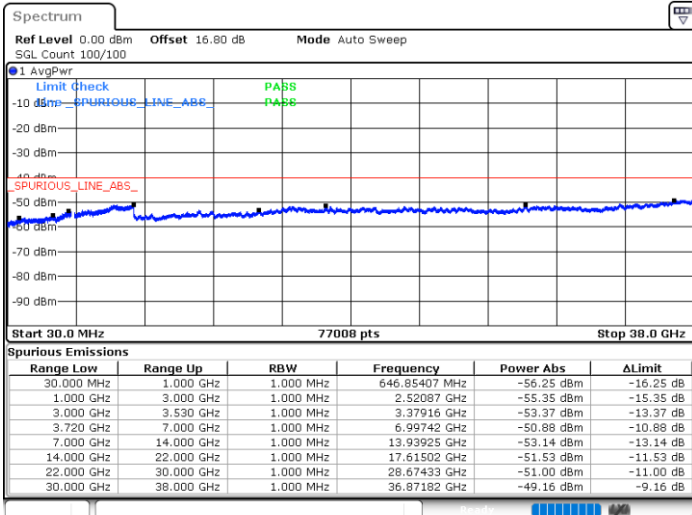

Highest Channel / FullIRB

N/A

Date: 6.SEP.2020 19:41:37

LTE Band 48C / 20MHz+20MHz

QPSK

Lowest Channel / 1RB0 and 1RB99

Lowest Channel / 1RB99 and 1RB0

Date: 1.SEP.2020 14:53:42

Date: 1.SEP.2020 14:52:27

Lowest Channel / FullIRB

N/A

Date: 1.SEP.2020 15:02:31

LTE Band 48C / 20MHz+20MHz

QPSK

MiddleChannel / 1RB0 and 1RB99

Middle Channel / 1RB99 and 1RB0

Date: 1.SEP.2020 14:23:46

Date: 1.SEP.2020 14:25:01

Middle Channel / FullRB

N/A

Date: 1.SEP.2020 14:14:59

LTE Band 48C / 20MHz+20MHz

QPSK

Highest Channel / 1RB0 and 1RB99

Highest Channel / 1RB99 and 1RB0

Date: 1.SEP.2020 13:21:38

Date: 1.SEP.2020 13:12:47

Highest Channel / FullIRB

N/A

Date: 1.SEP.2020 13:22:54

LTE Band 48C / 5MHz+20MHz

16QAM