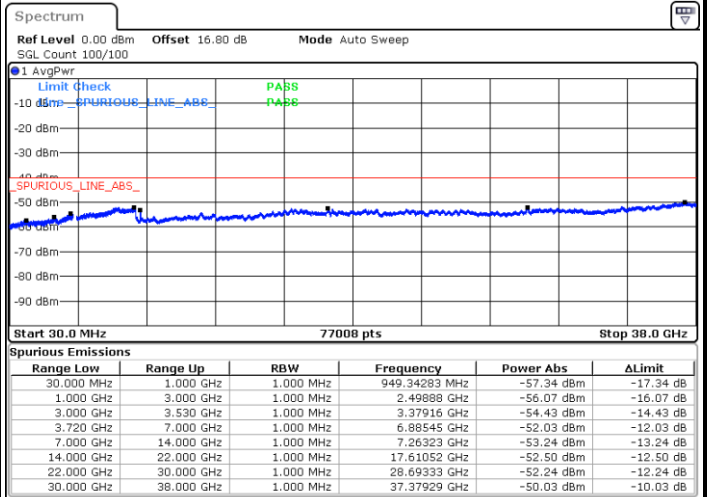

Highest Channel / 1RB0 and 1RB99

Highest Channel / 1RB74 and 1RB0

Date: 9.SEP.2020 14:36:08

Date: 6.SEP.2020 18:04:27

Highest Channel / FullIRB

N/A

Date: 6.SEP.2020 18:14:33

LTE Band 48C / 20MHz+5MHz

16QAM

Lowest Channel / 1RB0 and 1RB24

Lowest Channel / 1RB99 and 1RB0

Date: 6.SEP.2020 14:00:09

Date: 6.SEP.2020 13:56:23

Lowest Channel / FullIRB

N/A

Date: 6.SEP.2020 14:03:56

LTE Band 48C / 20MHz+5MHz

16QAM

Middle Channel / 1RB0 and 1RB24

Middle Channel / 1RB99 and 1RB0

Date: 6.SEP.2020 14:27:38

Date: 6.SEP.2020 14:31:23

Middle Channel / FullRB

N/A

Date: 6.SEP.2020 14:23:51

LTE Band 48C / 20MHz+5MHz

16QAM

Highest Channel / 1RB0 and 1RB24

Highest Channel / 1RB99 and 1RB0

Date: 6.SEP.2020 14:55:00

Date: 6.SEP.2020 14:51:13

Highest Channel / FullIRB