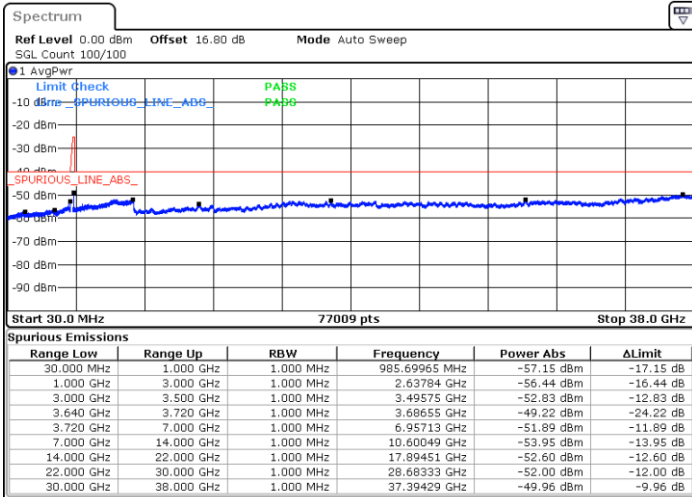

Date: 6.SEP.2020 14:23:51

LTE Band 48C / 20MHz+5MHz

16QAM

Highest Channel / 1RB0 and 1RB24

Highest Channel / 1RB99 and 1RB0

Date: 6.SEP.2020 14:55:00

Date: 6.SEP.2020 14:51:13

Highest Channel / FullIRB

N/A

Date: 6.SEP.2020 14:58:48

LTE Band 48C / 20MHz+10MHz

16QAM

Lowest Channel / 1RB0 and 1RB49

Lowest Channel / 1RB99 and 1RB0

Date: 6.SEP.2020 20:36:22

Date: 6.SEP.2020 20:32:36