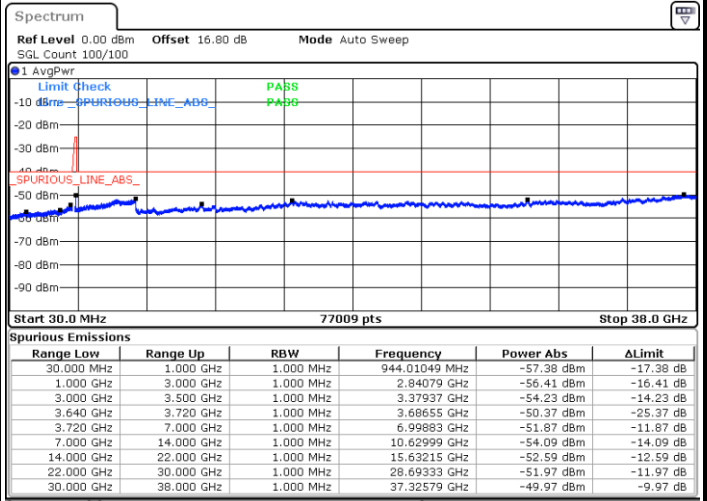

Lowest Channel / 1RB99 and 1RB0

Date: 6.SEP.2020 20:35:06

Date: 6.SEP.2020 20:33:51

Lowest Channel / FullIRB

N/A

Date: 6.SEP.2020 20:43:55

LTE Band 48C / 20MHz+10MHz

QPSK

Middle Channel / 1RB0 and 1RB49

Middle Channel / 1RB99 and 1RB0

Date: 6.SEP.2020 21:06:31

Date: 6.SEP.2020 21:07:46

Middle Channel / FullRB

N/A

Date: 6.SEP.2020 20:57:43

LTE Band 48C / 20MHz+10MHz

QPSK

Highest Channel / 1RB0 and 1RB49

Highest Channel / 1RB99 and 1RB0

Date: 6.SEP.2020 23:06:03

Date: 6.SEP.2020 21:25:19

Highest Channel / FullIRB

N/A

Date: 6.SEP.2020 23:07:19

LTE Band 48C / 20MHz+15MHz

QPSK

Lowest Channel / 1RB0 and 1RB74

Lowest Channel / 1RB99 and 1RB0

Date: 6.SEP.2020 18:35:05

Date: 6.SEP.2020 18:33:50

Lowest Channel / FullIRB

N/A