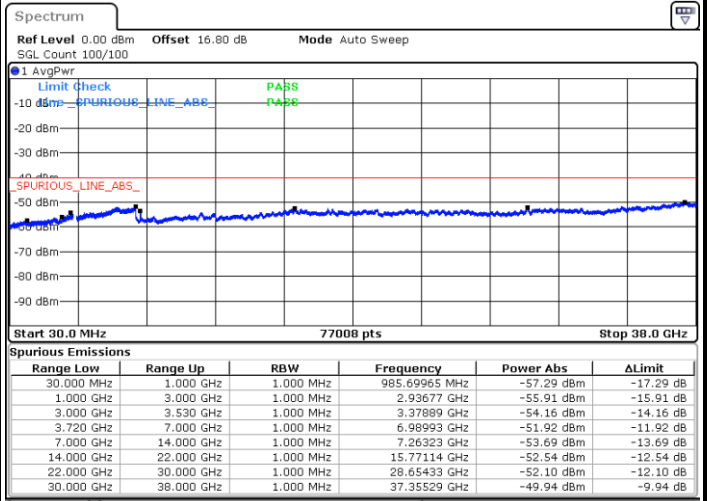

N/A

Date: 6.SEP.2020 18:13:18

LTE Band 48C / 20MHz+5MHz

QPSK

Lowest Channel / 1RB0 and 1RB24

Lowest Channel / 1RB99 and 1RB0

Date: 6.SEP.2020 13:58:54

Date: 6.SEP.2020 13:57:39

Lowest Channel / FullIRB

N/A

Date: 6.SEP.2020 14:05:12

LTE Band 48C / 20MHz+5MHz

QPSK

Middle Channel / 1RB0 and 1RB24

Middle Channel / 1RB99 and 1RB0

Date: 6.SEP.2020 14:28:53

Date: 6.SEP.2020 14:30:08

Middle Channel / FullRB

N/A

Date: 6.SEP.2020 14:22:36

LTE Band 48C / 20MHz+5MHz

QPSK

Highest Channel / 1RB0 and 1RB24

Highest Channel / 1RB99 and 1RB0

Date: 6.SEP.2020 14:56:16

Date: 6.SEP.2020 14:49:57

Highest Channel / FullIRB

N/A

Date: 6.SEP.2020 14:57:32

LTE Band 48C / 20MHz+10MHz

QPSK

Lowest Channel / 1RB0 and 1RB49