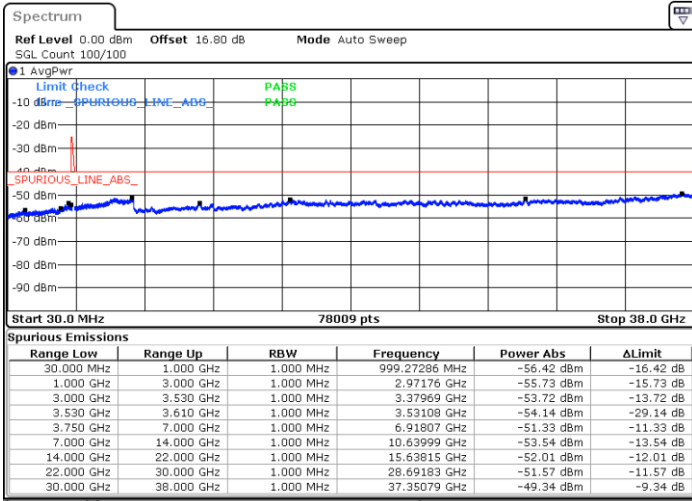

Highest Channel / 1RB99 and 1RB0

Date: 1.SEP.2020 13:21:38

Date: 1.SEP.2020 13:12:47

Highest Channel / FullIRB

N/A

Date: 1.SEP.2020 13:22:54

LTE Band 48C / 5MHz+20MHz

16QAM

Lowest Channel / 1RB0 and 1RB99

Lowest Channel / 1RB24 and 1RB0

Date: 9.SEP.2020 14:53:40

Date: 6.SEP.2020 12:17:30

Lowest Channel / FullIRB

N/A

Date: 6.SEP.2020 12:25:04

LTE Band 48C / 5MHz+20MHz

LTE Band 48C / 5MHz+20MHz

16QAM

Highest Channel / 1RB0 and 1RB99

Highest Channel / 1RB24 and 1RB0

Date: 9.SEP.2020 15:32:39

Date: 6.SEP.2020 13:27:54

Highest Channel / FullIRB

N/A

Date: 6.SEP.2020 13:35:29

LTE Band 48C / 10MHz+20MHz

16QAM

Lowest Channel / 1RB0 and 1RB99

Lowest Channel / 1RB49 and 1RB0

Date: 6.SEP.2020 15:35:56

Date: 6.SEP.2020 15:32:09

Lowest Channel / FullIRB