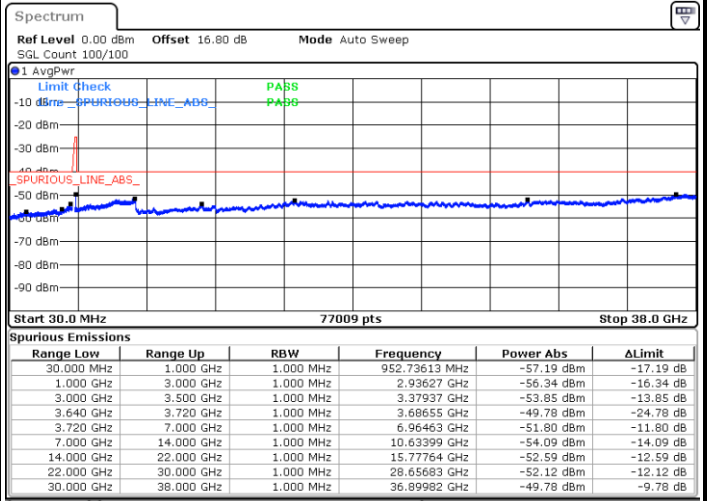

Lowest Channel / FullIRB

N/A

Date: 6.SEP.2020 14:05:12

LTE Band 48C / 20MHz+5MHz

QPSK

Middle Channel / 1RB0 and 1RB24

Middle Channel / 1RB99 and 1RB0

Date: 6.SEP.2020 14:28:53

Date: 6.SEP.2020 14:30:08

Middle Channel / FullRB

N/A

Date: 6.SEP.2020 14:22:36

LTE Band 48C / 20MHz+5MHz

QPSK

Highest Channel / 1RB0 and 1RB24

Highest Channel / 1RB99 and 1RB0

Date: 6.SEP.2020 14:56:16

Date: 6.SEP.2020 14:49:57

Highest Channel / FullIRB

N/A

Date: 6.SEP.2020 14:57:32

LTE Band 48C / 20MHz+10MHz

QPSK

Lowest Channel / 1RB0 and 1RB49

Lowest Channel / 1RB99 and 1RB0

Date: 6.SEP.2020 20:35:06

Date: 6.SEP.2020 20:33:51

Lowest Channel / FullIRB

N/A

Date: 6.SEP.2020 20:43:55

LTE Band 48C / 20MHz+10MHz

QPSK