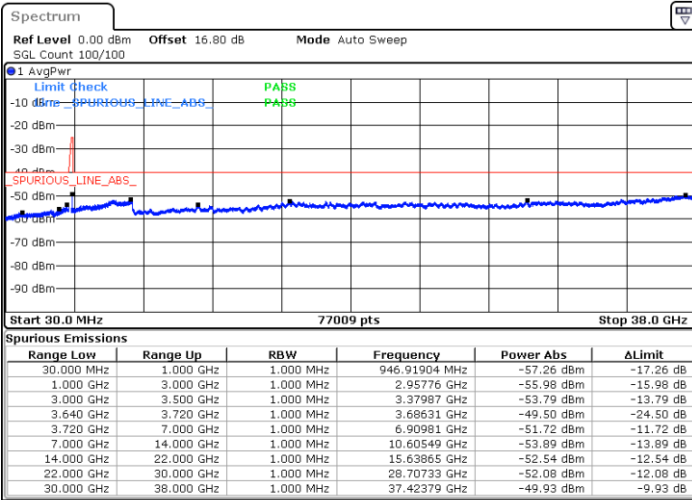

Highest Channel / 1RB0 and 1RB99

Highest Channel / 1RB74 and 1RB0

Date: 9.SEP.2020 14:36:08

Date: 6.SEP.2020 18:04:27

Highest Channel / FullIRB

N/A

Date: 6.SEP.2020 18:14:33

LTE Band 48C / 20MHz+5MHz

16QAM

Lowest Channel / 1RB0 and 1RB24

Lowest Channel / 1RB99 and 1RB0

Date: 6.SEP.2020 14:00:09

Date: 6.SEP.2020 13:56:23

Lowest Channel / FullIRB

N/A

Date: 6.SEP.2020 14:03:56

LTE Band 48C / 20MHz+5MHz

16QAM

Middle Channel / 1RB0 and 1RB24

Middle Channel / 1RB99 and 1RB0

Date: 6.SEP.2020 14:27:38

Date: 6.SEP.2020 14:31:23

Middle Channel / FullRB

N/A

Date: 6.SEP.2020 14:23:51

LTE Band 48C / 20MHz+5MHz

16QAM

Highest Channel / 1RB0 and 1RB24

Highest Channel / 1RB99 and 1RB0

Date: 6.SEP.2020 14:55:00

Date: 6.SEP.2020 14:51:13

Highest Channel / FullIRB