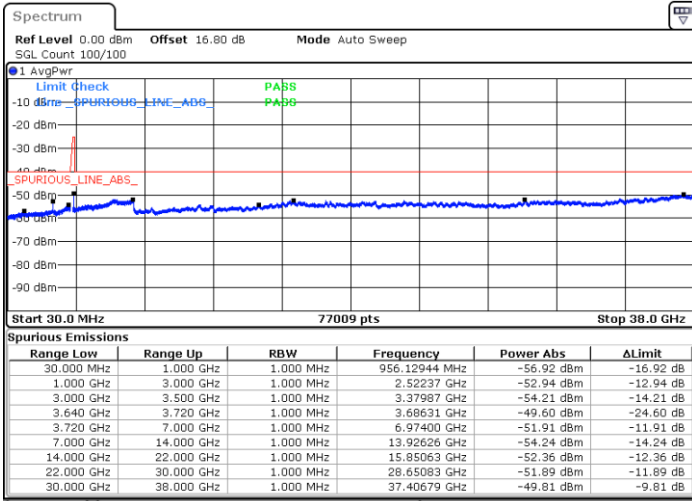

Middle Channel / 1RB74 and 1RB0

Date: 9.SEP.2020 14:17:25

Date: 6.SEP.2020 17:47:06

Middle Channel / FullRB

N/A

Date: 6.SEP.2020 17:37:03

LTE Band 48C / 15MHz+20MHz

16QAM

Highest Channel / 1RB0 and 1RB99

Highest Channel / 1RB74 and 1RB0

Date: 9.SEP.2020 14:36:08

Date: 6.SEP.2020 18:04:27

Highest Channel / FullIRB

N/A

Date: 6.SEP.2020 18:14:33

LTE Band 48C / 20MHz+5MHz

16QAM

Lowest Channel / 1RB0 and 1RB24

Lowest Channel / 1RB99 and 1RB0

Date: 6.SEP.2020 14:00:09

Date: 6.SEP.2020 13:56:23

Lowest Channel / FullIRB

N/A

Date: 6.SEP.2020 14:03:56