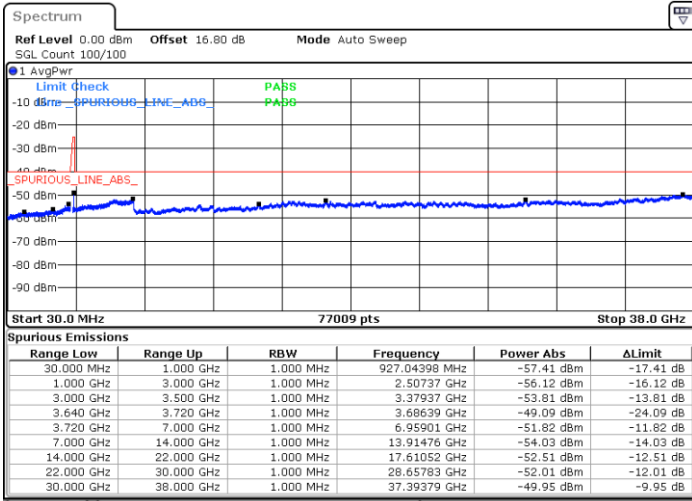

Date: 6.SEP.2020 14:30:08

Middle Channel / FullRB

N/A

Date: 6.SEP.2020 14:22:36

LTE Band 48C / 20MHz+5MHz

QPSK

Highest Channel / 1RB0 and 1RB24

Highest Channel / 1RB99 and 1RB0

Date: 6.SEP.2020 14:56:16

Date: 6.SEP.2020 14:49:57

Highest Channel / FullIRB

N/A

Date: 6.SEP.2020 14:57:32

LTE Band 48C / 20MHz+10MHz

QPSK

Lowest Channel / 1RB0 and 1RB49

Lowest Channel / 1RB99 and 1RB0

Date: 6.SEP.2020 20:35:06

Date: 6.SEP.2020 20:33:51

Lowest Channel / FullIRB

N/A

Date: 6.SEP.2020 20:43:55

LTE Band 48C / 20MHz+10MHz

QPSK

Middle Channel / 1RB0 and 1RB49

Middle Channel / 1RB99 and 1RB0

Date: 6.SEP.2020 21:06:31

Date: 6.SEP.2020 21:07:46

Middle Channel / FullRB

N/A

Date: 6.SEP.2020 20:57:43

LTE Band 48C / 20MHz+10MHz