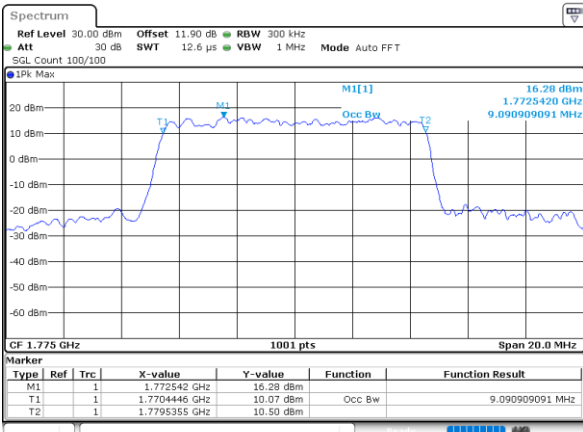

Date: 18\_AUG.2020 16:25:48

Middle Channel / 5MHz / 16QAM

Date: 18\_AUG.2020 16:25:59

Highest Channel / 5MHz / QPSK

Date: 18\_AUG.2020 16:27:56

Highest Channel / 5MHz / 16QAM

Date: 18\_AUG.2020 16:28:08

LTE Band 66

Lowest Channel / 10MHz / QPSK

Date: 18\_AUG.2020 16:32:45

Lowest Channel / 10MHz / 16QAM

Date: 18\_AUG.2020 16:32:57

Middle Channel / 10MHz / QPSK

Date: 18\_AUG.2020 16:37:33

Middle Channel / 10MHz / 16QAM

Date: 18\_AUG.2020 16:37:45

Highest Channel / 10MHz / QPSK

Date: 18\_AUG.2020 16:39:42

Highest Channel / 10MHz / 16QAM

Date: 18\_AUG.2020 16:39:54

LTE Band 66

Lowest Channel / 15MHz / QPSK

Date: 18\_AUG.2020 16:56:15

Lowest Channel / 15MHz / 16QAM