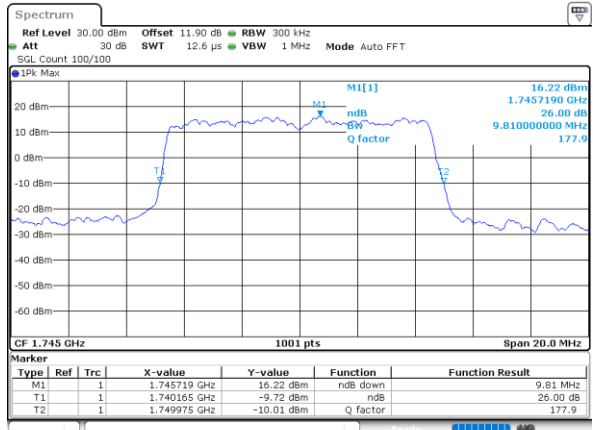

Date: 18\_AUG.2020 16:26:11

Middle Channel / 5MHz / 16QAM

Date: 18\_AUG.2020 16:26:23

Highest Channel / 5MHz / QPSK

Date: 18\_AUG.2020 16:28:20

Highest Channel / 5MHz / 16QAM

Date: 18\_AUG.2020 16:28:32

LTE Band 66

Lowest Channel / 10MHz / QPSK

Date: 18\_AUG.2020 16:33:09

Lowest Channel / 10MHz / 16QAM

Date: 18\_AUG.2020 16:33:20

Middle Channel / 10MHz / QPSK

Date: 18\_AUG.2020 16:37:57

Middle Channel / 10MHz / 16QAM

Date: 18\_AUG.2020 16:38:09

Highest Channel / 10MHz / QPSK

Date: 18\_AUG.2020 16:40:06

Highest Channel / 10MHz / 16QAM

Date: 18\_AUG.2020 16:40:18

LTE Band 66

Lowest Channel / 15MHz / QPSK

Date: 18\_AUG.2020 16:56:39

Lowest Channel / 15MHz / 16QAM