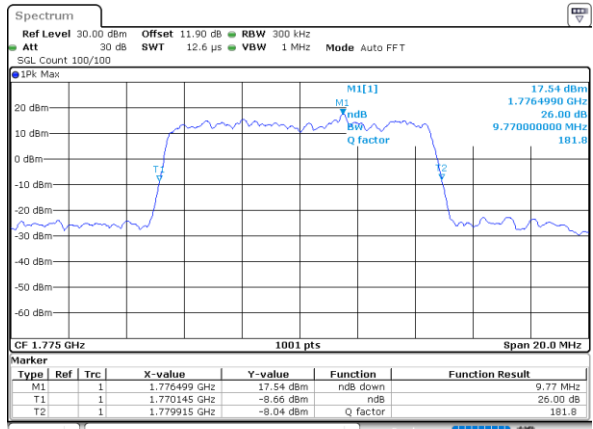

Highest Channel / 10MHz / QPSK

Date: 18\_AUG.2020 16:40:06

Highest Channel / 10MHz / 16QAM

Date: 18\_AUG.2020 16:40:18

LTE Band 66

Lowest Channel / 15MHz / QPSK

Date: 18\_AUG.2020 16:56:39

Lowest Channel / 15MHz / 16QAM