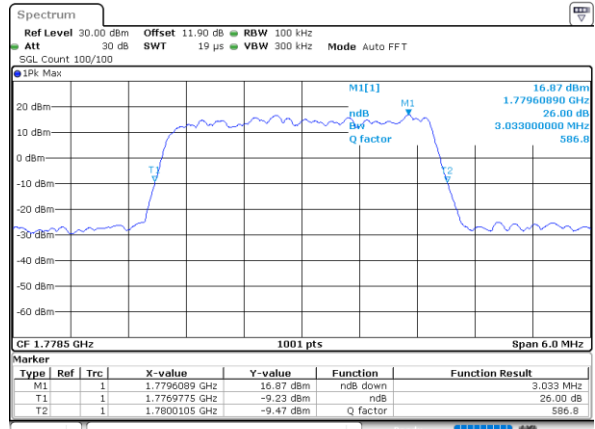

Date: 18\_AUG.2020 15:50:32

Highest Channel / 1.4MHz / QPSK

Date: 18\_AUG.2020 15:52:30

Highest Channel / 1.4MHz / 16QAM

Date: 18\_AUG.2020 15:52:41

LTE Band 66

Lowest Channel / 3MHz / QPSK

Date: 18\_AUG.2020 15:57:52

Lowest Channel / 3MHz / 16QAM

Date: 18\_AUG.2020 15:58:03

Middle Channel / 3MHz / QPSK

Date: 18\_AUG.2020 16:02:40

Middle Channel / 3MHz / 16QAM

Date: 18\_AUG.2020 16:02:52

Highest Channel / 3MHz / QPSK

Date: 18\_AUG.2020 16:04:49

Highest Channel / 3MHz / 16QAM

Date: 18\_AUG.2020 16:05:01

LTE Band 66

Lowest Channel / 5MHz / QPSK

Date: 18\_AUG.2020 16:21:23

Lowest Channel / 5MHz / 16QAM

Date: 18\_AUG.2020 16:21:34

Middle Channel / 5MHz / QPSK