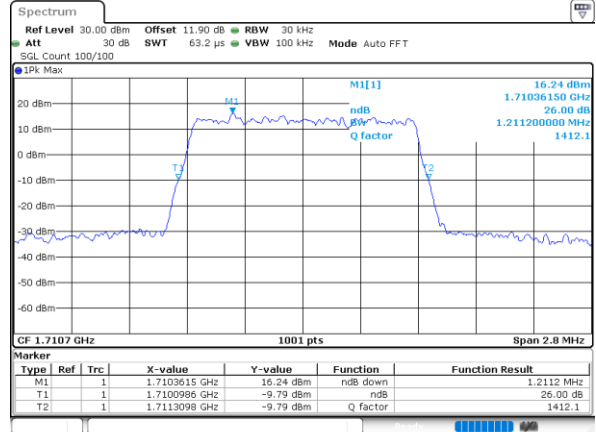

Lowest Channel / 1.4MHz / 16QAM

Date: 18_AUG.2020 15:48:23