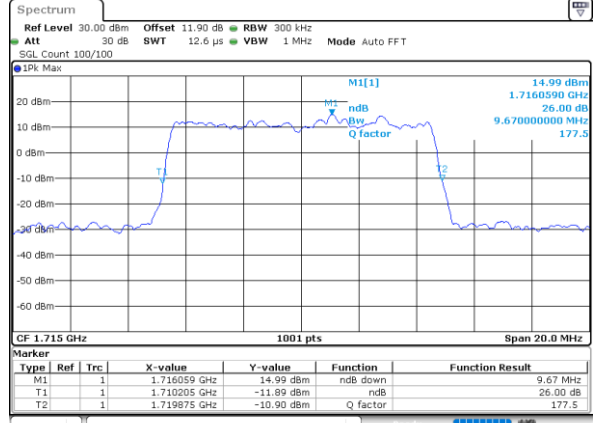

Highest Channel / 1.4MHz / 256QAM

Date: 19\_AUG.2020 13:52:16

Highest Channel / 3MHz / 256QAM

Date: 19\_AUG.2020 14:02:28

LTE Band 66

Lowest Channel / 5MHz / 256QAM

Date: 19\_AUG.2020 14:07:01

Lowest Channel / 10MHz / 256QAM