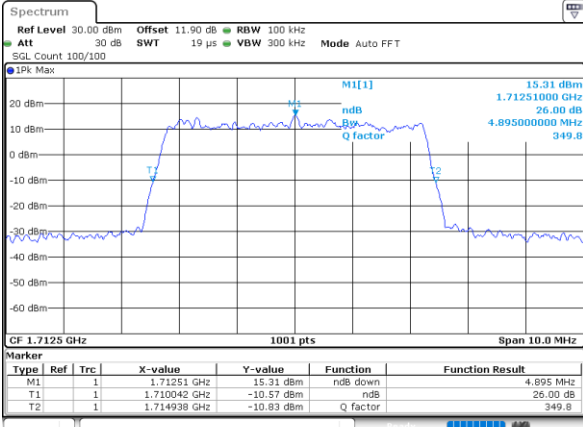

Date: 18\_AUG.2020 15:56:35

Highest Channel / 3MHz / 64QAM

Date: 18\_AUG.2020 16:11:54

LTE Band 66

Lowest Channel / 5MHz / 64QAM

Date: 18\_AUG.2020 16:15:19

Lowest Channel / 10MHz / 64QAM

Date: 18\_AUG.2020 16:44:42