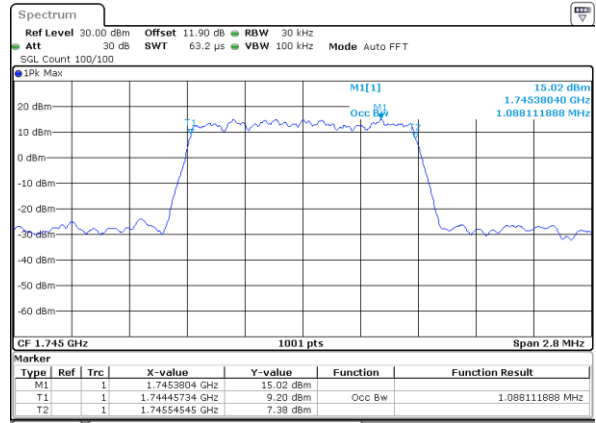

**Occupied Bandwidth**

Mode	LTE Band 66 : 99%OBW(MHz)											
BW	1.4MHz		3MHz		5MHz		10MHz		15MHz		20MHz	
Mod.	QPSK	16QAM	QPSK	16QAM	QPSK	16QAM	QPSK	16QAM	QPSK	16QAM	QPSK	16QAM
Lowest CH	1.09	1.08	2.73	2.73	4.47	4.50	9.03	9.01	13.52	13.49	17.82	17.82
Middle CH	1.09	1.09	2.74	2.72	4.49	4.49	9.05	9.01	13.46	13.40	17.94	17.94
Highest CH	1.09	1.09	2.74	2.71	4.49	4.49	9.09	9.01	13.49	13.43	17.90	17.86
Mode	LTE Band 66 : 99%OBW(MHz)											
BW	1.4MHz		3MHz		5MHz		10MHz		15MHz		20MHz	
Mod.	64QAM	256QAM	64QAM	256QAM	64QAM	256QAM	64QAM	256QAM	64QAM	256QAM	64QAM	256QAM
Lowest CH	1.09	1.08	2.72	2.72	4.46	4.46	9.01	8.97	13.43	13.46	17.78	17.94
Middle CH	1.09	1.09	2.72	2.72	4.50	4.49	9.05	9.03	13.49	13.46	17.90	17.94
Highest CH	1.09	1.09	2.74	2.73	4.50	4.47	9.03	8.99	13.46	13.43	18.02	17.94

LTE Band 66

Lowest Channel / 1.4MHz / QPSK

Date: 18\_AUG.2020 15:47:40

Lowest Channel / 1.4MHz / 16QAM

Date: 18\_AUG.2020 15:48:00

Middle Channel / 1.4MHz / QPSK

Date: 18\_AUG.2020 15:49:57

Middle Channel / 1.4MHz / 16QAM

Date: 18\_AUG.2020 15:50:09

Highest Channel / 1.4MHz / QPSK

Date: 18\_AUG.2020 15:52:06

Highest Channel / 1.4MHz / 16QAM

Date: 18\_AUG.2020 15:52:18

LTE Band 66

Lowest Channel / 3MHz / QPSK

Date: 18\_AUG.2020 15:57:28