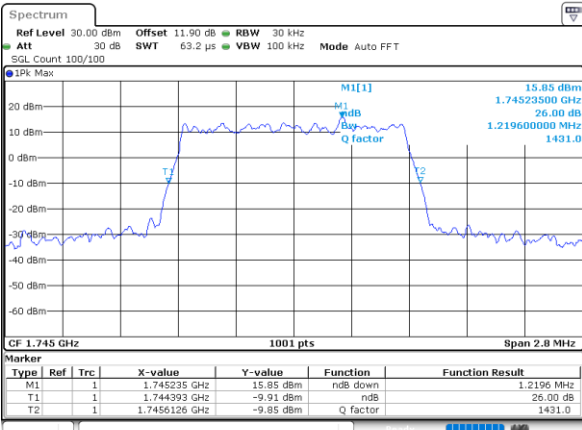

Middle Channel / 1.4MHz / 64QAM

Date: 18_AUG.2020 15:55:31