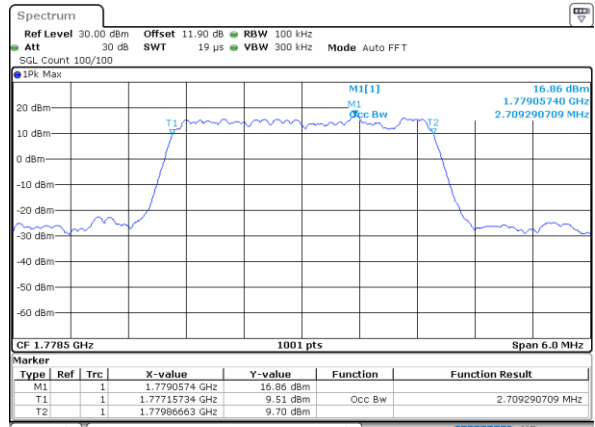

Date: 18\_AUG.2020 15:50:09

Highest Channel / 1.4MHz / QPSK

Date: 18\_AUG.2020 15:52:06

Highest Channel / 1.4MHz / 16QAM

Date: 18\_AUG.2020 15:52:18

LTE Band 66

Lowest Channel / 3MHz / QPSK

Date: 18\_AUG.2020 15:57:28

Lowest Channel / 3MHz / 16QAM

Date: 18\_AUG.2020 15:57:40

Middle Channel / 3MHz / QPSK

Date: 18\_AUG.2020 16:02:17

Middle Channel / 3MHz / 16QAM

Date: 18\_AUG.2020 16:02:29

Highest Channel / 3MHz / QPSK

Date: 18\_AUG.2020 16:04:26

Highest Channel / 3MHz / 16QAM

Date: 18\_AUG.2020 16:04:37

LTE Band 66

Lowest Channel / 5MHz / QPSK

Date: 18\_AUG.2020 16:20:59

Lowest Channel / 5MHz / 16QAM

Date: 18\_AUG.2020 16:21:11

Middle Channel / 5MHz / QPSK