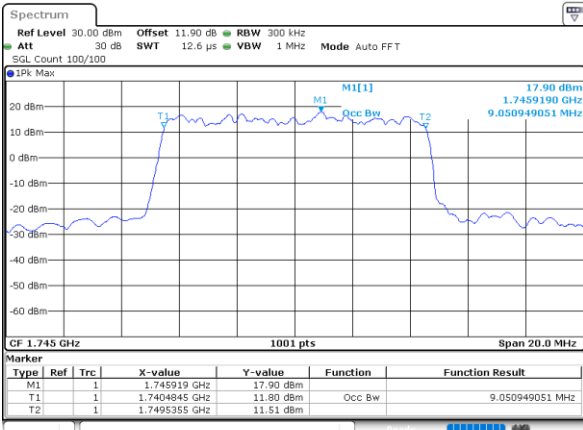

Date: 18\_AUG.2020 16:25:48

Middle Channel / 5MHz / 16QAM

Date: 18\_AUG.2020 16:25:59

Highest Channel / 5MHz / QPSK

Date: 18\_AUG.2020 16:27:56

Highest Channel / 5MHz / 16QAM

Date: 18\_AUG.2020 16:28:08

LTE Band 66

Lowest Channel / 10MHz / QPSK

Date: 18\_AUG.2020 16:32:45

Lowest Channel / 10MHz / 16QAM

Date: 18\_AUG.2020 16:32:57

Middle Channel / 10MHz / QPSK

Date: 18\_AUG.2020 16:37:33

Middle Channel / 10MHz / 16QAM

Date: 18\_AUG.2020 16:37:45

Highest Channel / 10MHz / QPSK

Date: 18\_AUG.2020 16:39:42

Highest Channel / 10MHz / 16QAM

Date: 18\_AUG.2020 16:39:54

LTE Band 66

Lowest Channel / 15MHz / QPSK

Date: 18\_AUG.2020 16:56:15

Lowest Channel / 15MHz / 16QAM