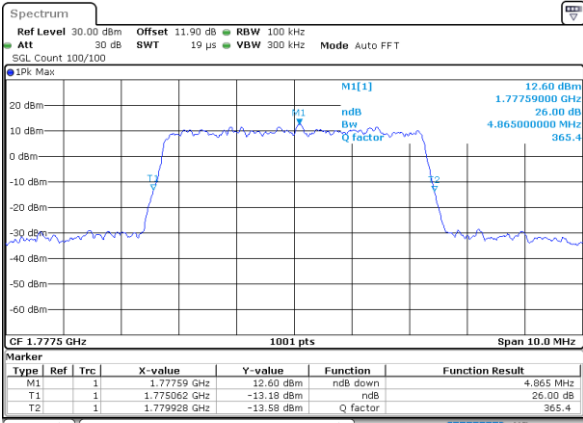

Highest Channel / 1.4MHz / 256QAM

Date: 19\_AUG.2020 13:52:16

Highest Channel / 3MHz / 256QAM

Date: 19\_AUG.2020 14:02:28

LTE Band 66

Lowest Channel / 5MHz / 256QAM

Date: 19\_AUG.2020 14:07:01

Lowest Channel / 10MHz / 256QAM

Date: 19\_AUG.2020 14:11:22

Middle Channel / 5MHz / 256QAM

Date: 19\_AUG.2020 14:05:19

Middle Channel / 10MHz / 256QAM

Date: 19\_AUG.2020 14:11:53

Highest Channel / 5MHz / 256QAM

Date: 19\_AUG.2020 14:09:36

Highest Channel / 10MHz / 256QAM

Date: 19\_AUG.2020 14:11:24

LTE Band 66

Lowest Channel / 15MHz / 256QAM

Date: 19\_AUG.2020 14:18:59

Lowest Channel / 20MHz / 256QAM

Date: 19\_AUG.2020 14:26:49

Middle Channel / 15MHz / 256QAM