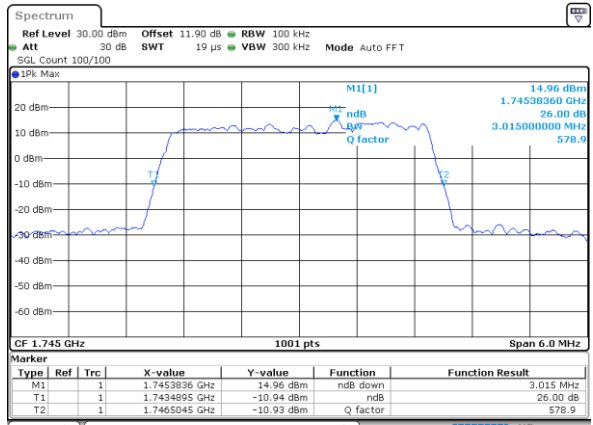

Middle Channel / 20MHz / 64QAM

Date: 18\_AUG.2020 17:22:10

Highest Channel / 15MHz / 64QAM

Date: 18\_AUG.2020 16:54:03

Highest Channel / 20MHz / 64QAM

Date: 18\_AUG.2020 17:22:15

LTE Band 66

Lowest Channel / 1.4MHz / 256QAM

Date: 19\_AUG.2020 13:48:19

Lowest Channel / 3MHz / 256QAM

Date: 19\_AUG.2020 13:59:02

Middle Channel / 1.4MHz / 256QAM

Date: 19\_AUG.2020 13:46:27

Middle Channel / 3MHz / 256QAM

Date: 19\_AUG.2020 13:57:11

Highest Channel / 1.4MHz / 256QAM

Date: 19\_AUG.2020 13:52:16

Highest Channel / 3MHz / 256QAM

Date: 19\_AUG.2020 14:02:28

LTE Band 66

Lowest Channel / 5MHz / 256QAM

Date: 19\_AUG.2020 14:07:01

Lowest Channel / 10MHz / 256QAM