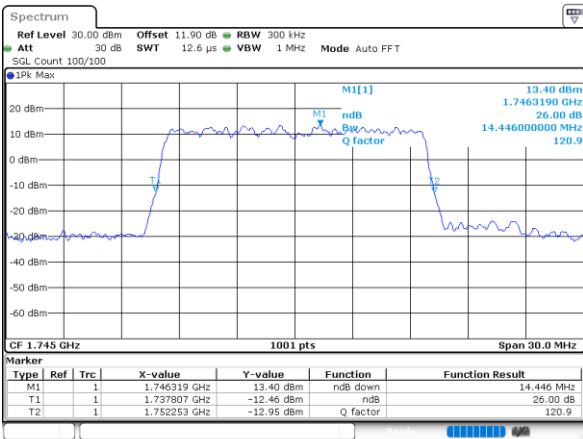

Date: 18\_AUG.2020 16:48:10

LTE Band 66

Lowest Channel / 15MHz / 64QAM

Date: 18\_AUG.2020 16:50:35

Lowest Channel / 20MHz / 64QAM

Date: 18\_AUG.2020 17:21:47

Middle Channel / 15MHz / 64QAM

Date: 18\_AUG.2020 16:52:59

Middle Channel / 20MHz / 64QAM

Date: 18\_AUG.2020 17:22:10

Highest Channel / 15MHz / 64QAM

Date: 18\_AUG.2020 16:54:03

Highest Channel / 20MHz / 64QAM

Date: 18\_AUG.2020 17:22:15

LTE Band 66

Lowest Channel / 1.4MHz / 256QAM