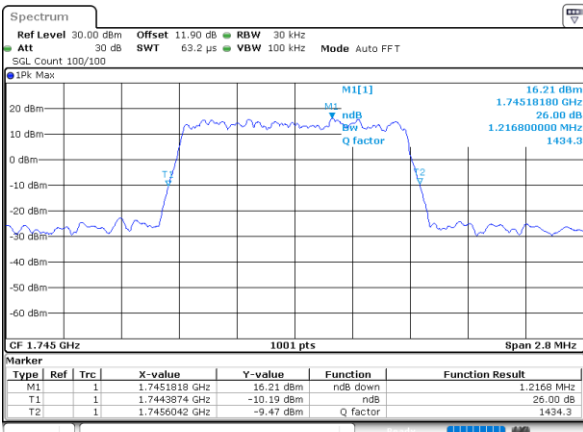

Date: 19\_AUG.2020 14:23:29

Highest Channel / 1RB

Date: 19\_AUG.2020 14:29:20

Highest Channel / Full RB

Date: 19\_AUG.2020 14:28:58

**26dB Bandwidth**

Mode	LTE Band 66 : 26dB BW(MHz)											
BW	1.4MHz		3MHz		5MHz		10MHz		15MHz		20MHz	
Mod.	QPSK	16QAM	QPSK	16QAM	QPSK	16QAM	QPSK	16QAM	QPSK	16QAM	QPSK	16QAM
Lowest CH	1.22	1.21	3.05	2.95	4.90	4.82	9.73	9.65	14.27	14.36	18.98	18.70
Middle CH	1.22	1.23	3.03	3.01	4.90	4.92	9.75	9.81	14.27	14.30	18.94	19.10
Highest CH	1.22	1.23	3.01	3.03	4.91	4.89	9.81	9.77	14.27	14.21	18.86	18.78
Mode	LTE Band 66 : 26dB BW(MHz)											
BW	1.4MHz		3MHz		5MHz		10MHz		15MHz		20MHz	
Mod.	64QAM	256QAM	64QAM	256QAM	64QAM	256QAM	64QAM	256QAM	64QAM	256QAM	64QAM	256QAM
Lowest CH	1.23	1.21	3.00	3.00	4.90	4.92	9.79	9.67	14.36	14.30	19.26	18.90
Middle CH	1.22	1.23	2.97	3.02	4.87	4.93	9.89	9.85	14.45	14.42	18.82	18.94
Highest CH	1.22	1.23	3.02	3.01	4.85	4.87	9.77	9.79	14.33	14.21	18.62	18.78

LTE Band 66

Lowest Channel / 1.4MHz / QPSK

Date: 18\_AUG.2020 15:48:12

Lowest Channel / 1.4MHz / 16QAM

Date: 18\_AUG.2020 15:48:23

Middle Channel / 1.4MHz / QPSK

Date: 18\_AUG.2020 15:50:20

Middle Channel / 1.4MHz / 16QAM

Date: 18\_AUG.2020 15:50:32

Highest Channel / 1.4MHz / QPSK

Date: 18\_AUG.2020 15:52:30

Highest Channel / 1.4MHz / 16QAM

Date: 18\_AUG.2020 15:52:41

LTE Band 66

Lowest Channel / 3MHz / QPSK

Date: 18\_AUG.2020 15:57:52