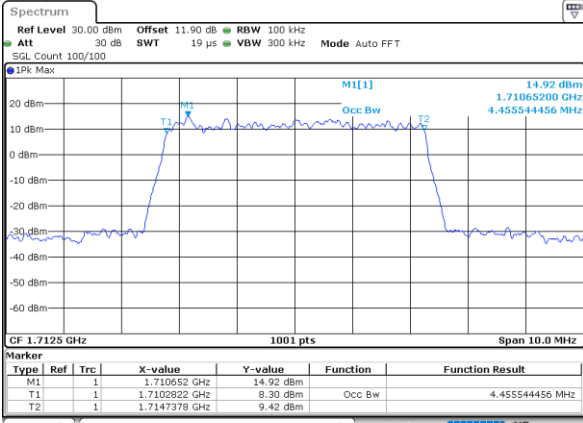

Date: 18\_AUG.2020 15:56:23

Highest Channel / 3MHz / 64QAM

Date: 18\_AUG.2020 16:11:43

LTE Band 66

Lowest Channel / 5MHz / 64QAM

Date: 18\_AUG.2020 16:15:07

Lowest Channel / 10MHz / 64QAM

Date: 18\_AUG.2020 16:44:31

Middle Channel / 5MHz / 64QAM

Date: 18\_AUG.2020 16:17:31

Middle Channel / 10MHz / 64QAM

Date: 18\_AUG.2020 16:46:54

Highest Channel / 5MHz / 64QAM

Date: 18\_AUG.2020 16:18:35

Highest Channel / 10MHz / 64QAM