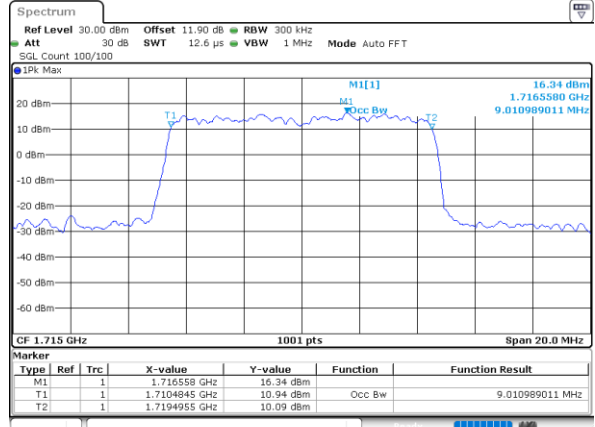

Lowest Channel / 10MHz / 16QAM

Date: 18_AUG.2020 16:32:57