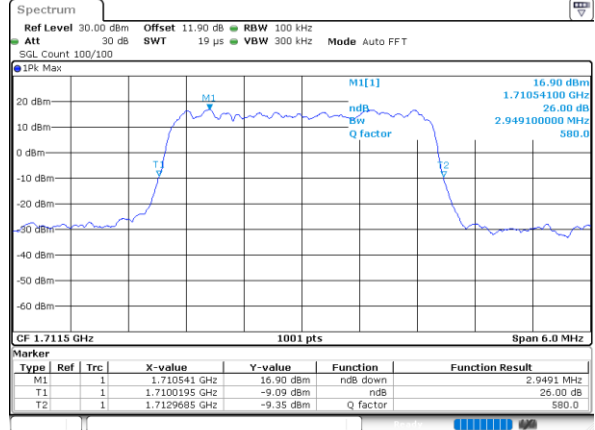

Lowest Channel / 3MHz / 16QAM

Date: 18_AUG.2020 15:58:03