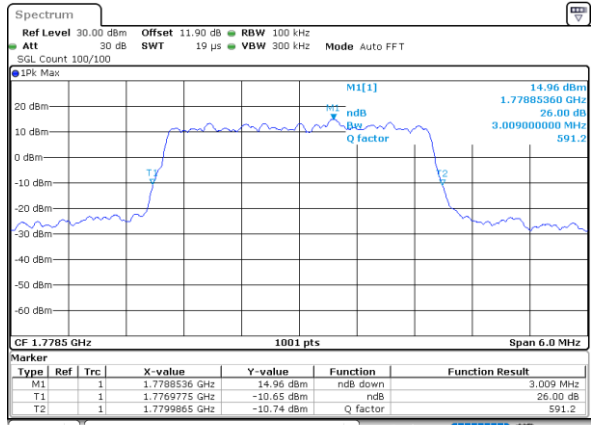

Middle Channel / 20MHz / 64QAM

Date: 18\_AUG.2020 17:22:10

Highest Channel / 15MHz / 64QAM

Date: 18\_AUG.2020 16:54:03

Highest Channel / 20MHz / 64QAM

Date: 18\_AUG.2020 17:22:15

LTE Band 66

Lowest Channel / 1.4MHz / 256QAM

Date: 19\_AUG.2020 13:48:19

Lowest Channel / 3MHz / 256QAM

Date: 19\_AUG.2020 13:59:02

Middle Channel / 1.4MHz / 256QAM

Date: 19\_AUG.2020 13:46:27

Middle Channel / 3MHz / 256QAM

Date: 19\_AUG.2020 13:57:11

Highest Channel / 1.4MHz / 256QAM

Date: 19\_AUG.2020 13:52:16

Highest Channel / 3MHz / 256QAM

Date: 19\_AUG.2020 14:02:28

LTE Band 66

Lowest Channel / 5MHz / 256QAM

Date: 19\_AUG.2020 14:07:01

Lowest Channel / 10MHz / 256QAM