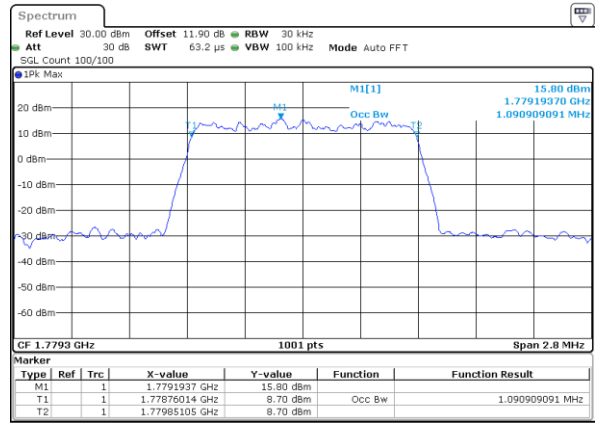

**Occupied Bandwidth**

Mode	LTE Band 66 : 99%OBW(MHz)											
BW	1.4MHz		3MHz		5MHz		10MHz		15MHz		20MHz	
Mod.	QPSK	16QAM	QPSK	16QAM	QPSK	16QAM	QPSK	16QAM	QPSK	16QAM	QPSK	16QAM
Lowest CH	1.09	1.08	2.73	2.73	4.47	4.50	9.03	9.01	13.52	13.49	17.82	17.82
Middle CH	1.09	1.09	2.74	2.72	4.49	4.49	9.05	9.01	13.46	13.40	17.94	17.94
Highest CH	1.09	1.09	2.74	2.71	4.49	4.49	9.09	9.01	13.49	13.43	17.90	17.86
Mode	LTE Band 66 : 99%OBW(MHz)											
BW	1.4MHz		3MHz		5MHz		10MHz		15MHz		20MHz	
Mod.	64QAM	256QAM	64QAM	256QAM	64QAM	256QAM	64QAM	256QAM	64QAM	256QAM	64QAM	256QAM
Lowest CH	1.09	1.08	2.72	2.72	4.46	4.46	9.01	8.97	13.43	13.46	17.78	17.94
Middle CH	1.09	1.09	2.72	2.72	4.50	4.49	9.05	9.03	13.49	13.46	17.90	17.94
Highest CH	1.09	1.09	2.74	2.73	4.50	4.47	9.03	8.99	13.46	13.43	18.02	17.94

LTE Band 66

Lowest Channel / 1.4MHz / QPSK

Date: 18\_AUG.2020 15:47:40

Lowest Channel / 1.4MHz / 16QAM

Date: 18\_AUG.2020 15:48:00

Middle Channel / 1.4MHz / QPSK

Date: 18\_AUG.2020 15:49:57

Middle Channel / 1.4MHz / 16QAM

Date: 18\_AUG.2020 15:50:09

Highest Channel / 1.4MHz / QPSK

Date: 18\_AUG.2020 15:52:06

Highest Channel / 1.4MHz / 16QAM

Date: 18\_AUG.2020 15:52:18

LTE Band 66

Lowest Channel / 3MHz / QPSK

Date: 18\_AUG.2020 15:57:28