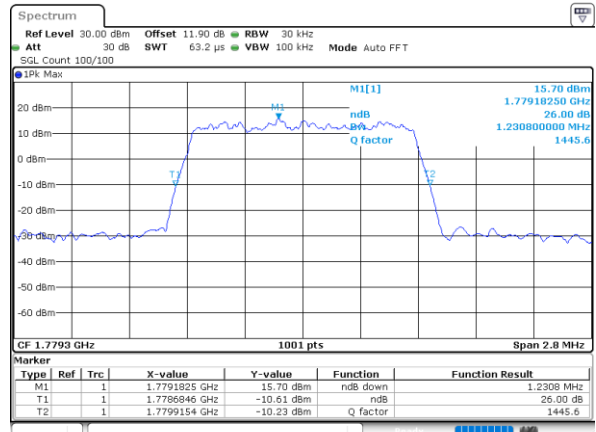

Date: 19\_AUG.2020 14:23:29

Highest Channel / 1RB

Date: 19\_AUG.2020 14:29:20

Highest Channel / Full RB

Date: 19\_AUG.2020 14:28:58

**26dB Bandwidth**

Mode	LTE Band 66 : 26dB BW(MHz)											
BW	1.4MHz		3MHz		5MHz		10MHz		15MHz		20MHz	
Mod.	QPSK	16QAM	QPSK	16QAM	QPSK	16QAM	QPSK	16QAM	QPSK	16QAM	QPSK	16QAM
Lowest CH	1.22	1.21	3.05	2.95	4.90	4.82	9.73	9.65	14.27	14.36	18.98	18.70
Middle CH	1.22	1.23	3.03	3.01	4.90	4.92	9.75	9.81	14.27	14.30	18.94	19.10
Highest CH	1.22	1.23	3.01	3.03	4.91	4.89	9.81	9.77	14.27	14.21	18.86	18.78
Mode	LTE Band 66 : 26dB BW(MHz)											
BW	1.4MHz		3MHz		5MHz		10MHz		15MHz		20MHz	
Mod.	64QAM	256QAM	64QAM	256QAM	64QAM	256QAM	64QAM	256QAM	64QAM	256QAM	64QAM	256QAM
Lowest CH	1.23	1.21	3.00	3.00	4.90	4.92	9.79	9.67	14.36	14.30	19.26	18.90
Middle CH	1.22	1.23	2.97	3.02	4.87	4.93	9.89	9.85	14.45	14.42	18.82	18.94
Highest CH	1.22	1.23	3.02	3.01	4.85	4.87	9.77	9.79	14.33	14.21	18.62	18.78

LTE Band 66

Lowest Channel / 1.4MHz / QPSK

Date: 18\_AUG.2020 15:48:12

Lowest Channel / 1.4MHz / 16QAM

Date: 18\_AUG.2020 15:48:23

Middle Channel / 1.4MHz / QPSK

Date: 18\_AUG.2020 15:50:20

Middle Channel / 1.4MHz / 16QAM

Date: 18\_AUG.2020 15:50:32

Highest Channel / 1.4MHz / QPSK

Date: 18\_AUG.2020 15:52:30

Highest Channel / 1.4MHz / 16QAM

Date: 18\_AUG.2020 15:52:41

LTE Band 66

Lowest Channel / 3MHz / QPSK

Date: 18\_AUG.2020 15:57:52