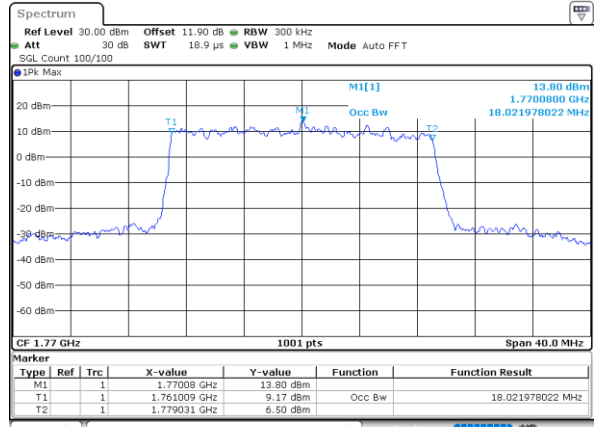

Date: 18\_AUG.2020 16:47:59

LTE Band 66

Lowest Channel / 15MHz / 64QAM

Date: 18\_AUG.2020 16:50:23

Lowest Channel / 20MHz / 64QAM

Date: 18\_AUG.2020 17:21:35

Middle Channel / 15MHz / 64QAM

Date: 18\_AUG.2020 16:52:47

Middle Channel / 20MHz / 64QAM

Date: 18\_AUG.2020 17:23:59

Highest Channel / 15MHz / 64QAM

Date: 18\_AUG.2020 16:53:51

Highest Channel / 20MHz / 64QAM

Date: 18\_AUG.2020 17:25:03