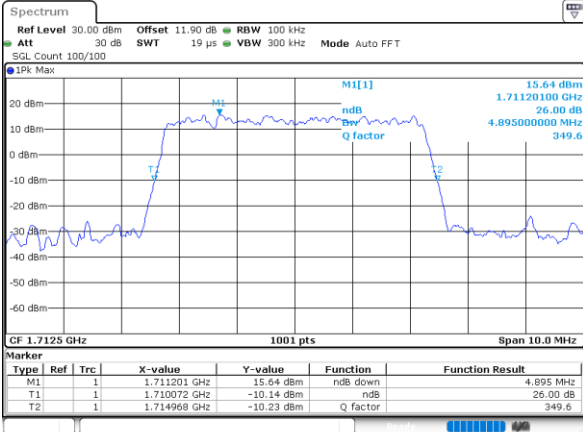

Highest Channel / 3MHz / 16QAM

Date: 18\_AUG.2020 16:05:01

LTE Band 66

Lowest Channel / 5MHz / QPSK

Date: 18\_AUG.2020 16:21:23

Lowest Channel / 5MHz / 16QAM

Date: 18\_AUG.2020 16:21:34

Middle Channel / 5MHz / QPSK