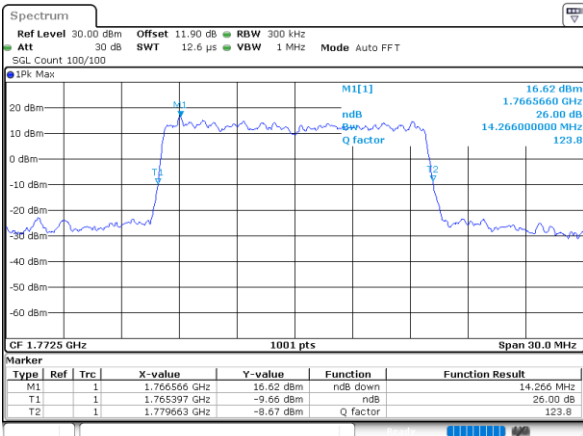

Highest Channel / 15MHz / QPSK

Date: 18_AUG.2020 17:03:36