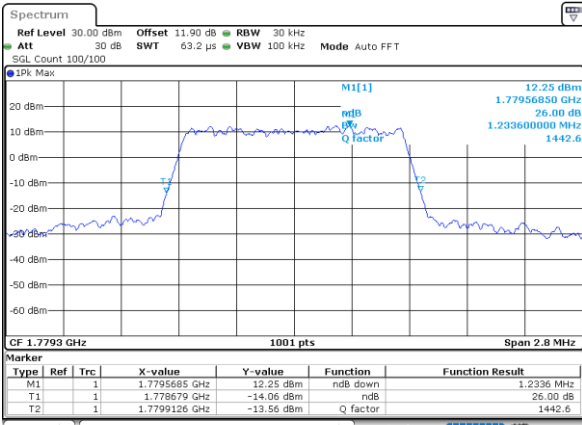

Middle Channel / 20MHz / 64QAM

Date: 18\_AUG.2020 17:22:10

Highest Channel / 15MHz / 64QAM

Date: 18\_AUG.2020 16:54:03

Highest Channel / 20MHz / 64QAM

Date: 18\_AUG.2020 17:22:15

LTE Band 66

Lowest Channel / 1.4MHz / 256QAM

Date: 19\_AUG.2020 13:48:19

Lowest Channel / 3MHz / 256QAM

Date: 19\_AUG.2020 13:59:02

Middle Channel / 1.4MHz / 256QAM

Date: 19\_AUG.2020 13:46:27

Middle Channel / 3MHz / 256QAM

Date: 19\_AUG.2020 13:57:11

Highest Channel / 1.4MHz / 256QAM

Date: 19\_AUG.2020 13:52:16

Highest Channel / 3MHz / 256QAM

Date: 19\_AUG.2020 14:02:28

LTE Band 66

Lowest Channel / 5MHz / 256QAM

Date: 19\_AUG.2020 14:07:01

Lowest Channel / 10MHz / 256QAM