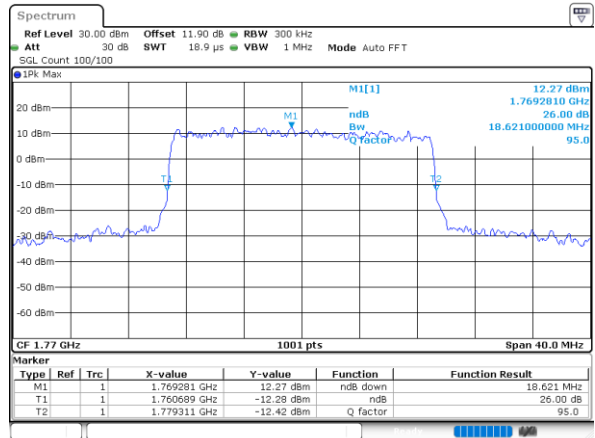

Middle Channel / 20MHz / 64QAM

Date: 18\_AUG.2020 17:22:10

Highest Channel / 15MHz / 64QAM

Date: 18\_AUG.2020 16:54:03

Highest Channel / 20MHz / 64QAM

Date: 18\_AUG.2020 17:22:15

LTE Band 66

Lowest Channel / 1.4MHz / 256QAM