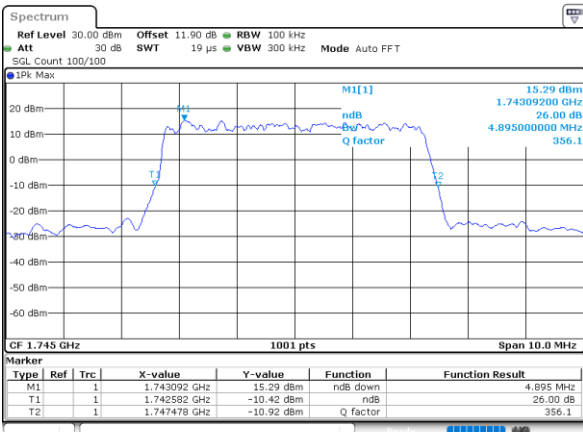

Highest Channel / 3MHz / 16QAM

Date: 18\_AUG.2020 16:05:01

LTE Band 66

Lowest Channel / 5MHz / QPSK

Date: 18\_AUG.2020 16:21:23

Lowest Channel / 5MHz / 16QAM

Date: 18\_AUG.2020 16:21:34

Middle Channel / 5MHz / QPSK

Date: 18\_AUG.2020 16:26:11

Middle Channel / 5MHz / 16QAM

Date: 18\_AUG.2020 16:26:23

Highest Channel / 5MHz / QPSK

Date: 18\_AUG.2020 16:28:20

Highest Channel / 5MHz / 16QAM

Date: 18\_AUG.2020 16:28:32

LTE Band 66