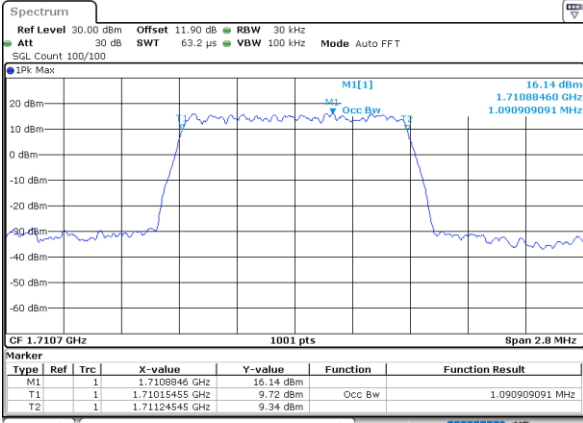

LTE Band 66

Lowest Channel / 1.4MHz / QPSK

Date: 18_AUG.2020 15:47:40