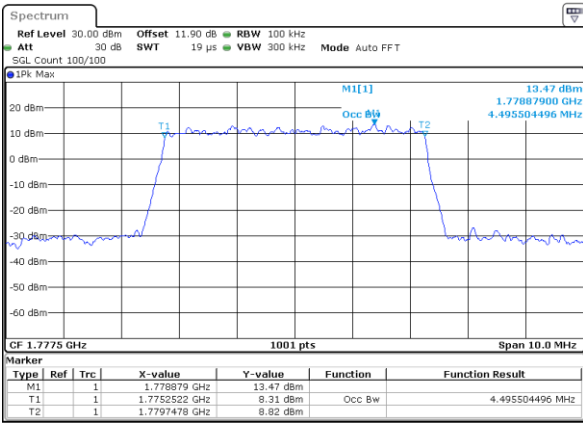

Date: 18\_AUG.2020 15:56:23

Highest Channel / 3MHz / 64QAM

Date: 18\_AUG.2020 16:11:43

LTE Band 66

Lowest Channel / 5MHz / 64QAM

Date: 18\_AUG.2020 16:15:07

Lowest Channel / 10MHz / 64QAM

Date: 18\_AUG.2020 16:44:31

Middle Channel / 5MHz / 64QAM

Date: 18\_AUG.2020 16:17:31

Middle Channel / 10MHz / 64QAM

Date: 18\_AUG.2020 16:46:54

Highest Channel / 5MHz / 64QAM

Date: 18\_AUG.2020 16:18:35

Highest Channel / 10MHz / 64QAM

Date: 18\_AUG.2020 16:47:59

LTE Band 66

Lowest Channel / 15MHz / 64QAM

Date: 18\_AUG.2020 16:50:23

Lowest Channel / 20MHz / 64QAM

Date: 18\_AUG.2020 17:21:35

Middle Channel / 15MHz / 64QAM

Date: 18\_AUG.2020 16:52:47