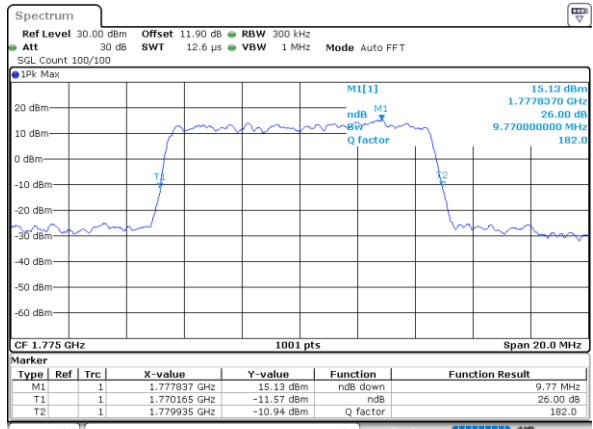

Middle Channel / 5MHz / 64QAM

Date: 18\_AUG.2020 16:17:42

Middle Channel / 10MHz / 64QAM

Date: 18\_AUG.2020 16:47:06

Highest Channel / 5MHz / 64QAM

Date: 18\_AUG.2020 16:18:47

Highest Channel / 10MHz / 64QAM