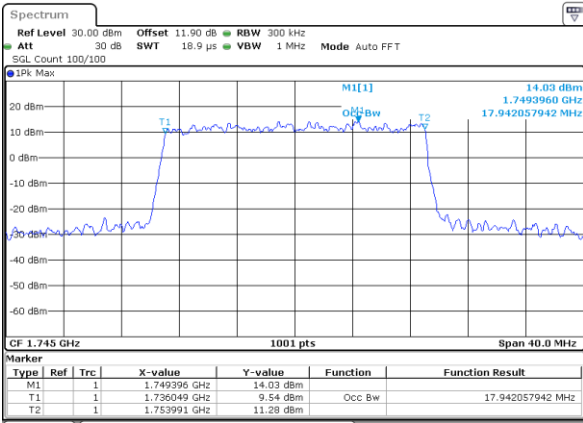

Date: 18\_AUG.2020 17:03:24

LTE Band 66

Lowest Channel / 20MHz / QPSK

Date: 18\_AUG.2020 17:09:49

Lowest Channel / 20MHz / 16QAM

Date: 18\_AUG.2020 17:10:01

Middle Channel / 20MHz / QPSK

Date: 18\_AUG.2020 17:14:37

Middle Channel / 20MHz / 16QAM

Date: 18\_AUG.2020 17:14:49

Highest Channel / 20MHz / QPSK

Date: 18\_AUG.2020 17:16:46

Highest Channel / 20MHz / 16QAM

Date: 18\_AUG.2020 17:16:58

LTE Band 66

Lowest Channel / 1.4MHz / 64QAM