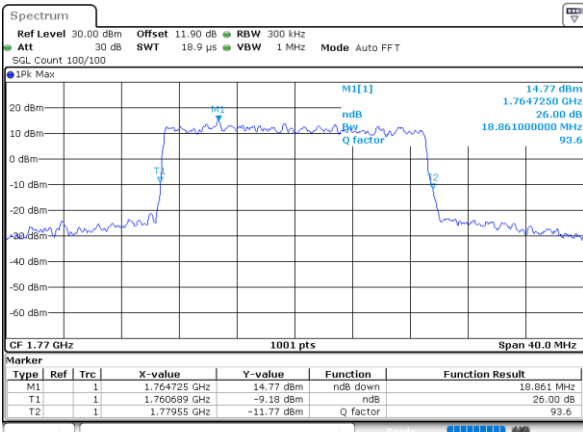

Date: 18\_AUG.2020 17:03:48

LTE Band 66

Lowest Channel / 20MHz / QPSK

Date: 18\_AUG.2020 17:10:12

Lowest Channel / 20MHz / 16QAM

Date: 18\_AUG.2020 17:10:24

Middle Channel / 20MHz / QPSK

Date: 18\_AUG.2020 17:15:01

Middle Channel / 20MHz / 16QAM

Date: 18\_AUG.2020 17:15:13

Highest Channel / 20MHz / QPSK

Date: 18\_AUG.2020 17:17:10

Highest Channel / 20MHz / 16QAM

Date: 18\_AUG.2020 17:17:22

LTE Band 66

Lowest Channel / 1.4MHz / 64QAM