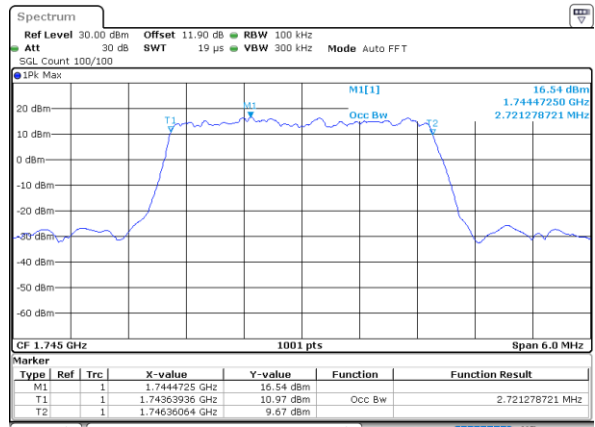

Date: 18\_AUG.2020 15:50:09

Highest Channel / 1.4MHz / QPSK

Date: 18\_AUG.2020 15:52:06

Highest Channel / 1.4MHz / 16QAM

Date: 18\_AUG.2020 15:52:18

LTE Band 66

Lowest Channel / 3MHz / QPSK

Date: 18\_AUG.2020 15:57:28

Lowest Channel / 3MHz / 16QAM

Date: 18\_AUG.2020 15:57:40

Middle Channel / 3MHz / QPSK

Date: 18\_AUG.2020 16:02:17

Middle Channel / 3MHz / 16QAM

Date: 18\_AUG.2020 16:02:29

Highest Channel / 3MHz / QPSK

Date: 18\_AUG.2020 16:04:26

Highest Channel / 3MHz / 16QAM

Date: 18\_AUG.2020 16:04:37

LTE Band 66

Lowest Channel / 5MHz / QPSK

Date: 18\_AUG.2020 16:20:59

Lowest Channel / 5MHz / 16QAM

Date: 18\_AUG.2020 16:21:11

Middle Channel / 5MHz / QPSK