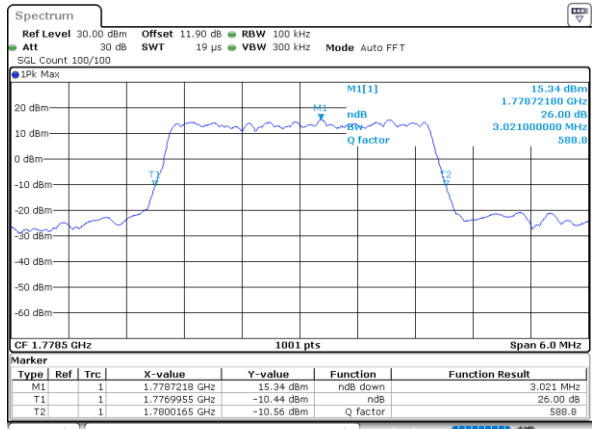

Middle Channel / 20MHz / 16QAM

Date: 18\_AUG.2020 17:15:13

Highest Channel / 20MHz / QPSK

Date: 18\_AUG.2020 17:17:10

Highest Channel / 20MHz / 16QAM

Date: 18\_AUG.2020 17:17:22

LTE Band 66

Lowest Channel / 1.4MHz / 64QAM

Date: 18\_AUG.2020 15:54:26

Lowest Channel / 3MHz / 64QAM

Date: 18\_AUG.2020 16:09:26

Middle Channel / 1.4MHz / 64QAM

Date: 18\_AUG.2020 15:55:31

Middle Channel / 3MHz / 64QAM

Date: 18\_AUG.2020 16:11:50

Highest Channel / 1.4MHz / 64QAM

Date: 18\_AUG.2020 15:56:35

Highest Channel / 3MHz / 64QAM

Date: 18\_AUG.2020 16:11:54

LTE Band 66

Lowest Channel / 5MHz / 64QAM

Date: 18\_AUG.2020 16:15:19

Lowest Channel / 10MHz / 64QAM

Date: 18\_AUG.2020 16:44:42