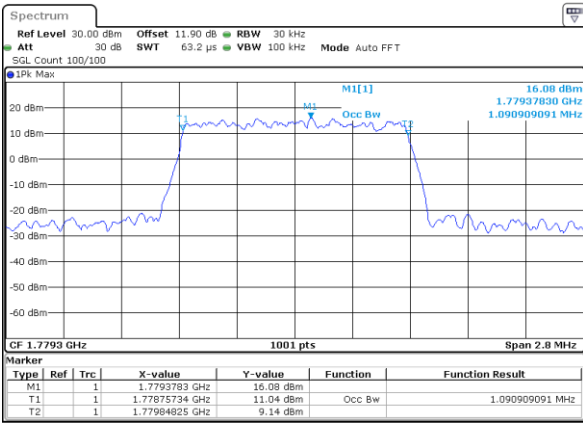

**Occupied Bandwidth**

Mode	LTE Band 66 : 99%OBW(MHz)											
BW	1.4MHz		3MHz		5MHz		10MHz		15MHz		20MHz	
Mod.	QPSK	16QAM	QPSK	16QAM	QPSK	16QAM	QPSK	16QAM	QPSK	16QAM	QPSK	16QAM
Lowest CH	1.09	1.08	2.73	2.73	4.47	4.50	9.03	9.01	13.52	13.49	17.82	17.82
Middle CH	1.09	1.09	2.74	2.72	4.49	4.49	9.05	9.01	13.46	13.40	17.94	17.94
Highest CH	1.09	1.09	2.74	2.71	4.49	4.49	9.09	9.01	13.49	13.43	17.90	17.86
Mode	LTE Band 66 : 99%OBW(MHz)											
BW	1.4MHz		3MHz		5MHz		10MHz		15MHz		20MHz	
Mod.	64QAM	256QAM	64QAM	256QAM	64QAM	256QAM	64QAM	256QAM	64QAM	256QAM	64QAM	256QAM
Lowest CH	1.09	1.08	2.72	2.72	4.46	4.46	9.01	8.97	13.43	13.46	17.78	17.94
Middle CH	1.09	1.09	2.72	2.72	4.50	4.49	9.05	9.03	13.49	13.46	17.90	17.94
Highest CH	1.09	1.09	2.74	2.73	4.50	4.47	9.03	8.99	13.46	13.43	18.02	17.94

LTE Band 66

Lowest Channel / 1.4MHz / QPSK

Date: 18\_AUG.2020 15:47:40

Lowest Channel / 1.4MHz / 16QAM

Date: 18\_AUG.2020 15:48:00

Middle Channel / 1.4MHz / QPSK

Date: 18\_AUG.2020 15:49:57

Middle Channel / 1.4MHz / 16QAM

Date: 18\_AUG.2020 15:50:09

Highest Channel / 1.4MHz / QPSK

Date: 18\_AUG.2020 15:52:06

Highest Channel / 1.4MHz / 16QAM

Date: 18\_AUG.2020 15:52:18

LTE Band 66

Lowest Channel / 3MHz / QPSK

Date: 18\_AUG.2020 15:57:28