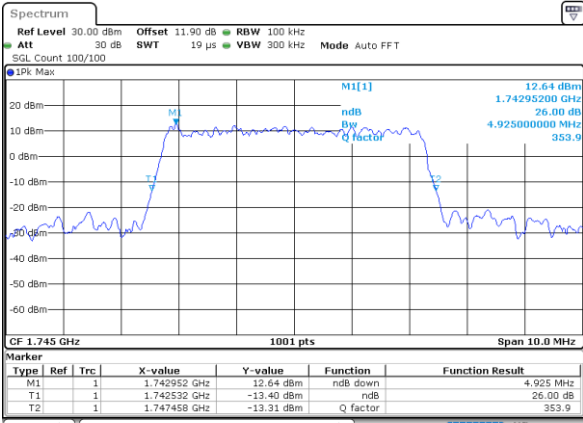

Middle Channel / 5MHz / 256QAM

Date: 19_AUG.2020 14:05:19