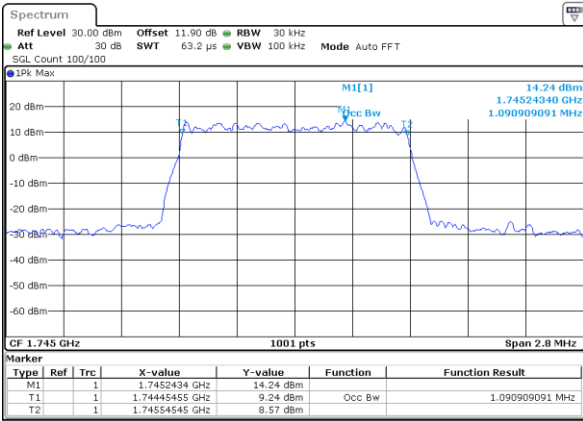

Date: 18\_AUG.2020 17:03:24

LTE Band 66

Lowest Channel / 20MHz / QPSK

Date: 18\_AUG.2020 17:09:49

Lowest Channel / 20MHz / 16QAM

Date: 18\_AUG.2020 17:10:01

Middle Channel / 20MHz / QPSK

Date: 18\_AUG.2020 17:14:37

Middle Channel / 20MHz / 16QAM

Date: 18\_AUG.2020 17:14:49

Highest Channel / 20MHz / QPSK

Date: 18\_AUG.2020 17:16:46

Highest Channel / 20MHz / 16QAM

Date: 18\_AUG.2020 17:16:58

LTE Band 66

Lowest Channel / 1.4MHz / 64QAM

Date: 18\_AUG.2020 15:54:15

Lowest Channel / 3MHz / 64QAM

Date: 18\_AUG.2020 16:10:14

Middle Channel / 1.4MHz / 64QAM

Date: 18\_AUG.2020 15:55:19

Middle Channel / 3MHz / 64QAM

Date: 18\_AUG.2020 16:11:38

Highest Channel / 1.4MHz / 64QAM

Date: 18\_AUG.2020 15:56:23

Highest Channel / 3MHz / 64QAM

Date: 18\_AUG.2020 16:11:43

LTE Band 66

Lowest Channel / 5MHz / 64QAM

Date: 18\_AUG.2020 16:15:07

Lowest Channel / 10MHz / 64QAM

Date: 18\_AUG.2020 16:44:31