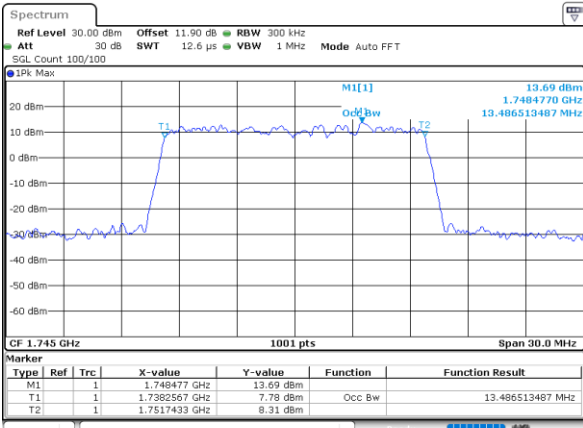

Date: 18\_AUG.2020 16:47:59

LTE Band 66

Lowest Channel / 15MHz / 64QAM

Date: 18\_AUG.2020 16:50:23

Lowest Channel / 20MHz / 64QAM

Date: 18\_AUG.2020 17:21:35

Middle Channel / 15MHz / 64QAM

Date: 18\_AUG.2020 16:52:47