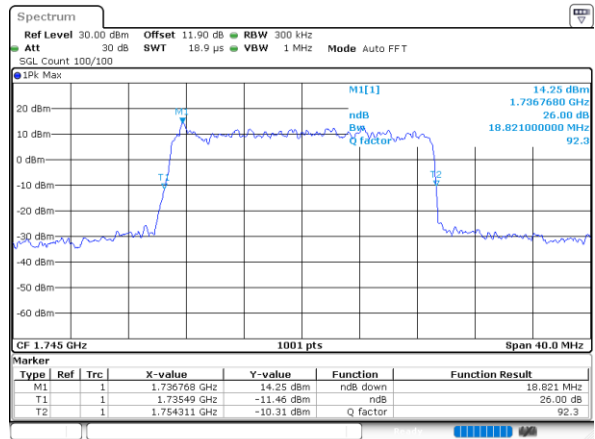

Date: 18\_AUG.2020 16:48:10

LTE Band 66

Lowest Channel / 15MHz / 64QAM

Date: 18\_AUG.2020 16:50:35

Lowest Channel / 20MHz / 64QAM

Date: 18\_AUG.2020 17:21:47

Middle Channel / 15MHz / 64QAM

Date: 18\_AUG.2020 16:52:59

Middle Channel / 20MHz / 64QAM

Date: 18\_AUG.2020 17:22:10

Highest Channel / 15MHz / 64QAM

Date: 18\_AUG.2020 16:54:03

Highest Channel / 20MHz / 64QAM

Date: 18\_AUG.2020 17:22:15

LTE Band 66

Lowest Channel / 1.4MHz / 256QAM