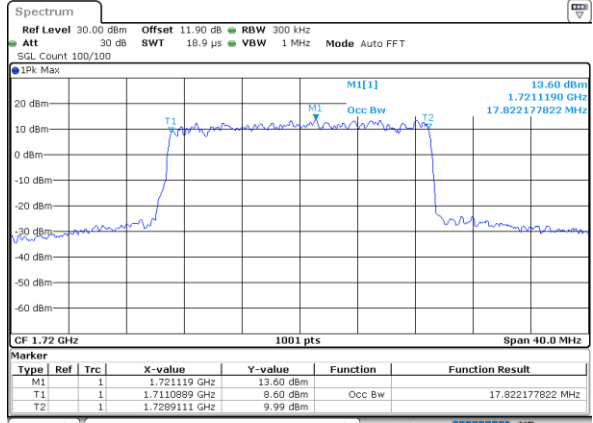

Date: 18\_AUG.2020 17:03:24

LTE Band 66

Lowest Channel / 20MHz / QPSK

Date: 18\_AUG.2020 17:09:49

Lowest Channel / 20MHz / 16QAM

Date: 18\_AUG.2020 17:10:01

Middle Channel / 20MHz / QPSK

Date: 18\_AUG.2020 17:14:37

Middle Channel / 20MHz / 16QAM

Date: 18\_AUG.2020 17:14:49

Highest Channel / 20MHz / QPSK

Date: 18\_AUG.2020 17:16:46

Highest Channel / 20MHz / 16QAM

Date: 18\_AUG.2020 17:16:58

LTE Band 66

Lowest Channel / 1.4MHz / 64QAM