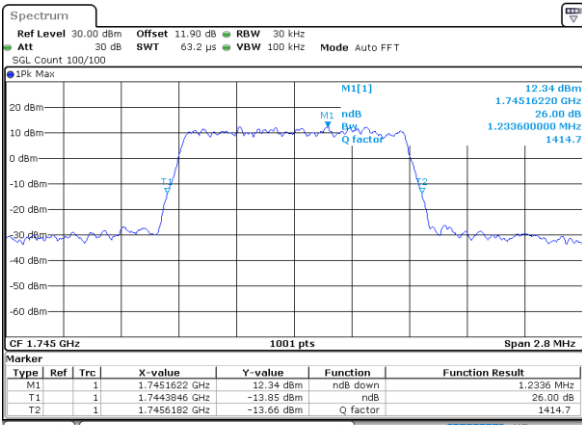

Middle Channel / 1.4MHz / 256QAM

Date: 19_AUG.2020 13:46:27