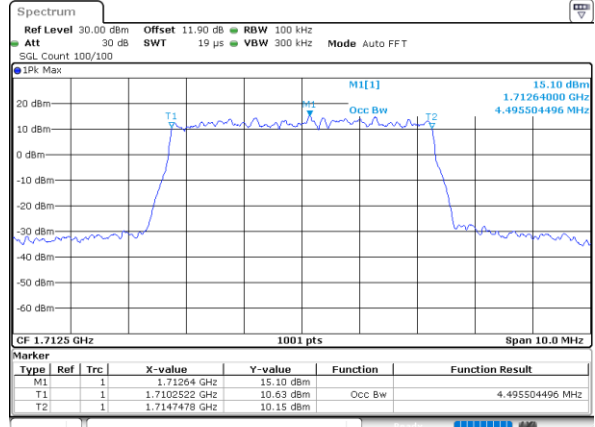

Highest Channel / 3MHz / 16QAM

Date: 18\_AUG.2020 16:04:37

LTE Band 66

Lowest Channel / 5MHz / QPSK

Date: 18\_AUG.2020 16:20:59

Lowest Channel / 5MHz / 16QAM

Date: 18\_AUG.2020 16:21:11

Middle Channel / 5MHz / QPSK

Date: 18\_AUG.2020 16:25:48

Middle Channel / 5MHz / 16QAM

Date: 18\_AUG.2020 16:25:59

Highest Channel / 5MHz / QPSK

Date: 18\_AUG.2020 16:27:56

Highest Channel / 5MHz / 16QAM

Date: 18\_AUG.2020 16:28:08

LTE Band 66