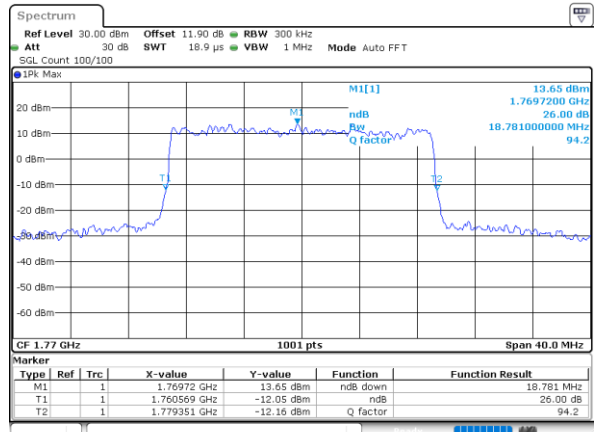

Middle Channel / 20MHz / 16QAM

Date: 18\_AUG.2020 17:15:13

Highest Channel / 20MHz / QPSK

Date: 18\_AUG.2020 17:17:10

Highest Channel / 20MHz / 16QAM

Date: 18\_AUG.2020 17:17:22

LTE Band 66

Lowest Channel / 1.4MHz / 64QAM