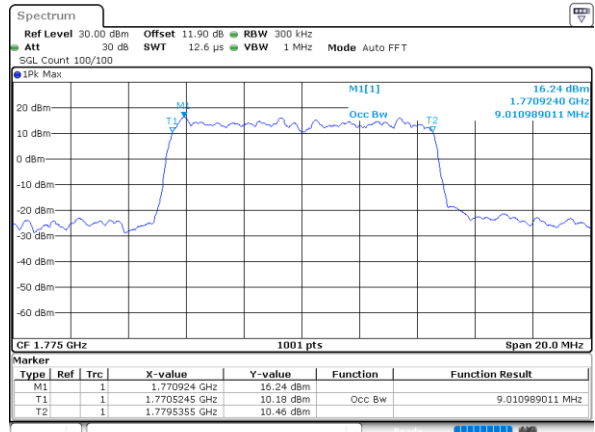

Date: 18\_AUG.2020 16:25:48

Middle Channel / 5MHz / 16QAM

Date: 18\_AUG.2020 16:25:59

Highest Channel / 5MHz / QPSK

Date: 18\_AUG.2020 16:27:56

Highest Channel / 5MHz / 16QAM

Date: 18\_AUG.2020 16:28:08

LTE Band 66

Lowest Channel / 10MHz / QPSK

Date: 18\_AUG.2020 16:32:45

Lowest Channel / 10MHz / 16QAM

Date: 18\_AUG.2020 16:32:57

Middle Channel / 10MHz / QPSK

Date: 18\_AUG.2020 16:37:33

Middle Channel / 10MHz / 16QAM

Date: 18\_AUG.2020 16:37:45

Highest Channel / 10MHz / QPSK

Date: 18\_AUG.2020 16:39:42

Highest Channel / 10MHz / 16QAM

Date: 18\_AUG.2020 16:39:54

LTE Band 66

Lowest Channel / 15MHz / QPSK

Date: 18\_AUG.2020 16:56:15

Lowest Channel / 15MHz / 16QAM