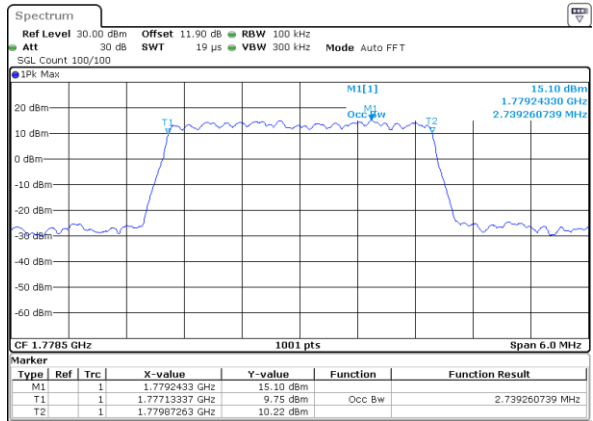

Middle Channel / 20MHz / 16QAM

Date: 18\_AUG.2020 17:14:49

Highest Channel / 20MHz / QPSK

Date: 18\_AUG.2020 17:16:46

Highest Channel / 20MHz / 16QAM

Date: 18\_AUG.2020 17:16:58

LTE Band 66

Lowest Channel / 1.4MHz / 64QAM

Date: 18\_AUG.2020 15:54:15

Lowest Channel / 3MHz / 64QAM

Date: 18\_AUG.2020 16:10:14

Middle Channel / 1.4MHz / 64QAM

Date: 18\_AUG.2020 15:55:19

Middle Channel / 3MHz / 64QAM

Date: 18\_AUG.2020 16:11:38

Highest Channel / 1.4MHz / 64QAM

Date: 18\_AUG.2020 15:56:23

Highest Channel / 3MHz / 64QAM

Date: 18\_AUG.2020 16:11:43

LTE Band 66

Lowest Channel / 5MHz / 64QAM

Date: 18\_AUG.2020 16:15:07

Lowest Channel / 10MHz / 64QAM

Date: 18\_AUG.2020 16:44:31