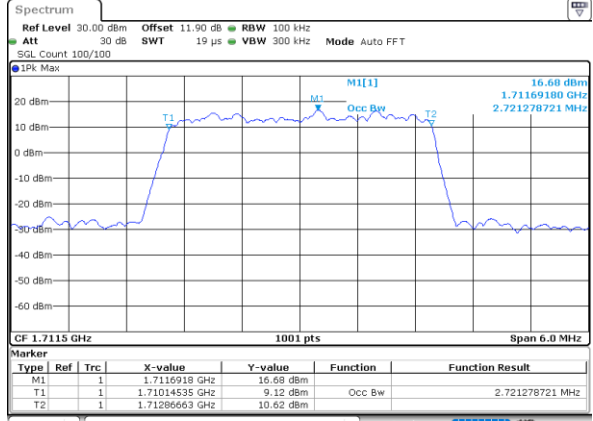

Lowest Channel / 3MHz / 64QAM

Date: 18_AUG.2020 16:10:14