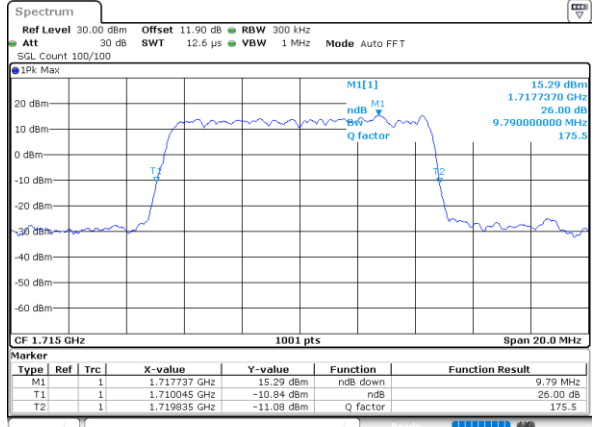

Date: 18\_AUG.2020 15:56:35

Highest Channel / 3MHz / 64QAM

Date: 18\_AUG.2020 16:11:54

LTE Band 66

Lowest Channel / 5MHz / 64QAM

Date: 18\_AUG.2020 16:15:19

Lowest Channel / 10MHz / 64QAM

Date: 18\_AUG.2020 16:44:42