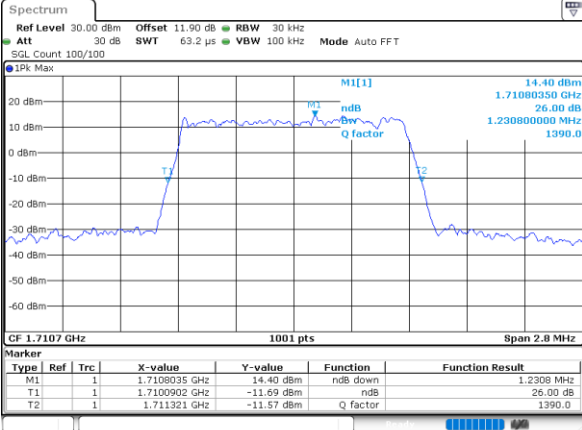

Middle Channel / 20MHz / 16QAM

Date: 18\_AUG.2020 17:15:13

Highest Channel / 20MHz / QPSK

Date: 18\_AUG.2020 17:17:10

Highest Channel / 20MHz / 16QAM

Date: 18\_AUG.2020 17:17:22

LTE Band 66

Lowest Channel / 1.4MHz / 64QAM