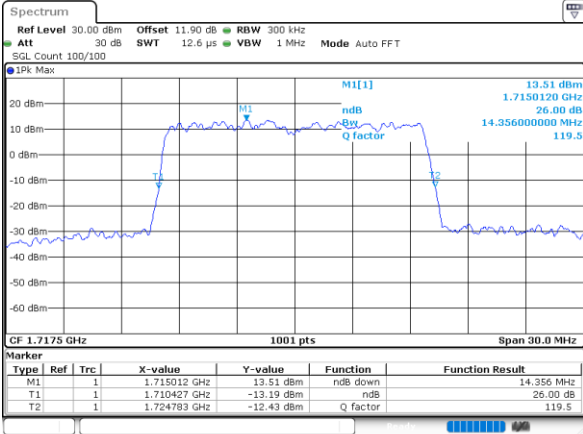

LTE Band 66

Lowest Channel / 15MHz / 64QAM

Date: 18_AUG.2020 16:50:35