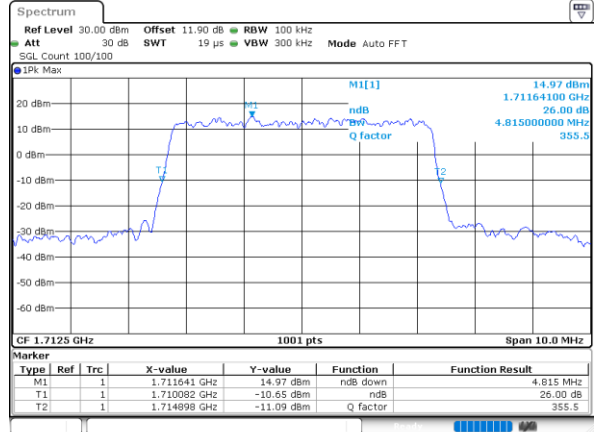

Highest Channel / 3MHz / 16QAM

Date: 18\_AUG.2020 16:05:01

LTE Band 66

Lowest Channel / 5MHz / QPSK

Date: 18\_AUG.2020 16:21:23

Lowest Channel / 5MHz / 16QAM

Date: 18\_AUG.2020 16:21:34

Middle Channel / 5MHz / QPSK

Date: 18\_AUG.2020 16:26:11

Middle Channel / 5MHz / 16QAM

Date: 18\_AUG.2020 16:26:23

Highest Channel / 5MHz / QPSK

Date: 18\_AUG.2020 16:28:20

Highest Channel / 5MHz / 16QAM

Date: 18\_AUG.2020 16:28:32

LTE Band 66