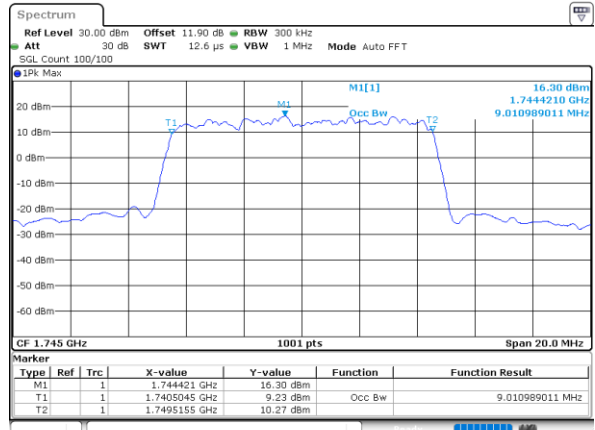

Date: 18\_AUG.2020 16:25:48

Middle Channel / 5MHz / 16QAM

Date: 18\_AUG.2020 16:25:59

Highest Channel / 5MHz / QPSK

Date: 18\_AUG.2020 16:27:56

Highest Channel / 5MHz / 16QAM

Date: 18\_AUG.2020 16:28:08

LTE Band 66

Lowest Channel / 10MHz / QPSK

Date: 18\_AUG.2020 16:32:45

Lowest Channel / 10MHz / 16QAM

Date: 18\_AUG.2020 16:32:57

Middle Channel / 10MHz / QPSK

Date: 18\_AUG.2020 16:37:33

Middle Channel / 10MHz / 16QAM

Date: 18\_AUG.2020 16:37:45

Highest Channel / 10MHz / QPSK

Date: 18\_AUG.2020 16:39:42

Highest Channel / 10MHz / 16QAM

Date: 18\_AUG.2020 16:39:54

LTE Band 66

Lowest Channel / 15MHz / QPSK

Date: 18\_AUG.2020 16:56:15

Lowest Channel / 15MHz / 16QAM