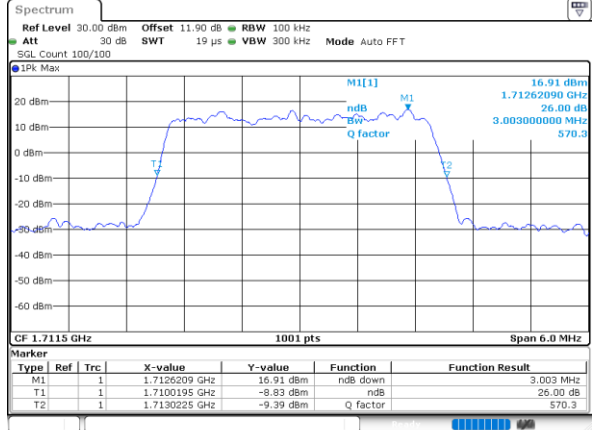

Lowest Channel / 3MHz / 64QAM

Date: 18_AUG.2020 16:09:26