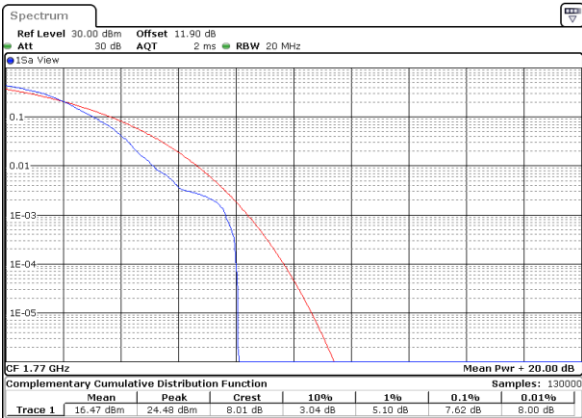

LTE Band 66 / 20MHz / 256QAM

Lowest Channel / 1RB

Date: 19\_AUG.2020 14:27:22

Lowest Channel / Full RB

Date: 19\_AUG.2020 14:26:57

Middle Channel / 1RB

Date: 19\_AUG.2020 14:24:41

Middle Channel / Full RB

Date: 19\_AUG.2020 14:23:29

Highest Channel / 1RB

Date: 19\_AUG.2020 14:29:20

Highest Channel / Full RB

Date: 19\_AUG.2020 14:28:58

**26dB Bandwidth**

Mode	LTE Band 66 : 26dB BW(MHz)											
BW	1.4MHz		3MHz		5MHz		10MHz		15MHz		20MHz	
Mod.	QPSK	16QAM	QPSK	16QAM	QPSK	16QAM	QPSK	16QAM	QPSK	16QAM	QPSK	16QAM
Lowest CH	1.22	1.21	3.05	2.95	4.90	4.82	9.73	9.65	14.27	14.36	18.98	18.70
Middle CH	1.22	1.23	3.03	3.01	4.90	4.92	9.75	9.81	14.27	14.30	18.94	19.10
Highest CH	1.22	1.23	3.01	3.03	4.91	4.89	9.81	9.77	14.27	14.21	18.86	18.78
Mode	LTE Band 66 : 26dB BW(MHz)											
BW	1.4MHz		3MHz		5MHz		10MHz		15MHz		20MHz	
Mod.	64QAM	256QAM	64QAM	256QAM	64QAM	256QAM	64QAM	256QAM	64QAM	256QAM	64QAM	256QAM
Lowest CH	1.23	1.21	3.00	3.00	4.90	4.92	9.79	9.67	14.36	14.30	19.26	18.90
Middle CH	1.22	1.23	2.97	3.02	4.87	4.93	9.89	9.85	14.45	14.42	18.82	18.94
Highest CH	1.22	1.23	3.02	3.01	4.85	4.87	9.77	9.79	14.33	14.21	18.62	18.78