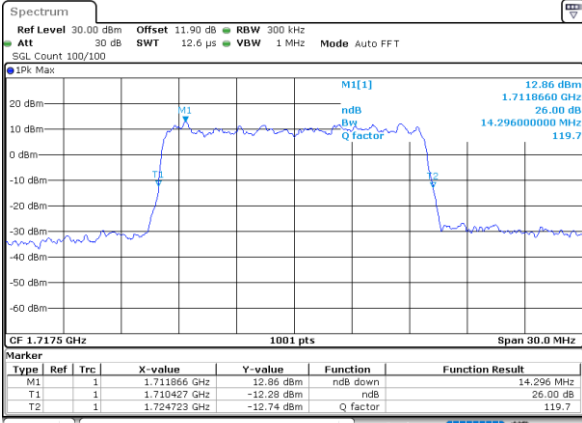

Highest Channel / 10MHz / 256QAM

Date: 19\_AUG.2020 14:11:24

LTE Band 66

Lowest Channel / 15MHz / 256QAM

Date: 19\_AUG.2020 14:18:59

Lowest Channel / 20MHz / 256QAM

Date: 19\_AUG.2020 14:26:49

Middle Channel / 15MHz / 256QAM