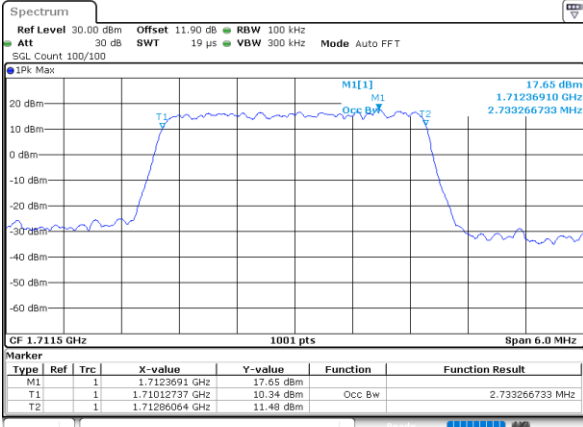

LTE Band 66

Lowest Channel / 1.4MHz / QPSK

Date: 18\_AUG.2020 15:47:40

Lowest Channel / 1.4MHz / 16QAM

Date: 18\_AUG.2020 15:48:00

Middle Channel / 1.4MHz / QPSK

Date: 18\_AUG.2020 15:49:57

Middle Channel / 1.4MHz / 16QAM

Date: 18\_AUG.2020 15:50:09

Highest Channel / 1.4MHz / QPSK

Date: 18\_AUG.2020 15:52:06

Highest Channel / 1.4MHz / 16QAM

Date: 18\_AUG.2020 15:52:18

LTE Band 66

Lowest Channel / 3MHz / QPSK

Date: 18\_AUG.2020 15:57:28