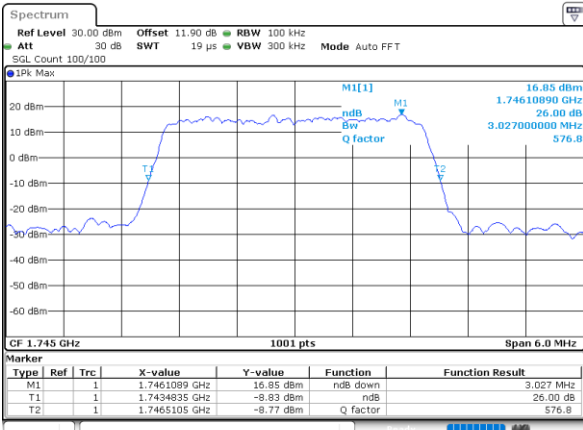

Middle Channel / 3MHz / QPSK

Date: 18_AUG.2020 16:02:40