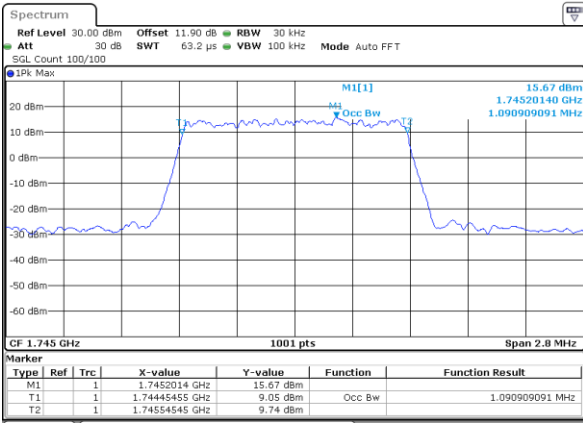

**Occupied Bandwidth**

Mode	LTE Band 66 : 99%OBW(MHz)											
BW	1.4MHz		3MHz		5MHz		10MHz		15MHz		20MHz	
Mod.	QPSK	16QAM	QPSK	16QAM	QPSK	16QAM	QPSK	16QAM	QPSK	16QAM	QPSK	16QAM
Lowest CH	1.09	1.08	2.73	2.73	4.47	4.50	9.03	9.01	13.52	13.49	17.82	17.82
Middle CH	1.09	1.09	2.74	2.72	4.49	4.49	9.05	9.01	13.46	13.40	17.94	17.94
Highest CH	1.09	1.09	2.74	2.71	4.49	4.49	9.09	9.01	13.49	13.43	17.90	17.86
Mode	LTE Band 66 : 99%OBW(MHz)											
BW	1.4MHz		3MHz		5MHz		10MHz		15MHz		20MHz	
Mod.	64QAM	256QAM	64QAM	256QAM	64QAM	256QAM	64QAM	256QAM	64QAM	256QAM	64QAM	256QAM
Lowest CH	1.09	1.08	2.72	2.72	4.46	4.46	9.01	8.97	13.43	13.46	17.78	17.94
Middle CH	1.09	1.09	2.72	2.72	4.50	4.49	9.05	9.03	13.49	13.46	17.90	17.94
Highest CH	1.09	1.09	2.74	2.73	4.50	4.47	9.03	8.99	13.46	13.43	18.02	17.94

LTE Band 66

Lowest Channel / 1.4MHz / QPSK

Date: 18\_AUG.2020 15:47:40

Lowest Channel / 1.4MHz / 16QAM

Date: 18\_AUG.2020 15:48:00

Middle Channel / 1.4MHz / QPSK

Date: 18\_AUG.2020 15:49:57

Middle Channel / 1.4MHz / 16QAM

Date: 18\_AUG.2020 15:50:09

Highest Channel / 1.4MHz / QPSK

Date: 18\_AUG.2020 15:52:06

Highest Channel / 1.4MHz / 16QAM

Date: 18\_AUG.2020 15:52:18

LTE Band 66

Lowest Channel / 3MHz / QPSK

Date: 18\_AUG.2020 15:57:28