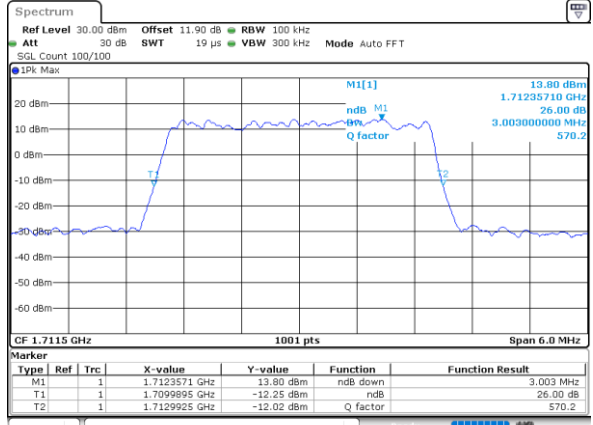

Lowest Channel / 3MHz / 256QAM

Date: 19_AUG.2020 13:59:02