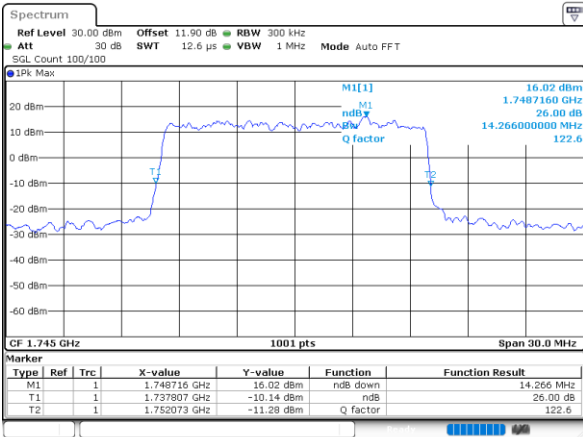

Middle Channel / 15MHz / QPSK

Date: 18_AUG.2020 17:01:27