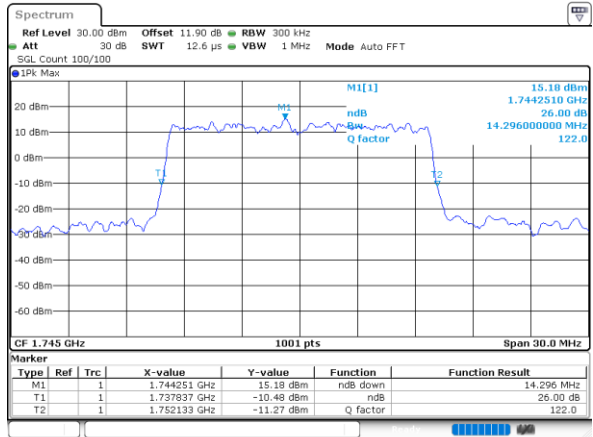

Middle Channel / 15MHz / 16QAM

Date: 18_AUG.2020 17:01:39