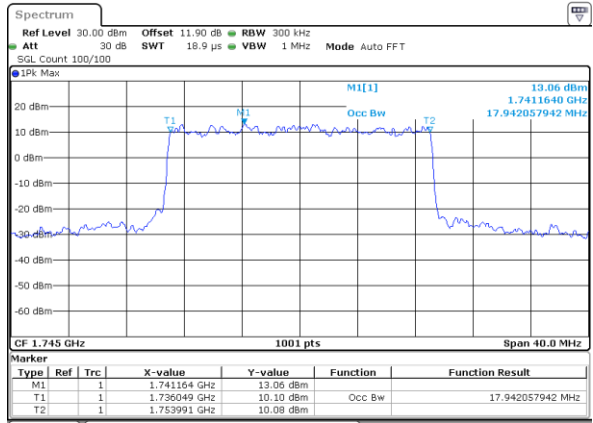

Date: 18\_AUG.2020 17:03:24

LTE Band 66

Lowest Channel / 20MHz / QPSK

Date: 18\_AUG.2020 17:09:49

Lowest Channel / 20MHz / 16QAM

Date: 18\_AUG.2020 17:10:01

Middle Channel / 20MHz / QPSK

Date: 18\_AUG.2020 17:14:37

Middle Channel / 20MHz / 16QAM

Date: 18\_AUG.2020 17:14:49

Highest Channel / 20MHz / QPSK

Date: 18\_AUG.2020 17:16:46

Highest Channel / 20MHz / 16QAM

Date: 18\_AUG.2020 17:16:58

LTE Band 66

Lowest Channel / 1.4MHz / 64QAM