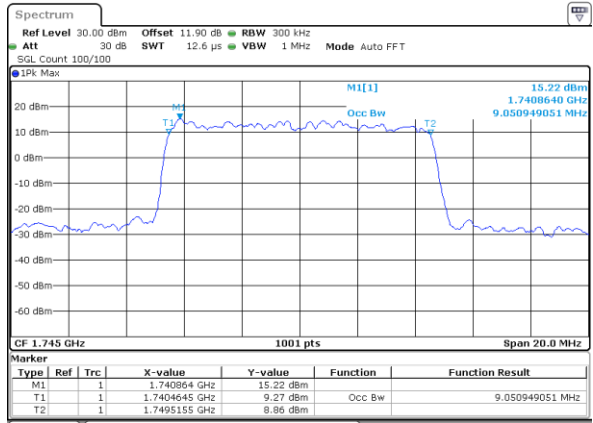

Date: 18\_AUG.2020 15:56:23

Highest Channel / 3MHz / 64QAM

Date: 18\_AUG.2020 16:11:43

LTE Band 66

Lowest Channel / 5MHz / 64QAM

Date: 18\_AUG.2020 16:15:07

Lowest Channel / 10MHz / 64QAM

Date: 18\_AUG.2020 16:44:31

Middle Channel / 5MHz / 64QAM

Date: 18\_AUG.2020 16:17:31

Middle Channel / 10MHz / 64QAM

Date: 18\_AUG.2020 16:46:54

Highest Channel / 5MHz / 64QAM

Date: 18\_AUG.2020 16:18:35

Highest Channel / 10MHz / 64QAM