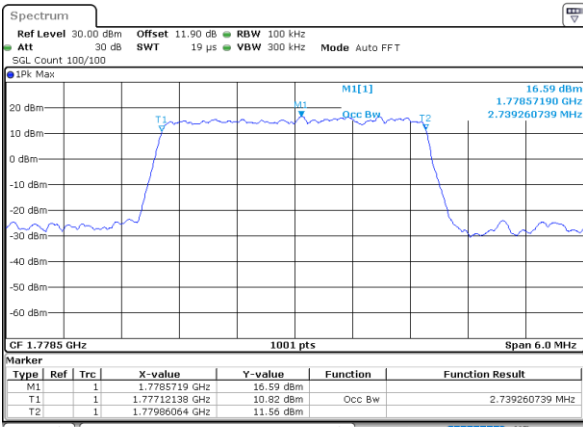

Date: 18\_AUG.2020 15:50:09

Highest Channel / 1.4MHz / QPSK

Date: 18\_AUG.2020 15:52:06

Highest Channel / 1.4MHz / 16QAM

Date: 18\_AUG.2020 15:52:18

LTE Band 66

Lowest Channel / 3MHz / QPSK

Date: 18\_AUG.2020 15:57:28

Lowest Channel / 3MHz / 16QAM

Date: 18\_AUG.2020 15:57:40

Middle Channel / 3MHz / QPSK

Date: 18\_AUG.2020 16:02:17

Middle Channel / 3MHz / 16QAM

Date: 18\_AUG.2020 16:02:29

Highest Channel / 3MHz / QPSK

Date: 18\_AUG.2020 16:04:26

Highest Channel / 3MHz / 16QAM

Date: 18\_AUG.2020 16:04:37

LTE Band 66

Lowest Channel / 5MHz / QPSK

Date: 18\_AUG.2020 16:20:59

Lowest Channel / 5MHz / 16QAM

Date: 18\_AUG.2020 16:21:11

Middle Channel / 5MHz / QPSK