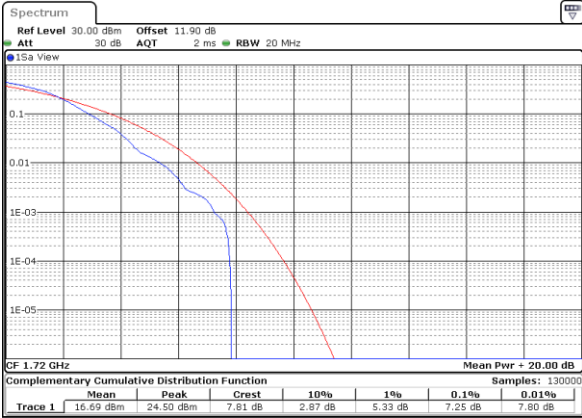

LTE Band 66 / 20MHz / 256QAM

Lowest Channel / 1RB

Date: 19\_AUG.2020 14:27:22

Lowest Channel / Full RB

Date: 19\_AUG.2020 14:26:57

Middle Channel / 1RB

Date: 19\_AUG.2020 14:24:41

Middle Channel / Full RB

Date: 19\_AUG.2020 14:23:29

Highest Channel / 1RB

Date: 19\_AUG.2020 14:29:20

Highest Channel / Full RB

Date: 19\_AUG.2020 14:28:58

**26dB Bandwidth**

Mode	LTE Band 66 : 26dB BW(MHz)											
BW	1.4MHz		3MHz		5MHz		10MHz		15MHz		20MHz	
Mod.	QPSK	16QAM	QPSK	16QAM	QPSK	16QAM	QPSK	16QAM	QPSK	16QAM	QPSK	16QAM
Lowest CH	1.22	1.21	3.05	2.95	4.90	4.82	9.73	9.65	14.27	14.36	18.98	18.70
Middle CH	1.22	1.23	3.03	3.01	4.90	4.92	9.75	9.81	14.27	14.30	18.94	19.10
Highest CH	1.22	1.23	3.01	3.03	4.91	4.89	9.81	9.77	14.27	14.21	18.86	18.78
Mode	LTE Band 66 : 26dB BW(MHz)											
BW	1.4MHz		3MHz		5MHz		10MHz		15MHz		20MHz	
Mod.	64QAM	256QAM	64QAM	256QAM	64QAM	256QAM	64QAM	256QAM	64QAM	256QAM	64QAM	256QAM
Lowest CH	1.23	1.21	3.00	3.00	4.90	4.92	9.79	9.67	14.36	14.30	19.26	18.90
Middle CH	1.22	1.23	2.97	3.02	4.87	4.93	9.89	9.85	14.45	14.42	18.82	18.94
Highest CH	1.22	1.23	3.02	3.01	4.85	4.87	9.77	9.79	14.33	14.21	18.62	18.78