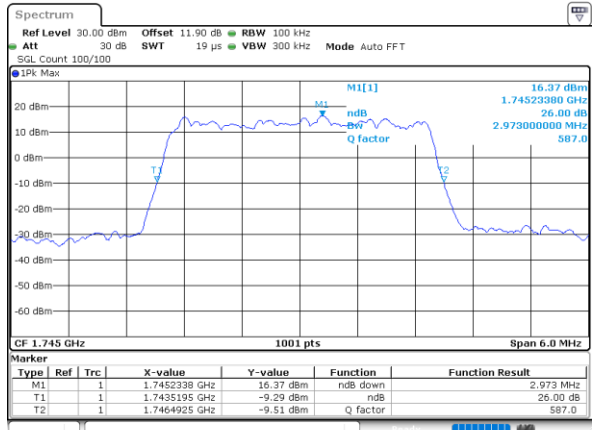

Middle Channel / 20MHz / 16QAM

Date: 18\_AUG.2020 17:15:13

Highest Channel / 20MHz / QPSK

Date: 18\_AUG.2020 17:17:10

Highest Channel / 20MHz / 16QAM

Date: 18\_AUG.2020 17:17:22

LTE Band 66

Lowest Channel / 1.4MHz / 64QAM

Date: 18\_AUG.2020 15:54:26

Lowest Channel / 3MHz / 64QAM

Date: 18\_AUG.2020 16:09:26

Middle Channel / 1.4MHz / 64QAM

Date: 18\_AUG.2020 15:55:31

Middle Channel / 3MHz / 64QAM

Date: 18\_AUG.2020 16:11:50

Highest Channel / 1.4MHz / 64QAM

Date: 18\_AUG.2020 15:56:35

Highest Channel / 3MHz / 64QAM

Date: 18\_AUG.2020 16:11:54

LTE Band 66

Lowest Channel / 5MHz / 64QAM

Date: 18\_AUG.2020 16:15:19

Lowest Channel / 10MHz / 64QAM

Date: 18\_AUG.2020 16:44:42