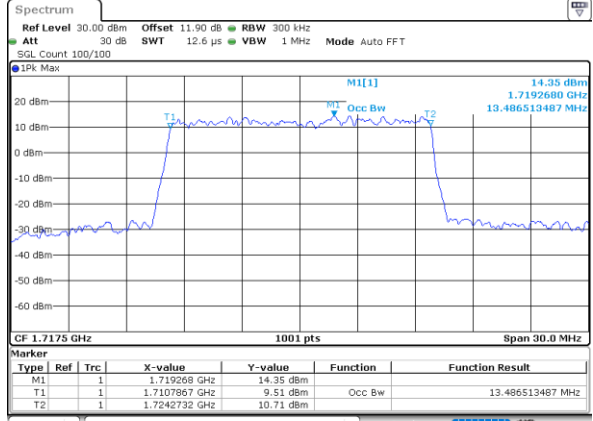

Highest Channel / 10MHz / QPSK

Date: 18\_AUG.2020 16:39:42

Highest Channel / 10MHz / 16QAM

Date: 18\_AUG.2020 16:39:54

LTE Band 66

Lowest Channel / 15MHz / QPSK

Date: 18\_AUG.2020 16:56:15

Lowest Channel / 15MHz / 16QAM