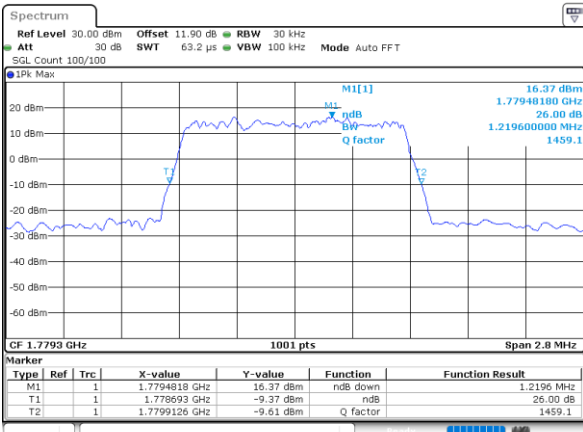

Date: 19\_AUG.2020 14:23:29

Highest Channel / 1RB

Date: 19\_AUG.2020 14:29:20

Highest Channel / Full RB

Date: 19\_AUG.2020 14:28:58

**26dB Bandwidth**

Mode	LTE Band 66 : 26dB BW(MHz)											
BW	1.4MHz		3MHz		5MHz		10MHz		15MHz		20MHz	
Mod.	QPSK	16QAM	QPSK	16QAM	QPSK	16QAM	QPSK	16QAM	QPSK	16QAM	QPSK	16QAM
Lowest CH	1.22	1.21	3.05	2.95	4.90	4.82	9.73	9.65	14.27	14.36	18.98	18.70
Middle CH	1.22	1.23	3.03	3.01	4.90	4.92	9.75	9.81	14.27	14.30	18.94	19.10
Highest CH	1.22	1.23	3.01	3.03	4.91	4.89	9.81	9.77	14.27	14.21	18.86	18.78
Mode	LTE Band 66 : 26dB BW(MHz)											
BW	1.4MHz		3MHz		5MHz		10MHz		15MHz		20MHz	
Mod.	64QAM	256QAM	64QAM	256QAM	64QAM	256QAM	64QAM	256QAM	64QAM	256QAM	64QAM	256QAM
Lowest CH	1.23	1.21	3.00	3.00	4.90	4.92	9.79	9.67	14.36	14.30	19.26	18.90
Middle CH	1.22	1.23	2.97	3.02	4.87	4.93	9.89	9.85	14.45	14.42	18.82	18.94
Highest CH	1.22	1.23	3.02	3.01	4.85	4.87	9.77	9.79	14.33	14.21	18.62	18.78

LTE Band 66

Lowest Channel / 1.4MHz / QPSK

Date: 18\_AUG.2020 15:48:12

Lowest Channel / 1.4MHz / 16QAM

Date: 18\_AUG.2020 15:48:23

Middle Channel / 1.4MHz / QPSK

Date: 18\_AUG.2020 15:50:20

Middle Channel / 1.4MHz / 16QAM

Date: 18\_AUG.2020 15:50:32

Highest Channel / 1.4MHz / QPSK

Date: 18\_AUG.2020 15:52:30

Highest Channel / 1.4MHz / 16QAM

Date: 18\_AUG.2020 15:52:41

LTE Band 66

Lowest Channel / 3MHz / QPSK

Date: 18\_AUG.2020 15:57:52