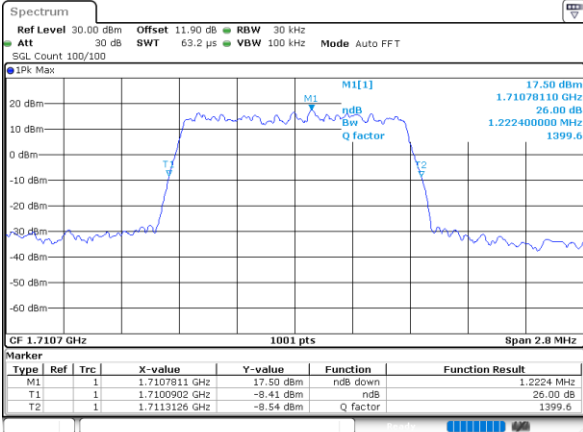

LTE Band 66

Lowest Channel / 1.4MHz / QPSK

Date: 18_AUG.2020 15:48:12