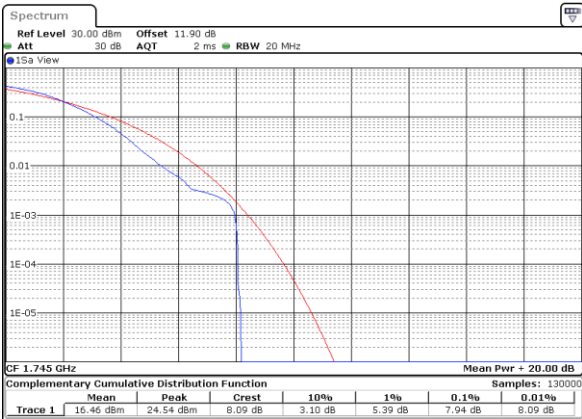

LTE Band 66 / 20MHz / 256QAM

Lowest Channel / 1RB

Date: 19\_AUG.2020 14:27:22

Lowest Channel / Full RB

Date: 19\_AUG.2020 14:26:57

Middle Channel / 1RB

Date: 19\_AUG.2020 14:24:41

Middle Channel / Full RB

Date: 19\_AUG.2020 14:23:29

Highest Channel / 1RB

Date: 19\_AUG.2020 14:29:20

Highest Channel / Full RB

Date: 19\_AUG.2020 14:28:58

**26dB Bandwidth**

Mode	LTE Band 66 : 26dB BW(MHz)											
BW	1.4MHz		3MHz		5MHz		10MHz		15MHz		20MHz	
Mod.	QPSK	16QAM	QPSK	16QAM	QPSK	16QAM	QPSK	16QAM	QPSK	16QAM	QPSK	16QAM
Lowest CH	1.22	1.21	3.05	2.95	4.90	4.82	9.73	9.65	14.27	14.36	18.98	18.70
Middle CH	1.22	1.23	3.03	3.01	4.90	4.92	9.75	9.81	14.27	14.30	18.94	19.10
Highest CH	1.22	1.23	3.01	3.03	4.91	4.89	9.81	9.77	14.27	14.21	18.86	18.78
Mode	LTE Band 66 : 26dB BW(MHz)											
BW	1.4MHz		3MHz		5MHz		10MHz		15MHz		20MHz	
Mod.	64QAM	256QAM	64QAM	256QAM	64QAM	256QAM	64QAM	256QAM	64QAM	256QAM	64QAM	256QAM
Lowest CH	1.23	1.21	3.00	3.00	4.90	4.92	9.79	9.67	14.36	14.30	19.26	18.90
Middle CH	1.22	1.23	2.97	3.02	4.87	4.93	9.89	9.85	14.45	14.42	18.82	18.94
Highest CH	1.22	1.23	3.02	3.01	4.85	4.87	9.77	9.79	14.33	14.21	18.62	18.78