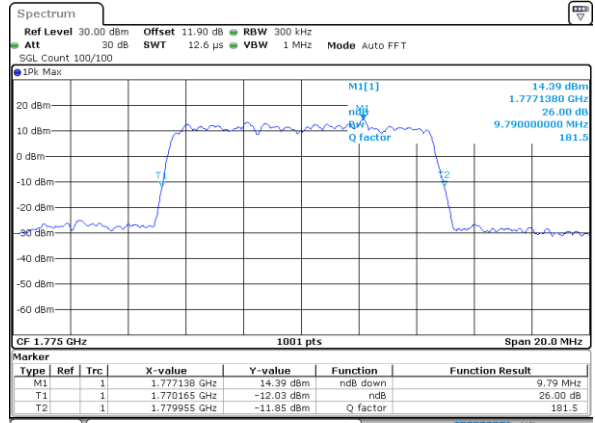

Highest Channel / 1.4MHz / 256QAM

Date: 19\_AUG.2020 13:52:16

Highest Channel / 3MHz / 256QAM

Date: 19\_AUG.2020 14:02:28

LTE Band 66

Lowest Channel / 5MHz / 256QAM

Date: 19\_AUG.2020 14:07:01

Lowest Channel / 10MHz / 256QAM

Date: 19\_AUG.2020 14:11:22

Middle Channel / 5MHz / 256QAM

Date: 19\_AUG.2020 14:05:19

Middle Channel / 10MHz / 256QAM

Date: 19\_AUG.2020 14:11:53

Highest Channel / 5MHz / 256QAM

Date: 19\_AUG.2020 14:09:36

Highest Channel / 10MHz / 256QAM

Date: 19\_AUG.2020 14:11:24

LTE Band 66

Lowest Channel / 15MHz / 256QAM

Date: 19\_AUG.2020 14:18:59

Lowest Channel / 20MHz / 256QAM

Date: 19\_AUG.2020 14:26:49

Middle Channel / 15MHz / 256QAM