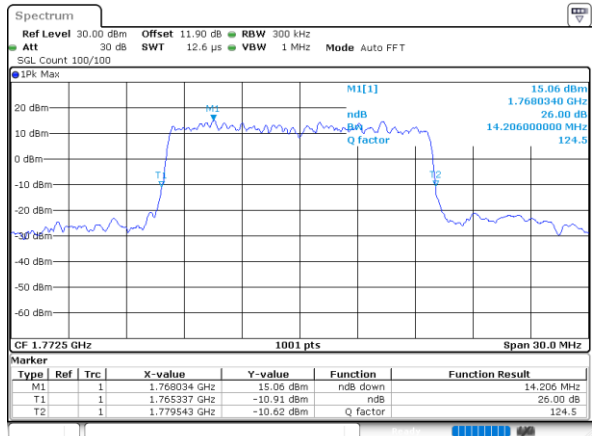

Date: 18\_AUG.2020 17:03:48

LTE Band 66

Lowest Channel / 20MHz / QPSK

Date: 18\_AUG.2020 17:10:12

Lowest Channel / 20MHz / 16QAM

Date: 18\_AUG.2020 17:10:24

Middle Channel / 20MHz / QPSK

Date: 18\_AUG.2020 17:15:01