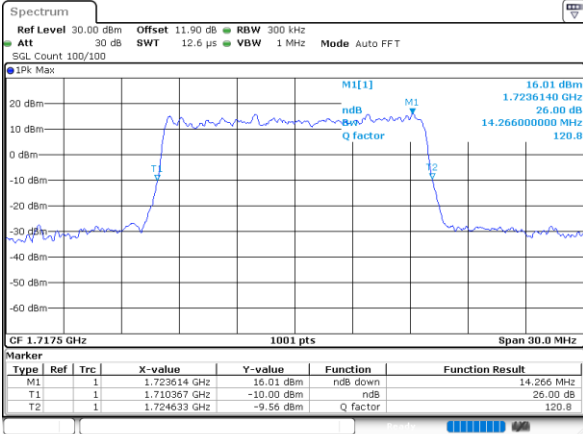

Highest Channel / 10MHz / QPSK

Date: 18\_AUG.2020 16:40:06

Highest Channel / 10MHz / 16QAM

Date: 18\_AUG.2020 16:40:18

LTE Band 66

Lowest Channel / 15MHz / QPSK

Date: 18\_AUG.2020 16:56:39

Lowest Channel / 15MHz / 16QAM