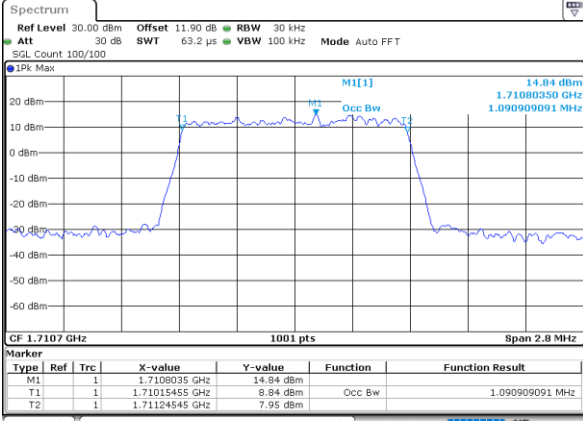

Date: 18\_AUG.2020 17:03:24

LTE Band 66

Lowest Channel / 20MHz / QPSK

Date: 18\_AUG.2020 17:09:49

Lowest Channel / 20MHz / 16QAM

Date: 18\_AUG.2020 17:10:01

Middle Channel / 20MHz / QPSK

Date: 18\_AUG.2020 17:14:37

Middle Channel / 20MHz / 16QAM

Date: 18\_AUG.2020 17:14:49

Highest Channel / 20MHz / QPSK

Date: 18\_AUG.2020 17:16:46

Highest Channel / 20MHz / 16QAM

Date: 18\_AUG.2020 17:16:58

LTE Band 66

Lowest Channel / 1.4MHz / 64QAM

Date: 18\_AUG.2020 15:56:23

Highest Channel / 3MHz / 64QAM

Date: 18\_AUG.2020 16:11:43

LTE Band 66

Lowest Channel / 5MHz / 64QAM

Date: 18\_AUG.2020 16:15:07

Lowest Channel / 10MHz / 64QAM

Date: 18\_AUG.2020 16:44:31