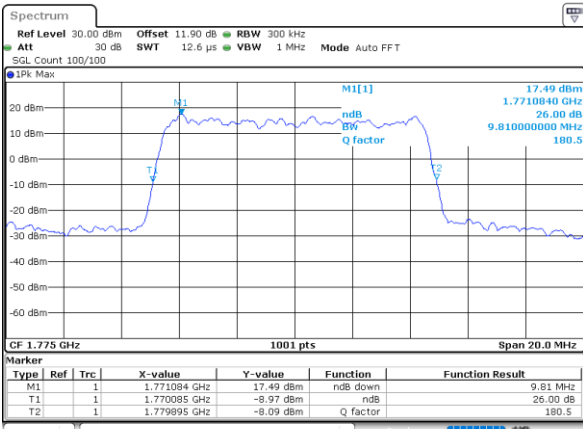

Highest Channel / 10MHz / QPSK

Date: 18\_AUG.2020 16:40:06

Highest Channel / 10MHz / 16QAM

Date: 18\_AUG.2020 16:40:18

LTE Band 66

Lowest Channel / 15MHz / QPSK

Date: 18\_AUG.2020 16:56:39

Lowest Channel / 15MHz / 16QAM