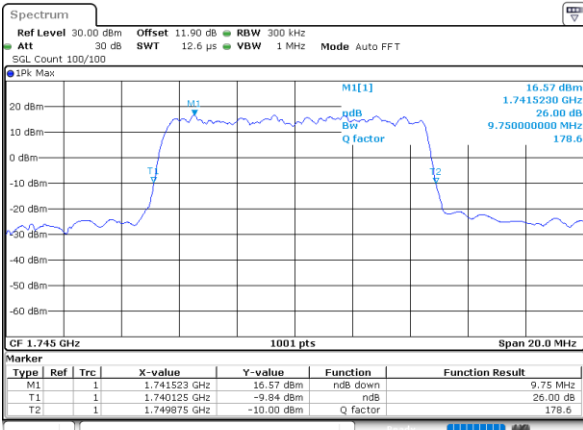

Middle Channel / 10MHz / QPSK

Date: 18_AUG.2020 16:37:57