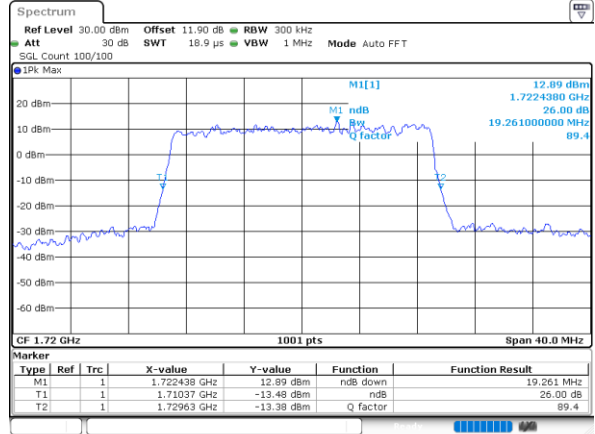

Date: 18\_AUG.2020 16:48:10

LTE Band 66

Lowest Channel / 15MHz / 64QAM

Date: 18\_AUG.2020 16:50:35

Lowest Channel / 20MHz / 64QAM

Date: 18\_AUG.2020 17:21:47

Middle Channel / 15MHz / 64QAM

Date: 18\_AUG.2020 16:52:59

Middle Channel / 20MHz / 64QAM

Date: 18\_AUG.2020 17:22:10

Highest Channel / 15MHz / 64QAM

Date: 18\_AUG.2020 16:54:03

Highest Channel / 20MHz / 64QAM

Date: 18\_AUG.2020 17:22:15

LTE Band 66

Lowest Channel / 1.4MHz / 256QAM