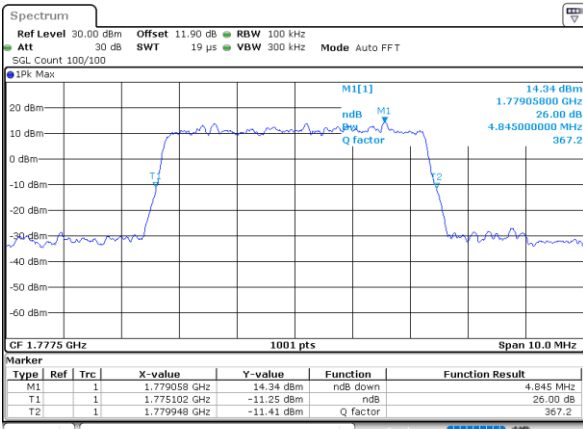

Middle Channel / 5MHz / 64QAM

Date: 18\_AUG.2020 16:17:42

Middle Channel / 10MHz / 64QAM

Date: 18\_AUG.2020 16:47:06

Highest Channel / 5MHz / 64QAM

Date: 18\_AUG.2020 16:18:47

Highest Channel / 10MHz / 64QAM