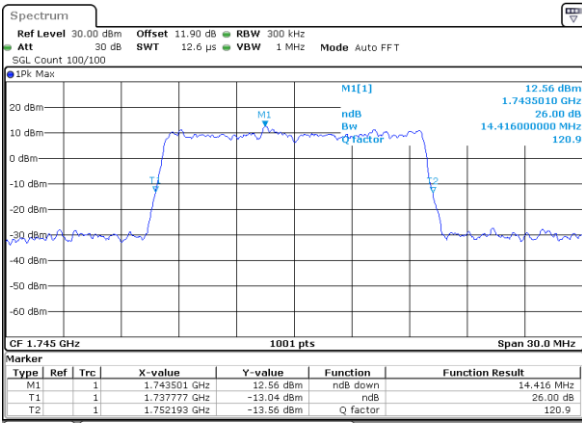

Highest Channel / 10MHz / 256QAM

Date: 19\_AUG.2020 14:11:24

LTE Band 66

Lowest Channel / 15MHz / 256QAM

Date: 19\_AUG.2020 14:18:59

Lowest Channel / 20MHz / 256QAM

Date: 19\_AUG.2020 14:26:49

Middle Channel / 15MHz / 256QAM