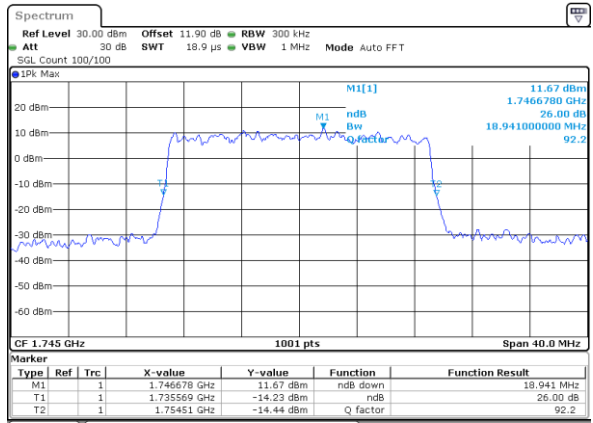

Middle Channel / 20MHz / 256QAM

Date: 19_AUG.2020 14:23:21