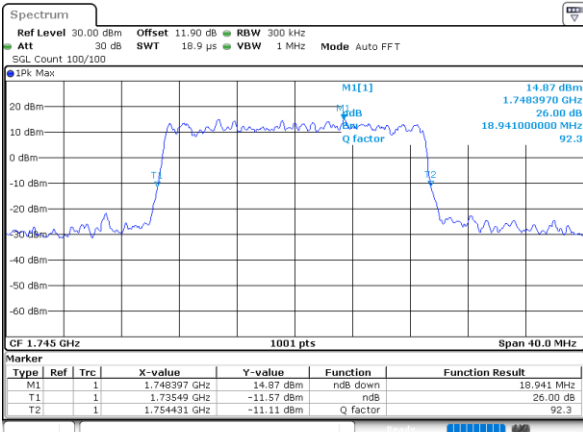

Date: 18\_AUG.2020 17:03:48

LTE Band 66

Lowest Channel / 20MHz / QPSK

Date: 18\_AUG.2020 17:10:12

Lowest Channel / 20MHz / 16QAM

Date: 18\_AUG.2020 17:10:24

Middle Channel / 20MHz / QPSK

Date: 18\_AUG.2020 17:15:01

Middle Channel / 20MHz / 16QAM

Date: 18\_AUG.2020 17:15:13

Highest Channel / 20MHz / QPSK

Date: 18\_AUG.2020 17:17:10

Highest Channel / 20MHz / 16QAM

Date: 18\_AUG.2020 17:17:22

LTE Band 66

Lowest Channel / 1.4MHz / 64QAM