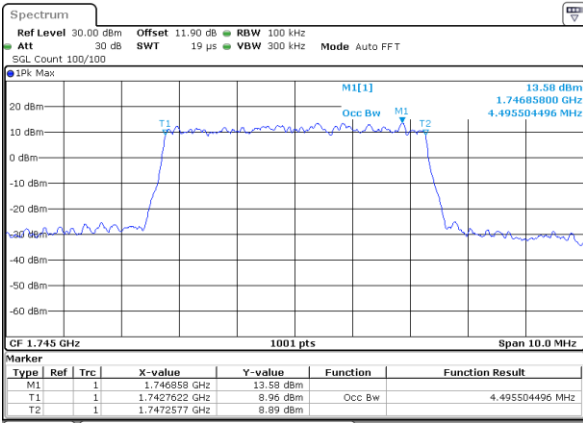

Date: 18\_AUG.2020 15:56:23

Highest Channel / 3MHz / 64QAM

Date: 18\_AUG.2020 16:11:43

LTE Band 66

Lowest Channel / 5MHz / 64QAM

Date: 18\_AUG.2020 16:15:07

Lowest Channel / 10MHz / 64QAM

Date: 18\_AUG.2020 16:44:31

Middle Channel / 5MHz / 64QAM

Date: 18\_AUG.2020 16:17:31

Middle Channel / 10MHz / 64QAM

Date: 18\_AUG.2020 16:46:54

Highest Channel / 5MHz / 64QAM

Date: 18\_AUG.2020 16:18:35

Highest Channel / 10MHz / 64QAM