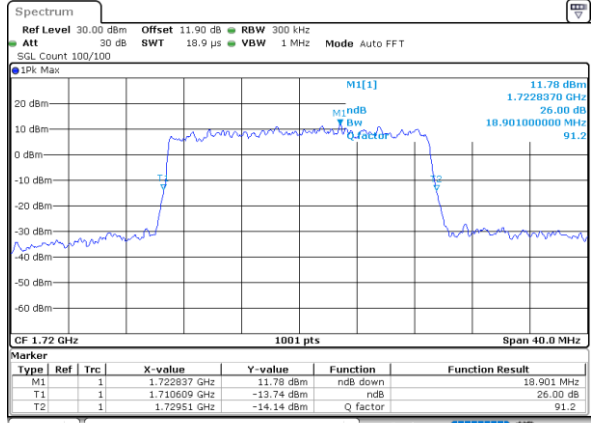

Highest Channel / 10MHz / 256QAM

Date: 19\_AUG.2020 14:11:24

LTE Band 66

Lowest Channel / 15MHz / 256QAM

Date: 19\_AUG.2020 14:18:59

Lowest Channel / 20MHz / 256QAM

Date: 19\_AUG.2020 14:26:49

Middle Channel / 15MHz / 256QAM