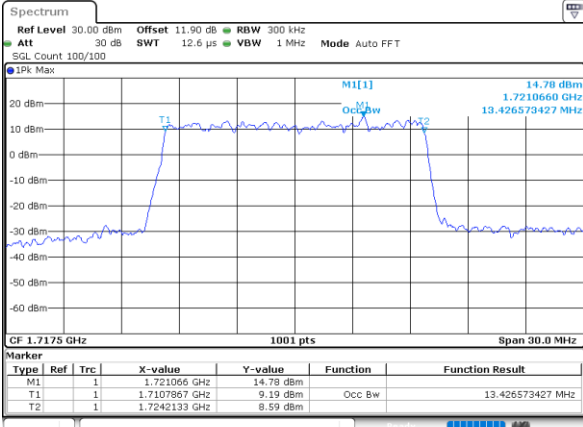

Date: 18\_AUG.2020 15:56:23

Highest Channel / 3MHz / 64QAM

Date: 18\_AUG.2020 16:11:43

LTE Band 66

Lowest Channel / 5MHz / 64QAM

Date: 18\_AUG.2020 16:15:07

Lowest Channel / 10MHz / 64QAM

Date: 18\_AUG.2020 16:44:31

Middle Channel / 5MHz / 64QAM

Date: 18\_AUG.2020 16:17:31

Middle Channel / 10MHz / 64QAM

Date: 18\_AUG.2020 16:46:54

Highest Channel / 5MHz / 64QAM

Date: 18\_AUG.2020 16:18:35

Highest Channel / 10MHz / 64QAM

Date: 18\_AUG.2020 16:47:59

LTE Band 66

Lowest Channel / 15MHz / 64QAM

Date: 18\_AUG.2020 16:50:23

Lowest Channel / 20MHz / 64QAM

Date: 18\_AUG.2020 17:21:35

Middle Channel / 15MHz / 64QAM

Date: 18\_AUG.2020 16:52:47