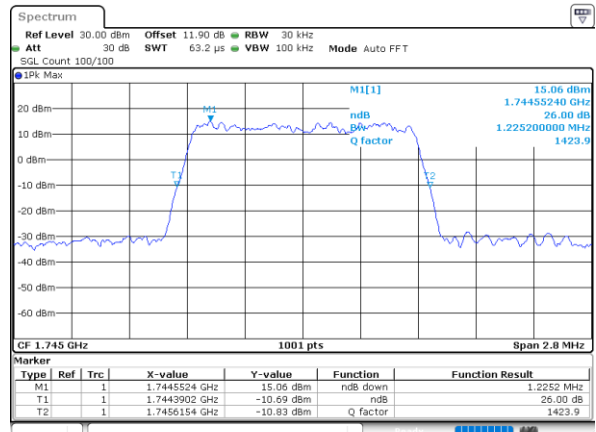

Date: 19\_AUG.2020 14:23:29

Highest Channel / 1RB

Date: 19\_AUG.2020 14:29:20

Highest Channel / Full RB

Date: 19\_AUG.2020 14:28:58

**26dB Bandwidth**

Mode	LTE Band 66 : 26dB BW(MHz)											
BW	1.4MHz		3MHz		5MHz		10MHz		15MHz		20MHz	
Mod.	QPSK	16QAM	QPSK	16QAM	QPSK	16QAM	QPSK	16QAM	QPSK	16QAM	QPSK	16QAM
Lowest CH	1.22	1.21	3.05	2.95	4.90	4.82	9.73	9.65	14.27	14.36	18.98	18.70
Middle CH	1.22	1.23	3.03	3.01	4.90	4.92	9.75	9.81	14.27	14.30	18.94	19.10
Highest CH	1.22	1.23	3.01	3.03	4.91	4.89	9.81	9.77	14.27	14.21	18.86	18.78
Mode	LTE Band 66 : 26dB BW(MHz)											
BW	1.4MHz		3MHz		5MHz		10MHz		15MHz		20MHz	
Mod.	64QAM	256QAM	64QAM	256QAM	64QAM	256QAM	64QAM	256QAM	64QAM	256QAM	64QAM	256QAM
Lowest CH	1.23	1.21	3.00	3.00	4.90	4.92	9.79	9.67	14.36	14.30	19.26	18.90
Middle CH	1.22	1.23	2.97	3.02	4.87	4.93	9.89	9.85	14.45	14.42	18.82	18.94
Highest CH	1.22	1.23	3.02	3.01	4.85	4.87	9.77	9.79	14.33	14.21	18.62	18.78

LTE Band 66

Lowest Channel / 1.4MHz / QPSK

Date: 18\_AUG.2020 15:48:12

Lowest Channel / 1.4MHz / 16QAM

Date: 18\_AUG.2020 15:48:23

Middle Channel / 1.4MHz / QPSK

Date: 18\_AUG.2020 15:50:20

Middle Channel / 1.4MHz / 16QAM

Date: 18\_AUG.2020 15:50:32

Highest Channel / 1.4MHz / QPSK

Date: 18\_AUG.2020 15:52:30

Highest Channel / 1.4MHz / 16QAM

Date: 18\_AUG.2020 15:52:41

LTE Band 66

Lowest Channel / 3MHz / QPSK

Date: 18\_AUG.2020 15:57:52