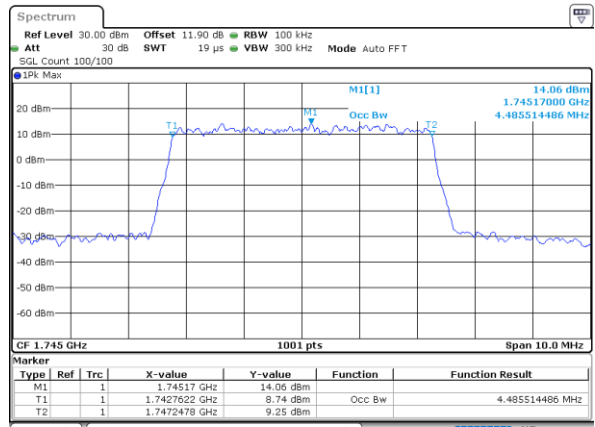

Highest Channel / 3MHz / 16QAM

Date: 18\_AUG.2020 16:04:37

LTE Band 66

Lowest Channel / 5MHz / QPSK

Date: 18\_AUG.2020 16:20:59

Lowest Channel / 5MHz / 16QAM

Date: 18\_AUG.2020 16:21:11

Middle Channel / 5MHz / QPSK

Date: 18\_AUG.2020 16:25:48

Middle Channel / 5MHz / 16QAM

Date: 18\_AUG.2020 16:25:59

Highest Channel / 5MHz / QPSK

Date: 18\_AUG.2020 16:27:56

Highest Channel / 5MHz / 16QAM

Date: 18\_AUG.2020 16:28:08

LTE Band 66