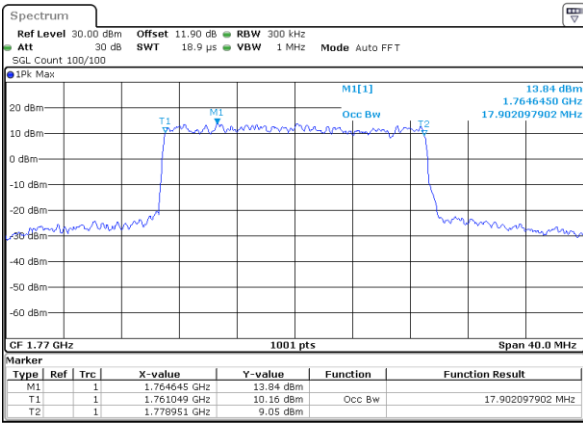

Date: 18\_AUG.2020 17:03:24

LTE Band 66

Lowest Channel / 20MHz / QPSK

Date: 18\_AUG.2020 17:09:49

Lowest Channel / 20MHz / 16QAM

Date: 18\_AUG.2020 17:10:01

Middle Channel / 20MHz / QPSK

Date: 18\_AUG.2020 17:14:37

Middle Channel / 20MHz / 16QAM

Date: 18\_AUG.2020 17:14:49

Highest Channel / 20MHz / QPSK

Date: 18\_AUG.2020 17:16:46

Highest Channel / 20MHz / 16QAM

Date: 18\_AUG.2020 17:16:58

LTE Band 66

Lowest Channel / 1.4MHz / 64QAM