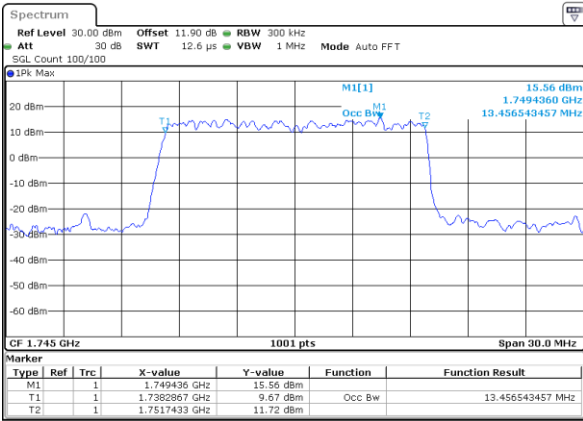

Middle Channel / 15MHz / QPSK

Date: 18_AUG.2020 17:01:04