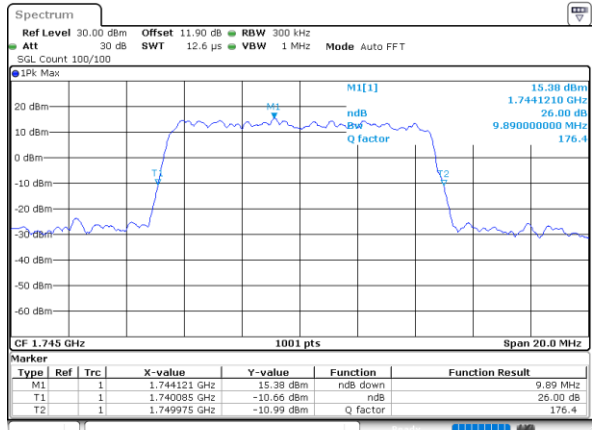

Middle Channel / 10MHz / 64QAM

Date: 18_AUG.2020 16:47:06