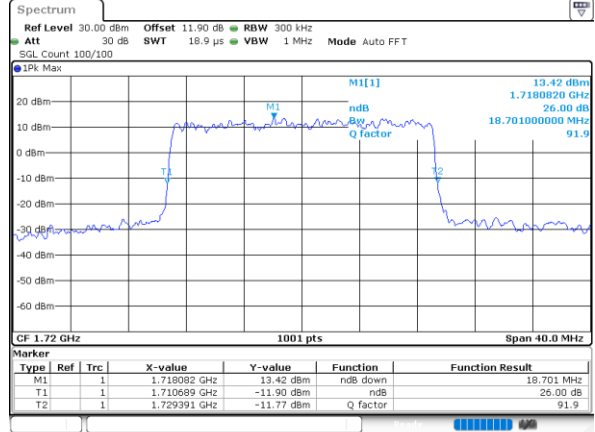

Date: 18\_AUG.2020 17:03:48

LTE Band 66

Lowest Channel / 20MHz / QPSK

Date: 18\_AUG.2020 17:10:12

Lowest Channel / 20MHz / 16QAM

Date: 18\_AUG.2020 17:10:24

Middle Channel / 20MHz / QPSK

Date: 18\_AUG.2020 17:15:01

Middle Channel / 20MHz / 16QAM

Date: 18\_AUG.2020 17:15:13

Highest Channel / 20MHz / QPSK

Date: 18\_AUG.2020 17:17:10

Highest Channel / 20MHz / 16QAM

Date: 18\_AUG.2020 17:17:22

LTE Band 66

Lowest Channel / 1.4MHz / 64QAM