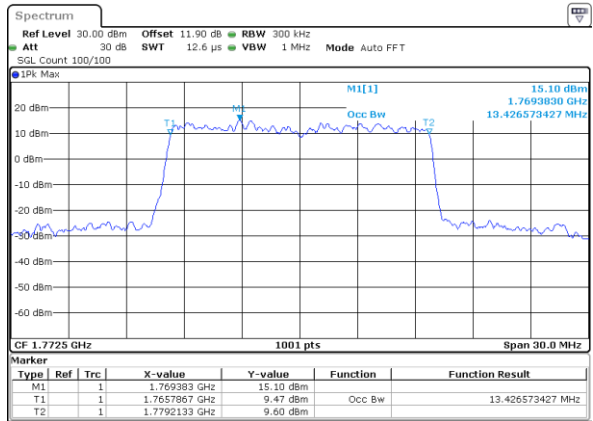

Highest Channel / 10MHz / QPSK

Date: 18\_AUG.2020 16:39:42

Highest Channel / 10MHz / 16QAM

Date: 18\_AUG.2020 16:39:54

LTE Band 66

Lowest Channel / 15MHz / QPSK

Date: 18\_AUG.2020 16:56:15

Lowest Channel / 15MHz / 16QAM

Date: 18\_AUG.2020 16:56:27

Middle Channel / 15MHz / QPSK

Date: 18\_AUG.2020 17:01:04

Middle Channel / 15MHz / 16QAM

Date: 18\_AUG.2020 17:01:16

Highest Channel / 15MHz / QPSK

Date: 18\_AUG.2020 17:03:12

Highest Channel / 15MHz / 16QAM

Date: 18\_AUG.2020 17:03:24

LTE Band 66

Lowest Channel / 20MHz / QPSK

Date: 18\_AUG.2020 17:09:49

Lowest Channel / 20MHz / 16QAM

Date: 18\_AUG.2020 17:10:01

Middle Channel / 20MHz / QPSK

Date: 18\_AUG.2020 17:14:37