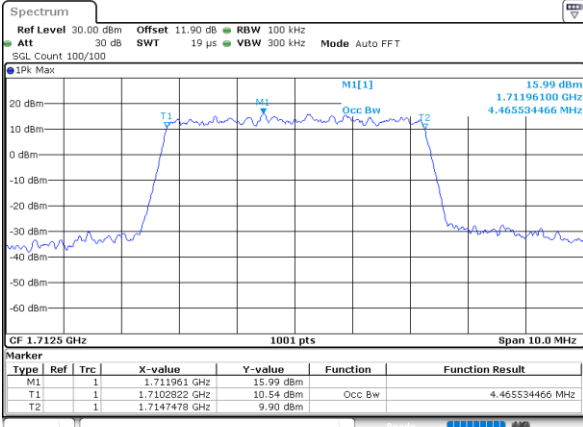

Highest Channel / 3MHz / 16QAM

Date: 18\_AUG.2020 16:04:37

LTE Band 66

Lowest Channel / 5MHz / QPSK

Date: 18\_AUG.2020 16:20:59

Lowest Channel / 5MHz / 16QAM

Date: 18\_AUG.2020 16:21:11

Middle Channel / 5MHz / QPSK

Date: 18\_AUG.2020 16:25:48

Middle Channel / 5MHz / 16QAM

Date: 18\_AUG.2020 16:25:59

Highest Channel / 5MHz / QPSK

Date: 18\_AUG.2020 16:27:56

Highest Channel / 5MHz / 16QAM

Date: 18\_AUG.2020 16:28:08

LTE Band 66