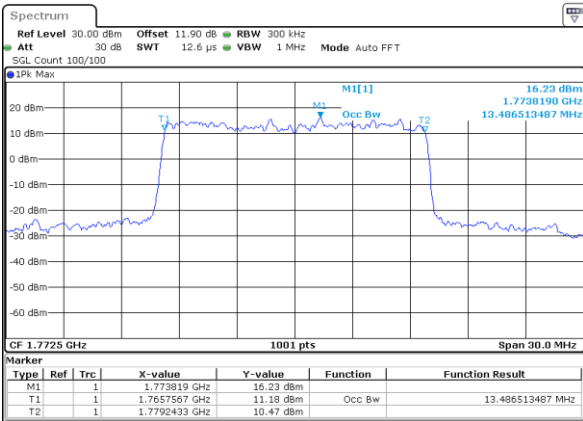

Highest Channel / 10MHz / QPSK

Date: 18\_AUG.2020 16:39:42

Highest Channel / 10MHz / 16QAM

Date: 18\_AUG.2020 16:39:54

LTE Band 66

Lowest Channel / 15MHz / QPSK

Date: 18\_AUG.2020 16:56:15

Lowest Channel / 15MHz / 16QAM

Date: 18\_AUG.2020 16:56:27

Middle Channel / 15MHz / QPSK

Date: 18\_AUG.2020 17:01:04

Middle Channel / 15MHz / 16QAM

Date: 18\_AUG.2020 17:01:16

Highest Channel / 15MHz / QPSK

Date: 18\_AUG.2020 17:03:12

Highest Channel / 15MHz / 16QAM

Date: 18\_AUG.2020 17:03:24

LTE Band 66

Lowest Channel / 20MHz / QPSK

Date: 18\_AUG.2020 17:09:49

Lowest Channel / 20MHz / 16QAM

Date: 18\_AUG.2020 17:10:01

Middle Channel / 20MHz / QPSK

Date: 18\_AUG.2020 17:14:37