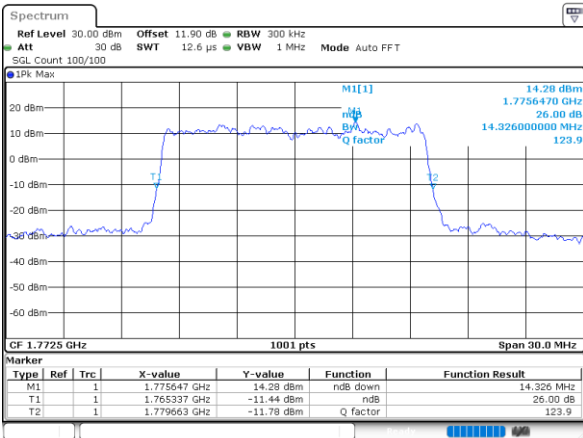

Date: 18\_AUG.2020 16:48:10

LTE Band 66

Lowest Channel / 15MHz / 64QAM

Date: 18\_AUG.2020 16:50:35

Lowest Channel / 20MHz / 64QAM

Date: 18\_AUG.2020 17:21:47

Middle Channel / 15MHz / 64QAM

Date: 18\_AUG.2020 16:52:59

Middle Channel / 20MHz / 64QAM

Date: 18\_AUG.2020 17:22:10

Highest Channel / 15MHz / 64QAM

Date: 18\_AUG.2020 16:54:03

Highest Channel / 20MHz / 64QAM

Date: 18\_AUG.2020 17:22:15

LTE Band 66

Lowest Channel / 1.4MHz / 256QAM