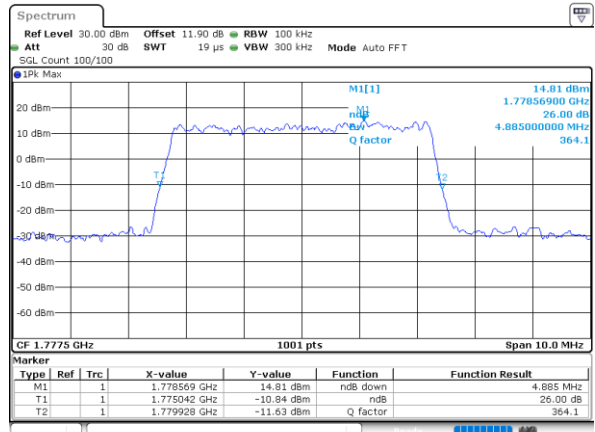

Date: 18\_AUG.2020 16:26:11

Middle Channel / 5MHz / 16QAM

Date: 18\_AUG.2020 16:26:23

Highest Channel / 5MHz / QPSK

Date: 18\_AUG.2020 16:28:20

Highest Channel / 5MHz / 16QAM

Date: 18\_AUG.2020 16:28:32

LTE Band 66