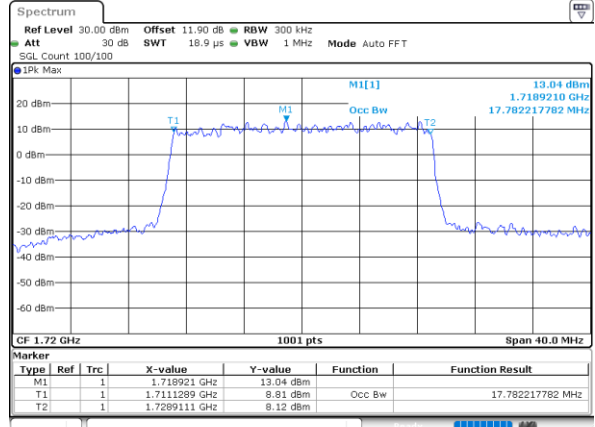

Date: 18\_AUG.2020 16:47:59

LTE Band 66

Lowest Channel / 15MHz / 64QAM

Date: 18\_AUG.2020 16:50:23

Lowest Channel / 20MHz / 64QAM

Date: 18\_AUG.2020 17:21:35

Middle Channel / 15MHz / 64QAM

Date: 18\_AUG.2020 16:52:47

Middle Channel / 20MHz / 64QAM

Date: 18\_AUG.2020 17:23:59

Highest Channel / 15MHz / 64QAM

Date: 18\_AUG.2020 16:53:51

Highest Channel / 20MHz / 64QAM

Date: 18\_AUG.2020 17:25:03