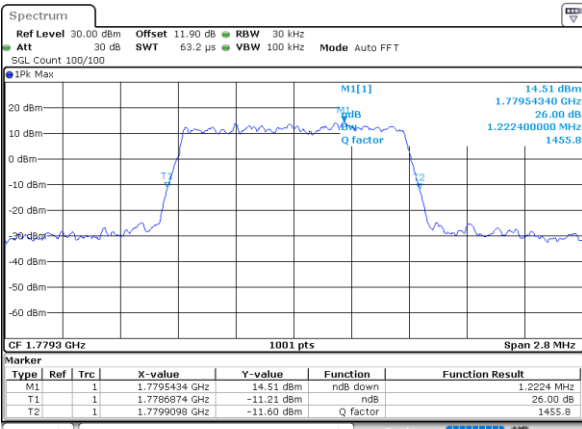

Date: 18\_AUG.2020 15:54:26

Lowest Channel / 3MHz / 64QAM

Date: 18\_AUG.2020 16:09:26

Middle Channel / 1.4MHz / 64QAM

Date: 18\_AUG.2020 15:55:31

Middle Channel / 3MHz / 64QAM

Date: 18\_AUG.2020 16:11:50

Highest Channel / 1.4MHz / 64QAM

Date: 18\_AUG.2020 15:56:35

Highest Channel / 3MHz / 64QAM

Date: 18\_AUG.2020 16:11:54

LTE Band 66

Lowest Channel / 5MHz / 64QAM

Date: 18\_AUG.2020 16:15:19

Lowest Channel / 10MHz / 64QAM

Date: 18\_AUG.2020 16:44:42