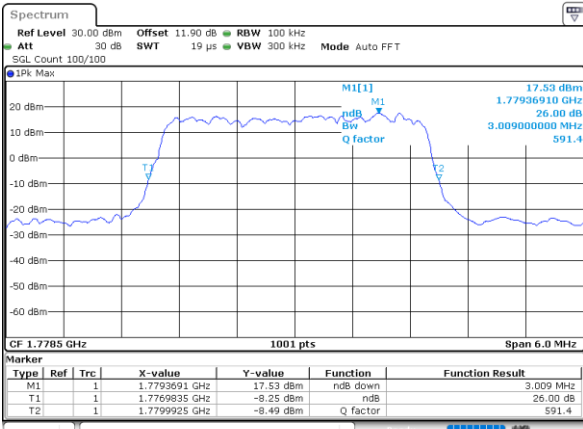

Highest Channel / 3MHz / QPSK

Date: 18_AUG.2020 16:04:49