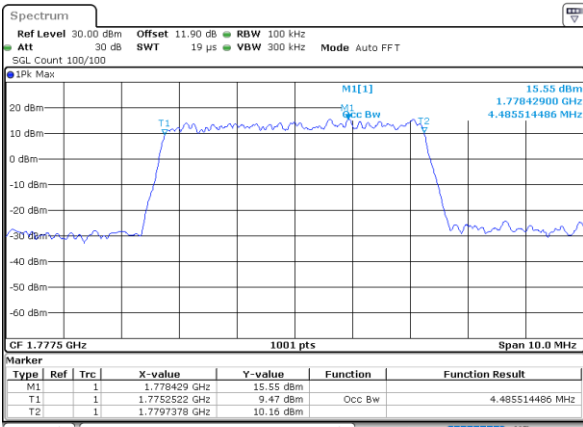

Highest Channel / 3MHz / 16QAM

Date: 18\_AUG.2020 16:04:37

LTE Band 66

Lowest Channel / 5MHz / QPSK

Date: 18\_AUG.2020 16:20:59

Lowest Channel / 5MHz / 16QAM

Date: 18\_AUG.2020 16:21:11

Middle Channel / 5MHz / QPSK

Date: 18\_AUG.2020 16:25:48

Middle Channel / 5MHz / 16QAM

Date: 18\_AUG.2020 16:25:59

Highest Channel / 5MHz / QPSK

Date: 18\_AUG.2020 16:27:56

Highest Channel / 5MHz / 16QAM

Date: 18\_AUG.2020 16:28:08

LTE Band 66