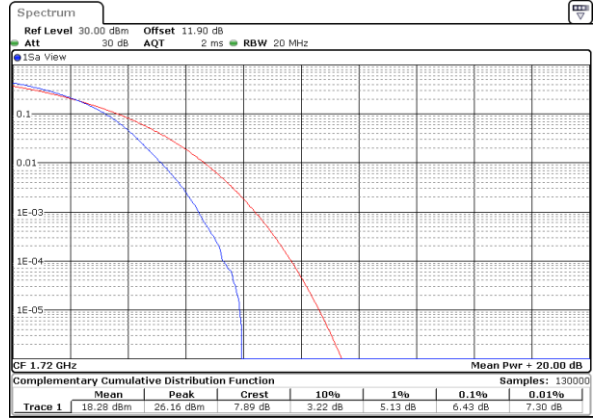

LTE Band 66 / 20MHz / 256QAM

Lowest Channel / 1RB

Date: 19\_AUG.2020 14:27:22

Lowest Channel / Full RB

Date: 19\_AUG.2020 14:26:57

Middle Channel / 1RB

Date: 19\_AUG.2020 14:24:41

Middle Channel / Full RB

Date: 19\_AUG.2020 14:23:29

Highest Channel / 1RB

Date: 19\_AUG.2020 14:29:20

Highest Channel / Full RB

Date: 19\_AUG.2020 14:28:58

**26dB Bandwidth**

Mode	LTE Band 66 : 26dB BW(MHz)											
BW	1.4MHz		3MHz		5MHz		10MHz		15MHz		20MHz	
Mod.	QPSK	16QAM	QPSK	16QAM	QPSK	16QAM	QPSK	16QAM	QPSK	16QAM	QPSK	16QAM
Lowest CH	1.22	1.21	3.05	2.95	4.90	4.82	9.73	9.65	14.27	14.36	18.98	18.70
Middle CH	1.22	1.23	3.03	3.01	4.90	4.92	9.75	9.81	14.27	14.30	18.94	19.10
Highest CH	1.22	1.23	3.01	3.03	4.91	4.89	9.81	9.77	14.27	14.21	18.86	18.78
Mode	LTE Band 66 : 26dB BW(MHz)											
BW	1.4MHz		3MHz		5MHz		10MHz		15MHz		20MHz	
Mod.	64QAM	256QAM	64QAM	256QAM	64QAM	256QAM	64QAM	256QAM	64QAM	256QAM	64QAM	256QAM
Lowest CH	1.23	1.21	3.00	3.00	4.90	4.92	9.79	9.67	14.36	14.30	19.26	18.90
Middle CH	1.22	1.23	2.97	3.02	4.87	4.93	9.89	9.85	14.45	14.42	18.82	18.94
Highest CH	1.22	1.23	3.02	3.01	4.85	4.87	9.77	9.79	14.33	14.21	18.62	18.78