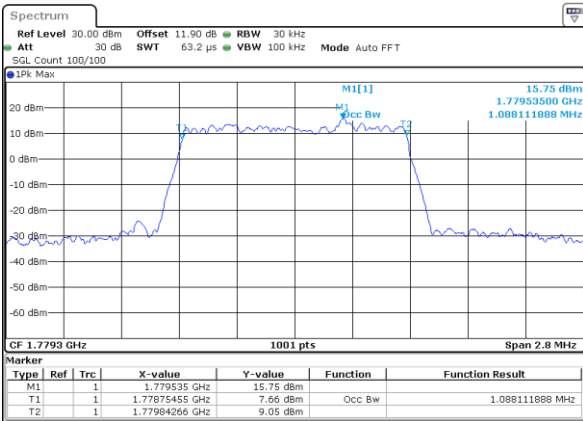

Middle Channel / 20MHz / 16QAM

Date: 18\_AUG.2020 17:14:49

Highest Channel / 20MHz / QPSK

Date: 18\_AUG.2020 17:16:46

Highest Channel / 20MHz / 16QAM

Date: 18\_AUG.2020 17:16:58

LTE Band 66

Lowest Channel / 1.4MHz / 64QAM

Date: 18\_AUG.2020 15:54:15

Lowest Channel / 3MHz / 64QAM

Date: 18\_AUG.2020 16:10:14

Middle Channel / 1.4MHz / 64QAM

Date: 18\_AUG.2020 15:55:19

Middle Channel / 3MHz / 64QAM

Date: 18\_AUG.2020 16:11:38

Highest Channel / 1.4MHz / 64QAM

Date: 18\_AUG.2020 15:56:23

Highest Channel / 3MHz / 64QAM

Date: 18\_AUG.2020 16:11:43

LTE Band 66

Lowest Channel / 5MHz / 64QAM

Date: 18\_AUG.2020 16:15:07

Lowest Channel / 10MHz / 64QAM

Date: 18\_AUG.2020 16:44:31