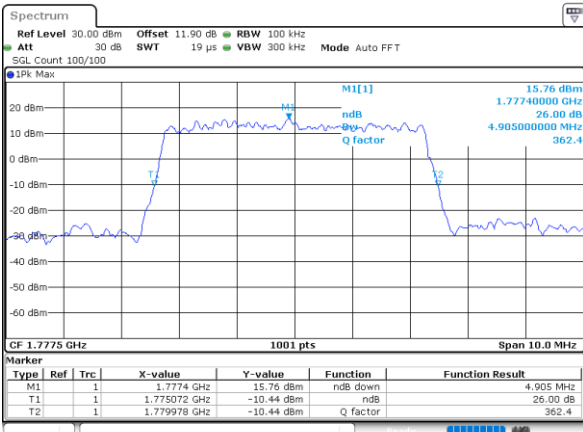

Highest Channel / 3MHz / 16QAM

Date: 18\_AUG.2020 16:05:01

LTE Band 66

Lowest Channel / 5MHz / QPSK

Date: 18\_AUG.2020 16:21:23

Lowest Channel / 5MHz / 16QAM

Date: 18\_AUG.2020 16:21:34

Middle Channel / 5MHz / QPSK

Date: 18\_AUG.2020 16:26:11

Middle Channel / 5MHz / 16QAM

Date: 18\_AUG.2020 16:26:23

Highest Channel / 5MHz / QPSK

Date: 18\_AUG.2020 16:28:20

Highest Channel / 5MHz / 16QAM

Date: 18\_AUG.2020 16:28:32

LTE Band 66