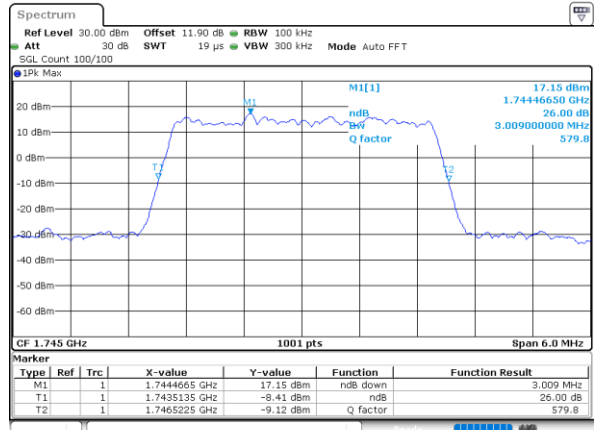

Date: 18\_AUG.2020 15:50:32

Highest Channel / 1.4MHz / QPSK

Date: 18\_AUG.2020 15:52:30

Highest Channel / 1.4MHz / 16QAM

Date: 18\_AUG.2020 15:52:41

LTE Band 66

Lowest Channel / 3MHz / QPSK

Date: 18\_AUG.2020 15:57:52

Lowest Channel / 3MHz / 16QAM

Date: 18\_AUG.2020 15:58:03

Middle Channel / 3MHz / QPSK

Date: 18\_AUG.2020 16:02:40

Middle Channel / 3MHz / 16QAM

Date: 18\_AUG.2020 16:02:52

Highest Channel / 3MHz / QPSK

Date: 18\_AUG.2020 16:04:49

Highest Channel / 3MHz / 16QAM

Date: 18\_AUG.2020 16:05:01

LTE Band 66

Lowest Channel / 5MHz / QPSK

Date: 18\_AUG.2020 16:21:23

Lowest Channel / 5MHz / 16QAM

Date: 18\_AUG.2020 16:21:34

Middle Channel / 5MHz / QPSK