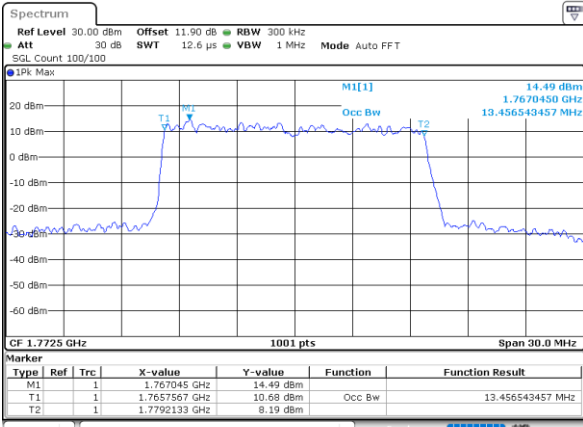

Highest Channel / 15MHz / 64QAM

Date: 18_AUG.2020 16:53:51