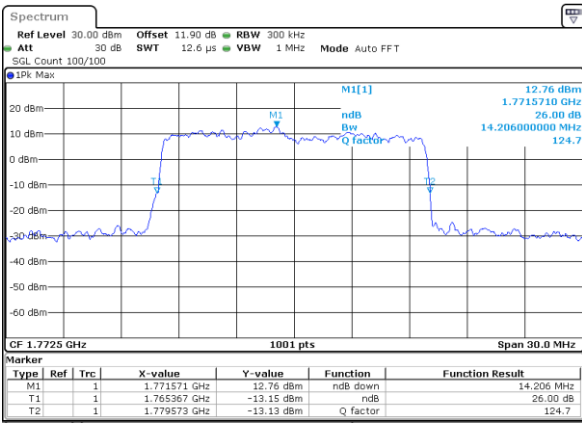

Highest Channel / 15MHz / 256QAM

Date: 19_AUG.2020 14:21:20