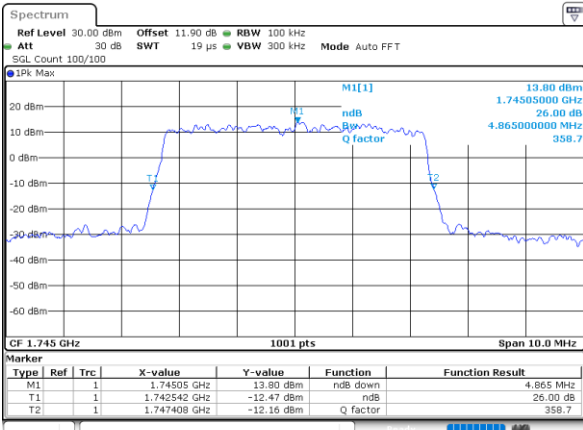

Middle Channel / 5MHz / 64QAM

Date: 18_AUG.2020 16:17:42