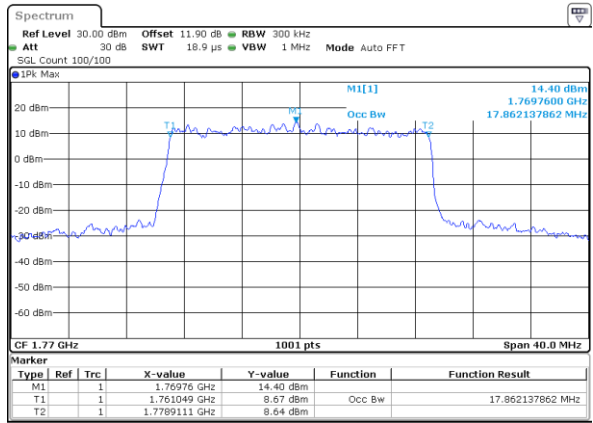

Date: 18\_AUG.2020 17:03:24

LTE Band 66

Lowest Channel / 20MHz / QPSK

Date: 18\_AUG.2020 17:09:49

Lowest Channel / 20MHz / 16QAM

Date: 18\_AUG.2020 17:10:01

Middle Channel / 20MHz / QPSK

Date: 18\_AUG.2020 17:14:37

Middle Channel / 20MHz / 16QAM

Date: 18\_AUG.2020 17:14:49

Highest Channel / 20MHz / QPSK

Date: 18\_AUG.2020 17:16:46

Highest Channel / 20MHz / 16QAM

Date: 18\_AUG.2020 17:16:58

LTE Band 66

Lowest Channel / 1.4MHz / 64QAM

Date: 18\_AUG.2020 15:54:15

Lowest Channel / 3MHz / 64QAM

Date: 18\_AUG.2020 16:10:14

Middle Channel / 1.4MHz / 64QAM

Date: 18\_AUG.2020 15:55:19

Middle Channel / 3MHz / 64QAM

Date: 18\_AUG.2020 16:11:38

Highest Channel / 1.4MHz / 64QAM

Date: 18\_AUG.2020 15:56:23

Highest Channel / 3MHz / 64QAM

Date: 18\_AUG.2020 16:11:43

LTE Band 66

Lowest Channel / 5MHz / 64QAM

Date: 18\_AUG.2020 16:15:07

Lowest Channel / 10MHz / 64QAM

Date: 18\_AUG.2020 16:44:31