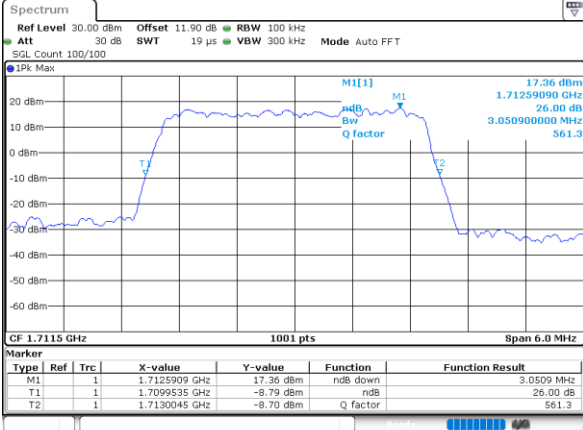

Date: 18\_AUG.2020 15:50:32

Highest Channel / 1.4MHz / QPSK

Date: 18\_AUG.2020 15:52:30

Highest Channel / 1.4MHz / 16QAM

Date: 18\_AUG.2020 15:52:41

LTE Band 66

Lowest Channel / 3MHz / QPSK

Date: 18\_AUG.2020 15:57:52