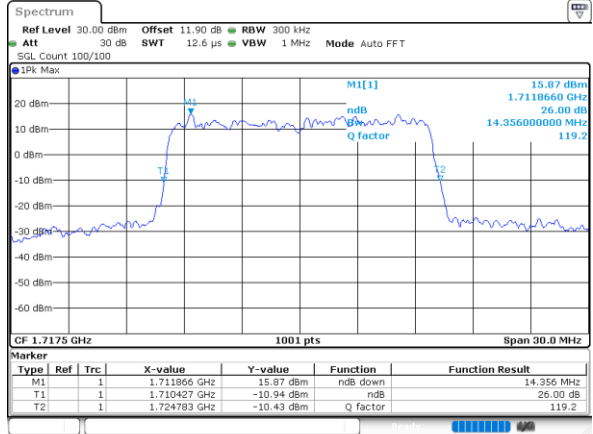

Highest Channel / 10MHz / QPSK

Date: 18\_AUG.2020 16:40:06

Highest Channel / 10MHz / 16QAM

Date: 18\_AUG.2020 16:40:18

LTE Band 66

Lowest Channel / 15MHz / QPSK

Date: 18\_AUG.2020 16:56:39

Lowest Channel / 15MHz / 16QAM