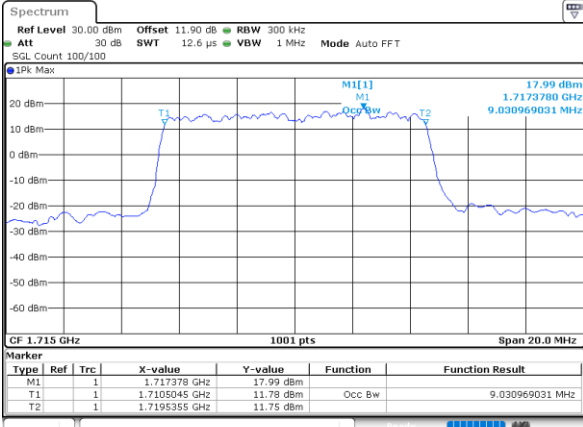

LTE Band 66

Lowest Channel / 10MHz / QPSK

Date: 18_AUG.2020 16:32:45