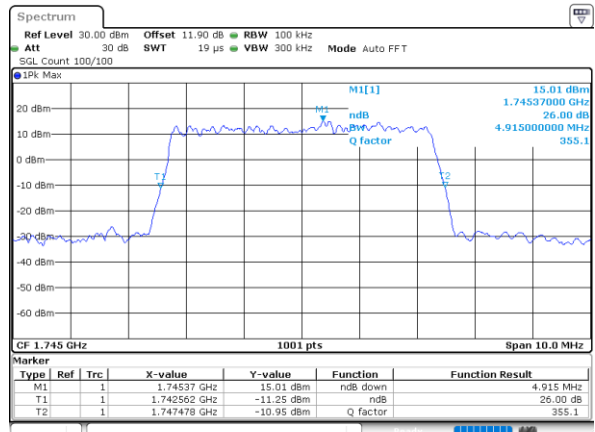

Middle Channel / 5MHz / 16QAM

Date: 18_AUG.2020 16:26:23