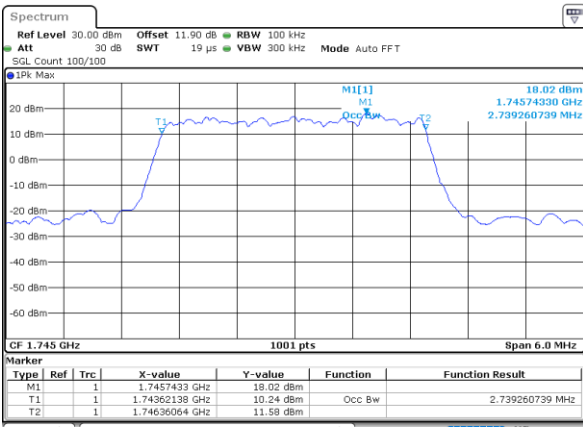

Middle Channel / 3MHz / QPSK

Date: 18_AUG.2020 16:02:17