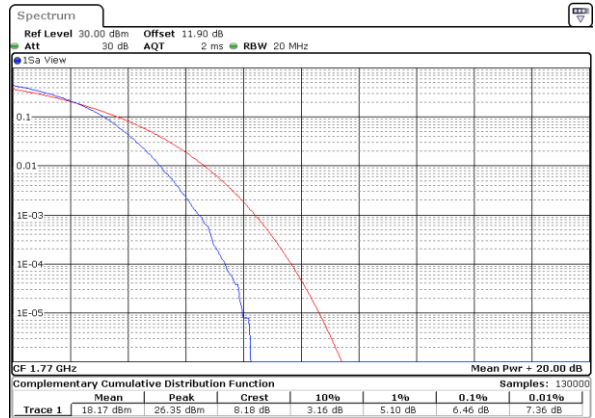

LTE Band 66 / 20MHz / 256QAM

Lowest Channel / 1RB

Date: 19\_AUG.2020 14:27:22

Lowest Channel / Full RB

Date: 19\_AUG.2020 14:26:57

Middle Channel / 1RB

Date: 19\_AUG.2020 14:24:41

Middle Channel / Full RB

Date: 19\_AUG.2020 14:23:29

Highest Channel / 1RB

Date: 19\_AUG.2020 14:29:20

Highest Channel / Full RB

Date: 19\_AUG.2020 14:28:58

**26dB Bandwidth**

Mode	LTE Band 66 : 26dB BW(MHz)											
BW	1.4MHz		3MHz		5MHz		10MHz		15MHz		20MHz	
Mod.	QPSK	16QAM	QPSK	16QAM	QPSK	16QAM	QPSK	16QAM	QPSK	16QAM	QPSK	16QAM
Lowest CH	1.22	1.21	3.05	2.95	4.90	4.82	9.73	9.65	14.27	14.36	18.98	18.70
Middle CH	1.22	1.23	3.03	3.01	4.90	4.92	9.75	9.81	14.27	14.30	18.94	19.10
Highest CH	1.22	1.23	3.01	3.03	4.91	4.89	9.81	9.77	14.27	14.21	18.86	18.78
Mode	LTE Band 66 : 26dB BW(MHz)											
BW	1.4MHz		3MHz		5MHz		10MHz		15MHz		20MHz	
Mod.	64QAM	256QAM	64QAM	256QAM	64QAM	256QAM	64QAM	256QAM	64QAM	256QAM	64QAM	256QAM
Lowest CH	1.23	1.21	3.00	3.00	4.90	4.92	9.79	9.67	14.36	14.30	19.26	18.90
Middle CH	1.22	1.23	2.97	3.02	4.87	4.93	9.89	9.85	14.45	14.42	18.82	18.94
Highest CH	1.22	1.23	3.02	3.01	4.85	4.87	9.77	9.79	14.33	14.21	18.62	18.78