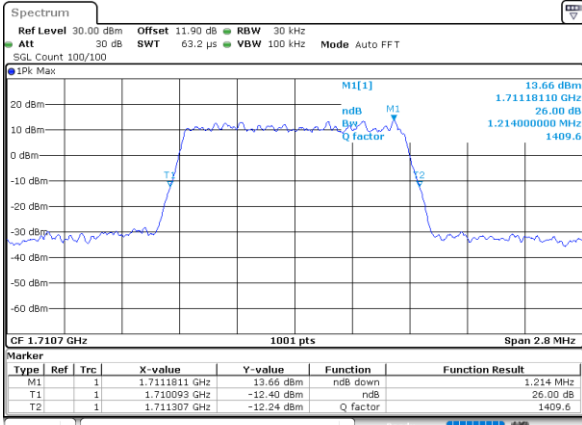

Middle Channel / 20MHz / 64QAM

Date: 18\_AUG.2020 17:22:10

Highest Channel / 15MHz / 64QAM

Date: 18\_AUG.2020 16:54:03

Highest Channel / 20MHz / 64QAM

Date: 18\_AUG.2020 17:22:15

LTE Band 66

Lowest Channel / 1.4MHz / 256QAM