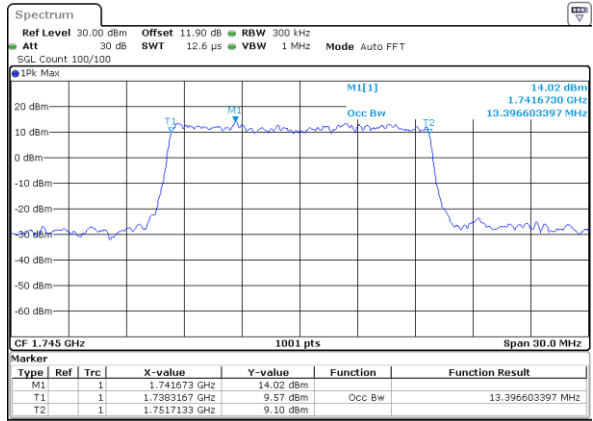

Middle Channel / 15MHz / 16QAM

Date: 18_AUG.2020 17:01:16