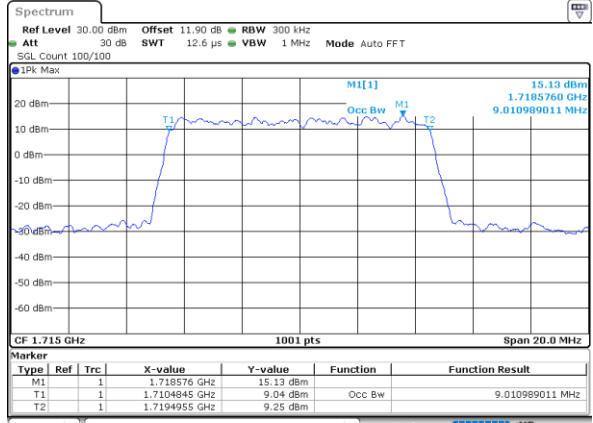

Date: 18\_AUG.2020 15:56:23

Highest Channel / 3MHz / 64QAM

Date: 18\_AUG.2020 16:11:43

LTE Band 66

Lowest Channel / 5MHz / 64QAM

Date: 18\_AUG.2020 16:15:07

Lowest Channel / 10MHz / 64QAM

Date: 18\_AUG.2020 16:44:31