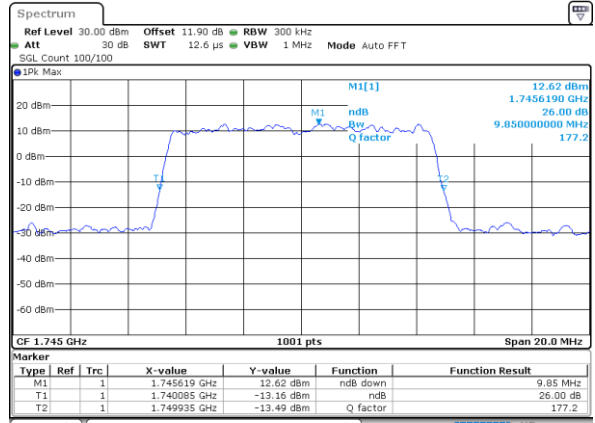

Highest Channel / 1.4MHz / 256QAM

Date: 19\_AUG.2020 13:52:16

Highest Channel / 3MHz / 256QAM

Date: 19\_AUG.2020 14:02:28

LTE Band 66

Lowest Channel / 5MHz / 256QAM

Date: 19\_AUG.2020 14:07:01

Lowest Channel / 10MHz / 256QAM

Date: 19\_AUG.2020 14:11:22

Middle Channel / 5MHz / 256QAM

Date: 19\_AUG.2020 14:05:19

Middle Channel / 10MHz / 256QAM

Date: 19\_AUG.2020 14:11:53

Highest Channel / 5MHz / 256QAM

Date: 19\_AUG.2020 14:09:36

Highest Channel / 10MHz / 256QAM

Date: 19\_AUG.2020 14:11:24

LTE Band 66

Lowest Channel / 15MHz / 256QAM

Date: 19\_AUG.2020 14:18:59

Lowest Channel / 20MHz / 256QAM

Date: 19\_AUG.2020 14:26:49

Middle Channel / 15MHz / 256QAM