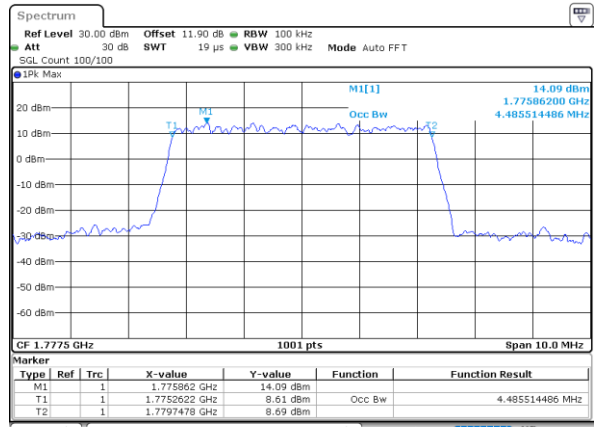

Highest Channel / 3MHz / 16QAM

Date: 18\_AUG.2020 16:04:37

LTE Band 66

Lowest Channel / 5MHz / QPSK

Date: 18\_AUG.2020 16:20:59

Lowest Channel / 5MHz / 16QAM

Date: 18\_AUG.2020 16:21:11

Middle Channel / 5MHz / QPSK

Date: 18\_AUG.2020 16:25:48

Middle Channel / 5MHz / 16QAM

Date: 18\_AUG.2020 16:25:59

Highest Channel / 5MHz / QPSK

Date: 18\_AUG.2020 16:27:56

Highest Channel / 5MHz / 16QAM

Date: 18\_AUG.2020 16:28:08

LTE Band 66