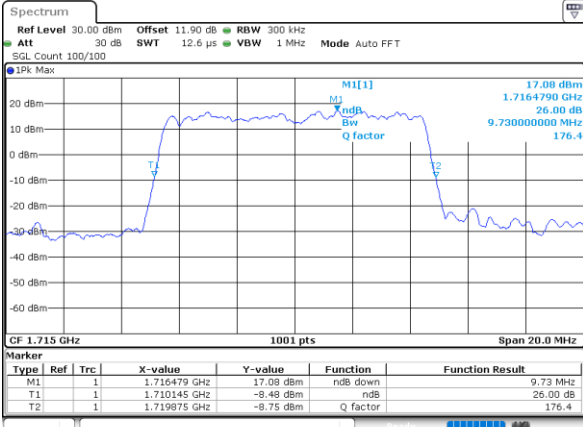

LTE Band 66

Lowest Channel / 10MHz / QPSK

Date: 18_AUG.2020 16:33:09