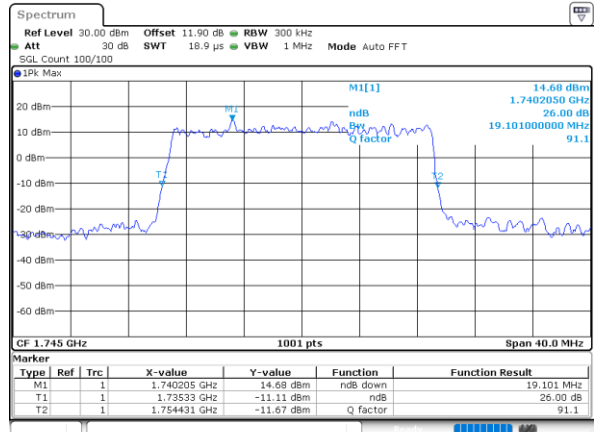

Date: 18\_AUG.2020 17:03:48

LTE Band 66

Lowest Channel / 20MHz / QPSK

Date: 18\_AUG.2020 17:10:12

Lowest Channel / 20MHz / 16QAM

Date: 18\_AUG.2020 17:10:24

Middle Channel / 20MHz / QPSK

Date: 18\_AUG.2020 17:15:01

Middle Channel / 20MHz / 16QAM

Date: 18\_AUG.2020 17:15:13

Highest Channel / 20MHz / QPSK

Date: 18\_AUG.2020 17:17:10

Highest Channel / 20MHz / 16QAM

Date: 18\_AUG.2020 17:17:22

LTE Band 66

Lowest Channel / 1.4MHz / 64QAM