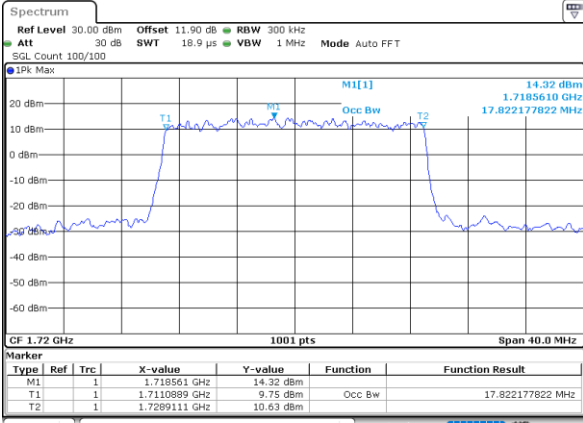

Highest Channel / 10MHz / QPSK

Date: 18\_AUG.2020 16:39:42

Highest Channel / 10MHz / 16QAM

Date: 18\_AUG.2020 16:39:54

LTE Band 66

Lowest Channel / 15MHz / QPSK

Date: 18\_AUG.2020 16:56:15

Lowest Channel / 15MHz / 16QAM

Date: 18\_AUG.2020 16:56:27

Middle Channel / 15MHz / QPSK

Date: 18\_AUG.2020 17:01:04

Middle Channel / 15MHz / 16QAM

Date: 18\_AUG.2020 17:01:16

Highest Channel / 15MHz / QPSK

Date: 18\_AUG.2020 17:03:12

Highest Channel / 15MHz / 16QAM

Date: 18\_AUG.2020 17:03:24

LTE Band 66

Lowest Channel / 20MHz / QPSK

Date: 18\_AUG.2020 17:09:49

Lowest Channel / 20MHz / 16QAM

Date: 18\_AUG.2020 17:10:01

Middle Channel / 20MHz / QPSK

Date: 18\_AUG.2020 17:14:37