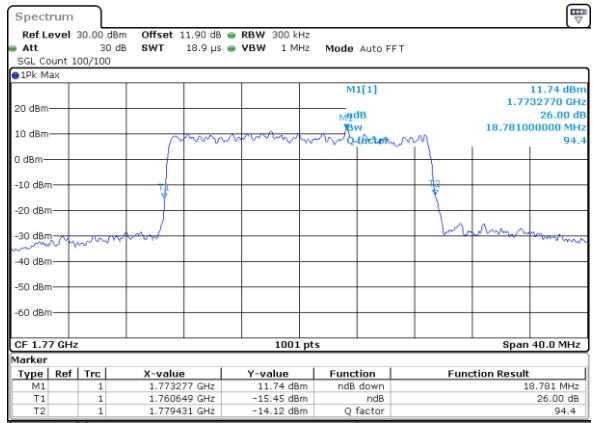

Highest Channel / 10MHz / 256QAM

Date: 19\_AUG.2020 14:11:24

LTE Band 66

Lowest Channel / 15MHz / 256QAM

Date: 19\_AUG.2020 14:18:59

Lowest Channel / 20MHz / 256QAM

Date: 19\_AUG.2020 14:26:49

Middle Channel / 15MHz / 256QAM

Date: 19\_AUG.2020 14:17:50

Middle Channel / 20MHz / 256QAM

Date: 19\_AUG.2020 14:23:21

Highest Channel / 15MHz / 256QAM

Date: 19\_AUG.2020 14:21:20

Highest Channel / 20MHz / 256QAM

Date: 19\_AUG.2020 14:28:50

**Occupied Bandwidth**

Mode	LTE Band 66 : 99%OBW(MHz)											
BW	1.4MHz		3MHz		5MHz		10MHz		15MHz		20MHz	
Mod.	QPSK	16QAM	QPSK	16QAM	QPSK	16QAM	QPSK	16QAM	QPSK	16QAM	QPSK	16QAM
Lowest CH	1.09	1.08	2.73	2.73	4.47	4.50	9.03	9.01	13.52	13.49	17.82	17.82
Middle CH	1.09	1.09	2.74	2.72	4.49	4.49	9.05	9.01	13.46	13.40	17.94	17.94
Highest CH	1.09	1.09	2.74	2.71	4.49	4.49	9.09	9.01	13.49	13.43	17.90	17.86
Mode	LTE Band 66 : 99%OBW(MHz)											
BW	1.4MHz		3MHz		5MHz		10MHz		15MHz		20MHz	
Mod.	64QAM	256QAM	64QAM	256QAM	64QAM	256QAM	64QAM	256QAM	64QAM	256QAM	64QAM	256QAM
Lowest CH	1.09	1.08	2.72	2.72	4.46	4.46	9.01	8.97	13.43	13.46	17.78	17.94
Middle CH	1.09	1.09	2.72	2.72	4.50	4.49	9.05	9.03	13.49	13.46	17.90	17.94
Highest CH	1.09	1.09	2.74	2.73	4.50	4.47	9.03	8.99	13.46	13.43	18.02	17.94