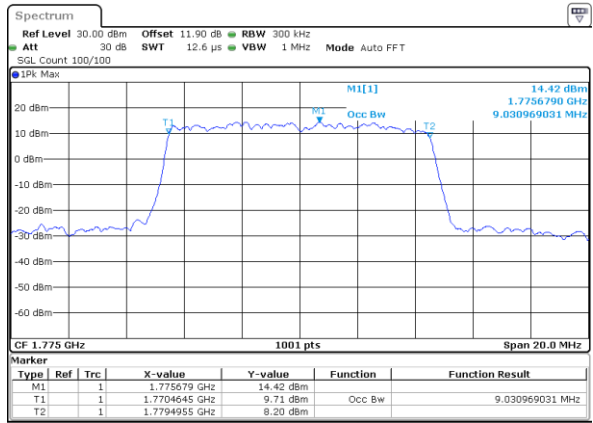

Date: 18\_AUG.2020 15:56:23

Highest Channel / 3MHz / 64QAM

Date: 18\_AUG.2020 16:11:43

LTE Band 66

Lowest Channel / 5MHz / 64QAM

Date: 18\_AUG.2020 16:15:07

Lowest Channel / 10MHz / 64QAM

Date: 18\_AUG.2020 16:44:31

Middle Channel / 5MHz / 64QAM

Date: 18\_AUG.2020 16:17:31

Middle Channel / 10MHz / 64QAM

Date: 18\_AUG.2020 16:46:54

Highest Channel / 5MHz / 64QAM

Date: 18\_AUG.2020 16:18:35

Highest Channel / 10MHz / 64QAM

Date: 18\_AUG.2020 16:47:59

LTE Band 66

Lowest Channel / 15MHz / 64QAM

Date: 18\_AUG.2020 16:50:23

Lowest Channel / 20MHz / 64QAM

Date: 18\_AUG.2020 17:21:35

Middle Channel / 15MHz / 64QAM

Date: 18\_AUG.2020 16:52:47