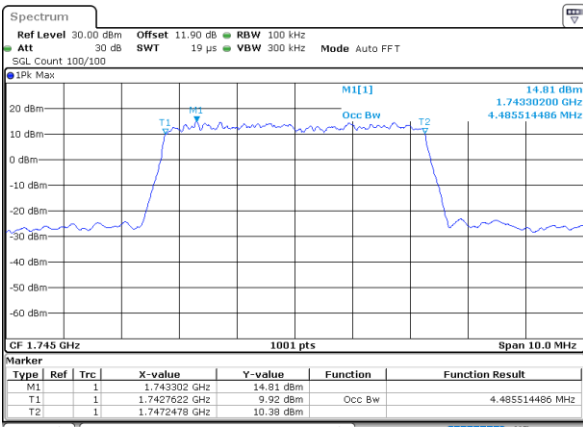

Highest Channel / 3MHz / 16QAM

Date: 18\_AUG.2020 16:04:37

LTE Band 66

Lowest Channel / 5MHz / QPSK

Date: 18\_AUG.2020 16:20:59

Lowest Channel / 5MHz / 16QAM

Date: 18\_AUG.2020 16:21:11

Middle Channel / 5MHz / QPSK

Date: 18\_AUG.2020 16:25:48

Middle Channel / 5MHz / 16QAM

Date: 18\_AUG.2020 16:25:59

Highest Channel / 5MHz / QPSK

Date: 18\_AUG.2020 16:27:56

Highest Channel / 5MHz / 16QAM

Date: 18\_AUG.2020 16:28:08

LTE Band 66