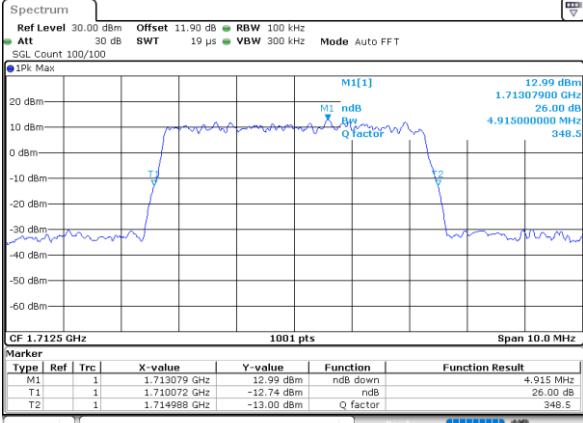

Highest Channel / 1.4MHz / 256QAM

Date: 19\_AUG.2020 13:52:16

Highest Channel / 3MHz / 256QAM

Date: 19\_AUG.2020 14:02:28

LTE Band 66

Lowest Channel / 5MHz / 256QAM

Date: 19\_AUG.2020 14:07:01

Lowest Channel / 10MHz / 256QAM