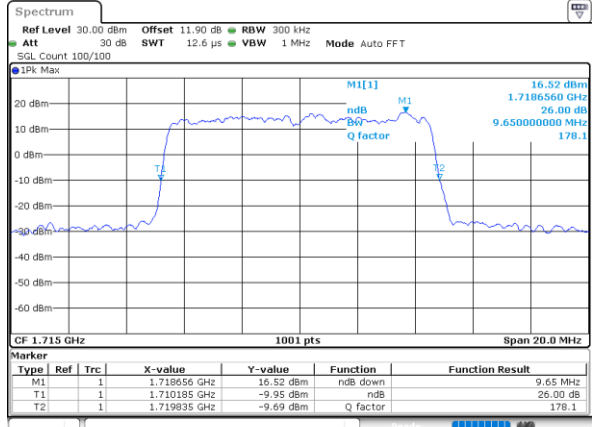

Lowest Channel / 10MHz / 16QAM

Date: 18_AUG.2020 16:33:20