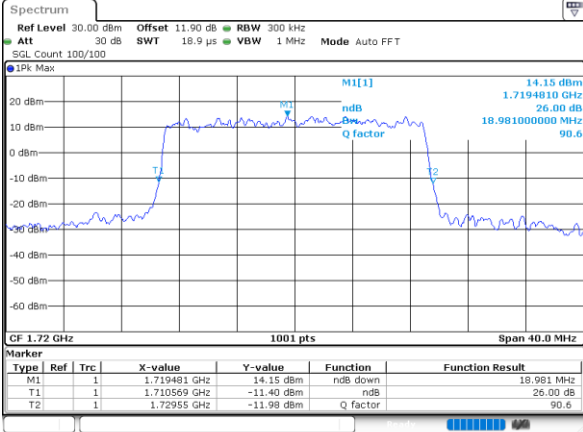

Date: 18\_AUG.2020 17:03:48

LTE Band 66

Lowest Channel / 20MHz / QPSK

Date: 18\_AUG.2020 17:10:12

Lowest Channel / 20MHz / 16QAM

Date: 18\_AUG.2020 17:10:24

Middle Channel / 20MHz / QPSK

Date: 18\_AUG.2020 17:15:01