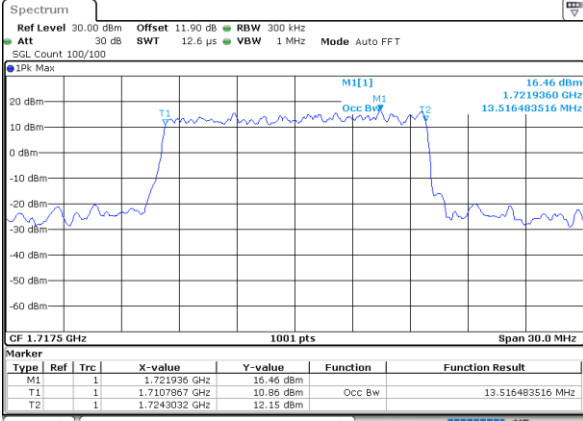

Highest Channel / 10MHz / QPSK

Date: 18\_AUG.2020 16:39:42

Highest Channel / 10MHz / 16QAM

Date: 18\_AUG.2020 16:39:54

LTE Band 66

Lowest Channel / 15MHz / QPSK

Date: 18\_AUG.2020 16:56:15

Lowest Channel / 15MHz / 16QAM