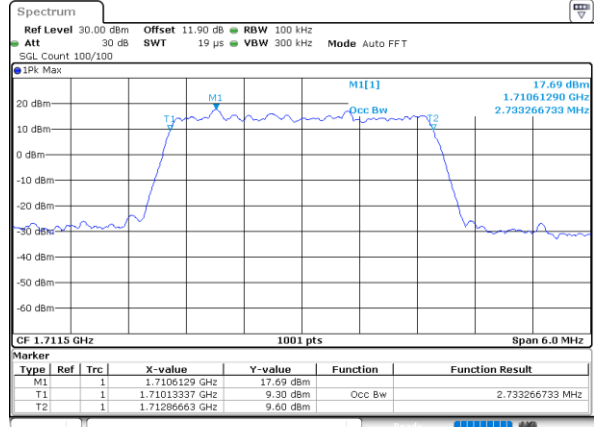

Lowest Channel / 3MHz / 16QAM

Date: 18_AUG.2020 15:57:40