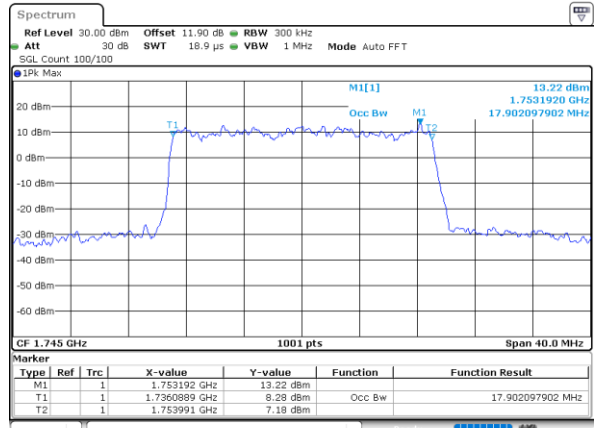

Middle Channel / 20MHz / 64QAM

Date: 18_AUG.2020 17:23:59