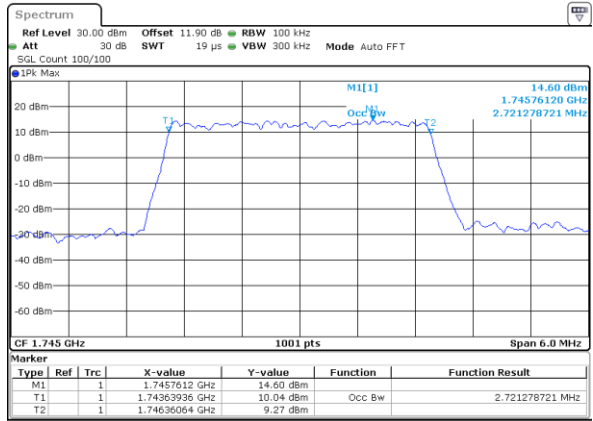

Middle Channel / 20MHz / 16QAM

Date: 18\_AUG.2020 17:14:49

Highest Channel / 20MHz / QPSK

Date: 18\_AUG.2020 17:16:46

Highest Channel / 20MHz / 16QAM

Date: 18\_AUG.2020 17:16:58

LTE Band 66

Lowest Channel / 1.4MHz / 64QAM

Date: 18\_AUG.2020 15:54:15

Lowest Channel / 3MHz / 64QAM

Date: 18\_AUG.2020 16:10:14

Middle Channel / 1.4MHz / 64QAM

Date: 18\_AUG.2020 15:55:19

Middle Channel / 3MHz / 64QAM

Date: 18\_AUG.2020 16:11:38

Highest Channel / 1.4MHz / 64QAM

Date: 18\_AUG.2020 15:56:23

Highest Channel / 3MHz / 64QAM

Date: 18\_AUG.2020 16:11:43

LTE Band 66

Lowest Channel / 5MHz / 64QAM

Date: 18\_AUG.2020 16:15:07

Lowest Channel / 10MHz / 64QAM

Date: 18\_AUG.2020 16:44:31