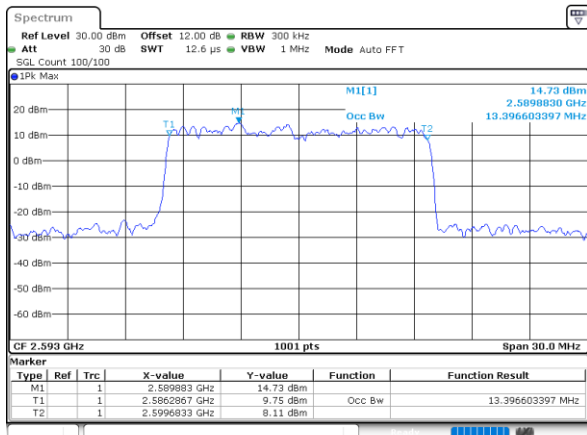

Date: 9,AUG,2020 10:22:04

LTE Band 41

Lowest Channel / 15MHz / 64QAM

Date: 9,AUG,2020 10:22:28

Lowest Channel / 20MHz / 64QAM

Date: 9,AUG,2020 10:23:38

Middle Channel / 15MHz / 64QAM

Date: 9,AUG,2020 10:22:51

Middle Channel / 20MHz / 64QAM

Date: 9,AUG,2020 10:24:01

Highest Channel / 15MHz / 64QAM

Date: 9,AUG,2020 10:23:14

Highest Channel / 20MHz / 64QAM

Date: 9,AUG,2020 10:24:24

LTE Band 41

Lowest Channel / 5MHz / 256QAM