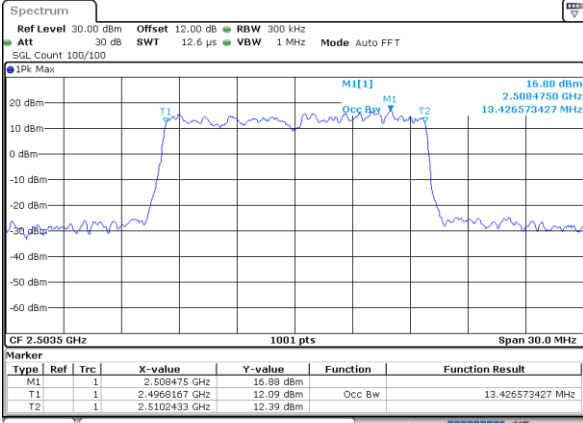

Highest Channel / 10MHz / 16QAM

Date: 9.AUG.2020 10:14:52

LTE Band 41

Lowest Channel / 15MHz / QPSK

Date: 9,AUG,2020 10:15:28

Lowest Channel / 15MHz / 16QAM

Date: 9,AUG,2020 10:15:40

Middle Channel / 15MHz / QPSK