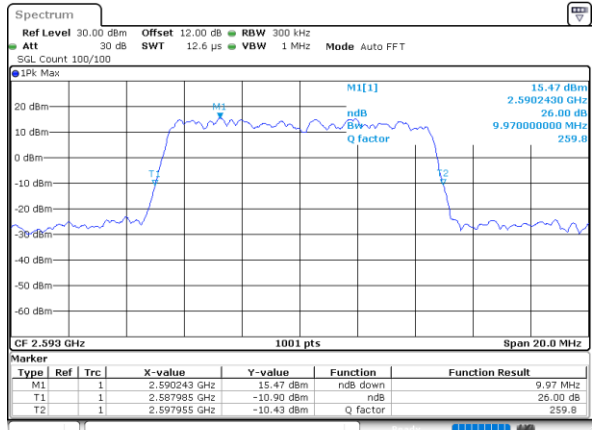

LTE Band 41

Lowest Channel / 5MHz / 64QAM

Date: 9,AUG,2020 10:20:20

Lowest Channel / 10MHz / 64QAM

Date: 9,AUG,2020 10:21:30

Middle Channel / 5MHz / 64QAM

Date: 9,AUG,2020 10:20:43

Middle Channel / 10MHz / 64QAM

Date: 9,AUG,2020 10:21:52

Highest Channel / 5MHz / 64QAM

Date: 9,AUG,2020 10:21:06

Highest Channel / 10MHz / 64QAM

Date: 9,AUG,2020 10:22:15

LTE Band 41

Lowest Channel / 15MHz / 64QAM

Date: 9,AUG,2020 10:22:39