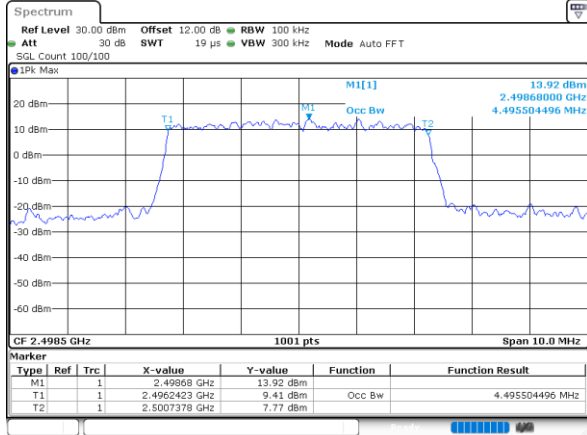

Highest Channel / 20MHz / QPSK

Date: 9.AUG.2020 10:19:20

Highest Channel / 20MHz / 16QAM

Date: 9.AUG.2020 10:19:32

LTE Band 41

Lowest Channel / 5MHz / 64QAM

Date: 9,AUG,2020 10:20:08

Lowest Channel / 10MHz / 64QAM