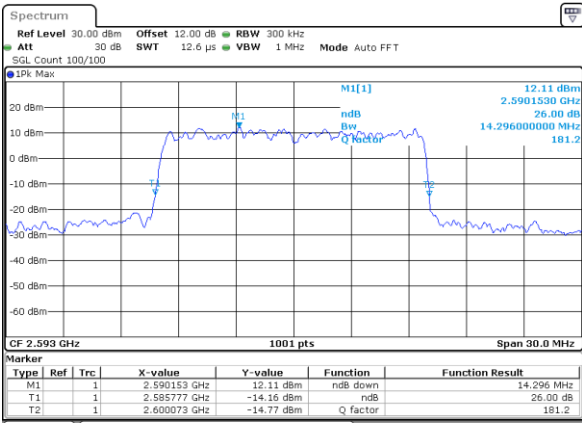

Lowest Channel / 15MHz / 256QAM

Date: 9.AUG.2020 11:29:07

Lowest Channel / 20MHz / 256QAM

Date: 9.AUG.2020 11:35:39

Middle Channel / 15MHz / 256QAM

Date: 9.AUG.2020 11:29:28

Middle Channel / 20MHz / 256QAM

Date: 9.AUG.2020 11:32:25

Highest Channel / 15MHz / 256QAM

Date: 9.AUG.2020 11:29:56

Highest Channel / 20MHz / 256QAM

Date: 9.AUG.2020 11:38:22

Occupied Bandwidth

Mode	LTE Band 41 : 99%OBW(MHz)											
BW	1.4MHz		3MHz		5MHz		10MHz		15MHz		20MHz	
Mod.	QPSK	16QAM	QPSK	16QAM	QPSK	16QAM	QPSK	16QAM	QPSK	16QAM	QPSK	16QAM
Lowest CH	-	-	-	-	4.46	4.51	9.11	9.03	13.43	13.46	17.78	17.78
Middle CH	-	-	-	-	4.49	4.49	9.05	8.99	13.49	13.46	17.98	17.74
Highest CH	-	-	-	-	4.49	4.50	9.01	9.09	13.40	13.49	17.82	17.86
Mode	LTE Band 41 : 99%OBW(MHz)											
BW	1.4MHz		3MHz		5MHz		10MHz		15MHz		20MHz	
Mod.	64QAM	256QAM	64QAM	256QAM	64QAM	256QAM	64QAM	256QAM	64QAM	256QAM	64QAM	256QAM
Lowest CH	-	-	-	-	4.50	4.47	9.03	9.00	13.37	13.43	17.86	17.78
Middle CH	-	-	-	-	4.51	4.47	8.97	9.05	13.40	13.55	17.90	17.86
Highest CH	-	-	-	-	4.47	4.48	9.01	8.99	13.40	13.46	17.74	17.78