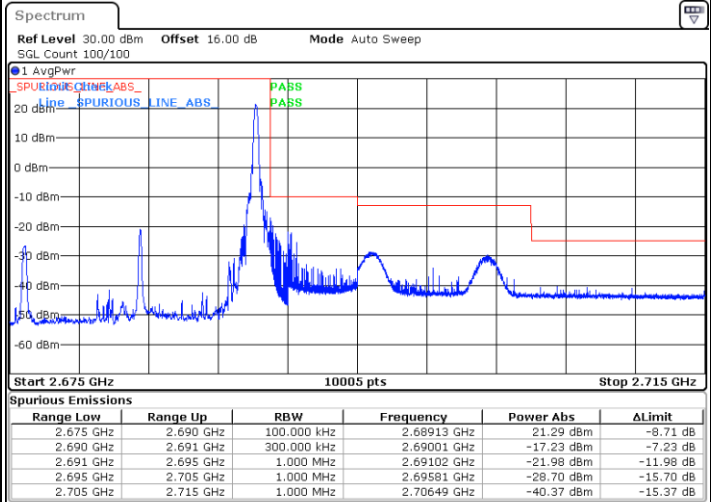

Lowest Band Edge / 1 RB

Highest Band Edge / 1 RB

Date: 9.AUG.2020 09:20:26

Date: 9.AUG.2020 09:21:45

LTE Band 41 / 10MHz / 256QAM

Lowest Band Edge / 1RB

Date: 9.AUG.2020 10:57:37

Highest Band Edge / 1 RB

Date: 9.AUG.2020 11:00:14

Lowest Band Edge / Full RB

Date: 28.AUG.2020 08:34:17

Highest Band Edge / Full RB

Date: 9.AUG.2020 10:59:57

LTE Band 41 / 15MHz / QPSK

Lowest Band Edge / 1 RB

Highest Band Edge / 1 RB

Lowest Band Edge / Full RB

Highest Band Edge / Full RB

LTE Band 41 / 15MHz / 16QAM

Lowest Band Edge / 1 RB

Date: 9.AUG.2020 09:26:26

Highest Band Edge / 1 RB

Date: 9.AUG.2020 09:29:05

Lowest Band Edge / Full RB

Date: 9.AUG.2020 09:27:46

Highest Band Edge / Full RB

Date: 9.AUG.2020 09:30:25