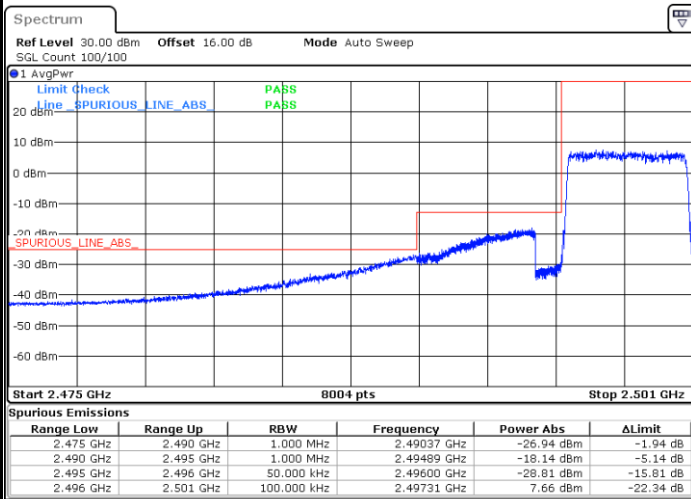

Date: 9.AUG.2020 11:38:15

Conducted Band Edge

LTE Band 41 / 5MHz / 16QAM

Lowest Band Edge / 1RB

Date: 9.AUG.2020 09:07:45

Highest Band Edge / 1 RB

Date: 9.AUG.2020 09:10:25

Lowest Band Edge / Full RB

Date: 9.AUG.2020 09:09:06

Highest Band Edge / Full RB

Date: 9.AUG.2020 09:11:45

LTE Band 41 / 5MHz / 64QAM

Lowest Band Edge / 1RB

Date: 9.AUG.2020 09:12:26

Highest Band Edge / 1 RB

Date: 9.AUG.2020 09:13:45

Lowest Band Edge / Full RB

Date: 9.AUG.2020 09:13:05

Highest Band Edge / Full RB

Date: 9.AUG.2020 09:14:25

LTE Band 41 / 5MHz / 256QAM

Lowest Band Edge / 1RB

Date: 9.AUG.2020 10:48:00

Highest Band Edge / 1 RB

Date: 9.AUG.2020 10:52:50

Lowest Band Edge / Full RB

Date: 9.AUG.2020 10:46:37

Highest Band Edge / Full RB

Date: 9.AUG.2020 10:51:32

LTE Band 41 / 10MHz / QPSK

Lowest Band Edge / 1 RB

Highest Band Edge / 1 RB