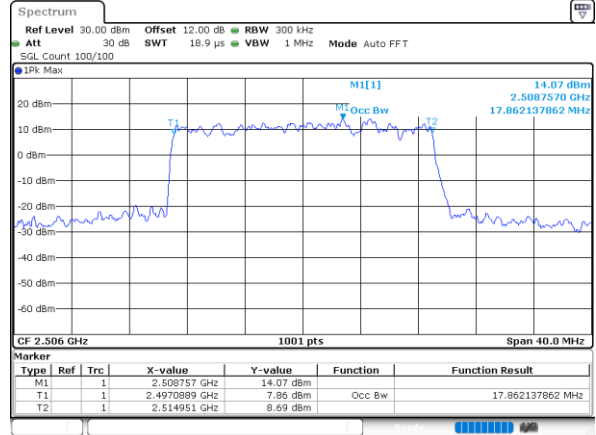

Date: 9,AUG,2020 10:22:04

LTE Band 41

Lowest Channel / 15MHz / 64QAM

Date: 9,AUG,2020 10:22:28

Lowest Channel / 20MHz / 64QAM

Date: 9,AUG,2020 10:23:38

Middle Channel / 15MHz / 64QAM

Date: 9,AUG,2020 10:22:51

Middle Channel / 20MHz / 64QAM

Date: 9,AUG,2020 10:24:01

Highest Channel / 15MHz / 64QAM

Date: 9,AUG,2020 10:23:14

Highest Channel / 20MHz / 64QAM

Date: 9,AUG,2020 10:24:24

LTE Band 41

Lowest Channel / 5MHz / 256QAM