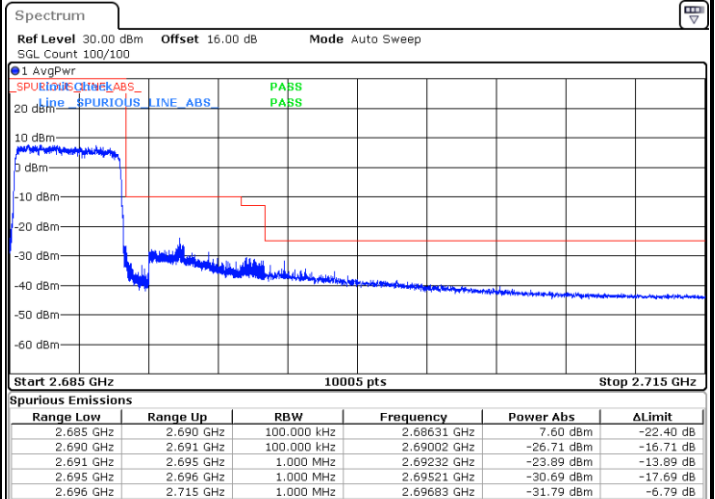

Date: 9.AUG.2020 11:38:15

Conducted Band Edge

LTE Band 41 / 5MHz / 16QAM

Lowest Band Edge / 1RB

Date: 9.AUG.2020 09:07:45

Highest Band Edge / 1 RB

Date: 9.AUG.2020 09:10:25

Lowest Band Edge / Full RB

Date: 9.AUG.2020 09:09:06

Highest Band Edge / Full RB

Date: 9.AUG.2020 09:11:45

LTE Band 41 / 5MHz / 64QAM

Lowest Band Edge / 1RB

Date: 9.AUG.2020 09:12:26

Highest Band Edge / 1 RB

Date: 9.AUG.2020 09:13:45

Lowest Band Edge / Full RB

Date: 9.AUG.2020 09:13:05

Highest Band Edge / Full RB

Date: 9.AUG.2020 09:14:25

LTE Band 41 / 5MHz / 256QAM

Lowest Band Edge / 1RB

Date: 9.AUG.2020 10:48:00

Highest Band Edge / 1 RB

Date: 9.AUG.2020 10:52:50

Lowest Band Edge / Full RB

Date: 9.AUG.2020 10:46:37

Highest Band Edge / Full RB

Date: 9.AUG.2020 10:51:32

LTE Band 41 / 10MHz / QPSK

Lowest Band Edge / 1 RB

Highest Band Edge / 1 RB