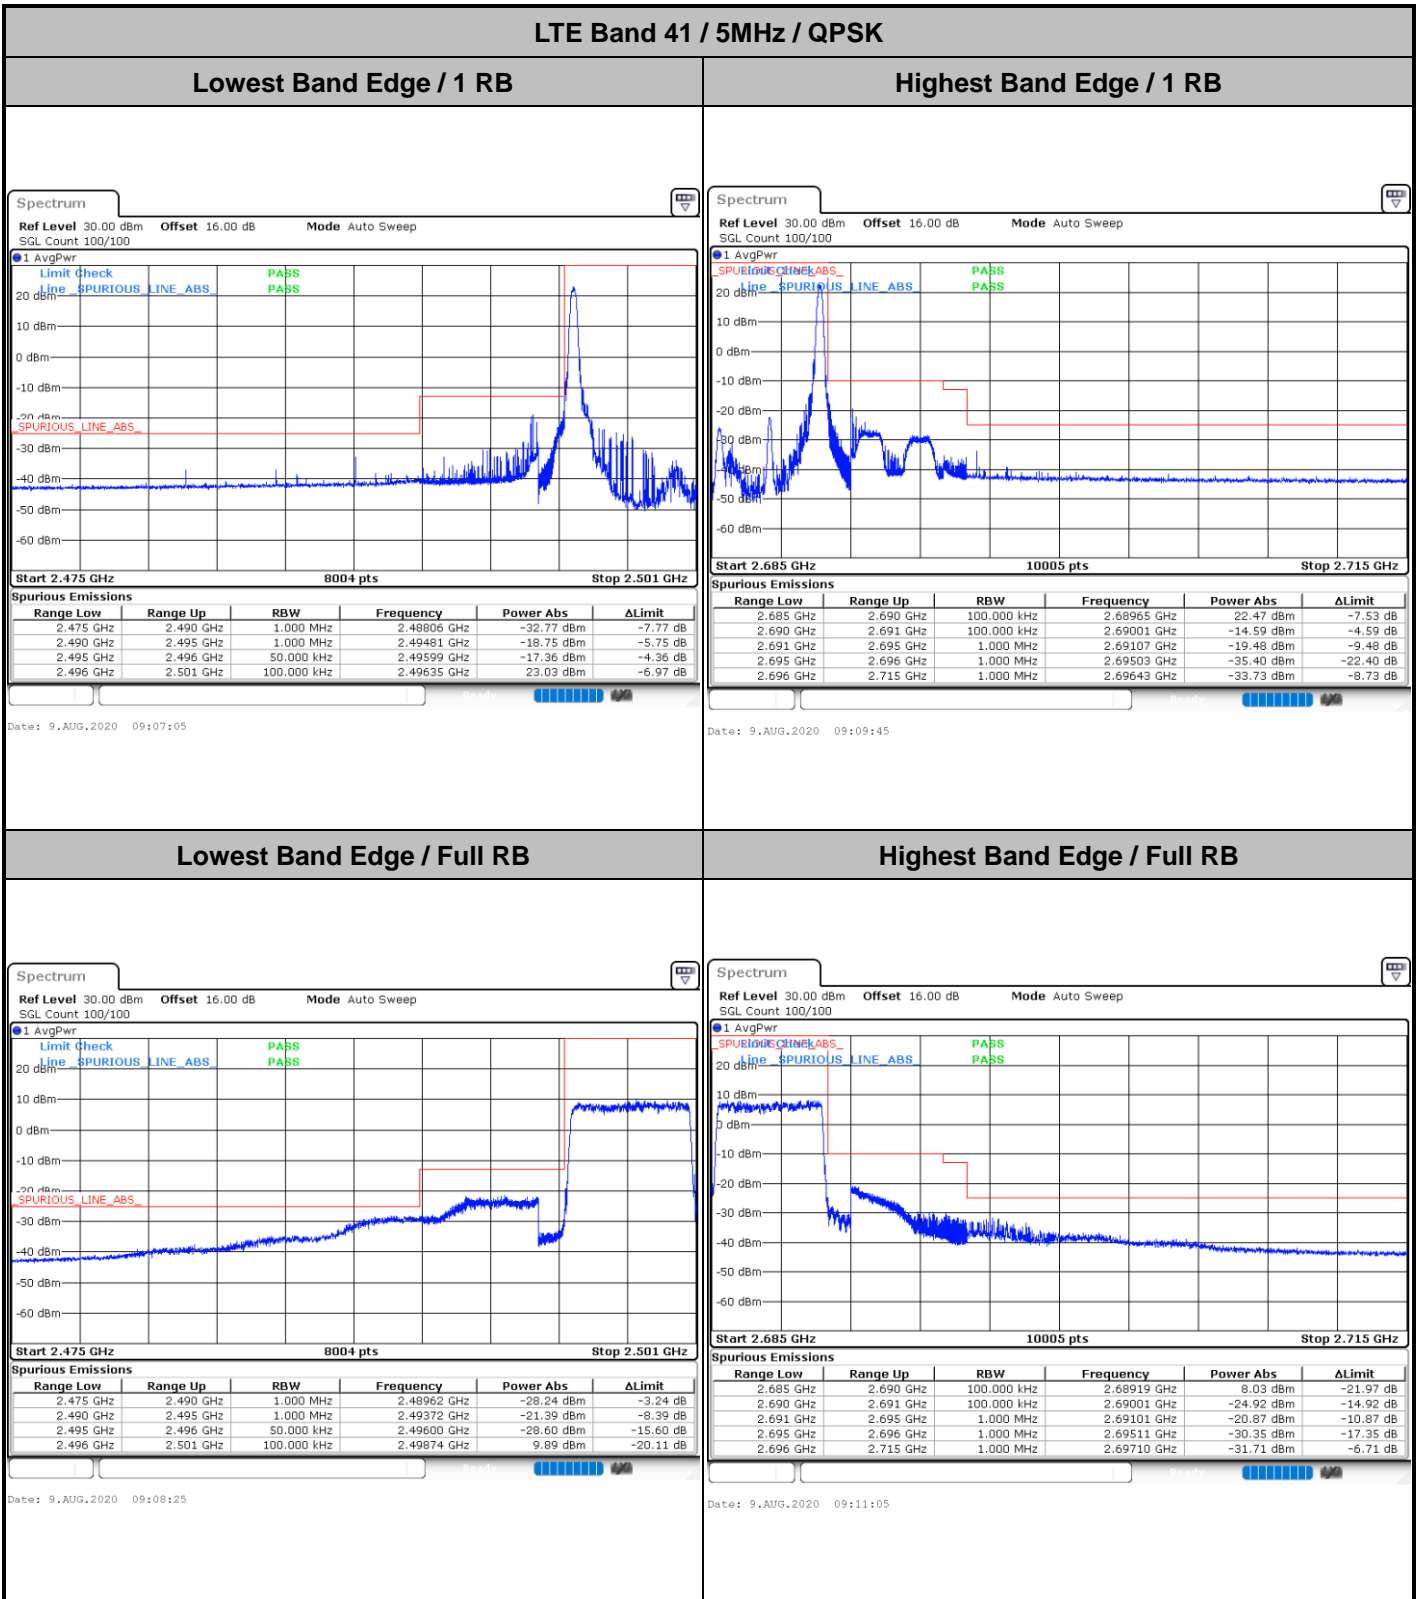

Date: 9.AUG.2020 10:51:04

Highest Channel / 10MHz / 256QAM

Date: 9.AUG.2020 10:59:34

LTE Band 41

Lowest Channel / 15MHz / 256QAM

Date: 9.AUG.2020 11:28:59

Lowest Channel / 20MHz / 256QAM

Date: 9.AUG.2020 11:35:31

Date: 9.AUG.2020 11:38:15

Conducted Band Edge

LTE Band 41 / 5MHz / 16QAM

Lowest Band Edge / 1RB

Date: 9.AUG.2020 09:07:45

Highest Band Edge / 1 RB

Date: 9.AUG.2020 09:10:25

Lowest Band Edge / Full RB

Date: 9.AUG.2020 09:09:06

Highest Band Edge / Full RB

Date: 9.AUG.2020 09:11:45

LTE Band 41 / 5MHz / 64QAM

Lowest Band Edge / 1RB

Date: 9.AUG.2020 09:12:26

Highest Band Edge / 1 RB

Date: 9.AUG.2020 09:13:45

Lowest Band Edge / Full RB

Date: 9.AUG.2020 09:13:05

Highest Band Edge / Full RB

Date: 9.AUG.2020 09:14:25

LTE Band 41 / 5MHz / 256QAM

Lowest Band Edge / 1RB

Date: 9.AUG.2020 10:48:00

Highest Band Edge / 1 RB