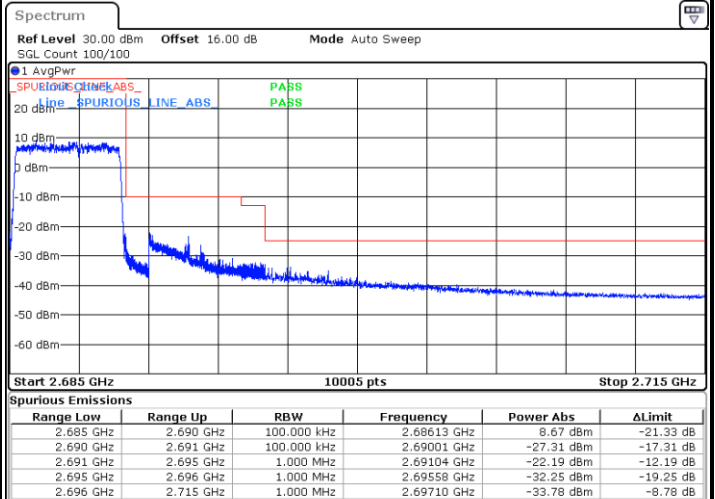

Date: 9.AUG.2020 11:38:15

Conducted Band Edge

LTE Band 41 / 5MHz / 16QAM

Lowest Band Edge / 1RB

Date: 9.AUG.2020 09:07:45

Highest Band Edge / 1 RB

Date: 9.AUG.2020 09:10:25

Lowest Band Edge / Full RB

Date: 9.AUG.2020 09:09:06

Highest Band Edge / Full RB

Date: 9.AUG.2020 09:11:45

LTE Band 41 / 5MHz / 64QAM

Lowest Band Edge / 1RB

Date: 9.AUG.2020 09:12:26

Highest Band Edge / 1 RB

Date: 9.AUG.2020 09:13:45

Lowest Band Edge / Full RB

Date: 9.AUG.2020 09:13:05

Highest Band Edge / Full RB

Date: 9.AUG.2020 09:14:25

LTE Band 41 / 5MHz / 256QAM

Lowest Band Edge / 1RB

Date: 9.AUG.2020 10:48:00

Highest Band Edge / 1 RB

Date: 9.AUG.2020 10:52:50

Lowest Band Edge / Full RB

Date: 9.AUG.2020 10:46:37

Highest Band Edge / Full RB

Date: 9.AUG.2020 10:51:32

LTE Band 41 / 10MHz / QPSK

Lowest Band Edge / 1 RB

Highest Band Edge / 1 RB