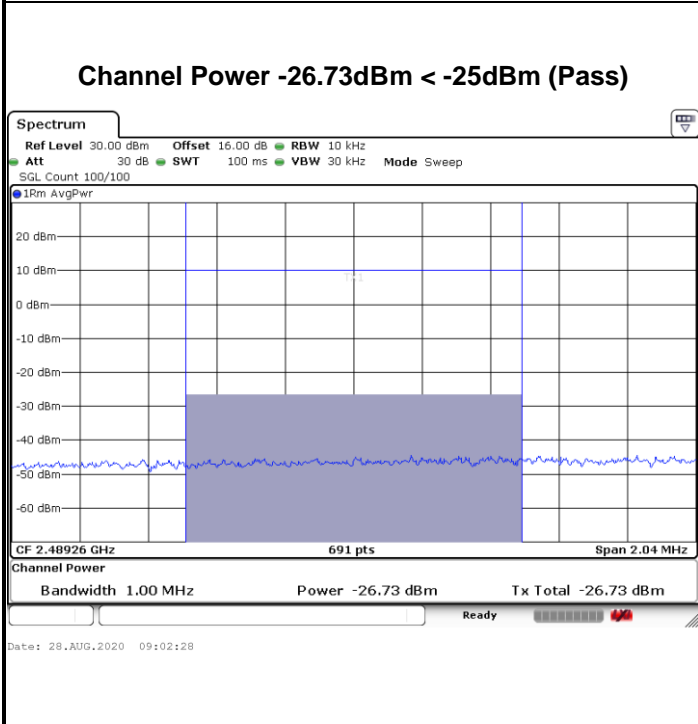

Lowest Band Edge / Full RB

Date: 9.AUG.2020 09:13:05

Highest Band Edge / Full RB

Date: 9.AUG.2020 09:14:25

LTE Band 41 / 5MHz / 256QAM

Lowest Band Edge / 1RB

Date: 9.AUG.2020 10:48:00

Highest Band Edge / 1 RB

Date: 9.AUG.2020 10:52:50

Lowest Band Edge / Full RB

Date: 9.AUG.2020 10:46:37

Highest Band Edge / Full RB

Date: 9.AUG.2020 10:51:32

LTE Band 41 / 10MHz / QPSK

Lowest Band Edge / 1 RB

Highest Band Edge / 1 RB

Date: 9.AUG.2020 09:15:06

Date: 9.AUG.2020 09:17:46

LTE Band 41 / 10MHz / 16QAM

Lowest Band Edge / 1 RB

Highest Band Edge / 1 RB

Date: 9.AUG.2020 09:15:46

Date: 9.AUG.2020 09:18:26

LTE Band 41 / 10MHz / 64QAM