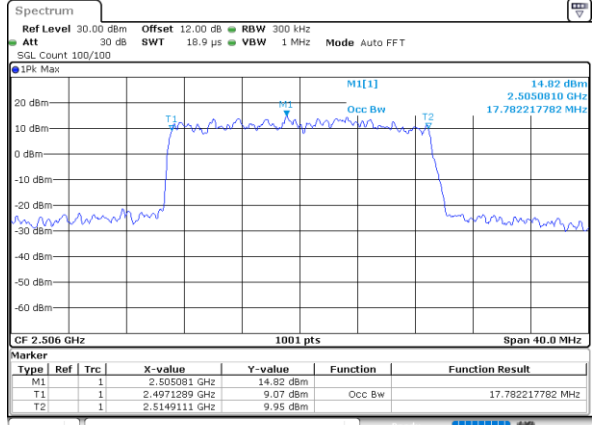

Lowest Channel / 20MHz / 16QAM

Date: 9.AUG.2020 10:18:00