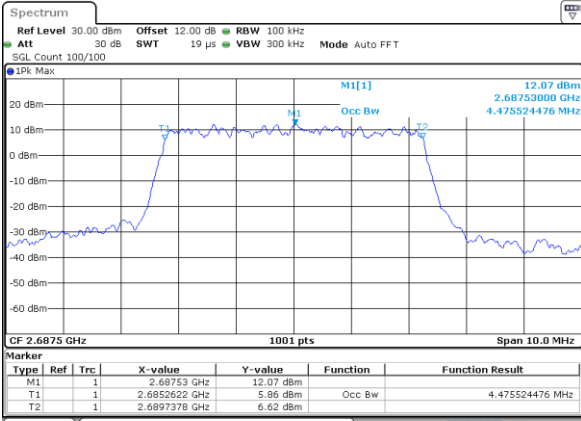

Middle Channel / 20MHz / 64QAM

Date: 9,AUG,2020 10:24:01

Highest Channel / 15MHz / 64QAM

Date: 9,AUG,2020 10:23:14

Highest Channel / 20MHz / 64QAM

Date: 9,AUG,2020 10:24:24

LTE Band 41

Lowest Channel / 5MHz / 256QAM

Date: 9.AUG.2020 10:47:00

Lowest Channel / 10MHz / 256QAM

Date: 9.AUG.2020 10:58:46

Middle Channel / 5MHz / 256QAM

Date: 9.AUG.2020 10:49:24

Middle Channel / 10MHz / 256QAM

Date: 9.AUG.2020 10:54:41

Highest Channel / 5MHz / 256QAM

Date: 9.AUG.2020 10:51:04

Highest Channel / 10MHz / 256QAM

Date: 9.AUG.2020 10:59:34

LTE Band 41

Lowest Channel / 15MHz / 256QAM

Date: 9.AUG.2020 11:28:59

Lowest Channel / 20MHz / 256QAM

Date: 9.AUG.2020 11:35:31