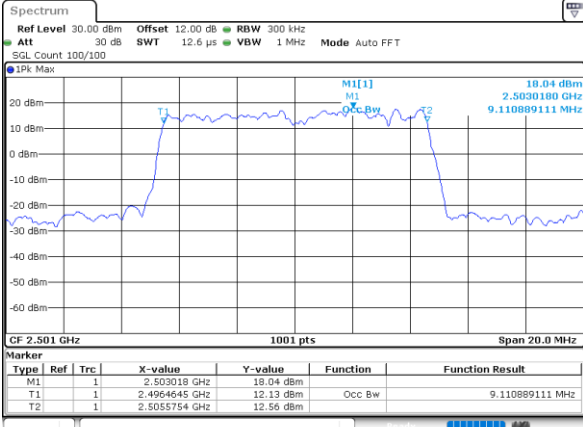

Date: 9,AUG,2020 10:11:46

Highest Channel / 5MHz / QPSK

Date: 9,AUG,2020 10:12:20

Highest Channel / 5MHz / 16QAM

Date: 9,AUG,2020 10:12:32

LTE Band 41

Lowest Channel / 10MHz / QPSK

Date: 9.AUG.2020 10:13:08