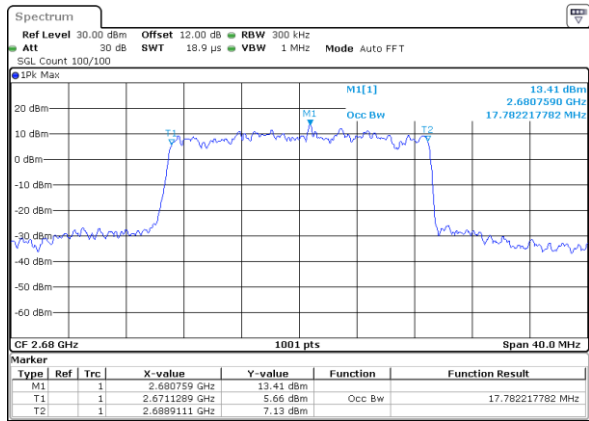

Date: 9.AUG.2020 10:51:04

Highest Channel / 10MHz / 256QAM

Date: 9.AUG.2020 10:59:34

LTE Band 41

Lowest Channel / 15MHz / 256QAM

Date: 9.AUG.2020 11:28:59

Lowest Channel / 20MHz / 256QAM

Date: 9.AUG.2020 11:35:31

Middle Channel / 15MHz / 256QAM

Date: 9.AUG.2020 11:28:20

Middle Channel / 20MHz / 256QAM

Date: 9.AUG.2020 11:32:13

Highest Channel / 15MHz / 256QAM

Date: 9.AUG.2020 11:29:48

Highest Channel / 20MHz / 256QAM

Date: 9.AUG.2020 11:38:15

Conducted Band Edge

LTE Band 41 / 5MHz / 16QAM

Lowest Band Edge / 1RB

Date: 9.AUG.2020 09:07:45

Highest Band Edge / 1 RB

Date: 9.AUG.2020 09:10:25

Lowest Band Edge / Full RB

Date: 9.AUG.2020 09:09:06

Highest Band Edge / Full RB

Date: 9.AUG.2020 09:11:45

LTE Band 41 / 5MHz / 64QAM

Lowest Band Edge / 1RB

Date: 9.AUG.2020 09:12:26

Highest Band Edge / 1 RB

Date: 9.AUG.2020 09:13:45