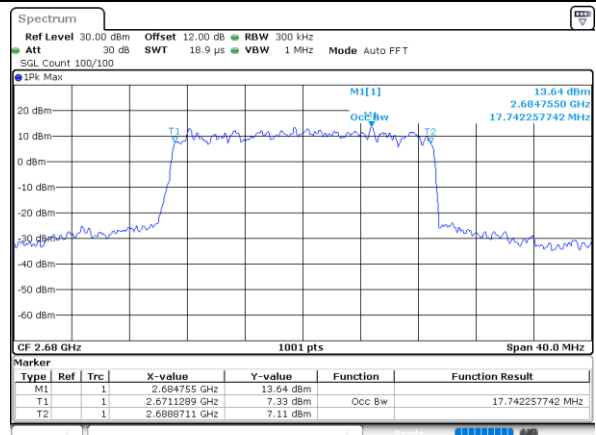

Middle Channel / 20MHz / 64QAM

Date: 9,AUG,2020 10:24:01

Highest Channel / 15MHz / 64QAM

Date: 9,AUG,2020 10:23:14

Highest Channel / 20MHz / 64QAM

Date: 9,AUG,2020 10:24:24

LTE Band 41

Lowest Channel / 5MHz / 256QAM