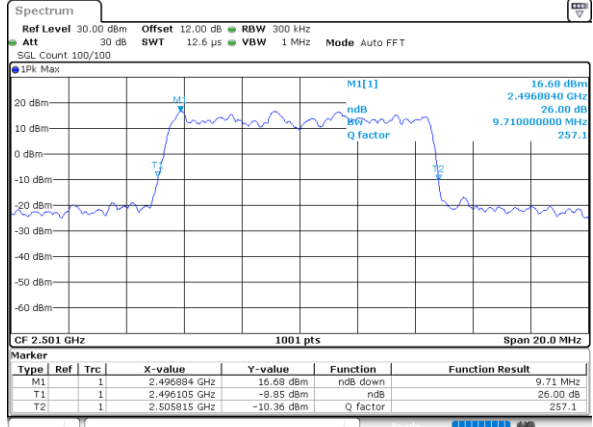

LTE Band 41

Lowest Channel / 5MHz / 64QAM

Date: 9,AUG,2020 10:20:20

Lowest Channel / 10MHz / 64QAM

Date: 9,AUG,2020 10:21:30

Middle Channel / 5MHz / 64QAM

Date: 9,AUG,2020 10:20:43

Middle Channel / 10MHz / 64QAM