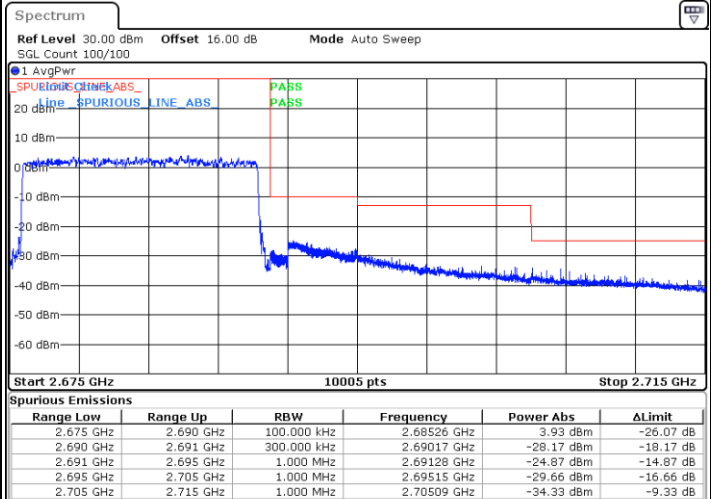

Lowest Band Edge / 1 RB

Highest Band Edge / 1 RB

Date: 9.AUG.2020 09:20:26

Date: 9.AUG.2020 09:21:45

LTE Band 41 / 10MHz / 256QAM

Lowest Band Edge / 1RB

Date: 9.AUG.2020 10:57:37

Highest Band Edge / 1 RB

Date: 9.AUG.2020 11:00:14

Lowest Band Edge / Full RB

Date: 28.AUG.2020 08:34:17

Highest Band Edge / Full RB

Date: 9.AUG.2020 10:59:57

LTE Band 41 / 15MHz / QPSK

Lowest Band Edge / 1 RB

Highest Band Edge / 1 RB

Lowest Band Edge / Full RB

Highest Band Edge / Full RB

LTE Band 41 / 15MHz / 16QAM

Lowest Band Edge / 1 RB

Date: 9.AUG.2020 09:26:26

Highest Band Edge / 1 RB

Date: 9.AUG.2020 09:29:05

Lowest Band Edge / Full RB

Date: 9.AUG.2020 09:27:46

Highest Band Edge / Full RB

Date: 9.AUG.2020 09:30:25