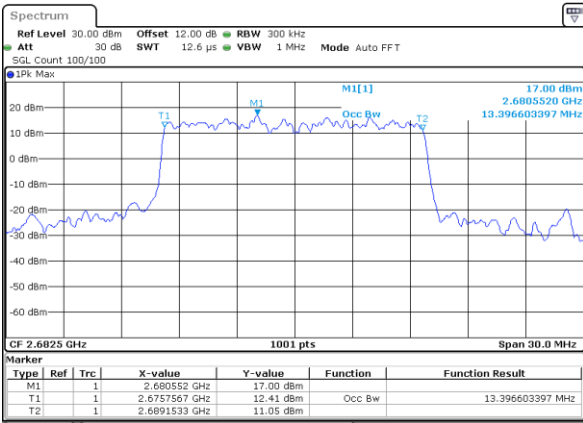

Highest Channel / 15MHz / QPSK

Date: 9,AUG,2020 10:17:00