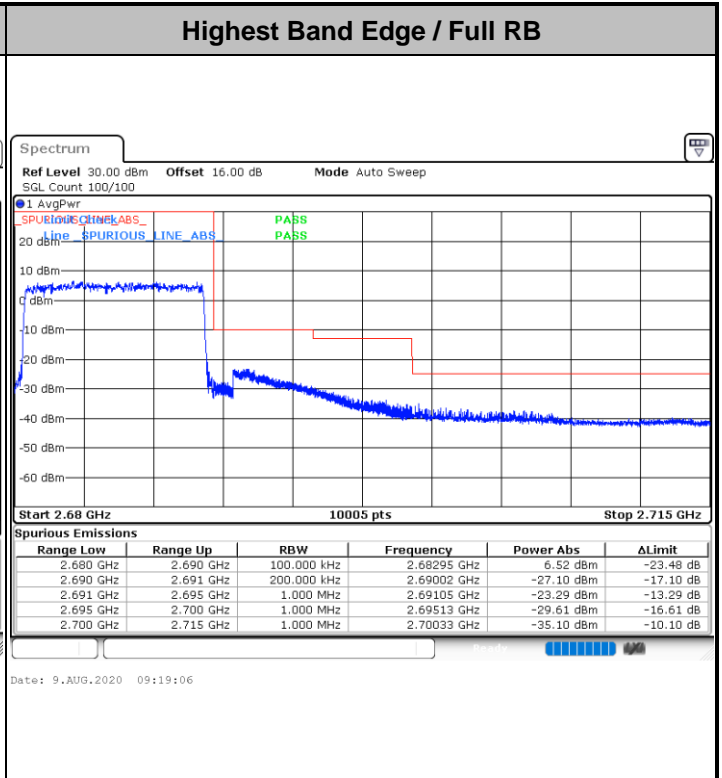

Lowest Band Edge / Full RB

Date: 9.AUG.2020 09:13:05

Highest Band Edge / Full RB

Date: 9.AUG.2020 09:14:25

LTE Band 41 / 5MHz / 256QAM

Lowest Band Edge / 1RB

Date: 9.AUG.2020 10:48:00

Highest Band Edge / 1 RB

Date: 9.AUG.2020 10:52:50

Lowest Band Edge / Full RB

Date: 9.AUG.2020 10:46:37

Highest Band Edge / Full RB

Date: 9.AUG.2020 10:51:32

LTE Band 41 / 10MHz / QPSK

Lowest Band Edge / 1 RB

Highest Band Edge / 1 RB

Date: 9.AUG.2020 09:15:06

Date: 9.AUG.2020 09:17:46

LTE Band 41 / 10MHz / 16QAM

Lowest Band Edge / 1 RB

Highest Band Edge / 1 RB

Date: 9.AUG.2020 09:15:46

Date: 9.AUG.2020 09:18:26

LTE Band 41 / 10MHz / 64QAM

Lowest Band Edge / 1 RB

Highest Band Edge / 1 RB

Date: 9.AUG.2020 09:20:26

Date: 9.AUG.2020 09:21:45

LTE Band 41 / 10MHz / 256QAM

Lowest Band Edge / 1RB

Date: 9.AUG.2020 10:57:37

Highest Band Edge / 1 RB