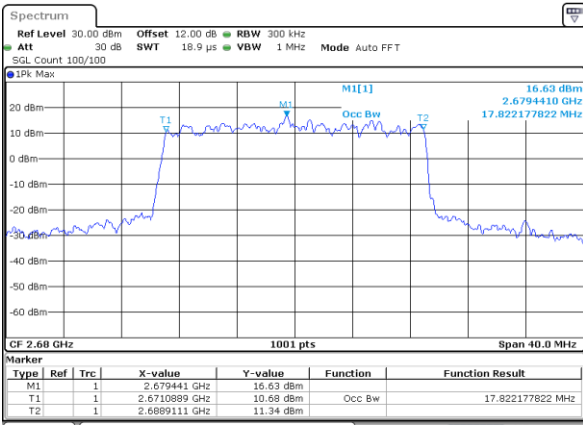

Highest Channel / 20MHz / QPSK

Date: 9.AUG.2020 10:19:20

Highest Channel / 20MHz / 16QAM

Date: 9.AUG.2020 10:19:32

LTE Band 41

Lowest Channel / 5MHz / 64QAM

Date: 9,AUG,2020 10:20:08

Lowest Channel / 10MHz / 64QAM