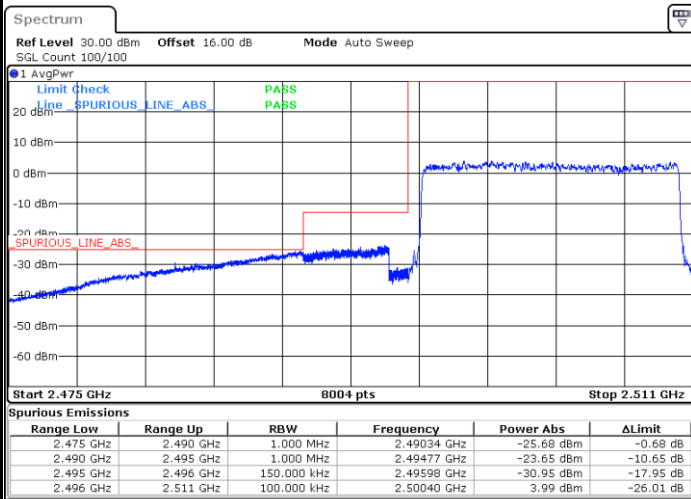

Lowest Band Edge / 1 RB

Highest Band Edge / 1 RB

Date: 9.AUG.2020 09:20:26

Date: 9.AUG.2020 09:21:45

LTE Band 41 / 10MHz / 256QAM

Lowest Band Edge / 1RB

Date: 9.AUG.2020 10:57:37

Highest Band Edge / 1 RB

Date: 9.AUG.2020 11:00:14

Lowest Band Edge / Full RB

Date: 28.AUG.2020 08:34:17

Highest Band Edge / Full RB

Date: 9.AUG.2020 10:59:57

LTE Band 41 / 15MHz / QPSK

Lowest Band Edge / 1 RB

Highest Band Edge / 1 RB

Lowest Band Edge / Full RB

Highest Band Edge / Full RB

LTE Band 41 / 15MHz / 16QAM

Lowest Band Edge / 1 RB

Date: 9.AUG.2020 09:26:26

Highest Band Edge / 1 RB

Date: 9.AUG.2020 09:29:05

Lowest Band Edge / Full RB

Date: 9.AUG.2020 09:27:46

Highest Band Edge / Full RB

Date: 9.AUG.2020 09:30:25