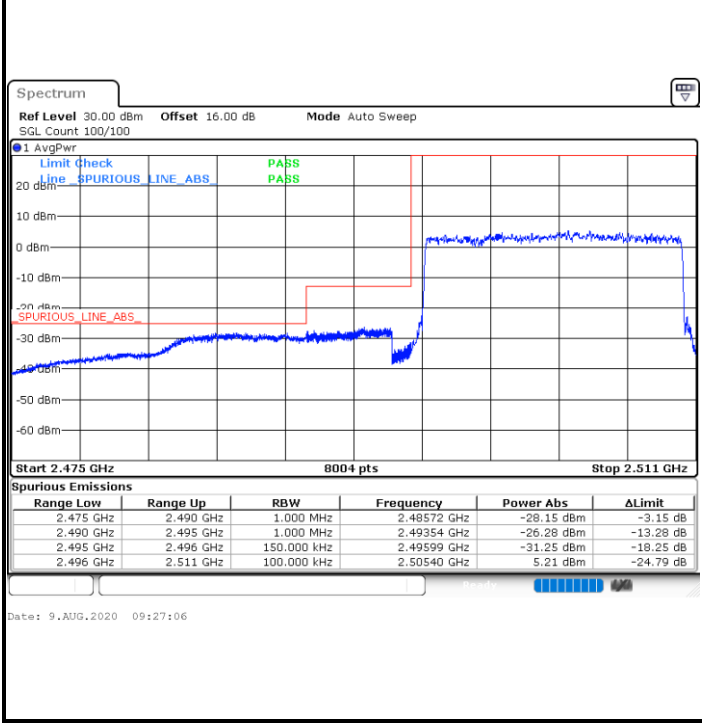

Lowest Band Edge / 1 RB

Highest Band Edge / 1 RB

Date: 9.AUG.2020 09:20:26

Date: 9.AUG.2020 09:21:45

LTE Band 41 / 10MHz / 256QAM

Lowest Band Edge / 1RB

Date: 9.AUG.2020 10:57:37

Highest Band Edge / 1 RB

Date: 9.AUG.2020 11:00:14

Lowest Band Edge / Full RB

Date: 28.AUG.2020 08:34:17

Highest Band Edge / Full RB

Date: 9.AUG.2020 10:59:57

LTE Band 41 / 15MHz / QPSK

Lowest Band Edge / 1 RB

Highest Band Edge / 1 RB

Lowest Band Edge / Full RB

Highest Band Edge / Full RB

LTE Band 41 / 15MHz / 16QAM

Lowest Band Edge / 1 RB

Date: 9.AUG.2020 09:26:26

Highest Band Edge / 1 RB

Date: 9.AUG.2020 09:29:05

Lowest Band Edge / Full RB

Date: 9.AUG.2020 09:27:46

Highest Band Edge / Full RB

Date: 9.AUG.2020 09:30:25