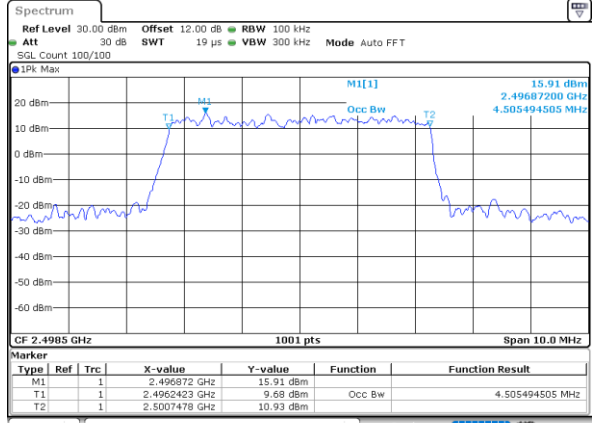

Lowest Channel / 5MHz / 16QAM

Date: 9,AUG,2020 10:11:00