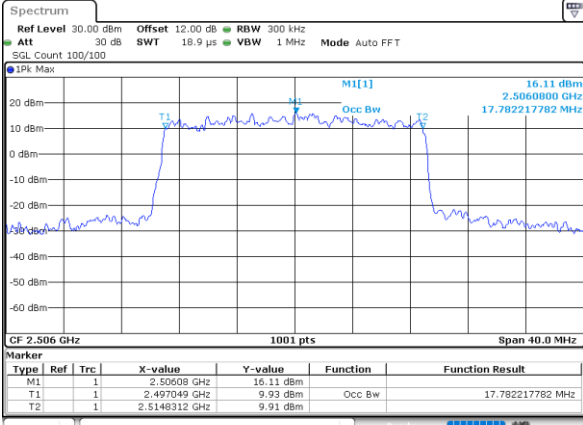

LTE Band 41

Lowest Channel / 20MHz / QPSK

Date: 9.AUG.2020 10:17:48