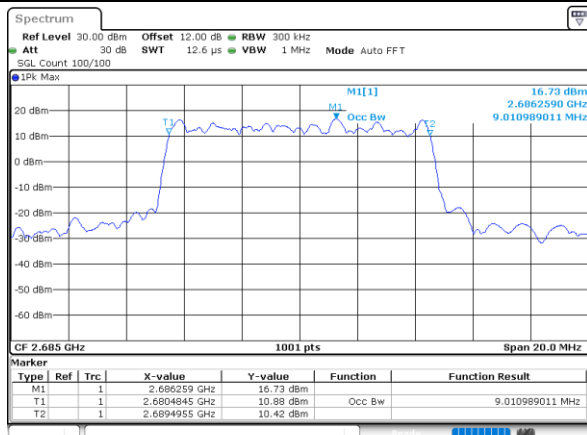

Highest Channel / 20MHz / QPSK

Date: 9.AUG.2020 10:19:20

Highest Channel / 20MHz / 16QAM

Date: 9.AUG.2020 10:19:32

LTE Band 41

Lowest Channel / 5MHz / 64QAM

Date: 9,AUG,2020 10:20:08

Lowest Channel / 10MHz / 64QAM

Date: 9,AUG,2020 10:21:18

Middle Channel / 5MHz / 64QAM

Date: 9,AUG,2020 10:20:31

Middle Channel / 10MHz / 64QAM

Date: 9,AUG,2020 10:21:41

Highest Channel / 5MHz / 64QAM

Date: 9,AUG,2020 10:20:54

Highest Channel / 10MHz / 64QAM