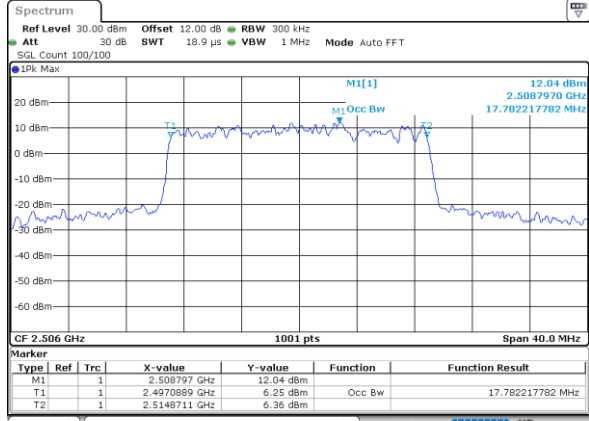

Date: 9.AUG.2020 10:51:04

Highest Channel / 10MHz / 256QAM

Date: 9.AUG.2020 10:59:34

LTE Band 41

Lowest Channel / 15MHz / 256QAM

Date: 9.AUG.2020 11:28:59

Lowest Channel / 20MHz / 256QAM

Date: 9.AUG.2020 11:35:31