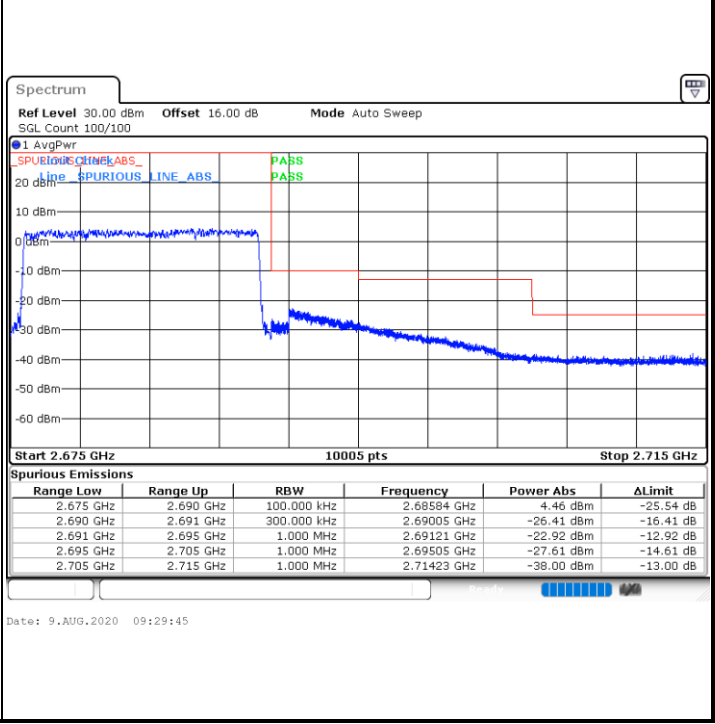

Lowest Band Edge / 1 RB

Highest Band Edge / 1 RB

Date: 9.AUG.2020 09:20:26

Date: 9.AUG.2020 09:21:45

LTE Band 41 / 10MHz / 256QAM

Lowest Band Edge / 1RB

Date: 9.AUG.2020 10:57:37

Highest Band Edge / 1 RB

Date: 9.AUG.2020 11:00:14

Lowest Band Edge / Full RB

Date: 28.AUG.2020 08:34:17

Highest Band Edge / Full RB

Date: 9.AUG.2020 10:59:57

LTE Band 41 / 15MHz / QPSK

Lowest Band Edge / 1 RB

Highest Band Edge / 1 RB

Lowest Band Edge / Full RB

Highest Band Edge / Full RB

LTE Band 41 / 15MHz / 16QAM

Lowest Band Edge / 1 RB

Date: 9.AUG.2020 09:26:26

Highest Band Edge / 1 RB

Date: 9.AUG.2020 09:29:05

Lowest Band Edge / Full RB

Date: 9.AUG.2020 09:27:46

Highest Band Edge / Full RB

Date: 9.AUG.2020 09:30:25