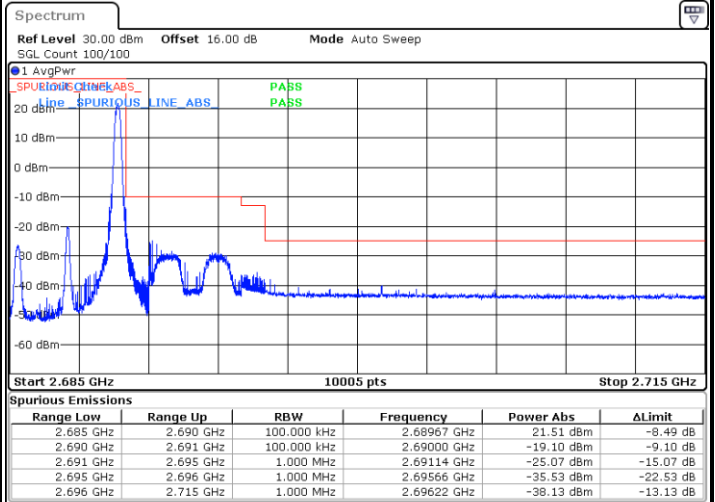

Date: 9.AUG.2020 11:38:15

Conducted Band Edge

LTE Band 41 / 5MHz / 16QAM

Lowest Band Edge / 1RB

Date: 9.AUG.2020 09:07:45

Highest Band Edge / 1 RB

Date: 9.AUG.2020 09:10:25

Lowest Band Edge / Full RB

Date: 9.AUG.2020 09:09:06

Highest Band Edge / Full RB

Date: 9.AUG.2020 09:11:45

LTE Band 41 / 5MHz / 64QAM

Lowest Band Edge / 1RB

Date: 9.AUG.2020 09:12:26

Highest Band Edge / 1 RB

Date: 9.AUG.2020 09:13:45

Lowest Band Edge / Full RB

Date: 9.AUG.2020 09:13:05

Highest Band Edge / Full RB

Date: 9.AUG.2020 09:14:25

LTE Band 41 / 5MHz / 256QAM

Lowest Band Edge / 1RB

Date: 9.AUG.2020 10:48:00

Highest Band Edge / 1 RB

Date: 9.AUG.2020 10:52:50

Lowest Band Edge / Full RB

Date: 9.AUG.2020 10:46:37

Highest Band Edge / Full RB

Date: 9.AUG.2020 10:51:32

LTE Band 41 / 10MHz / QPSK

Lowest Band Edge / 1 RB

Highest Band Edge / 1 RB