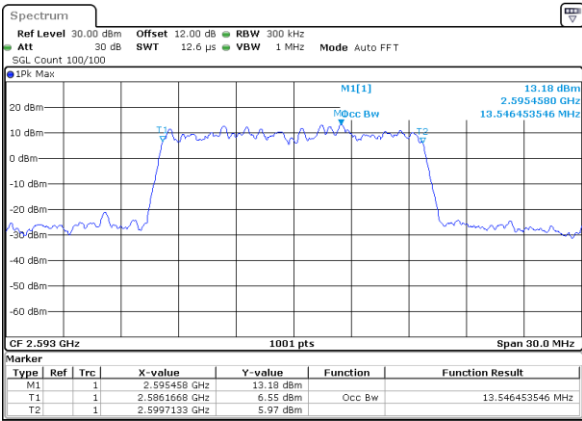

Date: 9.AUG.2020 10:51:04

Highest Channel / 10MHz / 256QAM

Date: 9.AUG.2020 10:59:34

LTE Band 41

Lowest Channel / 15MHz / 256QAM

Date: 9.AUG.2020 11:28:59

Lowest Channel / 20MHz / 256QAM

Date: 9.AUG.2020 11:35:31

Middle Channel / 15MHz / 256QAM

Date: 9.AUG.2020 11:28:20

Middle Channel / 20MHz / 256QAM

Date: 9.AUG.2020 11:32:13

Highest Channel / 15MHz / 256QAM

Date: 9.AUG.2020 11:29:48

Highest Channel / 20MHz / 256QAM