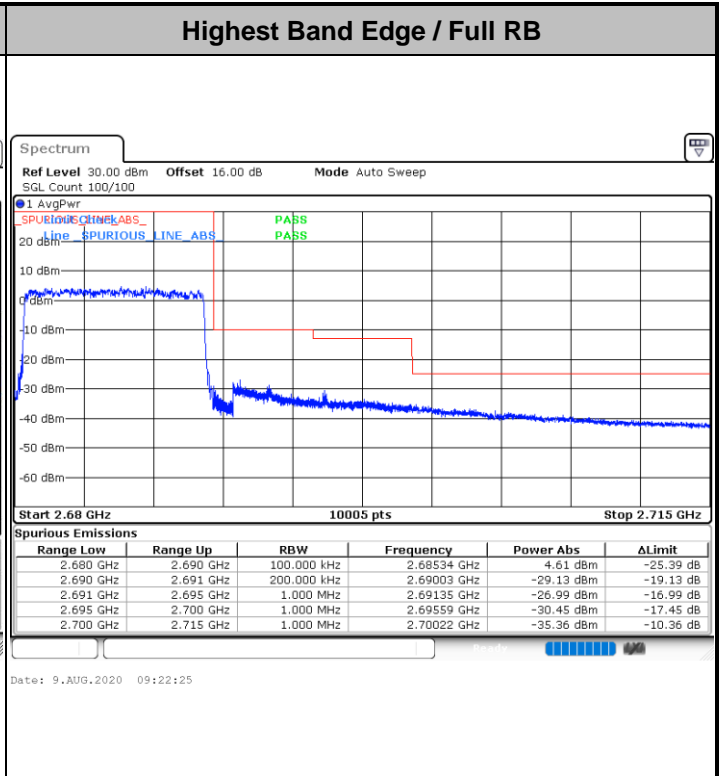

Date: 9.AUG.2020 10:52:50

Lowest Band Edge / Full RB

Date: 9.AUG.2020 10:46:37

Highest Band Edge / Full RB

Date: 9.AUG.2020 10:51:32

LTE Band 41 / 10MHz / QPSK

Lowest Band Edge / 1 RB

Highest Band Edge / 1 RB

Date: 9.AUG.2020 09:15:06

Date: 9.AUG.2020 09:17:46

LTE Band 41 / 10MHz / 16QAM

Lowest Band Edge / 1 RB

Highest Band Edge / 1 RB

Date: 9.AUG.2020 09:15:46

Date: 9.AUG.2020 09:18:26

LTE Band 41 / 10MHz / 64QAM

Lowest Band Edge / 1 RB

Highest Band Edge / 1 RB

Date: 9.AUG.2020 09:20:26

Date: 9.AUG.2020 09:21:45

LTE Band 41 / 10MHz / 256QAM

Lowest Band Edge / 1RB

Date: 9.AUG.2020 10:57:37

Highest Band Edge / 1 RB

Date: 9.AUG.2020 11:00:14

Lowest Band Edge / Full RB

Date: 28.AUG.2020 08:34:17

Highest Band Edge / Full RB

Date: 9.AUG.2020 10:59:57

LTE Band 41 / 15MHz / QPSK

Lowest Band Edge / 1 RB

Highest Band Edge / 1 RB