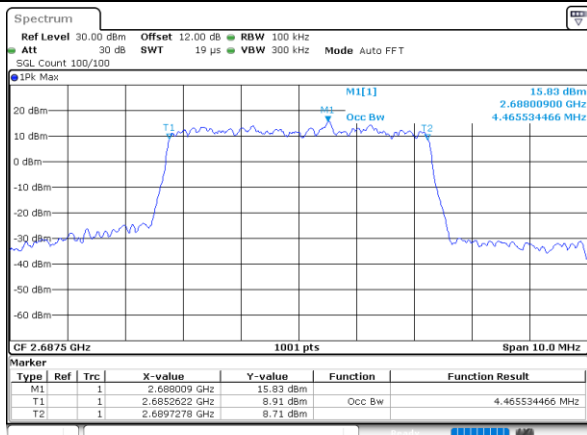

Date: 9,AUG,2020 10:21:18

Middle Channel / 5MHz / 64QAM

Date: 9,AUG,2020 10:20:31

Middle Channel / 10MHz / 64QAM

Date: 9,AUG,2020 10:21:41

Highest Channel / 5MHz / 64QAM

Date: 9,AUG,2020 10:20:54

Highest Channel / 10MHz / 64QAM