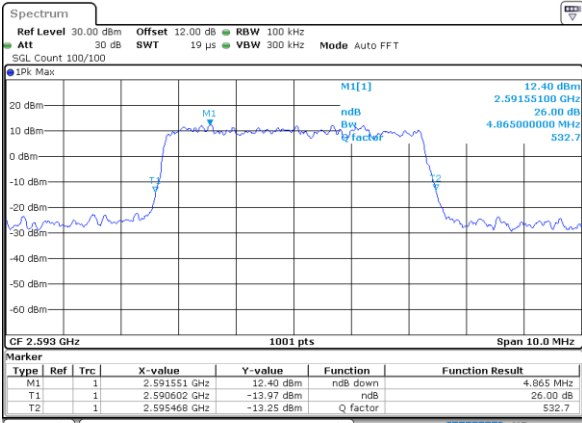

Highest Channel / 20MHz / 64QAM

Date: 9,AUG,2020 10:24:35

LTE Band 41

Lowest Channel / 5MHz / 256QAM

Date: 9.AUG.2020 10:47:09

Lowest Channel / 10MHz / 256QAM

Date: 9.AUG.2020 10:58:55

Middle Channel / 5MHz / 256QAM