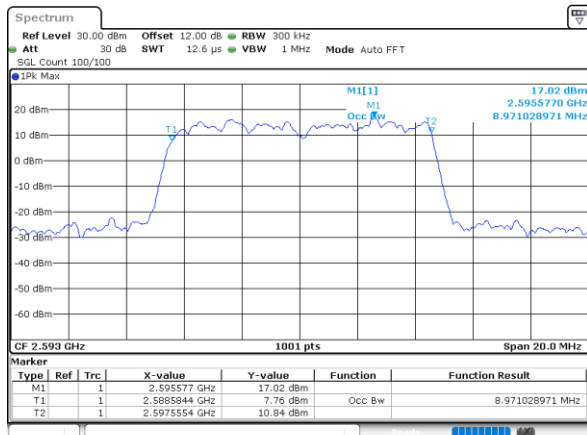

Middle Channel / 10MHz / 64QAM

Date: 9,AUG,2020 10:21:41