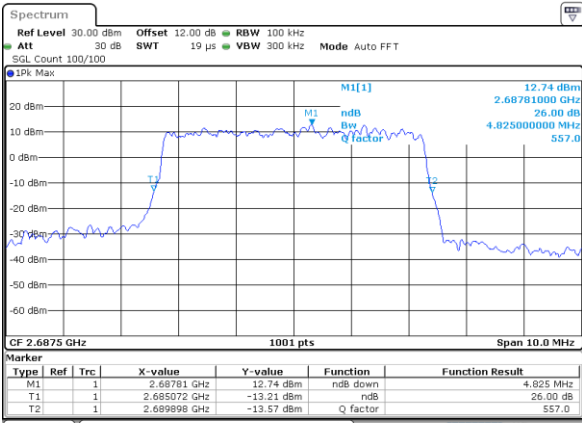

Highest Channel / 5MHz / 256QAM

Date: 9.AUG.2020 10:51:12