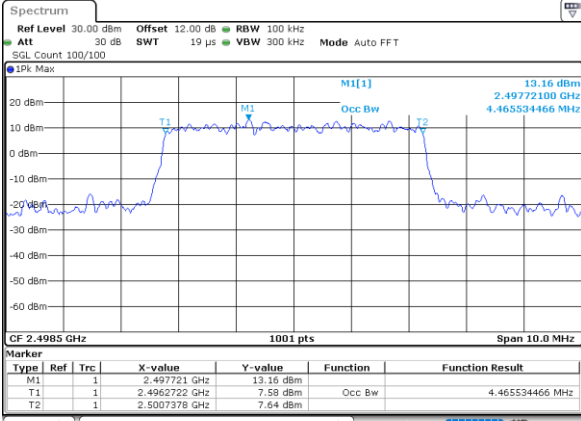

Middle Channel / 20MHz / 64QAM

Date: 9,AUG,2020 10:24:01

Highest Channel / 15MHz / 64QAM

Date: 9,AUG,2020 10:23:14

Highest Channel / 20MHz / 64QAM

Date: 9,AUG,2020 10:24:24

LTE Band 41

Lowest Channel / 5MHz / 256QAM

Date: 9.AUG.2020 10:47:00

Lowest Channel / 10MHz / 256QAM

Date: 9.AUG.2020 10:58:46

Middle Channel / 5MHz / 256QAM

Date: 9.AUG.2020 10:49:24

Middle Channel / 10MHz / 256QAM

Date: 9.AUG.2020 10:54:41

Highest Channel / 5MHz / 256QAM