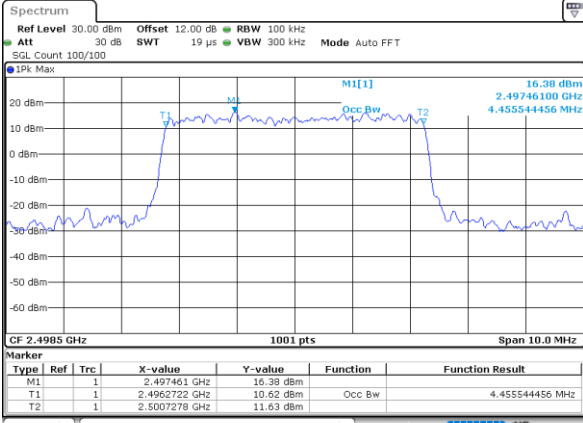

LTE Band 41

Lowest Channel / 5MHz / QPSK

Date: 9,AUG,2020 10:11:48