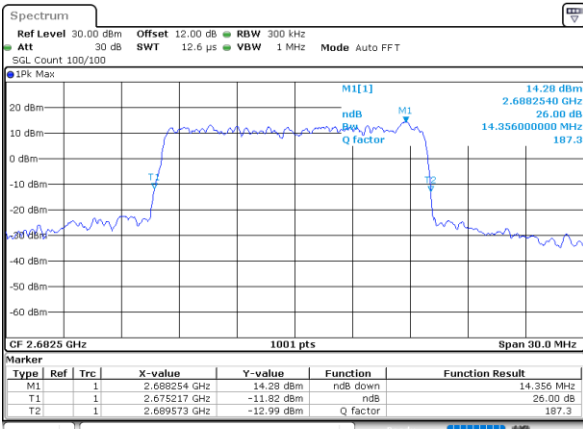

Lowest Channel / 20MHz / 64QAM

Date: 9,AUG,2020 10:23:50

Middle Channel / 15MHz / 64QAM

Date: 9,AUG,2020 10:23:02

Middle Channel / 20MHz / 64QAM

Date: 9,AUG,2020 10:24:12

Highest Channel / 15MHz / 64QAM

Date: 9,AUG,2020 10:23:25