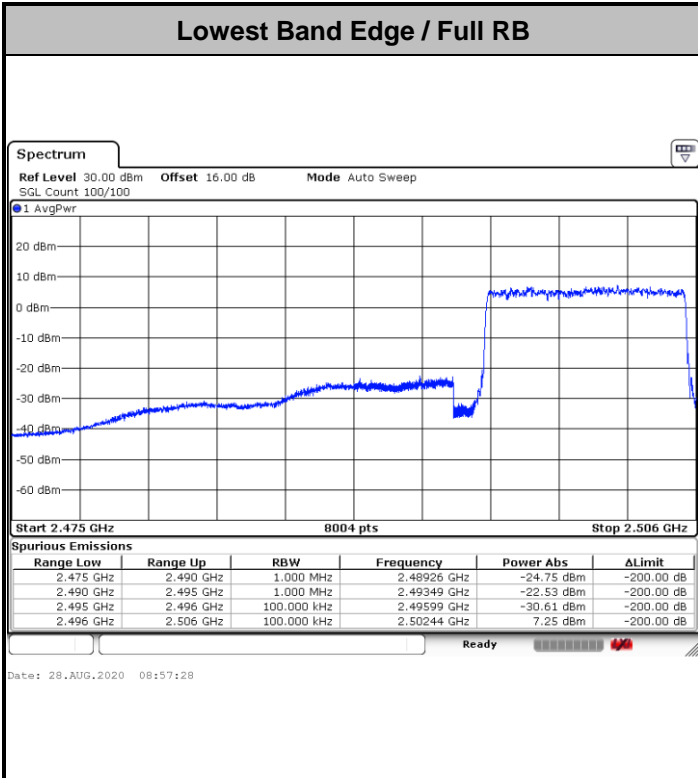

Lowest Band Edge / Full RB

Date: 9.AUG.2020 09:13:05

Highest Band Edge / Full RB

Date: 9.AUG.2020 09:14:25

LTE Band 41 / 5MHz / 256QAM

Lowest Band Edge / 1RB

Date: 9.AUG.2020 10:48:00

Highest Band Edge / 1 RB

Date: 9.AUG.2020 10:52:50

Lowest Band Edge / Full RB

Date: 9.AUG.2020 10:46:37

Highest Band Edge / Full RB

Date: 9.AUG.2020 10:51:32

LTE Band 41 / 10MHz / QPSK

Lowest Band Edge / 1 RB

Highest Band Edge / 1 RB

Date: 9.AUG.2020 09:15:06

Date: 9.AUG.2020 09:17:46

LTE Band 41 / 10MHz / 16QAM

Lowest Band Edge / 1 RB

Highest Band Edge / 1 RB

Date: 9.AUG.2020 09:15:46

Date: 9.AUG.2020 09:18:26

LTE Band 41 / 10MHz / 64QAM

Lowest Band Edge / 1 RB

Highest Band Edge / 1 RB

Date: 9.AUG.2020 09:20:26

Date: 9.AUG.2020 09:21:45

LTE Band 41 / 10MHz / 256QAM

Lowest Band Edge / 1RB

Date: 9.AUG.2020 10:57:37

Highest Band Edge / 1 RB