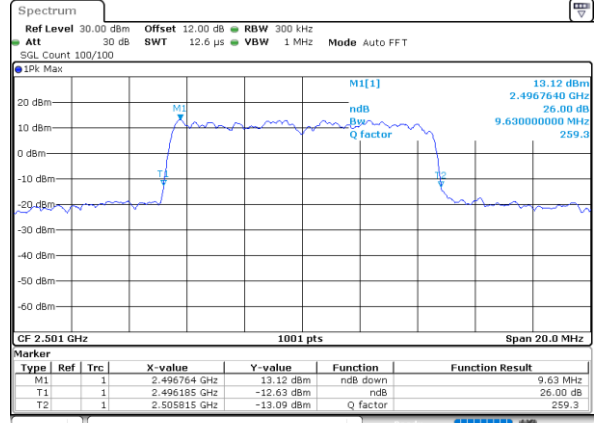

Highest Channel / 20MHz / 64QAM

Date: 9,AUG,2020 10:24:35

LTE Band 41

Lowest Channel / 5MHz / 256QAM

Date: 9.AUG.2020 10:47:09

Lowest Channel / 10MHz / 256QAM

Date: 9.AUG.2020 10:58:55

Middle Channel / 5MHz / 256QAM

Date: 9.AUG.2020 10:49:32

Middle Channel / 10MHz / 256QAM

Date: 9.AUG.2020 10:54:46

Highest Channel / 5MHz / 256QAM

Date: 9.AUG.2020 10:51:12

Highest Channel / 10MHz / 256QAM

Date: 9.AUG.2020 10:59:41

LTE Band 41