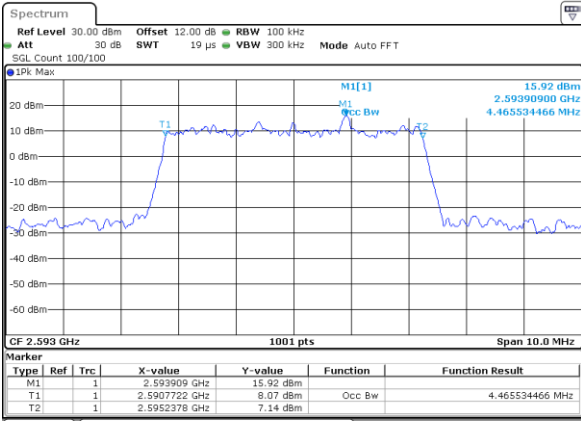

Middle Channel / 20MHz / 64QAM

Date: 9,AUG,2020 10:24:01

Highest Channel / 15MHz / 64QAM

Date: 9,AUG,2020 10:23:14

Highest Channel / 20MHz / 64QAM

Date: 9,AUG,2020 10:24:24

LTE Band 41

Lowest Channel / 5MHz / 256QAM

Date: 9.AUG.2020 10:47:00

Lowest Channel / 10MHz / 256QAM

Date: 9.AUG.2020 10:58:46

Middle Channel / 5MHz / 256QAM

Date: 9.AUG.2020 10:49:24

Middle Channel / 10MHz / 256QAM

Date: 9.AUG.2020 10:54:41

Highest Channel / 5MHz / 256QAM