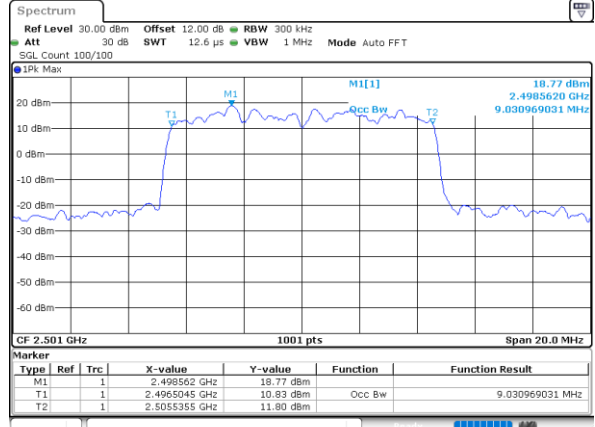

Lowest Channel / 10MHz / 16QAM

Date: 9.AUG.2020 10:13:20