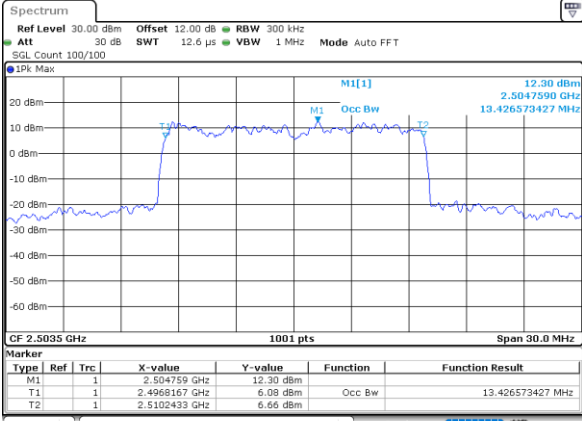

Date: 9.AUG.2020 10:51:04

Highest Channel / 10MHz / 256QAM

Date: 9.AUG.2020 10:59:34

LTE Band 41

Lowest Channel / 15MHz / 256QAM

Date: 9.AUG.2020 11:28:59

Lowest Channel / 20MHz / 256QAM

Date: 9.AUG.2020 11:35:31

Middle Channel / 15MHz / 256QAM

Date: 9.AUG.2020 11:28:20

Middle Channel / 20MHz / 256QAM

Date: 9.AUG.2020 11:32:13

Highest Channel / 15MHz / 256QAM

Date: 9.AUG.2020 11:29:48

Highest Channel / 20MHz / 256QAM