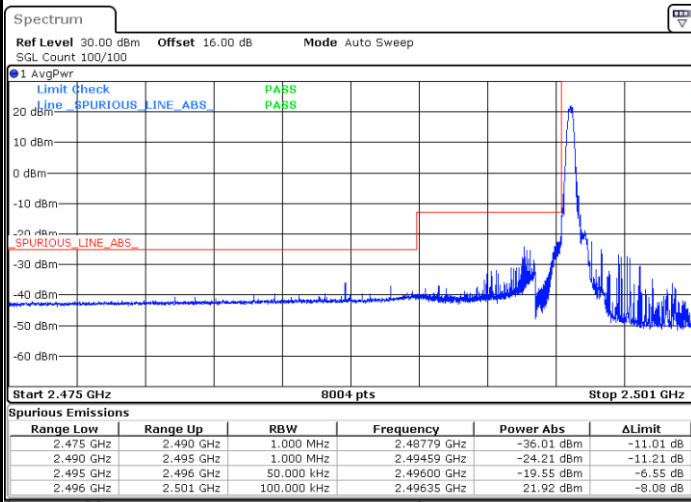

Date: 9.AUG.2020 11:38:15

Conducted Band Edge

LTE Band 41 / 5MHz / 16QAM

Lowest Band Edge / 1RB

Date: 9.AUG.2020 09:07:45

Highest Band Edge / 1 RB

Date: 9.AUG.2020 09:10:25

Lowest Band Edge / Full RB

Date: 9.AUG.2020 09:09:06

Highest Band Edge / Full RB

Date: 9.AUG.2020 09:11:45

LTE Band 41 / 5MHz / 64QAM

Lowest Band Edge / 1RB

Date: 9.AUG.2020 09:12:26

Highest Band Edge / 1 RB

Date: 9.AUG.2020 09:13:45

Lowest Band Edge / Full RB

Date: 9.AUG.2020 09:13:05

Highest Band Edge / Full RB

Date: 9.AUG.2020 09:14:25

LTE Band 41 / 5MHz / 256QAM

Lowest Band Edge / 1RB

Date: 9.AUG.2020 10:48:00

Highest Band Edge / 1 RB