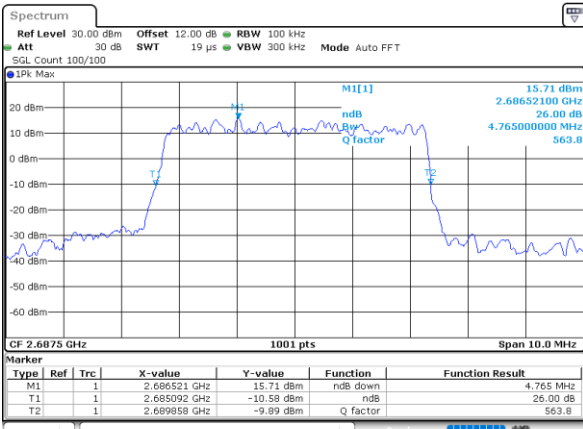

Highest Channel / 5MHz / 64QAM

Date: 9,AUG,2020 10:21:06