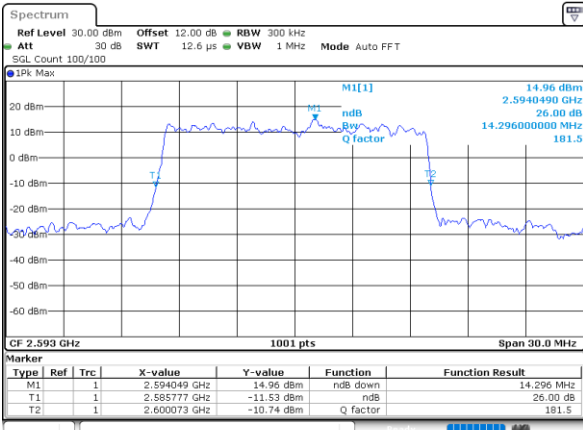

Middle Channel / 15MHz / 64QAM

Date: 9,AUG,2020 10:23:02