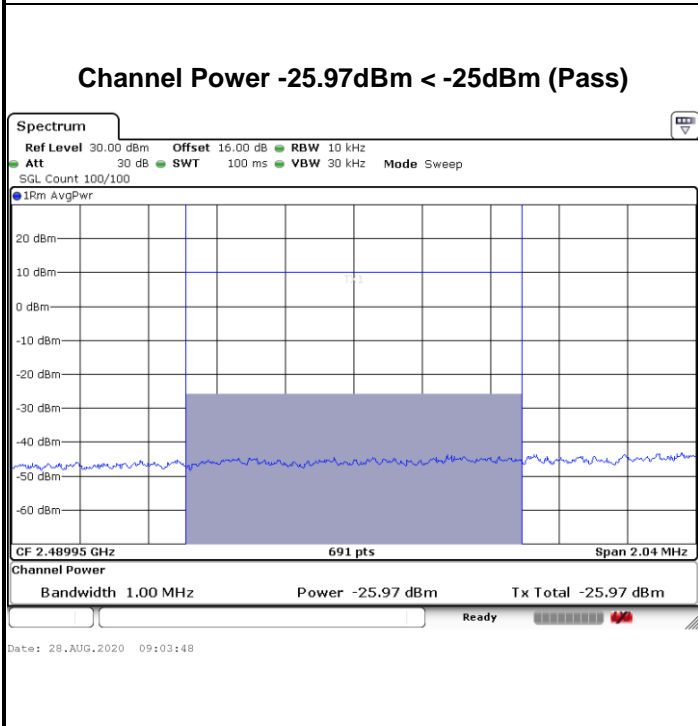

Date: 9.AUG.2020 10:52:50

Lowest Band Edge / Full RB

Date: 9.AUG.2020 10:46:37

Highest Band Edge / Full RB

Date: 9.AUG.2020 10:51:32

LTE Band 41 / 10MHz / QPSK

Lowest Band Edge / 1 RB

Highest Band Edge / 1 RB

Date: 9.AUG.2020 09:15:06

Date: 9.AUG.2020 09:17:46

LTE Band 41 / 10MHz / 16QAM

Lowest Band Edge / 1 RB

Highest Band Edge / 1 RB

Date: 9.AUG.2020 09:15:46

Date: 9.AUG.2020 09:18:26

LTE Band 41 / 10MHz / 64QAM

Lowest Band Edge / 1 RB

Highest Band Edge / 1 RB

Date: 9.AUG.2020 09:20:26

Date: 9.AUG.2020 09:21:45

LTE Band 41 / 10MHz / 256QAM

Lowest Band Edge / 1RB

Date: 9.AUG.2020 10:57:37

Highest Band Edge / 1 RB

Date: 9.AUG.2020 11:00:14

Lowest Band Edge / Full RB

Date: 28.AUG.2020 08:34:17

Highest Band Edge / Full RB

Date: 9.AUG.2020 10:59:57

LTE Band 41 / 15MHz / QPSK

Lowest Band Edge / 1 RB

Highest Band Edge / 1 RB