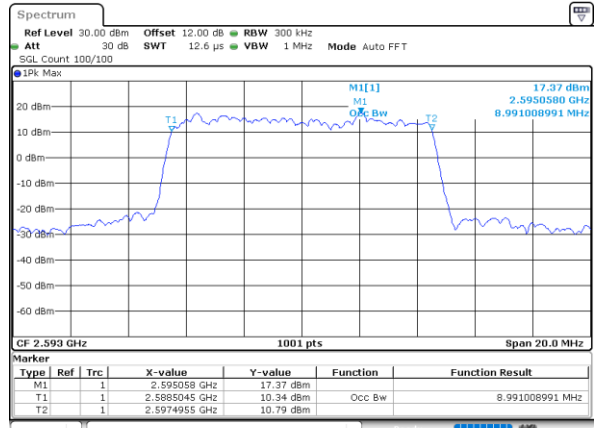

Date: 9,AUG,2020 10:11:46

Highest Channel / 5MHz / QPSK

Date: 9,AUG,2020 10:12:20

Highest Channel / 5MHz / 16QAM

Date: 9,AUG,2020 10:12:32

LTE Band 41

Lowest Channel / 10MHz / QPSK

Date: 9.AUG.2020 10:13:08

Lowest Channel / 10MHz / 16QAM

Date: 9.AUG.2020 10:13:20

Middle Channel / 10MHz / QPSK

Date: 9.AUG.2020 10:13:55

Middle Channel / 10MHz / 16QAM

Date: 9.AUG.2020 10:14:06

Highest Channel / 10MHz / QPSK

Date: 9.AUG.2020 10:14:40

Highest Channel / 10MHz / 16QAM

Date: 9.AUG.2020 10:14:52

LTE Band 41

Lowest Channel / 15MHz / QPSK

Date: 9,AUG,2020 10:15:28

Lowest Channel / 15MHz / 16QAM

Date: 9,AUG,2020 10:15:40

Middle Channel / 15MHz / QPSK