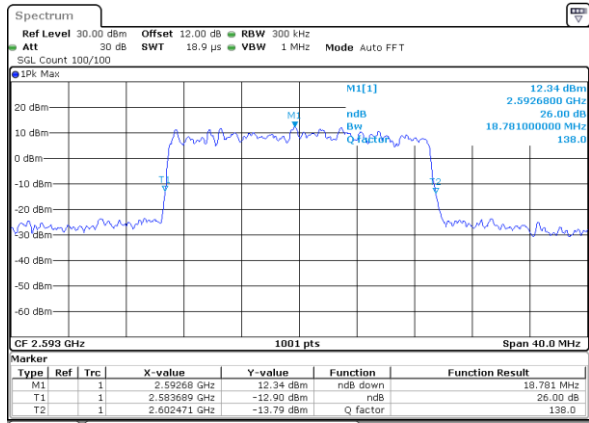

Lowest Channel / 15MHz / 256QAM

Date: 9.AUG.2020 11:29:07

Lowest Channel / 20MHz / 256QAM

Date: 9.AUG.2020 11:35:39

Middle Channel / 15MHz / 256QAM

Date: 9.AUG.2020 11:29:28

Middle Channel / 20MHz / 256QAM

Date: 9.AUG.2020 11:32:25

Highest Channel / 15MHz / 256QAM

Date: 9.AUG.2020 11:29:56

Highest Channel / 20MHz / 256QAM

Date: 9.AUG.2020 11:38:22

Occupied Bandwidth

Mode	LTE Band 41 : 99%OBW(MHz)											
BW	1.4MHz		3MHz		5MHz		10MHz		15MHz		20MHz	
Mod.	QPSK	16QAM	QPSK	16QAM	QPSK	16QAM	QPSK	16QAM	QPSK	16QAM	QPSK	16QAM
Lowest CH	-	-	-	-	4.46	4.51	9.11	9.03	13.43	13.46	17.78	17.78
Middle CH	-	-	-	-	4.49	4.49	9.05	8.99	13.49	13.46	17.98	17.74
Highest CH	-	-	-	-	4.49	4.50	9.01	9.09	13.40	13.49	17.82	17.86
Mode	LTE Band 41 : 99%OBW(MHz)											
BW	1.4MHz		3MHz		5MHz		10MHz		15MHz		20MHz	
Mod.	64QAM	256QAM	64QAM	256QAM	64QAM	256QAM	64QAM	256QAM	64QAM	256QAM	64QAM	256QAM
Lowest CH	-	-	-	-	4.50	4.47	9.03	9.00	13.37	13.43	17.86	17.78
Middle CH	-	-	-	-	4.51	4.47	8.97	9.05	13.40	13.55	17.90	17.86
Highest CH	-	-	-	-	4.47	4.48	9.01	8.99	13.40	13.46	17.74	17.78