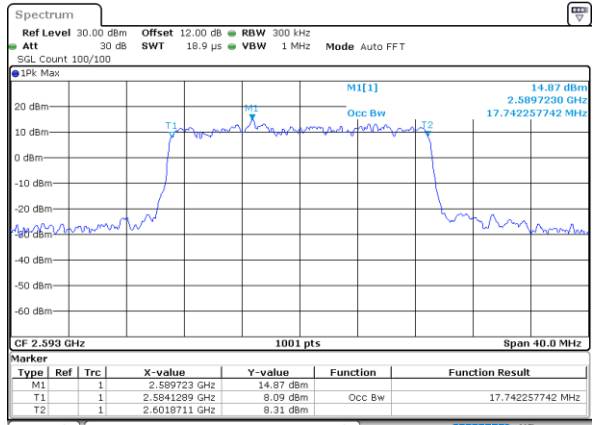

Lowest Channel / 20MHz / QPSK

Date: 9.AUG.2020 10:17:48

Lowest Channel / 20MHz / 16QAM

Date: 9.AUG.2020 10:18:00

Middle Channel / 20MHz / QPSK

Date: 9.AUG.2020 10:18:35

Middle Channel / 20MHz / 16QAM

Date: 9.AUG.2020 10:18:46

Highest Channel / 20MHz / QPSK

Date: 9.AUG.2020 10:19:20

Highest Channel / 20MHz / 16QAM

Date: 9.AUG.2020 10:19:32

LTE Band 41

Lowest Channel / 5MHz / 64QAM

Date: 9,AUG,2020 10:20:08

Lowest Channel / 10MHz / 64QAM