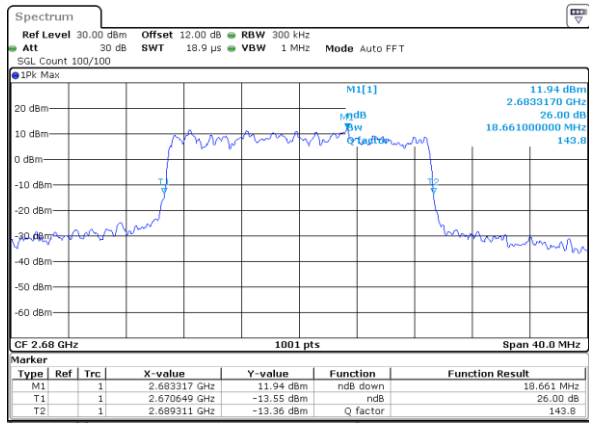

Date: 9.AUG.2020 10:49:32

Middle Channel / 10MHz / 256QAM

Date: 9.AUG.2020 10:54:46

Highest Channel / 5MHz / 256QAM

Date: 9.AUG.2020 10:51:12

Highest Channel / 10MHz / 256QAM

Date: 9.AUG.2020 10:59:41

LTE Band 41

Lowest Channel / 15MHz / 256QAM

Date: 9.AUG.2020 11:29:07

Lowest Channel / 20MHz / 256QAM

Date: 9.AUG.2020 11:35:39

Middle Channel / 15MHz / 256QAM

Date: 9.AUG.2020 11:29:28

Middle Channel / 20MHz / 256QAM

Date: 9.AUG.2020 11:32:25

Highest Channel / 15MHz / 256QAM

Date: 9.AUG.2020 11:29:56

Highest Channel / 20MHz / 256QAM

Date: 9.AUG.2020 11:38:22

Occupied Bandwidth

Mode	LTE Band 41 : 99%OBW(MHz)											
BW	1.4MHz		3MHz		5MHz		10MHz		15MHz		20MHz	
Mod.	QPSK	16QAM	QPSK	16QAM	QPSK	16QAM	QPSK	16QAM	QPSK	16QAM	QPSK	16QAM
Lowest CH	-	-	-	-	4.46	4.51	9.11	9.03	13.43	13.46	17.78	17.78
Middle CH	-	-	-	-	4.49	4.49	9.05	8.99	13.49	13.46	17.98	17.74
Highest CH	-	-	-	-	4.49	4.50	9.01	9.09	13.40	13.49	17.82	17.86
Mode	LTE Band 41 : 99%OBW(MHz)											
BW	1.4MHz		3MHz		5MHz		10MHz		15MHz		20MHz	
Mod.	64QAM	256QAM	64QAM	256QAM	64QAM	256QAM	64QAM	256QAM	64QAM	256QAM	64QAM	256QAM
Lowest CH	-	-	-	-	4.50	4.47	9.03	9.00	13.37	13.43	17.86	17.78
Middle CH	-	-	-	-	4.51	4.47	8.97	9.05	13.40	13.55	17.90	17.86
Highest CH	-	-	-	-	4.47	4.48	9.01	8.99	13.40	13.46	17.74	17.78