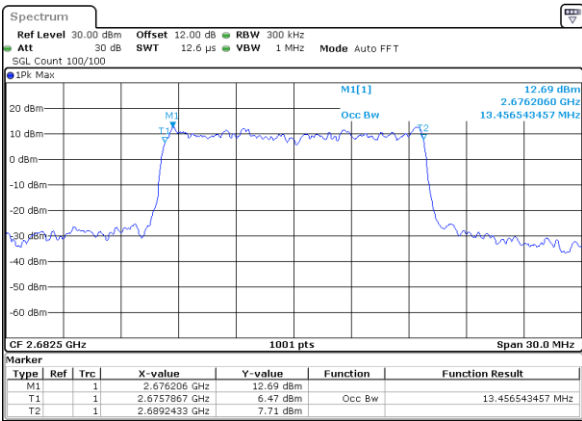

Middle Channel / 15MHz / 256QAM

Date: 9.AUG.2020 11:28:20

Middle Channel / 20MHz / 256QAM

Date: 9.AUG.2020 11:32:13

Highest Channel / 15MHz / 256QAM

Date: 9.AUG.2020 11:29:48

Highest Channel / 20MHz / 256QAM

Date: 9.AUG.2020 11:38:15

Conducted Band Edge

LTE Band 41 / 5MHz / 16QAM

Lowest Band Edge / 1RB

Date: 9.AUG.2020 09:07:45

Highest Band Edge / 1 RB

Date: 9.AUG.2020 09:10:25

Lowest Band Edge / Full RB

Date: 9.AUG.2020 09:09:06

Highest Band Edge / Full RB

Date: 9.AUG.2020 09:11:45

LTE Band 41 / 5MHz / 64QAM

Lowest Band Edge / 1RB

Date: 9.AUG.2020 09:12:26

Highest Band Edge / 1 RB

Date: 9.AUG.2020 09:13:45