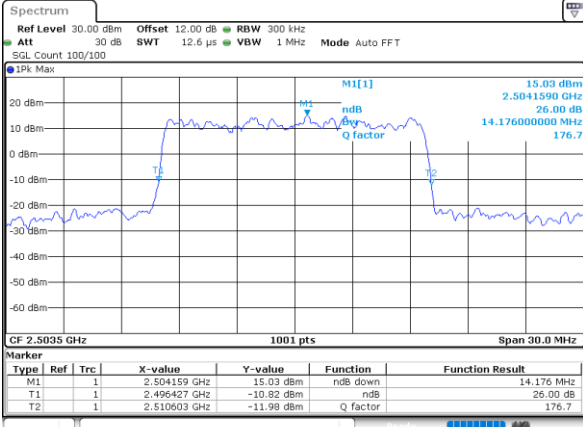

Date: 9,AUG,2020 10:21:52

Highest Channel / 5MHz / 64QAM

Date: 9,AUG,2020 10:21:06

Highest Channel / 10MHz / 64QAM

Date: 9,AUG,2020 10:22:15

LTE Band 41

Lowest Channel / 15MHz / 64QAM

Date: 9,AUG,2020 10:22:39