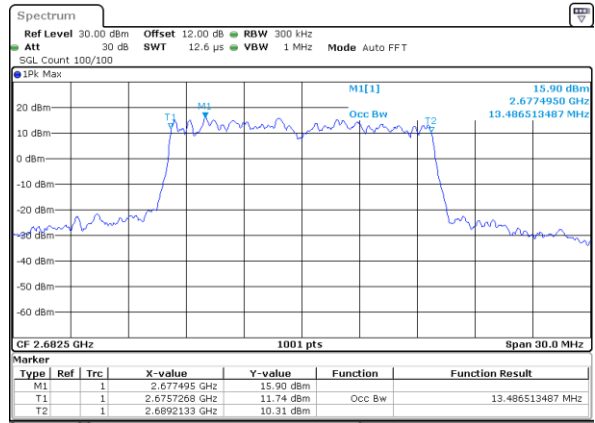

Highest Channel / 10MHz / 16QAM

Date: 9.AUG.2020 10:14:52

LTE Band 41

Lowest Channel / 15MHz / QPSK

Date: 9,AUG,2020 10:15:28

Lowest Channel / 15MHz / 16QAM

Date: 9,AUG,2020 10:15:40

Middle Channel / 15MHz / QPSK

Date: 9,AUG,2020 10:16:15

Middle Channel / 15MHz / 16QAM

Date: 9,AUG,2020 10:16:26

Highest Channel / 15MHz / QPSK

Date: 9,AUG,2020 10:17:00

Highest Channel / 15MHz / 16QAM

Date: 9,AUG,2020 10:17:12

LTE Band 41