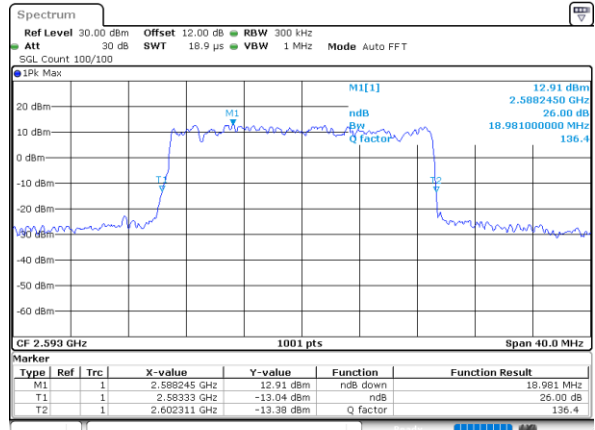

Lowest Channel / 20MHz / 64QAM

Date: 9,AUG,2020 10:23:50

Middle Channel / 15MHz / 64QAM

Date: 9,AUG,2020 10:23:02

Middle Channel / 20MHz / 64QAM

Date: 9,AUG,2020 10:24:12

Highest Channel / 15MHz / 64QAM

Date: 9,AUG,2020 10:23:25