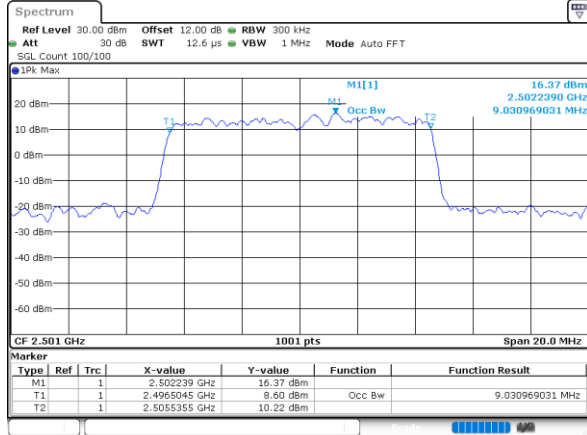

Highest Channel / 20MHz / QPSK

Date: 9.AUG.2020 10:19:20

Highest Channel / 20MHz / 16QAM

Date: 9.AUG.2020 10:19:32

LTE Band 41

Lowest Channel / 5MHz / 64QAM

Date: 9,AUG,2020 10:20:08

Lowest Channel / 10MHz / 64QAM