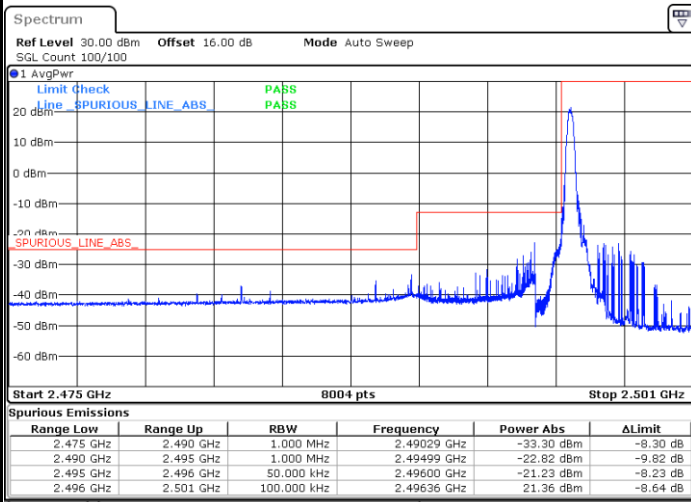

Date: 9.AUG.2020 11:38:15

Conducted Band Edge

LTE Band 41 / 5MHz / 16QAM

Lowest Band Edge / 1RB

Date: 9.AUG.2020 09:07:45

Highest Band Edge / 1 RB

Date: 9.AUG.2020 09:10:25

Lowest Band Edge / Full RB

Date: 9.AUG.2020 09:09:06

Highest Band Edge / Full RB

Date: 9.AUG.2020 09:11:45

LTE Band 41 / 5MHz / 64QAM

Lowest Band Edge / 1RB

Date: 9.AUG.2020 09:12:26

Highest Band Edge / 1 RB

Date: 9.AUG.2020 09:13:45

Lowest Band Edge / Full RB

Date: 9.AUG.2020 09:13:05

Highest Band Edge / Full RB

Date: 9.AUG.2020 09:14:25

LTE Band 41 / 5MHz / 256QAM

Lowest Band Edge / 1RB

Date: 9.AUG.2020 10:48:00

Highest Band Edge / 1 RB

Date: 9.AUG.2020 10:52:50

Lowest Band Edge / Full RB

Date: 9.AUG.2020 10:46:37

Highest Band Edge / Full RB

Date: 9.AUG.2020 10:51:32

LTE Band 41 / 10MHz / QPSK

Lowest Band Edge / 1 RB

Highest Band Edge / 1 RB