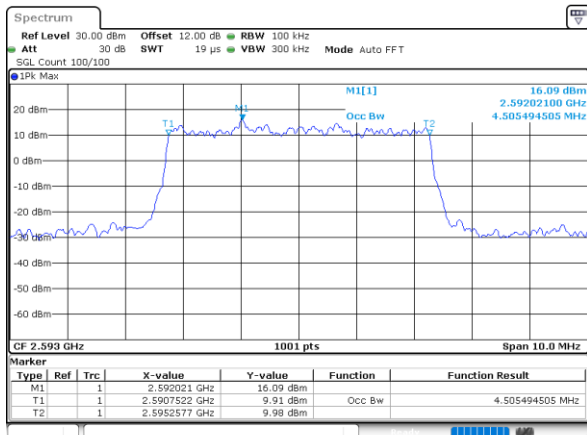

Middle Channel / 5MHz / 64QAM

Date: 9,AUG,2020 10:20:31