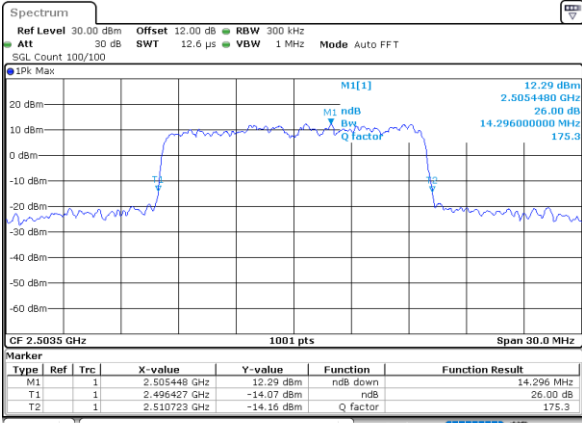

LTE Band 41

Lowest Channel / 15MHz / 256QAM

Date: 9.AUG.2020 11:29:07