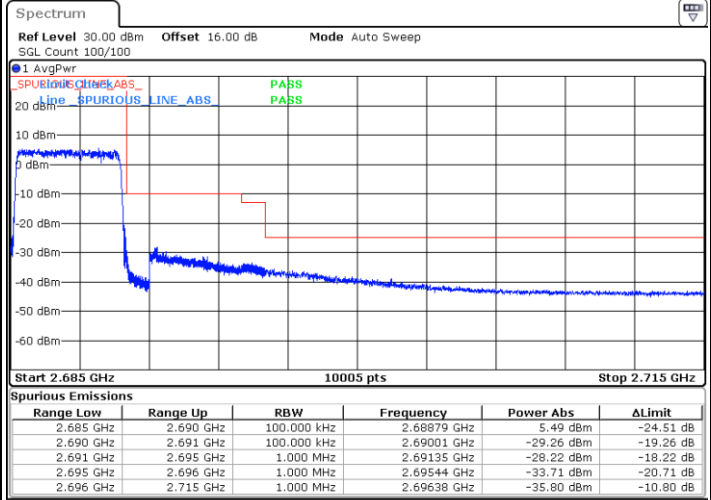

Date: 9.AUG.2020 09:09:06

Highest Band Edge / Full RB

Date: 9.AUG.2020 09:11:45

LTE Band 41 / 5MHz / 64QAM

Lowest Band Edge / 1RB

Date: 9.AUG.2020 09:12:26

Highest Band Edge / 1 RB

Date: 9.AUG.2020 09:13:45

Lowest Band Edge / Full RB

Date: 9.AUG.2020 09:13:05

Highest Band Edge / Full RB

Date: 9.AUG.2020 09:14:25

LTE Band 41 / 5MHz / 256QAM

Lowest Band Edge / 1RB

Date: 9.AUG.2020 10:48:00

Highest Band Edge / 1 RB

Date: 9.AUG.2020 10:52:50

Lowest Band Edge / Full RB

Date: 9.AUG.2020 10:46:37

Highest Band Edge / Full RB

Date: 9.AUG.2020 10:51:32

LTE Band 41 / 10MHz / QPSK

Lowest Band Edge / 1 RB

Highest Band Edge / 1 RB

Date: 9.AUG.2020 09:15:06

Date: 9.AUG.2020 09:17:46

LTE Band 41 / 10MHz / 16QAM

Lowest Band Edge / 1 RB

Highest Band Edge / 1 RB

Date: 9.AUG.2020 09:15:46

Date: 9.AUG.2020 09:18:26

LTE Band 41 / 10MHz / 64QAM