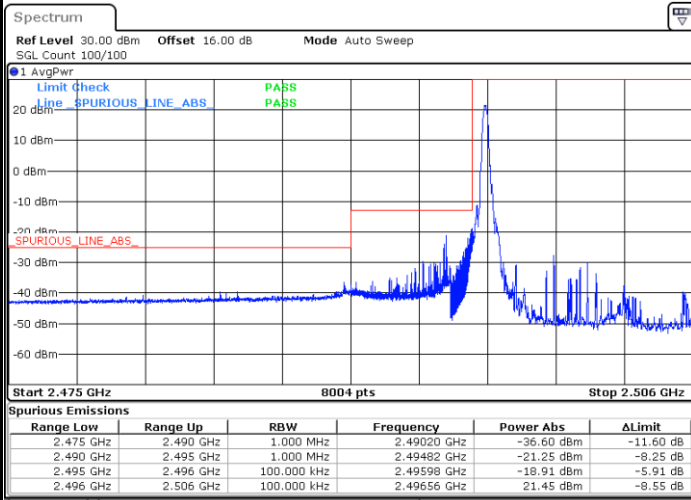

Date: 9.AUG.2020 10:52:50

Lowest Band Edge / Full RB

Date: 9.AUG.2020 10:46:37

Highest Band Edge / Full RB

Date: 9.AUG.2020 10:51:32

LTE Band 41 / 10MHz / QPSK

Lowest Band Edge / 1 RB

Highest Band Edge / 1 RB

Date: 9.AUG.2020 09:15:06

Date: 9.AUG.2020 09:17:46

LTE Band 41 / 10MHz / 16QAM

Lowest Band Edge / 1 RB

Highest Band Edge / 1 RB

Date: 9.AUG.2020 09:15:46

Date: 9.AUG.2020 09:18:26

LTE Band 41 / 10MHz / 64QAM

Lowest Band Edge / 1 RB

Highest Band Edge / 1 RB

Date: 9.AUG.2020 09:20:26

Date: 9.AUG.2020 09:21:45

LTE Band 41 / 10MHz / 256QAM

Lowest Band Edge / 1RB

Date: 9.AUG.2020 10:57:37

Highest Band Edge / 1 RB

Date: 9.AUG.2020 11:00:14

Lowest Band Edge / Full RB

Date: 28.AUG.2020 08:34:17

Highest Band Edge / Full RB

Date: 9.AUG.2020 10:59:57

LTE Band 41 / 15MHz / QPSK

Lowest Band Edge / 1 RB

Highest Band Edge / 1 RB