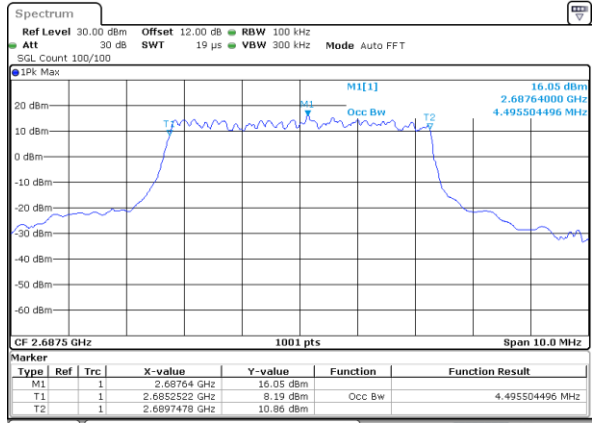

LTE Band 41

Lowest Channel / 5MHz / QPSK

Date: 9,AUG,2020 10:11:48

Lowest Channel / 5MHz / 16QAM

Date: 9,AUG,2020 10:11:00

Middle Channel / 5MHz / QPSK

Date: 9,AUG,2020 10:11:35

Middle Channel / 5MHz / 16QAM

Date: 9,AUG,2020 10:11:46

Highest Channel / 5MHz / QPSK

Date: 9,AUG,2020 10:12:20

Highest Channel / 5MHz / 16QAM

Date: 9,AUG,2020 10:12:32

LTE Band 41

Lowest Channel / 10MHz / QPSK

Date: 9.AUG.2020 10:13:08