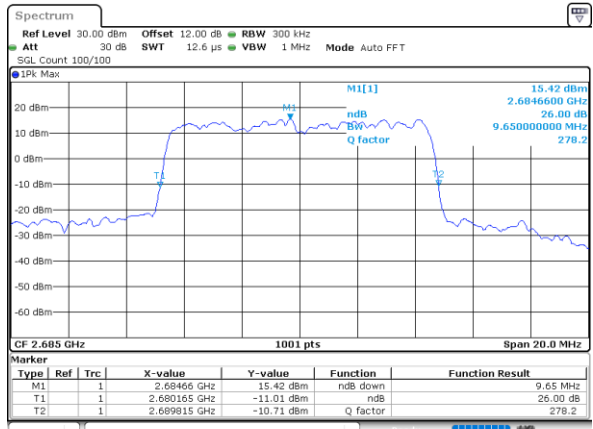

LTE Band 41

Lowest Channel / 5MHz / 64QAM

Date: 9,AUG,2020 10:20:20

Lowest Channel / 10MHz / 64QAM

Date: 9,AUG,2020 10:21:30

Middle Channel / 5MHz / 64QAM

Date: 9,AUG,2020 10:20:43

Middle Channel / 10MHz / 64QAM

Date: 9,AUG,2020 10:21:52

Highest Channel / 5MHz / 64QAM

Date: 9,AUG,2020 10:21:06

Highest Channel / 10MHz / 64QAM

Date: 9,AUG,2020 10:22:15

LTE Band 41

Lowest Channel / 15MHz / 64QAM

Date: 9,AUG,2020 10:22:39