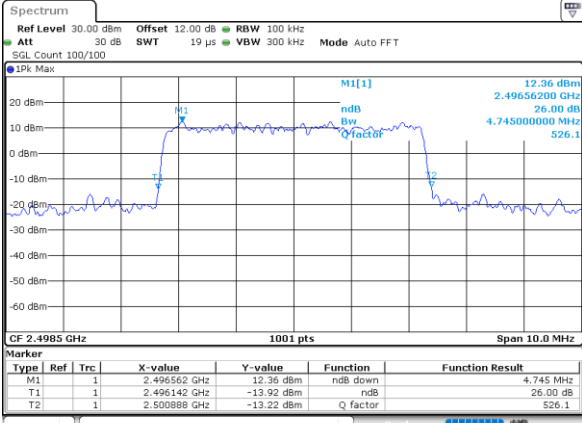

Highest Channel / 20MHz / 64QAM

Date: 9,AUG,2020 10:24:35

LTE Band 41

Lowest Channel / 5MHz / 256QAM

Date: 9.AUG.2020 10:47:09

Lowest Channel / 10MHz / 256QAM

Date: 9.AUG.2020 10:58:55

Middle Channel / 5MHz / 256QAM

Date: 9.AUG.2020 10:49:32

Middle Channel / 10MHz / 256QAM

Date: 9.AUG.2020 10:54:46

Highest Channel / 5MHz / 256QAM

Date: 9.AUG.2020 10:51:12

Highest Channel / 10MHz / 256QAM

Date: 9.AUG.2020 10:59:41

LTE Band 41