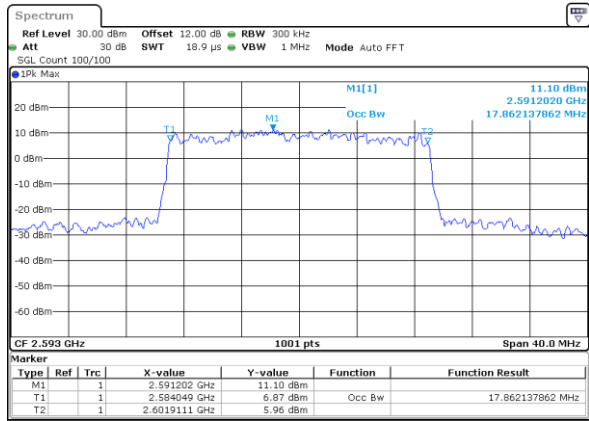

Date: 9.AUG.2020 10:51:04

Highest Channel / 10MHz / 256QAM

Date: 9.AUG.2020 10:59:34

LTE Band 41

Lowest Channel / 15MHz / 256QAM

Date: 9.AUG.2020 11:28:59

Lowest Channel / 20MHz / 256QAM

Date: 9.AUG.2020 11:35:31

Middle Channel / 15MHz / 256QAM

Date: 9.AUG.2020 11:28:20

Middle Channel / 20MHz / 256QAM

Date: 9.AUG.2020 11:32:13

Highest Channel / 15MHz / 256QAM

Date: 9.AUG.2020 11:29:48

Highest Channel / 20MHz / 256QAM