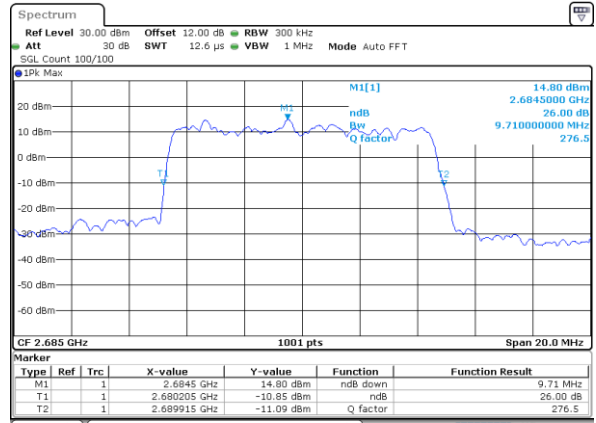

Highest Channel / 20MHz / 64QAM

Date: 9,AUG,2020 10:24:35

LTE Band 41

Lowest Channel / 5MHz / 256QAM

Date: 9.AUG.2020 10:47:09

Lowest Channel / 10MHz / 256QAM

Date: 9.AUG.2020 10:58:55

Middle Channel / 5MHz / 256QAM

Date: 9.AUG.2020 10:49:32

Middle Channel / 10MHz / 256QAM

Date: 9.AUG.2020 10:54:46

Highest Channel / 5MHz / 256QAM

Date: 9.AUG.2020 10:51:12

Highest Channel / 10MHz / 256QAM

Date: 9.AUG.2020 10:59:41

LTE Band 41