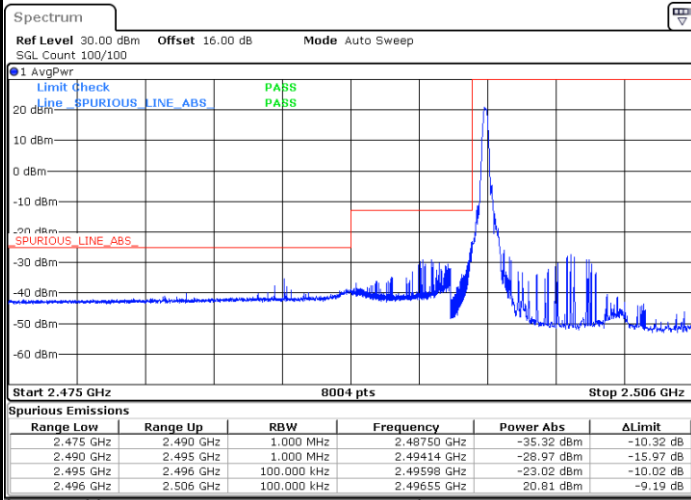

Date: 9.AUG.2020 10:52:50

Lowest Band Edge / Full RB

Date: 9.AUG.2020 10:46:37

Highest Band Edge / Full RB

Date: 9.AUG.2020 10:51:32

LTE Band 41 / 10MHz / QPSK

Lowest Band Edge / 1 RB

Highest Band Edge / 1 RB

Date: 9.AUG.2020 09:15:06

Date: 9.AUG.2020 09:17:46

LTE Band 41 / 10MHz / 16QAM

Lowest Band Edge / 1 RB

Highest Band Edge / 1 RB

Date: 9.AUG.2020 09:15:46

Date: 9.AUG.2020 09:18:26

LTE Band 41 / 10MHz / 64QAM

Lowest Band Edge / 1 RB

Highest Band Edge / 1 RB

Date: 9.AUG.2020 09:20:26

Date: 9.AUG.2020 09:21:45

LTE Band 41 / 10MHz / 256QAM

Lowest Band Edge / 1RB

Date: 9.AUG.2020 10:57:37

Highest Band Edge / 1 RB

Date: 9.AUG.2020 11:00:14

Lowest Band Edge / Full RB

Date: 28.AUG.2020 08:34:17

Highest Band Edge / Full RB

Date: 9.AUG.2020 10:59:57

LTE Band 41 / 15MHz / QPSK

Lowest Band Edge / 1 RB

Highest Band Edge / 1 RB