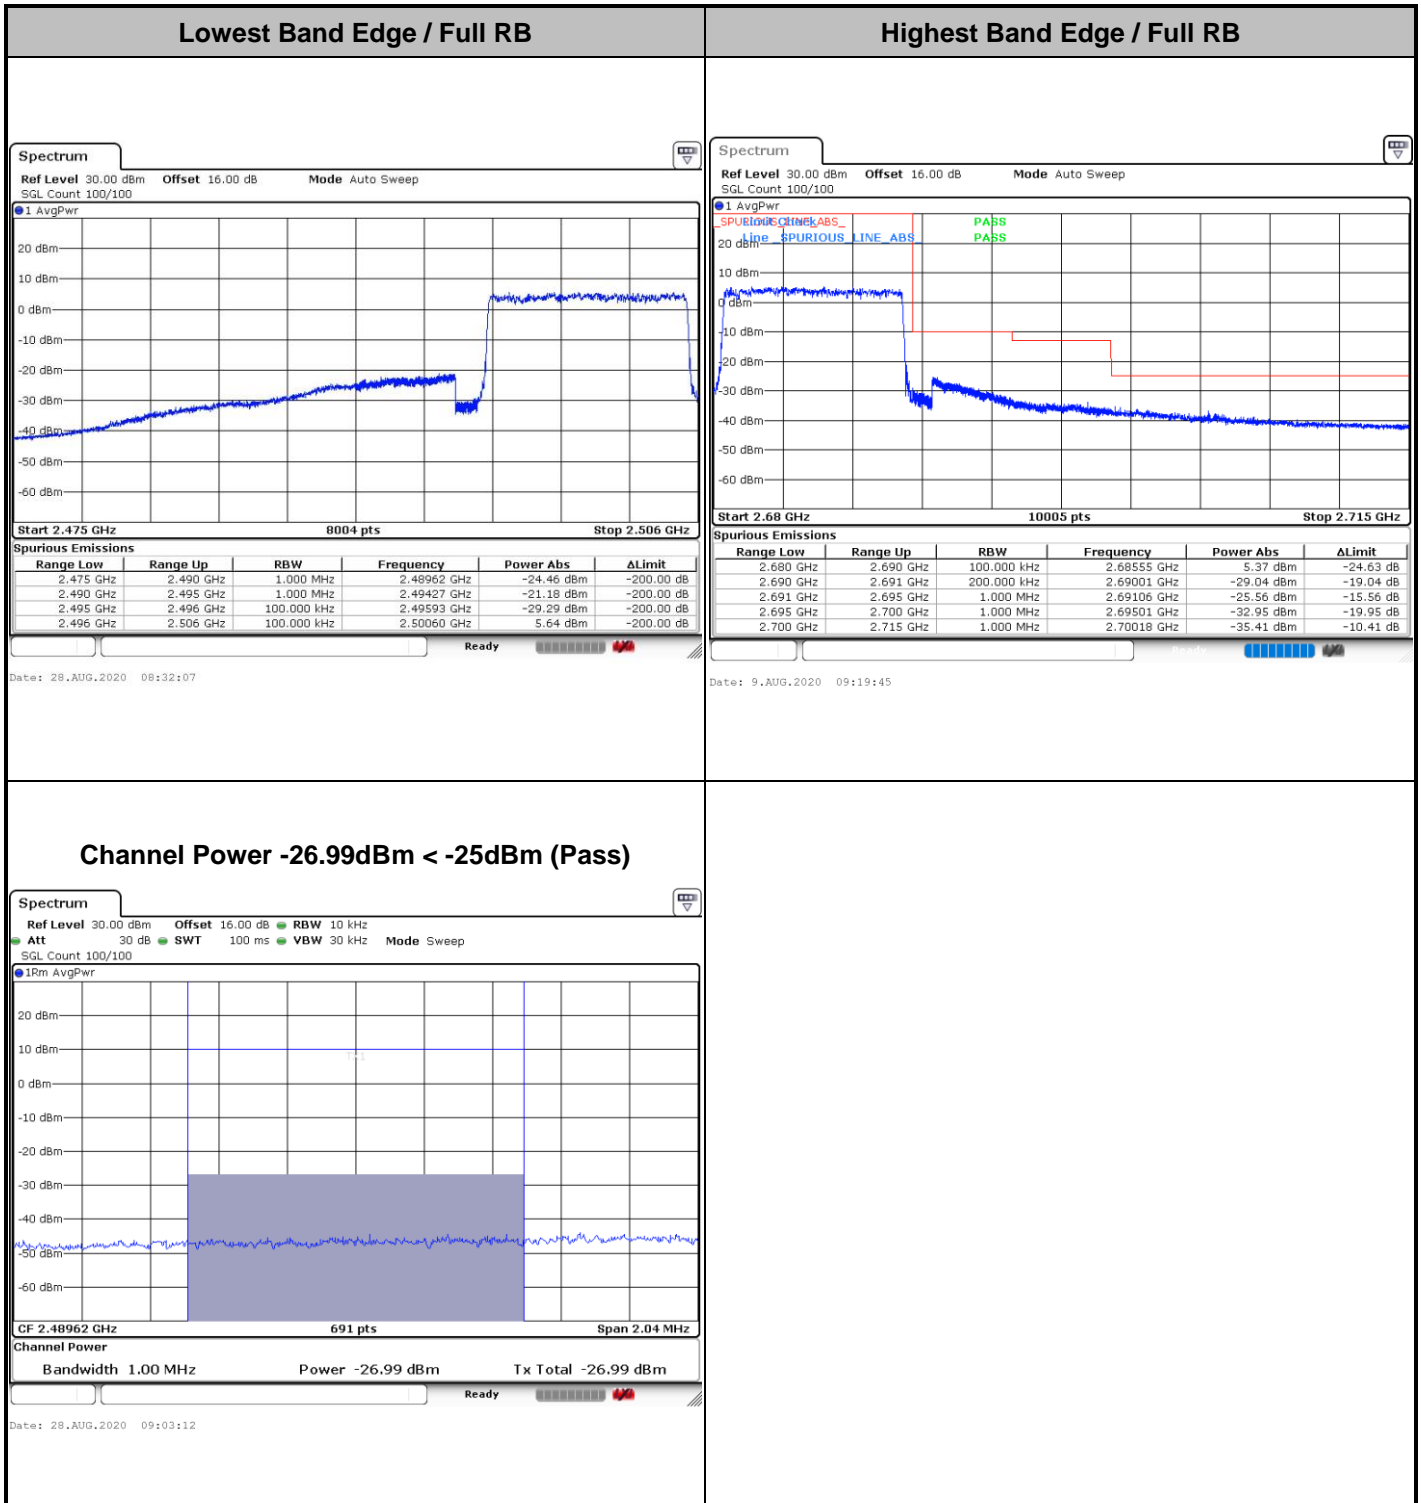

Date: 9.AUG.2020 10:52:50

Lowest Band Edge / Full RB

Date: 9.AUG.2020 10:46:37

Highest Band Edge / Full RB

Date: 9.AUG.2020 10:51:32

LTE Band 41 / 10MHz / QPSK

Lowest Band Edge / 1 RB

Highest Band Edge / 1 RB

Date: 9.AUG.2020 09:15:06

Date: 9.AUG.2020 09:17:46

LTE Band 41 / 10MHz / 16QAM

Lowest Band Edge / 1 RB

Highest Band Edge / 1 RB

Date: 9.AUG.2020 09:15:46

Date: 9.AUG.2020 09:18:26

LTE Band 41 / 10MHz / 64QAM

Lowest Band Edge / 1 RB

Highest Band Edge / 1 RB

Date: 9.AUG.2020 09:20:26

Date: 9.AUG.2020 09:21:45

LTE Band 41 / 10MHz / 256QAM

Lowest Band Edge / 1RB

Date: 9.AUG.2020 10:57:37

Highest Band Edge / 1 RB

Date: 9.AUG.2020 11:00:14

Lowest Band Edge / Full RB

Date: 28.AUG.2020 08:34:17

Highest Band Edge / Full RB

Date: 9.AUG.2020 10:59:57

LTE Band 41 / 15MHz / QPSK

Lowest Band Edge / 1 RB

Highest Band Edge / 1 RB