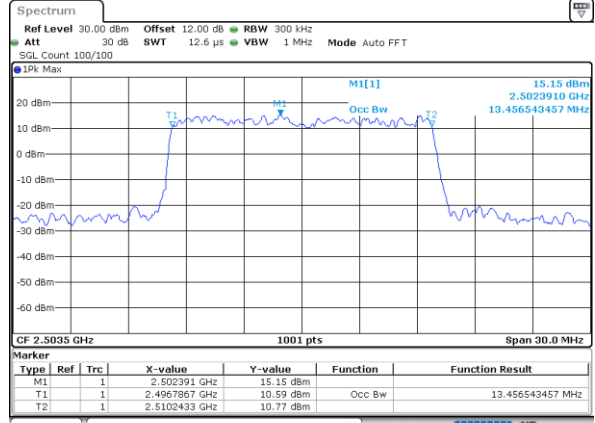

Highest Channel / 10MHz / 16QAM

Date: 9.AUG.2020 10:14:52

LTE Band 41

Lowest Channel / 15MHz / QPSK

Date: 9,AUG,2020 10:15:28

Lowest Channel / 15MHz / 16QAM

Date: 9,AUG,2020 10:15:40

Middle Channel / 15MHz / QPSK