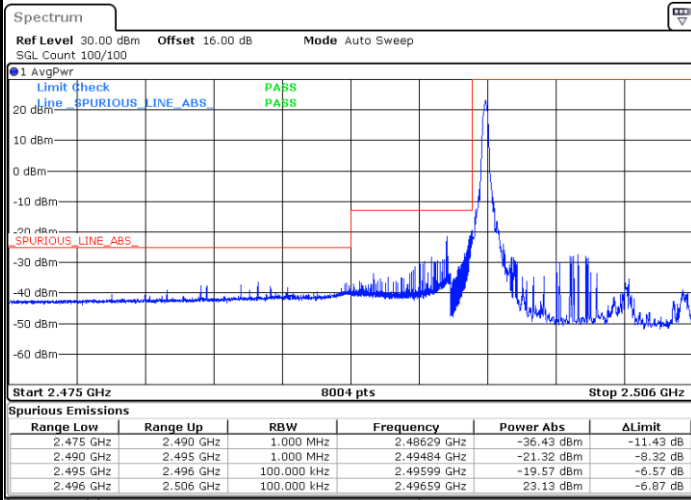

Lowest Band Edge / Full RB

Date: 9.AUG.2020 09:13:05

Highest Band Edge / Full RB

Date: 9.AUG.2020 09:14:25

LTE Band 41 / 5MHz / 256QAM

Lowest Band Edge / 1RB

Date: 9.AUG.2020 10:48:00

Highest Band Edge / 1 RB

Date: 9.AUG.2020 10:52:50

Lowest Band Edge / Full RB

Date: 9.AUG.2020 10:46:37

Highest Band Edge / Full RB

Date: 9.AUG.2020 10:51:32

LTE Band 41 / 10MHz / QPSK

Lowest Band Edge / 1 RB

Highest Band Edge / 1 RB

Date: 9.AUG.2020 09:15:06

Date: 9.AUG.2020 09:17:46

LTE Band 41 / 10MHz / 16QAM

Lowest Band Edge / 1 RB

Highest Band Edge / 1 RB

Date: 9.AUG.2020 09:15:46

Date: 9.AUG.2020 09:18:26

LTE Band 41 / 10MHz / 64QAM

Lowest Band Edge / 1 RB

Highest Band Edge / 1 RB

Date: 9.AUG.2020 09:20:26

Date: 9.AUG.2020 09:21:45

LTE Band 41 / 10MHz / 256QAM

Lowest Band Edge / 1RB

Date: 9.AUG.2020 10:57:37

Highest Band Edge / 1 RB