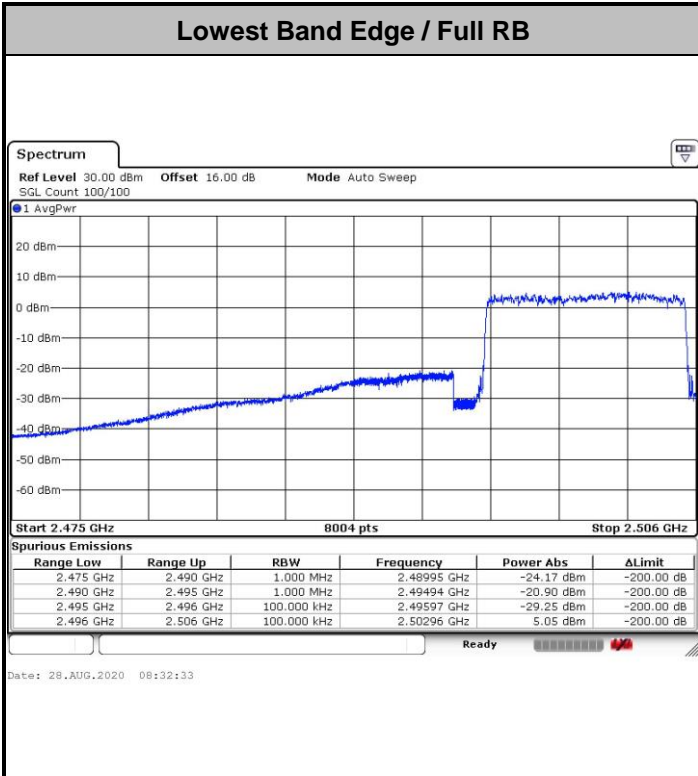

Date: 9.AUG.2020 10:52:50

Lowest Band Edge / Full RB

Date: 9.AUG.2020 10:46:37

Highest Band Edge / Full RB

Date: 9.AUG.2020 10:51:32

LTE Band 41 / 10MHz / QPSK

Lowest Band Edge / 1 RB

Highest Band Edge / 1 RB

Date: 9.AUG.2020 09:15:06

Date: 9.AUG.2020 09:17:46

LTE Band 41 / 10MHz / 16QAM

Lowest Band Edge / 1 RB

Highest Band Edge / 1 RB

Date: 9.AUG.2020 09:15:46

Date: 9.AUG.2020 09:18:26

LTE Band 41 / 10MHz / 64QAM

Lowest Band Edge / 1 RB

Highest Band Edge / 1 RB

Date: 9.AUG.2020 09:20:26

Date: 9.AUG.2020 09:21:45

LTE Band 41 / 10MHz / 256QAM

Lowest Band Edge / 1RB

Date: 9.AUG.2020 10:57:37

Highest Band Edge / 1 RB

Date: 9.AUG.2020 11:00:14

Lowest Band Edge / Full RB

Date: 28.AUG.2020 08:34:17

Highest Band Edge / Full RB

Date: 9.AUG.2020 10:59:57

LTE Band 41 / 15MHz / QPSK

Lowest Band Edge / 1 RB

Highest Band Edge / 1 RB