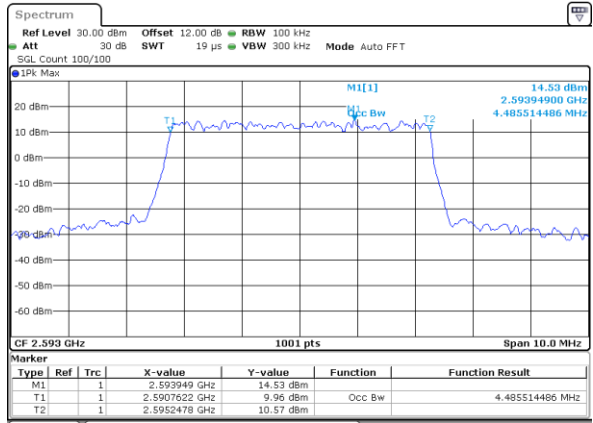

LTE Band 41

Lowest Channel / 5MHz / QPSK

Date: 9,AUG,2020 10:11:48

Lowest Channel / 5MHz / 16QAM

Date: 9,AUG,2020 10:11:00

Middle Channel / 5MHz / QPSK

Date: 9,AUG,2020 10:11:35

Middle Channel / 5MHz / 16QAM

Date: 9,AUG,2020 10:11:46

Highest Channel / 5MHz / QPSK

Date: 9,AUG,2020 10:12:20

Highest Channel / 5MHz / 16QAM

Date: 9,AUG,2020 10:12:32

LTE Band 41

Lowest Channel / 10MHz / QPSK

Date: 9.AUG.2020 10:13:08