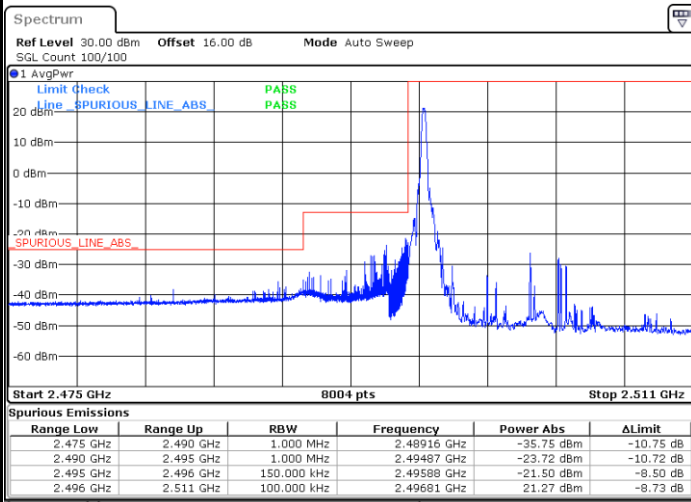

Date: 9.AUG.2020 11:00:14

Lowest Band Edge / Full RB

Date: 28.AUG.2020 08:34:17

Highest Band Edge / Full RB

Date: 9.AUG.2020 10:59:57

LTE Band 41 / 15MHz / QPSK

Lowest Band Edge / 1 RB

Highest Band Edge / 1 RB

Lowest Band Edge / Full RB

Highest Band Edge / Full RB

LTE Band 41 / 15MHz / 16QAM

Lowest Band Edge / 1 RB

Date: 9.AUG.2020 09:26:26

Highest Band Edge / 1 RB

Date: 9.AUG.2020 09:29:05

Lowest Band Edge / Full RB

Date: 9.AUG.2020 09:27:46

Highest Band Edge / Full RB

Date: 9.AUG.2020 09:30:25