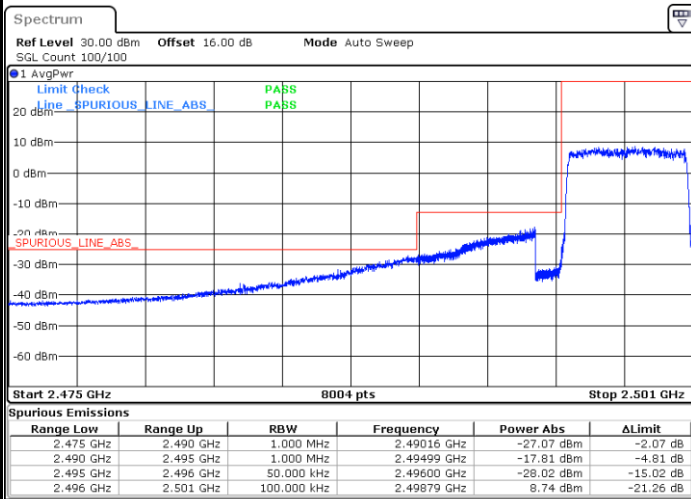

Date: 9.AUG.2020 11:38:15

Conducted Band Edge

LTE Band 41 / 5MHz / 16QAM

Lowest Band Edge / 1RB

Date: 9.AUG.2020 09:07:45

Highest Band Edge / 1 RB

Date: 9.AUG.2020 09:10:25

Lowest Band Edge / Full RB

Date: 9.AUG.2020 09:09:06

Highest Band Edge / Full RB

Date: 9.AUG.2020 09:11:45

LTE Band 41 / 5MHz / 64QAM

Lowest Band Edge / 1RB

Date: 9.AUG.2020 09:12:26

Highest Band Edge / 1 RB

Date: 9.AUG.2020 09:13:45

Lowest Band Edge / Full RB

Date: 9.AUG.2020 09:13:05

Highest Band Edge / Full RB

Date: 9.AUG.2020 09:14:25

LTE Band 41 / 5MHz / 256QAM

Lowest Band Edge / 1RB

Date: 9.AUG.2020 10:48:00

Highest Band Edge / 1 RB