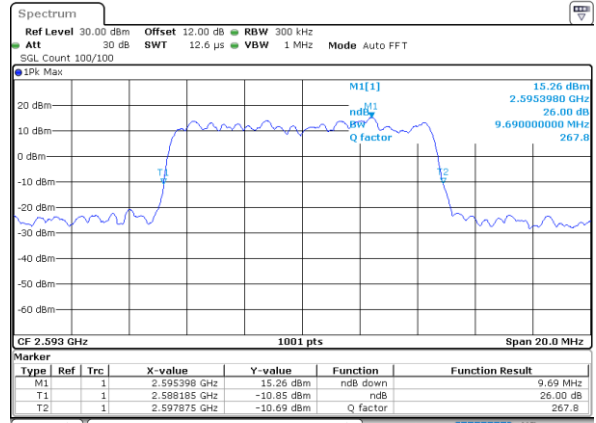

Highest Channel / 20MHz / 64QAM

Date: 9,AUG,2020 10:24:35

LTE Band 41

Lowest Channel / 5MHz / 256QAM

Date: 9.AUG.2020 10:47:09

Lowest Channel / 10MHz / 256QAM

Date: 9.AUG.2020 10:58:55

Middle Channel / 5MHz / 256QAM

Date: 9.AUG.2020 10:49:32

Middle Channel / 10MHz / 256QAM

Date: 9.AUG.2020 10:54:46

Highest Channel / 5MHz / 256QAM

Date: 9.AUG.2020 10:51:12

Highest Channel / 10MHz / 256QAM

Date: 9.AUG.2020 10:59:41

LTE Band 41