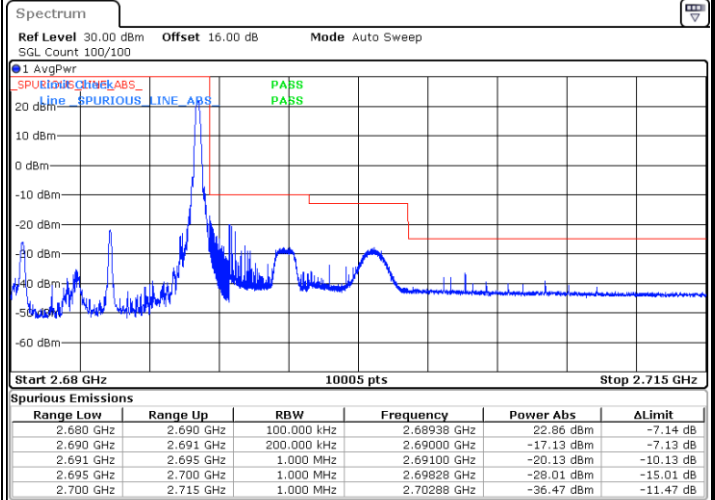

Lowest Band Edge / Full RB

Date: 9.AUG.2020 09:13:05

Highest Band Edge / Full RB

Date: 9.AUG.2020 09:14:25

LTE Band 41 / 5MHz / 256QAM

Lowest Band Edge / 1RB

Date: 9.AUG.2020 10:48:00

Highest Band Edge / 1 RB

Date: 9.AUG.2020 10:52:50

Lowest Band Edge / Full RB

Date: 9.AUG.2020 10:46:37

Highest Band Edge / Full RB

Date: 9.AUG.2020 10:51:32

LTE Band 41 / 10MHz / QPSK

Lowest Band Edge / 1 RB

Highest Band Edge / 1 RB

Date: 9.AUG.2020 09:15:06

Date: 9.AUG.2020 09:17:46

LTE Band 41 / 10MHz / 16QAM

Lowest Band Edge / 1 RB

Highest Band Edge / 1 RB

Date: 9.AUG.2020 09:15:46

Date: 9.AUG.2020 09:18:26

LTE Band 41 / 10MHz / 64QAM

Lowest Band Edge / 1 RB

Highest Band Edge / 1 RB

Date: 9.AUG.2020 09:20:26

Date: 9.AUG.2020 09:21:45

LTE Band 41 / 10MHz / 256QAM

Lowest Band Edge / 1RB

Date: 9.AUG.2020 10:57:37

Highest Band Edge / 1 RB