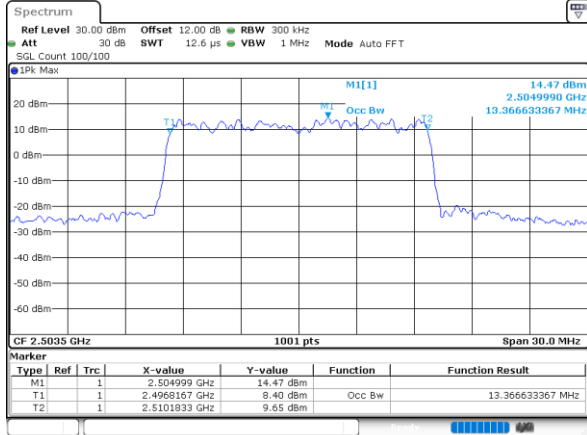

LTE Band 41

Lowest Channel / 15MHz / 64QAM

Date: 9,AUG,2020 10:22:28