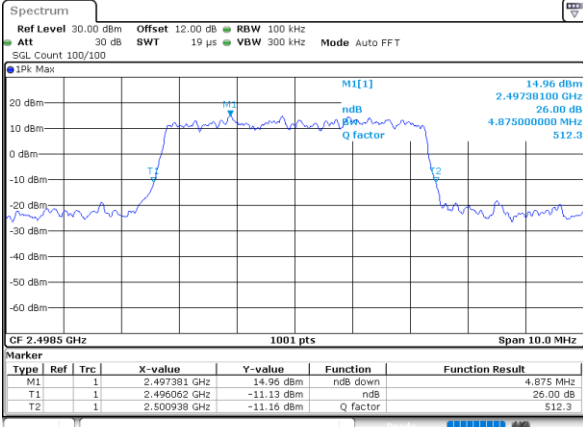

LTE Band 41

Lowest Channel / 5MHz / 64QAM

Date: 9,AUG,2020 10:20:20

Lowest Channel / 10MHz / 64QAM

Date: 9,AUG,2020 10:21:30

Middle Channel / 5MHz / 64QAM

Date: 9,AUG,2020 10:20:43

Middle Channel / 10MHz / 64QAM

Date: 9,AUG,2020 10:21:52

Highest Channel / 5MHz / 64QAM

Date: 9,AUG,2020 10:21:06

Highest Channel / 10MHz / 64QAM

Date: 9,AUG,2020 10:22:15

LTE Band 41

Lowest Channel / 15MHz / 64QAM

Date: 9,AUG,2020 10:22:39