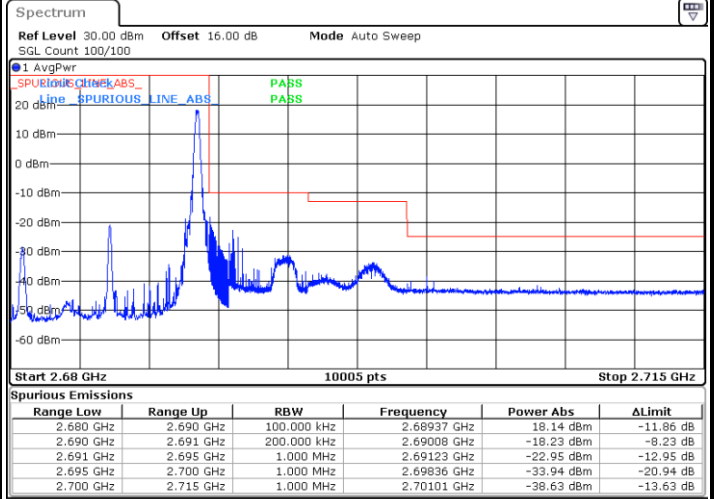

Date: 9.AUG.2020 10:52:50

Lowest Band Edge / Full RB

Date: 9.AUG.2020 10:46:37

Highest Band Edge / Full RB

Date: 9.AUG.2020 10:51:32

LTE Band 41 / 10MHz / QPSK

Lowest Band Edge / 1 RB

Highest Band Edge / 1 RB

Date: 9.AUG.2020 09:15:06

Date: 9.AUG.2020 09:17:46

LTE Band 41 / 10MHz / 16QAM

Lowest Band Edge / 1 RB

Highest Band Edge / 1 RB

Date: 9.AUG.2020 09:15:46

Date: 9.AUG.2020 09:18:26

LTE Band 41 / 10MHz / 64QAM

Lowest Band Edge / 1 RB

Highest Band Edge / 1 RB

Date: 9.AUG.2020 09:20:26

Date: 9.AUG.2020 09:21:45

LTE Band 41 / 10MHz / 256QAM

Lowest Band Edge / 1RB

Date: 9.AUG.2020 10:57:37

Highest Band Edge / 1 RB

Date: 9.AUG.2020 11:00:14

Lowest Band Edge / Full RB

Date: 28.AUG.2020 08:34:17

Highest Band Edge / Full RB

Date: 9.AUG.2020 10:59:57

LTE Band 41 / 15MHz / QPSK

Lowest Band Edge / 1 RB

Highest Band Edge / 1 RB