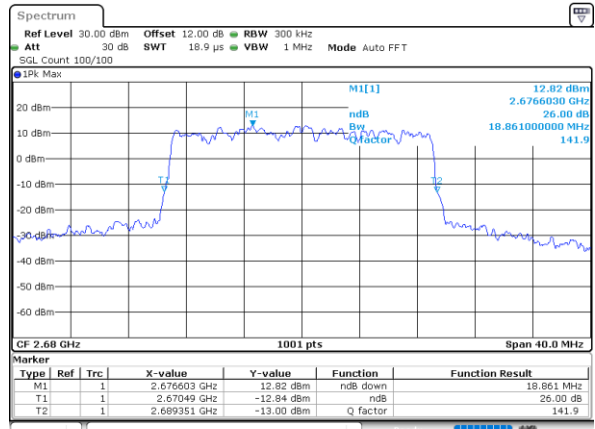

Lowest Channel / 20MHz / 64QAM

Date: 9,AUG,2020 10:23:50

Middle Channel / 15MHz / 64QAM

Date: 9,AUG,2020 10:23:02

Middle Channel / 20MHz / 64QAM

Date: 9,AUG,2020 10:24:12

Highest Channel / 15MHz / 64QAM

Date: 9,AUG,2020 10:23:25

Highest Channel / 20MHz / 64QAM

Date: 9,AUG,2020 10:24:35

LTE Band 41

Lowest Channel / 5MHz / 256QAM

Date: 9.AUG.2020 10:47:09

Lowest Channel / 10MHz / 256QAM

Date: 9.AUG.2020 10:58:55

Middle Channel / 5MHz / 256QAM