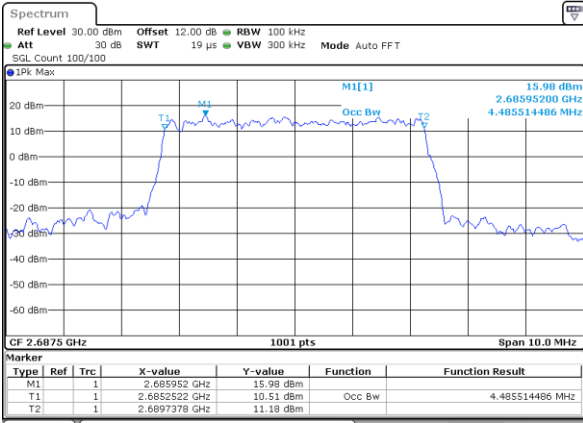

LTE Band 41

Lowest Channel / 5MHz / QPSK

Date: 9,AUG,2020 10:11:48

Lowest Channel / 5MHz / 16QAM

Date: 9,AUG,2020 10:11:00

Middle Channel / 5MHz / QPSK

Date: 9,AUG,2020 10:11:35

Middle Channel / 5MHz / 16QAM

Date: 9,AUG,2020 10:11:46

Highest Channel / 5MHz / QPSK

Date: 9,AUG,2020 10:12:20

Highest Channel / 5MHz / 16QAM

Date: 9,AUG,2020 10:12:32

LTE Band 41

Lowest Channel / 10MHz / QPSK

Date: 9.AUG.2020 10:13:08