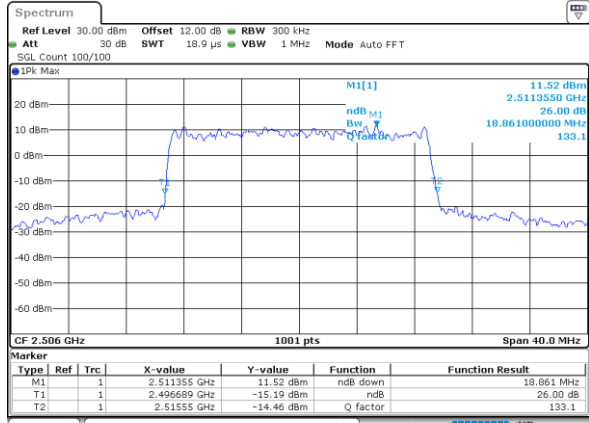

Lowest Channel / 20MHz / 256QAM

Date: 9.AUG.2020 11:35:39