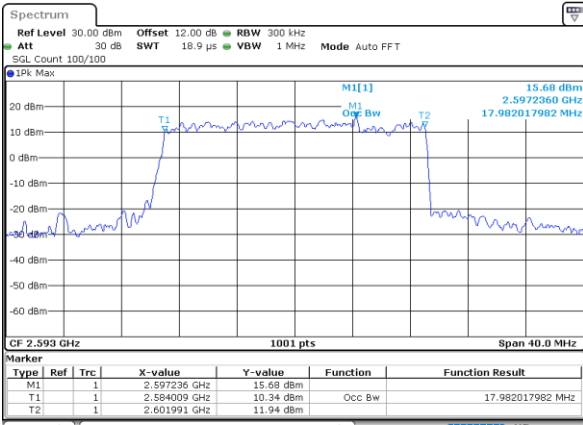

Middle Channel / 20MHz / QPSK

Date: 9.AUG.2020 10:18:35