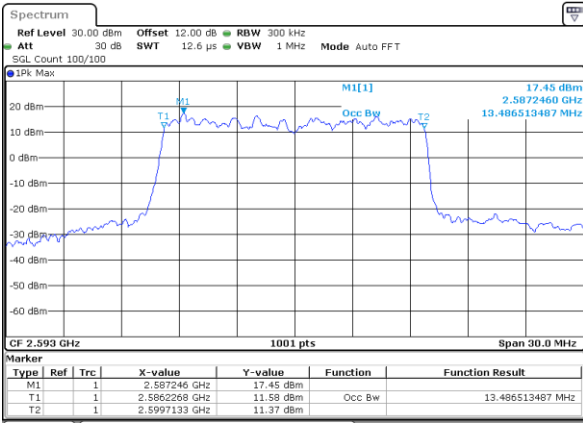

Highest Channel / 10MHz / 16QAM

Date: 9.AUG.2020 10:14:52

LTE Band 41

Lowest Channel / 15MHz / QPSK

Date: 9,AUG,2020 10:15:28

Lowest Channel / 15MHz / 16QAM

Date: 9,AUG,2020 10:15:40

Middle Channel / 15MHz / QPSK

Date: 9,AUG,2020 10:16:15

Middle Channel / 15MHz / 16QAM

Date: 9,AUG,2020 10:16:26

Highest Channel / 15MHz / QPSK

Date: 9,AUG,2020 10:17:00

Highest Channel / 15MHz / 16QAM

Date: 9,AUG,2020 10:17:12

LTE Band 41