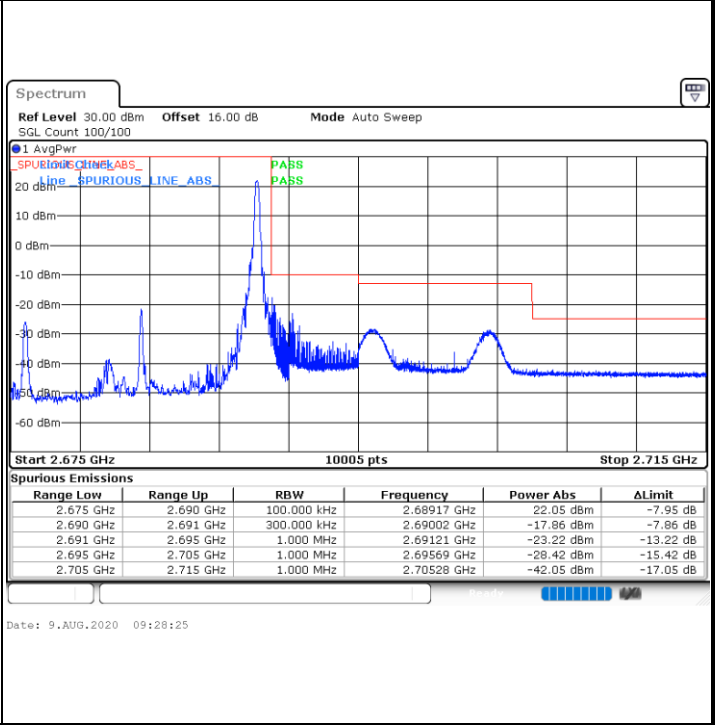

Lowest Band Edge / 1 RB

Highest Band Edge / 1 RB

Date: 9.AUG.2020 09:20:26

Date: 9.AUG.2020 09:21:45

LTE Band 41 / 10MHz / 256QAM

Lowest Band Edge / 1RB

Date: 9.AUG.2020 10:57:37

Highest Band Edge / 1 RB

Date: 9.AUG.2020 11:00:14

Lowest Band Edge / Full RB

Date: 28.AUG.2020 08:34:17

Highest Band Edge / Full RB

Date: 9.AUG.2020 10:59:57

LTE Band 41 / 15MHz / QPSK

Lowest Band Edge / 1 RB

Highest Band Edge / 1 RB

Lowest Band Edge / Full RB

Highest Band Edge / Full RB

LTE Band 41 / 15MHz / 16QAM

Lowest Band Edge / 1 RB

Date: 9.AUG.2020 09:26:26

Highest Band Edge / 1 RB

Date: 9.AUG.2020 09:29:05

Lowest Band Edge / Full RB