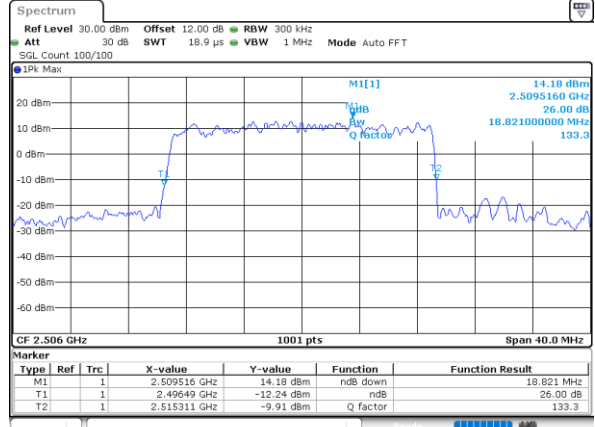

Lowest Channel / 20MHz / 64QAM

Date: 9,AUG,2020 10:23:50