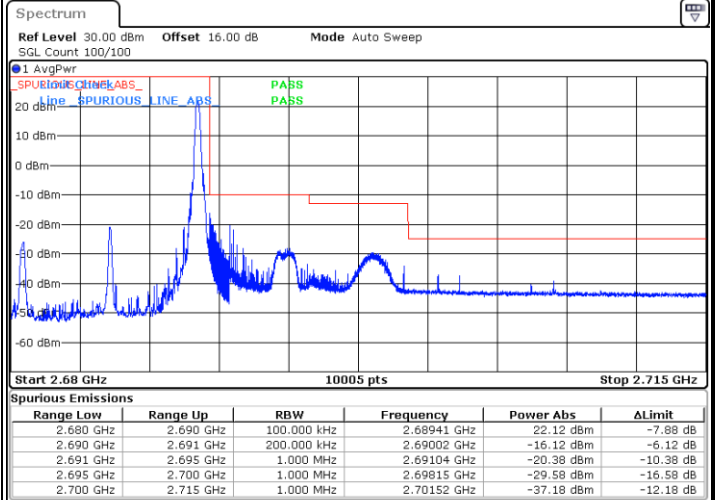

Date: 9.AUG.2020 10:52:50

Lowest Band Edge / Full RB

Date: 9.AUG.2020 10:46:37

Highest Band Edge / Full RB

Date: 9.AUG.2020 10:51:32

LTE Band 41 / 10MHz / QPSK

Lowest Band Edge / 1 RB

Highest Band Edge / 1 RB

Date: 9.AUG.2020 09:15:06

Date: 9.AUG.2020 09:17:46

LTE Band 41 / 10MHz / 16QAM

Lowest Band Edge / 1 RB

Highest Band Edge / 1 RB

Date: 9.AUG.2020 09:15:46

Date: 9.AUG.2020 09:18:26

LTE Band 41 / 10MHz / 64QAM

Lowest Band Edge / 1 RB

Highest Band Edge / 1 RB

Date: 9.AUG.2020 09:20:26

Date: 9.AUG.2020 09:21:45

LTE Band 41 / 10MHz / 256QAM

Lowest Band Edge / 1RB

Date: 9.AUG.2020 10:57:37

Highest Band Edge / 1 RB

Date: 9.AUG.2020 11:00:14

Lowest Band Edge / Full RB

Date: 28.AUG.2020 08:34:17

Highest Band Edge / Full RB

Date: 9.AUG.2020 10:59:57

LTE Band 41 / 15MHz / QPSK

Lowest Band Edge / 1 RB

Highest Band Edge / 1 RB