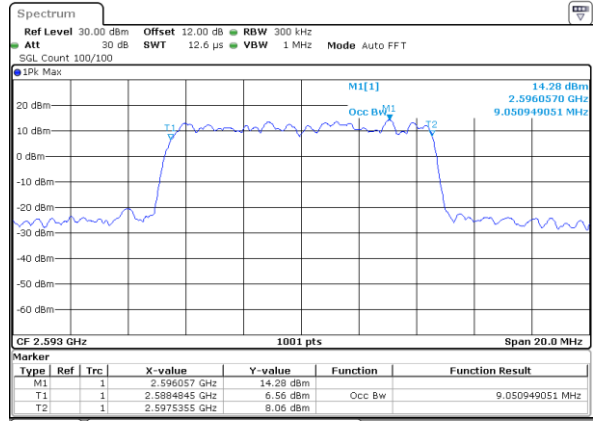

Middle Channel / 20MHz / 64QAM

Date: 9,AUG,2020 10:24:01

Highest Channel / 15MHz / 64QAM

Date: 9,AUG,2020 10:23:14

Highest Channel / 20MHz / 64QAM

Date: 9,AUG,2020 10:24:24

LTE Band 41

Lowest Channel / 5MHz / 256QAM

Date: 9.AUG.2020 10:47:00

Lowest Channel / 10MHz / 256QAM

Date: 9.AUG.2020 10:58:46

Middle Channel / 5MHz / 256QAM

Date: 9.AUG.2020 10:49:24

Middle Channel / 10MHz / 256QAM

Date: 9.AUG.2020 10:54:41

Highest Channel / 5MHz / 256QAM

Date: 9.AUG.2020 10:51:04

Highest Channel / 10MHz / 256QAM

Date: 9.AUG.2020 10:59:34

LTE Band 41

Lowest Channel / 15MHz / 256QAM

Date: 9.AUG.2020 11:28:59

Lowest Channel / 20MHz / 256QAM

Date: 9.AUG.2020 11:35:31