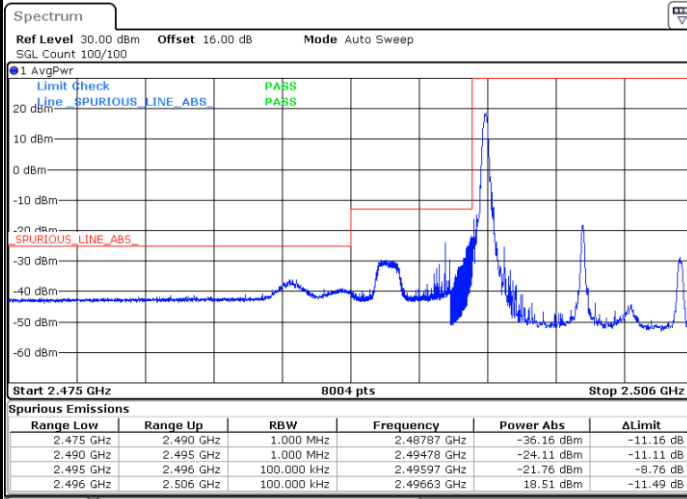

Date: 9.AUG.2020 10:52:50

Lowest Band Edge / Full RB

Date: 9.AUG.2020 10:46:37

Highest Band Edge / Full RB

Date: 9.AUG.2020 10:51:32

LTE Band 41 / 10MHz / QPSK

Lowest Band Edge / 1 RB

Highest Band Edge / 1 RB

Date: 9.AUG.2020 09:15:06

Date: 9.AUG.2020 09:17:46

LTE Band 41 / 10MHz / 16QAM

Lowest Band Edge / 1 RB

Highest Band Edge / 1 RB

Date: 9.AUG.2020 09:15:46

Date: 9.AUG.2020 09:18:26

LTE Band 41 / 10MHz / 64QAM

Lowest Band Edge / 1 RB

Highest Band Edge / 1 RB

Date: 9.AUG.2020 09:20:26

Date: 9.AUG.2020 09:21:45

LTE Band 41 / 10MHz / 256QAM

Lowest Band Edge / 1RB

Date: 9.AUG.2020 10:57:37

Highest Band Edge / 1 RB

Date: 9.AUG.2020 11:00:14

Lowest Band Edge / Full RB

Date: 28.AUG.2020 08:34:17

Highest Band Edge / Full RB

Date: 9.AUG.2020 10:59:57

LTE Band 41 / 15MHz / QPSK

Lowest Band Edge / 1 RB

Highest Band Edge / 1 RB