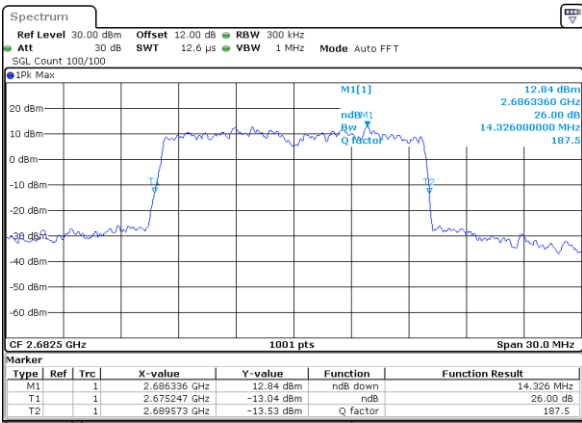

Lowest Channel / 15MHz / 256QAM

Date: 9.AUG.2020 11:29:07

Lowest Channel / 20MHz / 256QAM

Date: 9.AUG.2020 11:35:39

Middle Channel / 15MHz / 256QAM

Date: 9.AUG.2020 11:29:28

Middle Channel / 20MHz / 256QAM

Date: 9.AUG.2020 11:32:25

Highest Channel / 15MHz / 256QAM

Date: 9.AUG.2020 11:29:56

Highest Channel / 20MHz / 256QAM

Date: 9.AUG.2020 11:38:22

Occupied Bandwidth

Mode	LTE Band 41 : 99%OBW(MHz)											
BW	1.4MHz		3MHz		5MHz		10MHz		15MHz		20MHz	
Mod.	QPSK	16QAM	QPSK	16QAM	QPSK	16QAM	QPSK	16QAM	QPSK	16QAM	QPSK	16QAM
Lowest CH	-	-	-	-	4.46	4.51	9.11	9.03	13.43	13.46	17.78	17.78
Middle CH	-	-	-	-	4.49	4.49	9.05	8.99	13.49	13.46	17.98	17.74
Highest CH	-	-	-	-	4.49	4.50	9.01	9.09	13.40	13.49	17.82	17.86
Mode	LTE Band 41 : 99%OBW(MHz)											
BW	1.4MHz		3MHz		5MHz		10MHz		15MHz		20MHz	
Mod.	64QAM	256QAM	64QAM	256QAM	64QAM	256QAM	64QAM	256QAM	64QAM	256QAM	64QAM	256QAM
Lowest CH	-	-	-	-	4.50	4.47	9.03	9.00	13.37	13.43	17.86	17.78
Middle CH	-	-	-	-	4.51	4.47	8.97	9.05	13.40	13.55	17.90	17.86
Highest CH	-	-	-	-	4.47	4.48	9.01	8.99	13.40	13.46	17.74	17.78