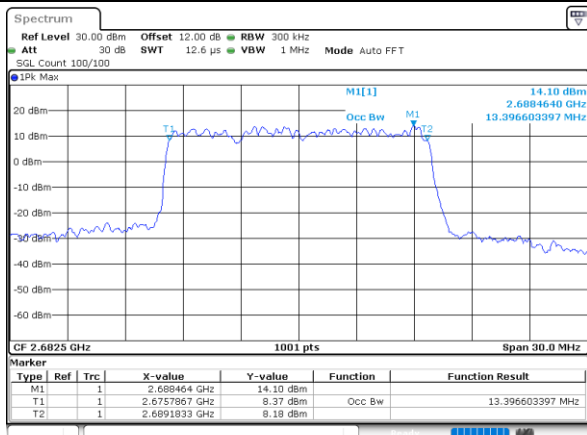

Highest Channel / 15MHz / 64QAM

Date: 9,AUG,2020 10:23:14