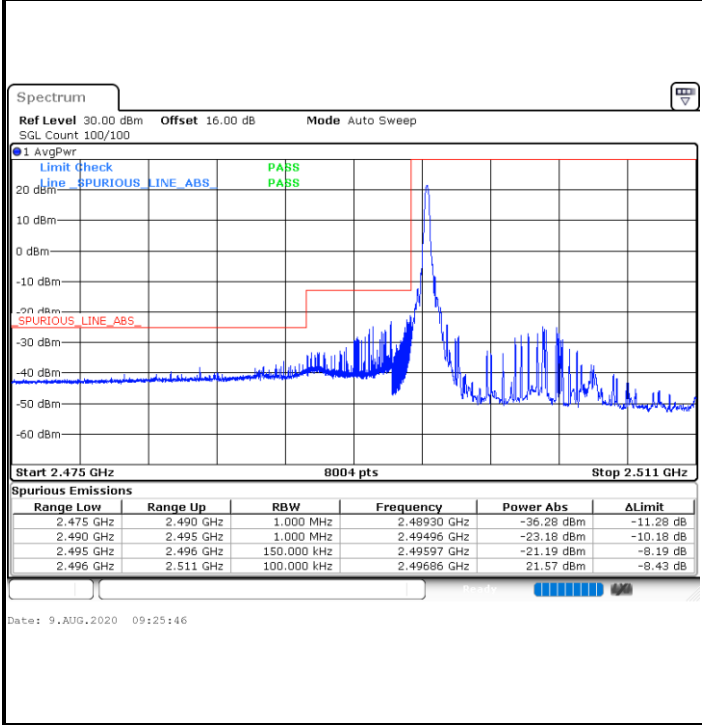

Date: 9.AUG.2020 09:15:06

Date: 9.AUG.2020 09:17:46

LTE Band 41 / 10MHz / 16QAM

Lowest Band Edge / 1 RB

Highest Band Edge / 1 RB

Date: 9.AUG.2020 09:15:46

Date: 9.AUG.2020 09:18:26

LTE Band 41 / 10MHz / 64QAM

Lowest Band Edge / 1 RB

Highest Band Edge / 1 RB

Date: 9.AUG.2020 09:20:26

Date: 9.AUG.2020 09:21:45

LTE Band 41 / 10MHz / 256QAM

Lowest Band Edge / 1RB

Date: 9.AUG.2020 10:57:37

Highest Band Edge / 1 RB

Date: 9.AUG.2020 11:00:14

Lowest Band Edge / Full RB

Date: 28.AUG.2020 08:34:17

Highest Band Edge / Full RB

Date: 9.AUG.2020 10:59:57

LTE Band 41 / 15MHz / QPSK

Lowest Band Edge / 1 RB

Highest Band Edge / 1 RB

Lowest Band Edge / Full RB

Highest Band Edge / Full RB

LTE Band 41 / 15MHz / 16QAM

Lowest Band Edge / 1 RB

Date: 9.AUG.2020 09:26:26

Highest Band Edge / 1 RB

Date: 9.AUG.2020 09:29:05

Lowest Band Edge / Full RB