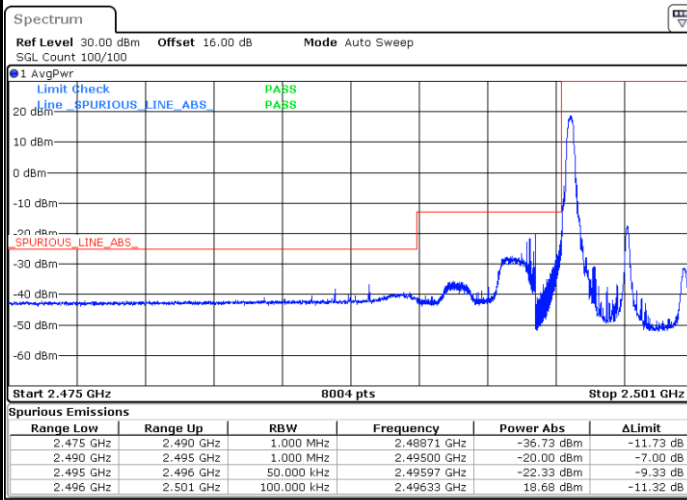

Date: 9.AUG.2020 09:09:06

Highest Band Edge / Full RB

Date: 9.AUG.2020 09:11:45

LTE Band 41 / 5MHz / 64QAM

Lowest Band Edge / 1RB

Date: 9.AUG.2020 09:12:26

Highest Band Edge / 1 RB

Date: 9.AUG.2020 09:13:45

Lowest Band Edge / Full RB

Date: 9.AUG.2020 09:13:05

Highest Band Edge / Full RB

Date: 9.AUG.2020 09:14:25

LTE Band 41 / 5MHz / 256QAM

Lowest Band Edge / 1RB

Date: 9.AUG.2020 10:48:00

Highest Band Edge / 1 RB

Date: 9.AUG.2020 10:52:50

Lowest Band Edge / Full RB

Date: 9.AUG.2020 10:46:37

Highest Band Edge / Full RB

Date: 9.AUG.2020 10:51:32

LTE Band 41 / 10MHz / QPSK

Lowest Band Edge / 1 RB

Highest Band Edge / 1 RB

Date: 9.AUG.2020 09:15:06

Date: 9.AUG.2020 09:17:46

LTE Band 41 / 10MHz / 16QAM

Lowest Band Edge / 1 RB

Highest Band Edge / 1 RB

Date: 9.AUG.2020 09:15:46

Date: 9.AUG.2020 09:18:26

LTE Band 41 / 10MHz / 64QAM