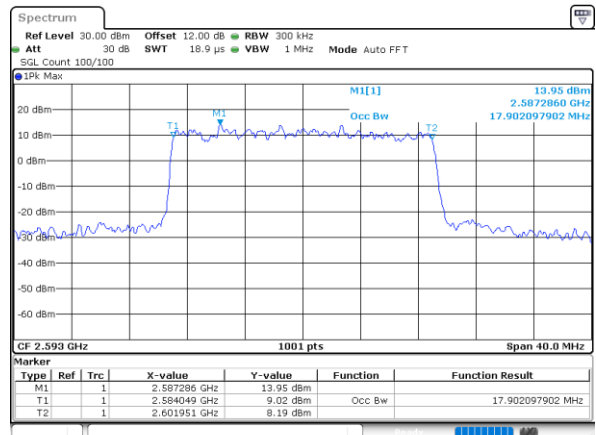

Date: 9,AUG,2020 10:22:04

LTE Band 41

Lowest Channel / 15MHz / 64QAM

Date: 9,AUG,2020 10:22:28

Lowest Channel / 20MHz / 64QAM

Date: 9,AUG,2020 10:23:38

Middle Channel / 15MHz / 64QAM

Date: 9,AUG,2020 10:22:51

Middle Channel / 20MHz / 64QAM

Date: 9,AUG,2020 10:24:01

Highest Channel / 15MHz / 64QAM

Date: 9,AUG,2020 10:23:14

Highest Channel / 20MHz / 64QAM

Date: 9,AUG,2020 10:24:24

LTE Band 41

Lowest Channel / 5MHz / 256QAM