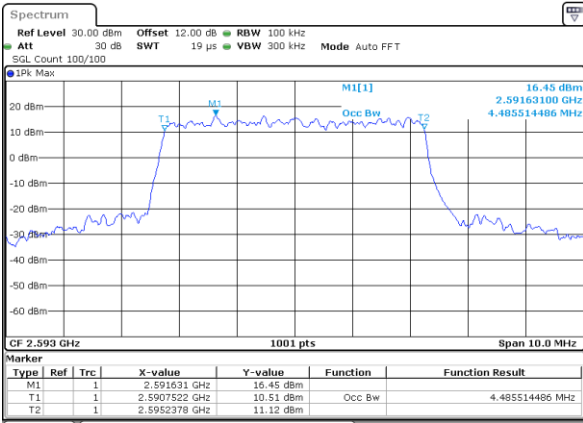

LTE Band 41

Lowest Channel / 5MHz / QPSK

Date: 9,AUG,2020 10:11:48

Lowest Channel / 5MHz / 16QAM

Date: 9,AUG,2020 10:11:00

Middle Channel / 5MHz / QPSK

Date: 9,AUG,2020 10:11:35

Middle Channel / 5MHz / 16QAM

Date: 9,AUG,2020 10:11:46

Highest Channel / 5MHz / QPSK

Date: 9,AUG,2020 10:12:20

Highest Channel / 5MHz / 16QAM

Date: 9,AUG,2020 10:12:32

LTE Band 41

Lowest Channel / 10MHz / QPSK

Date: 9.AUG.2020 10:13:08