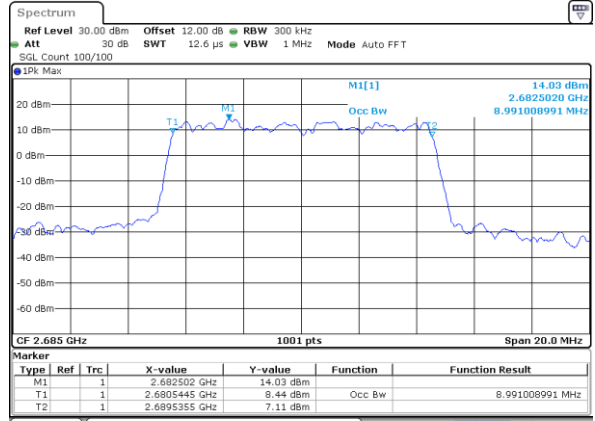

Middle Channel / 20MHz / 64QAM

Date: 9,AUG,2020 10:24:01

Highest Channel / 15MHz / 64QAM

Date: 9,AUG,2020 10:23:14

Highest Channel / 20MHz / 64QAM

Date: 9,AUG,2020 10:24:24

LTE Band 41

Lowest Channel / 5MHz / 256QAM

Date: 9.AUG.2020 10:47:00

Lowest Channel / 10MHz / 256QAM

Date: 9.AUG.2020 10:58:46

Middle Channel / 5MHz / 256QAM

Date: 9.AUG.2020 10:49:24

Middle Channel / 10MHz / 256QAM

Date: 9.AUG.2020 10:54:41

Highest Channel / 5MHz / 256QAM

Date: 9.AUG.2020 10:51:04

Highest Channel / 10MHz / 256QAM

Date: 9.AUG.2020 10:59:34

LTE Band 41

Lowest Channel / 15MHz / 256QAM

Date: 9.AUG.2020 11:28:59

Lowest Channel / 20MHz / 256QAM

Date: 9.AUG.2020 11:35:31