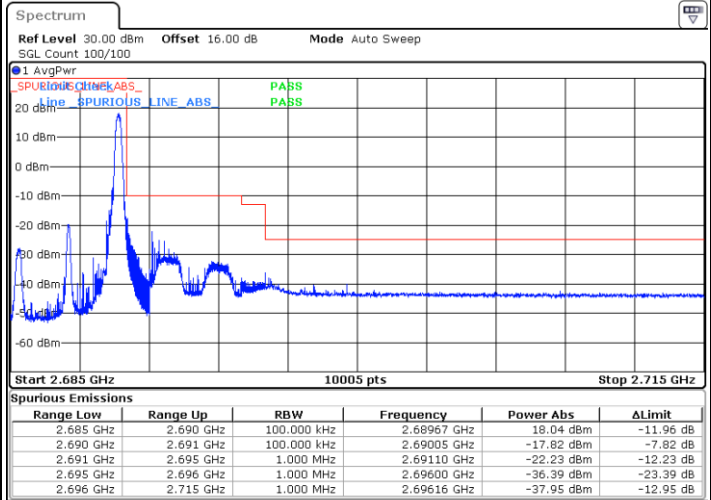

Date: 9.AUG.2020 09:09:06

Highest Band Edge / Full RB

Date: 9.AUG.2020 09:11:45

LTE Band 41 / 5MHz / 64QAM

Lowest Band Edge / 1RB

Date: 9.AUG.2020 09:12:26

Highest Band Edge / 1 RB

Date: 9.AUG.2020 09:13:45

Lowest Band Edge / Full RB

Date: 9.AUG.2020 09:13:05

Highest Band Edge / Full RB

Date: 9.AUG.2020 09:14:25

LTE Band 41 / 5MHz / 256QAM

Lowest Band Edge / 1RB

Date: 9.AUG.2020 10:48:00

Highest Band Edge / 1 RB

Date: 9.AUG.2020 10:52:50

Lowest Band Edge / Full RB

Date: 9.AUG.2020 10:46:37

Highest Band Edge / Full RB

Date: 9.AUG.2020 10:51:32

LTE Band 41 / 10MHz / QPSK

Lowest Band Edge / 1 RB

Highest Band Edge / 1 RB

Date: 9.AUG.2020 09:15:06

Date: 9.AUG.2020 09:17:46

LTE Band 41 / 10MHz / 16QAM

Lowest Band Edge / 1 RB

Highest Band Edge / 1 RB

Date: 9.AUG.2020 09:15:46

Date: 9.AUG.2020 09:18:26

LTE Band 41 / 10MHz / 64QAM