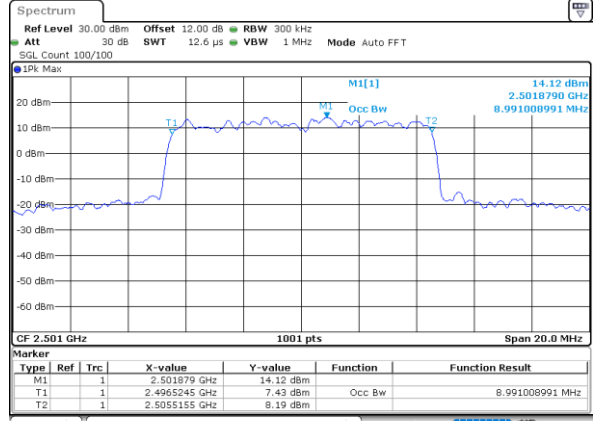

Lowest Channel / 10MHz / 256QAM

Date: 9.AUG.2020 10:58:46