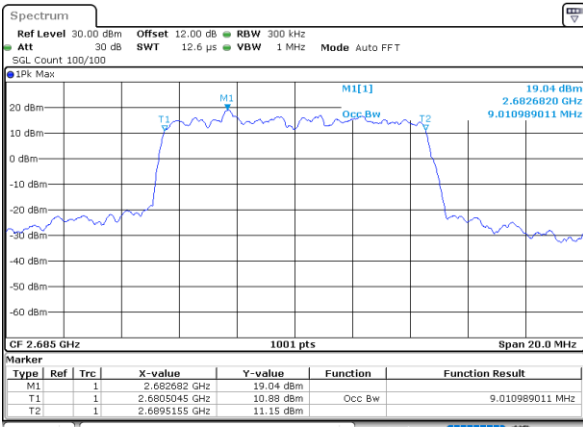

Highest Channel / 10MHz / QPSK

Date: 9.AUG.2020 10:14:40