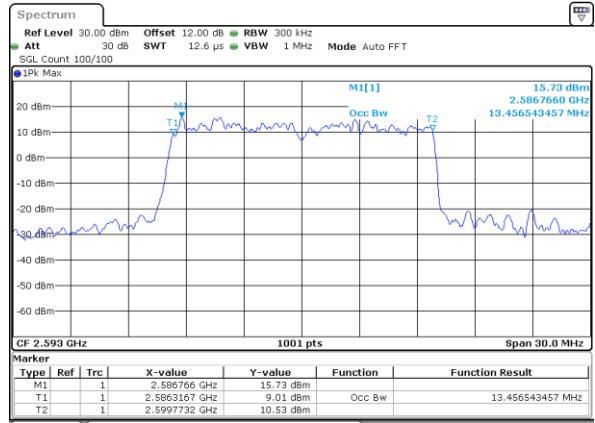

Highest Channel / 10MHz / 16QAM

Date: 9.AUG.2020 10:14:52

LTE Band 41

Lowest Channel / 15MHz / QPSK

Date: 9,AUG,2020 10:15:28

Lowest Channel / 15MHz / 16QAM

Date: 9,AUG,2020 10:15:40

Middle Channel / 15MHz / QPSK

Date: 9,AUG,2020 10:16:15

Middle Channel / 15MHz / 16QAM

Date: 9,AUG,2020 10:16:26

Highest Channel / 15MHz / QPSK

Date: 9,AUG,2020 10:17:00

Highest Channel / 15MHz / 16QAM

Date: 9,AUG,2020 10:17:12

LTE Band 41