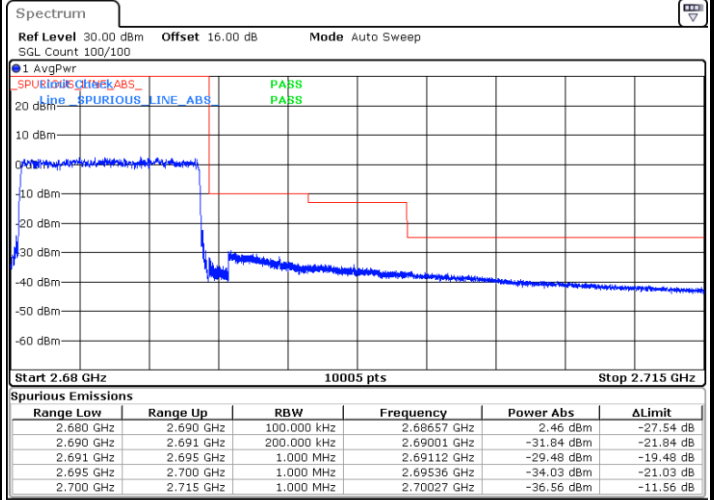

Date: 9.AUG.2020 10:52:50

Lowest Band Edge / Full RB

Date: 9.AUG.2020 10:46:37

Highest Band Edge / Full RB

Date: 9.AUG.2020 10:51:32

LTE Band 41 / 10MHz / QPSK

Lowest Band Edge / 1 RB

Highest Band Edge / 1 RB

Date: 9.AUG.2020 09:15:06

Date: 9.AUG.2020 09:17:46

LTE Band 41 / 10MHz / 16QAM

Lowest Band Edge / 1 RB

Highest Band Edge / 1 RB

Date: 9.AUG.2020 09:15:46

Date: 9.AUG.2020 09:18:26

LTE Band 41 / 10MHz / 64QAM

Lowest Band Edge / 1 RB

Highest Band Edge / 1 RB

Date: 9.AUG.2020 09:20:26

Date: 9.AUG.2020 09:21:45

LTE Band 41 / 10MHz / 256QAM

Lowest Band Edge / 1RB

Date: 9.AUG.2020 10:57:37

Highest Band Edge / 1 RB

Date: 9.AUG.2020 11:00:14

Lowest Band Edge / Full RB

Date: 28.AUG.2020 08:34:17

Highest Band Edge / Full RB

Date: 9.AUG.2020 10:59:57

LTE Band 41 / 15MHz / QPSK

Lowest Band Edge / 1 RB

Highest Band Edge / 1 RB