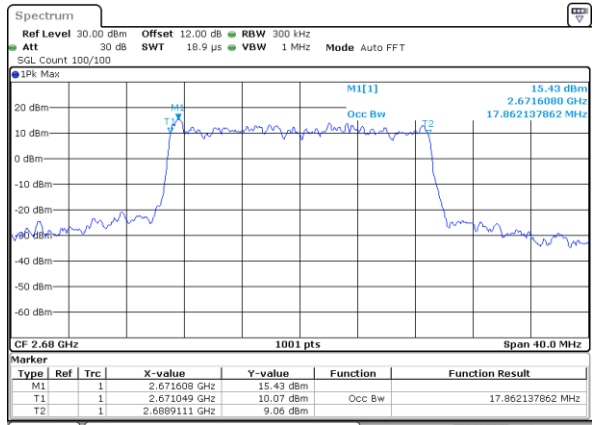

Lowest Channel / 20MHz / QPSK

Date: 9.AUG.2020 10:17:48

Lowest Channel / 20MHz / 16QAM

Date: 9.AUG.2020 10:18:00

Middle Channel / 20MHz / QPSK

Date: 9.AUG.2020 10:18:35

Middle Channel / 20MHz / 16QAM

Date: 9.AUG.2020 10:18:46

Highest Channel / 20MHz / QPSK

Date: 9.AUG.2020 10:19:20

Highest Channel / 20MHz / 16QAM

Date: 9.AUG.2020 10:19:32

LTE Band 41

Lowest Channel / 5MHz / 64QAM

Date: 9,AUG,2020 10:20:08

Lowest Channel / 10MHz / 64QAM