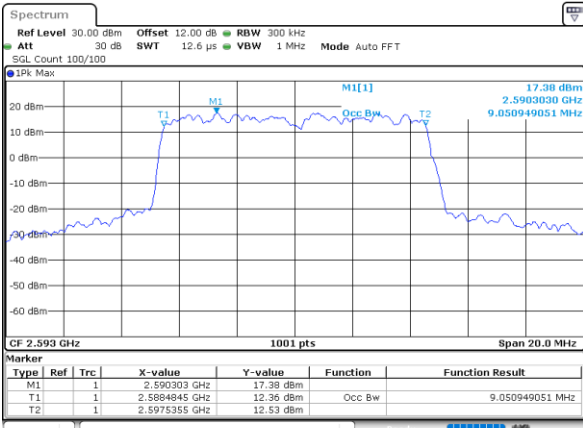

Middle Channel / 10MHz / QPSK

Date: 9.AUG.2020 10:13:55