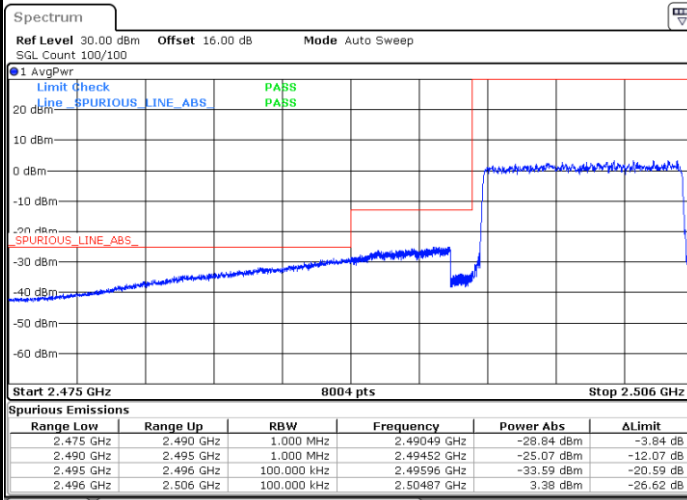

Date: 9.AUG.2020 10:52:50

Lowest Band Edge / Full RB

Date: 9.AUG.2020 10:46:37

Highest Band Edge / Full RB

Date: 9.AUG.2020 10:51:32

LTE Band 41 / 10MHz / QPSK

Lowest Band Edge / 1 RB

Highest Band Edge / 1 RB

Date: 9.AUG.2020 09:15:06

Date: 9.AUG.2020 09:17:46

LTE Band 41 / 10MHz / 16QAM

Lowest Band Edge / 1 RB

Highest Band Edge / 1 RB

Date: 9.AUG.2020 09:15:46

Date: 9.AUG.2020 09:18:26

LTE Band 41 / 10MHz / 64QAM

Lowest Band Edge / 1 RB

Highest Band Edge / 1 RB

Date: 9.AUG.2020 09:20:26

Date: 9.AUG.2020 09:21:45

LTE Band 41 / 10MHz / 256QAM

Lowest Band Edge / 1RB

Date: 9.AUG.2020 10:57:37

Highest Band Edge / 1 RB

Date: 9.AUG.2020 11:00:14

Lowest Band Edge / Full RB

Date: 28.AUG.2020 08:34:17

Highest Band Edge / Full RB

Date: 9.AUG.2020 10:59:57

LTE Band 41 / 15MHz / QPSK

Lowest Band Edge / 1 RB

Highest Band Edge / 1 RB