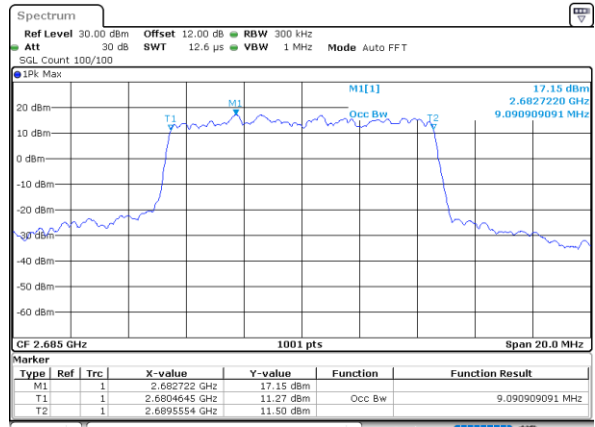

Date: 9,AUG,2020 10:11:46

Highest Channel / 5MHz / QPSK

Date: 9,AUG,2020 10:12:20

Highest Channel / 5MHz / 16QAM

Date: 9,AUG,2020 10:12:32

LTE Band 41

Lowest Channel / 10MHz / QPSK

Date: 9.AUG.2020 10:13:08

Lowest Channel / 10MHz / 16QAM

Date: 9.AUG.2020 10:13:20

Middle Channel / 10MHz / QPSK

Date: 9.AUG.2020 10:13:55

Middle Channel / 10MHz / 16QAM

Date: 9.AUG.2020 10:14:06

Highest Channel / 10MHz / QPSK

Date: 9.AUG.2020 10:14:40

Highest Channel / 10MHz / 16QAM

Date: 9.AUG.2020 10:14:52

LTE Band 41

Lowest Channel / 15MHz / QPSK

Date: 9,AUG,2020 10:15:28

Lowest Channel / 15MHz / 16QAM

Date: 9,AUG,2020 10:15:40

Middle Channel / 15MHz / QPSK