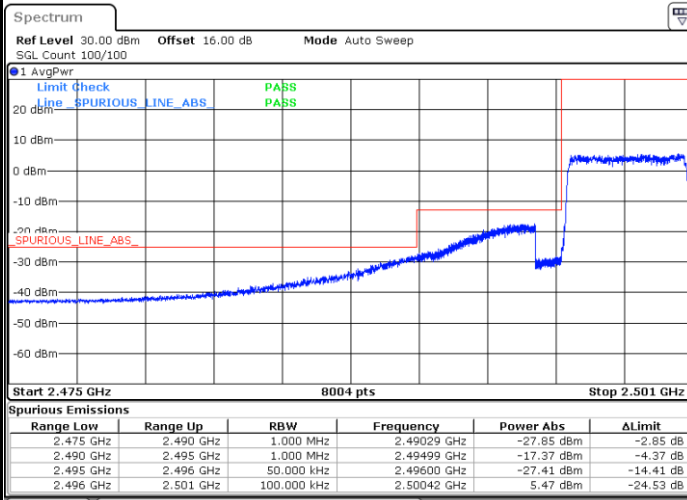

Date: 9.AUG.2020 09:09:06

Highest Band Edge / Full RB

Date: 9.AUG.2020 09:11:45

LTE Band 41 / 5MHz / 64QAM

Lowest Band Edge / 1RB

Date: 9.AUG.2020 09:12:26

Highest Band Edge / 1 RB

Date: 9.AUG.2020 09:13:45

Lowest Band Edge / Full RB

Date: 9.AUG.2020 09:13:05

Highest Band Edge / Full RB

Date: 9.AUG.2020 09:14:25

LTE Band 41 / 5MHz / 256QAM

Lowest Band Edge / 1RB

Date: 9.AUG.2020 10:48:00

Highest Band Edge / 1 RB

Date: 9.AUG.2020 10:52:50

Lowest Band Edge / Full RB

Date: 9.AUG.2020 10:46:37

Highest Band Edge / Full RB

Date: 9.AUG.2020 10:51:32

LTE Band 41 / 10MHz / QPSK

Lowest Band Edge / 1 RB

Highest Band Edge / 1 RB

Date: 9.AUG.2020 09:15:06

Date: 9.AUG.2020 09:17:46

LTE Band 41 / 10MHz / 16QAM

Lowest Band Edge / 1 RB

Highest Band Edge / 1 RB

Date: 9.AUG.2020 09:15:46

Date: 9.AUG.2020 09:18:26

LTE Band 41 / 10MHz / 64QAM