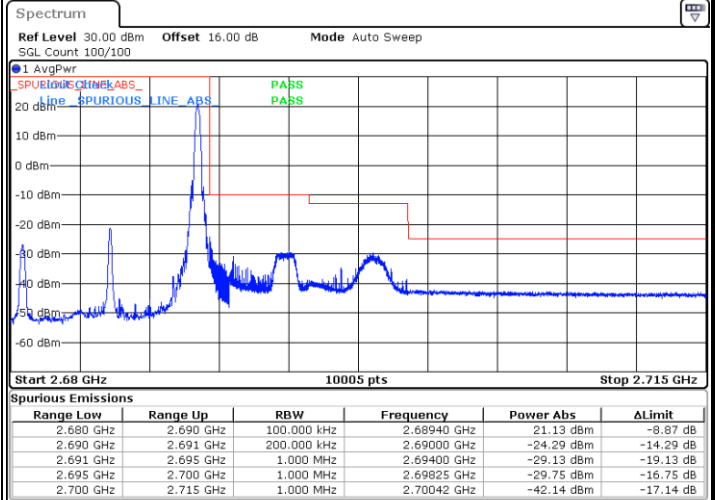

Date: 9.AUG.2020 10:52:50

Lowest Band Edge / Full RB

Date: 9.AUG.2020 10:46:37

Highest Band Edge / Full RB

Date: 9.AUG.2020 10:51:32

LTE Band 41 / 10MHz / QPSK

Lowest Band Edge / 1 RB

Highest Band Edge / 1 RB

Date: 9.AUG.2020 09:15:06

Date: 9.AUG.2020 09:17:46

LTE Band 41 / 10MHz / 16QAM

Lowest Band Edge / 1 RB

Highest Band Edge / 1 RB

Date: 9.AUG.2020 09:15:46

Date: 9.AUG.2020 09:18:26

LTE Band 41 / 10MHz / 64QAM

Lowest Band Edge / 1 RB

Highest Band Edge / 1 RB

Date: 9.AUG.2020 09:20:26

Date: 9.AUG.2020 09:21:45

LTE Band 41 / 10MHz / 256QAM

Lowest Band Edge / 1RB

Date: 9.AUG.2020 10:57:37

Highest Band Edge / 1 RB

Date: 9.AUG.2020 11:00:14

Lowest Band Edge / Full RB

Date: 28.AUG.2020 08:34:17

Highest Band Edge / Full RB

Date: 9.AUG.2020 10:59:57

LTE Band 41 / 15MHz / QPSK

Lowest Band Edge / 1 RB

Highest Band Edge / 1 RB