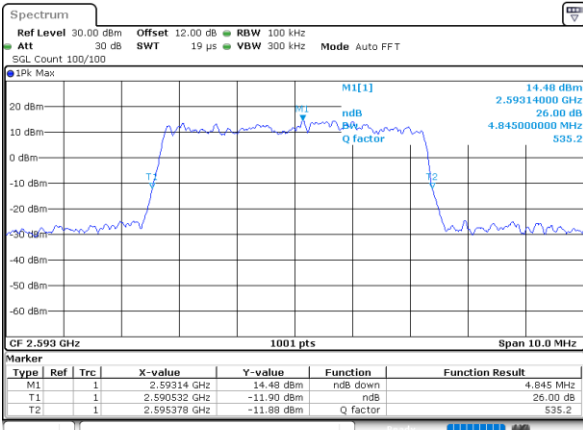

LTE Band 41

Lowest Channel / 5MHz / 64QAM

Date: 9,AUG,2020 10:20:20

Lowest Channel / 10MHz / 64QAM

Date: 9,AUG,2020 10:21:30

Middle Channel / 5MHz / 64QAM

Date: 9,AUG,2020 10:20:43

Middle Channel / 10MHz / 64QAM