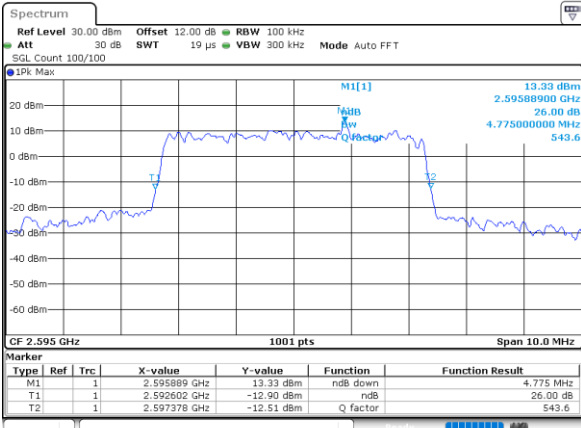

Date: 1.AUG.2020 14:36:42

LTE Band 38

Lowest Channel / 15MHz / 64QAM

Date: 1.AUG.2020 14:37:06

Lowest Channel / 20MHz / 64QAM

Date: 1.AUG.2020 14:38:16

Middle Channel / 15MHz / 64QAM

Date: 1.AUG.2020 14:37:29

Middle Channel / 20MHz / 64QAM

Date: 1.AUG.2020 14:38:39

Highest Channel / 15MHz / 64QAM

Date: 1.AUG.2020 14:37:52

Highest Channel / 20MHz / 64QAM

Date: 1.AUG.2020 14:39:02

LTE Band 38

Lowest Channel / 5MHz / 256QAM

Date: 9.AUG.2020 12:57:46

Lowest Channel / 10MHz / 256QAM

Date: 9.AUG.2020 13:04:19

Middle Channel / 5MHz / 256QAM

Date: 9.AUG.2020 12:55:32

Middle Channel / 10MHz / 256QAM

Date: 9.AUG.2020 13:02:39

Highest Channel / 5MHz / 256QAM