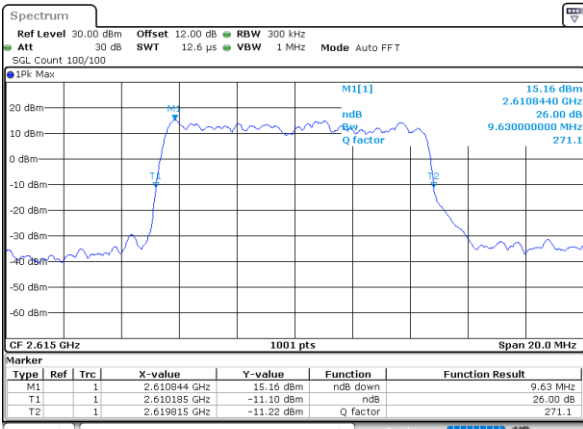

Date: 1.AUG.2020 14:26:36

Highest Channel / 5MHz / QPSK

Date: 1.AUG.2020 14:27:11

Highest Channel / 5MHz / 16QAM

Date: 1.AUG.2020 14:27:23

LTE Band 38

Lowest Channel / 10MHz / QPSK

Date: 1.AUG.2020 14:27:59

Lowest Channel / 10MHz / 16QAM

Date: 1.AUG.2020 14:28:10

Middle Channel / 10MHz / QPSK

Date: 1.AUG.2020 14:28:44

Middle Channel / 10MHz / 16QAM

Date: 1.AUG.2020 14:28:56

Highest Channel / 10MHz / QPSK

Date: 1.AUG.2020 14:29:31

Highest Channel / 10MHz / 16QAM

Date: 1.AUG.2020 14:29:43

LTE Band 38

Lowest Channel / 15MHz / QPSK

Date: 1.AUG.2020 14:30:19

Lowest Channel / 15MHz / 16QAM

Date: 1.AUG.2020 14:30:30

Middle Channel / 15MHz / QPSK