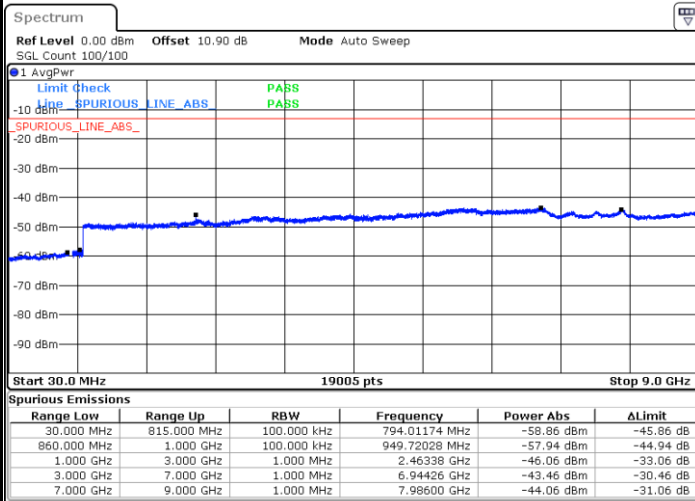

Date: 1.AUG.2020 20:38:29

Highest Channel / 64QAM

Date: 1.AUG.2020 20:39:37

LTE Band 26 / 5MHz

Lowest Channel / 64QAM

Middle Channel / 64QAM

Date: 1.AUG.2020 21:02:01

Date: 1.AUG.2020 21:03:10

Highest Channel / 64QAM

Date: 1.AUG.2020 21:05:48

LTE Band 26 / 10MHz

Lowest Channel / 64QAM

Middle Channel / 64QAM

Highest Channel / 64QAM

LTE Band 26 / 15MHz

Lowest Channel / 64QAM

Middle Channel / 64QAM

Date: 1.AUG.2020 21:27:43

Date: 1.AUG.2020 21:28:51

Highest Channel / 64QAM

Date: 1.AUG.2020 21:31:30

LTE Band 26 / 1.4MHz

Lowest Channel / 256QAM

Middle Channel / 256QAM