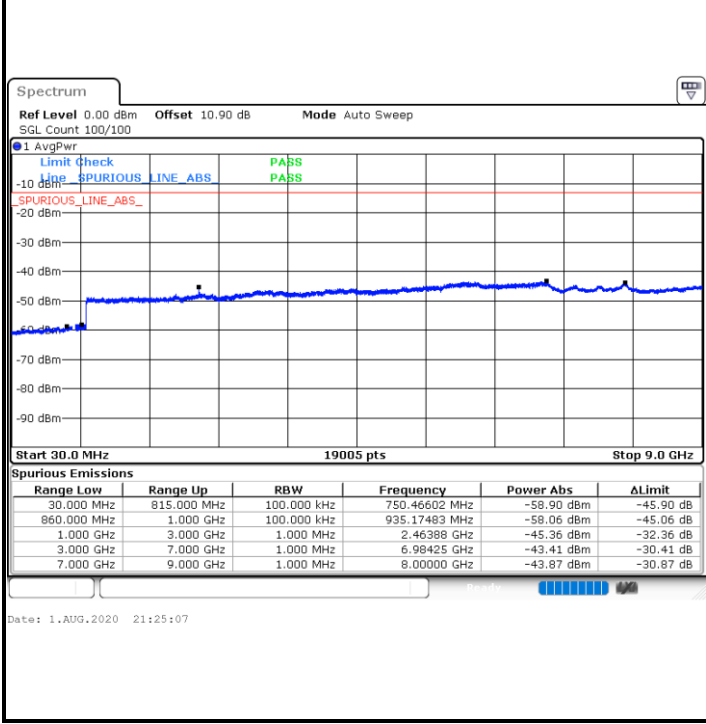

Date: 1.AUG.2020 20:38:29

Highest Channel / 64QAM

Date: 1.AUG.2020 20:39:37

LTE Band 26 / 5MHz

Lowest Channel / 64QAM

Middle Channel / 64QAM

Date: 1.AUG.2020 21:02:01

Date: 1.AUG.2020 21:03:10

Highest Channel / 64QAM

Date: 1.AUG.2020 21:05:48

LTE Band 26 / 10MHz

Lowest Channel / 64QAM

Middle Channel / 64QAM

Highest Channel / 64QAM

LTE Band 26 / 15MHz

Lowest Channel / 64QAM

Middle Channel / 64QAM

Date: 1.AUG.2020 21:27:43

Date: 1.AUG.2020 21:28:51

Highest Channel / 64QAM

Date: 1.AUG.2020 21:31:30

LTE Band 26 / 1.4MHz

Lowest Channel / 256QAM

Middle Channel / 256QAM

Date: 9.AUG.2020 15:49:09

Date: 9.AUG.2020 15:46:42

Highest Channel / 256QAM

Date: 9.AUG.2020 15:52:58

LTE Band 26 / 3MHz

Lowest Channel / 256QAM

Middle Channel / 256QAM

Date: 9.AUG.2020 15:57:47