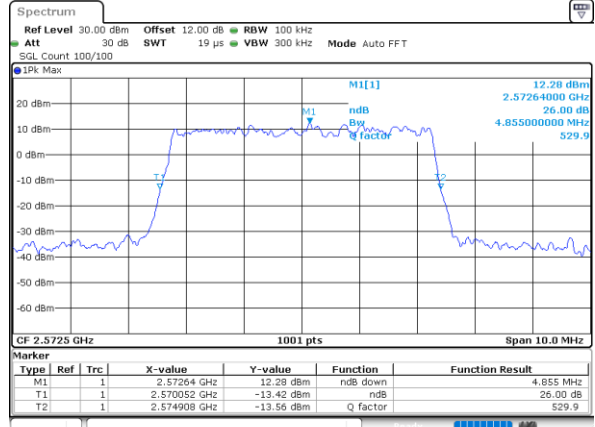

Lowest Channel / 1RB

Date: 9.AUG.2020 13:19:33

Lowest Channel / Full RB

Date: 9.AUG.2020 13:18:31

Middle Channel / 1RB

Date: 9.AUG.2020 13:16:38

Middle Channel / Full RB

Date: 9.AUG.2020 13:16:38

Highest Channel / 1RB

Date: 9.AUG.2020 13:23:09

Highest Channel / Full RB

Date: 9.AUG.2020 13:22:50

26dB Bandwidth

Mode	LTE Band 38 : 26dB BW(MHz)											
BW	1.4MHz		3MHz		5MHz		10MHz		15MHz		20MHz	
Mod.	QPSK	16QAM	QPSK	16QAM	QPSK	16QAM	QPSK	16QAM	QPSK	16QAM	QPSK	16QAM
Lowest CH	-	-	-	-	4.86	4.86	9.61	9.73	14.27	14.33	18.90	18.66
Middle CH	-	-	-	-	4.80	4.79	9.65	9.89	14.21	14.42	19.06	18.78
Highest CH	-	-	-	-	4.89	4.93	9.63	9.63	14.24	14.21	18.66	18.98
Mode	LTE Band 38 : 26dB BW(MHz)											
BW	1.4MHz		3MHz		5MHz		10MHz		15MHz		20MHz	
Mod.	64QAM	256QAM	64QAM	256QAM	64QAM	256QAM	64QAM	256QAM	64QAM	256QAM	64QAM	256QAM
Lowest CH	-	-	-	-	4.70	4.86	9.89	9.59	14.39	14.21	18.62	18.70
Middle CH	-	-	-	-	4.81	4.78	9.63	9.81	14.27	14.21	18.74	18.98
Highest CH	-	-	-	-	4.75	4.88	9.89	9.65	14.33	14.15	18.82	18.70

LTE Band 38

Lowest Channel / 5MHz / QPSK

Date: 1.AUG.2020 14:25:19

Lowest Channel / 5MHz / 16QAM

Date: 1.AUG.2020 14:25:51

Middle Channel / 5MHz / QPSK

Date: 1.AUG.2020 14:26:25

Middle Channel / 5MHz / 16QAM