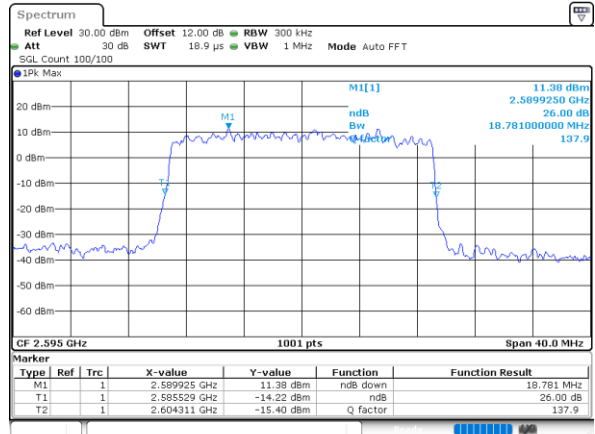

Lowest Channel / 20MHz / QPSK

Date: 1.AUG.2020 14:32:19

Lowest Channel / 20MHz / 16QAM

Date: 1.AUG.2020 14:32:51

Middle Channel / 20MHz / QPSK

Date: 1.AUG.2020 14:33:25

Middle Channel / 20MHz / 16QAM

Date: 1.AUG.2020 14:33:36

Highest Channel / 20MHz / QPSK

Date: 1.AUG.2020 14:34:11

Highest Channel / 20MHz / 16QAM

Date: 1.AUG.2020 14:34:23

LTE Band 38

Lowest Channel / 5MHz / 64QAM

Date: 1.AUG.2020 14:33:47

Lowest Channel / 10MHz / 64QAM