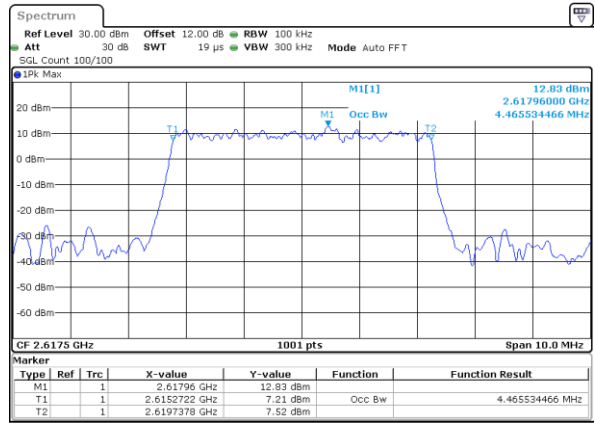

Highest Channel / 15MHz / 256QAM

Highest Channel / 20MHz / 256QAM

Occupied Bandwidth

Mode	LTE Band 38 : 99%OBW(MHz)											
BW	1.4MHz		3MHz		5MHz		10MHz		15MHz		20MHz	
Mod.	QPSK	16QAM	QPSK	16QAM	QPSK	16QAM	QPSK	16QAM	QPSK	16QAM	QPSK	16QAM
Lowest CH	-	-	-	-	4.52	4.49	9.03	9.01	13.37	13.43	17.90	17.90
Middle CH	-	-	-	-	4.47	4.48	9.01	9.09	13.43	13.43	17.90	17.82
Highest CH	-	-	-	-	4.49	4.47	9.05	8.97	13.31	13.43	17.86	17.82
Mode	LTE Band 38 : 99%OBW(MHz)											
BW	1.4MHz		3MHz		5MHz		10MHz		15MHz		20MHz	
Mod.	64QAM	256QAM	64QAM	256QAM	64QAM	256QAM	64QAM	256QAM	64QAM	256QAM	64QAM	256QAM
Lowest CH	-	-	-	-	4.51	4.48	8.99	9.03	13.49	13.43	17.86	17.86
Middle CH	-	-	-	-	4.52	4.46	9.01	9.01	13.40	13.52	18.02	17.74
Highest CH	-	-	-	-	4.46	4.49	9.01	9.03	13.49	13.40	17.78	17.90

LTE Band 38

Lowest Channel / 5MHz / QPSK

Date: 1.AUG.2020 14:25:15

Lowest Channel / 5MHz / 16QAM

Date: 1.AUG.2020 14:25:27

Middle Channel / 5MHz / QPSK

Date: 1.AUG.2020 14:26:02

Middle Channel / 5MHz / 16QAM

Date: 1.AUG.2020 14:26:13

Highest Channel / 5MHz / QPSK

Date: 1.AUG.2020 14:26:47

Highest Channel / 5MHz / 16QAM

Date: 1.AUG.2020 14:26:59