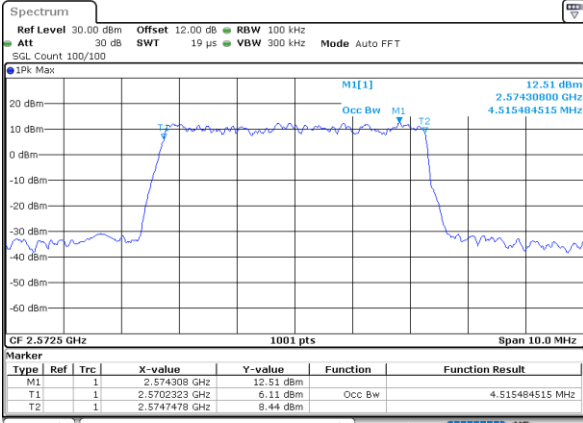

Date: 9.AUG.2020 13:00:00

Highest Channel / 10MHz / 256QAM

Date: 9.AUG.2020 13:06:32

LTE Band 38

Lowest Channel / 15MHz / 256QAM

Lowest Channel / 20MHz / 256QAM

Middle Channel / 15MHz / 256QAM

Middle Channel / 20MHz / 256QAM

Highest Channel / 15MHz / 256QAM

Highest Channel / 20MHz / 256QAM

Occupied Bandwidth

Mode	LTE Band 38 : 99%OBW(MHz)											
BW	1.4MHz		3MHz		5MHz		10MHz		15MHz		20MHz	
Mod.	QPSK	16QAM	QPSK	16QAM	QPSK	16QAM	QPSK	16QAM	QPSK	16QAM	QPSK	16QAM
Lowest CH	-	-	-	-	4.52	4.49	9.03	9.01	13.37	13.43	17.90	17.90
Middle CH	-	-	-	-	4.47	4.48	9.01	9.09	13.43	13.43	17.90	17.82
Highest CH	-	-	-	-	4.49	4.47	9.05	8.97	13.31	13.43	17.86	17.82
Mode	LTE Band 38 : 99%OBW(MHz)											
BW	1.4MHz		3MHz		5MHz		10MHz		15MHz		20MHz	
Mod.	64QAM	256QAM	64QAM	256QAM	64QAM	256QAM	64QAM	256QAM	64QAM	256QAM	64QAM	256QAM
Lowest CH	-	-	-	-	4.51	4.48	8.99	9.03	13.49	13.43	17.86	17.86
Middle CH	-	-	-	-	4.52	4.46	9.01	9.01	13.40	13.52	18.02	17.74
Highest CH	-	-	-	-	4.46	4.49	9.01	9.03	13.49	13.40	17.78	17.90

LTE Band 38

Lowest Channel / 5MHz / QPSK

Date: 1.AUG.2020 14:25:15

Lowest Channel / 5MHz / 16QAM

Date: 1.AUG.2020 14:25:27

Middle Channel / 5MHz / QPSK

Date: 1.AUG.2020 14:26:02

Middle Channel / 5MHz / 16QAM