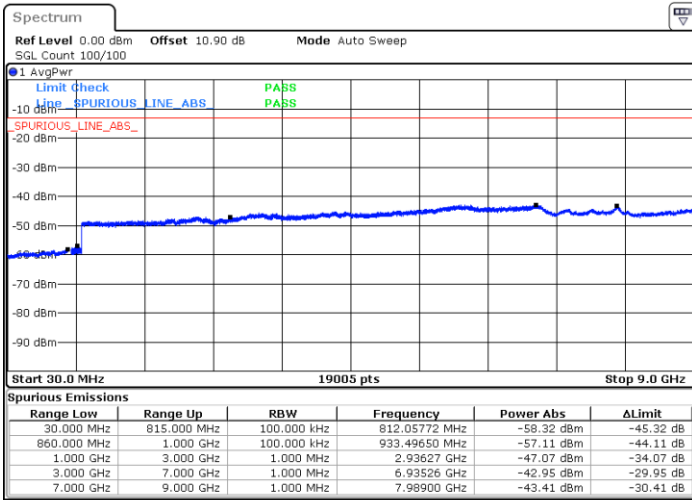

Date: 9.AUG.2020 15:55:45

Highest Channel / 256QAM

Date: 9.AUG.2020 16:00:46

LTE Band 26 / 5MHz

Lowest Channel / 256QAM

Middle Channel / 256QAM

Date: 9.AUG.2020 16:05:05

Date: 9.AUG.2020 16:03:04

Highest Channel / 256QAM

Date: 9.AUG.2020 16:08:29

LTE Band 26 / 10MHz

Lowest Channel / 256QAM

Middle Channel / 256QAM

Date: 9.AUG.2020 16:12:52

Date: 9.AUG.2020 16:10:12

Highest Channel / 256QAM