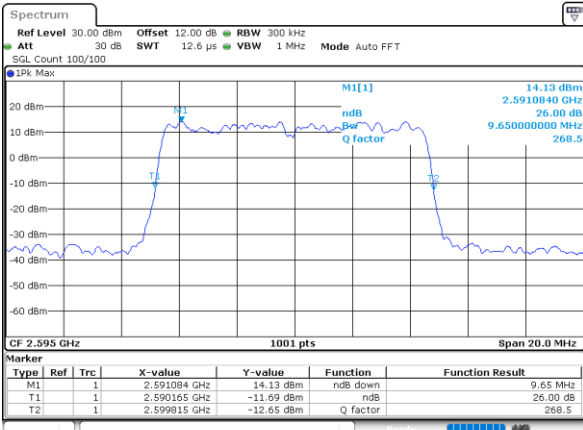

Middle Channel / 10MHz / QPSK

Date: 1.AUG.2020 14:28:44