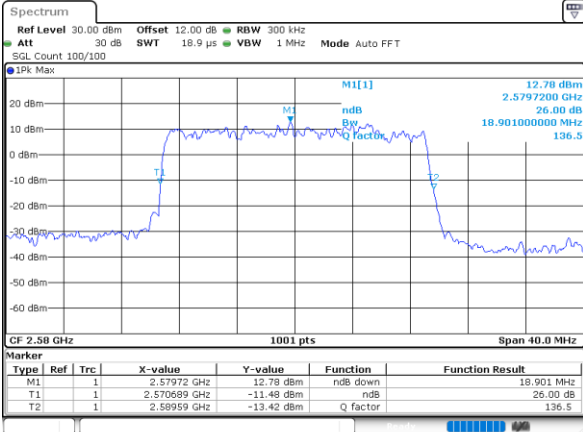

LTE Band 38

Lowest Channel / 20MHz / QPSK

Date: 1.AUG.2020 14:32:19