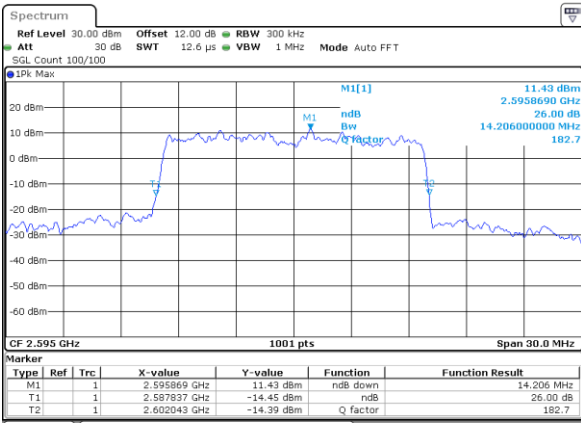

Middle Channel / 20MHz / 64QAM

Date: 1.AUG.2020 14:38:39

Highest Channel / 15MHz / 64QAM

Date: 1.AUG.2020 14:37:52

Highest Channel / 20MHz / 64QAM

Date: 1.AUG.2020 14:39:02

LTE Band 38

Lowest Channel / 5MHz / 256QAM

Date: 9.AUG.2020 12:57:46

Lowest Channel / 10MHz / 256QAM

Date: 9.AUG.2020 13:04:19

Middle Channel / 5MHz / 256QAM

Date: 9.AUG.2020 12:55:32

Middle Channel / 10MHz / 256QAM

Date: 9.AUG.2020 13:02:39

Highest Channel / 5MHz / 256QAM

Date: 9.AUG.2020 13:00:00

Highest Channel / 10MHz / 256QAM

Date: 9.AUG.2020 13:06:32

LTE Band 38

Lowest Channel / 15MHz / 256QAM

Lowest Channel / 20MHz / 256QAM

Middle Channel / 15MHz / 256QAM

Middle Channel / 20MHz / 256QAM

Highest Channel / 15MHz / 256QAM

Highest Channel / 20MHz / 256QAM

Occupied Bandwidth

Mode	LTE Band 38 : 99%OBW(MHz)											
BW	1.4MHz		3MHz		5MHz		10MHz		15MHz		20MHz	
Mod.	QPSK	16QAM	QPSK	16QAM	QPSK	16QAM	QPSK	16QAM	QPSK	16QAM	QPSK	16QAM
Lowest CH	-	-	-	-	4.52	4.49	9.03	9.01	13.37	13.43	17.90	17.90
Middle CH	-	-	-	-	4.47	4.48	9.01	9.09	13.43	13.43	17.90	17.82
Highest CH	-	-	-	-	4.49	4.47	9.05	8.97	13.31	13.43	17.86	17.82
Mode	LTE Band 38 : 99%OBW(MHz)											
BW	1.4MHz		3MHz		5MHz		10MHz		15MHz		20MHz	
Mod.	64QAM	256QAM	64QAM	256QAM	64QAM	256QAM	64QAM	256QAM	64QAM	256QAM	64QAM	256QAM
Lowest CH	-	-	-	-	4.51	4.48	8.99	9.03	13.49	13.43	17.86	17.86
Middle CH	-	-	-	-	4.52	4.46	9.01	9.01	13.40	13.52	18.02	17.74
Highest CH	-	-	-	-	4.46	4.49	9.01	9.03	13.49	13.40	17.78	17.90