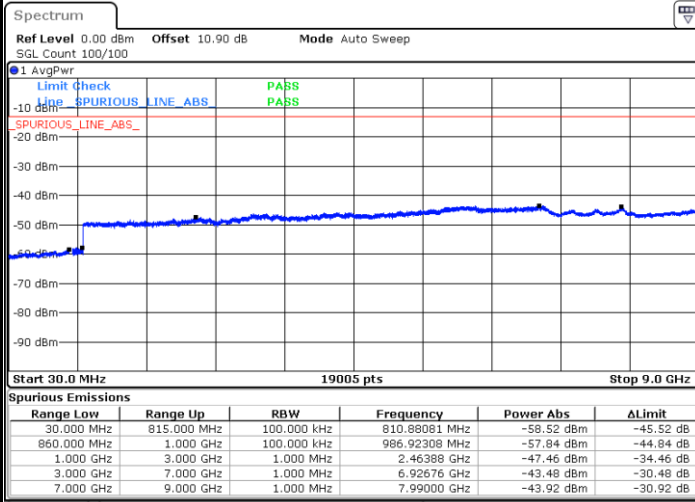

Middle Channel / 64QAM

Date: 1.AUG.2020 20:35:02

Highest Channel / 64QAM

Date: 1.AUG.2020 20:36:11

LTE Band 26 / 3MHz

Lowest Channel / 64QAM

Middle Channel / 64QAM

Date: 1.AUG.2020 20:37:20

Date: 1.AUG.2020 20:38:29

Highest Channel / 64QAM

Date: 1.AUG.2020 20:39:37

LTE Band 26 / 5MHz

Lowest Channel / 64QAM

Middle Channel / 64QAM

Date: 1.AUG.2020 21:02:01

Date: 1.AUG.2020 21:03:10

Highest Channel / 64QAM

Date: 1.AUG.2020 21:05:48

LTE Band 26 / 10MHz

Lowest Channel / 64QAM

Middle Channel / 64QAM

Highest Channel / 64QAM

LTE Band 26 / 15MHz

Lowest Channel / 64QAM

Middle Channel / 64QAM

Date: 1.AUG.2020 21:27:43

Date: 1.AUG.2020 21:28:51

Highest Channel / 64QAM

Date: 1.AUG.2020 21:31:30

LTE Band 26 / 1.4MHz

Lowest Channel / 256QAM

Middle Channel / 256QAM