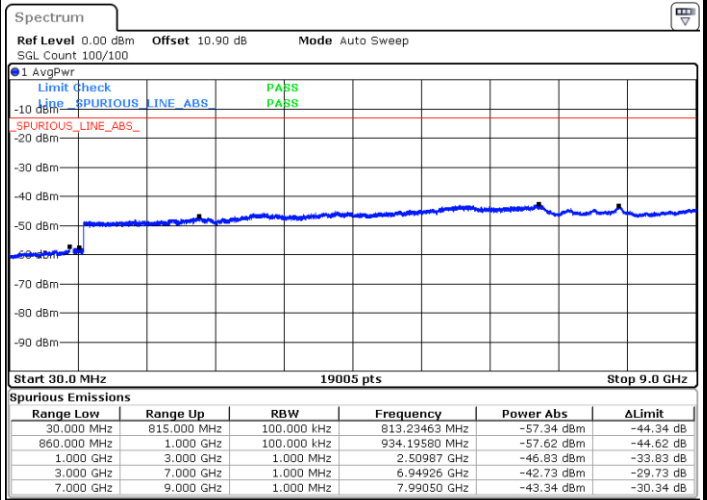

Date: 9.AUG.2020 15:55:45

Highest Channel / 256QAM

Date: 9.AUG.2020 16:00:46

LTE Band 26 / 5MHz

Lowest Channel / 256QAM

Middle Channel / 256QAM

Date: 9.AUG.2020 16:05:05

Date: 9.AUG.2020 16:03:04

Highest Channel / 256QAM

Date: 9.AUG.2020 16:08:29

LTE Band 26 / 10MHz

Lowest Channel / 256QAM

Middle Channel / 256QAM

Date: 9.AUG.2020 16:12:52

Date: 9.AUG.2020 16:10:12

Highest Channel / 256QAM

Date: 9.AUG.2020 16:15:19

LTE Band 26 / 15MHz

Lowest Channel / 256QAM

Middle Channel / 256QAM

Date: 9.AUG.2020 16:19:57

Date: 9.AUG.2020 16:17:21

Highest Channel / 256QAM

Date: 9.AUG.2020 16:22:31

Note:

1. Normal Voltage =3.85 V. ; Battery End Point (BEP) =3.3 V. ; Maximum Voltage =4.25 V.
2. Note: The frequency fundamental emissions stay within the authorized frequency block.

LTE Band 38

Peak-to-Average Ratio