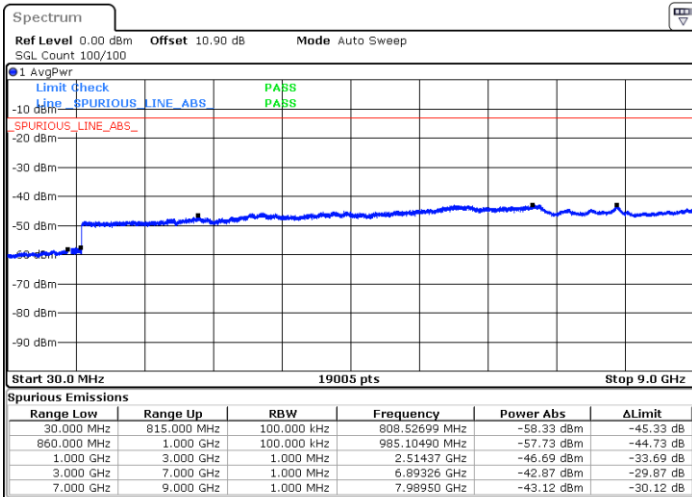

Date: 9.AUG.2020 15:55:45

Highest Channel / 256QAM

Date: 9.AUG.2020 16:00:46

LTE Band 26 / 5MHz

Lowest Channel / 256QAM

Middle Channel / 256QAM

Date: 9.AUG.2020 16:05:05

Date: 9.AUG.2020 16:03:04

Highest Channel / 256QAM

Date: 9.AUG.2020 16:08:29

LTE Band 26 / 10MHz

Lowest Channel / 256QAM

Middle Channel / 256QAM

Date: 9.AUG.2020 16:12:52

Date: 9.AUG.2020 16:10:12

Highest Channel / 256QAM