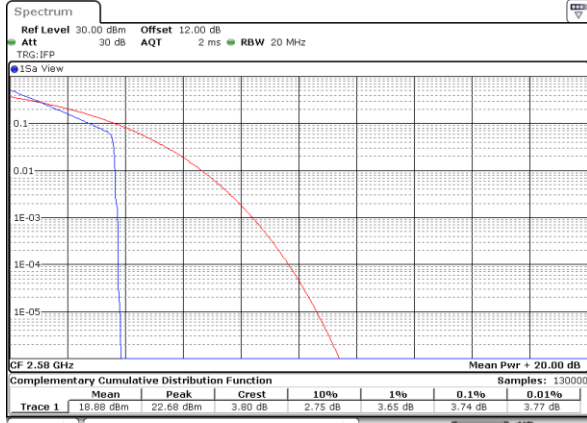

LTE Band 38 / 20MHz / QPSK

Lowest Channel / 1RB

Date: 1.AUG.2020 15:18:54