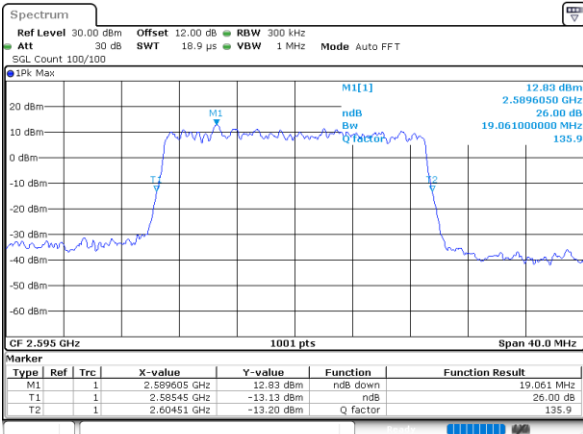

Lowest Channel / 20MHz / QPSK

Date: 1.AUG.2020 14:32:19

Lowest Channel / 20MHz / 16QAM

Date: 1.AUG.2020 14:32:51

Middle Channel / 20MHz / QPSK

Date: 1.AUG.2020 14:33:25

Middle Channel / 20MHz / 16QAM

Date: 1.AUG.2020 14:33:36

Highest Channel / 20MHz / QPSK

Date: 1.AUG.2020 14:34:11

Highest Channel / 20MHz / 16QAM

Date: 1.AUG.2020 14:34:23

LTE Band 38

Lowest Channel / 5MHz / 64QAM

Date: 1.AUG.2020 14:33:47

Lowest Channel / 10MHz / 64QAM