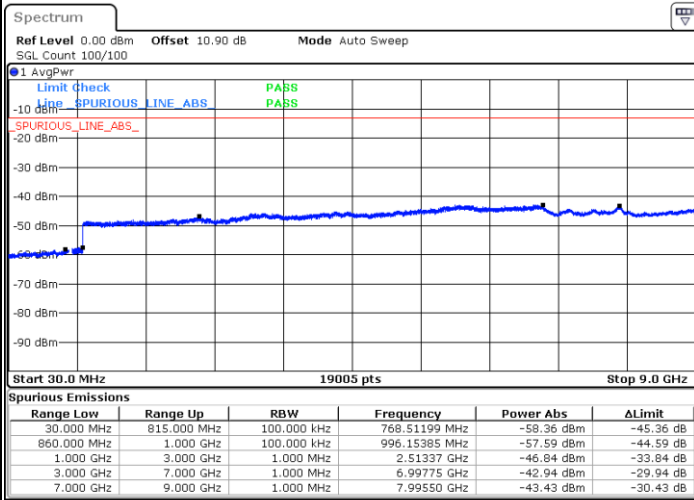

Middle Channel / 64QAM

Date: 1.AUG.2020 21:27:43

Date: 1.AUG.2020 21:28:51

Highest Channel / 64QAM

Date: 1.AUG.2020 21:31:30

LTE Band 26 / 1.4MHz

Lowest Channel / 256QAM

Middle Channel / 256QAM

Date: 9.AUG.2020 15:49:09

Date: 9.AUG.2020 15:46:42

Highest Channel / 256QAM

Date: 9.AUG.2020 15:52:58

LTE Band 26 / 3MHz

Lowest Channel / 256QAM

Middle Channel / 256QAM

Date: 9.AUG.2020 15:57:47

Date: 9.AUG.2020 15:55:45

Highest Channel / 256QAM

Date: 9.AUG.2020 16:00:46

LTE Band 26 / 5MHz

Lowest Channel / 256QAM

Middle Channel / 256QAM

Date: 9.AUG.2020 16:05:05

Date: 9.AUG.2020 16:03:04

Highest Channel / 256QAM

Date: 9.AUG.2020 16:08:29

LTE Band 26 / 10MHz

Lowest Channel / 256QAM

Middle Channel / 256QAM

Date: 9.AUG.2020 16:12:52

Date: 9.AUG.2020 16:10:12

Highest Channel / 256QAM