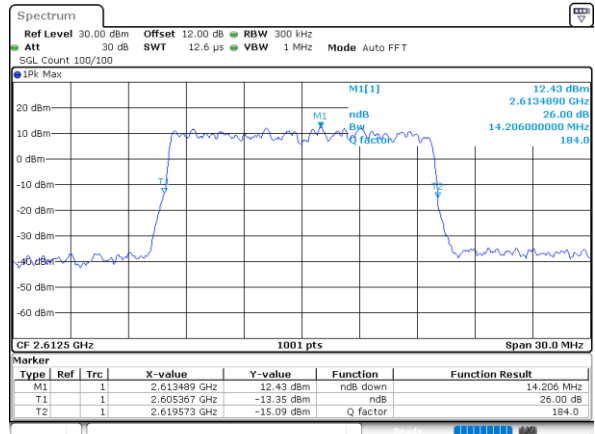

Date: 1.AUG.2020 14:31:05

Middle Channel / 15MHz / 16QAM

Date: 1.AUG.2020 14:31:16

Highest Channel / 15MHz / QPSK

Date: 1.AUG.2020 14:31:51

Highest Channel / 15MHz / 16QAM

Date: 1.AUG.2020 14:32:03

LTE Band 38