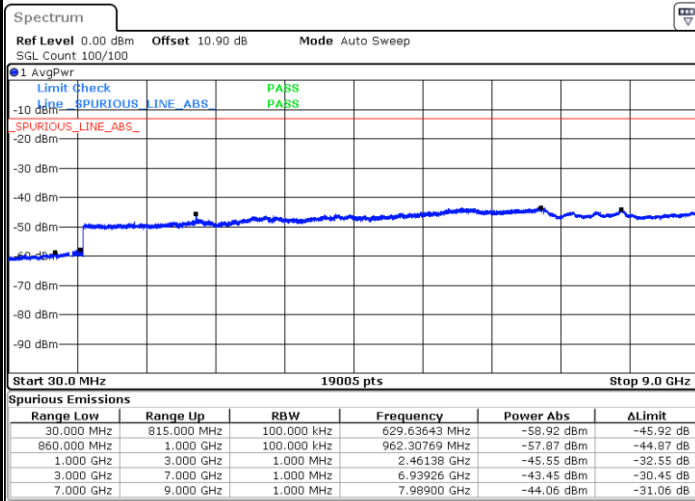

Highest Channel / 64QAM

Date: 1.AUG.2020 21:05:48

LTE Band 26 / 10MHz

Lowest Channel / 64QAM

Middle Channel / 64QAM

Highest Channel / 64QAM

LTE Band 26 / 15MHz

Lowest Channel / 64QAM

Middle Channel / 64QAM

Date: 1.AUG.2020 21:27:43

Date: 1.AUG.2020 21:28:51

Highest Channel / 64QAM

Date: 1.AUG.2020 21:31:30

LTE Band 26 / 1.4MHz

Lowest Channel / 256QAM

Middle Channel / 256QAM

Date: 9.AUG.2020 15:49:09

Date: 9.AUG.2020 15:46:42

Highest Channel / 256QAM

Date: 9.AUG.2020 15:52:58

LTE Band 26 / 3MHz

Lowest Channel / 256QAM

Middle Channel / 256QAM

Date: 9.AUG.2020 15:57:47