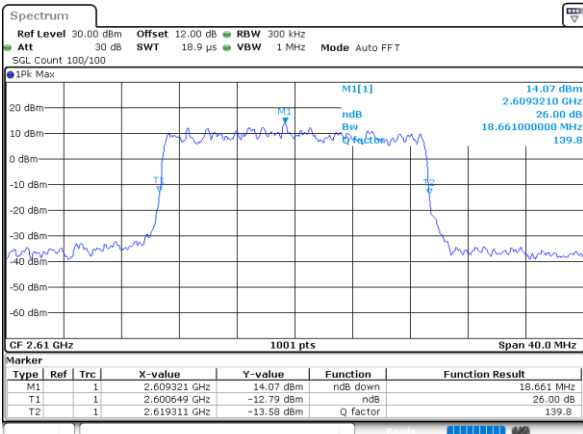

Lowest Channel / 20MHz / QPSK

Date: 1.AUG.2020 14:32:19

Lowest Channel / 20MHz / 16QAM

Date: 1.AUG.2020 14:32:51

Middle Channel / 20MHz / QPSK

Date: 1.AUG.2020 14:33:25

Middle Channel / 20MHz / 16QAM

Date: 1.AUG.2020 14:33:36

Highest Channel / 20MHz / QPSK

Date: 1.AUG.2020 14:34:11

Highest Channel / 20MHz / 16QAM

Date: 1.AUG.2020 14:34:23

LTE Band 38

Lowest Channel / 5MHz / 64QAM

Date: 1.AUG.2020 14:33:47

Lowest Channel / 10MHz / 64QAM