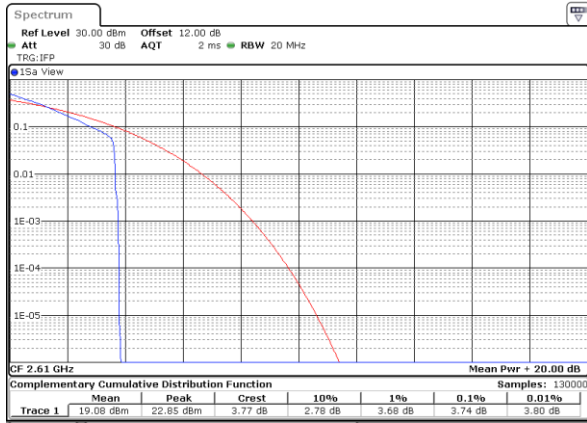

LTE Band 38 / 20MHz / QPSK

Lowest Channel / 1RB

Date: 1.AUG.2020 15:18:54

Lowest Channel / Full RB

Date: 1.AUG.2020 15:19:09

Middle Channel / 1RB

Date: 1.AUG.2020 15:19:25

Middle Channel / Full RB

Date: 1.AUG.2020 15:19:40

Highest Channel / 1RB

Date: 1.AUG.2020 15:19:55

Highest Channel / Full RB

Date: 1.AUG.2020 15:20:11

LTE Band 38 / 20MHz / 16QAM

Lowest Channel / 1RB

Date: 1.AUG.2020 15:17:16