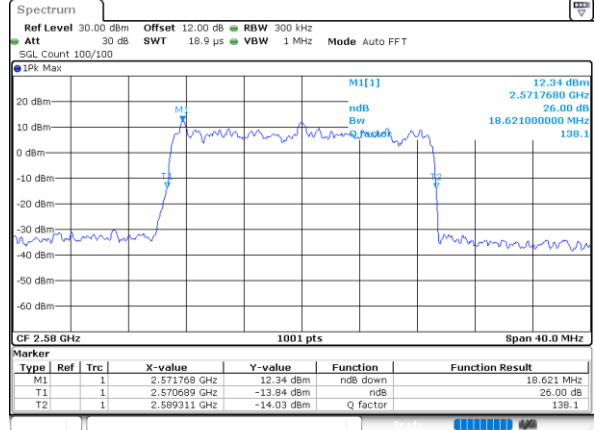

Date: 1.AUG.2020 14:36:42

LTE Band 38

Lowest Channel / 15MHz / 64QAM

Date: 1.AUG.2020 14:37:06

Lowest Channel / 20MHz / 64QAM

Date: 1.AUG.2020 14:38:16

Middle Channel / 15MHz / 64QAM

Date: 1.AUG.2020 14:37:29

Middle Channel / 20MHz / 64QAM

Date: 1.AUG.2020 14:38:39

Highest Channel / 15MHz / 64QAM

Date: 1.AUG.2020 14:37:52

Highest Channel / 20MHz / 64QAM

Date: 1.AUG.2020 14:39:02

LTE Band 38

Lowest Channel / 5MHz / 256QAM