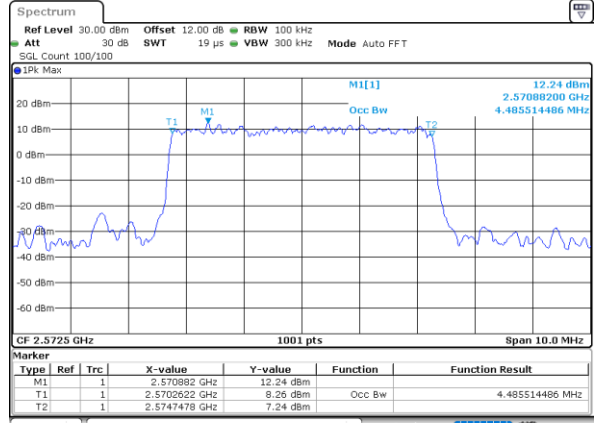

Date: 9.AUG.2020 13:00:00

Highest Channel / 10MHz / 256QAM

Date: 9.AUG.2020 13:06:32

LTE Band 38

Lowest Channel / 15MHz / 256QAM

Lowest Channel / 20MHz / 256QAM

Middle Channel / 15MHz / 256QAM

Middle Channel / 20MHz / 256QAM

Highest Channel / 15MHz / 256QAM

Highest Channel / 20MHz / 256QAM

Occupied Bandwidth

Mode	LTE Band 38 : 99%OBW(MHz)											
BW	1.4MHz		3MHz		5MHz		10MHz		15MHz		20MHz	
Mod.	QPSK	16QAM	QPSK	16QAM	QPSK	16QAM	QPSK	16QAM	QPSK	16QAM	QPSK	16QAM
Lowest CH	-	-	-	-	4.52	4.49	9.03	9.01	13.37	13.43	17.90	17.90
Middle CH	-	-	-	-	4.47	4.48	9.01	9.09	13.43	13.43	17.90	17.82
Highest CH	-	-	-	-	4.49	4.47	9.05	8.97	13.31	13.43	17.86	17.82
Mode	LTE Band 38 : 99%OBW(MHz)											
BW	1.4MHz		3MHz		5MHz		10MHz		15MHz		20MHz	
Mod.	64QAM	256QAM	64QAM	256QAM	64QAM	256QAM	64QAM	256QAM	64QAM	256QAM	64QAM	256QAM
Lowest CH	-	-	-	-	4.51	4.48	8.99	9.03	13.49	13.43	17.86	17.86
Middle CH	-	-	-	-	4.52	4.46	9.01	9.01	13.40	13.52	18.02	17.74
Highest CH	-	-	-	-	4.46	4.49	9.01	9.03	13.49	13.40	17.78	17.90

LTE Band 38

Lowest Channel / 5MHz / QPSK

Date: 1.AUG.2020 14:25:15

Lowest Channel / 5MHz / 16QAM

Date: 1.AUG.2020 14:25:27

Middle Channel / 5MHz / QPSK

Date: 1.AUG.2020 14:26:02

Middle Channel / 5MHz / 16QAM