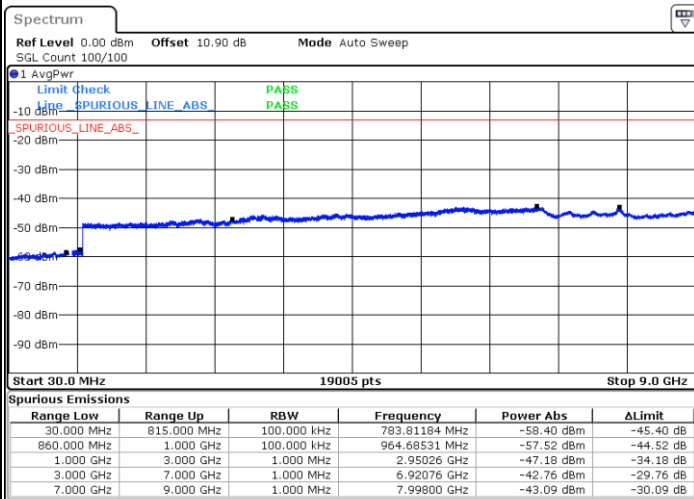

Middle Channel / 64QAM

Date: 1.AUG.2020 21:27:43

Date: 1.AUG.2020 21:28:51

Highest Channel / 64QAM

Date: 1.AUG.2020 21:31:30

LTE Band 26 / 1.4MHz

Lowest Channel / 256QAM

Middle Channel / 256QAM

Date: 9.AUG.2020 15:49:09

Date: 9.AUG.2020 15:46:42

Highest Channel / 256QAM

Date: 9.AUG.2020 15:52:58

LTE Band 26 / 3MHz

Lowest Channel / 256QAM

Middle Channel / 256QAM

Date: 9.AUG.2020 15:57:47

Date: 9.AUG.2020 15:55:45

Highest Channel / 256QAM

Date: 9.AUG.2020 16:00:46

LTE Band 26 / 5MHz

Lowest Channel / 256QAM

Middle Channel / 256QAM

Date: 9.AUG.2020 16:05:05

Date: 9.AUG.2020 16:03:04