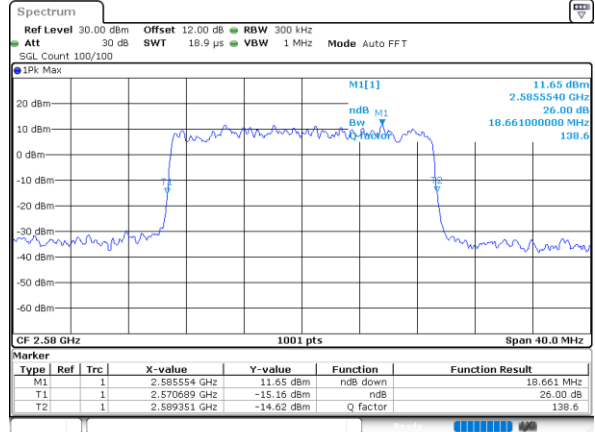

Lowest Channel / 20MHz / 16QAM

Date: 1.AUG.2020 14:32:51