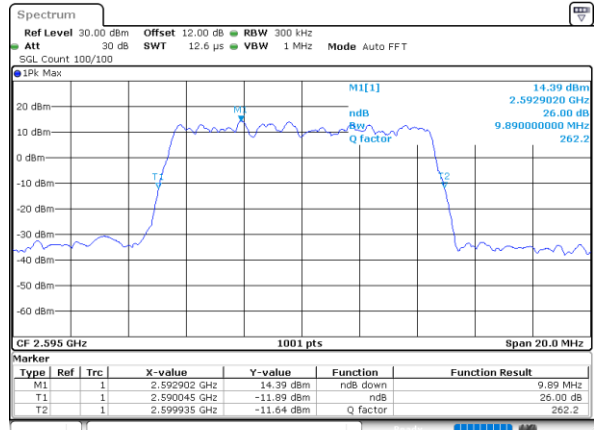

Date: 1.AUG.2020 14:26:36

Highest Channel / 5MHz / QPSK

Date: 1.AUG.2020 14:27:11

Highest Channel / 5MHz / 16QAM

Date: 1.AUG.2020 14:27:23

LTE Band 38

Lowest Channel / 10MHz / QPSK

Date: 1.AUG.2020 14:27:59

Lowest Channel / 10MHz / 16QAM

Date: 1.AUG.2020 14:28:10

Middle Channel / 10MHz / QPSK

Date: 1.AUG.2020 14:28:44

Middle Channel / 10MHz / 16QAM

Date: 1.AUG.2020 14:28:56

Highest Channel / 10MHz / QPSK

Date: 1.AUG.2020 14:29:31

Highest Channel / 10MHz / 16QAM

Date: 1.AUG.2020 14:29:43

LTE Band 38

Lowest Channel / 15MHz / QPSK

Date: 1.AUG.2020 14:30:19

Lowest Channel / 15MHz / 16QAM

Date: 1.AUG.2020 14:30:30

Middle Channel / 15MHz / QPSK