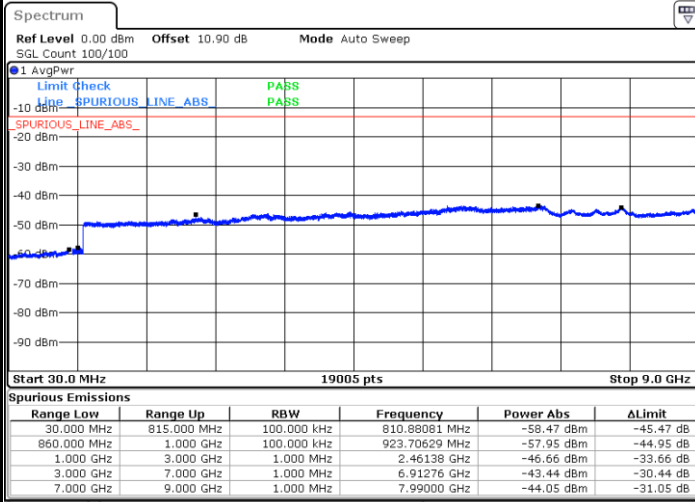

Date: 1.AUG.2020 20:38:29

Highest Channel / 64QAM

Date: 1.AUG.2020 20:39:37

LTE Band 26 / 5MHz

Lowest Channel / 64QAM

Middle Channel / 64QAM

Date: 1.AUG.2020 21:02:01

Date: 1.AUG.2020 21:03:10

Highest Channel / 64QAM

Date: 1.AUG.2020 21:05:48

LTE Band 26 / 10MHz

Lowest Channel / 64QAM

Middle Channel / 64QAM

Highest Channel / 64QAM

LTE Band 26 / 15MHz

Lowest Channel / 64QAM

Middle Channel / 64QAM

Date: 1.AUG.2020 21:27:43

Date: 1.AUG.2020 21:28:51

Highest Channel / 64QAM

Date: 1.AUG.2020 21:31:30

LTE Band 26 / 1.4MHz

Lowest Channel / 256QAM

Middle Channel / 256QAM