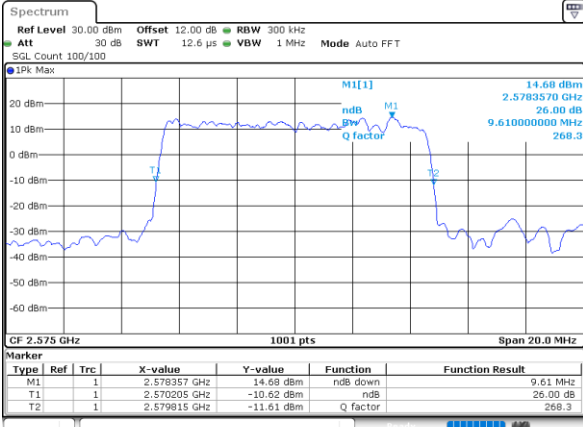

Date: 1.AUG.2020 14:26:36

Highest Channel / 5MHz / QPSK

Date: 1.AUG.2020 14:27:11

Highest Channel / 5MHz / 16QAM

Date: 1.AUG.2020 14:27:23

LTE Band 38

Lowest Channel / 10MHz / QPSK

Date: 1.AUG.2020 14:27:59