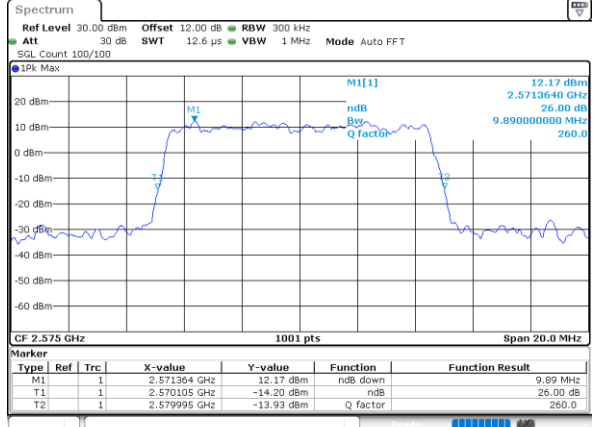

Highest Channel / 20MHz / QPSK

Date: 1.AUG.2020 14:34:11

Highest Channel / 20MHz / 16QAM

Date: 1.AUG.2020 14:34:23

LTE Band 38

Lowest Channel / 5MHz / 64QAM

Date: 1.AUG.2020 14:33:47

Lowest Channel / 10MHz / 64QAM

Date: 1.AUG.2020 14:35:57

Middle Channel / 5MHz / 64QAM

Date: 1.AUG.2020 14:35:09

Middle Channel / 10MHz / 64QAM

Date: 1.AUG.2020 14:36:19

Highest Channel / 5MHz / 64QAM

Date: 1.AUG.2020 14:35:33

Highest Channel / 10MHz / 64QAM