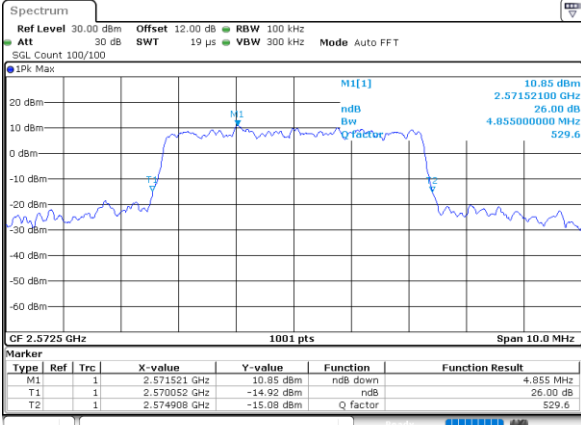

Date: 1.AUG.2020 14:36:42

LTE Band 38

Lowest Channel / 15MHz / 64QAM

Date: 1.AUG.2020 14:37:06

Lowest Channel / 20MHz / 64QAM

Date: 1.AUG.2020 14:38:16

Middle Channel / 15MHz / 64QAM

Date: 1.AUG.2020 14:37:29

Middle Channel / 20MHz / 64QAM

Date: 1.AUG.2020 14:38:39

Highest Channel / 15MHz / 64QAM

Date: 1.AUG.2020 14:37:52

Highest Channel / 20MHz / 64QAM

Date: 1.AUG.2020 14:39:02

LTE Band 38

Lowest Channel / 5MHz / 256QAM