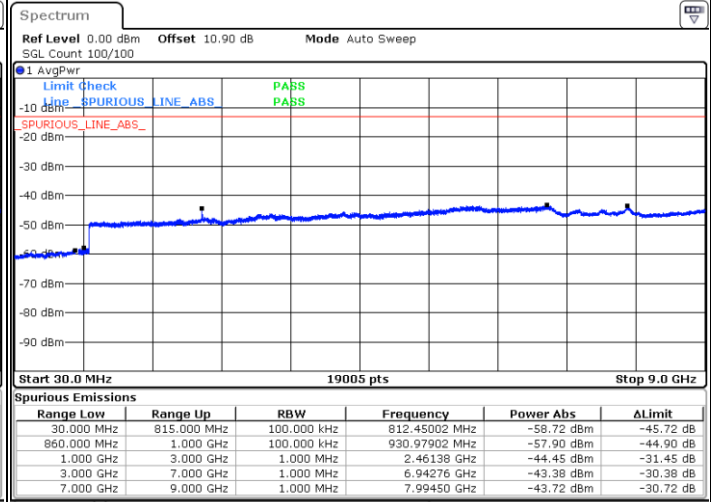

Date: 1.AUG.2020 20:38:29

Highest Channel / 64QAM

Date: 1.AUG.2020 20:39:37

LTE Band 26 / 5MHz

Lowest Channel / 64QAM

Middle Channel / 64QAM

Date: 1.AUG.2020 21:02:01

Date: 1.AUG.2020 21:03:10

Highest Channel / 64QAM

Date: 1.AUG.2020 21:05:48

LTE Band 26 / 10MHz

Lowest Channel / 64QAM

Middle Channel / 64QAM

Highest Channel / 64QAM

LTE Band 26 / 15MHz

Lowest Channel / 64QAM

Middle Channel / 64QAM

Date: 1.AUG.2020 21:27:43

Date: 1.AUG.2020 21:28:51

Highest Channel / 64QAM

Date: 1.AUG.2020 21:31:30

LTE Band 26 / 1.4MHz

Lowest Channel / 256QAM

Middle Channel / 256QAM