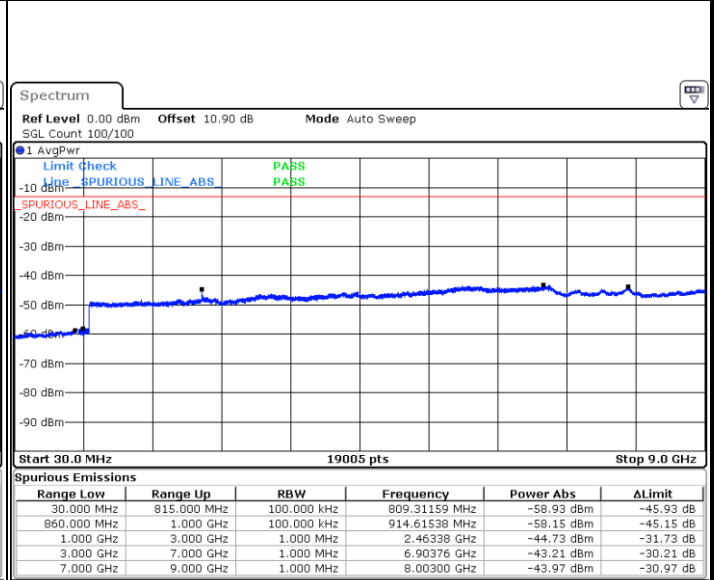

LTE Band 26 / 15MHz

Highest Channel / QPSK

Highest Channel / 16QAM

Date: 1.AUG.2020 21:43:32

Date: 1.AUG.2020 21:44:17

LTE Band 26 / 1.4MHz

Lowest Channel / 64QAM

Date: 1.AUG.2020 20:33:53

Middle Channel / 64QAM

Date: 1.AUG.2020 20:35:02

Highest Channel / 64QAM

Date: 1.AUG.2020 20:36:11

LTE Band 26 / 3MHz

Lowest Channel / 64QAM

Middle Channel / 64QAM

Date: 1.AUG.2020 20:37:20