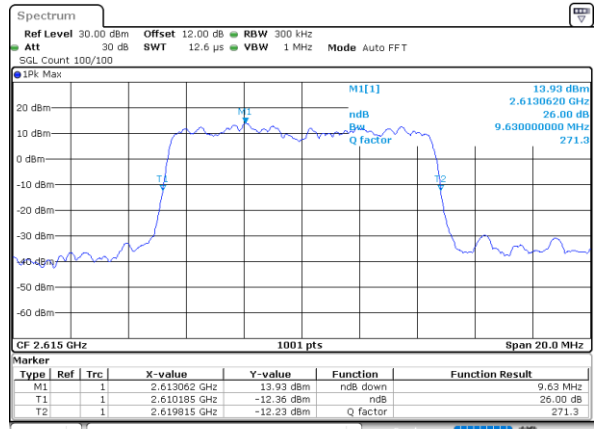

Date: 1.AUG.2020 14:26:36

Highest Channel / 5MHz / QPSK

Date: 1.AUG.2020 14:27:11

Highest Channel / 5MHz / 16QAM

Date: 1.AUG.2020 14:27:23

LTE Band 38

Lowest Channel / 10MHz / QPSK

Date: 1.AUG.2020 14:27:59

Lowest Channel / 10MHz / 16QAM

Date: 1.AUG.2020 14:28:10

Middle Channel / 10MHz / QPSK

Date: 1.AUG.2020 14:28:44

Middle Channel / 10MHz / 16QAM

Date: 1.AUG.2020 14:28:56

Highest Channel / 10MHz / QPSK

Date: 1.AUG.2020 14:29:31

Highest Channel / 10MHz / 16QAM

Date: 1.AUG.2020 14:29:43

LTE Band 38

Lowest Channel / 15MHz / QPSK

Date: 1.AUG.2020 14:30:19

Lowest Channel / 15MHz / 16QAM

Date: 1.AUG.2020 14:30:30

Middle Channel / 15MHz / QPSK