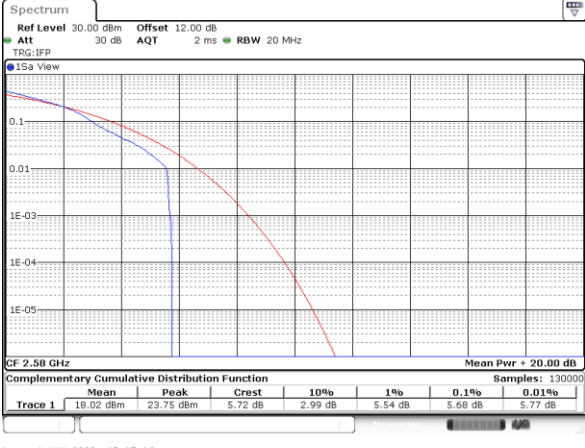

Date: 1.AUG.2020 15:19:40

Highest Channel / 1RB

Date: 1.AUG.2020 15:19:55

Highest Channel / Full RB

Date: 1.AUG.2020 15:20:11

LTE Band 38 / 20MHz / 16QAM

Lowest Channel / 1RB

Date: 1.AUG.2020 15:17:16

Lowest Channel / Full RB

Date: 1.AUG.2020 15:17:33

Middle Channel / 1RB

Date: 1.AUG.2020 15:17:50

Middle Channel / Full RB

Date: 1.AUG.2020 15:18:05

Highest Channel / 1RB

Date: 1.AUG.2020 15:18:21