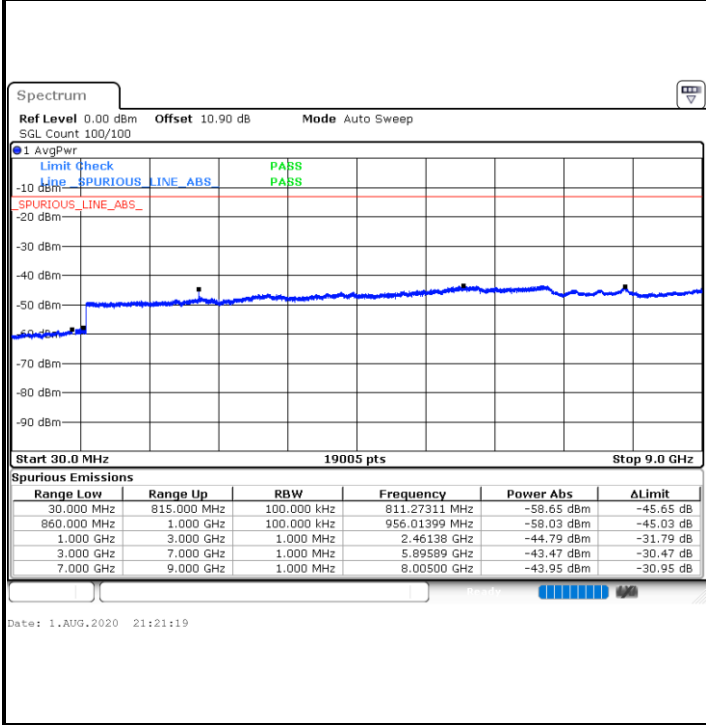

Date: 1.AUG.2020 20:38:29

Highest Channel / 64QAM

Date: 1.AUG.2020 20:39:37

LTE Band 26 / 5MHz

Lowest Channel / 64QAM

Middle Channel / 64QAM

Date: 1.AUG.2020 21:02:01

Date: 1.AUG.2020 21:03:10

Highest Channel / 64QAM

Date: 1.AUG.2020 21:05:48

LTE Band 26 / 10MHz

Lowest Channel / 64QAM

Middle Channel / 64QAM

Highest Channel / 64QAM

LTE Band 26 / 15MHz

Lowest Channel / 64QAM

Middle Channel / 64QAM

Date: 1.AUG.2020 21:27:43

Date: 1.AUG.2020 21:28:51

Highest Channel / 64QAM

Date: 1.AUG.2020 21:31:30

LTE Band 26 / 1.4MHz

Lowest Channel / 256QAM

Middle Channel / 256QAM

Date: 9.AUG.2020 15:49:09

Date: 9.AUG.2020 15:46:42

Highest Channel / 256QAM

Date: 9.AUG.2020 15:52:58

LTE Band 26 / 3MHz

Lowest Channel / 256QAM

Middle Channel / 256QAM

Date: 9.AUG.2020 15:57:47