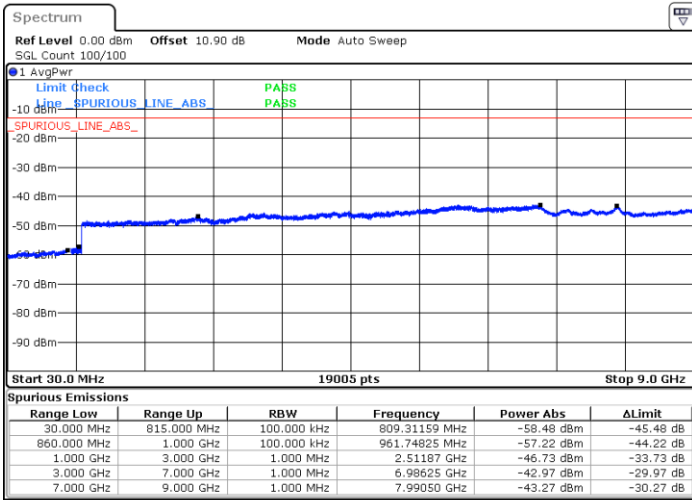

Highest Channel / 256QAM

Date: 9.AUG.2020 16:08:29

LTE Band 26 / 10MHz

Lowest Channel / 256QAM

Middle Channel / 256QAM

Date: 9.AUG.2020 16:12:52

Date: 9.AUG.2020 16:10:12

Highest Channel / 256QAM

Date: 9.AUG.2020 16:15:19

LTE Band 26 / 15MHz

Lowest Channel / 256QAM

Middle Channel / 256QAM

Date: 9.AUG.2020 16:19:57

Date: 9.AUG.2020 16:17:21

Highest Channel / 256QAM

Date: 9.AUG.2020 16:22:31