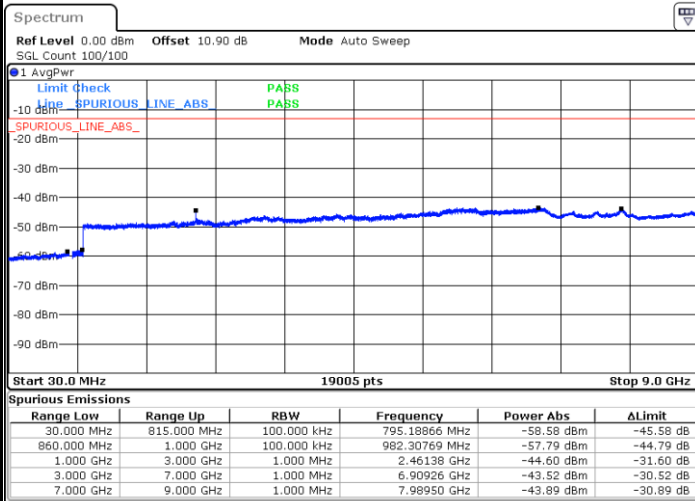

LTE Band 26 / 15MHz

Highest Channel / QPSK

Highest Channel / 16QAM

Date: 1.AUG.2020 21:43:32

Date: 1.AUG.2020 21:44:17

LTE Band 26 / 1.4MHz

Lowest Channel / 64QAM

Date: 1.AUG.2020 20:33:53

Middle Channel / 64QAM

Date: 1.AUG.2020 20:35:02

Highest Channel / 64QAM

Date: 1.AUG.2020 20:36:11

LTE Band 26 / 3MHz

Lowest Channel / 64QAM

Middle Channel / 64QAM

Date: 1.AUG.2020 20:37:20

Date: 1.AUG.2020 20:38:29

Highest Channel / 64QAM

Date: 1.AUG.2020 20:39:37

LTE Band 26 / 5MHz

Lowest Channel / 64QAM

Middle Channel / 64QAM

Date: 1.AUG.2020 21:02:01

Date: 1.AUG.2020 21:03:10