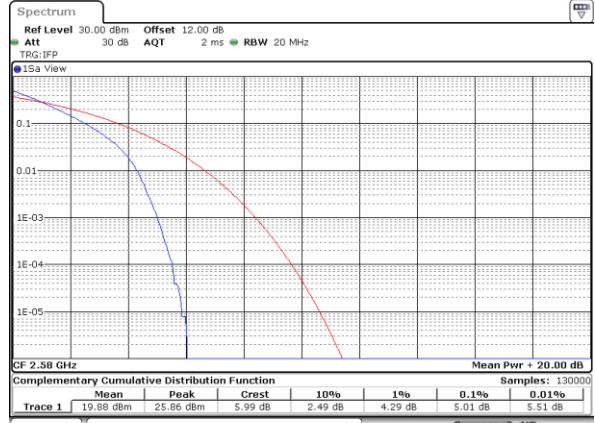

Note:

1. Normal Voltage =3.85 V. ; Battery End Point (BEP) =3.3 V. ; Maximum Voltage =4.25 V.
2. Note: The frequency fundamental emissions stay within the authorized frequency block.

LTE Band 38

Peak-to-Average Ratio

Mode	LTE Band 38 / 20MHz				
Mod.	QPSK		16QAM		Limit: 13dB
RB Size	1RB	Full RB	1RB	Full RB	Result
Lowest CH	3.74	5.01	5.68	5.94	PASS
Middle CH	3.71	5.01	5.45	5.94	
Highest CH	3.74	5.01	5.65	5.94	
Mode	LTE Band 38 / 20MHz				
Mod.	64QAM		256QAM		Limit: 13dB
RB Size	1RB	Full RB	1RB	Full RB	Result
Lowest CH	6.64	6.49	7.62	6.78	PASS
Middle CH	6.67	6.46	7.22	6.70	
Highest CH	6.67	6.46	7.04	6.67	

LTE Band 38 / 20MHz / QPSK

Lowest Channel / 1RB

Date: 1.AUG.2020 15:18:54

Lowest Channel / Full RB

Date: 1.AUG.2020 15:19:09

Middle Channel / 1RB

Date: 1.AUG.2020 15:19:25

Middle Channel / Full RB