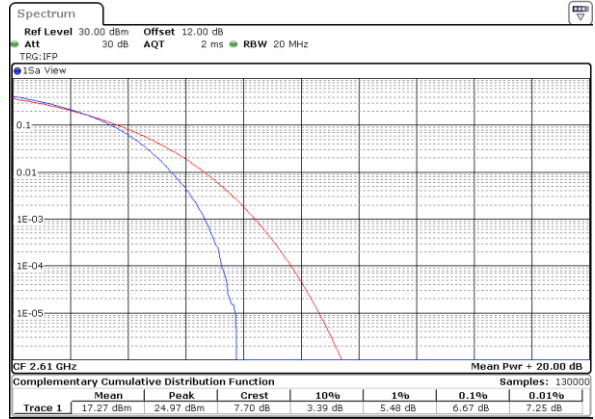

Date: 1.AUG.2020 15:15:59

Middle Channel / Full RB

Date: 1.AUG.2020 15:16:15

Highest Channel / 1RB

Date: 1.AUG.2020 15:16:31

Highest Channel / Full RB

Date: 1.AUG.2020 15:16:47

LTE Band 38 / 20MHz / 256QAM

Lowest Channel / 1RB

Date: 9.AUG.2020 13:19:33

Lowest Channel / Full RB

Date: 9.AUG.2020 13:18:31

Middle Channel / 1RB

Date: 9.AUG.2020 13:16:38

Middle Channel / Full RB

Date: 9.AUG.2020 13:16:38

Highest Channel / 1RB

Date: 9.AUG.2020 13:23:09

Highest Channel / Full RB

Date: 9.AUG.2020 13:22:50

26dB Bandwidth

Mode	LTE Band 38 : 26dB BW(MHz)											
BW	1.4MHz		3MHz		5MHz		10MHz		15MHz		20MHz	
Mod.	QPSK	16QAM	QPSK	16QAM	QPSK	16QAM	QPSK	16QAM	QPSK	16QAM	QPSK	16QAM
Lowest CH	-	-	-	-	4.86	4.86	9.61	9.73	14.27	14.33	18.90	18.66
Middle CH	-	-	-	-	4.80	4.79	9.65	9.89	14.21	14.42	19.06	18.78
Highest CH	-	-	-	-	4.89	4.93	9.63	9.63	14.24	14.21	18.66	18.98
Mode	LTE Band 38 : 26dB BW(MHz)											
BW	1.4MHz		3MHz		5MHz		10MHz		15MHz		20MHz	
Mod.	64QAM	256QAM	64QAM	256QAM	64QAM	256QAM	64QAM	256QAM	64QAM	256QAM	64QAM	256QAM
Lowest CH	-	-	-	-	4.70	4.86	9.89	9.59	14.39	14.21	18.62	18.70
Middle CH	-	-	-	-	4.81	4.78	9.63	9.81	14.27	14.21	18.74	18.98
Highest CH	-	-	-	-	4.75	4.88	9.89	9.65	14.33	14.15	18.82	18.70