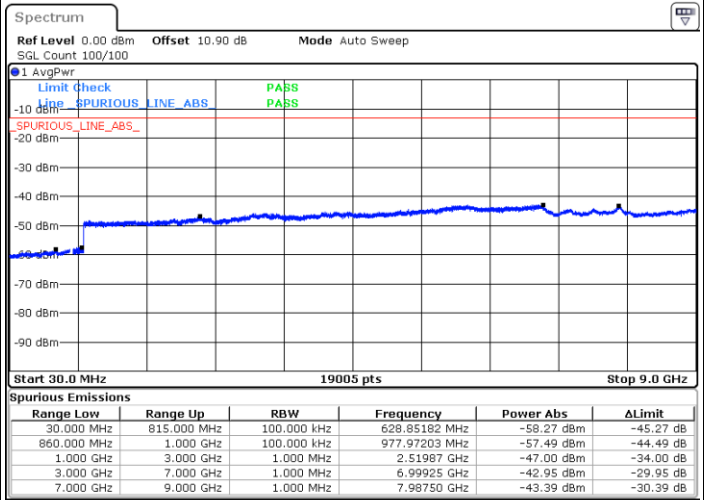

Date: 9.AUG.2020 15:49:09

Date: 9.AUG.2020 15:46:42

Highest Channel / 256QAM

Date: 9.AUG.2020 15:52:58

LTE Band 26 / 3MHz

Lowest Channel / 256QAM

Middle Channel / 256QAM

Date: 9.AUG.2020 15:57:47

Date: 9.AUG.2020 15:55:45

Highest Channel / 256QAM

Date: 9.AUG.2020 16:00:46

LTE Band 26 / 5MHz

Lowest Channel / 256QAM

Middle Channel / 256QAM

Date: 9.AUG.2020 16:05:05

Date: 9.AUG.2020 16:03:04

Highest Channel / 256QAM

Date: 9.AUG.2020 16:08:29

LTE Band 26 / 10MHz

Lowest Channel / 256QAM

Middle Channel / 256QAM

Date: 9.AUG.2020 16:12:52

Date: 9.AUG.2020 16:10:12

Highest Channel / 256QAM