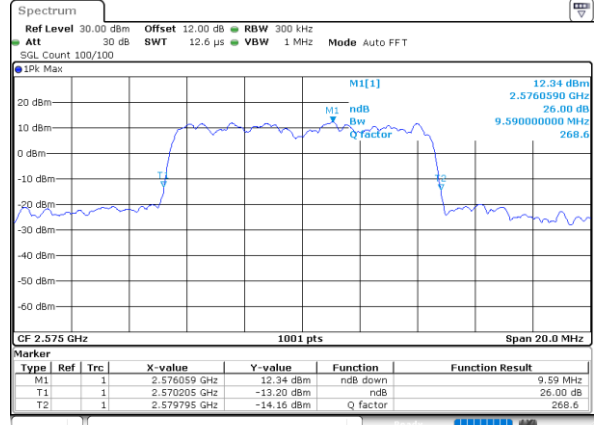

Date: 1.AUG.2020 14:36:42

LTE Band 38

Lowest Channel / 15MHz / 64QAM

Date: 1.AUG.2020 14:37:06

Lowest Channel / 20MHz / 64QAM

Date: 1.AUG.2020 14:38:16

Middle Channel / 15MHz / 64QAM

Date: 1.AUG.2020 14:37:29

Middle Channel / 20MHz / 64QAM

Date: 1.AUG.2020 14:38:39

Highest Channel / 15MHz / 64QAM

Date: 1.AUG.2020 14:37:52

Highest Channel / 20MHz / 64QAM

Date: 1.AUG.2020 14:39:02

LTE Band 38

Lowest Channel / 5MHz / 256QAM

Date: 9.AUG.2020 12:57:46

Lowest Channel / 10MHz / 256QAM

Date: 9.AUG.2020 13:04:19

Middle Channel / 5MHz / 256QAM

Date: 9.AUG.2020 12:55:32

Middle Channel / 10MHz / 256QAM

Date: 9.AUG.2020 13:02:39

Highest Channel / 5MHz / 256QAM