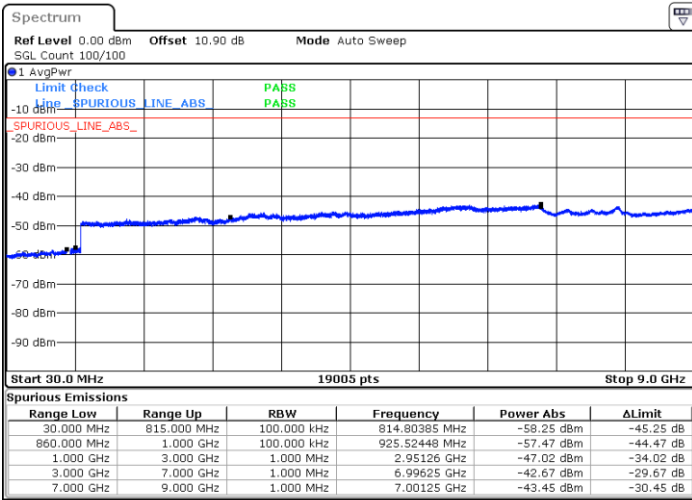

Highest Channel / 64QAM

Date: 1.AUG.2020 21:05:48

LTE Band 26 / 10MHz

Lowest Channel / 64QAM

Middle Channel / 64QAM

Highest Channel / 64QAM

LTE Band 26 / 15MHz

Lowest Channel / 64QAM

Middle Channel / 64QAM

Date: 1.AUG.2020 21:27:43

Date: 1.AUG.2020 21:28:51

Highest Channel / 64QAM

Date: 1.AUG.2020 21:31:30

LTE Band 26 / 1.4MHz

Lowest Channel / 256QAM

Middle Channel / 256QAM

Date: 9.AUG.2020 15:49:09

Date: 9.AUG.2020 15:46:42

Highest Channel / 256QAM

Date: 9.AUG.2020 15:52:58

LTE Band 26 / 3MHz

Lowest Channel / 256QAM

Middle Channel / 256QAM

Date: 9.AUG.2020 15:57:47