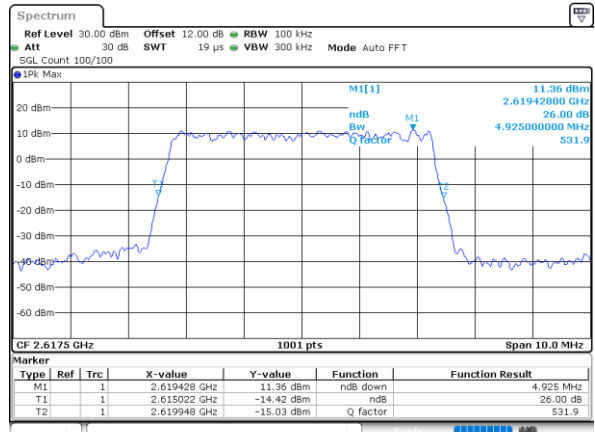

Highest Channel / 1RB

Date: 9.AUG.2020 13:23:09

Highest Channel / Full RB

Date: 9.AUG.2020 13:22:50

26dB Bandwidth

Mode	LTE Band 38 : 26dB BW(MHz)											
BW	1.4MHz		3MHz		5MHz		10MHz		15MHz		20MHz	
Mod.	QPSK	16QAM	QPSK	16QAM	QPSK	16QAM	QPSK	16QAM	QPSK	16QAM	QPSK	16QAM
Lowest CH	-	-	-	-	4.86	4.86	9.61	9.73	14.27	14.33	18.90	18.66
Middle CH	-	-	-	-	4.80	4.79	9.65	9.89	14.21	14.42	19.06	18.78
Highest CH	-	-	-	-	4.89	4.93	9.63	9.63	14.24	14.21	18.66	18.98
Mode	LTE Band 38 : 26dB BW(MHz)											
BW	1.4MHz		3MHz		5MHz		10MHz		15MHz		20MHz	
Mod.	64QAM	256QAM	64QAM	256QAM	64QAM	256QAM	64QAM	256QAM	64QAM	256QAM	64QAM	256QAM
Lowest CH	-	-	-	-	4.70	4.86	9.89	9.59	14.39	14.21	18.62	18.70
Middle CH	-	-	-	-	4.81	4.78	9.63	9.81	14.27	14.21	18.74	18.98
Highest CH	-	-	-	-	4.75	4.88	9.89	9.65	14.33	14.15	18.82	18.70

LTE Band 38

Lowest Channel / 5MHz / QPSK

Date: 1.AUG.2020 14:25:19

Lowest Channel / 5MHz / 16QAM

Date: 1.AUG.2020 14:25:51

Middle Channel / 5MHz / QPSK

Date: 1.AUG.2020 14:26:25

Middle Channel / 5MHz / 16QAM

Date: 1.AUG.2020 14:26:36

Highest Channel / 5MHz / QPSK

Date: 1.AUG.2020 14:27:11

Highest Channel / 5MHz / 16QAM

Date: 1.AUG.2020 14:27:23

LTE Band 38

Lowest Channel / 10MHz / QPSK

Date: 1.AUG.2020 14:27:59