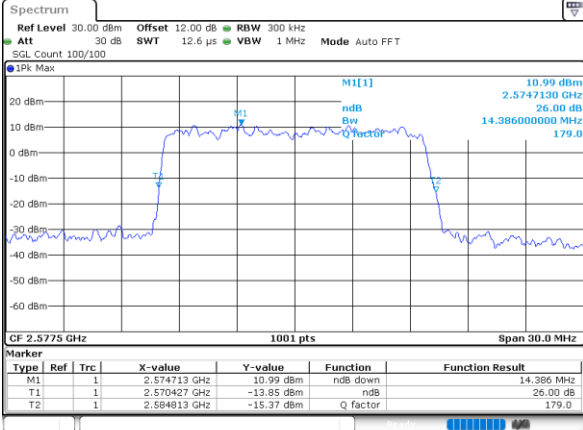

Highest Channel / 20MHz / QPSK

Date: 1.AUG.2020 14:34:11

Highest Channel / 20MHz / 16QAM

Date: 1.AUG.2020 14:34:23

LTE Band 38

Lowest Channel / 5MHz / 64QAM

Date: 1.AUG.2020 14:33:47

Lowest Channel / 10MHz / 64QAM

Date: 1.AUG.2020 14:35:57

Middle Channel / 5MHz / 64QAM

Date: 1.AUG.2020 14:35:09

Middle Channel / 10MHz / 64QAM

Date: 1.AUG.2020 14:36:19

Highest Channel / 5MHz / 64QAM

Date: 1.AUG.2020 14:35:33

Highest Channel / 10MHz / 64QAM

Date: 1.AUG.2020 14:36:42

LTE Band 38

Lowest Channel / 15MHz / 64QAM

Date: 1.AUG.2020 14:37:06

Lowest Channel / 20MHz / 64QAM

Date: 1.AUG.2020 14:38:16

Middle Channel / 15MHz / 64QAM

Date: 1.AUG.2020 14:37:29