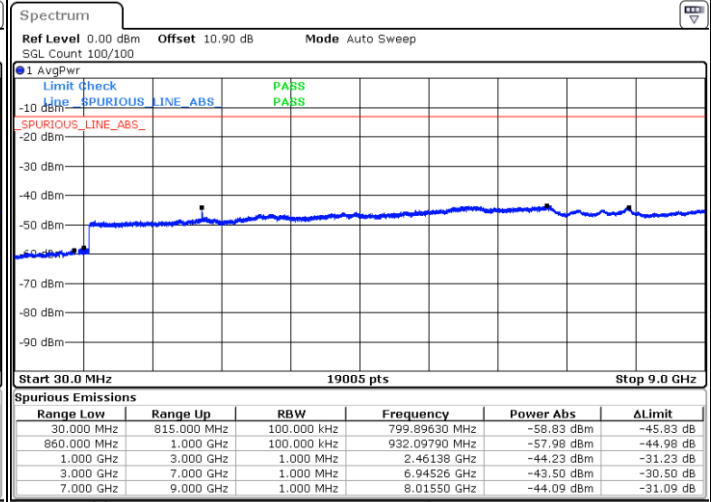

Middle Channel / 64QAM

Date: 1.AUG.2020 20:35:02

Highest Channel / 64QAM

Date: 1.AUG.2020 20:36:11

LTE Band 26 / 3MHz

Lowest Channel / 64QAM

Middle Channel / 64QAM

Date: 1.AUG.2020 20:37:20

Date: 1.AUG.2020 20:38:29

Highest Channel / 64QAM

Date: 1.AUG.2020 20:39:37

LTE Band 26 / 5MHz

Lowest Channel / 64QAM

Middle Channel / 64QAM

Date: 1.AUG.2020 21:02:01

Date: 1.AUG.2020 21:03:10

Highest Channel / 64QAM

Date: 1.AUG.2020 21:05:48

LTE Band 26 / 10MHz

Lowest Channel / 64QAM

Middle Channel / 64QAM

Highest Channel / 64QAM

LTE Band 26 / 15MHz

Lowest Channel / 64QAM

Middle Channel / 64QAM

Date: 1.AUG.2020 21:27:43

Date: 1.AUG.2020 21:28:51

Highest Channel / 64QAM

Date: 1.AUG.2020 21:31:30

LTE Band 26 / 1.4MHz

Lowest Channel / 256QAM

Middle Channel / 256QAM