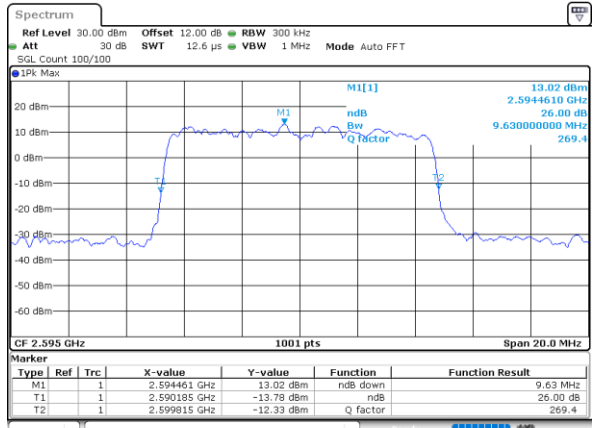

Highest Channel / 20MHz / QPSK

Date: 1.AUG.2020 14:34:11

Highest Channel / 20MHz / 16QAM

Date: 1.AUG.2020 14:34:23

LTE Band 38

Lowest Channel / 5MHz / 64QAM

Date: 1.AUG.2020 14:33:47

Lowest Channel / 10MHz / 64QAM

Date: 1.AUG.2020 14:35:57

Middle Channel / 5MHz / 64QAM

Date: 1.AUG.2020 14:35:09

Middle Channel / 10MHz / 64QAM

Date: 1.AUG.2020 14:36:19

Highest Channel / 5MHz / 64QAM

Date: 1.AUG.2020 14:35:33

Highest Channel / 10MHz / 64QAM