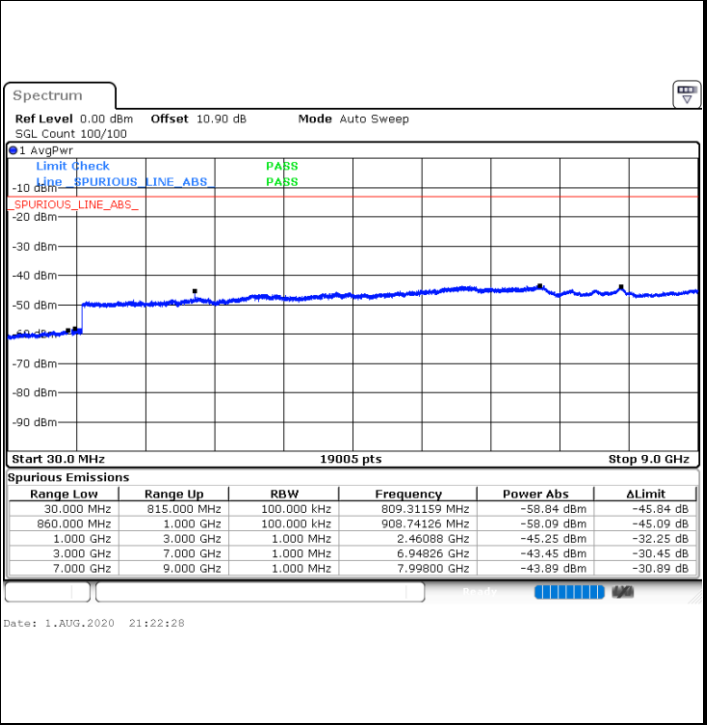

Date: 1.AUG.2020 20:38:29

Highest Channel / 64QAM

Date: 1.AUG.2020 20:39:37

LTE Band 26 / 5MHz

Lowest Channel / 64QAM

Middle Channel / 64QAM

Date: 1.AUG.2020 21:02:01

Date: 1.AUG.2020 21:03:10

Highest Channel / 64QAM

Date: 1.AUG.2020 21:05:48

LTE Band 26 / 10MHz

Lowest Channel / 64QAM

Middle Channel / 64QAM

Highest Channel / 64QAM

LTE Band 26 / 15MHz

Lowest Channel / 64QAM

Middle Channel / 64QAM

Date: 1.AUG.2020 21:27:43

Date: 1.AUG.2020 21:28:51

Highest Channel / 64QAM

Date: 1.AUG.2020 21:31:30

LTE Band 26 / 1.4MHz

Lowest Channel / 256QAM

Middle Channel / 256QAM