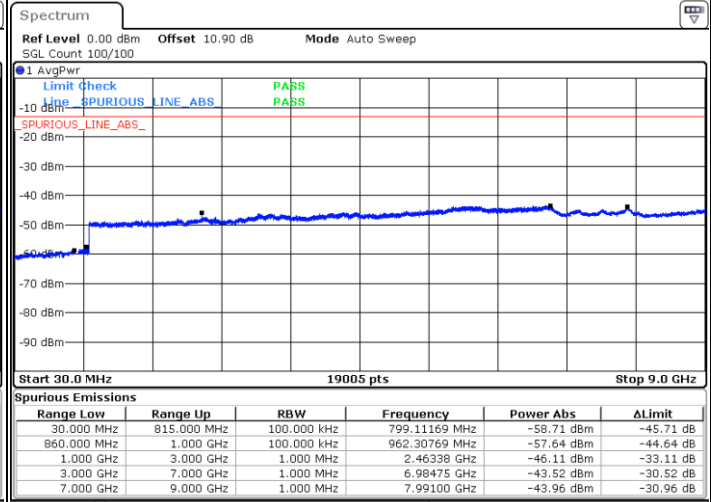

LTE Band 26 / 15MHz

Highest Channel / QPSK

Highest Channel / 16QAM

Date: 1.AUG.2020 21:43:32

Date: 1.AUG.2020 21:44:17

LTE Band 26 / 1.4MHz

Lowest Channel / 64QAM

Date: 1.AUG.2020 20:33:53

Middle Channel / 64QAM

Date: 1.AUG.2020 20:35:02

Highest Channel / 64QAM

Date: 1.AUG.2020 20:36:11

LTE Band 26 / 3MHz

Lowest Channel / 64QAM

Middle Channel / 64QAM

Date: 1.AUG.2020 20:37:20

Date: 1.AUG.2020 20:38:29

Highest Channel / 64QAM

Date: 1.AUG.2020 20:39:37

LTE Band 26 / 5MHz

Lowest Channel / 64QAM

Middle Channel / 64QAM

Date: 1.AUG.2020 21:02:01

Date: 1.AUG.2020 21:03:10

Highest Channel / 64QAM

Date: 1.AUG.2020 21:05:48

LTE Band 26 / 10MHz

Lowest Channel / 64QAM

Middle Channel / 64QAM

Highest Channel / 64QAM

LTE Band 26 / 15MHz

Lowest Channel / 64QAM