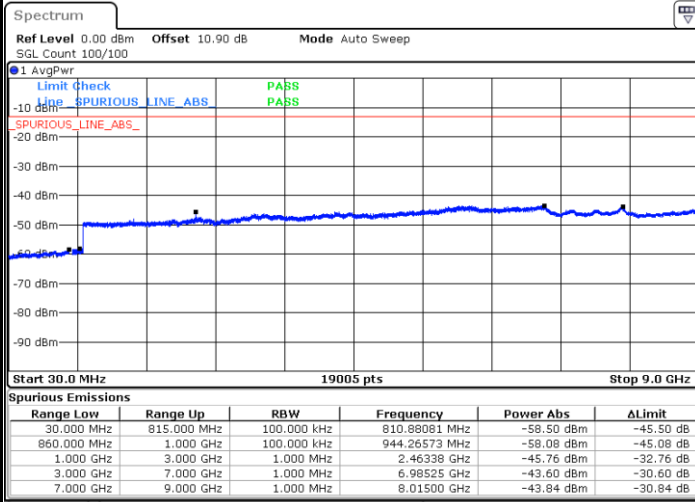

LTE Band 26 / 15MHz

Highest Channel / QPSK

Highest Channel / 16QAM

Date: 1.AUG.2020 21:43:32

Date: 1.AUG.2020 21:44:17

LTE Band 26 / 1.4MHz

Lowest Channel / 64QAM

Date: 1.AUG.2020 20:33:53

Middle Channel / 64QAM

Date: 1.AUG.2020 20:35:02

Highest Channel / 64QAM

Date: 1.AUG.2020 20:36:11

LTE Band 26 / 3MHz

Lowest Channel / 64QAM

Middle Channel / 64QAM

Date: 1.AUG.2020 20:37:20

Date: 1.AUG.2020 20:38:29

Highest Channel / 64QAM

Date: 1.AUG.2020 20:39:37

LTE Band 26 / 5MHz

Lowest Channel / 64QAM

Middle Channel / 64QAM

Date: 1.AUG.2020 21:02:01

Date: 1.AUG.2020 21:03:10