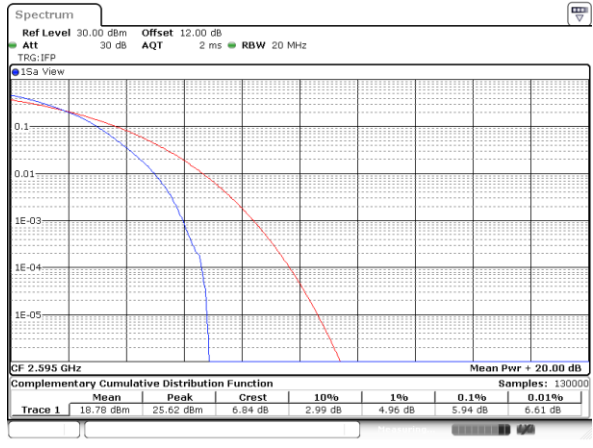

Lowest Channel / Full RB

Date: 1.AUG.2020 15:17:33

Middle Channel / 1RB

Date: 1.AUG.2020 15:17:50

Middle Channel / Full RB

Date: 1.AUG.2020 15:18:05

Highest Channel / 1RB

Date: 1.AUG.2020 15:18:21

Highest Channel / Full RB

Date: 1.AUG.2020 15:18:38

LTE Band 38 / 20MHz / 64QAM

Lowest Channel / 1RB

Date: 1.AUG.2020 15:11:13

Lowest Channel / Full RB

Date: 1.AUG.2020 15:11:33

Middle Channel / 1RB