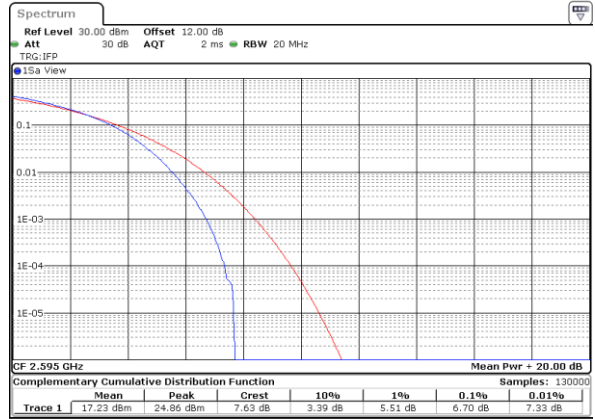

Date: 1.AUG.2020 15:15:59

Middle Channel / Full RB

Date: 1.AUG.2020 15:16:15

Highest Channel / 1RB

Date: 1.AUG.2020 15:16:31

Highest Channel / Full RB

Date: 1.AUG.2020 15:16:47

LTE Band 38 / 20MHz / 256QAM

Lowest Channel / 1RB

Date: 9.AUG.2020 13:19:33

Lowest Channel / Full RB

Date: 9.AUG.2020 13:18:31

Middle Channel / 1RB

Date: 9.AUG.2020 13:16:38

Middle Channel / Full RB

Date: 9.AUG.2020 13:16:38

Highest Channel / 1RB

Date: 9.AUG.2020 13:23:09

Highest Channel / Full RB

Date: 9.AUG.2020 13:22:50

26dB Bandwidth

Mode	LTE Band 38 : 26dB BW(MHz)											
BW	1.4MHz		3MHz		5MHz		10MHz		15MHz		20MHz	
Mod.	QPSK	16QAM	QPSK	16QAM	QPSK	16QAM	QPSK	16QAM	QPSK	16QAM	QPSK	16QAM
Lowest CH	-	-	-	-	4.86	4.86	9.61	9.73	14.27	14.33	18.90	18.66
Middle CH	-	-	-	-	4.80	4.79	9.65	9.89	14.21	14.42	19.06	18.78
Highest CH	-	-	-	-	4.89	4.93	9.63	9.63	14.24	14.21	18.66	18.98
Mode	LTE Band 38 : 26dB BW(MHz)											
BW	1.4MHz		3MHz		5MHz		10MHz		15MHz		20MHz	
Mod.	64QAM	256QAM	64QAM	256QAM	64QAM	256QAM	64QAM	256QAM	64QAM	256QAM	64QAM	256QAM
Lowest CH	-	-	-	-	4.70	4.86	9.89	9.59	14.39	14.21	18.62	18.70
Middle CH	-	-	-	-	4.81	4.78	9.63	9.81	14.27	14.21	18.74	18.98
Highest CH	-	-	-	-	4.75	4.88	9.89	9.65	14.33	14.15	18.82	18.70