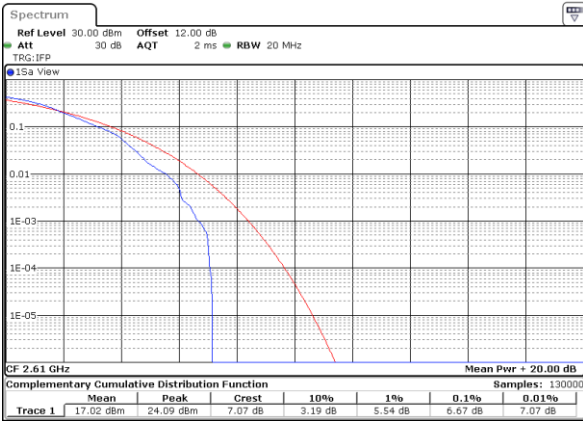

Lowest Channel / Full RB

Date: 1.AUG.2020 15:17:33

Middle Channel / 1RB

Date: 1.AUG.2020 15:17:50

Middle Channel / Full RB

Date: 1.AUG.2020 15:18:05

Highest Channel / 1RB

Date: 1.AUG.2020 15:18:21

Highest Channel / Full RB

Date: 1.AUG.2020 15:18:38

LTE Band 38 / 20MHz / 64QAM

Lowest Channel / 1RB

Date: 1.AUG.2020 15:11:13

Lowest Channel / Full RB

Date: 1.AUG.2020 15:11:33

Middle Channel / 1RB

Date: 1.AUG.2020 15:15:59

Middle Channel / Full RB

Date: 1.AUG.2020 15:16:15

Highest Channel / 1RB

Date: 1.AUG.2020 15:16:31

Highest Channel / Full RB

Date: 1.AUG.2020 15:16:47

LTE Band 38 / 20MHz / 256QAM