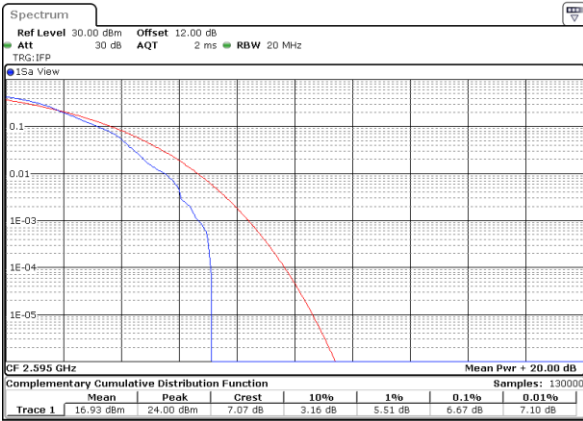

Lowest Channel / Full RB

Date: 1.AUG.2020 15:17:33

Middle Channel / 1RB

Date: 1.AUG.2020 15:17:50

Middle Channel / Full RB

Date: 1.AUG.2020 15:18:05

Highest Channel / 1RB

Date: 1.AUG.2020 15:18:21

Highest Channel / Full RB

Date: 1.AUG.2020 15:18:38

LTE Band 38 / 20MHz / 64QAM

Lowest Channel / 1RB

Date: 1.AUG.2020 15:11:13

Lowest Channel / Full RB

Date: 1.AUG.2020 15:11:33

Middle Channel / 1RB

Date: 1.AUG.2020 15:15:59

Middle Channel / Full RB

Date: 1.AUG.2020 15:16:15

Highest Channel / 1RB

Date: 1.AUG.2020 15:16:31

Highest Channel / Full RB

Date: 1.AUG.2020 15:16:47

LTE Band 38 / 20MHz / 256QAM