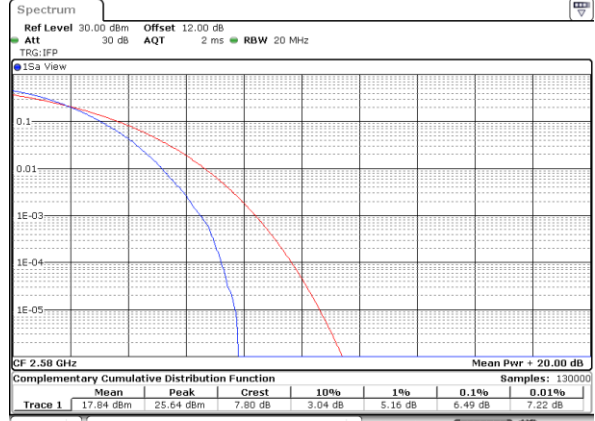

Lowest Channel / Full RB

Date: 1.AUG.2020 15:17:33

Middle Channel / 1RB

Date: 1.AUG.2020 15:17:50

Middle Channel / Full RB

Date: 1.AUG.2020 15:18:05

Highest Channel / 1RB

Date: 1.AUG.2020 15:18:21

Highest Channel / Full RB

Date: 1.AUG.2020 15:18:38

LTE Band 38 / 20MHz / 64QAM

Lowest Channel / 1RB

Date: 1.AUG.2020 15:11:13

Lowest Channel / Full RB

Date: 1.AUG.2020 15:11:33

Middle Channel / 1RB

Date: 1.AUG.2020 15:15:59

Middle Channel / Full RB

Date: 1.AUG.2020 15:16:15

Highest Channel / 1RB

Date: 1.AUG.2020 15:16:31

Highest Channel / Full RB

Date: 1.AUG.2020 15:16:47

LTE Band 38 / 20MHz / 256QAM