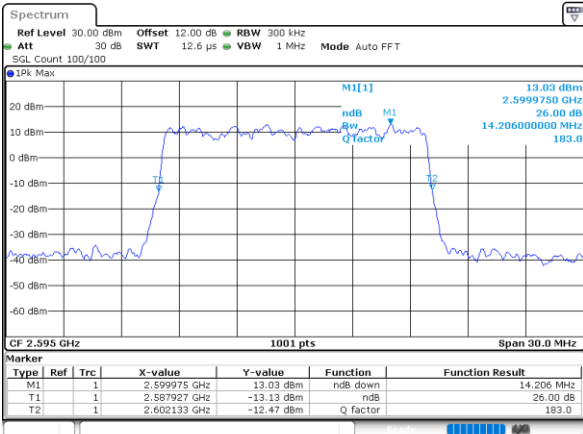

Highest Channel / 10MHz / 16QAM

Date: 1.AUG.2020 14:29:43

LTE Band 38

Lowest Channel / 15MHz / QPSK

Date: 1.AUG.2020 14:30:19

Lowest Channel / 15MHz / 16QAM

Date: 1.AUG.2020 14:30:30

Middle Channel / 15MHz / QPSK

Date: 1.AUG.2020 14:31:05

Middle Channel / 15MHz / 16QAM

Date: 1.AUG.2020 14:31:16

Highest Channel / 15MHz / QPSK

Date: 1.AUG.2020 14:31:51

Highest Channel / 15MHz / 16QAM

Date: 1.AUG.2020 14:32:03

LTE Band 38