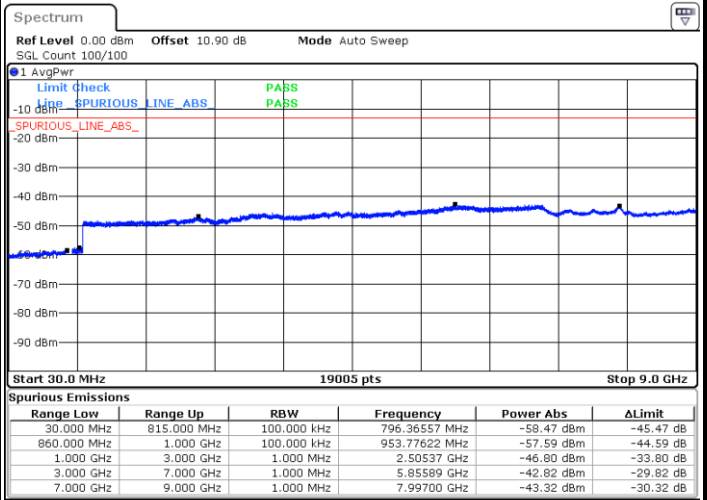

Highest Channel / 64QAM

Date: 1.AUG.2020 21:05:48

LTE Band 26 / 10MHz

Lowest Channel / 64QAM

Middle Channel / 64QAM

Highest Channel / 64QAM

LTE Band 26 / 15MHz

Lowest Channel / 64QAM

Middle Channel / 64QAM

Date: 1.AUG.2020 21:27:43

Date: 1.AUG.2020 21:28:51

Highest Channel / 64QAM

Date: 1.AUG.2020 21:31:30

LTE Band 26 / 1.4MHz

Lowest Channel / 256QAM

Middle Channel / 256QAM

Date: 9.AUG.2020 15:49:09

Date: 9.AUG.2020 15:46:42

Highest Channel / 256QAM

Date: 9.AUG.2020 15:52:58

LTE Band 26 / 3MHz

Lowest Channel / 256QAM

Middle Channel / 256QAM

Date: 9.AUG.2020 15:57:47

Date: 9.AUG.2020 15:55:45

Highest Channel / 256QAM

Date: 9.AUG.2020 16:00:46

LTE Band 26 / 5MHz

Lowest Channel / 256QAM

Middle Channel / 256QAM

Date: 9.AUG.2020 16:05:05

Date: 9.AUG.2020 16:03:04