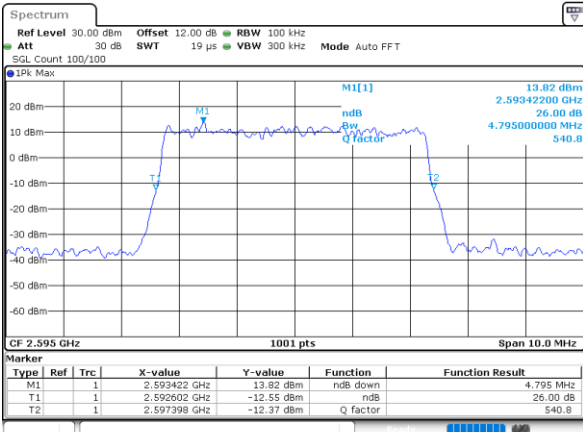

Highest Channel / 1RB

Date: 9.AUG.2020 13:23:09

Highest Channel / Full RB

Date: 9.AUG.2020 13:22:50

26dB Bandwidth

Mode	LTE Band 38 : 26dB BW(MHz)											
BW	1.4MHz		3MHz		5MHz		10MHz		15MHz		20MHz	
Mod.	QPSK	16QAM	QPSK	16QAM	QPSK	16QAM	QPSK	16QAM	QPSK	16QAM	QPSK	16QAM
Lowest CH	-	-	-	-	4.86	4.86	9.61	9.73	14.27	14.33	18.90	18.66
Middle CH	-	-	-	-	4.80	4.79	9.65	9.89	14.21	14.42	19.06	18.78
Highest CH	-	-	-	-	4.89	4.93	9.63	9.63	14.24	14.21	18.66	18.98
Mode	LTE Band 38 : 26dB BW(MHz)											
BW	1.4MHz		3MHz		5MHz		10MHz		15MHz		20MHz	
Mod.	64QAM	256QAM	64QAM	256QAM	64QAM	256QAM	64QAM	256QAM	64QAM	256QAM	64QAM	256QAM
Lowest CH	-	-	-	-	4.70	4.86	9.89	9.59	14.39	14.21	18.62	18.70
Middle CH	-	-	-	-	4.81	4.78	9.63	9.81	14.27	14.21	18.74	18.98
Highest CH	-	-	-	-	4.75	4.88	9.89	9.65	14.33	14.15	18.82	18.70

LTE Band 38

Lowest Channel / 5MHz / QPSK

Date: 1.AUG.2020 14:25:19

Lowest Channel / 5MHz / 16QAM

Date: 1.AUG.2020 14:25:51

Middle Channel / 5MHz / QPSK

Date: 1.AUG.2020 14:26:25

Middle Channel / 5MHz / 16QAM

Date: 1.AUG.2020 14:26:36

Highest Channel / 5MHz / QPSK

Date: 1.AUG.2020 14:27:11

Highest Channel / 5MHz / 16QAM

Date: 1.AUG.2020 14:27:23

LTE Band 38

Lowest Channel / 10MHz / QPSK

Date: 1.AUG.2020 14:27:59