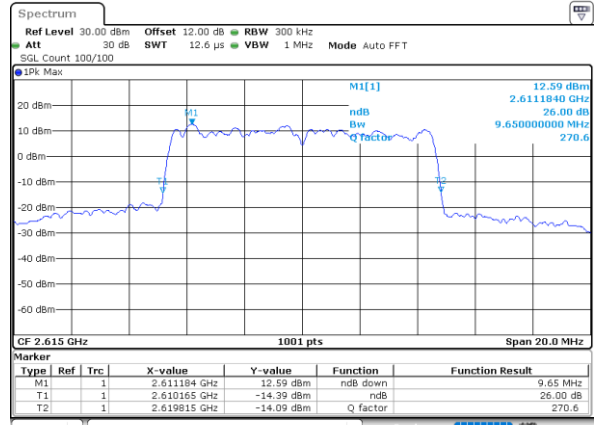

Middle Channel / 20MHz / 64QAM

Date: 1.AUG.2020 14:38:39

Highest Channel / 15MHz / 64QAM

Date: 1.AUG.2020 14:37:52

Highest Channel / 20MHz / 64QAM

Date: 1.AUG.2020 14:39:02

LTE Band 38

Lowest Channel / 5MHz / 256QAM

Date: 9.AUG.2020 12:57:46

Lowest Channel / 10MHz / 256QAM

Date: 9.AUG.2020 13:04:19

Middle Channel / 5MHz / 256QAM

Date: 9.AUG.2020 12:55:32

Middle Channel / 10MHz / 256QAM

Date: 9.AUG.2020 13:02:39

Highest Channel / 5MHz / 256QAM

Date: 9.AUG.2020 13:00:00

Highest Channel / 10MHz / 256QAM

Date: 9.AUG.2020 13:06:32

LTE Band 38

Lowest Channel / 15MHz / 256QAM

Lowest Channel / 20MHz / 256QAM

Middle Channel / 15MHz / 256QAM

Middle Channel / 20MHz / 256QAM