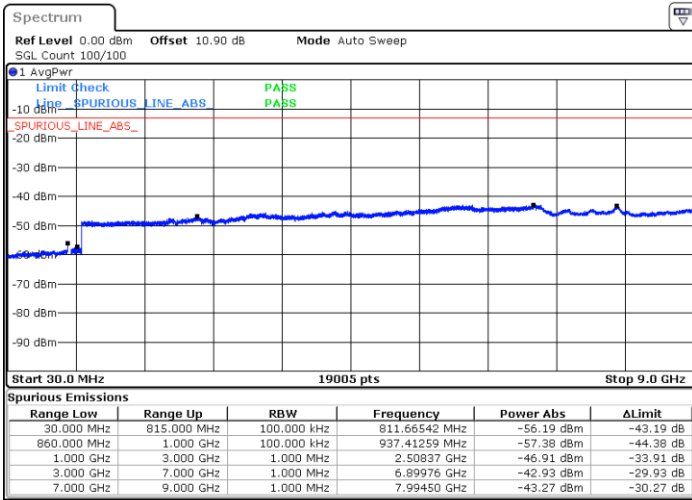

Highest Channel / 256QAM

Date: 9.AUG.2020 16:08:29

LTE Band 26 / 10MHz

Lowest Channel / 256QAM

Middle Channel / 256QAM

Date: 9.AUG.2020 16:12:52

Date: 9.AUG.2020 16:10:12

Highest Channel / 256QAM

Date: 9.AUG.2020 16:15:19

LTE Band 26 / 15MHz

Lowest Channel / 256QAM

Middle Channel / 256QAM

Date: 9.AUG.2020 16:19:57

Date: 9.AUG.2020 16:17:21

Highest Channel / 256QAM

Date: 9.AUG.2020 16:22:31