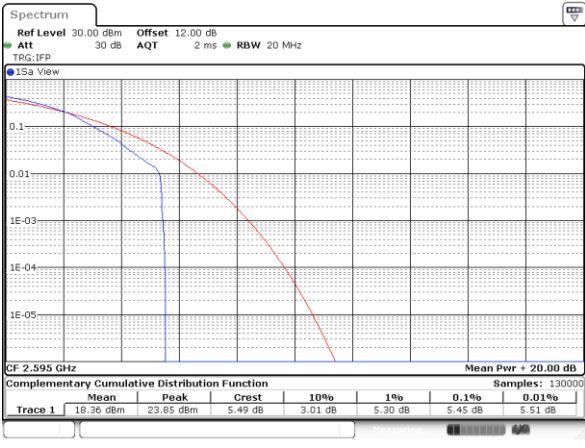

Date: 1.AUG.2020 15:19:40

Highest Channel / 1RB

Date: 1.AUG.2020 15:19:55

Highest Channel / Full RB

Date: 1.AUG.2020 15:20:11

LTE Band 38 / 20MHz / 16QAM

Lowest Channel / 1RB

Date: 1.AUG.2020 15:17:16

Lowest Channel / Full RB

Date: 1.AUG.2020 15:17:33

Middle Channel / 1RB

Date: 1.AUG.2020 15:17:50

Middle Channel / Full RB

Date: 1.AUG.2020 15:18:05

Highest Channel / 1RB

Date: 1.AUG.2020 15:18:21