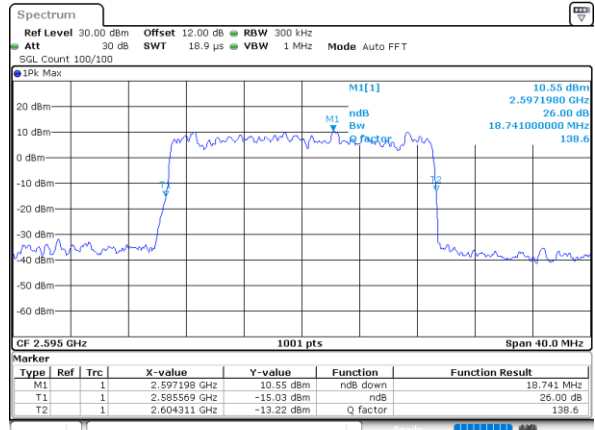

Date: 1.AUG.2020 14:35:57

Middle Channel / 5MHz / 64QAM

Date: 1.AUG.2020 14:35:09

Middle Channel / 10MHz / 64QAM

Date: 1.AUG.2020 14:36:19

Highest Channel / 5MHz / 64QAM

Date: 1.AUG.2020 14:35:33

Highest Channel / 10MHz / 64QAM

Date: 1.AUG.2020 14:36:42

LTE Band 38

Lowest Channel / 15MHz / 64QAM

Date: 1.AUG.2020 14:37:06

Lowest Channel / 20MHz / 64QAM

Date: 1.AUG.2020 14:38:16

Middle Channel / 15MHz / 64QAM

Date: 1.AUG.2020 14:37:29

Middle Channel / 20MHz / 64QAM

Date: 1.AUG.2020 14:38:39

Highest Channel / 15MHz / 64QAM

Date: 1.AUG.2020 14:37:52

Highest Channel / 20MHz / 64QAM

Date: 1.AUG.2020 14:39:02

LTE Band 38

Lowest Channel / 5MHz / 256QAM