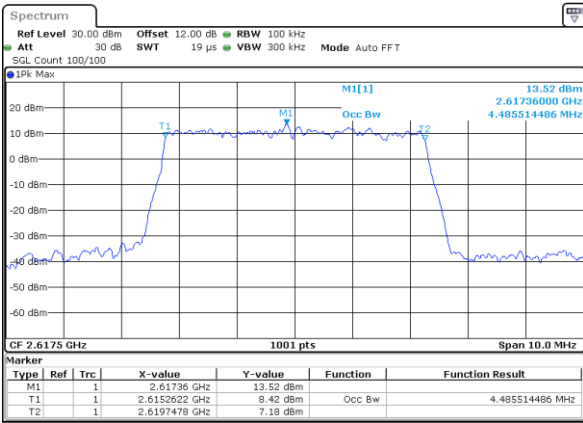

Highest Channel / 5MHz / QPSK

Date: 1.AUG.2020 14:26:47