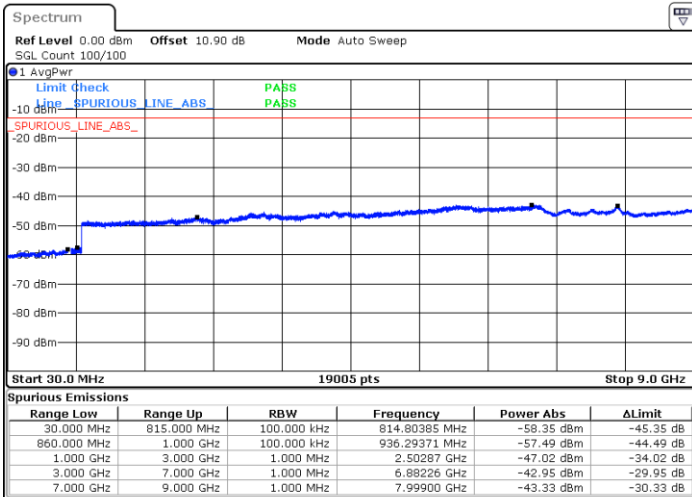

Highest Channel / 256QAM

Date: 9.AUG.2020 16:08:29

LTE Band 26 / 10MHz

Lowest Channel / 256QAM

Middle Channel / 256QAM

Date: 9.AUG.2020 16:12:52

Date: 9.AUG.2020 16:10:12

Highest Channel / 256QAM

Date: 9.AUG.2020 16:15:19

LTE Band 26 / 15MHz

Lowest Channel / 256QAM

Middle Channel / 256QAM

Date: 9.AUG.2020 16:19:57

Date: 9.AUG.2020 16:17:21

Highest Channel / 256QAM

Date: 9.AUG.2020 16:22:31

Frequency Stability

Test Conditions		LTE Band 26 (QPSK) / Middle Channel	Limit
Temperature (°C)	Voltage (Volt)	BW 10MHz	Note 2.
		Deviation (ppm)	Result
50	Normal Voltage	0.0008	PASS
40	Normal Voltage	0.0170	
30	Normal Voltage	0.0022	
20(Ref.)	Normal Voltage	0.0000	
10	Normal Voltage	0.0137	
0	Normal Voltage	0.0051	
-10	Normal Voltage	0.0038	
-20	Normal Voltage	0.0024	
-30	Normal Voltage	0.0016	
20	Maximum Voltage	0.0006	
20	Normal Voltage	0.0000	
20	Battery End Point	0.0030	

Note:

1. Normal Voltage =3.85 V. ; Battery End Point (BEP) =3.3 V. ; Maximum Voltage =4.25 V.
2. Note: The frequency fundamental emissions stay within the authorized frequency block.

LTE Band 38

Peak-to-Average Ratio