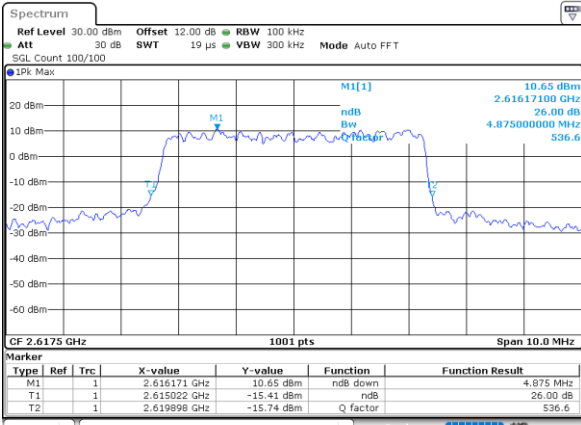

Middle Channel / 20MHz / 64QAM

Date: 1.AUG.2020 14:38:39

Highest Channel / 15MHz / 64QAM

Date: 1.AUG.2020 14:37:52

Highest Channel / 20MHz / 64QAM

Date: 1.AUG.2020 14:39:02

LTE Band 38

Lowest Channel / 5MHz / 256QAM

Date: 9.AUG.2020 12:57:46

Lowest Channel / 10MHz / 256QAM

Date: 9.AUG.2020 13:04:19

Middle Channel / 5MHz / 256QAM

Date: 9.AUG.2020 12:55:32

Middle Channel / 10MHz / 256QAM

Date: 9.AUG.2020 13:02:39

Highest Channel / 5MHz / 256QAM

Date: 9.AUG.2020 13:00:00

Highest Channel / 10MHz / 256QAM

Date: 9.AUG.2020 13:06:32

LTE Band 38

Lowest Channel / 15MHz / 256QAM

Lowest Channel / 20MHz / 256QAM

Middle Channel / 15MHz / 256QAM

Middle Channel / 20MHz / 256QAM