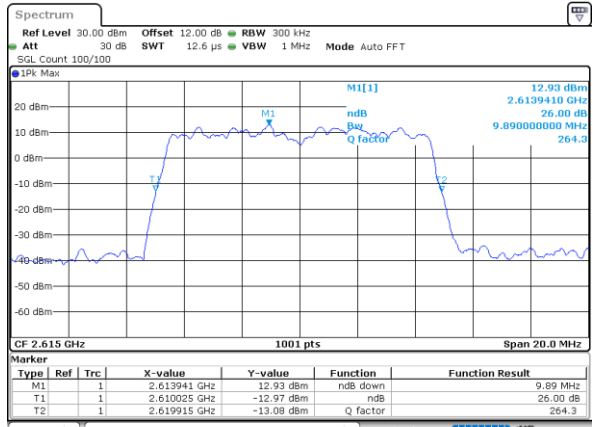

Highest Channel / 20MHz / QPSK

Date: 1.AUG.2020 14:34:11

Highest Channel / 20MHz / 16QAM

Date: 1.AUG.2020 14:34:23

LTE Band 38

Lowest Channel / 5MHz / 64QAM

Date: 1.AUG.2020 14:33:47

Lowest Channel / 10MHz / 64QAM

Date: 1.AUG.2020 14:35:57

Middle Channel / 5MHz / 64QAM

Date: 1.AUG.2020 14:35:09

Middle Channel / 10MHz / 64QAM

Date: 1.AUG.2020 14:36:19

Highest Channel / 5MHz / 64QAM

Date: 1.AUG.2020 14:35:33

Highest Channel / 10MHz / 64QAM

Date: 1.AUG.2020 14:36:42

LTE Band 38

Lowest Channel / 15MHz / 64QAM

Date: 1.AUG.2020 14:37:06

Lowest Channel / 20MHz / 64QAM

Date: 1.AUG.2020 14:38:16

Middle Channel / 15MHz / 64QAM

Date: 1.AUG.2020 14:37:29

Middle Channel / 20MHz / 64QAM

Date: 1.AUG.2020 14:38:39

Highest Channel / 15MHz / 64QAM

Date: 1.AUG.2020 14:37:52

Highest Channel / 20MHz / 64QAM

Date: 1.AUG.2020 14:39:02

LTE Band 38

Lowest Channel / 5MHz / 256QAM