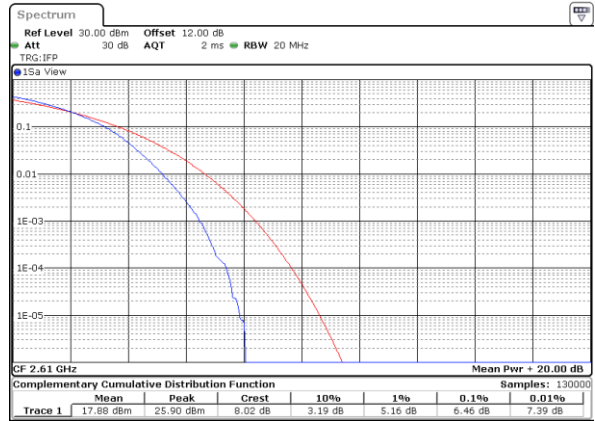

Highest Channel / Full RB

Date: 1.AUG.2020 15:18:38

LTE Band 38 / 20MHz / 64QAM

Lowest Channel / 1RB

Date: 1.AUG.2020 15:11:13

Lowest Channel / Full RB

Date: 1.AUG.2020 15:11:33

Middle Channel / 1RB

Date: 1.AUG.2020 15:15:59

Middle Channel / Full RB

Date: 1.AUG.2020 15:16:15

Highest Channel / 1RB

Date: 1.AUG.2020 15:16:31

Highest Channel / Full RB

Date: 1.AUG.2020 15:16:47

LTE Band 38 / 20MHz / 256QAM

Lowest Channel / 1RB

Date: 9.AUG.2020 13:19:33

Lowest Channel / Full RB

Date: 9.AUG.2020 13:18:31

Middle Channel / 1RB

Date: 9.AUG.2020 13:16:38

Middle Channel / Full RB

Date: 9.AUG.2020 13:16:38