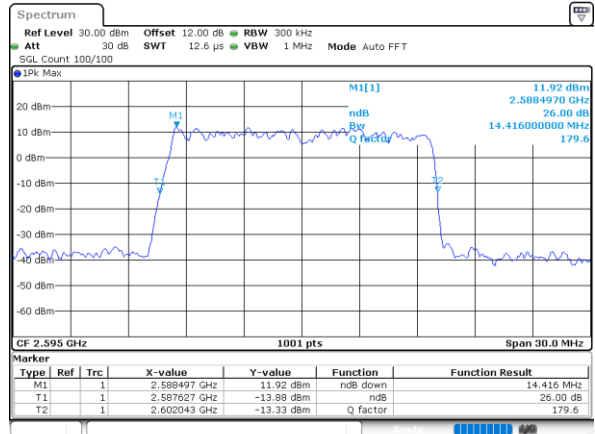

Highest Channel / 10MHz / 16QAM

Date: 1.AUG.2020 14:29:43

LTE Band 38

Lowest Channel / 15MHz / QPSK

Date: 1.AUG.2020 14:30:19

Lowest Channel / 15MHz / 16QAM

Date: 1.AUG.2020 14:30:30

Middle Channel / 15MHz / QPSK

Date: 1.AUG.2020 14:31:05

Middle Channel / 15MHz / 16QAM

Date: 1.AUG.2020 14:31:16

Highest Channel / 15MHz / QPSK

Date: 1.AUG.2020 14:31:51

Highest Channel / 15MHz / 16QAM

Date: 1.AUG.2020 14:32:03

LTE Band 38