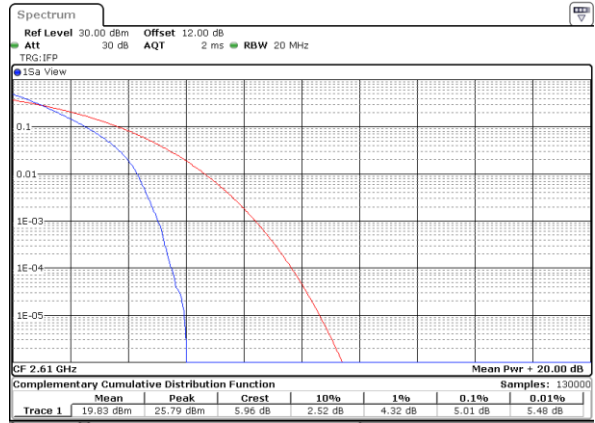

LTE Band 38 / 20MHz / QPSK

Lowest Channel / 1RB

Date: 1.AUG.2020 15:18:54

Lowest Channel / Full RB

Date: 1.AUG.2020 15:19:09

Middle Channel / 1RB

Date: 1.AUG.2020 15:19:25

Middle Channel / Full RB

Date: 1.AUG.2020 15:19:40

Highest Channel / 1RB

Date: 1.AUG.2020 15:19:55

Highest Channel / Full RB

Date: 1.AUG.2020 15:20:11

LTE Band 38 / 20MHz / 16QAM

Lowest Channel / 1RB

Date: 1.AUG.2020 15:17:16