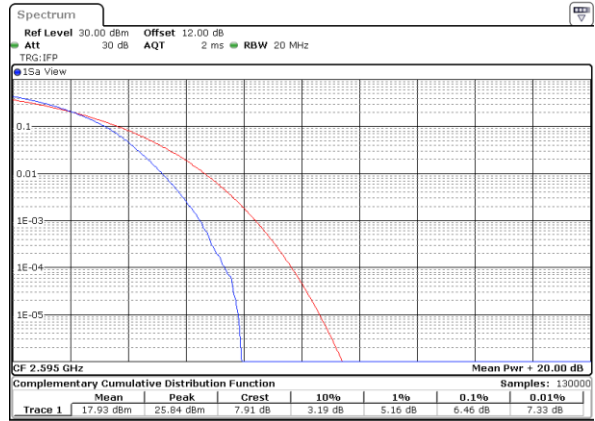

Lowest Channel / Full RB

Date: 1.AUG.2020 15:17:33

Middle Channel / 1RB

Date: 1.AUG.2020 15:17:50

Middle Channel / Full RB

Date: 1.AUG.2020 15:18:05

Highest Channel / 1RB

Date: 1.AUG.2020 15:18:21

Highest Channel / Full RB

Date: 1.AUG.2020 15:18:38

LTE Band 38 / 20MHz / 64QAM

Lowest Channel / 1RB

Date: 1.AUG.2020 15:11:13

Lowest Channel / Full RB

Date: 1.AUG.2020 15:11:33

Middle Channel / 1RB

Date: 1.AUG.2020 15:15:59

Middle Channel / Full RB

Date: 1.AUG.2020 15:16:15

Highest Channel / 1RB

Date: 1.AUG.2020 15:16:31

Highest Channel / Full RB

Date: 1.AUG.2020 15:16:47

LTE Band 38 / 20MHz / 256QAM