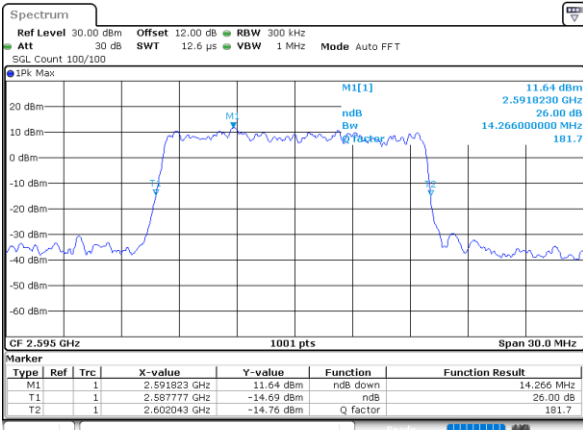

Date: 1.AUG.2020 14:36:42

LTE Band 38

Lowest Channel / 15MHz / 64QAM

Date: 1.AUG.2020 14:37:06

Lowest Channel / 20MHz / 64QAM

Date: 1.AUG.2020 14:38:16

Middle Channel / 15MHz / 64QAM

Date: 1.AUG.2020 14:37:29

Middle Channel / 20MHz / 64QAM

Date: 1.AUG.2020 14:38:39

Highest Channel / 15MHz / 64QAM

Date: 1.AUG.2020 14:37:52

Highest Channel / 20MHz / 64QAM

Date: 1.AUG.2020 14:39:02

LTE Band 38

Lowest Channel / 5MHz / 256QAM