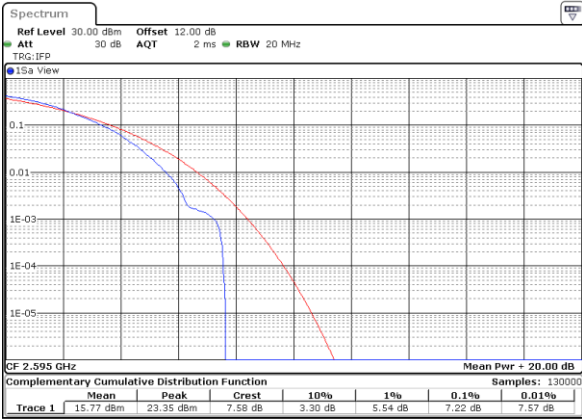

Date: 1.AUG.2020 15:15:59

Middle Channel / Full RB

Date: 1.AUG.2020 15:16:15

Highest Channel / 1RB

Date: 1.AUG.2020 15:16:31

Highest Channel / Full RB

Date: 1.AUG.2020 15:16:47

LTE Band 38 / 20MHz / 256QAM

Lowest Channel / 1RB

Date: 9.AUG.2020 13:19:33

Lowest Channel / Full RB

Date: 9.AUG.2020 13:18:31

Middle Channel / 1RB

Date: 9.AUG.2020 13:16:38

Middle Channel / Full RB

Date: 9.AUG.2020 13:16:38

Highest Channel / 1RB

Date: 9.AUG.2020 13:23:09

Highest Channel / Full RB

Date: 9.AUG.2020 13:22:50

26dB Bandwidth

Mode	LTE Band 38 : 26dB BW(MHz)											
BW	1.4MHz		3MHz		5MHz		10MHz		15MHz		20MHz	
Mod.	QPSK	16QAM	QPSK	16QAM	QPSK	16QAM	QPSK	16QAM	QPSK	16QAM	QPSK	16QAM
Lowest CH	-	-	-	-	4.86	4.86	9.61	9.73	14.27	14.33	18.90	18.66
Middle CH	-	-	-	-	4.80	4.79	9.65	9.89	14.21	14.42	19.06	18.78
Highest CH	-	-	-	-	4.89	4.93	9.63	9.63	14.24	14.21	18.66	18.98
Mode	LTE Band 38 : 26dB BW(MHz)											
BW	1.4MHz		3MHz		5MHz		10MHz		15MHz		20MHz	
Mod.	64QAM	256QAM	64QAM	256QAM	64QAM	256QAM	64QAM	256QAM	64QAM	256QAM	64QAM	256QAM
Lowest CH	-	-	-	-	4.70	4.86	9.89	9.59	14.39	14.21	18.62	18.70
Middle CH	-	-	-	-	4.81	4.78	9.63	9.81	14.27	14.21	18.74	18.98
Highest CH	-	-	-	-	4.75	4.88	9.89	9.65	14.33	14.15	18.82	18.70