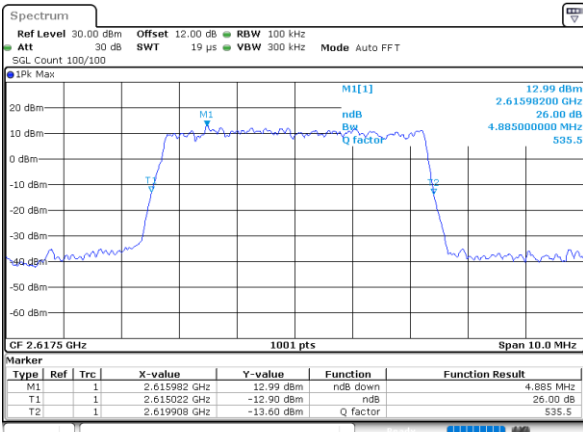

Highest Channel / 1RB

Date: 9.AUG.2020 13:23:09

Highest Channel / Full RB

Date: 9.AUG.2020 13:22:50

26dB Bandwidth

Mode	LTE Band 38 : 26dB BW(MHz)											
BW	1.4MHz		3MHz		5MHz		10MHz		15MHz		20MHz	
Mod.	QPSK	16QAM	QPSK	16QAM	QPSK	16QAM	QPSK	16QAM	QPSK	16QAM	QPSK	16QAM
Lowest CH	-	-	-	-	4.86	4.86	9.61	9.73	14.27	14.33	18.90	18.66
Middle CH	-	-	-	-	4.80	4.79	9.65	9.89	14.21	14.42	19.06	18.78
Highest CH	-	-	-	-	4.89	4.93	9.63	9.63	14.24	14.21	18.66	18.98
Mode	LTE Band 38 : 26dB BW(MHz)											
BW	1.4MHz		3MHz		5MHz		10MHz		15MHz		20MHz	
Mod.	64QAM	256QAM	64QAM	256QAM	64QAM	256QAM	64QAM	256QAM	64QAM	256QAM	64QAM	256QAM
Lowest CH	-	-	-	-	4.70	4.86	9.89	9.59	14.39	14.21	18.62	18.70
Middle CH	-	-	-	-	4.81	4.78	9.63	9.81	14.27	14.21	18.74	18.98
Highest CH	-	-	-	-	4.75	4.88	9.89	9.65	14.33	14.15	18.82	18.70

LTE Band 38

Lowest Channel / 5MHz / QPSK

Date: 1.AUG.2020 14:25:19

Lowest Channel / 5MHz / 16QAM

Date: 1.AUG.2020 14:25:51

Middle Channel / 5MHz / QPSK

Date: 1.AUG.2020 14:26:25

Middle Channel / 5MHz / 16QAM

Date: 1.AUG.2020 14:26:36

Highest Channel / 5MHz / QPSK

Date: 1.AUG.2020 14:27:11

Highest Channel / 5MHz / 16QAM

Date: 1.AUG.2020 14:27:23

LTE Band 38

Lowest Channel / 10MHz / QPSK

Date: 1.AUG.2020 14:27:59