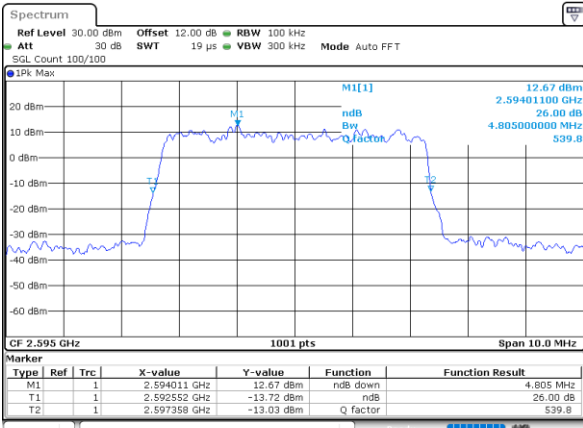

Highest Channel / 20MHz / QPSK

Date: 1.AUG.2020 14:34:11

Highest Channel / 20MHz / 16QAM

Date: 1.AUG.2020 14:34:23

LTE Band 38

Lowest Channel / 5MHz / 64QAM

Date: 1.AUG.2020 14:33:47

Lowest Channel / 10MHz / 64QAM

Date: 1.AUG.2020 14:35:57

Middle Channel / 5MHz / 64QAM

Date: 1.AUG.2020 14:35:09

Middle Channel / 10MHz / 64QAM

Date: 1.AUG.2020 14:36:19

Highest Channel / 5MHz / 64QAM

Date: 1.AUG.2020 14:35:33

Highest Channel / 10MHz / 64QAM