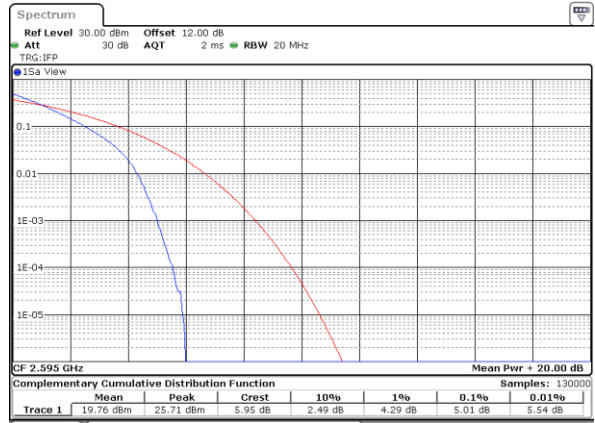

LTE Band 38 / 20MHz / QPSK

Lowest Channel / 1RB

Date: 1.AUG.2020 15:18:54

Lowest Channel / Full RB

Date: 1.AUG.2020 15:19:09

Middle Channel / 1RB

Date: 1.AUG.2020 15:19:25

Middle Channel / Full RB

Date: 1.AUG.2020 15:19:40

Highest Channel / 1RB

Date: 1.AUG.2020 15:19:55

Highest Channel / Full RB

Date: 1.AUG.2020 15:20:11

LTE Band 38 / 20MHz / 16QAM

Lowest Channel / 1RB

Date: 1.AUG.2020 15:17:16

Lowest Channel / Full RB

Date: 1.AUG.2020 15:17:33

Middle Channel / 1RB

Date: 1.AUG.2020 15:17:50

Middle Channel / Full RB

Date: 1.AUG.2020 15:18:05

Highest Channel / 1RB

Date: 1.AUG.2020 15:18:21