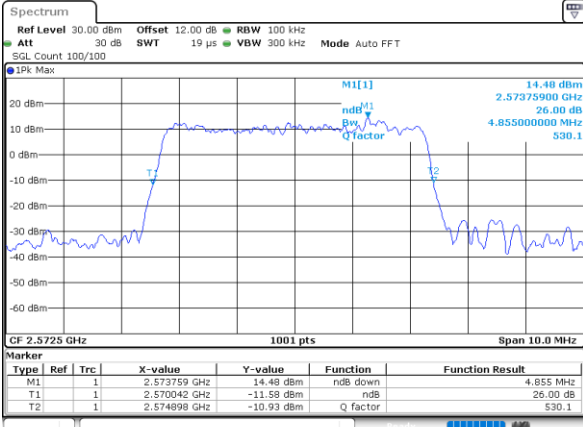

Lowest Channel / 1RB

Date: 9.AUG.2020 13:19:33

Lowest Channel / Full RB

Date: 9.AUG.2020 13:18:31

Middle Channel / 1RB

Date: 9.AUG.2020 13:16:38

Middle Channel / Full RB

Date: 9.AUG.2020 13:16:38

Highest Channel / 1RB

Date: 9.AUG.2020 13:23:09

Highest Channel / Full RB

Date: 9.AUG.2020 13:22:50

26dB Bandwidth

Mode	LTE Band 38 : 26dB BW(MHz)											
BW	1.4MHz		3MHz		5MHz		10MHz		15MHz		20MHz	
Mod.	QPSK	16QAM	QPSK	16QAM	QPSK	16QAM	QPSK	16QAM	QPSK	16QAM	QPSK	16QAM
Lowest CH	-	-	-	-	4.86	4.86	9.61	9.73	14.27	14.33	18.90	18.66
Middle CH	-	-	-	-	4.80	4.79	9.65	9.89	14.21	14.42	19.06	18.78
Highest CH	-	-	-	-	4.89	4.93	9.63	9.63	14.24	14.21	18.66	18.98
Mode	LTE Band 38 : 26dB BW(MHz)											
BW	1.4MHz		3MHz		5MHz		10MHz		15MHz		20MHz	
Mod.	64QAM	256QAM	64QAM	256QAM	64QAM	256QAM	64QAM	256QAM	64QAM	256QAM	64QAM	256QAM
Lowest CH	-	-	-	-	4.70	4.86	9.89	9.59	14.39	14.21	18.62	18.70
Middle CH	-	-	-	-	4.81	4.78	9.63	9.81	14.27	14.21	18.74	18.98
Highest CH	-	-	-	-	4.75	4.88	9.89	9.65	14.33	14.15	18.82	18.70

LTE Band 38

Lowest Channel / 5MHz / QPSK

Date: 1.AUG.2020 14:25:19

Lowest Channel / 5MHz / 16QAM

Date: 1.AUG.2020 14:25:51

Middle Channel / 5MHz / QPSK

Date: 1.AUG.2020 14:26:25

Middle Channel / 5MHz / 16QAM