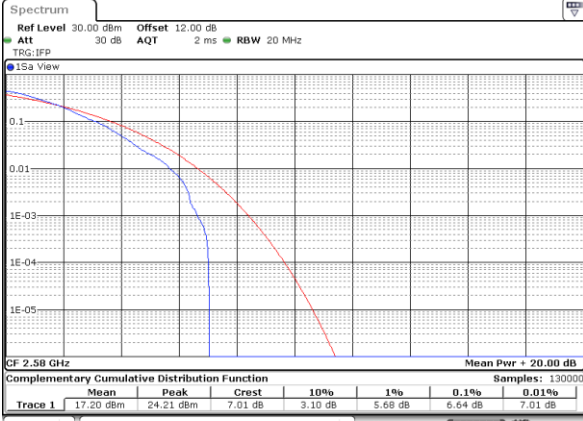

Lowest Channel / Full RB

Date: 1.AUG.2020 15:17:33

Middle Channel / 1RB

Date: 1.AUG.2020 15:17:50

Middle Channel / Full RB

Date: 1.AUG.2020 15:18:05

Highest Channel / 1RB

Date: 1.AUG.2020 15:18:21

Highest Channel / Full RB

Date: 1.AUG.2020 15:18:38

LTE Band 38 / 20MHz / 64QAM

Lowest Channel / 1RB

Date: 1.AUG.2020 15:11:13

Lowest Channel / Full RB

Date: 1.AUG.2020 15:11:33

Middle Channel / 1RB

Date: 1.AUG.2020 15:15:59

Middle Channel / Full RB

Date: 1.AUG.2020 15:16:15

Highest Channel / 1RB

Date: 1.AUG.2020 15:16:31

Highest Channel / Full RB

Date: 1.AUG.2020 15:16:47

LTE Band 38 / 20MHz / 256QAM

Lowest Channel / 1RB

Date: 9.AUG.2020 13:19:33

Lowest Channel / Full RB

Date: 9.AUG.2020 13:18:31

Middle Channel / 1RB

Date: 9.AUG.2020 13:16:38

Middle Channel / Full RB

Date: 9.AUG.2020 13:16:38