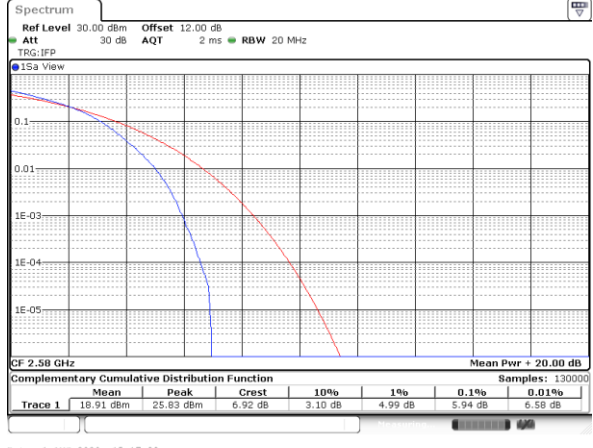

LTE Band 38 / 20MHz / QPSK

Lowest Channel / 1RB

Date: 1.AUG.2020 15:18:54

Lowest Channel / Full RB

Date: 1.AUG.2020 15:19:09

Middle Channel / 1RB

Date: 1.AUG.2020 15:19:25

Middle Channel / Full RB

Date: 1.AUG.2020 15:19:40

Highest Channel / 1RB

Date: 1.AUG.2020 15:19:55

Highest Channel / Full RB

Date: 1.AUG.2020 15:20:11

LTE Band 38 / 20MHz / 16QAM

Lowest Channel / 1RB

Date: 1.AUG.2020 15:17:16

Lowest Channel / Full RB

Date: 1.AUG.2020 15:17:33

Middle Channel / 1RB

Date: 1.AUG.2020 15:17:50

Middle Channel / Full RB

Date: 1.AUG.2020 15:18:05

Highest Channel / 1RB

Date: 1.AUG.2020 15:18:21