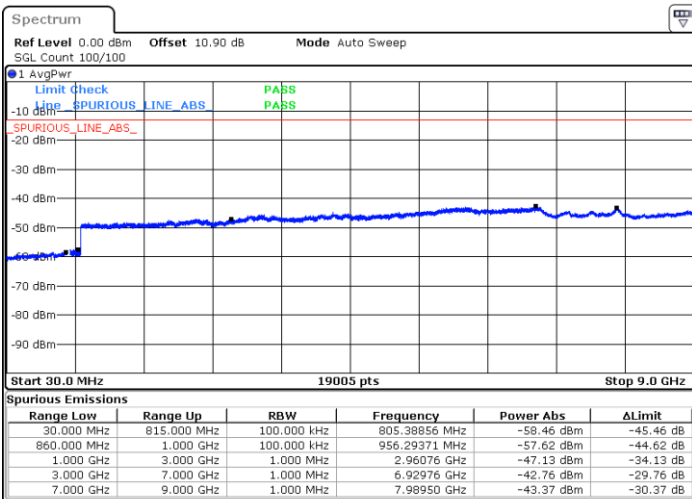

Highest Channel / 64QAM

Date: 1.AUG.2020 21:05:48

LTE Band 26 / 10MHz

Lowest Channel / 64QAM

Middle Channel / 64QAM

Highest Channel / 64QAM

LTE Band 26 / 15MHz

Lowest Channel / 64QAM

Middle Channel / 64QAM

Date: 1.AUG.2020 21:27:43

Date: 1.AUG.2020 21:28:51

Highest Channel / 64QAM

Date: 1.AUG.2020 21:31:30

LTE Band 26 / 1.4MHz

Lowest Channel / 256QAM

Middle Channel / 256QAM

Date: 9.AUG.2020 15:49:09

Date: 9.AUG.2020 15:46:42

Highest Channel / 256QAM

Date: 9.AUG.2020 15:52:58

LTE Band 26 / 3MHz

Lowest Channel / 256QAM

Middle Channel / 256QAM

Date: 9.AUG.2020 15:57:47