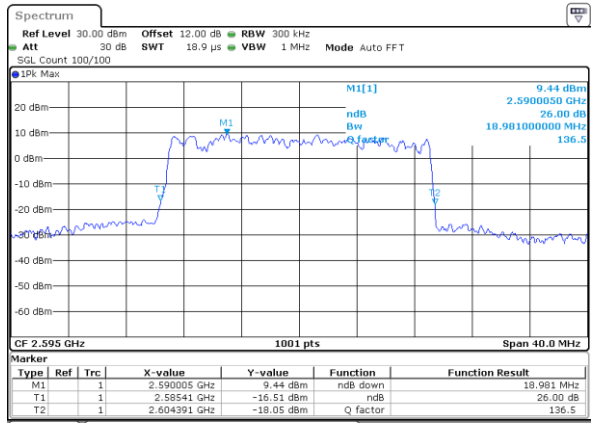

Middle Channel / 20MHz / 64QAM

Date: 1.AUG.2020 14:38:39

Highest Channel / 15MHz / 64QAM

Date: 1.AUG.2020 14:37:52

Highest Channel / 20MHz / 64QAM

Date: 1.AUG.2020 14:39:02

LTE Band 38

Lowest Channel / 5MHz / 256QAM

Date: 9.AUG.2020 12:57:46

Lowest Channel / 10MHz / 256QAM

Date: 9.AUG.2020 13:04:19

Middle Channel / 5MHz / 256QAM

Date: 9.AUG.2020 12:55:32

Middle Channel / 10MHz / 256QAM

Date: 9.AUG.2020 13:02:39

Highest Channel / 5MHz / 256QAM

Date: 9.AUG.2020 13:00:00

Highest Channel / 10MHz / 256QAM

Date: 9.AUG.2020 13:06:32

LTE Band 38

Lowest Channel / 15MHz / 256QAM

Lowest Channel / 20MHz / 256QAM

Middle Channel / 15MHz / 256QAM

Middle Channel / 20MHz / 256QAM

Highest Channel / 15MHz / 256QAM

Highest Channel / 20MHz / 256QAM

Occupied Bandwidth

Mode	LTE Band 38 : 99%OBW(MHz)											
BW	1.4MHz		3MHz		5MHz		10MHz		15MHz		20MHz	
Mod.	QPSK	16QAM	QPSK	16QAM	QPSK	16QAM	QPSK	16QAM	QPSK	16QAM	QPSK	16QAM
Lowest CH	-	-	-	-	4.52	4.49	9.03	9.01	13.37	13.43	17.90	17.90
Middle CH	-	-	-	-	4.47	4.48	9.01	9.09	13.43	13.43	17.90	17.82
Highest CH	-	-	-	-	4.49	4.47	9.05	8.97	13.31	13.43	17.86	17.82
Mode	LTE Band 38 : 99%OBW(MHz)											
BW	1.4MHz		3MHz		5MHz		10MHz		15MHz		20MHz	
Mod.	64QAM	256QAM	64QAM	256QAM	64QAM	256QAM	64QAM	256QAM	64QAM	256QAM	64QAM	256QAM
Lowest CH	-	-	-	-	4.51	4.48	8.99	9.03	13.49	13.43	17.86	17.86
Middle CH	-	-	-	-	4.52	4.46	9.01	9.01	13.40	13.52	18.02	17.74
Highest CH	-	-	-	-	4.46	4.49	9.01	9.03	13.49	13.40	17.78	17.90