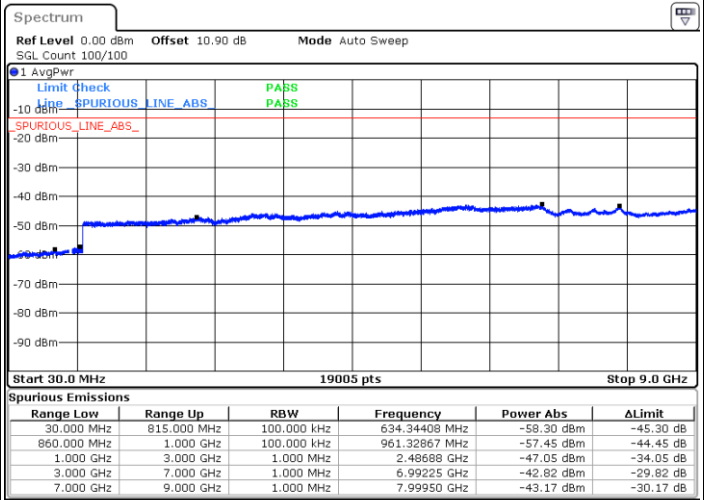

Middle Channel / 64QAM

Date: 1.AUG.2020 21:27:43

Date: 1.AUG.2020 21:28:51

Highest Channel / 64QAM

Date: 1.AUG.2020 21:31:30

LTE Band 26 / 1.4MHz

Lowest Channel / 256QAM

Middle Channel / 256QAM

Date: 9.AUG.2020 15:49:09

Date: 9.AUG.2020 15:46:42

Highest Channel / 256QAM

Date: 9.AUG.2020 15:52:58

LTE Band 26 / 3MHz

Lowest Channel / 256QAM

Middle Channel / 256QAM

Date: 9.AUG.2020 15:57:47

Date: 9.AUG.2020 15:55:45

Highest Channel / 256QAM

Date: 9.AUG.2020 16:00:46

LTE Band 26 / 5MHz

Lowest Channel / 256QAM

Middle Channel / 256QAM

Date: 9.AUG.2020 16:05:05

Date: 9.AUG.2020 16:03:04

Highest Channel / 256QAM

Date: 9.AUG.2020 16:08:29

LTE Band 26 / 10MHz

Lowest Channel / 256QAM

Middle Channel / 256QAM

Date: 9.AUG.2020 16:12:52

Date: 9.AUG.2020 16:10:12

Highest Channel / 256QAM