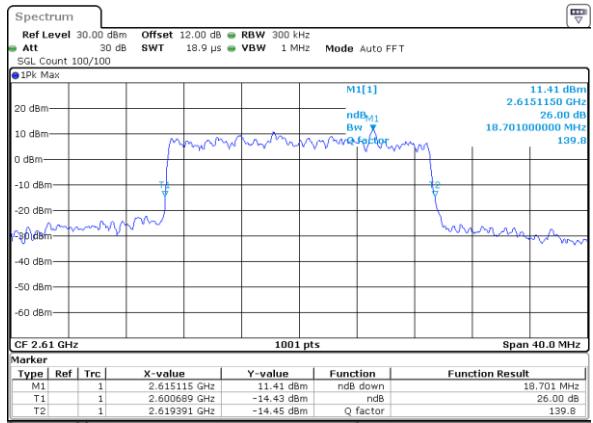

Middle Channel / 20MHz / 64QAM

Date: 1.AUG.2020 14:38:39

Highest Channel / 15MHz / 64QAM

Date: 1.AUG.2020 14:37:52

Highest Channel / 20MHz / 64QAM

Date: 1.AUG.2020 14:39:02

LTE Band 38

Lowest Channel / 5MHz / 256QAM

Date: 9.AUG.2020 12:57:46

Lowest Channel / 10MHz / 256QAM

Date: 9.AUG.2020 13:04:19

Middle Channel / 5MHz / 256QAM

Date: 9.AUG.2020 12:55:32

Middle Channel / 10MHz / 256QAM

Date: 9.AUG.2020 13:02:39

Highest Channel / 5MHz / 256QAM

Date: 9.AUG.2020 13:00:00

Highest Channel / 10MHz / 256QAM

Date: 9.AUG.2020 13:06:32

LTE Band 38

Lowest Channel / 15MHz / 256QAM

Lowest Channel / 20MHz / 256QAM

Middle Channel / 15MHz / 256QAM

Middle Channel / 20MHz / 256QAM

Highest Channel / 15MHz / 256QAM

Highest Channel / 20MHz / 256QAM

Occupied Bandwidth

Mode	LTE Band 38 : 99%OBW(MHz)											
BW	1.4MHz		3MHz		5MHz		10MHz		15MHz		20MHz	
Mod.	QPSK	16QAM	QPSK	16QAM	QPSK	16QAM	QPSK	16QAM	QPSK	16QAM	QPSK	16QAM
Lowest CH	-	-	-	-	4.52	4.49	9.03	9.01	13.37	13.43	17.90	17.90
Middle CH	-	-	-	-	4.47	4.48	9.01	9.09	13.43	13.43	17.90	17.82
Highest CH	-	-	-	-	4.49	4.47	9.05	8.97	13.31	13.43	17.86	17.82
Mode	LTE Band 38 : 99%OBW(MHz)											
BW	1.4MHz		3MHz		5MHz		10MHz		15MHz		20MHz	
Mod.	64QAM	256QAM	64QAM	256QAM	64QAM	256QAM	64QAM	256QAM	64QAM	256QAM	64QAM	256QAM
Lowest CH	-	-	-	-	4.51	4.48	8.99	9.03	13.49	13.43	17.86	17.86
Middle CH	-	-	-	-	4.52	4.46	9.01	9.01	13.40	13.52	18.02	17.74
Highest CH	-	-	-	-	4.46	4.49	9.01	9.03	13.49	13.40	17.78	17.90