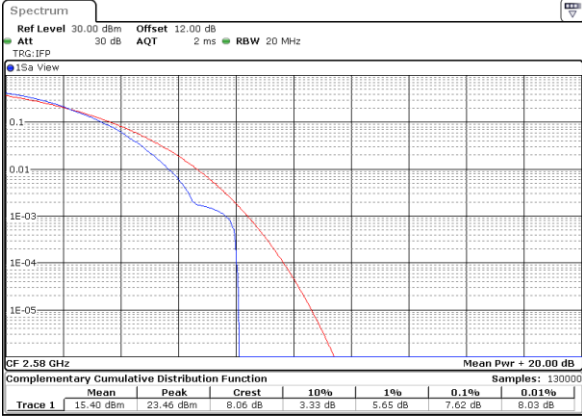

Highest Channel / Full RB

Date: 1.AUG.2020 15:18:38

LTE Band 38 / 20MHz / 64QAM

Lowest Channel / 1RB

Date: 1.AUG.2020 15:11:13

Lowest Channel / Full RB

Date: 1.AUG.2020 15:11:33

Middle Channel / 1RB

Date: 1.AUG.2020 15:15:59

Middle Channel / Full RB

Date: 1.AUG.2020 15:16:15

Highest Channel / 1RB

Date: 1.AUG.2020 15:16:31

Highest Channel / Full RB

Date: 1.AUG.2020 15:16:47

LTE Band 38 / 20MHz / 256QAM

Lowest Channel / 1RB

Date: 9.AUG.2020 13:19:33

Lowest Channel / Full RB

Date: 9.AUG.2020 13:18:31

Middle Channel / 1RB

Date: 9.AUG.2020 13:16:38

Middle Channel / Full RB

Date: 9.AUG.2020 13:16:38