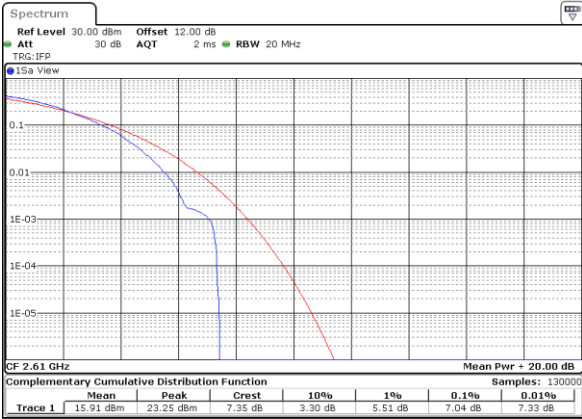

Date: 1.AUG.2020 15:15:59

Middle Channel / Full RB

Date: 1.AUG.2020 15:16:15

Highest Channel / 1RB

Date: 1.AUG.2020 15:16:31

Highest Channel / Full RB

Date: 1.AUG.2020 15:16:47

LTE Band 38 / 20MHz / 256QAM

Lowest Channel / 1RB

Date: 9.AUG.2020 13:19:33

Lowest Channel / Full RB

Date: 9.AUG.2020 13:18:31

Middle Channel / 1RB

Date: 9.AUG.2020 13:16:38

Middle Channel / Full RB

Date: 9.AUG.2020 13:16:38

Highest Channel / 1RB

Date: 9.AUG.2020 13:23:09

Highest Channel / Full RB

Date: 9.AUG.2020 13:22:50

26dB Bandwidth

Mode	LTE Band 38 : 26dB BW(MHz)											
BW	1.4MHz		3MHz		5MHz		10MHz		15MHz		20MHz	
Mod.	QPSK	16QAM	QPSK	16QAM	QPSK	16QAM	QPSK	16QAM	QPSK	16QAM	QPSK	16QAM
Lowest CH	-	-	-	-	4.86	4.86	9.61	9.73	14.27	14.33	18.90	18.66
Middle CH	-	-	-	-	4.80	4.79	9.65	9.89	14.21	14.42	19.06	18.78
Highest CH	-	-	-	-	4.89	4.93	9.63	9.63	14.24	14.21	18.66	18.98
Mode	LTE Band 38 : 26dB BW(MHz)											
BW	1.4MHz		3MHz		5MHz		10MHz		15MHz		20MHz	
Mod.	64QAM	256QAM	64QAM	256QAM	64QAM	256QAM	64QAM	256QAM	64QAM	256QAM	64QAM	256QAM
Lowest CH	-	-	-	-	4.70	4.86	9.89	9.59	14.39	14.21	18.62	18.70
Middle CH	-	-	-	-	4.81	4.78	9.63	9.81	14.27	14.21	18.74	18.98
Highest CH	-	-	-	-	4.75	4.88	9.89	9.65	14.33	14.15	18.82	18.70