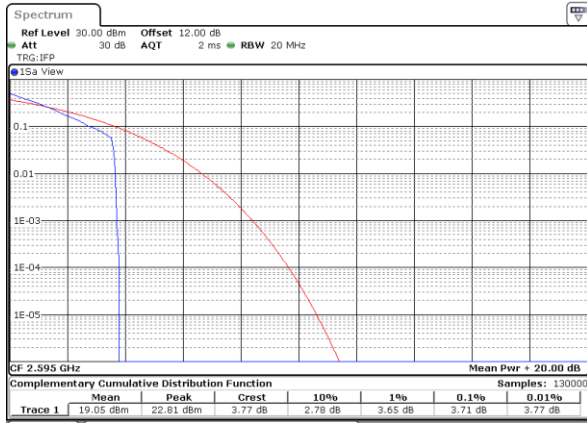

LTE Band 38 / 20MHz / QPSK

Lowest Channel / 1RB

Date: 1.AUG.2020 15:18:54

Lowest Channel / Full RB

Date: 1.AUG.2020 15:19:09

Middle Channel / 1RB

Date: 1.AUG.2020 15:19:25

Middle Channel / Full RB

Date: 1.AUG.2020 15:19:40

Highest Channel / 1RB

Date: 1.AUG.2020 15:19:55

Highest Channel / Full RB

Date: 1.AUG.2020 15:20:11

LTE Band 38 / 20MHz / 16QAM

Lowest Channel / 1RB

Date: 1.AUG.2020 15:17:16