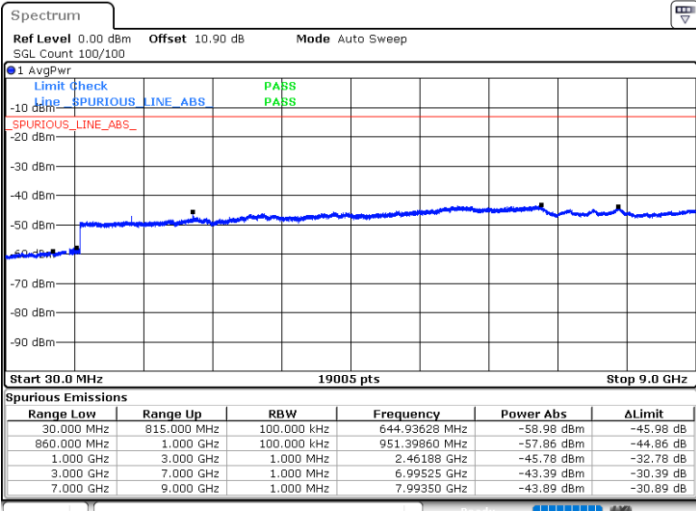

LTE Band 26 / 15MHz

Highest Channel / QPSK

Highest Channel / 16QAM

Date: 1.AUG.2020 21:43:32

Date: 1.AUG.2020 21:44:17

LTE Band 26 / 1.4MHz

Lowest Channel / 64QAM

Date: 1.AUG.2020 20:33:53

Middle Channel / 64QAM

Date: 1.AUG.2020 20:35:02

Highest Channel / 64QAM

Date: 1.AUG.2020 20:36:11

LTE Band 26 / 3MHz

Lowest Channel / 64QAM

Middle Channel / 64QAM

Date: 1.AUG.2020 20:37:20