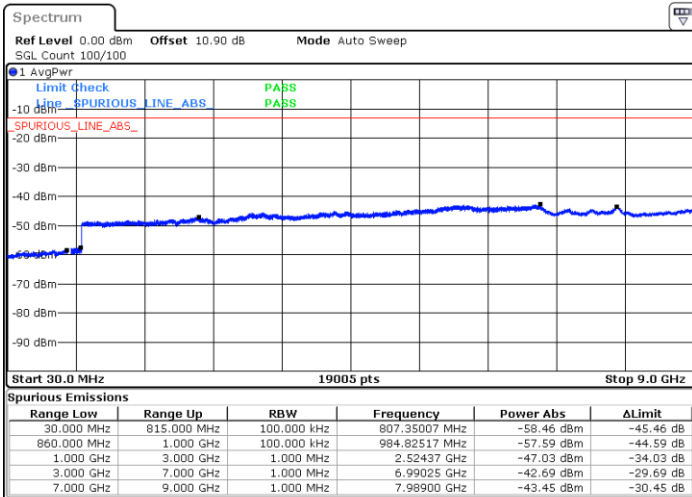

Highest Channel / 256QAM

Date: 9.AUG.2020 16:08:29

LTE Band 26 / 10MHz

Lowest Channel / 256QAM

Middle Channel / 256QAM

Date: 9.AUG.2020 16:12:52

Date: 9.AUG.2020 16:10:12

Highest Channel / 256QAM

Date: 9.AUG.2020 16:15:19

LTE Band 26 / 15MHz

Lowest Channel / 256QAM

Middle Channel / 256QAM

Date: 9.AUG.2020 16:19:57

Date: 9.AUG.2020 16:17:21

Highest Channel / 256QAM

Date: 9.AUG.2020 16:22:31

Note:

1. Normal Voltage =3.85 V. ; Battery End Point (BEP) =3.3 V. ; Maximum Voltage =4.25 V.
2. Note: The frequency fundamental emissions stay within the authorized frequency block.

LTE Band 38

Peak-to-Average Ratio