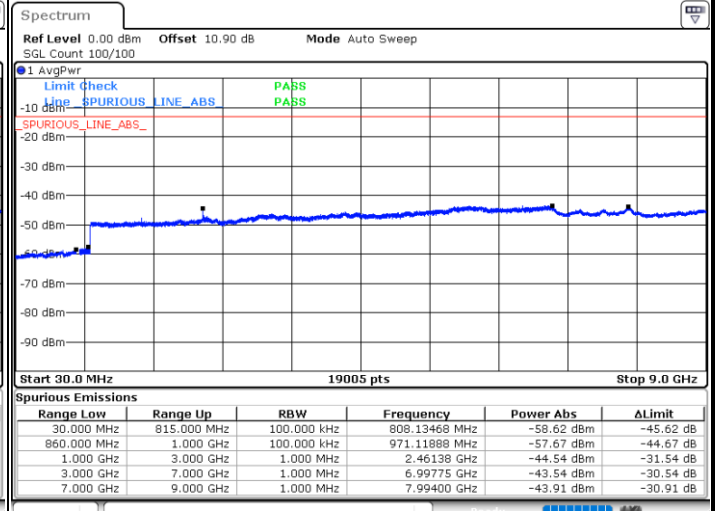

LTE Band 26 / 15MHz

Highest Channel / QPSK

Highest Channel / 16QAM

Date: 1.AUG.2020 21:43:32

Date: 1.AUG.2020 21:44:17

LTE Band 26 / 1.4MHz

Lowest Channel / 64QAM

Date: 1.AUG.2020 20:33:53

Middle Channel / 64QAM

Date: 1.AUG.2020 20:35:02

Highest Channel / 64QAM

Date: 1.AUG.2020 20:36:11

LTE Band 26 / 3MHz

Lowest Channel / 64QAM

Middle Channel / 64QAM

Date: 1.AUG.2020 20:37:20