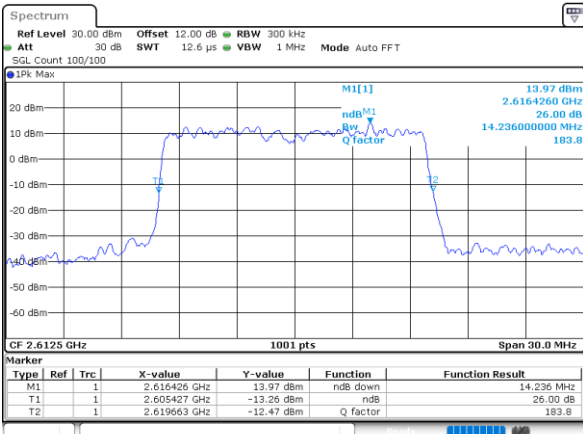

Highest Channel / 10MHz / 16QAM

Date: 1.AUG.2020 14:29:43

LTE Band 38

Lowest Channel / 15MHz / QPSK

Date: 1.AUG.2020 14:30:19

Lowest Channel / 15MHz / 16QAM

Date: 1.AUG.2020 14:30:30

Middle Channel / 15MHz / QPSK

Date: 1.AUG.2020 14:31:05

Middle Channel / 15MHz / 16QAM

Date: 1.AUG.2020 14:31:16

Highest Channel / 15MHz / QPSK

Date: 1.AUG.2020 14:31:51

Highest Channel / 15MHz / 16QAM

Date: 1.AUG.2020 14:32:03

LTE Band 38