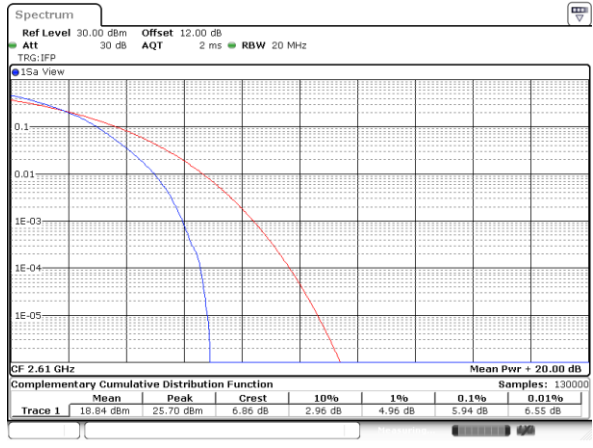

Lowest Channel / Full RB

Date: 1.AUG.2020 15:17:33

Middle Channel / 1RB

Date: 1.AUG.2020 15:17:50

Middle Channel / Full RB

Date: 1.AUG.2020 15:18:05

Highest Channel / 1RB

Date: 1.AUG.2020 15:18:21

Highest Channel / Full RB

Date: 1.AUG.2020 15:18:38

LTE Band 38 / 20MHz / 64QAM

Lowest Channel / 1RB

Date: 1.AUG.2020 15:11:13

Lowest Channel / Full RB

Date: 1.AUG.2020 15:11:33

Middle Channel / 1RB