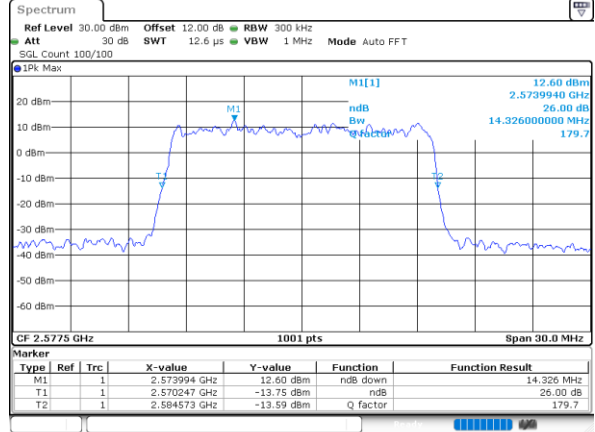

Highest Channel / 10MHz / 16QAM

Date: 1.AUG.2020 14:29:43

LTE Band 38

Lowest Channel / 15MHz / QPSK

Date: 1.AUG.2020 14:30:19

Lowest Channel / 15MHz / 16QAM

Date: 1.AUG.2020 14:30:30

Middle Channel / 15MHz / QPSK

Date: 1.AUG.2020 14:31:05

Middle Channel / 15MHz / 16QAM

Date: 1.AUG.2020 14:31:16

Highest Channel / 15MHz / QPSK

Date: 1.AUG.2020 14:31:51

Highest Channel / 15MHz / 16QAM

Date: 1.AUG.2020 14:32:03

LTE Band 38