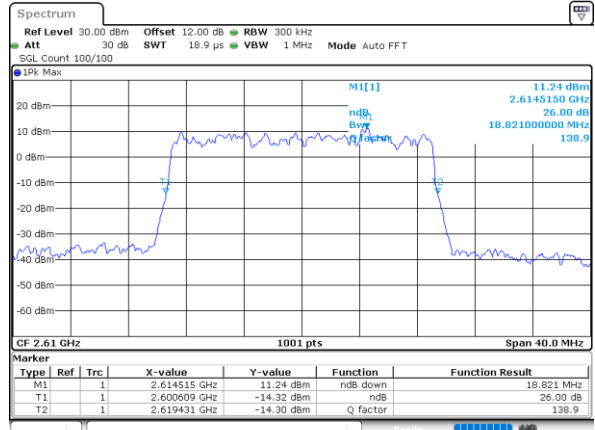

Date: 1.AUG.2020 14:36:42

LTE Band 38

Lowest Channel / 15MHz / 64QAM

Date: 1.AUG.2020 14:37:06

Lowest Channel / 20MHz / 64QAM

Date: 1.AUG.2020 14:38:16

Middle Channel / 15MHz / 64QAM

Date: 1.AUG.2020 14:37:29

Middle Channel / 20MHz / 64QAM

Date: 1.AUG.2020 14:38:39

Highest Channel / 15MHz / 64QAM

Date: 1.AUG.2020 14:37:52

Highest Channel / 20MHz / 64QAM

Date: 1.AUG.2020 14:39:02

LTE Band 38

Lowest Channel / 5MHz / 256QAM