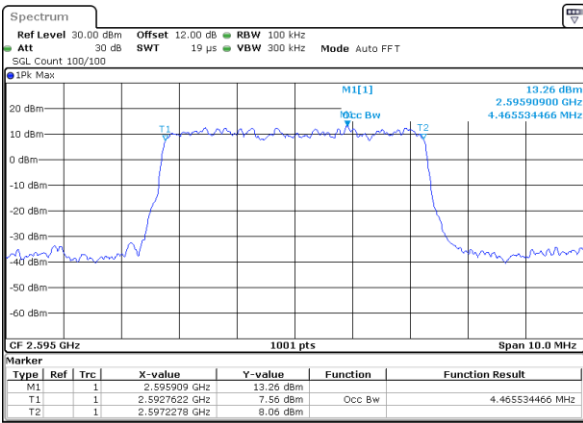

Highest Channel / 15MHz / 256QAM

Highest Channel / 20MHz / 256QAM

Occupied Bandwidth

Mode	LTE Band 38 : 99%OBW(MHz)											
BW	1.4MHz		3MHz		5MHz		10MHz		15MHz		20MHz	
Mod.	QPSK	16QAM	QPSK	16QAM	QPSK	16QAM	QPSK	16QAM	QPSK	16QAM	QPSK	16QAM
Lowest CH	-	-	-	-	4.52	4.49	9.03	9.01	13.37	13.43	17.90	17.90
Middle CH	-	-	-	-	4.47	4.48	9.01	9.09	13.43	13.43	17.90	17.82
Highest CH	-	-	-	-	4.49	4.47	9.05	8.97	13.31	13.43	17.86	17.82
Mode	LTE Band 38 : 99%OBW(MHz)											
BW	1.4MHz		3MHz		5MHz		10MHz		15MHz		20MHz	
Mod.	64QAM	256QAM	64QAM	256QAM	64QAM	256QAM	64QAM	256QAM	64QAM	256QAM	64QAM	256QAM
Lowest CH	-	-	-	-	4.51	4.48	8.99	9.03	13.49	13.43	17.86	17.86
Middle CH	-	-	-	-	4.52	4.46	9.01	9.01	13.40	13.52	18.02	17.74
Highest CH	-	-	-	-	4.46	4.49	9.01	9.03	13.49	13.40	17.78	17.90

LTE Band 38

Lowest Channel / 5MHz / QPSK

Date: 1.AUG.2020 14:25:15

Lowest Channel / 5MHz / 16QAM

Date: 1.AUG.2020 14:25:27

Middle Channel / 5MHz / QPSK

Date: 1.AUG.2020 14:26:02

Middle Channel / 5MHz / 16QAM