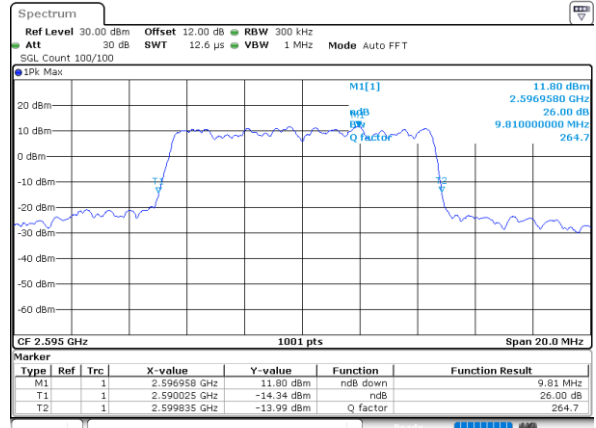

Middle Channel / 20MHz / 64QAM

Date: 1.AUG.2020 14:38:39

Highest Channel / 15MHz / 64QAM

Date: 1.AUG.2020 14:37:52

Highest Channel / 20MHz / 64QAM

Date: 1.AUG.2020 14:39:02

LTE Band 38

Lowest Channel / 5MHz / 256QAM

Date: 9.AUG.2020 12:57:46

Lowest Channel / 10MHz / 256QAM

Date: 9.AUG.2020 13:04:19

Middle Channel / 5MHz / 256QAM

Date: 9.AUG.2020 12:55:32

Middle Channel / 10MHz / 256QAM

Date: 9.AUG.2020 13:02:39

Highest Channel / 5MHz / 256QAM

Date: 9.AUG.2020 13:00:00

Highest Channel / 10MHz / 256QAM

Date: 9.AUG.2020 13:06:32

LTE Band 38

Lowest Channel / 15MHz / 256QAM

Lowest Channel / 20MHz / 256QAM

Middle Channel / 15MHz / 256QAM

Middle Channel / 20MHz / 256QAM