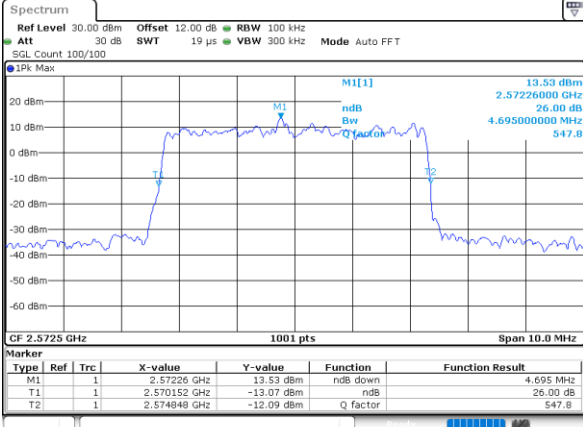

Highest Channel / 20MHz / QPSK

Date: 1.AUG.2020 14:34:11

Highest Channel / 20MHz / 16QAM

Date: 1.AUG.2020 14:34:23

LTE Band 38

Lowest Channel / 5MHz / 64QAM

Date: 1.AUG.2020 14:33:47

Lowest Channel / 10MHz / 64QAM

Date: 1.AUG.2020 14:35:57

Middle Channel / 5MHz / 64QAM

Date: 1.AUG.2020 14:35:09

Middle Channel / 10MHz / 64QAM

Date: 1.AUG.2020 14:36:19

Highest Channel / 5MHz / 64QAM

Date: 1.AUG.2020 14:35:33

Highest Channel / 10MHz / 64QAM