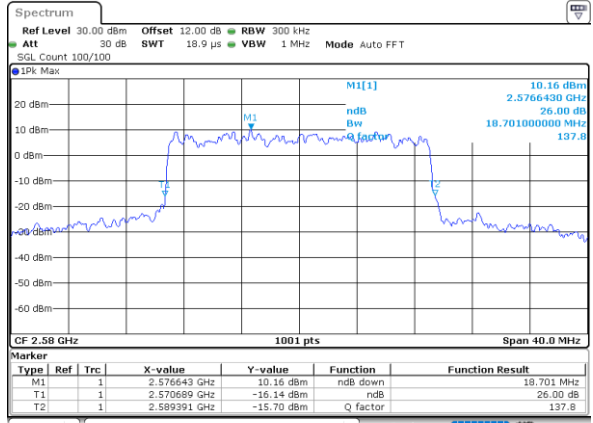

Middle Channel / 20MHz / 64QAM

Date: 1.AUG.2020 14:38:39

Highest Channel / 15MHz / 64QAM

Date: 1.AUG.2020 14:37:52

Highest Channel / 20MHz / 64QAM

Date: 1.AUG.2020 14:39:02

LTE Band 38

Lowest Channel / 5MHz / 256QAM

Date: 9.AUG.2020 12:57:46

Lowest Channel / 10MHz / 256QAM

Date: 9.AUG.2020 13:04:19

Middle Channel / 5MHz / 256QAM

Date: 9.AUG.2020 12:55:32

Middle Channel / 10MHz / 256QAM

Date: 9.AUG.2020 13:02:39

Highest Channel / 5MHz / 256QAM

Date: 9.AUG.2020 13:00:00

Highest Channel / 10MHz / 256QAM

Date: 9.AUG.2020 13:06:32

LTE Band 38

Lowest Channel / 15MHz / 256QAM

Lowest Channel / 20MHz / 256QAM

Middle Channel / 15MHz / 256QAM

Middle Channel / 20MHz / 256QAM

Highest Channel / 15MHz / 256QAM

Highest Channel / 20MHz / 256QAM

Occupied Bandwidth

Mode	LTE Band 38 : 99%OBW(MHz)											
BW	1.4MHz		3MHz		5MHz		10MHz		15MHz		20MHz	
Mod.	QPSK	16QAM	QPSK	16QAM	QPSK	16QAM	QPSK	16QAM	QPSK	16QAM	QPSK	16QAM
Lowest CH	-	-	-	-	4.52	4.49	9.03	9.01	13.37	13.43	17.90	17.90
Middle CH	-	-	-	-	4.47	4.48	9.01	9.09	13.43	13.43	17.90	17.82
Highest CH	-	-	-	-	4.49	4.47	9.05	8.97	13.31	13.43	17.86	17.82
Mode	LTE Band 38 : 99%OBW(MHz)											
BW	1.4MHz		3MHz		5MHz		10MHz		15MHz		20MHz	
Mod.	64QAM	256QAM	64QAM	256QAM	64QAM	256QAM	64QAM	256QAM	64QAM	256QAM	64QAM	256QAM
Lowest CH	-	-	-	-	4.51	4.48	8.99	9.03	13.49	13.43	17.86	17.86
Middle CH	-	-	-	-	4.52	4.46	9.01	9.01	13.40	13.52	18.02	17.74
Highest CH	-	-	-	-	4.46	4.49	9.01	9.03	13.49	13.40	17.78	17.90