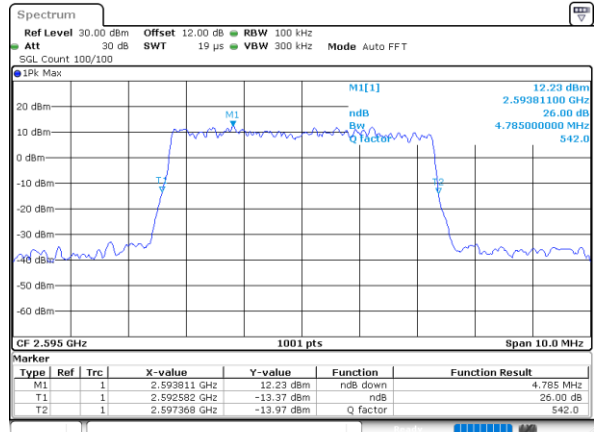

Highest Channel / 1RB

Date: 9.AUG.2020 13:23:09

Highest Channel / Full RB

Date: 9.AUG.2020 13:22:50

26dB Bandwidth

Mode	LTE Band 38 : 26dB BW(MHz)											
BW	1.4MHz		3MHz		5MHz		10MHz		15MHz		20MHz	
Mod.	QPSK	16QAM	QPSK	16QAM	QPSK	16QAM	QPSK	16QAM	QPSK	16QAM	QPSK	16QAM
Lowest CH	-	-	-	-	4.86	4.86	9.61	9.73	14.27	14.33	18.90	18.66
Middle CH	-	-	-	-	4.80	4.79	9.65	9.89	14.21	14.42	19.06	18.78
Highest CH	-	-	-	-	4.89	4.93	9.63	9.63	14.24	14.21	18.66	18.98
Mode	LTE Band 38 : 26dB BW(MHz)											
BW	1.4MHz		3MHz		5MHz		10MHz		15MHz		20MHz	
Mod.	64QAM	256QAM	64QAM	256QAM	64QAM	256QAM	64QAM	256QAM	64QAM	256QAM	64QAM	256QAM
Lowest CH	-	-	-	-	4.70	4.86	9.89	9.59	14.39	14.21	18.62	18.70
Middle CH	-	-	-	-	4.81	4.78	9.63	9.81	14.27	14.21	18.74	18.98
Highest CH	-	-	-	-	4.75	4.88	9.89	9.65	14.33	14.15	18.82	18.70

LTE Band 38

Lowest Channel / 5MHz / QPSK

Date: 1.AUG.2020 14:25:19

Lowest Channel / 5MHz / 16QAM

Date: 1.AUG.2020 14:25:51

Middle Channel / 5MHz / QPSK

Date: 1.AUG.2020 14:26:25

Middle Channel / 5MHz / 16QAM

Date: 1.AUG.2020 14:26:36

Highest Channel / 5MHz / QPSK

Date: 1.AUG.2020 14:27:11

Highest Channel / 5MHz / 16QAM

Date: 1.AUG.2020 14:27:23

LTE Band 38

Lowest Channel / 10MHz / QPSK

Date: 1.AUG.2020 14:27:59