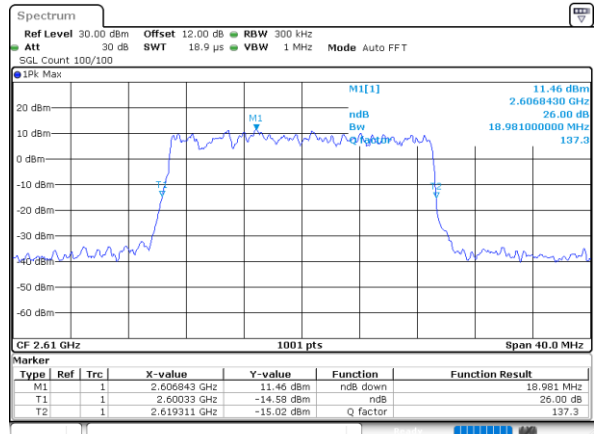

Lowest Channel / 20MHz / QPSK

Date: 1.AUG.2020 14:32:19

Lowest Channel / 20MHz / 16QAM

Date: 1.AUG.2020 14:32:51

Middle Channel / 20MHz / QPSK

Date: 1.AUG.2020 14:33:25

Middle Channel / 20MHz / 16QAM

Date: 1.AUG.2020 14:33:36

Highest Channel / 20MHz / QPSK

Date: 1.AUG.2020 14:34:11

Highest Channel / 20MHz / 16QAM

Date: 1.AUG.2020 14:34:23

LTE Band 38

Lowest Channel / 5MHz / 64QAM

Date: 1.AUG.2020 14:33:47

Lowest Channel / 10MHz / 64QAM