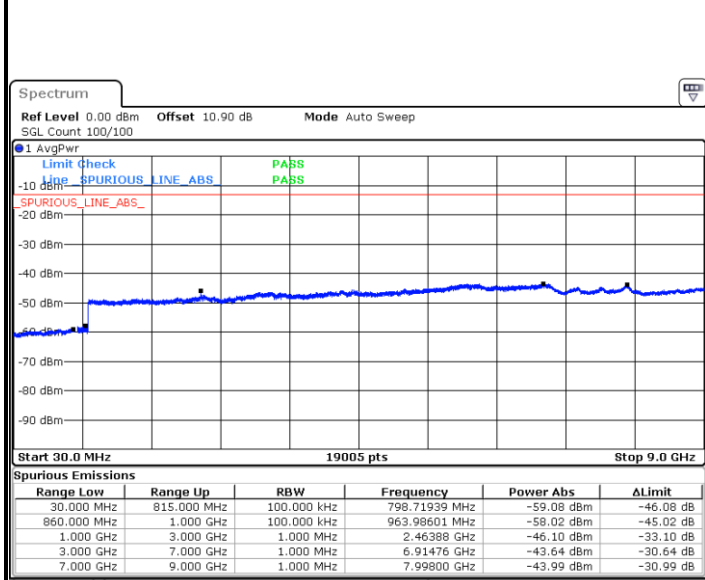

LTE Band 26 / 15MHz

Highest Channel / QPSK

Highest Channel / 16QAM

Date: 1.AUG.2020 21:43:32

Date: 1.AUG.2020 21:44:17

LTE Band 26 / 1.4MHz

Lowest Channel / 64QAM

Date: 1.AUG.2020 20:33:53

Middle Channel / 64QAM

Date: 1.AUG.2020 20:35:02

Highest Channel / 64QAM

Date: 1.AUG.2020 20:36:11

LTE Band 26 / 3MHz

Lowest Channel / 64QAM

Middle Channel / 64QAM

Date: 1.AUG.2020 20:37:20

Date: 1.AUG.2020 20:38:29

Highest Channel / 64QAM

Date: 1.AUG.2020 20:39:37

LTE Band 26 / 5MHz

Lowest Channel / 64QAM

Middle Channel / 64QAM

Date: 1.AUG.2020 21:02:01

Date: 1.AUG.2020 21:03:10