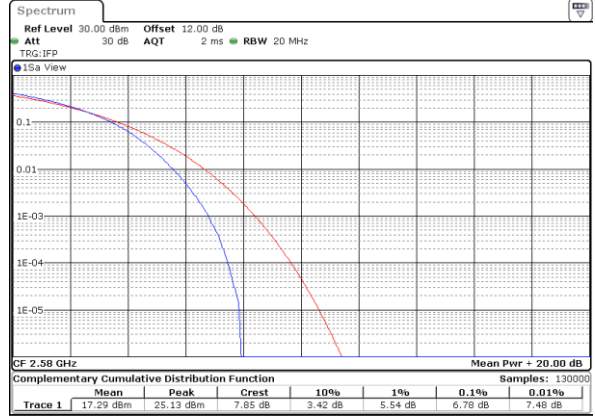

Highest Channel / Full RB

Date: 1.AUG.2020 15:18:38

LTE Band 38 / 20MHz / 64QAM

Lowest Channel / 1RB

Date: 1.AUG.2020 15:11:13

Lowest Channel / Full RB

Date: 1.AUG.2020 15:11:33

Middle Channel / 1RB

Date: 1.AUG.2020 15:15:59

Middle Channel / Full RB

Date: 1.AUG.2020 15:16:15

Highest Channel / 1RB

Date: 1.AUG.2020 15:16:31

Highest Channel / Full RB

Date: 1.AUG.2020 15:16:47

LTE Band 38 / 20MHz / 256QAM

Lowest Channel / 1RB

Date: 9.AUG.2020 13:19:33

Lowest Channel / Full RB

Date: 9.AUG.2020 13:18:31

Middle Channel / 1RB

Date: 9.AUG.2020 13:16:38

Middle Channel / Full RB

Date: 9.AUG.2020 13:16:38

Highest Channel / 1RB

Date: 9.AUG.2020 13:23:09

Highest Channel / Full RB

Date: 9.AUG.2020 13:22:50

26dB Bandwidth

Mode	LTE Band 38 : 26dB BW(MHz)											
BW	1.4MHz		3MHz		5MHz		10MHz		15MHz		20MHz	
Mod.	QPSK	16QAM	QPSK	16QAM	QPSK	16QAM	QPSK	16QAM	QPSK	16QAM	QPSK	16QAM
Lowest CH	-	-	-	-	4.86	4.86	9.61	9.73	14.27	14.33	18.90	18.66
Middle CH	-	-	-	-	4.80	4.79	9.65	9.89	14.21	14.42	19.06	18.78
Highest CH	-	-	-	-	4.89	4.93	9.63	9.63	14.24	14.21	18.66	18.98
Mode	LTE Band 38 : 26dB BW(MHz)											
BW	1.4MHz		3MHz		5MHz		10MHz		15MHz		20MHz	
Mod.	64QAM	256QAM	64QAM	256QAM	64QAM	256QAM	64QAM	256QAM	64QAM	256QAM	64QAM	256QAM
Lowest CH	-	-	-	-	4.70	4.86	9.89	9.59	14.39	14.21	18.62	18.70
Middle CH	-	-	-	-	4.81	4.78	9.63	9.81	14.27	14.21	18.74	18.98
Highest CH	-	-	-	-	4.75	4.88	9.89	9.65	14.33	14.15	18.82	18.70