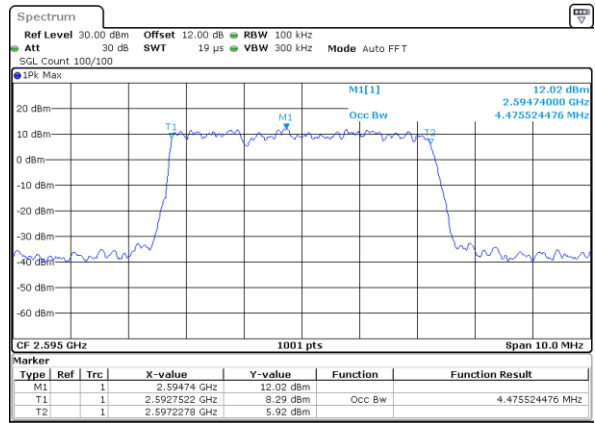

LTE Band 38

Lowest Channel / 5MHz / QPSK

Date: 1.AUG.2020 14:25:15

Lowest Channel / 5MHz / 16QAM

Date: 1.AUG.2020 14:25:27

Middle Channel / 5MHz / QPSK

Date: 1.AUG.2020 14:26:02

Middle Channel / 5MHz / 16QAM