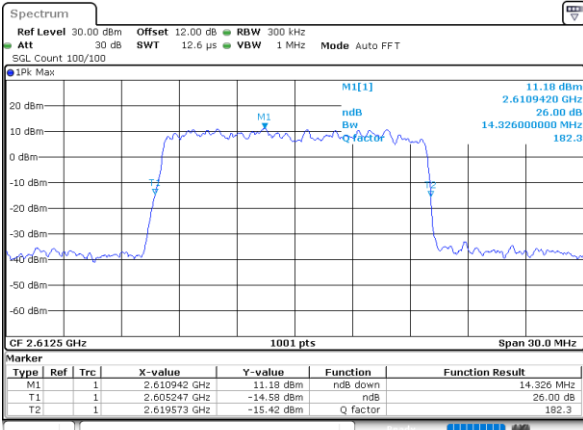

Date: 1.AUG.2020 14:36:42

LTE Band 38

Lowest Channel / 15MHz / 64QAM

Date: 1.AUG.2020 14:37:06

Lowest Channel / 20MHz / 64QAM

Date: 1.AUG.2020 14:38:16

Middle Channel / 15MHz / 64QAM

Date: 1.AUG.2020 14:37:29

Middle Channel / 20MHz / 64QAM

Date: 1.AUG.2020 14:38:39

Highest Channel / 15MHz / 64QAM

Date: 1.AUG.2020 14:37:52

Highest Channel / 20MHz / 64QAM

Date: 1.AUG.2020 14:39:02

LTE Band 38

Lowest Channel / 5MHz / 256QAM