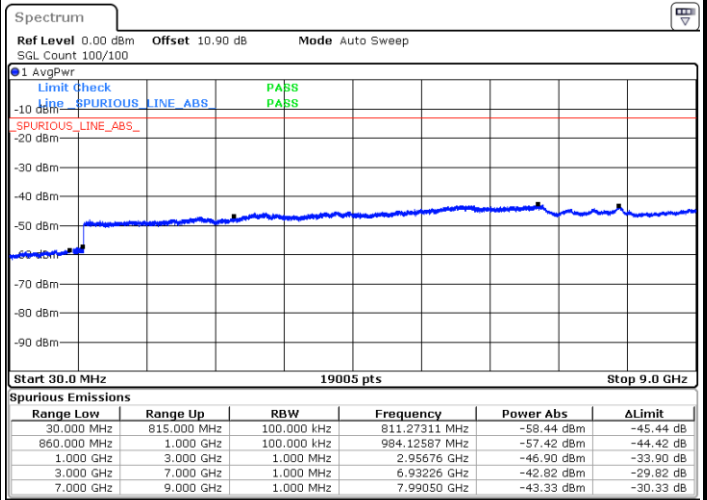

Date: 9.AUG.2020 15:55:45

Highest Channel / 256QAM

Date: 9.AUG.2020 16:00:46

LTE Band 26 / 5MHz

Lowest Channel / 256QAM

Middle Channel / 256QAM

Date: 9.AUG.2020 16:05:05

Date: 9.AUG.2020 16:03:04

Highest Channel / 256QAM

Date: 9.AUG.2020 16:08:29

LTE Band 26 / 10MHz

Lowest Channel / 256QAM

Middle Channel / 256QAM

Date: 9.AUG.2020 16:12:52

Date: 9.AUG.2020 16:10:12

Highest Channel / 256QAM

Date: 9.AUG.2020 16:15:19

LTE Band 26 / 15MHz

Lowest Channel / 256QAM

Middle Channel / 256QAM

Date: 9.AUG.2020 16:19:57

Date: 9.AUG.2020 16:17:21

Highest Channel / 256QAM

Date: 9.AUG.2020 16:22:31

Note:

1. Normal Voltage =3.85 V. ; Battery End Point (BEP) =3.3 V. ; Maximum Voltage =4.25 V.
2. Note: The frequency fundamental emissions stay within the authorized frequency block.

LTE Band 38

Peak-to-Average Ratio