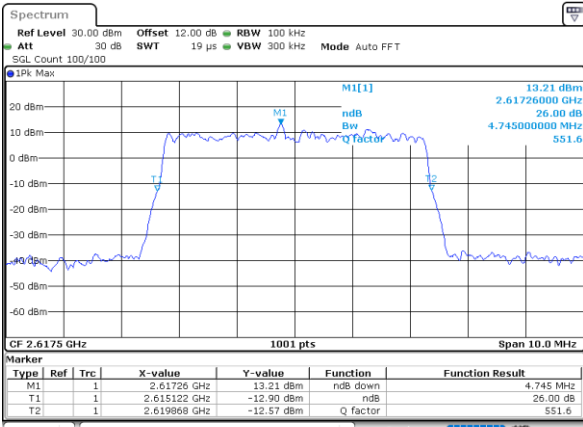

Highest Channel / 20MHz / QPSK

Date: 1.AUG.2020 14:34:11

Highest Channel / 20MHz / 16QAM

Date: 1.AUG.2020 14:34:23

LTE Band 38

Lowest Channel / 5MHz / 64QAM

Date: 1.AUG.2020 14:33:47

Lowest Channel / 10MHz / 64QAM

Date: 1.AUG.2020 14:35:57

Middle Channel / 5MHz / 64QAM

Date: 1.AUG.2020 14:35:09

Middle Channel / 10MHz / 64QAM

Date: 1.AUG.2020 14:36:19

Highest Channel / 5MHz / 64QAM

Date: 1.AUG.2020 14:35:33

Highest Channel / 10MHz / 64QAM

Date: 1.AUG.2020 14:36:42

LTE Band 38

Lowest Channel / 15MHz / 64QAM

Date: 1.AUG.2020 14:37:06

Lowest Channel / 20MHz / 64QAM

Date: 1.AUG.2020 14:38:16

Middle Channel / 15MHz / 64QAM

Date: 1.AUG.2020 14:37:29