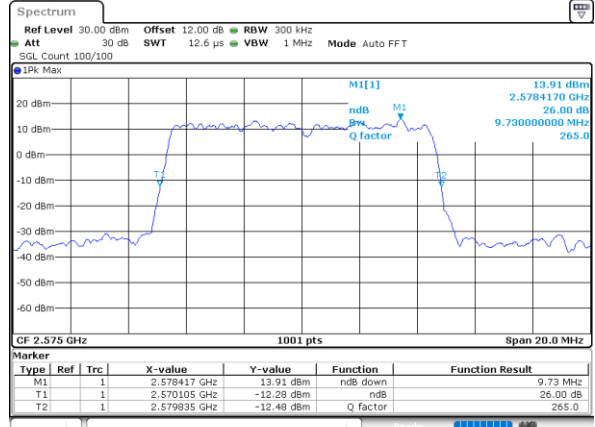

Lowest Channel / 10MHz / 16QAM

Date: 1.AUG.2020 14:28:10