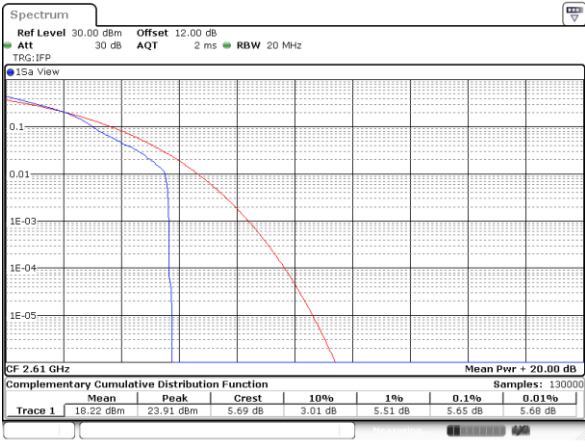

Date: 1.AUG.2020 15:19:40

Highest Channel / 1RB

Date: 1.AUG.2020 15:19:55

Highest Channel / Full RB

Date: 1.AUG.2020 15:20:11

LTE Band 38 / 20MHz / 16QAM

Lowest Channel / 1RB

Date: 1.AUG.2020 15:17:16

Lowest Channel / Full RB

Date: 1.AUG.2020 15:17:33

Middle Channel / 1RB

Date: 1.AUG.2020 15:17:50

Middle Channel / Full RB

Date: 1.AUG.2020 15:18:05

Highest Channel / 1RB

Date: 1.AUG.2020 15:18:21

Highest Channel / Full RB

Date: 1.AUG.2020 15:18:38

LTE Band 38 / 20MHz / 64QAM

Lowest Channel / 1RB

Date: 1.AUG.2020 15:11:13

Lowest Channel / Full RB

Date: 1.AUG.2020 15:11:33

Middle Channel / 1RB