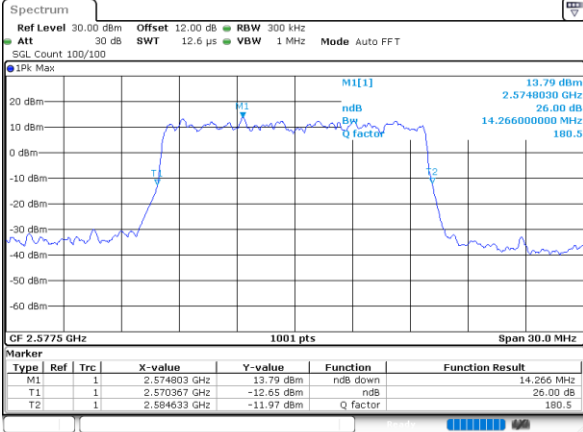

Highest Channel / 10MHz / 16QAM

Date: 1.AUG.2020 14:29:43

LTE Band 38

Lowest Channel / 15MHz / QPSK

Date: 1.AUG.2020 14:30:19

Lowest Channel / 15MHz / 16QAM

Date: 1.AUG.2020 14:30:30

Middle Channel / 15MHz / QPSK

Date: 1.AUG.2020 14:31:05

Middle Channel / 15MHz / 16QAM

Date: 1.AUG.2020 14:31:16

Highest Channel / 15MHz / QPSK

Date: 1.AUG.2020 14:31:51

Highest Channel / 15MHz / 16QAM

Date: 1.AUG.2020 14:32:03

LTE Band 38