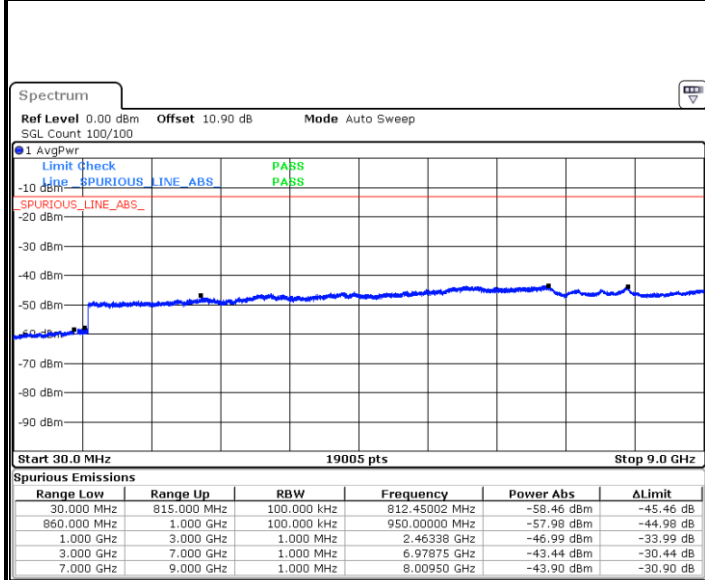

LTE Band 26 / 15MHz

Highest Channel / QPSK

Highest Channel / 16QAM

Date: 1.AUG.2020 21:43:32

Date: 1.AUG.2020 21:44:17

LTE Band 26 / 1.4MHz

Lowest Channel / 64QAM

Date: 1.AUG.2020 20:33:53

Middle Channel / 64QAM

Date: 1.AUG.2020 20:35:02

Highest Channel / 64QAM

Date: 1.AUG.2020 20:36:11

LTE Band 26 / 3MHz

Lowest Channel / 64QAM

Middle Channel / 64QAM

Date: 1.AUG.2020 20:37:20

Date: 1.AUG.2020 20:38:29

Highest Channel / 64QAM

Date: 1.AUG.2020 20:39:37

LTE Band 26 / 5MHz

Lowest Channel / 64QAM

Middle Channel / 64QAM

Date: 1.AUG.2020 21:02:01

Date: 1.AUG.2020 21:03:10